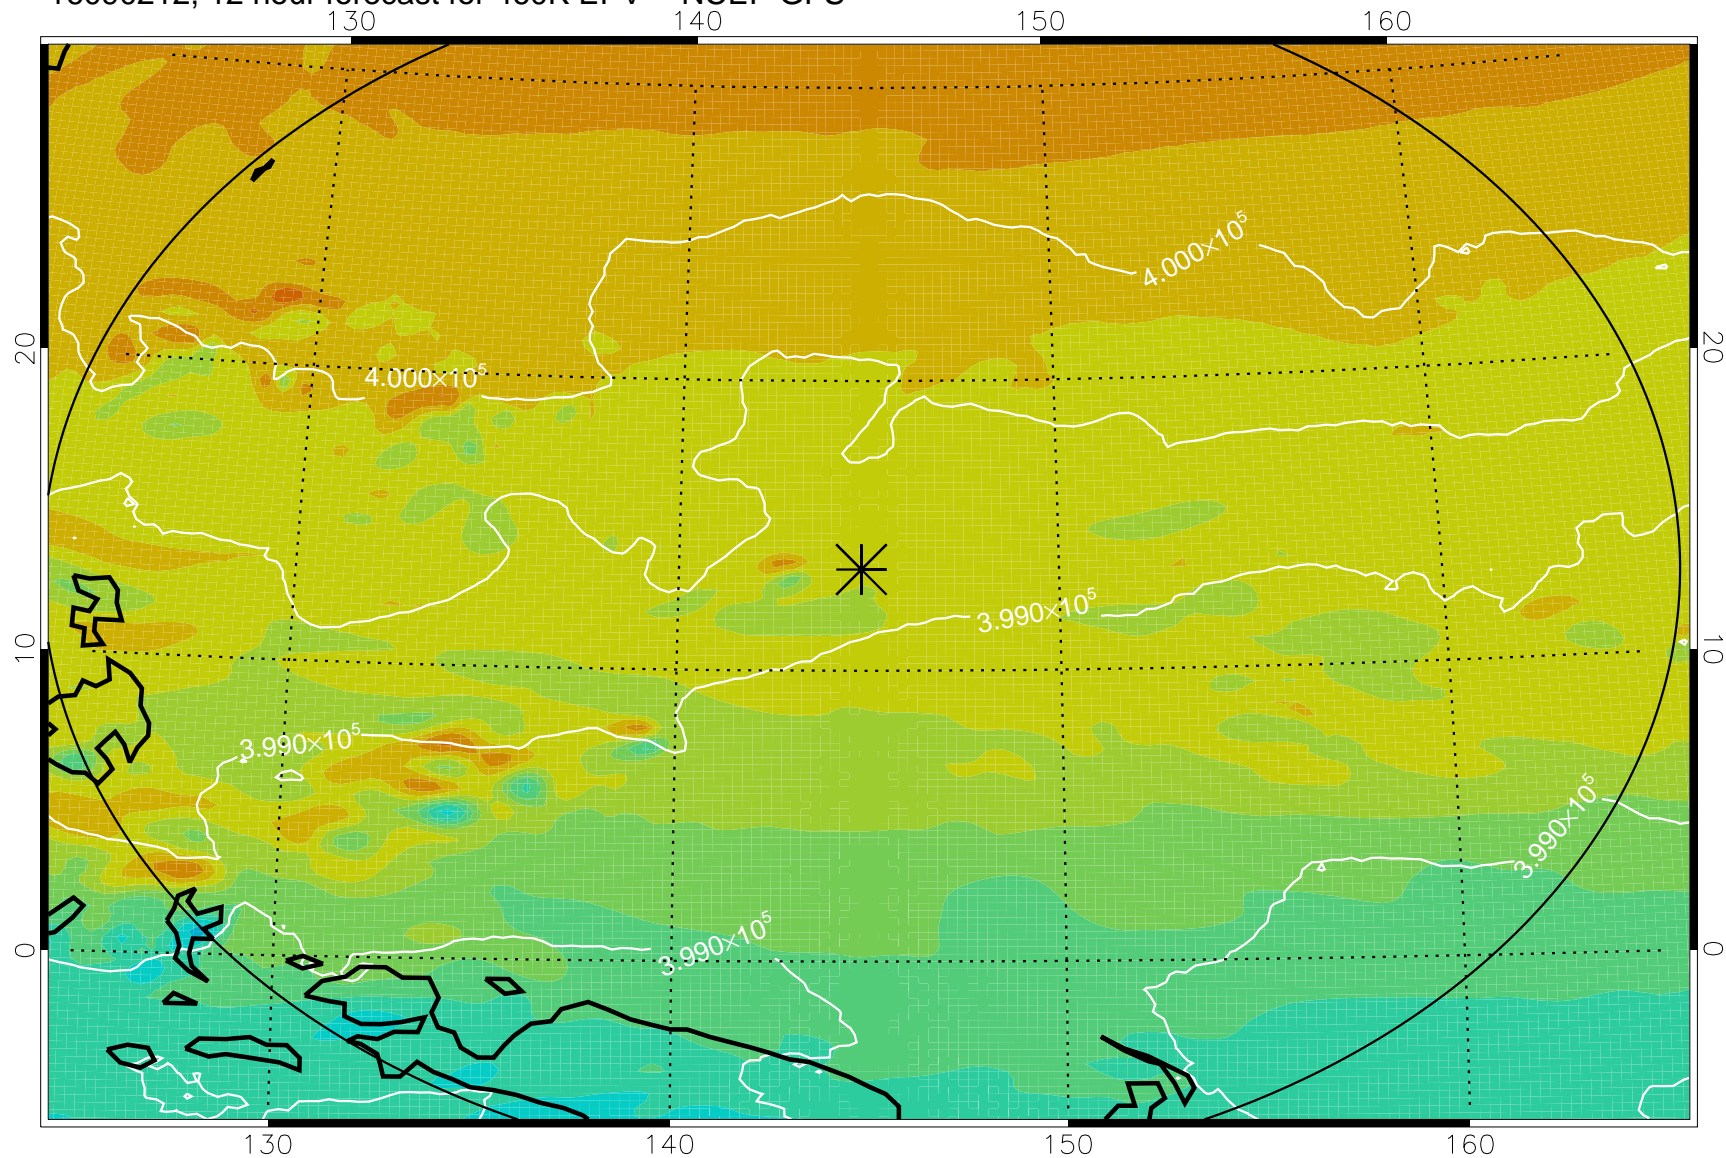

16090206, 6 hour forecast for 460K EPV -- NCEP GFS

460K Montgomery Streamfunction, white

Range ring of 2304 km

16090212, 12 hour forecast for 460K EPV -- NCEP GFS

460K Montgomery Streamfunction, white

Range ring of 2304 km

16090218, 18 hour forecast for 460K EPV -- NCEP GFS

460K Montgomery Streamfunction, white

Range ring of 2304 km

16090300, 24 hour forecast for 460K EPV -- NCEP GFS

460K Montgomery Streamfunction, white

Range ring of 2304 km

16090306, 30 hour forecast for 460K EPV -- NCEP GFS

460K Montgomery Streamfunction, white

Range ring of 2304 km

16090312, 36 hour forecast for 460K EPV -- NCEP GFS

460K Montgomery Streamfunction, white

Range ring of 2304 km

16090318, 42 hour forecast for 460K EPV -- NCEP GFS

460K Montgomery Streamfunction, white

Range ring of 2304 km

16090400, 48 hour forecast for 460K EPV -- NCEP GFS

460K Montgomery Streamfunction, white

Range ring of 2304 km