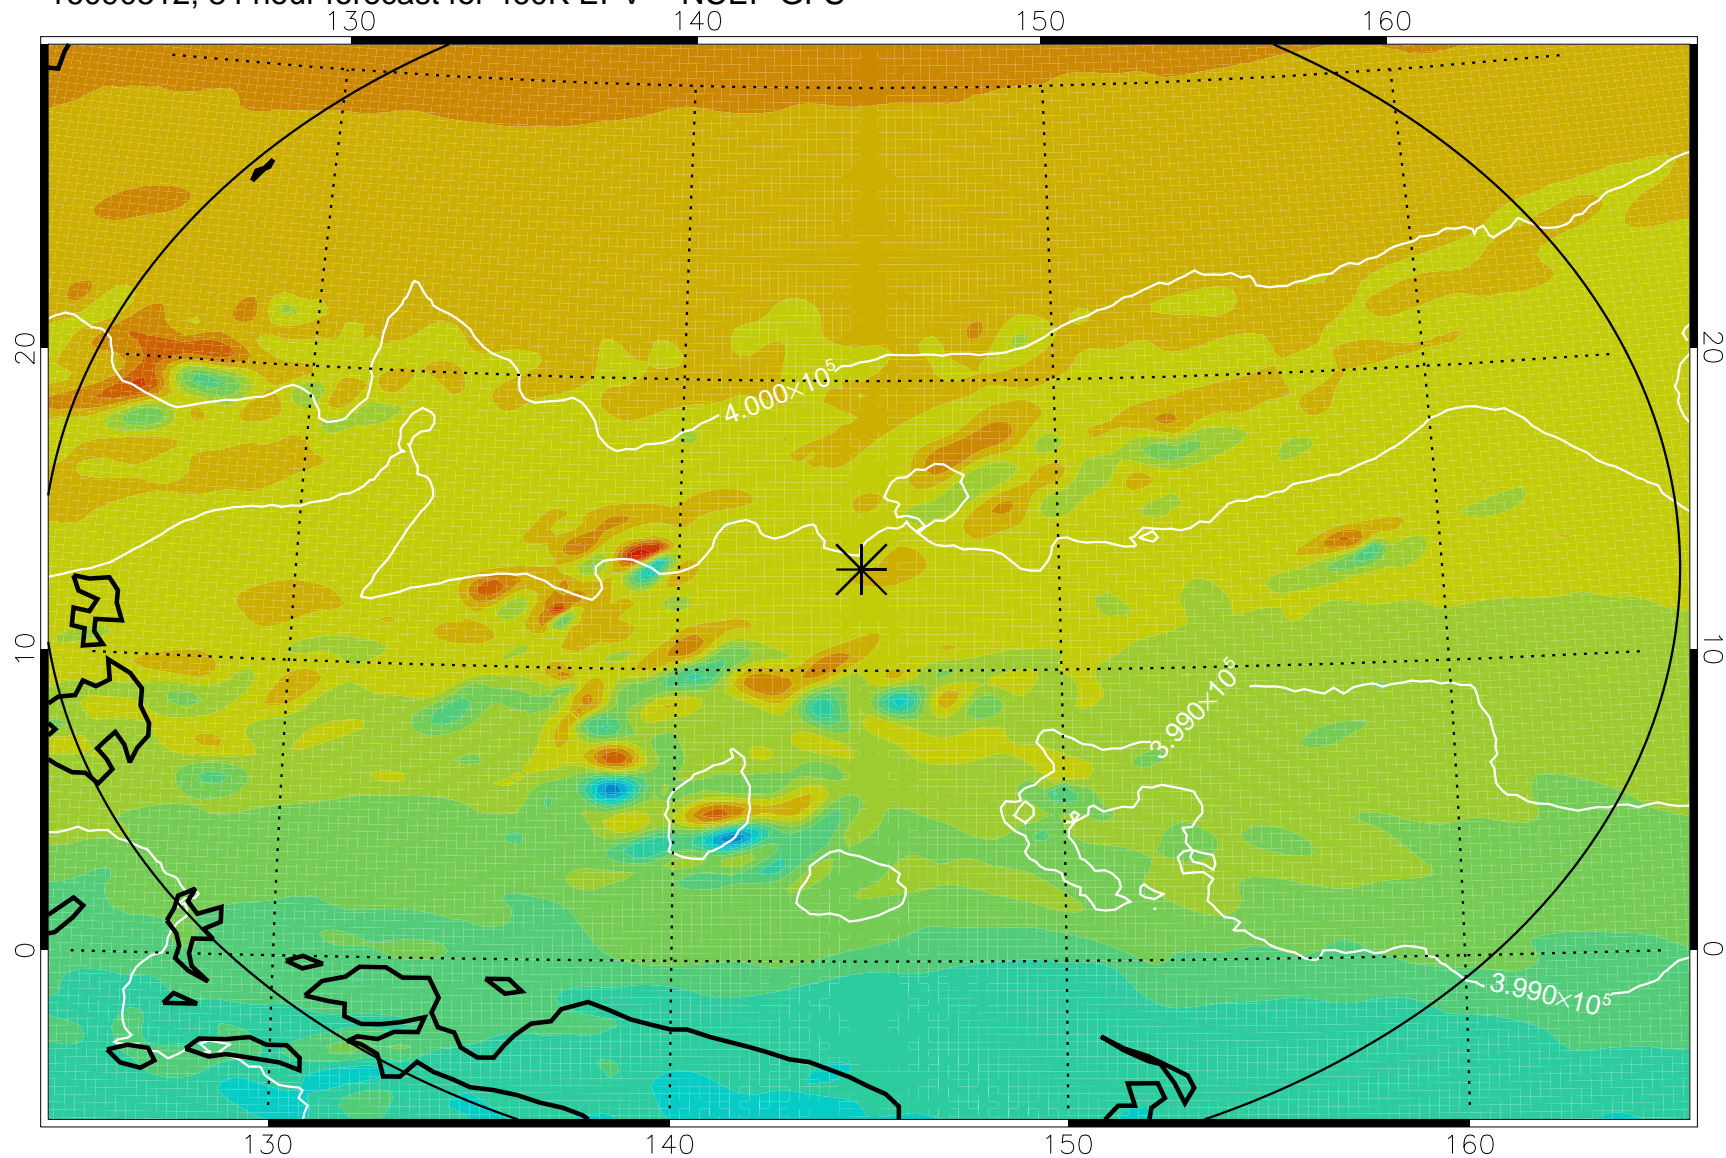

16090406, 54 hour forecast for 460K EPV -- NCEP GFS

460K Montgomery Streamfunction, white

Range ring of 2304 km

16090412, 60 hour forecast for 460K EPV -- NCEP GFS

460K Montgomery Streamfunction, white

Range ring of 2304 km

16090418, 66 hour forecast for 460K EPV -- NCEP GFS

460K Montgomery Streamfunction, white

Range ring of 2304 km

16090500, 72 hour forecast for 460K EPV -- NCEP GFS

460K Montgomery Streamfunction, white

Range ring of 2304 km

16090506, 78 hour forecast for 460K EPV -- NCEP GFS

460K Montgomery Streamfunction, white

Range ring of 2304 km

16090512, 84 hour forecast for 460K EPV -- NCEP GFS

460K Montgomery Streamfunction, white

Range ring of 2304 km

16090518, 90 hour forecast for 460K EPV -- NCEP GFS

460K Montgomery Streamfunction, white

Range ring of 2304 km

16090600, 96 hour forecast for 460K EPV -- NCEP GFS

460K Montgomery Streamfunction, white

Range ring of 2304 km