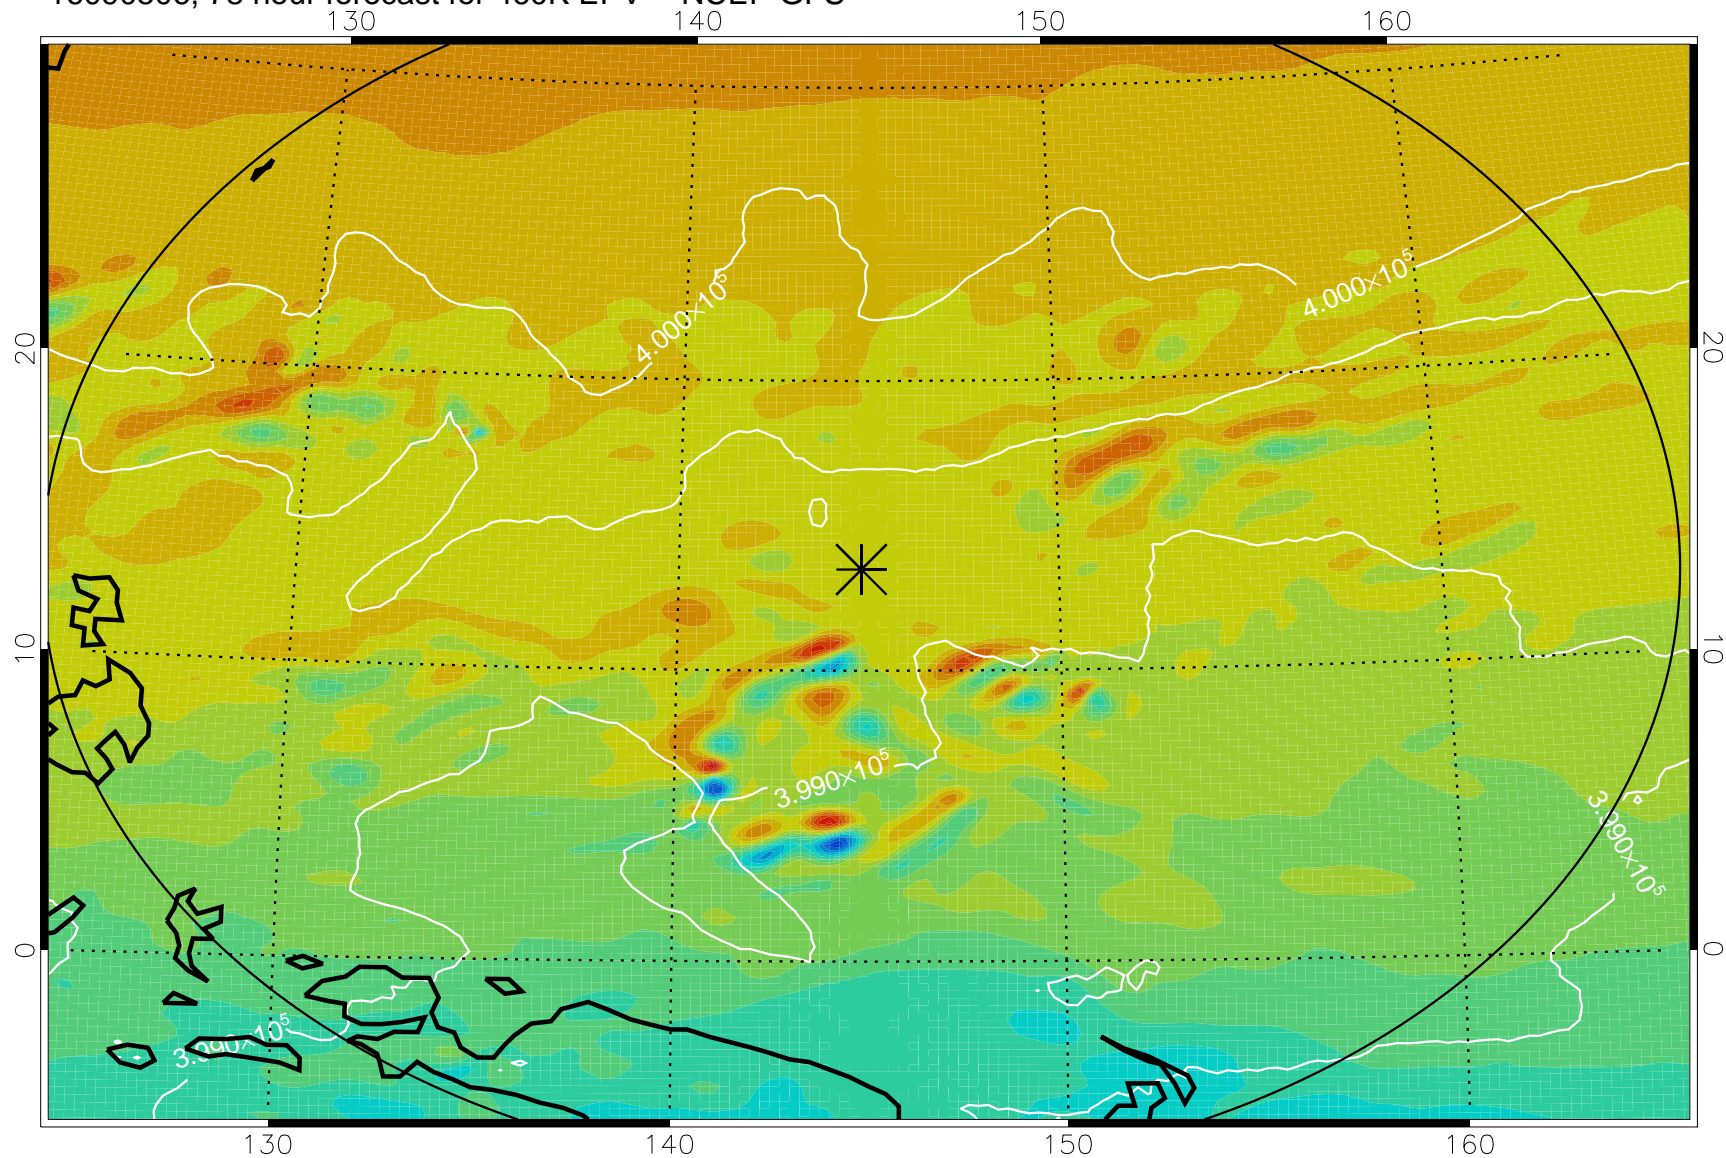

16090406, 54 hour forecast for 460K EPV -- NCEP GFS

460K Montgomery Streamfunction, white

Range ring of 2304 km

16090412, 60 hour forecast for 460K EPV -- NCEP GFS

460K Montgomery Streamfunction, white

Range ring of 2304 km

16090418, 66 hour forecast for 460K EPV -- NCEP GFS

460K Montgomery Streamfunction, white

Range ring of 2304 km

16090500, 72 hour forecast for 460K EPV -- NCEP GFS

460K Montgomery Streamfunction, white

Range ring of 2304 km

16090506, 78 hour forecast for 460K EPV -- NCEP GFS

460K Montgomery Streamfunction, white

Range ring of 2304 km

16090512, 84 hour forecast for 460K EPV -- NCEP GFS

460K Montgomery Streamfunction, white

Range ring of 2304 km

16090518, 90 hour forecast for 460K EPV -- NCEP GFS

460K Montgomery Streamfunction, white

Range ring of 2304 km

16090600, 96 hour forecast for 460K EPV -- NCEP GFS

460K Montgomery Streamfunction, white

Range ring of 2304 km