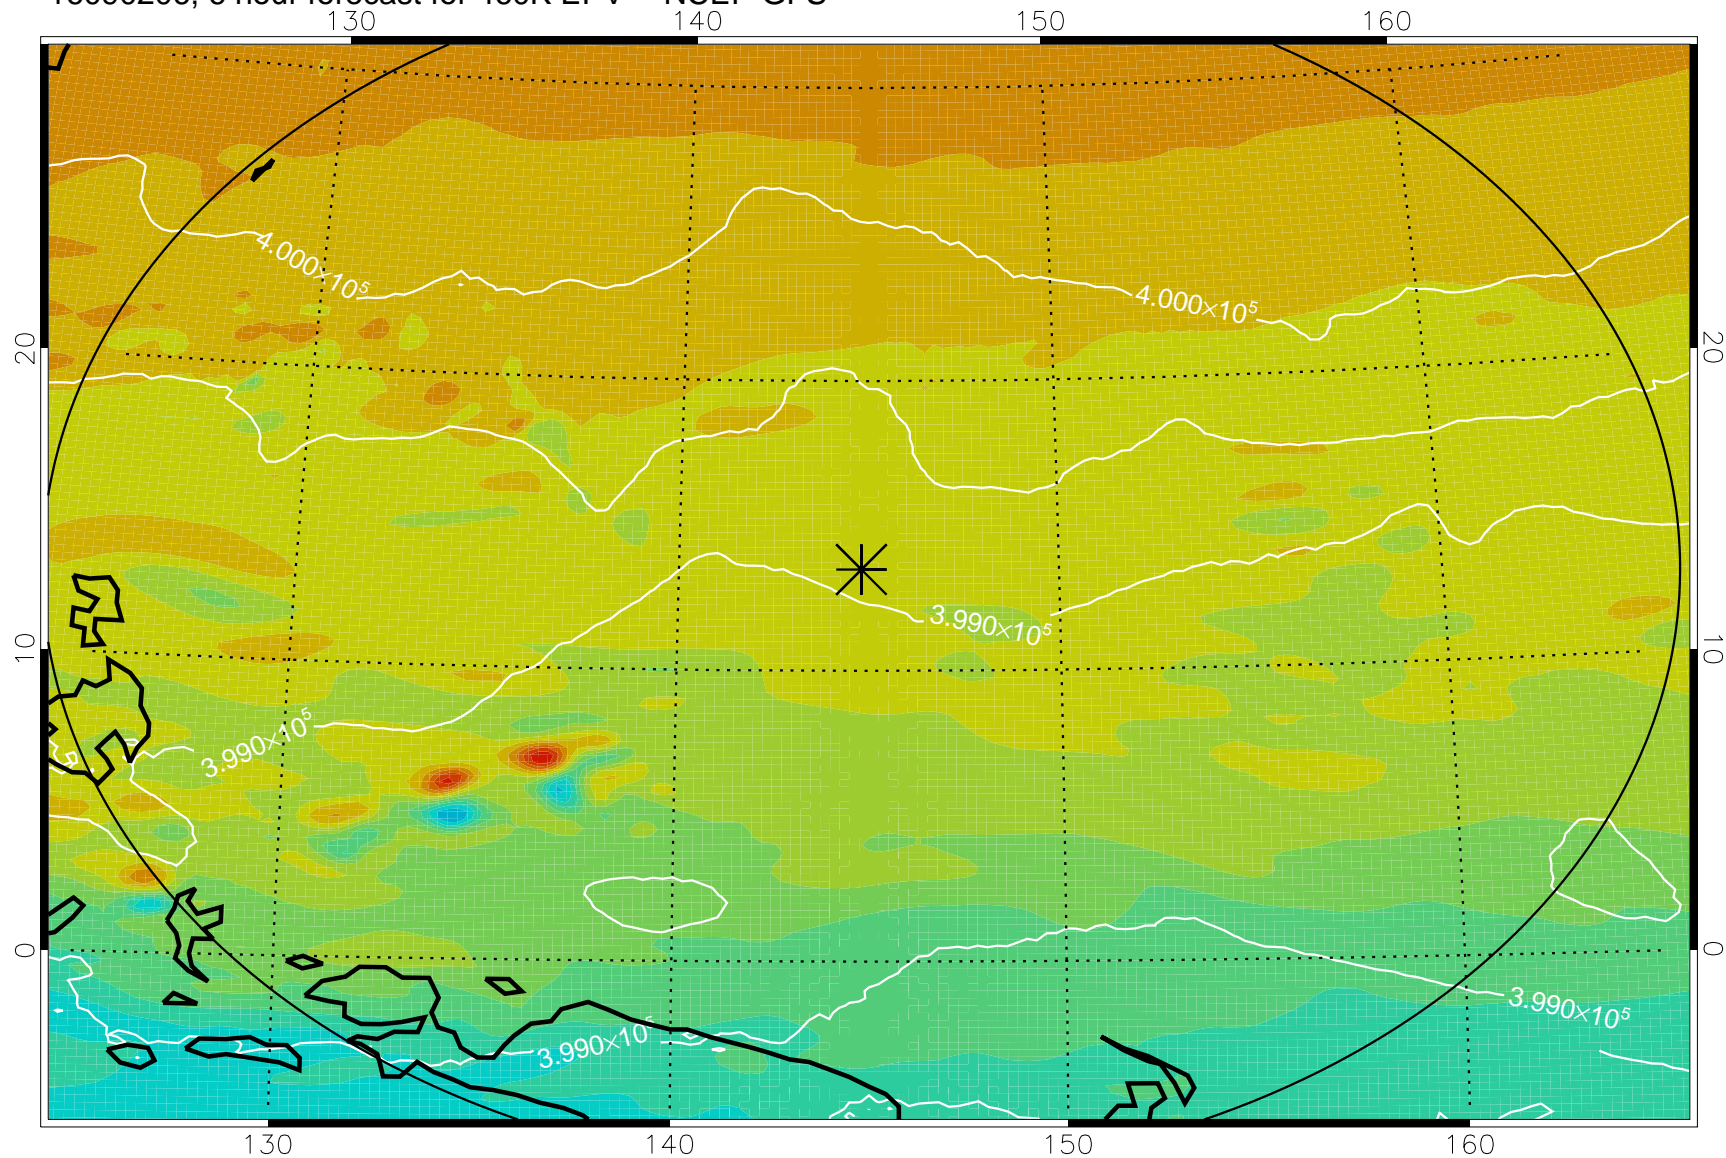

16090206, 6 hour forecast for 460K EPV -- NCEP GFS

460K Montgomery Streamfunction, white

Range ring of 2304 km

16090212, 12 hour forecast for 460K EPV -- NCEP GFS

460K Montgomery Streamfunction, white

Range ring of 2304 km

16090218, 18 hour forecast for 460K EPV -- NCEP GFS

460K Montgomery Streamfunction, white

Range ring of 2304 km

16090300, 24 hour forecast for 460K EPV -- NCEP GFS

460K Montgomery Streamfunction, white

Range ring of 2304 km

16090306, 30 hour forecast for 460K EPV -- NCEP GFS

460K Montgomery Streamfunction, white

Range ring of 2304 km

16090312, 36 hour forecast for 460K EPV -- NCEP GFS

460K Montgomery Streamfunction, white

Range ring of 2304 km

16090318, 42 hour forecast for 460K EPV -- NCEP GFS

460K Montgomery Streamfunction, white

Range ring of 2304 km

16090400, 48 hour forecast for 460K EPV -- NCEP GFS

460K Montgomery Streamfunction, white

Range ring of 2304 km