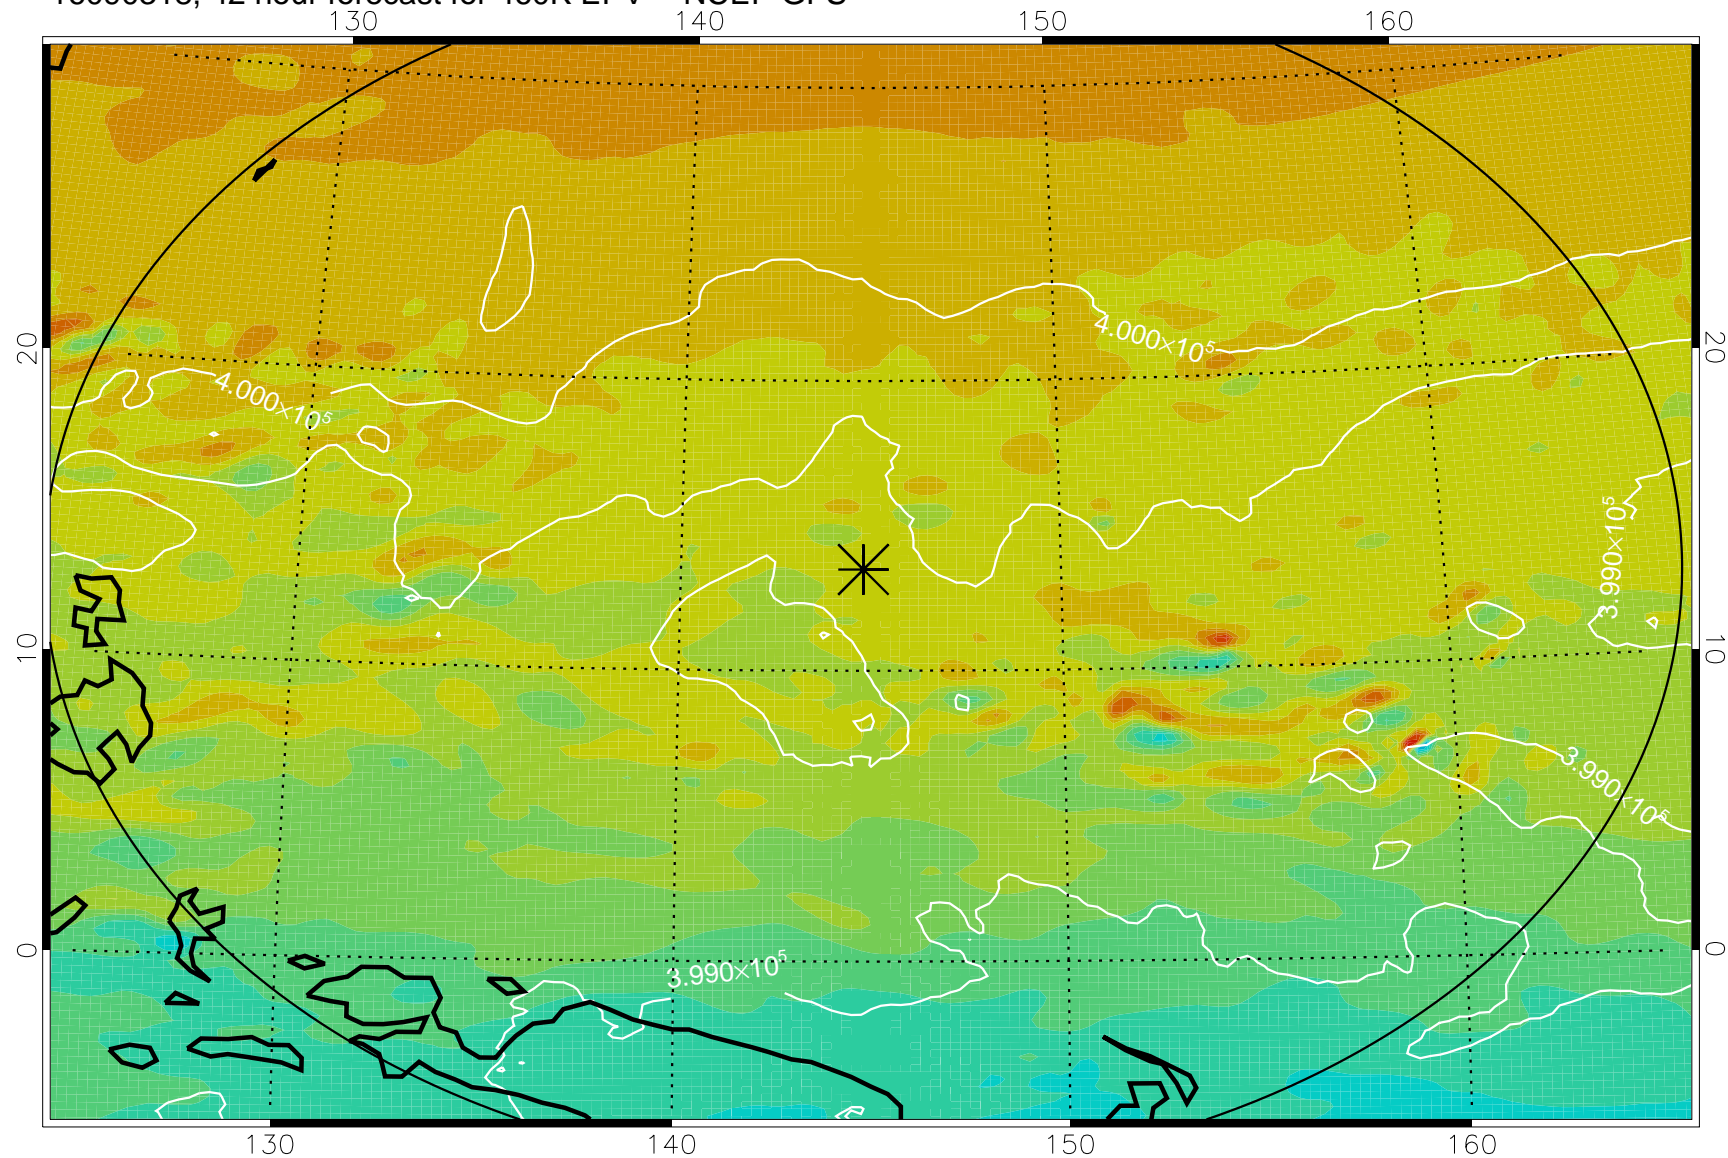

16090306, 30 hour forecast for 460K EPV -- NCEP GFS

460K Montgomery Streamfunction, white

Range ring of 2304 km

16090312, 36 hour forecast for 460K EPV -- NCEP GFS

460K Montgomery Streamfunction, white

Range ring of 2304 km

16090318, 42 hour forecast for 460K EPV -- NCEP GFS

460K Montgomery Streamfunction, white

Range ring of 2304 km

16090400, 48 hour forecast for 460K EPV -- NCEP GFS

460K Montgomery Streamfunction, white

Range ring of 2304 km

16090406, 54 hour forecast for 460K EPV -- NCEP GFS

460K Montgomery Streamfunction, white

Range ring of 2304 km

16090412, 60 hour forecast for 460K EPV -- NCEP GFS

460K Montgomery Streamfunction, white

Range ring of 2304 km

16090418, 66 hour forecast for 460K EPV -- NCEP GFS

460K Montgomery Streamfunction, white

Range ring of 2304 km

16090500, 72 hour forecast for 460K EPV -- NCEP GFS

460K Montgomery Streamfunction, white

Range ring of 2304 km