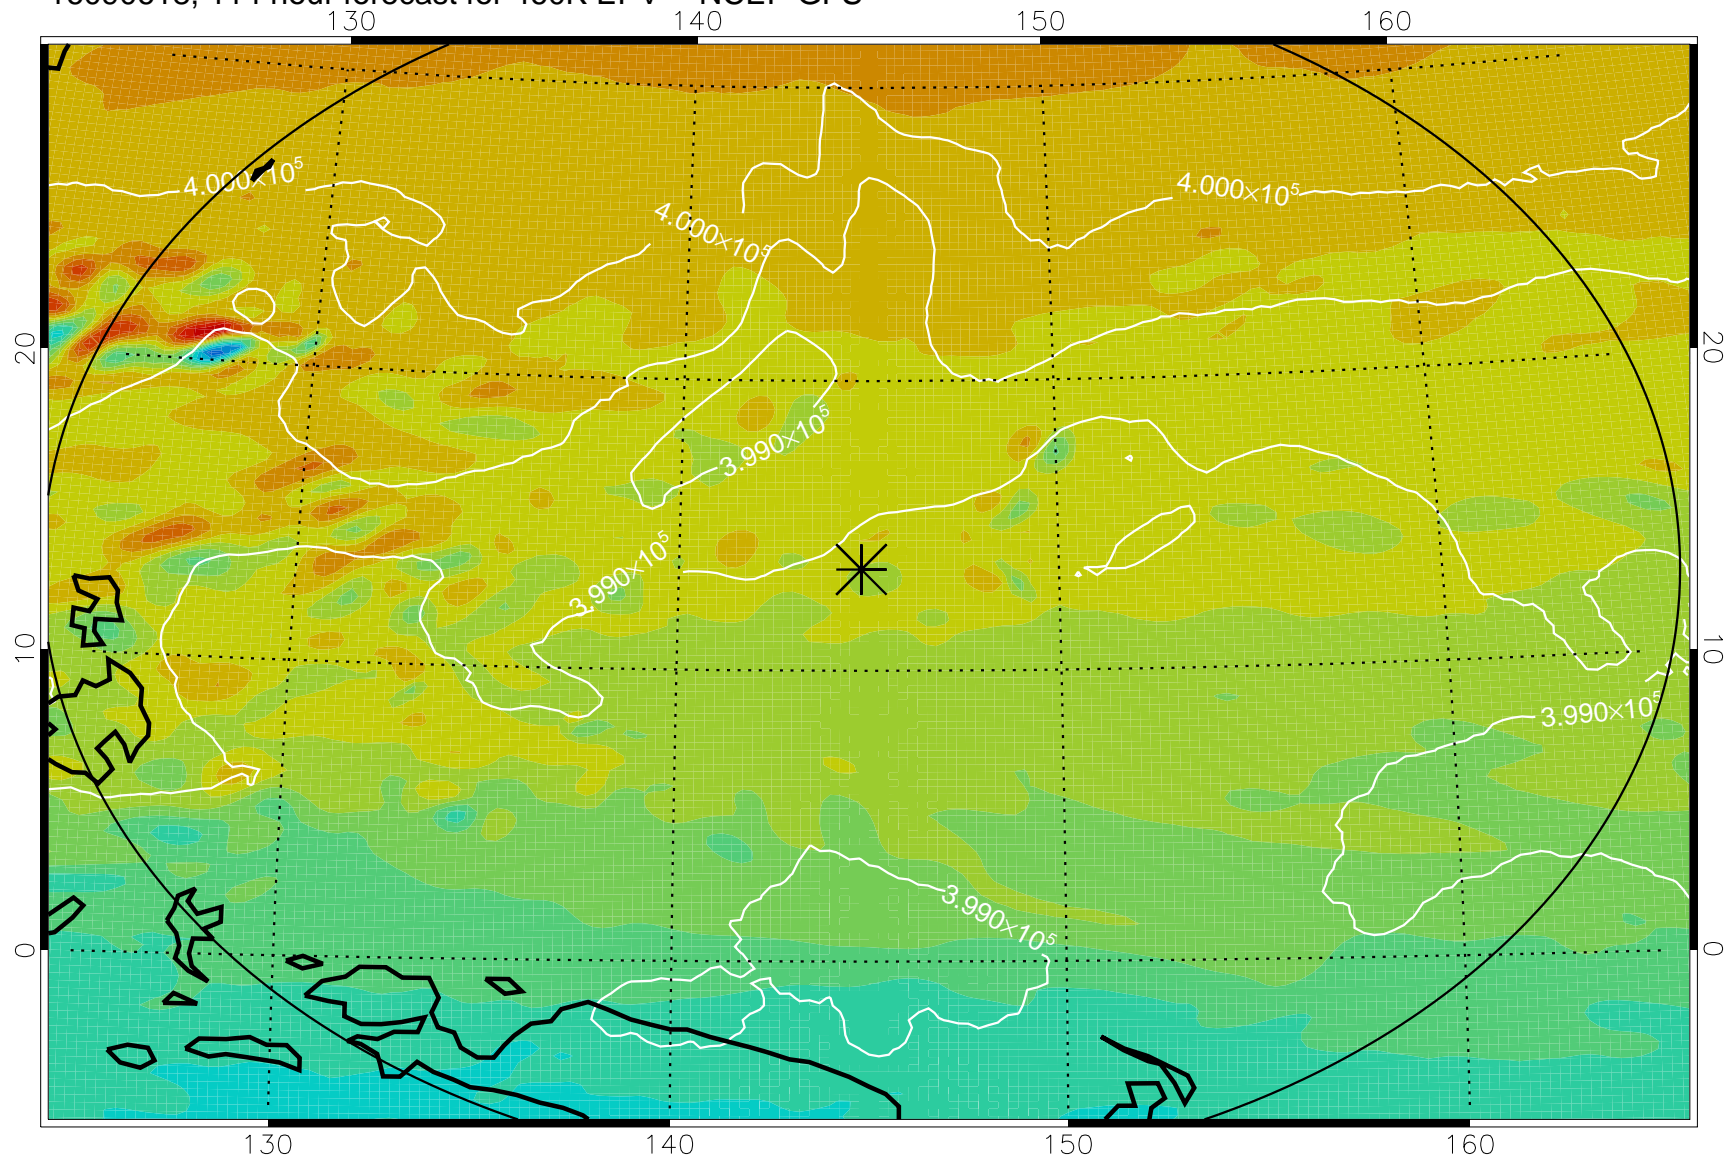

16090506, 78 hour forecast for 460K EPV -- NCEP GFS

460K Montgomery Streamfunction, white

Range ring of 2304 km

16090512, 84 hour forecast for 460K EPV -- NCEP GFS

460K Montgomery Streamfunction, white

Range ring of 2304 km

16090518, 90 hour forecast for 460K EPV -- NCEP GFS

460K Montgomery Streamfunction, white

Range ring of 2304 km

16090600, 96 hour forecast for 460K EPV -- NCEP GFS

460K Montgomery Streamfunction, white

Range ring of 2304 km

16090606, 102 hour forecast for 460K EPV -- NCEP GFS

460K Montgomery Streamfunction, white

Range ring of 2304 km

16090612, 108 hour forecast for 460K EPV -- NCEP GFS

460K Montgomery Streamfunction, white

Range ring of 2304 km

16090618, 114 hour forecast for 460K EPV -- NCEP GFS

460K Montgomery Streamfunction, white

Range ring of 2304 km

16090700, 120 hour forecast for 460K EPV -- NCEP GFS

460K Montgomery Streamfunction, white

Range ring of 2304 km