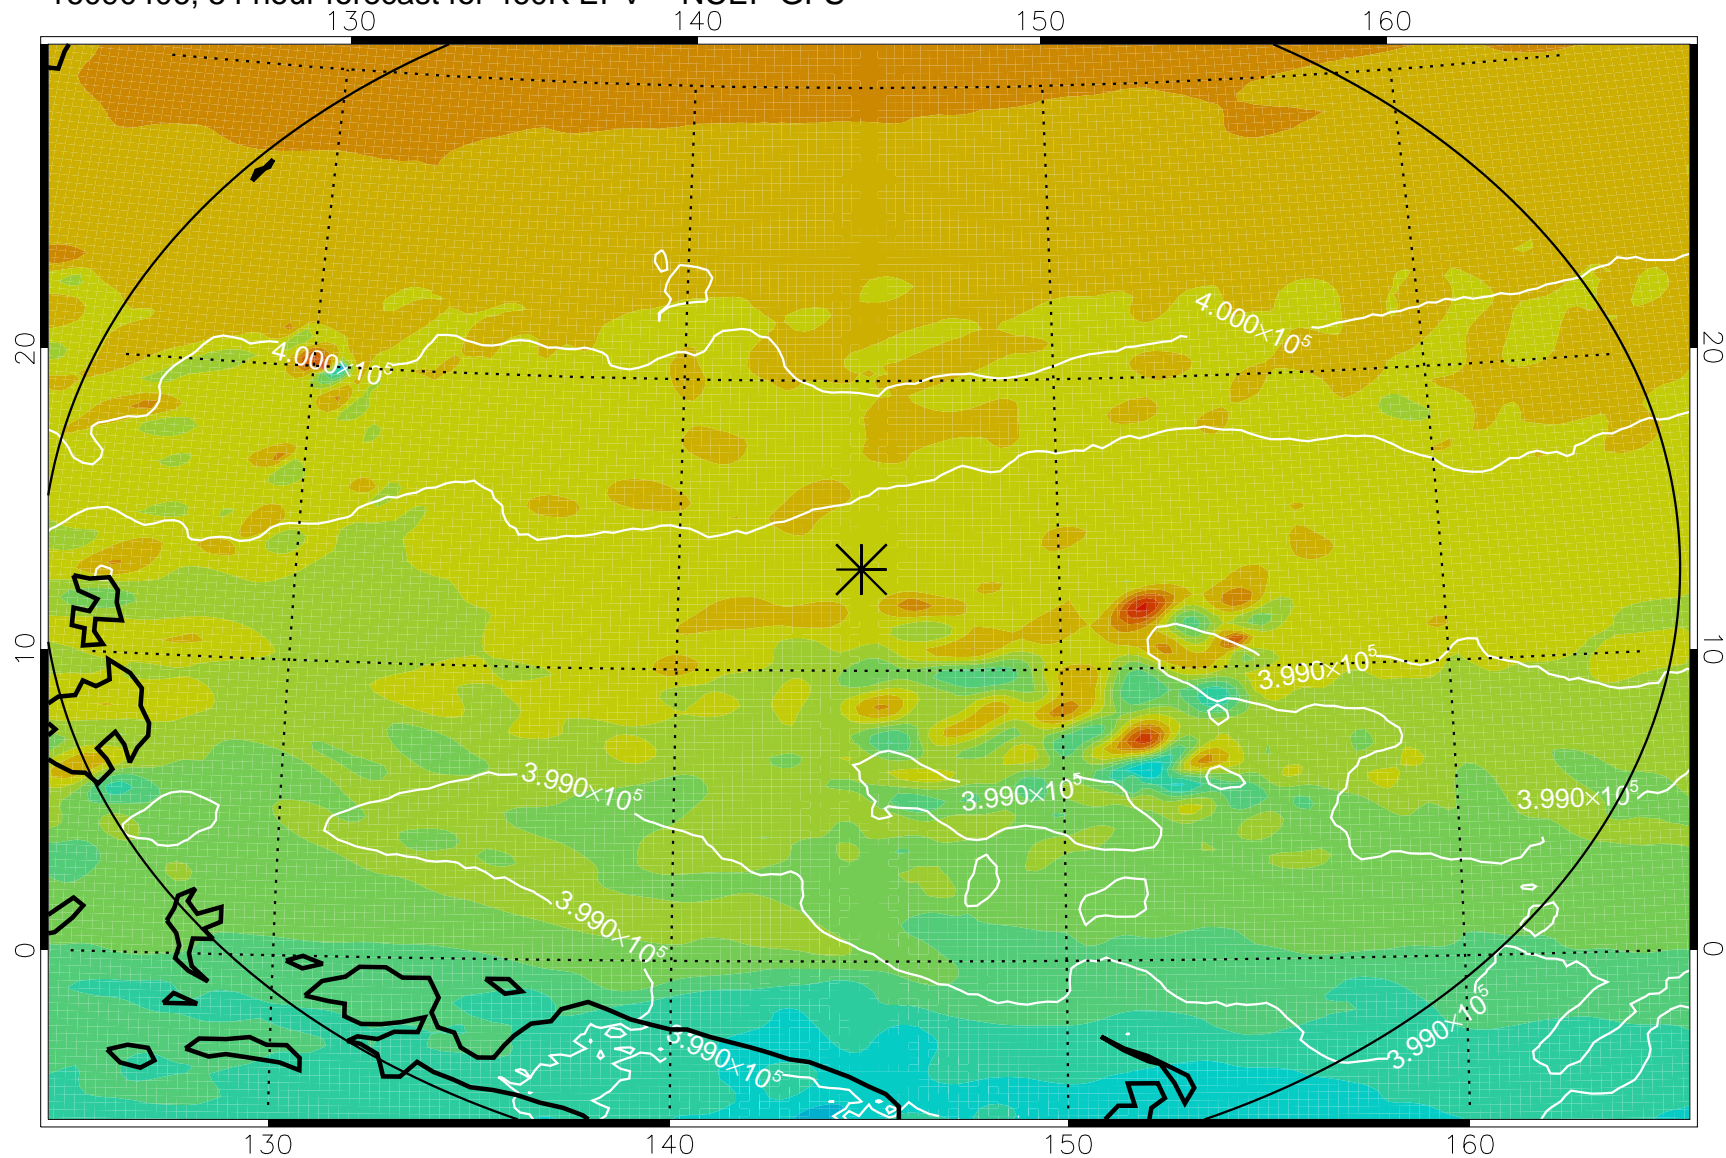

16090306, 30 hour forecast for 460K EPV -- NCEP GFS

460K Montgomery Streamfunction, white

Range ring of 2304 km

16090312, 36 hour forecast for 460K EPV -- NCEP GFS

460K Montgomery Streamfunction, white

Range ring of 2304 km

16090318, 42 hour forecast for 460K EPV -- NCEP GFS

460K Montgomery Streamfunction, white

Range ring of 2304 km

16090400, 48 hour forecast for 460K EPV -- NCEP GFS

460K Montgomery Streamfunction, white

Range ring of 2304 km

16090406, 54 hour forecast for 460K EPV -- NCEP GFS

460K Montgomery Streamfunction, white

Range ring of 2304 km

16090412, 60 hour forecast for 460K EPV -- NCEP GFS

460K Montgomery Streamfunction, white

Range ring of 2304 km

16090418, 66 hour forecast for 460K EPV -- NCEP GFS

460K Montgomery Streamfunction, white

Range ring of 2304 km

16090500, 72 hour forecast for 460K EPV -- NCEP GFS

460K Montgomery Streamfunction, white

Range ring of 2304 km