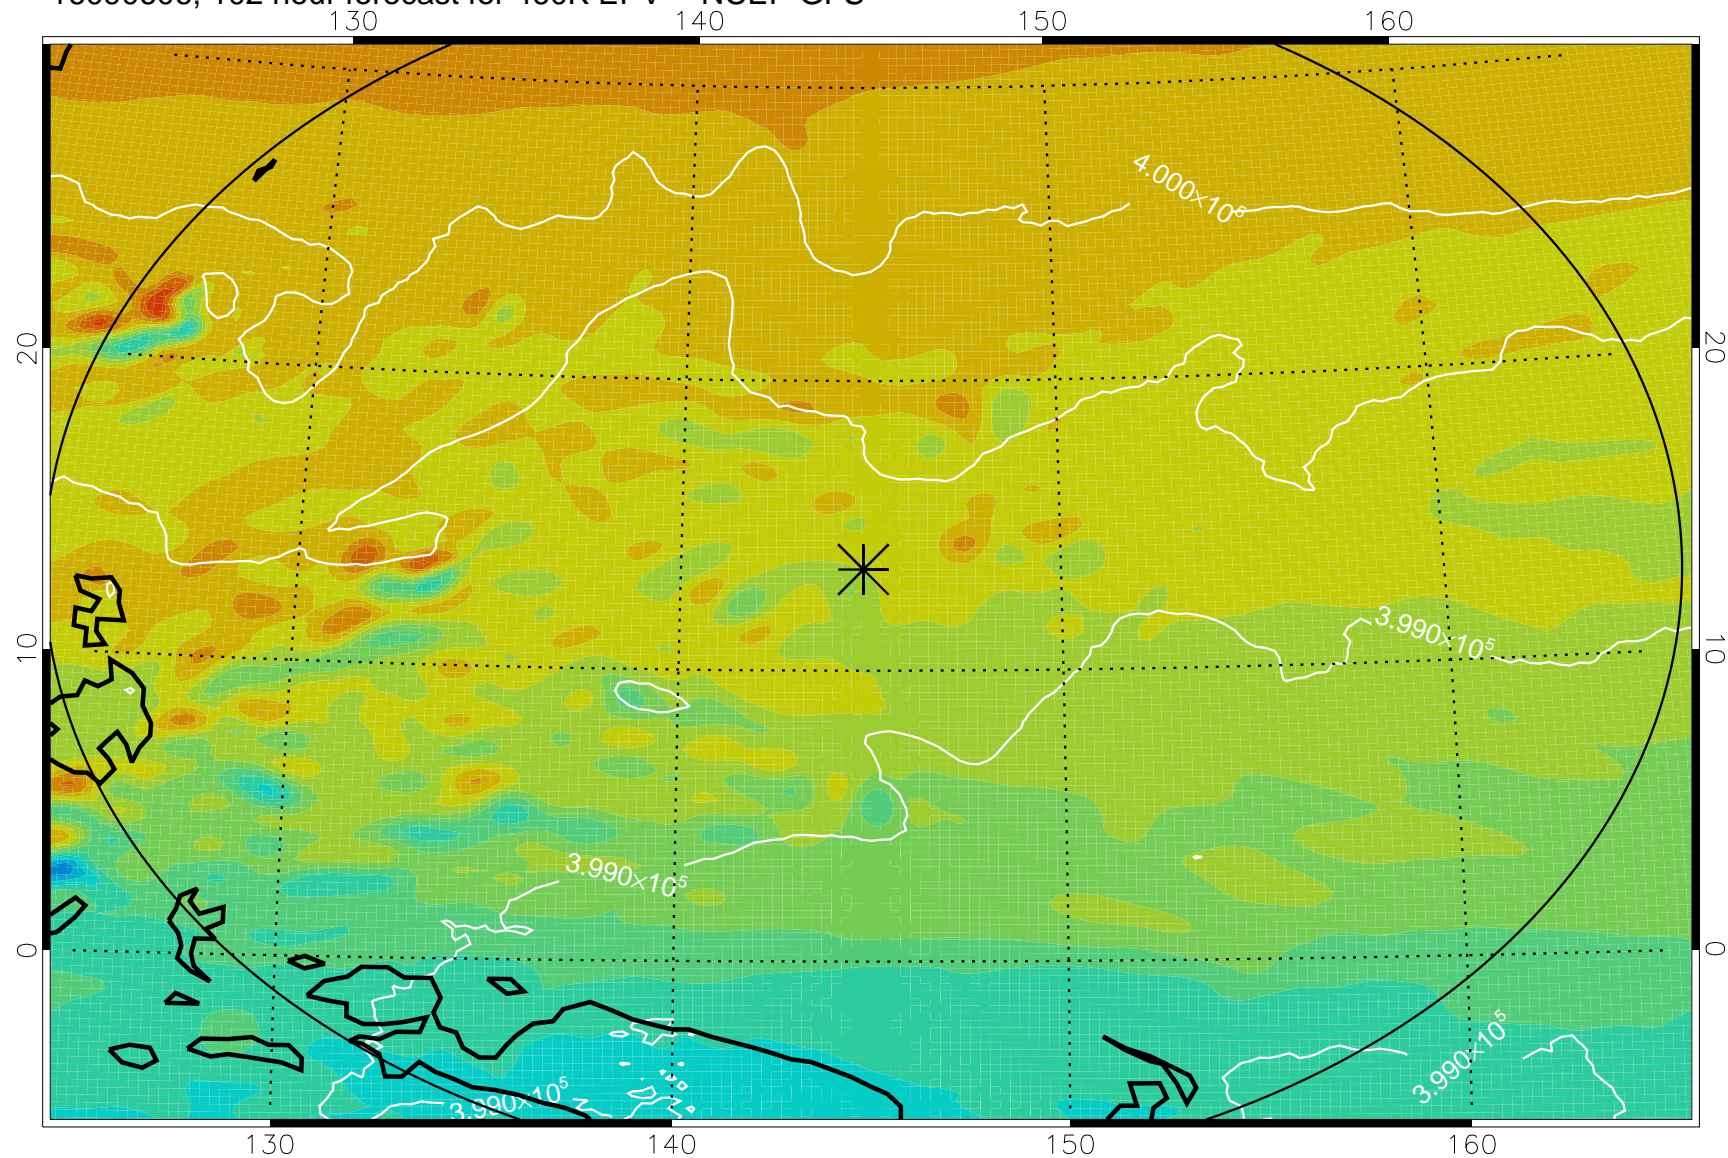

16090506, 78 hour forecast for 460K EPV -- NCEP GFS

460K Montgomery Streamfunction, white

Range ring of 2304 km

16090512, 84 hour forecast for 460K EPV -- NCEP GFS

460K Montgomery Streamfunction, white

Range ring of 2304 km

16090518, 90 hour forecast for 460K EPV -- NCEP GFS

460K Montgomery Streamfunction, white

Range ring of 2304 km

16090600, 96 hour forecast for 460K EPV -- NCEP GFS

460K Montgomery Streamfunction, white

Range ring of 2304 km

16090606, 102 hour forecast for 460K EPV -- NCEP GFS

460K Montgomery Streamfunction, white

Range ring of 2304 km

16090612, 108 hour forecast for 460K EPV -- NCEP GFS

460K Montgomery Streamfunction, white

Range ring of 2304 km

16090618, 114 hour forecast for 460K EPV -- NCEP GFS

460K Montgomery Streamfunction, white

Range ring of 2304 km

16090700, 120 hour forecast for 460K EPV -- NCEP GFS

460K Montgomery Streamfunction, white

Range ring of 2304 km