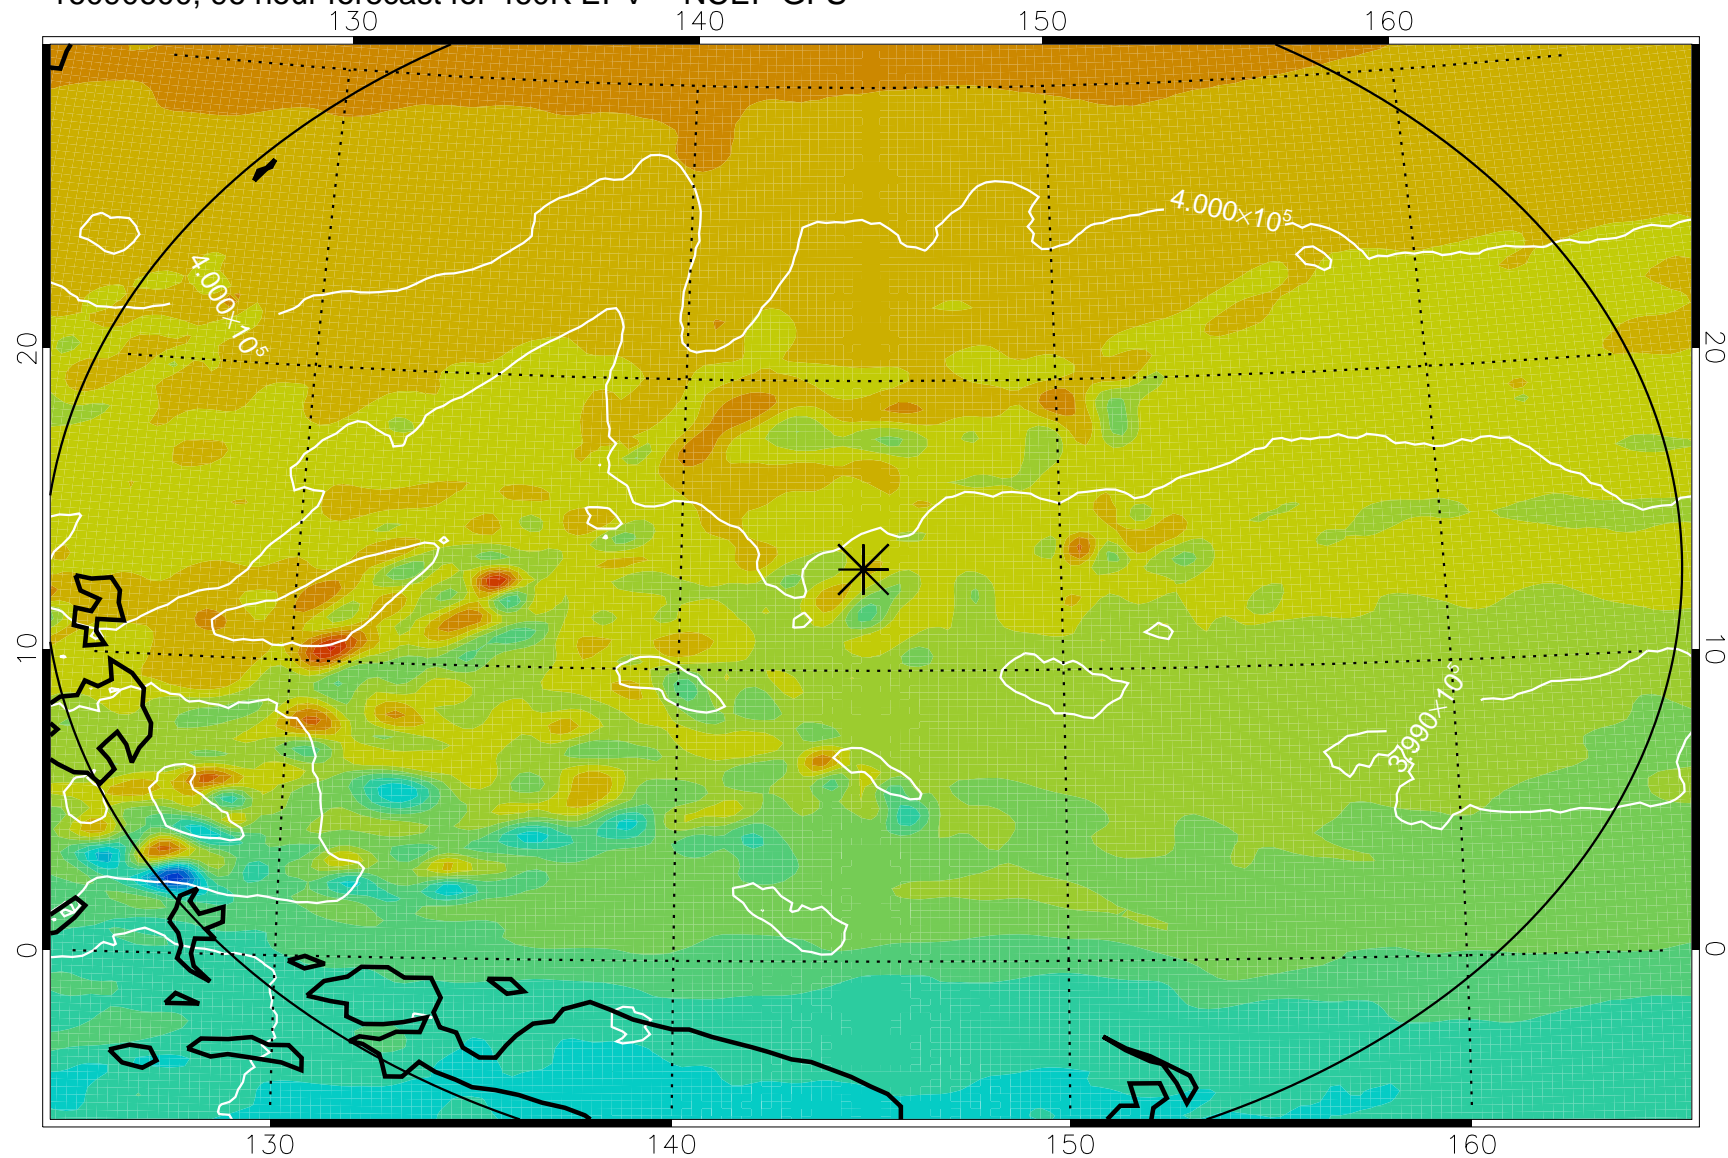

16090418, 66 hour forecast for 460K EPV -- NCEP GFS

460K Montgomery Streamfunction, white

Range ring of 2304 km

16090500, 72 hour forecast for 460K EPV -- NCEP GFS

460K Montgomery Streamfunction, white

Range ring of 2304 km

16090506, 78 hour forecast for 460K EPV -- NCEP GFS

460K Montgomery Streamfunction, white

Range ring of 2304 km

16090512, 84 hour forecast for 460K EPV -- NCEP GFS

460K Montgomery Streamfunction, white

Range ring of 2304 km

16090518, 90 hour forecast for 460K EPV -- NCEP GFS

460K Montgomery Streamfunction, white

Range ring of 2304 km

16090600, 96 hour forecast for 460K EPV -- NCEP GFS

460K Montgomery Streamfunction, white

Range ring of 2304 km

16090606, 102 hour forecast for 460K EPV -- NCEP GFS

460K Montgomery Streamfunction, white

Range ring of 2304 km

16090612, 108 hour forecast for 460K EPV -- NCEP GFS

460K Montgomery Streamfunction, white

Range ring of 2304 km