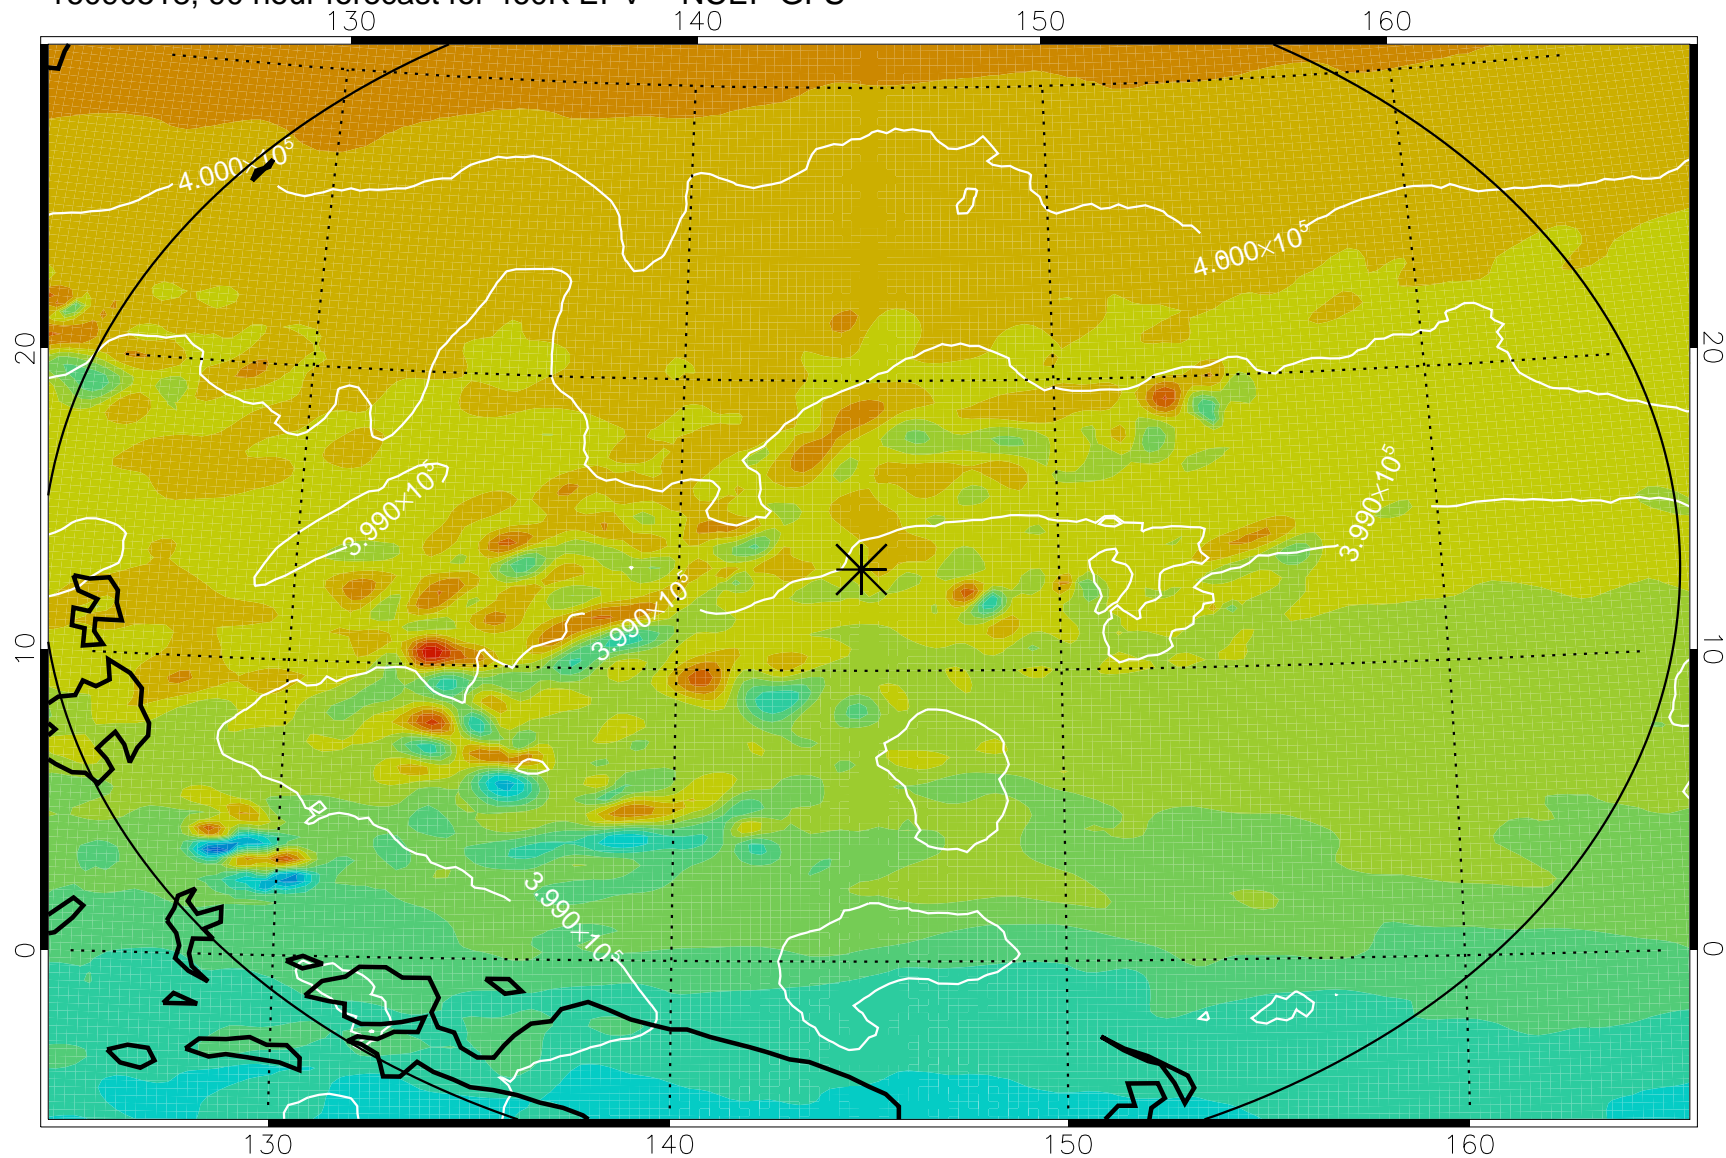

16090418, 66 hour forecast for 460K EPV -- NCEP GFS

460K Montgomery Streamfunction, white

Range ring of 2304 km

16090500, 72 hour forecast for 460K EPV -- NCEP GFS

460K Montgomery Streamfunction, white

Range ring of 2304 km

16090506, 78 hour forecast for 460K EPV -- NCEP GFS

460K Montgomery Streamfunction, white

Range ring of 2304 km

16090512, 84 hour forecast for 460K EPV -- NCEP GFS

460K Montgomery Streamfunction, white

Range ring of 2304 km

16090518, 90 hour forecast for 460K EPV -- NCEP GFS

460K Montgomery Streamfunction, white

Range ring of 2304 km

16090600, 96 hour forecast for 460K EPV -- NCEP GFS

460K Montgomery Streamfunction, white

Range ring of 2304 km

16090606, 102 hour forecast for 460K EPV -- NCEP GFS

460K Montgomery Streamfunction, white

Range ring of 2304 km

16090612, 108 hour forecast for 460K EPV -- NCEP GFS

460K Montgomery Streamfunction, white

Range ring of 2304 km