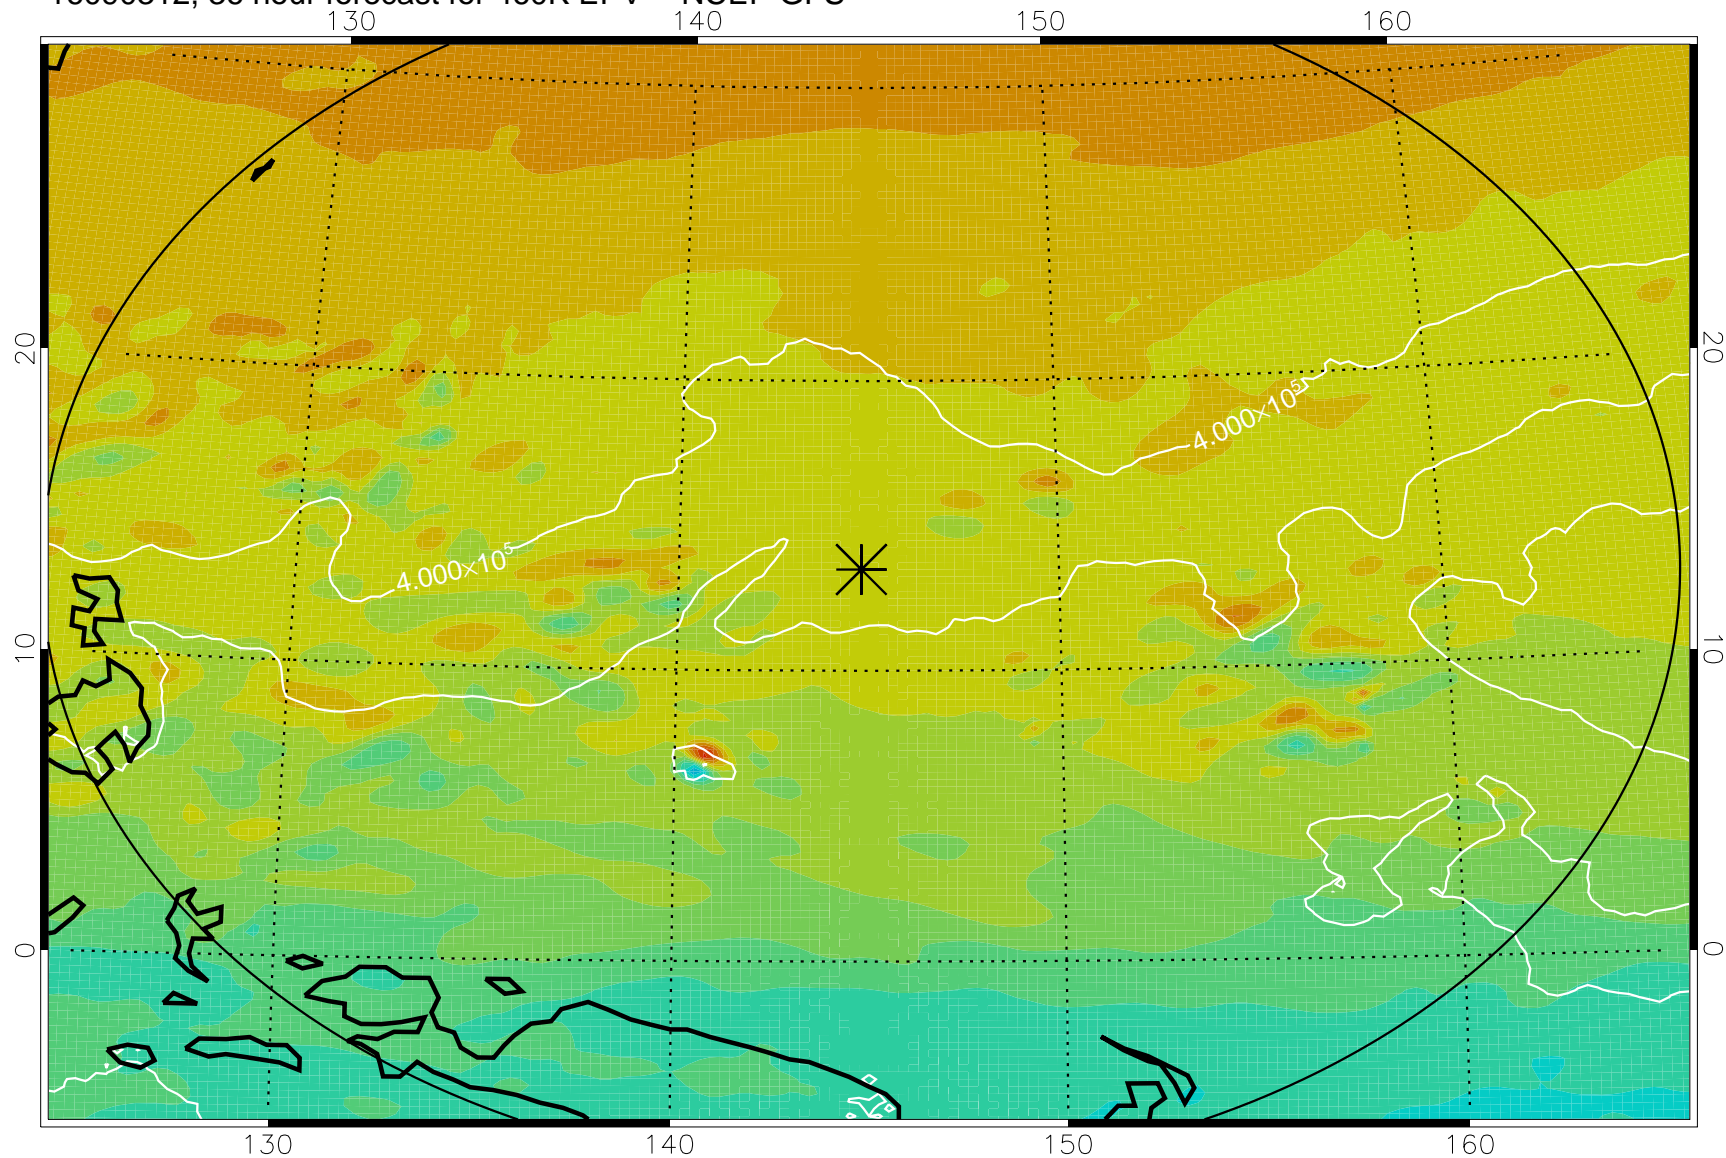

16090206, 6 hour forecast for 460K EPV -- NCEP GFS

460K Montgomery Streamfunction, white

Range ring of 2304 km

16090212, 12 hour forecast for 460K EPV -- NCEP GFS

460K Montgomery Streamfunction, white

Range ring of 2304 km

16090218, 18 hour forecast for 460K EPV -- NCEP GFS

460K Montgomery Streamfunction, white

Range ring of 2304 km

16090300, 24 hour forecast for 460K EPV -- NCEP GFS

460K Montgomery Streamfunction, white

Range ring of 2304 km

16090306, 30 hour forecast for 460K EPV -- NCEP GFS

460K Montgomery Streamfunction, white

Range ring of 2304 km

16090312, 36 hour forecast for 460K EPV -- NCEP GFS

460K Montgomery Streamfunction, white

Range ring of 2304 km

16090318, 42 hour forecast for 460K EPV -- NCEP GFS

460K Montgomery Streamfunction, white

Range ring of 2304 km

16090400, 48 hour forecast for 460K EPV -- NCEP GFS

460K Montgomery Streamfunction, white

Range ring of 2304 km