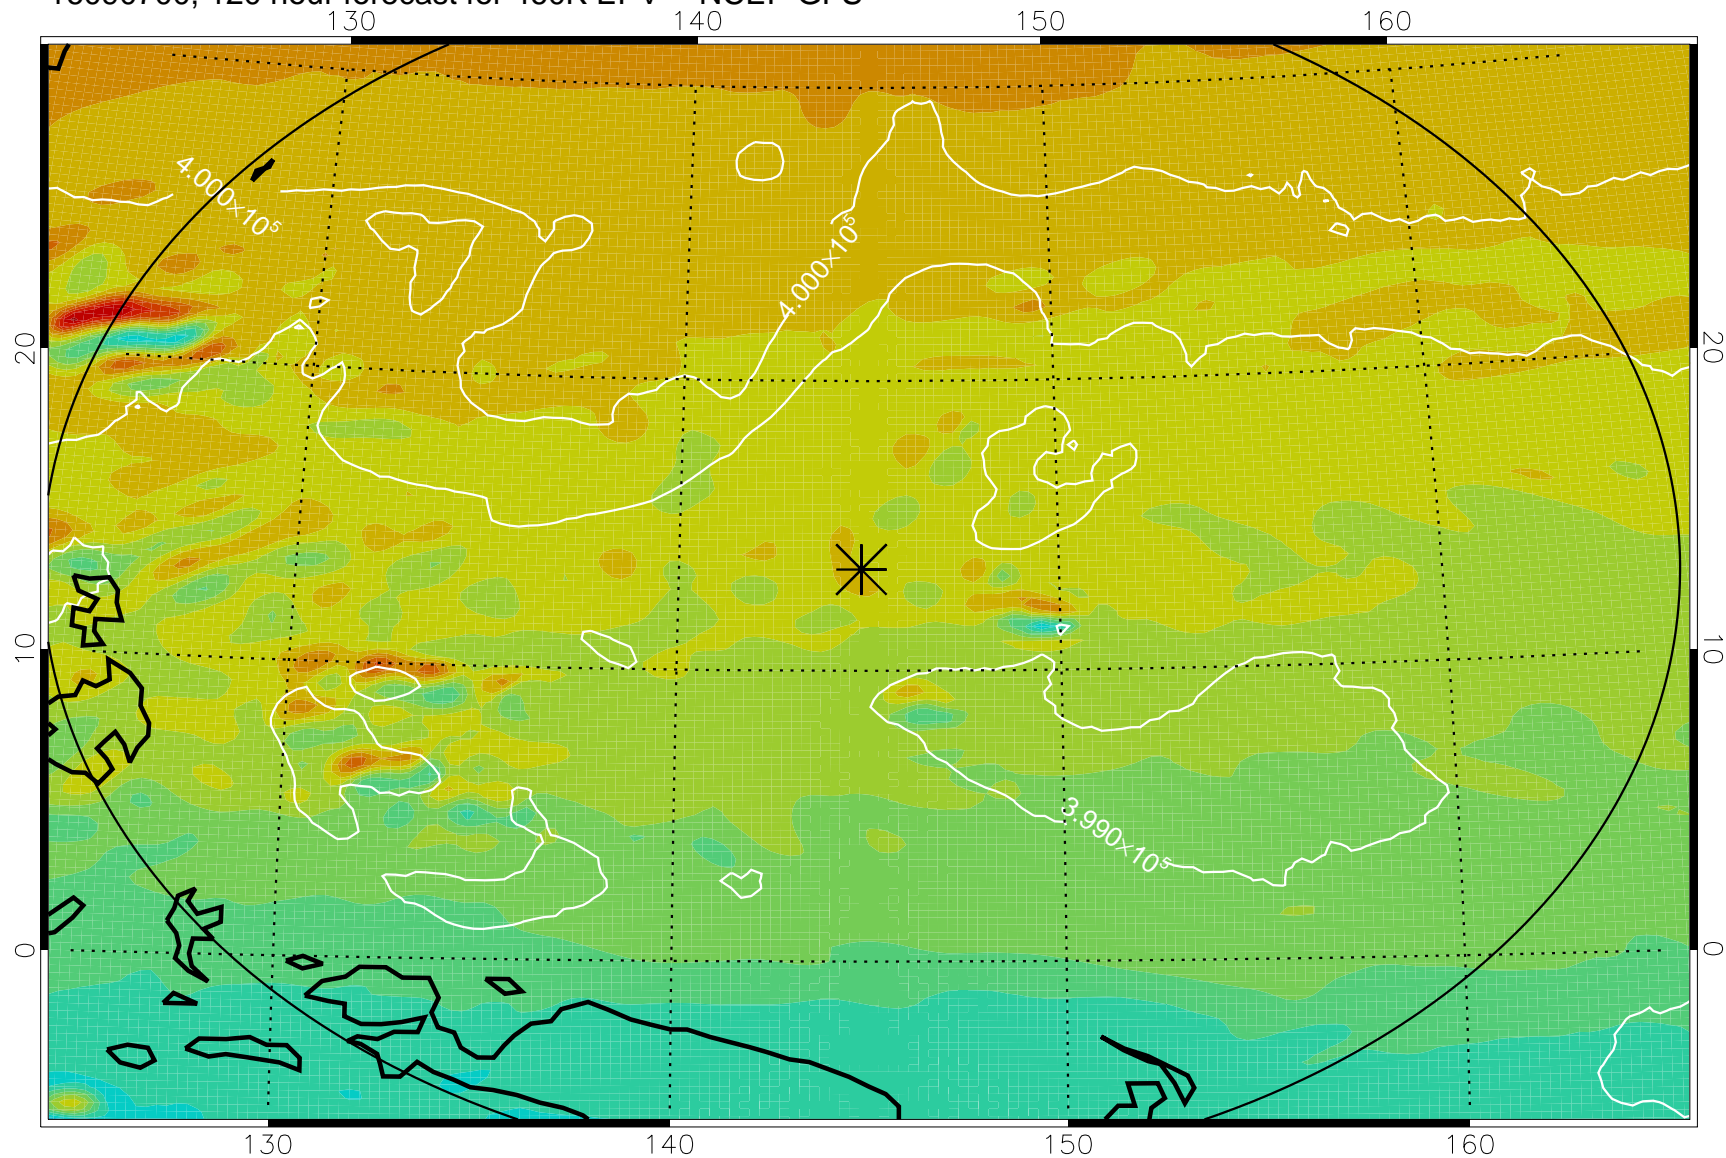

16090506, 78 hour forecast for 460K EPV -- NCEP GFS

460K Montgomery Streamfunction, white

Range ring of 2304 km

16090512, 84 hour forecast for 460K EPV -- NCEP GFS

460K Montgomery Streamfunction, white

Range ring of 2304 km

16090518, 90 hour forecast for 460K EPV -- NCEP GFS

460K Montgomery Streamfunction, white

Range ring of 2304 km

16090600, 96 hour forecast for 460K EPV -- NCEP GFS

460K Montgomery Streamfunction, white

Range ring of 2304 km

16090606, 102 hour forecast for 460K EPV -- NCEP GFS

460K Montgomery Streamfunction, white

Range ring of 2304 km

16090612, 108 hour forecast for 460K EPV -- NCEP GFS

460K Montgomery Streamfunction, white

Range ring of 2304 km

16090618, 114 hour forecast for 460K EPV -- NCEP GFS

460K Montgomery Streamfunction, white

Range ring of 2304 km

16090700, 120 hour forecast for 460K EPV -- NCEP GFS

460K Montgomery Streamfunction, white

Range ring of 2304 km