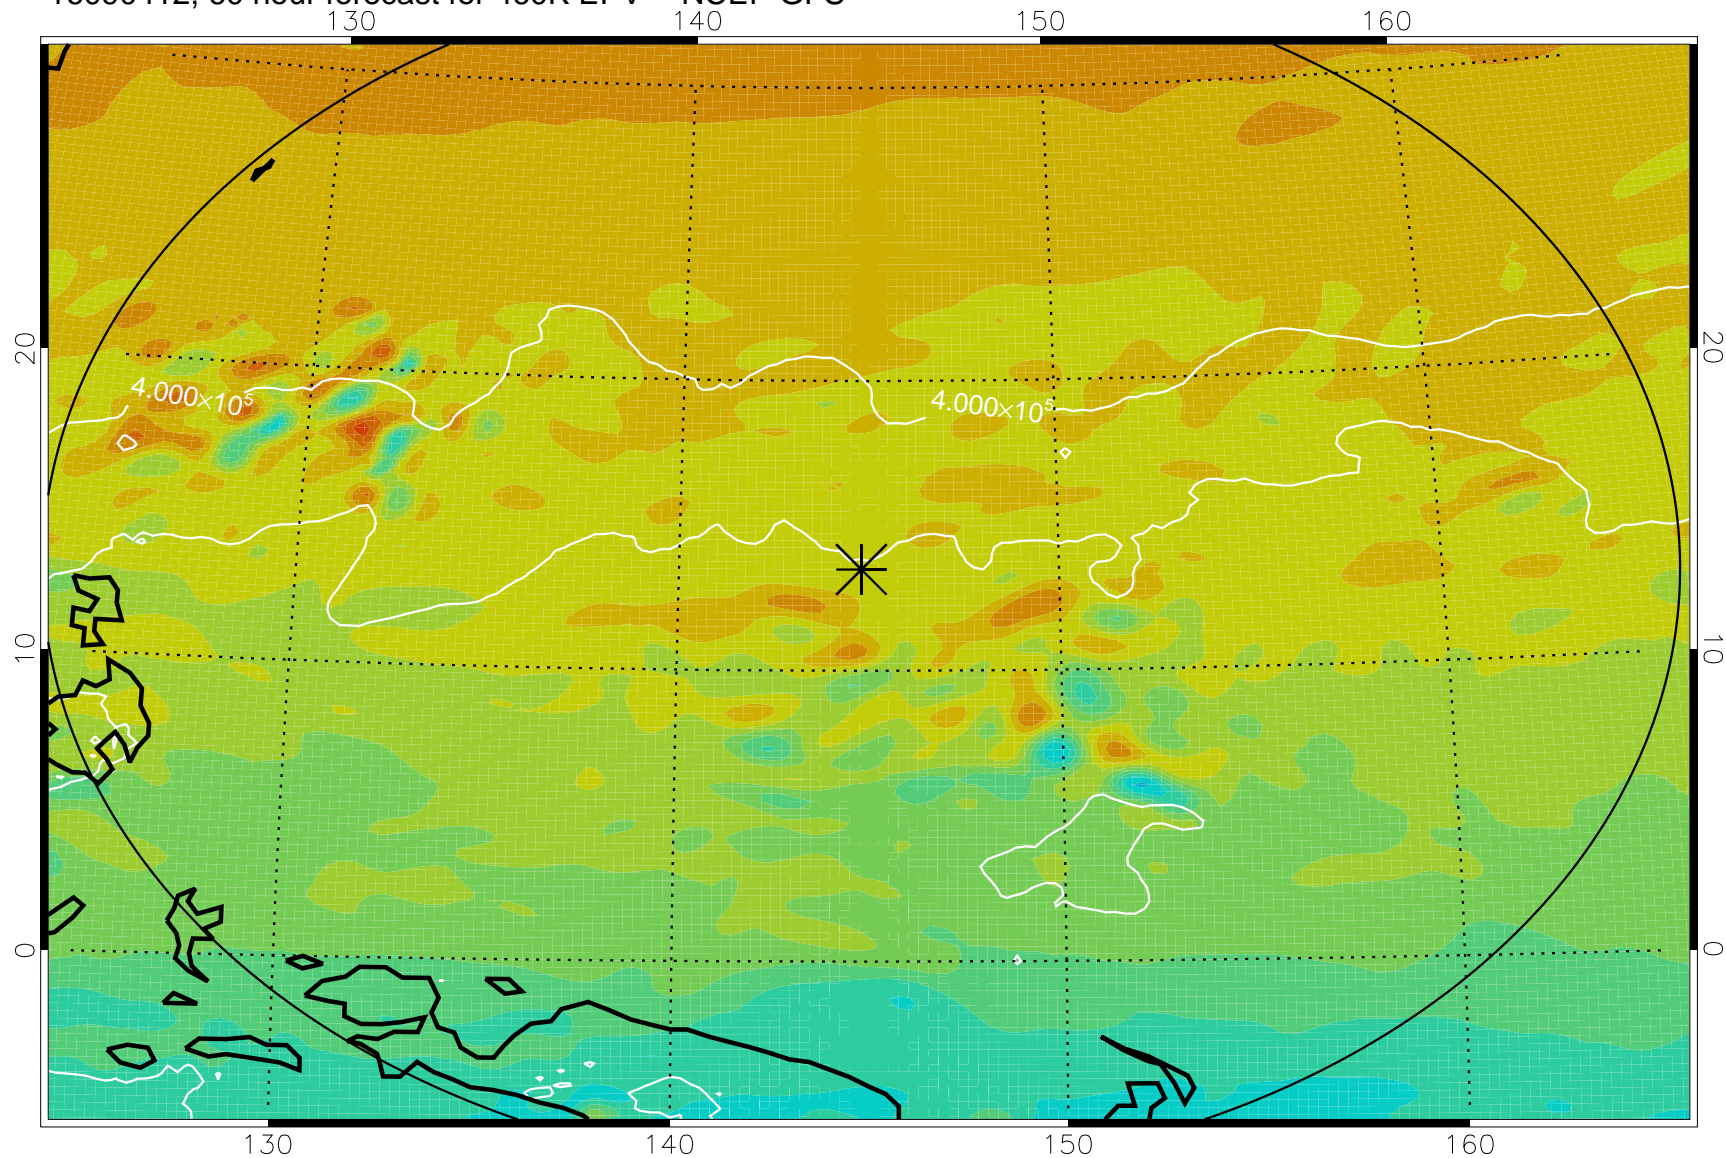

16090306, 30 hour forecast for 460K EPV -- NCEP GFS

460K Montgomery Streamfunction, white

Range ring of 2304 km

16090312, 36 hour forecast for 460K EPV -- NCEP GFS

460K Montgomery Streamfunction, white

Range ring of 2304 km

16090318, 42 hour forecast for 460K EPV -- NCEP GFS

460K Montgomery Streamfunction, white

Range ring of 2304 km

16090400, 48 hour forecast for 460K EPV -- NCEP GFS

460K Montgomery Streamfunction, white

Range ring of 2304 km

16090406, 54 hour forecast for 460K EPV -- NCEP GFS

460K Montgomery Streamfunction, white

Range ring of 2304 km

16090412, 60 hour forecast for 460K EPV -- NCEP GFS

460K Montgomery Streamfunction, white

Range ring of 2304 km

16090418, 66 hour forecast for 460K EPV -- NCEP GFS

460K Montgomery Streamfunction, white

Range ring of 2304 km

16090500, 72 hour forecast for 460K EPV -- NCEP GFS

460K Montgomery Streamfunction, white

Range ring of 2304 km