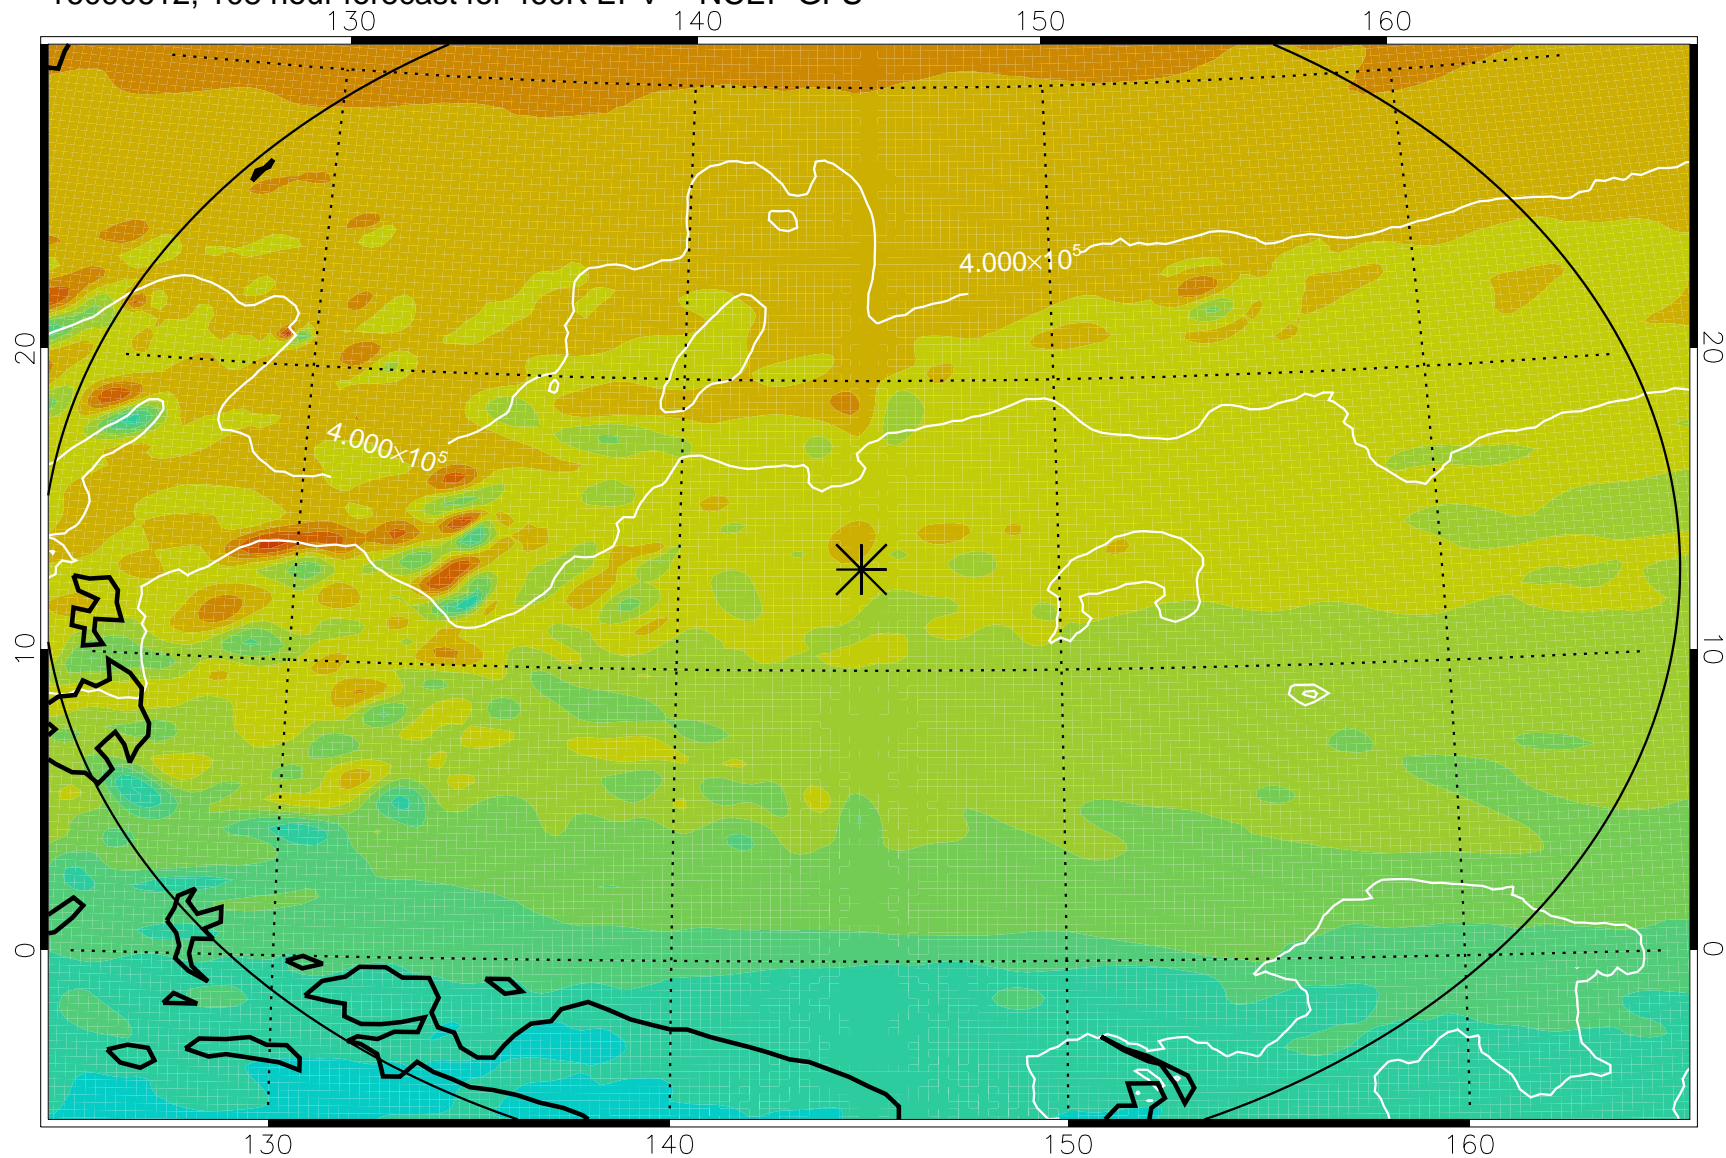

16090506, 78 hour forecast for 460K EPV -- NCEP GFS

460K Montgomery Streamfunction, white

Range ring of 2304 km

16090512, 84 hour forecast for 460K EPV -- NCEP GFS

460K Montgomery Streamfunction, white

Range ring of 2304 km

16090518, 90 hour forecast for 460K EPV -- NCEP GFS

460K Montgomery Streamfunction, white

Range ring of 2304 km

16090600, 96 hour forecast for 460K EPV -- NCEP GFS

460K Montgomery Streamfunction, white

Range ring of 2304 km

16090606, 102 hour forecast for 460K EPV -- NCEP GFS

460K Montgomery Streamfunction, white

Range ring of 2304 km

16090612, 108 hour forecast for 460K EPV -- NCEP GFS

460K Montgomery Streamfunction, white

Range ring of 2304 km

16090618, 114 hour forecast for 460K EPV -- NCEP GFS

460K Montgomery Streamfunction, white

Range ring of 2304 km

16090700, 120 hour forecast for 460K EPV -- NCEP GFS

460K Montgomery Streamfunction, white

Range ring of 2304 km