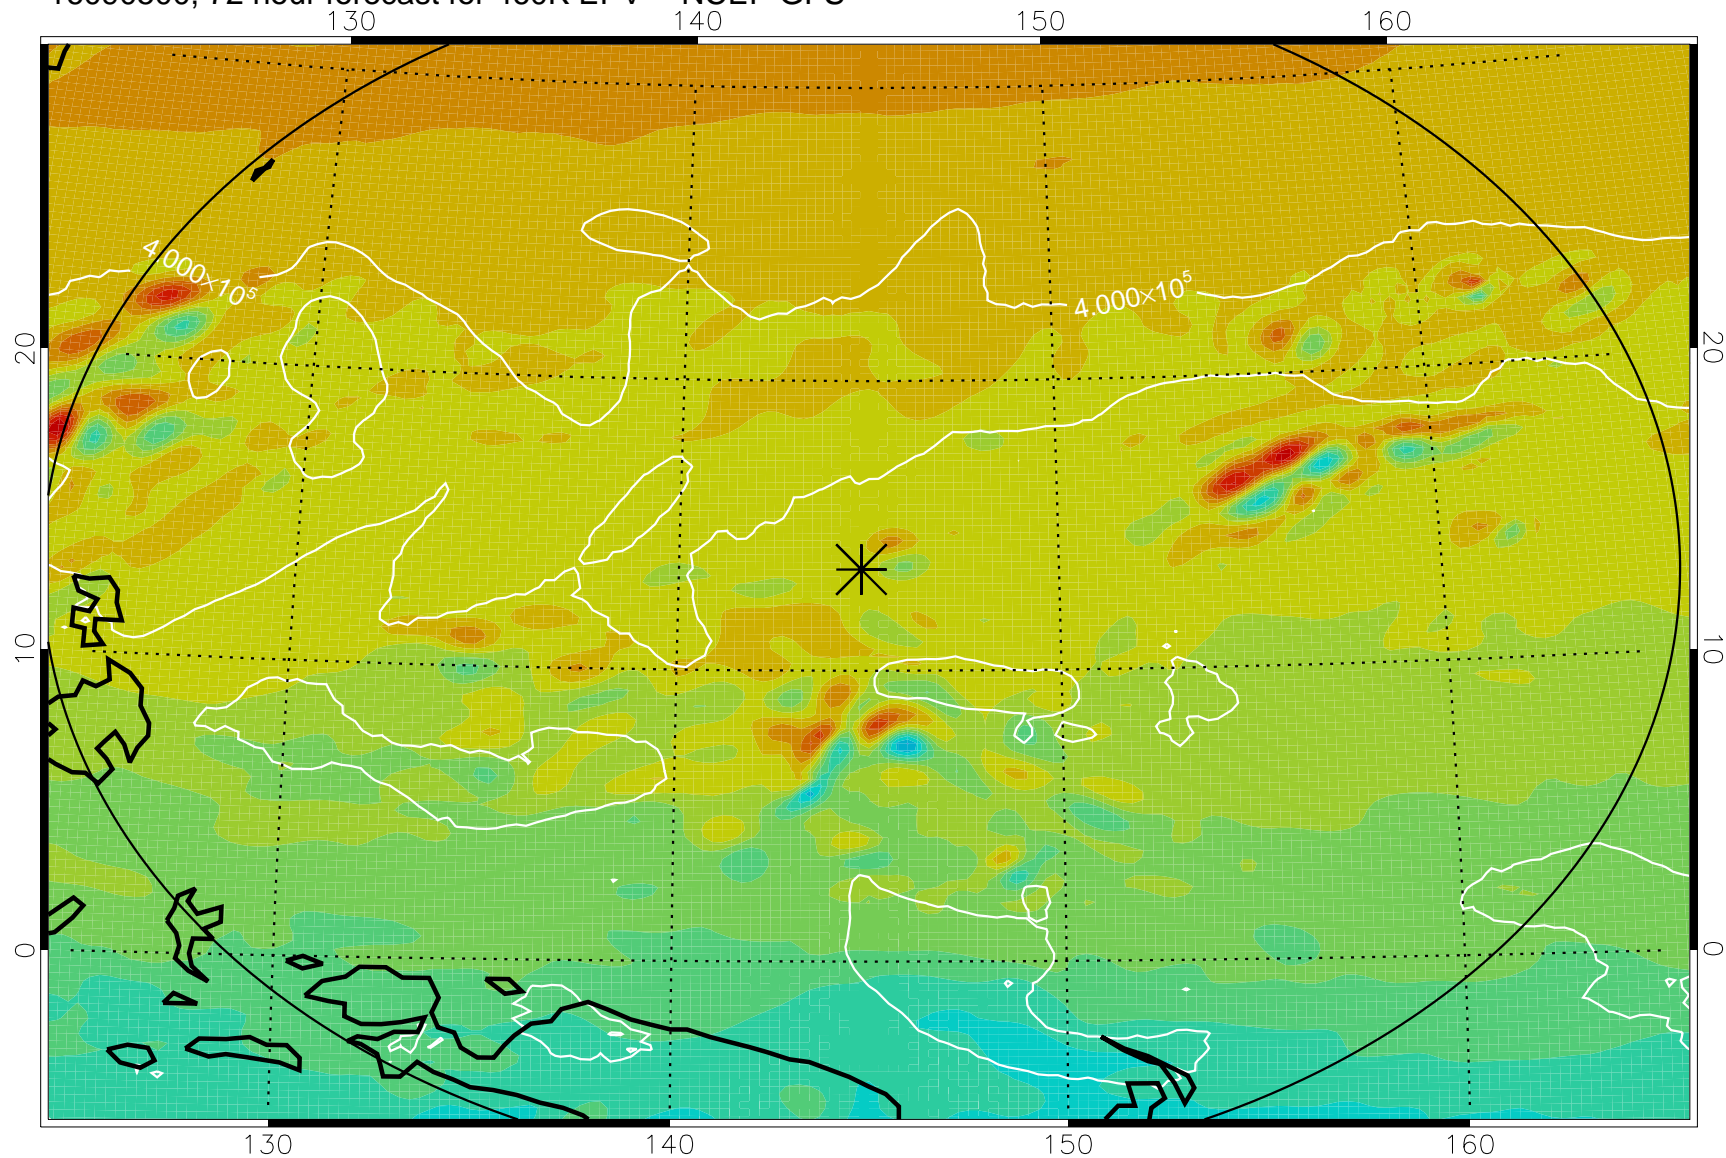

16090318, 42 hour forecast for 460K EPV -- NCEP GFS

460K Montgomery Streamfunction, white

Range ring of 2304 km

16090400, 48 hour forecast for 460K EPV -- NCEP GFS

460K Montgomery Streamfunction, white

Range ring of 2304 km

16090406, 54 hour forecast for 460K EPV -- NCEP GFS

460K Montgomery Streamfunction, white

Range ring of 2304 km

16090412, 60 hour forecast for 460K EPV -- NCEP GFS

460K Montgomery Streamfunction, white

Range ring of 2304 km

16090418, 66 hour forecast for 460K EPV -- NCEP GFS

460K Montgomery Streamfunction, white

Range ring of 2304 km

16090500, 72 hour forecast for 460K EPV -- NCEP GFS

460K Montgomery Streamfunction, white

Range ring of 2304 km

16090506, 78 hour forecast for 460K EPV -- NCEP GFS

460K Montgomery Streamfunction, white

Range ring of 2304 km

16090512, 84 hour forecast for 460K EPV -- NCEP GFS

460K Montgomery Streamfunction, white

Range ring of 2304 km