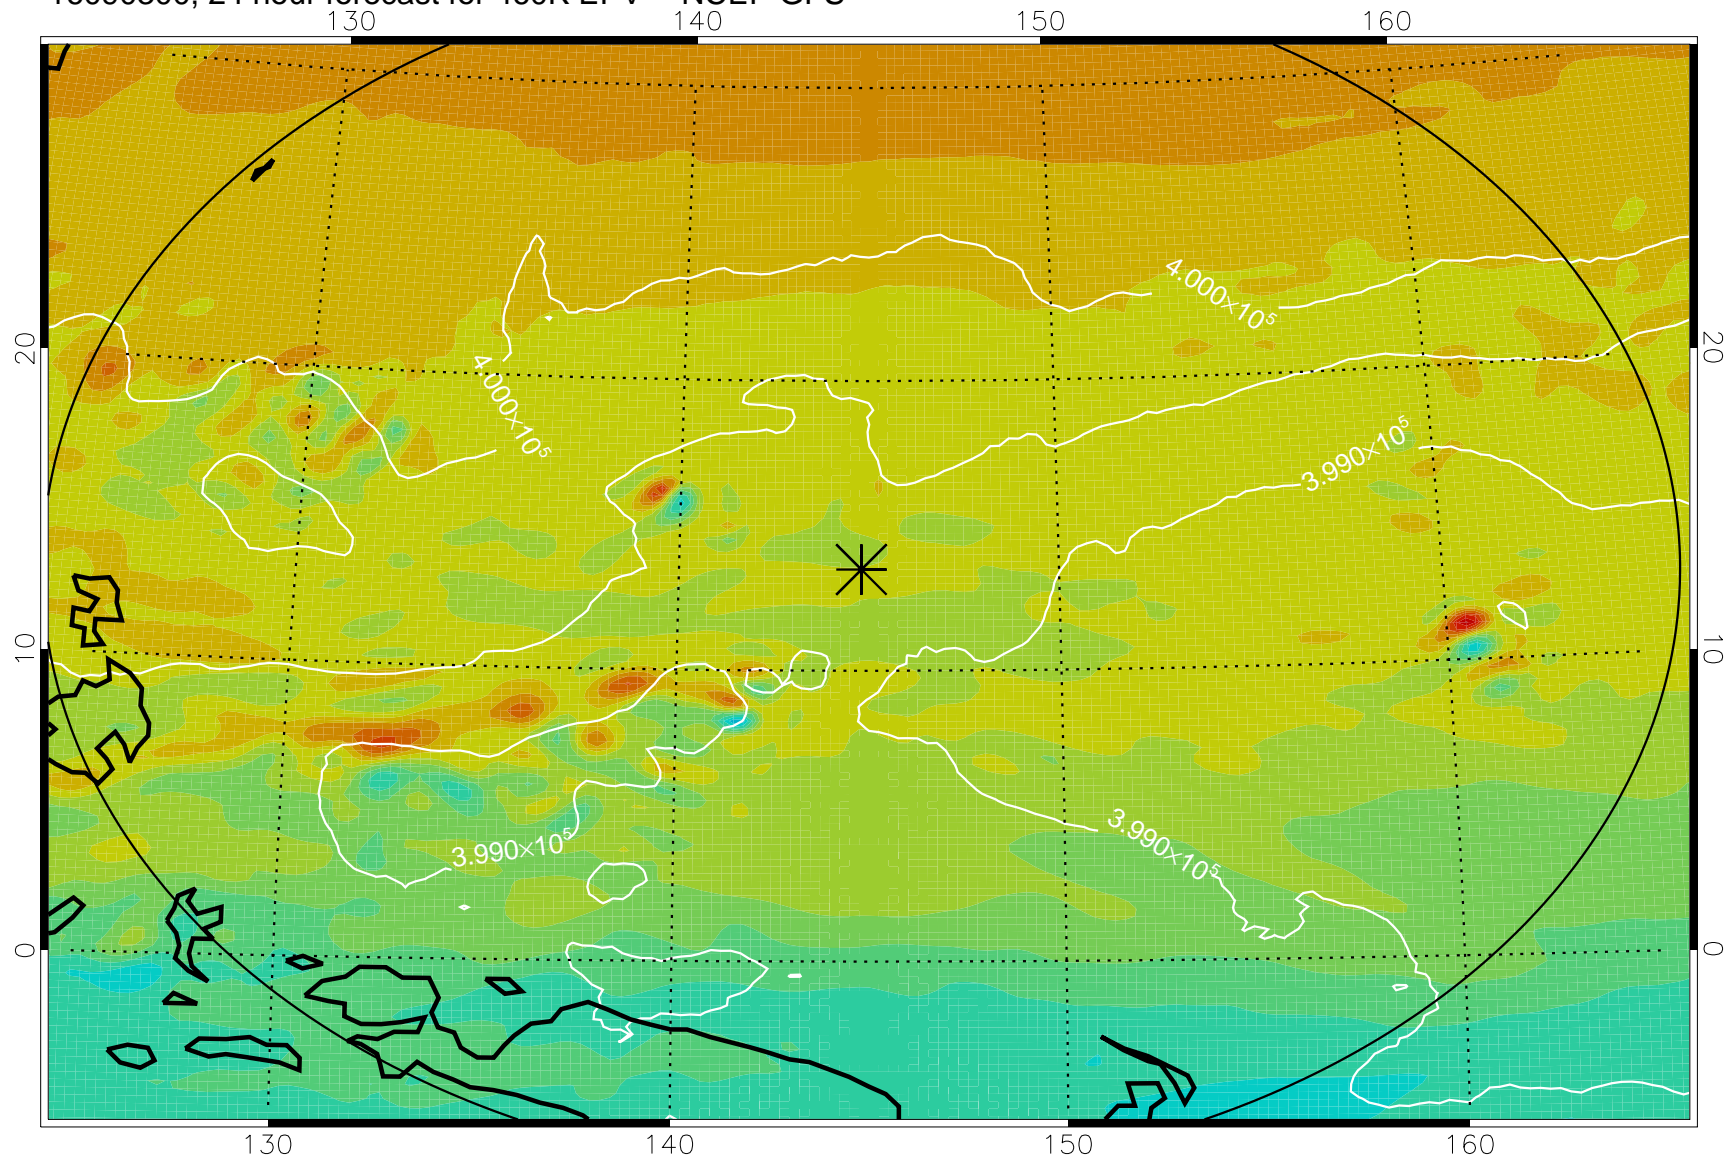

16090206, 6 hour forecast for 460K EPV -- NCEP GFS

460K Montgomery Streamfunction, white

Range ring of 2304 km

16090212, 12 hour forecast for 460K EPV -- NCEP GFS

460K Montgomery Streamfunction, white

Range ring of 2304 km

16090218, 18 hour forecast for 460K EPV -- NCEP GFS

460K Montgomery Streamfunction, white

Range ring of 2304 km

16090300, 24 hour forecast for 460K EPV -- NCEP GFS

460K Montgomery Streamfunction, white

Range ring of 2304 km

16090306, 30 hour forecast for 460K EPV -- NCEP GFS

460K Montgomery Streamfunction, white

Range ring of 2304 km

16090312, 36 hour forecast for 460K EPV -- NCEP GFS

460K Montgomery Streamfunction, white

Range ring of 2304 km

16090318, 42 hour forecast for 460K EPV -- NCEP GFS

460K Montgomery Streamfunction, white

Range ring of 2304 km

16090400, 48 hour forecast for 460K EPV -- NCEP GFS

460K Montgomery Streamfunction, white

Range ring of 2304 km