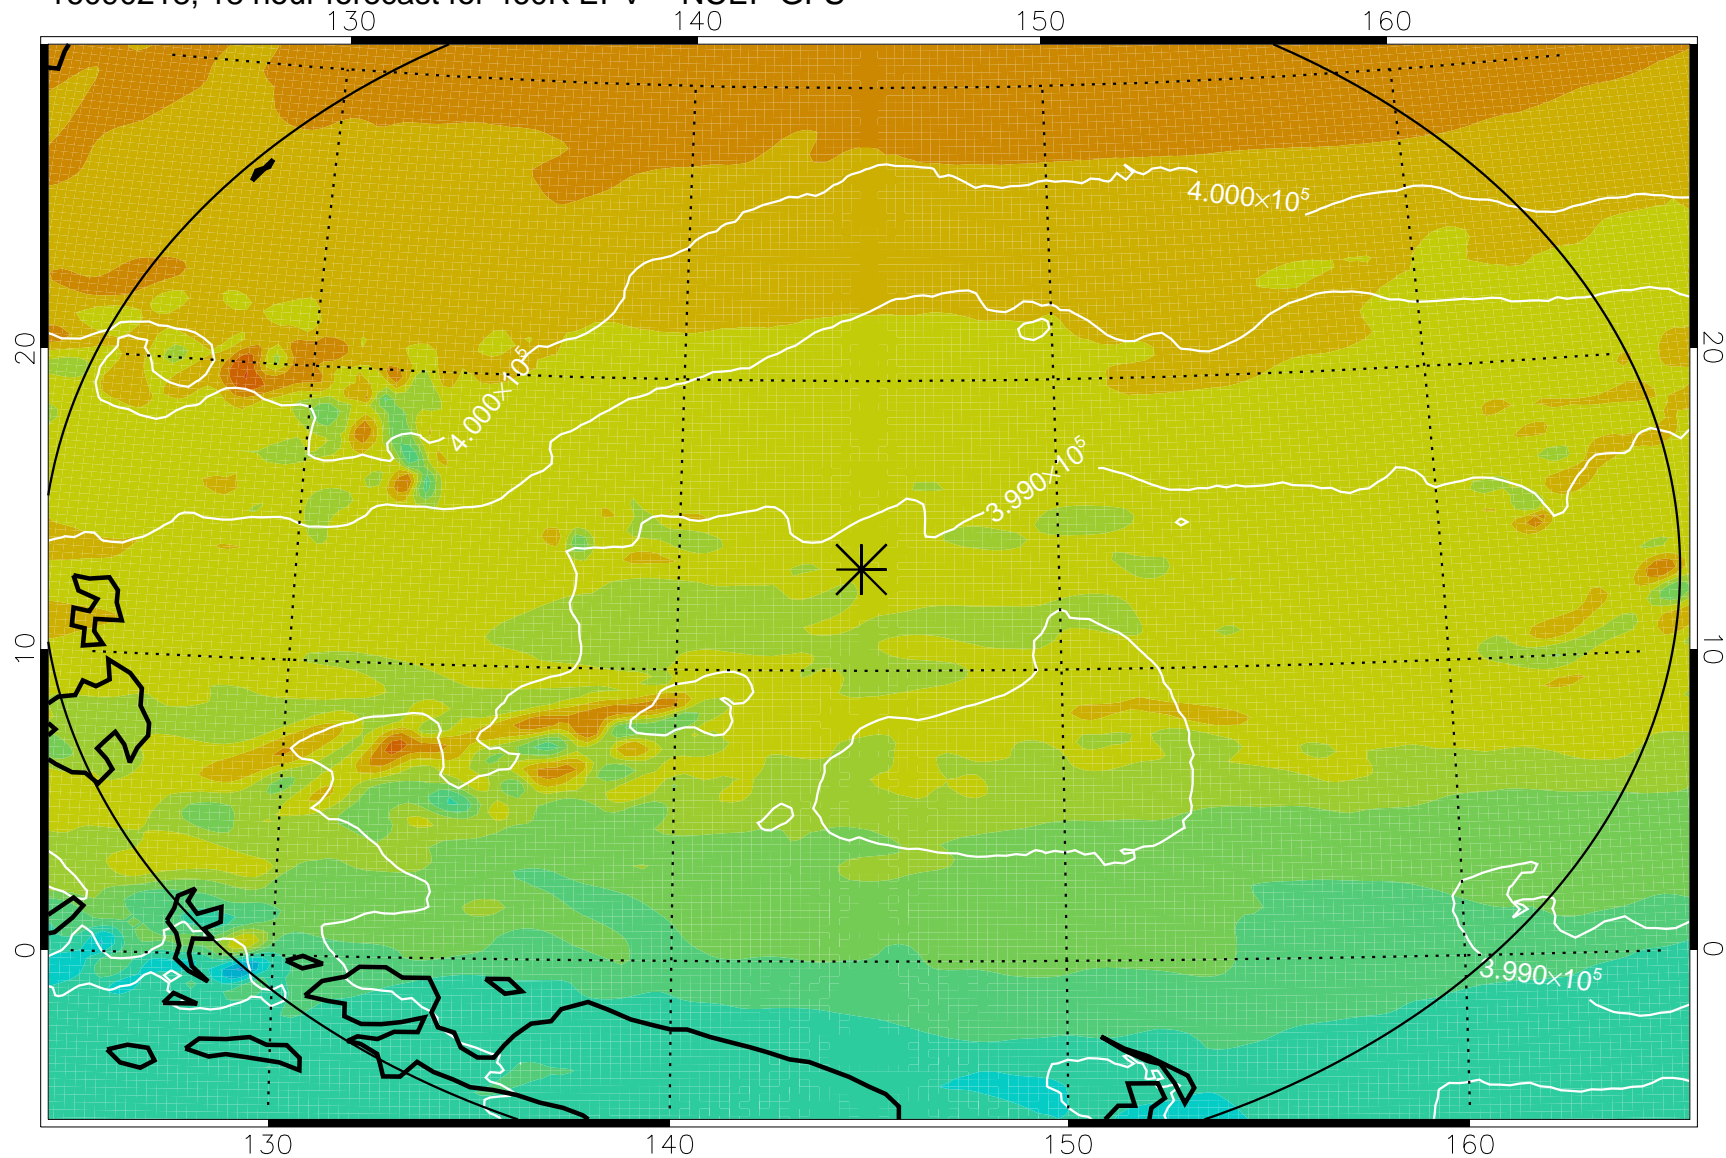

16090206, 6 hour forecast for 460K EPV -- NCEP GFS

460K Montgomery Streamfunction, white

Range ring of 2304 km

16090212, 12 hour forecast for 460K EPV -- NCEP GFS

460K Montgomery Streamfunction, white

Range ring of 2304 km

16090218, 18 hour forecast for 460K EPV -- NCEP GFS

460K Montgomery Streamfunction, white

Range ring of 2304 km

16090300, 24 hour forecast for 460K EPV -- NCEP GFS

460K Montgomery Streamfunction, white

Range ring of 2304 km

16090306, 30 hour forecast for 460K EPV -- NCEP GFS

460K Montgomery Streamfunction, white

Range ring of 2304 km

16090312, 36 hour forecast for 460K EPV -- NCEP GFS

460K Montgomery Streamfunction, white

Range ring of 2304 km

16090318, 42 hour forecast for 460K EPV -- NCEP GFS

460K Montgomery Streamfunction, white

Range ring of 2304 km

16090400, 48 hour forecast for 460K EPV -- NCEP GFS

460K Montgomery Streamfunction, white

Range ring of 2304 km