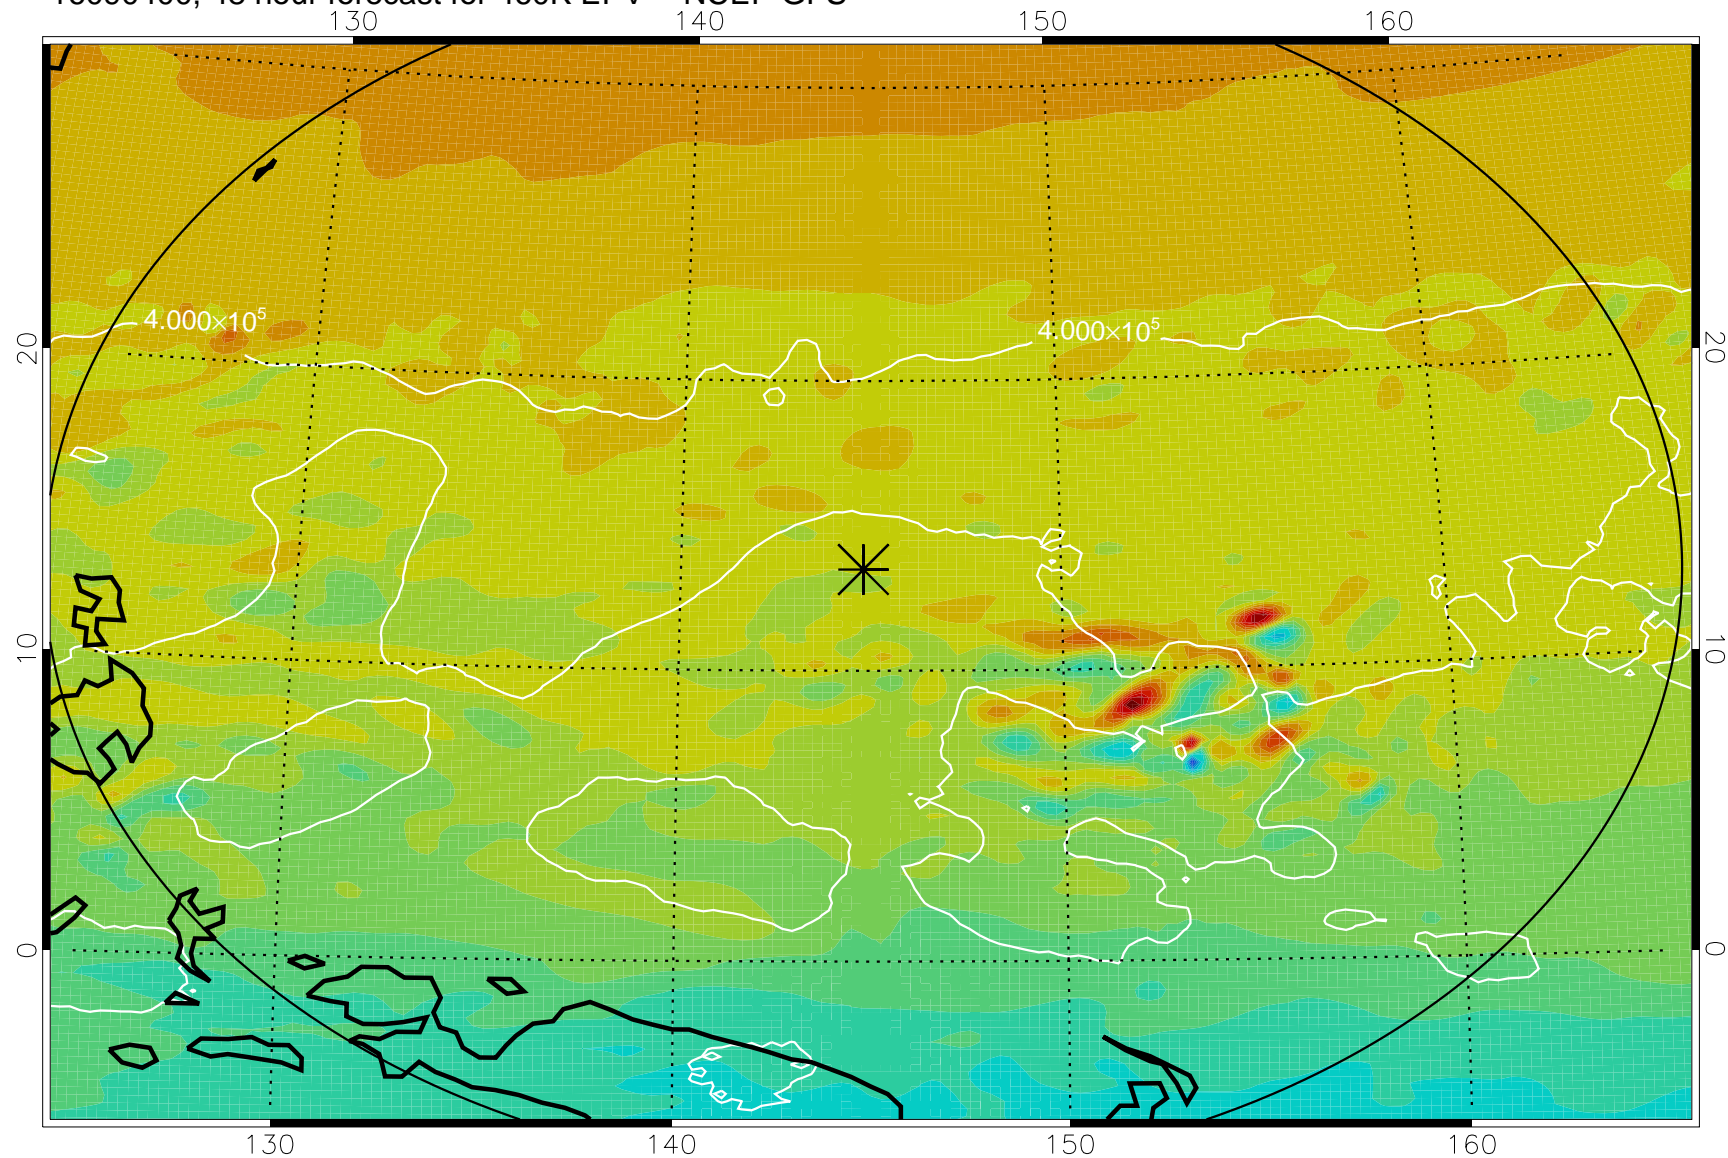

16090218, 18 hour forecast for 460K EPV -- NCEP GFS

460K Montgomery Streamfunction, white

Range ring of 2304 km

16090300, 24 hour forecast for 460K EPV -- NCEP GFS

460K Montgomery Streamfunction, white

Range ring of 2304 km

16090306, 30 hour forecast for 460K EPV -- NCEP GFS

460K Montgomery Streamfunction, white

Range ring of 2304 km

16090312, 36 hour forecast for 460K EPV -- NCEP GFS

460K Montgomery Streamfunction, white

Range ring of 2304 km

16090318, 42 hour forecast for 460K EPV -- NCEP GFS

460K Montgomery Streamfunction, white

Range ring of 2304 km

16090400, 48 hour forecast for 460K EPV -- NCEP GFS

460K Montgomery Streamfunction, white

Range ring of 2304 km

16090406, 54 hour forecast for 460K EPV -- NCEP GFS

460K Montgomery Streamfunction, white

Range ring of 2304 km

16090412, 60 hour forecast for 460K EPV -- NCEP GFS

460K Montgomery Streamfunction, white

Range ring of 2304 km