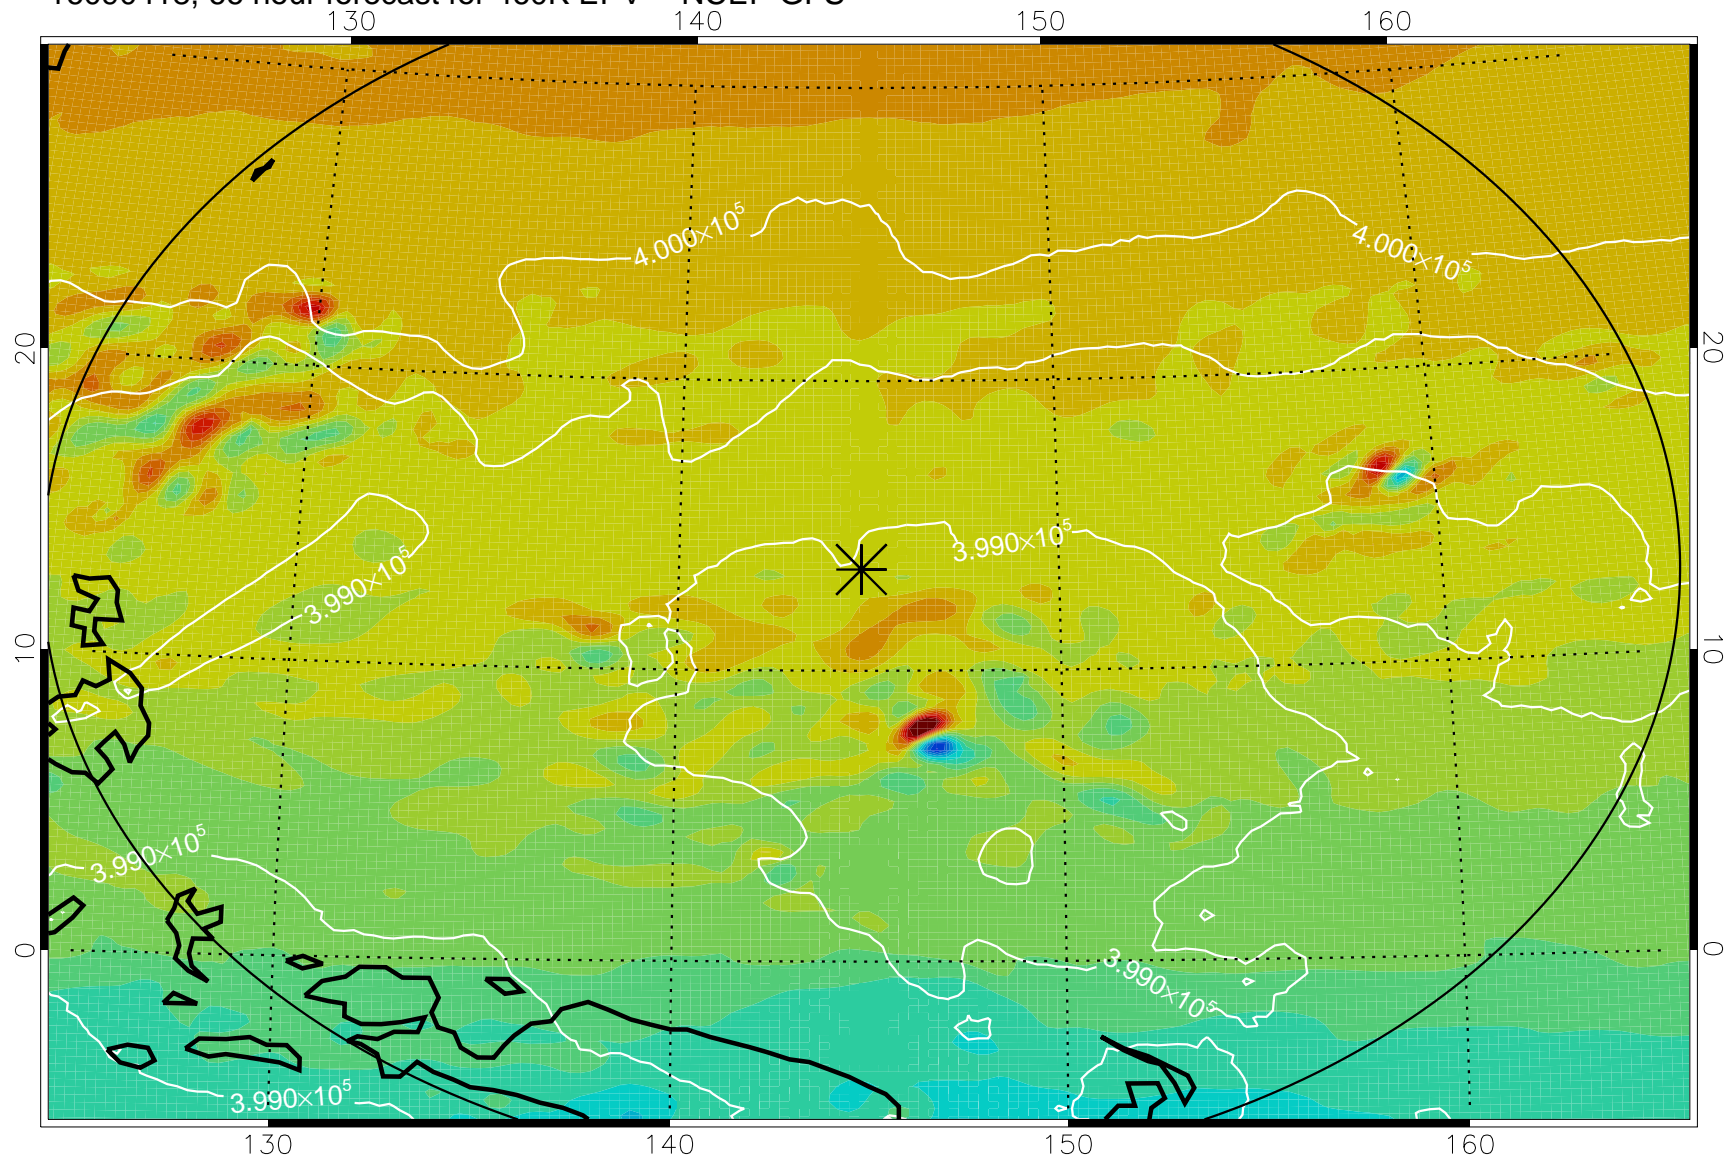

16090318, 42 hour forecast for 460K EPV -- NCEP GFS

460K Montgomery Streamfunction, white

Range ring of 2304 km

16090400, 48 hour forecast for 460K EPV -- NCEP GFS

460K Montgomery Streamfunction, white

Range ring of 2304 km

16090406, 54 hour forecast for 460K EPV -- NCEP GFS

460K Montgomery Streamfunction, white

Range ring of 2304 km

16090412, 60 hour forecast for 460K EPV -- NCEP GFS

460K Montgomery Streamfunction, white

Range ring of 2304 km

16090418, 66 hour forecast for 460K EPV -- NCEP GFS

460K Montgomery Streamfunction, white

Range ring of 2304 km

16090500, 72 hour forecast for 460K EPV -- NCEP GFS

460K Montgomery Streamfunction, white

Range ring of 2304 km

16090506, 78 hour forecast for 460K EPV -- NCEP GFS

460K Montgomery Streamfunction, white

Range ring of 2304 km

16090512, 84 hour forecast for 460K EPV -- NCEP GFS

460K Montgomery Streamfunction, white

Range ring of 2304 km