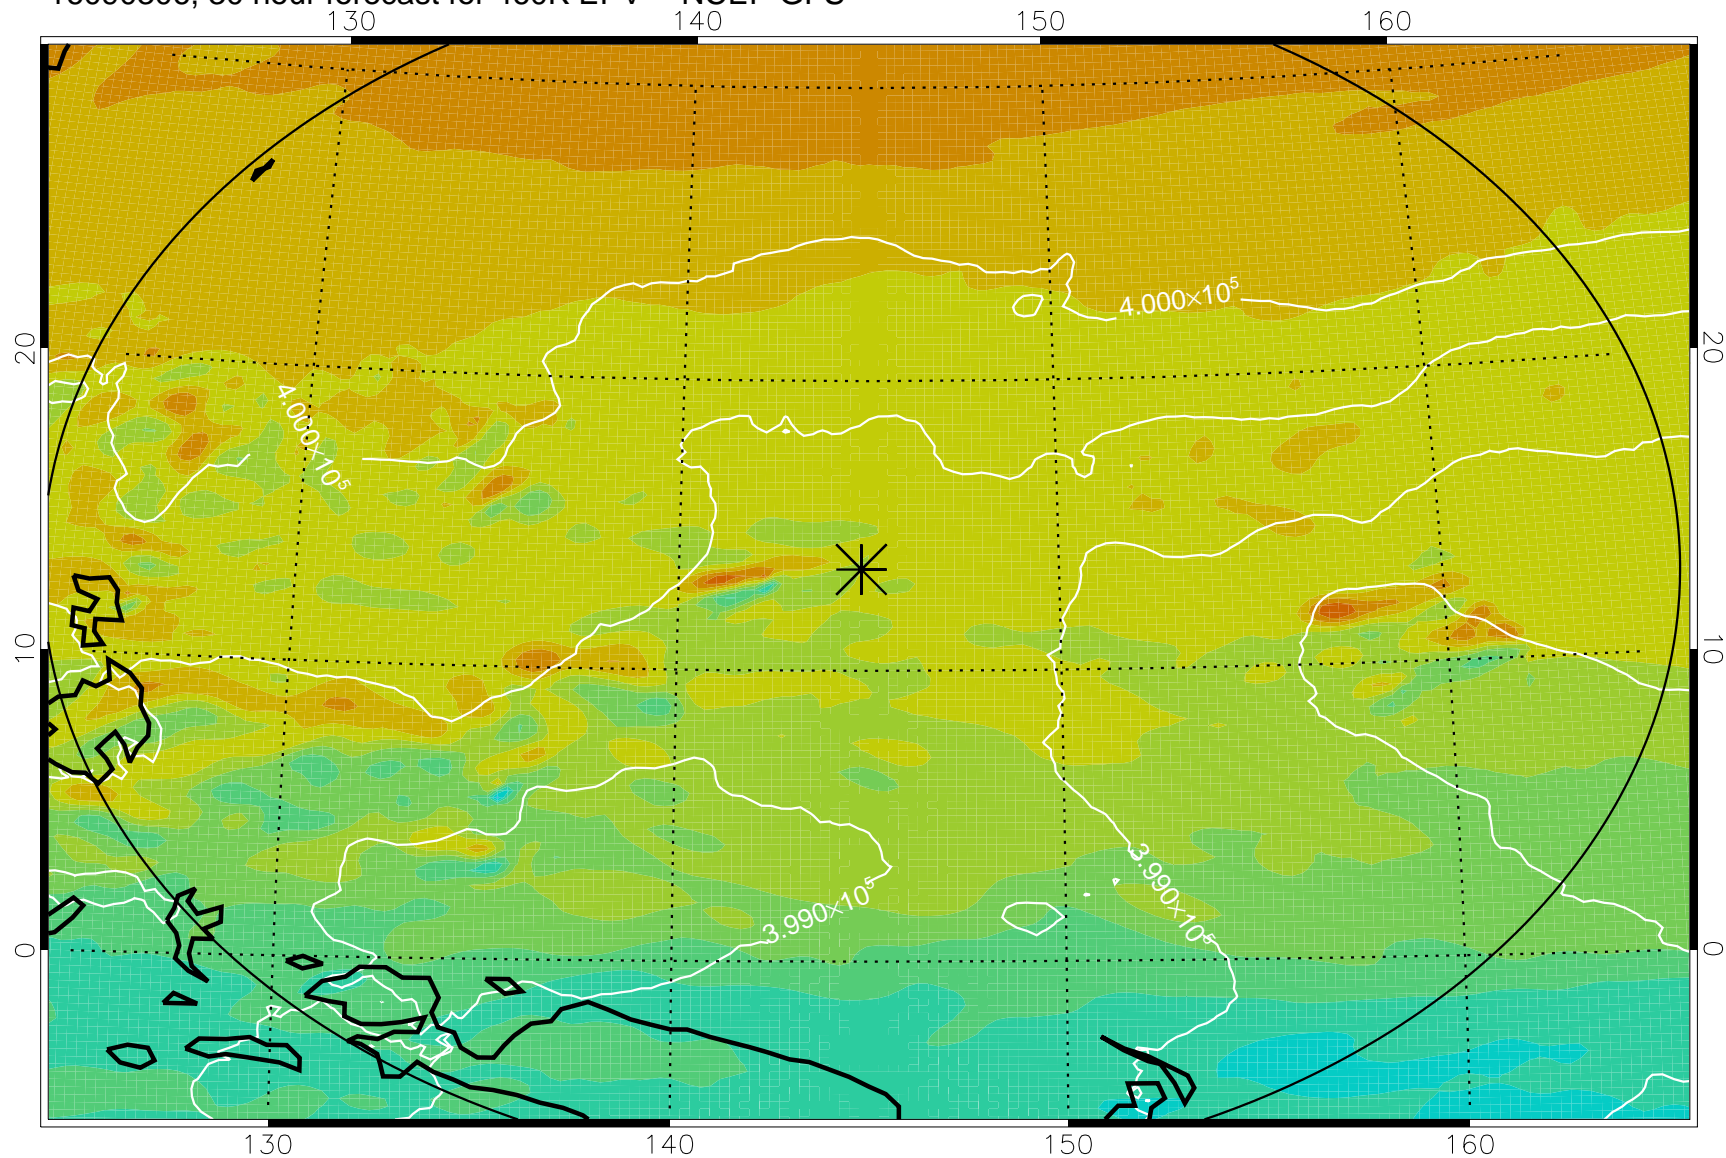

16090206, 6 hour forecast for 460K EPV -- NCEP GFS

460K Montgomery Streamfunction, white

Range ring of 2304 km

16090212, 12 hour forecast for 460K EPV -- NCEP GFS

460K Montgomery Streamfunction, white

Range ring of 2304 km

16090218, 18 hour forecast for 460K EPV -- NCEP GFS

460K Montgomery Streamfunction, white

Range ring of 2304 km

16090300, 24 hour forecast for 460K EPV -- NCEP GFS

460K Montgomery Streamfunction, white

Range ring of 2304 km

16090306, 30 hour forecast for 460K EPV -- NCEP GFS

460K Montgomery Streamfunction, white

Range ring of 2304 km

16090312, 36 hour forecast for 460K EPV -- NCEP GFS

460K Montgomery Streamfunction, white

Range ring of 2304 km

16090318, 42 hour forecast for 460K EPV -- NCEP GFS

460K Montgomery Streamfunction, white

Range ring of 2304 km

16090400, 48 hour forecast for 460K EPV -- NCEP GFS

460K Montgomery Streamfunction, white

Range ring of 2304 km