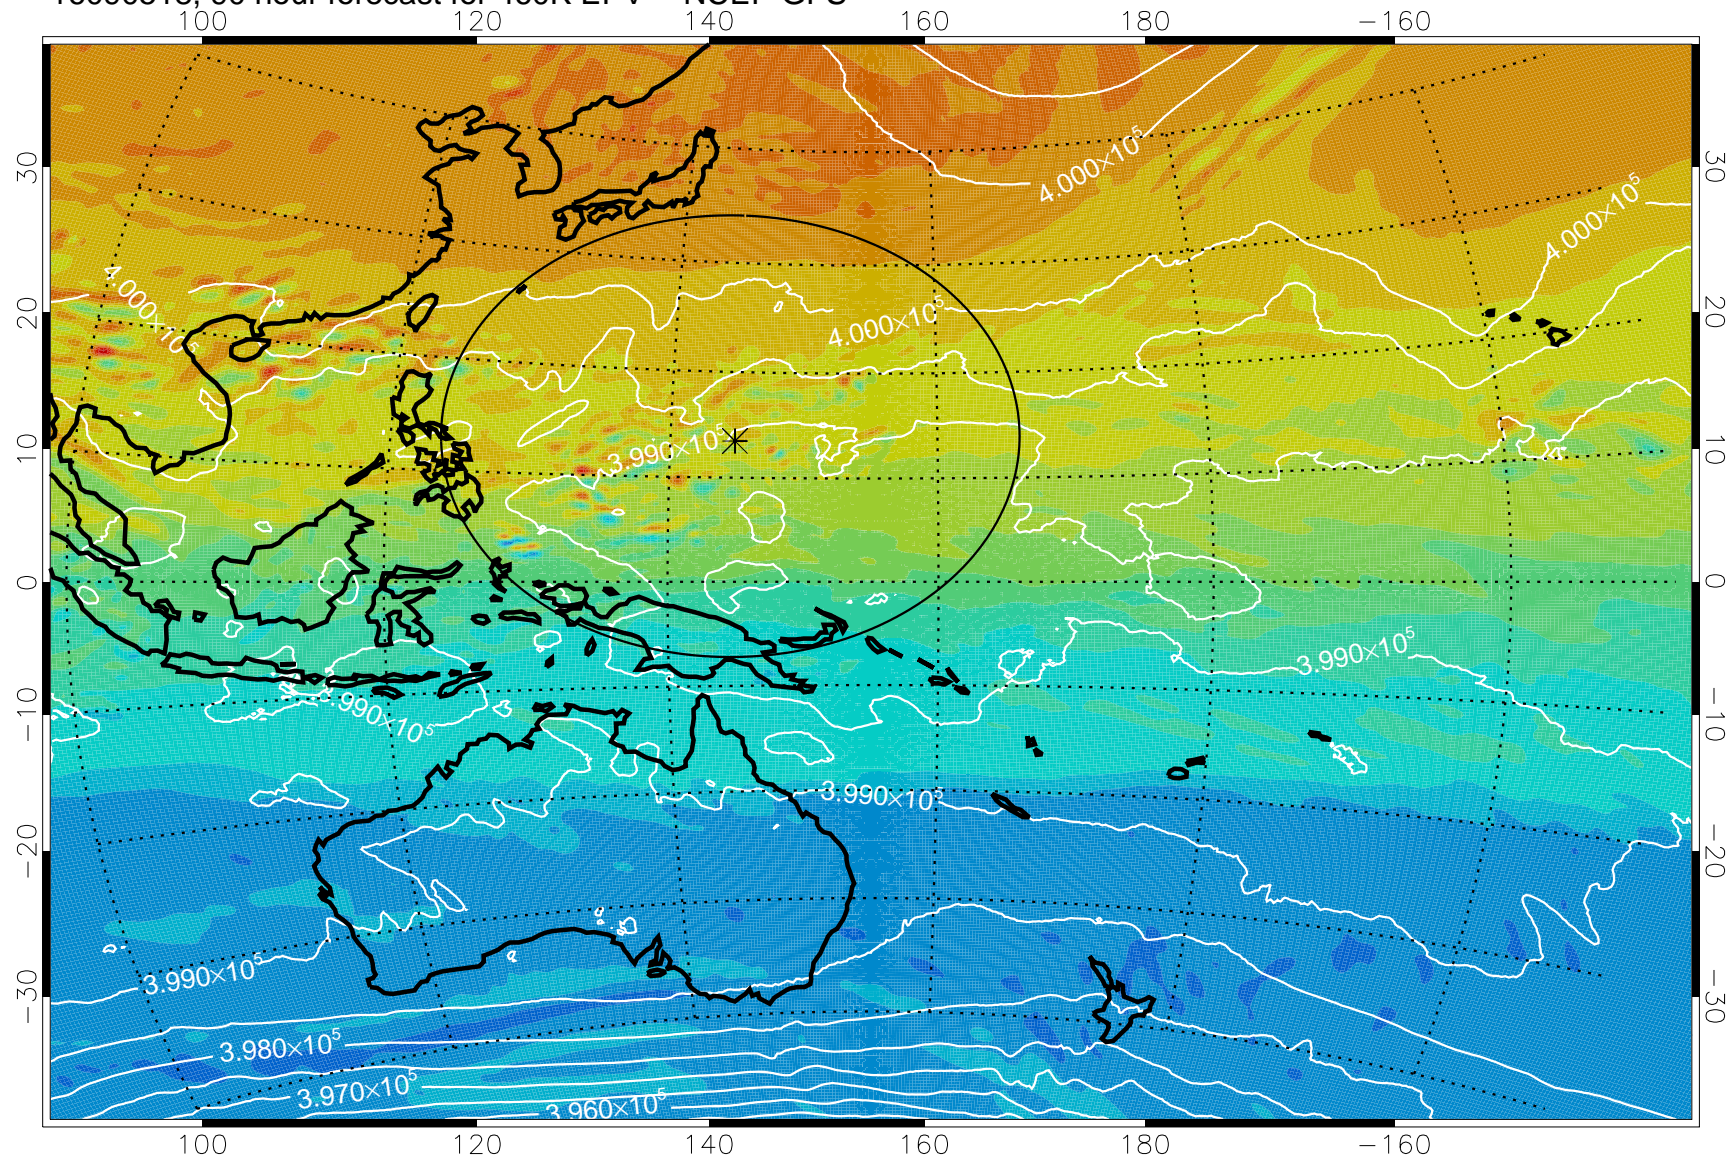

16090418, 66 hour forecast for 460K EPV -- NCEP GFS

460K Montgomery Streamfunction, white

Range ring of 2304 km

16090500, 72 hour forecast for 460K EPV -- NCEP GFS

460K Montgomery Streamfunction, white

Range ring of 2304 km

16090506, 78 hour forecast for 460K EPV -- NCEP GFS

460K Montgomery Streamfunction, white

Range ring of 2304 km

16090512, 84 hour forecast for 460K EPV -- NCEP GFS

460K Montgomery Streamfunction, white

Range ring of 2304 km

16090518, 90 hour forecast for 460K EPV -- NCEP GFS

460K Montgomery Streamfunction, white

Range ring of 2304 km

16090600, 96 hour forecast for 460K EPV -- NCEP GFS

460K Montgomery Streamfunction, white

Range ring of 2304 km

16090606, 102 hour forecast for 460K EPV -- NCEP GFS

460K Montgomery Streamfunction, white

Range ring of 2304 km

16090612, 108 hour forecast for 460K EPV -- NCEP GFS

460K Montgomery Streamfunction, white

Range ring of 2304 km