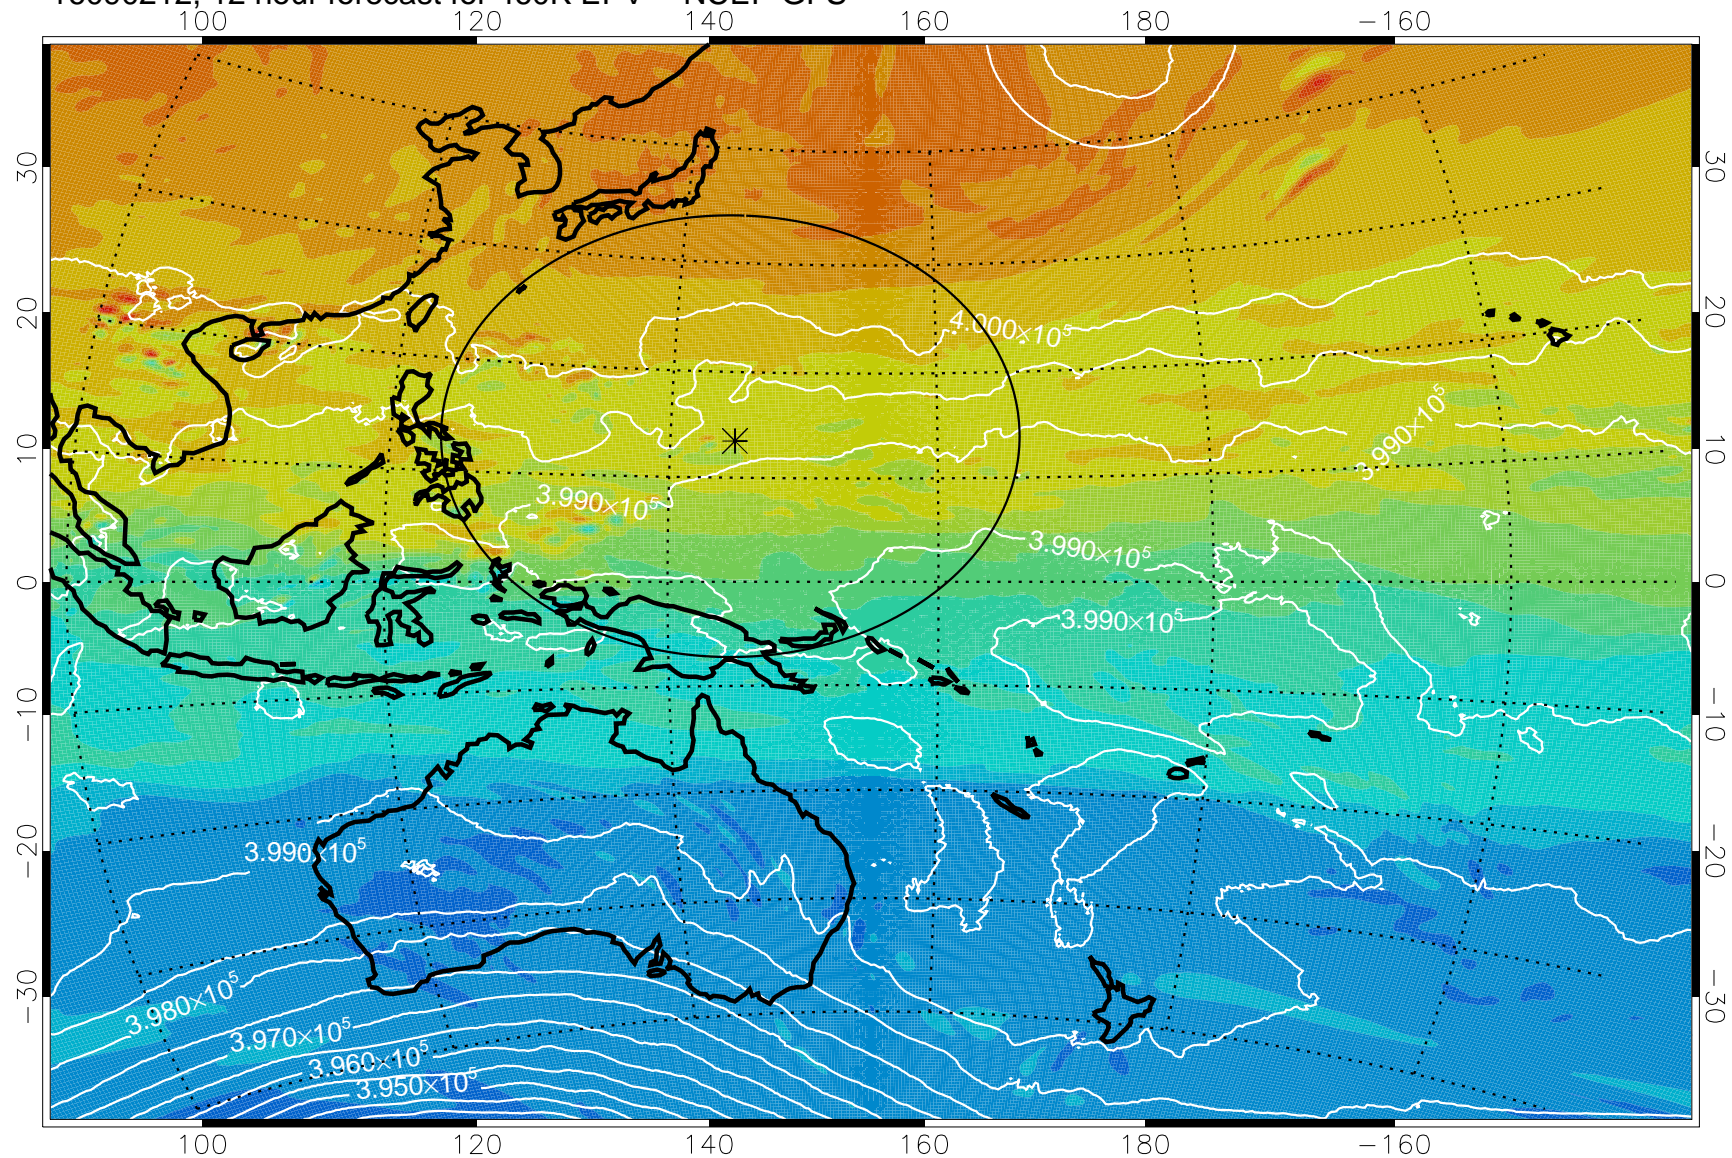

16090206, 6 hour forecast for 460K EPV -- NCEP GFS

460K Montgomery Streamfunction, white

Range ring of 2304 km

16090212, 12 hour forecast for 460K EPV -- NCEP GFS

460K Montgomery Streamfunction, white

Range ring of 2304 km

16090218, 18 hour forecast for 460K EPV -- NCEP GFS

460K Montgomery Streamfunction, white

Range ring of 2304 km

16090300, 24 hour forecast for 460K EPV -- NCEP GFS

460K Montgomery Streamfunction, white

Range ring of 2304 km

16090306, 30 hour forecast for 460K EPV -- NCEP GFS

460K Montgomery Streamfunction, white

Range ring of 2304 km

16090312, 36 hour forecast for 460K EPV -- NCEP GFS

460K Montgomery Streamfunction, white

Range ring of 2304 km

16090318, 42 hour forecast for 460K EPV -- NCEP GFS

460K Montgomery Streamfunction, white

Range ring of 2304 km

16090400, 48 hour forecast for 460K EPV -- NCEP GFS

460K Montgomery Streamfunction, white

Range ring of 2304 km