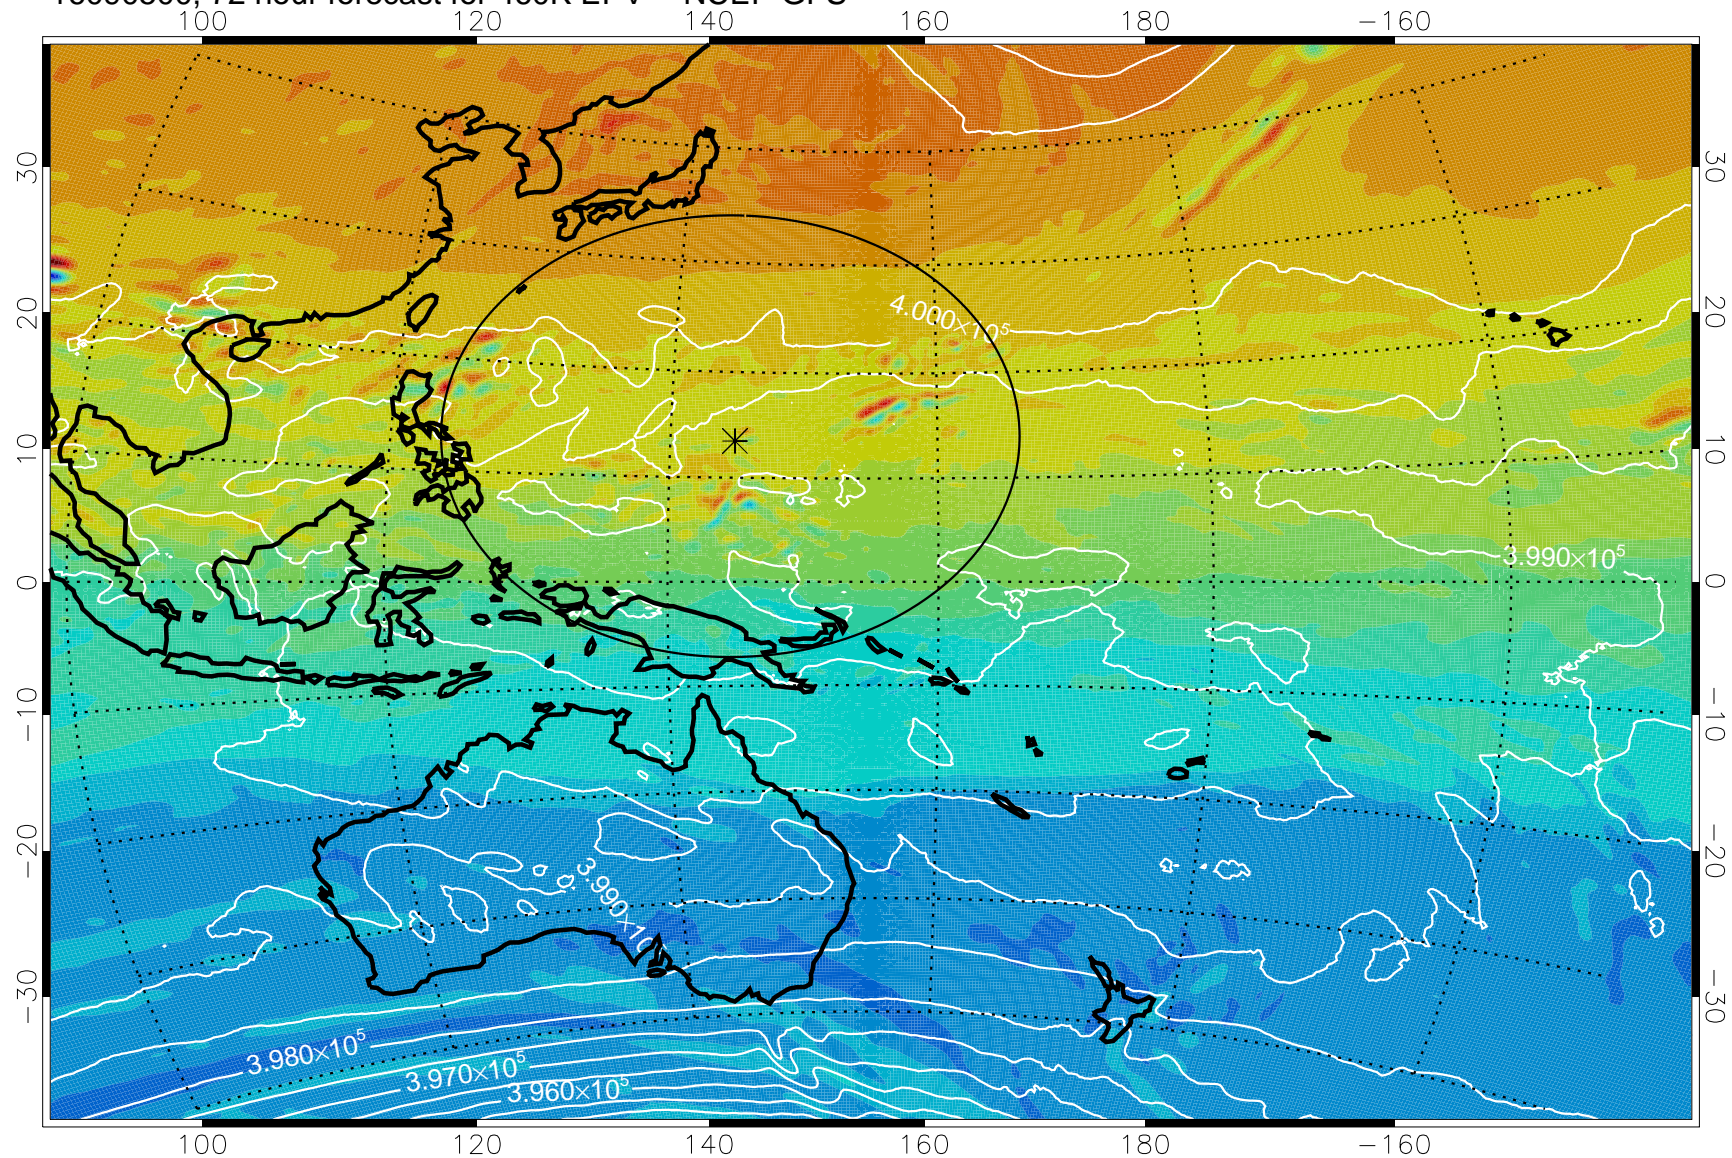

16090406, 54 hour forecast for 460K EPV -- NCEP GFS

460K Montgomery Streamfunction, white

Range ring of 2304 km

16090412, 60 hour forecast for 460K EPV -- NCEP GFS

460K Montgomery Streamfunction, white

Range ring of 2304 km

16090418, 66 hour forecast for 460K EPV -- NCEP GFS

460K Montgomery Streamfunction, white

Range ring of 2304 km

16090500, 72 hour forecast for 460K EPV -- NCEP GFS

460K Montgomery Streamfunction, white

Range ring of 2304 km

16090506, 78 hour forecast for 460K EPV -- NCEP GFS

460K Montgomery Streamfunction, white

Range ring of 2304 km

16090512, 84 hour forecast for 460K EPV -- NCEP GFS

460K Montgomery Streamfunction, white

Range ring of 2304 km

16090518, 90 hour forecast for 460K EPV -- NCEP GFS

460K Montgomery Streamfunction, white

Range ring of 2304 km

16090600, 96 hour forecast for 460K EPV -- NCEP GFS

460K Montgomery Streamfunction, white

Range ring of 2304 km