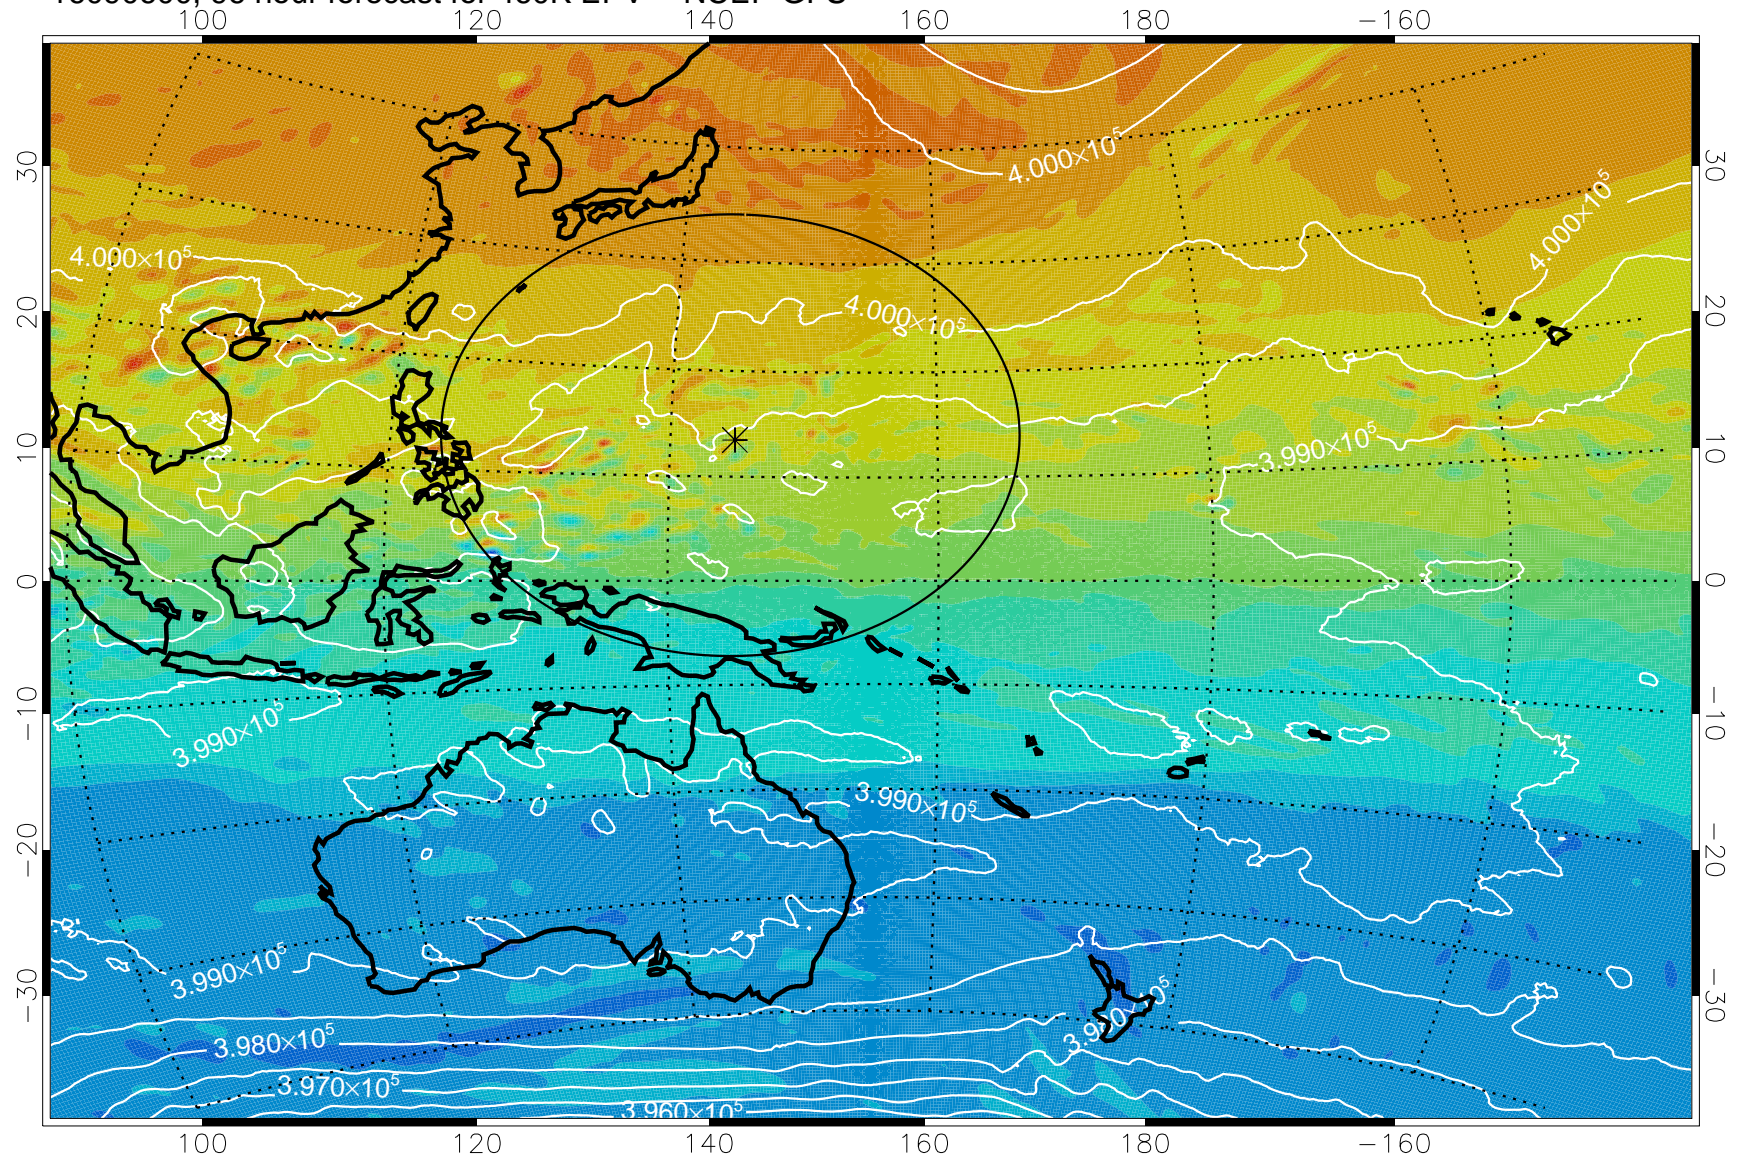

16090506, 78 hour forecast for 460K EPV -- NCEP GFS

460K Montgomery Streamfunction, white

Range ring of 2304 km

16090512, 84 hour forecast for 460K EPV -- NCEP GFS

460K Montgomery Streamfunction, white

Range ring of 2304 km

16090518, 90 hour forecast for 460K EPV -- NCEP GFS

460K Montgomery Streamfunction, white

Range ring of 2304 km

16090600, 96 hour forecast for 460K EPV -- NCEP GFS

460K Montgomery Streamfunction, white

Range ring of 2304 km

16090606, 102 hour forecast for 460K EPV -- NCEP GFS

460K Montgomery Streamfunction, white

Range ring of 2304 km

16090612, 108 hour forecast for 460K EPV -- NCEP GFS

460K Montgomery Streamfunction, white

Range ring of 2304 km

16090618, 114 hour forecast for 460K EPV -- NCEP GFS

460K Montgomery Streamfunction, white

Range ring of 2304 km

16090700, 120 hour forecast for 460K EPV -- NCEP GFS

460K Montgomery Streamfunction, white

Range ring of 2304 km