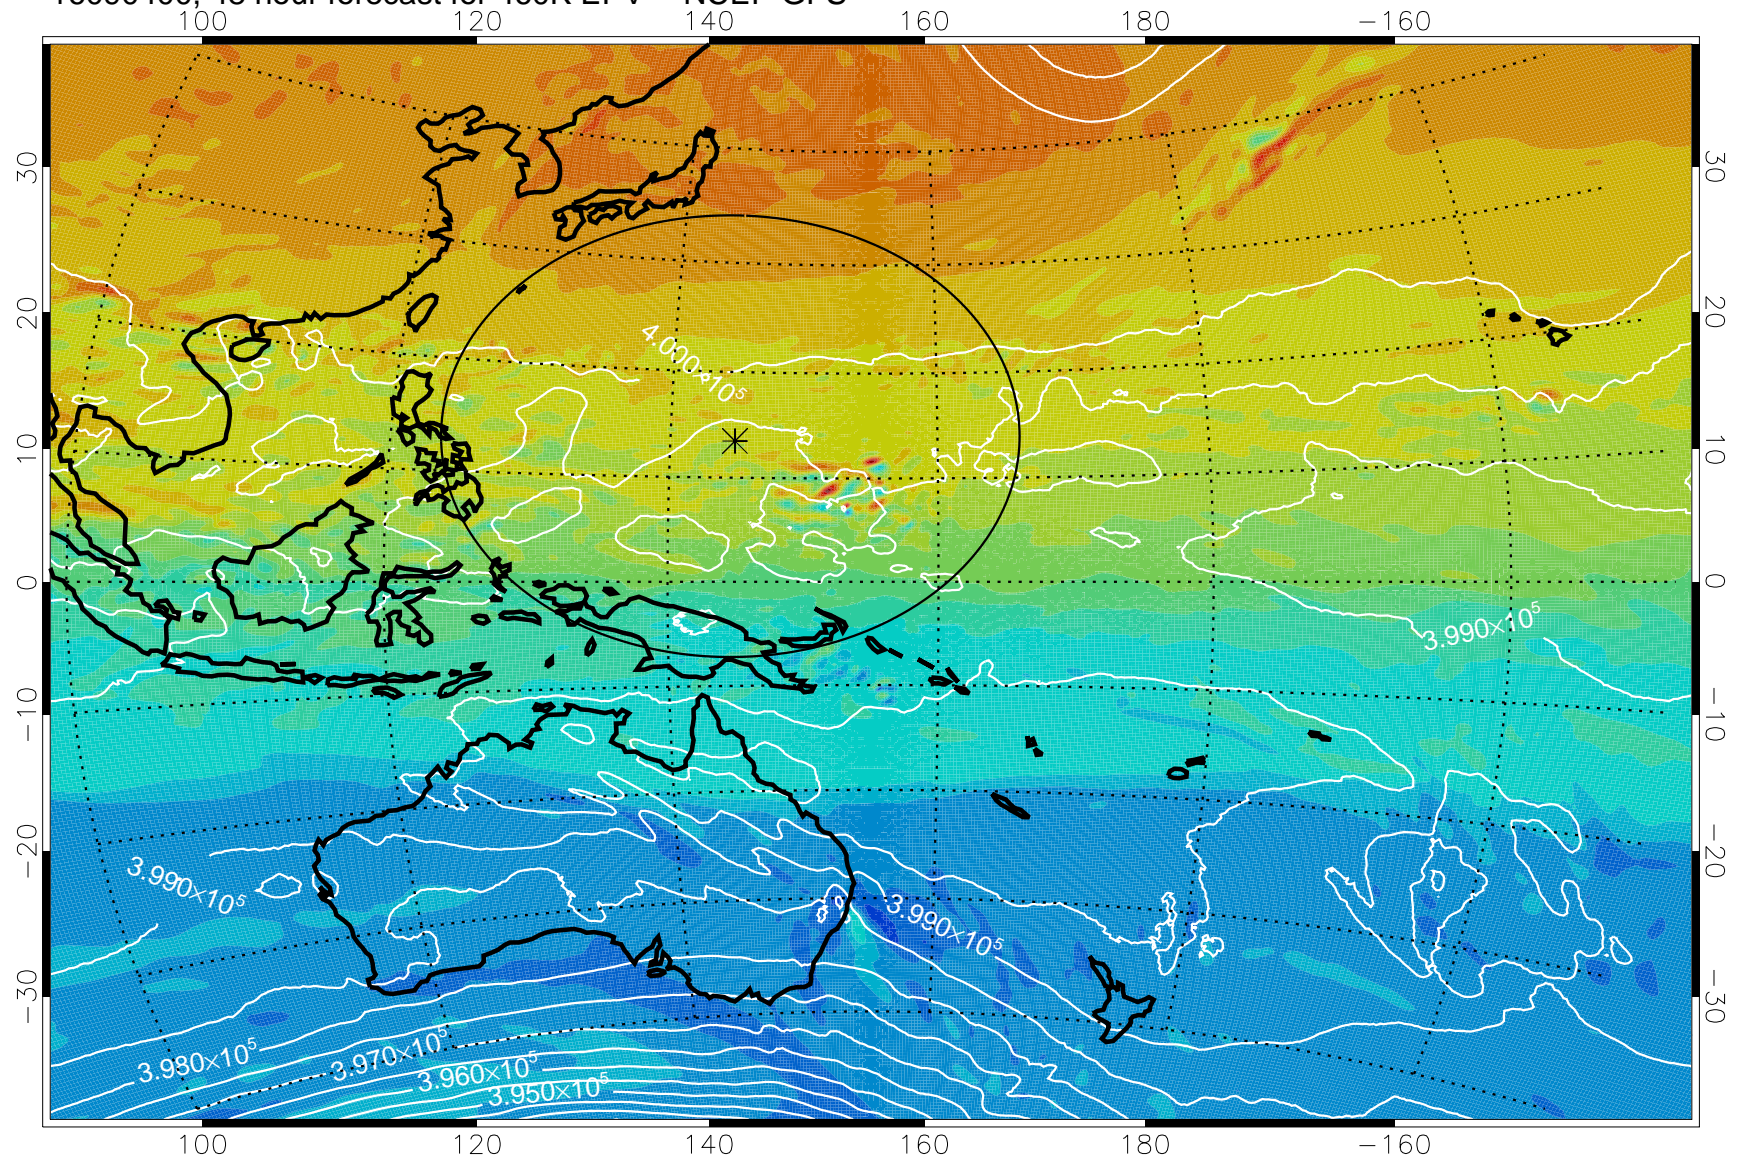

16090306, 30 hour forecast for 460K EPV -- NCEP GFS

460K Montgomery Streamfunction, white

Range ring of 2304 km

16090312, 36 hour forecast for 460K EPV -- NCEP GFS

460K Montgomery Streamfunction, white

Range ring of 2304 km

16090318, 42 hour forecast for 460K EPV -- NCEP GFS

460K Montgomery Streamfunction, white

Range ring of 2304 km

16090400, 48 hour forecast for 460K EPV -- NCEP GFS

460K Montgomery Streamfunction, white

Range ring of 2304 km

16090406, 54 hour forecast for 460K EPV -- NCEP GFS

460K Montgomery Streamfunction, white

Range ring of 2304 km

16090412, 60 hour forecast for 460K EPV -- NCEP GFS

460K Montgomery Streamfunction, white

Range ring of 2304 km

16090418, 66 hour forecast for 460K EPV -- NCEP GFS

460K Montgomery Streamfunction, white

Range ring of 2304 km

16090500, 72 hour forecast for 460K EPV -- NCEP GFS

460K Montgomery Streamfunction, white

Range ring of 2304 km