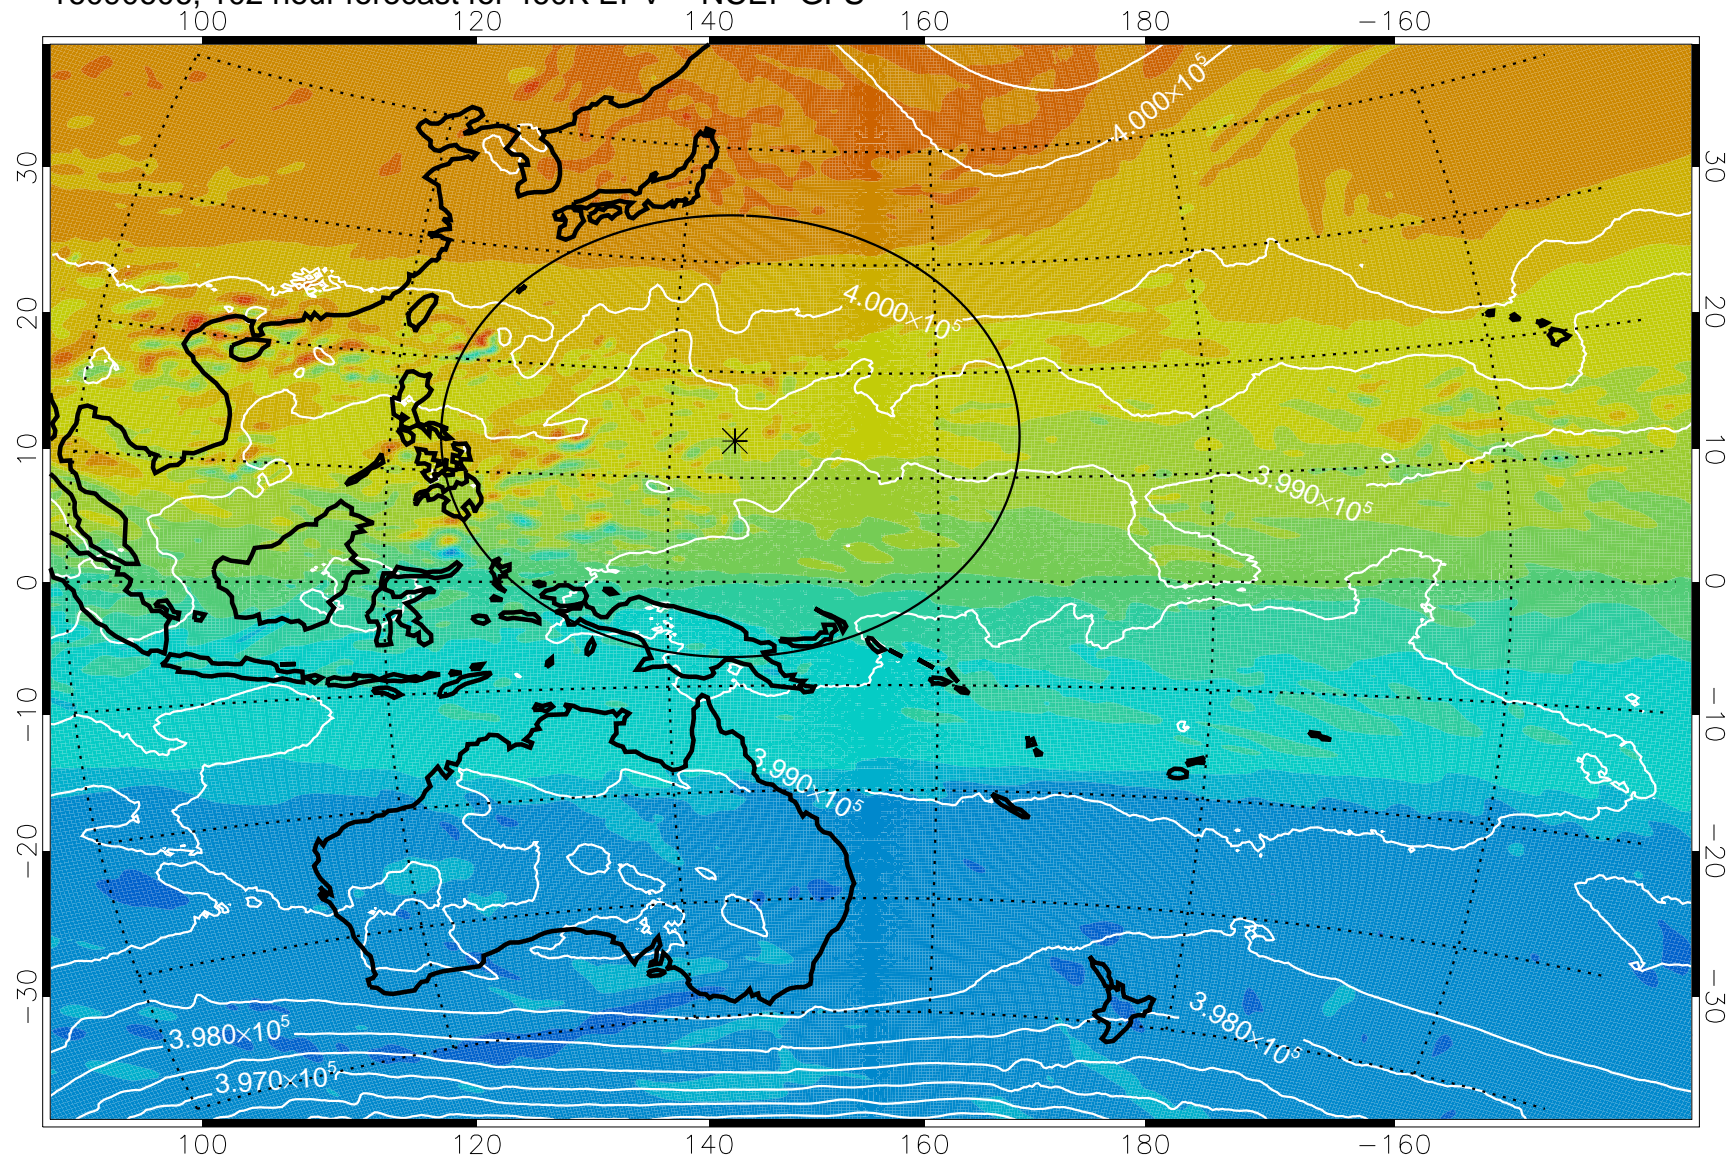

16090506, 78 hour forecast for 460K EPV -- NCEP GFS

460K Montgomery Streamfunction, white

Range ring of 2304 km

16090512, 84 hour forecast for 460K EPV -- NCEP GFS

460K Montgomery Streamfunction, white

Range ring of 2304 km

16090518, 90 hour forecast for 460K EPV -- NCEP GFS

460K Montgomery Streamfunction, white

Range ring of 2304 km

16090600, 96 hour forecast for 460K EPV -- NCEP GFS

460K Montgomery Streamfunction, white

Range ring of 2304 km

16090606, 102 hour forecast for 460K EPV -- NCEP GFS

460K Montgomery Streamfunction, white

Range ring of 2304 km

16090612, 108 hour forecast for 460K EPV -- NCEP GFS

460K Montgomery Streamfunction, white

Range ring of 2304 km

16090618, 114 hour forecast for 460K EPV -- NCEP GFS

460K Montgomery Streamfunction, white

Range ring of 2304 km

16090700, 120 hour forecast for 460K EPV -- NCEP GFS

460K Montgomery Streamfunction, white

Range ring of 2304 km