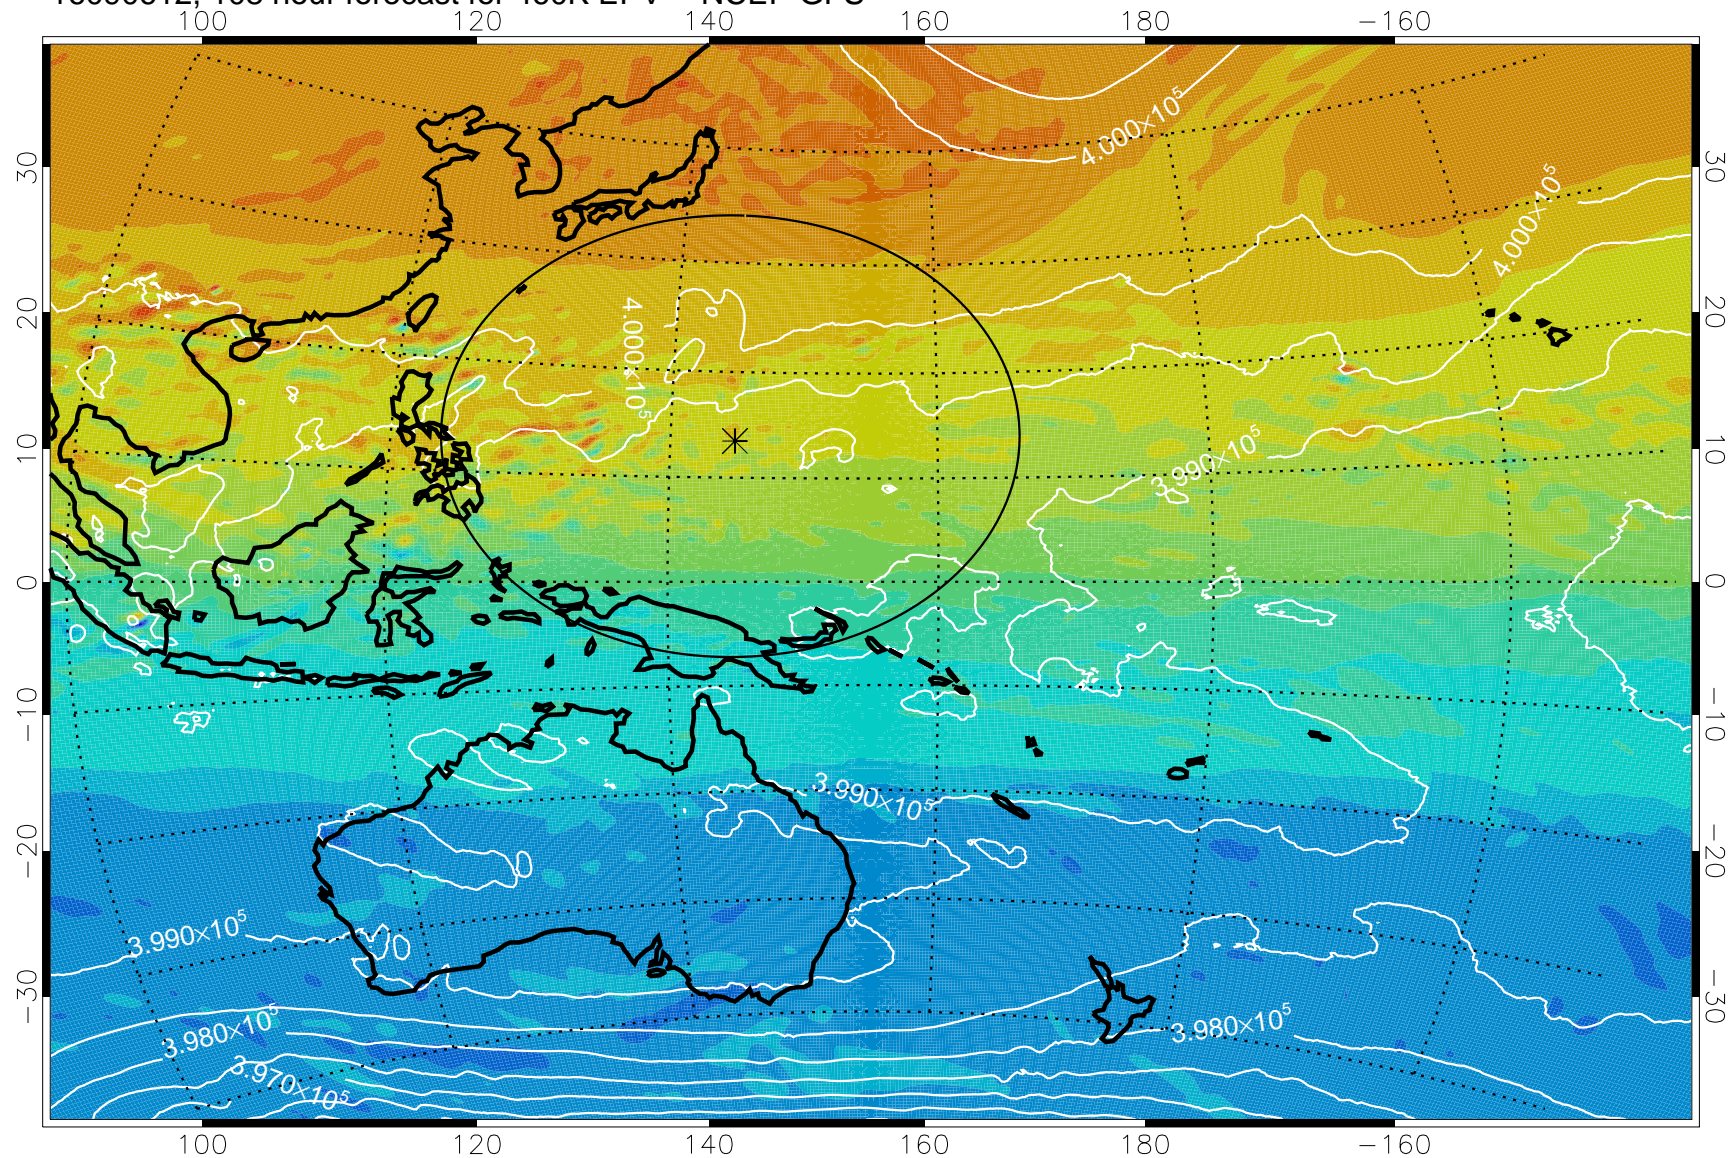

16090506, 78 hour forecast for 460K EPV -- NCEP GFS

460K Montgomery Streamfunction, white

Range ring of 2304 km

16090512, 84 hour forecast for 460K EPV -- NCEP GFS

460K Montgomery Streamfunction, white

Range ring of 2304 km

16090518, 90 hour forecast for 460K EPV -- NCEP GFS

460K Montgomery Streamfunction, white

Range ring of 2304 km

16090600, 96 hour forecast for 460K EPV -- NCEP GFS

460K Montgomery Streamfunction, white

Range ring of 2304 km

16090606, 102 hour forecast for 460K EPV -- NCEP GFS

460K Montgomery Streamfunction, white

Range ring of 2304 km

16090612, 108 hour forecast for 460K EPV -- NCEP GFS

460K Montgomery Streamfunction, white

Range ring of 2304 km

16090618, 114 hour forecast for 460K EPV -- NCEP GFS

460K Montgomery Streamfunction, white

Range ring of 2304 km

16090700, 120 hour forecast for 460K EPV -- NCEP GFS

460K Montgomery Streamfunction, white

Range ring of 2304 km