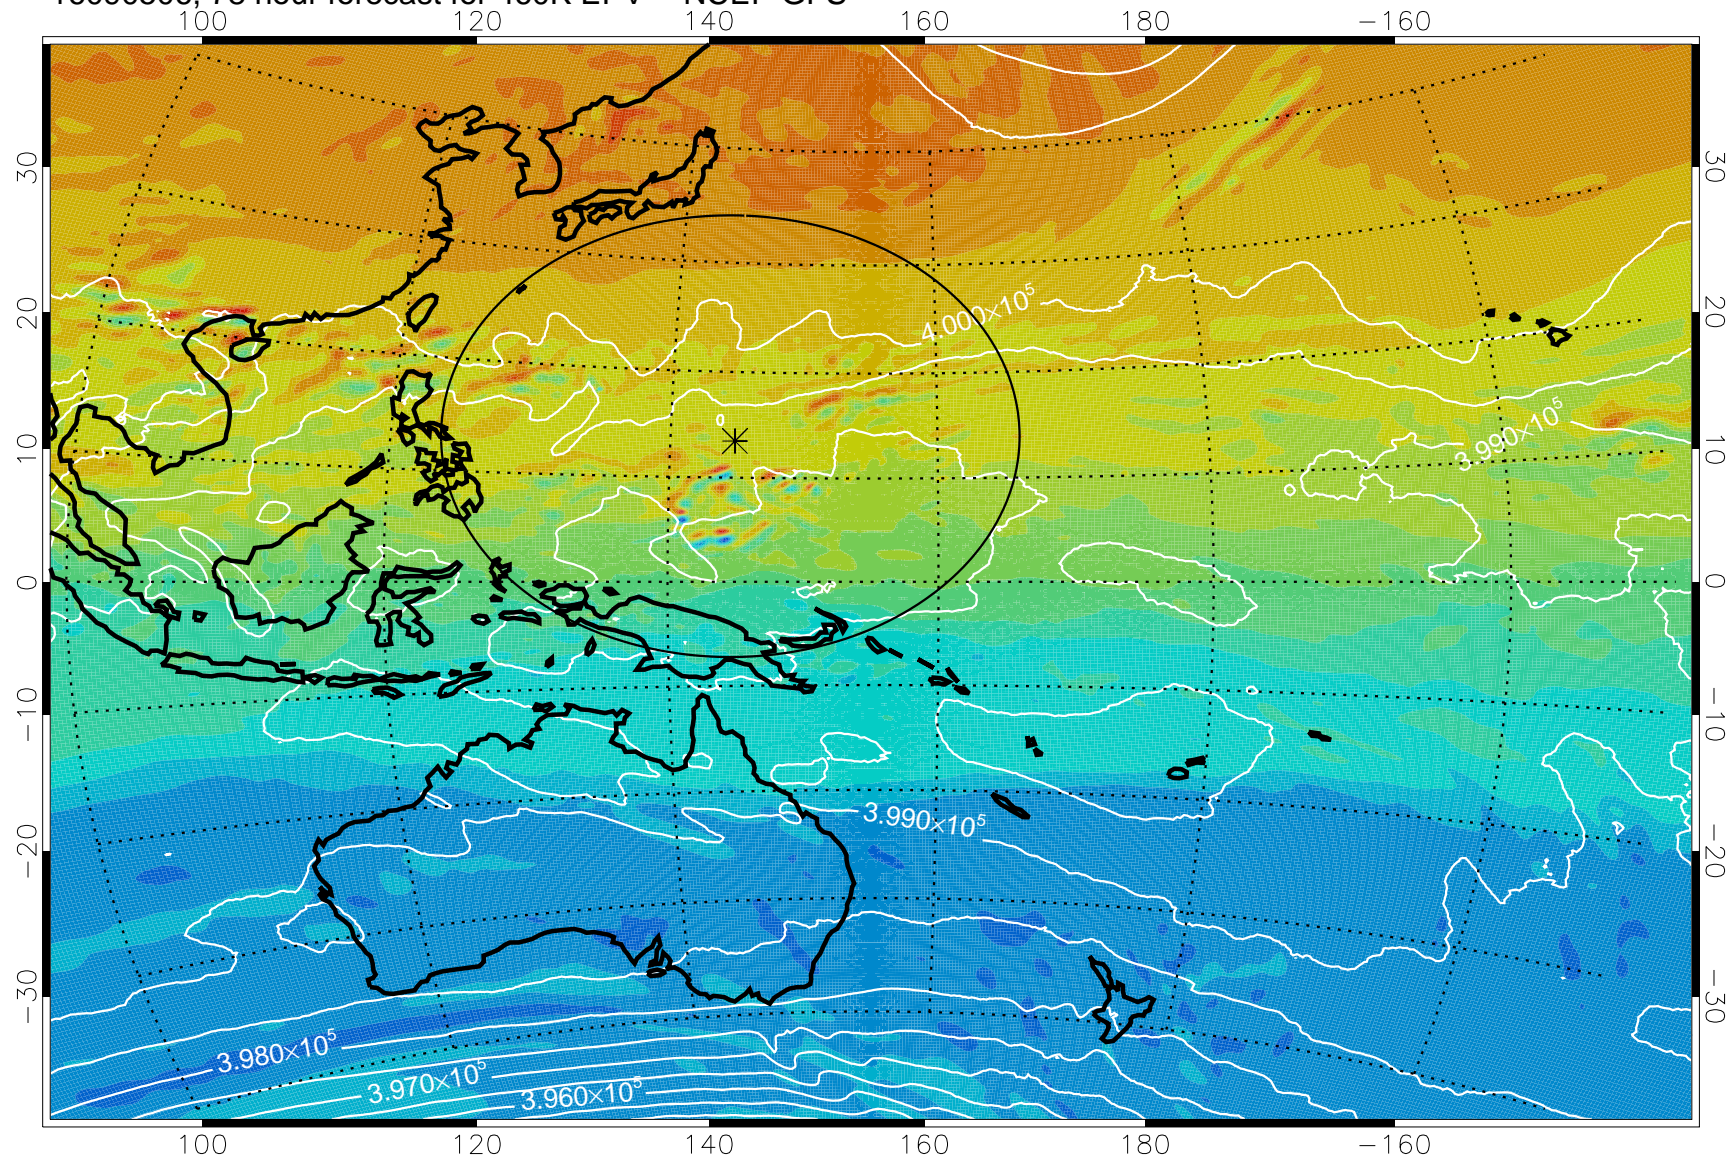

16090406, 54 hour forecast for 460K EPV -- NCEP GFS

460K Montgomery Streamfunction, white

Range ring of 2304 km

16090412, 60 hour forecast for 460K EPV -- NCEP GFS

460K Montgomery Streamfunction, white

Range ring of 2304 km

16090418, 66 hour forecast for 460K EPV -- NCEP GFS

460K Montgomery Streamfunction, white

Range ring of 2304 km

16090500, 72 hour forecast for 460K EPV -- NCEP GFS

460K Montgomery Streamfunction, white

Range ring of 2304 km

16090506, 78 hour forecast for 460K EPV -- NCEP GFS

460K Montgomery Streamfunction, white

Range ring of 2304 km

16090512, 84 hour forecast for 460K EPV -- NCEP GFS

460K Montgomery Streamfunction, white

Range ring of 2304 km

16090518, 90 hour forecast for 460K EPV -- NCEP GFS

460K Montgomery Streamfunction, white

Range ring of 2304 km

16090600, 96 hour forecast for 460K EPV -- NCEP GFS

460K Montgomery Streamfunction, white

Range ring of 2304 km