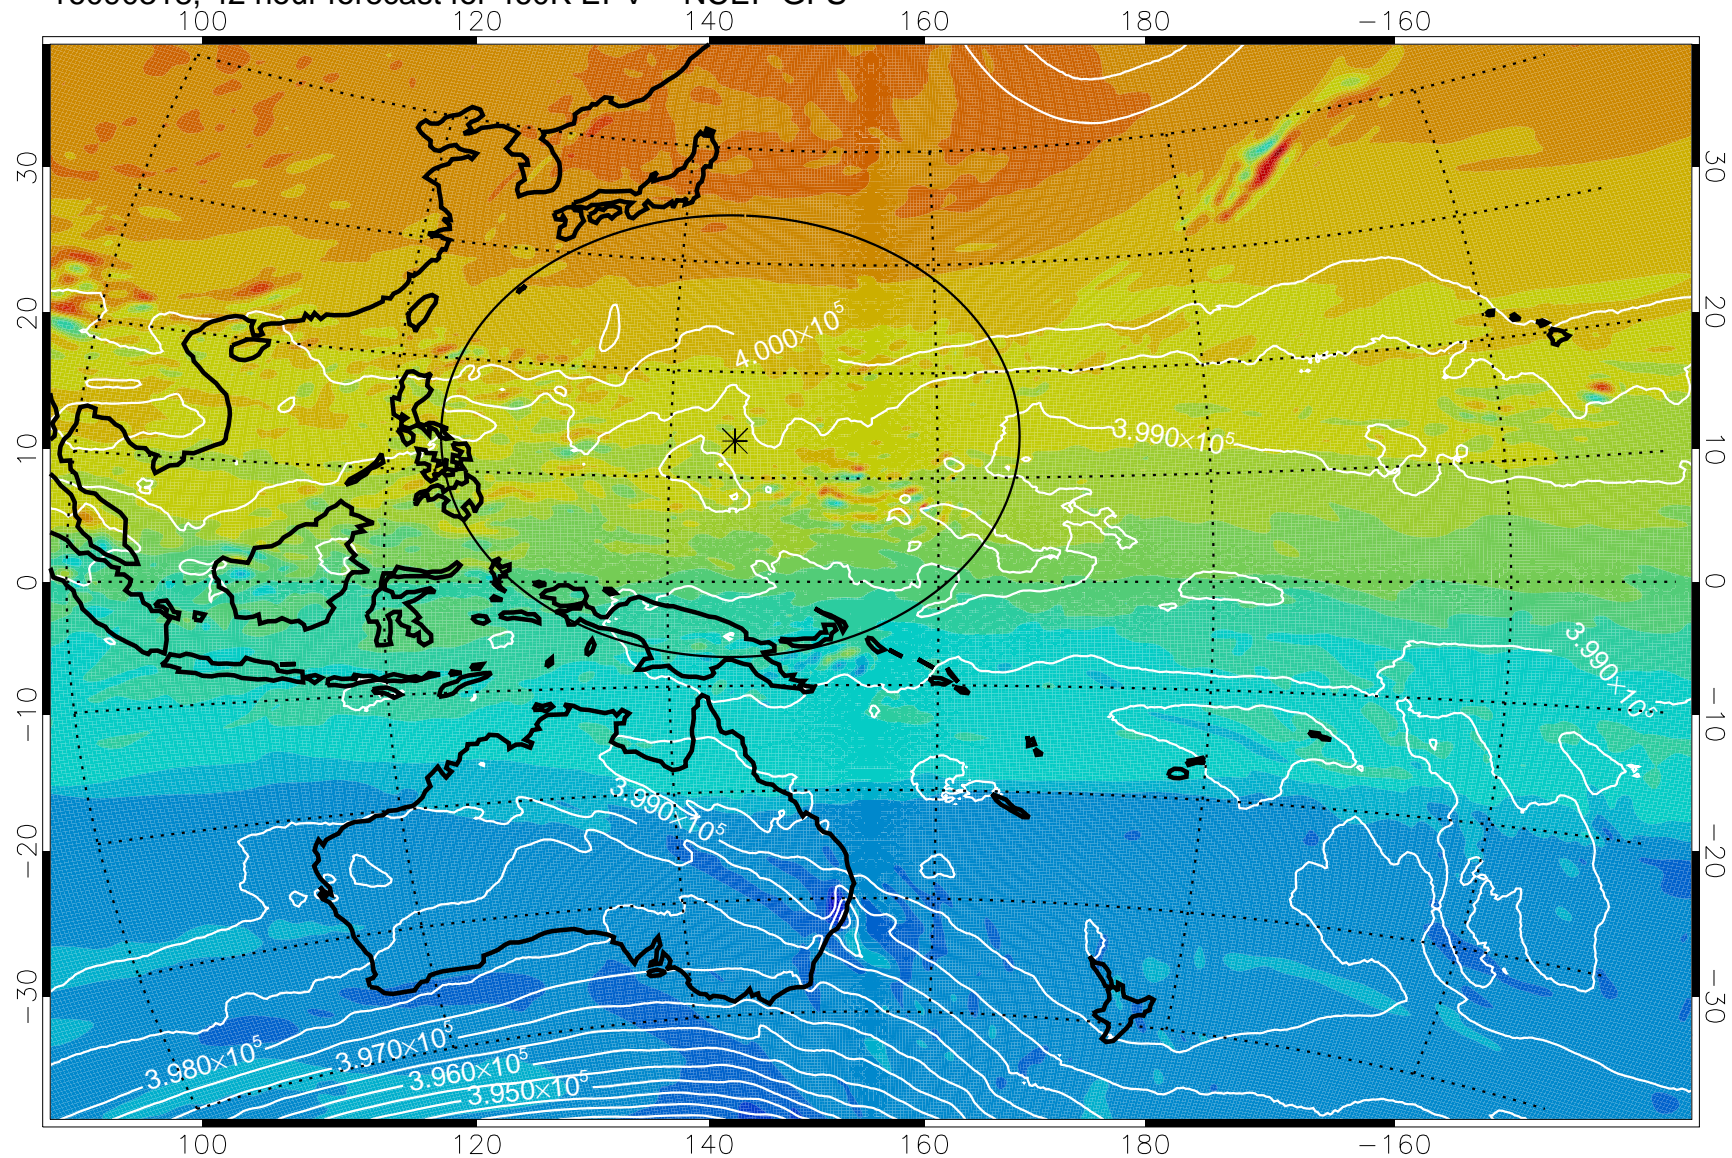

16090306, 30 hour forecast for 460K EPV -- NCEP GFS

460K Montgomery Streamfunction, white

Range ring of 2304 km

16090312, 36 hour forecast for 460K EPV -- NCEP GFS

460K Montgomery Streamfunction, white

Range ring of 2304 km

16090318, 42 hour forecast for 460K EPV -- NCEP GFS

460K Montgomery Streamfunction, white

Range ring of 2304 km

16090400, 48 hour forecast for 460K EPV -- NCEP GFS

460K Montgomery Streamfunction, white

Range ring of 2304 km

16090406, 54 hour forecast for 460K EPV -- NCEP GFS

460K Montgomery Streamfunction, white

Range ring of 2304 km

16090412, 60 hour forecast for 460K EPV -- NCEP GFS

460K Montgomery Streamfunction, white

Range ring of 2304 km

16090418, 66 hour forecast for 460K EPV -- NCEP GFS

460K Montgomery Streamfunction, white

Range ring of 2304 km

16090500, 72 hour forecast for 460K EPV -- NCEP GFS

460K Montgomery Streamfunction, white

Range ring of 2304 km