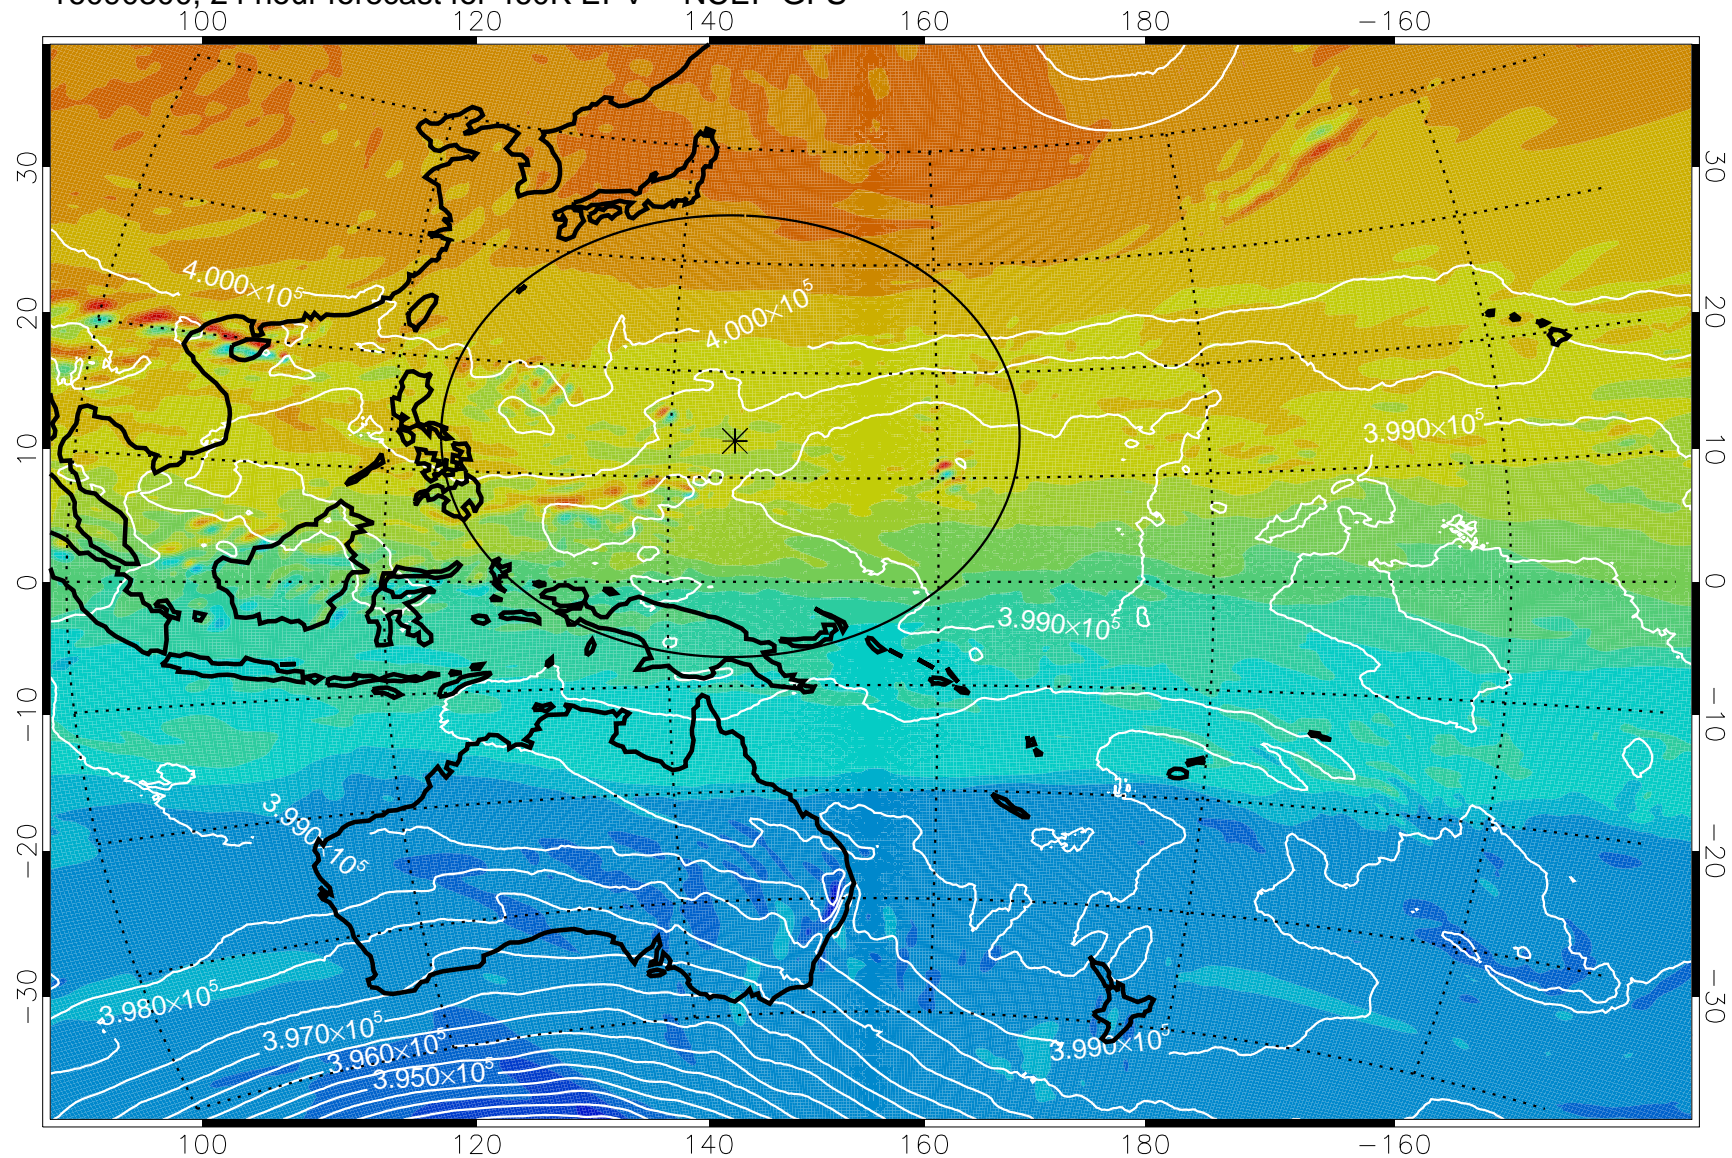

16090218, 18 hour forecast for 460K EPV -- NCEP GFS

460K Montgomery Streamfunction, white

Range ring of 2304 km

16090300, 24 hour forecast for 460K EPV -- NCEP GFS

460K Montgomery Streamfunction, white

Range ring of 2304 km

16090306, 30 hour forecast for 460K EPV -- NCEP GFS

460K Montgomery Streamfunction, white

Range ring of 2304 km

16090312, 36 hour forecast for 460K EPV -- NCEP GFS

460K Montgomery Streamfunction, white

Range ring of 2304 km

16090318, 42 hour forecast for 460K EPV -- NCEP GFS

460K Montgomery Streamfunction, white

Range ring of 2304 km

16090400, 48 hour forecast for 460K EPV -- NCEP GFS

460K Montgomery Streamfunction, white

Range ring of 2304 km

16090406, 54 hour forecast for 460K EPV -- NCEP GFS

460K Montgomery Streamfunction, white

Range ring of 2304 km

16090412, 60 hour forecast for 460K EPV -- NCEP GFS

460K Montgomery Streamfunction, white

Range ring of 2304 km