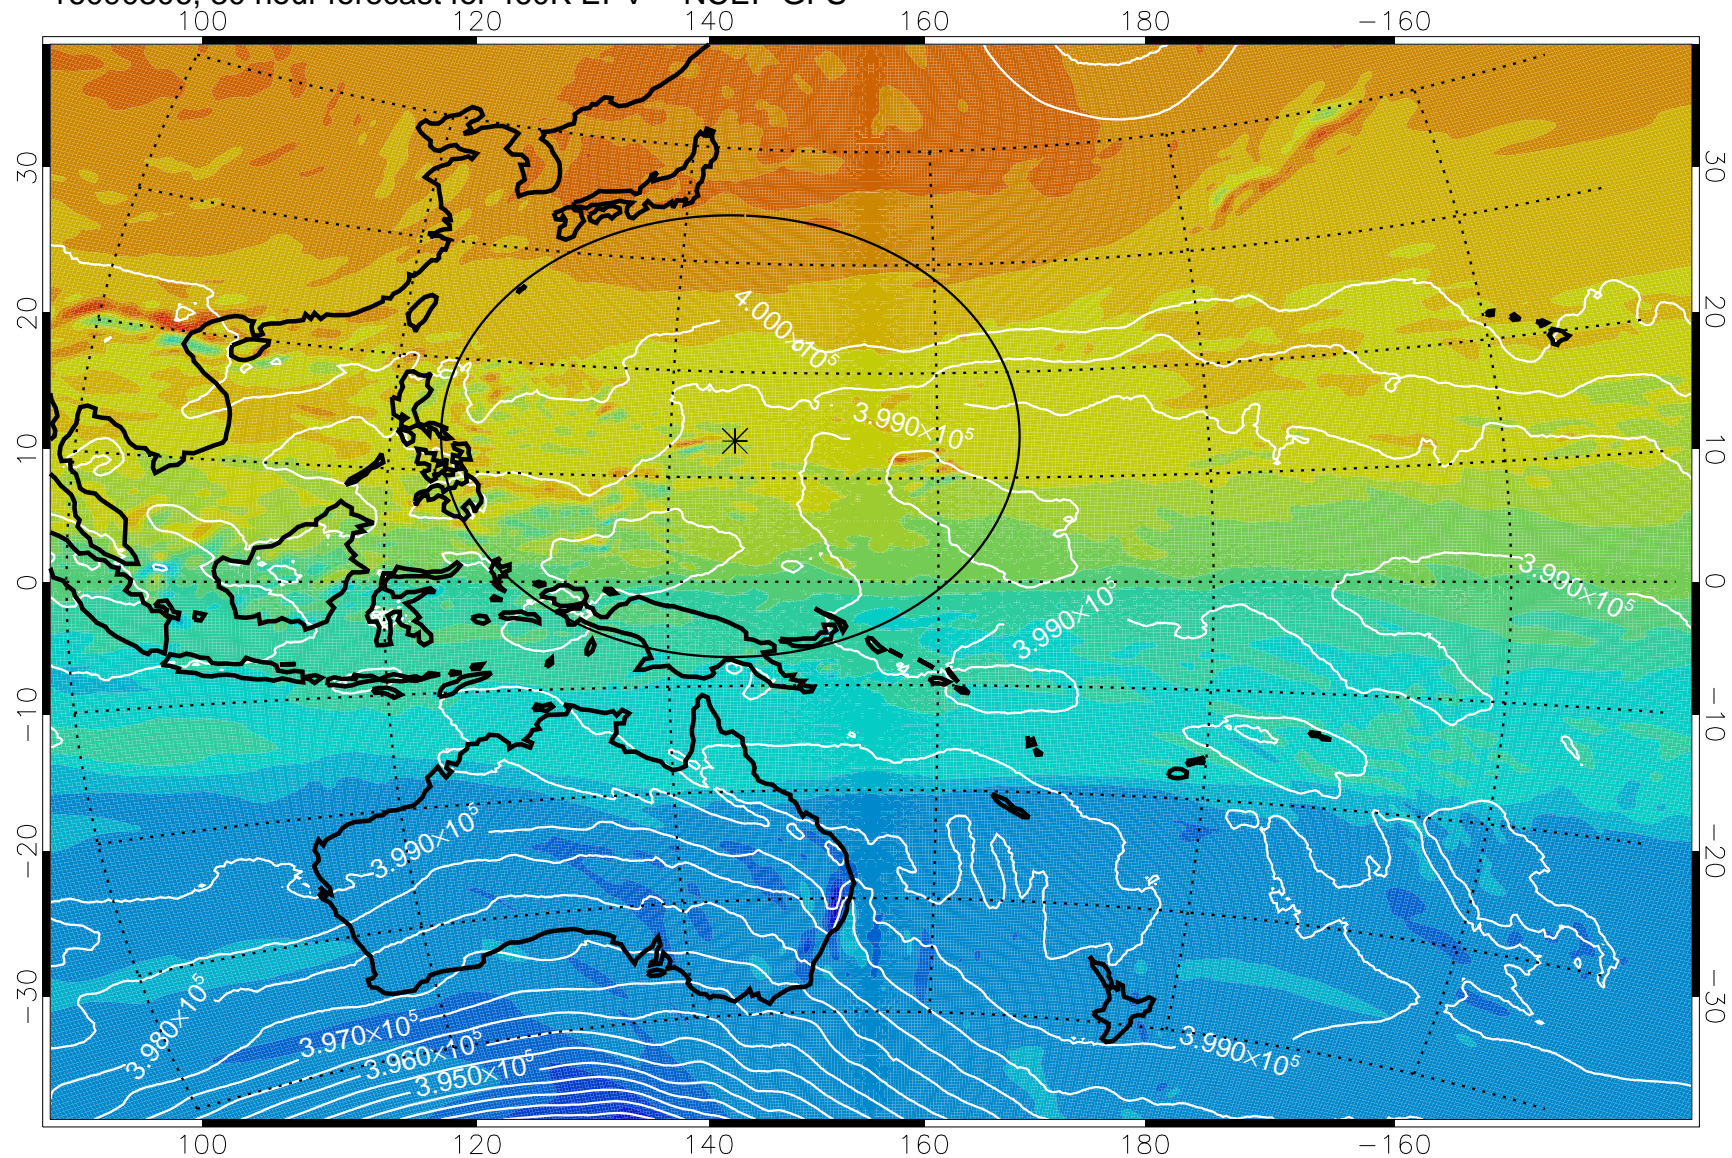

16090206, 6 hour forecast for 460K EPV -- NCEP GFS

460K Montgomery Streamfunction, white

Range ring of 2304 km

16090212, 12 hour forecast for 460K EPV -- NCEP GFS

460K Montgomery Streamfunction, white

Range ring of 2304 km

16090218, 18 hour forecast for 460K EPV -- NCEP GFS

460K Montgomery Streamfunction, white

Range ring of 2304 km

16090300, 24 hour forecast for 460K EPV -- NCEP GFS

460K Montgomery Streamfunction, white

Range ring of 2304 km

16090306, 30 hour forecast for 460K EPV -- NCEP GFS

460K Montgomery Streamfunction, white

Range ring of 2304 km

16090312, 36 hour forecast for 460K EPV -- NCEP GFS

460K Montgomery Streamfunction, white

Range ring of 2304 km

16090318, 42 hour forecast for 460K EPV -- NCEP GFS

460K Montgomery Streamfunction, white

Range ring of 2304 km

16090400, 48 hour forecast for 460K EPV -- NCEP GFS

460K Montgomery Streamfunction, white

Range ring of 2304 km