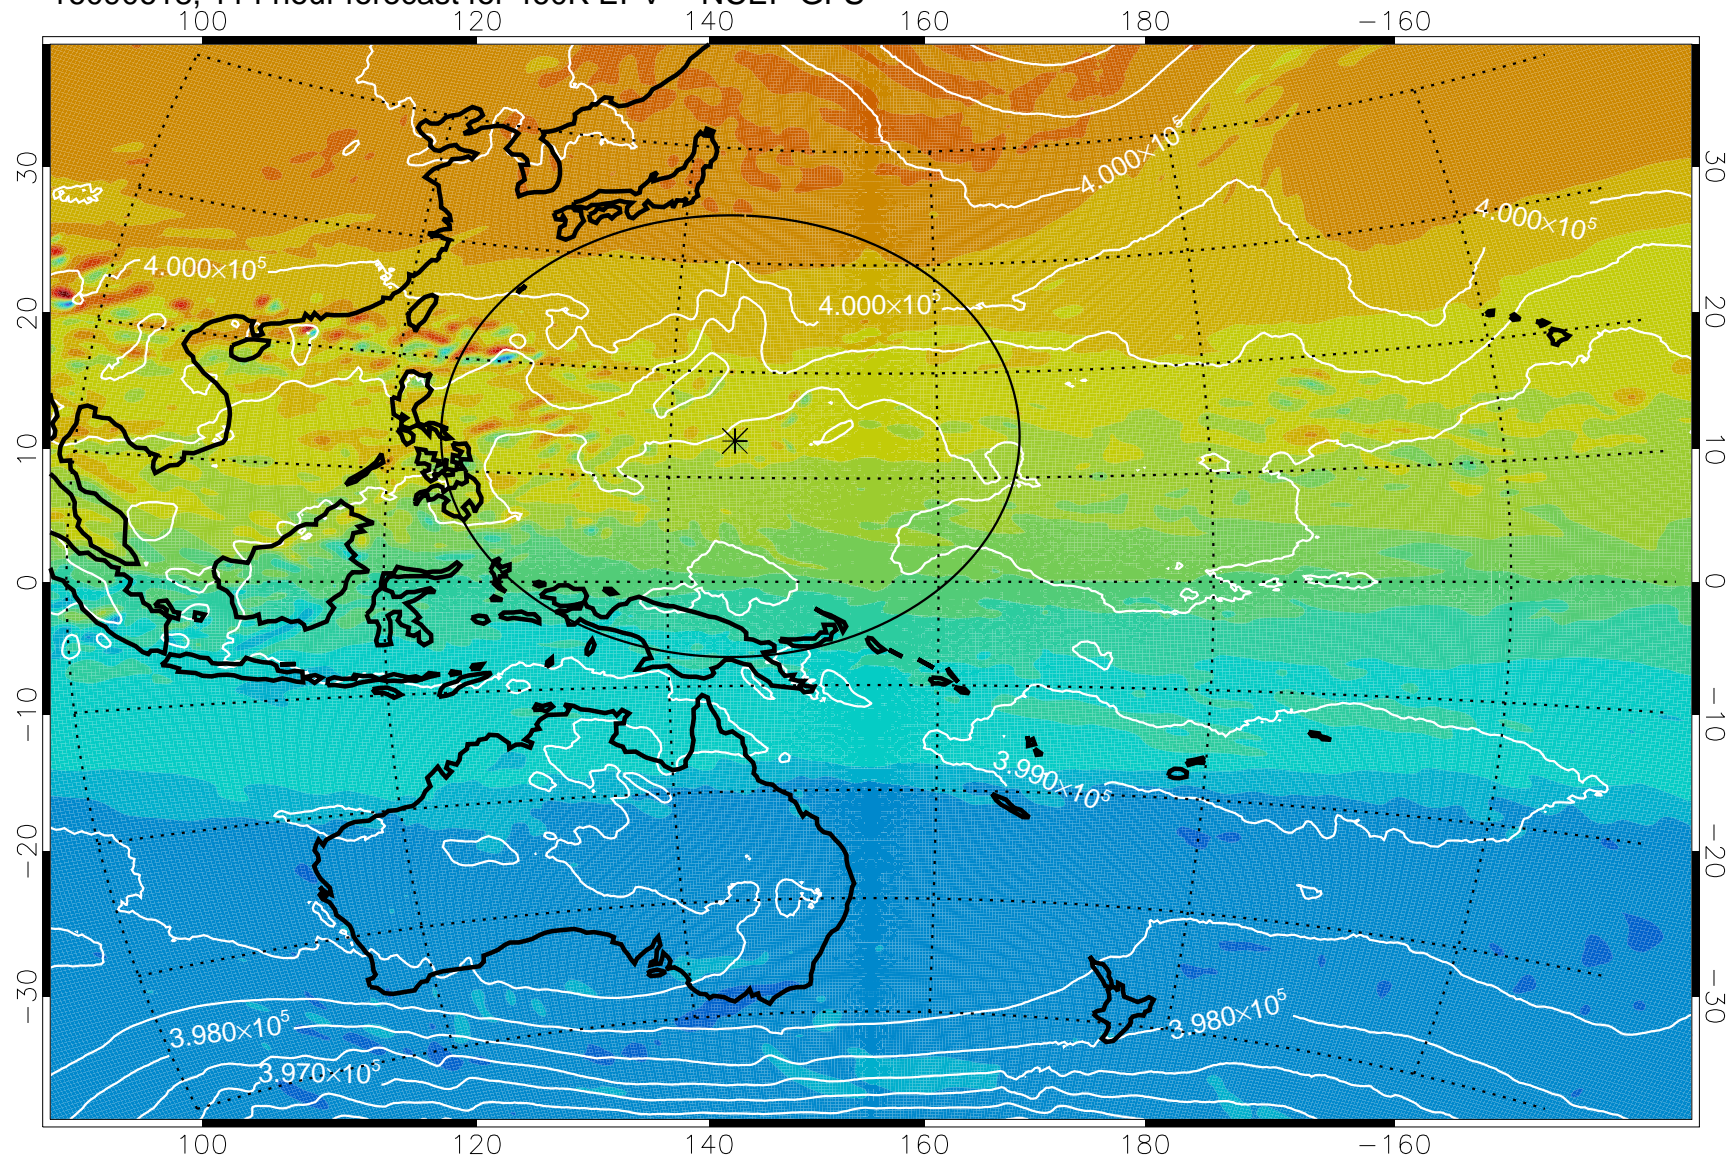

16090518, 90 hour forecast for 460K EPV -- NCEP GFS

460K Montgomery Streamfunction, white

Range ring of 2304 km

16090600, 96 hour forecast for 460K EPV -- NCEP GFS

460K Montgomery Streamfunction, white

Range ring of 2304 km

16090606, 102 hour forecast for 460K EPV -- NCEP GFS

460K Montgomery Streamfunction, white

Range ring of 2304 km

16090612, 108 hour forecast for 460K EPV -- NCEP GFS

460K Montgomery Streamfunction, white

Range ring of 2304 km

16090618, 114 hour forecast for 460K EPV -- NCEP GFS

460K Montgomery Streamfunction, white

Range ring of 2304 km

16090700, 120 hour forecast for 460K EPV -- NCEP GFS

460K Montgomery Streamfunction, white

Range ring of 2304 km