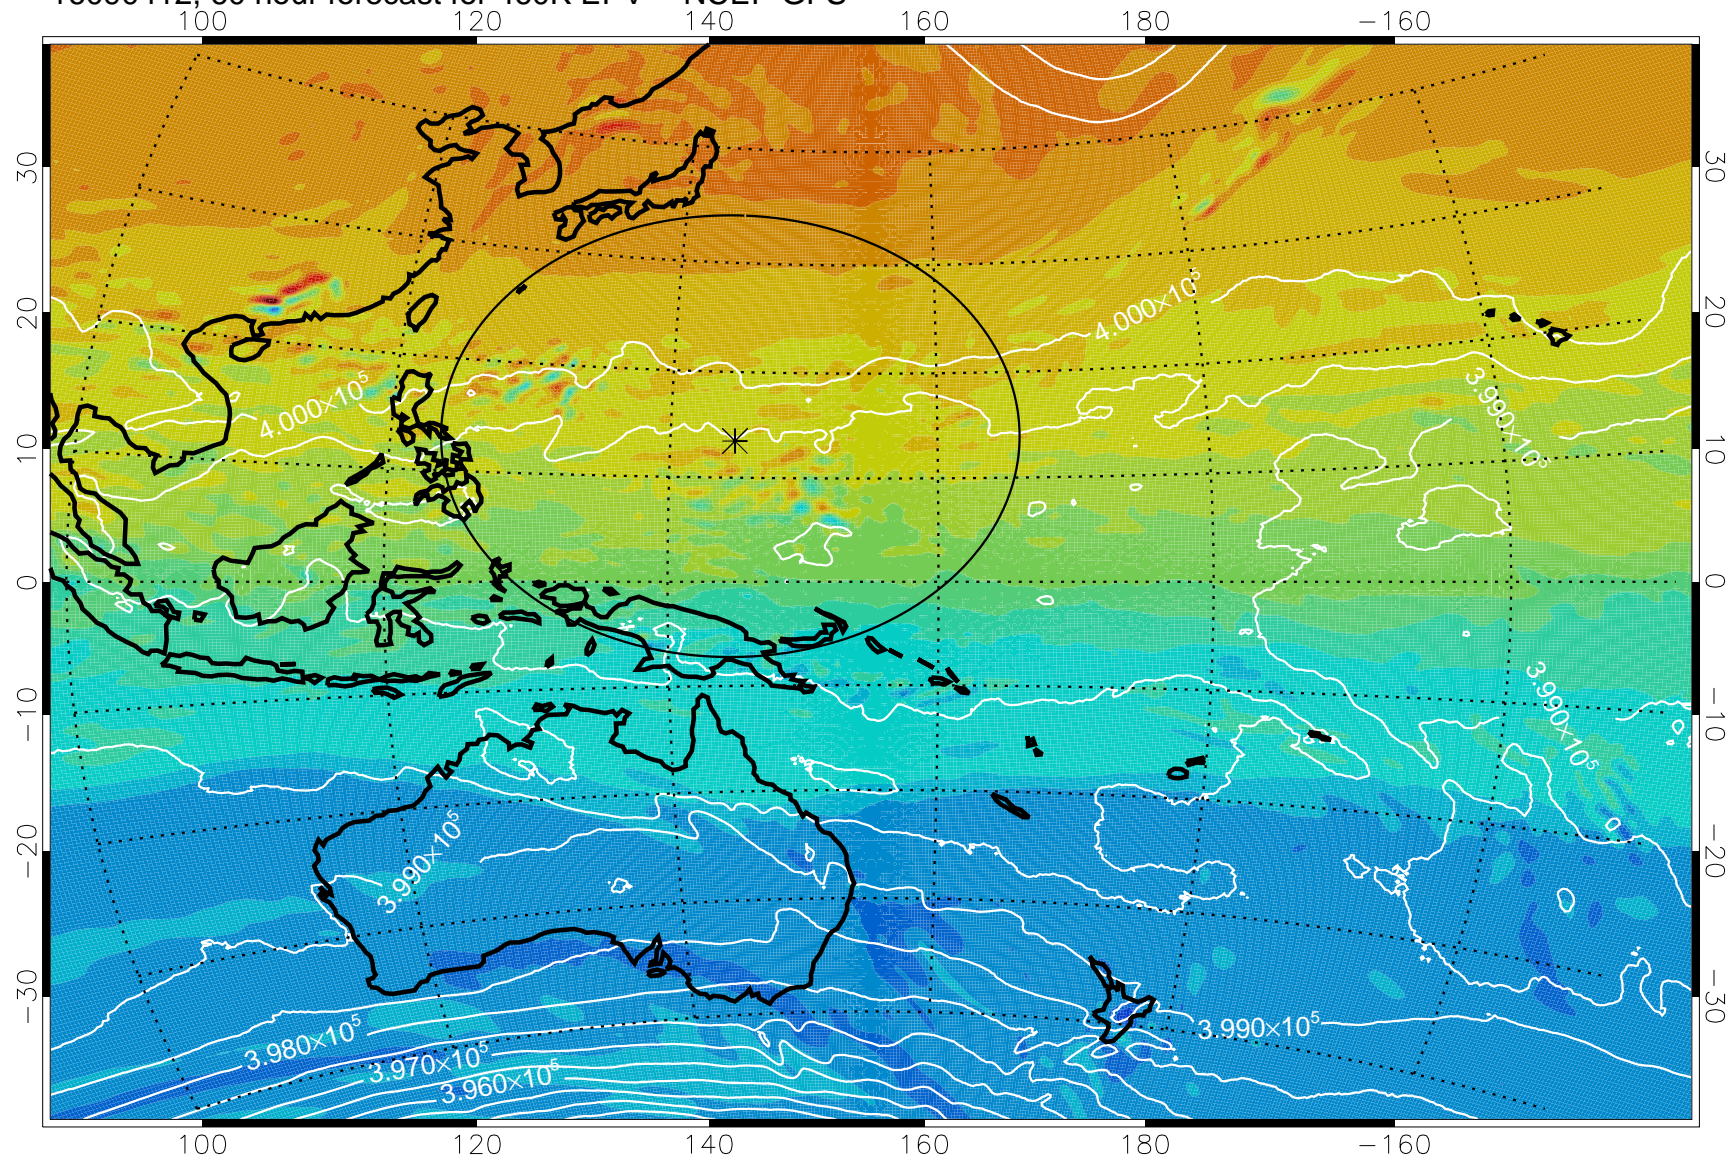

16090318, 42 hour forecast for 460K EPV -- NCEP GFS

460K Montgomery Streamfunction, white

Range ring of 2304 km

16090400, 48 hour forecast for 460K EPV -- NCEP GFS

460K Montgomery Streamfunction, white

Range ring of 2304 km

16090406, 54 hour forecast for 460K EPV -- NCEP GFS

460K Montgomery Streamfunction, white

Range ring of 2304 km

16090412, 60 hour forecast for 460K EPV -- NCEP GFS

460K Montgomery Streamfunction, white

Range ring of 2304 km

16090418, 66 hour forecast for 460K EPV -- NCEP GFS

460K Montgomery Streamfunction, white

Range ring of 2304 km

16090500, 72 hour forecast for 460K EPV -- NCEP GFS

460K Montgomery Streamfunction, white

Range ring of 2304 km

16090506, 78 hour forecast for 460K EPV -- NCEP GFS

460K Montgomery Streamfunction, white

Range ring of 2304 km

16090512, 84 hour forecast for 460K EPV -- NCEP GFS

460K Montgomery Streamfunction, white

Range ring of 2304 km