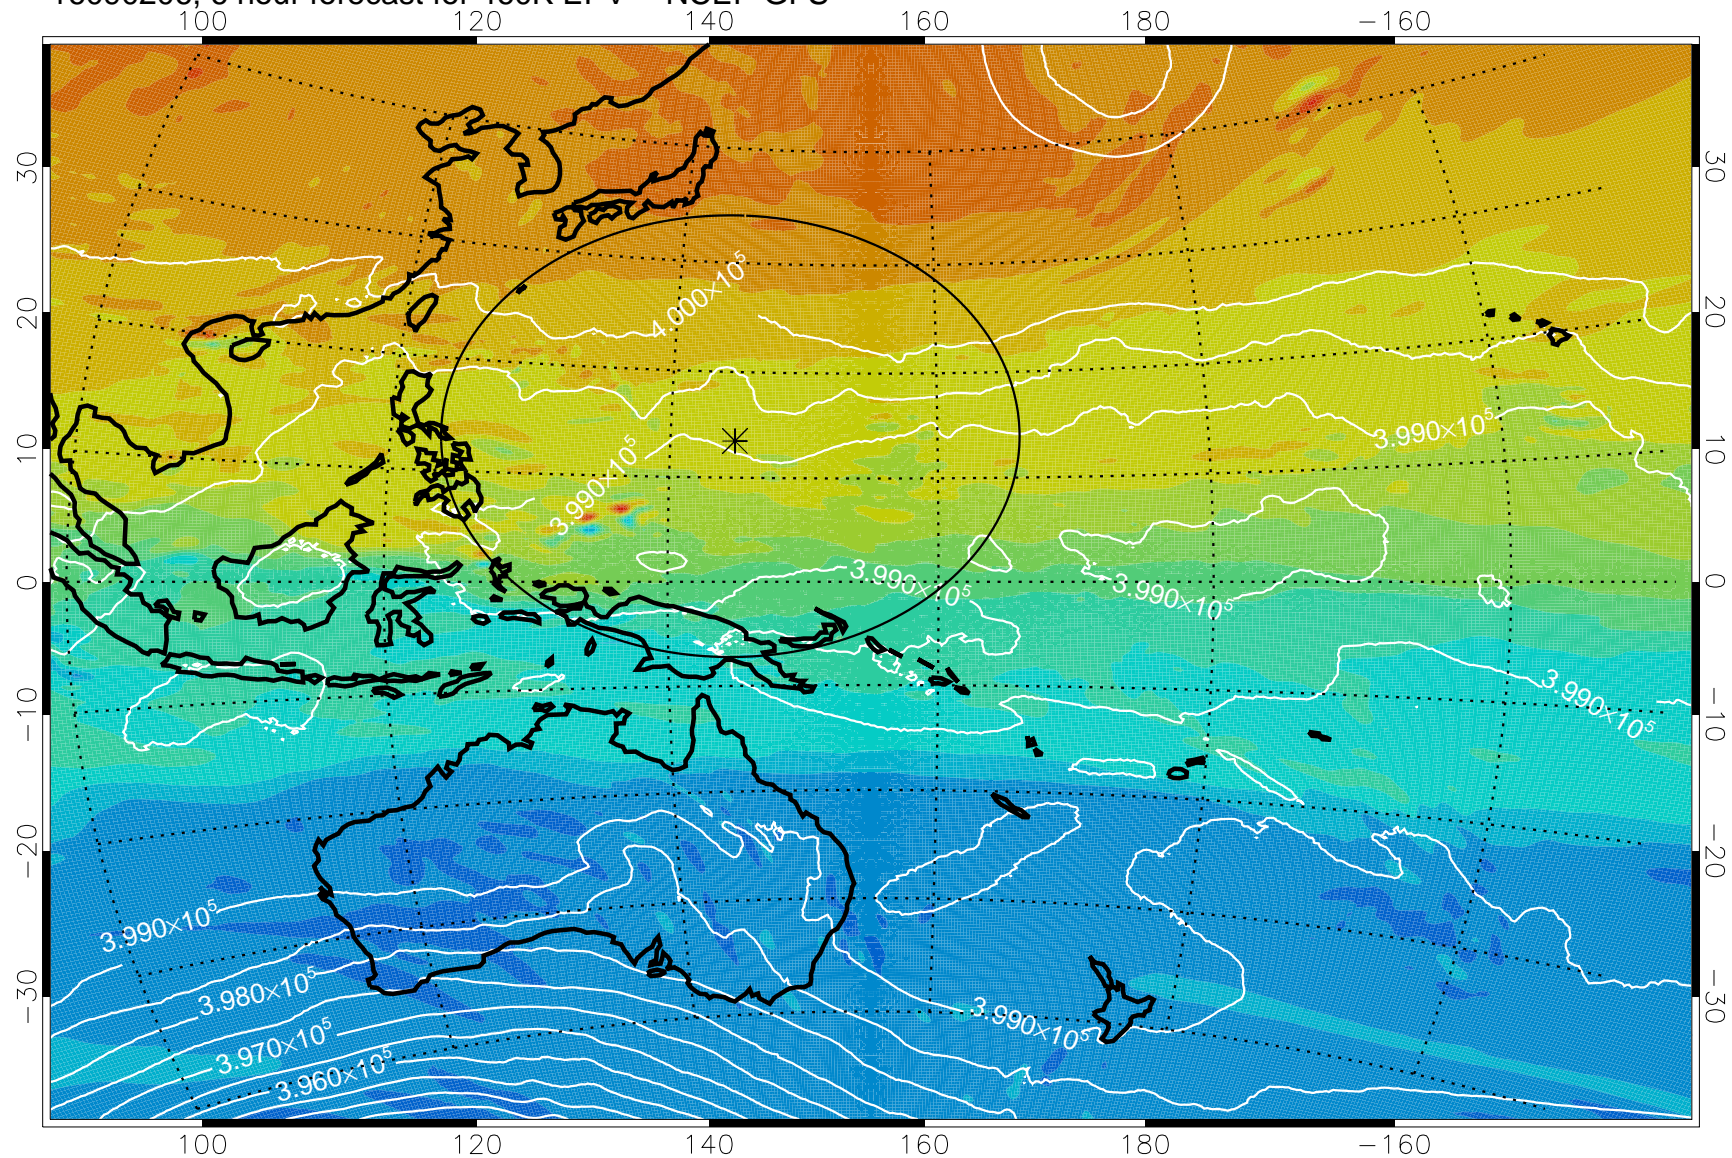

16090206, 6 hour forecast for 460K EPV -- NCEP GFS

460K Montgomery Streamfunction, white

Range ring of 2304 km

16090212, 12 hour forecast for 460K EPV -- NCEP GFS

460K Montgomery Streamfunction, white

Range ring of 2304 km

16090218, 18 hour forecast for 460K EPV -- NCEP GFS

460K Montgomery Streamfunction, white

Range ring of 2304 km

16090300, 24 hour forecast for 460K EPV -- NCEP GFS

460K Montgomery Streamfunction, white

Range ring of 2304 km

16090306, 30 hour forecast for 460K EPV -- NCEP GFS

460K Montgomery Streamfunction, white

Range ring of 2304 km

16090312, 36 hour forecast for 460K EPV -- NCEP GFS

460K Montgomery Streamfunction, white

Range ring of 2304 km

16090318, 42 hour forecast for 460K EPV -- NCEP GFS

460K Montgomery Streamfunction, white

Range ring of 2304 km

16090400, 48 hour forecast for 460K EPV -- NCEP GFS

460K Montgomery Streamfunction, white

Range ring of 2304 km