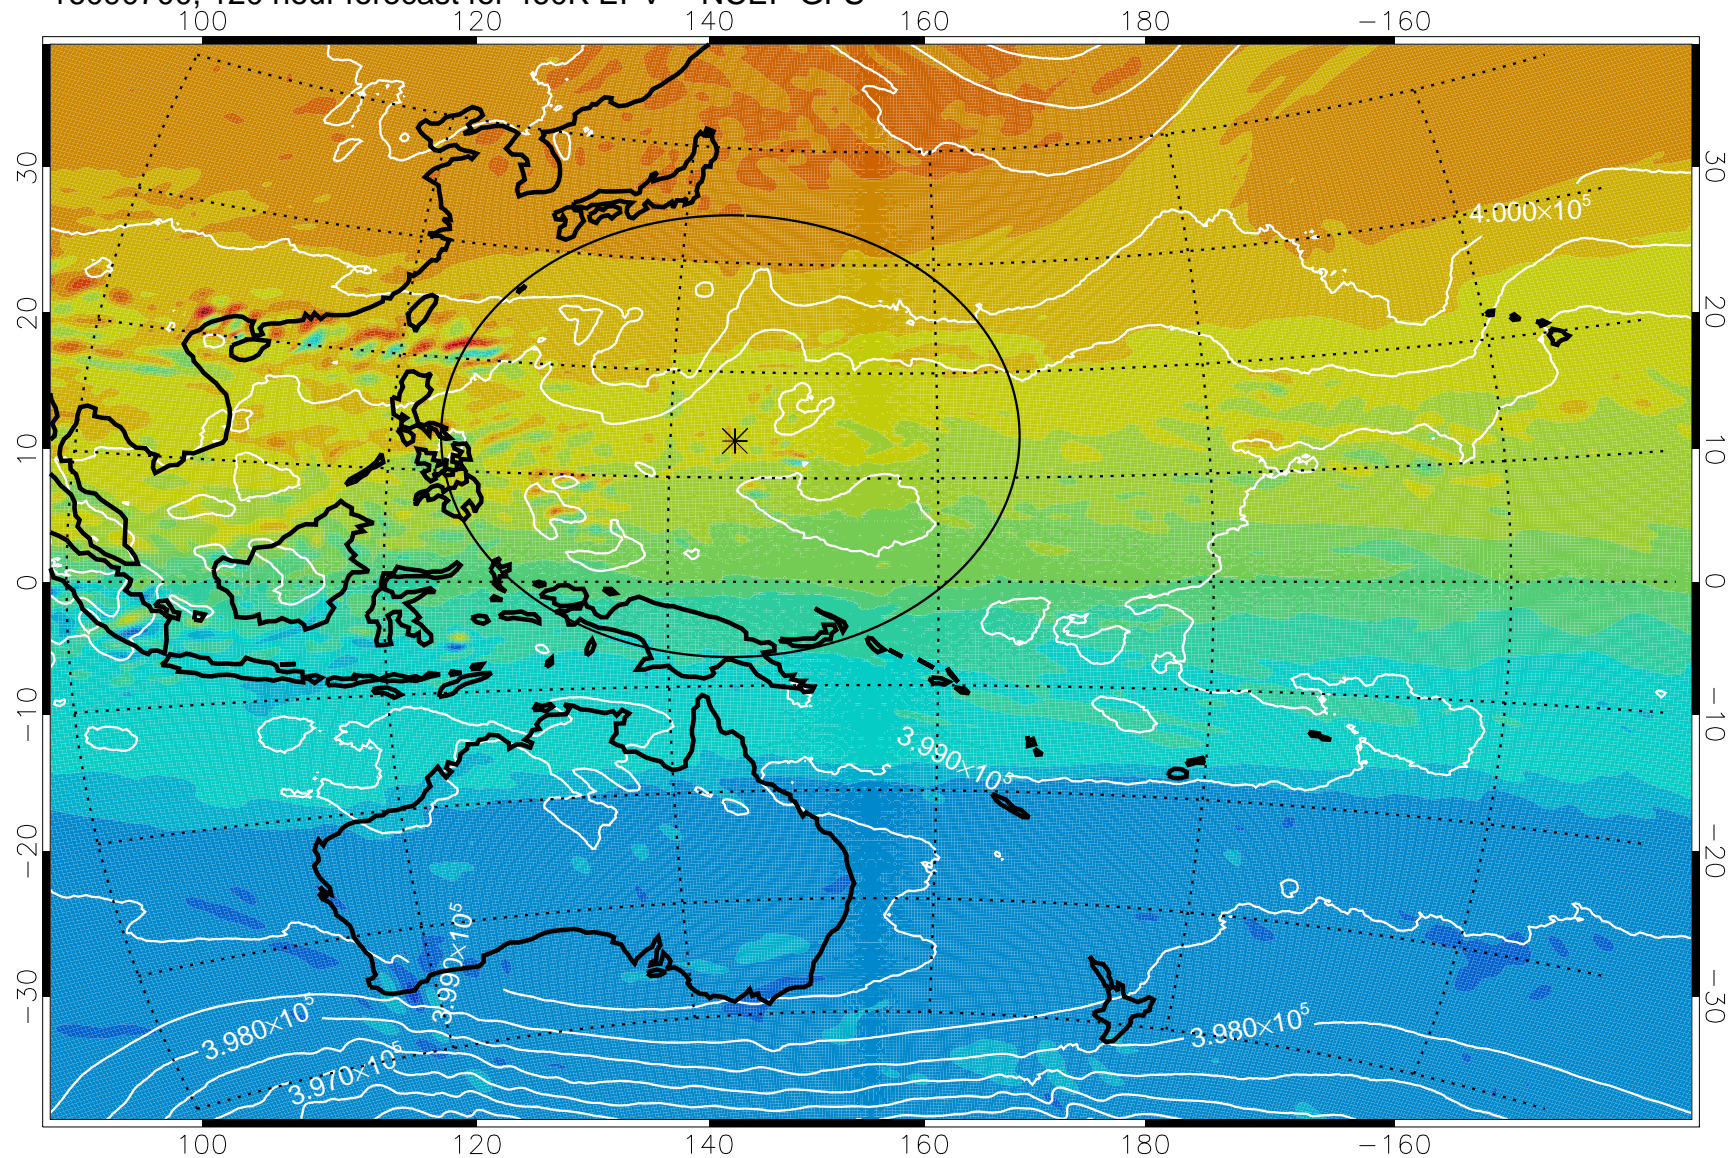

16090606, 102 hour forecast for 460K EPV -- NCEP GFS

460K Montgomery Streamfunction, white

Range ring of 2304 km

16090612, 108 hour forecast for 460K EPV -- NCEP GFS

460K Montgomery Streamfunction, white

Range ring of 2304 km

16090618, 114 hour forecast for 460K EPV -- NCEP GFS

460K Montgomery Streamfunction, white

Range ring of 2304 km

16090700, 120 hour forecast for 460K EPV -- NCEP GFS

460K Montgomery Streamfunction, white

Range ring of 2304 km