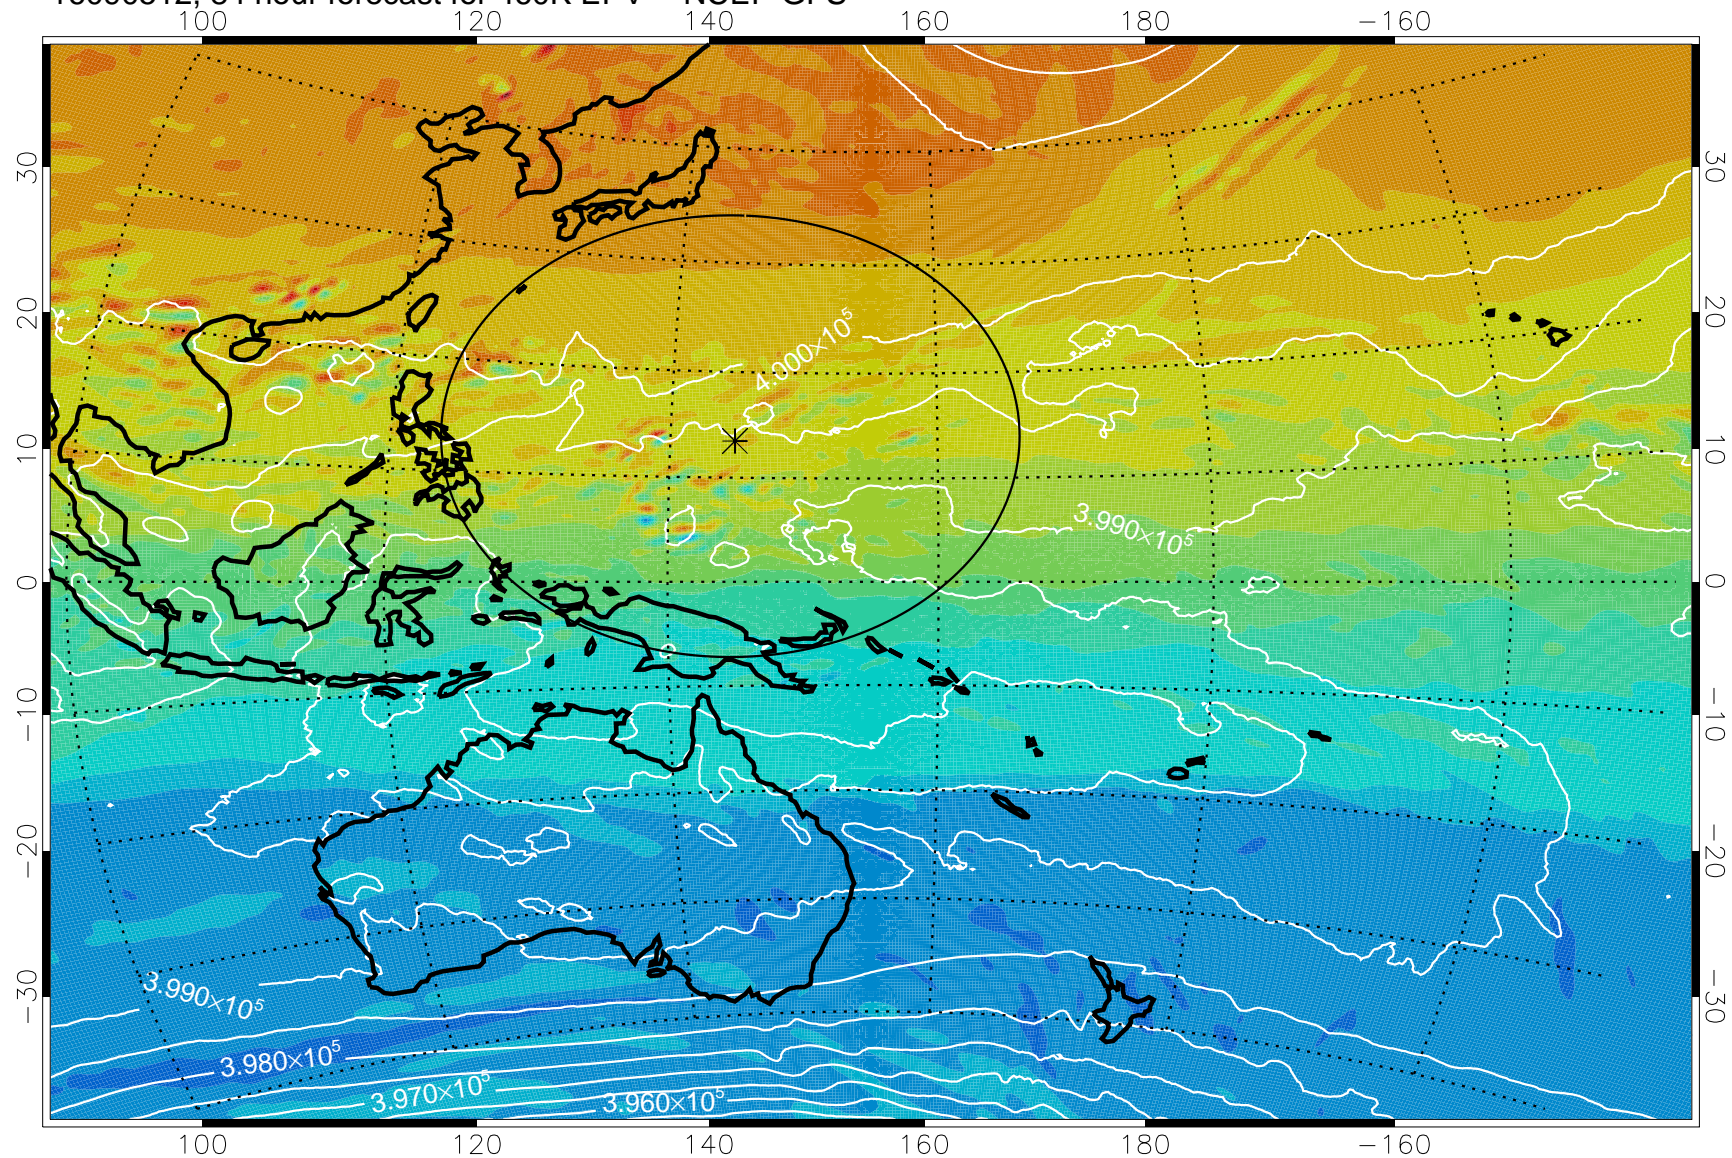

16090418, 66 hour forecast for 460K EPV -- NCEP GFS

460K Montgomery Streamfunction, white

Range ring of 2304 km

16090500, 72 hour forecast for 460K EPV -- NCEP GFS

460K Montgomery Streamfunction, white

Range ring of 2304 km

16090506, 78 hour forecast for 460K EPV -- NCEP GFS

460K Montgomery Streamfunction, white

Range ring of 2304 km

16090512, 84 hour forecast for 460K EPV -- NCEP GFS

460K Montgomery Streamfunction, white

Range ring of 2304 km

16090518, 90 hour forecast for 460K EPV -- NCEP GFS

460K Montgomery Streamfunction, white

Range ring of 2304 km

16090600, 96 hour forecast for 460K EPV -- NCEP GFS

460K Montgomery Streamfunction, white

Range ring of 2304 km

16090606, 102 hour forecast for 460K EPV -- NCEP GFS

460K Montgomery Streamfunction, white

Range ring of 2304 km

16090612, 108 hour forecast for 460K EPV -- NCEP GFS

460K Montgomery Streamfunction, white

Range ring of 2304 km