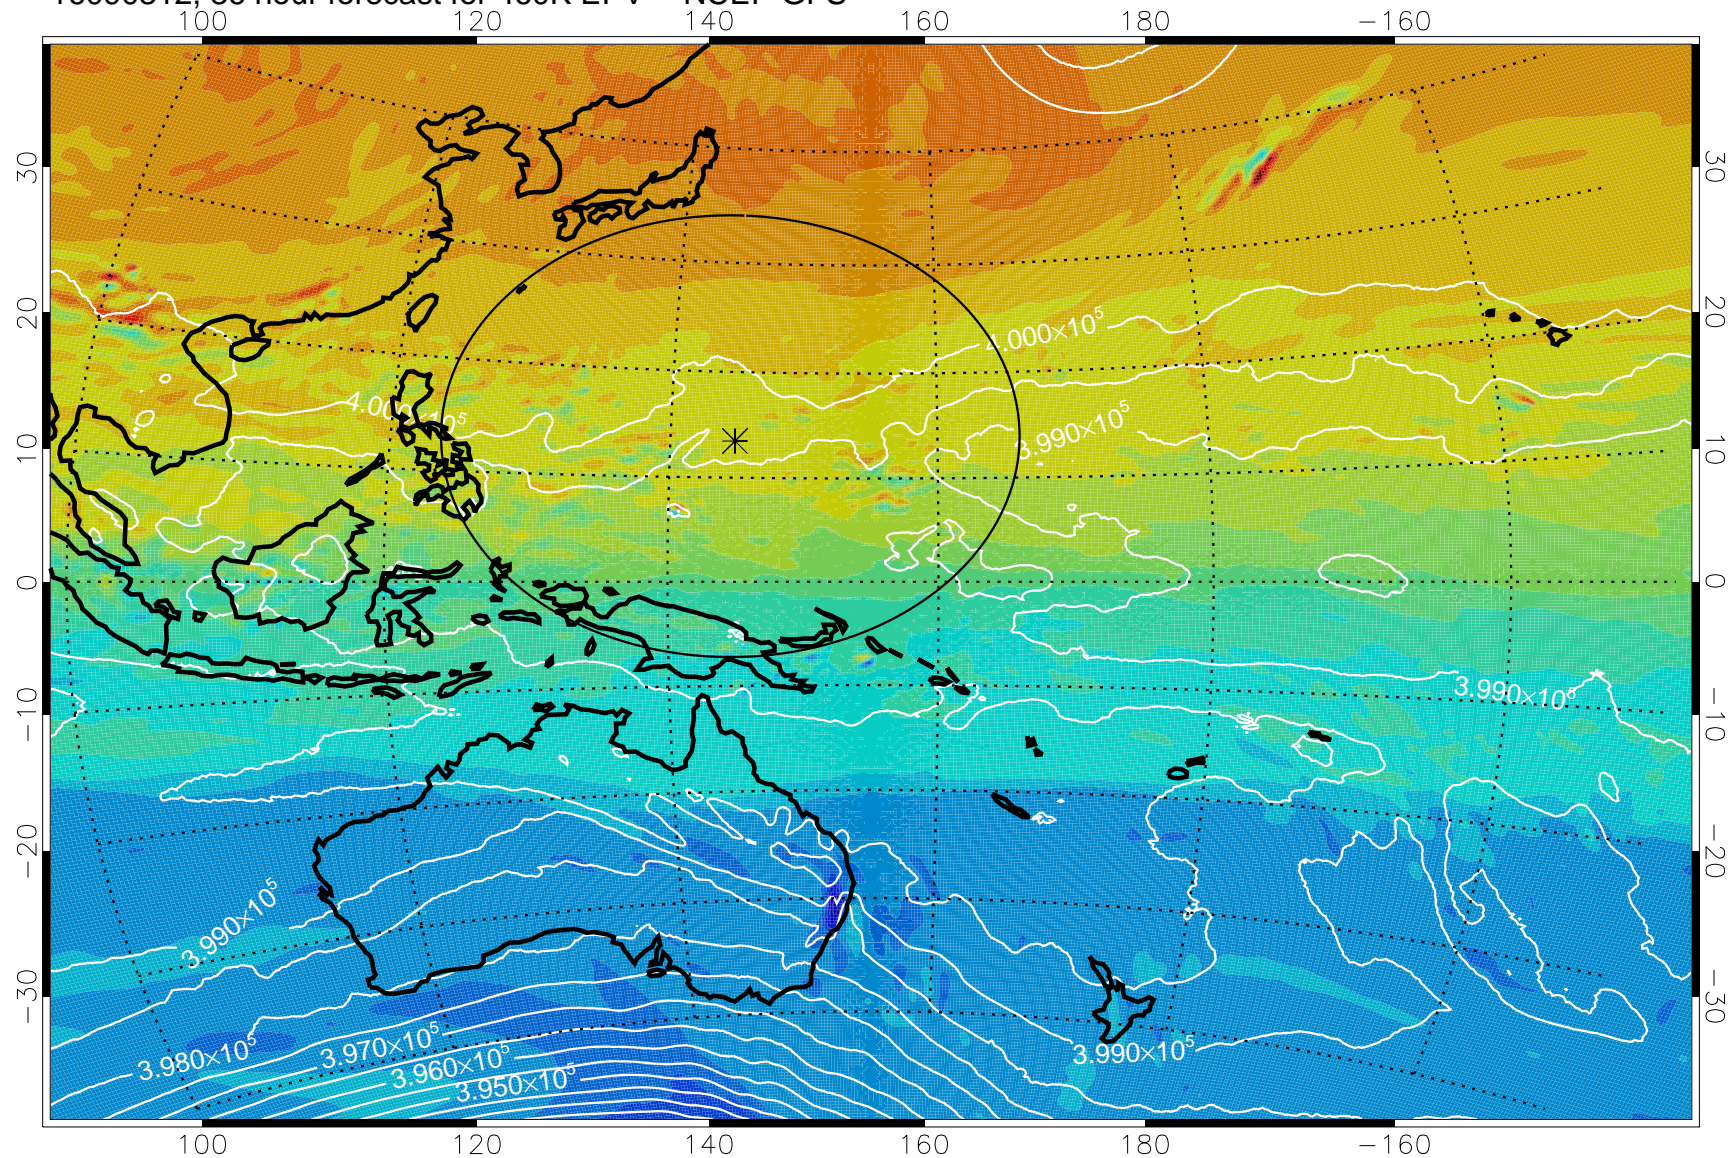

16090218, 18 hour forecast for 460K EPV -- NCEP GFS

460K Montgomery Streamfunction, white

Range ring of 2304 km

16090300, 24 hour forecast for 460K EPV -- NCEP GFS

460K Montgomery Streamfunction, white

Range ring of 2304 km

16090306, 30 hour forecast for 460K EPV -- NCEP GFS

460K Montgomery Streamfunction, white

Range ring of 2304 km

16090312, 36 hour forecast for 460K EPV -- NCEP GFS

460K Montgomery Streamfunction, white

Range ring of 2304 km

16090318, 42 hour forecast for 460K EPV -- NCEP GFS

460K Montgomery Streamfunction, white

Range ring of 2304 km

16090400, 48 hour forecast for 460K EPV -- NCEP GFS

460K Montgomery Streamfunction, white

Range ring of 2304 km

16090406, 54 hour forecast for 460K EPV -- NCEP GFS

460K Montgomery Streamfunction, white

Range ring of 2304 km

16090412, 60 hour forecast for 460K EPV -- NCEP GFS

460K Montgomery Streamfunction, white

Range ring of 2304 km