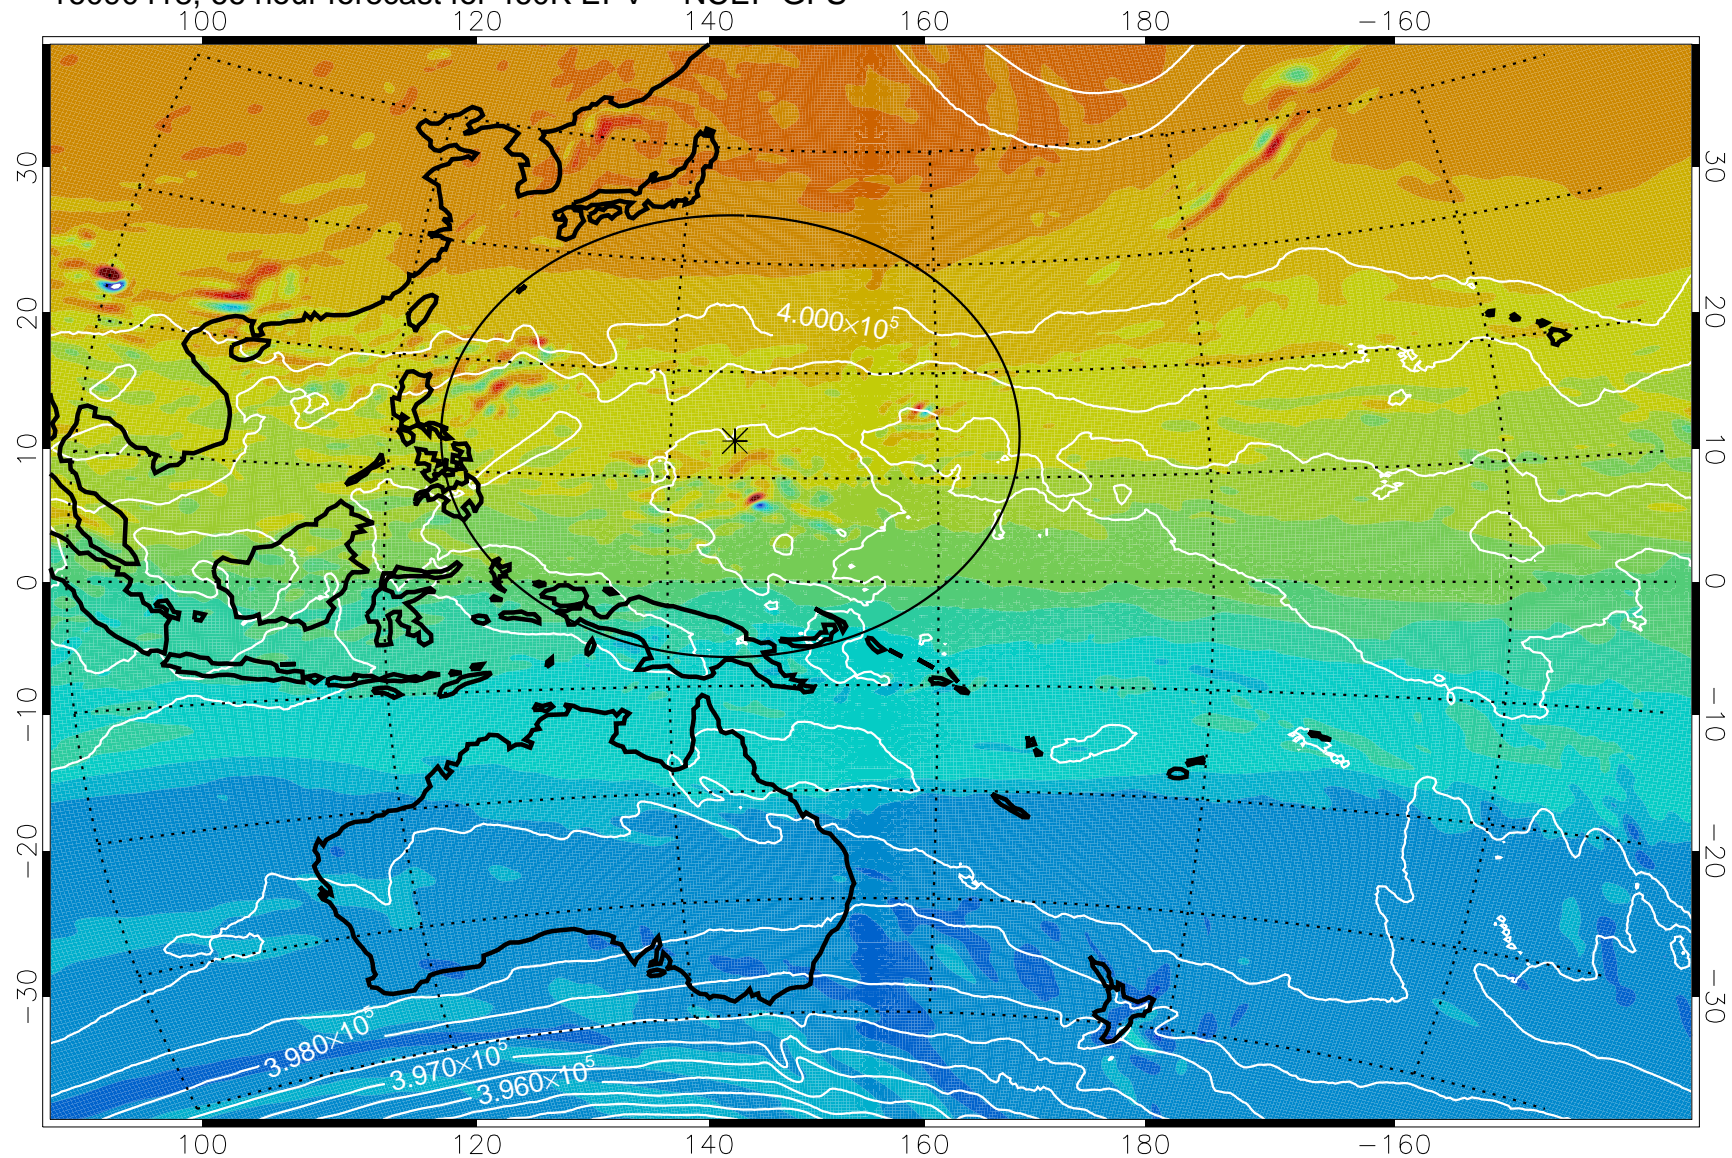

16090318, 42 hour forecast for 460K EPV -- NCEP GFS

460K Montgomery Streamfunction, white

Range ring of 2304 km

16090400, 48 hour forecast for 460K EPV -- NCEP GFS

460K Montgomery Streamfunction, white

Range ring of 2304 km

16090406, 54 hour forecast for 460K EPV -- NCEP GFS

460K Montgomery Streamfunction, white

Range ring of 2304 km

16090412, 60 hour forecast for 460K EPV -- NCEP GFS

460K Montgomery Streamfunction, white

Range ring of 2304 km

16090418, 66 hour forecast for 460K EPV -- NCEP GFS

460K Montgomery Streamfunction, white

Range ring of 2304 km

16090500, 72 hour forecast for 460K EPV -- NCEP GFS

460K Montgomery Streamfunction, white

Range ring of 2304 km

16090506, 78 hour forecast for 460K EPV -- NCEP GFS

460K Montgomery Streamfunction, white

Range ring of 2304 km

16090512, 84 hour forecast for 460K EPV -- NCEP GFS

460K Montgomery Streamfunction, white

Range ring of 2304 km