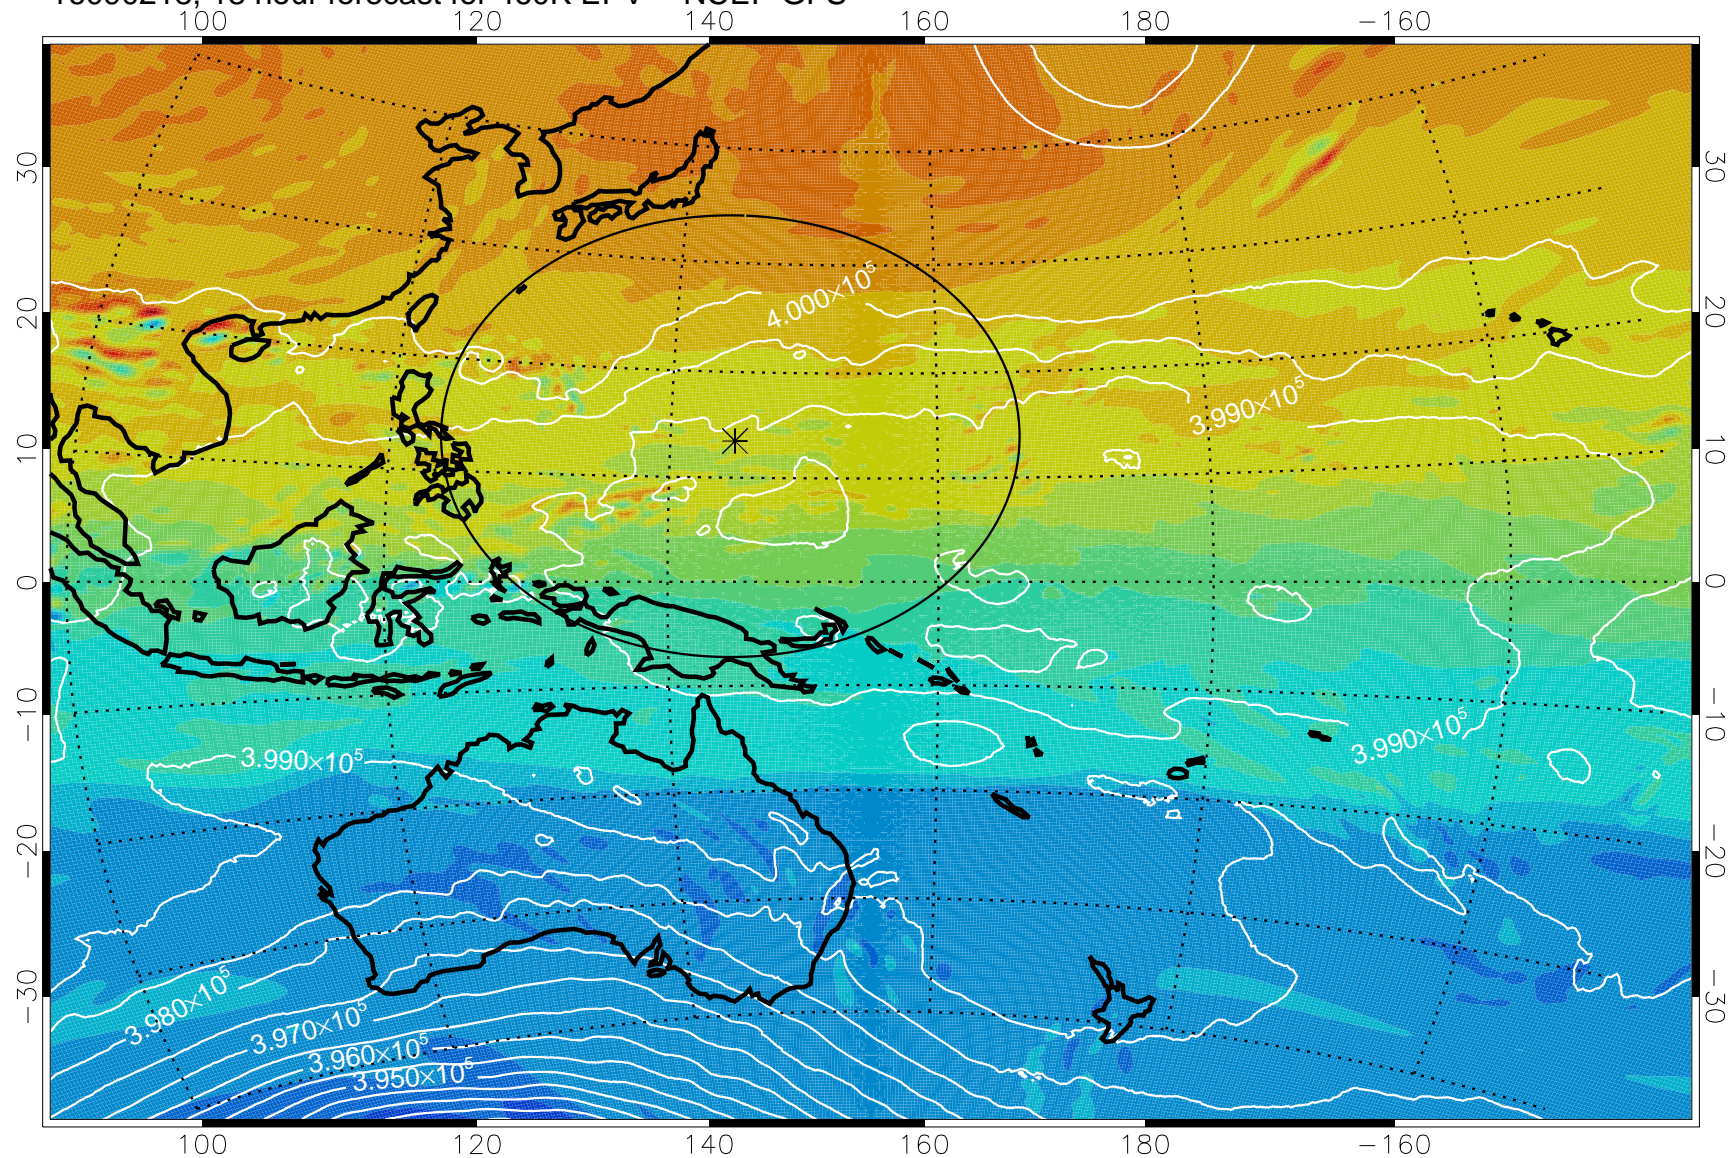

16090206, 6 hour forecast for 460K EPV -- NCEP GFS

460K Montgomery Streamfunction, white

Range ring of 2304 km

16090212, 12 hour forecast for 460K EPV -- NCEP GFS

460K Montgomery Streamfunction, white

Range ring of 2304 km

16090218, 18 hour forecast for 460K EPV -- NCEP GFS

460K Montgomery Streamfunction, white

Range ring of 2304 km

16090300, 24 hour forecast for 460K EPV -- NCEP GFS

460K Montgomery Streamfunction, white

Range ring of 2304 km

16090306, 30 hour forecast for 460K EPV -- NCEP GFS

460K Montgomery Streamfunction, white

Range ring of 2304 km

16090312, 36 hour forecast for 460K EPV -- NCEP GFS

460K Montgomery Streamfunction, white

Range ring of 2304 km

16090318, 42 hour forecast for 460K EPV -- NCEP GFS

460K Montgomery Streamfunction, white

Range ring of 2304 km

16090400, 48 hour forecast for 460K EPV -- NCEP GFS

460K Montgomery Streamfunction, white

Range ring of 2304 km