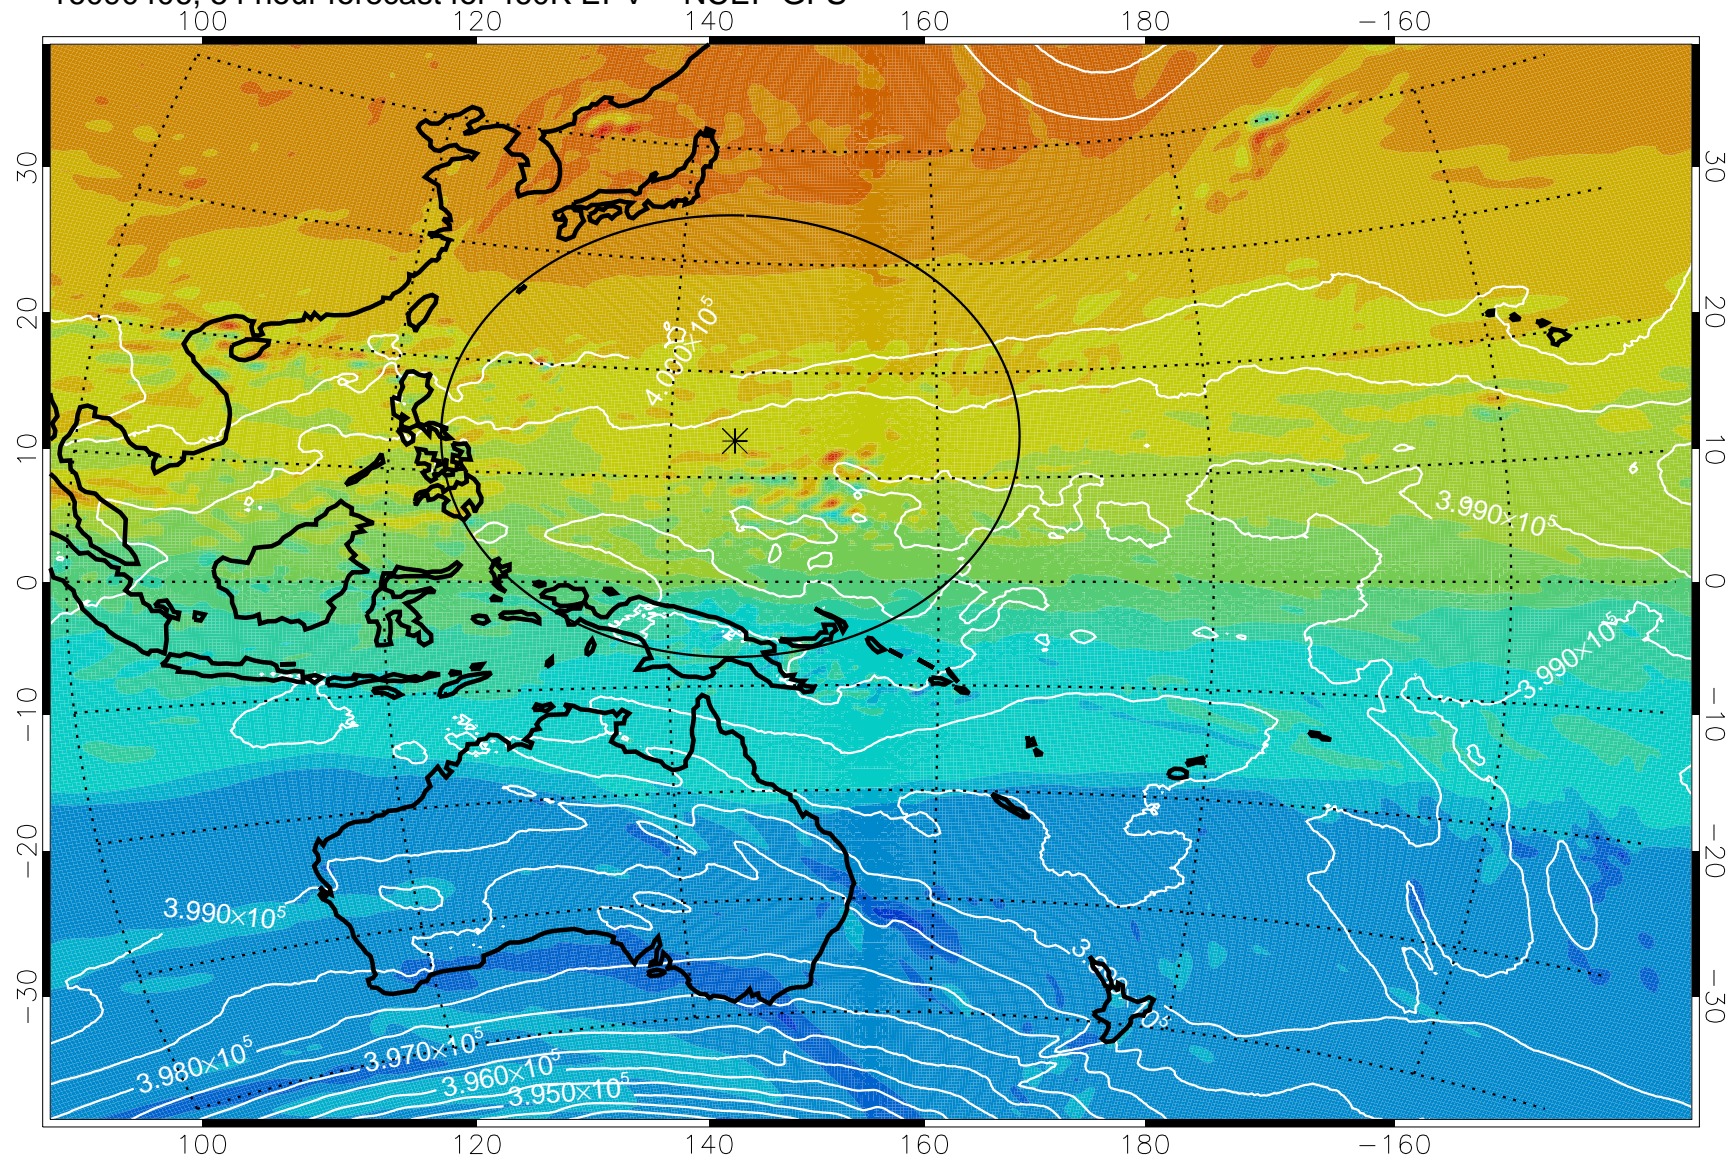

16090306, 30 hour forecast for 460K EPV -- NCEP GFS

460K Montgomery Streamfunction, white

Range ring of 2304 km

16090312, 36 hour forecast for 460K EPV -- NCEP GFS

460K Montgomery Streamfunction, white

Range ring of 2304 km

16090318, 42 hour forecast for 460K EPV -- NCEP GFS

460K Montgomery Streamfunction, white

Range ring of 2304 km

16090400, 48 hour forecast for 460K EPV -- NCEP GFS

460K Montgomery Streamfunction, white

Range ring of 2304 km

16090406, 54 hour forecast for 460K EPV -- NCEP GFS

460K Montgomery Streamfunction, white

Range ring of 2304 km

16090412, 60 hour forecast for 460K EPV -- NCEP GFS

460K Montgomery Streamfunction, white

Range ring of 2304 km

16090418, 66 hour forecast for 460K EPV -- NCEP GFS

460K Montgomery Streamfunction, white

Range ring of 2304 km

16090500, 72 hour forecast for 460K EPV -- NCEP GFS

460K Montgomery Streamfunction, white

Range ring of 2304 km