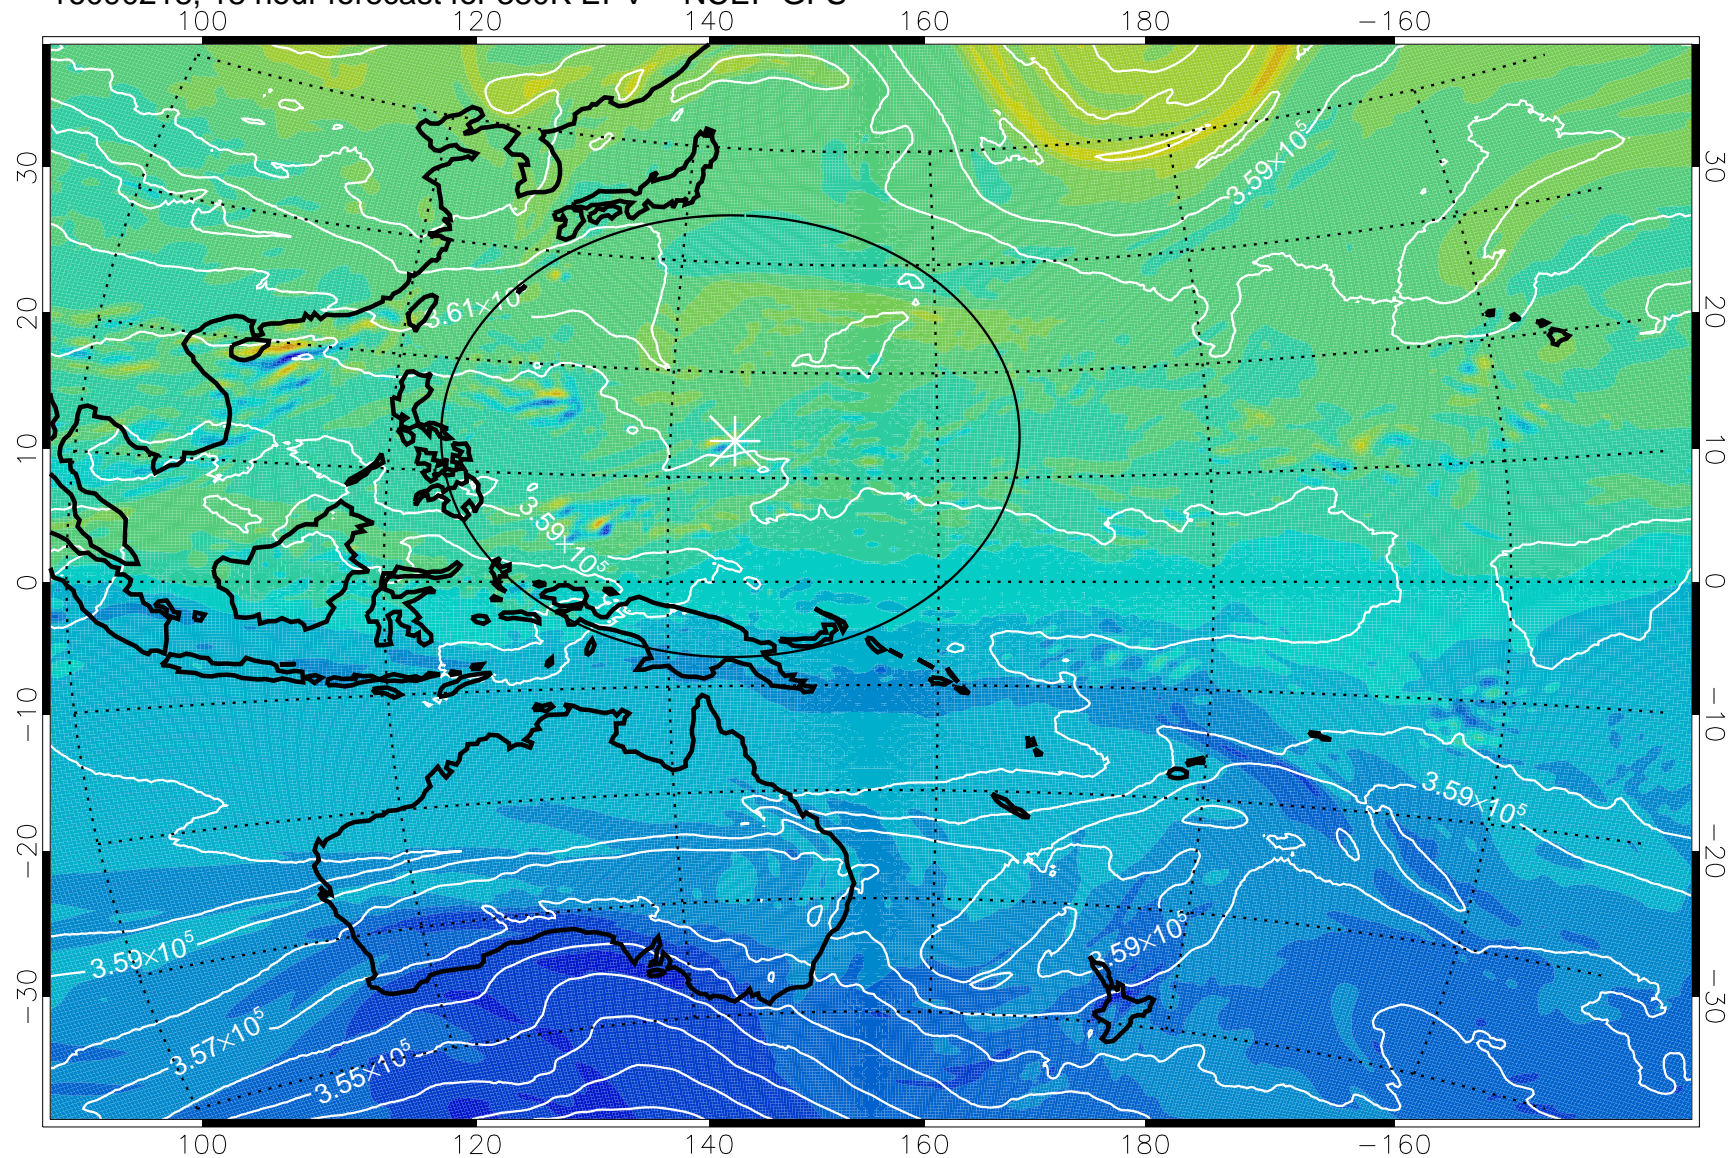

16090206, 6 hour forecast for 380K EPV -- NCEP GFS

380K Montgomery Streamfunction, white

Range ring of 2304 km

16090212, 12 hour forecast for 380K EPV -- NCEP GFS

380K Montgomery Streamfunction, white

Range ring of 2304 km

16090218, 18 hour forecast for 380K EPV -- NCEP GFS

380K Montgomery Streamfunction, white

Range ring of 2304 km

16090300, 24 hour forecast for 380K EPV -- NCEP GFS

380K Montgomery Streamfunction, white

Range ring of 2304 km

16090306, 30 hour forecast for 380K EPV -- NCEP GFS

380K Montgomery Streamfunction, white

Range ring of 2304 km

16090312, 36 hour forecast for 380K EPV -- NCEP GFS

380K Montgomery Streamfunction, white

Range ring of 2304 km

16090318, 42 hour forecast for 380K EPV -- NCEP GFS

16090400, 48 hour forecast for 380K EPV -- NCEP GFS

380K Montgomery Streamfunction, white

Range ring of 2304 km

16090406, 54 hour forecast for 380K EPV -- NCEP GFS