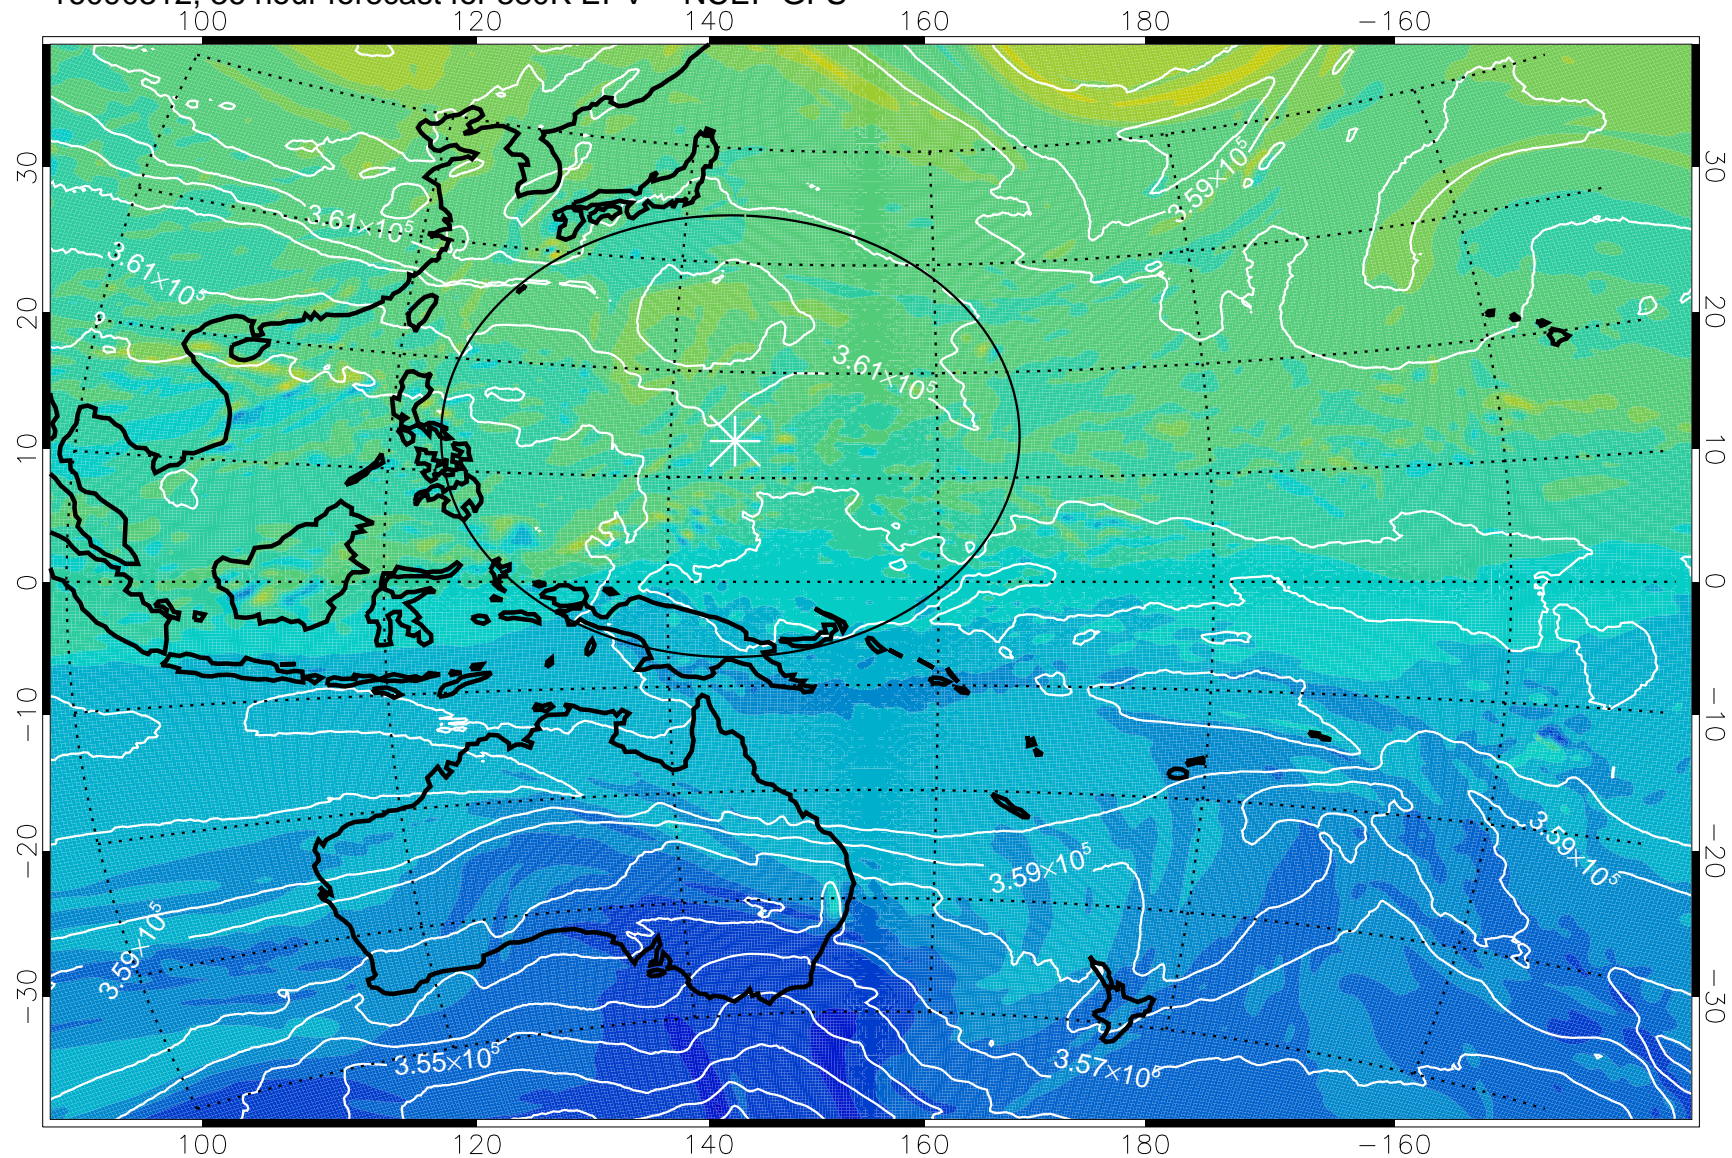

16090218, 18 hour forecast for 380K EPV -- NCEP GFS

380K Montgomery Streamfunction, white

Range ring of 2304 km

16090300, 24 hour forecast for 380K EPV -- NCEP GFS

380K Montgomery Streamfunction, white

Range ring of 2304 km

16090306, 30 hour forecast for 380K EPV -- NCEP GFS

380K Montgomery Streamfunction, white

Range ring of 2304 km

16090312, 36 hour forecast for 380K EPV -- NCEP GFS

380K Montgomery Streamfunction, white

Range ring of 2304 km

16090318, 42 hour forecast for 380K EPV -- NCEP GFS

16090400, 48 hour forecast for 380K EPV -- NCEP GFS

380K Montgomery Streamfunction, white

Range ring of 2304 km

16090406, 54 hour forecast for 380K EPV -- NCEP GFS

380K Montgomery Streamfunction, white

Range ring of 2304 km

16090412, 60 hour forecast for 380K EPV -- NCEP GFS

380K Montgomery Streamfunction, white

Range ring of 2304 km

16090418, 66 hour forecast for 380K EPV -- NCEP GFS