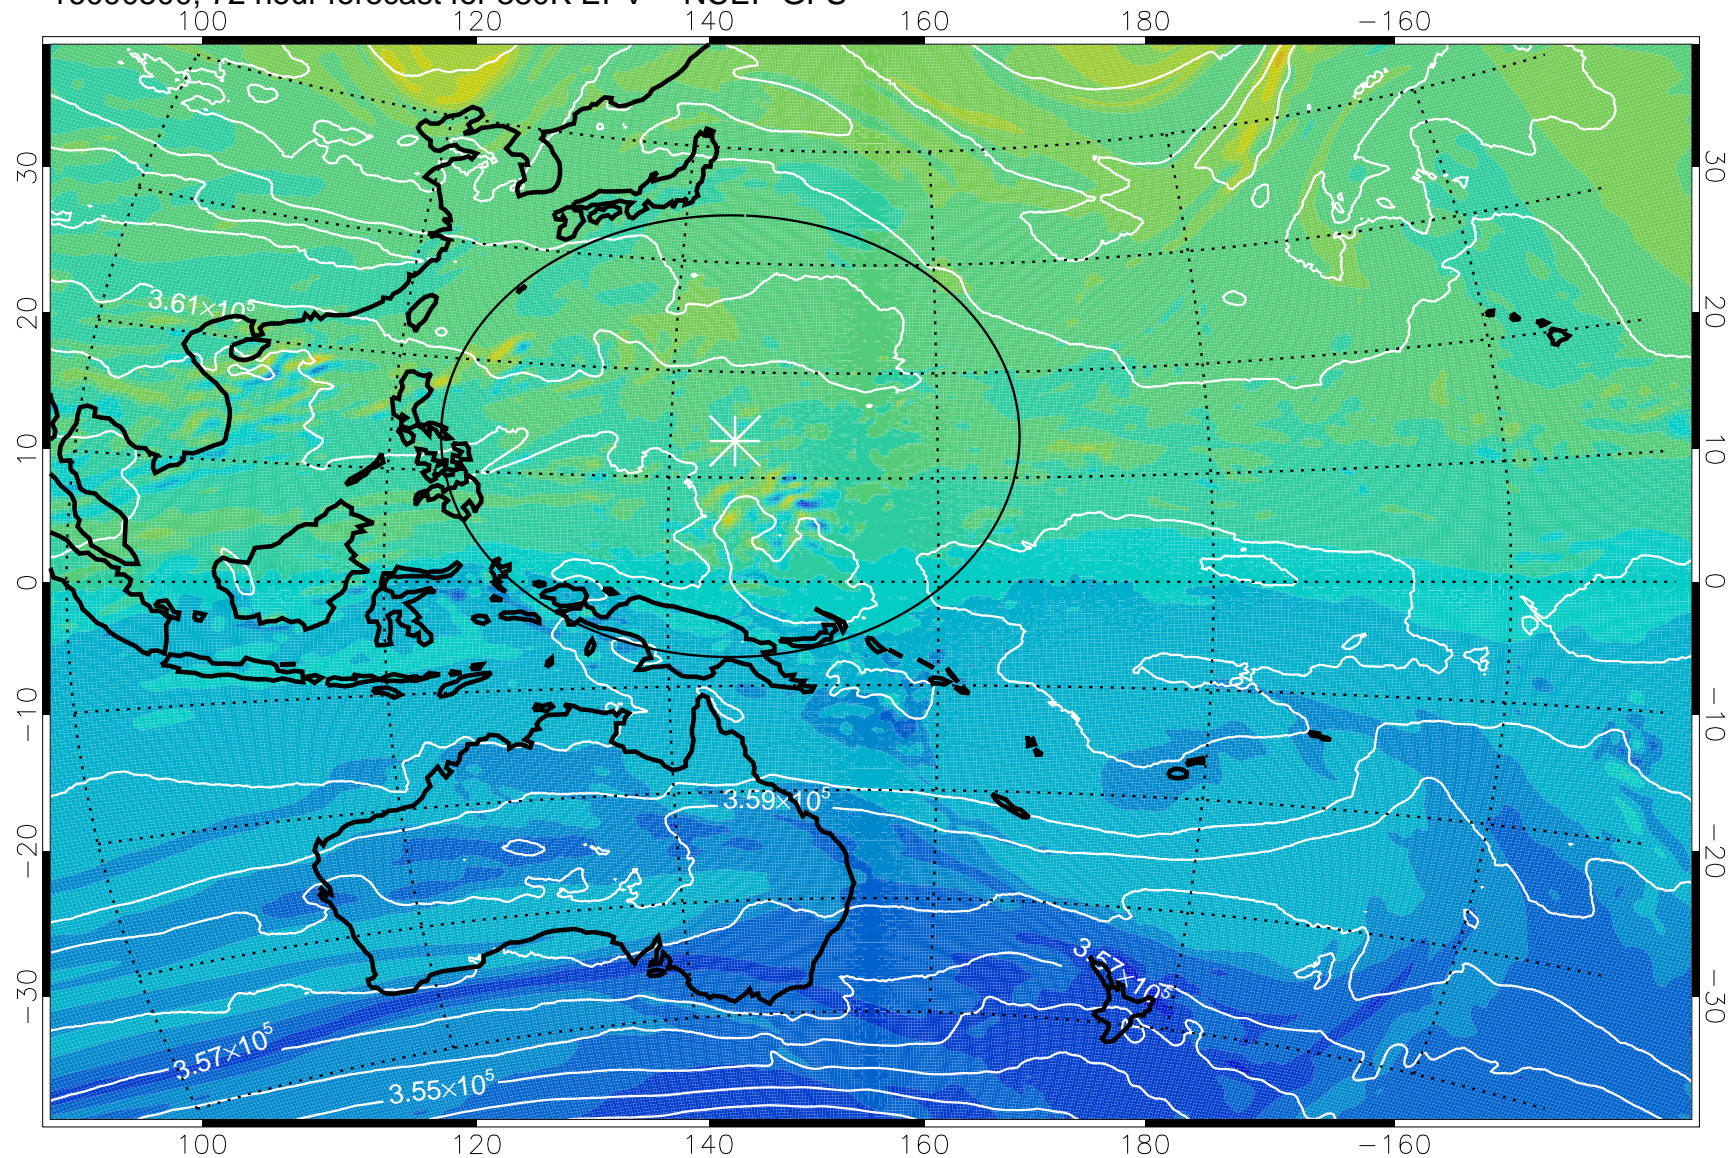

16090318, 42 hour forecast for 380K EPV -- NCEP GFS

16090400, 48 hour forecast for 380K EPV -- NCEP GFS

380K Montgomery Streamfunction, white

Range ring of 2304 km

16090406, 54 hour forecast for 380K EPV -- NCEP GFS

380K Montgomery Streamfunction, white

Range ring of 2304 km

16090412, 60 hour forecast for 380K EPV -- NCEP GFS

380K Montgomery Streamfunction, white

Range ring of 2304 km

16090418, 66 hour forecast for 380K EPV -- NCEP GFS

380K Montgomery Streamfunction, white

Range ring of 2304 km

16090500, 72 hour forecast for 380K EPV -- NCEP GFS

380K Montgomery Streamfunction, white

Range ring of 2304 km

16090506, 78 hour forecast for 380K EPV -- NCEP GFS

380K Montgomery Streamfunction, white

Range ring of 2304 km

16090512, 84 hour forecast for 380K EPV -- NCEP GFS

380K Montgomery Streamfunction, white

Range ring of 2304 km

16090518, 90 hour forecast for 380K EPV -- NCEP GFS