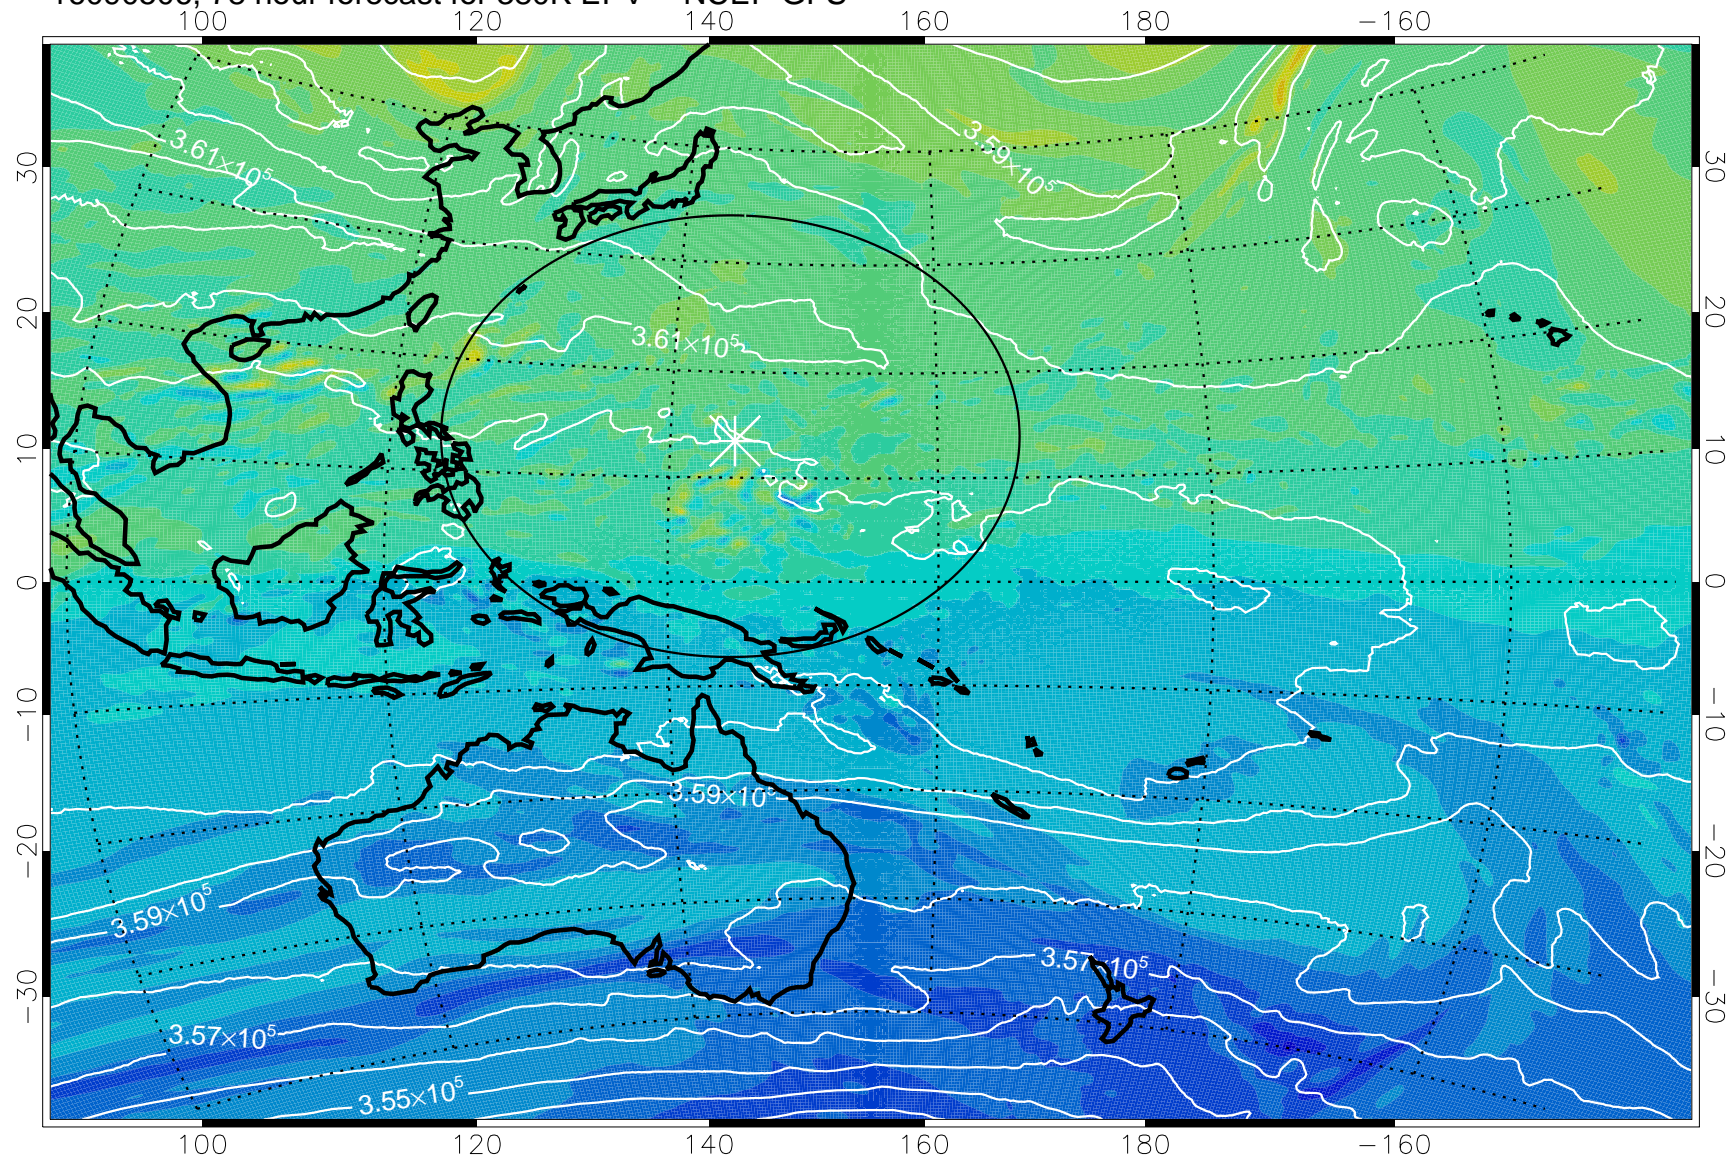

380K Montgomery Streamfunction, white

Range ring of 2304 km

16090412, 60 hour forecast for 380K EPV -- NCEP GFS

380K Montgomery Streamfunction, white

Range ring of 2304 km

16090418, 66 hour forecast for 380K EPV -- NCEP GFS

380K Montgomery Streamfunction, white

Range ring of 2304 km

16090500, 72 hour forecast for 380K EPV -- NCEP GFS

380K Montgomery Streamfunction, white

Range ring of 2304 km

16090506, 78 hour forecast for 380K EPV -- NCEP GFS

380K Montgomery Streamfunction, white

Range ring of 2304 km

16090512, 84 hour forecast for 380K EPV -- NCEP GFS

380K Montgomery Streamfunction, white

Range ring of 2304 km

16090518, 90 hour forecast for 380K EPV -- NCEP GFS