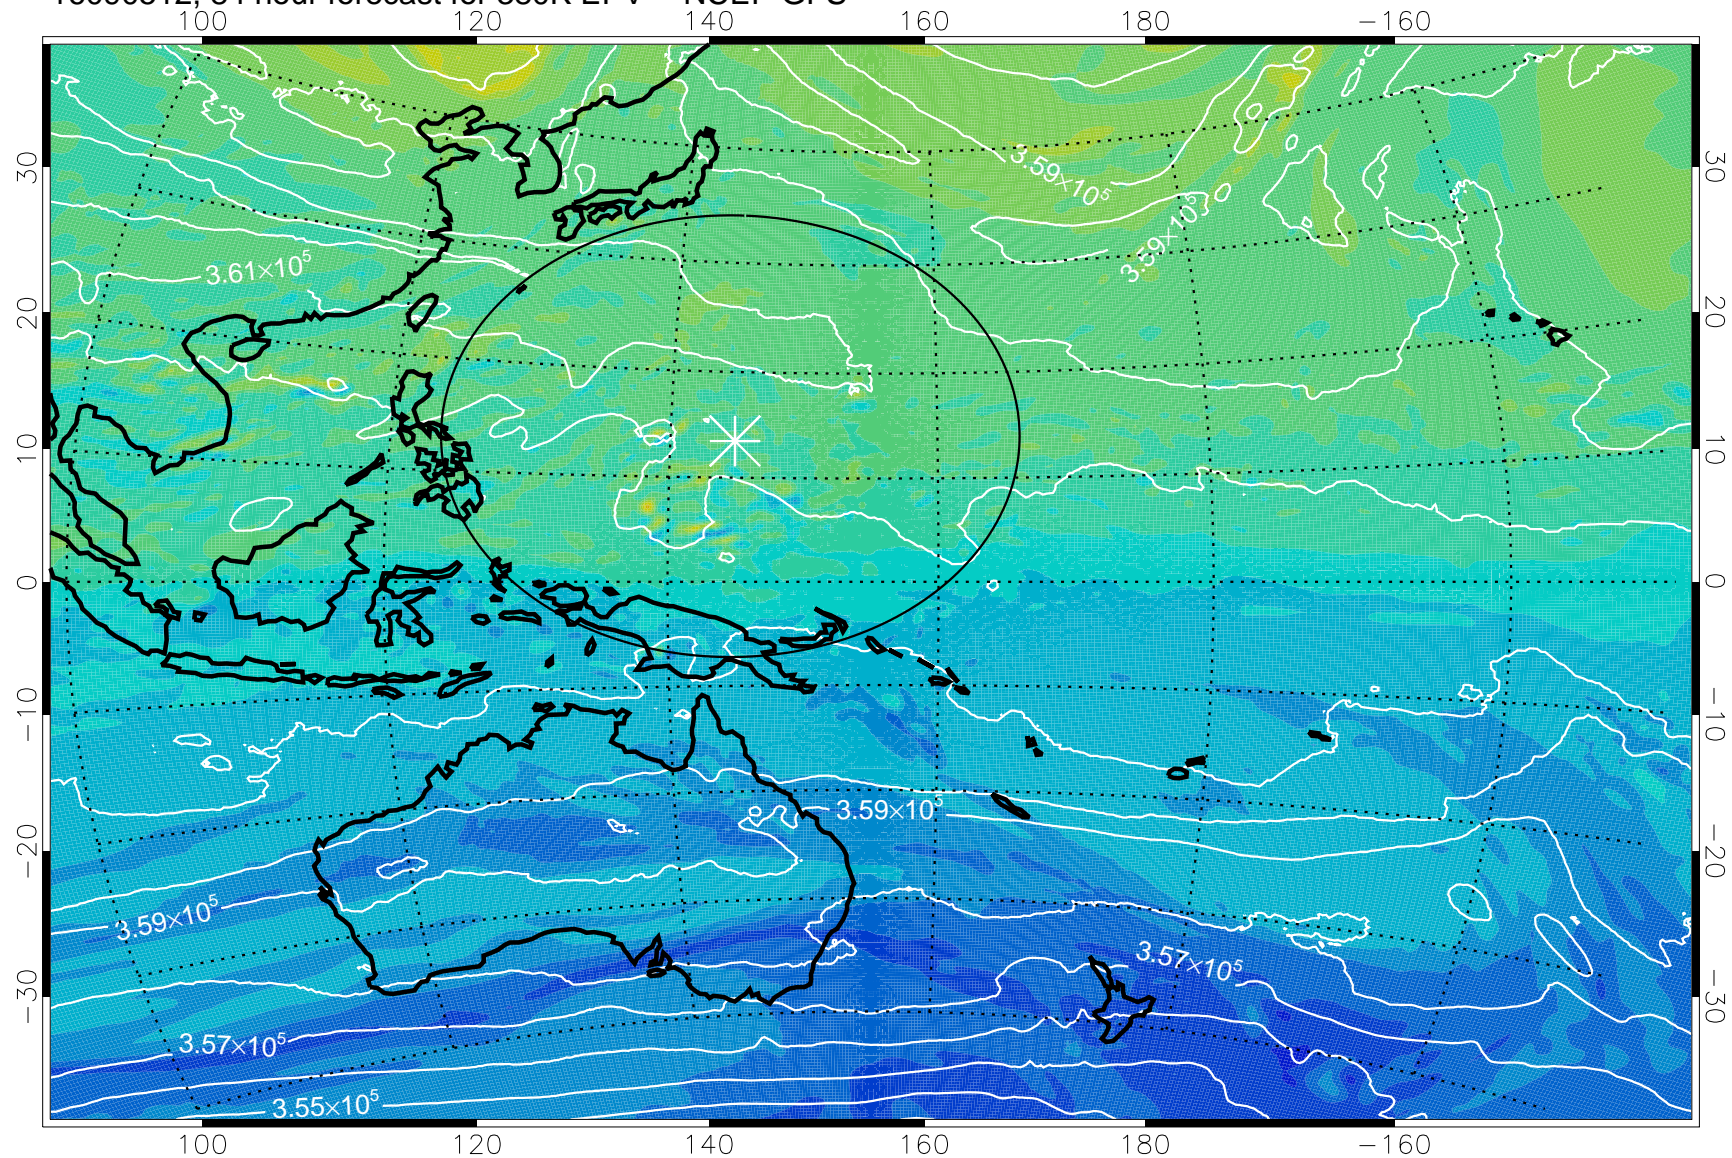

380K Montgomery Streamfunction, white

Range ring of 2304 km

16090412, 60 hour forecast for 380K EPV -- NCEP GFS

380K Montgomery Streamfunction, white

Range ring of 2304 km

16090418, 66 hour forecast for 380K EPV -- NCEP GFS

380K Montgomery Streamfunction, white

Range ring of 2304 km

16090500, 72 hour forecast for 380K EPV -- NCEP GFS

380K Montgomery Streamfunction, white

Range ring of 2304 km

16090506, 78 hour forecast for 380K EPV -- NCEP GFS

380K Montgomery Streamfunction, white

Range ring of 2304 km

16090512, 84 hour forecast for 380K EPV -- NCEP GFS

380K Montgomery Streamfunction, white

Range ring of 2304 km

16090518, 90 hour forecast for 380K EPV -- NCEP GFS