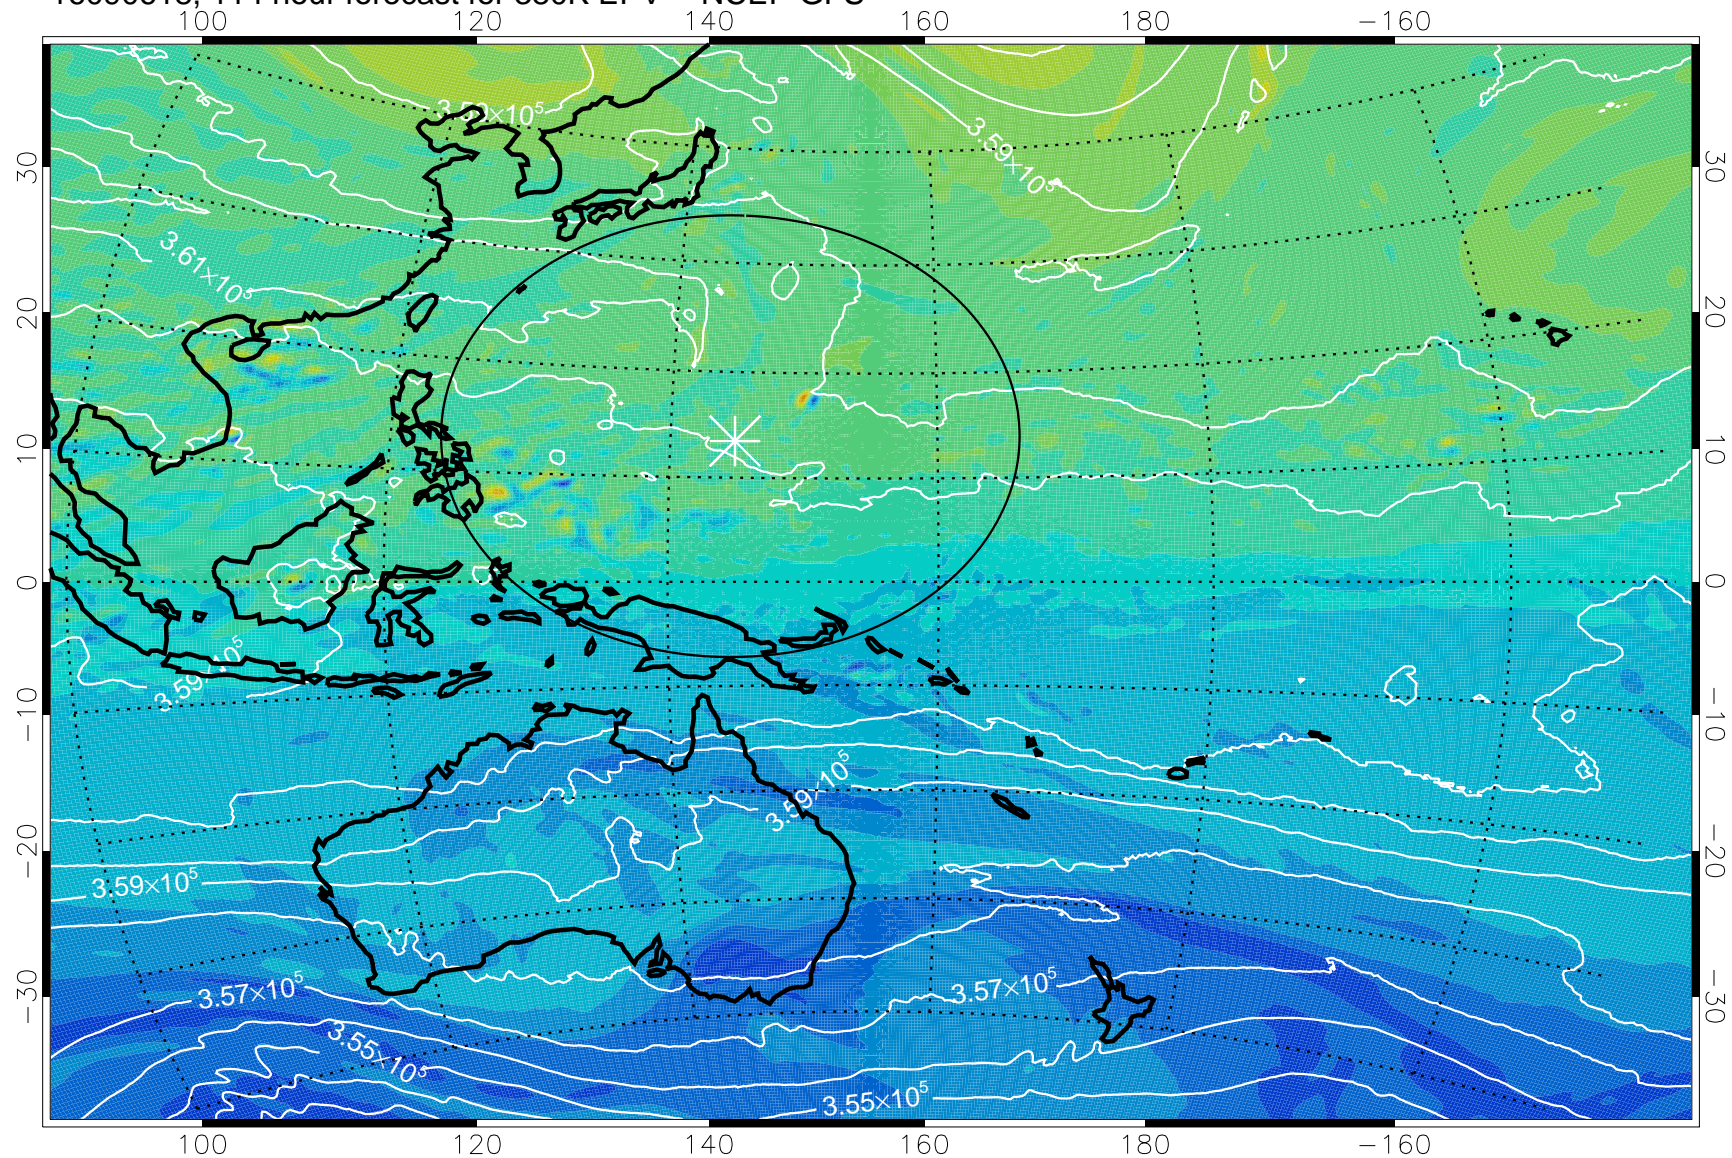

$-2 \times 10^{-5}$     $-1 \times 10^{-5}$    0    $1 \times 10^{-5}$     $2 \times 10^{-5}$   
PVU

380K Montgomery Streamfunction, white

Range ring of 2304 km

16090600, 96 hour forecast for 380K EPV -- NCEP GFS

380K Montgomery Streamfunction, white

Range ring of 2304 km

16090606, 102 hour forecast for 380K EPV -- NCEP GFS

380K Montgomery Streamfunction, white

Range ring of 2304 km

16090612, 108 hour forecast for 380K EPV -- NCEP GFS

380K Montgomery Streamfunction, white

Range ring of 2304 km

16090618, 114 hour forecast for 380K EPV -- NCEP GFS

380K Montgomery Streamfunction, white

Range ring of 2304 km

16090700, 120 hour forecast for 380K EPV -- NCEP GFS

380K Montgomery Streamfunction, white

Range ring of 2304 km