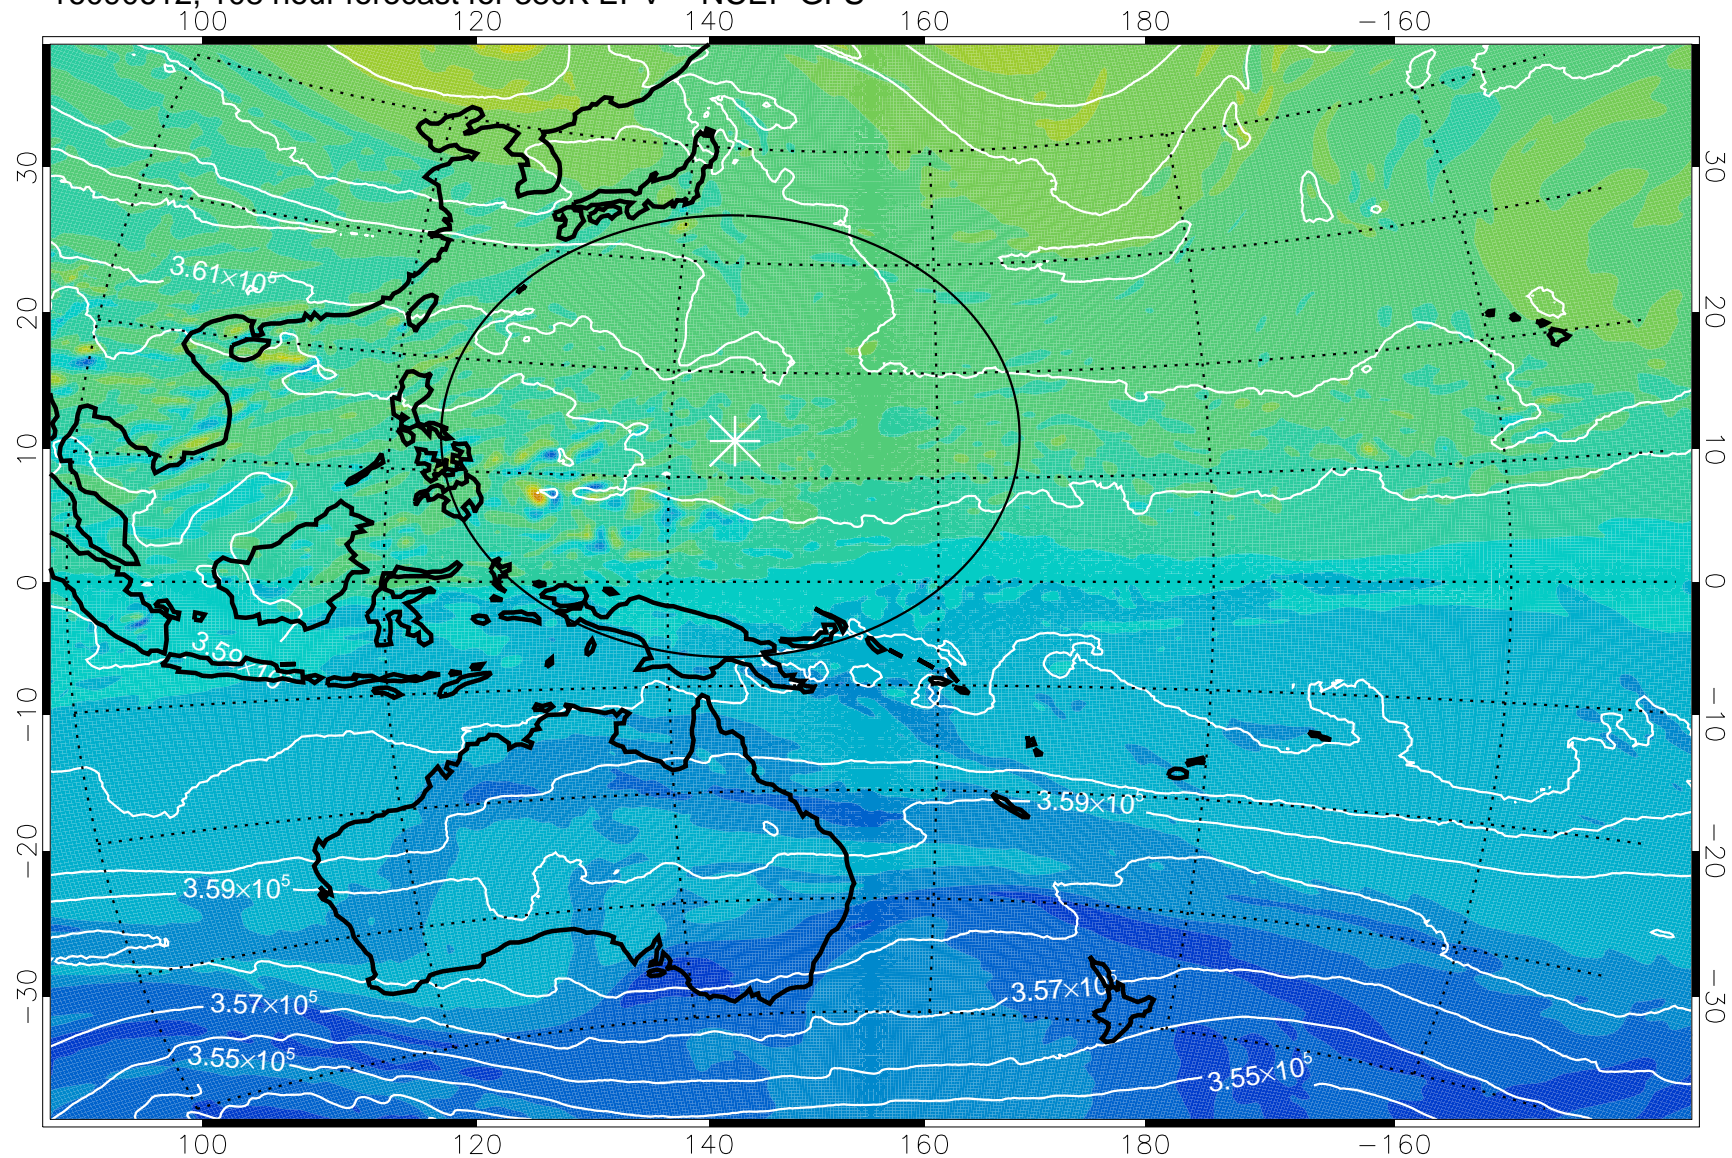

380K Montgomery Streamfunction, white

Range ring of 2304 km

16090606, 102 hour forecast for 380K EPV -- NCEP GFS

380K Montgomery Streamfunction, white

Range ring of 2304 km

16090612, 108 hour forecast for 380K EPV -- NCEP GFS

380K Montgomery Streamfunction, white

Range ring of 2304 km

16090618, 114 hour forecast for 380K EPV -- NCEP GFS

380K Montgomery Streamfunction, white

Range ring of 2304 km

16090700, 120 hour forecast for 380K EPV -- NCEP GFS