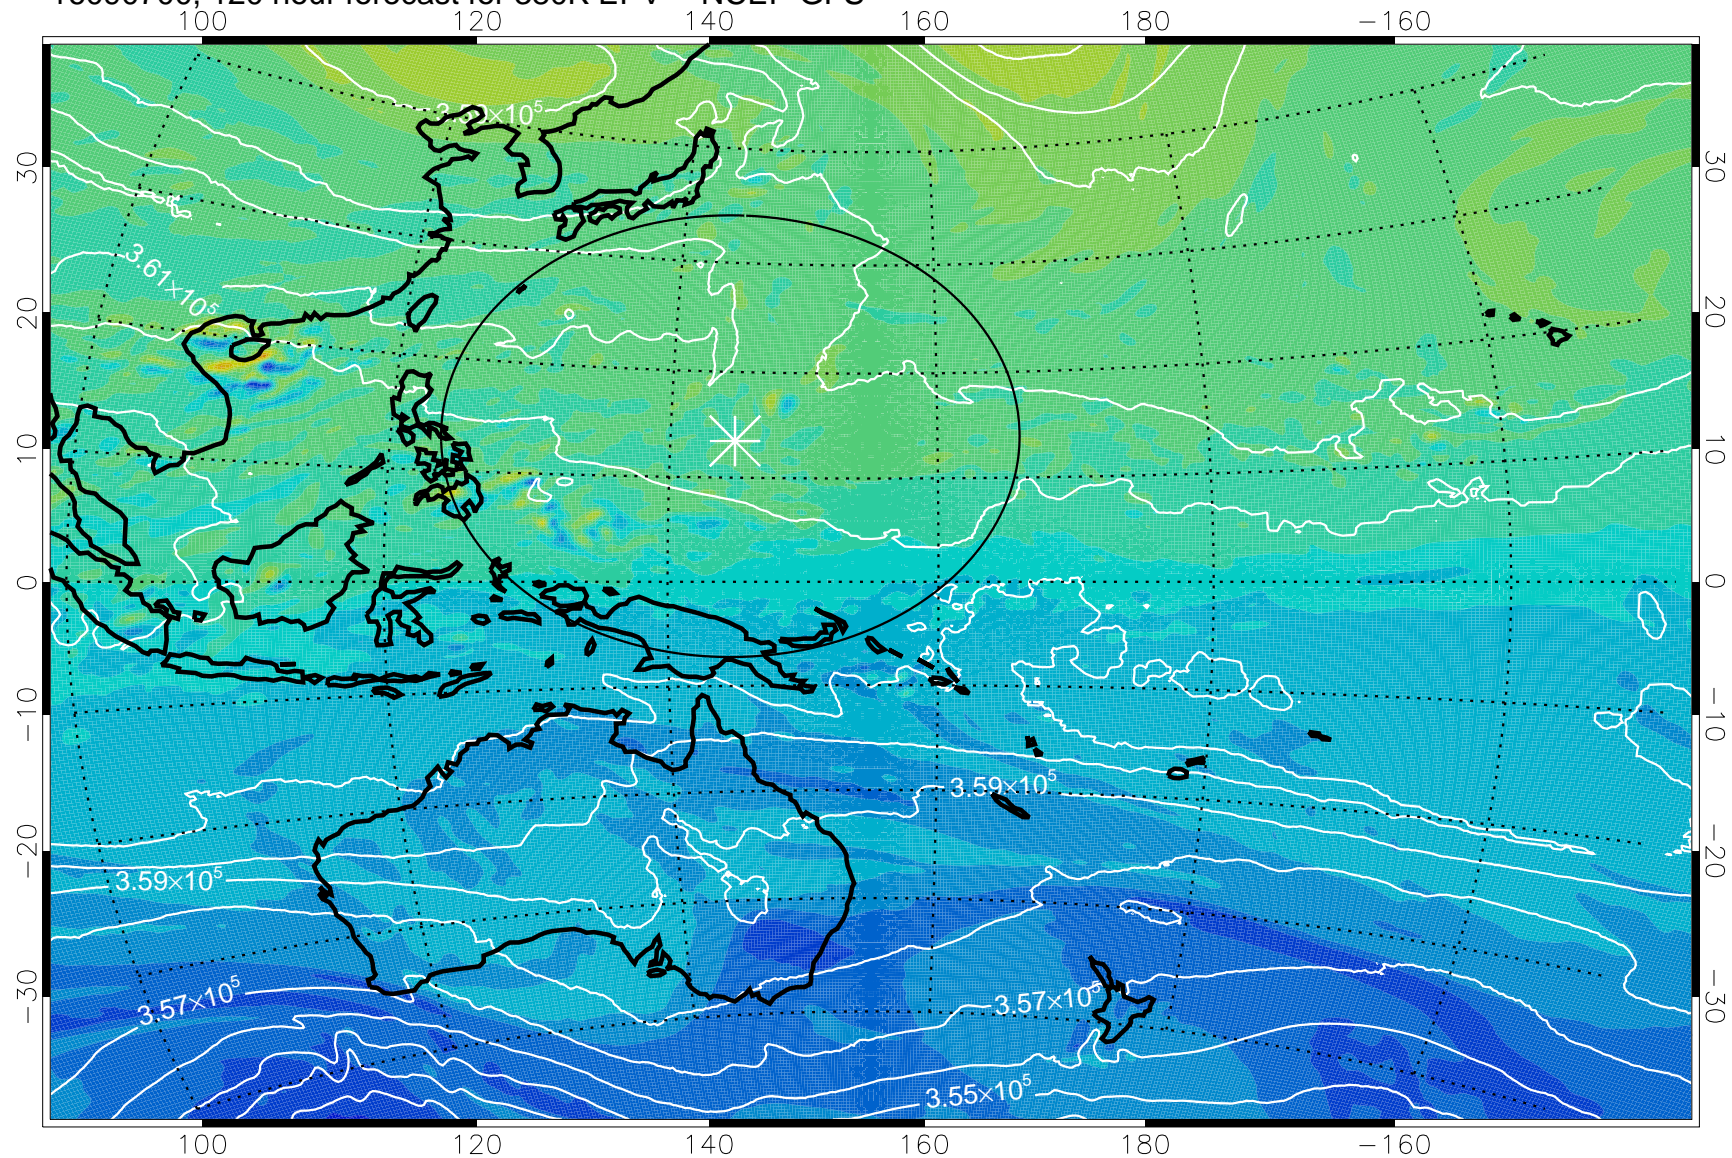

380K Montgomery Streamfunction, white

Range ring of 2304 km

16090606, 102 hour forecast for 380K EPV -- NCEP GFS

380K Montgomery Streamfunction, white

Range ring of 2304 km

16090612, 108 hour forecast for 380K EPV -- NCEP GFS

380K Montgomery Streamfunction, white

Range ring of 2304 km

16090618, 114 hour forecast for 380K EPV -- NCEP GFS

380K Montgomery Streamfunction, white

Range ring of 2304 km

16090700, 120 hour forecast for 380K EPV -- NCEP GFS

380K Montgomery Streamfunction, white

Range ring of 2304 km