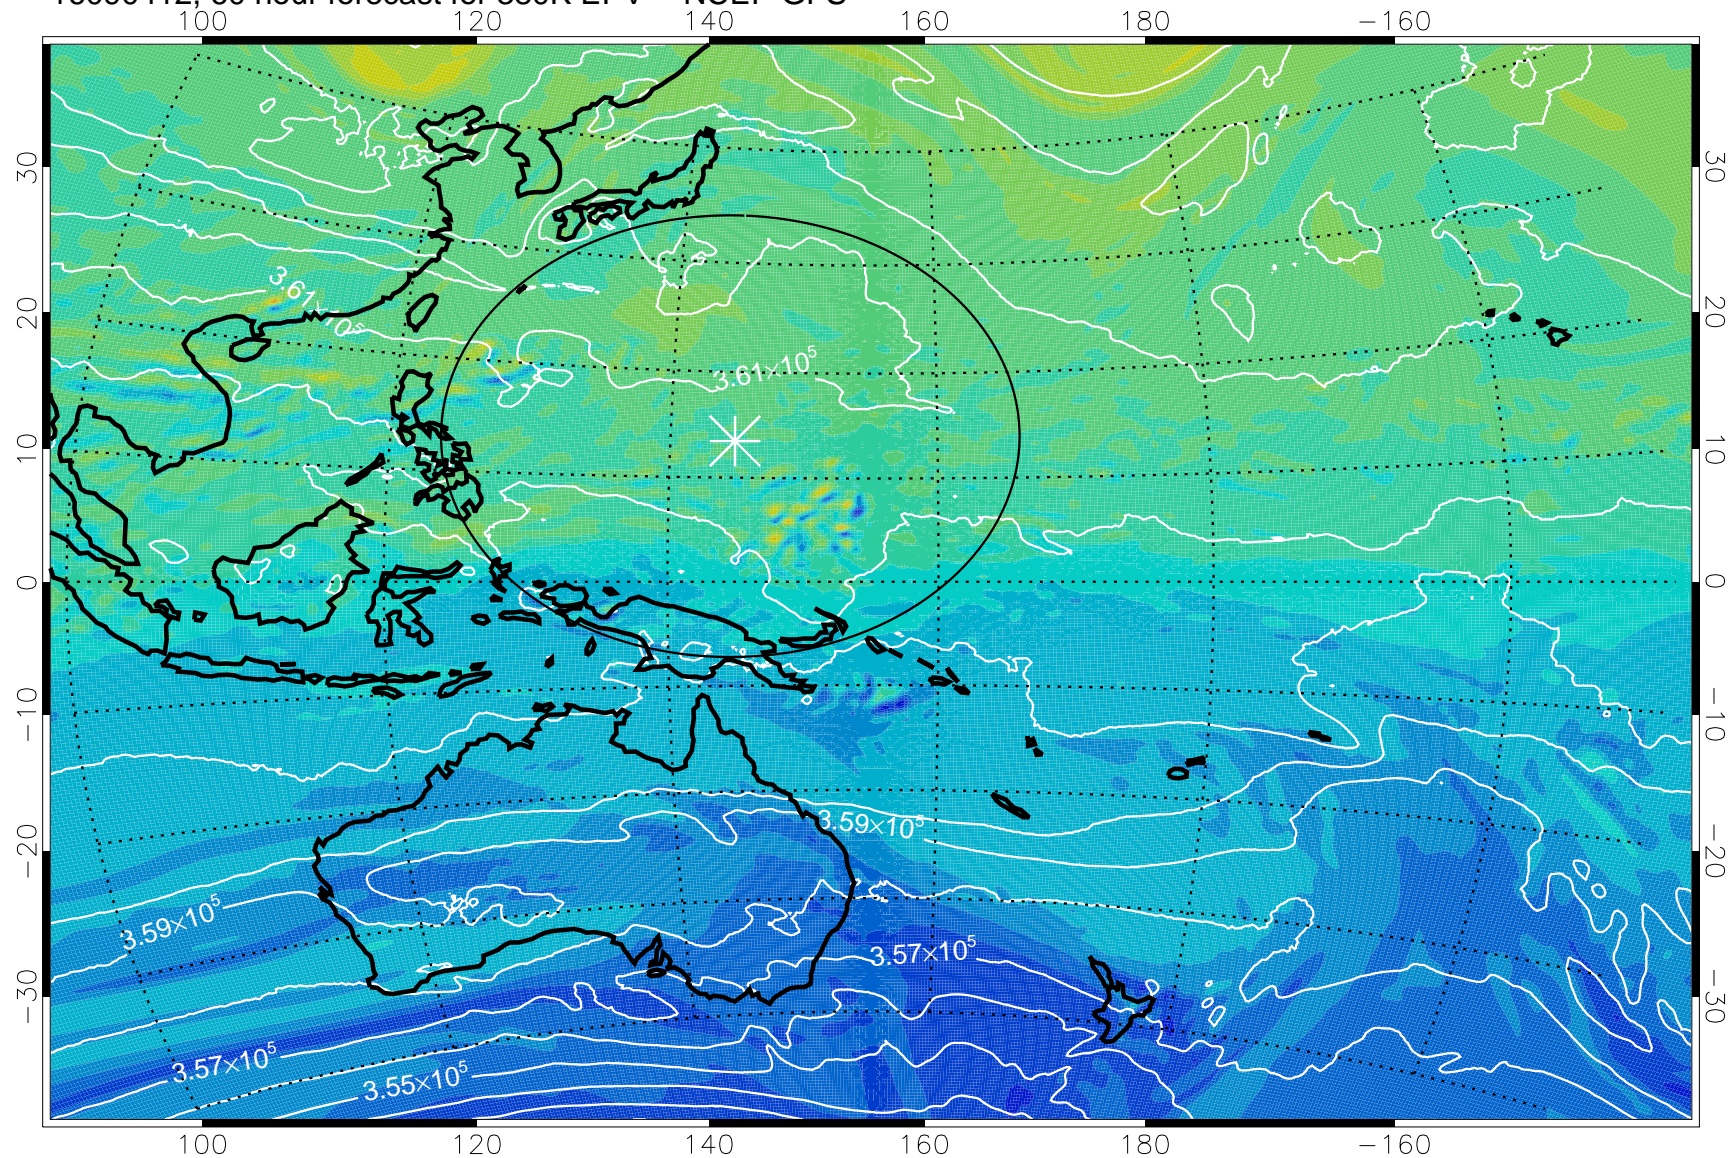

16090306, 30 hour forecast for 380K EPV -- NCEP GFS

380K Montgomery Streamfunction, white

Range ring of 2304 km

16090312, 36 hour forecast for 380K EPV -- NCEP GFS

380K Montgomery Streamfunction, white

Range ring of 2304 km

16090318, 42 hour forecast for 380K EPV -- NCEP GFS

16090400, 48 hour forecast for 380K EPV -- NCEP GFS

380K Montgomery Streamfunction, white

Range ring of 2304 km

16090406, 54 hour forecast for 380K EPV -- NCEP GFS

380K Montgomery Streamfunction, white

Range ring of 2304 km

16090412, 60 hour forecast for 380K EPV -- NCEP GFS

380K Montgomery Streamfunction, white

Range ring of 2304 km

16090418, 66 hour forecast for 380K EPV -- NCEP GFS

380K Montgomery Streamfunction, white

Range ring of 2304 km

16090500, 72 hour forecast for 380K EPV -- NCEP GFS

380K Montgomery Streamfunction, white

Range ring of 2304 km

16090506, 78 hour forecast for 380K EPV -- NCEP GFS