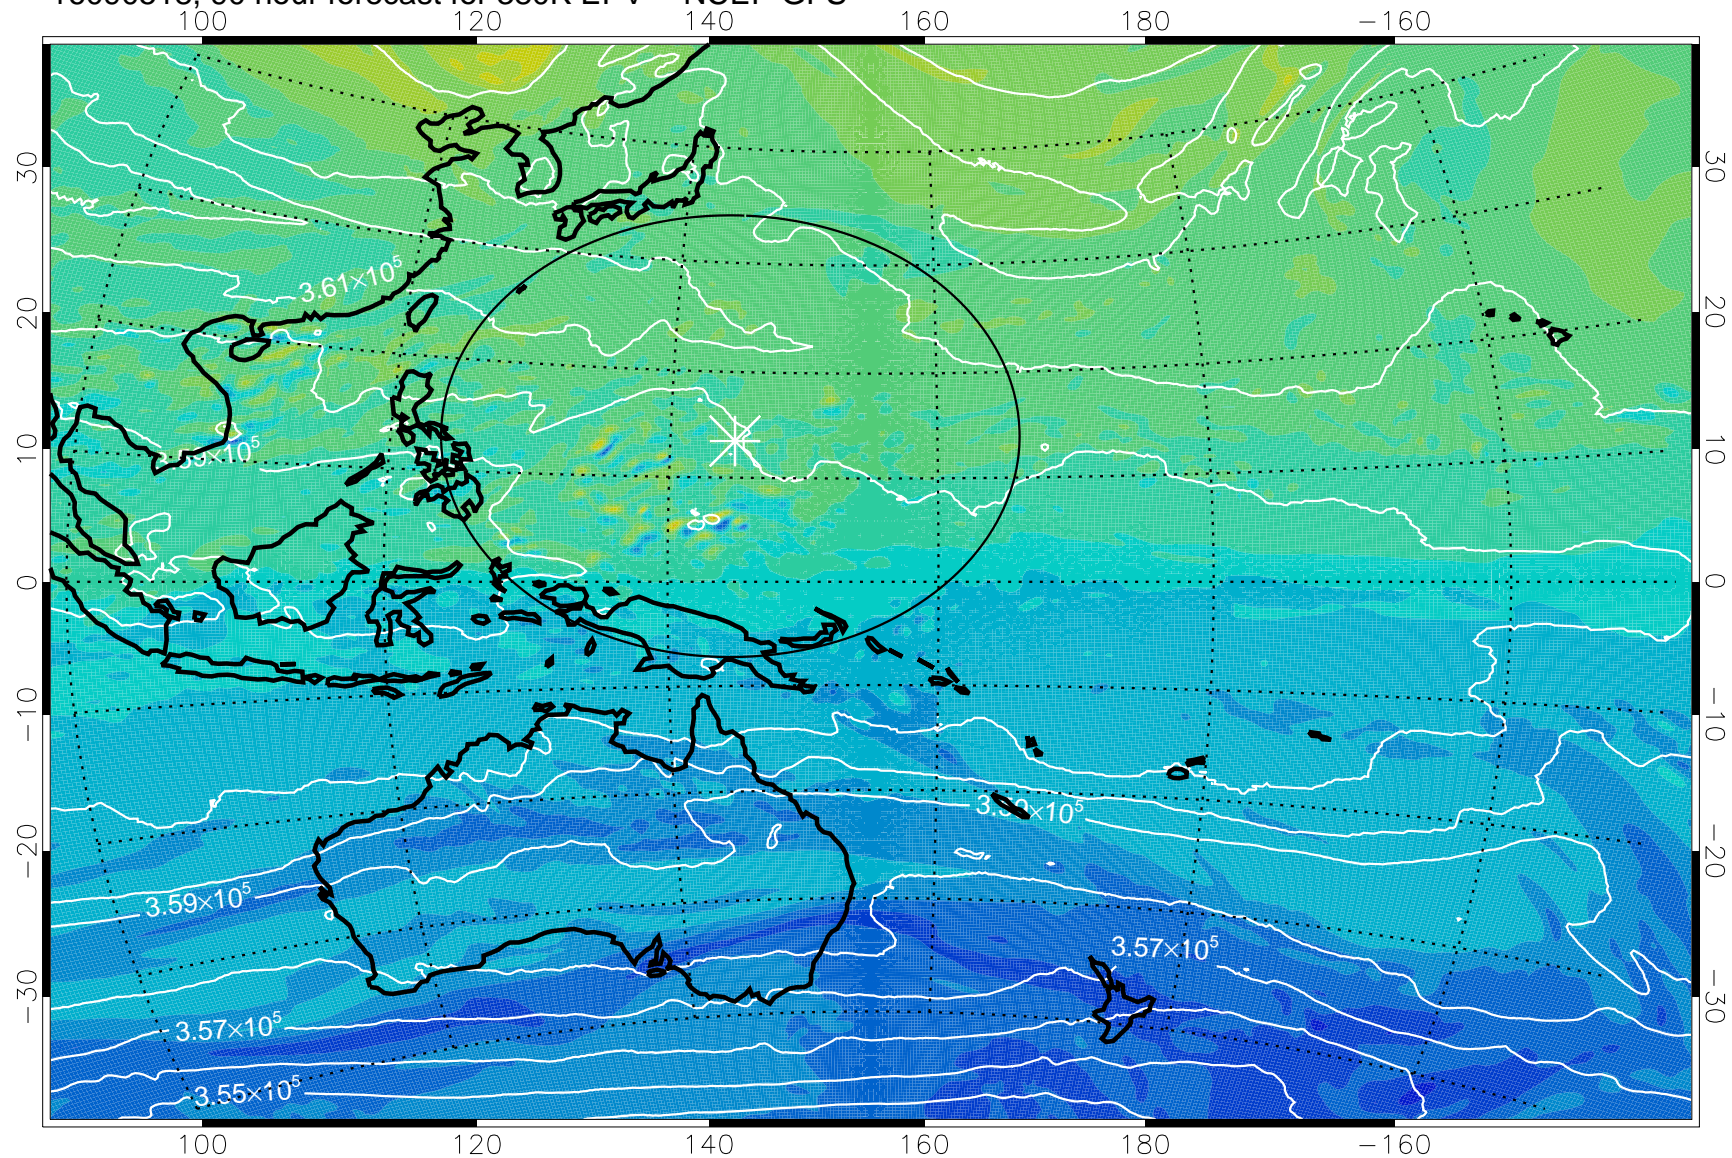

380K Montgomery Streamfunction, white

Range ring of 2304 km

16090500, 72 hour forecast for 380K EPV -- NCEP GFS

380K Montgomery Streamfunction, white

Range ring of 2304 km

16090506, 78 hour forecast for 380K EPV -- NCEP GFS

380K Montgomery Streamfunction, white

Range ring of 2304 km

16090512, 84 hour forecast for 380K EPV -- NCEP GFS

380K Montgomery Streamfunction, white

Range ring of 2304 km

16090518, 90 hour forecast for 380K EPV -- NCEP GFS

$-2 \times 10^{-5}$     $-1 \times 10^{-5}$    0    $1 \times 10^{-5}$     $2 \times 10^{-5}$   
PVU

380K Montgomery Streamfunction, white

Range ring of 2304 km

16090600, 96 hour forecast for 380K EPV -- NCEP GFS

380K Montgomery Streamfunction, white

Range ring of 2304 km

16090606, 102 hour forecast for 380K EPV -- NCEP GFS

380K Montgomery Streamfunction, white

Range ring of 2304 km

16090612, 108 hour forecast for 380K EPV -- NCEP GFS