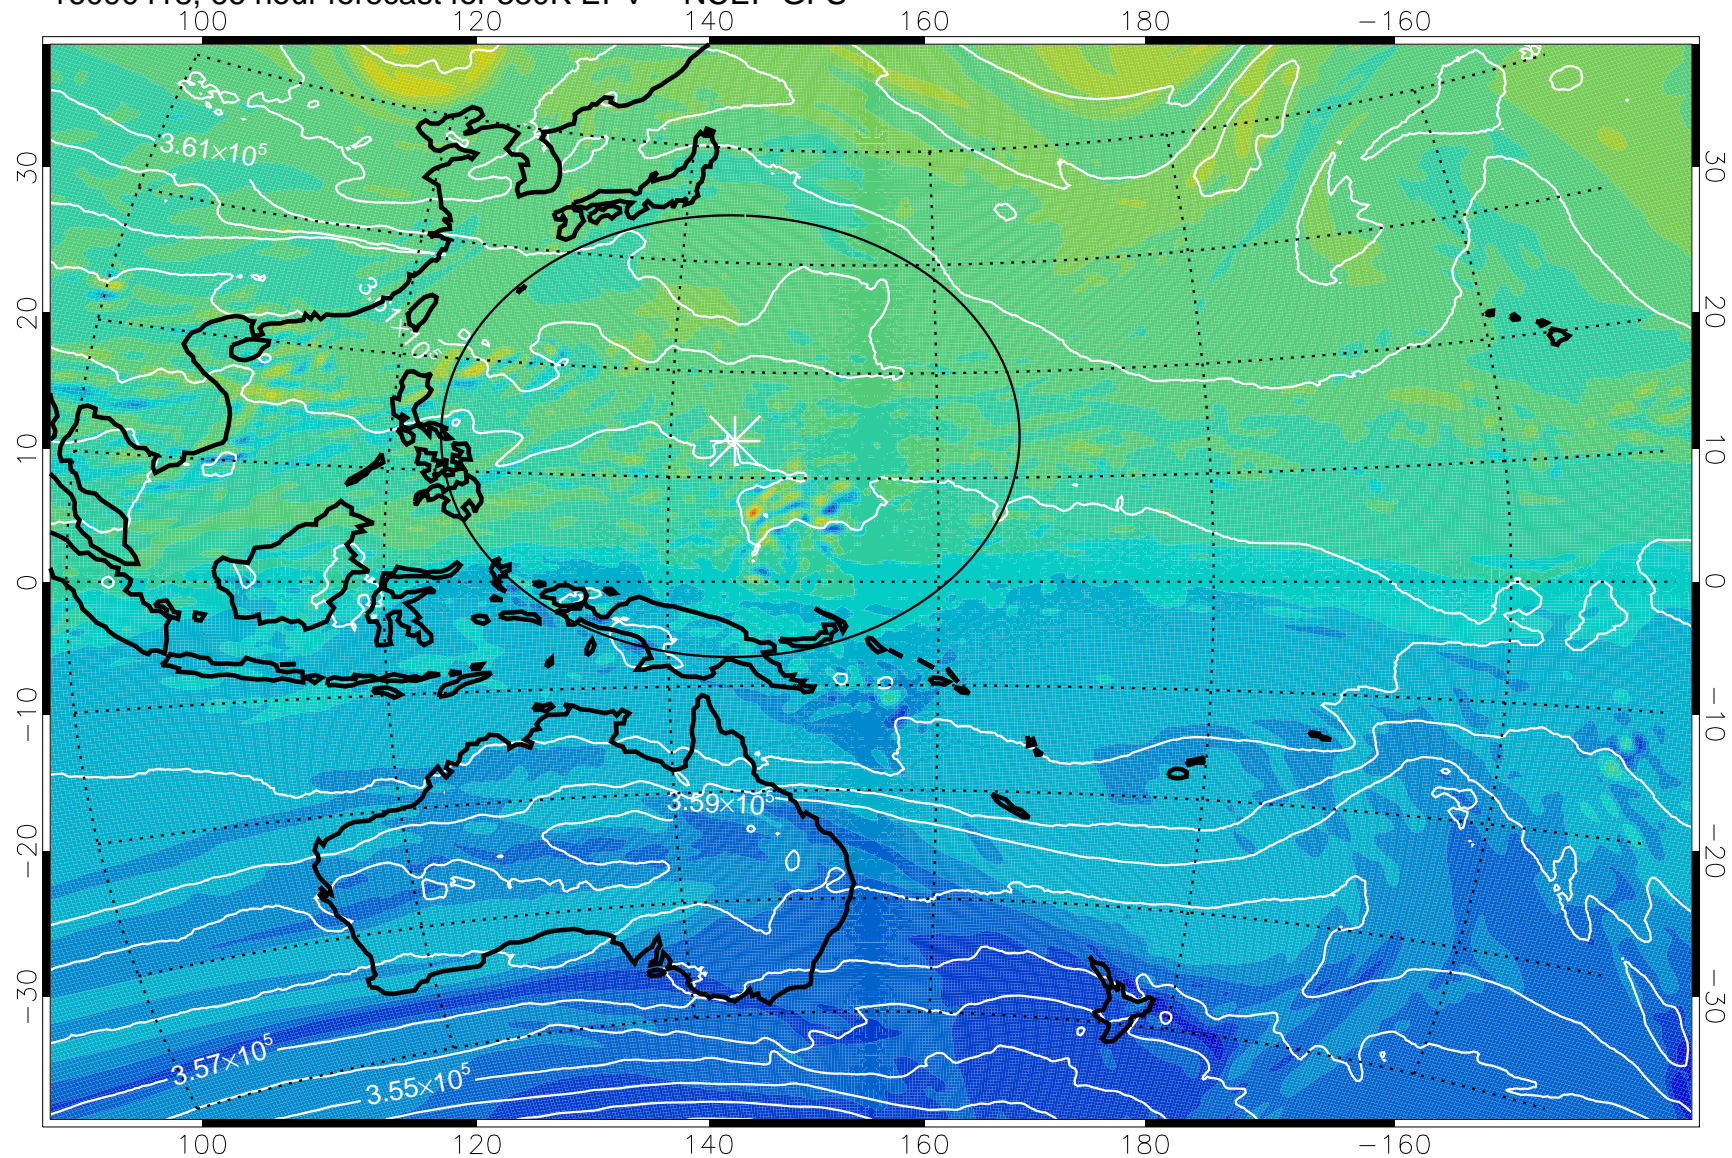

16090318, 42 hour forecast for 380K EPV -- NCEP GFS

16090400, 48 hour forecast for 380K EPV -- NCEP GFS

380K Montgomery Streamfunction, white

Range ring of 2304 km

16090406, 54 hour forecast for 380K EPV -- NCEP GFS

380K Montgomery Streamfunction, white

Range ring of 2304 km

16090412, 60 hour forecast for 380K EPV -- NCEP GFS

380K Montgomery Streamfunction, white

Range ring of 2304 km

16090418, 66 hour forecast for 380K EPV -- NCEP GFS

380K Montgomery Streamfunction, white

Range ring of 2304 km

16090500, 72 hour forecast for 380K EPV -- NCEP GFS

380K Montgomery Streamfunction, white

Range ring of 2304 km

16090506, 78 hour forecast for 380K EPV -- NCEP GFS

380K Montgomery Streamfunction, white

Range ring of 2304 km

16090512, 84 hour forecast for 380K EPV -- NCEP GFS

380K Montgomery Streamfunction, white

Range ring of 2304 km

16090518, 90 hour forecast for 380K EPV -- NCEP GFS