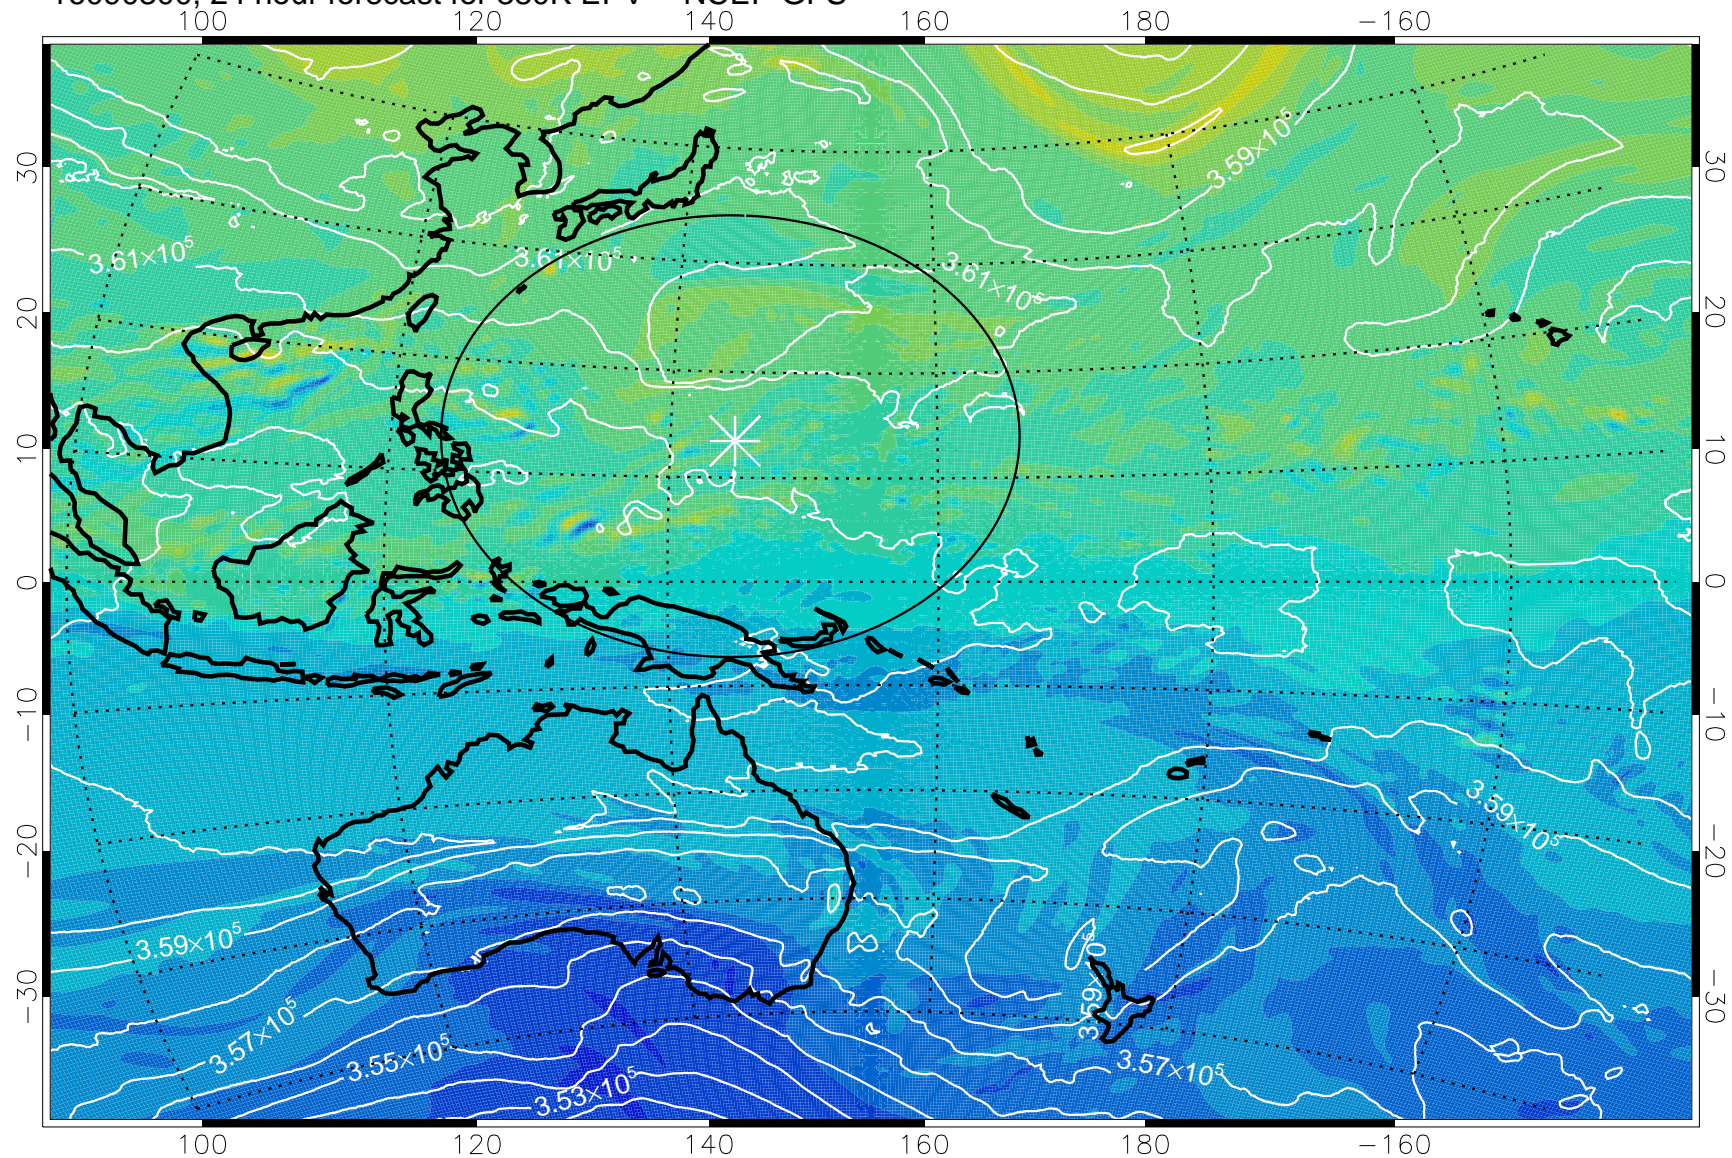

16090206, 6 hour forecast for 380K EPV -- NCEP GFS

380K Montgomery Streamfunction, white

Range ring of 2304 km

16090212, 12 hour forecast for 380K EPV -- NCEP GFS

380K Montgomery Streamfunction, white

Range ring of 2304 km

16090218, 18 hour forecast for 380K EPV -- NCEP GFS

380K Montgomery Streamfunction, white

Range ring of 2304 km

16090300, 24 hour forecast for 380K EPV -- NCEP GFS

380K Montgomery Streamfunction, white

Range ring of 2304 km

16090306, 30 hour forecast for 380K EPV -- NCEP GFS

380K Montgomery Streamfunction, white

Range ring of 2304 km

16090312, 36 hour forecast for 380K EPV -- NCEP GFS

380K Montgomery Streamfunction, white

Range ring of 2304 km

16090318, 42 hour forecast for 380K EPV -- NCEP GFS

16090400, 48 hour forecast for 380K EPV -- NCEP GFS

380K Montgomery Streamfunction, white

Range ring of 2304 km

16090406, 54 hour forecast for 380K EPV -- NCEP GFS