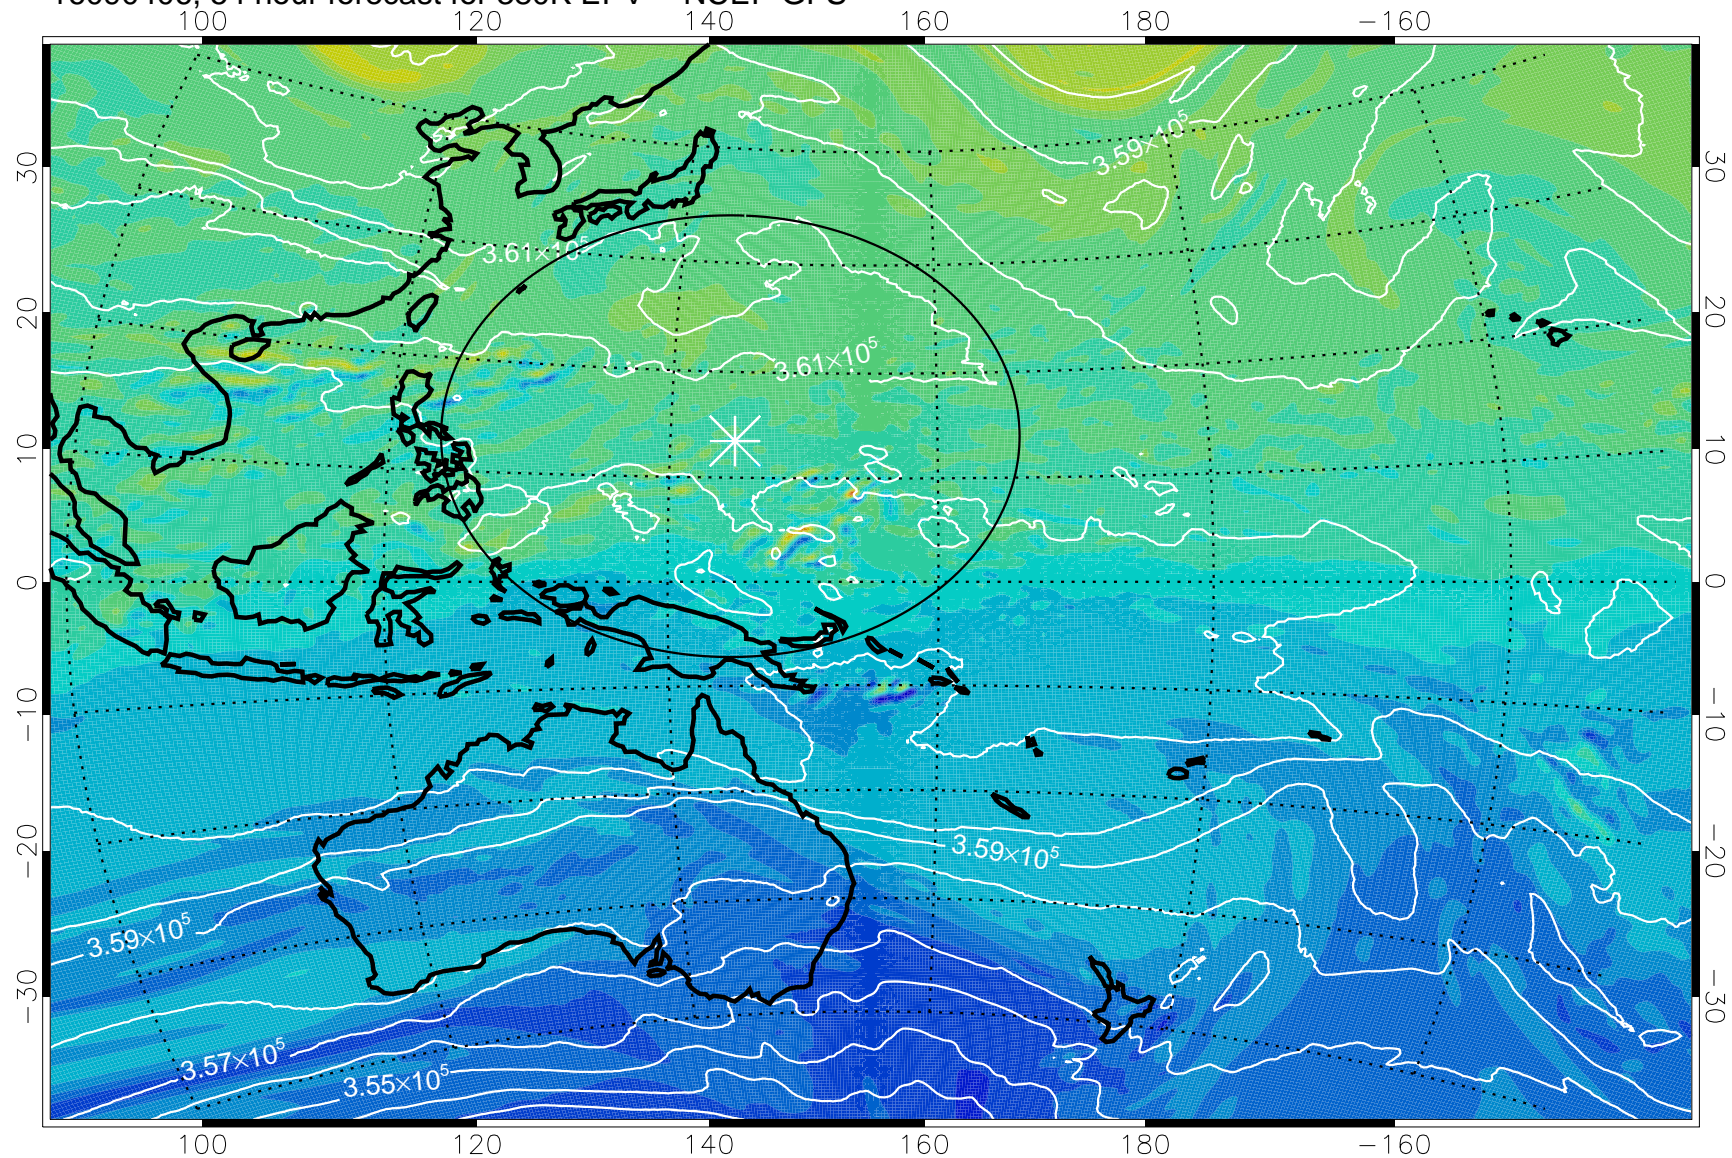

16090306, 30 hour forecast for 380K EPV -- NCEP GFS

380K Montgomery Streamfunction, white

Range ring of 2304 km

16090312, 36 hour forecast for 380K EPV -- NCEP GFS

380K Montgomery Streamfunction, white

Range ring of 2304 km

16090318, 42 hour forecast for 380K EPV -- NCEP GFS

16090400, 48 hour forecast for 380K EPV -- NCEP GFS

380K Montgomery Streamfunction, white

Range ring of 2304 km

16090406, 54 hour forecast for 380K EPV -- NCEP GFS

380K Montgomery Streamfunction, white

Range ring of 2304 km

16090412, 60 hour forecast for 380K EPV -- NCEP GFS

380K Montgomery Streamfunction, white

Range ring of 2304 km

16090418, 66 hour forecast for 380K EPV -- NCEP GFS

380K Montgomery Streamfunction, white

Range ring of 2304 km

16090500, 72 hour forecast for 380K EPV -- NCEP GFS

380K Montgomery Streamfunction, white

Range ring of 2304 km

16090506, 78 hour forecast for 380K EPV -- NCEP GFS