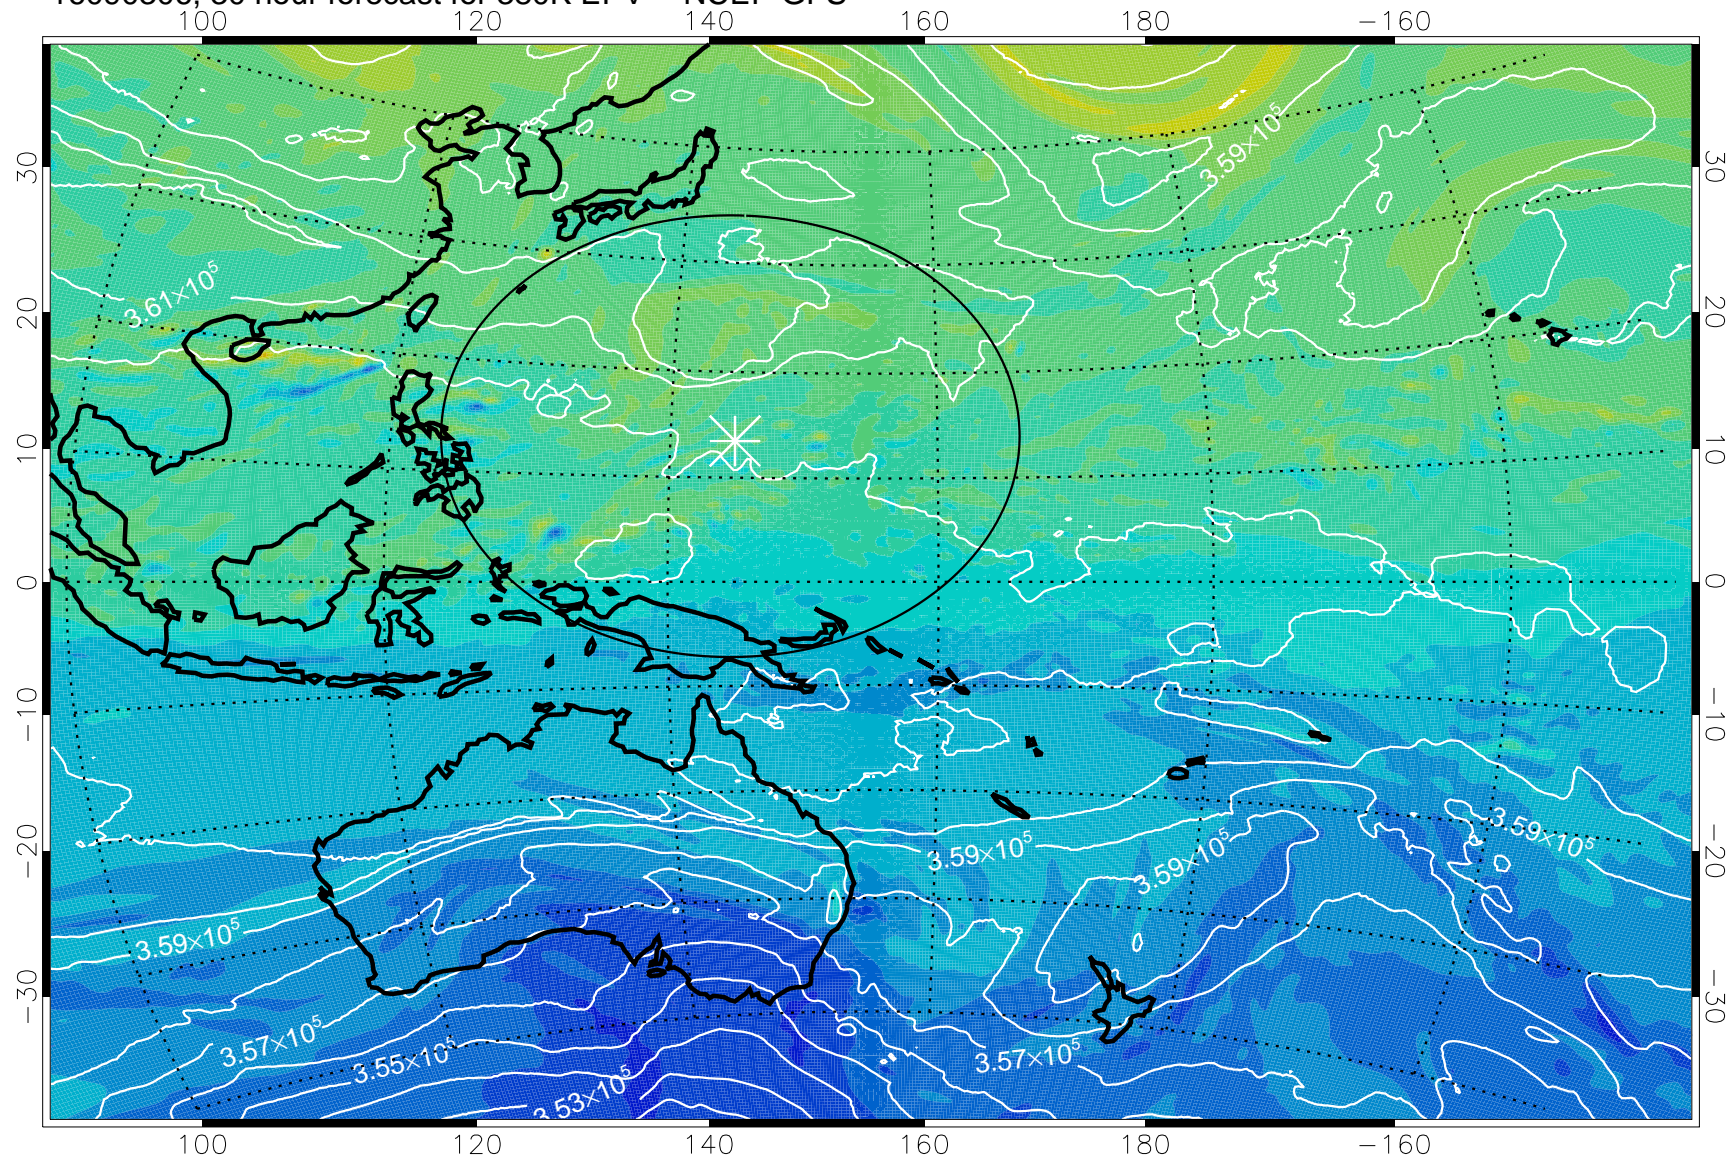

16090206, 6 hour forecast for 380K EPV -- NCEP GFS

380K Montgomery Streamfunction, white

Range ring of 2304 km

16090212, 12 hour forecast for 380K EPV -- NCEP GFS

380K Montgomery Streamfunction, white

Range ring of 2304 km

16090218, 18 hour forecast for 380K EPV -- NCEP GFS

380K Montgomery Streamfunction, white

Range ring of 2304 km

16090300, 24 hour forecast for 380K EPV -- NCEP GFS

380K Montgomery Streamfunction, white

Range ring of 2304 km

16090306, 30 hour forecast for 380K EPV -- NCEP GFS

380K Montgomery Streamfunction, white

Range ring of 2304 km

16090312, 36 hour forecast for 380K EPV -- NCEP GFS

380K Montgomery Streamfunction, white

Range ring of 2304 km

16090318, 42 hour forecast for 380K EPV -- NCEP GFS

16090400, 48 hour forecast for 380K EPV -- NCEP GFS

380K Montgomery Streamfunction, white

Range ring of 2304 km

16090406, 54 hour forecast for 380K EPV -- NCEP GFS