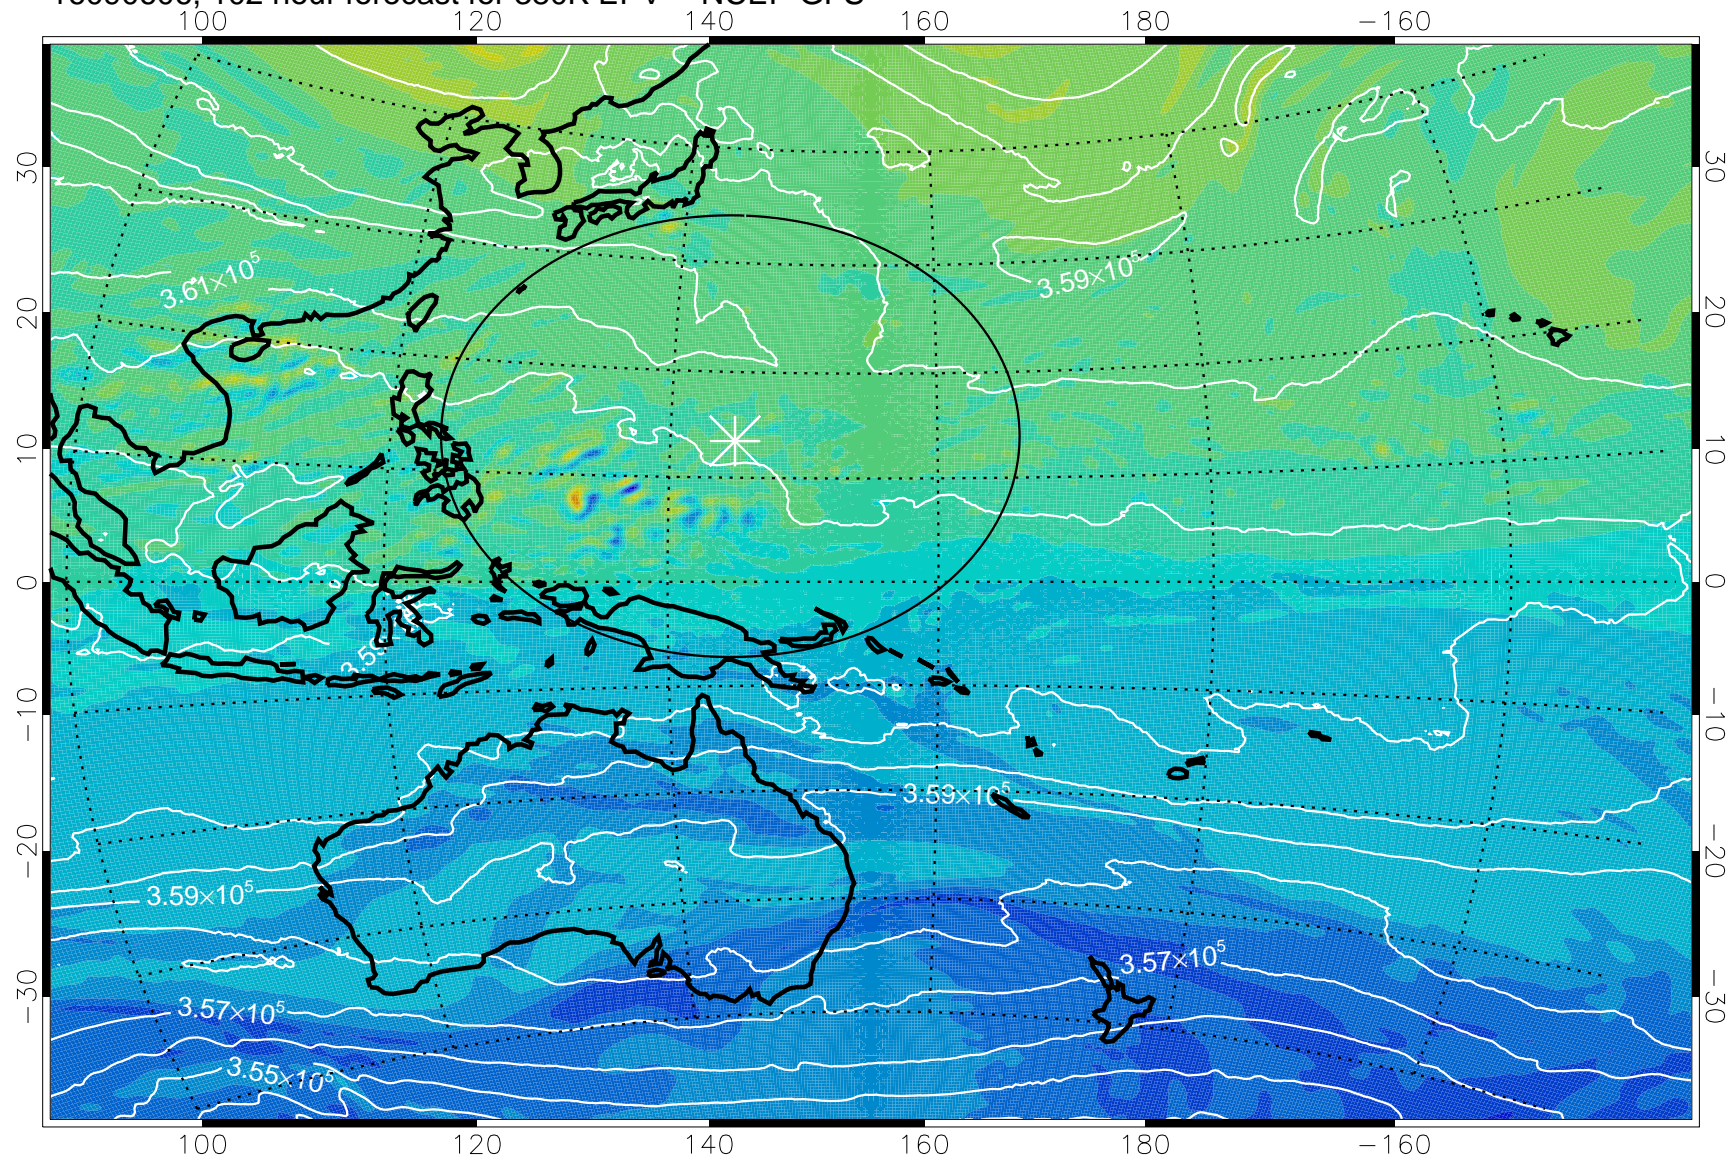

380K Montgomery Streamfunction, white

Range ring of 2304 km

16090512, 84 hour forecast for 380K EPV -- NCEP GFS

380K Montgomery Streamfunction, white

Range ring of 2304 km

16090518, 90 hour forecast for 380K EPV -- NCEP GFS

$-2 \times 10^{-5}$     $-1 \times 10^{-5}$    0    $1 \times 10^{-5}$     $2 \times 10^{-5}$   
PVU

380K Montgomery Streamfunction, white

Range ring of 2304 km

16090600, 96 hour forecast for 380K EPV -- NCEP GFS

380K Montgomery Streamfunction, white

Range ring of 2304 km

16090606, 102 hour forecast for 380K EPV -- NCEP GFS

380K Montgomery Streamfunction, white

Range ring of 2304 km

16090612, 108 hour forecast for 380K EPV -- NCEP GFS

380K Montgomery Streamfunction, white

Range ring of 2304 km

16090618, 114 hour forecast for 380K EPV -- NCEP GFS

380K Montgomery Streamfunction, white

Range ring of 2304 km

16090700, 120 hour forecast for 380K EPV -- NCEP GFS