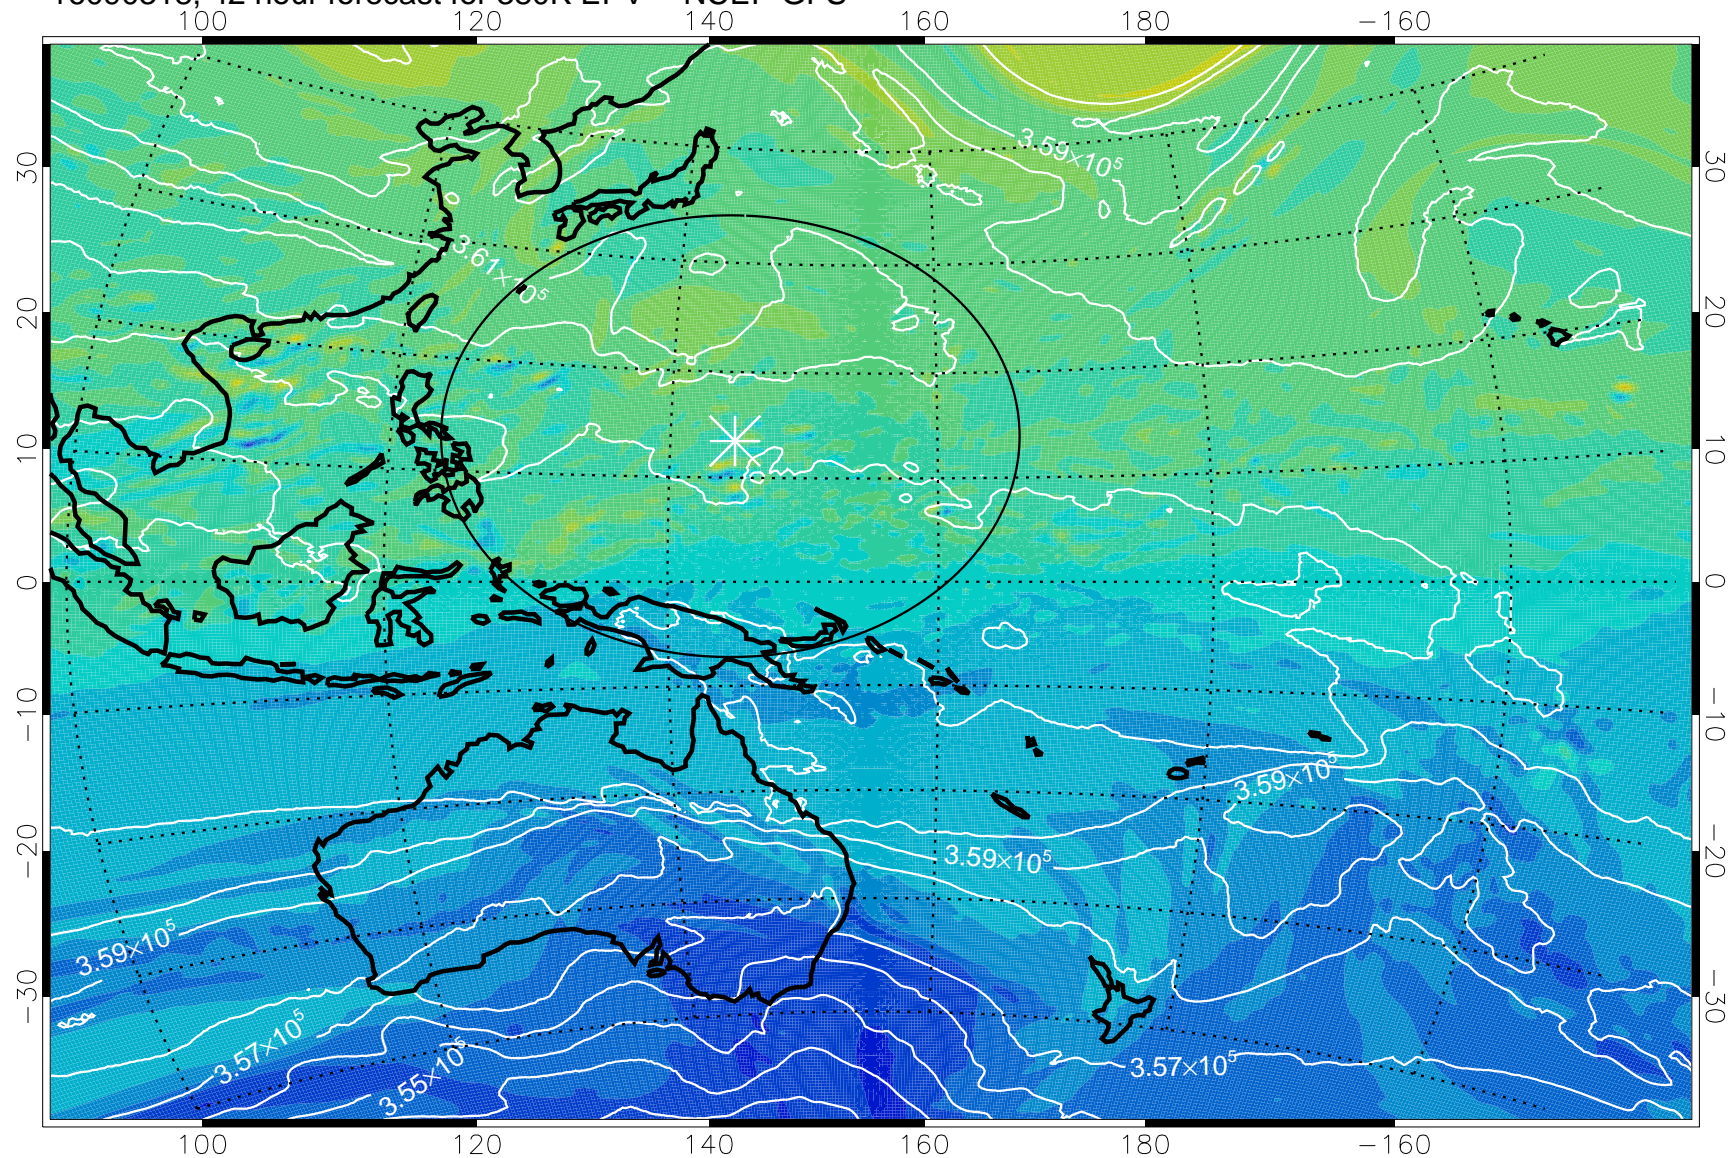

16090218, 18 hour forecast for 380K EPV -- NCEP GFS

380K Montgomery Streamfunction, white

Range ring of 2304 km

16090300, 24 hour forecast for 380K EPV -- NCEP GFS

380K Montgomery Streamfunction, white

Range ring of 2304 km

16090306, 30 hour forecast for 380K EPV -- NCEP GFS

380K Montgomery Streamfunction, white

Range ring of 2304 km

16090312, 36 hour forecast for 380K EPV -- NCEP GFS

380K Montgomery Streamfunction, white

Range ring of 2304 km

16090318, 42 hour forecast for 380K EPV -- NCEP GFS

16090400, 48 hour forecast for 380K EPV -- NCEP GFS

380K Montgomery Streamfunction, white

Range ring of 2304 km

16090406, 54 hour forecast for 380K EPV -- NCEP GFS

380K Montgomery Streamfunction, white

Range ring of 2304 km

16090412, 60 hour forecast for 380K EPV -- NCEP GFS

380K Montgomery Streamfunction, white

Range ring of 2304 km

16090418, 66 hour forecast for 380K EPV -- NCEP GFS