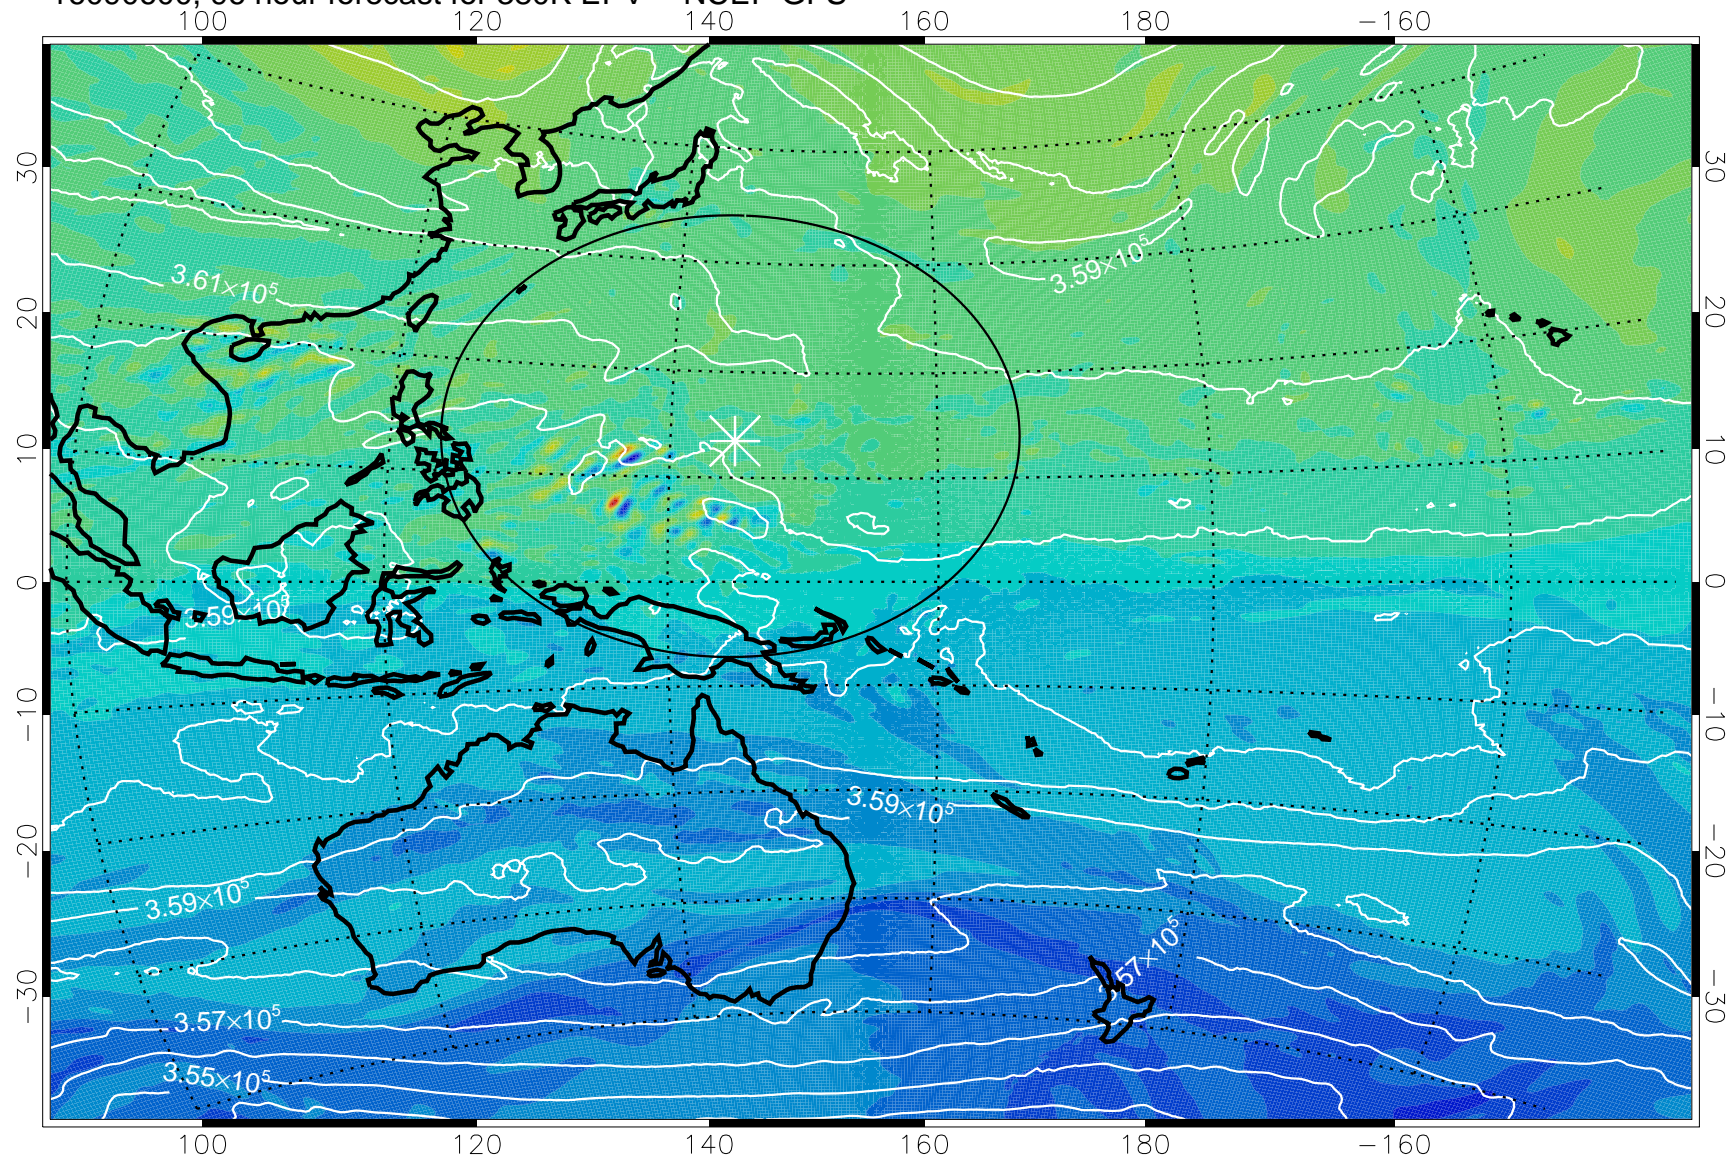

380K Montgomery Streamfunction, white

Range ring of 2304 km

16090500, 72 hour forecast for 380K EPV -- NCEP GFS

380K Montgomery Streamfunction, white

Range ring of 2304 km

16090506, 78 hour forecast for 380K EPV -- NCEP GFS

380K Montgomery Streamfunction, white

Range ring of 2304 km

16090512, 84 hour forecast for 380K EPV -- NCEP GFS

380K Montgomery Streamfunction, white

Range ring of 2304 km

16090518, 90 hour forecast for 380K EPV -- NCEP GFS

$-2 \times 10^{-5}$     $-1 \times 10^{-5}$    0    $1 \times 10^{-5}$     $2 \times 10^{-5}$   
PVU

380K Montgomery Streamfunction, white

Range ring of 2304 km

16090600, 96 hour forecast for 380K EPV -- NCEP GFS

380K Montgomery Streamfunction, white

Range ring of 2304 km

16090606, 102 hour forecast for 380K EPV -- NCEP GFS

380K Montgomery Streamfunction, white

Range ring of 2304 km

16090612, 108 hour forecast for 380K EPV -- NCEP GFS