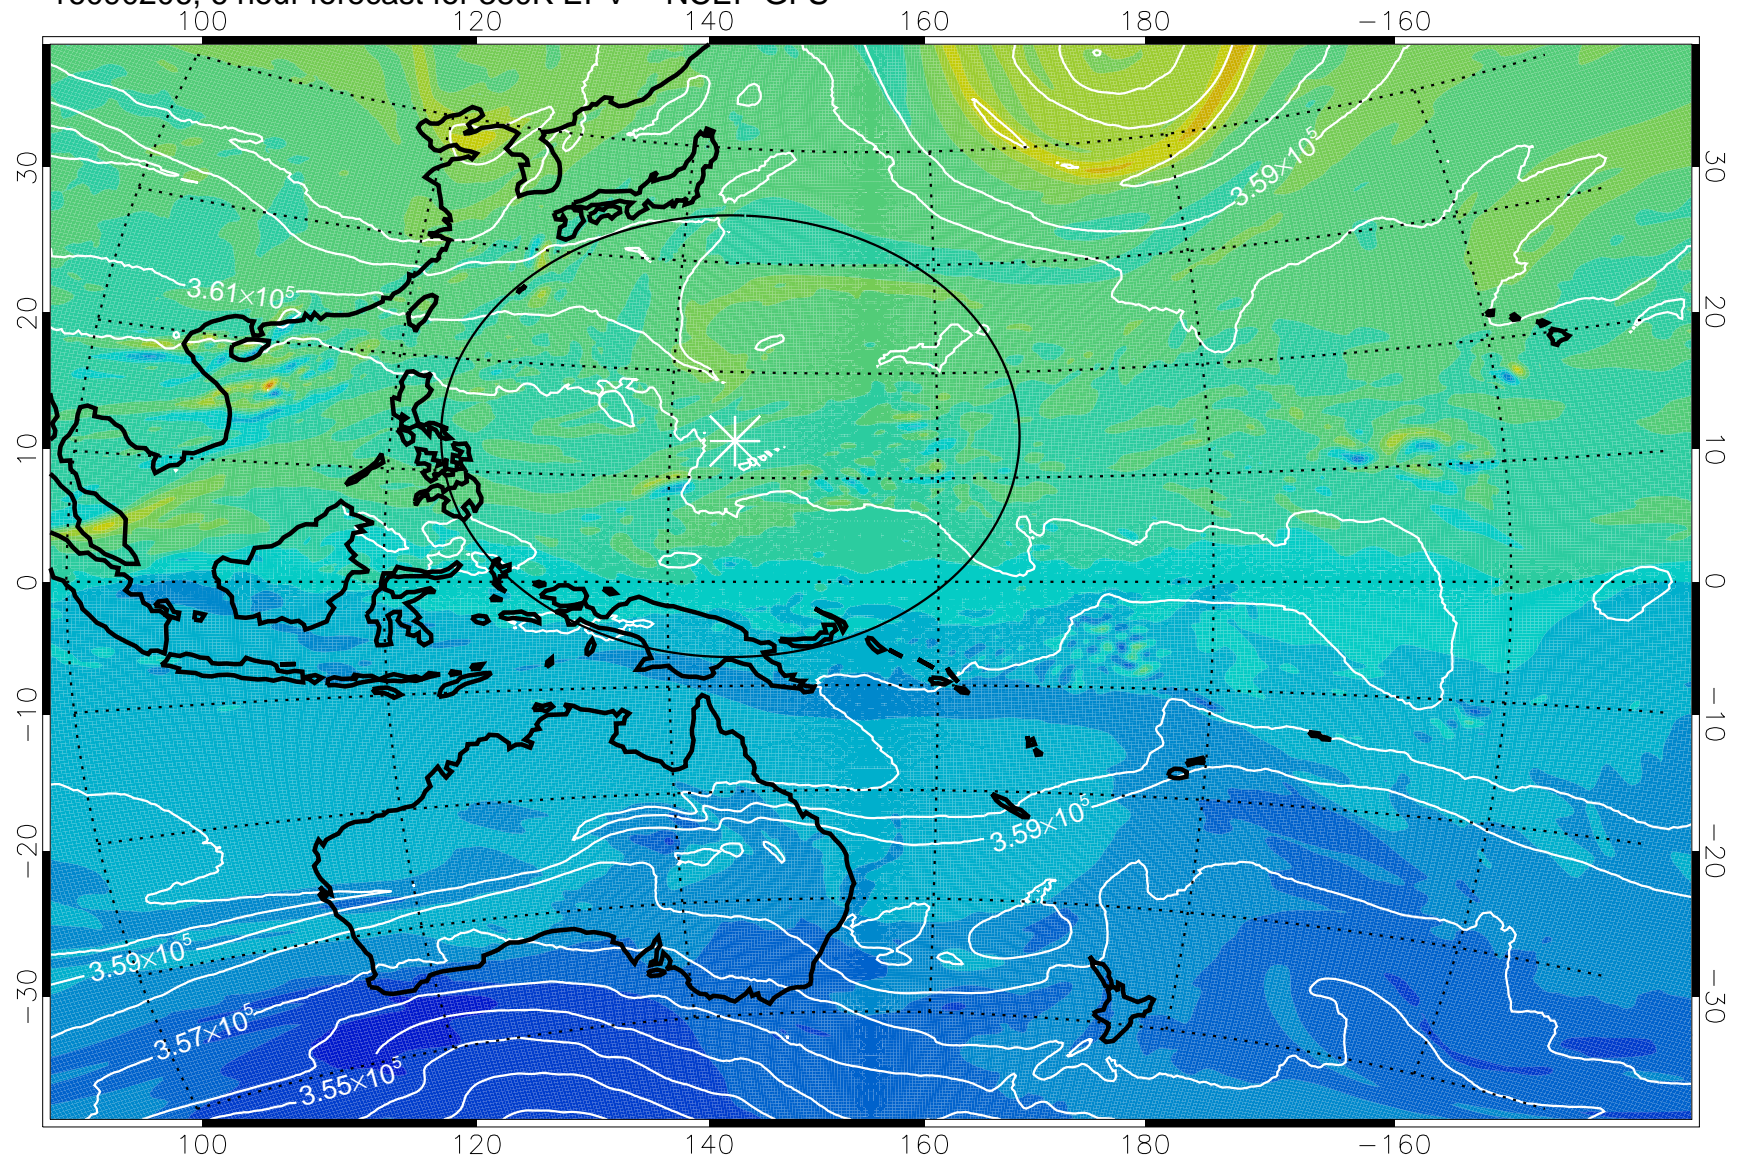

16090206, 6 hour forecast for 380K EPV -- NCEP GFS

380K Montgomery Streamfunction, white

Range ring of 2304 km

16090212, 12 hour forecast for 380K EPV -- NCEP GFS

380K Montgomery Streamfunction, white

Range ring of 2304 km

16090218, 18 hour forecast for 380K EPV -- NCEP GFS

380K Montgomery Streamfunction, white

Range ring of 2304 km

16090300, 24 hour forecast for 380K EPV -- NCEP GFS

380K Montgomery Streamfunction, white

Range ring of 2304 km

16090306, 30 hour forecast for 380K EPV -- NCEP GFS

380K Montgomery Streamfunction, white

Range ring of 2304 km

16090312, 36 hour forecast for 380K EPV -- NCEP GFS

380K Montgomery Streamfunction, white

Range ring of 2304 km

16090318, 42 hour forecast for 380K EPV -- NCEP GFS

16090400, 48 hour forecast for 380K EPV -- NCEP GFS

380K Montgomery Streamfunction, white

Range ring of 2304 km

16090406, 54 hour forecast for 380K EPV -- NCEP GFS