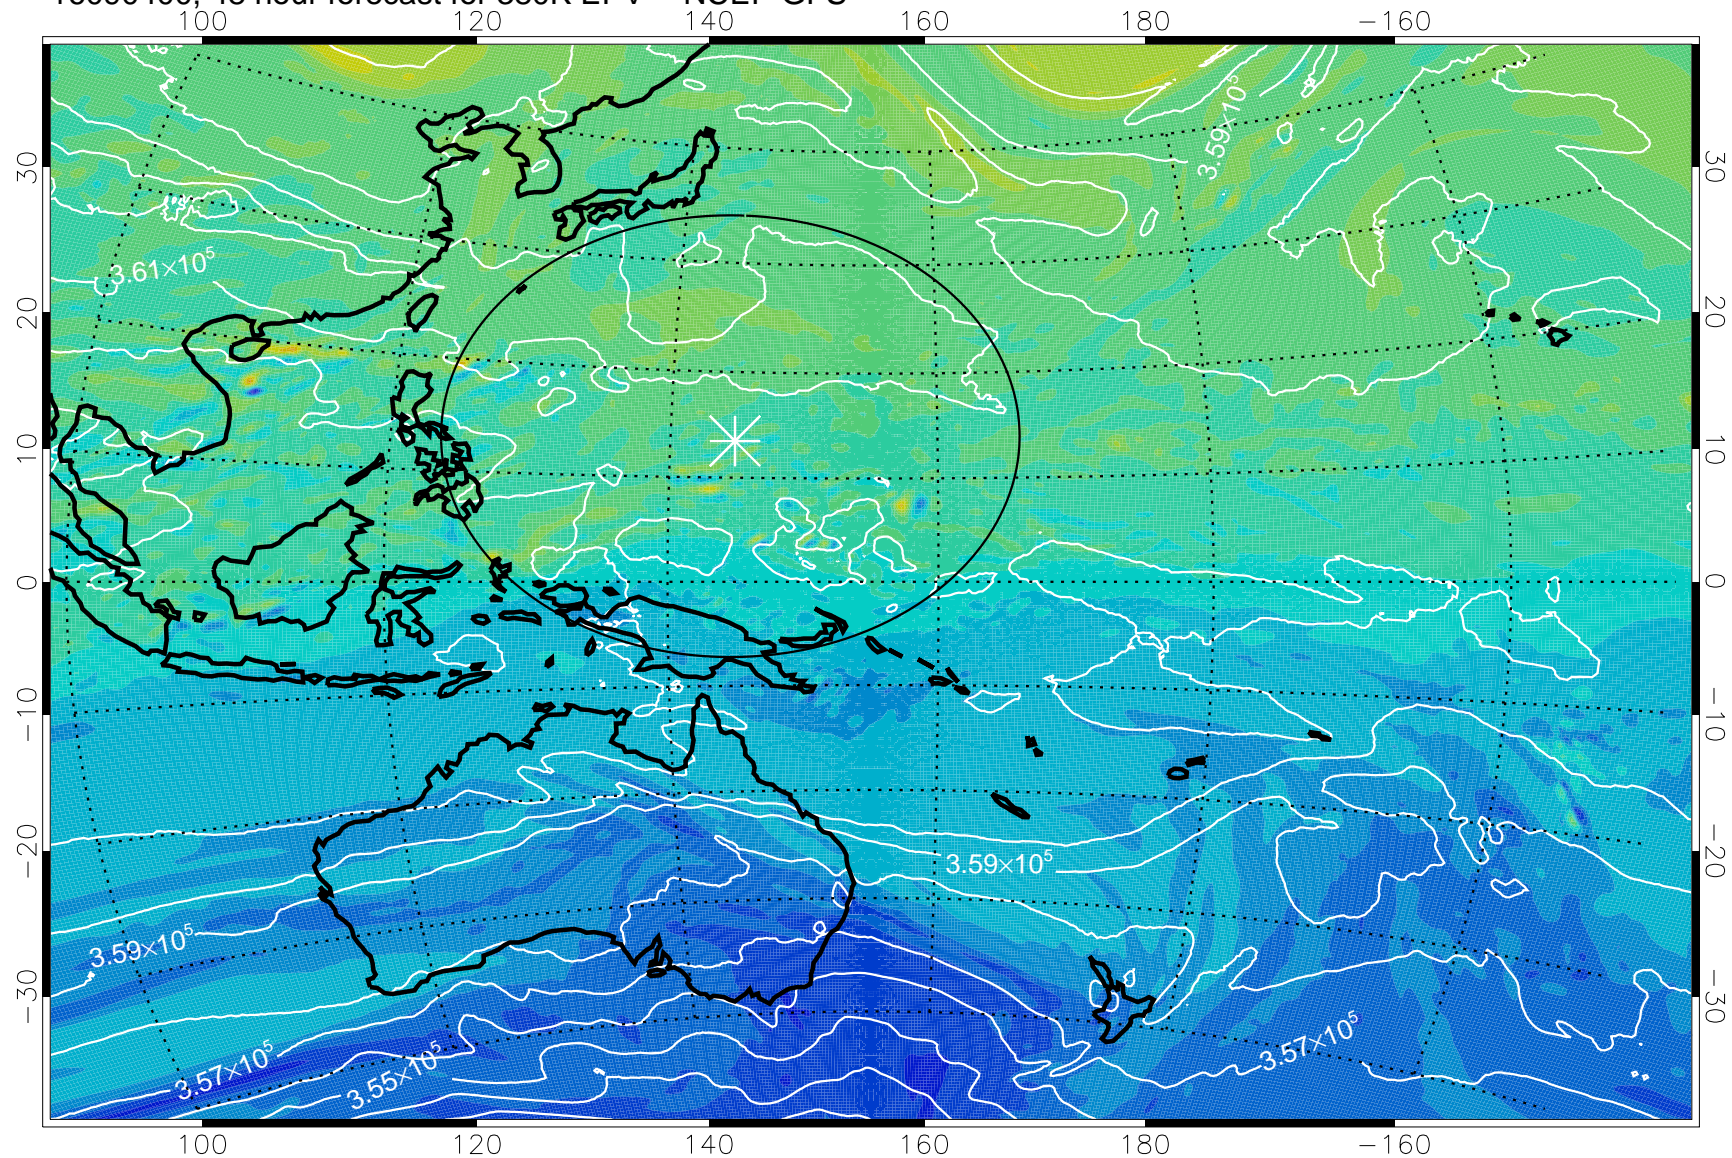

16090218, 18 hour forecast for 380K EPV -- NCEP GFS

380K Montgomery Streamfunction, white

Range ring of 2304 km

16090300, 24 hour forecast for 380K EPV -- NCEP GFS

380K Montgomery Streamfunction, white

Range ring of 2304 km

16090306, 30 hour forecast for 380K EPV -- NCEP GFS

380K Montgomery Streamfunction, white

Range ring of 2304 km

16090312, 36 hour forecast for 380K EPV -- NCEP GFS

380K Montgomery Streamfunction, white

Range ring of 2304 km

16090318, 42 hour forecast for 380K EPV -- NCEP GFS

16090400, 48 hour forecast for 380K EPV -- NCEP GFS

380K Montgomery Streamfunction, white

Range ring of 2304 km

16090406, 54 hour forecast for 380K EPV -- NCEP GFS

380K Montgomery Streamfunction, white

Range ring of 2304 km

16090412, 60 hour forecast for 380K EPV -- NCEP GFS

380K Montgomery Streamfunction, white

Range ring of 2304 km

16090418, 66 hour forecast for 380K EPV -- NCEP GFS