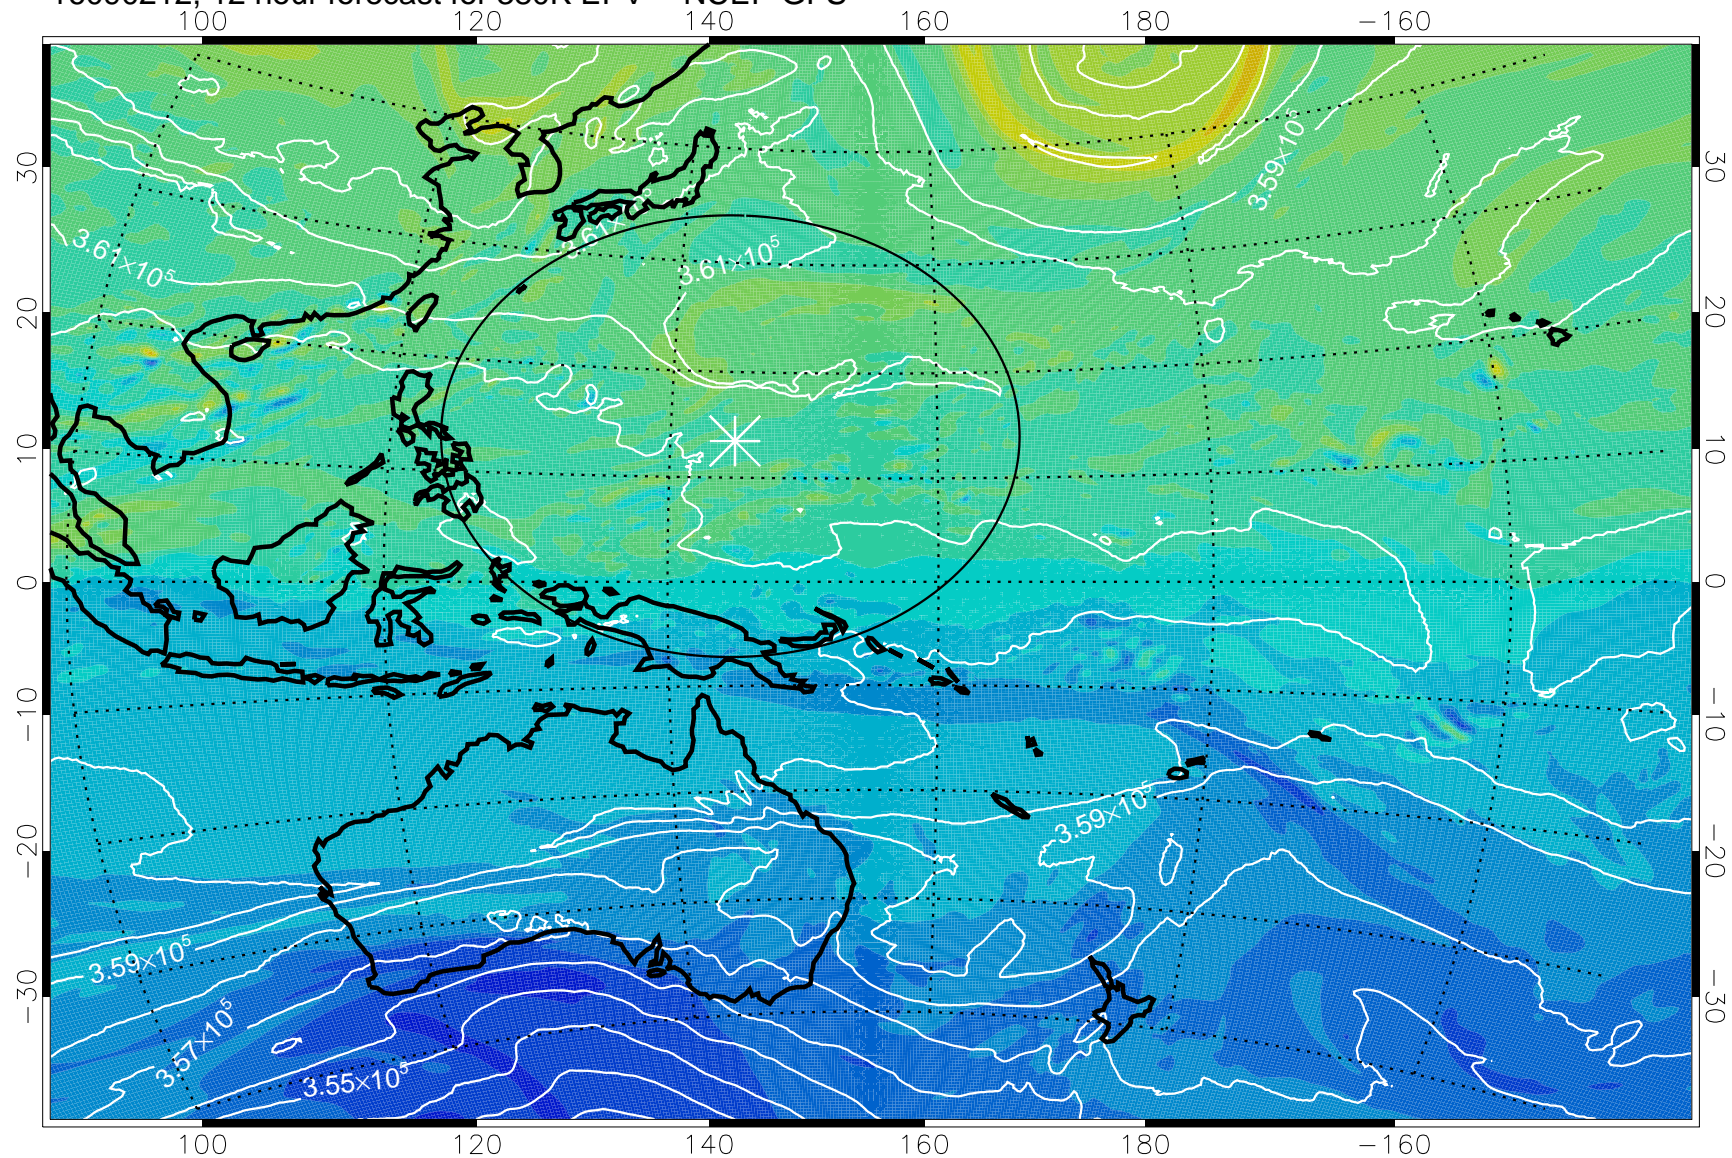

16090206, 6 hour forecast for 380K EPV -- NCEP GFS

380K Montgomery Streamfunction, white

Range ring of 2304 km

16090212, 12 hour forecast for 380K EPV -- NCEP GFS

380K Montgomery Streamfunction, white

Range ring of 2304 km

16090218, 18 hour forecast for 380K EPV -- NCEP GFS

380K Montgomery Streamfunction, white

Range ring of 2304 km

16090300, 24 hour forecast for 380K EPV -- NCEP GFS

380K Montgomery Streamfunction, white

Range ring of 2304 km

16090306, 30 hour forecast for 380K EPV -- NCEP GFS

380K Montgomery Streamfunction, white

Range ring of 2304 km

16090312, 36 hour forecast for 380K EPV -- NCEP GFS

380K Montgomery Streamfunction, white

Range ring of 2304 km

16090318, 42 hour forecast for 380K EPV -- NCEP GFS

16090400, 48 hour forecast for 380K EPV -- NCEP GFS

380K Montgomery Streamfunction, white

Range ring of 2304 km

16090406, 54 hour forecast for 380K EPV -- NCEP GFS