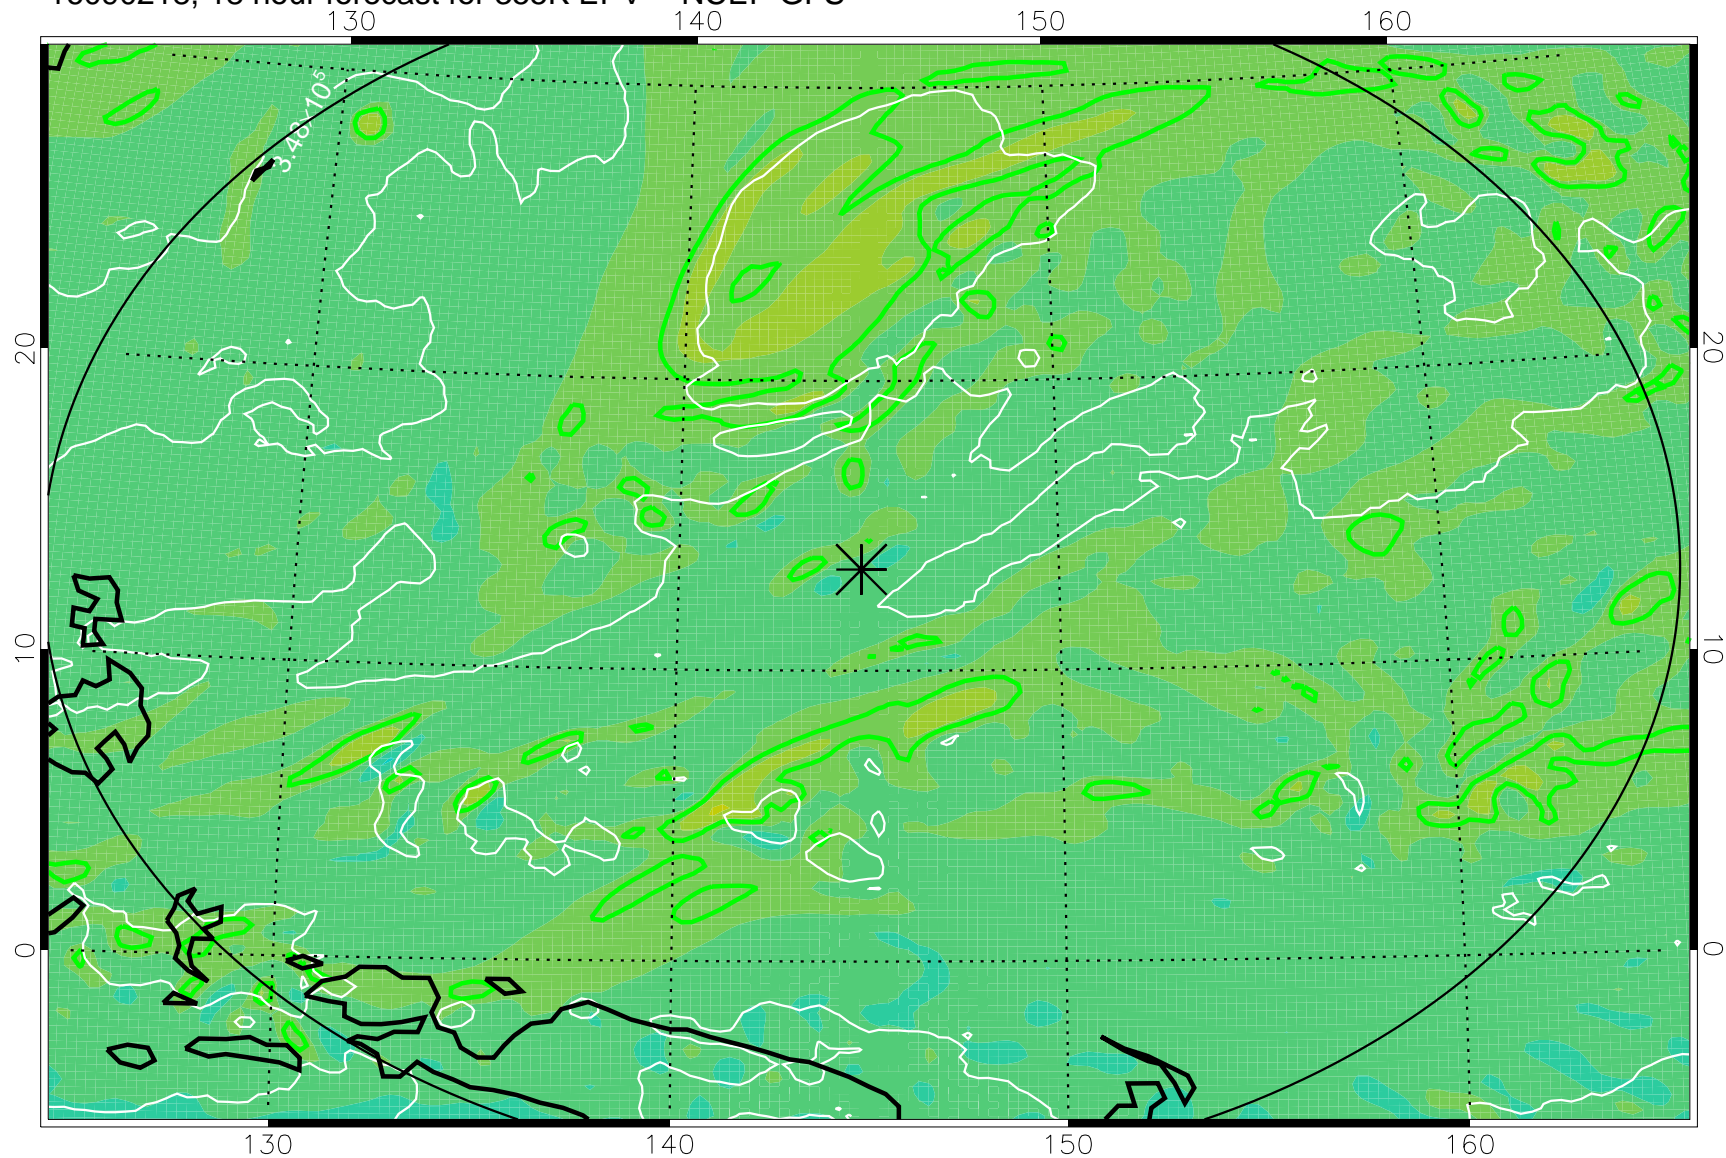

16090206, 6 hour forecast for 355K EPV -- NCEP GFS

355K Montgomery Streamfunction, white
EPV Tropopause (2 PVU) Position
Range ring of 2304 km

16090212, 12 hour forecast for 355K EPV -- NCEP GFS

355K Montgomery Streamfunction, white
EPV Tropopause (2 PVU) Position
Range ring of 2304 km

16090218, 18 hour forecast for 355K EPV -- NCEP GFS

355K Montgomery Streamfunction, white
EPV Tropopause (2 PVU) Position
Range ring of 2304 km

16090300, 24 hour forecast for 355K EPV -- NCEP GFS

355K Montgomery Streamfunction, white
EPV Tropopause (2 PVU) Position
Range ring of 2304 km

16090306, 30 hour forecast for 355K EPV -- NCEP GFS

355K Montgomery Streamfunction, white
EPV Tropopause (2 PVU) Position
Range ring of 2304 km

16090312, 36 hour forecast for 355K EPV -- NCEP GFS

355K Montgomery Streamfunction, white
EPV Tropopause (2 PVU) Position
Range ring of 2304 km

16090618, 114 hour forecast for 355K EPV -- NCEP GFS

355K Montgomery Streamfunction, white
EPV Tropopause (2 PVU) Position
Range ring of 2304 km

16090700, 120 hour forecast for 355K EPV -- NCEP GFS

355K Montgomery Streamfunction, white
EPV Tropopause (2 PVU) Position
Range ring of 2304 km