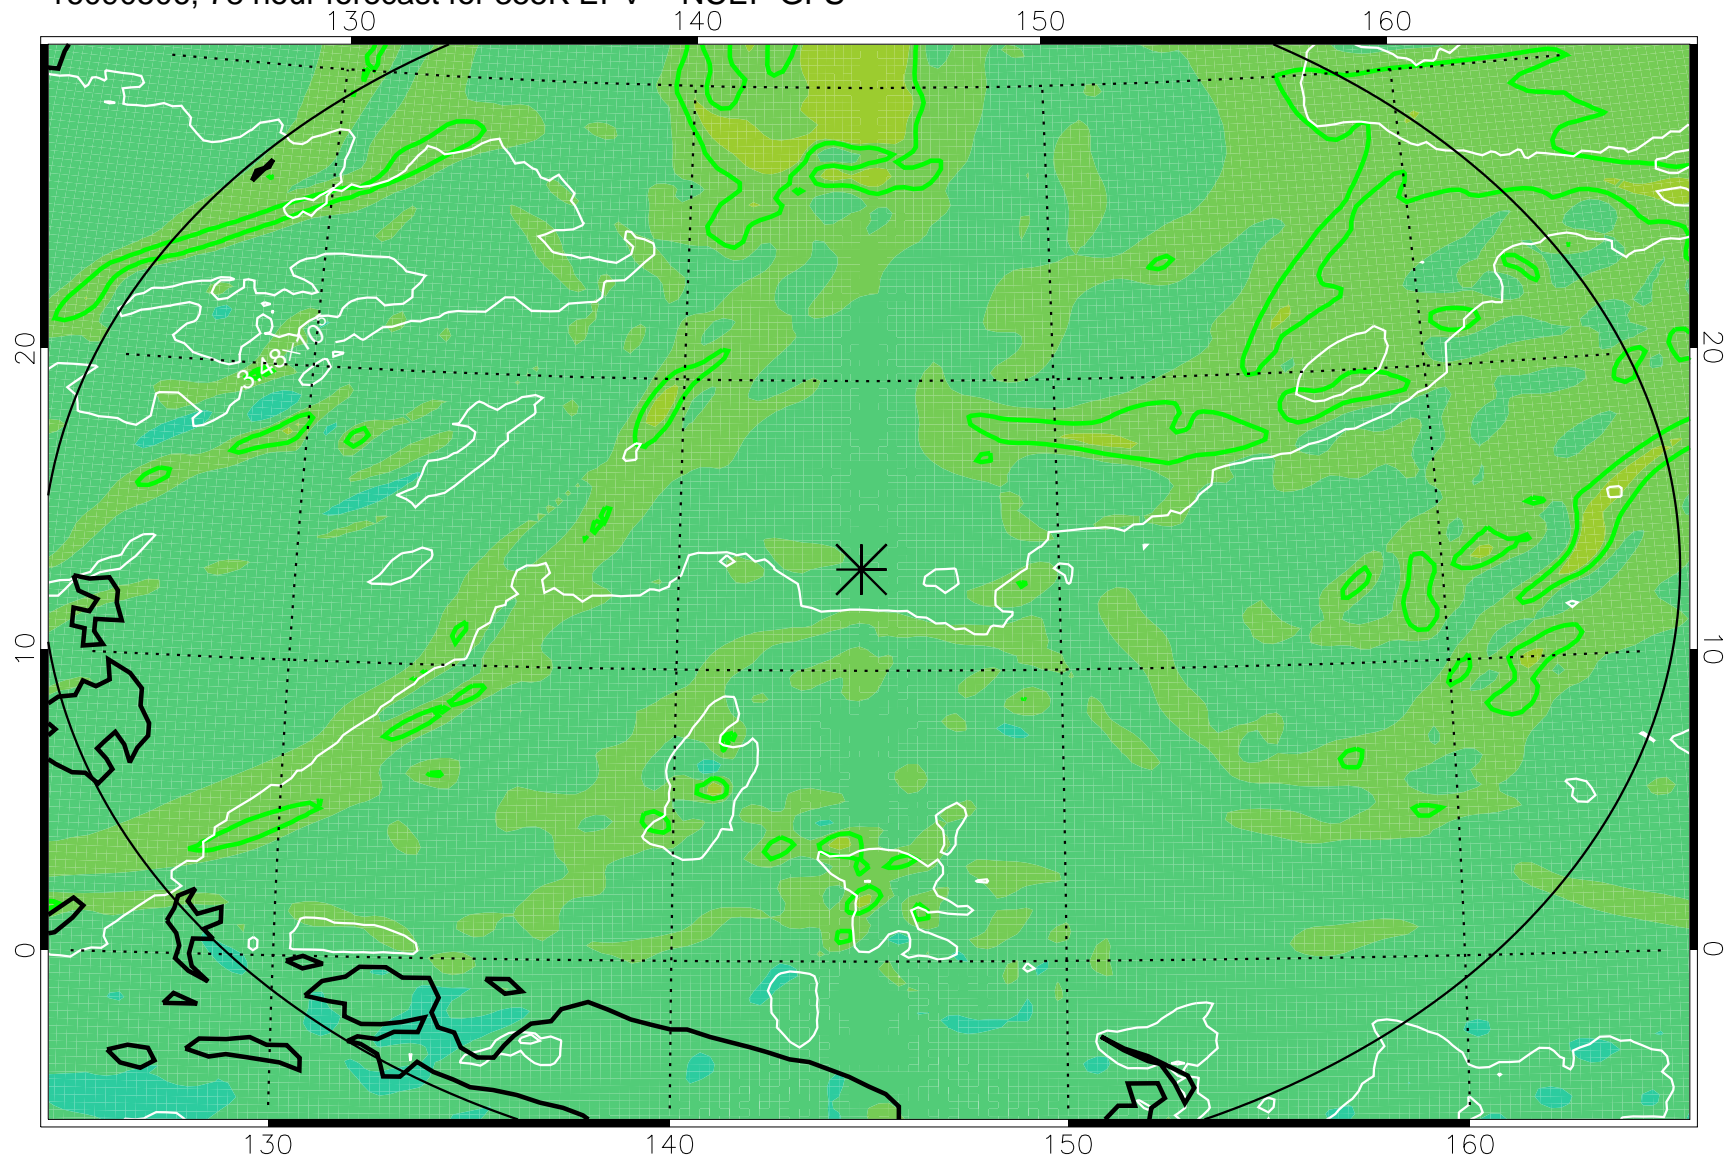

16090418, 66 hour forecast for 355K EPV -- NCEP GFS

355K Montgomery Streamfunction, white
EPV Tropopause (2 PVU) Position
Range ring of 2304 km

16090500, 72 hour forecast for 355K EPV -- NCEP GFS

355K Montgomery Streamfunction, white
EPV Tropopause (2 PVU) Position
Range ring of 2304 km

16090506, 78 hour forecast for 355K EPV -- NCEP GFS

355K Montgomery Streamfunction, white
EPV Tropopause (2 PVU) Position
Range ring of 2304 km

16090512, 84 hour forecast for 355K EPV -- NCEP GFS

355K Montgomery Streamfunction, white
EPV Tropopause (2 PVU) Position
Range ring of 2304 km

16090518, 90 hour forecast for 355K EPV -- NCEP GFS

355K Montgomery Streamfunction, white
EPV Tropopause (2 PVU) Position
Range ring of 2304 km

16090600, 96 hour forecast for 355K EPV -- NCEP GFS

355K Montgomery Streamfunction, white
EPV Tropopause (2 PVU) Position
Range ring of 2304 km

16090606, 102 hour forecast for 355K EPV -- NCEP GFS

355K Montgomery Streamfunction, white
EPV Tropopause (2 PVU) Position
Range ring of 2304 km

16090612, 108 hour forecast for 355K EPV -- NCEP GFS

355K Montgomery Streamfunction, white
EPV Tropopause (2 PVU) Position
Range ring of 2304 km