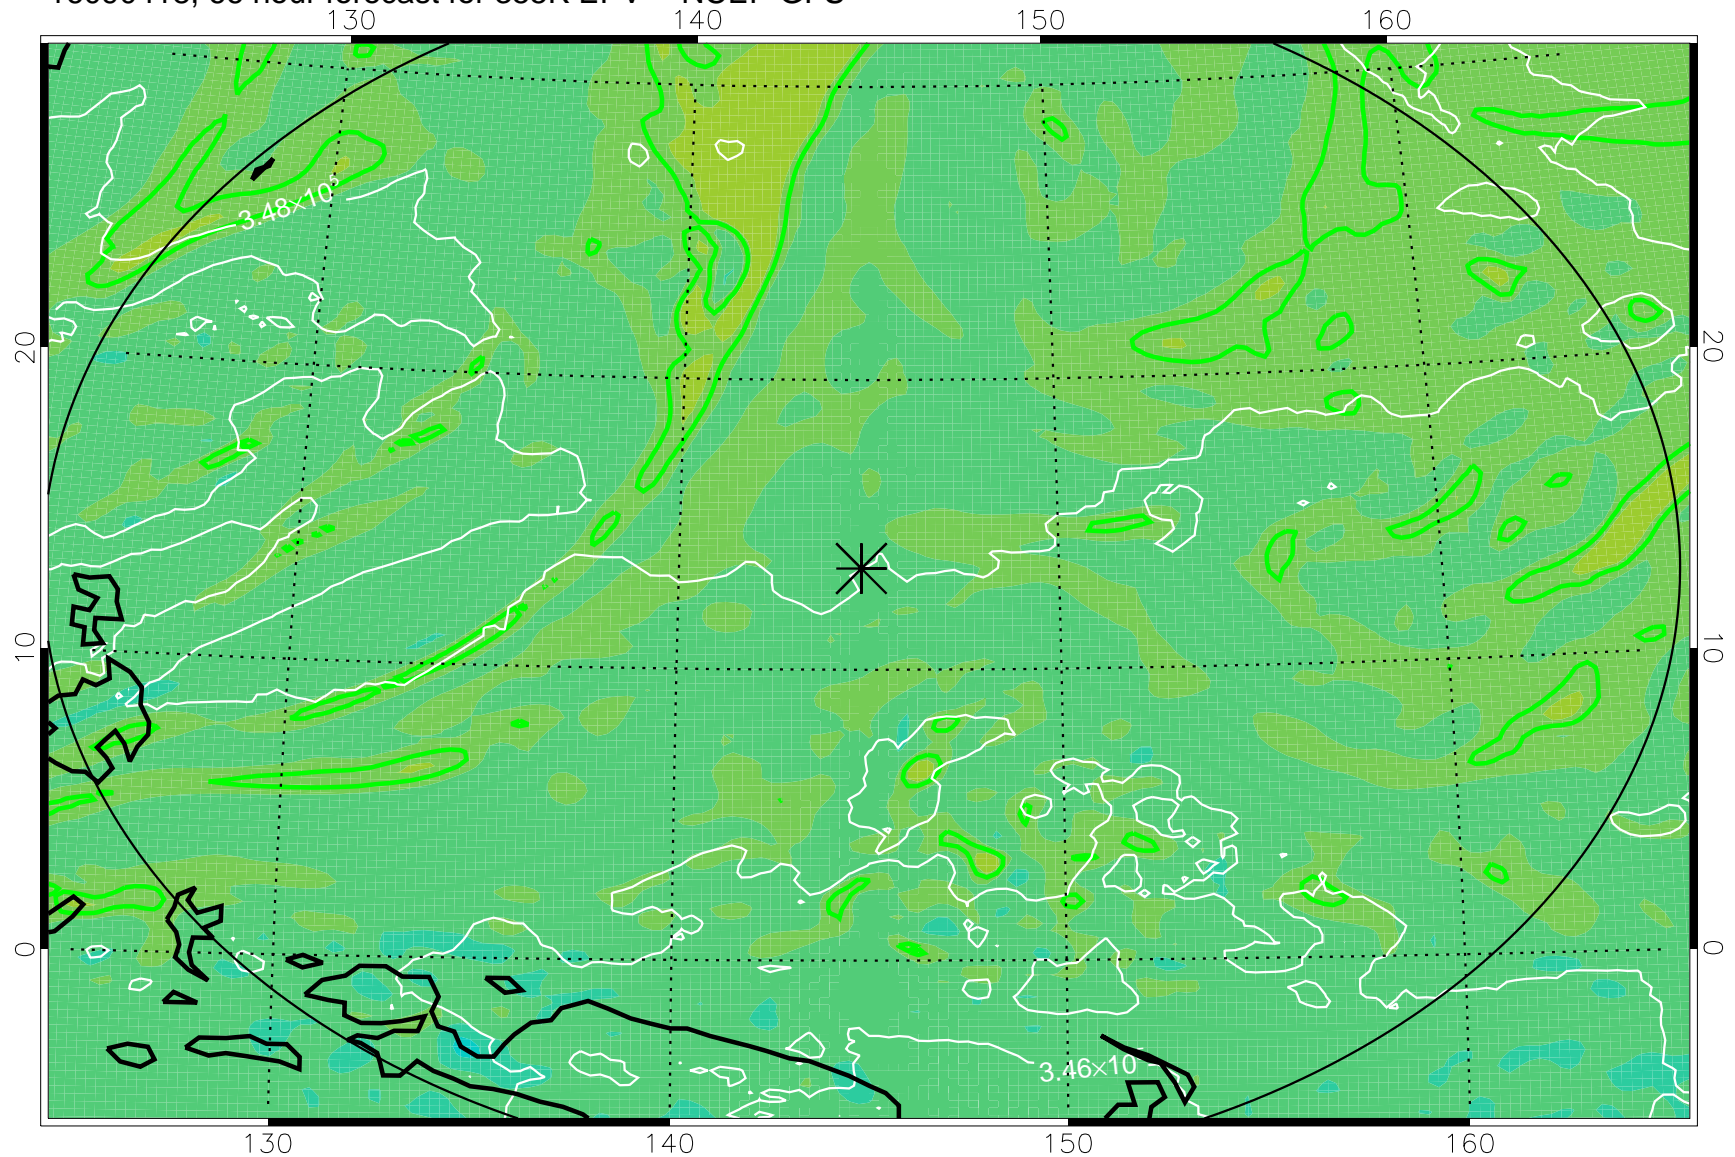

16090406, 54 hour forecast for 355K EPV -- NCEP GFS

355K Montgomery Streamfunction, white
EPV Tropopause (2 PVU) Position
Range ring of 2304 km

16090412, 60 hour forecast for 355K EPV -- NCEP GFS

355K Montgomery Streamfunction, white
EPV Tropopause (2 PVU) Position
Range ring of 2304 km

16090418, 66 hour forecast for 355K EPV -- NCEP GFS

355K Montgomery Streamfunction, white
EPV Tropopause (2 PVU) Position
Range ring of 2304 km

16090500, 72 hour forecast for 355K EPV -- NCEP GFS

355K Montgomery Streamfunction, white
EPV Tropopause (2 PVU) Position
Range ring of 2304 km

16090506, 78 hour forecast for 355K EPV -- NCEP GFS

355K Montgomery Streamfunction, white
EPV Tropopause (2 PVU) Position
Range ring of 2304 km

16090512, 84 hour forecast for 355K EPV -- NCEP GFS

355K Montgomery Streamfunction, white
EPV Tropopause (2 PVU) Position
Range ring of 2304 km

16090518, 90 hour forecast for 355K EPV -- NCEP GFS

355K Montgomery Streamfunction, white
EPV Tropopause (2 PVU) Position
Range ring of 2304 km

16090600, 96 hour forecast for 355K EPV -- NCEP GFS

355K Montgomery Streamfunction, white
EPV Tropopause (2 PVU) Position
Range ring of 2304 km