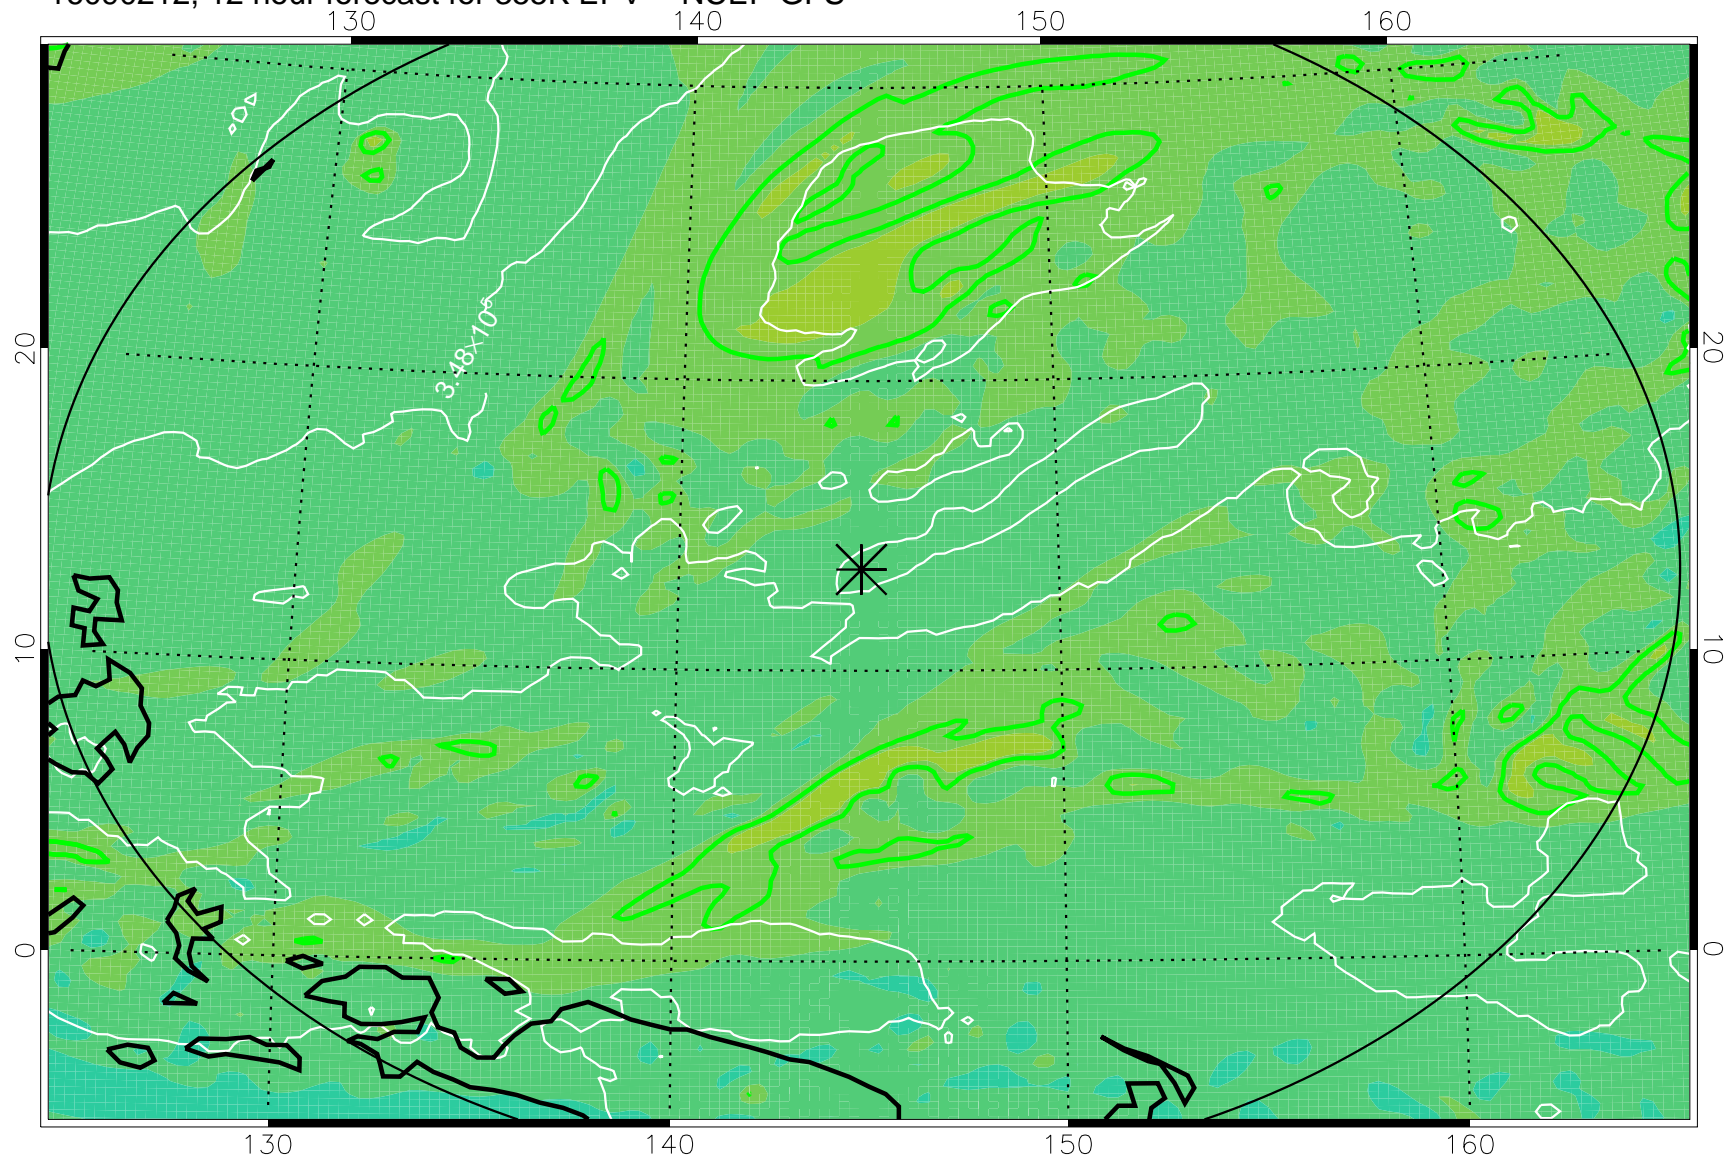

16090206, 6 hour forecast for 355K EPV -- NCEP GFS

355K Montgomery Streamfunction, white
EPV Tropopause (2 PVU) Position
Range ring of 2304 km

16090212, 12 hour forecast for 355K EPV -- NCEP GFS

355K Montgomery Streamfunction, white
EPV Tropopause (2 PVU) Position
Range ring of 2304 km

16090218, 18 hour forecast for 355K EPV -- NCEP GFS

355K Montgomery Streamfunction, white
EPV Tropopause (2 PVU) Position
Range ring of 2304 km

16090300, 24 hour forecast for 355K EPV -- NCEP GFS

355K Montgomery Streamfunction, white
EPV Tropopause (2 PVU) Position
Range ring of 2304 km

16090306, 30 hour forecast for 355K EPV -- NCEP GFS

355K Montgomery Streamfunction, white
EPV Tropopause (2 PVU) Position
Range ring of 2304 km

16090312, 36 hour forecast for 355K EPV -- NCEP GFS

355K Montgomery Streamfunction, white
EPV Tropopause (2 PVU) Position
Range ring of 2304 km

16090318, 42 hour forecast for 355K EPV -- NCEP GFS

355K Montgomery Streamfunction, white
EPV Tropopause (2 PVU) Position
Range ring of 2304 km

16090400, 48 hour forecast for 355K EPV -- NCEP GFS

355K Montgomery Streamfunction, white
EPV Tropopause (2 PVU) Position
Range ring of 2304 km