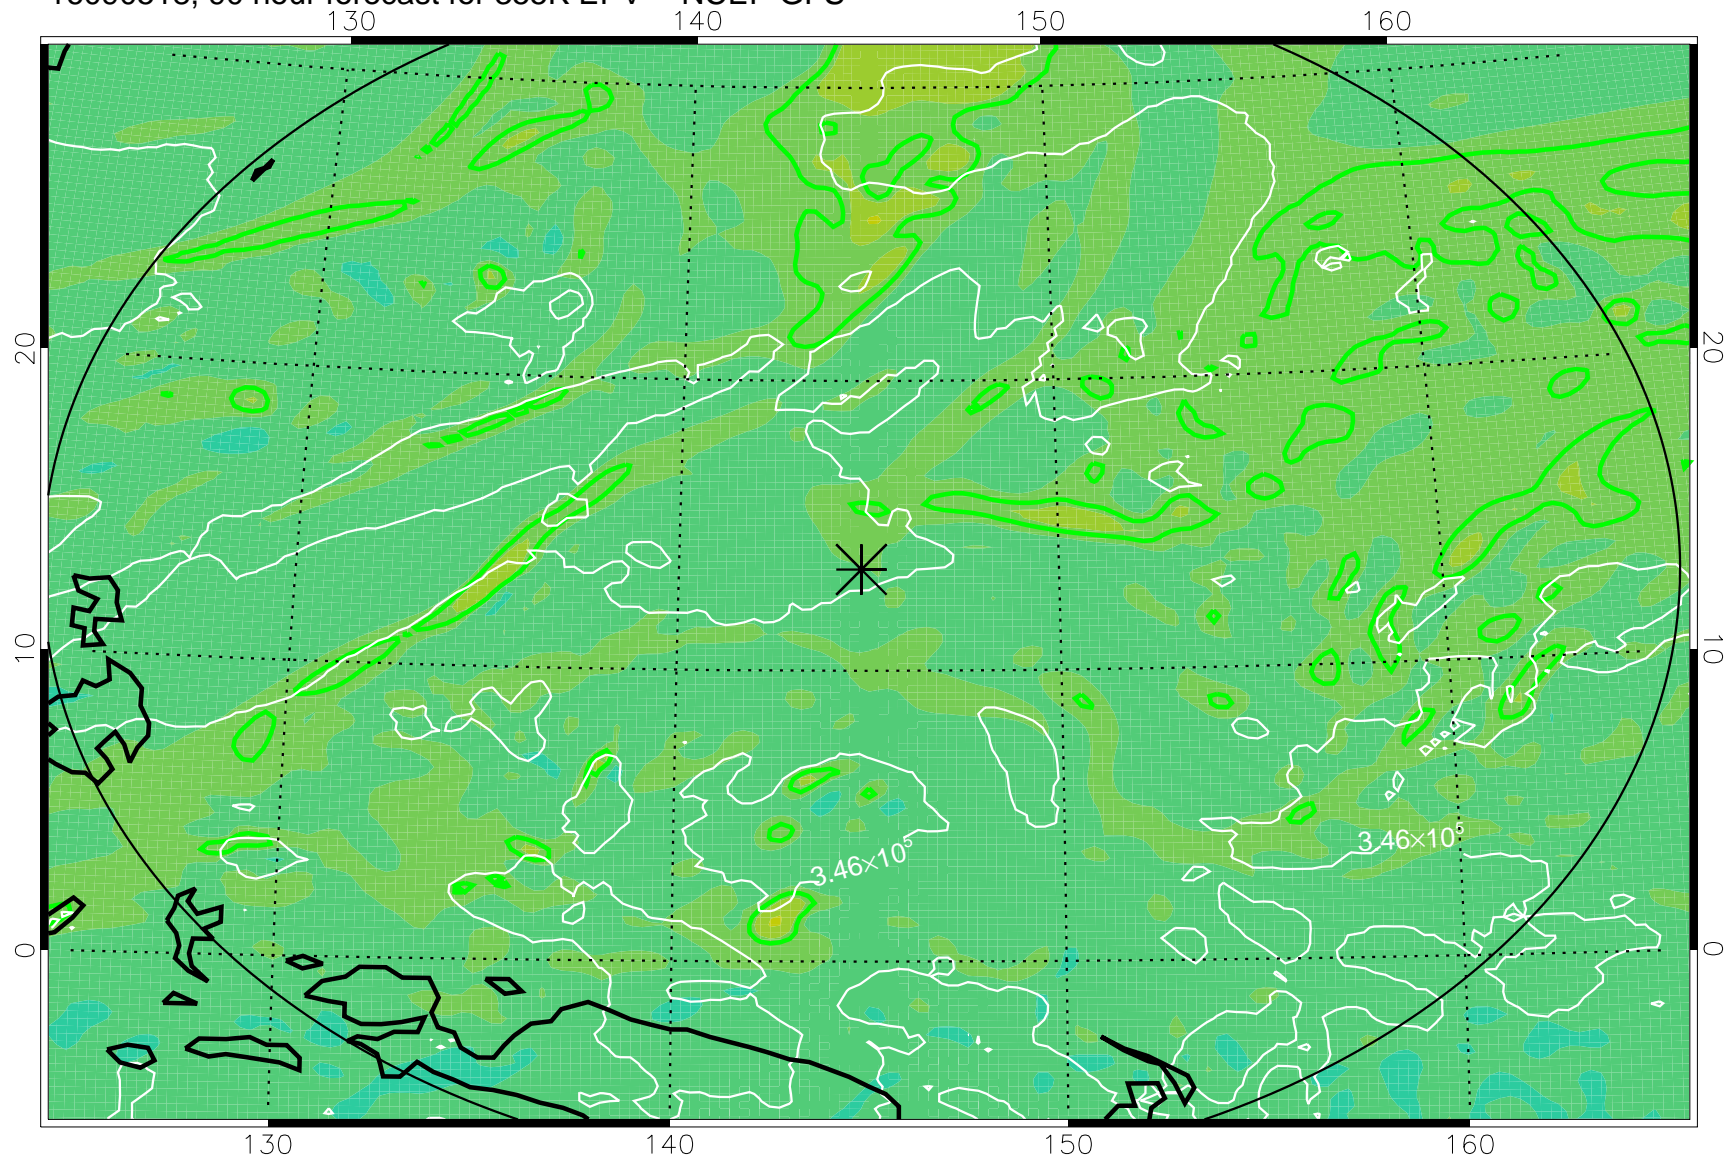

16090506, 78 hour forecast for 355K EPV -- NCEP GFS

355K Montgomery Streamfunction, white
EPV Tropopause (2 PVU) Position
Range ring of 2304 km

16090512, 84 hour forecast for 355K EPV -- NCEP GFS

355K Montgomery Streamfunction, white
EPV Tropopause (2 PVU) Position
Range ring of 2304 km

16090518, 90 hour forecast for 355K EPV -- NCEP GFS

355K Montgomery Streamfunction, white
EPV Tropopause (2 PVU) Position
Range ring of 2304 km

16090600, 96 hour forecast for 355K EPV -- NCEP GFS

355K Montgomery Streamfunction, white
EPV Tropopause (2 PVU) Position
Range ring of 2304 km

16090606, 102 hour forecast for 355K EPV -- NCEP GFS

355K Montgomery Streamfunction, white
EPV Tropopause (2 PVU) Position
Range ring of 2304 km

16090612, 108 hour forecast for 355K EPV -- NCEP GFS

355K Montgomery Streamfunction, white
EPV Tropopause (2 PVU) Position
Range ring of 2304 km

16090618, 114 hour forecast for 355K EPV -- NCEP GFS

355K Montgomery Streamfunction, white
EPV Tropopause (2 PVU) Position
Range ring of 2304 km

16090700, 120 hour forecast for 355K EPV -- NCEP GFS

355K Montgomery Streamfunction, white
EPV Tropopause (2 PVU) Position
Range ring of 2304 km