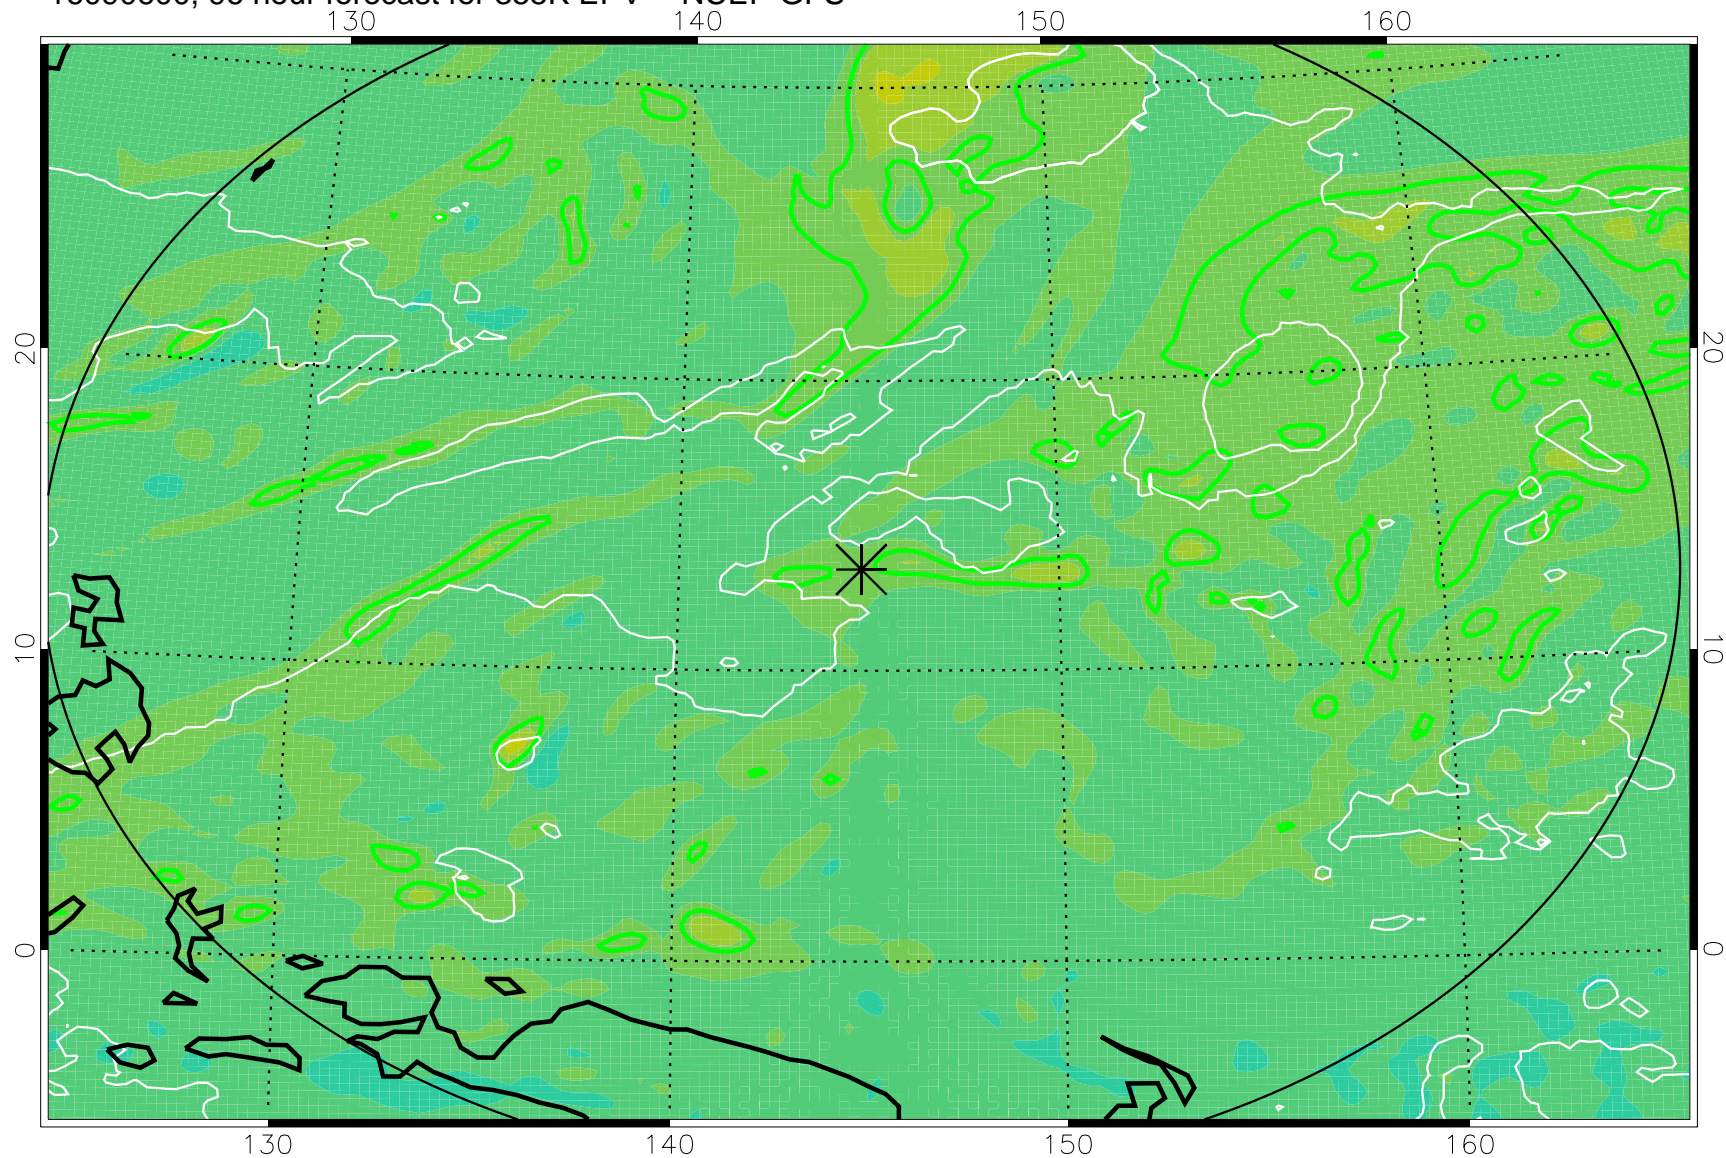

16090506, 78 hour forecast for 355K EPV -- NCEP GFS

355K Montgomery Streamfunction, white
EPV Tropopause (2 PVU) Position
Range ring of 2304 km

16090512, 84 hour forecast for 355K EPV -- NCEP GFS

355K Montgomery Streamfunction, white
EPV Tropopause (2 PVU) Position
Range ring of 2304 km

16090518, 90 hour forecast for 355K EPV -- NCEP GFS

355K Montgomery Streamfunction, white
EPV Tropopause (2 PVU) Position
Range ring of 2304 km

16090600, 96 hour forecast for 355K EPV -- NCEP GFS

355K Montgomery Streamfunction, white
EPV Tropopause (2 PVU) Position
Range ring of 2304 km

16090606, 102 hour forecast for 355K EPV -- NCEP GFS

355K Montgomery Streamfunction, white
EPV Tropopause (2 PVU) Position
Range ring of 2304 km

16090612, 108 hour forecast for 355K EPV -- NCEP GFS

355K Montgomery Streamfunction, white
EPV Tropopause (2 PVU) Position
Range ring of 2304 km

16090618, 114 hour forecast for 355K EPV -- NCEP GFS

355K Montgomery Streamfunction, white
EPV Tropopause (2 PVU) Position
Range ring of 2304 km

16090700, 120 hour forecast for 355K EPV -- NCEP GFS

355K Montgomery Streamfunction, white
EPV Tropopause (2 PVU) Position
Range ring of 2304 km