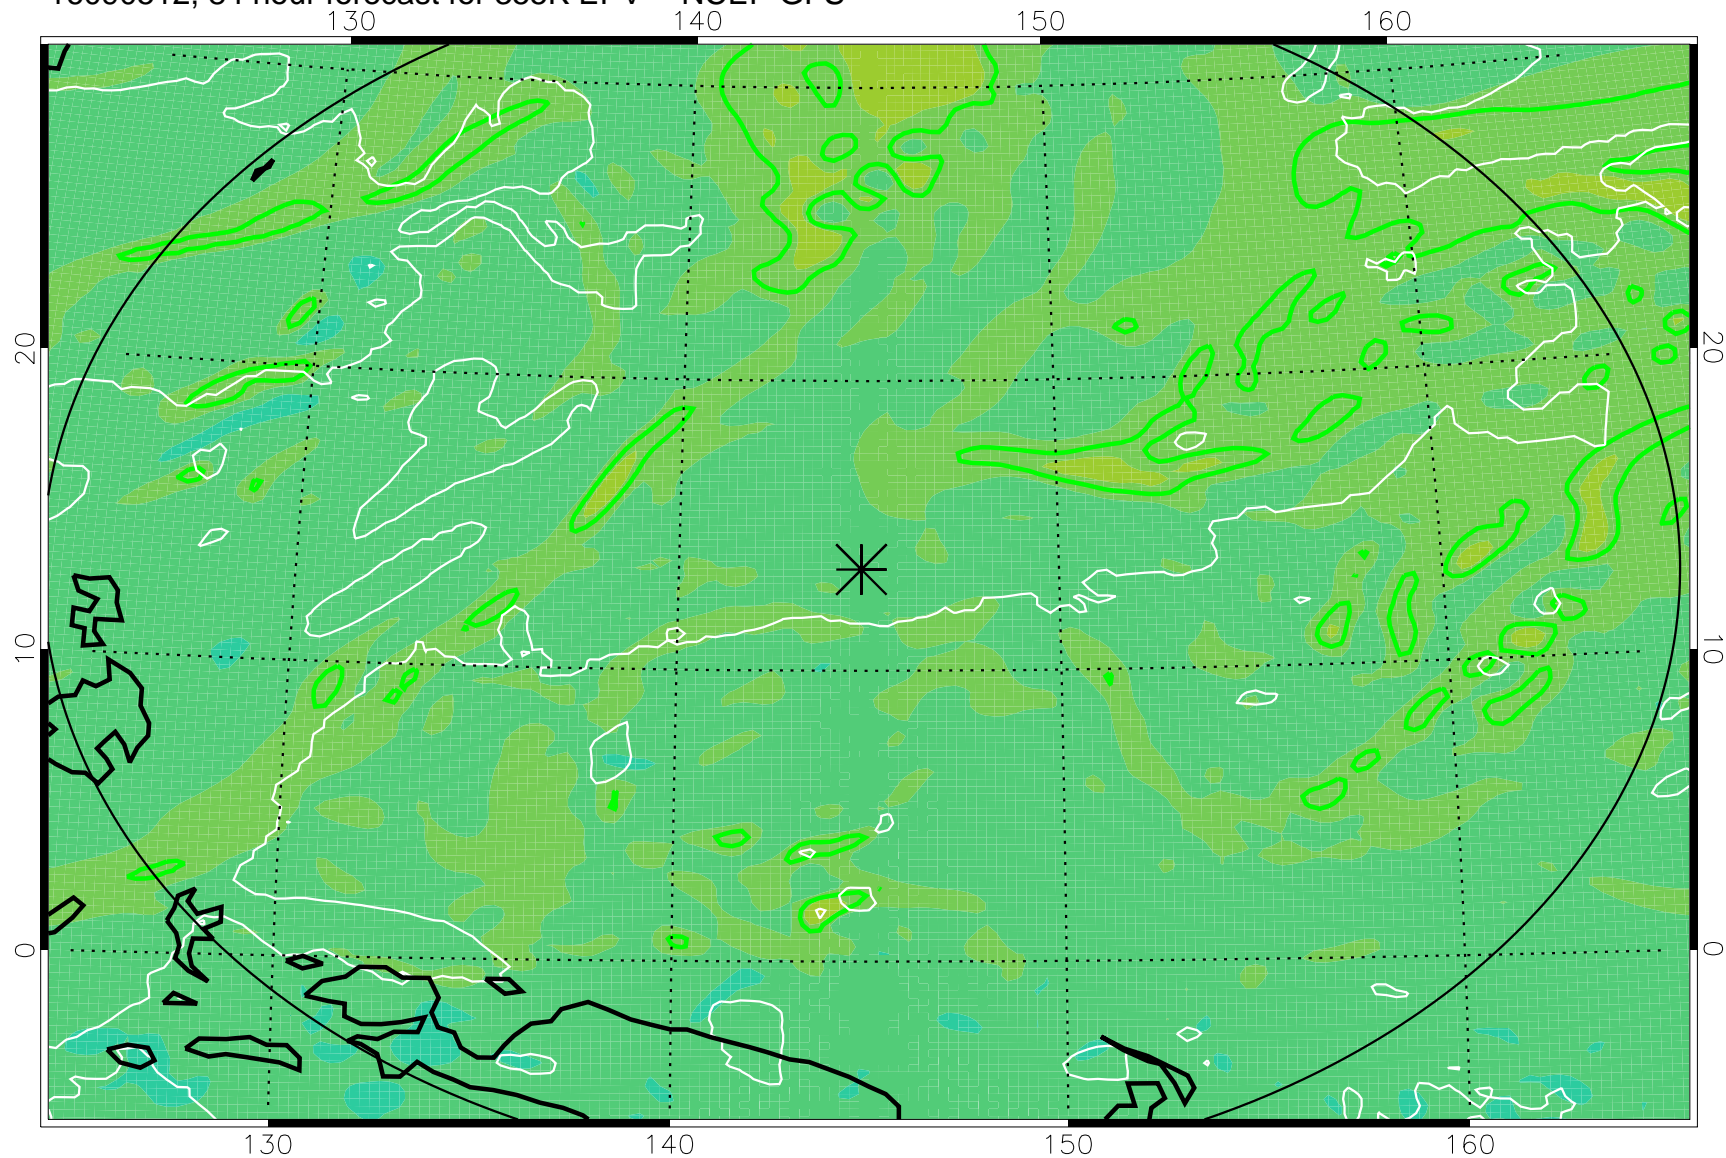

16090418, 66 hour forecast for 355K EPV -- NCEP GFS

355K Montgomery Streamfunction, white
EPV Tropopause (2 PVU) Position
Range ring of 2304 km

16090500, 72 hour forecast for 355K EPV -- NCEP GFS

355K Montgomery Streamfunction, white
EPV Tropopause (2 PVU) Position
Range ring of 2304 km

16090506, 78 hour forecast for 355K EPV -- NCEP GFS

355K Montgomery Streamfunction, white
EPV Tropopause (2 PVU) Position
Range ring of 2304 km

16090512, 84 hour forecast for 355K EPV -- NCEP GFS

355K Montgomery Streamfunction, white
EPV Tropopause (2 PVU) Position
Range ring of 2304 km

16090518, 90 hour forecast for 355K EPV -- NCEP GFS

355K Montgomery Streamfunction, white
EPV Tropopause (2 PVU) Position
Range ring of 2304 km

16090600, 96 hour forecast for 355K EPV -- NCEP GFS

355K Montgomery Streamfunction, white
EPV Tropopause (2 PVU) Position
Range ring of 2304 km

16090606, 102 hour forecast for 355K EPV -- NCEP GFS

355K Montgomery Streamfunction, white
EPV Tropopause (2 PVU) Position
Range ring of 2304 km

16090612, 108 hour forecast for 355K EPV -- NCEP GFS

355K Montgomery Streamfunction, white
EPV Tropopause (2 PVU) Position
Range ring of 2304 km