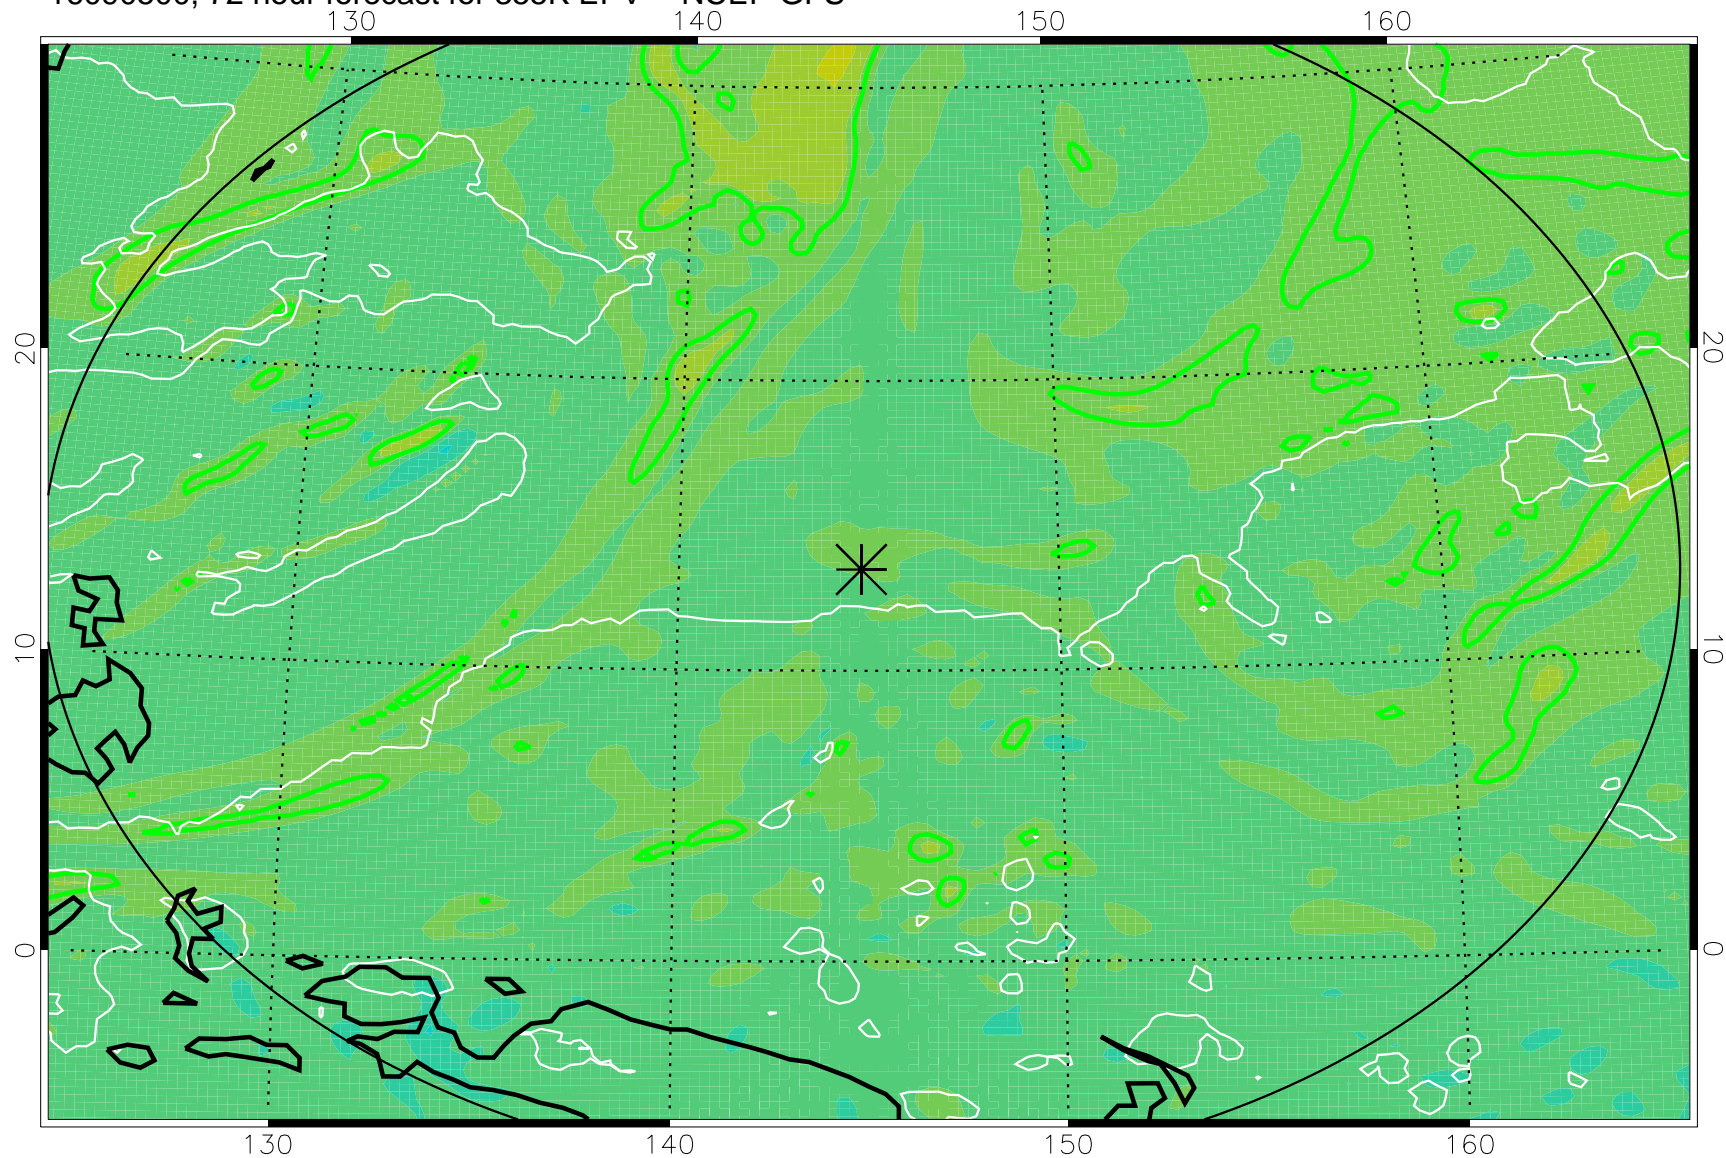

16090406, 54 hour forecast for 355K EPV -- NCEP GFS

355K Montgomery Streamfunction, white
EPV Tropopause (2 PVU) Position
Range ring of 2304 km

16090412, 60 hour forecast for 355K EPV -- NCEP GFS

355K Montgomery Streamfunction, white
EPV Tropopause (2 PVU) Position
Range ring of 2304 km

16090418, 66 hour forecast for 355K EPV -- NCEP GFS

355K Montgomery Streamfunction, white
EPV Tropopause (2 PVU) Position
Range ring of 2304 km

16090500, 72 hour forecast for 355K EPV -- NCEP GFS

355K Montgomery Streamfunction, white
EPV Tropopause (2 PVU) Position
Range ring of 2304 km

16090506, 78 hour forecast for 355K EPV -- NCEP GFS

355K Montgomery Streamfunction, white
EPV Tropopause (2 PVU) Position
Range ring of 2304 km

16090512, 84 hour forecast for 355K EPV -- NCEP GFS

355K Montgomery Streamfunction, white
EPV Tropopause (2 PVU) Position
Range ring of 2304 km

16090518, 90 hour forecast for 355K EPV -- NCEP GFS

355K Montgomery Streamfunction, white
EPV Tropopause (2 PVU) Position
Range ring of 2304 km

16090600, 96 hour forecast for 355K EPV -- NCEP GFS

355K Montgomery Streamfunction, white
EPV Tropopause (2 PVU) Position
Range ring of 2304 km