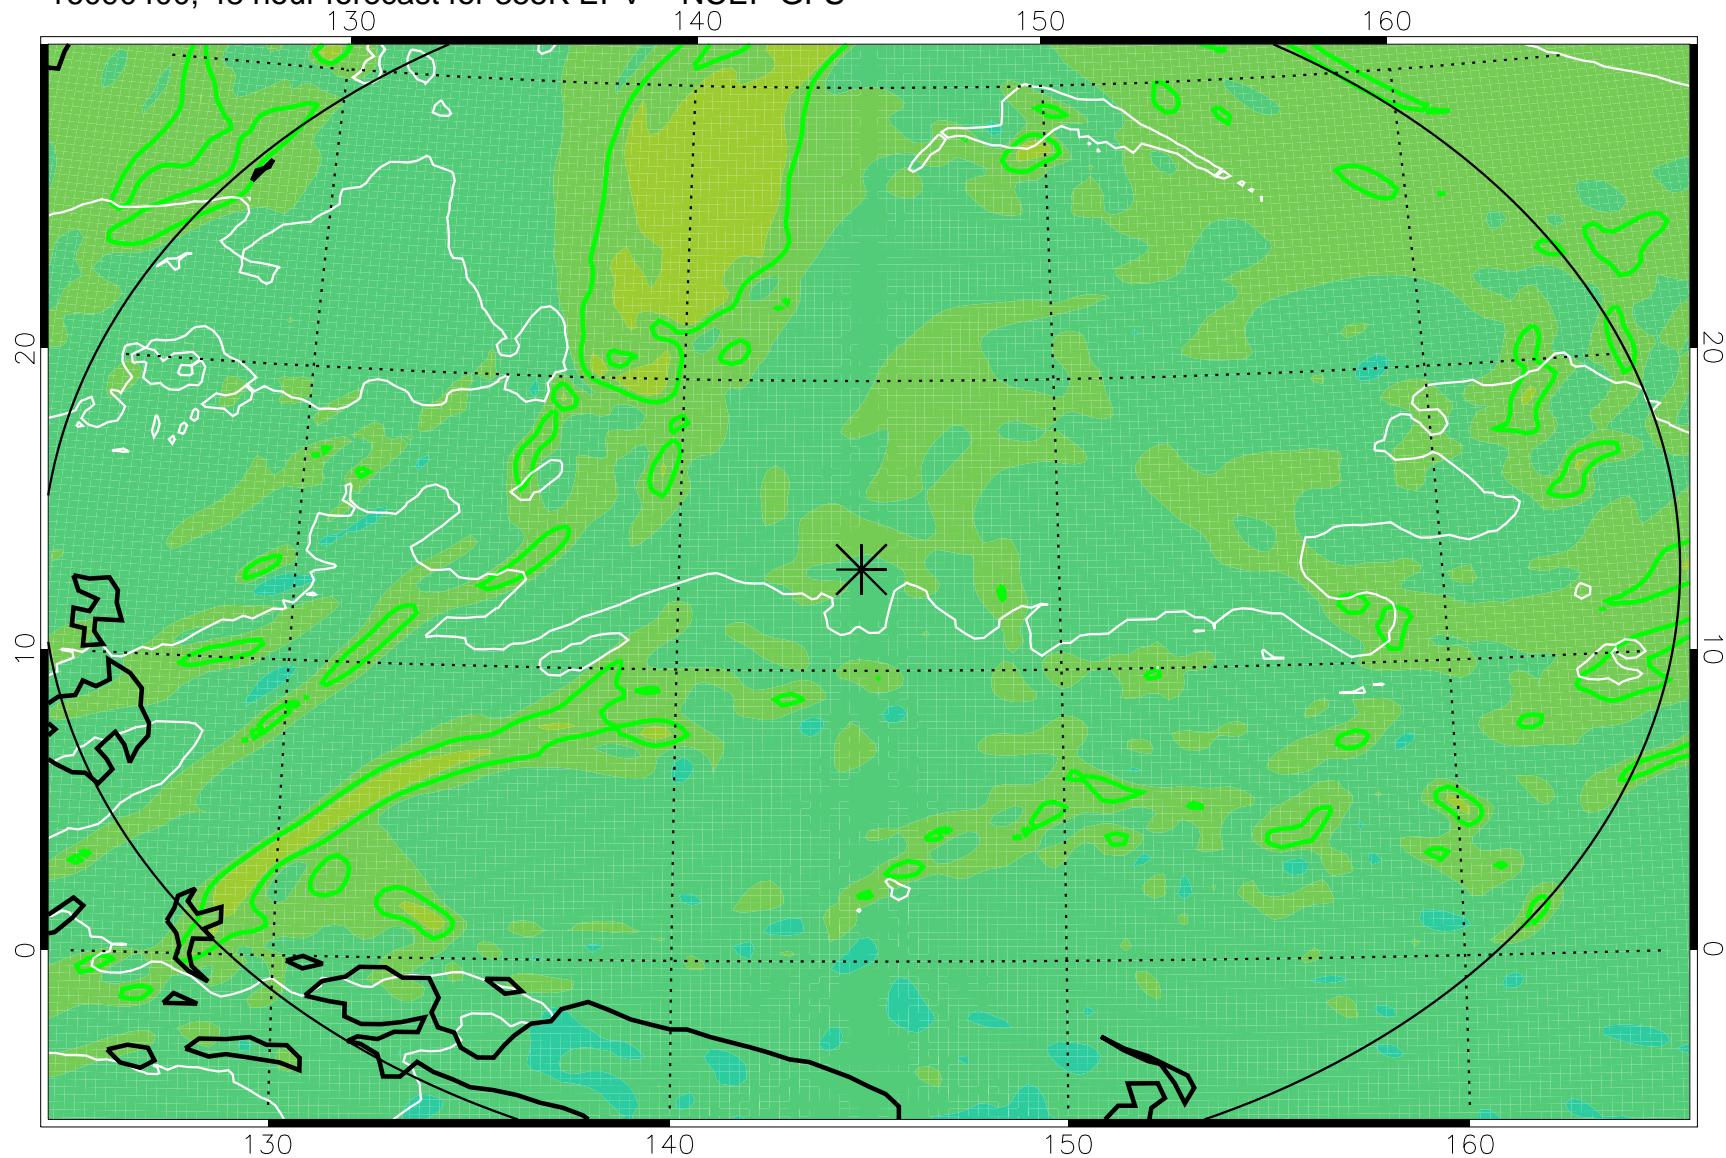

16090218, 18 hour forecast for 355K EPV -- NCEP GFS

355K Montgomery Streamfunction, white
EPV Tropopause (2 PVU) Position
Range ring of 2304 km

16090300, 24 hour forecast for 355K EPV -- NCEP GFS

355K Montgomery Streamfunction, white
EPV Tropopause (2 PVU) Position
Range ring of 2304 km

16090306, 30 hour forecast for 355K EPV -- NCEP GFS

355K Montgomery Streamfunction, white
EPV Tropopause (2 PVU) Position
Range ring of 2304 km

16090312, 36 hour forecast for 355K EPV -- NCEP GFS

355K Montgomery Streamfunction, white
EPV Tropopause (2 PVU) Position
Range ring of 2304 km

16090318, 42 hour forecast for 355K EPV -- NCEP GFS

355K Montgomery Streamfunction, white
EPV Tropopause (2 PVU) Position
Range ring of 2304 km

16090400, 48 hour forecast for 355K EPV -- NCEP GFS

355K Montgomery Streamfunction, white
EPV Tropopause (2 PVU) Position
Range ring of 2304 km

16090406, 54 hour forecast for 355K EPV -- NCEP GFS

355K Montgomery Streamfunction, white
EPV Tropopause (2 PVU) Position
Range ring of 2304 km

16090412, 60 hour forecast for 355K EPV -- NCEP GFS

355K Montgomery Streamfunction, white
EPV Tropopause (2 PVU) Position
Range ring of 2304 km