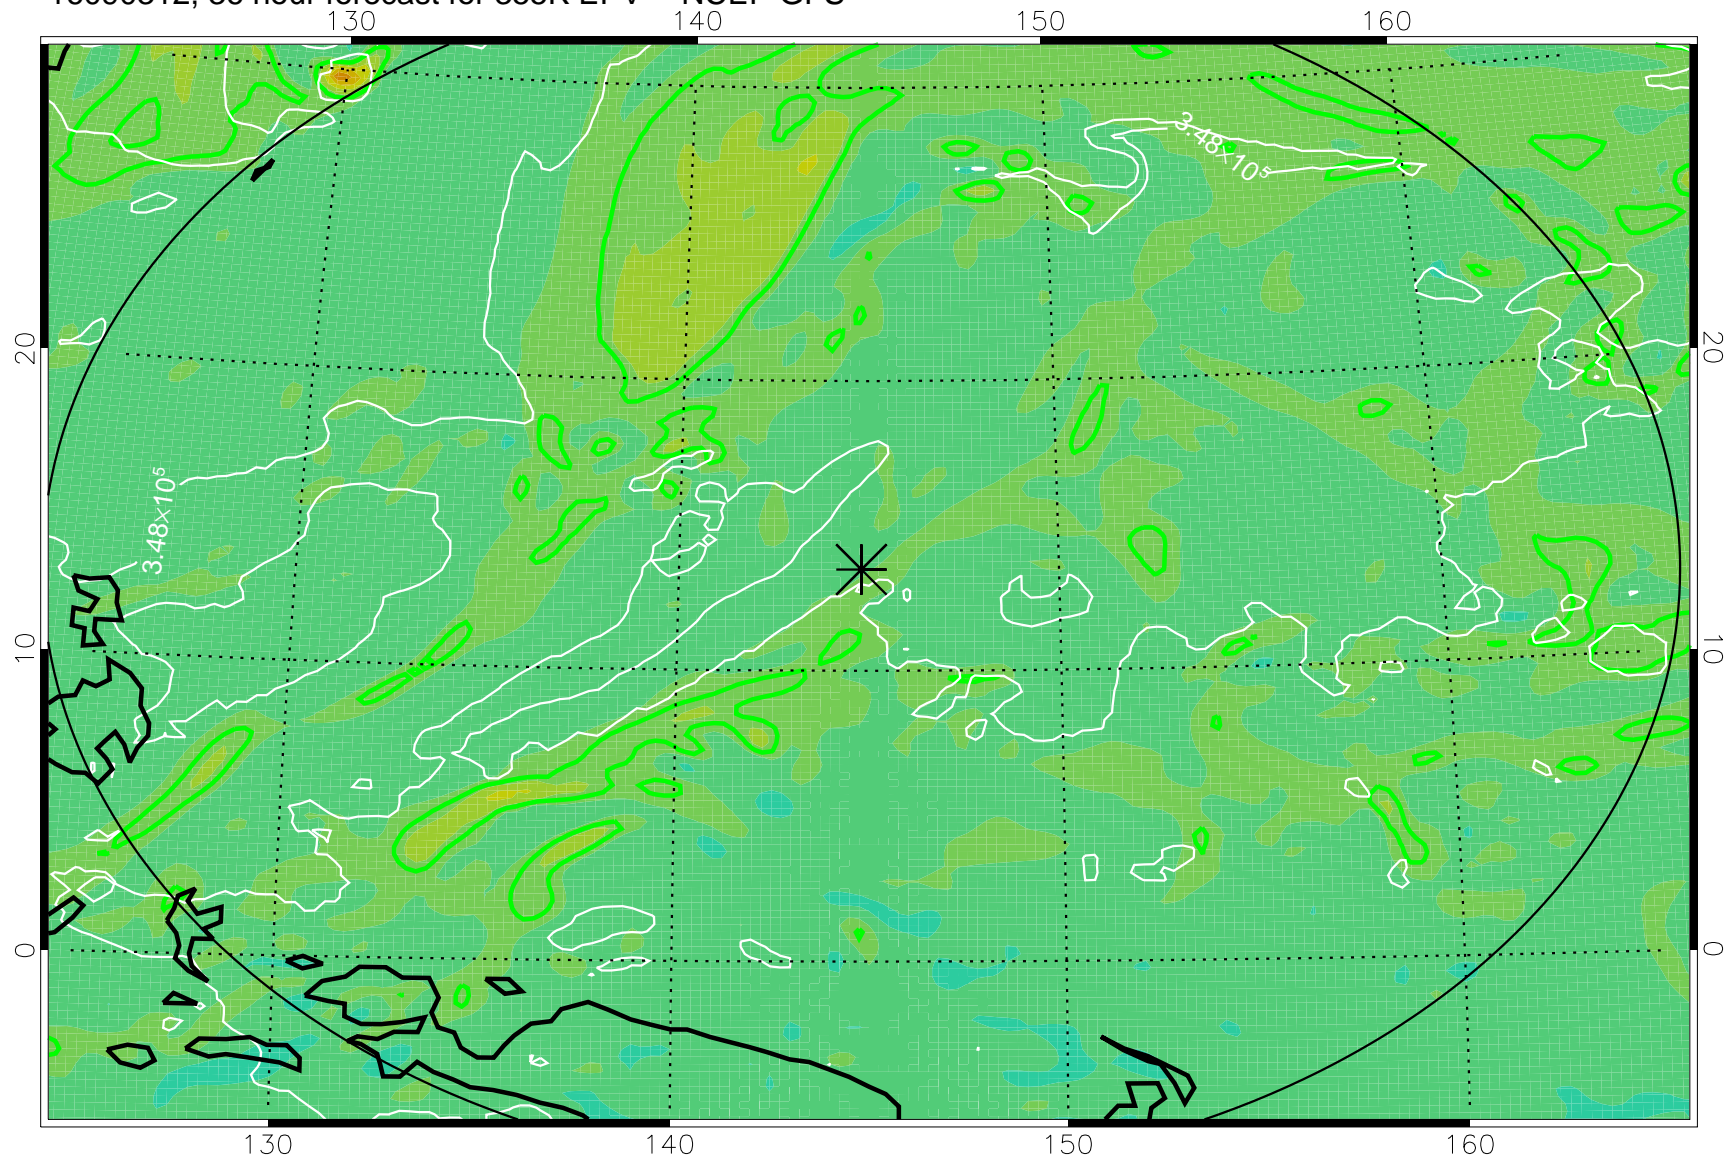

16090218, 18 hour forecast for 355K EPV -- NCEP GFS

355K Montgomery Streamfunction, white
EPV Tropopause (2 PVU) Position
Range ring of 2304 km

16090300, 24 hour forecast for 355K EPV -- NCEP GFS

355K Montgomery Streamfunction, white
EPV Tropopause (2 PVU) Position
Range ring of 2304 km

16090306, 30 hour forecast for 355K EPV -- NCEP GFS

355K Montgomery Streamfunction, white
EPV Tropopause (2 PVU) Position
Range ring of 2304 km

16090312, 36 hour forecast for 355K EPV -- NCEP GFS

355K Montgomery Streamfunction, white
EPV Tropopause (2 PVU) Position
Range ring of 2304 km

16090318, 42 hour forecast for 355K EPV -- NCEP GFS

355K Montgomery Streamfunction, white
EPV Tropopause (2 PVU) Position
Range ring of 2304 km

16090400, 48 hour forecast for 355K EPV -- NCEP GFS

355K Montgomery Streamfunction, white
EPV Tropopause (2 PVU) Position
Range ring of 2304 km

16090418, 66 hour forecast for 355K EPV -- NCEP GFS

355K Montgomery Streamfunction, white
EPV Tropopause (2 PVU) Position
Range ring of 2304 km

16090500, 72 hour forecast for 355K EPV -- NCEP GFS

355K Montgomery Streamfunction, white
EPV Tropopause (2 PVU) Position
Range ring of 2304 km