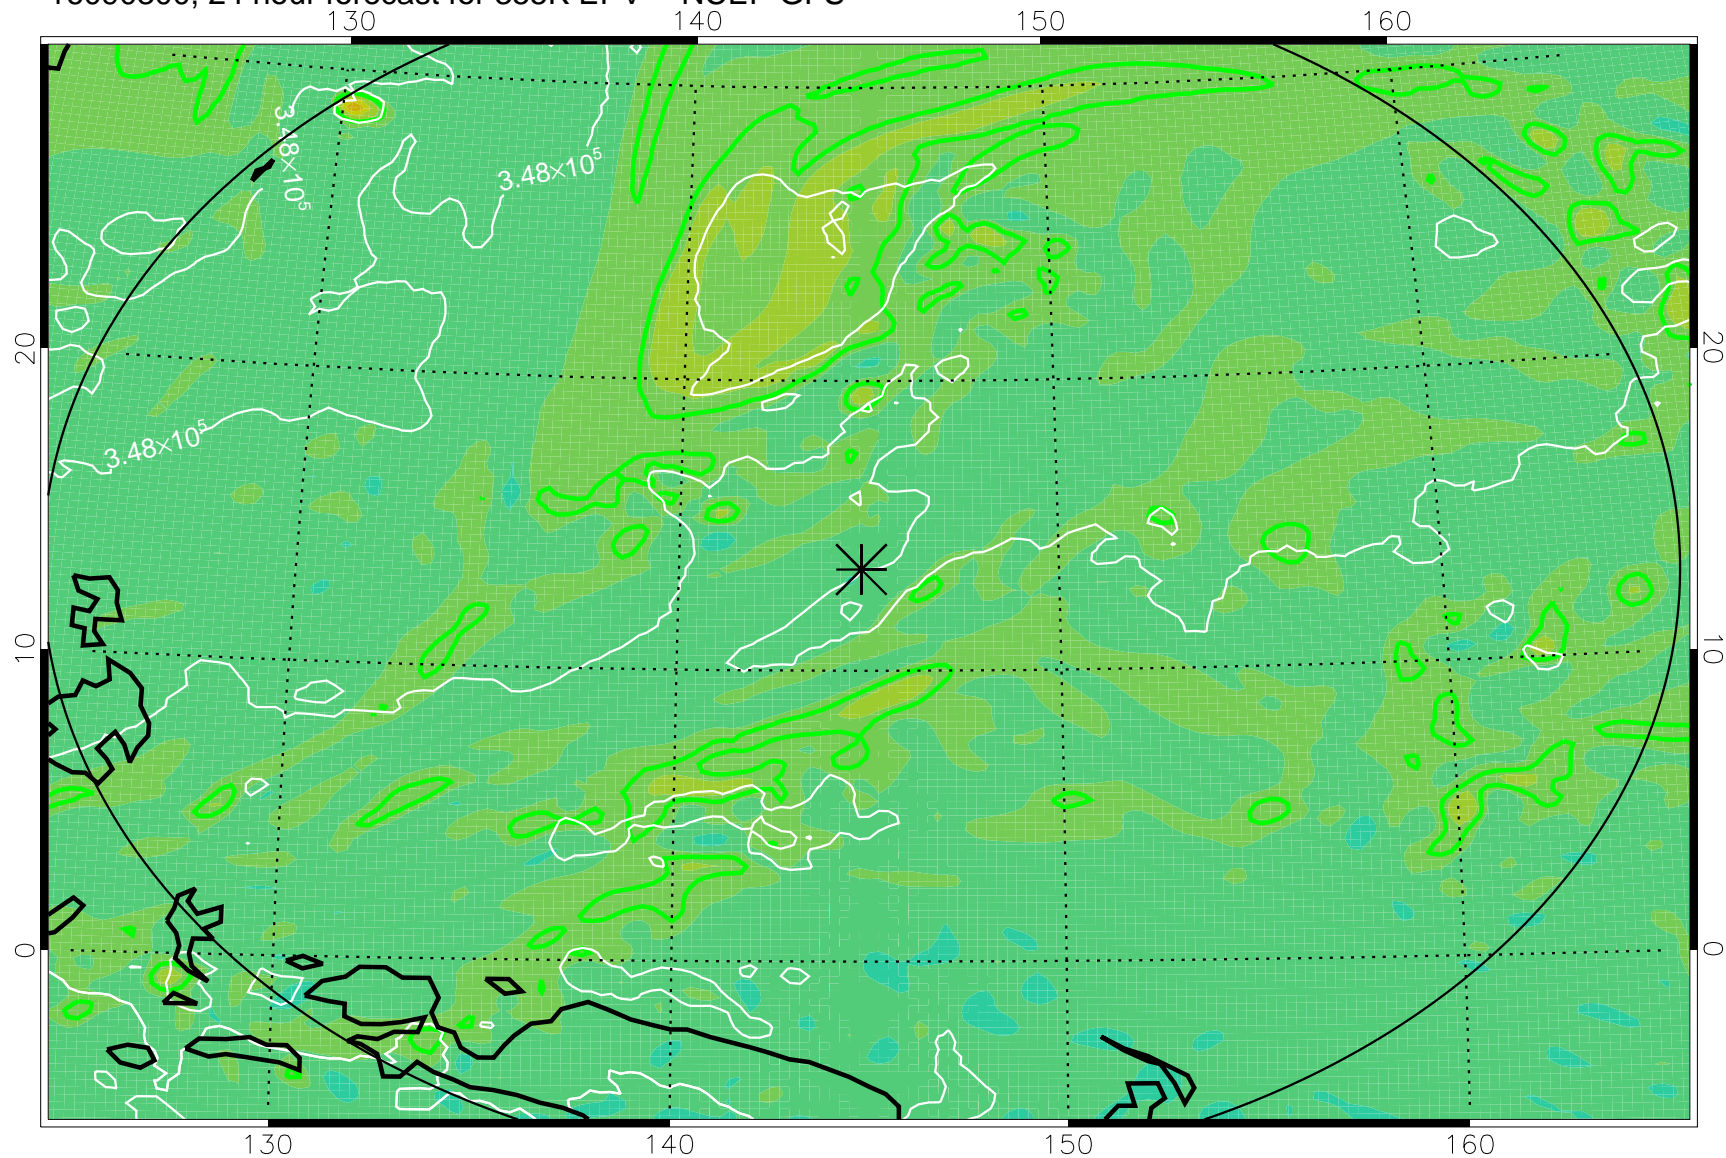

16090206, 6 hour forecast for 355K EPV -- NCEP GFS

355K Montgomery Streamfunction, white
EPV Tropopause (2 PVU) Position
Range ring of 2304 km

16090212, 12 hour forecast for 355K EPV -- NCEP GFS

355K Montgomery Streamfunction, white
EPV Tropopause (2 PVU) Position
Range ring of 2304 km

16090218, 18 hour forecast for 355K EPV -- NCEP GFS

355K Montgomery Streamfunction, white
EPV Tropopause (2 PVU) Position
Range ring of 2304 km

16090300, 24 hour forecast for 355K EPV -- NCEP GFS

355K Montgomery Streamfunction, white
EPV Tropopause (2 PVU) Position
Range ring of 2304 km

16090306, 30 hour forecast for 355K EPV -- NCEP GFS

355K Montgomery Streamfunction, white
EPV Tropopause (2 PVU) Position
Range ring of 2304 km

16090312, 36 hour forecast for 355K EPV -- NCEP GFS

355K Montgomery Streamfunction, white
EPV Tropopause (2 PVU) Position
Range ring of 2304 km

16090318, 42 hour forecast for 355K EPV -- NCEP GFS

355K Montgomery Streamfunction, white
EPV Tropopause (2 PVU) Position
Range ring of 2304 km

16090400, 48 hour forecast for 355K EPV -- NCEP GFS

355K Montgomery Streamfunction, white
EPV Tropopause (2 PVU) Position
Range ring of 2304 km