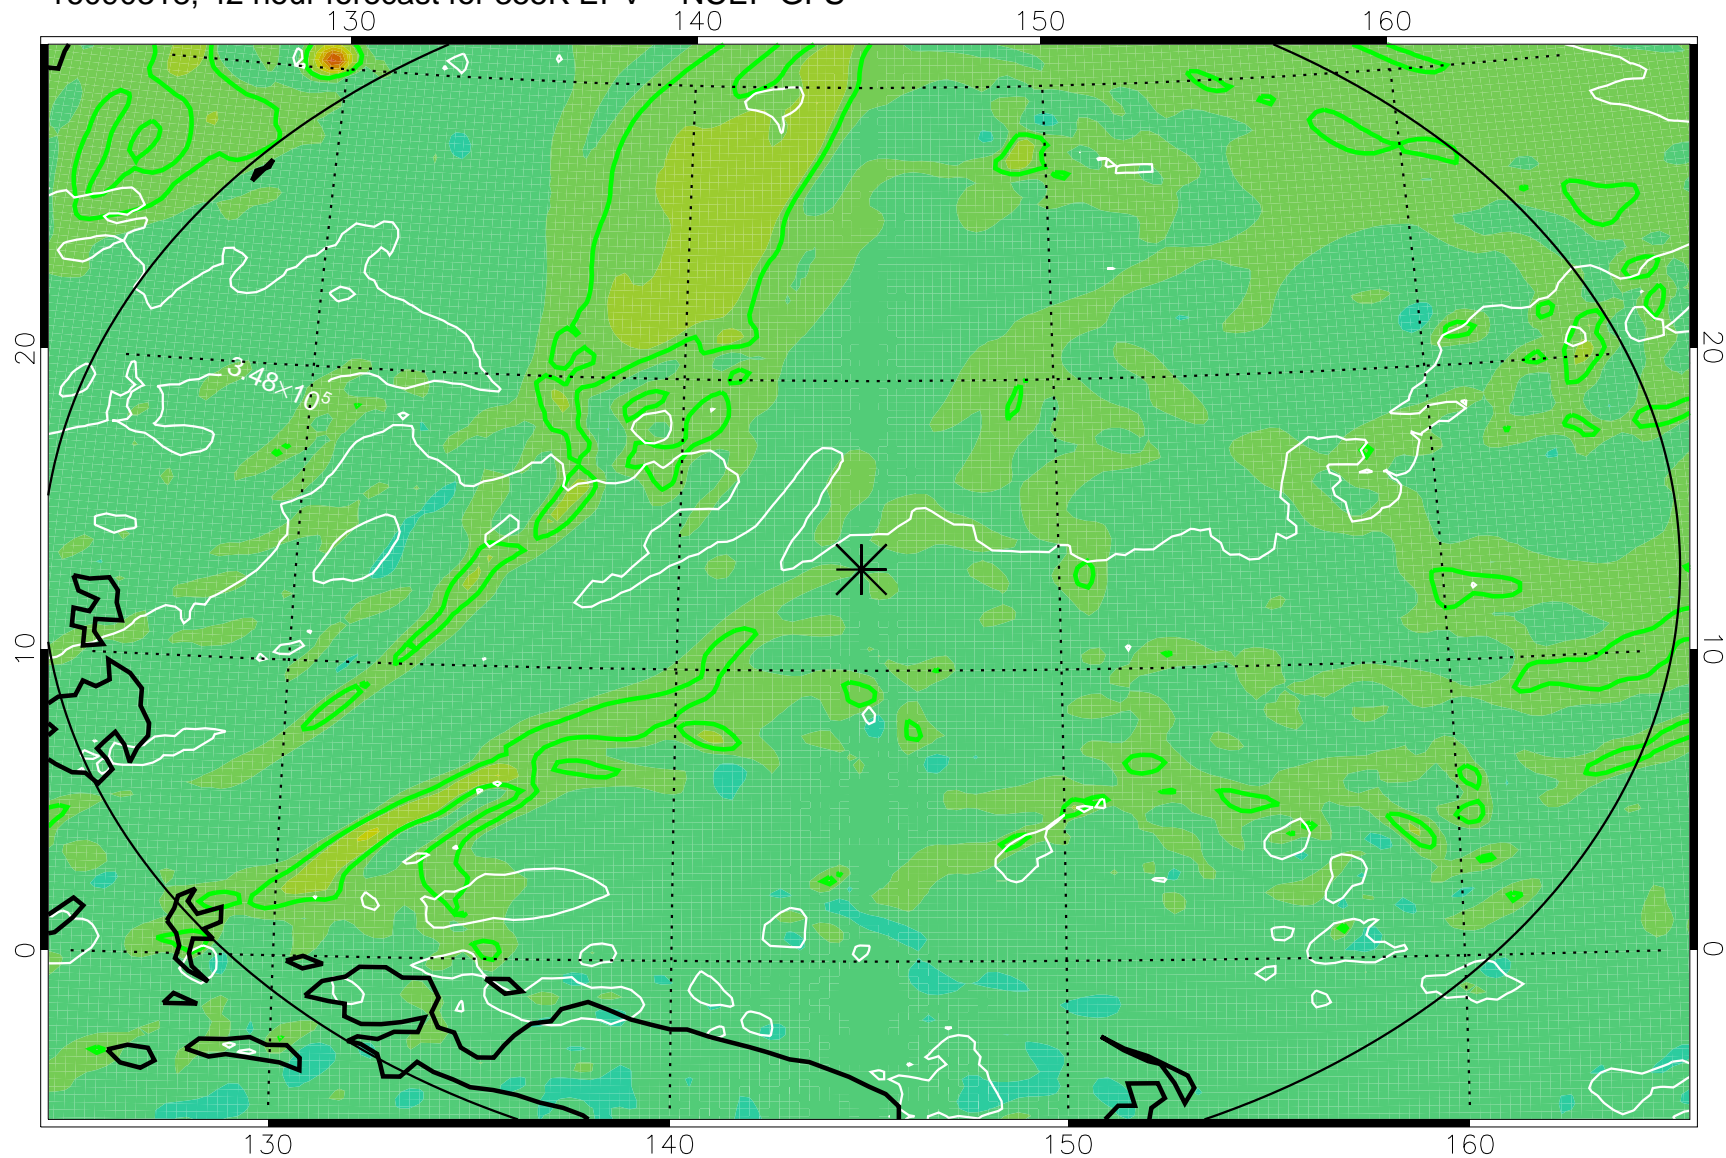

16090306, 30 hour forecast for 355K EPV -- NCEP GFS

355K Montgomery Streamfunction, white
EPV Tropopause (2 PVU) Position
Range ring of 2304 km

16090312, 36 hour forecast for 355K EPV -- NCEP GFS

355K Montgomery Streamfunction, white
EPV Tropopause (2 PVU) Position
Range ring of 2304 km

16090318, 42 hour forecast for 355K EPV -- NCEP GFS

355K Montgomery Streamfunction, white
EPV Tropopause (2 PVU) Position
Range ring of 2304 km

16090400, 48 hour forecast for 355K EPV -- NCEP GFS

355K Montgomery Streamfunction, white
EPV Tropopause (2 PVU) Position
Range ring of 2304 km

16090406, 54 hour forecast for 355K EPV -- NCEP GFS

355K Montgomery Streamfunction, white
EPV Tropopause (2 PVU) Position
Range ring of 2304 km

16090412, 60 hour forecast for 355K EPV -- NCEP GFS

355K Montgomery Streamfunction, white
EPV Tropopause (2 PVU) Position
Range ring of 2304 km

16090418, 66 hour forecast for 355K EPV -- NCEP GFS

355K Montgomery Streamfunction, white
EPV Tropopause (2 PVU) Position
Range ring of 2304 km

16090500, 72 hour forecast for 355K EPV -- NCEP GFS

355K Montgomery Streamfunction, white
EPV Tropopause (2 PVU) Position
Range ring of 2304 km