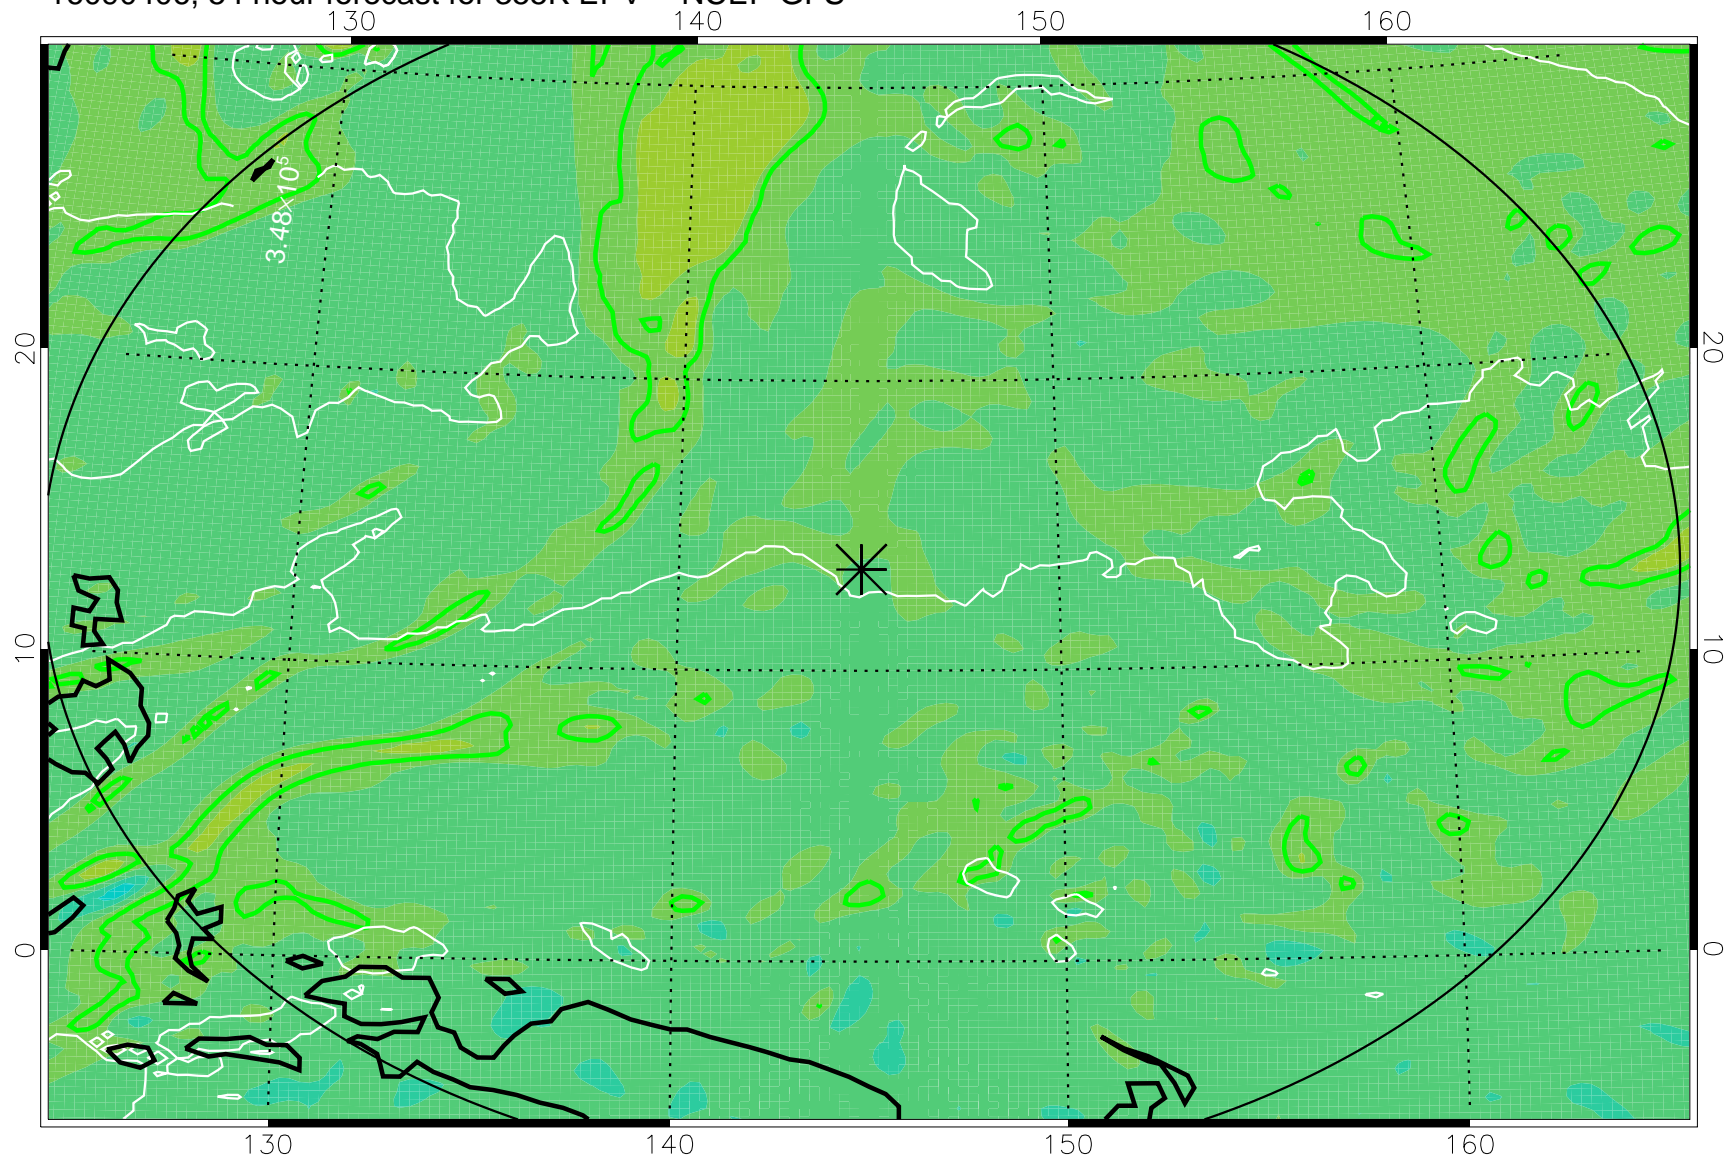

16090306, 30 hour forecast for 355K EPV -- NCEP GFS

355K Montgomery Streamfunction, white
EPV Tropopause (2 PVU) Position
Range ring of 2304 km

16090312, 36 hour forecast for 355K EPV -- NCEP GFS

355K Montgomery Streamfunction, white
EPV Tropopause (2 PVU) Position
Range ring of 2304 km

16090318, 42 hour forecast for 355K EPV -- NCEP GFS

355K Montgomery Streamfunction, white
EPV Tropopause (2 PVU) Position
Range ring of 2304 km

16090400, 48 hour forecast for 355K EPV -- NCEP GFS

355K Montgomery Streamfunction, white
EPV Tropopause (2 PVU) Position
Range ring of 2304 km

16090406, 54 hour forecast for 355K EPV -- NCEP GFS

355K Montgomery Streamfunction, white
EPV Tropopause (2 PVU) Position
Range ring of 2304 km

16090412, 60 hour forecast for 355K EPV -- NCEP GFS

355K Montgomery Streamfunction, white
EPV Tropopause (2 PVU) Position
Range ring of 2304 km

16090418, 66 hour forecast for 355K EPV -- NCEP GFS

355K Montgomery Streamfunction, white
EPV Tropopause (2 PVU) Position
Range ring of 2304 km

16090500, 72 hour forecast for 355K EPV -- NCEP GFS

355K Montgomery Streamfunction, white
EPV Tropopause (2 PVU) Position
Range ring of 2304 km