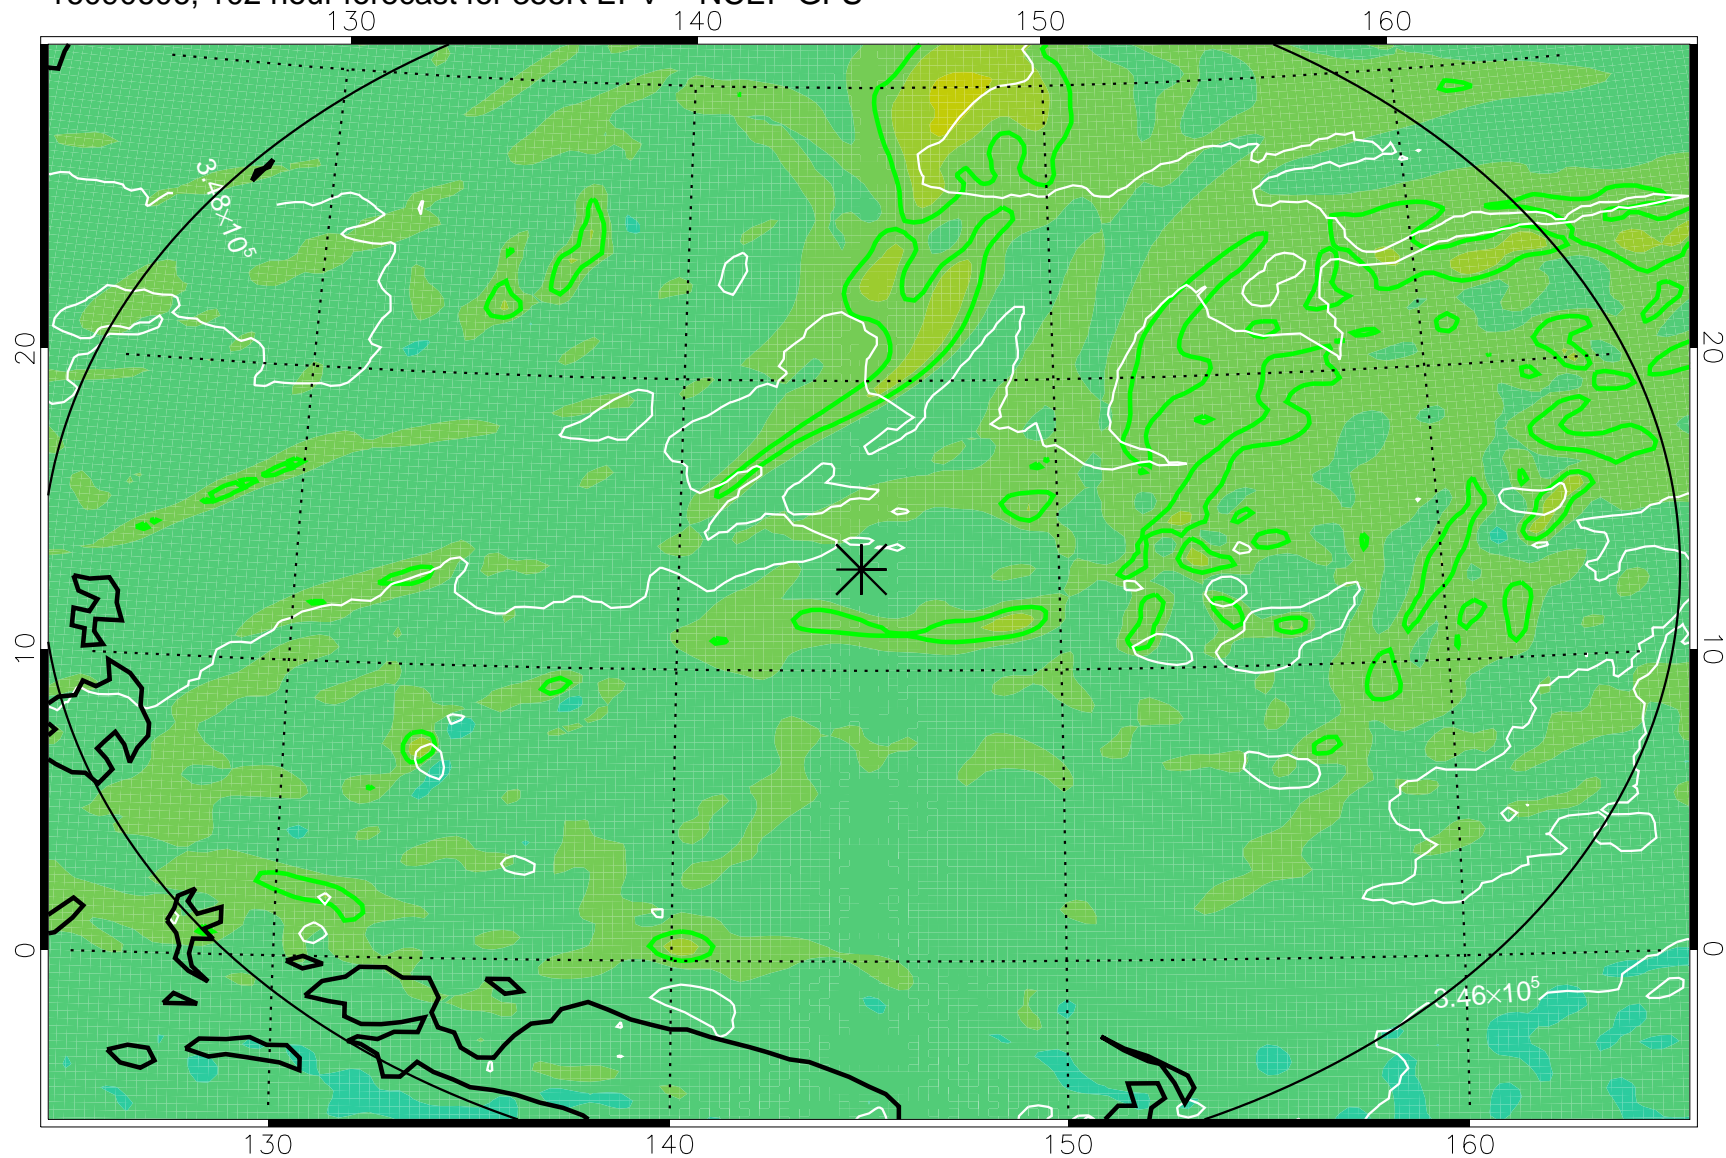

16090506, 78 hour forecast for 355K EPV -- NCEP GFS

355K Montgomery Streamfunction, white
EPV Tropopause (2 PVU) Position
Range ring of 2304 km

16090512, 84 hour forecast for 355K EPV -- NCEP GFS

355K Montgomery Streamfunction, white
EPV Tropopause (2 PVU) Position
Range ring of 2304 km

16090518, 90 hour forecast for 355K EPV -- NCEP GFS

355K Montgomery Streamfunction, white
EPV Tropopause (2 PVU) Position
Range ring of 2304 km

16090600, 96 hour forecast for 355K EPV -- NCEP GFS

355K Montgomery Streamfunction, white
EPV Tropopause (2 PVU) Position
Range ring of 2304 km

16090606, 102 hour forecast for 355K EPV -- NCEP GFS

355K Montgomery Streamfunction, white
EPV Tropopause (2 PVU) Position
Range ring of 2304 km

16090612, 108 hour forecast for 355K EPV -- NCEP GFS

355K Montgomery Streamfunction, white
EPV Tropopause (2 PVU) Position
Range ring of 2304 km

16090618, 114 hour forecast for 355K EPV -- NCEP GFS

355K Montgomery Streamfunction, white
EPV Tropopause (2 PVU) Position
Range ring of 2304 km

16090700, 120 hour forecast for 355K EPV -- NCEP GFS

355K Montgomery Streamfunction, white
EPV Tropopause (2 PVU) Position
Range ring of 2304 km