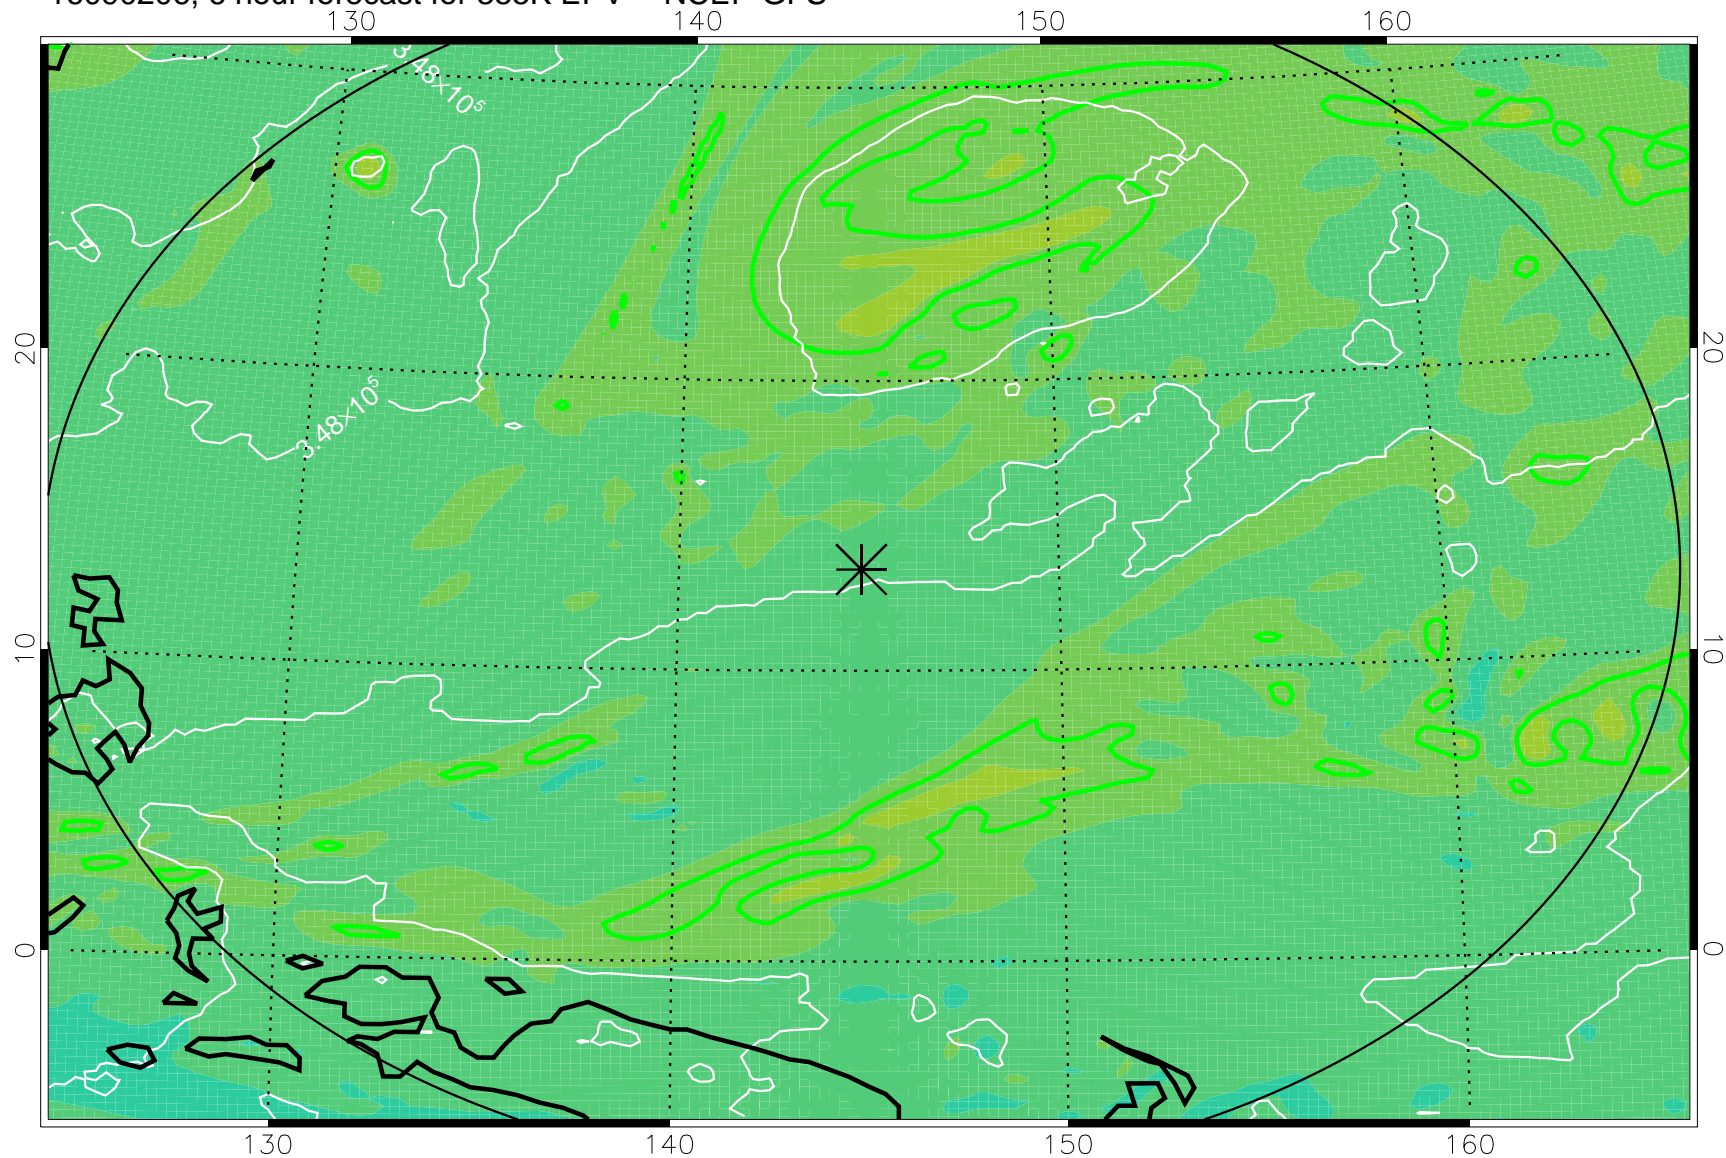

16090206, 6 hour forecast for 355K EPV -- NCEP GFS

355K Montgomery Streamfunction, white
EPV Tropopause (2 PVU) Position
Range ring of 2304 km

16090212, 12 hour forecast for 355K EPV -- NCEP GFS

355K Montgomery Streamfunction, white
EPV Tropopause (2 PVU) Position
Range ring of 2304 km

16090218, 18 hour forecast for 355K EPV -- NCEP GFS

355K Montgomery Streamfunction, white
EPV Tropopause (2 PVU) Position
Range ring of 2304 km

16090300, 24 hour forecast for 355K EPV -- NCEP GFS

355K Montgomery Streamfunction, white
EPV Tropopause (2 PVU) Position
Range ring of 2304 km

16090306, 30 hour forecast for 355K EPV -- NCEP GFS

355K Montgomery Streamfunction, white
EPV Tropopause (2 PVU) Position
Range ring of 2304 km

16090312, 36 hour forecast for 355K EPV -- NCEP GFS

355K Montgomery Streamfunction, white
EPV Tropopause (2 PVU) Position
Range ring of 2304 km

16090318, 42 hour forecast for 355K EPV -- NCEP GFS

355K Montgomery Streamfunction, white
EPV Tropopause (2 PVU) Position
Range ring of 2304 km

16090400, 48 hour forecast for 355K EPV -- NCEP GFS

355K Montgomery Streamfunction, white
EPV Tropopause (2 PVU) Position
Range ring of 2304 km