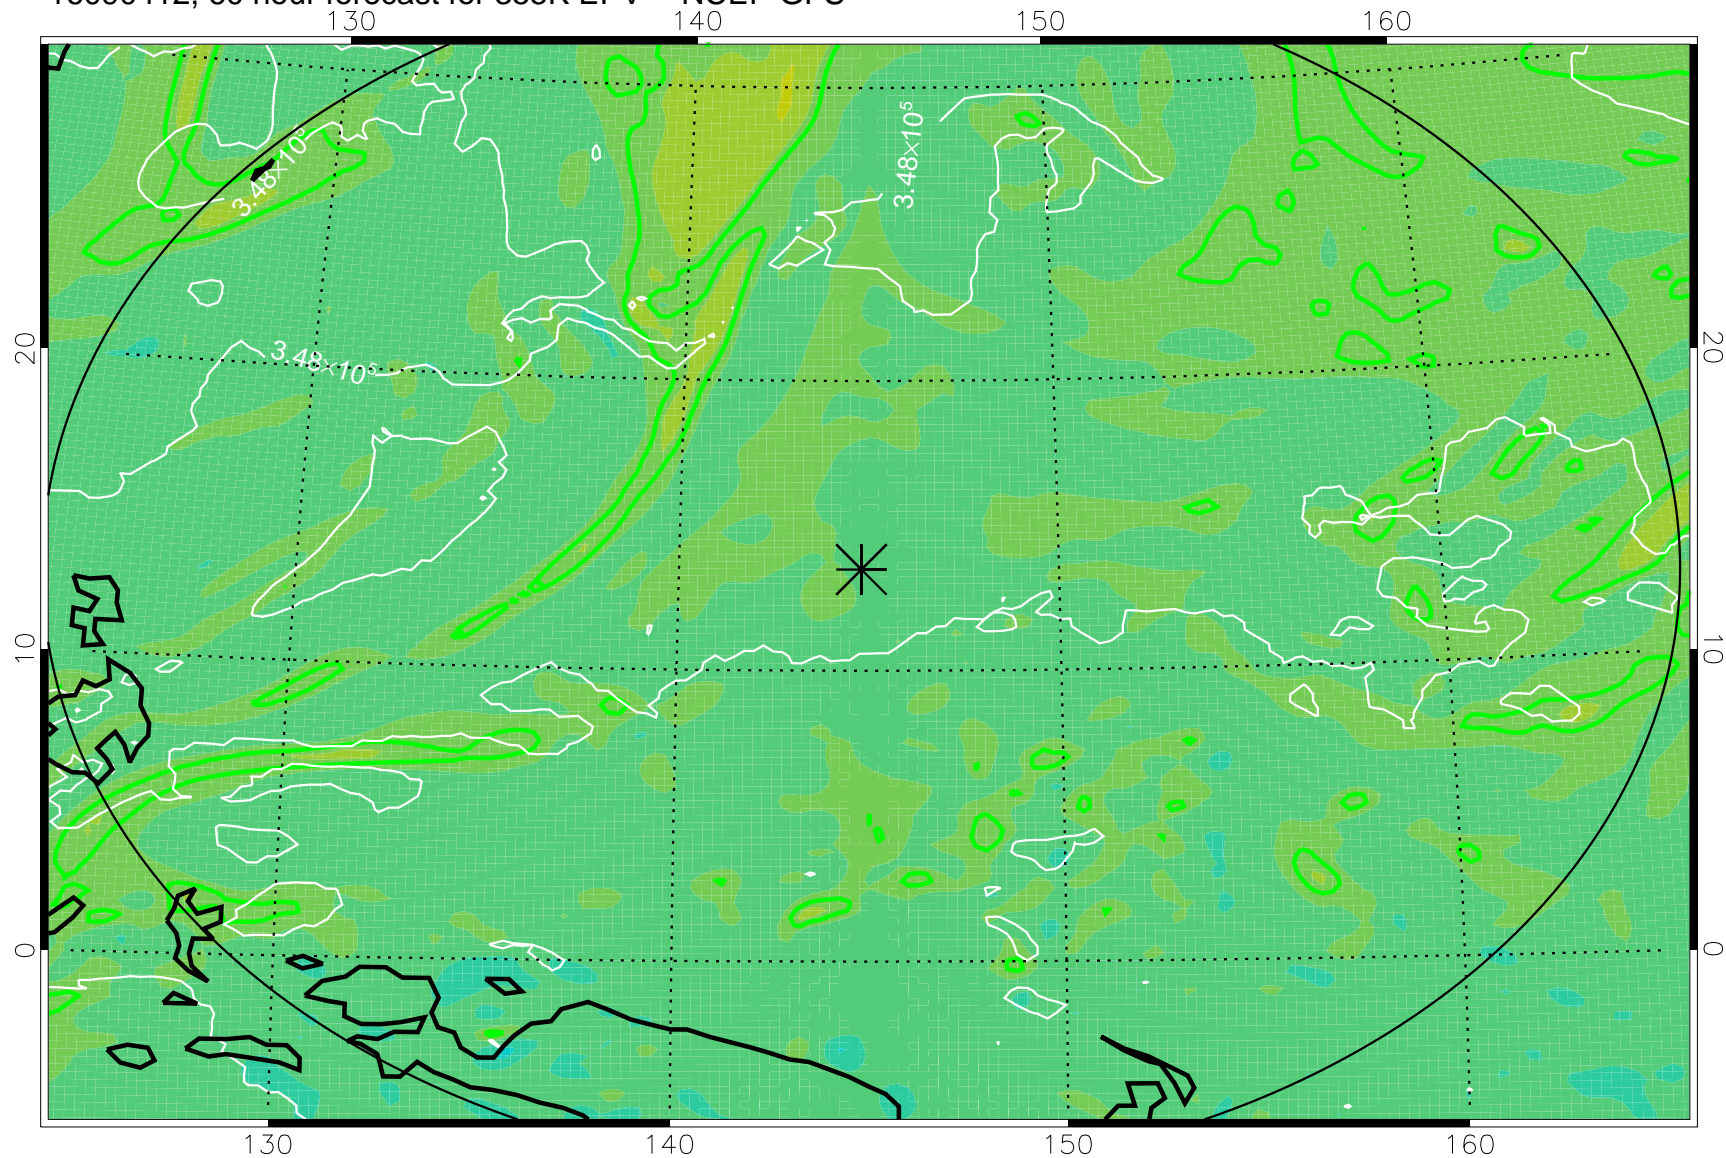

16090306, 30 hour forecast for 355K EPV -- NCEP GFS

355K Montgomery Streamfunction, white
EPV Tropopause (2 PVU) Position
Range ring of 2304 km

16090312, 36 hour forecast for 355K EPV -- NCEP GFS

355K Montgomery Streamfunction, white
EPV Tropopause (2 PVU) Position
Range ring of 2304 km

16090318, 42 hour forecast for 355K EPV -- NCEP GFS

355K Montgomery Streamfunction, white
EPV Tropopause (2 PVU) Position
Range ring of 2304 km

16090400, 48 hour forecast for 355K EPV -- NCEP GFS

355K Montgomery Streamfunction, white
EPV Tropopause (2 PVU) Position
Range ring of 2304 km

16090406, 54 hour forecast for 355K EPV -- NCEP GFS

355K Montgomery Streamfunction, white
EPV Tropopause (2 PVU) Position
Range ring of 2304 km

16090412, 60 hour forecast for 355K EPV -- NCEP GFS

355K Montgomery Streamfunction, white
EPV Tropopause (2 PVU) Position
Range ring of 2304 km

16090418, 66 hour forecast for 355K EPV -- NCEP GFS

355K Montgomery Streamfunction, white
EPV Tropopause (2 PVU) Position
Range ring of 2304 km

16090500, 72 hour forecast for 355K EPV -- NCEP GFS

355K Montgomery Streamfunction, white
EPV Tropopause (2 PVU) Position
Range ring of 2304 km