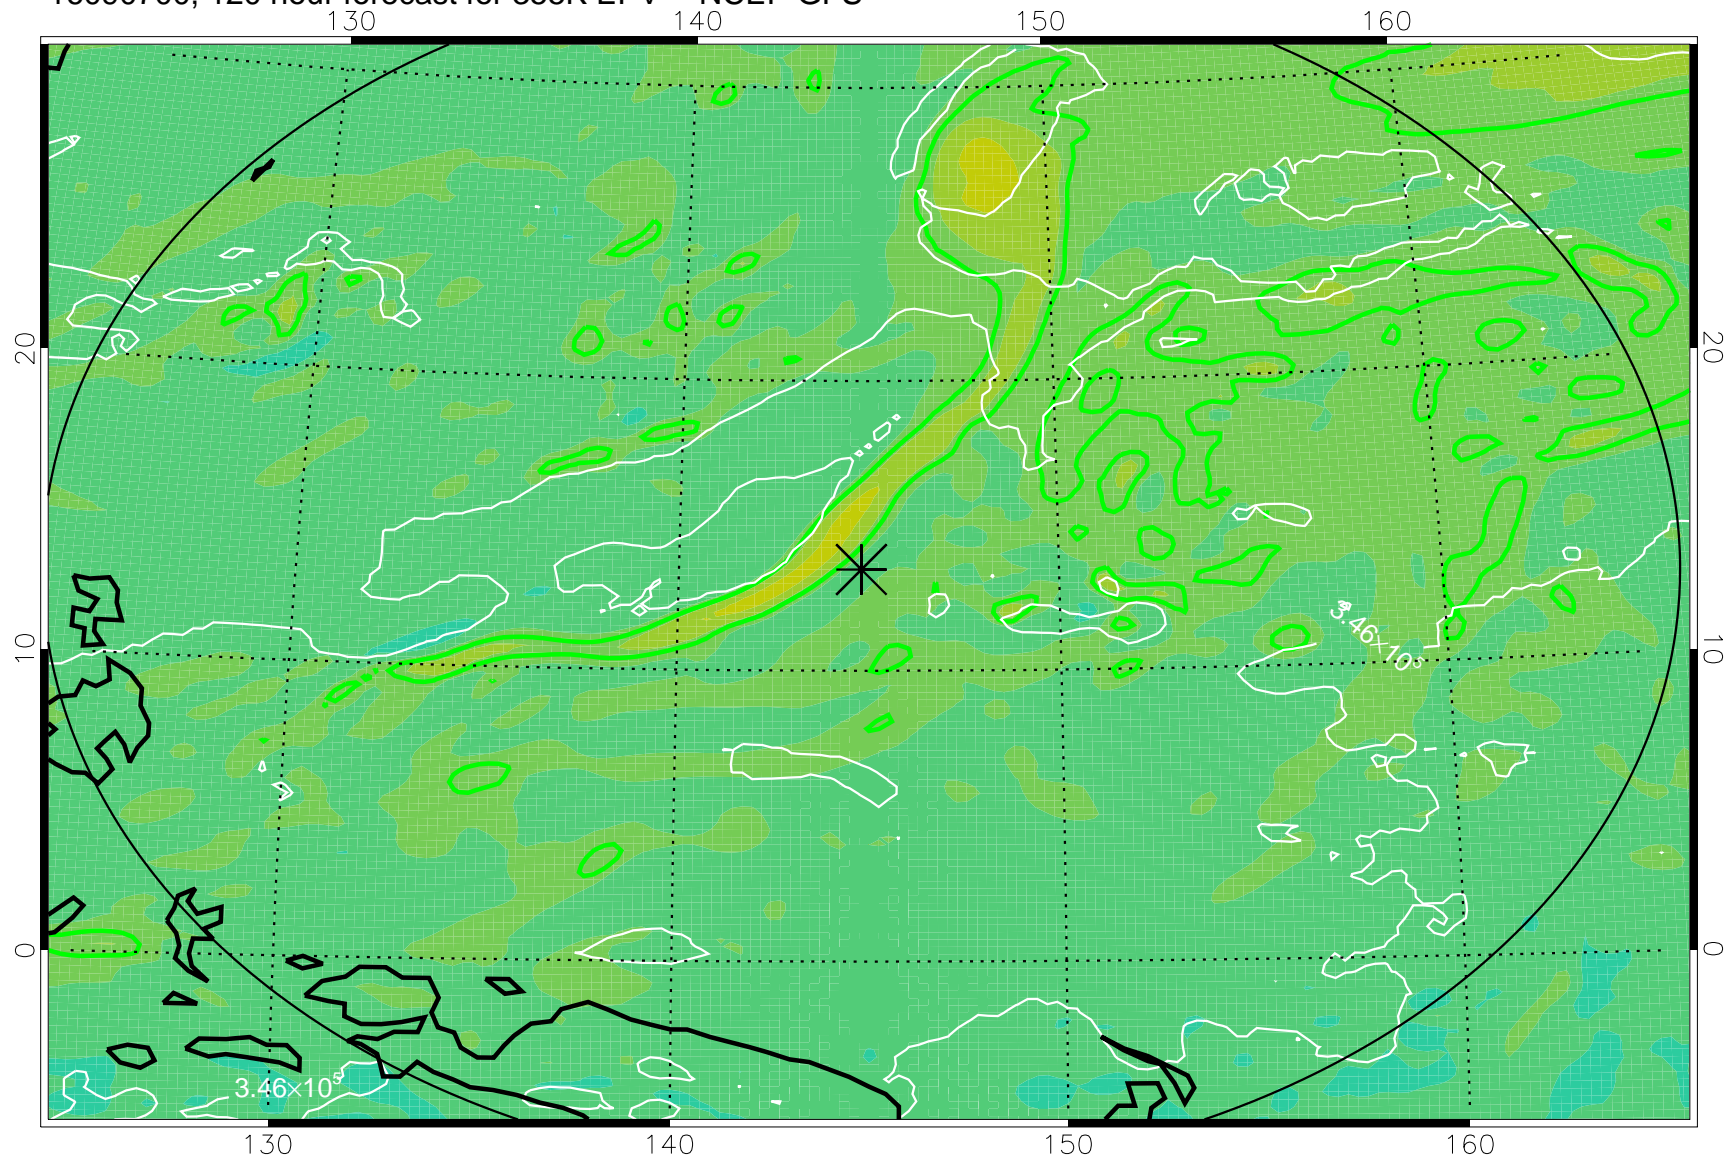

16090506, 78 hour forecast for 355K EPV -- NCEP GFS

355K Montgomery Streamfunction, white
EPV Tropopause (2 PVU) Position
Range ring of 2304 km

16090512, 84 hour forecast for 355K EPV -- NCEP GFS

355K Montgomery Streamfunction, white
EPV Tropopause (2 PVU) Position
Range ring of 2304 km

16090518, 90 hour forecast for 355K EPV -- NCEP GFS

355K Montgomery Streamfunction, white
EPV Tropopause (2 PVU) Position
Range ring of 2304 km

16090600, 96 hour forecast for 355K EPV -- NCEP GFS

355K Montgomery Streamfunction, white
EPV Tropopause (2 PVU) Position
Range ring of 2304 km

16090606, 102 hour forecast for 355K EPV -- NCEP GFS

355K Montgomery Streamfunction, white
EPV Tropopause (2 PVU) Position
Range ring of 2304 km

16090612, 108 hour forecast for 355K EPV -- NCEP GFS

355K Montgomery Streamfunction, white
EPV Tropopause (2 PVU) Position
Range ring of 2304 km

16090618, 114 hour forecast for 355K EPV -- NCEP GFS

355K Montgomery Streamfunction, white
EPV Tropopause (2 PVU) Position
Range ring of 2304 km

16090700, 120 hour forecast for 355K EPV -- NCEP GFS

355K Montgomery Streamfunction, white
EPV Tropopause (2 PVU) Position
Range ring of 2304 km