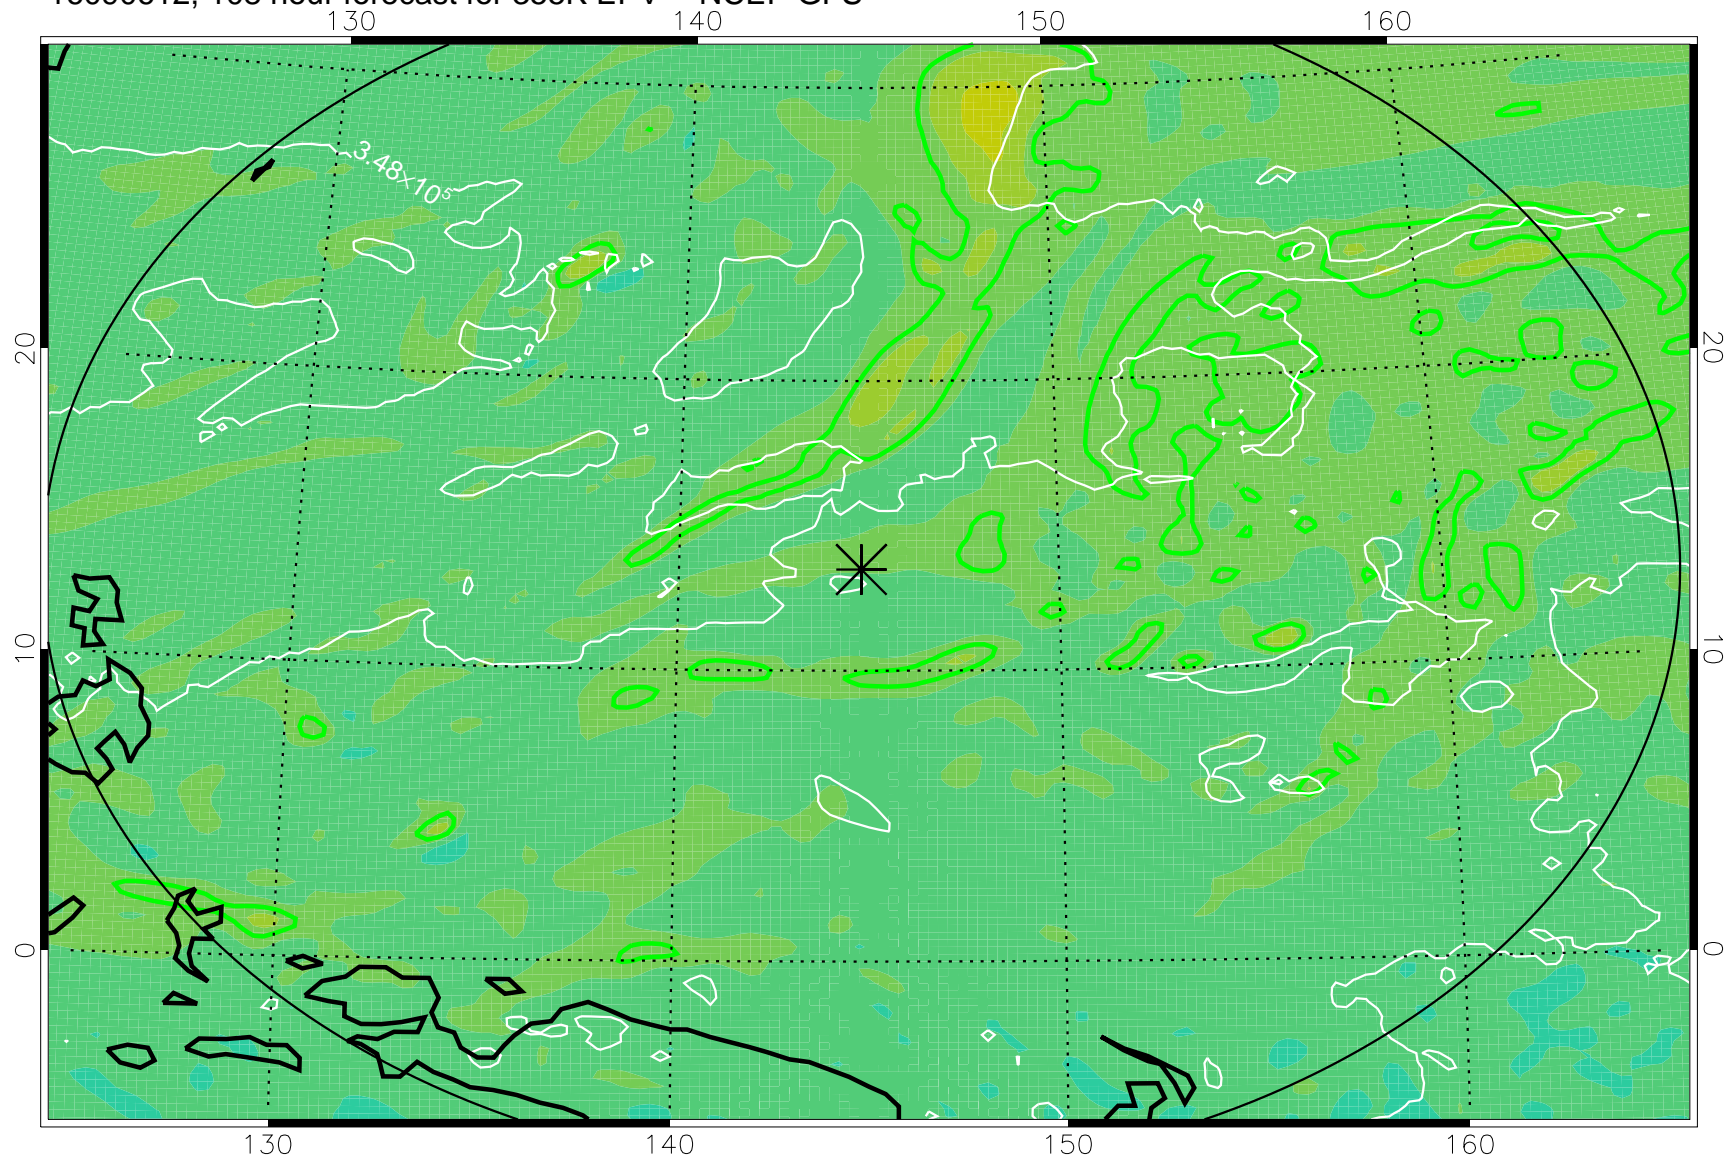

16090506, 78 hour forecast for 355K EPV -- NCEP GFS

355K Montgomery Streamfunction, white
EPV Tropopause (2 PVU) Position
Range ring of 2304 km

16090512, 84 hour forecast for 355K EPV -- NCEP GFS

355K Montgomery Streamfunction, white
EPV Tropopause (2 PVU) Position
Range ring of 2304 km

16090518, 90 hour forecast for 355K EPV -- NCEP GFS

355K Montgomery Streamfunction, white
EPV Tropopause (2 PVU) Position
Range ring of 2304 km

16090600, 96 hour forecast for 355K EPV -- NCEP GFS

355K Montgomery Streamfunction, white
EPV Tropopause (2 PVU) Position
Range ring of 2304 km

16090606, 102 hour forecast for 355K EPV -- NCEP GFS

355K Montgomery Streamfunction, white
EPV Tropopause (2 PVU) Position
Range ring of 2304 km

16090612, 108 hour forecast for 355K EPV -- NCEP GFS

355K Montgomery Streamfunction, white
EPV Tropopause (2 PVU) Position
Range ring of 2304 km

16090618, 114 hour forecast for 355K EPV -- NCEP GFS

355K Montgomery Streamfunction, white
EPV Tropopause (2 PVU) Position
Range ring of 2304 km

16090700, 120 hour forecast for 355K EPV -- NCEP GFS

355K Montgomery Streamfunction, white
EPV Tropopause (2 PVU) Position
Range ring of 2304 km