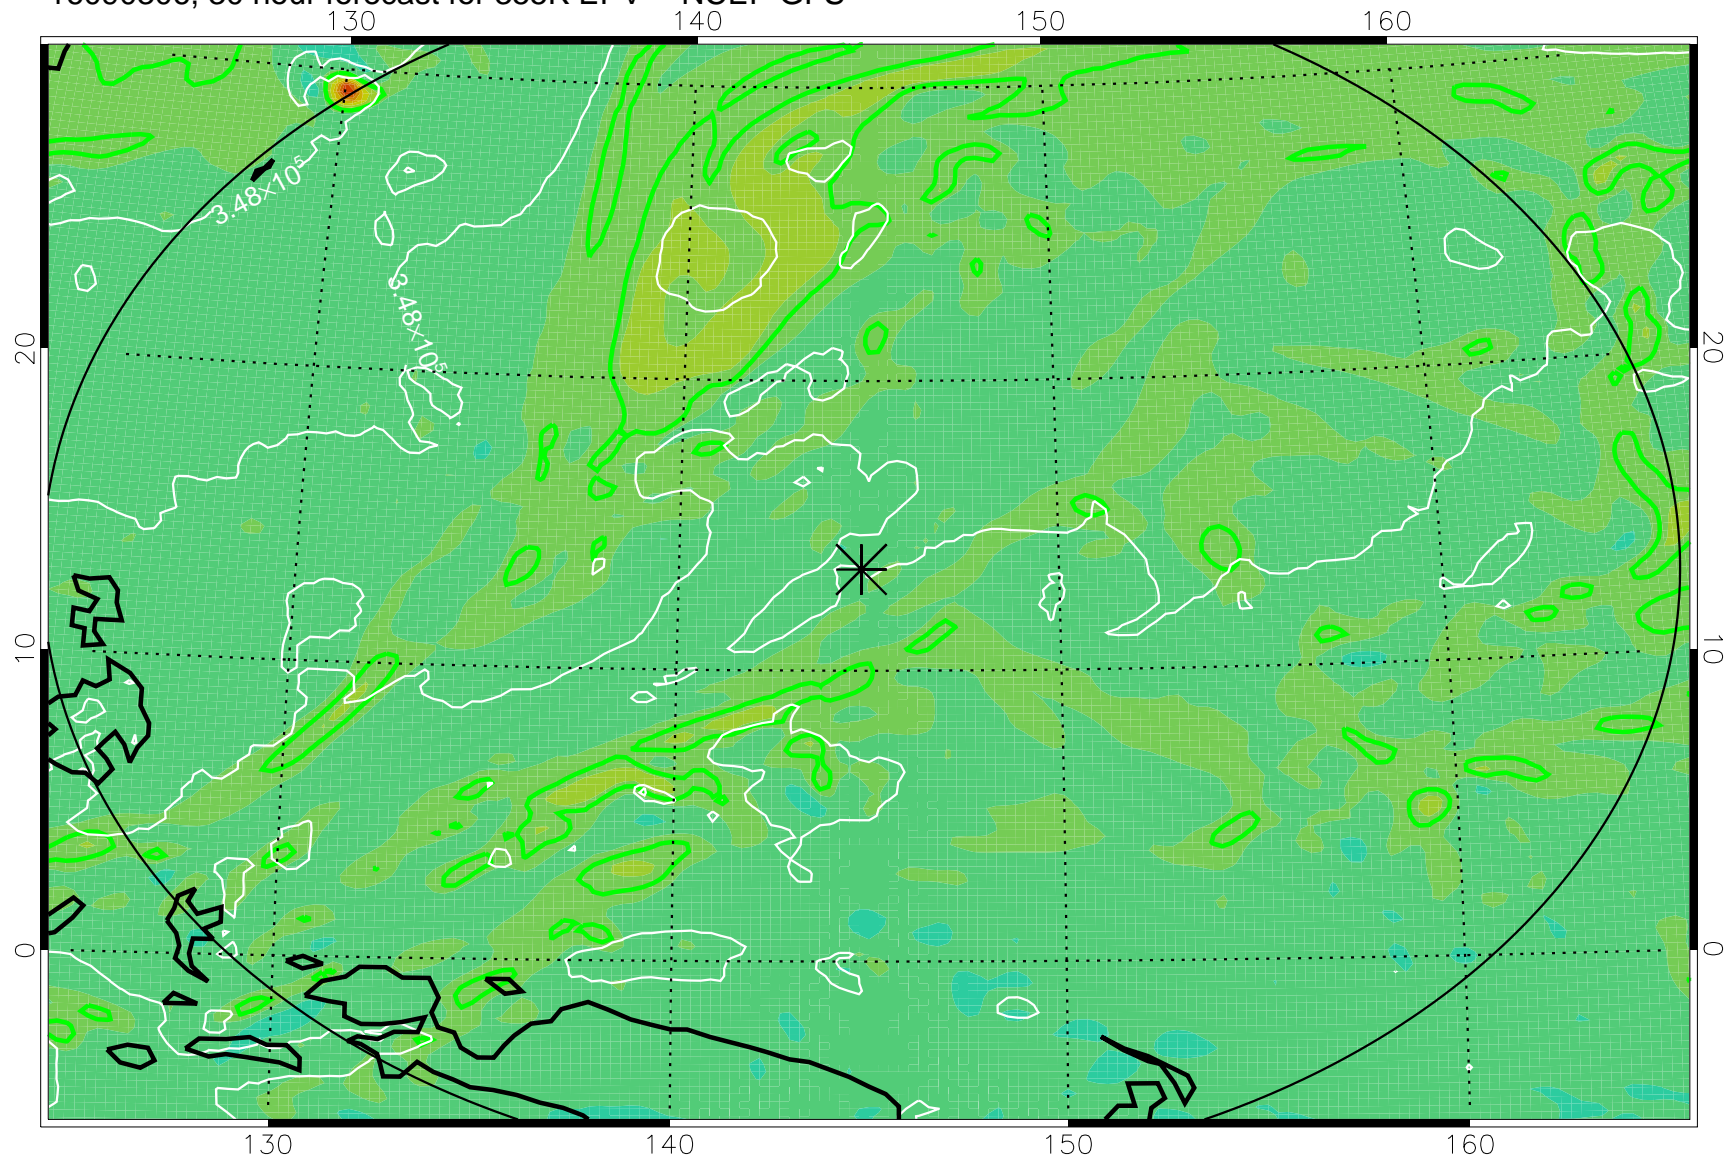

16090206, 6 hour forecast for 355K EPV -- NCEP GFS

355K Montgomery Streamfunction, white
EPV Tropopause (2 PVU) Position
Range ring of 2304 km

16090212, 12 hour forecast for 355K EPV -- NCEP GFS

355K Montgomery Streamfunction, white
EPV Tropopause (2 PVU) Position
Range ring of 2304 km

16090218, 18 hour forecast for 355K EPV -- NCEP GFS

355K Montgomery Streamfunction, white
EPV Tropopause (2 PVU) Position
Range ring of 2304 km

16090300, 24 hour forecast for 355K EPV -- NCEP GFS

355K Montgomery Streamfunction, white
EPV Tropopause (2 PVU) Position
Range ring of 2304 km

16090306, 30 hour forecast for 355K EPV -- NCEP GFS

355K Montgomery Streamfunction, white
EPV Tropopause (2 PVU) Position
Range ring of 2304 km

16090312, 36 hour forecast for 355K EPV -- NCEP GFS

355K Montgomery Streamfunction, white
EPV Tropopause (2 PVU) Position
Range ring of 2304 km

16090318, 42 hour forecast for 355K EPV -- NCEP GFS

355K Montgomery Streamfunction, white
EPV Tropopause (2 PVU) Position
Range ring of 2304 km

16090400, 48 hour forecast for 355K EPV -- NCEP GFS

355K Montgomery Streamfunction, white
EPV Tropopause (2 PVU) Position
Range ring of 2304 km