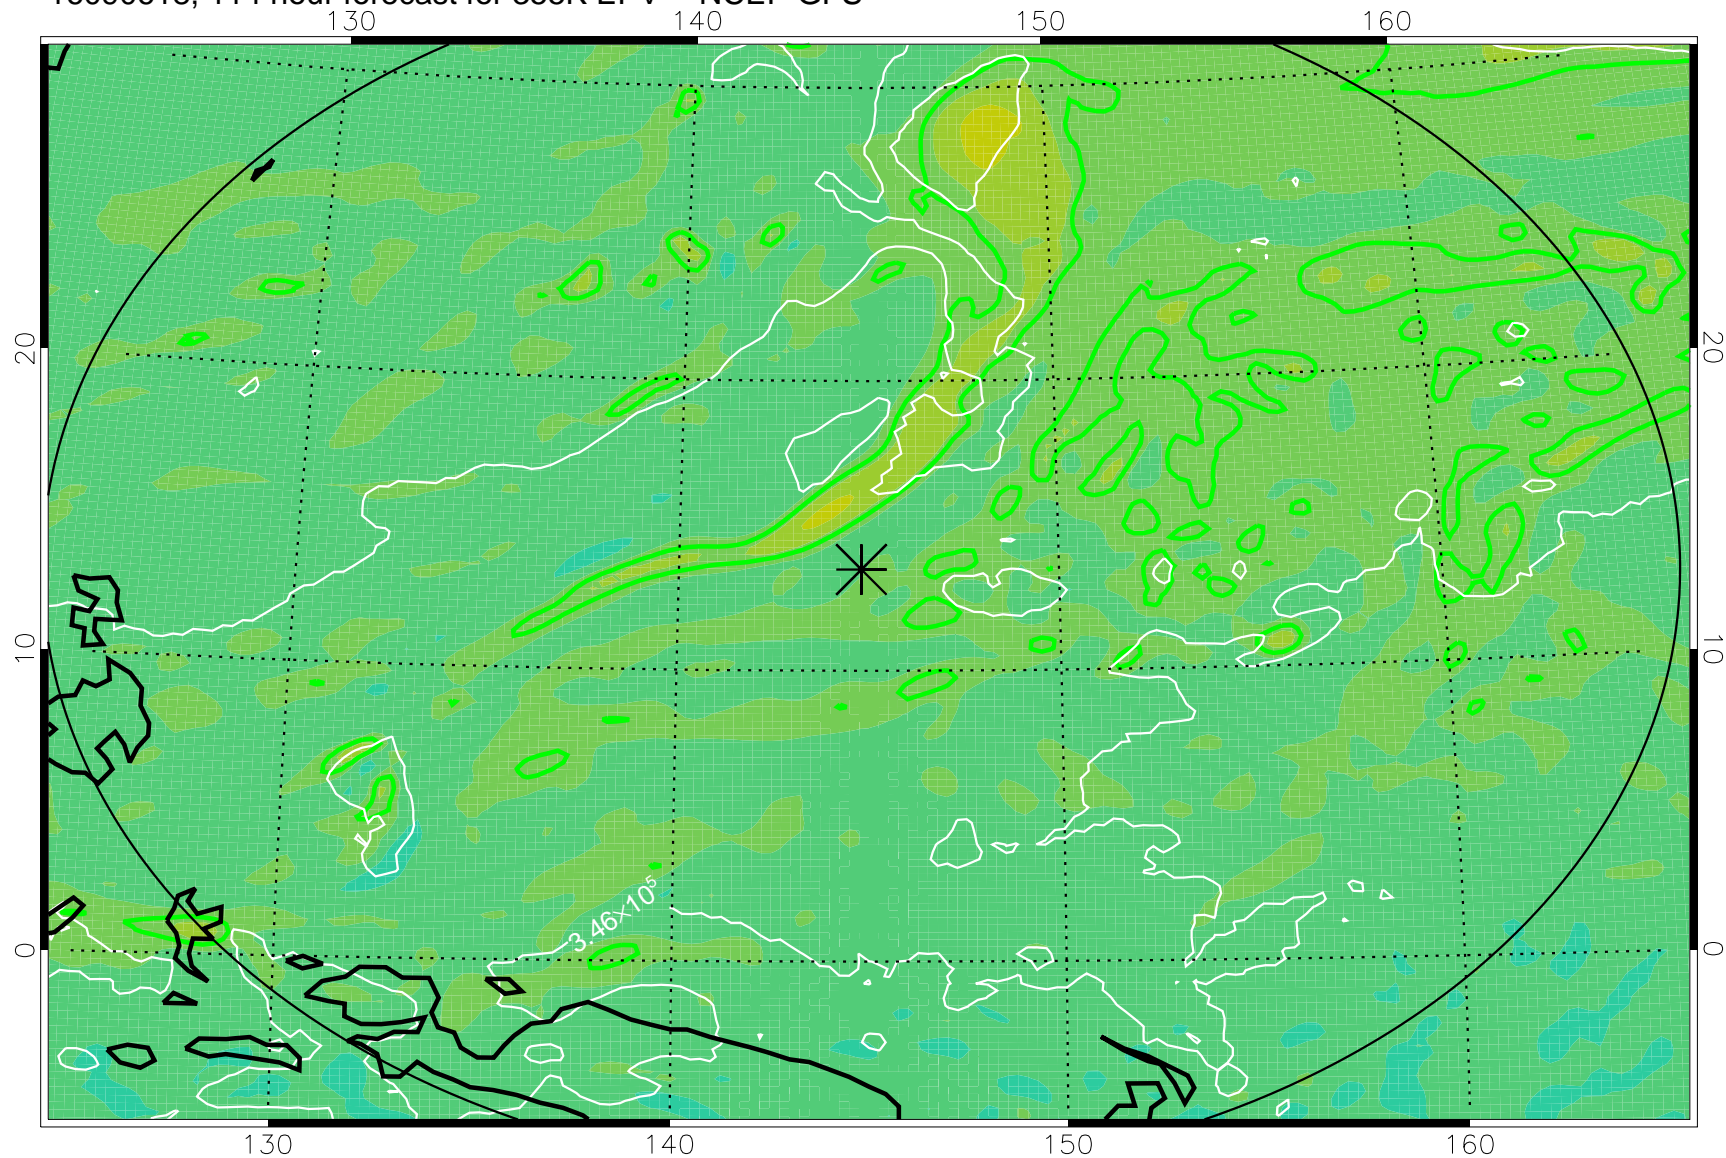

16090506, 78 hour forecast for 355K EPV -- NCEP GFS

355K Montgomery Streamfunction, white
EPV Tropopause (2 PVU) Position
Range ring of 2304 km

16090512, 84 hour forecast for 355K EPV -- NCEP GFS

355K Montgomery Streamfunction, white
EPV Tropopause (2 PVU) Position
Range ring of 2304 km

16090518, 90 hour forecast for 355K EPV -- NCEP GFS

355K Montgomery Streamfunction, white
EPV Tropopause (2 PVU) Position
Range ring of 2304 km

16090600, 96 hour forecast for 355K EPV -- NCEP GFS

355K Montgomery Streamfunction, white
EPV Tropopause (2 PVU) Position
Range ring of 2304 km

16090606, 102 hour forecast for 355K EPV -- NCEP GFS

355K Montgomery Streamfunction, white
EPV Tropopause (2 PVU) Position
Range ring of 2304 km

16090612, 108 hour forecast for 355K EPV -- NCEP GFS

355K Montgomery Streamfunction, white
EPV Tropopause (2 PVU) Position
Range ring of 2304 km

16090618, 114 hour forecast for 355K EPV -- NCEP GFS

355K Montgomery Streamfunction, white
EPV Tropopause (2 PVU) Position
Range ring of 2304 km

16090700, 120 hour forecast for 355K EPV -- NCEP GFS

355K Montgomery Streamfunction, white
EPV Tropopause (2 PVU) Position
Range ring of 2304 km