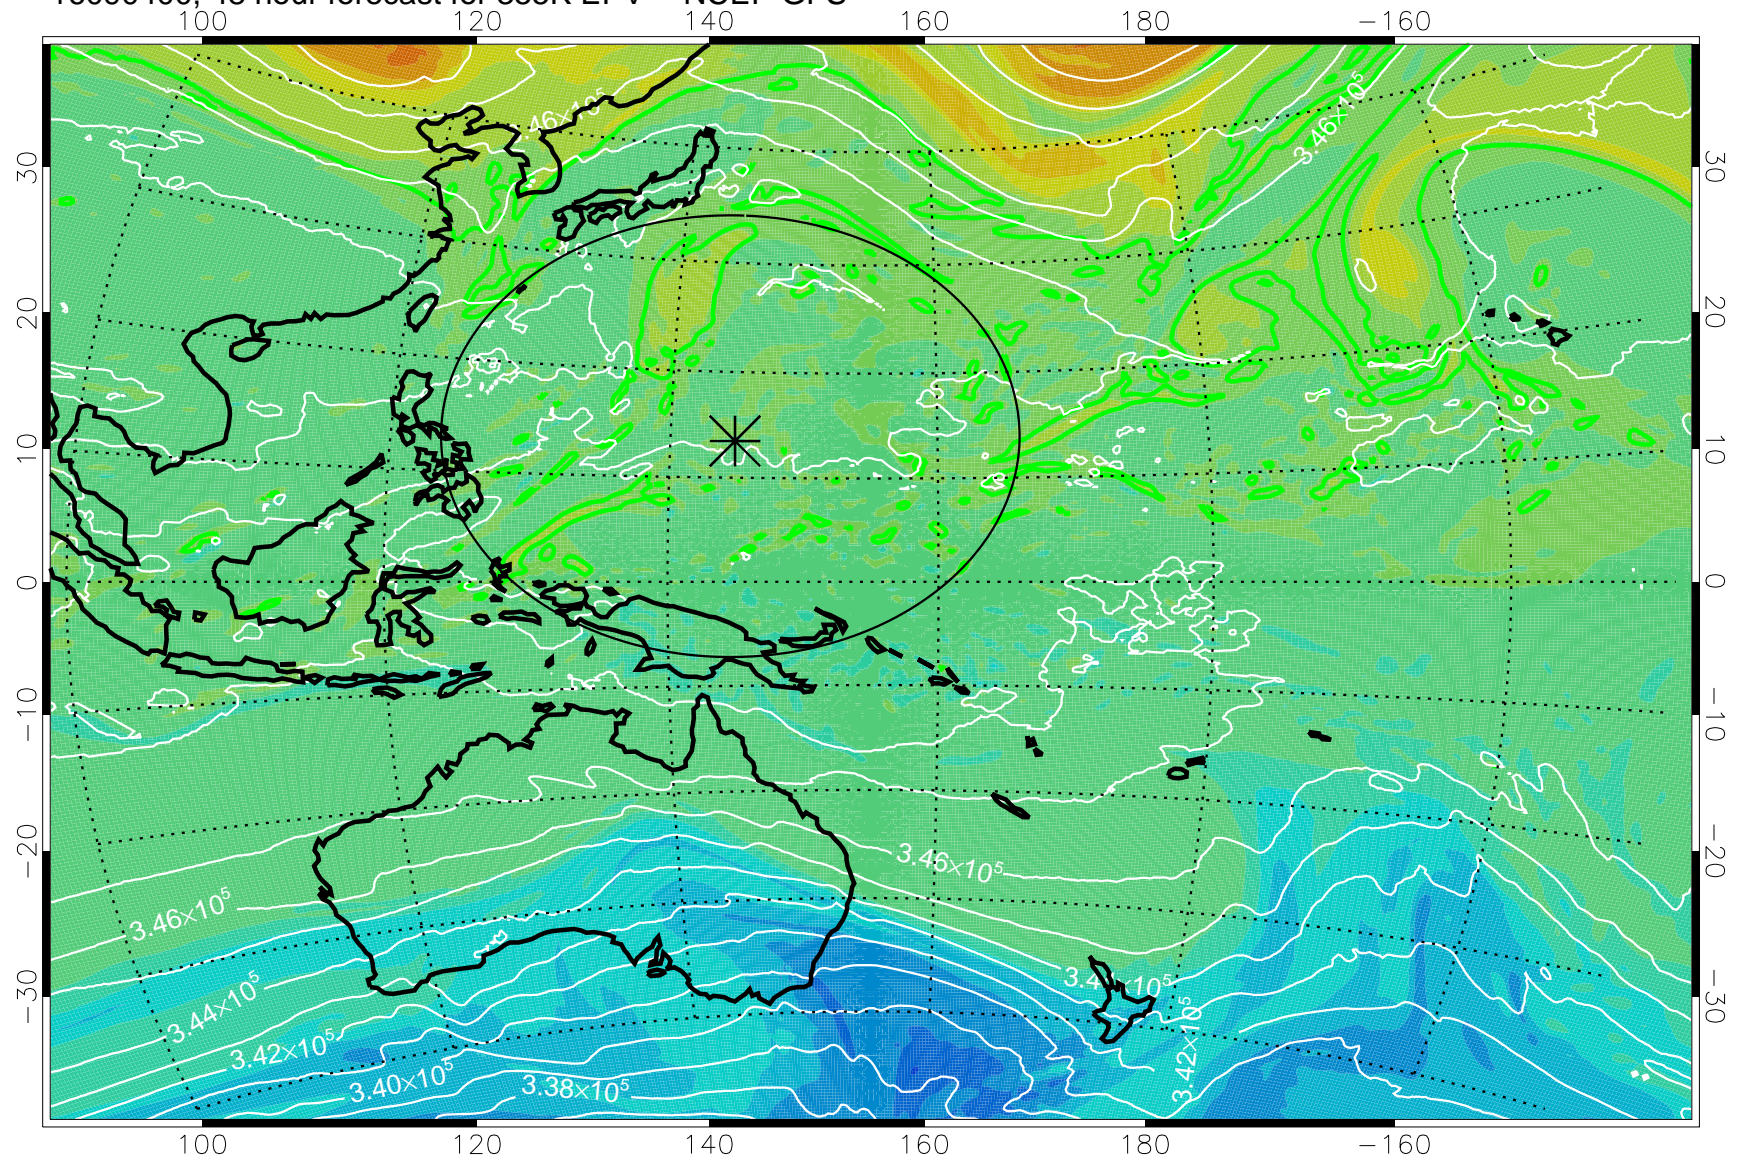

16090218, 18 hour forecast for 355K EPV -- NCEP GFS

355K Montgomery Streamfunction, white  
EPV Tropopause (2 PVU) Position  
Range ring of 2304 km

16090300, 24 hour forecast for 355K EPV -- NCEP GFS

355K Montgomery Streamfunction, white  
EPV Tropopause (2 PVU) Position  
Range ring of 2304 km

16090306, 30 hour forecast for 355K EPV -- NCEP GFS

355K Montgomery Streamfunction, white  
EPV Tropopause (2 PVU) Position  
Range ring of 2304 km

16090312, 36 hour forecast for 355K EPV -- NCEP GFS

355K Montgomery Streamfunction, white  
EPV Tropopause (2 PVU) Position  
Range ring of 2304 km

16090318, 42 hour forecast for 355K EPV -- NCEP GFS

355K Montgomery Streamfunction, white  
EPV Tropopause (2 PVU) Position  
Range ring of 2304 km

16090400, 48 hour forecast for 355K EPV -- NCEP GFS

355K Montgomery Streamfunction, white  
EPV Tropopause (2 PVU) Position  
Range ring of 2304 km

16090406, 54 hour forecast for 355K EPV -- NCEP GFS

355K Montgomery Streamfunction, white  
EPV Tropopause (2 PVU) Position  
Range ring of 2304 km

16090412, 60 hour forecast for 355K EPV -- NCEP GFS

355K Montgomery Streamfunction, white  
EPV Tropopause (2 PVU) Position  
Range ring of 2304 km