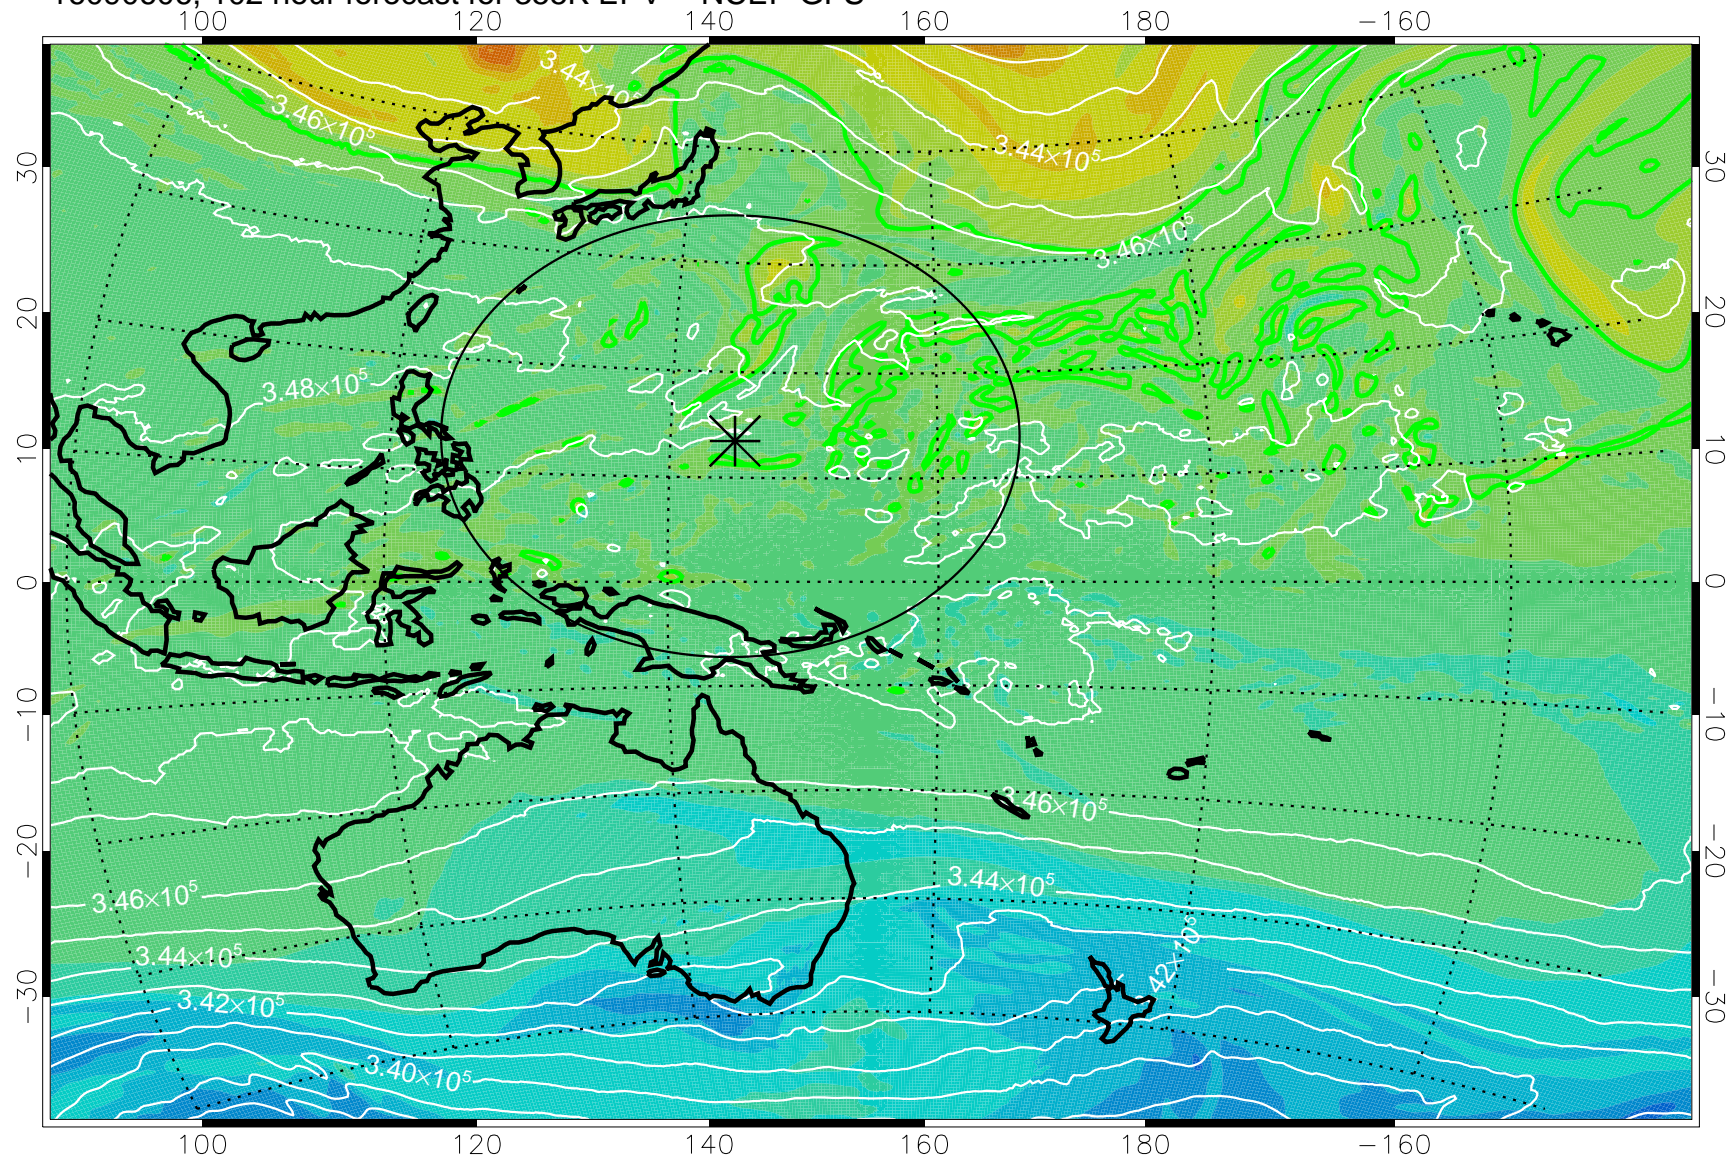

16090506, 78 hour forecast for 355K EPV -- NCEP GFS

355K Montgomery Streamfunction, white  
EPV Tropopause (2 PVU) Position  
Range ring of 2304 km

16090512, 84 hour forecast for 355K EPV -- NCEP GFS

355K Montgomery Streamfunction, white  
EPV Tropopause (2 PVU) Position  
Range ring of 2304 km

16090518, 90 hour forecast for 355K EPV -- NCEP GFS

355K Montgomery Streamfunction, white  
EPV Tropopause (2 PVU) Position  
Range ring of 2304 km

16090600, 96 hour forecast for 355K EPV -- NCEP GFS

355K Montgomery Streamfunction, white  
EPV Tropopause (2 PVU) Position  
Range ring of 2304 km

16090606, 102 hour forecast for 355K EPV -- NCEP GFS

355K Montgomery Streamfunction, white  
EPV Tropopause (2 PVU) Position  
Range ring of 2304 km

16090612, 108 hour forecast for 355K EPV -- NCEP GFS

355K Montgomery Streamfunction, white  
EPV Tropopause (2 PVU) Position  
Range ring of 2304 km

16090618, 114 hour forecast for 355K EPV -- NCEP GFS

355K Montgomery Streamfunction, white  
EPV Tropopause (2 PVU) Position  
Range ring of 2304 km

16090700, 120 hour forecast for 355K EPV -- NCEP GFS

355K Montgomery Streamfunction, white  
EPV Tropopause (2 PVU) Position  
Range ring of 2304 km