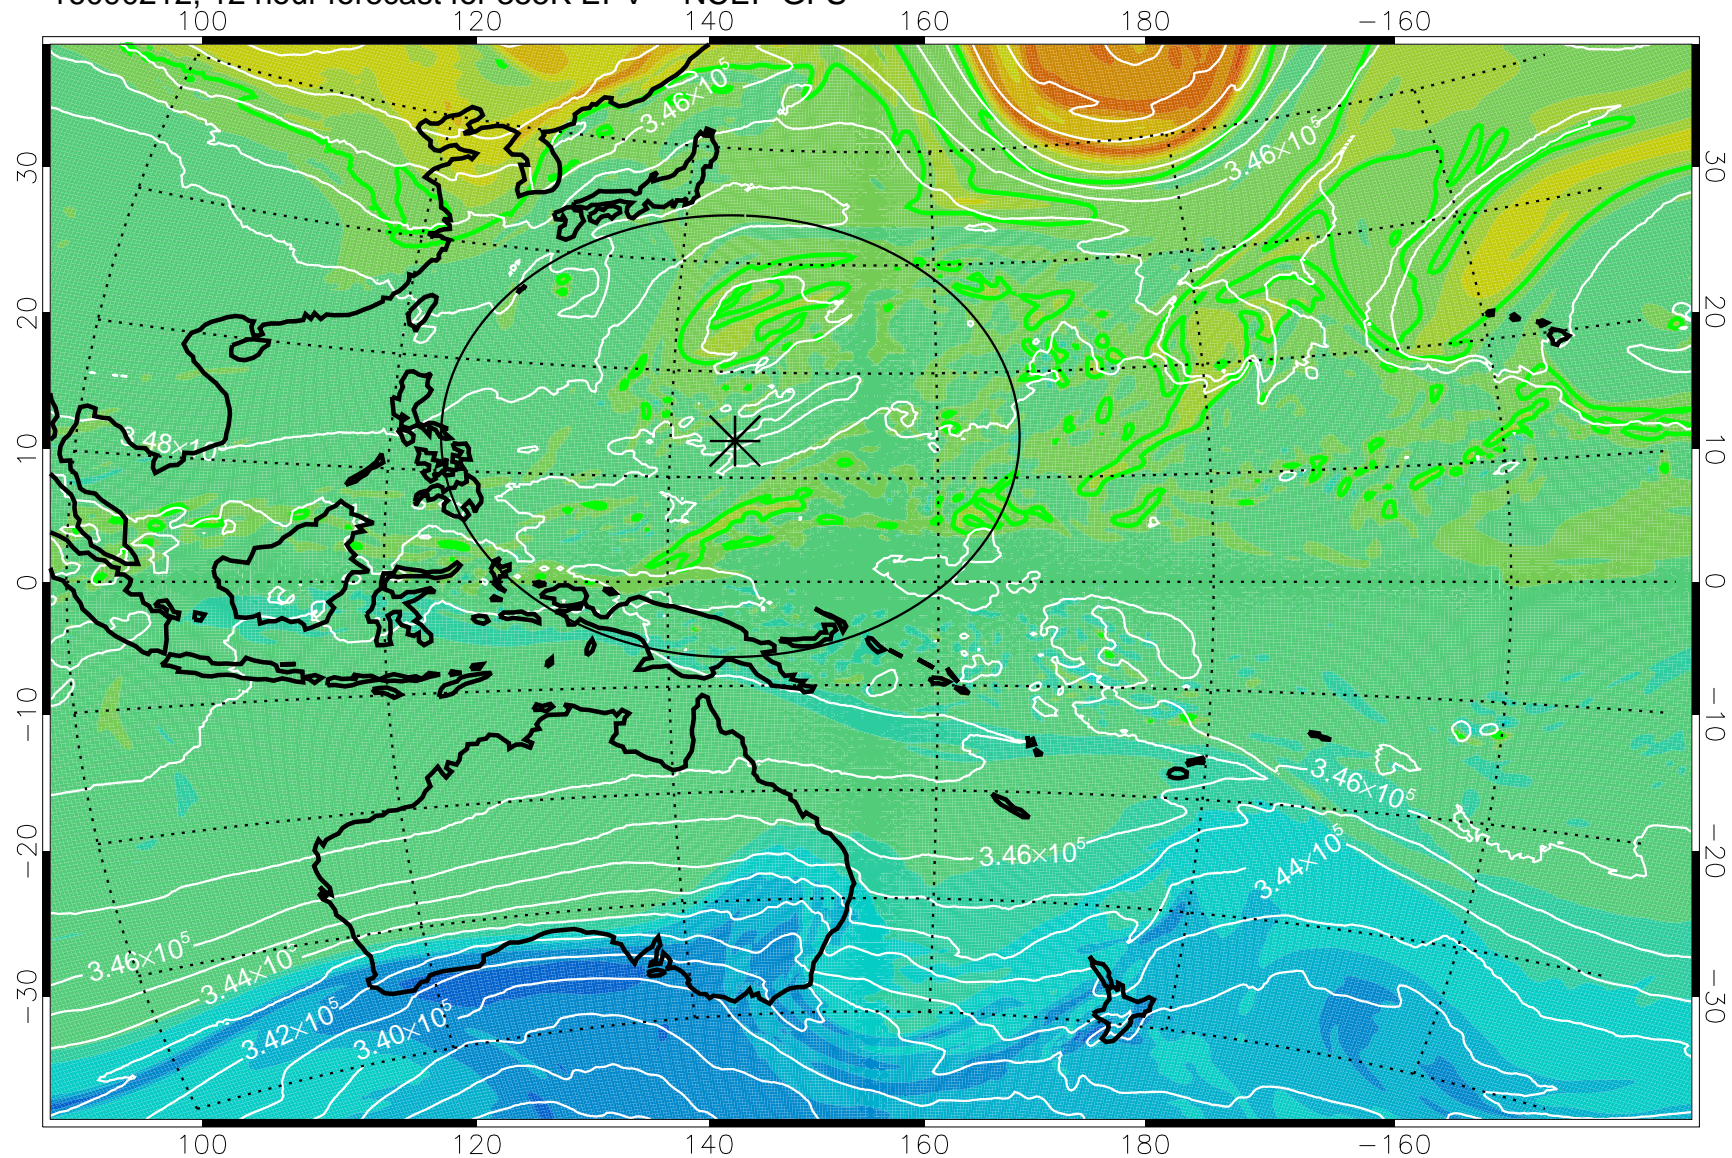

16090206, 6 hour forecast for 355K EPV -- NCEP GFS

355K Montgomery Streamfunction, white  
EPV Tropopause (2 PVU) Position  
Range ring of 2304 km

16090212, 12 hour forecast for 355K EPV -- NCEP GFS

355K Montgomery Streamfunction, white  
EPV Tropopause (2 PVU) Position  
Range ring of 2304 km

16090218, 18 hour forecast for 355K EPV -- NCEP GFS

355K Montgomery Streamfunction, white  
EPV Tropopause (2 PVU) Position  
Range ring of 2304 km

16090300, 24 hour forecast for 355K EPV -- NCEP GFS

355K Montgomery Streamfunction, white  
EPV Tropopause (2 PVU) Position  
Range ring of 2304 km

16090306, 30 hour forecast for 355K EPV -- NCEP GFS

355K Montgomery Streamfunction, white  
EPV Tropopause (2 PVU) Position  
Range ring of 2304 km

16090312, 36 hour forecast for 355K EPV -- NCEP GFS

355K Montgomery Streamfunction, white  
EPV Tropopause (2 PVU) Position  
Range ring of 2304 km

16090318, 42 hour forecast for 355K EPV -- NCEP GFS

355K Montgomery Streamfunction, white  
EPV Tropopause (2 PVU) Position  
Range ring of 2304 km

16090400, 48 hour forecast for 355K EPV -- NCEP GFS

355K Montgomery Streamfunction, white  
EPV Tropopause (2 PVU) Position  
Range ring of 2304 km