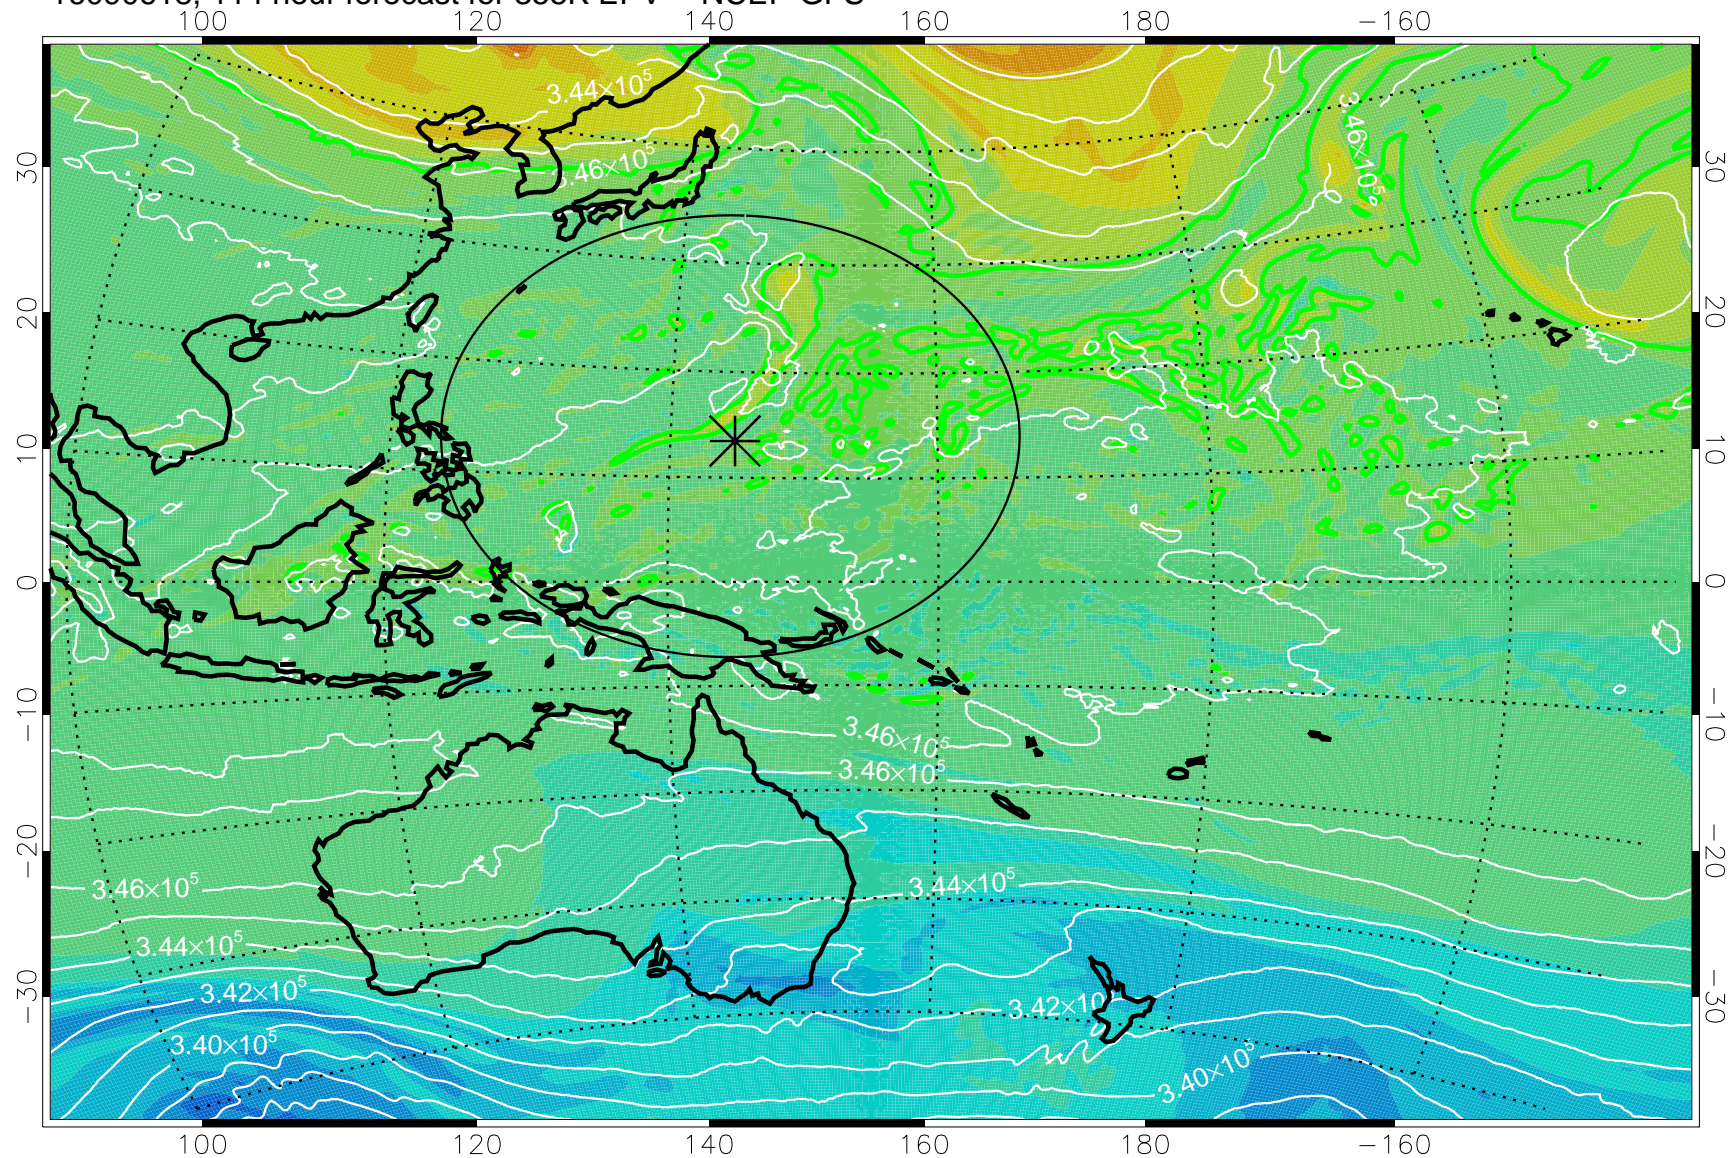

16090506, 78 hour forecast for 355K EPV -- NCEP GFS

355K Montgomery Streamfunction, white  
EPV Tropopause (2 PVU) Position  
Range ring of 2304 km

16090512, 84 hour forecast for 355K EPV -- NCEP GFS

355K Montgomery Streamfunction, white  
EPV Tropopause (2 PVU) Position  
Range ring of 2304 km

16090518, 90 hour forecast for 355K EPV -- NCEP GFS

355K Montgomery Streamfunction, white  
EPV Tropopause (2 PVU) Position  
Range ring of 2304 km

16090600, 96 hour forecast for 355K EPV -- NCEP GFS

355K Montgomery Streamfunction, white  
EPV Tropopause (2 PVU) Position  
Range ring of 2304 km

16090606, 102 hour forecast for 355K EPV -- NCEP GFS

355K Montgomery Streamfunction, white  
EPV Tropopause (2 PVU) Position  
Range ring of 2304 km

16090612, 108 hour forecast for 355K EPV -- NCEP GFS

355K Montgomery Streamfunction, white  
EPV Tropopause (2 PVU) Position  
Range ring of 2304 km

16090618, 114 hour forecast for 355K EPV -- NCEP GFS

355K Montgomery Streamfunction, white  
EPV Tropopause (2 PVU) Position  
Range ring of 2304 km

16090700, 120 hour forecast for 355K EPV -- NCEP GFS

355K Montgomery Streamfunction, white  
EPV Tropopause (2 PVU) Position  
Range ring of 2304 km