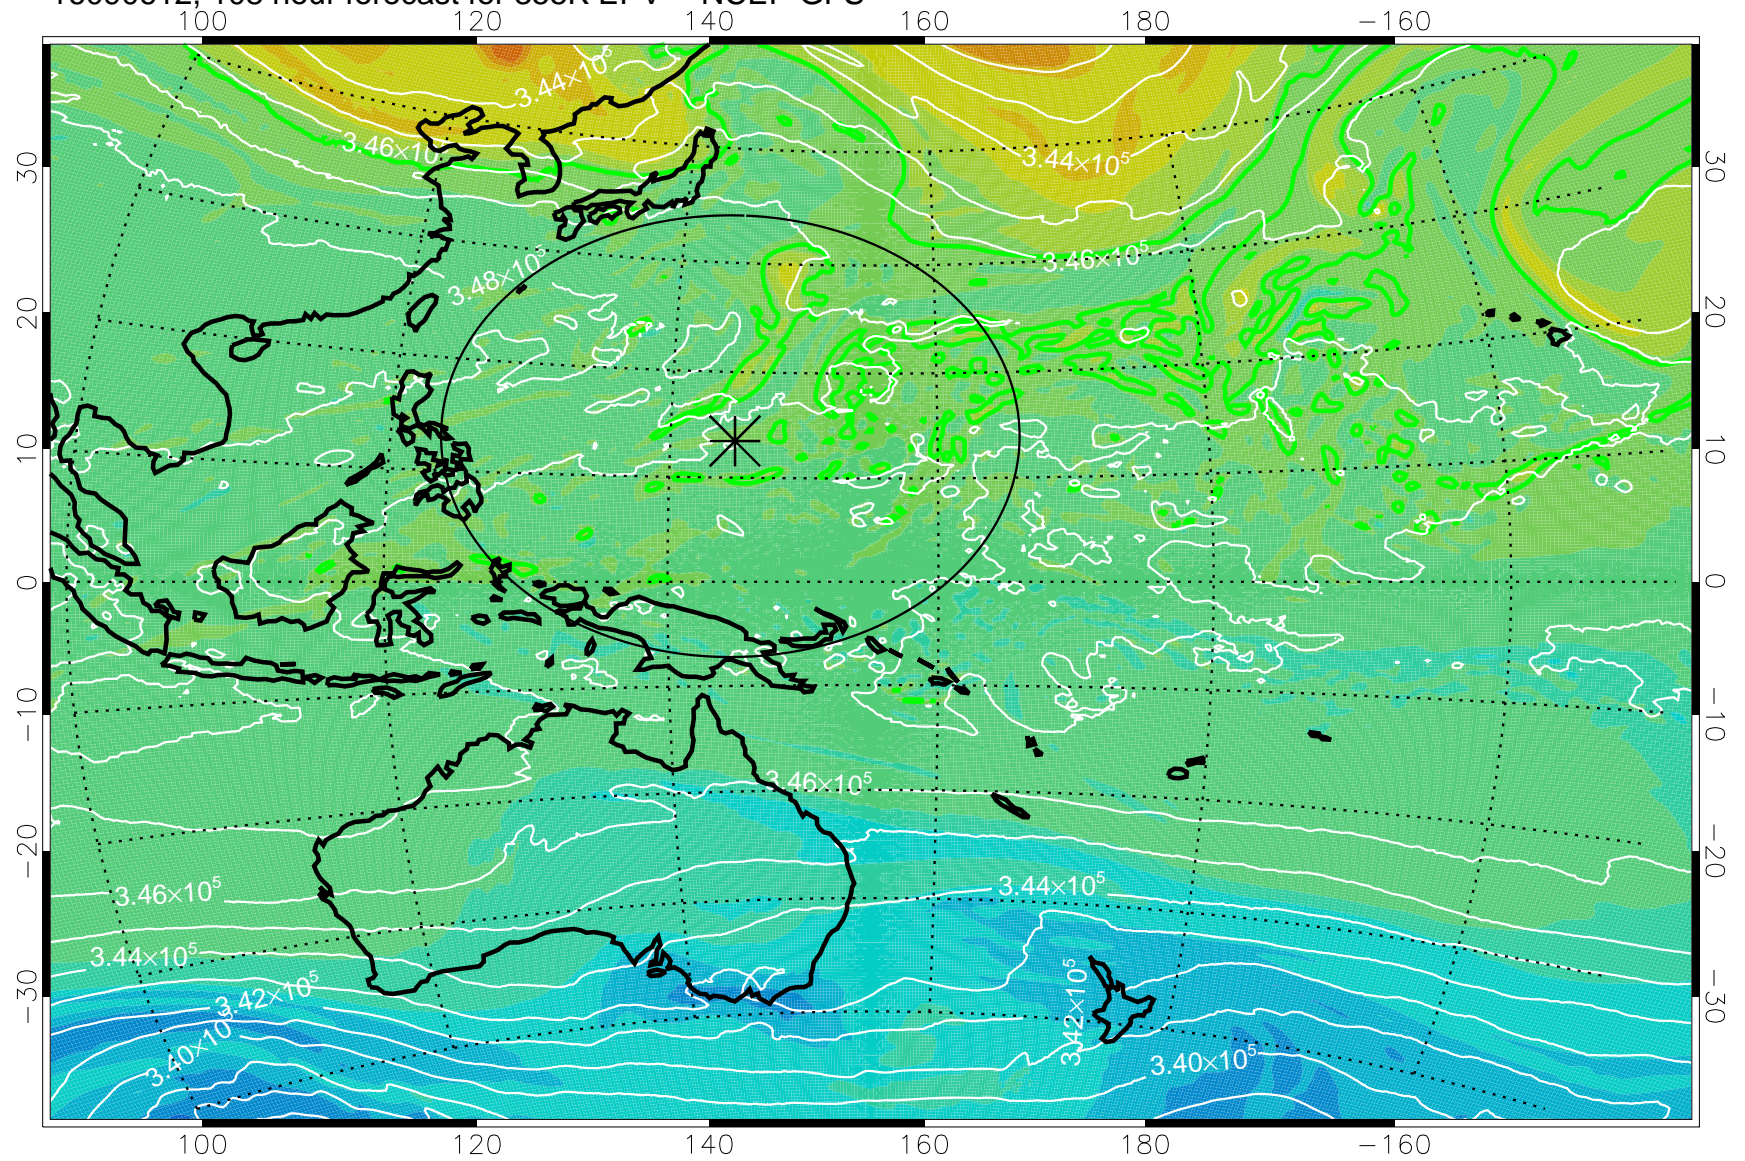

16090506, 78 hour forecast for 355K EPV -- NCEP GFS

355K Montgomery Streamfunction, white  
EPV Tropopause (2 PVU) Position  
Range ring of 2304 km

16090512, 84 hour forecast for 355K EPV -- NCEP GFS

355K Montgomery Streamfunction, white  
EPV Tropopause (2 PVU) Position  
Range ring of 2304 km

16090518, 90 hour forecast for 355K EPV -- NCEP GFS

355K Montgomery Streamfunction, white  
EPV Tropopause (2 PVU) Position  
Range ring of 2304 km

16090600, 96 hour forecast for 355K EPV -- NCEP GFS

355K Montgomery Streamfunction, white  
EPV Tropopause (2 PVU) Position  
Range ring of 2304 km

16090606, 102 hour forecast for 355K EPV -- NCEP GFS

355K Montgomery Streamfunction, white  
EPV Tropopause (2 PVU) Position  
Range ring of 2304 km

16090612, 108 hour forecast for 355K EPV -- NCEP GFS

355K Montgomery Streamfunction, white  
EPV Tropopause (2 PVU) Position  
Range ring of 2304 km

16090618, 114 hour forecast for 355K EPV -- NCEP GFS

355K Montgomery Streamfunction, white  
EPV Tropopause (2 PVU) Position  
Range ring of 2304 km

16090700, 120 hour forecast for 355K EPV -- NCEP GFS

355K Montgomery Streamfunction, white  
EPV Tropopause (2 PVU) Position  
Range ring of 2304 km