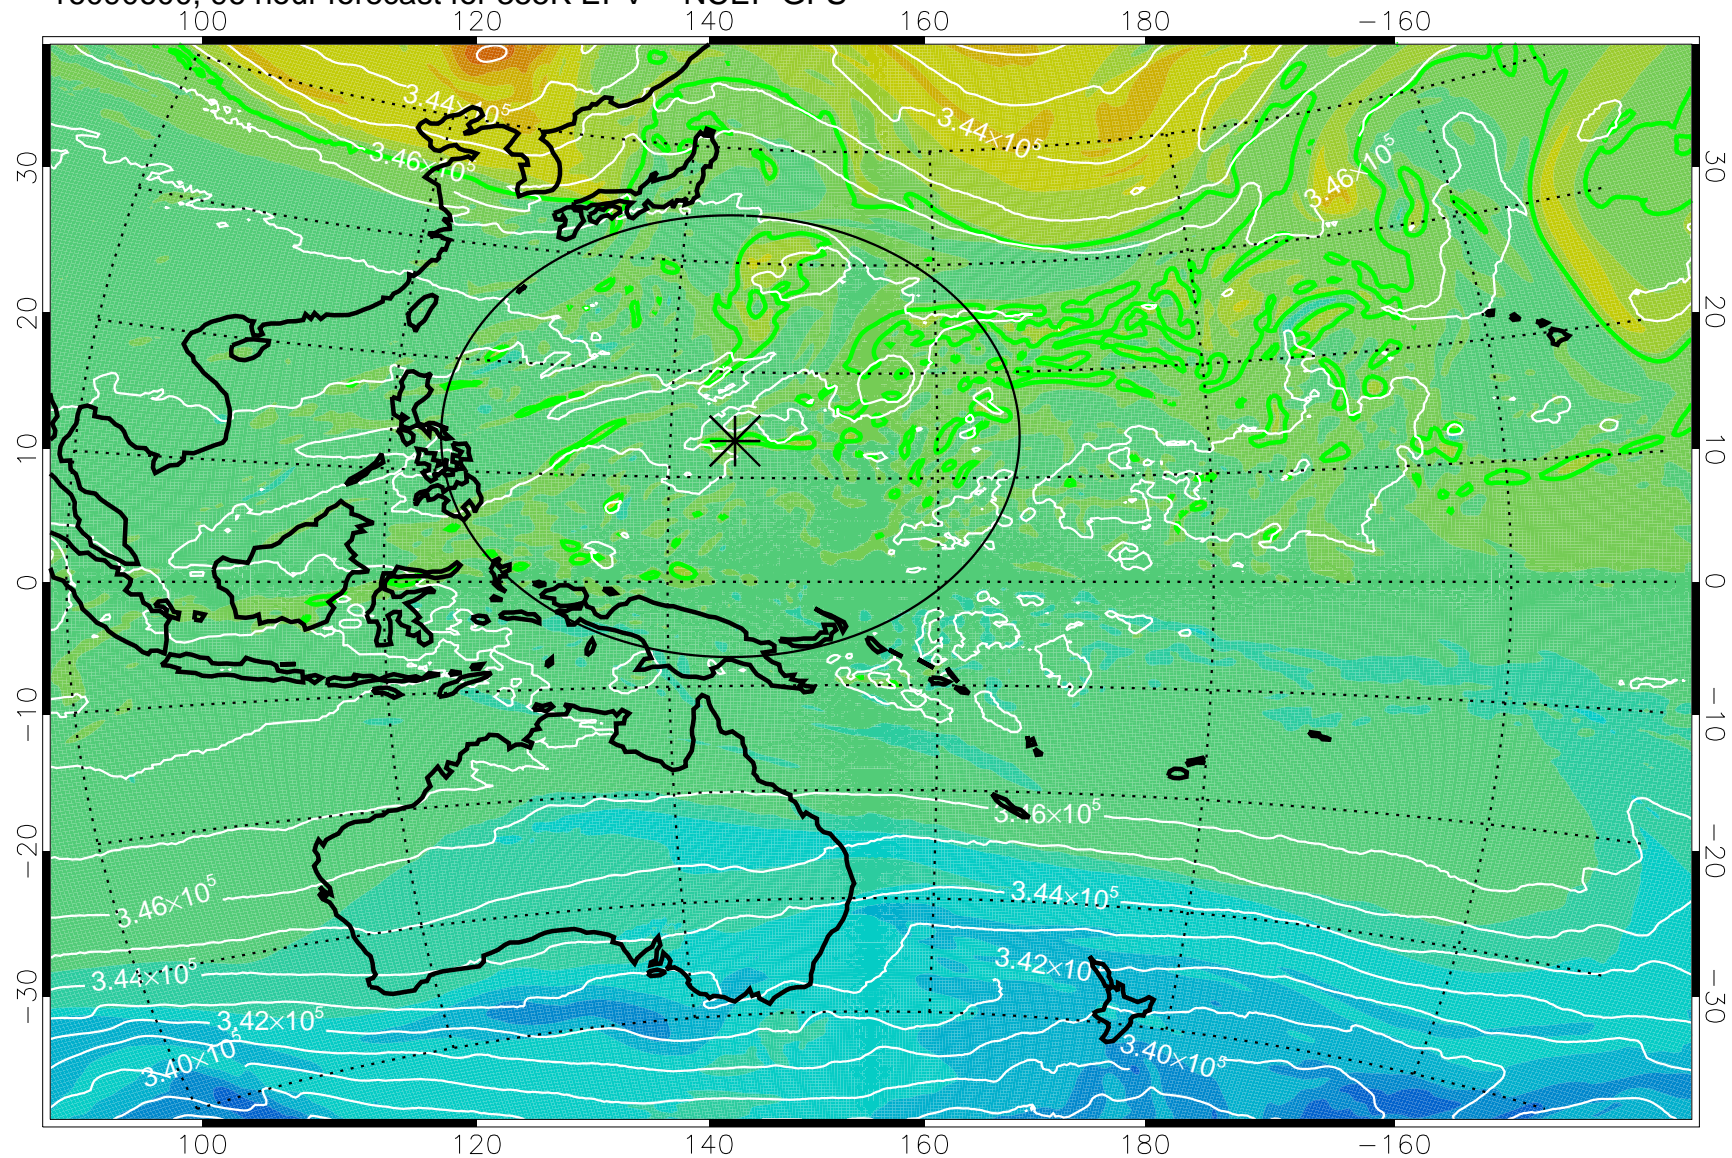

16090418, 66 hour forecast for 355K EPV -- NCEP GFS

355K Montgomery Streamfunction, white  
EPV Tropopause (2 PVU) Position  
Range ring of 2304 km

16090500, 72 hour forecast for 355K EPV -- NCEP GFS

355K Montgomery Streamfunction, white  
EPV Tropopause (2 PVU) Position  
Range ring of 2304 km

16090506, 78 hour forecast for 355K EPV -- NCEP GFS

355K Montgomery Streamfunction, white  
EPV Tropopause (2 PVU) Position  
Range ring of 2304 km

16090512, 84 hour forecast for 355K EPV -- NCEP GFS

355K Montgomery Streamfunction, white  
EPV Tropopause (2 PVU) Position  
Range ring of 2304 km

16090518, 90 hour forecast for 355K EPV -- NCEP GFS

355K Montgomery Streamfunction, white  
EPV Tropopause (2 PVU) Position  
Range ring of 2304 km

16090600, 96 hour forecast for 355K EPV -- NCEP GFS

355K Montgomery Streamfunction, white  
EPV Tropopause (2 PVU) Position  
Range ring of 2304 km

16090606, 102 hour forecast for 355K EPV -- NCEP GFS

355K Montgomery Streamfunction, white  
EPV Tropopause (2 PVU) Position  
Range ring of 2304 km

16090612, 108 hour forecast for 355K EPV -- NCEP GFS

355K Montgomery Streamfunction, white  
EPV Tropopause (2 PVU) Position  
Range ring of 2304 km