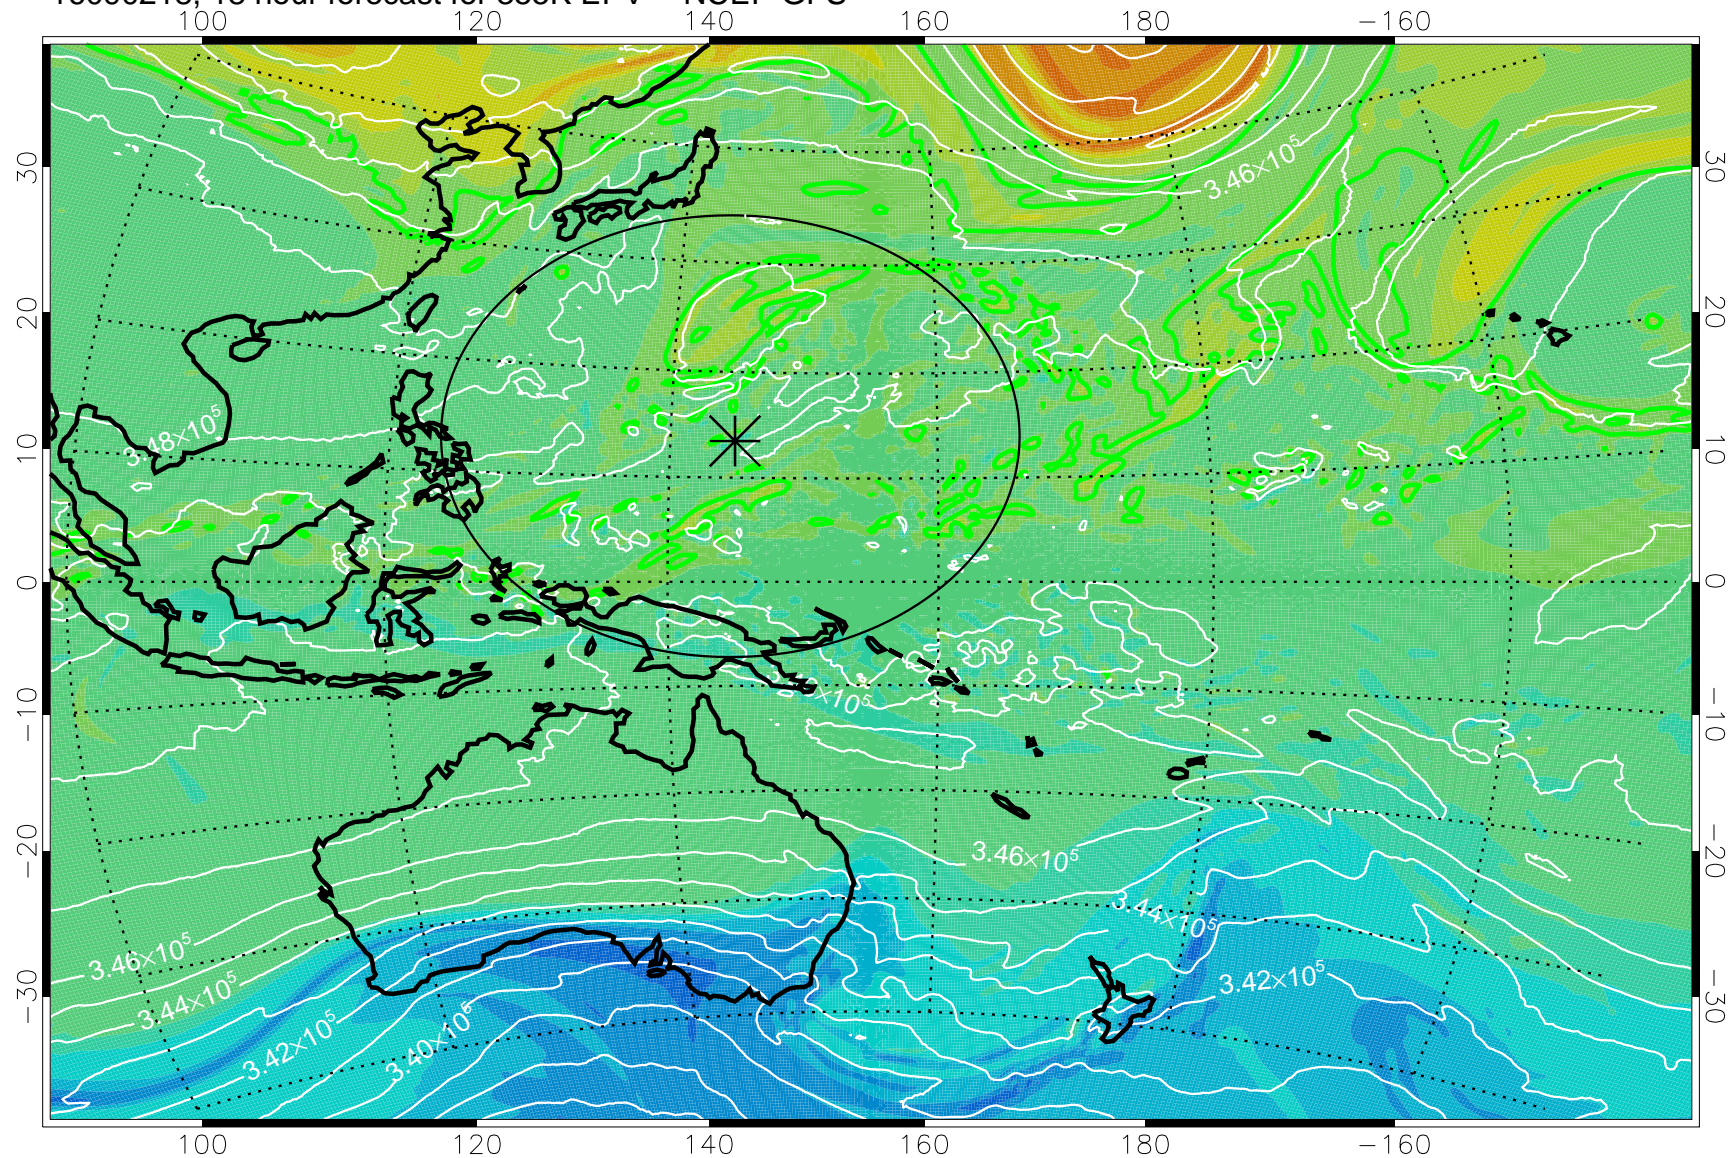

16090206, 6 hour forecast for 355K EPV -- NCEP GFS

355K Montgomery Streamfunction, white  
EPV Tropopause (2 PVU) Position  
Range ring of 2304 km

16090212, 12 hour forecast for 355K EPV -- NCEP GFS

355K Montgomery Streamfunction, white  
EPV Tropopause (2 PVU) Position  
Range ring of 2304 km

16090218, 18 hour forecast for 355K EPV -- NCEP GFS

355K Montgomery Streamfunction, white  
EPV Tropopause (2 PVU) Position  
Range ring of 2304 km

16090300, 24 hour forecast for 355K EPV -- NCEP GFS

355K Montgomery Streamfunction, white  
EPV Tropopause (2 PVU) Position  
Range ring of 2304 km

16090306, 30 hour forecast for 355K EPV -- NCEP GFS

355K Montgomery Streamfunction, white  
EPV Tropopause (2 PVU) Position  
Range ring of 2304 km

16090312, 36 hour forecast for 355K EPV -- NCEP GFS

355K Montgomery Streamfunction, white  
EPV Tropopause (2 PVU) Position  
Range ring of 2304 km

16090318, 42 hour forecast for 355K EPV -- NCEP GFS

355K Montgomery Streamfunction, white  
EPV Tropopause (2 PVU) Position  
Range ring of 2304 km

16090400, 48 hour forecast for 355K EPV -- NCEP GFS

355K Montgomery Streamfunction, white  
EPV Tropopause (2 PVU) Position  
Range ring of 2304 km