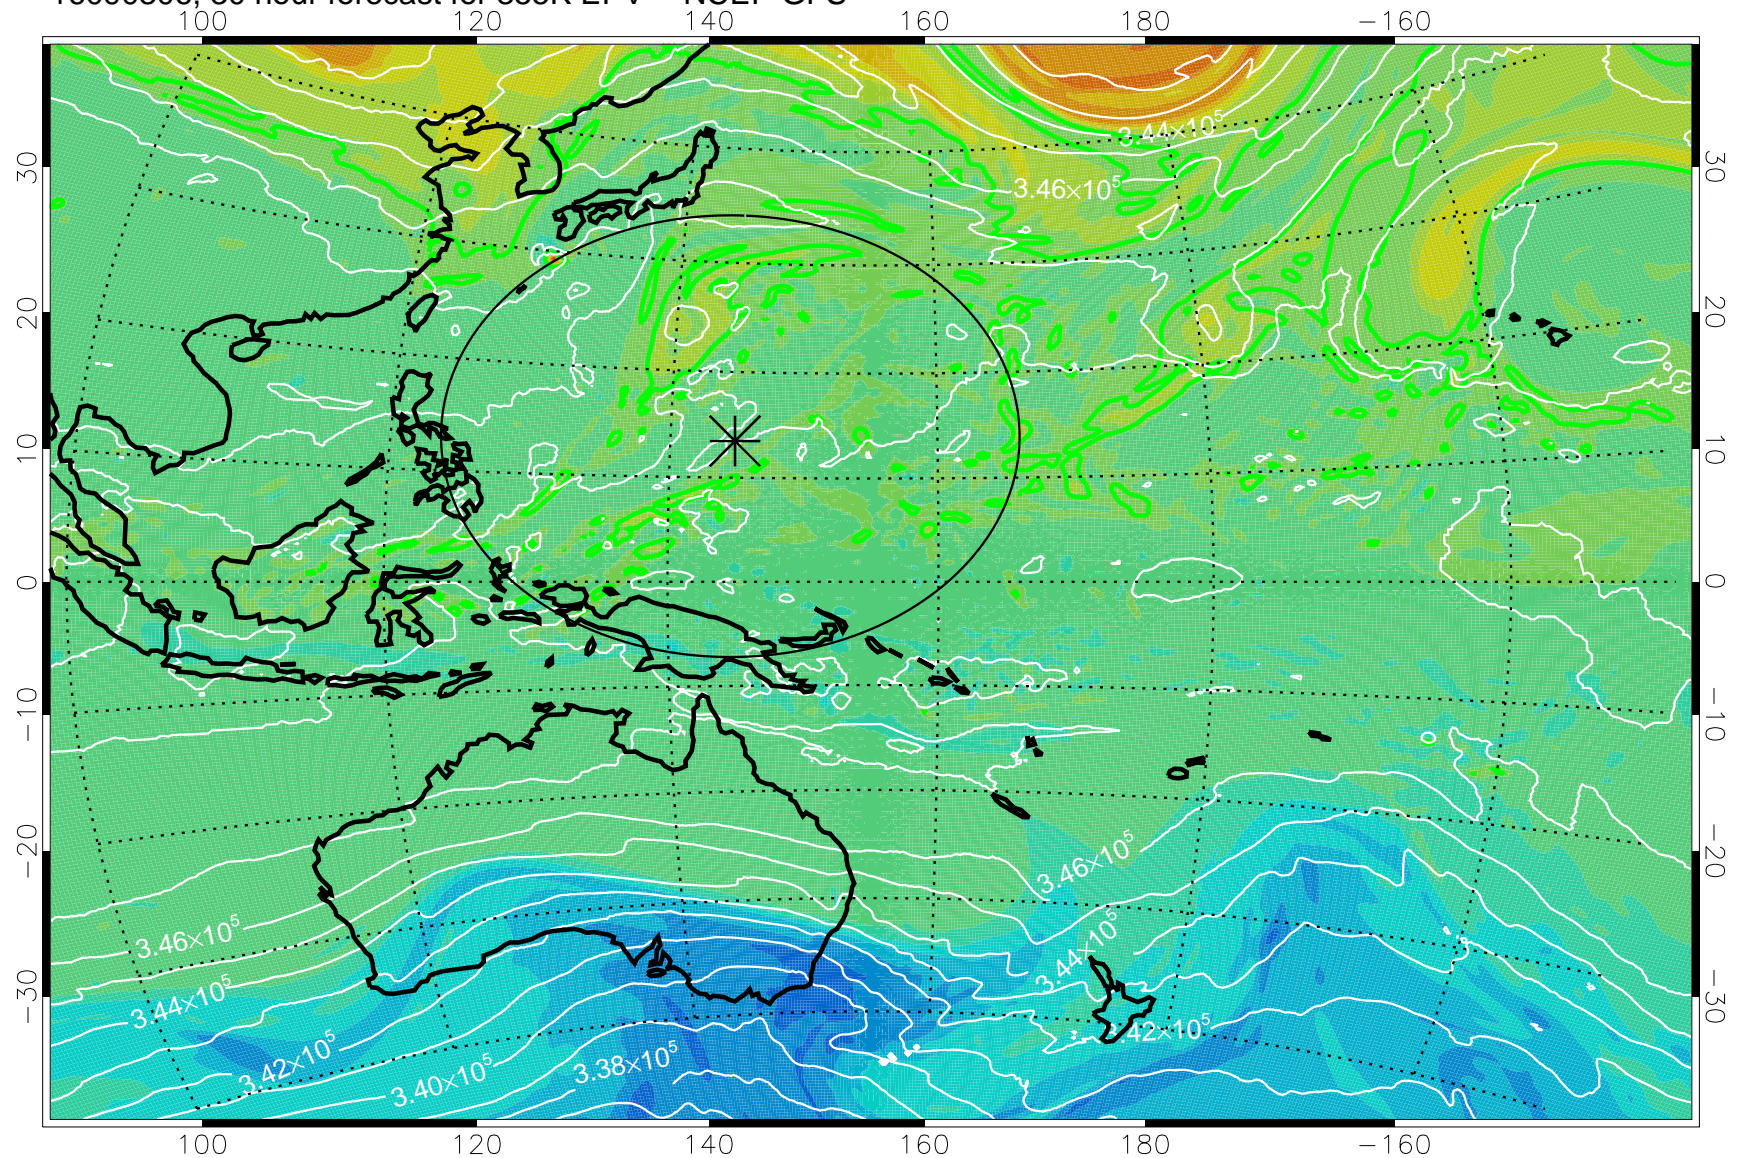

16090218, 18 hour forecast for 355K EPV -- NCEP GFS

355K Montgomery Streamfunction, white  
EPV Tropopause (2 PVU) Position  
Range ring of 2304 km

16090300, 24 hour forecast for 355K EPV -- NCEP GFS

355K Montgomery Streamfunction, white  
EPV Tropopause (2 PVU) Position  
Range ring of 2304 km

16090306, 30 hour forecast for 355K EPV -- NCEP GFS

355K Montgomery Streamfunction, white  
EPV Tropopause (2 PVU) Position  
Range ring of 2304 km

16090312, 36 hour forecast for 355K EPV -- NCEP GFS

355K Montgomery Streamfunction, white  
EPV Tropopause (2 PVU) Position  
Range ring of 2304 km

16090318, 42 hour forecast for 355K EPV -- NCEP GFS

355K Montgomery Streamfunction, white  
EPV Tropopause (2 PVU) Position  
Range ring of 2304 km

16090400, 48 hour forecast for 355K EPV -- NCEP GFS

355K Montgomery Streamfunction, white  
EPV Tropopause (2 PVU) Position  
Range ring of 2304 km

16090406, 54 hour forecast for 355K EPV -- NCEP GFS

355K Montgomery Streamfunction, white  
EPV Tropopause (2 PVU) Position  
Range ring of 2304 km

16090412, 60 hour forecast for 355K EPV -- NCEP GFS

355K Montgomery Streamfunction, white  
EPV Tropopause (2 PVU) Position  
Range ring of 2304 km