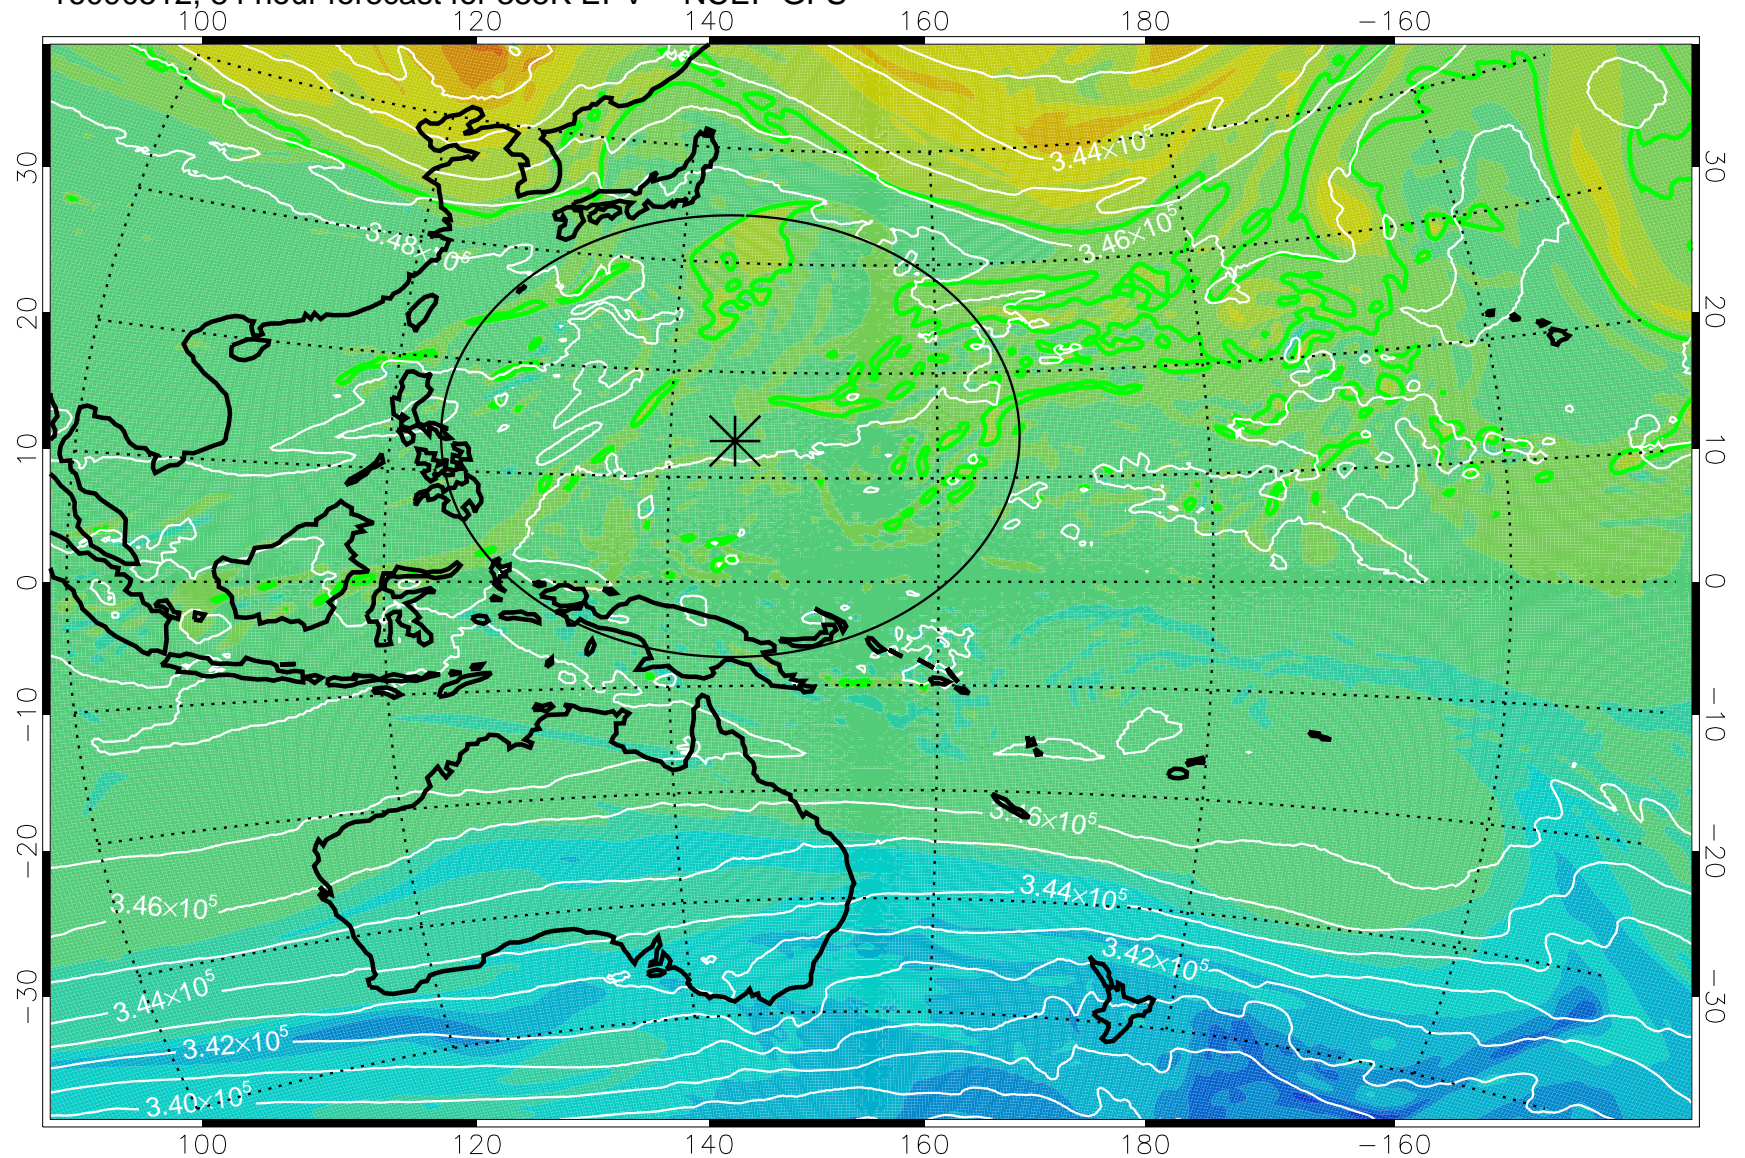

16090406, 54 hour forecast for 355K EPV -- NCEP GFS

355K Montgomery Streamfunction, white  
EPV Tropopause (2 PVU) Position  
Range ring of 2304 km

16090412, 60 hour forecast for 355K EPV -- NCEP GFS

355K Montgomery Streamfunction, white  
EPV Tropopause (2 PVU) Position  
Range ring of 2304 km

16090418, 66 hour forecast for 355K EPV -- NCEP GFS

355K Montgomery Streamfunction, white  
EPV Tropopause (2 PVU) Position  
Range ring of 2304 km

16090500, 72 hour forecast for 355K EPV -- NCEP GFS

355K Montgomery Streamfunction, white  
EPV Tropopause (2 PVU) Position  
Range ring of 2304 km

16090506, 78 hour forecast for 355K EPV -- NCEP GFS

355K Montgomery Streamfunction, white  
EPV Tropopause (2 PVU) Position  
Range ring of 2304 km

16090512, 84 hour forecast for 355K EPV -- NCEP GFS

355K Montgomery Streamfunction, white  
EPV Tropopause (2 PVU) Position  
Range ring of 2304 km

16090518, 90 hour forecast for 355K EPV -- NCEP GFS

355K Montgomery Streamfunction, white  
EPV Tropopause (2 PVU) Position  
Range ring of 2304 km

16090600, 96 hour forecast for 355K EPV -- NCEP GFS

355K Montgomery Streamfunction, white  
EPV Tropopause (2 PVU) Position  
Range ring of 2304 km