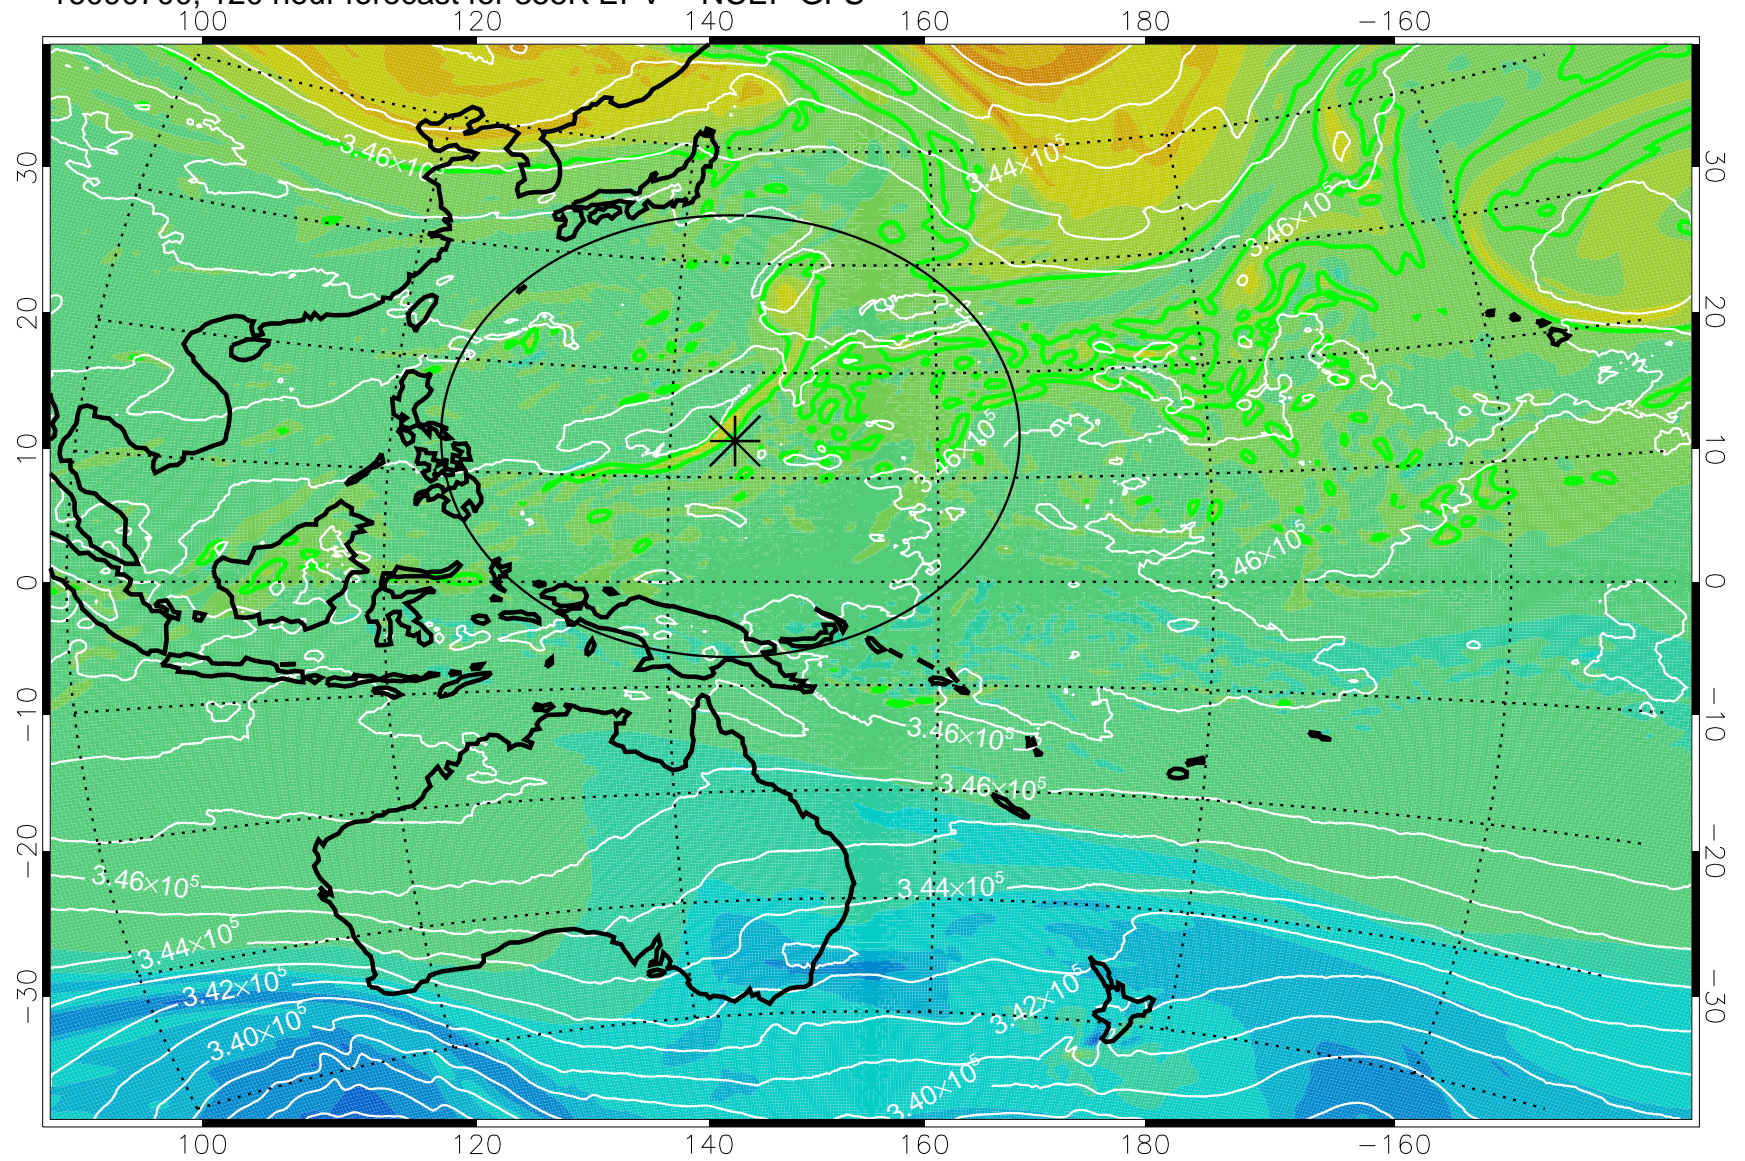

16090506, 78 hour forecast for 355K EPV -- NCEP GFS

355K Montgomery Streamfunction, white  
EPV Tropopause (2 PVU) Position  
Range ring of 2304 km

16090512, 84 hour forecast for 355K EPV -- NCEP GFS

355K Montgomery Streamfunction, white  
EPV Tropopause (2 PVU) Position  
Range ring of 2304 km

16090518, 90 hour forecast for 355K EPV -- NCEP GFS

355K Montgomery Streamfunction, white  
EPV Tropopause (2 PVU) Position  
Range ring of 2304 km

16090600, 96 hour forecast for 355K EPV -- NCEP GFS

355K Montgomery Streamfunction, white  
EPV Tropopause (2 PVU) Position  
Range ring of 2304 km

16090606, 102 hour forecast for 355K EPV -- NCEP GFS

355K Montgomery Streamfunction, white  
EPV Tropopause (2 PVU) Position  
Range ring of 2304 km

16090612, 108 hour forecast for 355K EPV -- NCEP GFS

355K Montgomery Streamfunction, white  
EPV Tropopause (2 PVU) Position  
Range ring of 2304 km

16090618, 114 hour forecast for 355K EPV -- NCEP GFS

355K Montgomery Streamfunction, white  
EPV Tropopause (2 PVU) Position  
Range ring of 2304 km

16090700, 120 hour forecast for 355K EPV -- NCEP GFS

355K Montgomery Streamfunction, white  
EPV Tropopause (2 PVU) Position  
Range ring of 2304 km