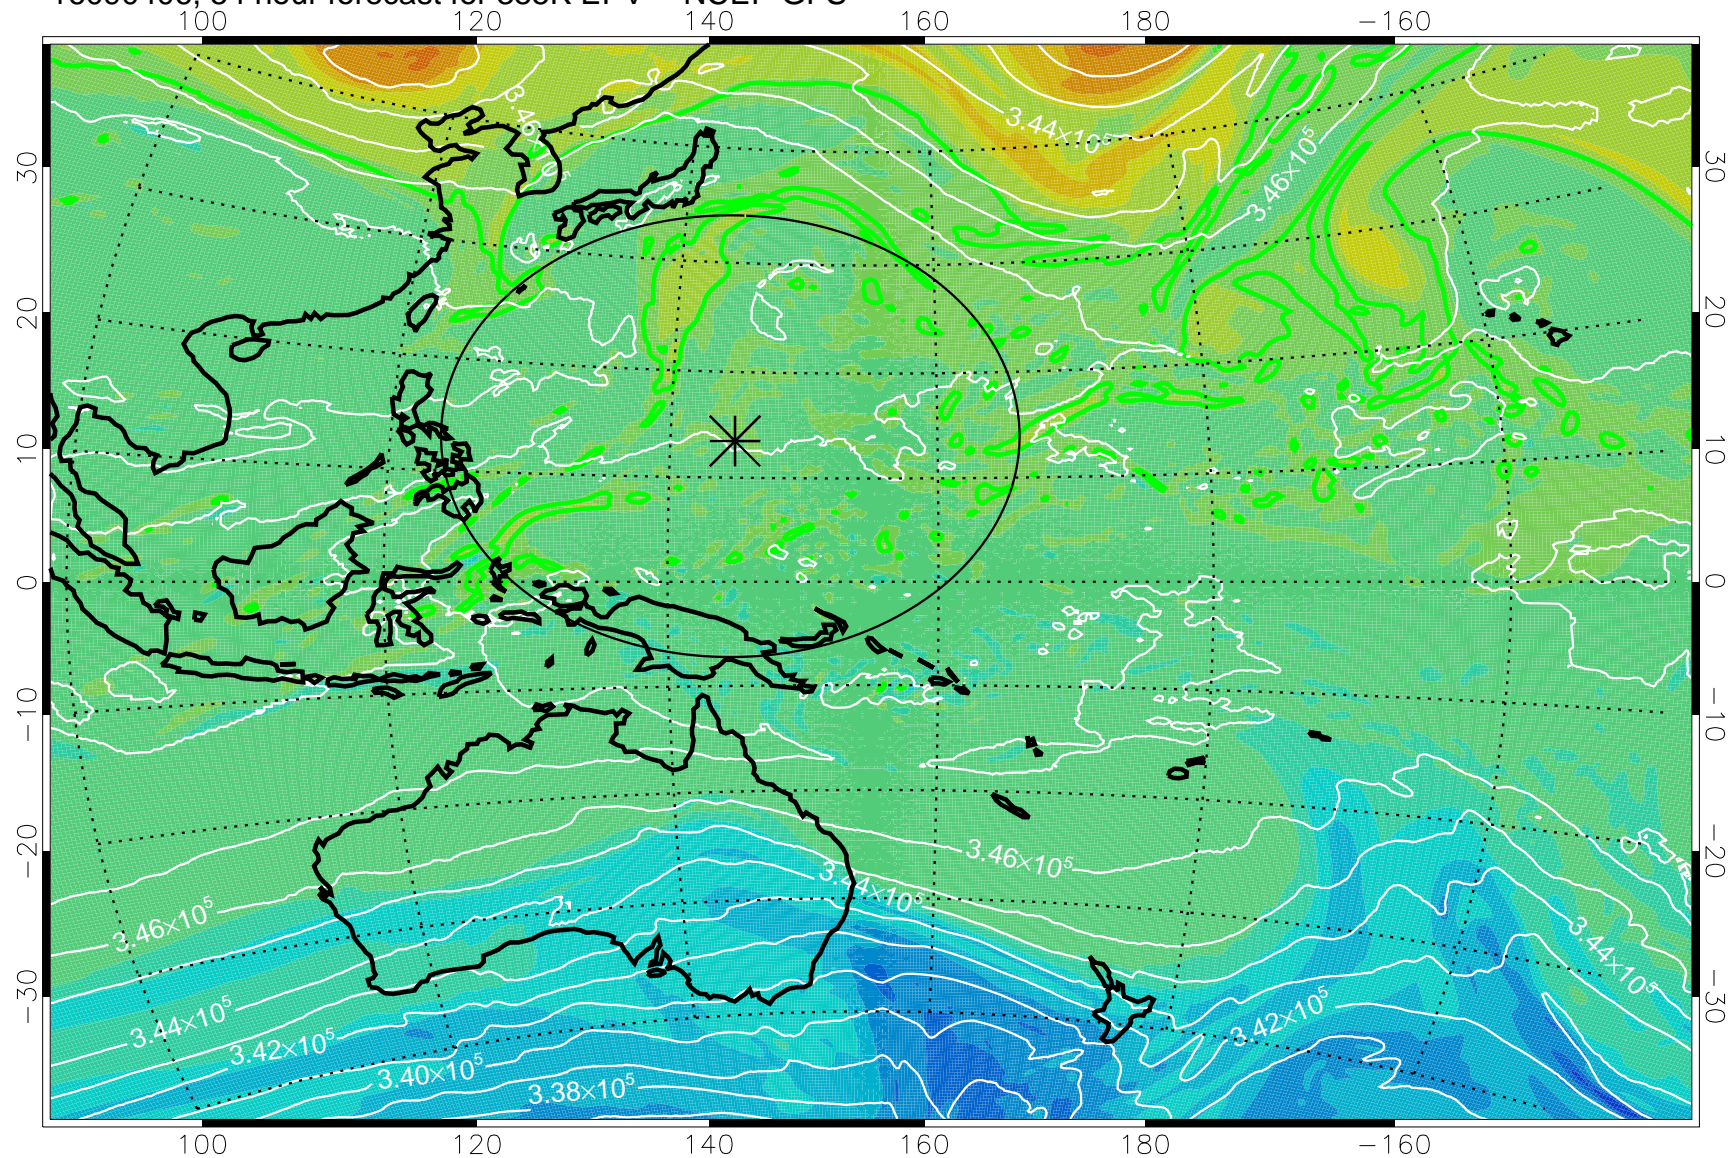

16090306, 30 hour forecast for 355K EPV -- NCEP GFS

355K Montgomery Streamfunction, white  
EPV Tropopause (2 PVU) Position  
Range ring of 2304 km

16090312, 36 hour forecast for 355K EPV -- NCEP GFS

355K Montgomery Streamfunction, white  
EPV Tropopause (2 PVU) Position  
Range ring of 2304 km

16090318, 42 hour forecast for 355K EPV -- NCEP GFS

355K Montgomery Streamfunction, white  
EPV Tropopause (2 PVU) Position  
Range ring of 2304 km

16090400, 48 hour forecast for 355K EPV -- NCEP GFS

355K Montgomery Streamfunction, white  
EPV Tropopause (2 PVU) Position  
Range ring of 2304 km

16090406, 54 hour forecast for 355K EPV -- NCEP GFS

355K Montgomery Streamfunction, white  
EPV Tropopause (2 PVU) Position  
Range ring of 2304 km

16090412, 60 hour forecast for 355K EPV -- NCEP GFS

355K Montgomery Streamfunction, white  
EPV Tropopause (2 PVU) Position  
Range ring of 2304 km

16090418, 66 hour forecast for 355K EPV -- NCEP GFS

355K Montgomery Streamfunction, white  
EPV Tropopause (2 PVU) Position  
Range ring of 2304 km

16090500, 72 hour forecast for 355K EPV -- NCEP GFS

355K Montgomery Streamfunction, white  
EPV Tropopause (2 PVU) Position  
Range ring of 2304 km