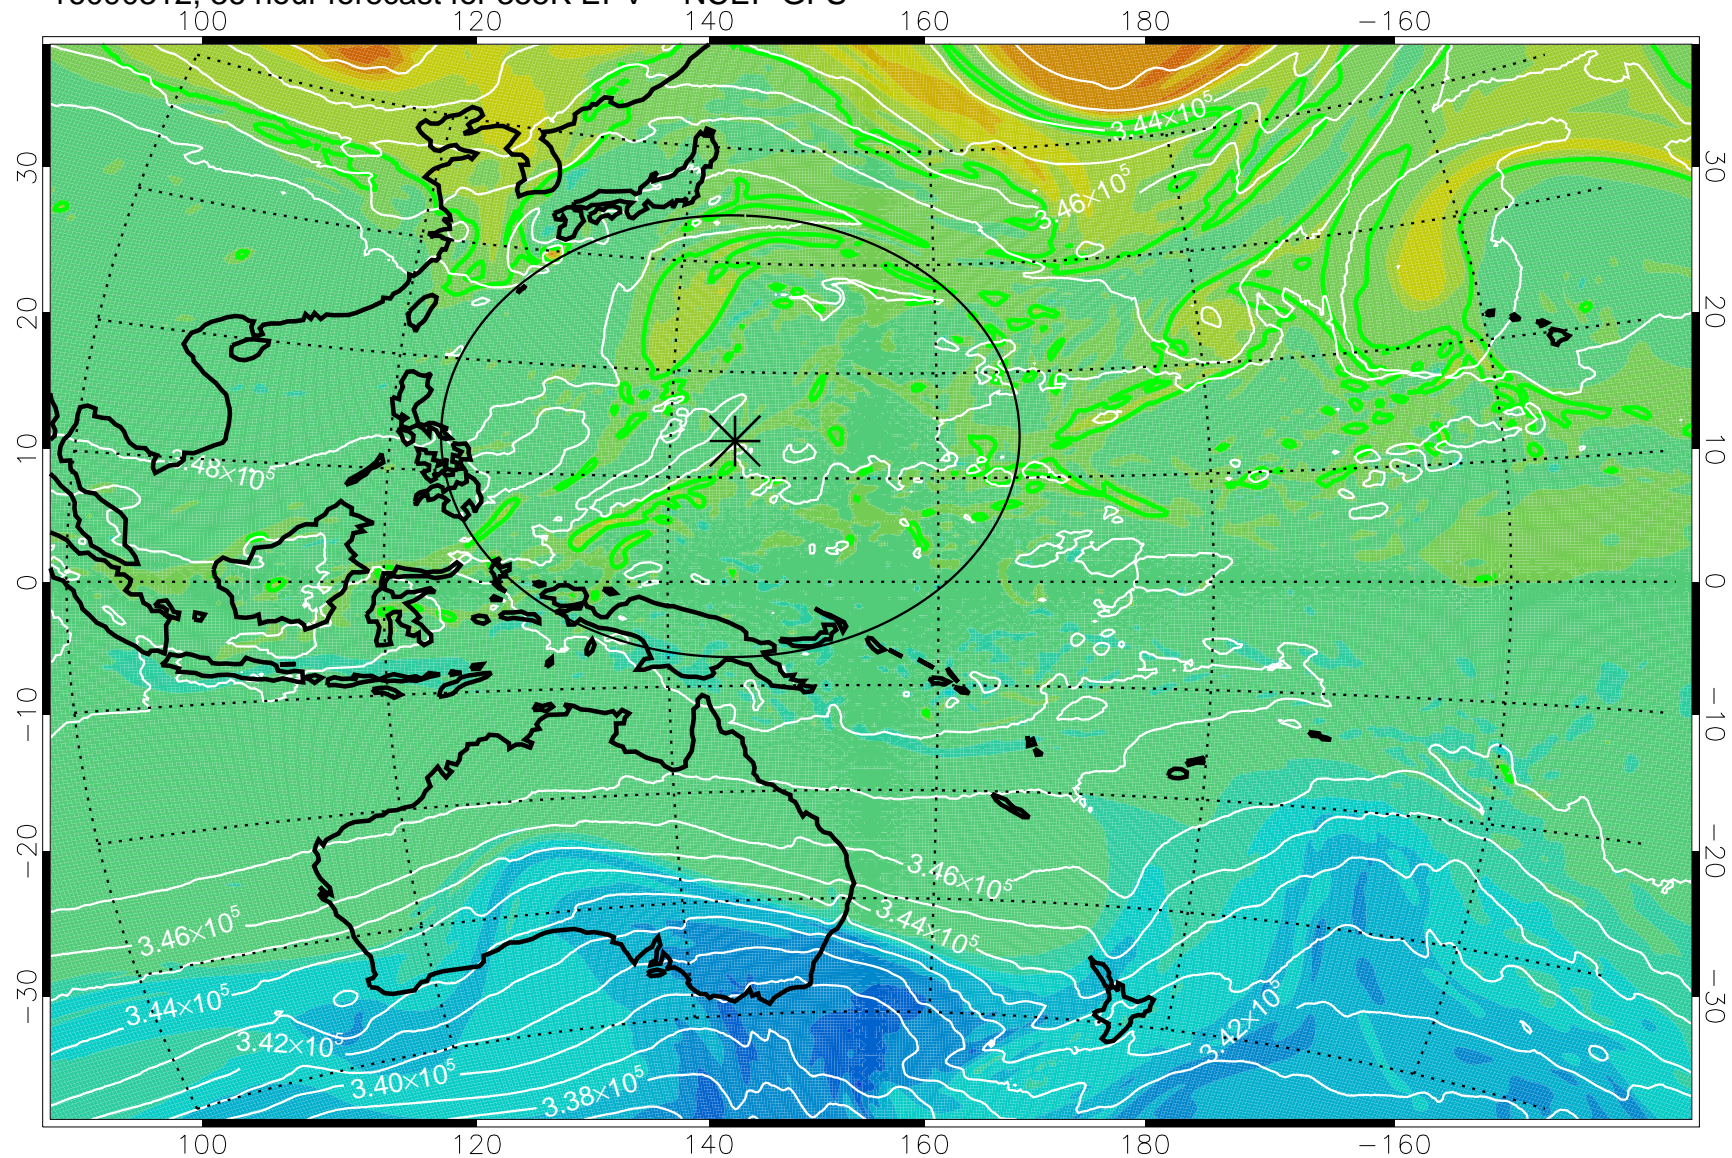

16090218, 18 hour forecast for 355K EPV -- NCEP GFS

355K Montgomery Streamfunction, white  
EPV Tropopause (2 PVU) Position  
Range ring of 2304 km

16090300, 24 hour forecast for 355K EPV -- NCEP GFS

355K Montgomery Streamfunction, white  
EPV Tropopause (2 PVU) Position  
Range ring of 2304 km

16090306, 30 hour forecast for 355K EPV -- NCEP GFS

355K Montgomery Streamfunction, white  
EPV Tropopause (2 PVU) Position  
Range ring of 2304 km

16090312, 36 hour forecast for 355K EPV -- NCEP GFS

355K Montgomery Streamfunction, white  
EPV Tropopause (2 PVU) Position  
Range ring of 2304 km

16090318, 42 hour forecast for 355K EPV -- NCEP GFS

355K Montgomery Streamfunction, white  
EPV Tropopause (2 PVU) Position  
Range ring of 2304 km

16090400, 48 hour forecast for 355K EPV -- NCEP GFS

355K Montgomery Streamfunction, white  
EPV Tropopause (2 PVU) Position  
Range ring of 2304 km

16090406, 54 hour forecast for 355K EPV -- NCEP GFS

355K Montgomery Streamfunction, white  
EPV Tropopause (2 PVU) Position  
Range ring of 2304 km

16090412, 60 hour forecast for 355K EPV -- NCEP GFS

355K Montgomery Streamfunction, white  
EPV Tropopause (2 PVU) Position  
Range ring of 2304 km