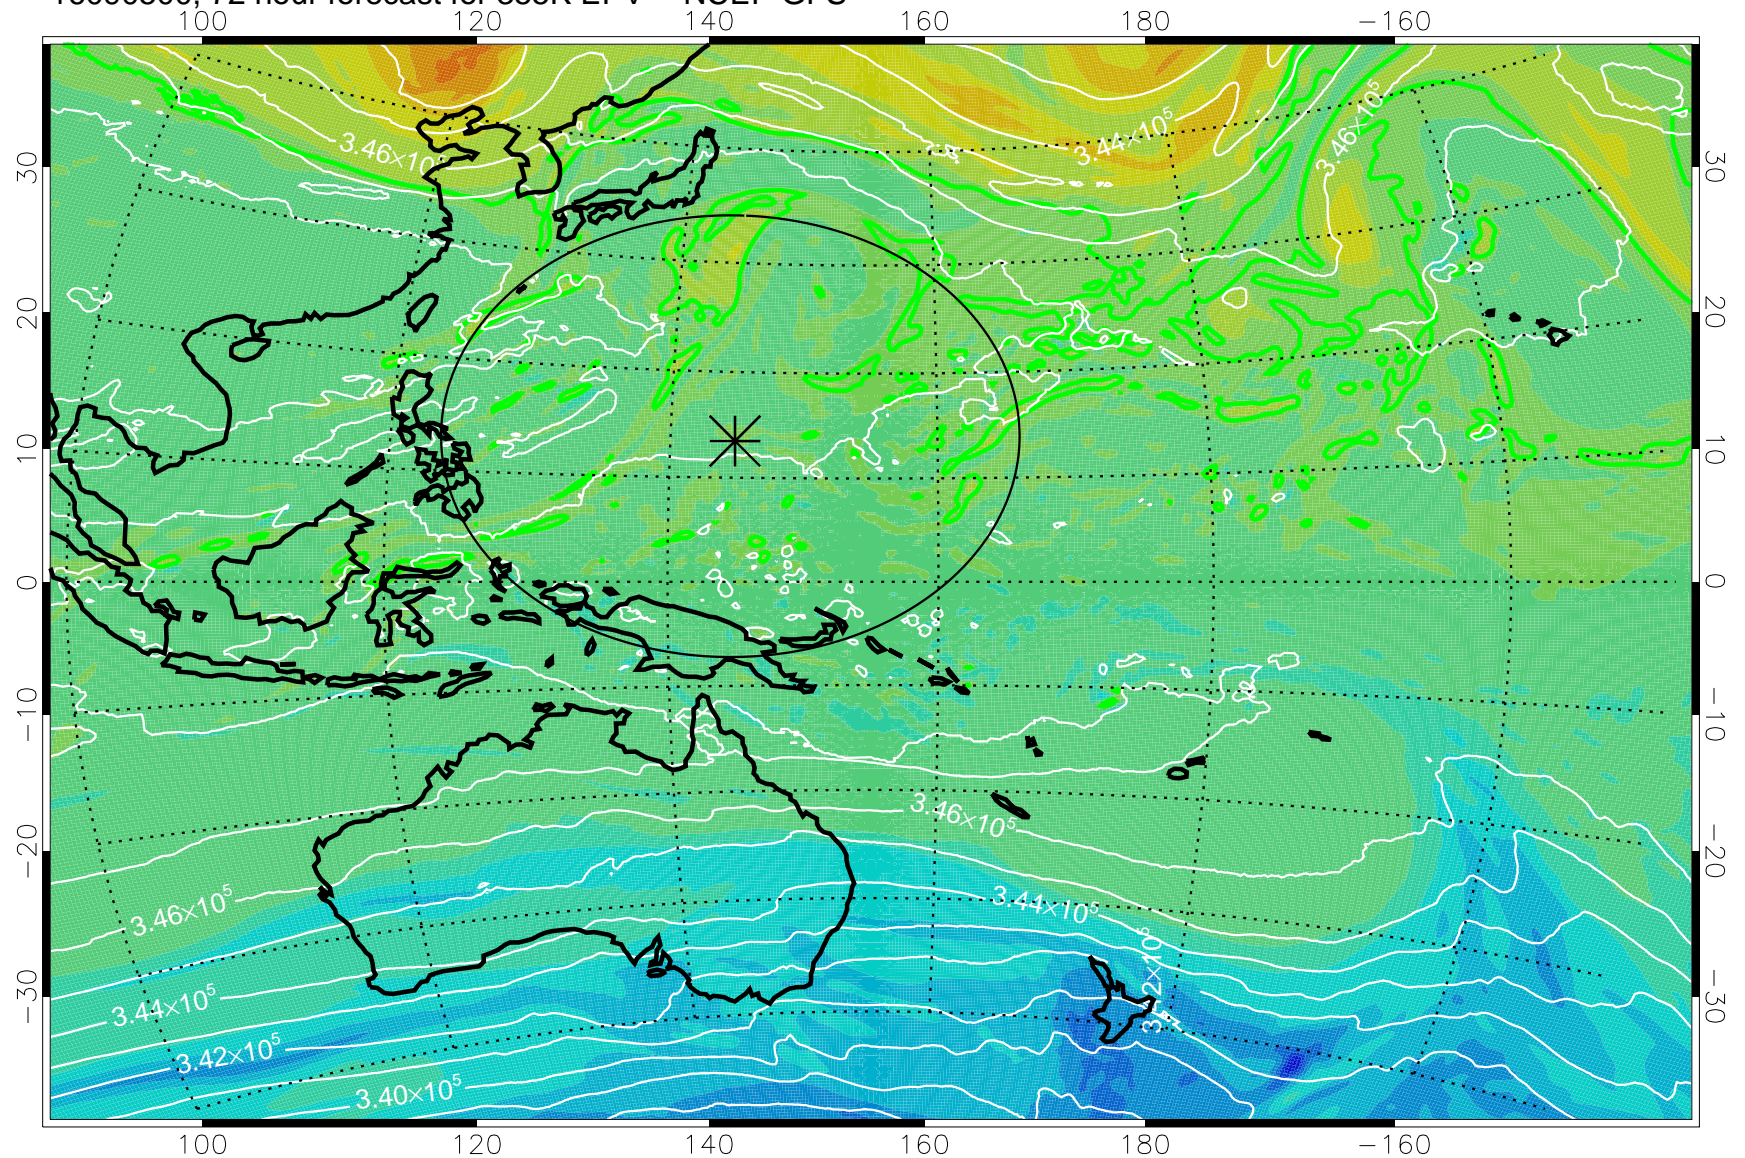

16090318, 42 hour forecast for 355K EPV -- NCEP GFS

355K Montgomery Streamfunction, white  
EPV Tropopause (2 PVU) Position  
Range ring of 2304 km

16090400, 48 hour forecast for 355K EPV -- NCEP GFS

355K Montgomery Streamfunction, white  
EPV Tropopause (2 PVU) Position  
Range ring of 2304 km

16090406, 54 hour forecast for 355K EPV -- NCEP GFS

355K Montgomery Streamfunction, white  
EPV Tropopause (2 PVU) Position  
Range ring of 2304 km

16090412, 60 hour forecast for 355K EPV -- NCEP GFS

355K Montgomery Streamfunction, white  
EPV Tropopause (2 PVU) Position  
Range ring of 2304 km

16090418, 66 hour forecast for 355K EPV -- NCEP GFS

355K Montgomery Streamfunction, white  
EPV Tropopause (2 PVU) Position  
Range ring of 2304 km

16090500, 72 hour forecast for 355K EPV -- NCEP GFS

355K Montgomery Streamfunction, white  
EPV Tropopause (2 PVU) Position  
Range ring of 2304 km

16090506, 78 hour forecast for 355K EPV -- NCEP GFS

355K Montgomery Streamfunction, white  
EPV Tropopause (2 PVU) Position  
Range ring of 2304 km

16090512, 84 hour forecast for 355K EPV -- NCEP GFS

355K Montgomery Streamfunction, white  
EPV Tropopause (2 PVU) Position  
Range ring of 2304 km