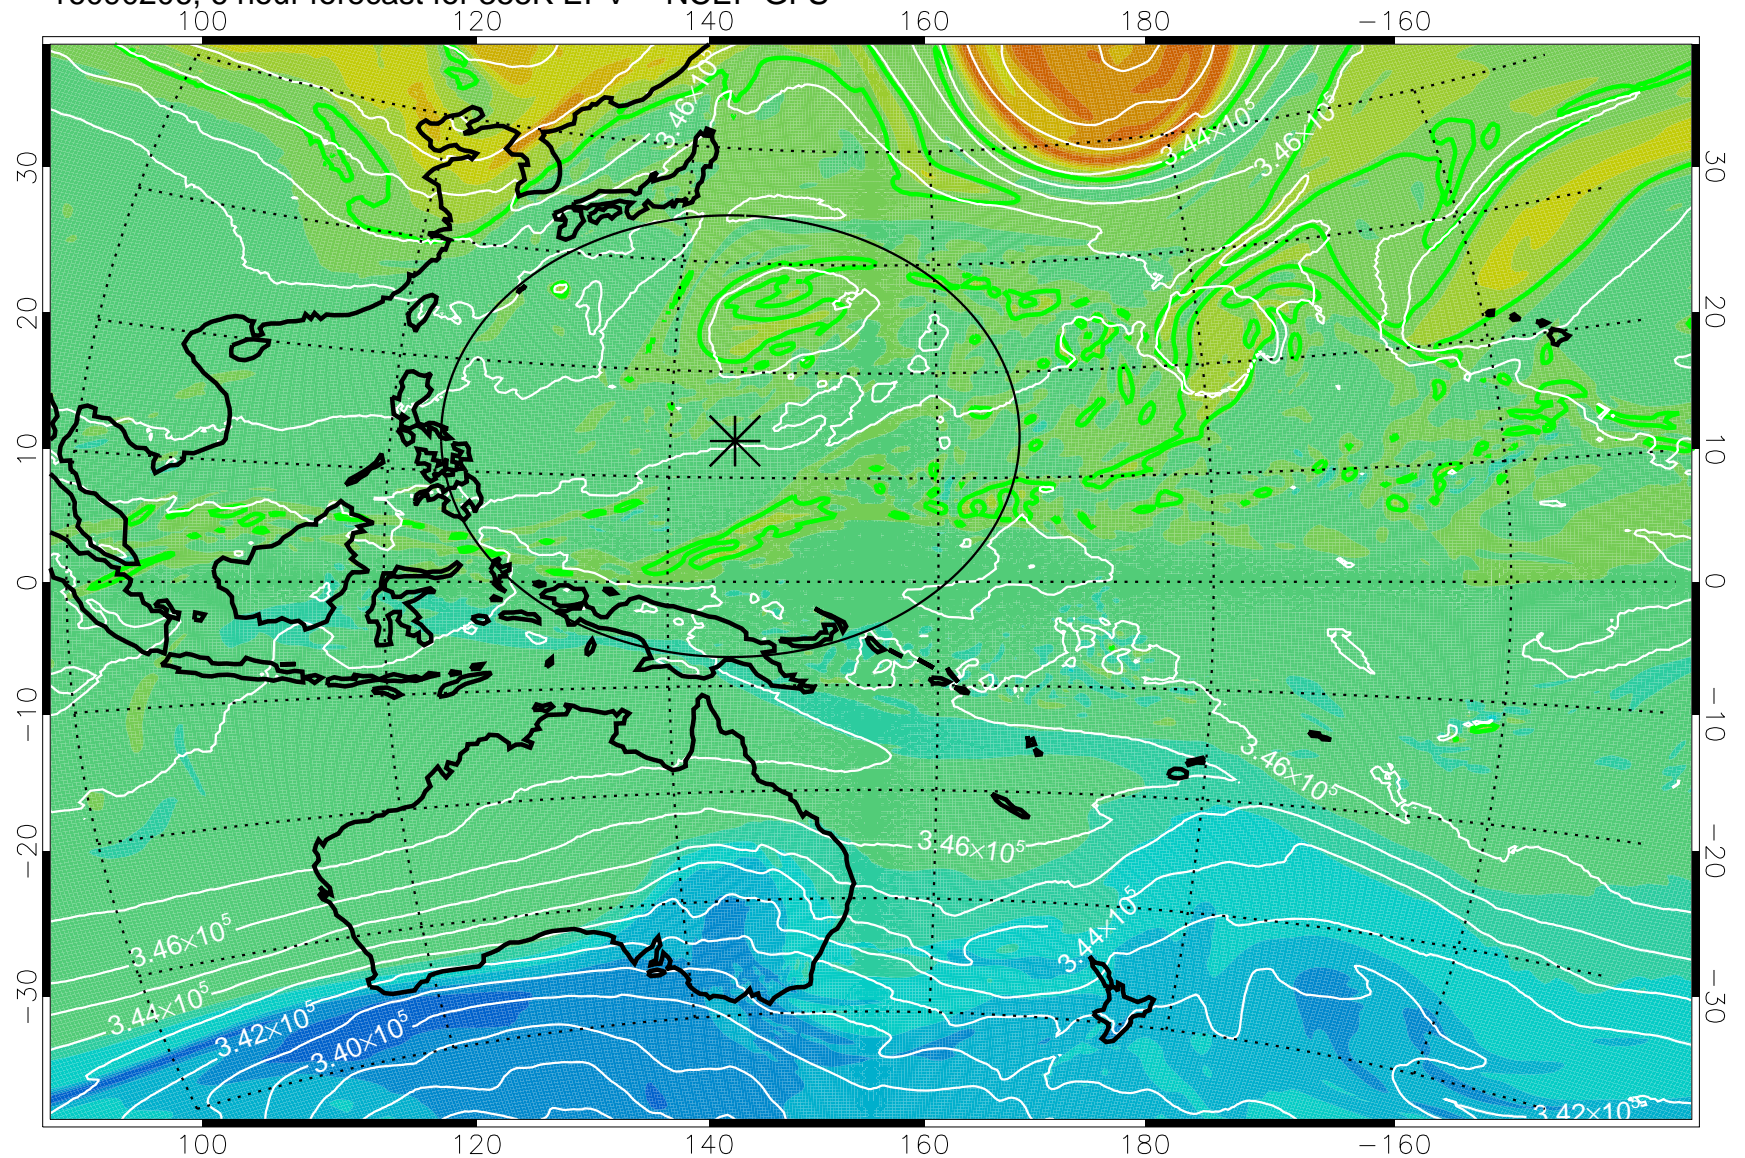

16090206, 6 hour forecast for 355K EPV -- NCEP GFS

355K Montgomery Streamfunction, white  
EPV Tropopause (2 PVU) Position  
Range ring of 2304 km

16090212, 12 hour forecast for 355K EPV -- NCEP GFS

355K Montgomery Streamfunction, white  
EPV Tropopause (2 PVU) Position  
Range ring of 2304 km

16090218, 18 hour forecast for 355K EPV -- NCEP GFS

355K Montgomery Streamfunction, white  
EPV Tropopause (2 PVU) Position  
Range ring of 2304 km

16090300, 24 hour forecast for 355K EPV -- NCEP GFS

355K Montgomery Streamfunction, white  
EPV Tropopause (2 PVU) Position  
Range ring of 2304 km

16090306, 30 hour forecast for 355K EPV -- NCEP GFS

355K Montgomery Streamfunction, white  
EPV Tropopause (2 PVU) Position  
Range ring of 2304 km

16090312, 36 hour forecast for 355K EPV -- NCEP GFS

355K Montgomery Streamfunction, white  
EPV Tropopause (2 PVU) Position  
Range ring of 2304 km

16090318, 42 hour forecast for 355K EPV -- NCEP GFS

355K Montgomery Streamfunction, white  
EPV Tropopause (2 PVU) Position  
Range ring of 2304 km

16090400, 48 hour forecast for 355K EPV -- NCEP GFS

355K Montgomery Streamfunction, white  
EPV Tropopause (2 PVU) Position  
Range ring of 2304 km