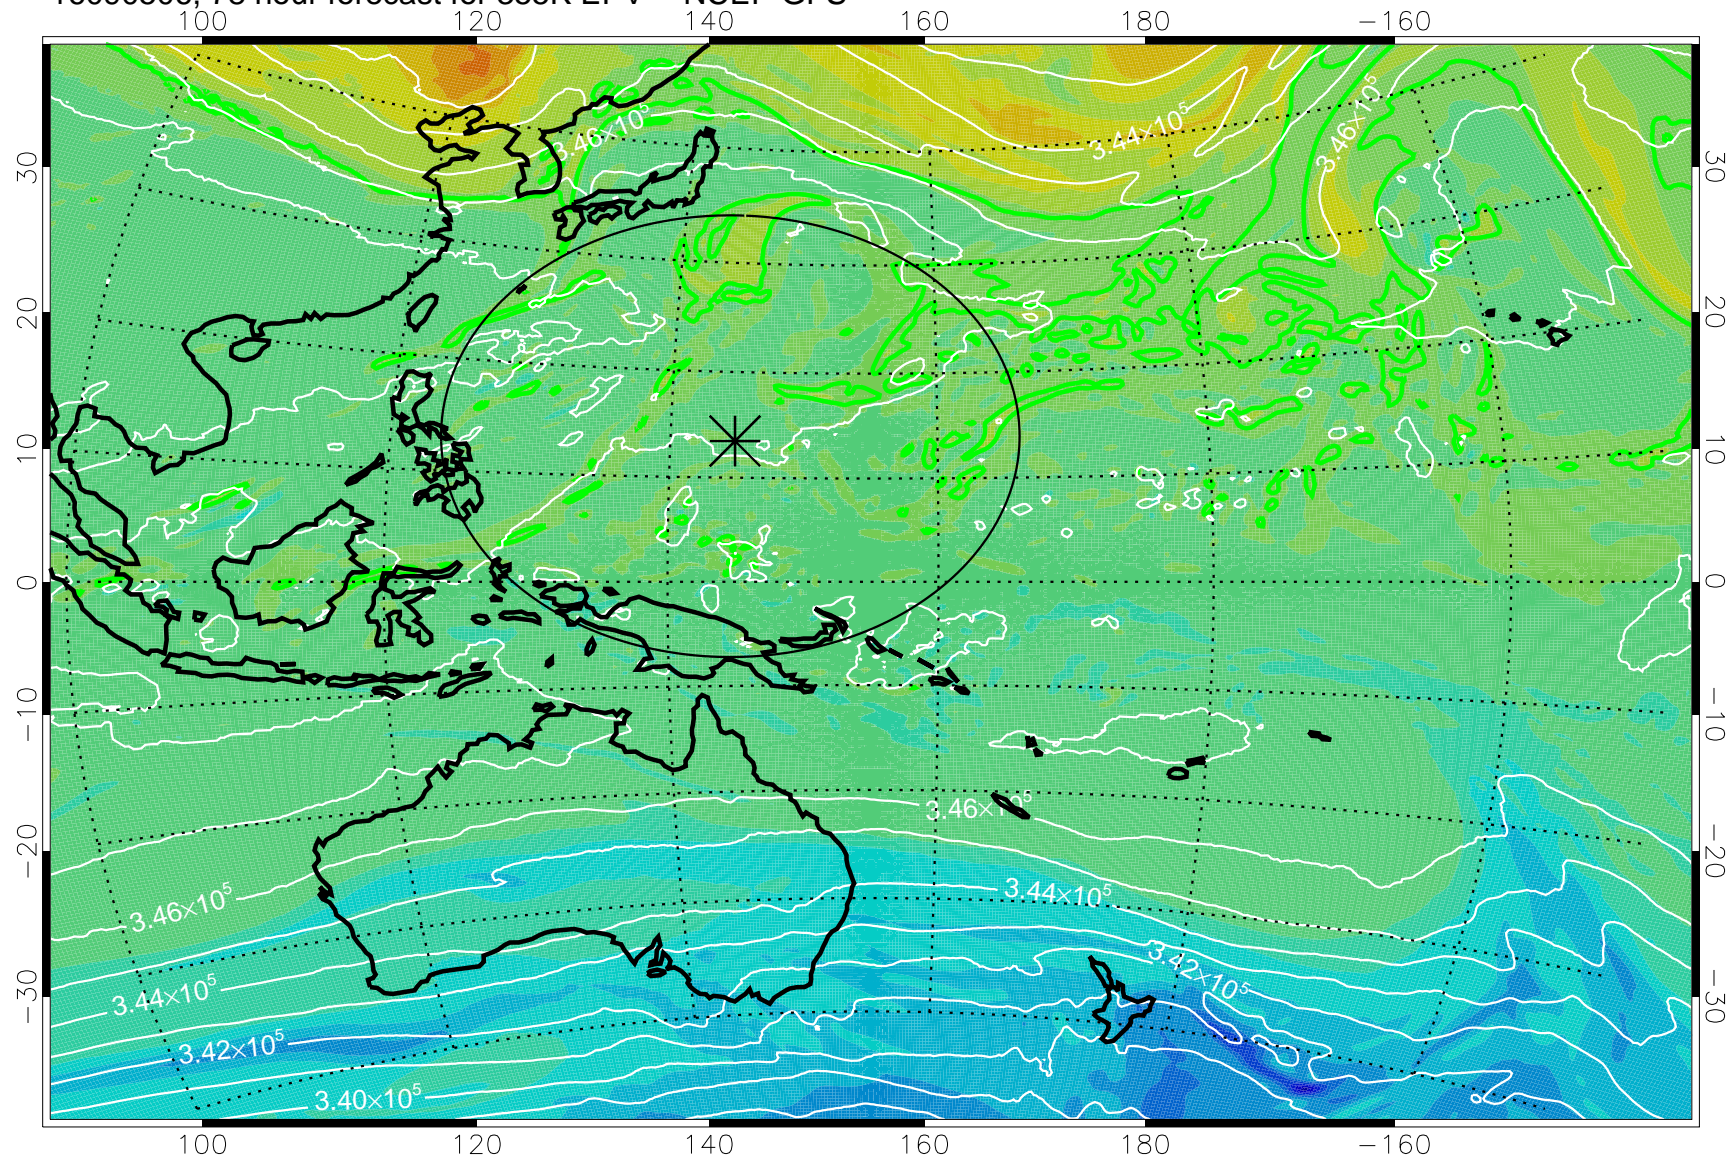

16090406, 54 hour forecast for 355K EPV -- NCEP GFS

355K Montgomery Streamfunction, white  
EPV Tropopause (2 PVU) Position  
Range ring of 2304 km

16090412, 60 hour forecast for 355K EPV -- NCEP GFS

355K Montgomery Streamfunction, white  
EPV Tropopause (2 PVU) Position  
Range ring of 2304 km

16090418, 66 hour forecast for 355K EPV -- NCEP GFS

355K Montgomery Streamfunction, white  
EPV Tropopause (2 PVU) Position  
Range ring of 2304 km

16090500, 72 hour forecast for 355K EPV -- NCEP GFS

355K Montgomery Streamfunction, white  
EPV Tropopause (2 PVU) Position  
Range ring of 2304 km

16090506, 78 hour forecast for 355K EPV -- NCEP GFS

355K Montgomery Streamfunction, white  
EPV Tropopause (2 PVU) Position  
Range ring of 2304 km

16090512, 84 hour forecast for 355K EPV -- NCEP GFS

355K Montgomery Streamfunction, white  
EPV Tropopause (2 PVU) Position  
Range ring of 2304 km

16090518, 90 hour forecast for 355K EPV -- NCEP GFS

355K Montgomery Streamfunction, white  
EPV Tropopause (2 PVU) Position  
Range ring of 2304 km

16090600, 96 hour forecast for 355K EPV -- NCEP GFS

355K Montgomery Streamfunction, white  
EPV Tropopause (2 PVU) Position  
Range ring of 2304 km