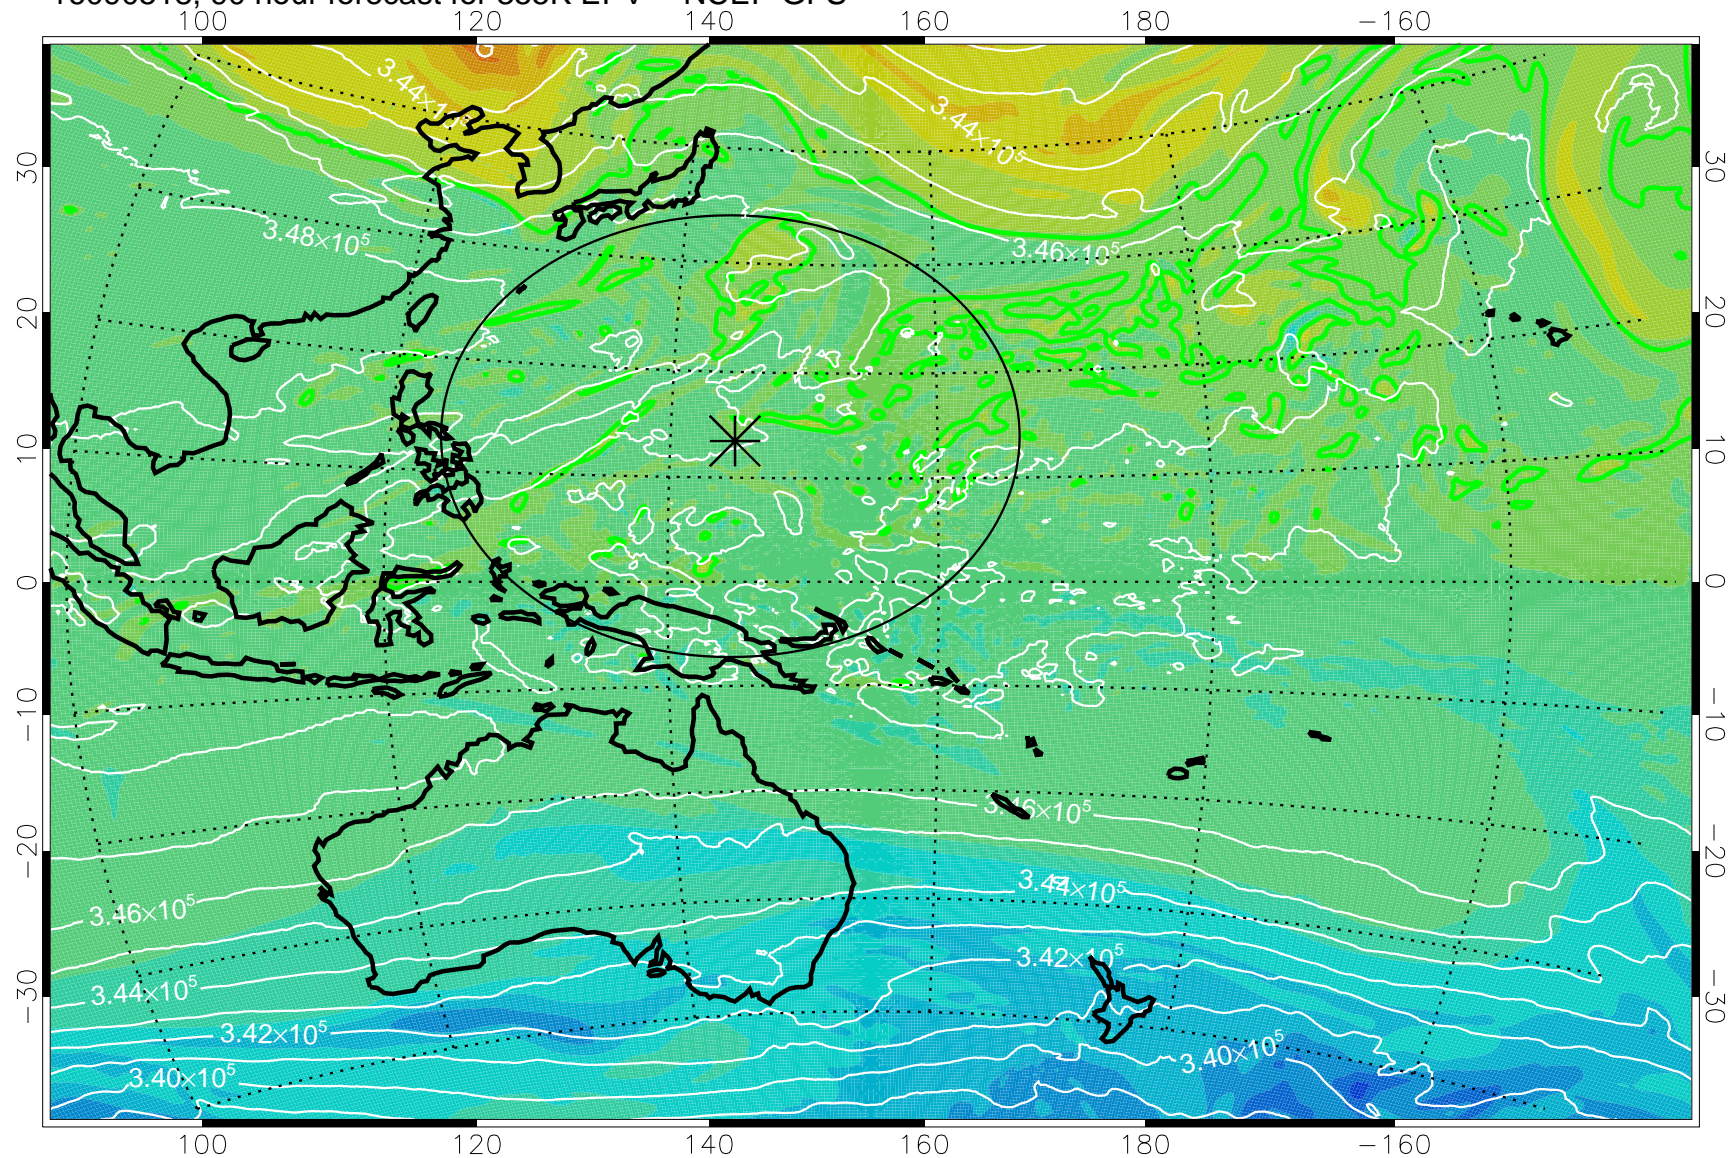

16090418, 66 hour forecast for 355K EPV -- NCEP GFS

355K Montgomery Streamfunction, white  
EPV Tropopause (2 PVU) Position  
Range ring of 2304 km

16090500, 72 hour forecast for 355K EPV -- NCEP GFS

355K Montgomery Streamfunction, white  
EPV Tropopause (2 PVU) Position  
Range ring of 2304 km

16090506, 78 hour forecast for 355K EPV -- NCEP GFS

355K Montgomery Streamfunction, white  
EPV Tropopause (2 PVU) Position  
Range ring of 2304 km

16090512, 84 hour forecast for 355K EPV -- NCEP GFS

355K Montgomery Streamfunction, white  
EPV Tropopause (2 PVU) Position  
Range ring of 2304 km

16090518, 90 hour forecast for 355K EPV -- NCEP GFS

355K Montgomery Streamfunction, white  
EPV Tropopause (2 PVU) Position  
Range ring of 2304 km

16090600, 96 hour forecast for 355K EPV -- NCEP GFS

355K Montgomery Streamfunction, white  
EPV Tropopause (2 PVU) Position  
Range ring of 2304 km

16090606, 102 hour forecast for 355K EPV -- NCEP GFS

355K Montgomery Streamfunction, white  
EPV Tropopause (2 PVU) Position  
Range ring of 2304 km

16090612, 108 hour forecast for 355K EPV -- NCEP GFS

355K Montgomery Streamfunction, white  
EPV Tropopause (2 PVU) Position  
Range ring of 2304 km