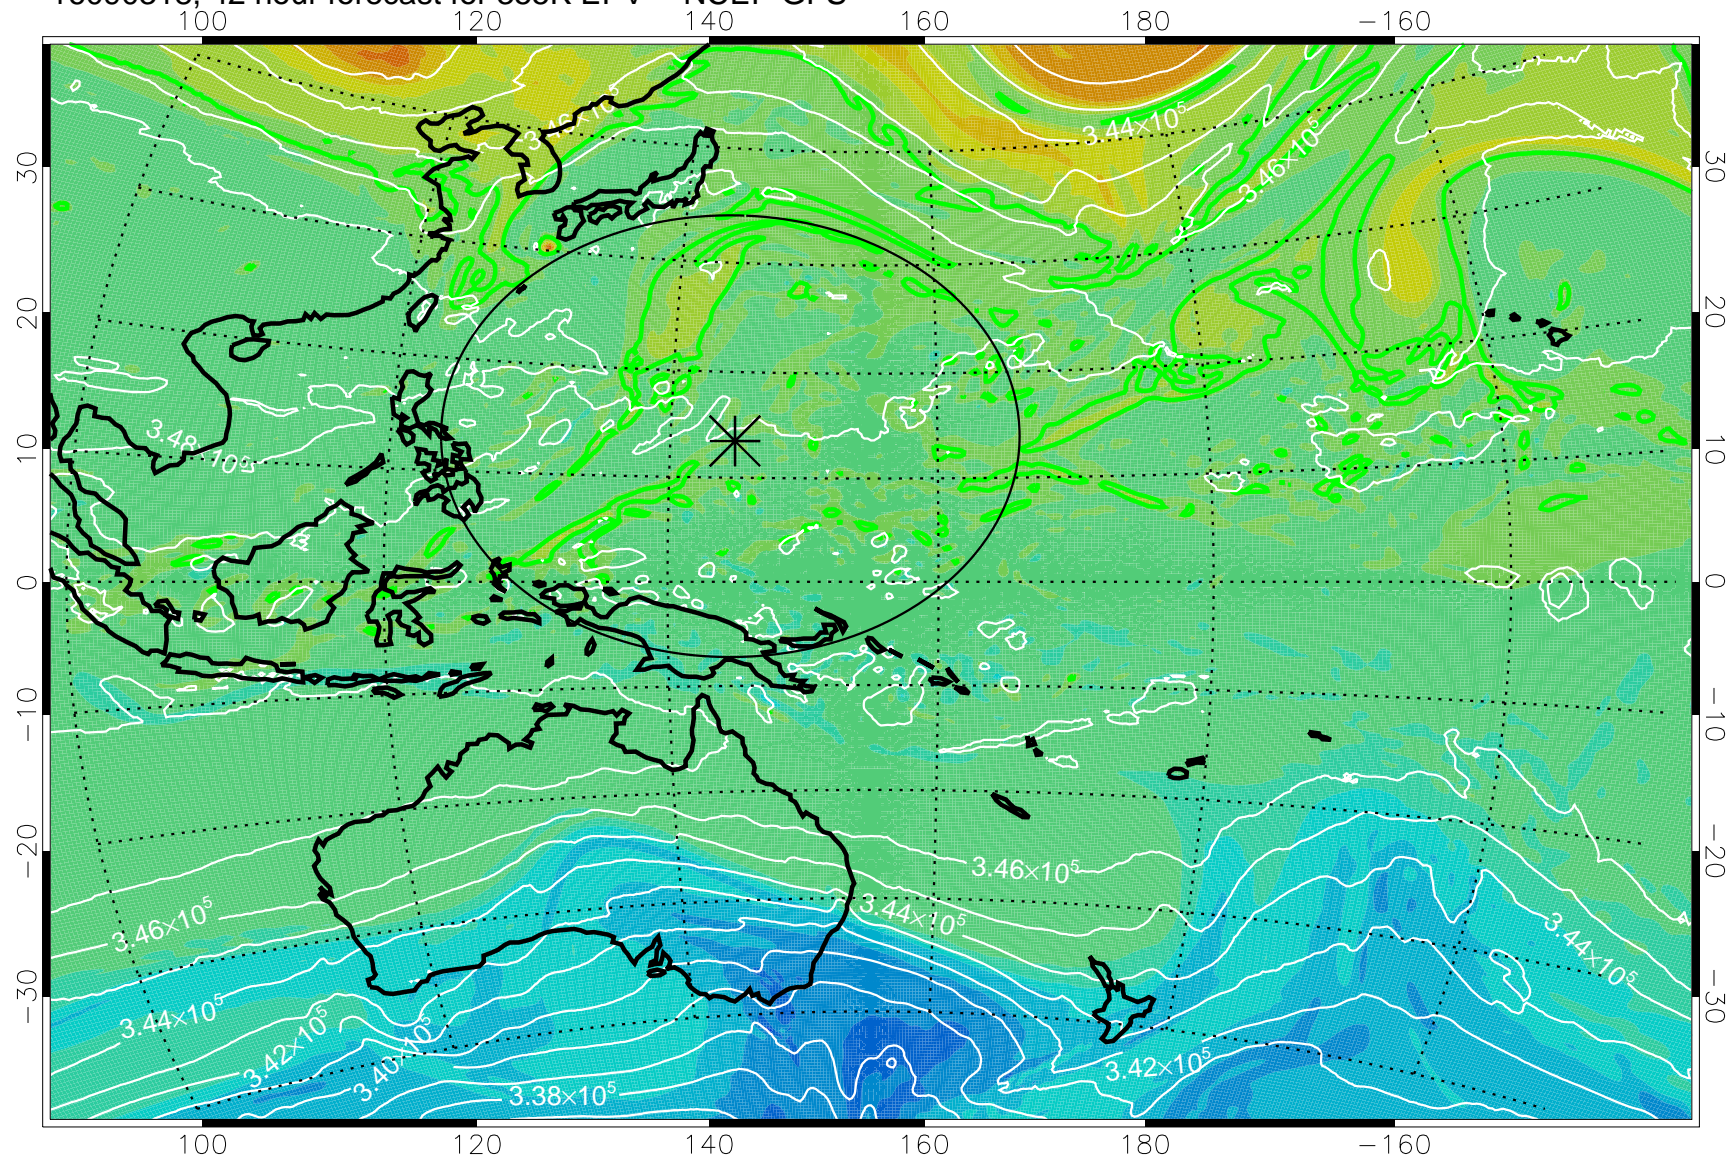

16090218, 18 hour forecast for 355K EPV -- NCEP GFS

355K Montgomery Streamfunction, white  
EPV Tropopause (2 PVU) Position  
Range ring of 2304 km

16090300, 24 hour forecast for 355K EPV -- NCEP GFS

355K Montgomery Streamfunction, white  
EPV Tropopause (2 PVU) Position  
Range ring of 2304 km

16090306, 30 hour forecast for 355K EPV -- NCEP GFS

355K Montgomery Streamfunction, white  
EPV Tropopause (2 PVU) Position  
Range ring of 2304 km

16090312, 36 hour forecast for 355K EPV -- NCEP GFS

355K Montgomery Streamfunction, white  
EPV Tropopause (2 PVU) Position  
Range ring of 2304 km

16090318, 42 hour forecast for 355K EPV -- NCEP GFS

355K Montgomery Streamfunction, white  
EPV Tropopause (2 PVU) Position  
Range ring of 2304 km

16090400, 48 hour forecast for 355K EPV -- NCEP GFS

355K Montgomery Streamfunction, white  
EPV Tropopause (2 PVU) Position  
Range ring of 2304 km

16090406, 54 hour forecast for 355K EPV -- NCEP GFS

355K Montgomery Streamfunction, white  
EPV Tropopause (2 PVU) Position  
Range ring of 2304 km

16090412, 60 hour forecast for 355K EPV -- NCEP GFS

355K Montgomery Streamfunction, white  
EPV Tropopause (2 PVU) Position  
Range ring of 2304 km