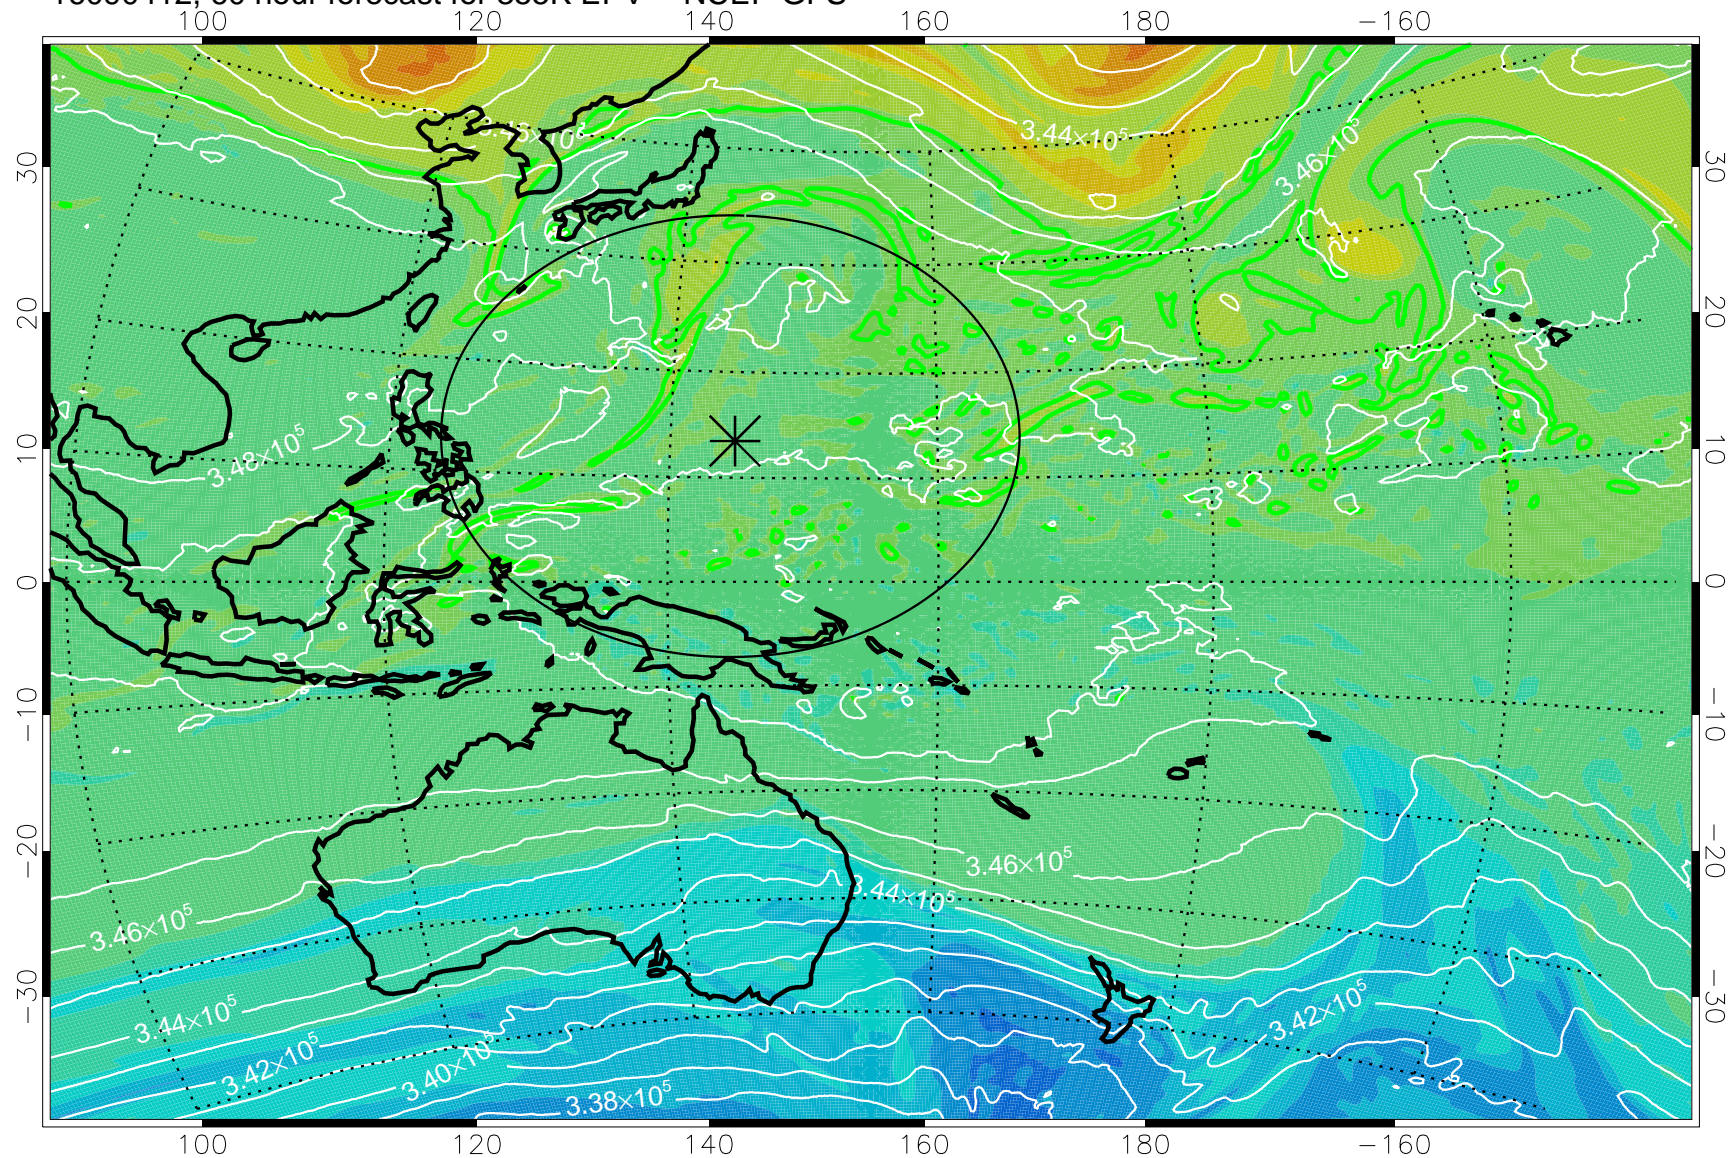

16090306, 30 hour forecast for 355K EPV -- NCEP GFS

355K Montgomery Streamfunction, white  
EPV Tropopause (2 PVU) Position  
Range ring of 2304 km

16090312, 36 hour forecast for 355K EPV -- NCEP GFS

355K Montgomery Streamfunction, white  
EPV Tropopause (2 PVU) Position  
Range ring of 2304 km

16090318, 42 hour forecast for 355K EPV -- NCEP GFS

355K Montgomery Streamfunction, white  
EPV Tropopause (2 PVU) Position  
Range ring of 2304 km

16090400, 48 hour forecast for 355K EPV -- NCEP GFS

355K Montgomery Streamfunction, white  
EPV Tropopause (2 PVU) Position  
Range ring of 2304 km

16090406, 54 hour forecast for 355K EPV -- NCEP GFS

355K Montgomery Streamfunction, white  
EPV Tropopause (2 PVU) Position  
Range ring of 2304 km

16090412, 60 hour forecast for 355K EPV -- NCEP GFS

355K Montgomery Streamfunction, white  
EPV Tropopause (2 PVU) Position  
Range ring of 2304 km

16090418, 66 hour forecast for 355K EPV -- NCEP GFS

355K Montgomery Streamfunction, white  
EPV Tropopause (2 PVU) Position  
Range ring of 2304 km

16090500, 72 hour forecast for 355K EPV -- NCEP GFS

355K Montgomery Streamfunction, white  
EPV Tropopause (2 PVU) Position  
Range ring of 2304 km