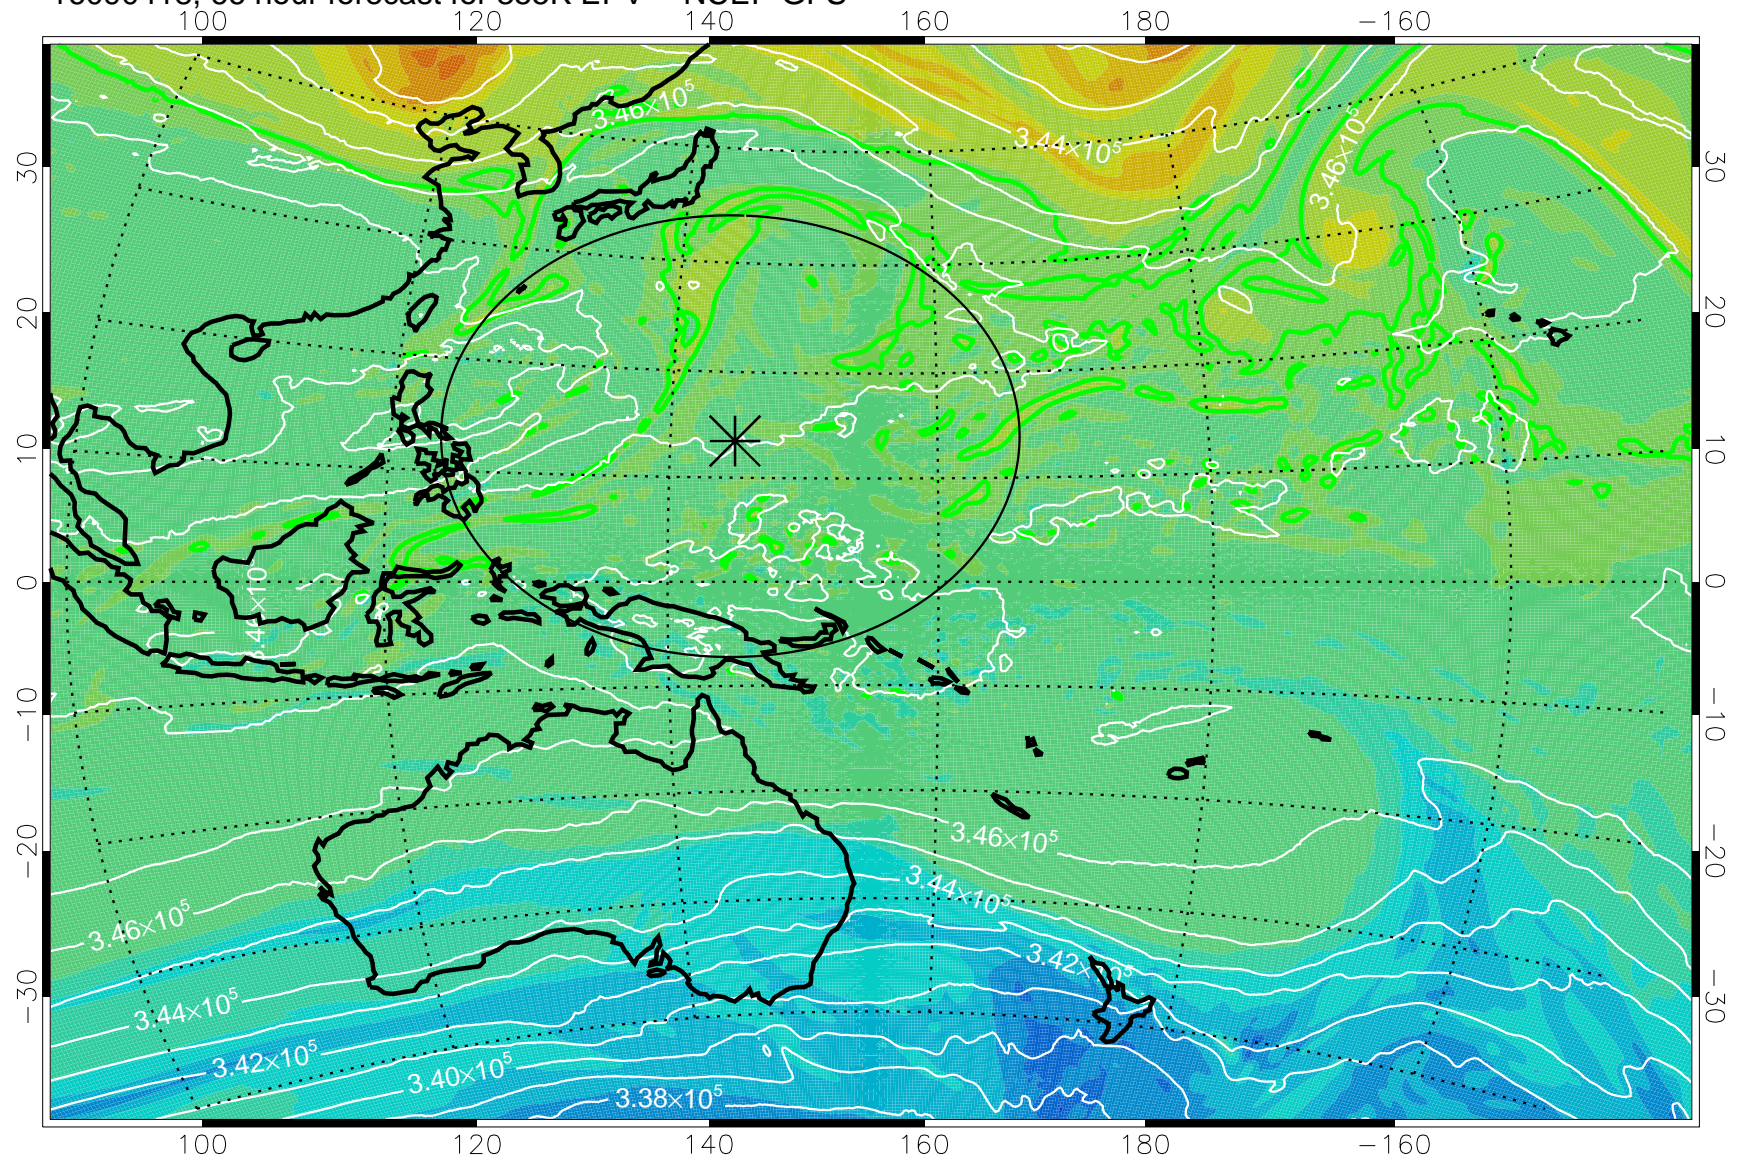

16090318, 42 hour forecast for 355K EPV -- NCEP GFS

355K Montgomery Streamfunction, white  
EPV Tropopause (2 PVU) Position  
Range ring of 2304 km

16090400, 48 hour forecast for 355K EPV -- NCEP GFS

355K Montgomery Streamfunction, white  
EPV Tropopause (2 PVU) Position  
Range ring of 2304 km

16090406, 54 hour forecast for 355K EPV -- NCEP GFS

355K Montgomery Streamfunction, white  
EPV Tropopause (2 PVU) Position  
Range ring of 2304 km

16090412, 60 hour forecast for 355K EPV -- NCEP GFS

355K Montgomery Streamfunction, white  
EPV Tropopause (2 PVU) Position  
Range ring of 2304 km

16090418, 66 hour forecast for 355K EPV -- NCEP GFS

355K Montgomery Streamfunction, white  
EPV Tropopause (2 PVU) Position  
Range ring of 2304 km

16090500, 72 hour forecast for 355K EPV -- NCEP GFS

355K Montgomery Streamfunction, white  
EPV Tropopause (2 PVU) Position  
Range ring of 2304 km

16090506, 78 hour forecast for 355K EPV -- NCEP GFS

355K Montgomery Streamfunction, white  
EPV Tropopause (2 PVU) Position  
Range ring of 2304 km

16090512, 84 hour forecast for 355K EPV -- NCEP GFS

355K Montgomery Streamfunction, white  
EPV Tropopause (2 PVU) Position  
Range ring of 2304 km