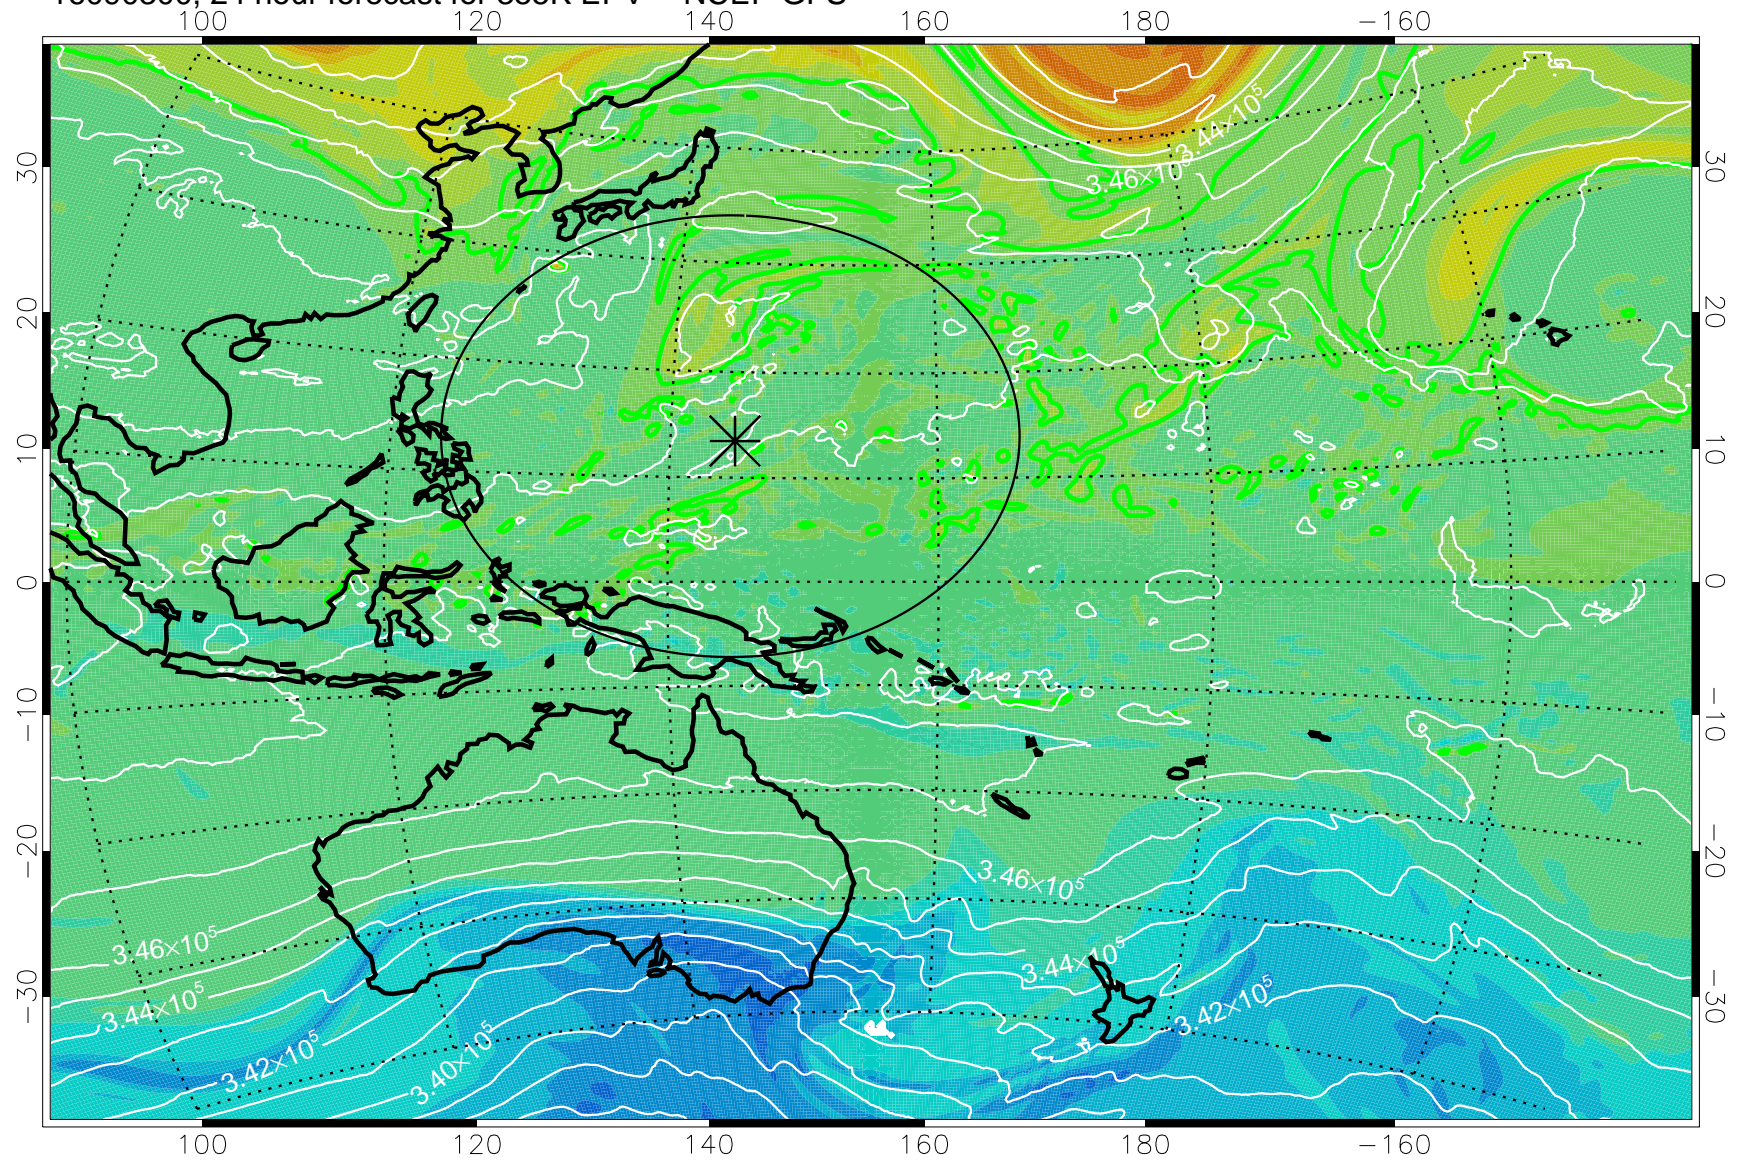

16090206, 6 hour forecast for 355K EPV -- NCEP GFS

355K Montgomery Streamfunction, white  
EPV Tropopause (2 PVU) Position  
Range ring of 2304 km

16090212, 12 hour forecast for 355K EPV -- NCEP GFS

355K Montgomery Streamfunction, white  
EPV Tropopause (2 PVU) Position  
Range ring of 2304 km

16090218, 18 hour forecast for 355K EPV -- NCEP GFS

355K Montgomery Streamfunction, white  
EPV Tropopause (2 PVU) Position  
Range ring of 2304 km

16090300, 24 hour forecast for 355K EPV -- NCEP GFS

355K Montgomery Streamfunction, white  
EPV Tropopause (2 PVU) Position  
Range ring of 2304 km

16090306, 30 hour forecast for 355K EPV -- NCEP GFS

355K Montgomery Streamfunction, white  
EPV Tropopause (2 PVU) Position  
Range ring of 2304 km

16090312, 36 hour forecast for 355K EPV -- NCEP GFS

355K Montgomery Streamfunction, white  
EPV Tropopause (2 PVU) Position  
Range ring of 2304 km

16090318, 42 hour forecast for 355K EPV -- NCEP GFS

355K Montgomery Streamfunction, white  
EPV Tropopause (2 PVU) Position  
Range ring of 2304 km

16090400, 48 hour forecast for 355K EPV -- NCEP GFS

355K Montgomery Streamfunction, white  
EPV Tropopause (2 PVU) Position  
Range ring of 2304 km