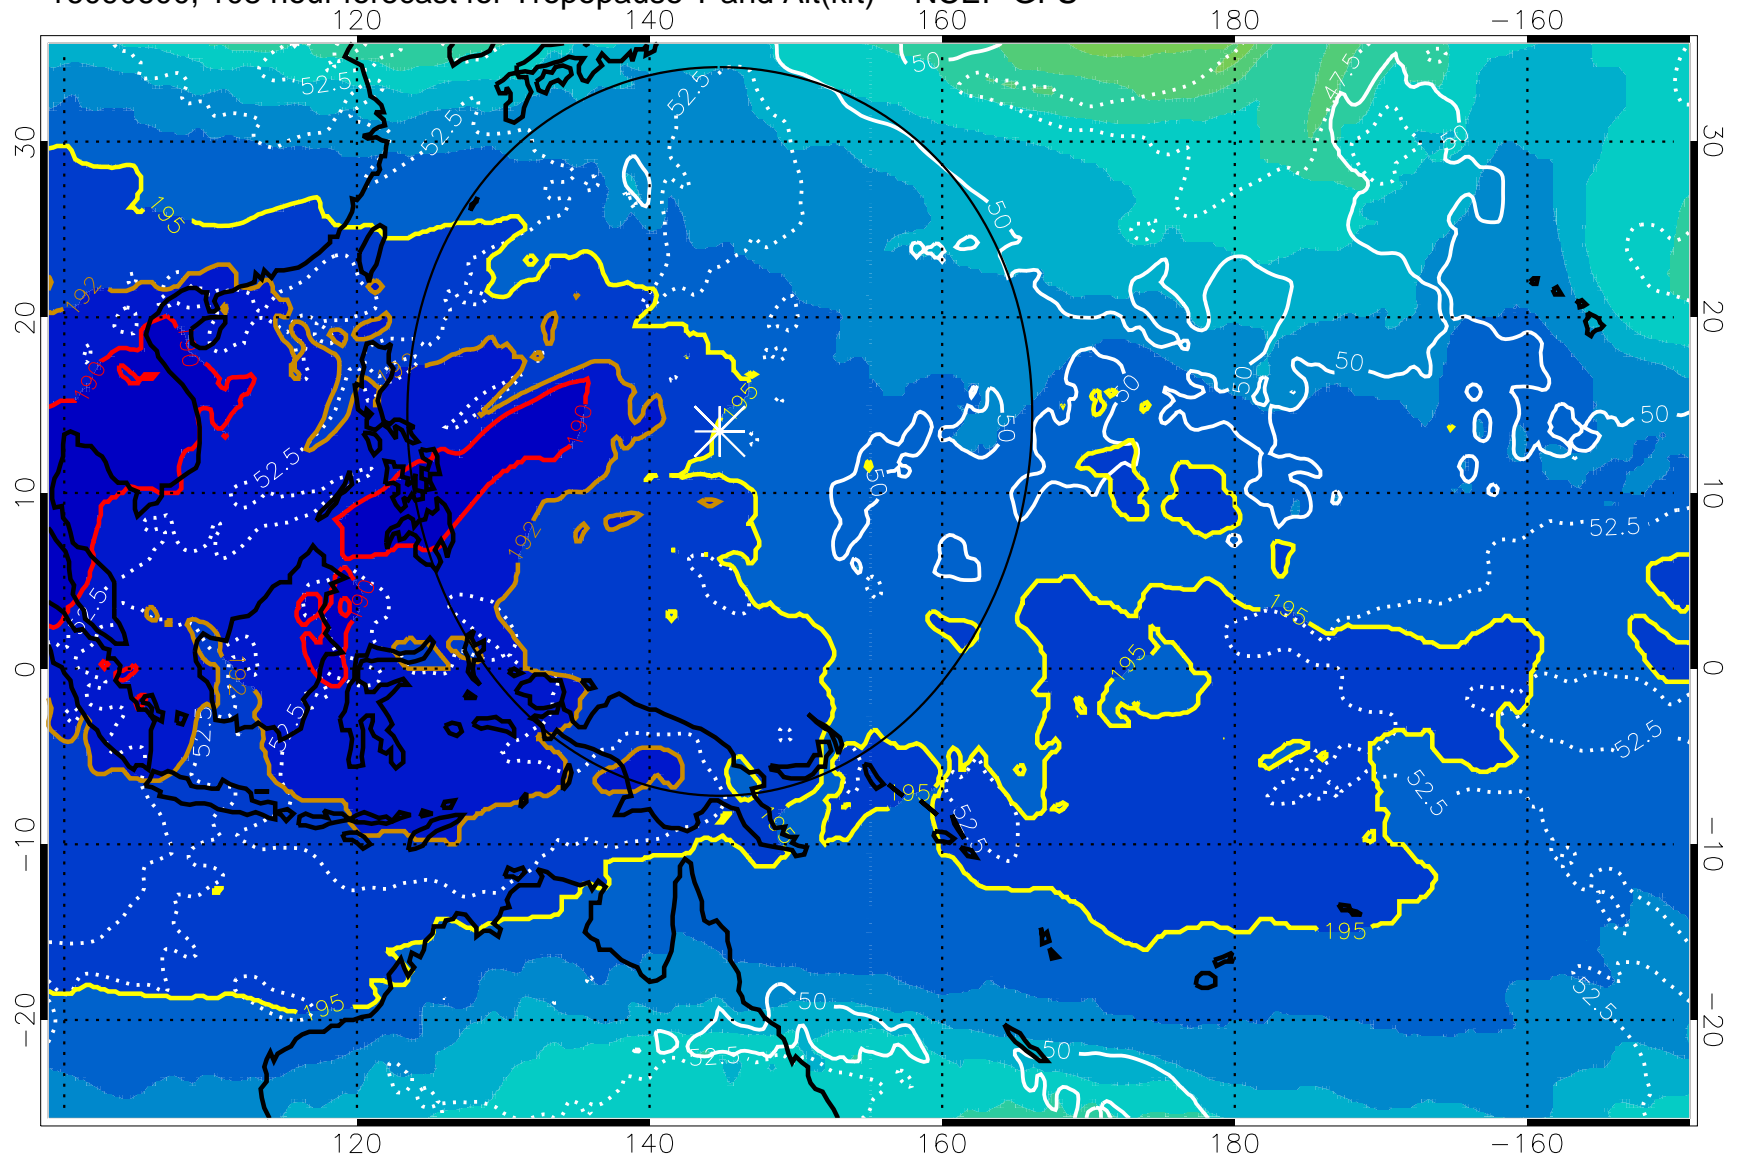

16090518, 102 hour forecast for Tropopause T and Alt(kft) -- NCEP GFS

190 200 210 220 230
Tropopause T, K

Tropopause Altitude in kft (white)

192.5K Isotherm 195K Isotherm
187.5K Isotherm 190K Isotherm

Range ring of 2304 km

16090600, 108 hour forecast for Tropopause T and Alt(kft) -- NCEP GFS

190 200 210 220 230
Tropopause T, K

Tropopause Altitude in kft (white)

192.5K Isotherm 195K Isotherm
187.5K Isotherm 190K Isotherm

Range ring of 2304 km