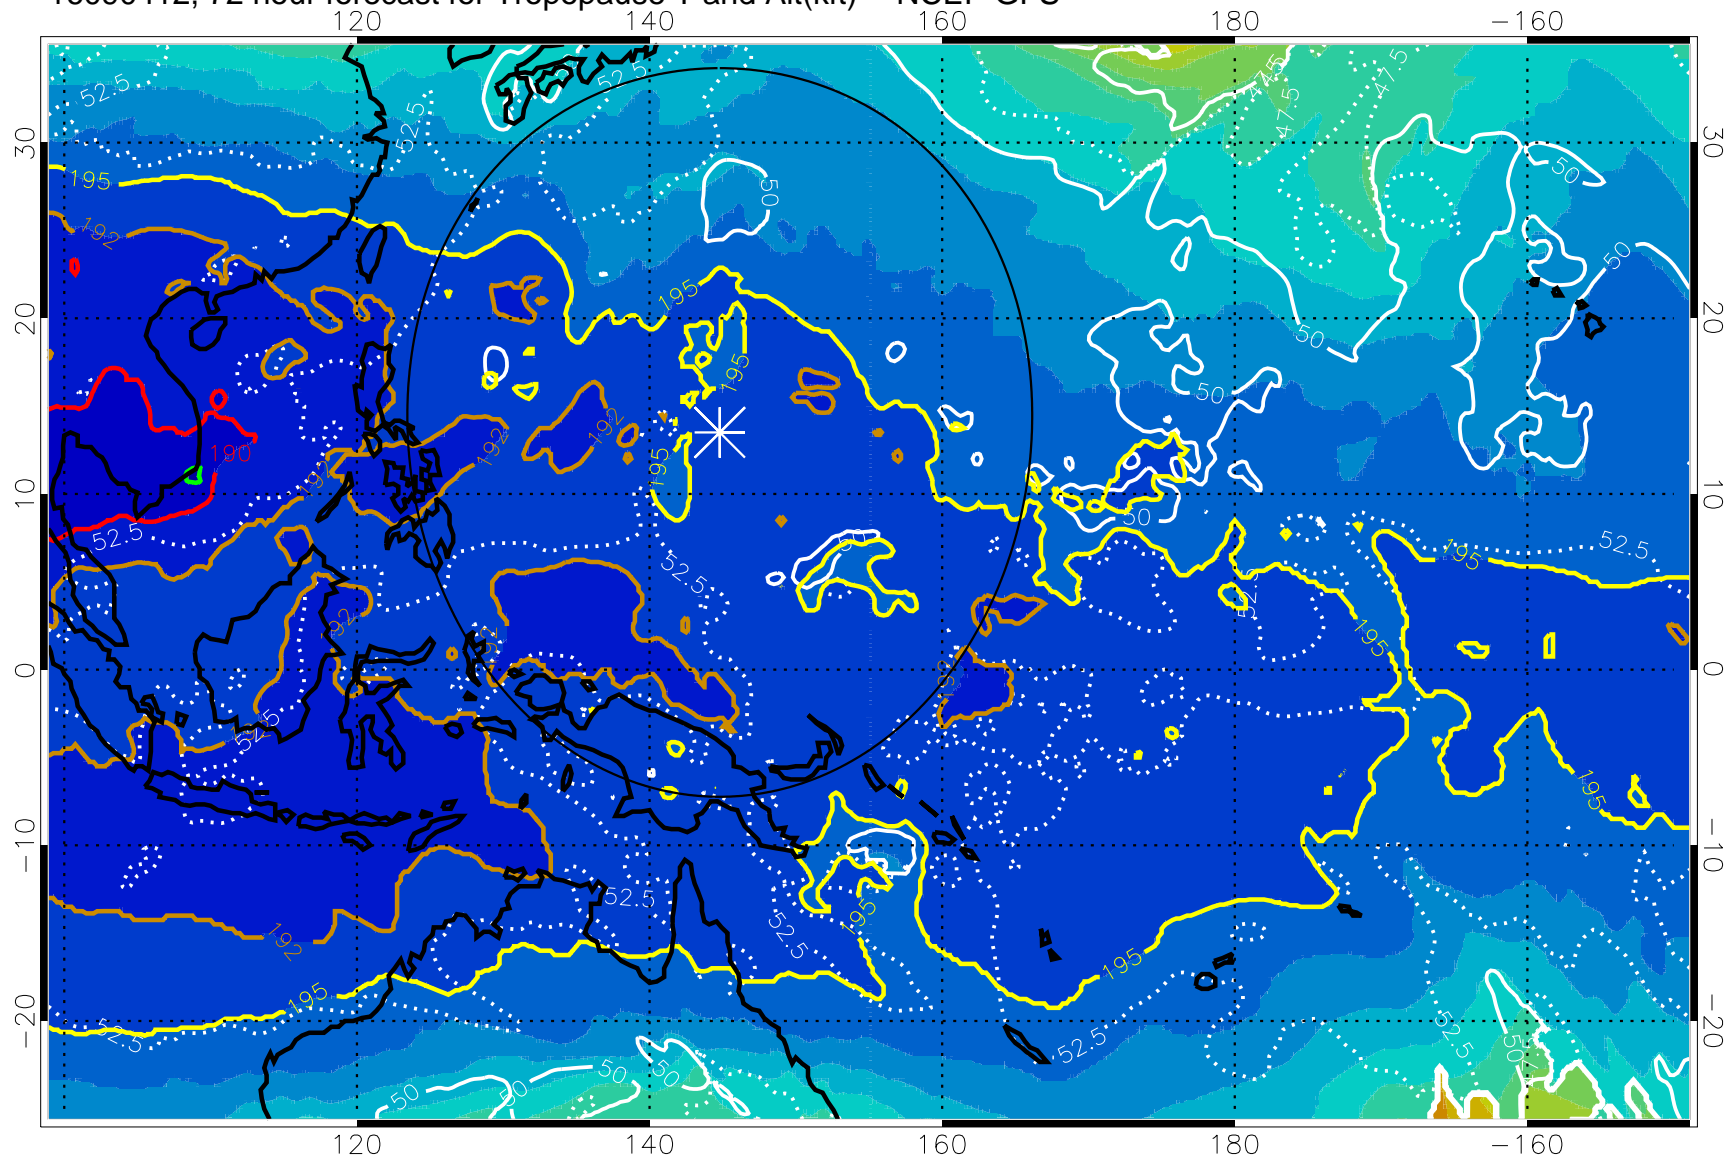

16090412, 72 hour forecast for Tropopause T and Alt(kft) -- NCEP GFS

190 200 210 220 230

Tropopause T, K

Tropopause Altitude in kft (white)

192.5K Isotherm 195K Isotherm

187.5K Isotherm 190K Isotherm

Range ring of 2304 km