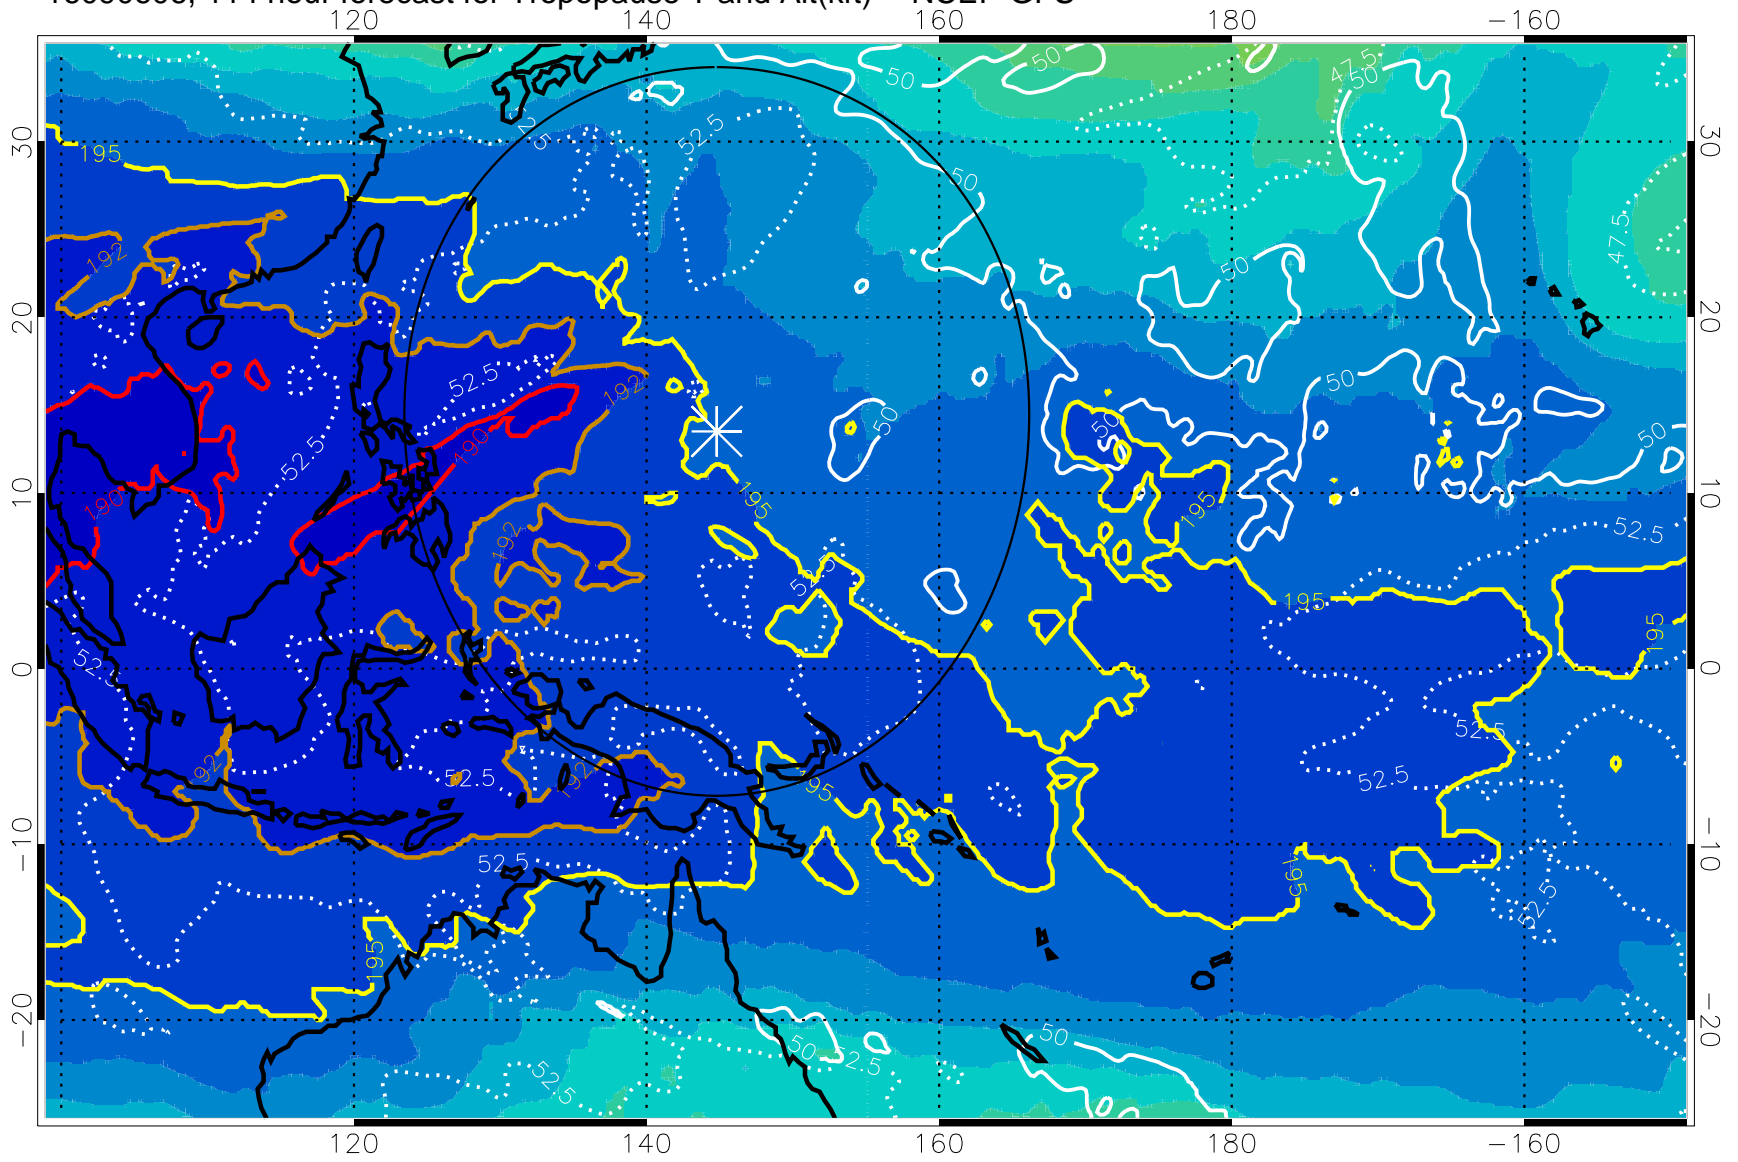

16090600, 108 hour forecast for Tropopause T and Alt(kft) -- NCEP GFS

190 200 210 220 230
Tropopause T, K

Tropopause Altitude in kft (white)

192.5K Isotherm 195K Isotherm
187.5K Isotherm 190K Isotherm

Range ring of 2304 km

16090606, 114 hour forecast for Tropopause T and Alt(kft) -- NCEP GFS

Tropopause Altitude in kft (white)

192.5K Isotherm 195K Isotherm
 187.5K Isotherm 190K Isotherm

Range ring of 2304 km

16090612, 120 hour forecast for Tropopause T and Alt(kft) -- NCEP GFS