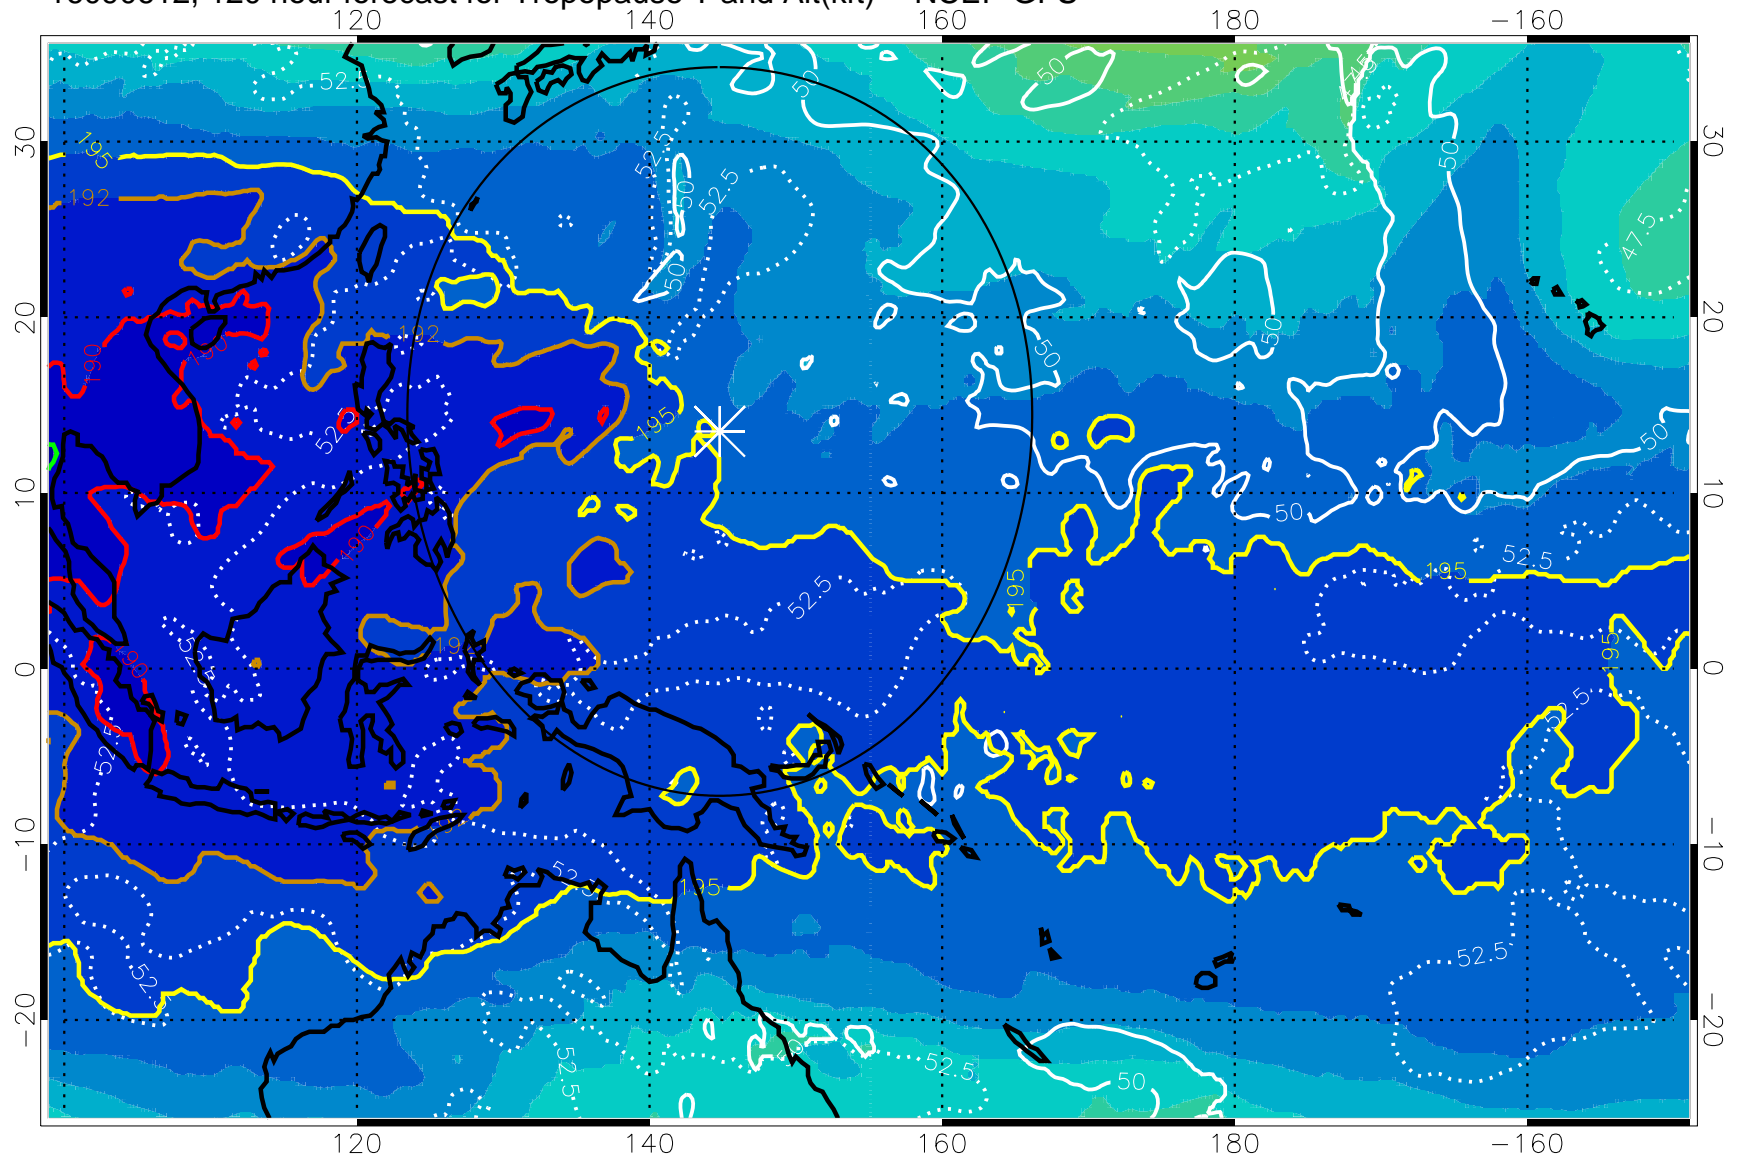

16090606, 114 hour forecast for Tropopause T and Alt(kft) -- NCEP GFS

Tropopause Altitude in kft (white)

192.5K Isotherm 195K Isotherm
 187.5K Isotherm 190K Isotherm

Range ring of 2304 km

16090612, 120 hour forecast for Tropopause T and Alt(kft) -- NCEP GFS

190 200 210 220 230

Tropopause T, K

Tropopause Altitude in kft (white)

192.5K Isotherm 195K Isotherm

187.5K Isotherm 190K Isotherm

Range ring of 2304 km