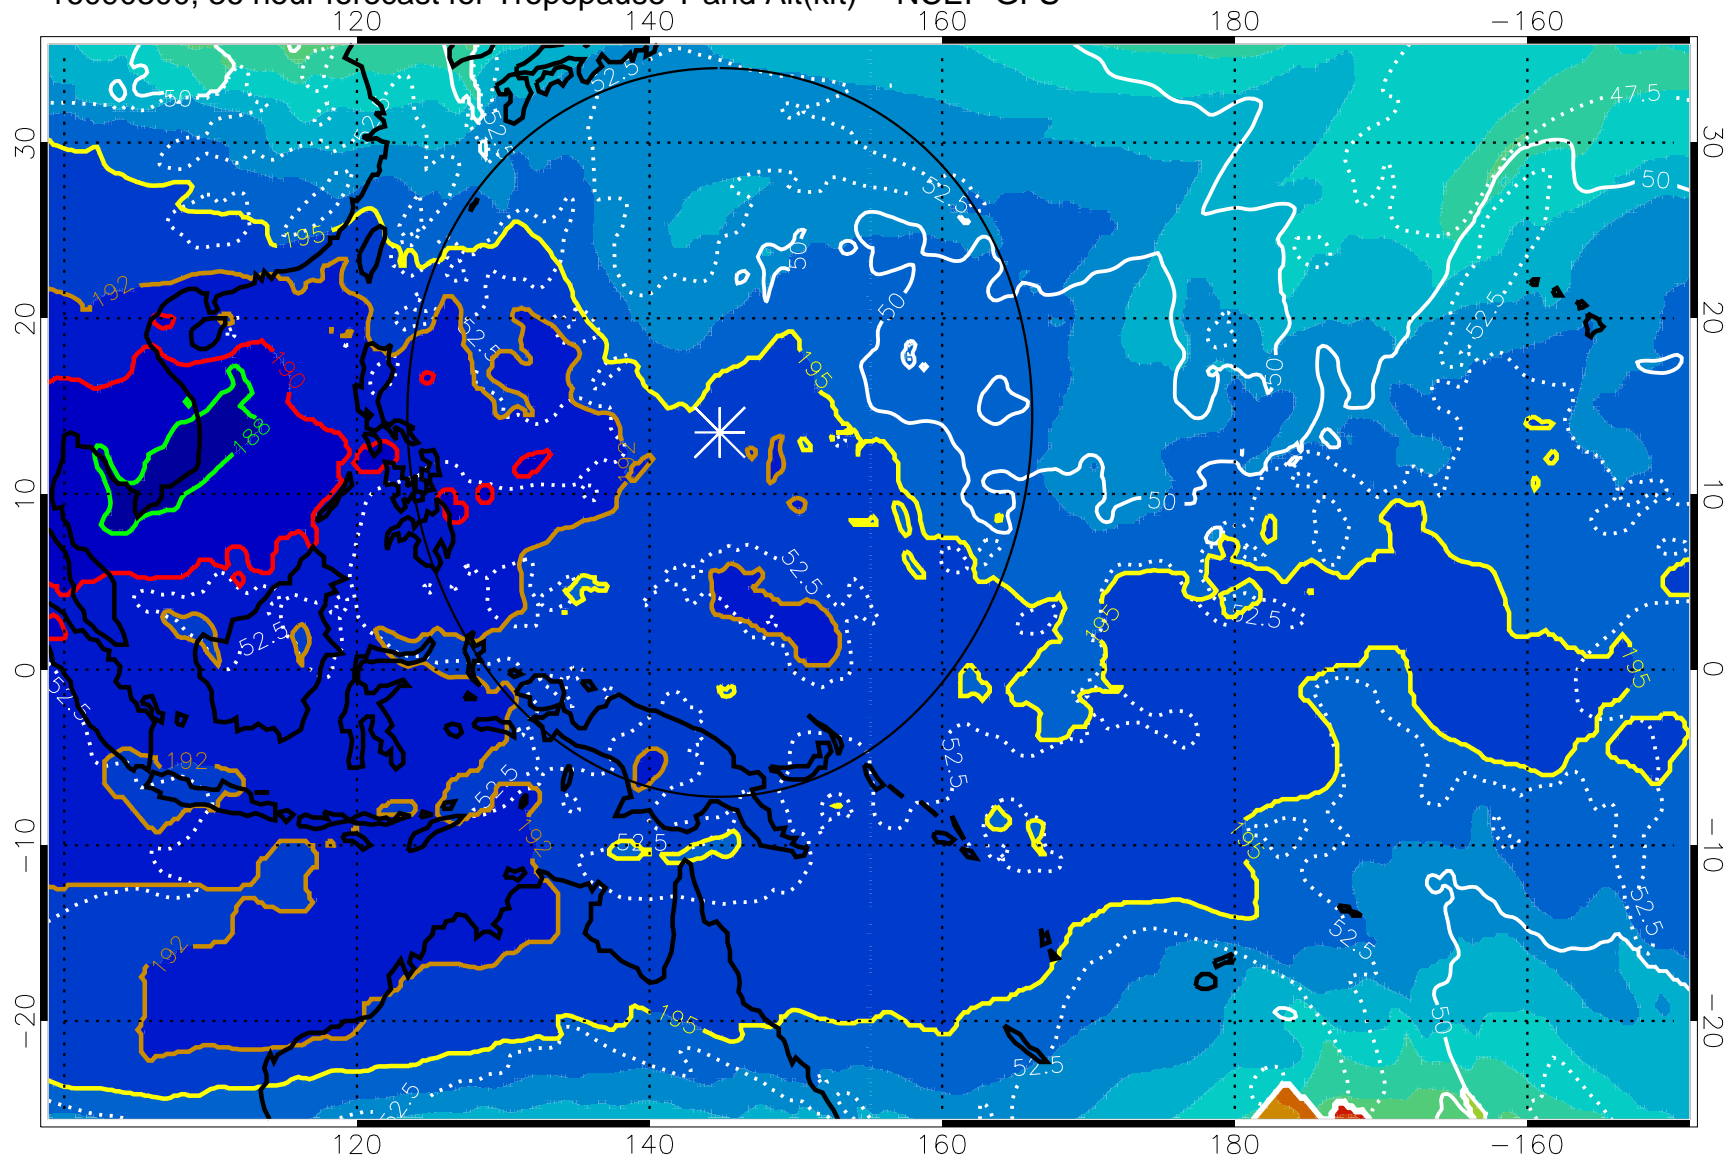

16090300, 36 hour forecast for Tropopause T and Alt(kft) -- NCEP GFS

190 200 210 220 230
Tropopause T, K

Tropopause Altitude in kft (white)

192.5K Isotherm 195K Isotherm
187.5K Isotherm 190K Isotherm

Range ring of 2304 km