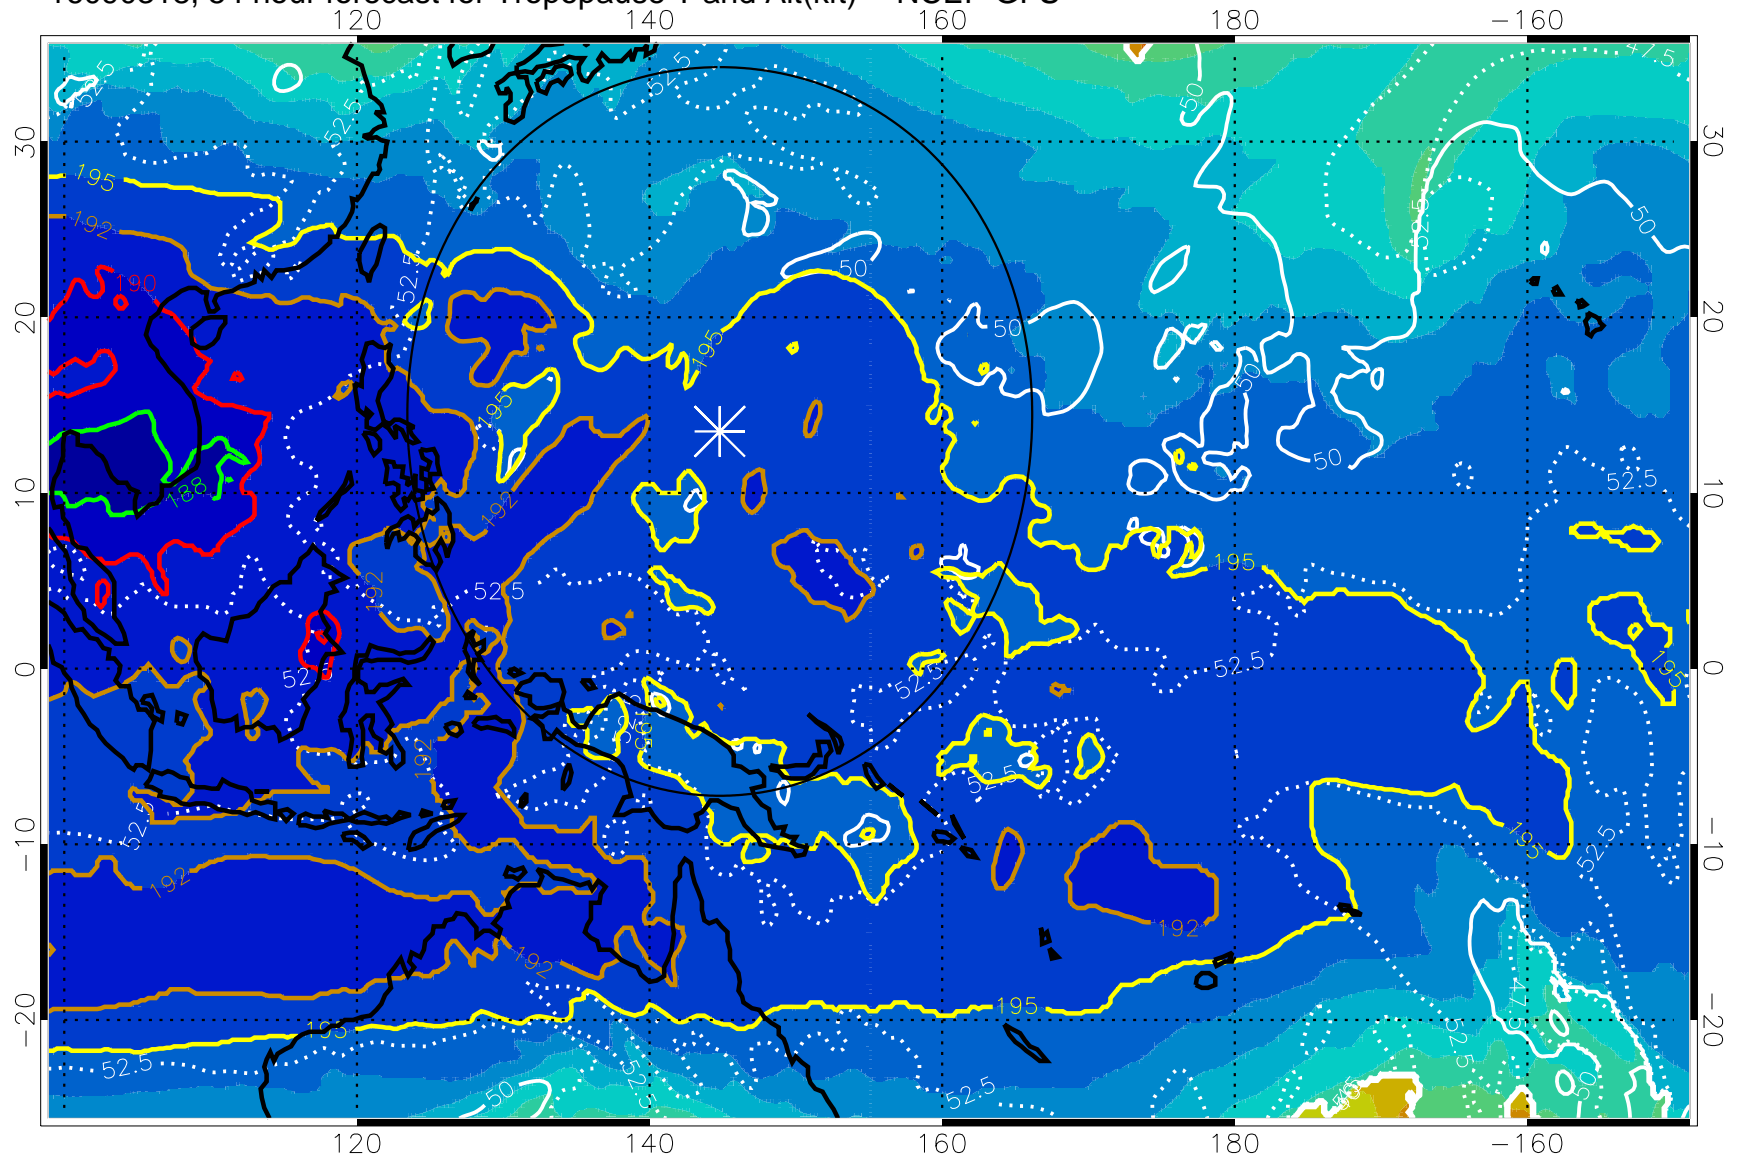

16090318, 54 hour forecast for Tropopause T and Alt(kft) -- NCEP GFS

190 200 210 220 230
Tropopause T, K

Tropopause Altitude in kft (white)

192.5K Isotherm 195K Isotherm
187.5K Isotherm 190K Isotherm

Range ring of 2304 km