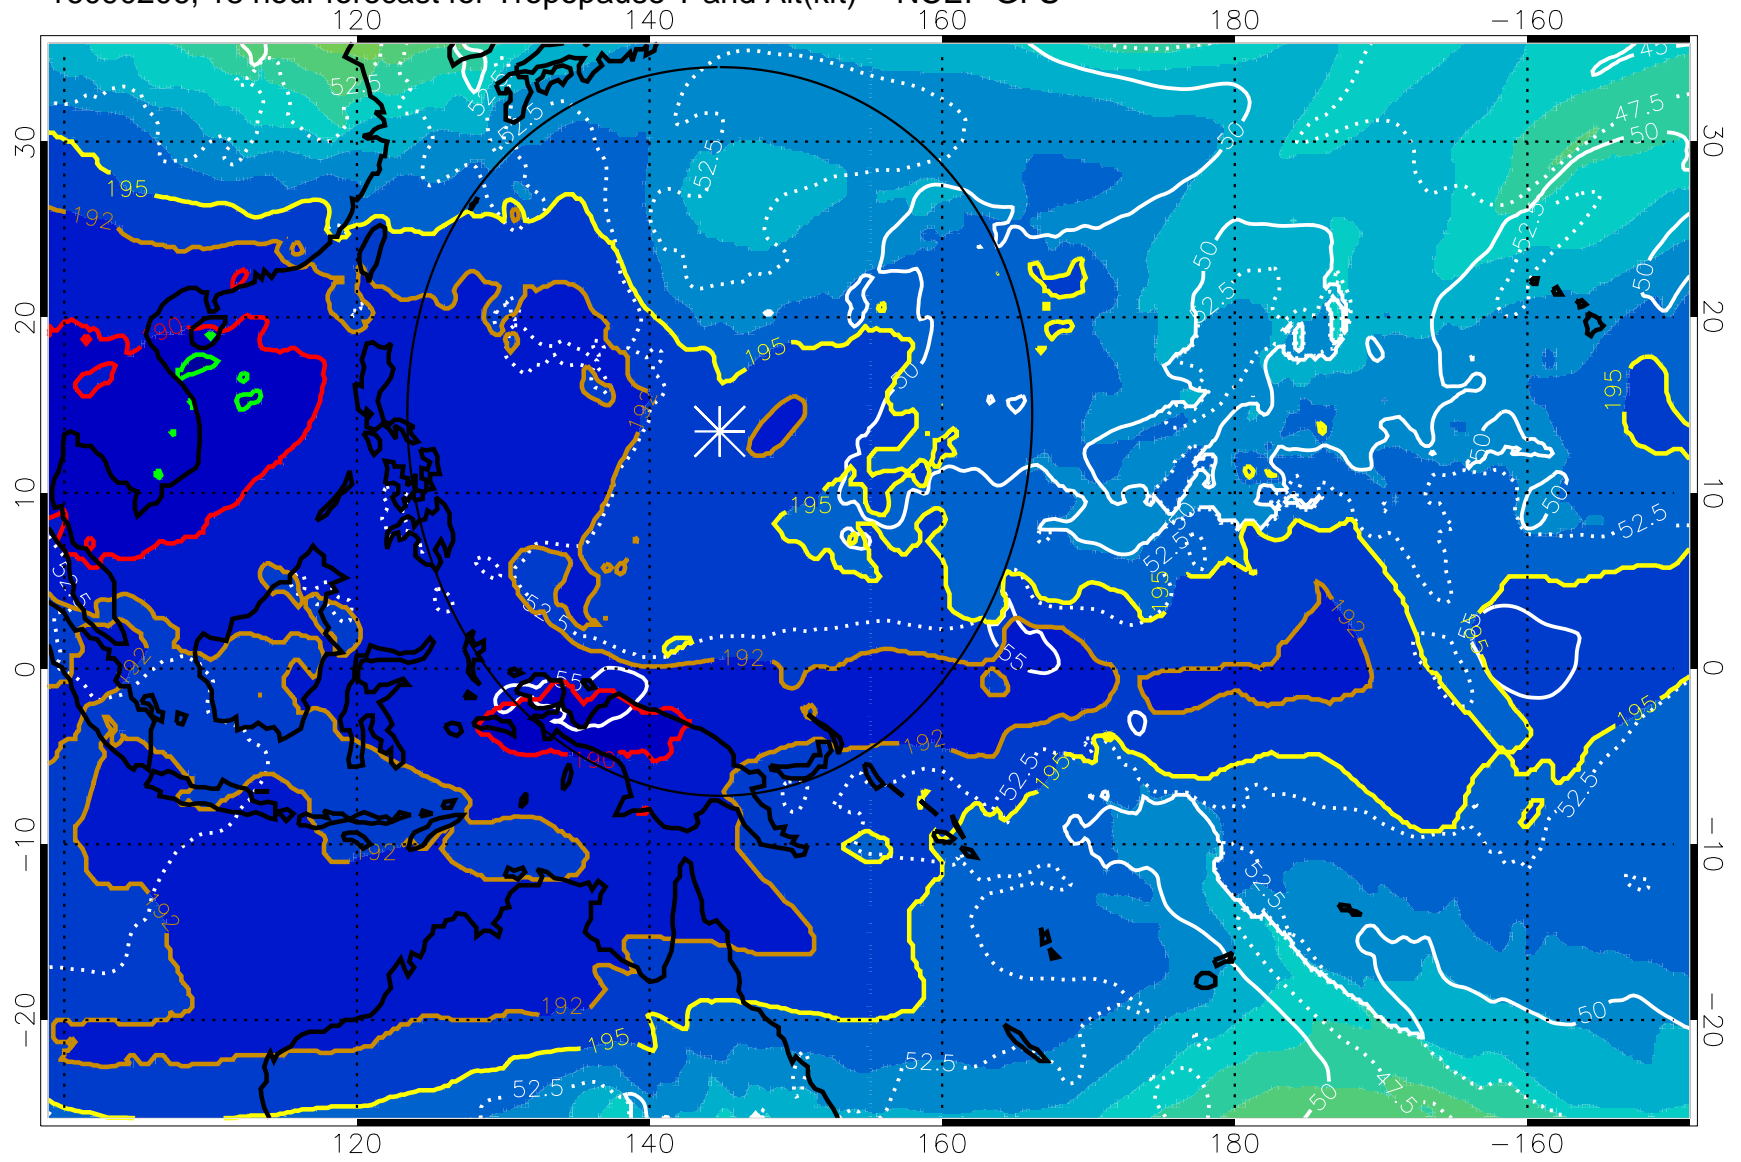

16090206, 18 hour forecast for Tropopause T and Alt(kft) -- NCEP GFS

190   200   210   220   230
Tropopause T, K

Tropopause Altitude in kft (white)

192.5K Isotherm   195K Isotherm
187.5K Isotherm   190K Isotherm

Range ring of 2304 km