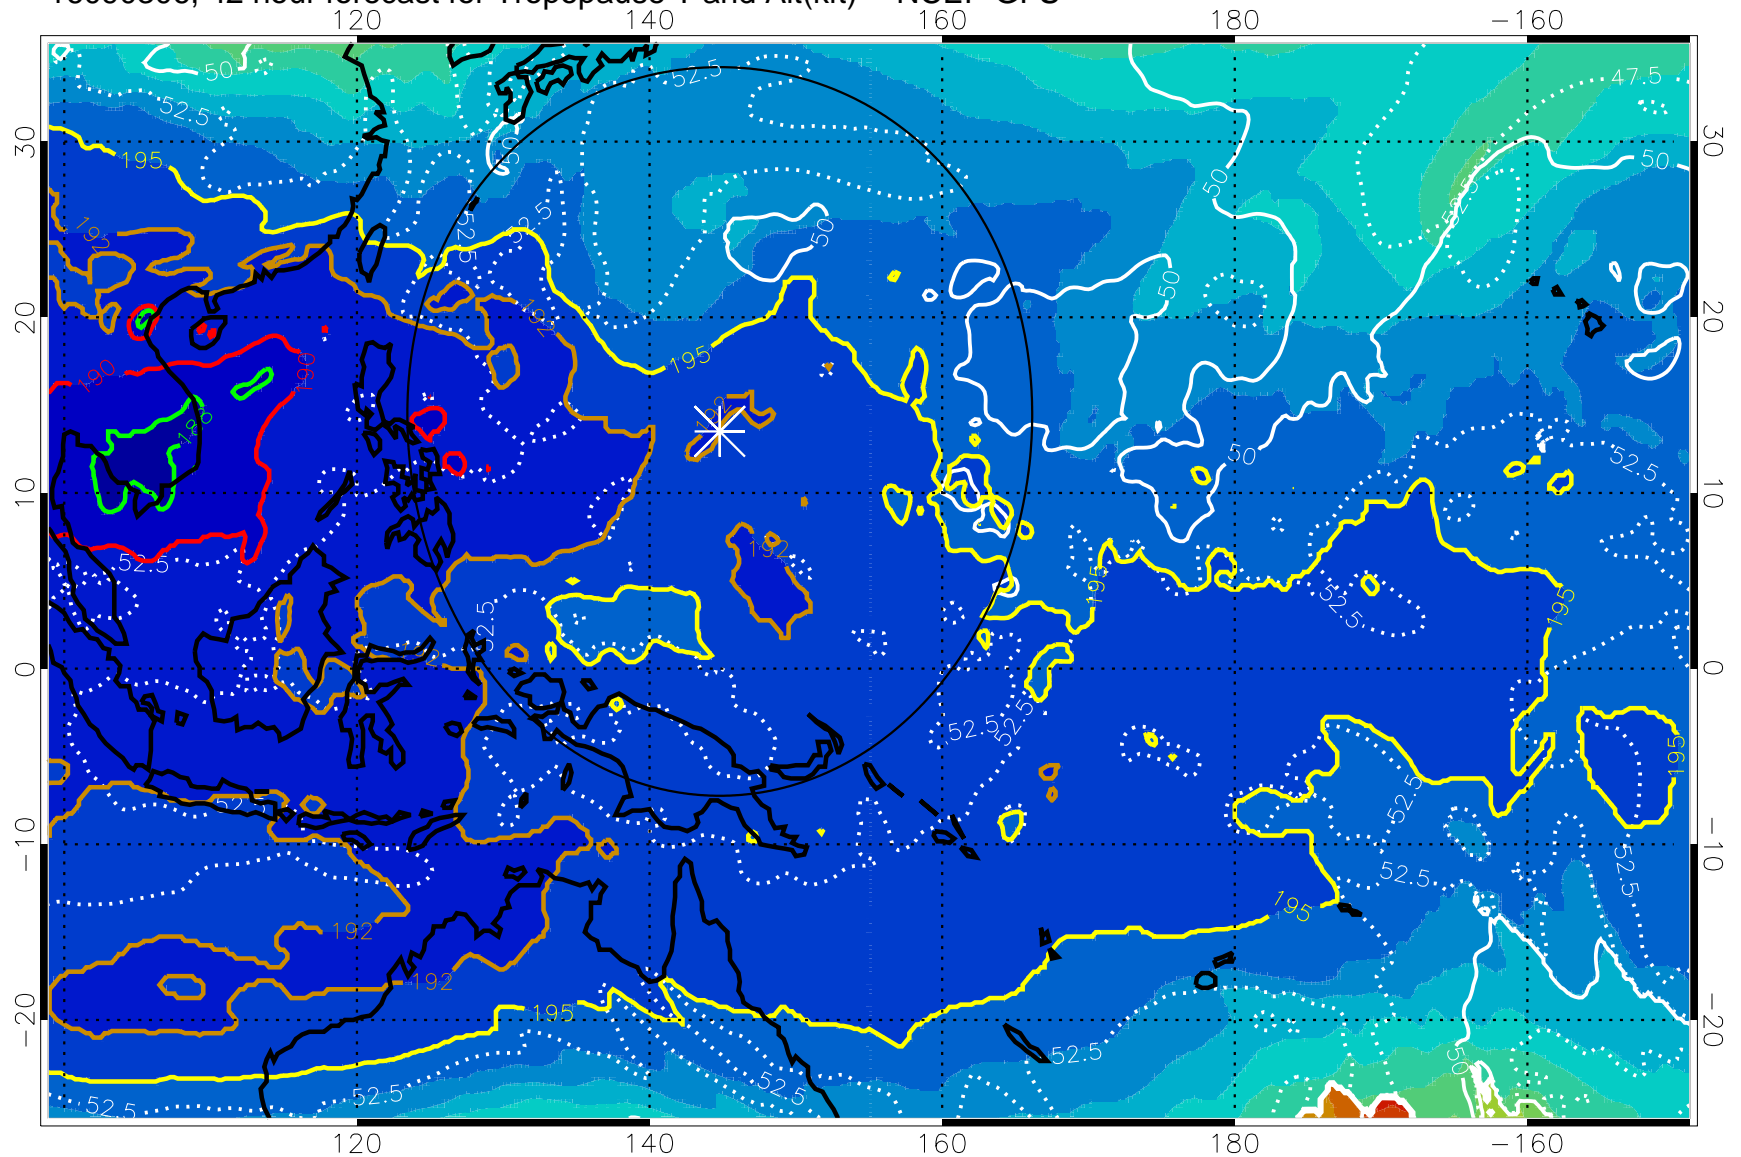

16090300, 36 hour forecast for Tropopause T and Alt(kft) -- NCEP GFS

190 200 210 220 230
Tropopause T, K

Tropopause Altitude in kft (white)

192.5K Isotherm 195K Isotherm
187.5K Isotherm 190K Isotherm

Range ring of 2304 km

16090306, 42 hour forecast for Tropopause T and Alt(kft) -- NCEP GFS

190 200 210 220 230

Tropopause T, K

Tropopause Altitude in kft (white)

192.5K Isotherm 195K Isotherm

187.5K Isotherm 190K Isotherm

Range ring of 2304 km