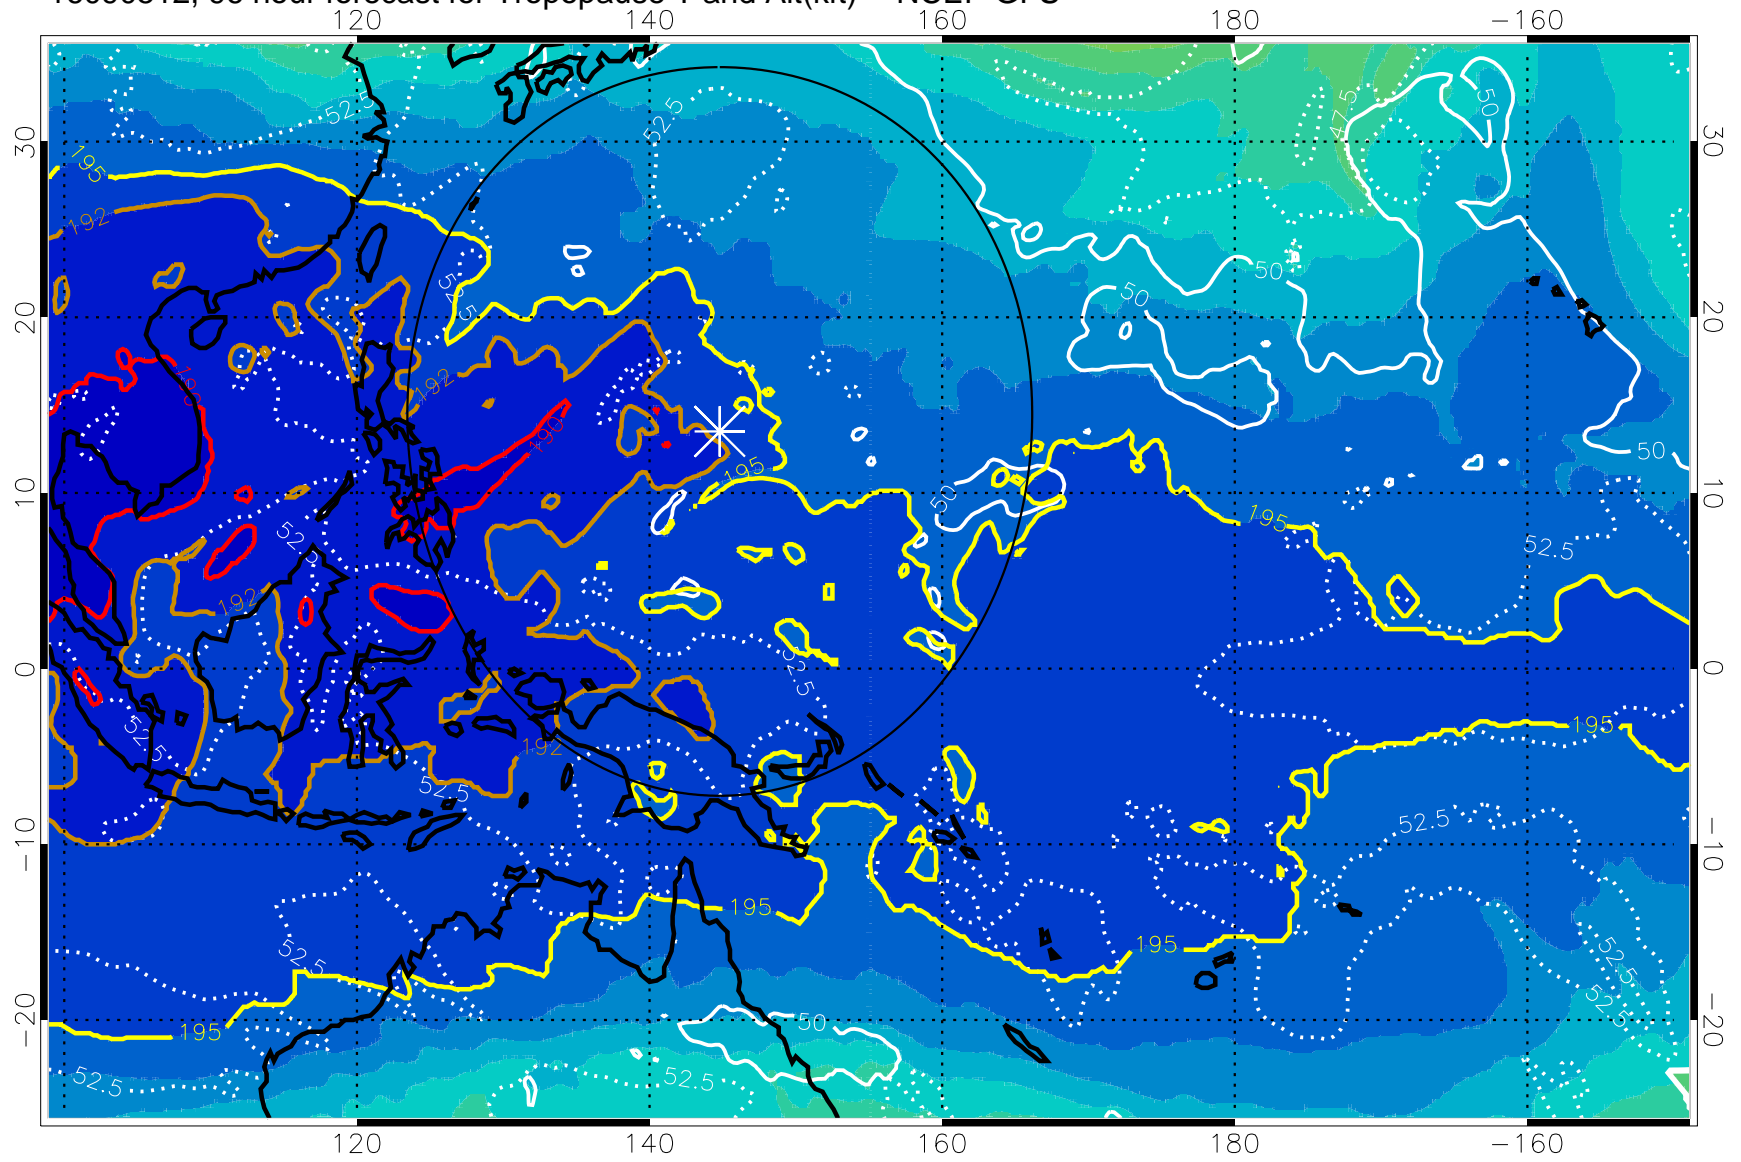

16090506, 90 hour forecast for Tropopause T and Alt(kft) -- NCEP GFS

190 200 210 220 230

Tropopause T, K

Tropopause Altitude in kft (white)

192.5K Isotherm 195K Isotherm
187.5K Isotherm 190K Isotherm

Range ring of 2304 km

16090512, 96 hour forecast for Tropopause T and Alt(kft) -- NCEP GFS

190 200 210 220 230
Tropopause T, K

Tropopause Altitude in kft (white)

192.5K Isotherm 195K Isotherm
187.5K Isotherm 190K Isotherm

Range ring of 2304 km