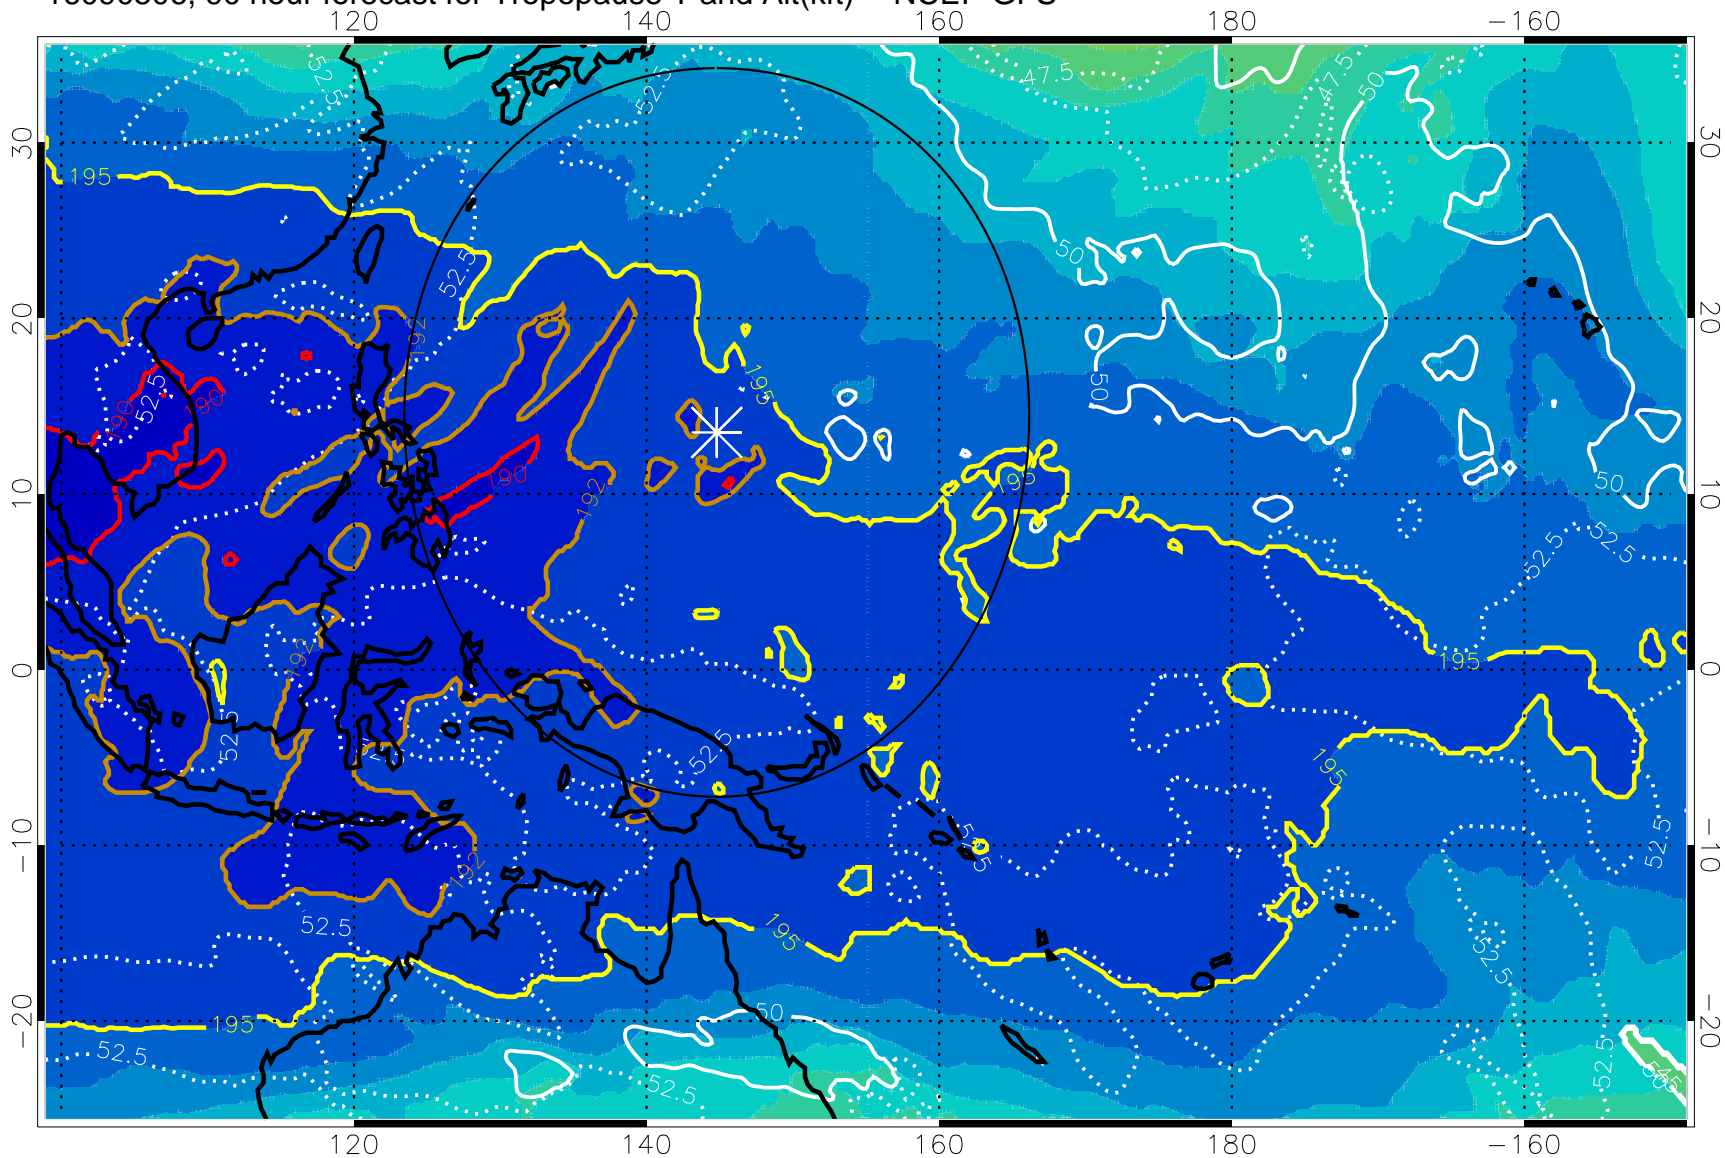

16090506, 90 hour forecast for Tropopause T and Alt(kft) -- NCEP GFS

190 200 210 220 230

Tropopause T, K

Tropopause Altitude in kft (white)

192.5K Isotherm 195K Isotherm
187.5K Isotherm 190K Isotherm

Range ring of 2304 km