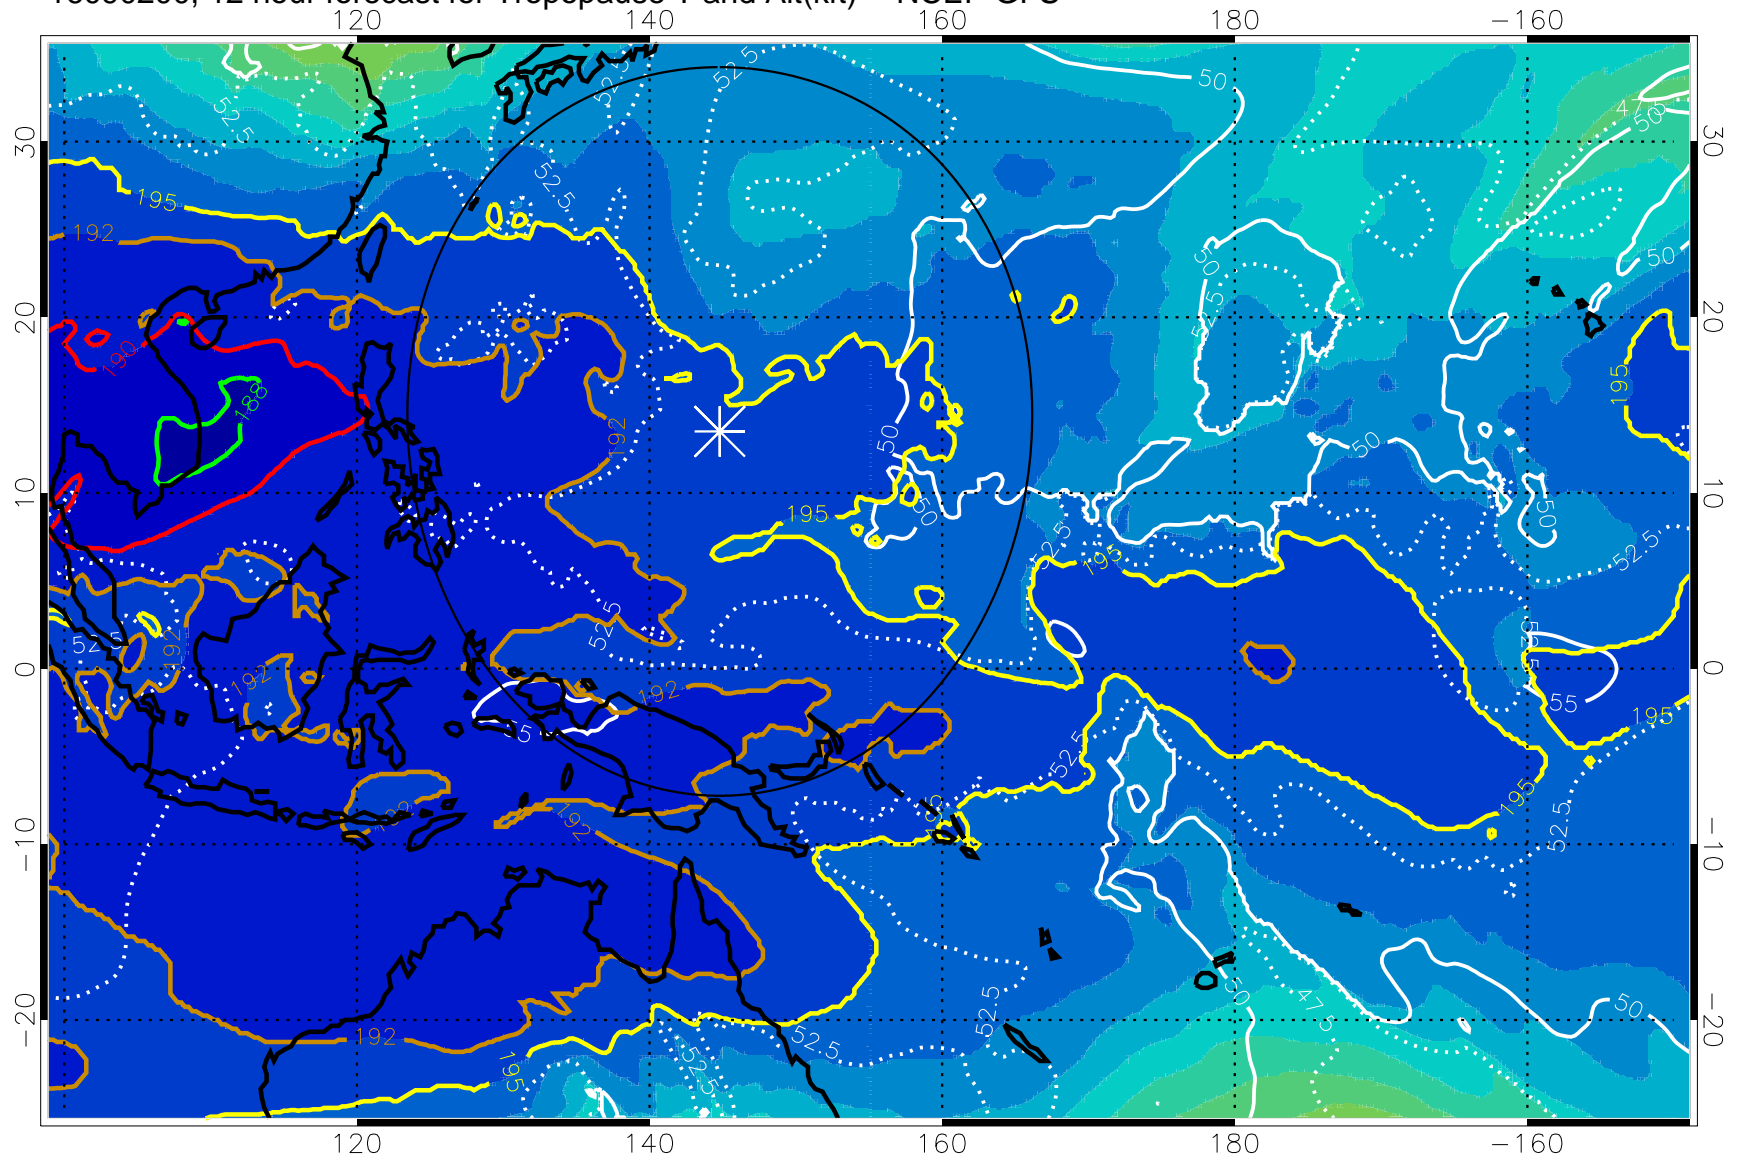

16090200, 12 hour forecast for Tropopause T and Alt(kft) -- NCEP GFS

190   200   210   220   230
Tropopause T, K

Tropopause Altitude in kft (white)

192.5K Isotherm   195K Isotherm
187.5K Isotherm   190K Isotherm

Range ring of 2304 km