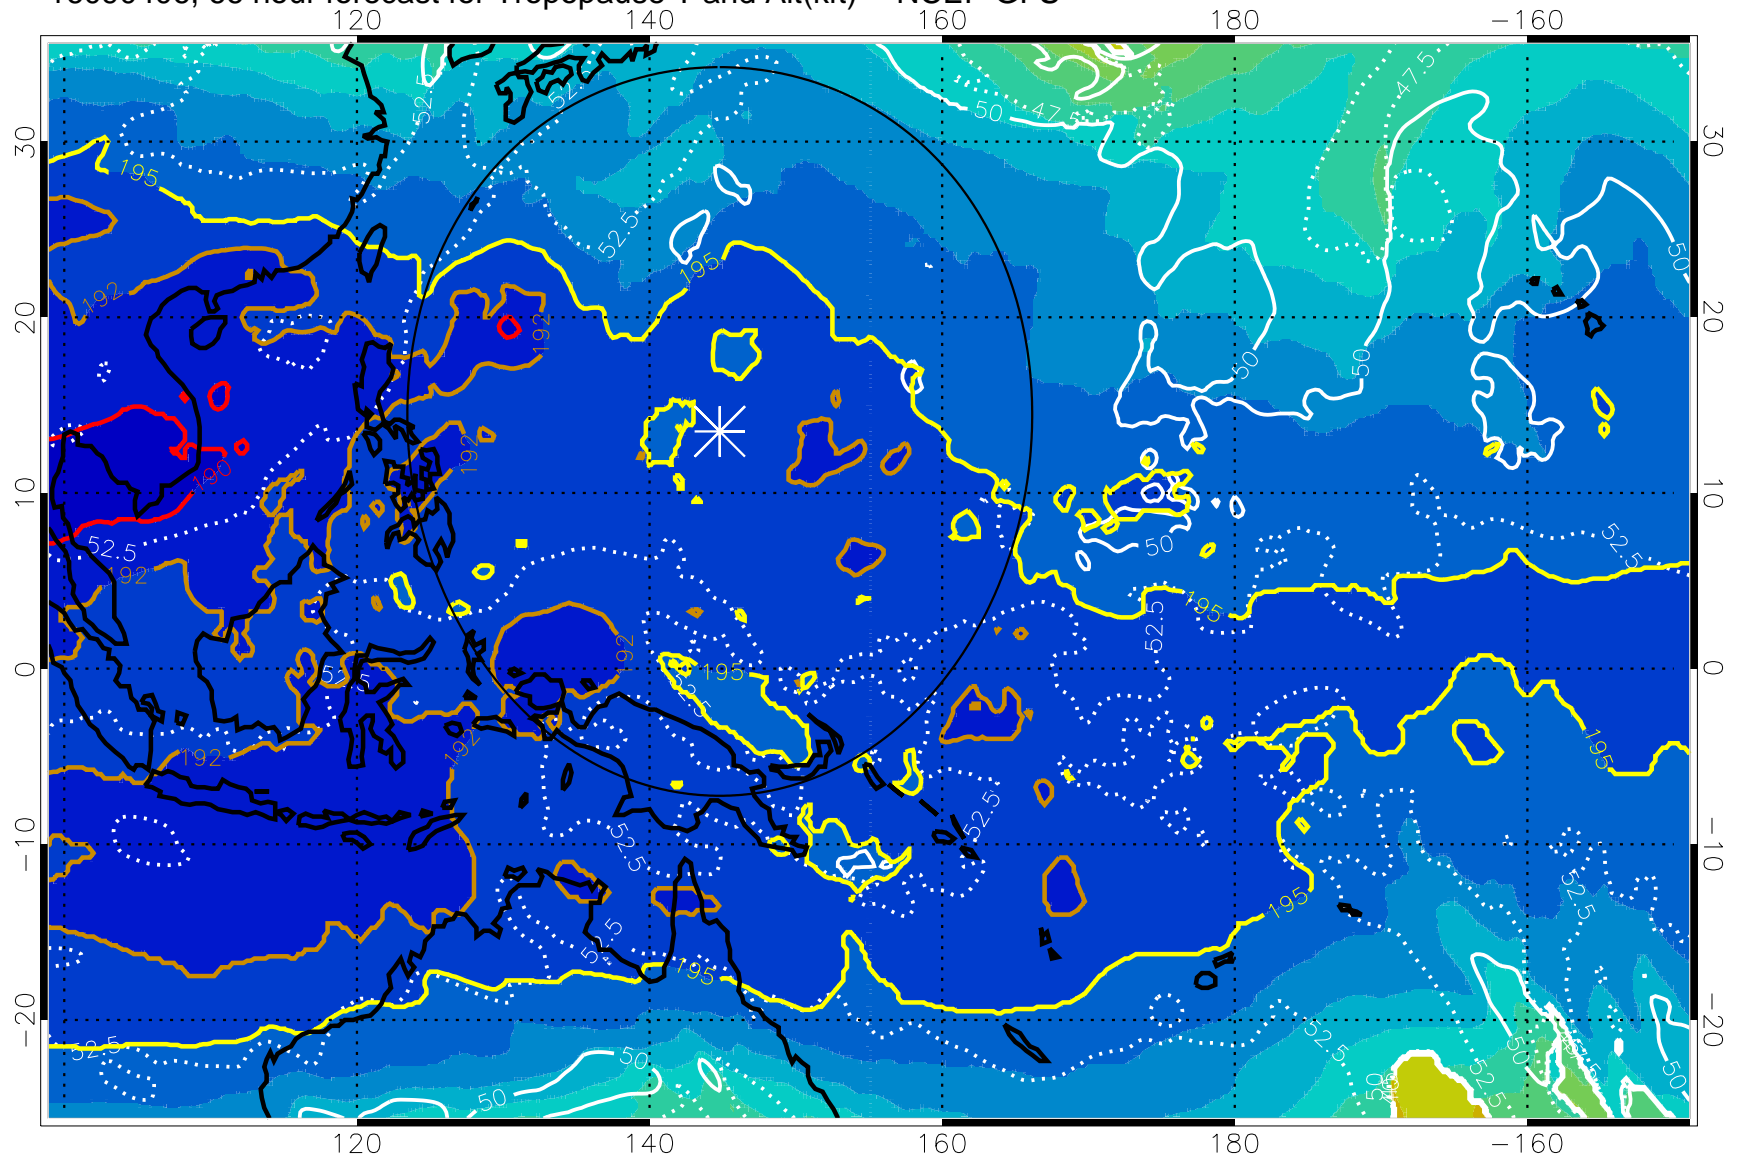

16090406, 66 hour forecast for Tropopause T and Alt(kft) -- NCEP GFS

190 200 210 220 230

Tropopause T, K

Tropopause Altitude in kft (white)

192.5K Isotherm 195K Isotherm
187.5K Isotherm 190K Isotherm

Range ring of 2304 km