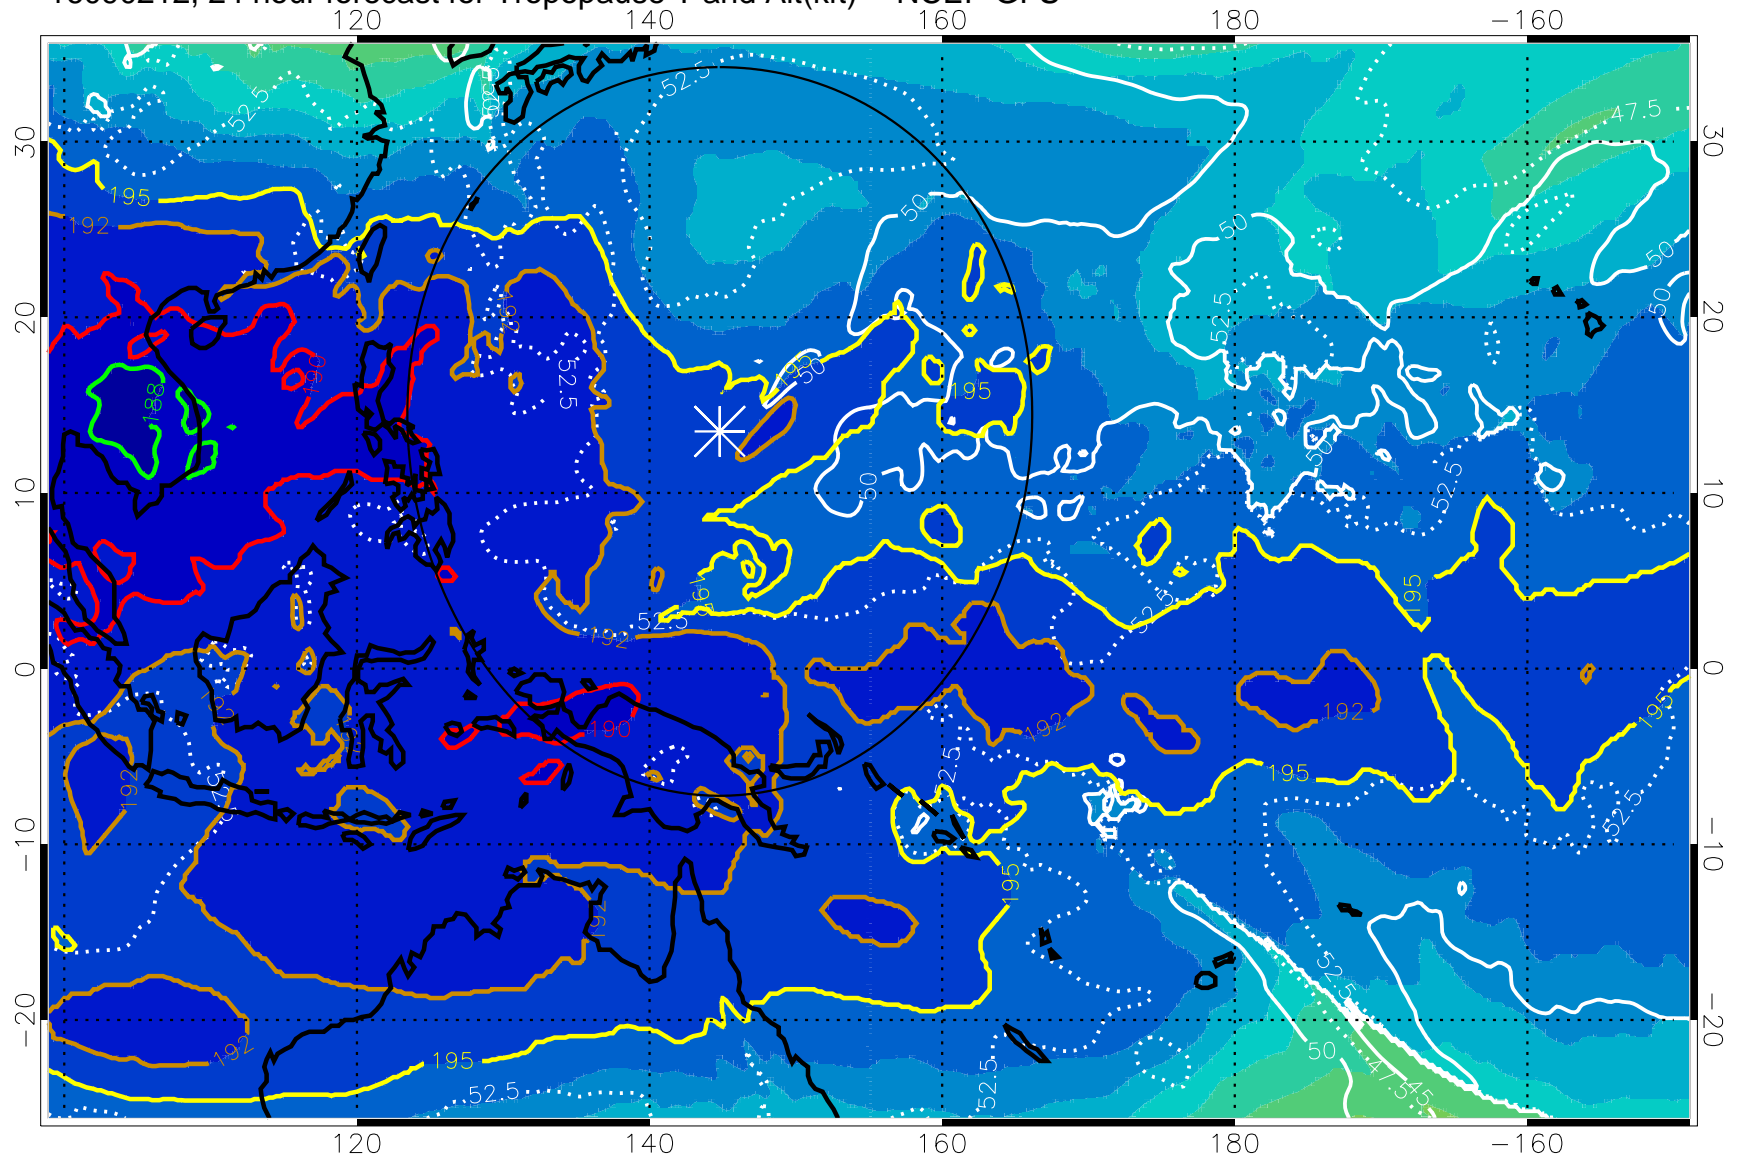

16090212, 24 hour forecast for Tropopause T and Alt(kft) -- NCEP GFS

190 200 210 220 230

Tropopause T, K

Tropopause Altitude in kft (white)

192.5K Isotherm 195K Isotherm
187.5K Isotherm 190K Isotherm

Range ring of 2304 km