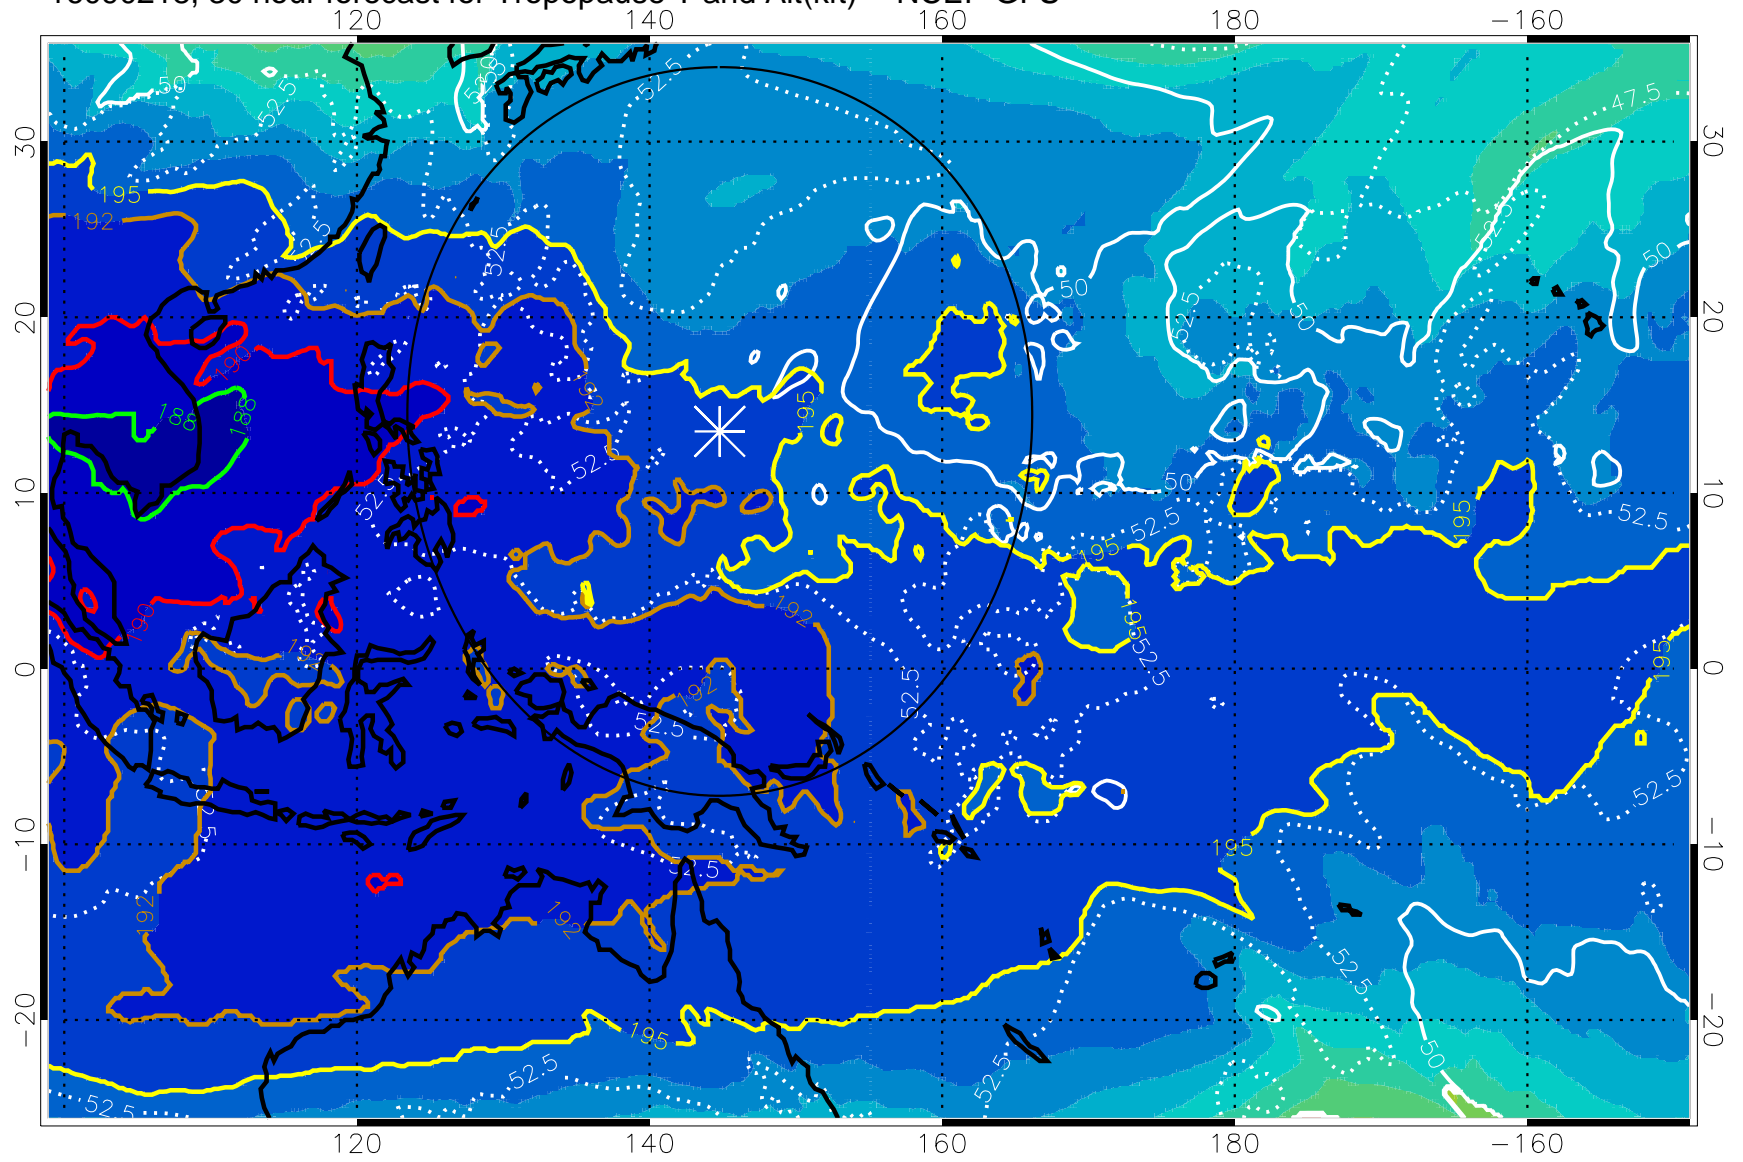

16090218, 30 hour forecast for Tropopause T and Alt(kft) -- NCEP GFS

190 200 210 220 230
Tropopause T, K

Tropopause Altitude in kft (white)

192.5K Isotherm 195K Isotherm
187.5K Isotherm 190K Isotherm

Range ring of 2304 km