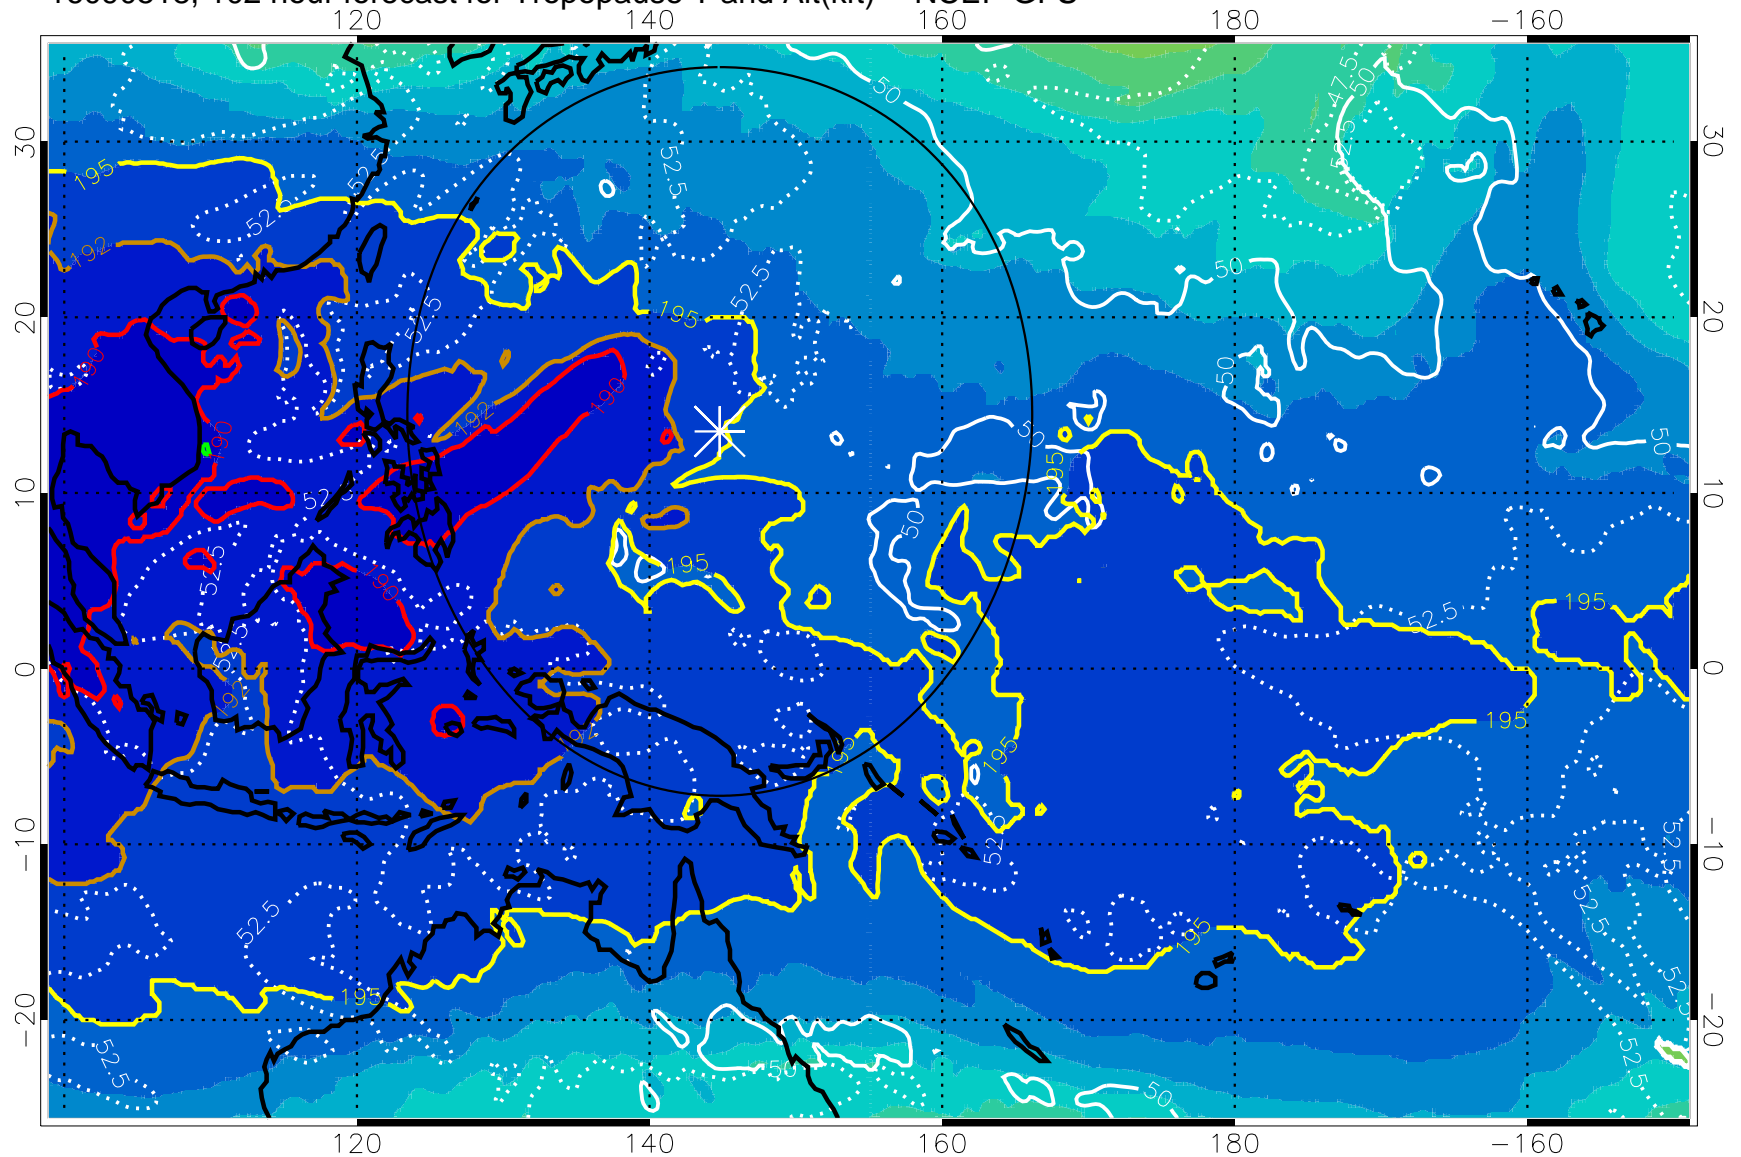

16090518, 102 hour forecast for Tropopause T and Alt(kft) -- NCEP GFS

190 200 210 220 230
Tropopause T, K

Tropopause Altitude in kft (white)

192.5K Isotherm 195K Isotherm
187.5K Isotherm 190K Isotherm

Range ring of 2304 km