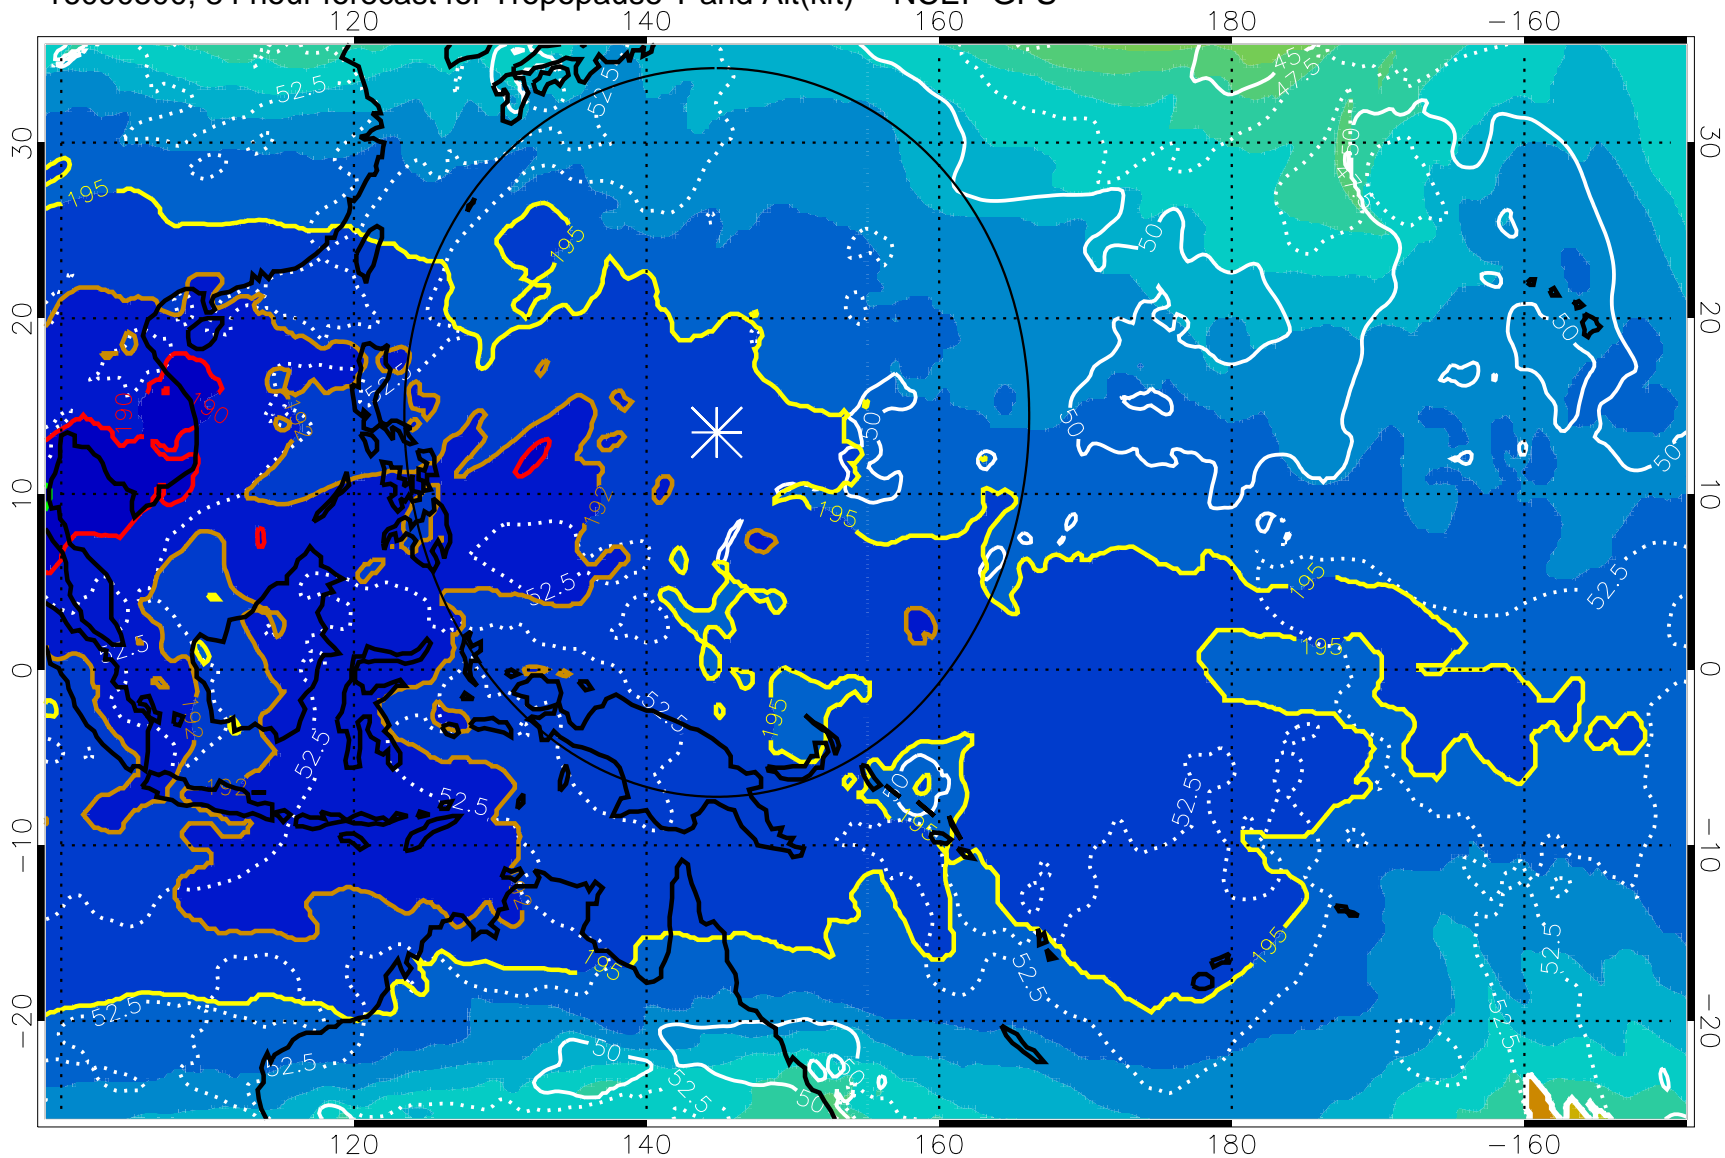

16090500, 84 hour forecast for Tropopause T and Alt(kft) -- NCEP GFS

190 200 210 220 230

Tropopause T, K

Tropopause Altitude in kft (white)

192.5K Isotherm 195K Isotherm
187.5K Isotherm 190K Isotherm

Range ring of 2304 km