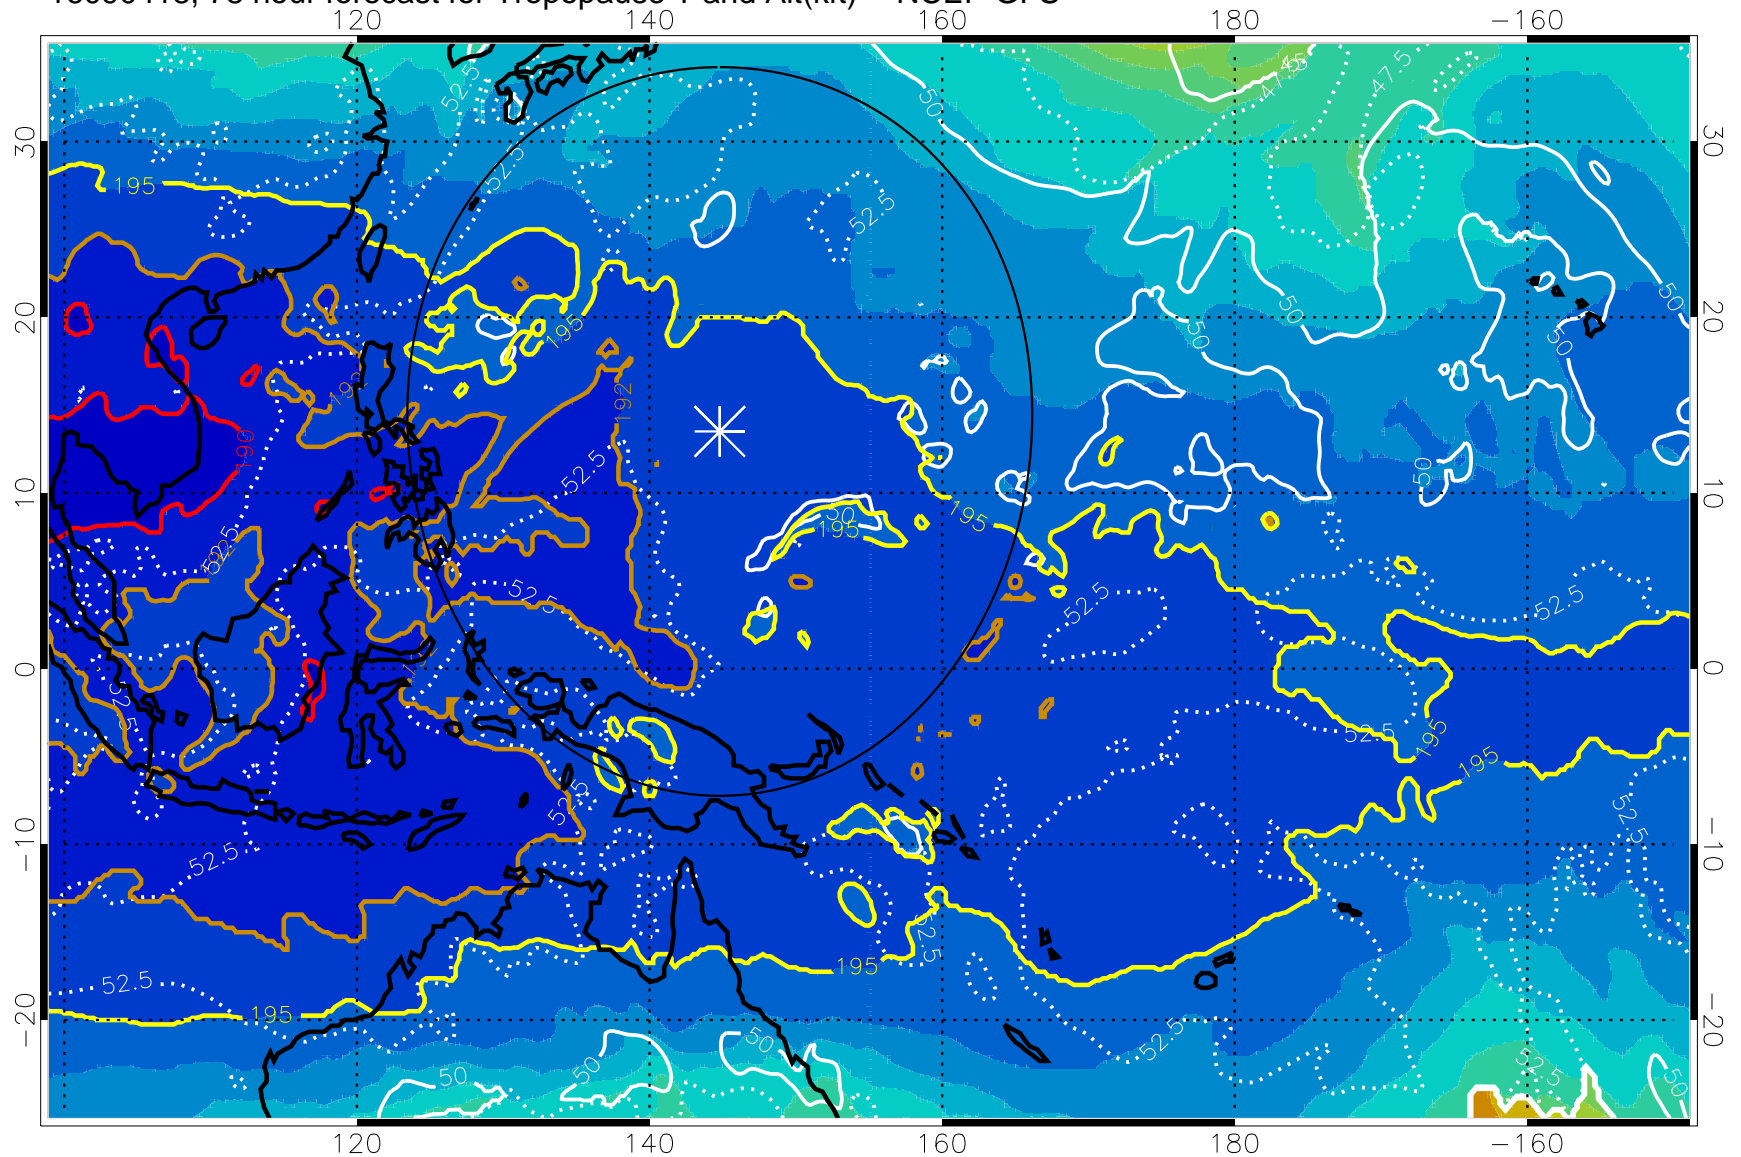

16090418, 78 hour forecast for Tropopause T and Alt(kft) -- NCEP GFS

190 200 210 220 230

Tropopause T, K

Tropopause Altitude in kft (white)

192.5K Isotherm 195K Isotherm

187.5K Isotherm 190K Isotherm

Range ring of 2304 km