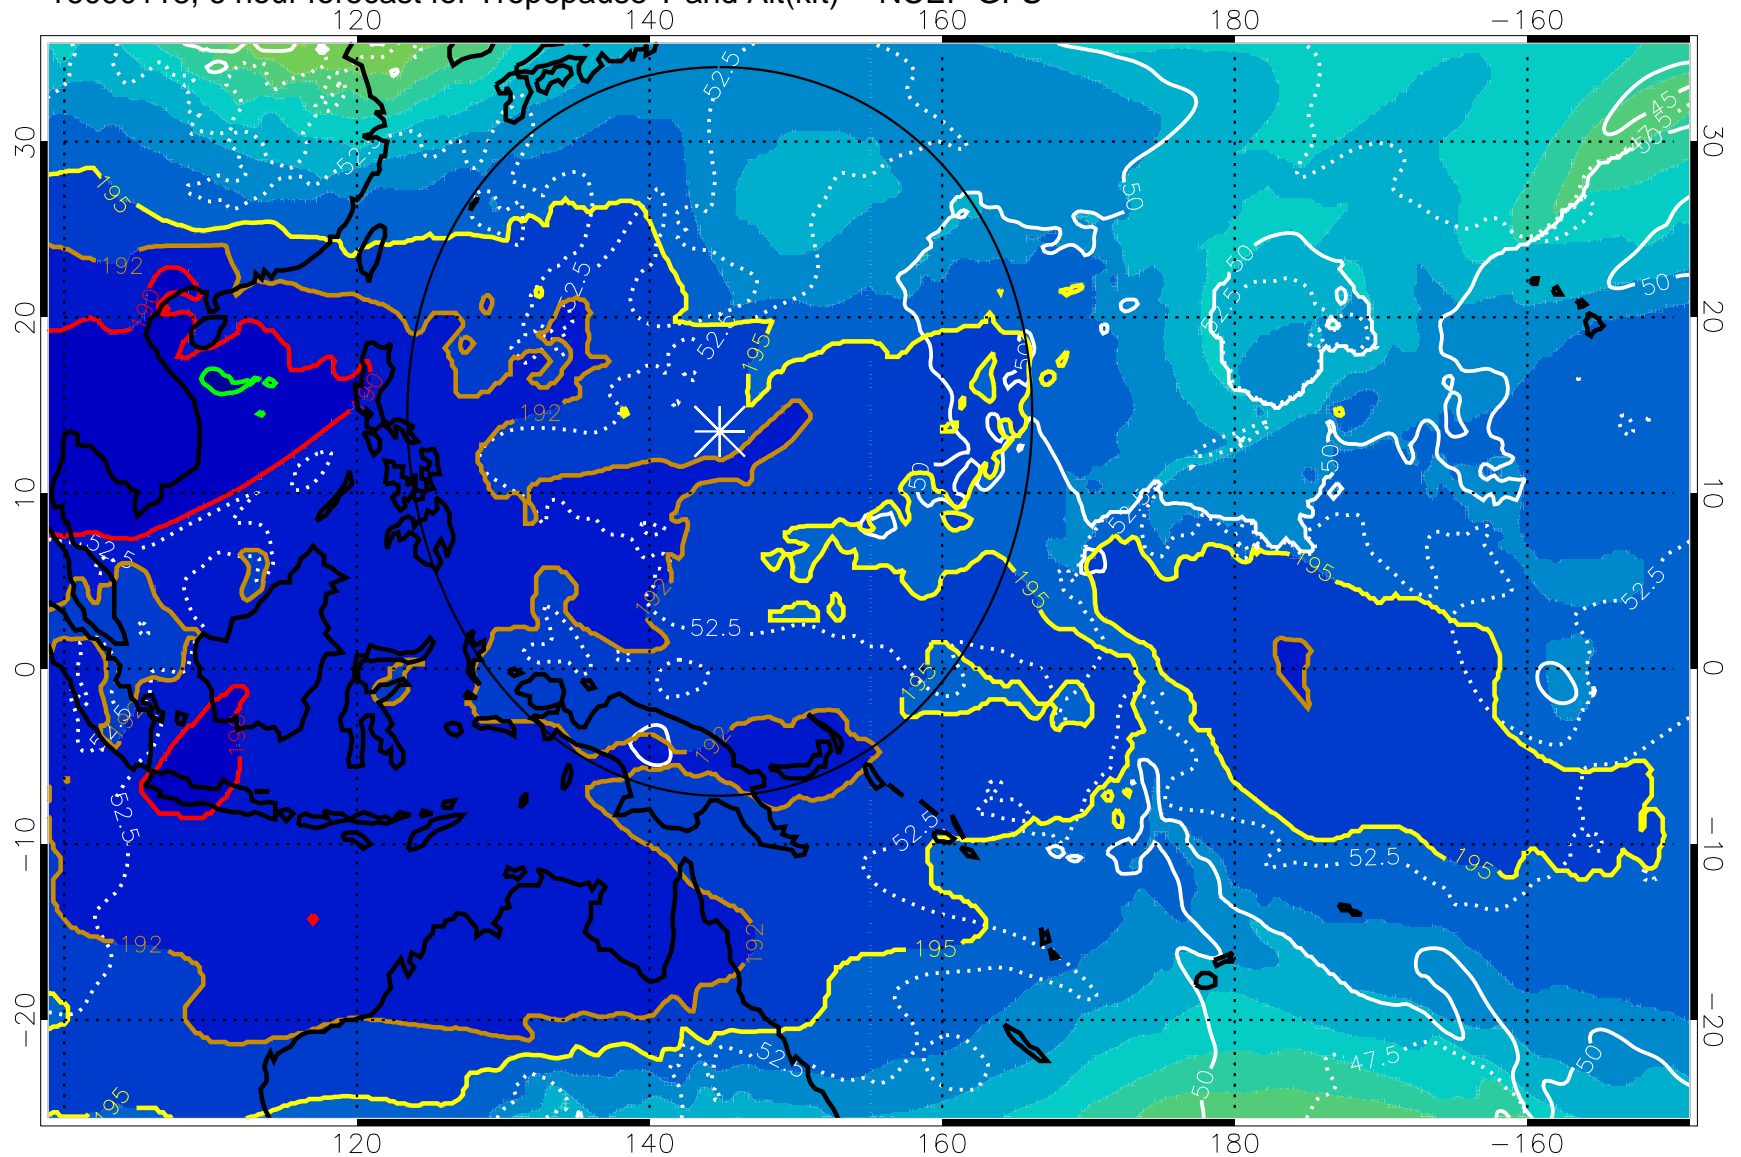

16090118, 6 hour forecast for Tropopause T and Alt(kft) -- NCEP GFS

190 200 210 220 230

Tropopause T, K

Tropopause Altitude in kft (white)

192.5K Isotherm 195K Isotherm

187.5K Isotherm 190K Isotherm

Range ring of 2304 km