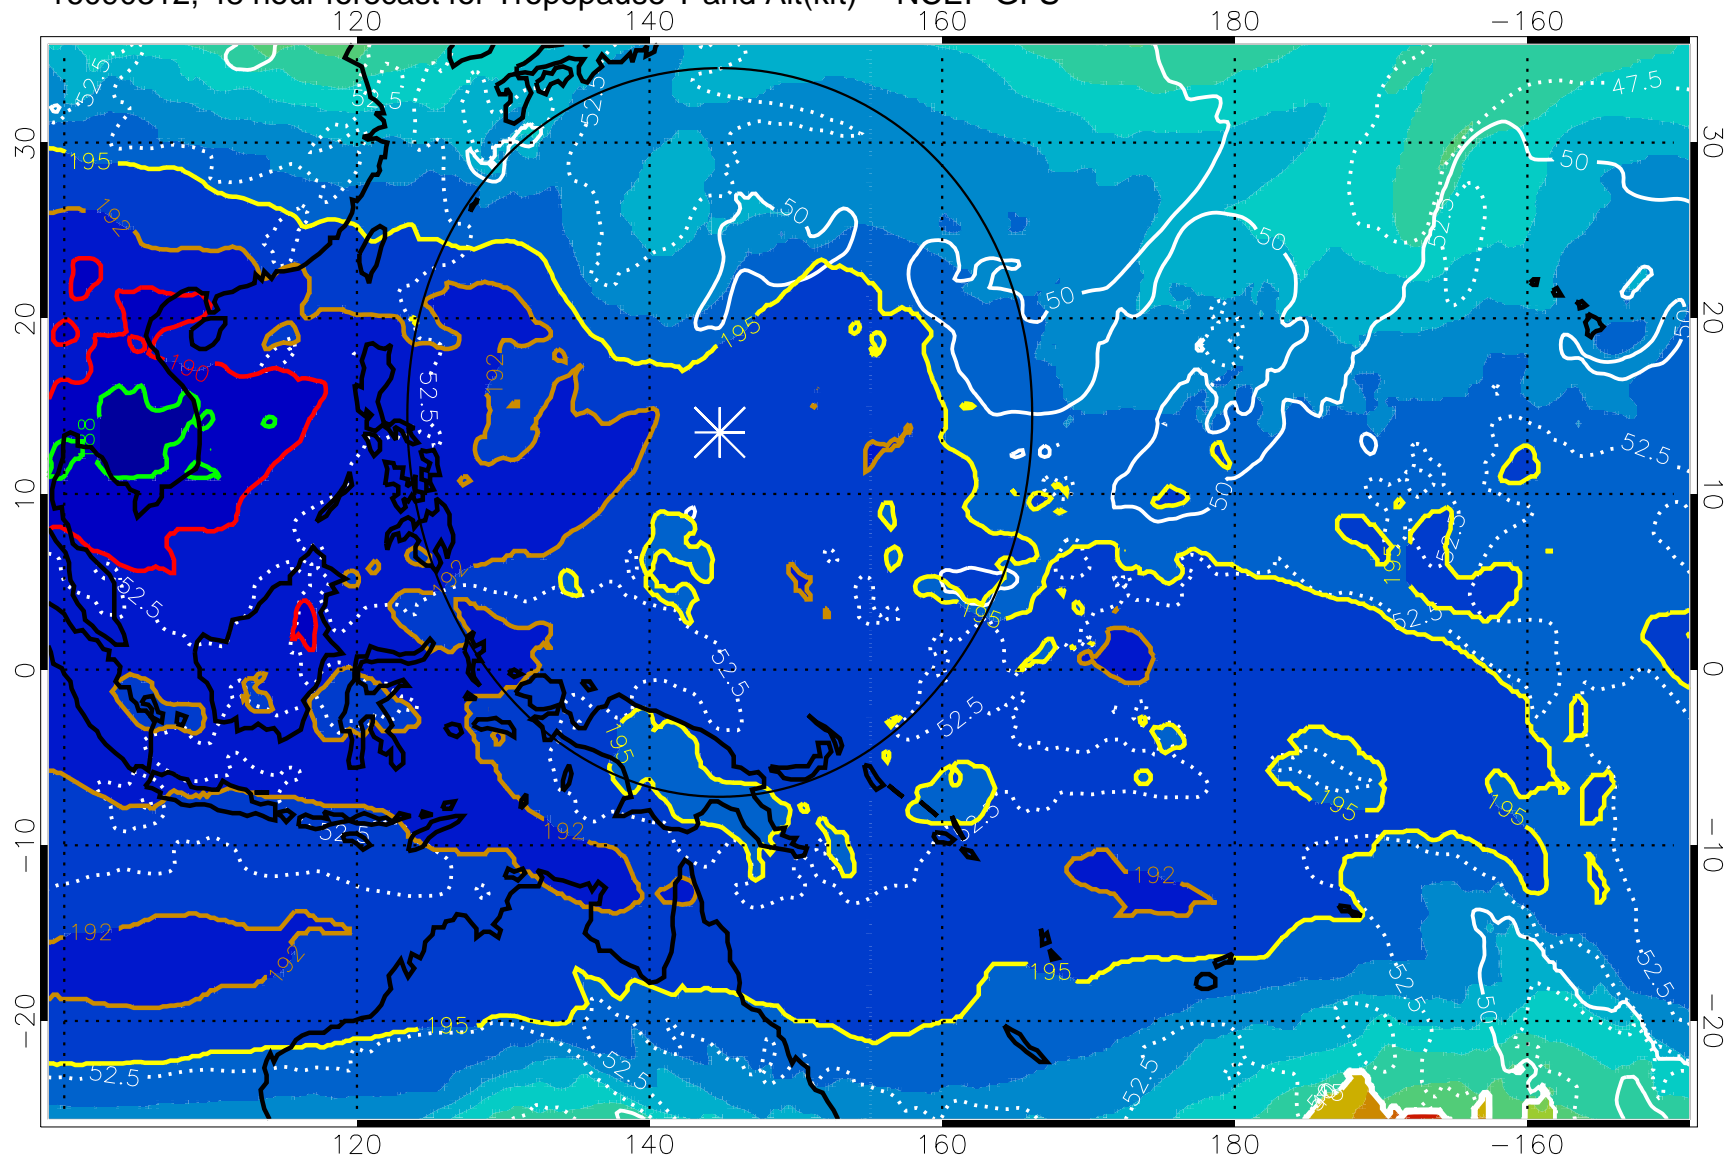

16090312, 48 hour forecast for Tropopause T and Alt(kft) -- NCEP GFS

190 200 210 220 230

Tropopause T, K

Tropopause Altitude in kft (white)

192.5K Isotherm 195K Isotherm
187.5K Isotherm 190K Isotherm

Range ring of 2304 km