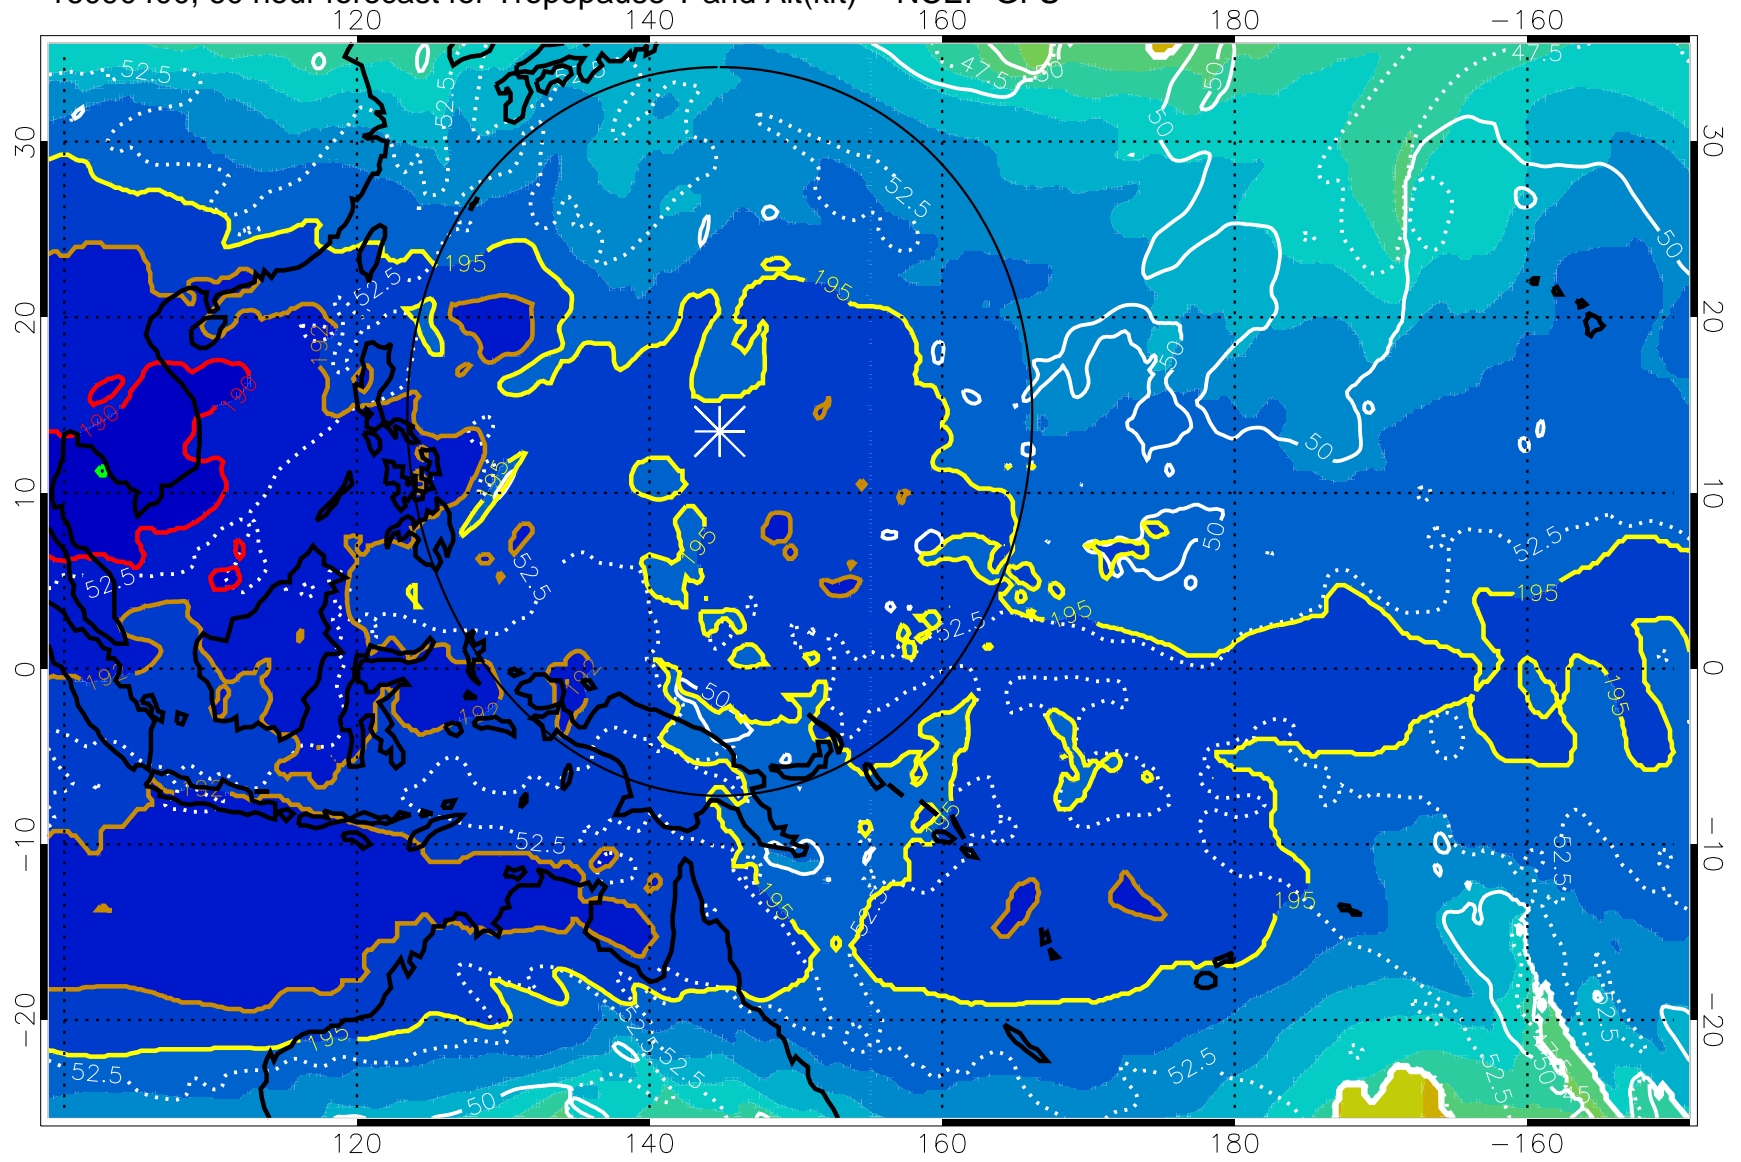

16090400, 60 hour forecast for Tropopause T and Alt(kft) -- NCEP GFS

190 200 210 220 230
Tropopause T, K

Tropopause Altitude in kft (white)

192.5K Isotherm 195K Isotherm
187.5K Isotherm 190K Isotherm

Range ring of 2304 km