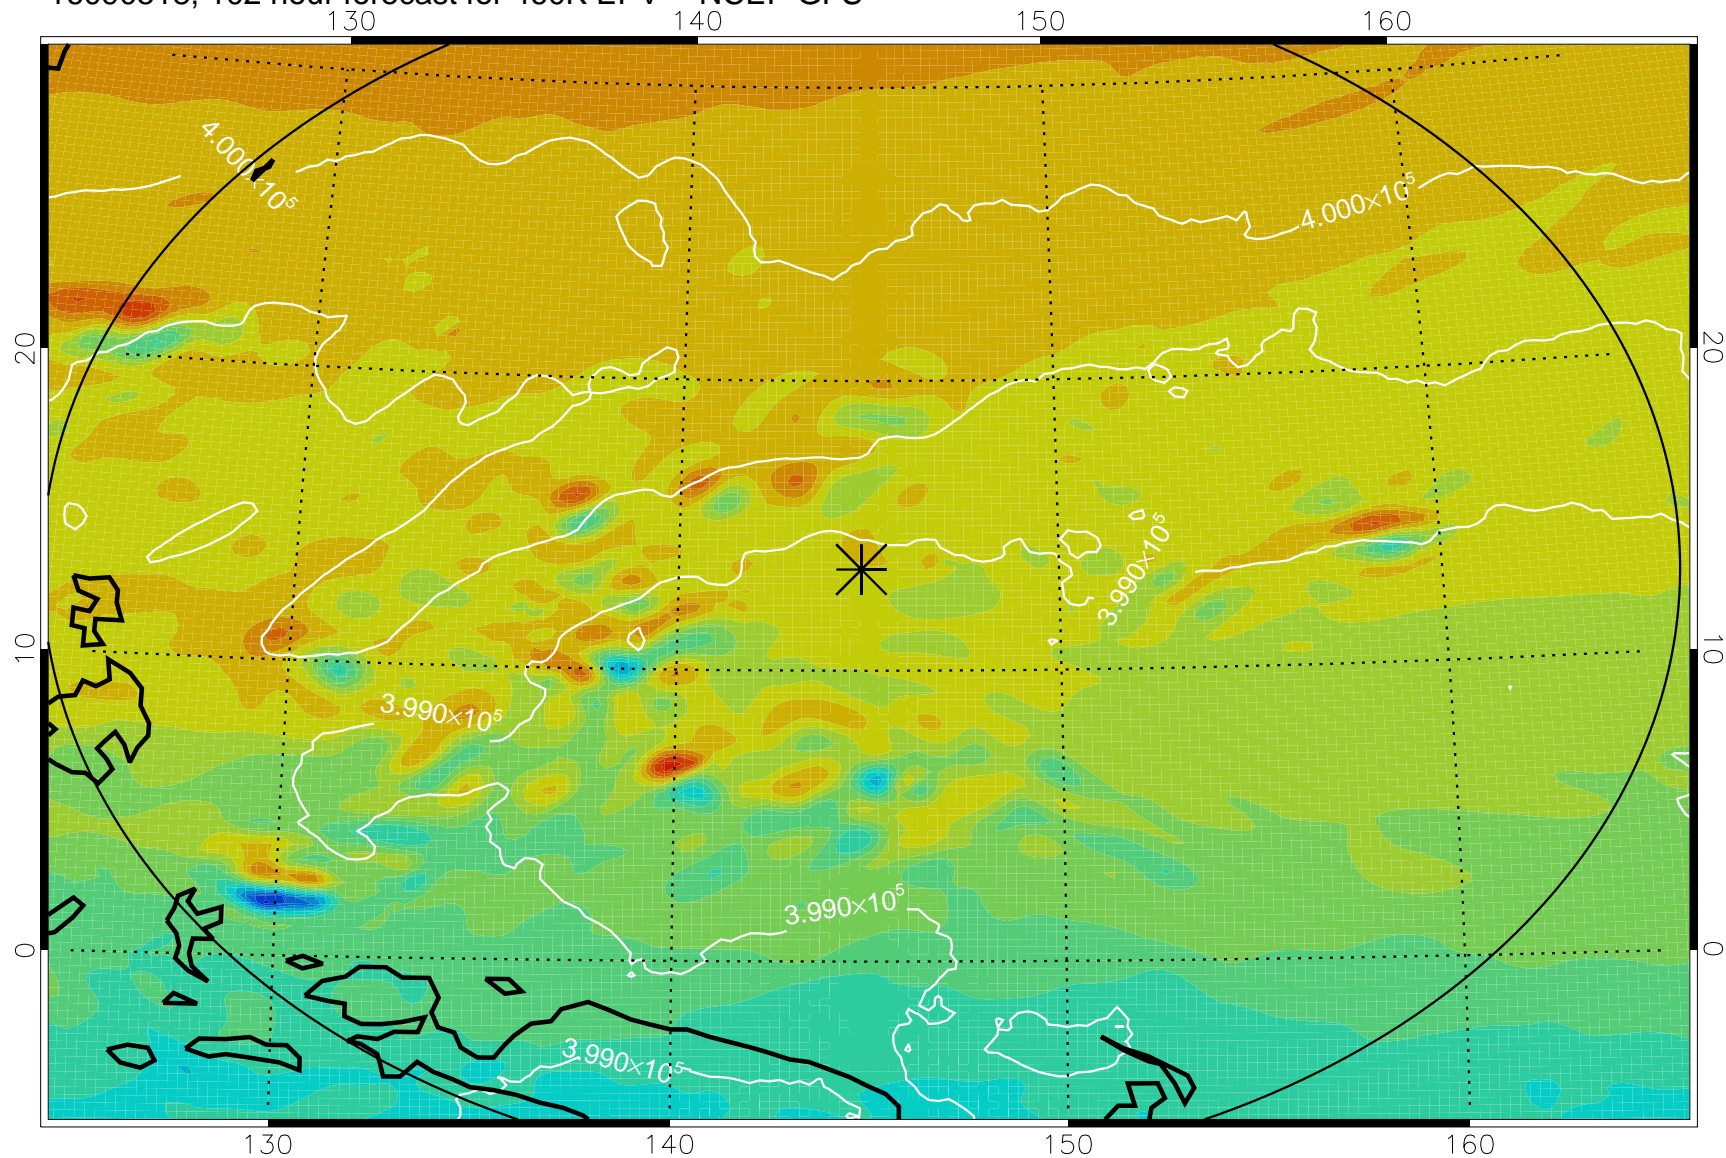

16090418, 78 hour forecast for 460K EPV -- NCEP GFS

460K Montgomery Streamfunction, white

Range ring of 2304 km

16090500, 84 hour forecast for 460K EPV -- NCEP GFS

460K Montgomery Streamfunction, white

Range ring of 2304 km

16090506, 90 hour forecast for 460K EPV -- NCEP GFS

460K Montgomery Streamfunction, white

Range ring of 2304 km

16090512, 96 hour forecast for 460K EPV -- NCEP GFS

460K Montgomery Streamfunction, white

Range ring of 2304 km

16090518, 102 hour forecast for 460K EPV -- NCEP GFS

460K Montgomery Streamfunction, white

Range ring of 2304 km

16090600, 108 hour forecast for 460K EPV -- NCEP GFS

460K Montgomery Streamfunction, white

Range ring of 2304 km

16090606, 114 hour forecast for 460K EPV -- NCEP GFS

460K Montgomery Streamfunction, white

Range ring of 2304 km

16090612, 120 hour forecast for 460K EPV -- NCEP GFS

460K Montgomery Streamfunction, white

Range ring of 2304 km