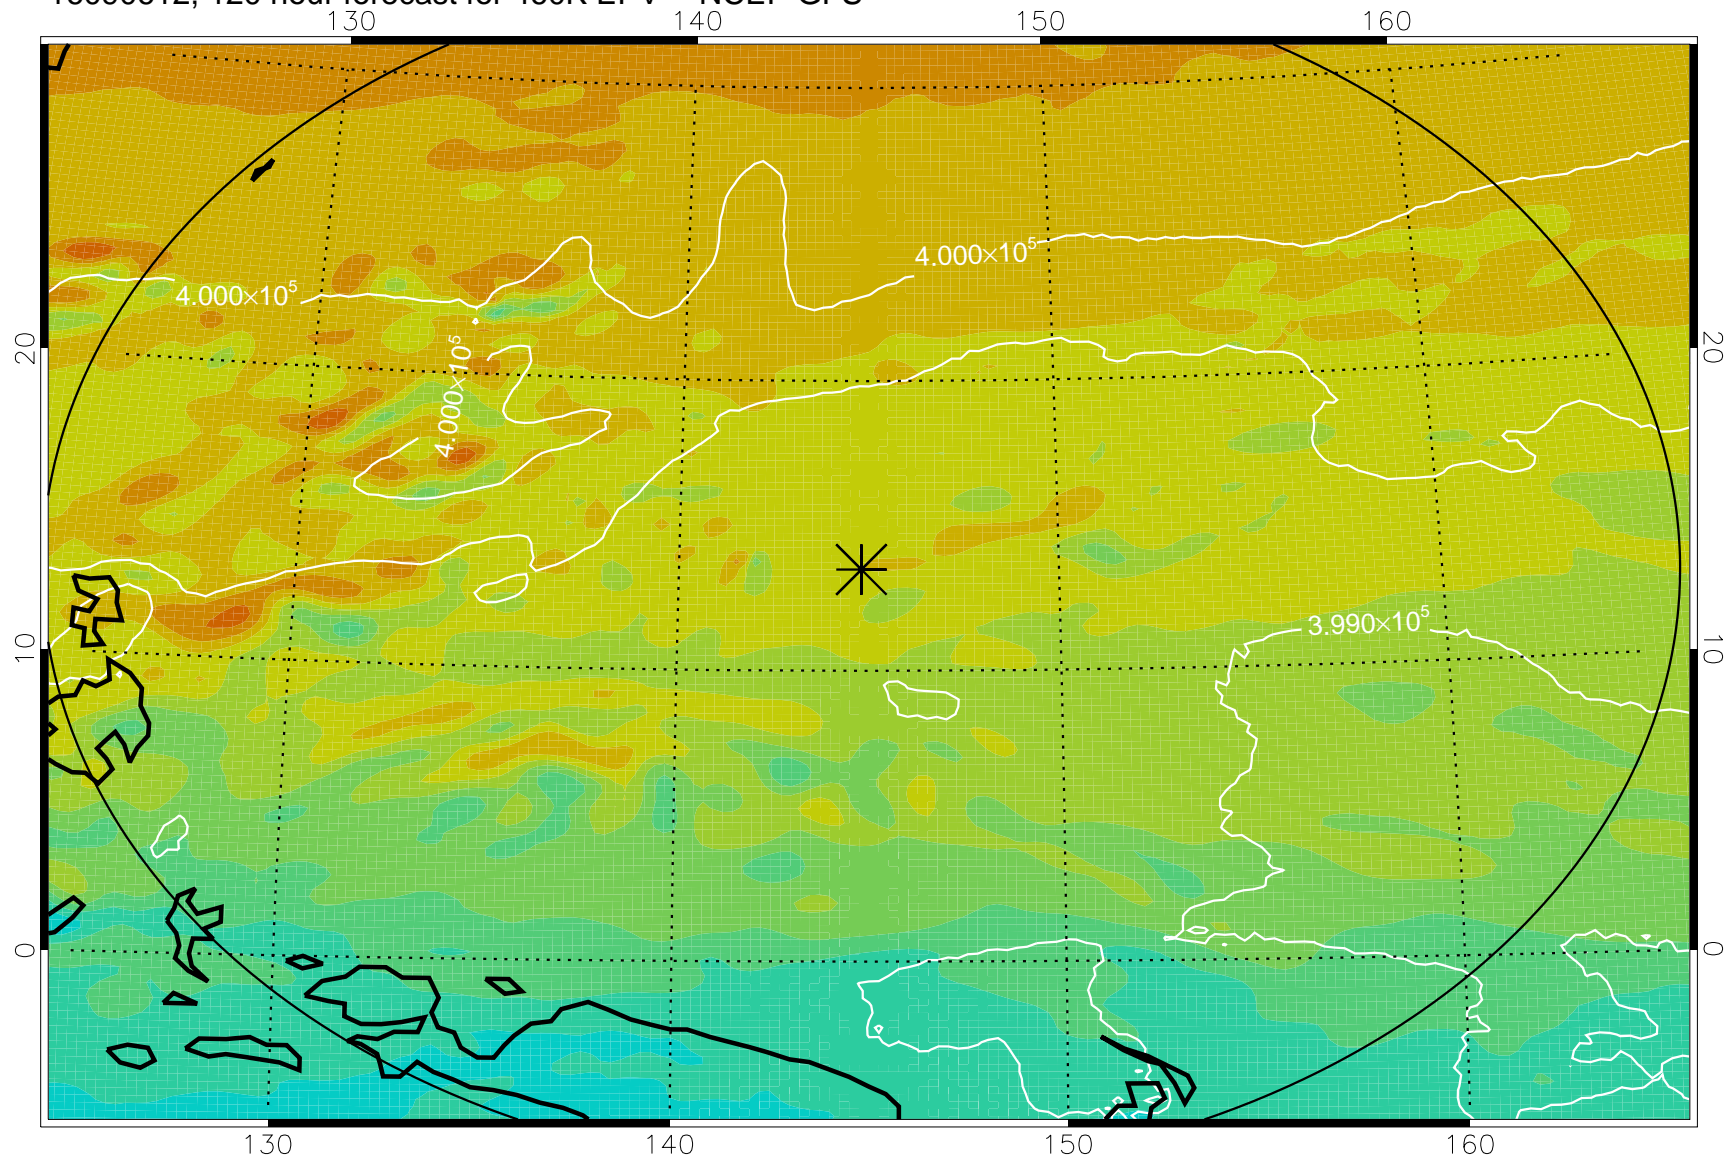

16090418, 78 hour forecast for 460K EPV -- NCEP GFS

460K Montgomery Streamfunction, white

Range ring of 2304 km

16090500, 84 hour forecast for 460K EPV -- NCEP GFS

460K Montgomery Streamfunction, white

Range ring of 2304 km

16090506, 90 hour forecast for 460K EPV -- NCEP GFS

460K Montgomery Streamfunction, white

Range ring of 2304 km

16090512, 96 hour forecast for 460K EPV -- NCEP GFS

460K Montgomery Streamfunction, white

Range ring of 2304 km

16090518, 102 hour forecast for 460K EPV -- NCEP GFS

460K Montgomery Streamfunction, white

Range ring of 2304 km

16090600, 108 hour forecast for 460K EPV -- NCEP GFS

460K Montgomery Streamfunction, white

Range ring of 2304 km

16090606, 114 hour forecast for 460K EPV -- NCEP GFS

460K Montgomery Streamfunction, white

Range ring of 2304 km

16090612, 120 hour forecast for 460K EPV -- NCEP GFS

460K Montgomery Streamfunction, white

Range ring of 2304 km