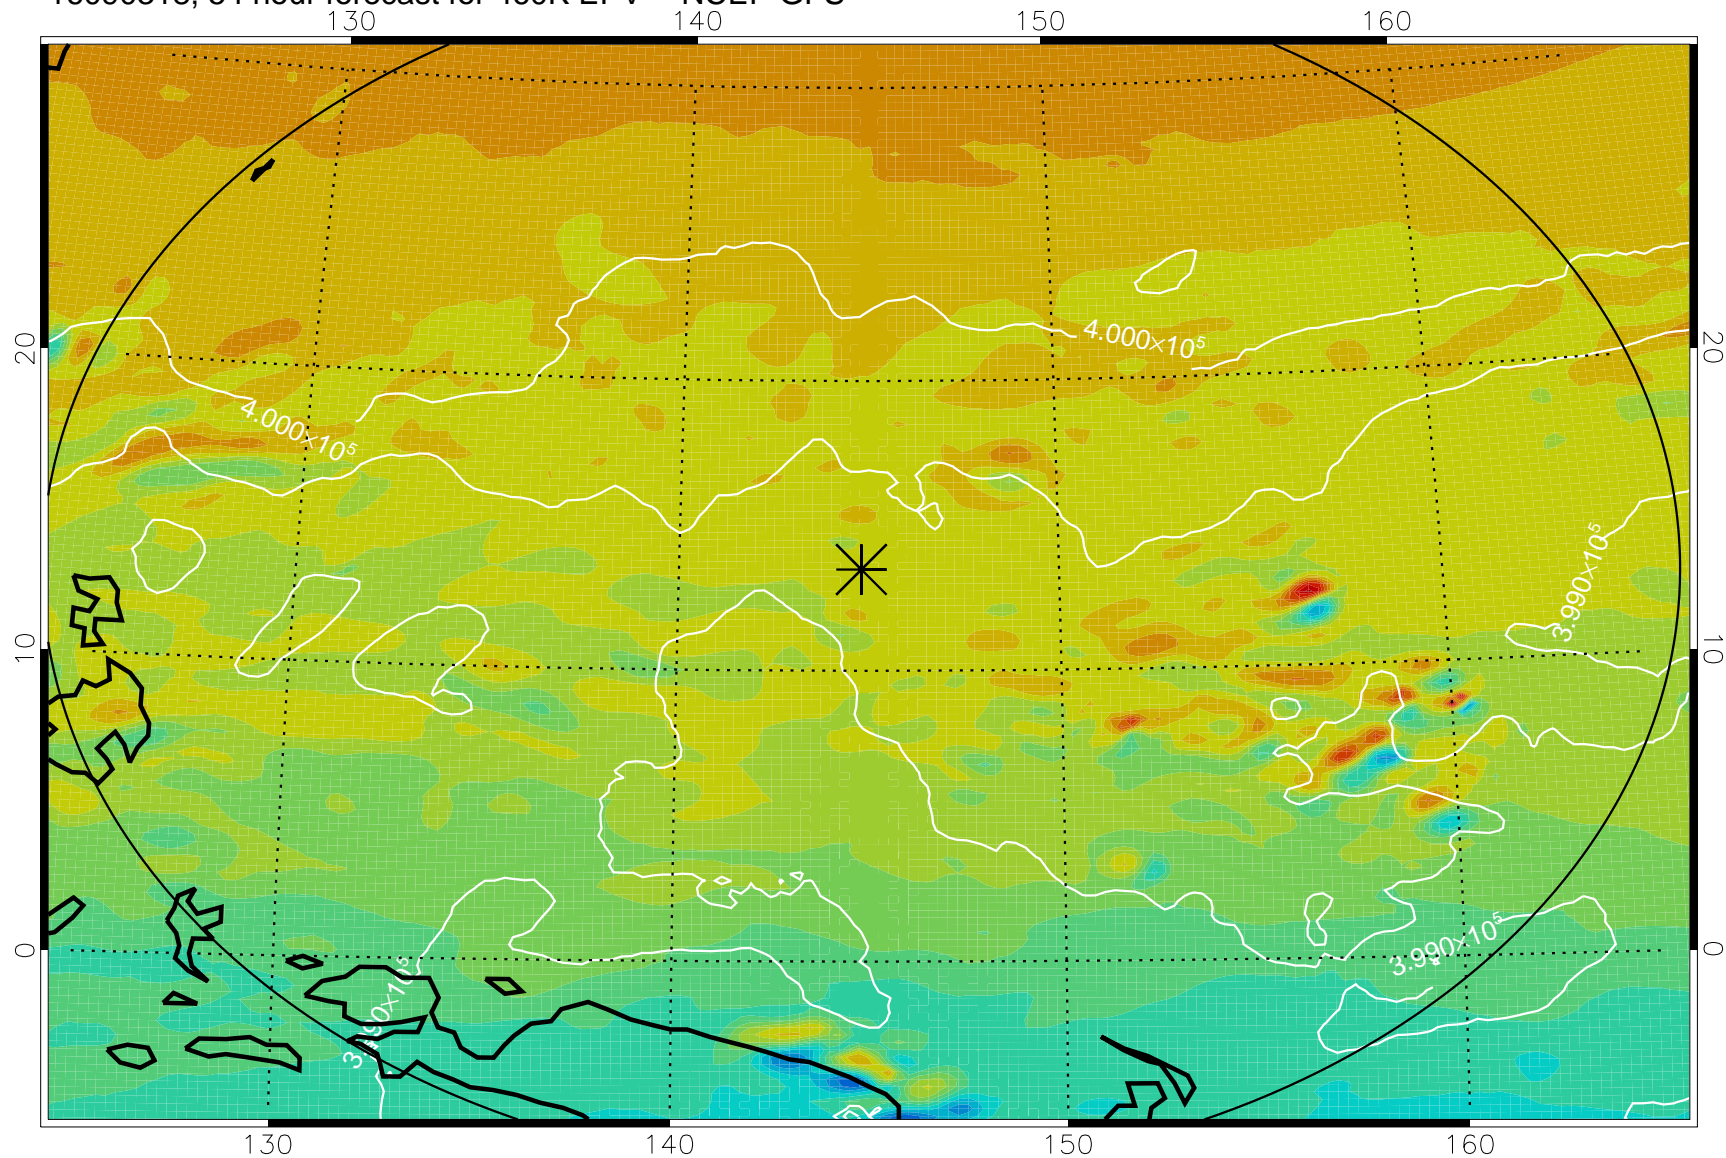

16090218, 30 hour forecast for 460K EPV -- NCEP GFS

460K Montgomery Streamfunction, white

Range ring of 2304 km

16090300, 36 hour forecast for 460K EPV -- NCEP GFS

460K Montgomery Streamfunction, white

Range ring of 2304 km

16090306, 42 hour forecast for 460K EPV -- NCEP GFS

460K Montgomery Streamfunction, white

Range ring of 2304 km

16090312, 48 hour forecast for 460K EPV -- NCEP GFS

460K Montgomery Streamfunction, white

Range ring of 2304 km

16090318, 54 hour forecast for 460K EPV -- NCEP GFS

460K Montgomery Streamfunction, white

Range ring of 2304 km

16090400, 60 hour forecast for 460K EPV -- NCEP GFS

460K Montgomery Streamfunction, white

Range ring of 2304 km

16090406, 66 hour forecast for 460K EPV -- NCEP GFS

460K Montgomery Streamfunction, white

Range ring of 2304 km

16090412, 72 hour forecast for 460K EPV -- NCEP GFS

460K Montgomery Streamfunction, white

Range ring of 2304 km