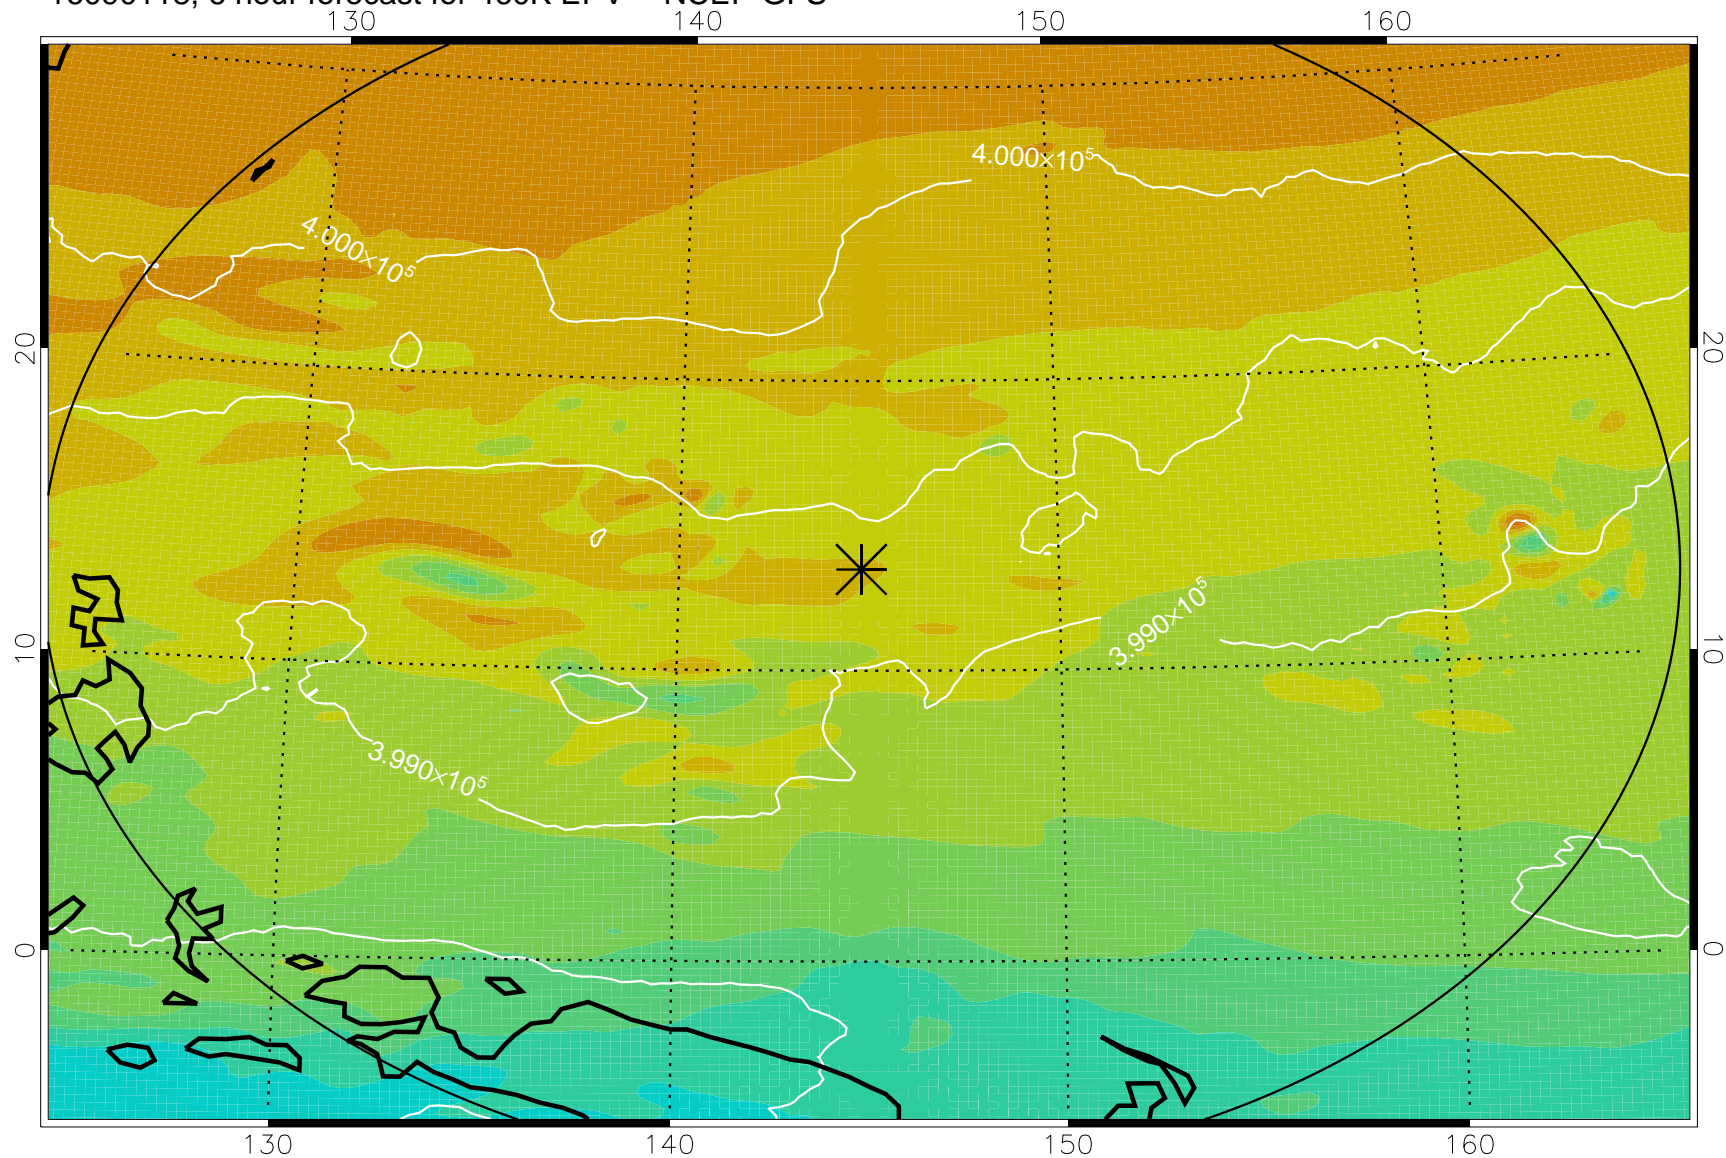

16090118, 6 hour forecast for 460K EPV -- NCEP GFS

460K Montgomery Streamfunction, white

Range ring of 2304 km

16090200, 12 hour forecast for 460K EPV -- NCEP GFS

460K Montgomery Streamfunction, white

Range ring of 2304 km

16090206, 18 hour forecast for 460K EPV -- NCEP GFS

460K Montgomery Streamfunction, white

Range ring of 2304 km

16090212, 24 hour forecast for 460K EPV -- NCEP GFS

460K Montgomery Streamfunction, white

Range ring of 2304 km

16090218, 30 hour forecast for 460K EPV -- NCEP GFS

460K Montgomery Streamfunction, white

Range ring of 2304 km

16090300, 36 hour forecast for 460K EPV -- NCEP GFS

460K Montgomery Streamfunction, white

Range ring of 2304 km

16090306, 42 hour forecast for 460K EPV -- NCEP GFS

460K Montgomery Streamfunction, white

Range ring of 2304 km

16090312, 48 hour forecast for 460K EPV -- NCEP GFS

460K Montgomery Streamfunction, white

Range ring of 2304 km