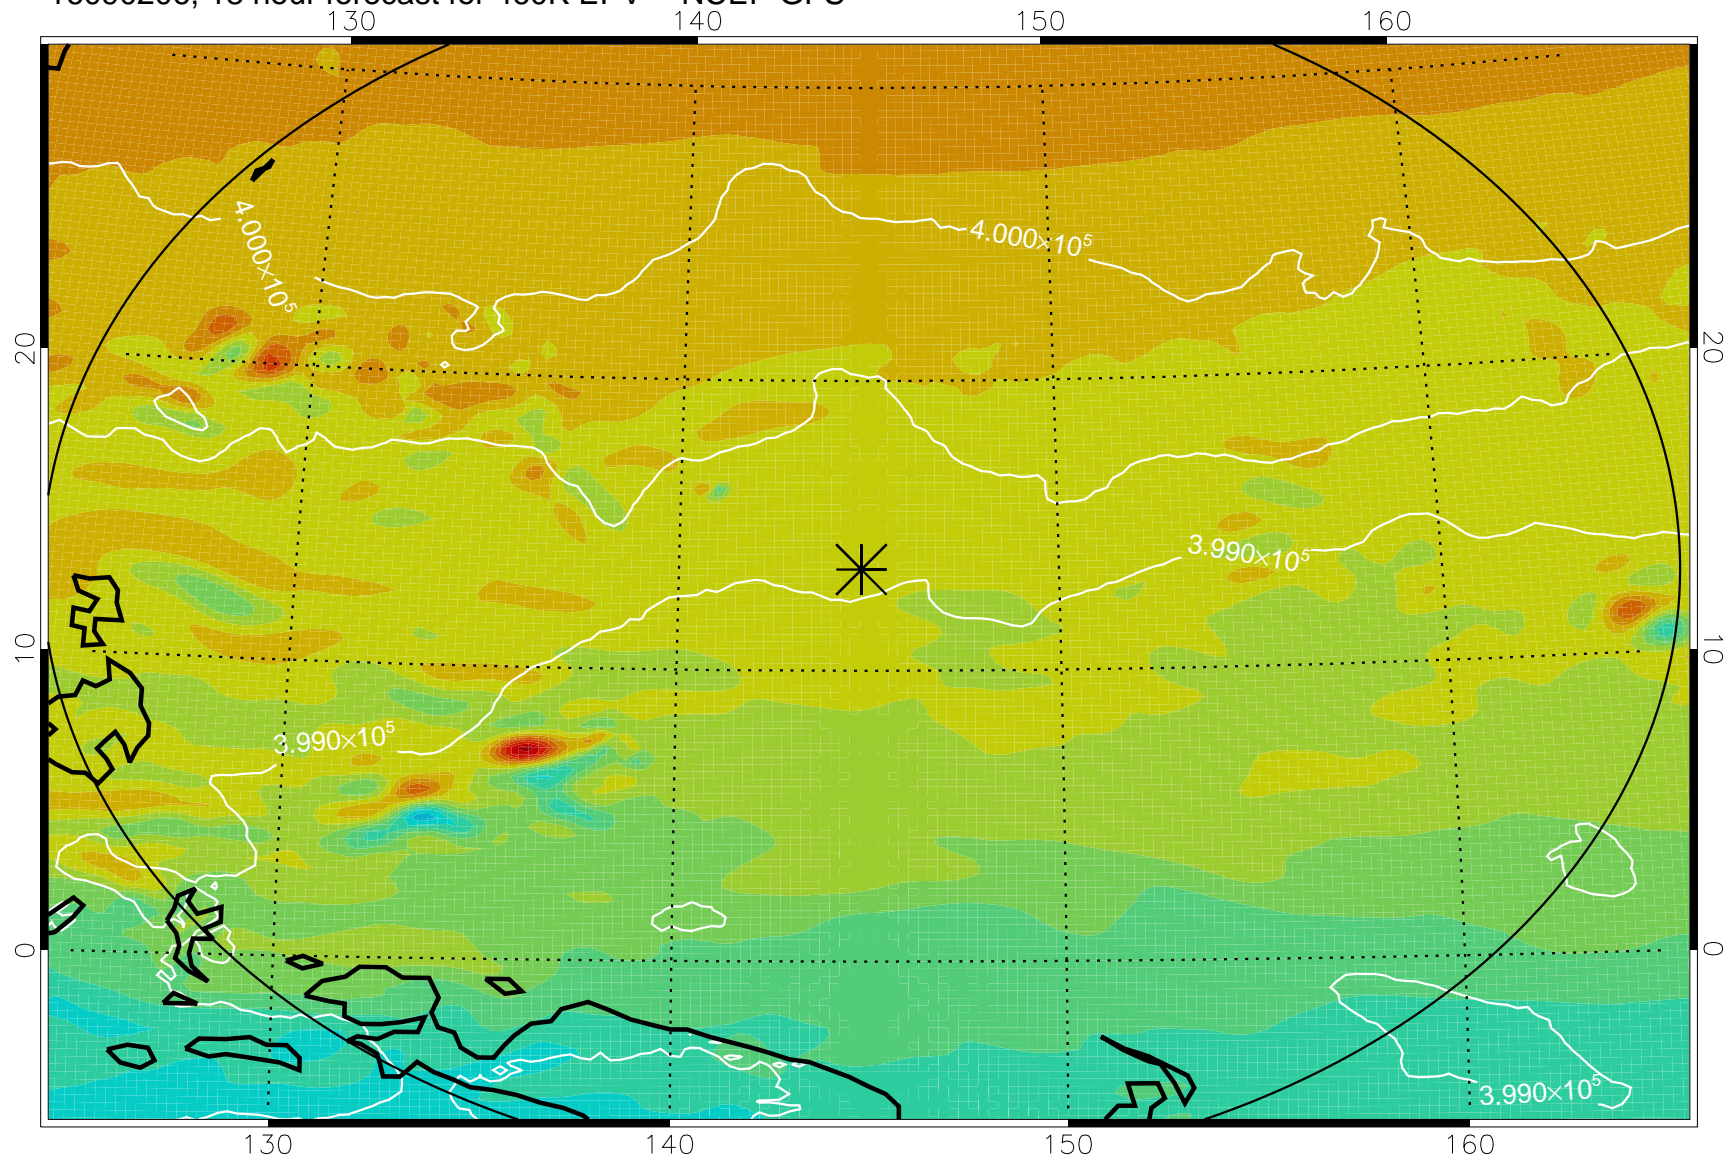

16090118, 6 hour forecast for 460K EPV -- NCEP GFS

460K Montgomery Streamfunction, white

Range ring of 2304 km

16090200, 12 hour forecast for 460K EPV -- NCEP GFS

460K Montgomery Streamfunction, white

Range ring of 2304 km

16090206, 18 hour forecast for 460K EPV -- NCEP GFS

460K Montgomery Streamfunction, white

Range ring of 2304 km

16090212, 24 hour forecast for 460K EPV -- NCEP GFS

460K Montgomery Streamfunction, white

Range ring of 2304 km

16090218, 30 hour forecast for 460K EPV -- NCEP GFS

460K Montgomery Streamfunction, white

Range ring of 2304 km

16090300, 36 hour forecast for 460K EPV -- NCEP GFS

460K Montgomery Streamfunction, white

Range ring of 2304 km

16090306, 42 hour forecast for 460K EPV -- NCEP GFS

460K Montgomery Streamfunction, white

Range ring of 2304 km

16090312, 48 hour forecast for 460K EPV -- NCEP GFS

460K Montgomery Streamfunction, white

Range ring of 2304 km