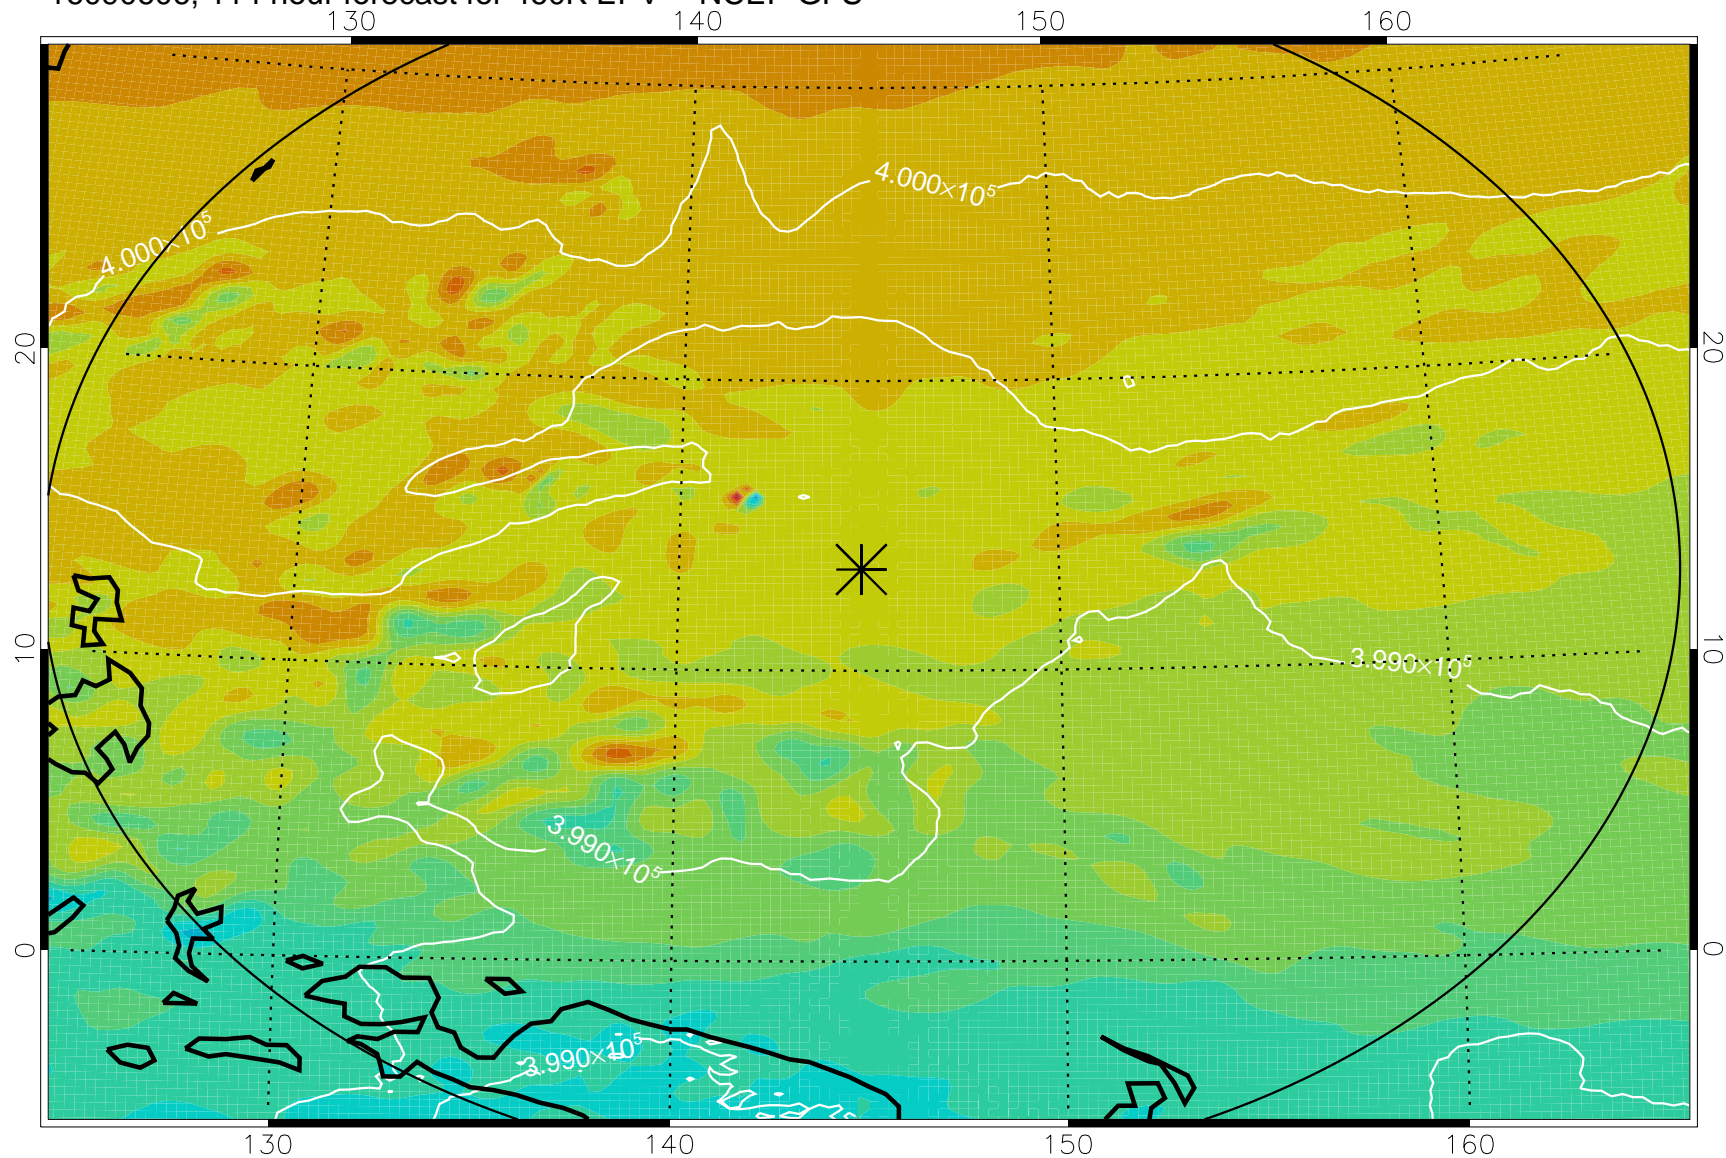

16090418, 78 hour forecast for 460K EPV -- NCEP GFS

460K Montgomery Streamfunction, white

Range ring of 2304 km

16090500, 84 hour forecast for 460K EPV -- NCEP GFS

460K Montgomery Streamfunction, white

Range ring of 2304 km

16090506, 90 hour forecast for 460K EPV -- NCEP GFS

460K Montgomery Streamfunction, white

Range ring of 2304 km

16090512, 96 hour forecast for 460K EPV -- NCEP GFS

460K Montgomery Streamfunction, white

Range ring of 2304 km

16090518, 102 hour forecast for 460K EPV -- NCEP GFS

460K Montgomery Streamfunction, white

Range ring of 2304 km

16090600, 108 hour forecast for 460K EPV -- NCEP GFS

460K Montgomery Streamfunction, white

Range ring of 2304 km

16090606, 114 hour forecast for 460K EPV -- NCEP GFS

460K Montgomery Streamfunction, white

Range ring of 2304 km

16090612, 120 hour forecast for 460K EPV -- NCEP GFS

460K Montgomery Streamfunction, white

Range ring of 2304 km