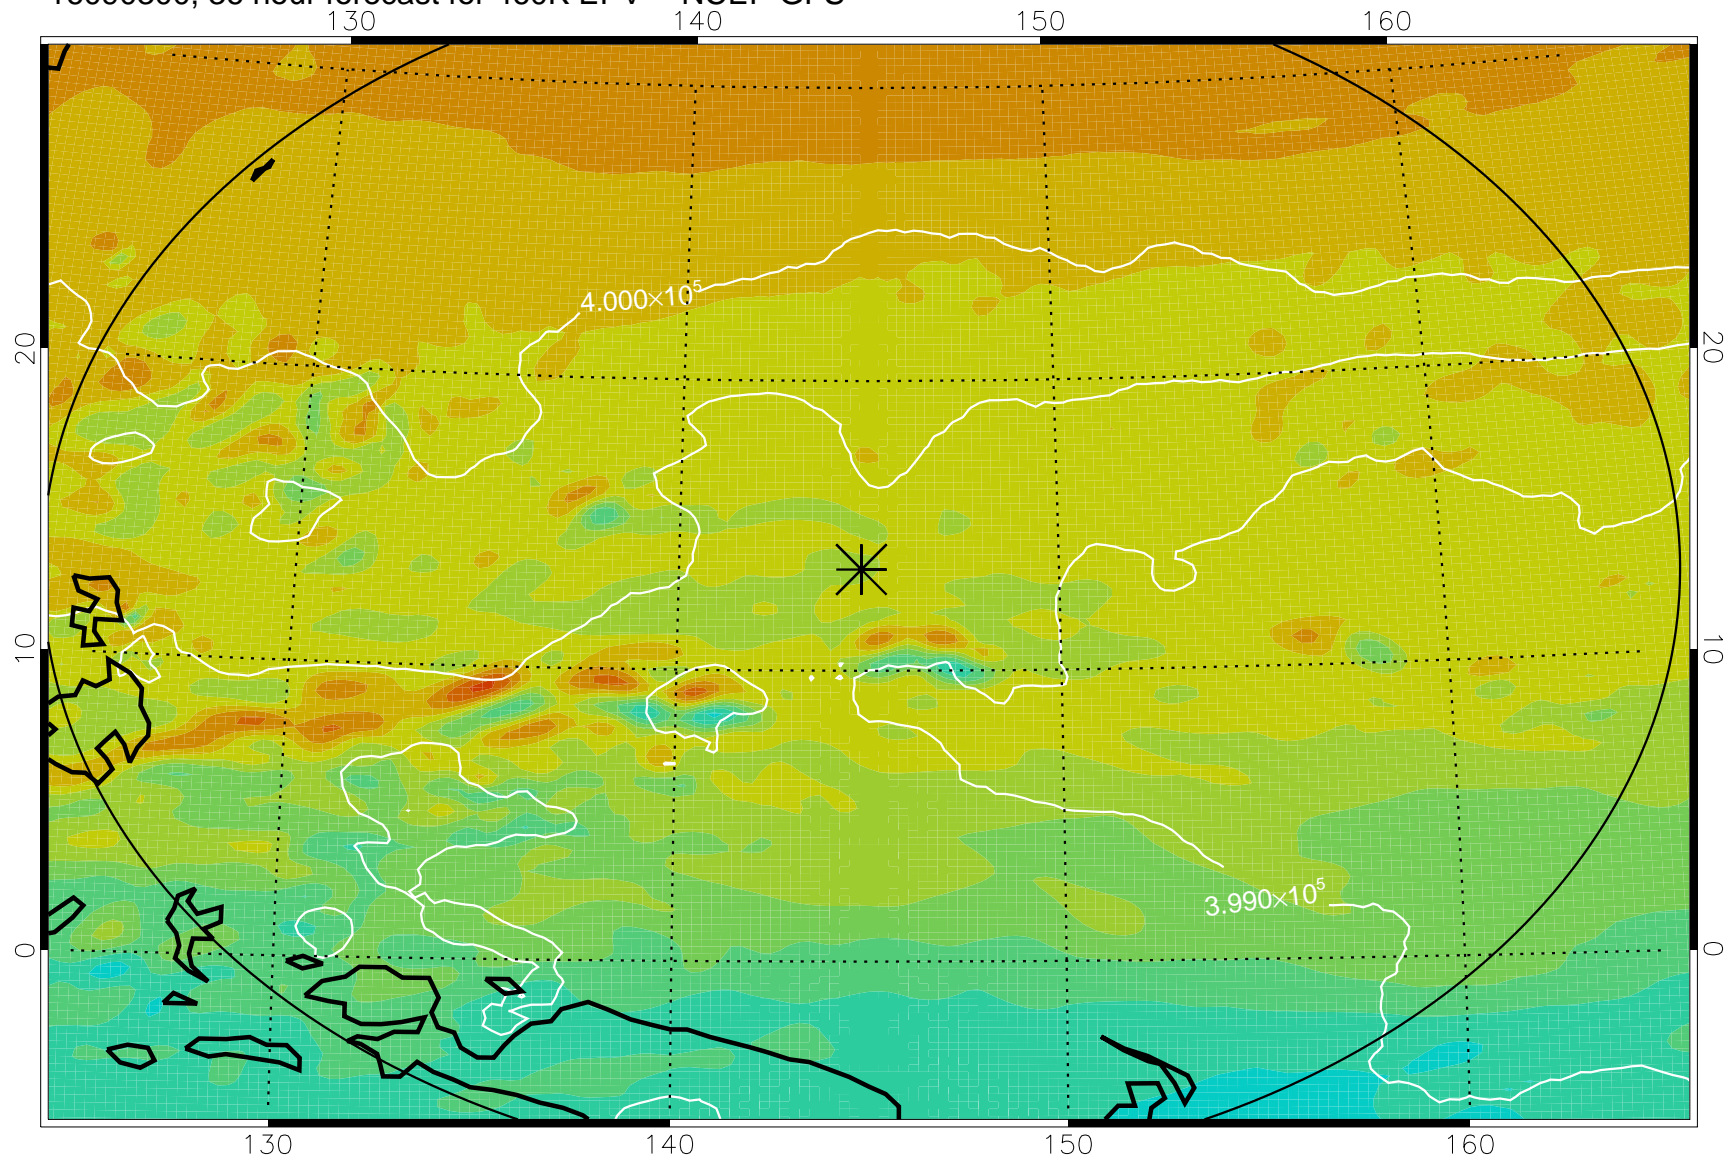

16090118, 6 hour forecast for 460K EPV -- NCEP GFS

460K Montgomery Streamfunction, white

Range ring of 2304 km

16090200, 12 hour forecast for 460K EPV -- NCEP GFS

460K Montgomery Streamfunction, white

Range ring of 2304 km

16090206, 18 hour forecast for 460K EPV -- NCEP GFS

460K Montgomery Streamfunction, white

Range ring of 2304 km

16090212, 24 hour forecast for 460K EPV -- NCEP GFS

460K Montgomery Streamfunction, white

Range ring of 2304 km

16090218, 30 hour forecast for 460K EPV -- NCEP GFS

460K Montgomery Streamfunction, white

Range ring of 2304 km

16090300, 36 hour forecast for 460K EPV -- NCEP GFS

460K Montgomery Streamfunction, white

Range ring of 2304 km

16090306, 42 hour forecast for 460K EPV -- NCEP GFS

460K Montgomery Streamfunction, white

Range ring of 2304 km

16090312, 48 hour forecast for 460K EPV -- NCEP GFS

460K Montgomery Streamfunction, white

Range ring of 2304 km