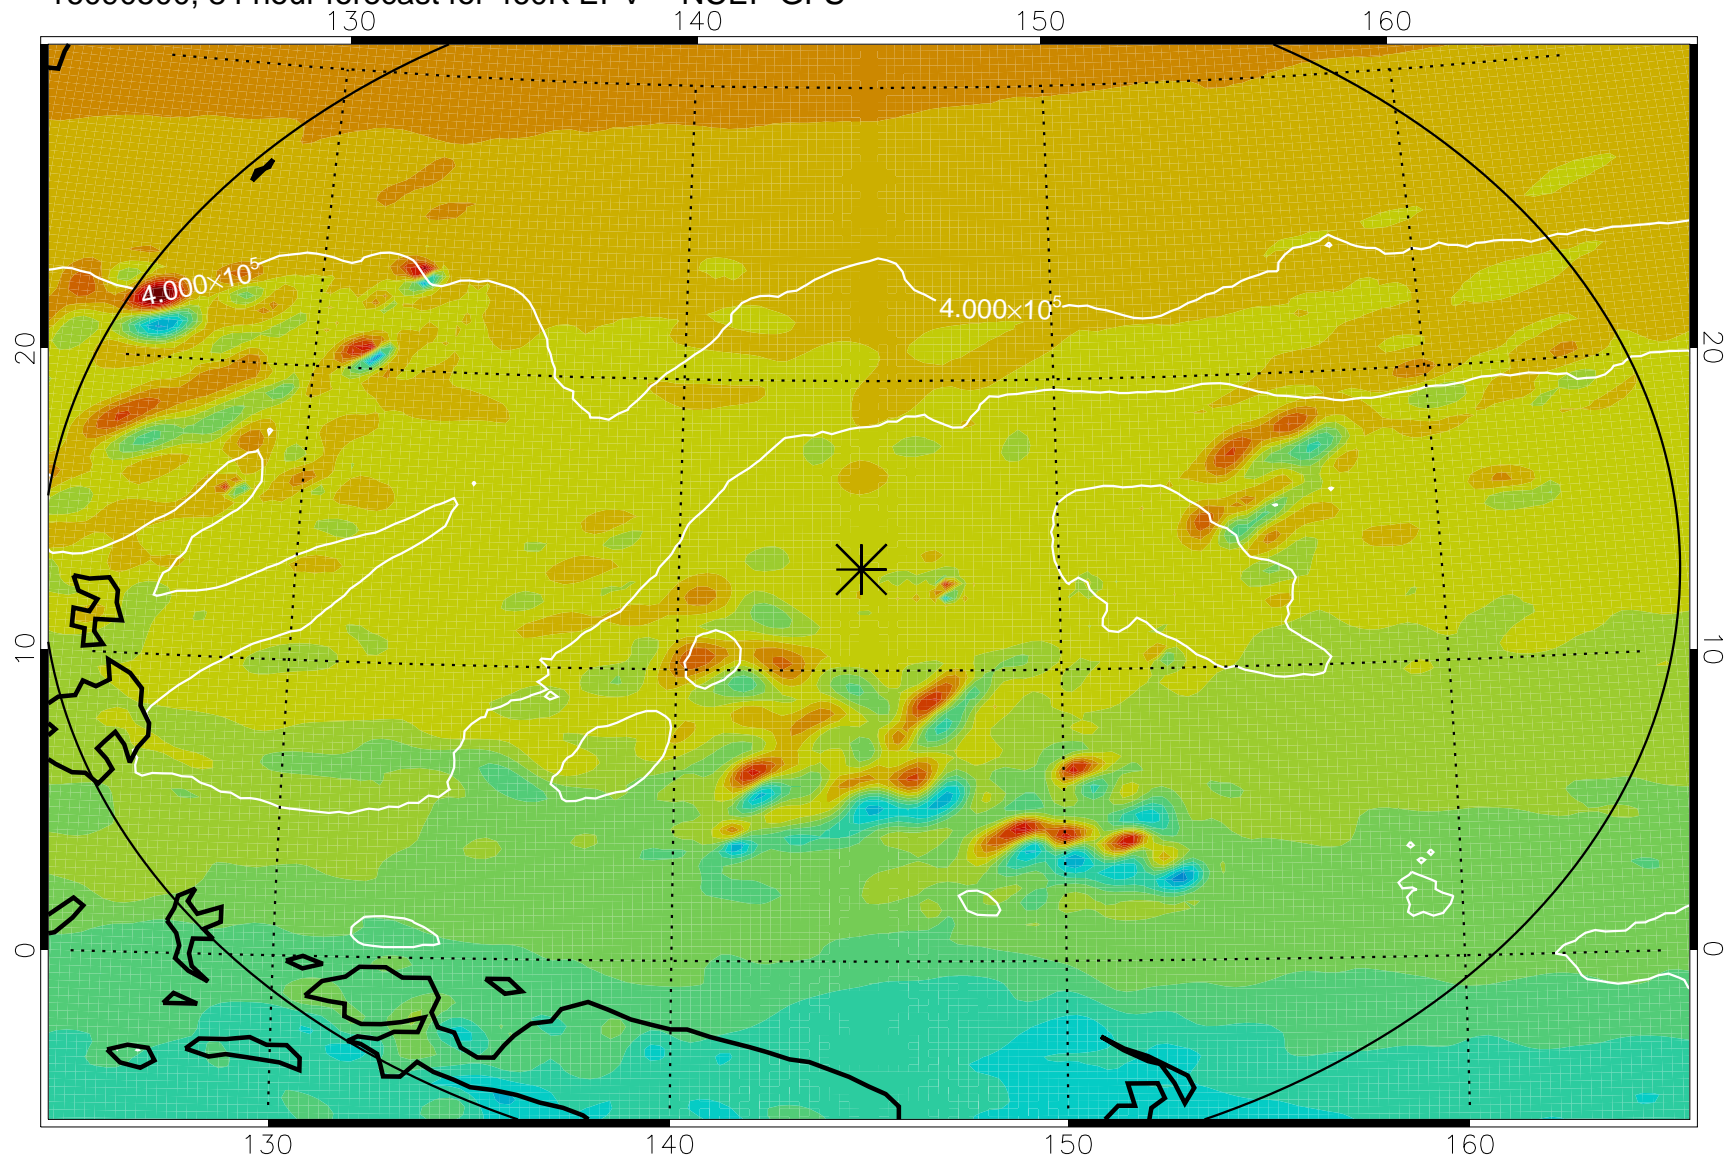

16090318, 54 hour forecast for 460K EPV -- NCEP GFS

460K Montgomery Streamfunction, white

Range ring of 2304 km

16090400, 60 hour forecast for 460K EPV -- NCEP GFS

460K Montgomery Streamfunction, white

Range ring of 2304 km

16090406, 66 hour forecast for 460K EPV -- NCEP GFS

460K Montgomery Streamfunction, white

Range ring of 2304 km

16090412, 72 hour forecast for 460K EPV -- NCEP GFS

460K Montgomery Streamfunction, white

Range ring of 2304 km

16090418, 78 hour forecast for 460K EPV -- NCEP GFS

460K Montgomery Streamfunction, white

Range ring of 2304 km

16090500, 84 hour forecast for 460K EPV -- NCEP GFS

460K Montgomery Streamfunction, white

Range ring of 2304 km

16090506, 90 hour forecast for 460K EPV -- NCEP GFS

460K Montgomery Streamfunction, white

Range ring of 2304 km

16090512, 96 hour forecast for 460K EPV -- NCEP GFS

460K Montgomery Streamfunction, white

Range ring of 2304 km