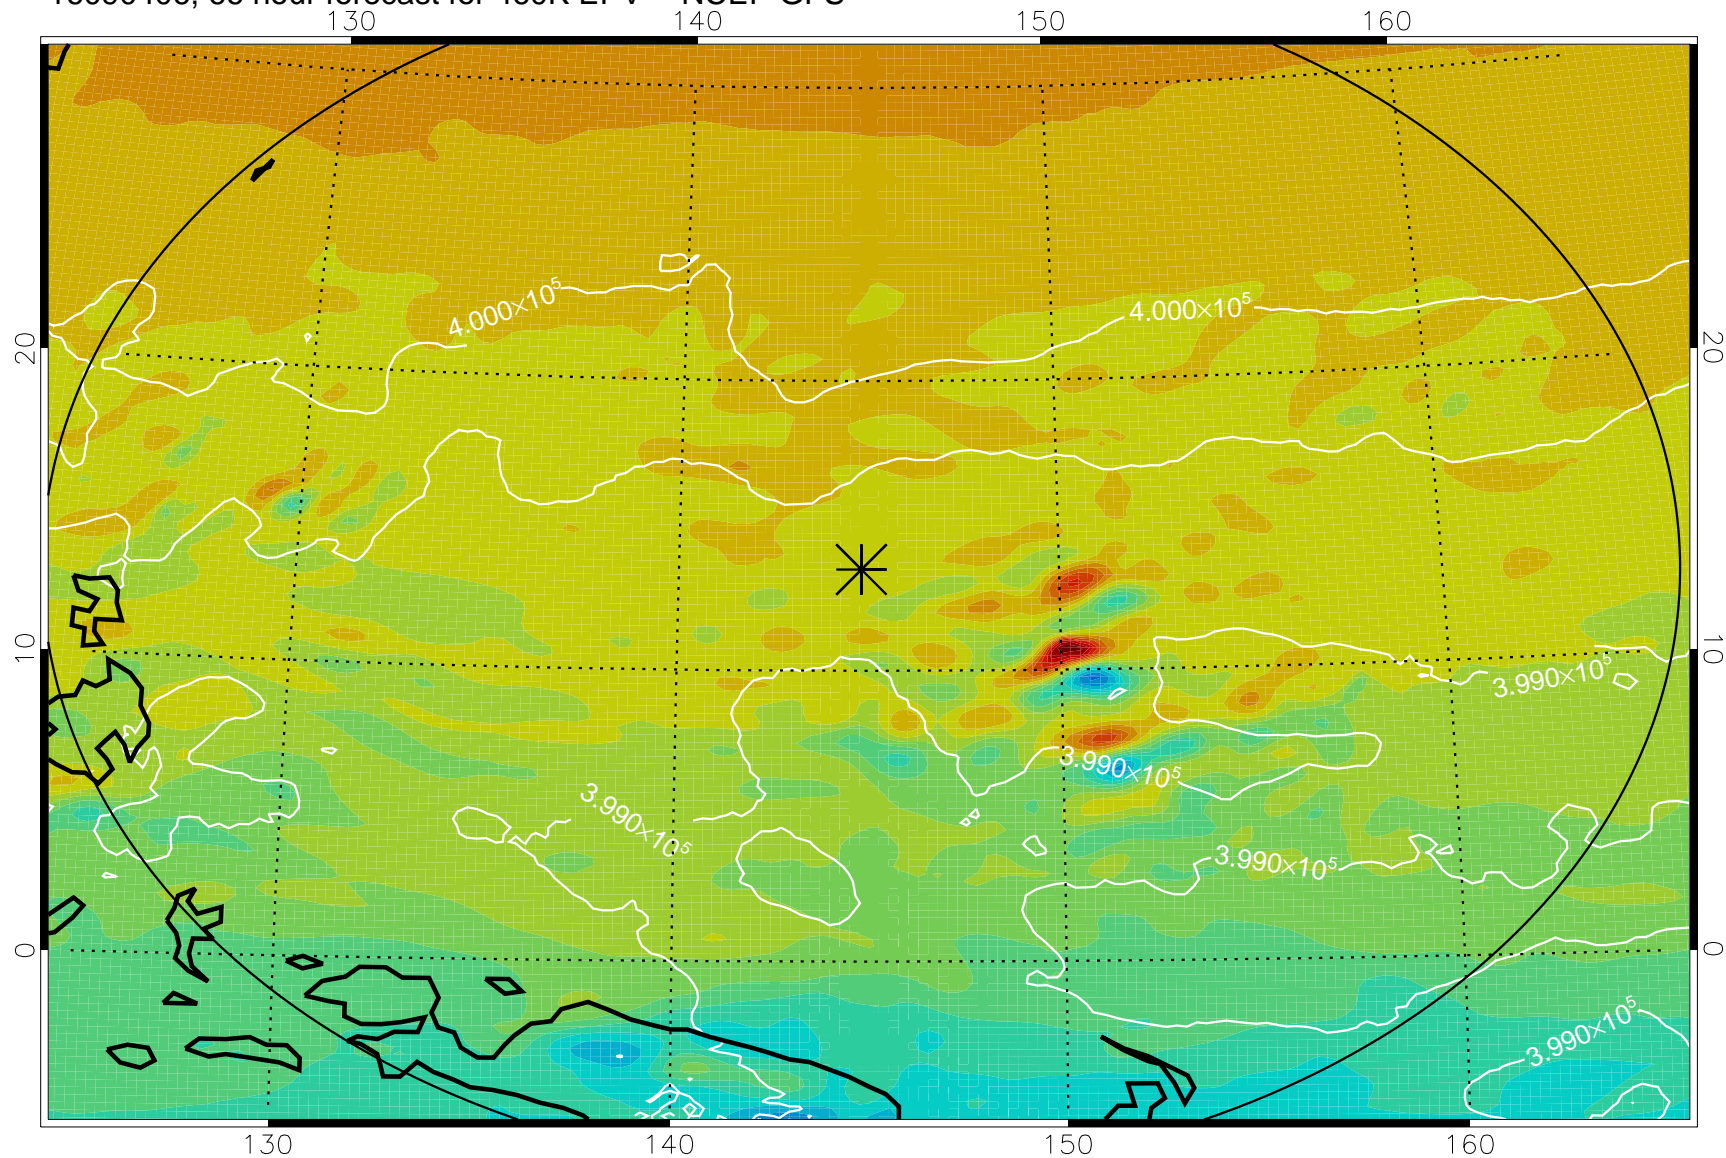

16090306, 42 hour forecast for 460K EPV -- NCEP GFS

460K Montgomery Streamfunction, white

Range ring of 2304 km

16090312, 48 hour forecast for 460K EPV -- NCEP GFS

460K Montgomery Streamfunction, white

Range ring of 2304 km

16090318, 54 hour forecast for 460K EPV -- NCEP GFS

460K Montgomery Streamfunction, white

Range ring of 2304 km

16090400, 60 hour forecast for 460K EPV -- NCEP GFS

460K Montgomery Streamfunction, white

Range ring of 2304 km

16090406, 66 hour forecast for 460K EPV -- NCEP GFS

460K Montgomery Streamfunction, white

Range ring of 2304 km

16090412, 72 hour forecast for 460K EPV -- NCEP GFS

460K Montgomery Streamfunction, white

Range ring of 2304 km

16090418, 78 hour forecast for 460K EPV -- NCEP GFS

460K Montgomery Streamfunction, white

Range ring of 2304 km

16090500, 84 hour forecast for 460K EPV -- NCEP GFS

460K Montgomery Streamfunction, white

Range ring of 2304 km