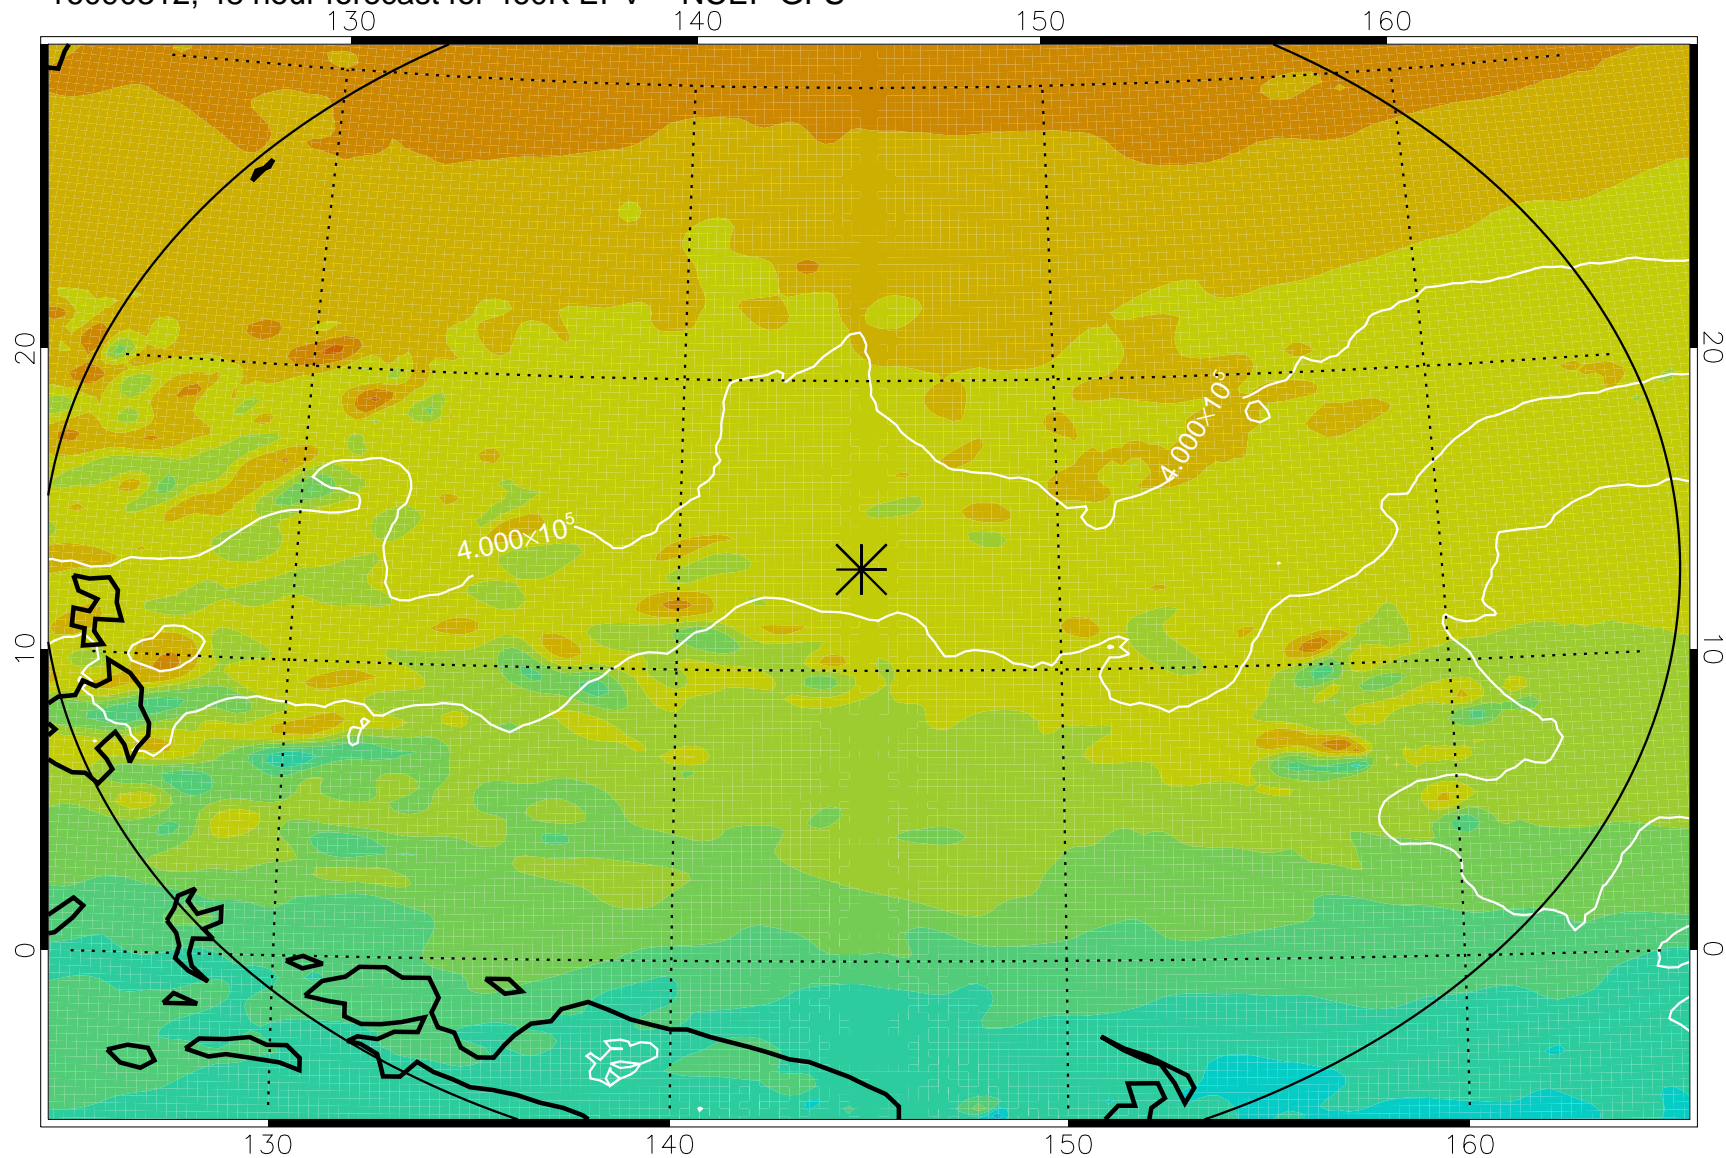

16090218, 30 hour forecast for 460K EPV -- NCEP GFS

460K Montgomery Streamfunction, white

Range ring of 2304 km

16090300, 36 hour forecast for 460K EPV -- NCEP GFS

460K Montgomery Streamfunction, white

Range ring of 2304 km

16090306, 42 hour forecast for 460K EPV -- NCEP GFS

460K Montgomery Streamfunction, white

Range ring of 2304 km

16090312, 48 hour forecast for 460K EPV -- NCEP GFS

460K Montgomery Streamfunction, white

Range ring of 2304 km

16090318, 54 hour forecast for 460K EPV -- NCEP GFS

460K Montgomery Streamfunction, white

Range ring of 2304 km

16090400, 60 hour forecast for 460K EPV -- NCEP GFS

460K Montgomery Streamfunction, white

Range ring of 2304 km

16090406, 66 hour forecast for 460K EPV -- NCEP GFS

460K Montgomery Streamfunction, white

Range ring of 2304 km

16090412, 72 hour forecast for 460K EPV -- NCEP GFS

460K Montgomery Streamfunction, white

Range ring of 2304 km