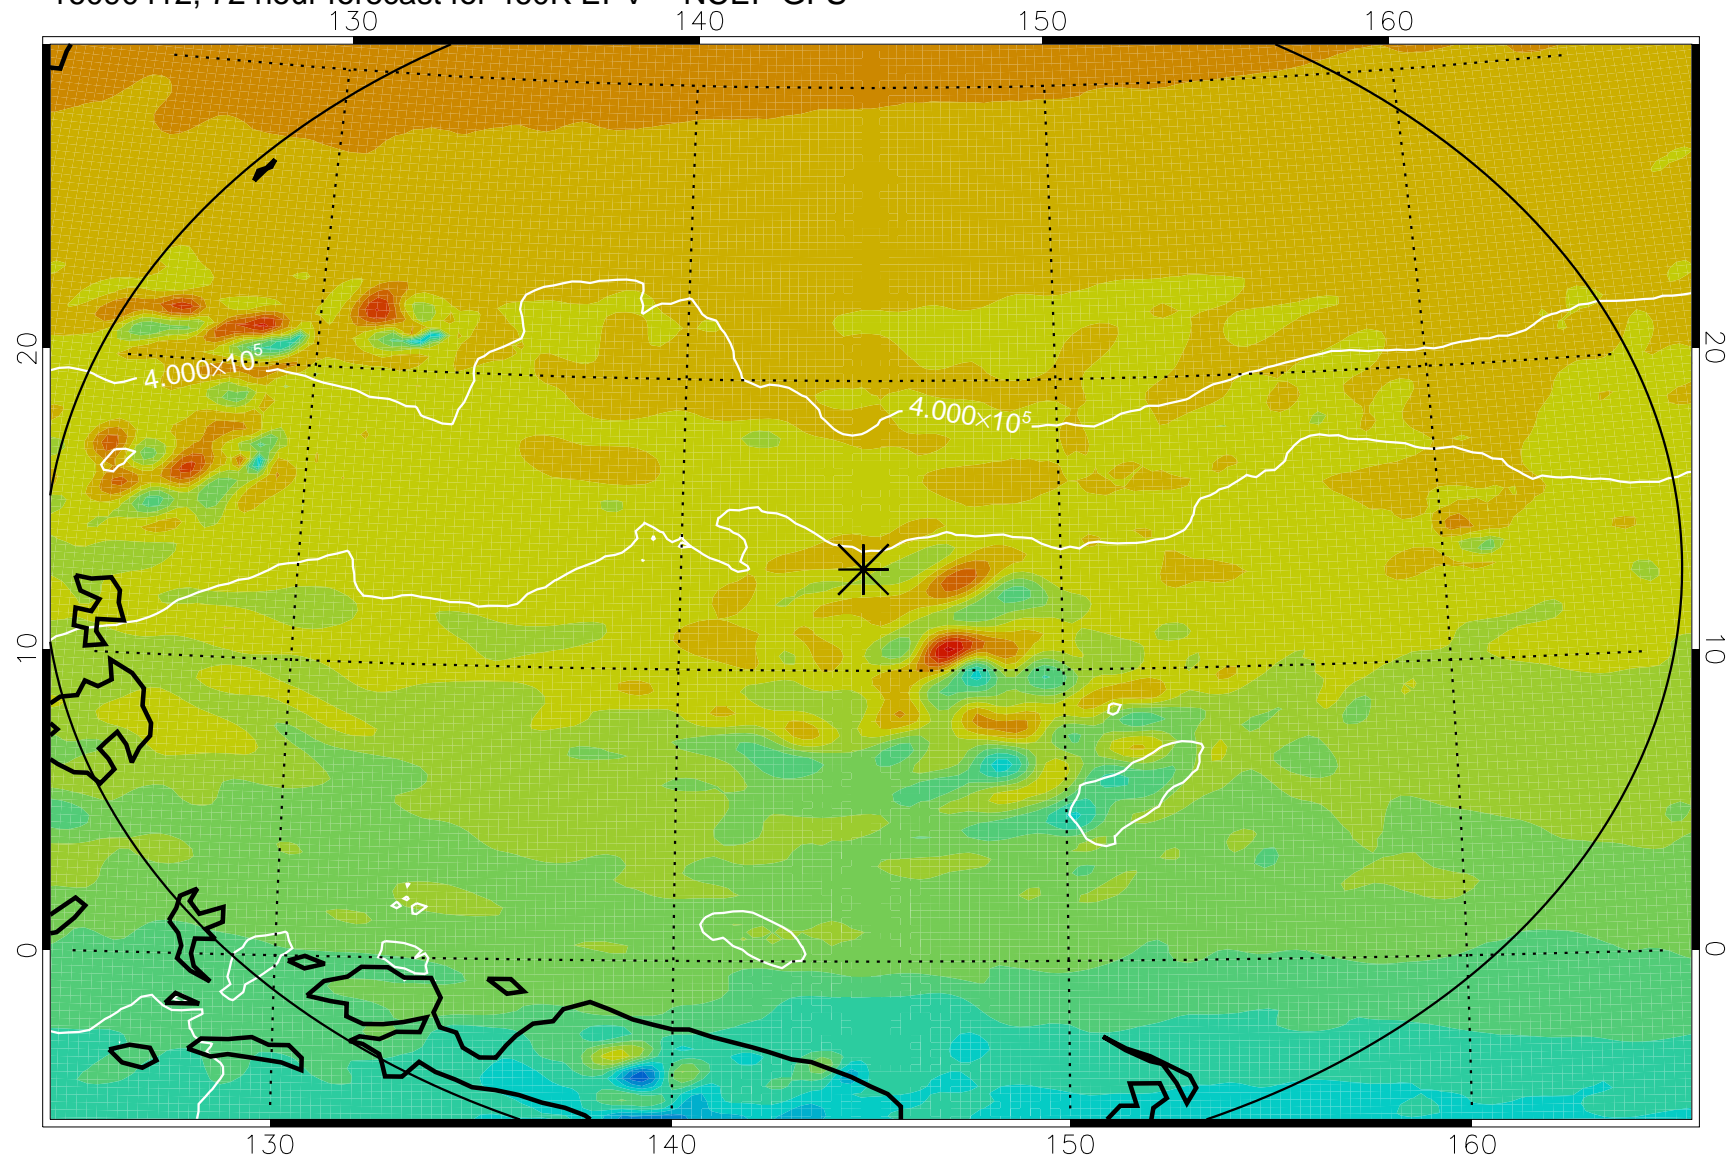

16090306, 42 hour forecast for 460K EPV -- NCEP GFS

460K Montgomery Streamfunction, white

Range ring of 2304 km

16090312, 48 hour forecast for 460K EPV -- NCEP GFS

460K Montgomery Streamfunction, white

Range ring of 2304 km

16090318, 54 hour forecast for 460K EPV -- NCEP GFS

460K Montgomery Streamfunction, white

Range ring of 2304 km

16090400, 60 hour forecast for 460K EPV -- NCEP GFS

460K Montgomery Streamfunction, white

Range ring of 2304 km

16090406, 66 hour forecast for 460K EPV -- NCEP GFS

460K Montgomery Streamfunction, white

Range ring of 2304 km

16090412, 72 hour forecast for 460K EPV -- NCEP GFS

460K Montgomery Streamfunction, white

Range ring of 2304 km

16090418, 78 hour forecast for 460K EPV -- NCEP GFS

460K Montgomery Streamfunction, white

Range ring of 2304 km

16090500, 84 hour forecast for 460K EPV -- NCEP GFS

460K Montgomery Streamfunction, white

Range ring of 2304 km