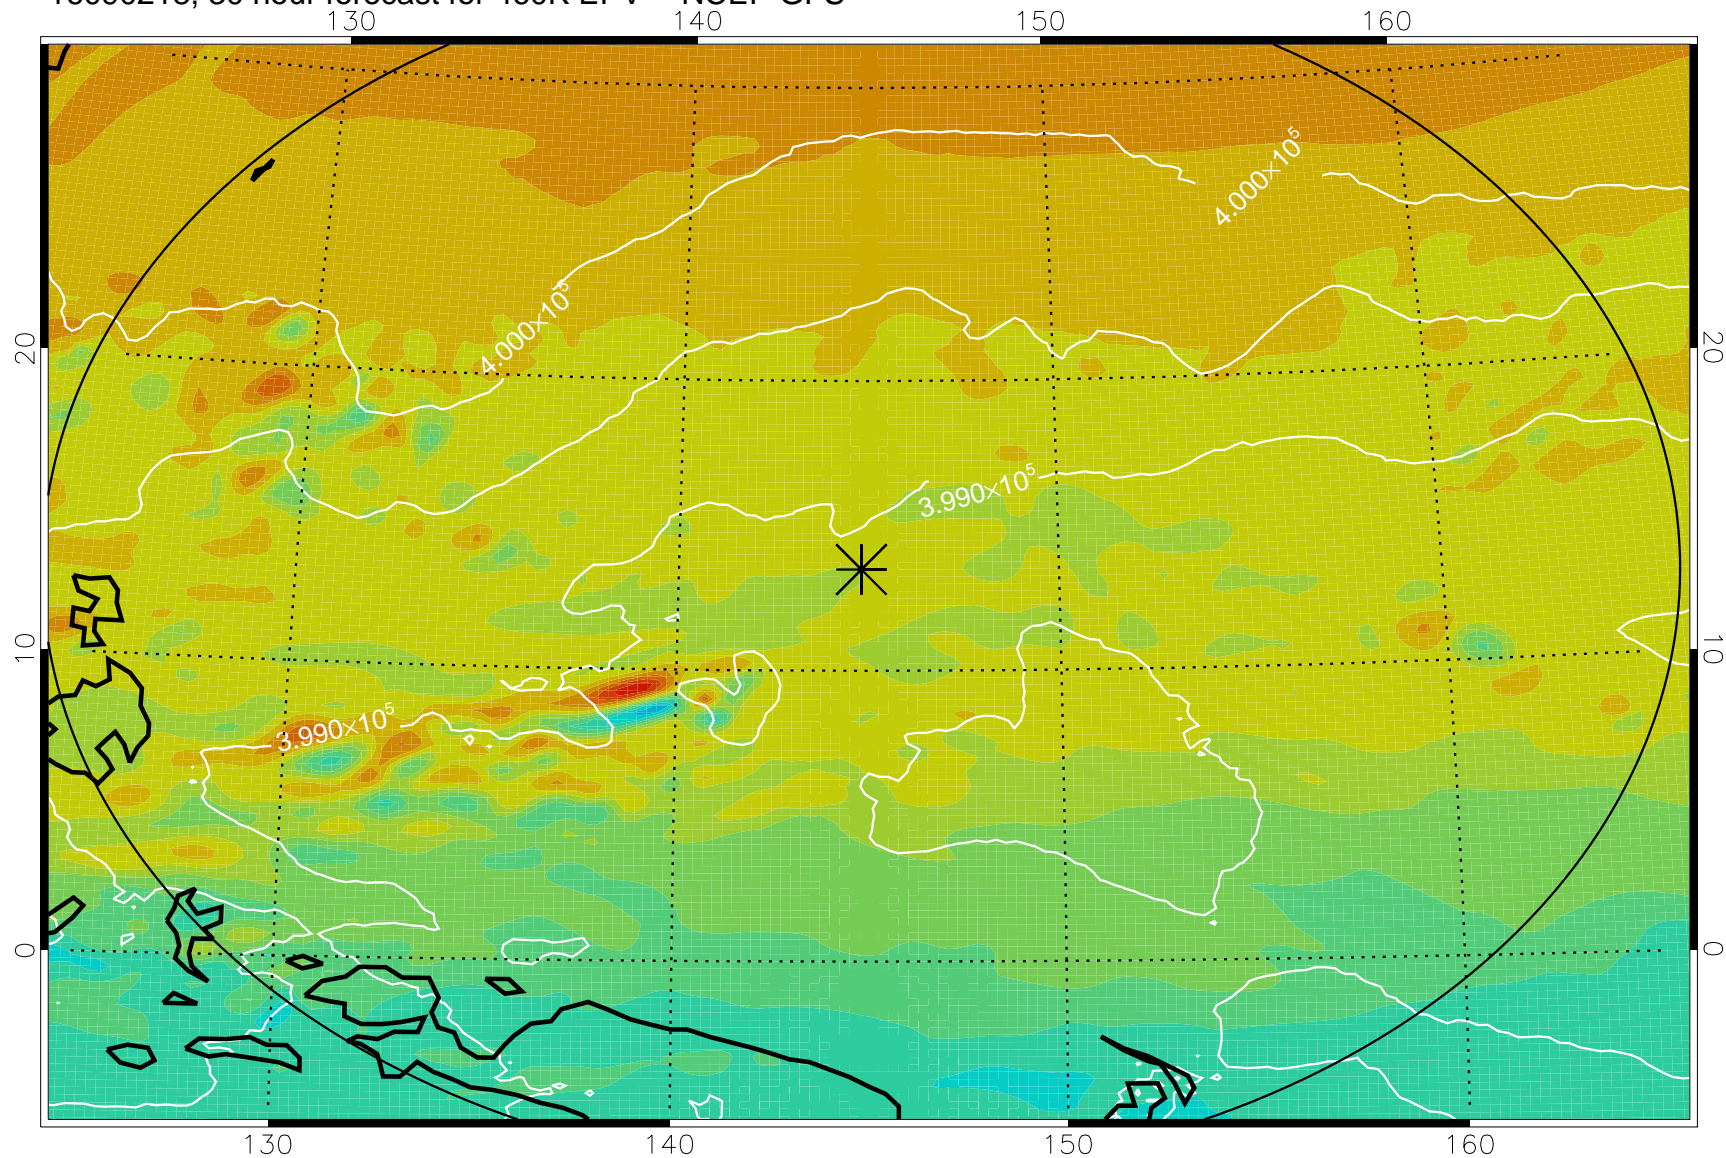

16090118, 6 hour forecast for 460K EPV -- NCEP GFS

460K Montgomery Streamfunction, white

Range ring of 2304 km

16090200, 12 hour forecast for 460K EPV -- NCEP GFS

460K Montgomery Streamfunction, white

Range ring of 2304 km

16090206, 18 hour forecast for 460K EPV -- NCEP GFS

460K Montgomery Streamfunction, white

Range ring of 2304 km

16090212, 24 hour forecast for 460K EPV -- NCEP GFS

460K Montgomery Streamfunction, white

Range ring of 2304 km

16090218, 30 hour forecast for 460K EPV -- NCEP GFS

460K Montgomery Streamfunction, white

Range ring of 2304 km

16090300, 36 hour forecast for 460K EPV -- NCEP GFS

460K Montgomery Streamfunction, white

Range ring of 2304 km

16090306, 42 hour forecast for 460K EPV -- NCEP GFS

460K Montgomery Streamfunction, white

Range ring of 2304 km

16090312, 48 hour forecast for 460K EPV -- NCEP GFS

460K Montgomery Streamfunction, white

Range ring of 2304 km