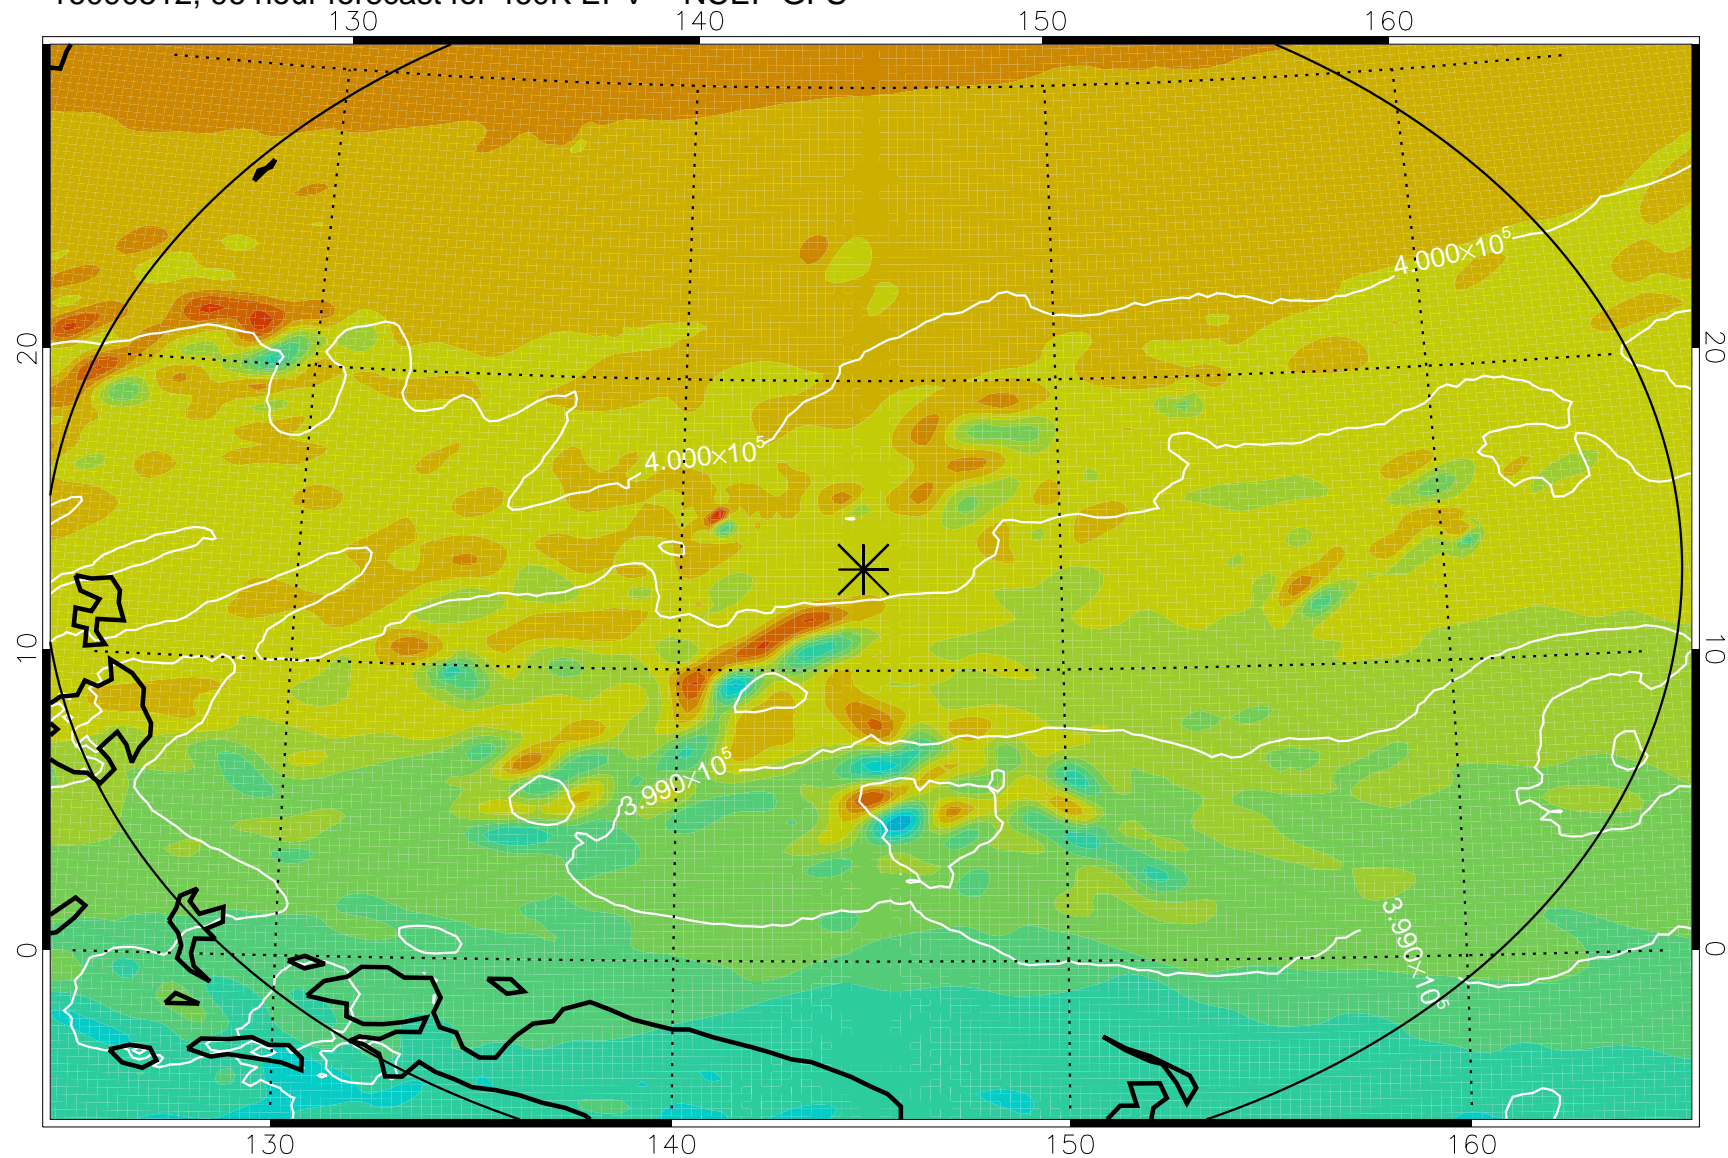

16090406, 66 hour forecast for 460K EPV -- NCEP GFS

460K Montgomery Streamfunction, white

Range ring of 2304 km

16090412, 72 hour forecast for 460K EPV -- NCEP GFS

460K Montgomery Streamfunction, white

Range ring of 2304 km

16090418, 78 hour forecast for 460K EPV -- NCEP GFS

460K Montgomery Streamfunction, white

Range ring of 2304 km

16090500, 84 hour forecast for 460K EPV -- NCEP GFS

460K Montgomery Streamfunction, white

Range ring of 2304 km

16090506, 90 hour forecast for 460K EPV -- NCEP GFS

460K Montgomery Streamfunction, white

Range ring of 2304 km

16090512, 96 hour forecast for 460K EPV -- NCEP GFS

460K Montgomery Streamfunction, white

Range ring of 2304 km

16090518, 102 hour forecast for 460K EPV -- NCEP GFS

460K Montgomery Streamfunction, white

Range ring of 2304 km

16090600, 108 hour forecast for 460K EPV -- NCEP GFS

460K Montgomery Streamfunction, white

Range ring of 2304 km