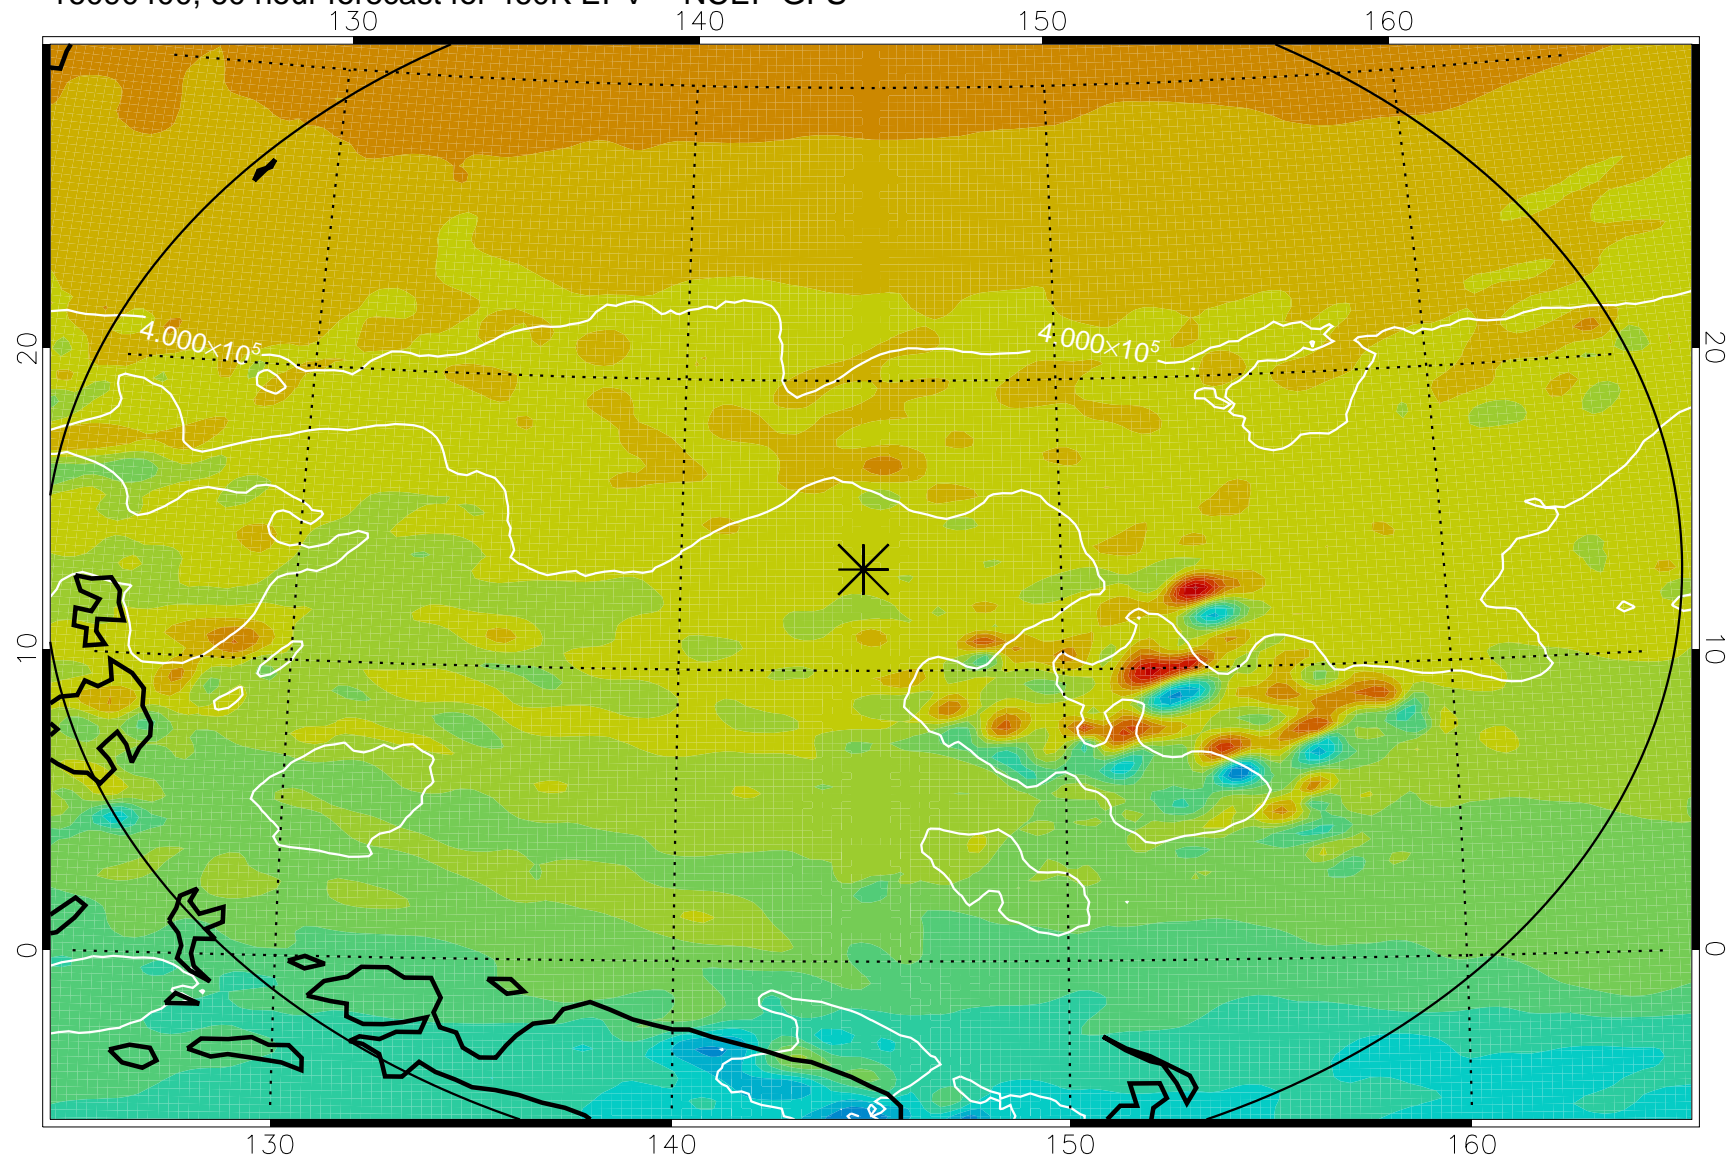

16090306, 42 hour forecast for 460K EPV -- NCEP GFS

460K Montgomery Streamfunction, white

Range ring of 2304 km

16090312, 48 hour forecast for 460K EPV -- NCEP GFS

460K Montgomery Streamfunction, white

Range ring of 2304 km

16090318, 54 hour forecast for 460K EPV -- NCEP GFS

460K Montgomery Streamfunction, white

Range ring of 2304 km

16090400, 60 hour forecast for 460K EPV -- NCEP GFS

460K Montgomery Streamfunction, white

Range ring of 2304 km

16090406, 66 hour forecast for 460K EPV -- NCEP GFS

460K Montgomery Streamfunction, white

Range ring of 2304 km

16090412, 72 hour forecast for 460K EPV -- NCEP GFS

460K Montgomery Streamfunction, white

Range ring of 2304 km

16090418, 78 hour forecast for 460K EPV -- NCEP GFS

460K Montgomery Streamfunction, white

Range ring of 2304 km

16090500, 84 hour forecast for 460K EPV -- NCEP GFS

460K Montgomery Streamfunction, white

Range ring of 2304 km