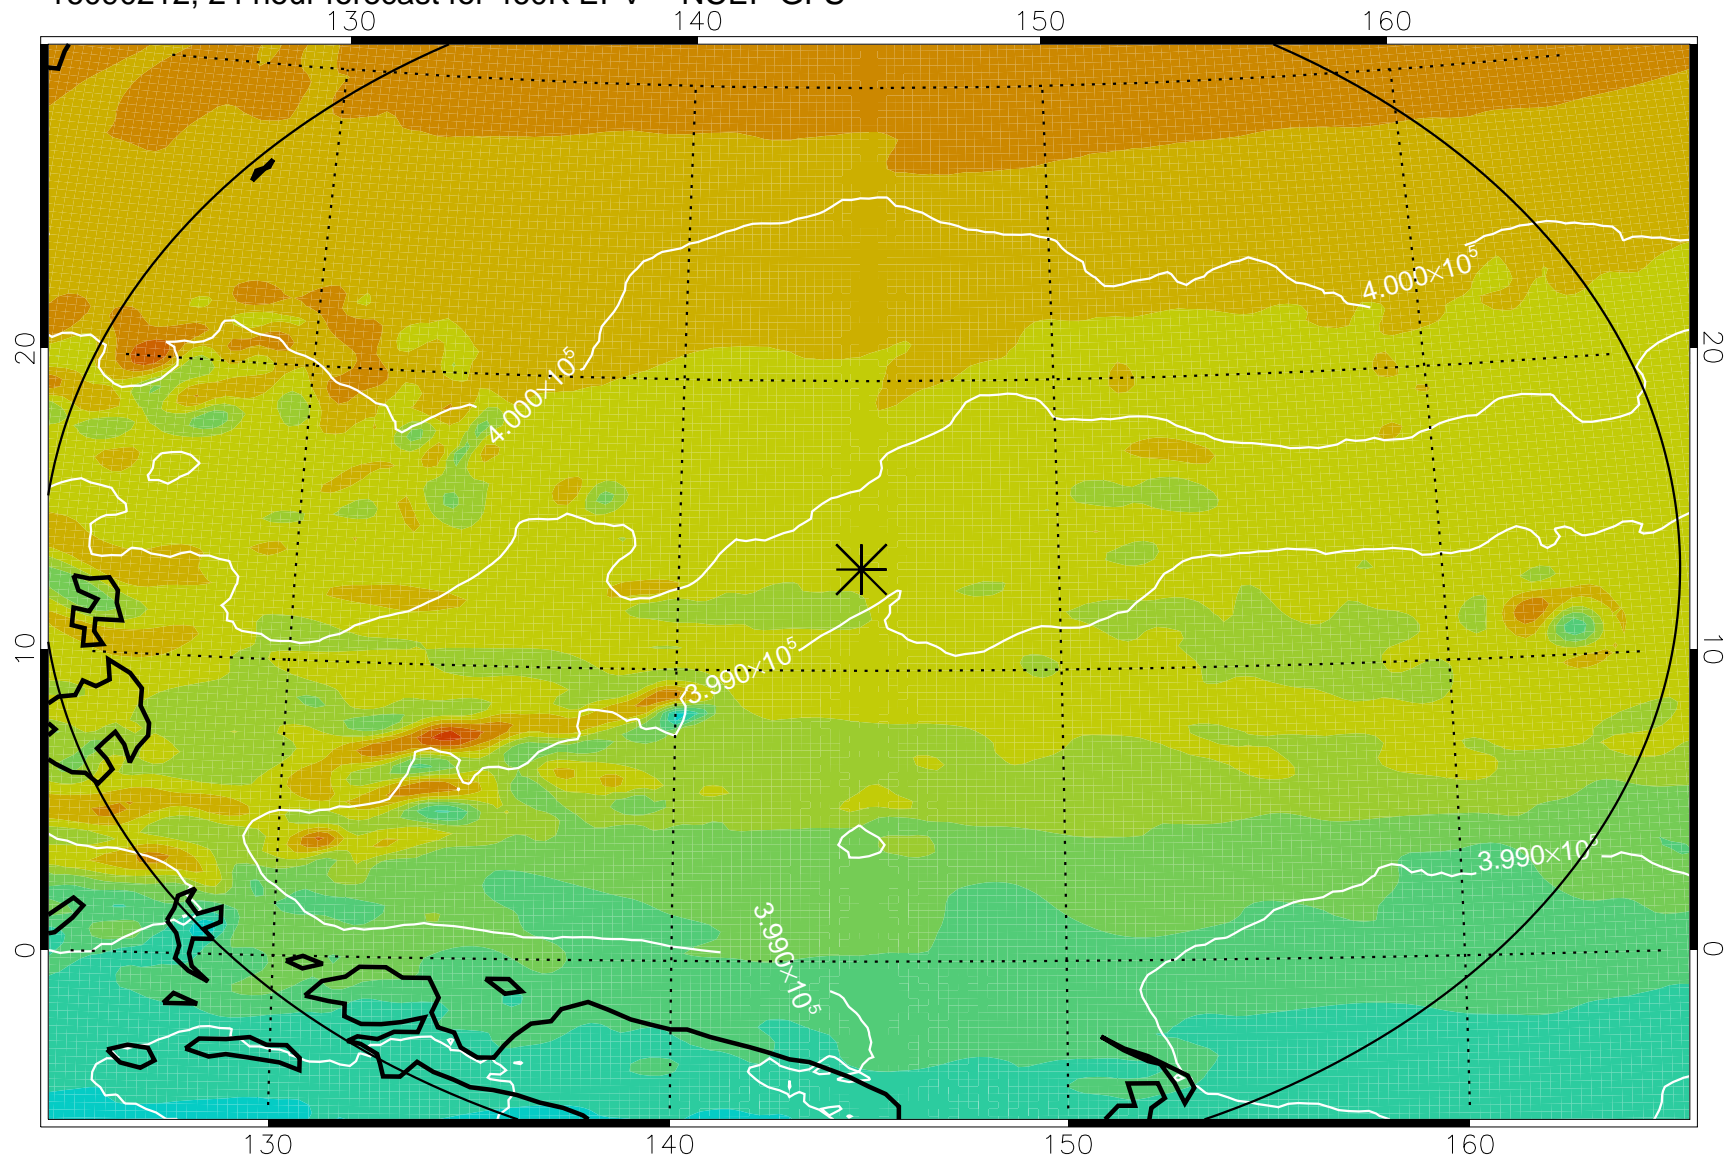

16090118, 6 hour forecast for 460K EPV -- NCEP GFS

460K Montgomery Streamfunction, white

Range ring of 2304 km

16090200, 12 hour forecast for 460K EPV -- NCEP GFS

460K Montgomery Streamfunction, white

Range ring of 2304 km

16090206, 18 hour forecast for 460K EPV -- NCEP GFS

460K Montgomery Streamfunction, white

Range ring of 2304 km

16090212, 24 hour forecast for 460K EPV -- NCEP GFS

460K Montgomery Streamfunction, white

Range ring of 2304 km

16090218, 30 hour forecast for 460K EPV -- NCEP GFS

460K Montgomery Streamfunction, white

Range ring of 2304 km

16090300, 36 hour forecast for 460K EPV -- NCEP GFS

460K Montgomery Streamfunction, white

Range ring of 2304 km

16090306, 42 hour forecast for 460K EPV -- NCEP GFS

460K Montgomery Streamfunction, white

Range ring of 2304 km

16090312, 48 hour forecast for 460K EPV -- NCEP GFS

460K Montgomery Streamfunction, white

Range ring of 2304 km