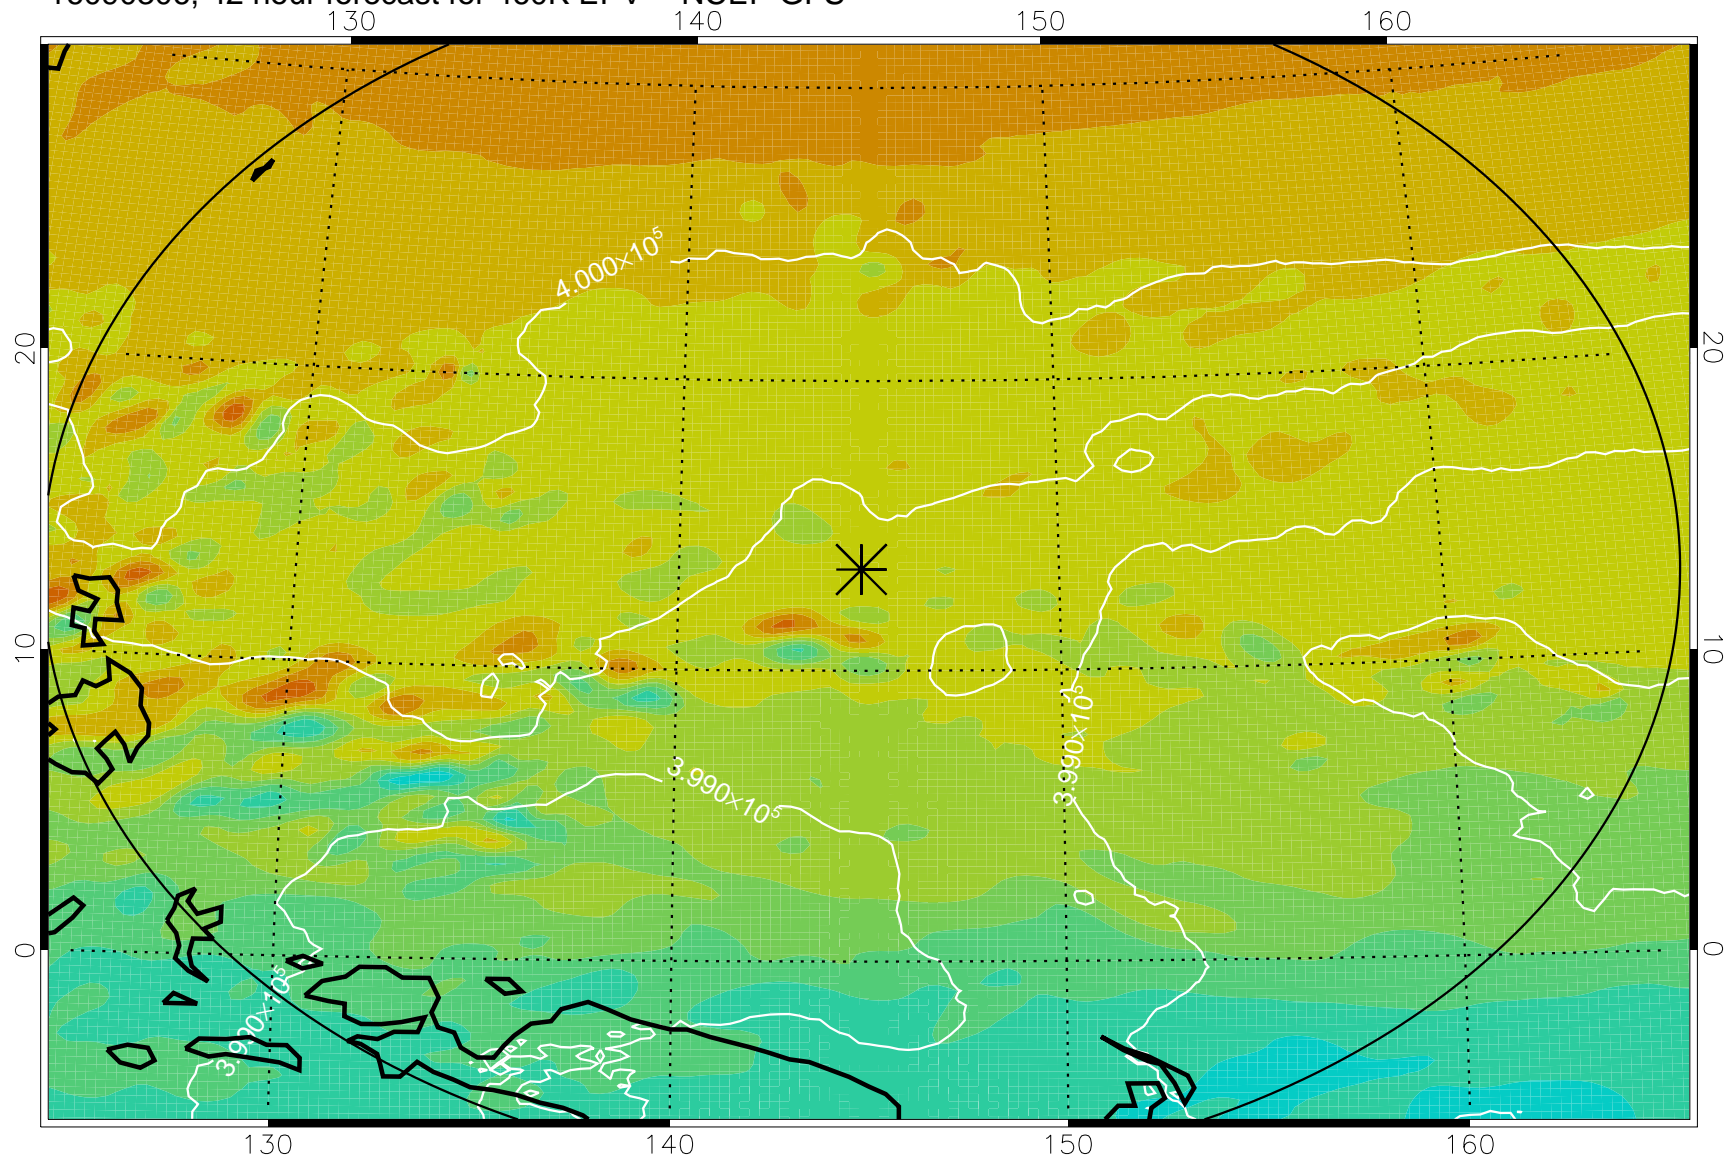

16090206, 18 hour forecast for 460K EPV -- NCEP GFS

460K Montgomery Streamfunction, white

Range ring of 2304 km

16090212, 24 hour forecast for 460K EPV -- NCEP GFS

460K Montgomery Streamfunction, white

Range ring of 2304 km

16090218, 30 hour forecast for 460K EPV -- NCEP GFS

460K Montgomery Streamfunction, white

Range ring of 2304 km

16090300, 36 hour forecast for 460K EPV -- NCEP GFS

460K Montgomery Streamfunction, white

Range ring of 2304 km

16090306, 42 hour forecast for 460K EPV -- NCEP GFS

460K Montgomery Streamfunction, white

Range ring of 2304 km

16090312, 48 hour forecast for 460K EPV -- NCEP GFS

460K Montgomery Streamfunction, white

Range ring of 2304 km

16090318, 54 hour forecast for 460K EPV -- NCEP GFS

460K Montgomery Streamfunction, white

Range ring of 2304 km

16090400, 60 hour forecast for 460K EPV -- NCEP GFS

460K Montgomery Streamfunction, white

Range ring of 2304 km