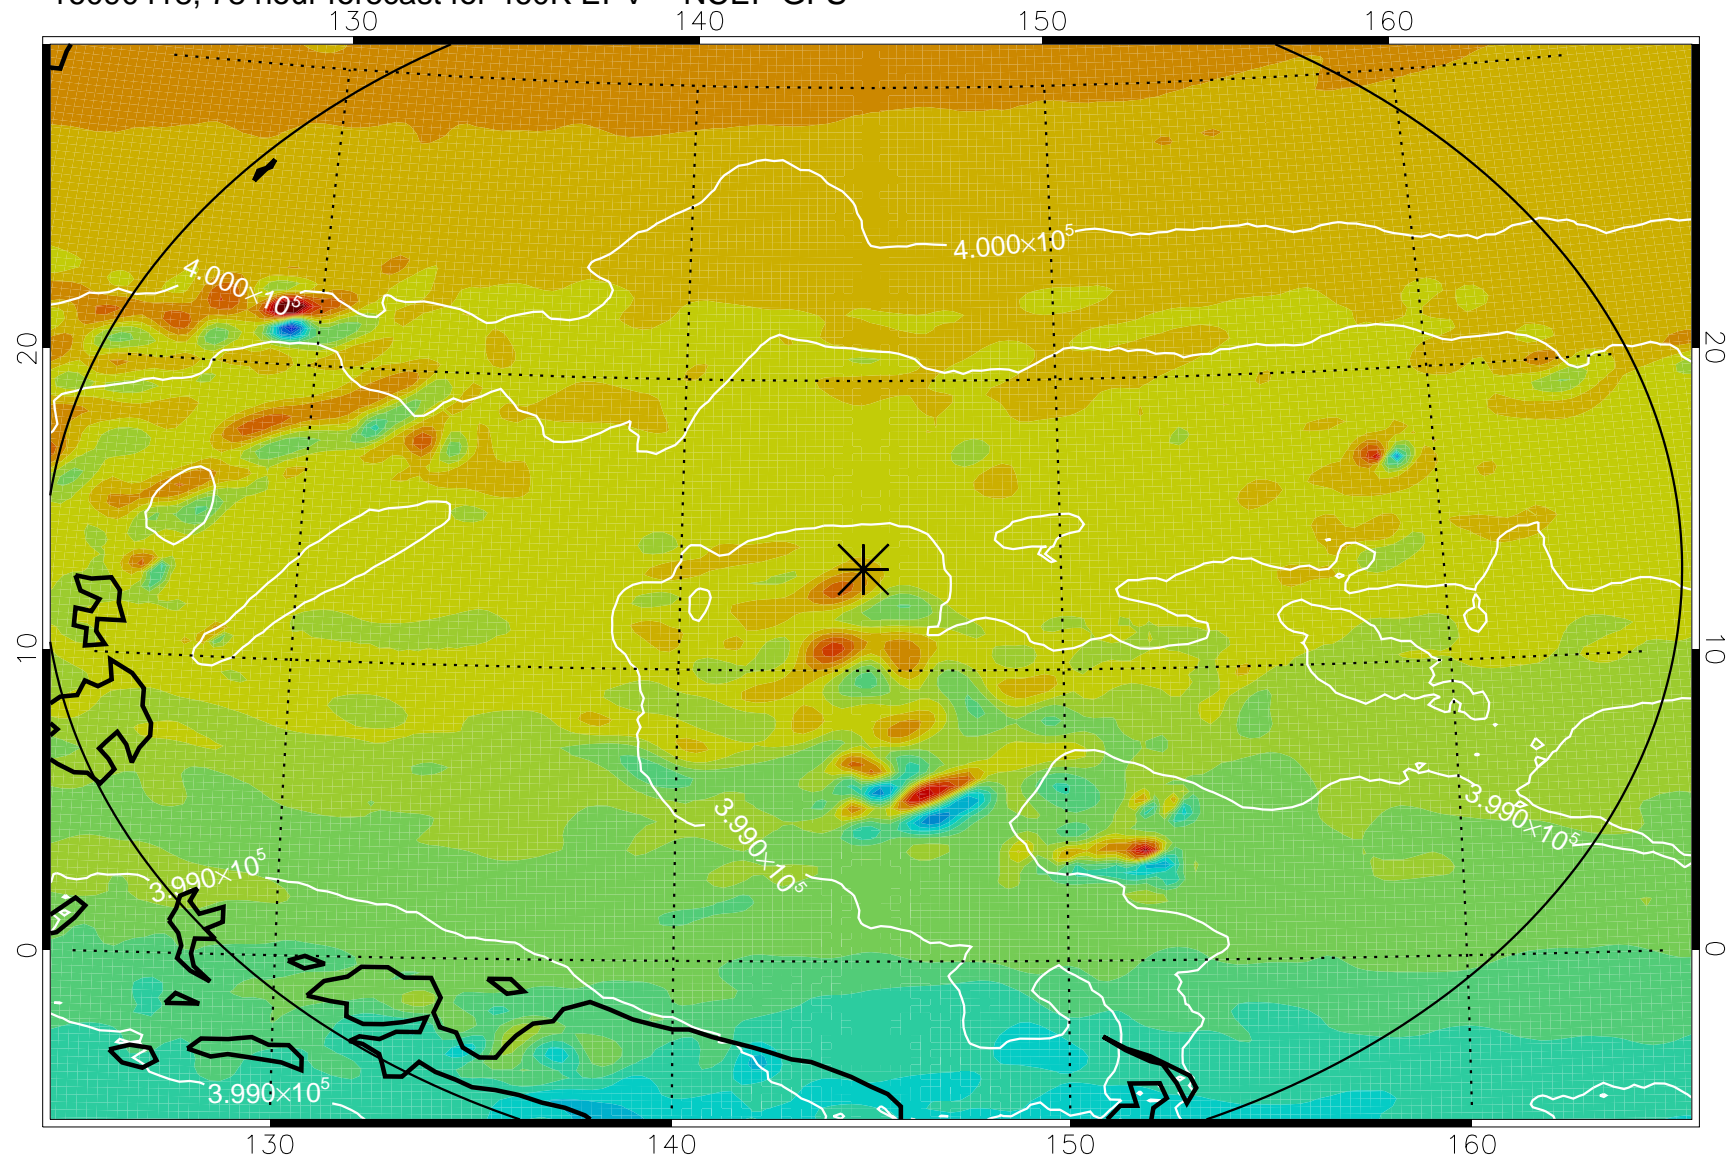

16090318, 54 hour forecast for 460K EPV -- NCEP GFS

460K Montgomery Streamfunction, white

Range ring of 2304 km

16090400, 60 hour forecast for 460K EPV -- NCEP GFS

460K Montgomery Streamfunction, white

Range ring of 2304 km

16090406, 66 hour forecast for 460K EPV -- NCEP GFS

460K Montgomery Streamfunction, white

Range ring of 2304 km

16090412, 72 hour forecast for 460K EPV -- NCEP GFS

460K Montgomery Streamfunction, white

Range ring of 2304 km

16090418, 78 hour forecast for 460K EPV -- NCEP GFS

460K Montgomery Streamfunction, white

Range ring of 2304 km

16090500, 84 hour forecast for 460K EPV -- NCEP GFS

460K Montgomery Streamfunction, white

Range ring of 2304 km

16090506, 90 hour forecast for 460K EPV -- NCEP GFS

460K Montgomery Streamfunction, white

Range ring of 2304 km

16090512, 96 hour forecast for 460K EPV -- NCEP GFS

460K Montgomery Streamfunction, white

Range ring of 2304 km