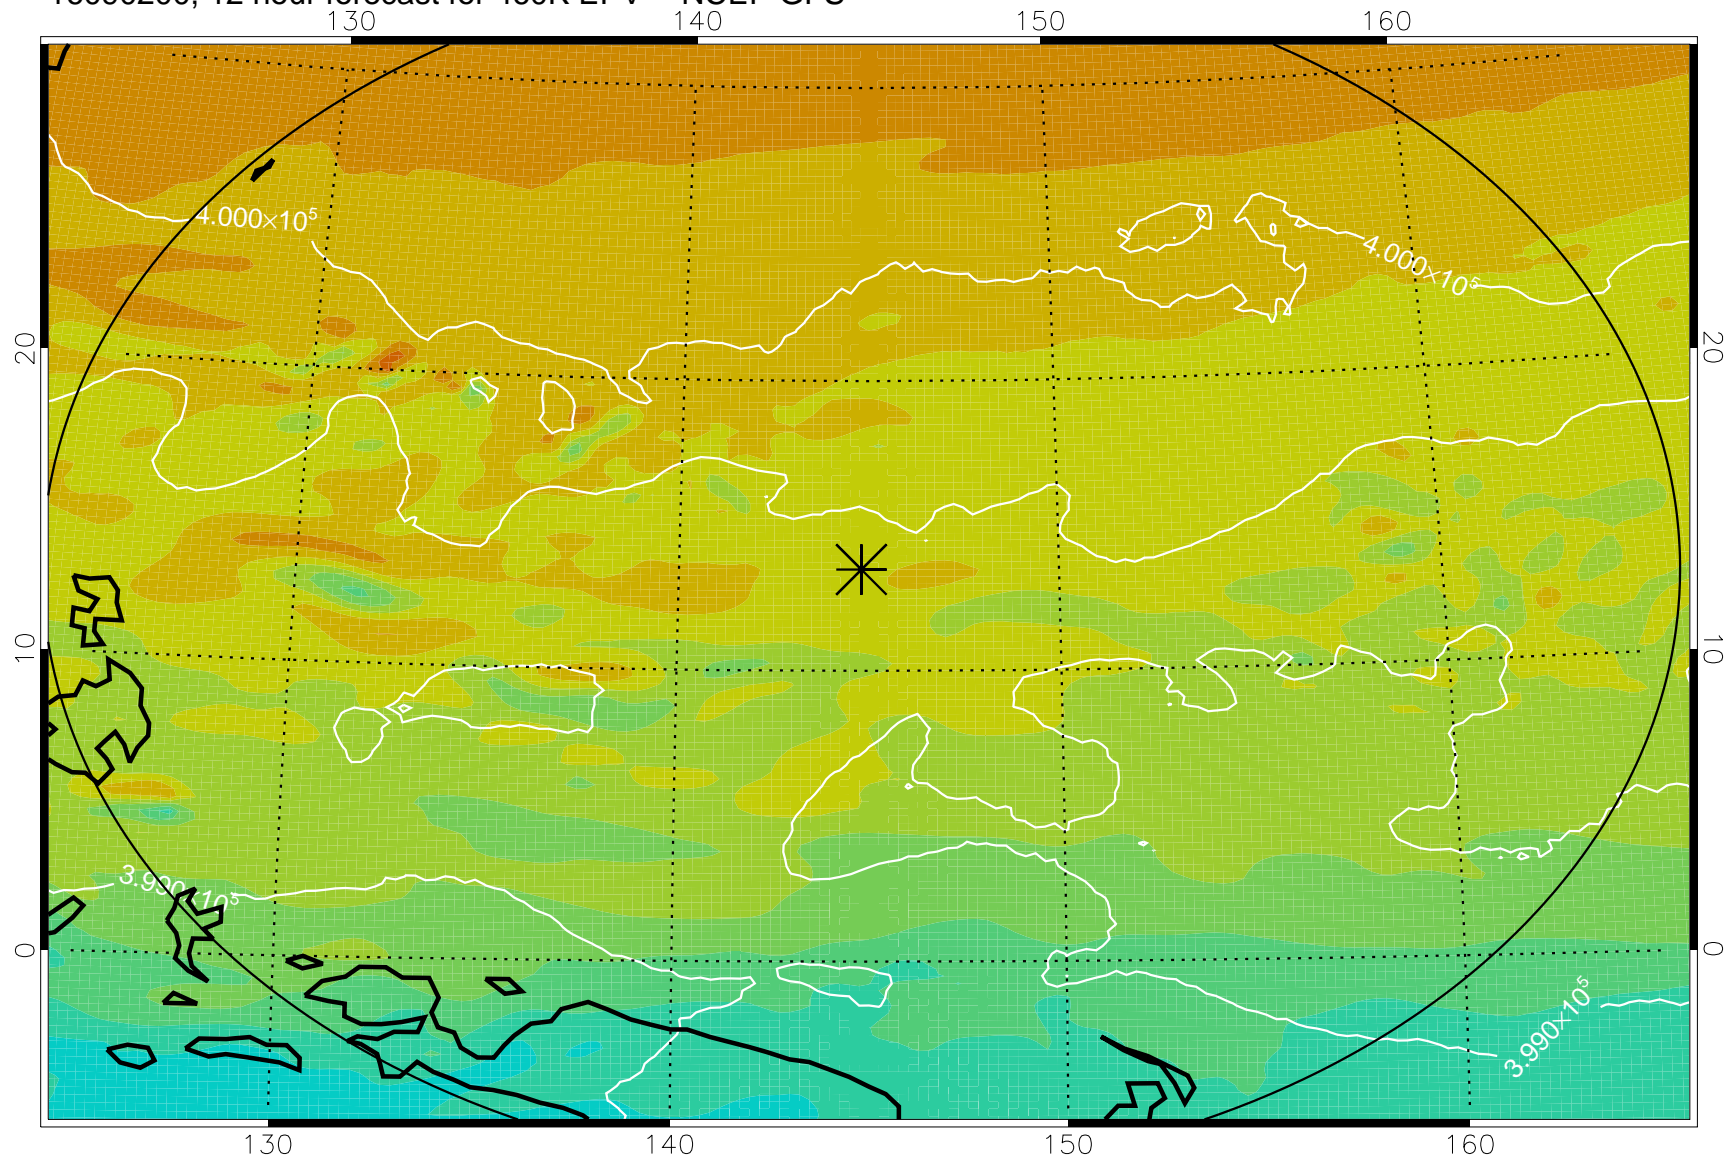

16090118, 6 hour forecast for 460K EPV -- NCEP GFS

460K Montgomery Streamfunction, white

Range ring of 2304 km

16090200, 12 hour forecast for 460K EPV -- NCEP GFS

460K Montgomery Streamfunction, white

Range ring of 2304 km

16090206, 18 hour forecast for 460K EPV -- NCEP GFS

460K Montgomery Streamfunction, white

Range ring of 2304 km

16090212, 24 hour forecast for 460K EPV -- NCEP GFS

460K Montgomery Streamfunction, white

Range ring of 2304 km

16090218, 30 hour forecast for 460K EPV -- NCEP GFS

460K Montgomery Streamfunction, white

Range ring of 2304 km

16090300, 36 hour forecast for 460K EPV -- NCEP GFS

460K Montgomery Streamfunction, white

Range ring of 2304 km

16090306, 42 hour forecast for 460K EPV -- NCEP GFS

460K Montgomery Streamfunction, white

Range ring of 2304 km

16090312, 48 hour forecast for 460K EPV -- NCEP GFS

460K Montgomery Streamfunction, white

Range ring of 2304 km