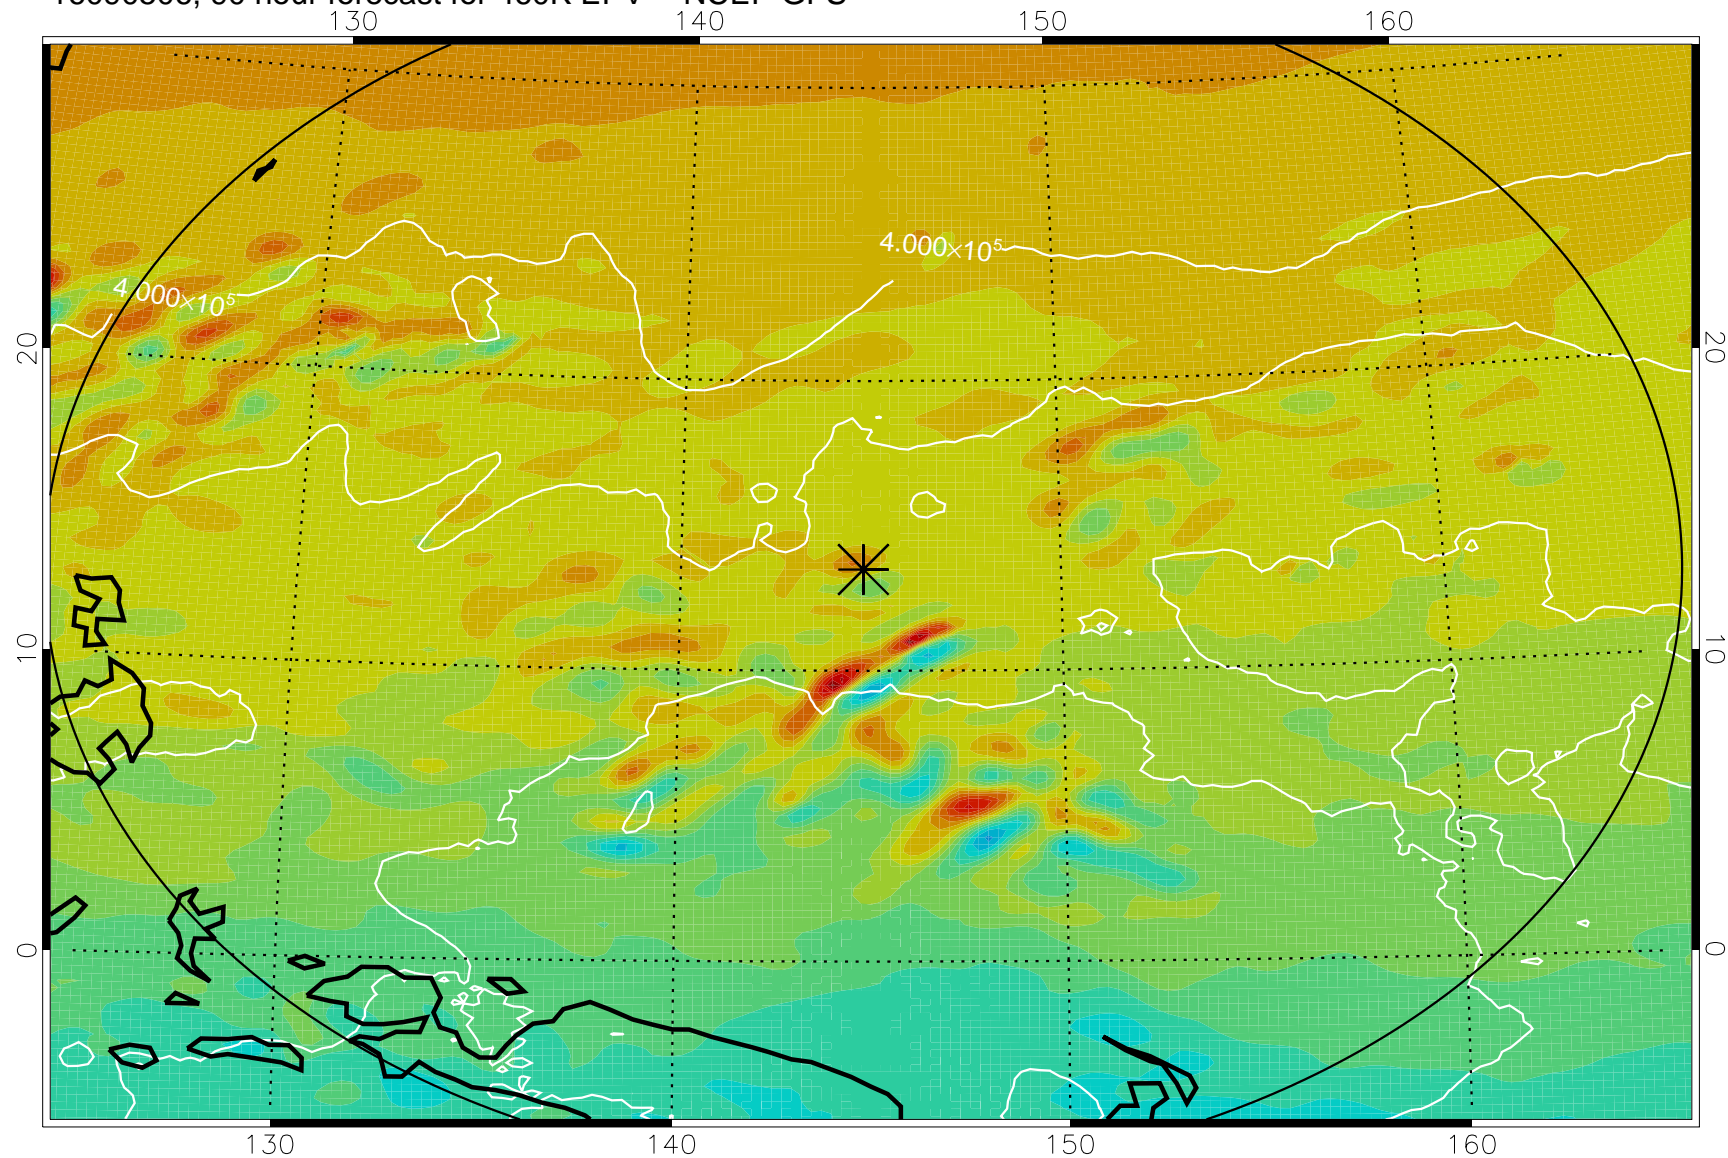

16090406, 66 hour forecast for 460K EPV -- NCEP GFS

460K Montgomery Streamfunction, white

Range ring of 2304 km

16090412, 72 hour forecast for 460K EPV -- NCEP GFS

460K Montgomery Streamfunction, white

Range ring of 2304 km

16090418, 78 hour forecast for 460K EPV -- NCEP GFS

460K Montgomery Streamfunction, white

Range ring of 2304 km

16090500, 84 hour forecast for 460K EPV -- NCEP GFS

460K Montgomery Streamfunction, white

Range ring of 2304 km

16090506, 90 hour forecast for 460K EPV -- NCEP GFS

460K Montgomery Streamfunction, white

Range ring of 2304 km

16090512, 96 hour forecast for 460K EPV -- NCEP GFS

460K Montgomery Streamfunction, white

Range ring of 2304 km

16090518, 102 hour forecast for 460K EPV -- NCEP GFS

460K Montgomery Streamfunction, white

Range ring of 2304 km

16090600, 108 hour forecast for 460K EPV -- NCEP GFS

460K Montgomery Streamfunction, white

Range ring of 2304 km