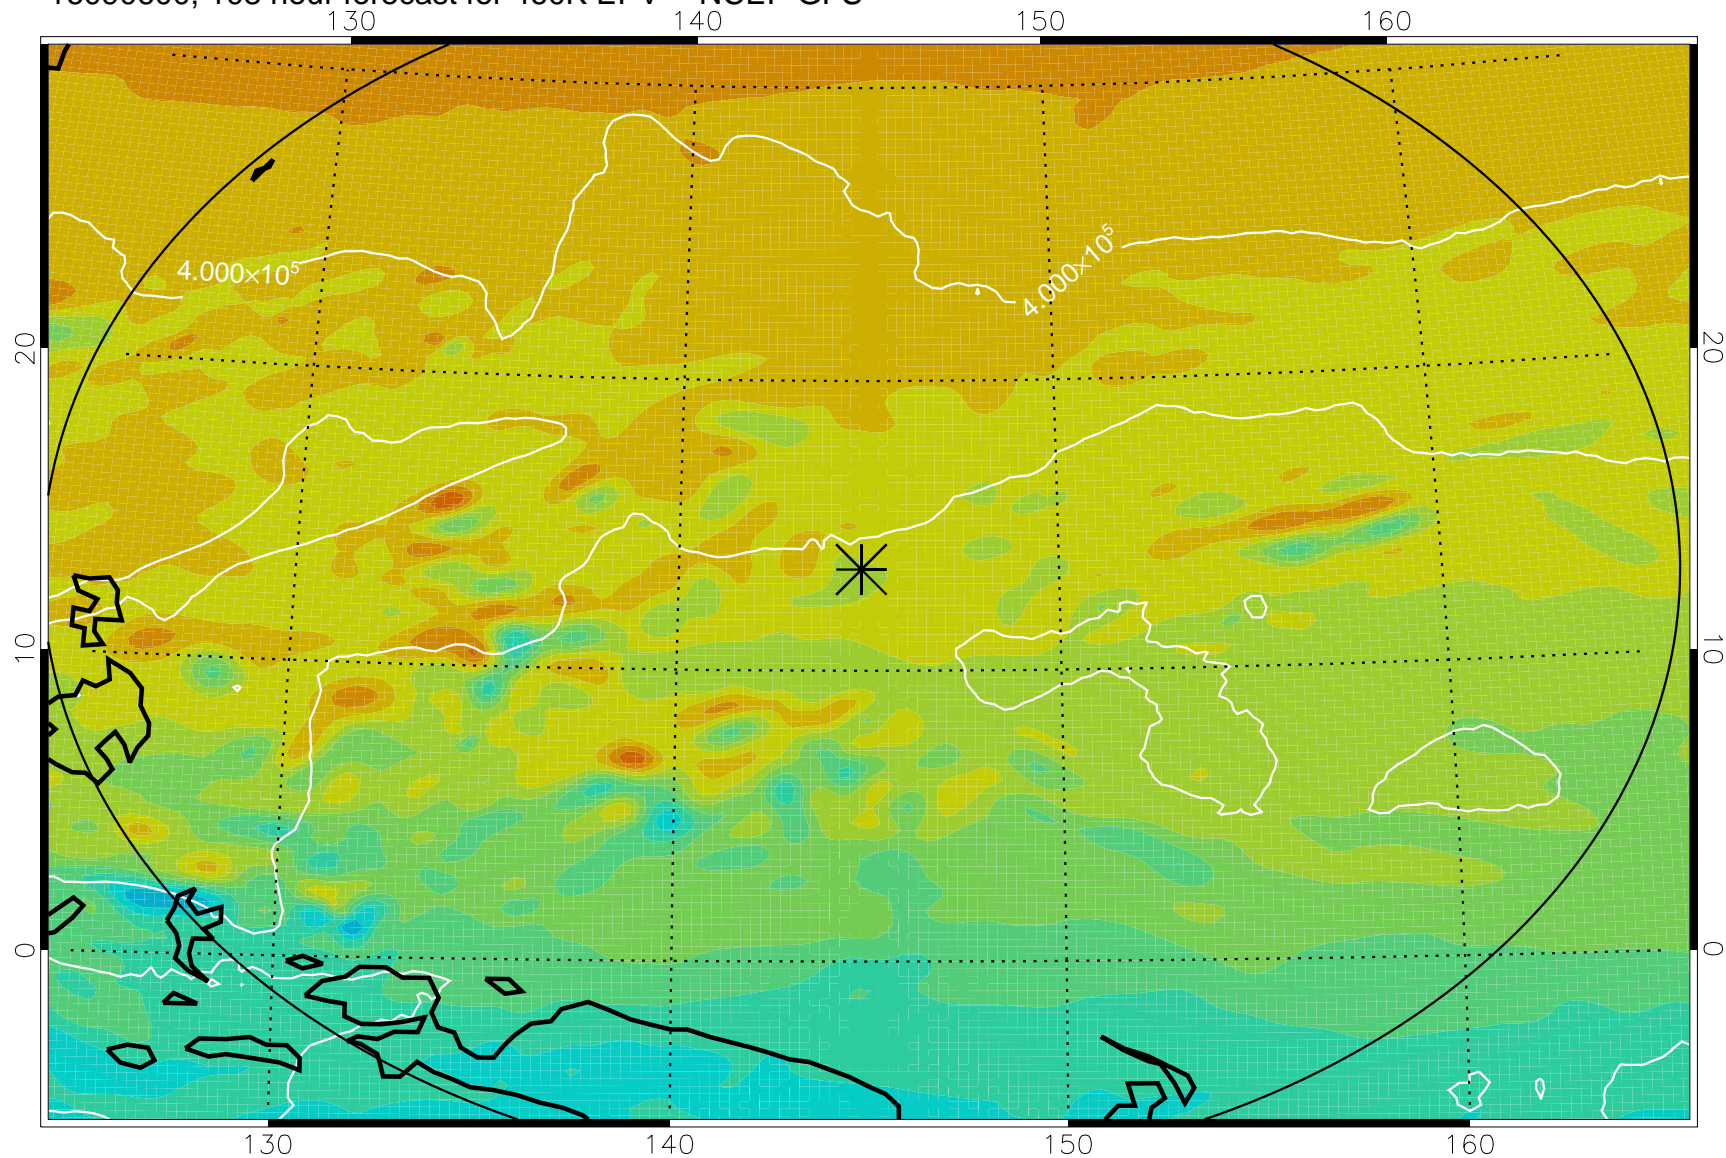

16090418, 78 hour forecast for 460K EPV -- NCEP GFS

460K Montgomery Streamfunction, white

Range ring of 2304 km

16090500, 84 hour forecast for 460K EPV -- NCEP GFS

460K Montgomery Streamfunction, white

Range ring of 2304 km

16090506, 90 hour forecast for 460K EPV -- NCEP GFS

460K Montgomery Streamfunction, white

Range ring of 2304 km

16090512, 96 hour forecast for 460K EPV -- NCEP GFS

460K Montgomery Streamfunction, white

Range ring of 2304 km

16090518, 102 hour forecast for 460K EPV -- NCEP GFS

460K Montgomery Streamfunction, white

Range ring of 2304 km

16090600, 108 hour forecast for 460K EPV -- NCEP GFS

460K Montgomery Streamfunction, white

Range ring of 2304 km

16090606, 114 hour forecast for 460K EPV -- NCEP GFS

460K Montgomery Streamfunction, white

Range ring of 2304 km

16090612, 120 hour forecast for 460K EPV -- NCEP GFS

460K Montgomery Streamfunction, white

Range ring of 2304 km