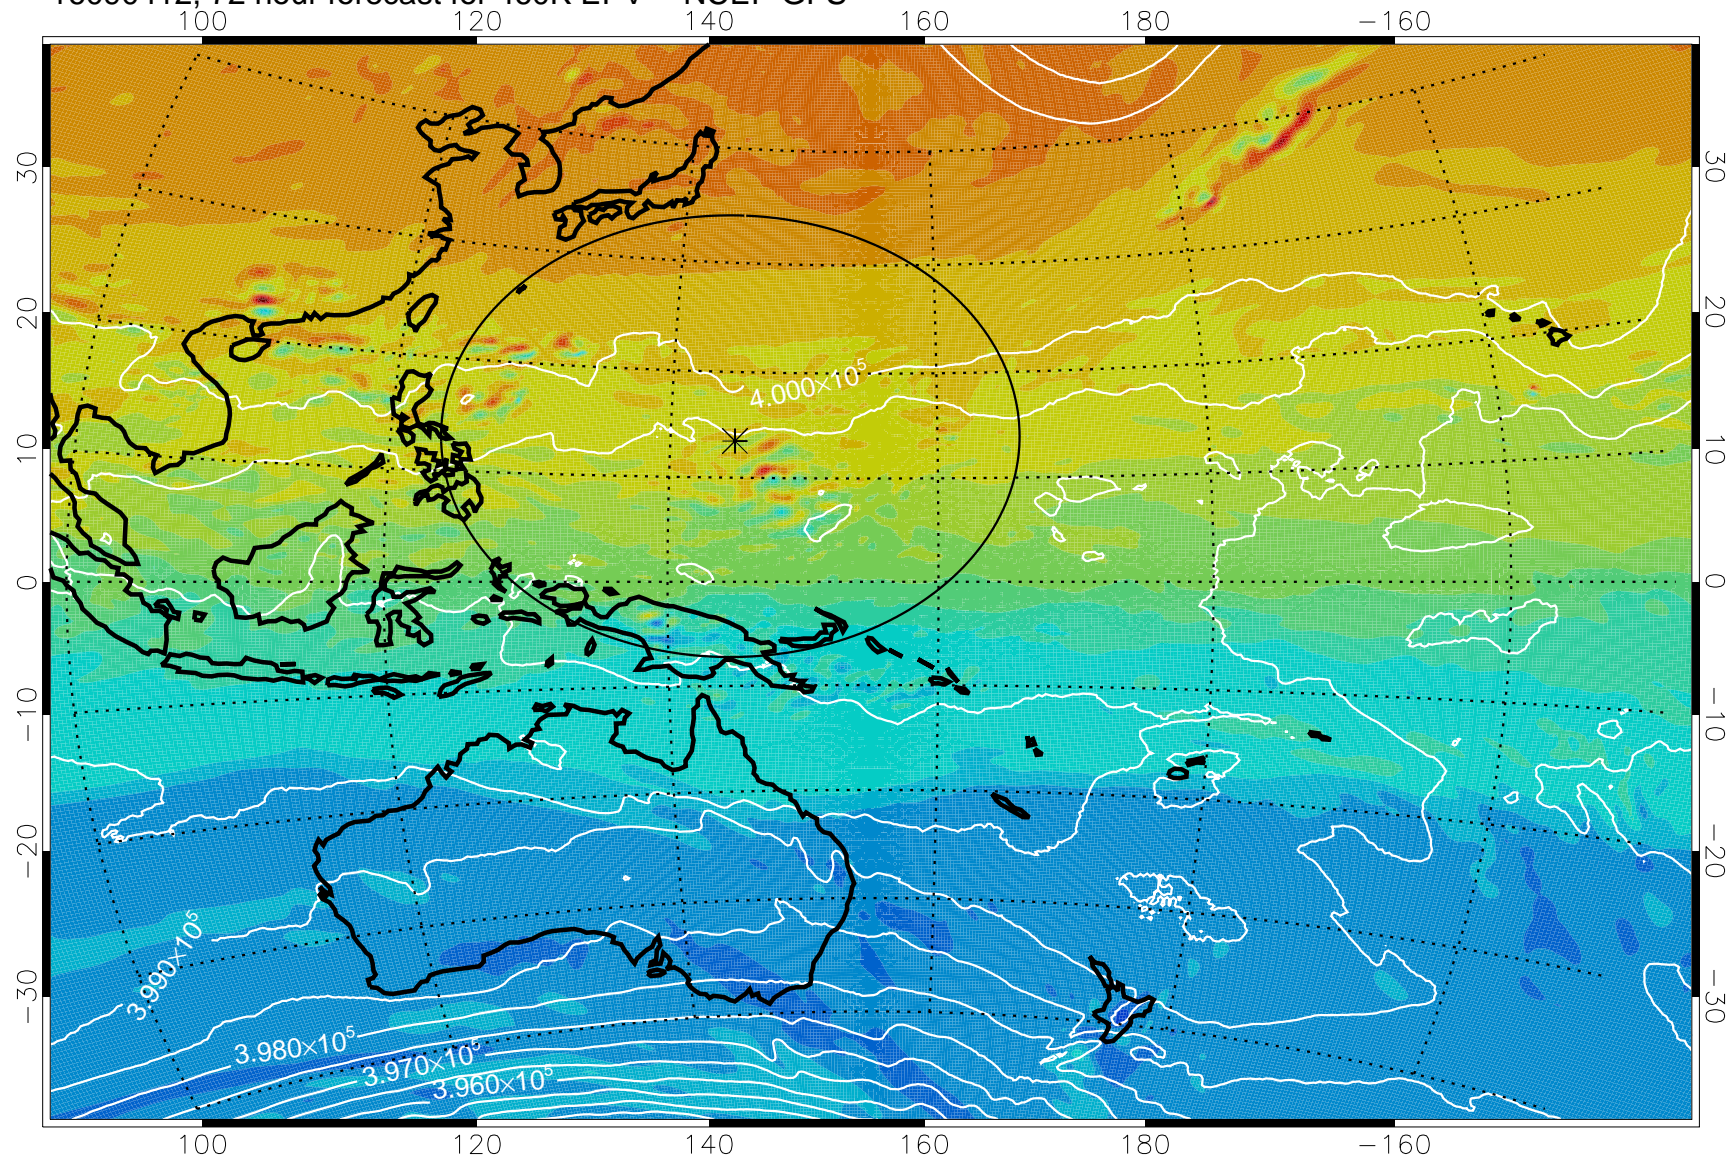

16090318, 54 hour forecast for 460K EPV -- NCEP GFS

460K Montgomery Streamfunction, white

Range ring of 2304 km

16090400, 60 hour forecast for 460K EPV -- NCEP GFS

460K Montgomery Streamfunction, white

Range ring of 2304 km

16090406, 66 hour forecast for 460K EPV -- NCEP GFS

460K Montgomery Streamfunction, white

Range ring of 2304 km

16090412, 72 hour forecast for 460K EPV -- NCEP GFS

460K Montgomery Streamfunction, white

Range ring of 2304 km

16090418, 78 hour forecast for 460K EPV -- NCEP GFS

460K Montgomery Streamfunction, white

Range ring of 2304 km

16090500, 84 hour forecast for 460K EPV -- NCEP GFS

460K Montgomery Streamfunction, white

Range ring of 2304 km

16090506, 90 hour forecast for 460K EPV -- NCEP GFS

460K Montgomery Streamfunction, white

Range ring of 2304 km

16090512, 96 hour forecast for 460K EPV -- NCEP GFS

460K Montgomery Streamfunction, white

Range ring of 2304 km