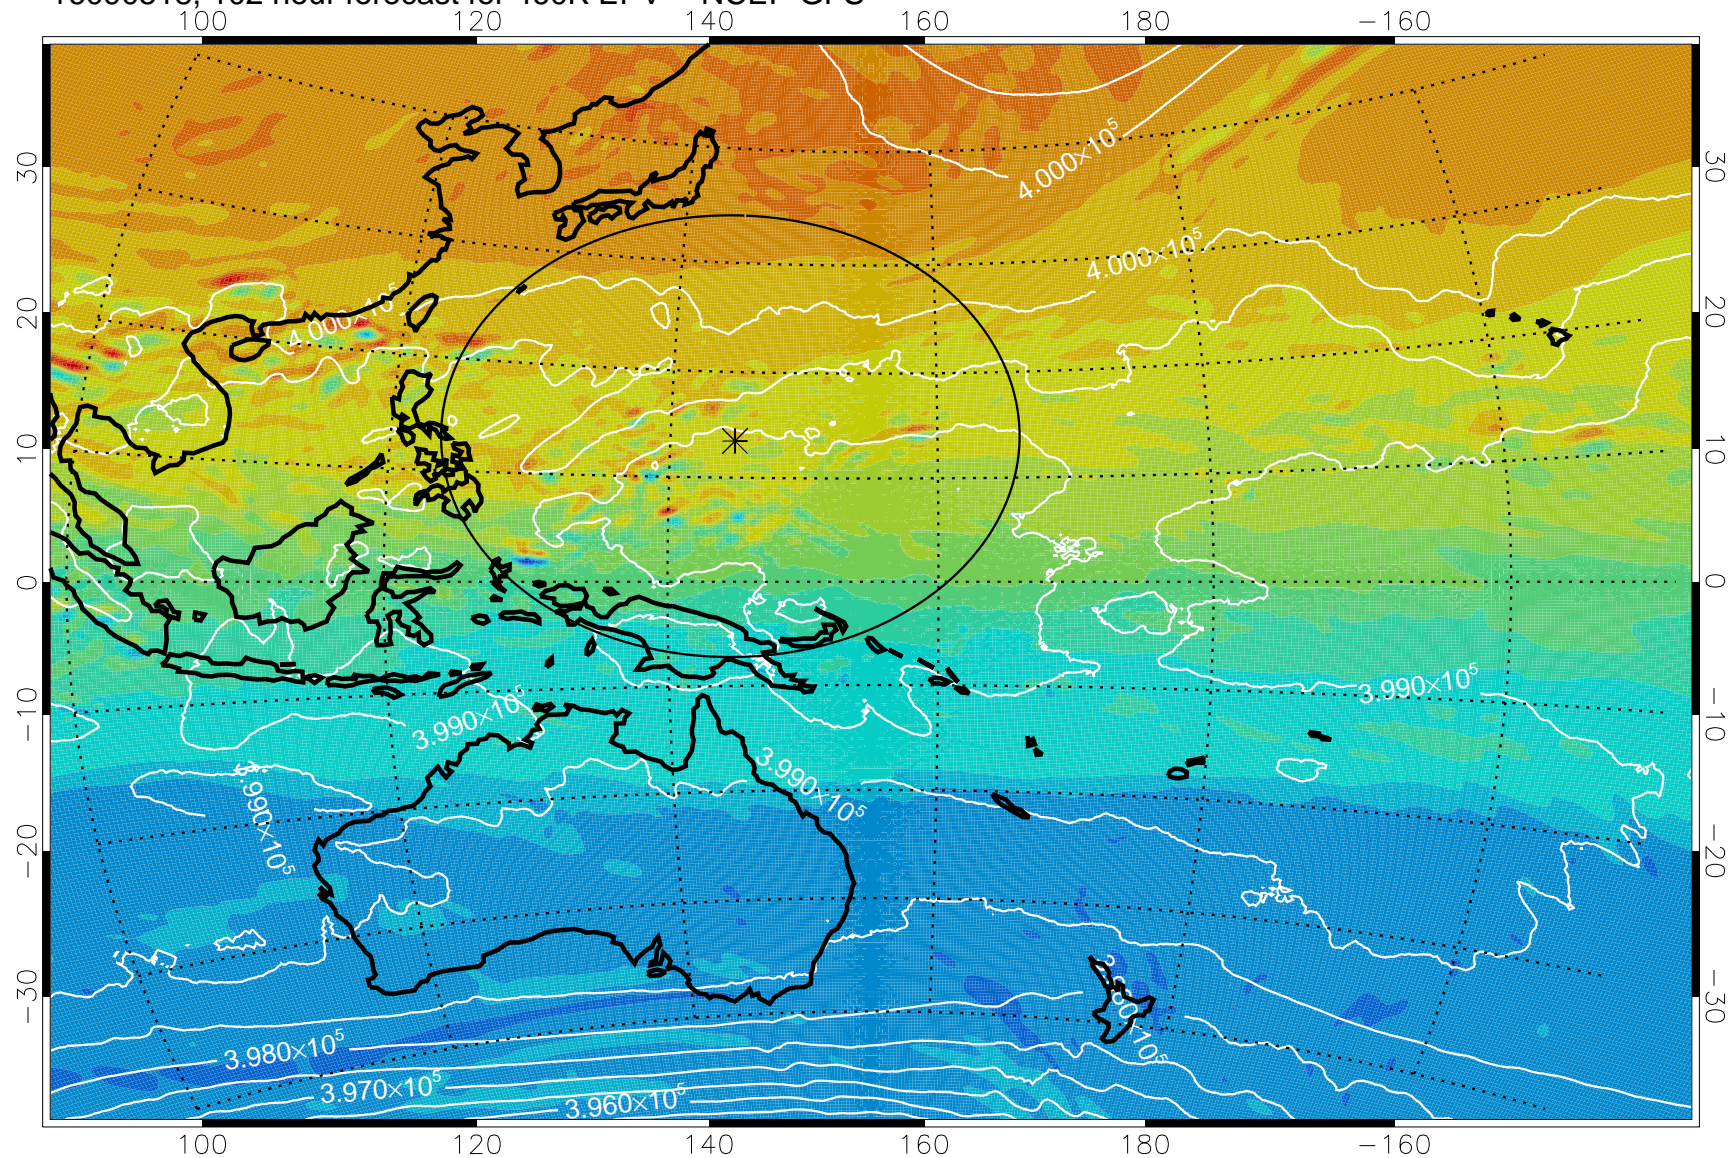

16090418, 78 hour forecast for 460K EPV -- NCEP GFS

460K Montgomery Streamfunction, white

Range ring of 2304 km

16090500, 84 hour forecast for 460K EPV -- NCEP GFS

460K Montgomery Streamfunction, white

Range ring of 2304 km

16090506, 90 hour forecast for 460K EPV -- NCEP GFS

460K Montgomery Streamfunction, white

Range ring of 2304 km

16090512, 96 hour forecast for 460K EPV -- NCEP GFS

460K Montgomery Streamfunction, white

Range ring of 2304 km

16090518, 102 hour forecast for 460K EPV -- NCEP GFS

460K Montgomery Streamfunction, white

Range ring of 2304 km

16090600, 108 hour forecast for 460K EPV -- NCEP GFS

460K Montgomery Streamfunction, white

Range ring of 2304 km

16090606, 114 hour forecast for 460K EPV -- NCEP GFS

460K Montgomery Streamfunction, white

Range ring of 2304 km

16090612, 120 hour forecast for 460K EPV -- NCEP GFS

460K Montgomery Streamfunction, white

Range ring of 2304 km