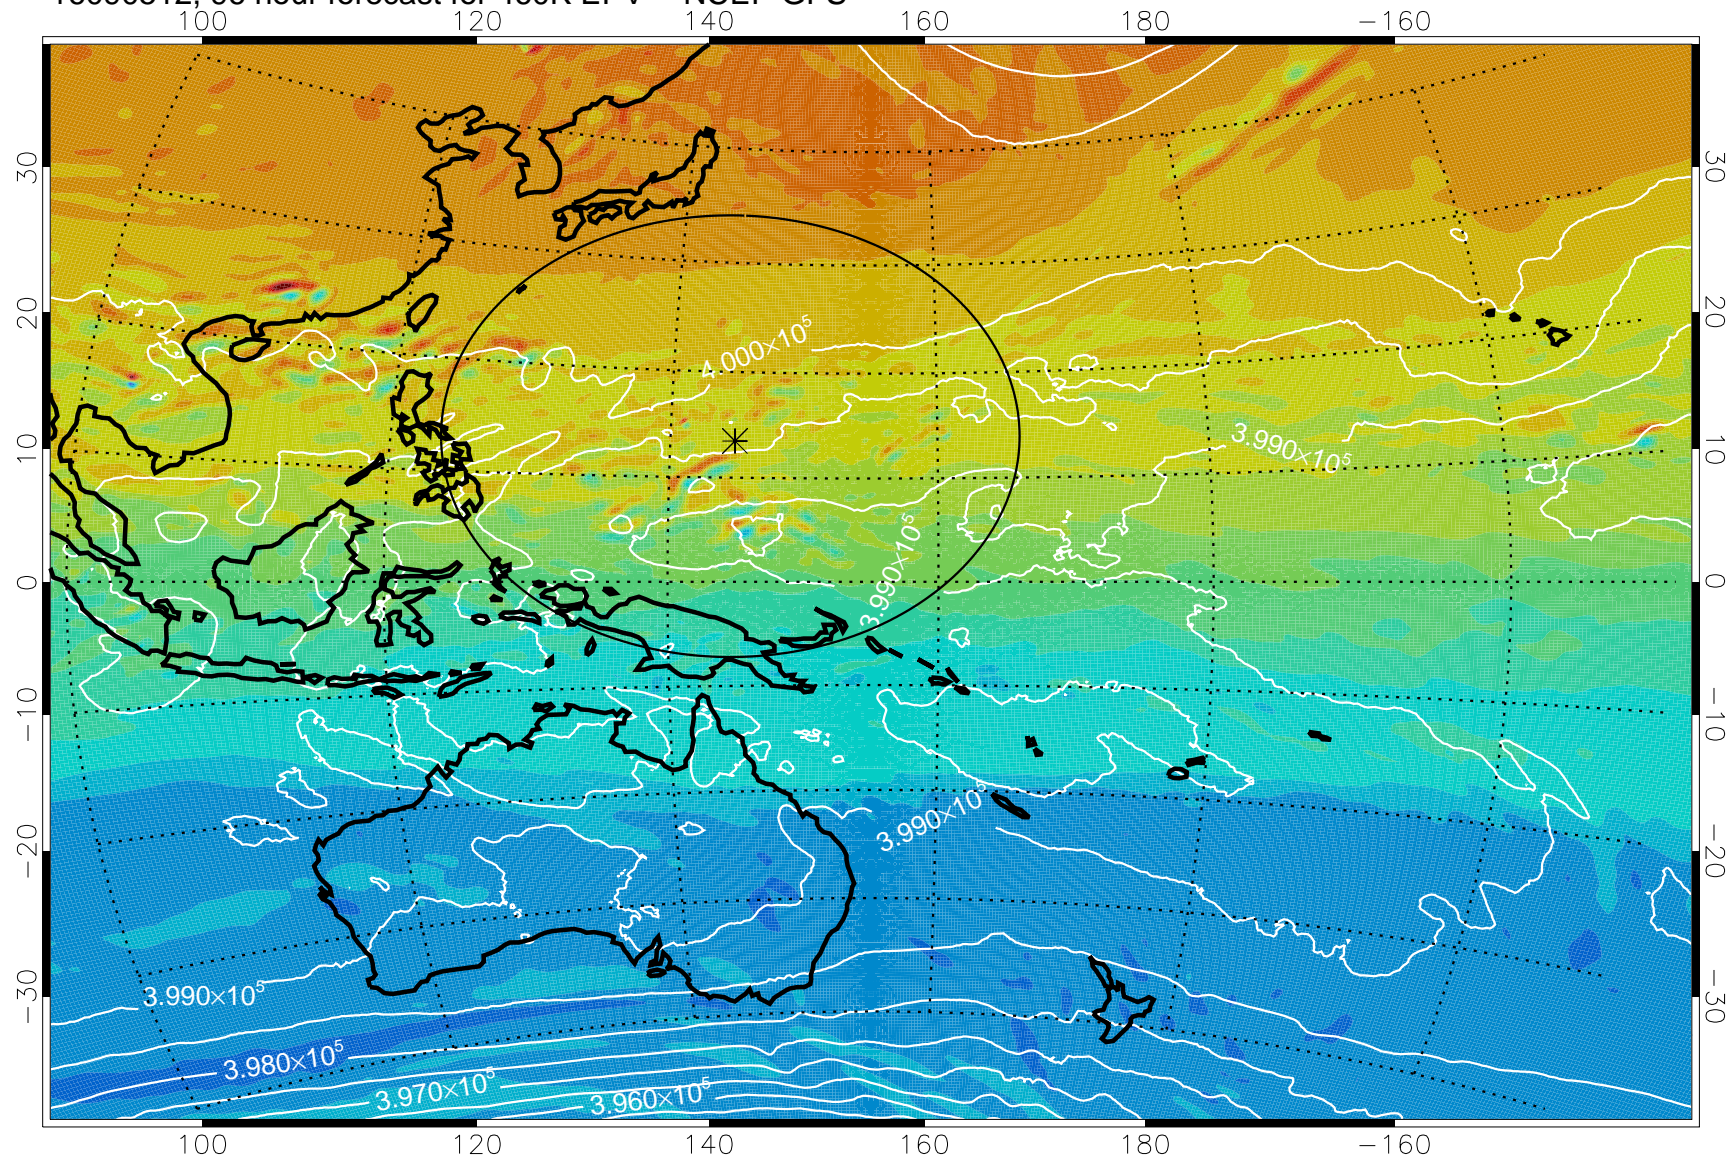

16090418, 78 hour forecast for 460K EPV -- NCEP GFS

460K Montgomery Streamfunction, white

Range ring of 2304 km

16090500, 84 hour forecast for 460K EPV -- NCEP GFS

460K Montgomery Streamfunction, white

Range ring of 2304 km

16090506, 90 hour forecast for 460K EPV -- NCEP GFS

460K Montgomery Streamfunction, white

Range ring of 2304 km

16090512, 96 hour forecast for 460K EPV -- NCEP GFS

460K Montgomery Streamfunction, white

Range ring of 2304 km

16090518, 102 hour forecast for 460K EPV -- NCEP GFS

460K Montgomery Streamfunction, white

Range ring of 2304 km

16090600, 108 hour forecast for 460K EPV -- NCEP GFS

460K Montgomery Streamfunction, white

Range ring of 2304 km

16090606, 114 hour forecast for 460K EPV -- NCEP GFS

460K Montgomery Streamfunction, white

Range ring of 2304 km

16090612, 120 hour forecast for 460K EPV -- NCEP GFS

460K Montgomery Streamfunction, white

Range ring of 2304 km