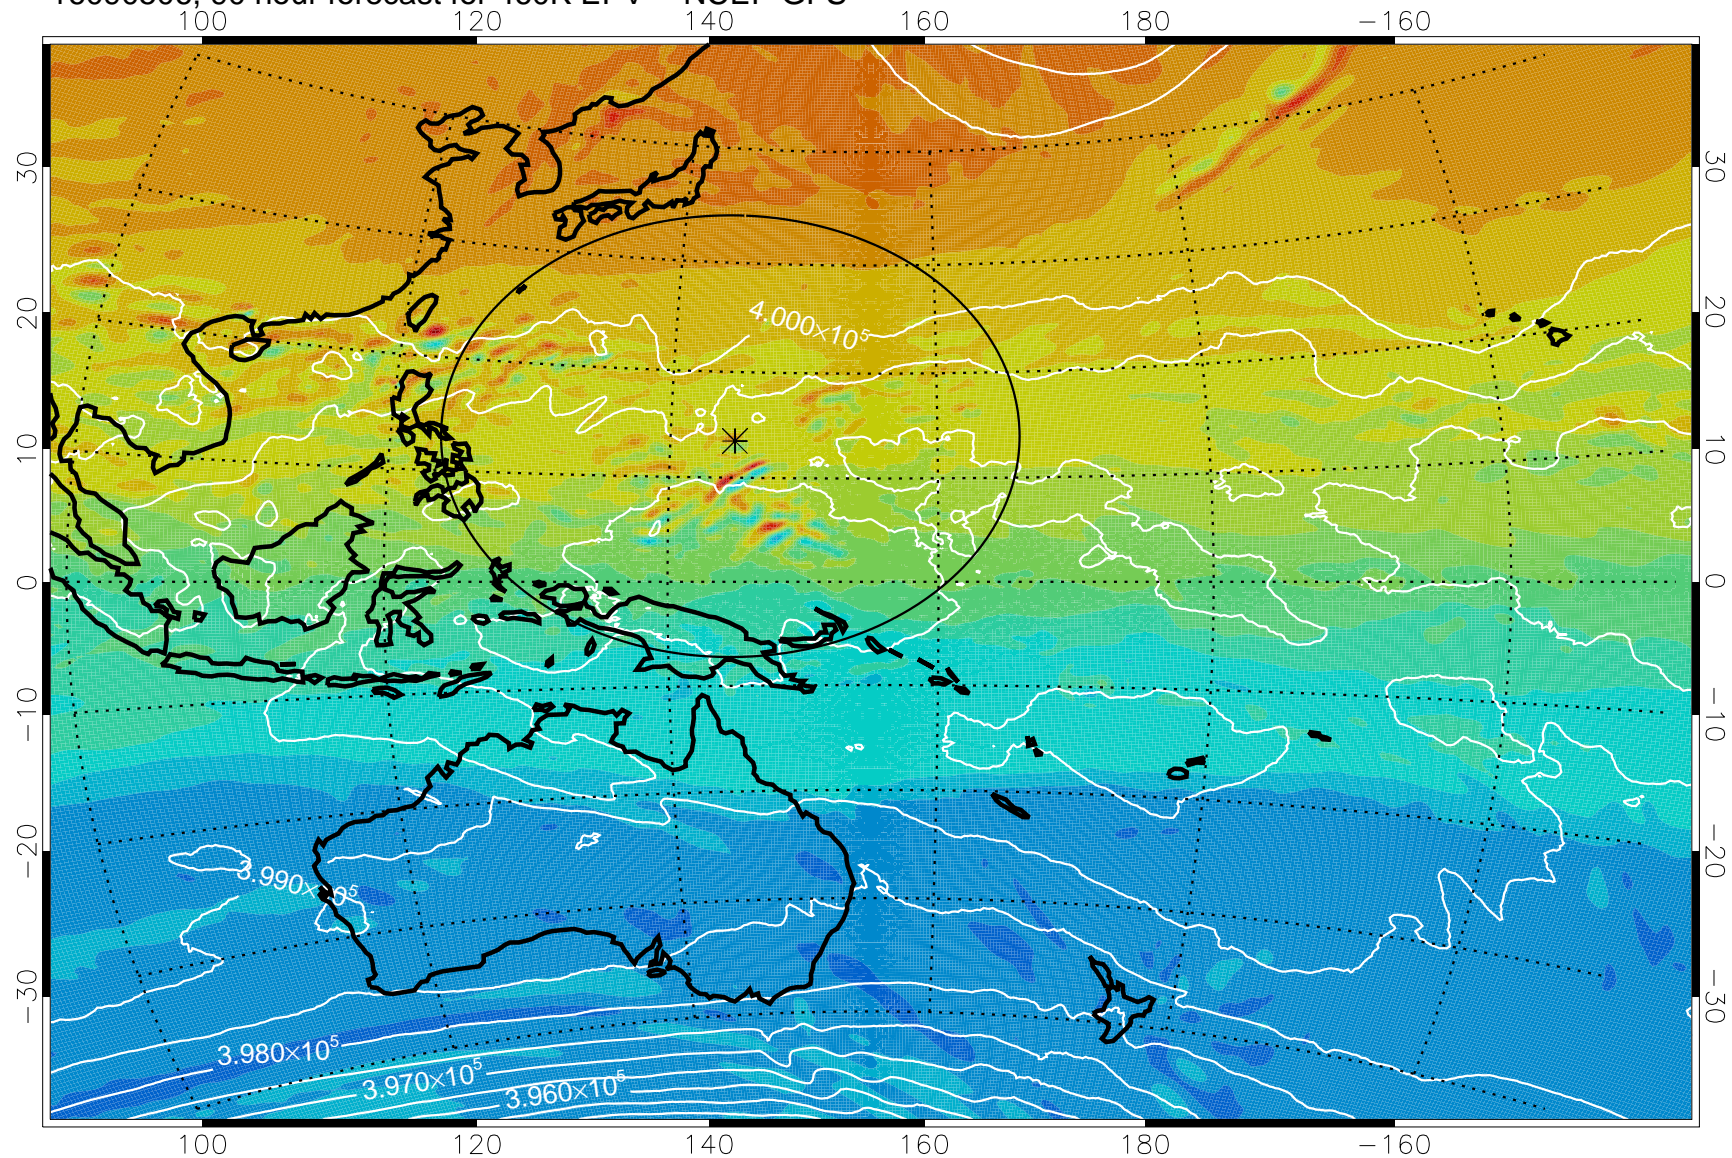

16090406, 66 hour forecast for 460K EPV -- NCEP GFS

460K Montgomery Streamfunction, white

Range ring of 2304 km

16090412, 72 hour forecast for 460K EPV -- NCEP GFS

460K Montgomery Streamfunction, white

Range ring of 2304 km

16090418, 78 hour forecast for 460K EPV -- NCEP GFS

460K Montgomery Streamfunction, white

Range ring of 2304 km

16090500, 84 hour forecast for 460K EPV -- NCEP GFS

460K Montgomery Streamfunction, white

Range ring of 2304 km

16090506, 90 hour forecast for 460K EPV -- NCEP GFS

460K Montgomery Streamfunction, white

Range ring of 2304 km

16090512, 96 hour forecast for 460K EPV -- NCEP GFS

460K Montgomery Streamfunction, white

Range ring of 2304 km

16090518, 102 hour forecast for 460K EPV -- NCEP GFS

460K Montgomery Streamfunction, white

Range ring of 2304 km

16090600, 108 hour forecast for 460K EPV -- NCEP GFS

460K Montgomery Streamfunction, white

Range ring of 2304 km