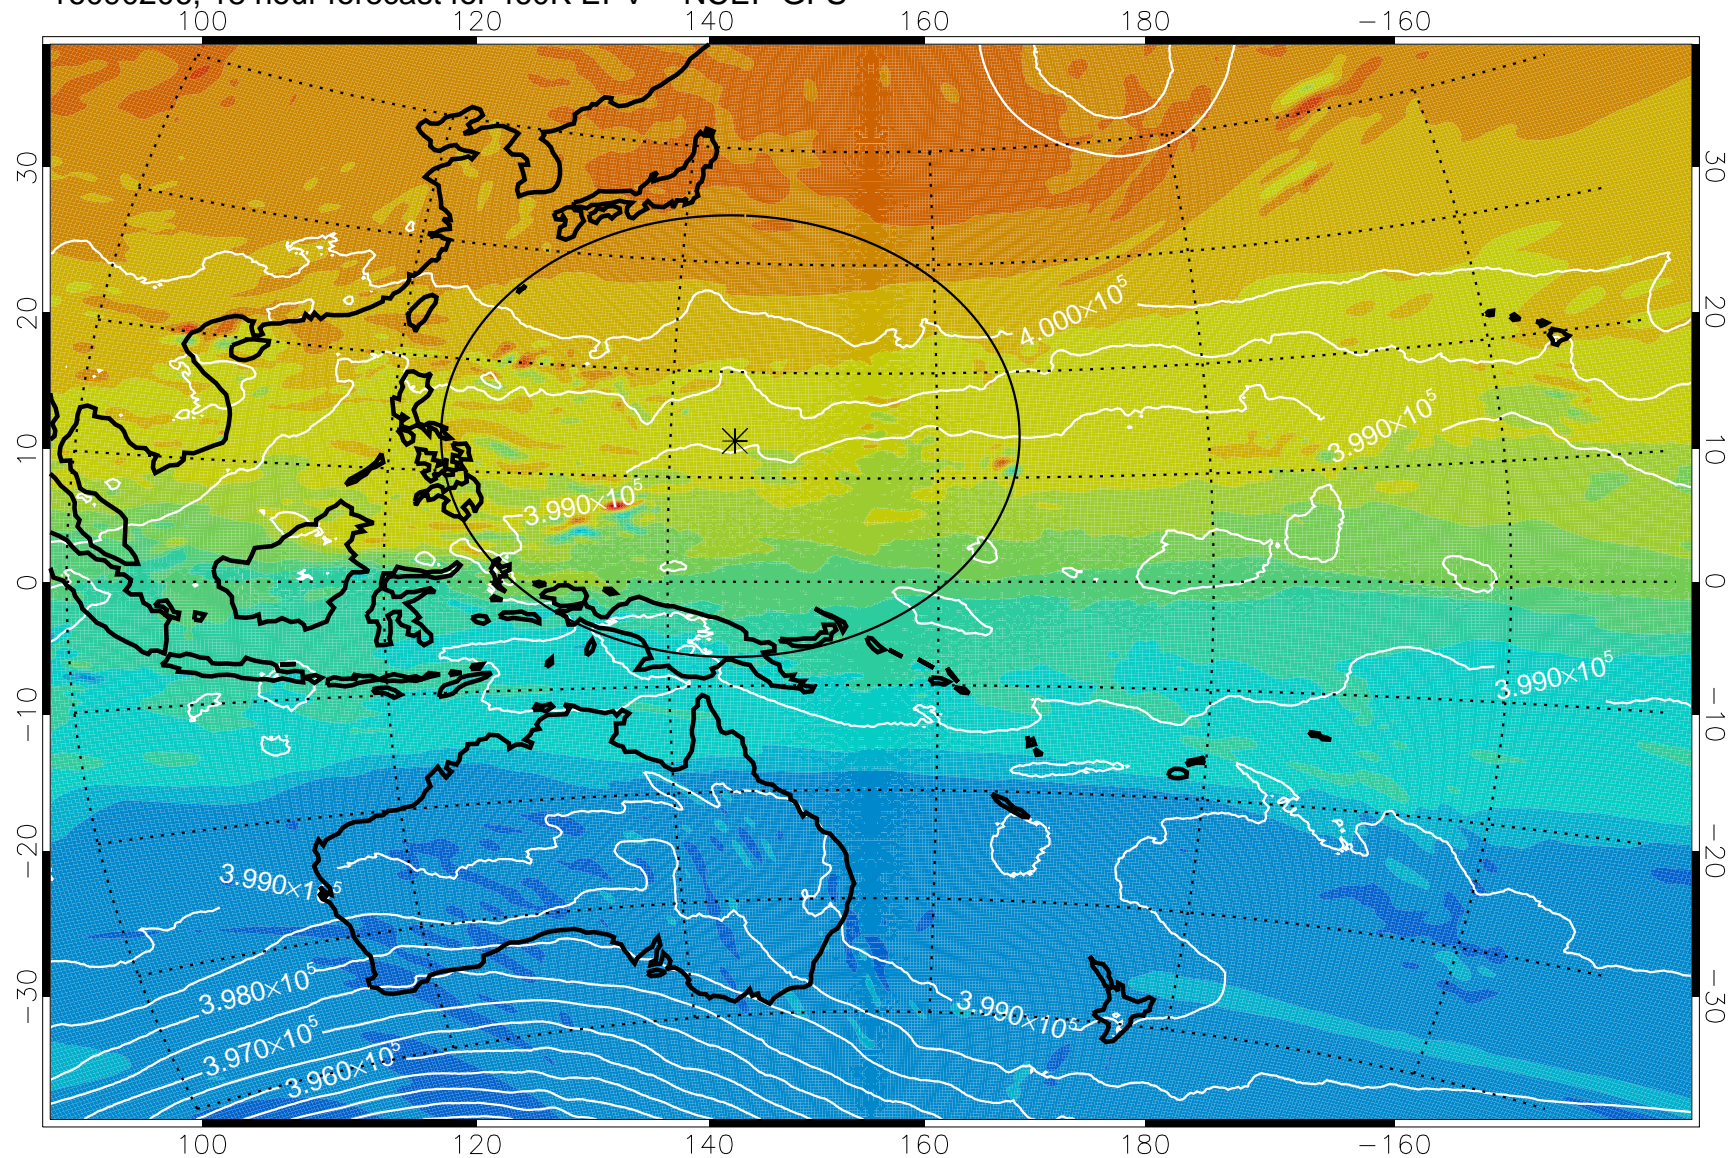

16090118, 6 hour forecast for 460K EPV -- NCEP GFS

460K Montgomery Streamfunction, white

Range ring of 2304 km

16090200, 12 hour forecast for 460K EPV -- NCEP GFS

460K Montgomery Streamfunction, white

Range ring of 2304 km

16090206, 18 hour forecast for 460K EPV -- NCEP GFS

460K Montgomery Streamfunction, white

Range ring of 2304 km

16090212, 24 hour forecast for 460K EPV -- NCEP GFS

460K Montgomery Streamfunction, white

Range ring of 2304 km

16090218, 30 hour forecast for 460K EPV -- NCEP GFS

460K Montgomery Streamfunction, white

Range ring of 2304 km

16090300, 36 hour forecast for 460K EPV -- NCEP GFS

460K Montgomery Streamfunction, white

Range ring of 2304 km

16090306, 42 hour forecast for 460K EPV -- NCEP GFS

460K Montgomery Streamfunction, white

Range ring of 2304 km

16090312, 48 hour forecast for 460K EPV -- NCEP GFS

460K Montgomery Streamfunction, white

Range ring of 2304 km