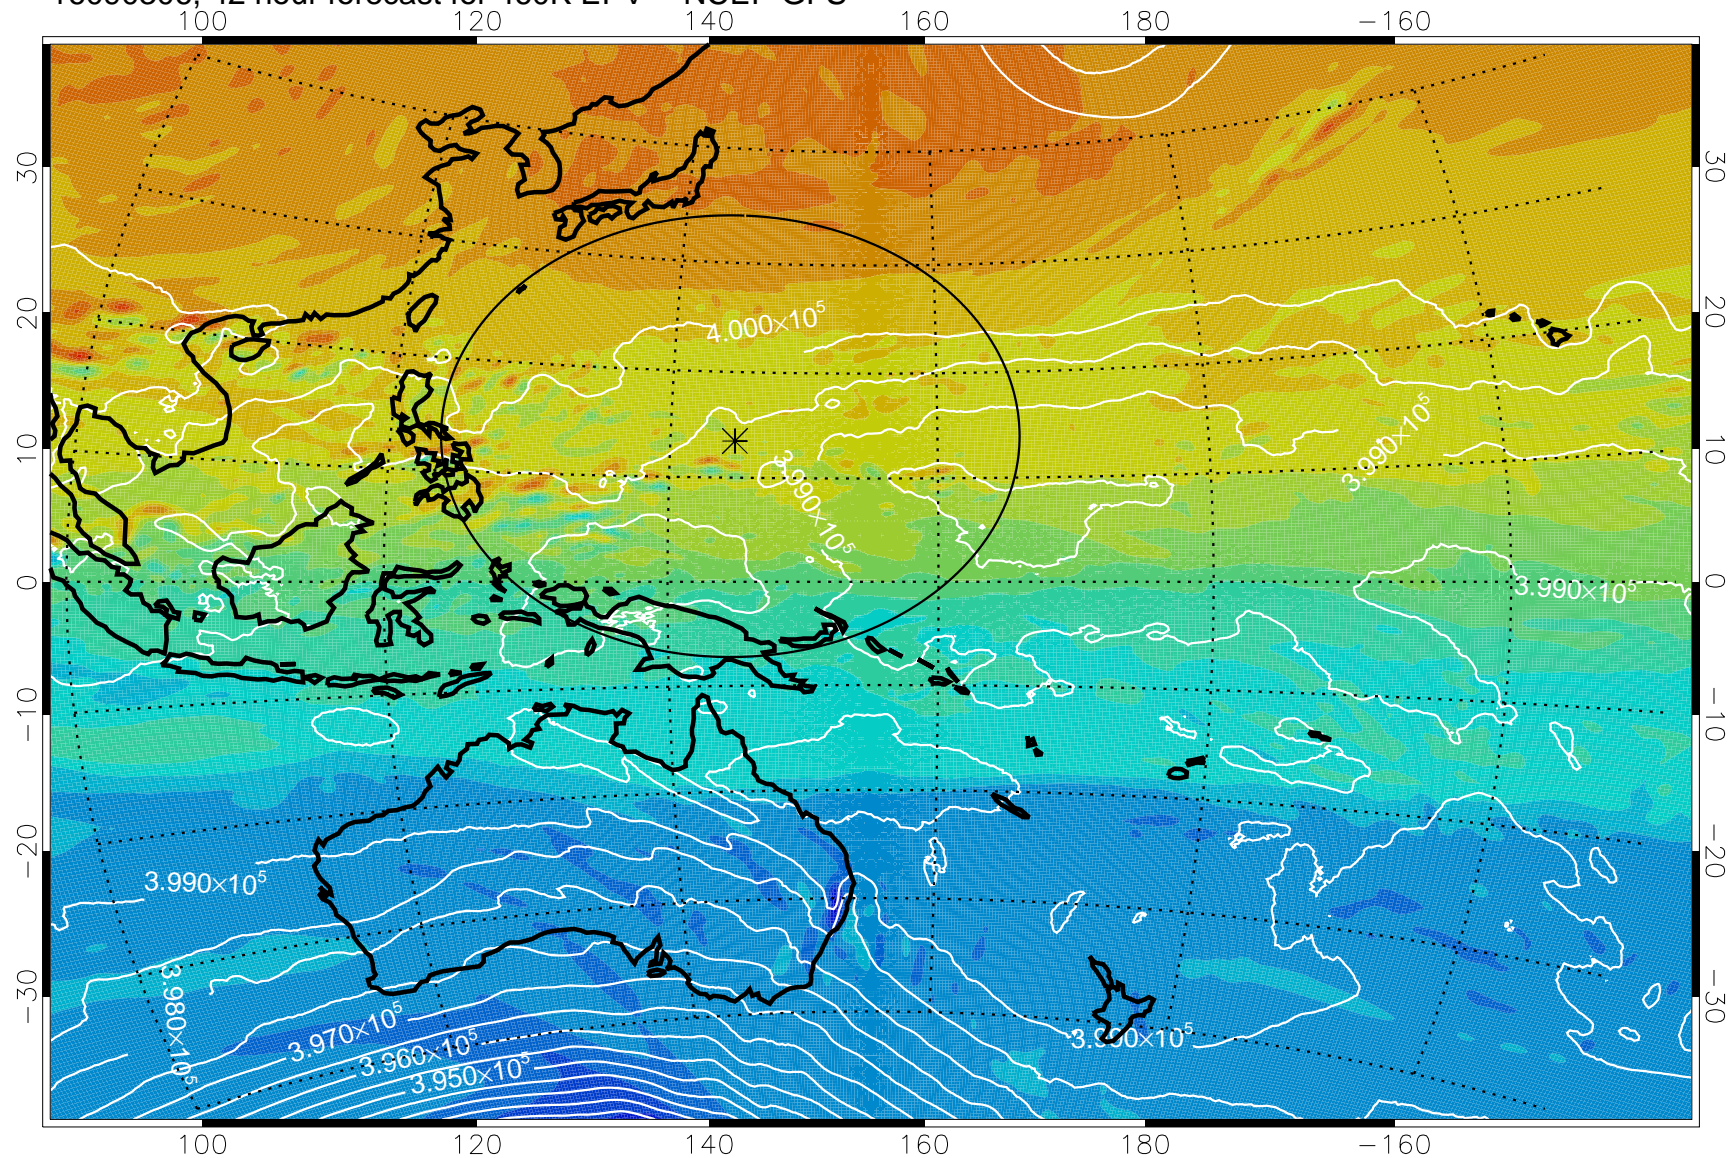

16090206, 18 hour forecast for 460K EPV -- NCEP GFS

460K Montgomery Streamfunction, white

Range ring of 2304 km

16090212, 24 hour forecast for 460K EPV -- NCEP GFS

460K Montgomery Streamfunction, white

Range ring of 2304 km

16090218, 30 hour forecast for 460K EPV -- NCEP GFS

460K Montgomery Streamfunction, white

Range ring of 2304 km

16090300, 36 hour forecast for 460K EPV -- NCEP GFS

460K Montgomery Streamfunction, white

Range ring of 2304 km

16090306, 42 hour forecast for 460K EPV -- NCEP GFS

460K Montgomery Streamfunction, white

Range ring of 2304 km

16090312, 48 hour forecast for 460K EPV -- NCEP GFS

460K Montgomery Streamfunction, white

Range ring of 2304 km

16090318, 54 hour forecast for 460K EPV -- NCEP GFS

460K Montgomery Streamfunction, white

Range ring of 2304 km

16090400, 60 hour forecast for 460K EPV -- NCEP GFS

460K Montgomery Streamfunction, white

Range ring of 2304 km