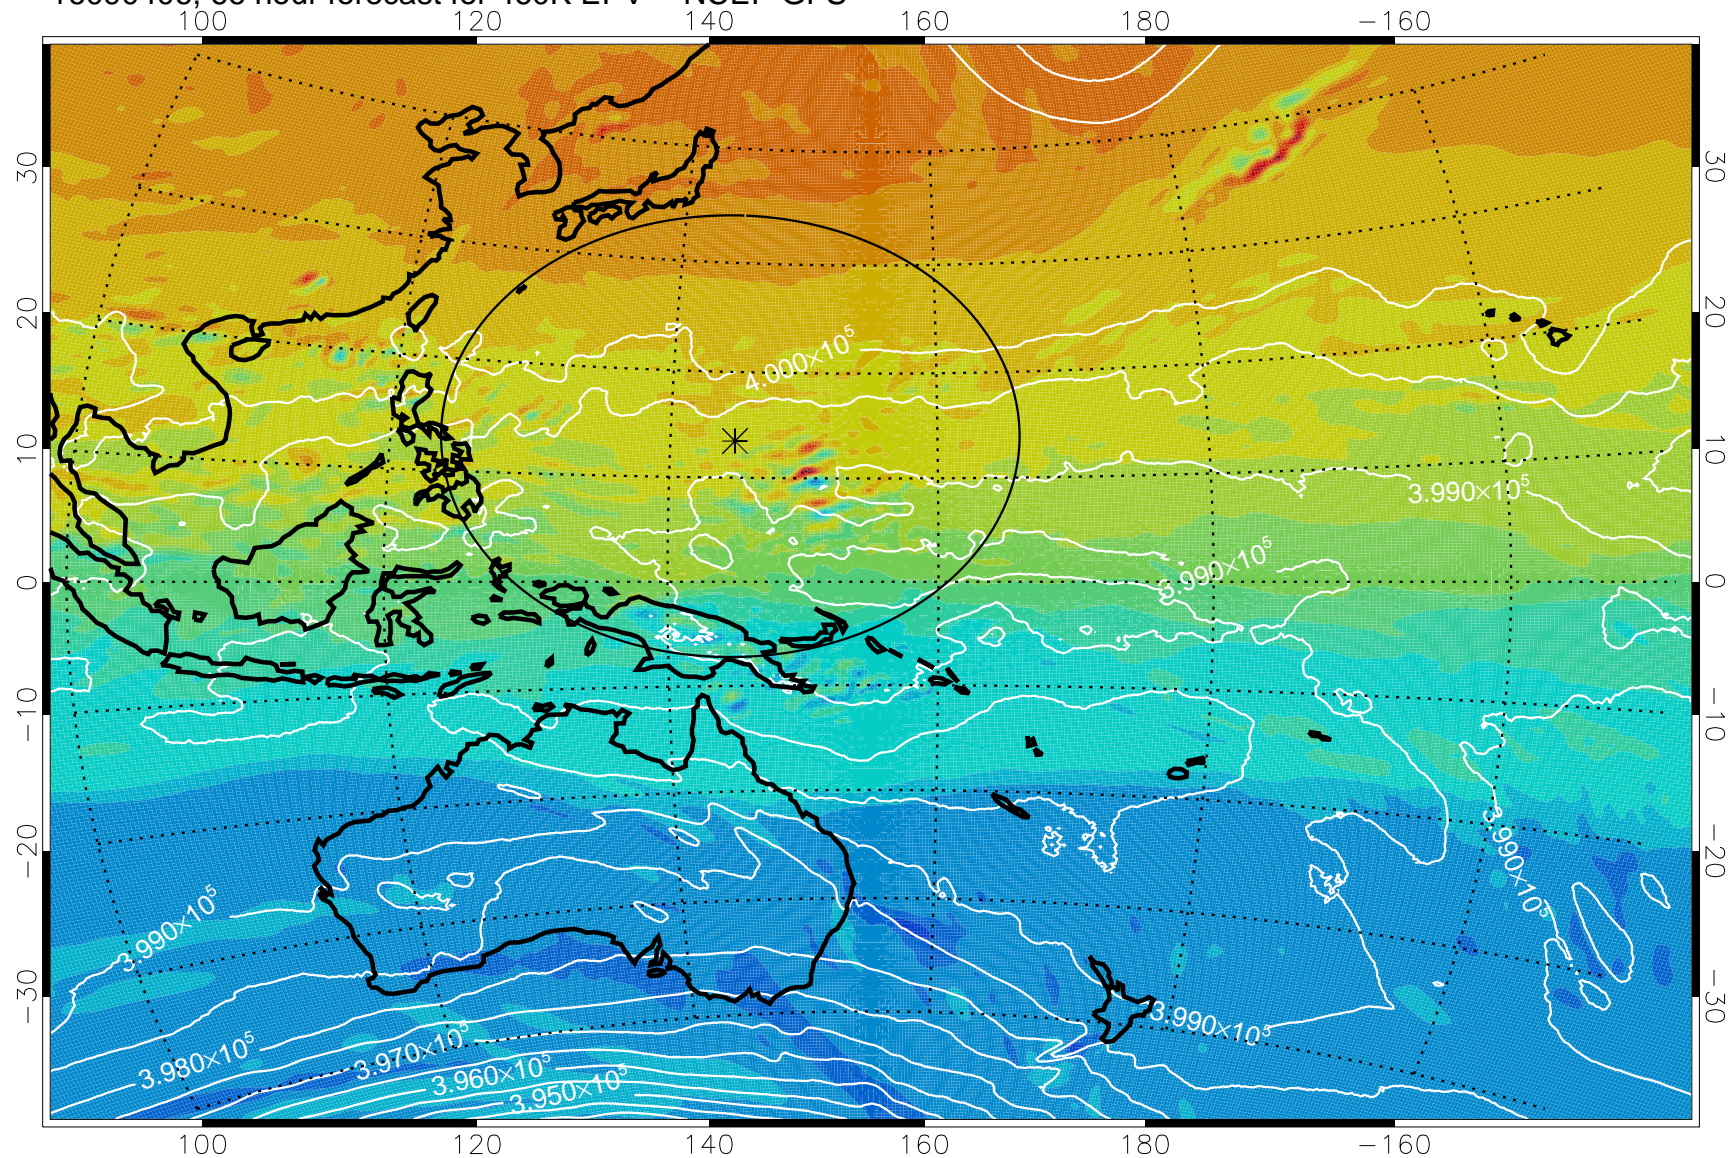

16090306, 42 hour forecast for 460K EPV -- NCEP GFS

460K Montgomery Streamfunction, white

Range ring of 2304 km

16090312, 48 hour forecast for 460K EPV -- NCEP GFS

460K Montgomery Streamfunction, white

Range ring of 2304 km

16090318, 54 hour forecast for 460K EPV -- NCEP GFS

460K Montgomery Streamfunction, white

Range ring of 2304 km

16090400, 60 hour forecast for 460K EPV -- NCEP GFS

460K Montgomery Streamfunction, white

Range ring of 2304 km

16090406, 66 hour forecast for 460K EPV -- NCEP GFS

460K Montgomery Streamfunction, white

Range ring of 2304 km

16090412, 72 hour forecast for 460K EPV -- NCEP GFS

460K Montgomery Streamfunction, white

Range ring of 2304 km

16090418, 78 hour forecast for 460K EPV -- NCEP GFS

460K Montgomery Streamfunction, white

Range ring of 2304 km

16090500, 84 hour forecast for 460K EPV -- NCEP GFS

460K Montgomery Streamfunction, white

Range ring of 2304 km