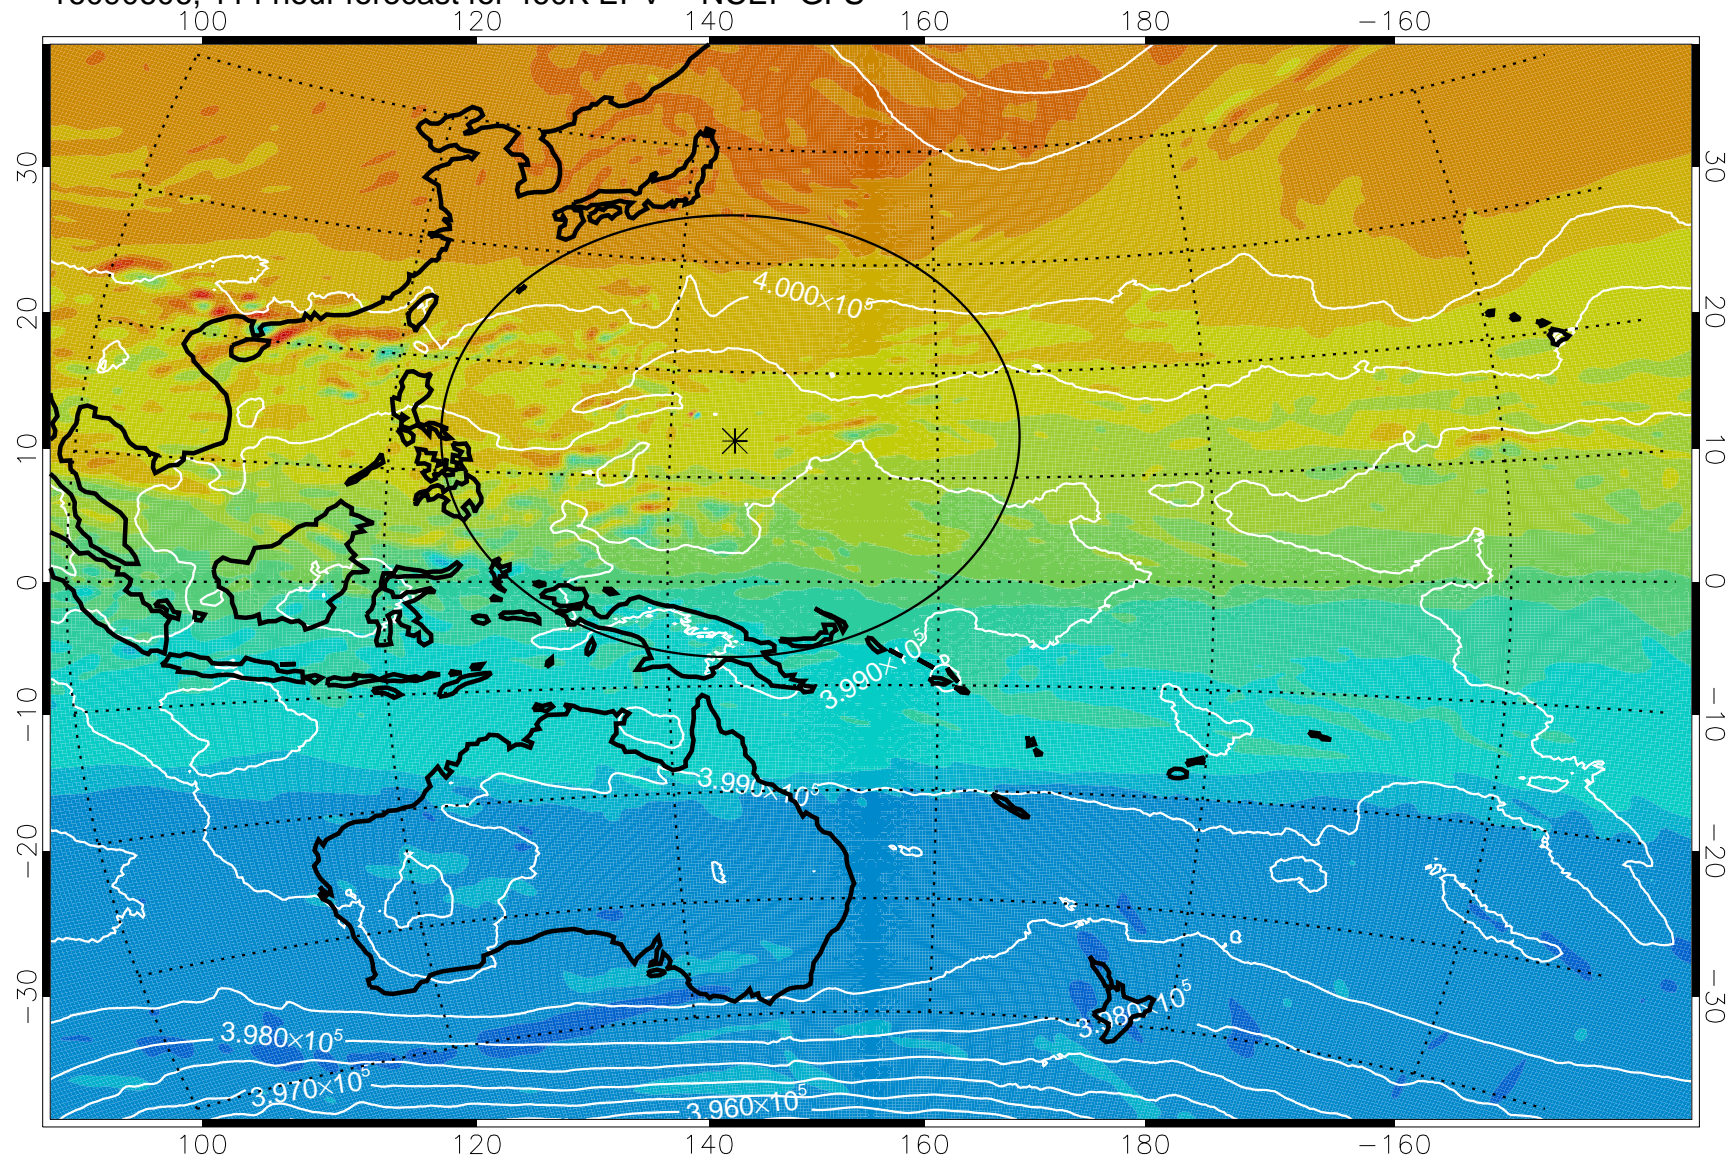

16090506, 90 hour forecast for 460K EPV -- NCEP GFS

460K Montgomery Streamfunction, white

Range ring of 2304 km

16090512, 96 hour forecast for 460K EPV -- NCEP GFS

460K Montgomery Streamfunction, white

Range ring of 2304 km

16090518, 102 hour forecast for 460K EPV -- NCEP GFS

460K Montgomery Streamfunction, white

Range ring of 2304 km

16090600, 108 hour forecast for 460K EPV -- NCEP GFS

460K Montgomery Streamfunction, white

Range ring of 2304 km

16090606, 114 hour forecast for 460K EPV -- NCEP GFS

460K Montgomery Streamfunction, white

Range ring of 2304 km

16090612, 120 hour forecast for 460K EPV -- NCEP GFS

460K Montgomery Streamfunction, white

Range ring of 2304 km