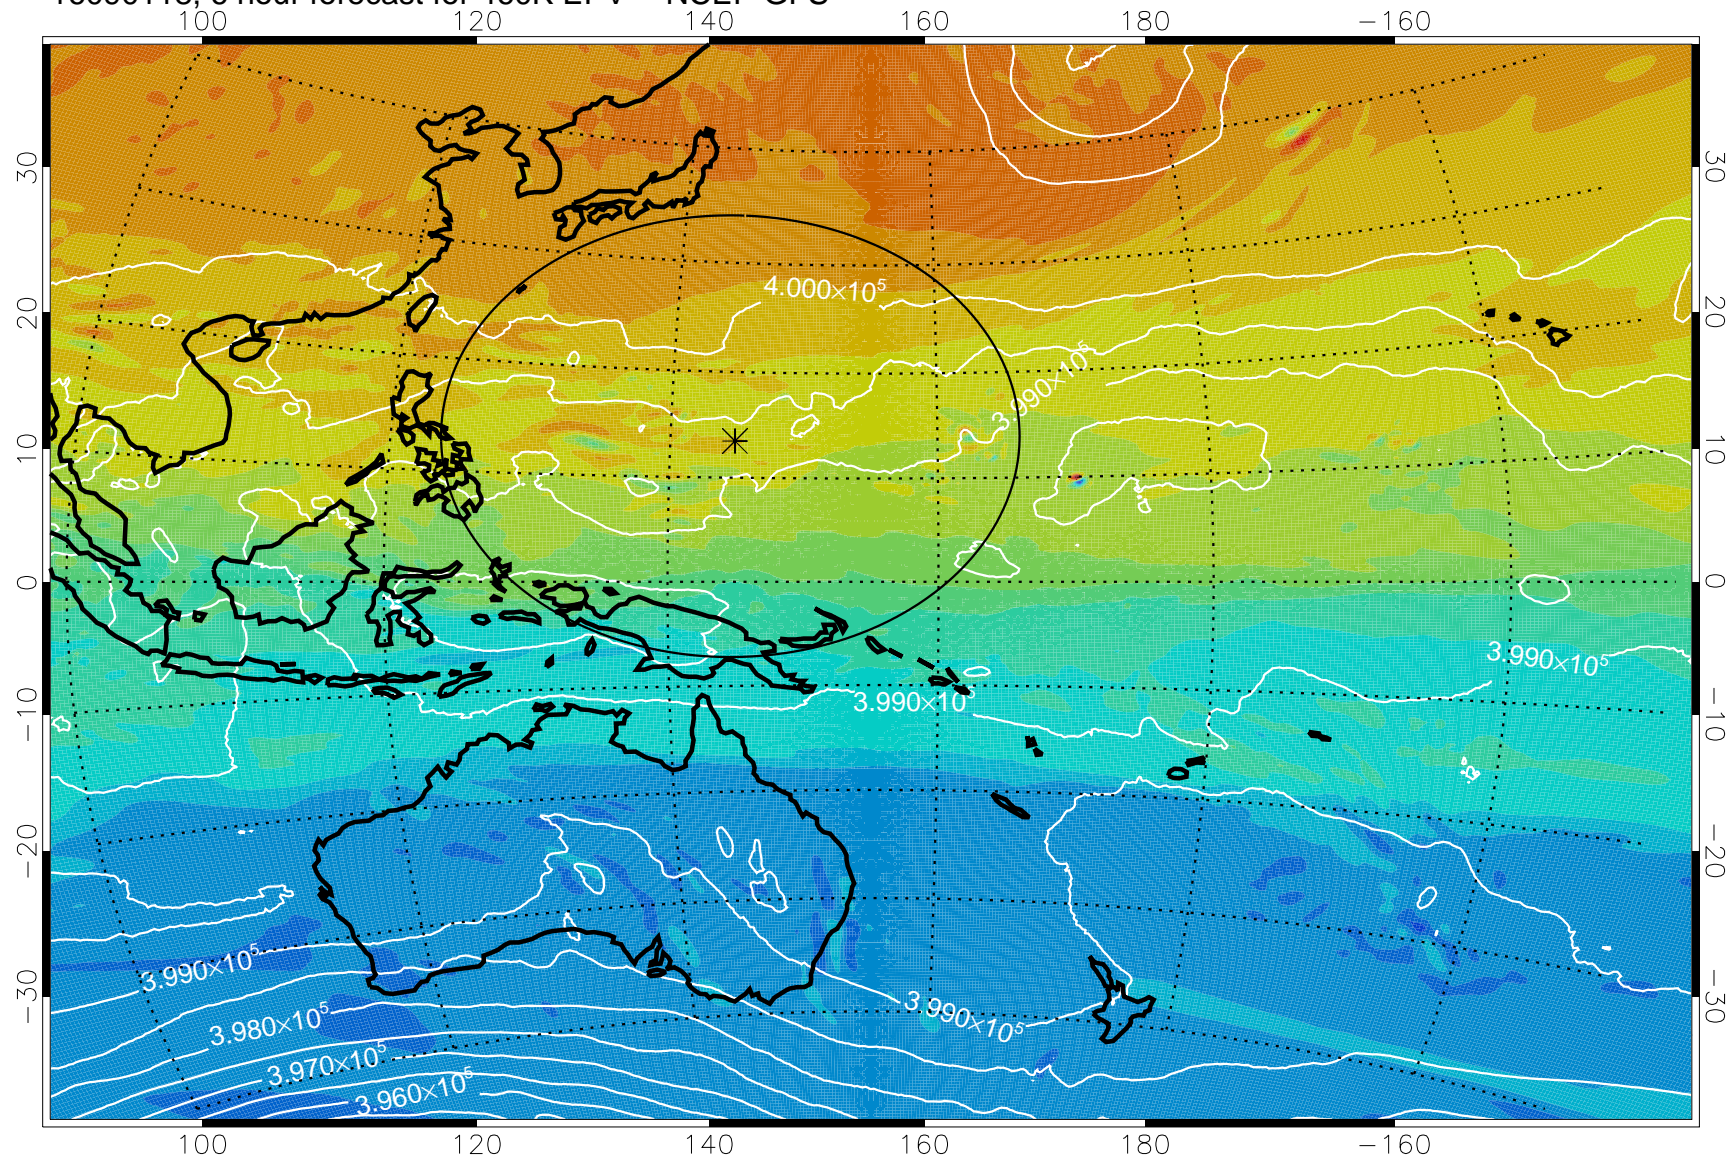

16090118, 6 hour forecast for 460K EPV -- NCEP GFS

460K Montgomery Streamfunction, white

Range ring of 2304 km

16090200, 12 hour forecast for 460K EPV -- NCEP GFS

460K Montgomery Streamfunction, white

Range ring of 2304 km

16090206, 18 hour forecast for 460K EPV -- NCEP GFS

460K Montgomery Streamfunction, white

Range ring of 2304 km

16090212, 24 hour forecast for 460K EPV -- NCEP GFS

460K Montgomery Streamfunction, white

Range ring of 2304 km

16090218, 30 hour forecast for 460K EPV -- NCEP GFS

460K Montgomery Streamfunction, white

Range ring of 2304 km

16090300, 36 hour forecast for 460K EPV -- NCEP GFS

460K Montgomery Streamfunction, white

Range ring of 2304 km

16090306, 42 hour forecast for 460K EPV -- NCEP GFS

460K Montgomery Streamfunction, white

Range ring of 2304 km

16090312, 48 hour forecast for 460K EPV -- NCEP GFS

460K Montgomery Streamfunction, white

Range ring of 2304 km