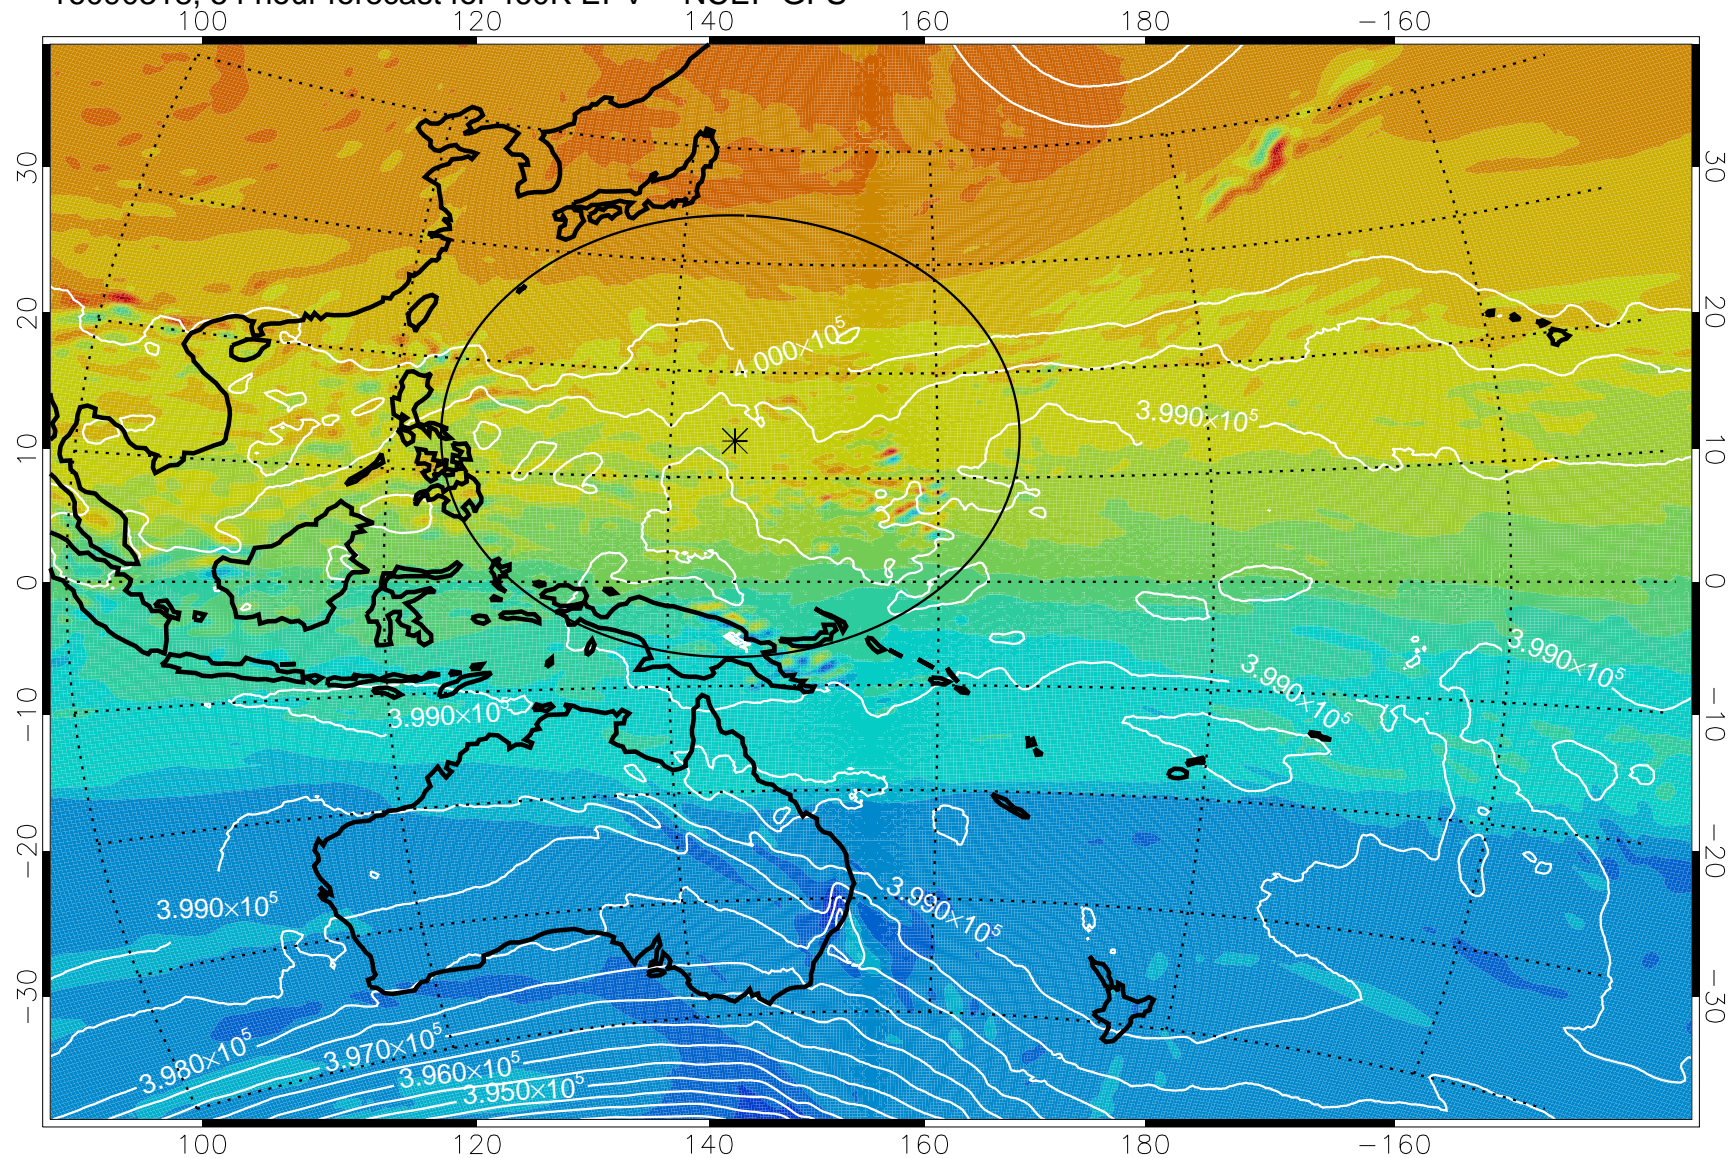

16090218, 30 hour forecast for 460K EPV -- NCEP GFS

460K Montgomery Streamfunction, white

Range ring of 2304 km

16090300, 36 hour forecast for 460K EPV -- NCEP GFS

460K Montgomery Streamfunction, white

Range ring of 2304 km

16090306, 42 hour forecast for 460K EPV -- NCEP GFS

460K Montgomery Streamfunction, white

Range ring of 2304 km

16090312, 48 hour forecast for 460K EPV -- NCEP GFS

460K Montgomery Streamfunction, white

Range ring of 2304 km

16090318, 54 hour forecast for 460K EPV -- NCEP GFS

460K Montgomery Streamfunction, white

Range ring of 2304 km

16090400, 60 hour forecast for 460K EPV -- NCEP GFS

460K Montgomery Streamfunction, white

Range ring of 2304 km

16090406, 66 hour forecast for 460K EPV -- NCEP GFS

460K Montgomery Streamfunction, white

Range ring of 2304 km

16090412, 72 hour forecast for 460K EPV -- NCEP GFS

460K Montgomery Streamfunction, white

Range ring of 2304 km