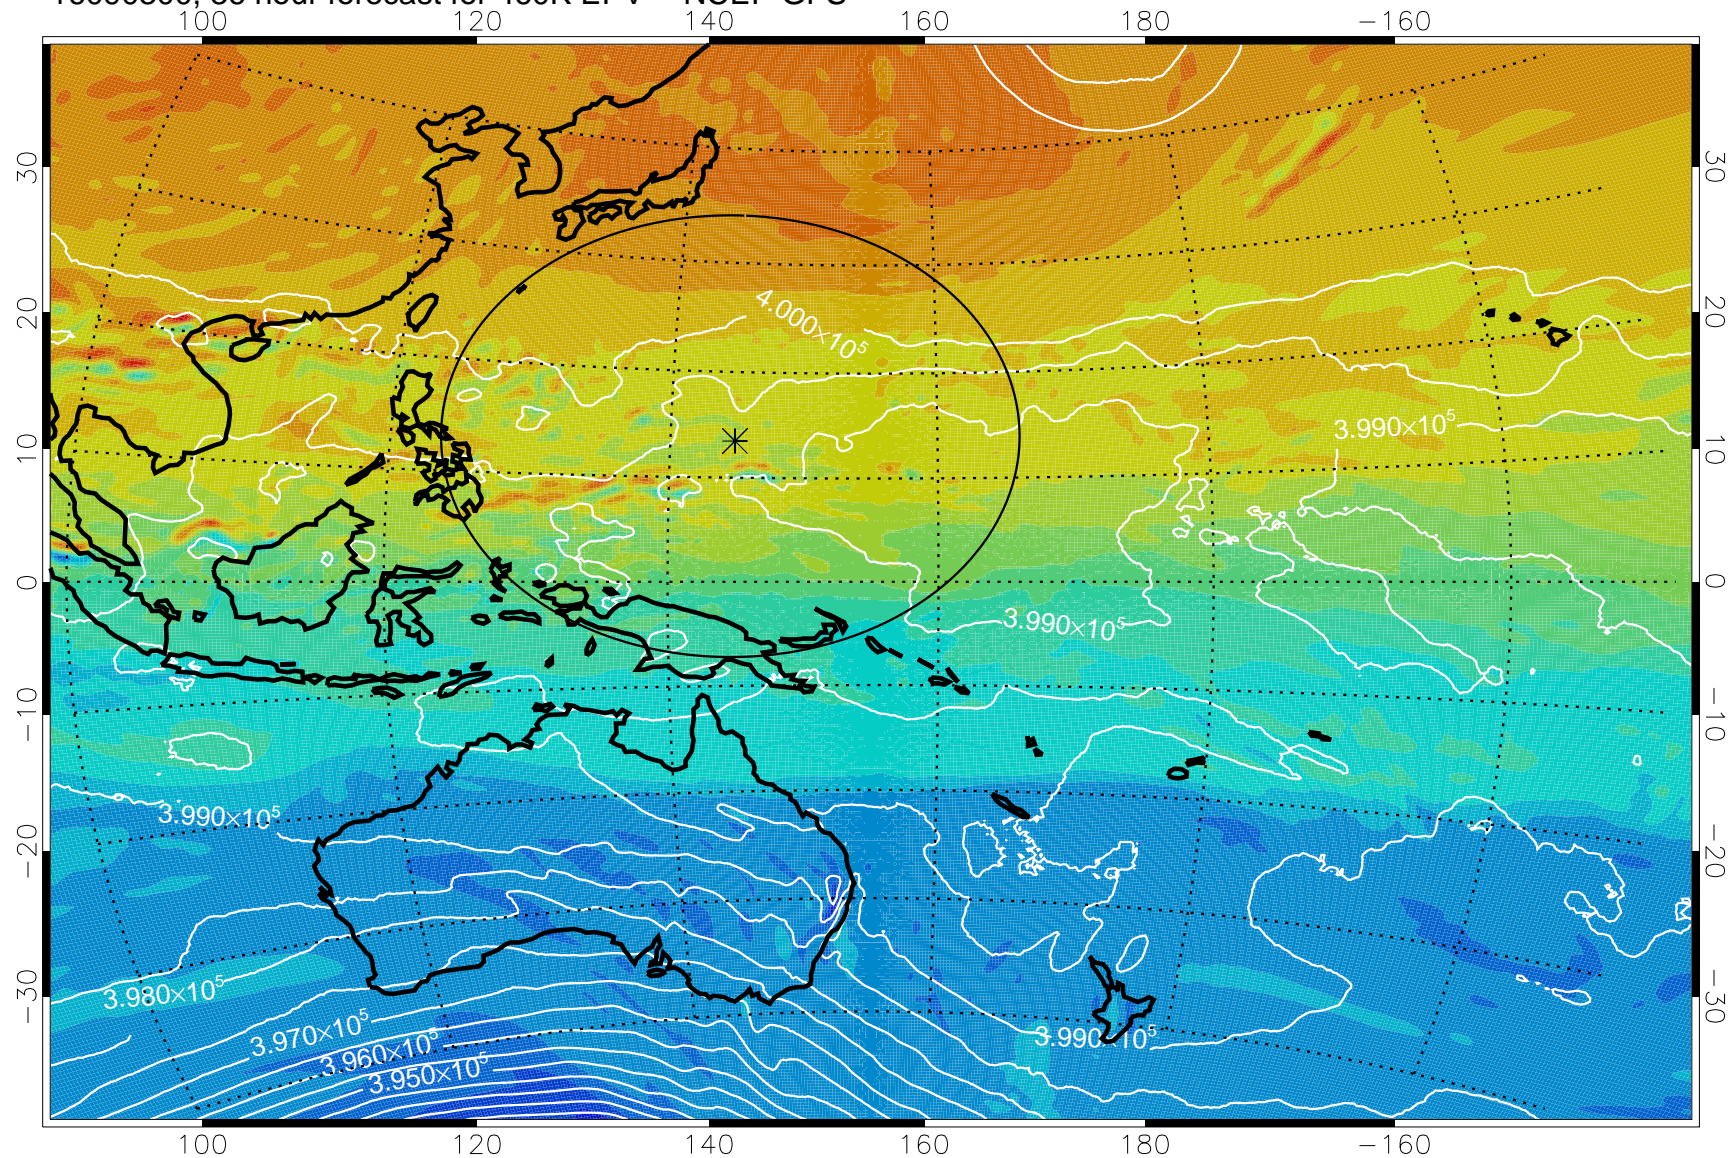

16090218, 30 hour forecast for 460K EPV -- NCEP GFS

460K Montgomery Streamfunction, white

Range ring of 2304 km

16090300, 36 hour forecast for 460K EPV -- NCEP GFS

460K Montgomery Streamfunction, white

Range ring of 2304 km

16090306, 42 hour forecast for 460K EPV -- NCEP GFS

460K Montgomery Streamfunction, white

Range ring of 2304 km

16090312, 48 hour forecast for 460K EPV -- NCEP GFS

460K Montgomery Streamfunction, white

Range ring of 2304 km

16090318, 54 hour forecast for 460K EPV -- NCEP GFS

460K Montgomery Streamfunction, white

Range ring of 2304 km

16090400, 60 hour forecast for 460K EPV -- NCEP GFS

460K Montgomery Streamfunction, white

Range ring of 2304 km

16090406, 66 hour forecast for 460K EPV -- NCEP GFS

460K Montgomery Streamfunction, white

Range ring of 2304 km

16090412, 72 hour forecast for 460K EPV -- NCEP GFS

460K Montgomery Streamfunction, white

Range ring of 2304 km