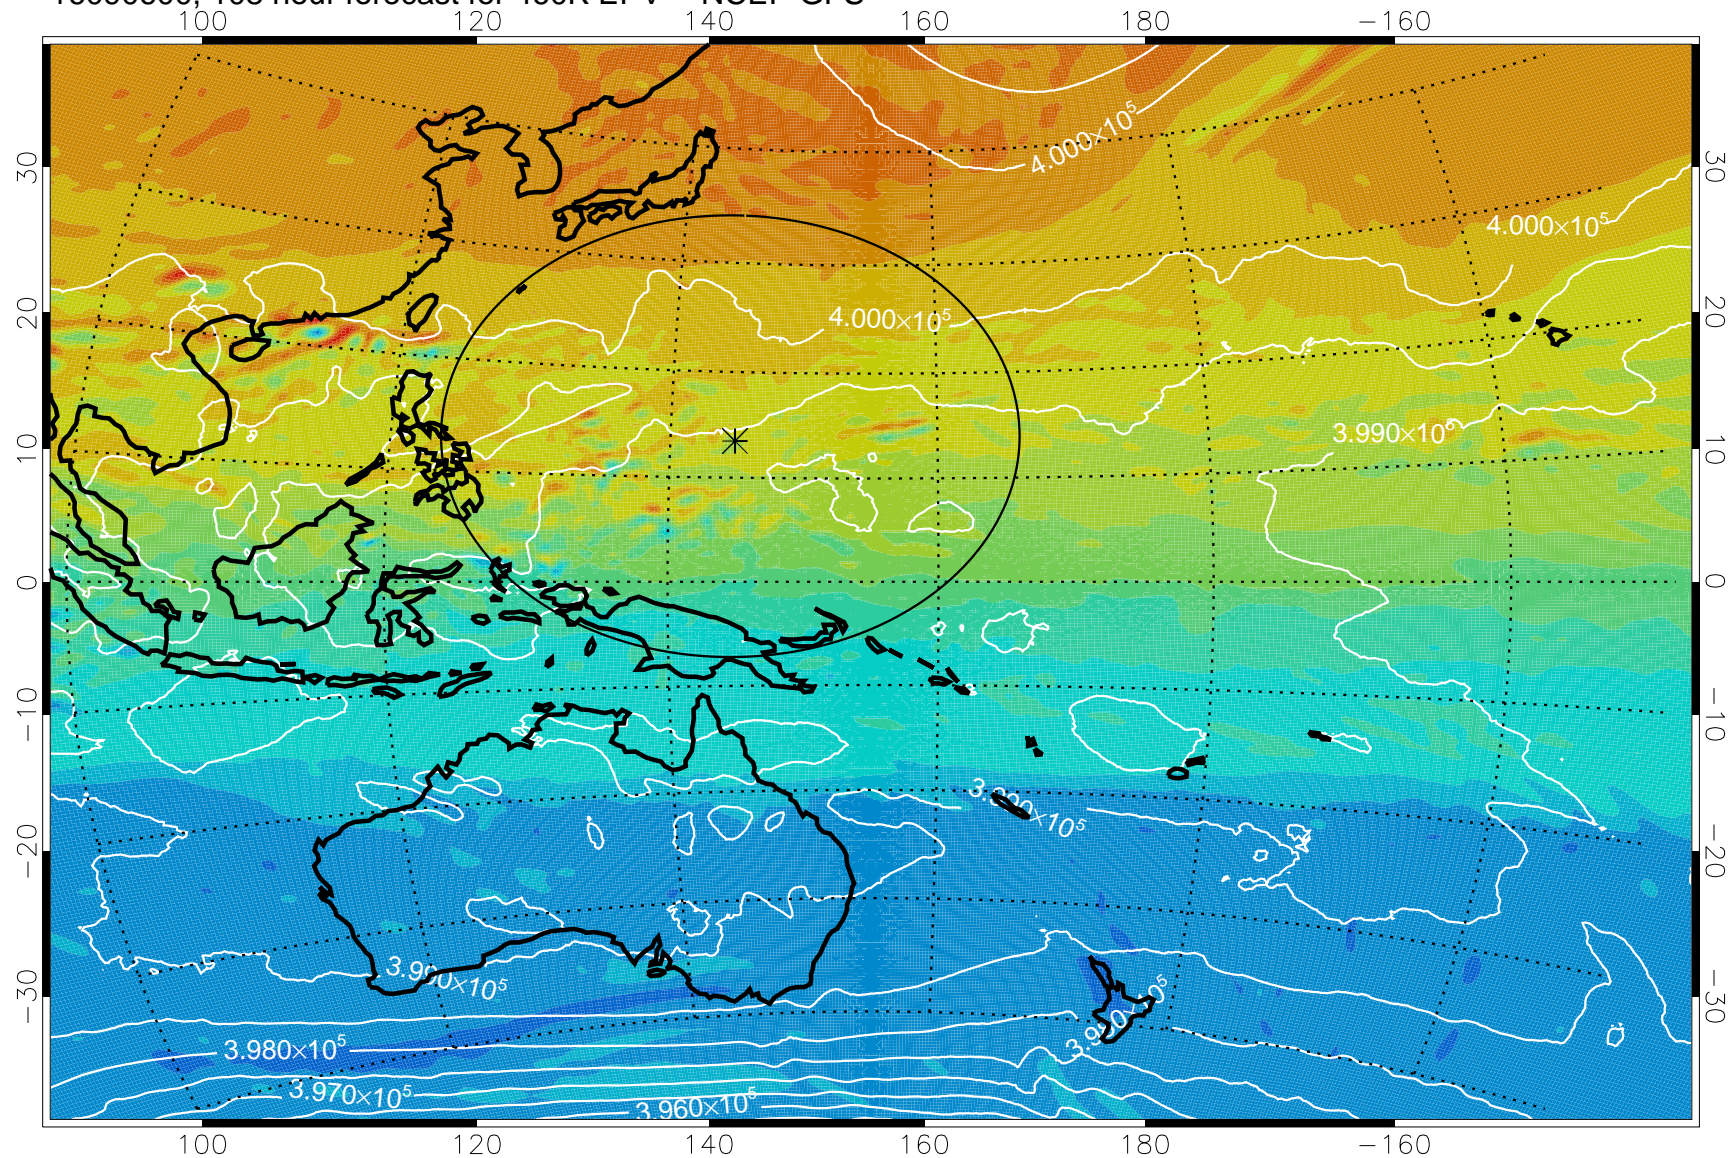

16090506, 90 hour forecast for 460K EPV -- NCEP GFS

460K Montgomery Streamfunction, white

Range ring of 2304 km

16090512, 96 hour forecast for 460K EPV -- NCEP GFS

460K Montgomery Streamfunction, white

Range ring of 2304 km

16090518, 102 hour forecast for 460K EPV -- NCEP GFS

460K Montgomery Streamfunction, white

Range ring of 2304 km

16090600, 108 hour forecast for 460K EPV -- NCEP GFS

460K Montgomery Streamfunction, white

Range ring of 2304 km

16090606, 114 hour forecast for 460K EPV -- NCEP GFS

460K Montgomery Streamfunction, white

Range ring of 2304 km

16090612, 120 hour forecast for 460K EPV -- NCEP GFS

460K Montgomery Streamfunction, white

Range ring of 2304 km