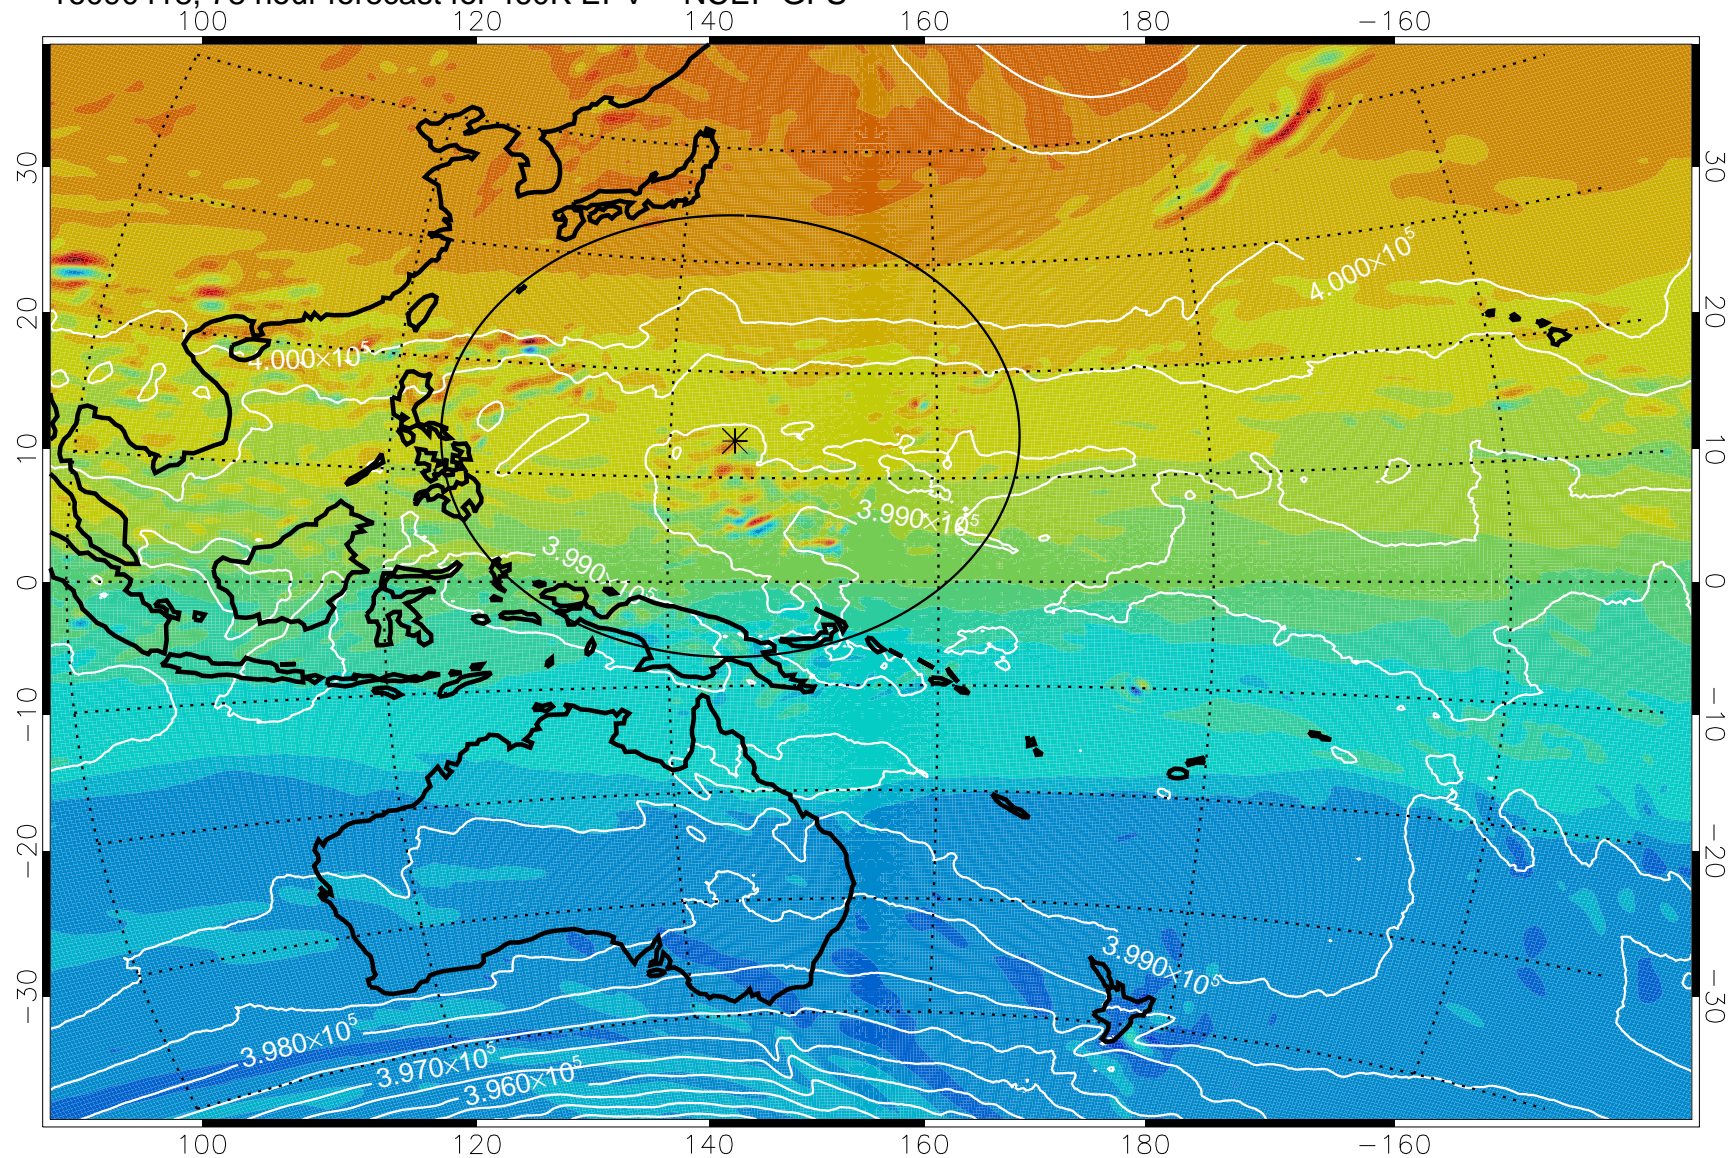

16090318, 54 hour forecast for 460K EPV -- NCEP GFS

460K Montgomery Streamfunction, white

Range ring of 2304 km

16090400, 60 hour forecast for 460K EPV -- NCEP GFS

460K Montgomery Streamfunction, white

Range ring of 2304 km

16090406, 66 hour forecast for 460K EPV -- NCEP GFS

460K Montgomery Streamfunction, white

Range ring of 2304 km

16090412, 72 hour forecast for 460K EPV -- NCEP GFS

460K Montgomery Streamfunction, white

Range ring of 2304 km

16090418, 78 hour forecast for 460K EPV -- NCEP GFS

460K Montgomery Streamfunction, white

Range ring of 2304 km

16090500, 84 hour forecast for 460K EPV -- NCEP GFS

460K Montgomery Streamfunction, white

Range ring of 2304 km

16090506, 90 hour forecast for 460K EPV -- NCEP GFS

460K Montgomery Streamfunction, white

Range ring of 2304 km

16090512, 96 hour forecast for 460K EPV -- NCEP GFS

460K Montgomery Streamfunction, white

Range ring of 2304 km