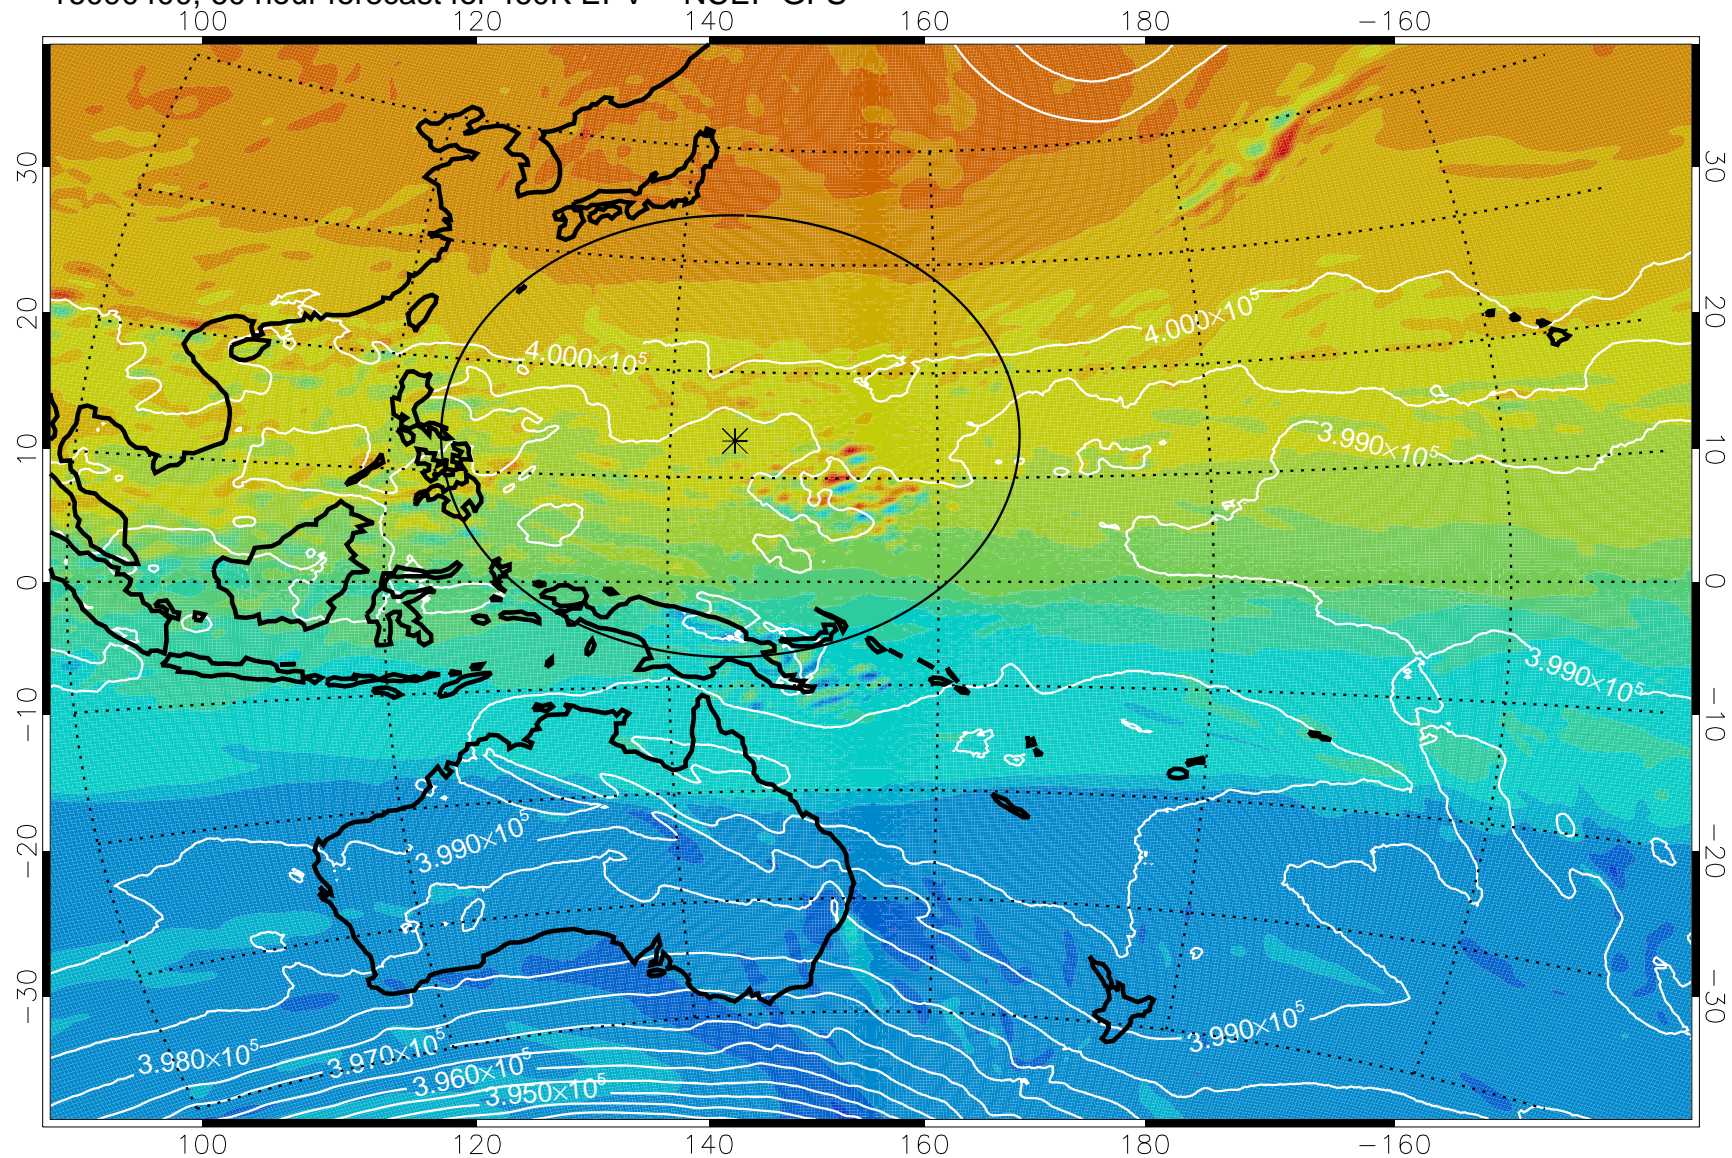

16090306, 42 hour forecast for 460K EPV -- NCEP GFS

460K Montgomery Streamfunction, white

Range ring of 2304 km

16090312, 48 hour forecast for 460K EPV -- NCEP GFS

460K Montgomery Streamfunction, white

Range ring of 2304 km

16090318, 54 hour forecast for 460K EPV -- NCEP GFS

460K Montgomery Streamfunction, white

Range ring of 2304 km

16090400, 60 hour forecast for 460K EPV -- NCEP GFS

460K Montgomery Streamfunction, white

Range ring of 2304 km

16090406, 66 hour forecast for 460K EPV -- NCEP GFS

460K Montgomery Streamfunction, white

Range ring of 2304 km

16090412, 72 hour forecast for 460K EPV -- NCEP GFS

460K Montgomery Streamfunction, white

Range ring of 2304 km

16090418, 78 hour forecast for 460K EPV -- NCEP GFS

460K Montgomery Streamfunction, white

Range ring of 2304 km

16090500, 84 hour forecast for 460K EPV -- NCEP GFS

460K Montgomery Streamfunction, white

Range ring of 2304 km