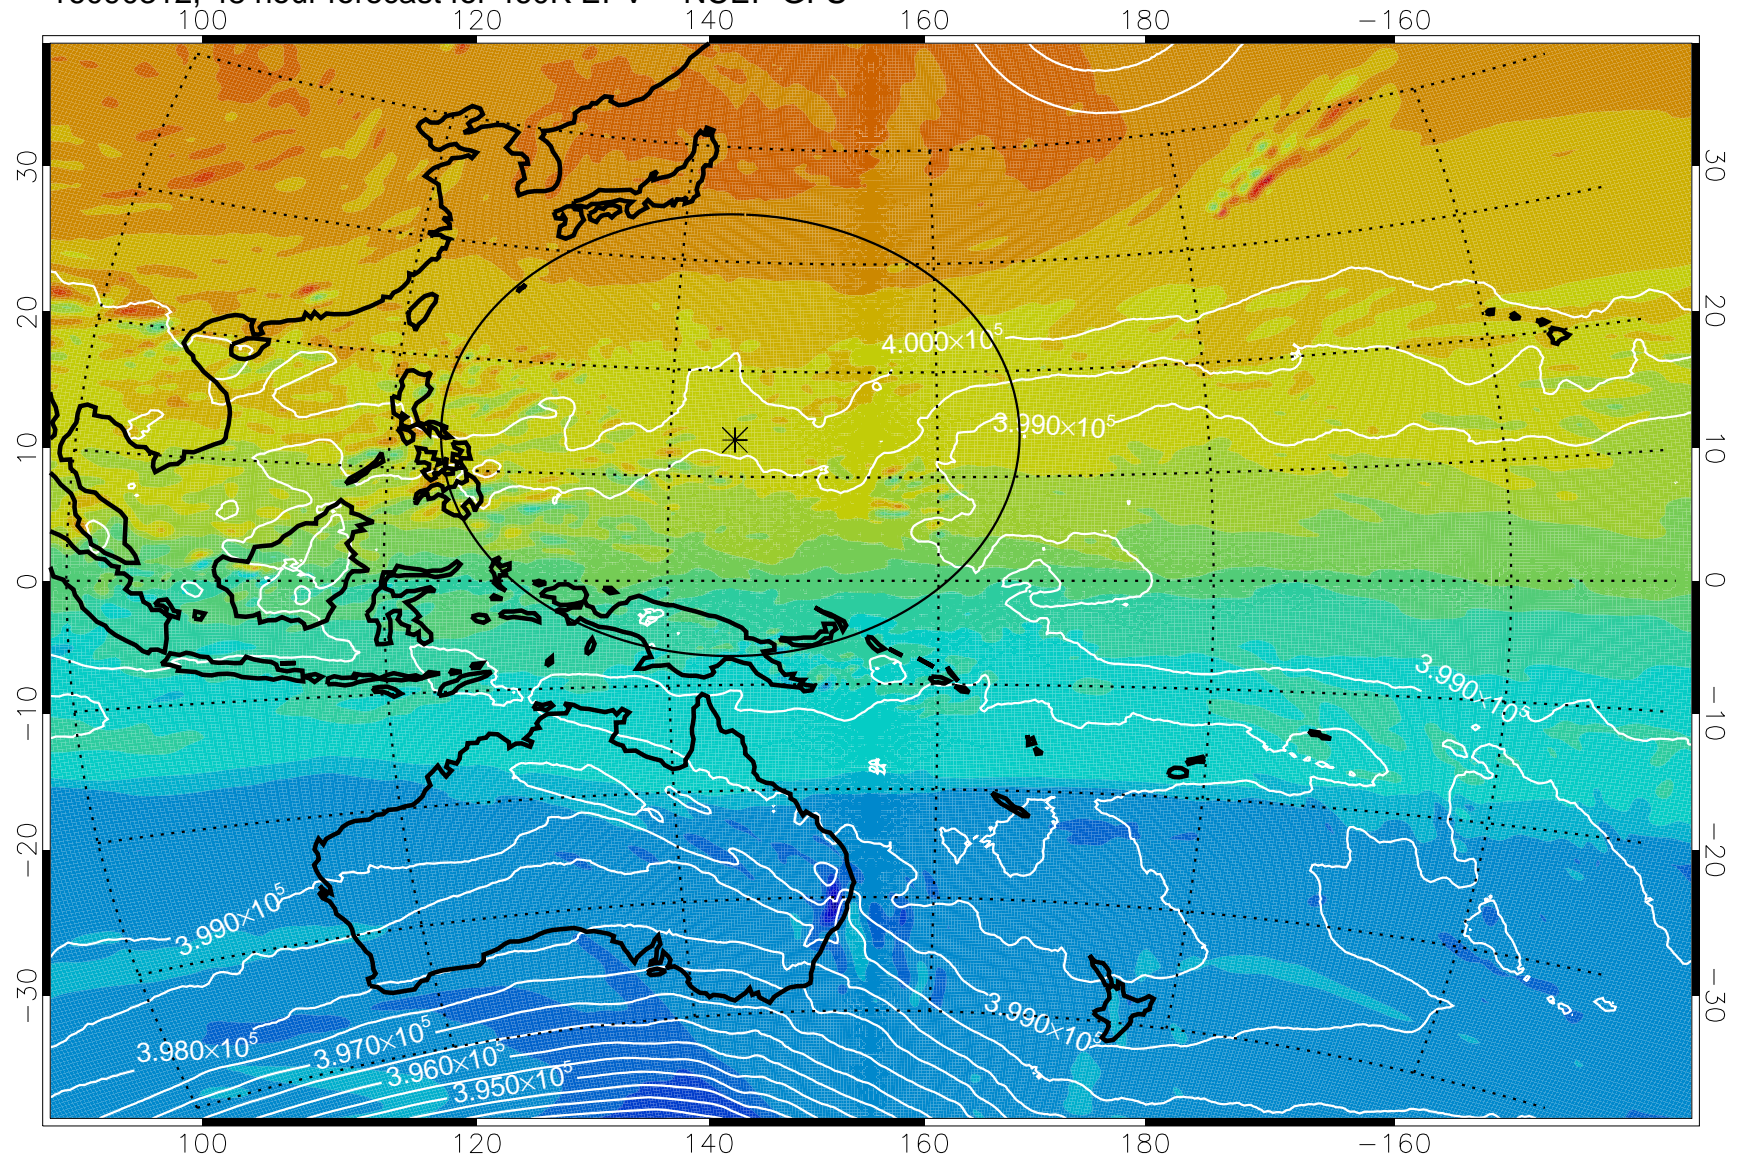

16090218, 30 hour forecast for 460K EPV -- NCEP GFS

460K Montgomery Streamfunction, white

Range ring of 2304 km

16090300, 36 hour forecast for 460K EPV -- NCEP GFS

460K Montgomery Streamfunction, white

Range ring of 2304 km

16090306, 42 hour forecast for 460K EPV -- NCEP GFS

460K Montgomery Streamfunction, white

Range ring of 2304 km

16090312, 48 hour forecast for 460K EPV -- NCEP GFS

460K Montgomery Streamfunction, white

Range ring of 2304 km

16090318, 54 hour forecast for 460K EPV -- NCEP GFS

460K Montgomery Streamfunction, white

Range ring of 2304 km

16090400, 60 hour forecast for 460K EPV -- NCEP GFS

460K Montgomery Streamfunction, white

Range ring of 2304 km

16090406, 66 hour forecast for 460K EPV -- NCEP GFS

460K Montgomery Streamfunction, white

Range ring of 2304 km

16090412, 72 hour forecast for 460K EPV -- NCEP GFS

460K Montgomery Streamfunction, white

Range ring of 2304 km