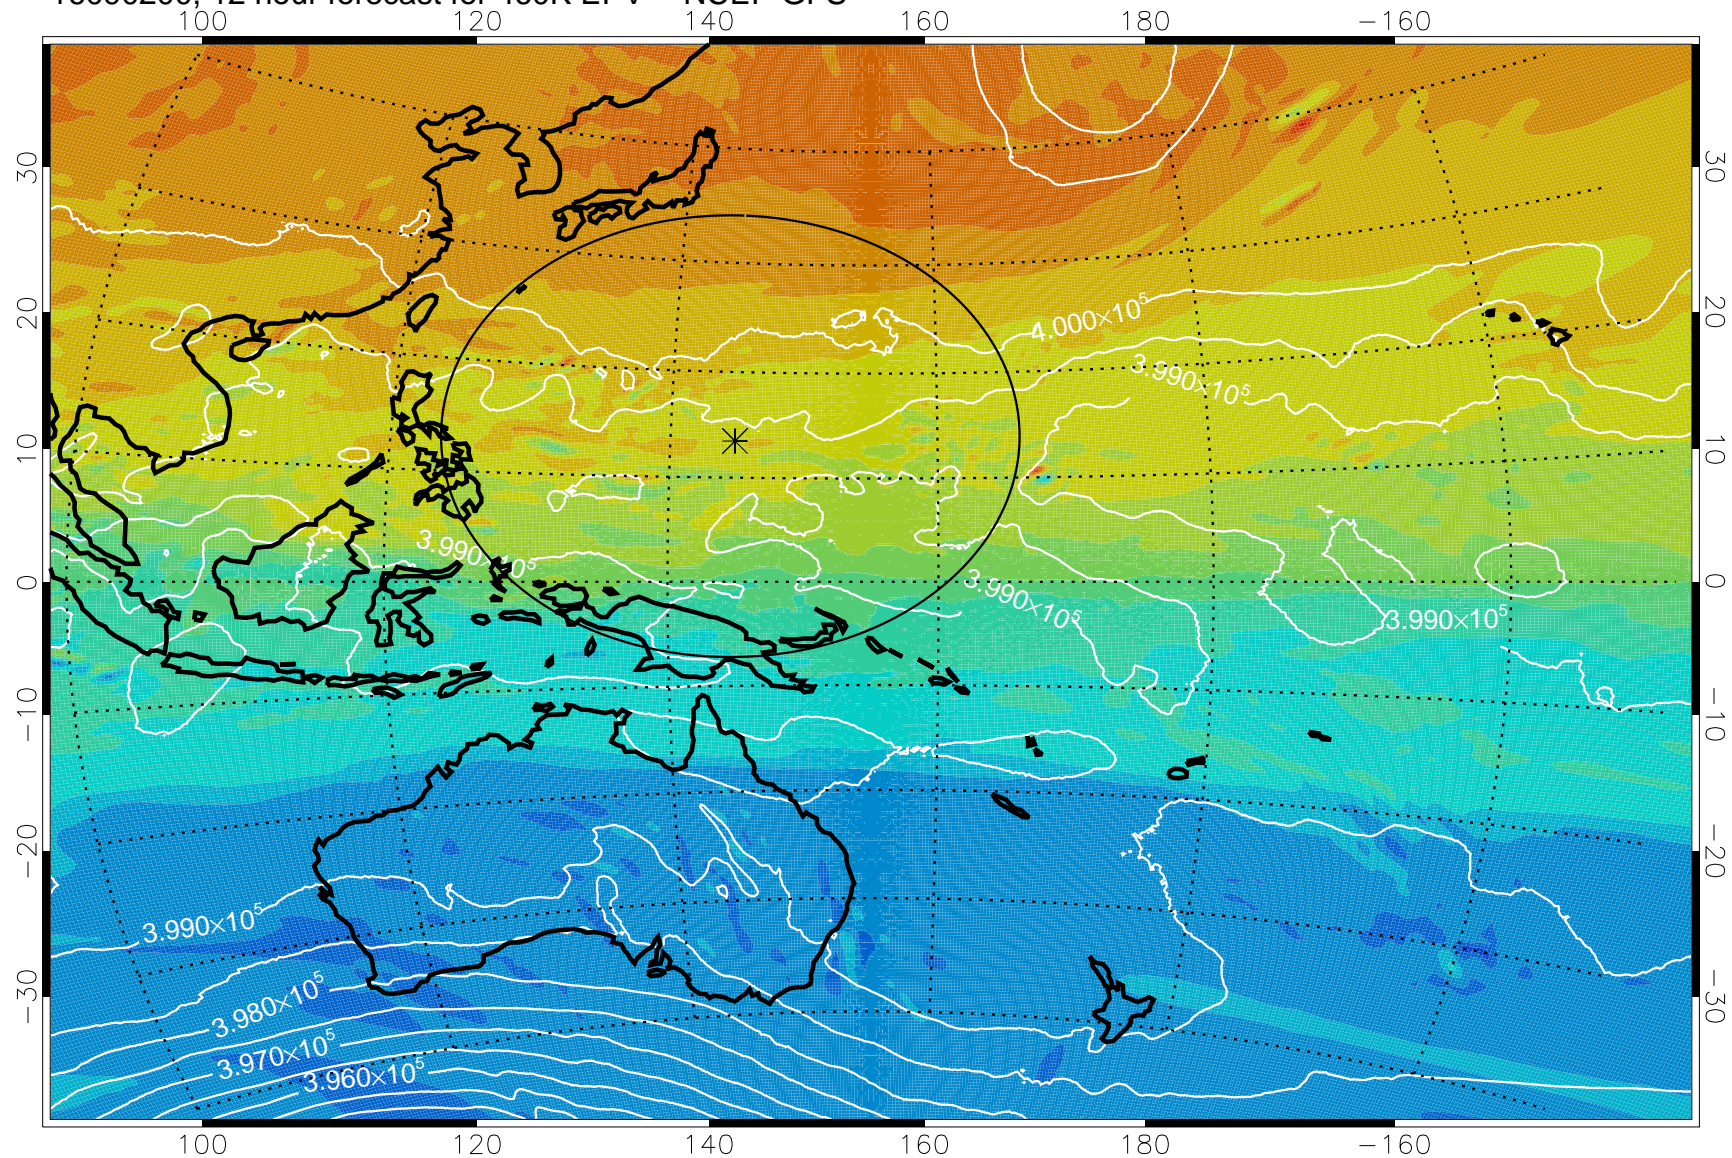

16090118, 6 hour forecast for 460K EPV -- NCEP GFS

460K Montgomery Streamfunction, white

Range ring of 2304 km

16090200, 12 hour forecast for 460K EPV -- NCEP GFS

460K Montgomery Streamfunction, white

Range ring of 2304 km

16090206, 18 hour forecast for 460K EPV -- NCEP GFS

460K Montgomery Streamfunction, white

Range ring of 2304 km

16090212, 24 hour forecast for 460K EPV -- NCEP GFS

460K Montgomery Streamfunction, white

Range ring of 2304 km

16090218, 30 hour forecast for 460K EPV -- NCEP GFS

460K Montgomery Streamfunction, white

Range ring of 2304 km

16090300, 36 hour forecast for 460K EPV -- NCEP GFS

460K Montgomery Streamfunction, white

Range ring of 2304 km

16090306, 42 hour forecast for 460K EPV -- NCEP GFS

460K Montgomery Streamfunction, white

Range ring of 2304 km

16090312, 48 hour forecast for 460K EPV -- NCEP GFS

460K Montgomery Streamfunction, white

Range ring of 2304 km