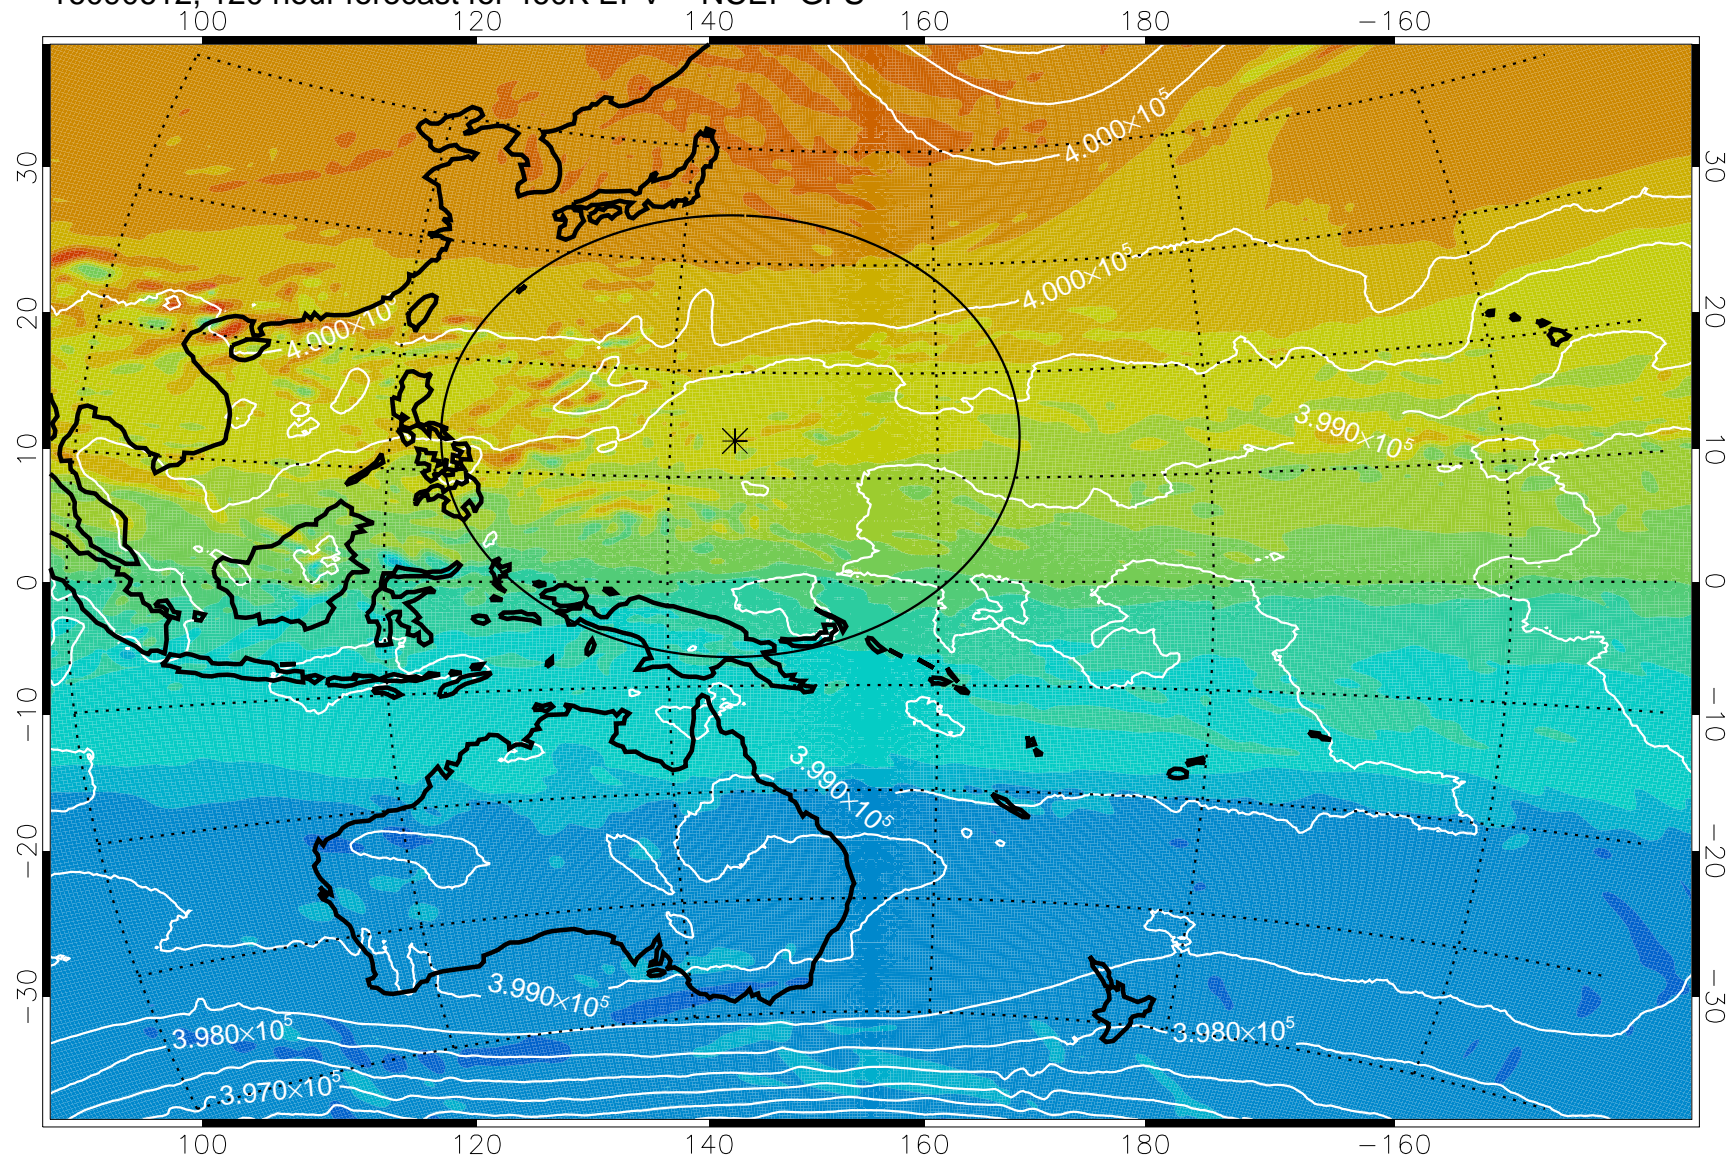

16090506, 90 hour forecast for 460K EPV -- NCEP GFS

460K Montgomery Streamfunction, white

Range ring of 2304 km

16090512, 96 hour forecast for 460K EPV -- NCEP GFS

460K Montgomery Streamfunction, white

Range ring of 2304 km

16090518, 102 hour forecast for 460K EPV -- NCEP GFS

460K Montgomery Streamfunction, white

Range ring of 2304 km

16090600, 108 hour forecast for 460K EPV -- NCEP GFS

460K Montgomery Streamfunction, white

Range ring of 2304 km

16090606, 114 hour forecast for 460K EPV -- NCEP GFS

460K Montgomery Streamfunction, white

Range ring of 2304 km

16090612, 120 hour forecast for 460K EPV -- NCEP GFS

460K Montgomery Streamfunction, white

Range ring of 2304 km