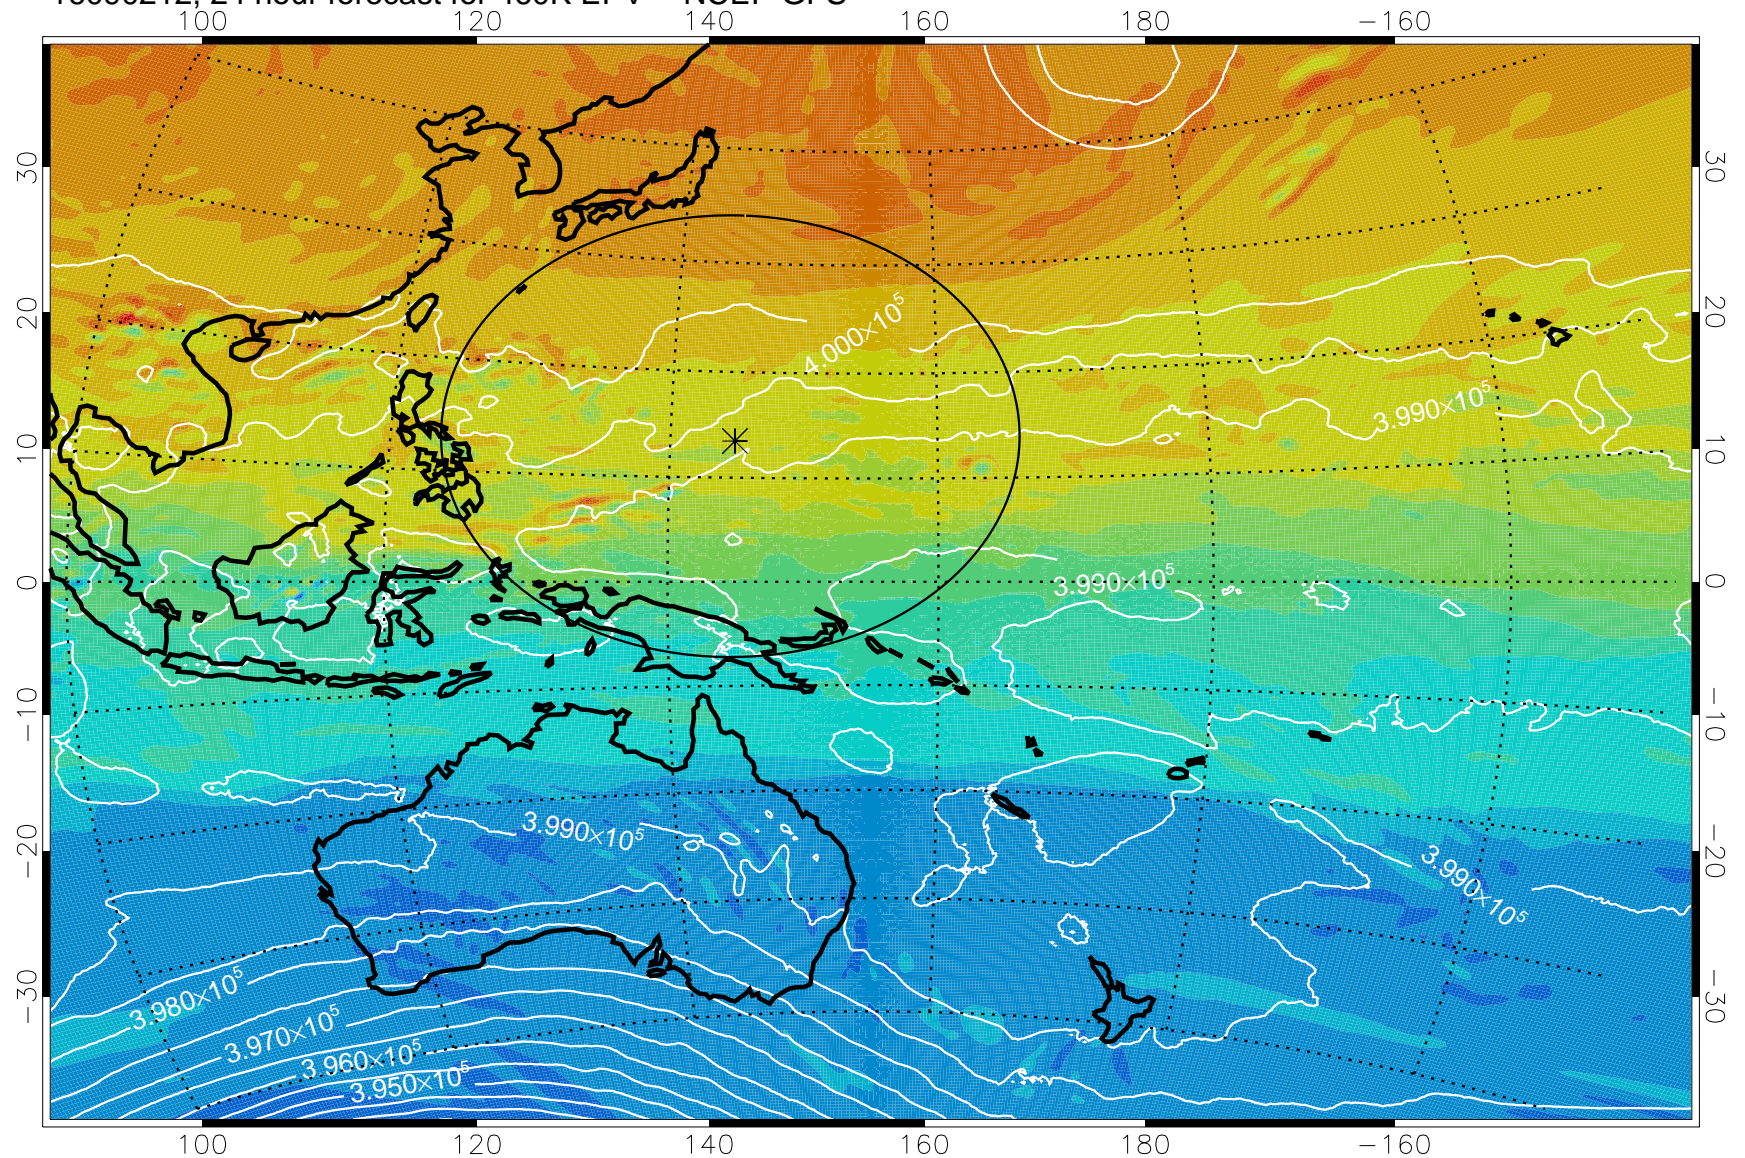

16090118, 6 hour forecast for 460K EPV -- NCEP GFS

460K Montgomery Streamfunction, white

Range ring of 2304 km

16090200, 12 hour forecast for 460K EPV -- NCEP GFS

460K Montgomery Streamfunction, white

Range ring of 2304 km

16090206, 18 hour forecast for 460K EPV -- NCEP GFS

460K Montgomery Streamfunction, white

Range ring of 2304 km

16090212, 24 hour forecast for 460K EPV -- NCEP GFS

460K Montgomery Streamfunction, white

Range ring of 2304 km

16090218, 30 hour forecast for 460K EPV -- NCEP GFS

460K Montgomery Streamfunction, white

Range ring of 2304 km

16090300, 36 hour forecast for 460K EPV -- NCEP GFS

460K Montgomery Streamfunction, white

Range ring of 2304 km

16090306, 42 hour forecast for 460K EPV -- NCEP GFS

460K Montgomery Streamfunction, white

Range ring of 2304 km

16090312, 48 hour forecast for 460K EPV -- NCEP GFS

460K Montgomery Streamfunction, white

Range ring of 2304 km