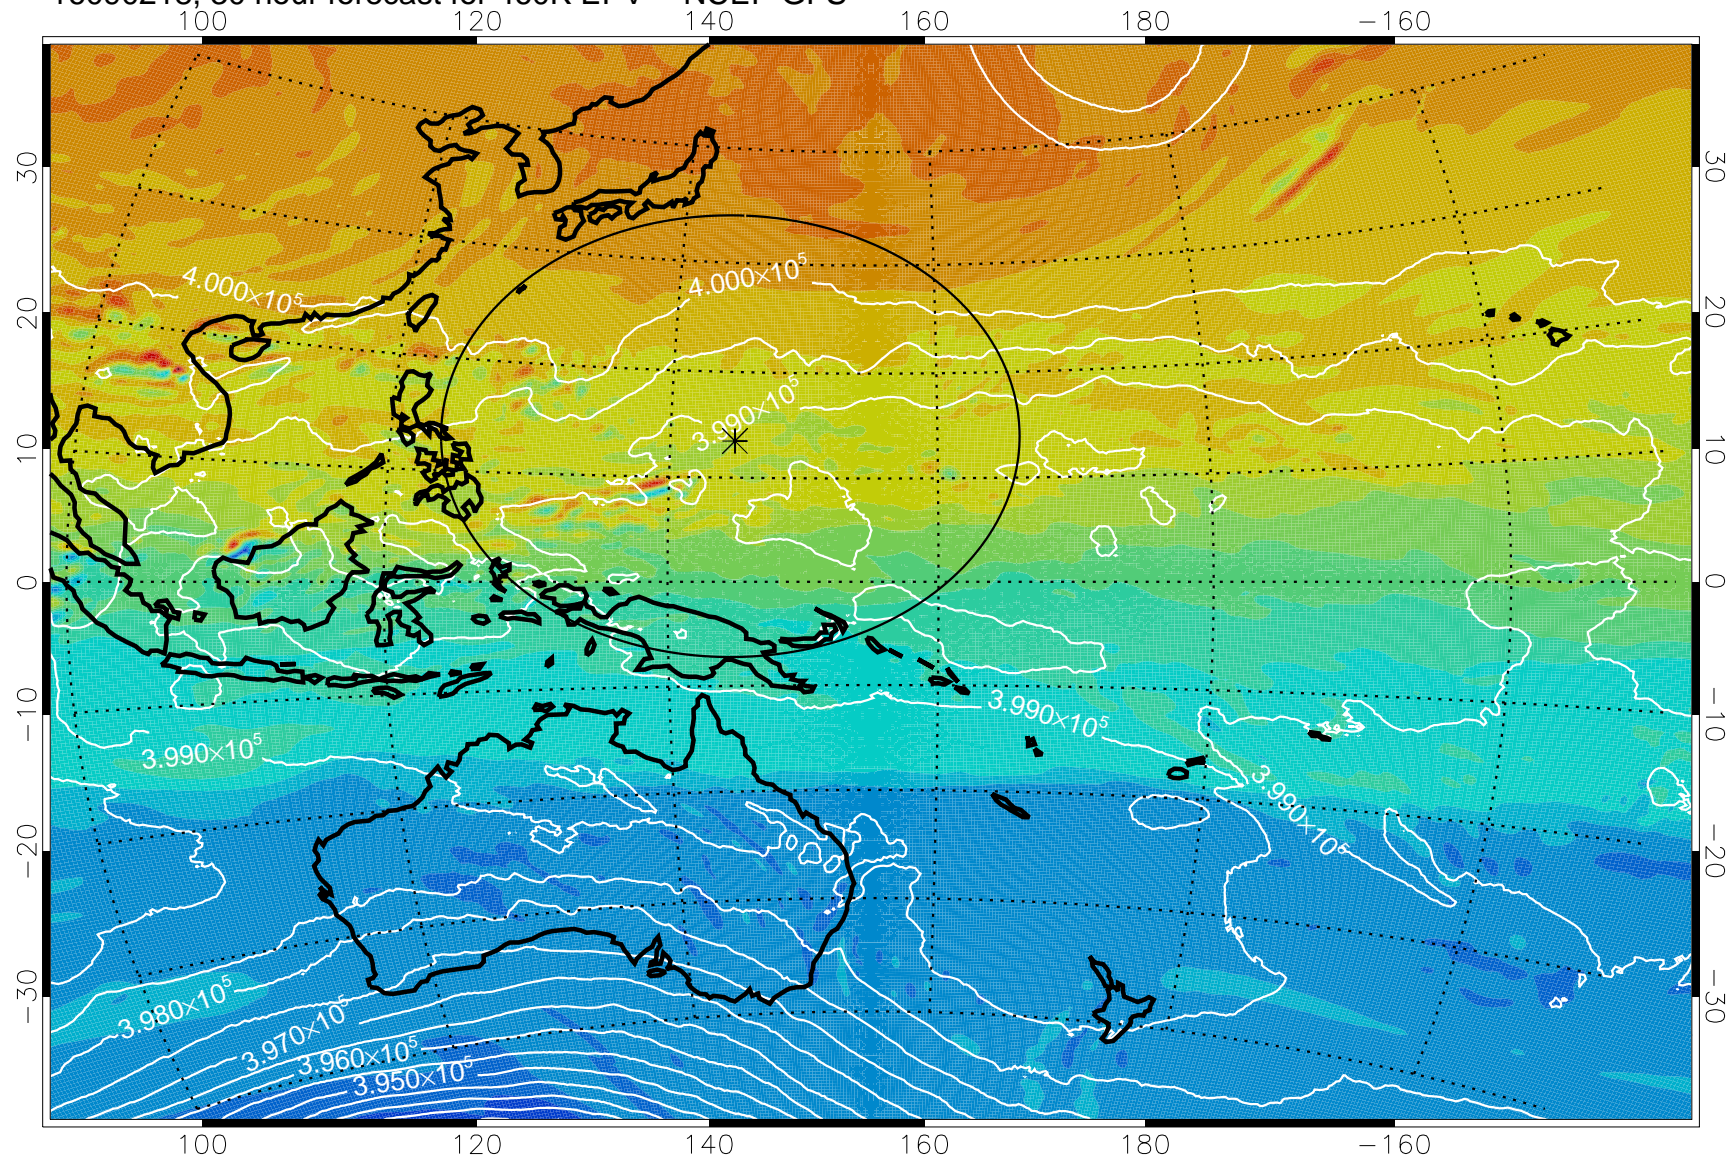

16090118, 6 hour forecast for 460K EPV -- NCEP GFS

460K Montgomery Streamfunction, white

Range ring of 2304 km

16090200, 12 hour forecast for 460K EPV -- NCEP GFS

460K Montgomery Streamfunction, white

Range ring of 2304 km

16090206, 18 hour forecast for 460K EPV -- NCEP GFS

460K Montgomery Streamfunction, white

Range ring of 2304 km

16090212, 24 hour forecast for 460K EPV -- NCEP GFS

460K Montgomery Streamfunction, white

Range ring of 2304 km

16090218, 30 hour forecast for 460K EPV -- NCEP GFS

460K Montgomery Streamfunction, white

Range ring of 2304 km

16090300, 36 hour forecast for 460K EPV -- NCEP GFS

460K Montgomery Streamfunction, white

Range ring of 2304 km

16090306, 42 hour forecast for 460K EPV -- NCEP GFS

460K Montgomery Streamfunction, white

Range ring of 2304 km

16090312, 48 hour forecast for 460K EPV -- NCEP GFS

460K Montgomery Streamfunction, white

Range ring of 2304 km