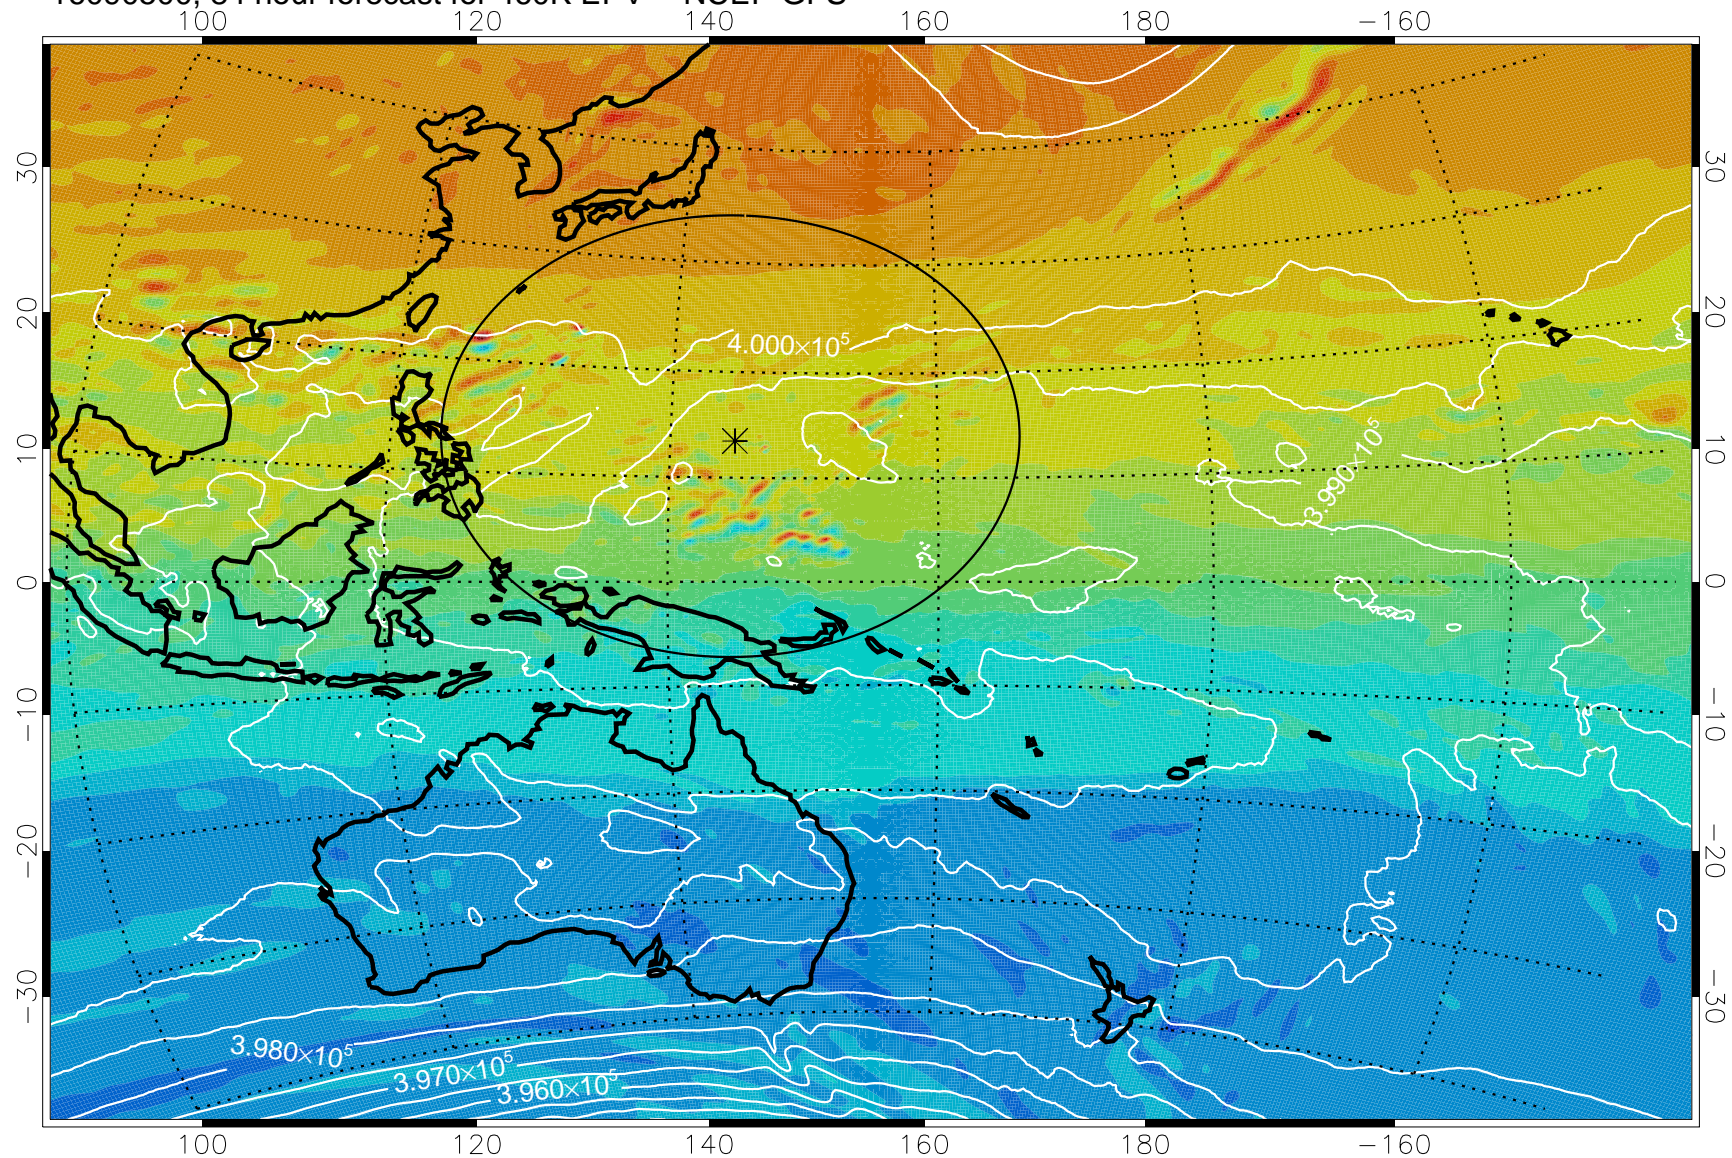

16090406, 66 hour forecast for 460K EPV -- NCEP GFS

460K Montgomery Streamfunction, white

Range ring of 2304 km

16090412, 72 hour forecast for 460K EPV -- NCEP GFS

460K Montgomery Streamfunction, white

Range ring of 2304 km

16090418, 78 hour forecast for 460K EPV -- NCEP GFS

460K Montgomery Streamfunction, white

Range ring of 2304 km

16090500, 84 hour forecast for 460K EPV -- NCEP GFS

460K Montgomery Streamfunction, white

Range ring of 2304 km

16090506, 90 hour forecast for 460K EPV -- NCEP GFS

460K Montgomery Streamfunction, white

Range ring of 2304 km

16090512, 96 hour forecast for 460K EPV -- NCEP GFS

460K Montgomery Streamfunction, white

Range ring of 2304 km

16090518, 102 hour forecast for 460K EPV -- NCEP GFS

460K Montgomery Streamfunction, white

Range ring of 2304 km

16090600, 108 hour forecast for 460K EPV -- NCEP GFS

460K Montgomery Streamfunction, white

Range ring of 2304 km