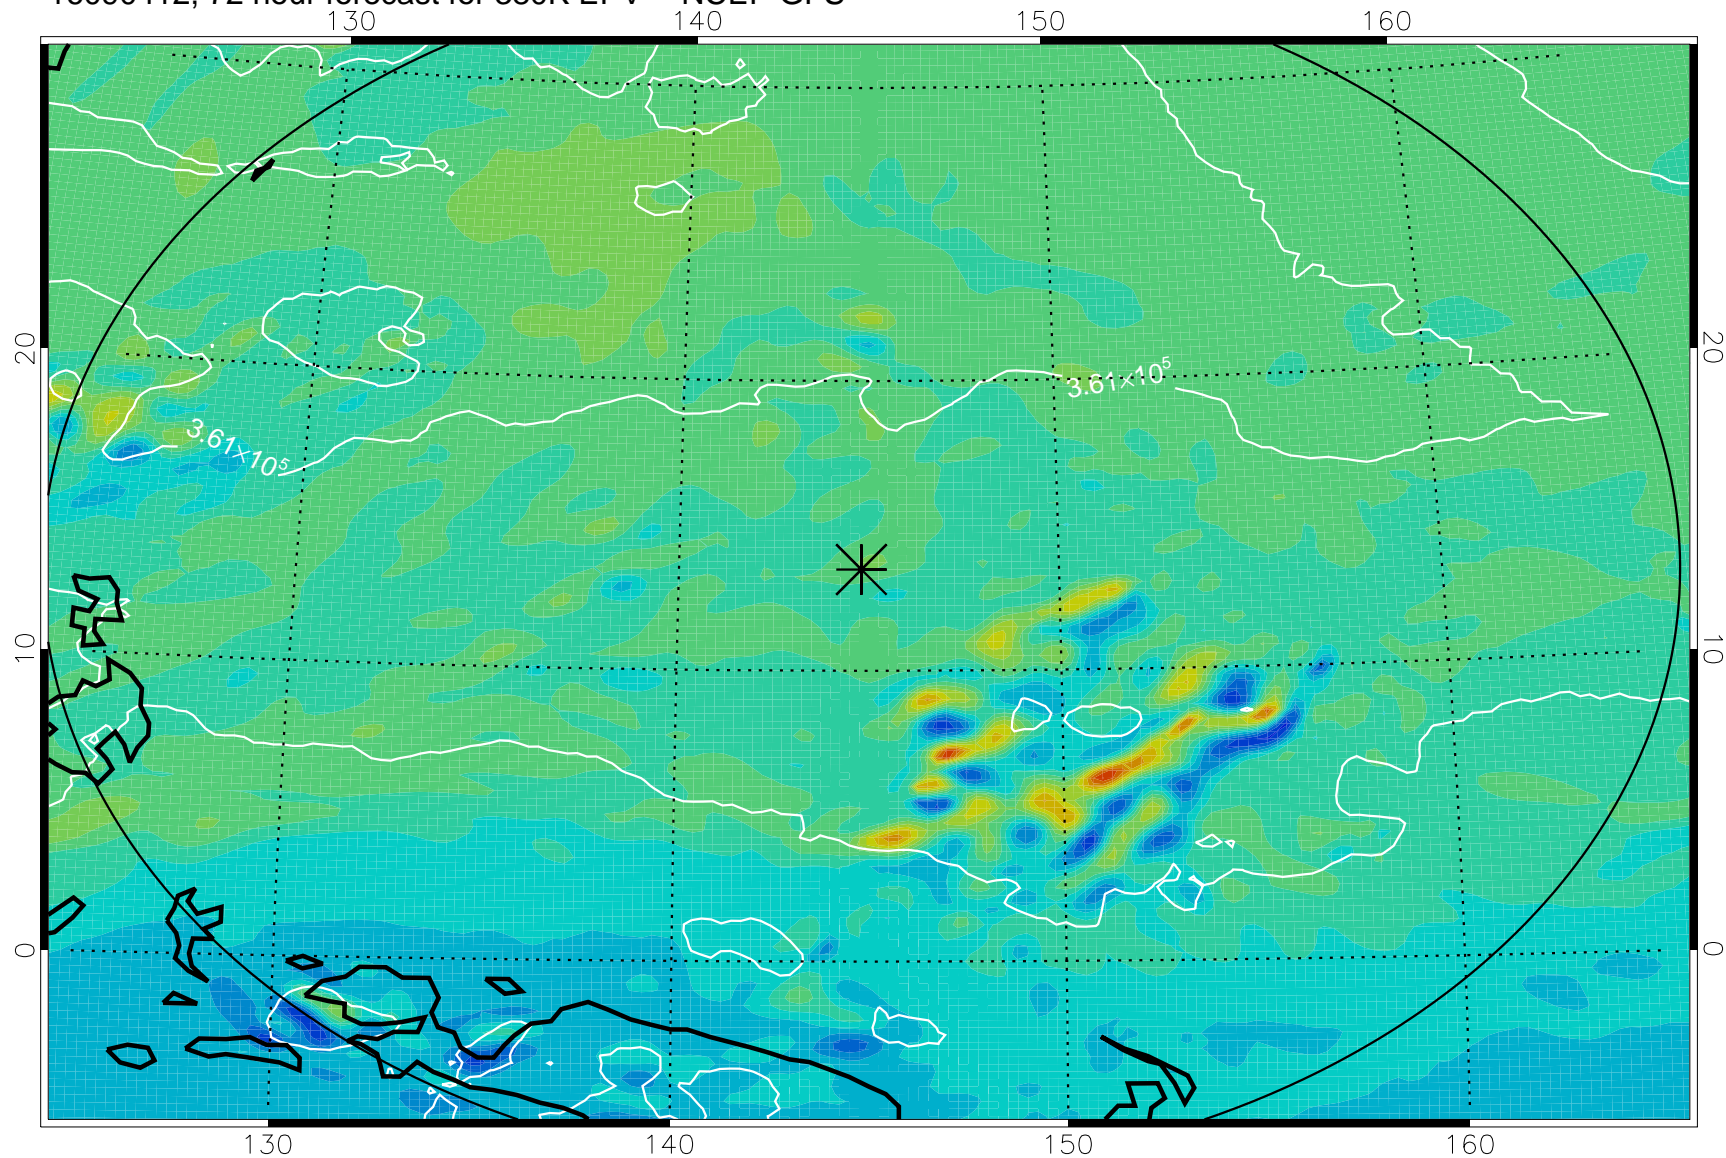

16090306, 42 hour forecast for 380K EPV -- NCEP GFS

380K Montgomery Streamfunction, white

Range ring of 2304 km

16090312, 48 hour forecast for 380K EPV -- NCEP GFS

380K Montgomery Streamfunction, white

Range ring of 2304 km

16090318, 54 hour forecast for 380K EPV -- NCEP GFS

380K Montgomery Streamfunction, white

Range ring of 2304 km

16090400, 60 hour forecast for 380K EPV -- NCEP GFS

380K Montgomery Streamfunction, white

Range ring of 2304 km

16090406, 66 hour forecast for 380K EPV -- NCEP GFS

380K Montgomery Streamfunction, white

Range ring of 2304 km

16090412, 72 hour forecast for 380K EPV -- NCEP GFS

380K Montgomery Streamfunction, white

Range ring of 2304 km

16090418, 78 hour forecast for 380K EPV -- NCEP GFS

380K Montgomery Streamfunction, white

Range ring of 2304 km

16090500, 84 hour forecast for 380K EPV -- NCEP GFS

380K Montgomery Streamfunction, white

Range ring of 2304 km