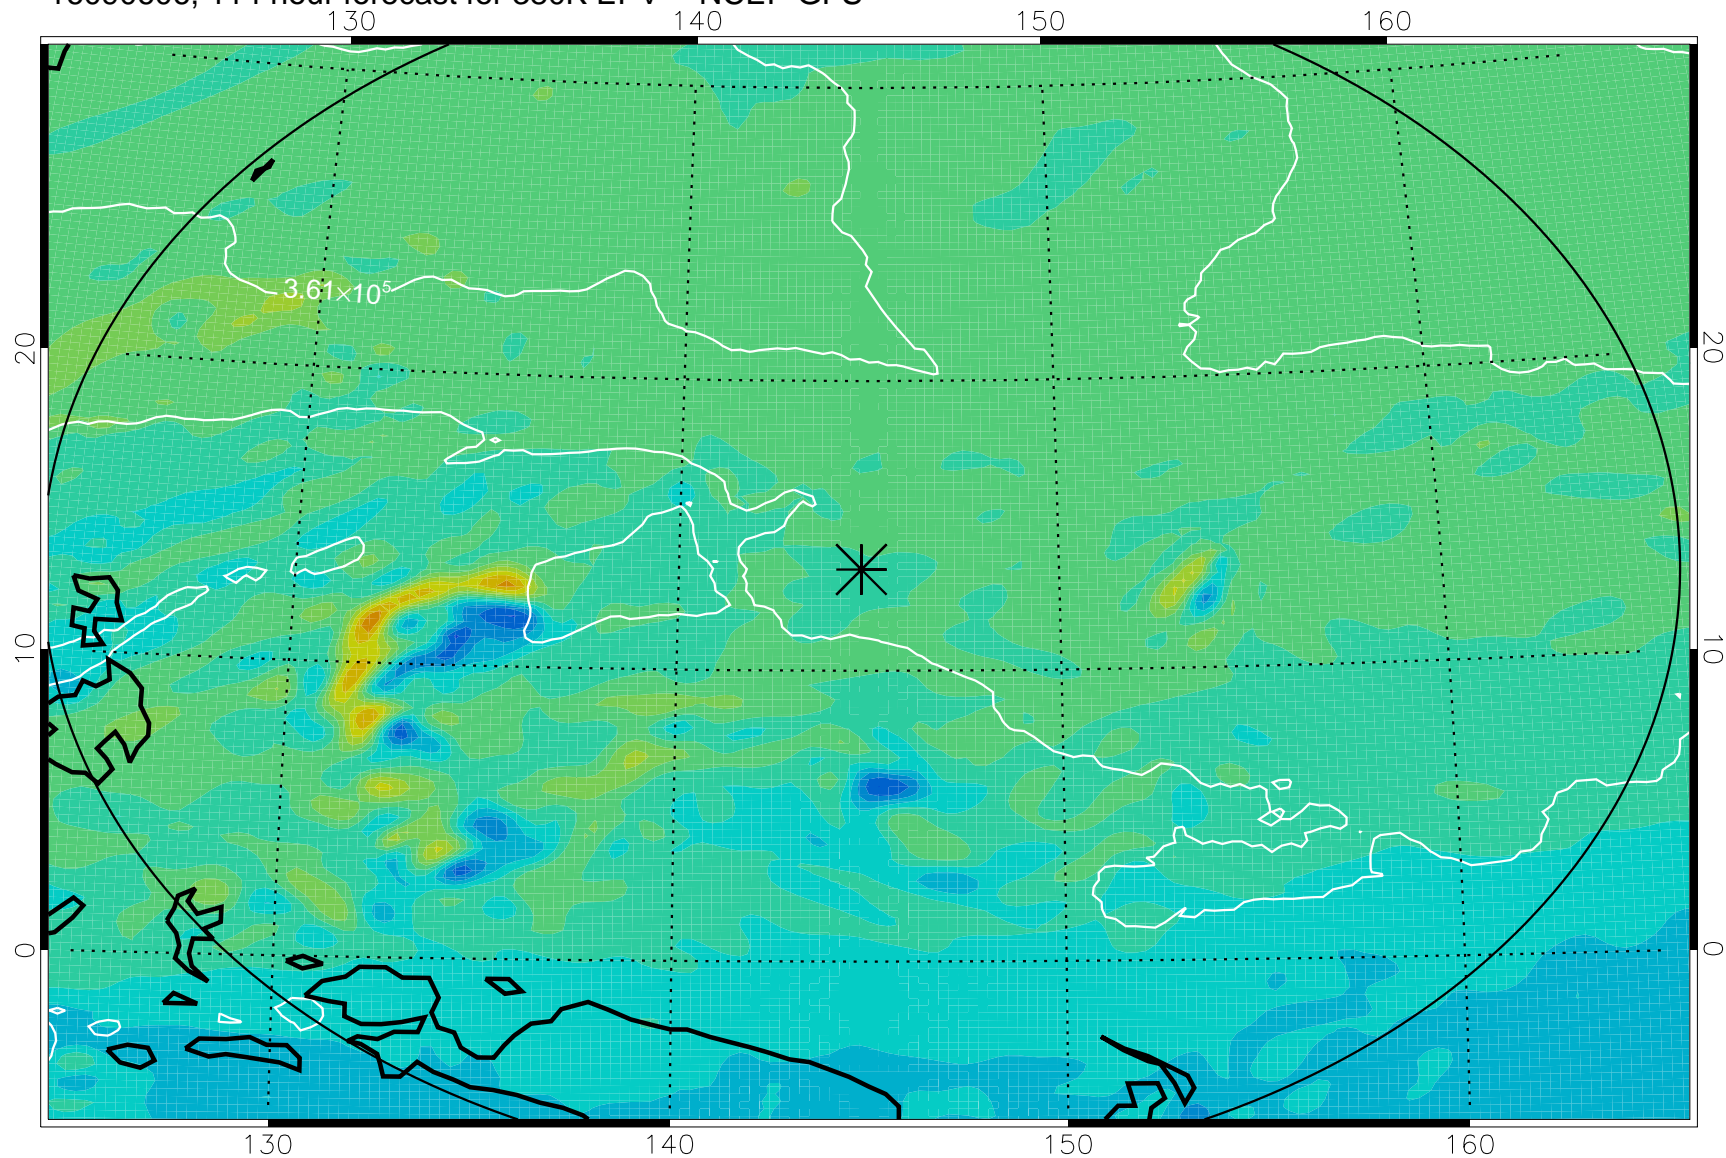

16090418, 78 hour forecast for 380K EPV -- NCEP GFS

380K Montgomery Streamfunction, white

Range ring of 2304 km

16090500, 84 hour forecast for 380K EPV -- NCEP GFS

380K Montgomery Streamfunction, white

Range ring of 2304 km

16090506, 90 hour forecast for 380K EPV -- NCEP GFS

380K Montgomery Streamfunction, white

Range ring of 2304 km

16090512, 96 hour forecast for 380K EPV -- NCEP GFS

380K Montgomery Streamfunction, white

Range ring of 2304 km

16090518, 102 hour forecast for 380K EPV -- NCEP GFS

380K Montgomery Streamfunction, white

Range ring of 2304 km

16090600, 108 hour forecast for 380K EPV -- NCEP GFS

380K Montgomery Streamfunction, white

Range ring of 2304 km

16090606, 114 hour forecast for 380K EPV -- NCEP GFS

380K Montgomery Streamfunction, white

Range ring of 2304 km

16090612, 120 hour forecast for 380K EPV -- NCEP GFS

380K Montgomery Streamfunction, white

Range ring of 2304 km