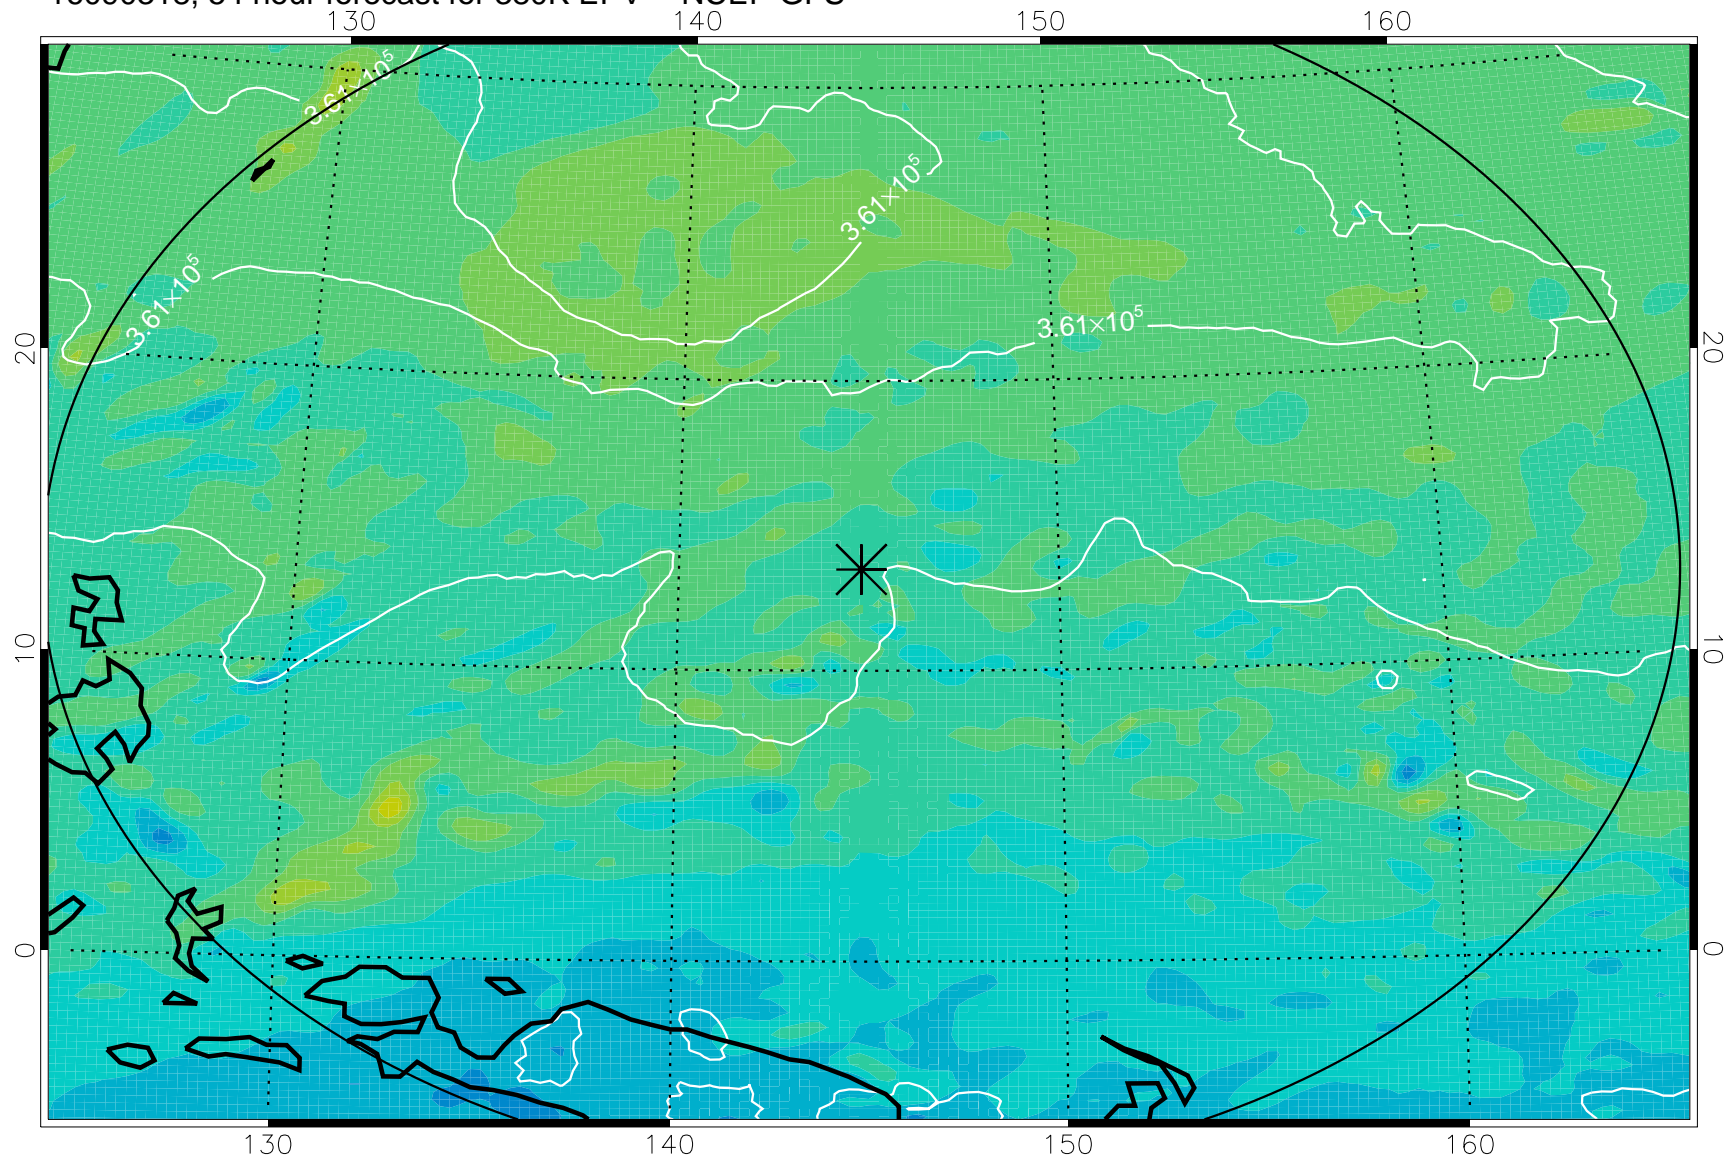

16090218, 30 hour forecast for 380K EPV -- NCEP GFS

380K Montgomery Streamfunction, white

Range ring of 2304 km

16090300, 36 hour forecast for 380K EPV -- NCEP GFS

380K Montgomery Streamfunction, white

Range ring of 2304 km

16090306, 42 hour forecast for 380K EPV -- NCEP GFS

380K Montgomery Streamfunction, white

Range ring of 2304 km

16090312, 48 hour forecast for 380K EPV -- NCEP GFS

380K Montgomery Streamfunction, white

Range ring of 2304 km

16090318, 54 hour forecast for 380K EPV -- NCEP GFS

380K Montgomery Streamfunction, white

Range ring of 2304 km

16090400, 60 hour forecast for 380K EPV -- NCEP GFS

380K Montgomery Streamfunction, white

Range ring of 2304 km

16090406, 66 hour forecast for 380K EPV -- NCEP GFS

380K Montgomery Streamfunction, white

Range ring of 2304 km

16090412, 72 hour forecast for 380K EPV -- NCEP GFS

380K Montgomery Streamfunction, white

Range ring of 2304 km