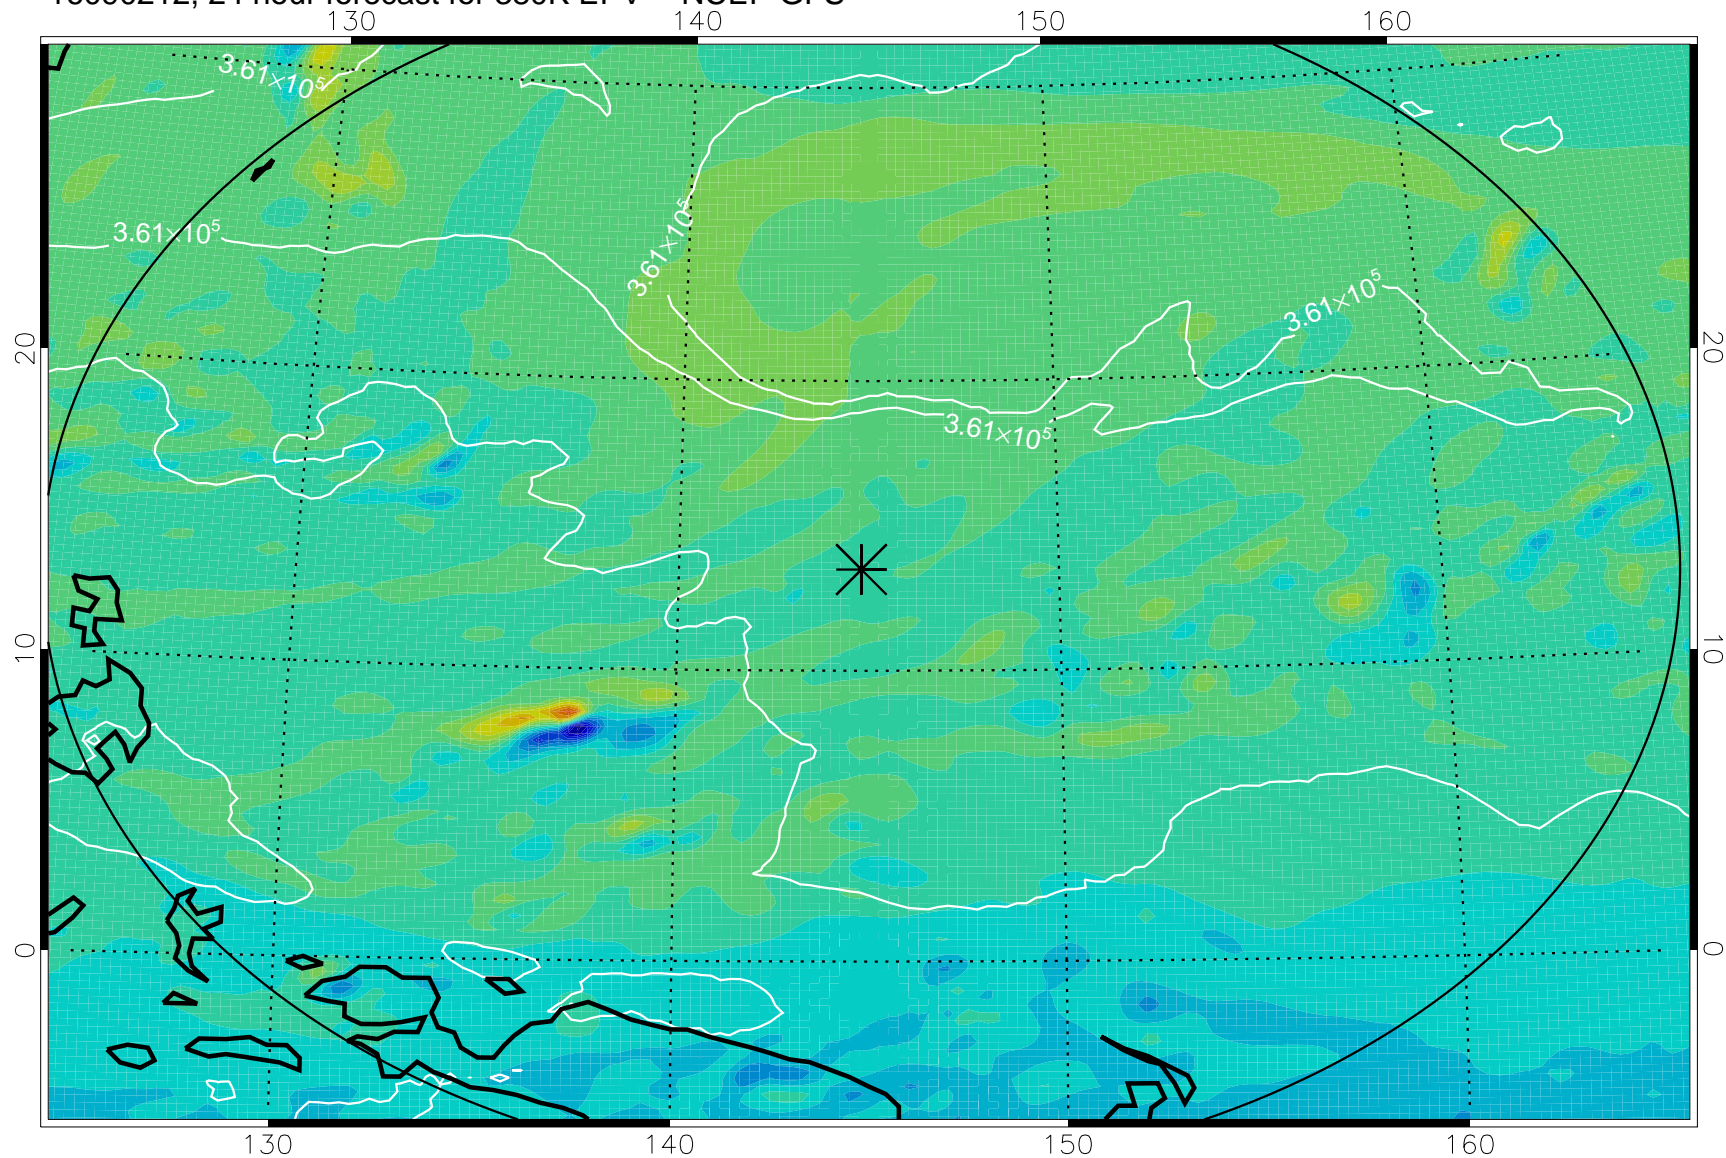

16090118, 6 hour forecast for 380K EPV -- NCEP GFS

380K Montgomery Streamfunction, white

Range ring of 2304 km

16090200, 12 hour forecast for 380K EPV -- NCEP GFS

380K Montgomery Streamfunction, white

Range ring of 2304 km

16090206, 18 hour forecast for 380K EPV -- NCEP GFS

380K Montgomery Streamfunction, white

Range ring of 2304 km

16090212, 24 hour forecast for 380K EPV -- NCEP GFS

380K Montgomery Streamfunction, white

Range ring of 2304 km

16090218, 30 hour forecast for 380K EPV -- NCEP GFS

380K Montgomery Streamfunction, white

Range ring of 2304 km

16090300, 36 hour forecast for 380K EPV -- NCEP GFS

380K Montgomery Streamfunction, white

Range ring of 2304 km

16090306, 42 hour forecast for 380K EPV -- NCEP GFS

380K Montgomery Streamfunction, white

Range ring of 2304 km

16090312, 48 hour forecast for 380K EPV -- NCEP GFS

380K Montgomery Streamfunction, white

Range ring of 2304 km