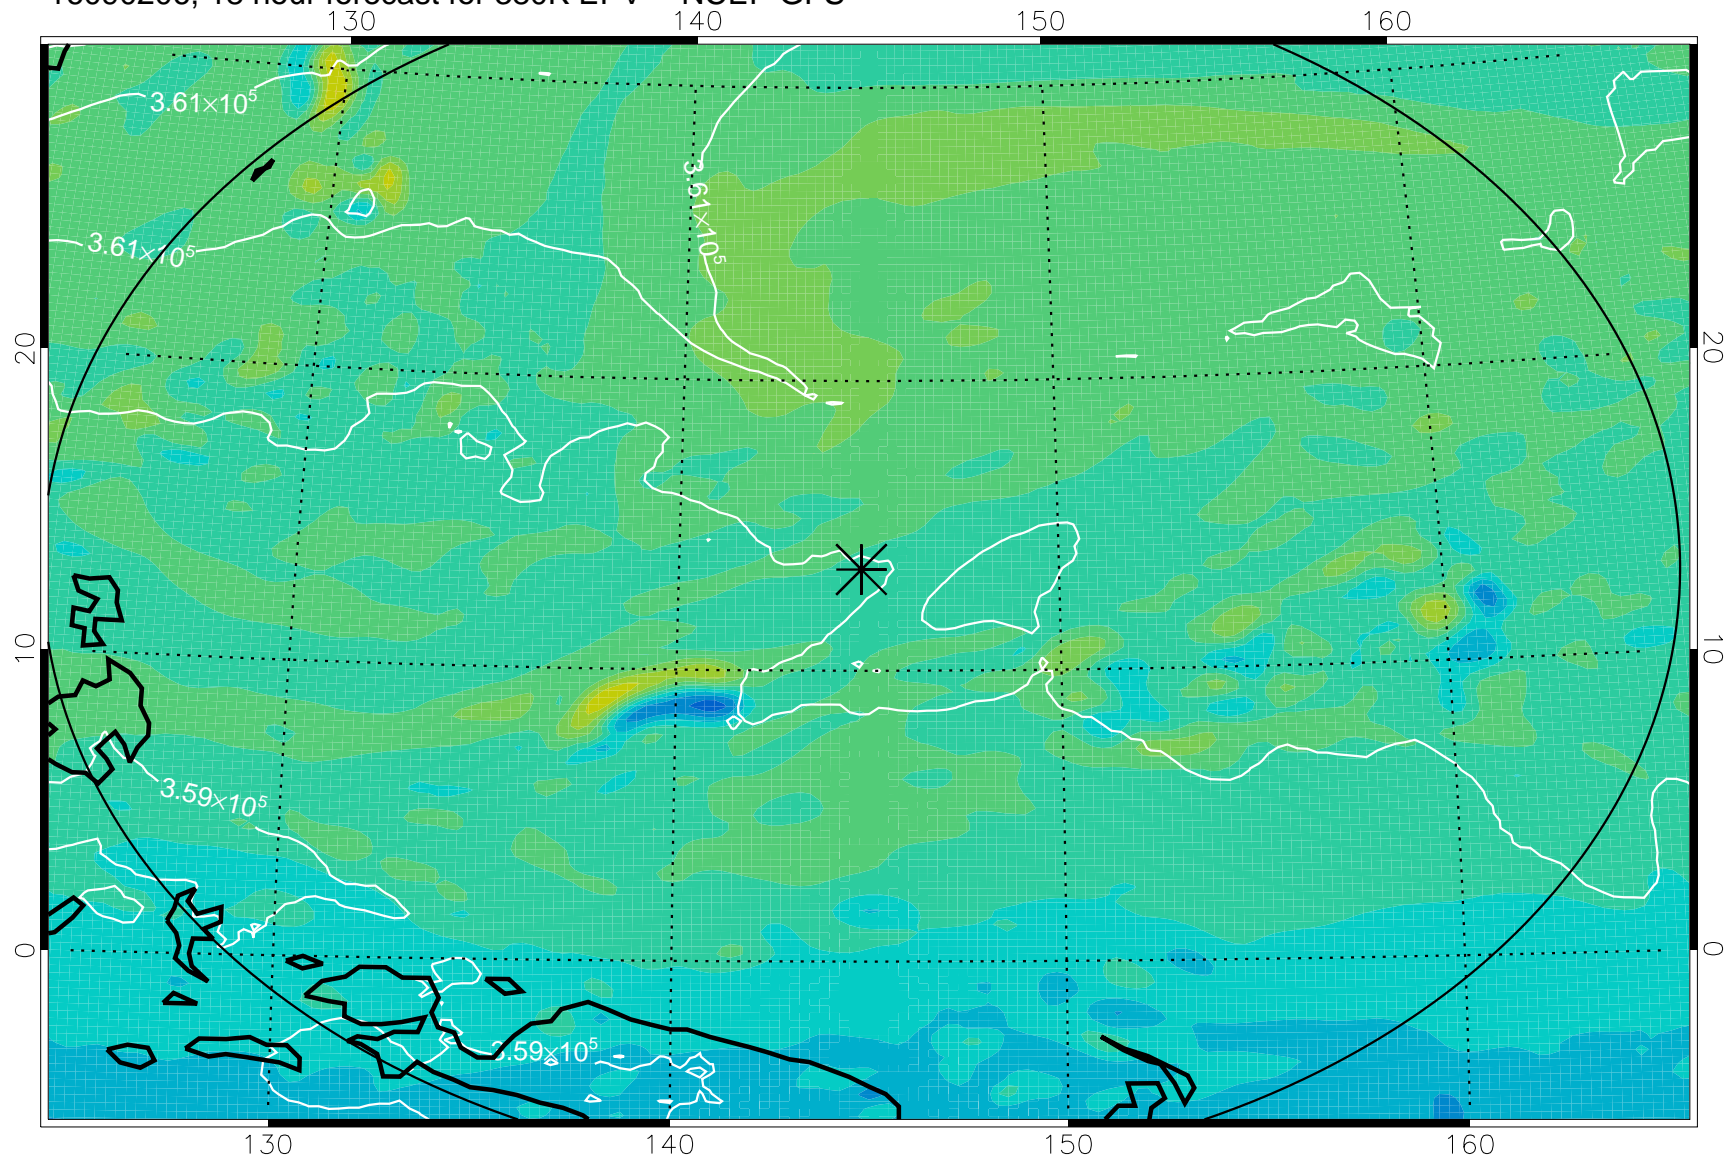

16090118, 6 hour forecast for 380K EPV -- NCEP GFS

380K Montgomery Streamfunction, white

Range ring of 2304 km

16090200, 12 hour forecast for 380K EPV -- NCEP GFS

380K Montgomery Streamfunction, white

Range ring of 2304 km

16090206, 18 hour forecast for 380K EPV -- NCEP GFS

380K Montgomery Streamfunction, white

Range ring of 2304 km

16090212, 24 hour forecast for 380K EPV -- NCEP GFS

380K Montgomery Streamfunction, white

Range ring of 2304 km

16090218, 30 hour forecast for 380K EPV -- NCEP GFS

380K Montgomery Streamfunction, white

Range ring of 2304 km

16090300, 36 hour forecast for 380K EPV -- NCEP GFS

380K Montgomery Streamfunction, white

Range ring of 2304 km

16090306, 42 hour forecast for 380K EPV -- NCEP GFS

380K Montgomery Streamfunction, white

Range ring of 2304 km

16090312, 48 hour forecast for 380K EPV -- NCEP GFS

380K Montgomery Streamfunction, white

Range ring of 2304 km