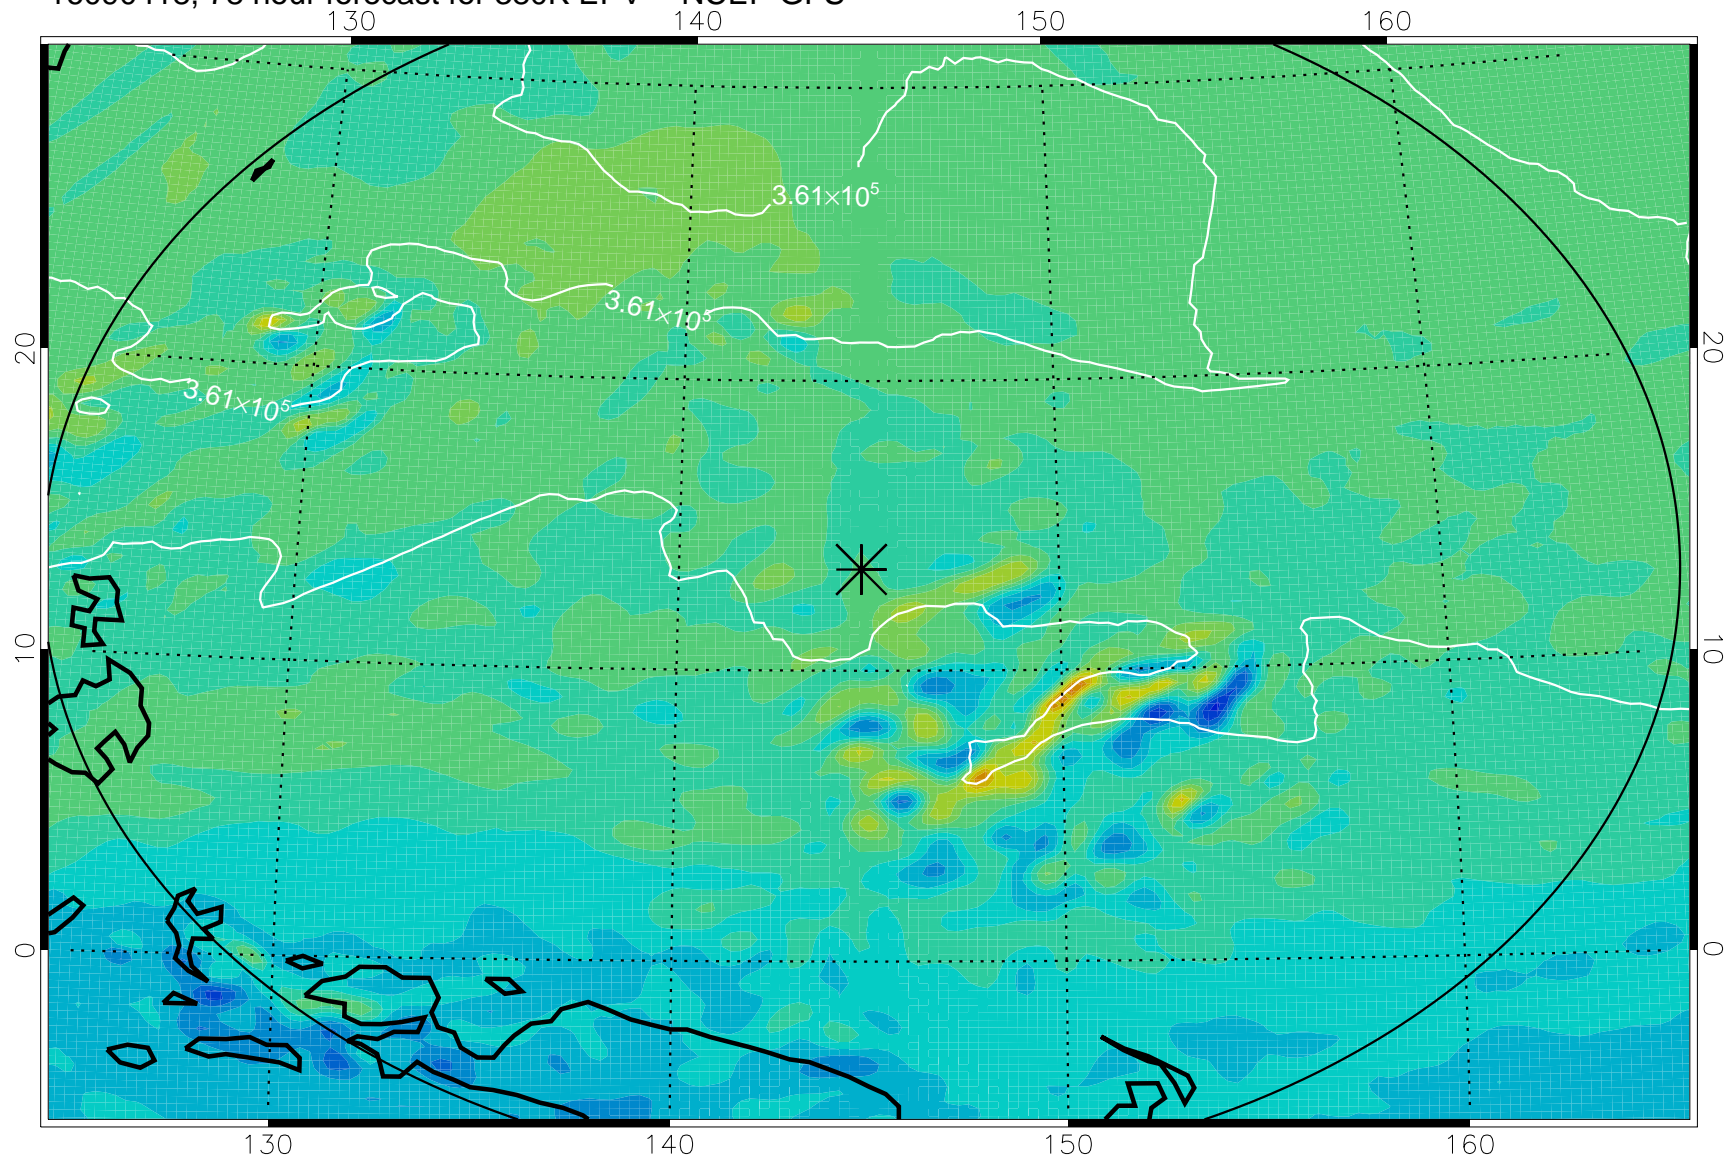

16090406, 66 hour forecast for 380K EPV -- NCEP GFS

380K Montgomery Streamfunction, white

Range ring of 2304 km

16090412, 72 hour forecast for 380K EPV -- NCEP GFS

380K Montgomery Streamfunction, white

Range ring of 2304 km

16090418, 78 hour forecast for 380K EPV -- NCEP GFS

380K Montgomery Streamfunction, white

Range ring of 2304 km

16090500, 84 hour forecast for 380K EPV -- NCEP GFS

380K Montgomery Streamfunction, white

Range ring of 2304 km

16090506, 90 hour forecast for 380K EPV -- NCEP GFS

380K Montgomery Streamfunction, white

Range ring of 2304 km

16090512, 96 hour forecast for 380K EPV -- NCEP GFS

380K Montgomery Streamfunction, white

Range ring of 2304 km

16090518, 102 hour forecast for 380K EPV -- NCEP GFS

380K Montgomery Streamfunction, white

Range ring of 2304 km

16090600, 108 hour forecast for 380K EPV -- NCEP GFS

380K Montgomery Streamfunction, white

Range ring of 2304 km