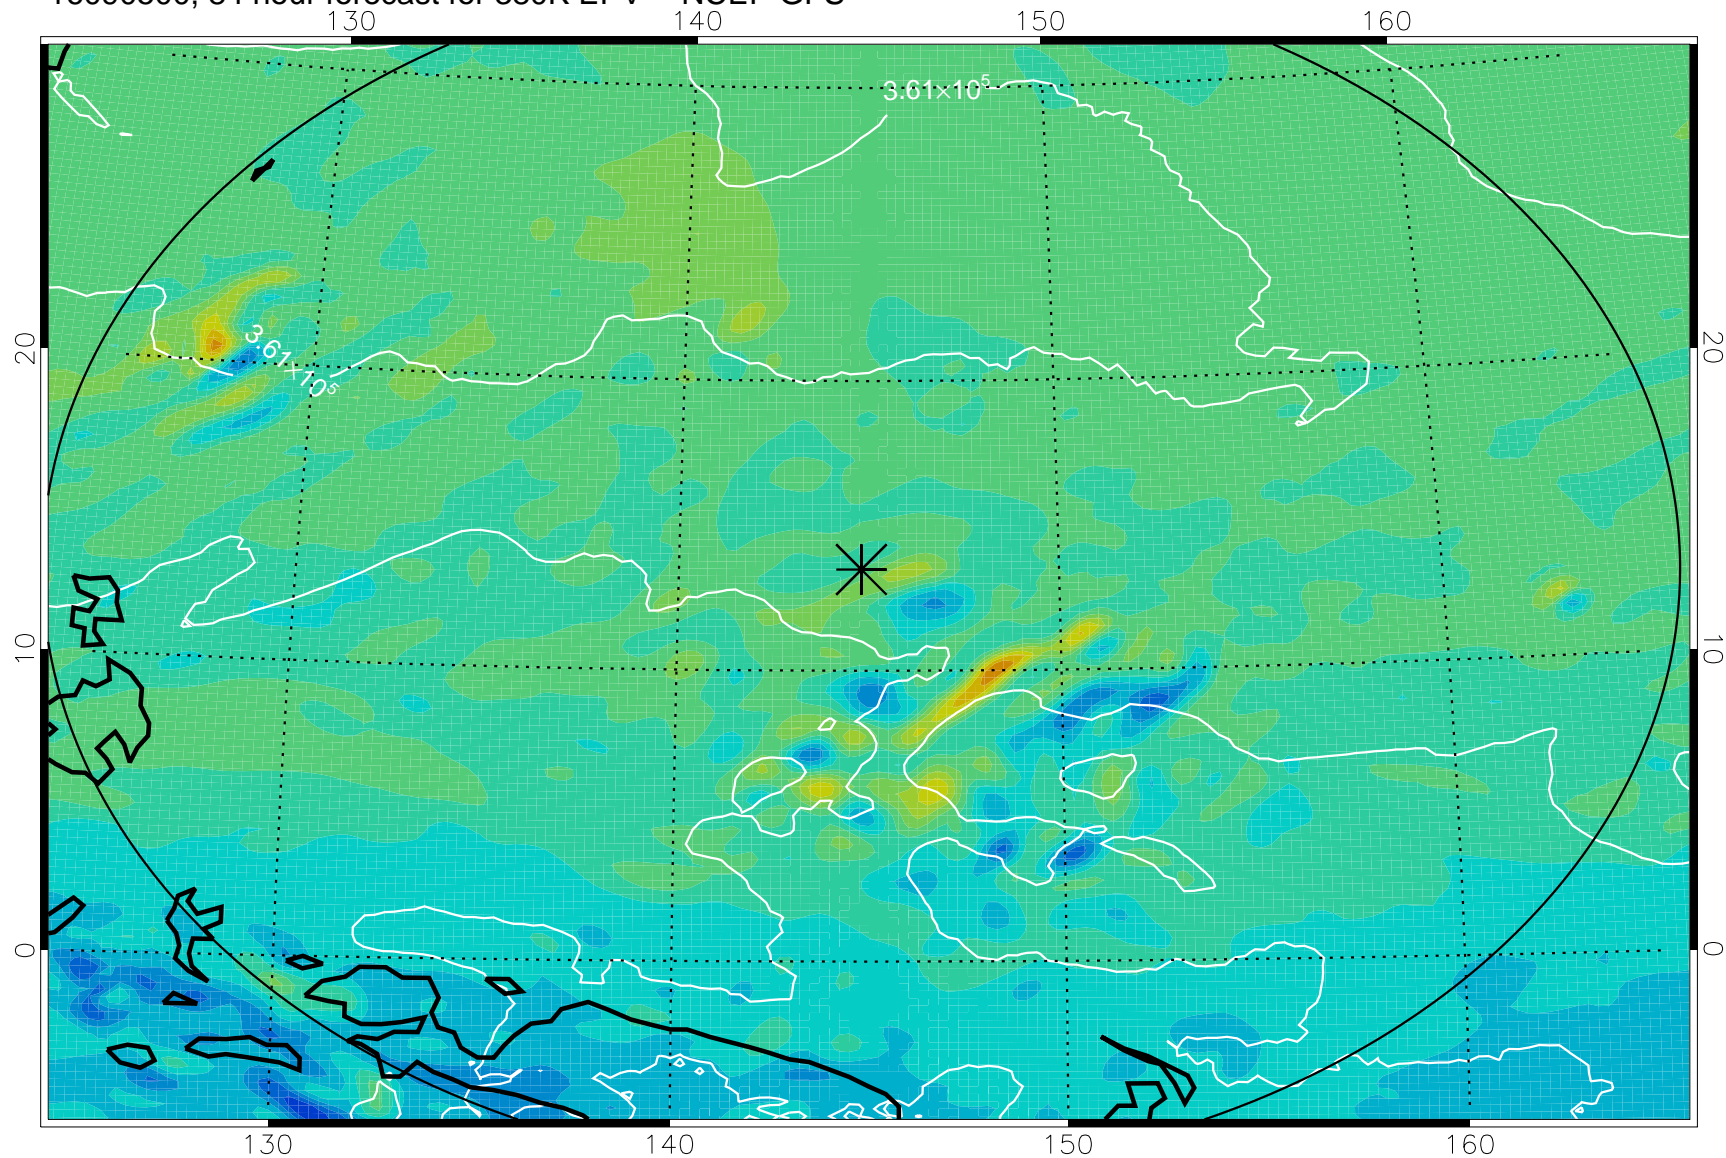

16090406, 66 hour forecast for 380K EPV -- NCEP GFS

380K Montgomery Streamfunction, white

Range ring of 2304 km

16090412, 72 hour forecast for 380K EPV -- NCEP GFS

380K Montgomery Streamfunction, white

Range ring of 2304 km

16090418, 78 hour forecast for 380K EPV -- NCEP GFS

380K Montgomery Streamfunction, white

Range ring of 2304 km

16090500, 84 hour forecast for 380K EPV -- NCEP GFS

380K Montgomery Streamfunction, white

Range ring of 2304 km

16090506, 90 hour forecast for 380K EPV -- NCEP GFS

380K Montgomery Streamfunction, white

Range ring of 2304 km

16090512, 96 hour forecast for 380K EPV -- NCEP GFS

380K Montgomery Streamfunction, white

Range ring of 2304 km

16090518, 102 hour forecast for 380K EPV -- NCEP GFS

380K Montgomery Streamfunction, white

Range ring of 2304 km

16090600, 108 hour forecast for 380K EPV -- NCEP GFS

380K Montgomery Streamfunction, white

Range ring of 2304 km