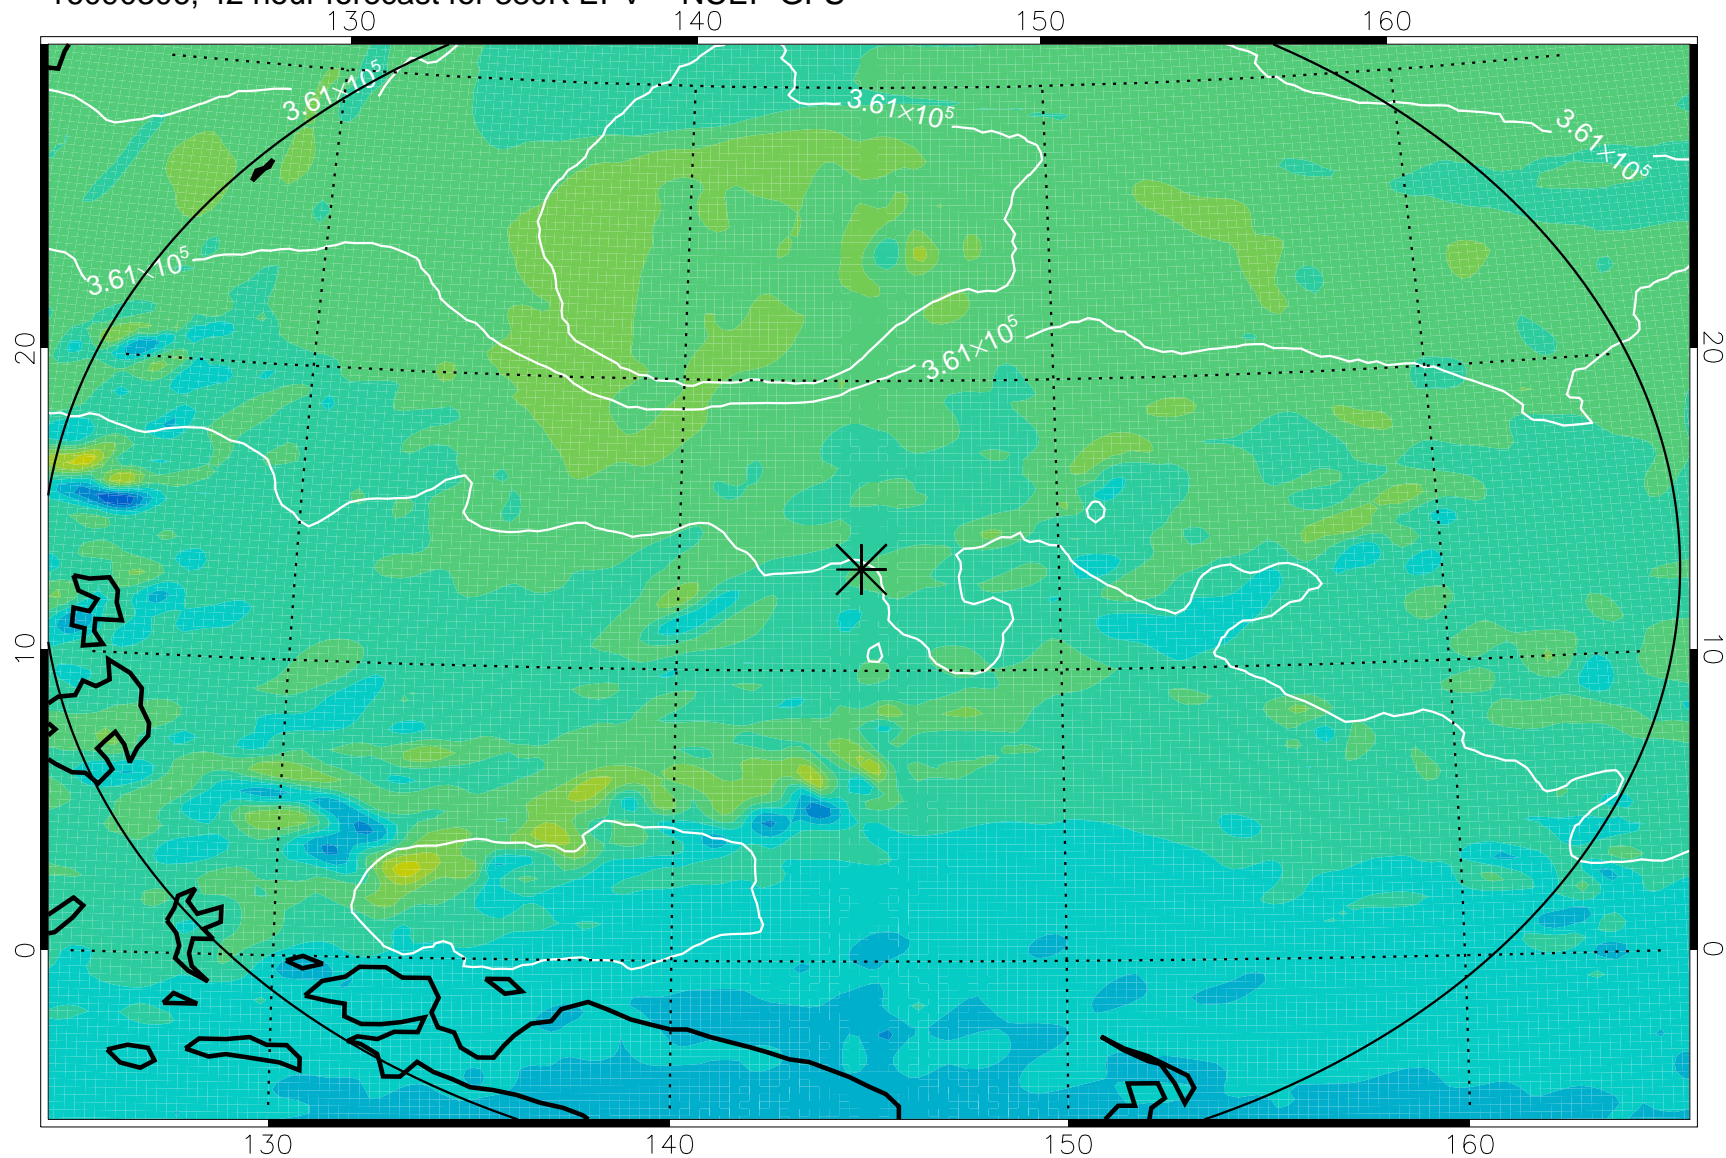

16090206, 18 hour forecast for 380K EPV -- NCEP GFS

380K Montgomery Streamfunction, white

Range ring of 2304 km

16090212, 24 hour forecast for 380K EPV -- NCEP GFS

380K Montgomery Streamfunction, white

Range ring of 2304 km

16090218, 30 hour forecast for 380K EPV -- NCEP GFS

380K Montgomery Streamfunction, white

Range ring of 2304 km

16090300, 36 hour forecast for 380K EPV -- NCEP GFS

380K Montgomery Streamfunction, white

Range ring of 2304 km

16090306, 42 hour forecast for 380K EPV -- NCEP GFS

380K Montgomery Streamfunction, white

Range ring of 2304 km

16090312, 48 hour forecast for 380K EPV -- NCEP GFS

380K Montgomery Streamfunction, white

Range ring of 2304 km

16090318, 54 hour forecast for 380K EPV -- NCEP GFS

380K Montgomery Streamfunction, white

Range ring of 2304 km

16090400, 60 hour forecast for 380K EPV -- NCEP GFS

380K Montgomery Streamfunction, white

Range ring of 2304 km