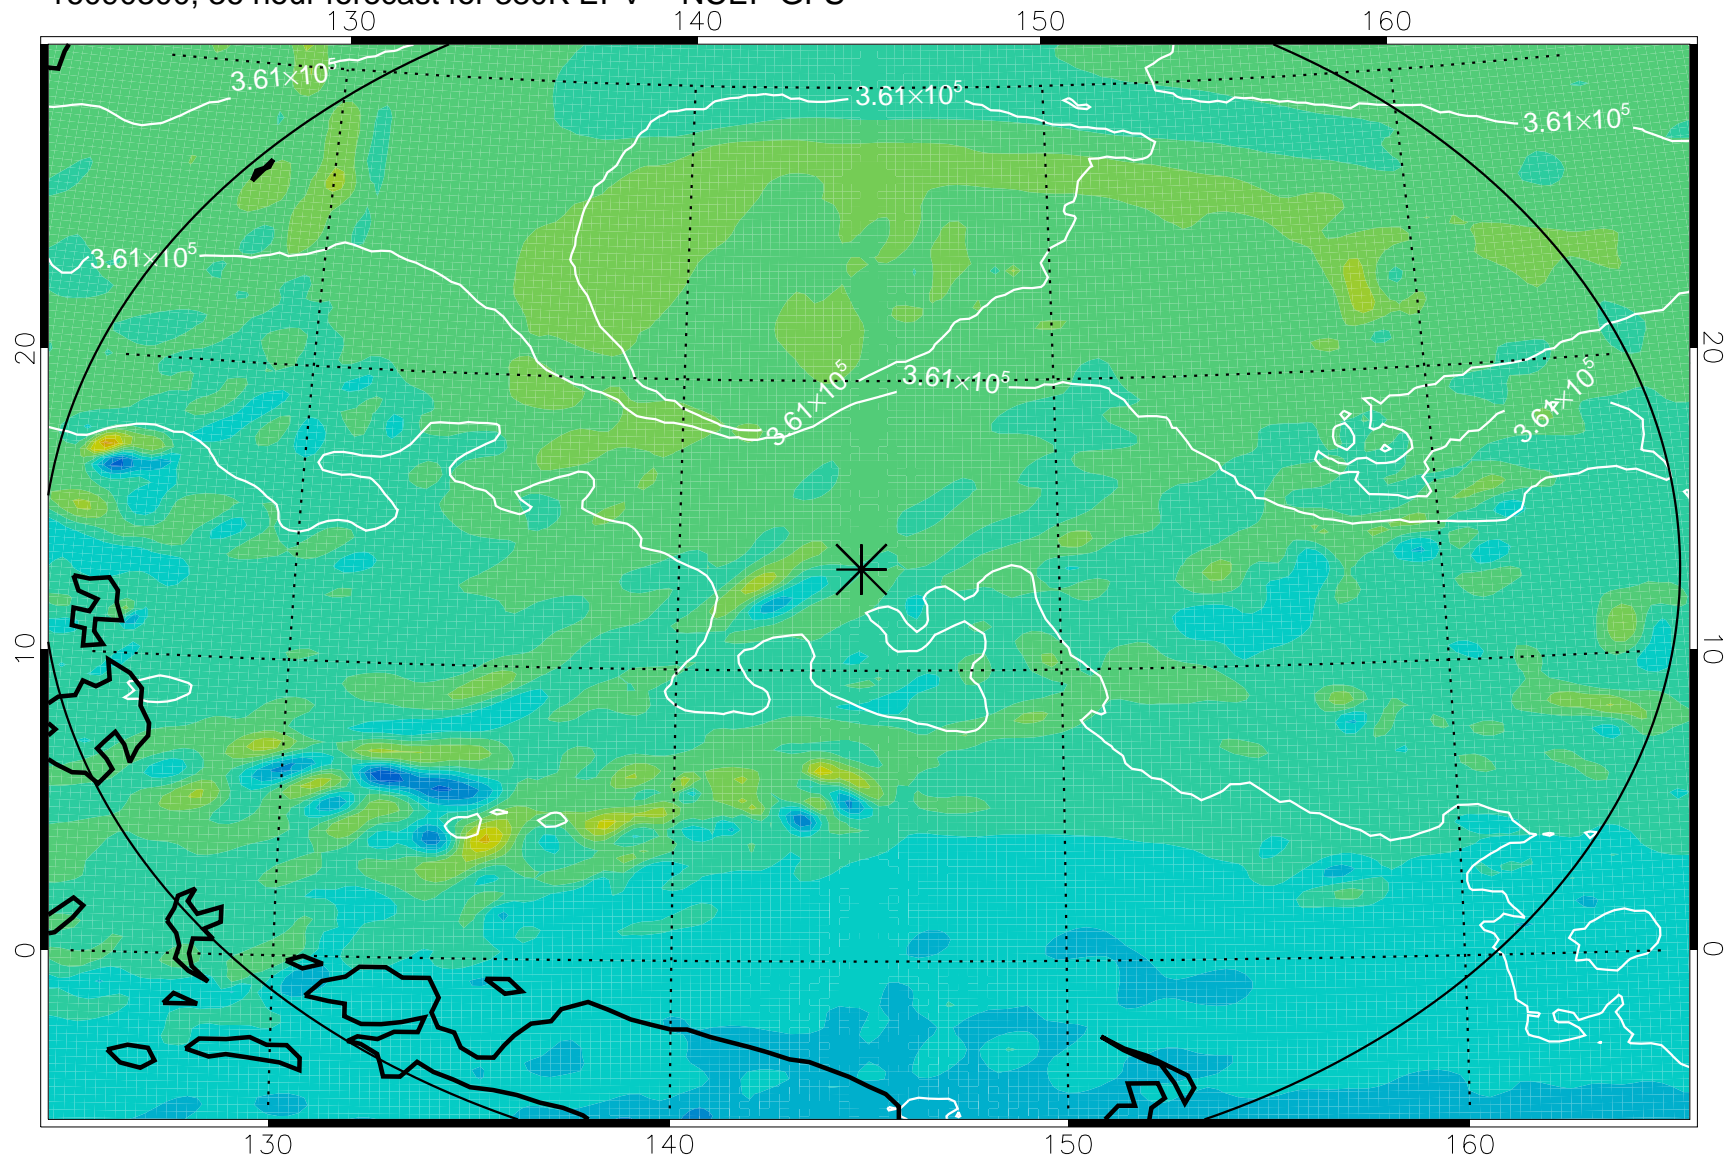

16090206, 18 hour forecast for 380K EPV -- NCEP GFS

380K Montgomery Streamfunction, white

Range ring of 2304 km

16090212, 24 hour forecast for 380K EPV -- NCEP GFS

380K Montgomery Streamfunction, white

Range ring of 2304 km

16090218, 30 hour forecast for 380K EPV -- NCEP GFS

380K Montgomery Streamfunction, white

Range ring of 2304 km

16090300, 36 hour forecast for 380K EPV -- NCEP GFS

380K Montgomery Streamfunction, white

Range ring of 2304 km

16090306, 42 hour forecast for 380K EPV -- NCEP GFS

380K Montgomery Streamfunction, white

Range ring of 2304 km

16090312, 48 hour forecast for 380K EPV -- NCEP GFS

380K Montgomery Streamfunction, white

Range ring of 2304 km

16090318, 54 hour forecast for 380K EPV -- NCEP GFS

380K Montgomery Streamfunction, white

Range ring of 2304 km

16090400, 60 hour forecast for 380K EPV -- NCEP GFS

380K Montgomery Streamfunction, white

Range ring of 2304 km