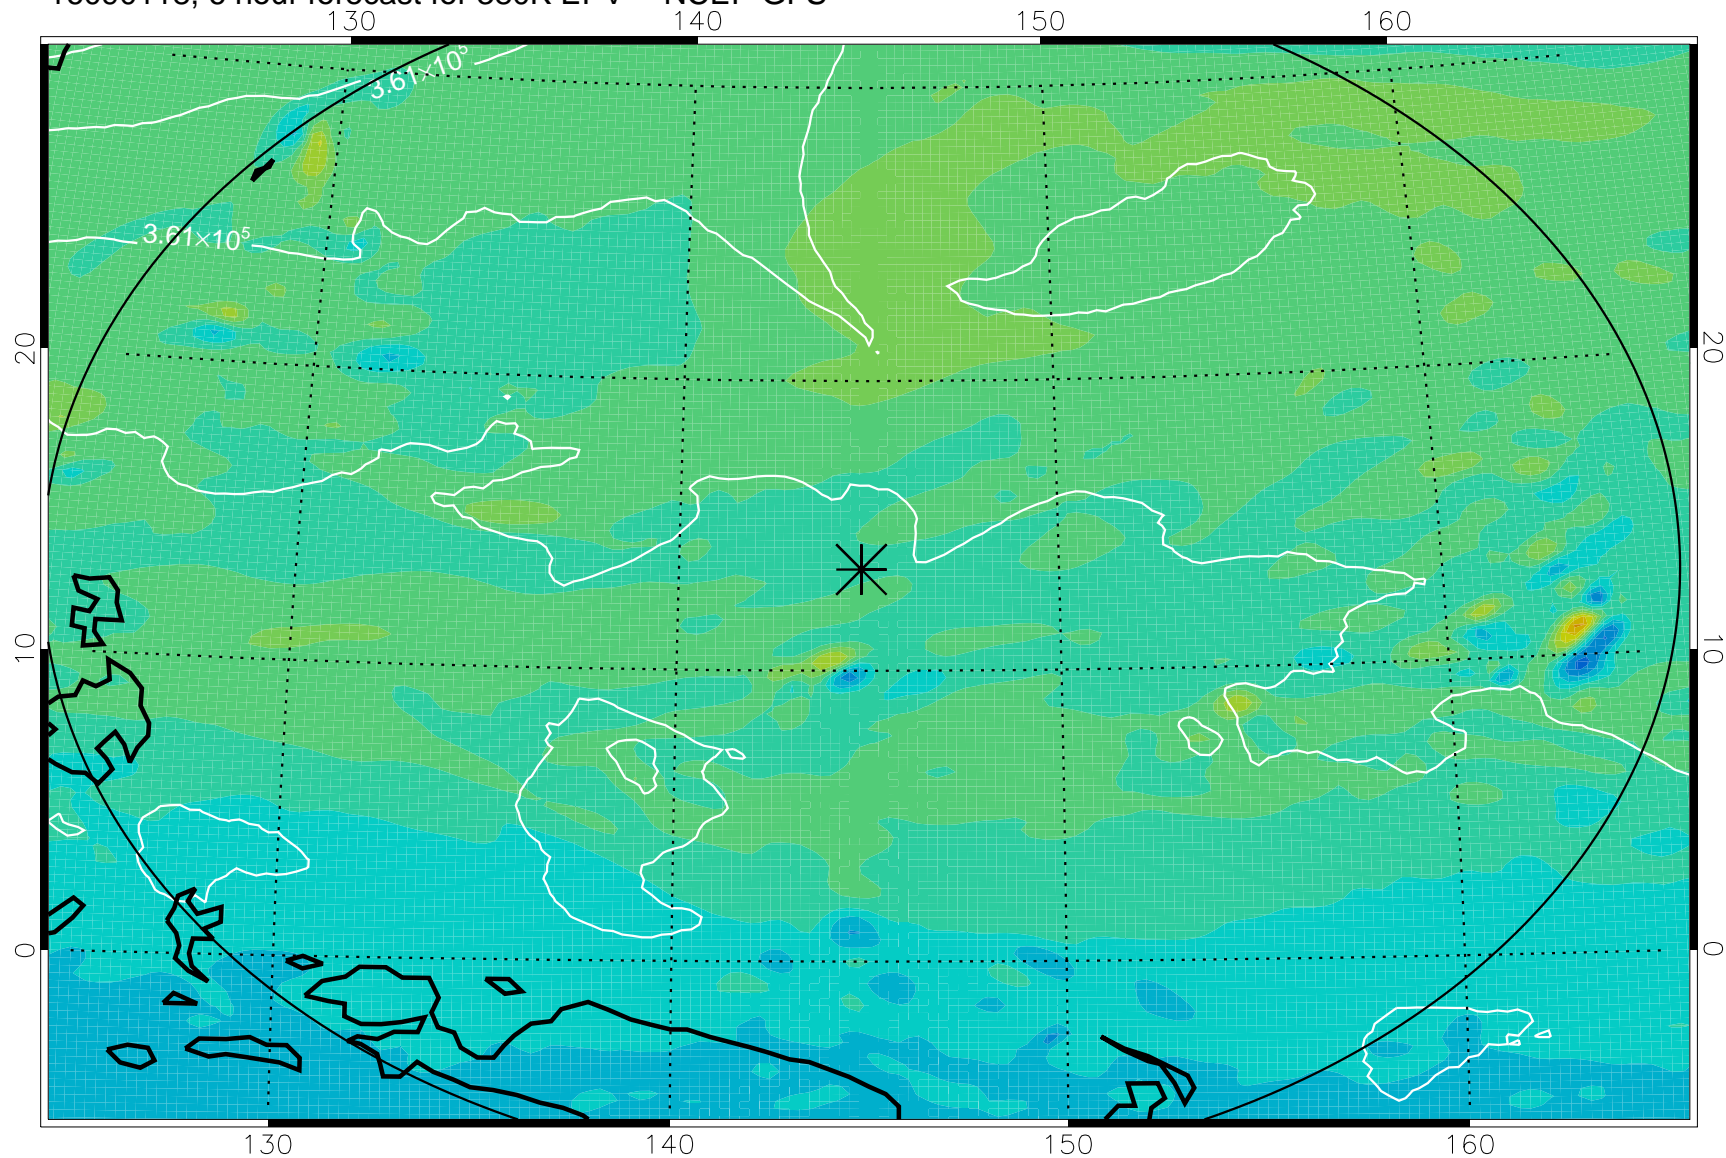

16090118, 6 hour forecast for 380K EPV -- NCEP GFS

380K Montgomery Streamfunction, white

Range ring of 2304 km

16090200, 12 hour forecast for 380K EPV -- NCEP GFS

380K Montgomery Streamfunction, white

Range ring of 2304 km

16090206, 18 hour forecast for 380K EPV -- NCEP GFS

380K Montgomery Streamfunction, white

Range ring of 2304 km

16090212, 24 hour forecast for 380K EPV -- NCEP GFS

380K Montgomery Streamfunction, white

Range ring of 2304 km

16090218, 30 hour forecast for 380K EPV -- NCEP GFS

380K Montgomery Streamfunction, white

Range ring of 2304 km

16090300, 36 hour forecast for 380K EPV -- NCEP GFS

380K Montgomery Streamfunction, white

Range ring of 2304 km

16090306, 42 hour forecast for 380K EPV -- NCEP GFS

380K Montgomery Streamfunction, white

Range ring of 2304 km

16090312, 48 hour forecast for 380K EPV -- NCEP GFS

380K Montgomery Streamfunction, white

Range ring of 2304 km