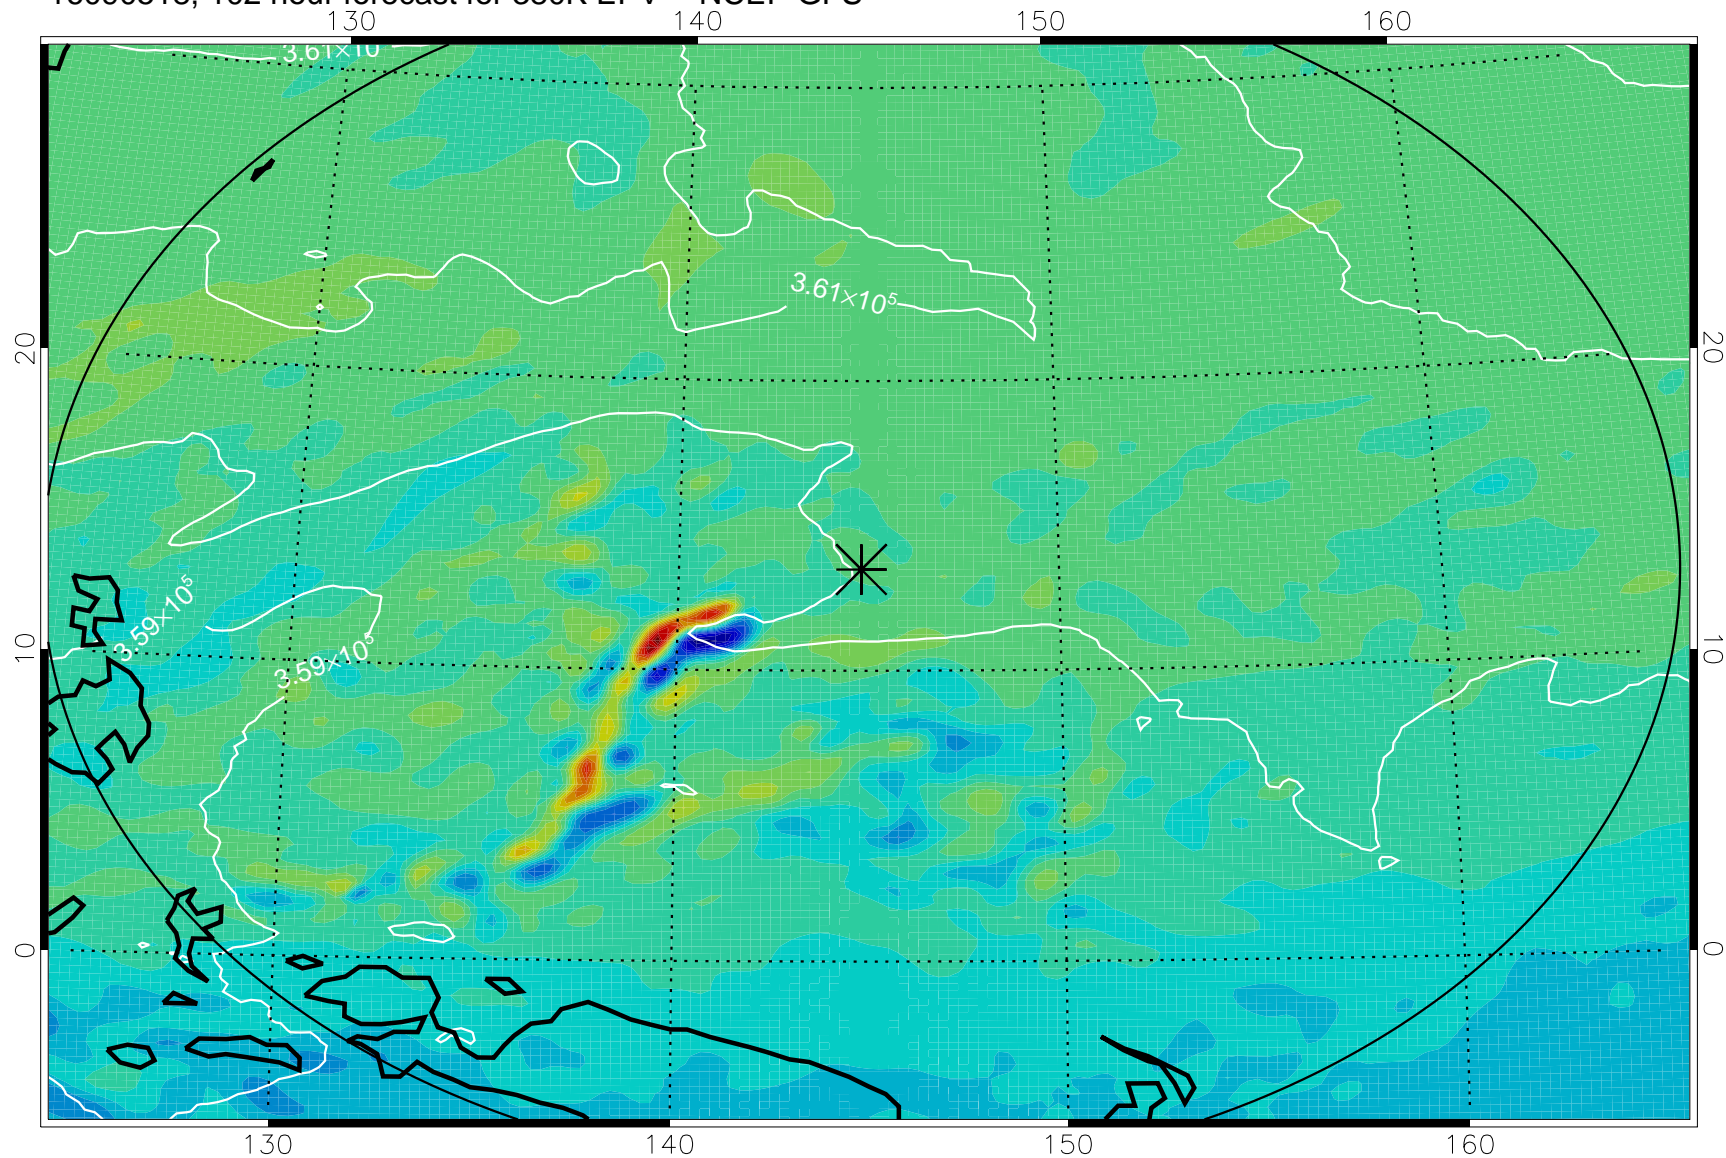

16090418, 78 hour forecast for 380K EPV -- NCEP GFS

380K Montgomery Streamfunction, white

Range ring of 2304 km

16090500, 84 hour forecast for 380K EPV -- NCEP GFS

380K Montgomery Streamfunction, white

Range ring of 2304 km

16090506, 90 hour forecast for 380K EPV -- NCEP GFS

380K Montgomery Streamfunction, white

Range ring of 2304 km

16090512, 96 hour forecast for 380K EPV -- NCEP GFS

380K Montgomery Streamfunction, white

Range ring of 2304 km

16090518, 102 hour forecast for 380K EPV -- NCEP GFS

380K Montgomery Streamfunction, white

Range ring of 2304 km

16090600, 108 hour forecast for 380K EPV -- NCEP GFS

380K Montgomery Streamfunction, white

Range ring of 2304 km

16090606, 114 hour forecast for 380K EPV -- NCEP GFS

380K Montgomery Streamfunction, white

Range ring of 2304 km

16090612, 120 hour forecast for 380K EPV -- NCEP GFS

380K Montgomery Streamfunction, white

Range ring of 2304 km