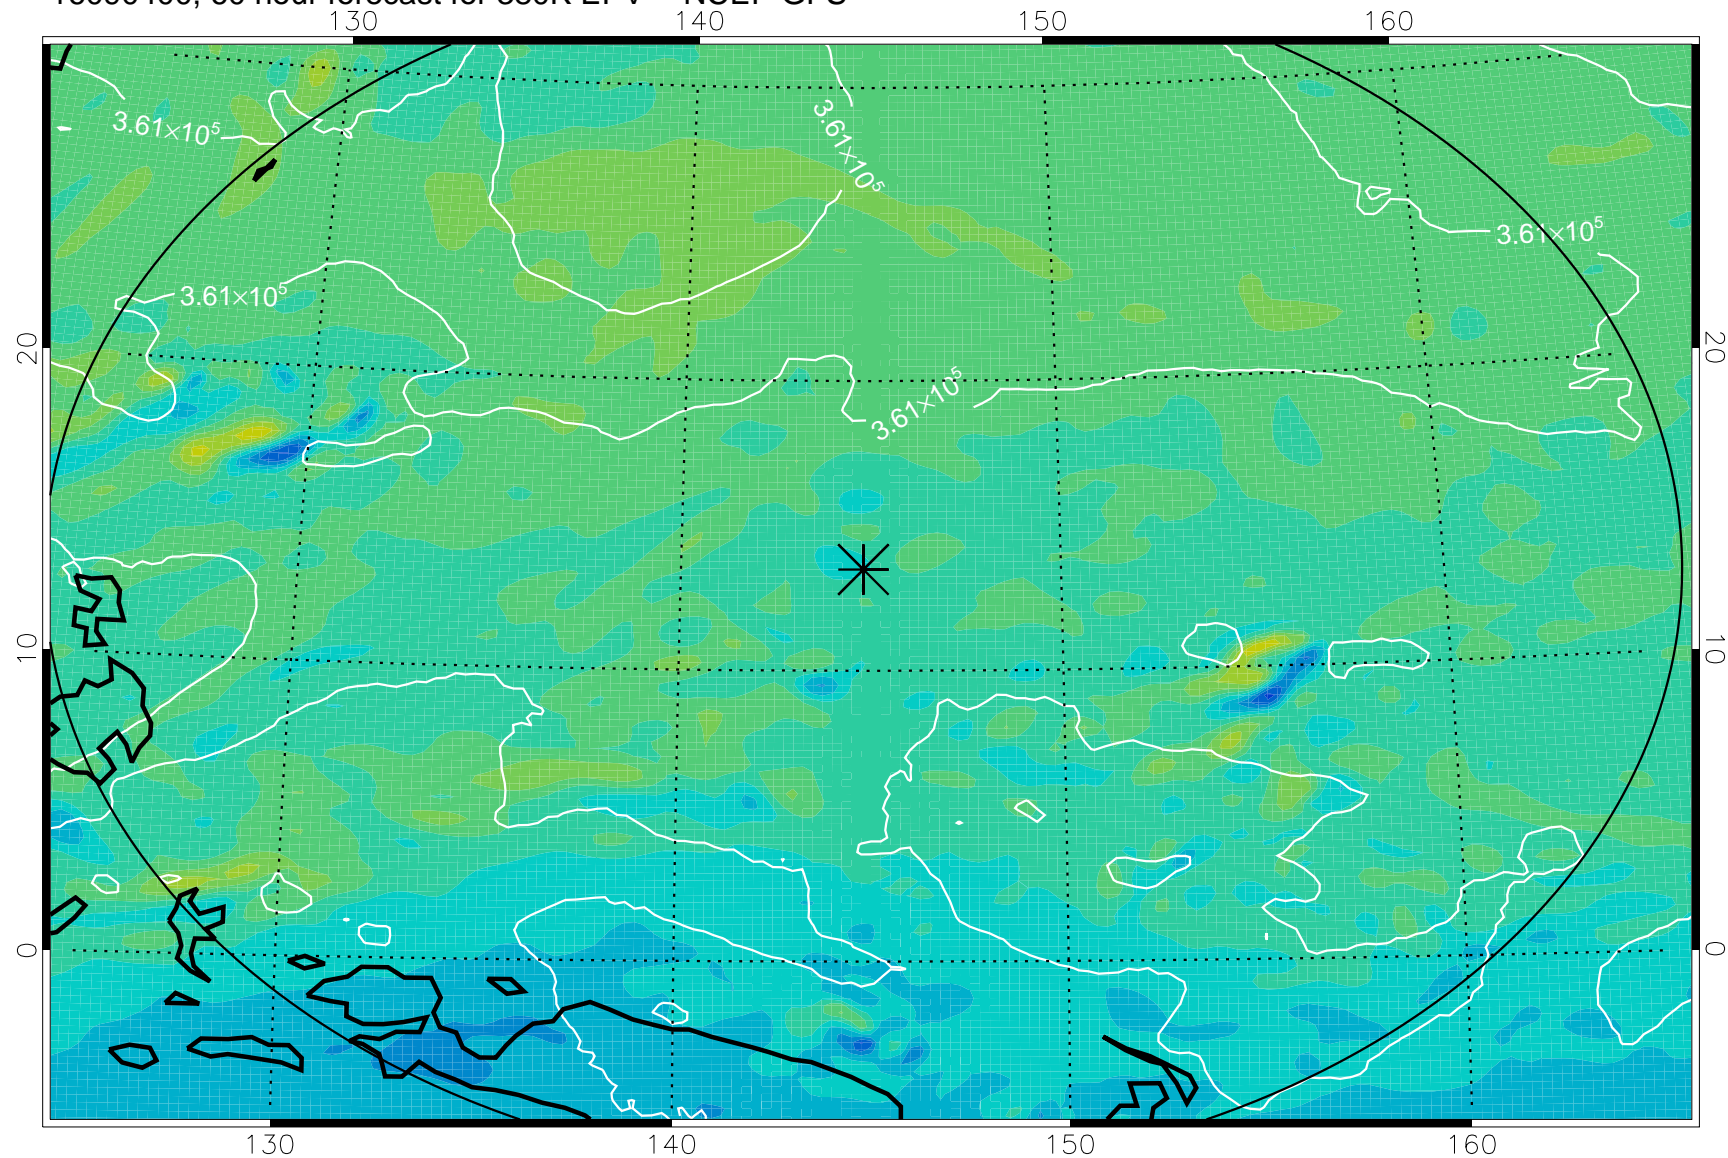

16090218, 30 hour forecast for 380K EPV -- NCEP GFS

380K Montgomery Streamfunction, white

Range ring of 2304 km

16090300, 36 hour forecast for 380K EPV -- NCEP GFS

380K Montgomery Streamfunction, white

Range ring of 2304 km

16090306, 42 hour forecast for 380K EPV -- NCEP GFS

380K Montgomery Streamfunction, white

Range ring of 2304 km

16090312, 48 hour forecast for 380K EPV -- NCEP GFS

380K Montgomery Streamfunction, white

Range ring of 2304 km

16090318, 54 hour forecast for 380K EPV -- NCEP GFS

380K Montgomery Streamfunction, white

Range ring of 2304 km

16090400, 60 hour forecast for 380K EPV -- NCEP GFS

380K Montgomery Streamfunction, white

Range ring of 2304 km

16090406, 66 hour forecast for 380K EPV -- NCEP GFS

380K Montgomery Streamfunction, white

Range ring of 2304 km

16090412, 72 hour forecast for 380K EPV -- NCEP GFS

380K Montgomery Streamfunction, white

Range ring of 2304 km