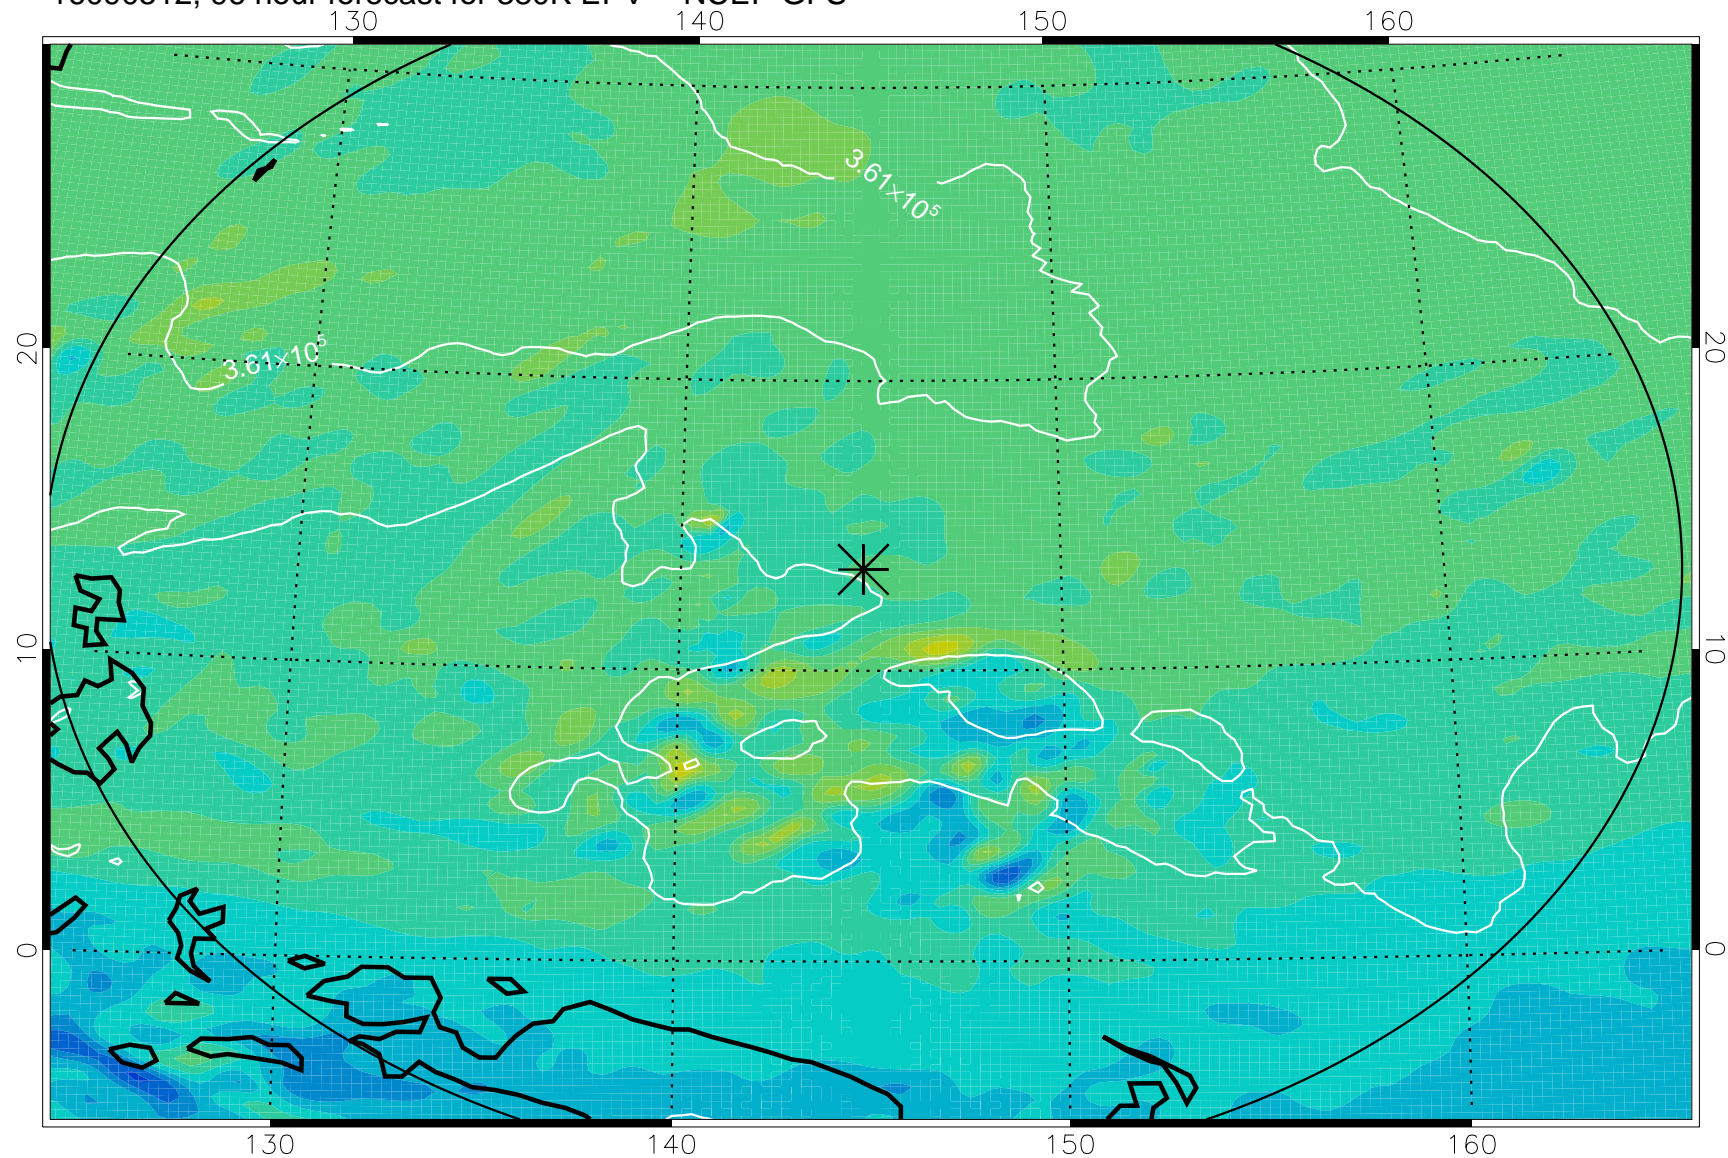

16090418, 78 hour forecast for 380K EPV -- NCEP GFS

380K Montgomery Streamfunction, white

Range ring of 2304 km

16090500, 84 hour forecast for 380K EPV -- NCEP GFS

380K Montgomery Streamfunction, white

Range ring of 2304 km

16090506, 90 hour forecast for 380K EPV -- NCEP GFS

380K Montgomery Streamfunction, white

Range ring of 2304 km

16090512, 96 hour forecast for 380K EPV -- NCEP GFS

380K Montgomery Streamfunction, white

Range ring of 2304 km

16090518, 102 hour forecast for 380K EPV -- NCEP GFS

380K Montgomery Streamfunction, white

Range ring of 2304 km

16090600, 108 hour forecast for 380K EPV -- NCEP GFS

380K Montgomery Streamfunction, white

Range ring of 2304 km

16090606, 114 hour forecast for 380K EPV -- NCEP GFS

380K Montgomery Streamfunction, white

Range ring of 2304 km

16090612, 120 hour forecast for 380K EPV -- NCEP GFS

380K Montgomery Streamfunction, white

Range ring of 2304 km