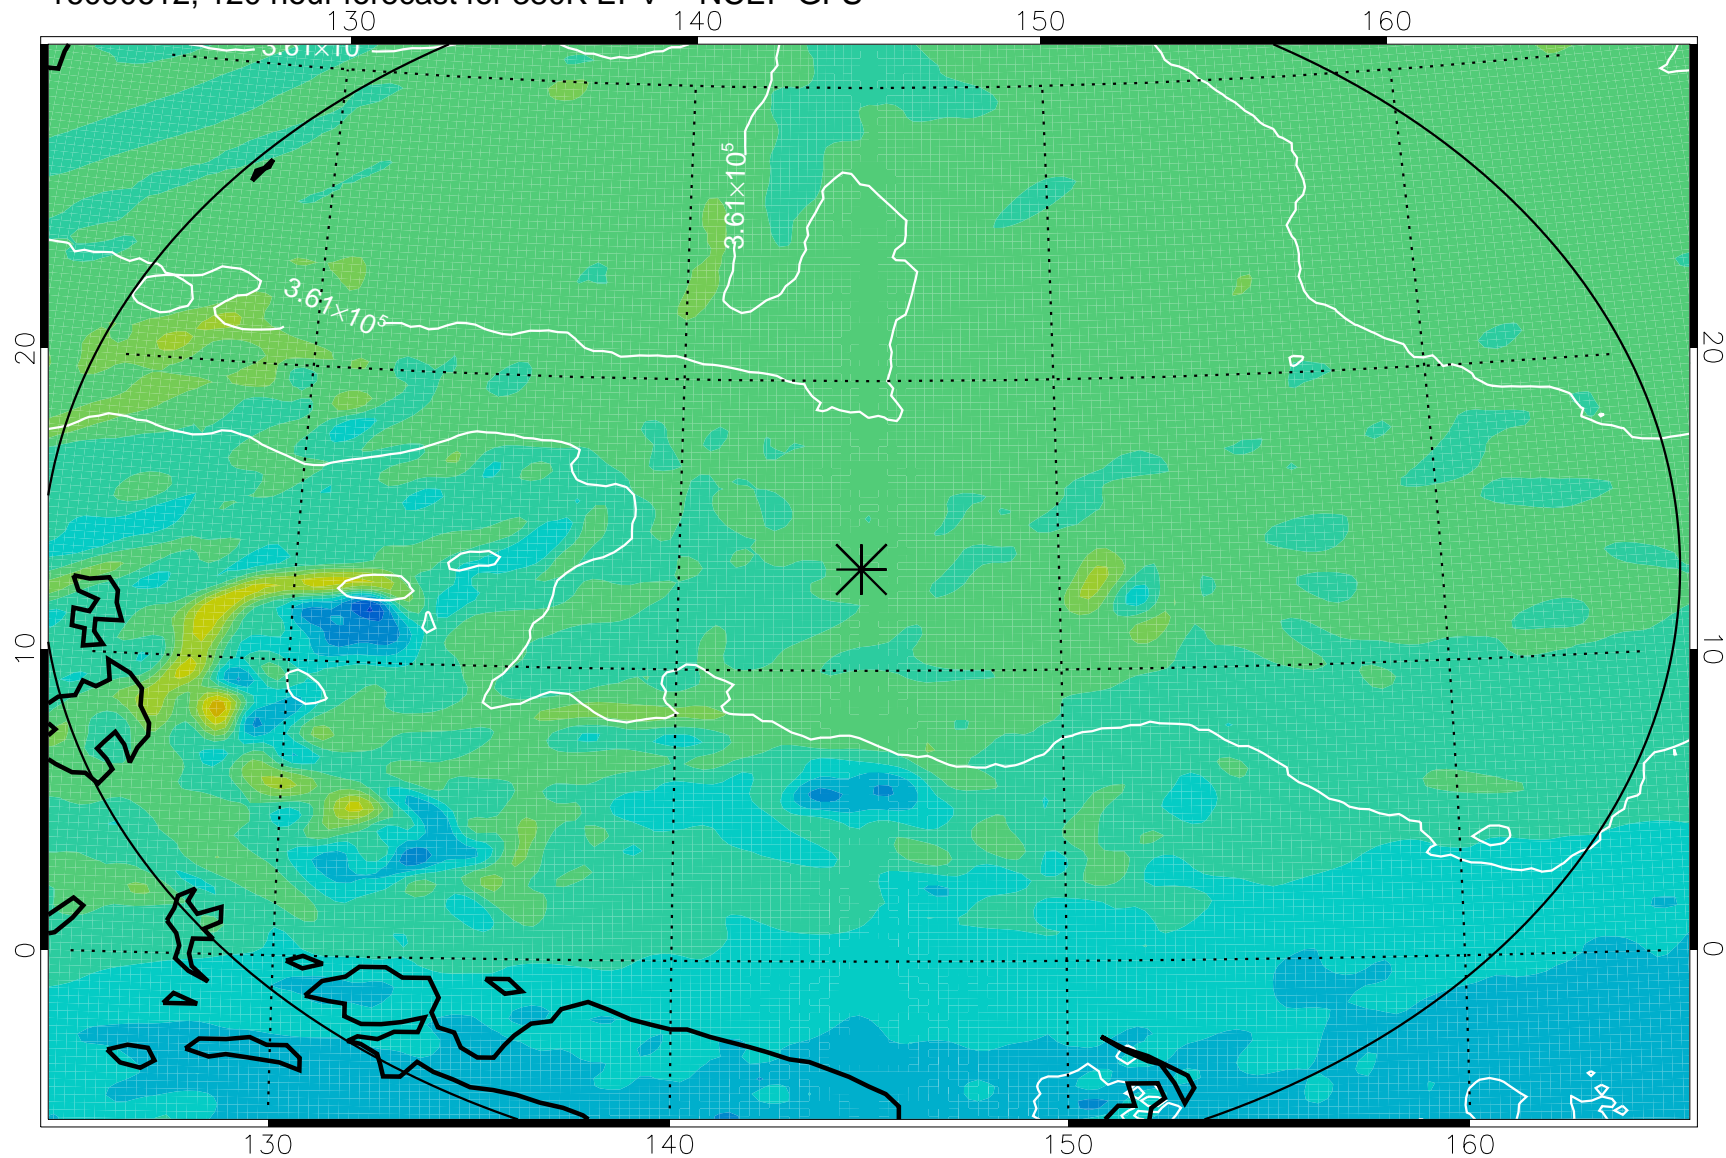

16090418, 78 hour forecast for 380K EPV -- NCEP GFS

380K Montgomery Streamfunction, white

Range ring of 2304 km

16090500, 84 hour forecast for 380K EPV -- NCEP GFS

380K Montgomery Streamfunction, white

Range ring of 2304 km

16090506, 90 hour forecast for 380K EPV -- NCEP GFS

380K Montgomery Streamfunction, white

Range ring of 2304 km

16090512, 96 hour forecast for 380K EPV -- NCEP GFS

380K Montgomery Streamfunction, white

Range ring of 2304 km

16090518, 102 hour forecast for 380K EPV -- NCEP GFS

380K Montgomery Streamfunction, white

Range ring of 2304 km

16090600, 108 hour forecast for 380K EPV -- NCEP GFS

380K Montgomery Streamfunction, white

Range ring of 2304 km

16090606, 114 hour forecast for 380K EPV -- NCEP GFS

380K Montgomery Streamfunction, white

Range ring of 2304 km

16090612, 120 hour forecast for 380K EPV -- NCEP GFS

380K Montgomery Streamfunction, white

Range ring of 2304 km