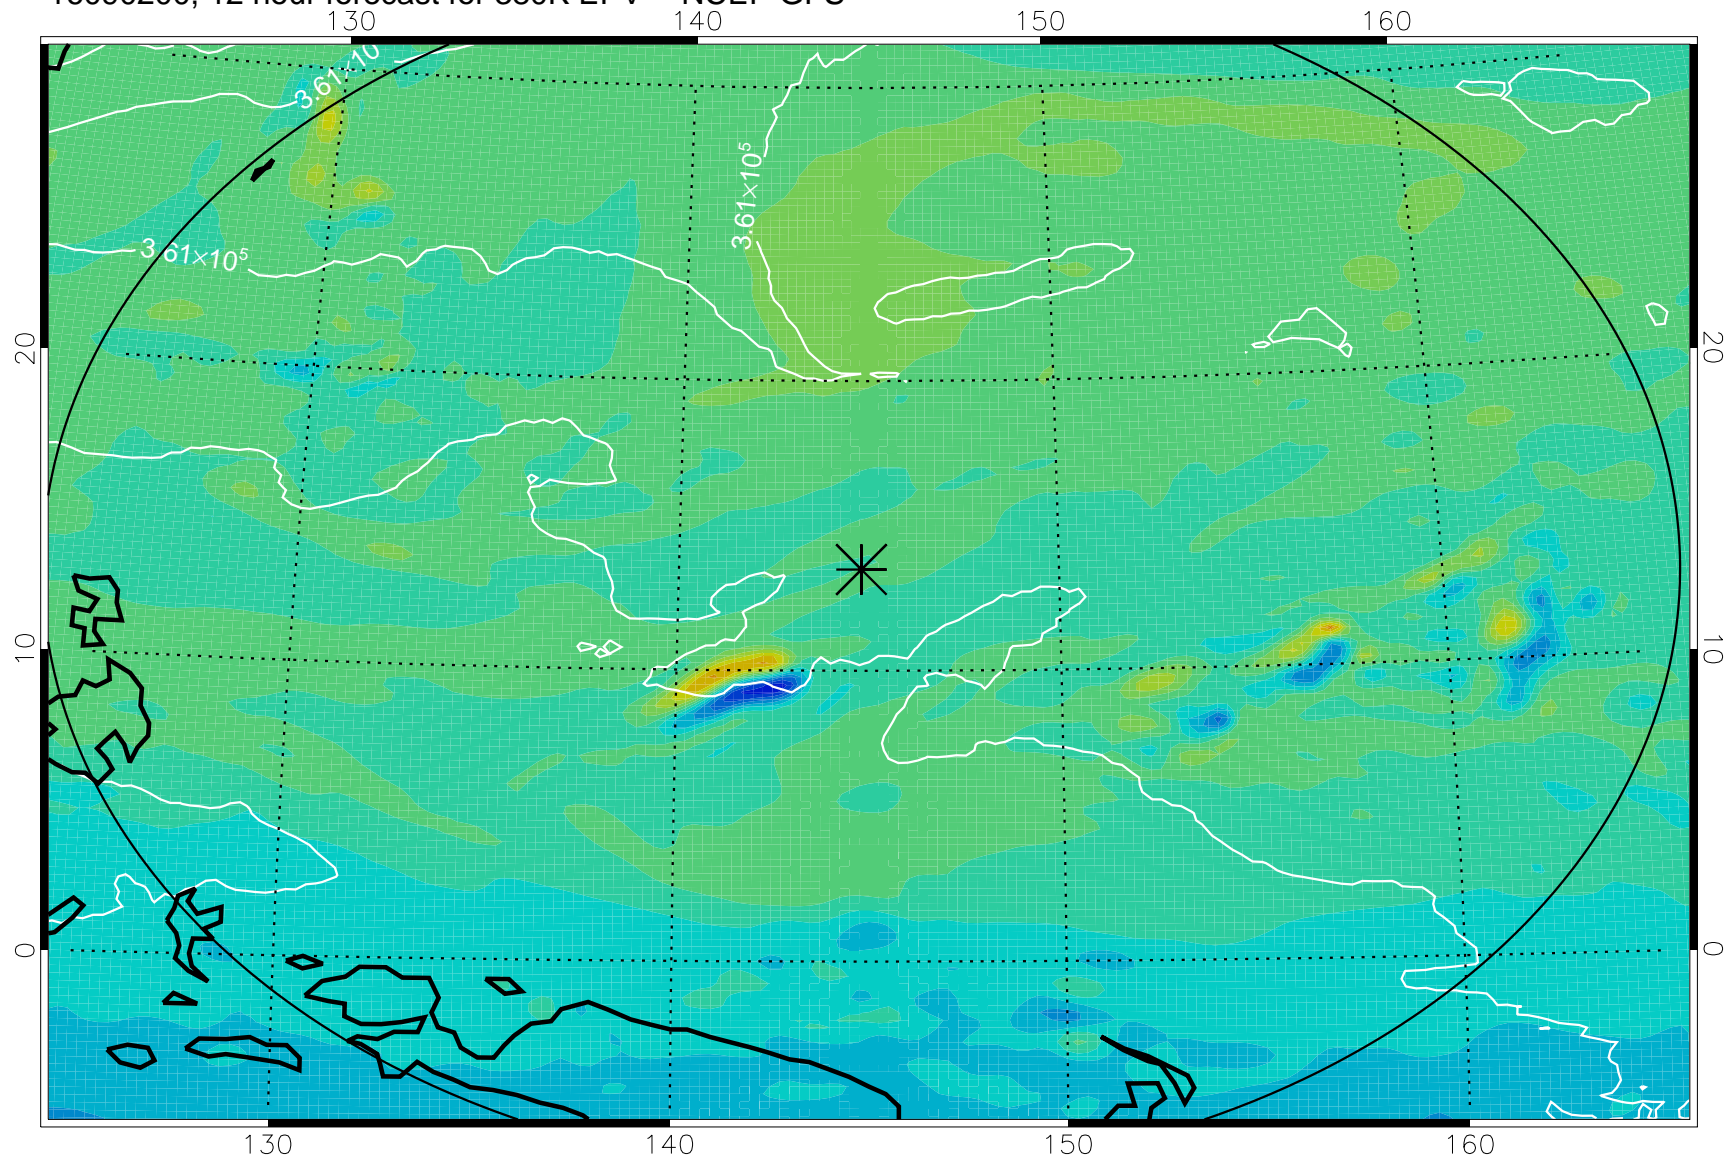

16090118, 6 hour forecast for 380K EPV -- NCEP GFS

380K Montgomery Streamfunction, white

Range ring of 2304 km

16090200, 12 hour forecast for 380K EPV -- NCEP GFS

380K Montgomery Streamfunction, white

Range ring of 2304 km

16090206, 18 hour forecast for 380K EPV -- NCEP GFS

380K Montgomery Streamfunction, white

Range ring of 2304 km

16090212, 24 hour forecast for 380K EPV -- NCEP GFS

380K Montgomery Streamfunction, white

Range ring of 2304 km

16090218, 30 hour forecast for 380K EPV -- NCEP GFS

380K Montgomery Streamfunction, white

Range ring of 2304 km

16090300, 36 hour forecast for 380K EPV -- NCEP GFS

380K Montgomery Streamfunction, white

Range ring of 2304 km

16090306, 42 hour forecast for 380K EPV -- NCEP GFS

380K Montgomery Streamfunction, white

Range ring of 2304 km

16090312, 48 hour forecast for 380K EPV -- NCEP GFS

380K Montgomery Streamfunction, white

Range ring of 2304 km