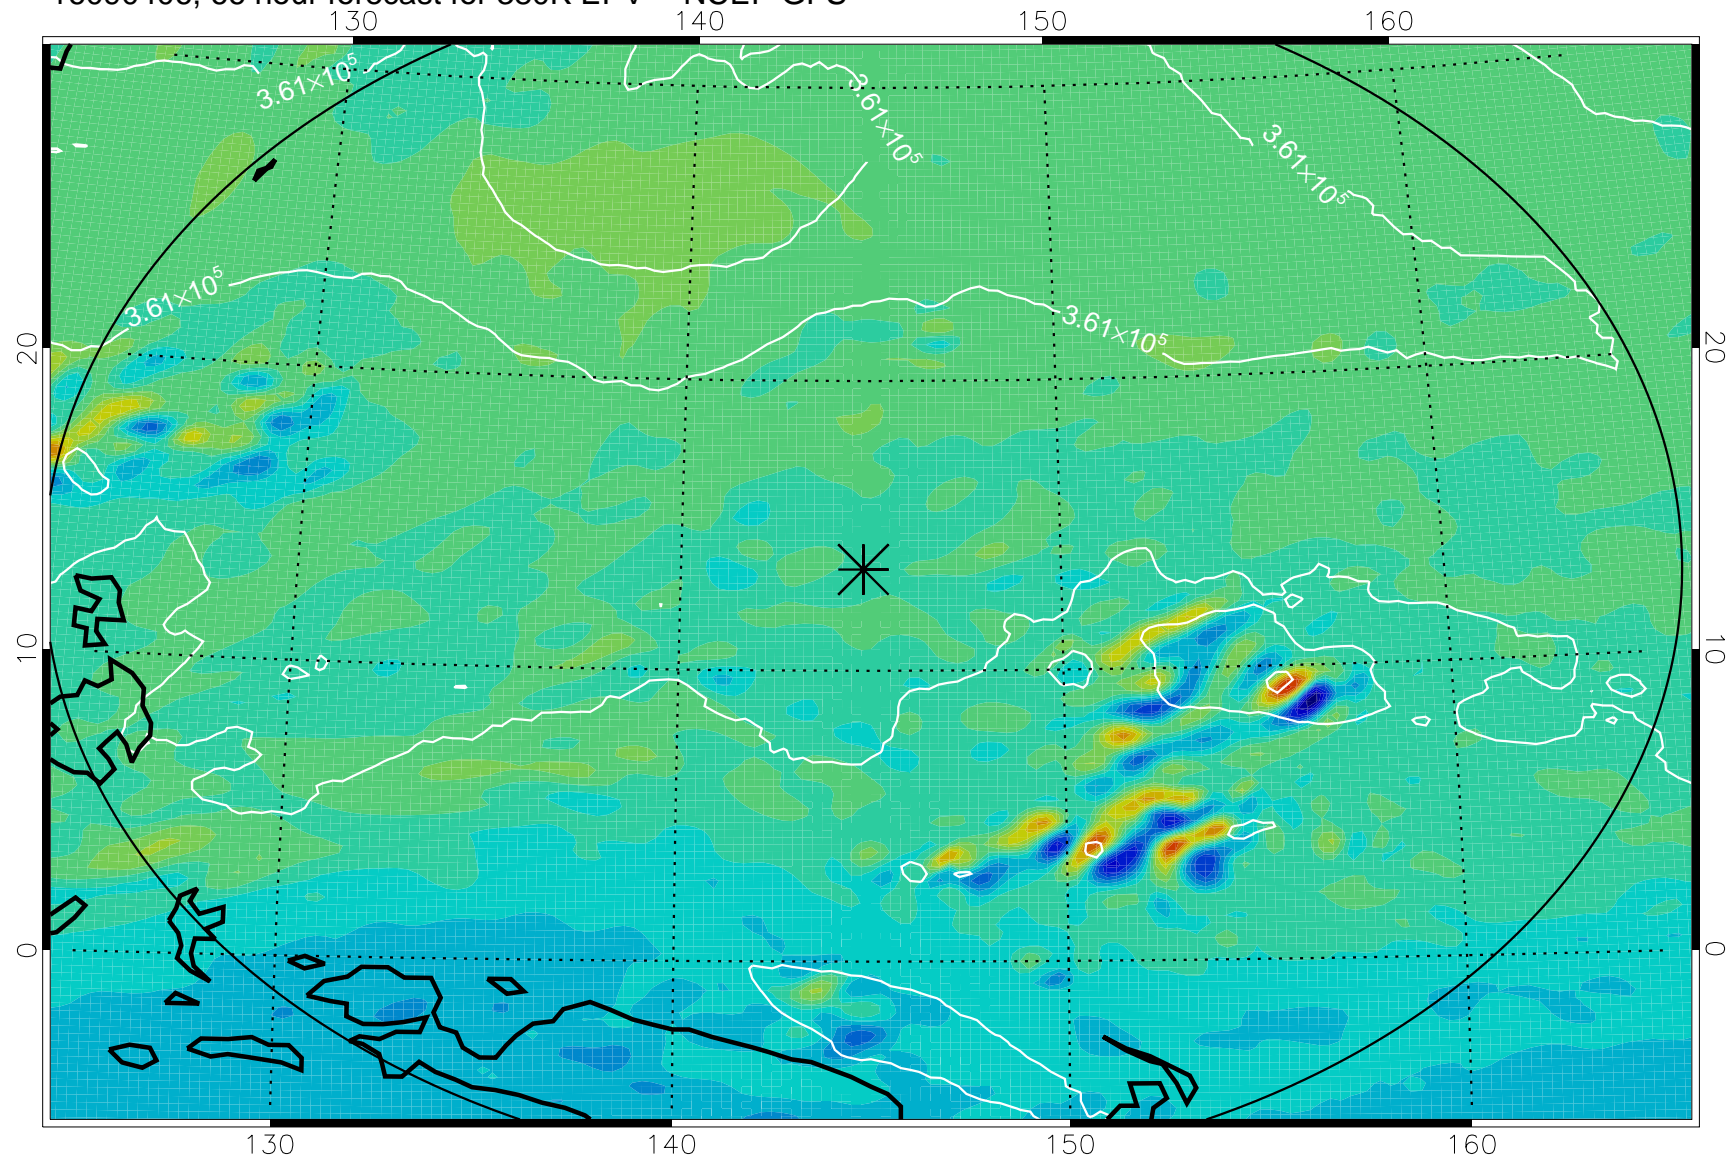

16090306, 42 hour forecast for 380K EPV -- NCEP GFS

380K Montgomery Streamfunction, white

Range ring of 2304 km

16090312, 48 hour forecast for 380K EPV -- NCEP GFS

380K Montgomery Streamfunction, white

Range ring of 2304 km

16090318, 54 hour forecast for 380K EPV -- NCEP GFS

380K Montgomery Streamfunction, white

Range ring of 2304 km

16090400, 60 hour forecast for 380K EPV -- NCEP GFS

380K Montgomery Streamfunction, white

Range ring of 2304 km

16090406, 66 hour forecast for 380K EPV -- NCEP GFS

380K Montgomery Streamfunction, white

Range ring of 2304 km

16090412, 72 hour forecast for 380K EPV -- NCEP GFS

380K Montgomery Streamfunction, white

Range ring of 2304 km

16090418, 78 hour forecast for 380K EPV -- NCEP GFS

380K Montgomery Streamfunction, white

Range ring of 2304 km

16090500, 84 hour forecast for 380K EPV -- NCEP GFS

380K Montgomery Streamfunction, white

Range ring of 2304 km