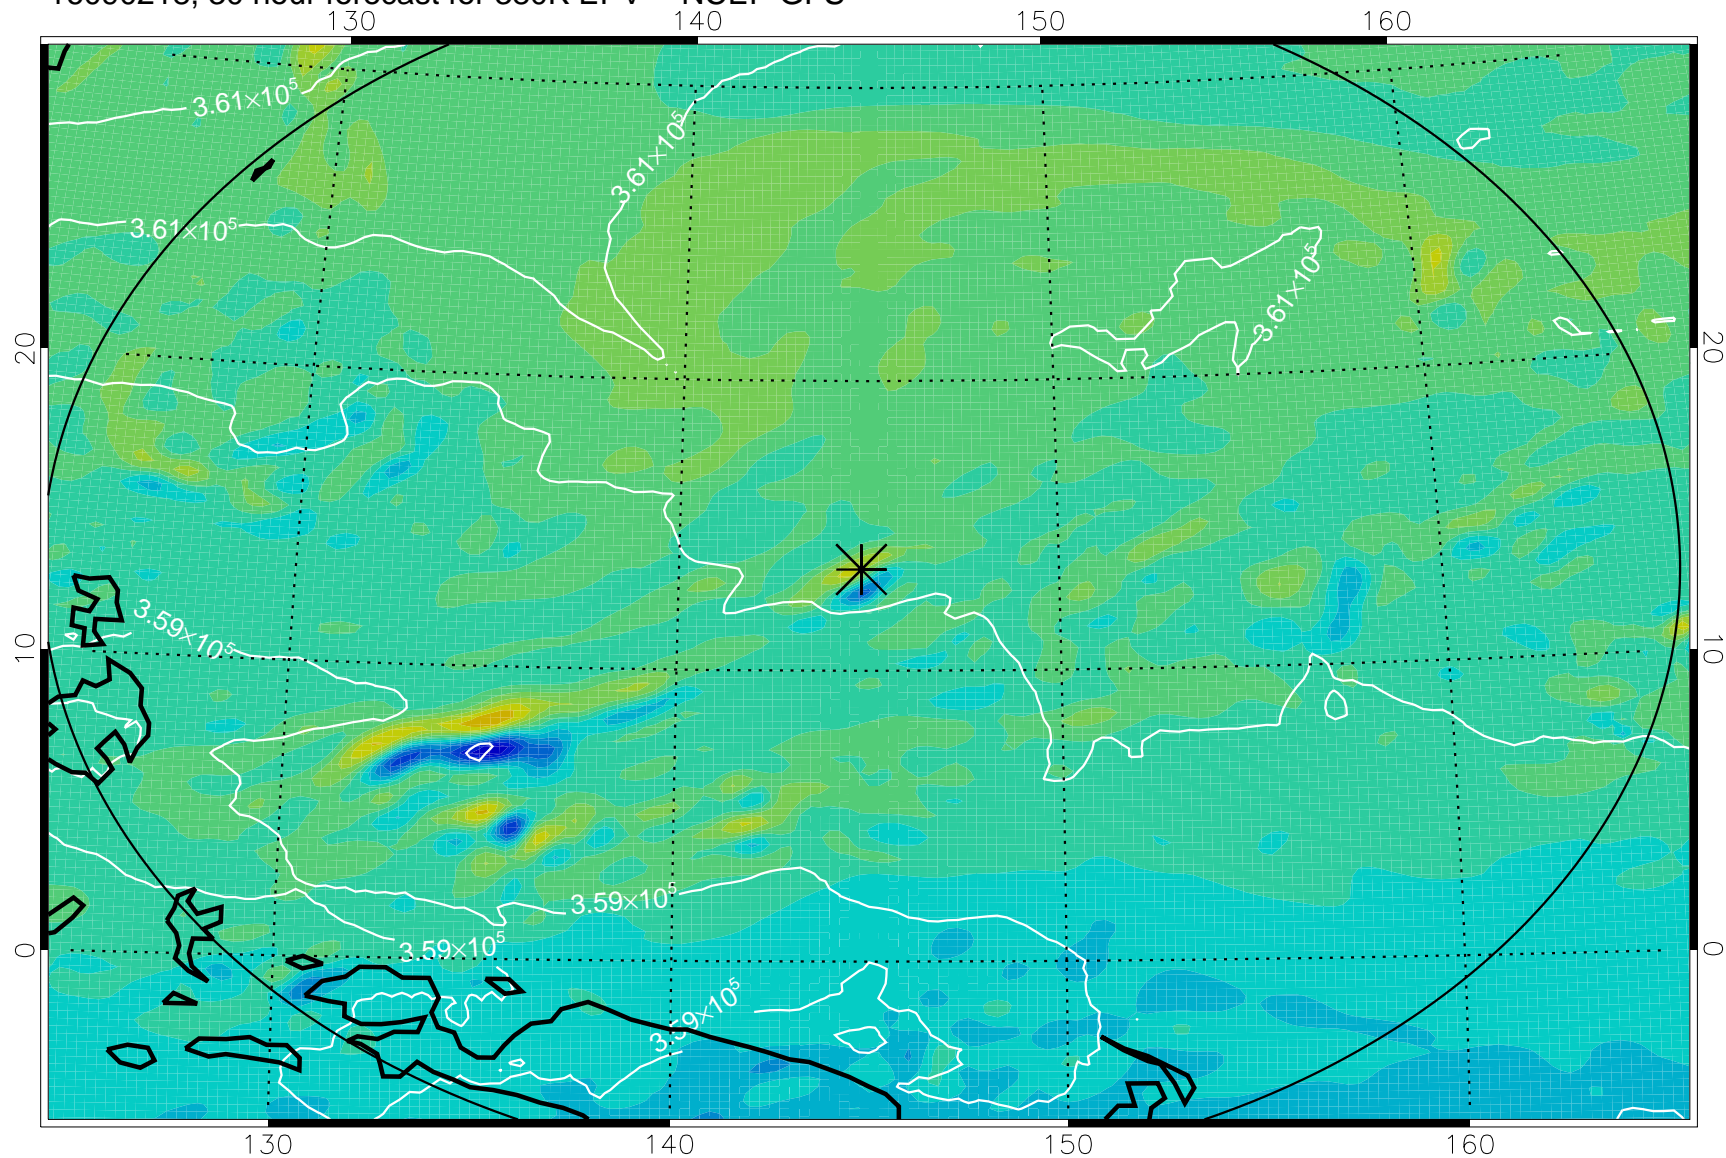

16090118, 6 hour forecast for 380K EPV -- NCEP GFS

380K Montgomery Streamfunction, white

Range ring of 2304 km

16090200, 12 hour forecast for 380K EPV -- NCEP GFS

380K Montgomery Streamfunction, white

Range ring of 2304 km

16090206, 18 hour forecast for 380K EPV -- NCEP GFS

380K Montgomery Streamfunction, white

Range ring of 2304 km

16090212, 24 hour forecast for 380K EPV -- NCEP GFS

380K Montgomery Streamfunction, white

Range ring of 2304 km

16090218, 30 hour forecast for 380K EPV -- NCEP GFS

380K Montgomery Streamfunction, white

Range ring of 2304 km

16090300, 36 hour forecast for 380K EPV -- NCEP GFS

380K Montgomery Streamfunction, white

Range ring of 2304 km

16090306, 42 hour forecast for 380K EPV -- NCEP GFS

380K Montgomery Streamfunction, white

Range ring of 2304 km

16090312, 48 hour forecast for 380K EPV -- NCEP GFS

380K Montgomery Streamfunction, white

Range ring of 2304 km