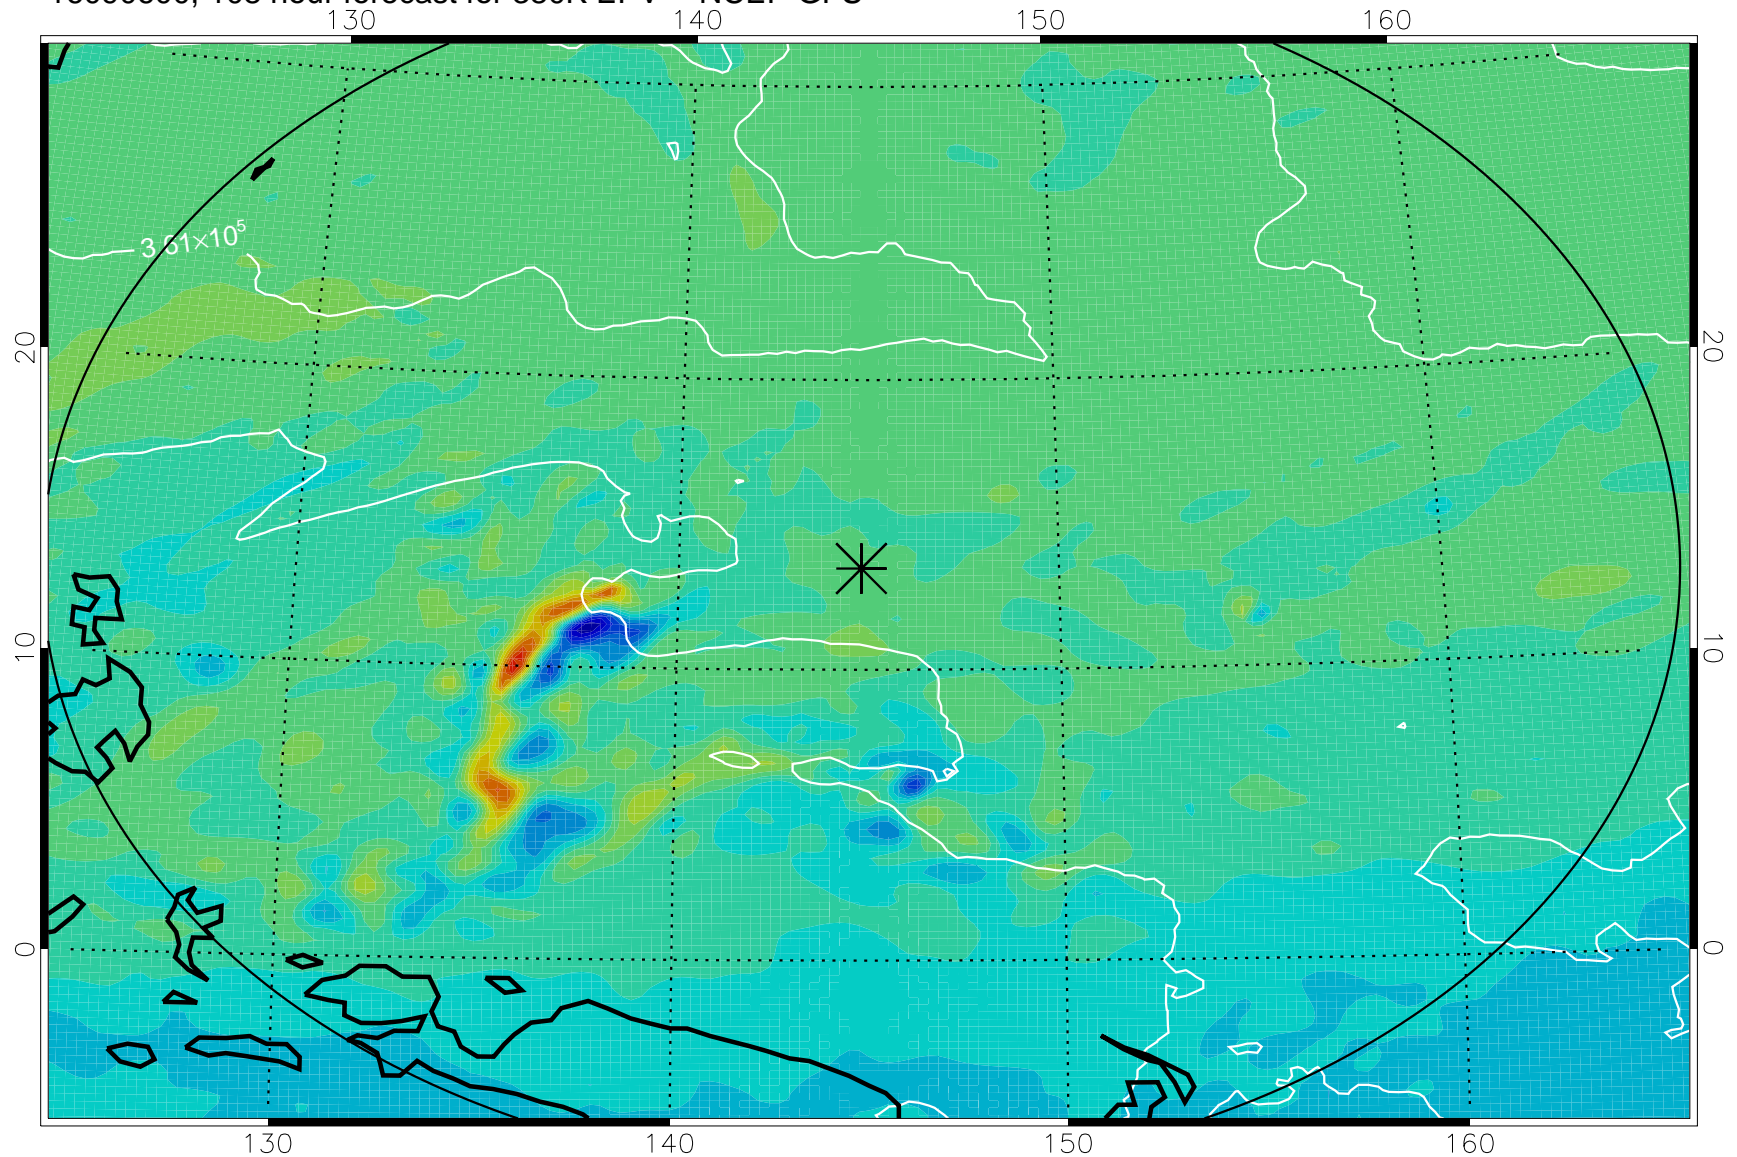

16090418, 78 hour forecast for 380K EPV -- NCEP GFS

380K Montgomery Streamfunction, white

Range ring of 2304 km

16090500, 84 hour forecast for 380K EPV -- NCEP GFS

380K Montgomery Streamfunction, white

Range ring of 2304 km

16090506, 90 hour forecast for 380K EPV -- NCEP GFS

380K Montgomery Streamfunction, white

Range ring of 2304 km

16090512, 96 hour forecast for 380K EPV -- NCEP GFS

380K Montgomery Streamfunction, white

Range ring of 2304 km

16090518, 102 hour forecast for 380K EPV -- NCEP GFS

380K Montgomery Streamfunction, white

Range ring of 2304 km

16090600, 108 hour forecast for 380K EPV -- NCEP GFS

380K Montgomery Streamfunction, white

Range ring of 2304 km

16090606, 114 hour forecast for 380K EPV -- NCEP GFS

380K Montgomery Streamfunction, white

Range ring of 2304 km

16090612, 120 hour forecast for 380K EPV -- NCEP GFS

380K Montgomery Streamfunction, white

Range ring of 2304 km