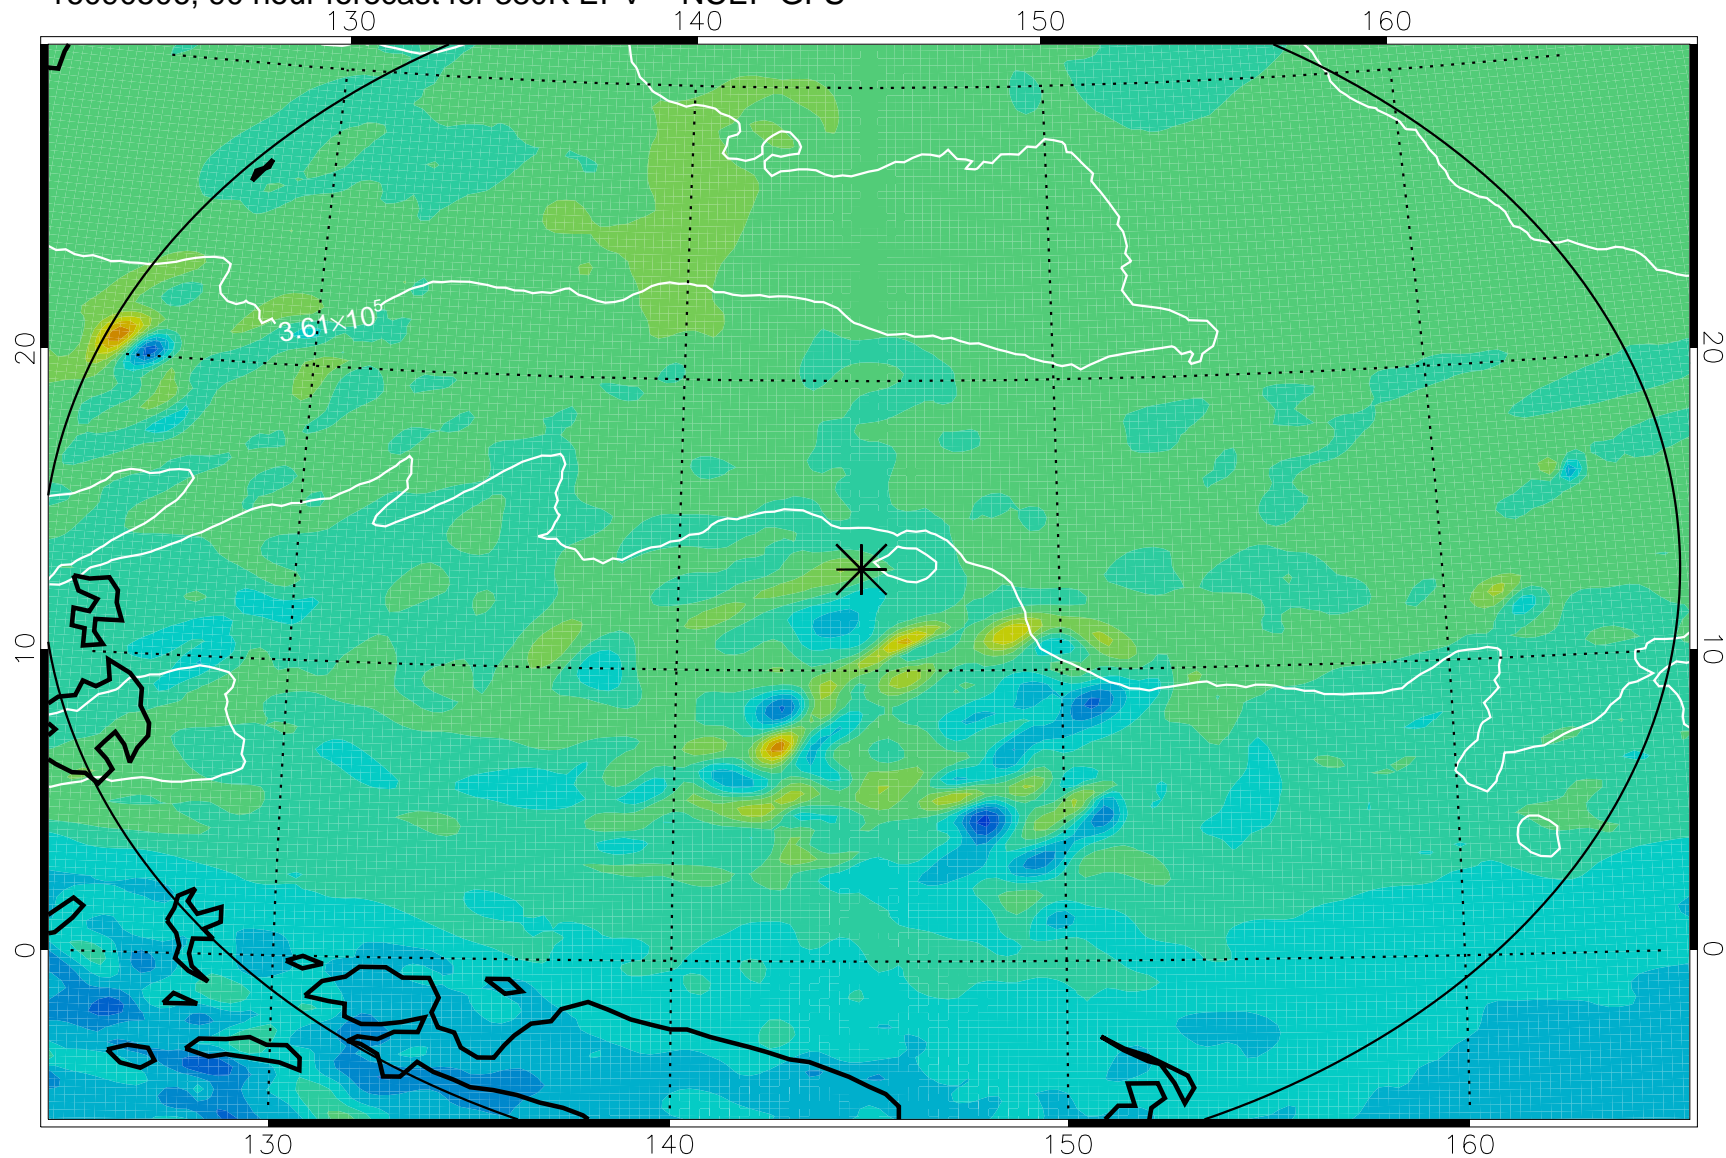

16090406, 66 hour forecast for 380K EPV -- NCEP GFS

380K Montgomery Streamfunction, white

Range ring of 2304 km

16090412, 72 hour forecast for 380K EPV -- NCEP GFS

380K Montgomery Streamfunction, white

Range ring of 2304 km

16090418, 78 hour forecast for 380K EPV -- NCEP GFS

380K Montgomery Streamfunction, white

Range ring of 2304 km

16090500, 84 hour forecast for 380K EPV -- NCEP GFS

380K Montgomery Streamfunction, white

Range ring of 2304 km

16090506, 90 hour forecast for 380K EPV -- NCEP GFS

380K Montgomery Streamfunction, white

Range ring of 2304 km

16090512, 96 hour forecast for 380K EPV -- NCEP GFS

380K Montgomery Streamfunction, white

Range ring of 2304 km

16090518, 102 hour forecast for 380K EPV -- NCEP GFS

380K Montgomery Streamfunction, white

Range ring of 2304 km

16090600, 108 hour forecast for 380K EPV -- NCEP GFS

380K Montgomery Streamfunction, white

Range ring of 2304 km