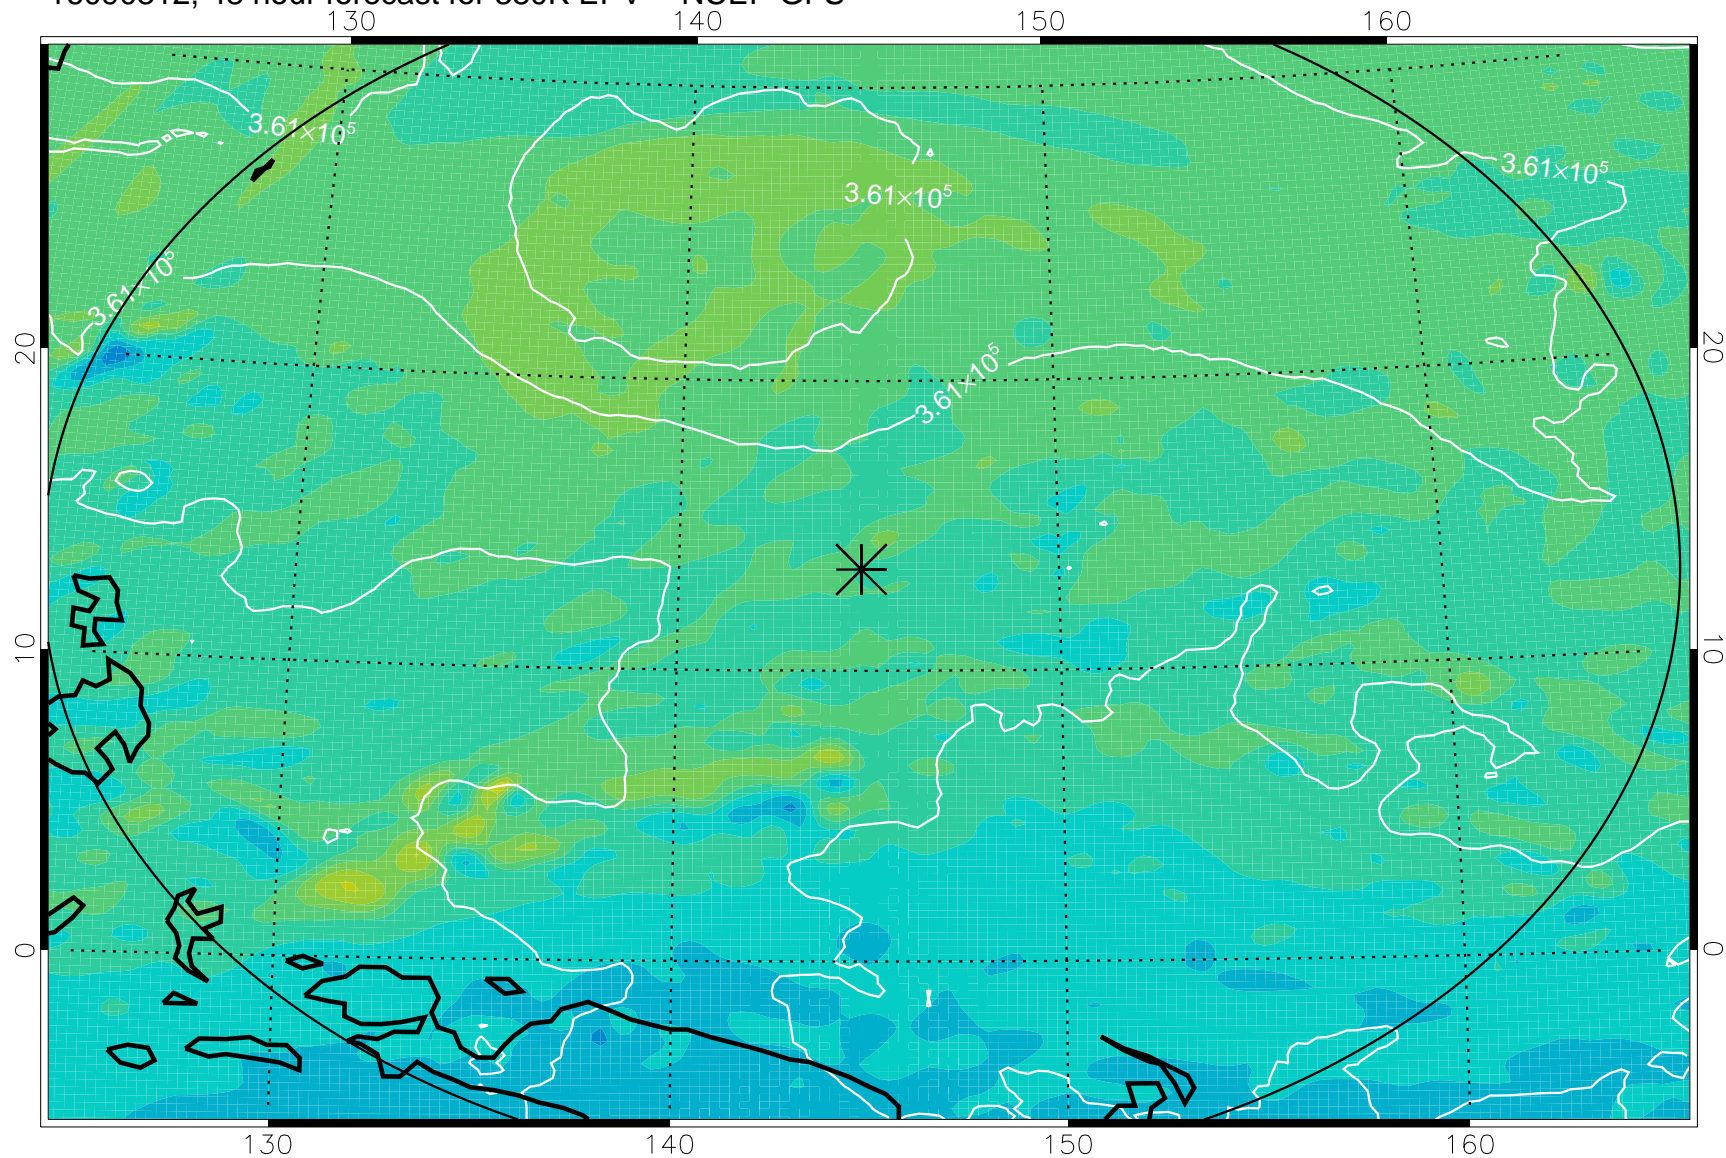

16090218, 30 hour forecast for 380K EPV -- NCEP GFS

380K Montgomery Streamfunction, white

Range ring of 2304 km

16090300, 36 hour forecast for 380K EPV -- NCEP GFS

380K Montgomery Streamfunction, white

Range ring of 2304 km

16090306, 42 hour forecast for 380K EPV -- NCEP GFS

380K Montgomery Streamfunction, white

Range ring of 2304 km

16090312, 48 hour forecast for 380K EPV -- NCEP GFS

380K Montgomery Streamfunction, white

Range ring of 2304 km

16090318, 54 hour forecast for 380K EPV -- NCEP GFS

380K Montgomery Streamfunction, white

Range ring of 2304 km

16090400, 60 hour forecast for 380K EPV -- NCEP GFS

380K Montgomery Streamfunction, white

Range ring of 2304 km

16090406, 66 hour forecast for 380K EPV -- NCEP GFS

380K Montgomery Streamfunction, white

Range ring of 2304 km

16090412, 72 hour forecast for 380K EPV -- NCEP GFS

380K Montgomery Streamfunction, white

Range ring of 2304 km