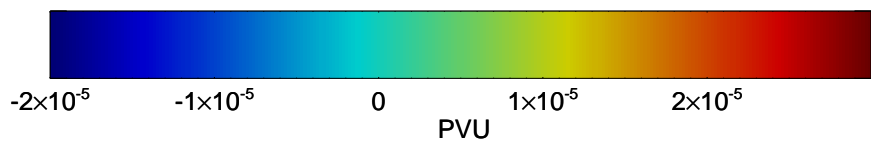

16090306, 42 hour forecast for 380K EPV -- NCEP GFS

380K Montgomery Streamfunction, white

Range ring of 2304 km

16090312, 48 hour forecast for 380K EPV -- NCEP GFS

380K Montgomery Streamfunction, white

Range ring of 2304 km