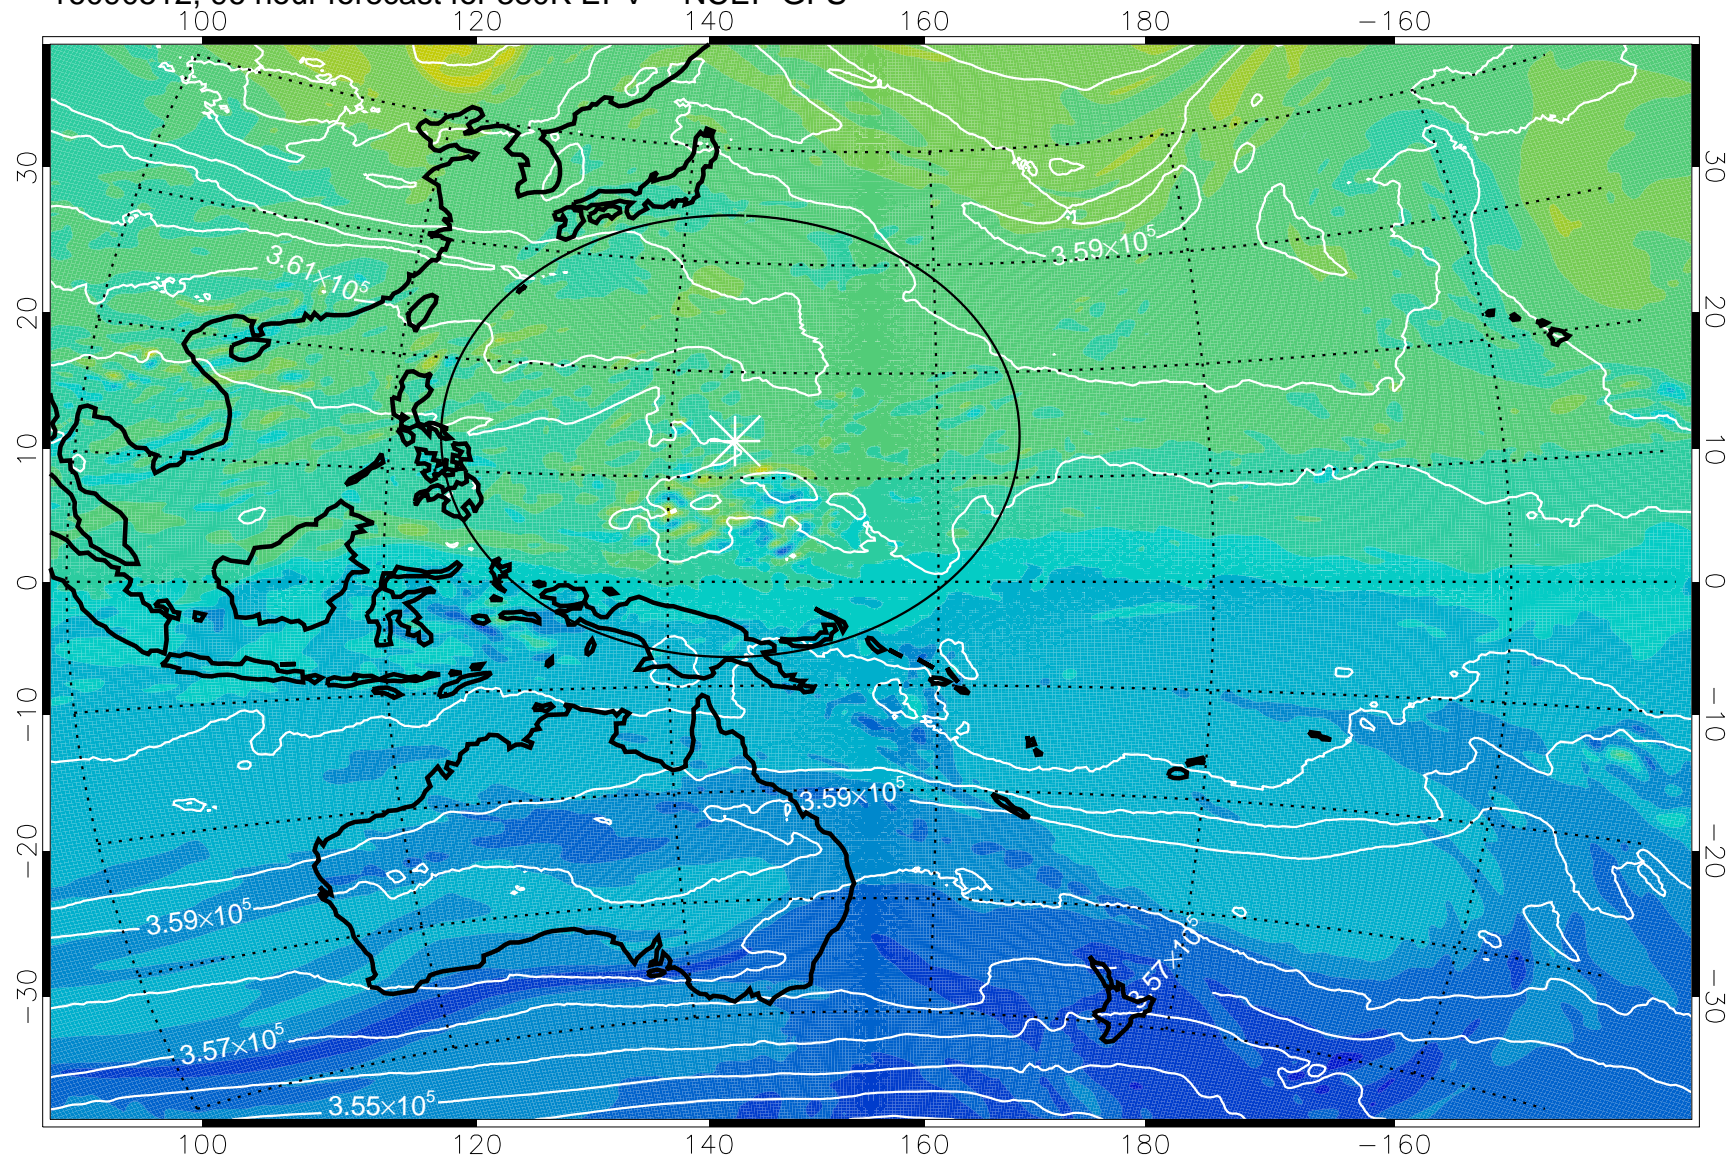

16090418, 78 hour forecast for 380K EPV -- NCEP GFS

380K Montgomery Streamfunction, white

Range ring of 2304 km

16090500, 84 hour forecast for 380K EPV -- NCEP GFS

380K Montgomery Streamfunction, white

Range ring of 2304 km

16090506, 90 hour forecast for 380K EPV -- NCEP GFS

380K Montgomery Streamfunction, white

Range ring of 2304 km

16090512, 96 hour forecast for 380K EPV -- NCEP GFS

380K Montgomery Streamfunction, white

Range ring of 2304 km

16090518, 102 hour forecast for 380K EPV -- NCEP GFS

380K Montgomery Streamfunction, white

Range ring of 2304 km

16090600, 108 hour forecast for 380K EPV -- NCEP GFS

380K Montgomery Streamfunction, white

Range ring of 2304 km

16090606, 114 hour forecast for 380K EPV -- NCEP GFS

380K Montgomery Streamfunction, white

Range ring of 2304 km

16090612, 120 hour forecast for 380K EPV -- NCEP GFS

380K Montgomery Streamfunction, white

Range ring of 2304 km