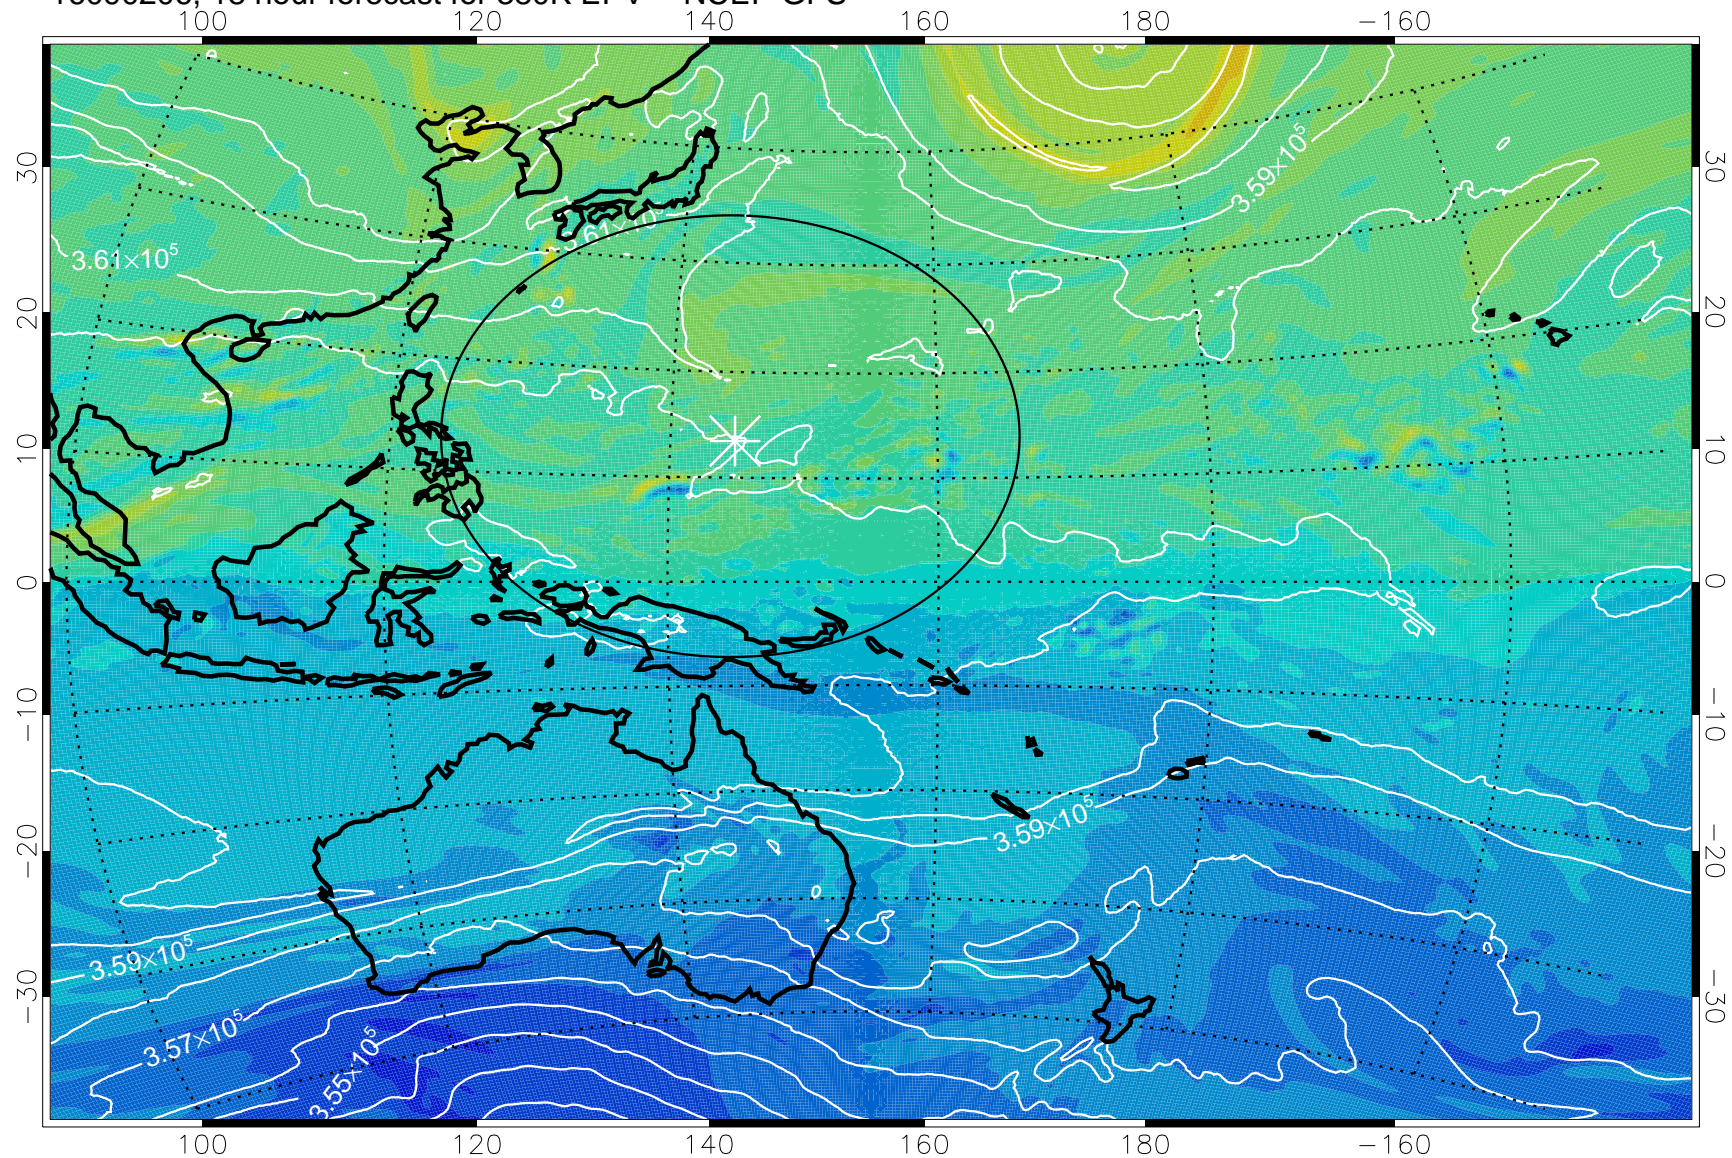

16090118, 6 hour forecast for 380K EPV -- NCEP GFS

380K Montgomery Streamfunction, white

Range ring of 2304 km

16090200, 12 hour forecast for 380K EPV -- NCEP GFS

380K Montgomery Streamfunction, white

Range ring of 2304 km

16090206, 18 hour forecast for 380K EPV -- NCEP GFS

380K Montgomery Streamfunction, white

Range ring of 2304 km

16090212, 24 hour forecast for 380K EPV -- NCEP GFS

380K Montgomery Streamfunction, white

Range ring of 2304 km

16090218, 30 hour forecast for 380K EPV -- NCEP GFS

380K Montgomery Streamfunction, white

Range ring of 2304 km

16090300, 36 hour forecast for 380K EPV -- NCEP GFS

380K Montgomery Streamfunction, white

Range ring of 2304 km

16090306, 42 hour forecast for 380K EPV -- NCEP GFS

380K Montgomery Streamfunction, white

Range ring of 2304 km

16090312, 48 hour forecast for 380K EPV -- NCEP GFS

380K Montgomery Streamfunction, white

Range ring of 2304 km