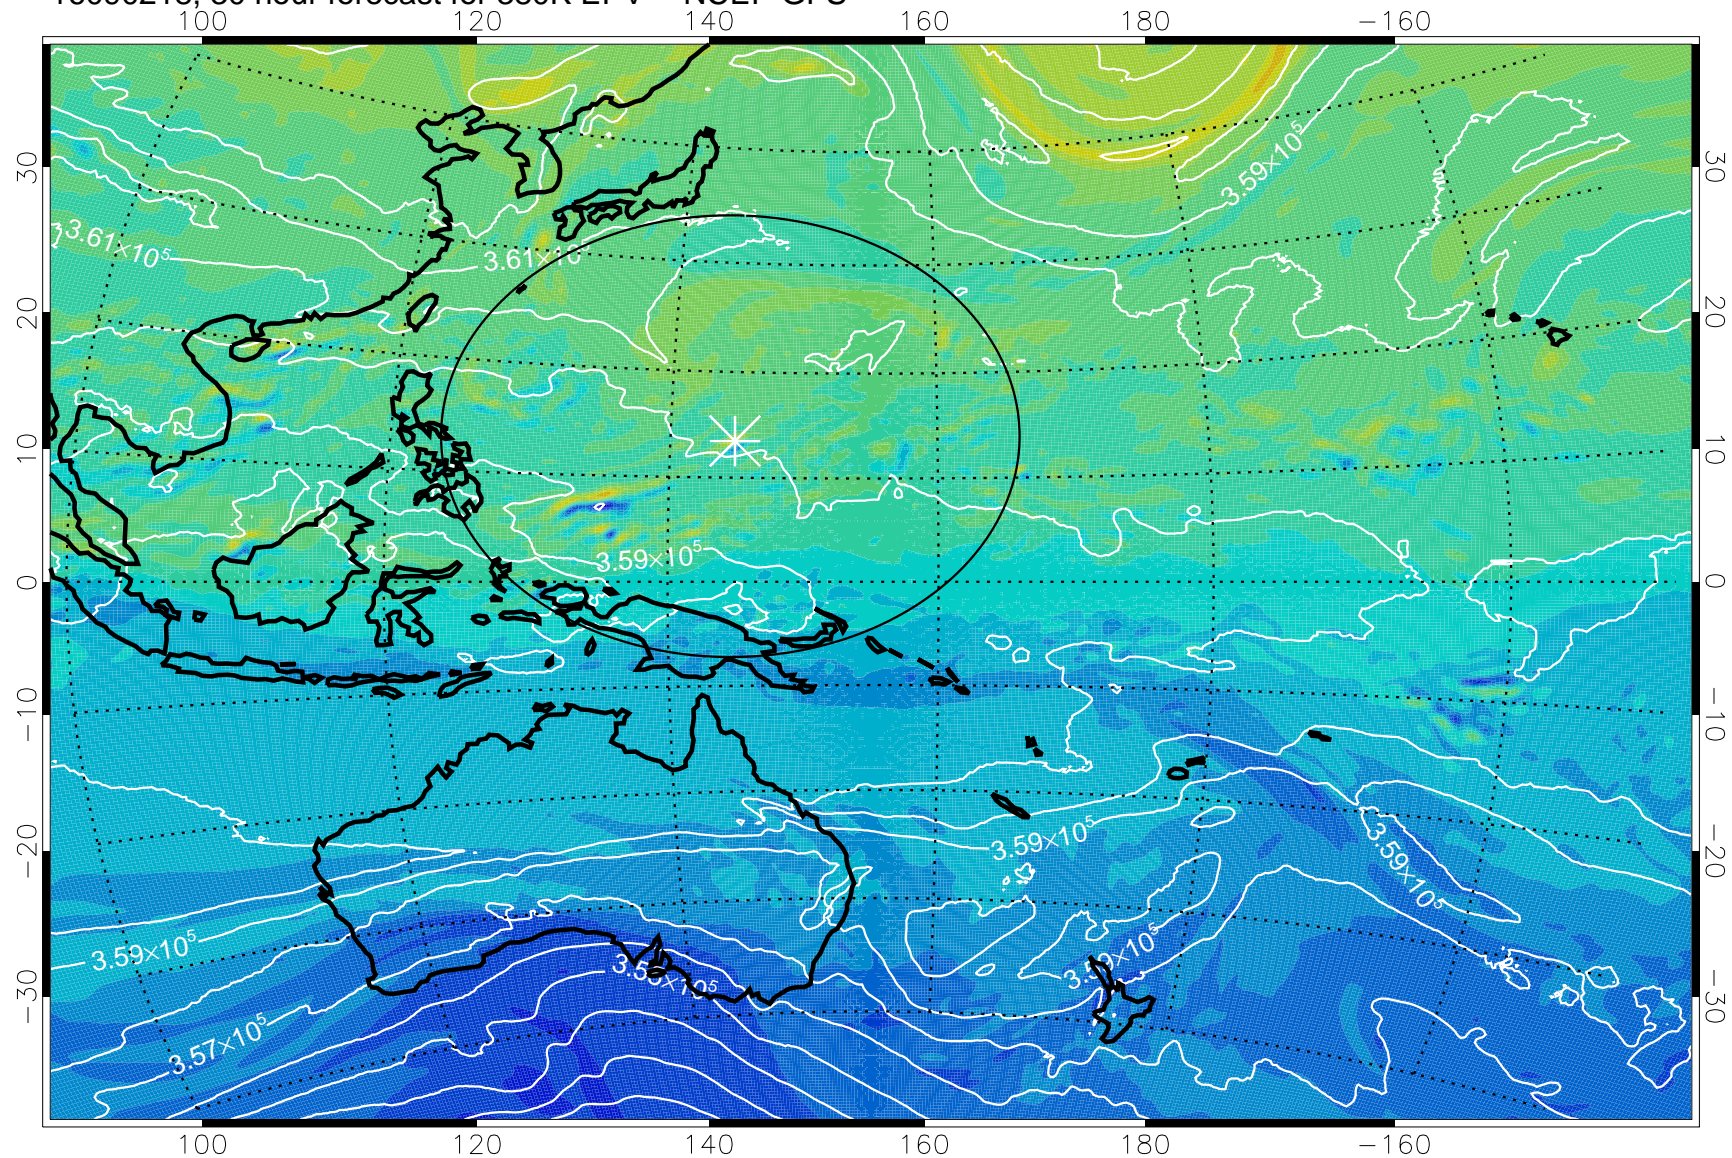

16090206, 18 hour forecast for 380K EPV -- NCEP GFS

380K Montgomery Streamfunction, white

Range ring of 2304 km

16090212, 24 hour forecast for 380K EPV -- NCEP GFS

380K Montgomery Streamfunction, white

Range ring of 2304 km

16090218, 30 hour forecast for 380K EPV -- NCEP GFS

380K Montgomery Streamfunction, white

Range ring of 2304 km

16090300, 36 hour forecast for 380K EPV -- NCEP GFS

380K Montgomery Streamfunction, white

Range ring of 2304 km

16090306, 42 hour forecast for 380K EPV -- NCEP GFS

380K Montgomery Streamfunction, white

Range ring of 2304 km

16090312, 48 hour forecast for 380K EPV -- NCEP GFS

380K Montgomery Streamfunction, white

Range ring of 2304 km

16090318, 54 hour forecast for 380K EPV -- NCEP GFS

380K Montgomery Streamfunction, white

Range ring of 2304 km

16090400, 60 hour forecast for 380K EPV -- NCEP GFS

380K Montgomery Streamfunction, white

Range ring of 2304 km