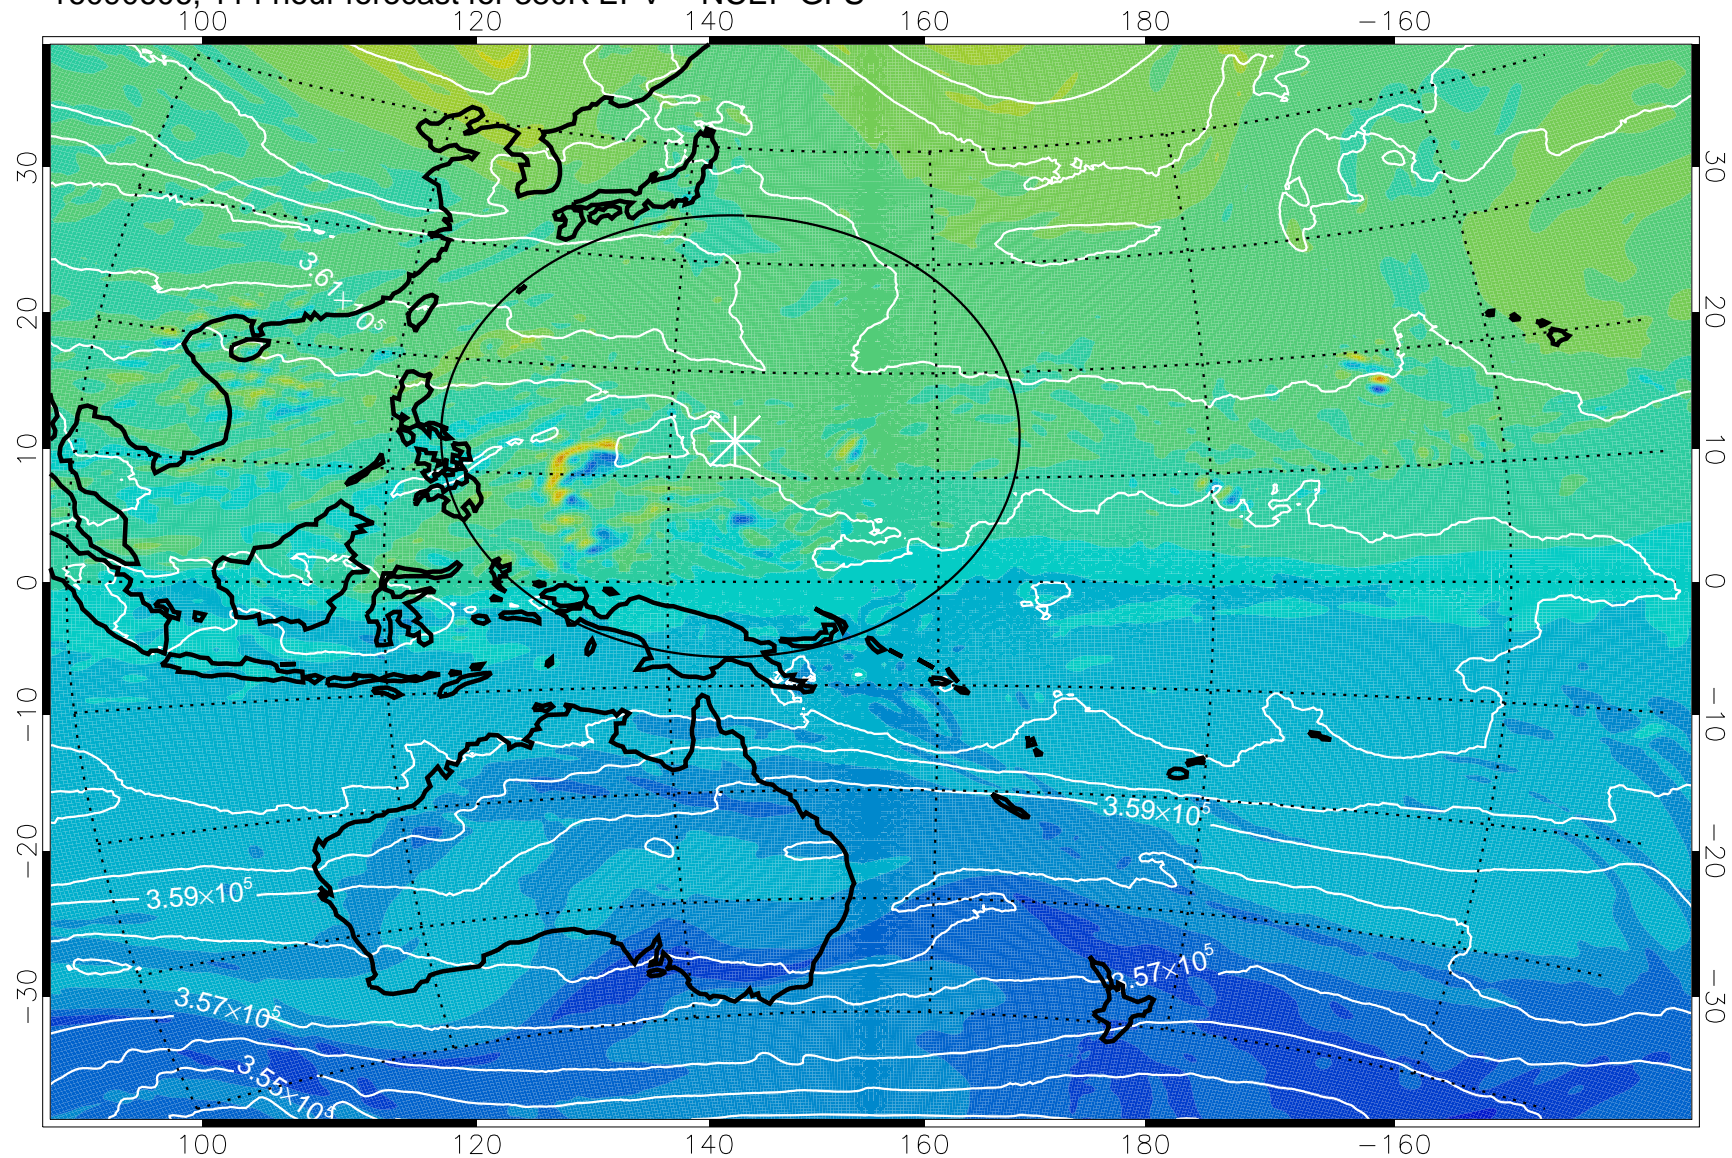

16090506, 90 hour forecast for 380K EPV -- NCEP GFS

380K Montgomery Streamfunction, white

Range ring of 2304 km

16090512, 96 hour forecast for 380K EPV -- NCEP GFS

380K Montgomery Streamfunction, white

Range ring of 2304 km

16090518, 102 hour forecast for 380K EPV -- NCEP GFS

380K Montgomery Streamfunction, white

Range ring of 2304 km

16090600, 108 hour forecast for 380K EPV -- NCEP GFS

380K Montgomery Streamfunction, white

Range ring of 2304 km

16090606, 114 hour forecast for 380K EPV -- NCEP GFS

380K Montgomery Streamfunction, white

Range ring of 2304 km

16090612, 120 hour forecast for 380K EPV -- NCEP GFS

380K Montgomery Streamfunction, white

Range ring of 2304 km