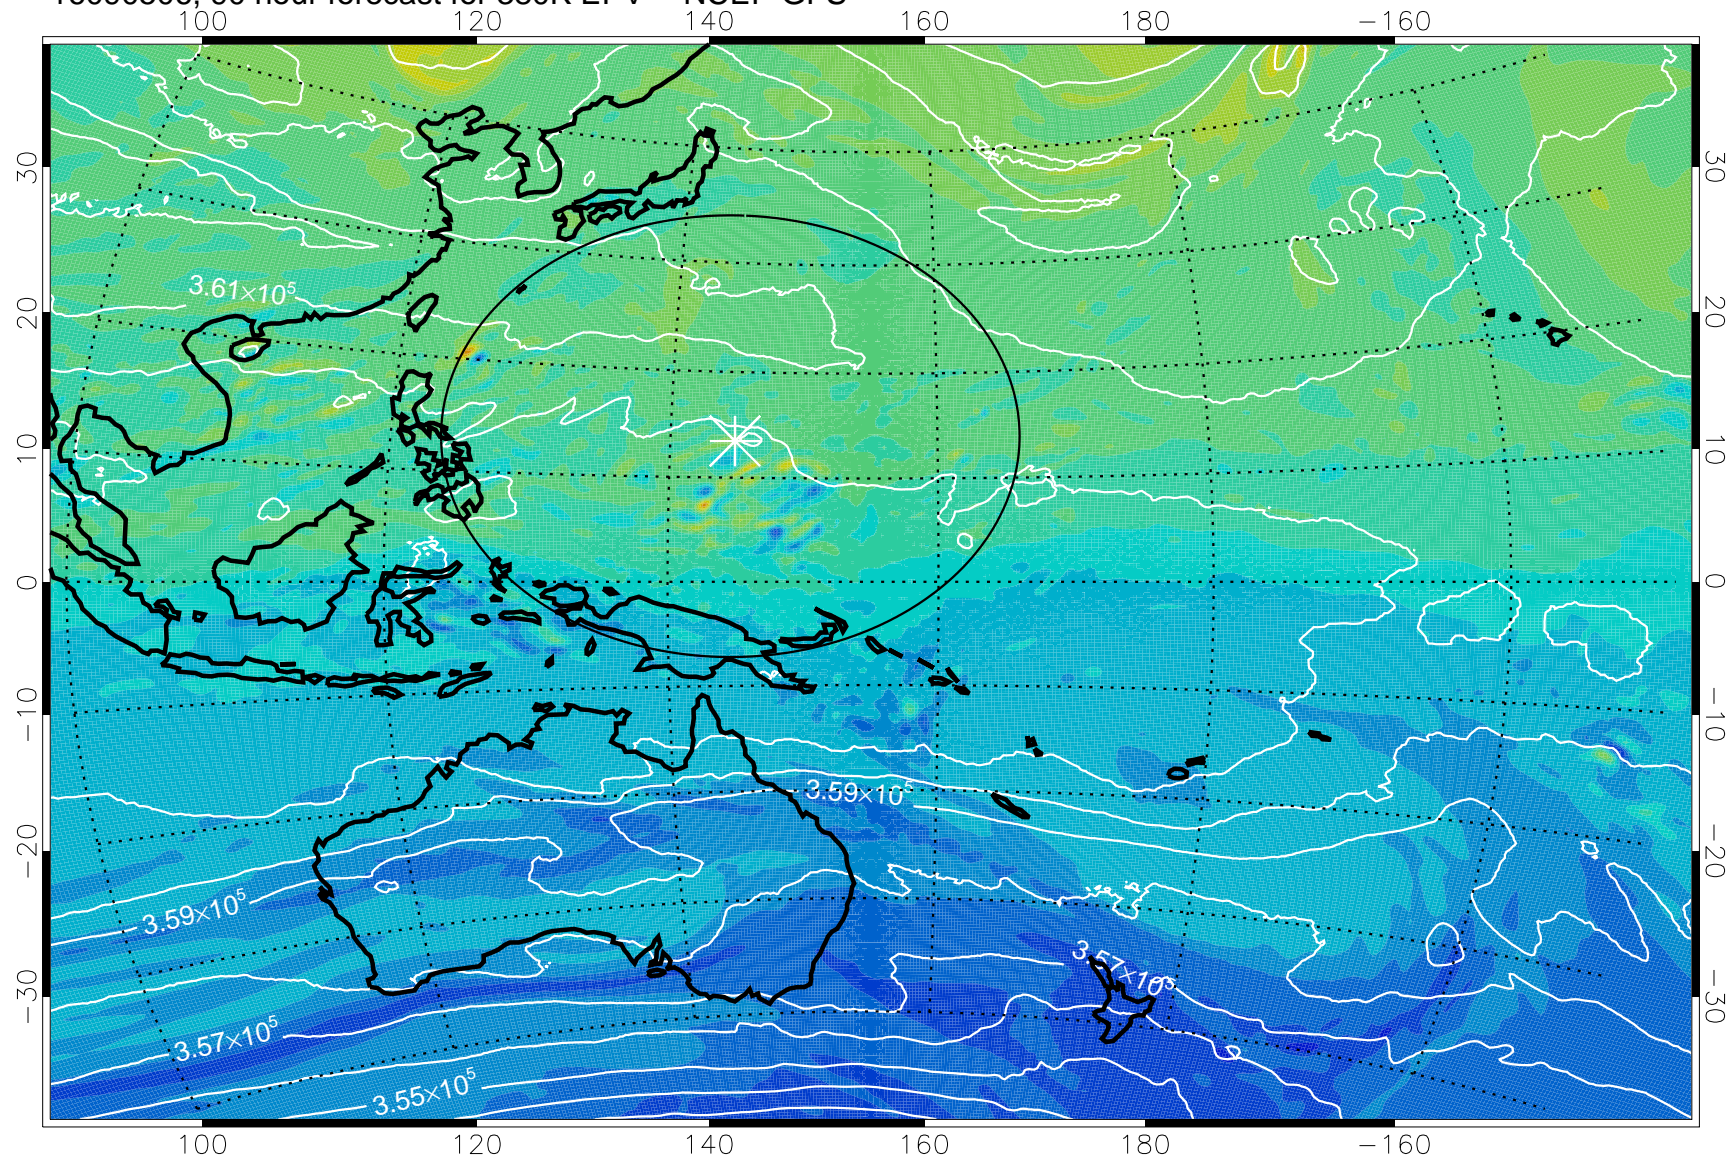

16090406, 66 hour forecast for 380K EPV -- NCEP GFS

380K Montgomery Streamfunction, white

Range ring of 2304 km

16090412, 72 hour forecast for 380K EPV -- NCEP GFS

380K Montgomery Streamfunction, white

Range ring of 2304 km

16090418, 78 hour forecast for 380K EPV -- NCEP GFS

380K Montgomery Streamfunction, white

Range ring of 2304 km

16090500, 84 hour forecast for 380K EPV -- NCEP GFS

380K Montgomery Streamfunction, white

Range ring of 2304 km

16090506, 90 hour forecast for 380K EPV -- NCEP GFS

380K Montgomery Streamfunction, white

Range ring of 2304 km

16090512, 96 hour forecast for 380K EPV -- NCEP GFS

380K Montgomery Streamfunction, white

Range ring of 2304 km

16090518, 102 hour forecast for 380K EPV -- NCEP GFS

380K Montgomery Streamfunction, white

Range ring of 2304 km

16090600, 108 hour forecast for 380K EPV -- NCEP GFS

380K Montgomery Streamfunction, white

Range ring of 2304 km