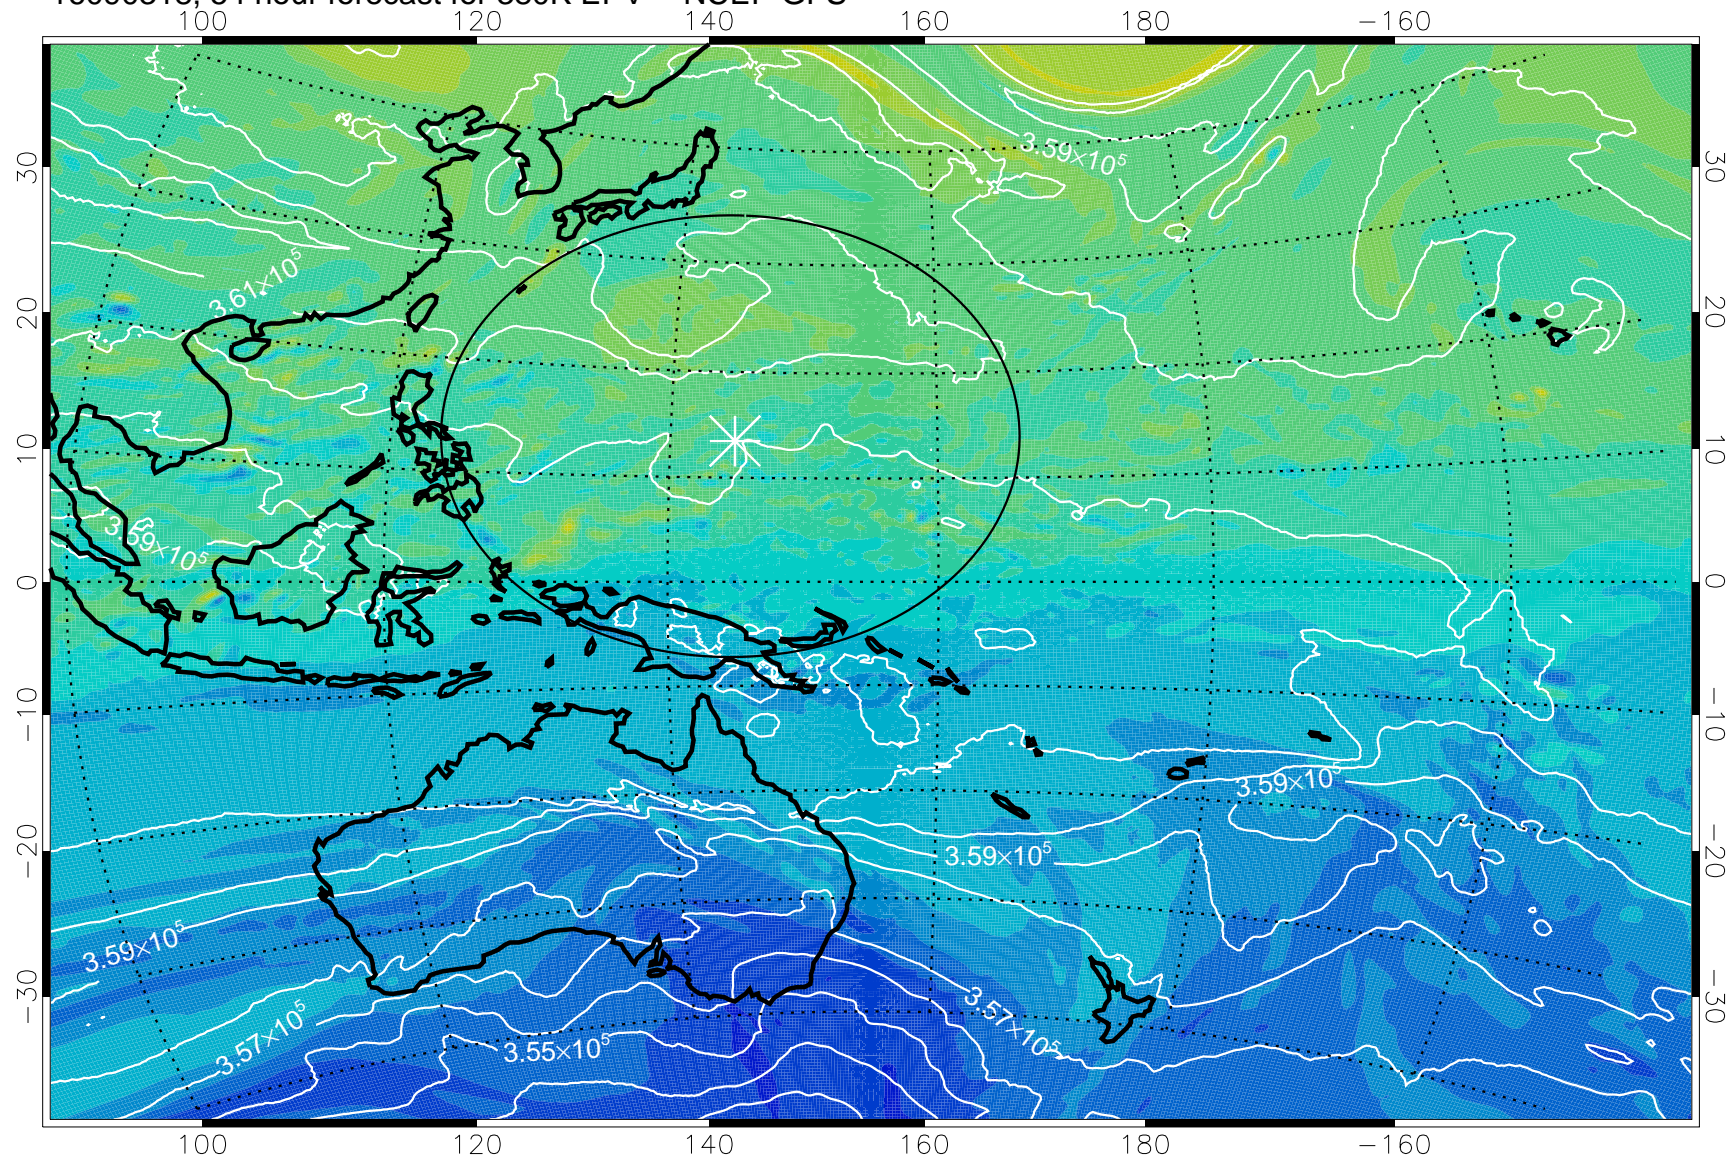

16090218, 30 hour forecast for 380K EPV -- NCEP GFS

380K Montgomery Streamfunction, white

Range ring of 2304 km

16090300, 36 hour forecast for 380K EPV -- NCEP GFS

380K Montgomery Streamfunction, white

Range ring of 2304 km

16090306, 42 hour forecast for 380K EPV -- NCEP GFS

380K Montgomery Streamfunction, white

Range ring of 2304 km

16090312, 48 hour forecast for 380K EPV -- NCEP GFS

380K Montgomery Streamfunction, white

Range ring of 2304 km

16090318, 54 hour forecast for 380K EPV -- NCEP GFS

380K Montgomery Streamfunction, white

Range ring of 2304 km

16090400, 60 hour forecast for 380K EPV -- NCEP GFS

380K Montgomery Streamfunction, white

Range ring of 2304 km

16090406, 66 hour forecast for 380K EPV -- NCEP GFS

380K Montgomery Streamfunction, white

Range ring of 2304 km

16090412, 72 hour forecast for 380K EPV -- NCEP GFS

380K Montgomery Streamfunction, white

Range ring of 2304 km