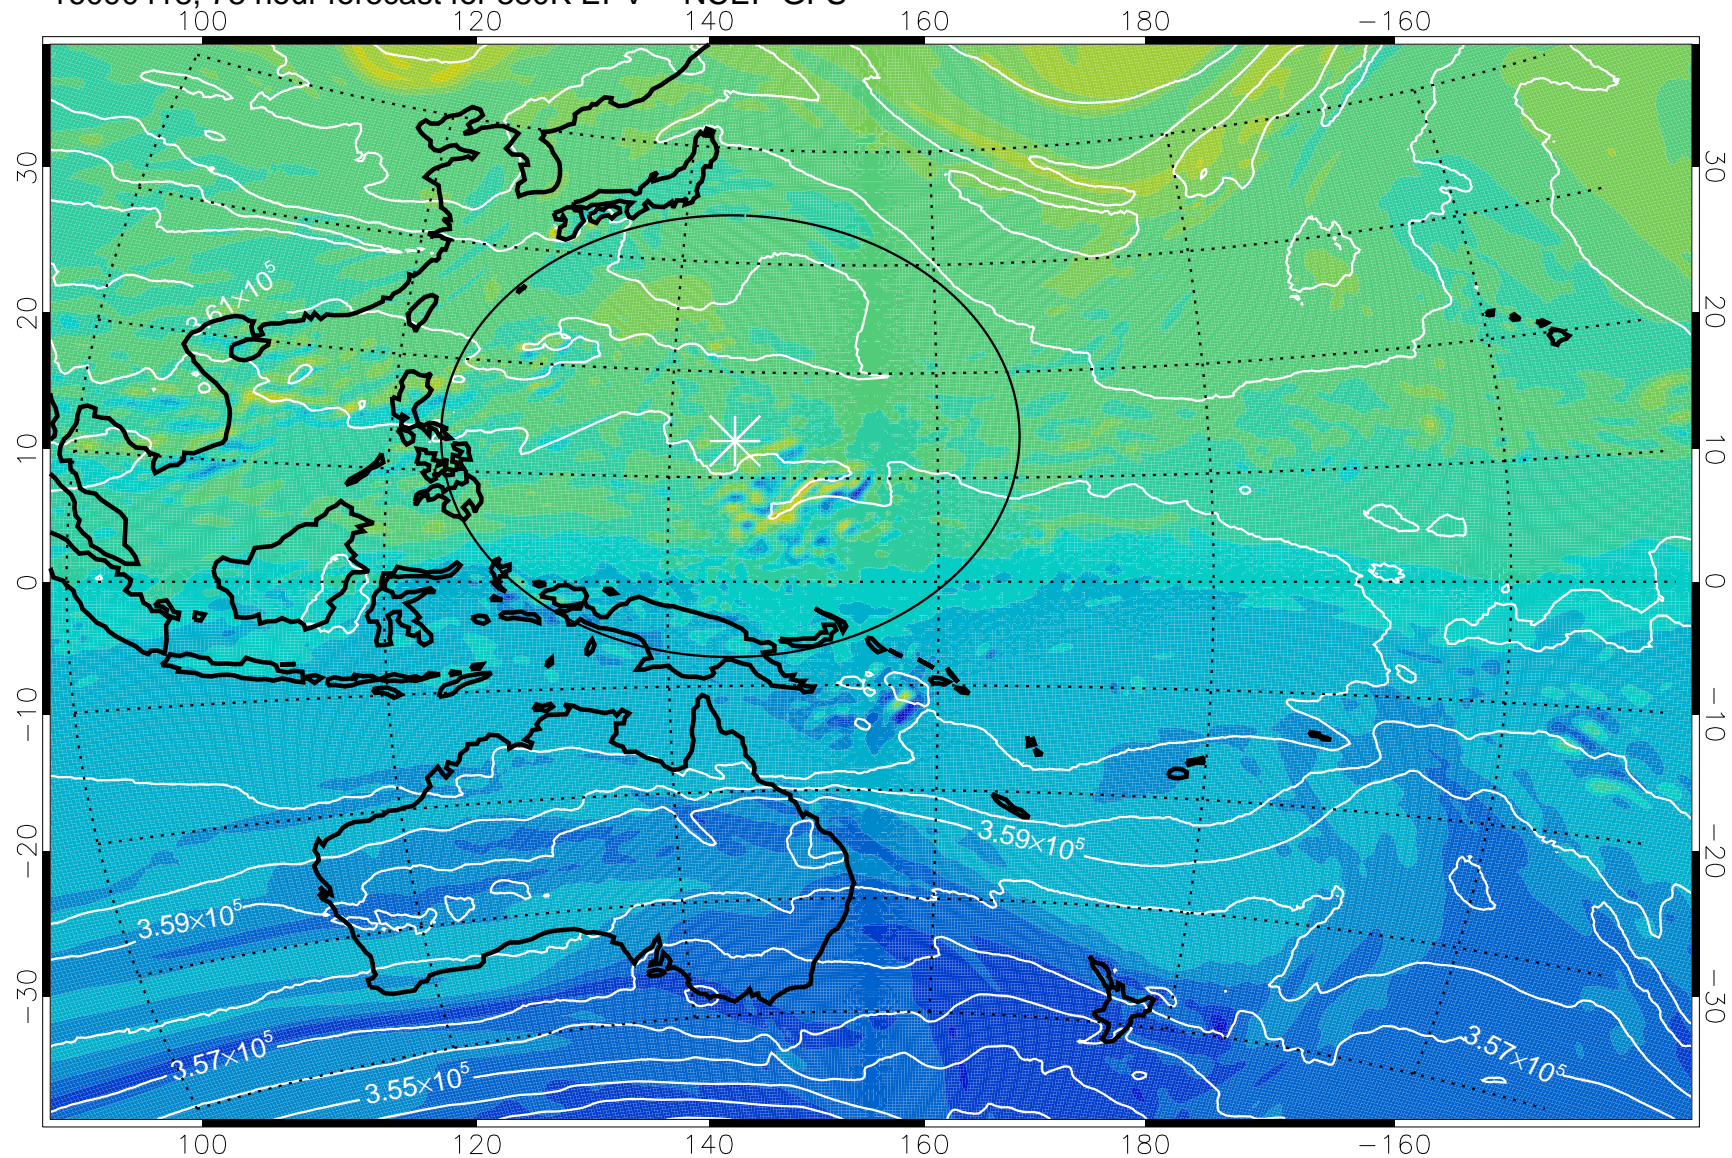

16090318, 54 hour forecast for 380K EPV -- NCEP GFS

380K Montgomery Streamfunction, white

Range ring of 2304 km

16090400, 60 hour forecast for 380K EPV -- NCEP GFS

380K Montgomery Streamfunction, white

Range ring of 2304 km

16090406, 66 hour forecast for 380K EPV -- NCEP GFS

380K Montgomery Streamfunction, white

Range ring of 2304 km

16090412, 72 hour forecast for 380K EPV -- NCEP GFS

380K Montgomery Streamfunction, white

Range ring of 2304 km

16090418, 78 hour forecast for 380K EPV -- NCEP GFS

380K Montgomery Streamfunction, white

Range ring of 2304 km

16090500, 84 hour forecast for 380K EPV -- NCEP GFS

380K Montgomery Streamfunction, white

Range ring of 2304 km

16090506, 90 hour forecast for 380K EPV -- NCEP GFS

380K Montgomery Streamfunction, white

Range ring of 2304 km

16090512, 96 hour forecast for 380K EPV -- NCEP GFS

380K Montgomery Streamfunction, white

Range ring of 2304 km