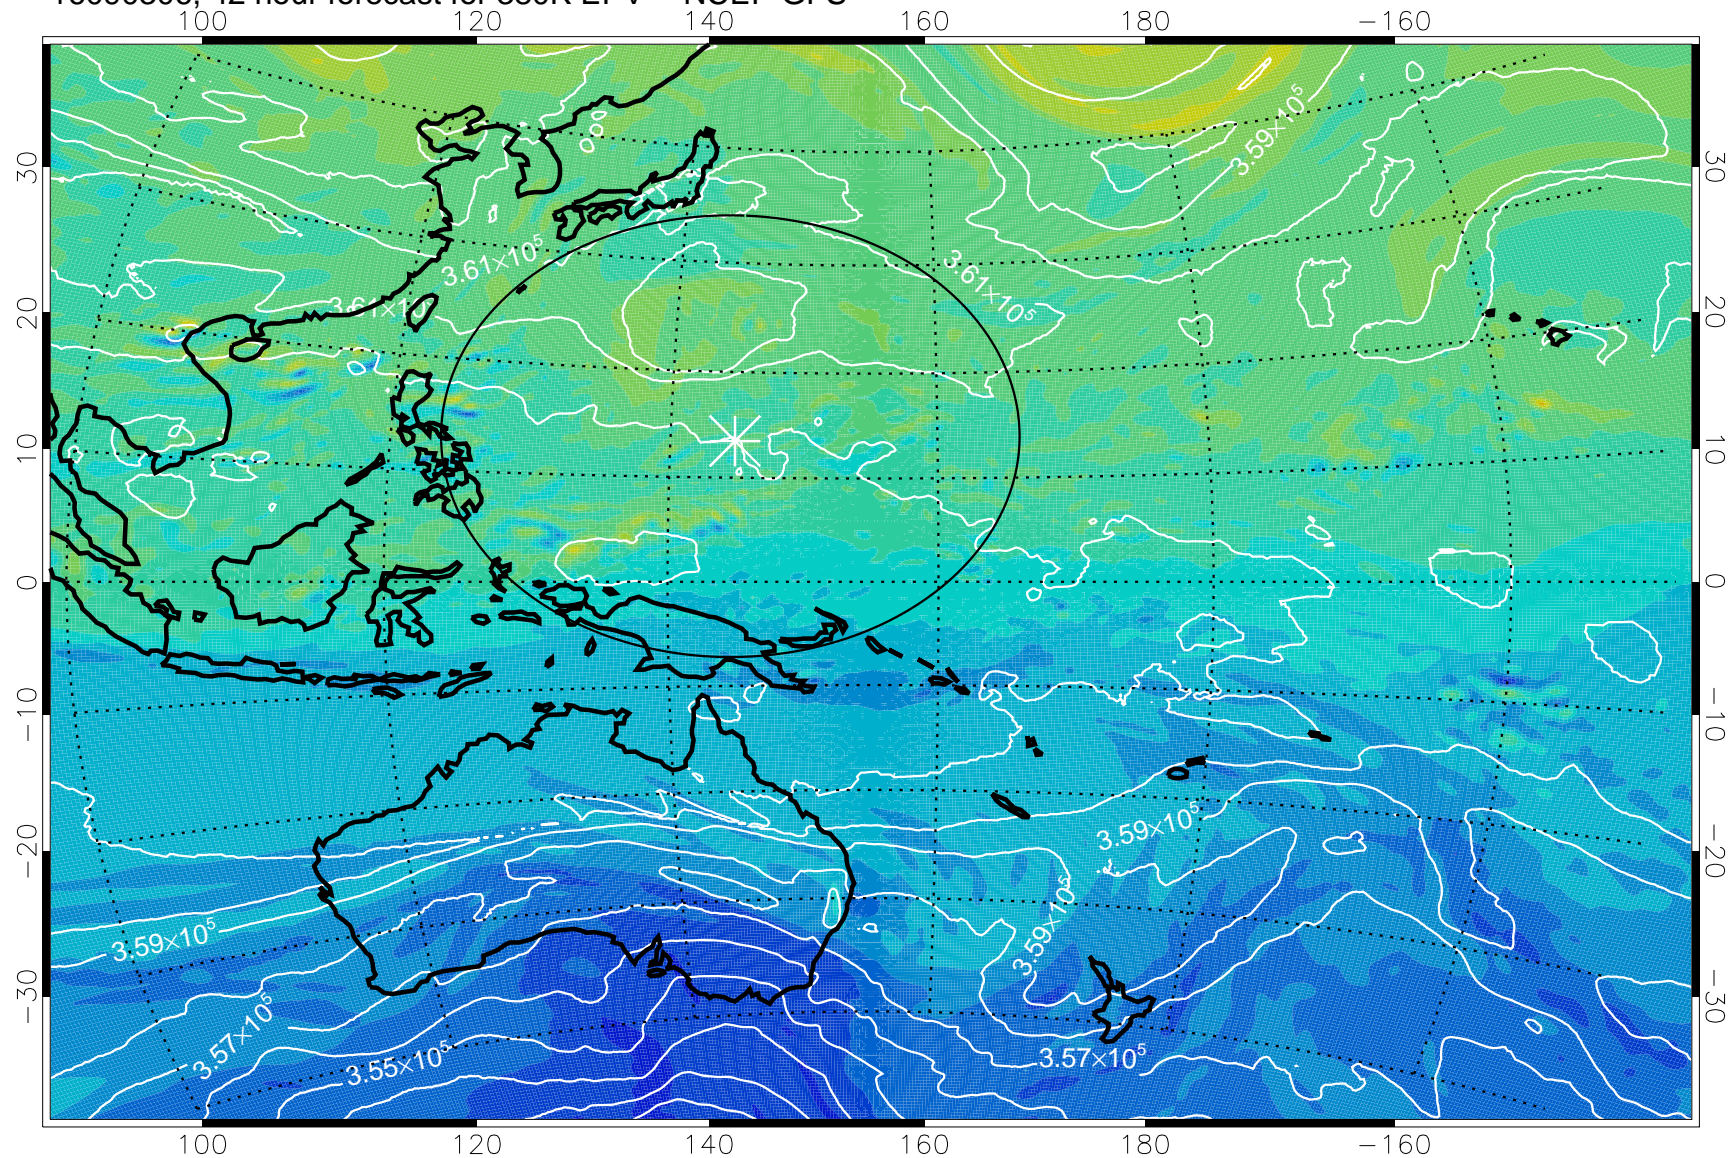

16090218, 30 hour forecast for 380K EPV -- NCEP GFS

380K Montgomery Streamfunction, white

Range ring of 2304 km

16090300, 36 hour forecast for 380K EPV -- NCEP GFS

380K Montgomery Streamfunction, white

Range ring of 2304 km

16090306, 42 hour forecast for 380K EPV -- NCEP GFS

380K Montgomery Streamfunction, white

Range ring of 2304 km

16090312, 48 hour forecast for 380K EPV -- NCEP GFS

380K Montgomery Streamfunction, white

Range ring of 2304 km

16090318, 54 hour forecast for 380K EPV -- NCEP GFS

380K Montgomery Streamfunction, white

Range ring of 2304 km

16090400, 60 hour forecast for 380K EPV -- NCEP GFS

380K Montgomery Streamfunction, white

Range ring of 2304 km

16090406, 66 hour forecast for 380K EPV -- NCEP GFS

380K Montgomery Streamfunction, white

Range ring of 2304 km

16090412, 72 hour forecast for 380K EPV -- NCEP GFS

380K Montgomery Streamfunction, white

Range ring of 2304 km