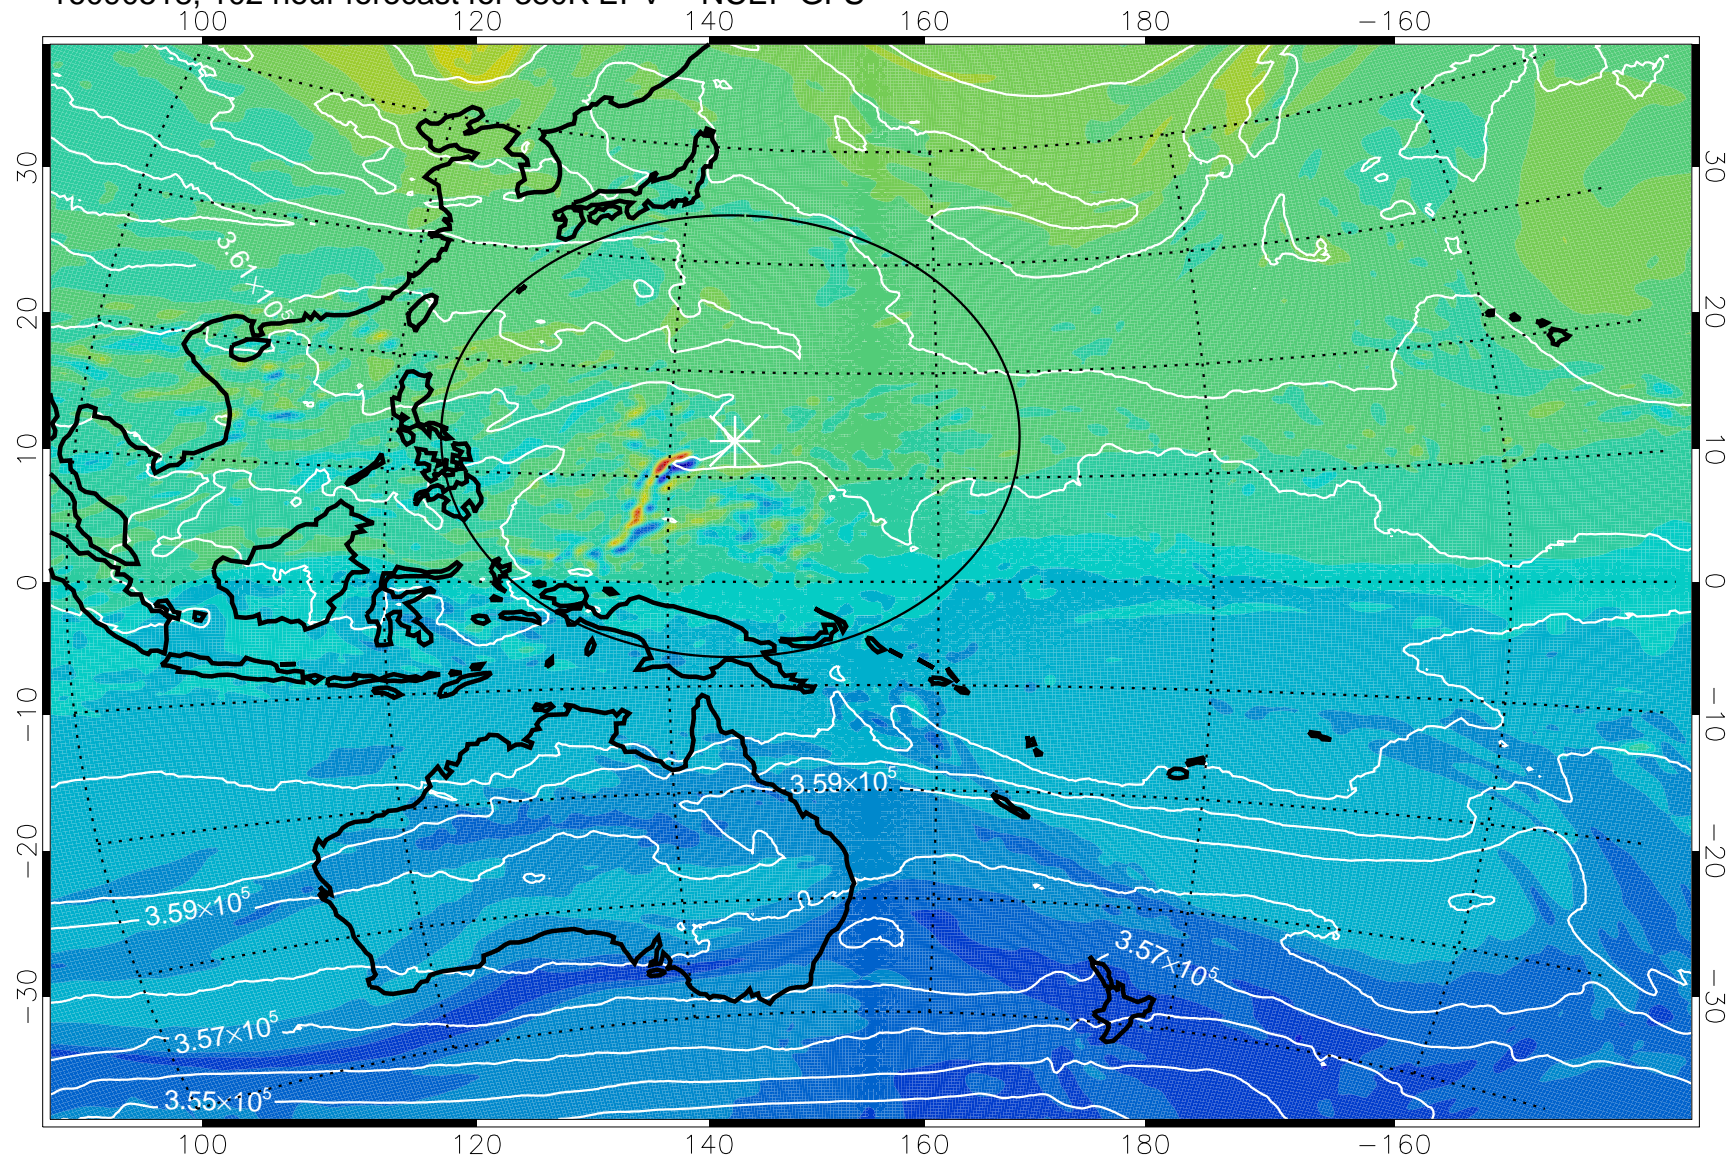

16090418, 78 hour forecast for 380K EPV -- NCEP GFS

380K Montgomery Streamfunction, white

Range ring of 2304 km

16090500, 84 hour forecast for 380K EPV -- NCEP GFS

380K Montgomery Streamfunction, white

Range ring of 2304 km

16090506, 90 hour forecast for 380K EPV -- NCEP GFS

380K Montgomery Streamfunction, white

Range ring of 2304 km

16090512, 96 hour forecast for 380K EPV -- NCEP GFS

380K Montgomery Streamfunction, white

Range ring of 2304 km

16090518, 102 hour forecast for 380K EPV -- NCEP GFS

380K Montgomery Streamfunction, white

Range ring of 2304 km

16090600, 108 hour forecast for 380K EPV -- NCEP GFS

380K Montgomery Streamfunction, white

Range ring of 2304 km

16090606, 114 hour forecast for 380K EPV -- NCEP GFS

380K Montgomery Streamfunction, white

Range ring of 2304 km

16090612, 120 hour forecast for 380K EPV -- NCEP GFS

380K Montgomery Streamfunction, white

Range ring of 2304 km