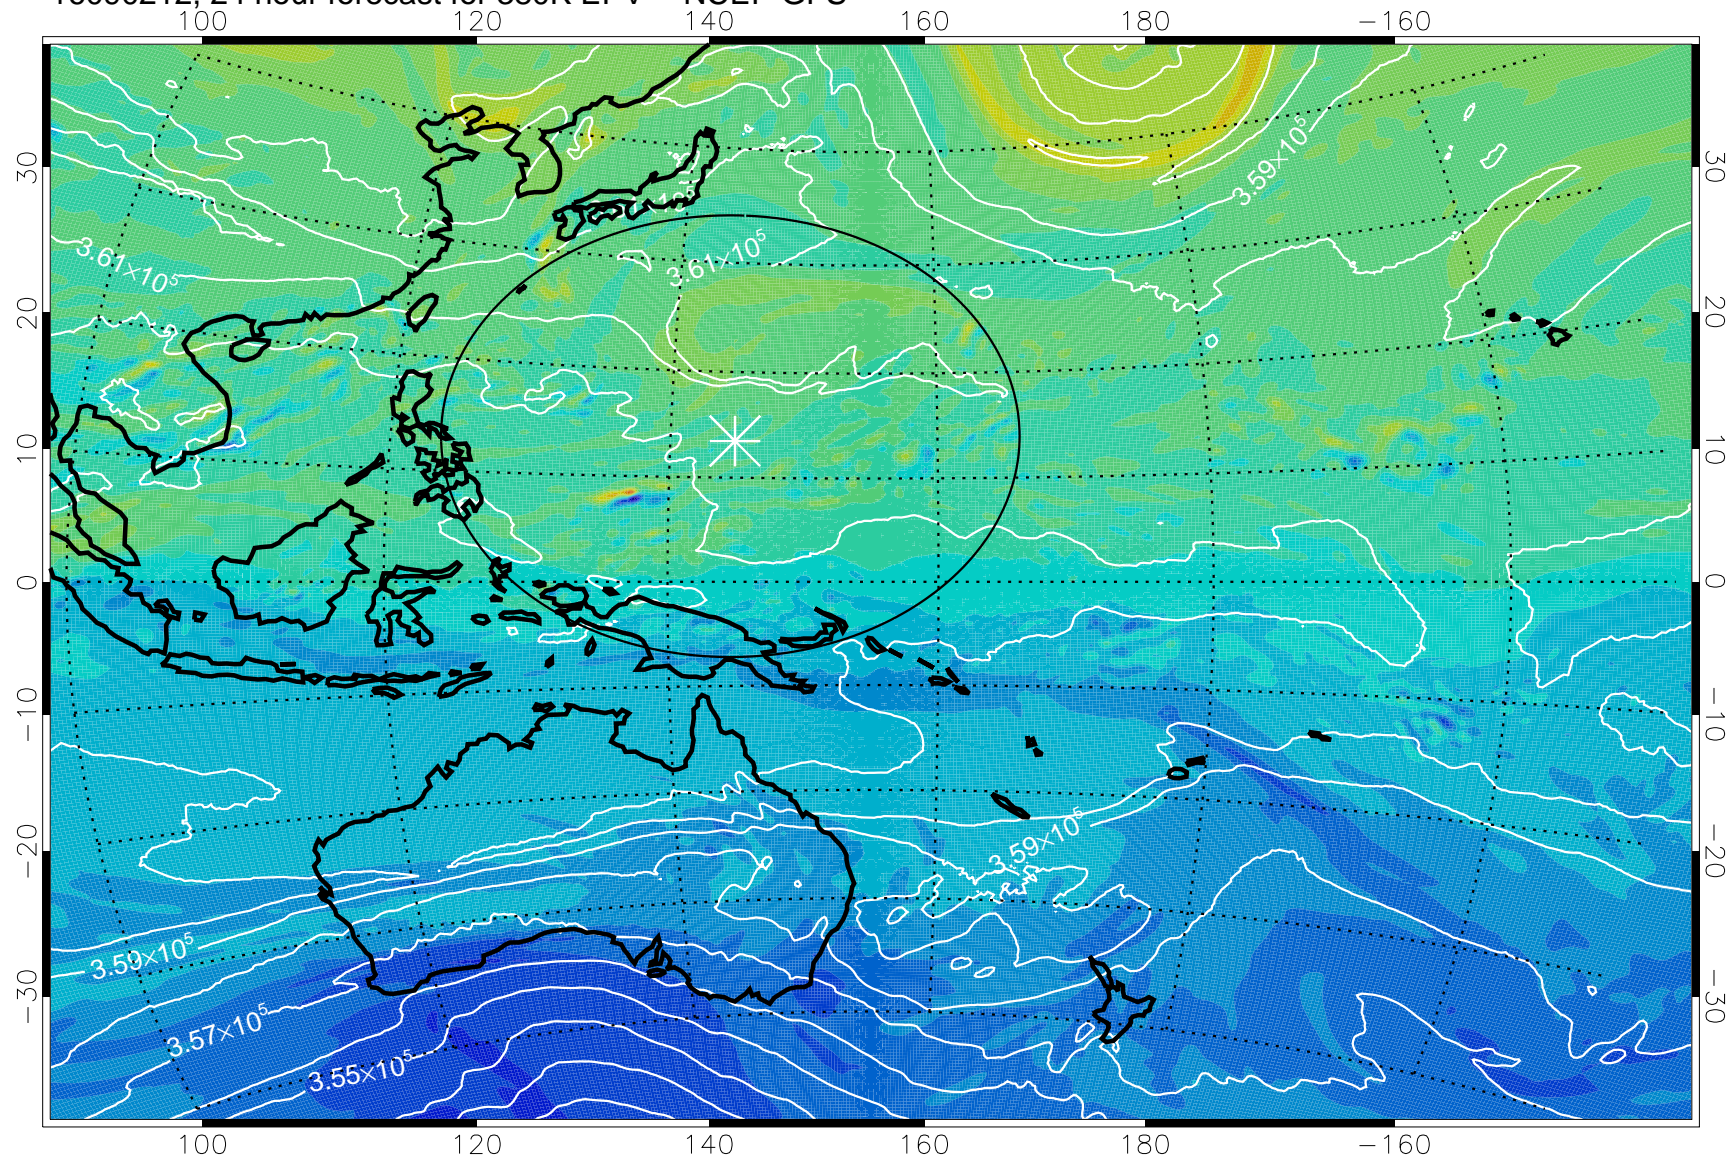

16090118, 6 hour forecast for 380K EPV -- NCEP GFS

380K Montgomery Streamfunction, white

Range ring of 2304 km

16090200, 12 hour forecast for 380K EPV -- NCEP GFS

380K Montgomery Streamfunction, white

Range ring of 2304 km

16090206, 18 hour forecast for 380K EPV -- NCEP GFS

380K Montgomery Streamfunction, white

Range ring of 2304 km

16090212, 24 hour forecast for 380K EPV -- NCEP GFS

380K Montgomery Streamfunction, white

Range ring of 2304 km

16090218, 30 hour forecast for 380K EPV -- NCEP GFS

380K Montgomery Streamfunction, white

Range ring of 2304 km

16090300, 36 hour forecast for 380K EPV -- NCEP GFS

380K Montgomery Streamfunction, white

Range ring of 2304 km

16090306, 42 hour forecast for 380K EPV -- NCEP GFS

380K Montgomery Streamfunction, white

Range ring of 2304 km

16090312, 48 hour forecast for 380K EPV -- NCEP GFS

380K Montgomery Streamfunction, white

Range ring of 2304 km