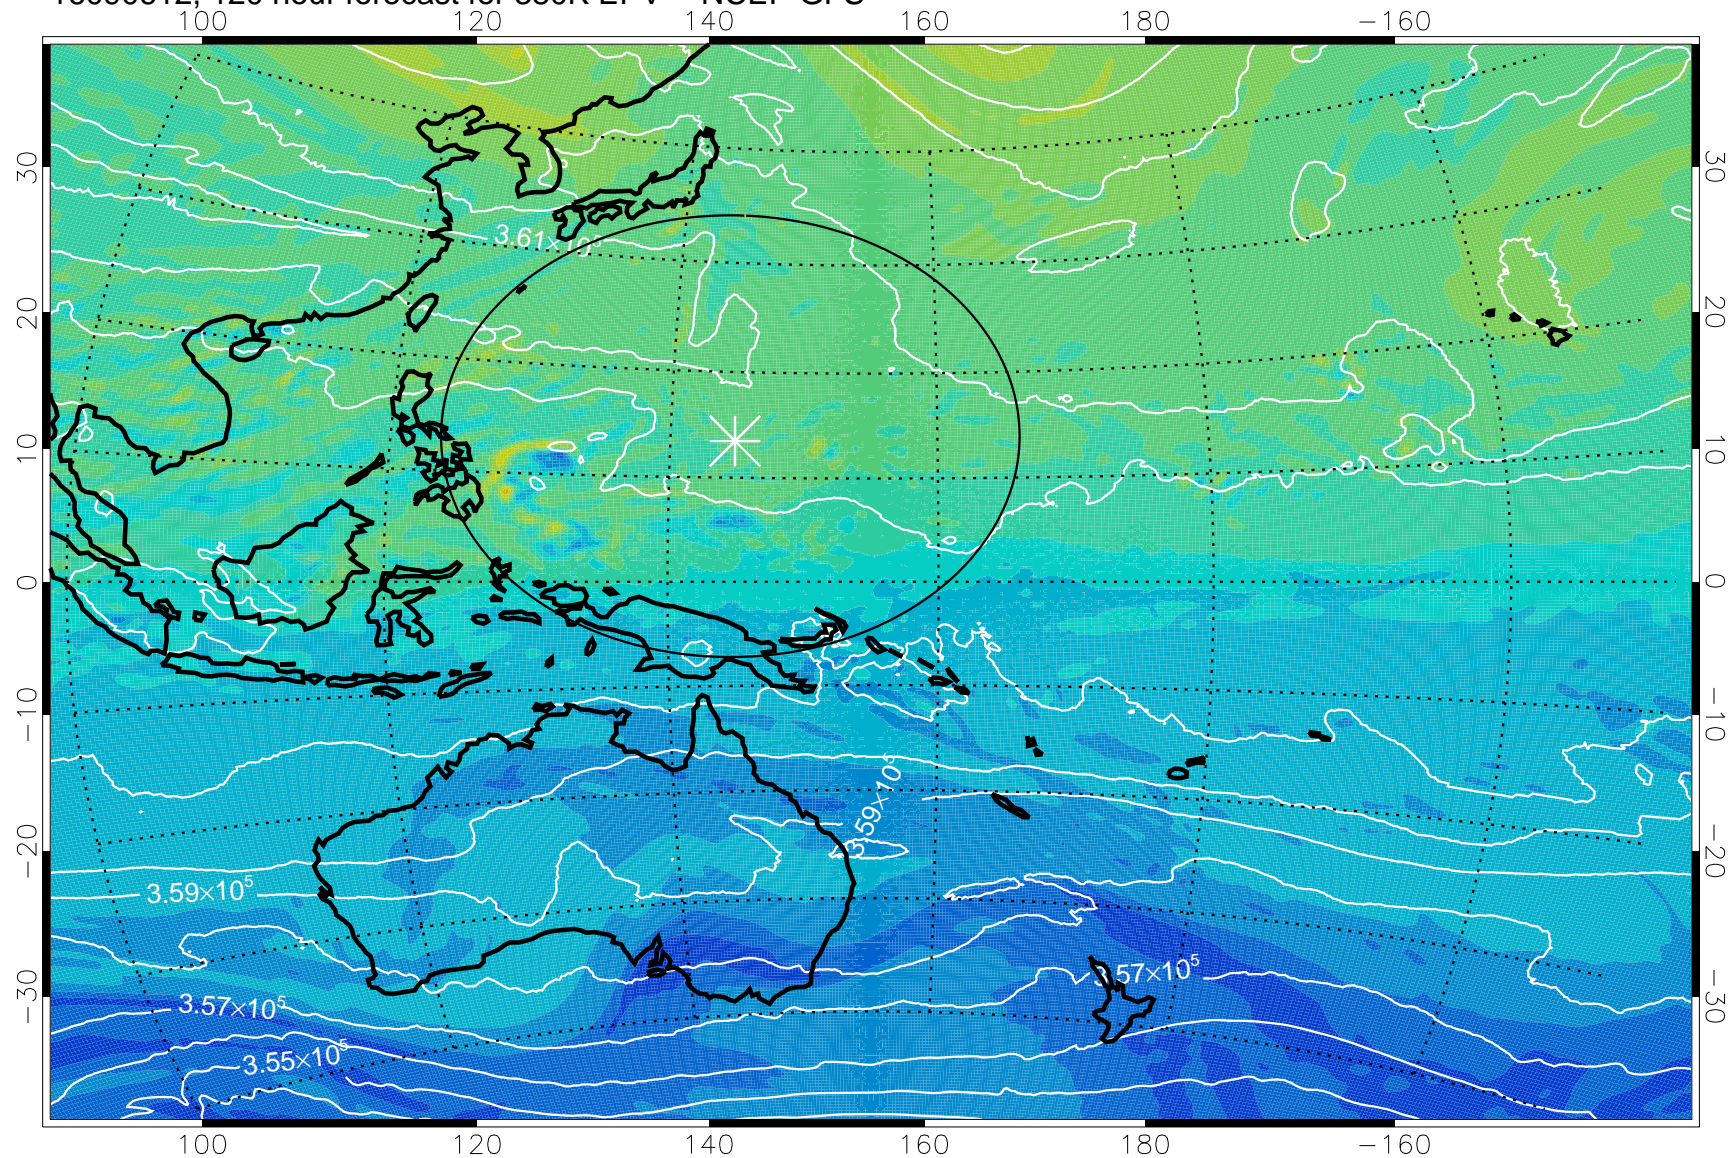

16090506, 90 hour forecast for 380K EPV -- NCEP GFS

380K Montgomery Streamfunction, white

Range ring of 2304 km

16090512, 96 hour forecast for 380K EPV -- NCEP GFS

380K Montgomery Streamfunction, white

Range ring of 2304 km

16090518, 102 hour forecast for 380K EPV -- NCEP GFS

380K Montgomery Streamfunction, white

Range ring of 2304 km

16090600, 108 hour forecast for 380K EPV -- NCEP GFS

380K Montgomery Streamfunction, white

Range ring of 2304 km

16090606, 114 hour forecast for 380K EPV -- NCEP GFS

380K Montgomery Streamfunction, white

Range ring of 2304 km

16090612, 120 hour forecast for 380K EPV -- NCEP GFS

380K Montgomery Streamfunction, white

Range ring of 2304 km