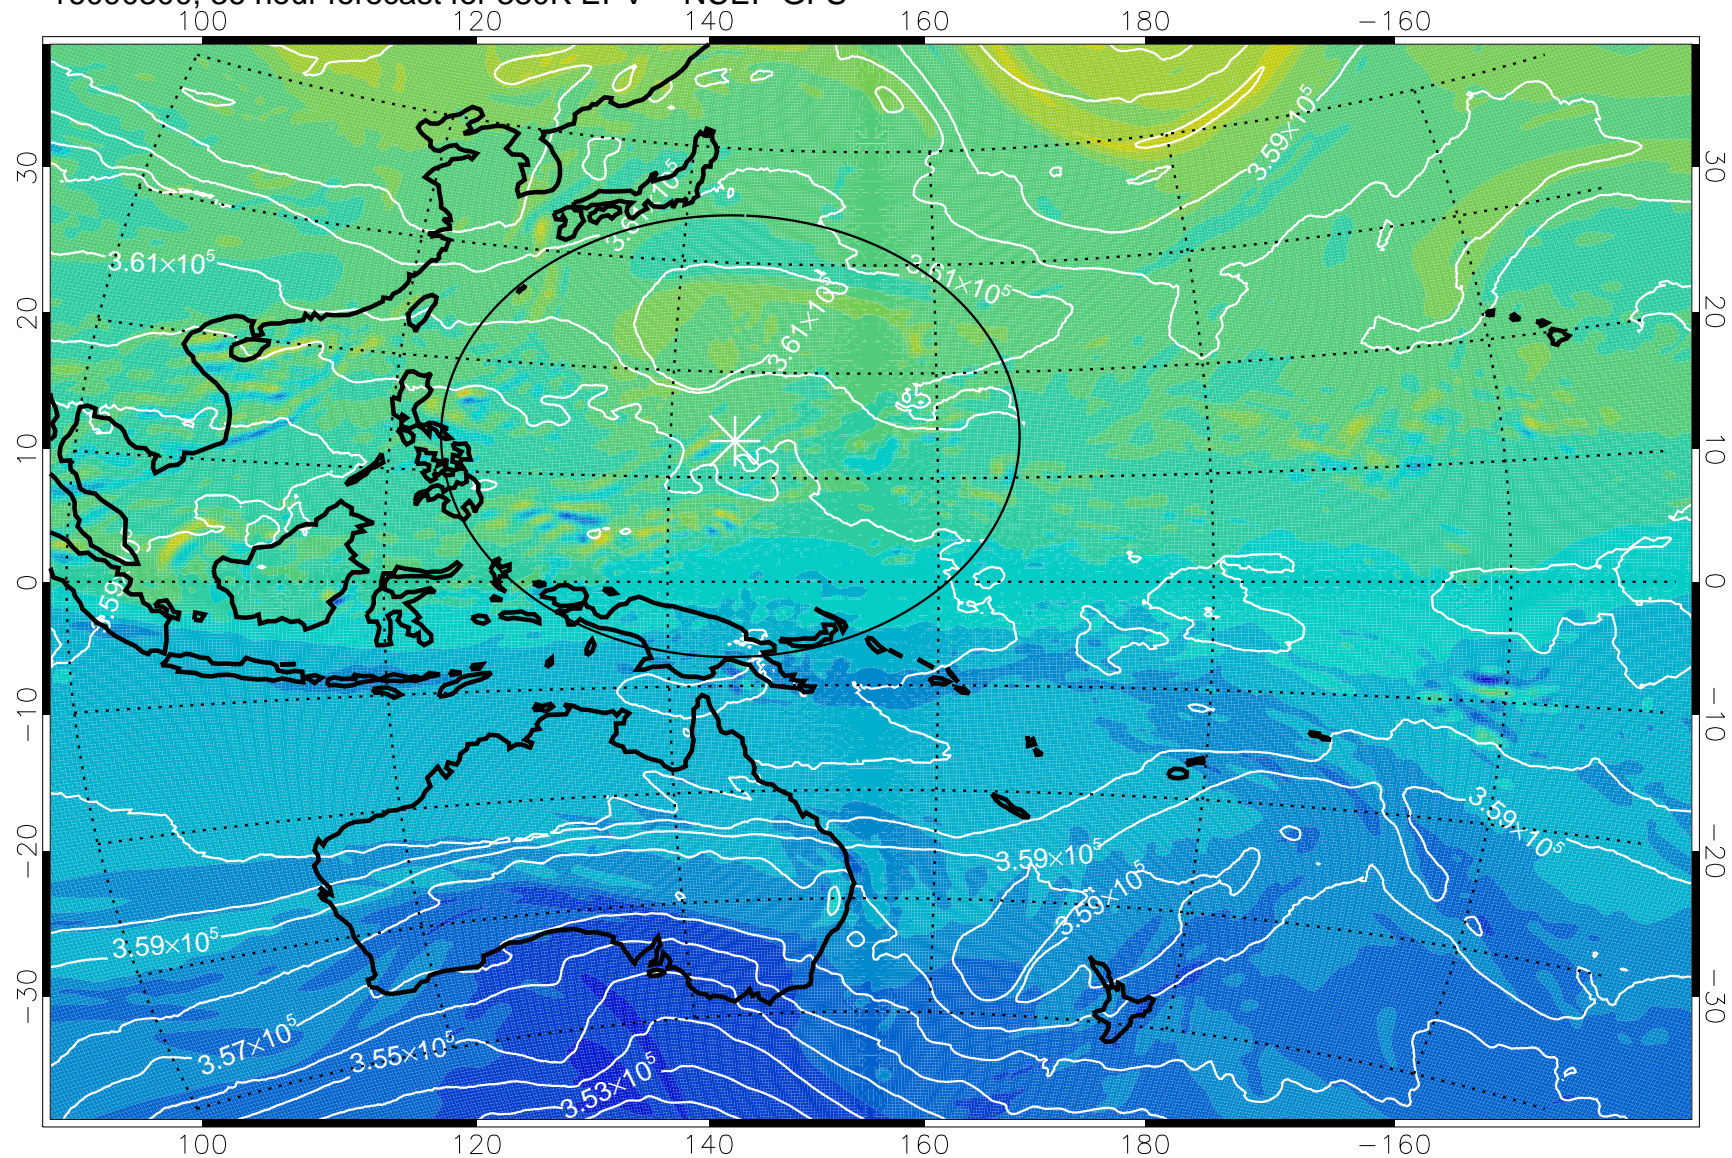

16090218, 30 hour forecast for 380K EPV -- NCEP GFS

380K Montgomery Streamfunction, white

Range ring of 2304 km

16090300, 36 hour forecast for 380K EPV -- NCEP GFS

380K Montgomery Streamfunction, white

Range ring of 2304 km

16090306, 42 hour forecast for 380K EPV -- NCEP GFS

380K Montgomery Streamfunction, white

Range ring of 2304 km

16090312, 48 hour forecast for 380K EPV -- NCEP GFS

380K Montgomery Streamfunction, white

Range ring of 2304 km

16090318, 54 hour forecast for 380K EPV -- NCEP GFS

380K Montgomery Streamfunction, white

Range ring of 2304 km

16090400, 60 hour forecast for 380K EPV -- NCEP GFS

380K Montgomery Streamfunction, white

Range ring of 2304 km

16090406, 66 hour forecast for 380K EPV -- NCEP GFS

380K Montgomery Streamfunction, white

Range ring of 2304 km

16090412, 72 hour forecast for 380K EPV -- NCEP GFS

380K Montgomery Streamfunction, white

Range ring of 2304 km