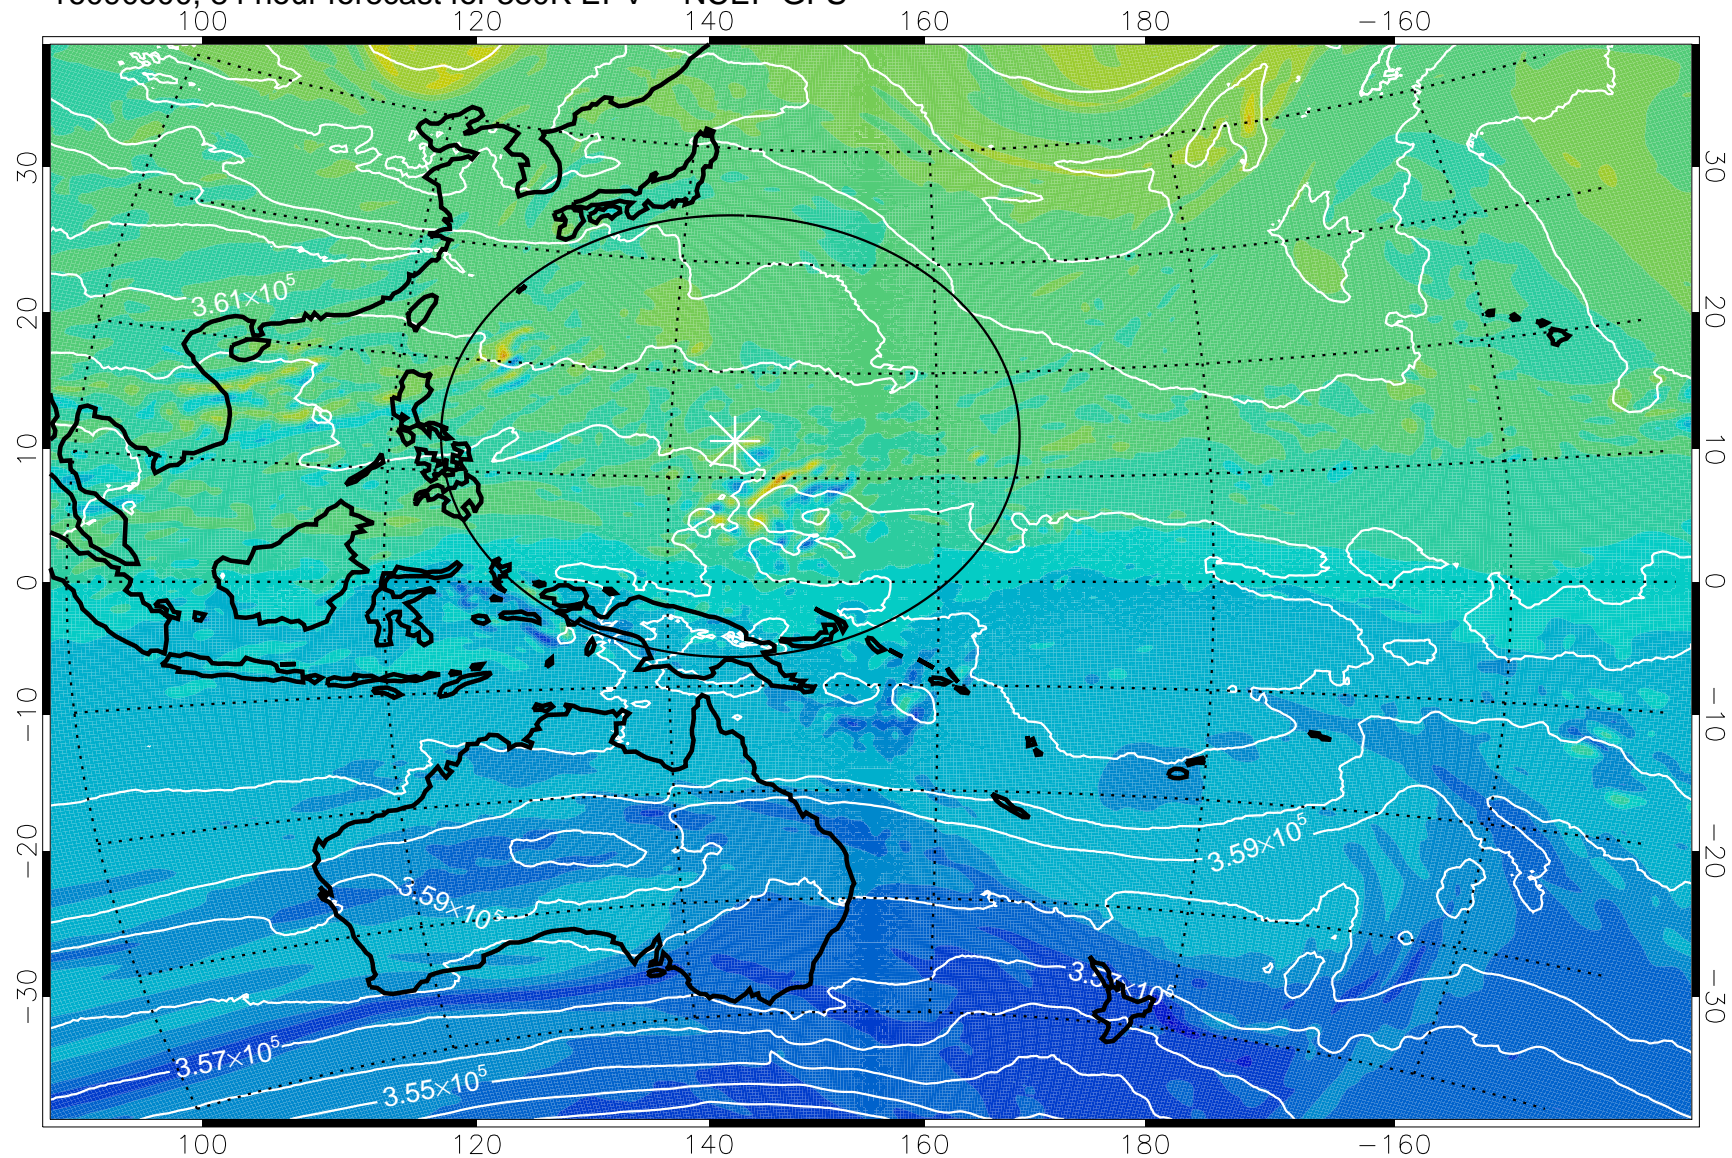

16090406, 66 hour forecast for 380K EPV -- NCEP GFS

380K Montgomery Streamfunction, white

Range ring of 2304 km

16090412, 72 hour forecast for 380K EPV -- NCEP GFS

380K Montgomery Streamfunction, white

Range ring of 2304 km

16090418, 78 hour forecast for 380K EPV -- NCEP GFS

380K Montgomery Streamfunction, white

Range ring of 2304 km

16090500, 84 hour forecast for 380K EPV -- NCEP GFS

380K Montgomery Streamfunction, white

Range ring of 2304 km

16090506, 90 hour forecast for 380K EPV -- NCEP GFS

380K Montgomery Streamfunction, white

Range ring of 2304 km

16090512, 96 hour forecast for 380K EPV -- NCEP GFS

380K Montgomery Streamfunction, white

Range ring of 2304 km

16090518, 102 hour forecast for 380K EPV -- NCEP GFS

380K Montgomery Streamfunction, white

Range ring of 2304 km

16090600, 108 hour forecast for 380K EPV -- NCEP GFS

380K Montgomery Streamfunction, white

Range ring of 2304 km