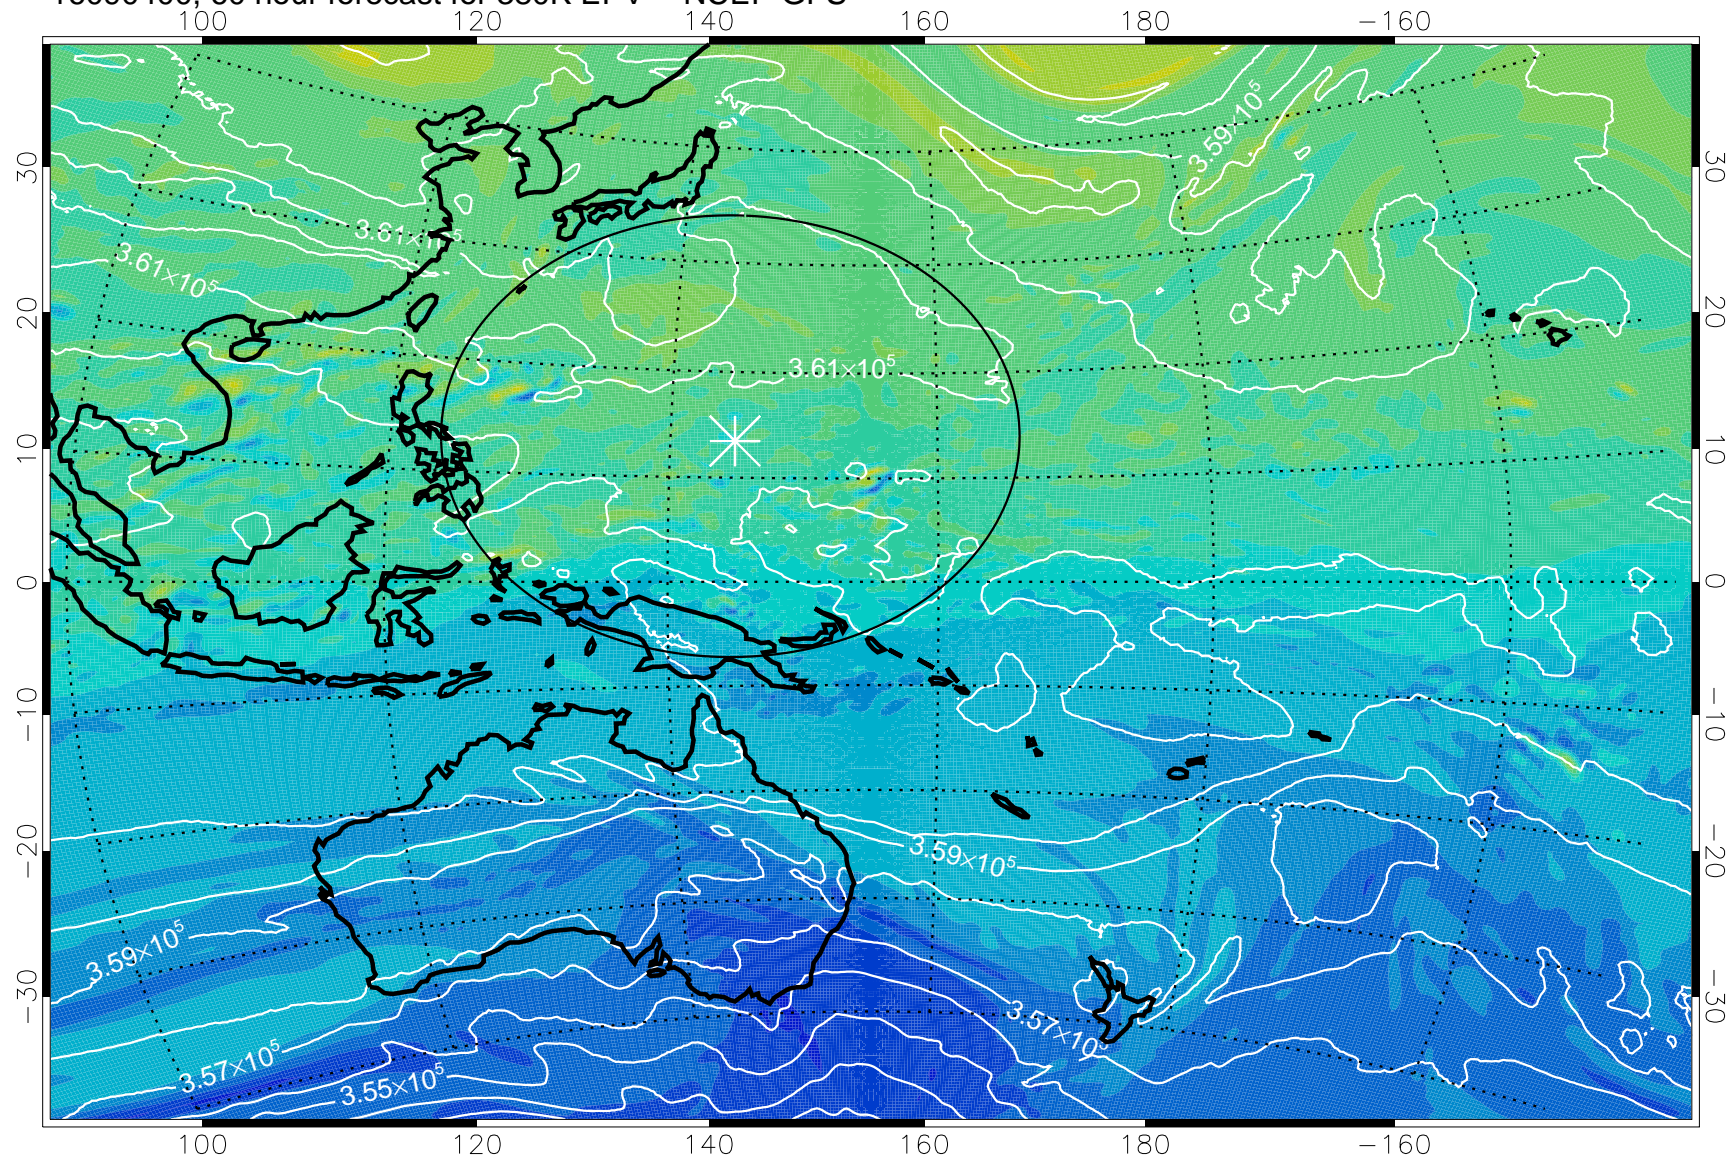

16090218, 30 hour forecast for 380K EPV -- NCEP GFS

380K Montgomery Streamfunction, white

Range ring of 2304 km

16090300, 36 hour forecast for 380K EPV -- NCEP GFS

380K Montgomery Streamfunction, white

Range ring of 2304 km

16090306, 42 hour forecast for 380K EPV -- NCEP GFS

380K Montgomery Streamfunction, white

Range ring of 2304 km

16090312, 48 hour forecast for 380K EPV -- NCEP GFS

380K Montgomery Streamfunction, white

Range ring of 2304 km

16090318, 54 hour forecast for 380K EPV -- NCEP GFS

380K Montgomery Streamfunction, white

Range ring of 2304 km

16090400, 60 hour forecast for 380K EPV -- NCEP GFS

380K Montgomery Streamfunction, white

Range ring of 2304 km

16090406, 66 hour forecast for 380K EPV -- NCEP GFS

380K Montgomery Streamfunction, white

Range ring of 2304 km

16090412, 72 hour forecast for 380K EPV -- NCEP GFS

380K Montgomery Streamfunction, white

Range ring of 2304 km