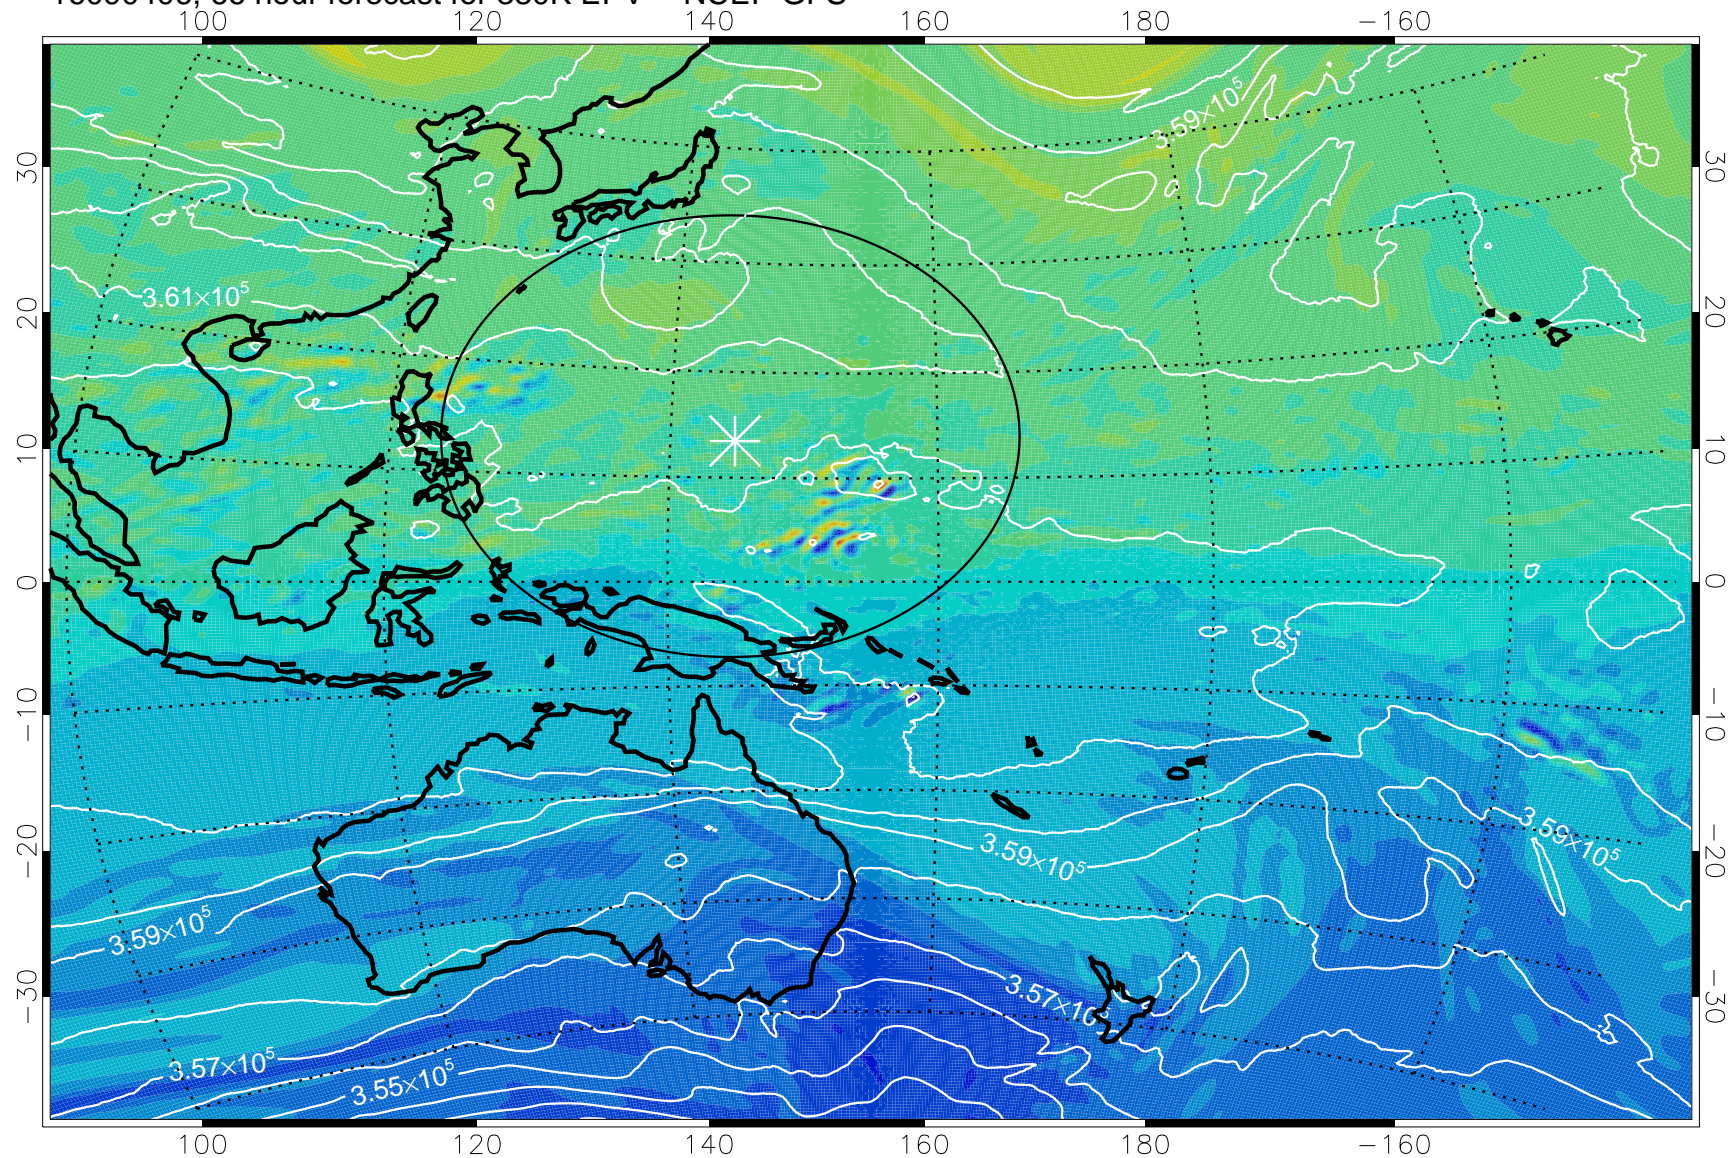

16090306, 42 hour forecast for 380K EPV -- NCEP GFS

380K Montgomery Streamfunction, white

Range ring of 2304 km

16090312, 48 hour forecast for 380K EPV -- NCEP GFS

380K Montgomery Streamfunction, white

Range ring of 2304 km

16090318, 54 hour forecast for 380K EPV -- NCEP GFS

380K Montgomery Streamfunction, white

Range ring of 2304 km

16090400, 60 hour forecast for 380K EPV -- NCEP GFS

380K Montgomery Streamfunction, white

Range ring of 2304 km

16090406, 66 hour forecast for 380K EPV -- NCEP GFS

380K Montgomery Streamfunction, white

Range ring of 2304 km

16090412, 72 hour forecast for 380K EPV -- NCEP GFS

380K Montgomery Streamfunction, white

Range ring of 2304 km

16090418, 78 hour forecast for 380K EPV -- NCEP GFS

380K Montgomery Streamfunction, white

Range ring of 2304 km

16090500, 84 hour forecast for 380K EPV -- NCEP GFS

380K Montgomery Streamfunction, white

Range ring of 2304 km