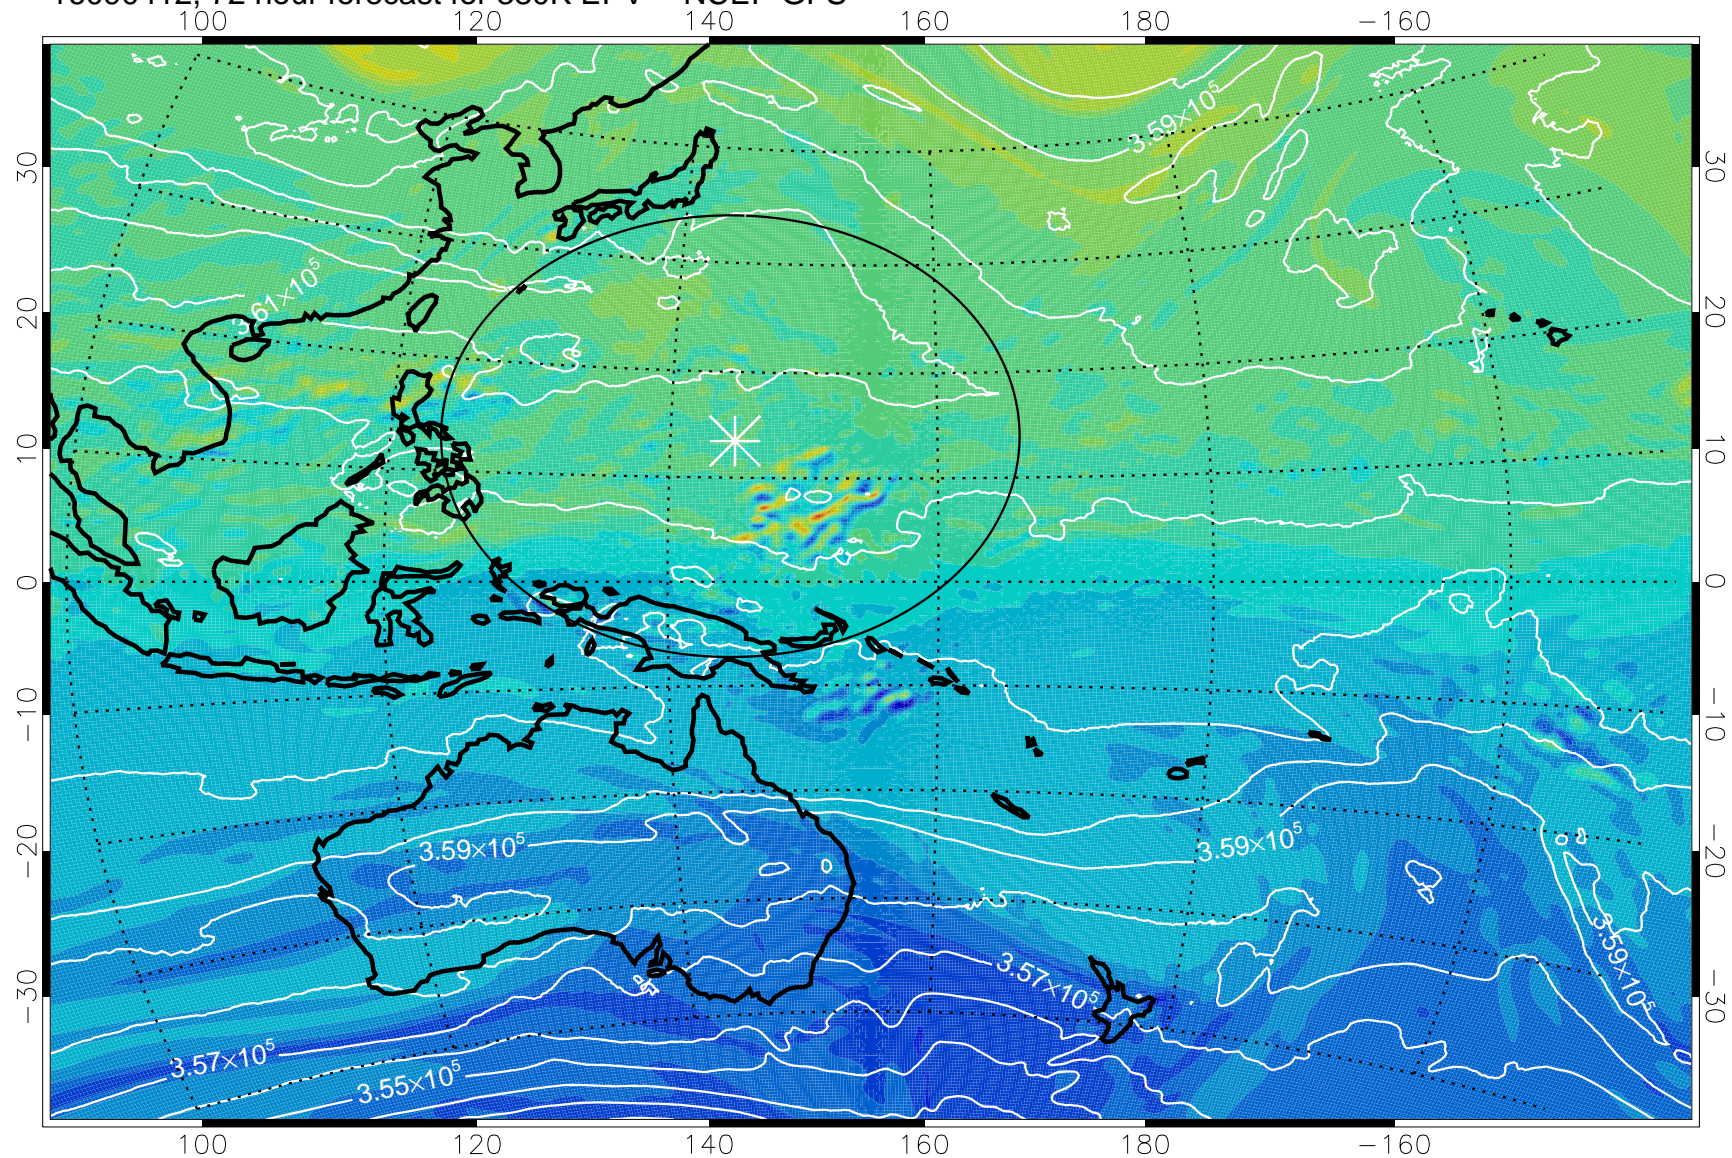

16090318, 54 hour forecast for 380K EPV -- NCEP GFS

380K Montgomery Streamfunction, white

Range ring of 2304 km

16090400, 60 hour forecast for 380K EPV -- NCEP GFS

380K Montgomery Streamfunction, white

Range ring of 2304 km

16090406, 66 hour forecast for 380K EPV -- NCEP GFS

380K Montgomery Streamfunction, white

Range ring of 2304 km

16090412, 72 hour forecast for 380K EPV -- NCEP GFS

380K Montgomery Streamfunction, white

Range ring of 2304 km

16090418, 78 hour forecast for 380K EPV -- NCEP GFS

380K Montgomery Streamfunction, white

Range ring of 2304 km

16090500, 84 hour forecast for 380K EPV -- NCEP GFS

380K Montgomery Streamfunction, white

Range ring of 2304 km

16090506, 90 hour forecast for 380K EPV -- NCEP GFS

380K Montgomery Streamfunction, white

Range ring of 2304 km

16090512, 96 hour forecast for 380K EPV -- NCEP GFS

380K Montgomery Streamfunction, white

Range ring of 2304 km