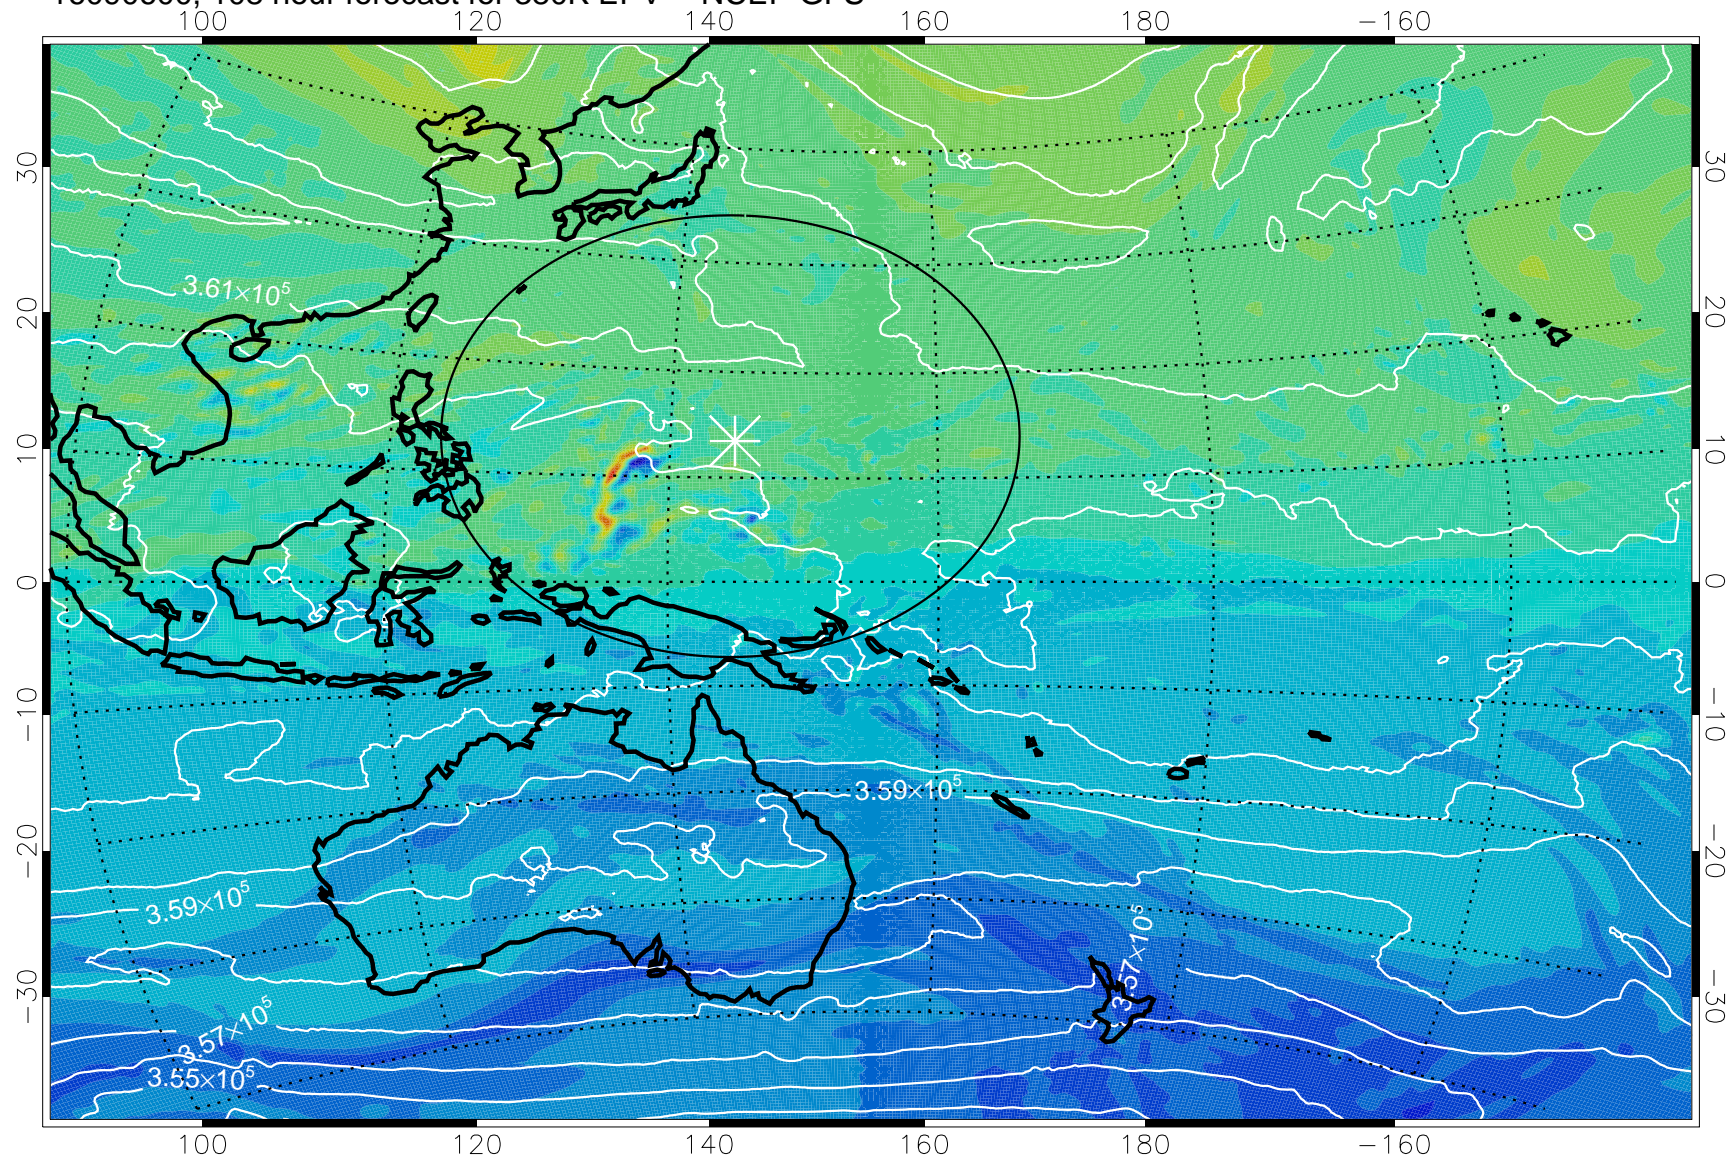

16090418, 78 hour forecast for 380K EPV -- NCEP GFS

380K Montgomery Streamfunction, white

Range ring of 2304 km

16090500, 84 hour forecast for 380K EPV -- NCEP GFS

380K Montgomery Streamfunction, white

Range ring of 2304 km

16090506, 90 hour forecast for 380K EPV -- NCEP GFS

380K Montgomery Streamfunction, white

Range ring of 2304 km

16090512, 96 hour forecast for 380K EPV -- NCEP GFS

380K Montgomery Streamfunction, white

Range ring of 2304 km

16090518, 102 hour forecast for 380K EPV -- NCEP GFS

380K Montgomery Streamfunction, white

Range ring of 2304 km

16090600, 108 hour forecast for 380K EPV -- NCEP GFS

380K Montgomery Streamfunction, white

Range ring of 2304 km

16090606, 114 hour forecast for 380K EPV -- NCEP GFS

380K Montgomery Streamfunction, white

Range ring of 2304 km

16090612, 120 hour forecast for 380K EPV -- NCEP GFS

380K Montgomery Streamfunction, white

Range ring of 2304 km