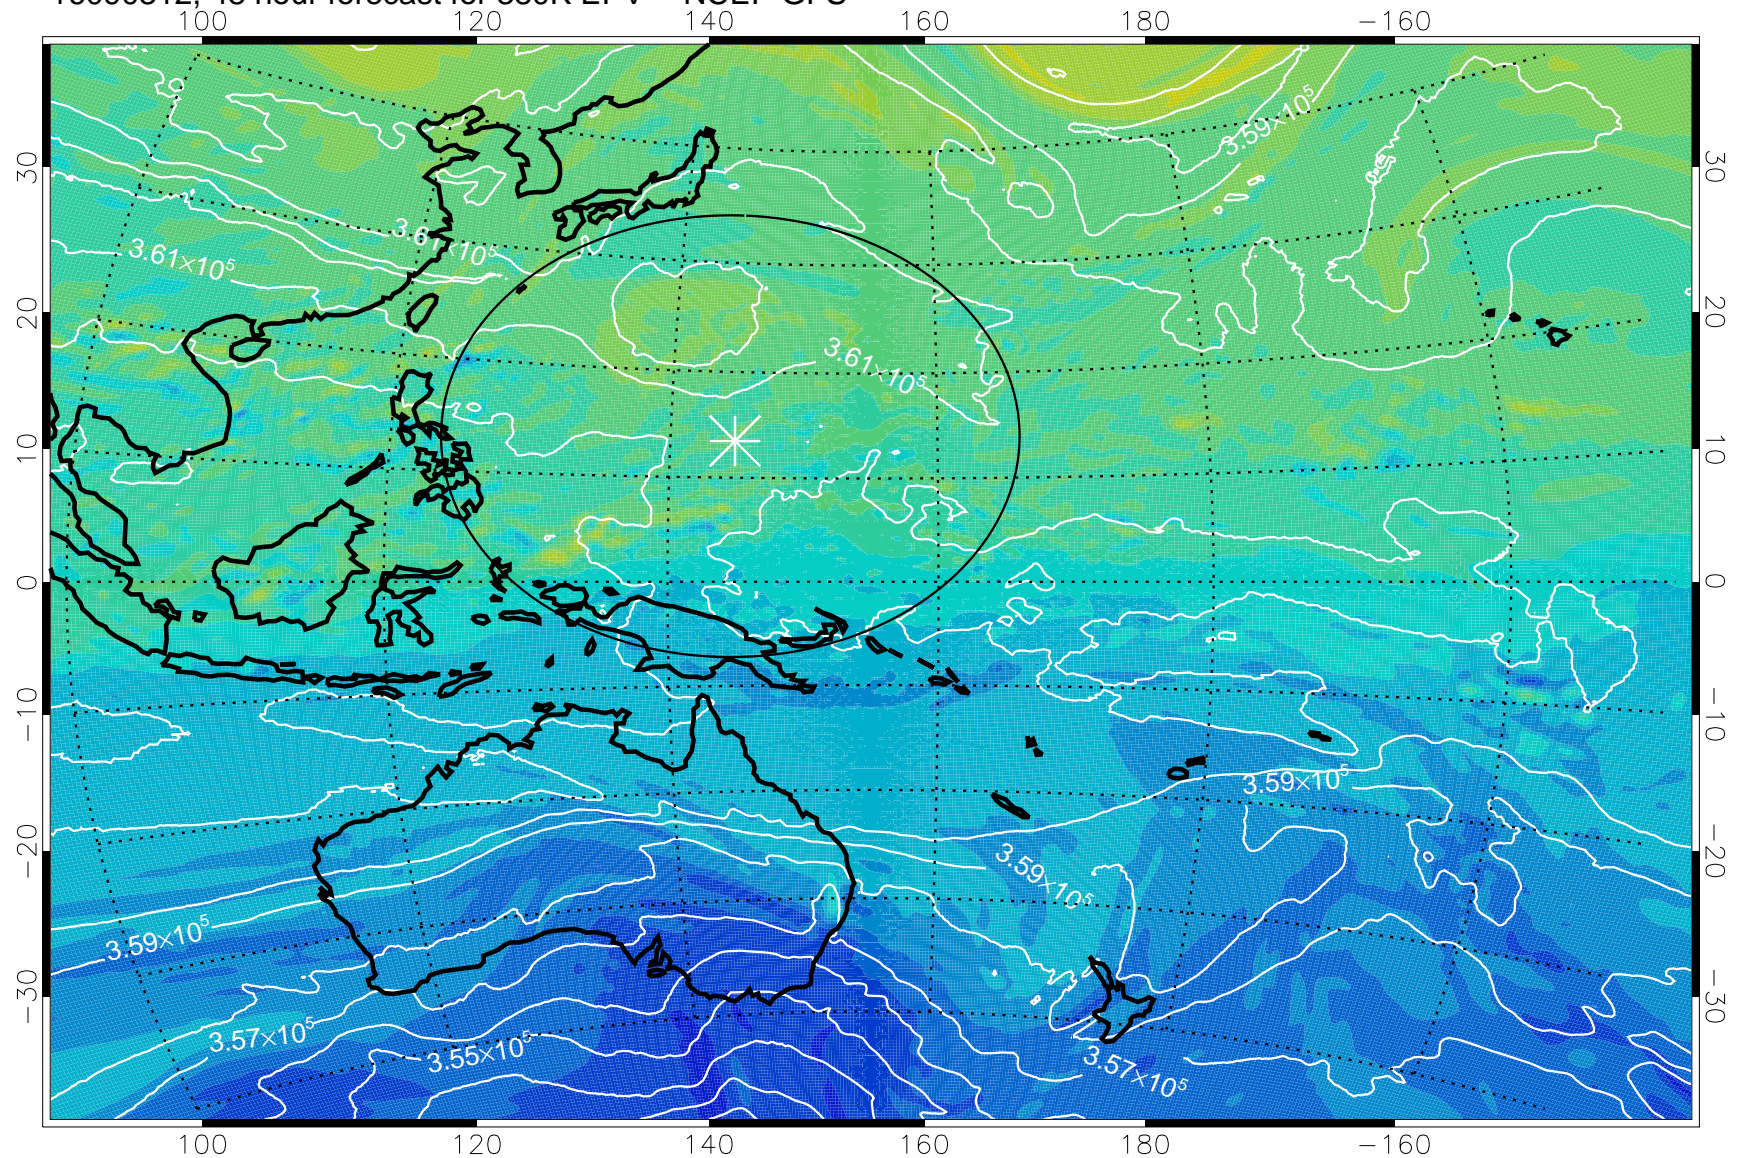

16090218, 30 hour forecast for 380K EPV -- NCEP GFS

380K Montgomery Streamfunction, white

Range ring of 2304 km

16090300, 36 hour forecast for 380K EPV -- NCEP GFS

380K Montgomery Streamfunction, white

Range ring of 2304 km

16090306, 42 hour forecast for 380K EPV -- NCEP GFS

380K Montgomery Streamfunction, white

Range ring of 2304 km

16090312, 48 hour forecast for 380K EPV -- NCEP GFS

380K Montgomery Streamfunction, white

Range ring of 2304 km

16090318, 54 hour forecast for 380K EPV -- NCEP GFS

380K Montgomery Streamfunction, white

Range ring of 2304 km

16090400, 60 hour forecast for 380K EPV -- NCEP GFS

380K Montgomery Streamfunction, white

Range ring of 2304 km

16090406, 66 hour forecast for 380K EPV -- NCEP GFS

380K Montgomery Streamfunction, white

Range ring of 2304 km

16090412, 72 hour forecast for 380K EPV -- NCEP GFS

380K Montgomery Streamfunction, white

Range ring of 2304 km