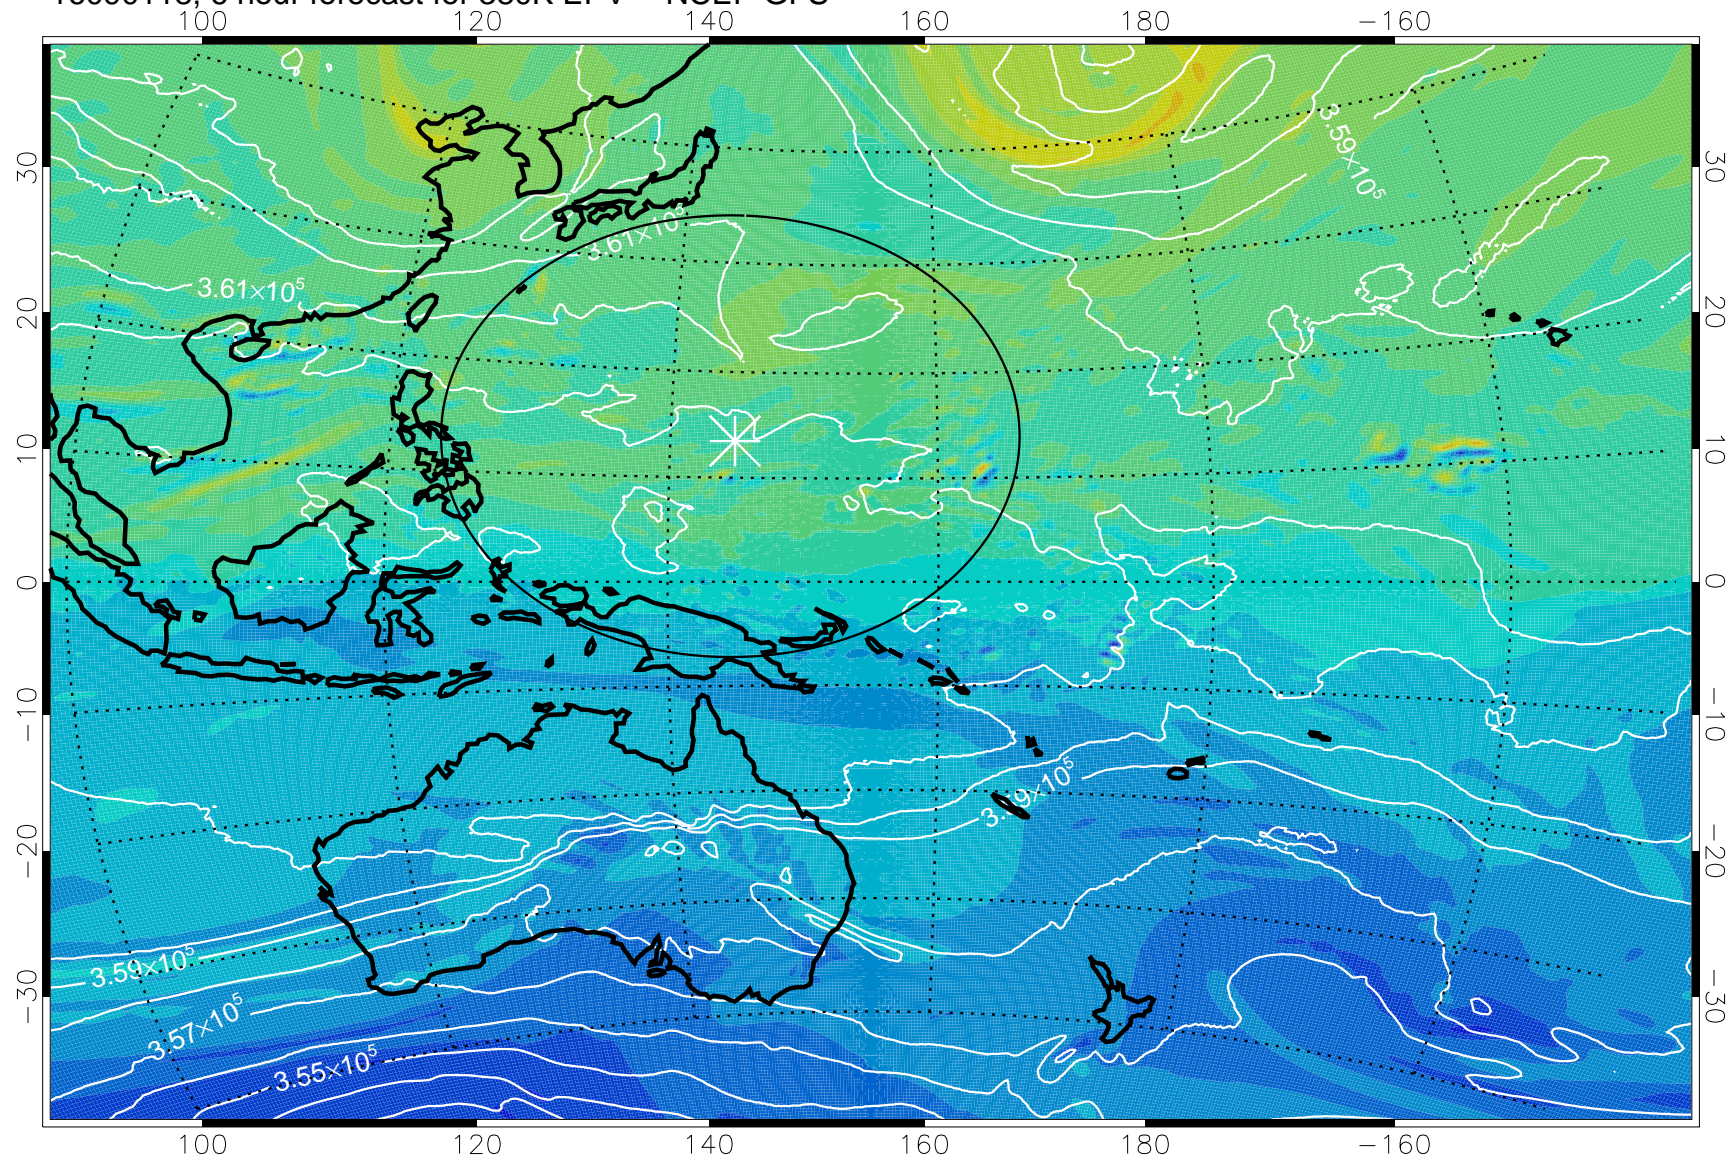

16090118, 6 hour forecast for 380K EPV -- NCEP GFS

380K Montgomery Streamfunction, white

Range ring of 2304 km

16090200, 12 hour forecast for 380K EPV -- NCEP GFS

380K Montgomery Streamfunction, white

Range ring of 2304 km

16090206, 18 hour forecast for 380K EPV -- NCEP GFS

380K Montgomery Streamfunction, white

Range ring of 2304 km

16090212, 24 hour forecast for 380K EPV -- NCEP GFS

380K Montgomery Streamfunction, white

Range ring of 2304 km

16090218, 30 hour forecast for 380K EPV -- NCEP GFS

380K Montgomery Streamfunction, white

Range ring of 2304 km

16090300, 36 hour forecast for 380K EPV -- NCEP GFS

380K Montgomery Streamfunction, white

Range ring of 2304 km

16090306, 42 hour forecast for 380K EPV -- NCEP GFS

380K Montgomery Streamfunction, white

Range ring of 2304 km

16090312, 48 hour forecast for 380K EPV -- NCEP GFS

380K Montgomery Streamfunction, white

Range ring of 2304 km