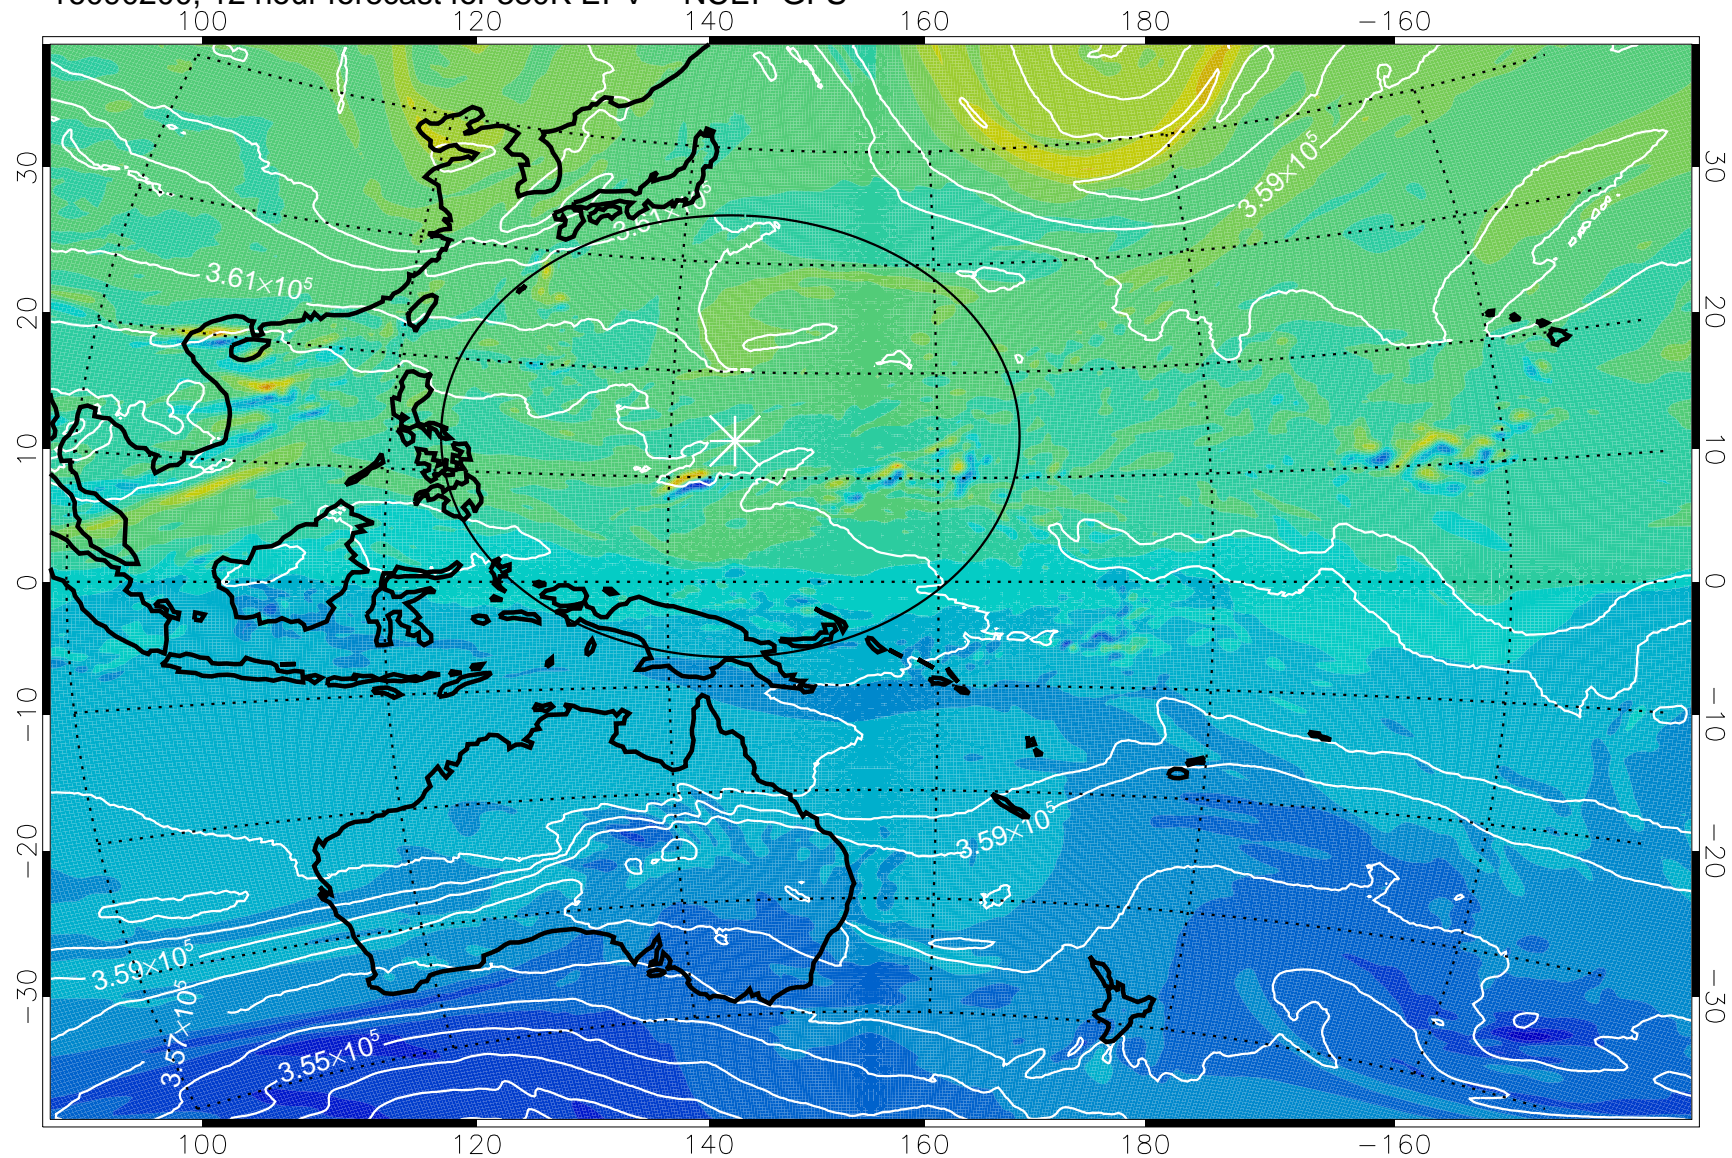

16090118, 6 hour forecast for 380K EPV -- NCEP GFS

380K Montgomery Streamfunction, white

Range ring of 2304 km

16090200, 12 hour forecast for 380K EPV -- NCEP GFS

380K Montgomery Streamfunction, white

Range ring of 2304 km

16090206, 18 hour forecast for 380K EPV -- NCEP GFS

380K Montgomery Streamfunction, white

Range ring of 2304 km

16090212, 24 hour forecast for 380K EPV -- NCEP GFS

380K Montgomery Streamfunction, white

Range ring of 2304 km

16090218, 30 hour forecast for 380K EPV -- NCEP GFS

380K Montgomery Streamfunction, white

Range ring of 2304 km

16090300, 36 hour forecast for 380K EPV -- NCEP GFS

380K Montgomery Streamfunction, white

Range ring of 2304 km

16090306, 42 hour forecast for 380K EPV -- NCEP GFS

380K Montgomery Streamfunction, white

Range ring of 2304 km

16090312, 48 hour forecast for 380K EPV -- NCEP GFS

380K Montgomery Streamfunction, white

Range ring of 2304 km