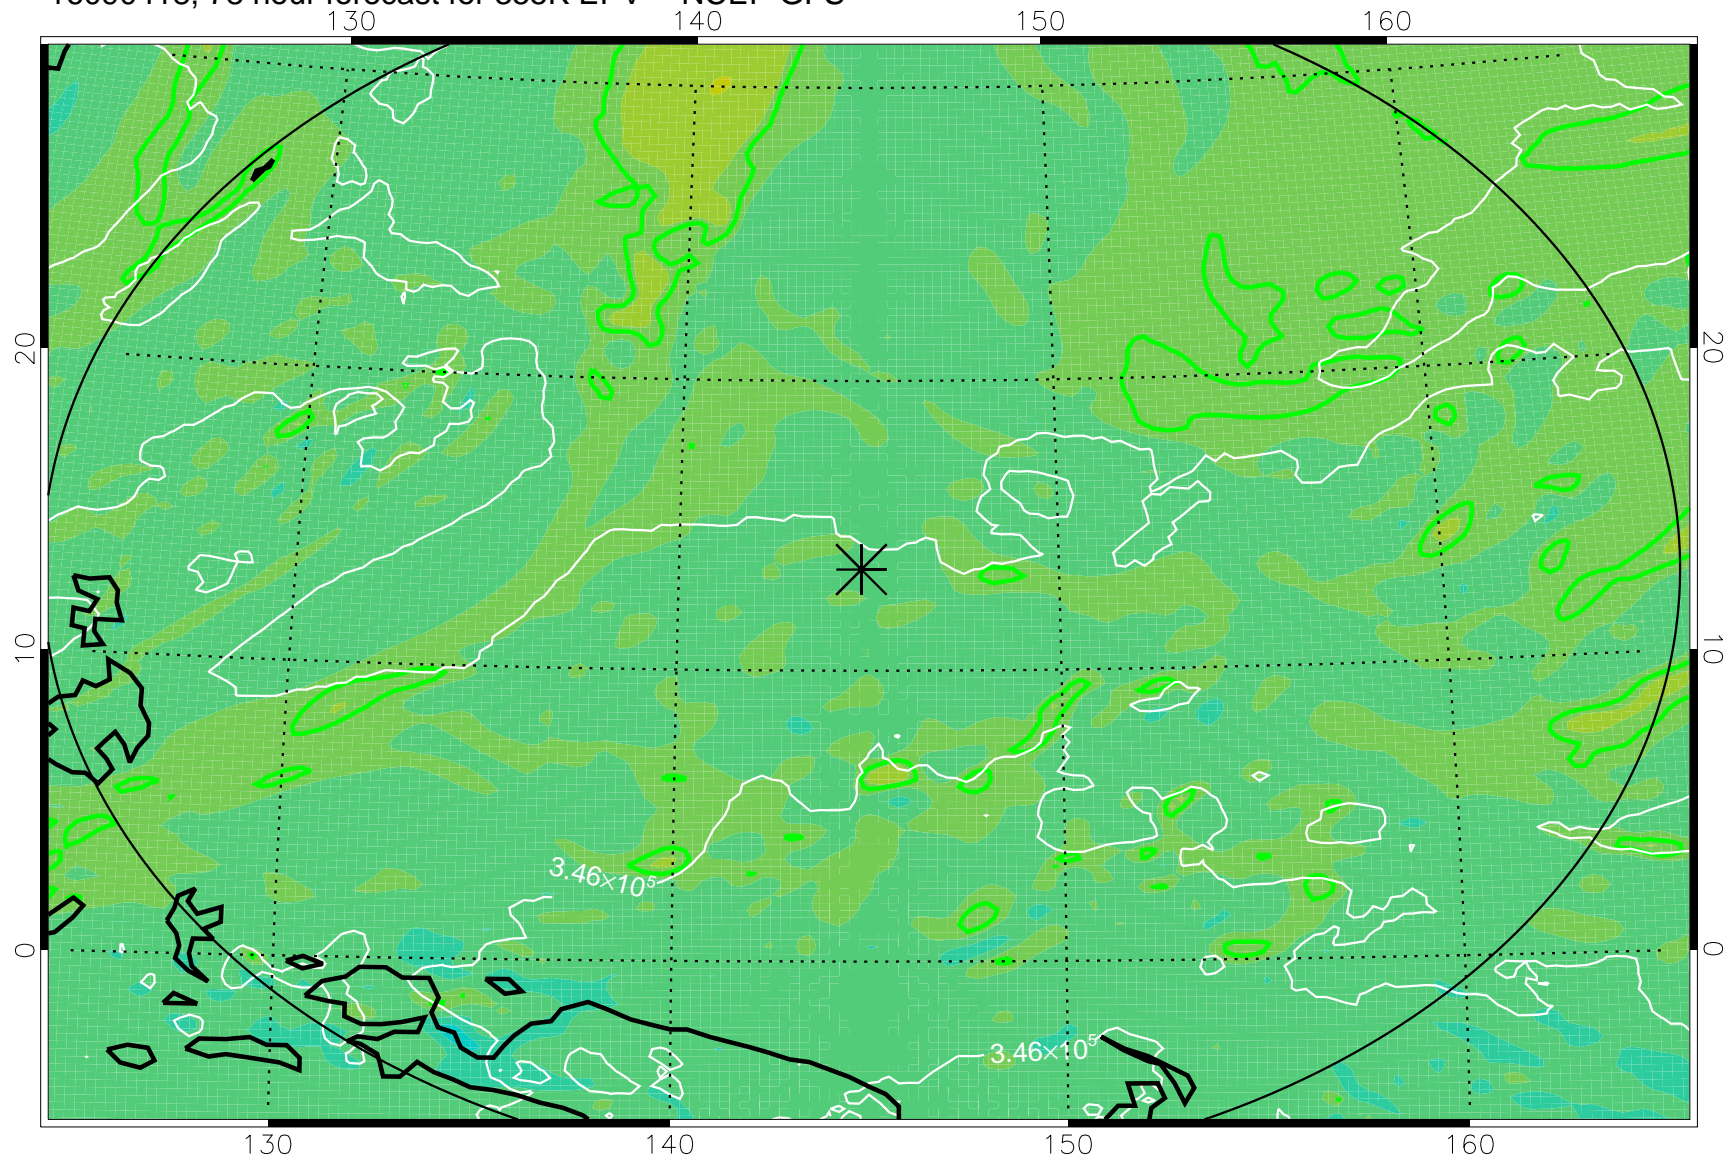

16090406, 66 hour forecast for 355K EPV -- NCEP GFS

355K Montgomery Streamfunction, white
EPV Tropopause (2 PVU) Position
Range ring of 2304 km

16090412, 72 hour forecast for 355K EPV -- NCEP GFS

355K Montgomery Streamfunction, white
EPV Tropopause (2 PVU) Position
Range ring of 2304 km

16090418, 78 hour forecast for 355K EPV -- NCEP GFS

355K Montgomery Streamfunction, white
EPV Tropopause (2 PVU) Position
Range ring of 2304 km

16090500, 84 hour forecast for 355K EPV -- NCEP GFS

355K Montgomery Streamfunction, white
EPV Tropopause (2 PVU) Position
Range ring of 2304 km

16090506, 90 hour forecast for 355K EPV -- NCEP GFS

355K Montgomery Streamfunction, white
EPV Tropopause (2 PVU) Position
Range ring of 2304 km

16090512, 96 hour forecast for 355K EPV -- NCEP GFS

355K Montgomery Streamfunction, white
EPV Tropopause (2 PVU) Position
Range ring of 2304 km

16090518, 102 hour forecast for 355K EPV -- NCEP GFS

355K Montgomery Streamfunction, white
EPV Tropopause (2 PVU) Position
Range ring of 2304 km

16090600, 108 hour forecast for 355K EPV -- NCEP GFS

355K Montgomery Streamfunction, white
EPV Tropopause (2 PVU) Position
Range ring of 2304 km