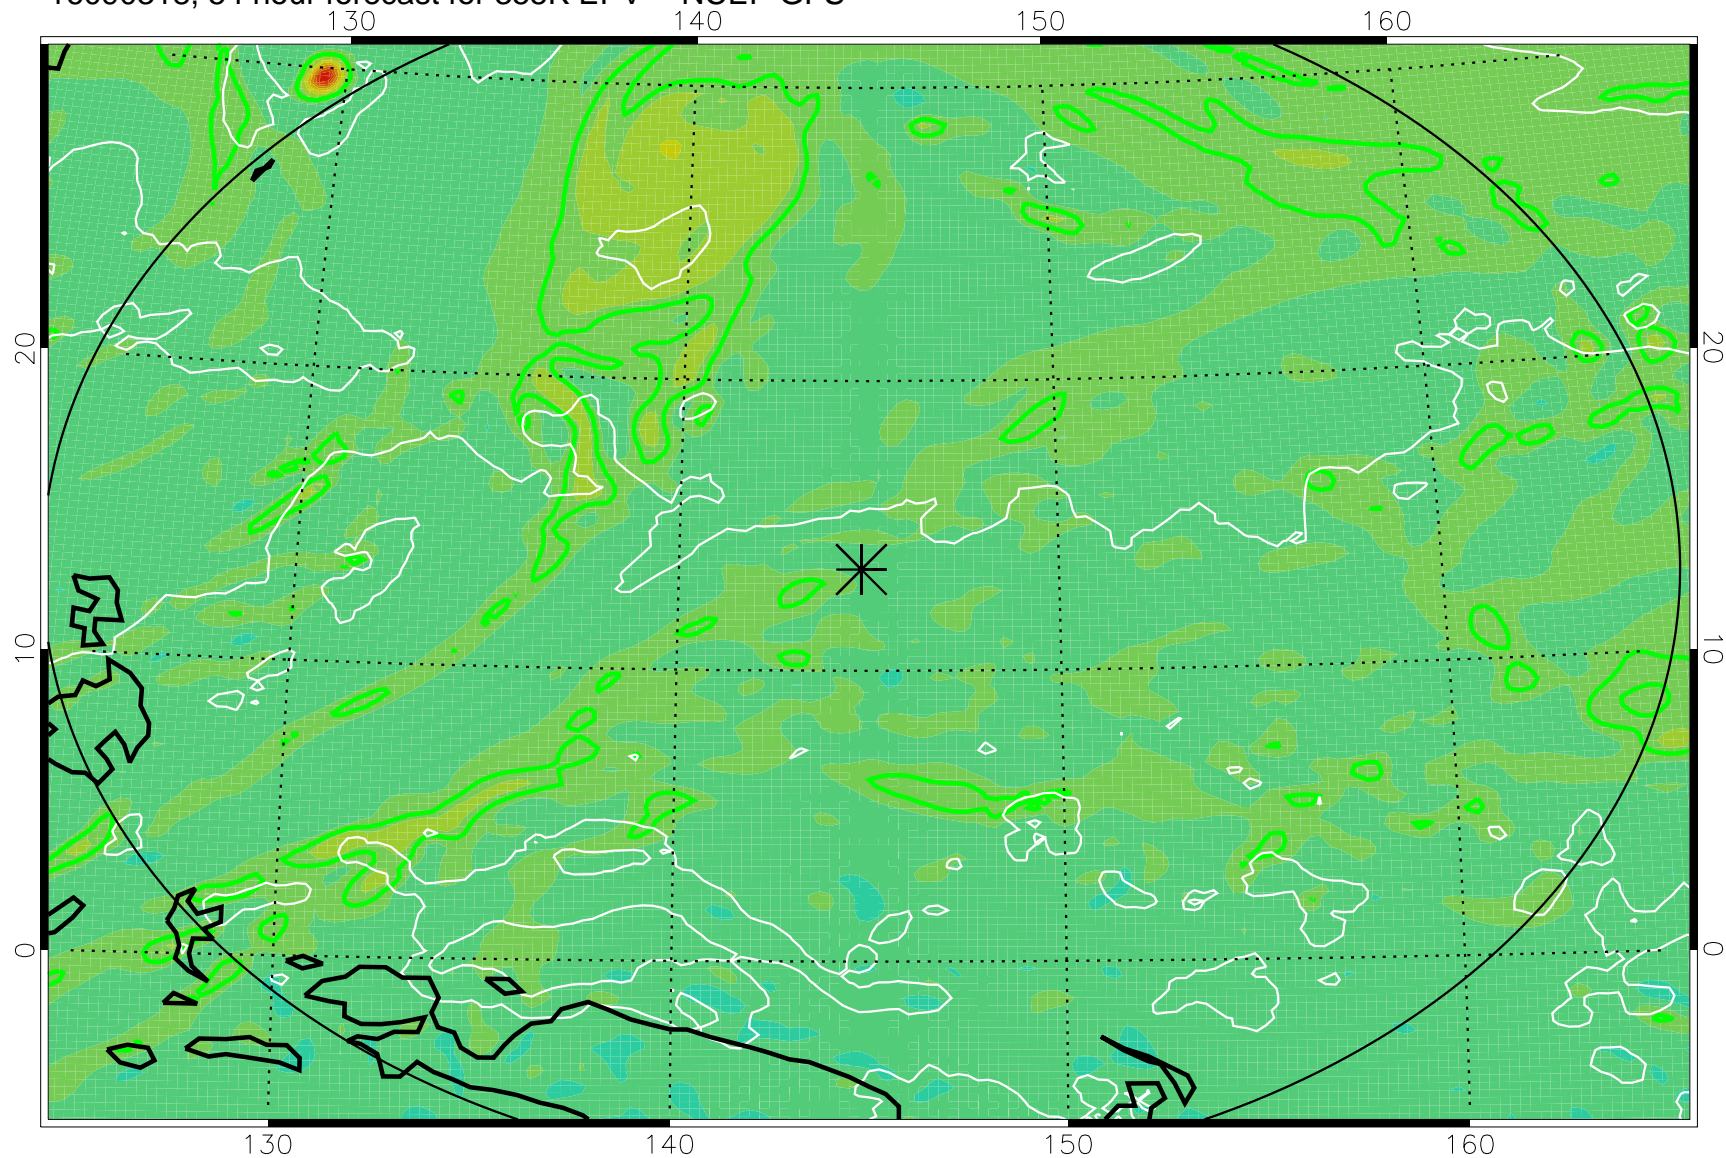

16090306, 42 hour forecast for 355K EPV -- NCEP GFS

355K Montgomery Streamfunction, white
EPV Tropopause (2 PVU) Position
Range ring of 2304 km

16090312, 48 hour forecast for 355K EPV -- NCEP GFS

355K Montgomery Streamfunction, white
EPV Tropopause (2 PVU) Position
Range ring of 2304 km

16090318, 54 hour forecast for 355K EPV -- NCEP GFS

355K Montgomery Streamfunction, white
EPV Tropopause (2 PVU) Position
Range ring of 2304 km

16090400, 60 hour forecast for 355K EPV -- NCEP GFS

355K Montgomery Streamfunction, white
EPV Tropopause (2 PVU) Position
Range ring of 2304 km

16090406, 66 hour forecast for 355K EPV -- NCEP GFS

355K Montgomery Streamfunction, white
EPV Tropopause (2 PVU) Position
Range ring of 2304 km

16090412, 72 hour forecast for 355K EPV -- NCEP GFS

355K Montgomery Streamfunction, white
EPV Tropopause (2 PVU) Position
Range ring of 2304 km

16090418, 78 hour forecast for 355K EPV -- NCEP GFS

355K Montgomery Streamfunction, white
EPV Tropopause (2 PVU) Position
Range ring of 2304 km

16090500, 84 hour forecast for 355K EPV -- NCEP GFS

355K Montgomery Streamfunction, white
EPV Tropopause (2 PVU) Position
Range ring of 2304 km