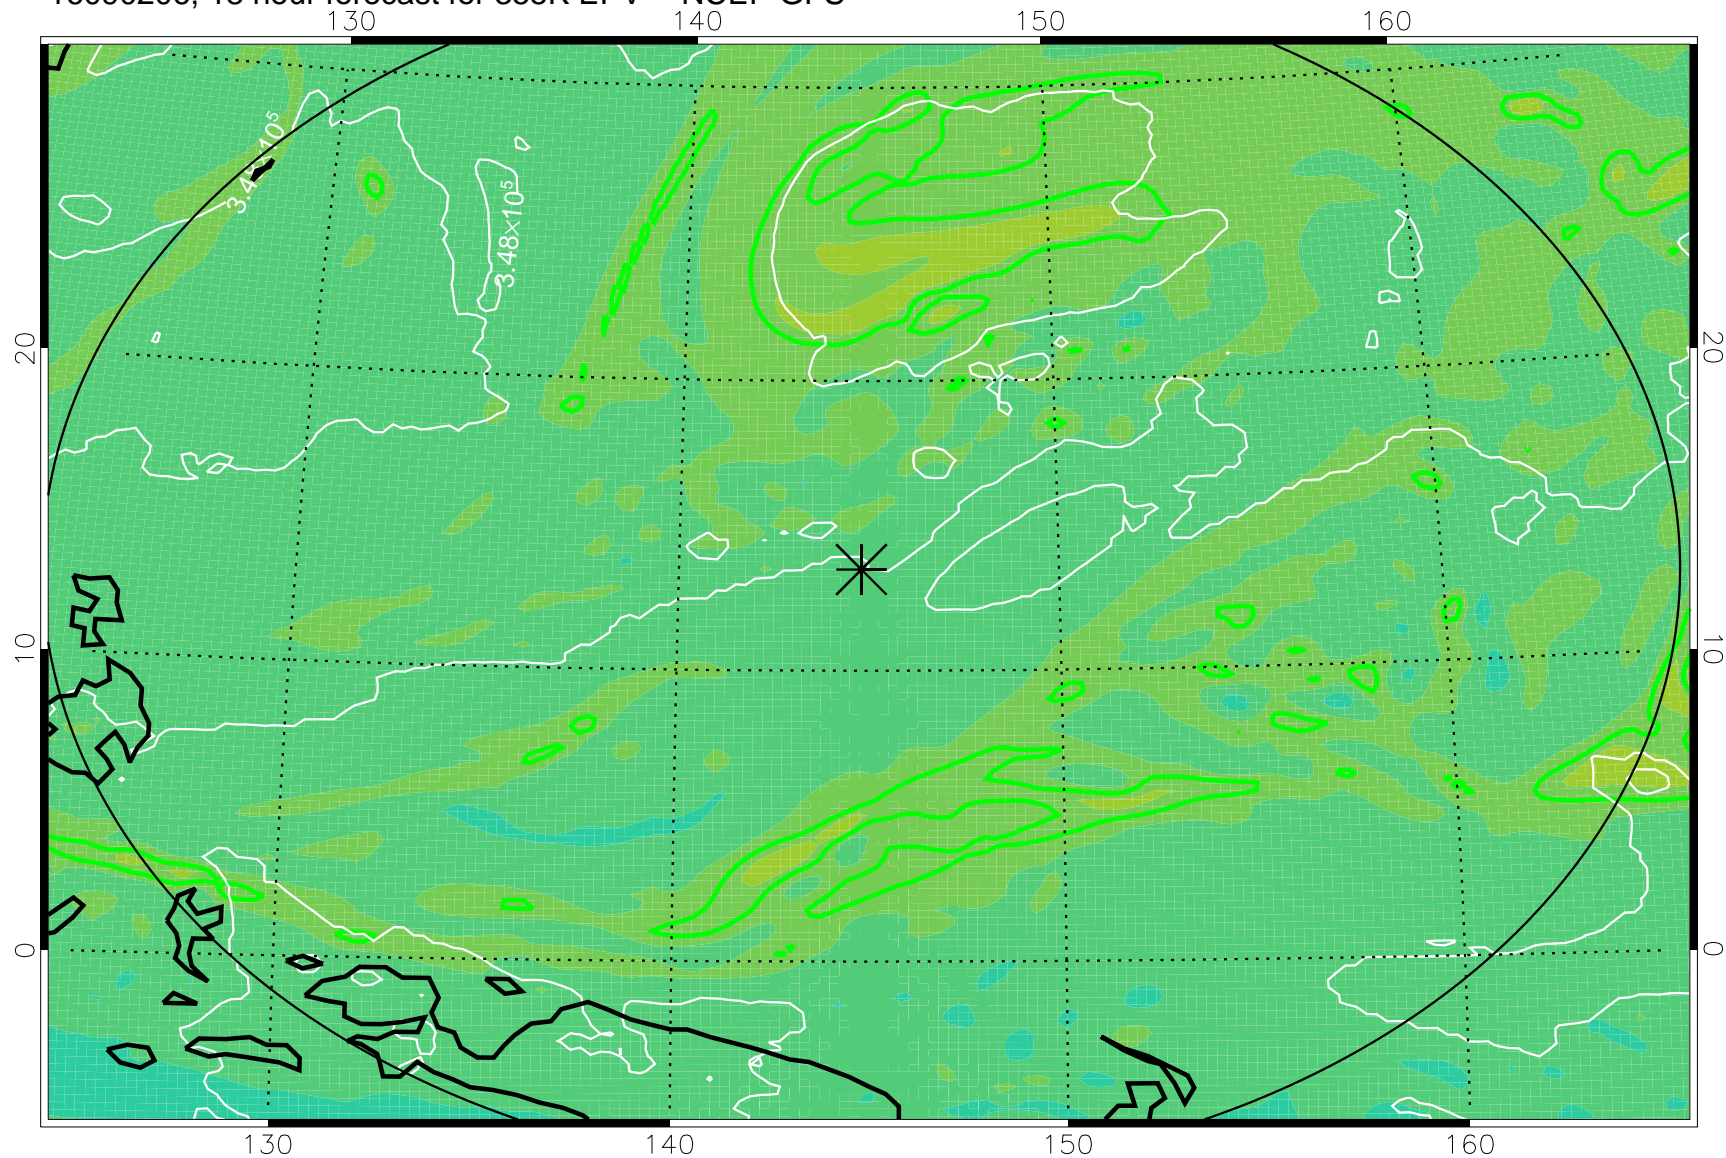

16090118, 6 hour forecast for 355K EPV -- NCEP GFS

355K Montgomery Streamfunction, white
EPV Tropopause (2 PVU) Position
Range ring of 2304 km

16090200, 12 hour forecast for 355K EPV -- NCEP GFS

355K Montgomery Streamfunction, white
EPV Tropopause (2 PVU) Position
Range ring of 2304 km

16090206, 18 hour forecast for 355K EPV -- NCEP GFS

355K Montgomery Streamfunction, white
EPV Tropopause (2 PVU) Position
Range ring of 2304 km

16090212, 24 hour forecast for 355K EPV -- NCEP GFS

355K Montgomery Streamfunction, white
EPV Tropopause (2 PVU) Position
Range ring of 2304 km

16090218, 30 hour forecast for 355K EPV -- NCEP GFS

355K Montgomery Streamfunction, white
EPV Tropopause (2 PVU) Position
Range ring of 2304 km

16090300, 36 hour forecast for 355K EPV -- NCEP GFS

355K Montgomery Streamfunction, white
EPV Tropopause (2 PVU) Position
Range ring of 2304 km

16090306, 42 hour forecast for 355K EPV -- NCEP GFS

355K Montgomery Streamfunction, white
EPV Tropopause (2 PVU) Position
Range ring of 2304 km

16090312, 48 hour forecast for 355K EPV -- NCEP GFS

355K Montgomery Streamfunction, white
EPV Tropopause (2 PVU) Position
Range ring of 2304 km