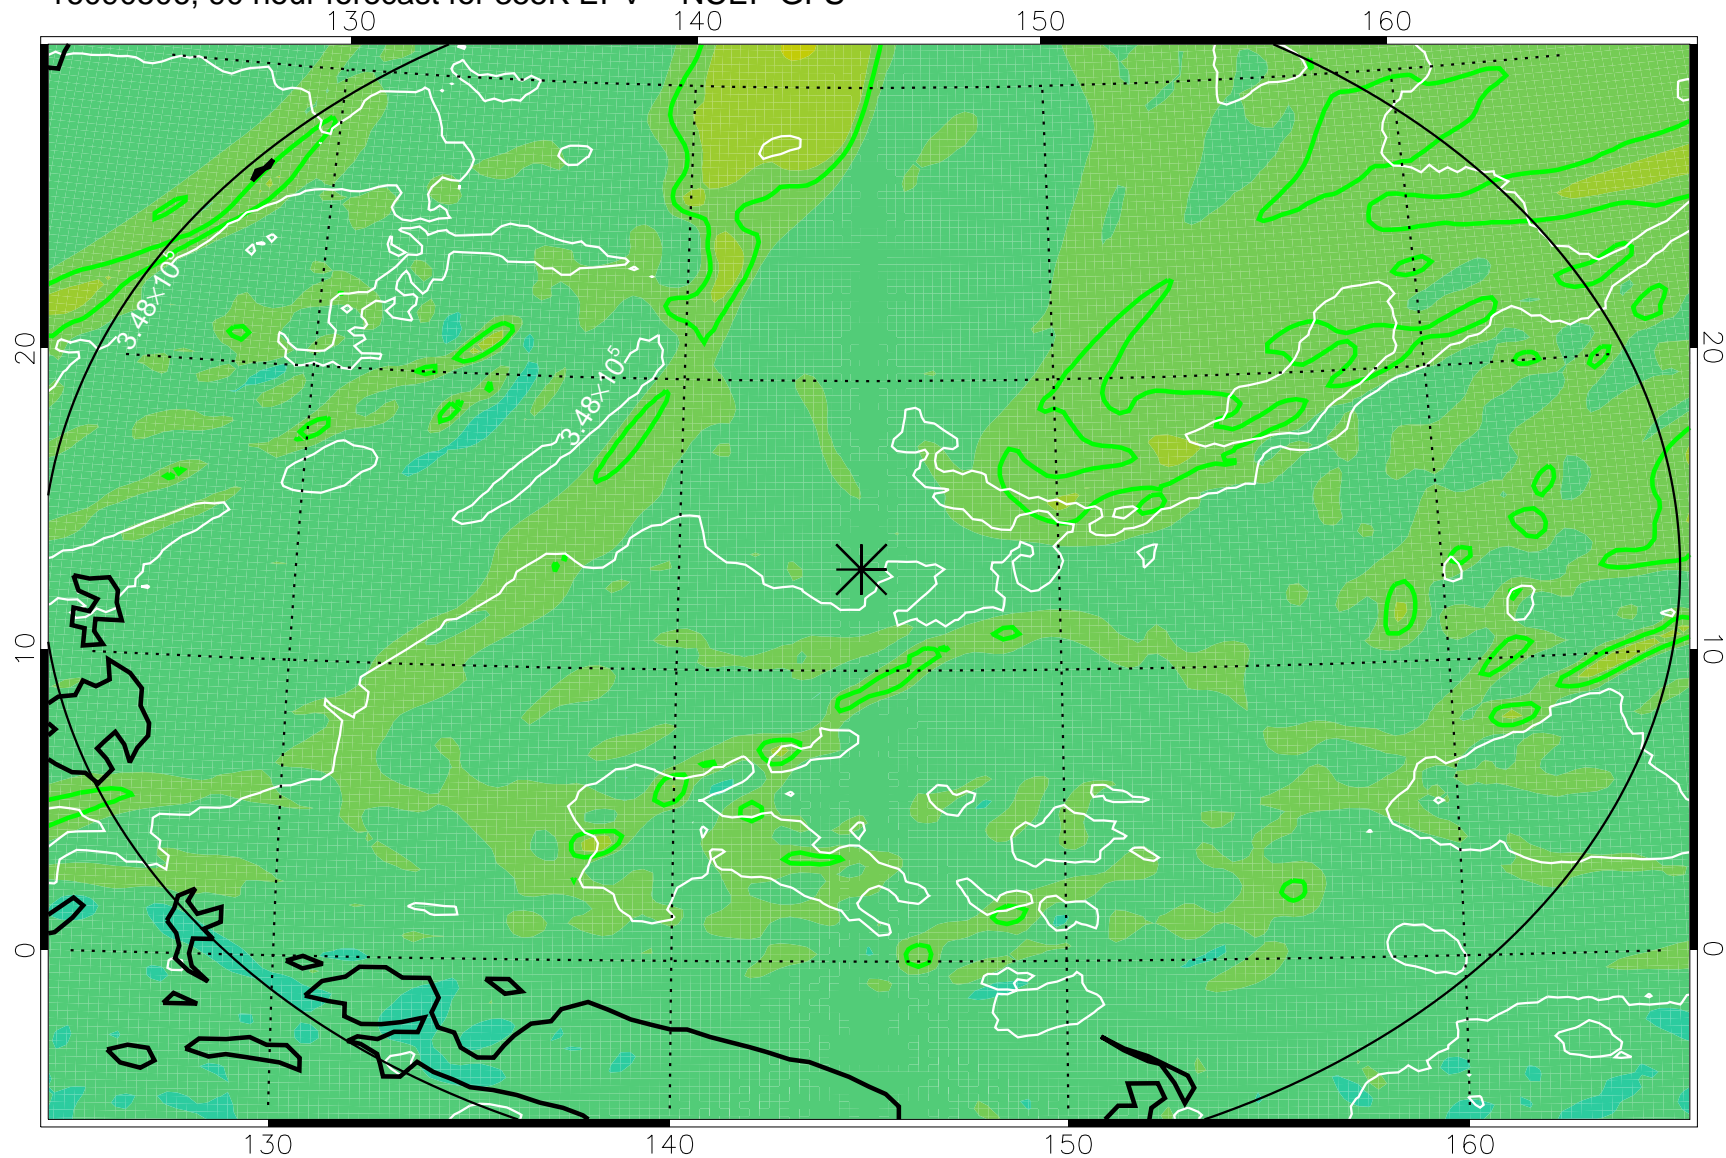

16090406, 66 hour forecast for 355K EPV -- NCEP GFS

355K Montgomery Streamfunction, white
EPV Tropopause (2 PVU) Position
Range ring of 2304 km

16090412, 72 hour forecast for 355K EPV -- NCEP GFS

355K Montgomery Streamfunction, white
EPV Tropopause (2 PVU) Position
Range ring of 2304 km

16090418, 78 hour forecast for 355K EPV -- NCEP GFS

355K Montgomery Streamfunction, white
EPV Tropopause (2 PVU) Position
Range ring of 2304 km

16090500, 84 hour forecast for 355K EPV -- NCEP GFS

355K Montgomery Streamfunction, white
EPV Tropopause (2 PVU) Position
Range ring of 2304 km

16090506, 90 hour forecast for 355K EPV -- NCEP GFS

355K Montgomery Streamfunction, white
EPV Tropopause (2 PVU) Position
Range ring of 2304 km

16090512, 96 hour forecast for 355K EPV -- NCEP GFS

355K Montgomery Streamfunction, white
EPV Tropopause (2 PVU) Position
Range ring of 2304 km

16090518, 102 hour forecast for 355K EPV -- NCEP GFS

355K Montgomery Streamfunction, white
EPV Tropopause (2 PVU) Position
Range ring of 2304 km

16090600, 108 hour forecast for 355K EPV -- NCEP GFS

355K Montgomery Streamfunction, white
EPV Tropopause (2 PVU) Position
Range ring of 2304 km