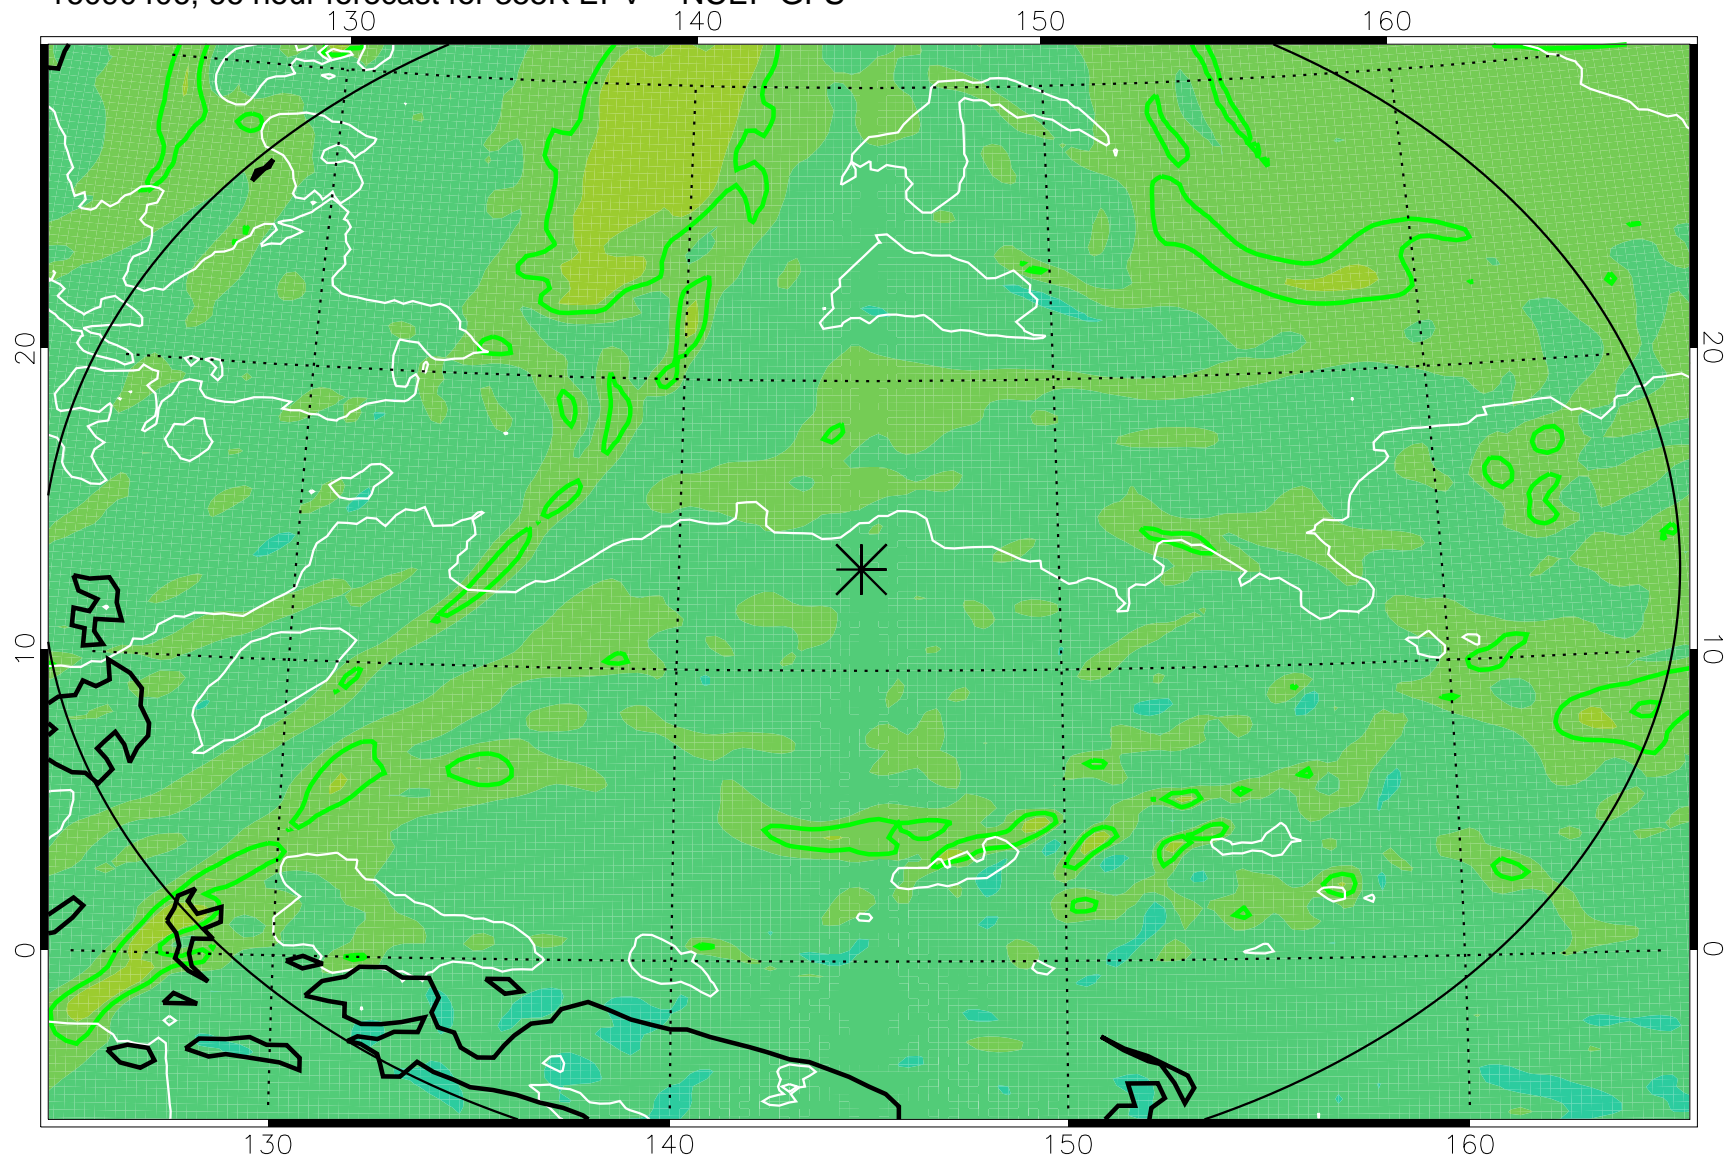

16090318, 54 hour forecast for 355K EPV -- NCEP GFS

355K Montgomery Streamfunction, white
EPV Tropopause (2 PVU) Position
Range ring of 2304 km

16090400, 60 hour forecast for 355K EPV -- NCEP GFS

355K Montgomery Streamfunction, white
EPV Tropopause (2 PVU) Position
Range ring of 2304 km

16090406, 66 hour forecast for 355K EPV -- NCEP GFS

355K Montgomery Streamfunction, white
EPV Tropopause (2 PVU) Position
Range ring of 2304 km

16090412, 72 hour forecast for 355K EPV -- NCEP GFS

355K Montgomery Streamfunction, white
EPV Tropopause (2 PVU) Position
Range ring of 2304 km

16090418, 78 hour forecast for 355K EPV -- NCEP GFS

355K Montgomery Streamfunction, white
EPV Tropopause (2 PVU) Position
Range ring of 2304 km

16090500, 84 hour forecast for 355K EPV -- NCEP GFS

355K Montgomery Streamfunction, white
EPV Tropopause (2 PVU) Position
Range ring of 2304 km

16090506, 90 hour forecast for 355K EPV -- NCEP GFS

355K Montgomery Streamfunction, white
EPV Tropopause (2 PVU) Position
Range ring of 2304 km

16090512, 96 hour forecast for 355K EPV -- NCEP GFS

355K Montgomery Streamfunction, white
EPV Tropopause (2 PVU) Position
Range ring of 2304 km