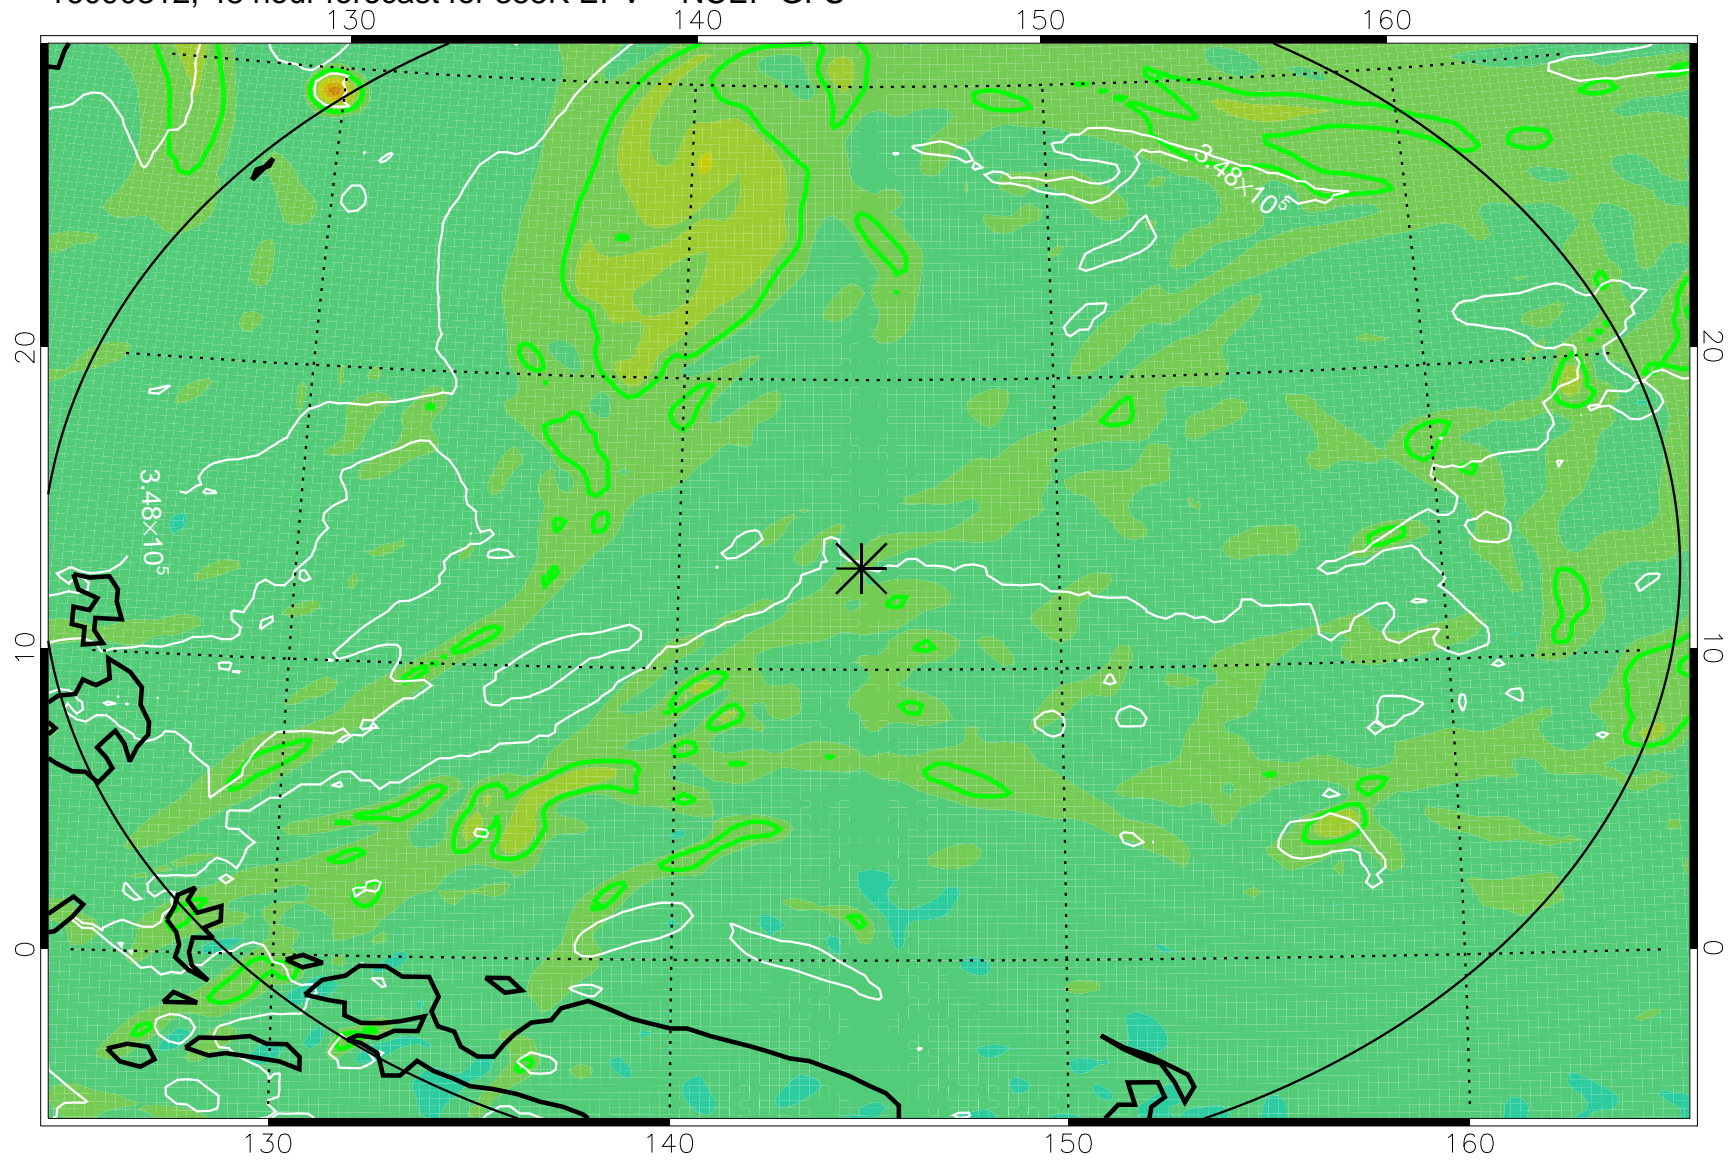

16090218, 30 hour forecast for 355K EPV -- NCEP GFS

355K Montgomery Streamfunction, white
EPV Tropopause (2 PVU) Position
Range ring of 2304 km

16090300, 36 hour forecast for 355K EPV -- NCEP GFS

355K Montgomery Streamfunction, white
EPV Tropopause (2 PVU) Position
Range ring of 2304 km

16090306, 42 hour forecast for 355K EPV -- NCEP GFS

355K Montgomery Streamfunction, white
EPV Tropopause (2 PVU) Position
Range ring of 2304 km

16090312, 48 hour forecast for 355K EPV -- NCEP GFS

355K Montgomery Streamfunction, white
EPV Tropopause (2 PVU) Position
Range ring of 2304 km

16090318, 54 hour forecast for 355K EPV -- NCEP GFS

355K Montgomery Streamfunction, white
EPV Tropopause (2 PVU) Position
Range ring of 2304 km

16090400, 60 hour forecast for 355K EPV -- NCEP GFS

355K Montgomery Streamfunction, white
EPV Tropopause (2 PVU) Position
Range ring of 2304 km

16090406, 66 hour forecast for 355K EPV -- NCEP GFS

355K Montgomery Streamfunction, white
EPV Tropopause (2 PVU) Position
Range ring of 2304 km

16090412, 72 hour forecast for 355K EPV -- NCEP GFS

355K Montgomery Streamfunction, white
EPV Tropopause (2 PVU) Position
Range ring of 2304 km