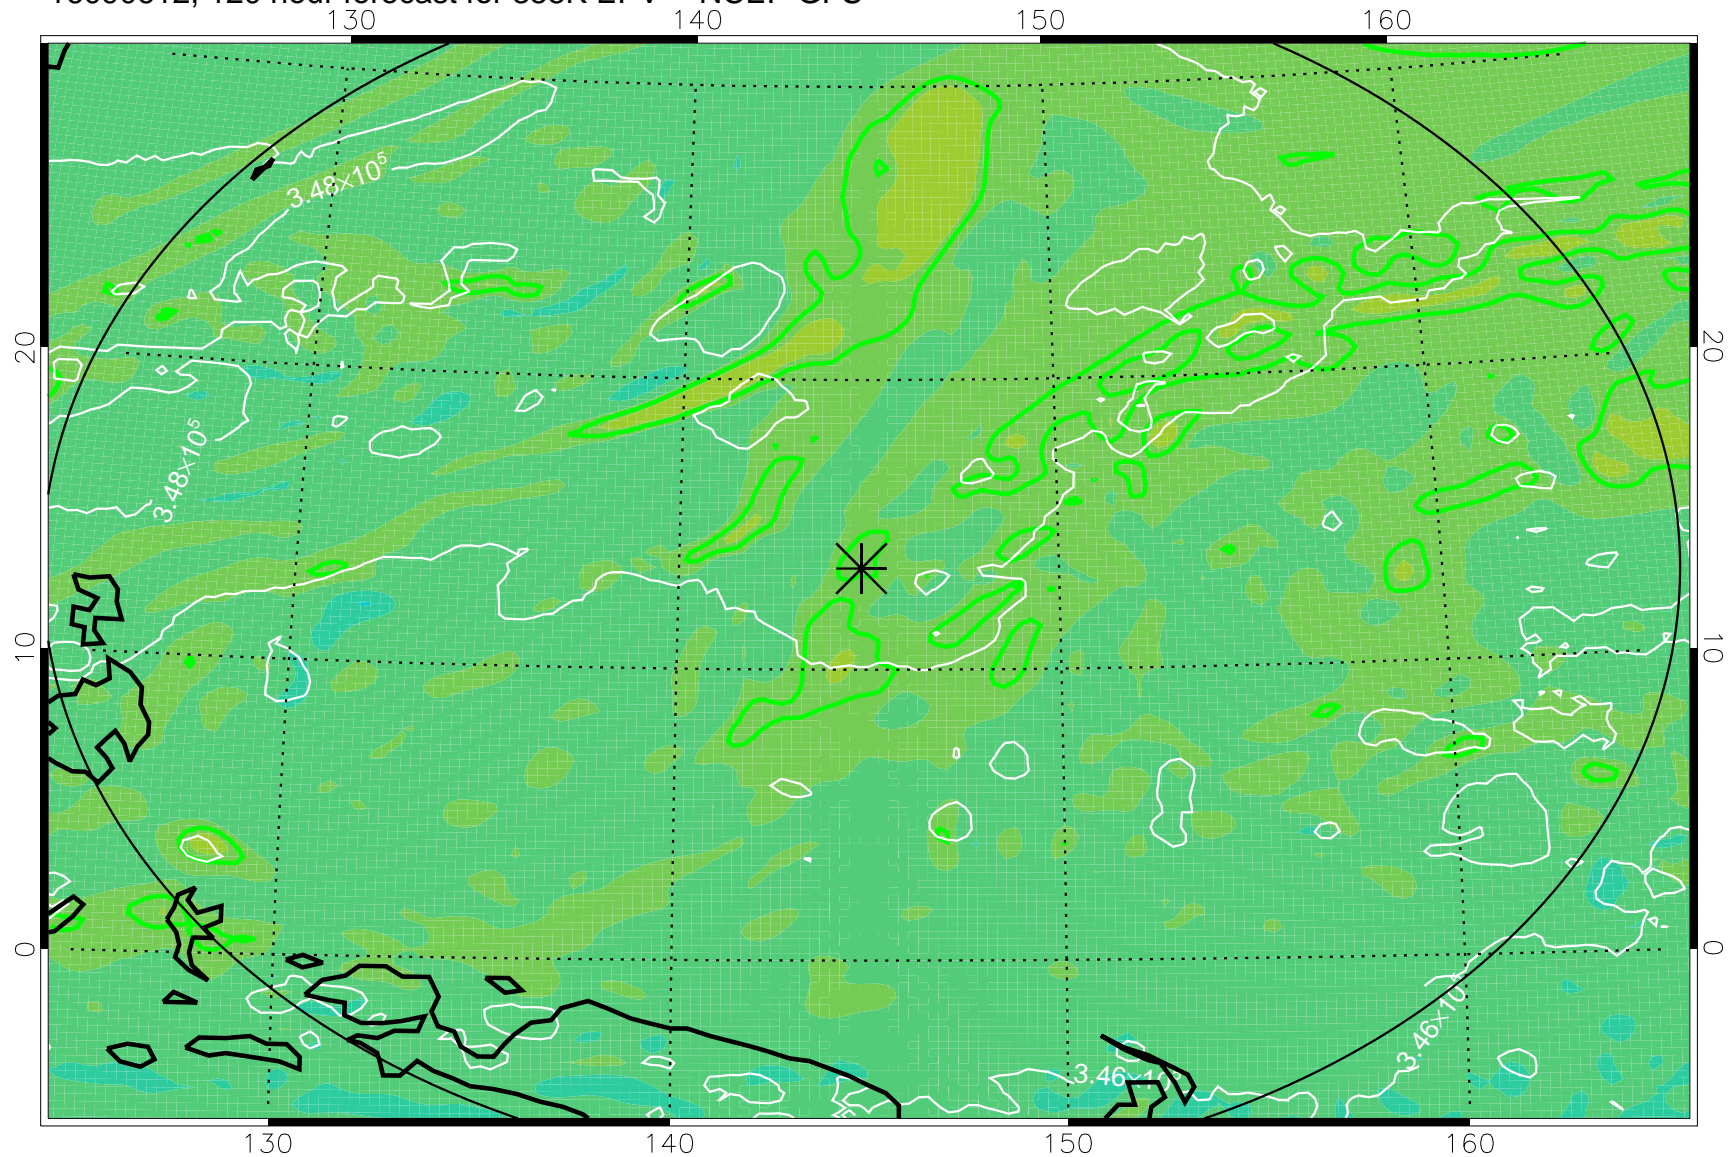

16090418, 78 hour forecast for 355K EPV -- NCEP GFS

355K Montgomery Streamfunction, white
EPV Tropopause (2 PVU) Position
Range ring of 2304 km

16090500, 84 hour forecast for 355K EPV -- NCEP GFS

355K Montgomery Streamfunction, white
EPV Tropopause (2 PVU) Position
Range ring of 2304 km

16090506, 90 hour forecast for 355K EPV -- NCEP GFS

355K Montgomery Streamfunction, white
EPV Tropopause (2 PVU) Position
Range ring of 2304 km

16090512, 96 hour forecast for 355K EPV -- NCEP GFS

355K Montgomery Streamfunction, white
EPV Tropopause (2 PVU) Position
Range ring of 2304 km

16090518, 102 hour forecast for 355K EPV -- NCEP GFS

355K Montgomery Streamfunction, white
EPV Tropopause (2 PVU) Position
Range ring of 2304 km

16090600, 108 hour forecast for 355K EPV -- NCEP GFS

355K Montgomery Streamfunction, white
EPV Tropopause (2 PVU) Position
Range ring of 2304 km

16090606, 114 hour forecast for 355K EPV -- NCEP GFS

355K Montgomery Streamfunction, white
EPV Tropopause (2 PVU) Position
Range ring of 2304 km

16090612, 120 hour forecast for 355K EPV -- NCEP GFS

355K Montgomery Streamfunction, white
EPV Tropopause (2 PVU) Position
Range ring of 2304 km