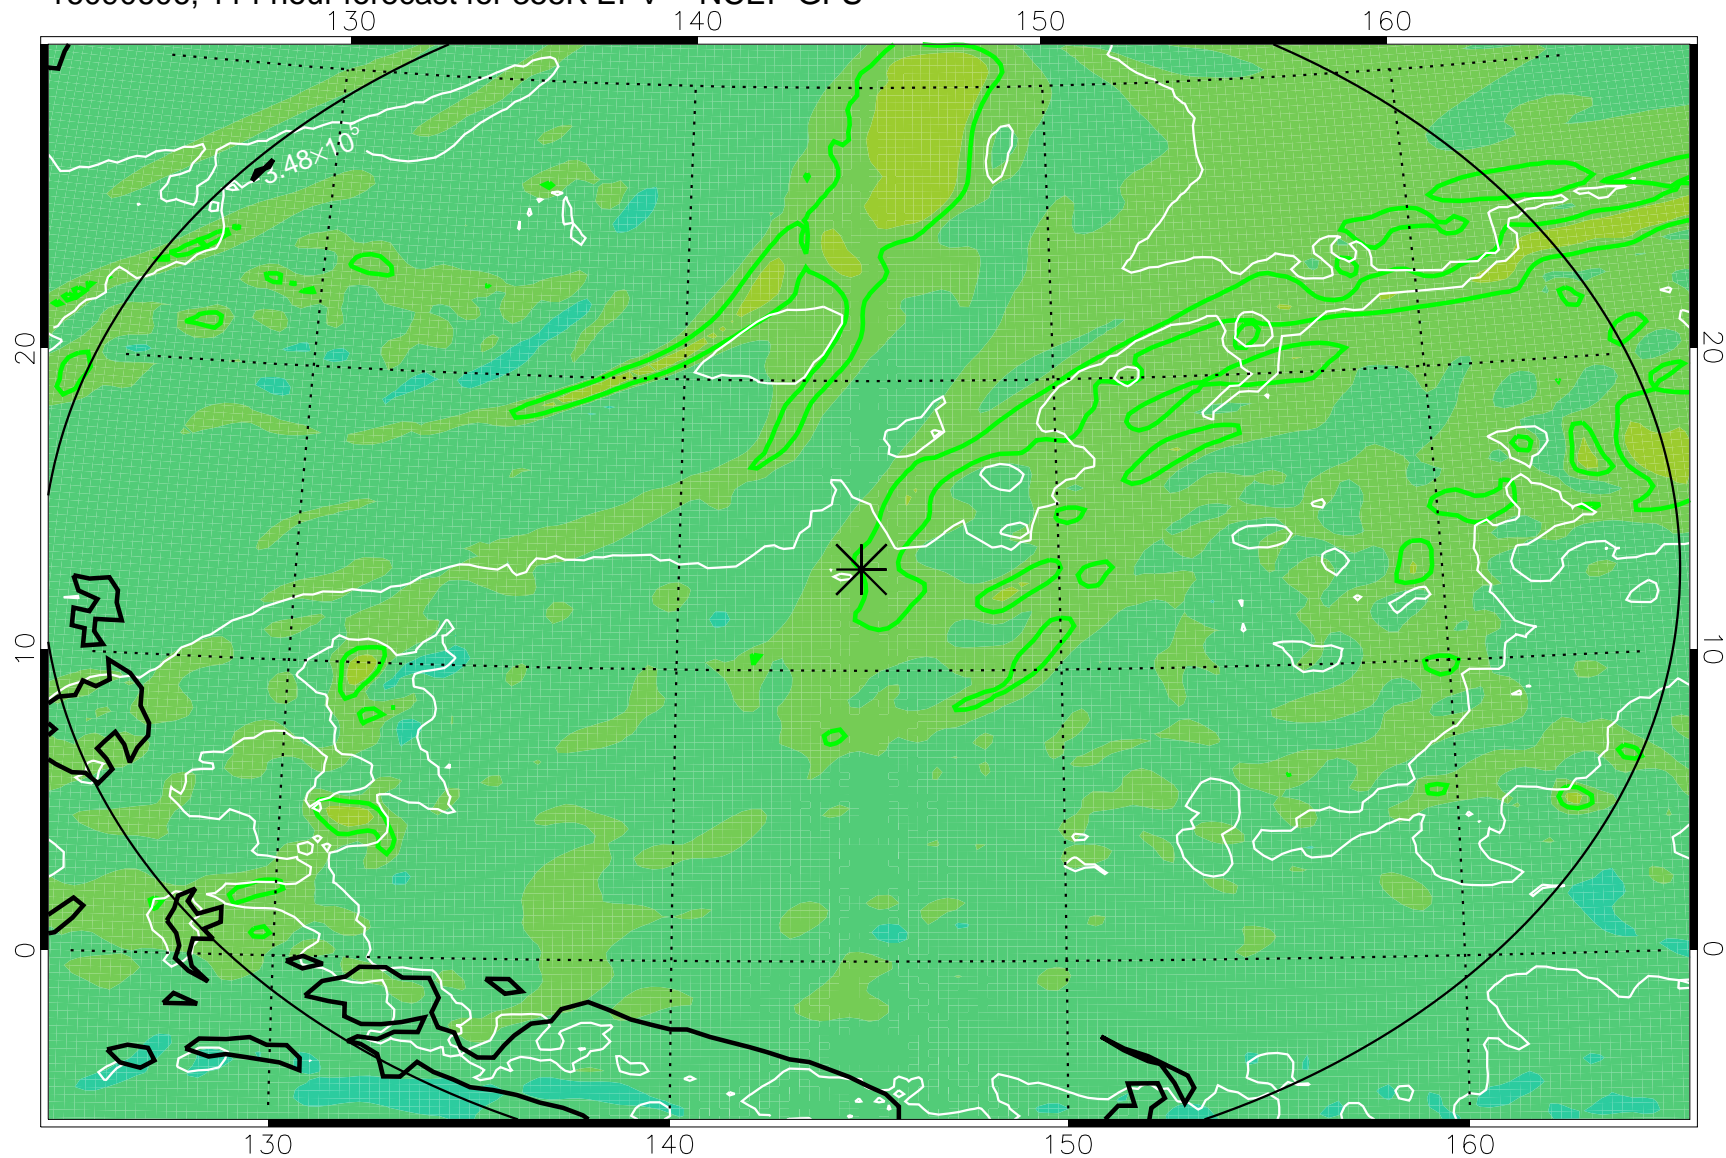

16090418, 78 hour forecast for 355K EPV -- NCEP GFS

355K Montgomery Streamfunction, white
EPV Tropopause (2 PVU) Position
Range ring of 2304 km

16090500, 84 hour forecast for 355K EPV -- NCEP GFS

355K Montgomery Streamfunction, white
EPV Tropopause (2 PVU) Position
Range ring of 2304 km

16090506, 90 hour forecast for 355K EPV -- NCEP GFS

355K Montgomery Streamfunction, white
EPV Tropopause (2 PVU) Position
Range ring of 2304 km

16090512, 96 hour forecast for 355K EPV -- NCEP GFS

355K Montgomery Streamfunction, white
EPV Tropopause (2 PVU) Position
Range ring of 2304 km

16090518, 102 hour forecast for 355K EPV -- NCEP GFS

355K Montgomery Streamfunction, white
EPV Tropopause (2 PVU) Position
Range ring of 2304 km

16090600, 108 hour forecast for 355K EPV -- NCEP GFS

355K Montgomery Streamfunction, white
EPV Tropopause (2 PVU) Position
Range ring of 2304 km

16090606, 114 hour forecast for 355K EPV -- NCEP GFS

355K Montgomery Streamfunction, white
EPV Tropopause (2 PVU) Position
Range ring of 2304 km

16090612, 120 hour forecast for 355K EPV -- NCEP GFS

355K Montgomery Streamfunction, white
EPV Tropopause (2 PVU) Position
Range ring of 2304 km