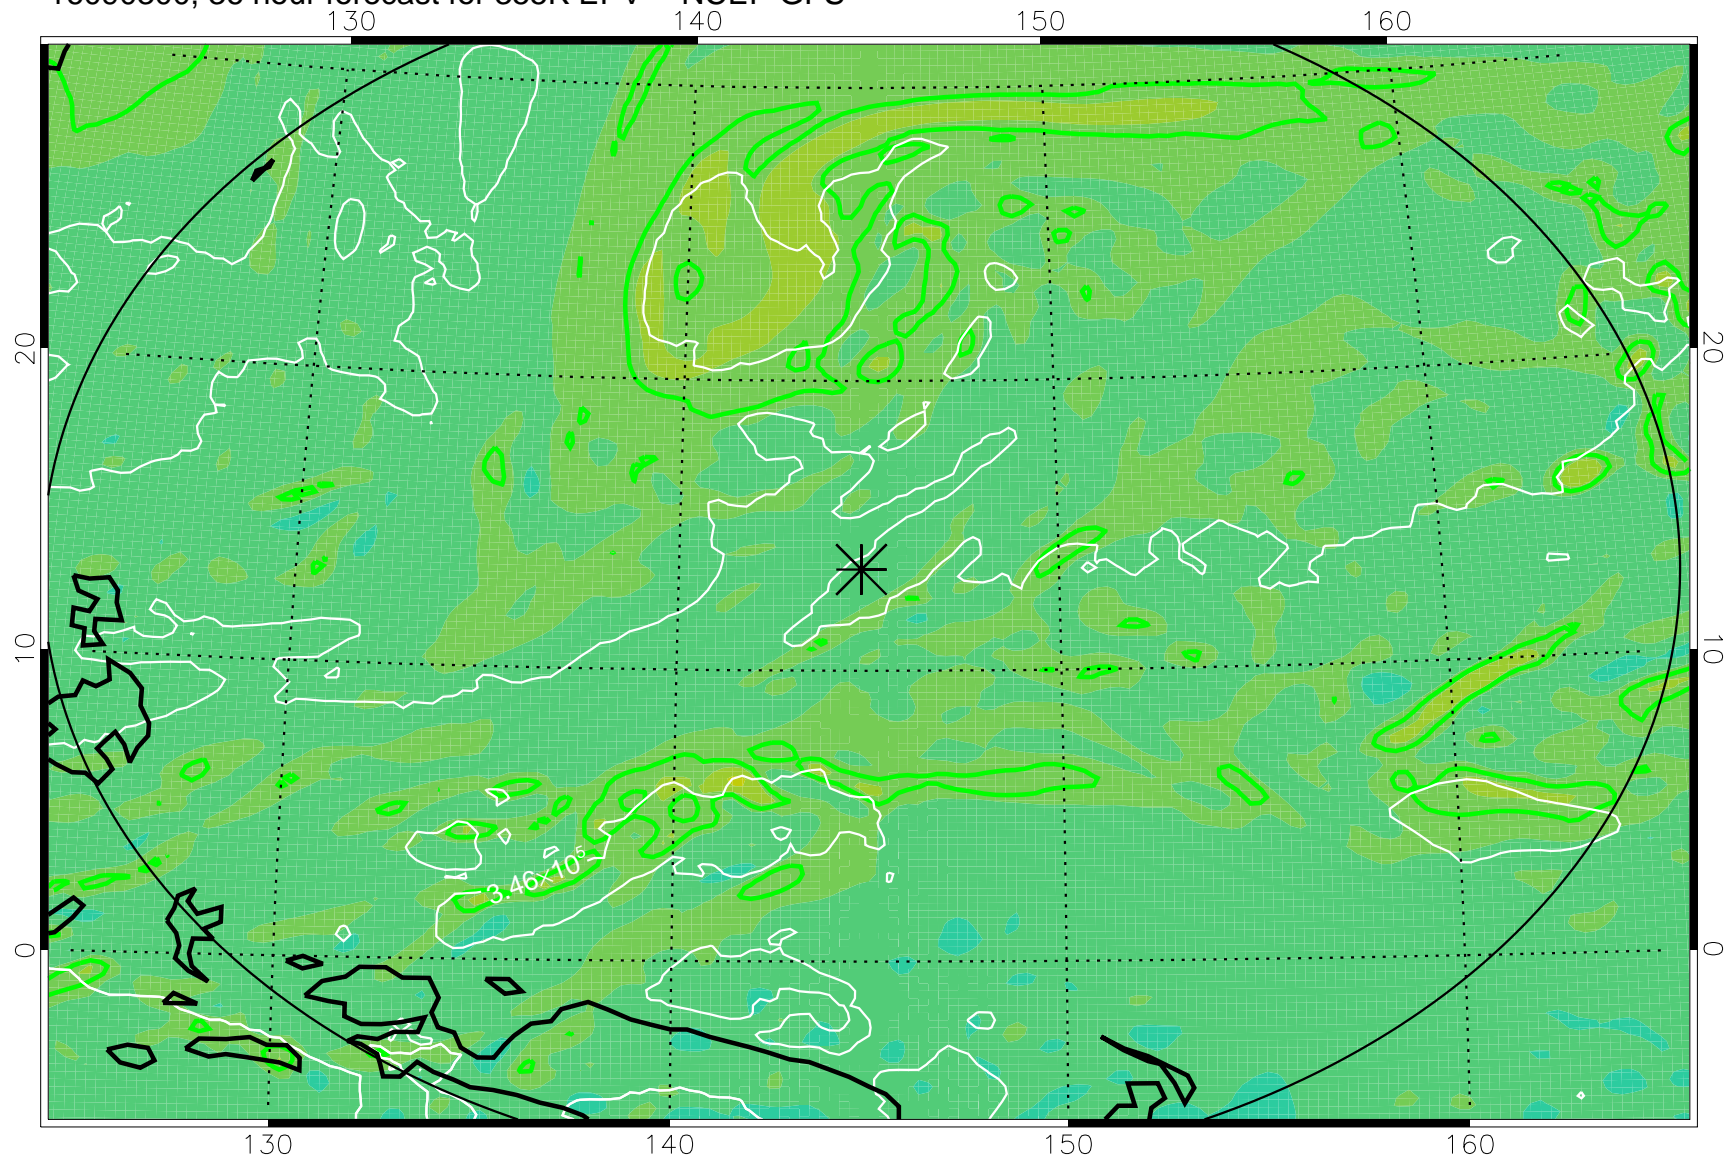

16090206, 18 hour forecast for 355K EPV -- NCEP GFS

355K Montgomery Streamfunction, white
EPV Tropopause (2 PVU) Position
Range ring of 2304 km

16090212, 24 hour forecast for 355K EPV -- NCEP GFS

355K Montgomery Streamfunction, white
EPV Tropopause (2 PVU) Position
Range ring of 2304 km

16090218, 30 hour forecast for 355K EPV -- NCEP GFS

355K Montgomery Streamfunction, white
EPV Tropopause (2 PVU) Position
Range ring of 2304 km

16090300, 36 hour forecast for 355K EPV -- NCEP GFS

355K Montgomery Streamfunction, white
EPV Tropopause (2 PVU) Position
Range ring of 2304 km

16090306, 42 hour forecast for 355K EPV -- NCEP GFS

355K Montgomery Streamfunction, white
EPV Tropopause (2 PVU) Position
Range ring of 2304 km

16090312, 48 hour forecast for 355K EPV -- NCEP GFS

355K Montgomery Streamfunction, white
EPV Tropopause (2 PVU) Position
Range ring of 2304 km

16090318, 54 hour forecast for 355K EPV -- NCEP GFS

355K Montgomery Streamfunction, white
EPV Tropopause (2 PVU) Position
Range ring of 2304 km

16090400, 60 hour forecast for 355K EPV -- NCEP GFS

355K Montgomery Streamfunction, white
EPV Tropopause (2 PVU) Position
Range ring of 2304 km