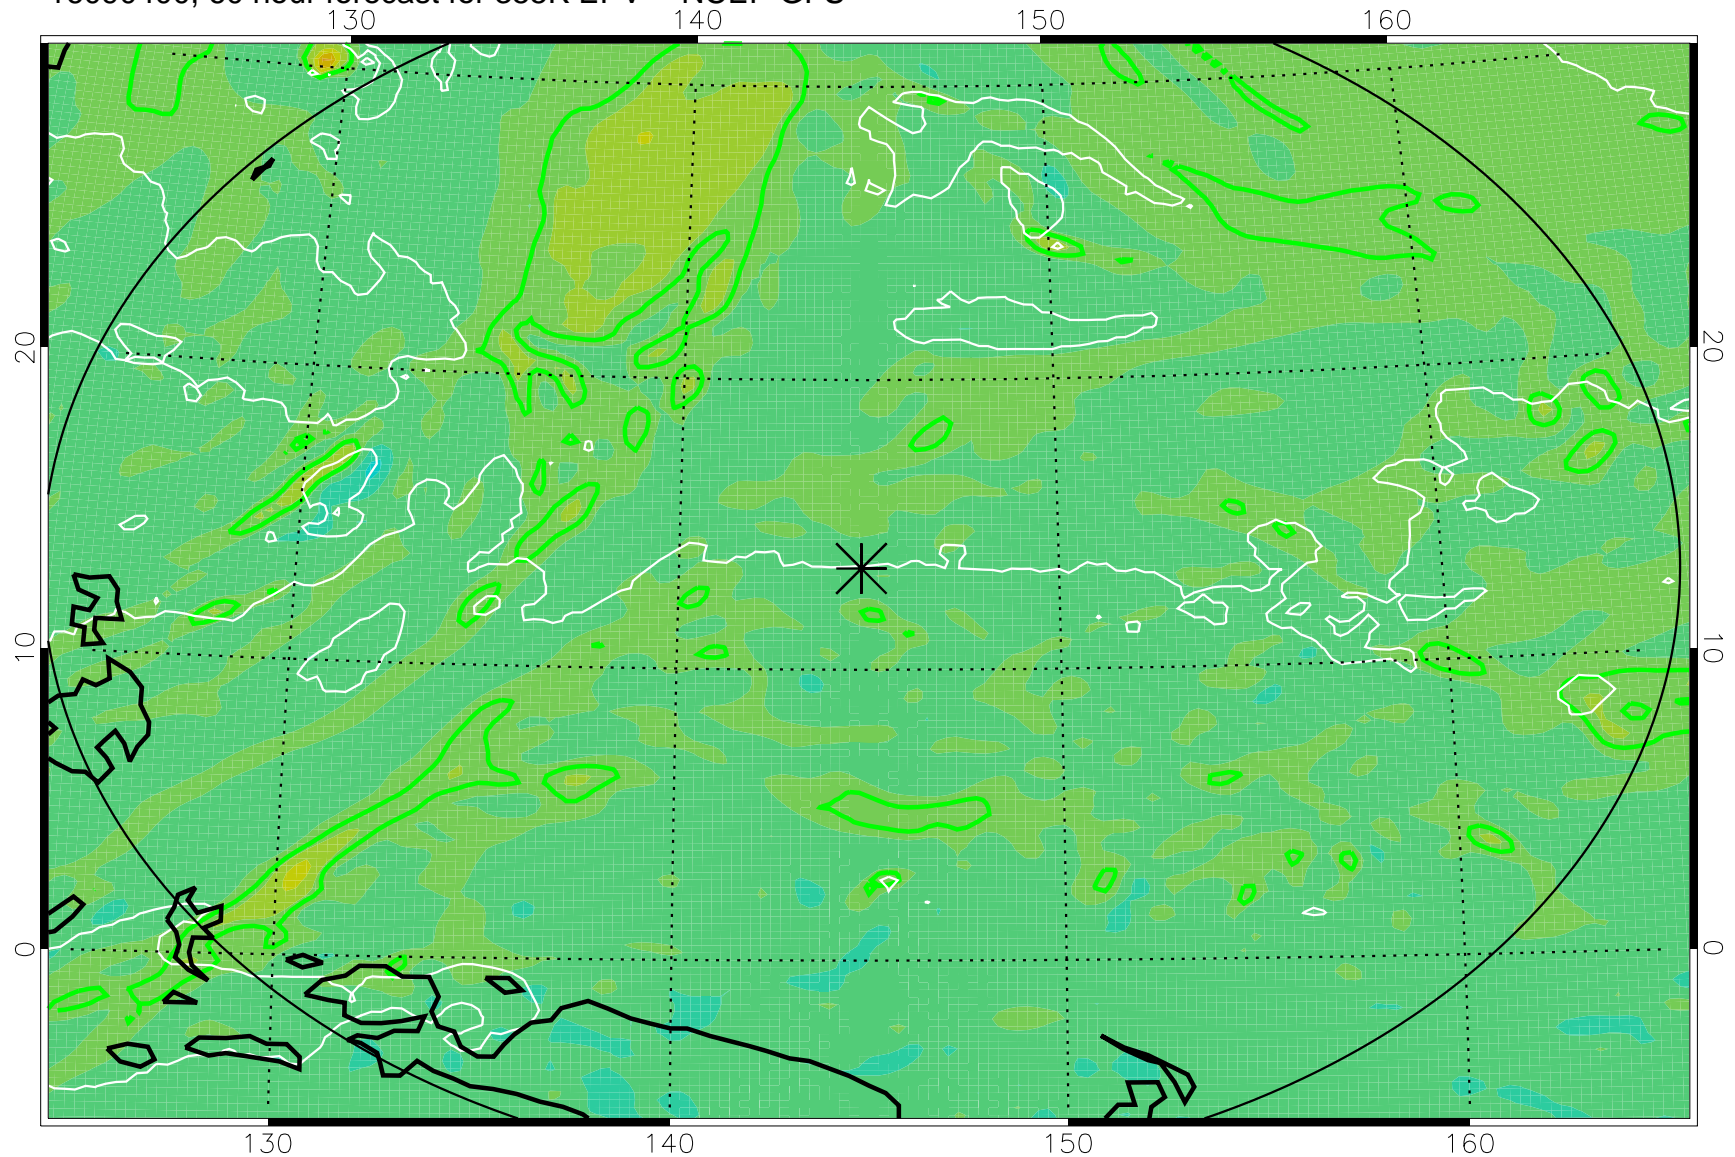

16090218, 30 hour forecast for 355K EPV -- NCEP GFS

355K Montgomery Streamfunction, white
EPV Tropopause (2 PVU) Position
Range ring of 2304 km

16090300, 36 hour forecast for 355K EPV -- NCEP GFS

355K Montgomery Streamfunction, white
EPV Tropopause (2 PVU) Position
Range ring of 2304 km

16090306, 42 hour forecast for 355K EPV -- NCEP GFS

355K Montgomery Streamfunction, white
EPV Tropopause (2 PVU) Position
Range ring of 2304 km

16090312, 48 hour forecast for 355K EPV -- NCEP GFS

355K Montgomery Streamfunction, white
EPV Tropopause (2 PVU) Position
Range ring of 2304 km

16090318, 54 hour forecast for 355K EPV -- NCEP GFS

355K Montgomery Streamfunction, white
EPV Tropopause (2 PVU) Position
Range ring of 2304 km

16090400, 60 hour forecast for 355K EPV -- NCEP GFS

355K Montgomery Streamfunction, white
EPV Tropopause (2 PVU) Position
Range ring of 2304 km

16090406, 66 hour forecast for 355K EPV -- NCEP GFS

355K Montgomery Streamfunction, white
EPV Tropopause (2 PVU) Position
Range ring of 2304 km

16090412, 72 hour forecast for 355K EPV -- NCEP GFS

355K Montgomery Streamfunction, white
EPV Tropopause (2 PVU) Position
Range ring of 2304 km