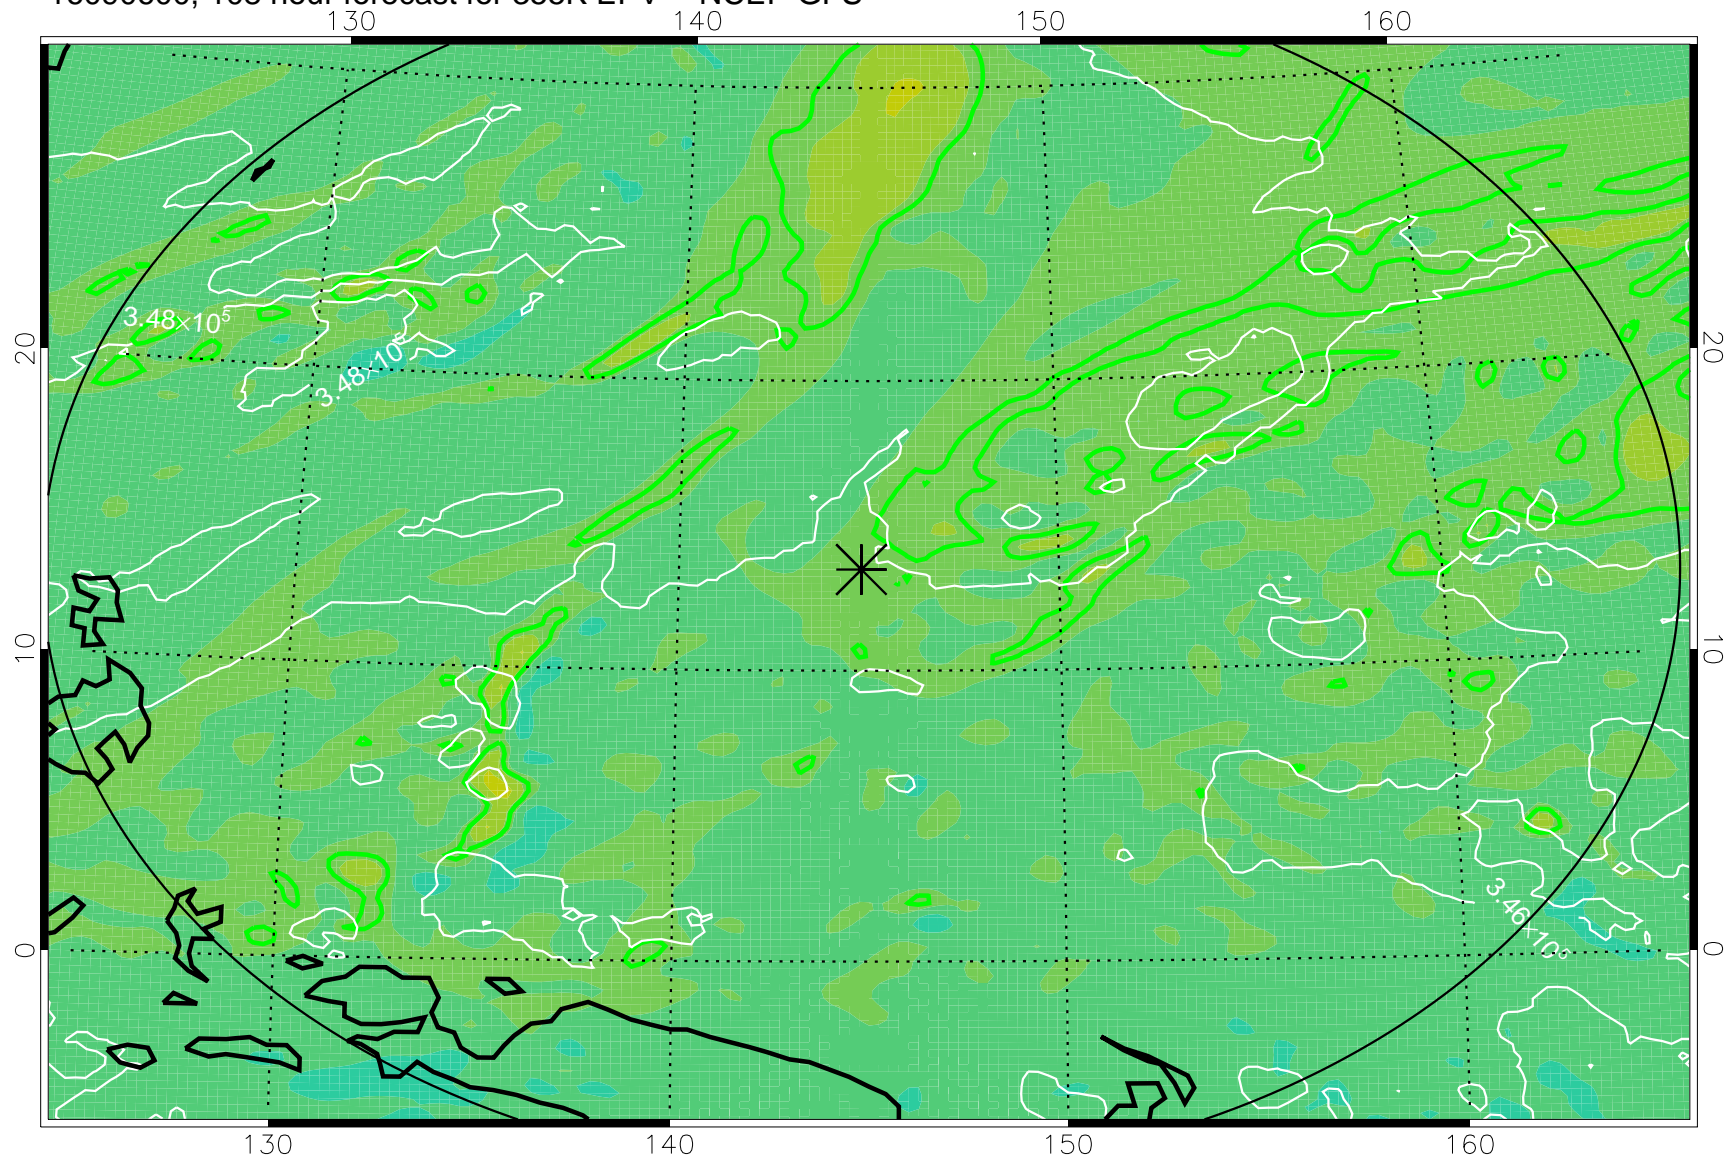

16090418, 78 hour forecast for 355K EPV -- NCEP GFS

355K Montgomery Streamfunction, white
EPV Tropopause (2 PVU) Position
Range ring of 2304 km

16090500, 84 hour forecast for 355K EPV -- NCEP GFS

355K Montgomery Streamfunction, white
EPV Tropopause (2 PVU) Position
Range ring of 2304 km

16090506, 90 hour forecast for 355K EPV -- NCEP GFS

355K Montgomery Streamfunction, white
EPV Tropopause (2 PVU) Position
Range ring of 2304 km

16090512, 96 hour forecast for 355K EPV -- NCEP GFS

355K Montgomery Streamfunction, white
EPV Tropopause (2 PVU) Position
Range ring of 2304 km

16090518, 102 hour forecast for 355K EPV -- NCEP GFS

355K Montgomery Streamfunction, white
EPV Tropopause (2 PVU) Position
Range ring of 2304 km

16090600, 108 hour forecast for 355K EPV -- NCEP GFS

355K Montgomery Streamfunction, white
EPV Tropopause (2 PVU) Position
Range ring of 2304 km

16090606, 114 hour forecast for 355K EPV -- NCEP GFS

355K Montgomery Streamfunction, white
EPV Tropopause (2 PVU) Position
Range ring of 2304 km

16090612, 120 hour forecast for 355K EPV -- NCEP GFS

355K Montgomery Streamfunction, white
EPV Tropopause (2 PVU) Position
Range ring of 2304 km