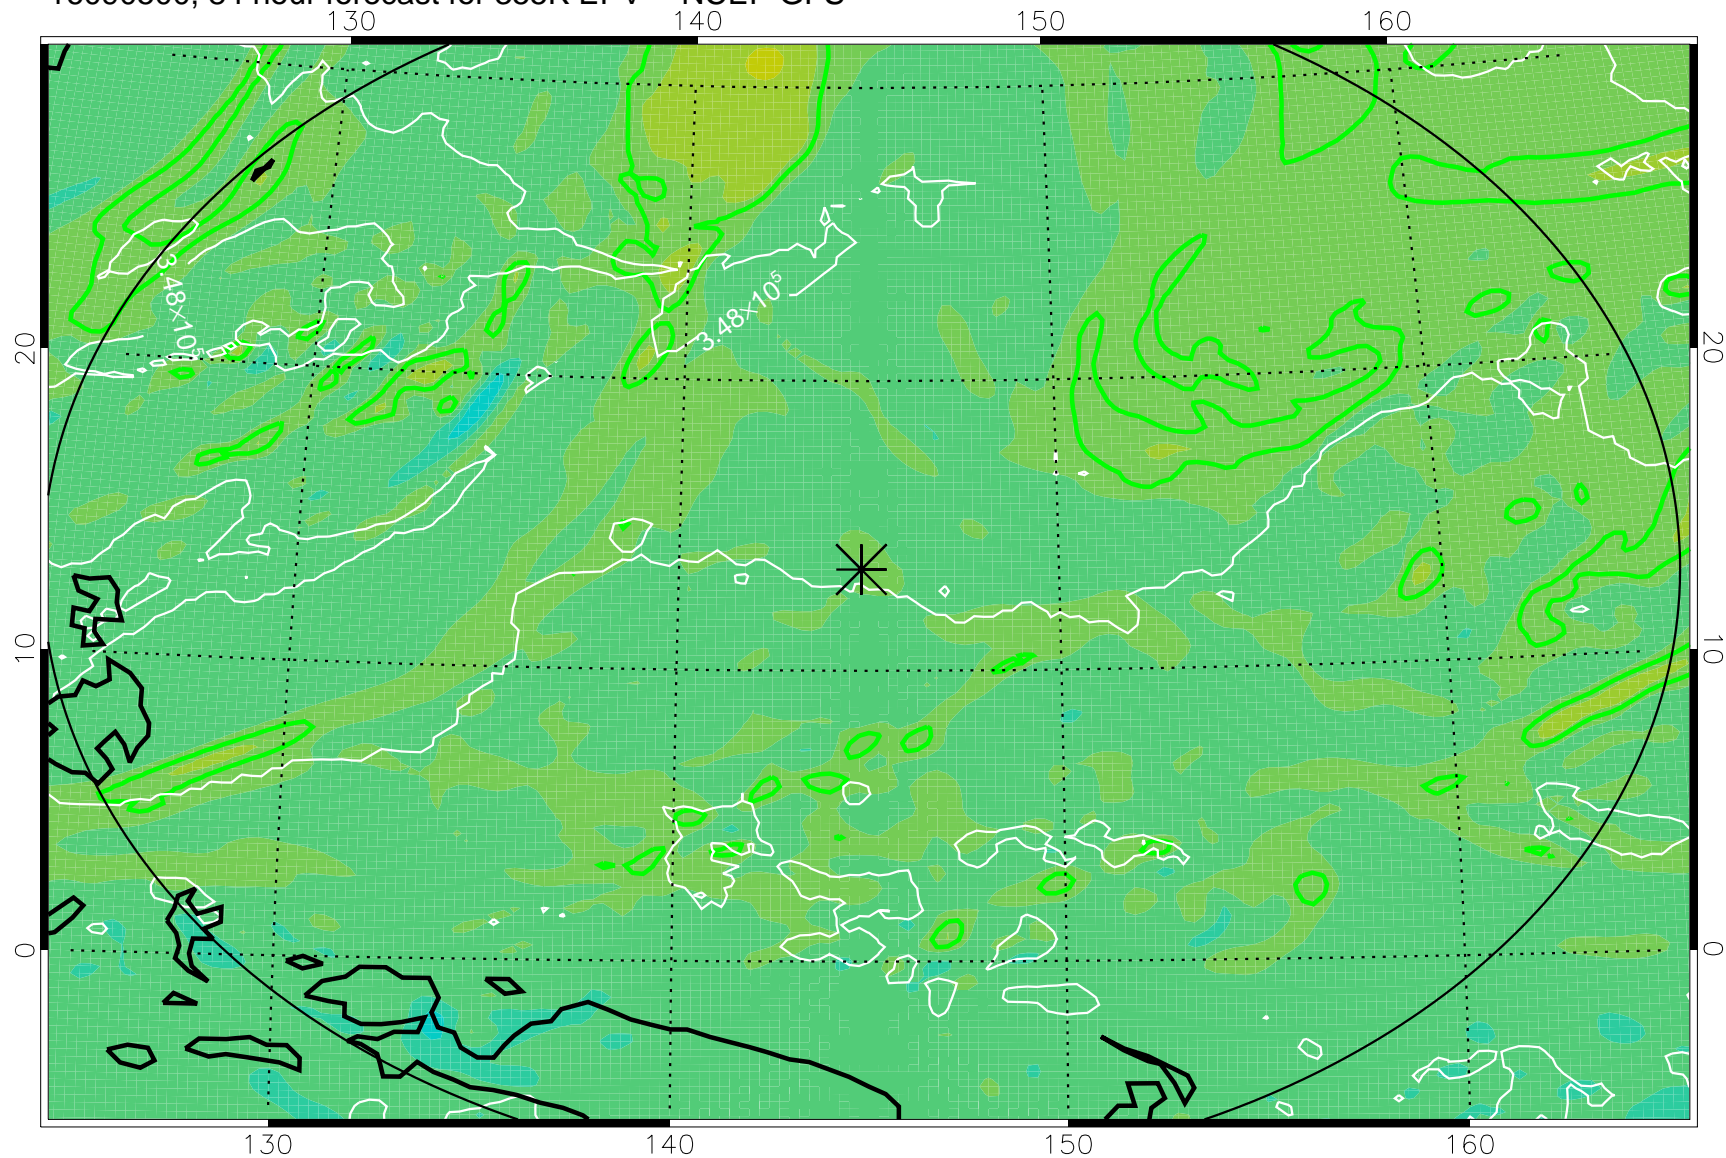

16090318, 54 hour forecast for 355K EPV -- NCEP GFS

355K Montgomery Streamfunction, white
EPV Tropopause (2 PVU) Position
Range ring of 2304 km

16090400, 60 hour forecast for 355K EPV -- NCEP GFS

355K Montgomery Streamfunction, white
EPV Tropopause (2 PVU) Position
Range ring of 2304 km

16090406, 66 hour forecast for 355K EPV -- NCEP GFS

355K Montgomery Streamfunction, white
EPV Tropopause (2 PVU) Position
Range ring of 2304 km

16090412, 72 hour forecast for 355K EPV -- NCEP GFS

355K Montgomery Streamfunction, white
EPV Tropopause (2 PVU) Position
Range ring of 2304 km

16090418, 78 hour forecast for 355K EPV -- NCEP GFS

355K Montgomery Streamfunction, white
EPV Tropopause (2 PVU) Position
Range ring of 2304 km

16090500, 84 hour forecast for 355K EPV -- NCEP GFS

355K Montgomery Streamfunction, white
EPV Tropopause (2 PVU) Position
Range ring of 2304 km

16090506, 90 hour forecast for 355K EPV -- NCEP GFS

355K Montgomery Streamfunction, white
EPV Tropopause (2 PVU) Position
Range ring of 2304 km

16090512, 96 hour forecast for 355K EPV -- NCEP GFS

355K Montgomery Streamfunction, white
EPV Tropopause (2 PVU) Position
Range ring of 2304 km