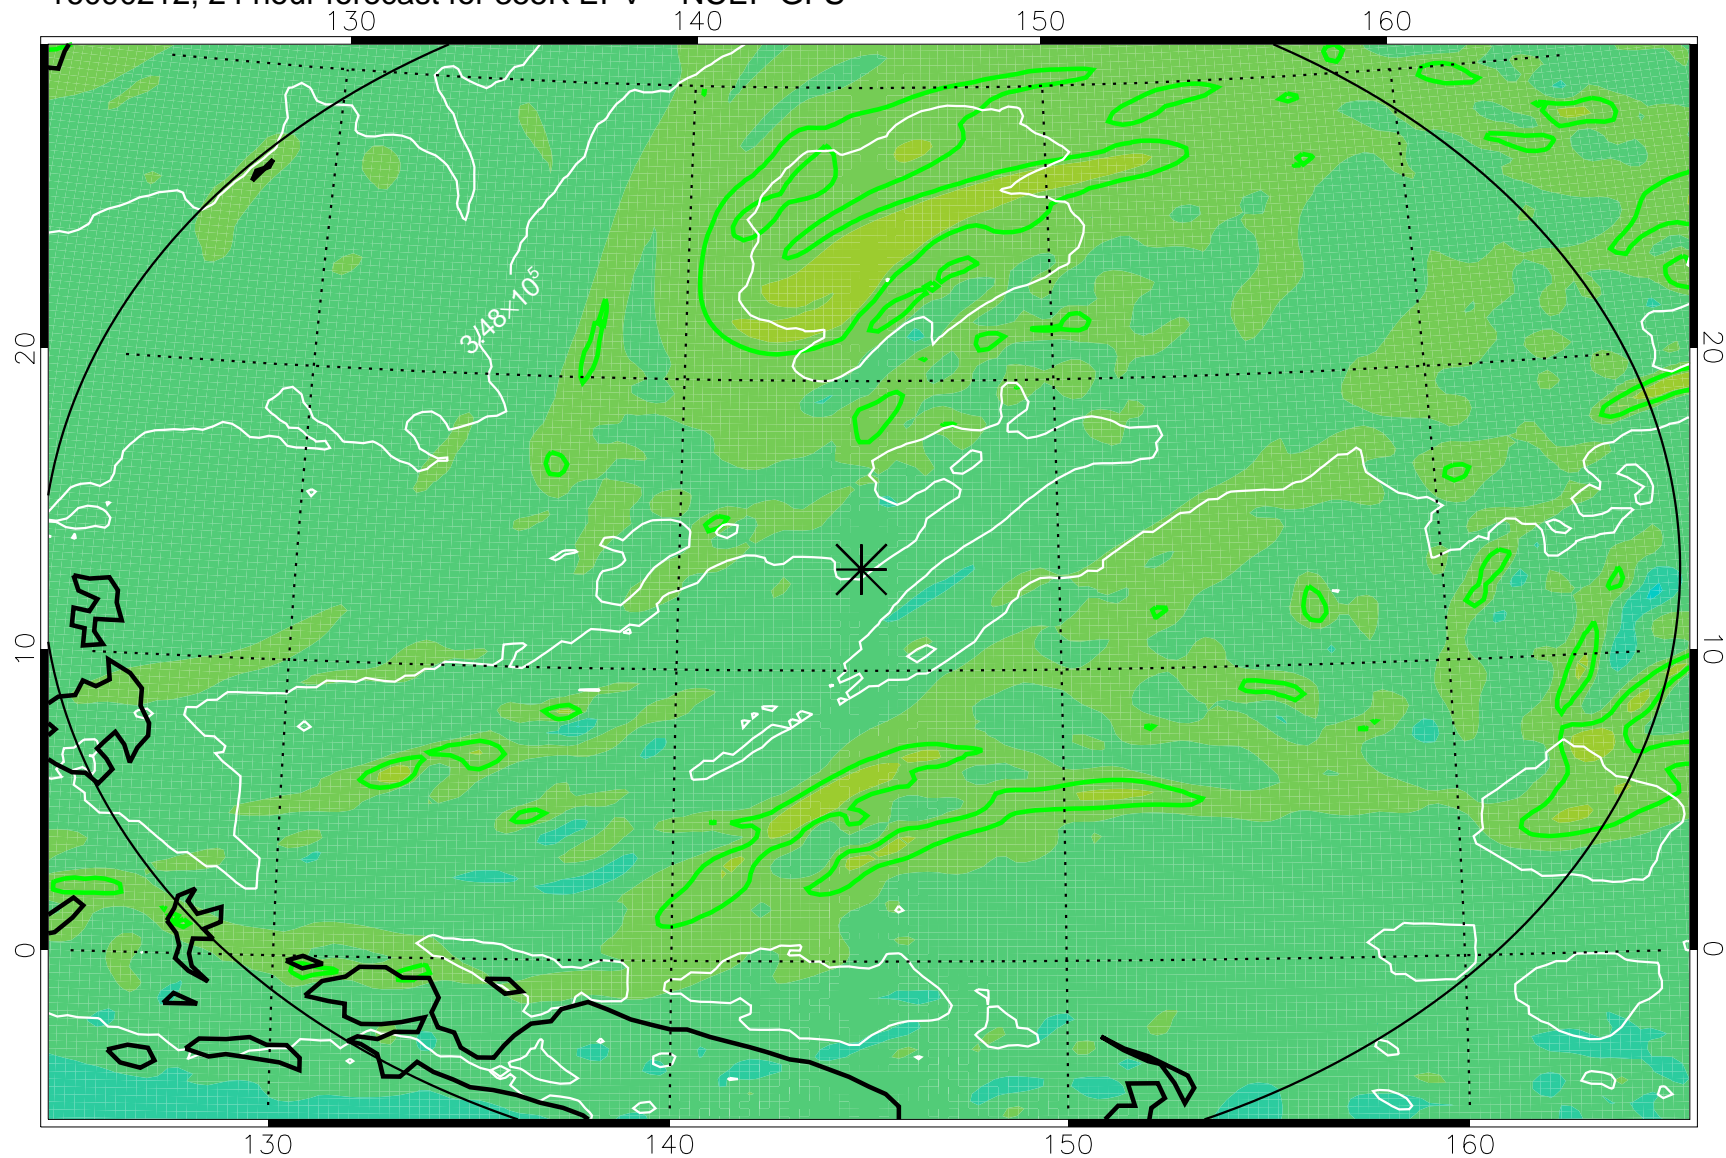

16090118, 6 hour forecast for 355K EPV -- NCEP GFS

355K Montgomery Streamfunction, white
EPV Tropopause (2 PVU) Position
Range ring of 2304 km

16090200, 12 hour forecast for 355K EPV -- NCEP GFS

355K Montgomery Streamfunction, white
EPV Tropopause (2 PVU) Position
Range ring of 2304 km

16090206, 18 hour forecast for 355K EPV -- NCEP GFS

355K Montgomery Streamfunction, white
EPV Tropopause (2 PVU) Position
Range ring of 2304 km

16090212, 24 hour forecast for 355K EPV -- NCEP GFS

355K Montgomery Streamfunction, white
EPV Tropopause (2 PVU) Position
Range ring of 2304 km

16090218, 30 hour forecast for 355K EPV -- NCEP GFS

355K Montgomery Streamfunction, white
EPV Tropopause (2 PVU) Position
Range ring of 2304 km

16090300, 36 hour forecast for 355K EPV -- NCEP GFS

355K Montgomery Streamfunction, white
EPV Tropopause (2 PVU) Position
Range ring of 2304 km

16090306, 42 hour forecast for 355K EPV -- NCEP GFS

355K Montgomery Streamfunction, white
EPV Tropopause (2 PVU) Position
Range ring of 2304 km

16090312, 48 hour forecast for 355K EPV -- NCEP GFS

355K Montgomery Streamfunction, white
EPV Tropopause (2 PVU) Position
Range ring of 2304 km