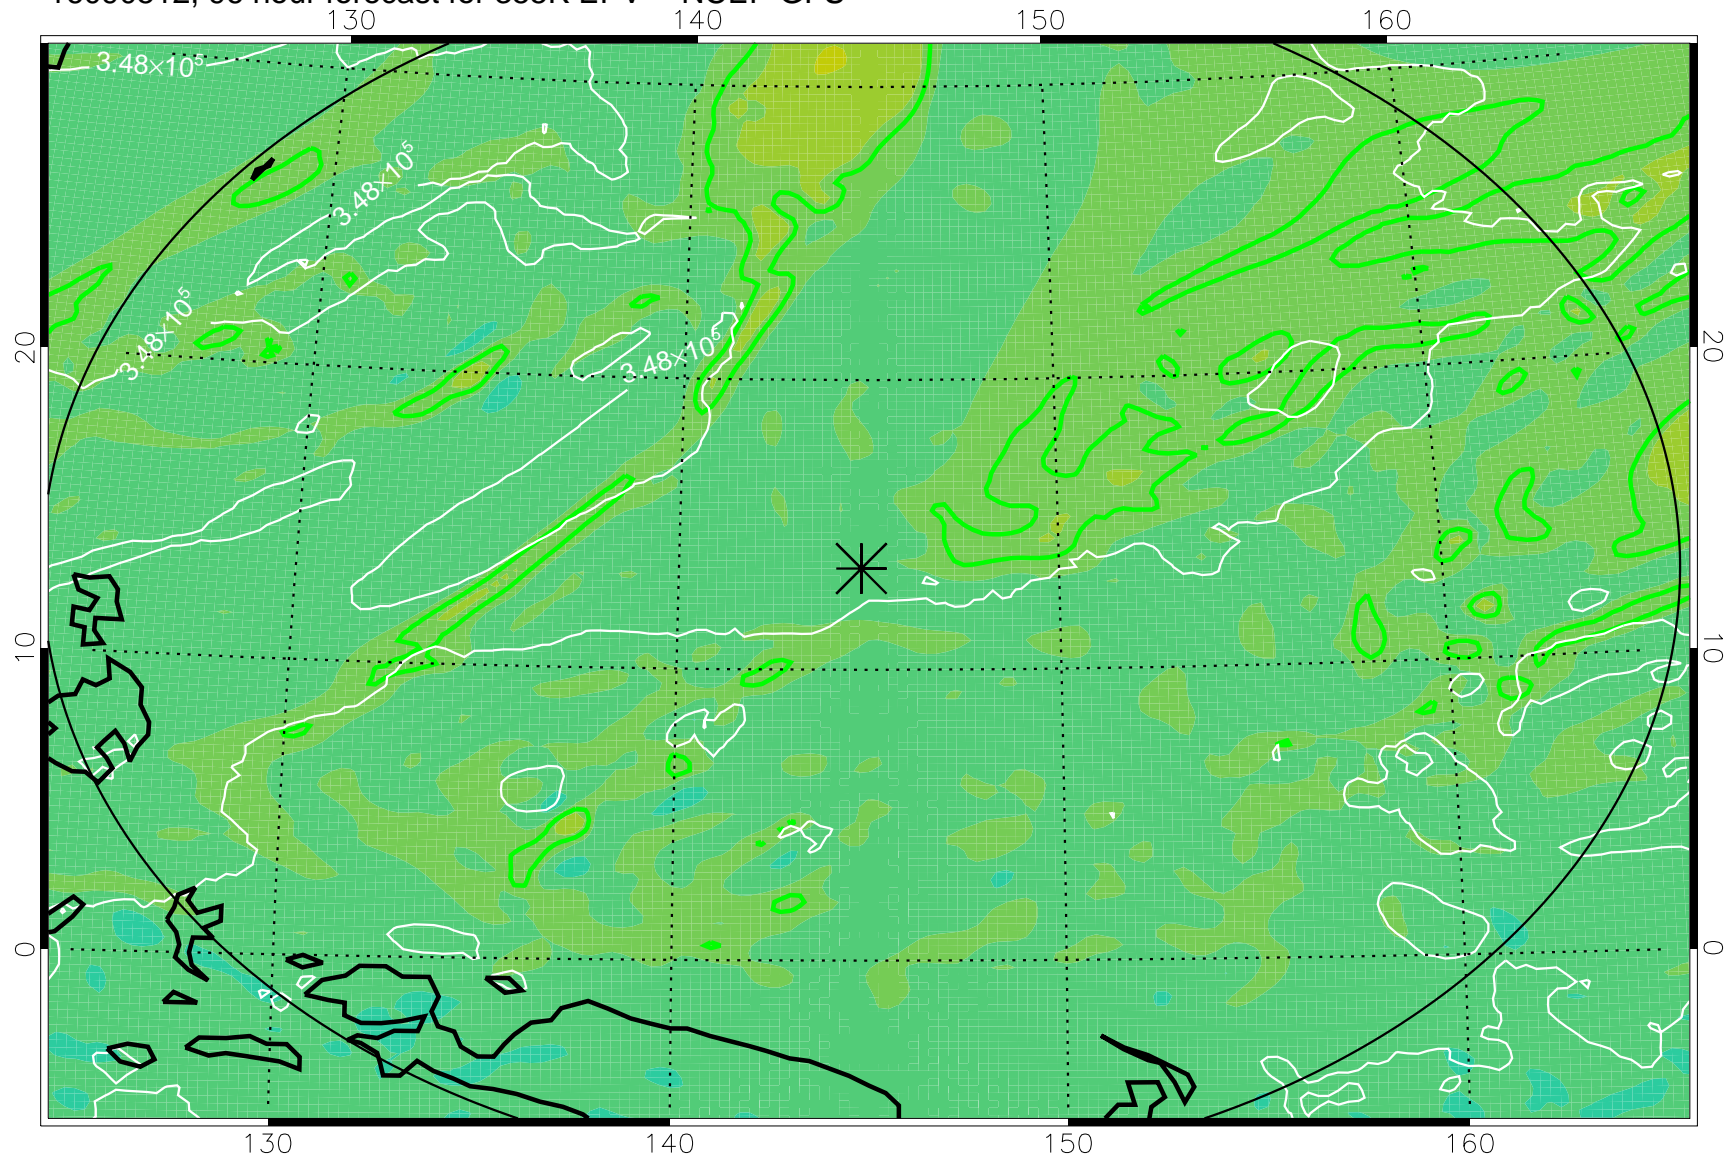

16090418, 78 hour forecast for 355K EPV -- NCEP GFS

355K Montgomery Streamfunction, white
EPV Tropopause (2 PVU) Position
Range ring of 2304 km

16090500, 84 hour forecast for 355K EPV -- NCEP GFS

355K Montgomery Streamfunction, white
EPV Tropopause (2 PVU) Position
Range ring of 2304 km

16090506, 90 hour forecast for 355K EPV -- NCEP GFS

355K Montgomery Streamfunction, white
EPV Tropopause (2 PVU) Position
Range ring of 2304 km

16090512, 96 hour forecast for 355K EPV -- NCEP GFS

355K Montgomery Streamfunction, white
EPV Tropopause (2 PVU) Position
Range ring of 2304 km

16090518, 102 hour forecast for 355K EPV -- NCEP GFS

355K Montgomery Streamfunction, white
EPV Tropopause (2 PVU) Position
Range ring of 2304 km

16090600, 108 hour forecast for 355K EPV -- NCEP GFS

355K Montgomery Streamfunction, white
EPV Tropopause (2 PVU) Position
Range ring of 2304 km

16090606, 114 hour forecast for 355K EPV -- NCEP GFS

355K Montgomery Streamfunction, white
EPV Tropopause (2 PVU) Position
Range ring of 2304 km

16090612, 120 hour forecast for 355K EPV -- NCEP GFS

355K Montgomery Streamfunction, white
EPV Tropopause (2 PVU) Position
Range ring of 2304 km