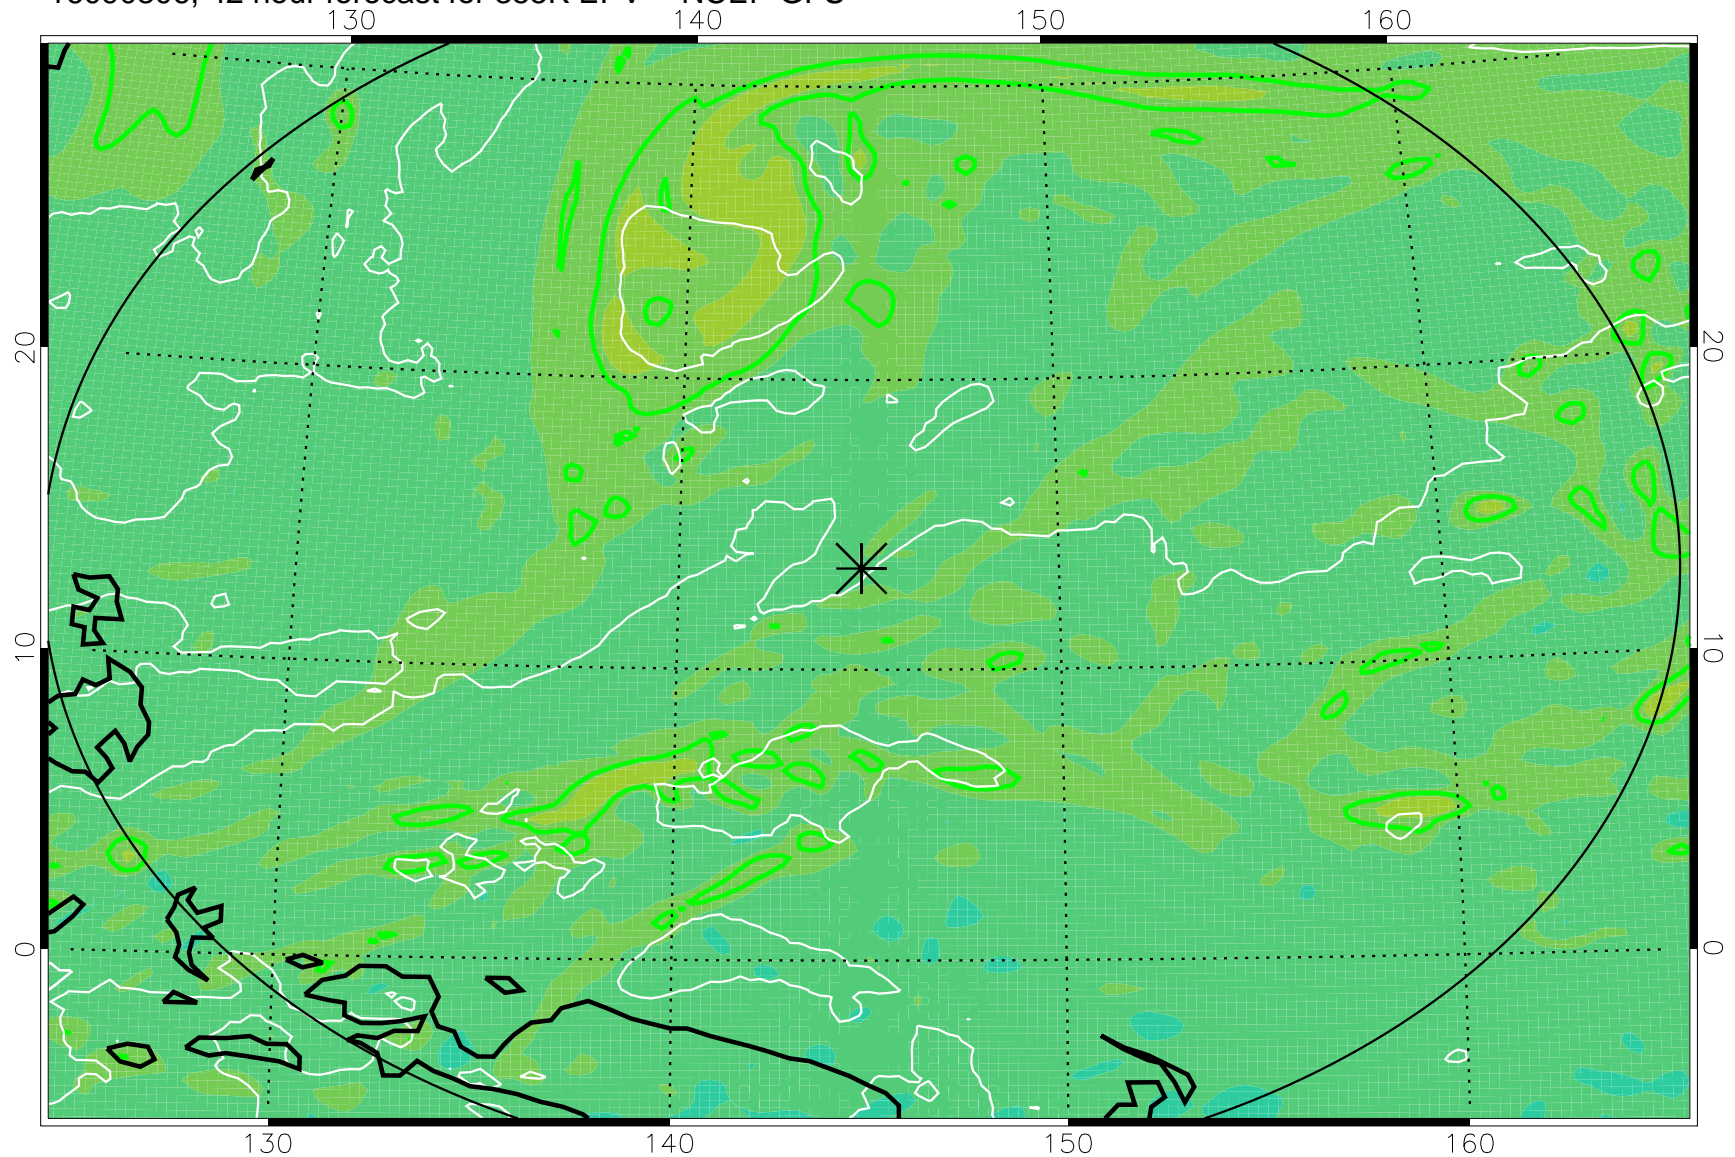

16090218, 30 hour forecast for 355K EPV -- NCEP GFS

355K Montgomery Streamfunction, white
EPV Tropopause (2 PVU) Position
Range ring of 2304 km

16090300, 36 hour forecast for 355K EPV -- NCEP GFS

355K Montgomery Streamfunction, white
EPV Tropopause (2 PVU) Position
Range ring of 2304 km

16090306, 42 hour forecast for 355K EPV -- NCEP GFS

355K Montgomery Streamfunction, white
EPV Tropopause (2 PVU) Position
Range ring of 2304 km

16090312, 48 hour forecast for 355K EPV -- NCEP GFS

355K Montgomery Streamfunction, white
EPV Tropopause (2 PVU) Position
Range ring of 2304 km

16090318, 54 hour forecast for 355K EPV -- NCEP GFS

355K Montgomery Streamfunction, white
EPV Tropopause (2 PVU) Position
Range ring of 2304 km

16090400, 60 hour forecast for 355K EPV -- NCEP GFS

355K Montgomery Streamfunction, white
EPV Tropopause (2 PVU) Position
Range ring of 2304 km

16090406, 66 hour forecast for 355K EPV -- NCEP GFS

355K Montgomery Streamfunction, white
EPV Tropopause (2 PVU) Position
Range ring of 2304 km

16090412, 72 hour forecast for 355K EPV -- NCEP GFS

355K Montgomery Streamfunction, white
EPV Tropopause (2 PVU) Position
Range ring of 2304 km