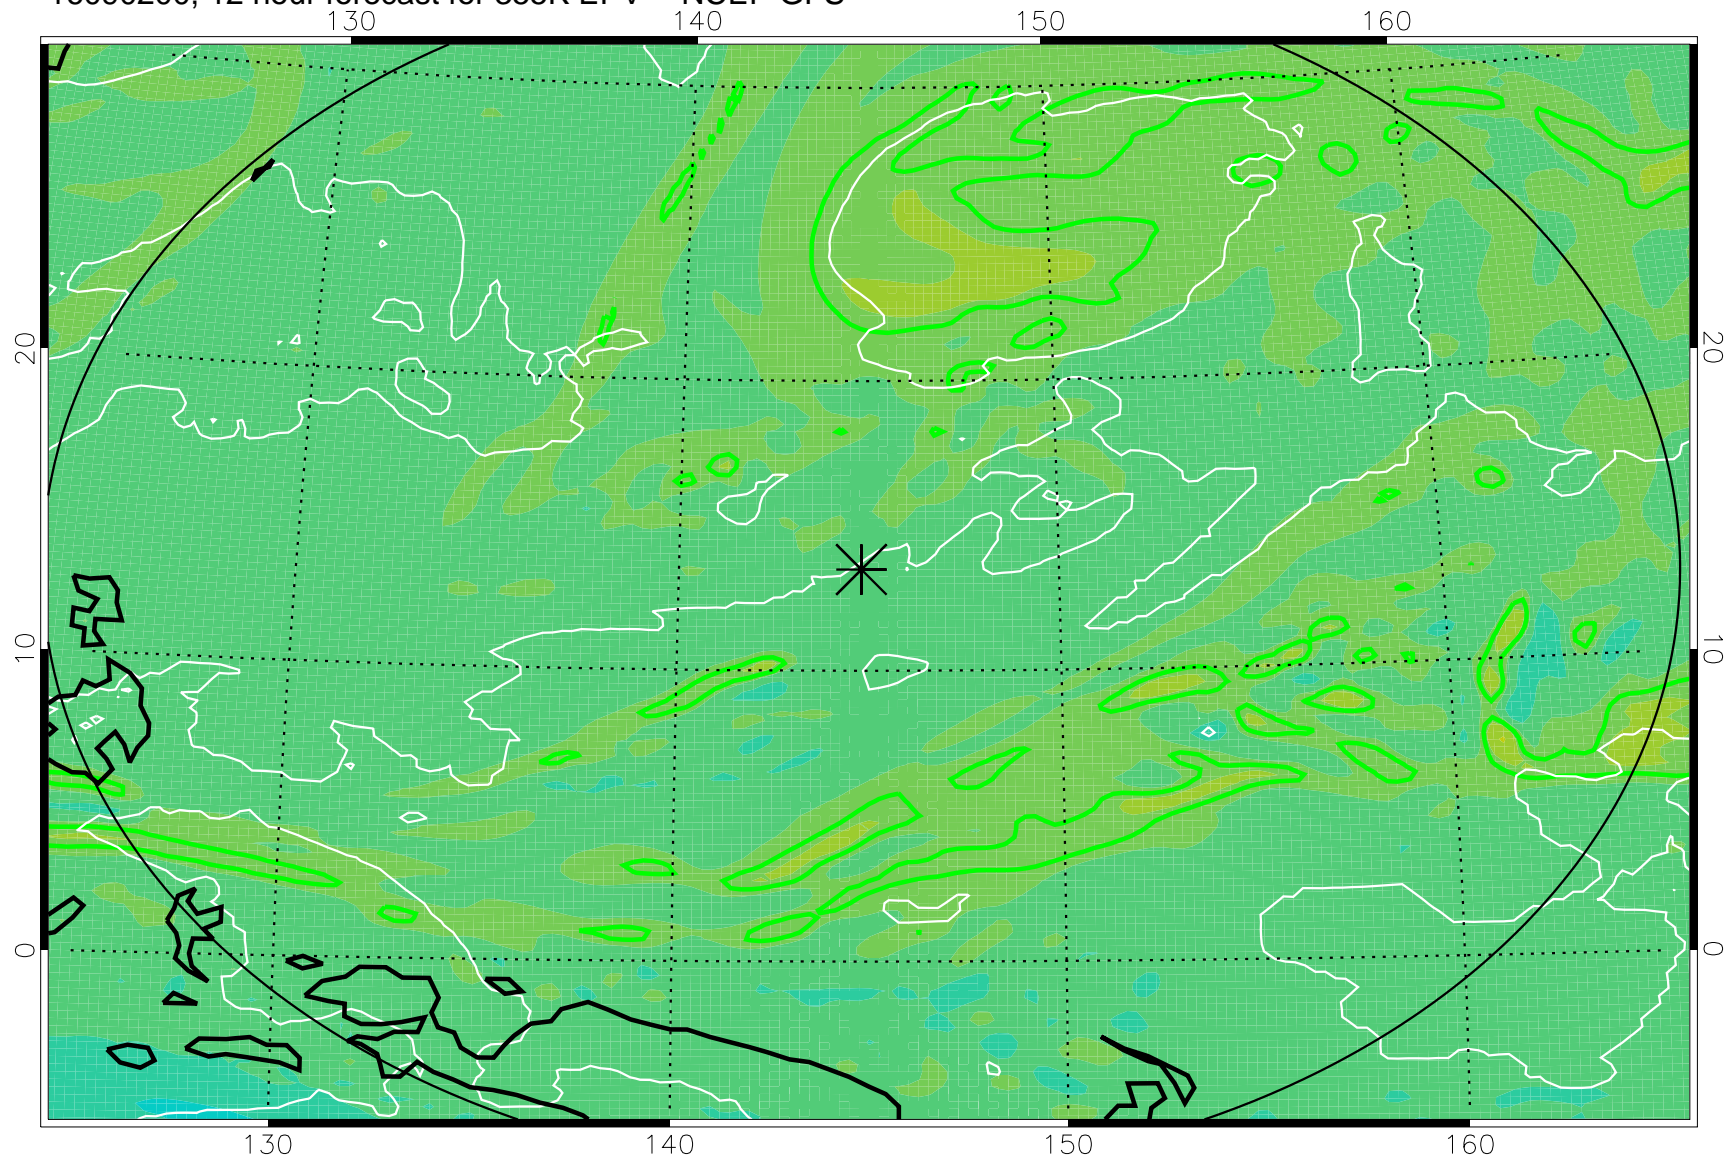

16090118, 6 hour forecast for 355K EPV -- NCEP GFS

355K Montgomery Streamfunction, white
EPV Tropopause (2 PVU) Position
Range ring of 2304 km

16090200, 12 hour forecast for 355K EPV -- NCEP GFS

355K Montgomery Streamfunction, white
EPV Tropopause (2 PVU) Position
Range ring of 2304 km

16090206, 18 hour forecast for 355K EPV -- NCEP GFS

355K Montgomery Streamfunction, white
EPV Tropopause (2 PVU) Position
Range ring of 2304 km

16090212, 24 hour forecast for 355K EPV -- NCEP GFS

355K Montgomery Streamfunction, white
EPV Tropopause (2 PVU) Position
Range ring of 2304 km

16090218, 30 hour forecast for 355K EPV -- NCEP GFS

355K Montgomery Streamfunction, white
EPV Tropopause (2 PVU) Position
Range ring of 2304 km

16090300, 36 hour forecast for 355K EPV -- NCEP GFS

355K Montgomery Streamfunction, white
EPV Tropopause (2 PVU) Position
Range ring of 2304 km

16090306, 42 hour forecast for 355K EPV -- NCEP GFS

355K Montgomery Streamfunction, white
EPV Tropopause (2 PVU) Position
Range ring of 2304 km

16090312, 48 hour forecast for 355K EPV -- NCEP GFS

355K Montgomery Streamfunction, white
EPV Tropopause (2 PVU) Position
Range ring of 2304 km