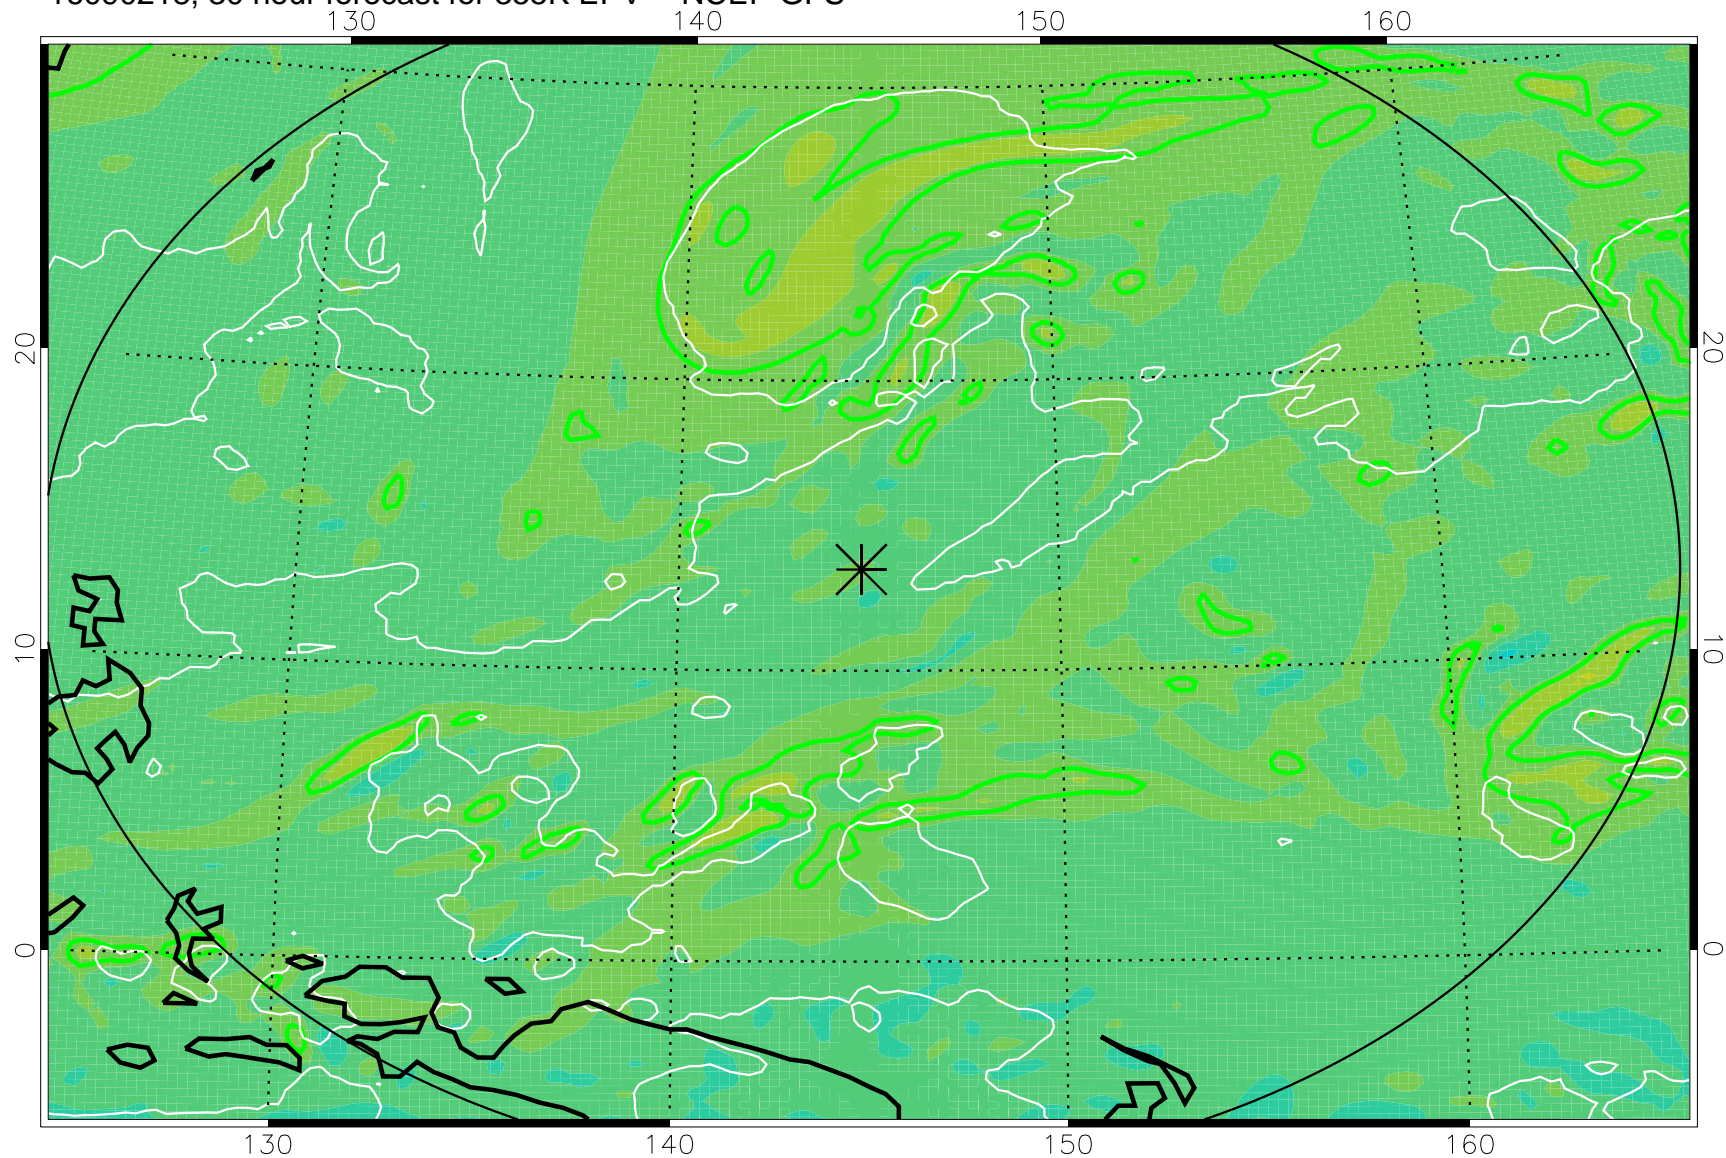

16090206, 18 hour forecast for 355K EPV -- NCEP GFS

355K Montgomery Streamfunction, white
EPV Tropopause (2 PVU) Position
Range ring of 2304 km

16090212, 24 hour forecast for 355K EPV -- NCEP GFS

355K Montgomery Streamfunction, white
EPV Tropopause (2 PVU) Position
Range ring of 2304 km

16090218, 30 hour forecast for 355K EPV -- NCEP GFS

355K Montgomery Streamfunction, white
EPV Tropopause (2 PVU) Position
Range ring of 2304 km

16090300, 36 hour forecast for 355K EPV -- NCEP GFS

355K Montgomery Streamfunction, white
EPV Tropopause (2 PVU) Position
Range ring of 2304 km

16090306, 42 hour forecast for 355K EPV -- NCEP GFS

355K Montgomery Streamfunction, white
EPV Tropopause (2 PVU) Position
Range ring of 2304 km

16090312, 48 hour forecast for 355K EPV -- NCEP GFS

355K Montgomery Streamfunction, white
EPV Tropopause (2 PVU) Position
Range ring of 2304 km

16090318, 54 hour forecast for 355K EPV -- NCEP GFS

355K Montgomery Streamfunction, white
EPV Tropopause (2 PVU) Position
Range ring of 2304 km

16090400, 60 hour forecast for 355K EPV -- NCEP GFS

355K Montgomery Streamfunction, white
EPV Tropopause (2 PVU) Position
Range ring of 2304 km