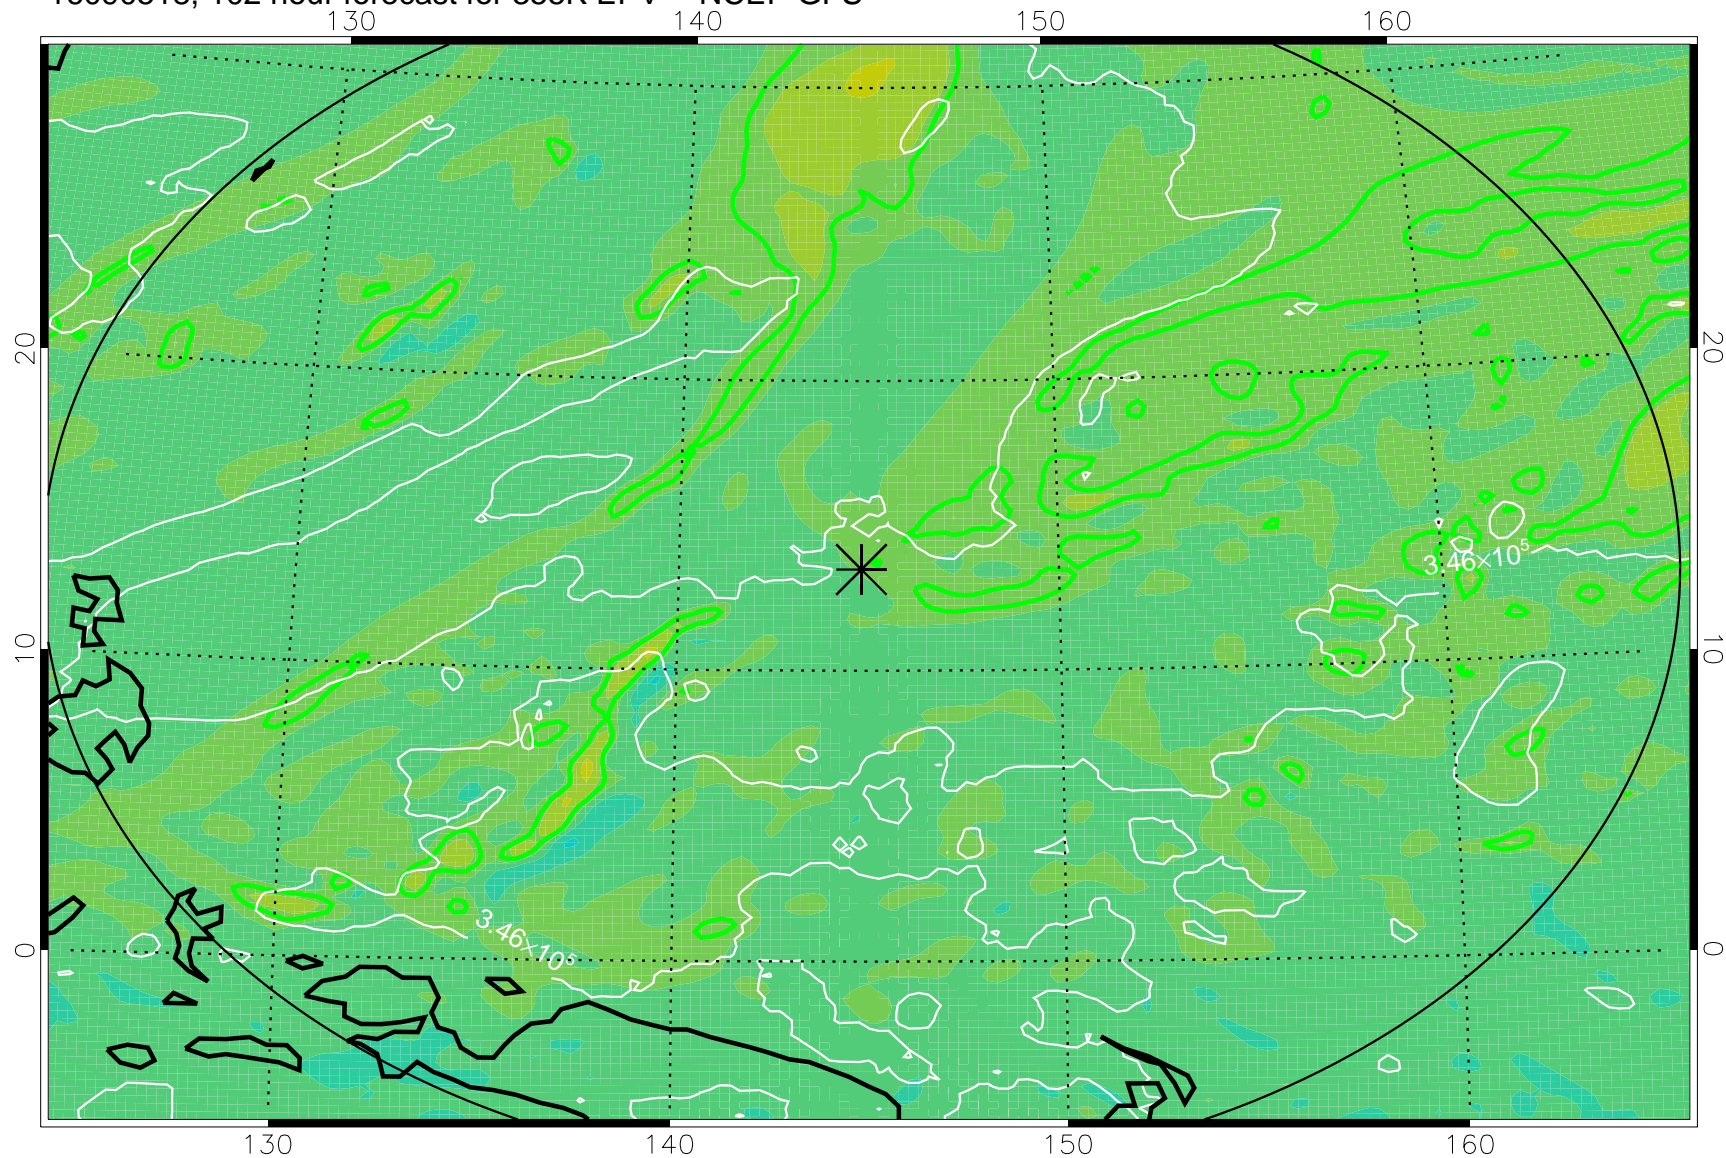

16090418, 78 hour forecast for 355K EPV -- NCEP GFS

355K Montgomery Streamfunction, white
EPV Tropopause (2 PVU) Position
Range ring of 2304 km

16090500, 84 hour forecast for 355K EPV -- NCEP GFS

355K Montgomery Streamfunction, white
EPV Tropopause (2 PVU) Position
Range ring of 2304 km

16090506, 90 hour forecast for 355K EPV -- NCEP GFS

355K Montgomery Streamfunction, white
EPV Tropopause (2 PVU) Position
Range ring of 2304 km

16090512, 96 hour forecast for 355K EPV -- NCEP GFS

355K Montgomery Streamfunction, white
EPV Tropopause (2 PVU) Position
Range ring of 2304 km

16090518, 102 hour forecast for 355K EPV -- NCEP GFS

355K Montgomery Streamfunction, white
EPV Tropopause (2 PVU) Position
Range ring of 2304 km

16090600, 108 hour forecast for 355K EPV -- NCEP GFS

355K Montgomery Streamfunction, white
EPV Tropopause (2 PVU) Position
Range ring of 2304 km

16090606, 114 hour forecast for 355K EPV -- NCEP GFS

355K Montgomery Streamfunction, white
EPV Tropopause (2 PVU) Position
Range ring of 2304 km

16090612, 120 hour forecast for 355K EPV -- NCEP GFS

355K Montgomery Streamfunction, white
EPV Tropopause (2 PVU) Position
Range ring of 2304 km