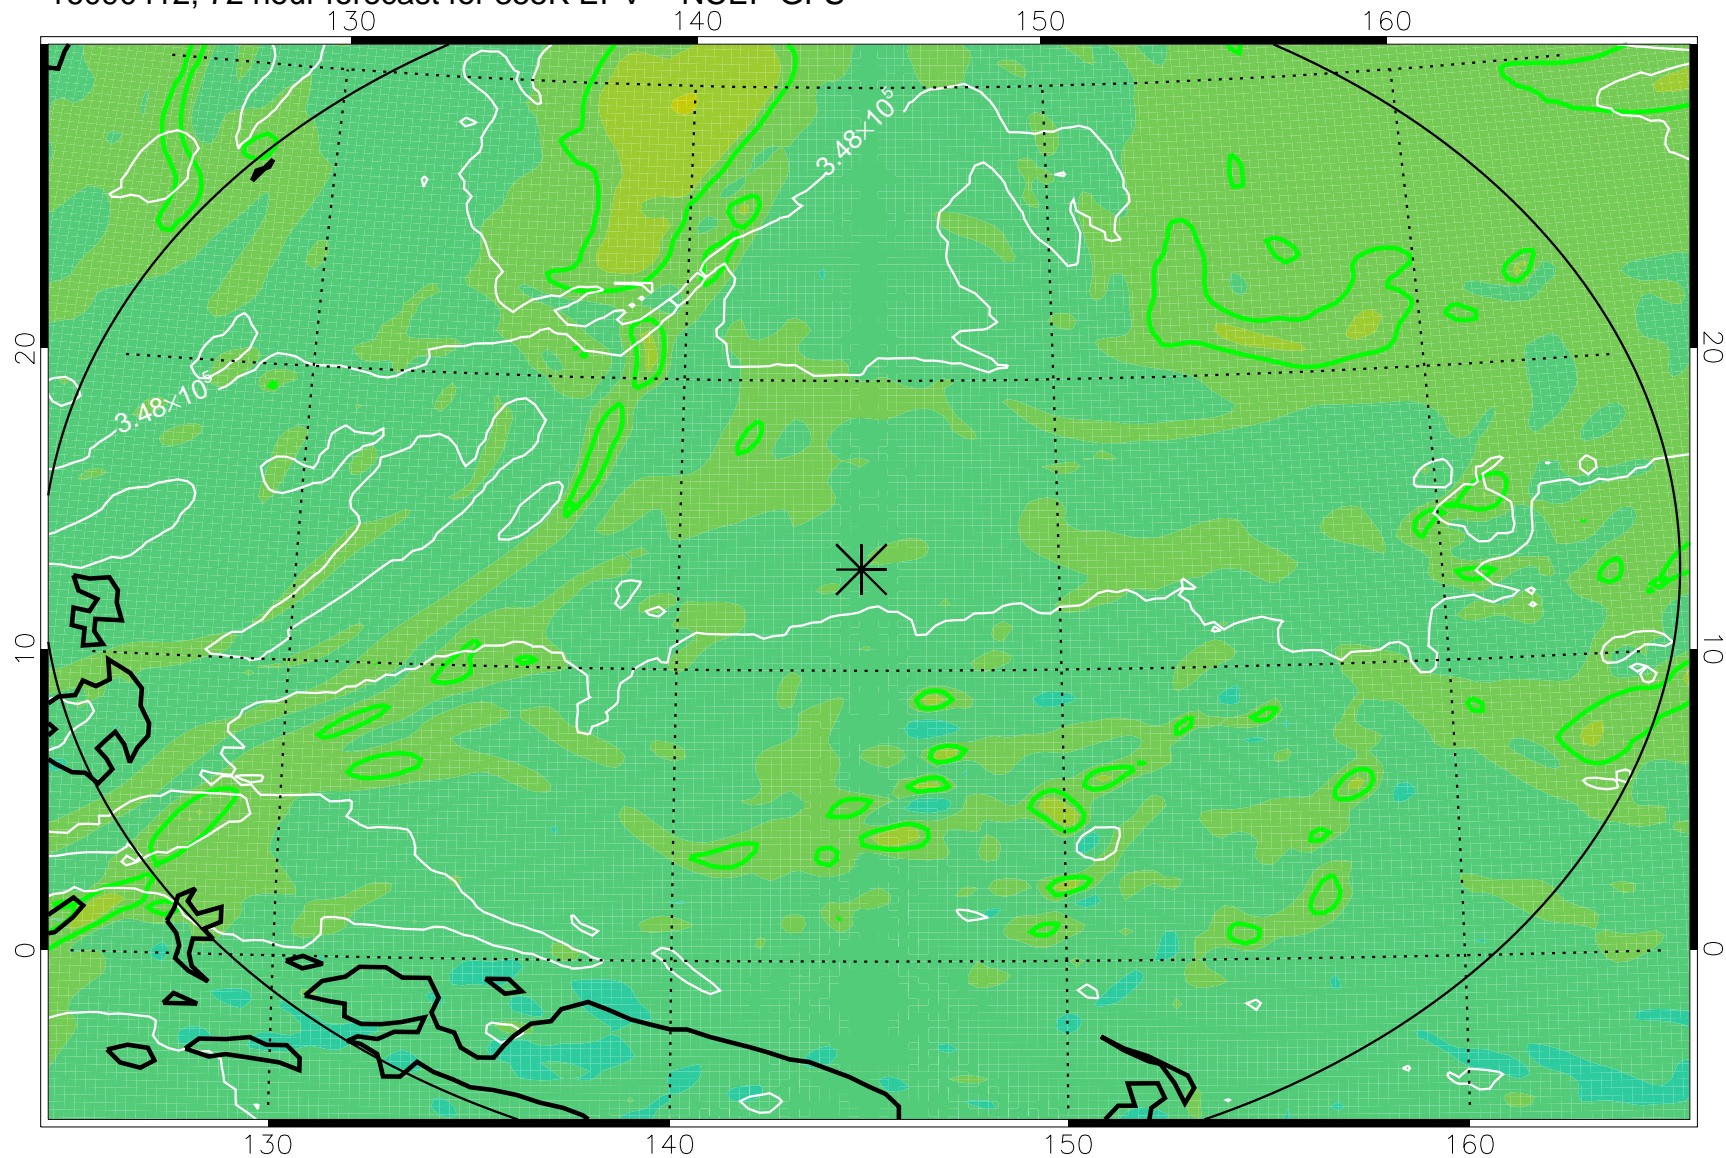

16090318, 54 hour forecast for 355K EPV -- NCEP GFS

355K Montgomery Streamfunction, white
EPV Tropopause (2 PVU) Position
Range ring of 2304 km

16090400, 60 hour forecast for 355K EPV -- NCEP GFS

355K Montgomery Streamfunction, white
EPV Tropopause (2 PVU) Position
Range ring of 2304 km

16090406, 66 hour forecast for 355K EPV -- NCEP GFS

355K Montgomery Streamfunction, white
EPV Tropopause (2 PVU) Position
Range ring of 2304 km

16090412, 72 hour forecast for 355K EPV -- NCEP GFS

355K Montgomery Streamfunction, white
EPV Tropopause (2 PVU) Position
Range ring of 2304 km

16090418, 78 hour forecast for 355K EPV -- NCEP GFS

355K Montgomery Streamfunction, white
EPV Tropopause (2 PVU) Position
Range ring of 2304 km

16090500, 84 hour forecast for 355K EPV -- NCEP GFS

355K Montgomery Streamfunction, white
EPV Tropopause (2 PVU) Position
Range ring of 2304 km

16090506, 90 hour forecast for 355K EPV -- NCEP GFS

355K Montgomery Streamfunction, white
EPV Tropopause (2 PVU) Position
Range ring of 2304 km

16090512, 96 hour forecast for 355K EPV -- NCEP GFS

355K Montgomery Streamfunction, white
EPV Tropopause (2 PVU) Position
Range ring of 2304 km