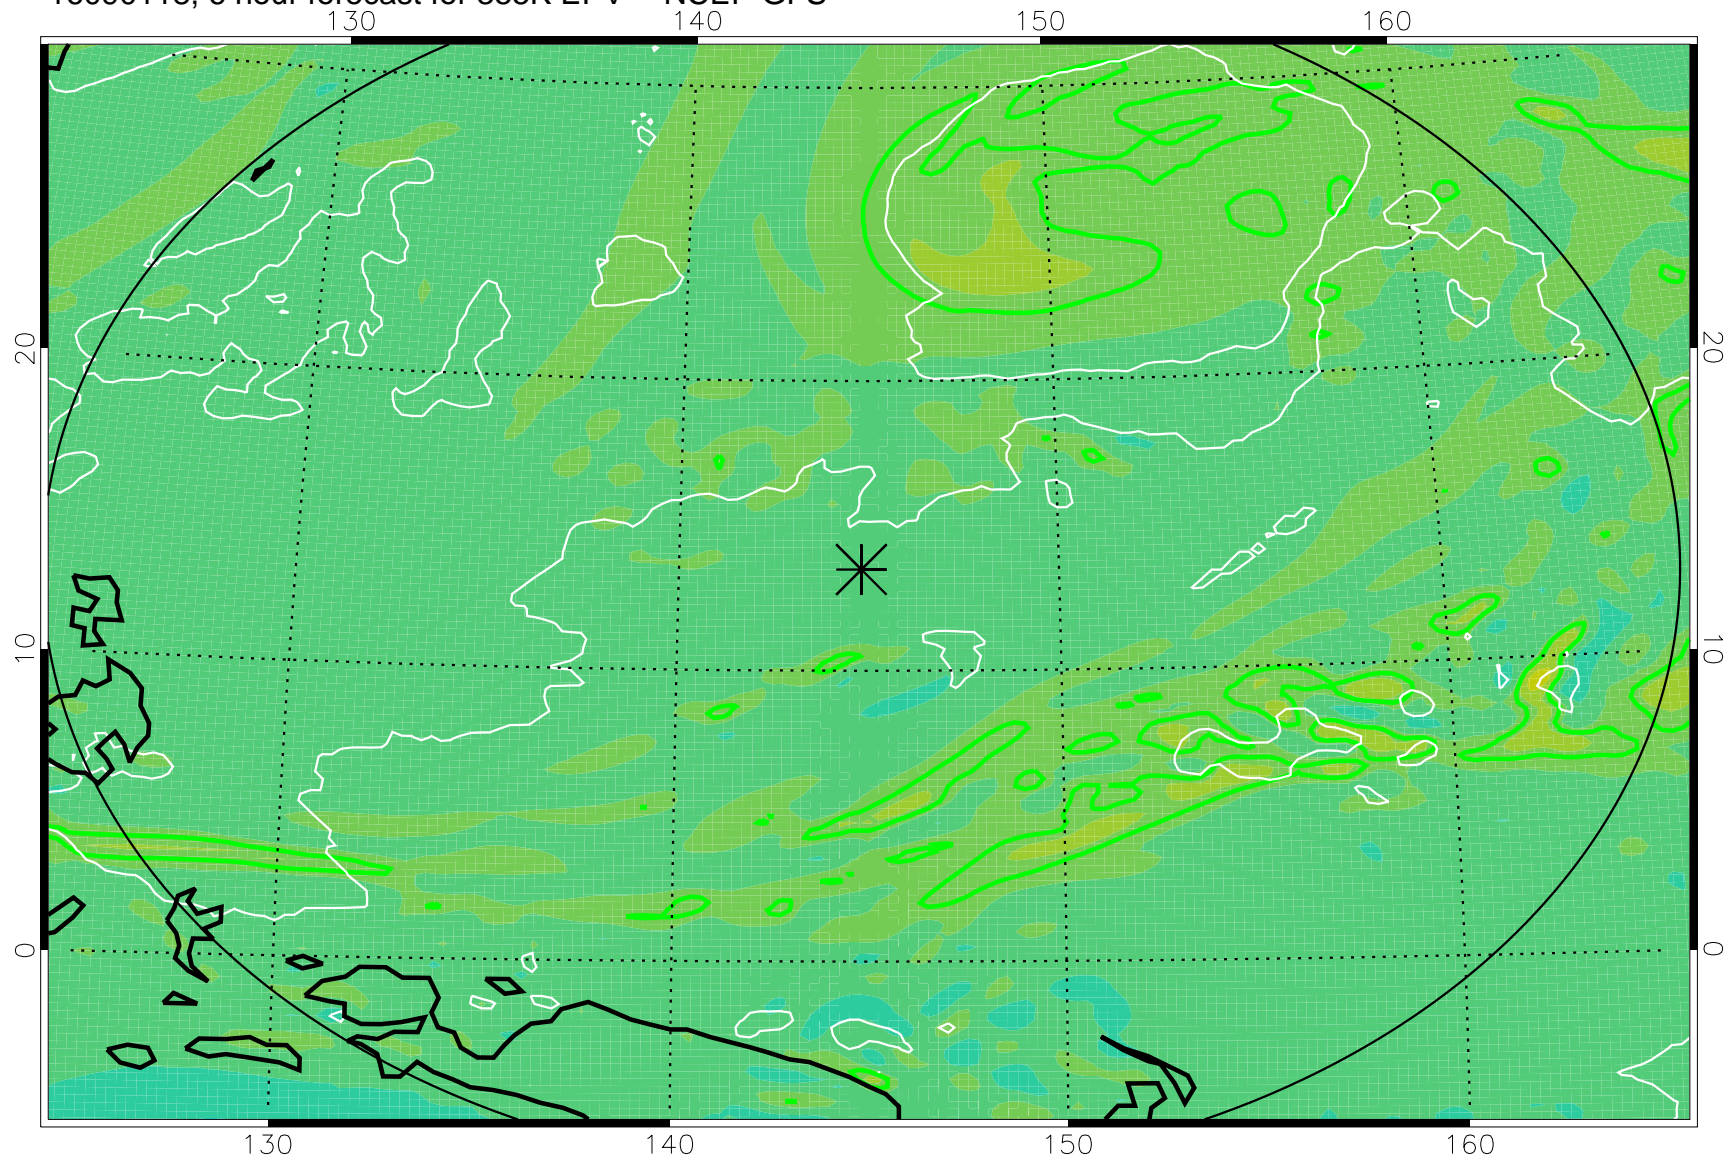

16090118, 6 hour forecast for 355K EPV -- NCEP GFS

355K Montgomery Streamfunction, white
EPV Tropopause (2 PVU) Position
Range ring of 2304 km

16090200, 12 hour forecast for 355K EPV -- NCEP GFS

355K Montgomery Streamfunction, white
EPV Tropopause (2 PVU) Position
Range ring of 2304 km

16090206, 18 hour forecast for 355K EPV -- NCEP GFS

355K Montgomery Streamfunction, white
EPV Tropopause (2 PVU) Position
Range ring of 2304 km

16090212, 24 hour forecast for 355K EPV -- NCEP GFS

355K Montgomery Streamfunction, white
EPV Tropopause (2 PVU) Position
Range ring of 2304 km

16090218, 30 hour forecast for 355K EPV -- NCEP GFS

355K Montgomery Streamfunction, white
EPV Tropopause (2 PVU) Position
Range ring of 2304 km

16090300, 36 hour forecast for 355K EPV -- NCEP GFS

355K Montgomery Streamfunction, white
EPV Tropopause (2 PVU) Position
Range ring of 2304 km

16090306, 42 hour forecast for 355K EPV -- NCEP GFS

355K Montgomery Streamfunction, white
EPV Tropopause (2 PVU) Position
Range ring of 2304 km

16090312, 48 hour forecast for 355K EPV -- NCEP GFS

355K Montgomery Streamfunction, white
EPV Tropopause (2 PVU) Position
Range ring of 2304 km