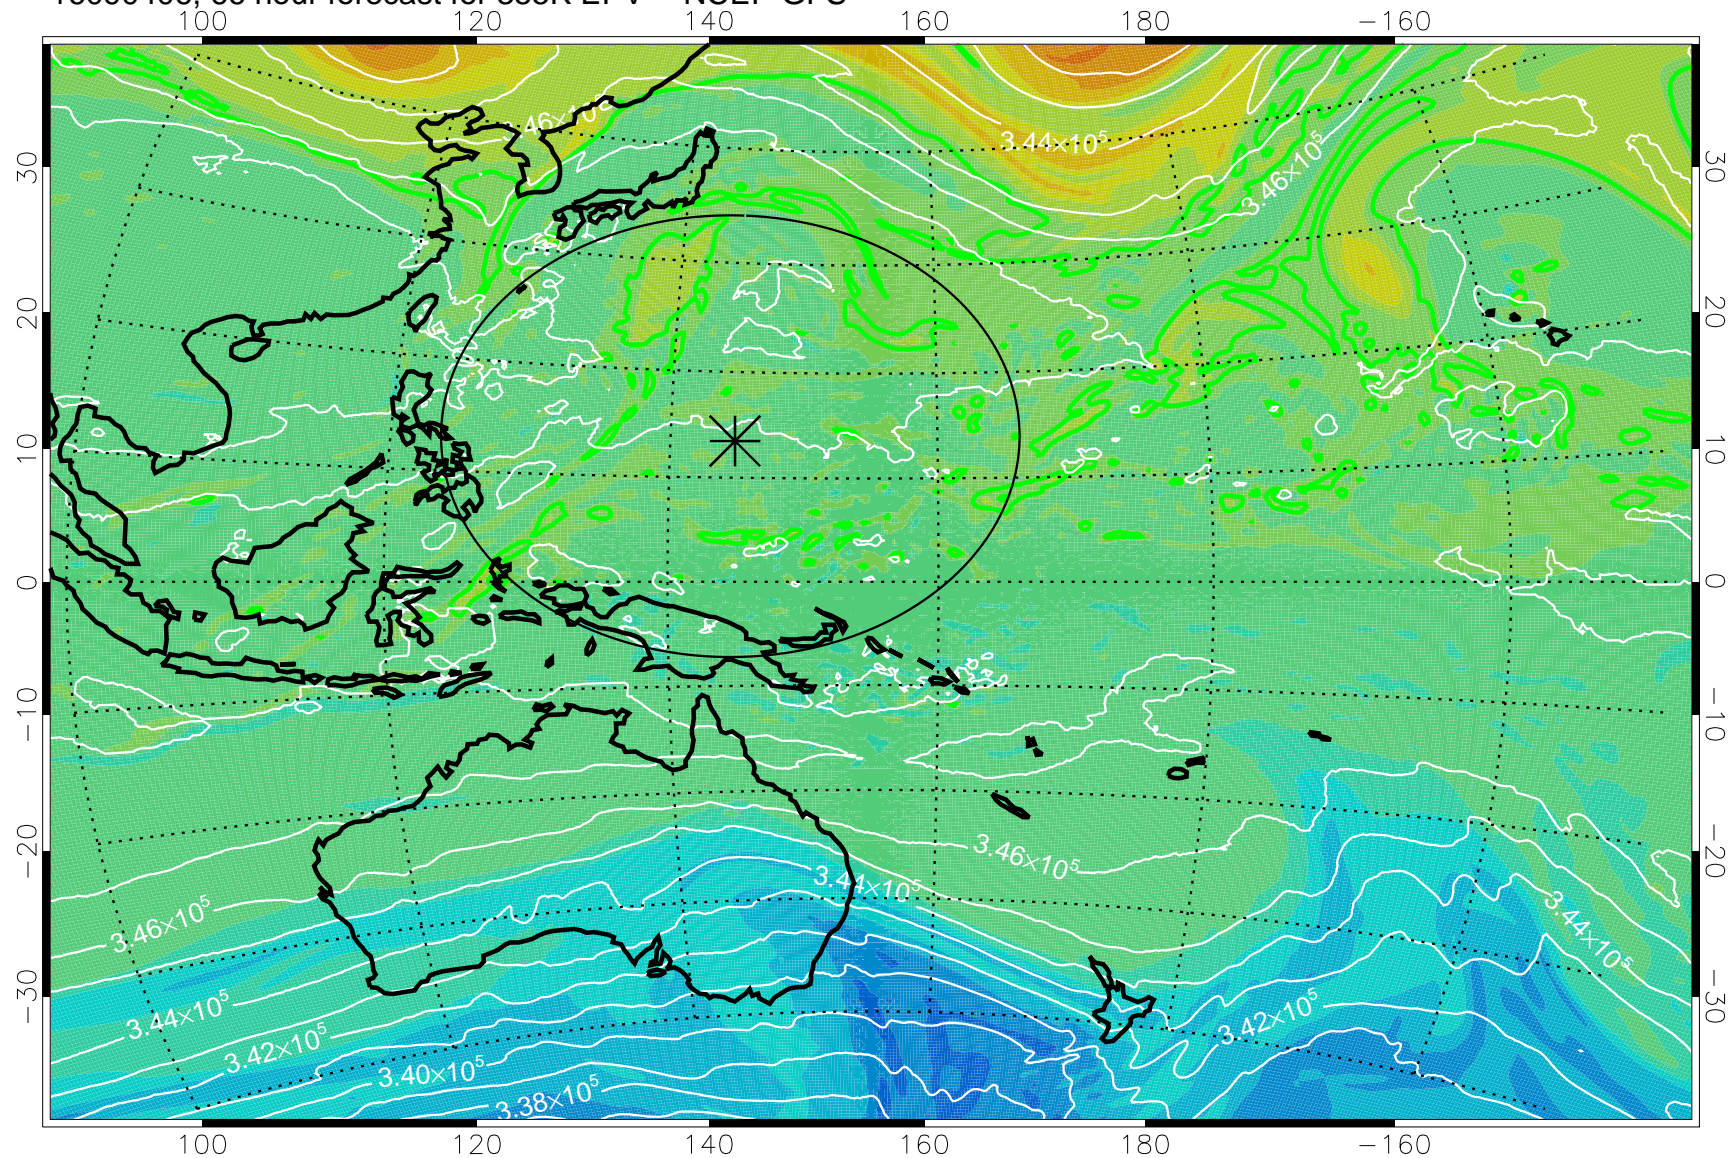

16090306, 42 hour forecast for 355K EPV -- NCEP GFS

355K Montgomery Streamfunction, white
EPV Tropopause (2 PVU) Position
Range ring of 2304 km

16090312, 48 hour forecast for 355K EPV -- NCEP GFS

355K Montgomery Streamfunction, white
EPV Tropopause (2 PVU) Position
Range ring of 2304 km

16090318, 54 hour forecast for 355K EPV -- NCEP GFS

355K Montgomery Streamfunction, white
EPV Tropopause (2 PVU) Position
Range ring of 2304 km

16090400, 60 hour forecast for 355K EPV -- NCEP GFS

355K Montgomery Streamfunction, white
EPV Tropopause (2 PVU) Position
Range ring of 2304 km

16090406, 66 hour forecast for 355K EPV -- NCEP GFS

355K Montgomery Streamfunction, white
EPV Tropopause (2 PVU) Position
Range ring of 2304 km

16090412, 72 hour forecast for 355K EPV -- NCEP GFS

355K Montgomery Streamfunction, white
EPV Tropopause (2 PVU) Position
Range ring of 2304 km

16090418, 78 hour forecast for 355K EPV -- NCEP GFS

355K Montgomery Streamfunction, white
EPV Tropopause (2 PVU) Position
Range ring of 2304 km

16090500, 84 hour forecast for 355K EPV -- NCEP GFS

355K Montgomery Streamfunction, white
EPV Tropopause (2 PVU) Position
Range ring of 2304 km