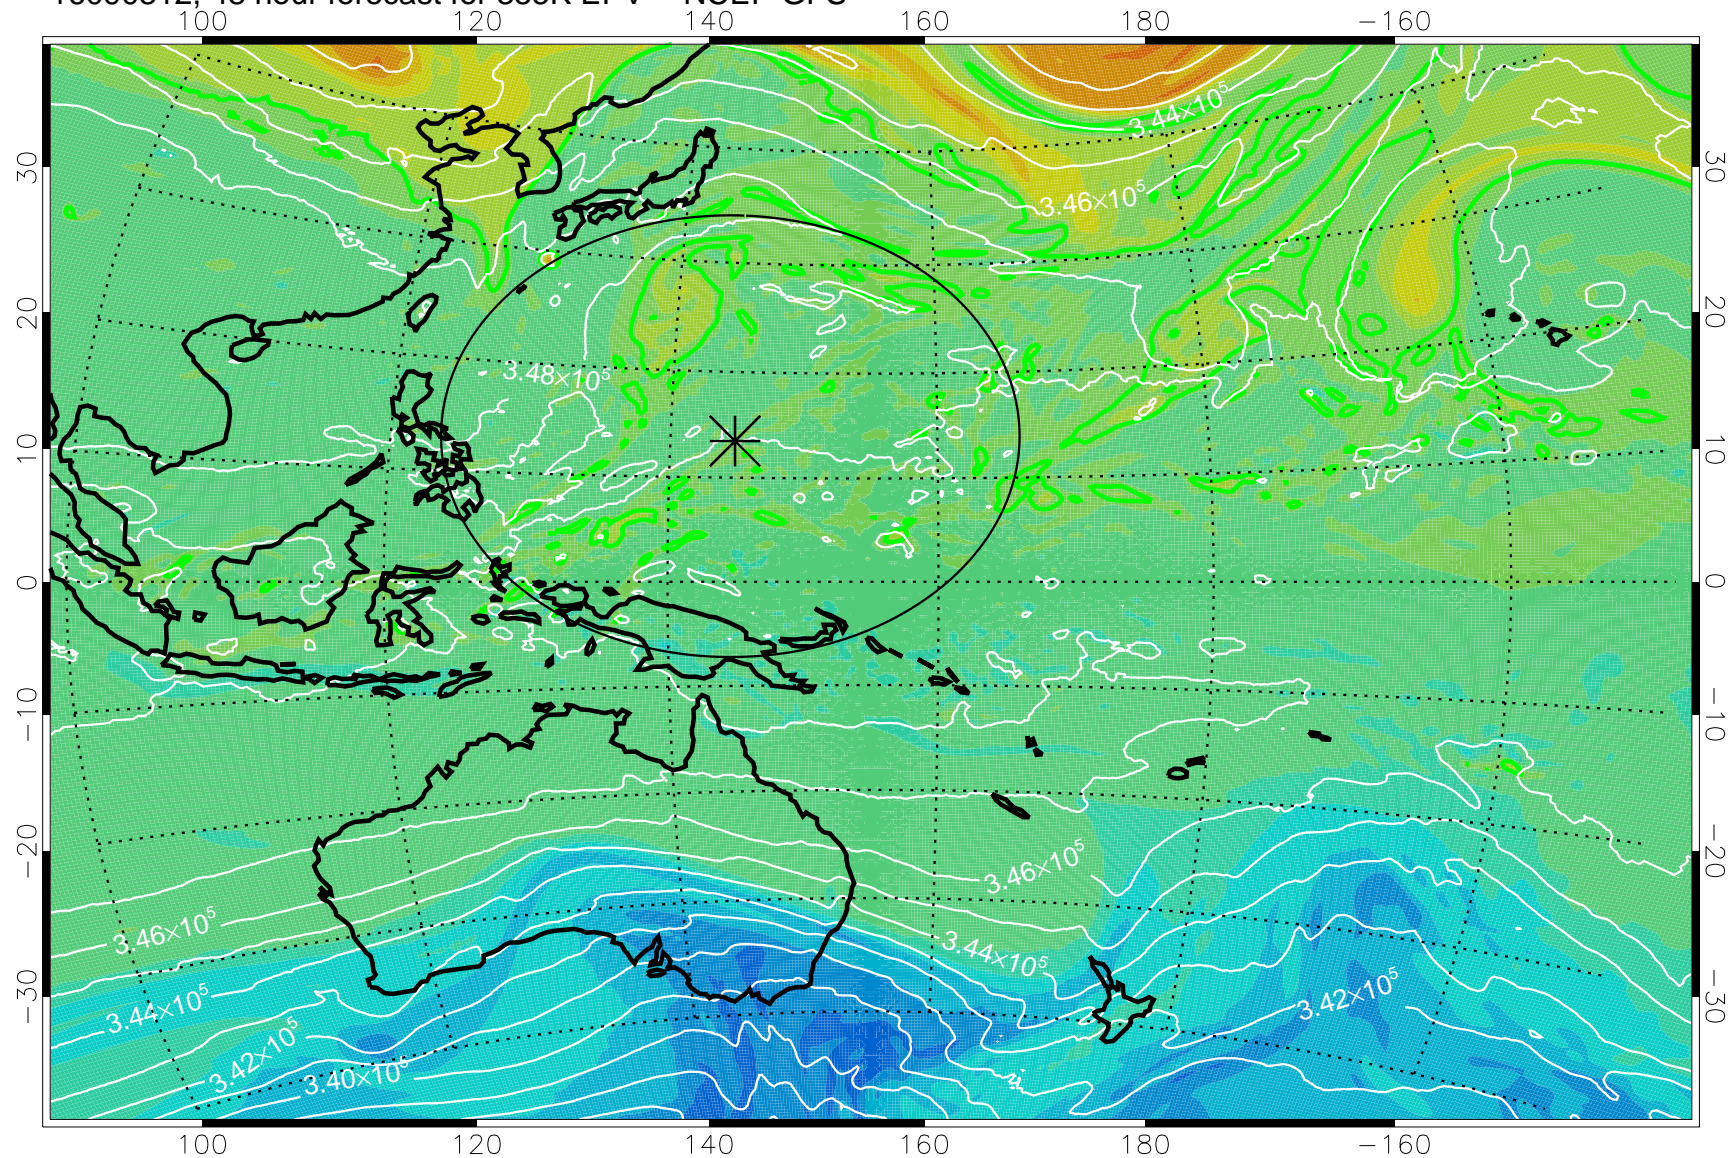

16090206, 18 hour forecast for 355K EPV -- NCEP GFS

355K Montgomery Streamfunction, white
EPV Tropopause (2 PVU) Position
Range ring of 2304 km

16090212, 24 hour forecast for 355K EPV -- NCEP GFS

355K Montgomery Streamfunction, white
EPV Tropopause (2 PVU) Position
Range ring of 2304 km

16090218, 30 hour forecast for 355K EPV -- NCEP GFS

355K Montgomery Streamfunction, white
EPV Tropopause (2 PVU) Position
Range ring of 2304 km

16090300, 36 hour forecast for 355K EPV -- NCEP GFS

355K Montgomery Streamfunction, white
EPV Tropopause (2 PVU) Position
Range ring of 2304 km

16090306, 42 hour forecast for 355K EPV -- NCEP GFS

355K Montgomery Streamfunction, white
EPV Tropopause (2 PVU) Position
Range ring of 2304 km

16090312, 48 hour forecast for 355K EPV -- NCEP GFS

355K Montgomery Streamfunction, white
EPV Tropopause (2 PVU) Position
Range ring of 2304 km

16090318, 54 hour forecast for 355K EPV -- NCEP GFS

355K Montgomery Streamfunction, white
EPV Tropopause (2 PVU) Position
Range ring of 2304 km

16090400, 60 hour forecast for 355K EPV -- NCEP GFS

355K Montgomery Streamfunction, white
EPV Tropopause (2 PVU) Position
Range ring of 2304 km