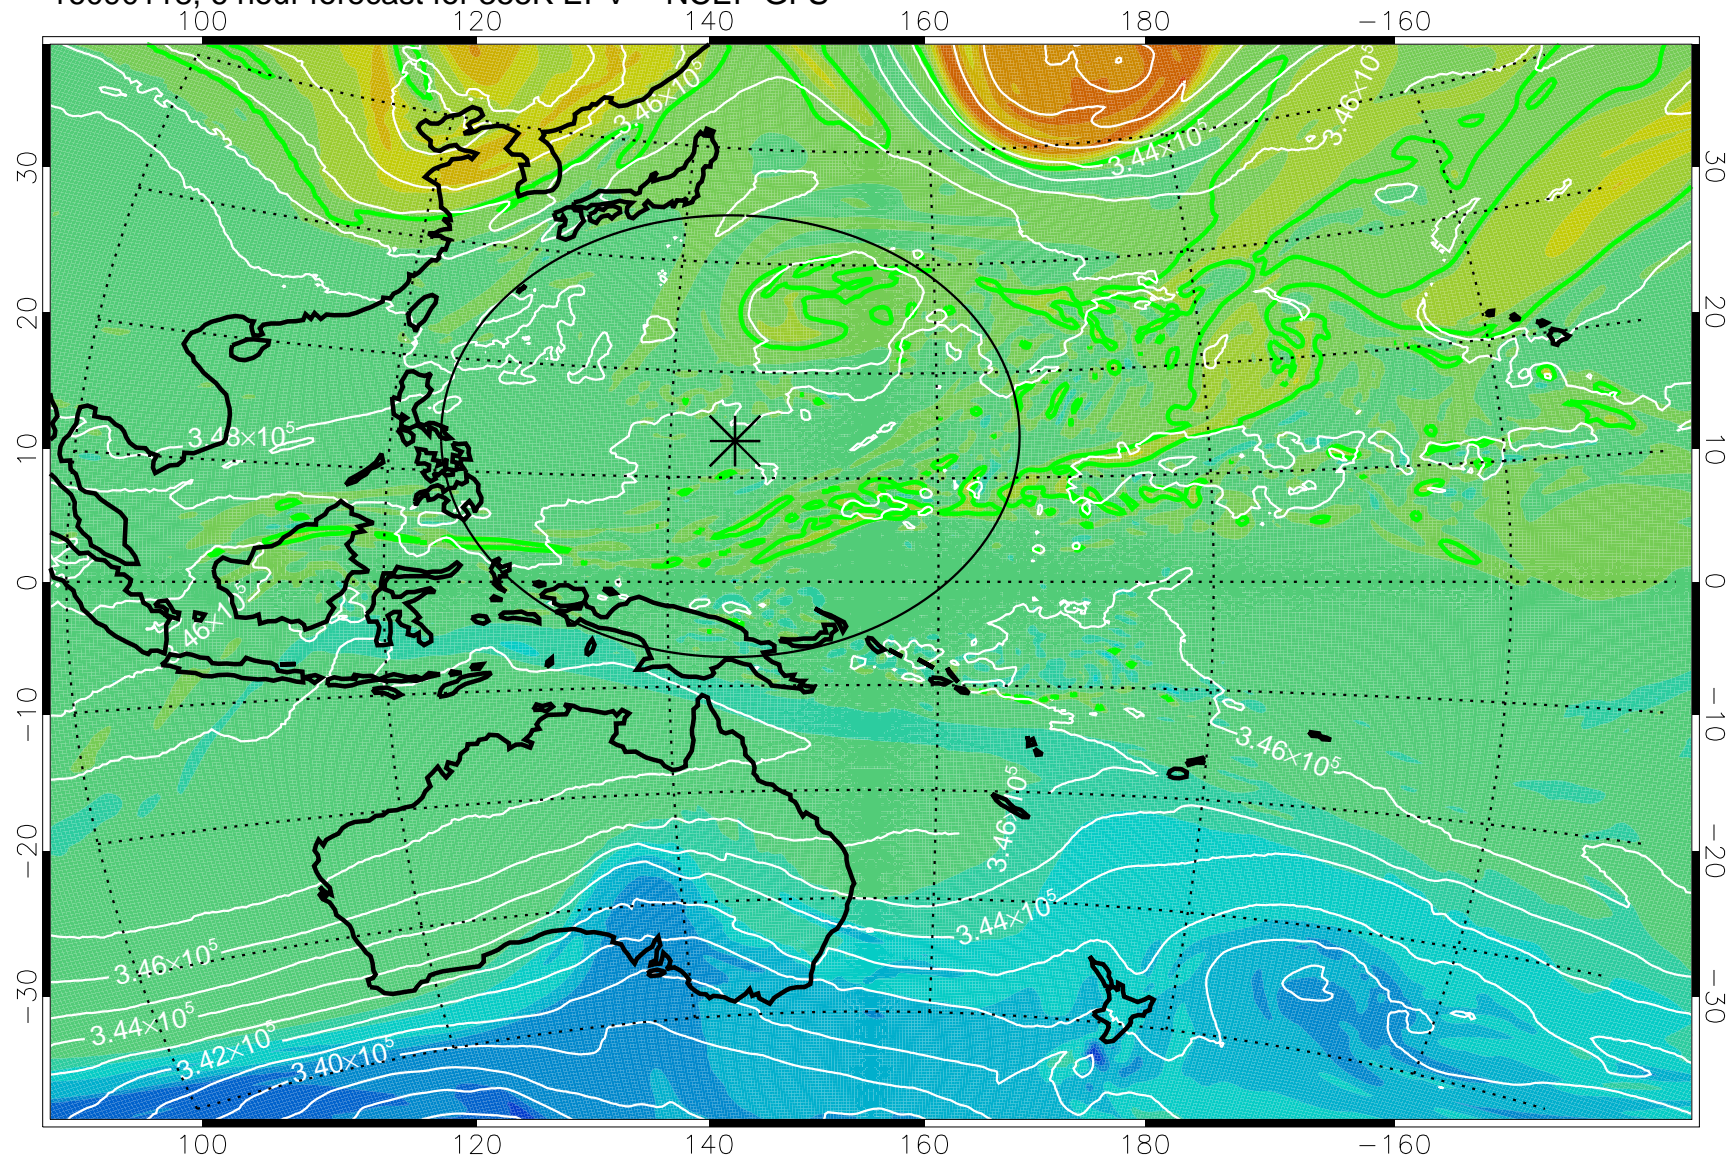

16090118, 6 hour forecast for 355K EPV -- NCEP GFS

355K Montgomery Streamfunction, white
EPV Tropopause (2 PVU) Position
Range ring of 2304 km

16090200, 12 hour forecast for 355K EPV -- NCEP GFS

355K Montgomery Streamfunction, white
EPV Tropopause (2 PVU) Position
Range ring of 2304 km

16090206, 18 hour forecast for 355K EPV -- NCEP GFS

355K Montgomery Streamfunction, white
EPV Tropopause (2 PVU) Position
Range ring of 2304 km

16090212, 24 hour forecast for 355K EPV -- NCEP GFS

355K Montgomery Streamfunction, white
EPV Tropopause (2 PVU) Position
Range ring of 2304 km

16090218, 30 hour forecast for 355K EPV -- NCEP GFS

355K Montgomery Streamfunction, white
EPV Tropopause (2 PVU) Position
Range ring of 2304 km

16090300, 36 hour forecast for 355K EPV -- NCEP GFS

355K Montgomery Streamfunction, white
EPV Tropopause (2 PVU) Position
Range ring of 2304 km

16090306, 42 hour forecast for 355K EPV -- NCEP GFS

355K Montgomery Streamfunction, white
EPV Tropopause (2 PVU) Position
Range ring of 2304 km

16090312, 48 hour forecast for 355K EPV -- NCEP GFS

355K Montgomery Streamfunction, white
EPV Tropopause (2 PVU) Position
Range ring of 2304 km