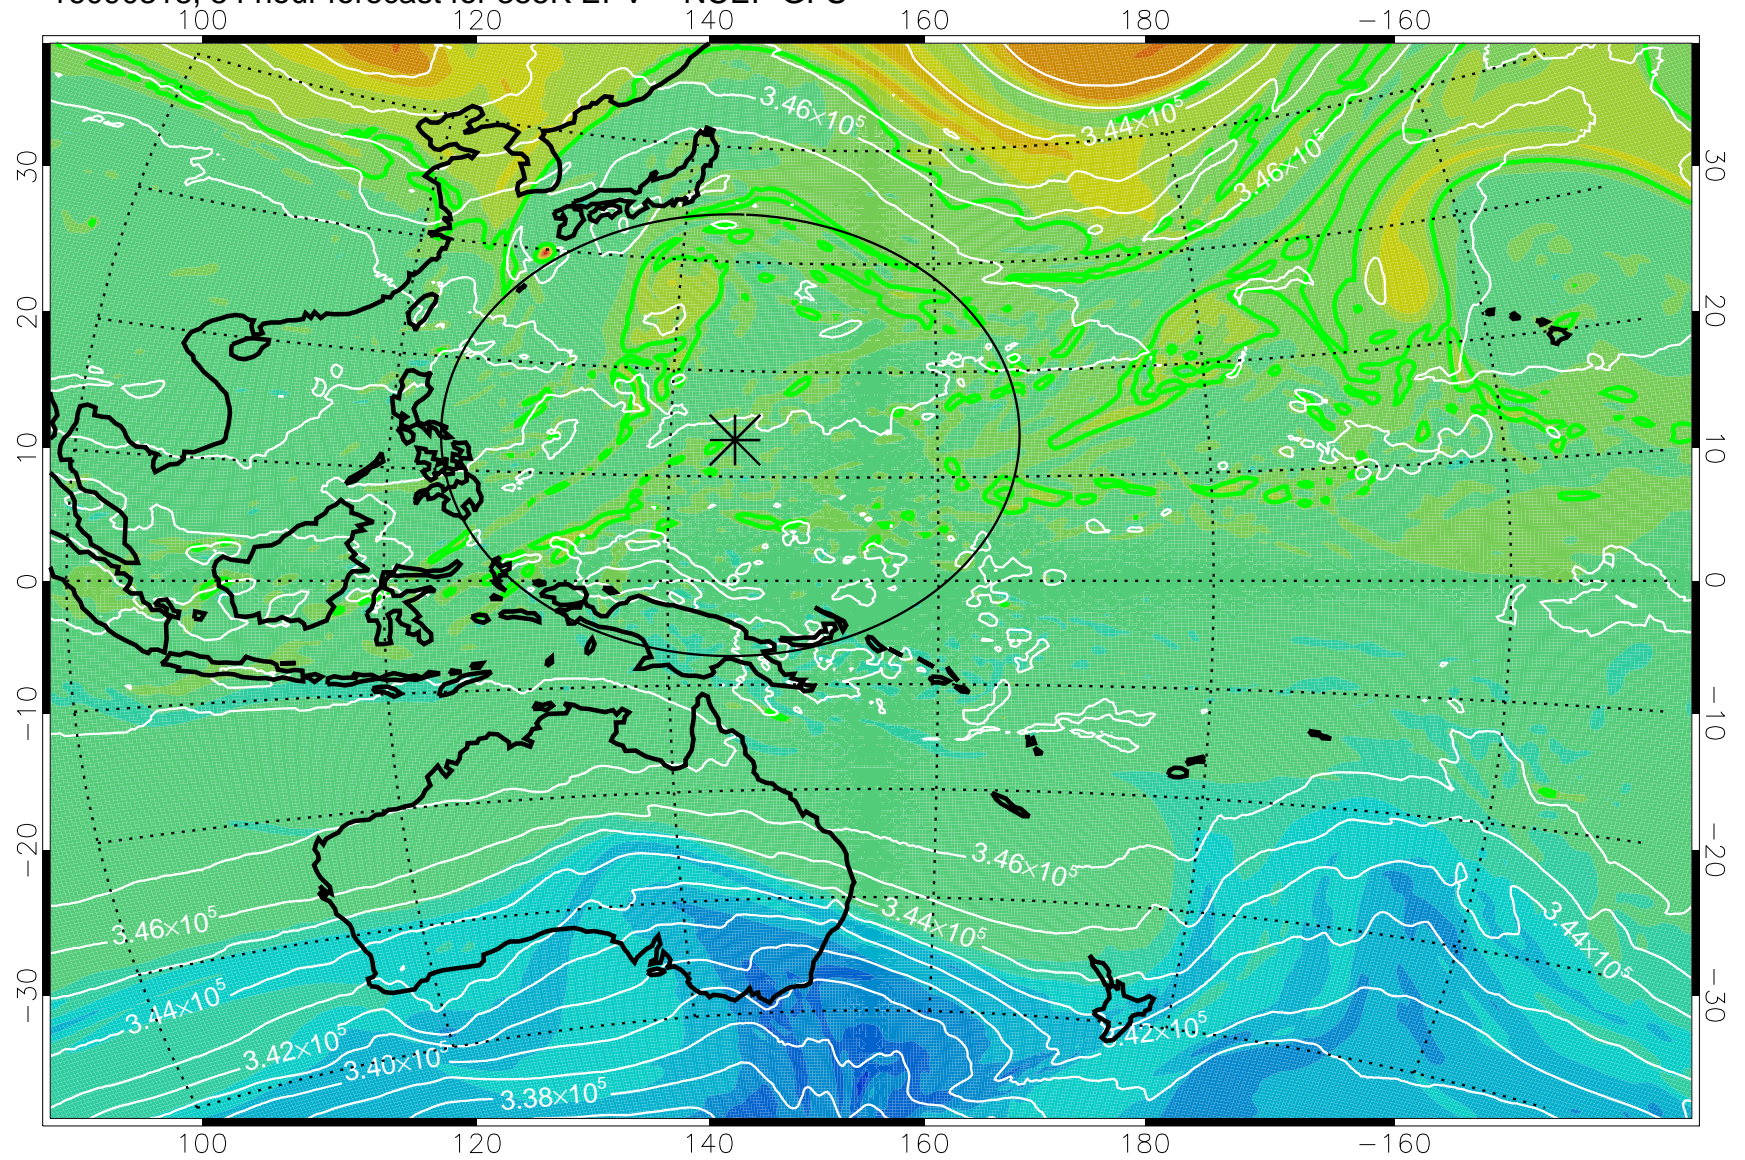

16090218, 30 hour forecast for 355K EPV -- NCEP GFS

355K Montgomery Streamfunction, white
EPV Tropopause (2 PVU) Position
Range ring of 2304 km

16090300, 36 hour forecast for 355K EPV -- NCEP GFS

355K Montgomery Streamfunction, white
EPV Tropopause (2 PVU) Position
Range ring of 2304 km

16090306, 42 hour forecast for 355K EPV -- NCEP GFS

355K Montgomery Streamfunction, white
EPV Tropopause (2 PVU) Position
Range ring of 2304 km

16090312, 48 hour forecast for 355K EPV -- NCEP GFS

355K Montgomery Streamfunction, white
EPV Tropopause (2 PVU) Position
Range ring of 2304 km

16090318, 54 hour forecast for 355K EPV -- NCEP GFS

355K Montgomery Streamfunction, white
EPV Tropopause (2 PVU) Position
Range ring of 2304 km

16090400, 60 hour forecast for 355K EPV -- NCEP GFS

355K Montgomery Streamfunction, white
EPV Tropopause (2 PVU) Position
Range ring of 2304 km

16090406, 66 hour forecast for 355K EPV -- NCEP GFS

355K Montgomery Streamfunction, white
EPV Tropopause (2 PVU) Position
Range ring of 2304 km

16090412, 72 hour forecast for 355K EPV -- NCEP GFS

355K Montgomery Streamfunction, white
EPV Tropopause (2 PVU) Position
Range ring of 2304 km