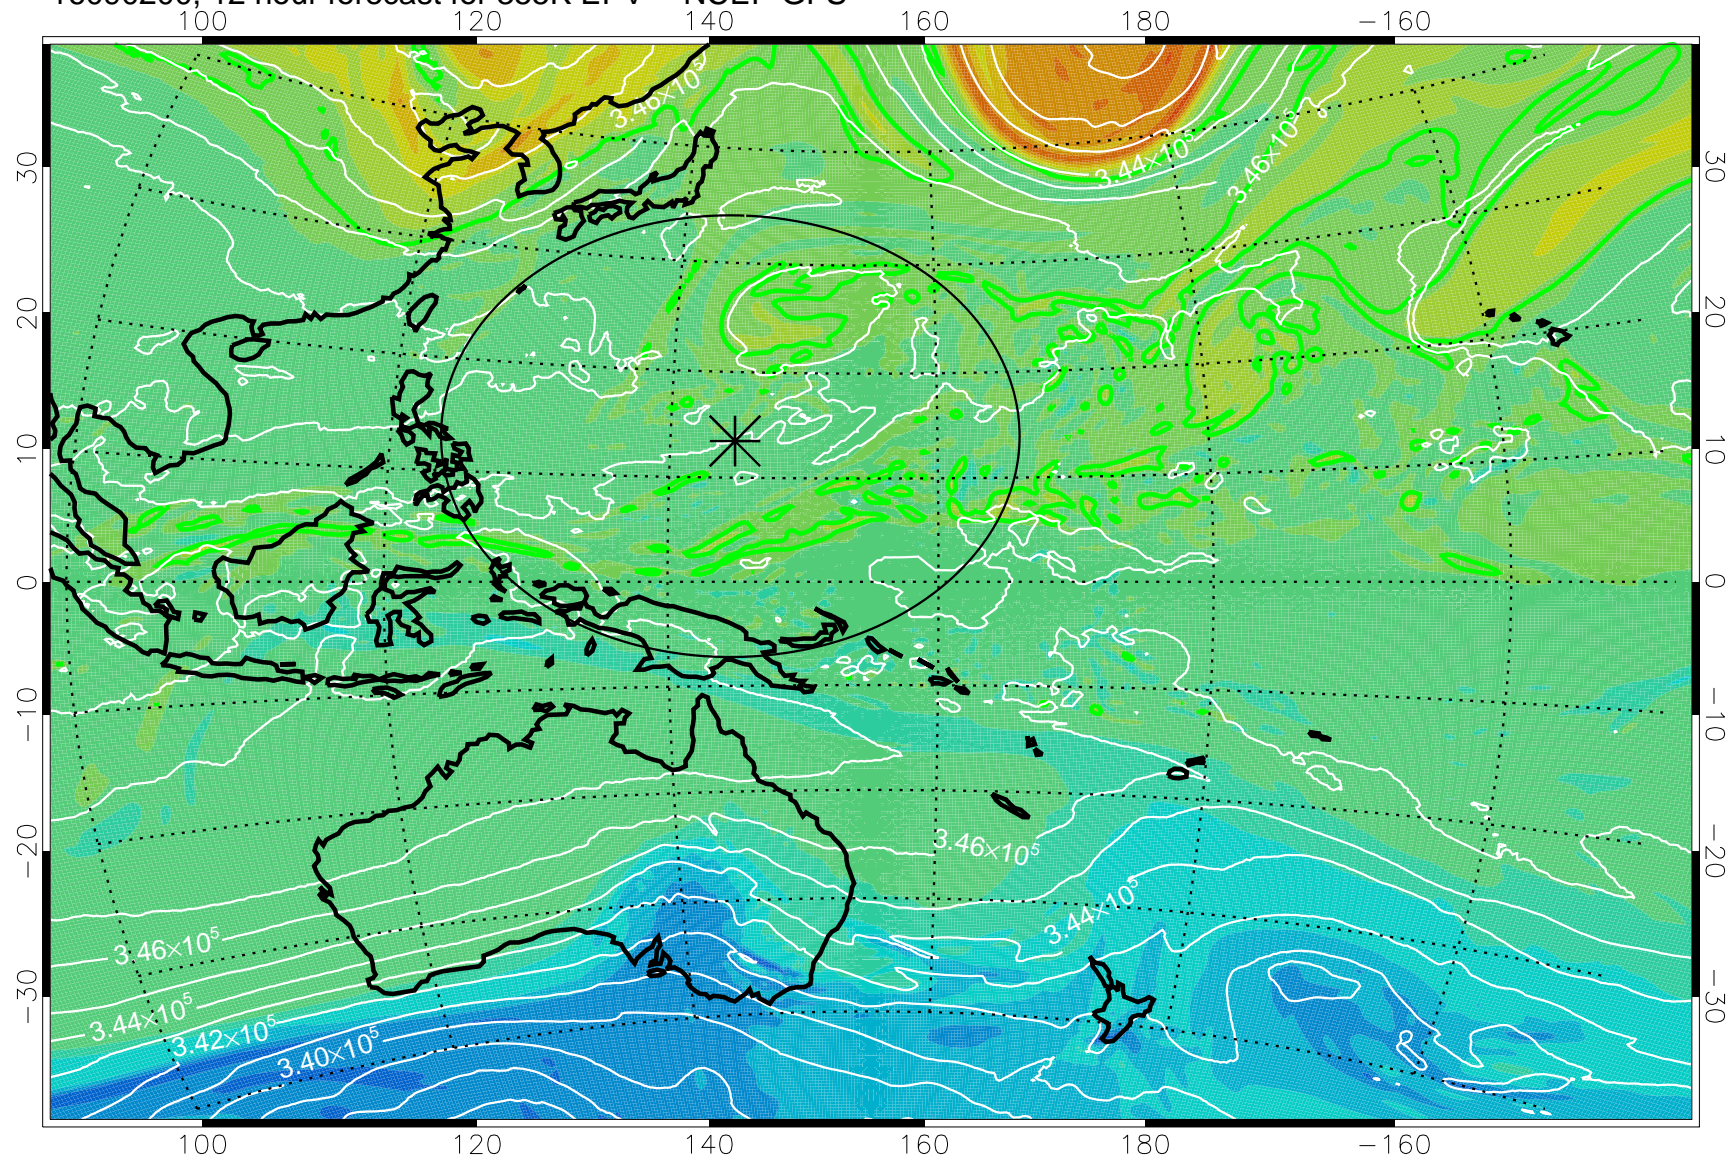

16090118, 6 hour forecast for 355K EPV -- NCEP GFS

355K Montgomery Streamfunction, white
EPV Tropopause (2 PVU) Position
Range ring of 2304 km

16090200, 12 hour forecast for 355K EPV -- NCEP GFS

355K Montgomery Streamfunction, white
EPV Tropopause (2 PVU) Position
Range ring of 2304 km

16090206, 18 hour forecast for 355K EPV -- NCEP GFS

355K Montgomery Streamfunction, white
EPV Tropopause (2 PVU) Position
Range ring of 2304 km

16090212, 24 hour forecast for 355K EPV -- NCEP GFS

355K Montgomery Streamfunction, white
EPV Tropopause (2 PVU) Position
Range ring of 2304 km

16090218, 30 hour forecast for 355K EPV -- NCEP GFS

355K Montgomery Streamfunction, white
EPV Tropopause (2 PVU) Position
Range ring of 2304 km

16090300, 36 hour forecast for 355K EPV -- NCEP GFS

355K Montgomery Streamfunction, white
EPV Tropopause (2 PVU) Position
Range ring of 2304 km

16090306, 42 hour forecast for 355K EPV -- NCEP GFS

355K Montgomery Streamfunction, white
EPV Tropopause (2 PVU) Position
Range ring of 2304 km

16090312, 48 hour forecast for 355K EPV -- NCEP GFS

355K Montgomery Streamfunction, white
EPV Tropopause (2 PVU) Position
Range ring of 2304 km