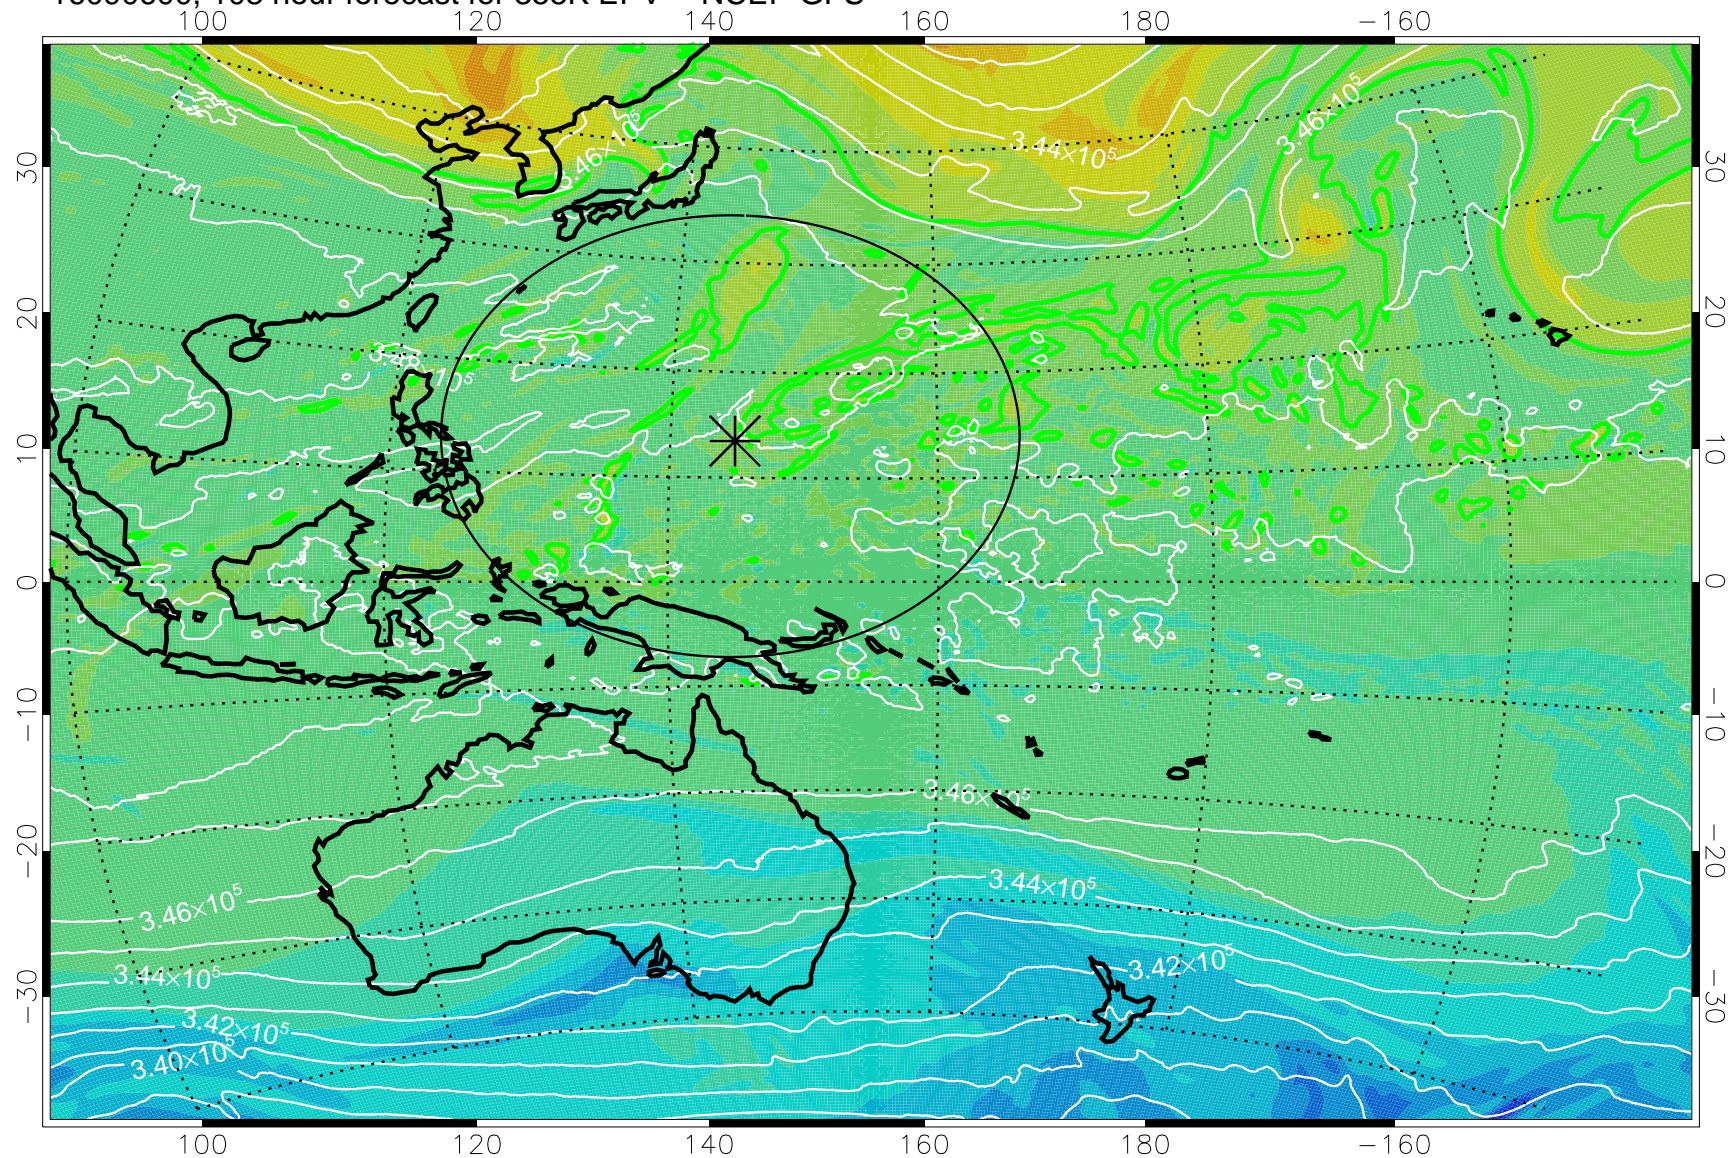

16090418, 78 hour forecast for 355K EPV -- NCEP GFS

355K Montgomery Streamfunction, white
EPV Tropopause (2 PVU) Position
Range ring of 2304 km

16090500, 84 hour forecast for 355K EPV -- NCEP GFS

355K Montgomery Streamfunction, white
EPV Tropopause (2 PVU) Position
Range ring of 2304 km

16090506, 90 hour forecast for 355K EPV -- NCEP GFS

355K Montgomery Streamfunction, white
EPV Tropopause (2 PVU) Position
Range ring of 2304 km

16090512, 96 hour forecast for 355K EPV -- NCEP GFS

355K Montgomery Streamfunction, white
EPV Tropopause (2 PVU) Position
Range ring of 2304 km

16090600, 108 hour forecast for 355K EPV -- NCEP GFS

355K Montgomery Streamfunction, white
EPV Tropopause (2 PVU) Position
Range ring of 2304 km

16090606, 114 hour forecast for 355K EPV -- NCEP GFS

355K Montgomery Streamfunction, white
EPV Tropopause (2 PVU) Position
Range ring of 2304 km

16090612, 120 hour forecast for 355K EPV -- NCEP GFS

355K Montgomery Streamfunction, white
EPV Tropopause (2 PVU) Position
Range ring of 2304 km