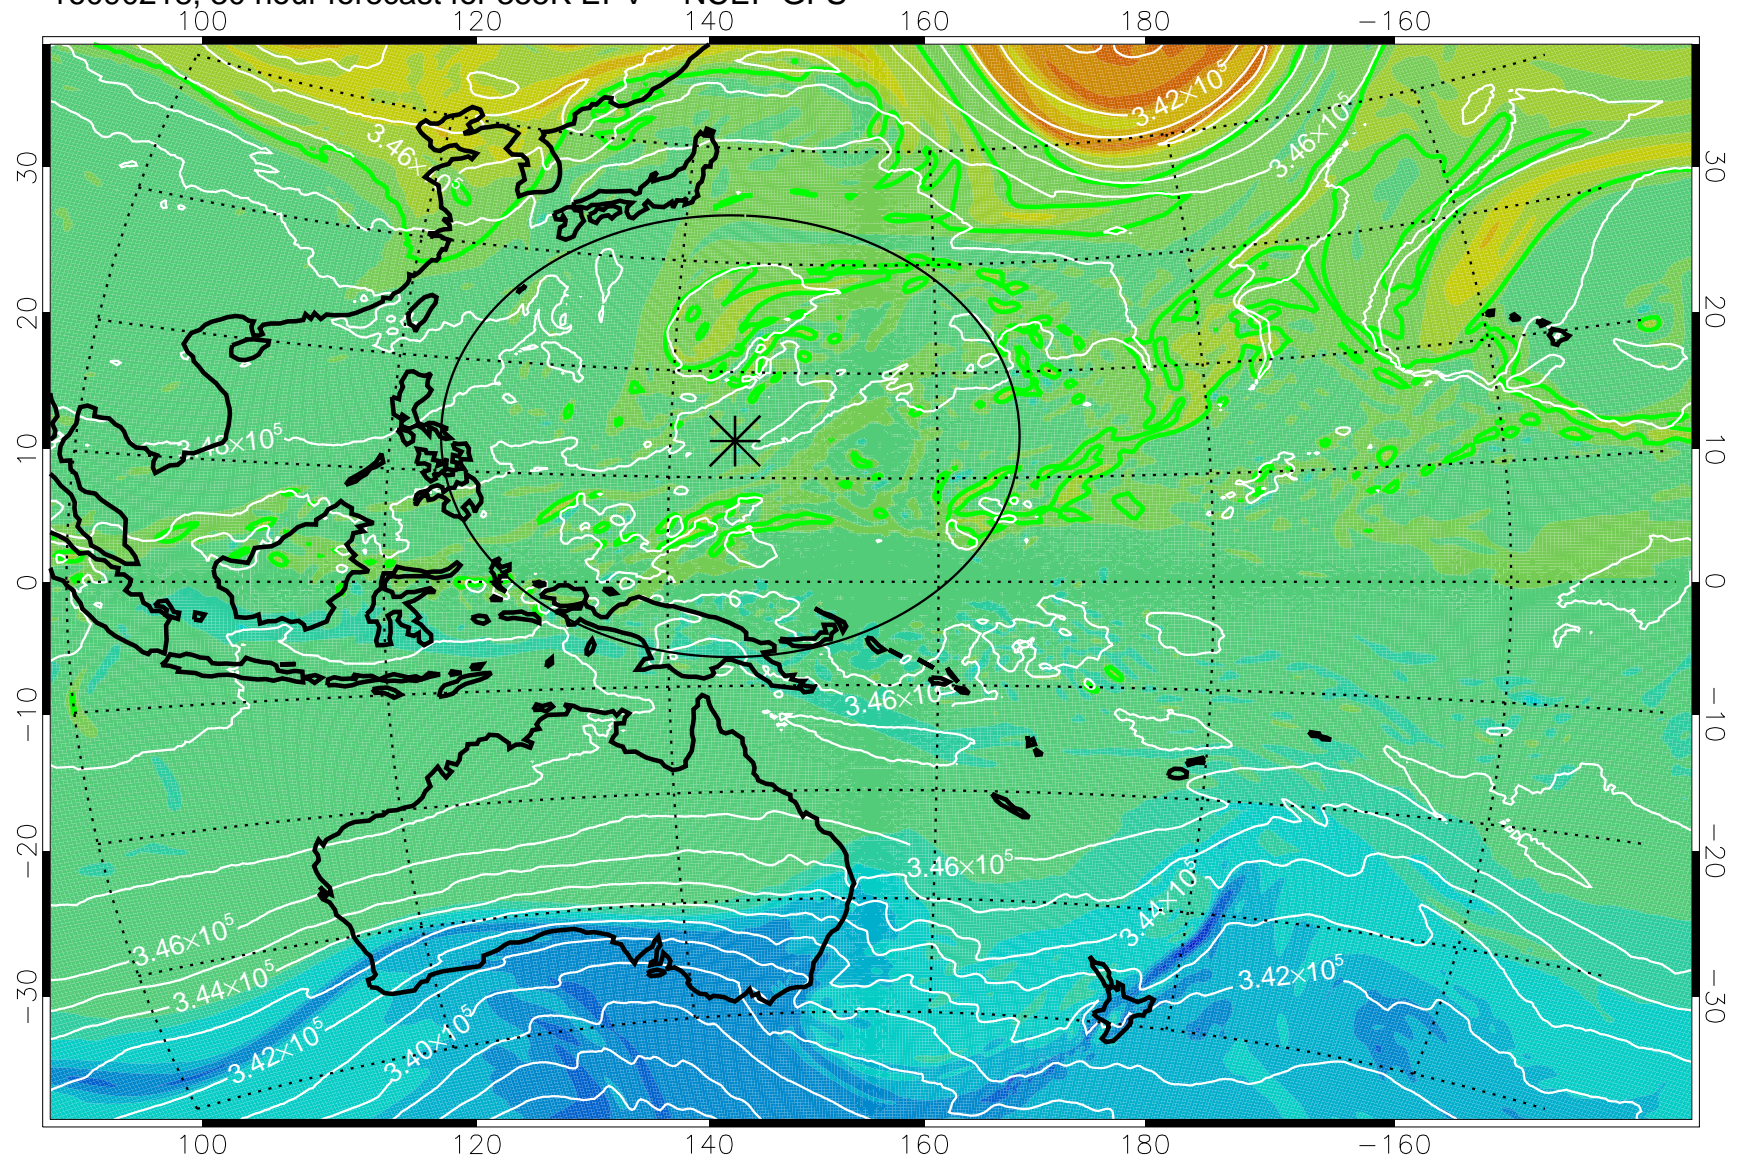

16090206, 18 hour forecast for 355K EPV -- NCEP GFS

355K Montgomery Streamfunction, white
EPV Tropopause (2 PVU) Position
Range ring of 2304 km

16090212, 24 hour forecast for 355K EPV -- NCEP GFS

355K Montgomery Streamfunction, white
EPV Tropopause (2 PVU) Position
Range ring of 2304 km

16090218, 30 hour forecast for 355K EPV -- NCEP GFS

355K Montgomery Streamfunction, white
EPV Tropopause (2 PVU) Position
Range ring of 2304 km

16090300, 36 hour forecast for 355K EPV -- NCEP GFS

355K Montgomery Streamfunction, white
EPV Tropopause (2 PVU) Position
Range ring of 2304 km

16090306, 42 hour forecast for 355K EPV -- NCEP GFS

355K Montgomery Streamfunction, white
EPV Tropopause (2 PVU) Position
Range ring of 2304 km

16090312, 48 hour forecast for 355K EPV -- NCEP GFS

355K Montgomery Streamfunction, white
EPV Tropopause (2 PVU) Position
Range ring of 2304 km

16090318, 54 hour forecast for 355K EPV -- NCEP GFS

355K Montgomery Streamfunction, white
EPV Tropopause (2 PVU) Position
Range ring of 2304 km

16090400, 60 hour forecast for 355K EPV -- NCEP GFS

355K Montgomery Streamfunction, white
EPV Tropopause (2 PVU) Position
Range ring of 2304 km