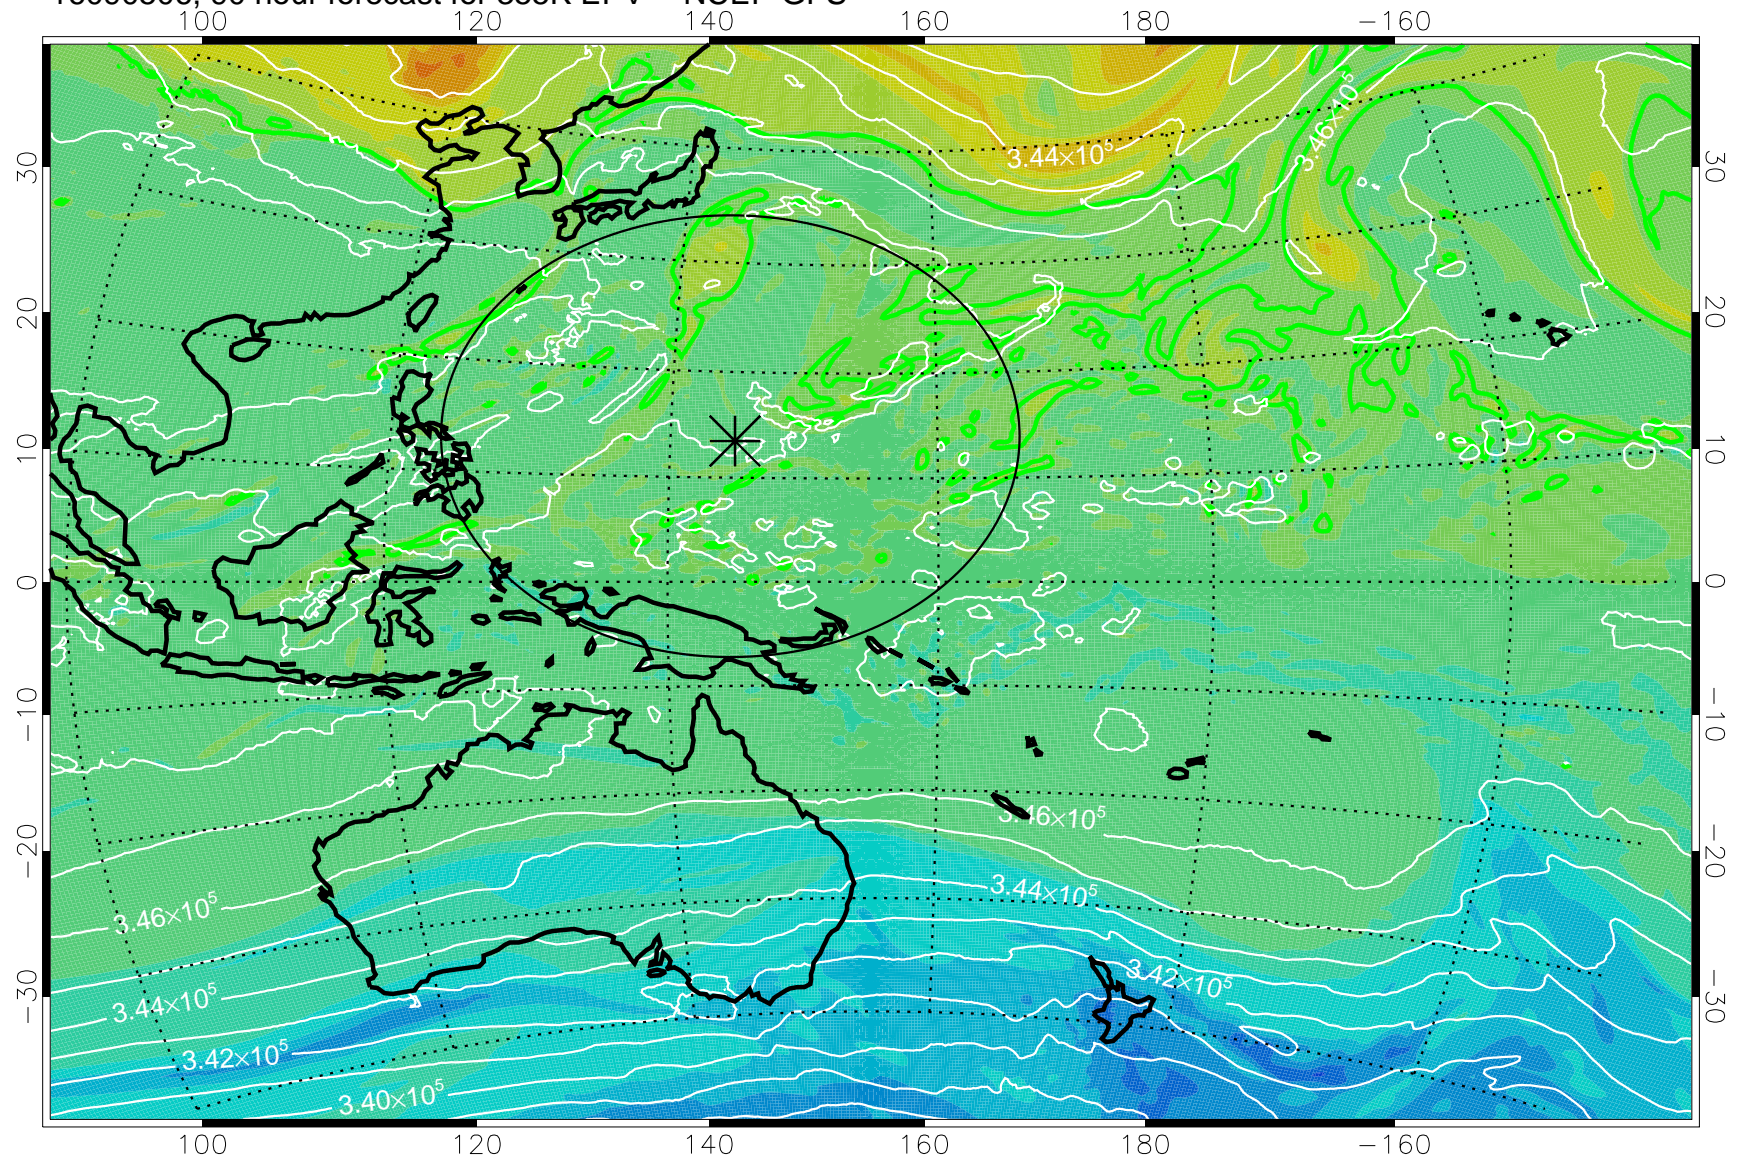

16090406, 66 hour forecast for 355K EPV -- NCEP GFS

355K Montgomery Streamfunction, white
EPV Tropopause (2 PVU) Position
Range ring of 2304 km

16090412, 72 hour forecast for 355K EPV -- NCEP GFS

355K Montgomery Streamfunction, white
EPV Tropopause (2 PVU) Position
Range ring of 2304 km

16090418, 78 hour forecast for 355K EPV -- NCEP GFS

355K Montgomery Streamfunction, white
EPV Tropopause (2 PVU) Position
Range ring of 2304 km

16090500, 84 hour forecast for 355K EPV -- NCEP GFS

355K Montgomery Streamfunction, white
EPV Tropopause (2 PVU) Position
Range ring of 2304 km

16090506, 90 hour forecast for 355K EPV -- NCEP GFS

355K Montgomery Streamfunction, white
EPV Tropopause (2 PVU) Position
Range ring of 2304 km

16090512, 96 hour forecast for 355K EPV -- NCEP GFS

355K Montgomery Streamfunction, white
EPV Tropopause (2 PVU) Position
Range ring of 2304 km

16090600, 108 hour forecast for 355K EPV -- NCEP GFS

355K Montgomery Streamfunction, white
EPV Tropopause (2 PVU) Position
Range ring of 2304 km

16090606, 114 hour forecast for 355K EPV -- NCEP GFS

355K Montgomery Streamfunction, white
EPV Tropopause (2 PVU) Position
Range ring of 2304 km