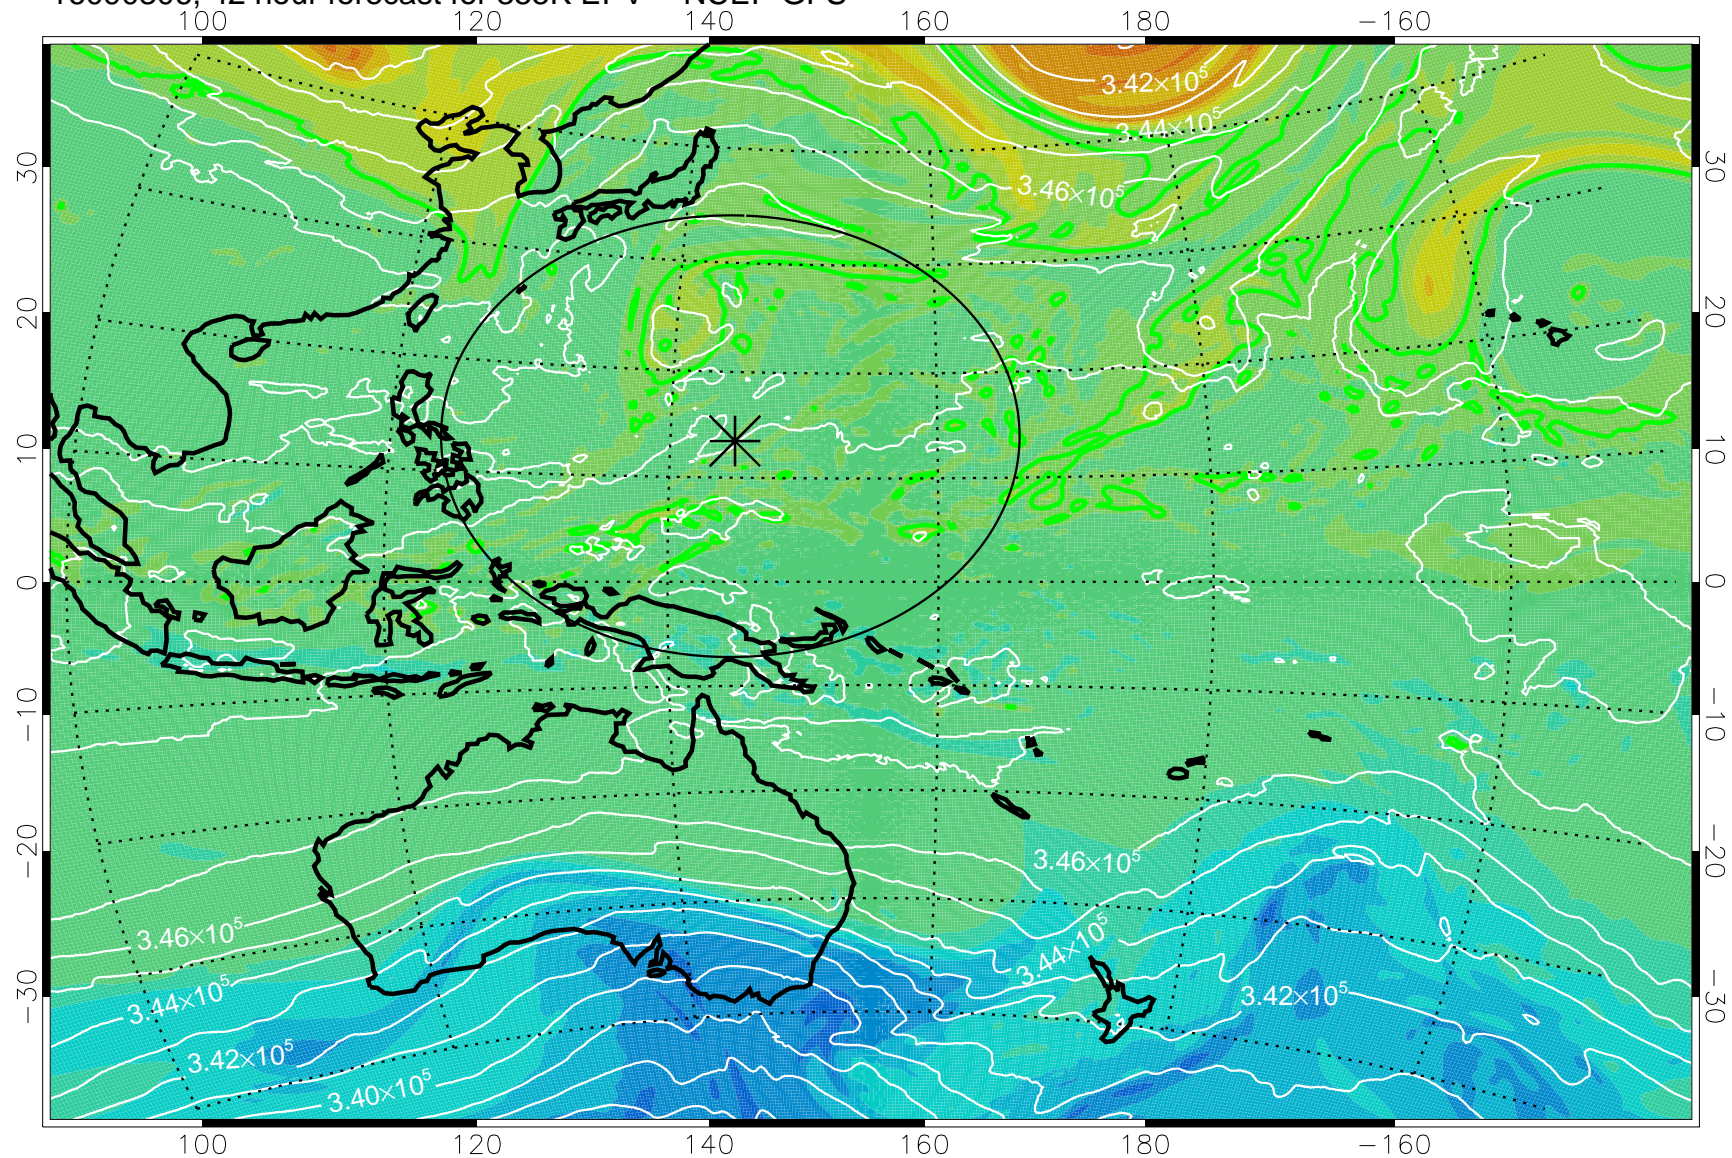

16090206, 18 hour forecast for 355K EPV -- NCEP GFS

355K Montgomery Streamfunction, white
EPV Tropopause (2 PVU) Position
Range ring of 2304 km

16090212, 24 hour forecast for 355K EPV -- NCEP GFS

355K Montgomery Streamfunction, white
EPV Tropopause (2 PVU) Position
Range ring of 2304 km

16090218, 30 hour forecast for 355K EPV -- NCEP GFS

355K Montgomery Streamfunction, white
EPV Tropopause (2 PVU) Position
Range ring of 2304 km

16090300, 36 hour forecast for 355K EPV -- NCEP GFS

355K Montgomery Streamfunction, white
EPV Tropopause (2 PVU) Position
Range ring of 2304 km

16090306, 42 hour forecast for 355K EPV -- NCEP GFS

355K Montgomery Streamfunction, white
EPV Tropopause (2 PVU) Position
Range ring of 2304 km

16090312, 48 hour forecast for 355K EPV -- NCEP GFS

355K Montgomery Streamfunction, white
EPV Tropopause (2 PVU) Position
Range ring of 2304 km

16090318, 54 hour forecast for 355K EPV -- NCEP GFS

355K Montgomery Streamfunction, white
EPV Tropopause (2 PVU) Position
Range ring of 2304 km

16090400, 60 hour forecast for 355K EPV -- NCEP GFS

355K Montgomery Streamfunction, white
EPV Tropopause (2 PVU) Position
Range ring of 2304 km