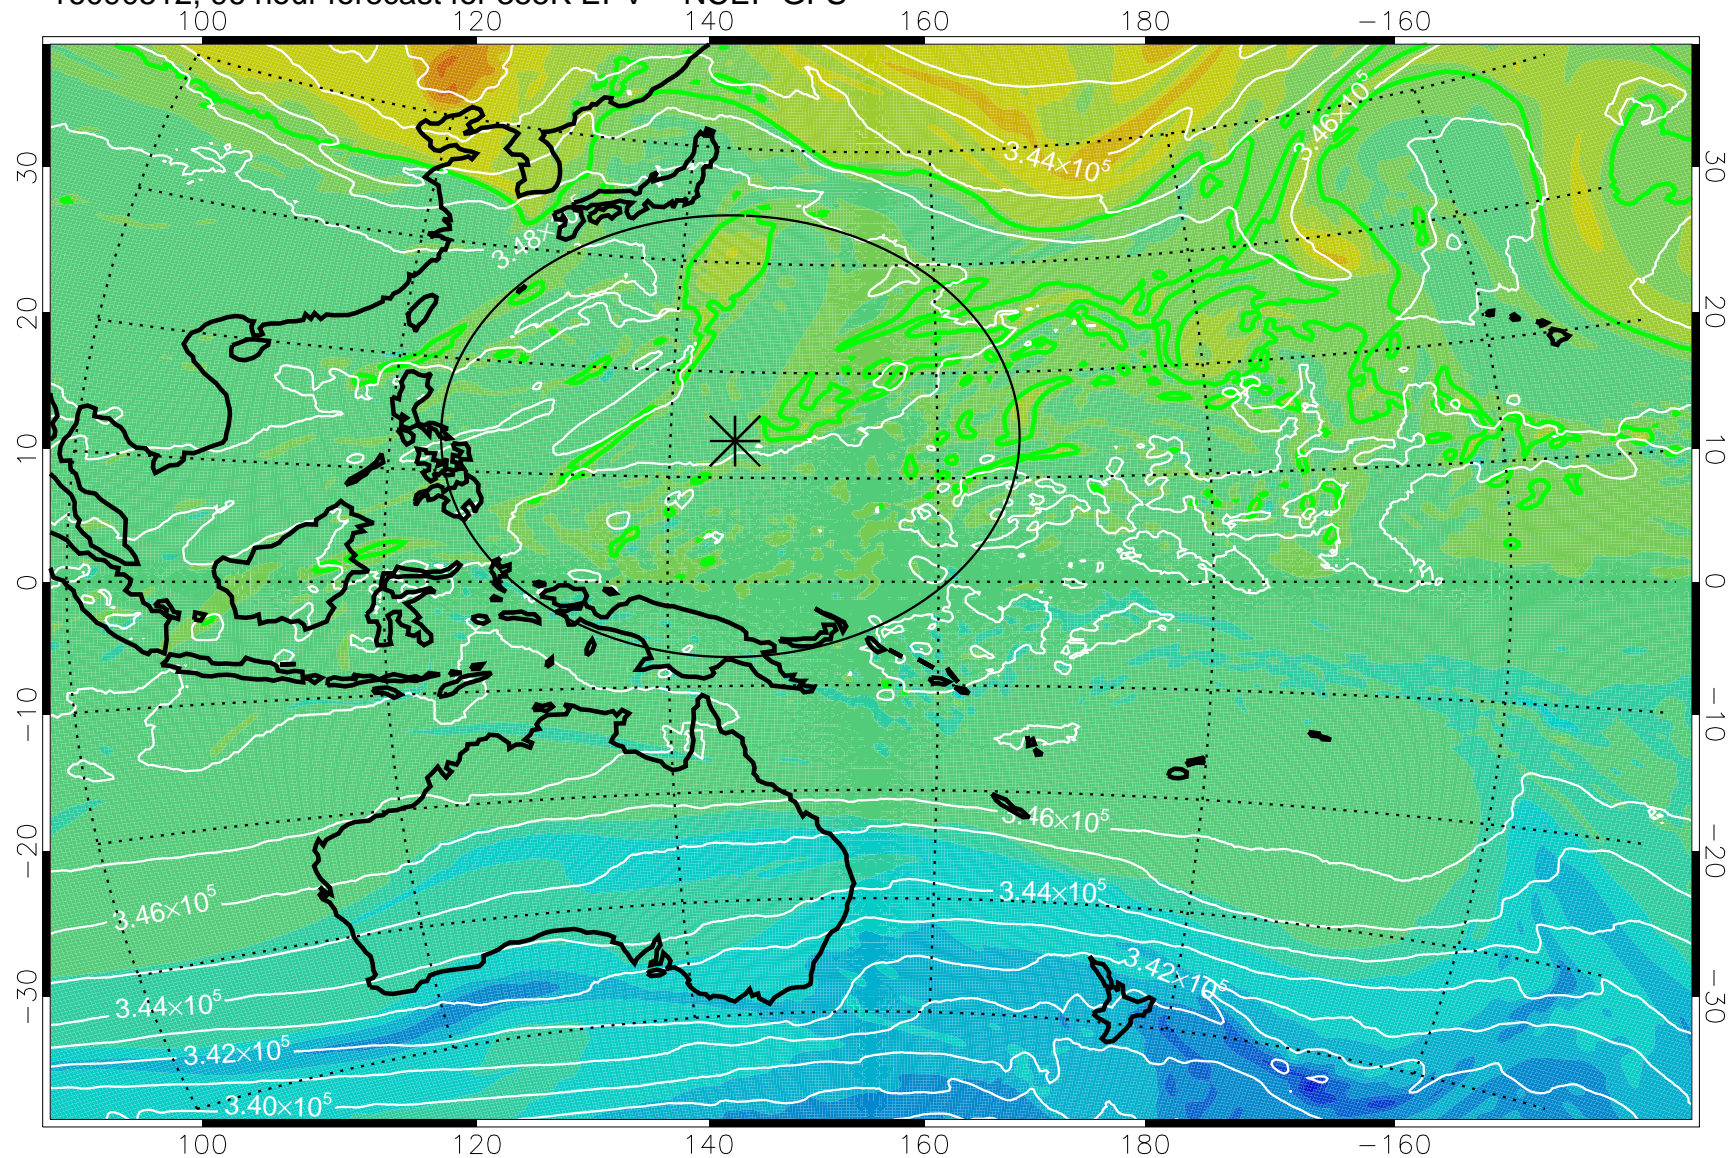

16090406, 66 hour forecast for 355K EPV -- NCEP GFS

355K Montgomery Streamfunction, white
EPV Tropopause (2 PVU) Position
Range ring of 2304 km

16090412, 72 hour forecast for 355K EPV -- NCEP GFS

355K Montgomery Streamfunction, white
EPV Tropopause (2 PVU) Position
Range ring of 2304 km

16090418, 78 hour forecast for 355K EPV -- NCEP GFS

355K Montgomery Streamfunction, white
EPV Tropopause (2 PVU) Position
Range ring of 2304 km

16090500, 84 hour forecast for 355K EPV -- NCEP GFS

355K Montgomery Streamfunction, white
EPV Tropopause (2 PVU) Position
Range ring of 2304 km

16090506, 90 hour forecast for 355K EPV -- NCEP GFS

355K Montgomery Streamfunction, white
EPV Tropopause (2 PVU) Position
Range ring of 2304 km

16090512, 96 hour forecast for 355K EPV -- NCEP GFS

355K Montgomery Streamfunction, white
EPV Tropopause (2 PVU) Position
Range ring of 2304 km

16090600, 108 hour forecast for 355K EPV -- NCEP GFS

355K Montgomery Streamfunction, white
EPV Tropopause (2 PVU) Position
Range ring of 2304 km

16090606, 114 hour forecast for 355K EPV -- NCEP GFS

355K Montgomery Streamfunction, white
EPV Tropopause (2 PVU) Position
Range ring of 2304 km