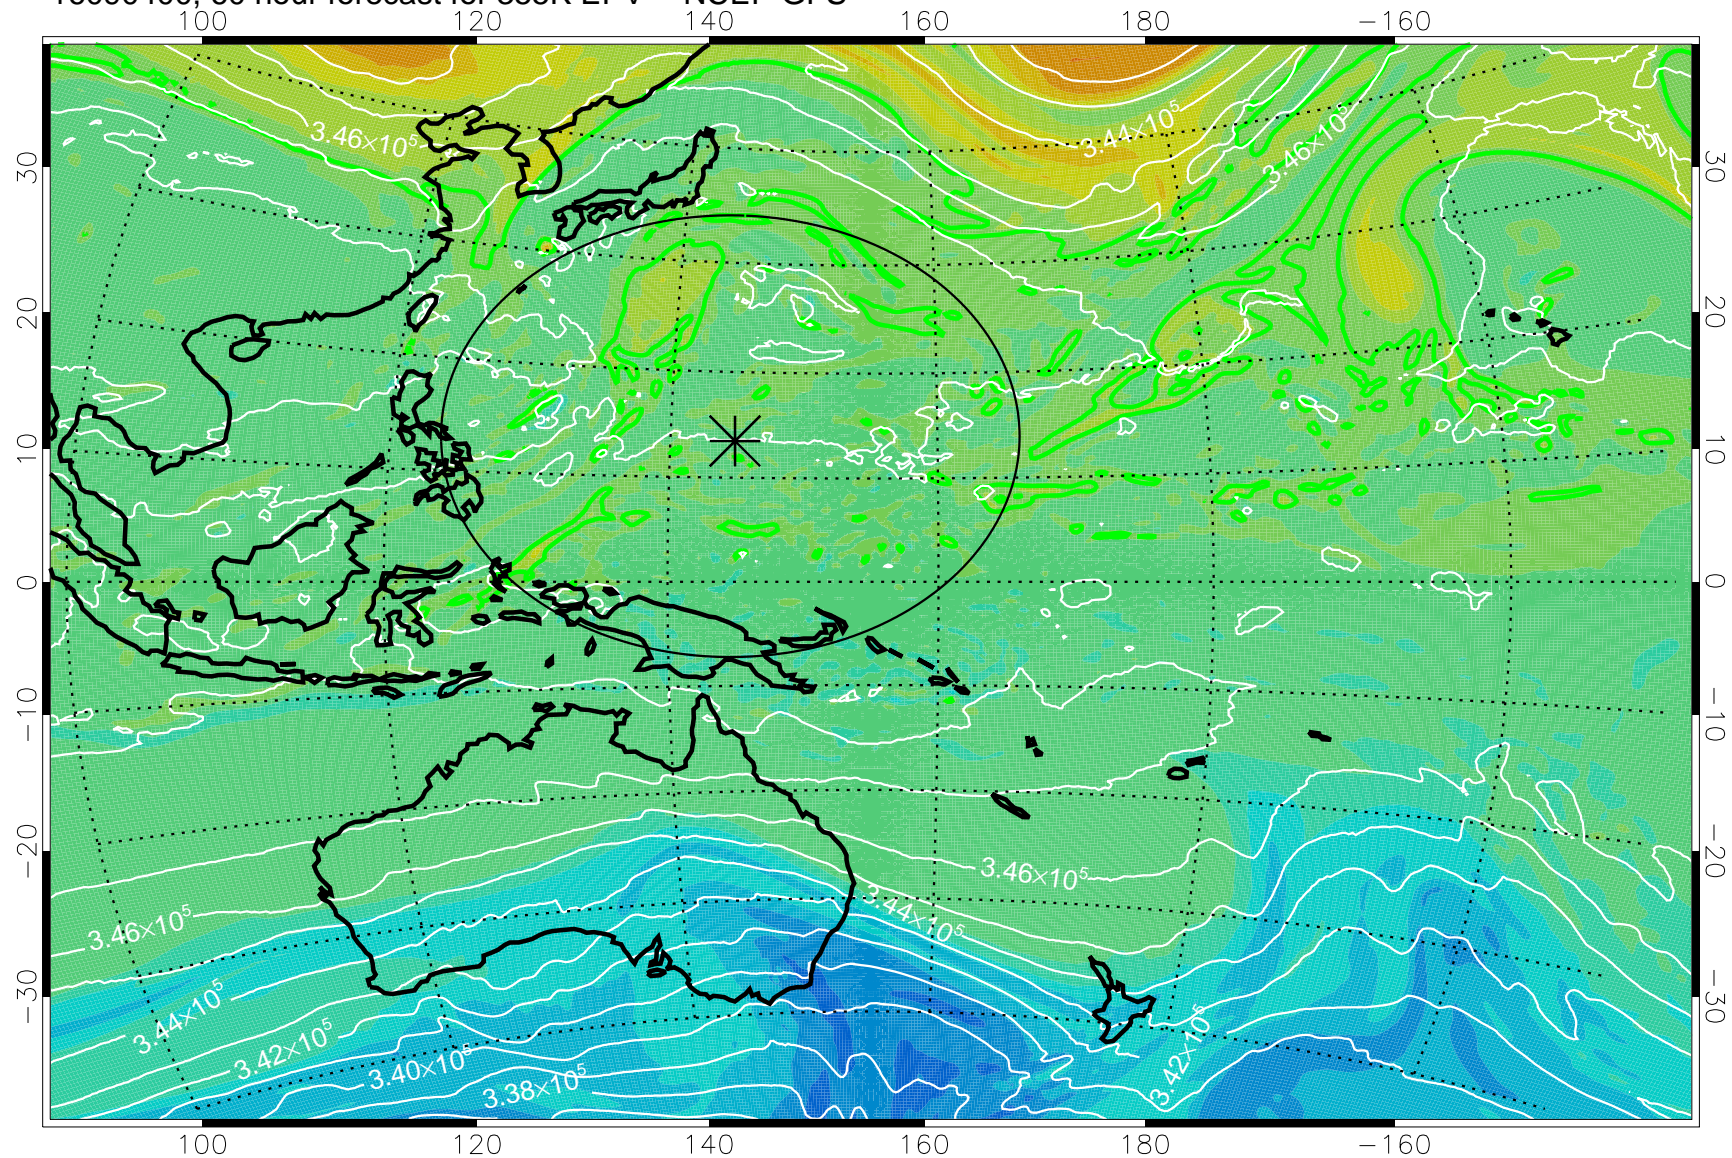

16090218, 30 hour forecast for 355K EPV -- NCEP GFS

355K Montgomery Streamfunction, white
EPV Tropopause (2 PVU) Position
Range ring of 2304 km

16090300, 36 hour forecast for 355K EPV -- NCEP GFS

355K Montgomery Streamfunction, white
EPV Tropopause (2 PVU) Position
Range ring of 2304 km

16090306, 42 hour forecast for 355K EPV -- NCEP GFS

355K Montgomery Streamfunction, white
EPV Tropopause (2 PVU) Position
Range ring of 2304 km

16090312, 48 hour forecast for 355K EPV -- NCEP GFS

355K Montgomery Streamfunction, white
EPV Tropopause (2 PVU) Position
Range ring of 2304 km

16090318, 54 hour forecast for 355K EPV -- NCEP GFS

355K Montgomery Streamfunction, white
EPV Tropopause (2 PVU) Position
Range ring of 2304 km

16090400, 60 hour forecast for 355K EPV -- NCEP GFS

355K Montgomery Streamfunction, white
EPV Tropopause (2 PVU) Position
Range ring of 2304 km

16090406, 66 hour forecast for 355K EPV -- NCEP GFS

355K Montgomery Streamfunction, white
EPV Tropopause (2 PVU) Position
Range ring of 2304 km

16090412, 72 hour forecast for 355K EPV -- NCEP GFS

355K Montgomery Streamfunction, white
EPV Tropopause (2 PVU) Position
Range ring of 2304 km