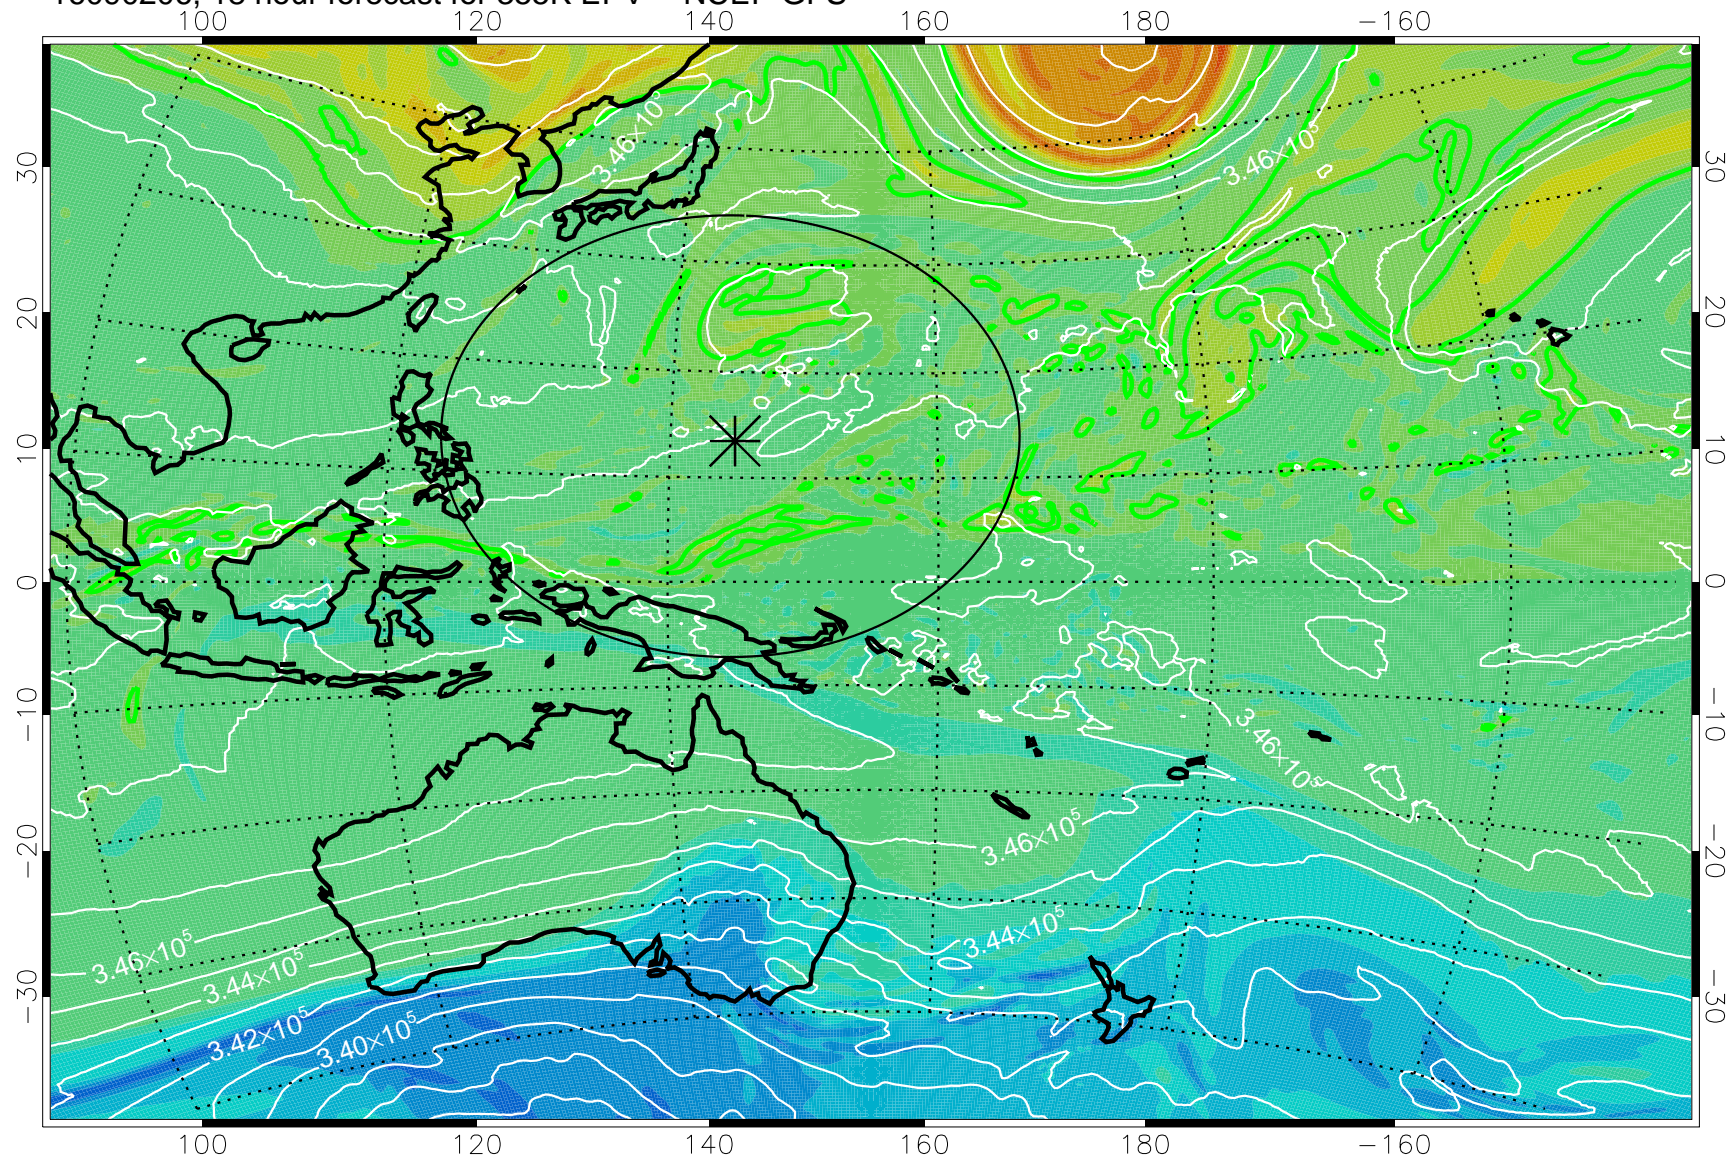

16090118, 6 hour forecast for 355K EPV -- NCEP GFS

355K Montgomery Streamfunction, white
EPV Tropopause (2 PVU) Position
Range ring of 2304 km

16090200, 12 hour forecast for 355K EPV -- NCEP GFS

355K Montgomery Streamfunction, white
EPV Tropopause (2 PVU) Position
Range ring of 2304 km

16090206, 18 hour forecast for 355K EPV -- NCEP GFS

355K Montgomery Streamfunction, white
EPV Tropopause (2 PVU) Position
Range ring of 2304 km

16090212, 24 hour forecast for 355K EPV -- NCEP GFS

355K Montgomery Streamfunction, white
EPV Tropopause (2 PVU) Position
Range ring of 2304 km

16090218, 30 hour forecast for 355K EPV -- NCEP GFS

355K Montgomery Streamfunction, white
EPV Tropopause (2 PVU) Position
Range ring of 2304 km

16090300, 36 hour forecast for 355K EPV -- NCEP GFS

355K Montgomery Streamfunction, white
EPV Tropopause (2 PVU) Position
Range ring of 2304 km

16090306, 42 hour forecast for 355K EPV -- NCEP GFS

355K Montgomery Streamfunction, white
EPV Tropopause (2 PVU) Position
Range ring of 2304 km

16090312, 48 hour forecast for 355K EPV -- NCEP GFS

355K Montgomery Streamfunction, white
EPV Tropopause (2 PVU) Position
Range ring of 2304 km