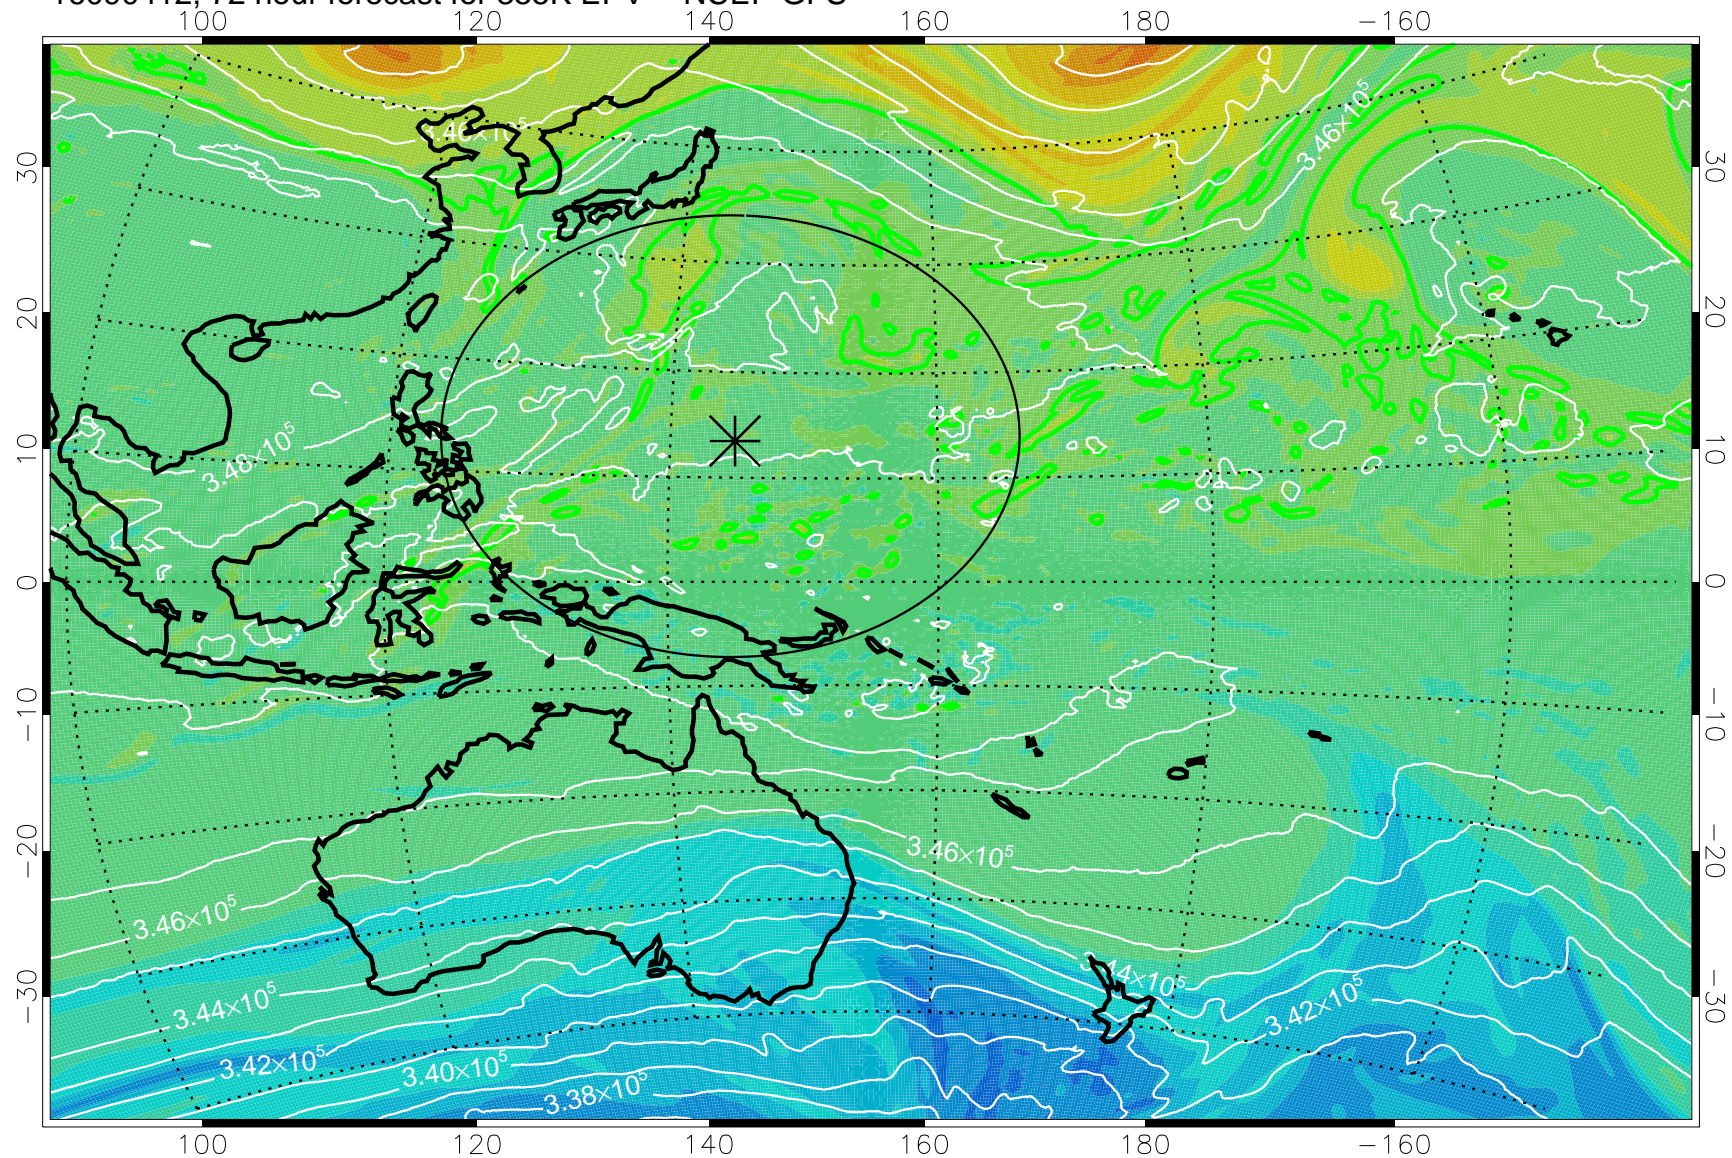

16090306, 42 hour forecast for 355K EPV -- NCEP GFS

355K Montgomery Streamfunction, white
EPV Tropopause (2 PVU) Position
Range ring of 2304 km

16090312, 48 hour forecast for 355K EPV -- NCEP GFS

355K Montgomery Streamfunction, white
EPV Tropopause (2 PVU) Position
Range ring of 2304 km

16090318, 54 hour forecast for 355K EPV -- NCEP GFS

355K Montgomery Streamfunction, white
EPV Tropopause (2 PVU) Position
Range ring of 2304 km

16090400, 60 hour forecast for 355K EPV -- NCEP GFS

355K Montgomery Streamfunction, white
EPV Tropopause (2 PVU) Position
Range ring of 2304 km

16090406, 66 hour forecast for 355K EPV -- NCEP GFS

355K Montgomery Streamfunction, white
EPV Tropopause (2 PVU) Position
Range ring of 2304 km

16090412, 72 hour forecast for 355K EPV -- NCEP GFS

355K Montgomery Streamfunction, white
EPV Tropopause (2 PVU) Position
Range ring of 2304 km

16090418, 78 hour forecast for 355K EPV -- NCEP GFS

355K Montgomery Streamfunction, white
EPV Tropopause (2 PVU) Position
Range ring of 2304 km

16090500, 84 hour forecast for 355K EPV -- NCEP GFS

355K Montgomery Streamfunction, white
EPV Tropopause (2 PVU) Position
Range ring of 2304 km