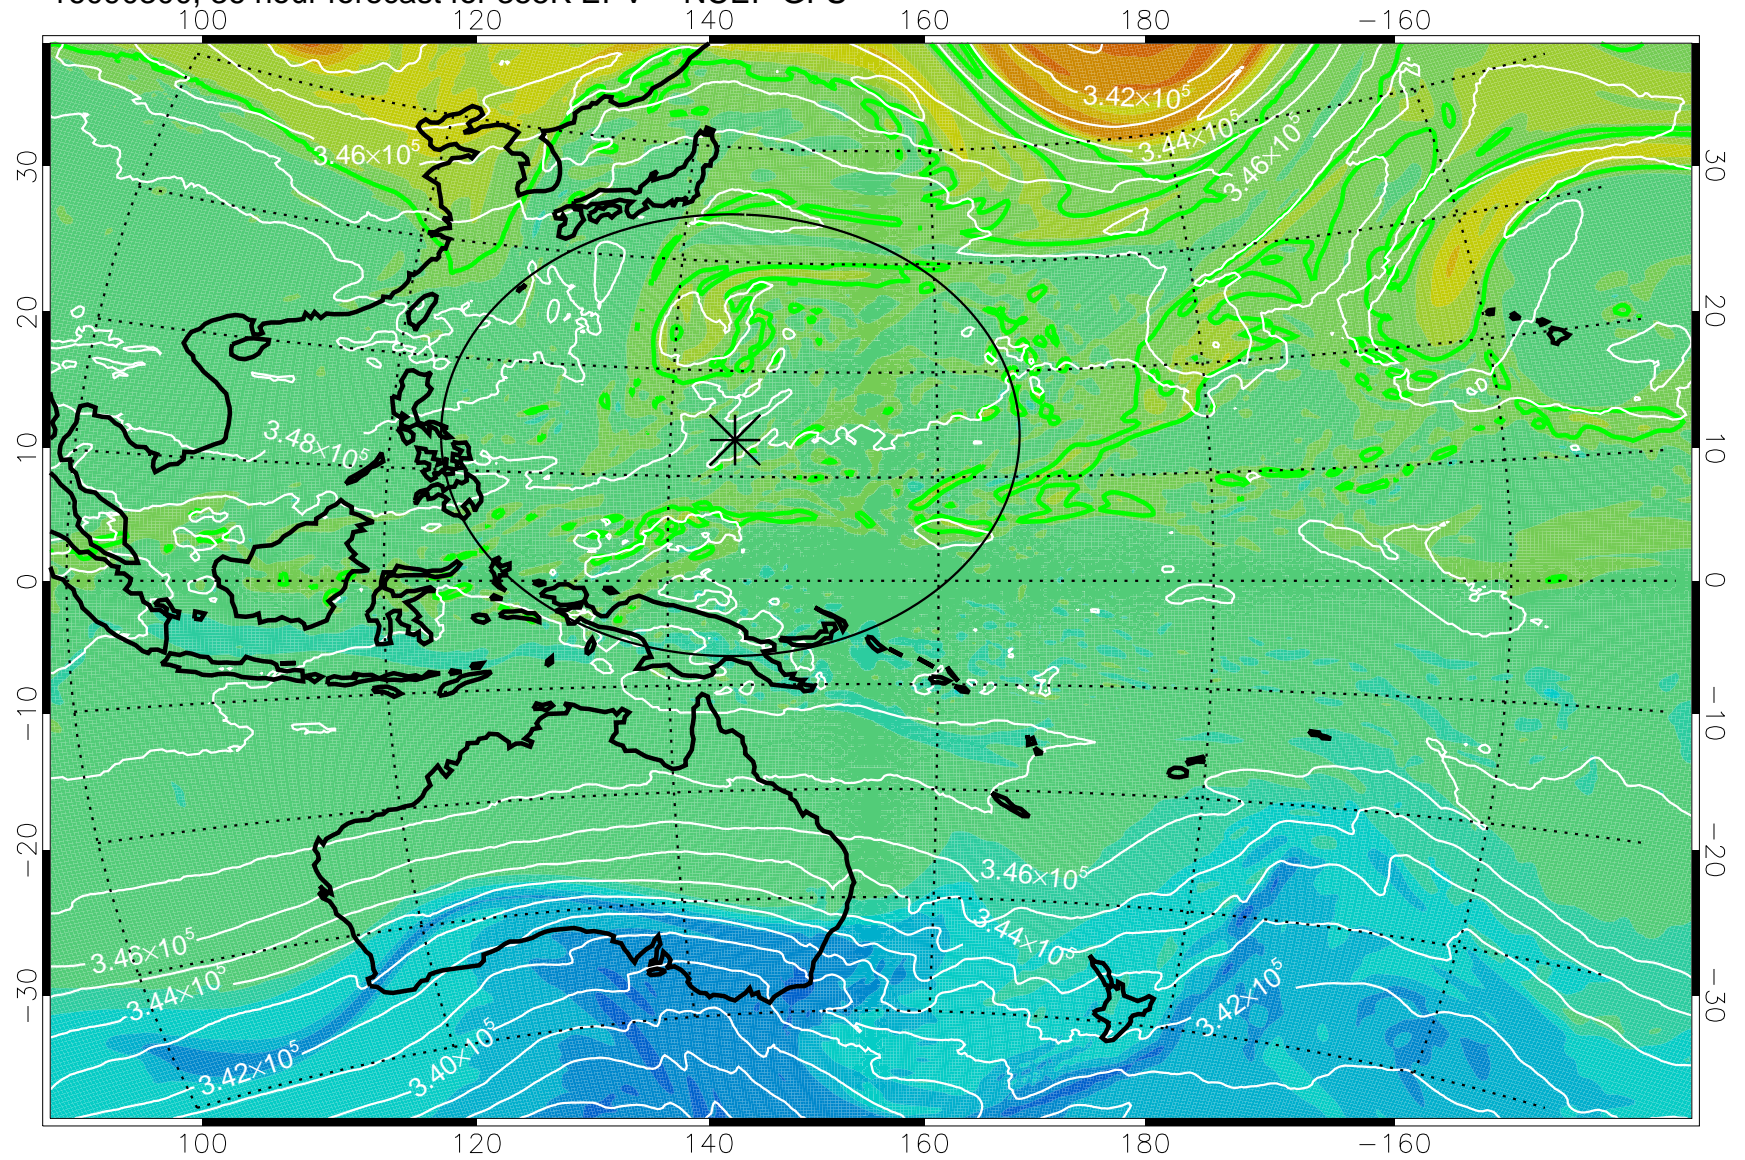

16090206, 18 hour forecast for 355K EPV -- NCEP GFS

355K Montgomery Streamfunction, white
EPV Tropopause (2 PVU) Position
Range ring of 2304 km

16090212, 24 hour forecast for 355K EPV -- NCEP GFS

355K Montgomery Streamfunction, white
EPV Tropopause (2 PVU) Position
Range ring of 2304 km

16090218, 30 hour forecast for 355K EPV -- NCEP GFS

355K Montgomery Streamfunction, white
EPV Tropopause (2 PVU) Position
Range ring of 2304 km

16090300, 36 hour forecast for 355K EPV -- NCEP GFS

355K Montgomery Streamfunction, white
EPV Tropopause (2 PVU) Position
Range ring of 2304 km

16090306, 42 hour forecast for 355K EPV -- NCEP GFS

355K Montgomery Streamfunction, white
EPV Tropopause (2 PVU) Position
Range ring of 2304 km

16090312, 48 hour forecast for 355K EPV -- NCEP GFS

355K Montgomery Streamfunction, white
EPV Tropopause (2 PVU) Position
Range ring of 2304 km

16090318, 54 hour forecast for 355K EPV -- NCEP GFS

355K Montgomery Streamfunction, white
EPV Tropopause (2 PVU) Position
Range ring of 2304 km

16090400, 60 hour forecast for 355K EPV -- NCEP GFS

355K Montgomery Streamfunction, white
EPV Tropopause (2 PVU) Position
Range ring of 2304 km