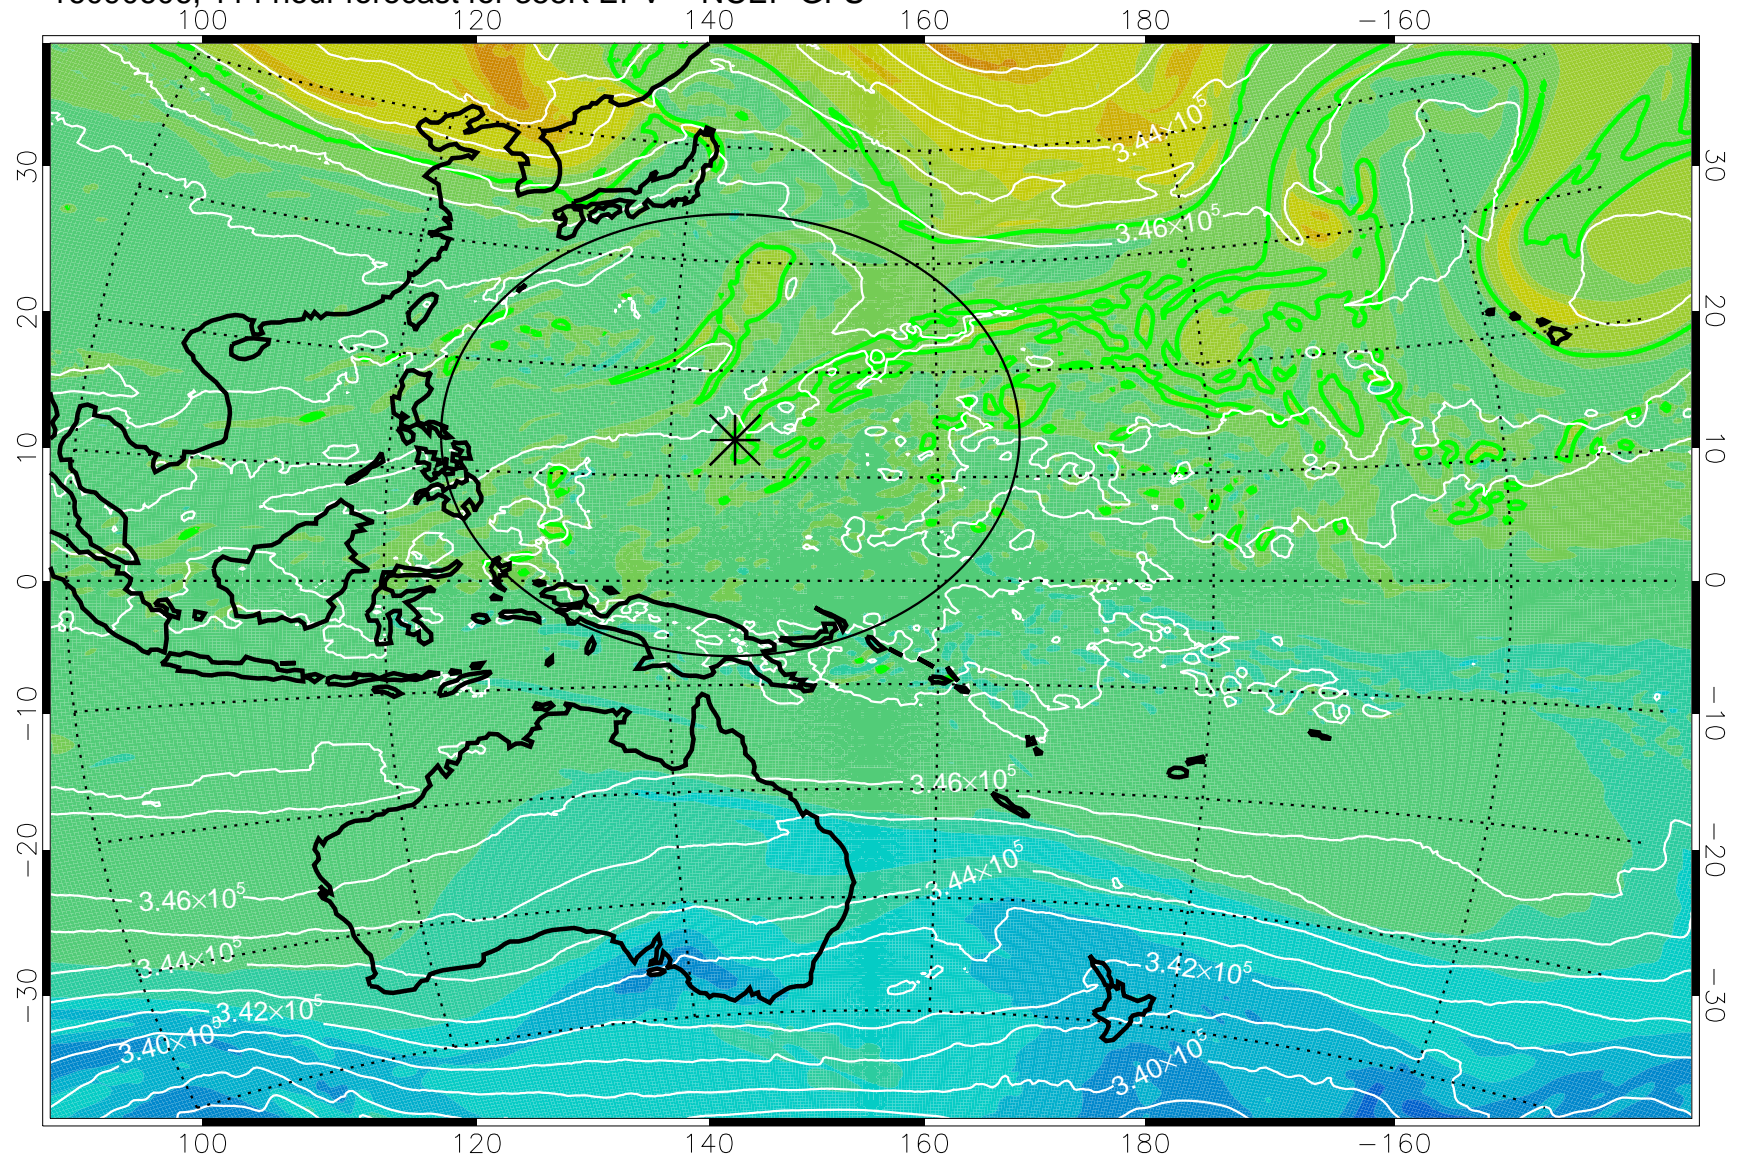

16090418, 78 hour forecast for 355K EPV -- NCEP GFS

355K Montgomery Streamfunction, white
EPV Tropopause (2 PVU) Position
Range ring of 2304 km

16090500, 84 hour forecast for 355K EPV -- NCEP GFS

355K Montgomery Streamfunction, white
EPV Tropopause (2 PVU) Position
Range ring of 2304 km

16090506, 90 hour forecast for 355K EPV -- NCEP GFS

355K Montgomery Streamfunction, white
EPV Tropopause (2 PVU) Position
Range ring of 2304 km

16090512, 96 hour forecast for 355K EPV -- NCEP GFS

355K Montgomery Streamfunction, white
EPV Tropopause (2 PVU) Position
Range ring of 2304 km

16090600, 108 hour forecast for 355K EPV -- NCEP GFS

355K Montgomery Streamfunction, white
EPV Tropopause (2 PVU) Position
Range ring of 2304 km

16090606, 114 hour forecast for 355K EPV -- NCEP GFS

355K Montgomery Streamfunction, white
EPV Tropopause (2 PVU) Position
Range ring of 2304 km

16090612, 120 hour forecast for 355K EPV -- NCEP GFS

355K Montgomery Streamfunction, white
EPV Tropopause (2 PVU) Position
Range ring of 2304 km