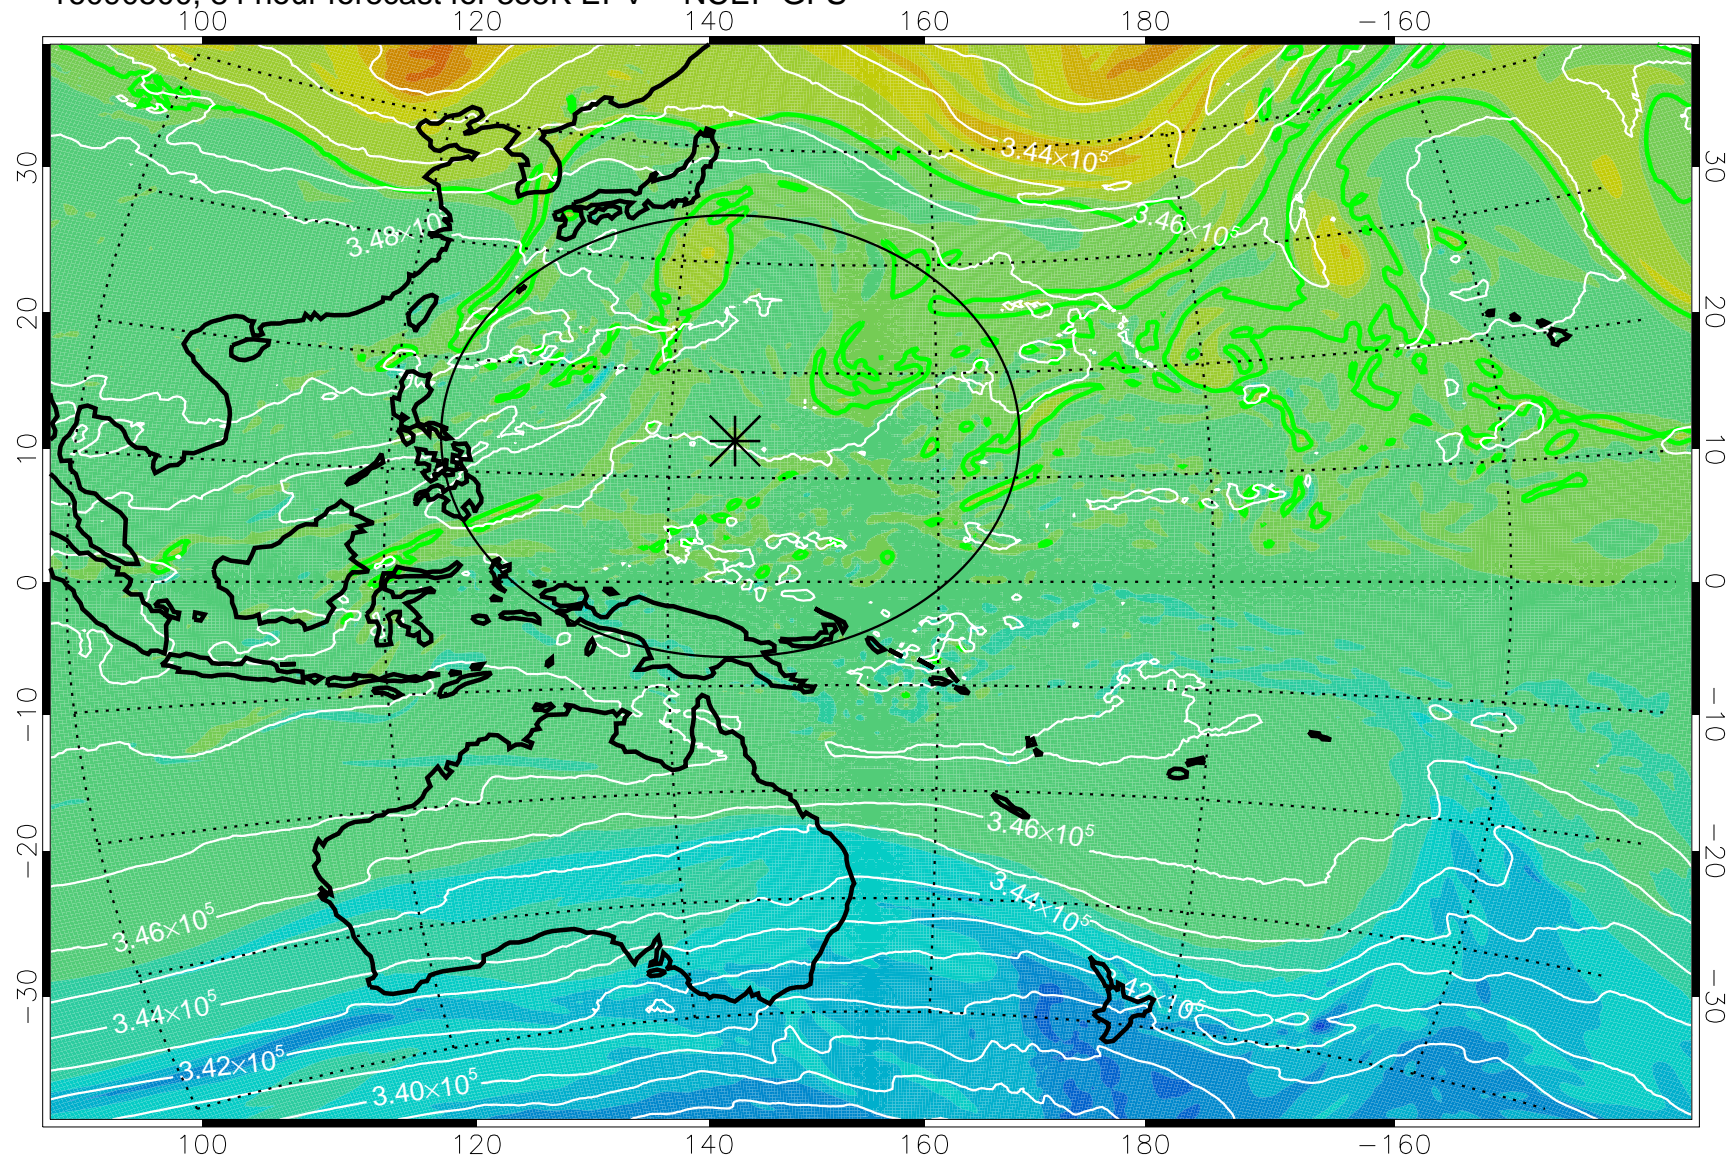

16090318, 54 hour forecast for 355K EPV -- NCEP GFS

355K Montgomery Streamfunction, white
EPV Tropopause (2 PVU) Position
Range ring of 2304 km

16090400, 60 hour forecast for 355K EPV -- NCEP GFS

355K Montgomery Streamfunction, white
EPV Tropopause (2 PVU) Position
Range ring of 2304 km

16090406, 66 hour forecast for 355K EPV -- NCEP GFS

355K Montgomery Streamfunction, white
EPV Tropopause (2 PVU) Position
Range ring of 2304 km

16090412, 72 hour forecast for 355K EPV -- NCEP GFS

355K Montgomery Streamfunction, white
EPV Tropopause (2 PVU) Position
Range ring of 2304 km

16090418, 78 hour forecast for 355K EPV -- NCEP GFS

355K Montgomery Streamfunction, white
EPV Tropopause (2 PVU) Position
Range ring of 2304 km

16090500, 84 hour forecast for 355K EPV -- NCEP GFS

355K Montgomery Streamfunction, white
EPV Tropopause (2 PVU) Position
Range ring of 2304 km

16090506, 90 hour forecast for 355K EPV -- NCEP GFS

355K Montgomery Streamfunction, white
EPV Tropopause (2 PVU) Position
Range ring of 2304 km

16090512, 96 hour forecast for 355K EPV -- NCEP GFS

355K Montgomery Streamfunction, white
EPV Tropopause (2 PVU) Position
Range ring of 2304 km