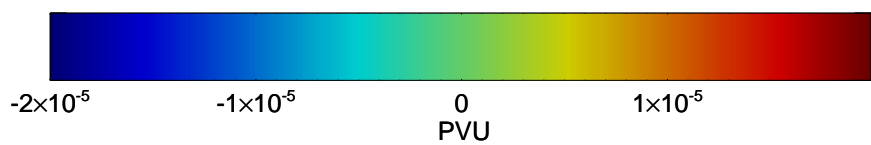

16090300, 36 hour forecast for 355K EPV -- NCEP GFS

355K Montgomery Streamfunction, white
EPV Tropopause (2 PVU) Position
Range ring of 2304 km