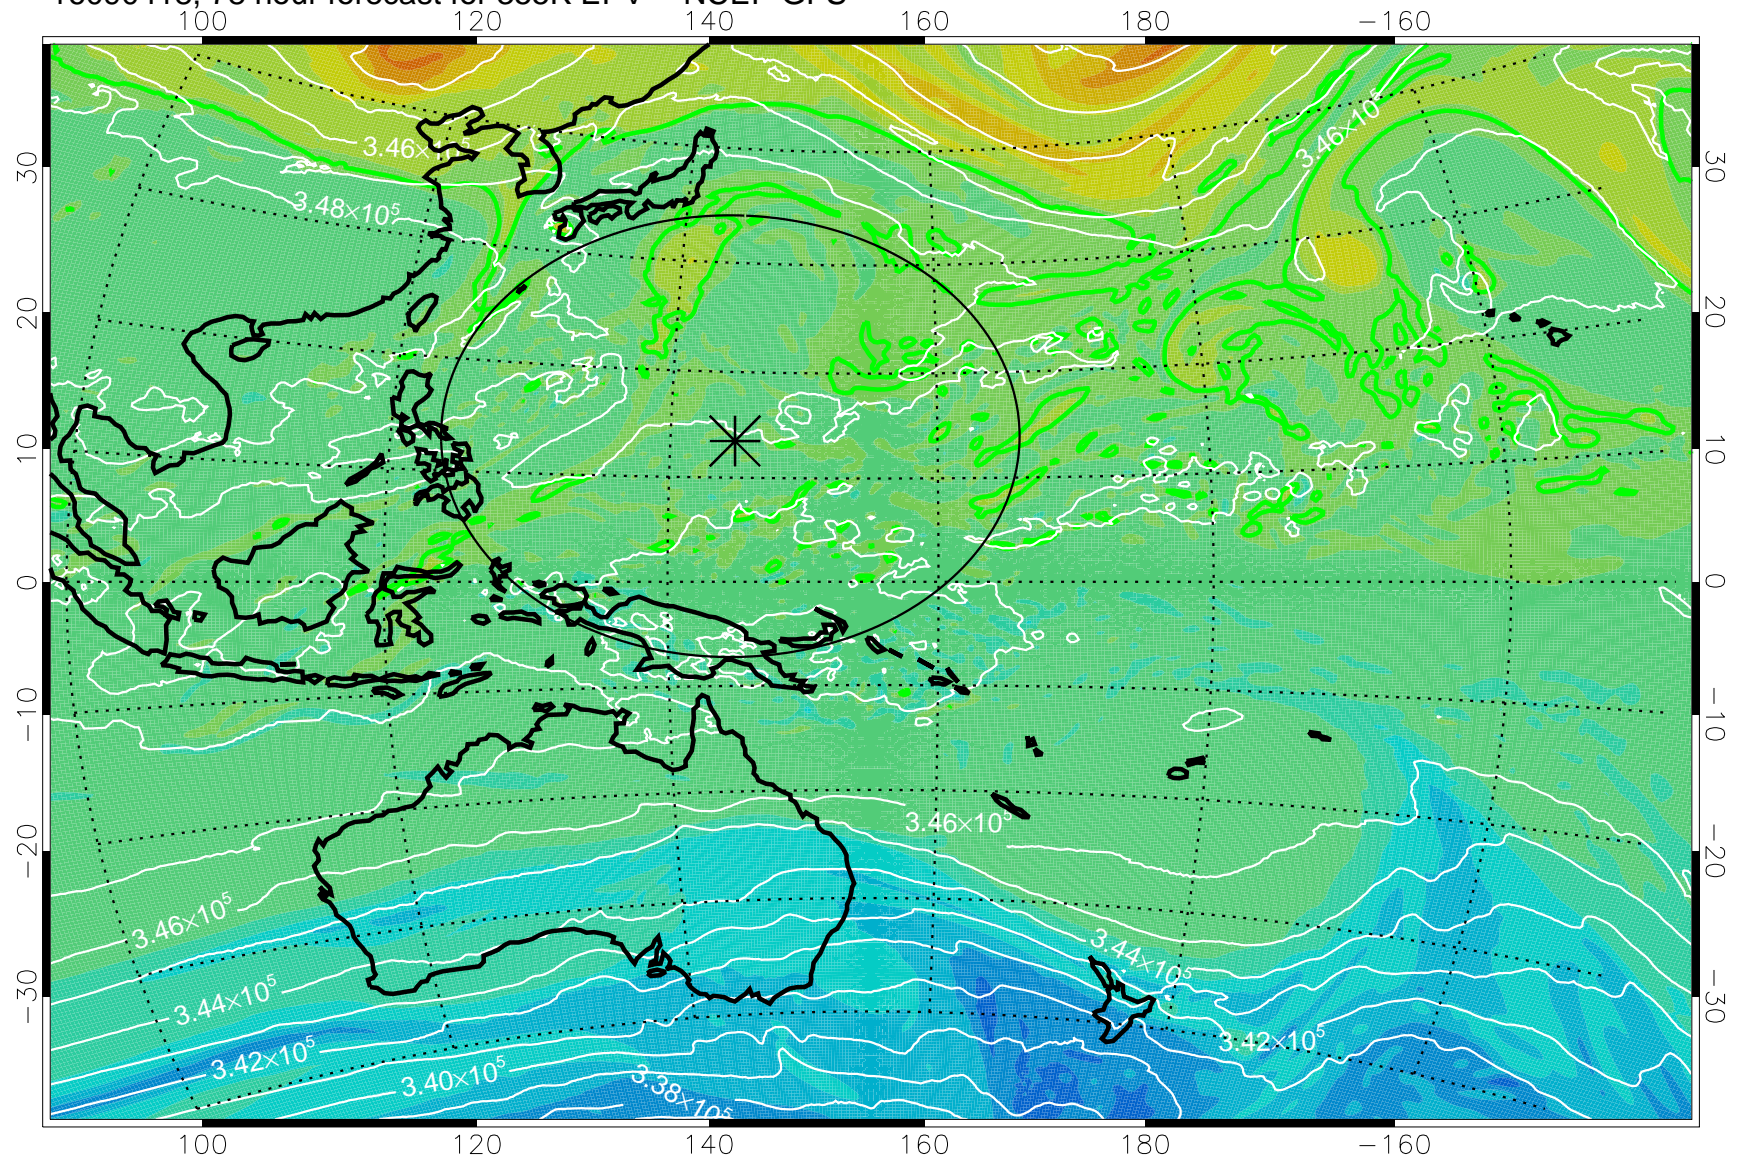

16090318, 54 hour forecast for 355K EPV -- NCEP GFS

355K Montgomery Streamfunction, white
EPV Tropopause (2 PVU) Position
Range ring of 2304 km

16090400, 60 hour forecast for 355K EPV -- NCEP GFS

355K Montgomery Streamfunction, white
EPV Tropopause (2 PVU) Position
Range ring of 2304 km

16090406, 66 hour forecast for 355K EPV -- NCEP GFS

355K Montgomery Streamfunction, white
EPV Tropopause (2 PVU) Position
Range ring of 2304 km

16090412, 72 hour forecast for 355K EPV -- NCEP GFS

355K Montgomery Streamfunction, white
EPV Tropopause (2 PVU) Position
Range ring of 2304 km

16090418, 78 hour forecast for 355K EPV -- NCEP GFS

355K Montgomery Streamfunction, white
EPV Tropopause (2 PVU) Position
Range ring of 2304 km

16090500, 84 hour forecast for 355K EPV -- NCEP GFS

355K Montgomery Streamfunction, white
EPV Tropopause (2 PVU) Position
Range ring of 2304 km

16090506, 90 hour forecast for 355K EPV -- NCEP GFS

355K Montgomery Streamfunction, white
EPV Tropopause (2 PVU) Position
Range ring of 2304 km

16090512, 96 hour forecast for 355K EPV -- NCEP GFS

355K Montgomery Streamfunction, white
EPV Tropopause (2 PVU) Position
Range ring of 2304 km