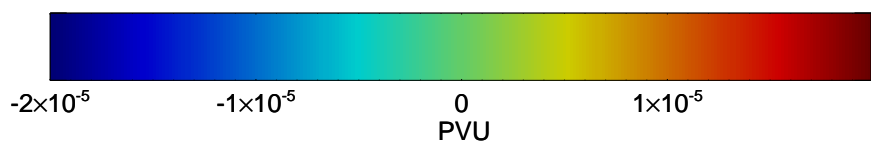

16090318, 54 hour forecast for 355K EPV -- NCEP GFS

355K Montgomery Streamfunction, white
EPV Tropopause (2 PVU) Position
Range ring of 2304 km