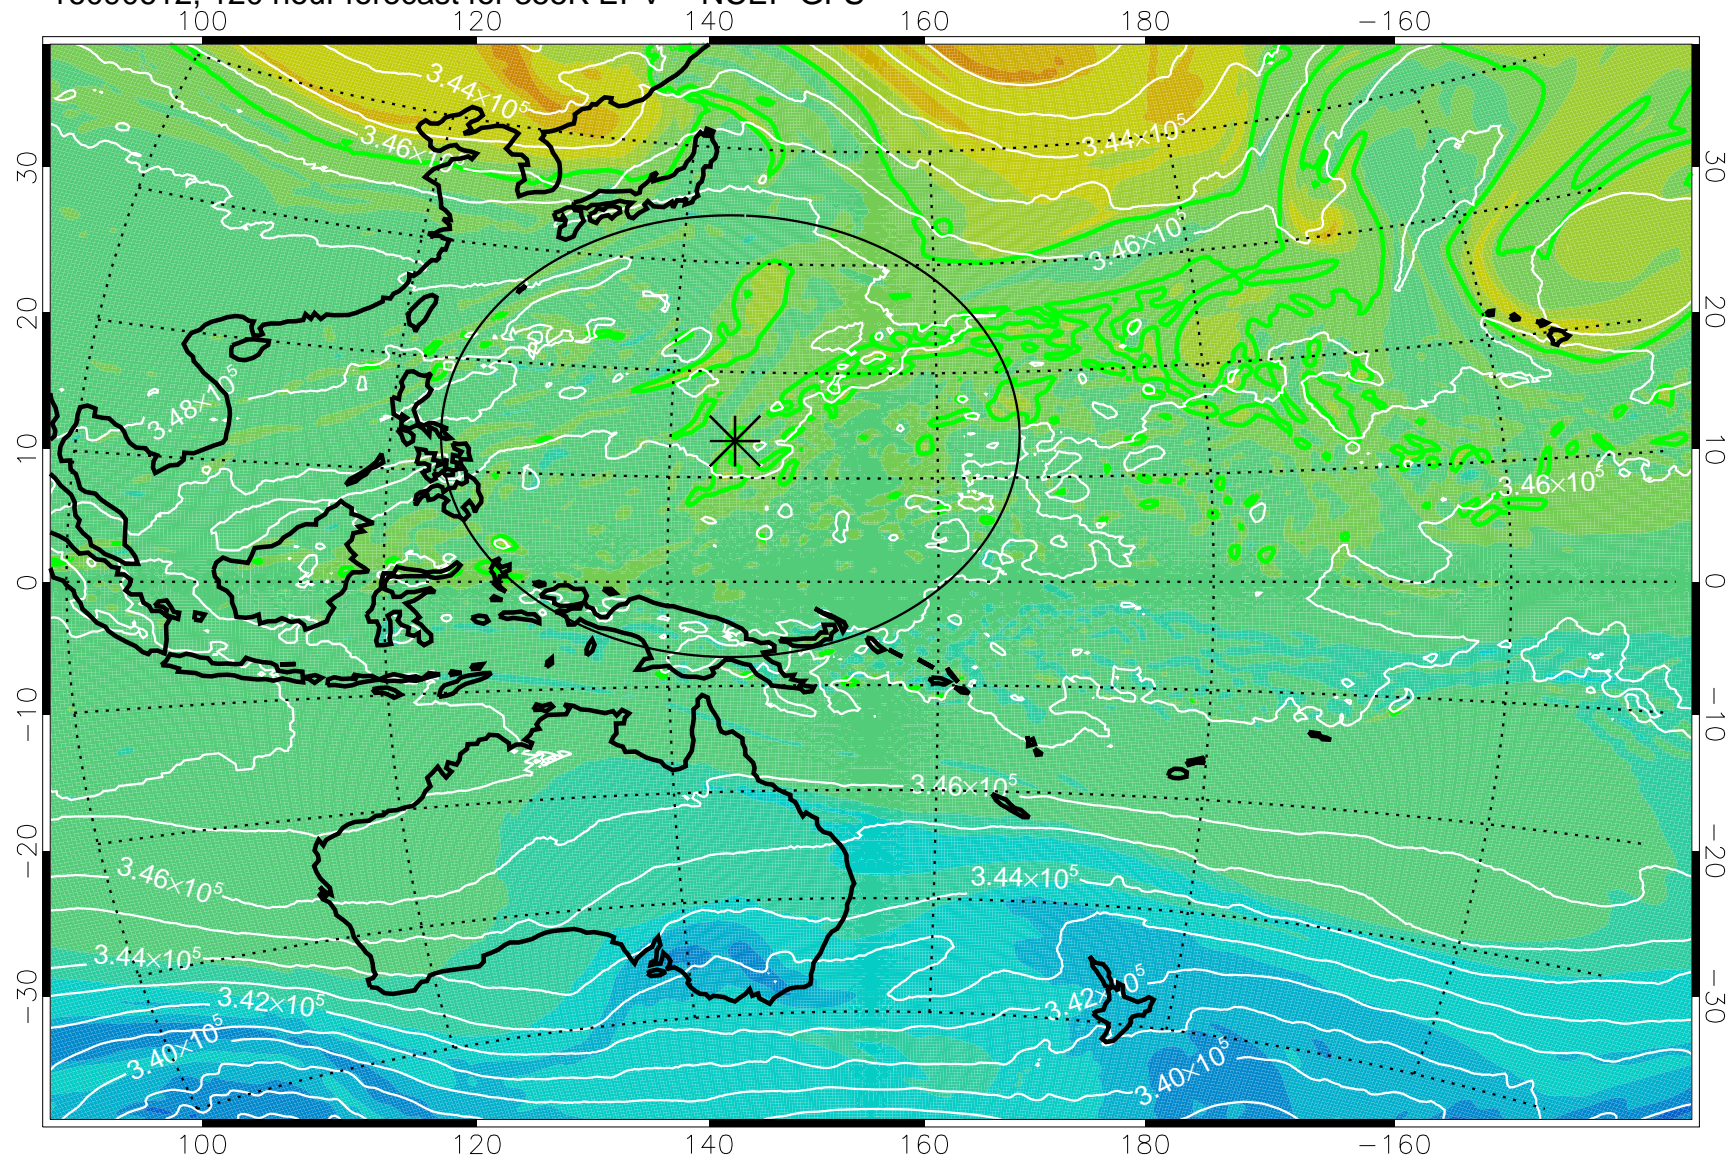

16090418, 78 hour forecast for 355K EPV -- NCEP GFS

355K Montgomery Streamfunction, white
EPV Tropopause (2 PVU) Position
Range ring of 2304 km

16090500, 84 hour forecast for 355K EPV -- NCEP GFS

355K Montgomery Streamfunction, white
EPV Tropopause (2 PVU) Position
Range ring of 2304 km

16090506, 90 hour forecast for 355K EPV -- NCEP GFS

355K Montgomery Streamfunction, white
EPV Tropopause (2 PVU) Position
Range ring of 2304 km

16090512, 96 hour forecast for 355K EPV -- NCEP GFS

355K Montgomery Streamfunction, white
EPV Tropopause (2 PVU) Position
Range ring of 2304 km

16090600, 108 hour forecast for 355K EPV -- NCEP GFS

355K Montgomery Streamfunction, white
EPV Tropopause (2 PVU) Position
Range ring of 2304 km

16090606, 114 hour forecast for 355K EPV -- NCEP GFS

355K Montgomery Streamfunction, white
EPV Tropopause (2 PVU) Position
Range ring of 2304 km

16090612, 120 hour forecast for 355K EPV -- NCEP GFS

355K Montgomery Streamfunction, white
EPV Tropopause (2 PVU) Position
Range ring of 2304 km