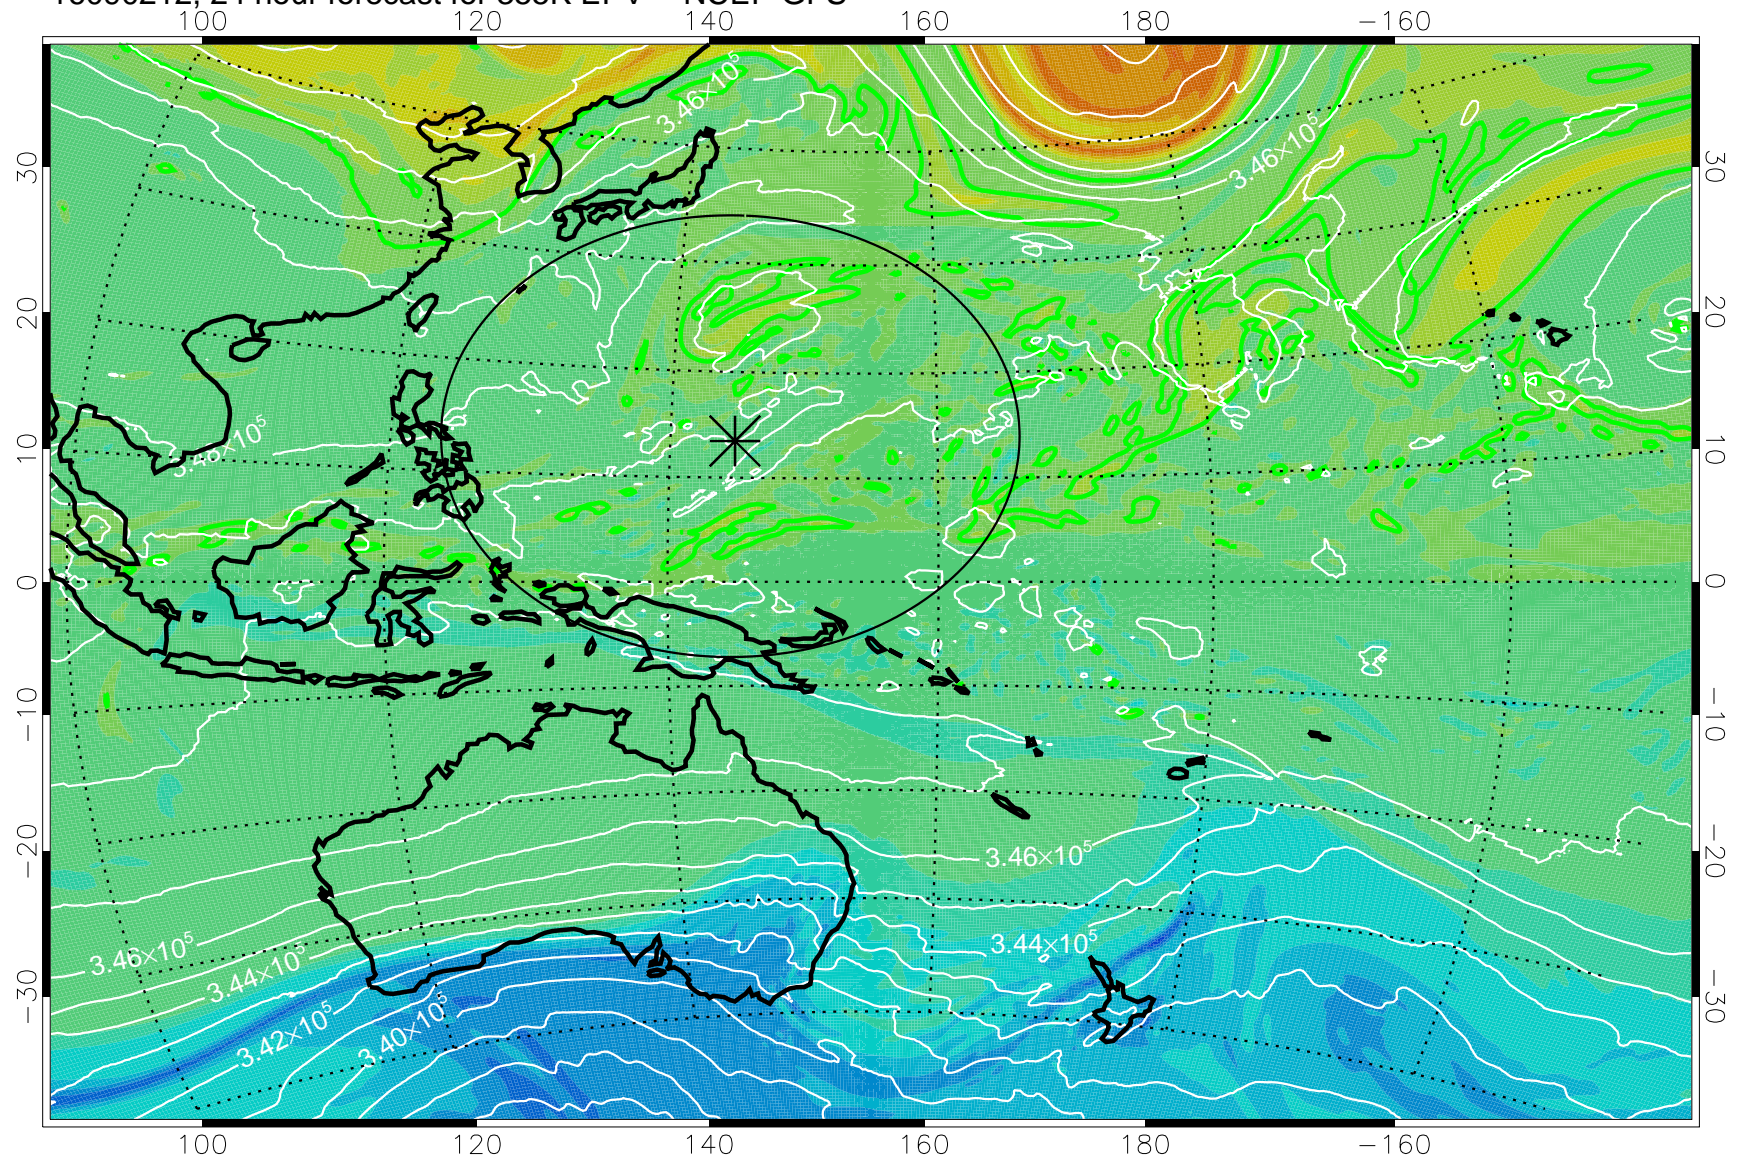

16090118, 6 hour forecast for 355K EPV -- NCEP GFS

355K Montgomery Streamfunction, white
EPV Tropopause (2 PVU) Position
Range ring of 2304 km

16090200, 12 hour forecast for 355K EPV -- NCEP GFS

355K Montgomery Streamfunction, white
EPV Tropopause (2 PVU) Position
Range ring of 2304 km

16090206, 18 hour forecast for 355K EPV -- NCEP GFS

355K Montgomery Streamfunction, white
EPV Tropopause (2 PVU) Position
Range ring of 2304 km

16090212, 24 hour forecast for 355K EPV -- NCEP GFS

355K Montgomery Streamfunction, white
EPV Tropopause (2 PVU) Position
Range ring of 2304 km

16090218, 30 hour forecast for 355K EPV -- NCEP GFS

355K Montgomery Streamfunction, white
EPV Tropopause (2 PVU) Position
Range ring of 2304 km

16090300, 36 hour forecast for 355K EPV -- NCEP GFS

355K Montgomery Streamfunction, white
EPV Tropopause (2 PVU) Position
Range ring of 2304 km

16090306, 42 hour forecast for 355K EPV -- NCEP GFS

355K Montgomery Streamfunction, white
EPV Tropopause (2 PVU) Position
Range ring of 2304 km

16090312, 48 hour forecast for 355K EPV -- NCEP GFS

355K Montgomery Streamfunction, white
EPV Tropopause (2 PVU) Position
Range ring of 2304 km