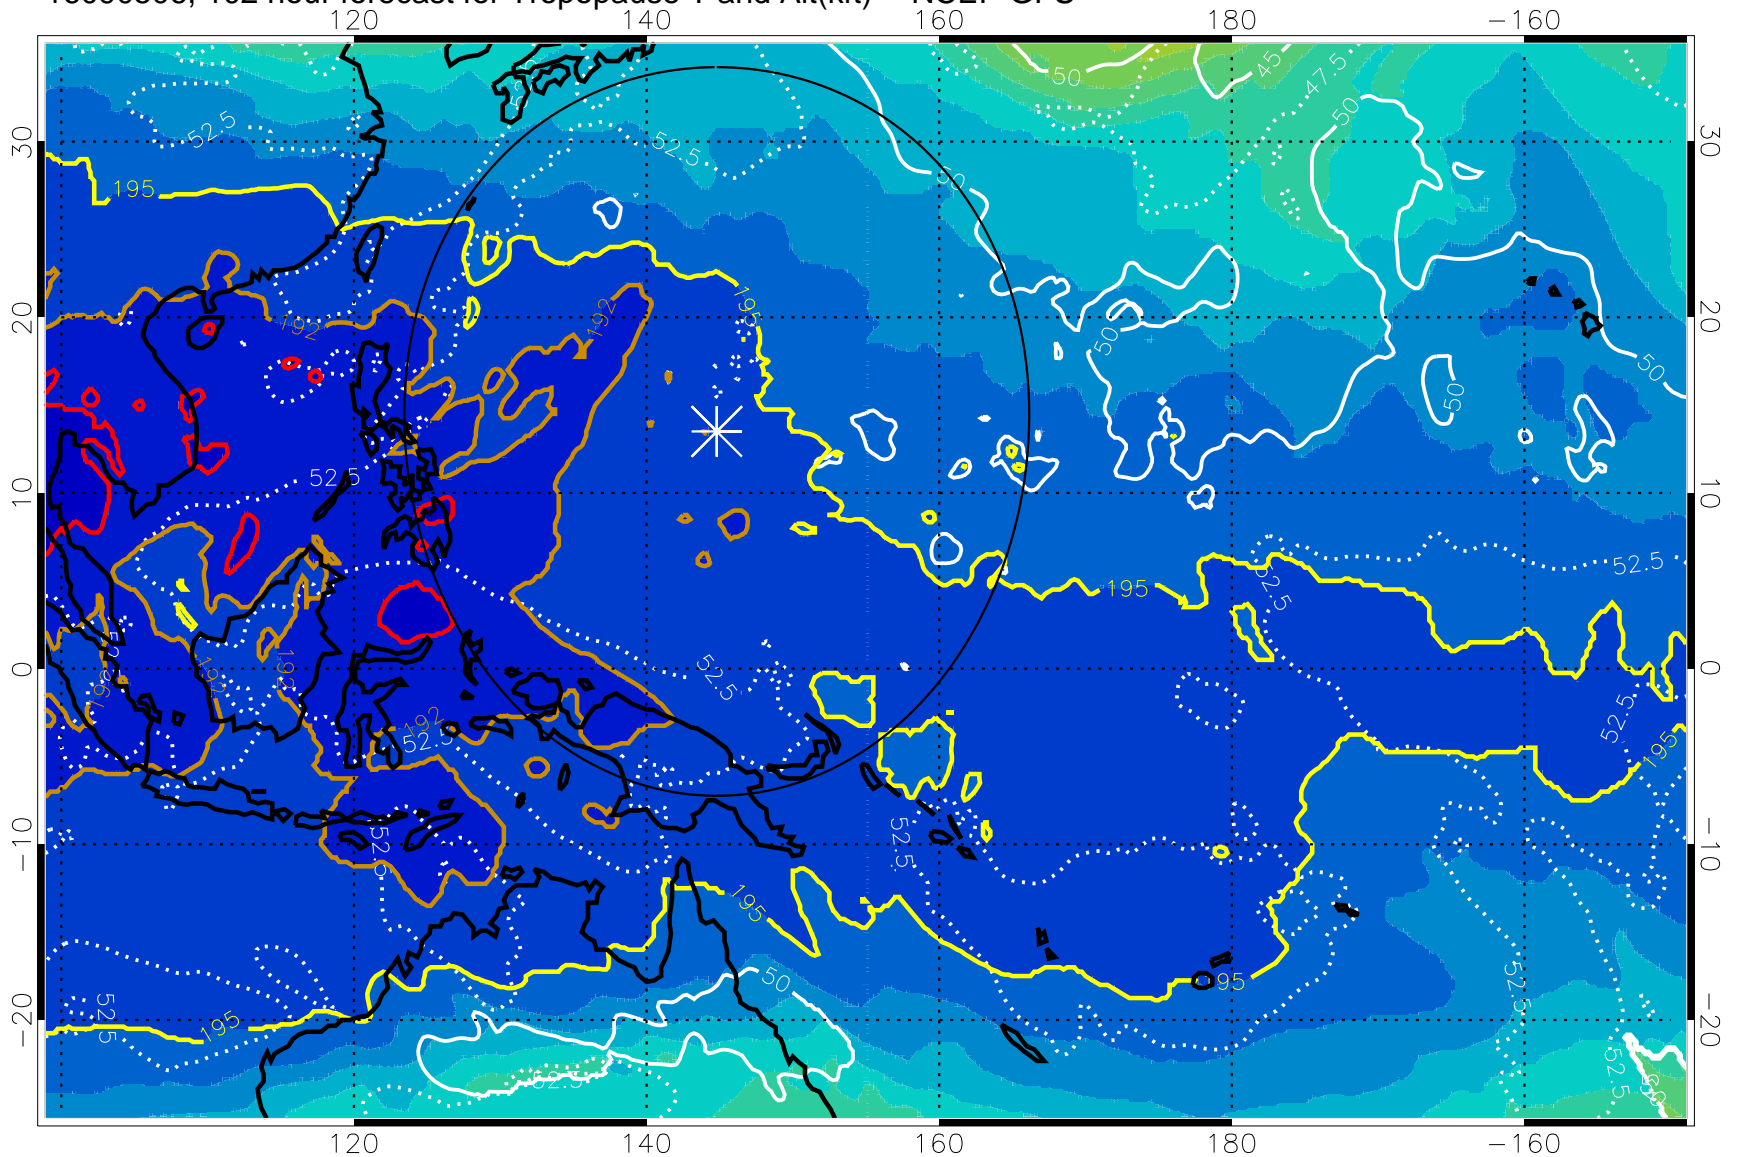

16090418, 90 hour forecast for Tropopause T and Alt(kft) -- NCEP GFS

190 200 210 220 230

Tropopause T, K

Tropopause Altitude in kft (white)

192.5K Isotherm 195K Isotherm
187.5K Isotherm 190K Isotherm

Range ring of 2304 km

16090500, 96 hour forecast for Tropopause T and Alt(kft) -- NCEP GFS

190 200 210 220 230

Tropopause T, K

Tropopause Altitude in kft (white)

192.5K Isotherm 195K Isotherm

187.5K Isotherm 190K Isotherm

Range ring of 2304 km

16090506, 102 hour forecast for Tropopause T and Alt(kft) -- NCEP GFS

190 200 210 220 230
Tropopause T, K

Tropopause Altitude in kft (white)

192.5K Isotherm 195K Isotherm
187.5K Isotherm 190K Isotherm

Range ring of 2304 km