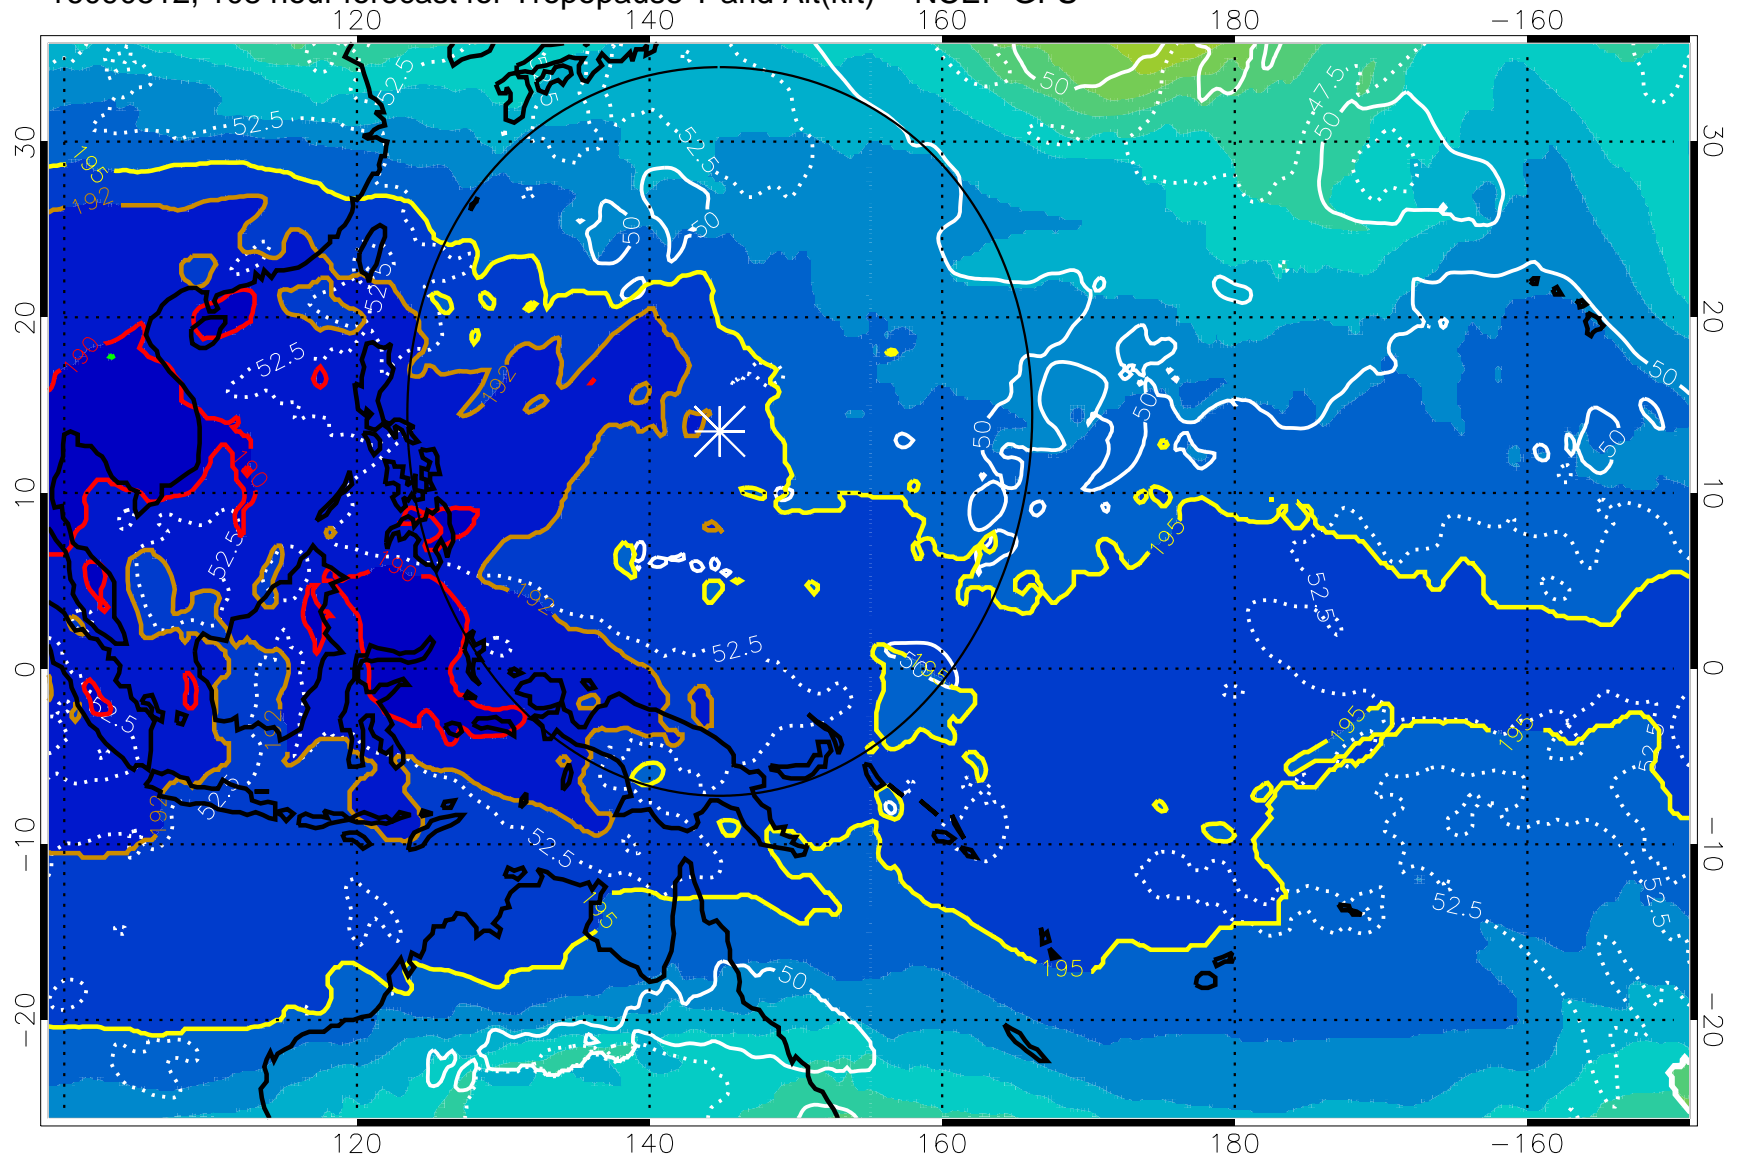

16090506, 102 hour forecast for Tropopause T and Alt(kft) -- NCEP GFS

190 200 210 220 230
Tropopause T, K

Tropopause Altitude in kft (white)

192.5K Isotherm 195K Isotherm
187.5K Isotherm 190K Isotherm

Range ring of 2304 km

16090512, 108 hour forecast for Tropopause T and Alt(kft) -- NCEP GFS

190 200 210 220 230
Tropopause T, K

Tropopause Altitude in kft (white)

192.5K Isotherm 195K Isotherm
187.5K Isotherm 190K Isotherm

Range ring of 2304 km