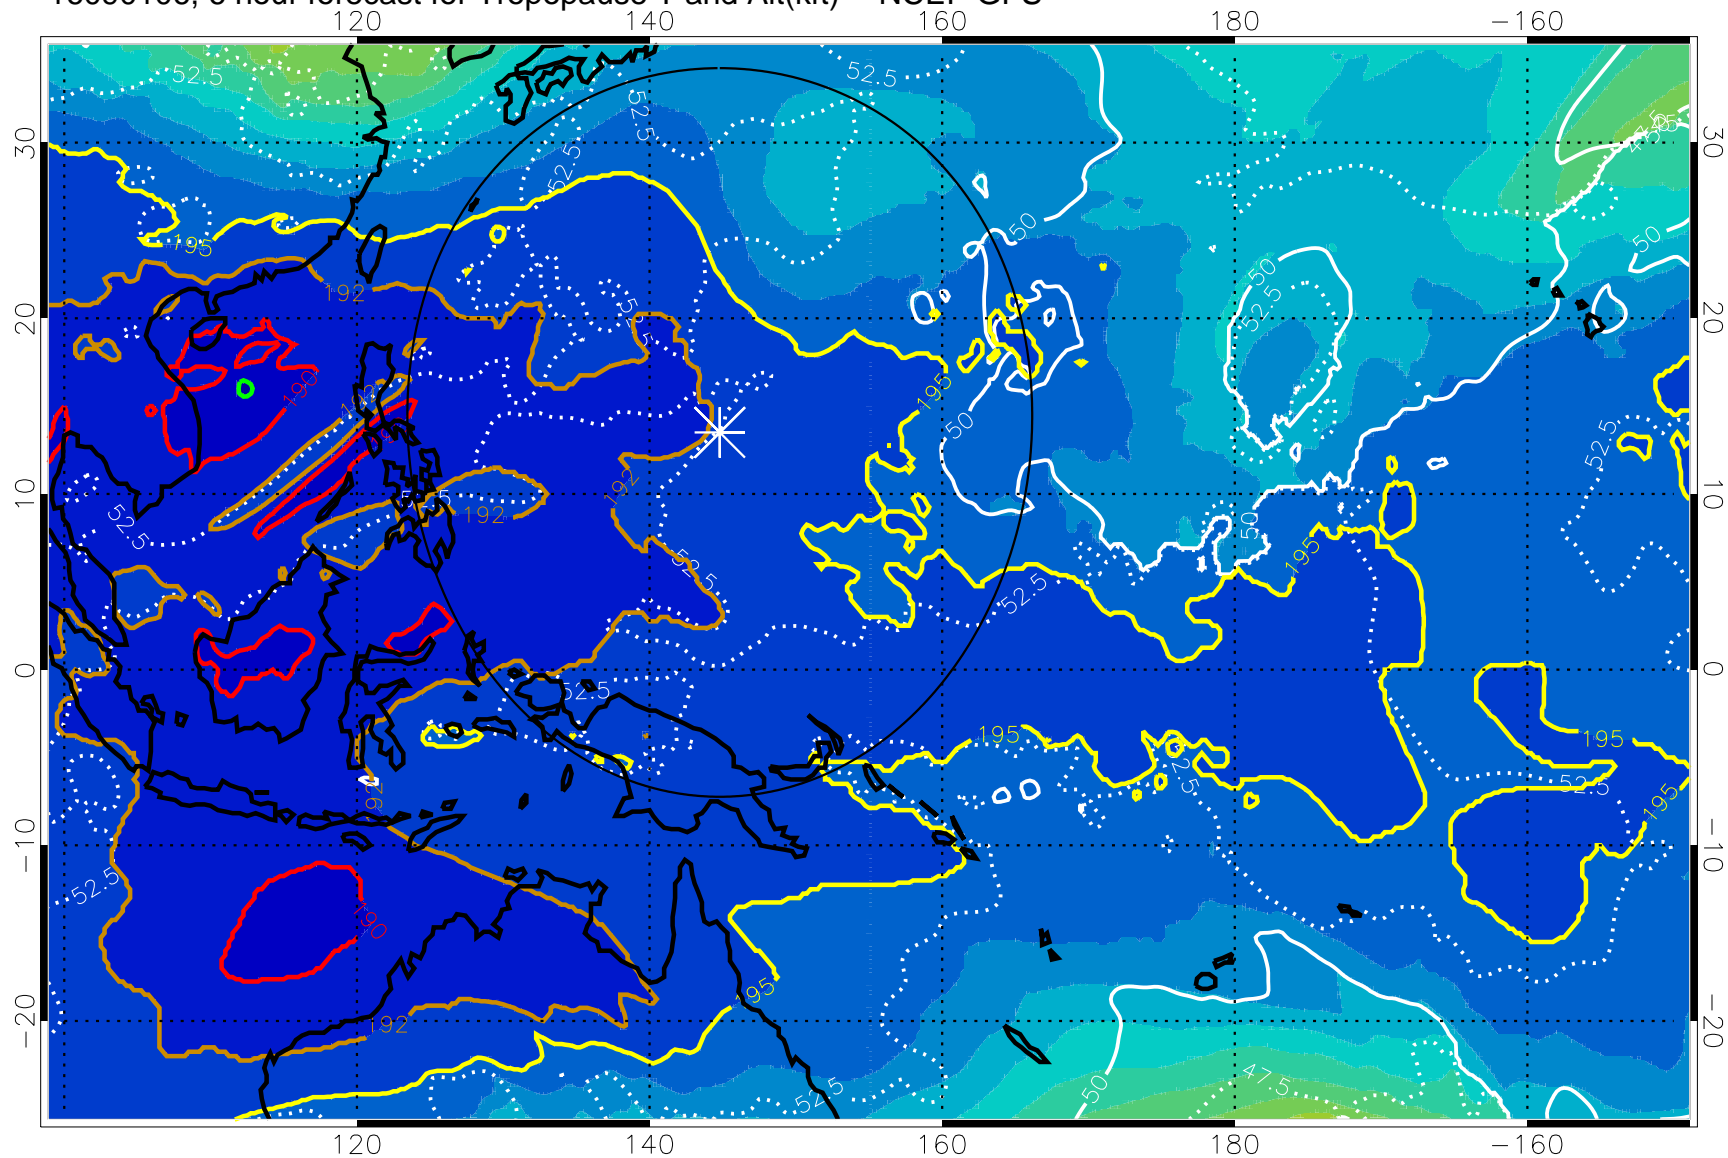

16090106, 6 hour forecast for Tropopause T and Alt(kft) -- NCEP GFS

190 200 210 220 230

Tropopause T, K

Tropopause Altitude in kft (white)

192.5K Isotherm 195K Isotherm

187.5K Isotherm 190K Isotherm

Range ring of 2304 km