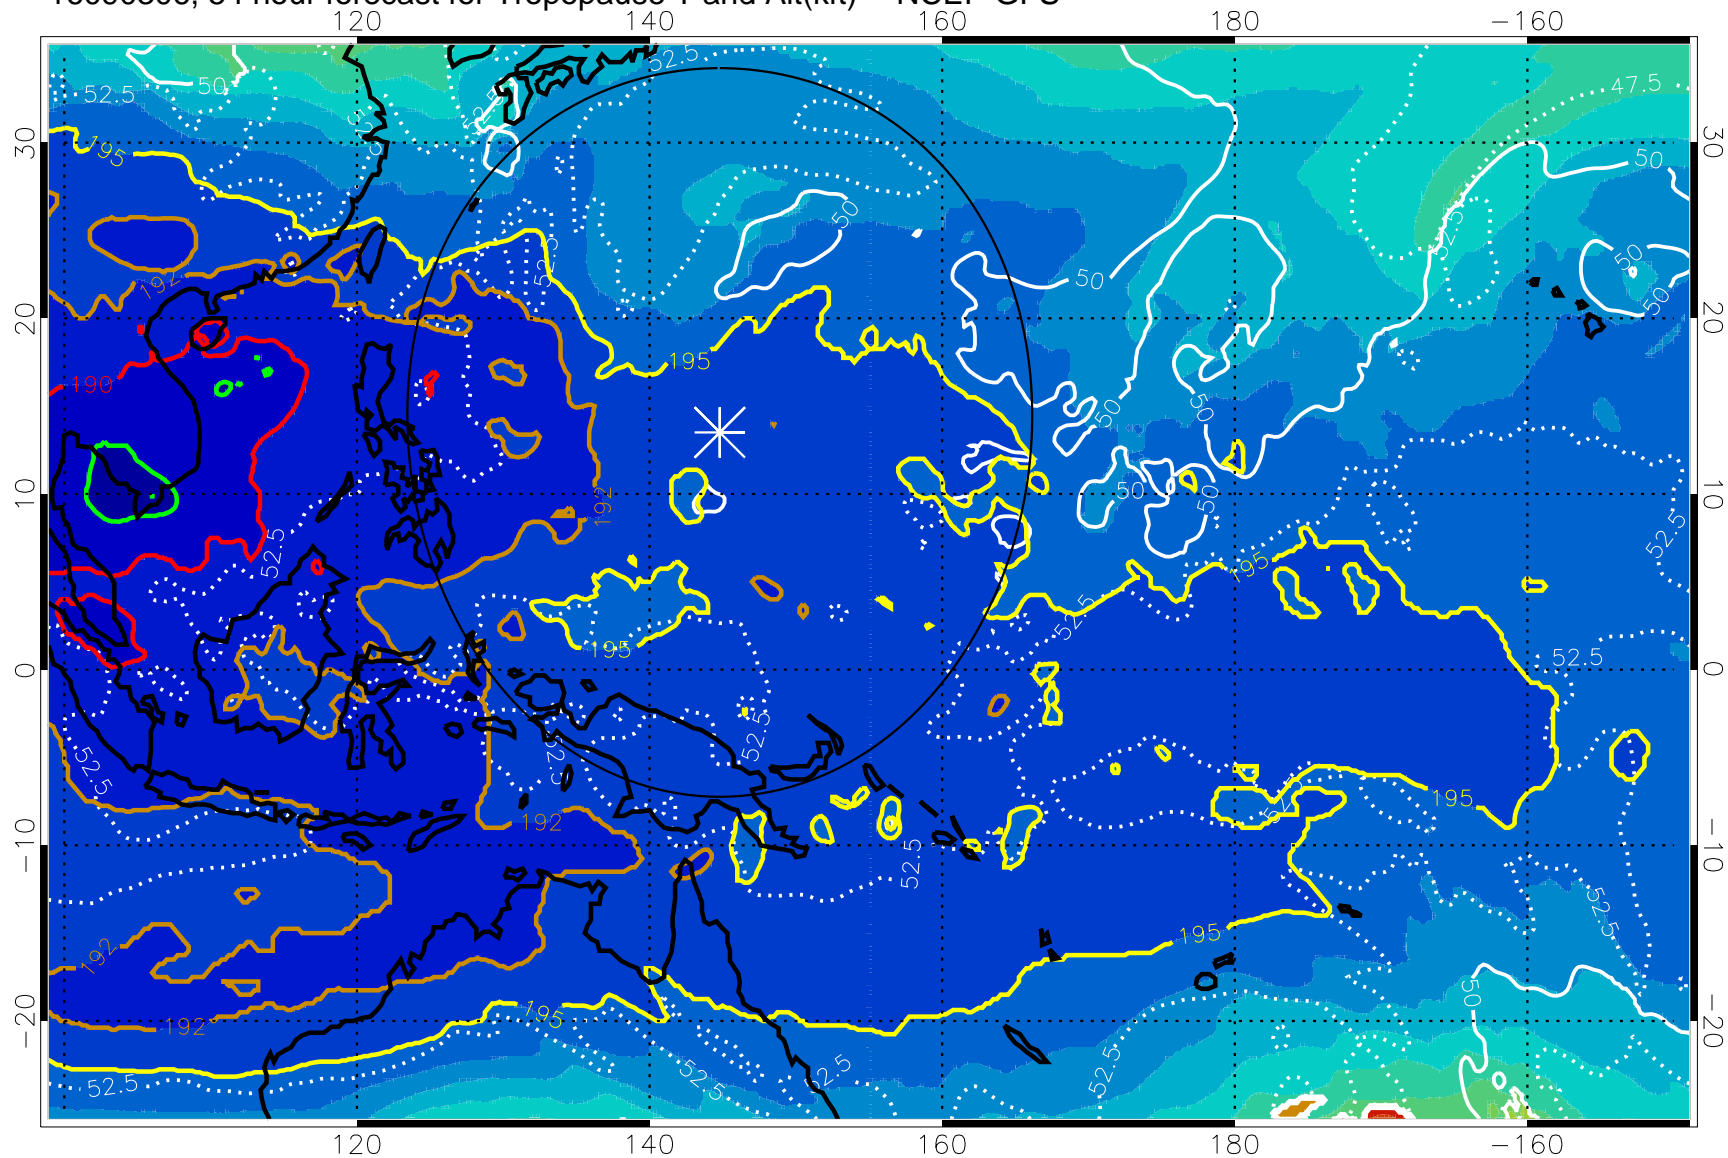

16090306, 54 hour forecast for Tropopause T and Alt(kft) -- NCEP GFS

190 200 210 220 230

Tropopause T, K

Tropopause Altitude in kft (white)

192.5K Isotherm 195K Isotherm
187.5K Isotherm 190K Isotherm

Range ring of 2304 km