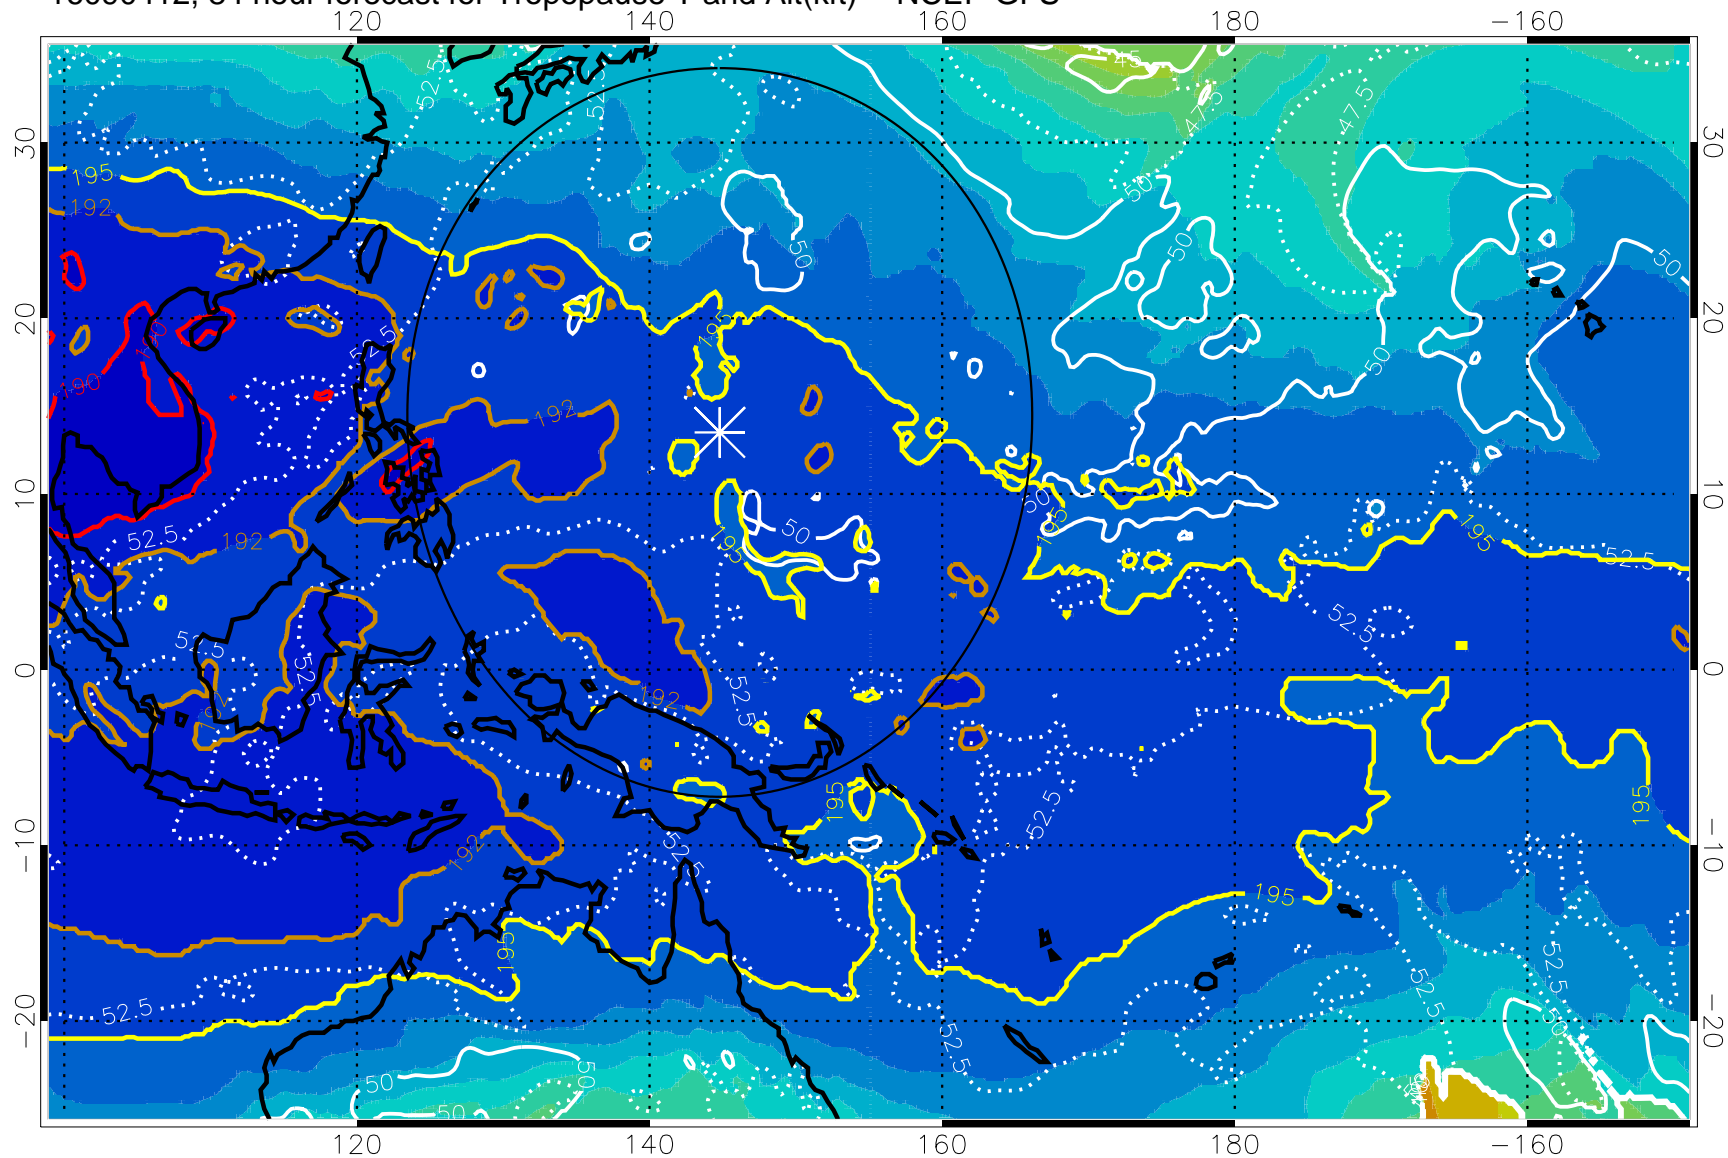

16090412, 84 hour forecast for Tropopause T and Alt(kft) -- NCEP GFS

190 200 210 220 230

Tropopause T, K

Tropopause Altitude in kft (white)

192.5K Isotherm 195K Isotherm
187.5K Isotherm 190K Isotherm

Range ring of 2304 km