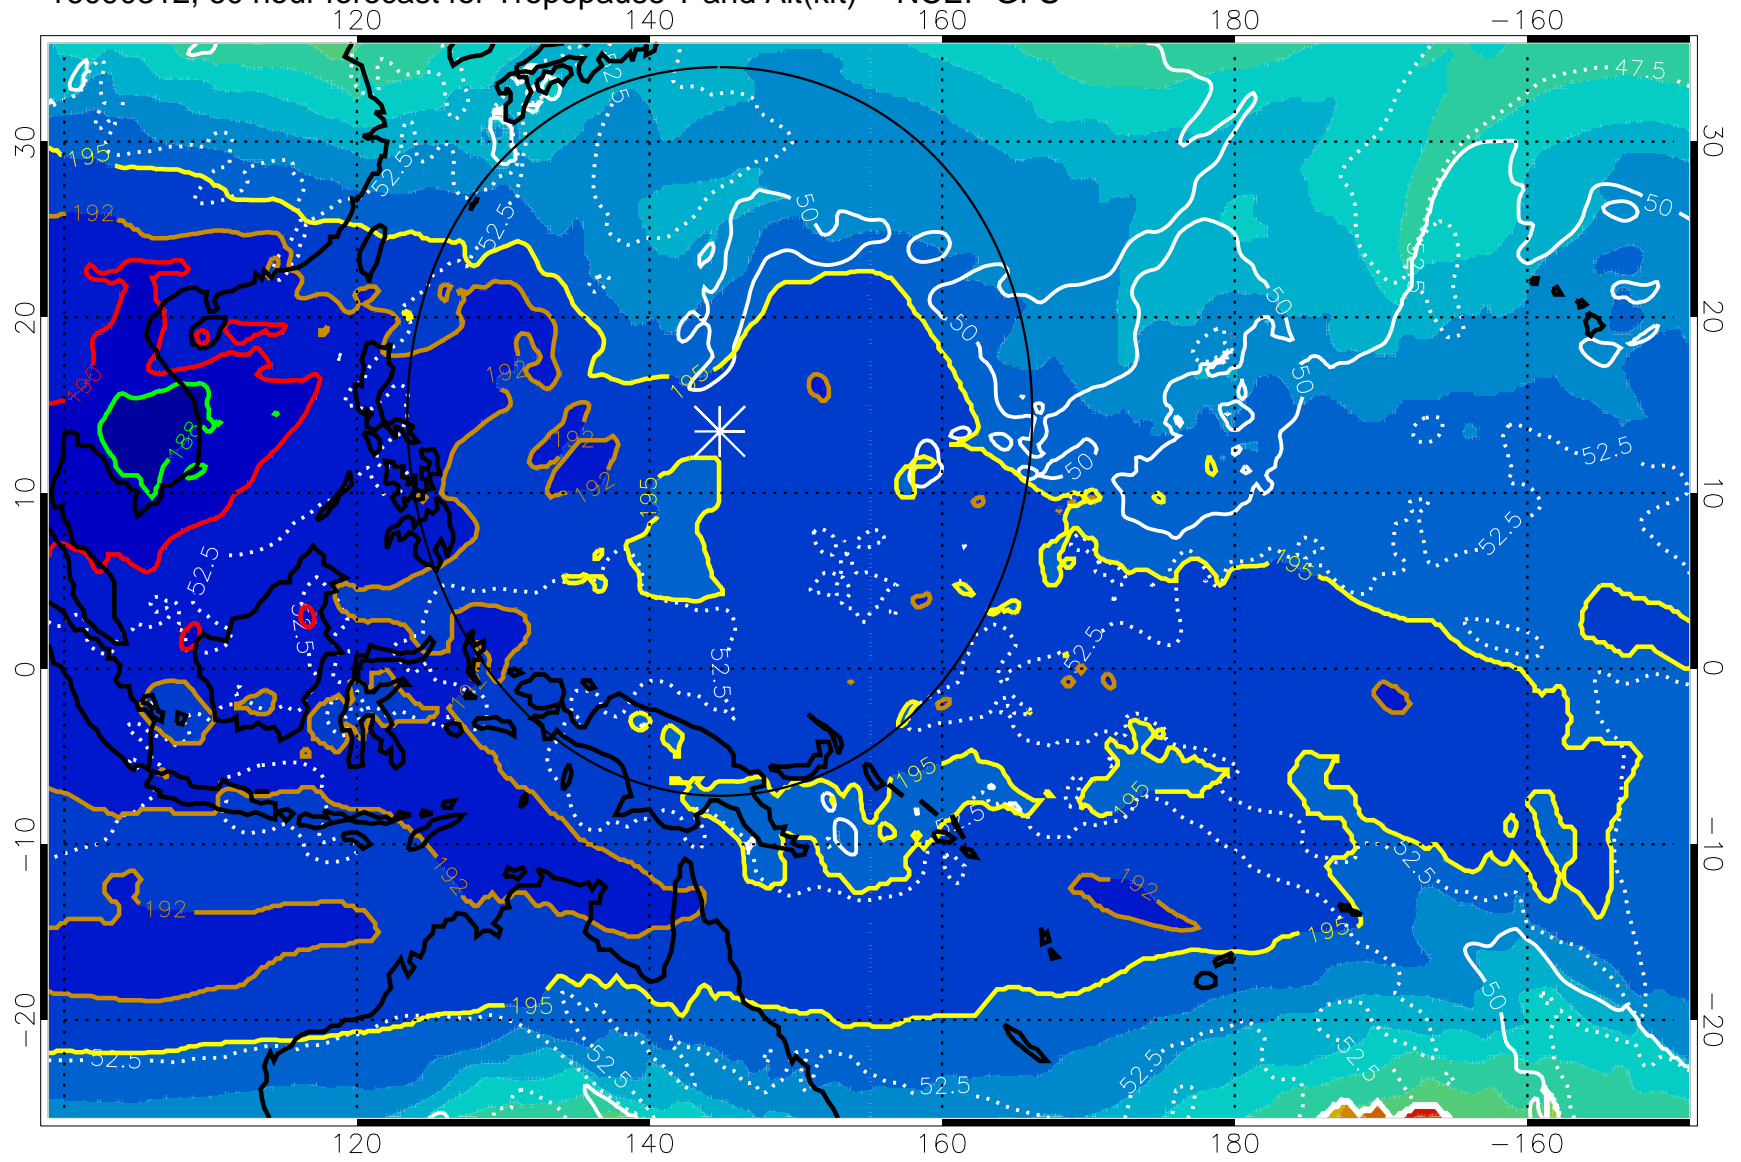

16090306, 54 hour forecast for Tropopause T and Alt(kft) -- NCEP GFS

190 200 210 220 230

Tropopause T, K

Tropopause Altitude in kft (white)

192.5K Isotherm 195K Isotherm
187.5K Isotherm 190K Isotherm

Range ring of 2304 km

16090312, 60 hour forecast for Tropopause T and Alt(kft) -- NCEP GFS

190 200 210 220 230
Tropopause T, K

Tropopause Altitude in kft (white)

192.5K Isotherm 195K Isotherm
187.5K Isotherm 190K Isotherm

Range ring of 2304 km