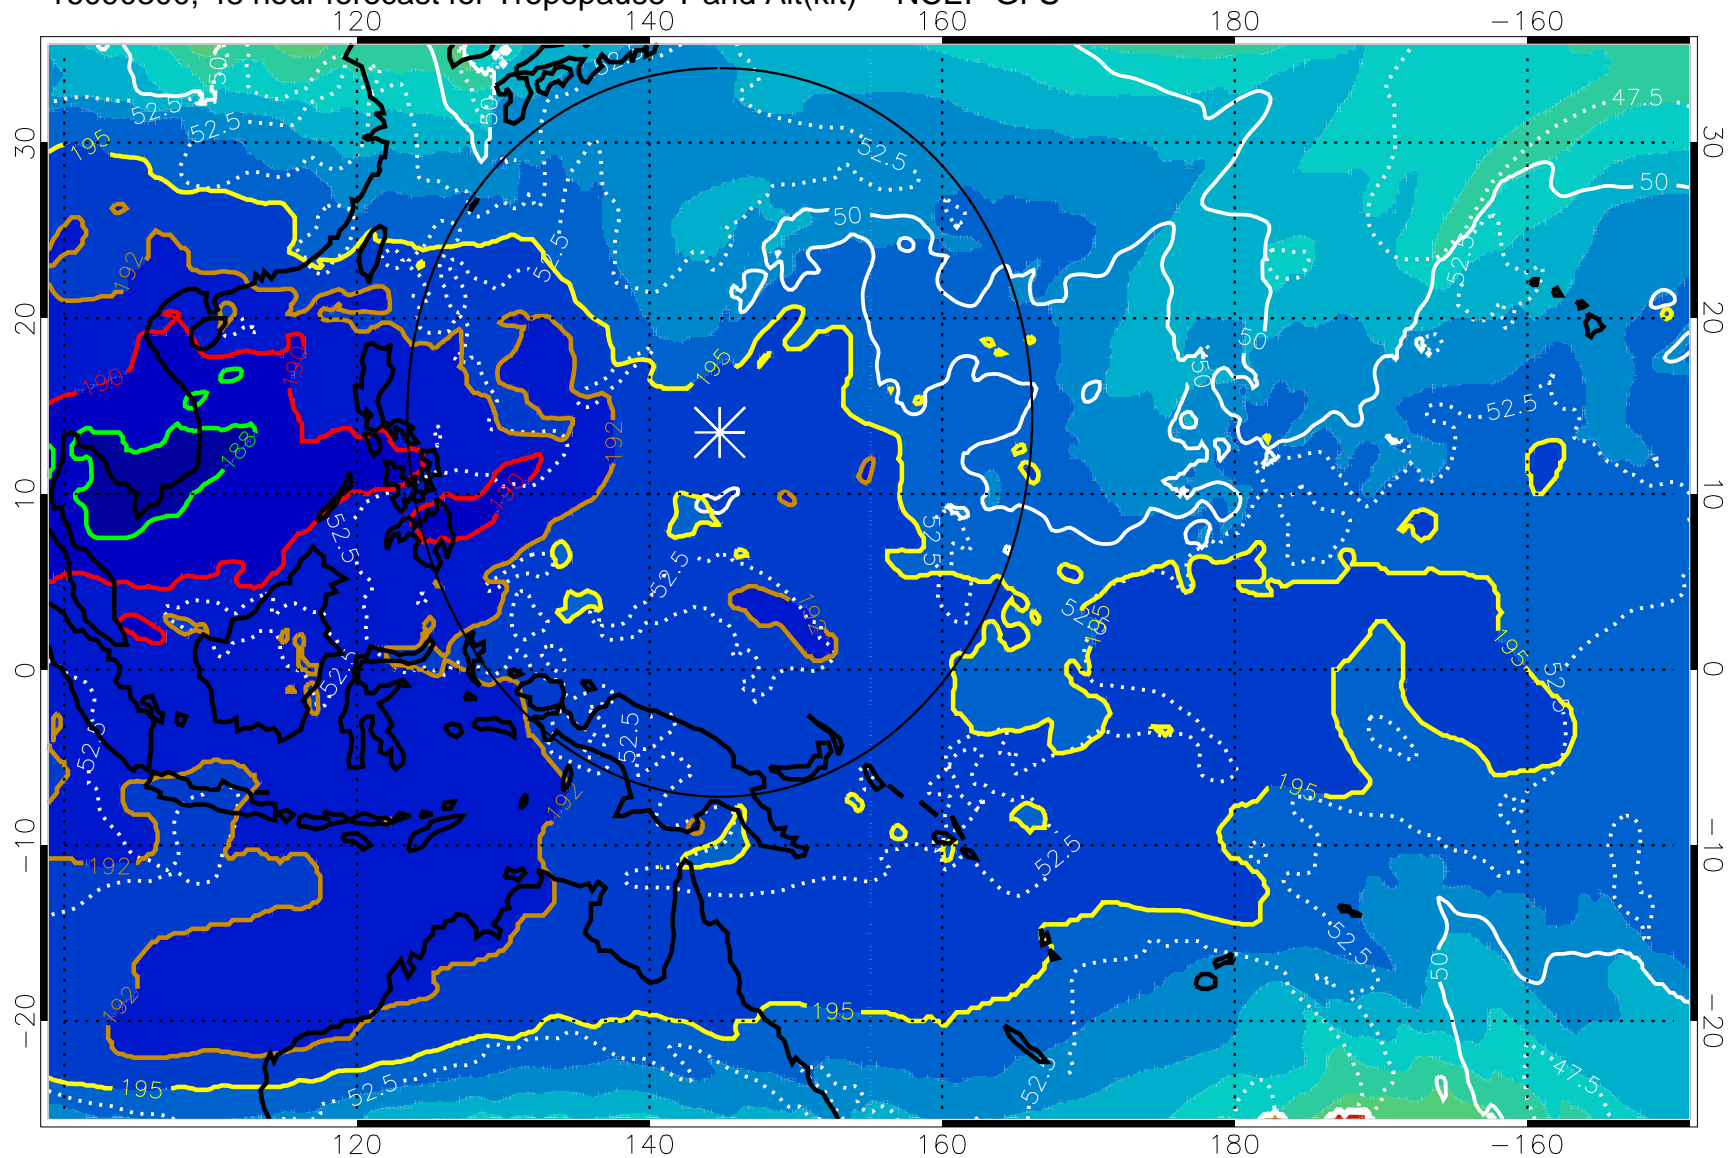

16090300, 48 hour forecast for Tropopause T and Alt(kft) -- NCEP GFS

190   200   210   220   230
Tropopause T, K

Tropopause Altitude in kft (white)

192.5K Isotherm   195K Isotherm
187.5K Isotherm   190K Isotherm

Range ring of 2304 km