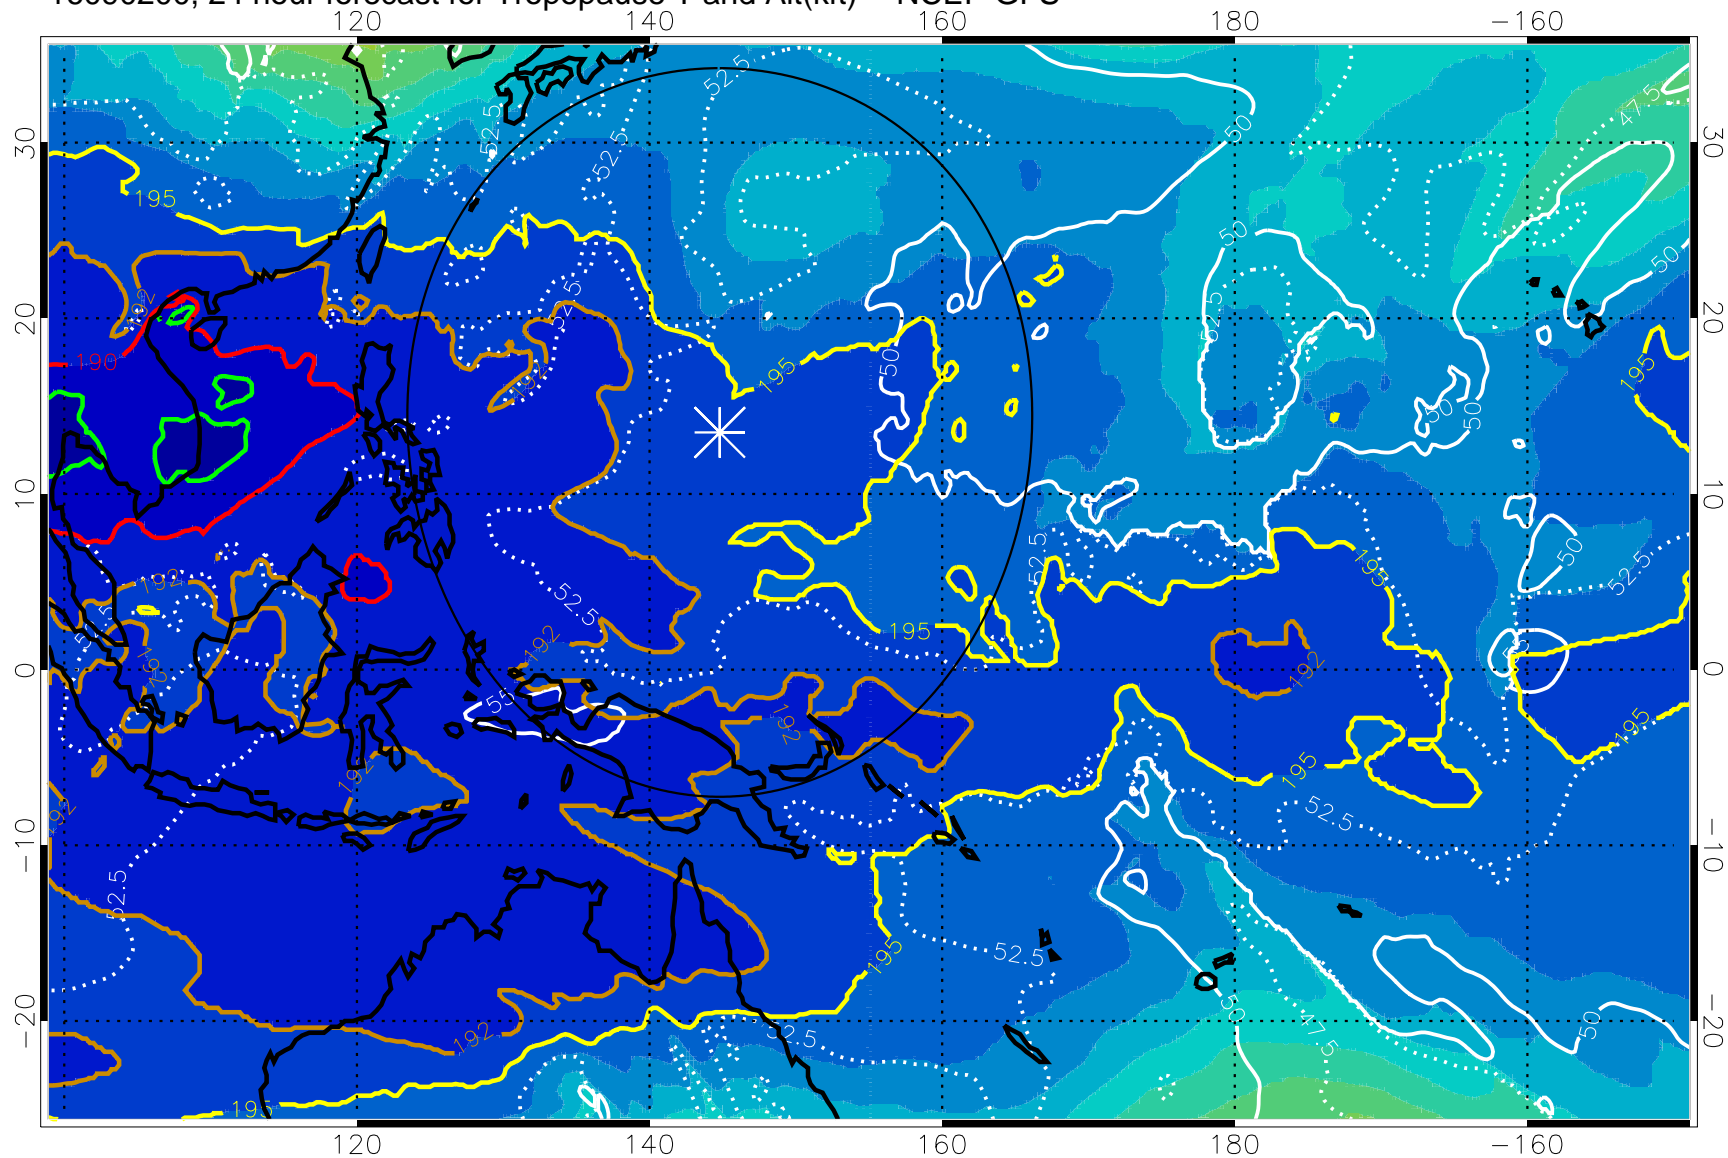

16090200, 24 hour forecast for Tropopause T and Alt(kft) -- NCEP GFS

190 200 210 220 230
Tropopause T, K

Tropopause Altitude in kft (white)

192.5K Isotherm 195K Isotherm
187.5K Isotherm 190K Isotherm

Range ring of 2304 km