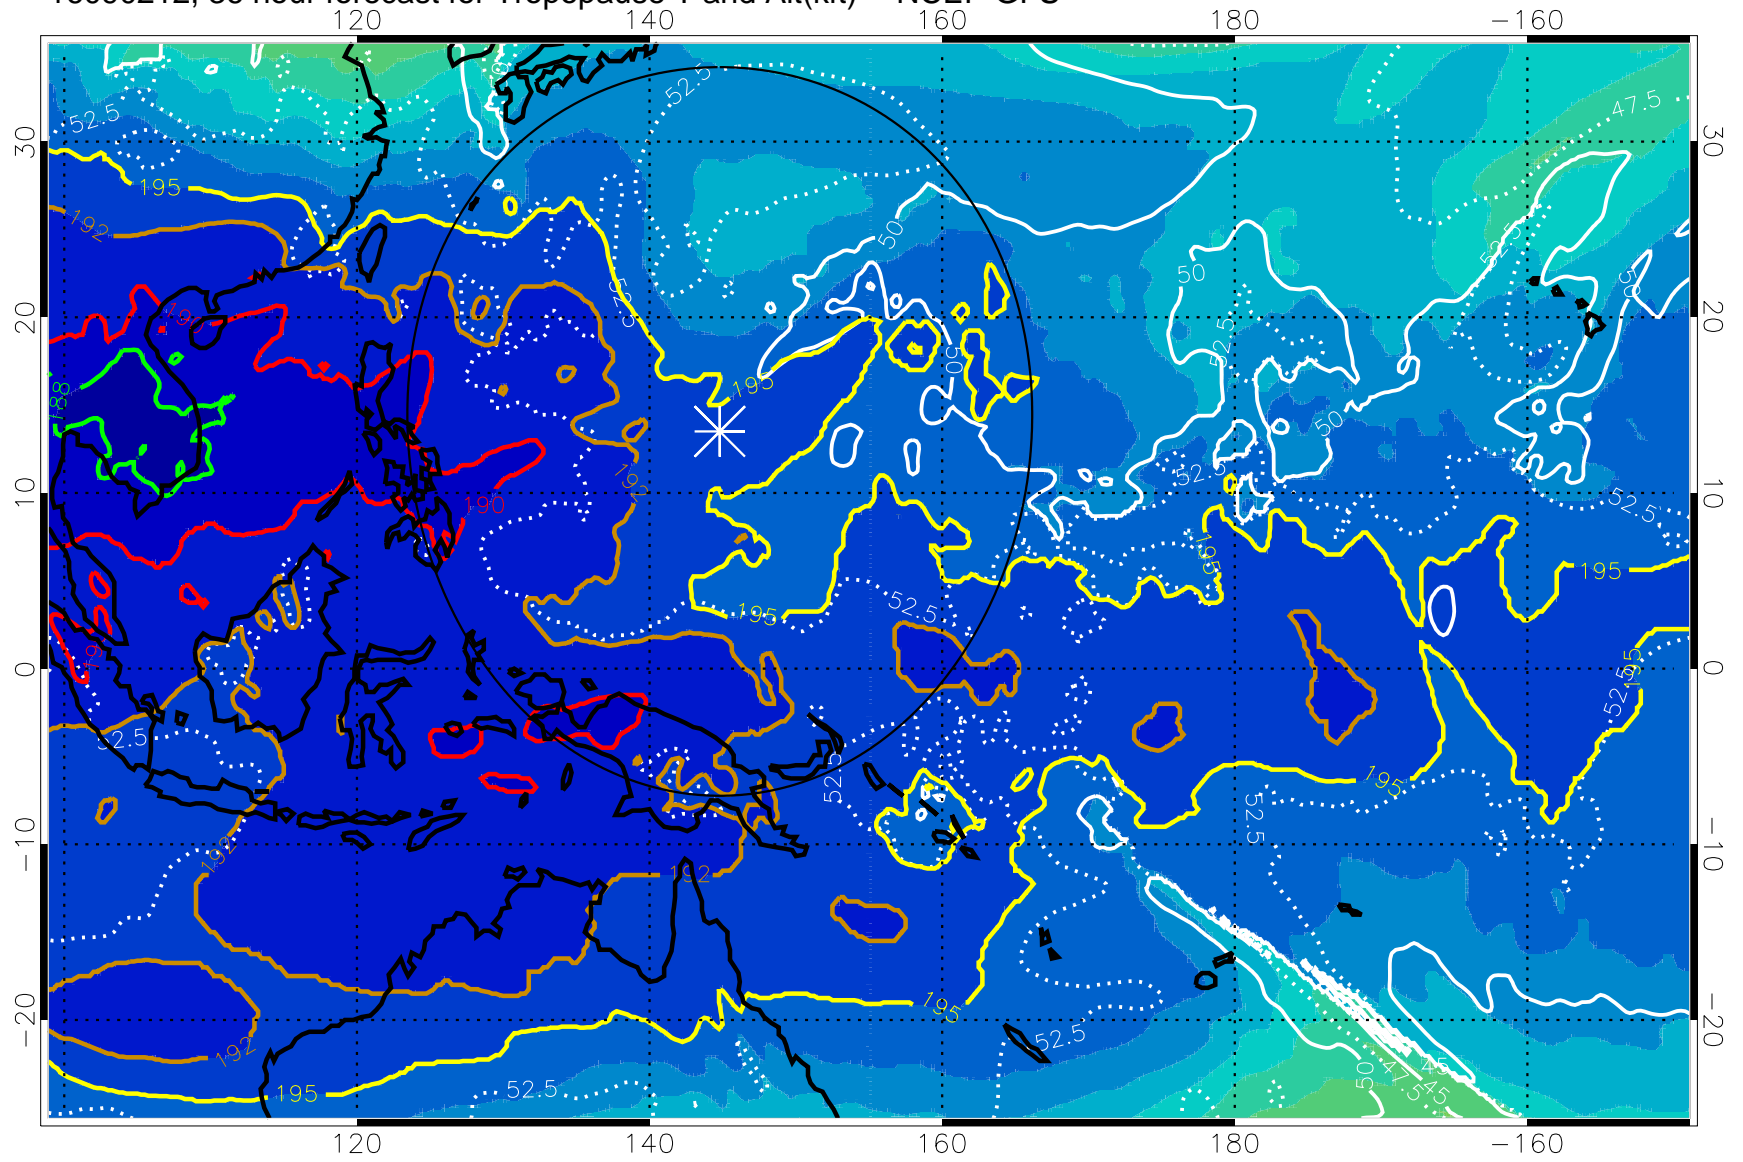

16090212, 36 hour forecast for Tropopause T and Alt(kft) -- NCEP GFS

190 200 210 220 230

Tropopause T, K

Tropopause Altitude in kft (white)

192.5K Isotherm 195K Isotherm

187.5K Isotherm 190K Isotherm

Range ring of 2304 km