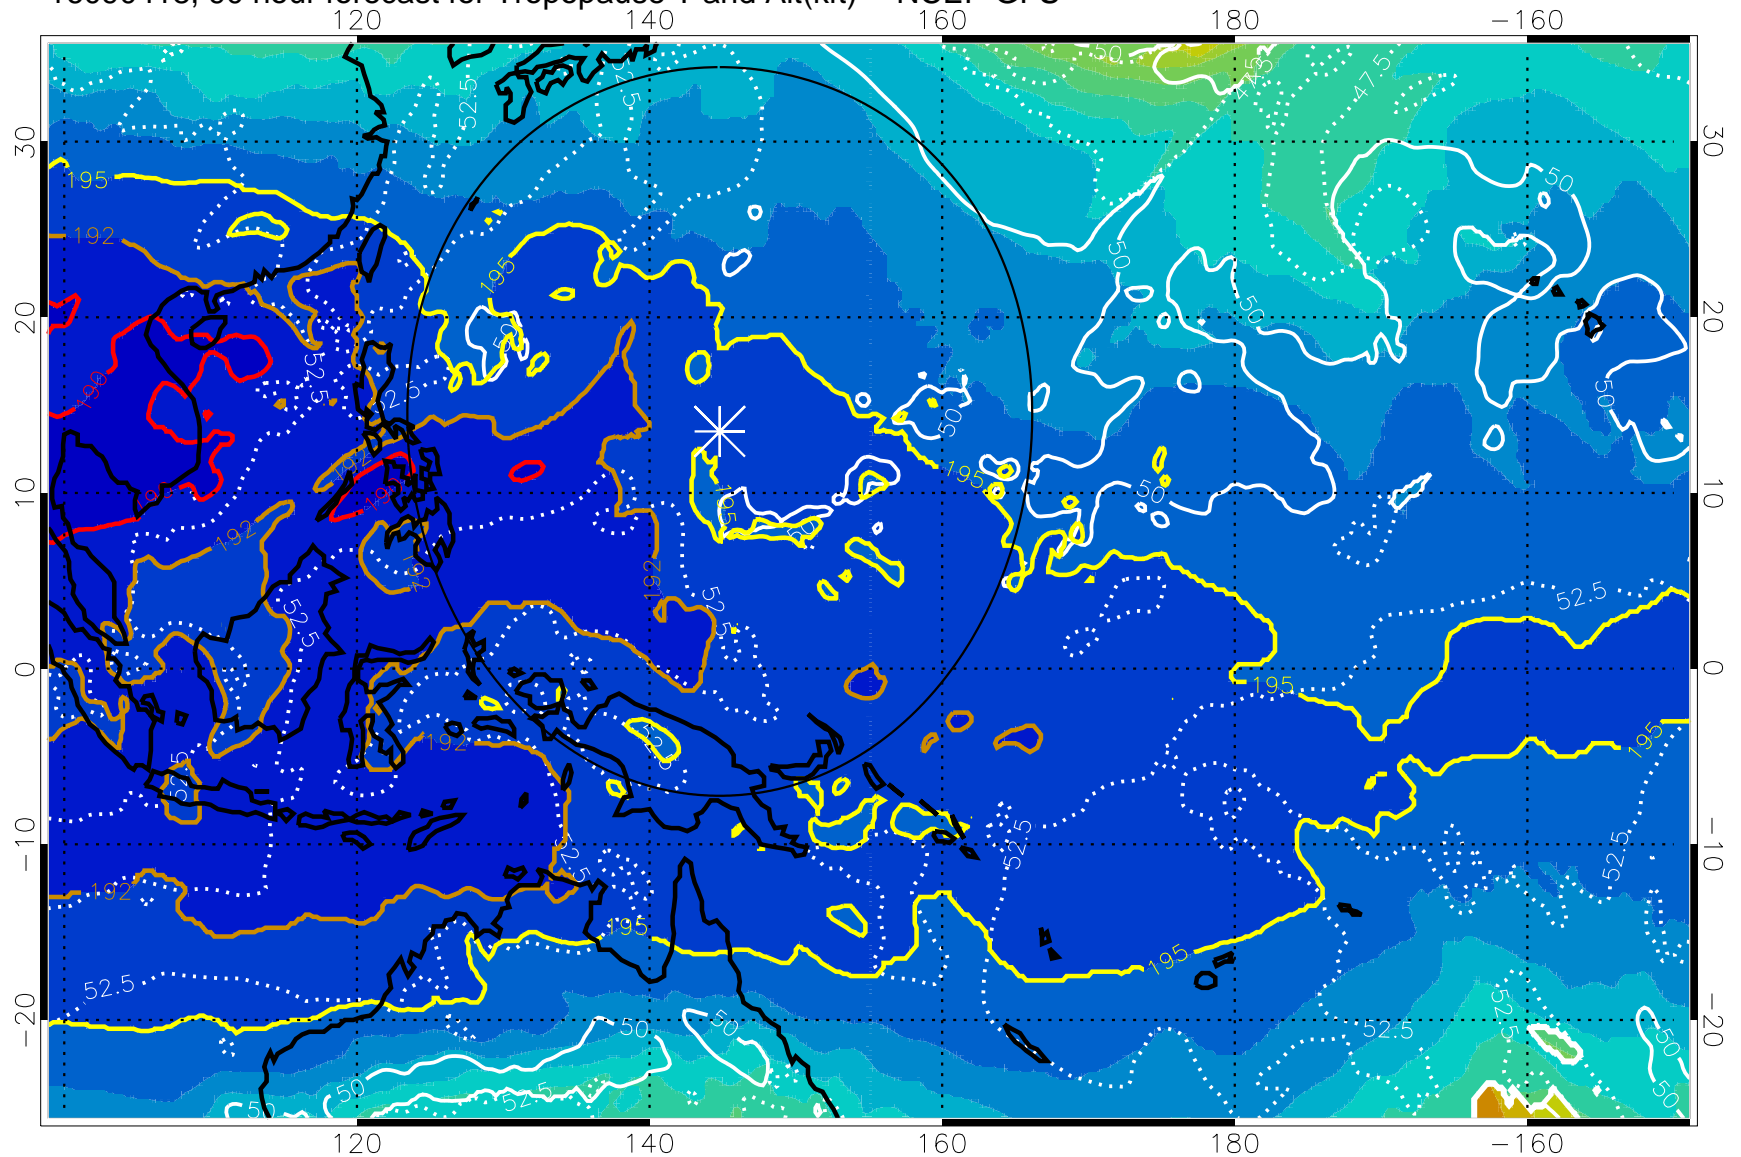

16090412, 84 hour forecast for Tropopause T and Alt(kft) -- NCEP GFS

190 200 210 220 230

Tropopause T, K

Tropopause Altitude in kft (white)

192.5K Isotherm 195K Isotherm
187.5K Isotherm 190K Isotherm

Range ring of 2304 km

16090418, 90 hour forecast for Tropopause T and Alt(kft) -- NCEP GFS

190 200 210 220 230

Tropopause T, K

Tropopause Altitude in kft (white)

192.5K Isotherm 195K Isotherm
187.5K Isotherm 190K Isotherm

Range ring of 2304 km