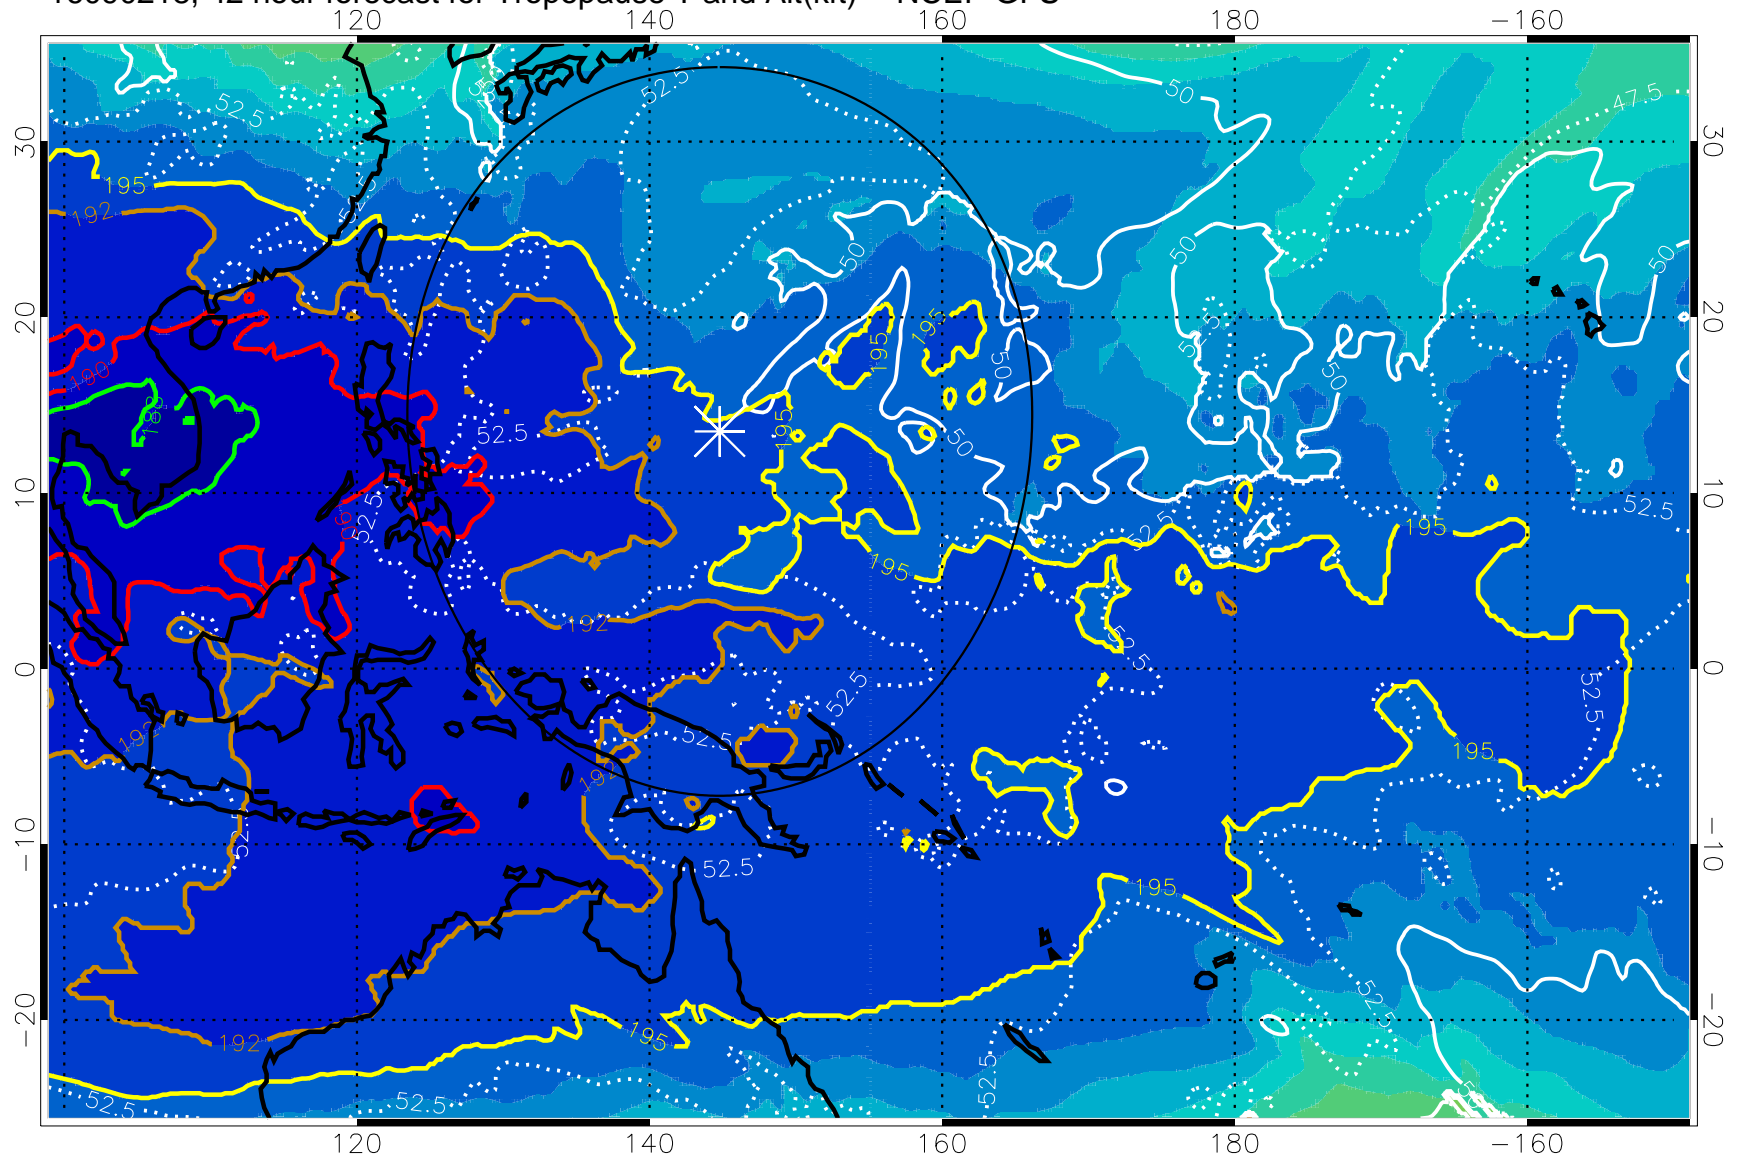

16090218, 42 hour forecast for Tropopause T and Alt(kft) -- NCEP GFS

190   200   210   220   230
Tropopause T, K

Tropopause Altitude in kft (white)

192.5K Isotherm   195K Isotherm
187.5K Isotherm   190K Isotherm

Range ring of 2304 km