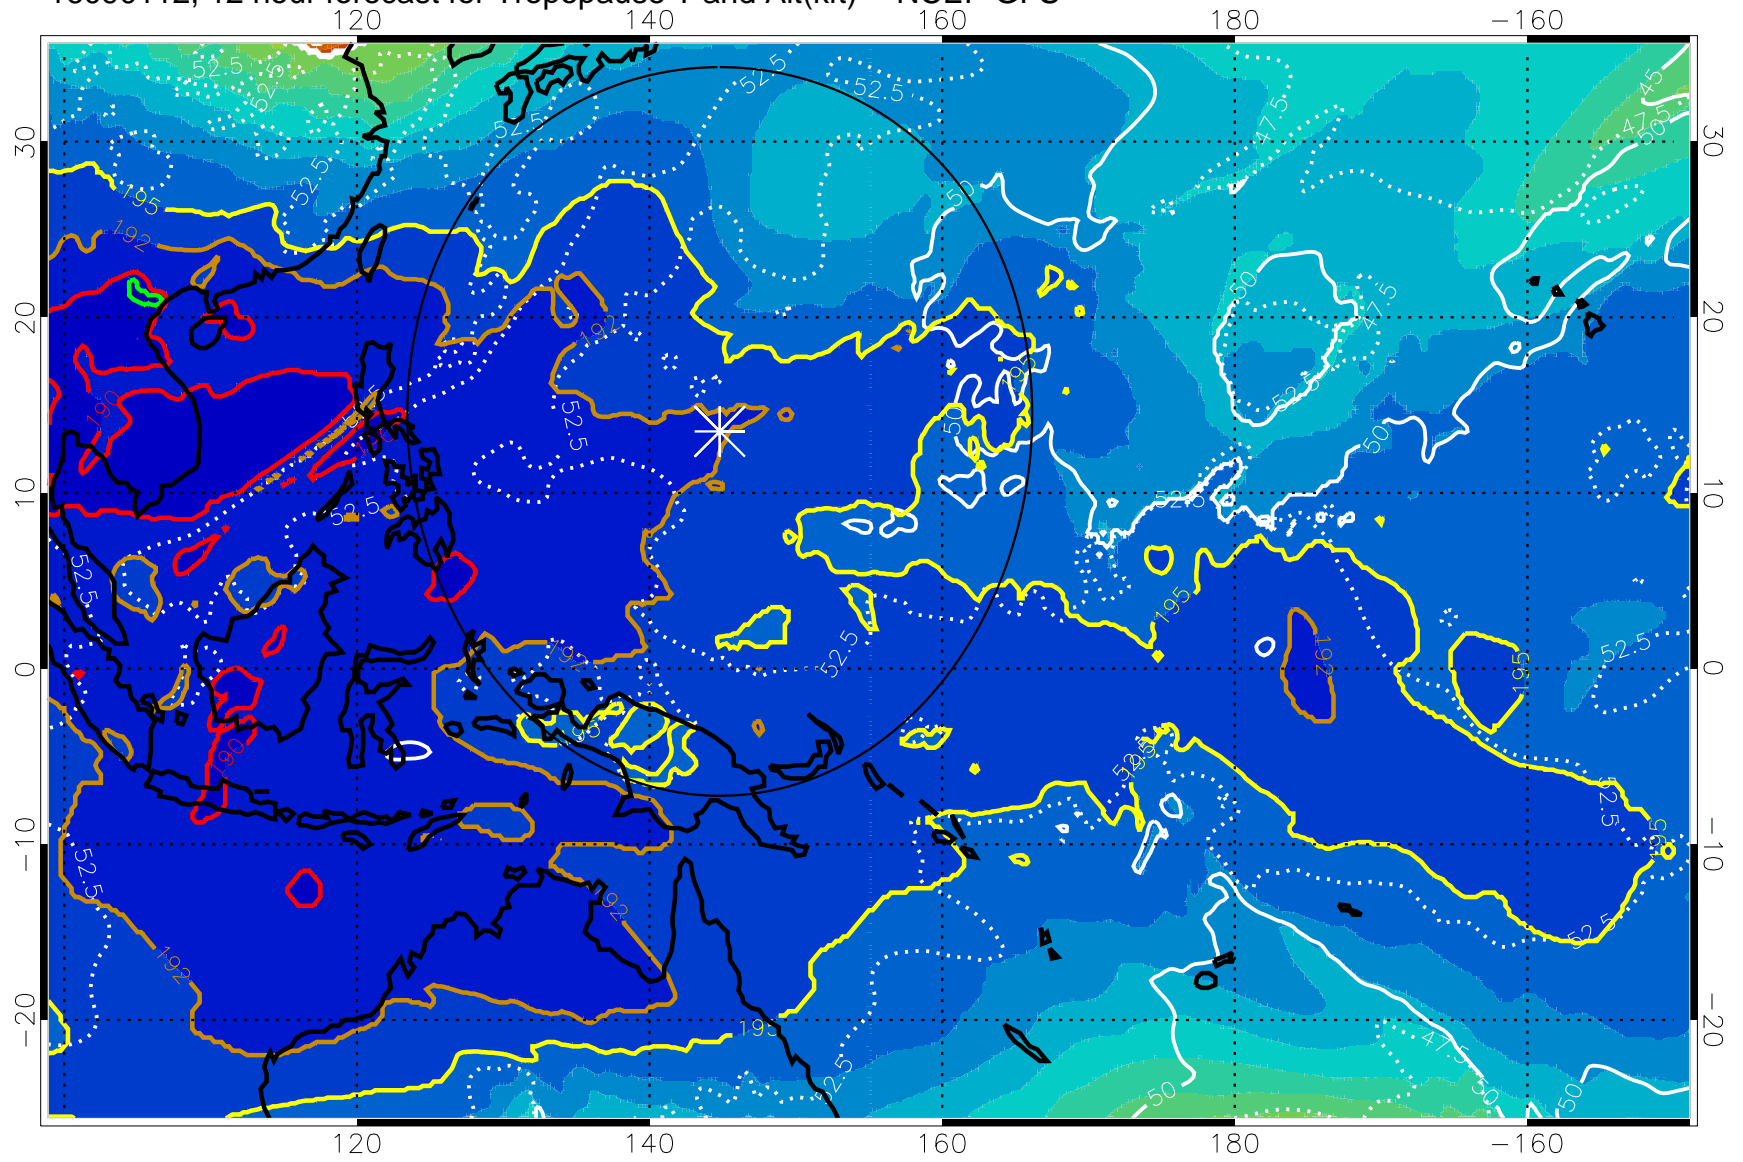

16090106, 6 hour forecast for Tropopause T and Alt(kft) -- NCEP GFS

190 200 210 220 230

Tropopause T, K

Tropopause Altitude in kft (white)

192.5K Isotherm 195K Isotherm

187.5K Isotherm 190K Isotherm

Range ring of 2304 km

16090112, 12 hour forecast for Tropopause T and Alt(kft) -- NCEP GFS

190 200 210 220 230
Tropopause T, K

Tropopause Altitude in kft (white)

192.5K Isotherm 195K Isotherm
187.5K Isotherm 190K Isotherm

Range ring of 2304 km