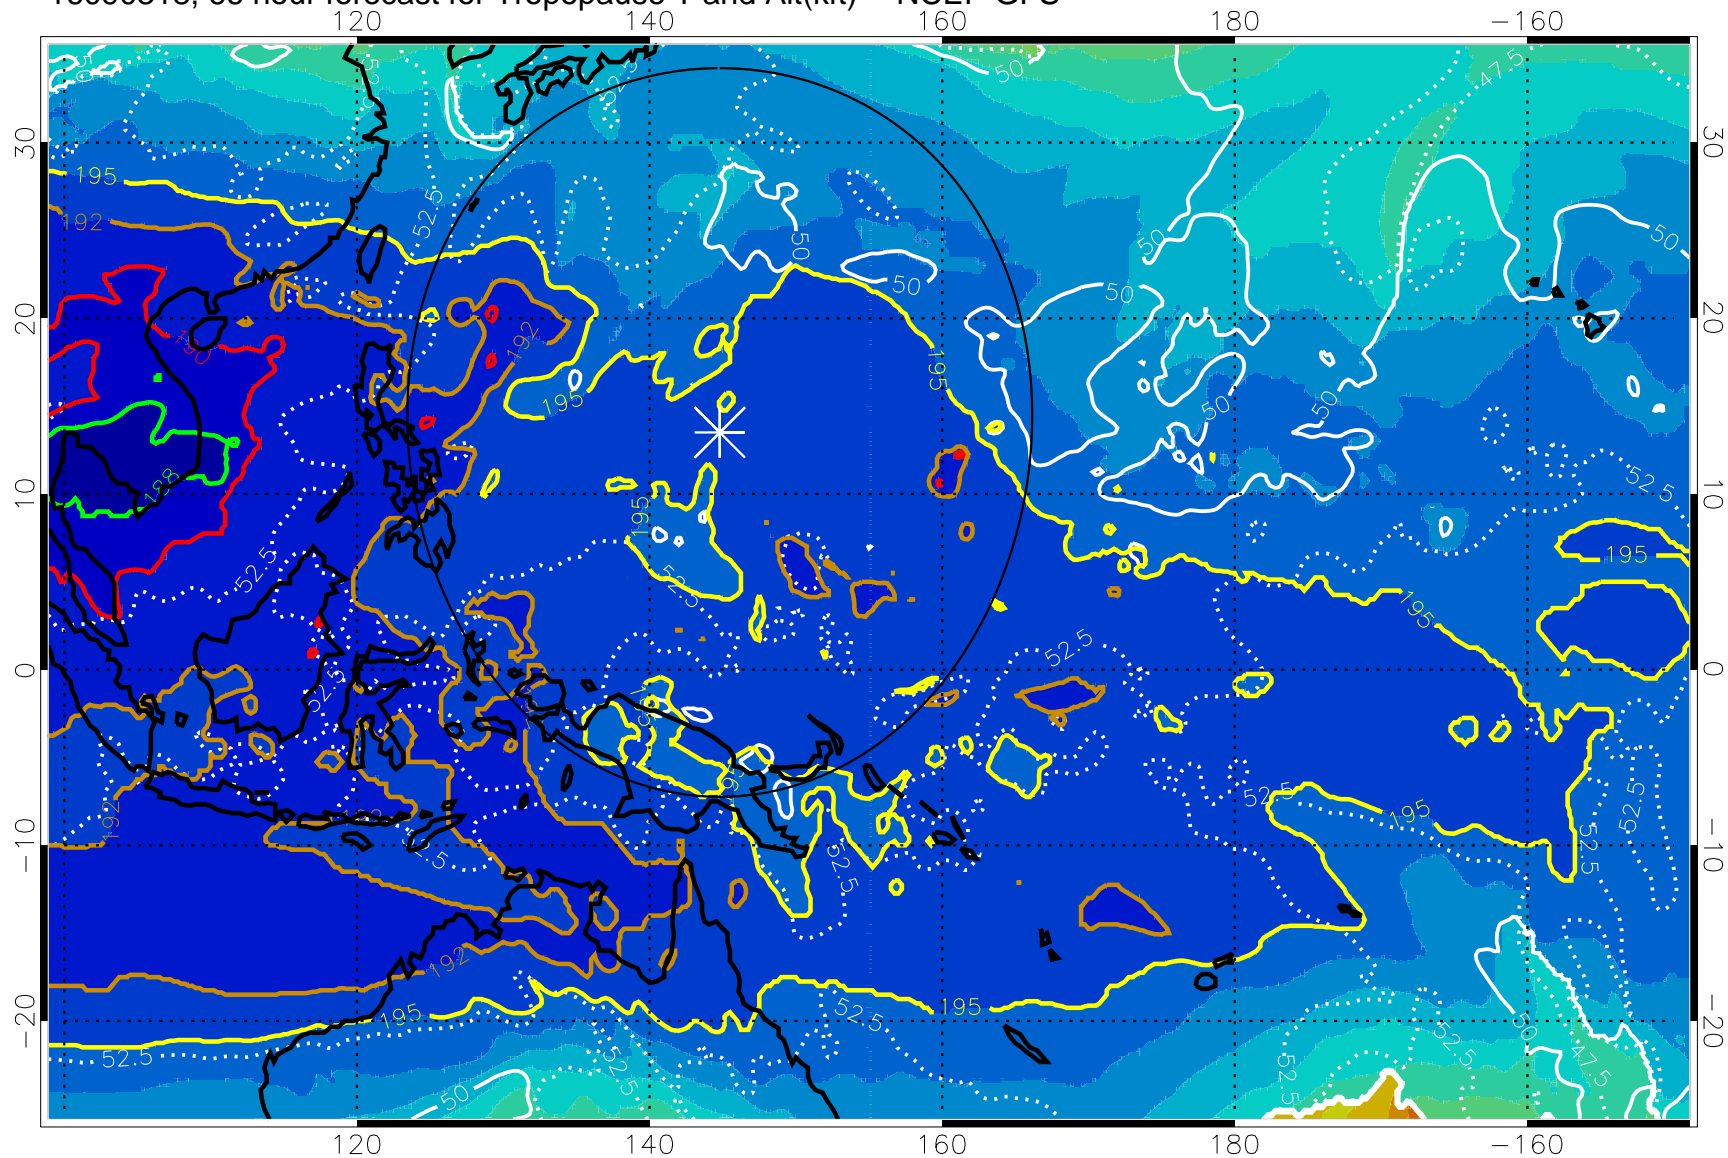

16090312, 60 hour forecast for Tropopause T and Alt(kft) -- NCEP GFS

190 200 210 220 230
Tropopause T, K

Tropopause Altitude in kft (white)

192.5K Isotherm 195K Isotherm
187.5K Isotherm 190K Isotherm

Range ring of 2304 km

16090318, 66 hour forecast for Tropopause T and Alt(kft) -- NCEP GFS

190 200 210 220 230
Tropopause T, K

Tropopause Altitude in kft (white)

192.5K Isotherm 195K Isotherm
187.5K Isotherm 190K Isotherm

Range ring of 2304 km