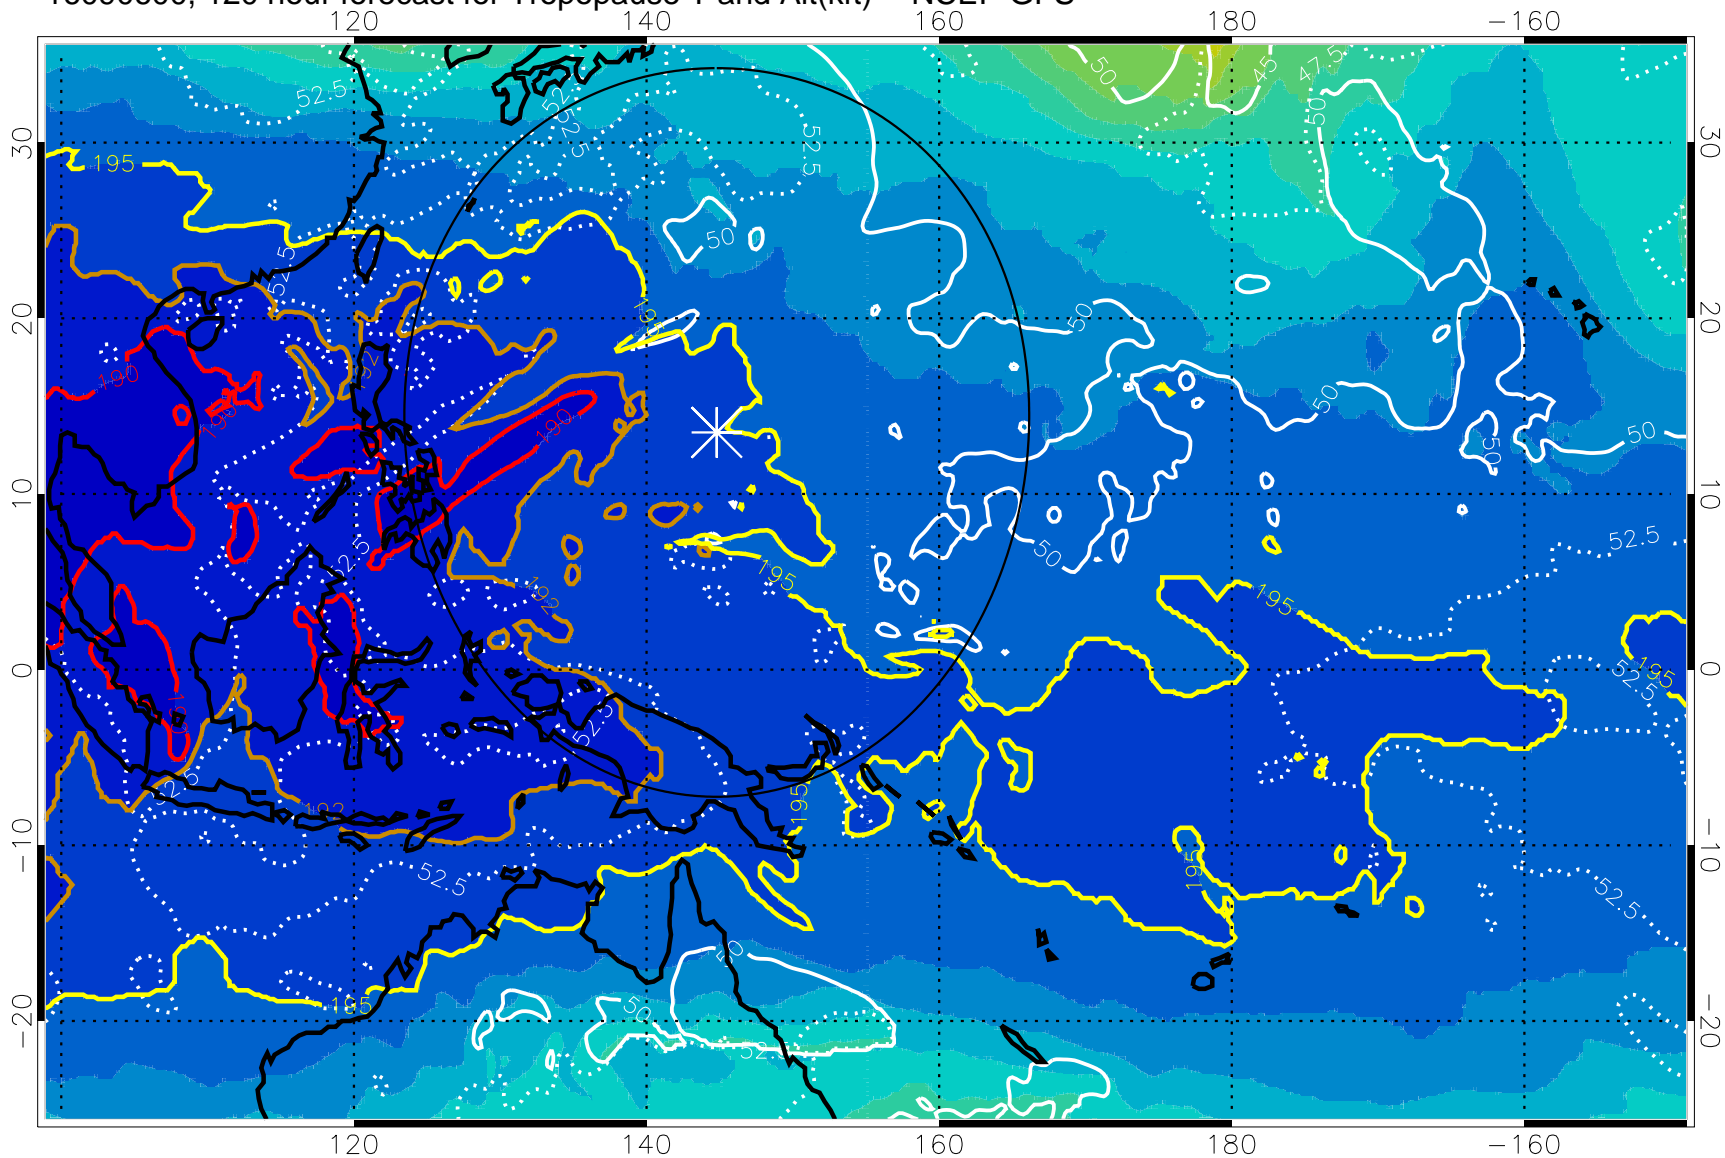

16090506, 102 hour forecast for Tropopause T and Alt(kft) -- NCEP GFS

190 200 210 220 230
Tropopause T, K

Tropopause Altitude in kft (white)

192.5K Isotherm 195K Isotherm
187.5K Isotherm 190K Isotherm

Range ring of 2304 km

16090512, 108 hour forecast for Tropopause T and Alt(kft) -- NCEP GFS

190 200 210 220 230
Tropopause T, K

Tropopause Altitude in kft (white)

192.5K Isotherm 195K Isotherm
187.5K Isotherm 190K Isotherm

Range ring of 2304 km

16090600, 120 hour forecast for Tropopause T and Alt(kft) -- NCEP GFS

190 200 210 220 230
Tropopause T, K

Tropopause Altitude in kft (white)

192.5K Isotherm 195K Isotherm
187.5K Isotherm 190K Isotherm

Range ring of 2304 km