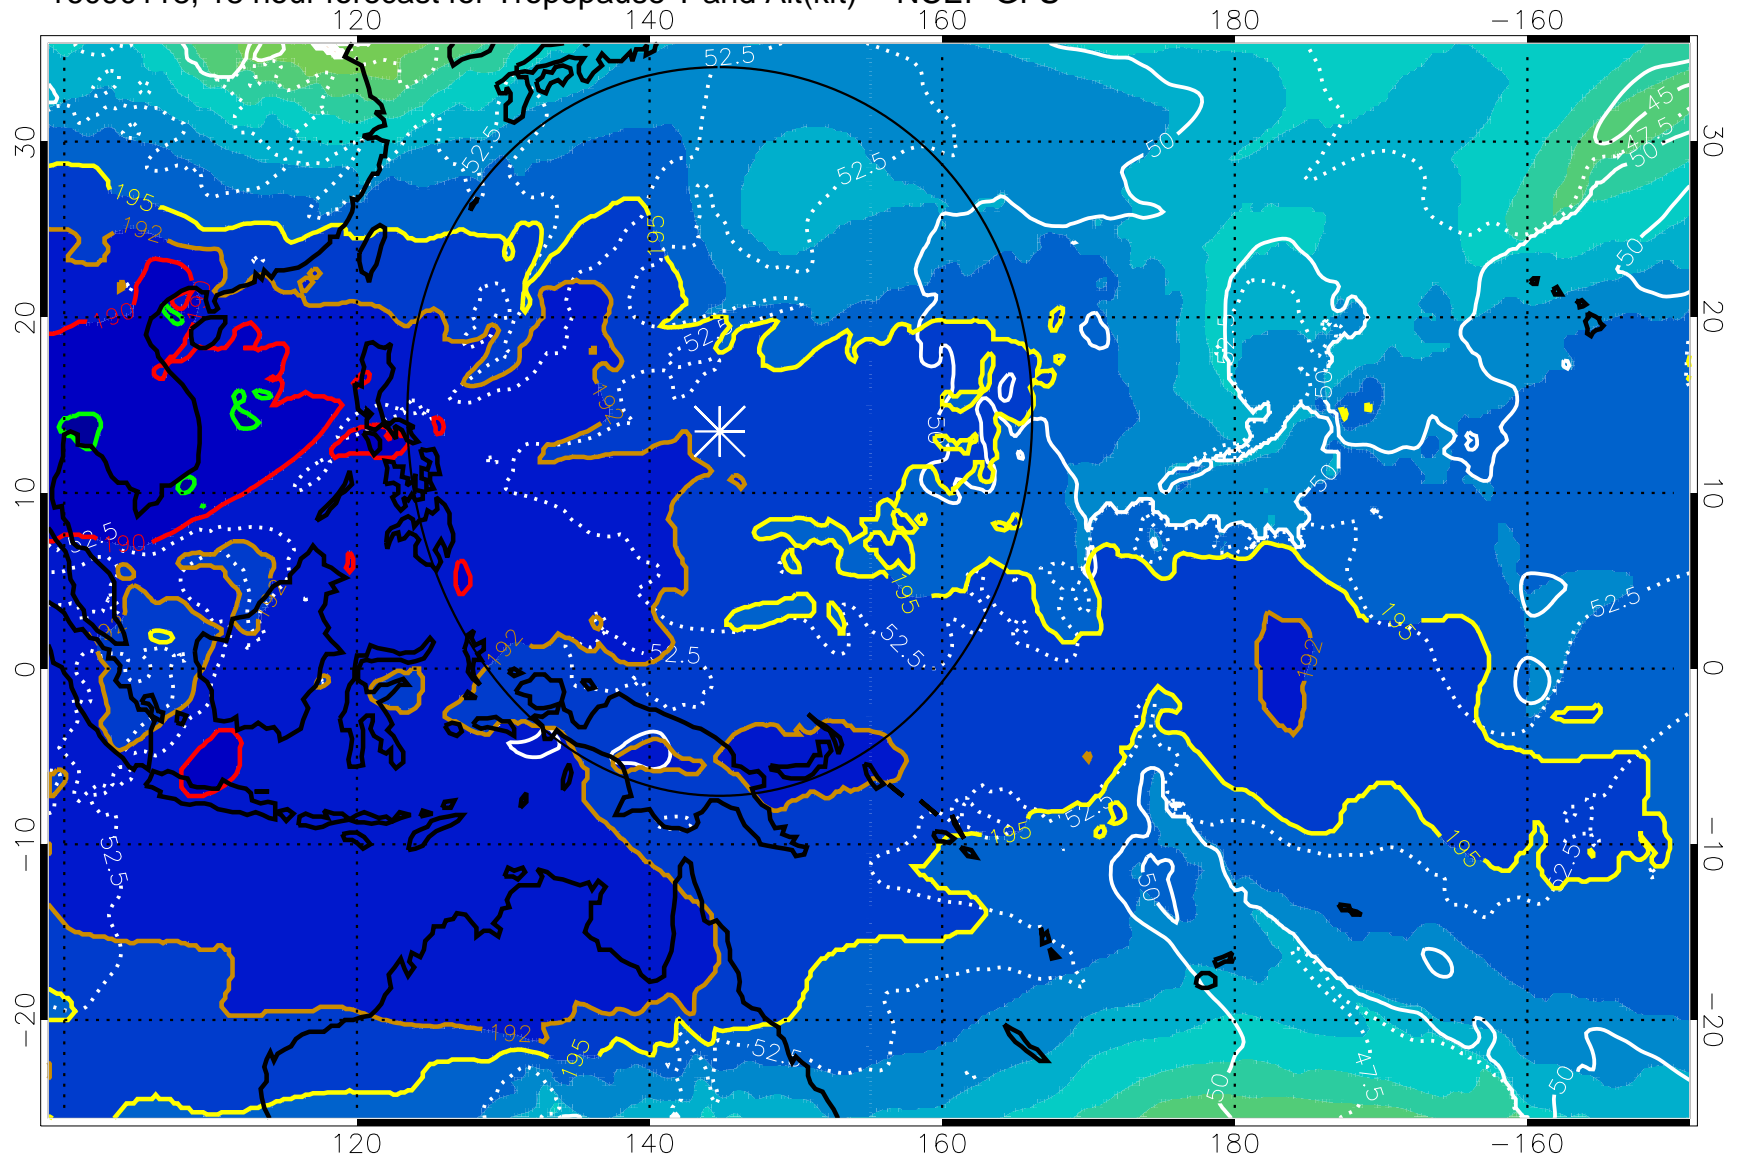

16090118, 18 hour forecast for Tropopause T and Alt(kft) -- NCEP GFS

190 200 210 220 230

Tropopause T, K

Tropopause Altitude in kft (white)

192.5K Isotherm 195K Isotherm

187.5K Isotherm 190K Isotherm

Range ring of 2304 km