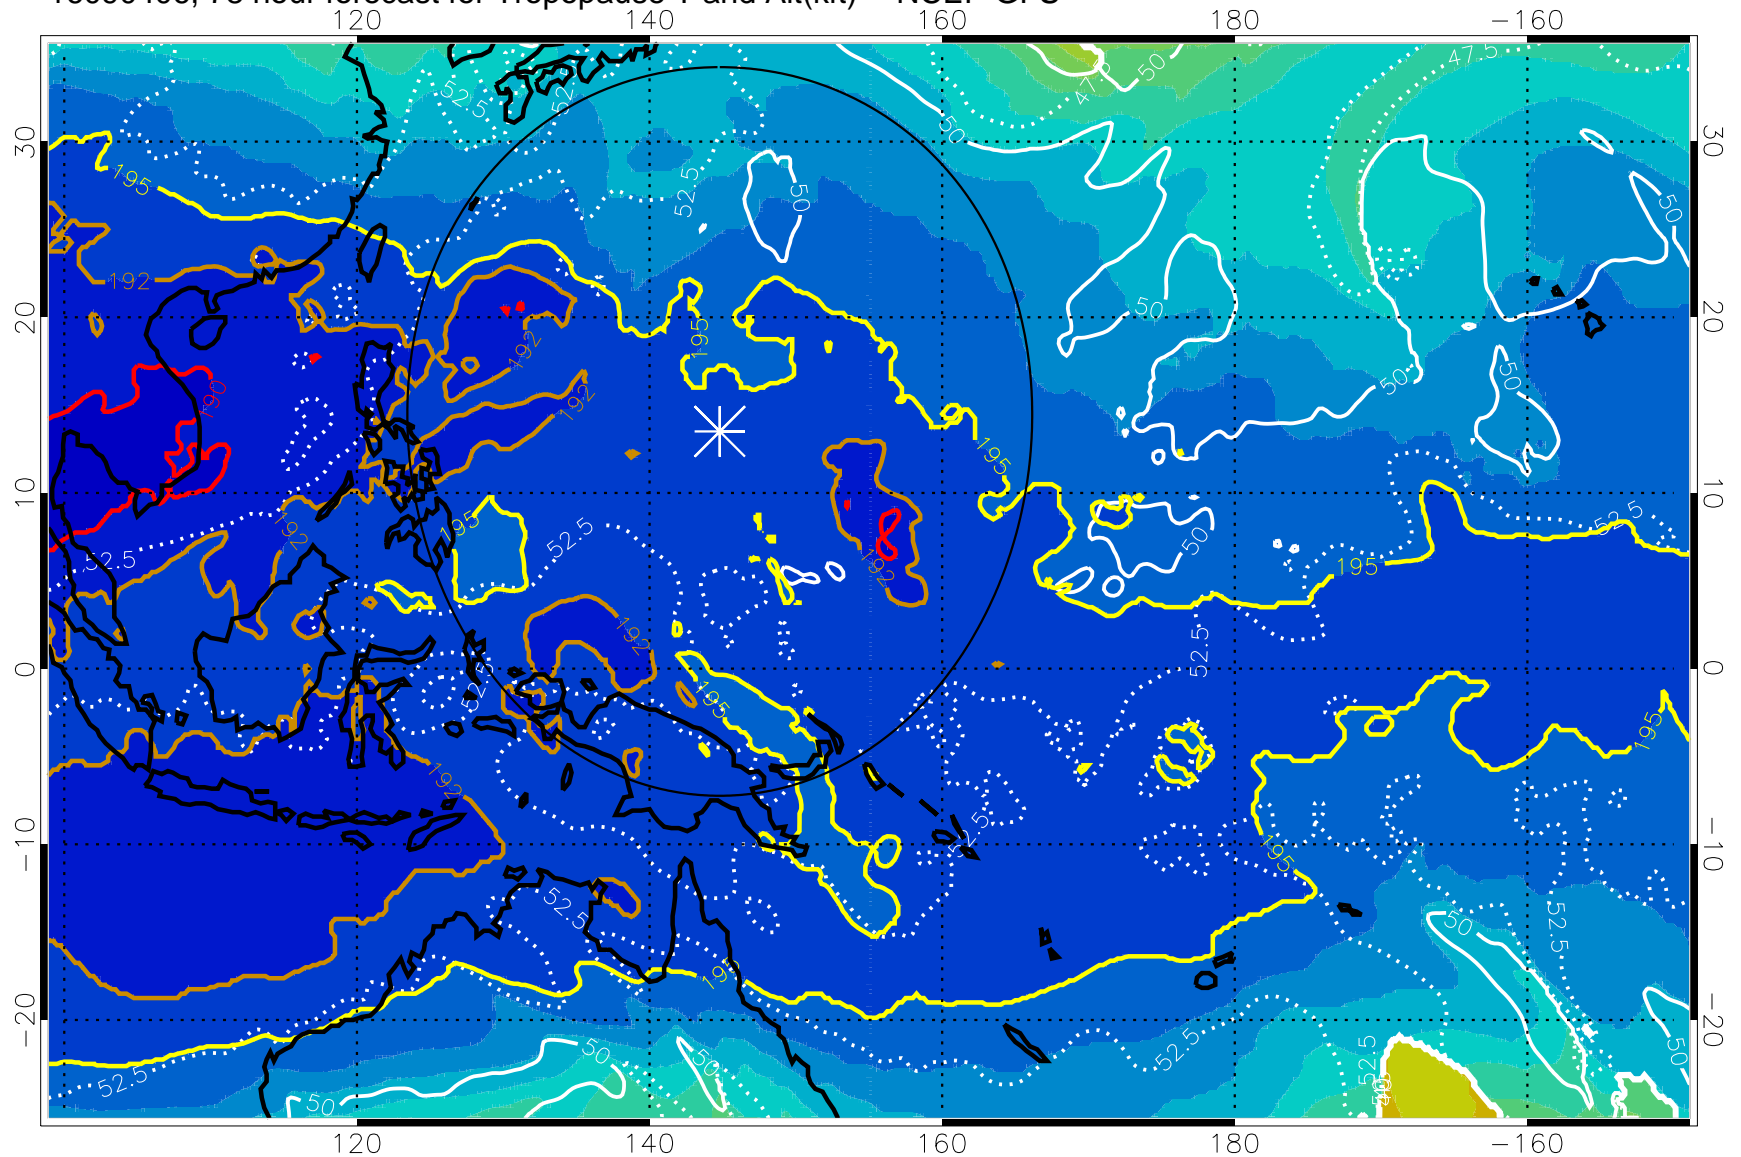

16090406, 78 hour forecast for Tropopause T and Alt(kft) -- NCEP GFS

190 200 210 220 230
Tropopause T, K

Tropopause Altitude in kft (white)

192.5K Isotherm 195K Isotherm
187.5K Isotherm 190K Isotherm

Range ring of 2304 km