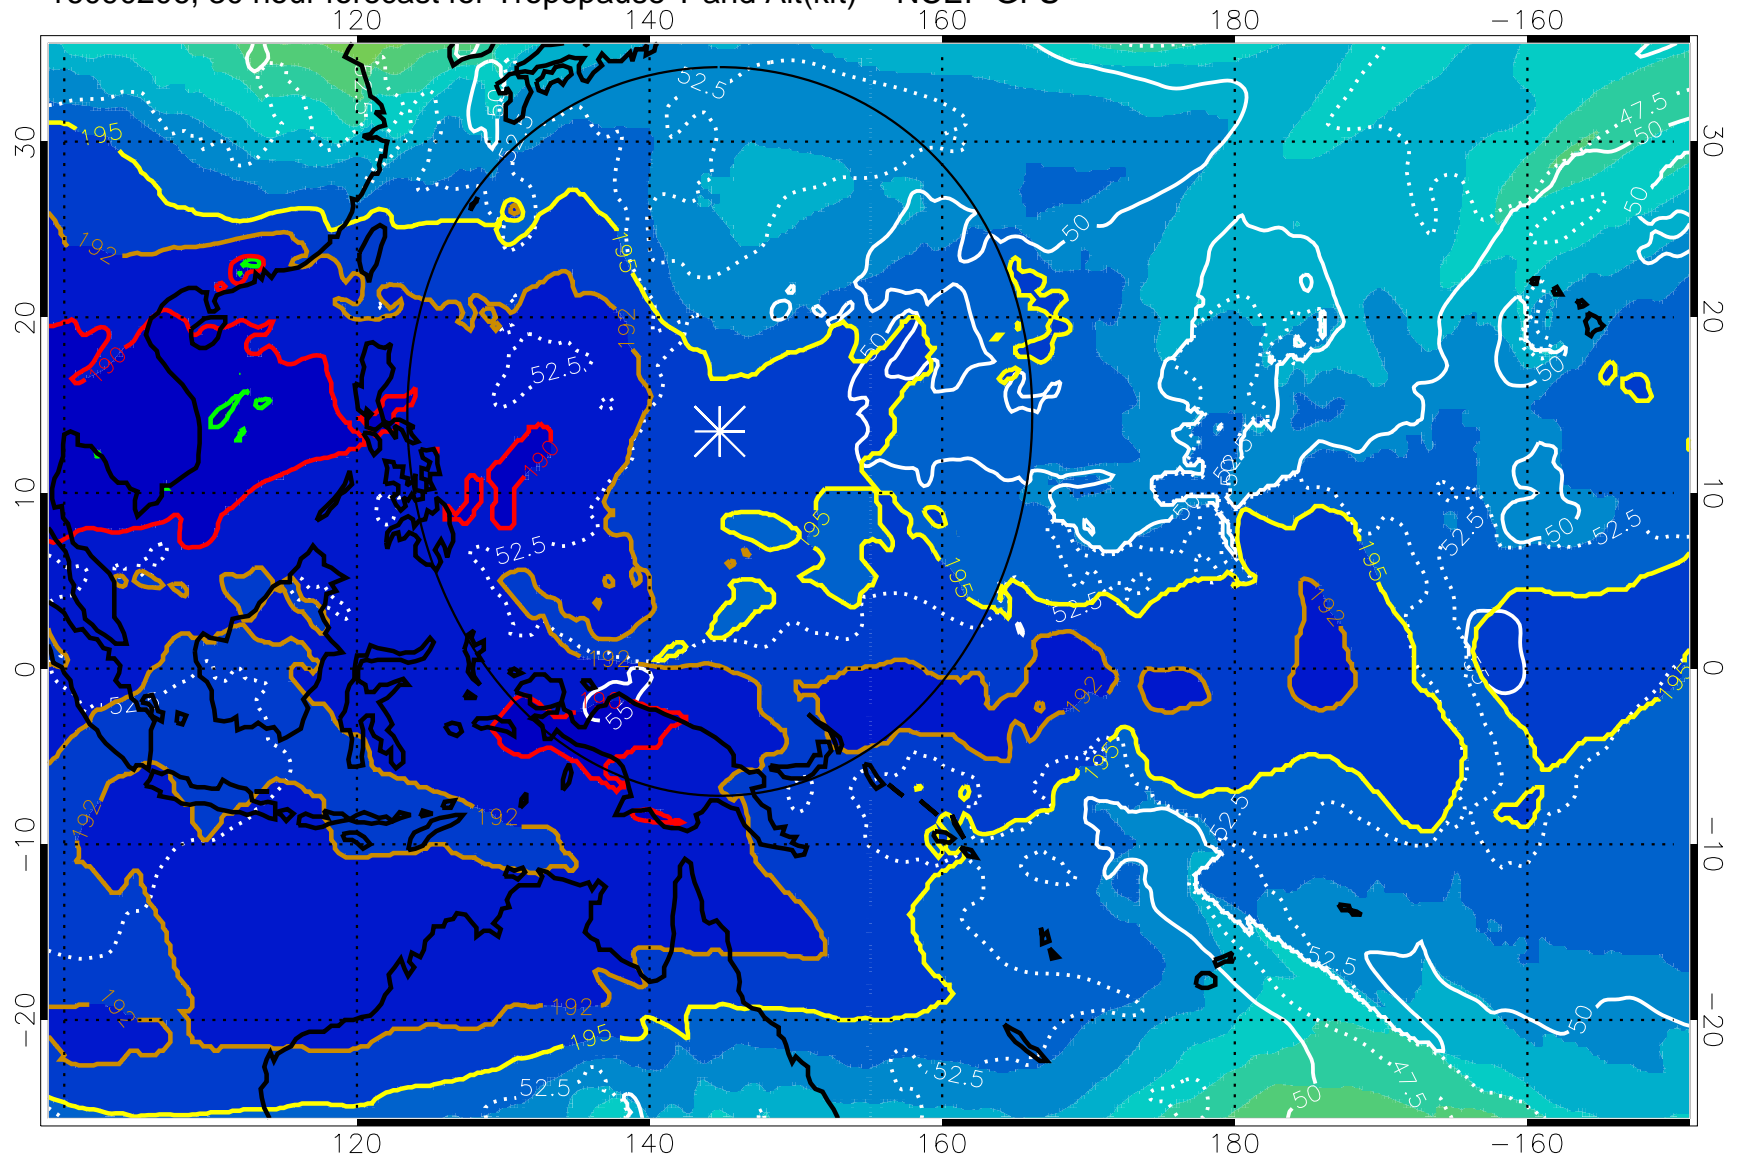

16090206, 30 hour forecast for Tropopause T and Alt(kft) -- NCEP GFS

190 200 210 220 230

Tropopause T, K

Tropopause Altitude in kft (white)

192.5K Isotherm 195K Isotherm
187.5K Isotherm 190K Isotherm

Range ring of 2304 km