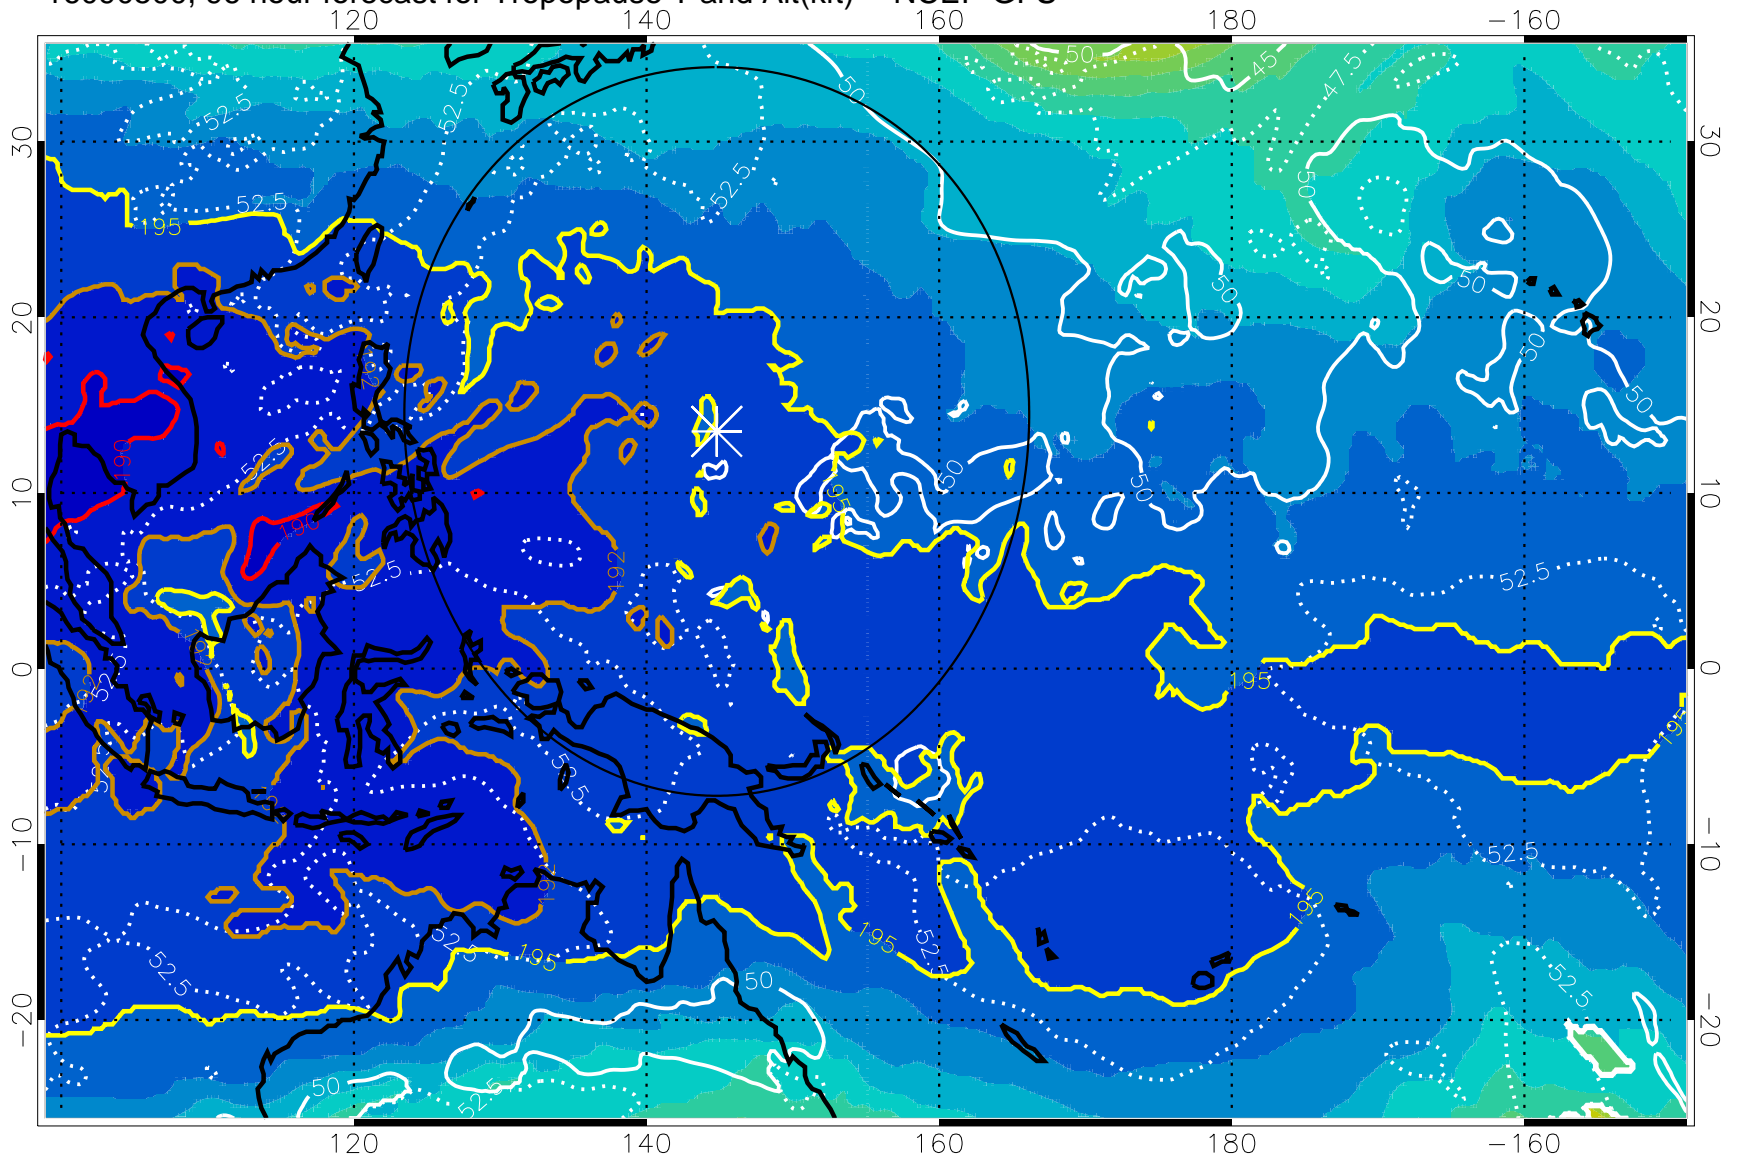

16090418, 90 hour forecast for Tropopause T and Alt(kft) -- NCEP GFS

190 200 210 220 230

Tropopause T, K

Tropopause Altitude in kft (white)

192.5K Isotherm 195K Isotherm
187.5K Isotherm 190K Isotherm

Range ring of 2304 km

16090500, 96 hour forecast for Tropopause T and Alt(kft) -- NCEP GFS

190 200 210 220 230

Tropopause T, K

Tropopause Altitude in kft (white)

192.5K Isotherm 195K Isotherm

187.5K Isotherm 190K Isotherm

Range ring of 2304 km