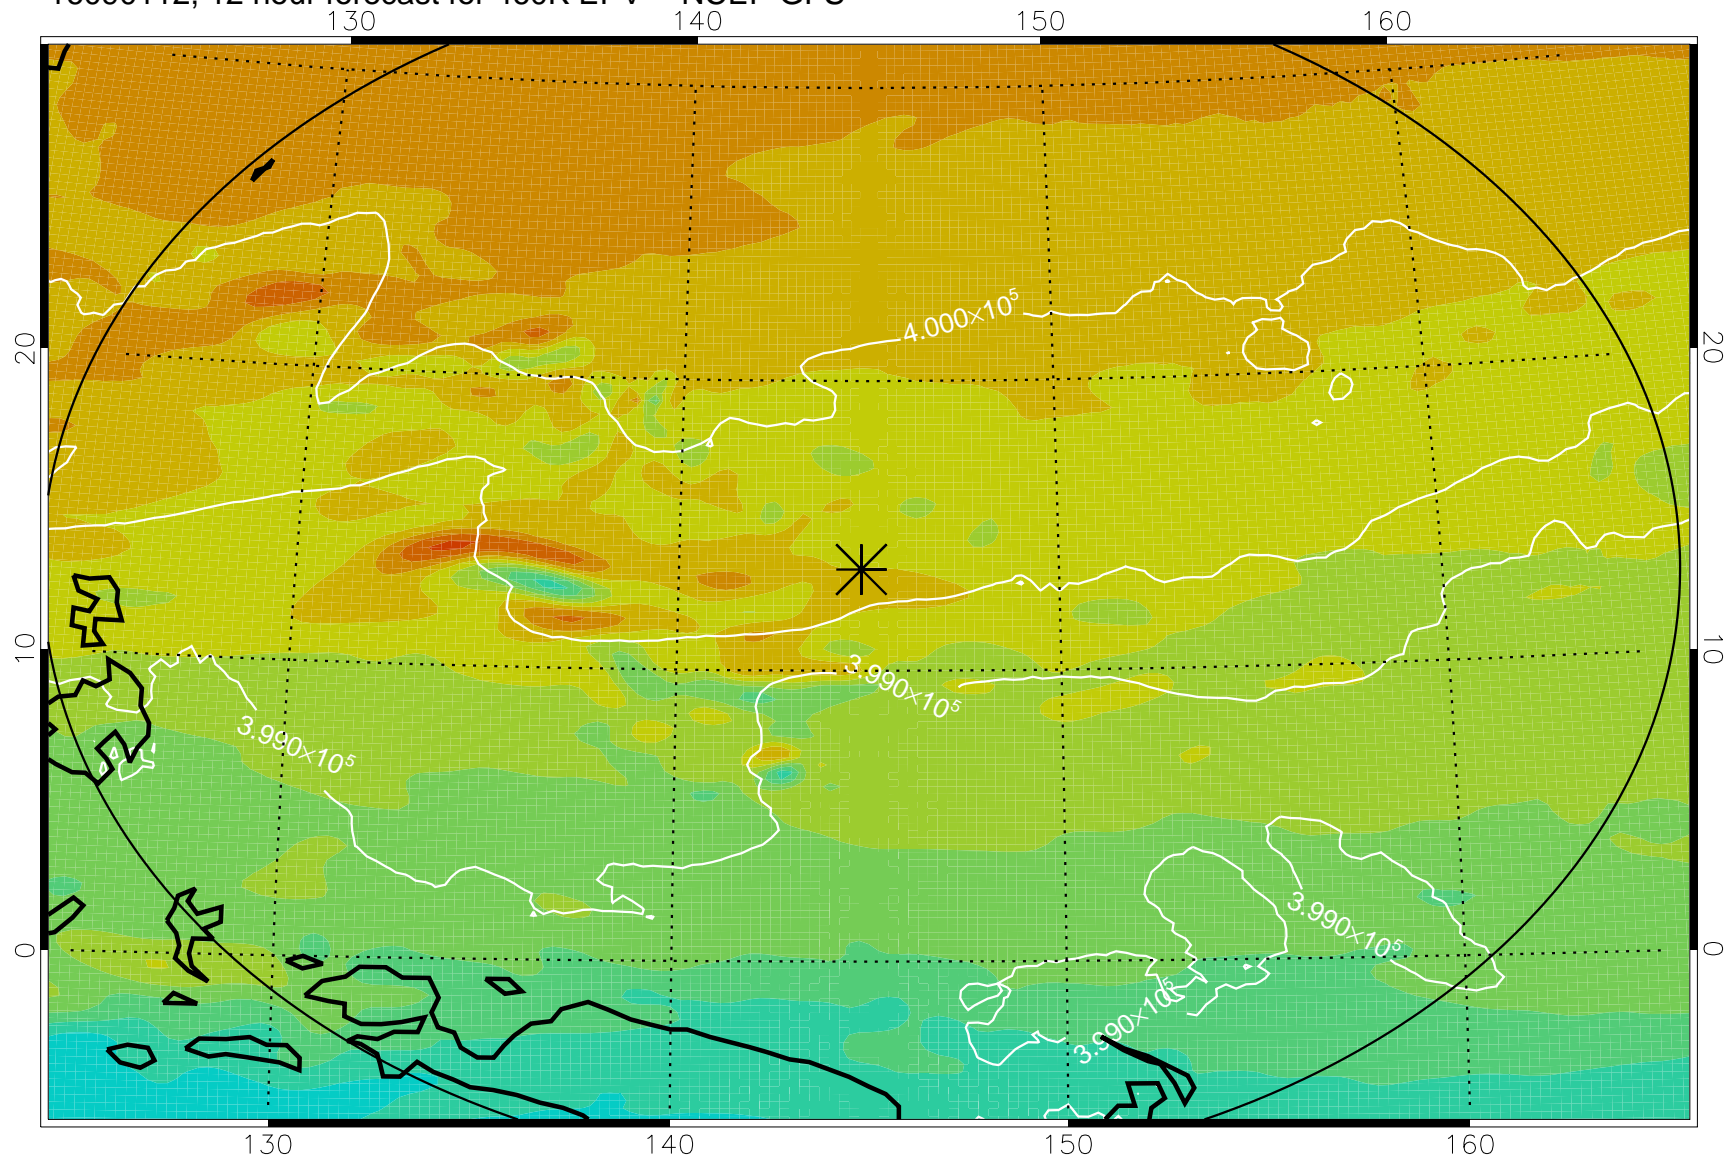

16090106, 6 hour forecast for 460K EPV -- NCEP GFS

460K Montgomery Streamfunction, white

Range ring of 2304 km

16090112, 12 hour forecast for 460K EPV -- NCEP GFS

460K Montgomery Streamfunction, white

Range ring of 2304 km

16090118, 18 hour forecast for 460K EPV -- NCEP GFS

460K Montgomery Streamfunction, white

Range ring of 2304 km

16090200, 24 hour forecast for 460K EPV -- NCEP GFS

460K Montgomery Streamfunction, white

Range ring of 2304 km

16090206, 30 hour forecast for 460K EPV -- NCEP GFS

460K Montgomery Streamfunction, white

Range ring of 2304 km

16090212, 36 hour forecast for 460K EPV -- NCEP GFS

460K Montgomery Streamfunction, white

Range ring of 2304 km

16090218, 42 hour forecast for 460K EPV -- NCEP GFS

460K Montgomery Streamfunction, white

Range ring of 2304 km

16090300, 48 hour forecast for 460K EPV -- NCEP GFS

460K Montgomery Streamfunction, white

Range ring of 2304 km