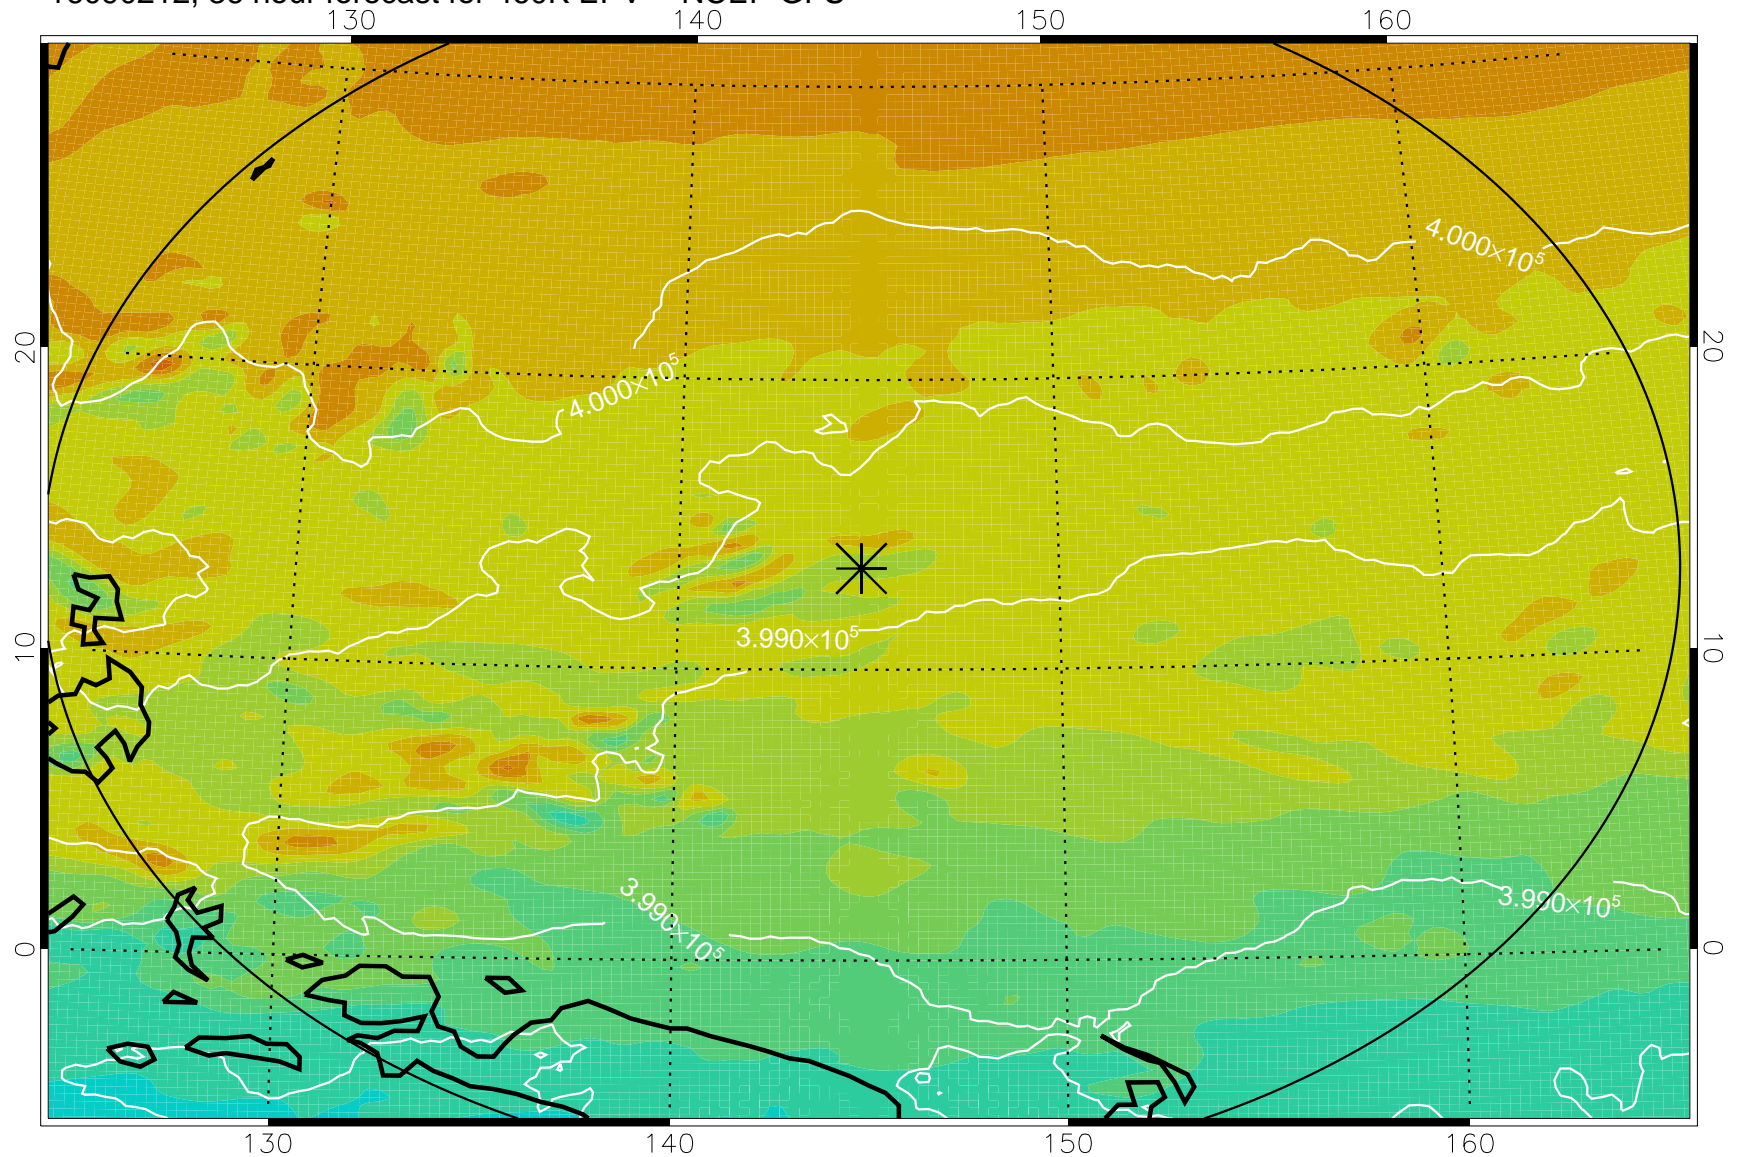

16090106, 6 hour forecast for 460K EPV -- NCEP GFS

460K Montgomery Streamfunction, white

Range ring of 2304 km

16090112, 12 hour forecast for 460K EPV -- NCEP GFS

460K Montgomery Streamfunction, white

Range ring of 2304 km

16090118, 18 hour forecast for 460K EPV -- NCEP GFS

460K Montgomery Streamfunction, white

Range ring of 2304 km

16090200, 24 hour forecast for 460K EPV -- NCEP GFS

460K Montgomery Streamfunction, white

Range ring of 2304 km

16090206, 30 hour forecast for 460K EPV -- NCEP GFS

460K Montgomery Streamfunction, white

Range ring of 2304 km

16090212, 36 hour forecast for 460K EPV -- NCEP GFS

460K Montgomery Streamfunction, white

Range ring of 2304 km

16090218, 42 hour forecast for 460K EPV -- NCEP GFS

460K Montgomery Streamfunction, white

Range ring of 2304 km

16090300, 48 hour forecast for 460K EPV -- NCEP GFS

460K Montgomery Streamfunction, white

Range ring of 2304 km