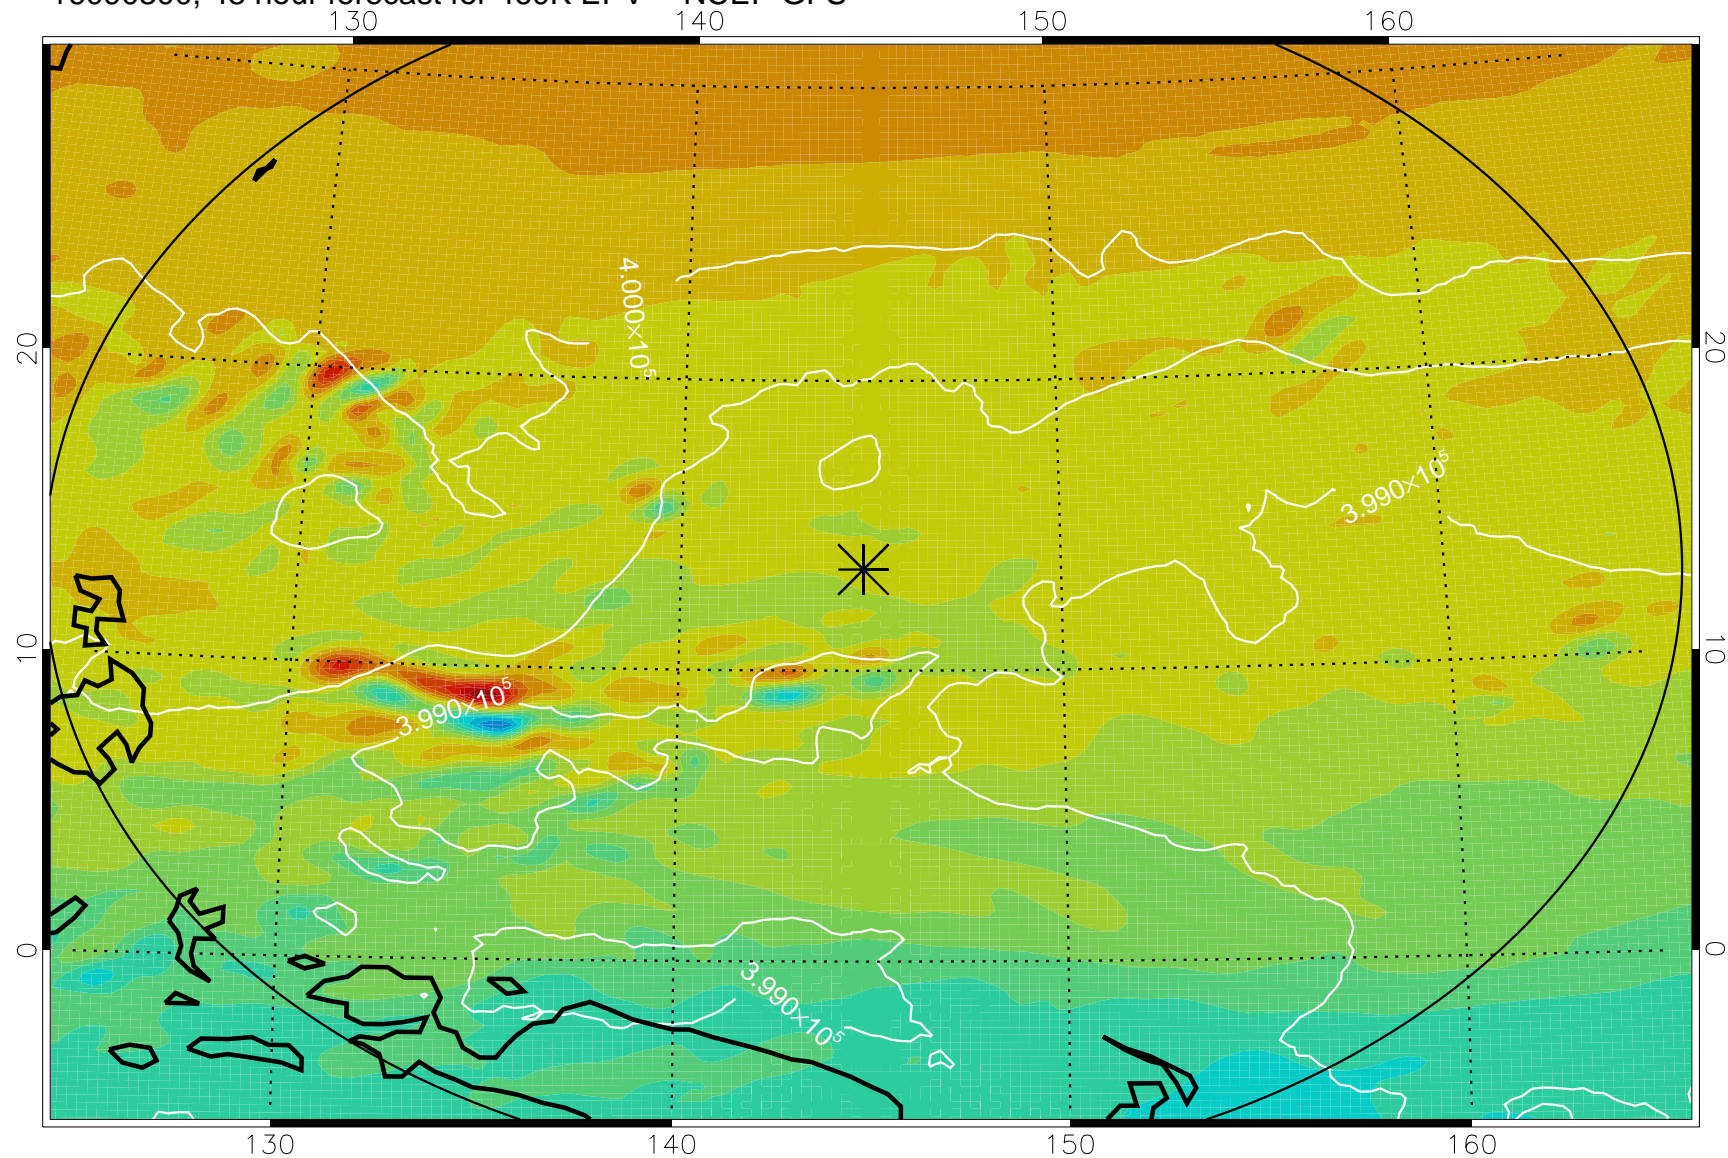

16090206, 30 hour forecast for 460K EPV -- NCEP GFS

460K Montgomery Streamfunction, white

Range ring of 2304 km

16090212, 36 hour forecast for 460K EPV -- NCEP GFS

460K Montgomery Streamfunction, white

Range ring of 2304 km

16090218, 42 hour forecast for 460K EPV -- NCEP GFS

460K Montgomery Streamfunction, white

Range ring of 2304 km

16090300, 48 hour forecast for 460K EPV -- NCEP GFS

460K Montgomery Streamfunction, white

Range ring of 2304 km

16090306, 54 hour forecast for 460K EPV -- NCEP GFS

460K Montgomery Streamfunction, white

Range ring of 2304 km

16090312, 60 hour forecast for 460K EPV -- NCEP GFS

460K Montgomery Streamfunction, white

Range ring of 2304 km

16090318, 66 hour forecast for 460K EPV -- NCEP GFS

460K Montgomery Streamfunction, white

Range ring of 2304 km

16090400, 72 hour forecast for 460K EPV -- NCEP GFS

460K Montgomery Streamfunction, white

Range ring of 2304 km