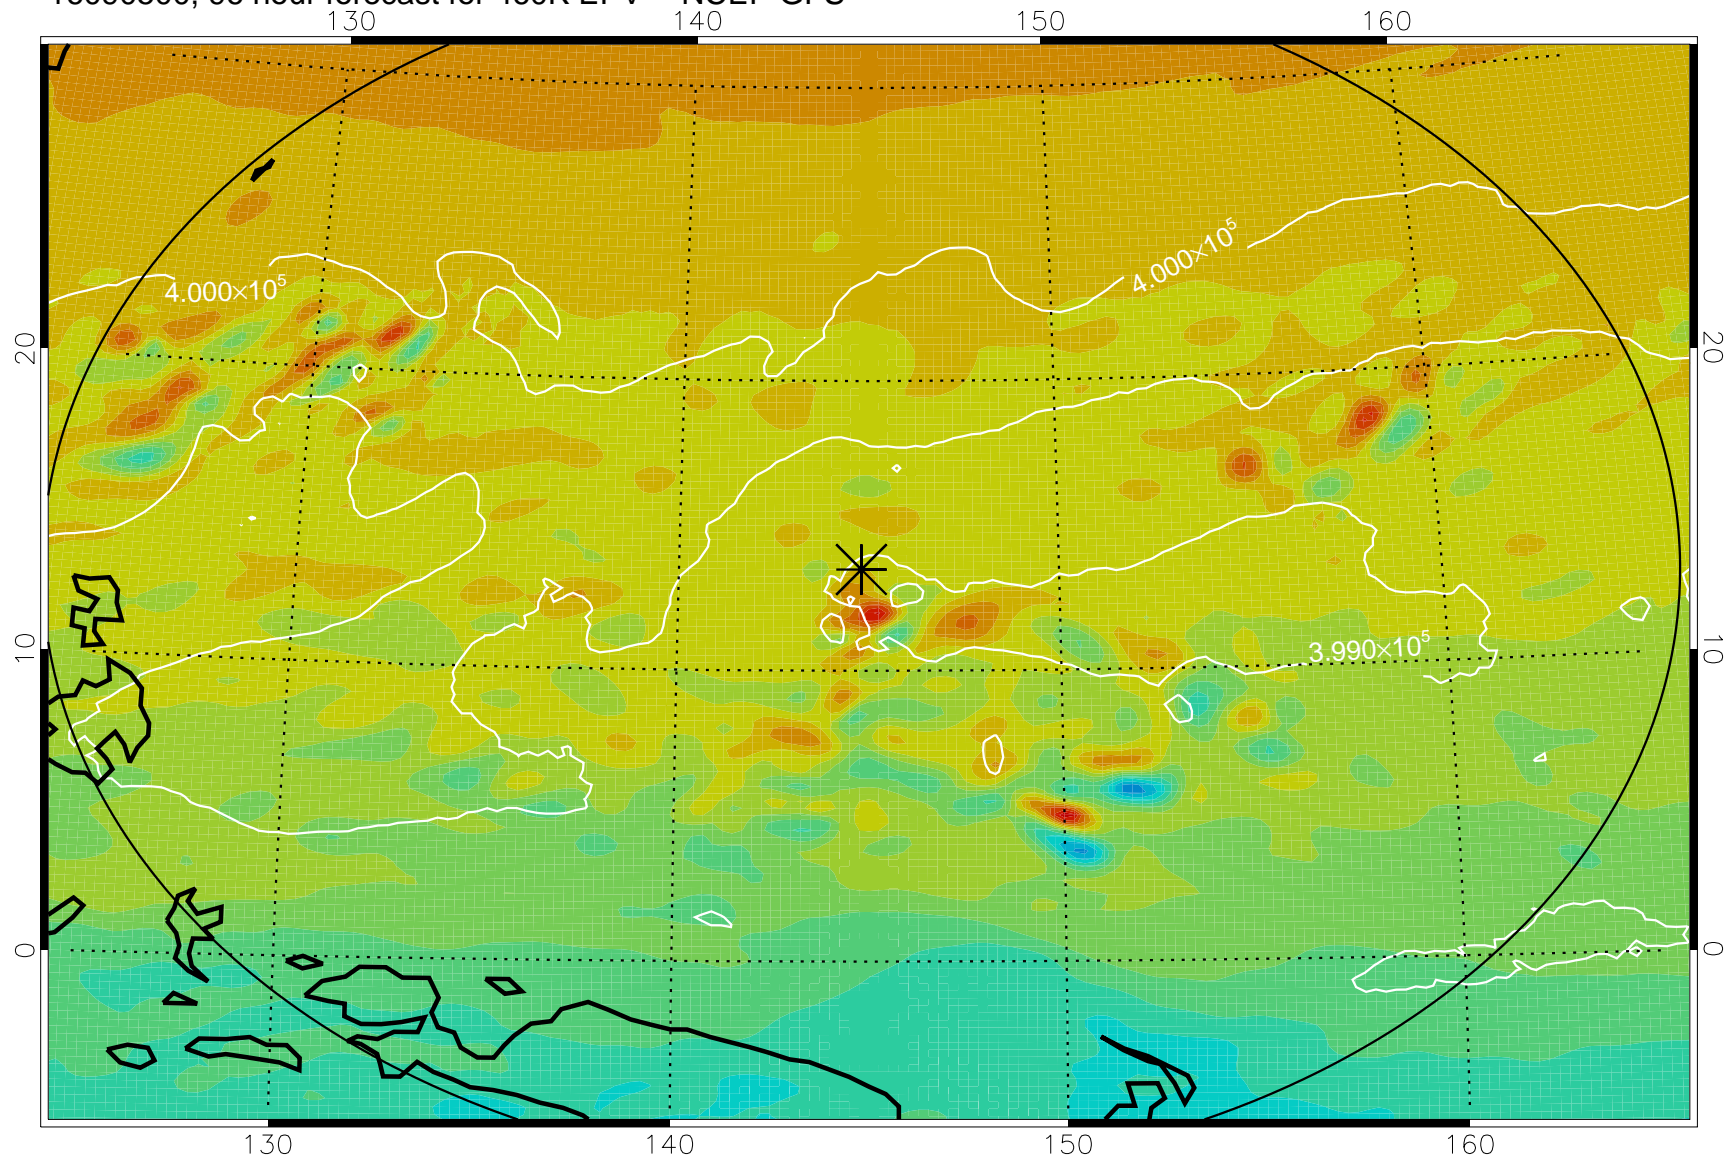

16090318, 66 hour forecast for 460K EPV -- NCEP GFS

460K Montgomery Streamfunction, white

Range ring of 2304 km

16090400, 72 hour forecast for 460K EPV -- NCEP GFS

460K Montgomery Streamfunction, white

Range ring of 2304 km

16090406, 78 hour forecast for 460K EPV -- NCEP GFS

460K Montgomery Streamfunction, white

Range ring of 2304 km

16090412, 84 hour forecast for 460K EPV -- NCEP GFS

460K Montgomery Streamfunction, white

Range ring of 2304 km

16090418, 90 hour forecast for 460K EPV -- NCEP GFS

460K Montgomery Streamfunction, white

Range ring of 2304 km

16090500, 96 hour forecast for 460K EPV -- NCEP GFS

460K Montgomery Streamfunction, white

Range ring of 2304 km

16090506, 102 hour forecast for 460K EPV -- NCEP GFS

460K Montgomery Streamfunction, white

Range ring of 2304 km

16090512, 108 hour forecast for 460K EPV -- NCEP GFS

460K Montgomery Streamfunction, white

Range ring of 2304 km