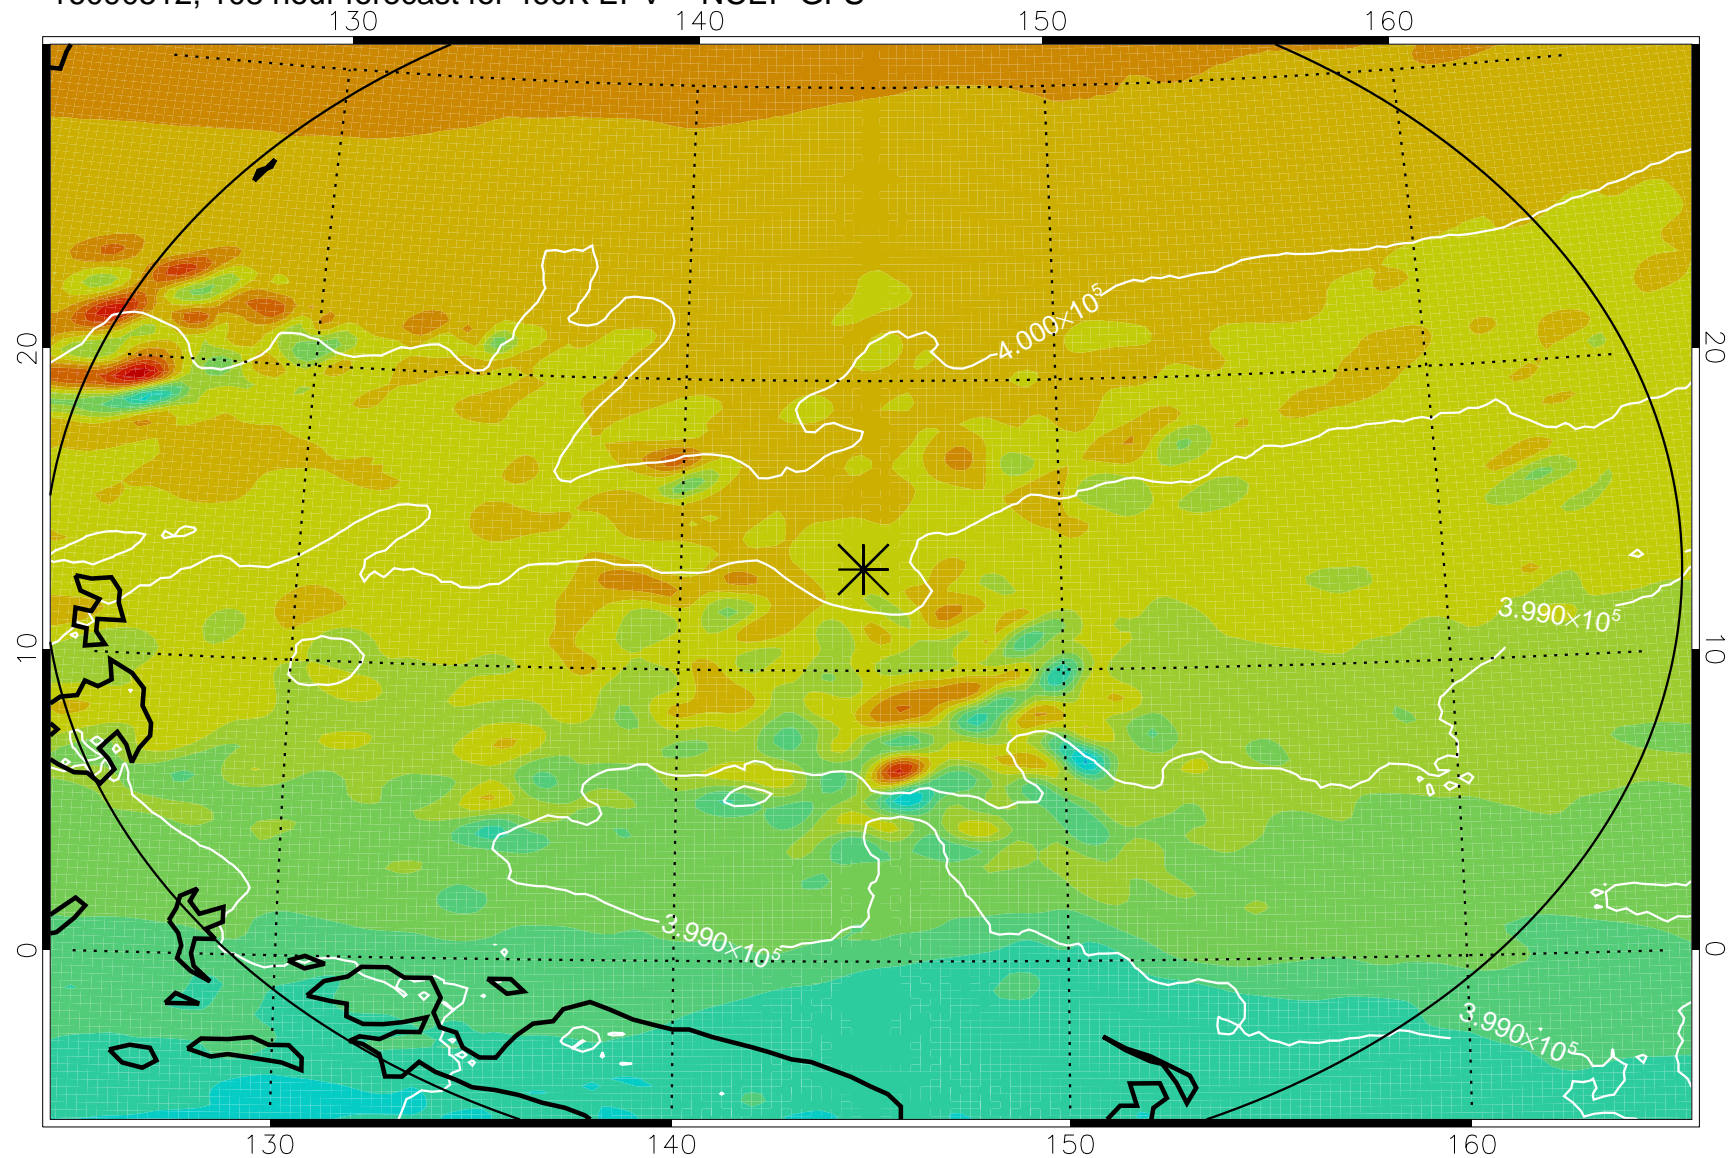

16090406, 78 hour forecast for 460K EPV -- NCEP GFS

460K Montgomery Streamfunction, white

Range ring of 2304 km

16090412, 84 hour forecast for 460K EPV -- NCEP GFS

460K Montgomery Streamfunction, white

Range ring of 2304 km

16090418, 90 hour forecast for 460K EPV -- NCEP GFS

460K Montgomery Streamfunction, white

Range ring of 2304 km

16090500, 96 hour forecast for 460K EPV -- NCEP GFS

460K Montgomery Streamfunction, white

Range ring of 2304 km

16090506, 102 hour forecast for 460K EPV -- NCEP GFS

460K Montgomery Streamfunction, white

Range ring of 2304 km

16090512, 108 hour forecast for 460K EPV -- NCEP GFS

460K Montgomery Streamfunction, white

Range ring of 2304 km

16090518, 114 hour forecast for 460K EPV -- NCEP GFS

460K Montgomery Streamfunction, white

Range ring of 2304 km

16090600, 120 hour forecast for 460K EPV -- NCEP GFS

460K Montgomery Streamfunction, white

Range ring of 2304 km