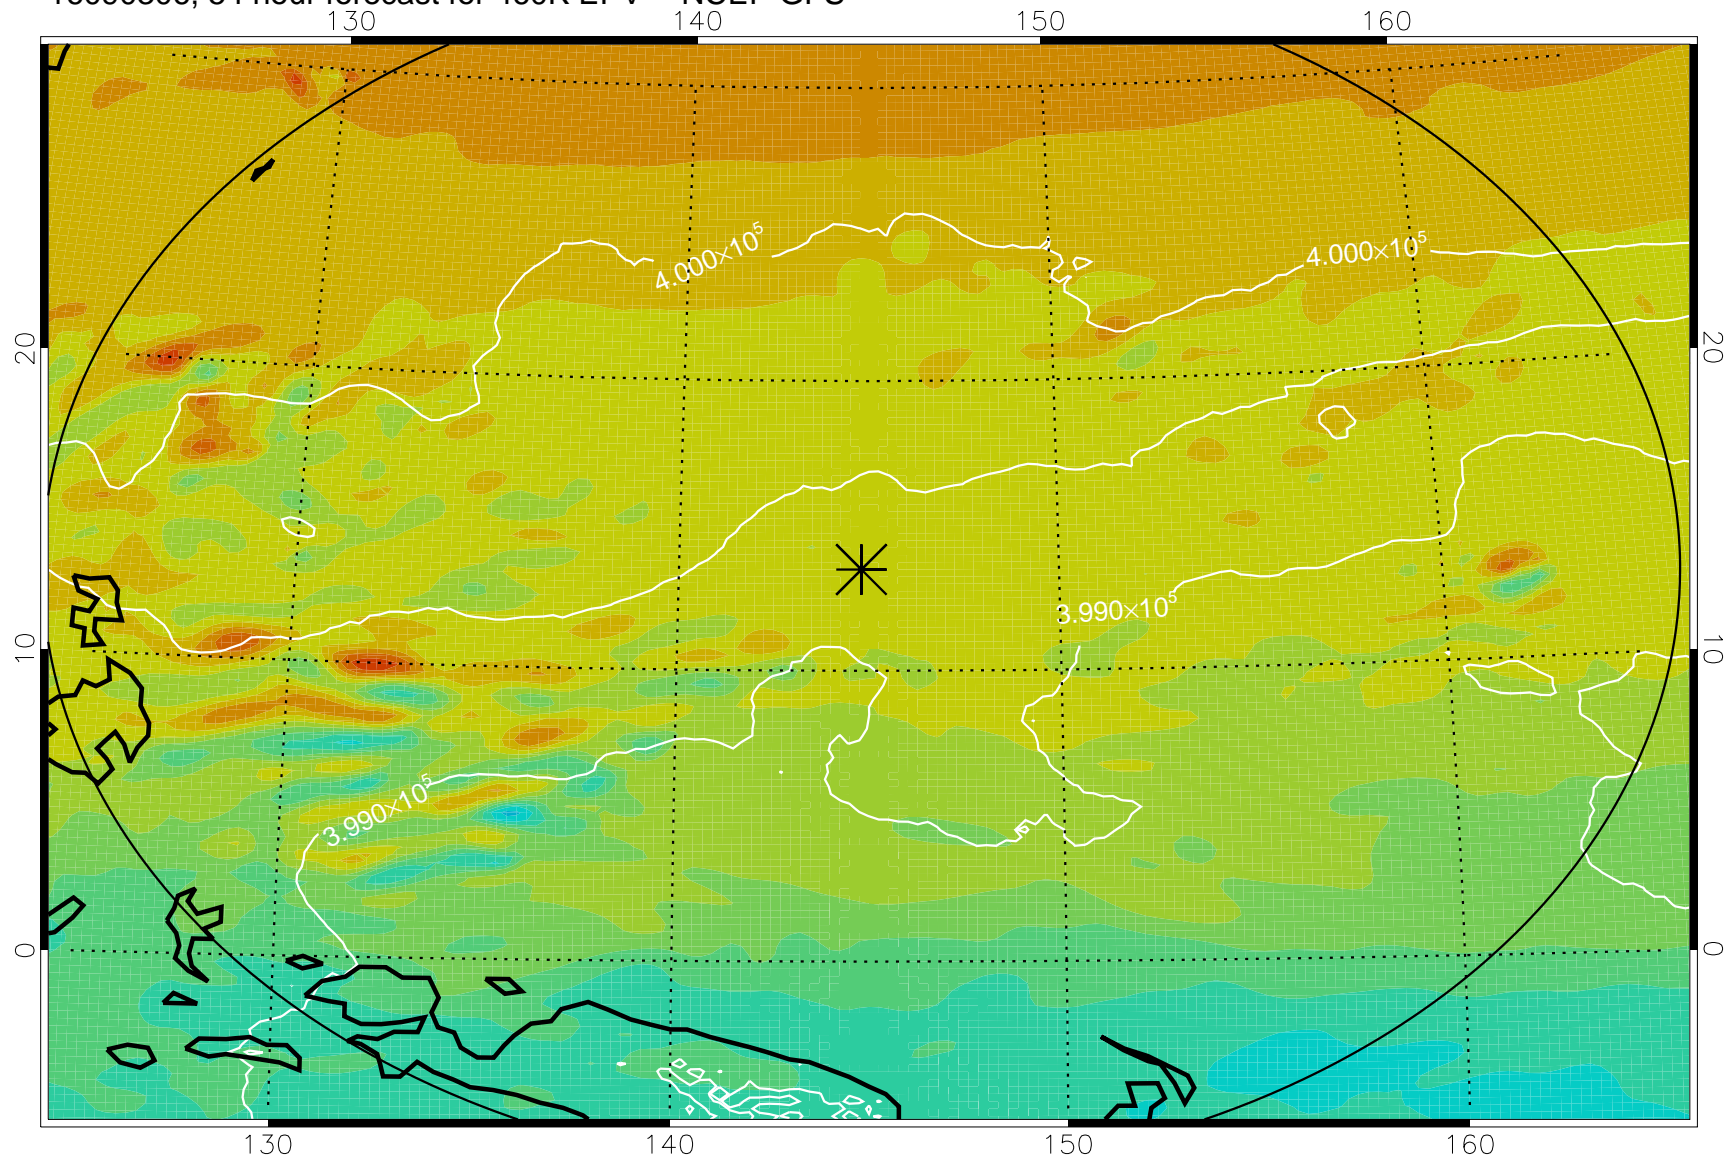

16090206, 30 hour forecast for 460K EPV -- NCEP GFS

460K Montgomery Streamfunction, white

Range ring of 2304 km

16090212, 36 hour forecast for 460K EPV -- NCEP GFS

460K Montgomery Streamfunction, white

Range ring of 2304 km

16090218, 42 hour forecast for 460K EPV -- NCEP GFS

460K Montgomery Streamfunction, white

Range ring of 2304 km

16090300, 48 hour forecast for 460K EPV -- NCEP GFS

460K Montgomery Streamfunction, white

Range ring of 2304 km

16090306, 54 hour forecast for 460K EPV -- NCEP GFS

460K Montgomery Streamfunction, white

Range ring of 2304 km

16090312, 60 hour forecast for 460K EPV -- NCEP GFS

460K Montgomery Streamfunction, white

Range ring of 2304 km

16090318, 66 hour forecast for 460K EPV -- NCEP GFS

460K Montgomery Streamfunction, white

Range ring of 2304 km

16090400, 72 hour forecast for 460K EPV -- NCEP GFS

460K Montgomery Streamfunction, white

Range ring of 2304 km