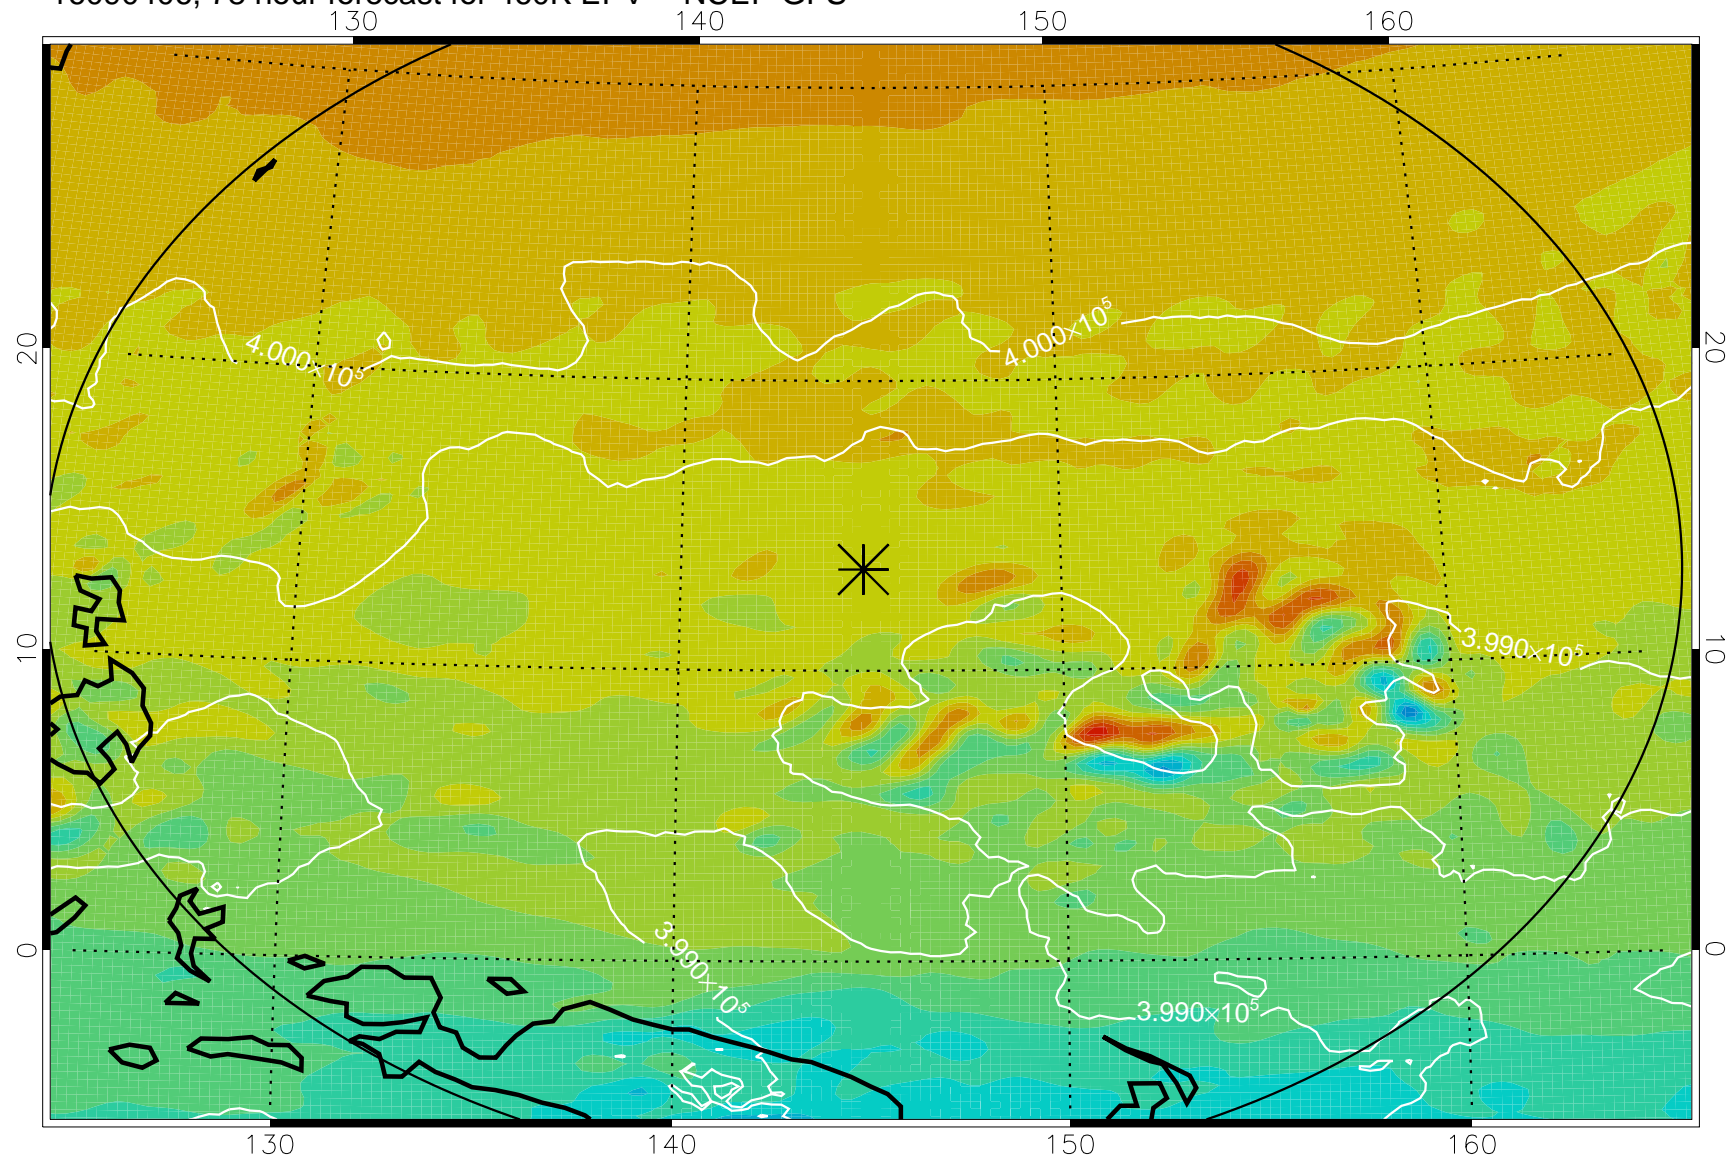

16090306, 54 hour forecast for 460K EPV -- NCEP GFS

460K Montgomery Streamfunction, white

Range ring of 2304 km

16090312, 60 hour forecast for 460K EPV -- NCEP GFS

460K Montgomery Streamfunction, white

Range ring of 2304 km

16090318, 66 hour forecast for 460K EPV -- NCEP GFS

460K Montgomery Streamfunction, white

Range ring of 2304 km

16090400, 72 hour forecast for 460K EPV -- NCEP GFS

460K Montgomery Streamfunction, white

Range ring of 2304 km

16090406, 78 hour forecast for 460K EPV -- NCEP GFS

460K Montgomery Streamfunction, white

Range ring of 2304 km

16090412, 84 hour forecast for 460K EPV -- NCEP GFS

460K Montgomery Streamfunction, white

Range ring of 2304 km

16090418, 90 hour forecast for 460K EPV -- NCEP GFS

460K Montgomery Streamfunction, white

Range ring of 2304 km

16090500, 96 hour forecast for 460K EPV -- NCEP GFS

460K Montgomery Streamfunction, white

Range ring of 2304 km