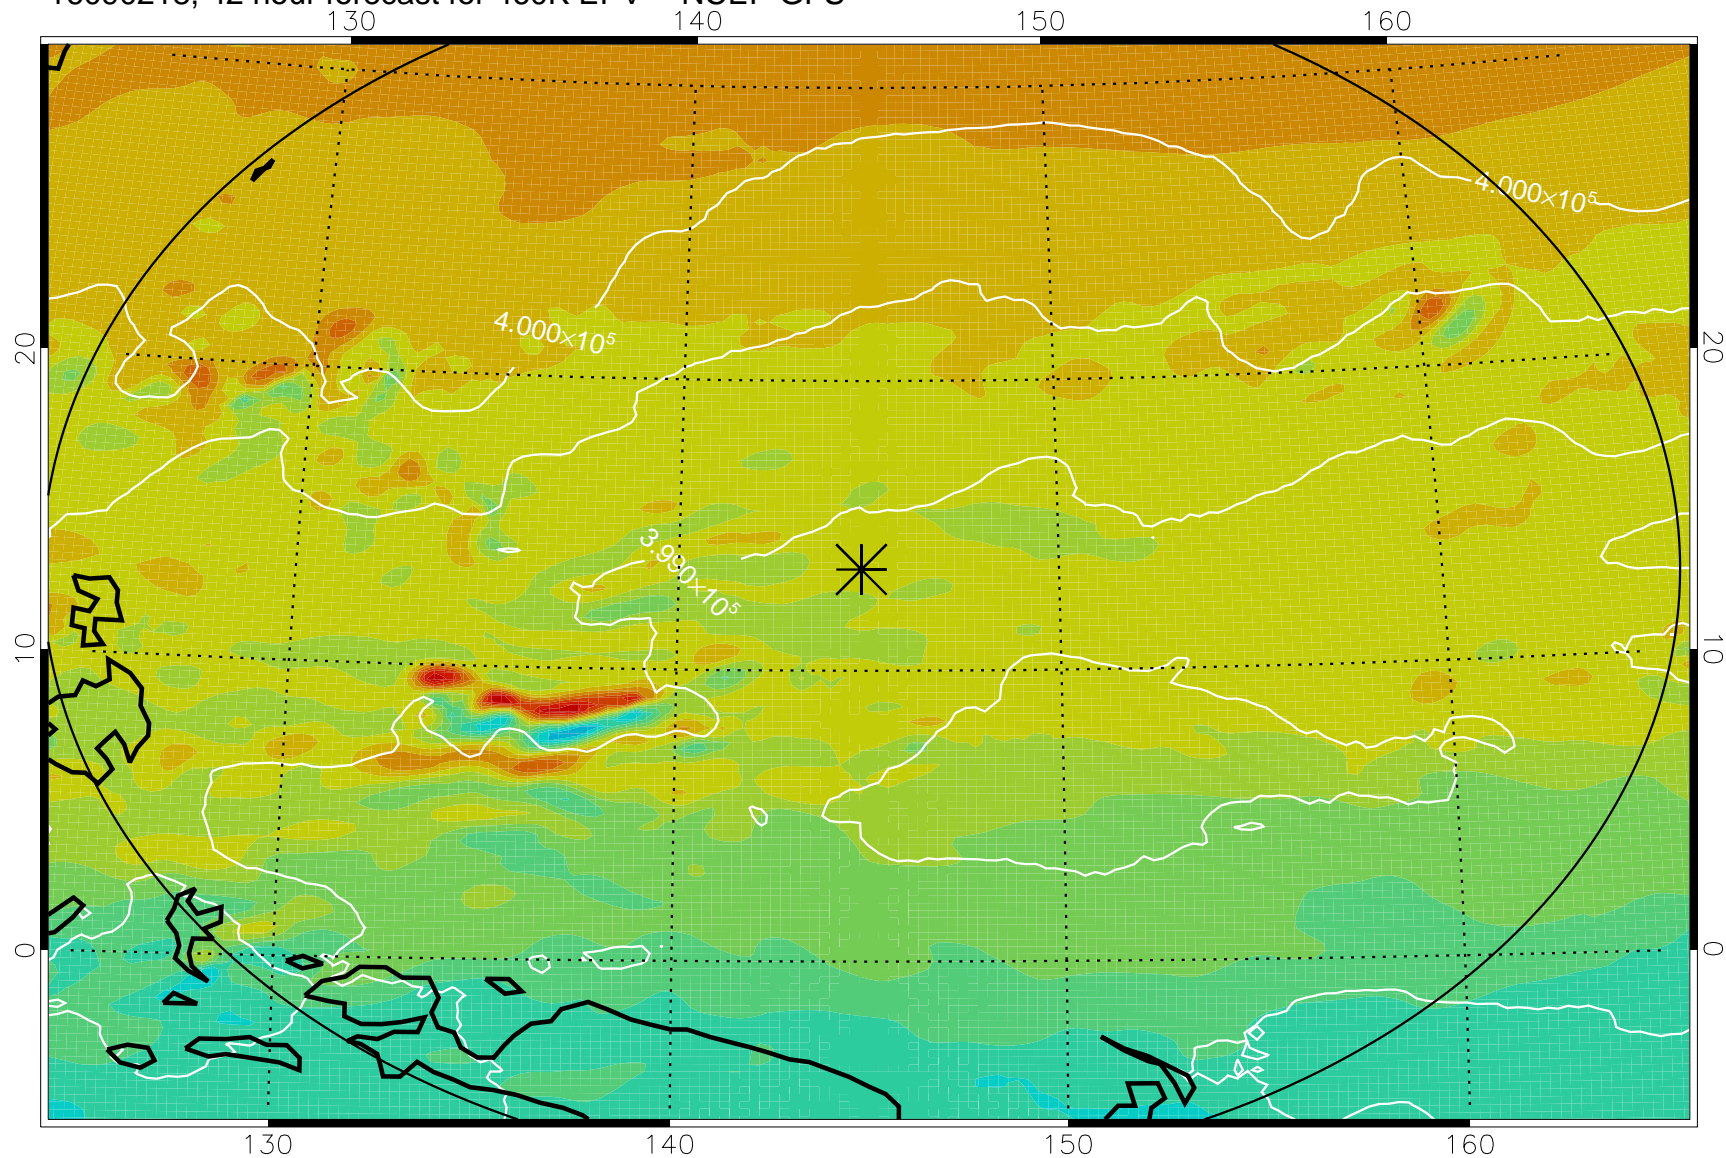

16090118, 18 hour forecast for 460K EPV -- NCEP GFS

460K Montgomery Streamfunction, white

Range ring of 2304 km

16090200, 24 hour forecast for 460K EPV -- NCEP GFS

460K Montgomery Streamfunction, white

Range ring of 2304 km

16090206, 30 hour forecast for 460K EPV -- NCEP GFS

460K Montgomery Streamfunction, white

Range ring of 2304 km

16090212, 36 hour forecast for 460K EPV -- NCEP GFS

460K Montgomery Streamfunction, white

Range ring of 2304 km

16090218, 42 hour forecast for 460K EPV -- NCEP GFS

460K Montgomery Streamfunction, white

Range ring of 2304 km

16090300, 48 hour forecast for 460K EPV -- NCEP GFS

460K Montgomery Streamfunction, white

Range ring of 2304 km

16090306, 54 hour forecast for 460K EPV -- NCEP GFS

460K Montgomery Streamfunction, white

Range ring of 2304 km

16090312, 60 hour forecast for 460K EPV -- NCEP GFS

460K Montgomery Streamfunction, white

Range ring of 2304 km