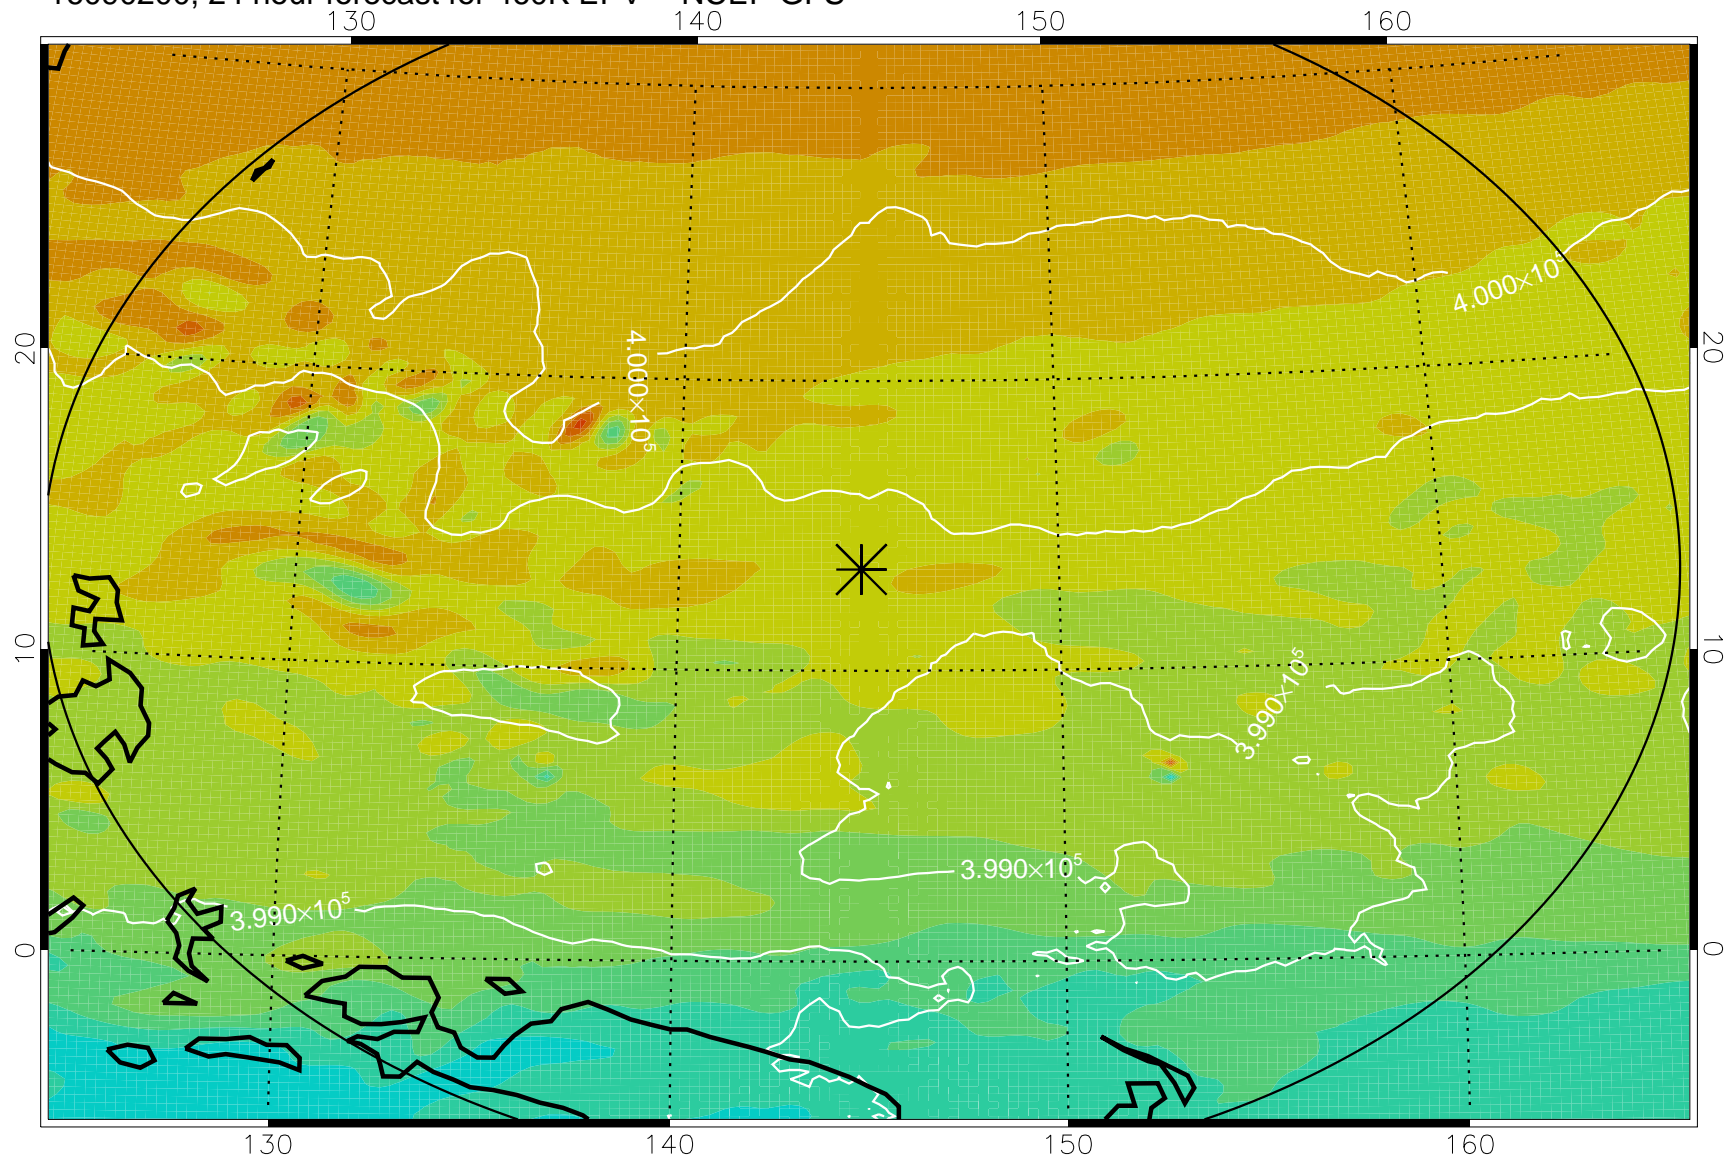

16090106, 6 hour forecast for 460K EPV -- NCEP GFS

460K Montgomery Streamfunction, white

Range ring of 2304 km

16090112, 12 hour forecast for 460K EPV -- NCEP GFS

460K Montgomery Streamfunction, white

Range ring of 2304 km

16090118, 18 hour forecast for 460K EPV -- NCEP GFS

460K Montgomery Streamfunction, white

Range ring of 2304 km

16090200, 24 hour forecast for 460K EPV -- NCEP GFS

460K Montgomery Streamfunction, white

Range ring of 2304 km

16090206, 30 hour forecast for 460K EPV -- NCEP GFS

460K Montgomery Streamfunction, white

Range ring of 2304 km

16090212, 36 hour forecast for 460K EPV -- NCEP GFS

460K Montgomery Streamfunction, white

Range ring of 2304 km

16090218, 42 hour forecast for 460K EPV -- NCEP GFS

460K Montgomery Streamfunction, white

Range ring of 2304 km

16090300, 48 hour forecast for 460K EPV -- NCEP GFS

460K Montgomery Streamfunction, white

Range ring of 2304 km