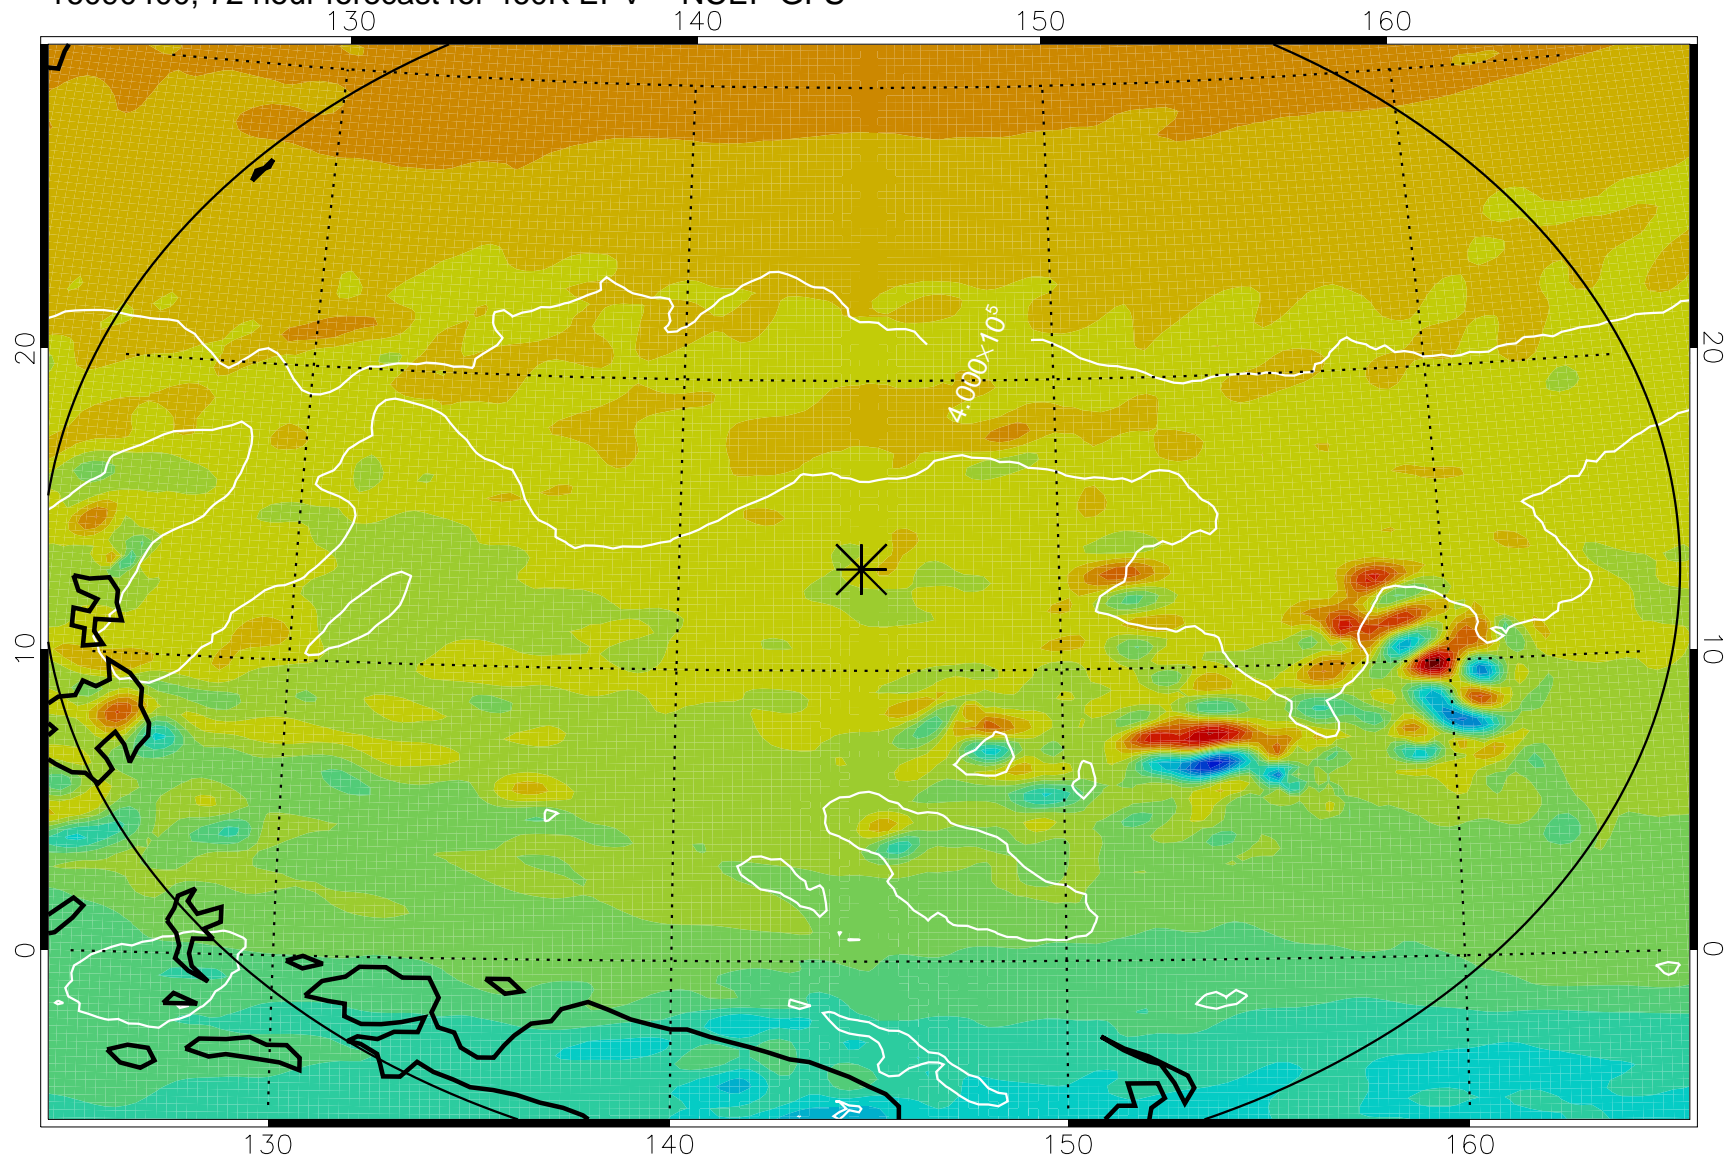

16090306, 54 hour forecast for 460K EPV -- NCEP GFS

460K Montgomery Streamfunction, white

Range ring of 2304 km

16090312, 60 hour forecast for 460K EPV -- NCEP GFS

460K Montgomery Streamfunction, white

Range ring of 2304 km

16090318, 66 hour forecast for 460K EPV -- NCEP GFS

460K Montgomery Streamfunction, white

Range ring of 2304 km

16090400, 72 hour forecast for 460K EPV -- NCEP GFS

460K Montgomery Streamfunction, white

Range ring of 2304 km

16090406, 78 hour forecast for 460K EPV -- NCEP GFS

460K Montgomery Streamfunction, white

Range ring of 2304 km

16090412, 84 hour forecast for 460K EPV -- NCEP GFS

460K Montgomery Streamfunction, white

Range ring of 2304 km

16090418, 90 hour forecast for 460K EPV -- NCEP GFS

460K Montgomery Streamfunction, white

Range ring of 2304 km

16090500, 96 hour forecast for 460K EPV -- NCEP GFS

460K Montgomery Streamfunction, white

Range ring of 2304 km