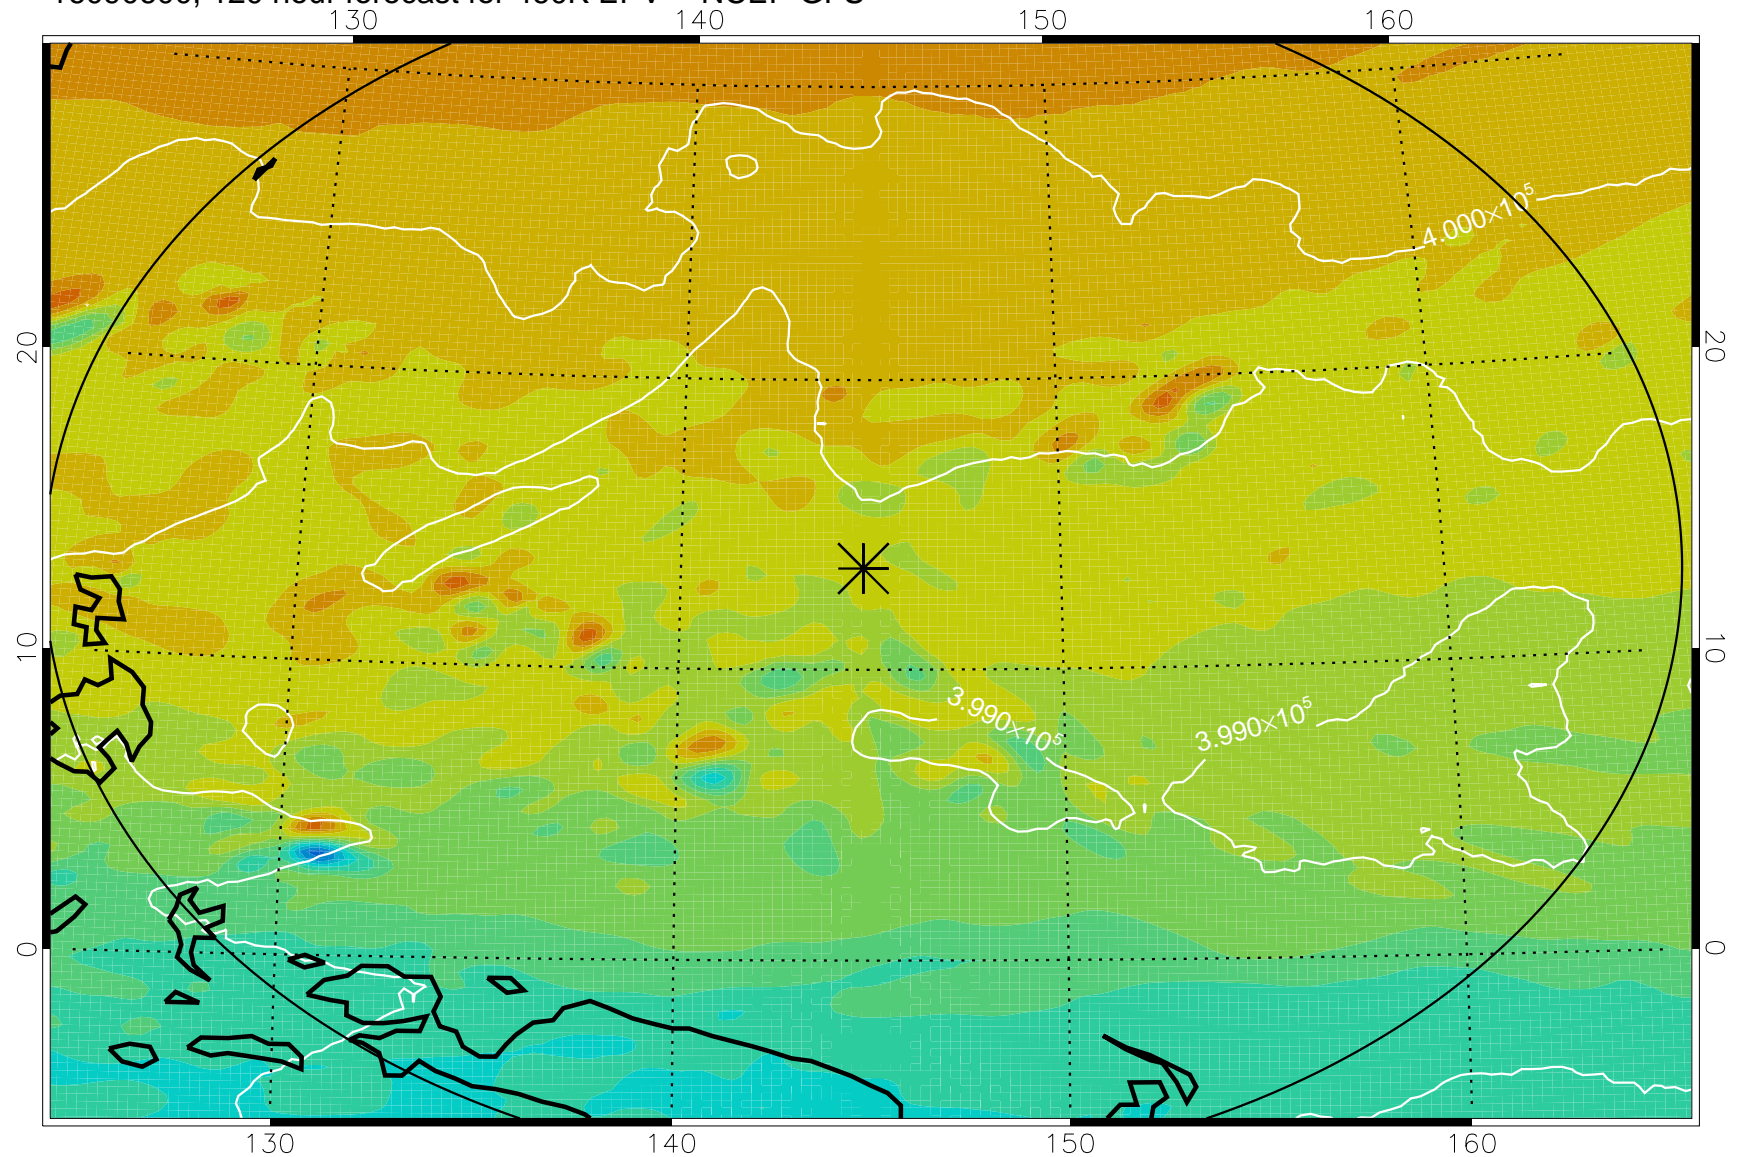

16090406, 78 hour forecast for 460K EPV -- NCEP GFS

460K Montgomery Streamfunction, white

Range ring of 2304 km

16090412, 84 hour forecast for 460K EPV -- NCEP GFS

460K Montgomery Streamfunction, white

Range ring of 2304 km

16090418, 90 hour forecast for 460K EPV -- NCEP GFS

460K Montgomery Streamfunction, white

Range ring of 2304 km

16090500, 96 hour forecast for 460K EPV -- NCEP GFS

460K Montgomery Streamfunction, white

Range ring of 2304 km

16090506, 102 hour forecast for 460K EPV -- NCEP GFS

460K Montgomery Streamfunction, white

Range ring of 2304 km

16090512, 108 hour forecast for 460K EPV -- NCEP GFS

460K Montgomery Streamfunction, white

Range ring of 2304 km

16090518, 114 hour forecast for 460K EPV -- NCEP GFS

460K Montgomery Streamfunction, white

Range ring of 2304 km

16090600, 120 hour forecast for 460K EPV -- NCEP GFS

460K Montgomery Streamfunction, white

Range ring of 2304 km