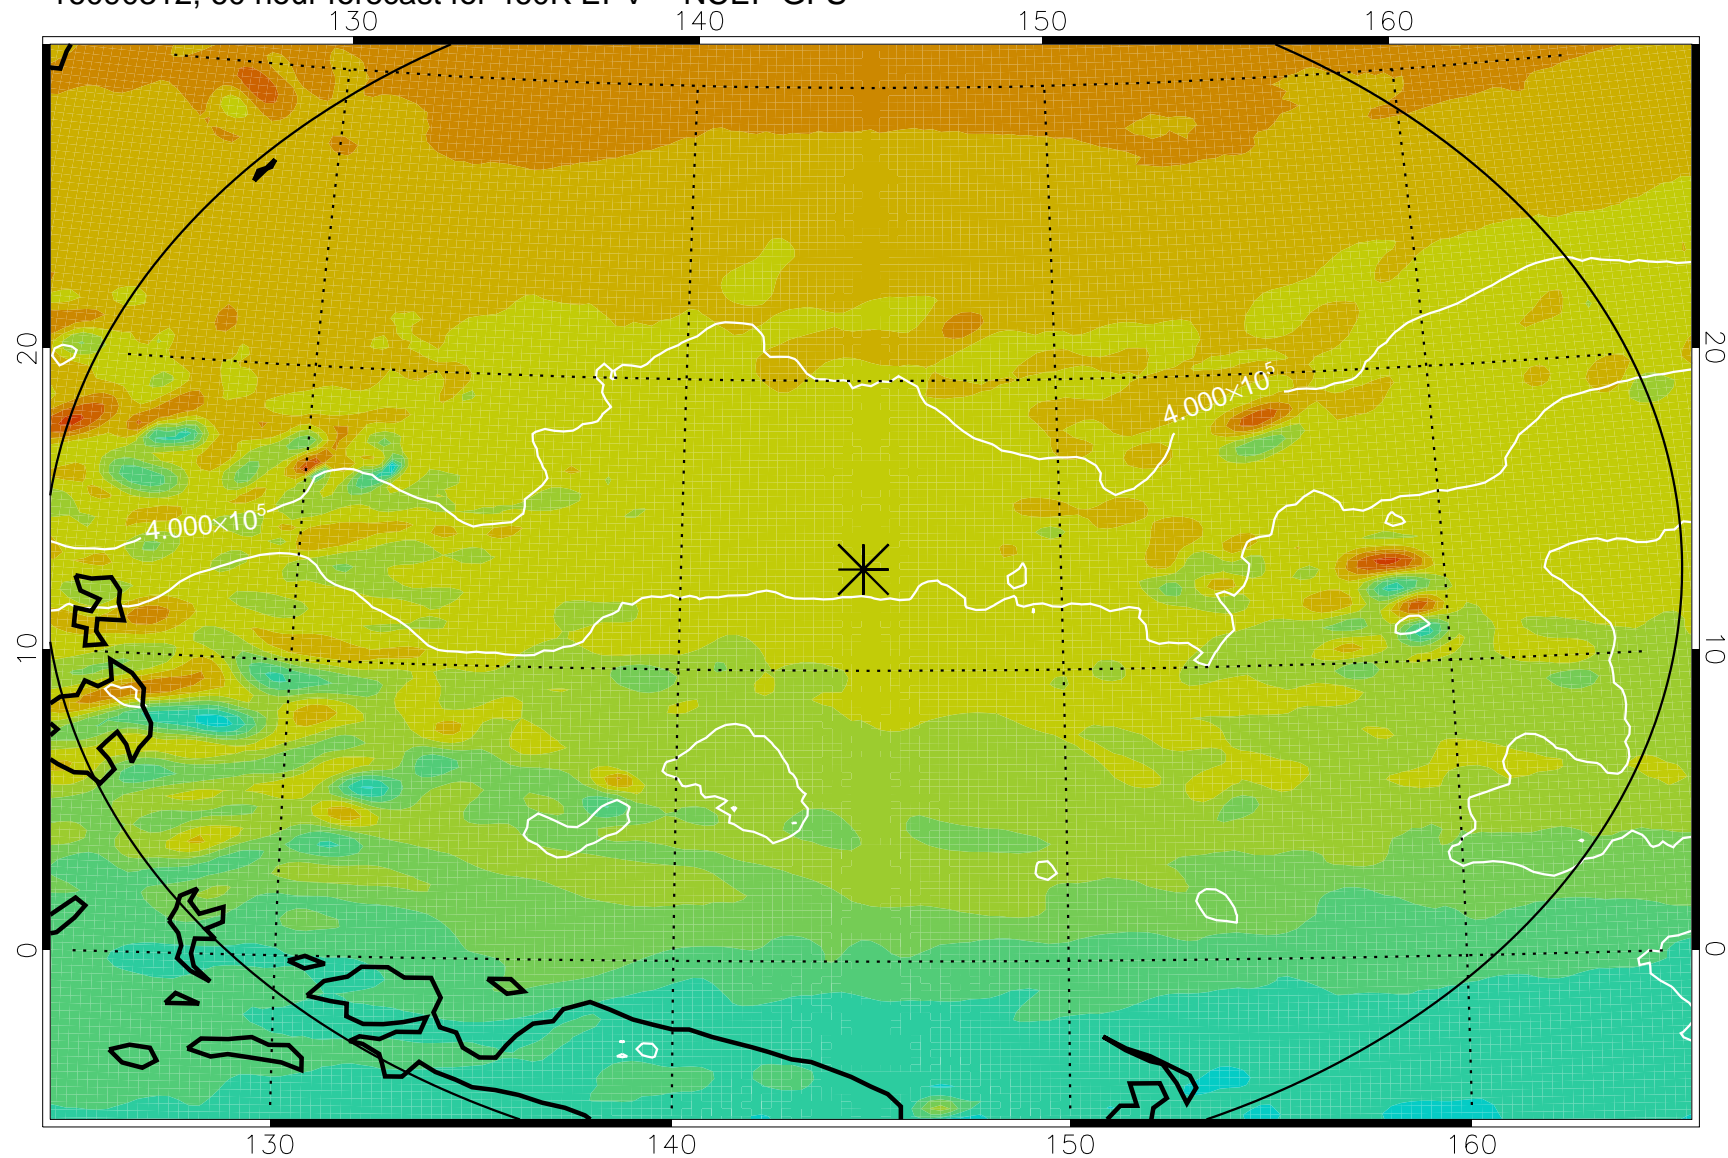

16090218, 42 hour forecast for 460K EPV -- NCEP GFS

460K Montgomery Streamfunction, white

Range ring of 2304 km

16090300, 48 hour forecast for 460K EPV -- NCEP GFS

460K Montgomery Streamfunction, white

Range ring of 2304 km

16090306, 54 hour forecast for 460K EPV -- NCEP GFS

460K Montgomery Streamfunction, white

Range ring of 2304 km

16090312, 60 hour forecast for 460K EPV -- NCEP GFS

460K Montgomery Streamfunction, white

Range ring of 2304 km

16090318, 66 hour forecast for 460K EPV -- NCEP GFS

460K Montgomery Streamfunction, white

Range ring of 2304 km

16090400, 72 hour forecast for 460K EPV -- NCEP GFS

460K Montgomery Streamfunction, white

Range ring of 2304 km

16090406, 78 hour forecast for 460K EPV -- NCEP GFS

460K Montgomery Streamfunction, white

Range ring of 2304 km

16090412, 84 hour forecast for 460K EPV -- NCEP GFS

460K Montgomery Streamfunction, white

Range ring of 2304 km