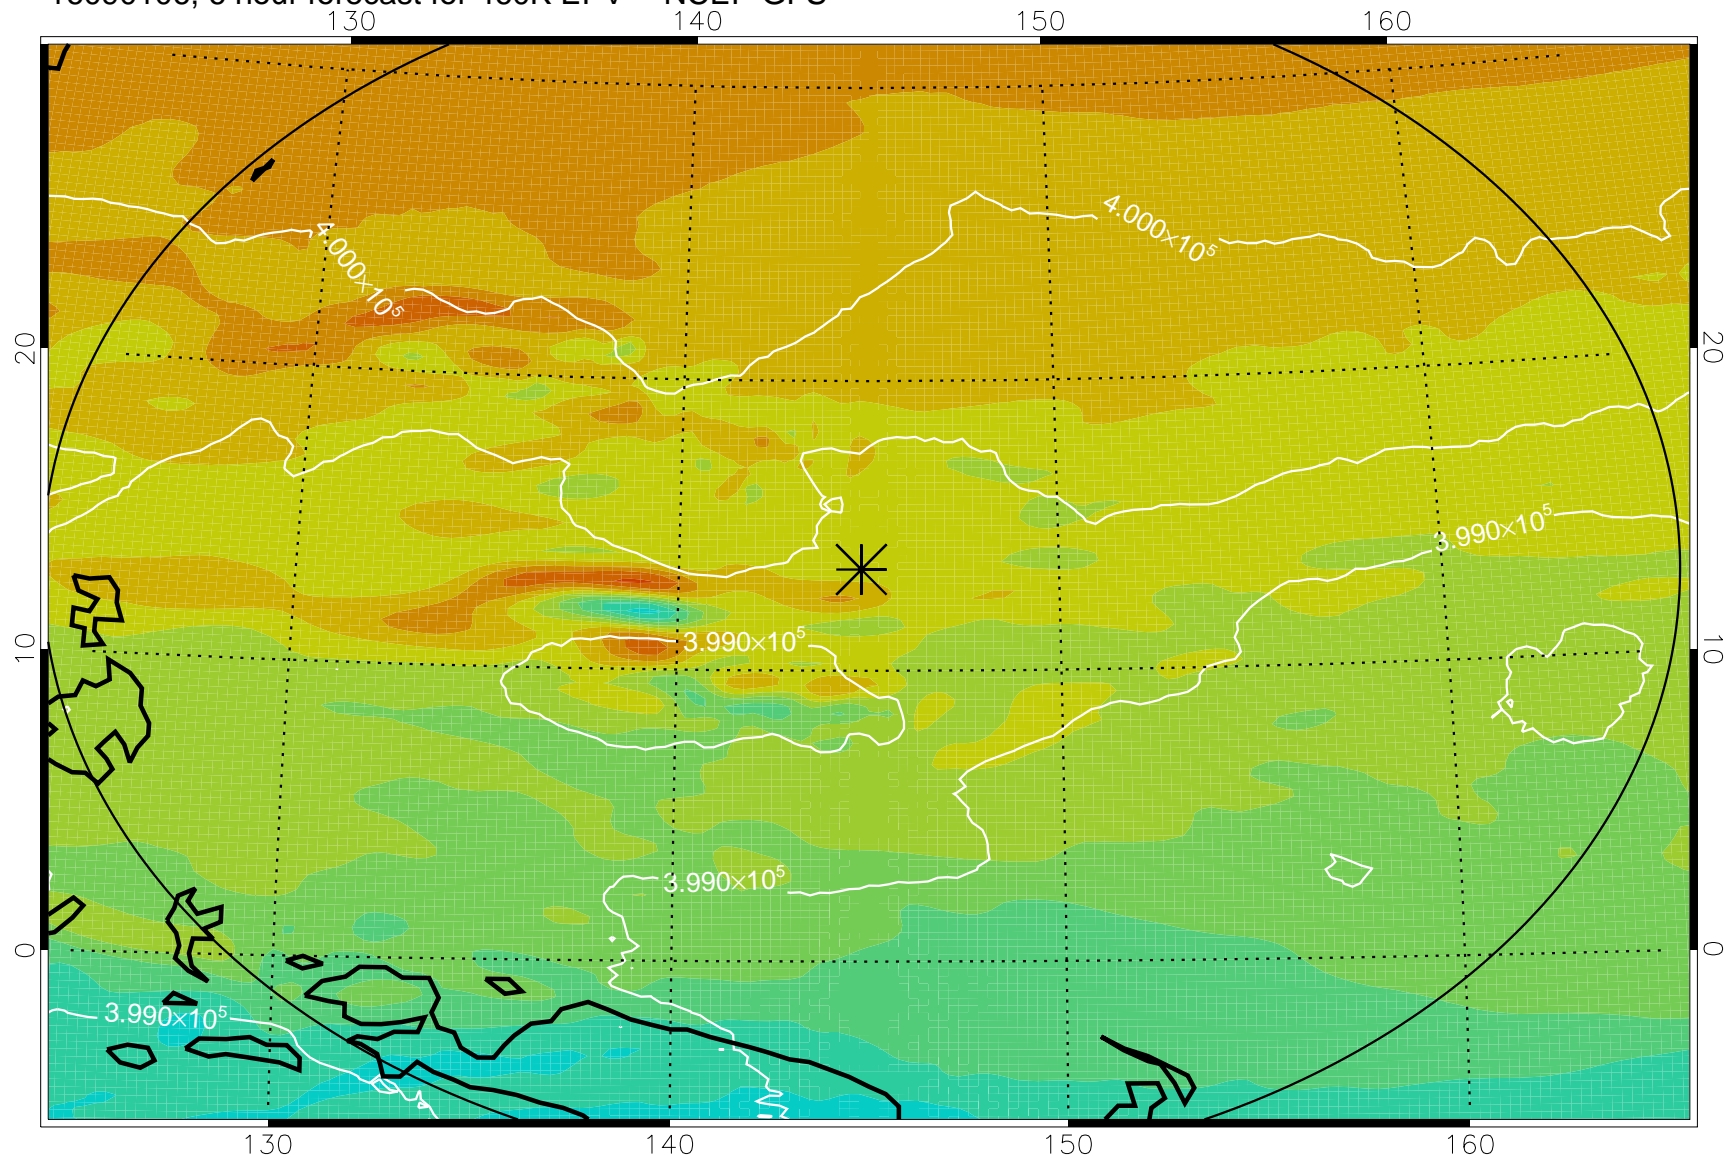

16090106, 6 hour forecast for 460K EPV -- NCEP GFS

460K Montgomery Streamfunction, white

Range ring of 2304 km

16090112, 12 hour forecast for 460K EPV -- NCEP GFS

460K Montgomery Streamfunction, white

Range ring of 2304 km

16090118, 18 hour forecast for 460K EPV -- NCEP GFS

460K Montgomery Streamfunction, white

Range ring of 2304 km

16090200, 24 hour forecast for 460K EPV -- NCEP GFS

460K Montgomery Streamfunction, white

Range ring of 2304 km

16090206, 30 hour forecast for 460K EPV -- NCEP GFS

460K Montgomery Streamfunction, white

Range ring of 2304 km

16090212, 36 hour forecast for 460K EPV -- NCEP GFS

460K Montgomery Streamfunction, white

Range ring of 2304 km

16090218, 42 hour forecast for 460K EPV -- NCEP GFS

460K Montgomery Streamfunction, white

Range ring of 2304 km

16090300, 48 hour forecast for 460K EPV -- NCEP GFS

460K Montgomery Streamfunction, white

Range ring of 2304 km