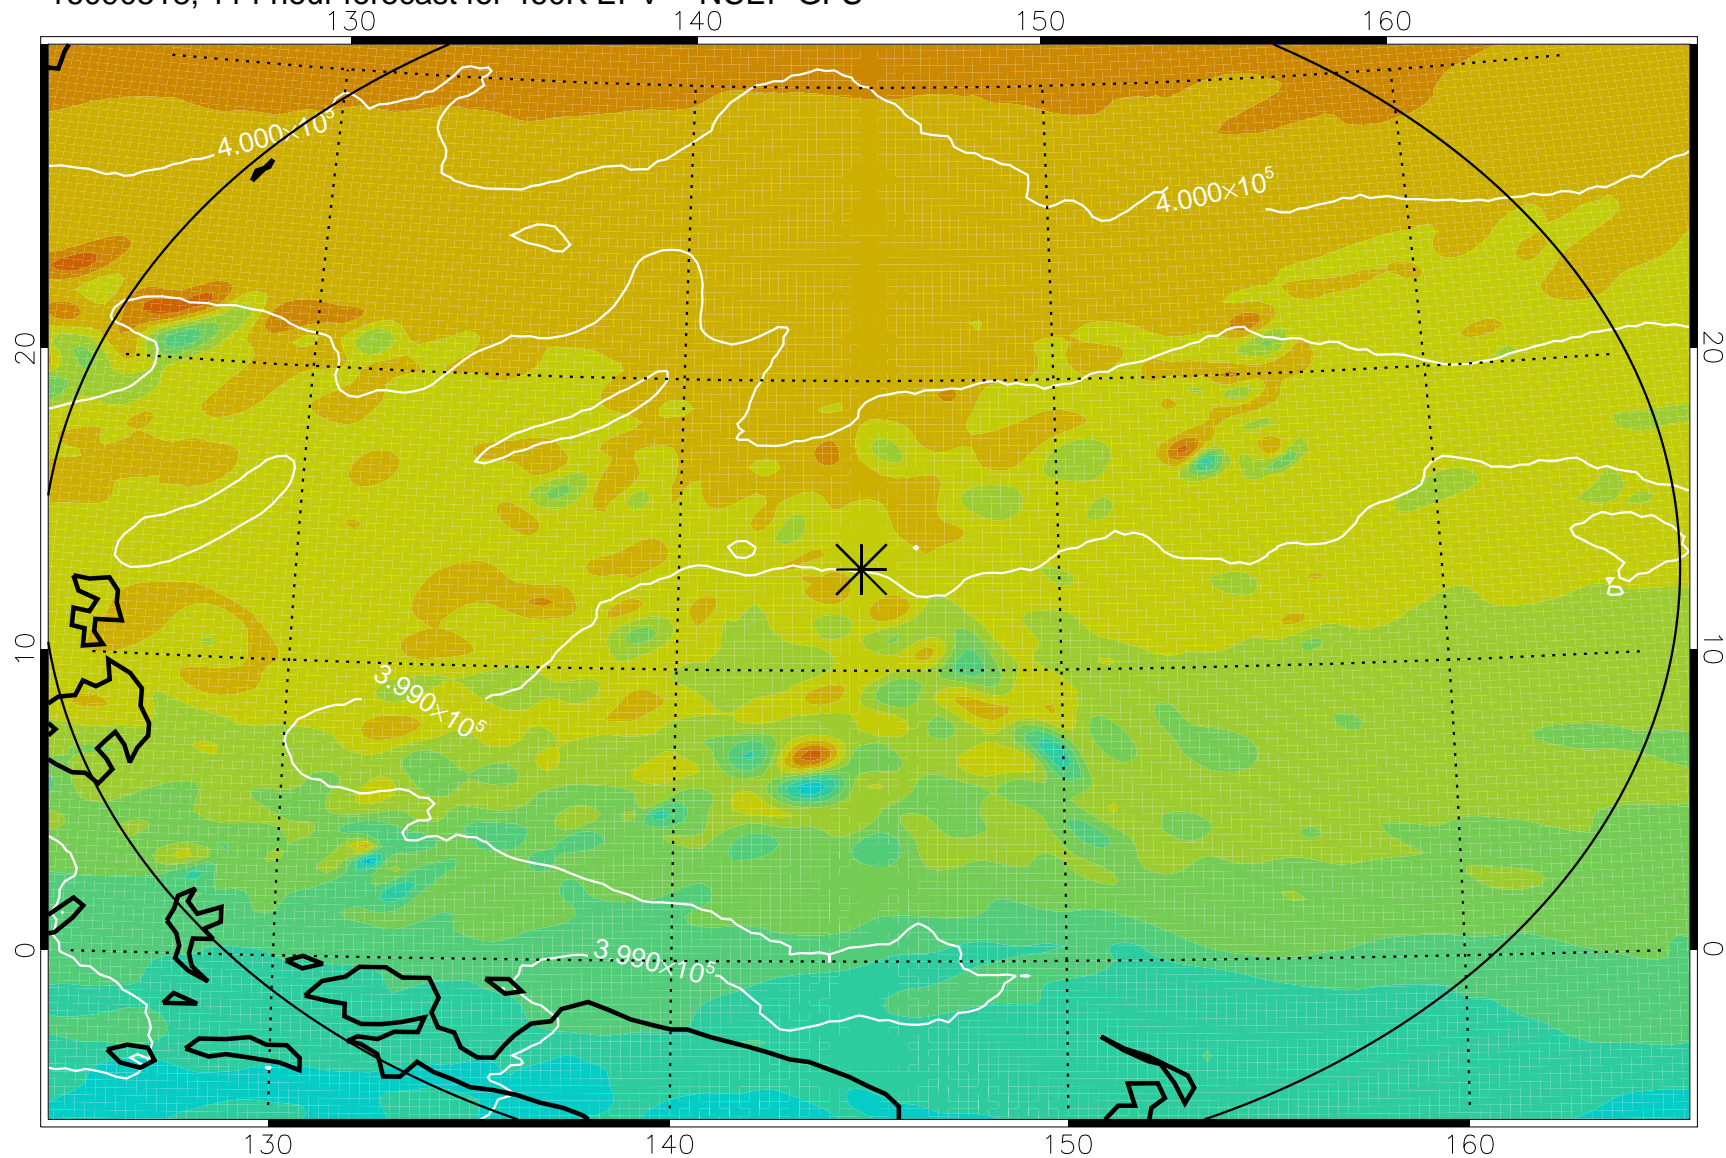

16090406, 78 hour forecast for 460K EPV -- NCEP GFS

460K Montgomery Streamfunction, white

Range ring of 2304 km

16090412, 84 hour forecast for 460K EPV -- NCEP GFS

460K Montgomery Streamfunction, white

Range ring of 2304 km

16090418, 90 hour forecast for 460K EPV -- NCEP GFS

460K Montgomery Streamfunction, white

Range ring of 2304 km

16090500, 96 hour forecast for 460K EPV -- NCEP GFS

460K Montgomery Streamfunction, white

Range ring of 2304 km

16090506, 102 hour forecast for 460K EPV -- NCEP GFS

460K Montgomery Streamfunction, white

Range ring of 2304 km

16090512, 108 hour forecast for 460K EPV -- NCEP GFS

460K Montgomery Streamfunction, white

Range ring of 2304 km

16090518, 114 hour forecast for 460K EPV -- NCEP GFS

460K Montgomery Streamfunction, white

Range ring of 2304 km

16090600, 120 hour forecast for 460K EPV -- NCEP GFS

460K Montgomery Streamfunction, white

Range ring of 2304 km