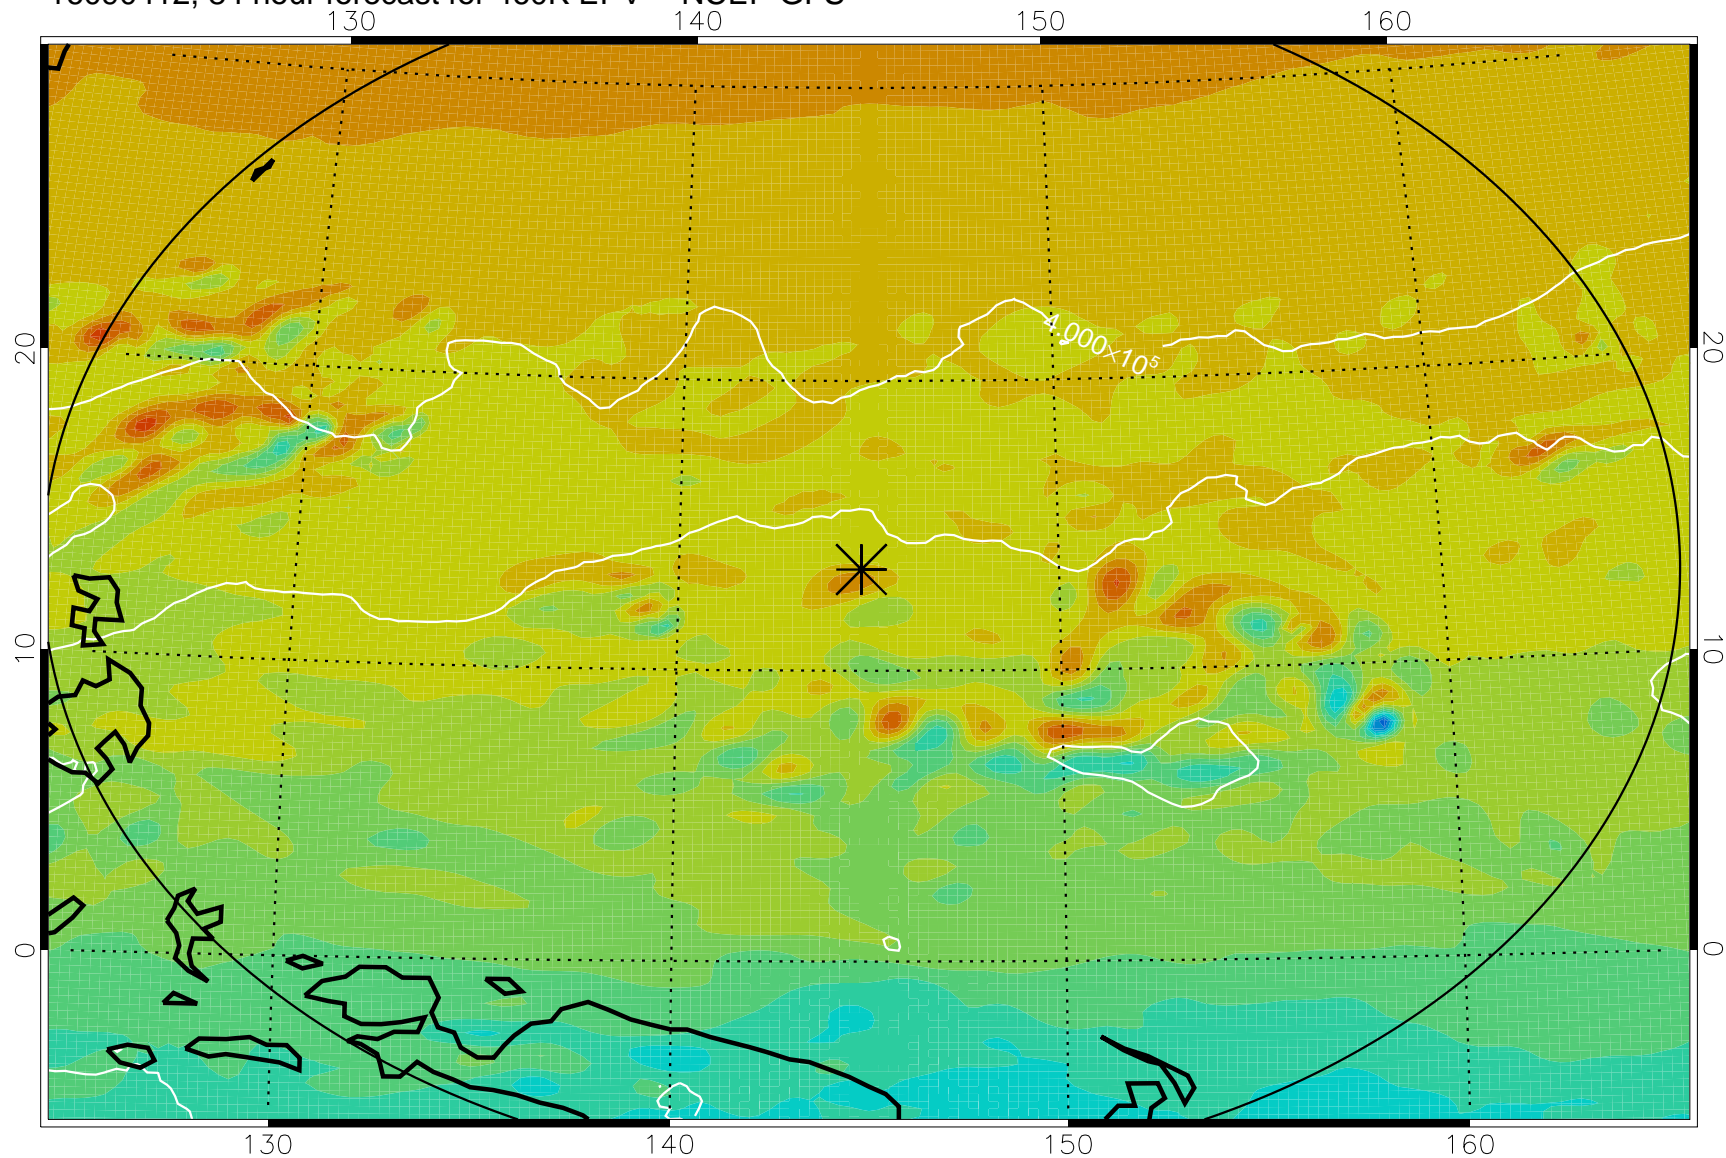

16090318, 66 hour forecast for 460K EPV -- NCEP GFS

460K Montgomery Streamfunction, white

Range ring of 2304 km

16090400, 72 hour forecast for 460K EPV -- NCEP GFS

460K Montgomery Streamfunction, white

Range ring of 2304 km

16090406, 78 hour forecast for 460K EPV -- NCEP GFS

460K Montgomery Streamfunction, white

Range ring of 2304 km

16090412, 84 hour forecast for 460K EPV -- NCEP GFS

460K Montgomery Streamfunction, white

Range ring of 2304 km

16090418, 90 hour forecast for 460K EPV -- NCEP GFS

460K Montgomery Streamfunction, white

Range ring of 2304 km

16090500, 96 hour forecast for 460K EPV -- NCEP GFS

460K Montgomery Streamfunction, white

Range ring of 2304 km

16090506, 102 hour forecast for 460K EPV -- NCEP GFS

460K Montgomery Streamfunction, white

Range ring of 2304 km

16090512, 108 hour forecast for 460K EPV -- NCEP GFS

460K Montgomery Streamfunction, white

Range ring of 2304 km