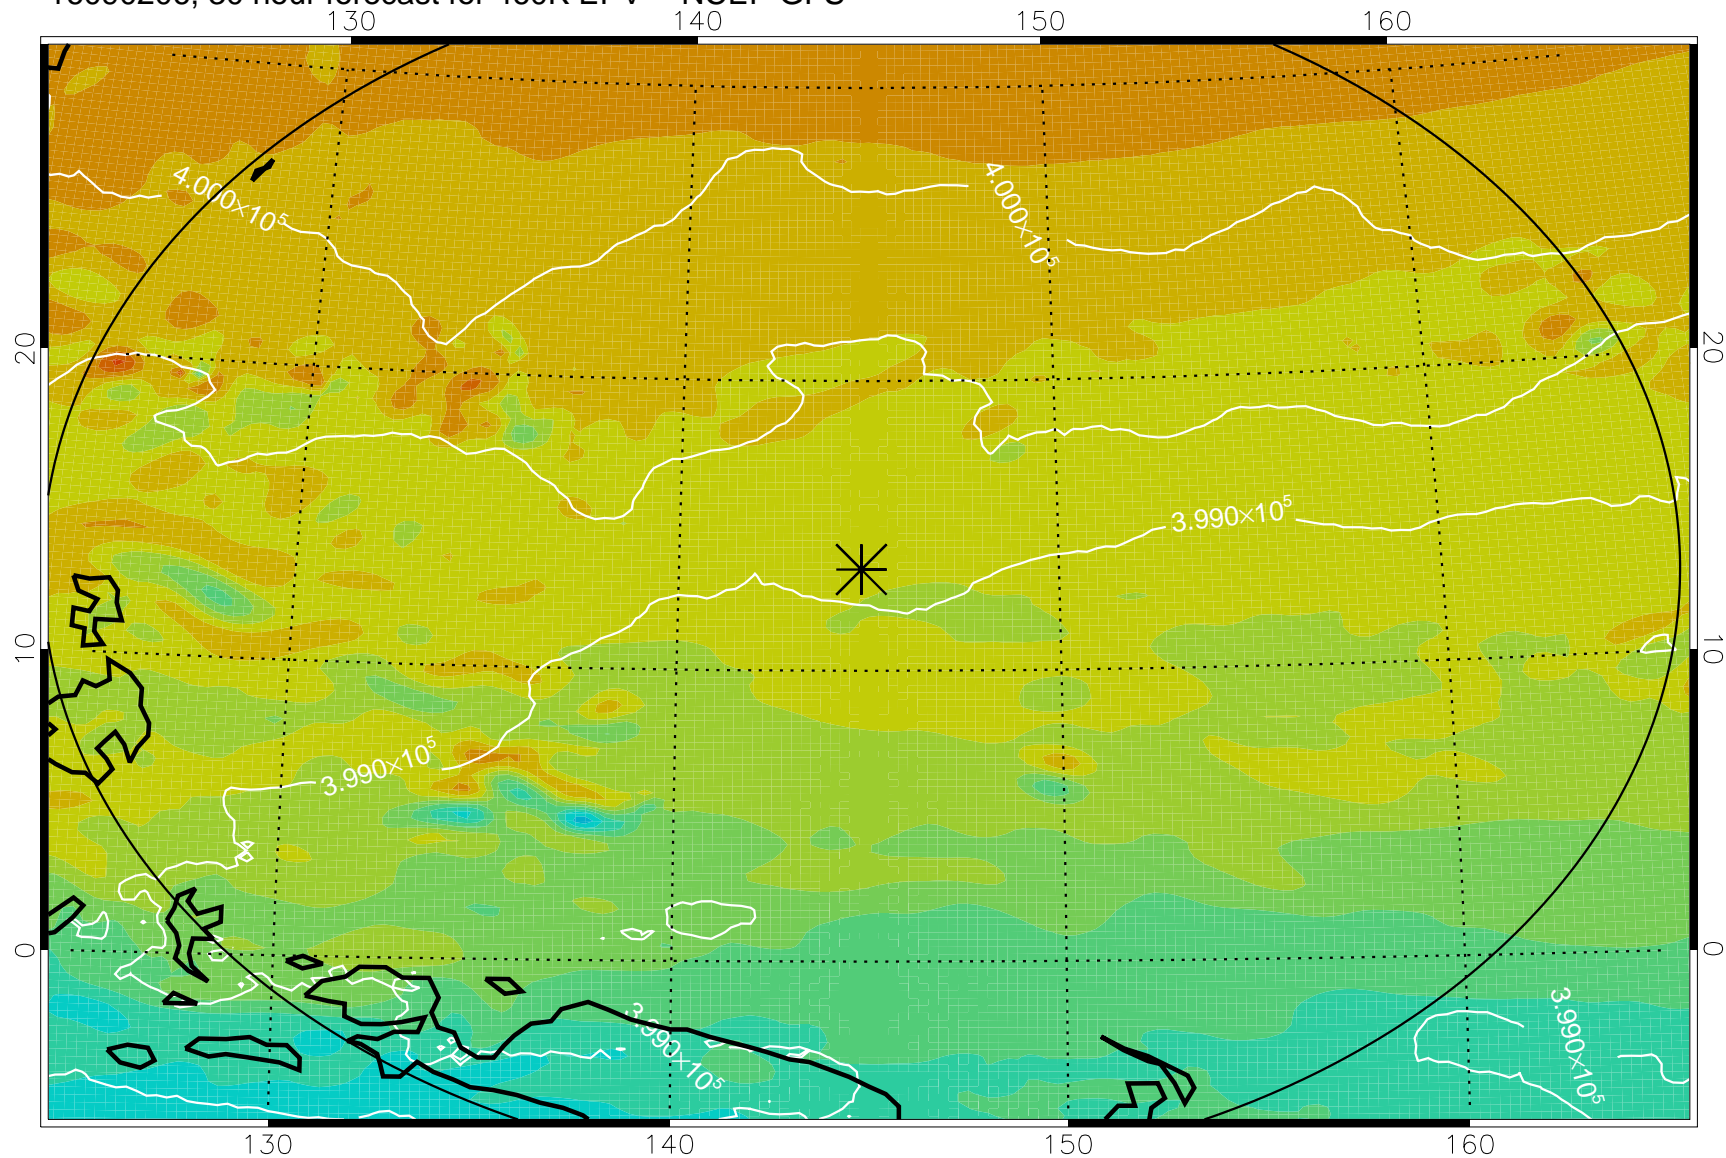

16090106, 6 hour forecast for 460K EPV -- NCEP GFS

460K Montgomery Streamfunction, white

Range ring of 2304 km

16090112, 12 hour forecast for 460K EPV -- NCEP GFS

460K Montgomery Streamfunction, white

Range ring of 2304 km

16090118, 18 hour forecast for 460K EPV -- NCEP GFS

460K Montgomery Streamfunction, white

Range ring of 2304 km

16090200, 24 hour forecast for 460K EPV -- NCEP GFS

460K Montgomery Streamfunction, white

Range ring of 2304 km

16090206, 30 hour forecast for 460K EPV -- NCEP GFS

460K Montgomery Streamfunction, white

Range ring of 2304 km

16090212, 36 hour forecast for 460K EPV -- NCEP GFS

460K Montgomery Streamfunction, white

Range ring of 2304 km

16090218, 42 hour forecast for 460K EPV -- NCEP GFS

460K Montgomery Streamfunction, white

Range ring of 2304 km

16090300, 48 hour forecast for 460K EPV -- NCEP GFS

460K Montgomery Streamfunction, white

Range ring of 2304 km