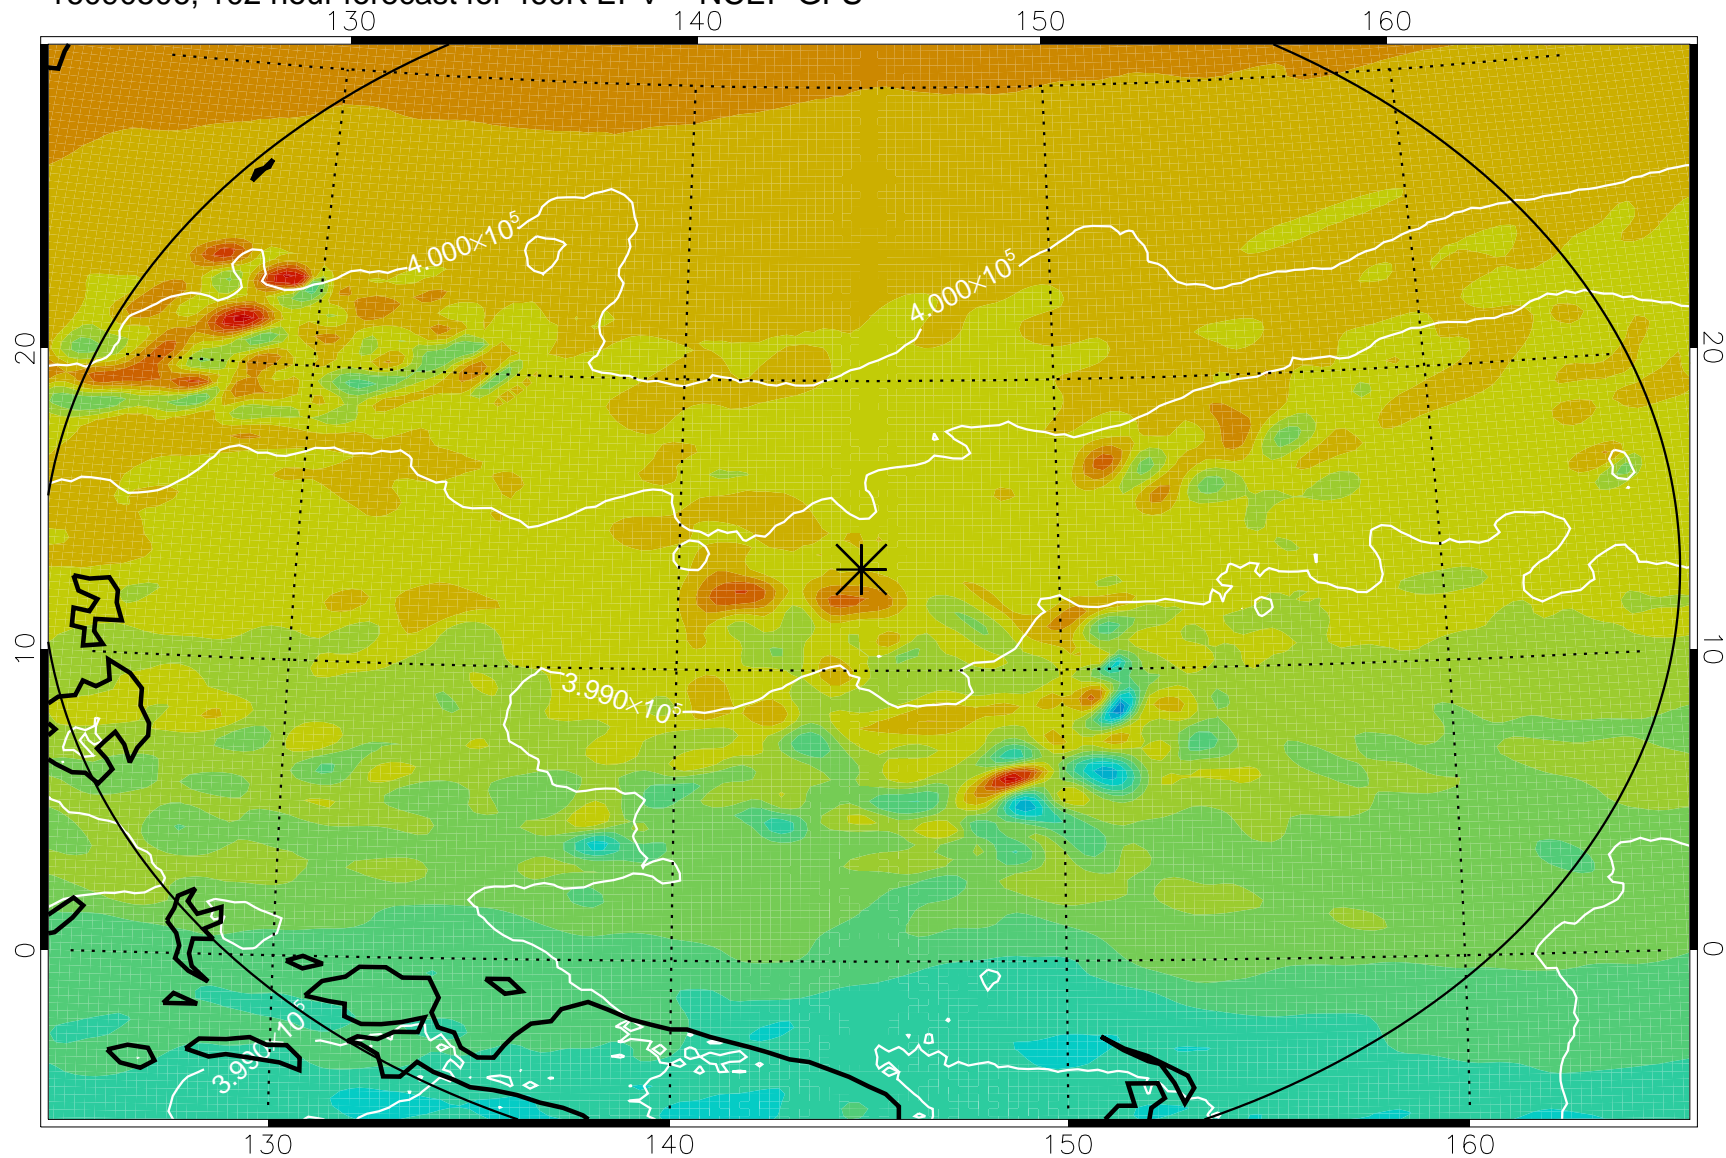

16090406, 78 hour forecast for 460K EPV -- NCEP GFS

460K Montgomery Streamfunction, white

Range ring of 2304 km

16090412, 84 hour forecast for 460K EPV -- NCEP GFS

460K Montgomery Streamfunction, white

Range ring of 2304 km

16090418, 90 hour forecast for 460K EPV -- NCEP GFS

460K Montgomery Streamfunction, white

Range ring of 2304 km

16090500, 96 hour forecast for 460K EPV -- NCEP GFS

460K Montgomery Streamfunction, white

Range ring of 2304 km

16090506, 102 hour forecast for 460K EPV -- NCEP GFS

460K Montgomery Streamfunction, white

Range ring of 2304 km

16090512, 108 hour forecast for 460K EPV -- NCEP GFS

460K Montgomery Streamfunction, white

Range ring of 2304 km

16090518, 114 hour forecast for 460K EPV -- NCEP GFS

460K Montgomery Streamfunction, white

Range ring of 2304 km

16090600, 120 hour forecast for 460K EPV -- NCEP GFS

460K Montgomery Streamfunction, white

Range ring of 2304 km