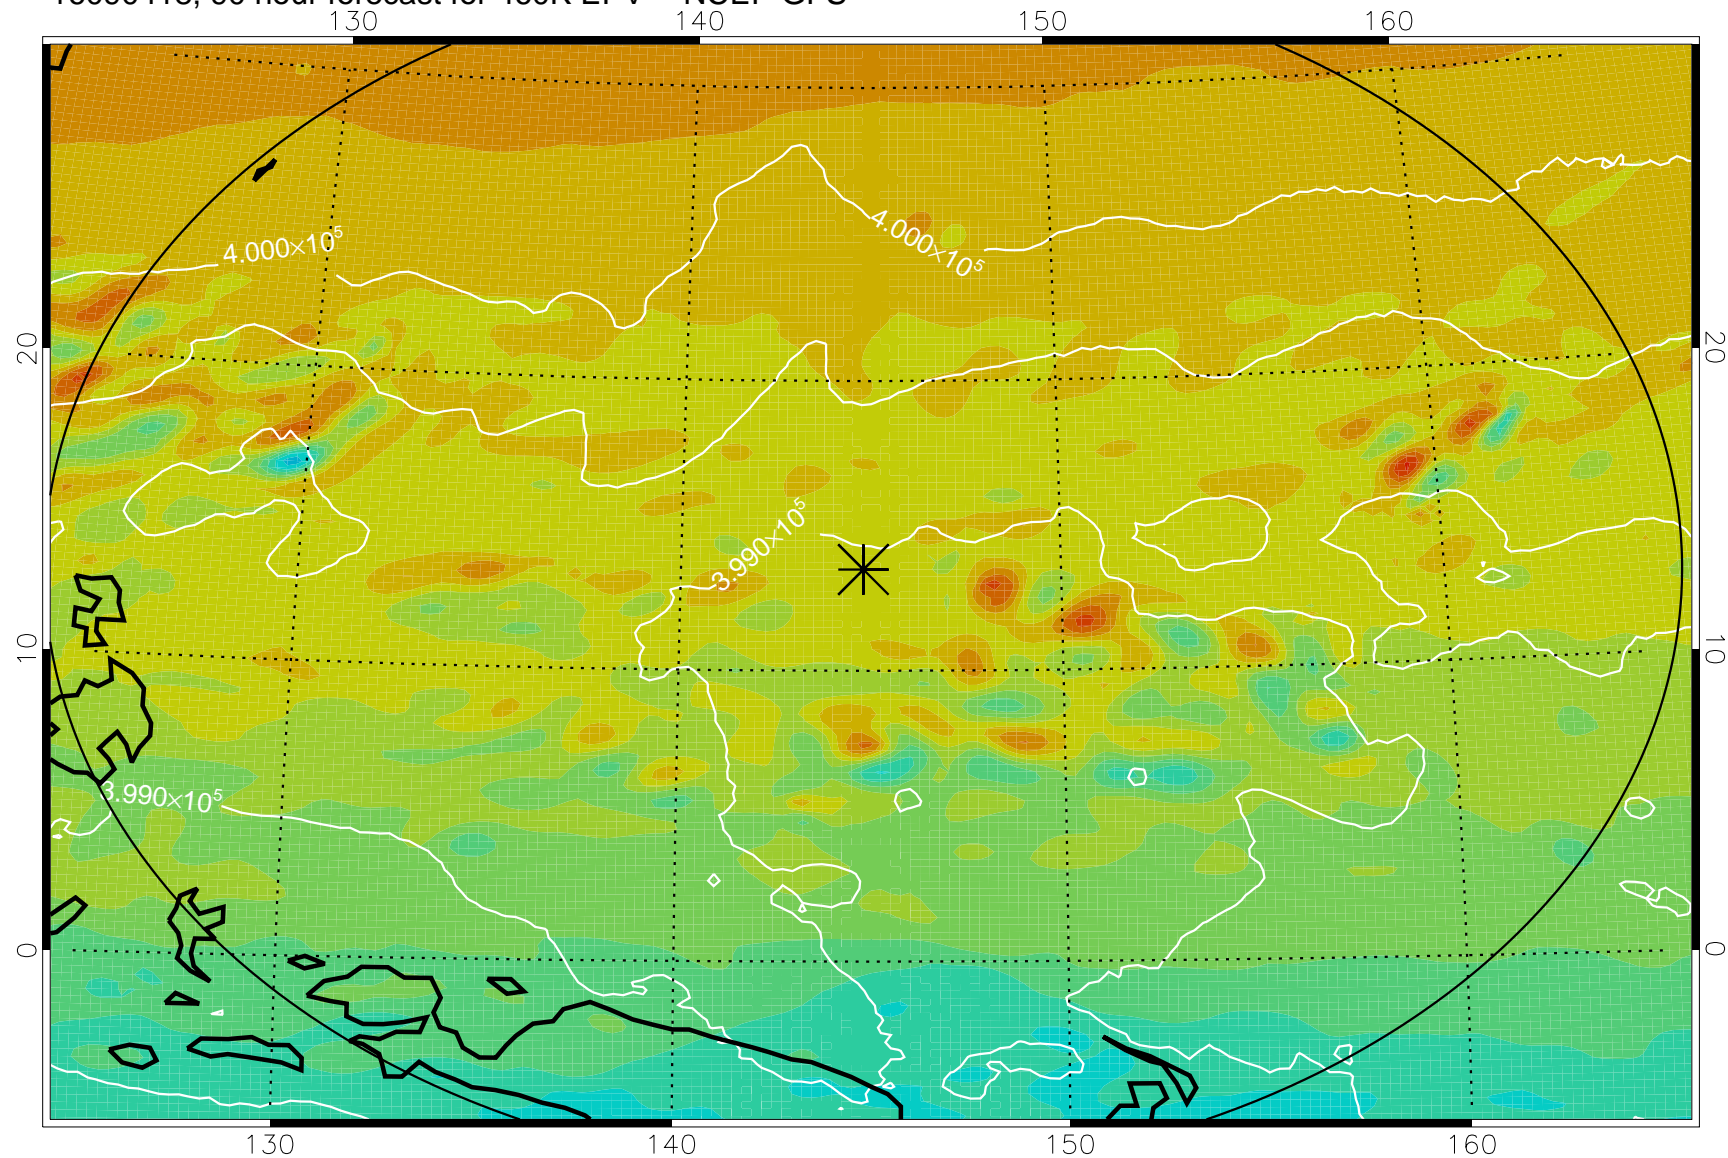

16090318, 66 hour forecast for 460K EPV -- NCEP GFS

460K Montgomery Streamfunction, white

Range ring of 2304 km

16090400, 72 hour forecast for 460K EPV -- NCEP GFS

460K Montgomery Streamfunction, white

Range ring of 2304 km

16090406, 78 hour forecast for 460K EPV -- NCEP GFS

460K Montgomery Streamfunction, white

Range ring of 2304 km

16090412, 84 hour forecast for 460K EPV -- NCEP GFS

460K Montgomery Streamfunction, white

Range ring of 2304 km

16090418, 90 hour forecast for 460K EPV -- NCEP GFS

460K Montgomery Streamfunction, white

Range ring of 2304 km

16090500, 96 hour forecast for 460K EPV -- NCEP GFS

460K Montgomery Streamfunction, white

Range ring of 2304 km

16090506, 102 hour forecast for 460K EPV -- NCEP GFS

460K Montgomery Streamfunction, white

Range ring of 2304 km

16090512, 108 hour forecast for 460K EPV -- NCEP GFS

460K Montgomery Streamfunction, white

Range ring of 2304 km