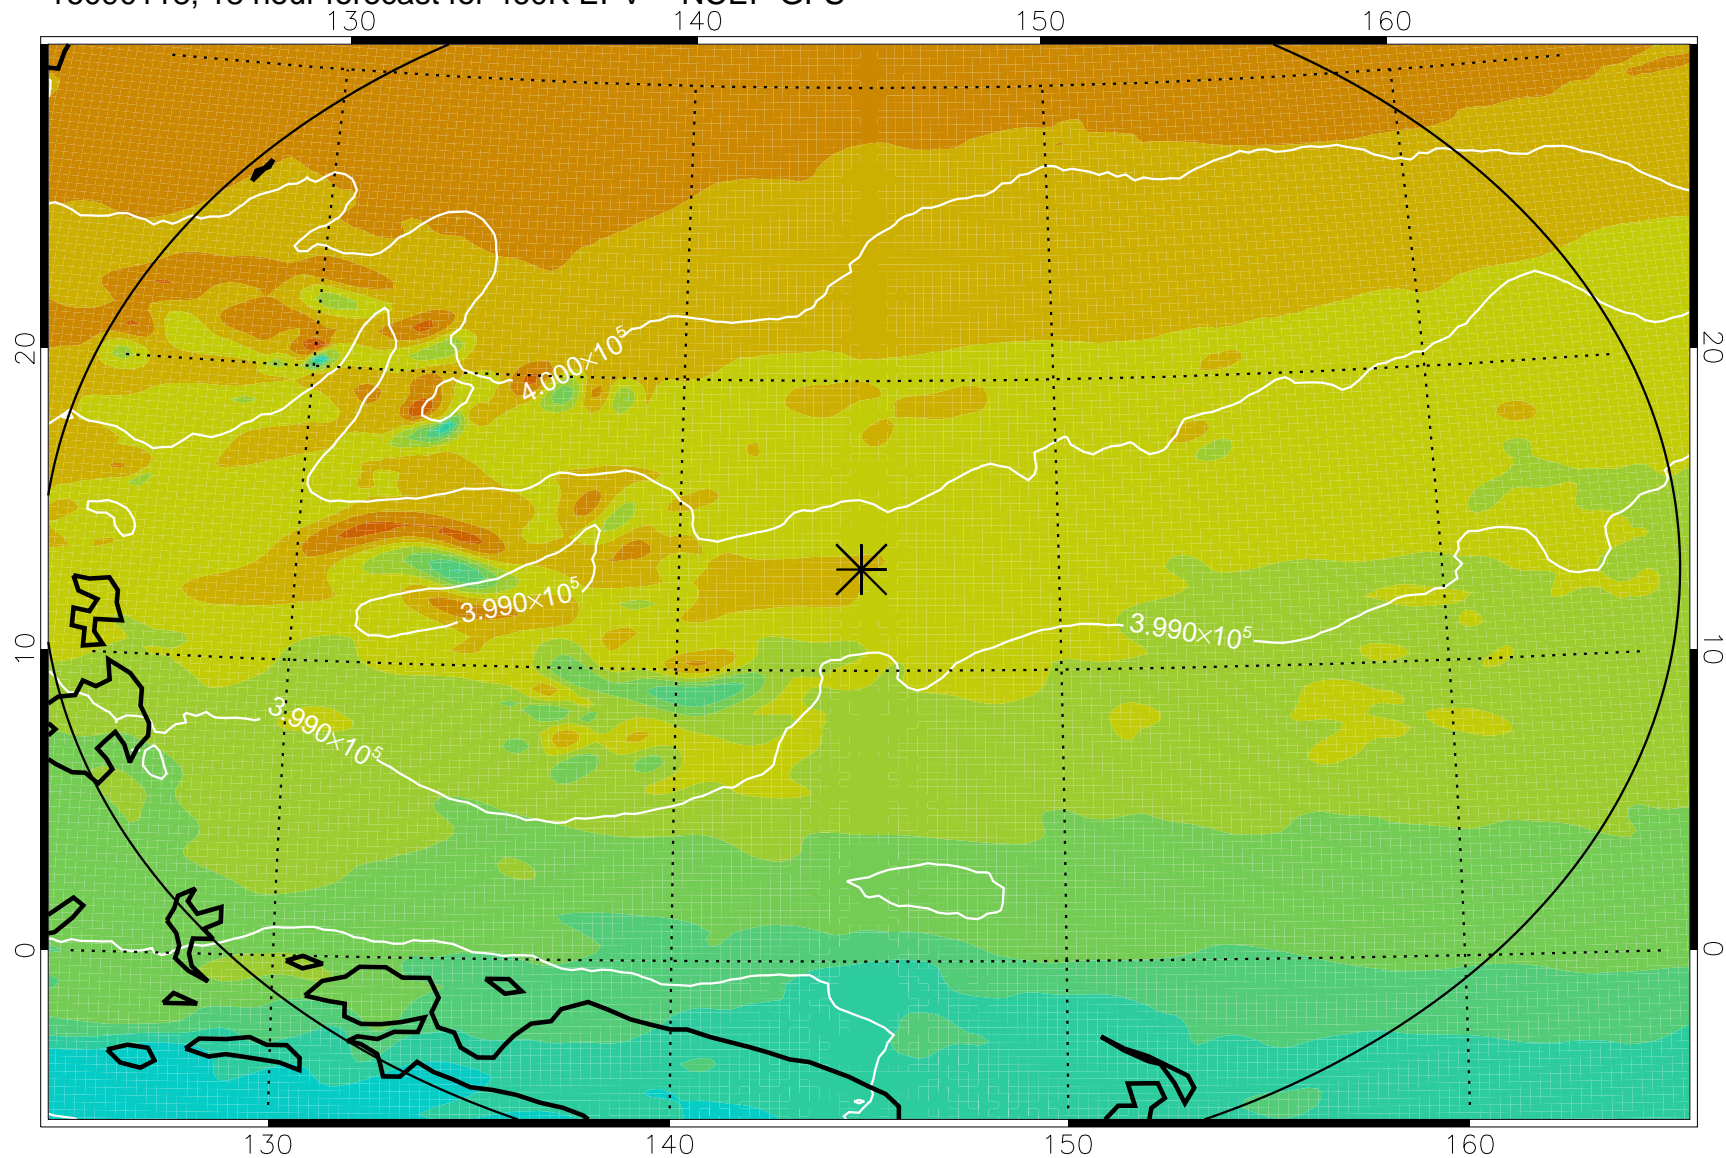

16090106, 6 hour forecast for 460K EPV -- NCEP GFS

460K Montgomery Streamfunction, white

Range ring of 2304 km

16090112, 12 hour forecast for 460K EPV -- NCEP GFS

460K Montgomery Streamfunction, white

Range ring of 2304 km

16090118, 18 hour forecast for 460K EPV -- NCEP GFS

460K Montgomery Streamfunction, white

Range ring of 2304 km

16090200, 24 hour forecast for 460K EPV -- NCEP GFS

460K Montgomery Streamfunction, white

Range ring of 2304 km

16090206, 30 hour forecast for 460K EPV -- NCEP GFS

460K Montgomery Streamfunction, white

Range ring of 2304 km

16090212, 36 hour forecast for 460K EPV -- NCEP GFS

460K Montgomery Streamfunction, white

Range ring of 2304 km

16090218, 42 hour forecast for 460K EPV -- NCEP GFS

460K Montgomery Streamfunction, white

Range ring of 2304 km

16090300, 48 hour forecast for 460K EPV -- NCEP GFS

460K Montgomery Streamfunction, white

Range ring of 2304 km