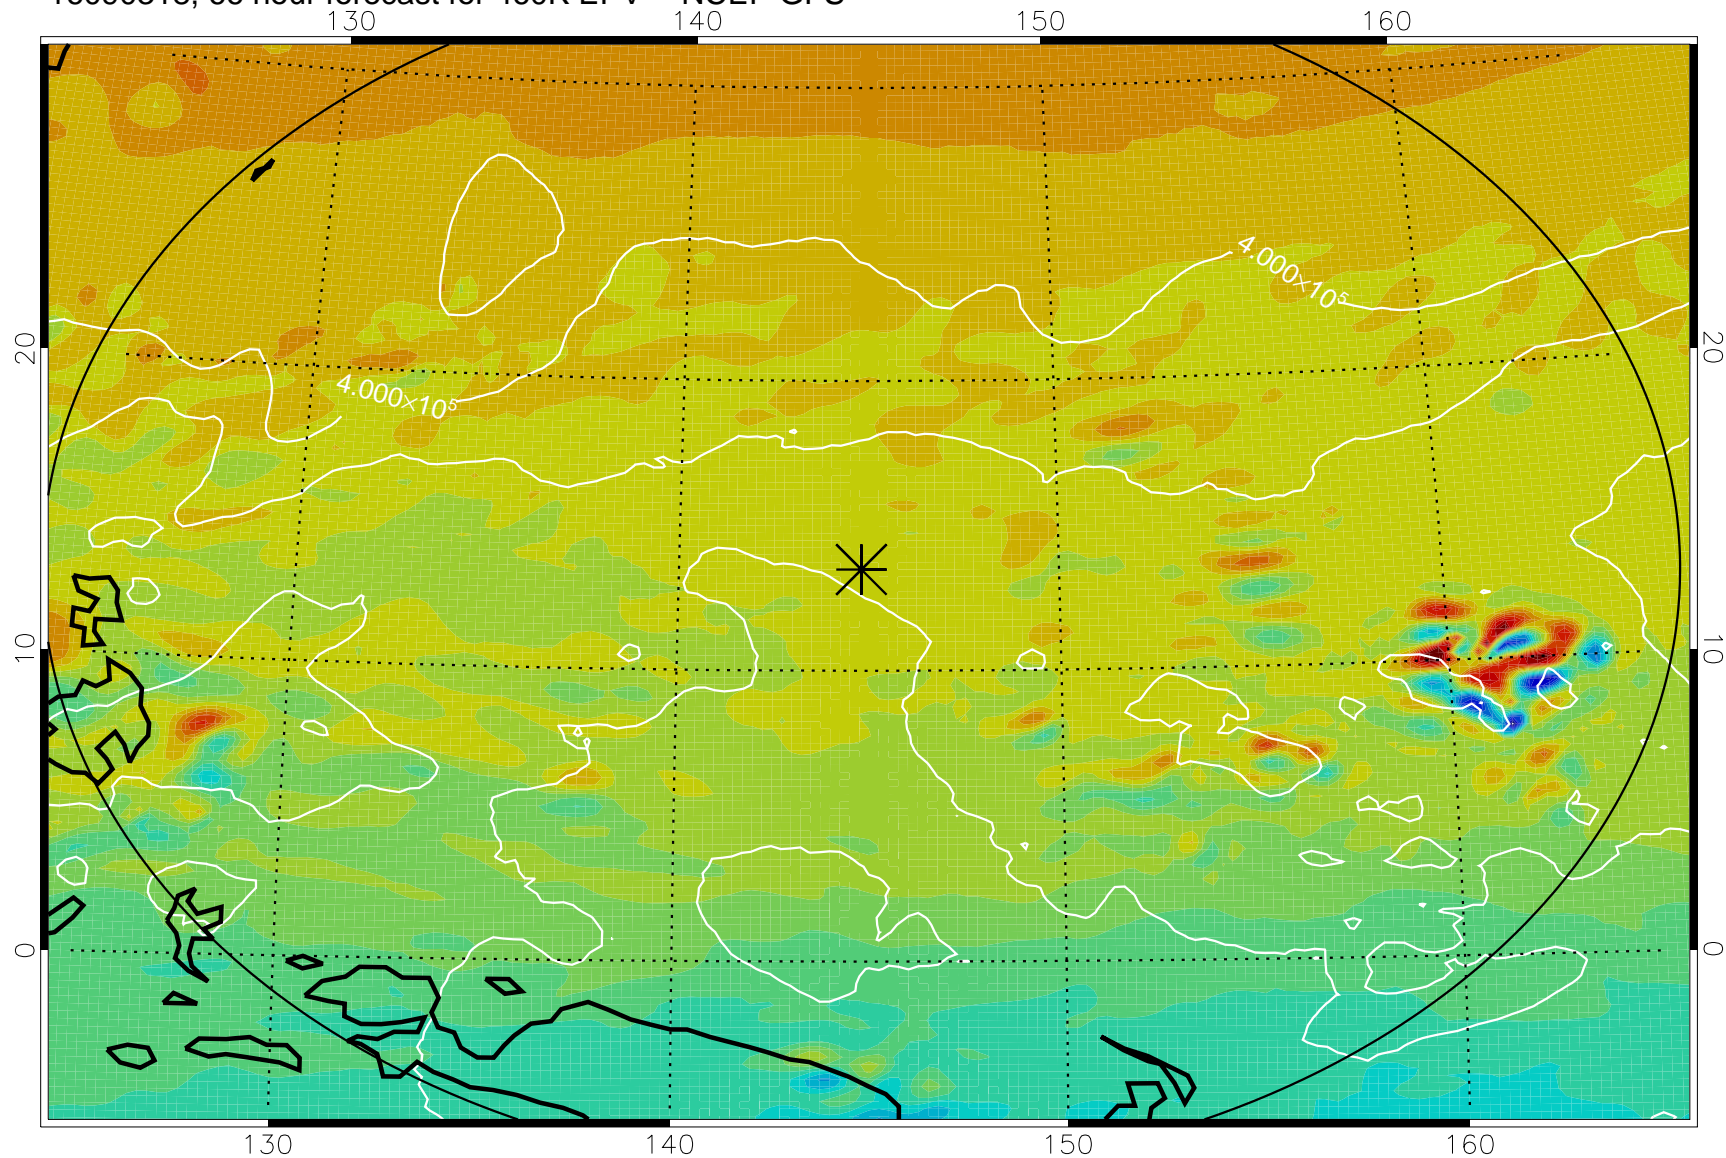

16090218, 42 hour forecast for 460K EPV -- NCEP GFS

460K Montgomery Streamfunction, white

Range ring of 2304 km

16090300, 48 hour forecast for 460K EPV -- NCEP GFS

460K Montgomery Streamfunction, white

Range ring of 2304 km

16090306, 54 hour forecast for 460K EPV -- NCEP GFS

460K Montgomery Streamfunction, white

Range ring of 2304 km

16090312, 60 hour forecast for 460K EPV -- NCEP GFS

460K Montgomery Streamfunction, white

Range ring of 2304 km

16090318, 66 hour forecast for 460K EPV -- NCEP GFS

460K Montgomery Streamfunction, white

Range ring of 2304 km

16090400, 72 hour forecast for 460K EPV -- NCEP GFS

460K Montgomery Streamfunction, white

Range ring of 2304 km

16090406, 78 hour forecast for 460K EPV -- NCEP GFS

460K Montgomery Streamfunction, white

Range ring of 2304 km

16090412, 84 hour forecast for 460K EPV -- NCEP GFS

460K Montgomery Streamfunction, white

Range ring of 2304 km