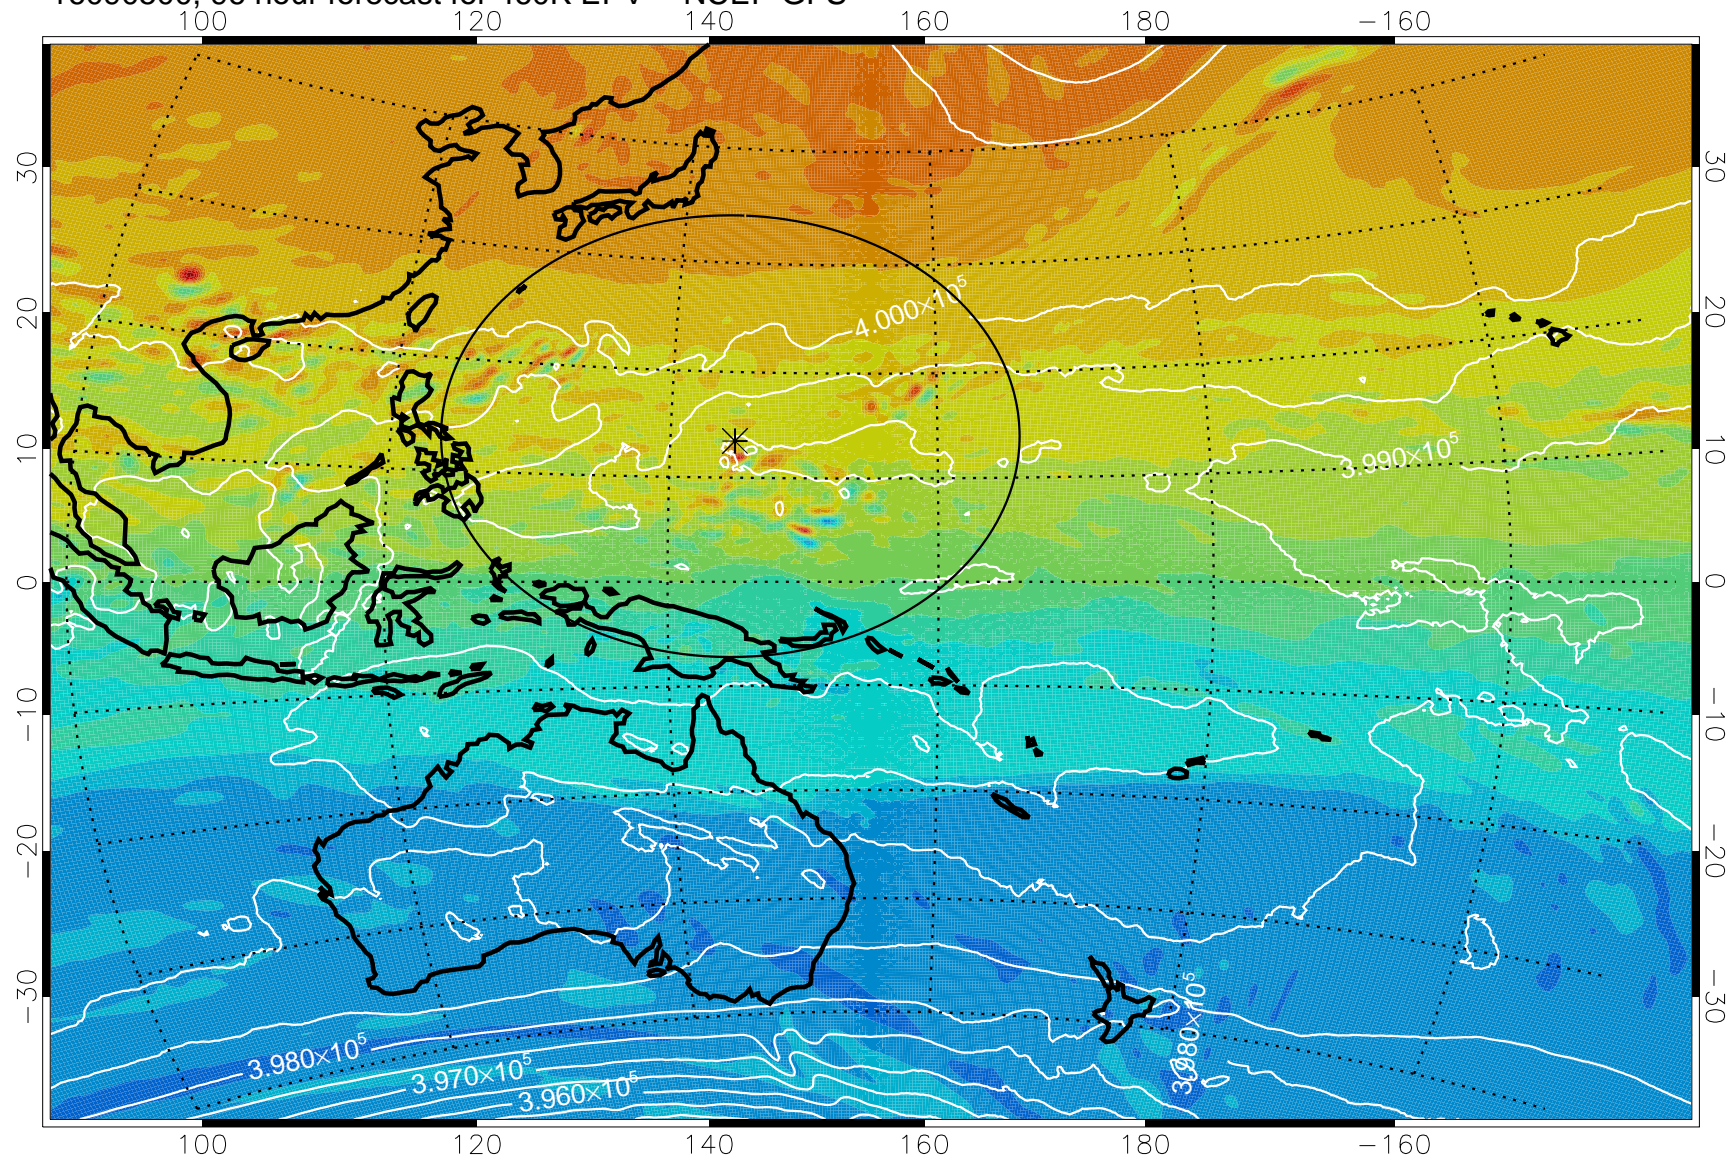

16090406, 78 hour forecast for 460K EPV -- NCEP GFS

460K Montgomery Streamfunction, white

Range ring of 2304 km

16090412, 84 hour forecast for 460K EPV -- NCEP GFS

460K Montgomery Streamfunction, white

Range ring of 2304 km

16090418, 90 hour forecast for 460K EPV -- NCEP GFS

460K Montgomery Streamfunction, white

Range ring of 2304 km

16090500, 96 hour forecast for 460K EPV -- NCEP GFS

460K Montgomery Streamfunction, white

Range ring of 2304 km

16090506, 102 hour forecast for 460K EPV -- NCEP GFS

460K Montgomery Streamfunction, white

Range ring of 2304 km

16090512, 108 hour forecast for 460K EPV -- NCEP GFS

460K Montgomery Streamfunction, white

Range ring of 2304 km

16090518, 114 hour forecast for 460K EPV -- NCEP GFS

460K Montgomery Streamfunction, white

Range ring of 2304 km

16090600, 120 hour forecast for 460K EPV -- NCEP GFS

460K Montgomery Streamfunction, white

Range ring of 2304 km