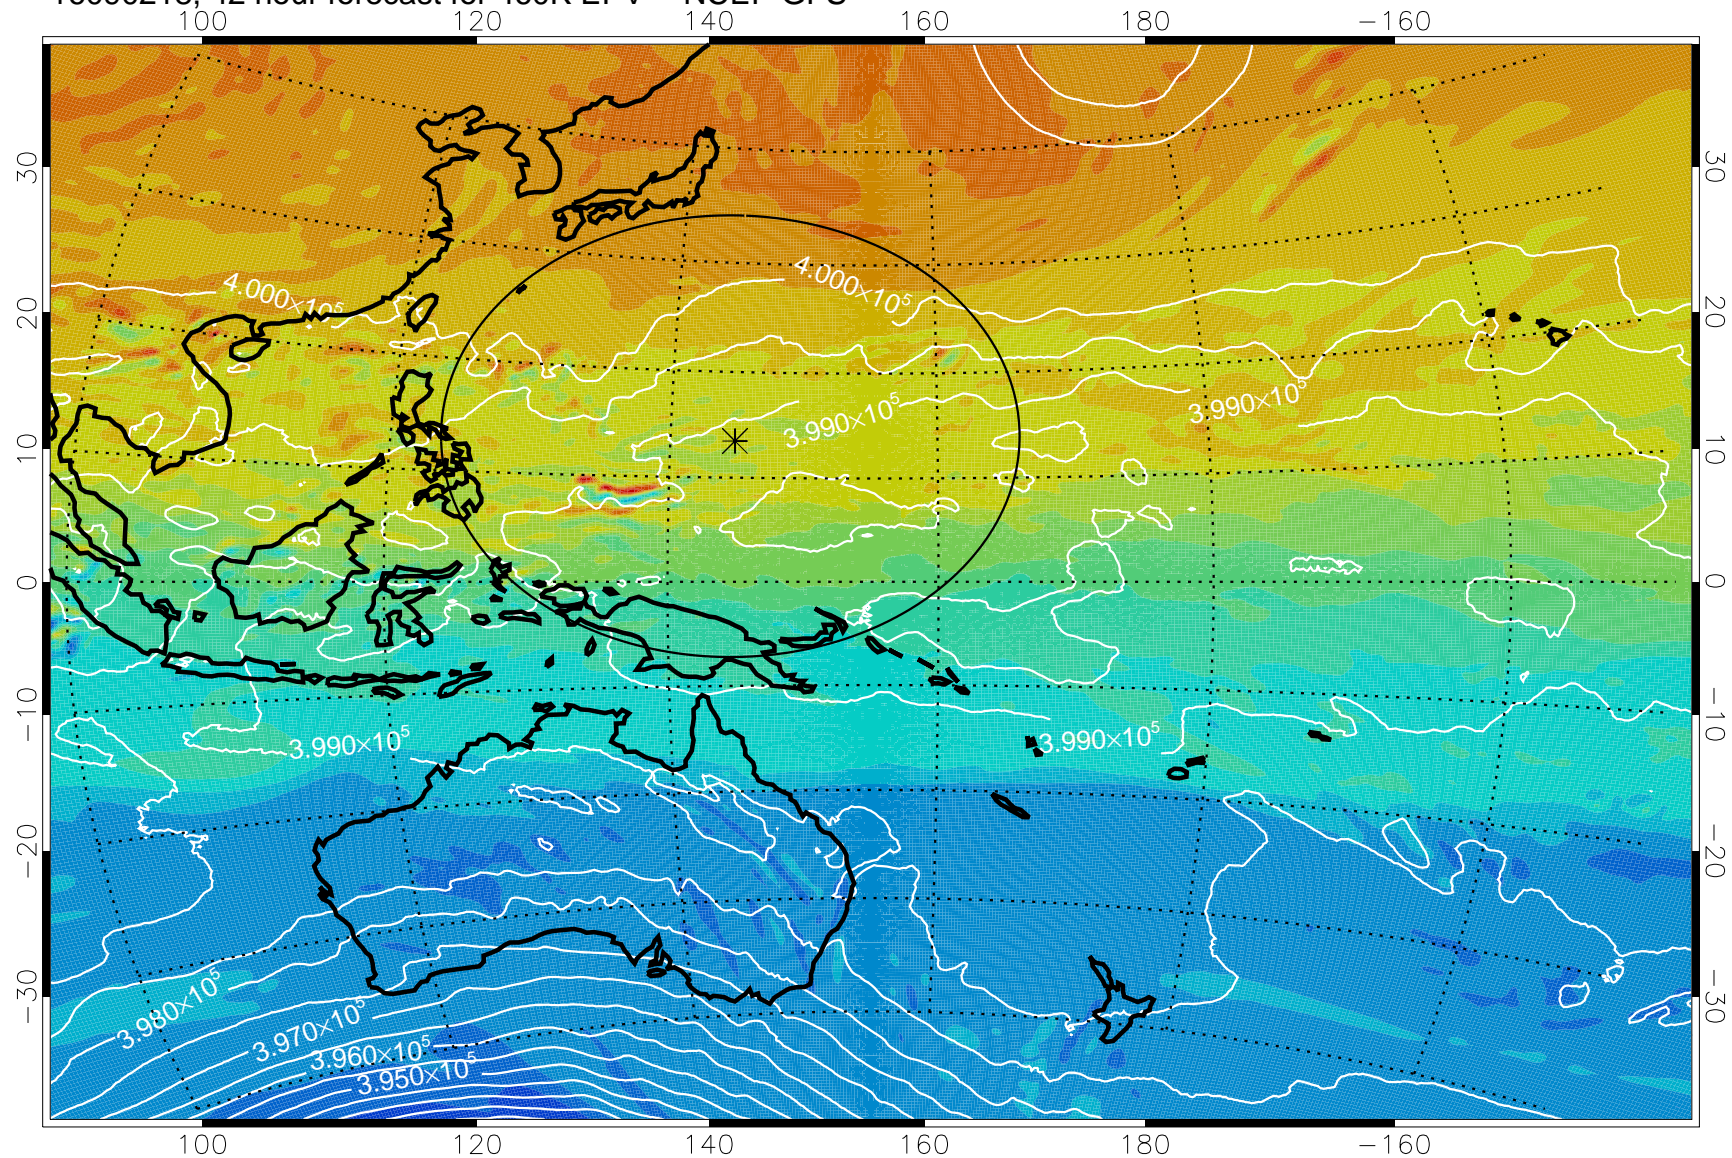

16090118, 18 hour forecast for 460K EPV -- NCEP GFS

460K Montgomery Streamfunction, white

Range ring of 2304 km

16090200, 24 hour forecast for 460K EPV -- NCEP GFS

460K Montgomery Streamfunction, white

Range ring of 2304 km

16090206, 30 hour forecast for 460K EPV -- NCEP GFS

460K Montgomery Streamfunction, white

Range ring of 2304 km

16090212, 36 hour forecast for 460K EPV -- NCEP GFS

460K Montgomery Streamfunction, white

Range ring of 2304 km

16090218, 42 hour forecast for 460K EPV -- NCEP GFS

460K Montgomery Streamfunction, white

Range ring of 2304 km

16090300, 48 hour forecast for 460K EPV -- NCEP GFS

460K Montgomery Streamfunction, white

Range ring of 2304 km

16090306, 54 hour forecast for 460K EPV -- NCEP GFS

460K Montgomery Streamfunction, white

Range ring of 2304 km

16090312, 60 hour forecast for 460K EPV -- NCEP GFS

460K Montgomery Streamfunction, white

Range ring of 2304 km