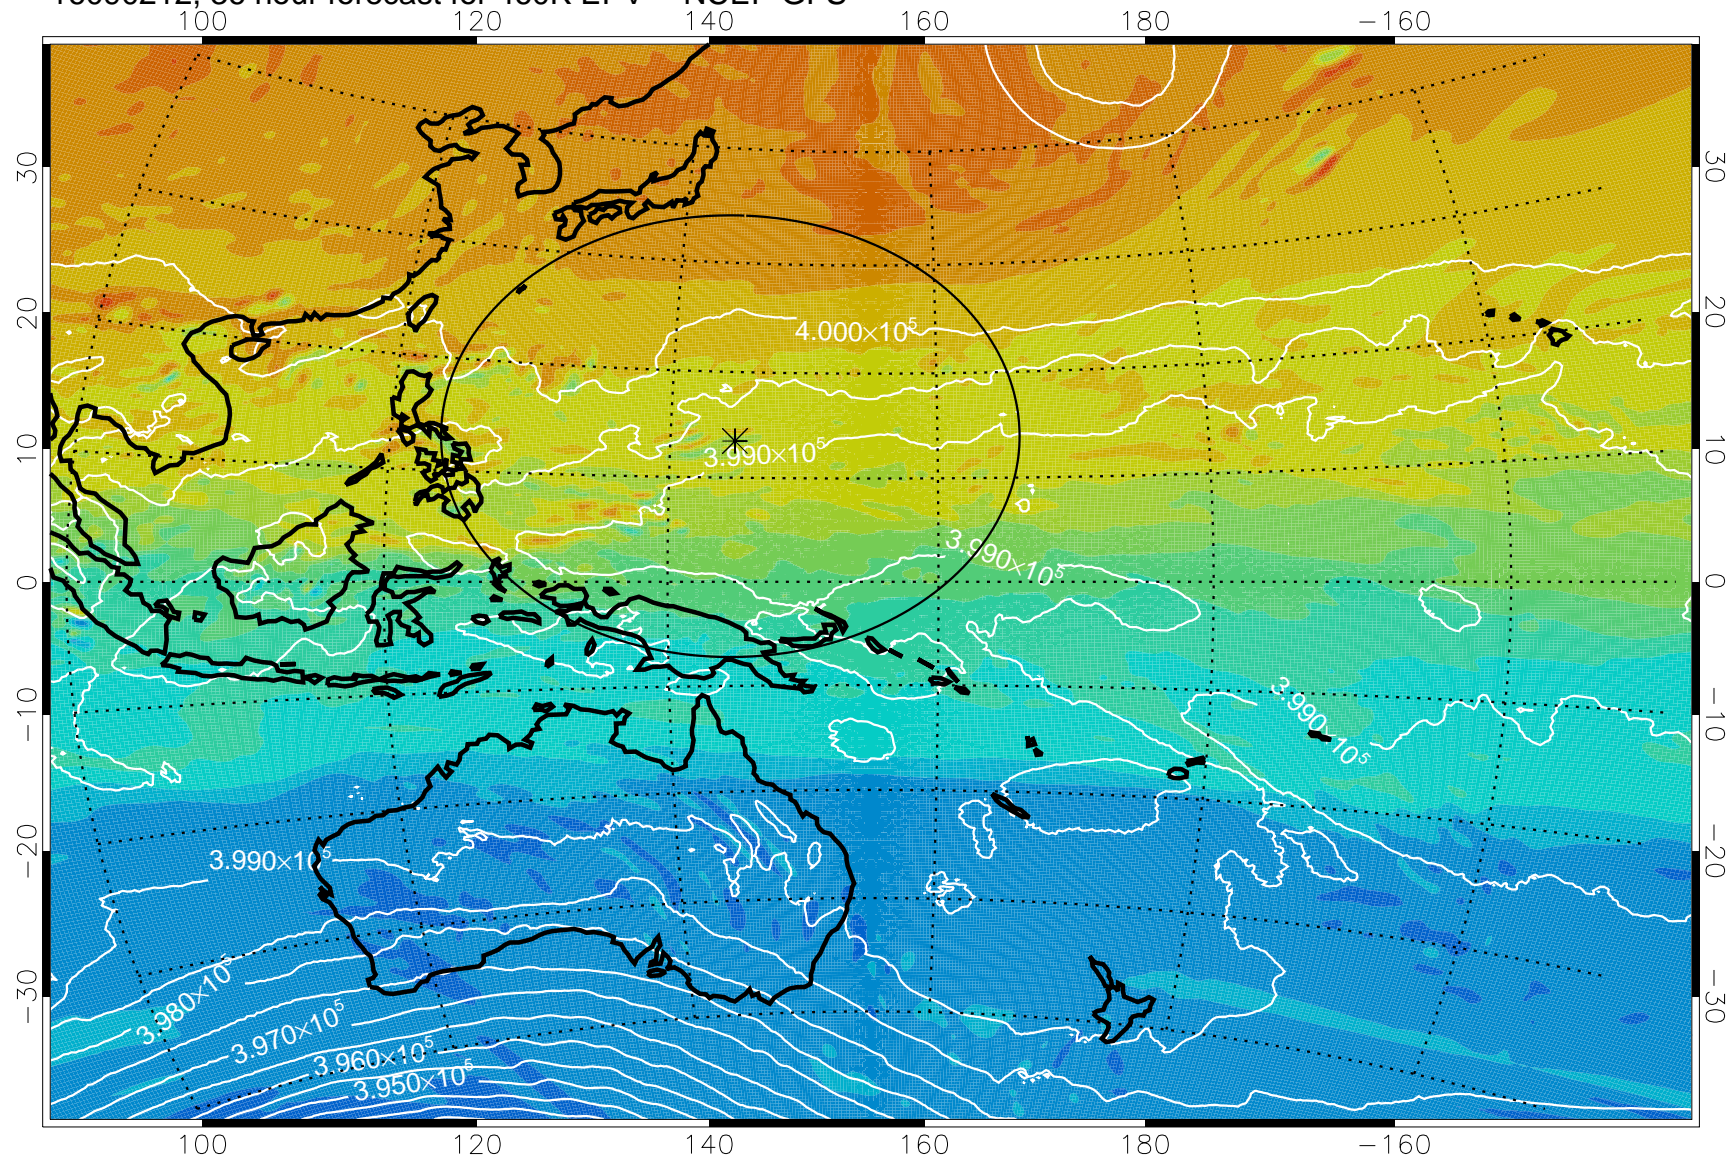

16090206, 30 hour forecast for 460K EPV -- NCEP GFS

460K Montgomery Streamfunction, white

Range ring of 2304 km

16090212, 36 hour forecast for 460K EPV -- NCEP GFS

460K Montgomery Streamfunction, white

Range ring of 2304 km

16090218, 42 hour forecast for 460K EPV -- NCEP GFS

460K Montgomery Streamfunction, white

Range ring of 2304 km

16090300, 48 hour forecast for 460K EPV -- NCEP GFS

460K Montgomery Streamfunction, white

Range ring of 2304 km

16090306, 54 hour forecast for 460K EPV -- NCEP GFS

460K Montgomery Streamfunction, white

Range ring of 2304 km

16090312, 60 hour forecast for 460K EPV -- NCEP GFS

460K Montgomery Streamfunction, white

Range ring of 2304 km

16090318, 66 hour forecast for 460K EPV -- NCEP GFS

460K Montgomery Streamfunction, white

Range ring of 2304 km

16090400, 72 hour forecast for 460K EPV -- NCEP GFS

460K Montgomery Streamfunction, white

Range ring of 2304 km