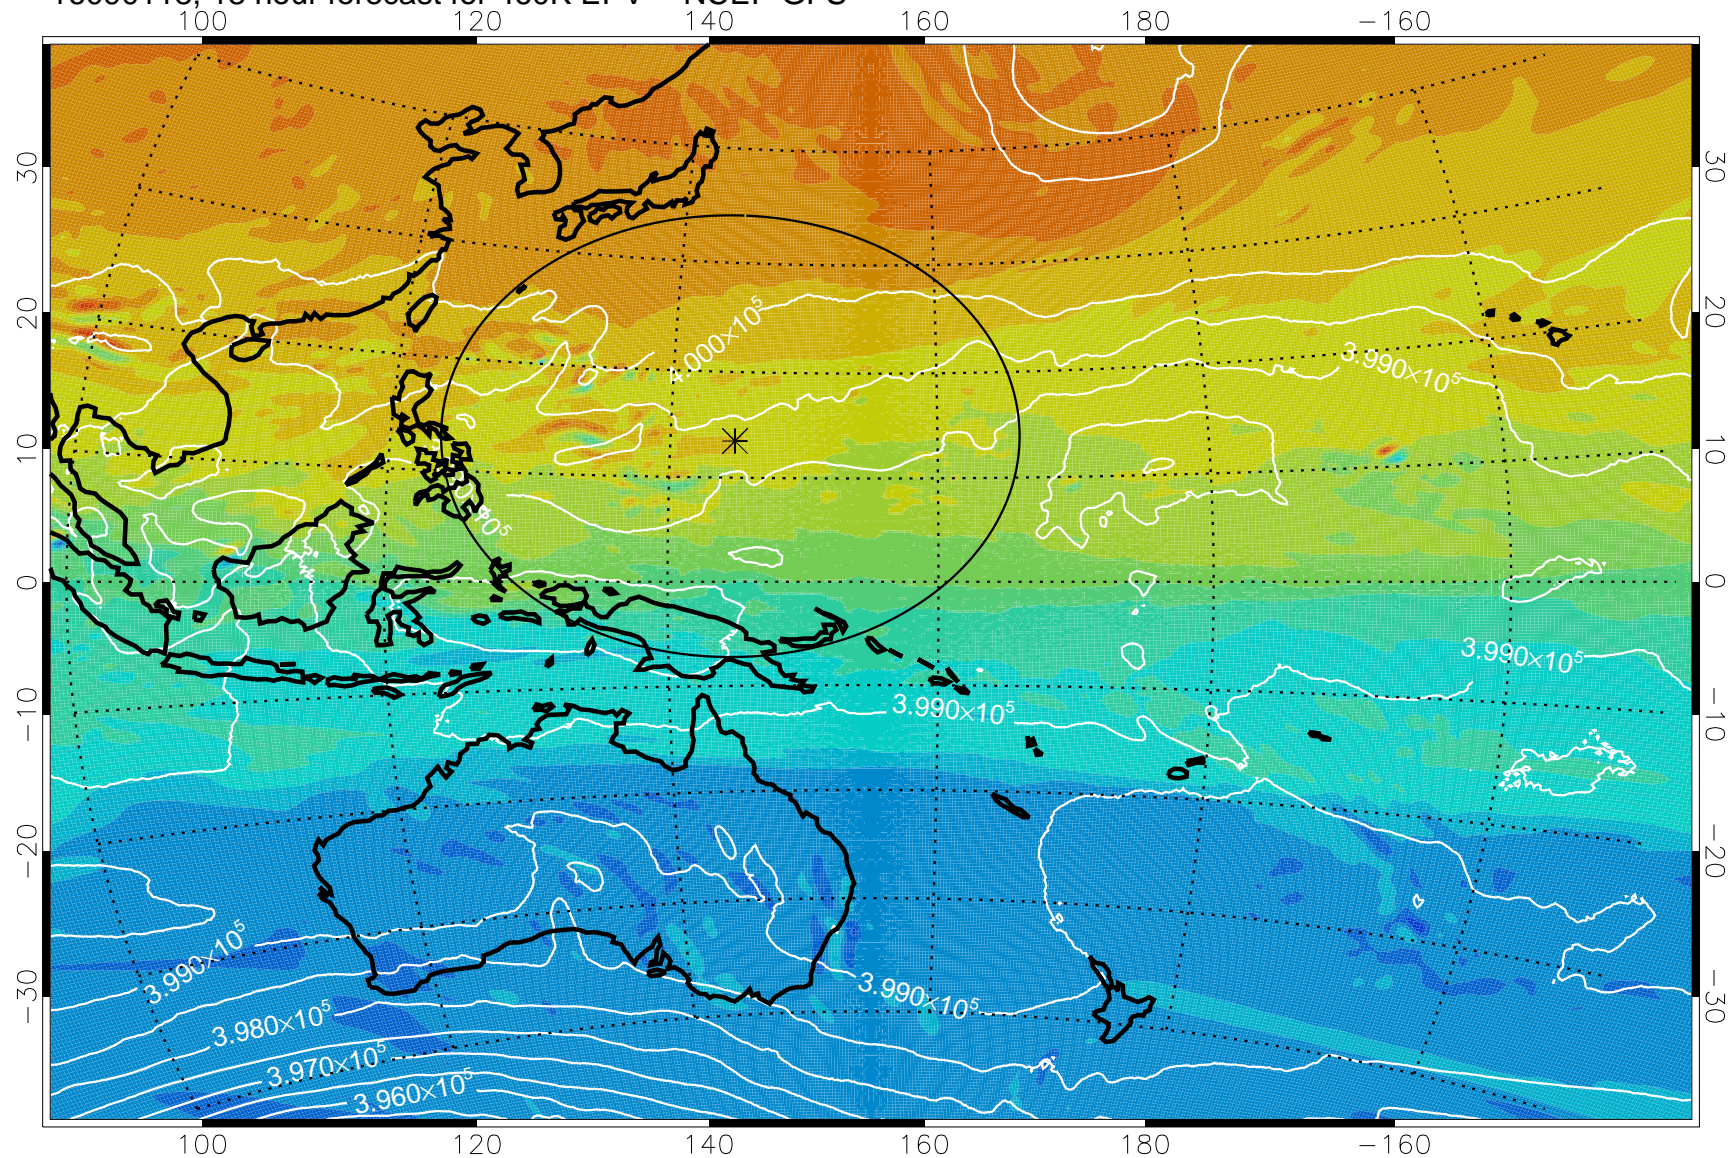

16090106, 6 hour forecast for 460K EPV -- NCEP GFS

460K Montgomery Streamfunction, white

Range ring of 2304 km

16090112, 12 hour forecast for 460K EPV -- NCEP GFS

460K Montgomery Streamfunction, white

Range ring of 2304 km

16090118, 18 hour forecast for 460K EPV -- NCEP GFS

460K Montgomery Streamfunction, white

Range ring of 2304 km

16090200, 24 hour forecast for 460K EPV -- NCEP GFS

460K Montgomery Streamfunction, white

Range ring of 2304 km

16090206, 30 hour forecast for 460K EPV -- NCEP GFS

460K Montgomery Streamfunction, white

Range ring of 2304 km

16090212, 36 hour forecast for 460K EPV -- NCEP GFS

460K Montgomery Streamfunction, white

Range ring of 2304 km

16090218, 42 hour forecast for 460K EPV -- NCEP GFS

460K Montgomery Streamfunction, white

Range ring of 2304 km

16090300, 48 hour forecast for 460K EPV -- NCEP GFS

460K Montgomery Streamfunction, white

Range ring of 2304 km