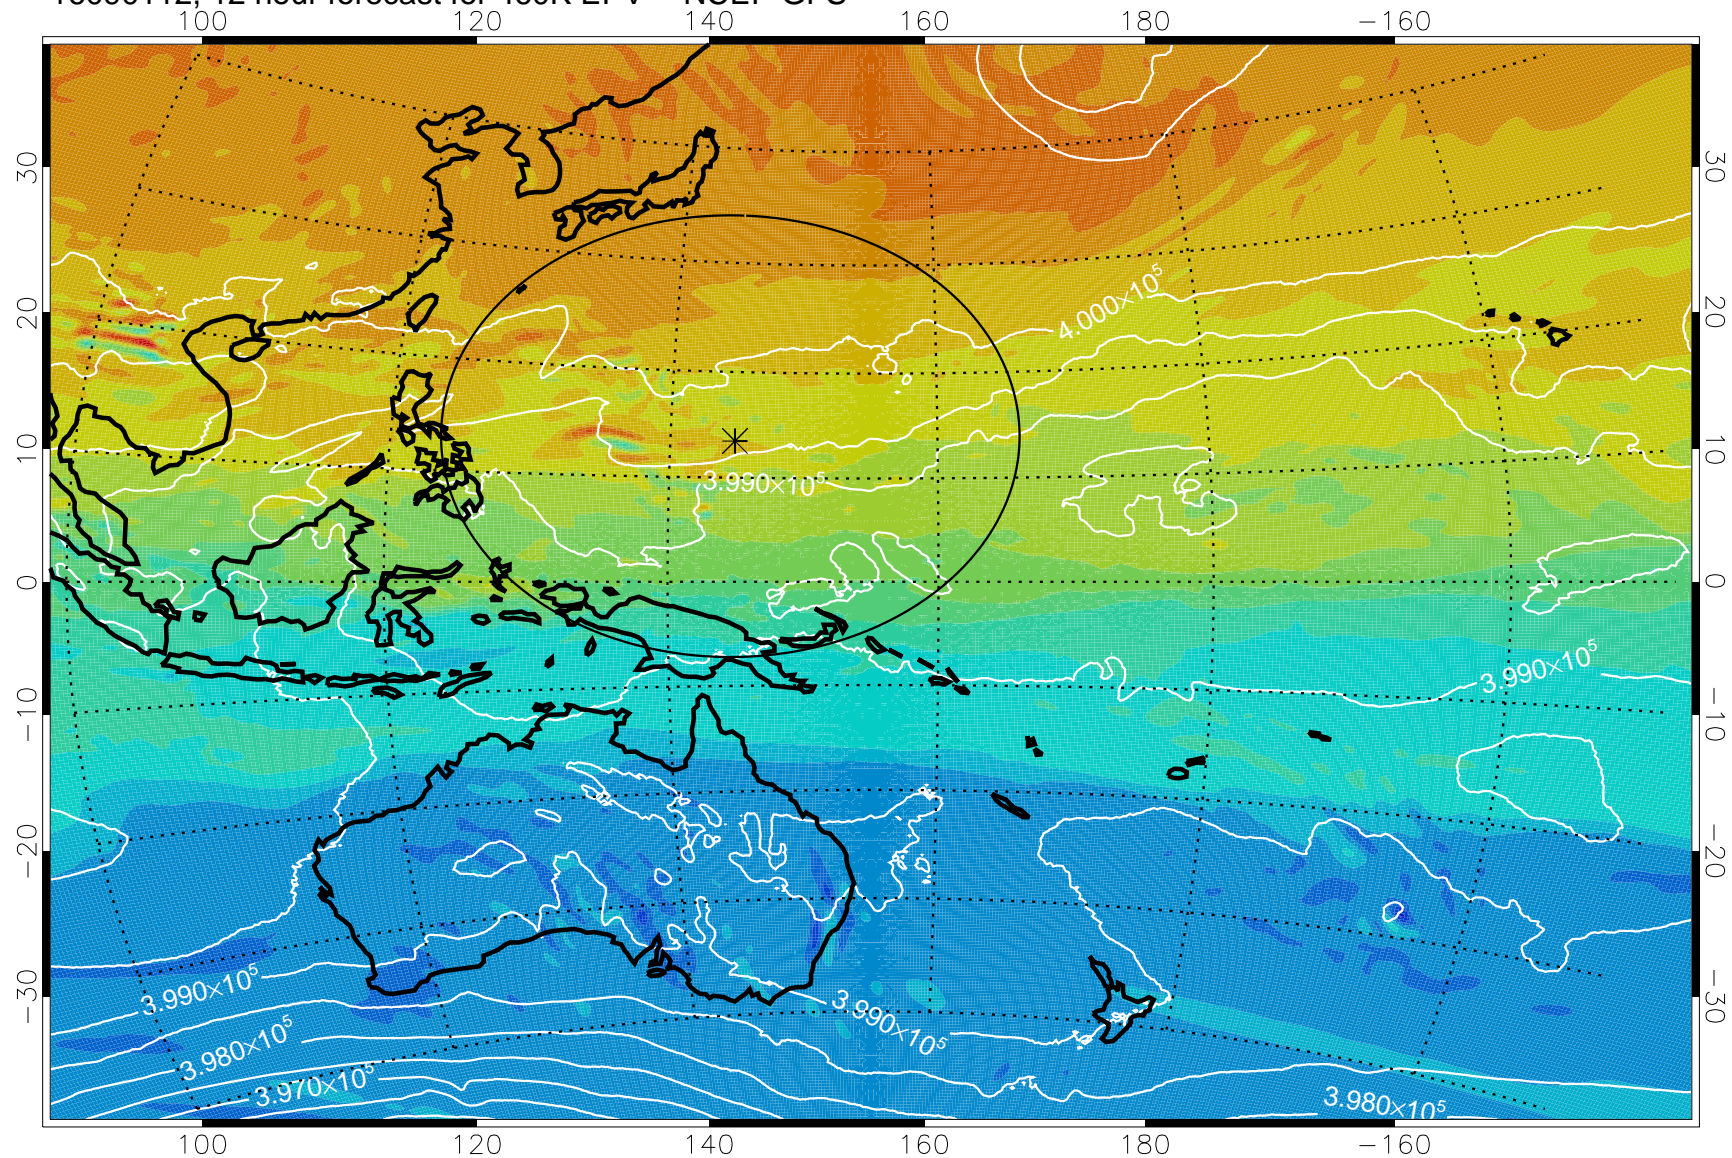

16090106, 6 hour forecast for 460K EPV -- NCEP GFS

460K Montgomery Streamfunction, white

Range ring of 2304 km

16090112, 12 hour forecast for 460K EPV -- NCEP GFS

460K Montgomery Streamfunction, white

Range ring of 2304 km

16090118, 18 hour forecast for 460K EPV -- NCEP GFS

460K Montgomery Streamfunction, white

Range ring of 2304 km

16090200, 24 hour forecast for 460K EPV -- NCEP GFS

460K Montgomery Streamfunction, white

Range ring of 2304 km

16090206, 30 hour forecast for 460K EPV -- NCEP GFS

460K Montgomery Streamfunction, white

Range ring of 2304 km

16090212, 36 hour forecast for 460K EPV -- NCEP GFS

460K Montgomery Streamfunction, white

Range ring of 2304 km

16090218, 42 hour forecast for 460K EPV -- NCEP GFS

460K Montgomery Streamfunction, white

Range ring of 2304 km

16090300, 48 hour forecast for 460K EPV -- NCEP GFS

460K Montgomery Streamfunction, white

Range ring of 2304 km