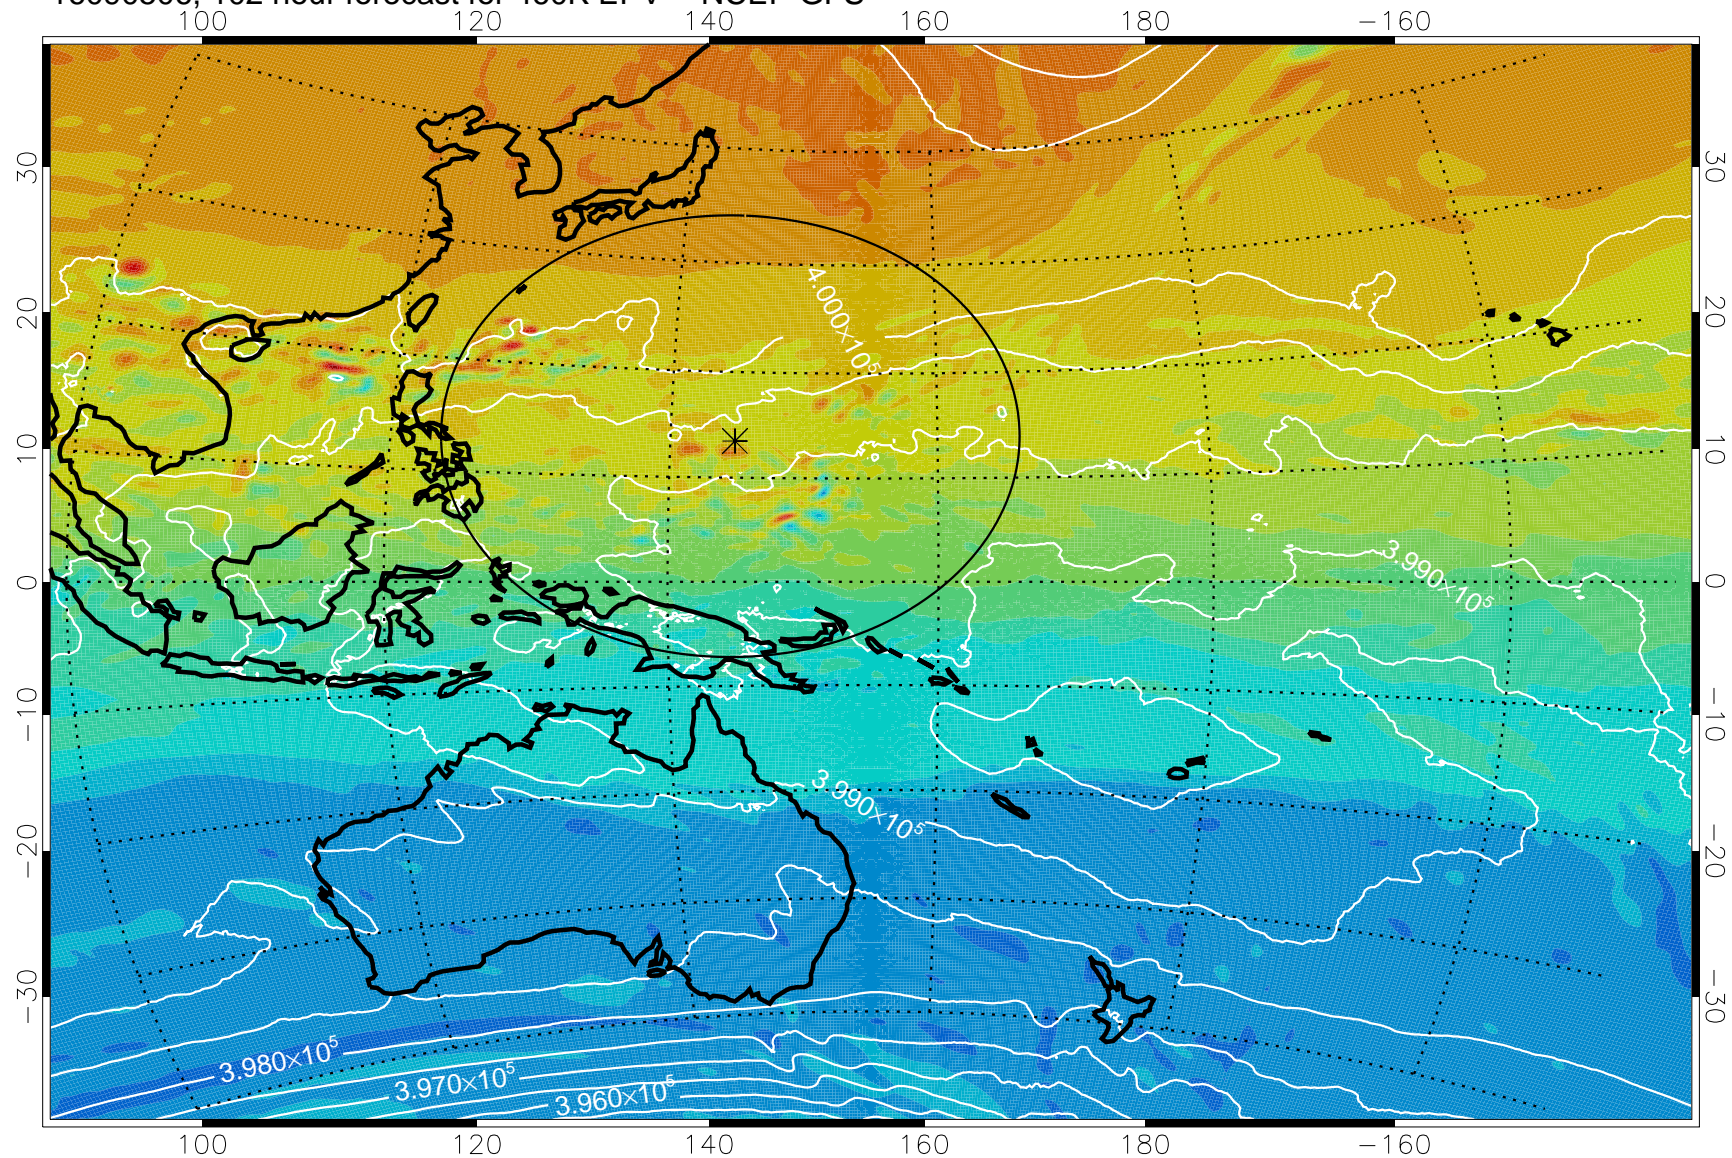

16090406, 78 hour forecast for 460K EPV -- NCEP GFS

460K Montgomery Streamfunction, white

Range ring of 2304 km

16090412, 84 hour forecast for 460K EPV -- NCEP GFS

460K Montgomery Streamfunction, white

Range ring of 2304 km

16090418, 90 hour forecast for 460K EPV -- NCEP GFS

460K Montgomery Streamfunction, white

Range ring of 2304 km

16090500, 96 hour forecast for 460K EPV -- NCEP GFS

460K Montgomery Streamfunction, white

Range ring of 2304 km

16090506, 102 hour forecast for 460K EPV -- NCEP GFS

460K Montgomery Streamfunction, white

Range ring of 2304 km

16090512, 108 hour forecast for 460K EPV -- NCEP GFS

460K Montgomery Streamfunction, white

Range ring of 2304 km

16090518, 114 hour forecast for 460K EPV -- NCEP GFS

460K Montgomery Streamfunction, white

Range ring of 2304 km

16090600, 120 hour forecast for 460K EPV -- NCEP GFS

460K Montgomery Streamfunction, white

Range ring of 2304 km