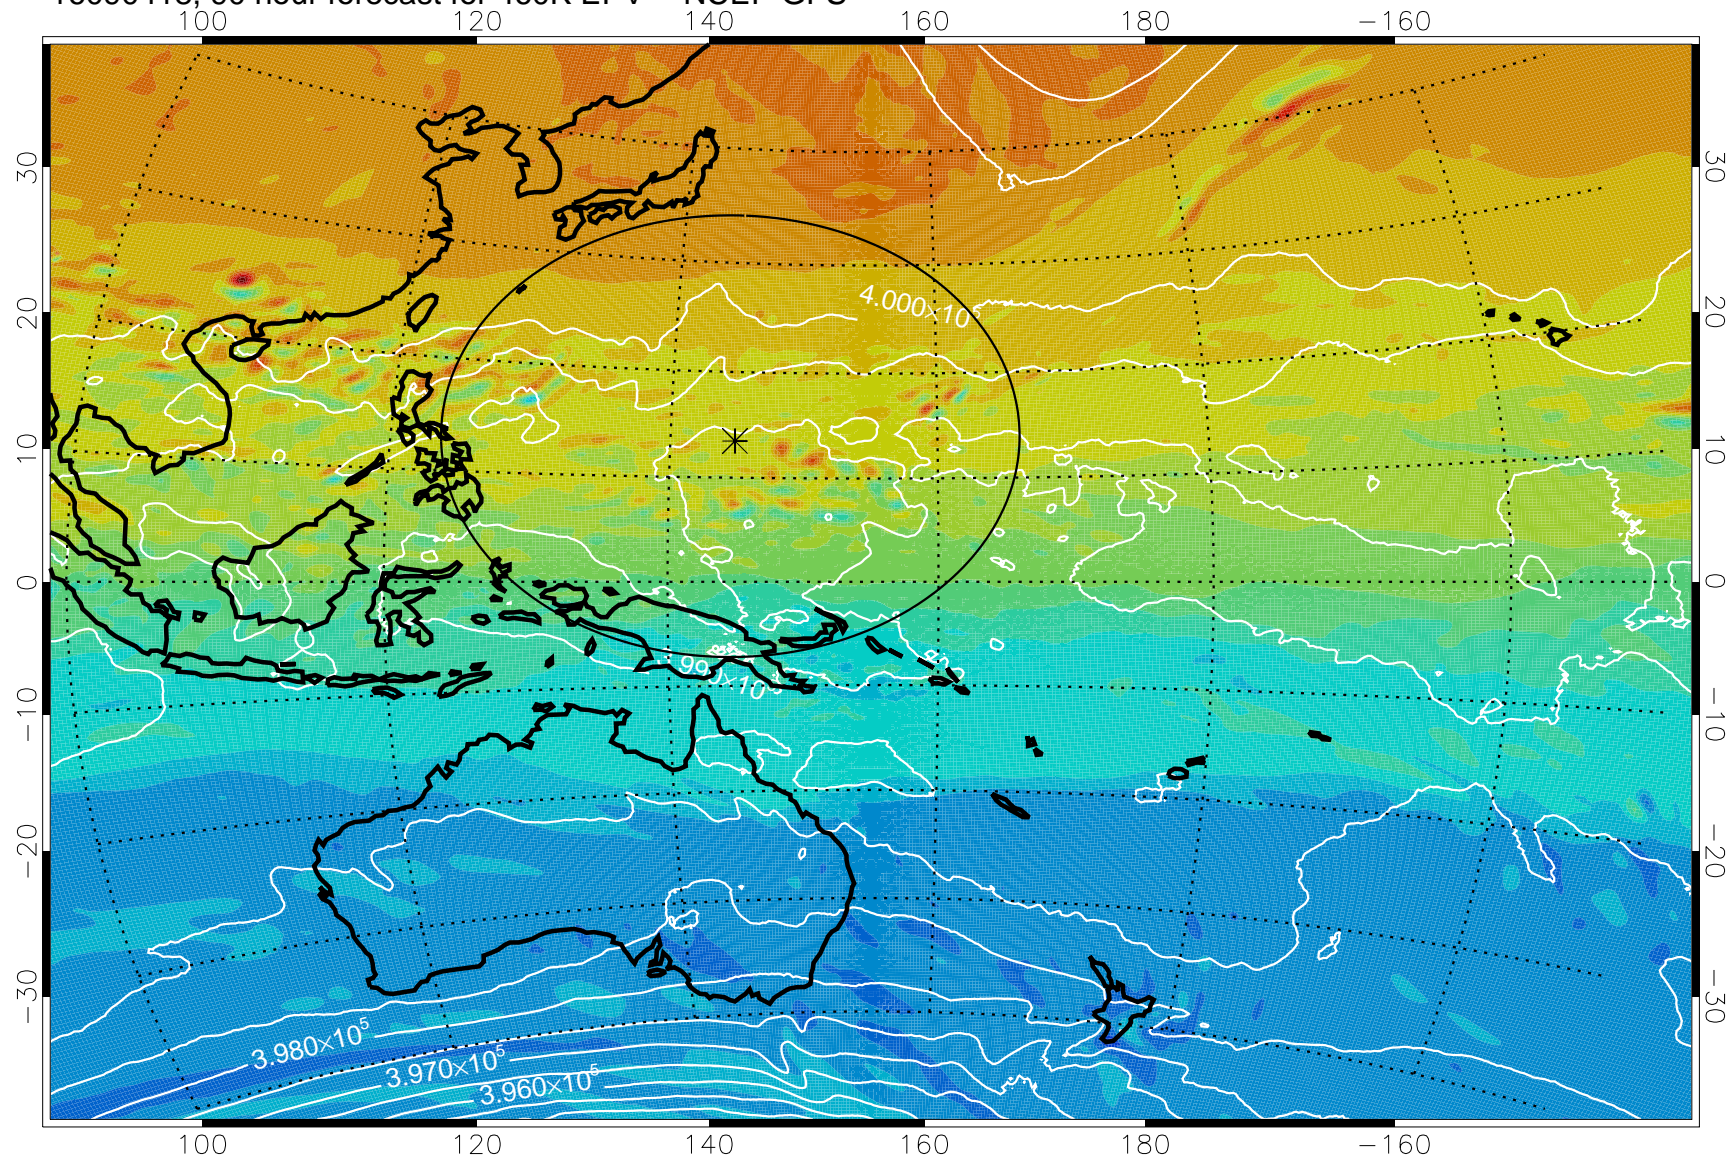

16090318, 66 hour forecast for 460K EPV -- NCEP GFS

460K Montgomery Streamfunction, white

Range ring of 2304 km

16090400, 72 hour forecast for 460K EPV -- NCEP GFS

460K Montgomery Streamfunction, white

Range ring of 2304 km

16090406, 78 hour forecast for 460K EPV -- NCEP GFS

460K Montgomery Streamfunction, white

Range ring of 2304 km

16090412, 84 hour forecast for 460K EPV -- NCEP GFS

460K Montgomery Streamfunction, white

Range ring of 2304 km

16090418, 90 hour forecast for 460K EPV -- NCEP GFS

460K Montgomery Streamfunction, white

Range ring of 2304 km

16090500, 96 hour forecast for 460K EPV -- NCEP GFS

460K Montgomery Streamfunction, white

Range ring of 2304 km

16090506, 102 hour forecast for 460K EPV -- NCEP GFS

460K Montgomery Streamfunction, white

Range ring of 2304 km

16090512, 108 hour forecast for 460K EPV -- NCEP GFS

460K Montgomery Streamfunction, white

Range ring of 2304 km