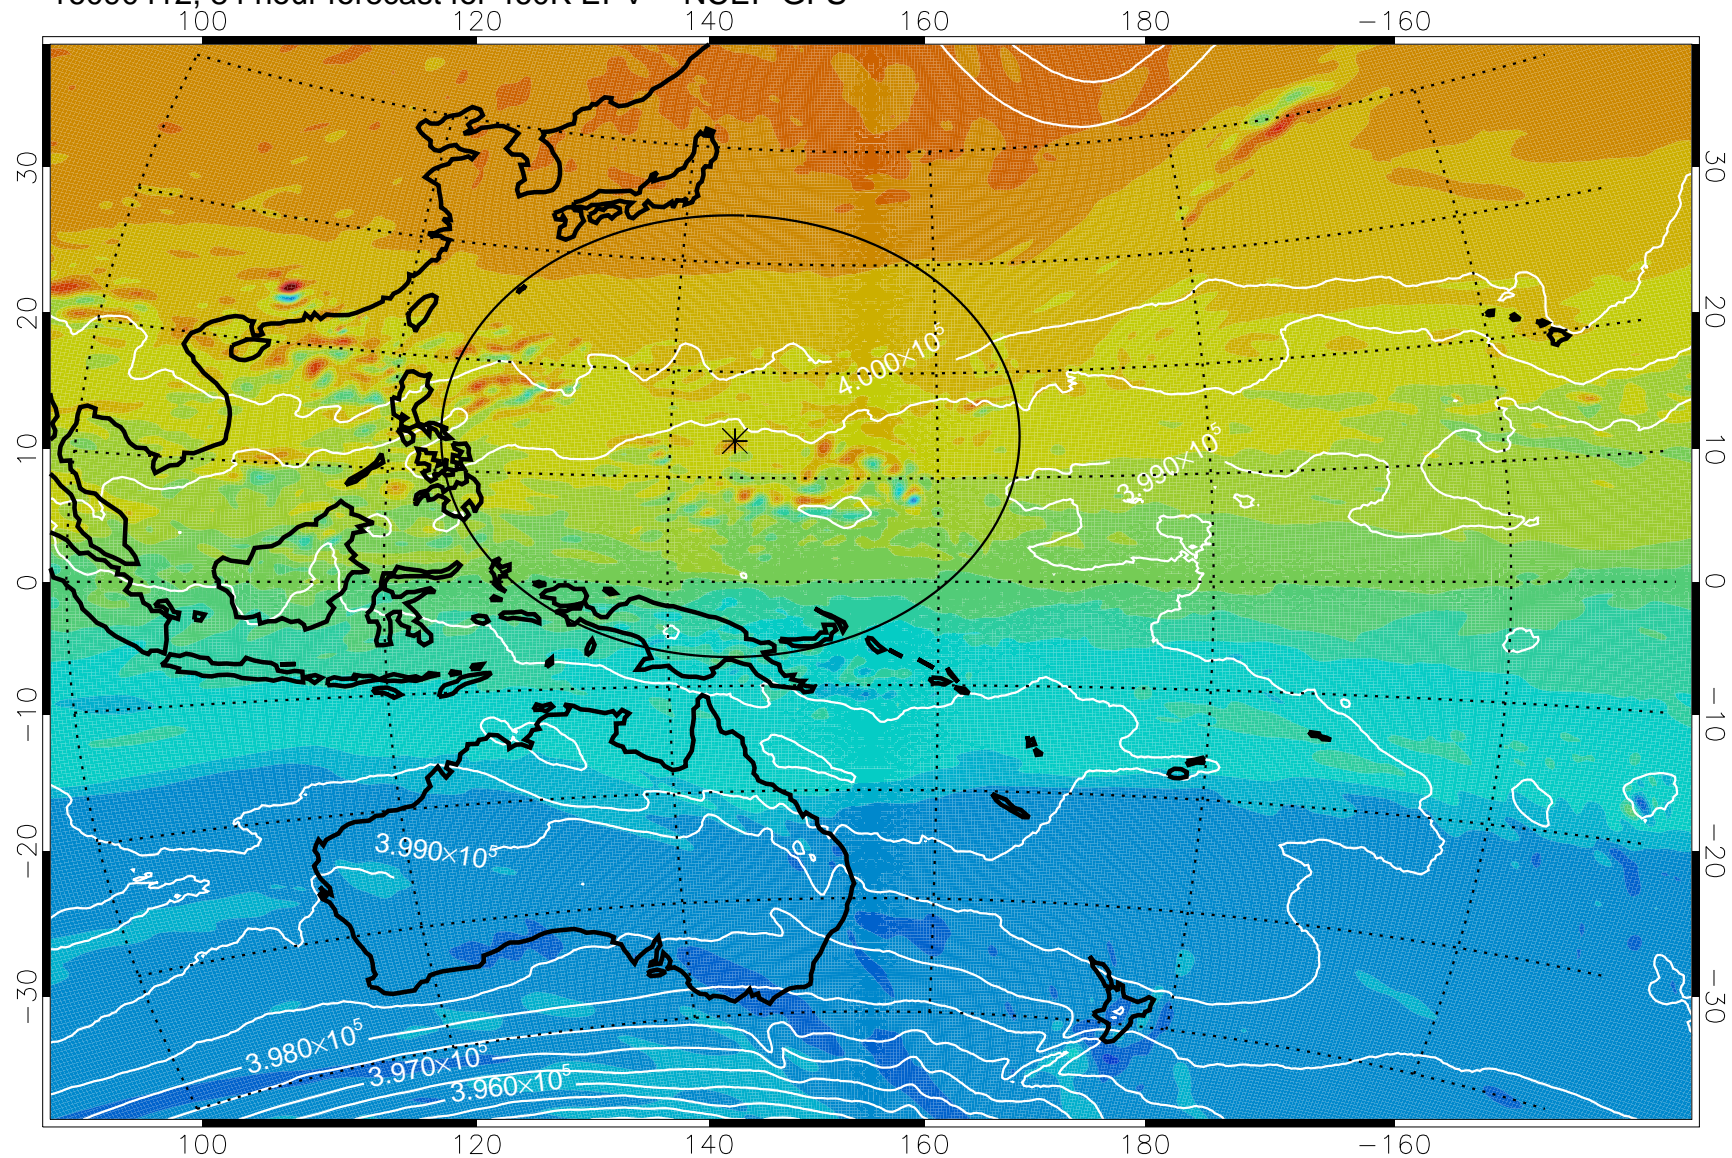

16090318, 66 hour forecast for 460K EPV -- NCEP GFS

460K Montgomery Streamfunction, white

Range ring of 2304 km

16090400, 72 hour forecast for 460K EPV -- NCEP GFS

460K Montgomery Streamfunction, white

Range ring of 2304 km

16090406, 78 hour forecast for 460K EPV -- NCEP GFS

460K Montgomery Streamfunction, white

Range ring of 2304 km

16090412, 84 hour forecast for 460K EPV -- NCEP GFS

460K Montgomery Streamfunction, white

Range ring of 2304 km

16090418, 90 hour forecast for 460K EPV -- NCEP GFS

460K Montgomery Streamfunction, white

Range ring of 2304 km

16090500, 96 hour forecast for 460K EPV -- NCEP GFS

460K Montgomery Streamfunction, white

Range ring of 2304 km

16090506, 102 hour forecast for 460K EPV -- NCEP GFS

460K Montgomery Streamfunction, white

Range ring of 2304 km

16090512, 108 hour forecast for 460K EPV -- NCEP GFS

460K Montgomery Streamfunction, white

Range ring of 2304 km