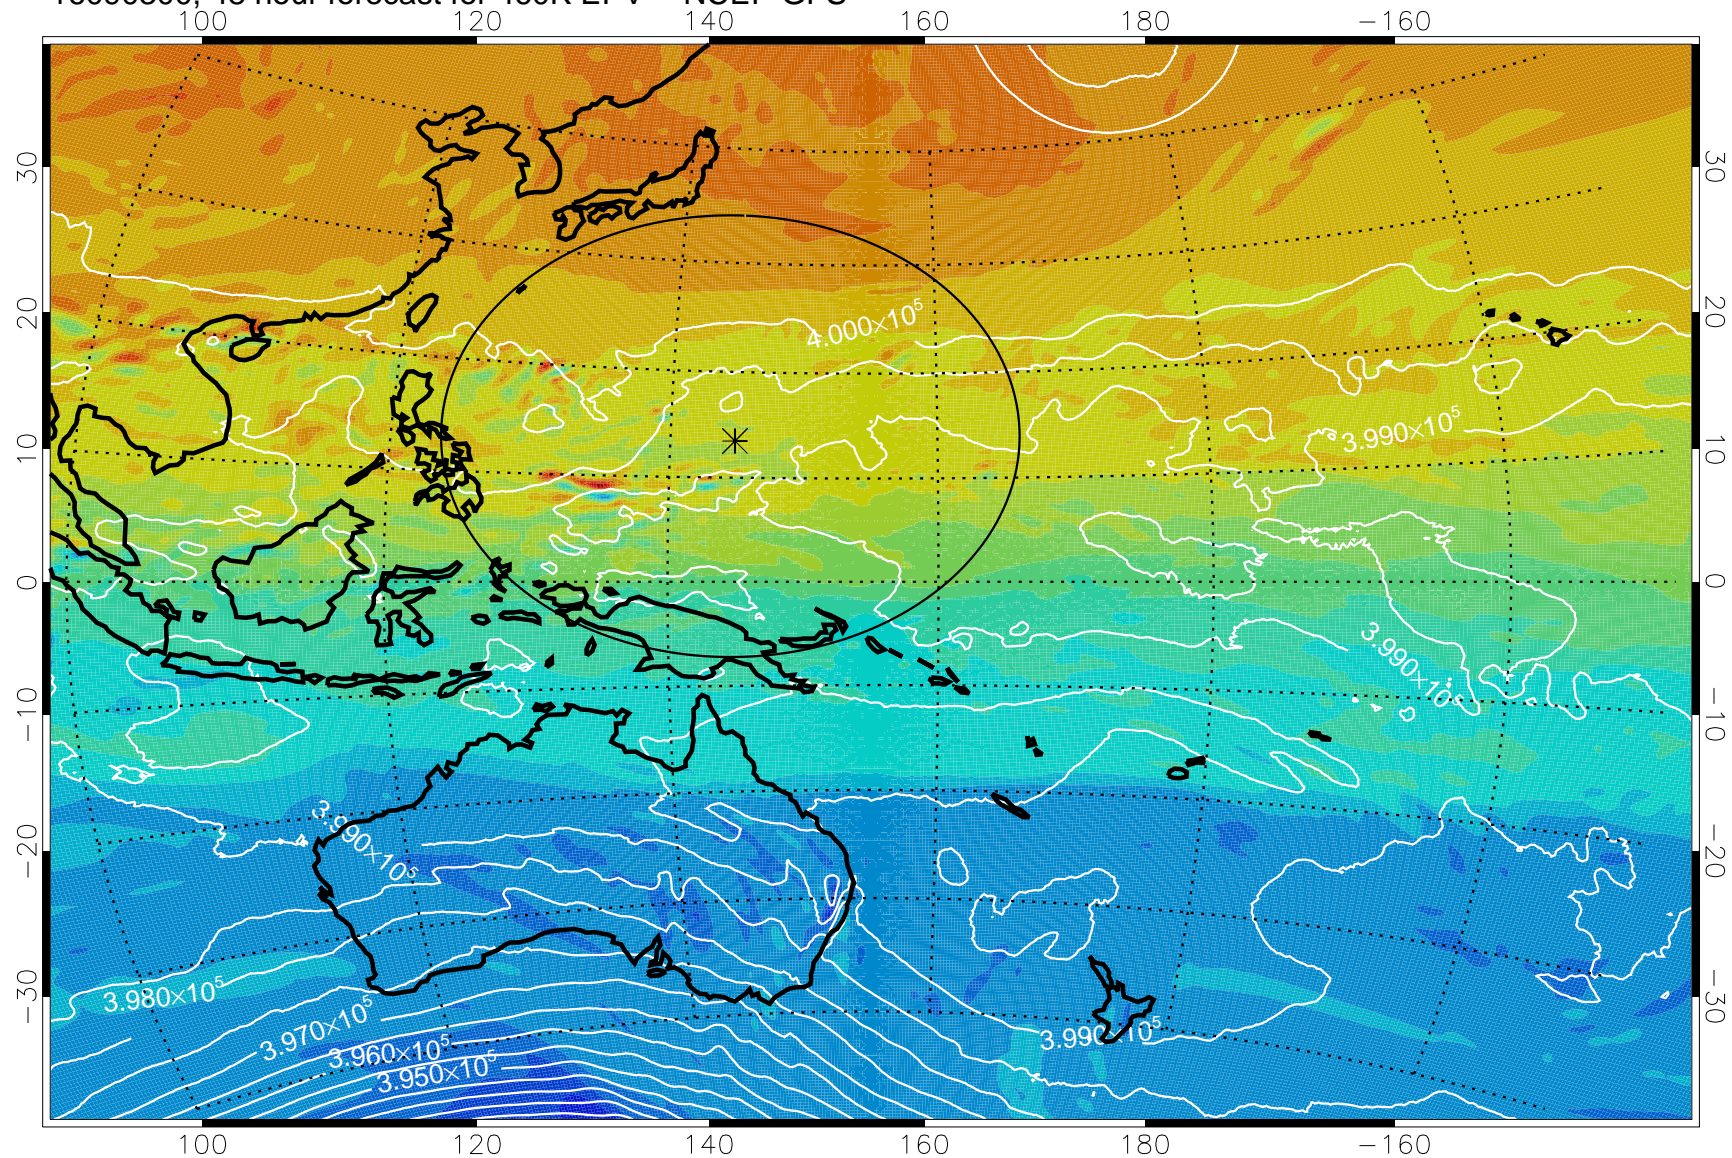

16090206, 30 hour forecast for 460K EPV -- NCEP GFS

460K Montgomery Streamfunction, white

Range ring of 2304 km

16090212, 36 hour forecast for 460K EPV -- NCEP GFS

460K Montgomery Streamfunction, white

Range ring of 2304 km

16090218, 42 hour forecast for 460K EPV -- NCEP GFS

460K Montgomery Streamfunction, white

Range ring of 2304 km

16090300, 48 hour forecast for 460K EPV -- NCEP GFS

460K Montgomery Streamfunction, white

Range ring of 2304 km

16090306, 54 hour forecast for 460K EPV -- NCEP GFS

460K Montgomery Streamfunction, white

Range ring of 2304 km

16090312, 60 hour forecast for 460K EPV -- NCEP GFS

460K Montgomery Streamfunction, white

Range ring of 2304 km

16090318, 66 hour forecast for 460K EPV -- NCEP GFS

460K Montgomery Streamfunction, white

Range ring of 2304 km

16090400, 72 hour forecast for 460K EPV -- NCEP GFS

460K Montgomery Streamfunction, white

Range ring of 2304 km