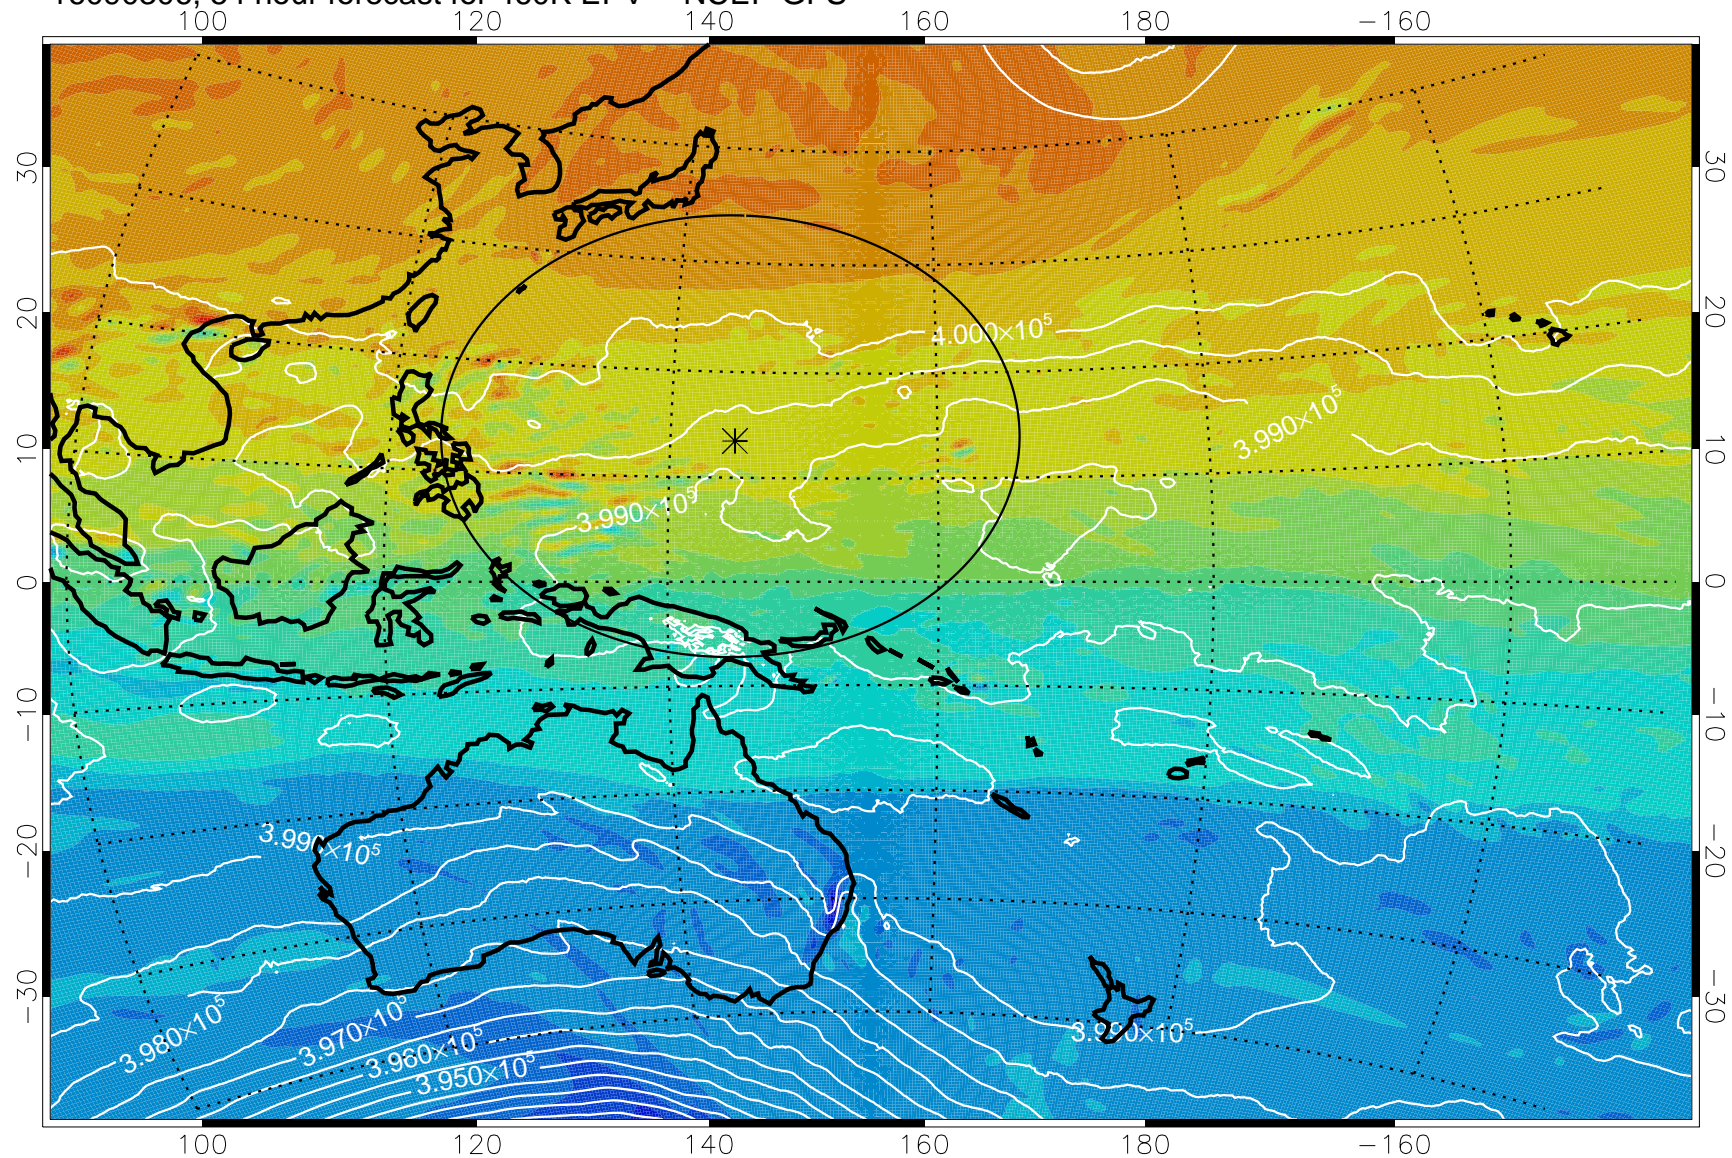

16090218, 42 hour forecast for 460K EPV -- NCEP GFS

460K Montgomery Streamfunction, white

Range ring of 2304 km

16090300, 48 hour forecast for 460K EPV -- NCEP GFS

460K Montgomery Streamfunction, white

Range ring of 2304 km

16090306, 54 hour forecast for 460K EPV -- NCEP GFS

460K Montgomery Streamfunction, white

Range ring of 2304 km

16090312, 60 hour forecast for 460K EPV -- NCEP GFS

460K Montgomery Streamfunction, white

Range ring of 2304 km

16090318, 66 hour forecast for 460K EPV -- NCEP GFS

460K Montgomery Streamfunction, white

Range ring of 2304 km

16090400, 72 hour forecast for 460K EPV -- NCEP GFS

460K Montgomery Streamfunction, white

Range ring of 2304 km

16090406, 78 hour forecast for 460K EPV -- NCEP GFS

460K Montgomery Streamfunction, white

Range ring of 2304 km

16090412, 84 hour forecast for 460K EPV -- NCEP GFS

460K Montgomery Streamfunction, white

Range ring of 2304 km