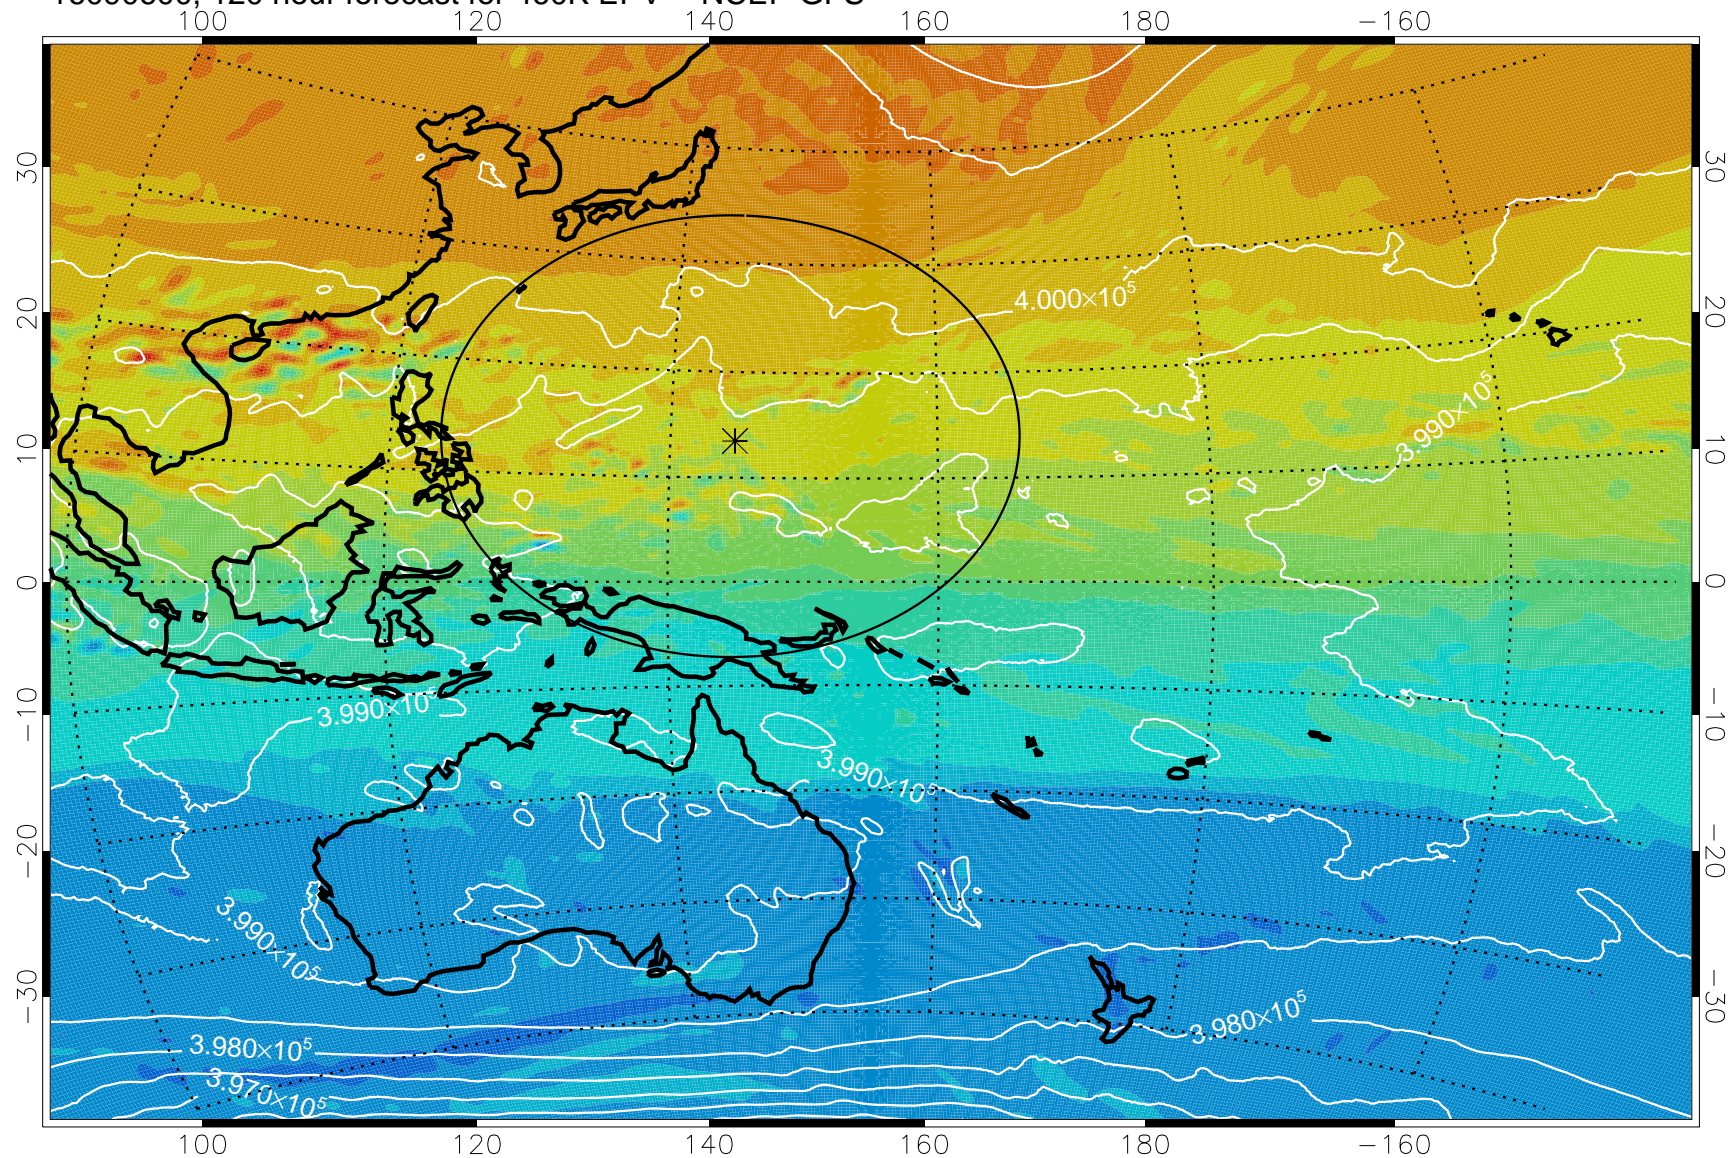

16090418, 90 hour forecast for 460K EPV -- NCEP GFS

460K Montgomery Streamfunction, white

Range ring of 2304 km

16090500, 96 hour forecast for 460K EPV -- NCEP GFS

460K Montgomery Streamfunction, white

Range ring of 2304 km

16090506, 102 hour forecast for 460K EPV -- NCEP GFS

460K Montgomery Streamfunction, white

Range ring of 2304 km

16090512, 108 hour forecast for 460K EPV -- NCEP GFS

460K Montgomery Streamfunction, white

Range ring of 2304 km

16090518, 114 hour forecast for 460K EPV -- NCEP GFS

460K Montgomery Streamfunction, white

Range ring of 2304 km

16090600, 120 hour forecast for 460K EPV -- NCEP GFS

460K Montgomery Streamfunction, white

Range ring of 2304 km