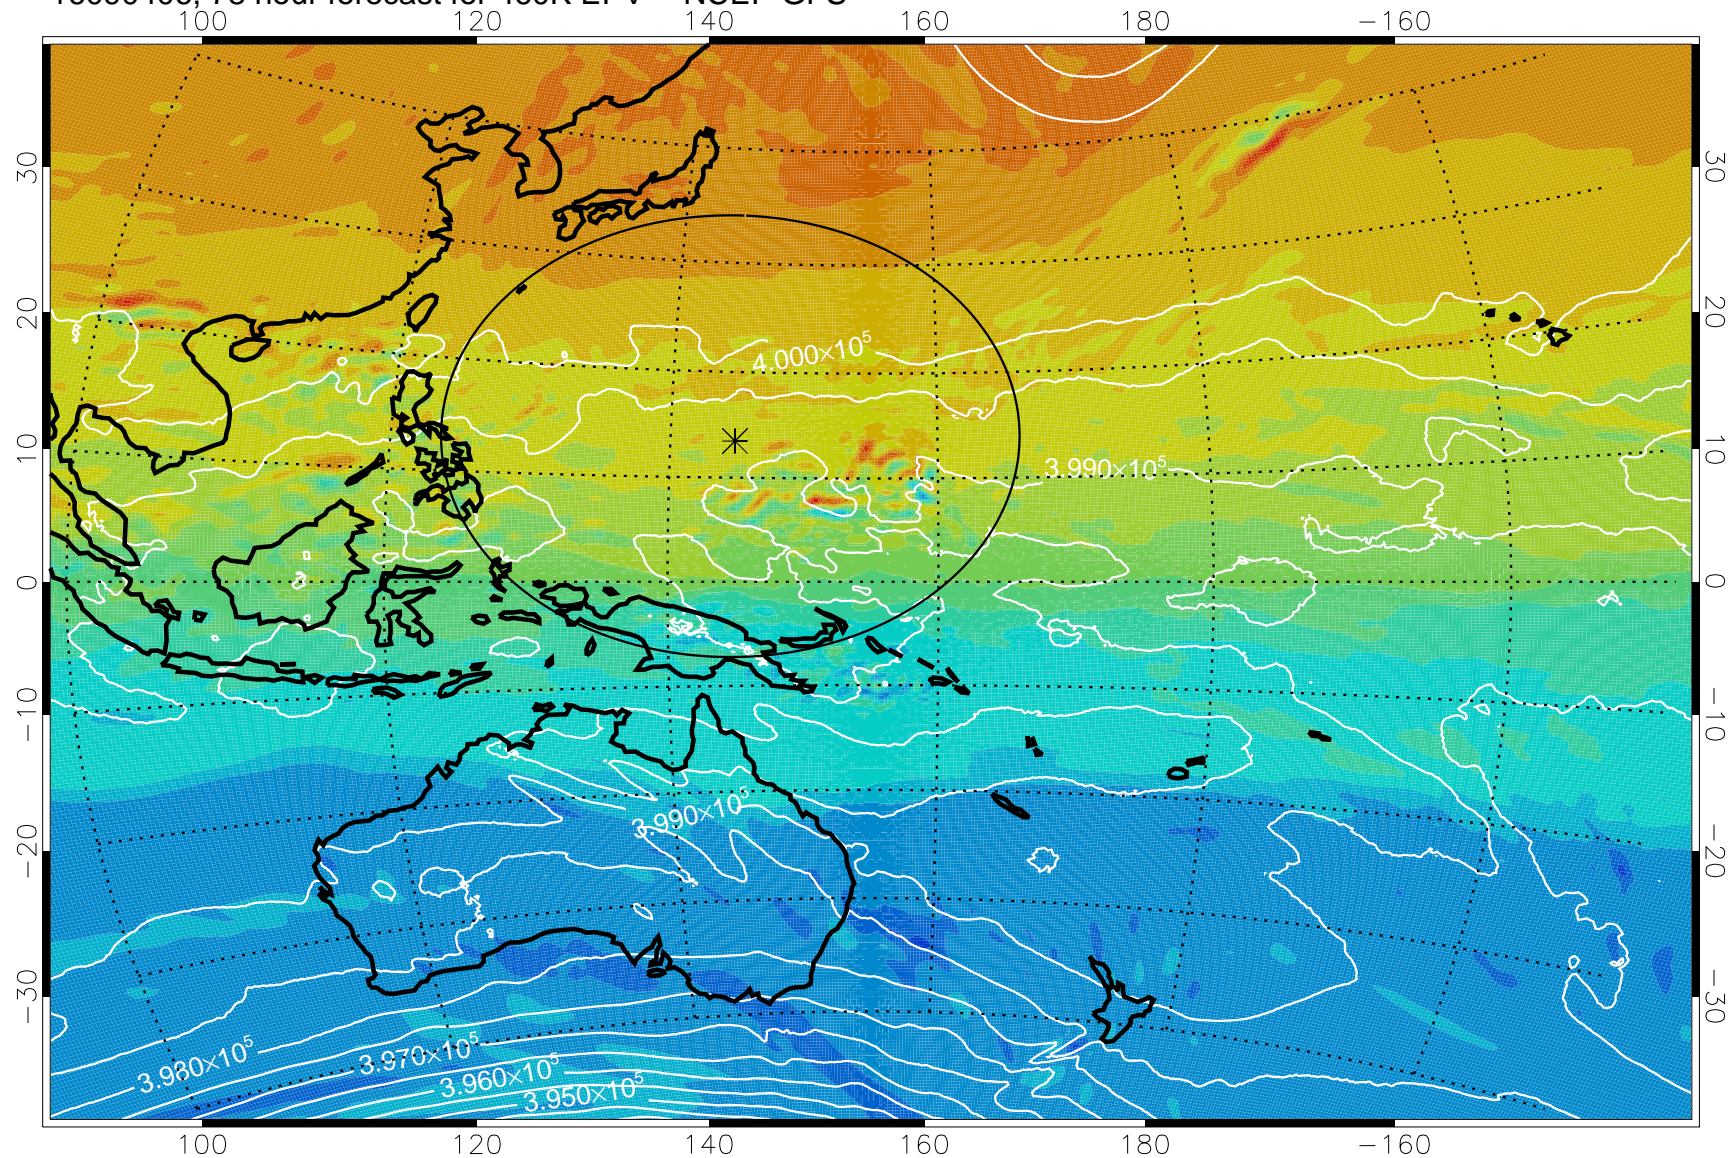

16090306, 54 hour forecast for 460K EPV -- NCEP GFS

460K Montgomery Streamfunction, white

Range ring of 2304 km

16090312, 60 hour forecast for 460K EPV -- NCEP GFS

460K Montgomery Streamfunction, white

Range ring of 2304 km

16090318, 66 hour forecast for 460K EPV -- NCEP GFS

460K Montgomery Streamfunction, white

Range ring of 2304 km

16090400, 72 hour forecast for 460K EPV -- NCEP GFS

460K Montgomery Streamfunction, white

Range ring of 2304 km

16090406, 78 hour forecast for 460K EPV -- NCEP GFS

460K Montgomery Streamfunction, white

Range ring of 2304 km

16090412, 84 hour forecast for 460K EPV -- NCEP GFS

460K Montgomery Streamfunction, white

Range ring of 2304 km

16090418, 90 hour forecast for 460K EPV -- NCEP GFS

460K Montgomery Streamfunction, white

Range ring of 2304 km

16090500, 96 hour forecast for 460K EPV -- NCEP GFS

460K Montgomery Streamfunction, white

Range ring of 2304 km