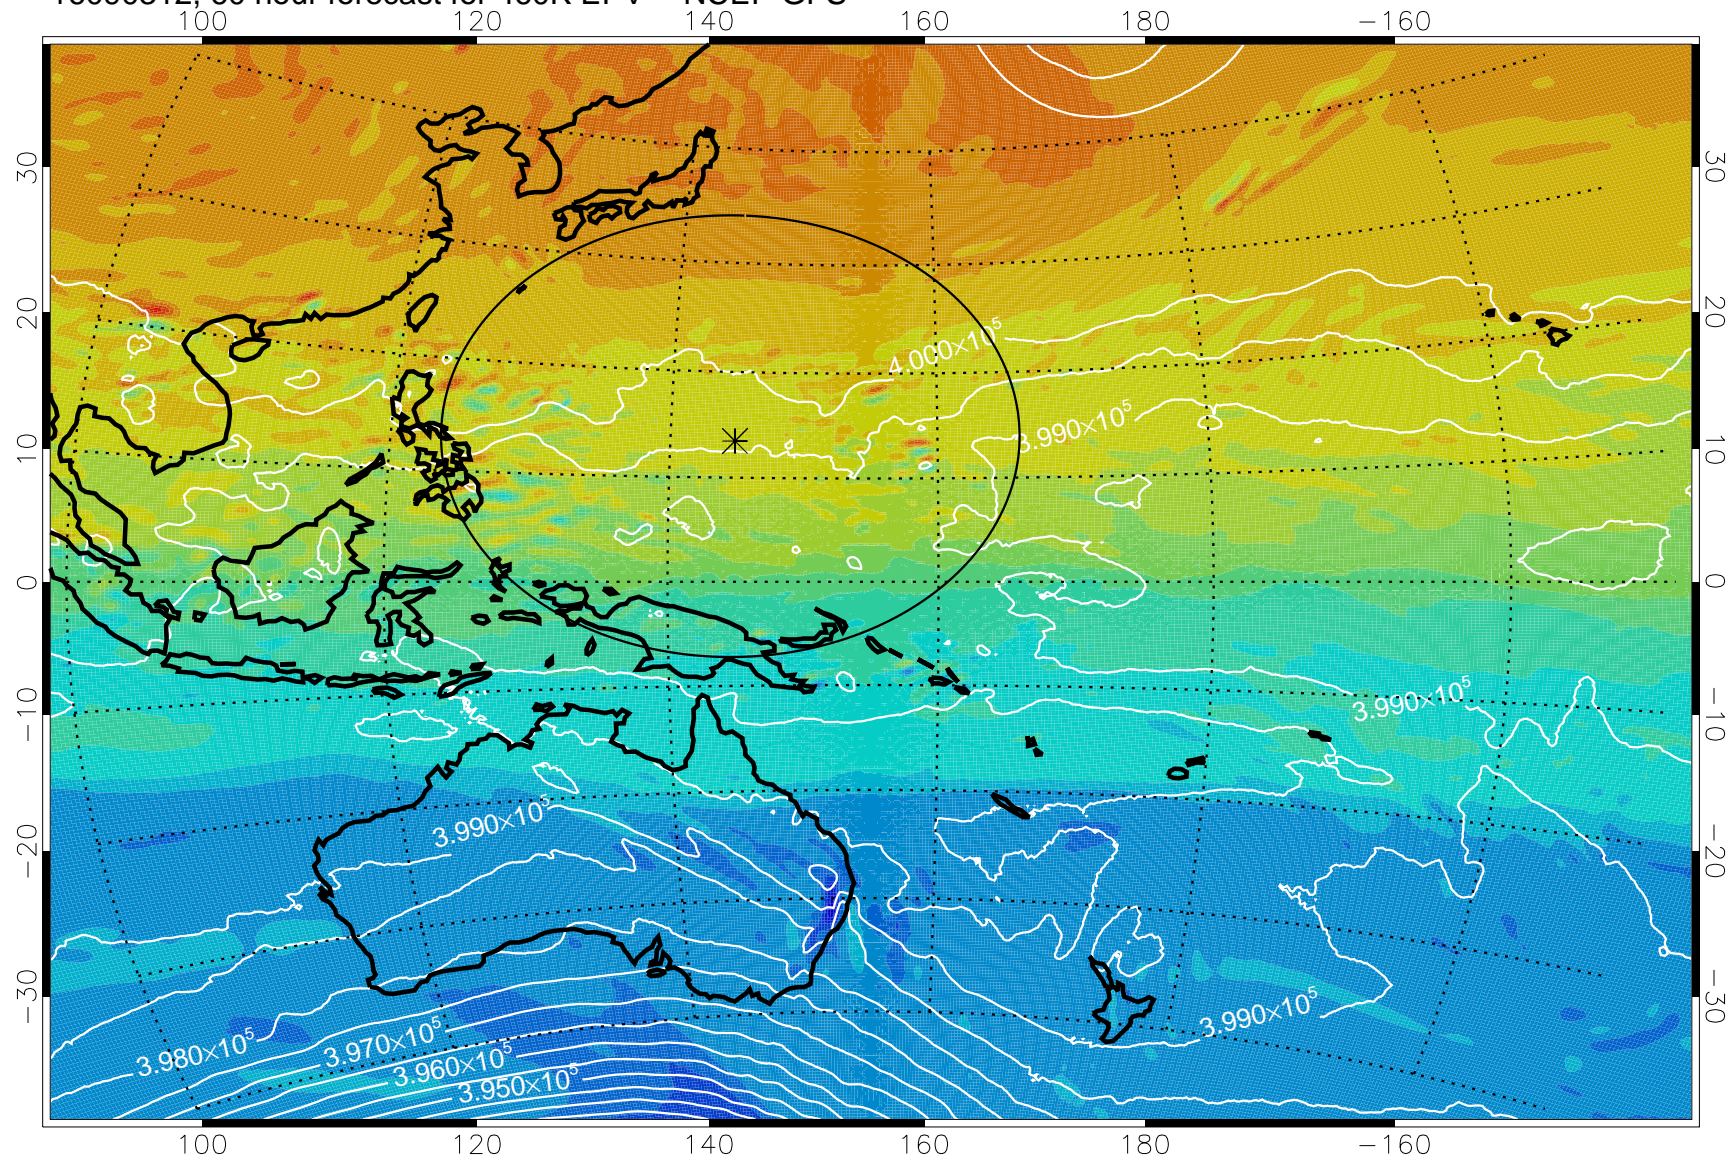

16090218, 42 hour forecast for 460K EPV -- NCEP GFS

460K Montgomery Streamfunction, white

Range ring of 2304 km

16090300, 48 hour forecast for 460K EPV -- NCEP GFS

460K Montgomery Streamfunction, white

Range ring of 2304 km

16090306, 54 hour forecast for 460K EPV -- NCEP GFS

460K Montgomery Streamfunction, white

Range ring of 2304 km

16090312, 60 hour forecast for 460K EPV -- NCEP GFS

460K Montgomery Streamfunction, white

Range ring of 2304 km

16090318, 66 hour forecast for 460K EPV -- NCEP GFS

460K Montgomery Streamfunction, white

Range ring of 2304 km

16090400, 72 hour forecast for 460K EPV -- NCEP GFS

460K Montgomery Streamfunction, white

Range ring of 2304 km

16090406, 78 hour forecast for 460K EPV -- NCEP GFS

460K Montgomery Streamfunction, white

Range ring of 2304 km

16090412, 84 hour forecast for 460K EPV -- NCEP GFS

460K Montgomery Streamfunction, white

Range ring of 2304 km