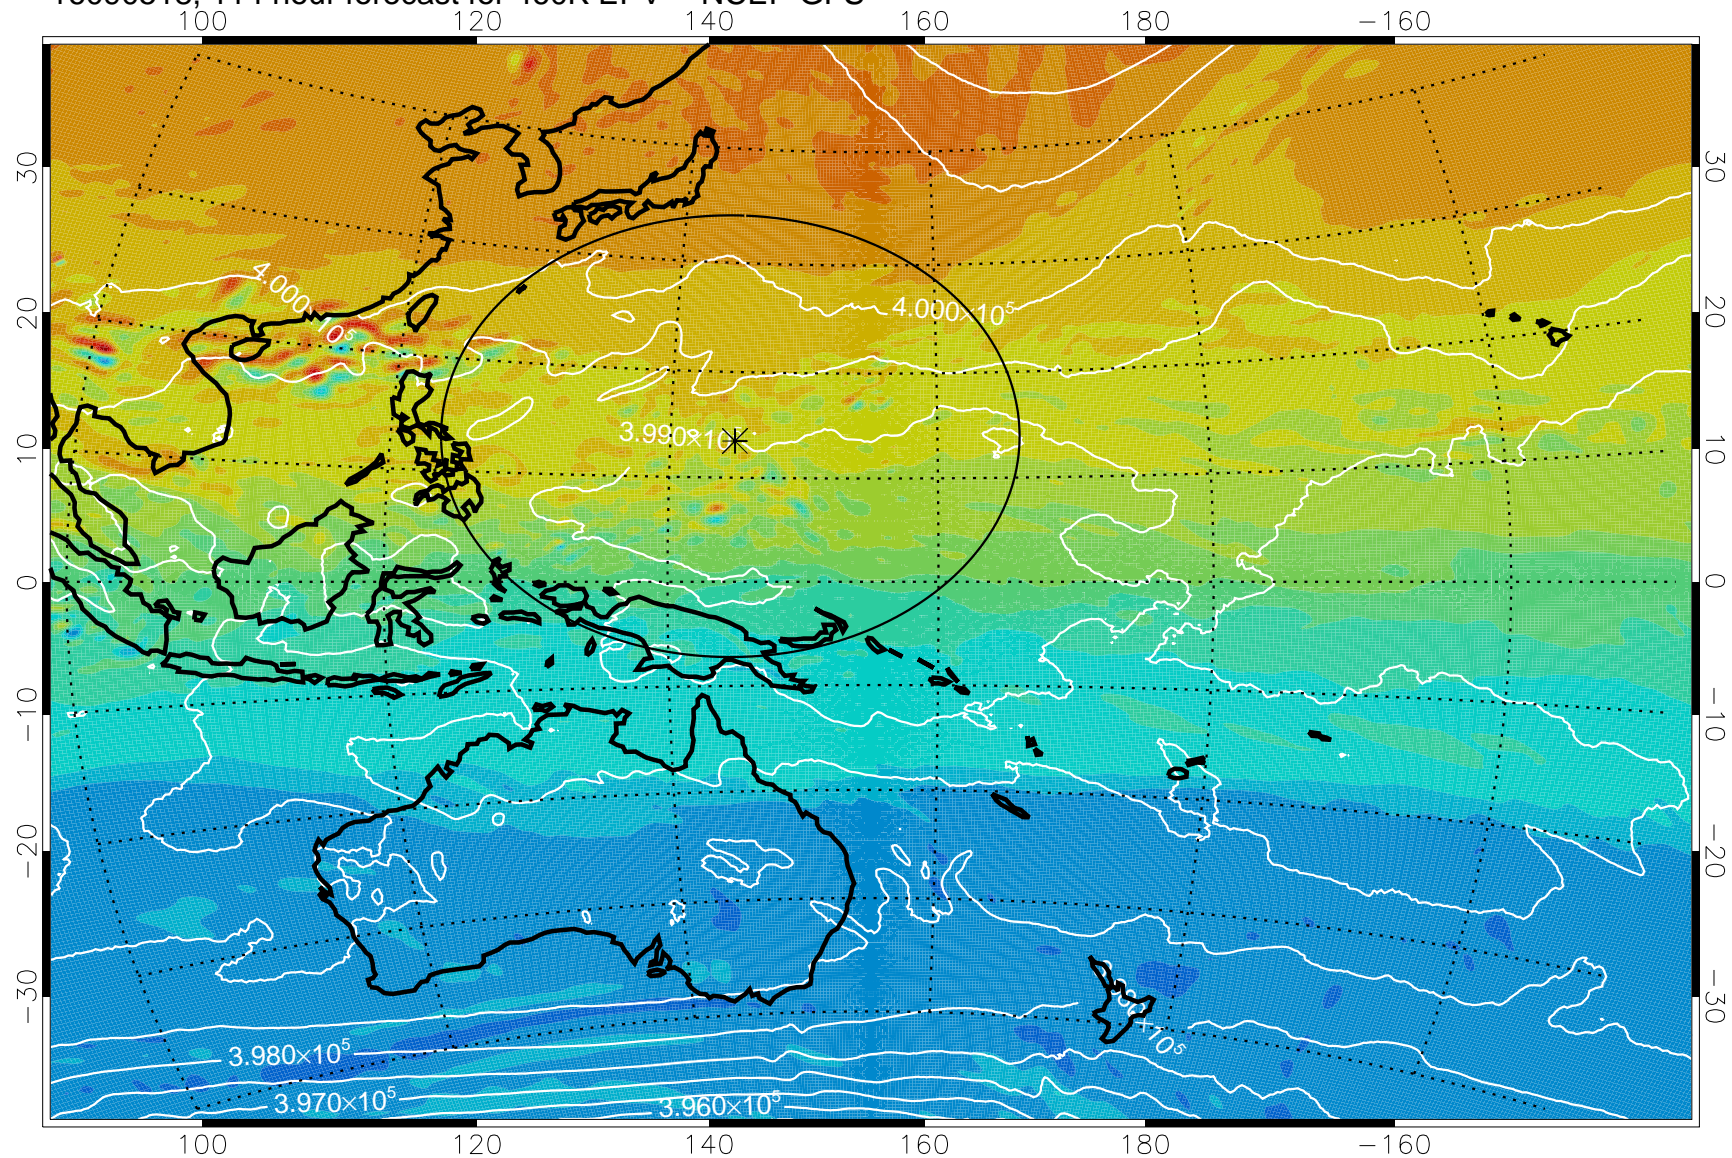

16090406, 78 hour forecast for 460K EPV -- NCEP GFS

460K Montgomery Streamfunction, white

Range ring of 2304 km

16090412, 84 hour forecast for 460K EPV -- NCEP GFS

460K Montgomery Streamfunction, white

Range ring of 2304 km

16090418, 90 hour forecast for 460K EPV -- NCEP GFS

460K Montgomery Streamfunction, white

Range ring of 2304 km

16090500, 96 hour forecast for 460K EPV -- NCEP GFS

460K Montgomery Streamfunction, white

Range ring of 2304 km

16090506, 102 hour forecast for 460K EPV -- NCEP GFS

460K Montgomery Streamfunction, white

Range ring of 2304 km

16090512, 108 hour forecast for 460K EPV -- NCEP GFS

460K Montgomery Streamfunction, white

Range ring of 2304 km

16090518, 114 hour forecast for 460K EPV -- NCEP GFS

460K Montgomery Streamfunction, white

Range ring of 2304 km

16090600, 120 hour forecast for 460K EPV -- NCEP GFS

460K Montgomery Streamfunction, white

Range ring of 2304 km