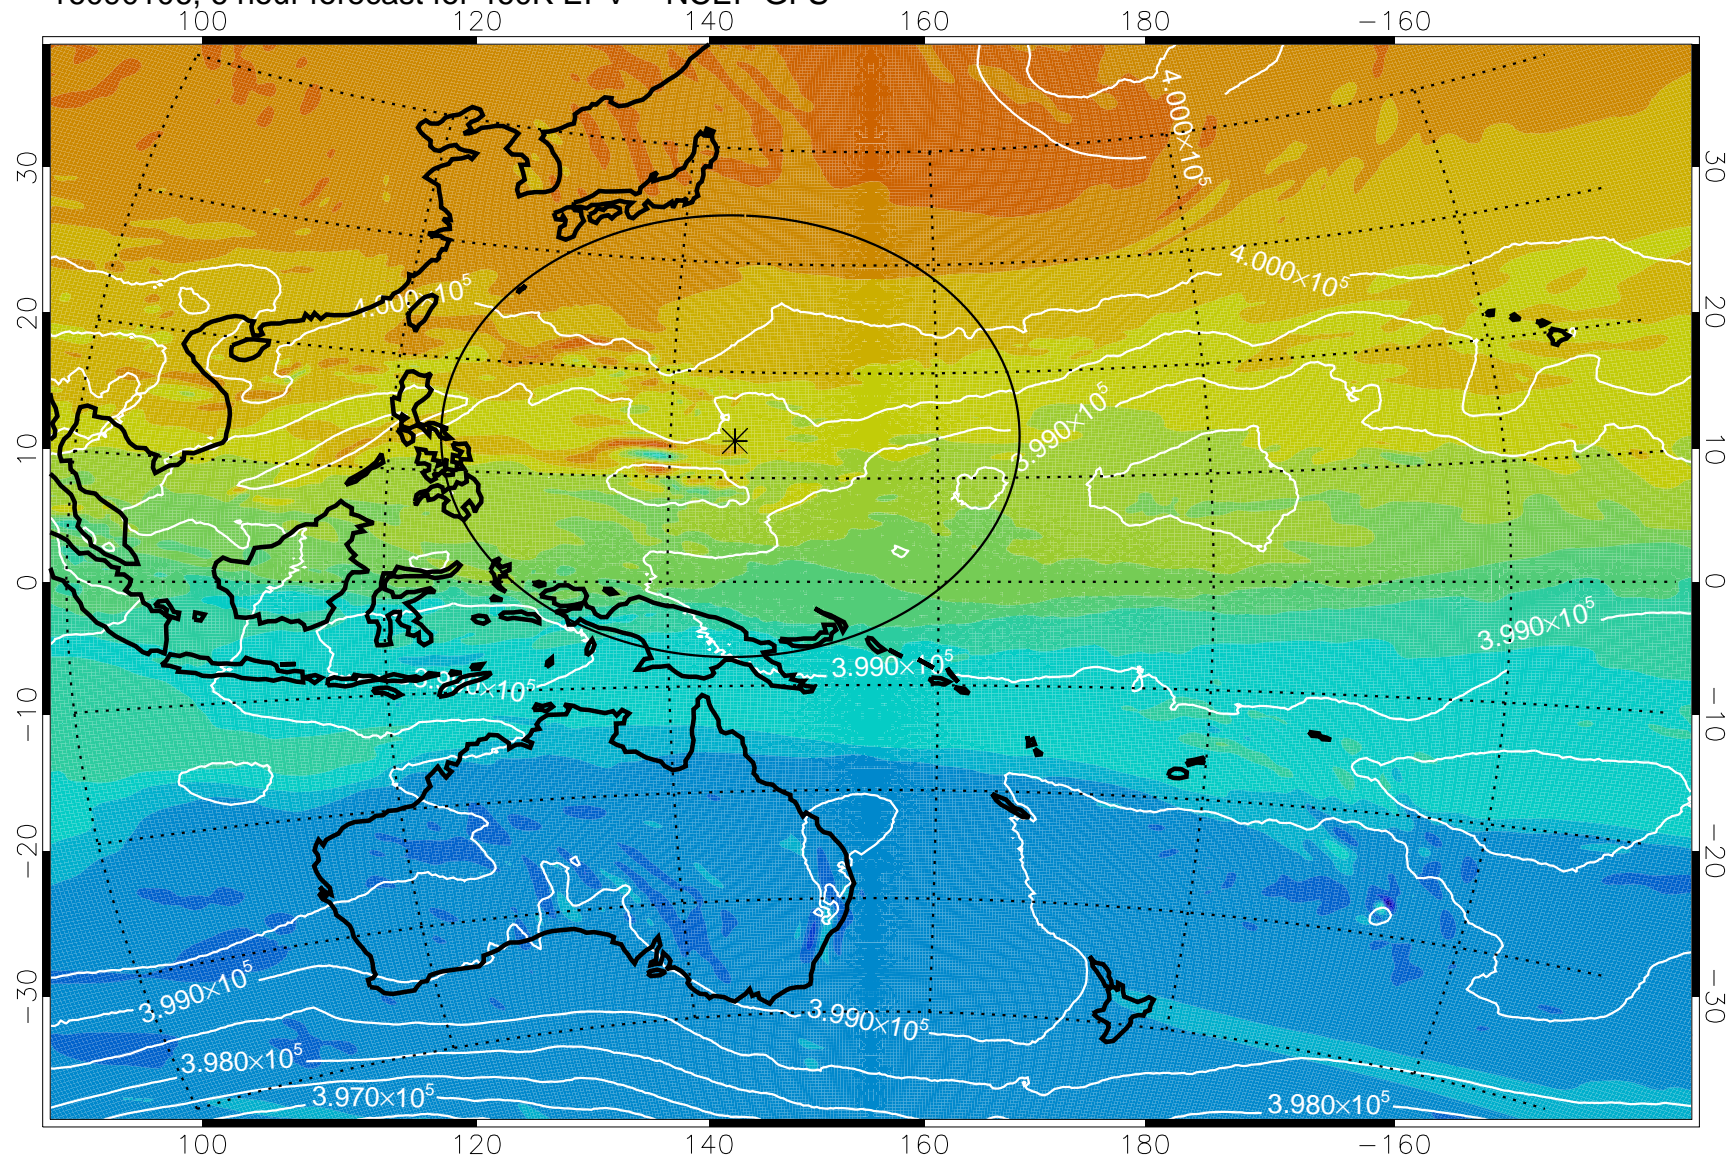

16090106, 6 hour forecast for 460K EPV -- NCEP GFS

460K Montgomery Streamfunction, white

Range ring of 2304 km

16090112, 12 hour forecast for 460K EPV -- NCEP GFS

460K Montgomery Streamfunction, white

Range ring of 2304 km

16090118, 18 hour forecast for 460K EPV -- NCEP GFS

460K Montgomery Streamfunction, white

Range ring of 2304 km

16090200, 24 hour forecast for 460K EPV -- NCEP GFS

460K Montgomery Streamfunction, white

Range ring of 2304 km

16090206, 30 hour forecast for 460K EPV -- NCEP GFS

460K Montgomery Streamfunction, white

Range ring of 2304 km

16090212, 36 hour forecast for 460K EPV -- NCEP GFS

460K Montgomery Streamfunction, white

Range ring of 2304 km

16090218, 42 hour forecast for 460K EPV -- NCEP GFS

460K Montgomery Streamfunction, white

Range ring of 2304 km

16090300, 48 hour forecast for 460K EPV -- NCEP GFS

460K Montgomery Streamfunction, white

Range ring of 2304 km