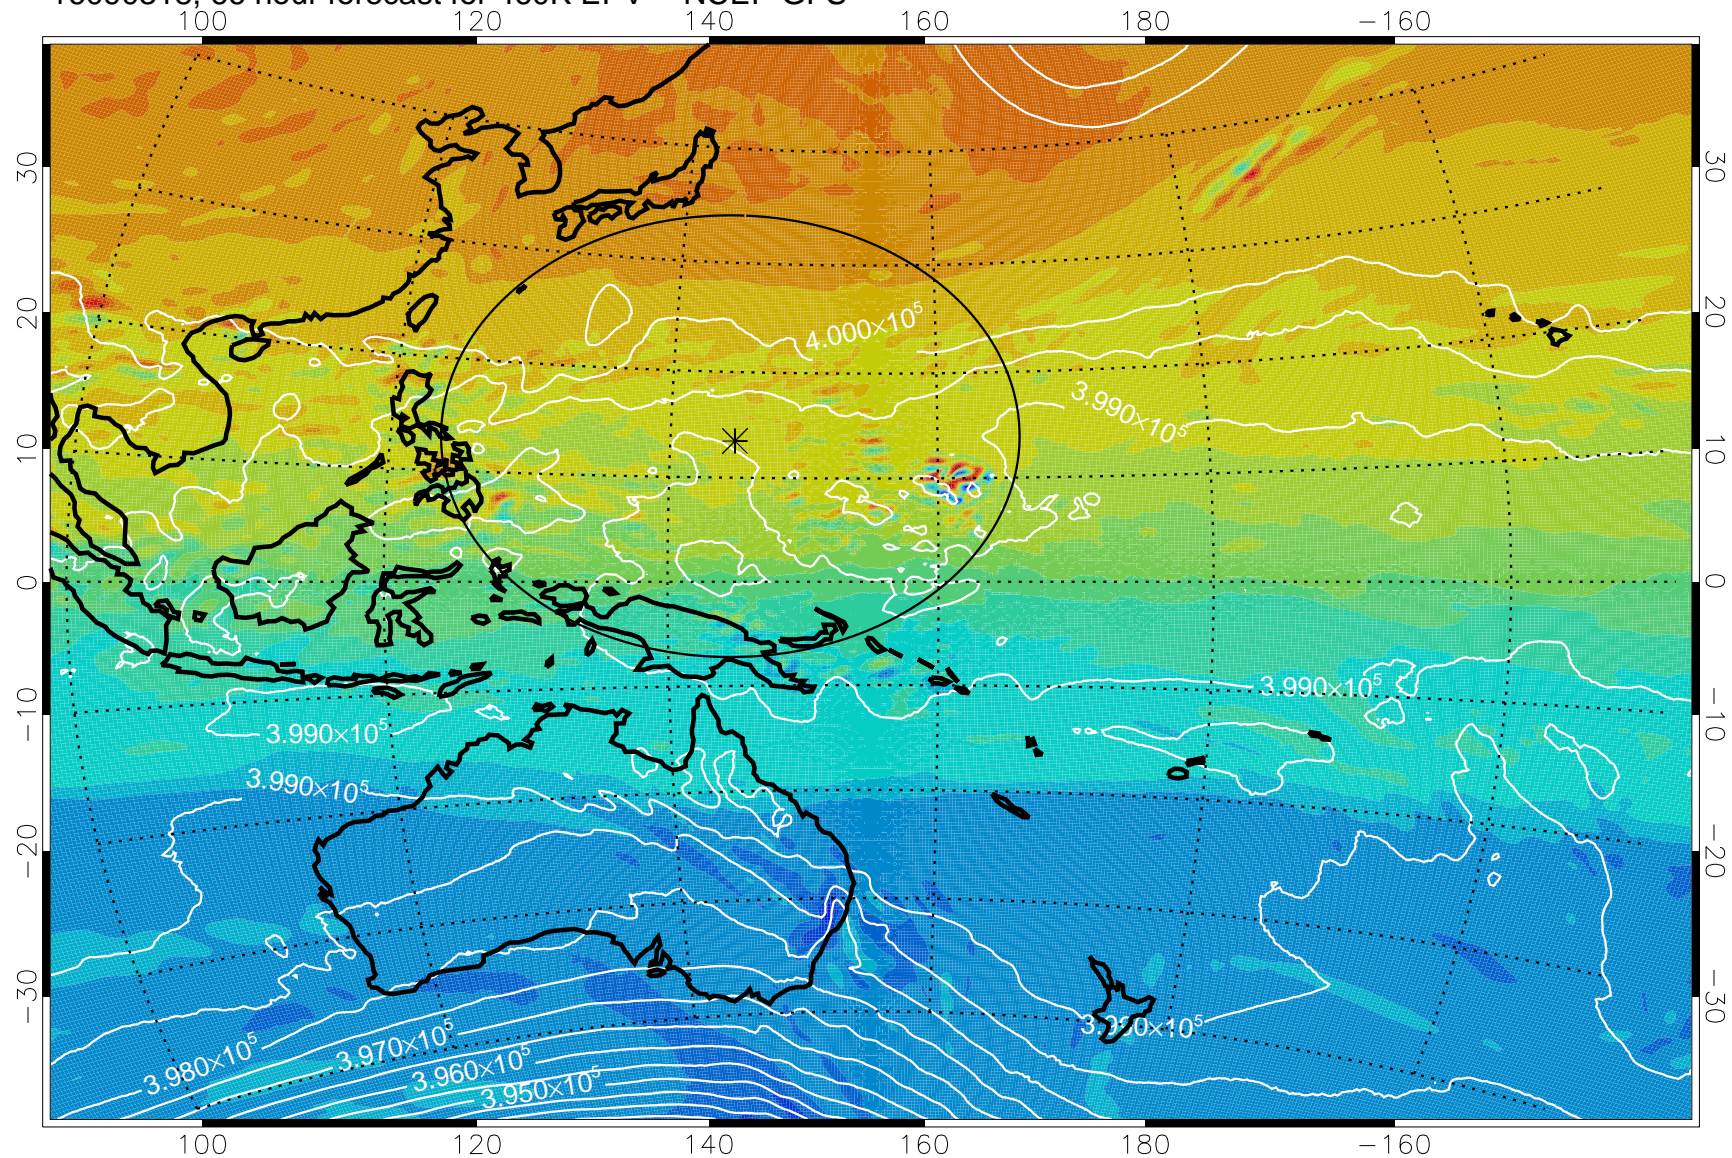

16090218, 42 hour forecast for 460K EPV -- NCEP GFS

460K Montgomery Streamfunction, white

Range ring of 2304 km

16090300, 48 hour forecast for 460K EPV -- NCEP GFS

460K Montgomery Streamfunction, white

Range ring of 2304 km

16090306, 54 hour forecast for 460K EPV -- NCEP GFS

460K Montgomery Streamfunction, white

Range ring of 2304 km

16090312, 60 hour forecast for 460K EPV -- NCEP GFS

460K Montgomery Streamfunction, white

Range ring of 2304 km

16090318, 66 hour forecast for 460K EPV -- NCEP GFS

460K Montgomery Streamfunction, white

Range ring of 2304 km

16090400, 72 hour forecast for 460K EPV -- NCEP GFS

460K Montgomery Streamfunction, white

Range ring of 2304 km

16090406, 78 hour forecast for 460K EPV -- NCEP GFS

460K Montgomery Streamfunction, white

Range ring of 2304 km

16090412, 84 hour forecast for 460K EPV -- NCEP GFS

460K Montgomery Streamfunction, white

Range ring of 2304 km