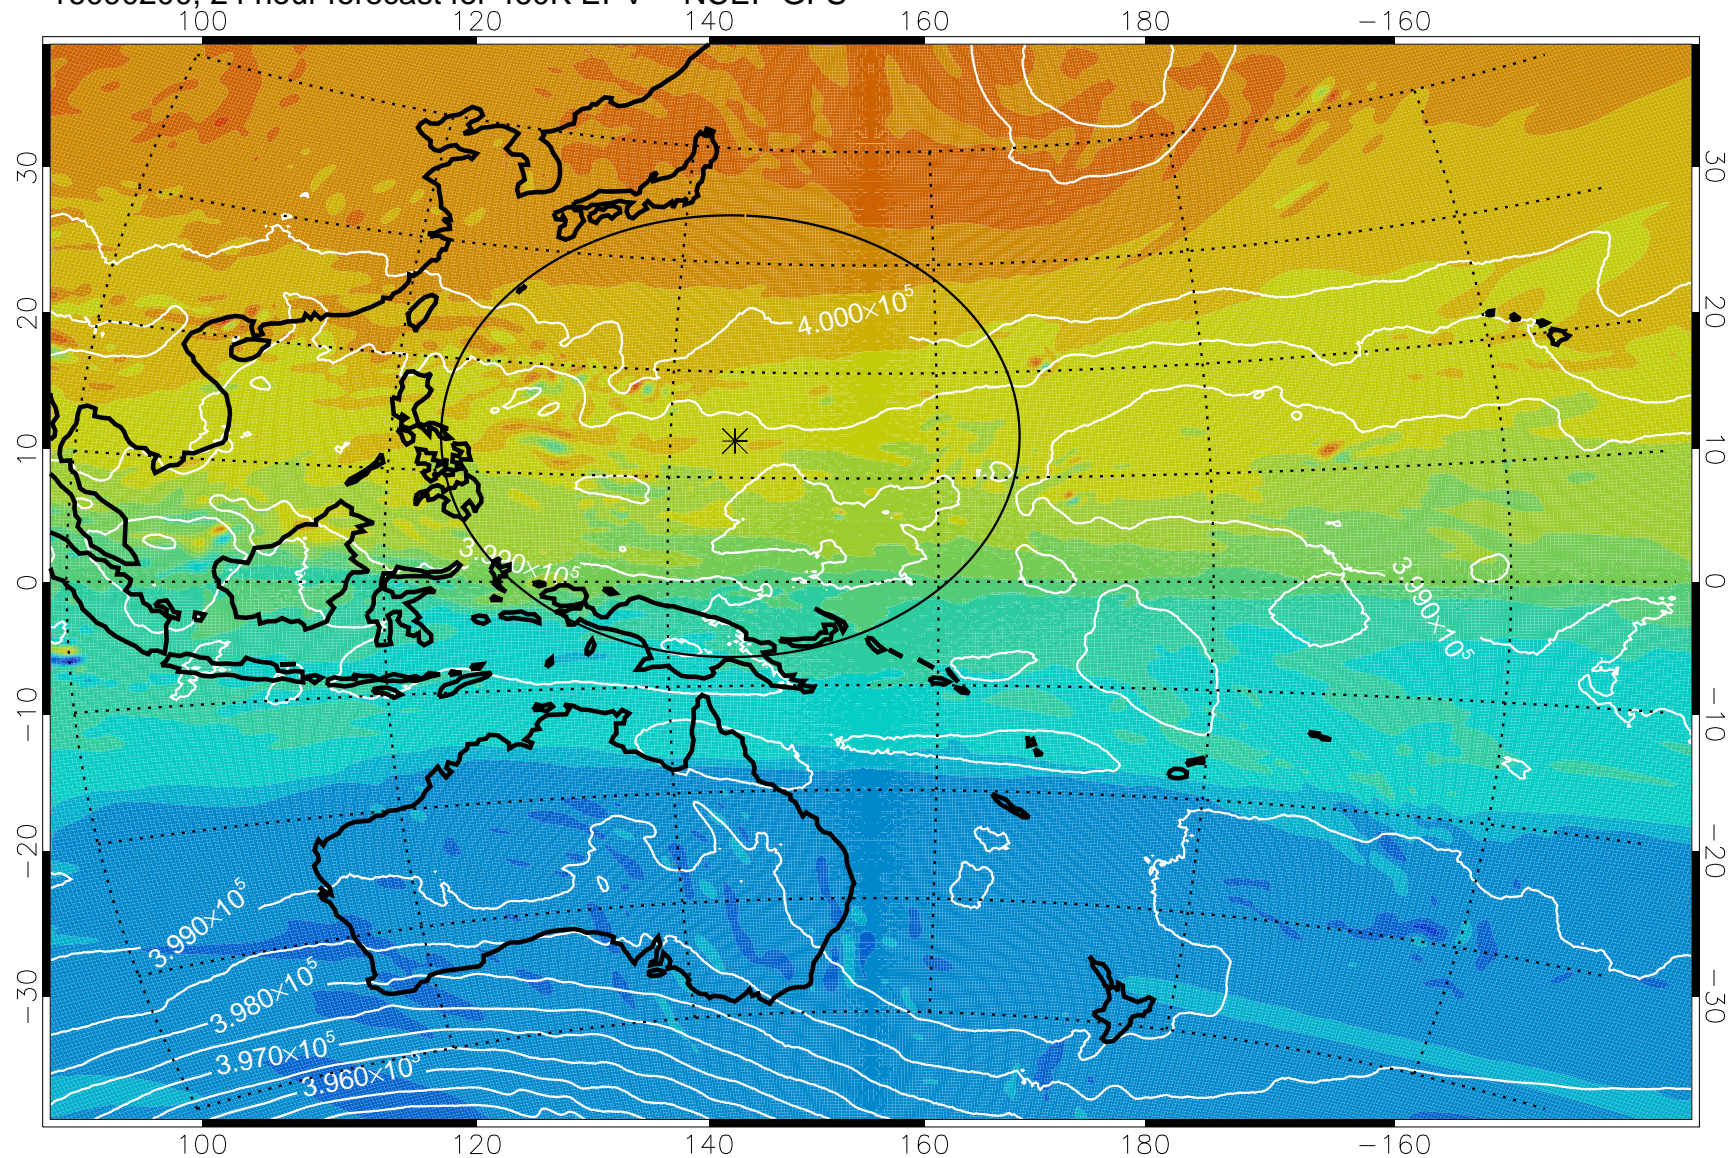

16090118, 18 hour forecast for 460K EPV -- NCEP GFS

460K Montgomery Streamfunction, white

Range ring of 2304 km

16090200, 24 hour forecast for 460K EPV -- NCEP GFS

460K Montgomery Streamfunction, white

Range ring of 2304 km

16090206, 30 hour forecast for 460K EPV -- NCEP GFS

460K Montgomery Streamfunction, white

Range ring of 2304 km

16090212, 36 hour forecast for 460K EPV -- NCEP GFS

460K Montgomery Streamfunction, white

Range ring of 2304 km

16090218, 42 hour forecast for 460K EPV -- NCEP GFS

460K Montgomery Streamfunction, white

Range ring of 2304 km

16090300, 48 hour forecast for 460K EPV -- NCEP GFS

460K Montgomery Streamfunction, white

Range ring of 2304 km

16090306, 54 hour forecast for 460K EPV -- NCEP GFS

460K Montgomery Streamfunction, white

Range ring of 2304 km

16090312, 60 hour forecast for 460K EPV -- NCEP GFS

460K Montgomery Streamfunction, white

Range ring of 2304 km