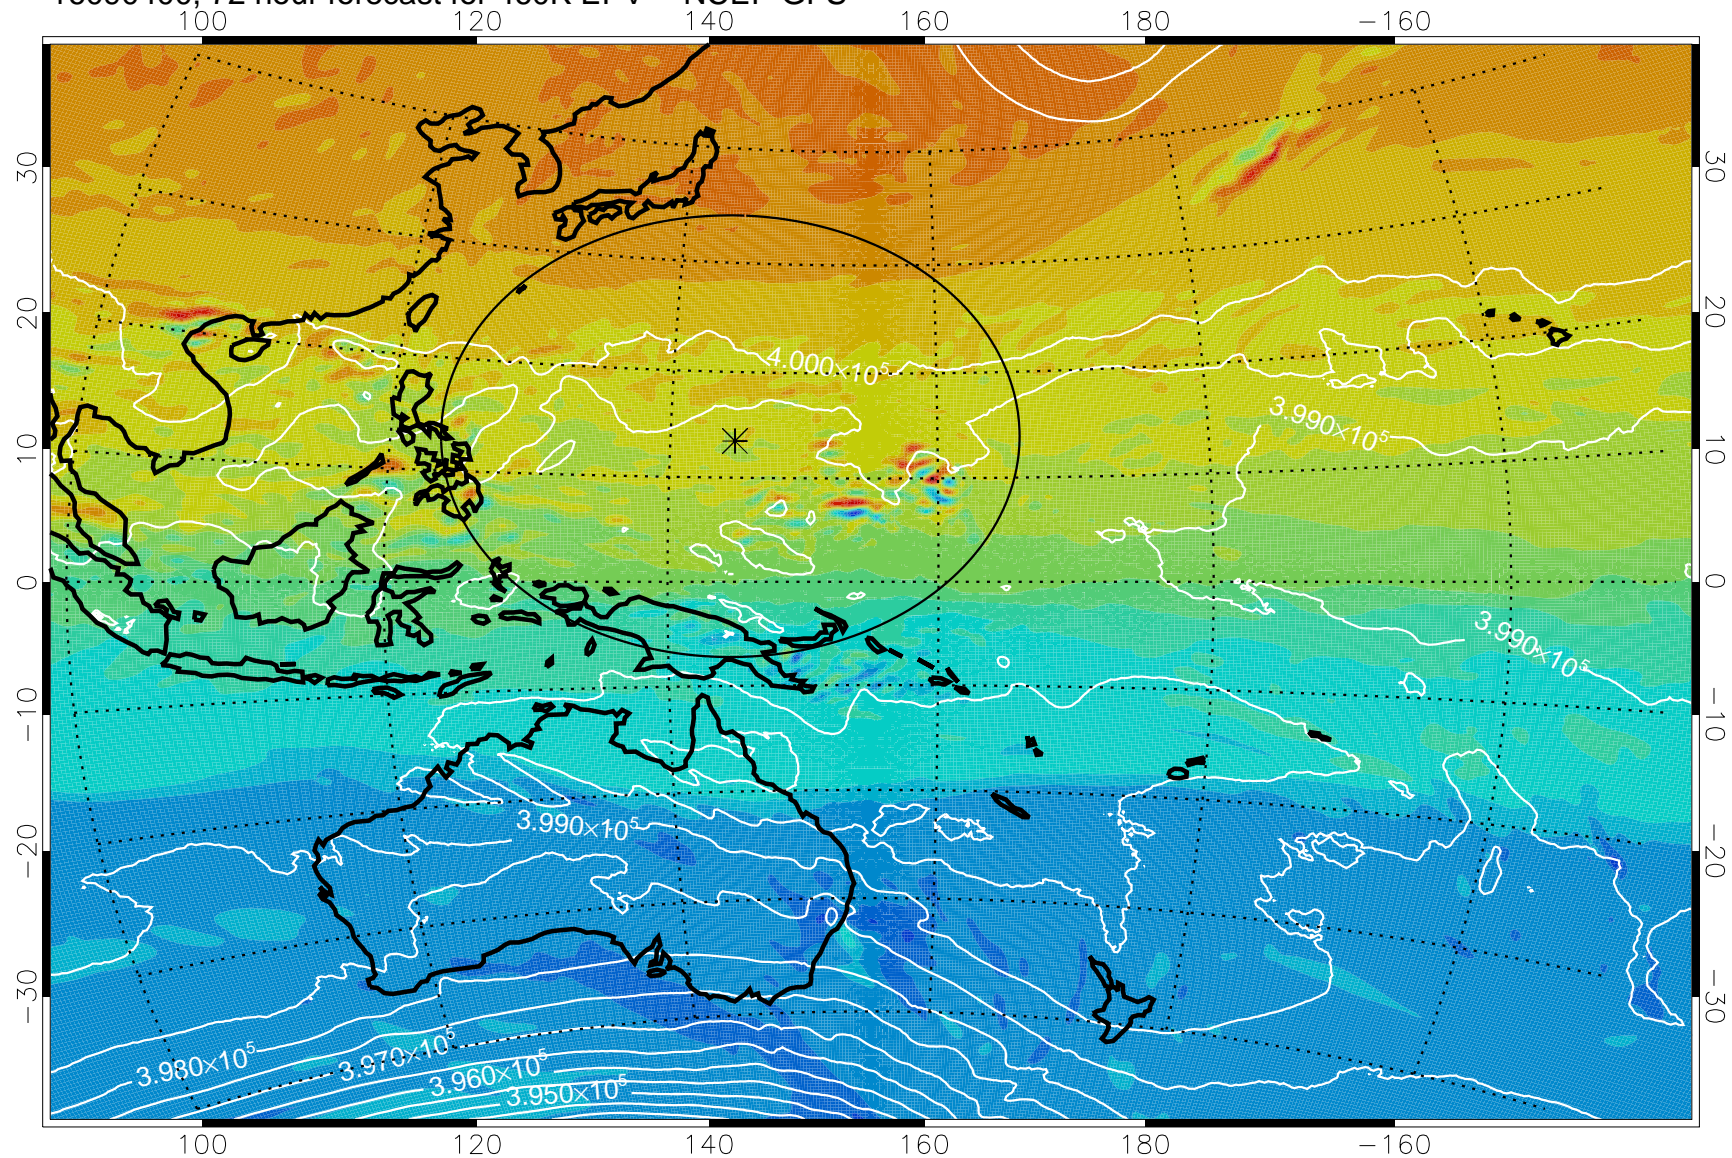

16090306, 54 hour forecast for 460K EPV -- NCEP GFS

460K Montgomery Streamfunction, white

Range ring of 2304 km

16090312, 60 hour forecast for 460K EPV -- NCEP GFS

460K Montgomery Streamfunction, white

Range ring of 2304 km

16090318, 66 hour forecast for 460K EPV -- NCEP GFS

460K Montgomery Streamfunction, white

Range ring of 2304 km

16090400, 72 hour forecast for 460K EPV -- NCEP GFS

460K Montgomery Streamfunction, white

Range ring of 2304 km

16090406, 78 hour forecast for 460K EPV -- NCEP GFS

460K Montgomery Streamfunction, white

Range ring of 2304 km

16090412, 84 hour forecast for 460K EPV -- NCEP GFS

460K Montgomery Streamfunction, white

Range ring of 2304 km

16090418, 90 hour forecast for 460K EPV -- NCEP GFS

460K Montgomery Streamfunction, white

Range ring of 2304 km

16090500, 96 hour forecast for 460K EPV -- NCEP GFS

460K Montgomery Streamfunction, white

Range ring of 2304 km