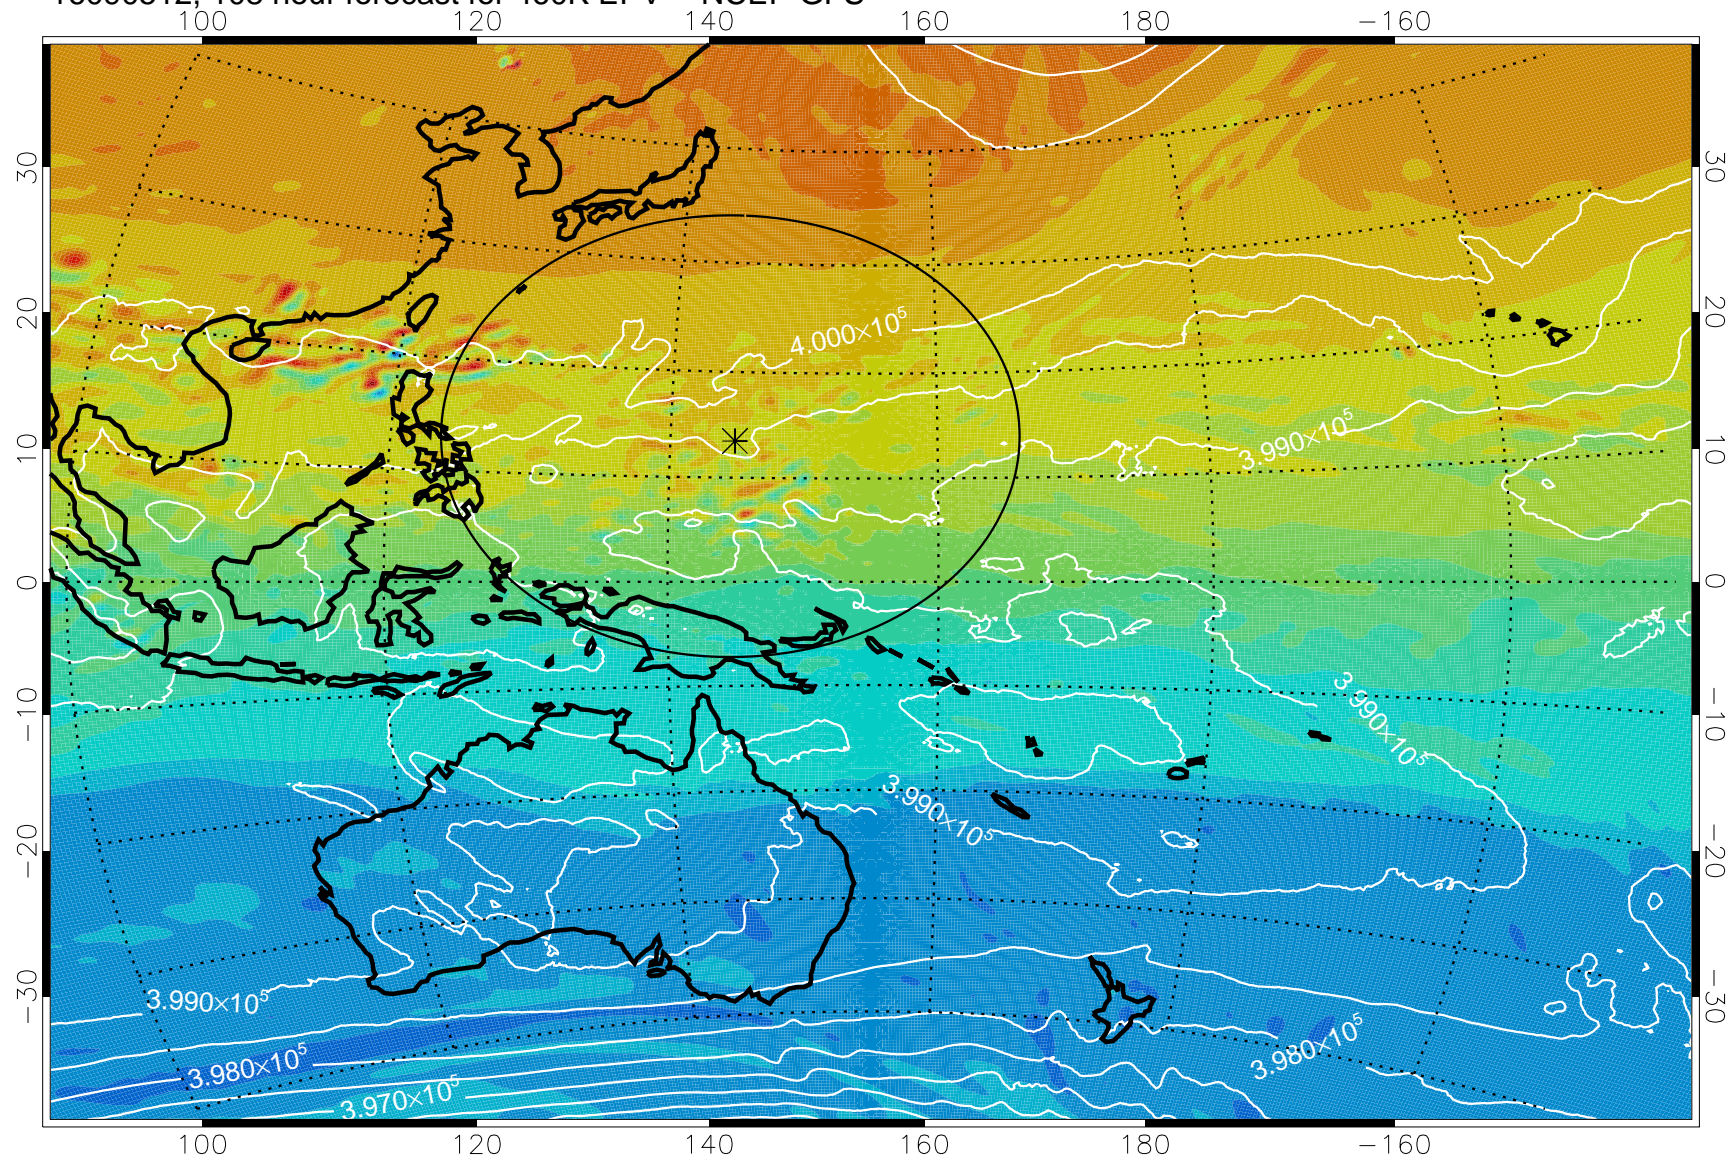

16090406, 78 hour forecast for 460K EPV -- NCEP GFS

460K Montgomery Streamfunction, white

Range ring of 2304 km

16090412, 84 hour forecast for 460K EPV -- NCEP GFS

460K Montgomery Streamfunction, white

Range ring of 2304 km

16090418, 90 hour forecast for 460K EPV -- NCEP GFS

460K Montgomery Streamfunction, white

Range ring of 2304 km

16090500, 96 hour forecast for 460K EPV -- NCEP GFS

460K Montgomery Streamfunction, white

Range ring of 2304 km

16090506, 102 hour forecast for 460K EPV -- NCEP GFS

460K Montgomery Streamfunction, white

Range ring of 2304 km

16090512, 108 hour forecast for 460K EPV -- NCEP GFS

460K Montgomery Streamfunction, white

Range ring of 2304 km

16090518, 114 hour forecast for 460K EPV -- NCEP GFS

460K Montgomery Streamfunction, white

Range ring of 2304 km

16090600, 120 hour forecast for 460K EPV -- NCEP GFS

460K Montgomery Streamfunction, white

Range ring of 2304 km