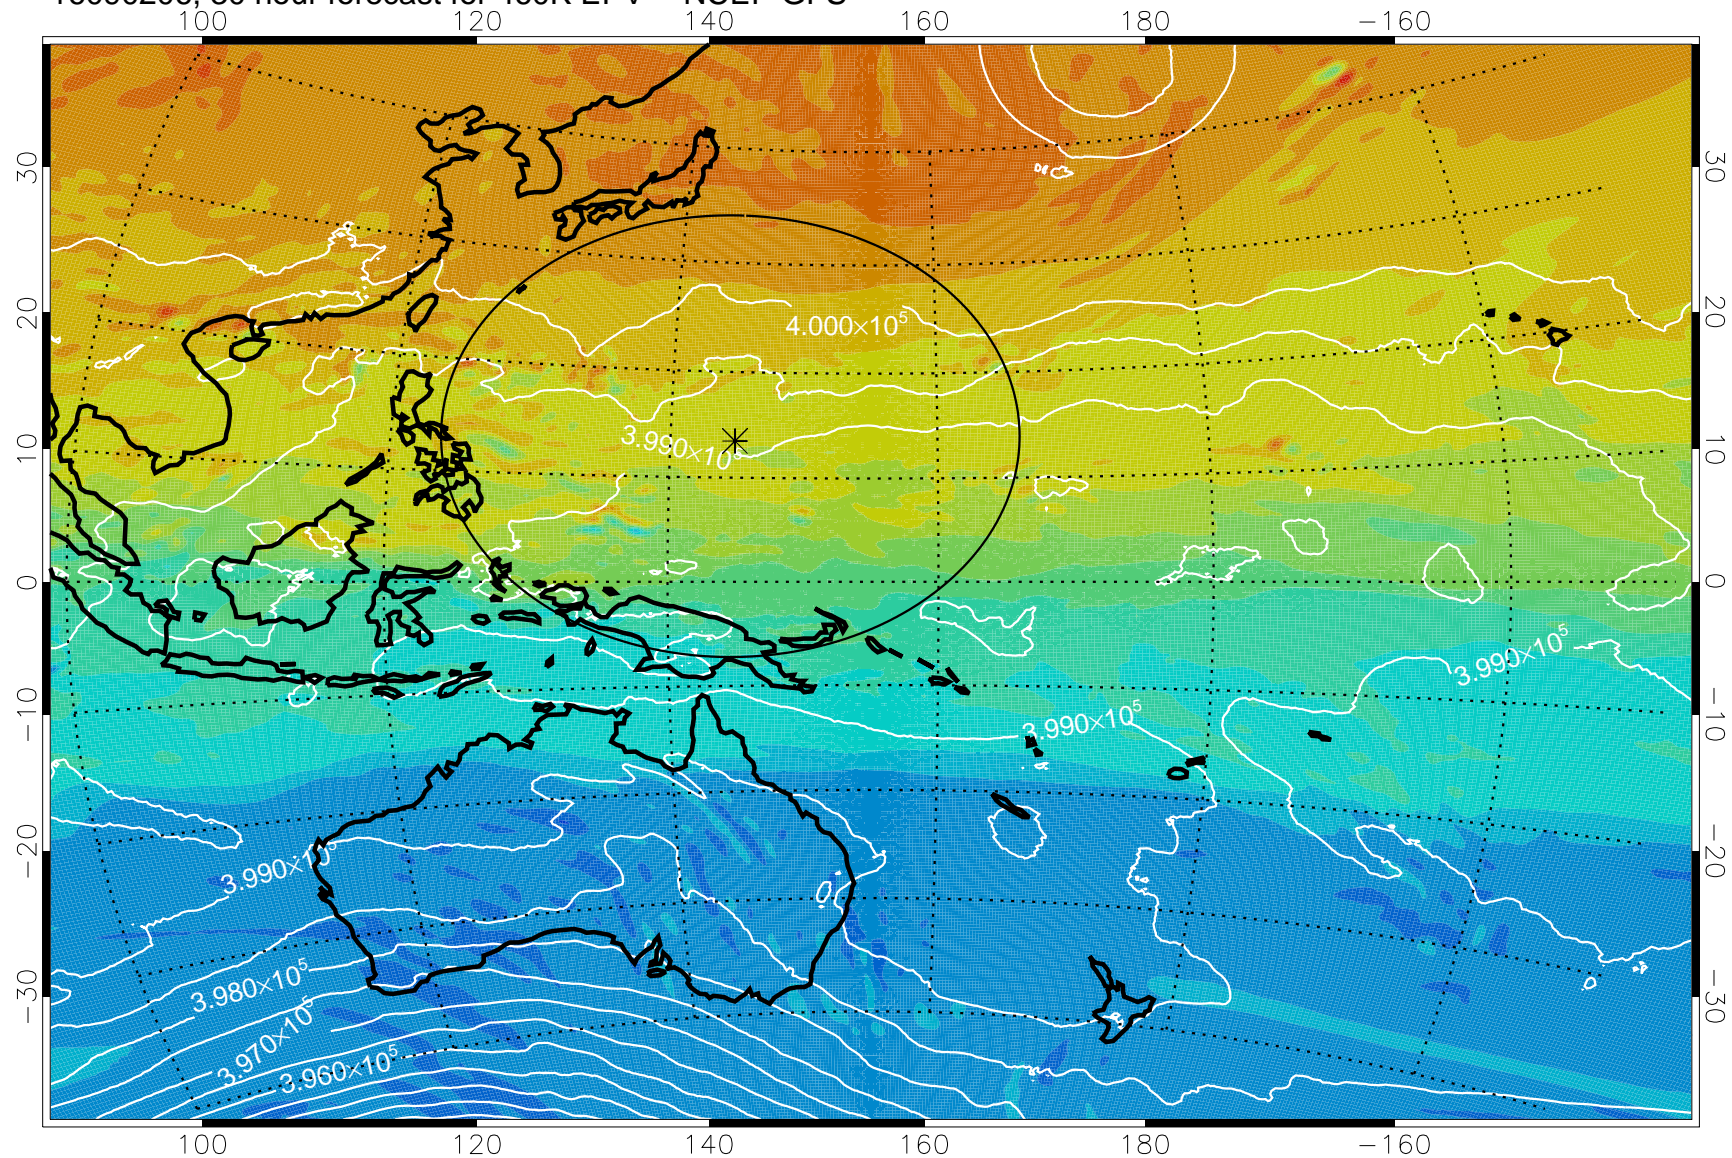

16090118, 18 hour forecast for 460K EPV -- NCEP GFS

460K Montgomery Streamfunction, white

Range ring of 2304 km

16090200, 24 hour forecast for 460K EPV -- NCEP GFS

460K Montgomery Streamfunction, white

Range ring of 2304 km

16090206, 30 hour forecast for 460K EPV -- NCEP GFS

460K Montgomery Streamfunction, white

Range ring of 2304 km

16090212, 36 hour forecast for 460K EPV -- NCEP GFS

460K Montgomery Streamfunction, white

Range ring of 2304 km

16090218, 42 hour forecast for 460K EPV -- NCEP GFS

460K Montgomery Streamfunction, white

Range ring of 2304 km

16090300, 48 hour forecast for 460K EPV -- NCEP GFS

460K Montgomery Streamfunction, white

Range ring of 2304 km

16090306, 54 hour forecast for 460K EPV -- NCEP GFS

460K Montgomery Streamfunction, white

Range ring of 2304 km

16090312, 60 hour forecast for 460K EPV -- NCEP GFS

460K Montgomery Streamfunction, white

Range ring of 2304 km