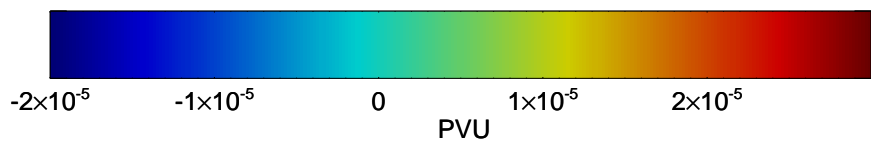

16090518, 114 hour forecast for 380K EPV -- NCEP GFS

380K Montgomery Streamfunction, white

Range ring of 2304 km