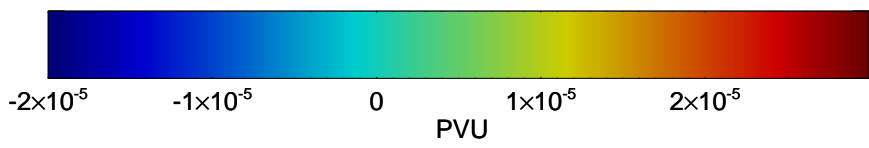

16090406, 78 hour forecast for 380K EPV -- NCEP GFS

380K Montgomery Streamfunction, white

Range ring of 2304 km