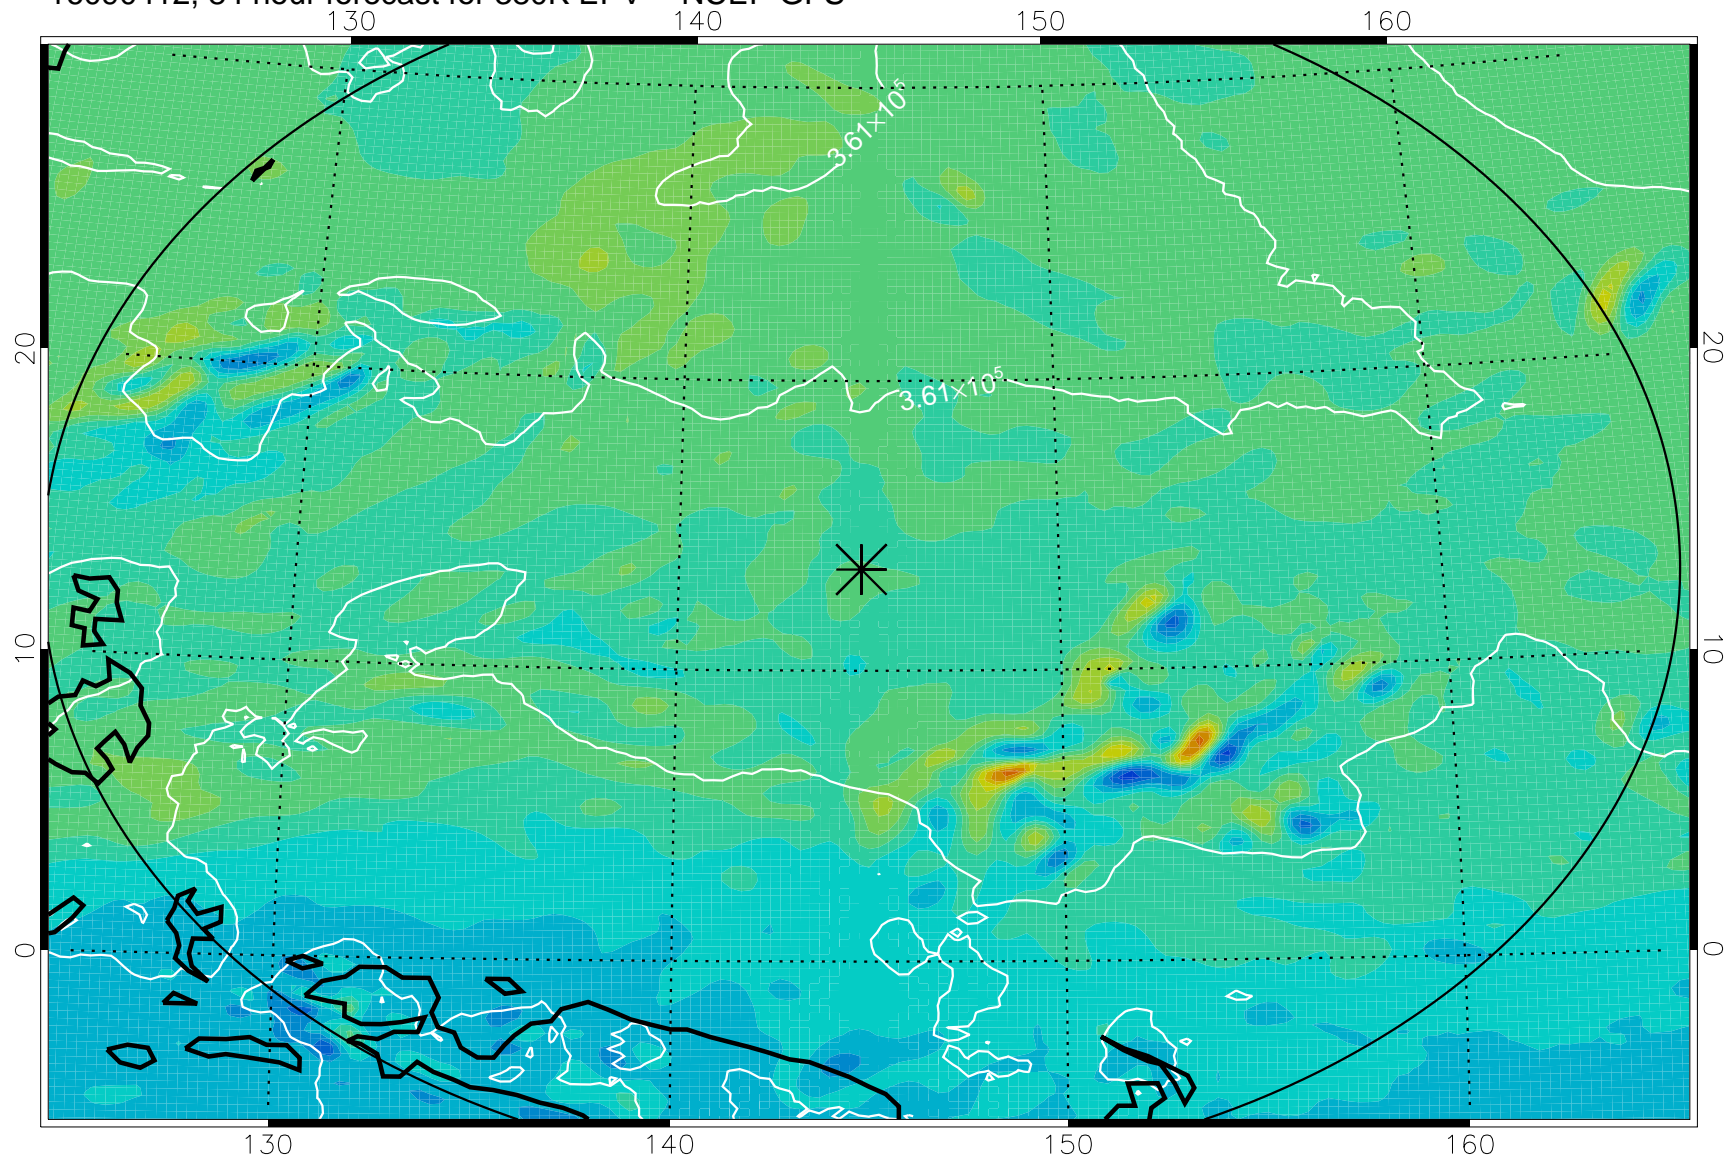

16090318, 66 hour forecast for 380K EPV -- NCEP GFS

380K Montgomery Streamfunction, white

Range ring of 2304 km

16090400, 72 hour forecast for 380K EPV -- NCEP GFS

380K Montgomery Streamfunction, white

Range ring of 2304 km

16090406, 78 hour forecast for 380K EPV -- NCEP GFS

380K Montgomery Streamfunction, white

Range ring of 2304 km

16090412, 84 hour forecast for 380K EPV -- NCEP GFS

380K Montgomery Streamfunction, white

Range ring of 2304 km

16090418, 90 hour forecast for 380K EPV -- NCEP GFS

380K Montgomery Streamfunction, white

Range ring of 2304 km

16090500, 96 hour forecast for 380K EPV -- NCEP GFS

380K Montgomery Streamfunction, white

Range ring of 2304 km

16090506, 102 hour forecast for 380K EPV -- NCEP GFS

380K Montgomery Streamfunction, white

Range ring of 2304 km

16090512, 108 hour forecast for 380K EPV -- NCEP GFS

380K Montgomery Streamfunction, white

Range ring of 2304 km