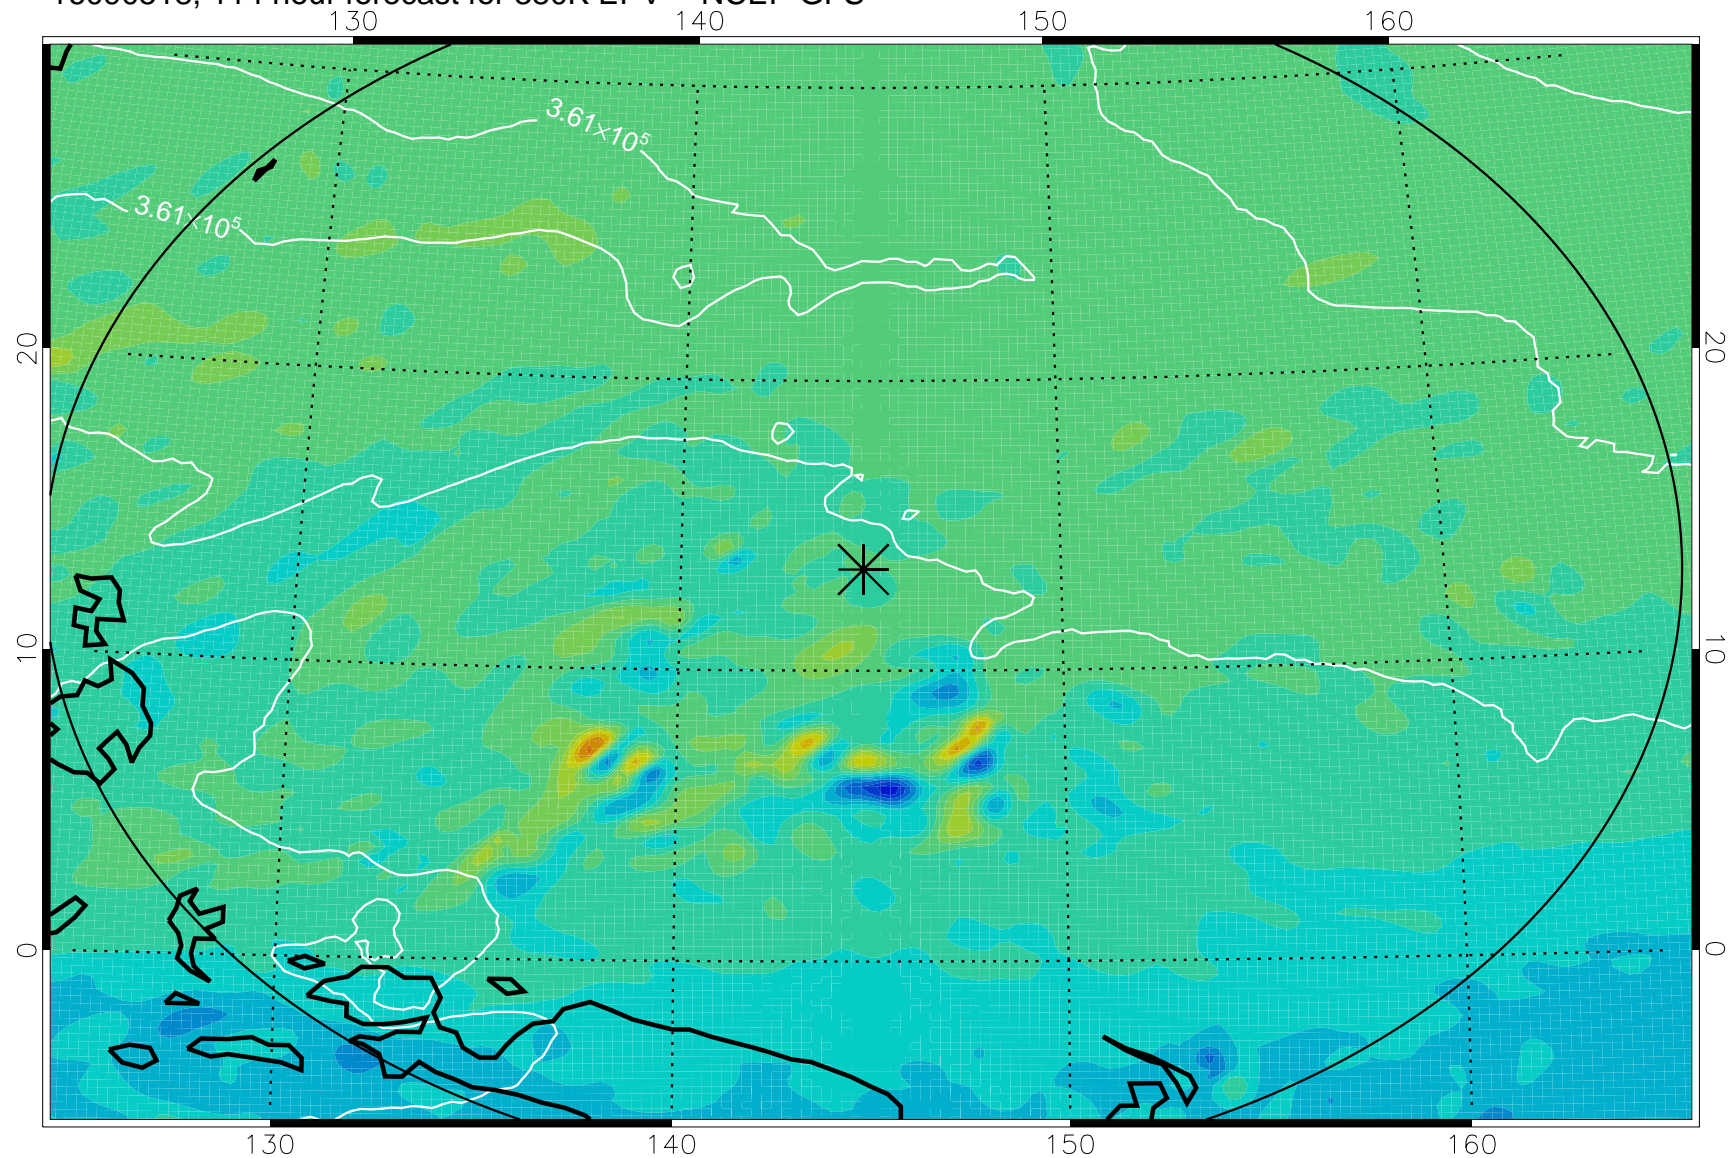

16090406, 78 hour forecast for 380K EPV -- NCEP GFS

380K Montgomery Streamfunction, white

Range ring of 2304 km

16090412, 84 hour forecast for 380K EPV -- NCEP GFS

380K Montgomery Streamfunction, white

Range ring of 2304 km

16090418, 90 hour forecast for 380K EPV -- NCEP GFS

380K Montgomery Streamfunction, white

Range ring of 2304 km

16090500, 96 hour forecast for 380K EPV -- NCEP GFS

380K Montgomery Streamfunction, white

Range ring of 2304 km

16090506, 102 hour forecast for 380K EPV -- NCEP GFS

380K Montgomery Streamfunction, white

Range ring of 2304 km

16090512, 108 hour forecast for 380K EPV -- NCEP GFS

380K Montgomery Streamfunction, white

Range ring of 2304 km

16090518, 114 hour forecast for 380K EPV -- NCEP GFS

380K Montgomery Streamfunction, white

Range ring of 2304 km

16090600, 120 hour forecast for 380K EPV -- NCEP GFS

380K Montgomery Streamfunction, white

Range ring of 2304 km