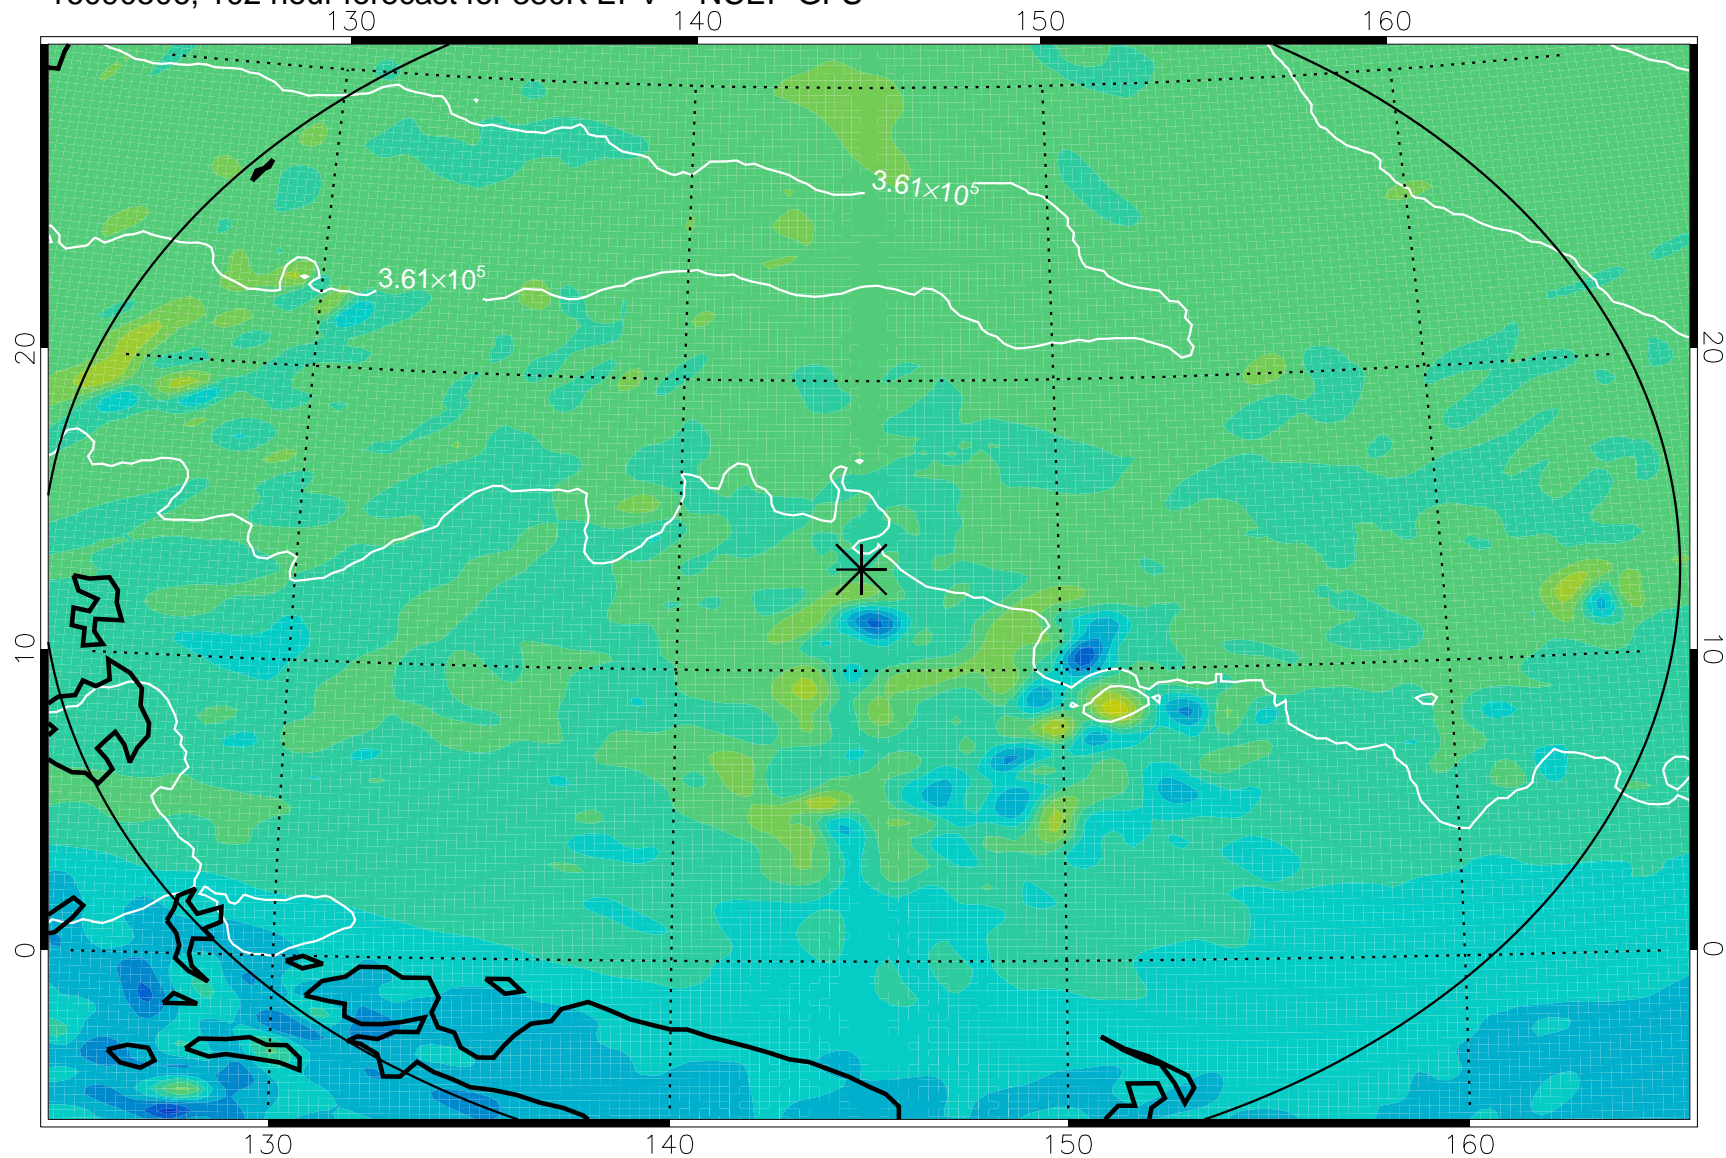

16090406, 78 hour forecast for 380K EPV -- NCEP GFS

380K Montgomery Streamfunction, white

Range ring of 2304 km

16090412, 84 hour forecast for 380K EPV -- NCEP GFS

380K Montgomery Streamfunction, white

Range ring of 2304 km

16090418, 90 hour forecast for 380K EPV -- NCEP GFS

380K Montgomery Streamfunction, white

Range ring of 2304 km

16090500, 96 hour forecast for 380K EPV -- NCEP GFS

380K Montgomery Streamfunction, white

Range ring of 2304 km

16090506, 102 hour forecast for 380K EPV -- NCEP GFS

380K Montgomery Streamfunction, white

Range ring of 2304 km

16090512, 108 hour forecast for 380K EPV -- NCEP GFS

380K Montgomery Streamfunction, white

Range ring of 2304 km

16090518, 114 hour forecast for 380K EPV -- NCEP GFS

380K Montgomery Streamfunction, white

Range ring of 2304 km

16090600, 120 hour forecast for 380K EPV -- NCEP GFS

380K Montgomery Streamfunction, white

Range ring of 2304 km