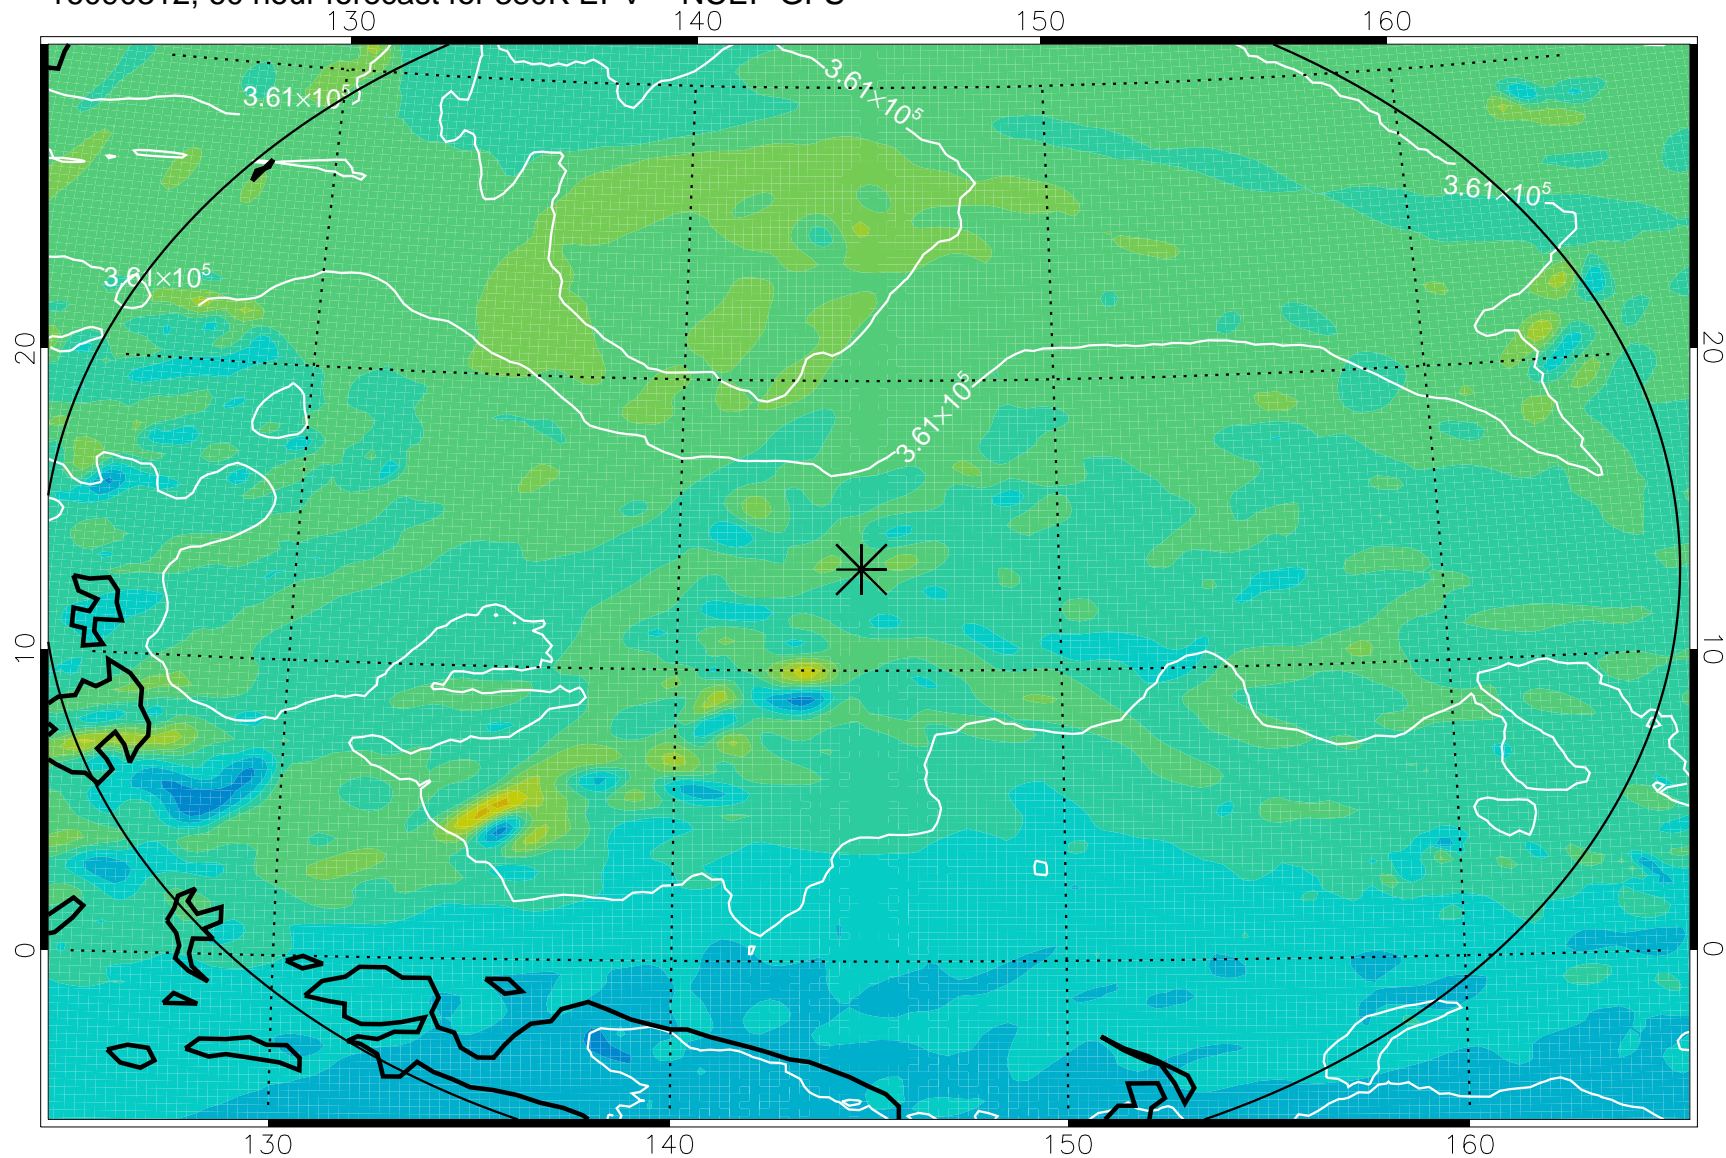

16090206, 30 hour forecast for 380K EPV -- NCEP GFS

380K Montgomery Streamfunction, white

Range ring of 2304 km

16090212, 36 hour forecast for 380K EPV -- NCEP GFS

380K Montgomery Streamfunction, white

Range ring of 2304 km

16090218, 42 hour forecast for 380K EPV -- NCEP GFS

380K Montgomery Streamfunction, white

Range ring of 2304 km

16090300, 48 hour forecast for 380K EPV -- NCEP GFS

380K Montgomery Streamfunction, white

Range ring of 2304 km

16090306, 54 hour forecast for 380K EPV -- NCEP GFS

380K Montgomery Streamfunction, white

Range ring of 2304 km

16090312, 60 hour forecast for 380K EPV -- NCEP GFS

380K Montgomery Streamfunction, white

Range ring of 2304 km

16090318, 66 hour forecast for 380K EPV -- NCEP GFS

380K Montgomery Streamfunction, white

Range ring of 2304 km

16090400, 72 hour forecast for 380K EPV -- NCEP GFS

380K Montgomery Streamfunction, white

Range ring of 2304 km