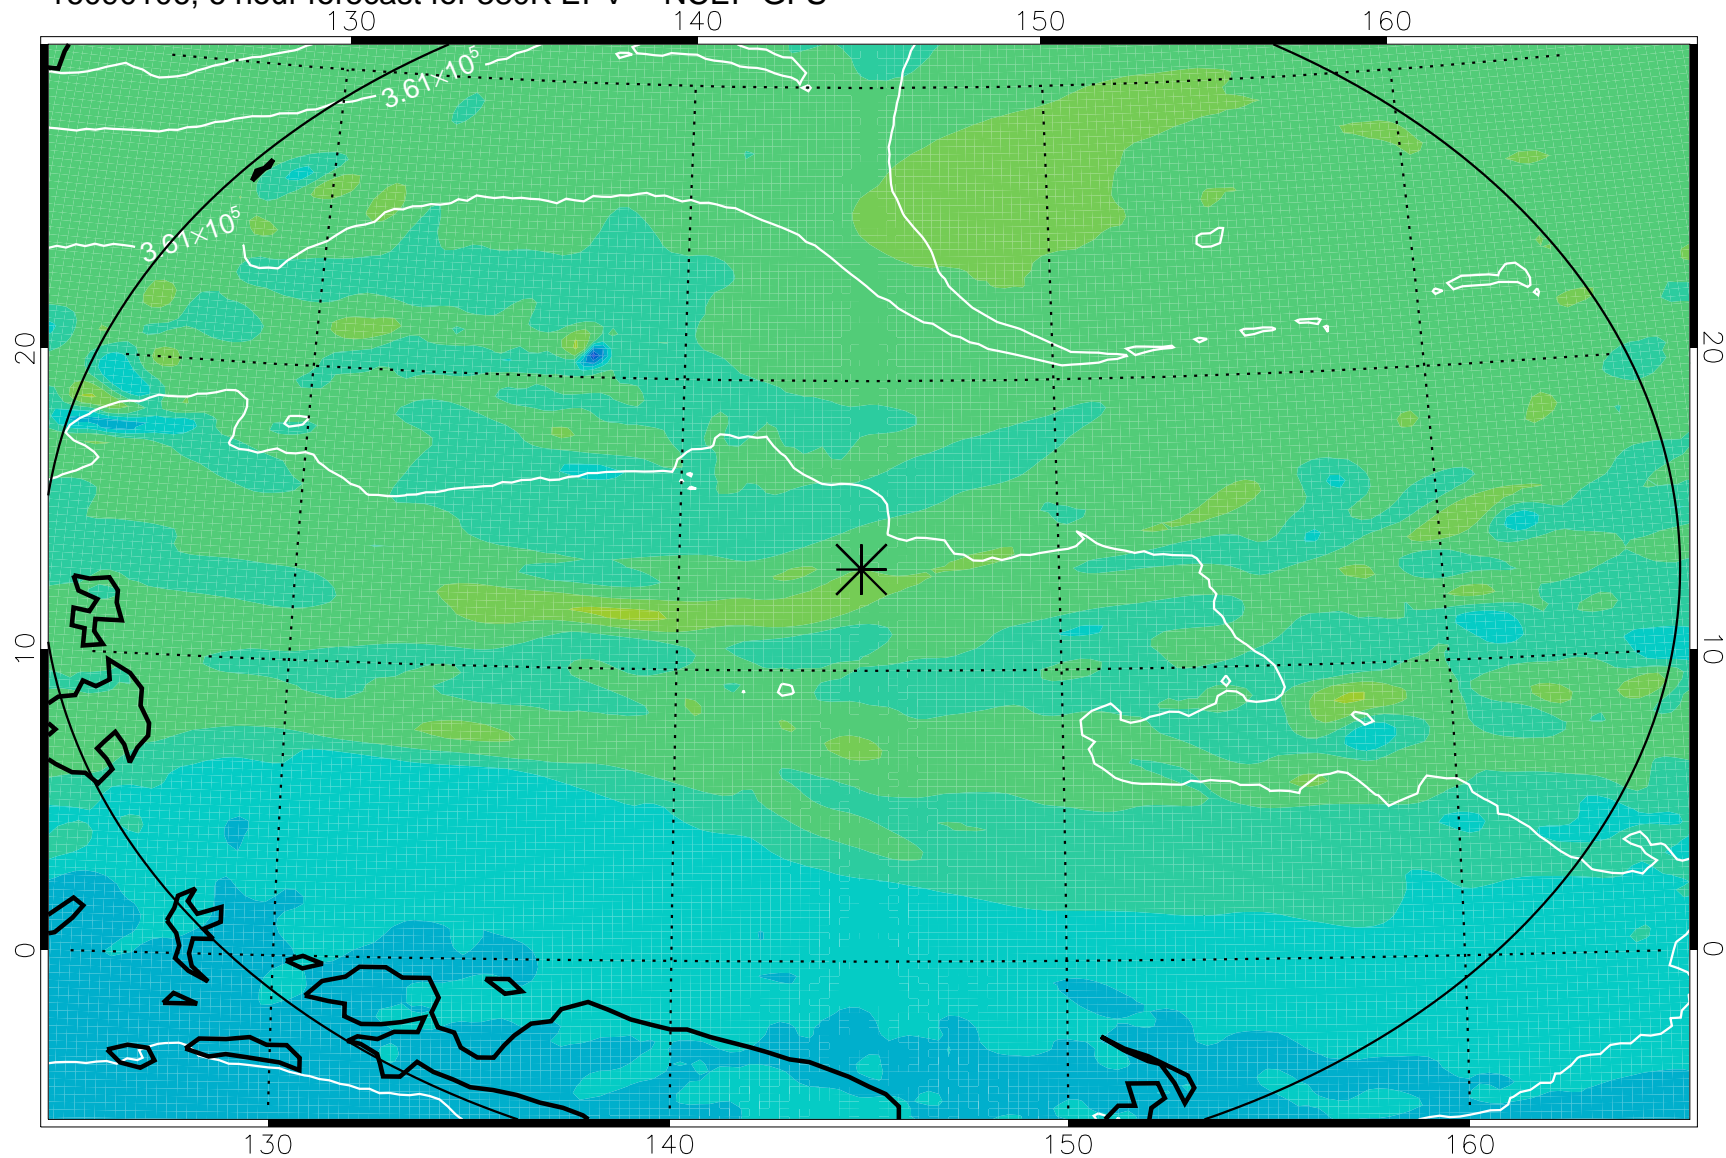

16090106, 6 hour forecast for 380K EPV -- NCEP GFS

380K Montgomery Streamfunction, white

Range ring of 2304 km

16090112, 12 hour forecast for 380K EPV -- NCEP GFS

380K Montgomery Streamfunction, white

Range ring of 2304 km

16090118, 18 hour forecast for 380K EPV -- NCEP GFS

380K Montgomery Streamfunction, white

Range ring of 2304 km

16090200, 24 hour forecast for 380K EPV -- NCEP GFS

380K Montgomery Streamfunction, white

Range ring of 2304 km

16090206, 30 hour forecast for 380K EPV -- NCEP GFS

380K Montgomery Streamfunction, white

Range ring of 2304 km

16090212, 36 hour forecast for 380K EPV -- NCEP GFS

380K Montgomery Streamfunction, white

Range ring of 2304 km

16090218, 42 hour forecast for 380K EPV -- NCEP GFS

380K Montgomery Streamfunction, white

Range ring of 2304 km

16090300, 48 hour forecast for 380K EPV -- NCEP GFS

380K Montgomery Streamfunction, white

Range ring of 2304 km