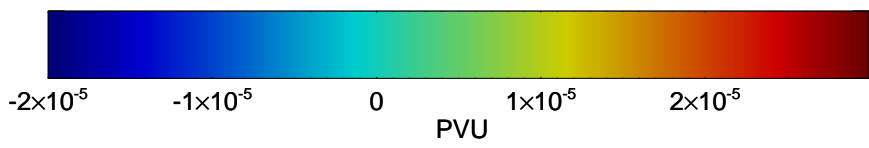

16090118, 18 hour forecast for 380K EPV -- NCEP GFS

380K Montgomery Streamfunction, white

Range ring of 2304 km