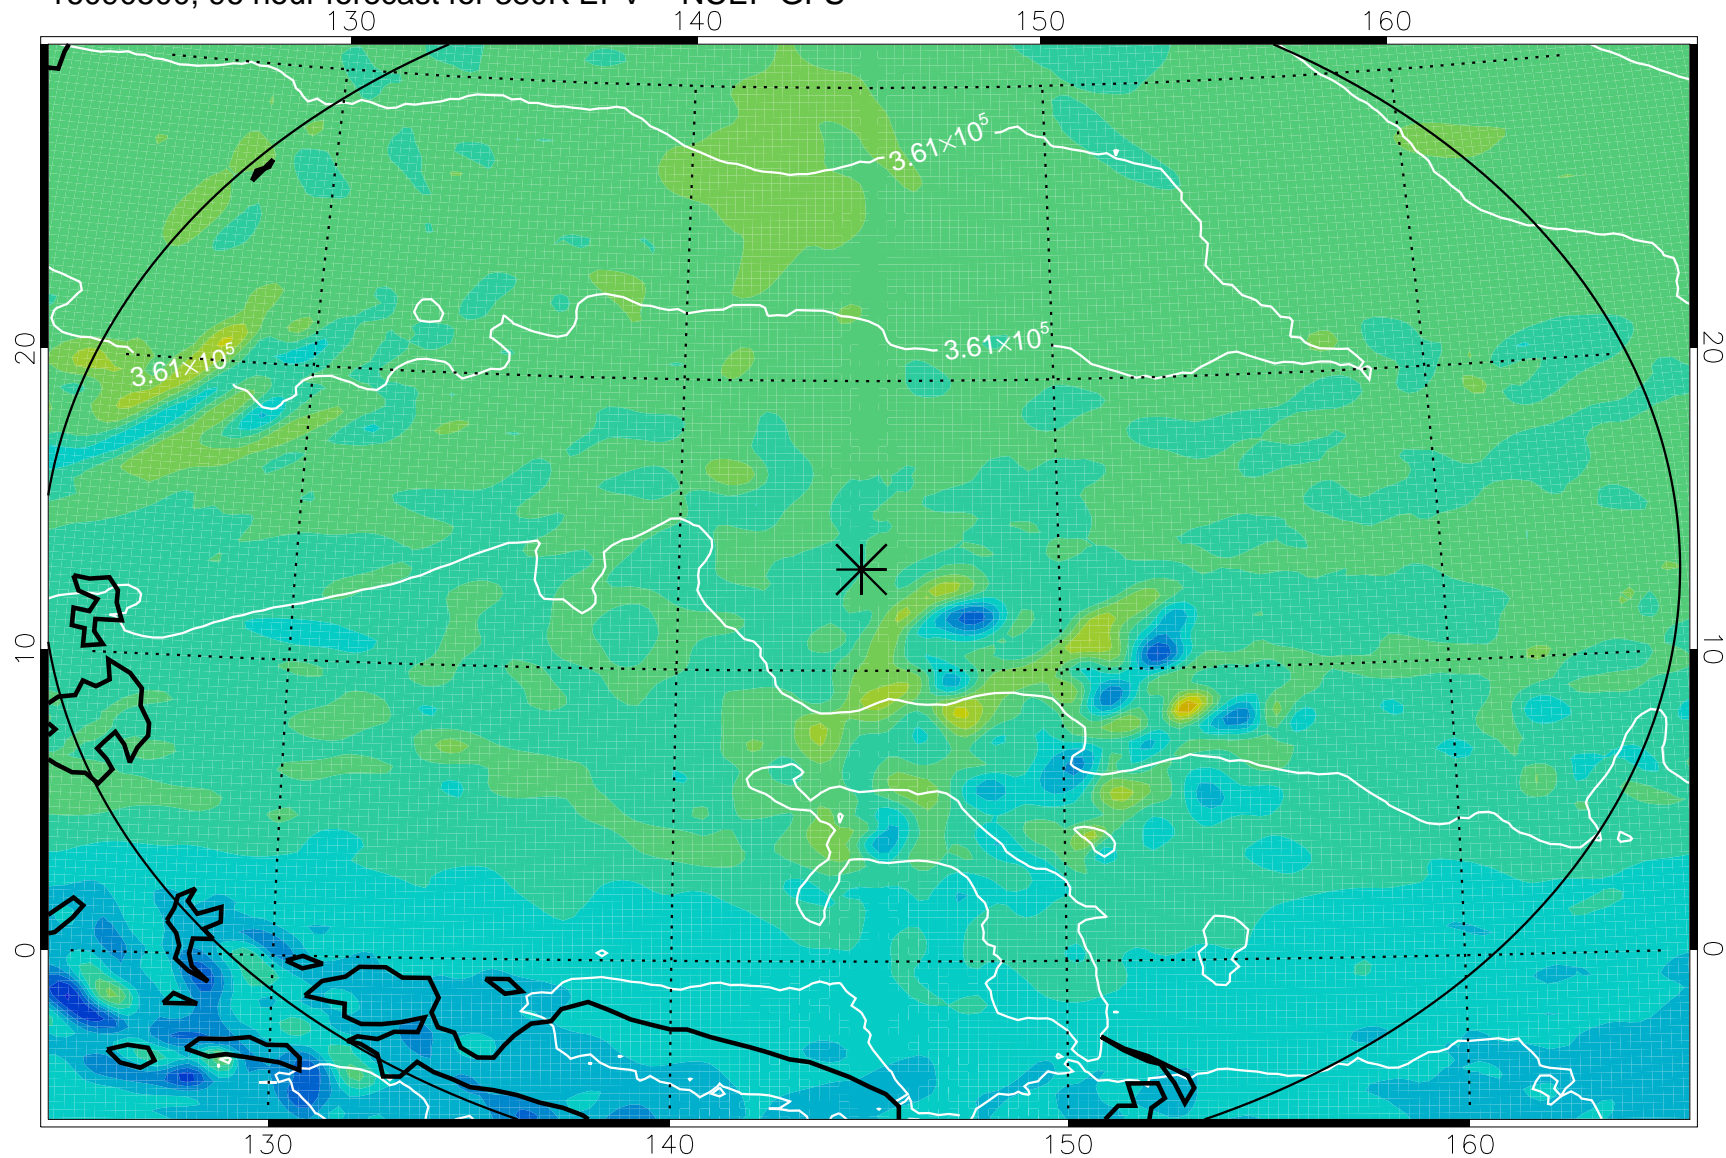

16090406, 78 hour forecast for 380K EPV -- NCEP GFS

380K Montgomery Streamfunction, white

Range ring of 2304 km

16090412, 84 hour forecast for 380K EPV -- NCEP GFS

380K Montgomery Streamfunction, white

Range ring of 2304 km

16090418, 90 hour forecast for 380K EPV -- NCEP GFS

380K Montgomery Streamfunction, white

Range ring of 2304 km

16090500, 96 hour forecast for 380K EPV -- NCEP GFS

380K Montgomery Streamfunction, white

Range ring of 2304 km

16090506, 102 hour forecast for 380K EPV -- NCEP GFS

380K Montgomery Streamfunction, white

Range ring of 2304 km

16090512, 108 hour forecast for 380K EPV -- NCEP GFS

380K Montgomery Streamfunction, white

Range ring of 2304 km

16090518, 114 hour forecast for 380K EPV -- NCEP GFS

380K Montgomery Streamfunction, white

Range ring of 2304 km

16090600, 120 hour forecast for 380K EPV -- NCEP GFS

380K Montgomery Streamfunction, white

Range ring of 2304 km