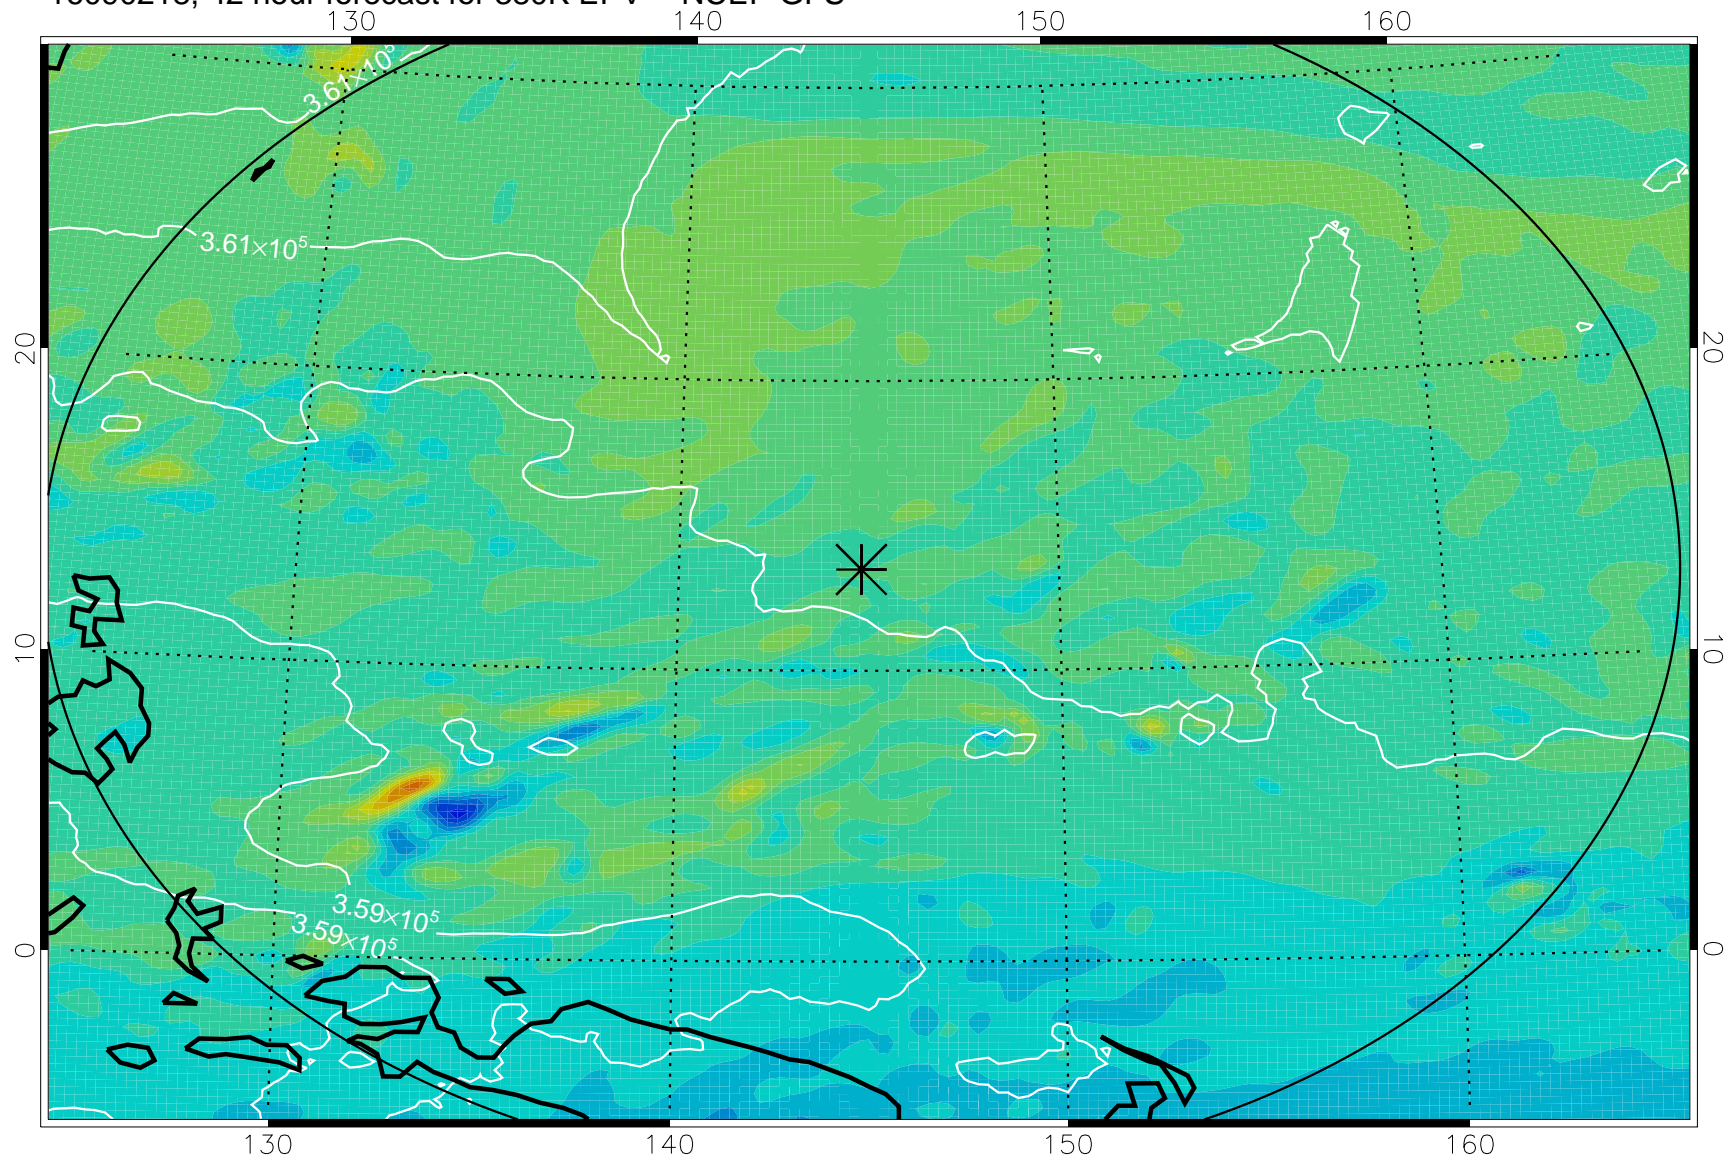

16090118, 18 hour forecast for 380K EPV -- NCEP GFS

380K Montgomery Streamfunction, white

Range ring of 2304 km

16090200, 24 hour forecast for 380K EPV -- NCEP GFS

380K Montgomery Streamfunction, white

Range ring of 2304 km

16090206, 30 hour forecast for 380K EPV -- NCEP GFS

380K Montgomery Streamfunction, white

Range ring of 2304 km

16090212, 36 hour forecast for 380K EPV -- NCEP GFS

380K Montgomery Streamfunction, white

Range ring of 2304 km

16090218, 42 hour forecast for 380K EPV -- NCEP GFS

380K Montgomery Streamfunction, white

Range ring of 2304 km

16090300, 48 hour forecast for 380K EPV -- NCEP GFS

380K Montgomery Streamfunction, white

Range ring of 2304 km

16090306, 54 hour forecast for 380K EPV -- NCEP GFS

380K Montgomery Streamfunction, white

Range ring of 2304 km

16090312, 60 hour forecast for 380K EPV -- NCEP GFS

380K Montgomery Streamfunction, white

Range ring of 2304 km