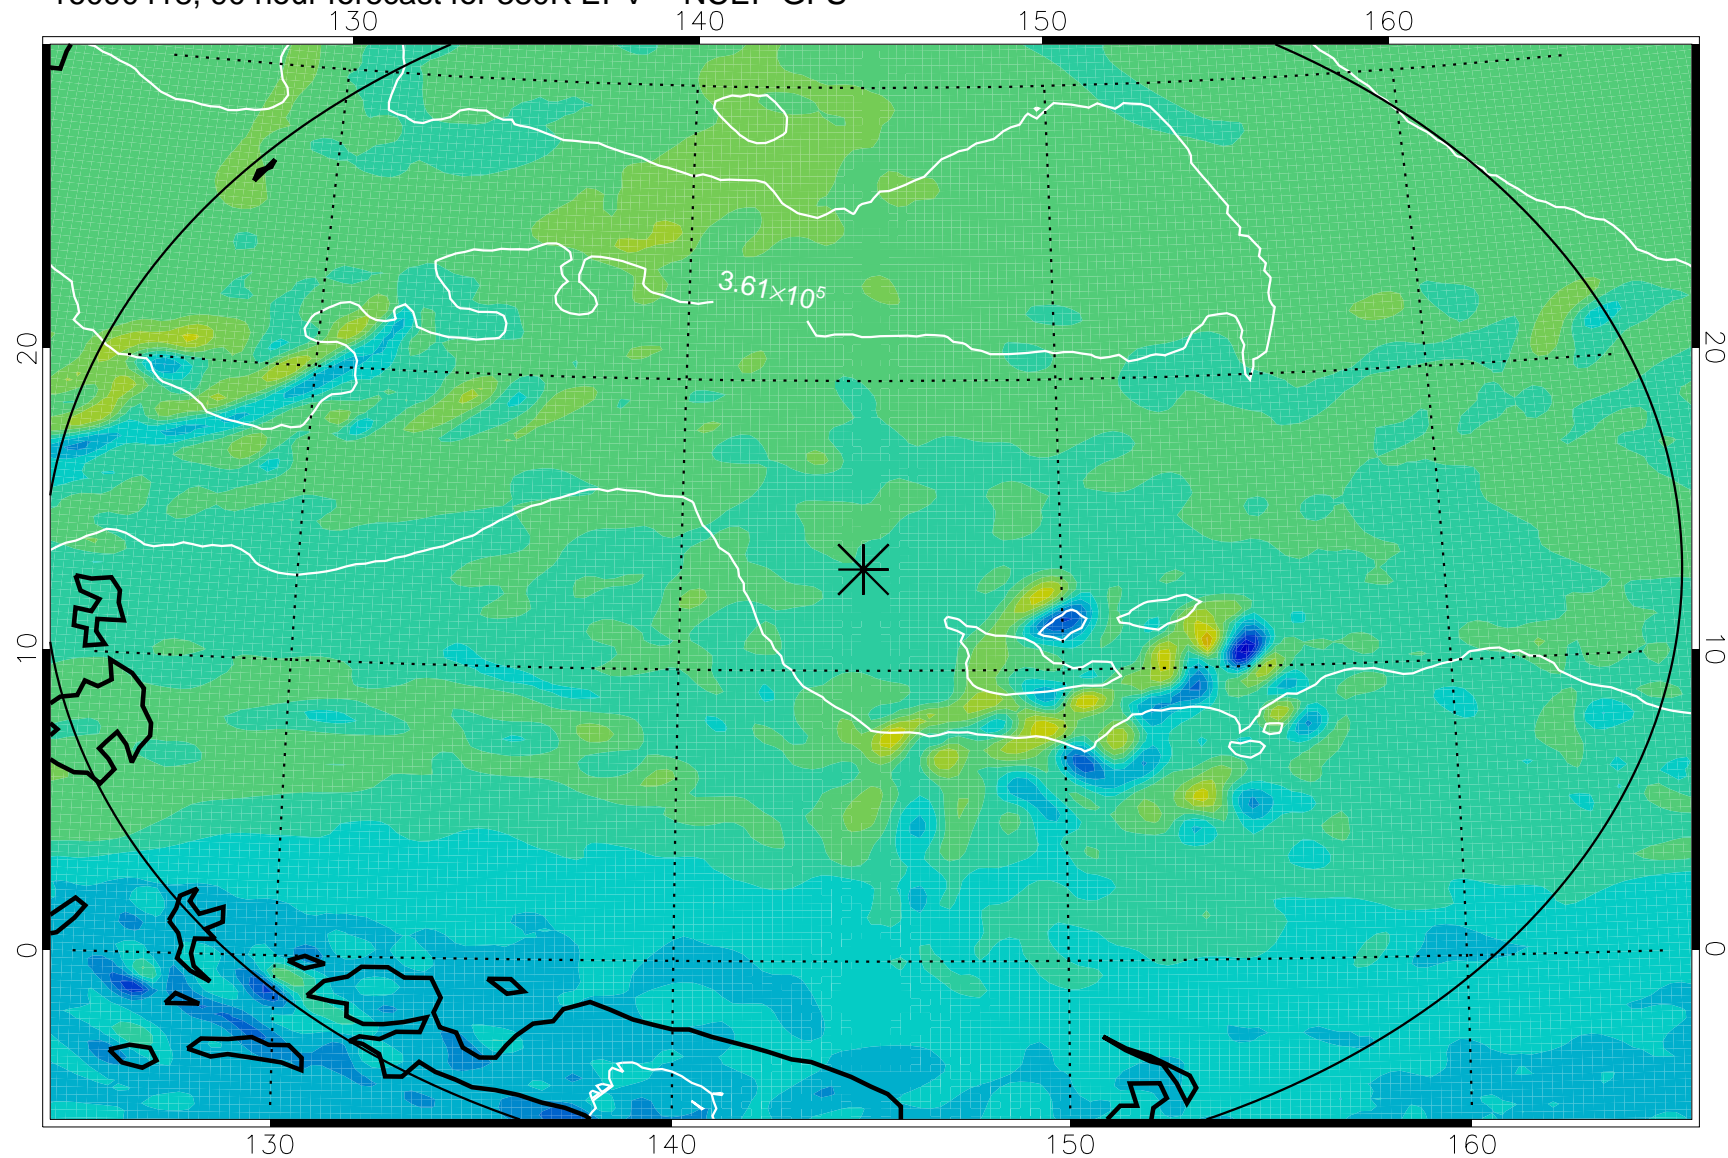

16090318, 66 hour forecast for 380K EPV -- NCEP GFS

380K Montgomery Streamfunction, white

Range ring of 2304 km

16090400, 72 hour forecast for 380K EPV -- NCEP GFS

380K Montgomery Streamfunction, white

Range ring of 2304 km

16090406, 78 hour forecast for 380K EPV -- NCEP GFS

380K Montgomery Streamfunction, white

Range ring of 2304 km

16090412, 84 hour forecast for 380K EPV -- NCEP GFS

380K Montgomery Streamfunction, white

Range ring of 2304 km

16090418, 90 hour forecast for 380K EPV -- NCEP GFS

380K Montgomery Streamfunction, white

Range ring of 2304 km

16090500, 96 hour forecast for 380K EPV -- NCEP GFS

380K Montgomery Streamfunction, white

Range ring of 2304 km

16090506, 102 hour forecast for 380K EPV -- NCEP GFS

380K Montgomery Streamfunction, white

Range ring of 2304 km

16090512, 108 hour forecast for 380K EPV -- NCEP GFS

380K Montgomery Streamfunction, white

Range ring of 2304 km