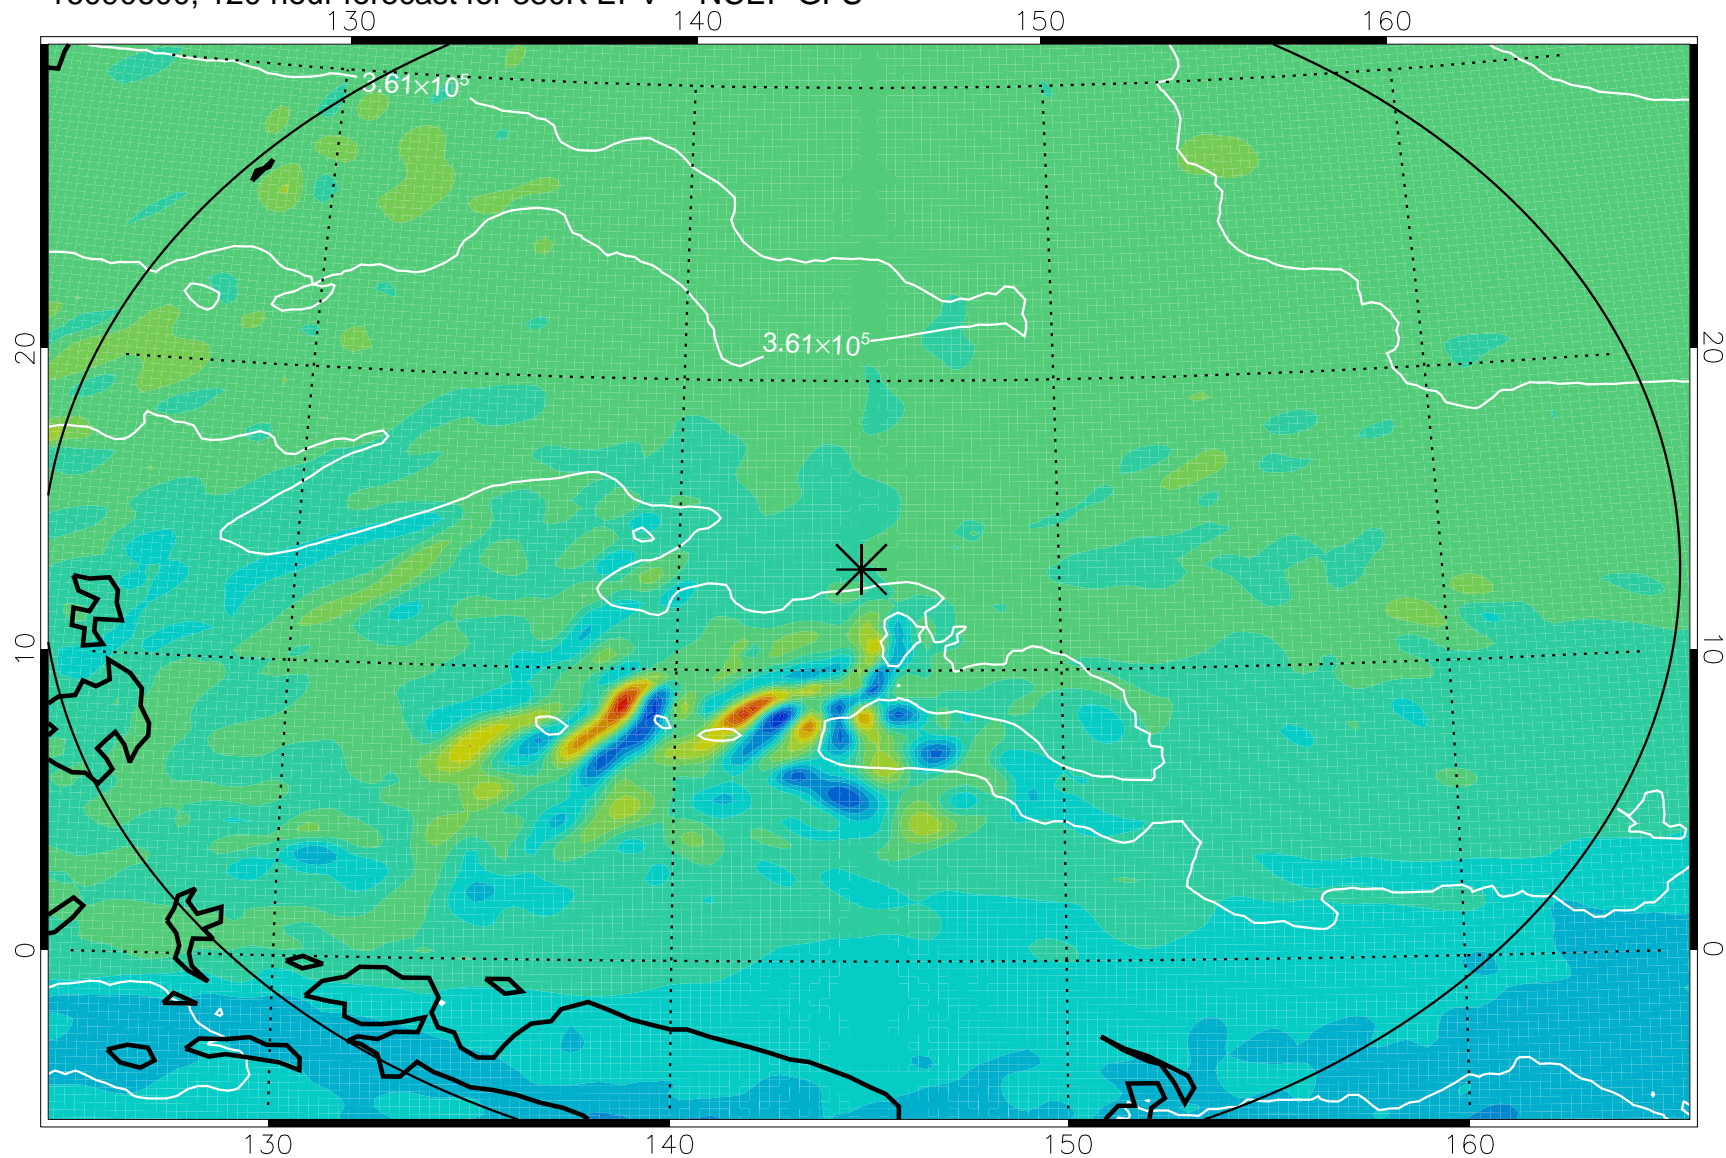

16090406, 78 hour forecast for 380K EPV -- NCEP GFS

380K Montgomery Streamfunction, white

Range ring of 2304 km

16090412, 84 hour forecast for 380K EPV -- NCEP GFS

380K Montgomery Streamfunction, white

Range ring of 2304 km

16090418, 90 hour forecast for 380K EPV -- NCEP GFS

380K Montgomery Streamfunction, white

Range ring of 2304 km

16090500, 96 hour forecast for 380K EPV -- NCEP GFS

380K Montgomery Streamfunction, white

Range ring of 2304 km

16090506, 102 hour forecast for 380K EPV -- NCEP GFS

380K Montgomery Streamfunction, white

Range ring of 2304 km

16090512, 108 hour forecast for 380K EPV -- NCEP GFS

380K Montgomery Streamfunction, white

Range ring of 2304 km

16090518, 114 hour forecast for 380K EPV -- NCEP GFS

380K Montgomery Streamfunction, white

Range ring of 2304 km

16090600, 120 hour forecast for 380K EPV -- NCEP GFS

380K Montgomery Streamfunction, white

Range ring of 2304 km