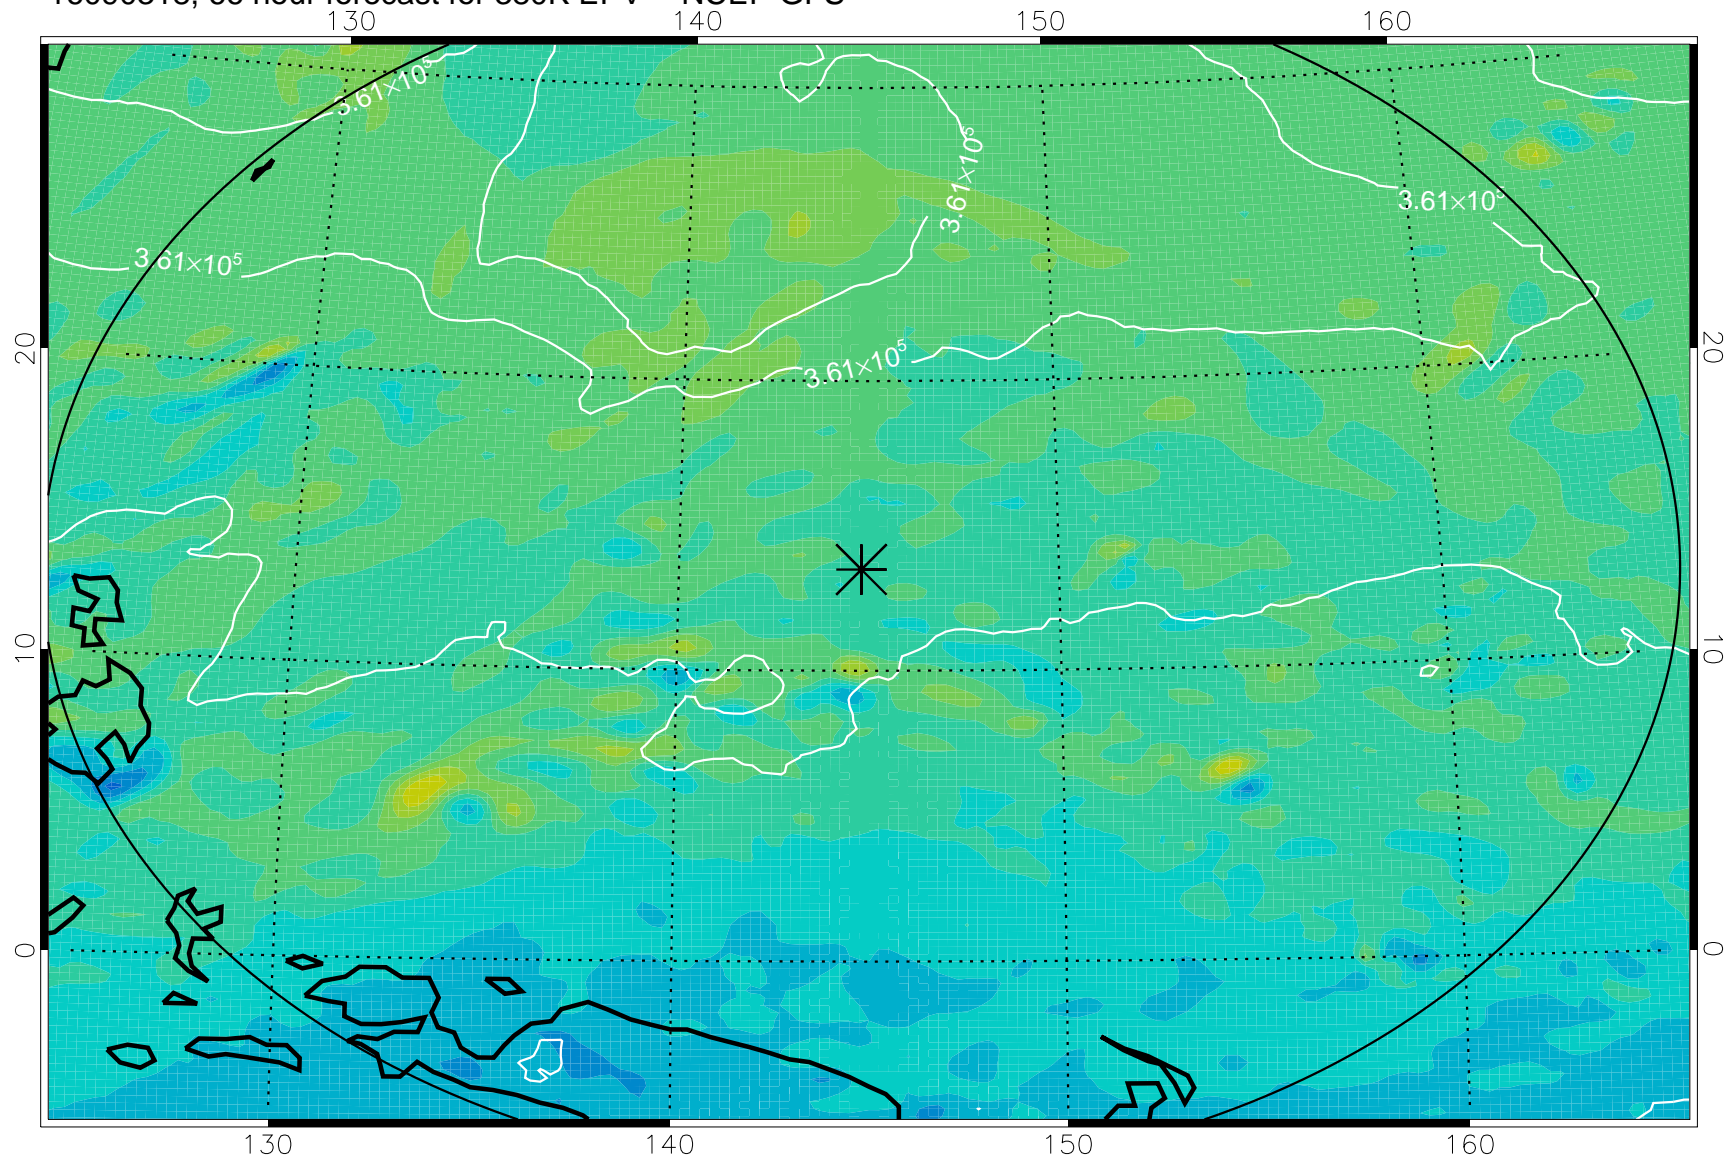

16090306, 54 hour forecast for 380K EPV -- NCEP GFS

380K Montgomery Streamfunction, white

Range ring of 2304 km

16090312, 60 hour forecast for 380K EPV -- NCEP GFS

380K Montgomery Streamfunction, white

Range ring of 2304 km

16090318, 66 hour forecast for 380K EPV -- NCEP GFS

380K Montgomery Streamfunction, white

Range ring of 2304 km

16090400, 72 hour forecast for 380K EPV -- NCEP GFS

380K Montgomery Streamfunction, white

Range ring of 2304 km

16090406, 78 hour forecast for 380K EPV -- NCEP GFS

380K Montgomery Streamfunction, white

Range ring of 2304 km

16090412, 84 hour forecast for 380K EPV -- NCEP GFS

380K Montgomery Streamfunction, white

Range ring of 2304 km

16090418, 90 hour forecast for 380K EPV -- NCEP GFS

380K Montgomery Streamfunction, white

Range ring of 2304 km

16090500, 96 hour forecast for 380K EPV -- NCEP GFS

380K Montgomery Streamfunction, white

Range ring of 2304 km