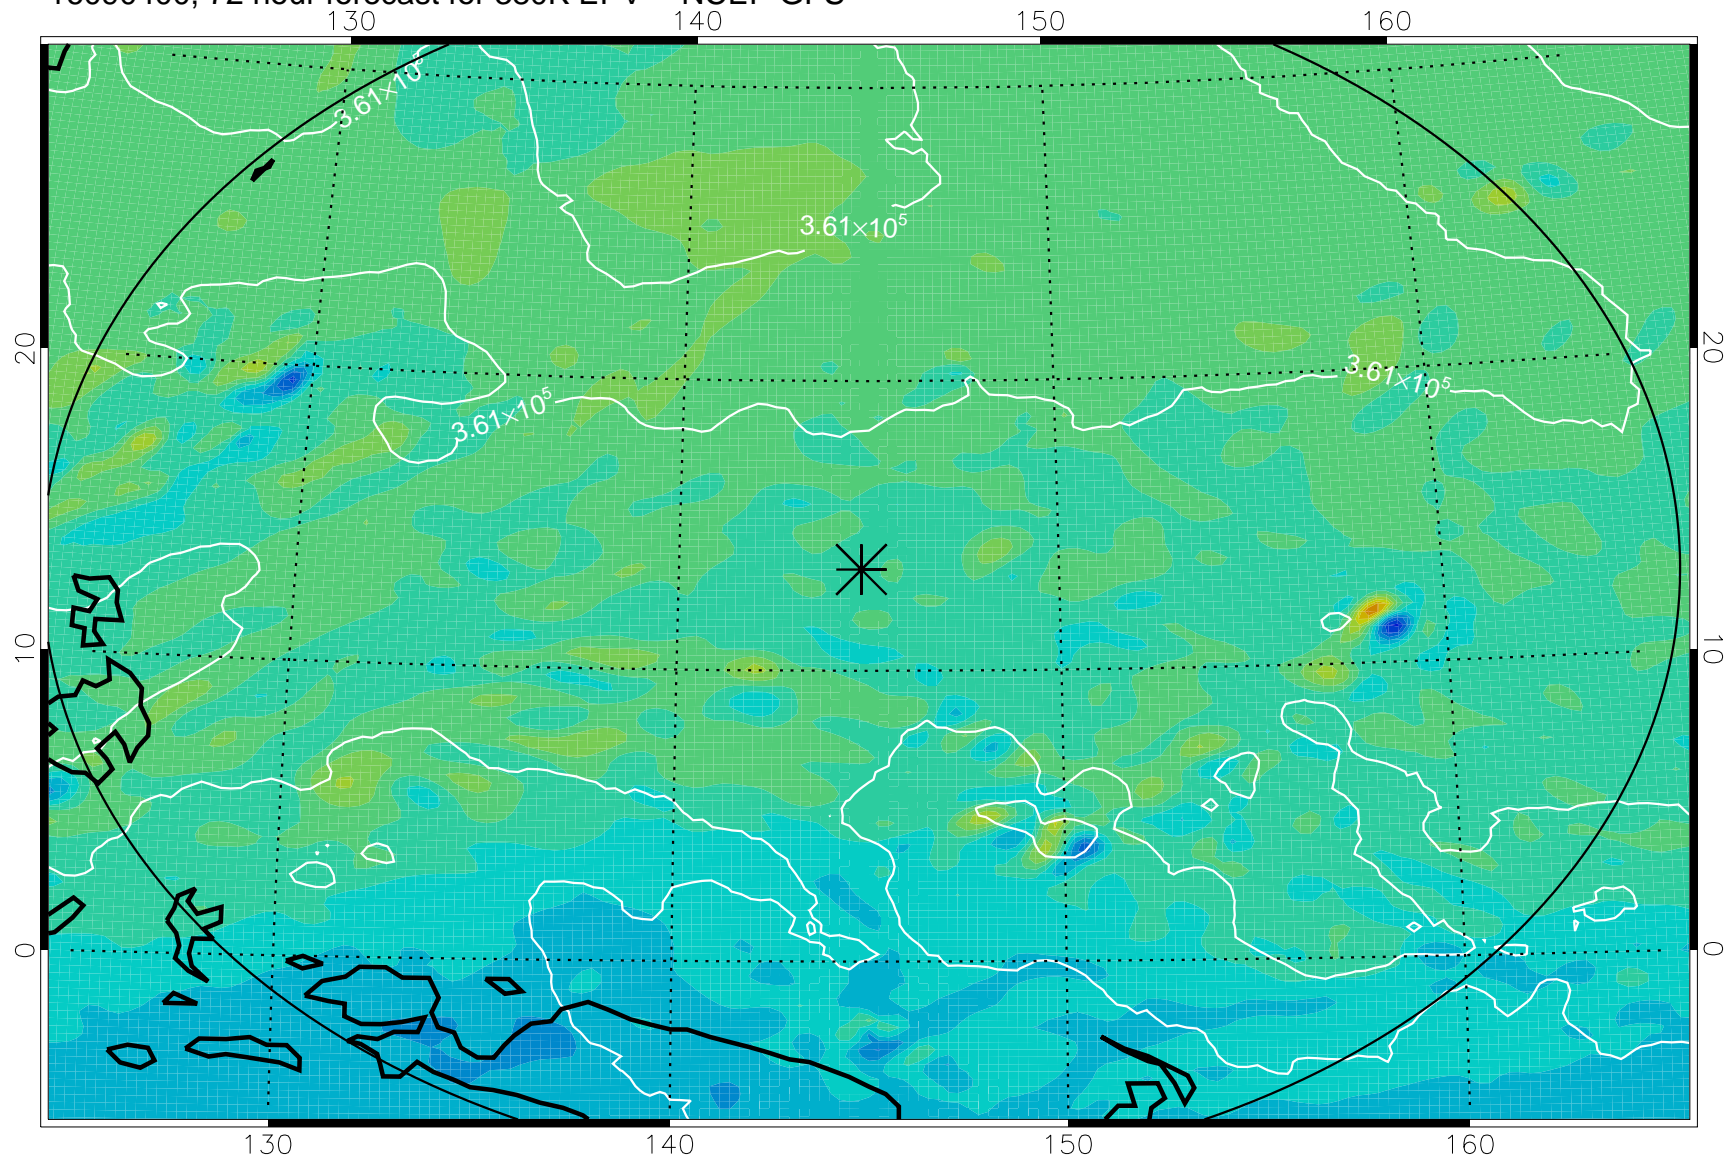

16090218, 42 hour forecast for 380K EPV -- NCEP GFS

380K Montgomery Streamfunction, white

Range ring of 2304 km

16090300, 48 hour forecast for 380K EPV -- NCEP GFS

380K Montgomery Streamfunction, white

Range ring of 2304 km

16090306, 54 hour forecast for 380K EPV -- NCEP GFS

380K Montgomery Streamfunction, white

Range ring of 2304 km

16090312, 60 hour forecast for 380K EPV -- NCEP GFS

380K Montgomery Streamfunction, white

Range ring of 2304 km

16090318, 66 hour forecast for 380K EPV -- NCEP GFS

380K Montgomery Streamfunction, white

Range ring of 2304 km

16090400, 72 hour forecast for 380K EPV -- NCEP GFS

380K Montgomery Streamfunction, white

Range ring of 2304 km

16090406, 78 hour forecast for 380K EPV -- NCEP GFS

380K Montgomery Streamfunction, white

Range ring of 2304 km

16090412, 84 hour forecast for 380K EPV -- NCEP GFS

380K Montgomery Streamfunction, white

Range ring of 2304 km