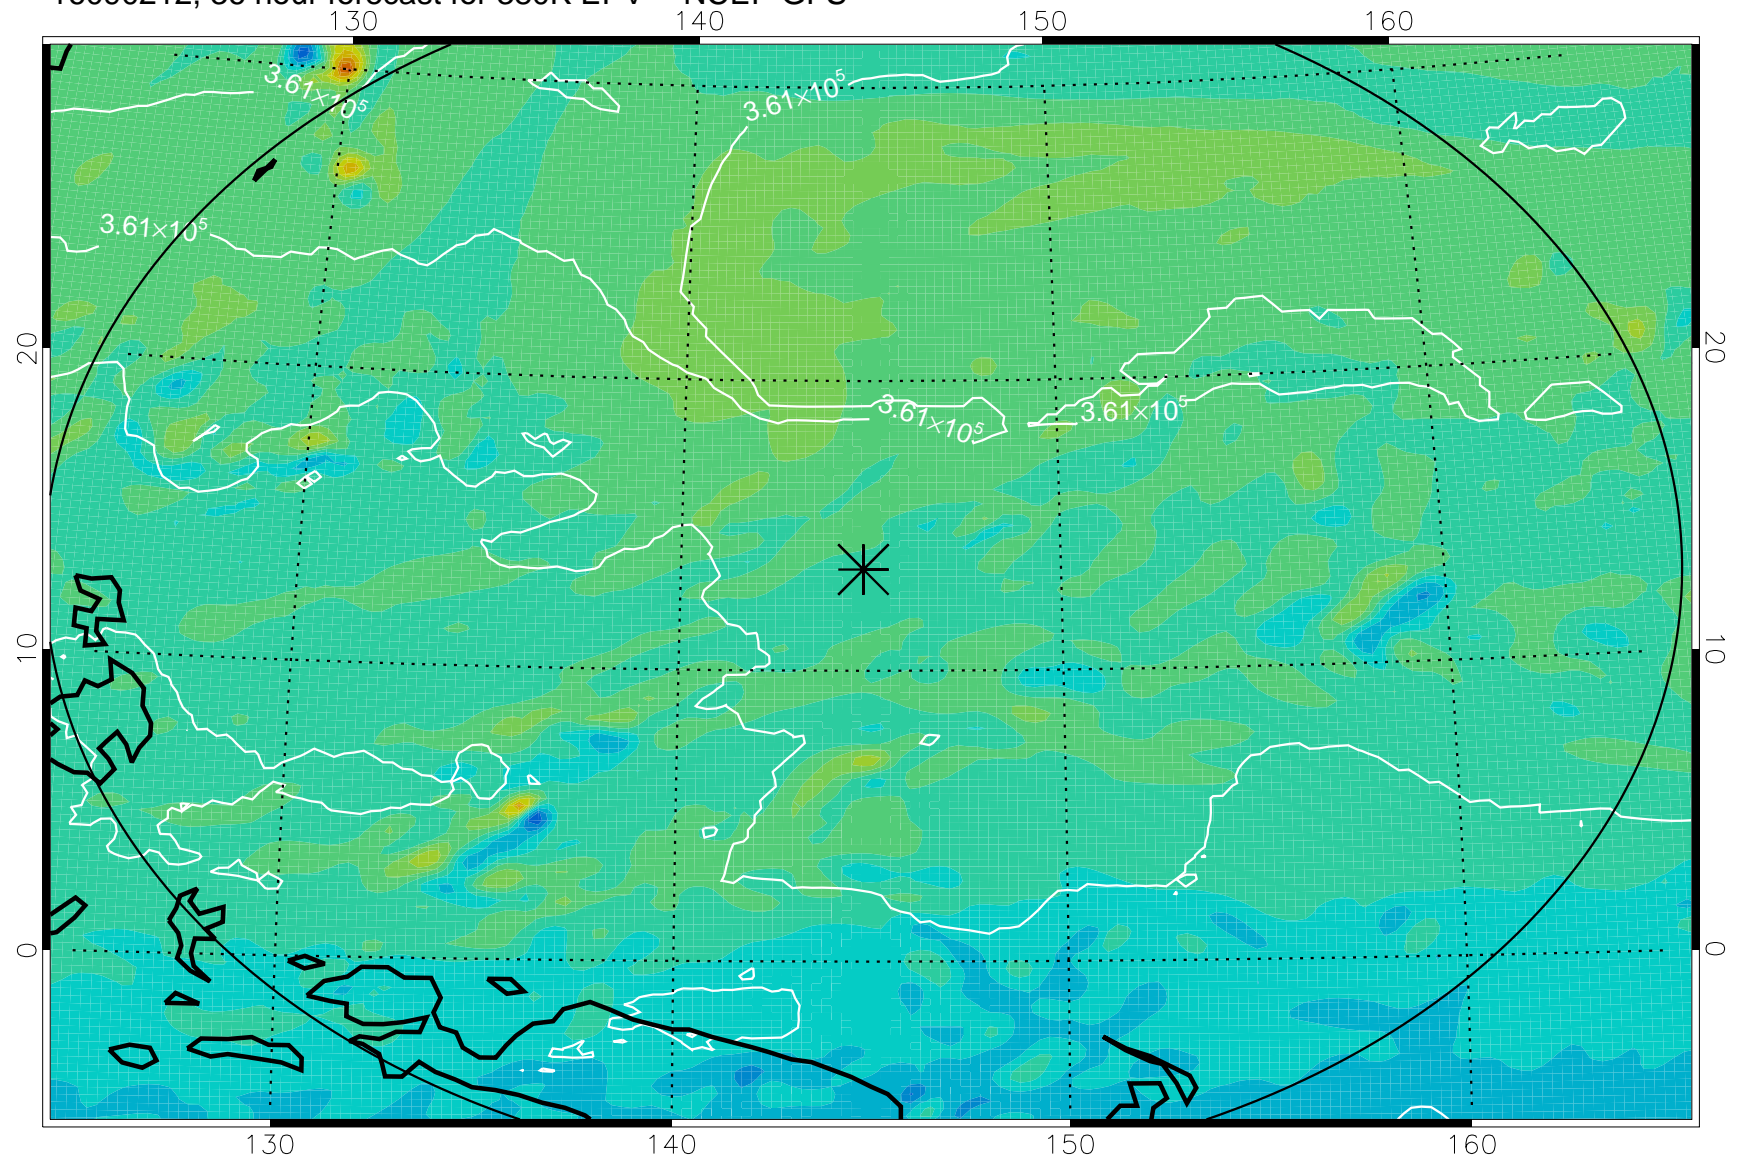

16090118, 18 hour forecast for 380K EPV -- NCEP GFS

380K Montgomery Streamfunction, white

Range ring of 2304 km

16090200, 24 hour forecast for 380K EPV -- NCEP GFS

380K Montgomery Streamfunction, white

Range ring of 2304 km

16090206, 30 hour forecast for 380K EPV -- NCEP GFS

380K Montgomery Streamfunction, white

Range ring of 2304 km

16090212, 36 hour forecast for 380K EPV -- NCEP GFS

380K Montgomery Streamfunction, white

Range ring of 2304 km

16090218, 42 hour forecast for 380K EPV -- NCEP GFS

380K Montgomery Streamfunction, white

Range ring of 2304 km

16090300, 48 hour forecast for 380K EPV -- NCEP GFS

380K Montgomery Streamfunction, white

Range ring of 2304 km

16090306, 54 hour forecast for 380K EPV -- NCEP GFS

380K Montgomery Streamfunction, white

Range ring of 2304 km

16090312, 60 hour forecast for 380K EPV -- NCEP GFS

380K Montgomery Streamfunction, white

Range ring of 2304 km