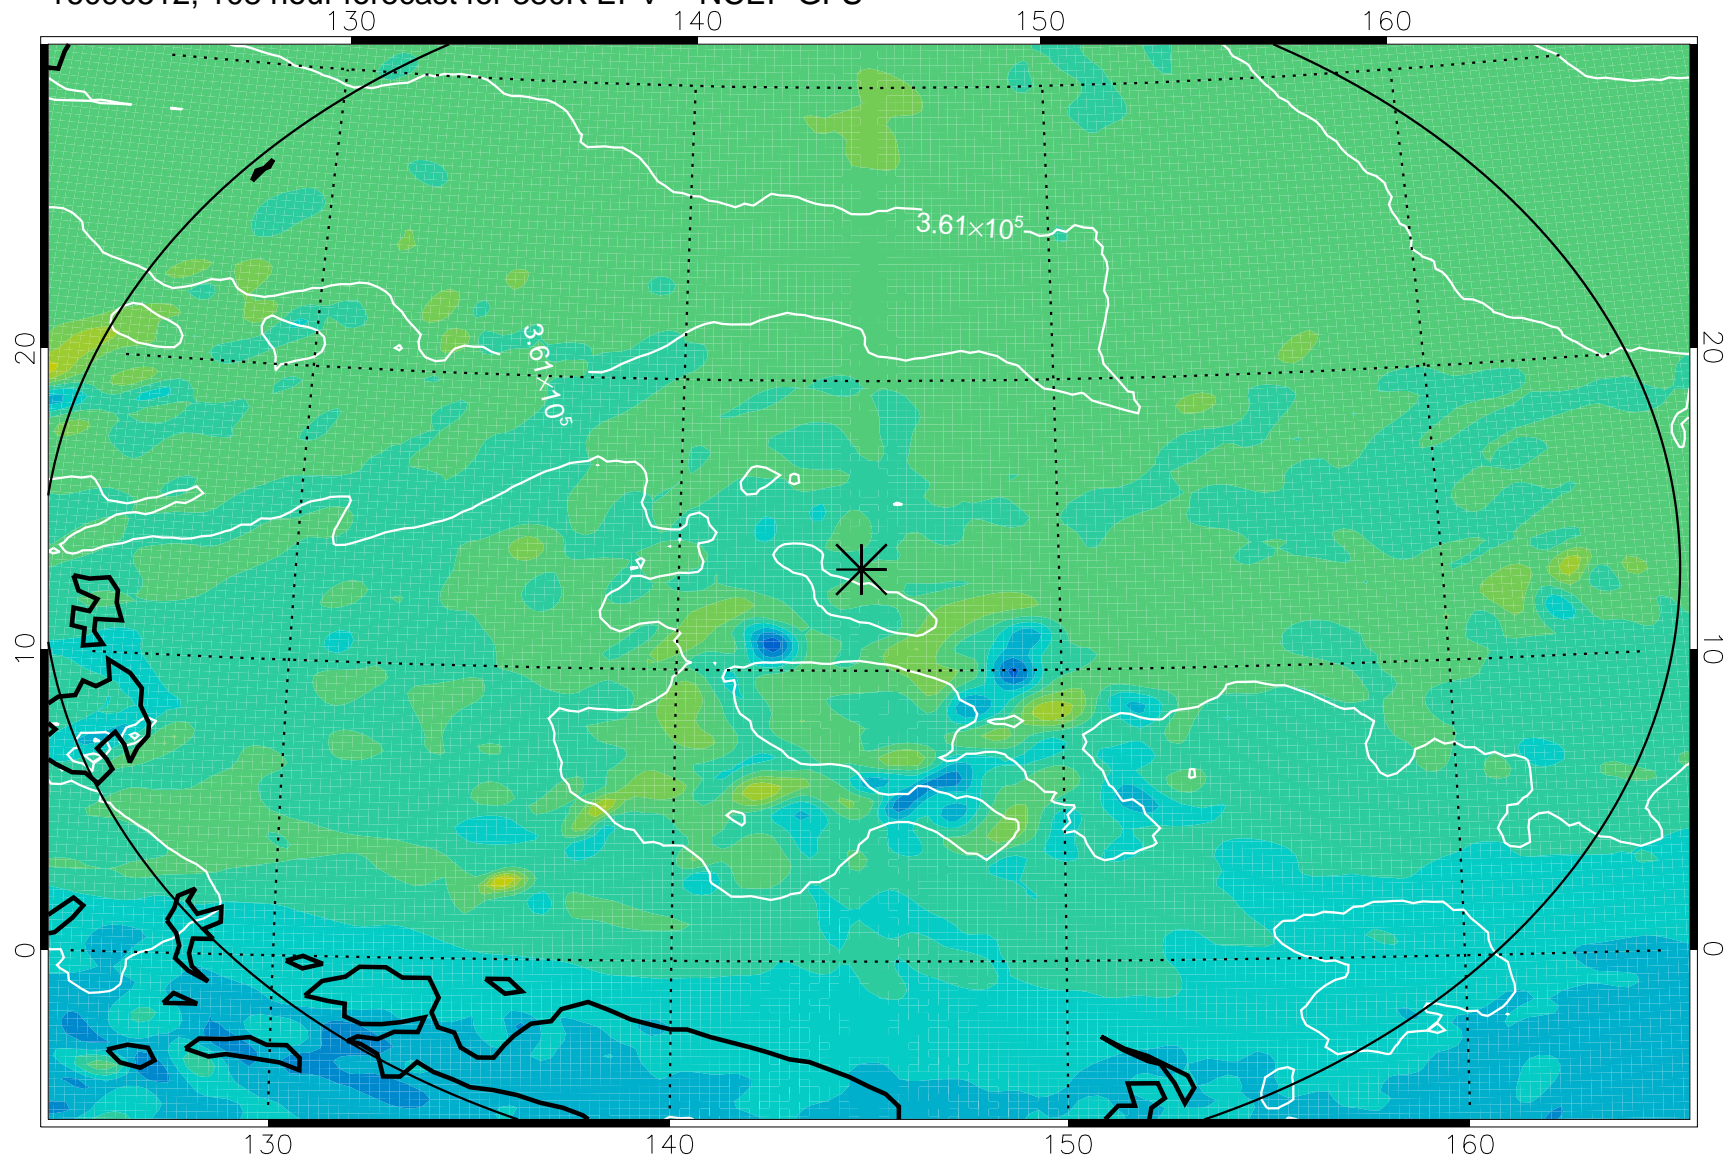

16090406, 78 hour forecast for 380K EPV -- NCEP GFS

380K Montgomery Streamfunction, white

Range ring of 2304 km

16090412, 84 hour forecast for 380K EPV -- NCEP GFS

380K Montgomery Streamfunction, white

Range ring of 2304 km

16090418, 90 hour forecast for 380K EPV -- NCEP GFS

380K Montgomery Streamfunction, white

Range ring of 2304 km

16090500, 96 hour forecast for 380K EPV -- NCEP GFS

380K Montgomery Streamfunction, white

Range ring of 2304 km

16090506, 102 hour forecast for 380K EPV -- NCEP GFS

380K Montgomery Streamfunction, white

Range ring of 2304 km

16090512, 108 hour forecast for 380K EPV -- NCEP GFS

380K Montgomery Streamfunction, white

Range ring of 2304 km

16090518, 114 hour forecast for 380K EPV -- NCEP GFS

380K Montgomery Streamfunction, white

Range ring of 2304 km

16090600, 120 hour forecast for 380K EPV -- NCEP GFS

380K Montgomery Streamfunction, white

Range ring of 2304 km