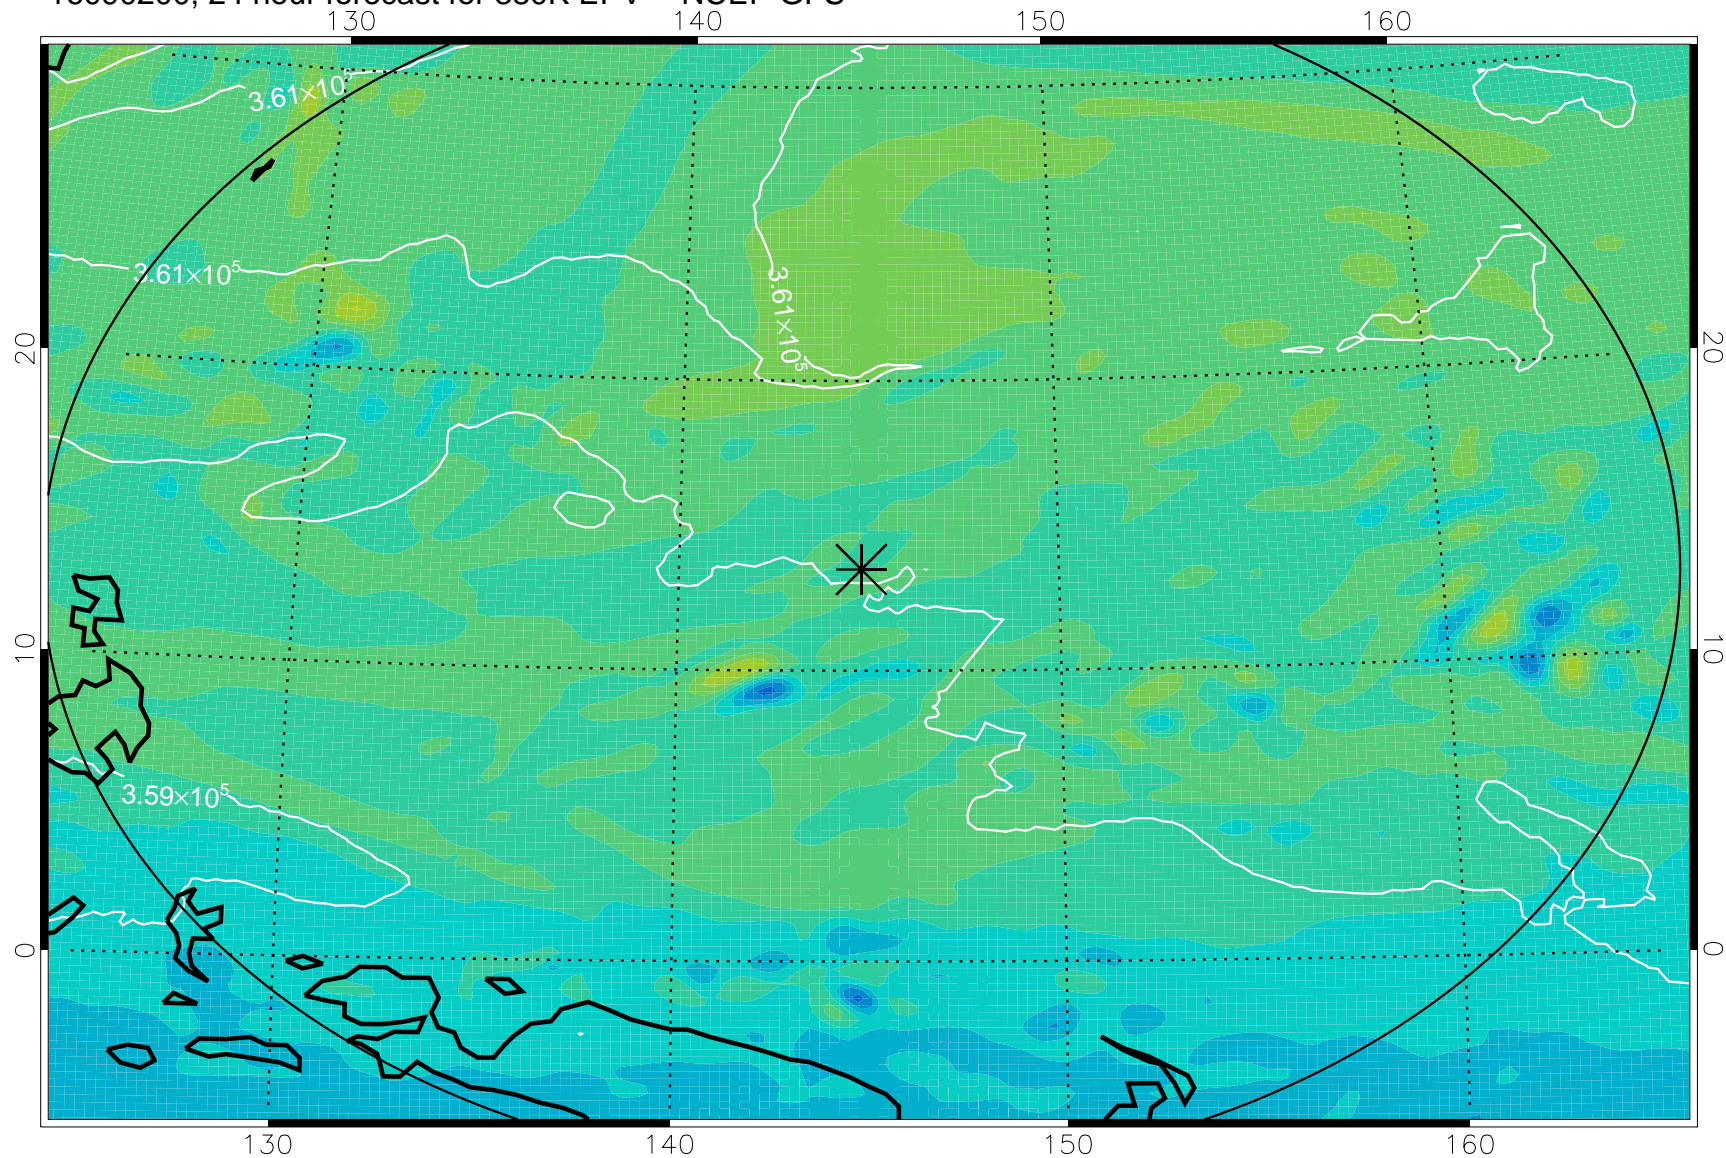

16090106, 6 hour forecast for 380K EPV -- NCEP GFS

380K Montgomery Streamfunction, white

Range ring of 2304 km

16090112, 12 hour forecast for 380K EPV -- NCEP GFS

380K Montgomery Streamfunction, white

Range ring of 2304 km

16090118, 18 hour forecast for 380K EPV -- NCEP GFS

380K Montgomery Streamfunction, white

Range ring of 2304 km

16090200, 24 hour forecast for 380K EPV -- NCEP GFS

380K Montgomery Streamfunction, white

Range ring of 2304 km

16090206, 30 hour forecast for 380K EPV -- NCEP GFS

380K Montgomery Streamfunction, white

Range ring of 2304 km

16090212, 36 hour forecast for 380K EPV -- NCEP GFS

380K Montgomery Streamfunction, white

Range ring of 2304 km

16090218, 42 hour forecast for 380K EPV -- NCEP GFS

380K Montgomery Streamfunction, white

Range ring of 2304 km

16090300, 48 hour forecast for 380K EPV -- NCEP GFS

380K Montgomery Streamfunction, white

Range ring of 2304 km