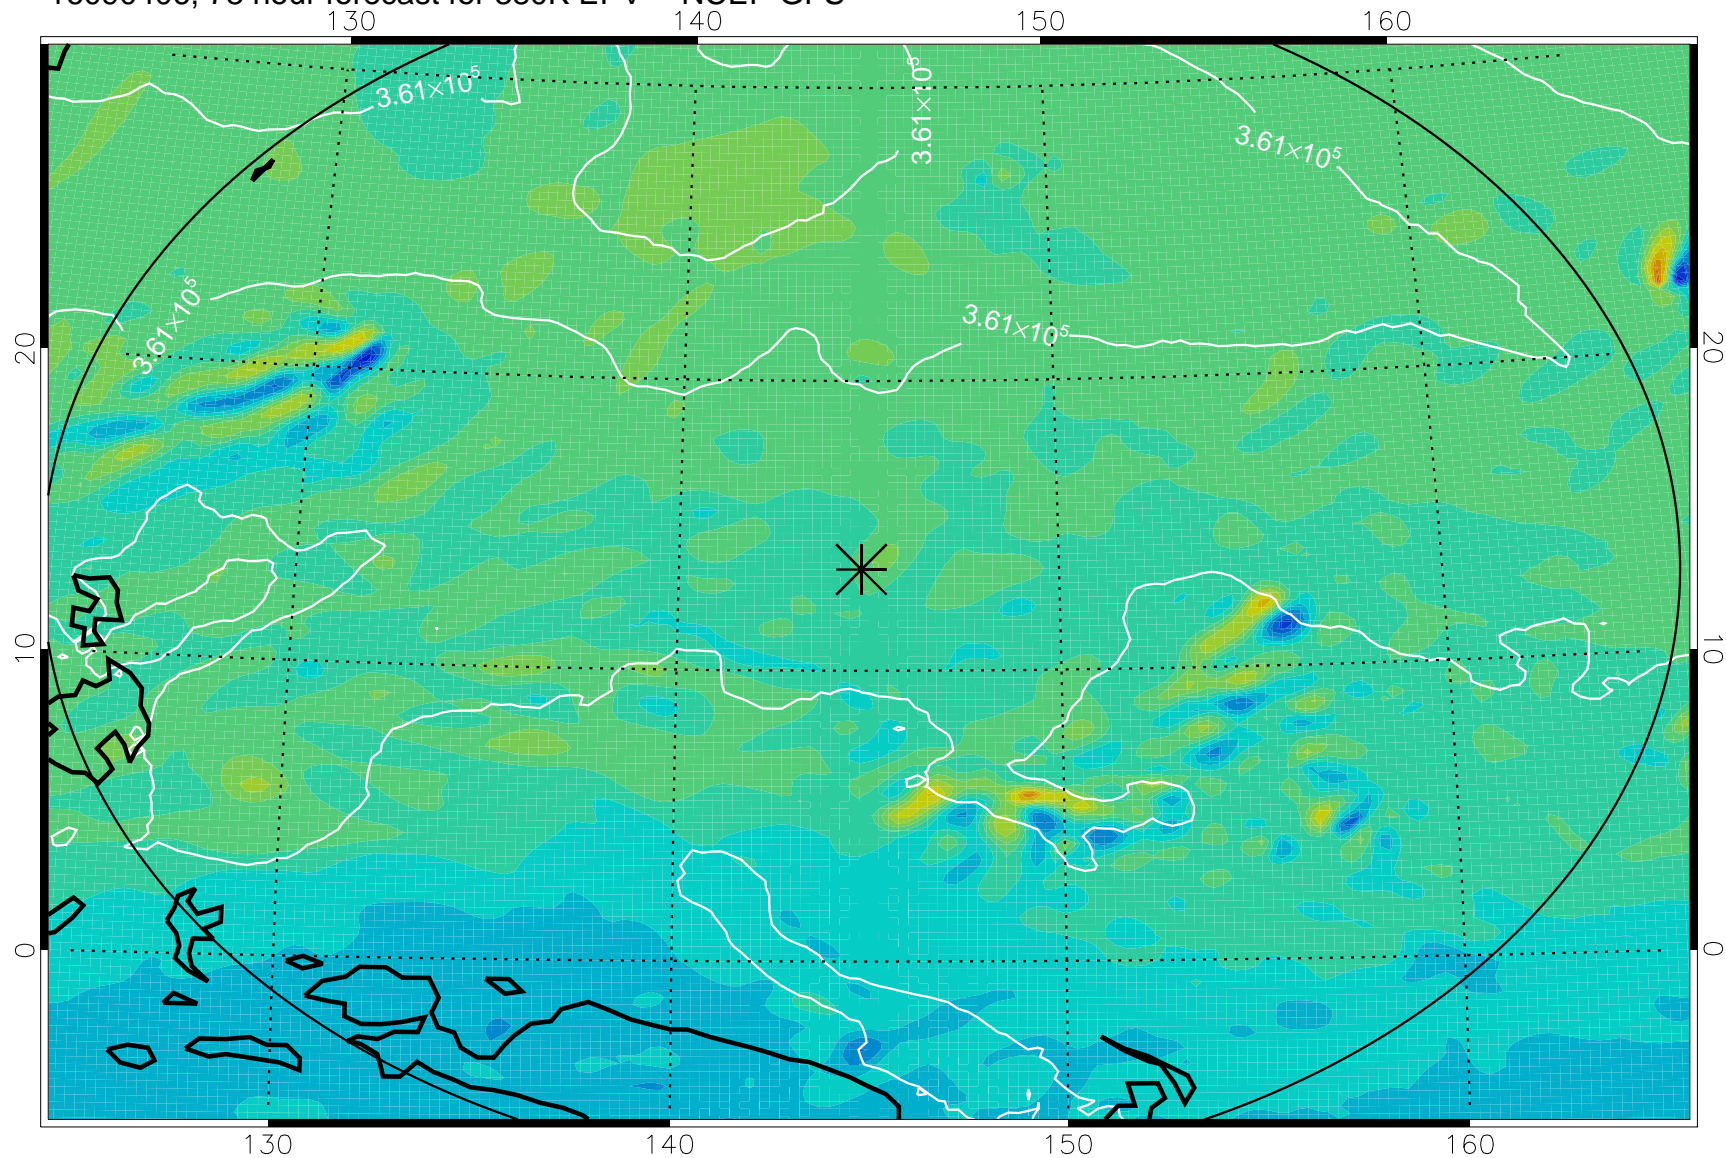

16090318, 66 hour forecast for 380K EPV -- NCEP GFS

380K Montgomery Streamfunction, white

Range ring of 2304 km

16090400, 72 hour forecast for 380K EPV -- NCEP GFS

380K Montgomery Streamfunction, white

Range ring of 2304 km

16090406, 78 hour forecast for 380K EPV -- NCEP GFS

380K Montgomery Streamfunction, white

Range ring of 2304 km

16090412, 84 hour forecast for 380K EPV -- NCEP GFS

380K Montgomery Streamfunction, white

Range ring of 2304 km

16090418, 90 hour forecast for 380K EPV -- NCEP GFS

380K Montgomery Streamfunction, white

Range ring of 2304 km

16090500, 96 hour forecast for 380K EPV -- NCEP GFS

380K Montgomery Streamfunction, white

Range ring of 2304 km

16090506, 102 hour forecast for 380K EPV -- NCEP GFS

380K Montgomery Streamfunction, white

Range ring of 2304 km

16090512, 108 hour forecast for 380K EPV -- NCEP GFS

380K Montgomery Streamfunction, white

Range ring of 2304 km