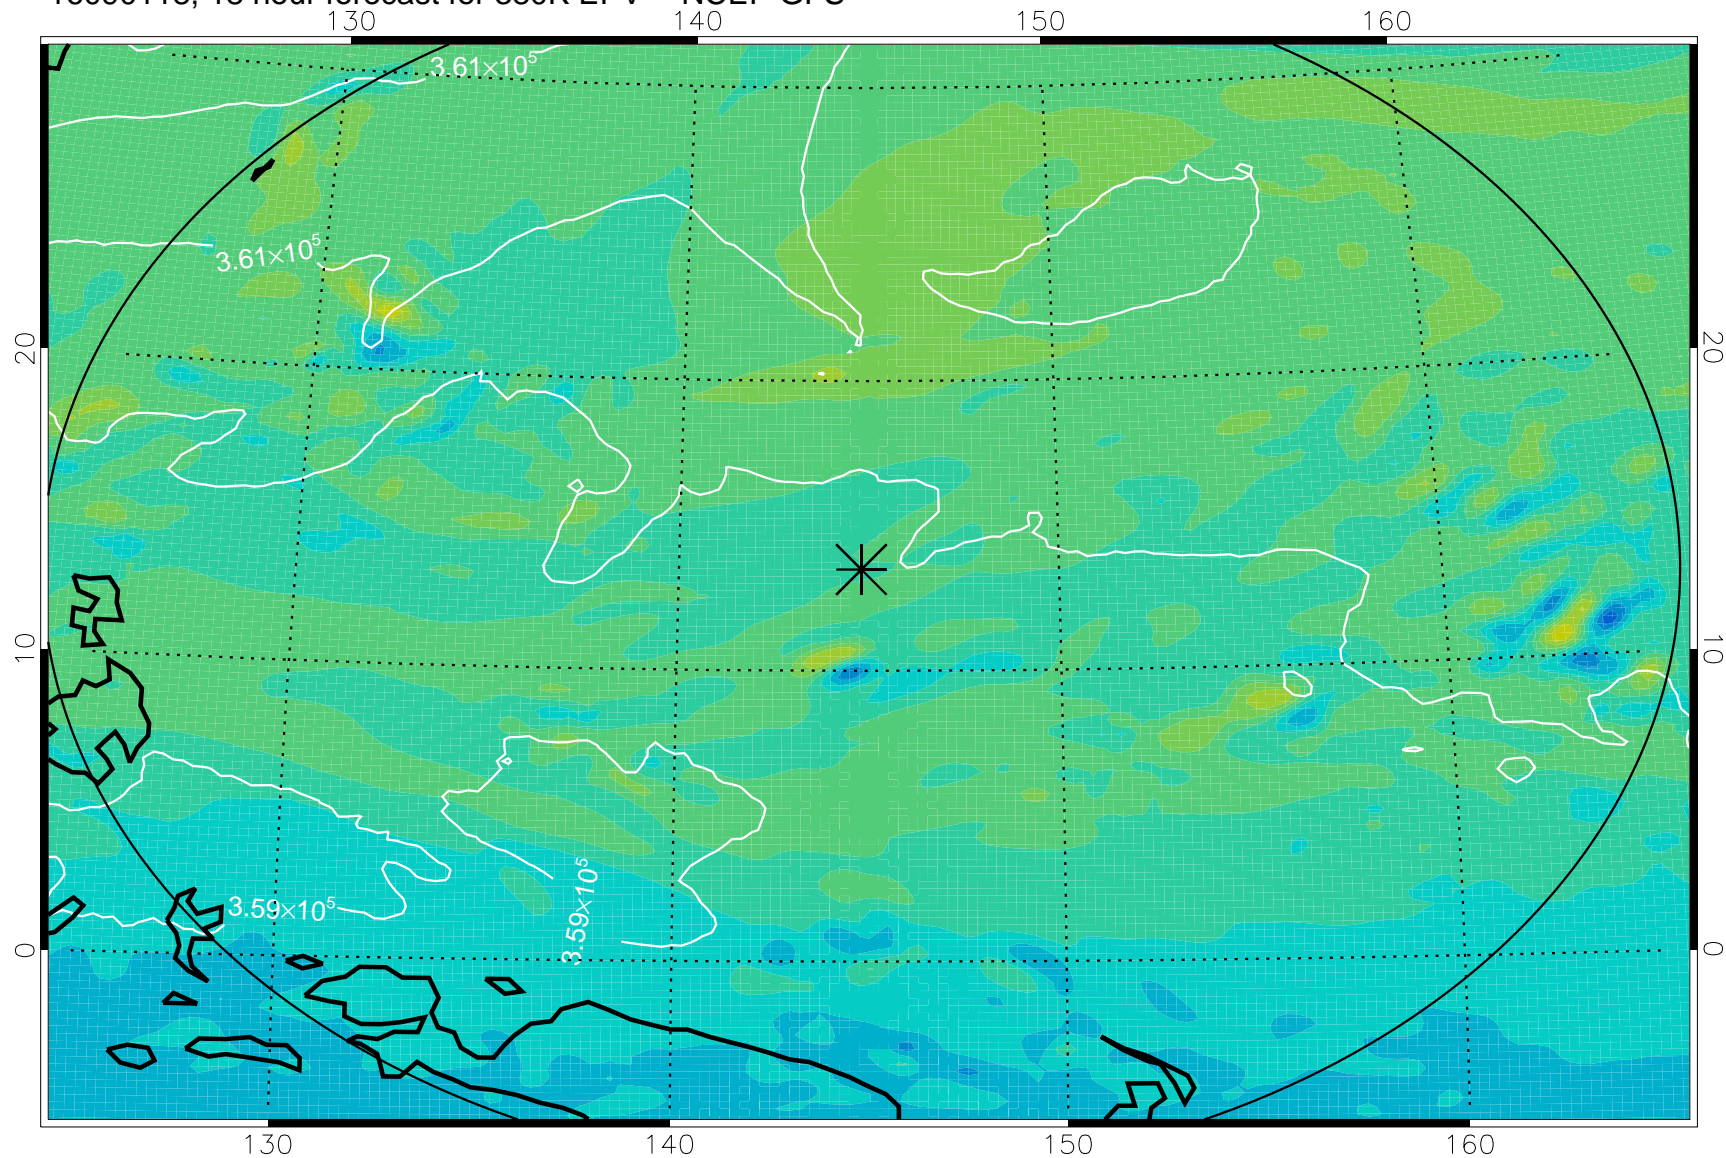

16090106, 6 hour forecast for 380K EPV -- NCEP GFS

380K Montgomery Streamfunction, white

Range ring of 2304 km

16090112, 12 hour forecast for 380K EPV -- NCEP GFS

380K Montgomery Streamfunction, white

Range ring of 2304 km

16090118, 18 hour forecast for 380K EPV -- NCEP GFS

380K Montgomery Streamfunction, white

Range ring of 2304 km

16090200, 24 hour forecast for 380K EPV -- NCEP GFS

380K Montgomery Streamfunction, white

Range ring of 2304 km

16090206, 30 hour forecast for 380K EPV -- NCEP GFS

380K Montgomery Streamfunction, white

Range ring of 2304 km

16090212, 36 hour forecast for 380K EPV -- NCEP GFS

380K Montgomery Streamfunction, white

Range ring of 2304 km

16090218, 42 hour forecast for 380K EPV -- NCEP GFS

380K Montgomery Streamfunction, white

Range ring of 2304 km

16090300, 48 hour forecast for 380K EPV -- NCEP GFS

380K Montgomery Streamfunction, white

Range ring of 2304 km