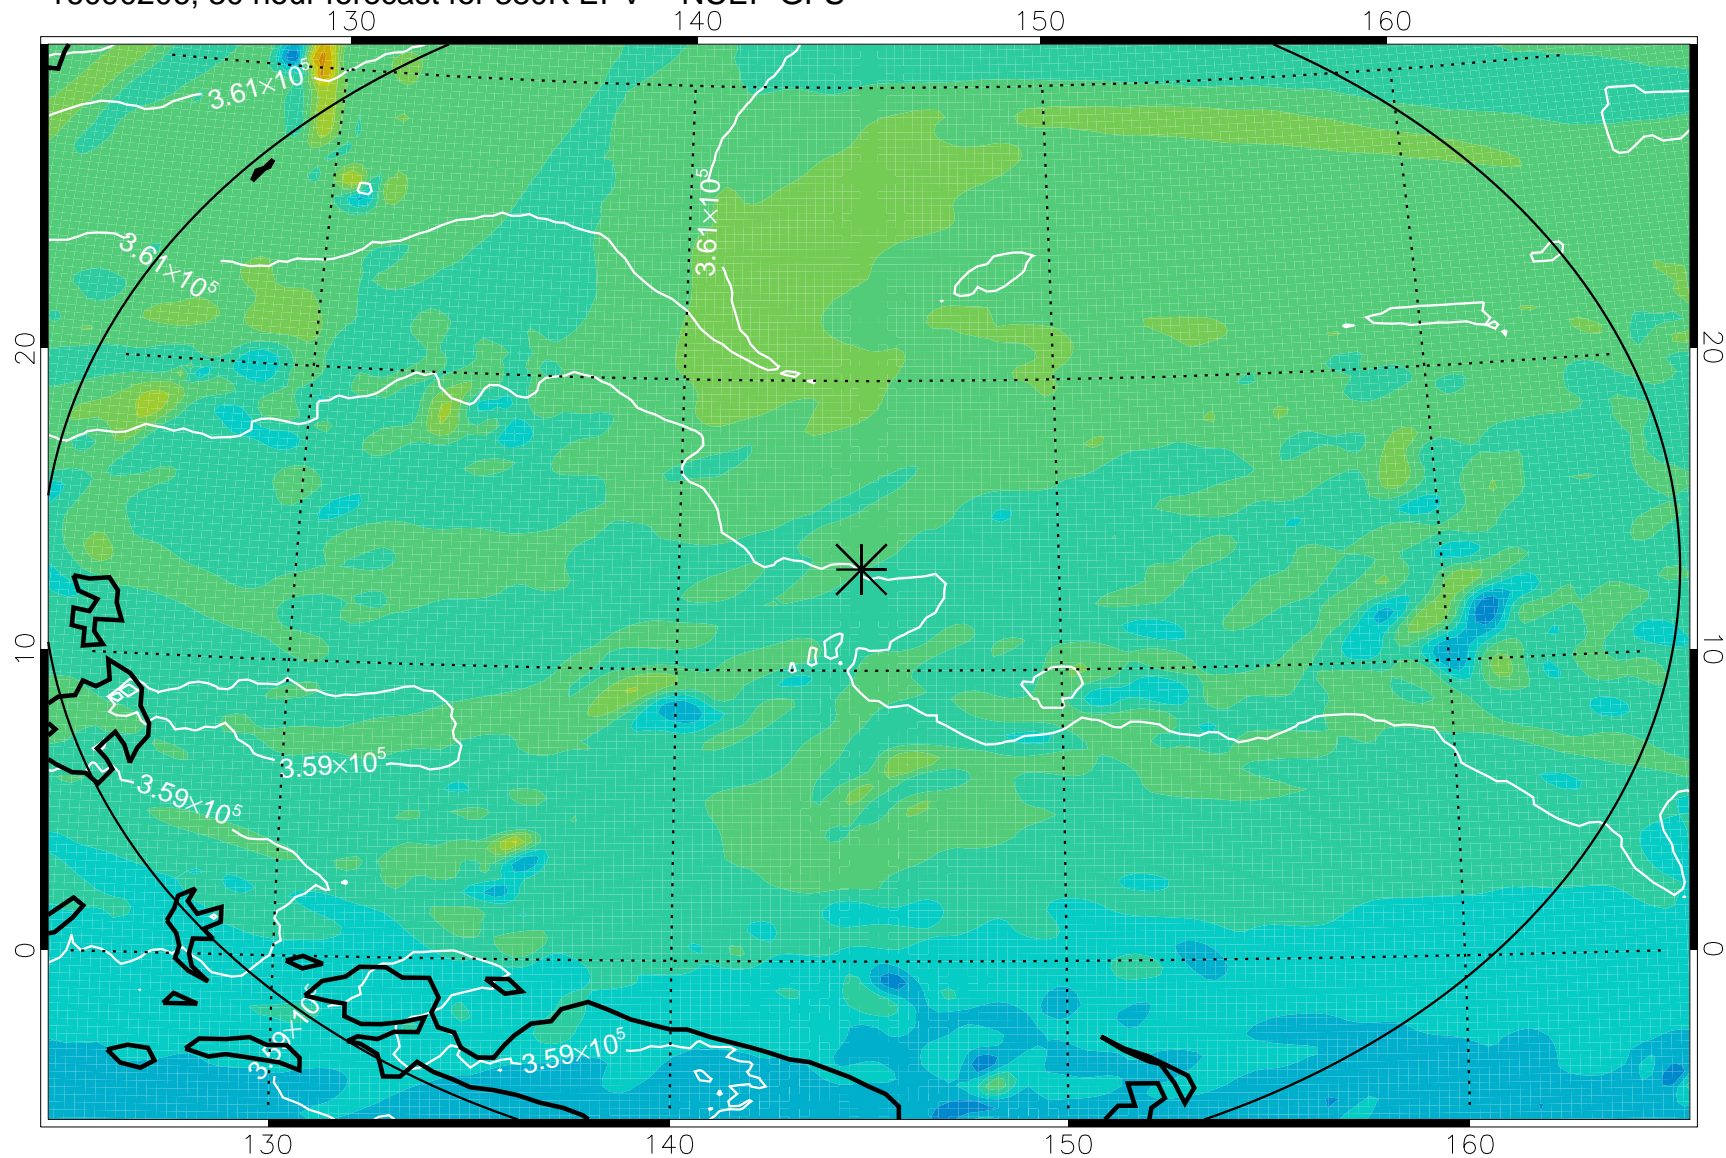

16090118, 18 hour forecast for 380K EPV -- NCEP GFS

380K Montgomery Streamfunction, white

Range ring of 2304 km

16090200, 24 hour forecast for 380K EPV -- NCEP GFS

380K Montgomery Streamfunction, white

Range ring of 2304 km

16090206, 30 hour forecast for 380K EPV -- NCEP GFS

380K Montgomery Streamfunction, white

Range ring of 2304 km

16090212, 36 hour forecast for 380K EPV -- NCEP GFS

380K Montgomery Streamfunction, white

Range ring of 2304 km

16090218, 42 hour forecast for 380K EPV -- NCEP GFS

380K Montgomery Streamfunction, white

Range ring of 2304 km

16090300, 48 hour forecast for 380K EPV -- NCEP GFS

380K Montgomery Streamfunction, white

Range ring of 2304 km

16090306, 54 hour forecast for 380K EPV -- NCEP GFS

380K Montgomery Streamfunction, white

Range ring of 2304 km

16090312, 60 hour forecast for 380K EPV -- NCEP GFS

380K Montgomery Streamfunction, white

Range ring of 2304 km