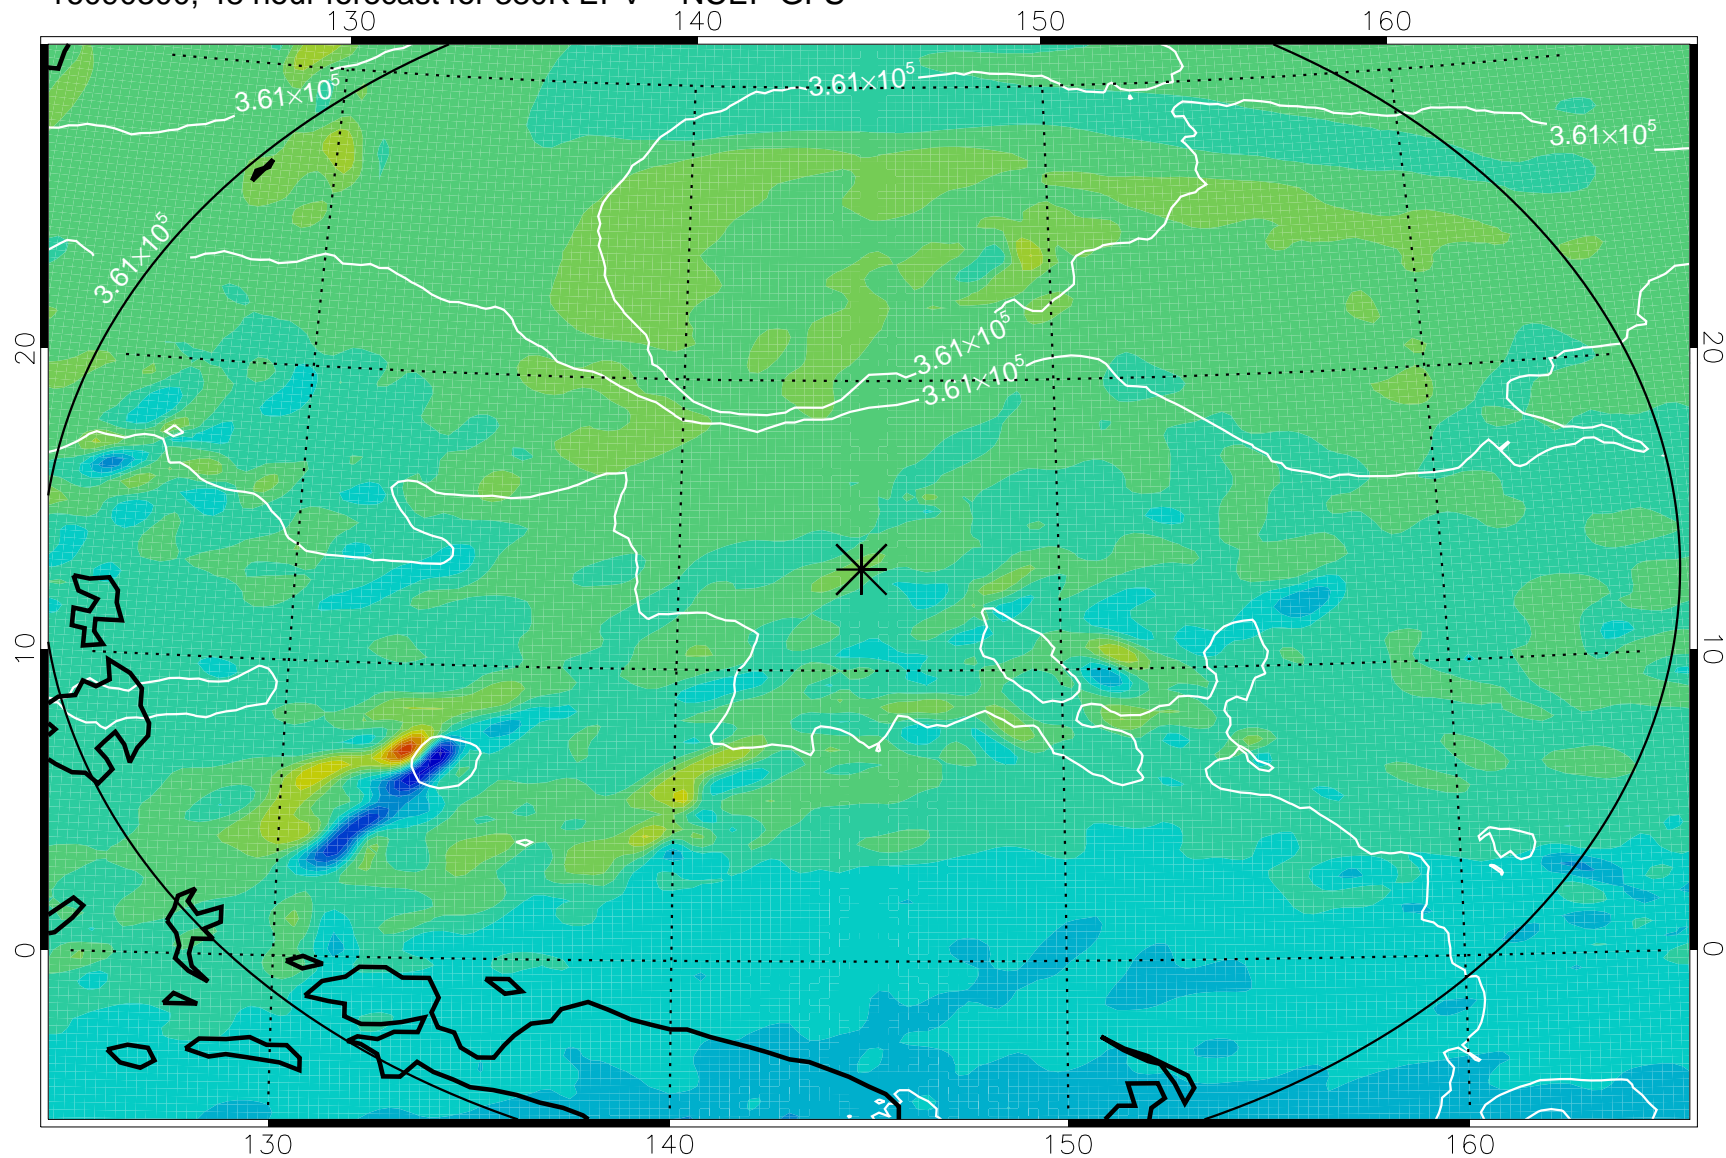

16090206, 30 hour forecast for 380K EPV -- NCEP GFS

380K Montgomery Streamfunction, white

Range ring of 2304 km

16090212, 36 hour forecast for 380K EPV -- NCEP GFS

380K Montgomery Streamfunction, white

Range ring of 2304 km

16090218, 42 hour forecast for 380K EPV -- NCEP GFS

380K Montgomery Streamfunction, white

Range ring of 2304 km

16090300, 48 hour forecast for 380K EPV -- NCEP GFS

380K Montgomery Streamfunction, white

Range ring of 2304 km

16090306, 54 hour forecast for 380K EPV -- NCEP GFS

380K Montgomery Streamfunction, white

Range ring of 2304 km

16090312, 60 hour forecast for 380K EPV -- NCEP GFS

380K Montgomery Streamfunction, white

Range ring of 2304 km

16090318, 66 hour forecast for 380K EPV -- NCEP GFS

380K Montgomery Streamfunction, white

Range ring of 2304 km

16090400, 72 hour forecast for 380K EPV -- NCEP GFS

380K Montgomery Streamfunction, white

Range ring of 2304 km