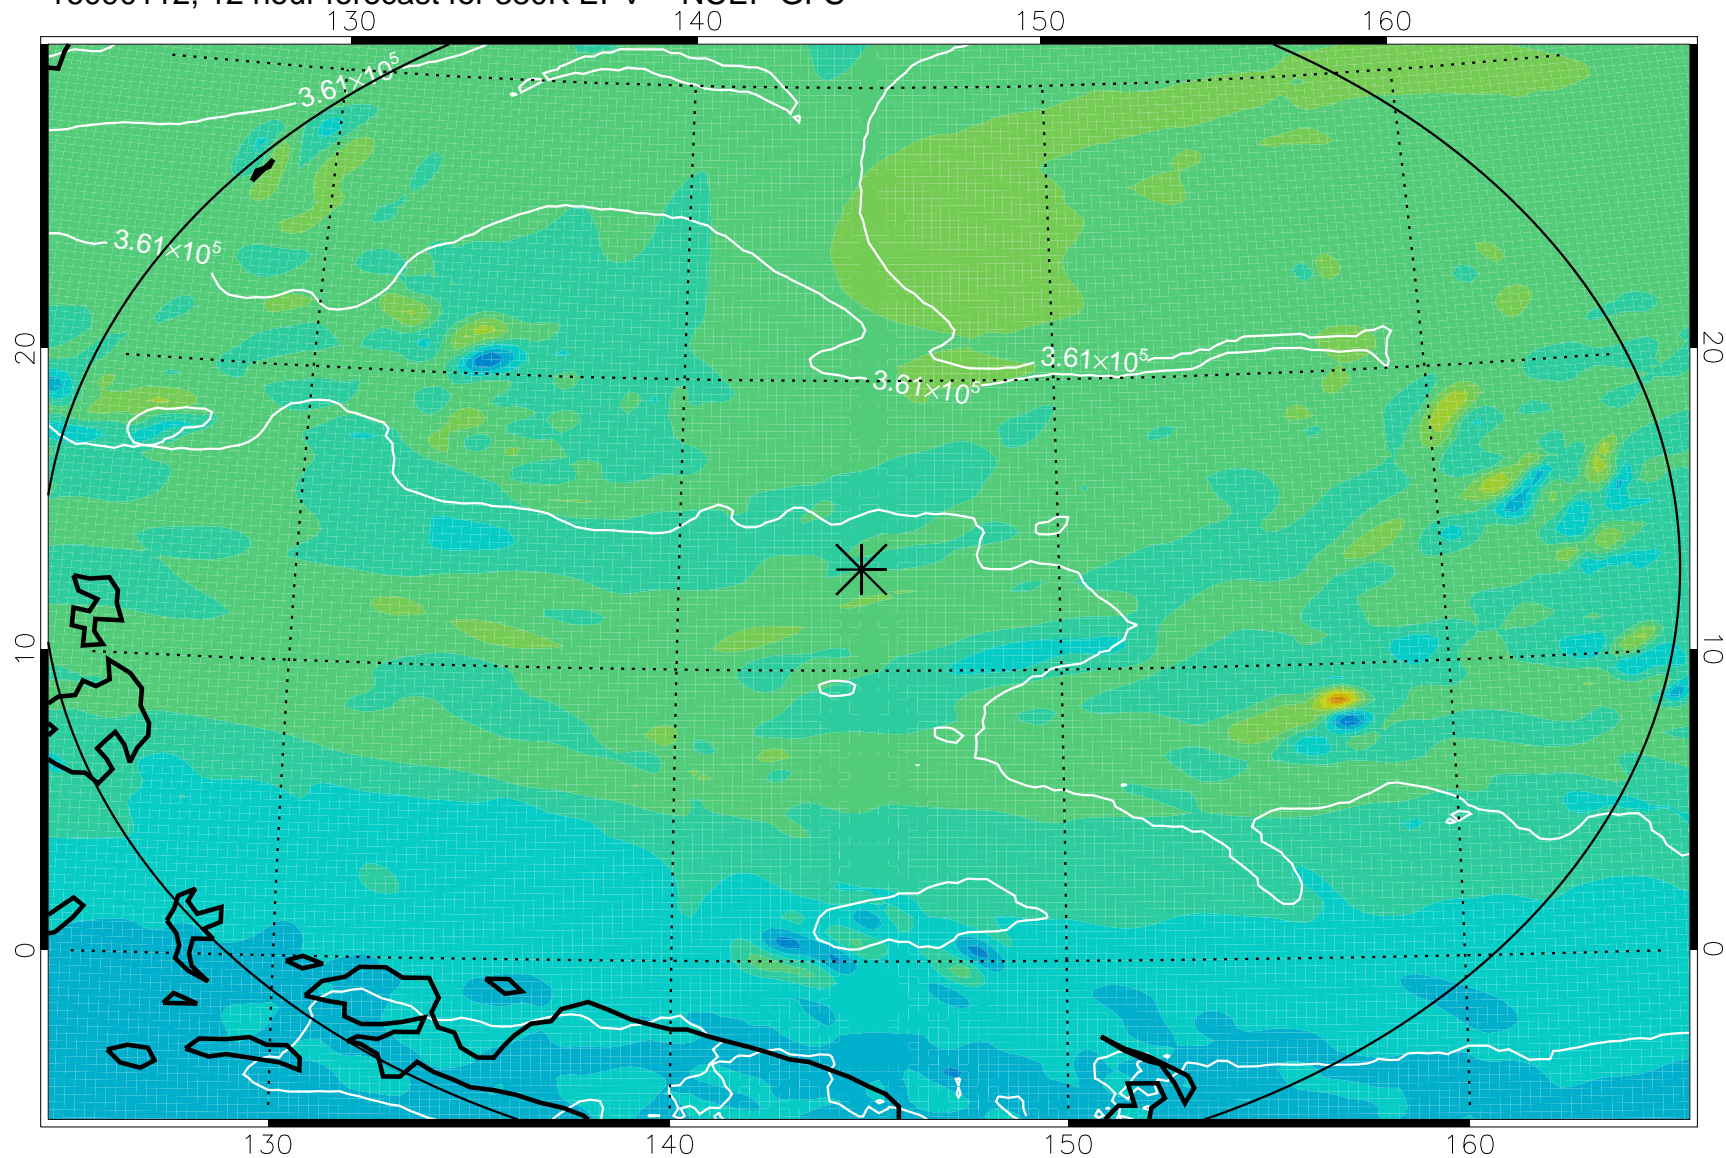

16090106, 6 hour forecast for 380K EPV -- NCEP GFS

380K Montgomery Streamfunction, white

Range ring of 2304 km

16090112, 12 hour forecast for 380K EPV -- NCEP GFS

380K Montgomery Streamfunction, white

Range ring of 2304 km

16090118, 18 hour forecast for 380K EPV -- NCEP GFS

380K Montgomery Streamfunction, white

Range ring of 2304 km

16090200, 24 hour forecast for 380K EPV -- NCEP GFS

380K Montgomery Streamfunction, white

Range ring of 2304 km

16090206, 30 hour forecast for 380K EPV -- NCEP GFS

380K Montgomery Streamfunction, white

Range ring of 2304 km

16090212, 36 hour forecast for 380K EPV -- NCEP GFS

380K Montgomery Streamfunction, white

Range ring of 2304 km

16090218, 42 hour forecast for 380K EPV -- NCEP GFS

380K Montgomery Streamfunction, white

Range ring of 2304 km

16090300, 48 hour forecast for 380K EPV -- NCEP GFS

380K Montgomery Streamfunction, white

Range ring of 2304 km