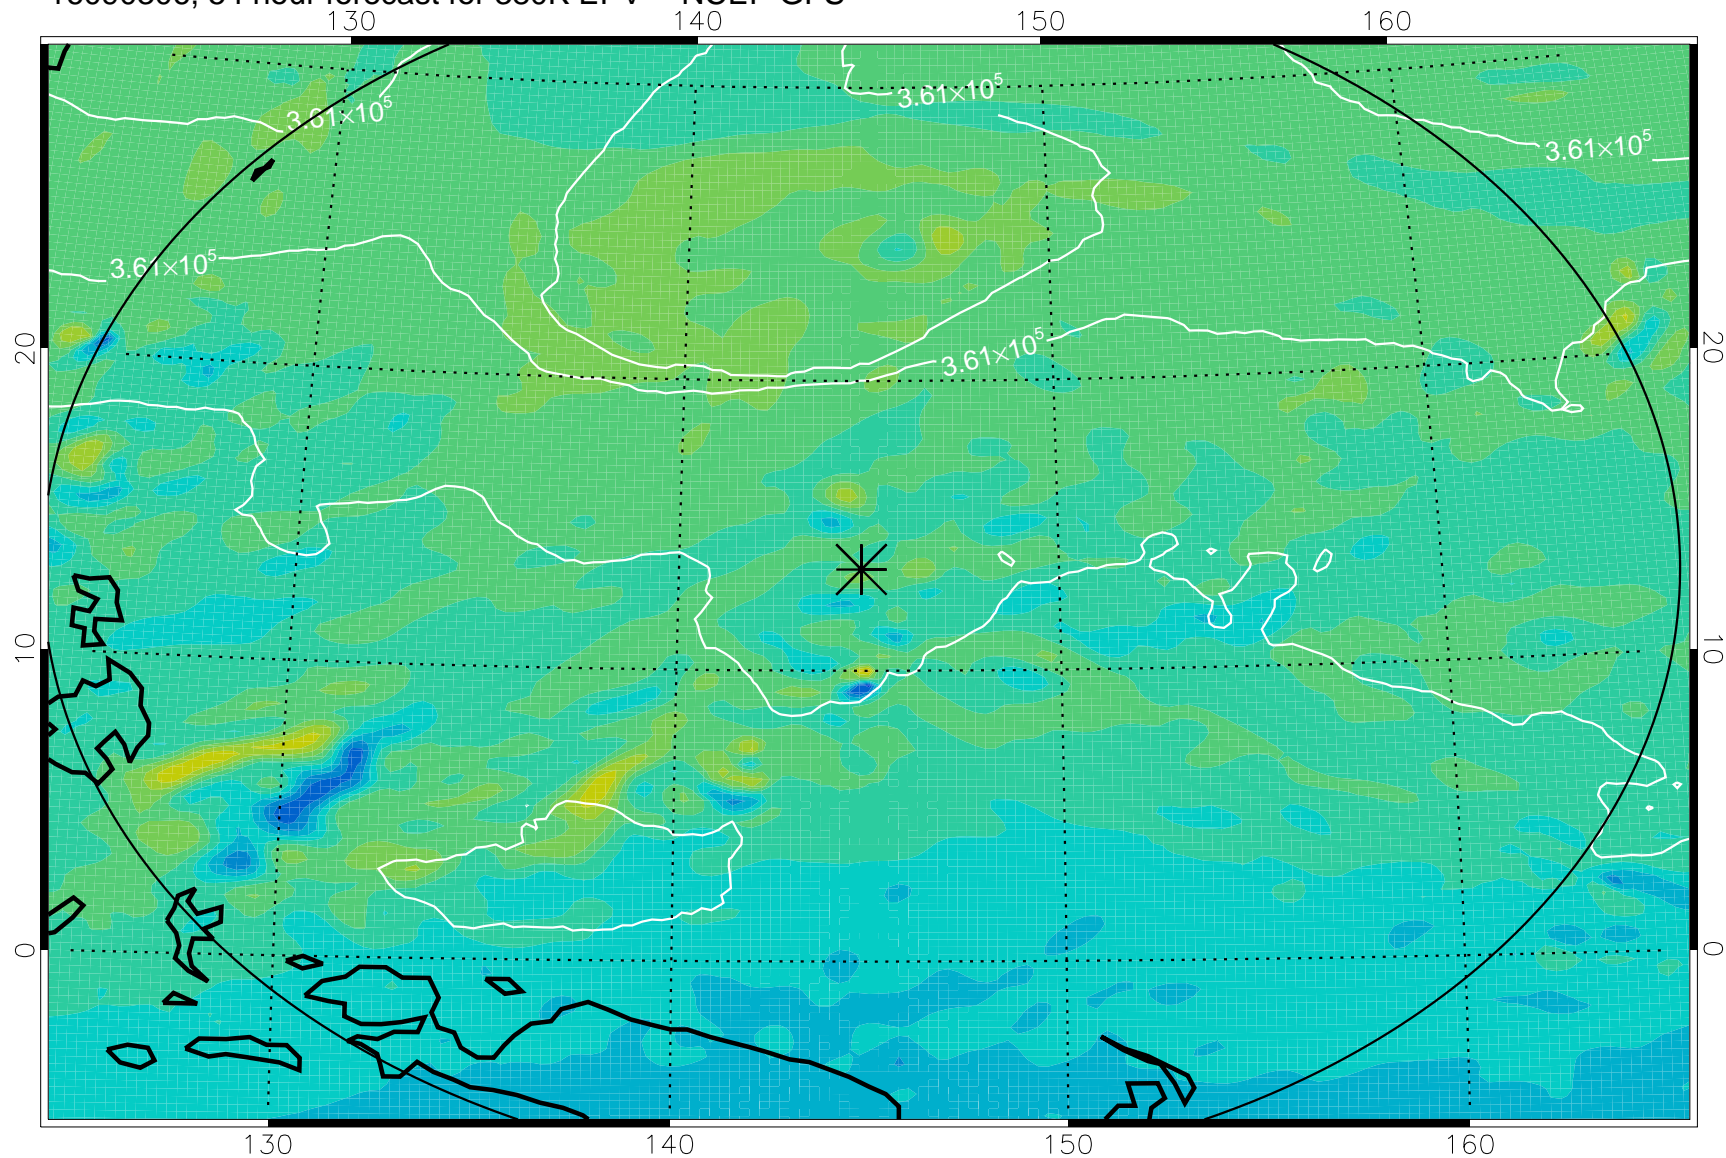

16090206, 30 hour forecast for 380K EPV -- NCEP GFS

380K Montgomery Streamfunction, white

Range ring of 2304 km

16090212, 36 hour forecast for 380K EPV -- NCEP GFS

380K Montgomery Streamfunction, white

Range ring of 2304 km

16090218, 42 hour forecast for 380K EPV -- NCEP GFS

380K Montgomery Streamfunction, white

Range ring of 2304 km

16090300, 48 hour forecast for 380K EPV -- NCEP GFS

380K Montgomery Streamfunction, white

Range ring of 2304 km

16090306, 54 hour forecast for 380K EPV -- NCEP GFS

380K Montgomery Streamfunction, white

Range ring of 2304 km

16090312, 60 hour forecast for 380K EPV -- NCEP GFS

380K Montgomery Streamfunction, white

Range ring of 2304 km

16090318, 66 hour forecast for 380K EPV -- NCEP GFS

380K Montgomery Streamfunction, white

Range ring of 2304 km

16090400, 72 hour forecast for 380K EPV -- NCEP GFS

380K Montgomery Streamfunction, white

Range ring of 2304 km