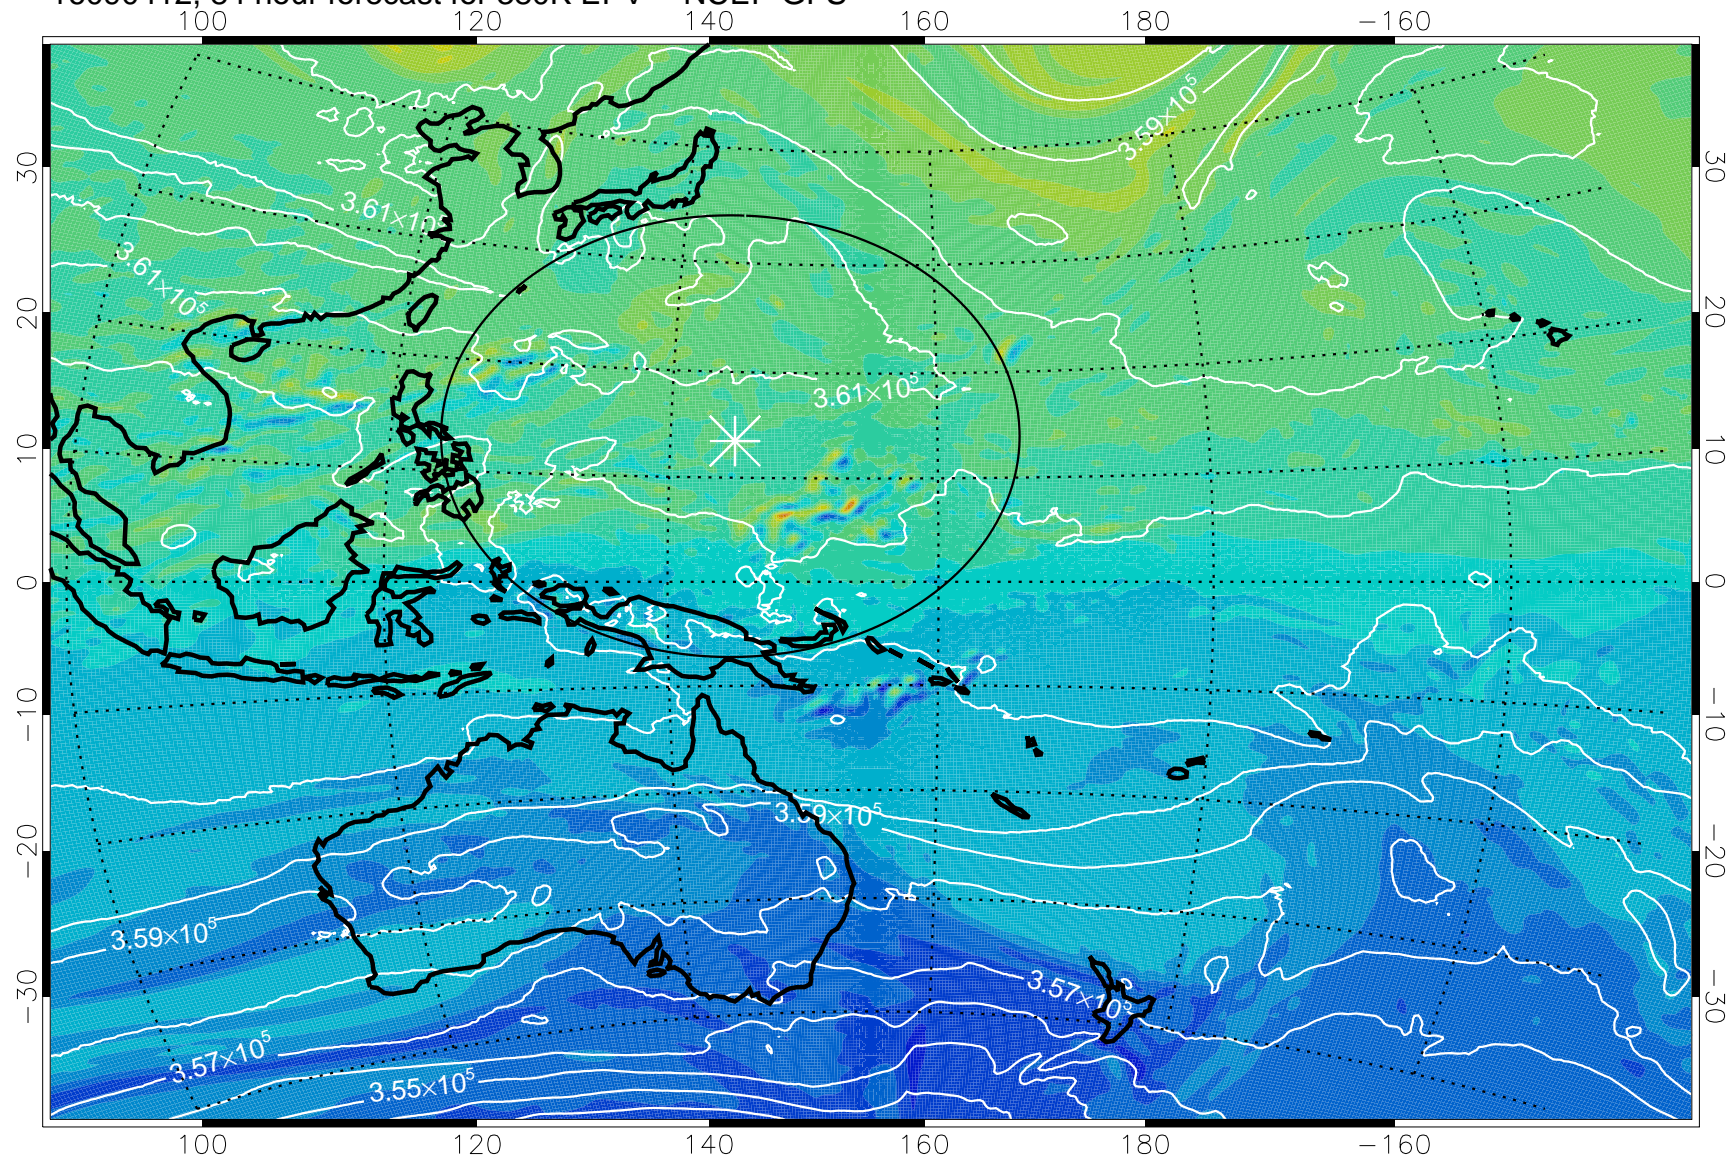

16090306, 54 hour forecast for 380K EPV -- NCEP GFS

380K Montgomery Streamfunction, white

Range ring of 2304 km

16090312, 60 hour forecast for 380K EPV -- NCEP GFS

380K Montgomery Streamfunction, white

Range ring of 2304 km

16090318, 66 hour forecast for 380K EPV -- NCEP GFS

380K Montgomery Streamfunction, white

Range ring of 2304 km

16090400, 72 hour forecast for 380K EPV -- NCEP GFS

380K Montgomery Streamfunction, white

Range ring of 2304 km

16090406, 78 hour forecast for 380K EPV -- NCEP GFS

380K Montgomery Streamfunction, white

Range ring of 2304 km

16090412, 84 hour forecast for 380K EPV -- NCEP GFS

380K Montgomery Streamfunction, white

Range ring of 2304 km

16090418, 90 hour forecast for 380K EPV -- NCEP GFS

380K Montgomery Streamfunction, white

Range ring of 2304 km

16090500, 96 hour forecast for 380K EPV -- NCEP GFS

380K Montgomery Streamfunction, white

Range ring of 2304 km