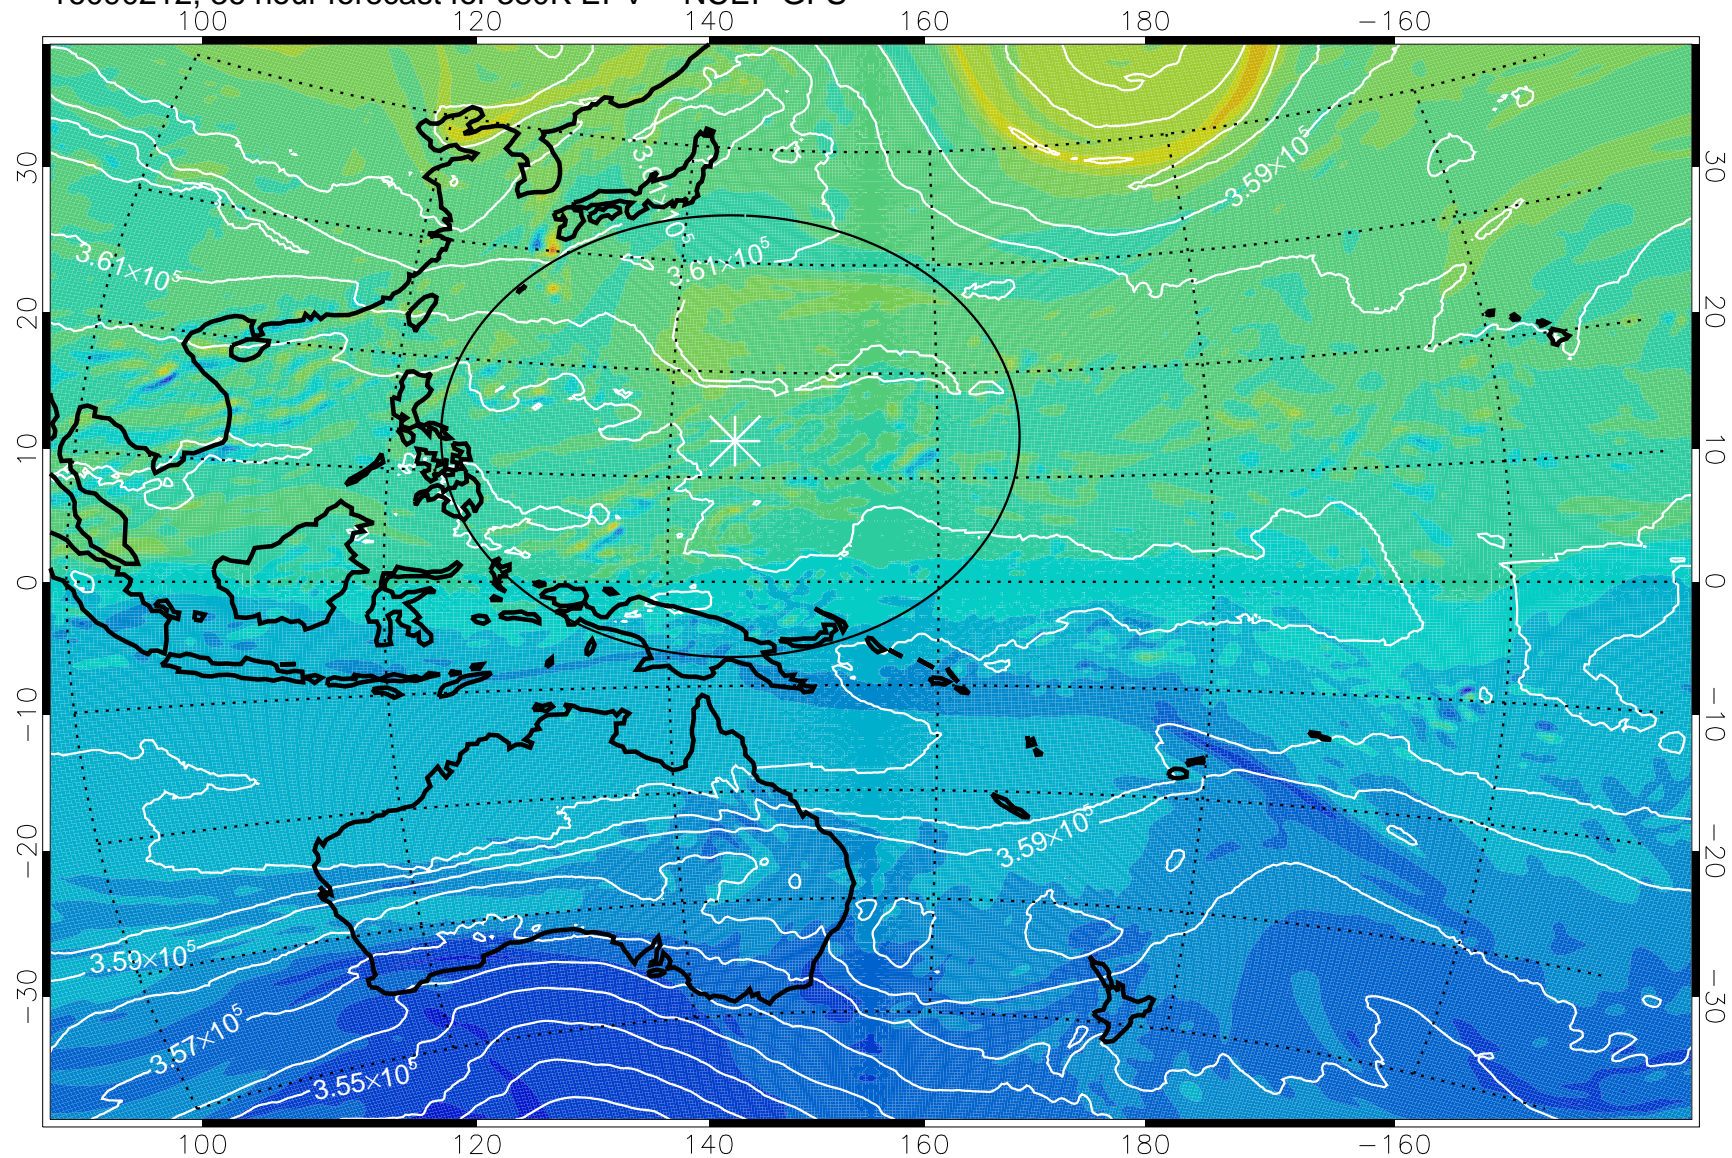

16090118, 18 hour forecast for 380K EPV -- NCEP GFS

380K Montgomery Streamfunction, white

Range ring of 2304 km

16090200, 24 hour forecast for 380K EPV -- NCEP GFS

380K Montgomery Streamfunction, white

Range ring of 2304 km

16090206, 30 hour forecast for 380K EPV -- NCEP GFS

380K Montgomery Streamfunction, white

Range ring of 2304 km

16090212, 36 hour forecast for 380K EPV -- NCEP GFS

380K Montgomery Streamfunction, white

Range ring of 2304 km

16090218, 42 hour forecast for 380K EPV -- NCEP GFS

380K Montgomery Streamfunction, white

Range ring of 2304 km

16090300, 48 hour forecast for 380K EPV -- NCEP GFS

380K Montgomery Streamfunction, white

Range ring of 2304 km

16090306, 54 hour forecast for 380K EPV -- NCEP GFS

380K Montgomery Streamfunction, white

Range ring of 2304 km

16090312, 60 hour forecast for 380K EPV -- NCEP GFS

380K Montgomery Streamfunction, white

Range ring of 2304 km