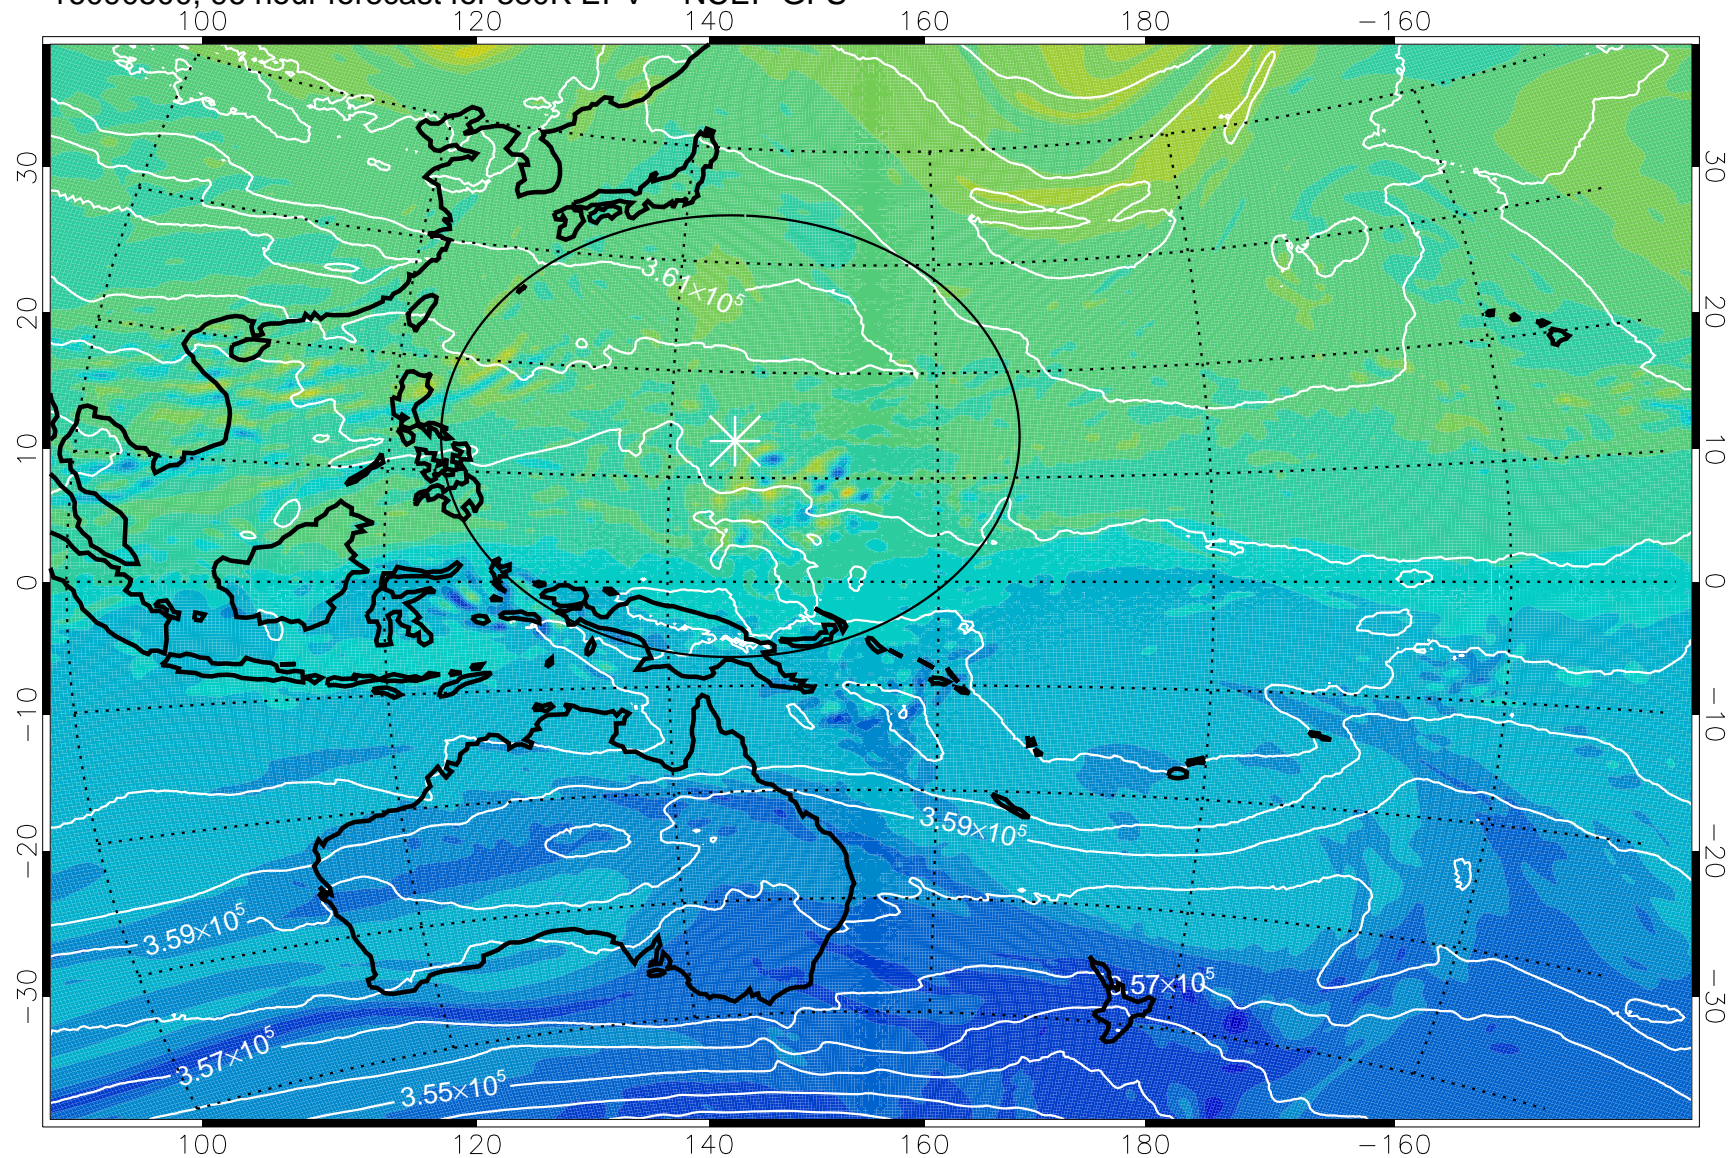

16090406, 78 hour forecast for 380K EPV -- NCEP GFS

380K Montgomery Streamfunction, white

Range ring of 2304 km

16090412, 84 hour forecast for 380K EPV -- NCEP GFS

380K Montgomery Streamfunction, white

Range ring of 2304 km

16090418, 90 hour forecast for 380K EPV -- NCEP GFS

380K Montgomery Streamfunction, white

Range ring of 2304 km

16090500, 96 hour forecast for 380K EPV -- NCEP GFS

380K Montgomery Streamfunction, white

Range ring of 2304 km

16090506, 102 hour forecast for 380K EPV -- NCEP GFS

16090512, 108 hour forecast for 380K EPV -- NCEP GFS

380K Montgomery Streamfunction, white

Range ring of 2304 km

16090518, 114 hour forecast for 380K EPV -- NCEP GFS

16090600, 120 hour forecast for 380K EPV -- NCEP GFS

380K Montgomery Streamfunction, white

Range ring of 2304 km