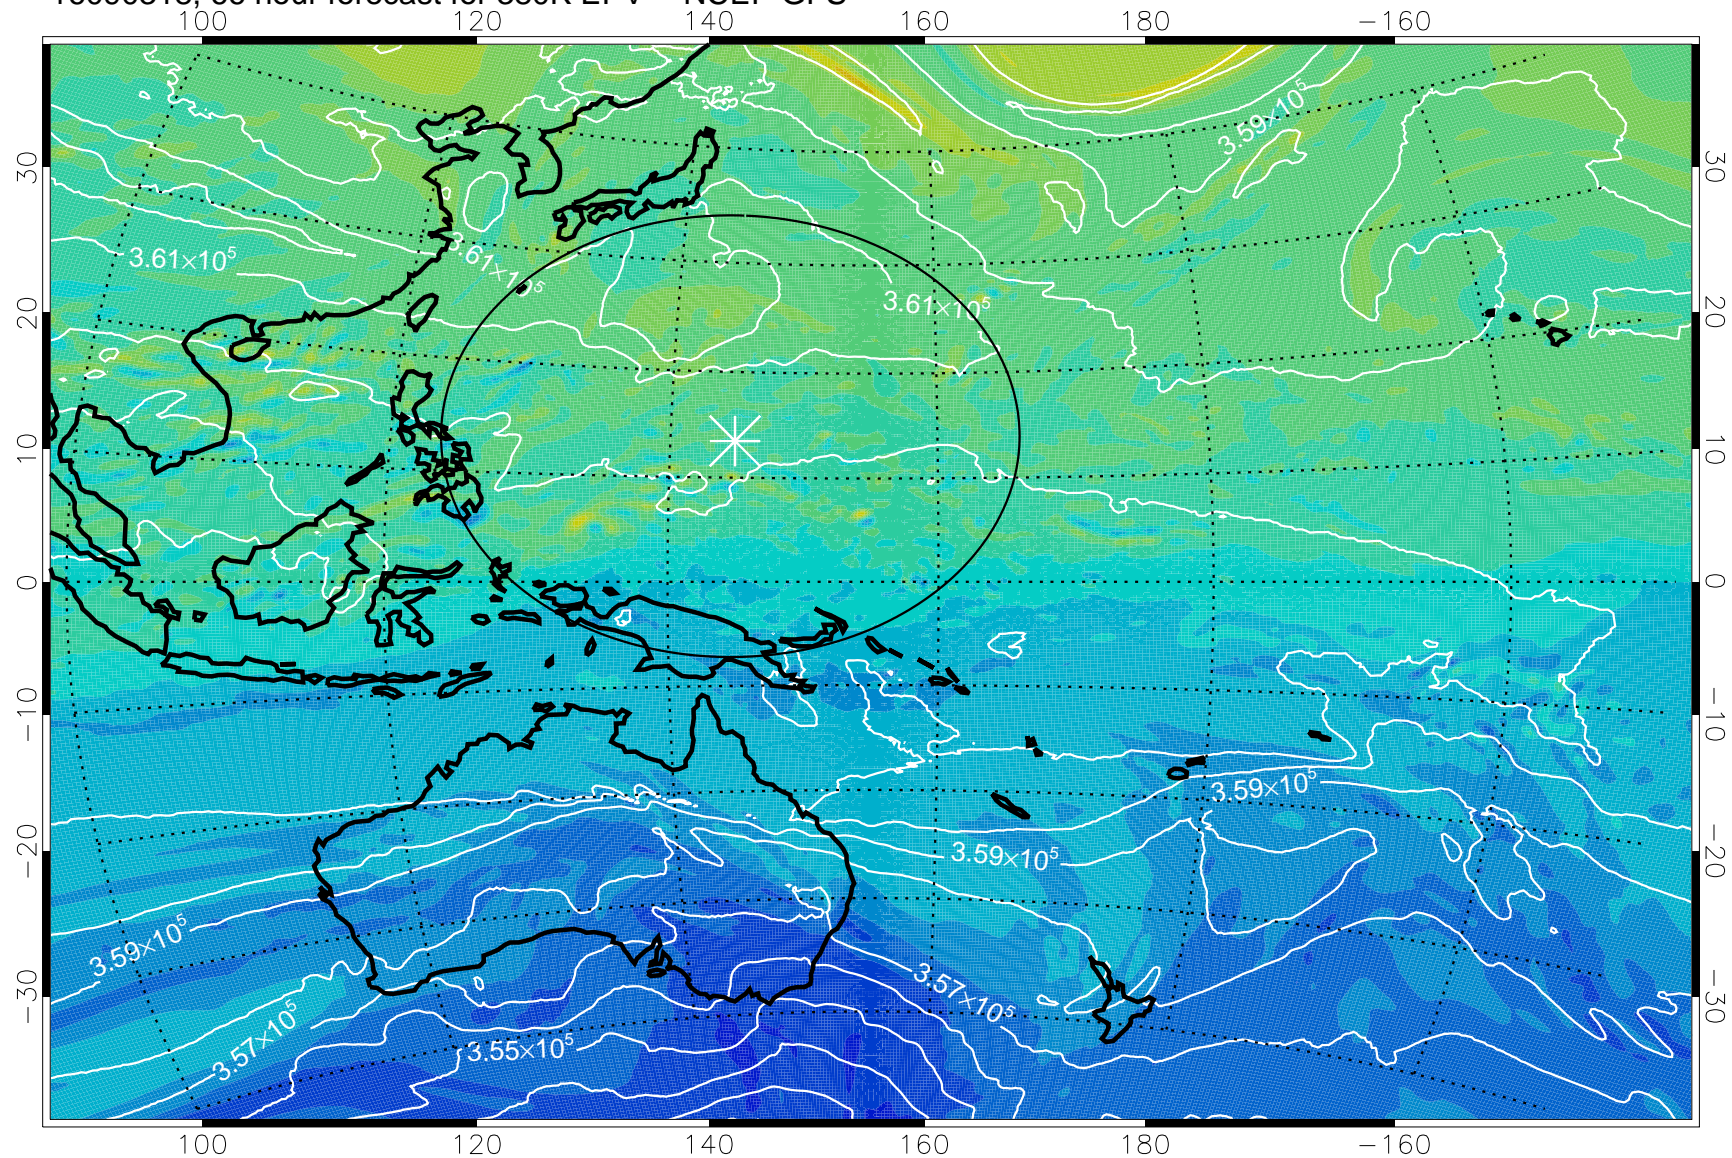

16090218, 42 hour forecast for 380K EPV -- NCEP GFS

380K Montgomery Streamfunction, white

Range ring of 2304 km

16090300, 48 hour forecast for 380K EPV -- NCEP GFS

380K Montgomery Streamfunction, white

Range ring of 2304 km

16090306, 54 hour forecast for 380K EPV -- NCEP GFS

380K Montgomery Streamfunction, white

Range ring of 2304 km

16090312, 60 hour forecast for 380K EPV -- NCEP GFS

380K Montgomery Streamfunction, white

Range ring of 2304 km

16090318, 66 hour forecast for 380K EPV -- NCEP GFS

380K Montgomery Streamfunction, white

Range ring of 2304 km

16090400, 72 hour forecast for 380K EPV -- NCEP GFS

380K Montgomery Streamfunction, white

Range ring of 2304 km

16090406, 78 hour forecast for 380K EPV -- NCEP GFS

380K Montgomery Streamfunction, white

Range ring of 2304 km

16090412, 84 hour forecast for 380K EPV -- NCEP GFS

380K Montgomery Streamfunction, white

Range ring of 2304 km