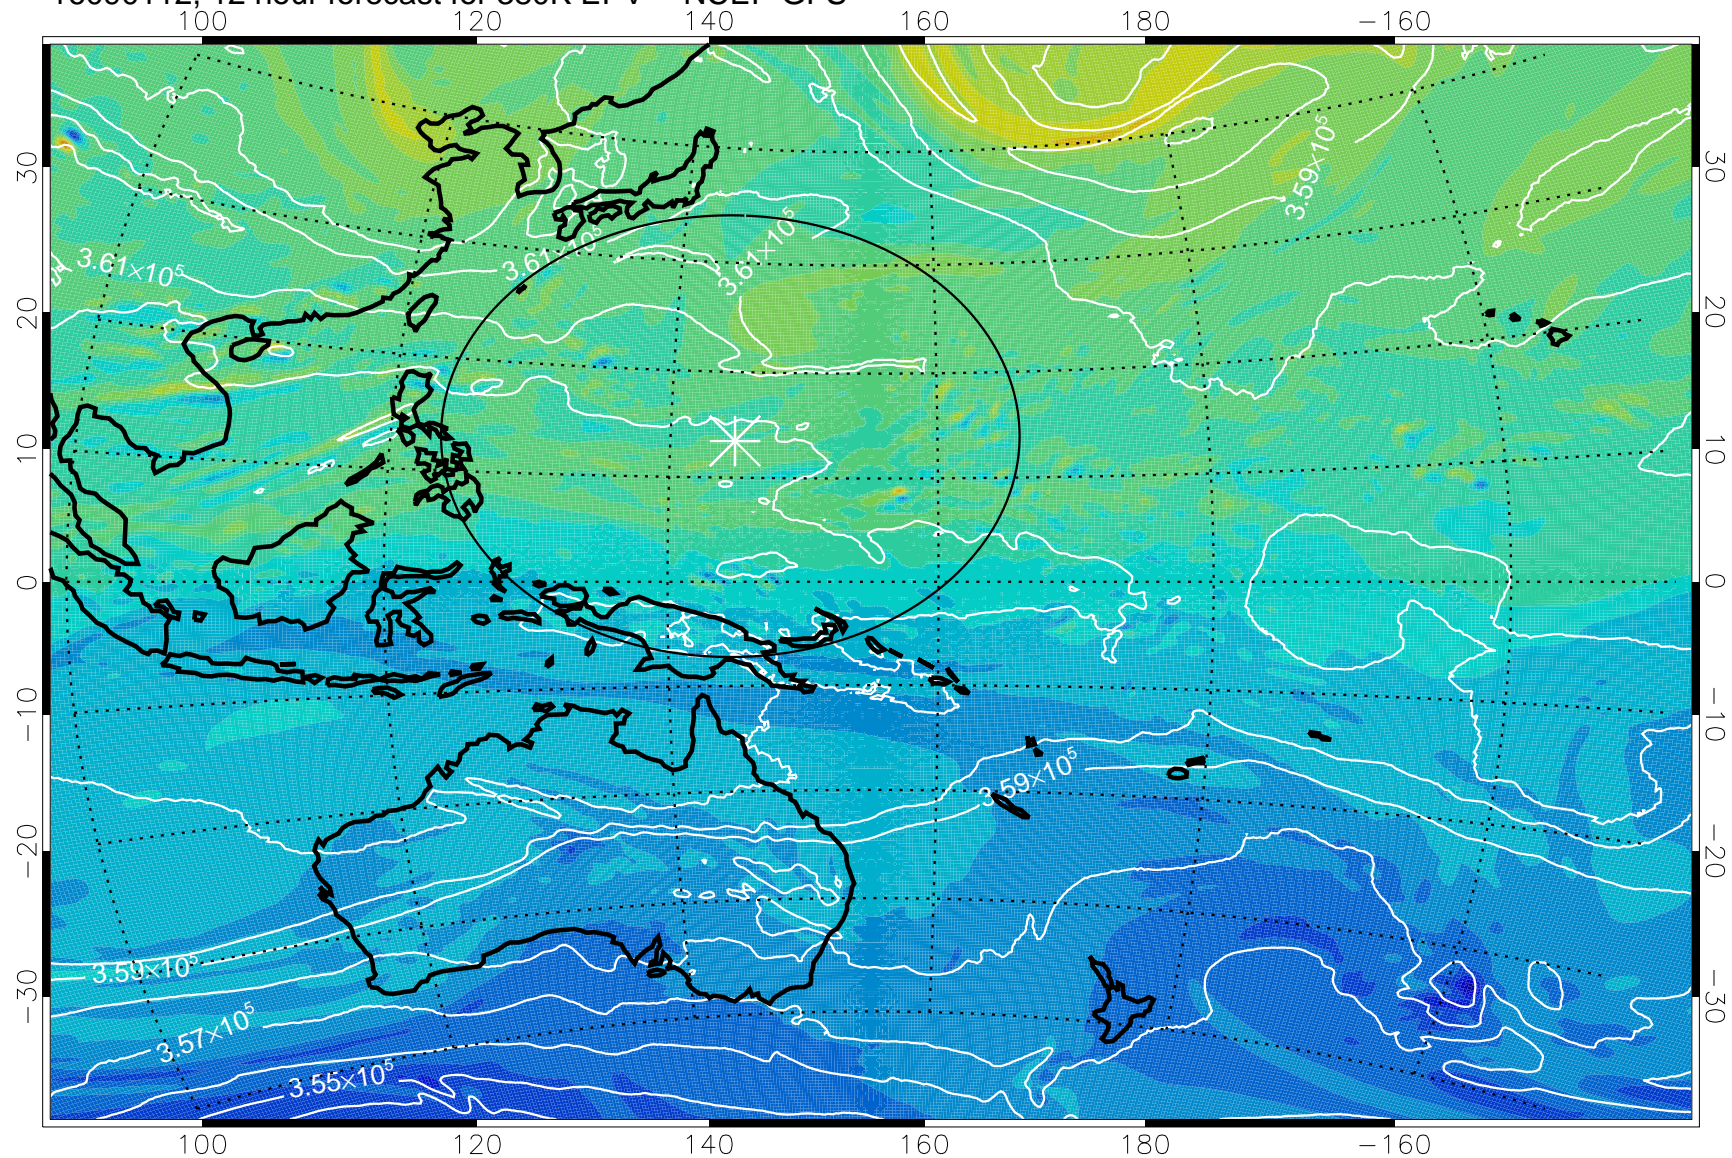

16090106, 6 hour forecast for 380K EPV -- NCEP GFS

380K Montgomery Streamfunction, white

Range ring of 2304 km

16090112, 12 hour forecast for 380K EPV -- NCEP GFS

380K Montgomery Streamfunction, white

Range ring of 2304 km

16090118, 18 hour forecast for 380K EPV -- NCEP GFS

380K Montgomery Streamfunction, white

Range ring of 2304 km

16090200, 24 hour forecast for 380K EPV -- NCEP GFS

380K Montgomery Streamfunction, white

Range ring of 2304 km

16090206, 30 hour forecast for 380K EPV -- NCEP GFS

380K Montgomery Streamfunction, white

Range ring of 2304 km

16090212, 36 hour forecast for 380K EPV -- NCEP GFS

380K Montgomery Streamfunction, white

Range ring of 2304 km

16090218, 42 hour forecast for 380K EPV -- NCEP GFS

380K Montgomery Streamfunction, white

Range ring of 2304 km

16090300, 48 hour forecast for 380K EPV -- NCEP GFS

380K Montgomery Streamfunction, white

Range ring of 2304 km