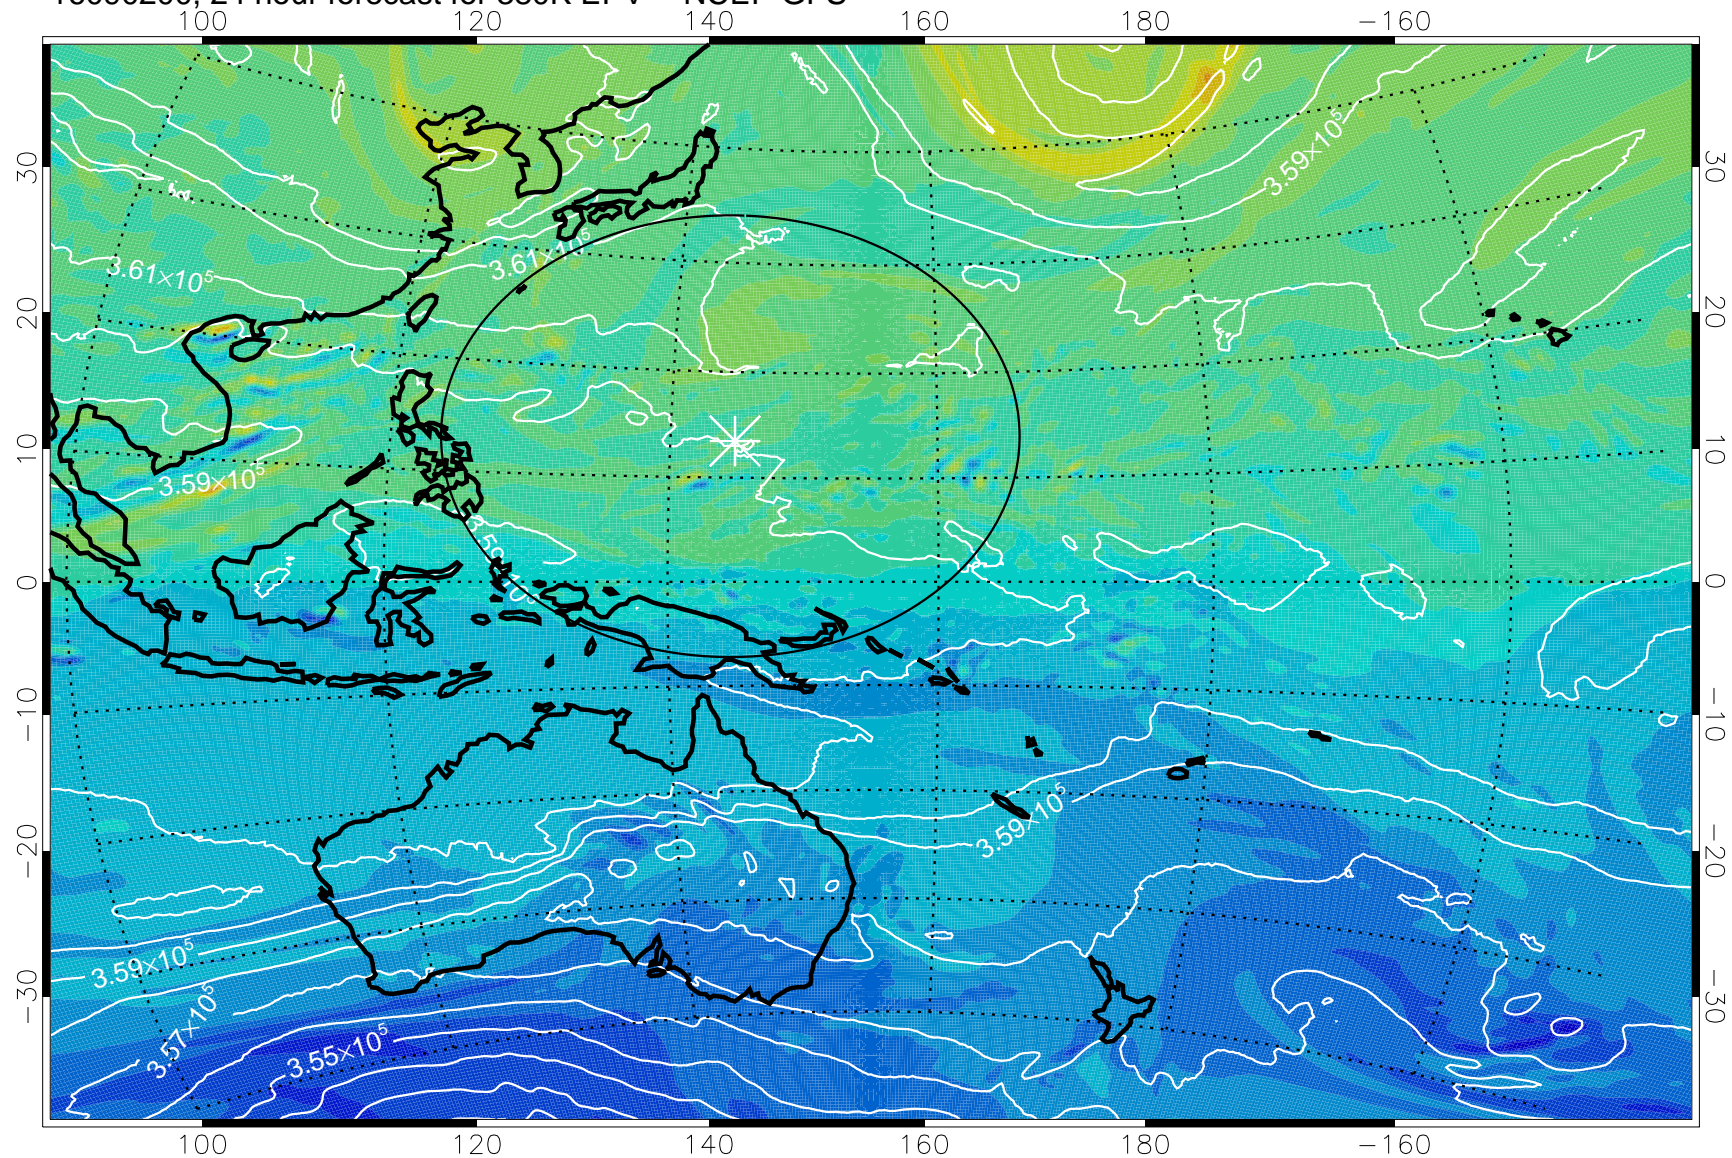

16090106, 6 hour forecast for 380K EPV -- NCEP GFS

380K Montgomery Streamfunction, white

Range ring of 2304 km

16090112, 12 hour forecast for 380K EPV -- NCEP GFS

380K Montgomery Streamfunction, white

Range ring of 2304 km

16090118, 18 hour forecast for 380K EPV -- NCEP GFS

380K Montgomery Streamfunction, white

Range ring of 2304 km

16090200, 24 hour forecast for 380K EPV -- NCEP GFS

380K Montgomery Streamfunction, white

Range ring of 2304 km

16090206, 30 hour forecast for 380K EPV -- NCEP GFS

380K Montgomery Streamfunction, white

Range ring of 2304 km

16090212, 36 hour forecast for 380K EPV -- NCEP GFS

380K Montgomery Streamfunction, white

Range ring of 2304 km

16090218, 42 hour forecast for 380K EPV -- NCEP GFS

380K Montgomery Streamfunction, white

Range ring of 2304 km

16090300, 48 hour forecast for 380K EPV -- NCEP GFS

380K Montgomery Streamfunction, white

Range ring of 2304 km