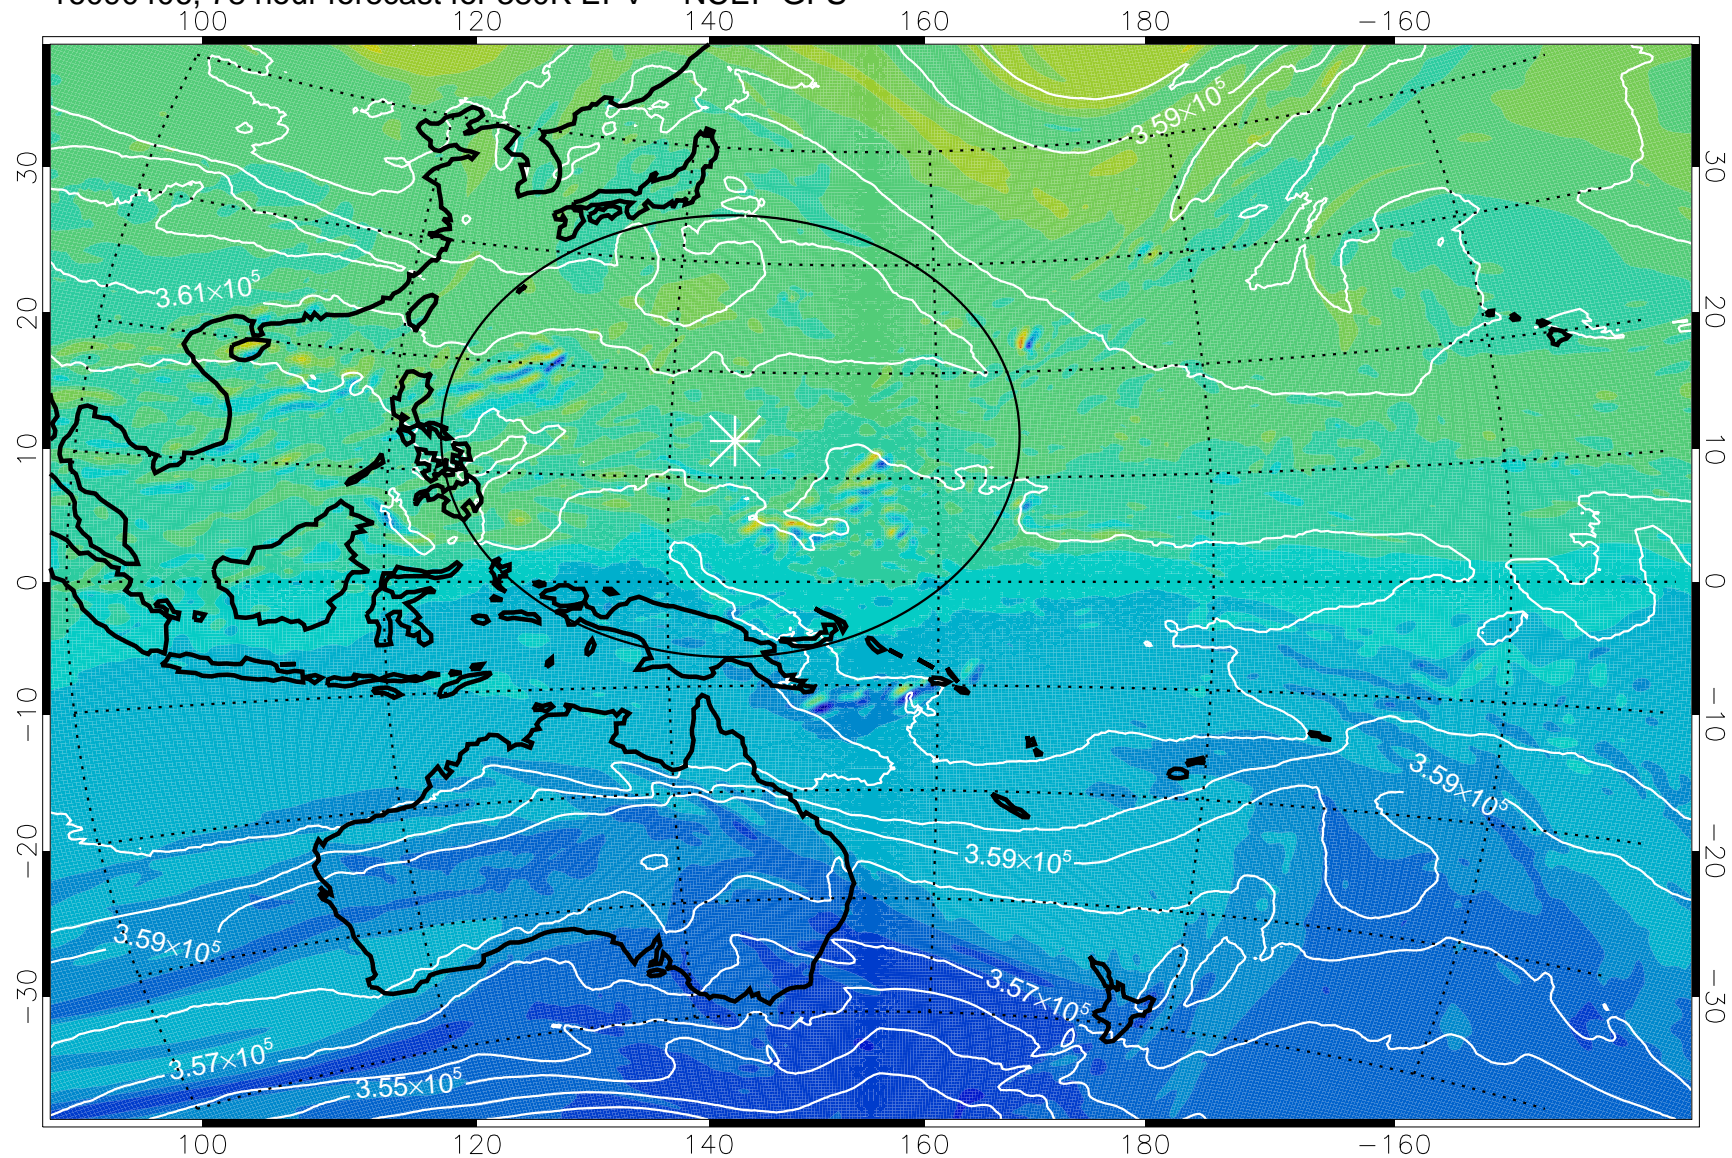

16090306, 54 hour forecast for 380K EPV -- NCEP GFS

380K Montgomery Streamfunction, white

Range ring of 2304 km

16090312, 60 hour forecast for 380K EPV -- NCEP GFS

380K Montgomery Streamfunction, white

Range ring of 2304 km

16090318, 66 hour forecast for 380K EPV -- NCEP GFS

380K Montgomery Streamfunction, white

Range ring of 2304 km

16090400, 72 hour forecast for 380K EPV -- NCEP GFS

380K Montgomery Streamfunction, white

Range ring of 2304 km

16090406, 78 hour forecast for 380K EPV -- NCEP GFS

380K Montgomery Streamfunction, white

Range ring of 2304 km

16090412, 84 hour forecast for 380K EPV -- NCEP GFS

380K Montgomery Streamfunction, white

Range ring of 2304 km

16090418, 90 hour forecast for 380K EPV -- NCEP GFS

380K Montgomery Streamfunction, white

Range ring of 2304 km

16090500, 96 hour forecast for 380K EPV -- NCEP GFS

380K Montgomery Streamfunction, white

Range ring of 2304 km