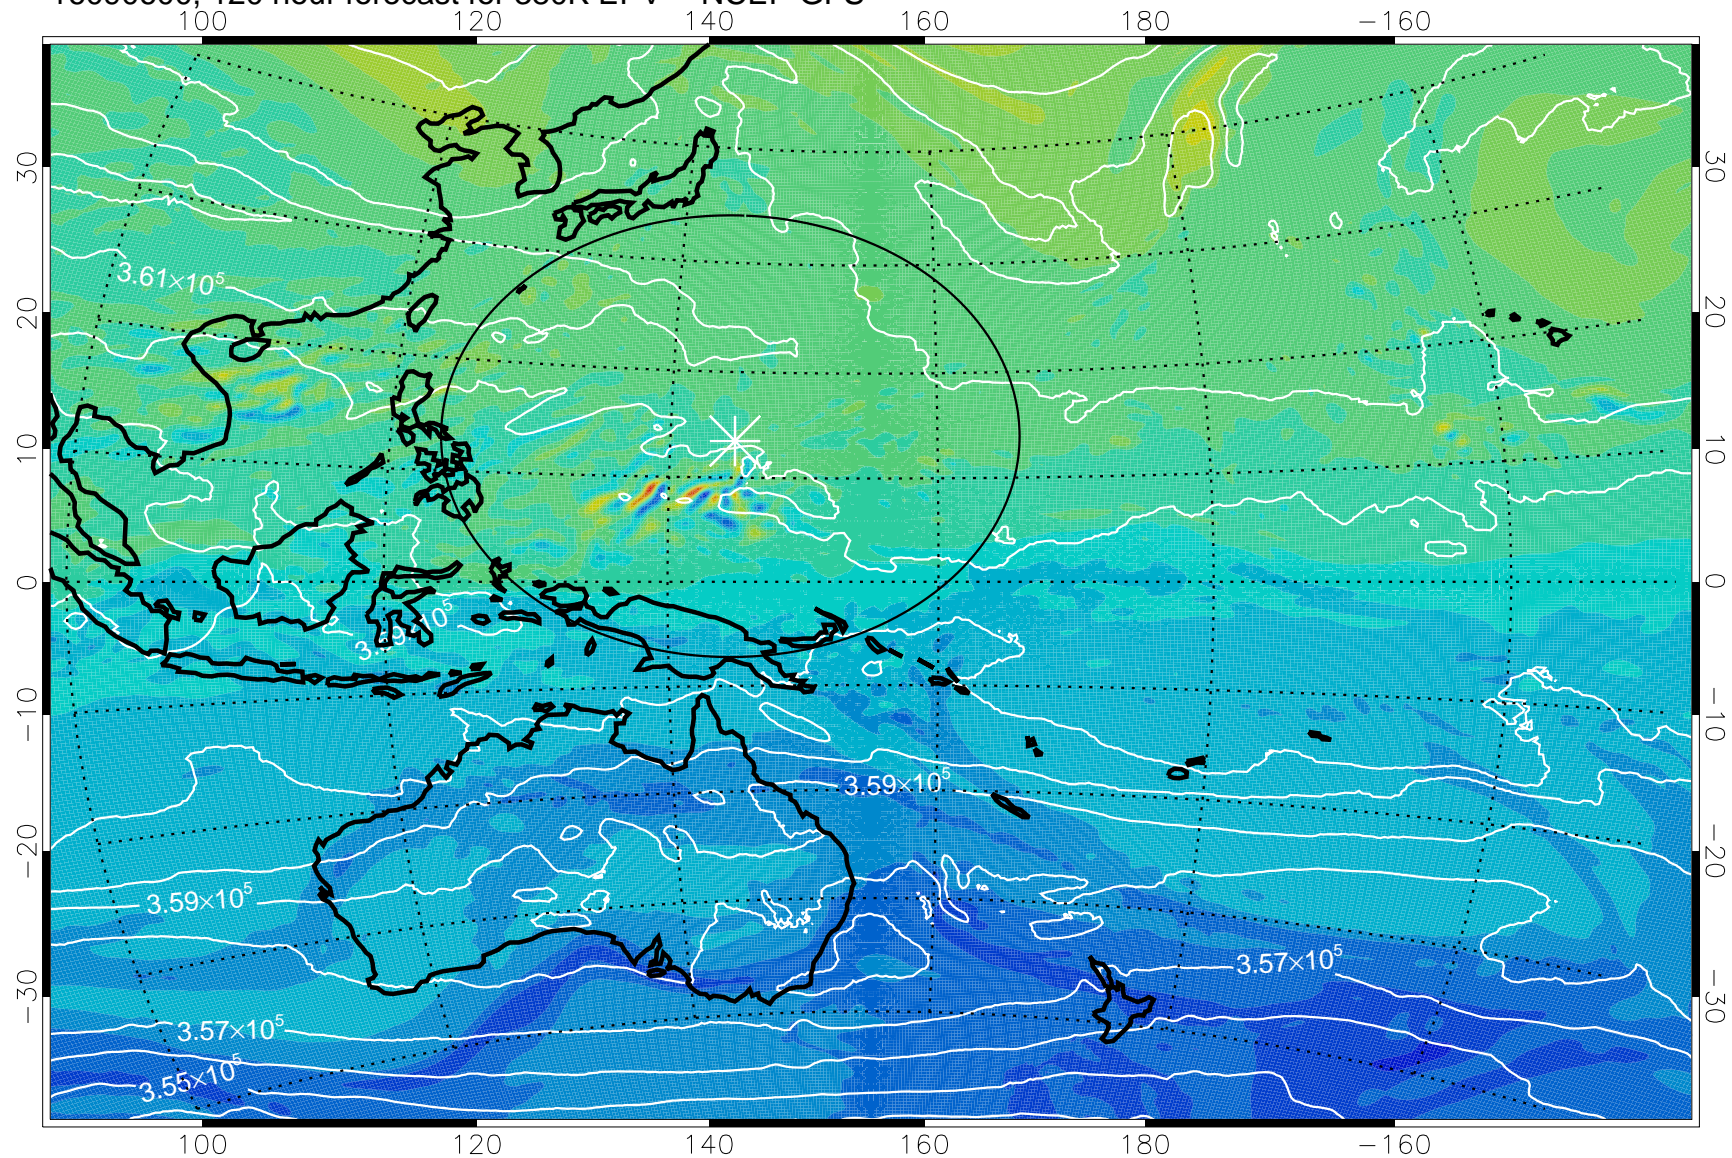

16090418, 90 hour forecast for 380K EPV -- NCEP GFS

380K Montgomery Streamfunction, white

Range ring of 2304 km

16090500, 96 hour forecast for 380K EPV -- NCEP GFS

380K Montgomery Streamfunction, white

Range ring of 2304 km

16090506, 102 hour forecast for 380K EPV -- NCEP GFS

16090512, 108 hour forecast for 380K EPV -- NCEP GFS

380K Montgomery Streamfunction, white

Range ring of 2304 km

16090518, 114 hour forecast for 380K EPV -- NCEP GFS

16090600, 120 hour forecast for 380K EPV -- NCEP GFS

380K Montgomery Streamfunction, white

Range ring of 2304 km