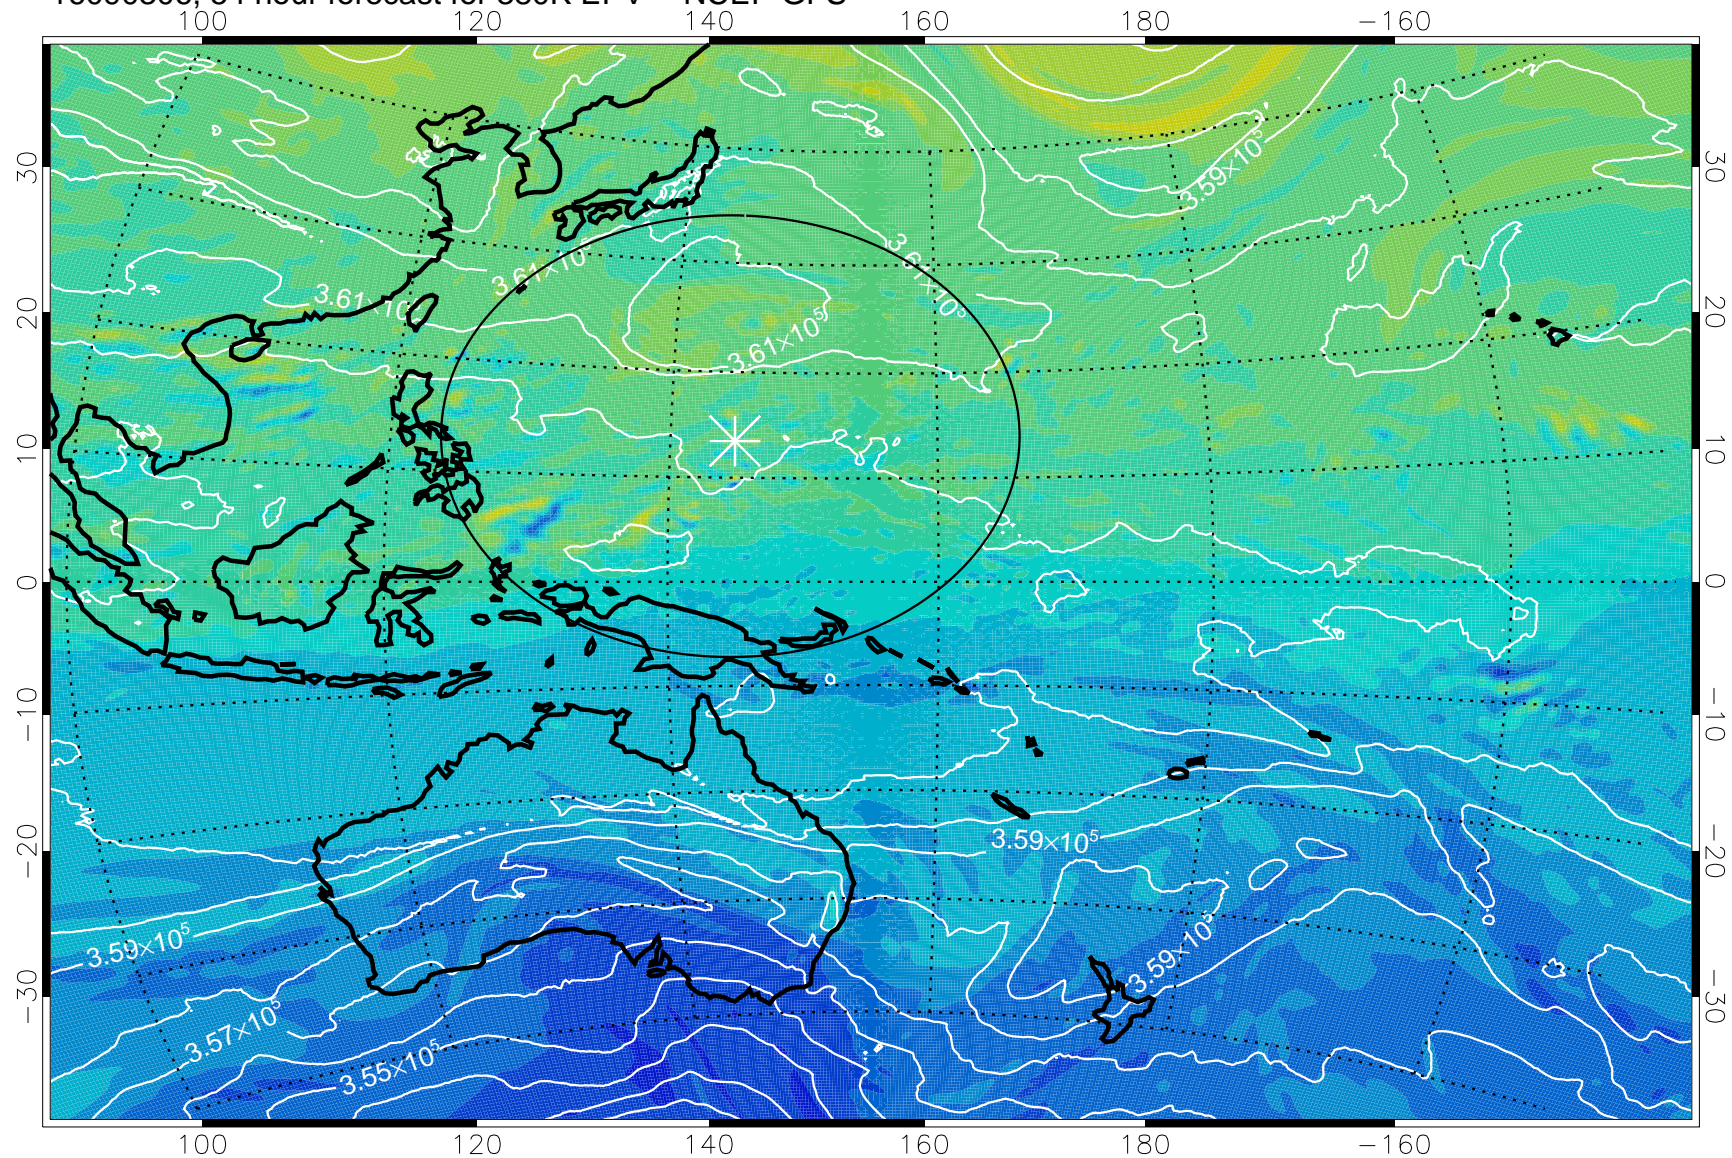

16090206, 30 hour forecast for 380K EPV -- NCEP GFS

380K Montgomery Streamfunction, white

Range ring of 2304 km

16090212, 36 hour forecast for 380K EPV -- NCEP GFS

380K Montgomery Streamfunction, white

Range ring of 2304 km

16090218, 42 hour forecast for 380K EPV -- NCEP GFS

380K Montgomery Streamfunction, white

Range ring of 2304 km

16090300, 48 hour forecast for 380K EPV -- NCEP GFS

380K Montgomery Streamfunction, white

Range ring of 2304 km

16090306, 54 hour forecast for 380K EPV -- NCEP GFS

380K Montgomery Streamfunction, white

Range ring of 2304 km

16090312, 60 hour forecast for 380K EPV -- NCEP GFS

380K Montgomery Streamfunction, white

Range ring of 2304 km

16090318, 66 hour forecast for 380K EPV -- NCEP GFS

380K Montgomery Streamfunction, white

Range ring of 2304 km

16090400, 72 hour forecast for 380K EPV -- NCEP GFS

380K Montgomery Streamfunction, white

Range ring of 2304 km