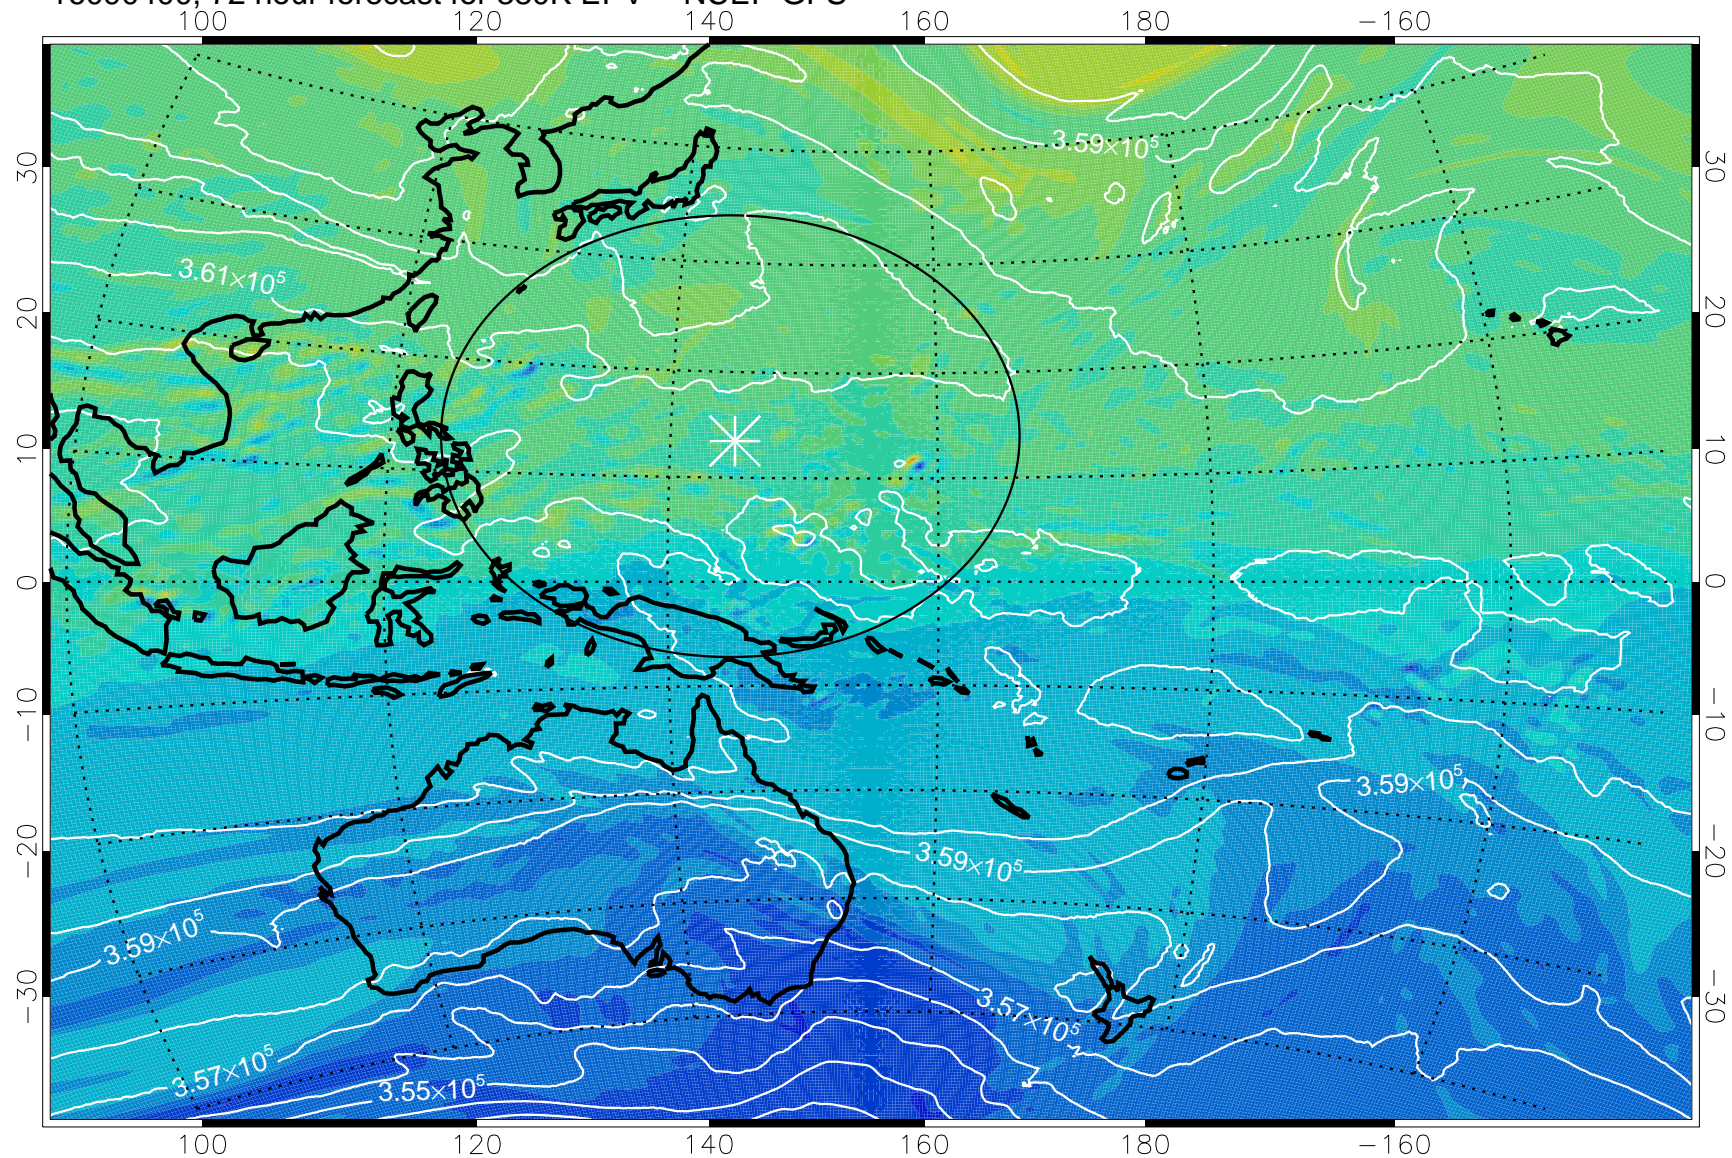

16090218, 42 hour forecast for 380K EPV -- NCEP GFS

380K Montgomery Streamfunction, white

Range ring of 2304 km

16090300, 48 hour forecast for 380K EPV -- NCEP GFS

380K Montgomery Streamfunction, white

Range ring of 2304 km

16090306, 54 hour forecast for 380K EPV -- NCEP GFS

380K Montgomery Streamfunction, white

Range ring of 2304 km

16090312, 60 hour forecast for 380K EPV -- NCEP GFS

380K Montgomery Streamfunction, white

Range ring of 2304 km

16090318, 66 hour forecast for 380K EPV -- NCEP GFS

380K Montgomery Streamfunction, white

Range ring of 2304 km

16090400, 72 hour forecast for 380K EPV -- NCEP GFS

380K Montgomery Streamfunction, white

Range ring of 2304 km

16090406, 78 hour forecast for 380K EPV -- NCEP GFS

380K Montgomery Streamfunction, white

Range ring of 2304 km

16090412, 84 hour forecast for 380K EPV -- NCEP GFS

380K Montgomery Streamfunction, white

Range ring of 2304 km