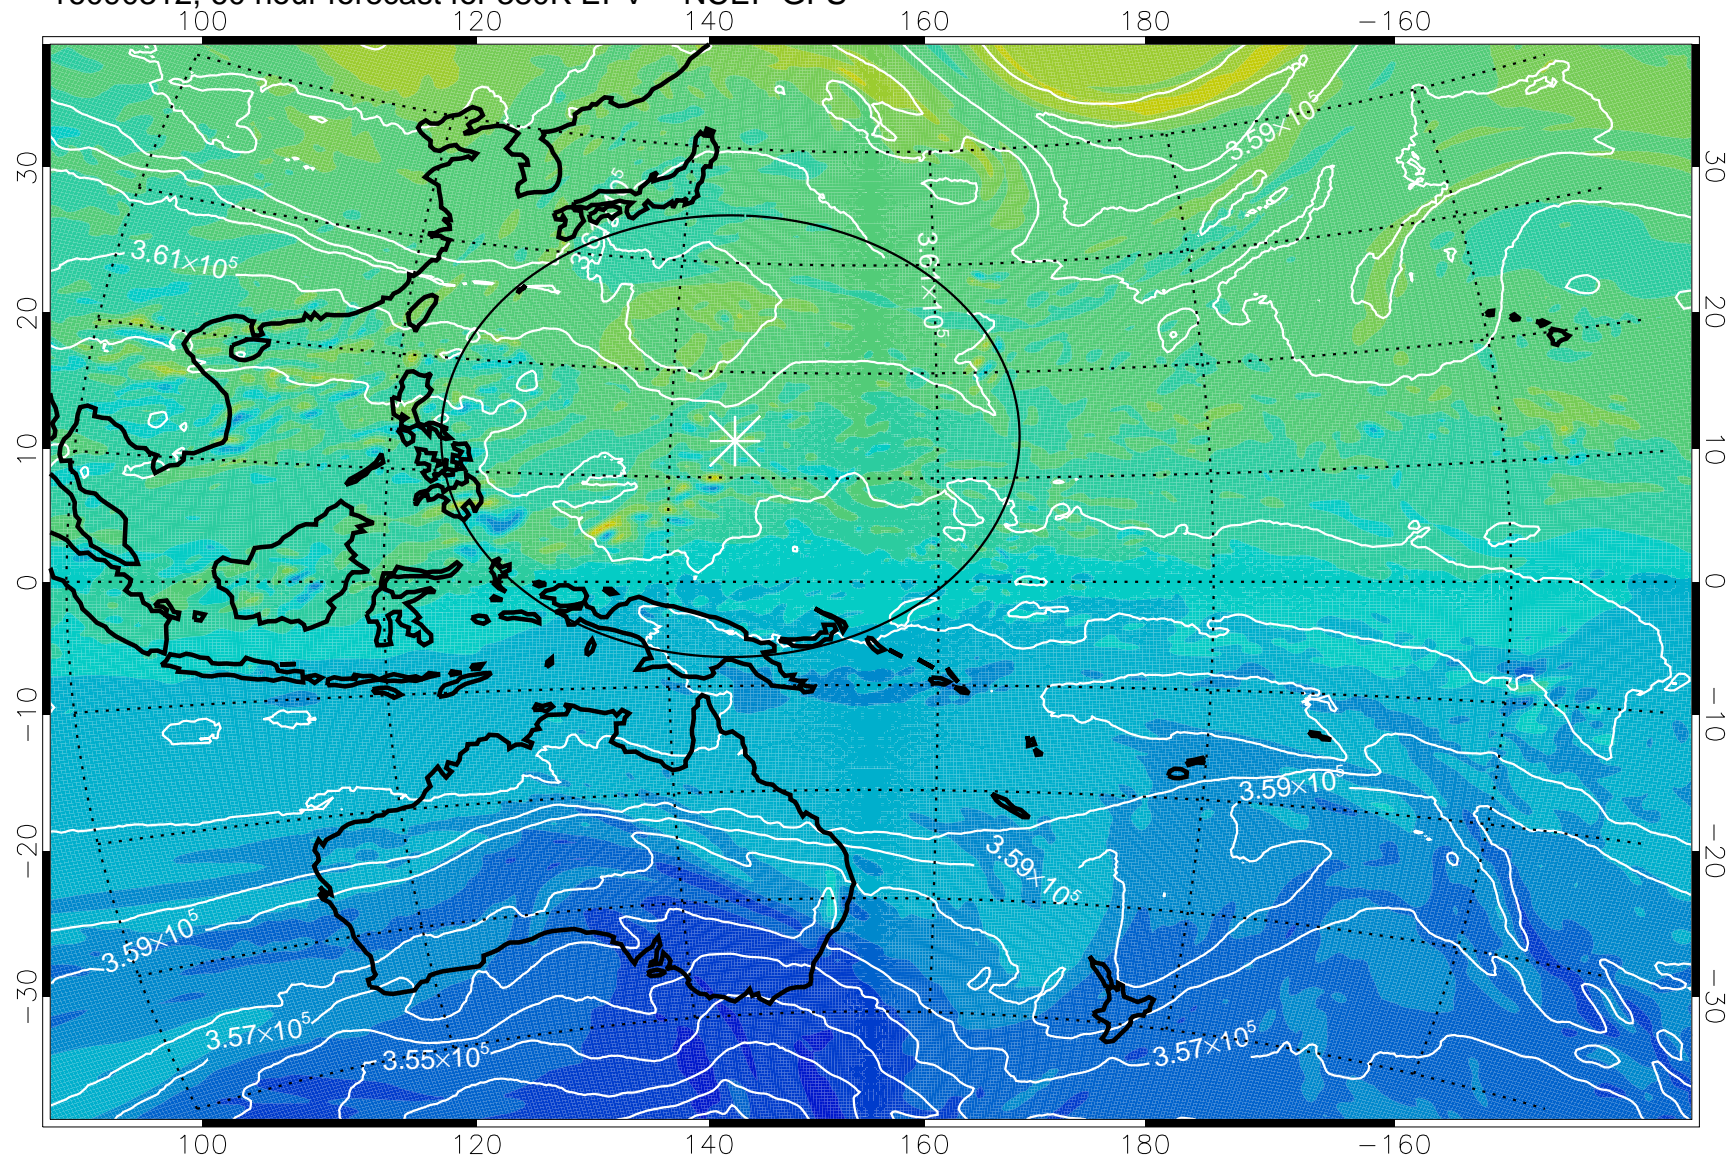

16090206, 30 hour forecast for 380K EPV -- NCEP GFS

380K Montgomery Streamfunction, white

Range ring of 2304 km

16090212, 36 hour forecast for 380K EPV -- NCEP GFS

380K Montgomery Streamfunction, white

Range ring of 2304 km

16090218, 42 hour forecast for 380K EPV -- NCEP GFS

380K Montgomery Streamfunction, white

Range ring of 2304 km

16090300, 48 hour forecast for 380K EPV -- NCEP GFS

380K Montgomery Streamfunction, white

Range ring of 2304 km

16090306, 54 hour forecast for 380K EPV -- NCEP GFS

380K Montgomery Streamfunction, white

Range ring of 2304 km

16090312, 60 hour forecast for 380K EPV -- NCEP GFS

380K Montgomery Streamfunction, white

Range ring of 2304 km

16090318, 66 hour forecast for 380K EPV -- NCEP GFS

380K Montgomery Streamfunction, white

Range ring of 2304 km

16090400, 72 hour forecast for 380K EPV -- NCEP GFS

380K Montgomery Streamfunction, white

Range ring of 2304 km