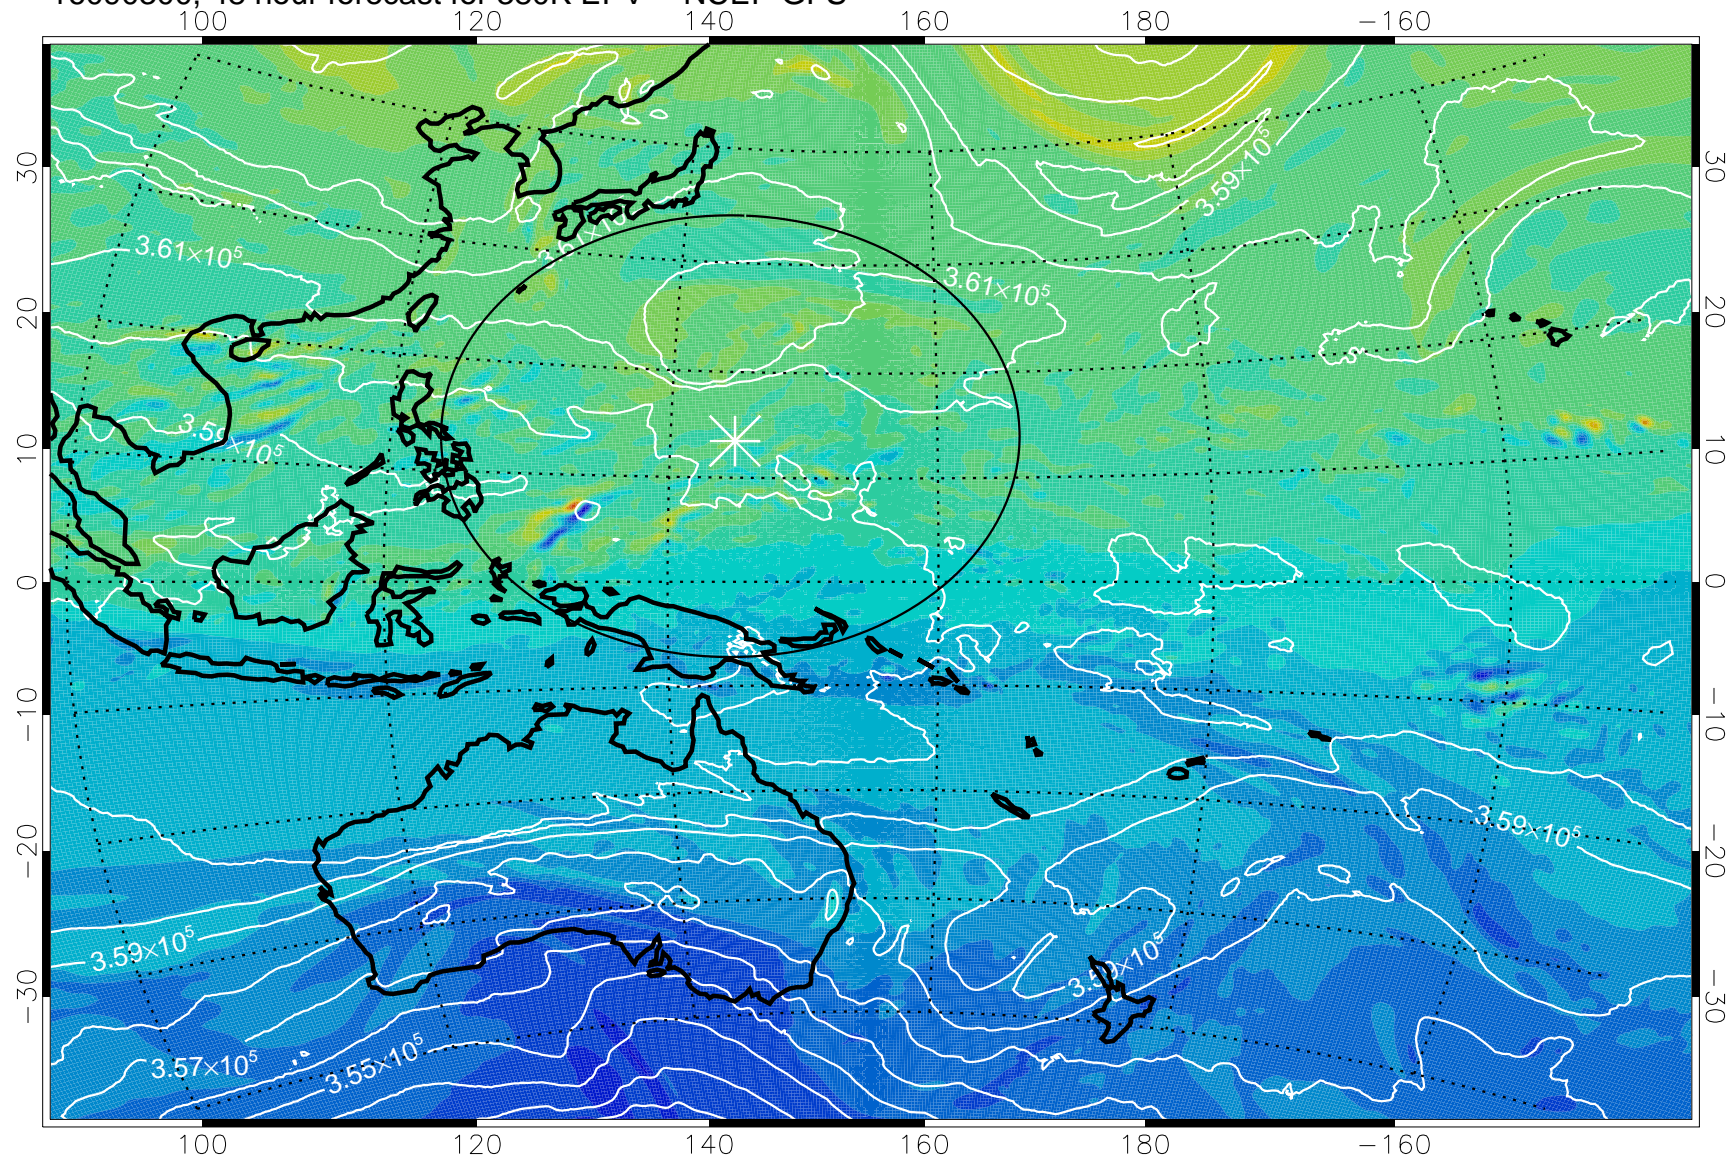

16090218, 42 hour forecast for 380K EPV -- NCEP GFS

380K Montgomery Streamfunction, white

Range ring of 2304 km

16090300, 48 hour forecast for 380K EPV -- NCEP GFS

380K Montgomery Streamfunction, white

Range ring of 2304 km

16090306, 54 hour forecast for 380K EPV -- NCEP GFS

380K Montgomery Streamfunction, white

Range ring of 2304 km

16090312, 60 hour forecast for 380K EPV -- NCEP GFS

380K Montgomery Streamfunction, white

Range ring of 2304 km

16090318, 66 hour forecast for 380K EPV -- NCEP GFS

380K Montgomery Streamfunction, white

Range ring of 2304 km

16090400, 72 hour forecast for 380K EPV -- NCEP GFS

380K Montgomery Streamfunction, white

Range ring of 2304 km

16090406, 78 hour forecast for 380K EPV -- NCEP GFS

380K Montgomery Streamfunction, white

Range ring of 2304 km

16090412, 84 hour forecast for 380K EPV -- NCEP GFS

380K Montgomery Streamfunction, white

Range ring of 2304 km