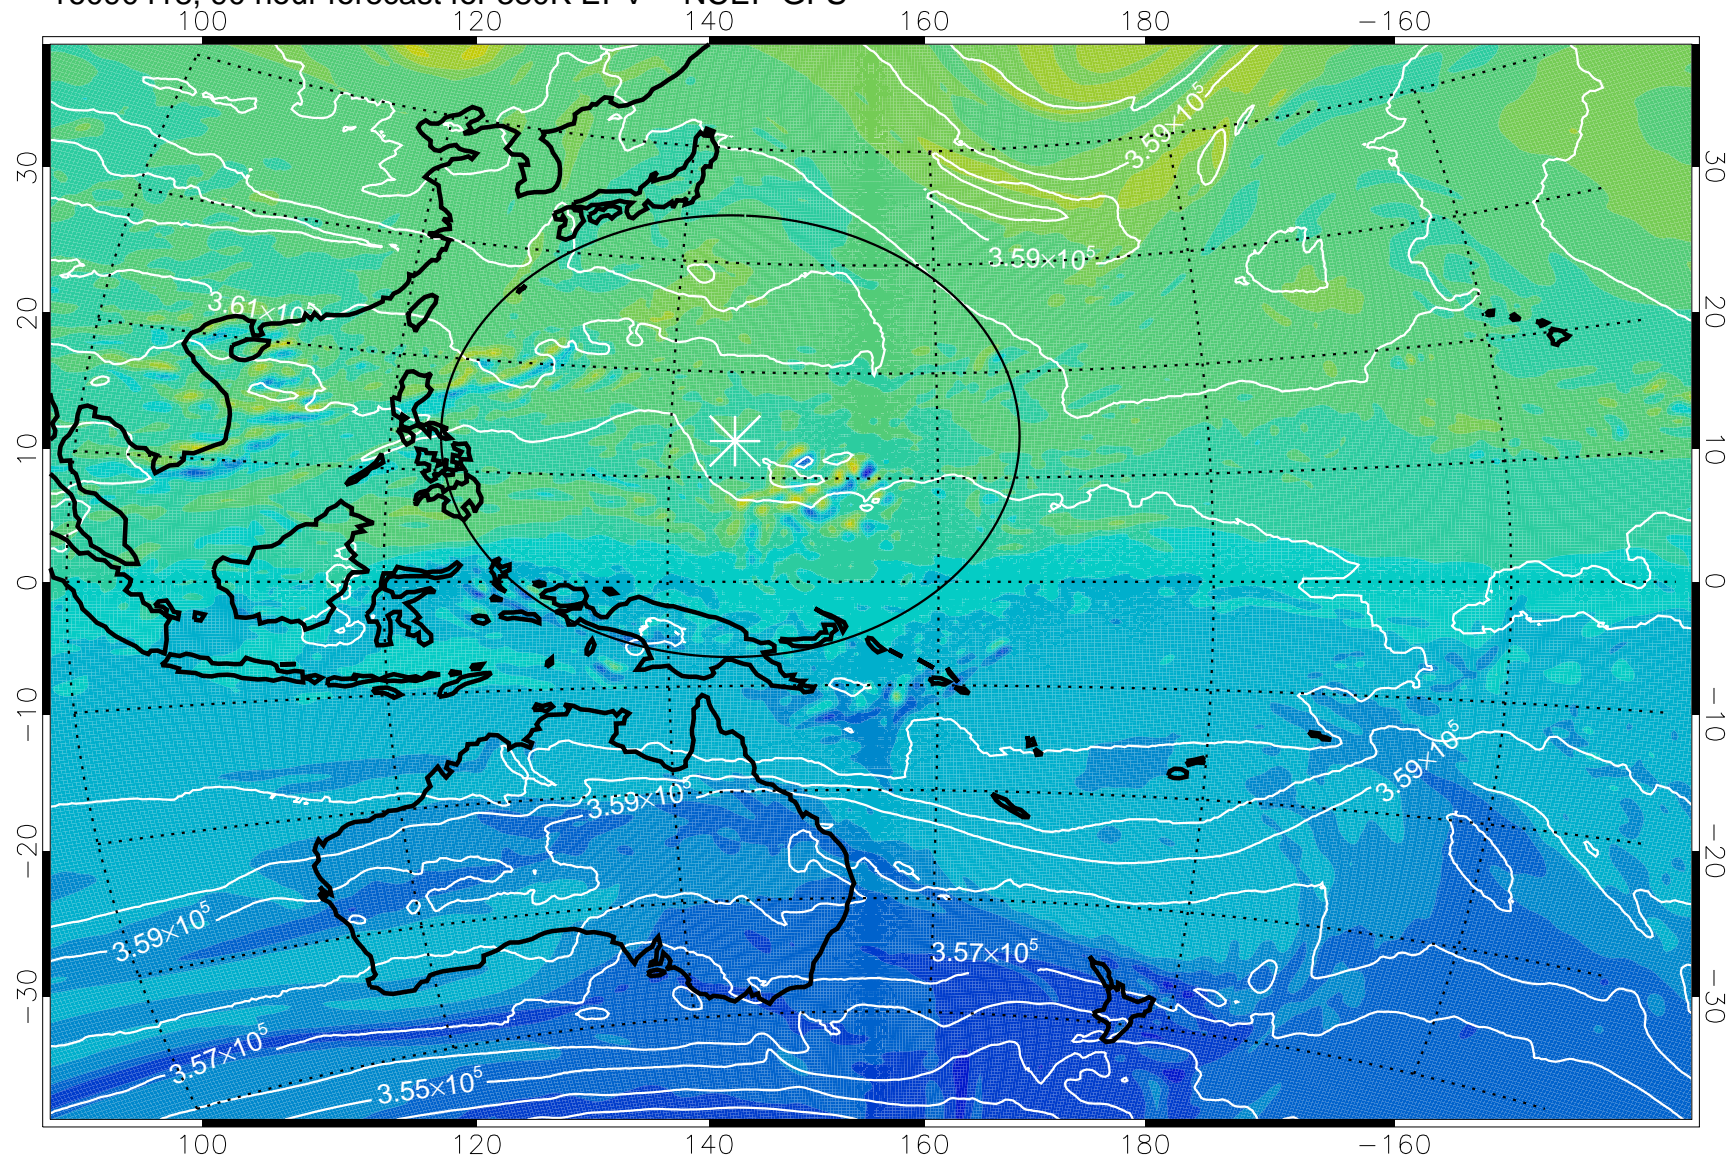

16090318, 66 hour forecast for 380K EPV -- NCEP GFS

380K Montgomery Streamfunction, white

Range ring of 2304 km

16090400, 72 hour forecast for 380K EPV -- NCEP GFS

380K Montgomery Streamfunction, white

Range ring of 2304 km

16090406, 78 hour forecast for 380K EPV -- NCEP GFS

380K Montgomery Streamfunction, white

Range ring of 2304 km

16090412, 84 hour forecast for 380K EPV -- NCEP GFS

380K Montgomery Streamfunction, white

Range ring of 2304 km

16090418, 90 hour forecast for 380K EPV -- NCEP GFS

380K Montgomery Streamfunction, white

Range ring of 2304 km

16090500, 96 hour forecast for 380K EPV -- NCEP GFS

380K Montgomery Streamfunction, white

Range ring of 2304 km

16090506, 102 hour forecast for 380K EPV -- NCEP GFS

16090512, 108 hour forecast for 380K EPV -- NCEP GFS

380K Montgomery Streamfunction, white

Range ring of 2304 km

16090518, 114 hour forecast for 380K EPV -- NCEP GFS