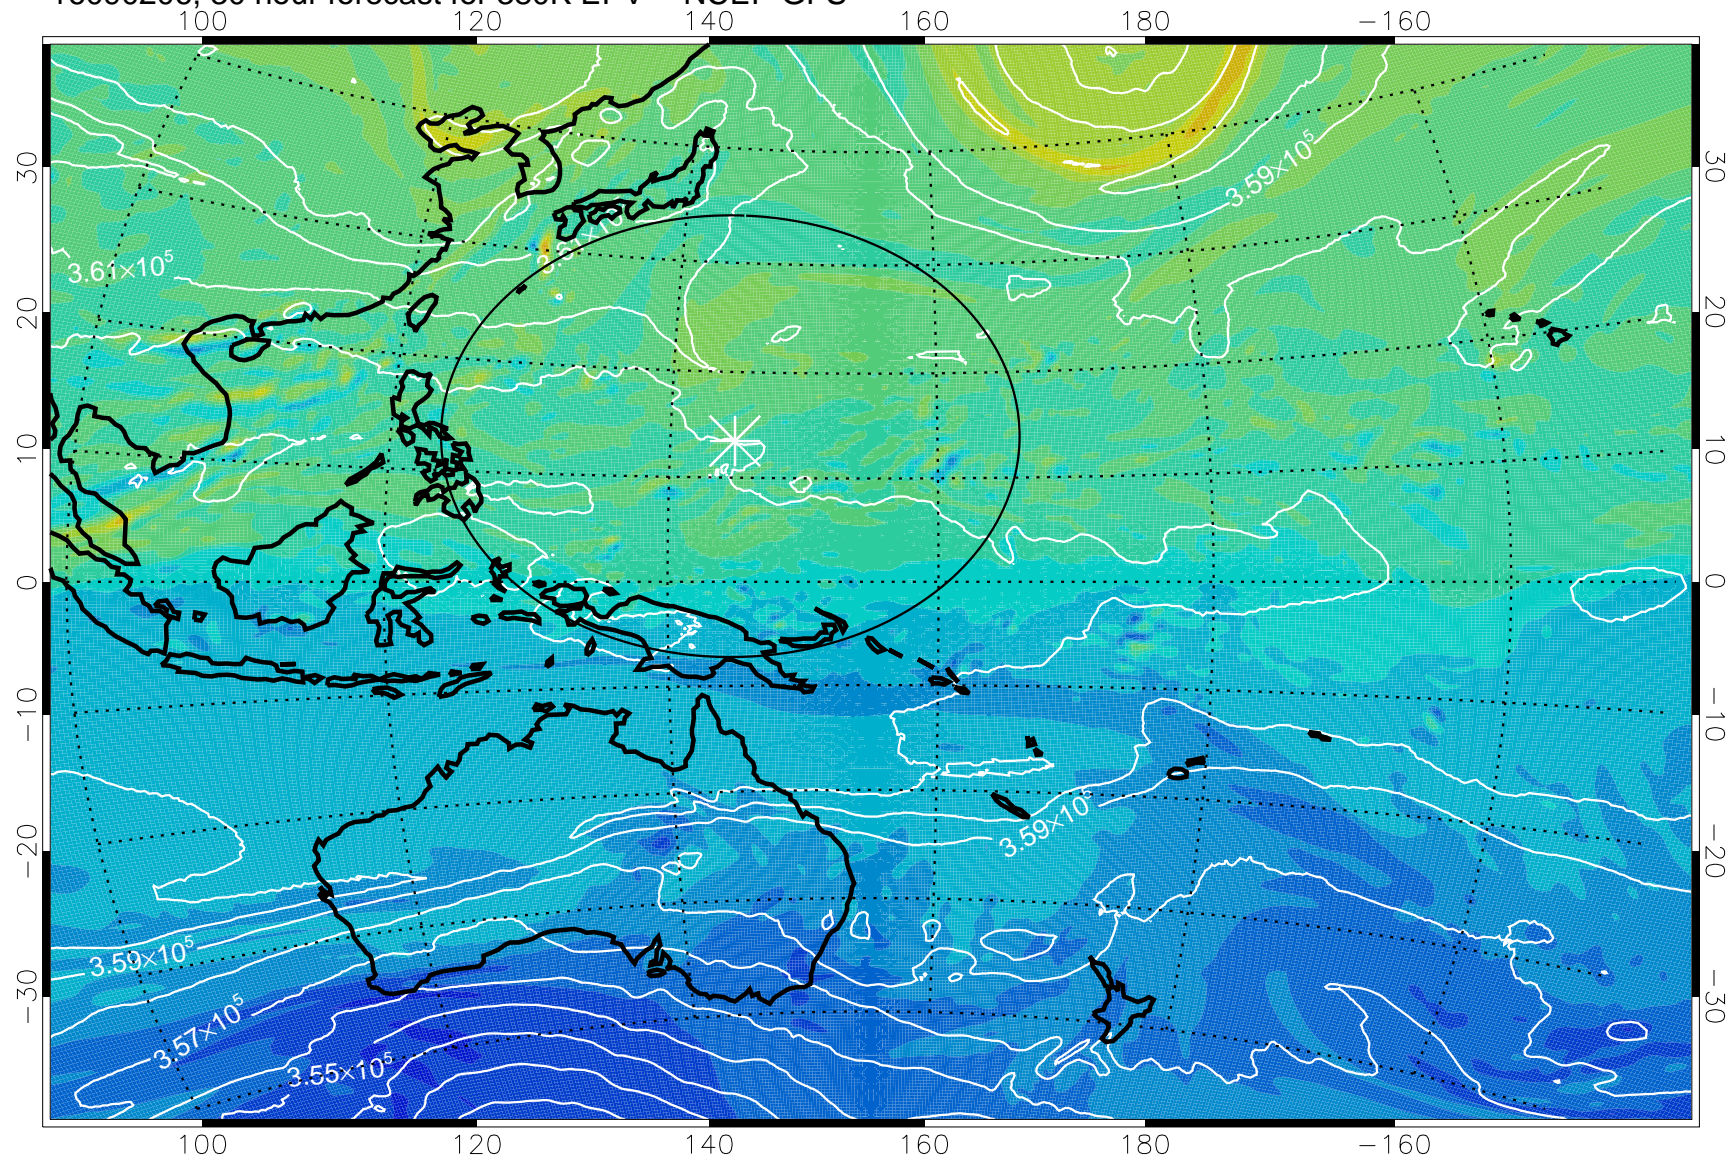

16090118, 18 hour forecast for 380K EPV -- NCEP GFS

380K Montgomery Streamfunction, white

Range ring of 2304 km

16090200, 24 hour forecast for 380K EPV -- NCEP GFS

380K Montgomery Streamfunction, white

Range ring of 2304 km

16090206, 30 hour forecast for 380K EPV -- NCEP GFS

380K Montgomery Streamfunction, white

Range ring of 2304 km

16090212, 36 hour forecast for 380K EPV -- NCEP GFS

380K Montgomery Streamfunction, white

Range ring of 2304 km

16090218, 42 hour forecast for 380K EPV -- NCEP GFS

380K Montgomery Streamfunction, white

Range ring of 2304 km

16090300, 48 hour forecast for 380K EPV -- NCEP GFS

380K Montgomery Streamfunction, white

Range ring of 2304 km

16090306, 54 hour forecast for 380K EPV -- NCEP GFS

380K Montgomery Streamfunction, white

Range ring of 2304 km

16090312, 60 hour forecast for 380K EPV -- NCEP GFS

380K Montgomery Streamfunction, white

Range ring of 2304 km