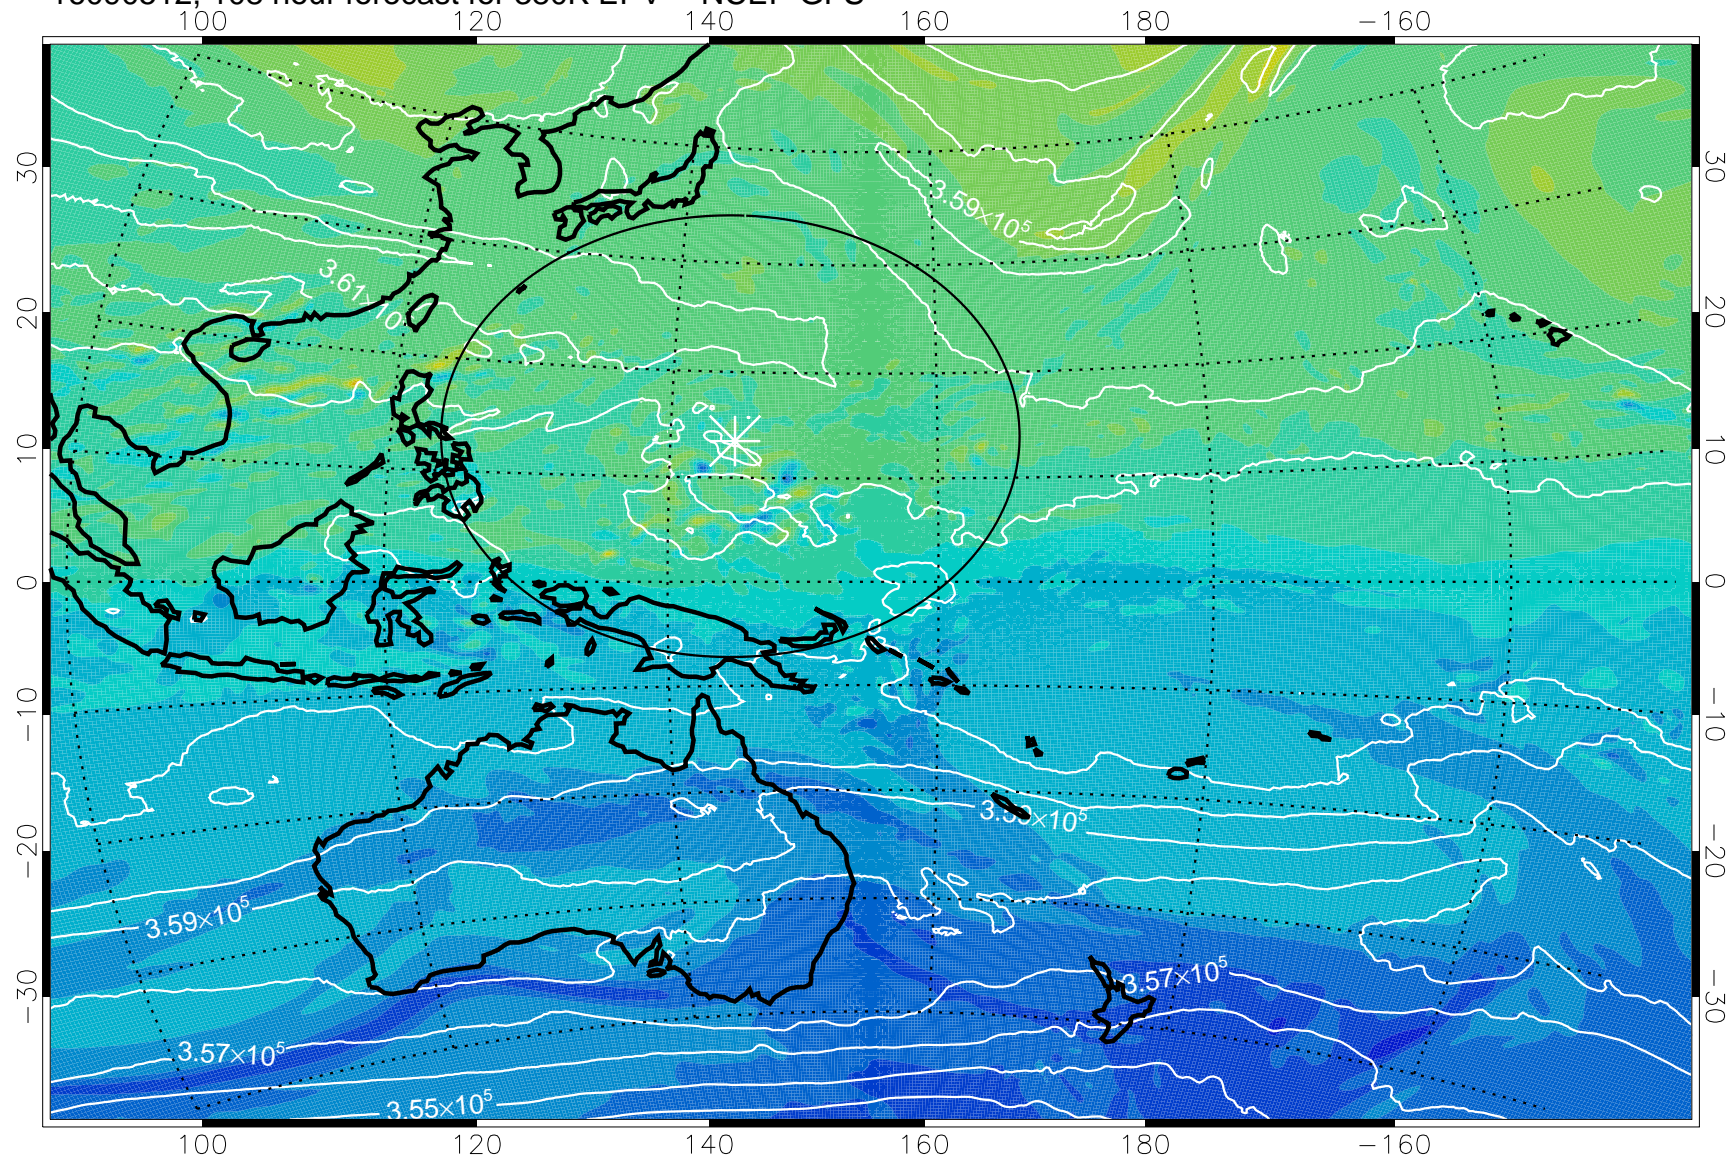

16090406, 78 hour forecast for 380K EPV -- NCEP GFS

380K Montgomery Streamfunction, white

Range ring of 2304 km

16090412, 84 hour forecast for 380K EPV -- NCEP GFS

380K Montgomery Streamfunction, white

Range ring of 2304 km

16090418, 90 hour forecast for 380K EPV -- NCEP GFS

380K Montgomery Streamfunction, white

Range ring of 2304 km

16090500, 96 hour forecast for 380K EPV -- NCEP GFS

380K Montgomery Streamfunction, white

Range ring of 2304 km

16090506, 102 hour forecast for 380K EPV -- NCEP GFS

16090512, 108 hour forecast for 380K EPV -- NCEP GFS

380K Montgomery Streamfunction, white

Range ring of 2304 km

16090518, 114 hour forecast for 380K EPV -- NCEP GFS

16090600, 120 hour forecast for 380K EPV -- NCEP GFS

380K Montgomery Streamfunction, white

Range ring of 2304 km