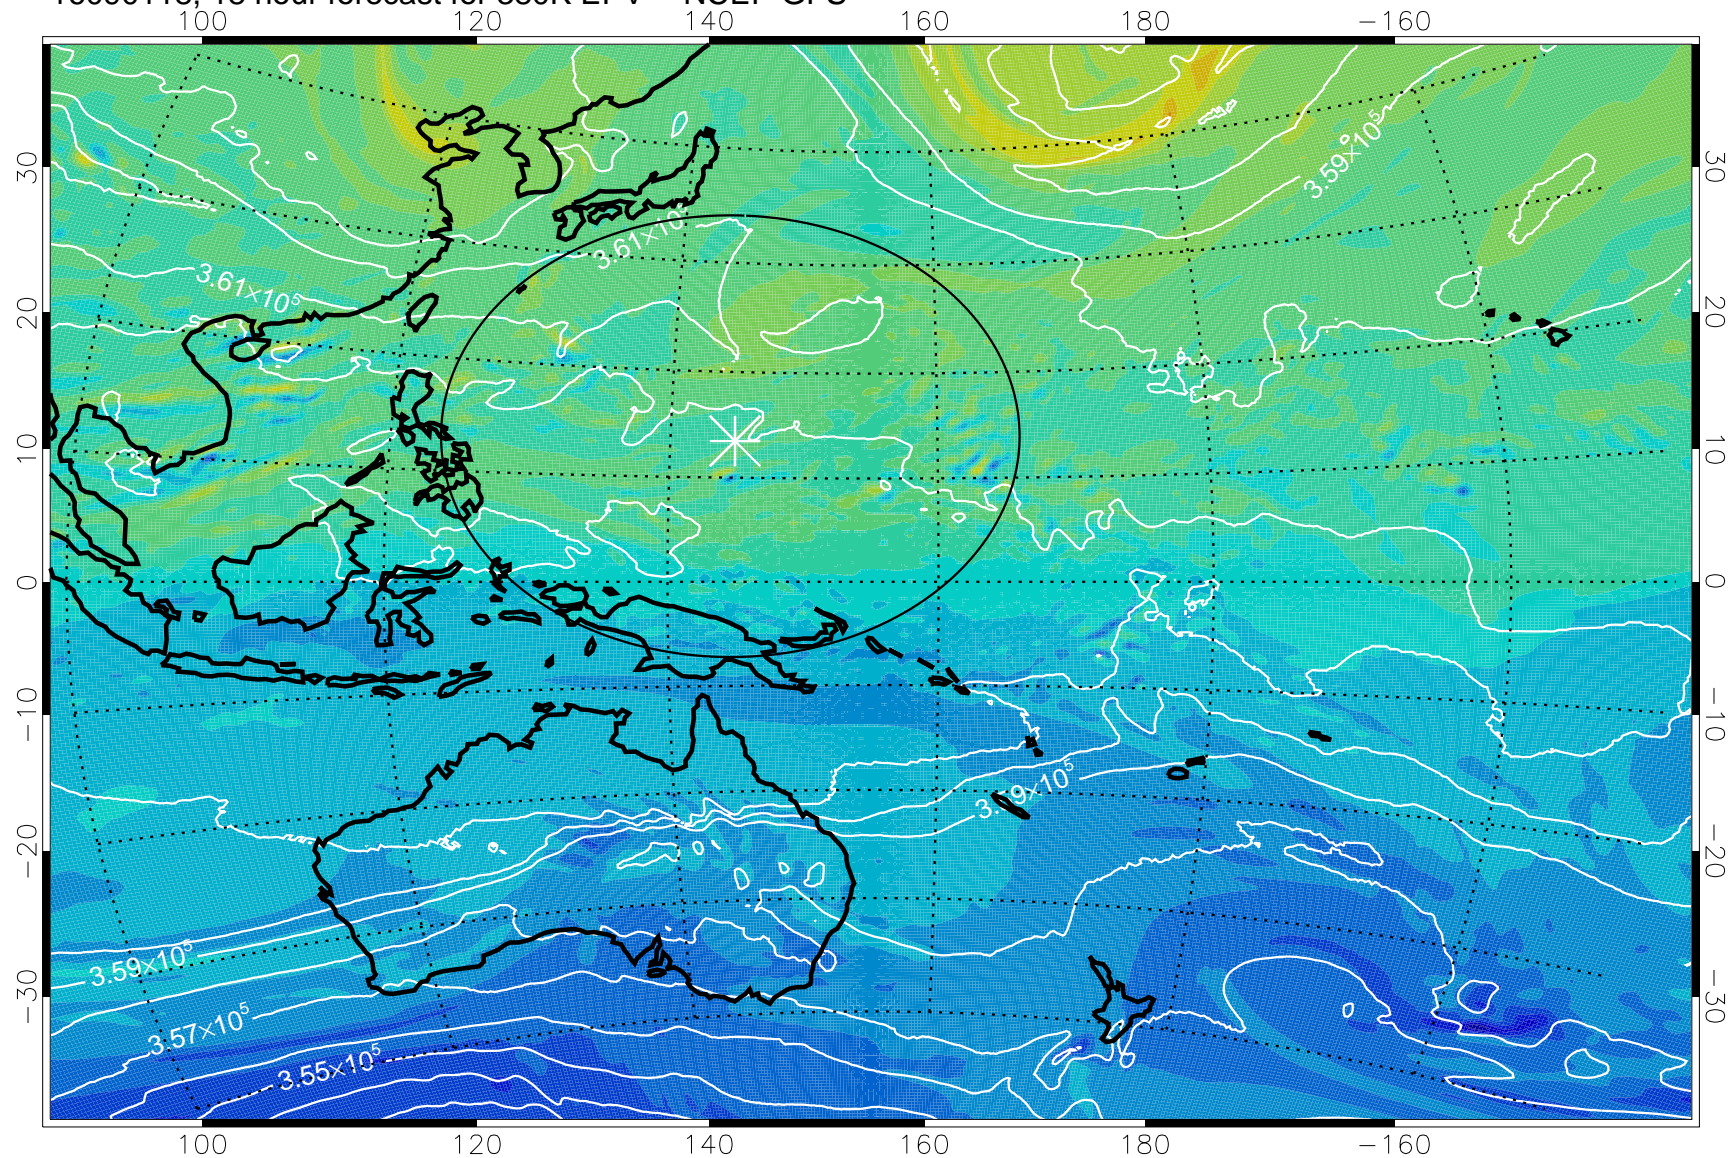

16090106, 6 hour forecast for 380K EPV -- NCEP GFS

380K Montgomery Streamfunction, white

Range ring of 2304 km

16090112, 12 hour forecast for 380K EPV -- NCEP GFS

380K Montgomery Streamfunction, white

Range ring of 2304 km

16090118, 18 hour forecast for 380K EPV -- NCEP GFS

380K Montgomery Streamfunction, white

Range ring of 2304 km

16090200, 24 hour forecast for 380K EPV -- NCEP GFS

380K Montgomery Streamfunction, white

Range ring of 2304 km

16090206, 30 hour forecast for 380K EPV -- NCEP GFS

380K Montgomery Streamfunction, white

Range ring of 2304 km

16090212, 36 hour forecast for 380K EPV -- NCEP GFS

380K Montgomery Streamfunction, white

Range ring of 2304 km

16090218, 42 hour forecast for 380K EPV -- NCEP GFS

380K Montgomery Streamfunction, white

Range ring of 2304 km

16090300, 48 hour forecast for 380K EPV -- NCEP GFS

380K Montgomery Streamfunction, white

Range ring of 2304 km