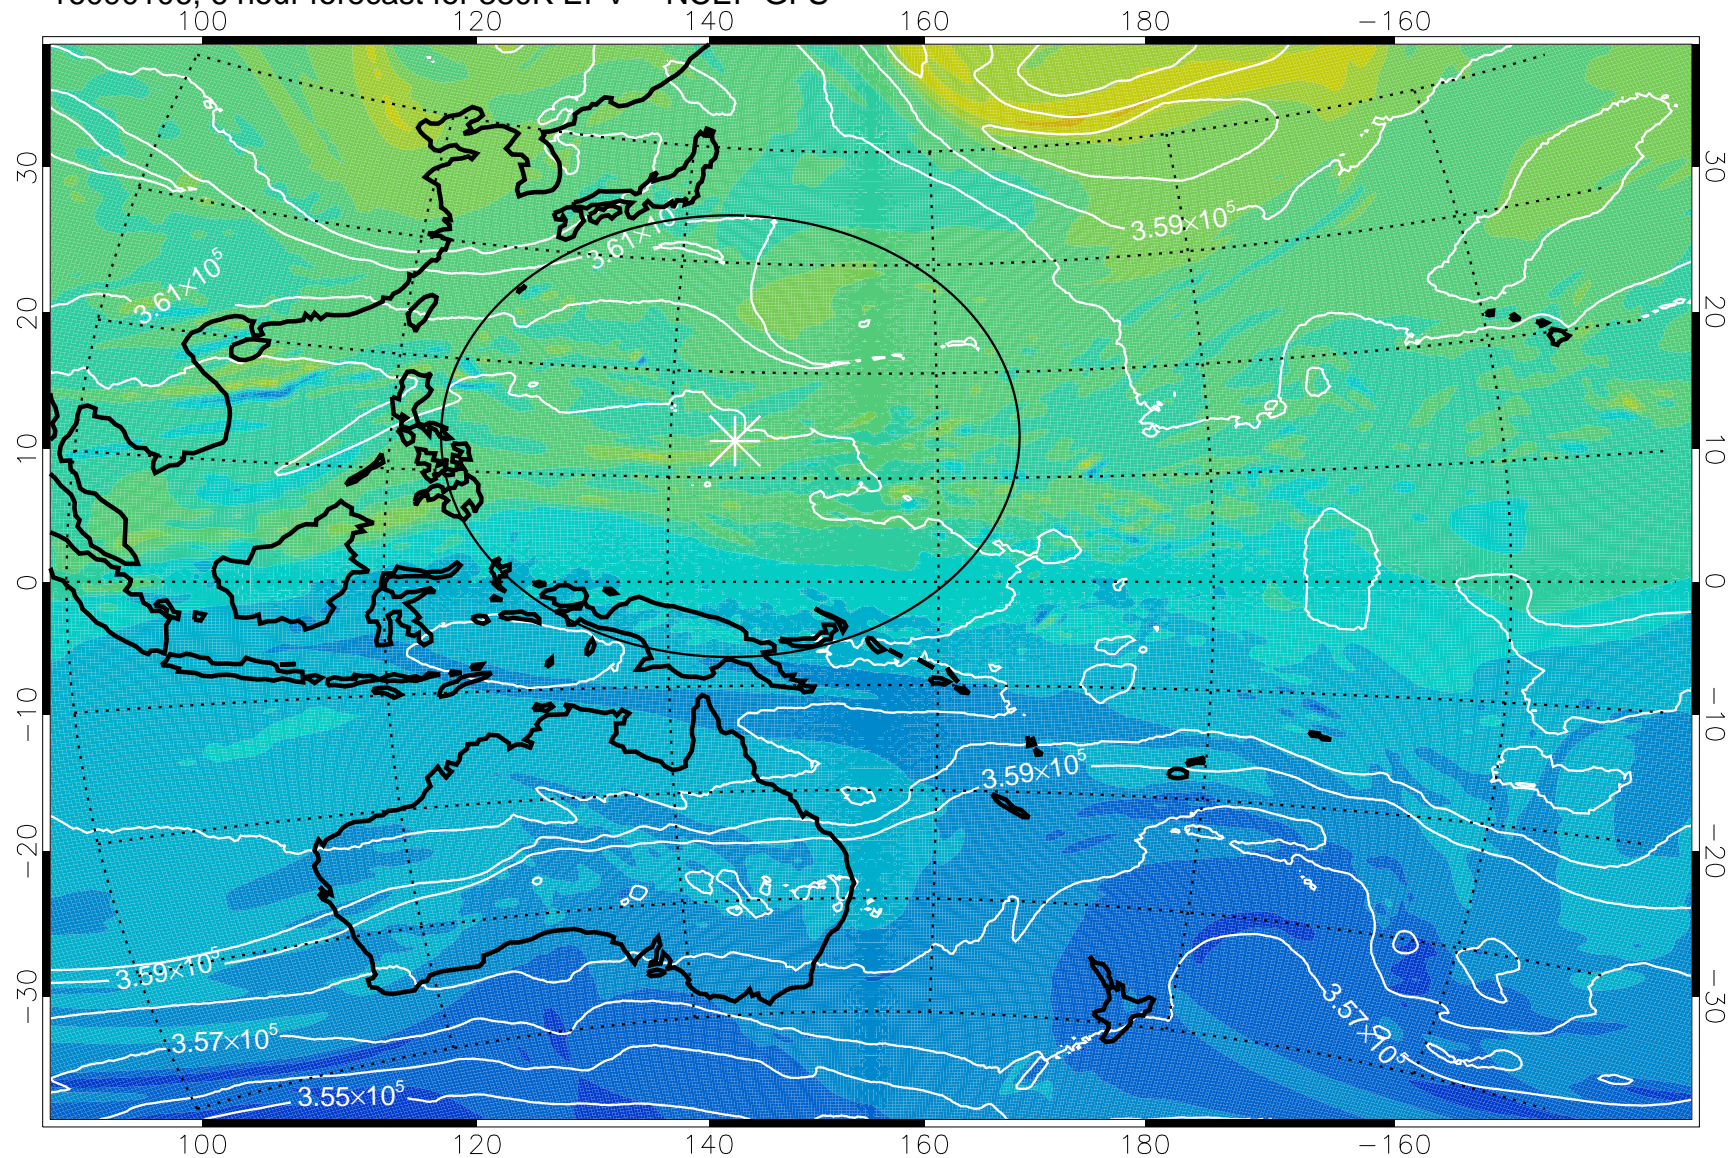

16090106, 6 hour forecast for 380K EPV -- NCEP GFS

380K Montgomery Streamfunction, white

Range ring of 2304 km

16090112, 12 hour forecast for 380K EPV -- NCEP GFS

380K Montgomery Streamfunction, white

Range ring of 2304 km

16090118, 18 hour forecast for 380K EPV -- NCEP GFS

380K Montgomery Streamfunction, white

Range ring of 2304 km

16090200, 24 hour forecast for 380K EPV -- NCEP GFS

380K Montgomery Streamfunction, white

Range ring of 2304 km

16090206, 30 hour forecast for 380K EPV -- NCEP GFS

380K Montgomery Streamfunction, white

Range ring of 2304 km

16090212, 36 hour forecast for 380K EPV -- NCEP GFS

380K Montgomery Streamfunction, white

Range ring of 2304 km

16090218, 42 hour forecast for 380K EPV -- NCEP GFS

380K Montgomery Streamfunction, white

Range ring of 2304 km

16090300, 48 hour forecast for 380K EPV -- NCEP GFS

380K Montgomery Streamfunction, white

Range ring of 2304 km