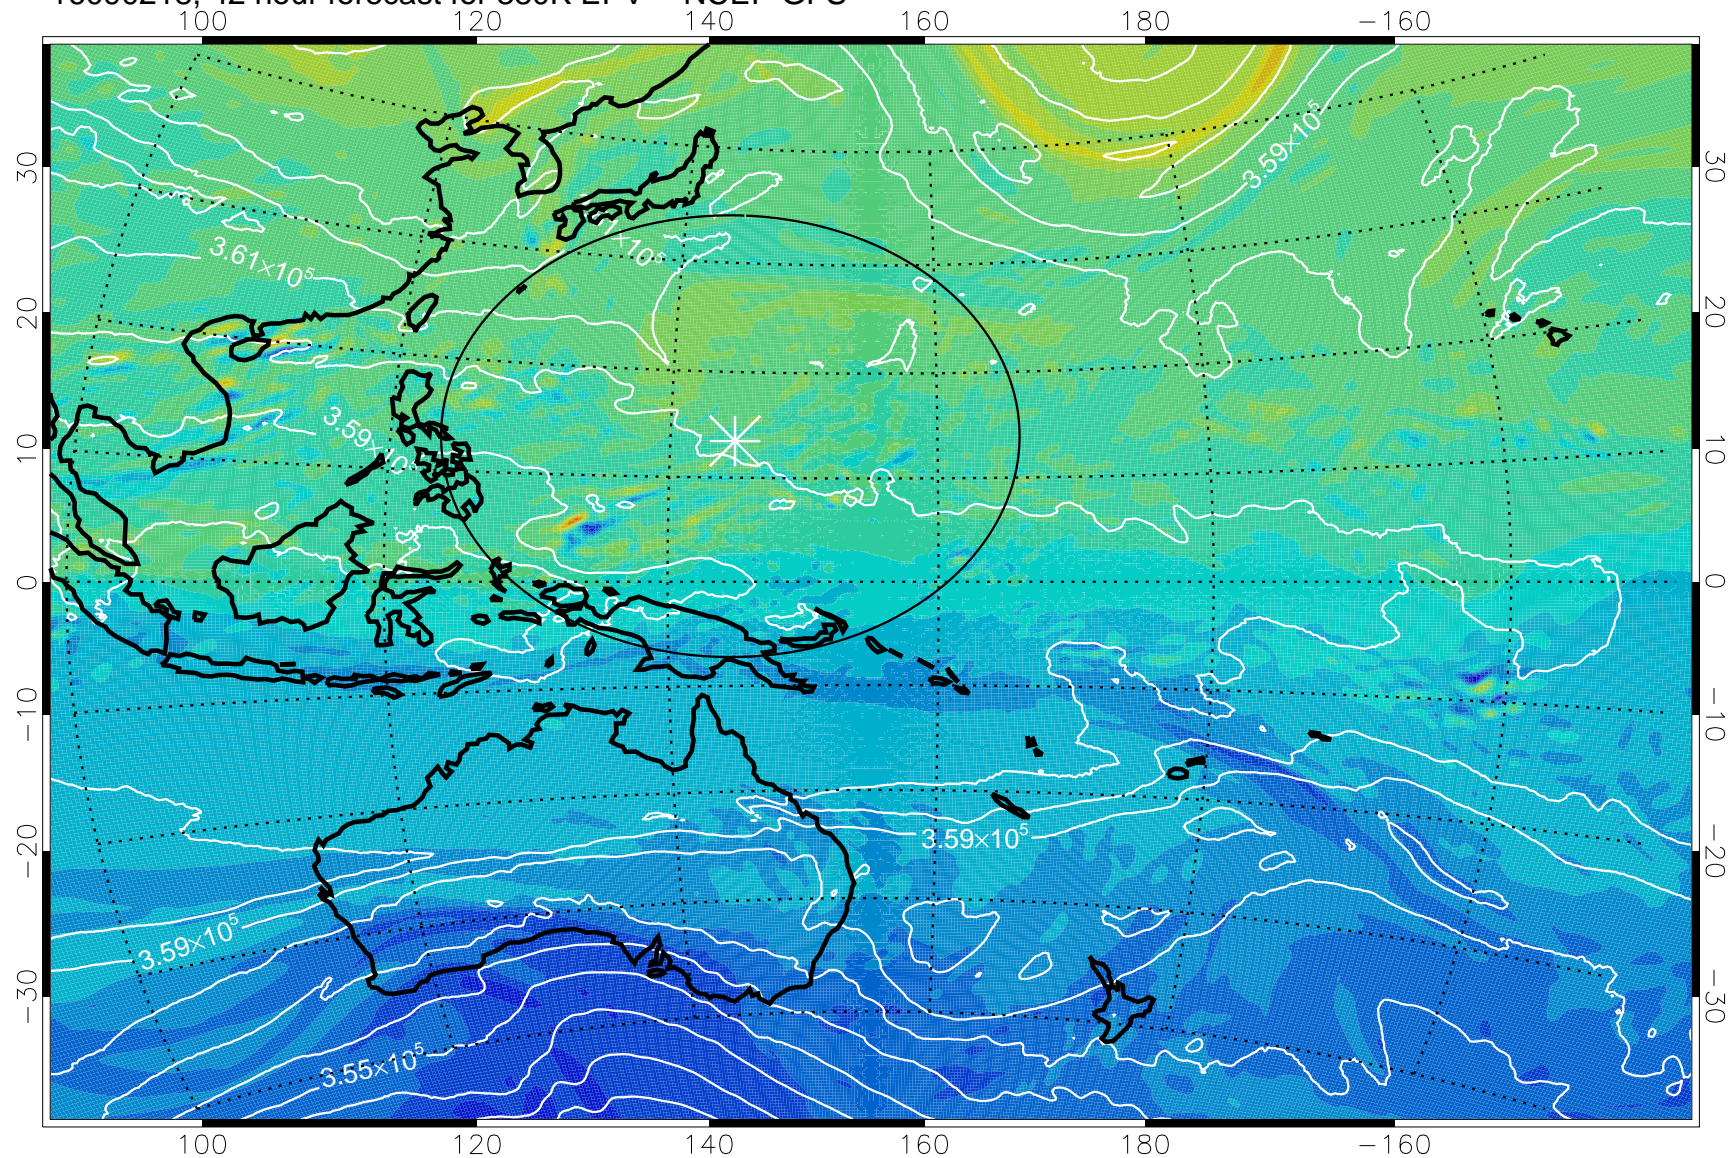

16090206, 30 hour forecast for 380K EPV -- NCEP GFS

380K Montgomery Streamfunction, white

Range ring of 2304 km

16090212, 36 hour forecast for 380K EPV -- NCEP GFS

380K Montgomery Streamfunction, white

Range ring of 2304 km

16090218, 42 hour forecast for 380K EPV -- NCEP GFS

380K Montgomery Streamfunction, white

Range ring of 2304 km

16090300, 48 hour forecast for 380K EPV -- NCEP GFS

380K Montgomery Streamfunction, white

Range ring of 2304 km

16090306, 54 hour forecast for 380K EPV -- NCEP GFS

380K Montgomery Streamfunction, white

Range ring of 2304 km

16090312, 60 hour forecast for 380K EPV -- NCEP GFS

380K Montgomery Streamfunction, white

Range ring of 2304 km

16090318, 66 hour forecast for 380K EPV -- NCEP GFS

380K Montgomery Streamfunction, white

Range ring of 2304 km

16090400, 72 hour forecast for 380K EPV -- NCEP GFS

380K Montgomery Streamfunction, white

Range ring of 2304 km