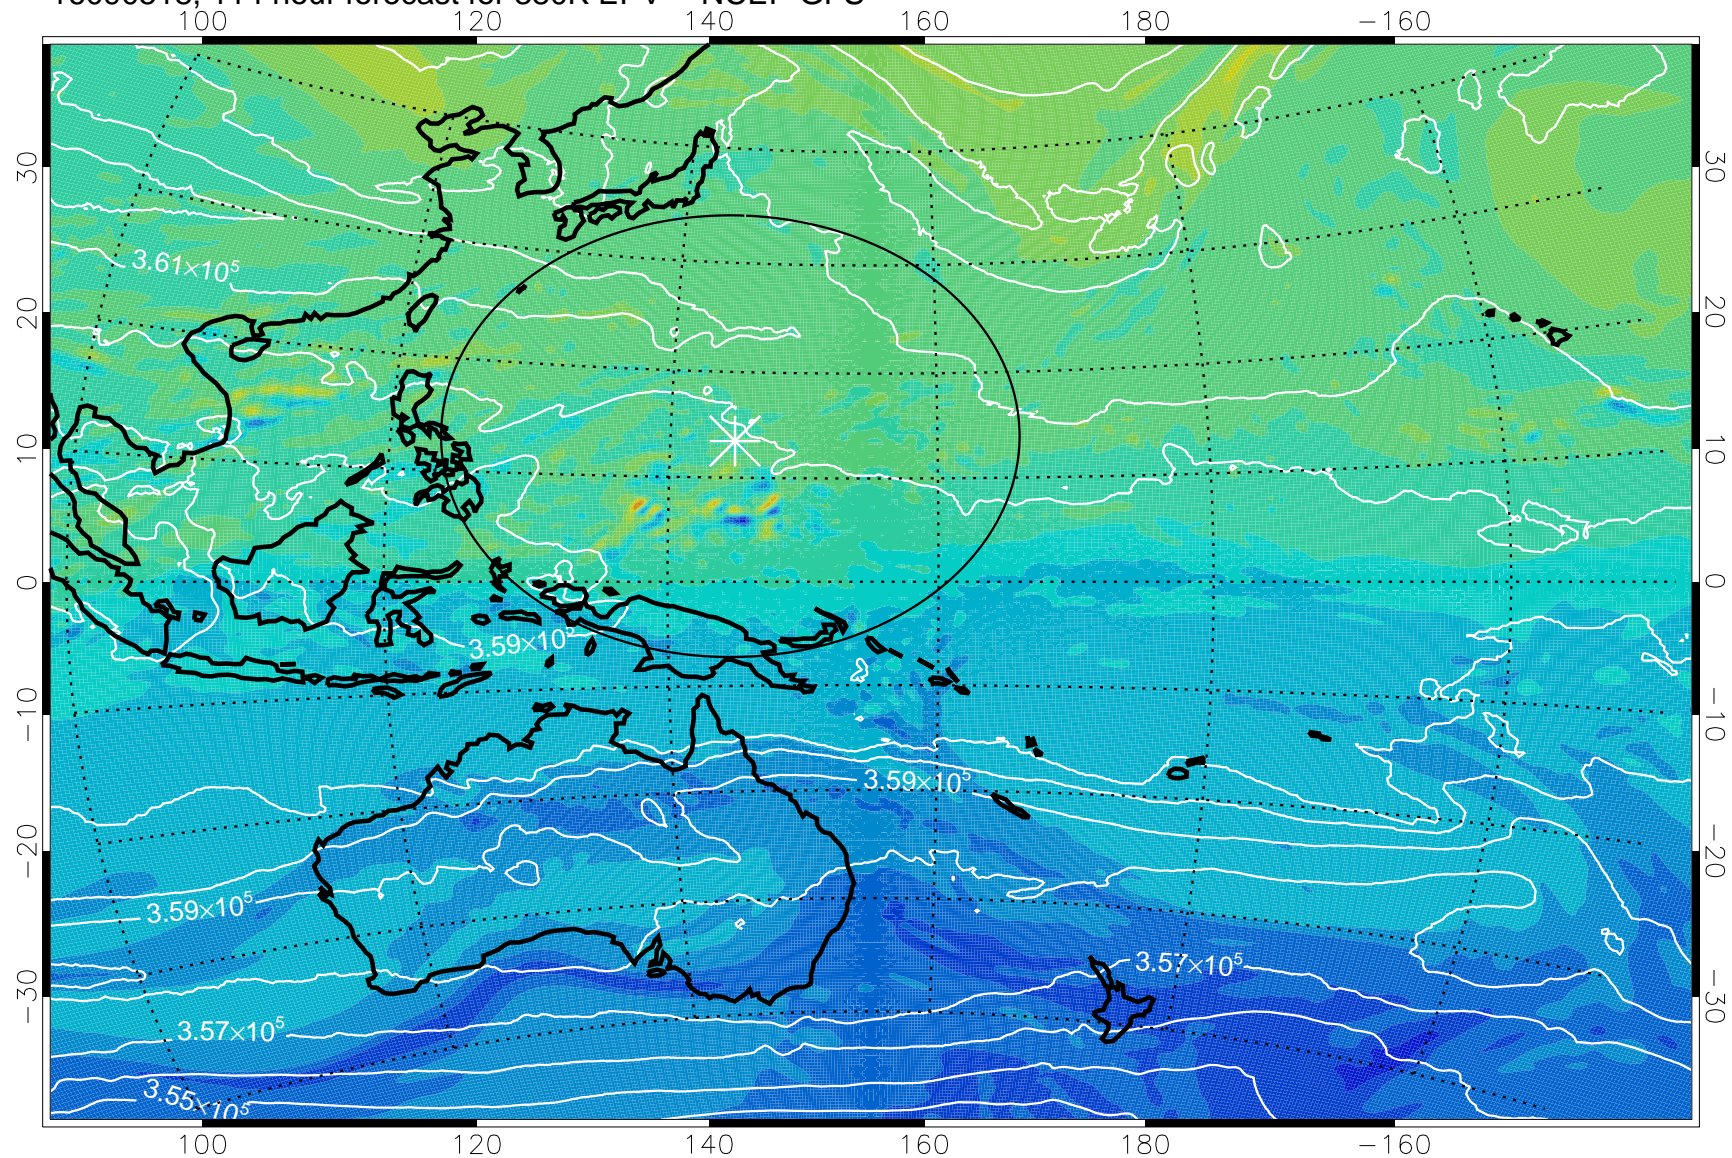

16090418, 90 hour forecast for 380K EPV -- NCEP GFS

380K Montgomery Streamfunction, white

Range ring of 2304 km

16090500, 96 hour forecast for 380K EPV -- NCEP GFS

380K Montgomery Streamfunction, white

Range ring of 2304 km

16090506, 102 hour forecast for 380K EPV -- NCEP GFS

16090512, 108 hour forecast for 380K EPV -- NCEP GFS

380K Montgomery Streamfunction, white

Range ring of 2304 km

16090518, 114 hour forecast for 380K EPV -- NCEP GFS

16090600, 120 hour forecast for 380K EPV -- NCEP GFS

380K Montgomery Streamfunction, white

Range ring of 2304 km