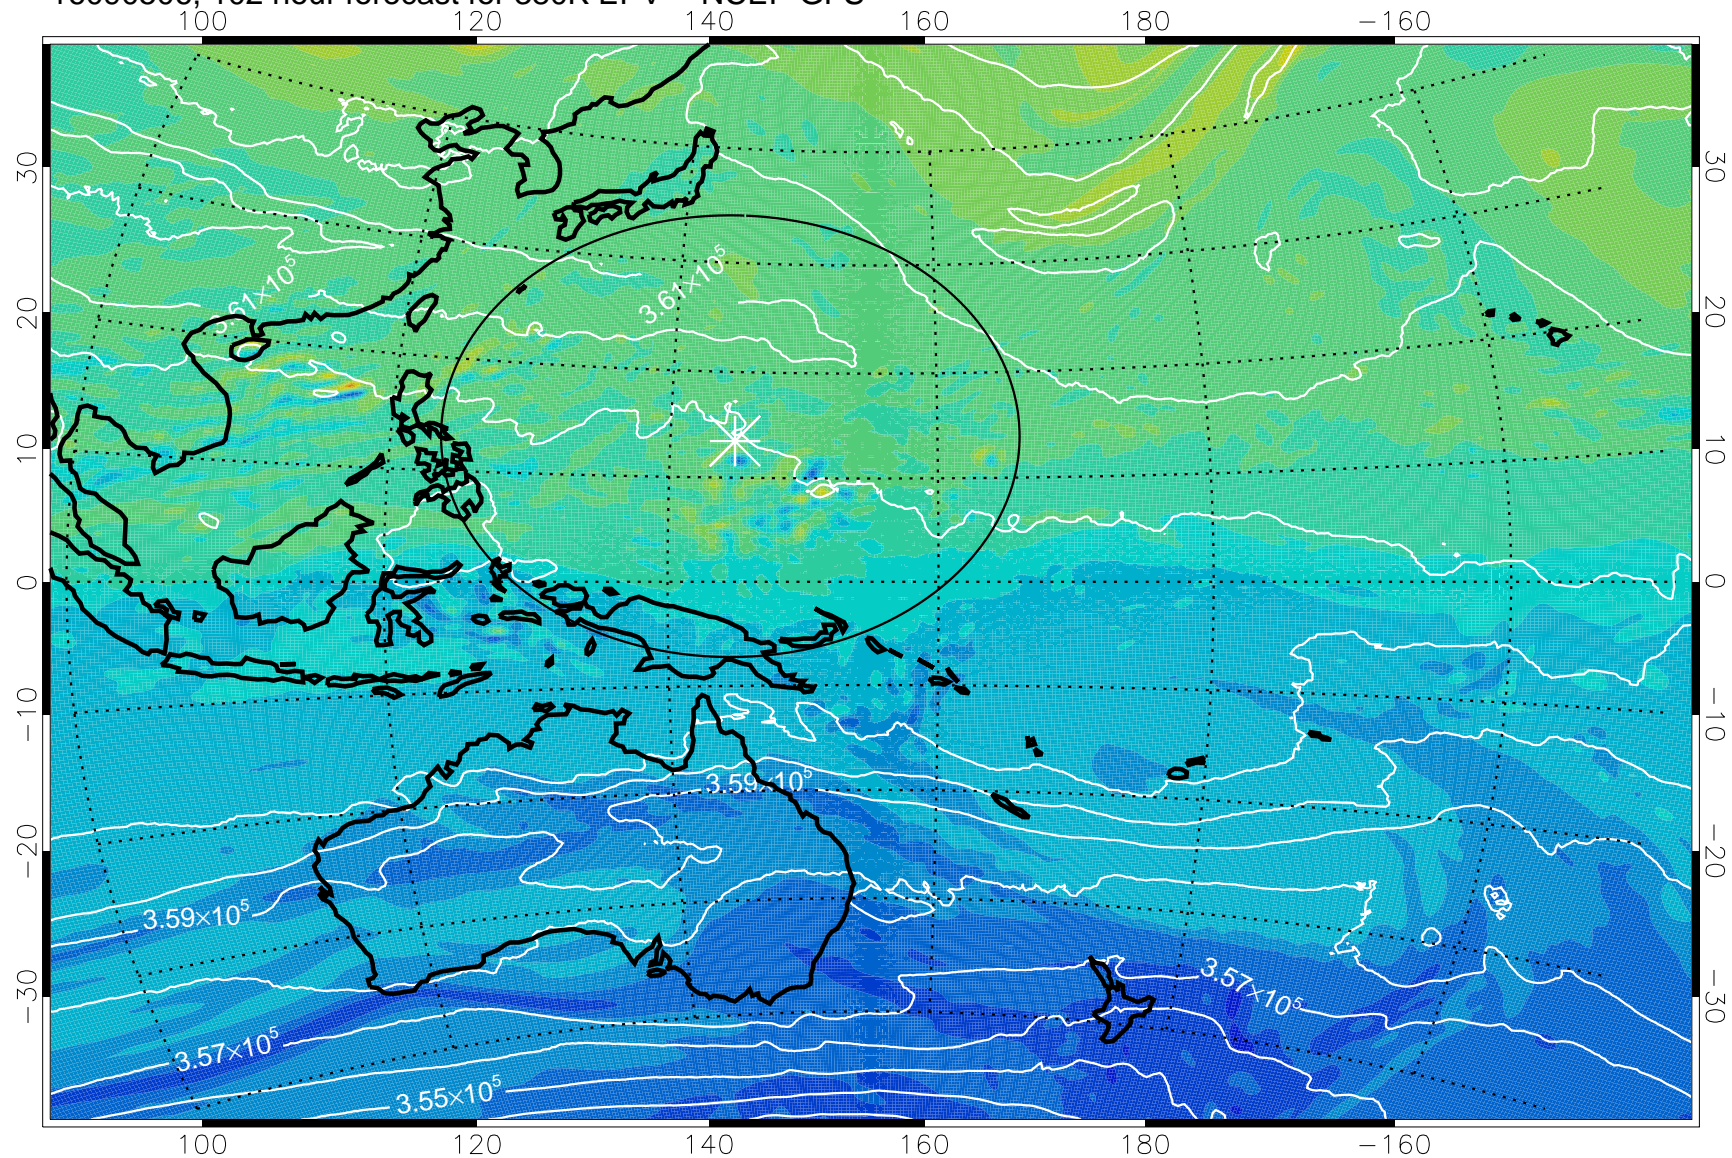

16090406, 78 hour forecast for 380K EPV -- NCEP GFS

380K Montgomery Streamfunction, white

Range ring of 2304 km

16090412, 84 hour forecast for 380K EPV -- NCEP GFS

380K Montgomery Streamfunction, white

Range ring of 2304 km

16090418, 90 hour forecast for 380K EPV -- NCEP GFS

380K Montgomery Streamfunction, white

Range ring of 2304 km

16090500, 96 hour forecast for 380K EPV -- NCEP GFS

380K Montgomery Streamfunction, white

Range ring of 2304 km

16090506, 102 hour forecast for 380K EPV -- NCEP GFS

16090512, 108 hour forecast for 380K EPV -- NCEP GFS

380K Montgomery Streamfunction, white

Range ring of 2304 km

16090518, 114 hour forecast for 380K EPV -- NCEP GFS

16090600, 120 hour forecast for 380K EPV -- NCEP GFS

380K Montgomery Streamfunction, white

Range ring of 2304 km