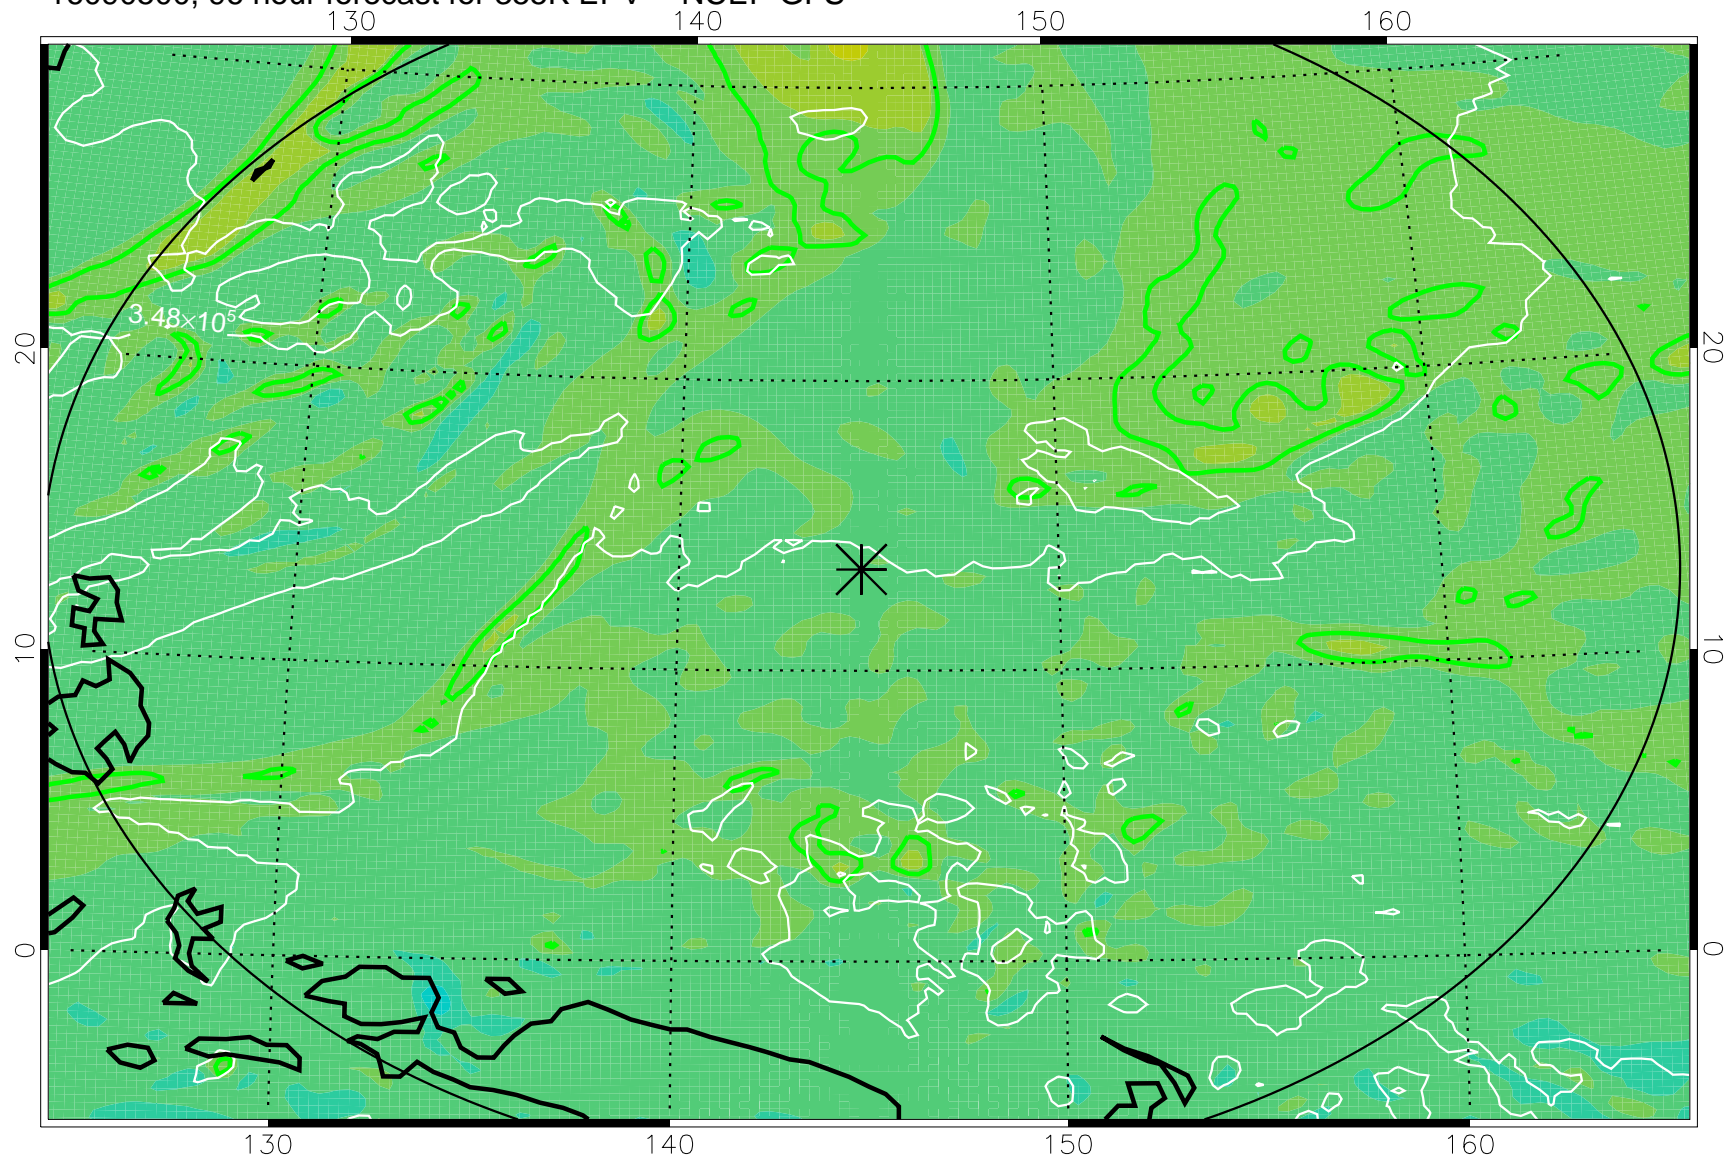

16090318, 66 hour forecast for 355K EPV -- NCEP GFS

355K Montgomery Streamfunction, white  
EPV Tropopause (2 PVU) Position  
Range ring of 2304 km

16090400, 72 hour forecast for 355K EPV -- NCEP GFS

355K Montgomery Streamfunction, white  
EPV Tropopause (2 PVU) Position  
Range ring of 2304 km

16090406, 78 hour forecast for 355K EPV -- NCEP GFS

355K Montgomery Streamfunction, white  
EPV Tropopause (2 PVU) Position  
Range ring of 2304 km

16090412, 84 hour forecast for 355K EPV -- NCEP GFS

355K Montgomery Streamfunction, white  
EPV Tropopause (2 PVU) Position  
Range ring of 2304 km

16090418, 90 hour forecast for 355K EPV -- NCEP GFS

355K Montgomery Streamfunction, white  
EPV Tropopause (2 PVU) Position  
Range ring of 2304 km

16090500, 96 hour forecast for 355K EPV -- NCEP GFS

355K Montgomery Streamfunction, white  
EPV Tropopause (2 PVU) Position  
Range ring of 2304 km

16090506, 102 hour forecast for 355K EPV -- NCEP GFS

355K Montgomery Streamfunction, white  
EPV Tropopause (2 PVU) Position  
Range ring of 2304 km

16090512, 108 hour forecast for 355K EPV -- NCEP GFS

355K Montgomery Streamfunction, white  
EPV Tropopause (2 PVU) Position  
Range ring of 2304 km