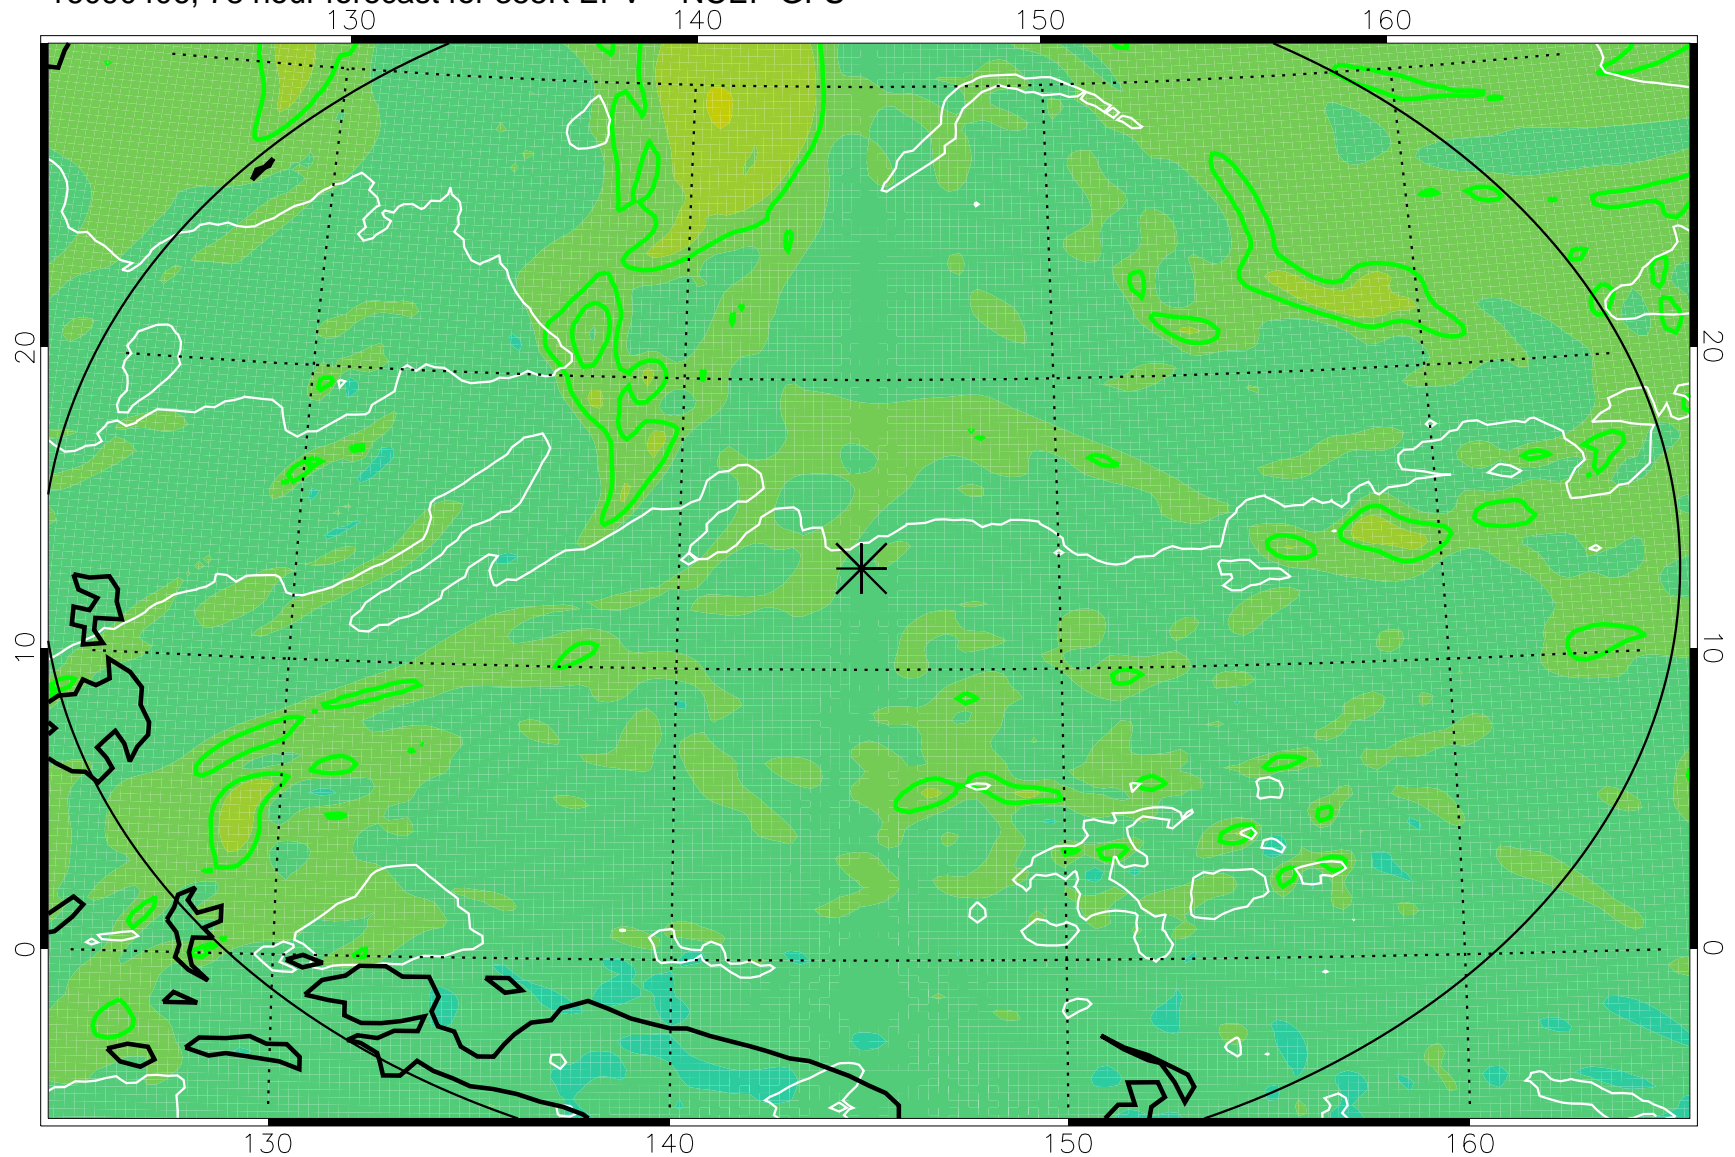

16090306, 54 hour forecast for 355K EPV -- NCEP GFS

355K Montgomery Streamfunction, white  
EPV Tropopause (2 PVU) Position  
Range ring of 2304 km

16090312, 60 hour forecast for 355K EPV -- NCEP GFS

355K Montgomery Streamfunction, white  
EPV Tropopause (2 PVU) Position  
Range ring of 2304 km

16090318, 66 hour forecast for 355K EPV -- NCEP GFS

355K Montgomery Streamfunction, white  
EPV Tropopause (2 PVU) Position  
Range ring of 2304 km

16090400, 72 hour forecast for 355K EPV -- NCEP GFS

355K Montgomery Streamfunction, white  
EPV Tropopause (2 PVU) Position  
Range ring of 2304 km

16090406, 78 hour forecast for 355K EPV -- NCEP GFS

355K Montgomery Streamfunction, white  
EPV Tropopause (2 PVU) Position  
Range ring of 2304 km

16090412, 84 hour forecast for 355K EPV -- NCEP GFS

355K Montgomery Streamfunction, white  
EPV Tropopause (2 PVU) Position  
Range ring of 2304 km

16090418, 90 hour forecast for 355K EPV -- NCEP GFS

355K Montgomery Streamfunction, white  
EPV Tropopause (2 PVU) Position  
Range ring of 2304 km

16090500, 96 hour forecast for 355K EPV -- NCEP GFS

355K Montgomery Streamfunction, white  
EPV Tropopause (2 PVU) Position  
Range ring of 2304 km