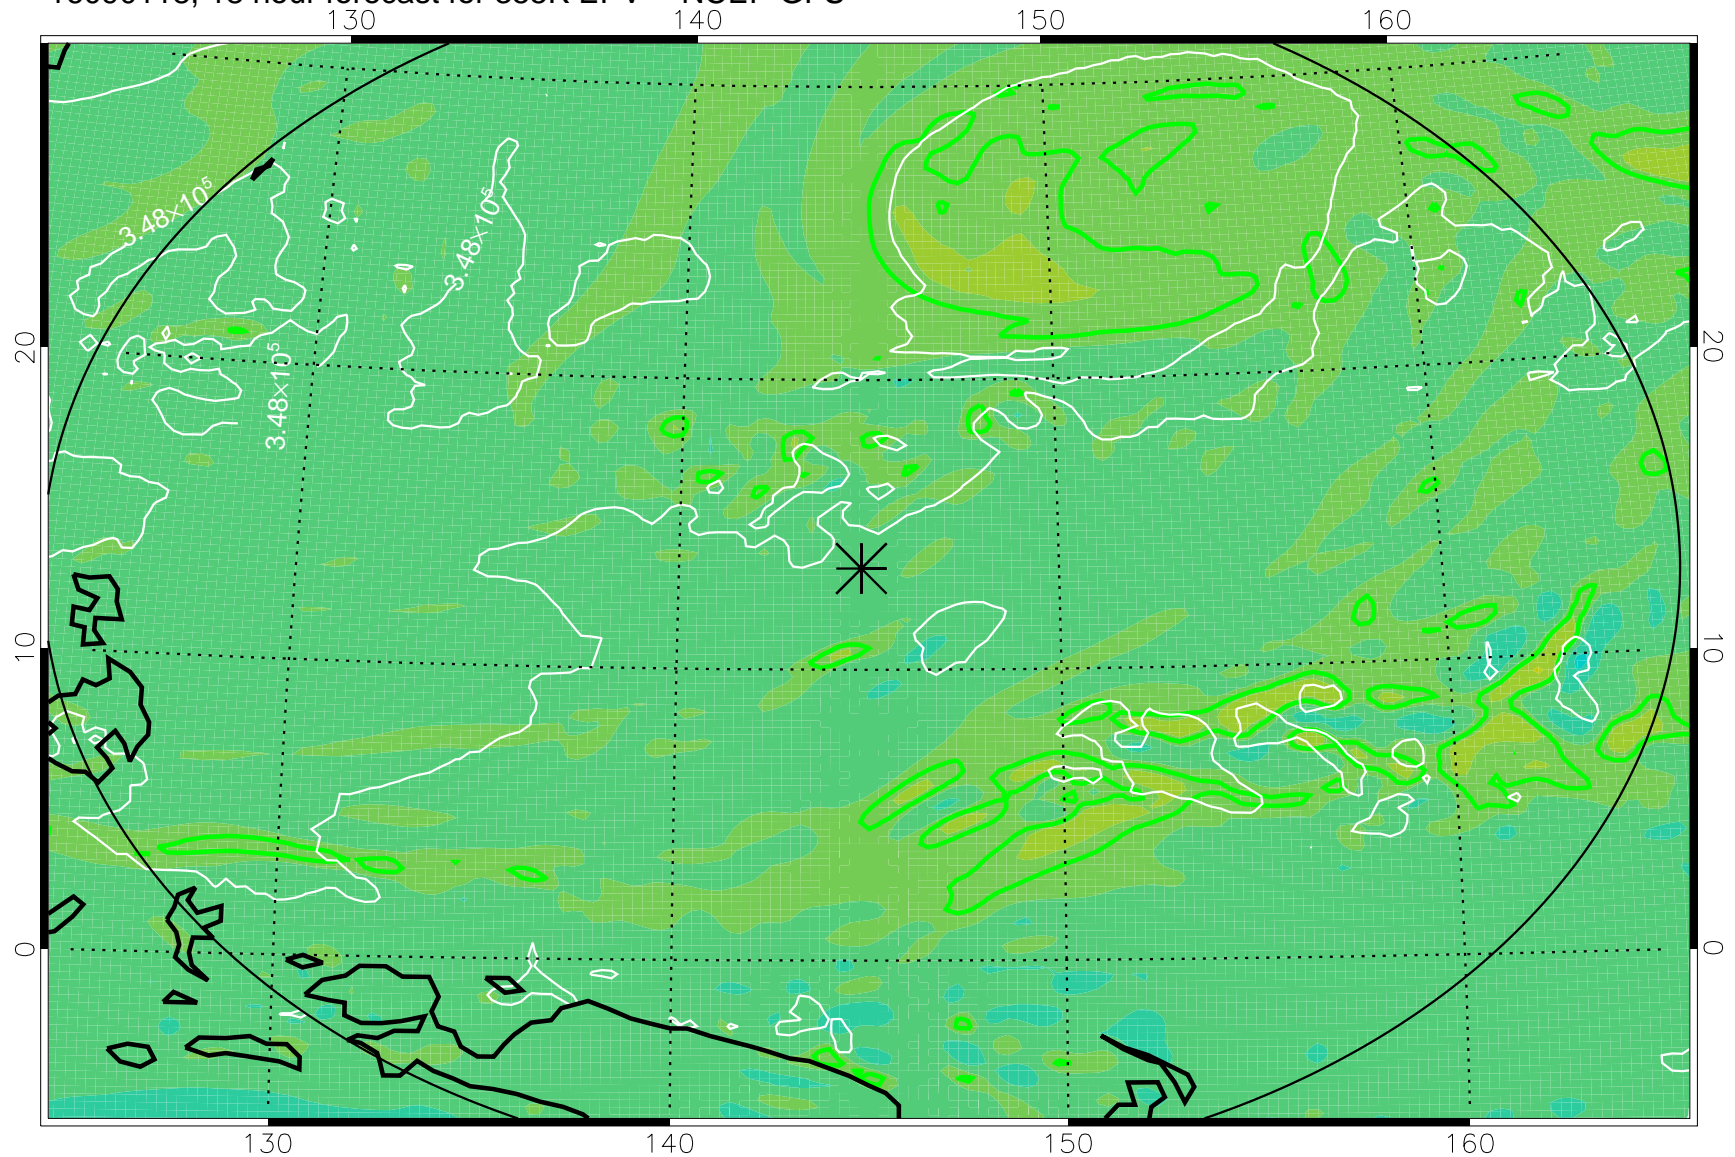

16090106, 6 hour forecast for 355K EPV -- NCEP GFS

355K Montgomery Streamfunction, white  
EPV Tropopause (2 PVU) Position  
Range ring of 2304 km

16090112, 12 hour forecast for 355K EPV -- NCEP GFS

355K Montgomery Streamfunction, white  
EPV Tropopause (2 PVU) Position  
Range ring of 2304 km

16090118, 18 hour forecast for 355K EPV -- NCEP GFS

355K Montgomery Streamfunction, white  
EPV Tropopause (2 PVU) Position  
Range ring of 2304 km

16090200, 24 hour forecast for 355K EPV -- NCEP GFS

355K Montgomery Streamfunction, white  
EPV Tropopause (2 PVU) Position  
Range ring of 2304 km

16090206, 30 hour forecast for 355K EPV -- NCEP GFS

355K Montgomery Streamfunction, white  
EPV Tropopause (2 PVU) Position  
Range ring of 2304 km

16090212, 36 hour forecast for 355K EPV -- NCEP GFS

355K Montgomery Streamfunction, white  
EPV Tropopause (2 PVU) Position  
Range ring of 2304 km

16090218, 42 hour forecast for 355K EPV -- NCEP GFS

355K Montgomery Streamfunction, white  
EPV Tropopause (2 PVU) Position  
Range ring of 2304 km

16090300, 48 hour forecast for 355K EPV -- NCEP GFS

355K Montgomery Streamfunction, white  
EPV Tropopause (2 PVU) Position  
Range ring of 2304 km