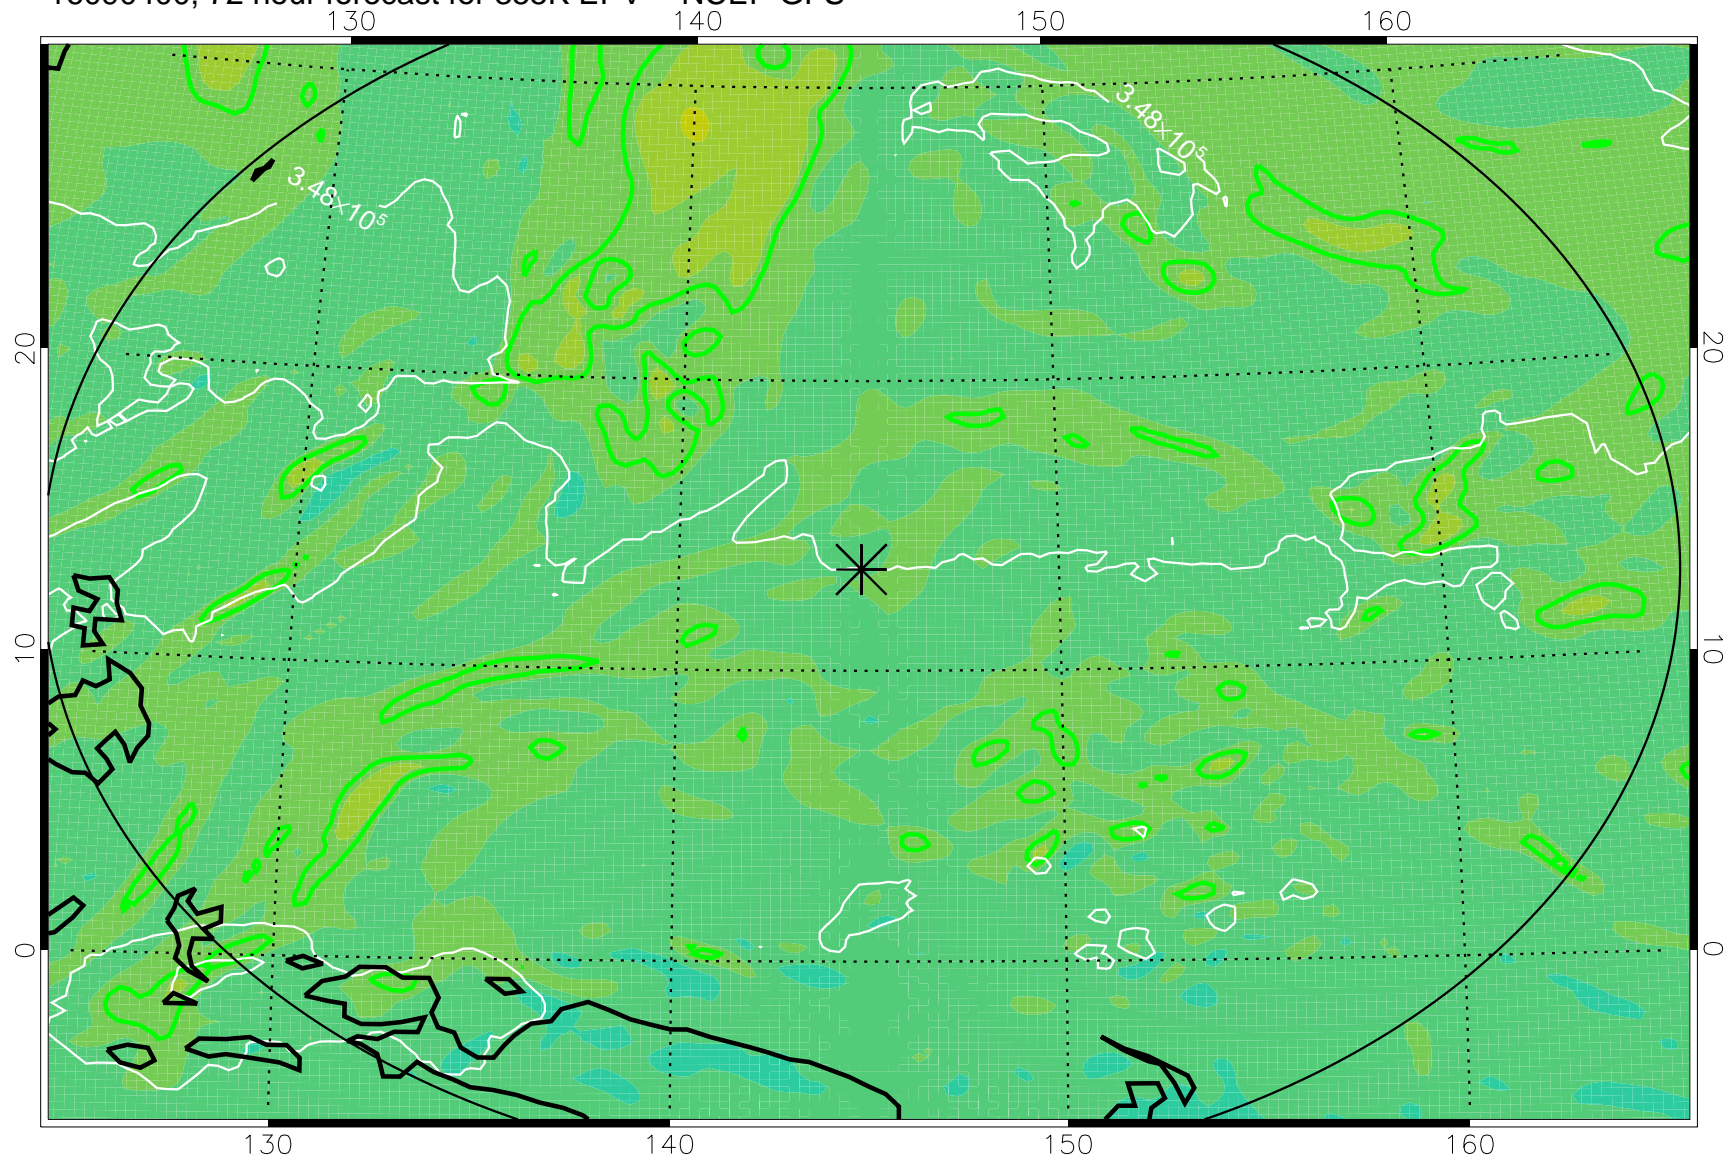

16090306, 54 hour forecast for 355K EPV -- NCEP GFS

355K Montgomery Streamfunction, white  
EPV Tropopause (2 PVU) Position  
Range ring of 2304 km

16090312, 60 hour forecast for 355K EPV -- NCEP GFS

355K Montgomery Streamfunction, white  
EPV Tropopause (2 PVU) Position  
Range ring of 2304 km

16090318, 66 hour forecast for 355K EPV -- NCEP GFS

355K Montgomery Streamfunction, white  
EPV Tropopause (2 PVU) Position  
Range ring of 2304 km

16090400, 72 hour forecast for 355K EPV -- NCEP GFS

355K Montgomery Streamfunction, white  
EPV Tropopause (2 PVU) Position  
Range ring of 2304 km

16090406, 78 hour forecast for 355K EPV -- NCEP GFS

355K Montgomery Streamfunction, white  
EPV Tropopause (2 PVU) Position  
Range ring of 2304 km

16090412, 84 hour forecast for 355K EPV -- NCEP GFS

355K Montgomery Streamfunction, white  
EPV Tropopause (2 PVU) Position  
Range ring of 2304 km

16090418, 90 hour forecast for 355K EPV -- NCEP GFS

355K Montgomery Streamfunction, white  
EPV Tropopause (2 PVU) Position  
Range ring of 2304 km

16090500, 96 hour forecast for 355K EPV -- NCEP GFS

355K Montgomery Streamfunction, white  
EPV Tropopause (2 PVU) Position  
Range ring of 2304 km