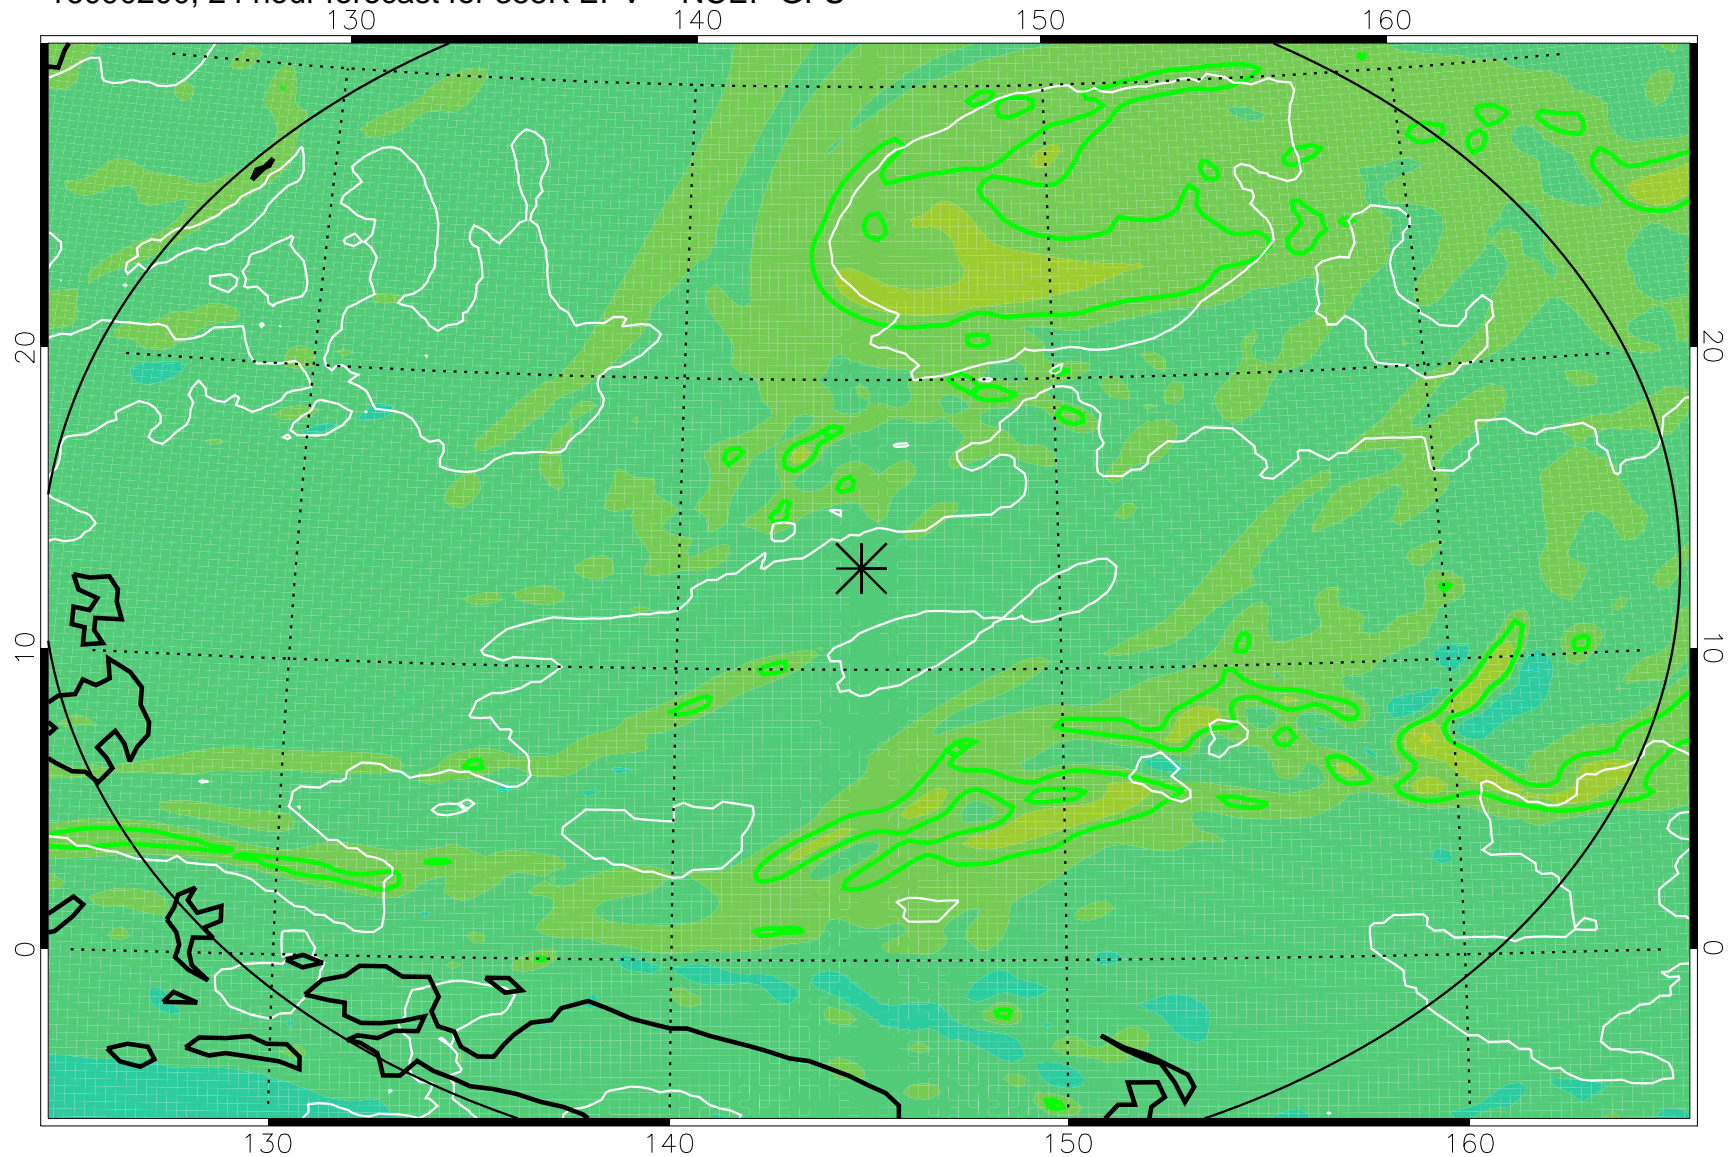

16090106, 6 hour forecast for 355K EPV -- NCEP GFS

355K Montgomery Streamfunction, white  
EPV Tropopause (2 PVU) Position  
Range ring of 2304 km

16090112, 12 hour forecast for 355K EPV -- NCEP GFS

355K Montgomery Streamfunction, white  
EPV Tropopause (2 PVU) Position  
Range ring of 2304 km

16090118, 18 hour forecast for 355K EPV -- NCEP GFS

355K Montgomery Streamfunction, white  
EPV Tropopause (2 PVU) Position  
Range ring of 2304 km

16090200, 24 hour forecast for 355K EPV -- NCEP GFS

355K Montgomery Streamfunction, white  
EPV Tropopause (2 PVU) Position  
Range ring of 2304 km

16090206, 30 hour forecast for 355K EPV -- NCEP GFS

355K Montgomery Streamfunction, white  
EPV Tropopause (2 PVU) Position  
Range ring of 2304 km

16090212, 36 hour forecast for 355K EPV -- NCEP GFS

355K Montgomery Streamfunction, white  
EPV Tropopause (2 PVU) Position  
Range ring of 2304 km

16090218, 42 hour forecast for 355K EPV -- NCEP GFS

355K Montgomery Streamfunction, white  
EPV Tropopause (2 PVU) Position  
Range ring of 2304 km

16090300, 48 hour forecast for 355K EPV -- NCEP GFS

355K Montgomery Streamfunction, white  
EPV Tropopause (2 PVU) Position  
Range ring of 2304 km