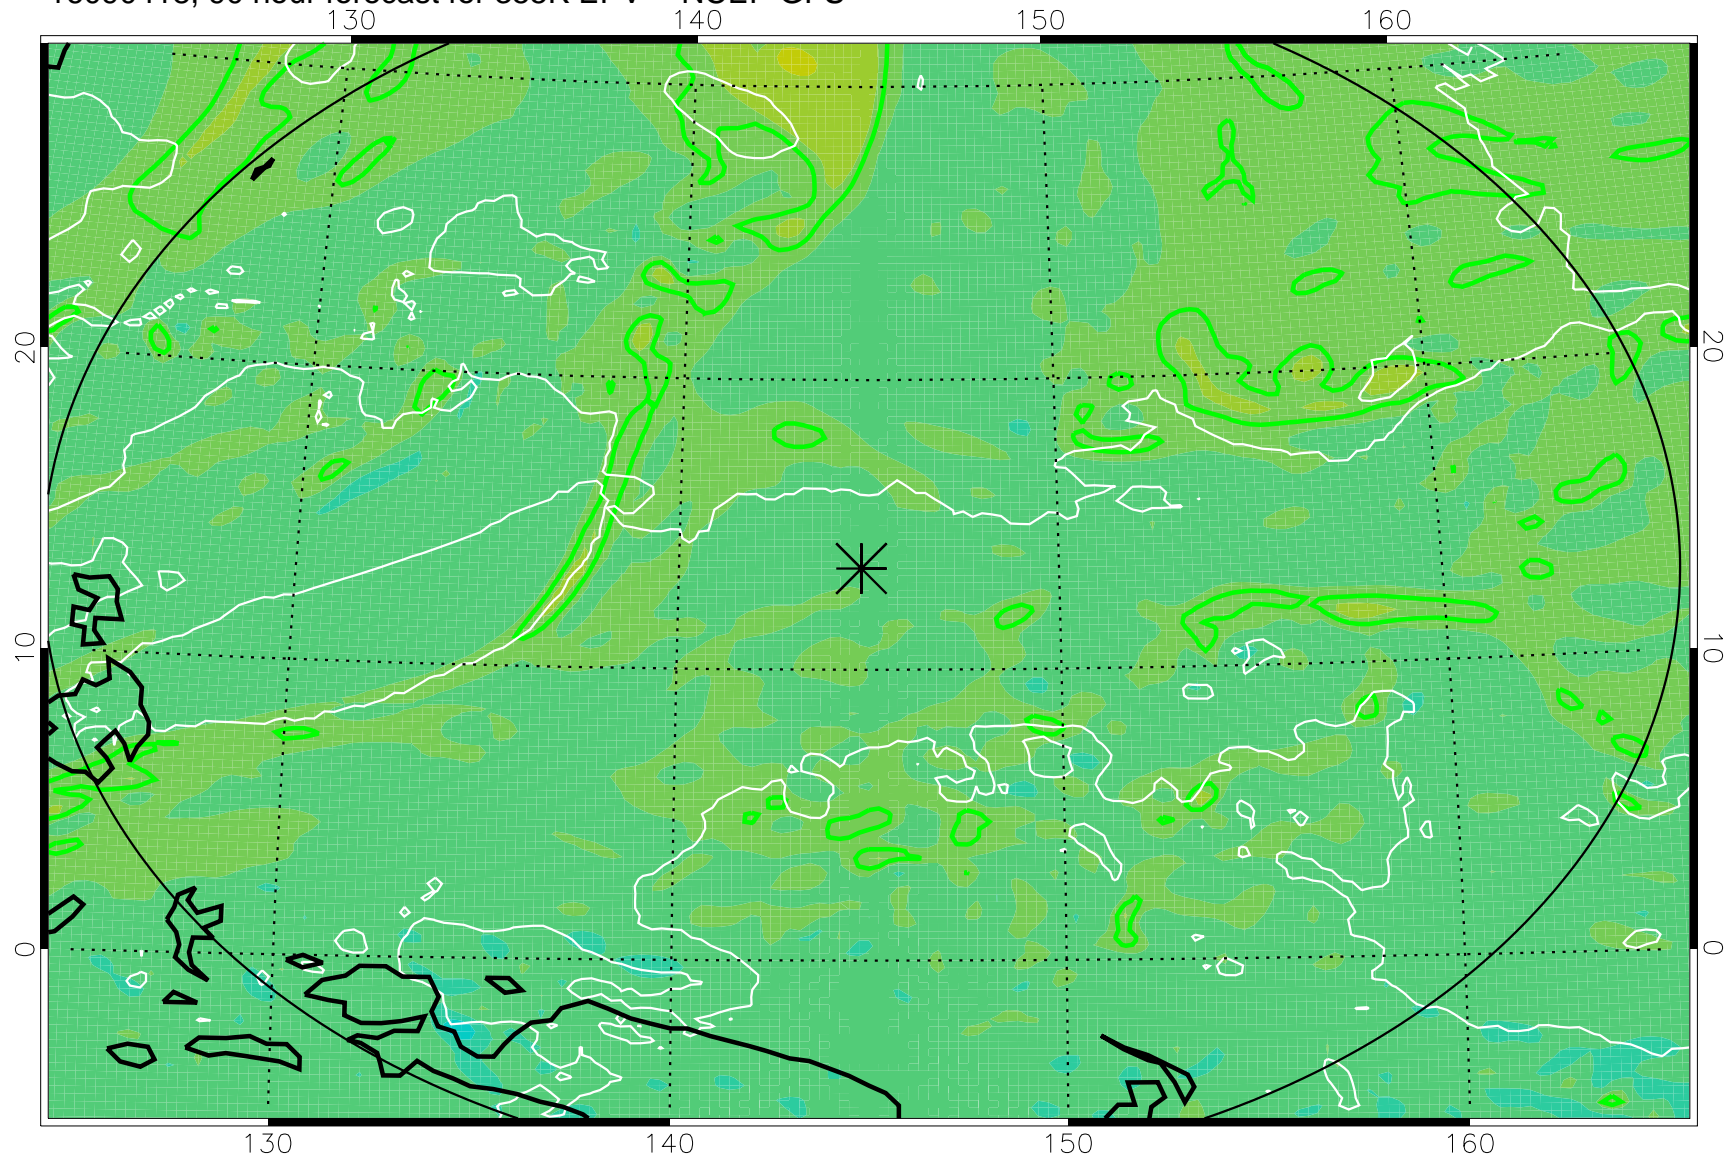

16090318, 66 hour forecast for 355K EPV -- NCEP GFS

355K Montgomery Streamfunction, white  
EPV Tropopause (2 PVU) Position  
Range ring of 2304 km

16090400, 72 hour forecast for 355K EPV -- NCEP GFS

355K Montgomery Streamfunction, white  
EPV Tropopause (2 PVU) Position  
Range ring of 2304 km

16090406, 78 hour forecast for 355K EPV -- NCEP GFS

355K Montgomery Streamfunction, white  
EPV Tropopause (2 PVU) Position  
Range ring of 2304 km

16090412, 84 hour forecast for 355K EPV -- NCEP GFS

355K Montgomery Streamfunction, white  
EPV Tropopause (2 PVU) Position  
Range ring of 2304 km

16090418, 90 hour forecast for 355K EPV -- NCEP GFS

355K Montgomery Streamfunction, white  
EPV Tropopause (2 PVU) Position  
Range ring of 2304 km

16090500, 96 hour forecast for 355K EPV -- NCEP GFS

355K Montgomery Streamfunction, white  
EPV Tropopause (2 PVU) Position  
Range ring of 2304 km

16090506, 102 hour forecast for 355K EPV -- NCEP GFS

355K Montgomery Streamfunction, white  
EPV Tropopause (2 PVU) Position  
Range ring of 2304 km

16090512, 108 hour forecast for 355K EPV -- NCEP GFS

355K Montgomery Streamfunction, white  
EPV Tropopause (2 PVU) Position  
Range ring of 2304 km