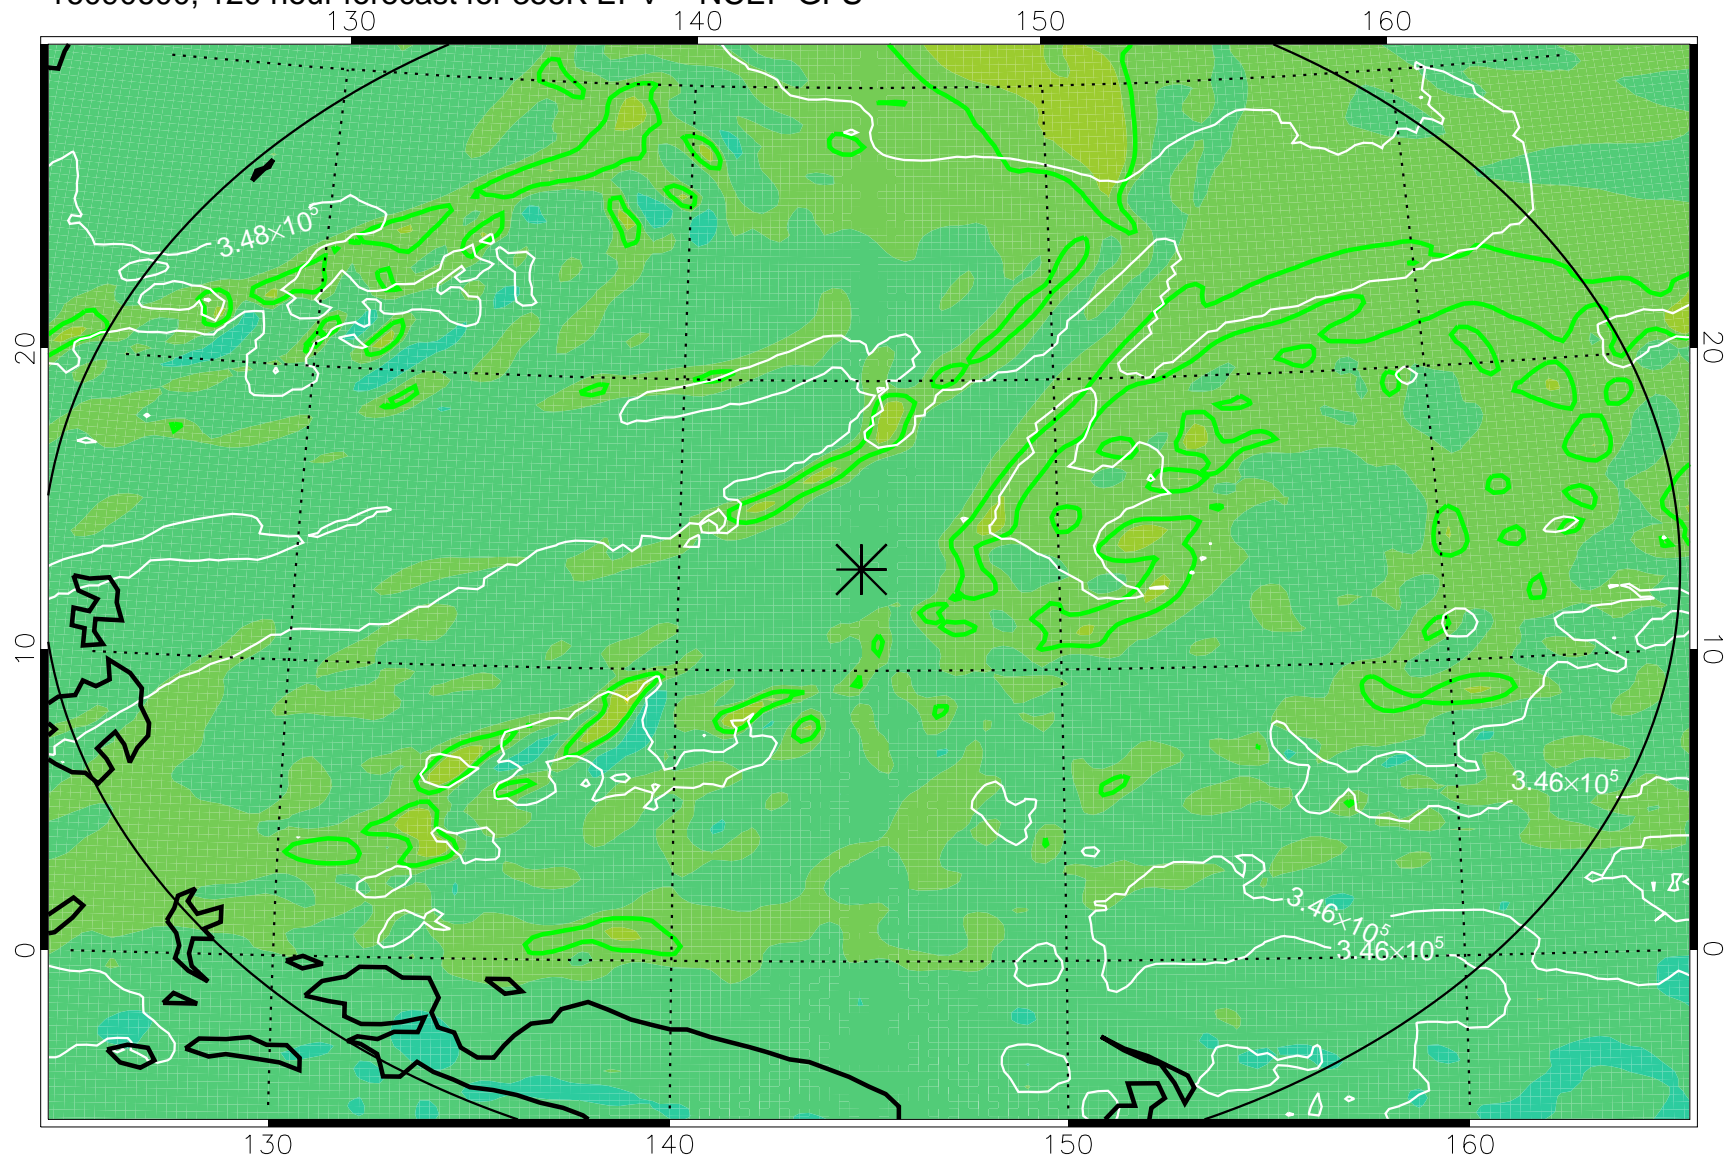

16090406, 78 hour forecast for 355K EPV -- NCEP GFS

355K Montgomery Streamfunction, white  
EPV Tropopause (2 PVU) Position  
Range ring of 2304 km

16090412, 84 hour forecast for 355K EPV -- NCEP GFS

355K Montgomery Streamfunction, white  
EPV Tropopause (2 PVU) Position  
Range ring of 2304 km

16090418, 90 hour forecast for 355K EPV -- NCEP GFS

355K Montgomery Streamfunction, white  
EPV Tropopause (2 PVU) Position  
Range ring of 2304 km

16090500, 96 hour forecast for 355K EPV -- NCEP GFS

355K Montgomery Streamfunction, white  
EPV Tropopause (2 PVU) Position  
Range ring of 2304 km

16090506, 102 hour forecast for 355K EPV -- NCEP GFS

355K Montgomery Streamfunction, white  
EPV Tropopause (2 PVU) Position  
Range ring of 2304 km

16090512, 108 hour forecast for 355K EPV -- NCEP GFS

355K Montgomery Streamfunction, white  
EPV Tropopause (2 PVU) Position  
Range ring of 2304 km

16090518, 114 hour forecast for 355K EPV -- NCEP GFS

355K Montgomery Streamfunction, white  
EPV Tropopause (2 PVU) Position  
Range ring of 2304 km

16090600, 120 hour forecast for 355K EPV -- NCEP GFS

355K Montgomery Streamfunction, white  
EPV Tropopause (2 PVU) Position  
Range ring of 2304 km