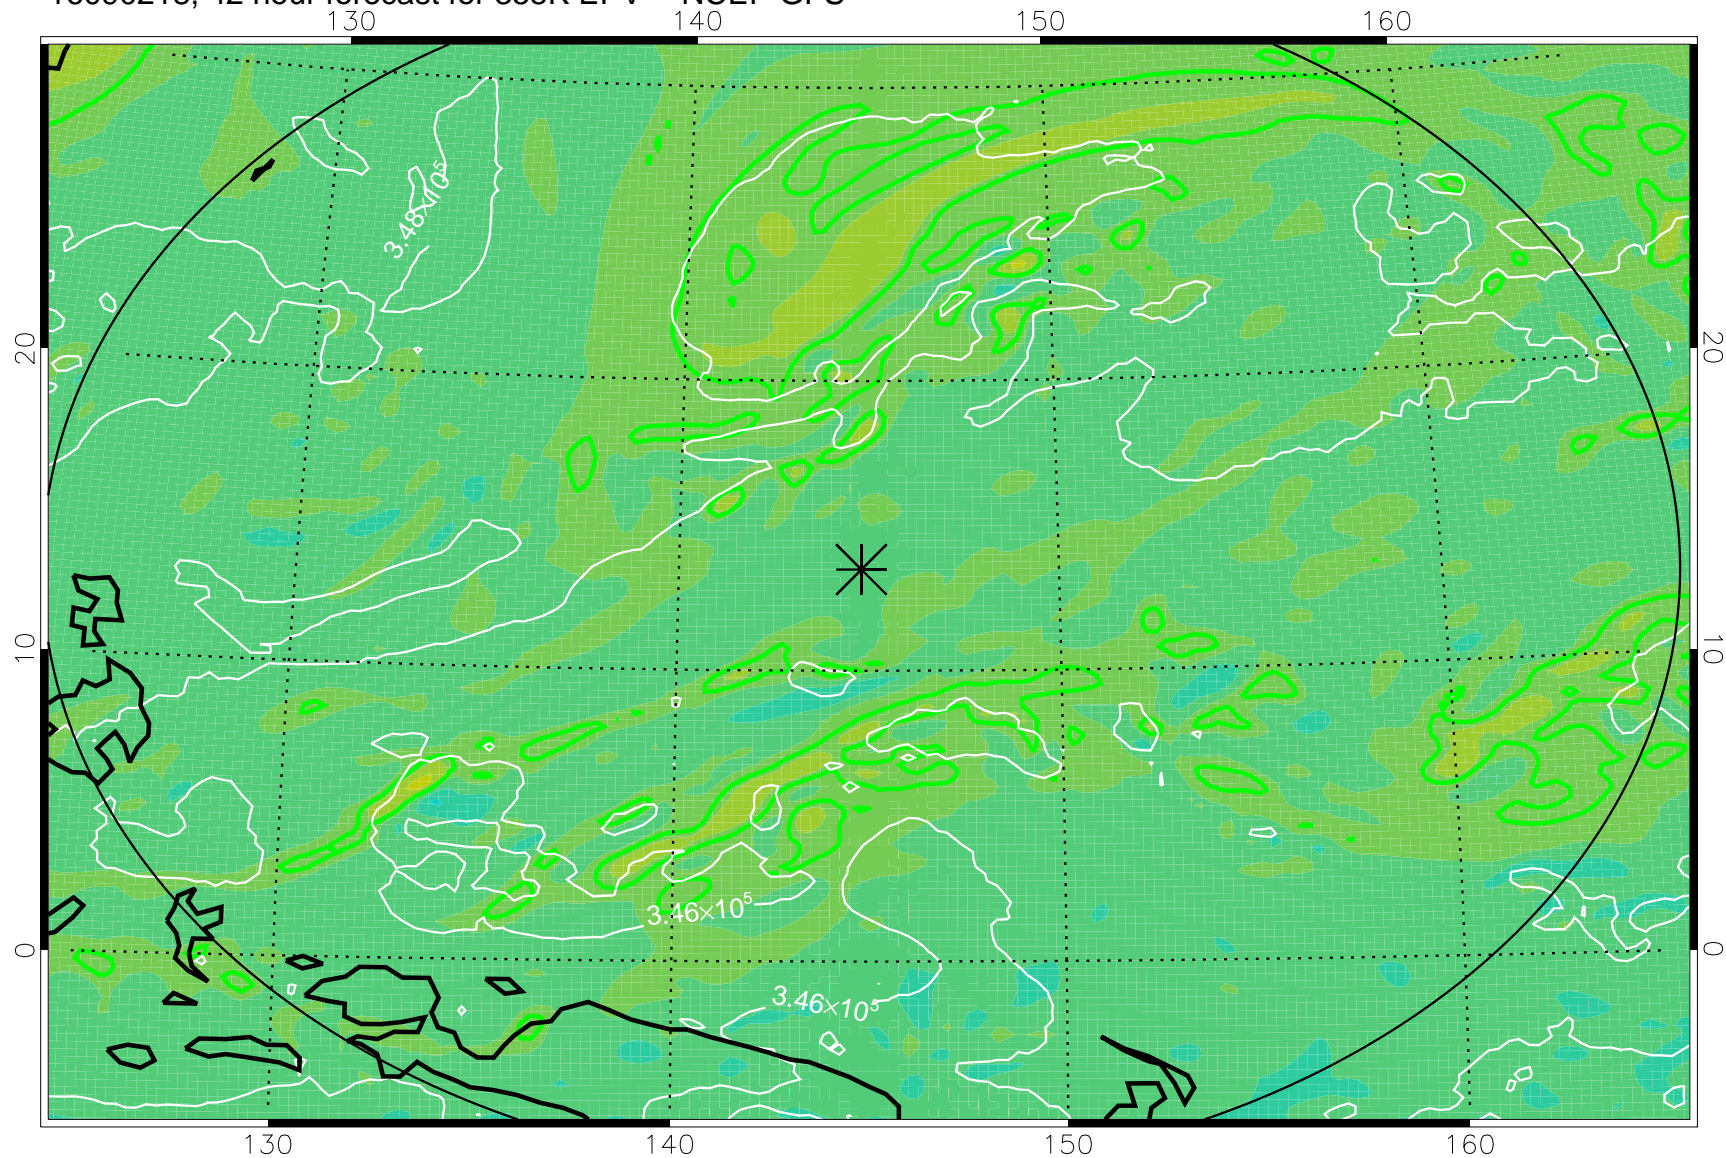

16090206, 30 hour forecast for 355K EPV -- NCEP GFS

355K Montgomery Streamfunction, white  
EPV Tropopause (2 PVU) Position  
Range ring of 2304 km

16090212, 36 hour forecast for 355K EPV -- NCEP GFS

355K Montgomery Streamfunction, white  
EPV Tropopause (2 PVU) Position  
Range ring of 2304 km

16090218, 42 hour forecast for 355K EPV -- NCEP GFS

355K Montgomery Streamfunction, white  
EPV Tropopause (2 PVU) Position  
Range ring of 2304 km

16090300, 48 hour forecast for 355K EPV -- NCEP GFS

355K Montgomery Streamfunction, white  
EPV Tropopause (2 PVU) Position  
Range ring of 2304 km

16090306, 54 hour forecast for 355K EPV -- NCEP GFS

355K Montgomery Streamfunction, white  
EPV Tropopause (2 PVU) Position  
Range ring of 2304 km

16090312, 60 hour forecast for 355K EPV -- NCEP GFS

355K Montgomery Streamfunction, white  
EPV Tropopause (2 PVU) Position  
Range ring of 2304 km

16090318, 66 hour forecast for 355K EPV -- NCEP GFS

355K Montgomery Streamfunction, white  
EPV Tropopause (2 PVU) Position  
Range ring of 2304 km

16090400, 72 hour forecast for 355K EPV -- NCEP GFS

355K Montgomery Streamfunction, white  
EPV Tropopause (2 PVU) Position  
Range ring of 2304 km