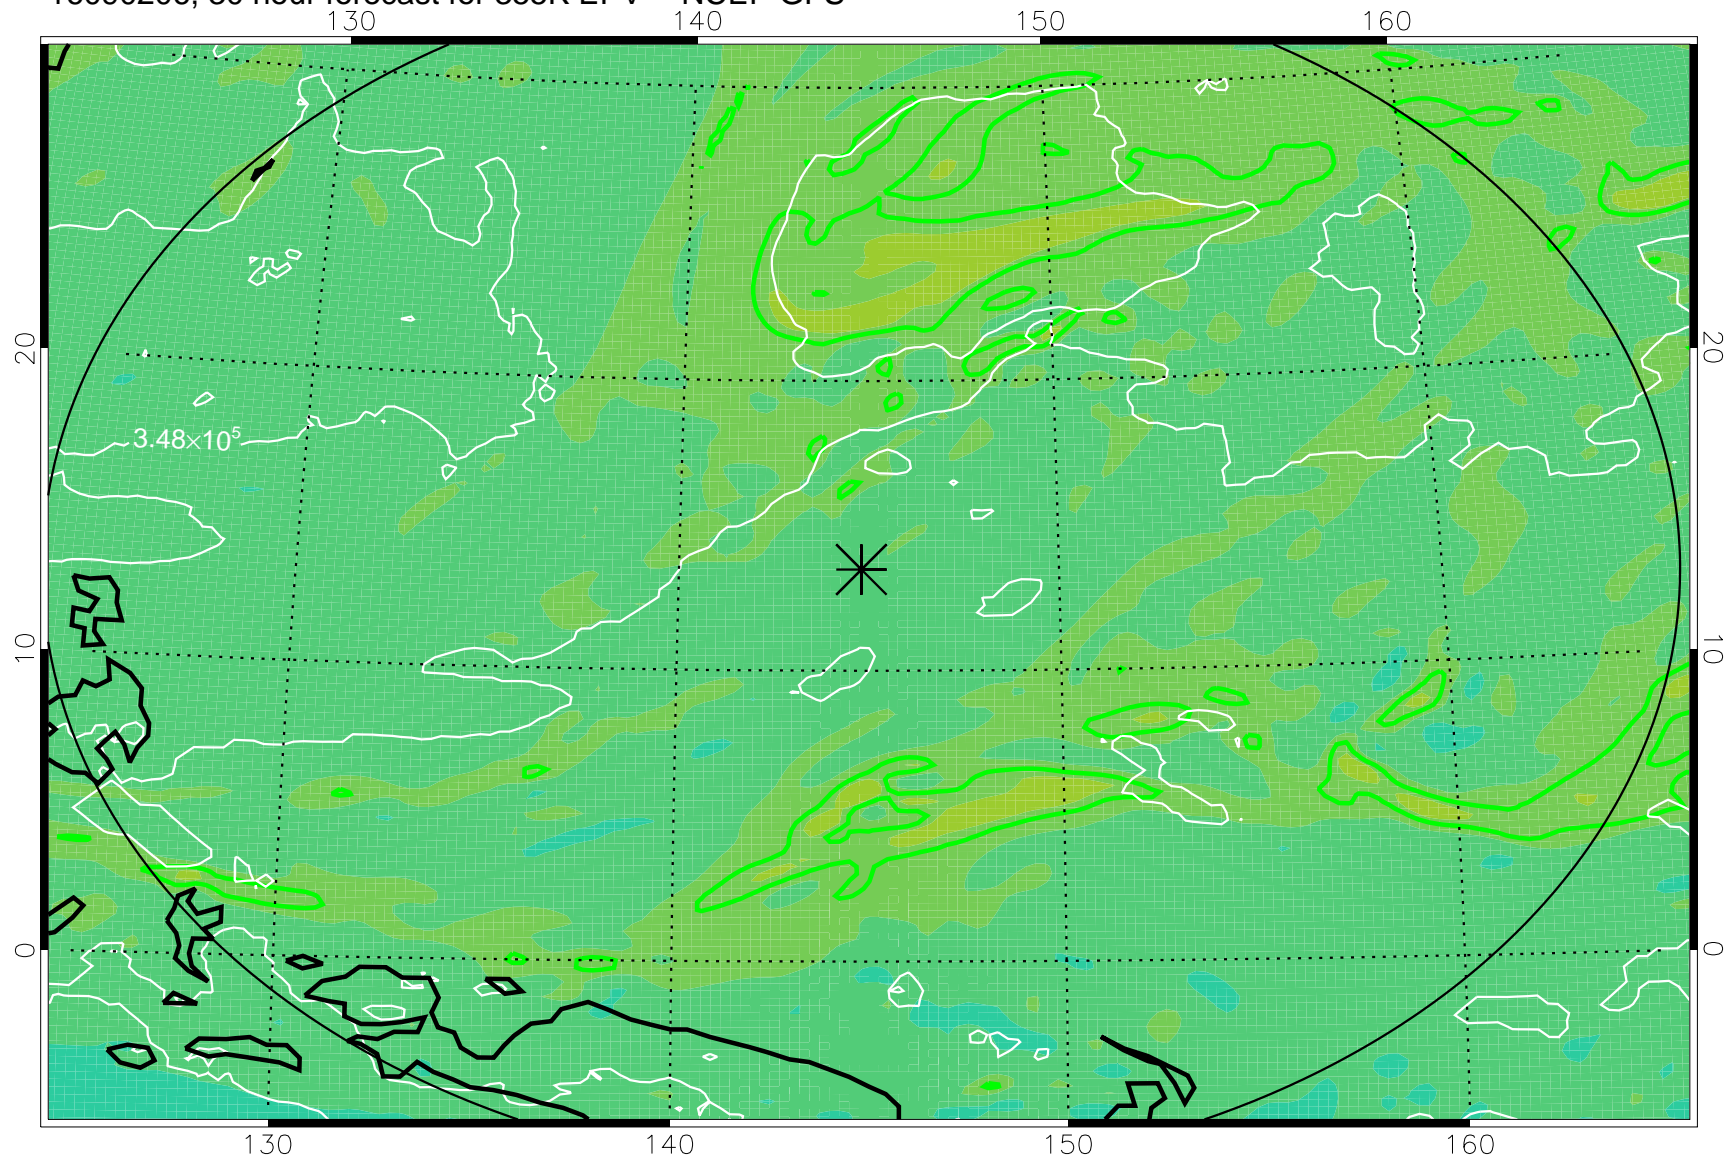

16090118, 18 hour forecast for 355K EPV -- NCEP GFS

355K Montgomery Streamfunction, white  
EPV Tropopause (2 PVU) Position  
Range ring of 2304 km

16090200, 24 hour forecast for 355K EPV -- NCEP GFS

355K Montgomery Streamfunction, white  
EPV Tropopause (2 PVU) Position  
Range ring of 2304 km

16090206, 30 hour forecast for 355K EPV -- NCEP GFS

355K Montgomery Streamfunction, white  
EPV Tropopause (2 PVU) Position  
Range ring of 2304 km

16090212, 36 hour forecast for 355K EPV -- NCEP GFS

355K Montgomery Streamfunction, white  
EPV Tropopause (2 PVU) Position  
Range ring of 2304 km

16090218, 42 hour forecast for 355K EPV -- NCEP GFS

355K Montgomery Streamfunction, white  
EPV Tropopause (2 PVU) Position  
Range ring of 2304 km

16090300, 48 hour forecast for 355K EPV -- NCEP GFS

355K Montgomery Streamfunction, white  
EPV Tropopause (2 PVU) Position  
Range ring of 2304 km

16090306, 54 hour forecast for 355K EPV -- NCEP GFS

355K Montgomery Streamfunction, white  
EPV Tropopause (2 PVU) Position  
Range ring of 2304 km

16090312, 60 hour forecast for 355K EPV -- NCEP GFS

355K Montgomery Streamfunction, white  
EPV Tropopause (2 PVU) Position  
Range ring of 2304 km