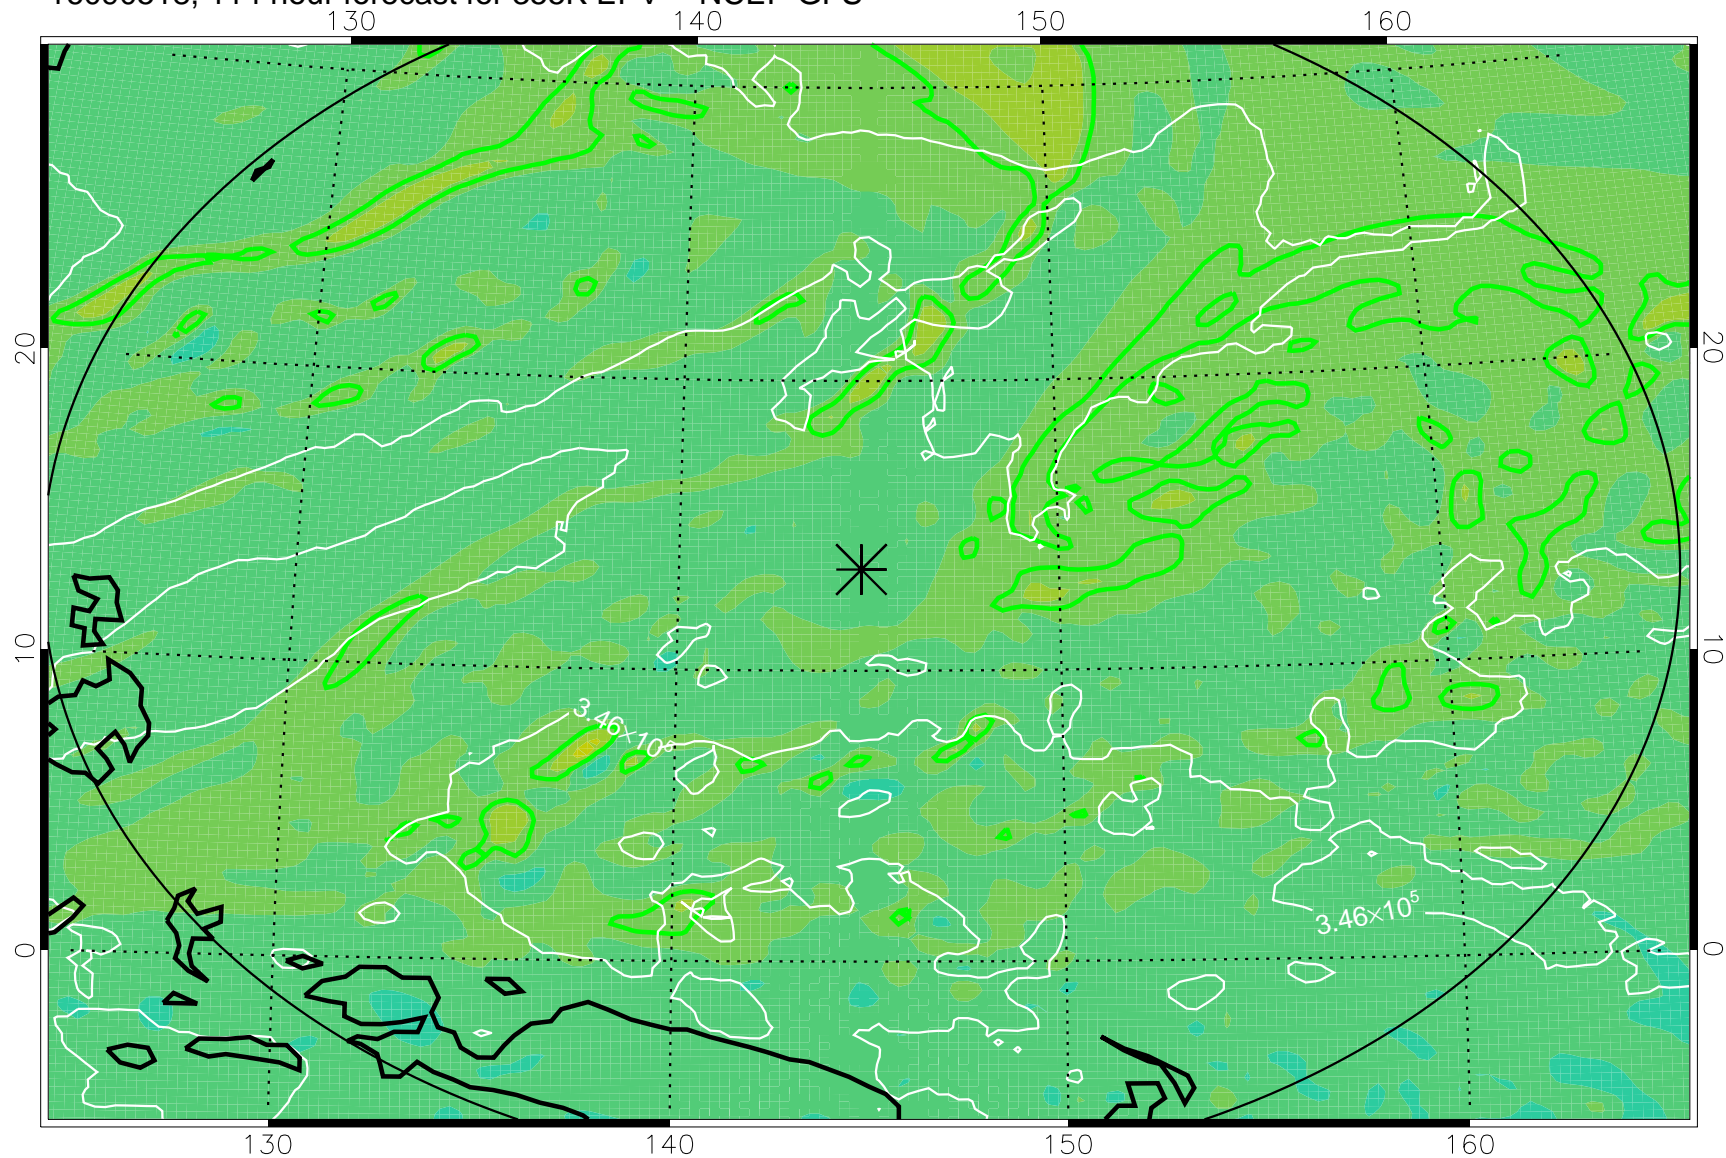

16090406, 78 hour forecast for 355K EPV -- NCEP GFS

355K Montgomery Streamfunction, white  
EPV Tropopause (2 PVU) Position  
Range ring of 2304 km

16090412, 84 hour forecast for 355K EPV -- NCEP GFS

355K Montgomery Streamfunction, white  
EPV Tropopause (2 PVU) Position  
Range ring of 2304 km

16090418, 90 hour forecast for 355K EPV -- NCEP GFS

355K Montgomery Streamfunction, white  
EPV Tropopause (2 PVU) Position  
Range ring of 2304 km

16090500, 96 hour forecast for 355K EPV -- NCEP GFS

355K Montgomery Streamfunction, white  
EPV Tropopause (2 PVU) Position  
Range ring of 2304 km

16090506, 102 hour forecast for 355K EPV -- NCEP GFS

355K Montgomery Streamfunction, white  
EPV Tropopause (2 PVU) Position  
Range ring of 2304 km

16090512, 108 hour forecast for 355K EPV -- NCEP GFS

355K Montgomery Streamfunction, white  
EPV Tropopause (2 PVU) Position  
Range ring of 2304 km

16090518, 114 hour forecast for 355K EPV -- NCEP GFS

355K Montgomery Streamfunction, white  
EPV Tropopause (2 PVU) Position  
Range ring of 2304 km

16090600, 120 hour forecast for 355K EPV -- NCEP GFS

355K Montgomery Streamfunction, white  
EPV Tropopause (2 PVU) Position  
Range ring of 2304 km