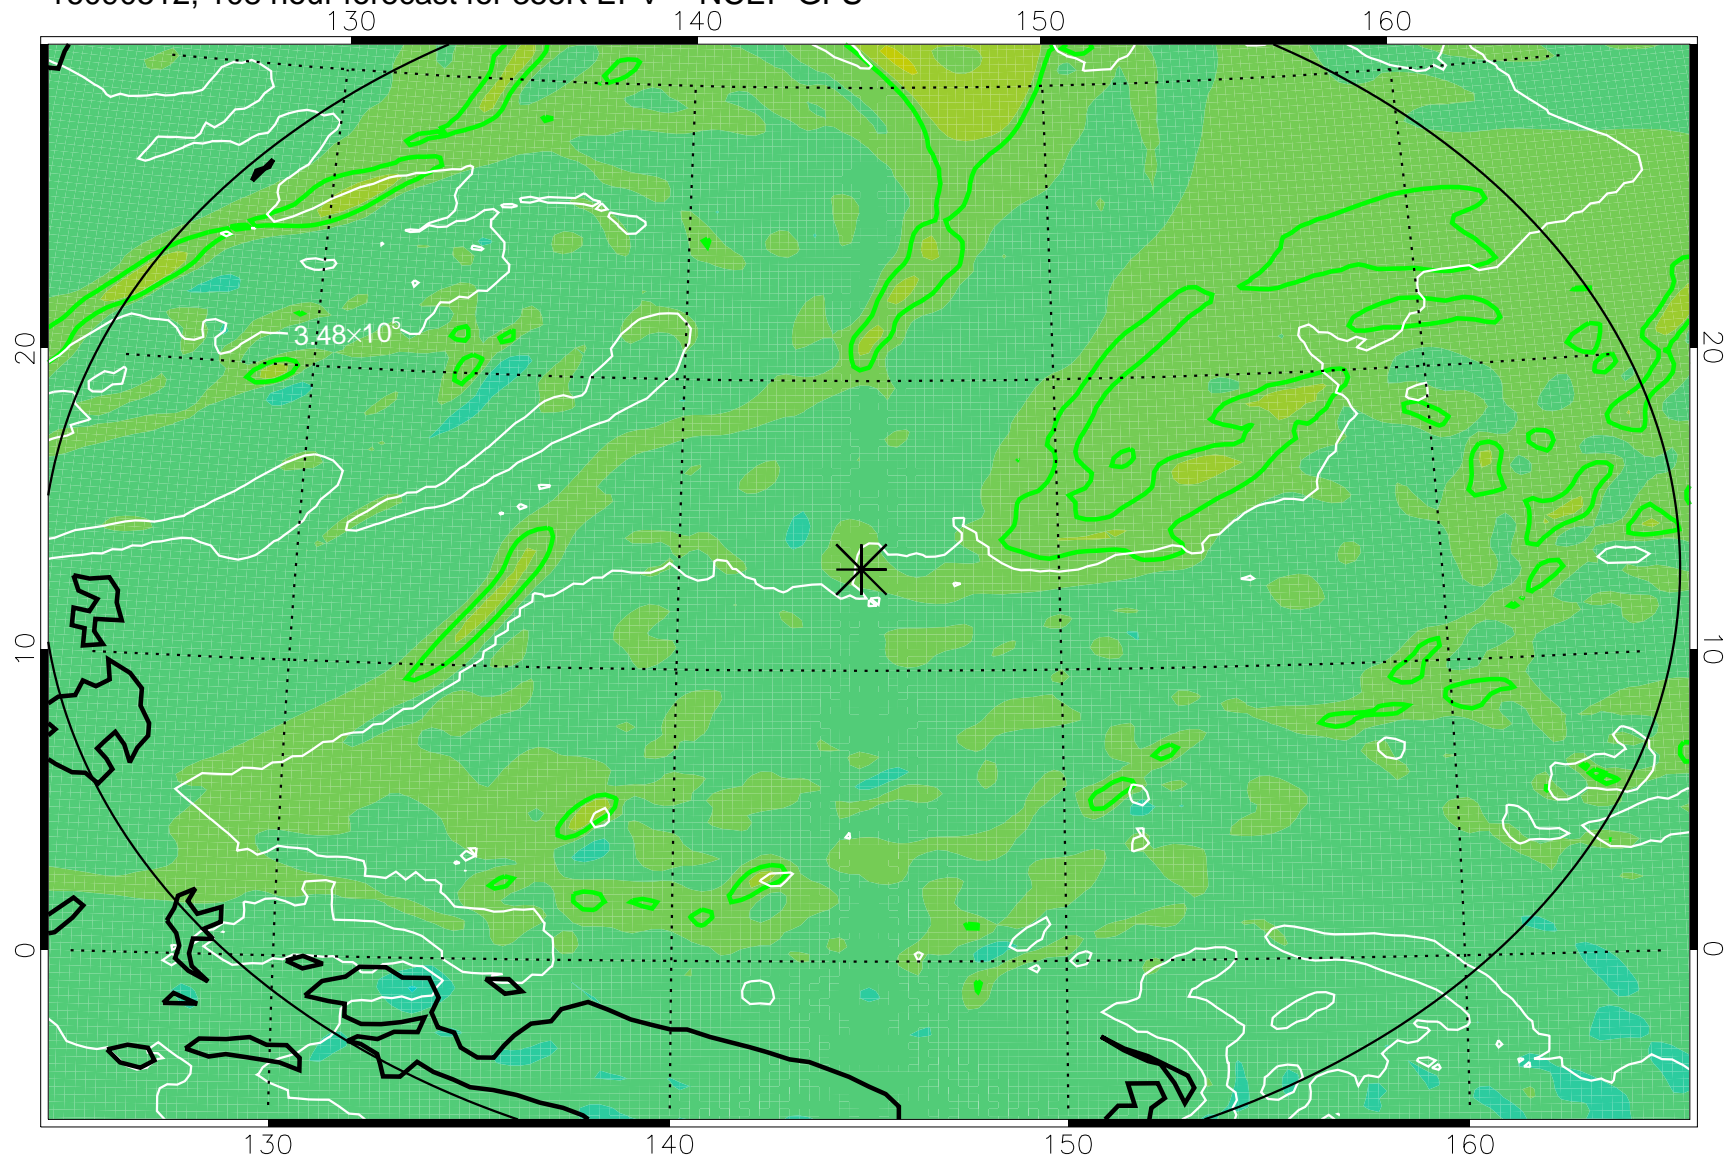

16090406, 78 hour forecast for 355K EPV -- NCEP GFS

355K Montgomery Streamfunction, white  
EPV Tropopause (2 PVU) Position  
Range ring of 2304 km

16090412, 84 hour forecast for 355K EPV -- NCEP GFS

355K Montgomery Streamfunction, white  
EPV Tropopause (2 PVU) Position  
Range ring of 2304 km

16090418, 90 hour forecast for 355K EPV -- NCEP GFS

355K Montgomery Streamfunction, white  
EPV Tropopause (2 PVU) Position  
Range ring of 2304 km

16090500, 96 hour forecast for 355K EPV -- NCEP GFS

355K Montgomery Streamfunction, white  
EPV Tropopause (2 PVU) Position  
Range ring of 2304 km

16090506, 102 hour forecast for 355K EPV -- NCEP GFS

355K Montgomery Streamfunction, white  
EPV Tropopause (2 PVU) Position  
Range ring of 2304 km

16090512, 108 hour forecast for 355K EPV -- NCEP GFS

355K Montgomery Streamfunction, white  
EPV Tropopause (2 PVU) Position  
Range ring of 2304 km

16090518, 114 hour forecast for 355K EPV -- NCEP GFS

355K Montgomery Streamfunction, white  
EPV Tropopause (2 PVU) Position  
Range ring of 2304 km

16090600, 120 hour forecast for 355K EPV -- NCEP GFS

355K Montgomery Streamfunction, white  
EPV Tropopause (2 PVU) Position  
Range ring of 2304 km