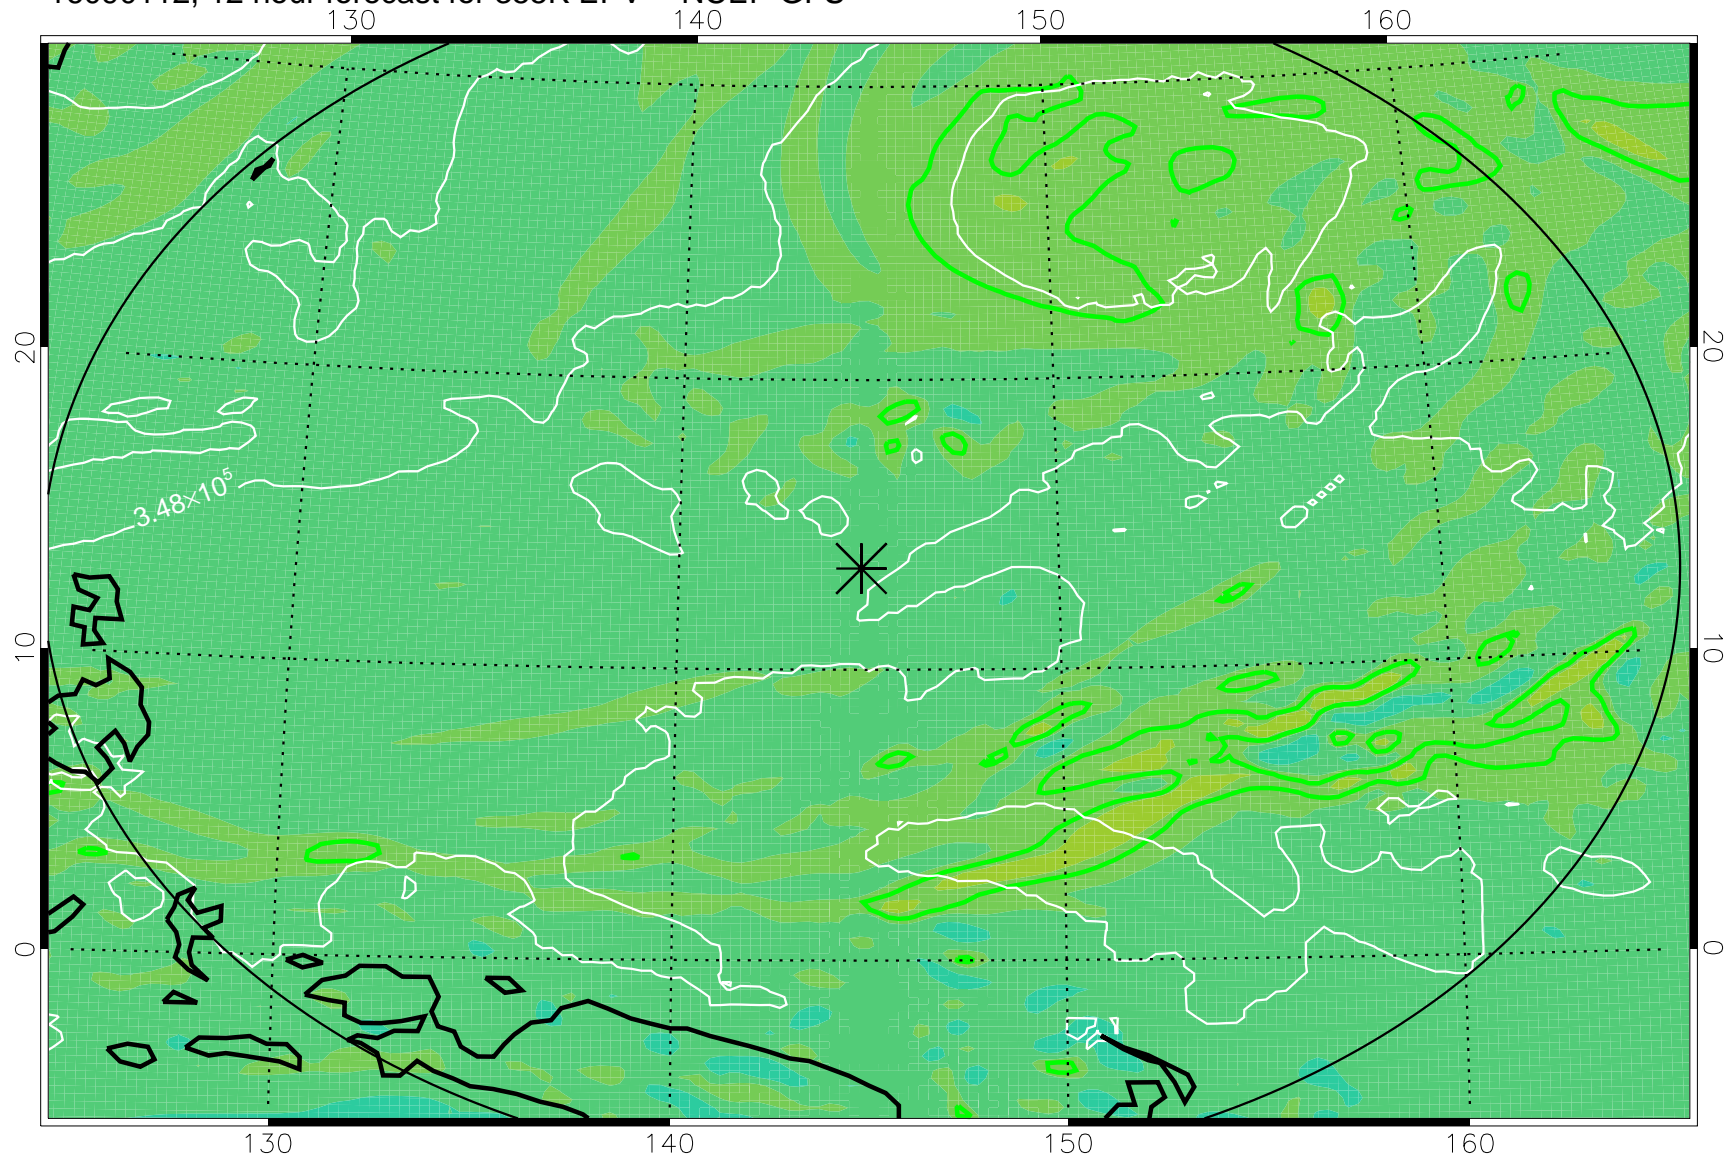

16090106, 6 hour forecast for 355K EPV -- NCEP GFS

355K Montgomery Streamfunction, white  
EPV Tropopause (2 PVU) Position  
Range ring of 2304 km

16090112, 12 hour forecast for 355K EPV -- NCEP GFS

355K Montgomery Streamfunction, white  
EPV Tropopause (2 PVU) Position  
Range ring of 2304 km

16090118, 18 hour forecast for 355K EPV -- NCEP GFS

355K Montgomery Streamfunction, white  
EPV Tropopause (2 PVU) Position  
Range ring of 2304 km

16090200, 24 hour forecast for 355K EPV -- NCEP GFS

355K Montgomery Streamfunction, white  
EPV Tropopause (2 PVU) Position  
Range ring of 2304 km

16090206, 30 hour forecast for 355K EPV -- NCEP GFS

355K Montgomery Streamfunction, white  
EPV Tropopause (2 PVU) Position  
Range ring of 2304 km

16090212, 36 hour forecast for 355K EPV -- NCEP GFS

355K Montgomery Streamfunction, white  
EPV Tropopause (2 PVU) Position  
Range ring of 2304 km

16090218, 42 hour forecast for 355K EPV -- NCEP GFS

355K Montgomery Streamfunction, white  
EPV Tropopause (2 PVU) Position  
Range ring of 2304 km

16090300, 48 hour forecast for 355K EPV -- NCEP GFS

355K Montgomery Streamfunction, white  
EPV Tropopause (2 PVU) Position  
Range ring of 2304 km