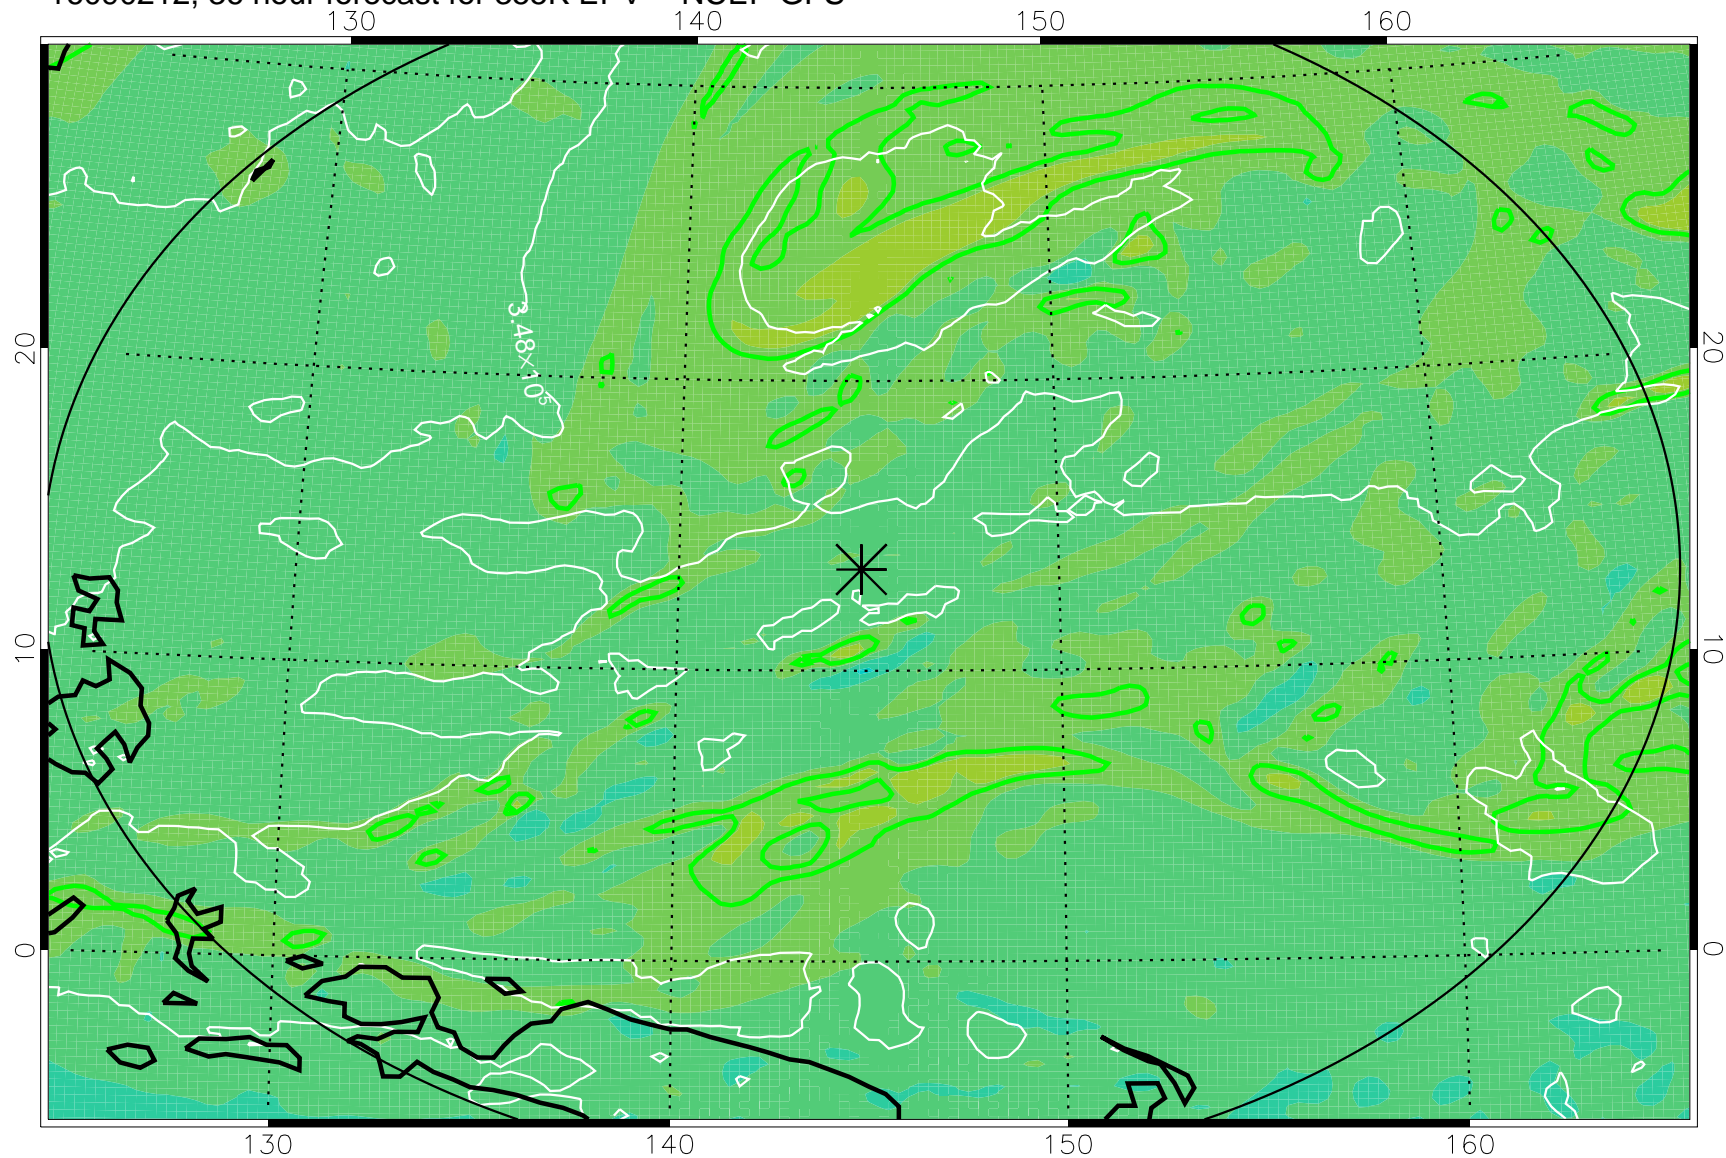

16090118, 18 hour forecast for 355K EPV -- NCEP GFS

355K Montgomery Streamfunction, white  
EPV Tropopause (2 PVU) Position  
Range ring of 2304 km

16090200, 24 hour forecast for 355K EPV -- NCEP GFS

355K Montgomery Streamfunction, white  
EPV Tropopause (2 PVU) Position  
Range ring of 2304 km

16090206, 30 hour forecast for 355K EPV -- NCEP GFS

355K Montgomery Streamfunction, white  
EPV Tropopause (2 PVU) Position  
Range ring of 2304 km

16090212, 36 hour forecast for 355K EPV -- NCEP GFS

355K Montgomery Streamfunction, white  
EPV Tropopause (2 PVU) Position  
Range ring of 2304 km

16090218, 42 hour forecast for 355K EPV -- NCEP GFS

355K Montgomery Streamfunction, white  
EPV Tropopause (2 PVU) Position  
Range ring of 2304 km

16090300, 48 hour forecast for 355K EPV -- NCEP GFS

355K Montgomery Streamfunction, white  
EPV Tropopause (2 PVU) Position  
Range ring of 2304 km

16090318, 66 hour forecast for 355K EPV -- NCEP GFS

355K Montgomery Streamfunction, white  
EPV Tropopause (2 PVU) Position  
Range ring of 2304 km

16090400, 72 hour forecast for 355K EPV -- NCEP GFS

355K Montgomery Streamfunction, white  
EPV Tropopause (2 PVU) Position  
Range ring of 2304 km