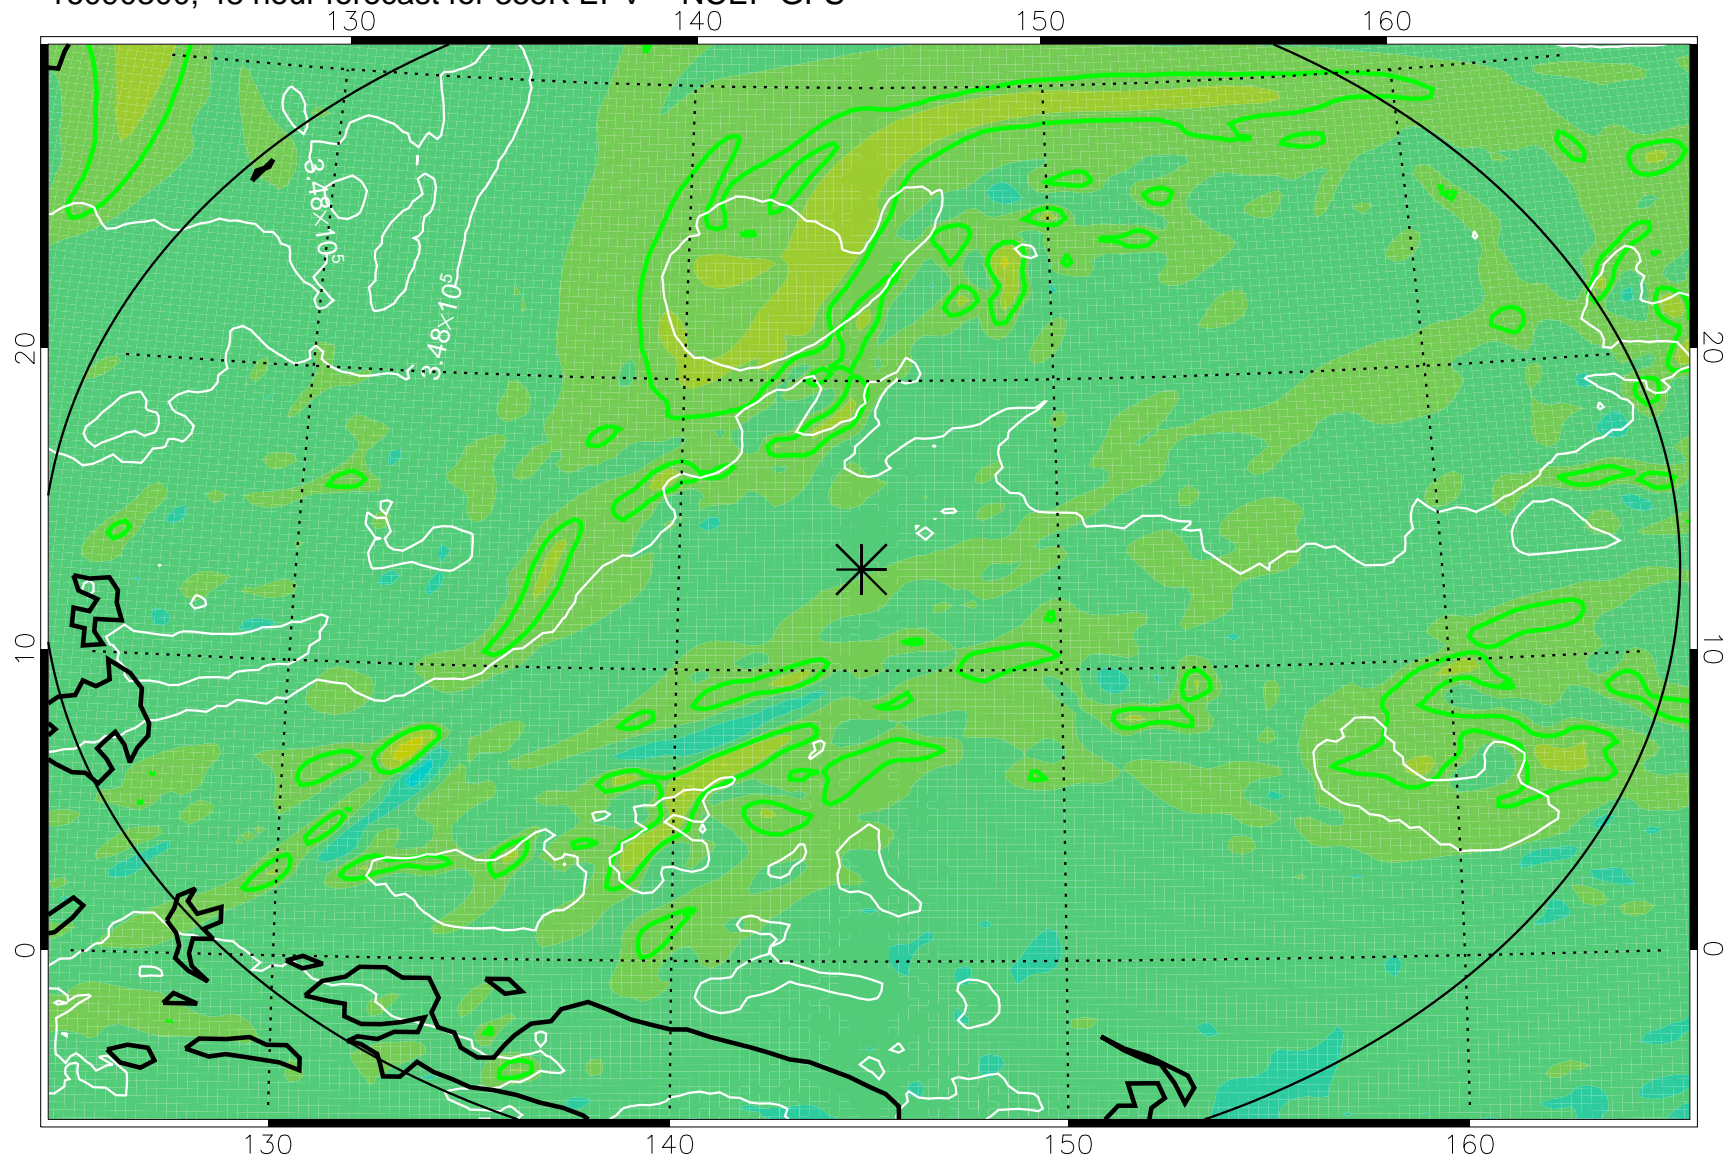

16090206, 30 hour forecast for 355K EPV -- NCEP GFS

355K Montgomery Streamfunction, white  
EPV Tropopause (2 PVU) Position  
Range ring of 2304 km

16090212, 36 hour forecast for 355K EPV -- NCEP GFS

355K Montgomery Streamfunction, white  
EPV Tropopause (2 PVU) Position  
Range ring of 2304 km

16090218, 42 hour forecast for 355K EPV -- NCEP GFS

355K Montgomery Streamfunction, white  
EPV Tropopause (2 PVU) Position  
Range ring of 2304 km

16090300, 48 hour forecast for 355K EPV -- NCEP GFS

355K Montgomery Streamfunction, white  
EPV Tropopause (2 PVU) Position  
Range ring of 2304 km

16090306, 54 hour forecast for 355K EPV -- NCEP GFS

355K Montgomery Streamfunction, white  
EPV Tropopause (2 PVU) Position  
Range ring of 2304 km

16090312, 60 hour forecast for 355K EPV -- NCEP GFS

355K Montgomery Streamfunction, white  
EPV Tropopause (2 PVU) Position  
Range ring of 2304 km

16090318, 66 hour forecast for 355K EPV -- NCEP GFS

355K Montgomery Streamfunction, white  
EPV Tropopause (2 PVU) Position  
Range ring of 2304 km

16090400, 72 hour forecast for 355K EPV -- NCEP GFS

355K Montgomery Streamfunction, white  
EPV Tropopause (2 PVU) Position  
Range ring of 2304 km