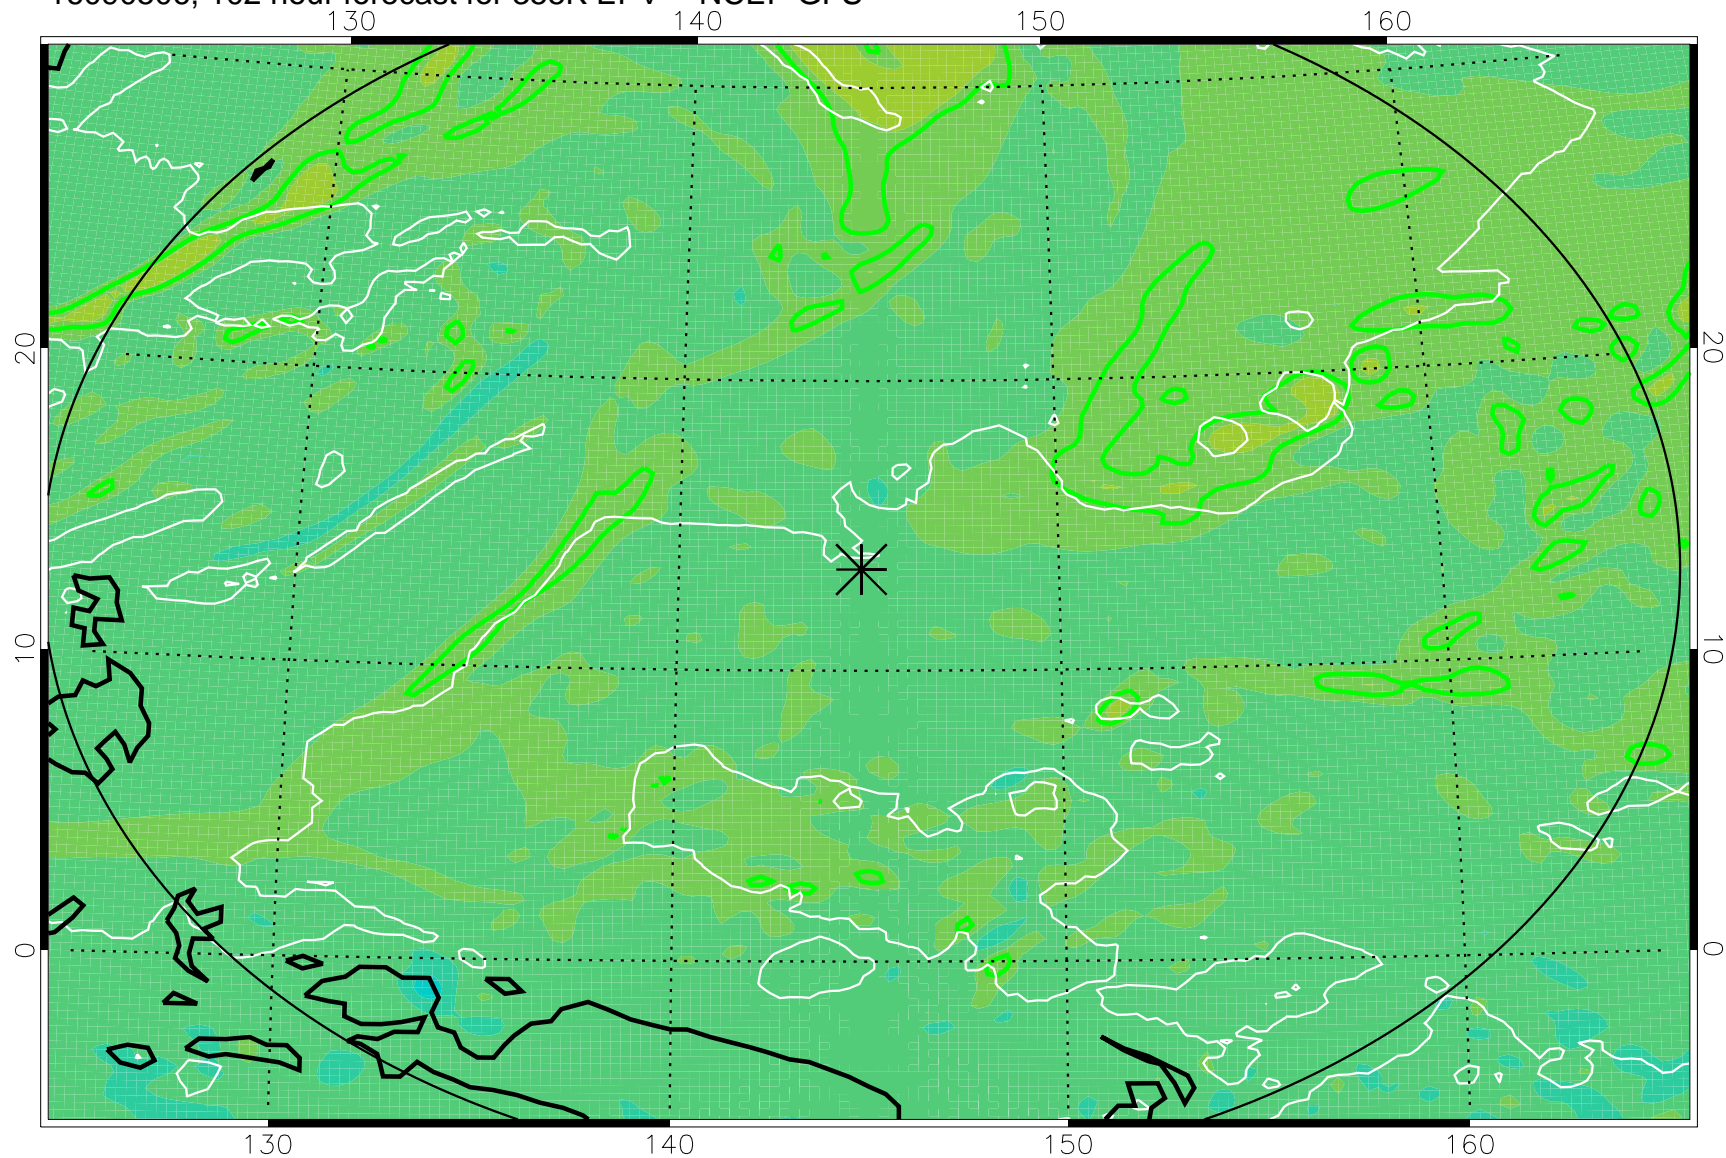

16090406, 78 hour forecast for 355K EPV -- NCEP GFS

355K Montgomery Streamfunction, white  
EPV Tropopause (2 PVU) Position  
Range ring of 2304 km

16090412, 84 hour forecast for 355K EPV -- NCEP GFS

355K Montgomery Streamfunction, white  
EPV Tropopause (2 PVU) Position  
Range ring of 2304 km

16090418, 90 hour forecast for 355K EPV -- NCEP GFS

355K Montgomery Streamfunction, white  
EPV Tropopause (2 PVU) Position  
Range ring of 2304 km

16090500, 96 hour forecast for 355K EPV -- NCEP GFS

355K Montgomery Streamfunction, white  
EPV Tropopause (2 PVU) Position  
Range ring of 2304 km

16090506, 102 hour forecast for 355K EPV -- NCEP GFS

355K Montgomery Streamfunction, white  
EPV Tropopause (2 PVU) Position  
Range ring of 2304 km

16090512, 108 hour forecast for 355K EPV -- NCEP GFS

355K Montgomery Streamfunction, white  
EPV Tropopause (2 PVU) Position  
Range ring of 2304 km

16090518, 114 hour forecast for 355K EPV -- NCEP GFS

355K Montgomery Streamfunction, white  
EPV Tropopause (2 PVU) Position  
Range ring of 2304 km

16090600, 120 hour forecast for 355K EPV -- NCEP GFS

355K Montgomery Streamfunction, white  
EPV Tropopause (2 PVU) Position  
Range ring of 2304 km