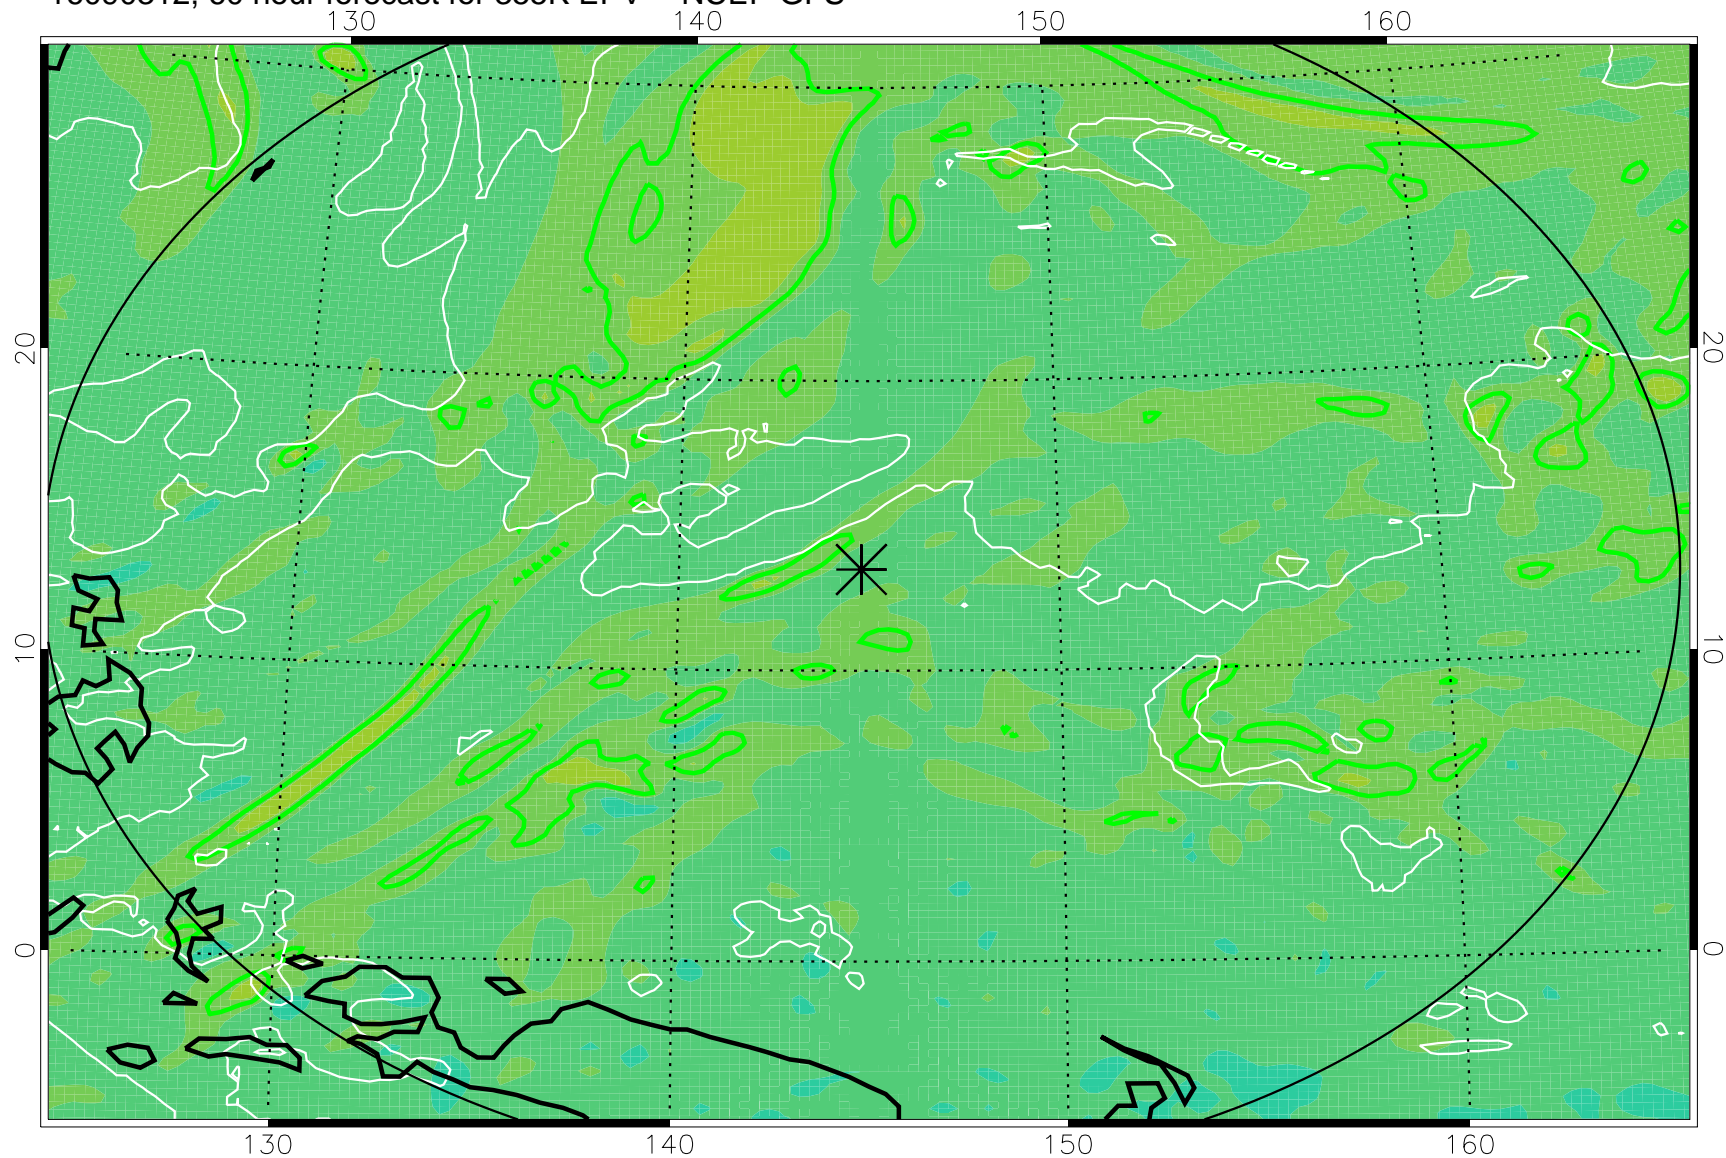

16090218, 42 hour forecast for 355K EPV -- NCEP GFS

355K Montgomery Streamfunction, white  
EPV Tropopause (2 PVU) Position  
Range ring of 2304 km

16090300, 48 hour forecast for 355K EPV -- NCEP GFS

355K Montgomery Streamfunction, white  
EPV Tropopause (2 PVU) Position  
Range ring of 2304 km

16090306, 54 hour forecast for 355K EPV -- NCEP GFS

355K Montgomery Streamfunction, white  
EPV Tropopause (2 PVU) Position  
Range ring of 2304 km

16090312, 60 hour forecast for 355K EPV -- NCEP GFS

355K Montgomery Streamfunction, white  
EPV Tropopause (2 PVU) Position  
Range ring of 2304 km

16090318, 66 hour forecast for 355K EPV -- NCEP GFS

355K Montgomery Streamfunction, white  
EPV Tropopause (2 PVU) Position  
Range ring of 2304 km

16090400, 72 hour forecast for 355K EPV -- NCEP GFS

355K Montgomery Streamfunction, white  
EPV Tropopause (2 PVU) Position  
Range ring of 2304 km

16090406, 78 hour forecast for 355K EPV -- NCEP GFS

355K Montgomery Streamfunction, white  
EPV Tropopause (2 PVU) Position  
Range ring of 2304 km

16090412, 84 hour forecast for 355K EPV -- NCEP GFS

355K Montgomery Streamfunction, white  
EPV Tropopause (2 PVU) Position  
Range ring of 2304 km