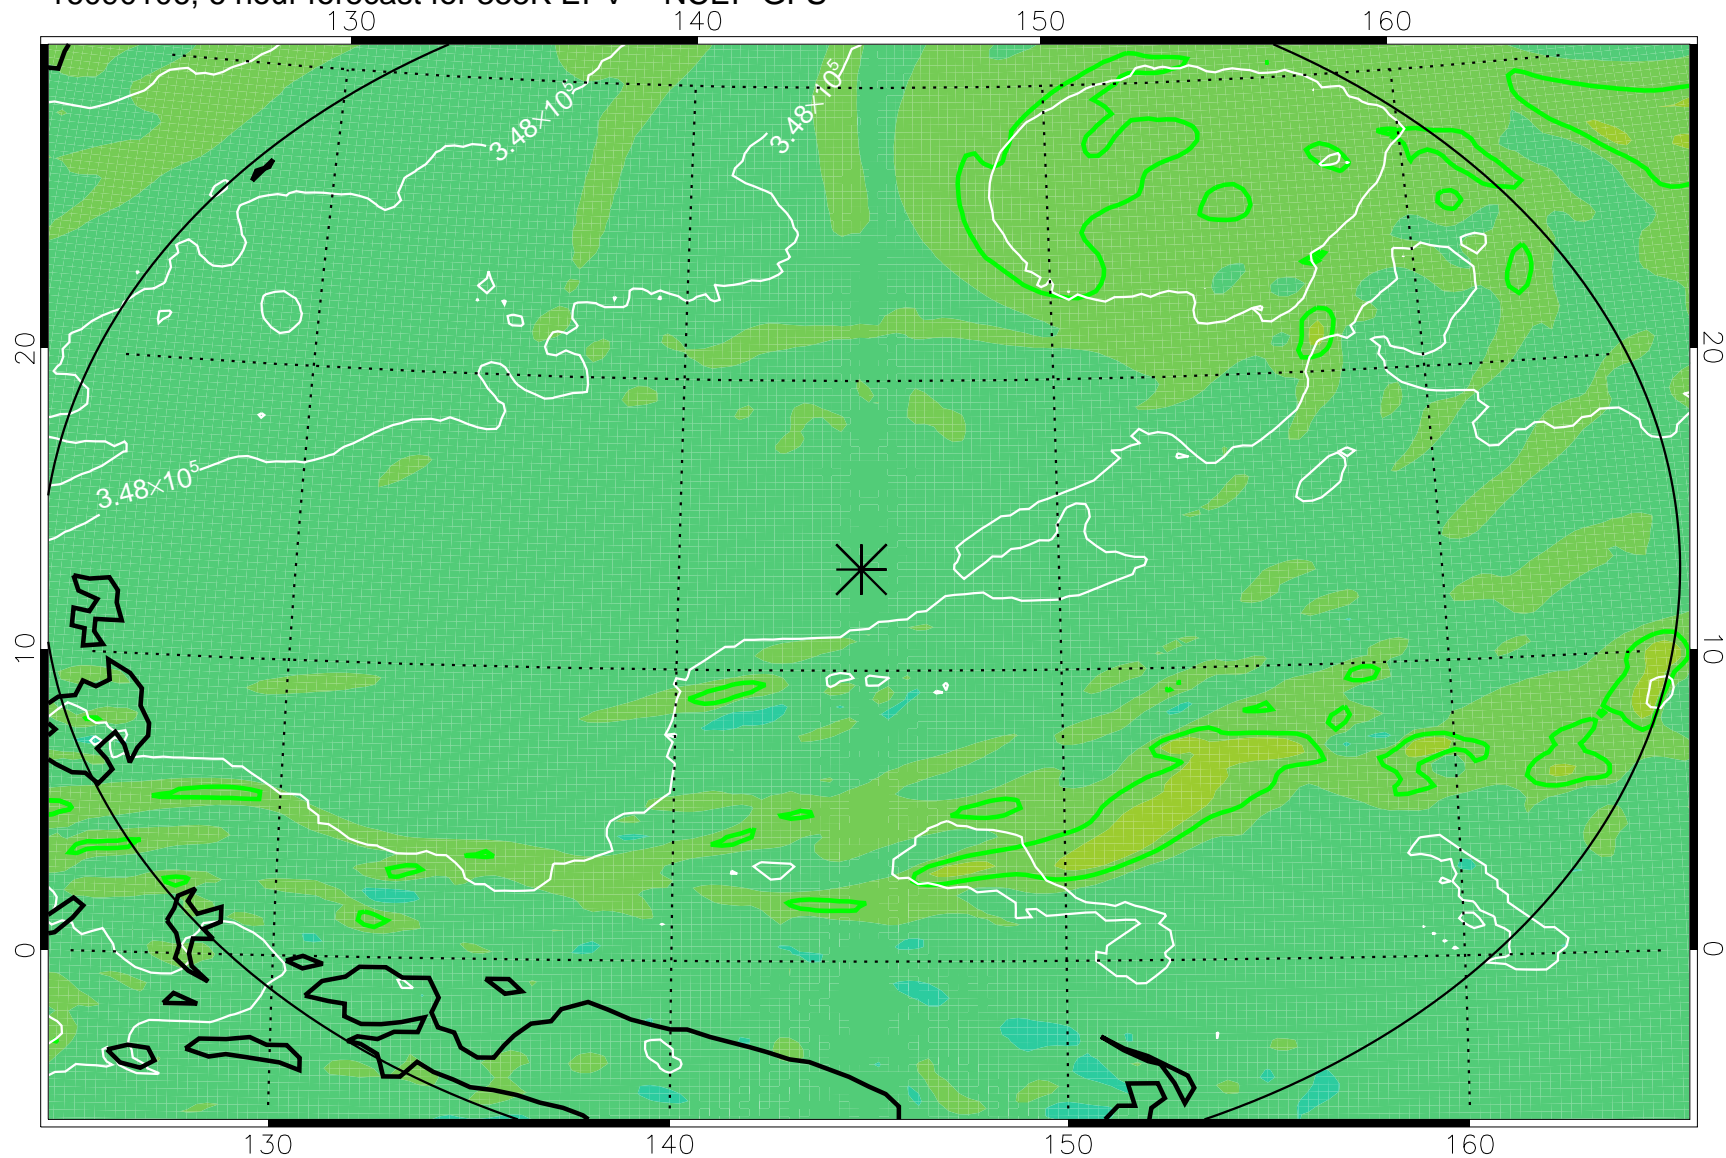

16090106, 6 hour forecast for 355K EPV -- NCEP GFS

355K Montgomery Streamfunction, white  
EPV Tropopause (2 PVU) Position  
Range ring of 2304 km

16090112, 12 hour forecast for 355K EPV -- NCEP GFS

355K Montgomery Streamfunction, white  
EPV Tropopause (2 PVU) Position  
Range ring of 2304 km

16090118, 18 hour forecast for 355K EPV -- NCEP GFS

355K Montgomery Streamfunction, white  
EPV Tropopause (2 PVU) Position  
Range ring of 2304 km

16090200, 24 hour forecast for 355K EPV -- NCEP GFS

355K Montgomery Streamfunction, white  
EPV Tropopause (2 PVU) Position  
Range ring of 2304 km

16090206, 30 hour forecast for 355K EPV -- NCEP GFS

355K Montgomery Streamfunction, white  
EPV Tropopause (2 PVU) Position  
Range ring of 2304 km

16090212, 36 hour forecast for 355K EPV -- NCEP GFS

355K Montgomery Streamfunction, white  
EPV Tropopause (2 PVU) Position  
Range ring of 2304 km

16090218, 42 hour forecast for 355K EPV -- NCEP GFS

355K Montgomery Streamfunction, white  
EPV Tropopause (2 PVU) Position  
Range ring of 2304 km

16090300, 48 hour forecast for 355K EPV -- NCEP GFS

355K Montgomery Streamfunction, white  
EPV Tropopause (2 PVU) Position  
Range ring of 2304 km