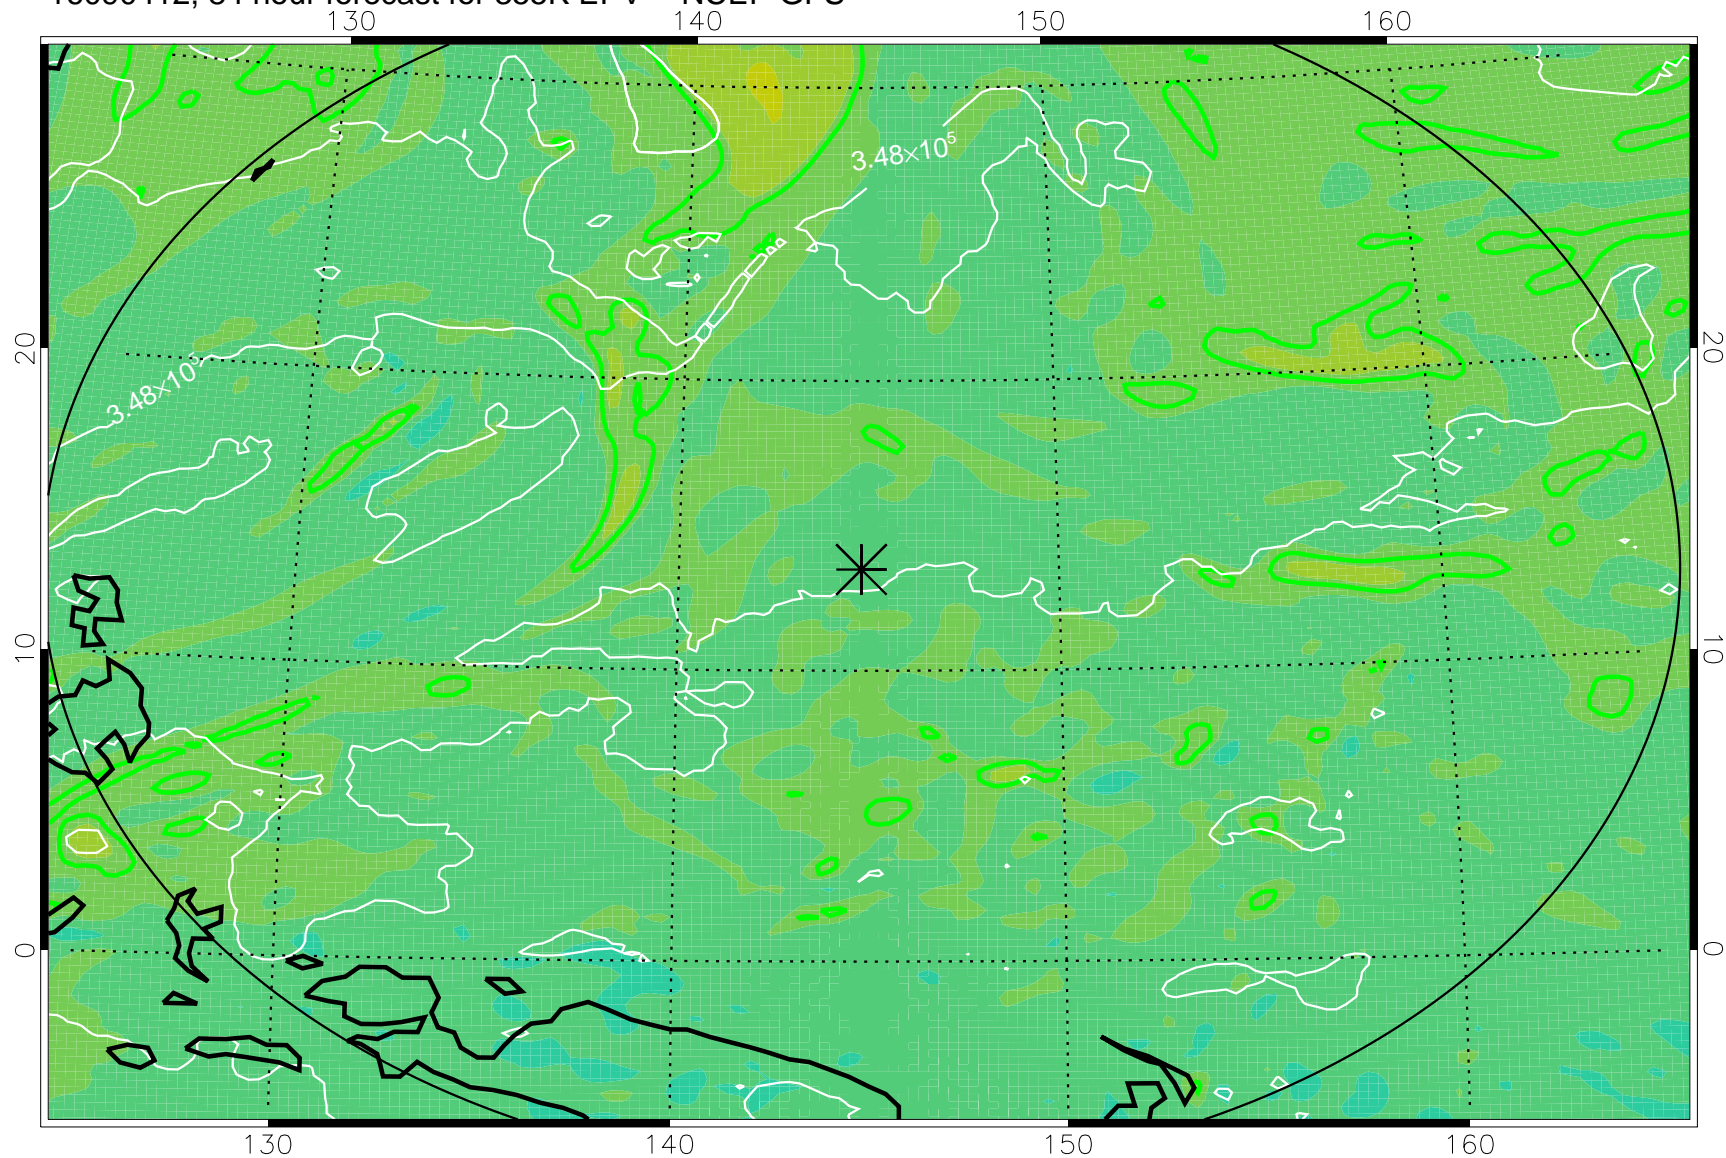

16090318, 66 hour forecast for 355K EPV -- NCEP GFS

355K Montgomery Streamfunction, white  
EPV Tropopause (2 PVU) Position  
Range ring of 2304 km

16090400, 72 hour forecast for 355K EPV -- NCEP GFS

355K Montgomery Streamfunction, white  
EPV Tropopause (2 PVU) Position  
Range ring of 2304 km

16090406, 78 hour forecast for 355K EPV -- NCEP GFS

355K Montgomery Streamfunction, white  
EPV Tropopause (2 PVU) Position  
Range ring of 2304 km

16090412, 84 hour forecast for 355K EPV -- NCEP GFS

355K Montgomery Streamfunction, white  
EPV Tropopause (2 PVU) Position  
Range ring of 2304 km

16090418, 90 hour forecast for 355K EPV -- NCEP GFS

355K Montgomery Streamfunction, white  
EPV Tropopause (2 PVU) Position  
Range ring of 2304 km

16090500, 96 hour forecast for 355K EPV -- NCEP GFS

355K Montgomery Streamfunction, white  
EPV Tropopause (2 PVU) Position  
Range ring of 2304 km

16090506, 102 hour forecast for 355K EPV -- NCEP GFS

355K Montgomery Streamfunction, white  
EPV Tropopause (2 PVU) Position  
Range ring of 2304 km

16090512, 108 hour forecast for 355K EPV -- NCEP GFS

355K Montgomery Streamfunction, white  
EPV Tropopause (2 PVU) Position  
Range ring of 2304 km