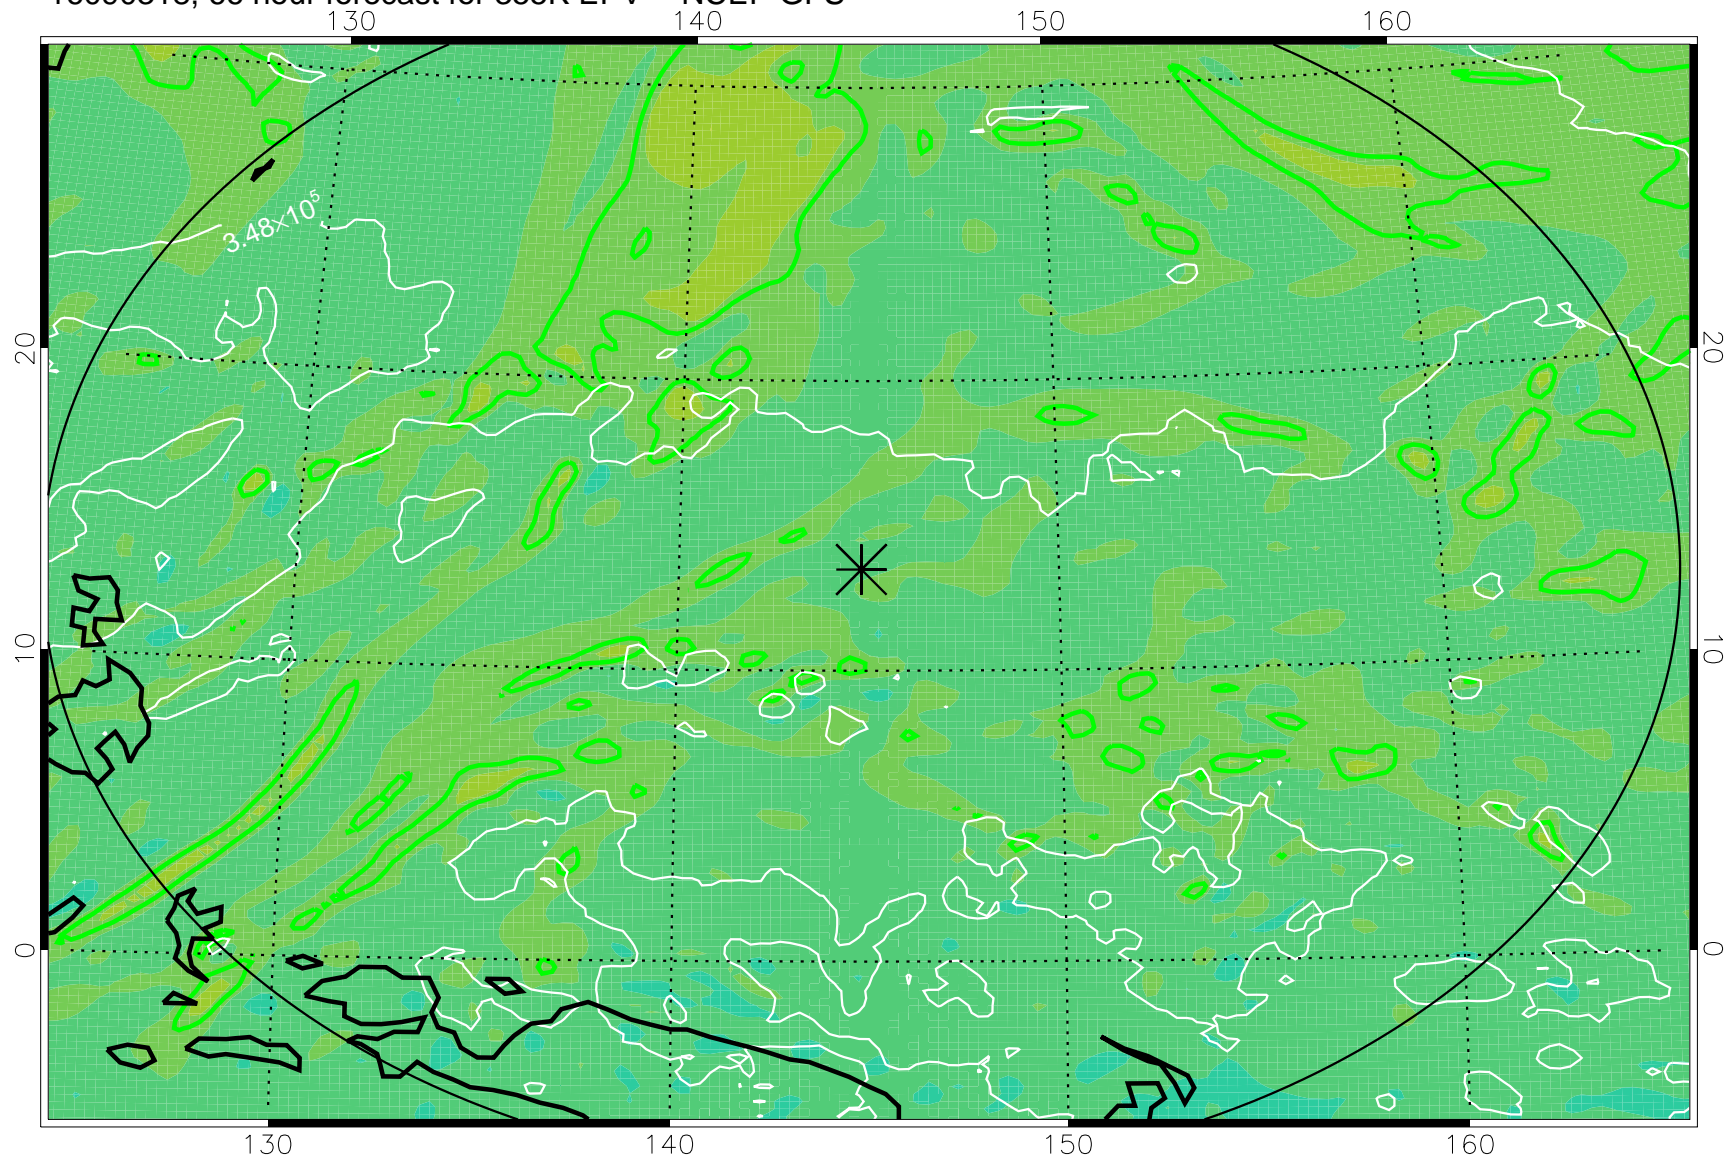

16090306, 54 hour forecast for 355K EPV -- NCEP GFS

355K Montgomery Streamfunction, white  
EPV Tropopause (2 PVU) Position  
Range ring of 2304 km

16090312, 60 hour forecast for 355K EPV -- NCEP GFS

355K Montgomery Streamfunction, white  
EPV Tropopause (2 PVU) Position  
Range ring of 2304 km

16090318, 66 hour forecast for 355K EPV -- NCEP GFS

355K Montgomery Streamfunction, white  
EPV Tropopause (2 PVU) Position  
Range ring of 2304 km

16090400, 72 hour forecast for 355K EPV -- NCEP GFS

355K Montgomery Streamfunction, white  
EPV Tropopause (2 PVU) Position  
Range ring of 2304 km

16090406, 78 hour forecast for 355K EPV -- NCEP GFS

355K Montgomery Streamfunction, white  
EPV Tropopause (2 PVU) Position  
Range ring of 2304 km

16090412, 84 hour forecast for 355K EPV -- NCEP GFS

355K Montgomery Streamfunction, white  
EPV Tropopause (2 PVU) Position  
Range ring of 2304 km

16090418, 90 hour forecast for 355K EPV -- NCEP GFS

355K Montgomery Streamfunction, white  
EPV Tropopause (2 PVU) Position  
Range ring of 2304 km

16090500, 96 hour forecast for 355K EPV -- NCEP GFS

355K Montgomery Streamfunction, white  
EPV Tropopause (2 PVU) Position  
Range ring of 2304 km