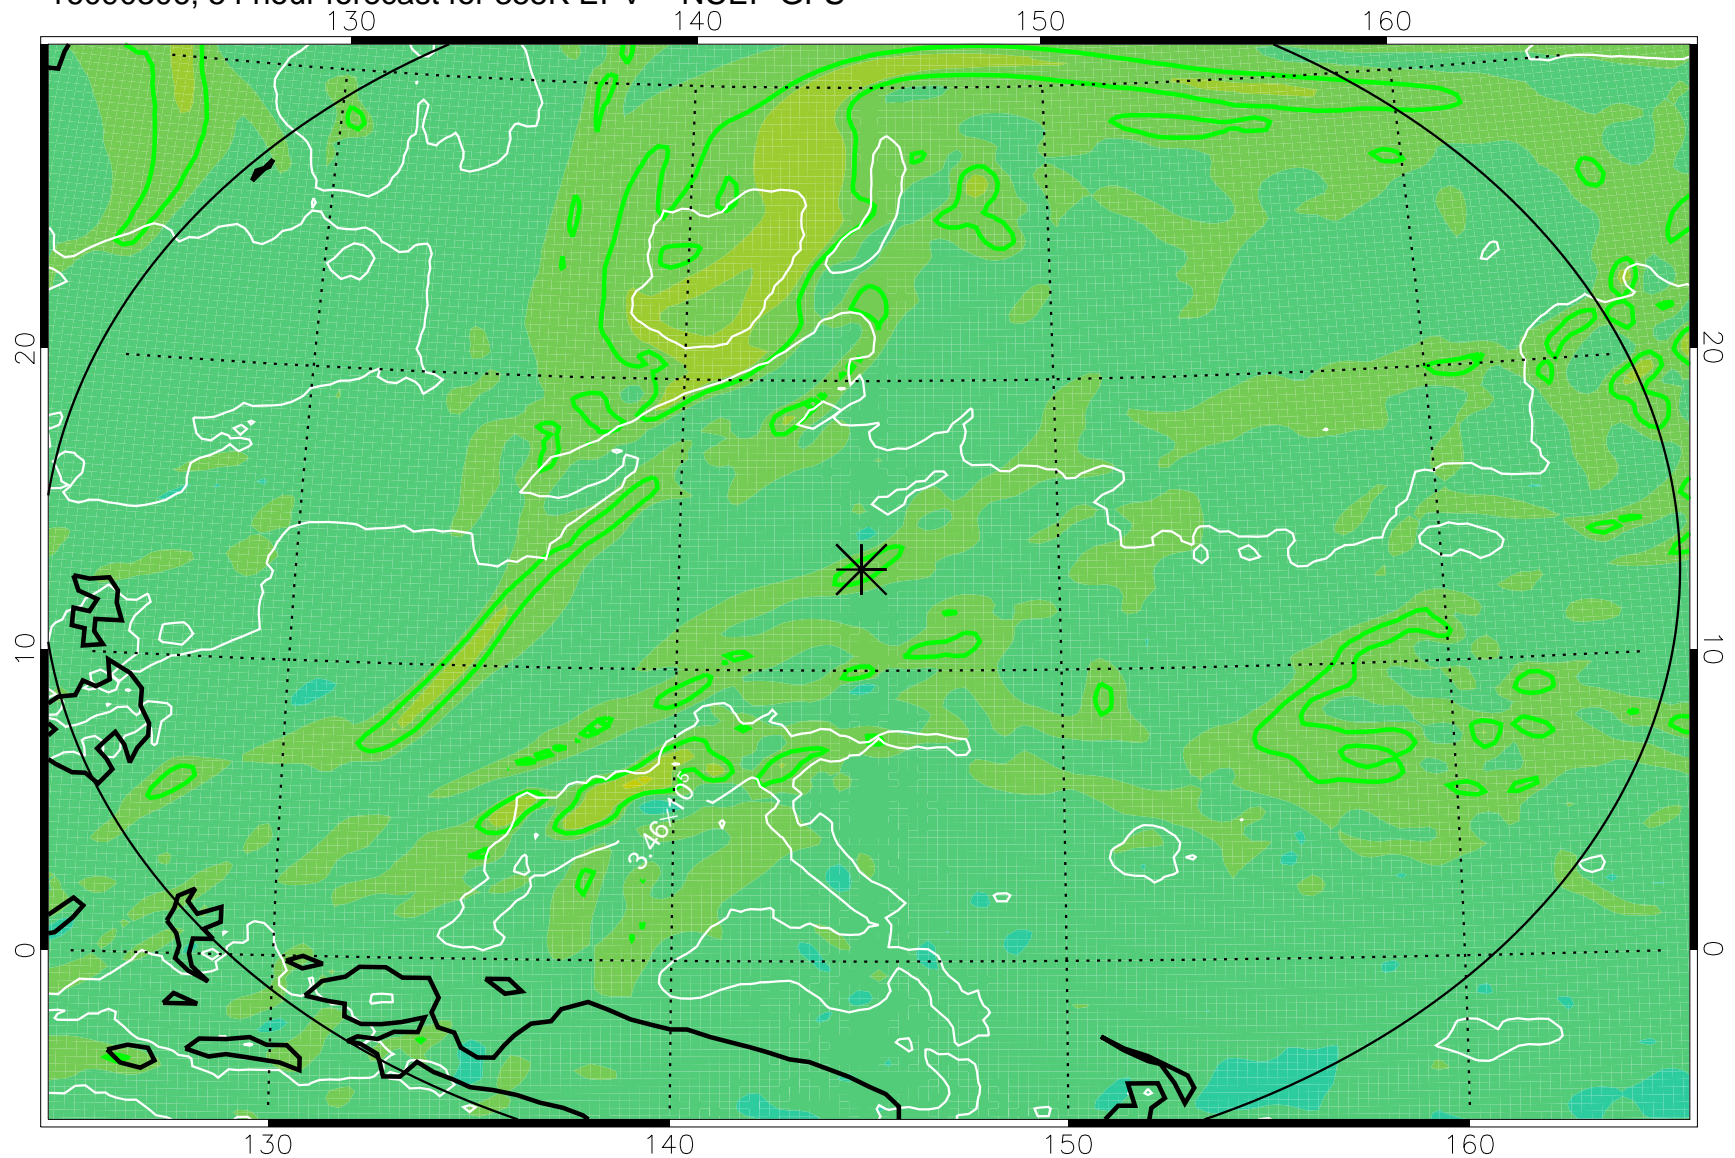

16090206, 30 hour forecast for 355K EPV -- NCEP GFS

355K Montgomery Streamfunction, white  
EPV Tropopause (2 PVU) Position  
Range ring of 2304 km

16090212, 36 hour forecast for 355K EPV -- NCEP GFS

355K Montgomery Streamfunction, white  
EPV Tropopause (2 PVU) Position  
Range ring of 2304 km

16090218, 42 hour forecast for 355K EPV -- NCEP GFS

355K Montgomery Streamfunction, white  
EPV Tropopause (2 PVU) Position  
Range ring of 2304 km

16090300, 48 hour forecast for 355K EPV -- NCEP GFS

355K Montgomery Streamfunction, white  
EPV Tropopause (2 PVU) Position  
Range ring of 2304 km

16090306, 54 hour forecast for 355K EPV -- NCEP GFS

355K Montgomery Streamfunction, white  
EPV Tropopause (2 PVU) Position  
Range ring of 2304 km

16090312, 60 hour forecast for 355K EPV -- NCEP GFS

355K Montgomery Streamfunction, white  
EPV Tropopause (2 PVU) Position  
Range ring of 2304 km

16090318, 66 hour forecast for 355K EPV -- NCEP GFS

355K Montgomery Streamfunction, white  
EPV Tropopause (2 PVU) Position  
Range ring of 2304 km

16090400, 72 hour forecast for 355K EPV -- NCEP GFS

355K Montgomery Streamfunction, white  
EPV Tropopause (2 PVU) Position  
Range ring of 2304 km