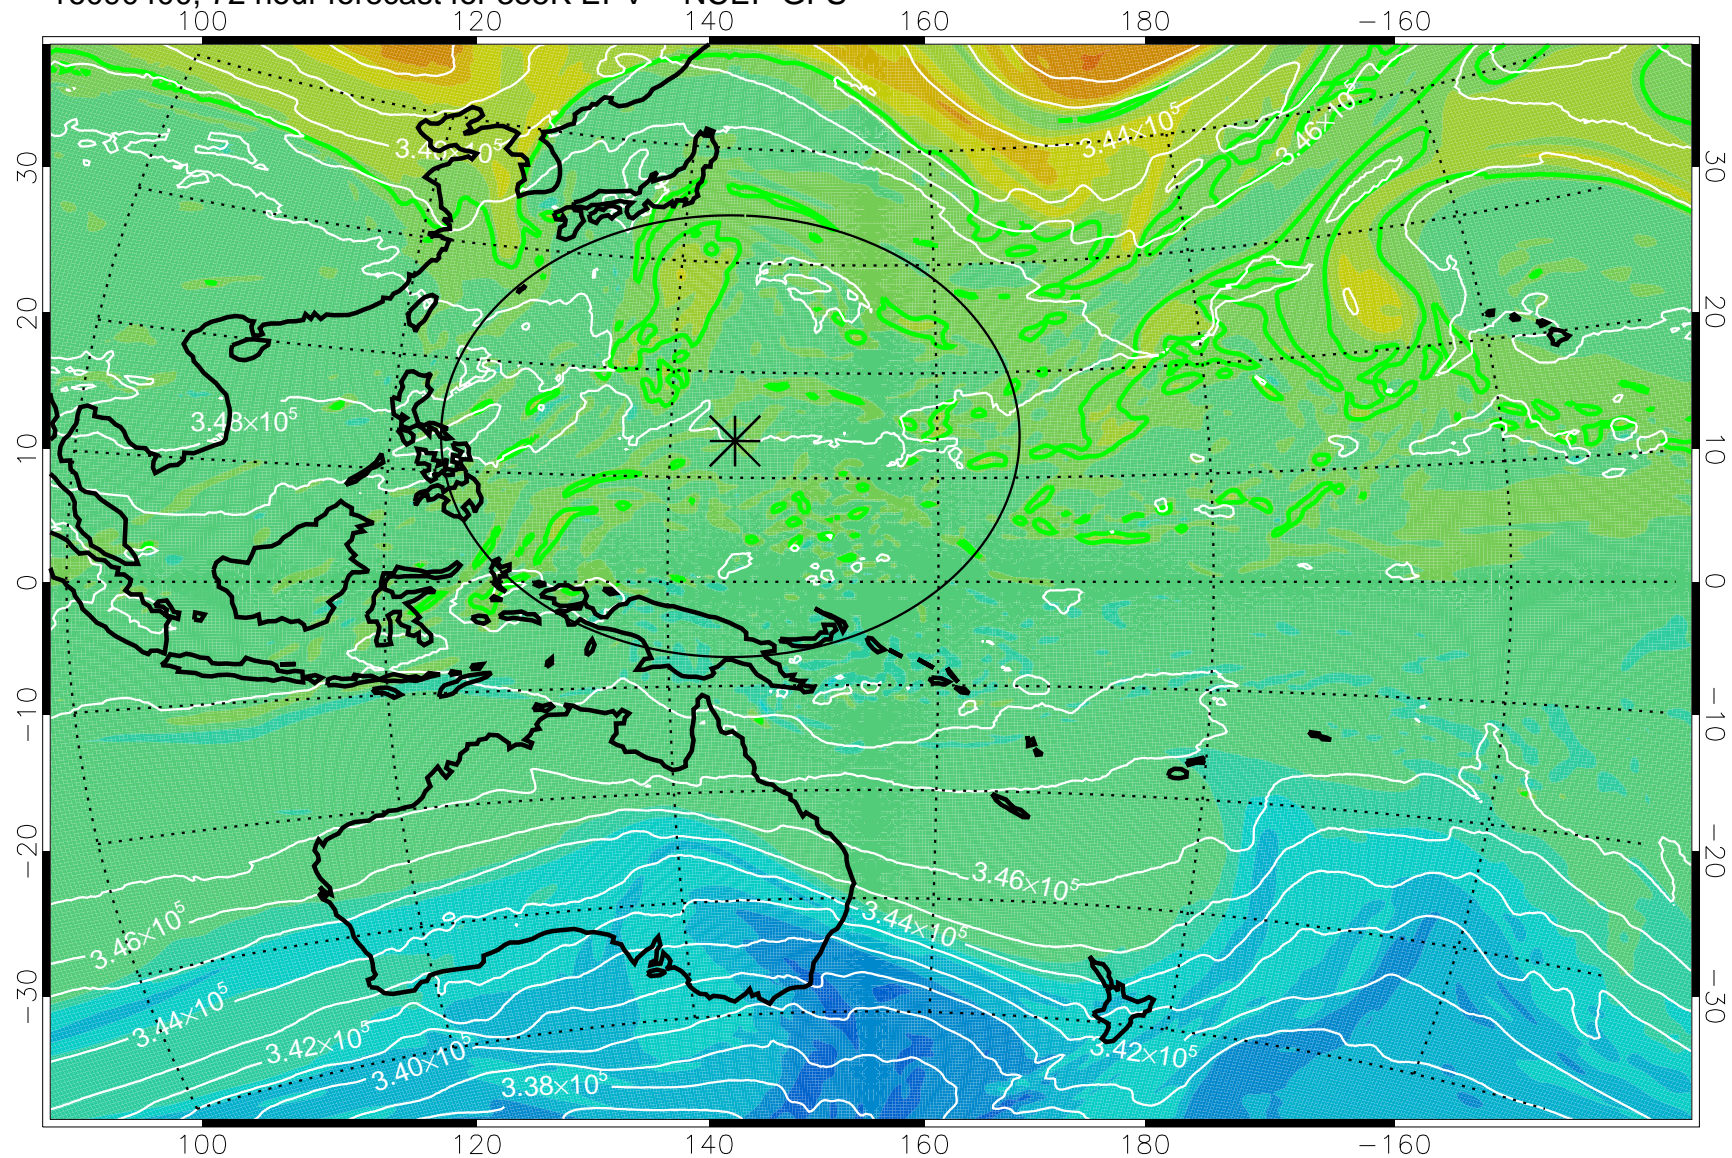

16090218, 42 hour forecast for 355K EPV -- NCEP GFS

355K Montgomery Streamfunction, white
EPV Tropopause (2 PVU) Position
Range ring of 2304 km

16090300, 48 hour forecast for 355K EPV -- NCEP GFS

355K Montgomery Streamfunction, white
EPV Tropopause (2 PVU) Position
Range ring of 2304 km

16090306, 54 hour forecast for 355K EPV -- NCEP GFS

355K Montgomery Streamfunction, white
EPV Tropopause (2 PVU) Position
Range ring of 2304 km

16090312, 60 hour forecast for 355K EPV -- NCEP GFS

355K Montgomery Streamfunction, white
EPV Tropopause (2 PVU) Position
Range ring of 2304 km

16090318, 66 hour forecast for 355K EPV -- NCEP GFS

355K Montgomery Streamfunction, white
EPV Tropopause (2 PVU) Position
Range ring of 2304 km

16090400, 72 hour forecast for 355K EPV -- NCEP GFS

355K Montgomery Streamfunction, white
EPV Tropopause (2 PVU) Position
Range ring of 2304 km

16090406, 78 hour forecast for 355K EPV -- NCEP GFS

355K Montgomery Streamfunction, white
EPV Tropopause (2 PVU) Position
Range ring of 2304 km

16090412, 84 hour forecast for 355K EPV -- NCEP GFS

355K Montgomery Streamfunction, white
EPV Tropopause (2 PVU) Position
Range ring of 2304 km