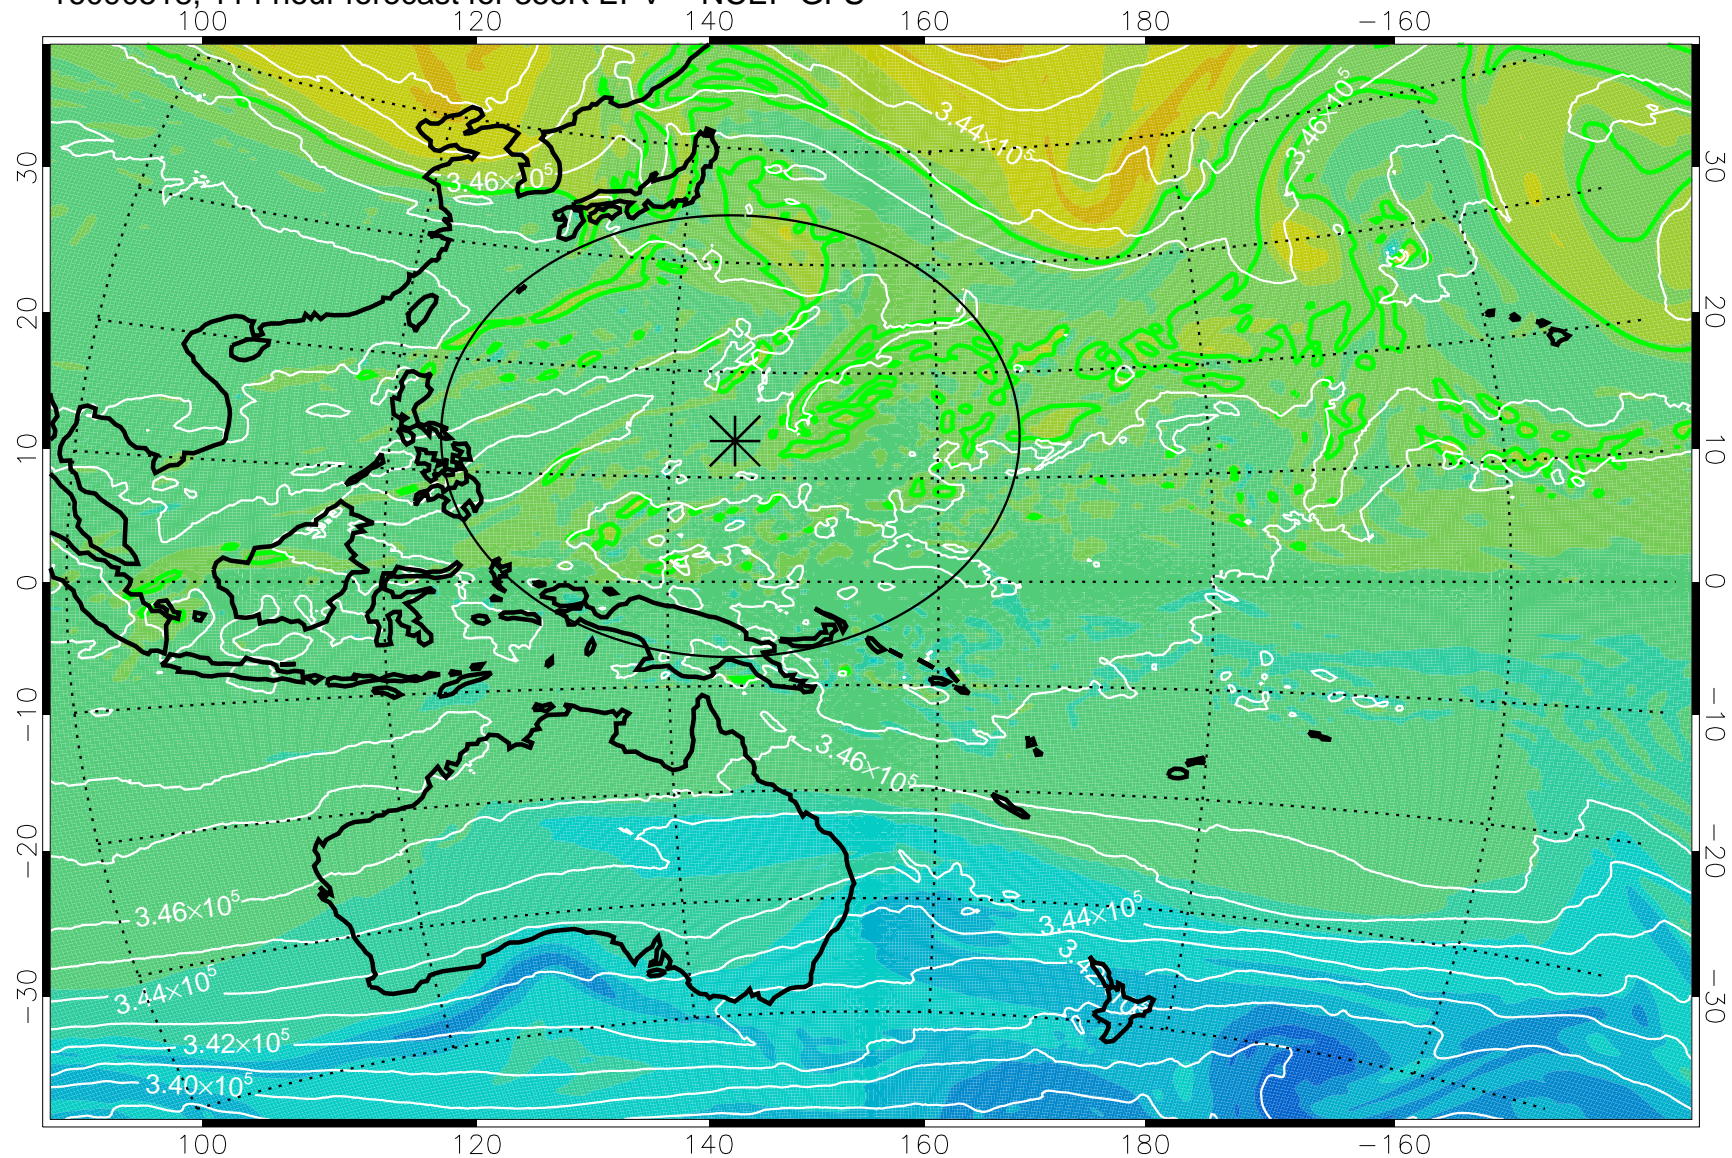

16090406, 78 hour forecast for 355K EPV -- NCEP GFS

355K Montgomery Streamfunction, white
EPV Tropopause (2 PVU) Position
Range ring of 2304 km

16090412, 84 hour forecast for 355K EPV -- NCEP GFS

355K Montgomery Streamfunction, white
EPV Tropopause (2 PVU) Position
Range ring of 2304 km

16090418, 90 hour forecast for 355K EPV -- NCEP GFS

355K Montgomery Streamfunction, white
EPV Tropopause (2 PVU) Position
Range ring of 2304 km

16090500, 96 hour forecast for 355K EPV -- NCEP GFS

355K Montgomery Streamfunction, white
EPV Tropopause (2 PVU) Position
Range ring of 2304 km

16090506, 102 hour forecast for 355K EPV -- NCEP GFS

355K Montgomery Streamfunction, white
EPV Tropopause (2 PVU) Position
Range ring of 2304 km

16090512, 108 hour forecast for 355K EPV -- NCEP GFS

355K Montgomery Streamfunction, white
EPV Tropopause (2 PVU) Position
Range ring of 2304 km

16090518, 114 hour forecast for 355K EPV -- NCEP GFS

355K Montgomery Streamfunction, white
EPV Tropopause (2 PVU) Position
Range ring of 2304 km

16090600, 120 hour forecast for 355K EPV -- NCEP GFS

355K Montgomery Streamfunction, white
EPV Tropopause (2 PVU) Position
Range ring of 2304 km