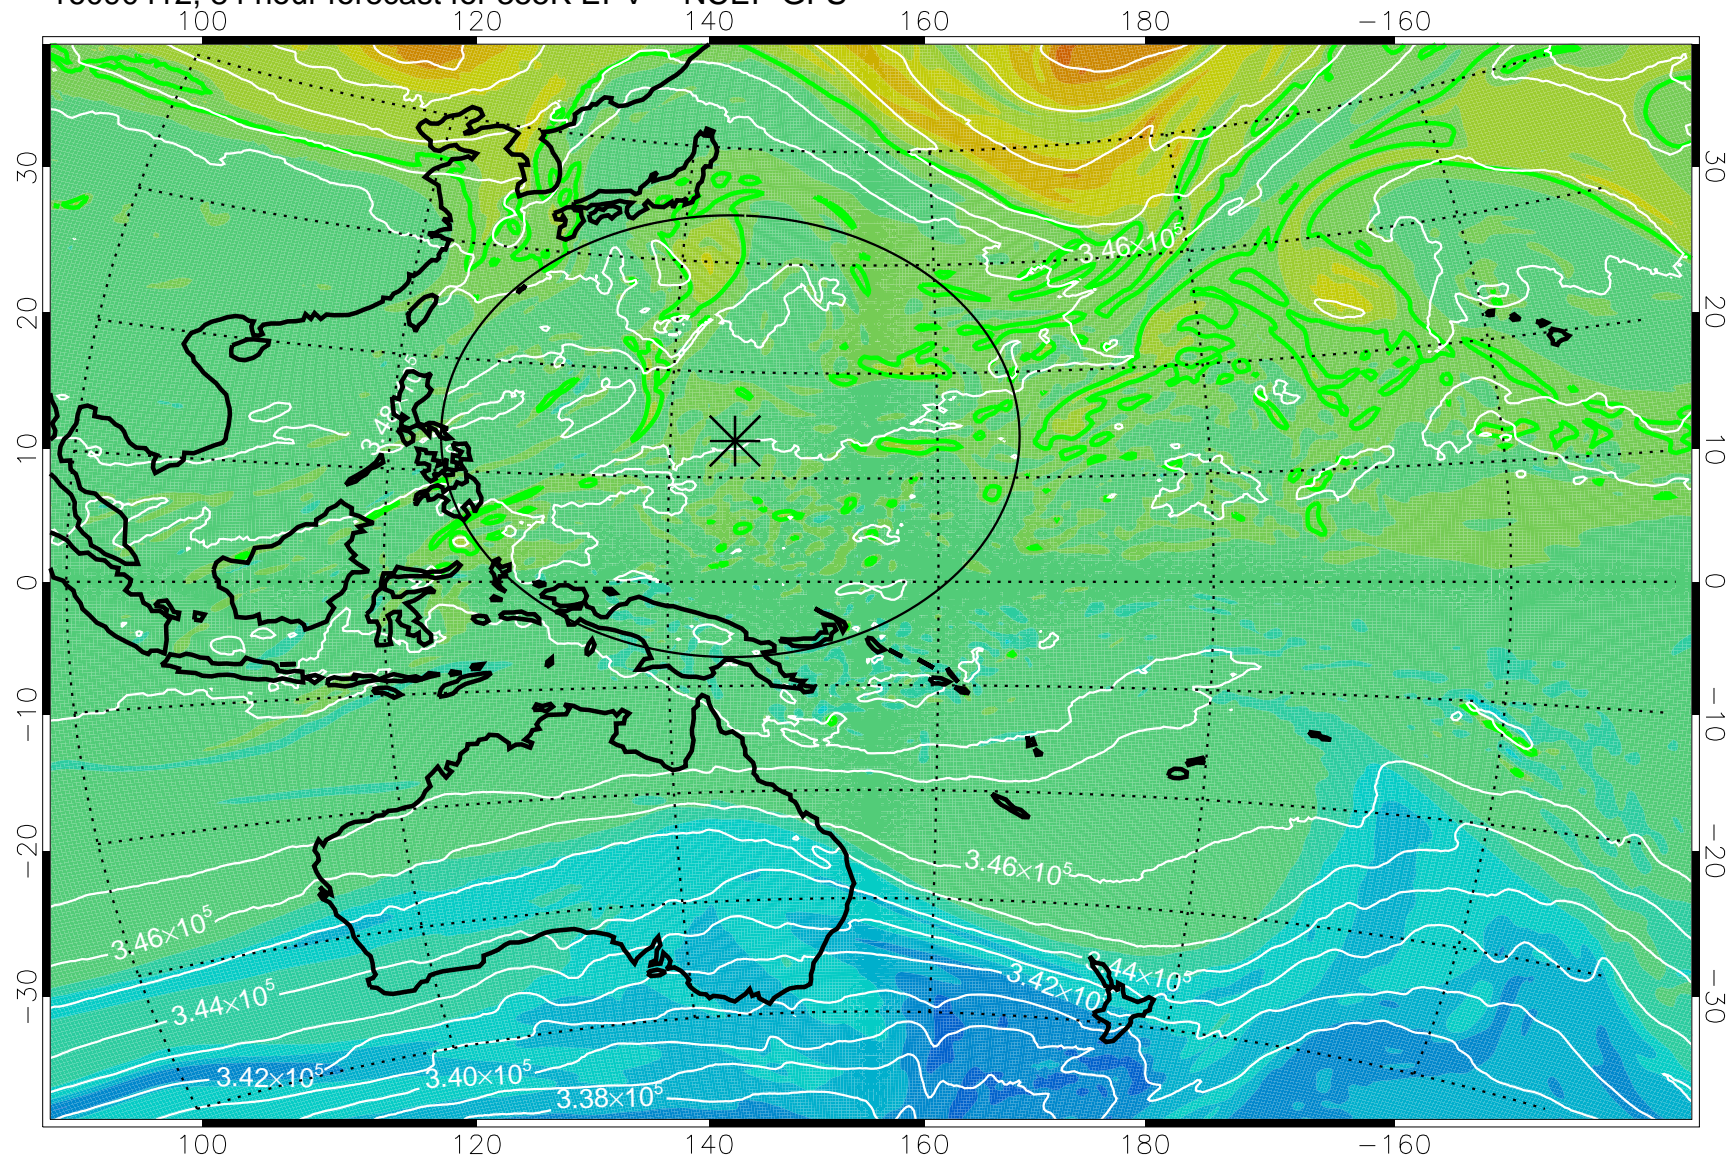

16090306, 54 hour forecast for 355K EPV -- NCEP GFS

355K Montgomery Streamfunction, white
EPV Tropopause (2 PVU) Position
Range ring of 2304 km

16090312, 60 hour forecast for 355K EPV -- NCEP GFS

355K Montgomery Streamfunction, white
EPV Tropopause (2 PVU) Position
Range ring of 2304 km

16090318, 66 hour forecast for 355K EPV -- NCEP GFS

355K Montgomery Streamfunction, white
EPV Tropopause (2 PVU) Position
Range ring of 2304 km

16090400, 72 hour forecast for 355K EPV -- NCEP GFS

355K Montgomery Streamfunction, white
EPV Tropopause (2 PVU) Position
Range ring of 2304 km

16090406, 78 hour forecast for 355K EPV -- NCEP GFS

355K Montgomery Streamfunction, white
EPV Tropopause (2 PVU) Position
Range ring of 2304 km

16090412, 84 hour forecast for 355K EPV -- NCEP GFS

355K Montgomery Streamfunction, white
EPV Tropopause (2 PVU) Position
Range ring of 2304 km

16090418, 90 hour forecast for 355K EPV -- NCEP GFS

355K Montgomery Streamfunction, white
EPV Tropopause (2 PVU) Position
Range ring of 2304 km

16090500, 96 hour forecast for 355K EPV -- NCEP GFS

355K Montgomery Streamfunction, white
EPV Tropopause (2 PVU) Position
Range ring of 2304 km