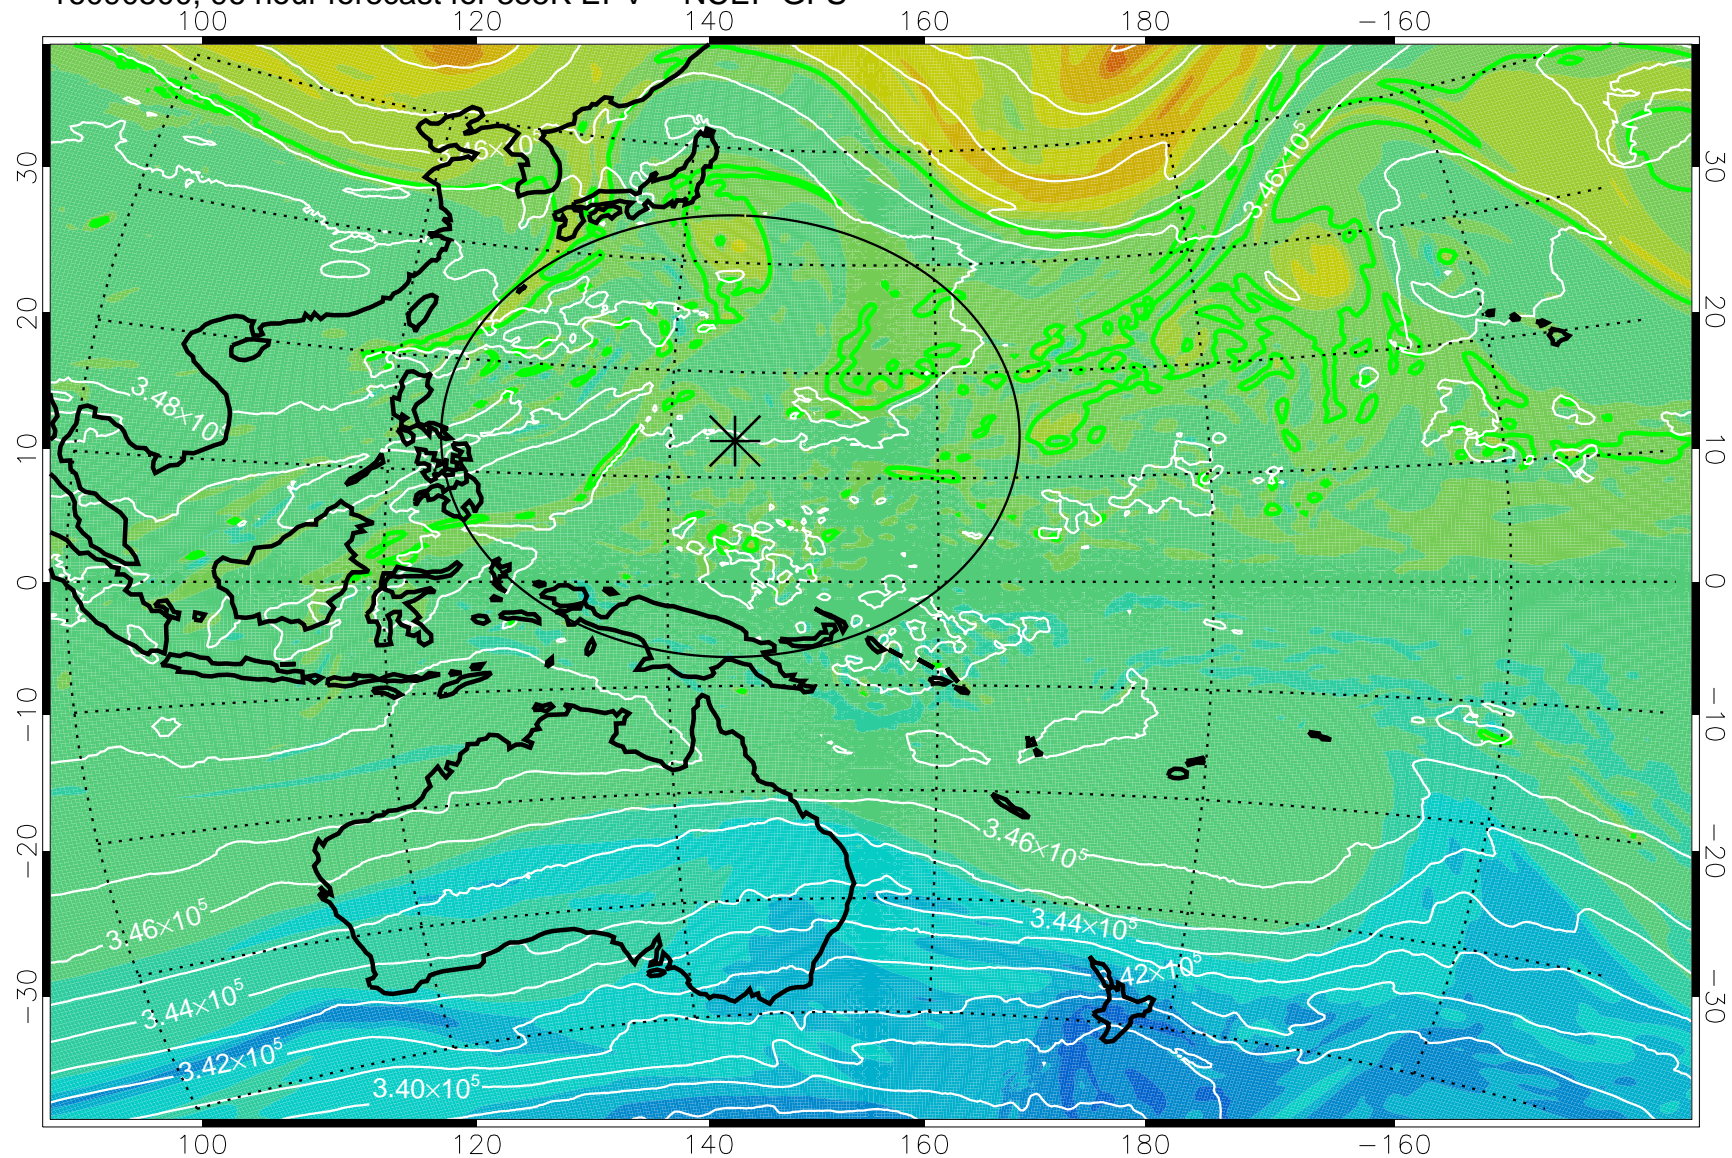

16090318, 66 hour forecast for 355K EPV -- NCEP GFS

355K Montgomery Streamfunction, white
EPV Tropopause (2 PVU) Position
Range ring of 2304 km

16090400, 72 hour forecast for 355K EPV -- NCEP GFS

355K Montgomery Streamfunction, white
EPV Tropopause (2 PVU) Position
Range ring of 2304 km

16090406, 78 hour forecast for 355K EPV -- NCEP GFS

355K Montgomery Streamfunction, white
EPV Tropopause (2 PVU) Position
Range ring of 2304 km

16090412, 84 hour forecast for 355K EPV -- NCEP GFS

355K Montgomery Streamfunction, white
EPV Tropopause (2 PVU) Position
Range ring of 2304 km

16090418, 90 hour forecast for 355K EPV -- NCEP GFS

355K Montgomery Streamfunction, white
EPV Tropopause (2 PVU) Position
Range ring of 2304 km

16090500, 96 hour forecast for 355K EPV -- NCEP GFS

355K Montgomery Streamfunction, white
EPV Tropopause (2 PVU) Position
Range ring of 2304 km

16090506, 102 hour forecast for 355K EPV -- NCEP GFS

355K Montgomery Streamfunction, white
EPV Tropopause (2 PVU) Position
Range ring of 2304 km

16090512, 108 hour forecast for 355K EPV -- NCEP GFS

355K Montgomery Streamfunction, white
EPV Tropopause (2 PVU) Position
Range ring of 2304 km