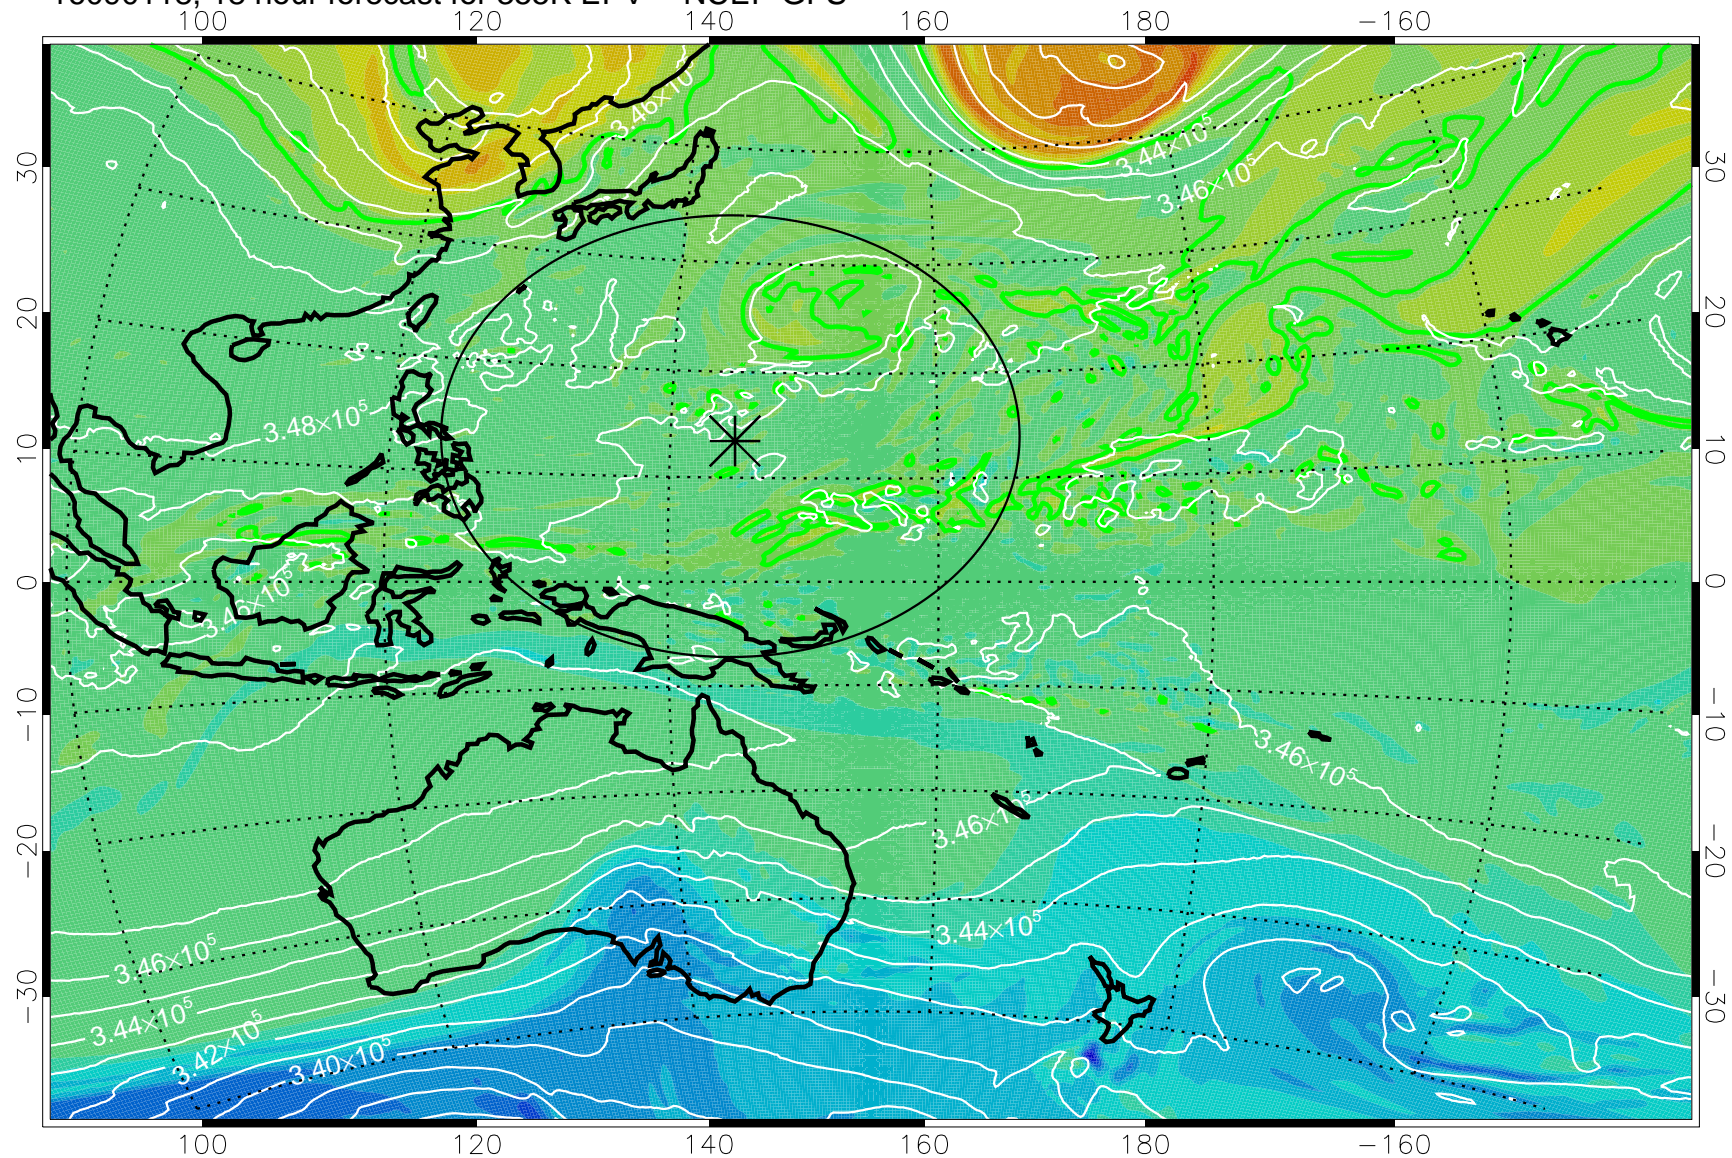

16090106, 6 hour forecast for 355K EPV -- NCEP GFS

355K Montgomery Streamfunction, white
EPV Tropopause (2 PVU) Position
Range ring of 2304 km

16090112, 12 hour forecast for 355K EPV -- NCEP GFS

355K Montgomery Streamfunction, white
EPV Tropopause (2 PVU) Position
Range ring of 2304 km

16090118, 18 hour forecast for 355K EPV -- NCEP GFS

355K Montgomery Streamfunction, white
EPV Tropopause (2 PVU) Position
Range ring of 2304 km

16090200, 24 hour forecast for 355K EPV -- NCEP GFS

355K Montgomery Streamfunction, white
EPV Tropopause (2 PVU) Position
Range ring of 2304 km

16090206, 30 hour forecast for 355K EPV -- NCEP GFS

355K Montgomery Streamfunction, white
EPV Tropopause (2 PVU) Position
Range ring of 2304 km

16090212, 36 hour forecast for 355K EPV -- NCEP GFS

355K Montgomery Streamfunction, white
EPV Tropopause (2 PVU) Position
Range ring of 2304 km

16090218, 42 hour forecast for 355K EPV -- NCEP GFS

355K Montgomery Streamfunction, white
EPV Tropopause (2 PVU) Position
Range ring of 2304 km

16090300, 48 hour forecast for 355K EPV -- NCEP GFS

355K Montgomery Streamfunction, white
EPV Tropopause (2 PVU) Position
Range ring of 2304 km