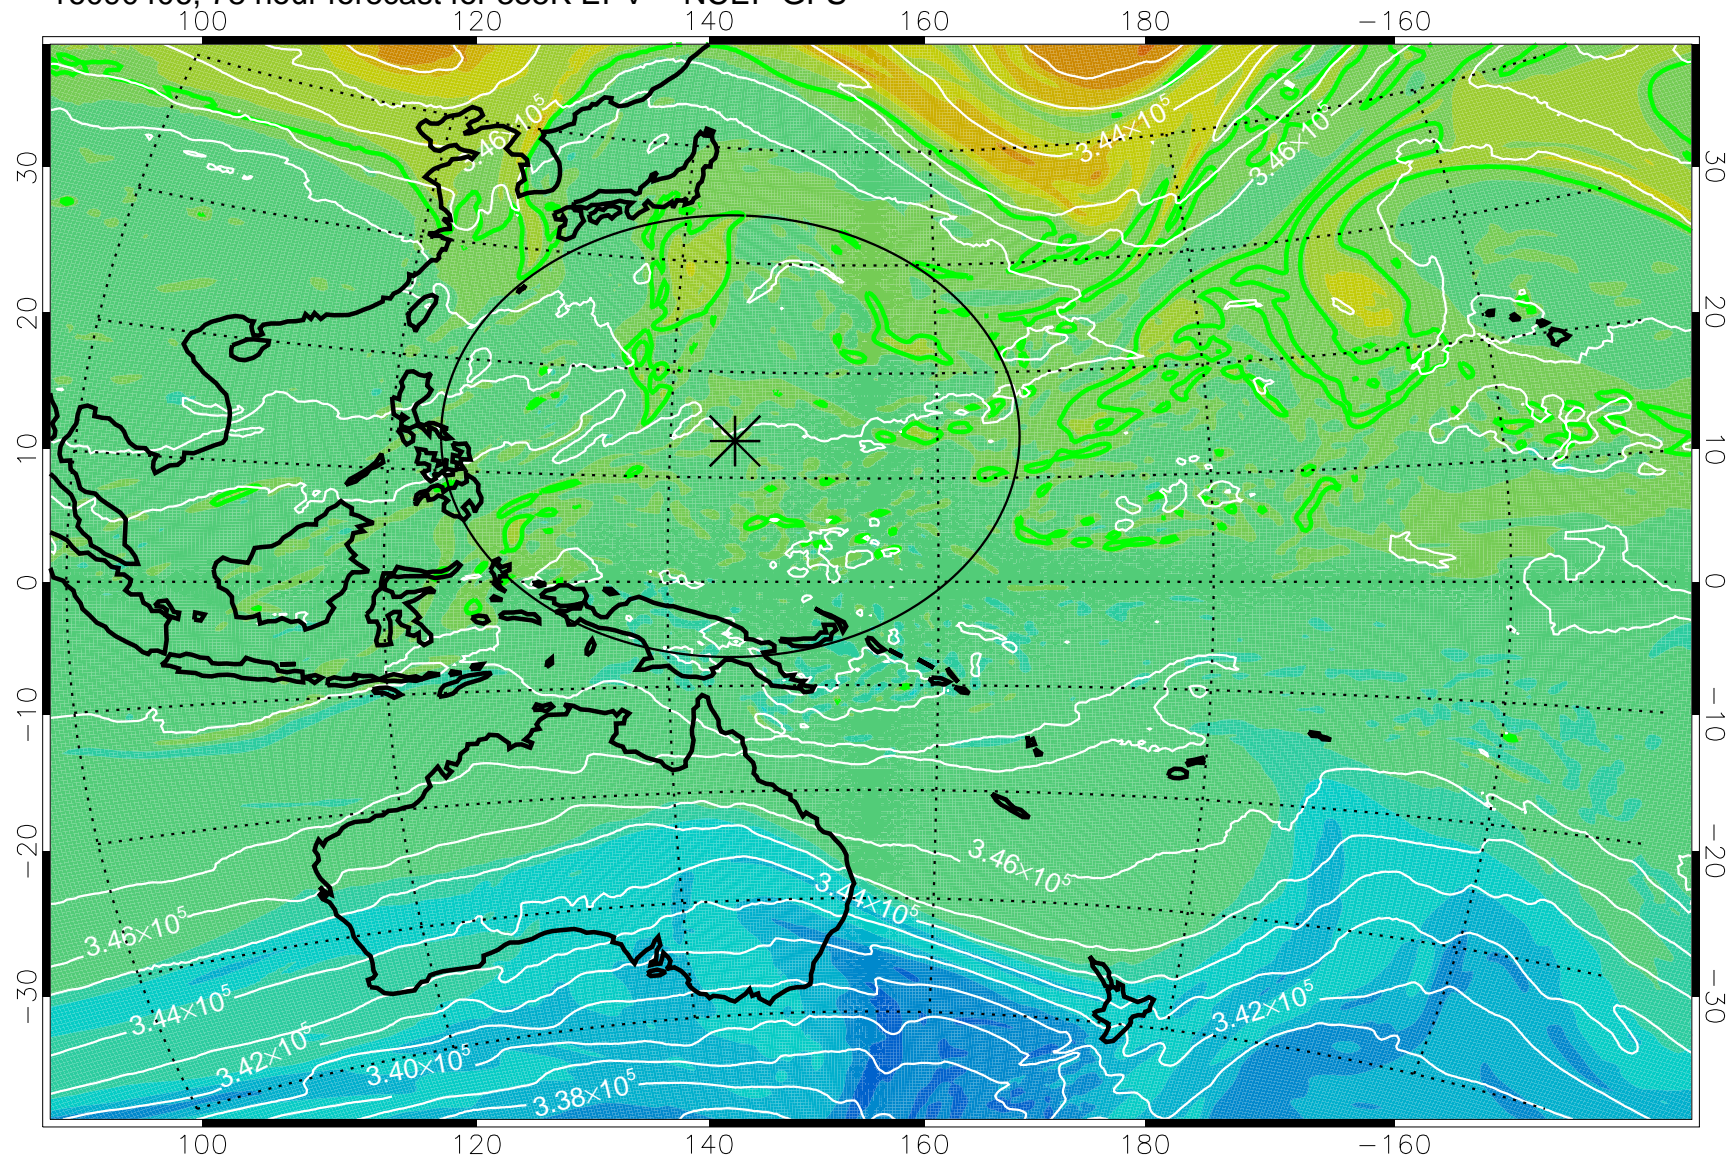

16090306, 54 hour forecast for 355K EPV -- NCEP GFS

355K Montgomery Streamfunction, white
EPV Tropopause (2 PVU) Position
Range ring of 2304 km

16090312, 60 hour forecast for 355K EPV -- NCEP GFS

355K Montgomery Streamfunction, white
EPV Tropopause (2 PVU) Position
Range ring of 2304 km

16090318, 66 hour forecast for 355K EPV -- NCEP GFS

355K Montgomery Streamfunction, white
EPV Tropopause (2 PVU) Position
Range ring of 2304 km

16090400, 72 hour forecast for 355K EPV -- NCEP GFS

355K Montgomery Streamfunction, white
EPV Tropopause (2 PVU) Position
Range ring of 2304 km

16090406, 78 hour forecast for 355K EPV -- NCEP GFS

355K Montgomery Streamfunction, white
EPV Tropopause (2 PVU) Position
Range ring of 2304 km

16090412, 84 hour forecast for 355K EPV -- NCEP GFS

355K Montgomery Streamfunction, white
EPV Tropopause (2 PVU) Position
Range ring of 2304 km

16090418, 90 hour forecast for 355K EPV -- NCEP GFS

355K Montgomery Streamfunction, white
EPV Tropopause (2 PVU) Position
Range ring of 2304 km

16090500, 96 hour forecast for 355K EPV -- NCEP GFS

355K Montgomery Streamfunction, white
EPV Tropopause (2 PVU) Position
Range ring of 2304 km