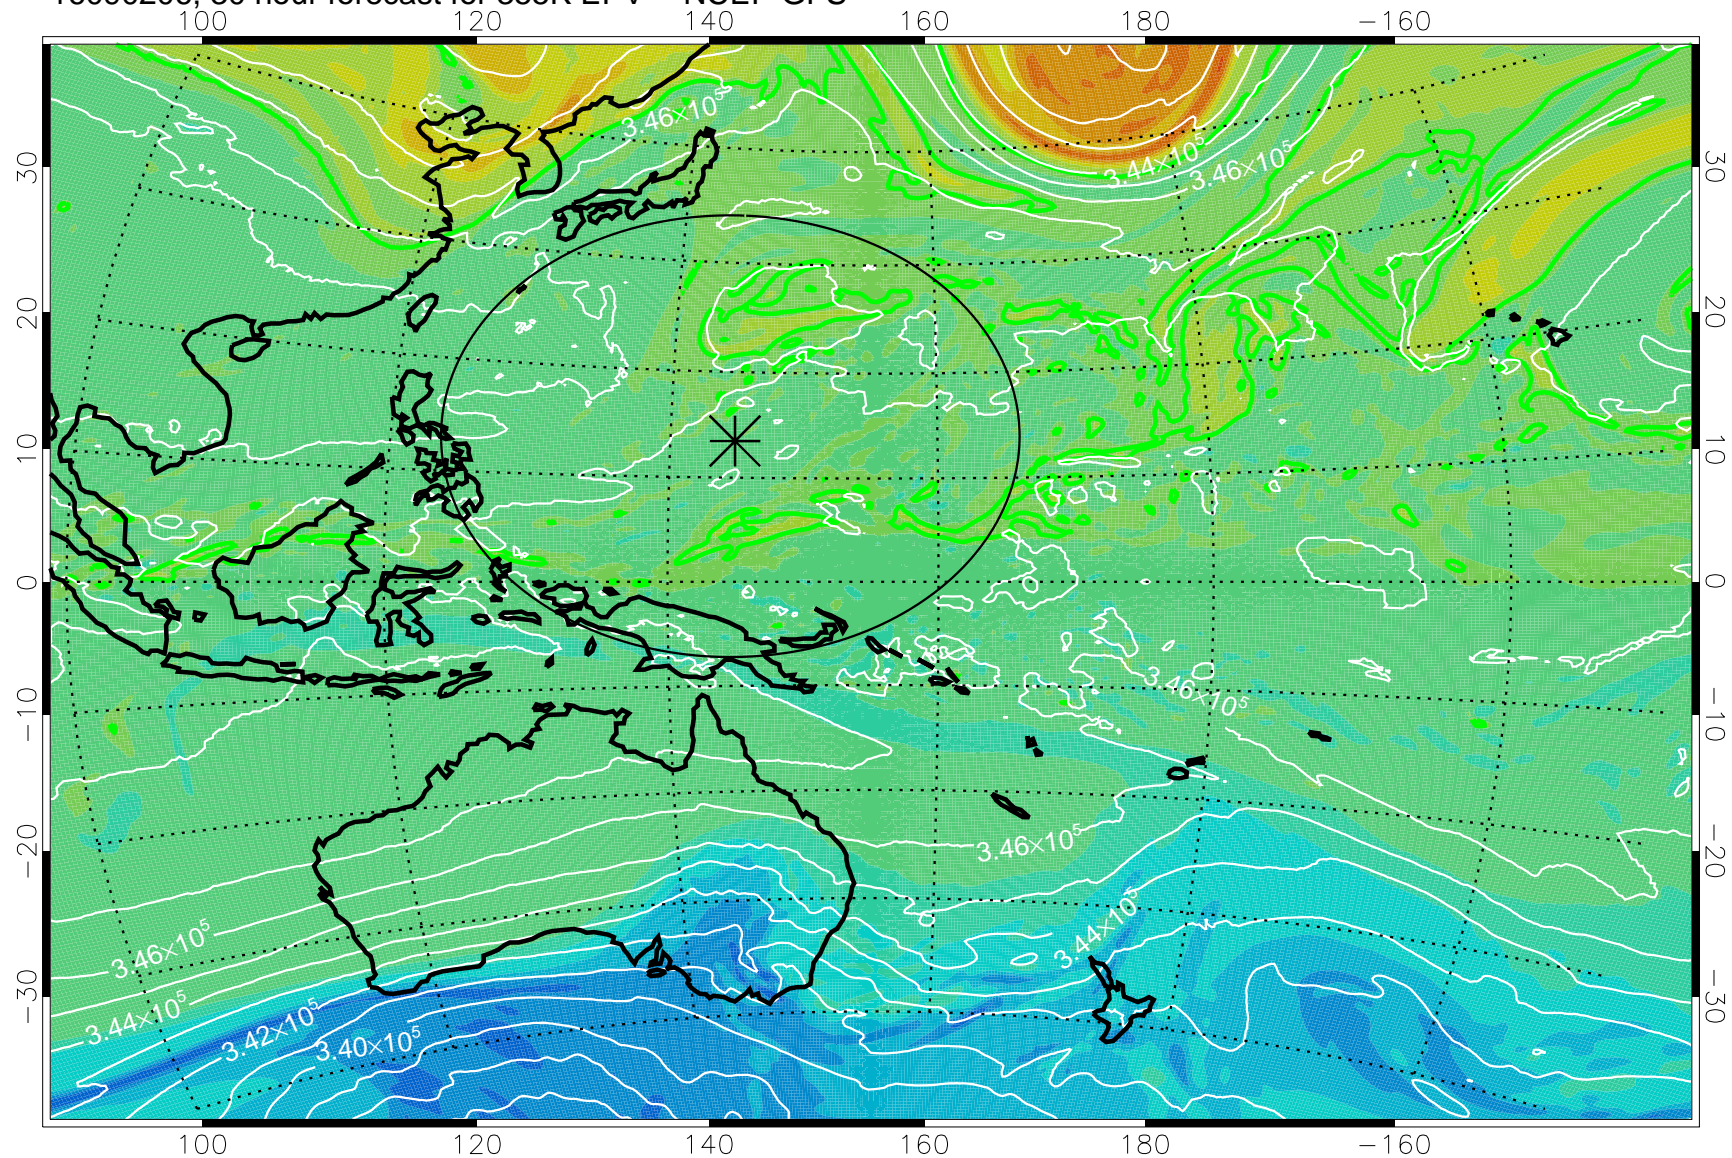

16090118, 18 hour forecast for 355K EPV -- NCEP GFS

355K Montgomery Streamfunction, white
EPV Tropopause (2 PVU) Position
Range ring of 2304 km

16090200, 24 hour forecast for 355K EPV -- NCEP GFS

355K Montgomery Streamfunction, white
EPV Tropopause (2 PVU) Position
Range ring of 2304 km

16090206, 30 hour forecast for 355K EPV -- NCEP GFS

355K Montgomery Streamfunction, white
EPV Tropopause (2 PVU) Position
Range ring of 2304 km

16090212, 36 hour forecast for 355K EPV -- NCEP GFS

355K Montgomery Streamfunction, white
EPV Tropopause (2 PVU) Position
Range ring of 2304 km

16090218, 42 hour forecast for 355K EPV -- NCEP GFS

355K Montgomery Streamfunction, white
EPV Tropopause (2 PVU) Position
Range ring of 2304 km

16090300, 48 hour forecast for 355K EPV -- NCEP GFS

355K Montgomery Streamfunction, white
EPV Tropopause (2 PVU) Position
Range ring of 2304 km

16090306, 54 hour forecast for 355K EPV -- NCEP GFS

355K Montgomery Streamfunction, white
EPV Tropopause (2 PVU) Position
Range ring of 2304 km

16090312, 60 hour forecast for 355K EPV -- NCEP GFS

355K Montgomery Streamfunction, white
EPV Tropopause (2 PVU) Position
Range ring of 2304 km