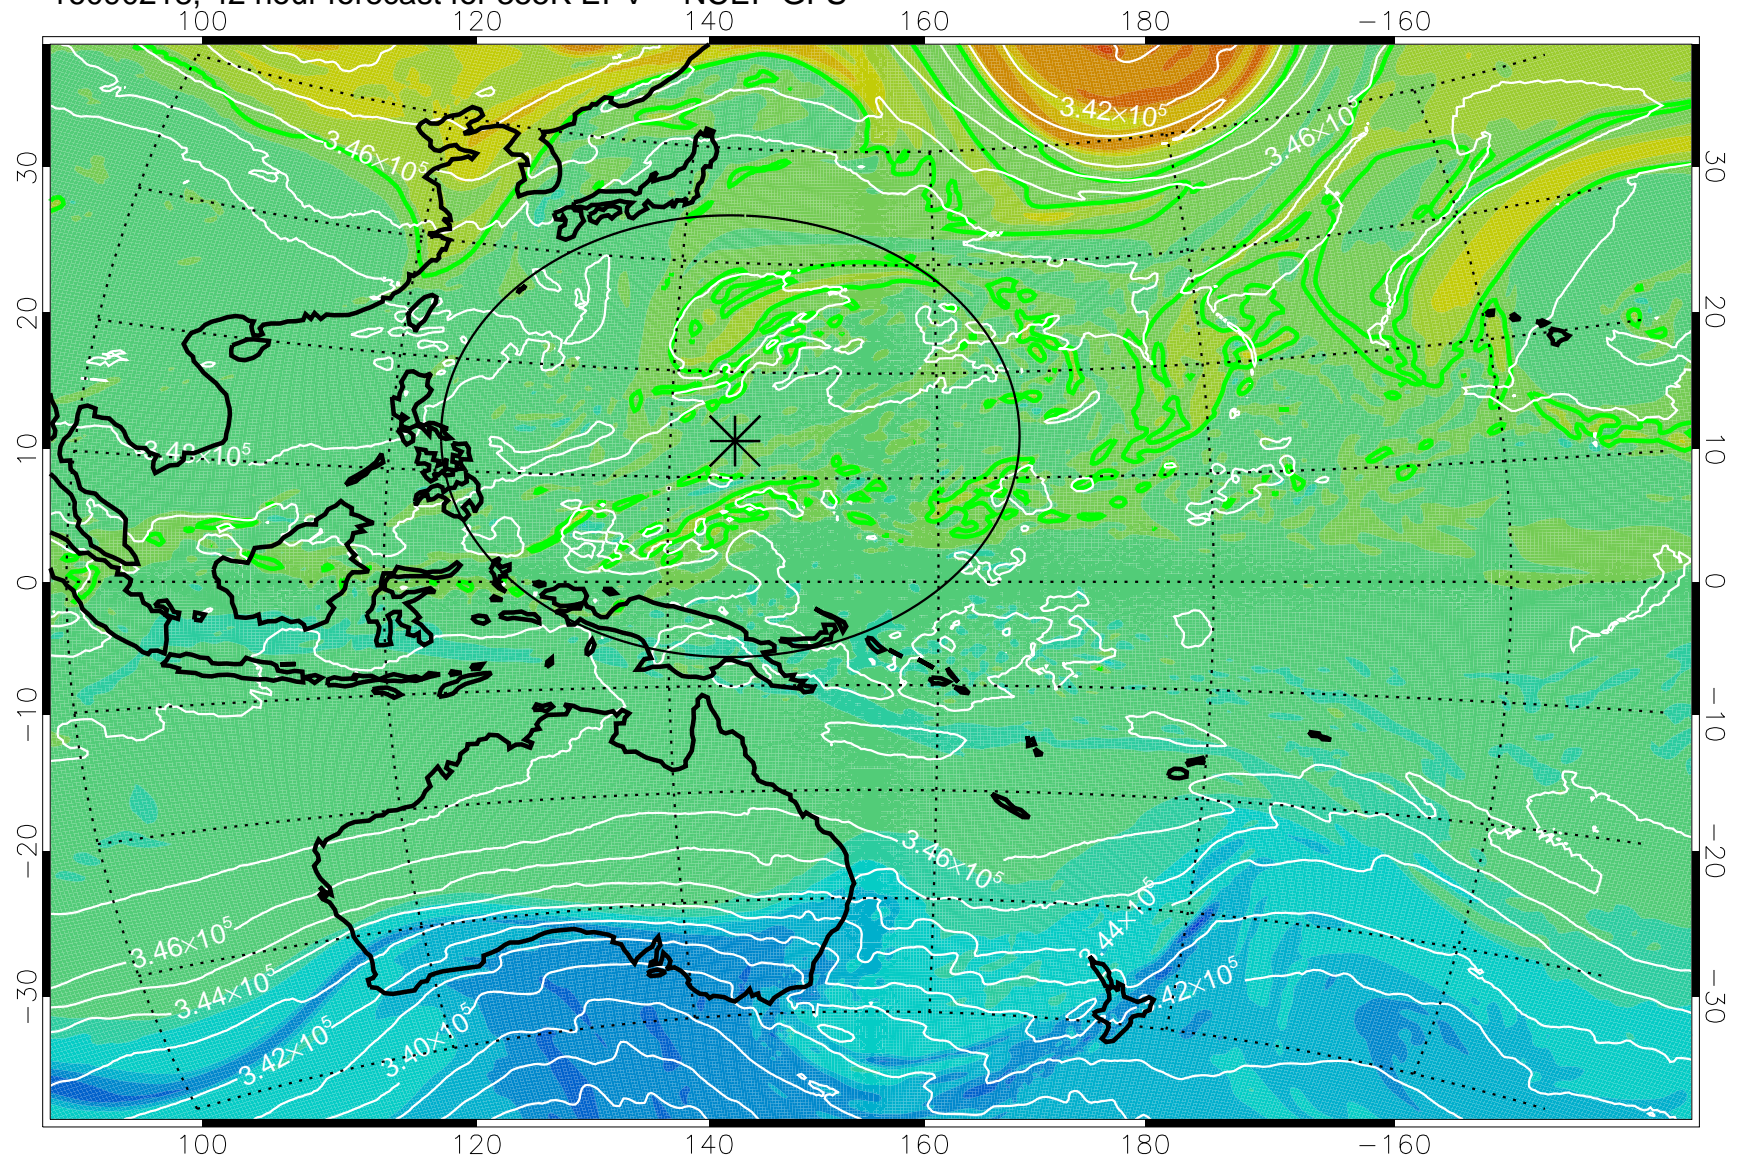

16090206, 30 hour forecast for 355K EPV -- NCEP GFS

355K Montgomery Streamfunction, white
EPV Tropopause (2 PVU) Position
Range ring of 2304 km

16090212, 36 hour forecast for 355K EPV -- NCEP GFS

355K Montgomery Streamfunction, white
EPV Tropopause (2 PVU) Position
Range ring of 2304 km

16090218, 42 hour forecast for 355K EPV -- NCEP GFS

355K Montgomery Streamfunction, white
EPV Tropopause (2 PVU) Position
Range ring of 2304 km

16090300, 48 hour forecast for 355K EPV -- NCEP GFS

355K Montgomery Streamfunction, white
EPV Tropopause (2 PVU) Position
Range ring of 2304 km

16090306, 54 hour forecast for 355K EPV -- NCEP GFS

355K Montgomery Streamfunction, white
EPV Tropopause (2 PVU) Position
Range ring of 2304 km

16090312, 60 hour forecast for 355K EPV -- NCEP GFS

355K Montgomery Streamfunction, white
EPV Tropopause (2 PVU) Position
Range ring of 2304 km

16090318, 66 hour forecast for 355K EPV -- NCEP GFS

355K Montgomery Streamfunction, white
EPV Tropopause (2 PVU) Position
Range ring of 2304 km

16090400, 72 hour forecast for 355K EPV -- NCEP GFS

355K Montgomery Streamfunction, white
EPV Tropopause (2 PVU) Position
Range ring of 2304 km