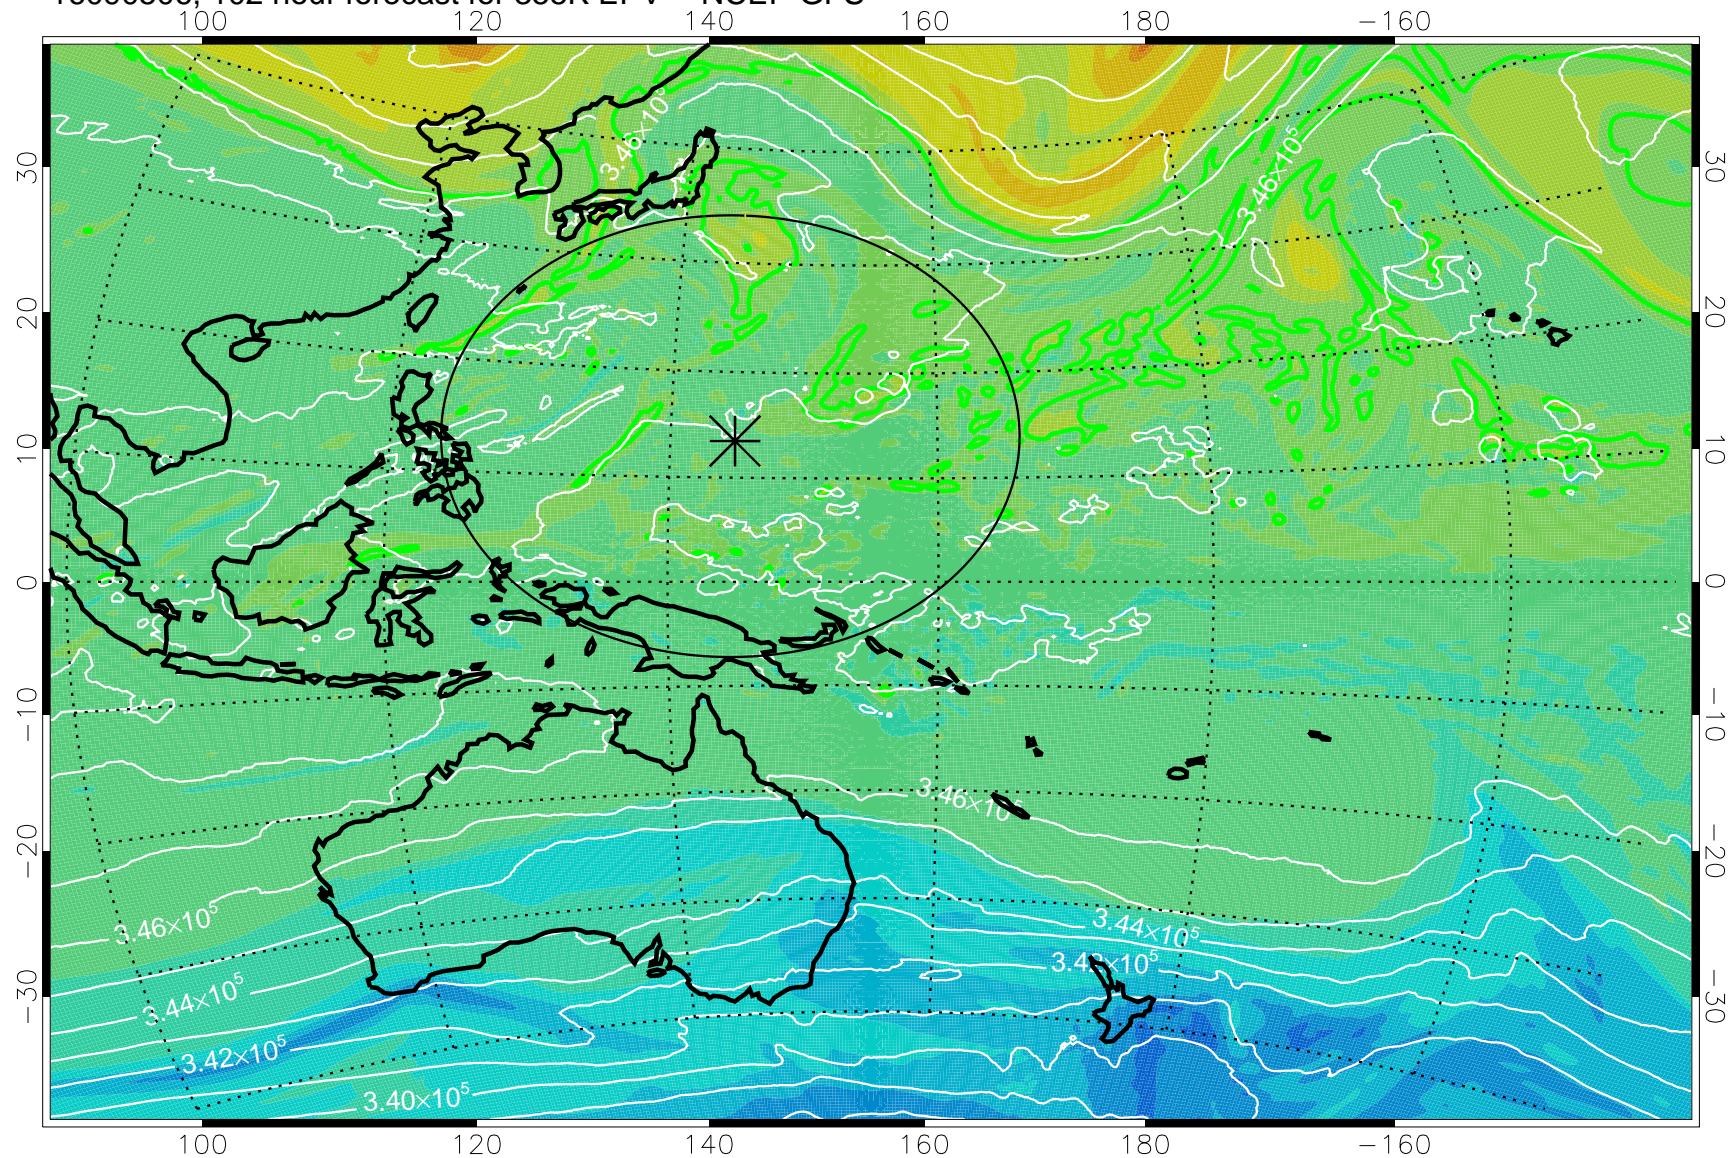

16090406, 78 hour forecast for 355K EPV -- NCEP GFS

355K Montgomery Streamfunction, white
EPV Tropopause (2 PVU) Position
Range ring of 2304 km

16090412, 84 hour forecast for 355K EPV -- NCEP GFS

355K Montgomery Streamfunction, white
EPV Tropopause (2 PVU) Position
Range ring of 2304 km

16090418, 90 hour forecast for 355K EPV -- NCEP GFS

355K Montgomery Streamfunction, white
EPV Tropopause (2 PVU) Position
Range ring of 2304 km

16090500, 96 hour forecast for 355K EPV -- NCEP GFS

355K Montgomery Streamfunction, white
EPV Tropopause (2 PVU) Position
Range ring of 2304 km

16090506, 102 hour forecast for 355K EPV -- NCEP GFS

355K Montgomery Streamfunction, white
EPV Tropopause (2 PVU) Position
Range ring of 2304 km

16090512, 108 hour forecast for 355K EPV -- NCEP GFS

355K Montgomery Streamfunction, white
EPV Tropopause (2 PVU) Position
Range ring of 2304 km

16090518, 114 hour forecast for 355K EPV -- NCEP GFS

355K Montgomery Streamfunction, white
EPV Tropopause (2 PVU) Position
Range ring of 2304 km

16090600, 120 hour forecast for 355K EPV -- NCEP GFS

355K Montgomery Streamfunction, white
EPV Tropopause (2 PVU) Position
Range ring of 2304 km