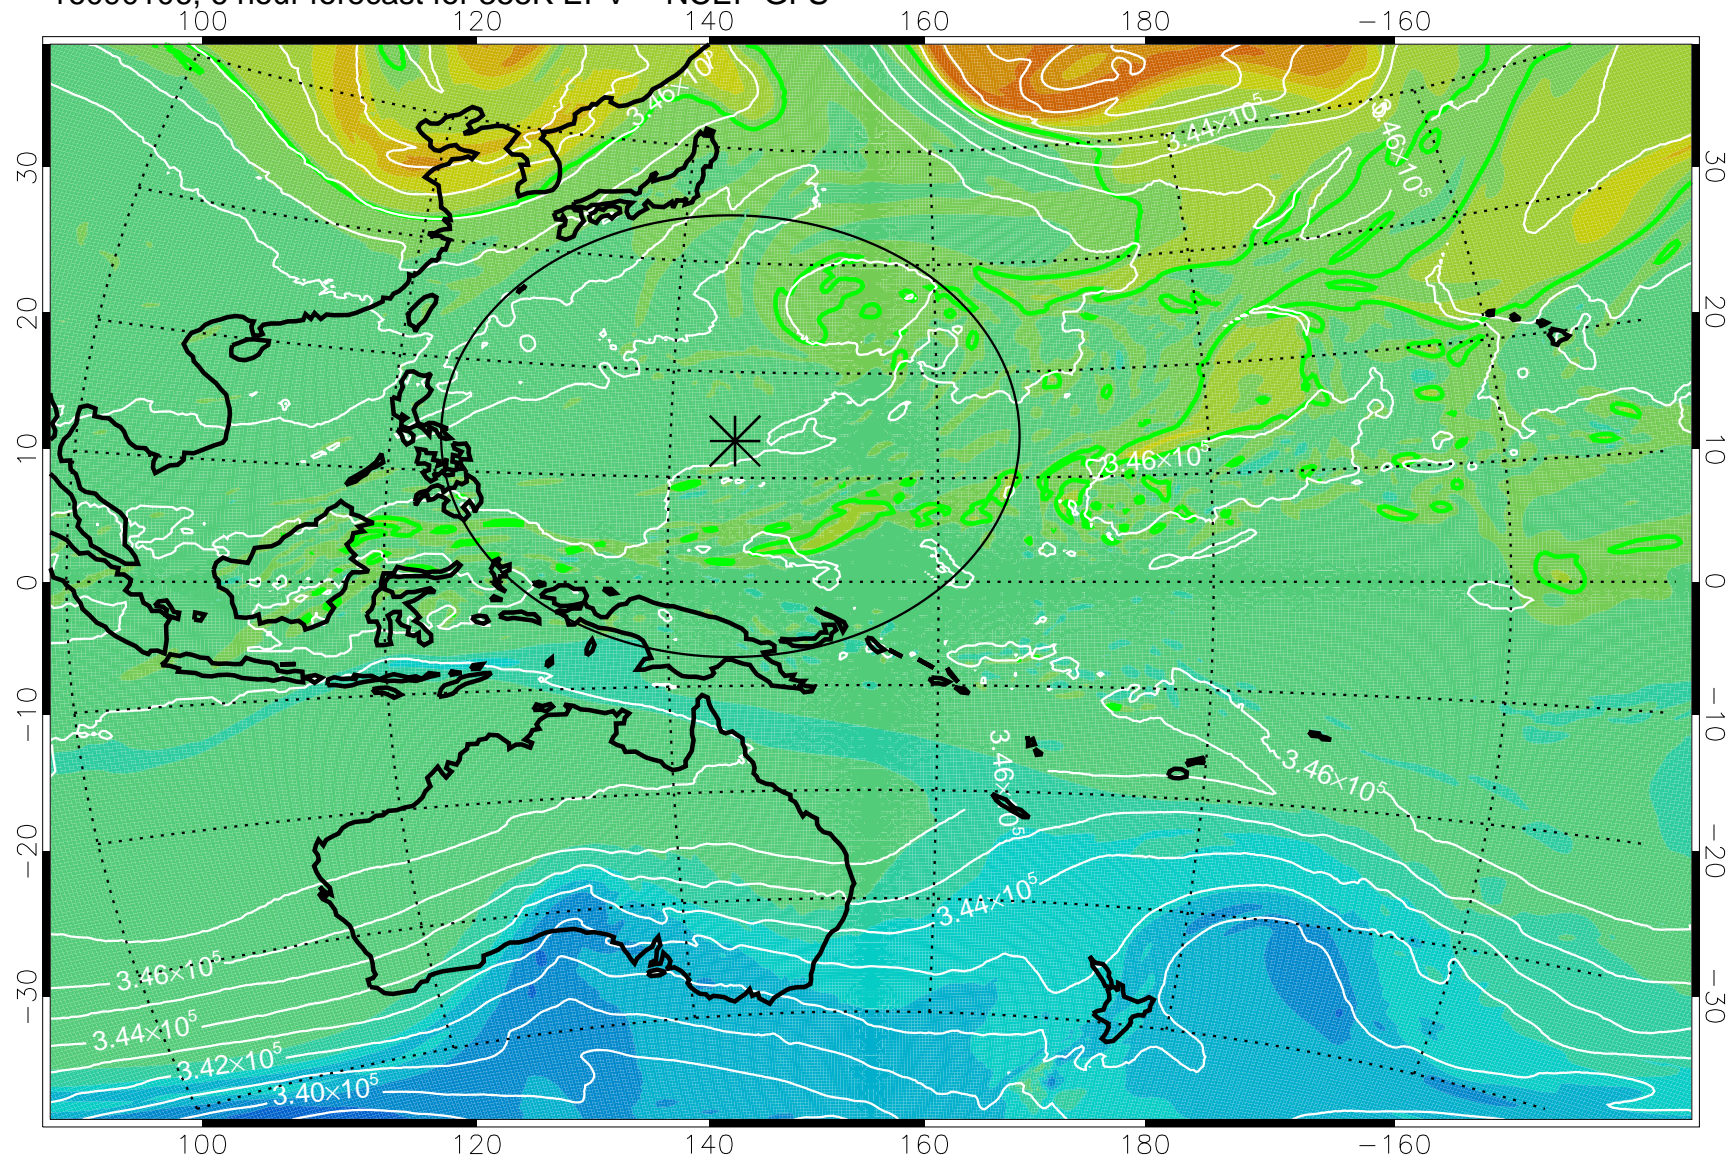

16090106, 6 hour forecast for 355K EPV -- NCEP GFS

355K Montgomery Streamfunction, white
EPV Tropopause (2 PVU) Position
Range ring of 2304 km

16090112, 12 hour forecast for 355K EPV -- NCEP GFS

355K Montgomery Streamfunction, white
EPV Tropopause (2 PVU) Position
Range ring of 2304 km

16090118, 18 hour forecast for 355K EPV -- NCEP GFS

355K Montgomery Streamfunction, white
EPV Tropopause (2 PVU) Position
Range ring of 2304 km

16090200, 24 hour forecast for 355K EPV -- NCEP GFS

355K Montgomery Streamfunction, white
EPV Tropopause (2 PVU) Position
Range ring of 2304 km

16090206, 30 hour forecast for 355K EPV -- NCEP GFS

355K Montgomery Streamfunction, white
EPV Tropopause (2 PVU) Position
Range ring of 2304 km

16090212, 36 hour forecast for 355K EPV -- NCEP GFS

355K Montgomery Streamfunction, white
EPV Tropopause (2 PVU) Position
Range ring of 2304 km

16090218, 42 hour forecast for 355K EPV -- NCEP GFS

355K Montgomery Streamfunction, white
EPV Tropopause (2 PVU) Position
Range ring of 2304 km

16090300, 48 hour forecast for 355K EPV -- NCEP GFS

355K Montgomery Streamfunction, white
EPV Tropopause (2 PVU) Position
Range ring of 2304 km