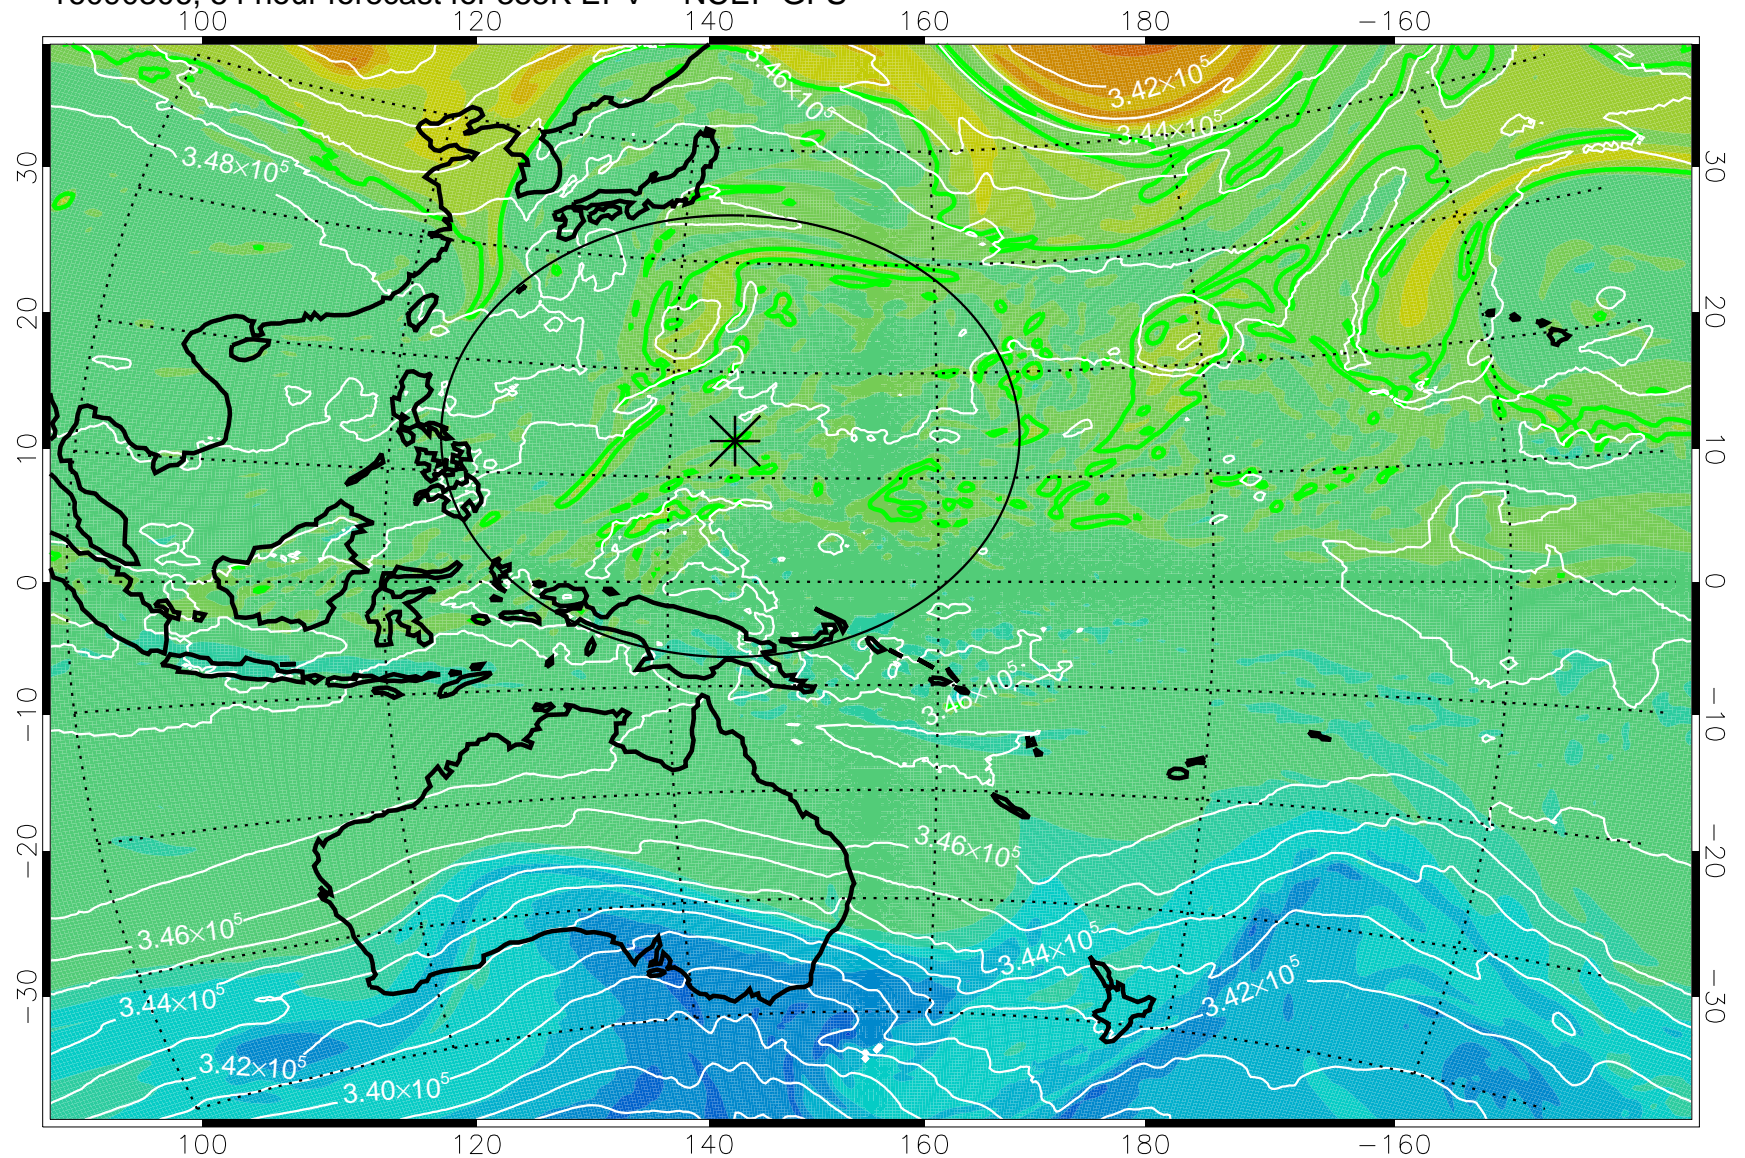

16090206, 30 hour forecast for 355K EPV -- NCEP GFS

355K Montgomery Streamfunction, white
EPV Tropopause (2 PVU) Position
Range ring of 2304 km

16090212, 36 hour forecast for 355K EPV -- NCEP GFS

355K Montgomery Streamfunction, white
EPV Tropopause (2 PVU) Position
Range ring of 2304 km

16090218, 42 hour forecast for 355K EPV -- NCEP GFS

355K Montgomery Streamfunction, white
EPV Tropopause (2 PVU) Position
Range ring of 2304 km

16090300, 48 hour forecast for 355K EPV -- NCEP GFS

355K Montgomery Streamfunction, white
EPV Tropopause (2 PVU) Position
Range ring of 2304 km

16090306, 54 hour forecast for 355K EPV -- NCEP GFS

355K Montgomery Streamfunction, white
EPV Tropopause (2 PVU) Position
Range ring of 2304 km

16090312, 60 hour forecast for 355K EPV -- NCEP GFS

355K Montgomery Streamfunction, white
EPV Tropopause (2 PVU) Position
Range ring of 2304 km

16090318, 66 hour forecast for 355K EPV -- NCEP GFS

355K Montgomery Streamfunction, white
EPV Tropopause (2 PVU) Position
Range ring of 2304 km

16090400, 72 hour forecast for 355K EPV -- NCEP GFS

355K Montgomery Streamfunction, white
EPV Tropopause (2 PVU) Position
Range ring of 2304 km