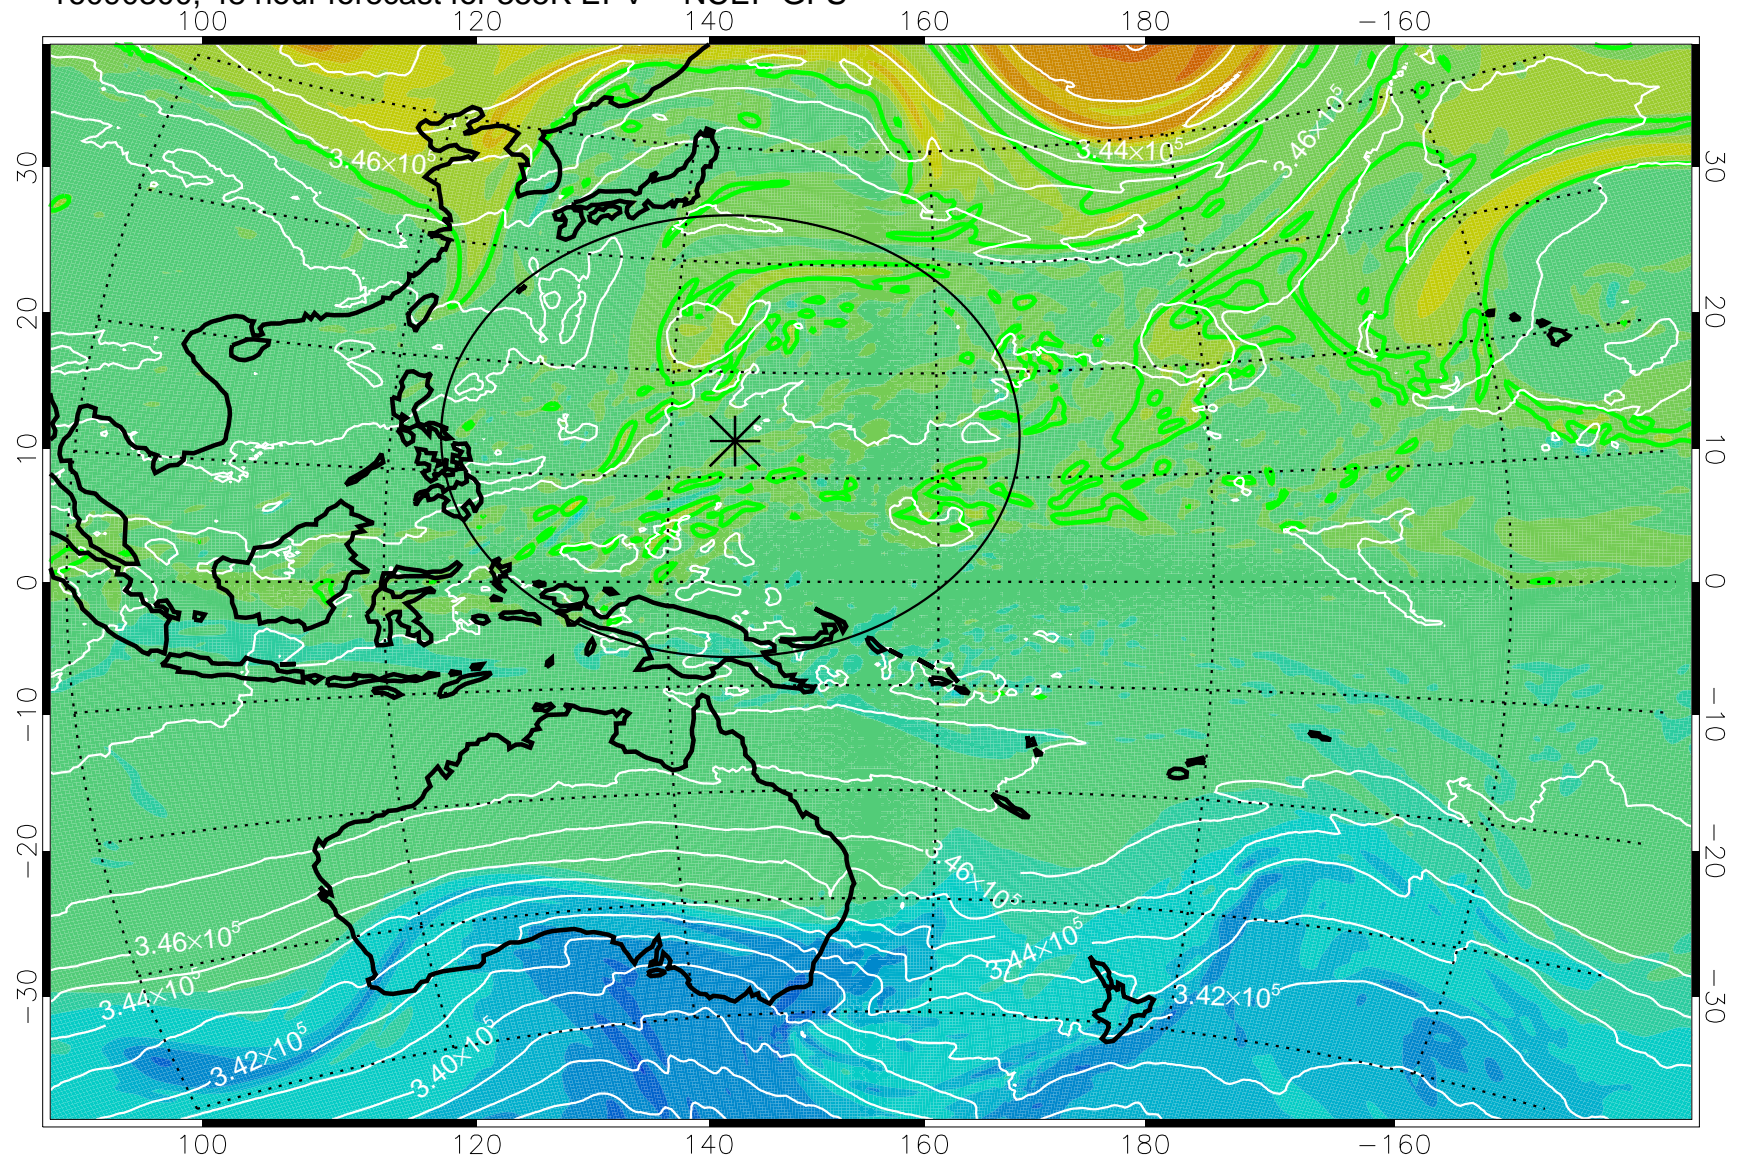

16090206, 30 hour forecast for 355K EPV -- NCEP GFS

355K Montgomery Streamfunction, white
EPV Tropopause (2 PVU) Position
Range ring of 2304 km

16090212, 36 hour forecast for 355K EPV -- NCEP GFS

355K Montgomery Streamfunction, white
EPV Tropopause (2 PVU) Position
Range ring of 2304 km

16090218, 42 hour forecast for 355K EPV -- NCEP GFS

355K Montgomery Streamfunction, white
EPV Tropopause (2 PVU) Position
Range ring of 2304 km

16090300, 48 hour forecast for 355K EPV -- NCEP GFS

355K Montgomery Streamfunction, white
EPV Tropopause (2 PVU) Position
Range ring of 2304 km

16090306, 54 hour forecast for 355K EPV -- NCEP GFS

355K Montgomery Streamfunction, white
EPV Tropopause (2 PVU) Position
Range ring of 2304 km

16090312, 60 hour forecast for 355K EPV -- NCEP GFS

355K Montgomery Streamfunction, white
EPV Tropopause (2 PVU) Position
Range ring of 2304 km

16090318, 66 hour forecast for 355K EPV -- NCEP GFS

355K Montgomery Streamfunction, white
EPV Tropopause (2 PVU) Position
Range ring of 2304 km

16090400, 72 hour forecast for 355K EPV -- NCEP GFS

355K Montgomery Streamfunction, white
EPV Tropopause (2 PVU) Position
Range ring of 2304 km