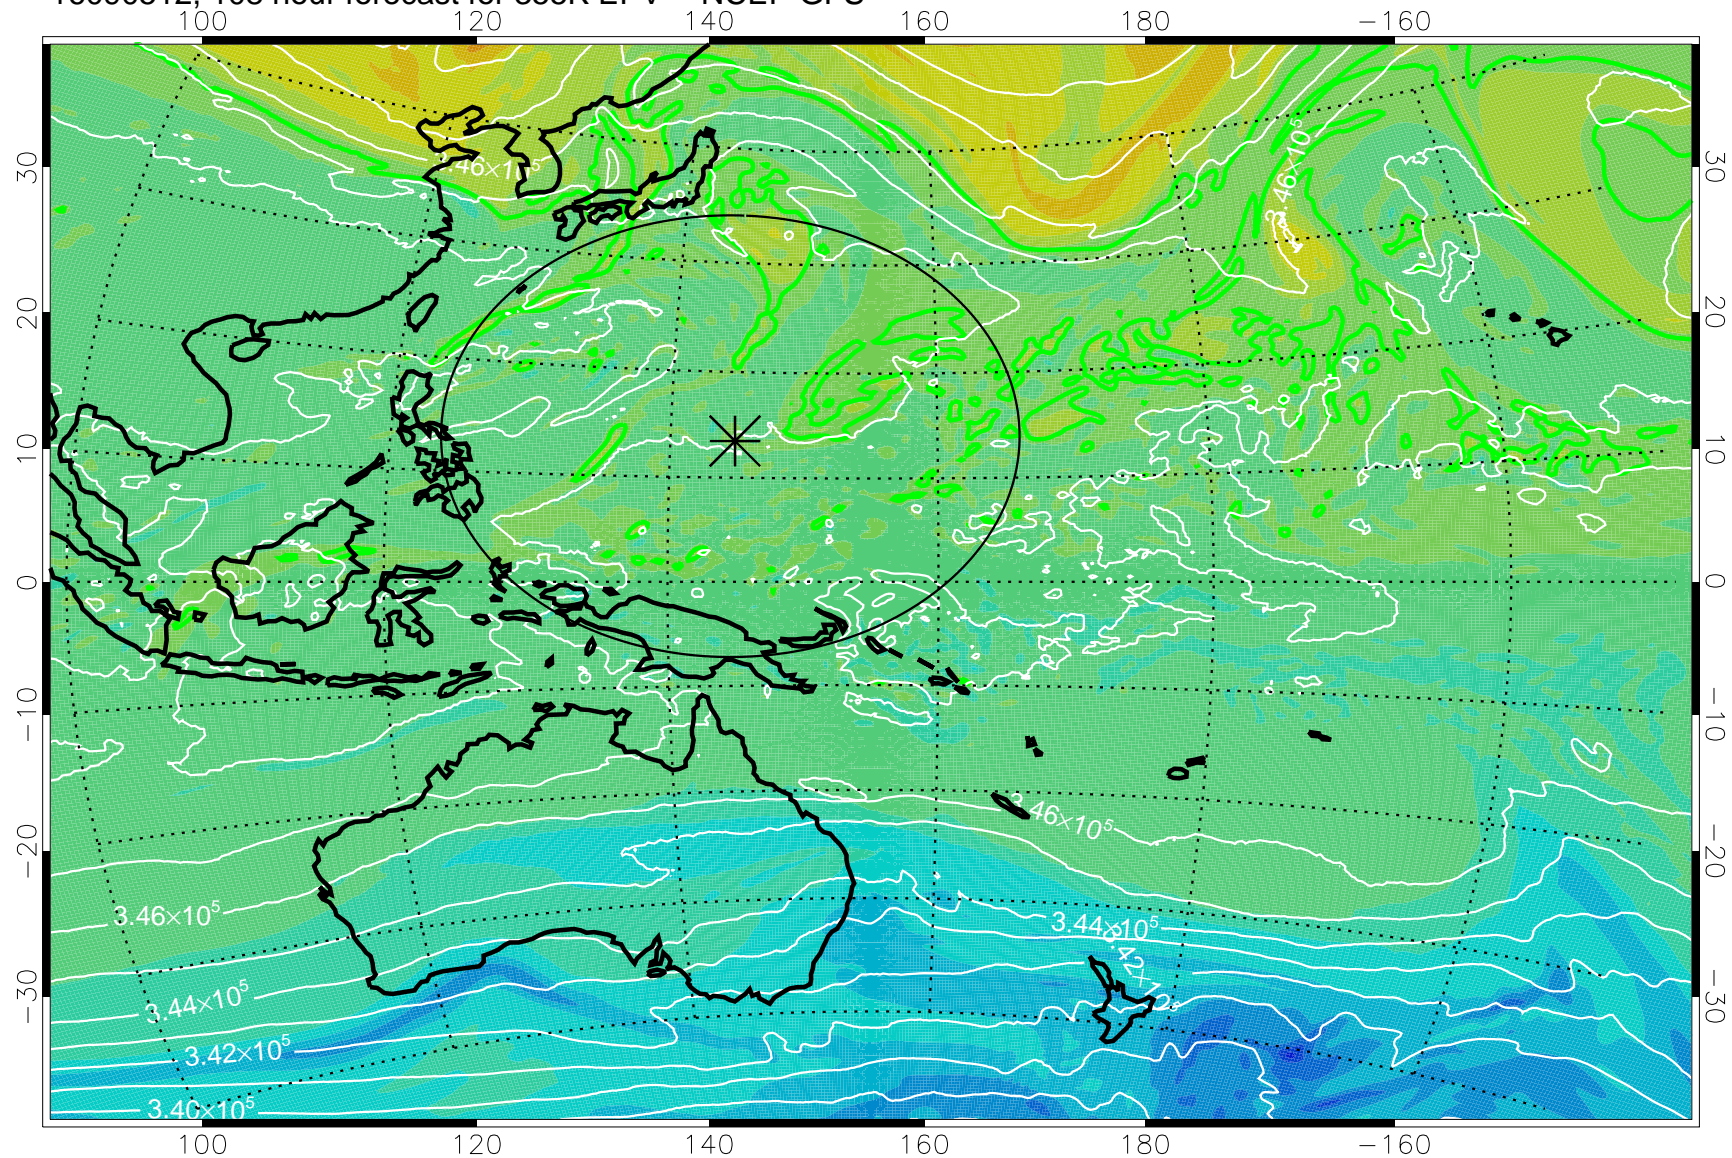

16090406, 78 hour forecast for 355K EPV -- NCEP GFS

355K Montgomery Streamfunction, white
EPV Tropopause (2 PVU) Position
Range ring of 2304 km

16090412, 84 hour forecast for 355K EPV -- NCEP GFS

355K Montgomery Streamfunction, white
EPV Tropopause (2 PVU) Position
Range ring of 2304 km

16090418, 90 hour forecast for 355K EPV -- NCEP GFS

355K Montgomery Streamfunction, white
EPV Tropopause (2 PVU) Position
Range ring of 2304 km

16090500, 96 hour forecast for 355K EPV -- NCEP GFS

355K Montgomery Streamfunction, white
EPV Tropopause (2 PVU) Position
Range ring of 2304 km

16090506, 102 hour forecast for 355K EPV -- NCEP GFS

355K Montgomery Streamfunction, white
EPV Tropopause (2 PVU) Position
Range ring of 2304 km

16090512, 108 hour forecast for 355K EPV -- NCEP GFS

355K Montgomery Streamfunction, white
EPV Tropopause (2 PVU) Position
Range ring of 2304 km

16090518, 114 hour forecast for 355K EPV -- NCEP GFS

355K Montgomery Streamfunction, white
EPV Tropopause (2 PVU) Position
Range ring of 2304 km

16090600, 120 hour forecast for 355K EPV -- NCEP GFS

355K Montgomery Streamfunction, white
EPV Tropopause (2 PVU) Position
Range ring of 2304 km