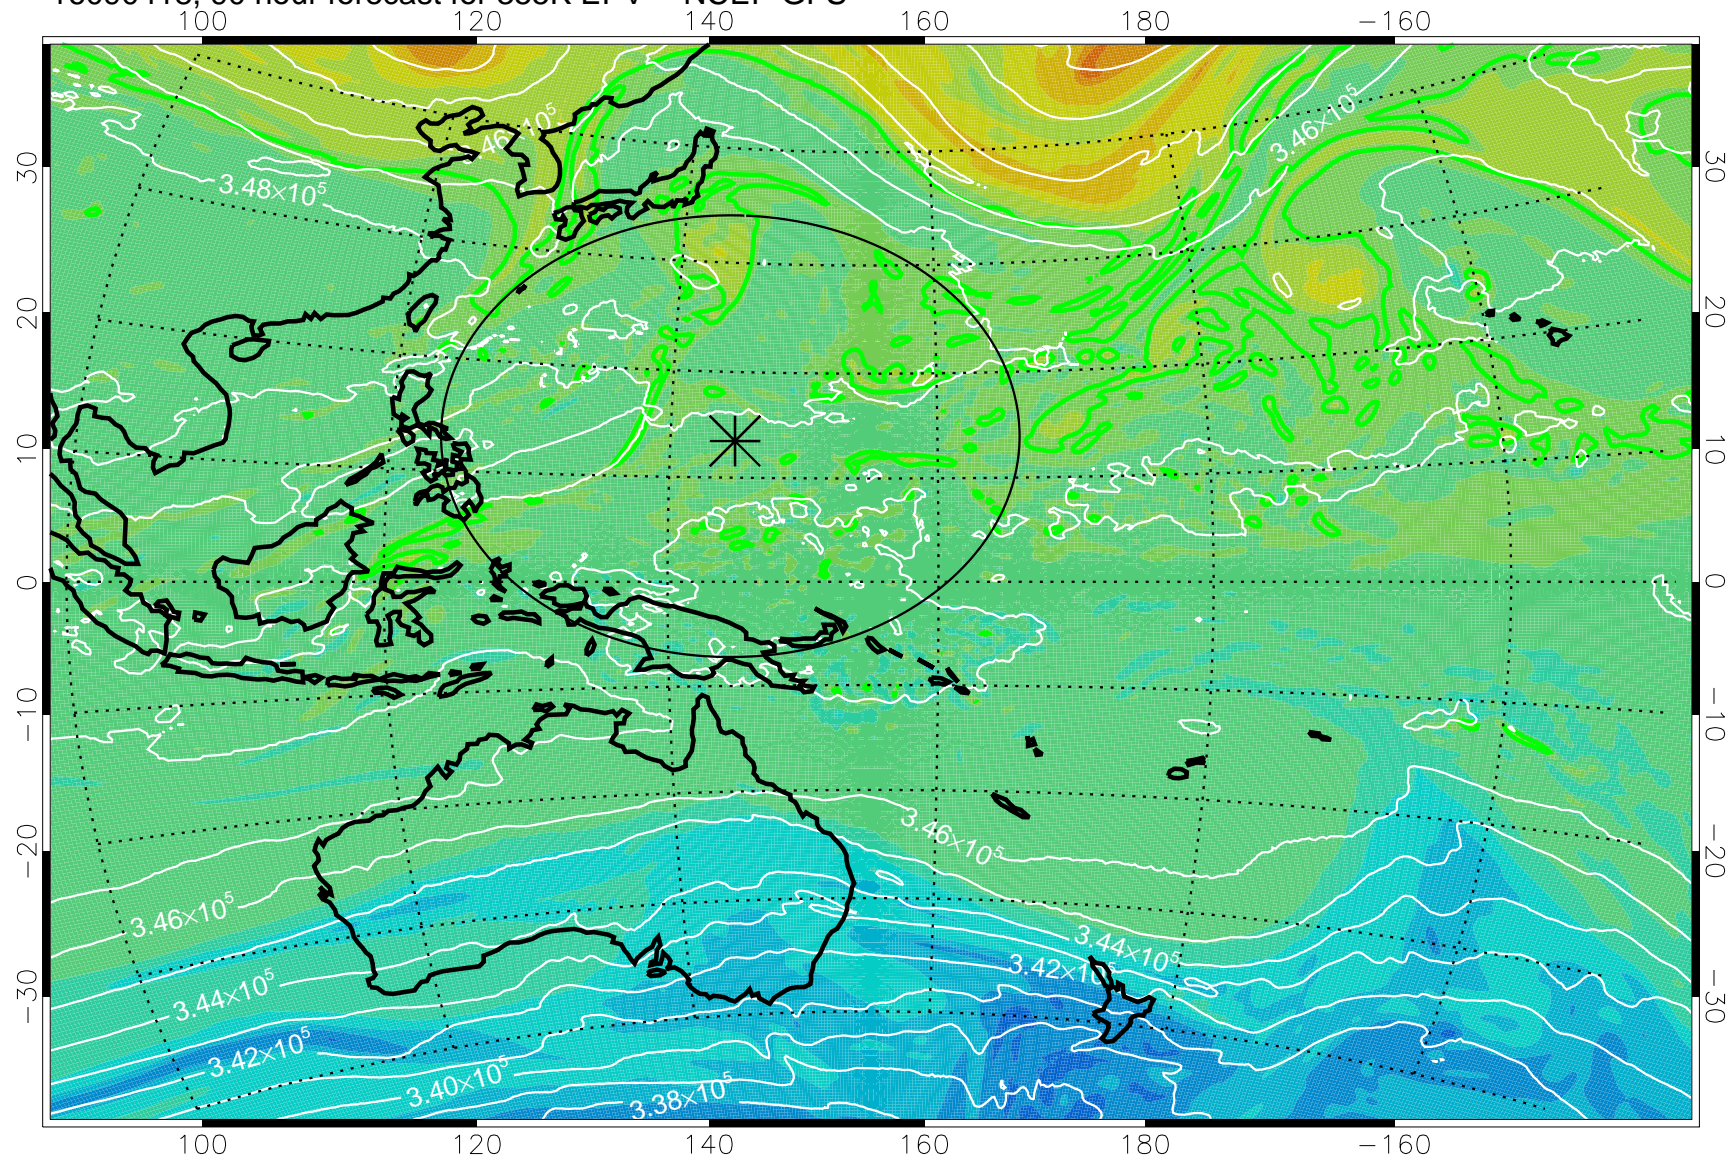

16090318, 66 hour forecast for 355K EPV -- NCEP GFS

355K Montgomery Streamfunction, white
EPV Tropopause (2 PVU) Position
Range ring of 2304 km

16090400, 72 hour forecast for 355K EPV -- NCEP GFS

355K Montgomery Streamfunction, white
EPV Tropopause (2 PVU) Position
Range ring of 2304 km

16090406, 78 hour forecast for 355K EPV -- NCEP GFS

355K Montgomery Streamfunction, white
EPV Tropopause (2 PVU) Position
Range ring of 2304 km

16090412, 84 hour forecast for 355K EPV -- NCEP GFS

355K Montgomery Streamfunction, white
EPV Tropopause (2 PVU) Position
Range ring of 2304 km

16090418, 90 hour forecast for 355K EPV -- NCEP GFS

355K Montgomery Streamfunction, white
EPV Tropopause (2 PVU) Position
Range ring of 2304 km

16090500, 96 hour forecast for 355K EPV -- NCEP GFS

355K Montgomery Streamfunction, white
EPV Tropopause (2 PVU) Position
Range ring of 2304 km

16090506, 102 hour forecast for 355K EPV -- NCEP GFS

355K Montgomery Streamfunction, white
EPV Tropopause (2 PVU) Position
Range ring of 2304 km

16090512, 108 hour forecast for 355K EPV -- NCEP GFS

355K Montgomery Streamfunction, white
EPV Tropopause (2 PVU) Position
Range ring of 2304 km