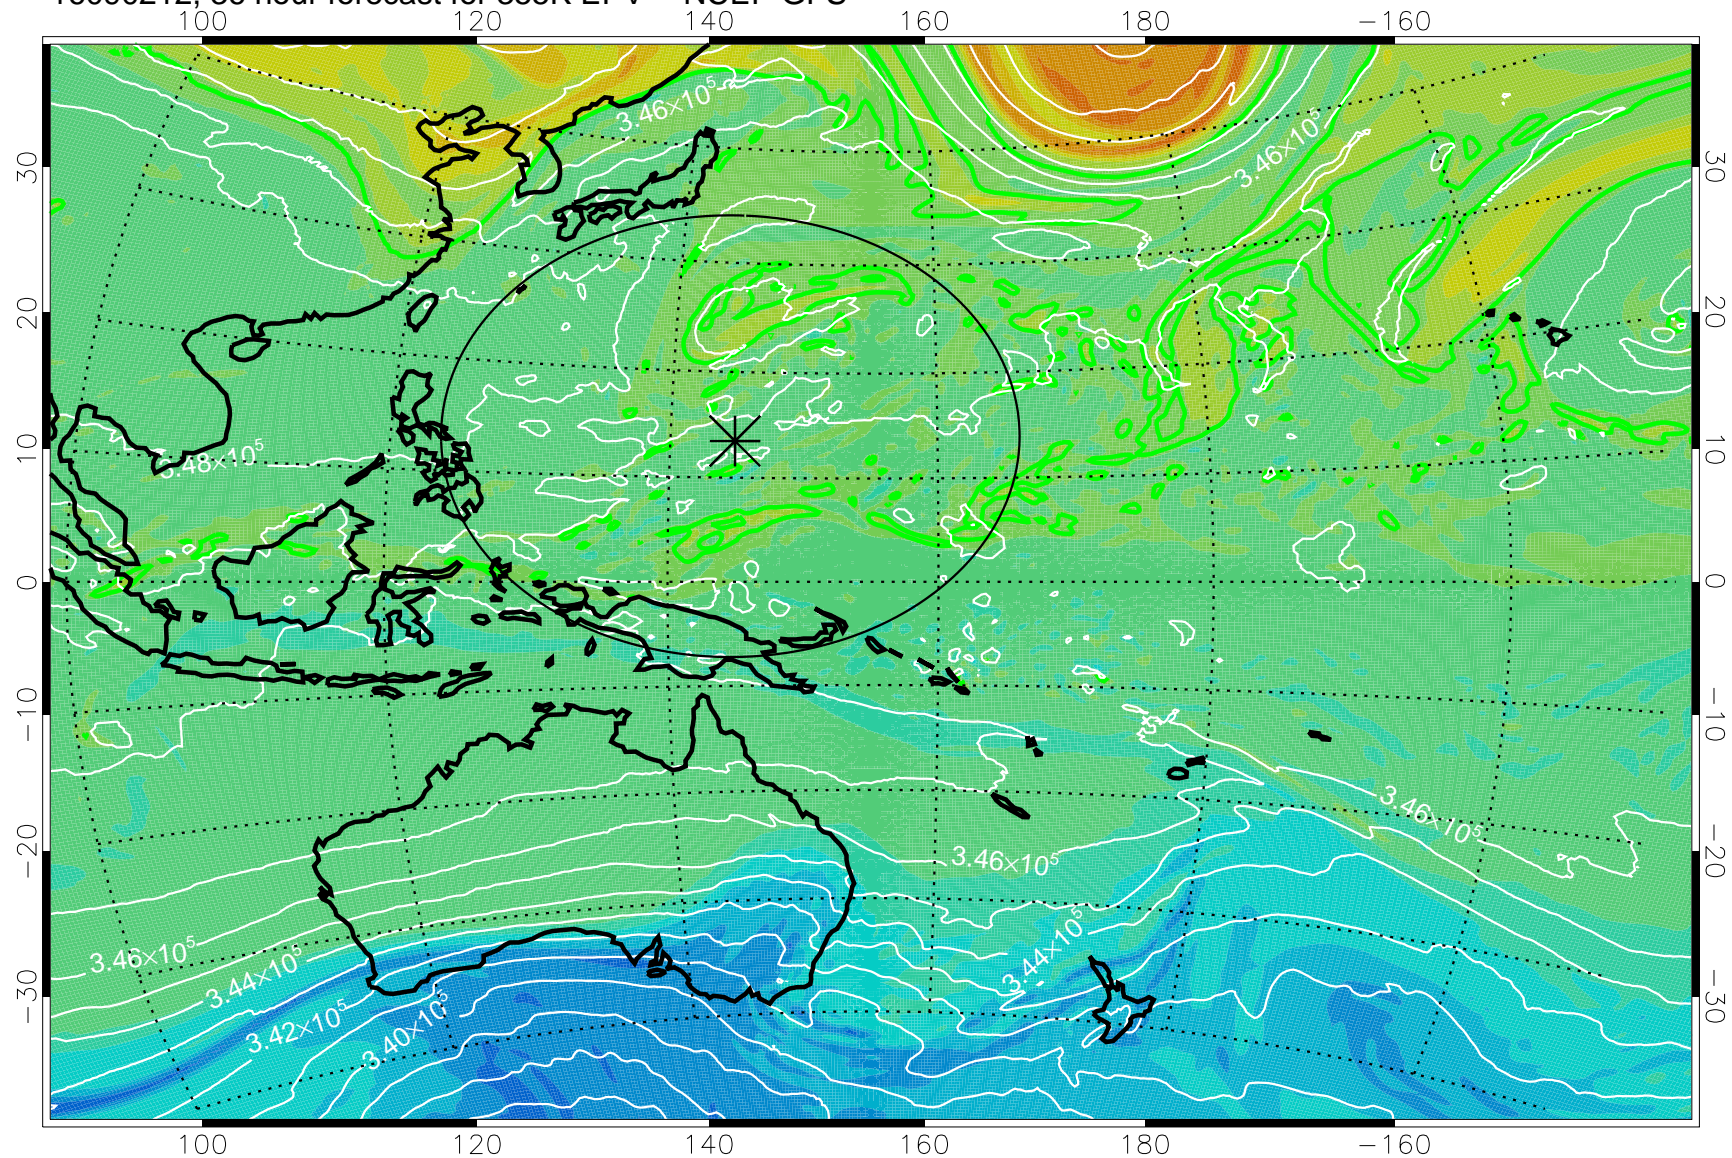

16090118, 18 hour forecast for 355K EPV -- NCEP GFS

355K Montgomery Streamfunction, white
EPV Tropopause (2 PVU) Position
Range ring of 2304 km

16090200, 24 hour forecast for 355K EPV -- NCEP GFS

355K Montgomery Streamfunction, white
EPV Tropopause (2 PVU) Position
Range ring of 2304 km

16090206, 30 hour forecast for 355K EPV -- NCEP GFS

355K Montgomery Streamfunction, white
EPV Tropopause (2 PVU) Position
Range ring of 2304 km

16090212, 36 hour forecast for 355K EPV -- NCEP GFS

355K Montgomery Streamfunction, white
EPV Tropopause (2 PVU) Position
Range ring of 2304 km

16090218, 42 hour forecast for 355K EPV -- NCEP GFS

355K Montgomery Streamfunction, white
EPV Tropopause (2 PVU) Position
Range ring of 2304 km

16090300, 48 hour forecast for 355K EPV -- NCEP GFS

355K Montgomery Streamfunction, white
EPV Tropopause (2 PVU) Position
Range ring of 2304 km

16090306, 54 hour forecast for 355K EPV -- NCEP GFS

355K Montgomery Streamfunction, white
EPV Tropopause (2 PVU) Position
Range ring of 2304 km

16090312, 60 hour forecast for 355K EPV -- NCEP GFS

355K Montgomery Streamfunction, white
EPV Tropopause (2 PVU) Position
Range ring of 2304 km