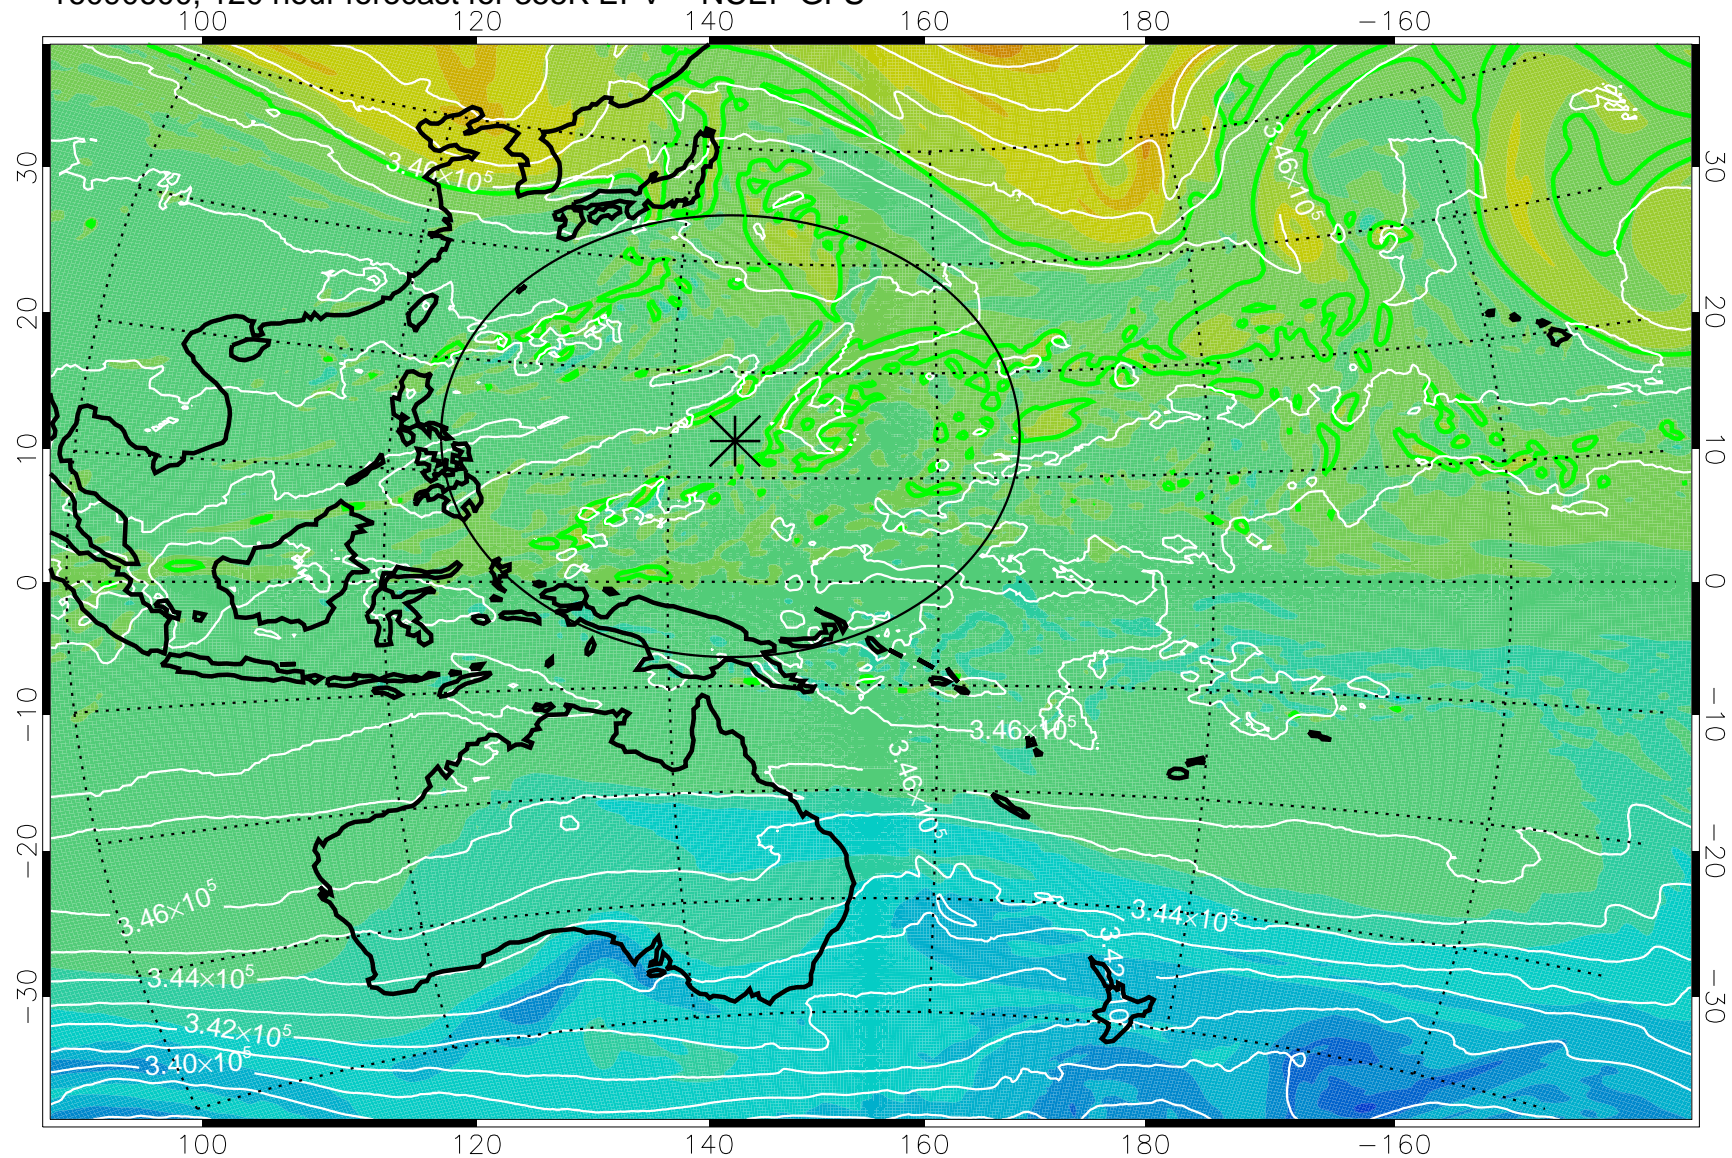

16090406, 78 hour forecast for 355K EPV -- NCEP GFS

355K Montgomery Streamfunction, white
EPV Tropopause (2 PVU) Position
Range ring of 2304 km

16090412, 84 hour forecast for 355K EPV -- NCEP GFS

355K Montgomery Streamfunction, white
EPV Tropopause (2 PVU) Position
Range ring of 2304 km

16090418, 90 hour forecast for 355K EPV -- NCEP GFS

355K Montgomery Streamfunction, white
EPV Tropopause (2 PVU) Position
Range ring of 2304 km

16090500, 96 hour forecast for 355K EPV -- NCEP GFS

355K Montgomery Streamfunction, white
EPV Tropopause (2 PVU) Position
Range ring of 2304 km

16090506, 102 hour forecast for 355K EPV -- NCEP GFS

355K Montgomery Streamfunction, white
EPV Tropopause (2 PVU) Position
Range ring of 2304 km

16090512, 108 hour forecast for 355K EPV -- NCEP GFS

355K Montgomery Streamfunction, white
EPV Tropopause (2 PVU) Position
Range ring of 2304 km

16090518, 114 hour forecast for 355K EPV -- NCEP GFS

355K Montgomery Streamfunction, white
EPV Tropopause (2 PVU) Position
Range ring of 2304 km

16090600, 120 hour forecast for 355K EPV -- NCEP GFS

355K Montgomery Streamfunction, white
EPV Tropopause (2 PVU) Position
Range ring of 2304 km