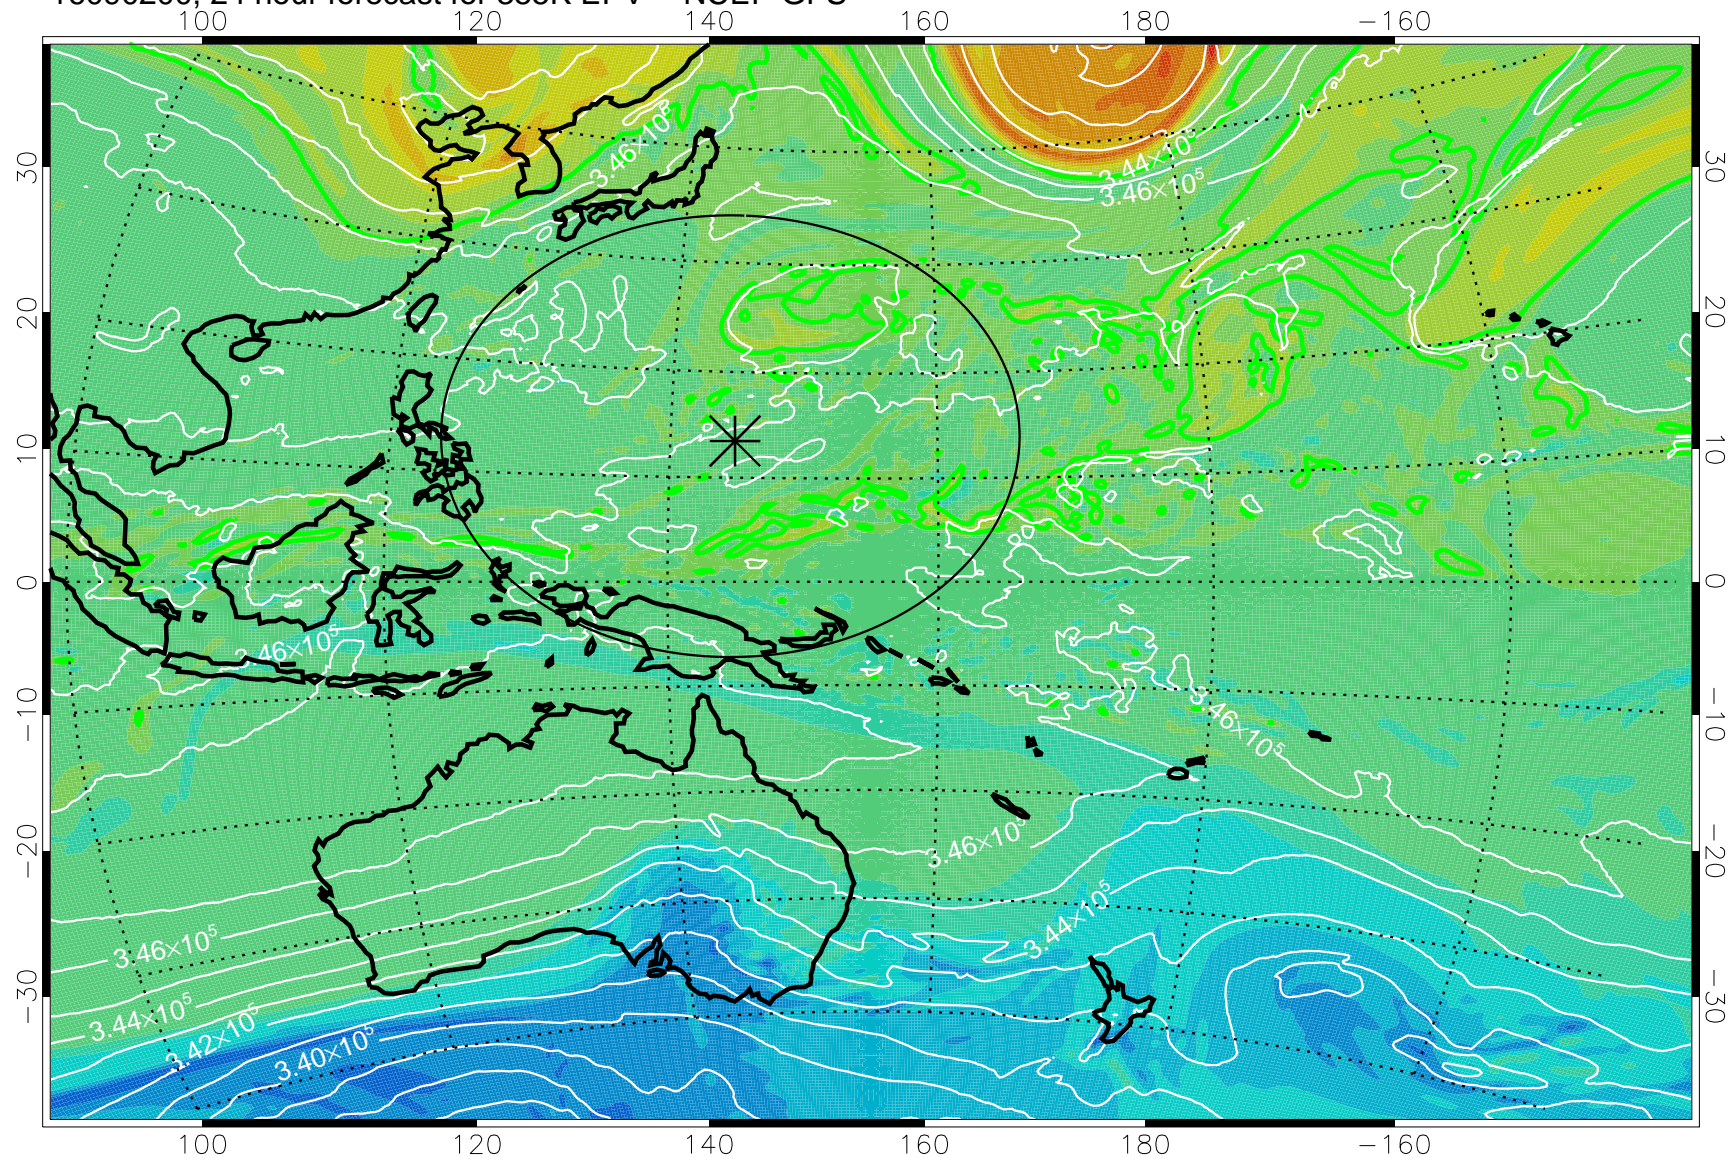

16090106, 6 hour forecast for 355K EPV -- NCEP GFS

355K Montgomery Streamfunction, white
EPV Tropopause (2 PVU) Position
Range ring of 2304 km

16090112, 12 hour forecast for 355K EPV -- NCEP GFS

355K Montgomery Streamfunction, white
EPV Tropopause (2 PVU) Position
Range ring of 2304 km

16090118, 18 hour forecast for 355K EPV -- NCEP GFS

355K Montgomery Streamfunction, white
EPV Tropopause (2 PVU) Position
Range ring of 2304 km

16090200, 24 hour forecast for 355K EPV -- NCEP GFS

355K Montgomery Streamfunction, white
EPV Tropopause (2 PVU) Position
Range ring of 2304 km

16090206, 30 hour forecast for 355K EPV -- NCEP GFS

355K Montgomery Streamfunction, white
EPV Tropopause (2 PVU) Position
Range ring of 2304 km

16090212, 36 hour forecast for 355K EPV -- NCEP GFS

355K Montgomery Streamfunction, white
EPV Tropopause (2 PVU) Position
Range ring of 2304 km

16090218, 42 hour forecast for 355K EPV -- NCEP GFS

355K Montgomery Streamfunction, white
EPV Tropopause (2 PVU) Position
Range ring of 2304 km

16090300, 48 hour forecast for 355K EPV -- NCEP GFS

355K Montgomery Streamfunction, white
EPV Tropopause (2 PVU) Position
Range ring of 2304 km