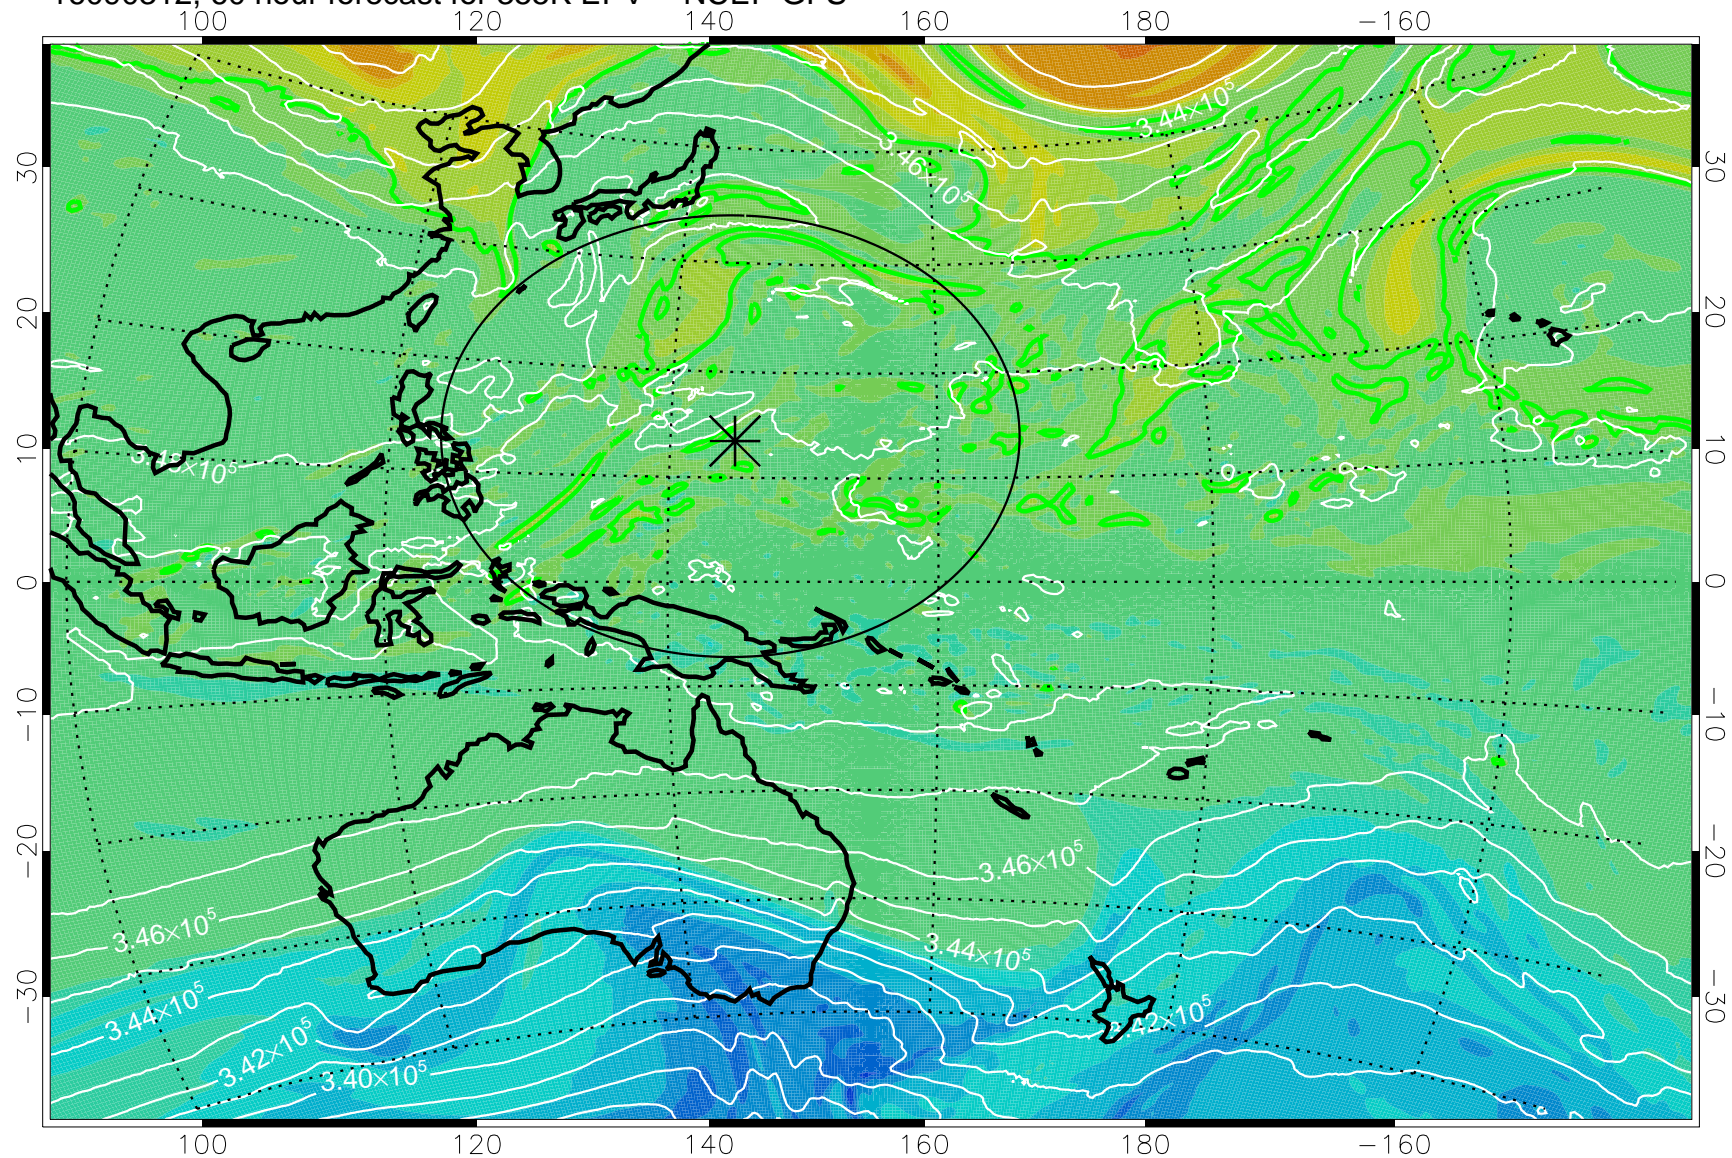

16090206, 30 hour forecast for 355K EPV -- NCEP GFS

355K Montgomery Streamfunction, white
EPV Tropopause (2 PVU) Position
Range ring of 2304 km

16090212, 36 hour forecast for 355K EPV -- NCEP GFS

355K Montgomery Streamfunction, white
EPV Tropopause (2 PVU) Position
Range ring of 2304 km

16090218, 42 hour forecast for 355K EPV -- NCEP GFS

355K Montgomery Streamfunction, white
EPV Tropopause (2 PVU) Position
Range ring of 2304 km

16090300, 48 hour forecast for 355K EPV -- NCEP GFS

355K Montgomery Streamfunction, white
EPV Tropopause (2 PVU) Position
Range ring of 2304 km

16090306, 54 hour forecast for 355K EPV -- NCEP GFS

355K Montgomery Streamfunction, white
EPV Tropopause (2 PVU) Position
Range ring of 2304 km

16090312, 60 hour forecast for 355K EPV -- NCEP GFS

355K Montgomery Streamfunction, white
EPV Tropopause (2 PVU) Position
Range ring of 2304 km

16090318, 66 hour forecast for 355K EPV -- NCEP GFS

355K Montgomery Streamfunction, white
EPV Tropopause (2 PVU) Position
Range ring of 2304 km

16090400, 72 hour forecast for 355K EPV -- NCEP GFS

355K Montgomery Streamfunction, white
EPV Tropopause (2 PVU) Position
Range ring of 2304 km