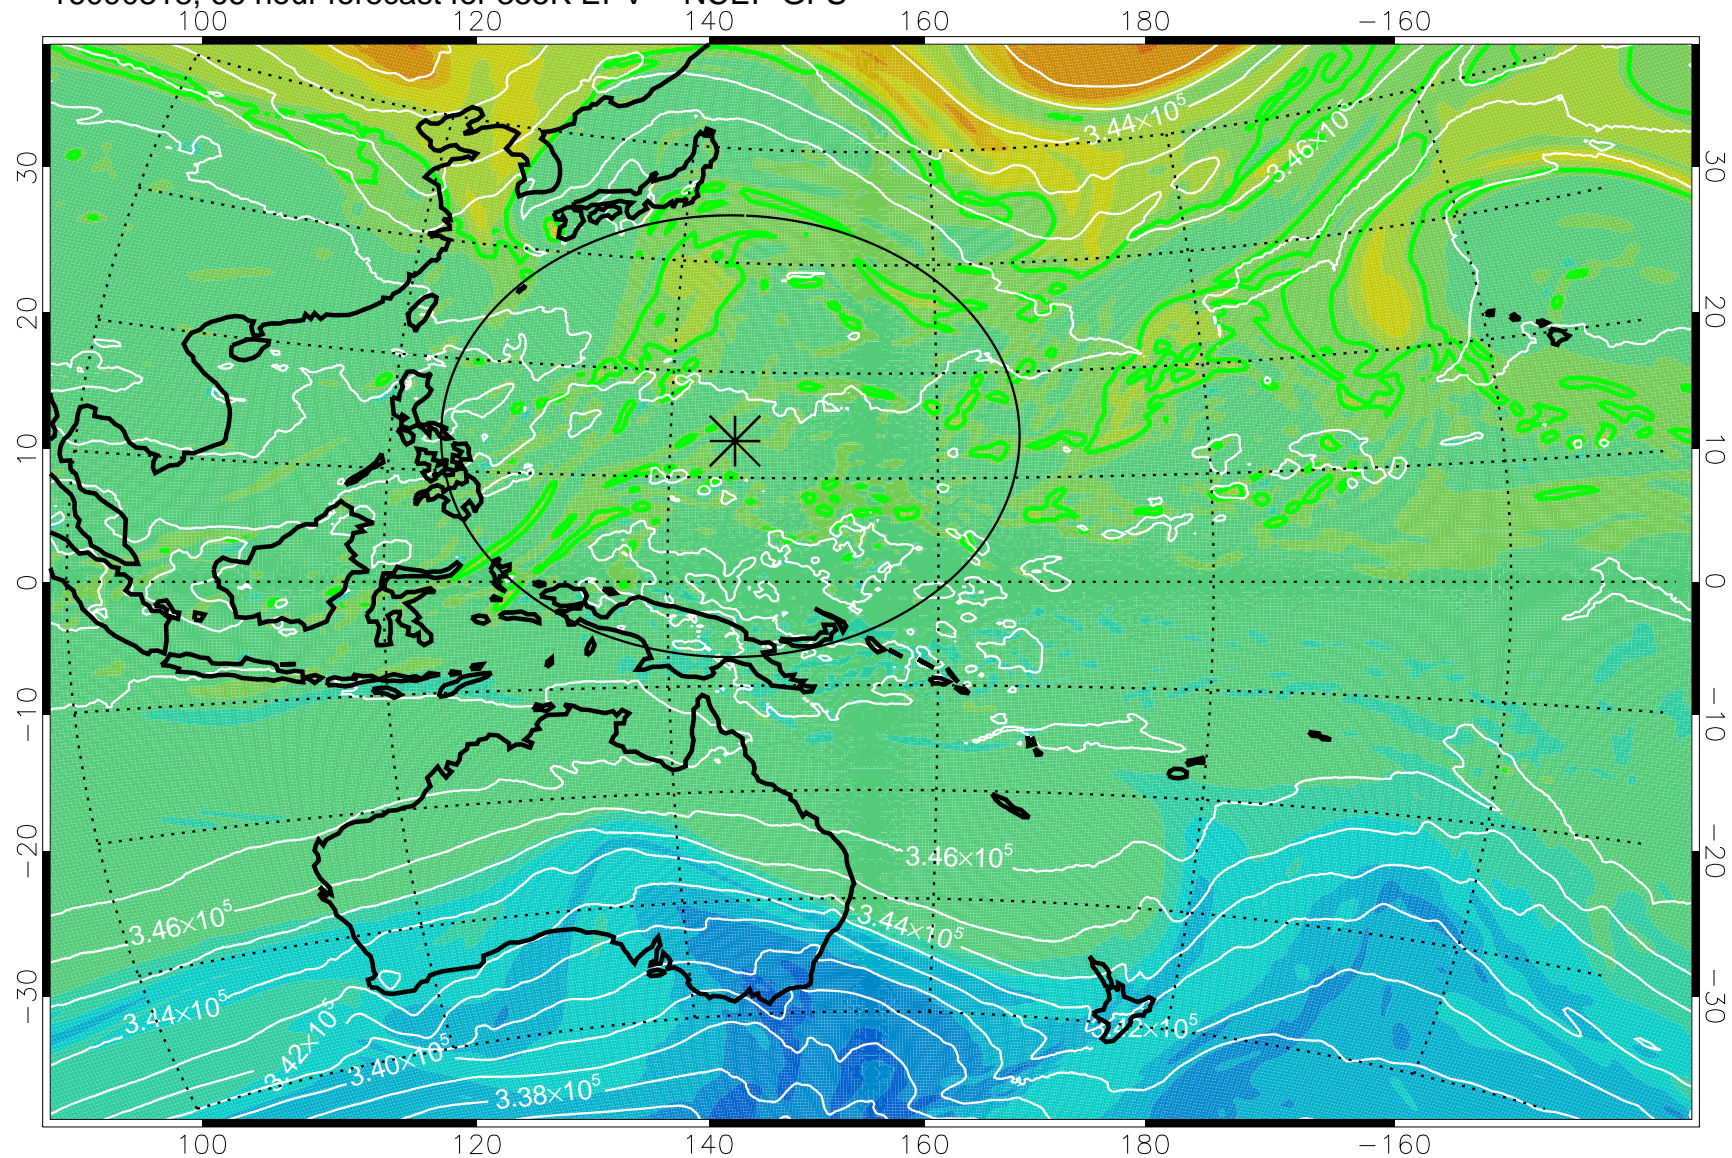

16090218, 42 hour forecast for 355K EPV -- NCEP GFS

355K Montgomery Streamfunction, white
EPV Tropopause (2 PVU) Position
Range ring of 2304 km

16090300, 48 hour forecast for 355K EPV -- NCEP GFS

355K Montgomery Streamfunction, white
EPV Tropopause (2 PVU) Position
Range ring of 2304 km

16090306, 54 hour forecast for 355K EPV -- NCEP GFS

355K Montgomery Streamfunction, white
EPV Tropopause (2 PVU) Position
Range ring of 2304 km

16090312, 60 hour forecast for 355K EPV -- NCEP GFS

355K Montgomery Streamfunction, white
EPV Tropopause (2 PVU) Position
Range ring of 2304 km

16090318, 66 hour forecast for 355K EPV -- NCEP GFS

355K Montgomery Streamfunction, white
EPV Tropopause (2 PVU) Position
Range ring of 2304 km

16090400, 72 hour forecast for 355K EPV -- NCEP GFS

355K Montgomery Streamfunction, white
EPV Tropopause (2 PVU) Position
Range ring of 2304 km

16090406, 78 hour forecast for 355K EPV -- NCEP GFS

355K Montgomery Streamfunction, white
EPV Tropopause (2 PVU) Position
Range ring of 2304 km

16090412, 84 hour forecast for 355K EPV -- NCEP GFS

355K Montgomery Streamfunction, white
EPV Tropopause (2 PVU) Position
Range ring of 2304 km