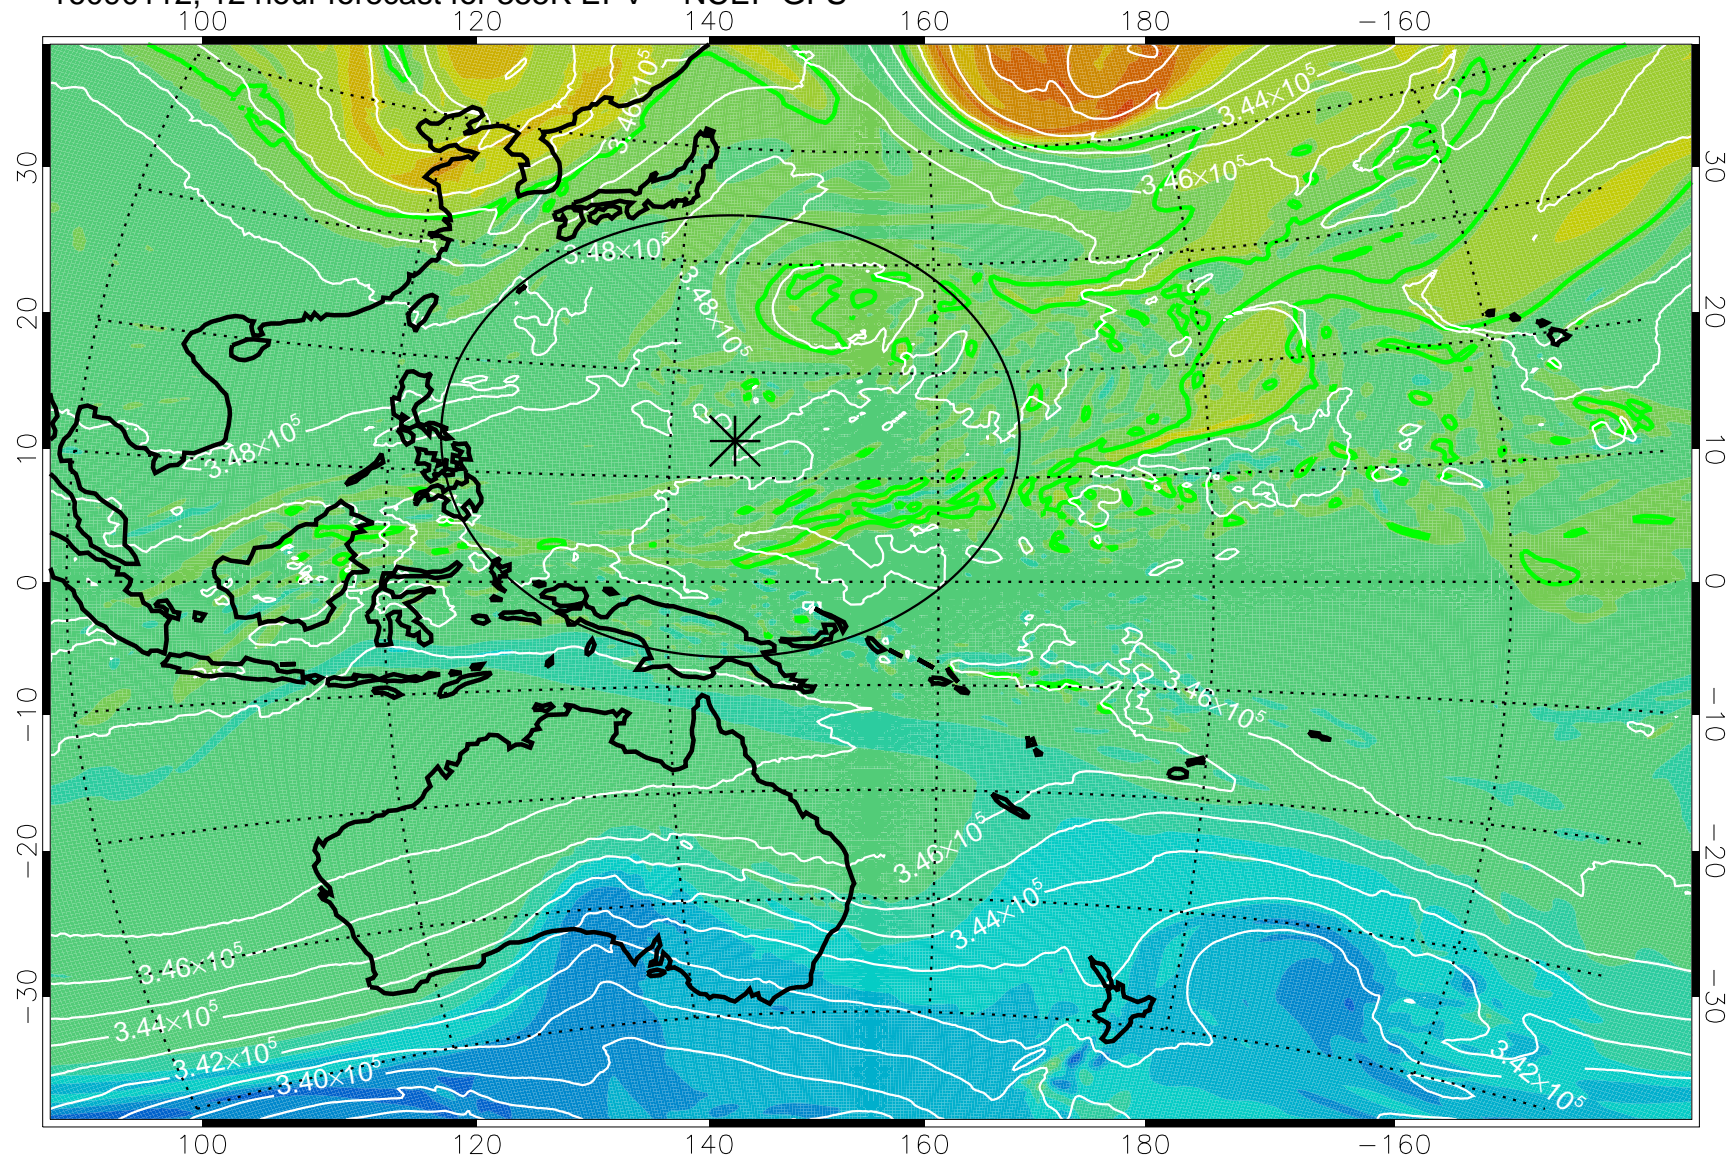

16090106, 6 hour forecast for 355K EPV -- NCEP GFS

355K Montgomery Streamfunction, white
EPV Tropopause (2 PVU) Position
Range ring of 2304 km

16090112, 12 hour forecast for 355K EPV -- NCEP GFS

355K Montgomery Streamfunction, white
EPV Tropopause (2 PVU) Position
Range ring of 2304 km

16090118, 18 hour forecast for 355K EPV -- NCEP GFS

355K Montgomery Streamfunction, white
EPV Tropopause (2 PVU) Position
Range ring of 2304 km

16090200, 24 hour forecast for 355K EPV -- NCEP GFS

355K Montgomery Streamfunction, white
EPV Tropopause (2 PVU) Position
Range ring of 2304 km

16090206, 30 hour forecast for 355K EPV -- NCEP GFS

355K Montgomery Streamfunction, white
EPV Tropopause (2 PVU) Position
Range ring of 2304 km

16090212, 36 hour forecast for 355K EPV -- NCEP GFS

355K Montgomery Streamfunction, white
EPV Tropopause (2 PVU) Position
Range ring of 2304 km

16090218, 42 hour forecast for 355K EPV -- NCEP GFS

355K Montgomery Streamfunction, white
EPV Tropopause (2 PVU) Position
Range ring of 2304 km

16090300, 48 hour forecast for 355K EPV -- NCEP GFS

355K Montgomery Streamfunction, white
EPV Tropopause (2 PVU) Position
Range ring of 2304 km