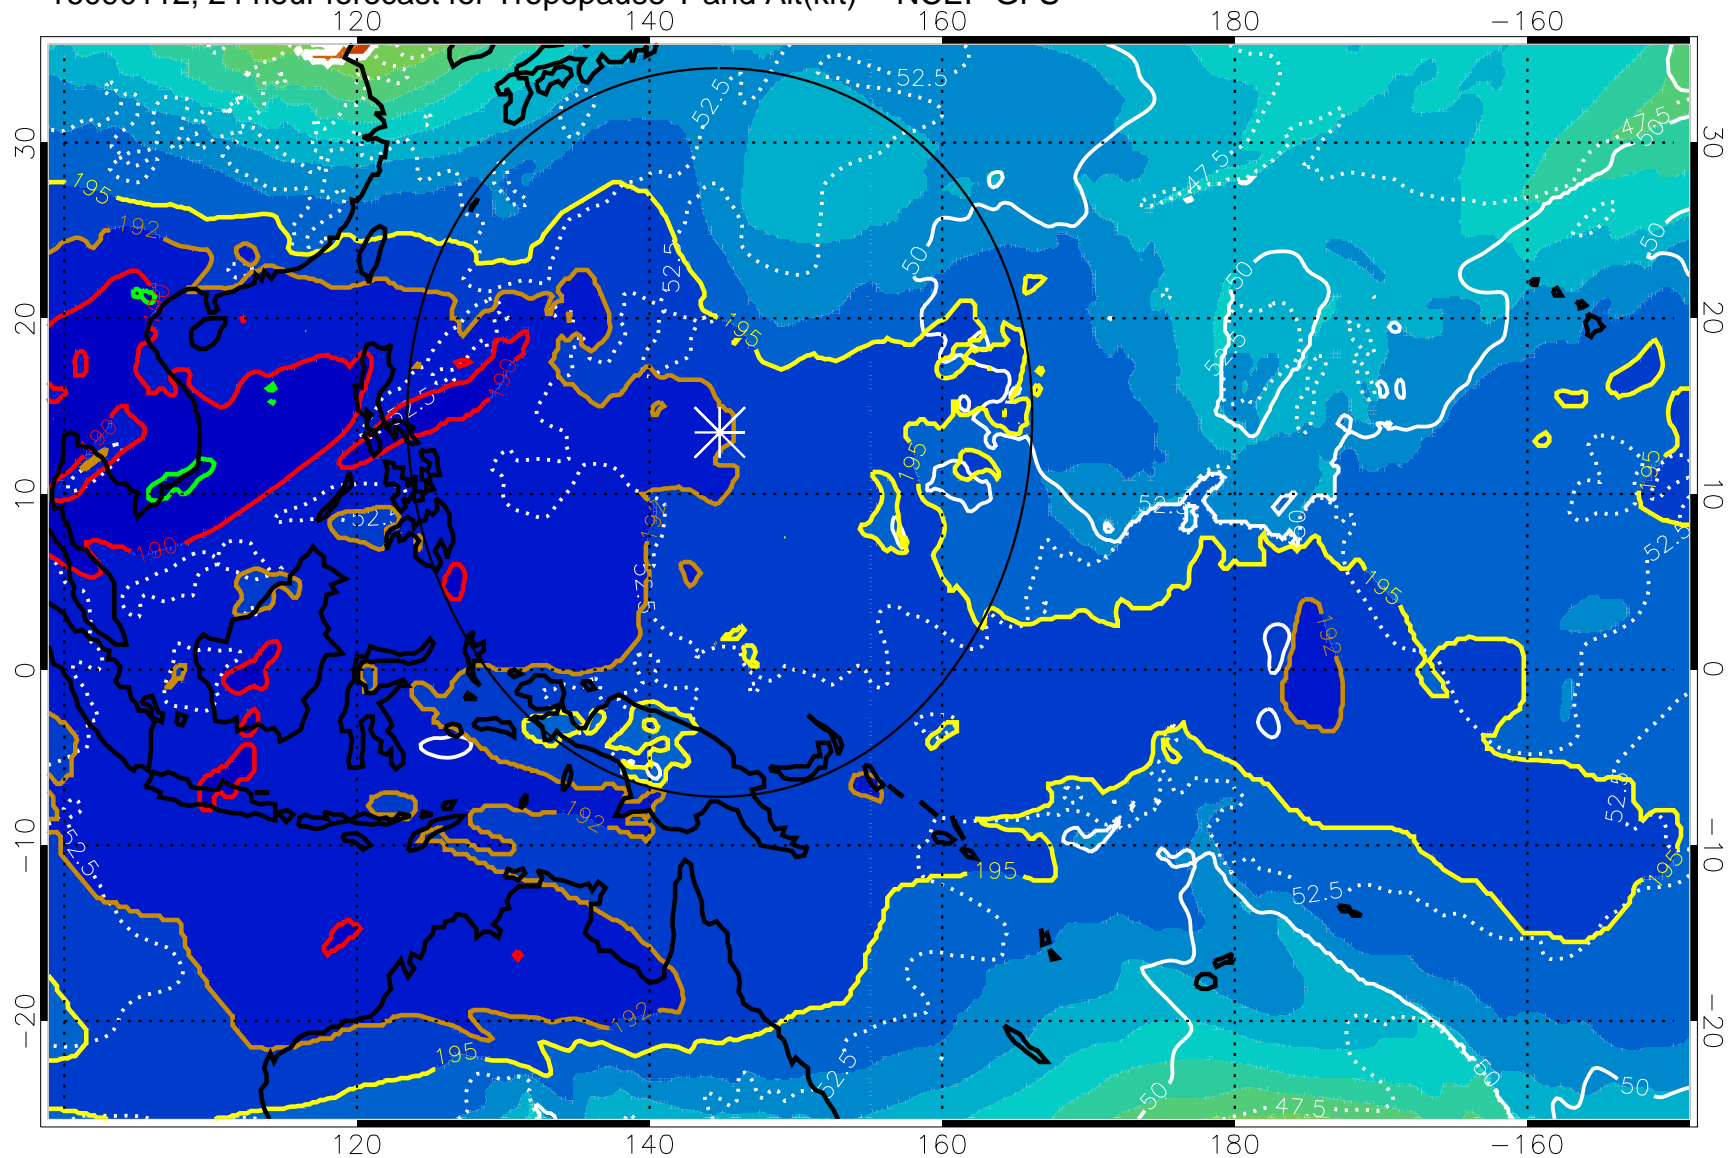

16090100, 12 hour forecast for Tropopause T and Alt(kft) -- NCEP GFS

16090106, 18 hour forecast for Tropopause T and Alt(kft) -- NCEP GFS

190 200 210 220 230

Tropopause T, K

Tropopause Altitude in kft (white)

192.5K Isotherm 195K Isotherm
187.5K Isotherm 190K Isotherm

Range ring of 2304 km

16090112, 24 hour forecast for Tropopause T and Alt(kft) -- NCEP GFS

190 200 210 220 230

Tropopause T, K

Tropopause Altitude in kft (white)

192.5K Isotherm 195K Isotherm
187.5K Isotherm 190K Isotherm

Range ring of 2304 km

16090118, 30 hour forecast for Tropopause T and Alt(kft) -- NCEP GFS

190 200 210 220 230

Tropopause T, K

Tropopause Altitude in kft (white)