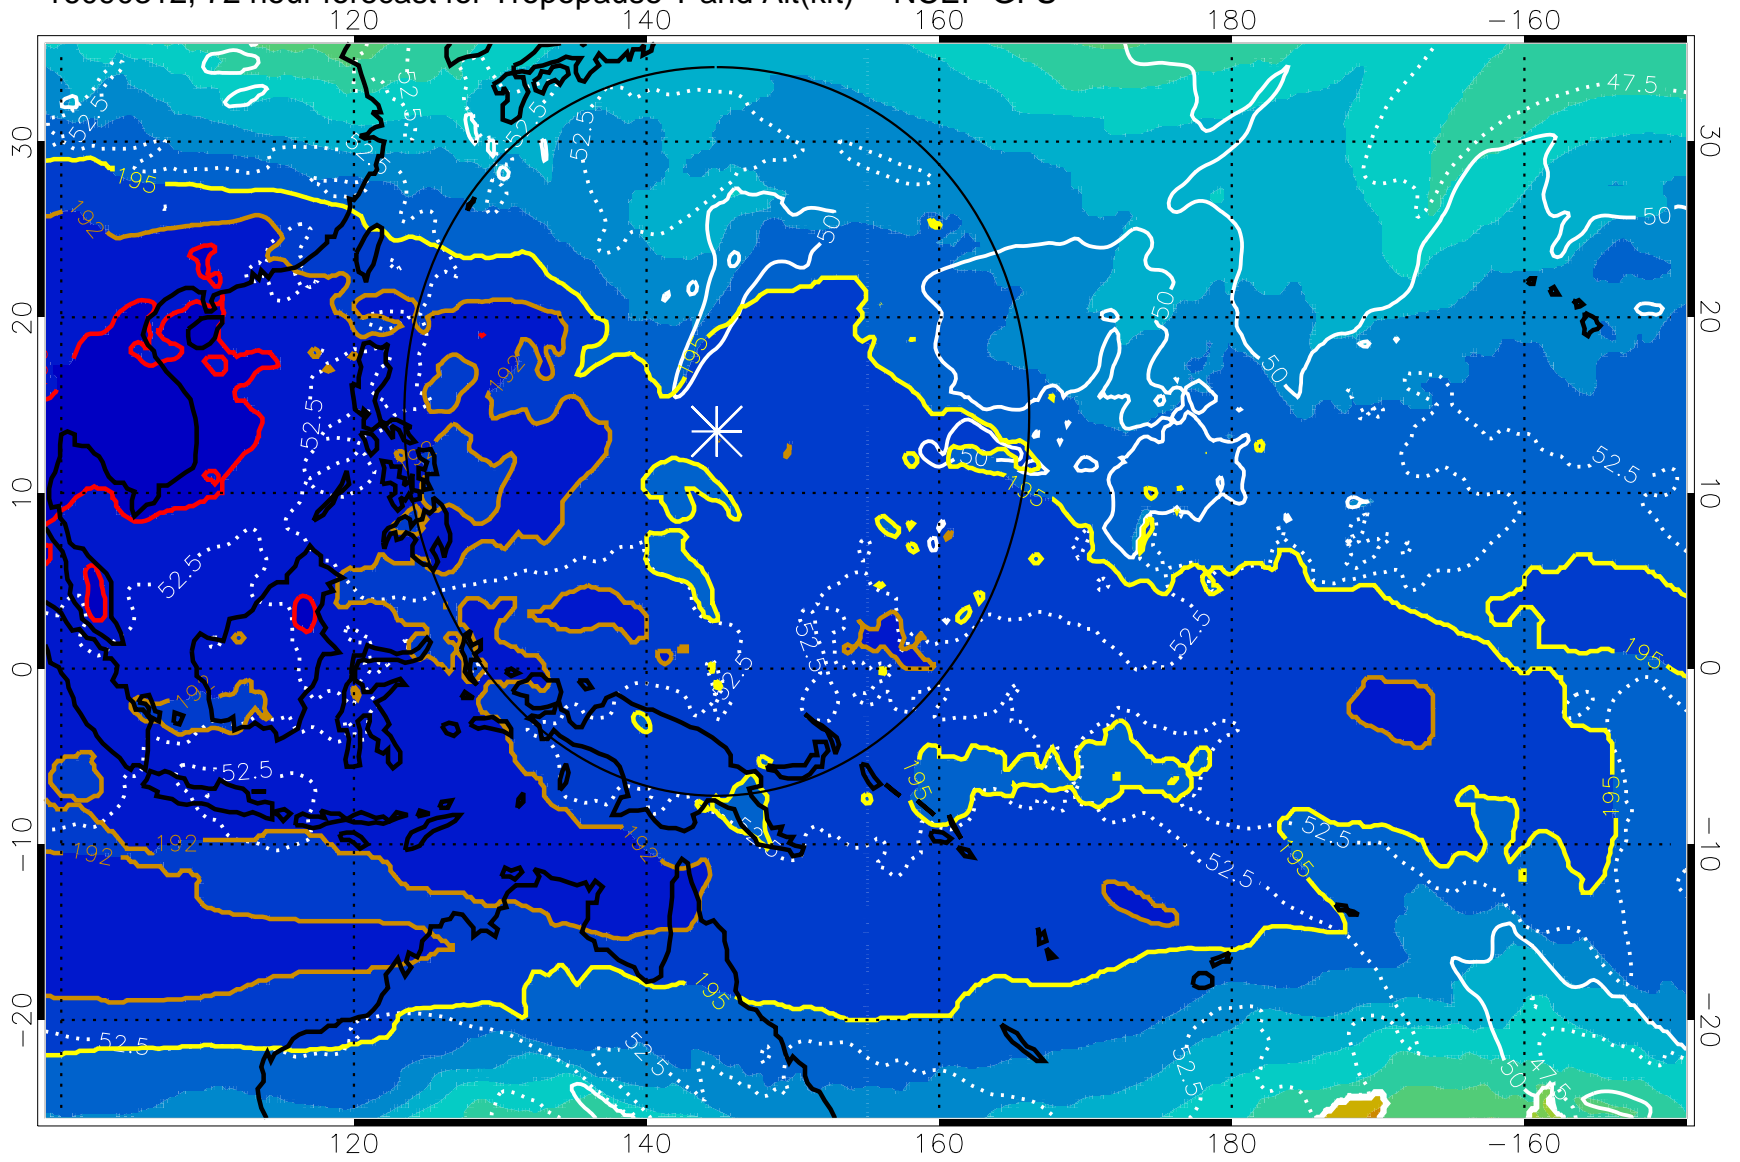

192.5K Isotherm 195K Isotherm
187.5K Isotherm 190K Isotherm

Range ring of 2304 km

16090300, 60 hour forecast for Tropopause T and Alt(kft) -- NCEP GFS

190 200 210 220 230

Tropopause T, K

Tropopause Altitude in kft (white)

192.5K Isotherm 195K Isotherm
187.5K Isotherm 190K Isotherm

Range ring of 2304 km

16090306, 66 hour forecast for Tropopause T and Alt(kft) -- NCEP GFS

190 200 210 220 230

Tropopause T, K

Tropopause Altitude in kft (white)

192.5K Isotherm 195K Isotherm
187.5K Isotherm 190K Isotherm

Range ring of 2304 km

16090312, 72 hour forecast for Tropopause T and Alt(kft) -- NCEP GFS

190 200 210 220 230
Tropopause T, K

Tropopause Altitude in kft (white)