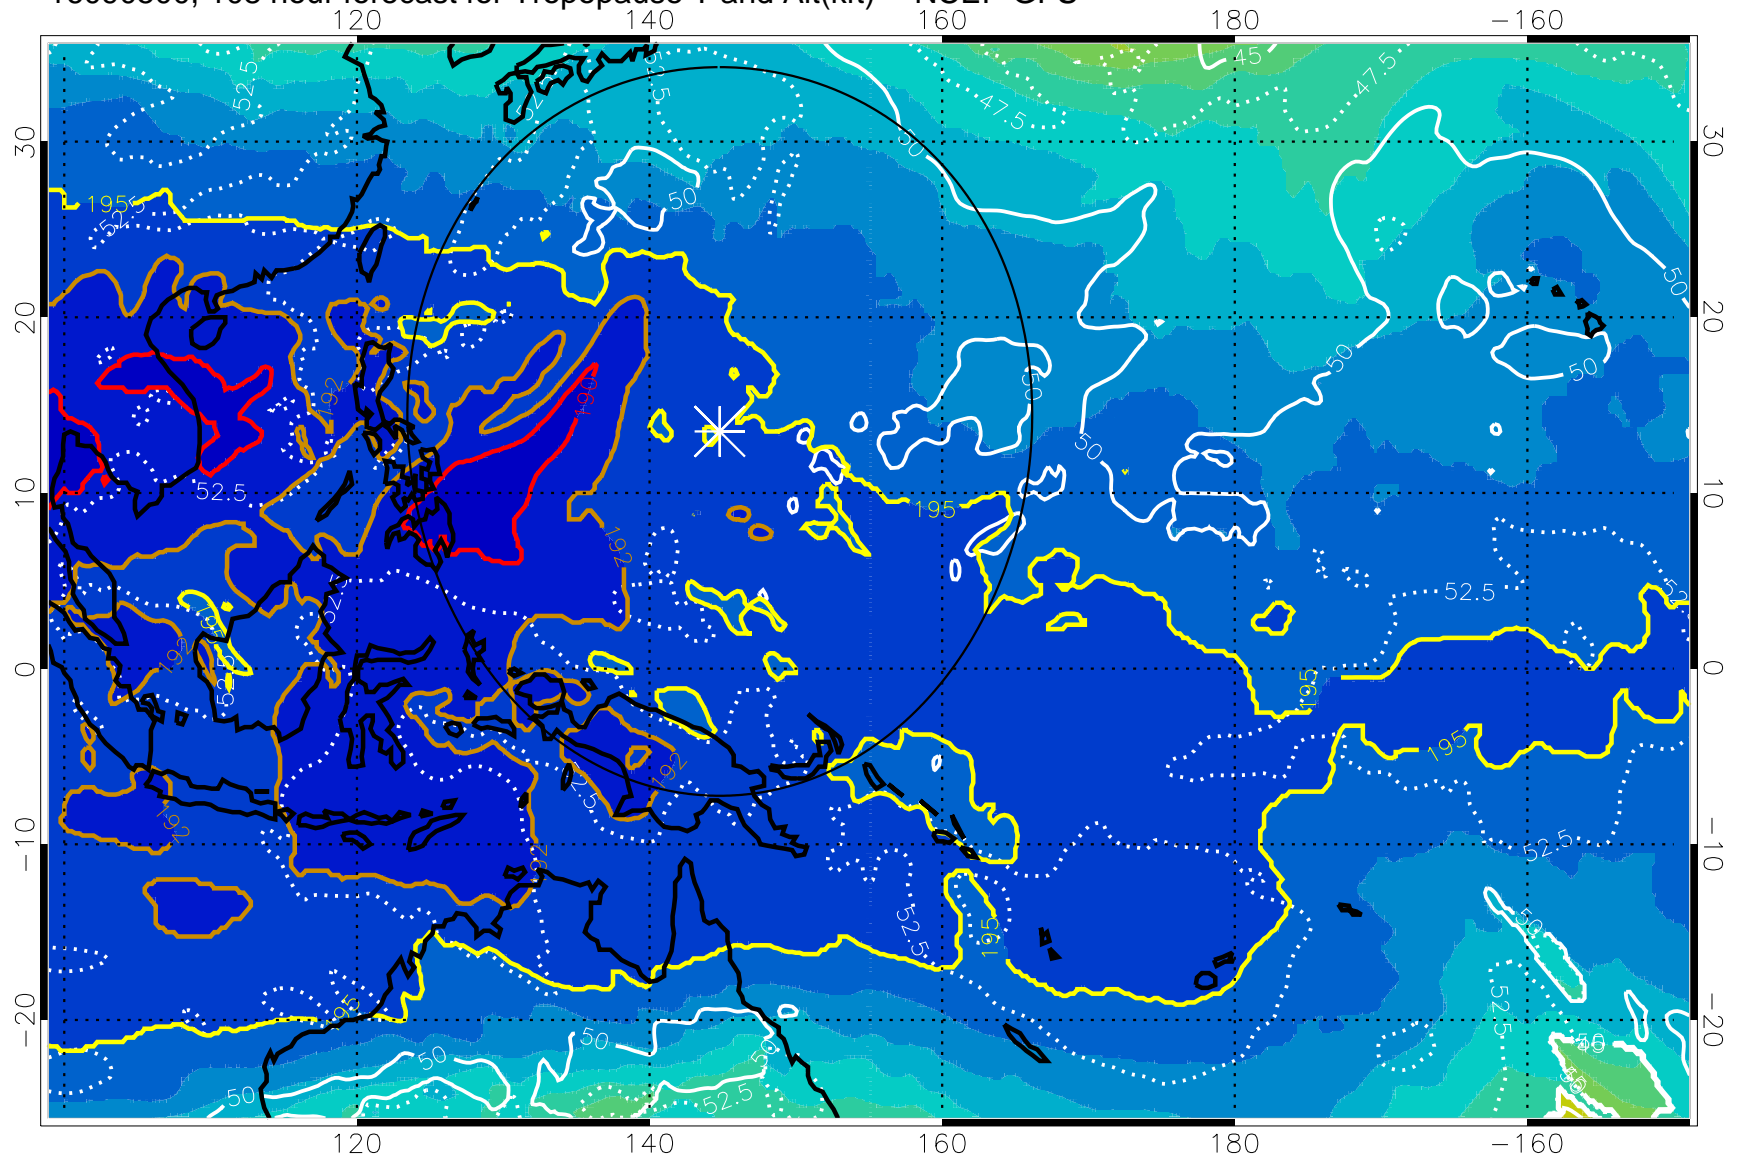

192.5K Isotherm 195K Isotherm

187.5K Isotherm 190K Isotherm

Range ring of 2304 km

16090412, 96 hour forecast for Tropopause T and Alt(kft) -- NCEP GFS

190 200 210 220 230

Tropopause T, K

Tropopause Altitude in kft (white)

192.5K Isotherm 195K Isotherm

187.5K Isotherm 190K Isotherm

Range ring of 2304 km

16090418, 102 hour forecast for Tropopause T and Alt(kft) -- NCEP GFS

190 200 210 220 230
Tropopause T, K

Tropopause Altitude in kft (white)

192.5K Isotherm 195K Isotherm
187.5K Isotherm 190K Isotherm

Range ring of 2304 km

16090500, 108 hour forecast for Tropopause T and Alt(kft) -- NCEP GFS

190 200 210 220 230
Tropopause T, K

Tropopause Altitude in kft (white)