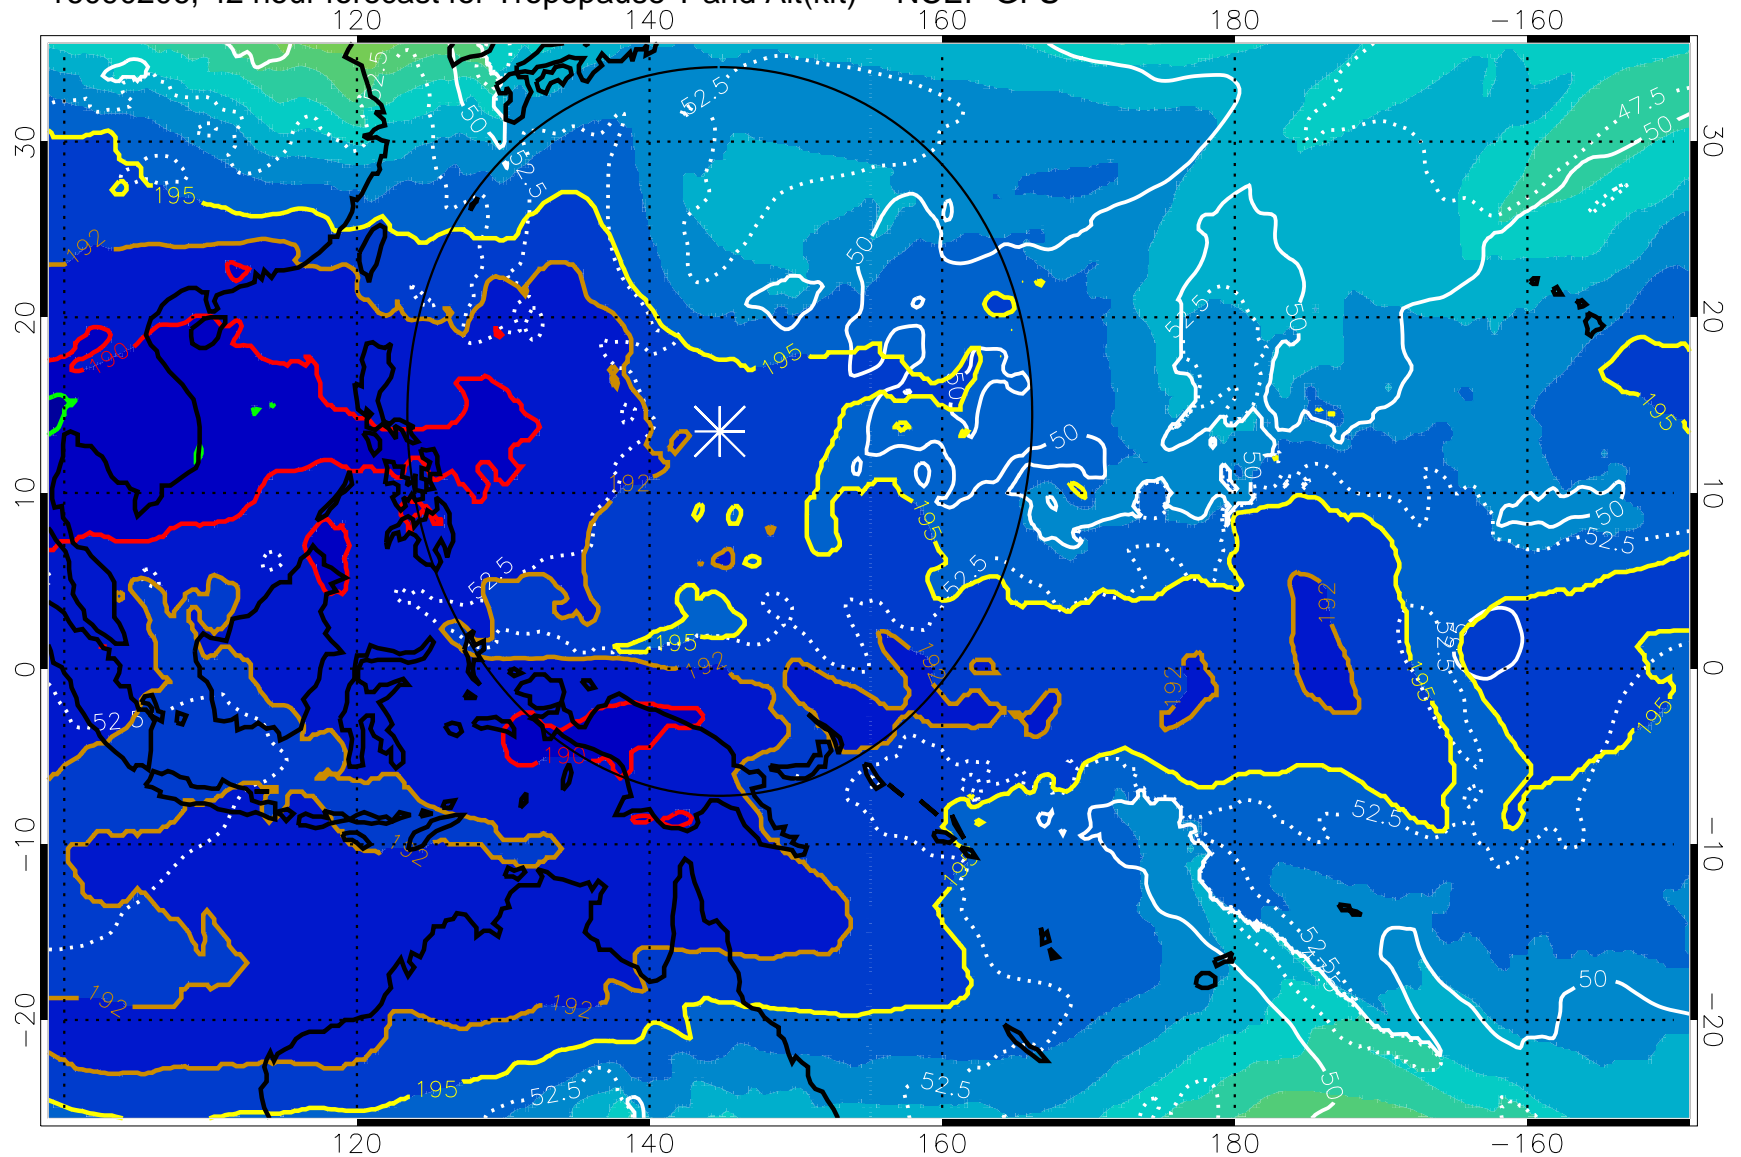

192.5K Isotherm 195K Isotherm

187.5K Isotherm 190K Isotherm

Range ring of 2304 km

16090200, 36 hour forecast for Tropopause T and Alt(kft) -- NCEP GFS

190 200 210 220 230
Tropopause T, K

Tropopause Altitude in kft (white)

192.5K Isotherm 195K Isotherm
187.5K Isotherm 190K Isotherm

Range ring of 2304 km

16090206, 42 hour forecast for Tropopause T and Alt(kft) -- NCEP GFS

190 200 210 220 230
Tropopause T, K

Tropopause Altitude in kft (white)