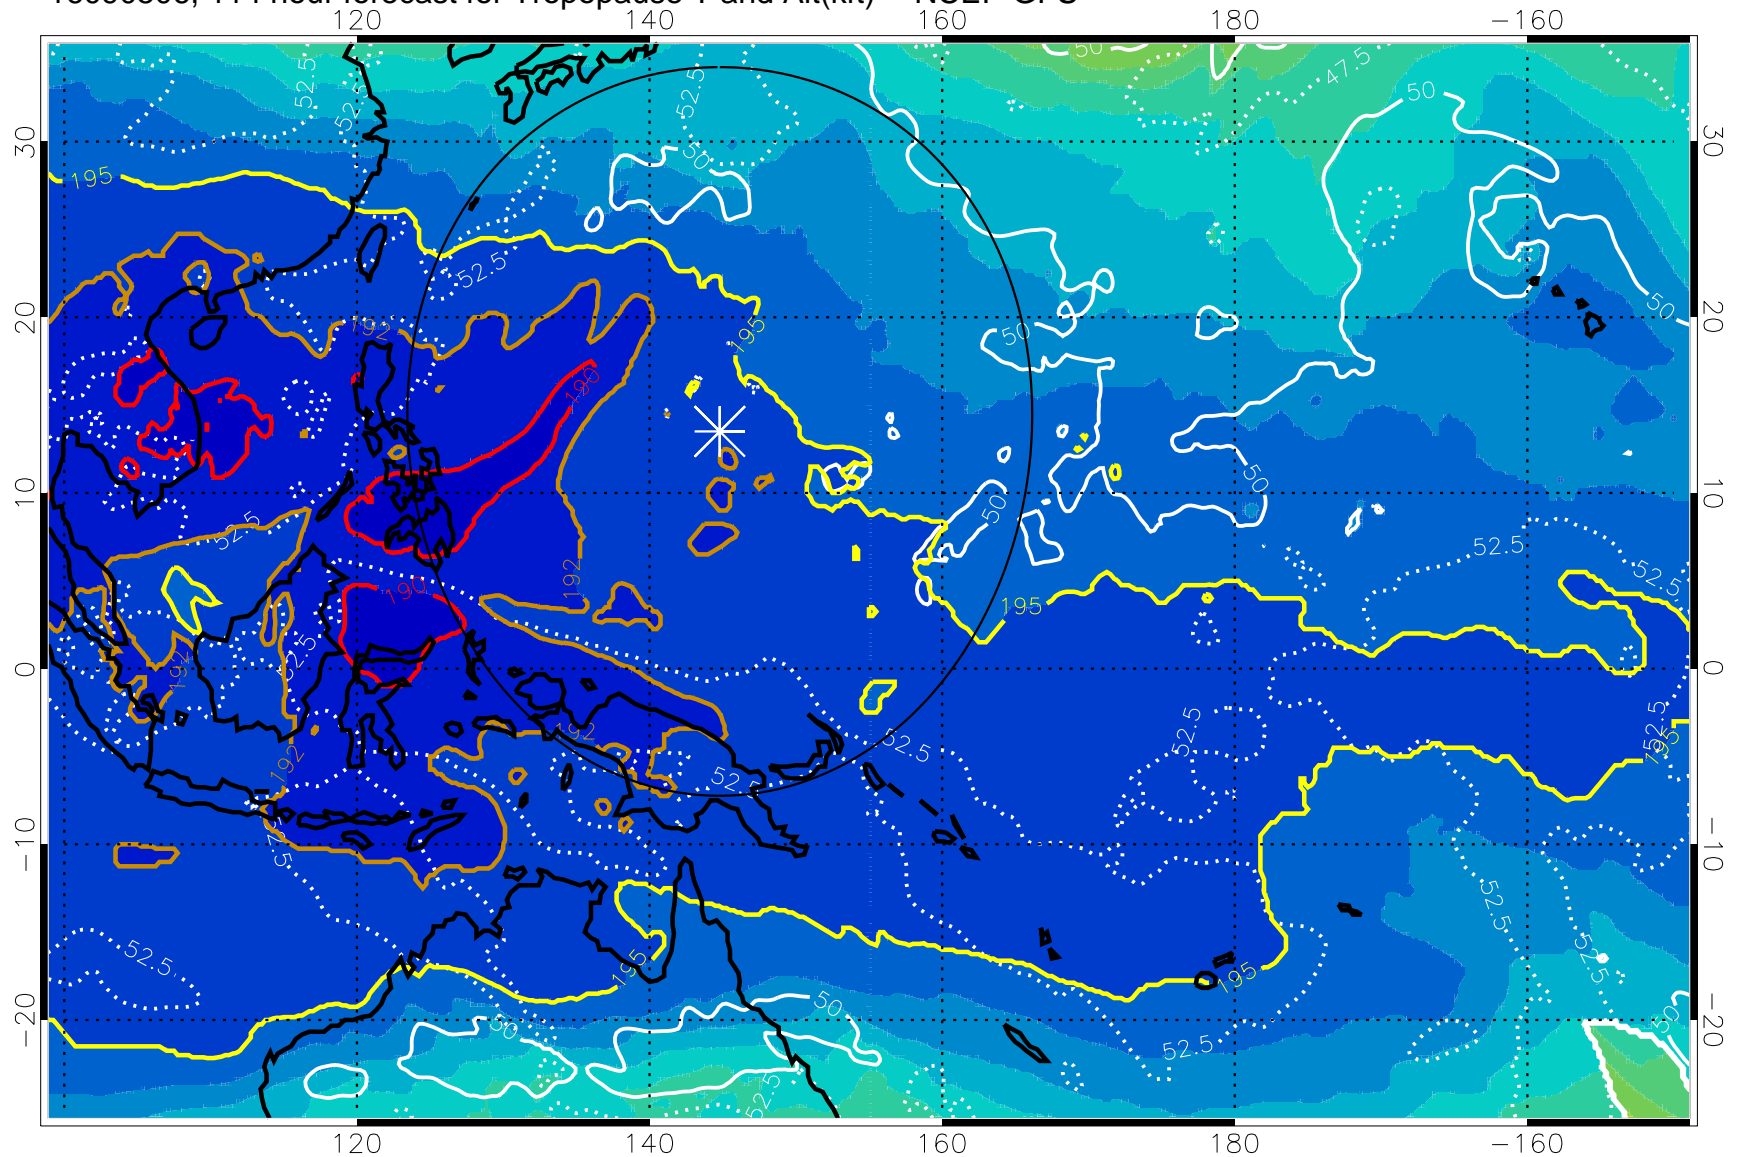

192.5K Isotherm 195K Isotherm

187.5K Isotherm 190K Isotherm

Range ring of 2304 km

16090418, 102 hour forecast for Tropopause T and Alt(kft) -- NCEP GFS

190 200 210 220 230
Tropopause T, K

Tropopause Altitude in kft (white)

192.5K Isotherm 195K Isotherm
187.5K Isotherm 190K Isotherm

Range ring of 2304 km

16090500, 108 hour forecast for Tropopause T and Alt(kft) -- NCEP GFS

190 200 210 220 230
Tropopause T, K

Tropopause Altitude in kft (white)

192.5K Isotherm 195K Isotherm
187.5K Isotherm 190K Isotherm

Range ring of 2304 km

16090506, 114 hour forecast for Tropopause T and Alt(kft) -- NCEP GFS

190 200 210 220 230
Tropopause T, K

Tropopause Altitude in kft (white)