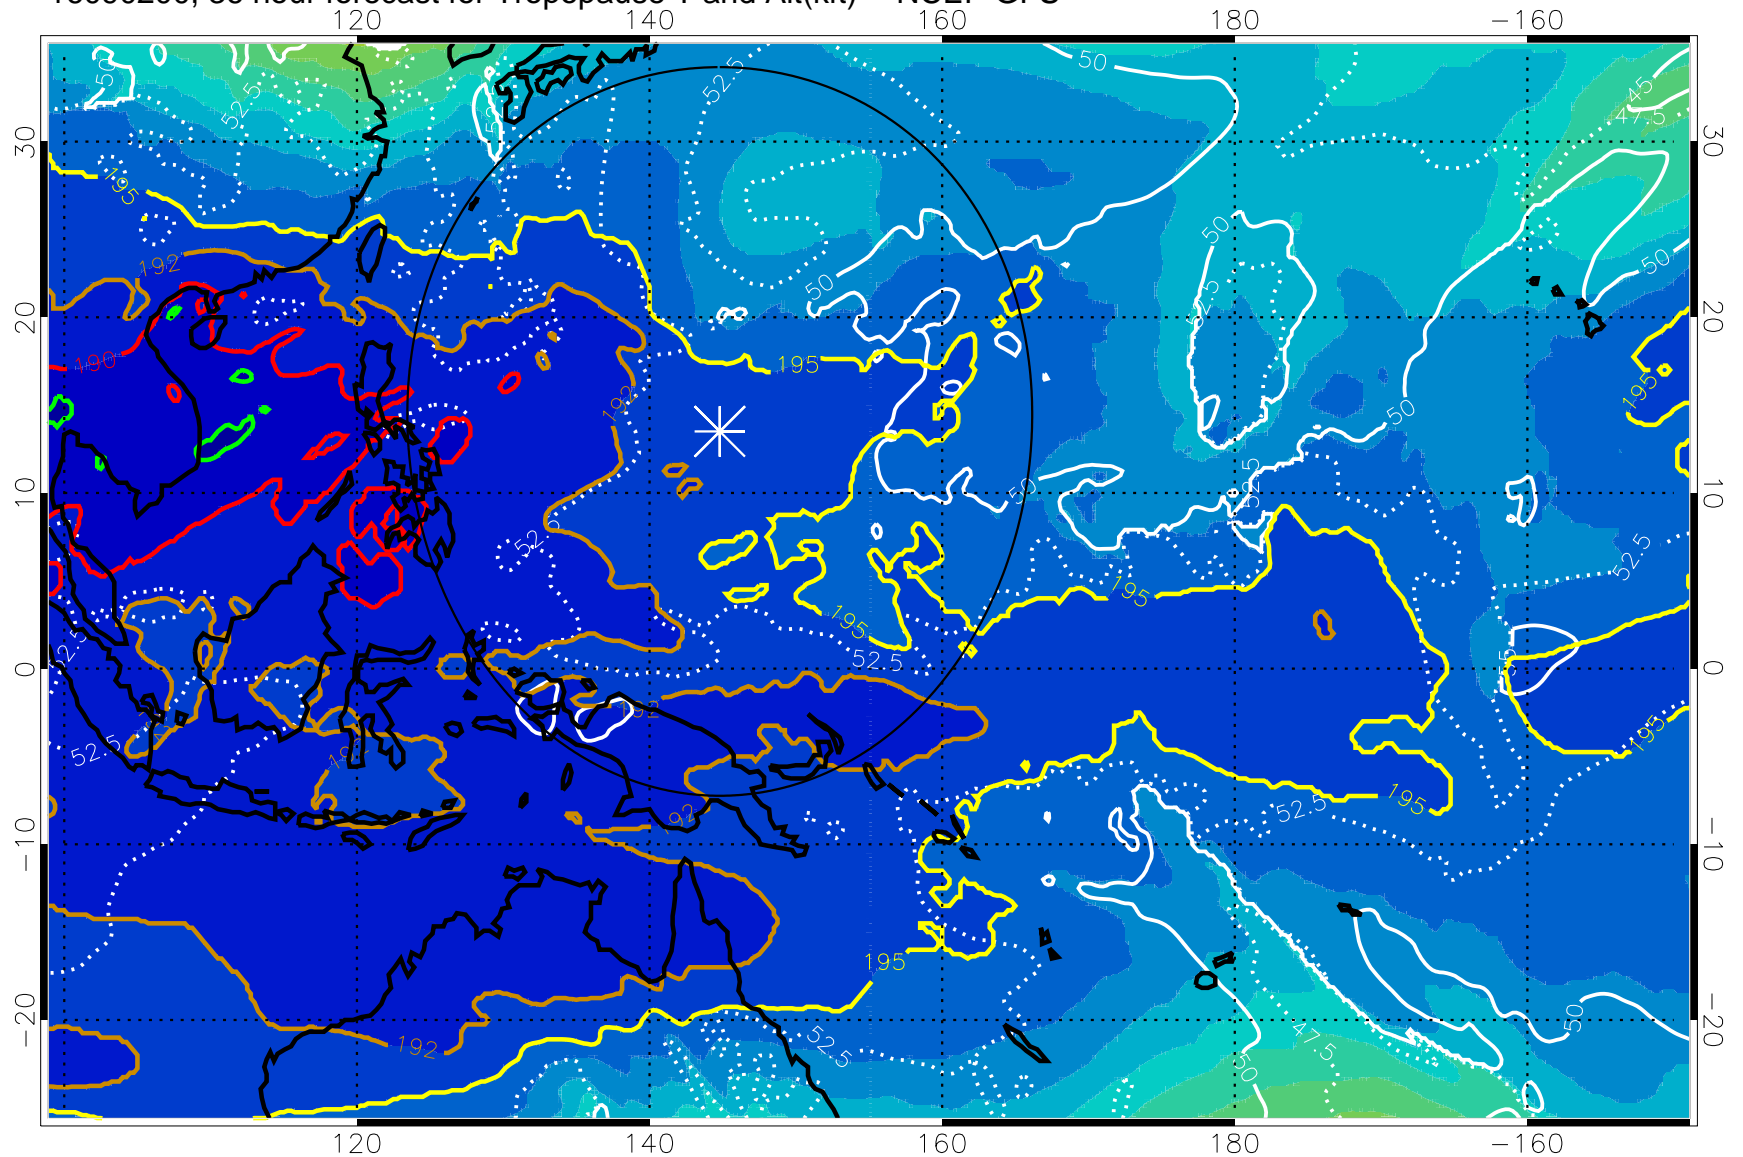

192.5K Isotherm 195K Isotherm
187.5K Isotherm 190K Isotherm

Range ring of 2304 km

16090118, 30 hour forecast for Tropopause T and Alt(kft) -- NCEP GFS

190 200 210 220 230

Tropopause T, K

Tropopause Altitude in kft (white)

192.5K Isotherm 195K Isotherm

187.5K Isotherm 190K Isotherm

Range ring of 2304 km

16090200, 36 hour forecast for Tropopause T and Alt(kft) -- NCEP GFS

190 200 210 220 230
Tropopause T, K

Tropopause Altitude in kft (white)