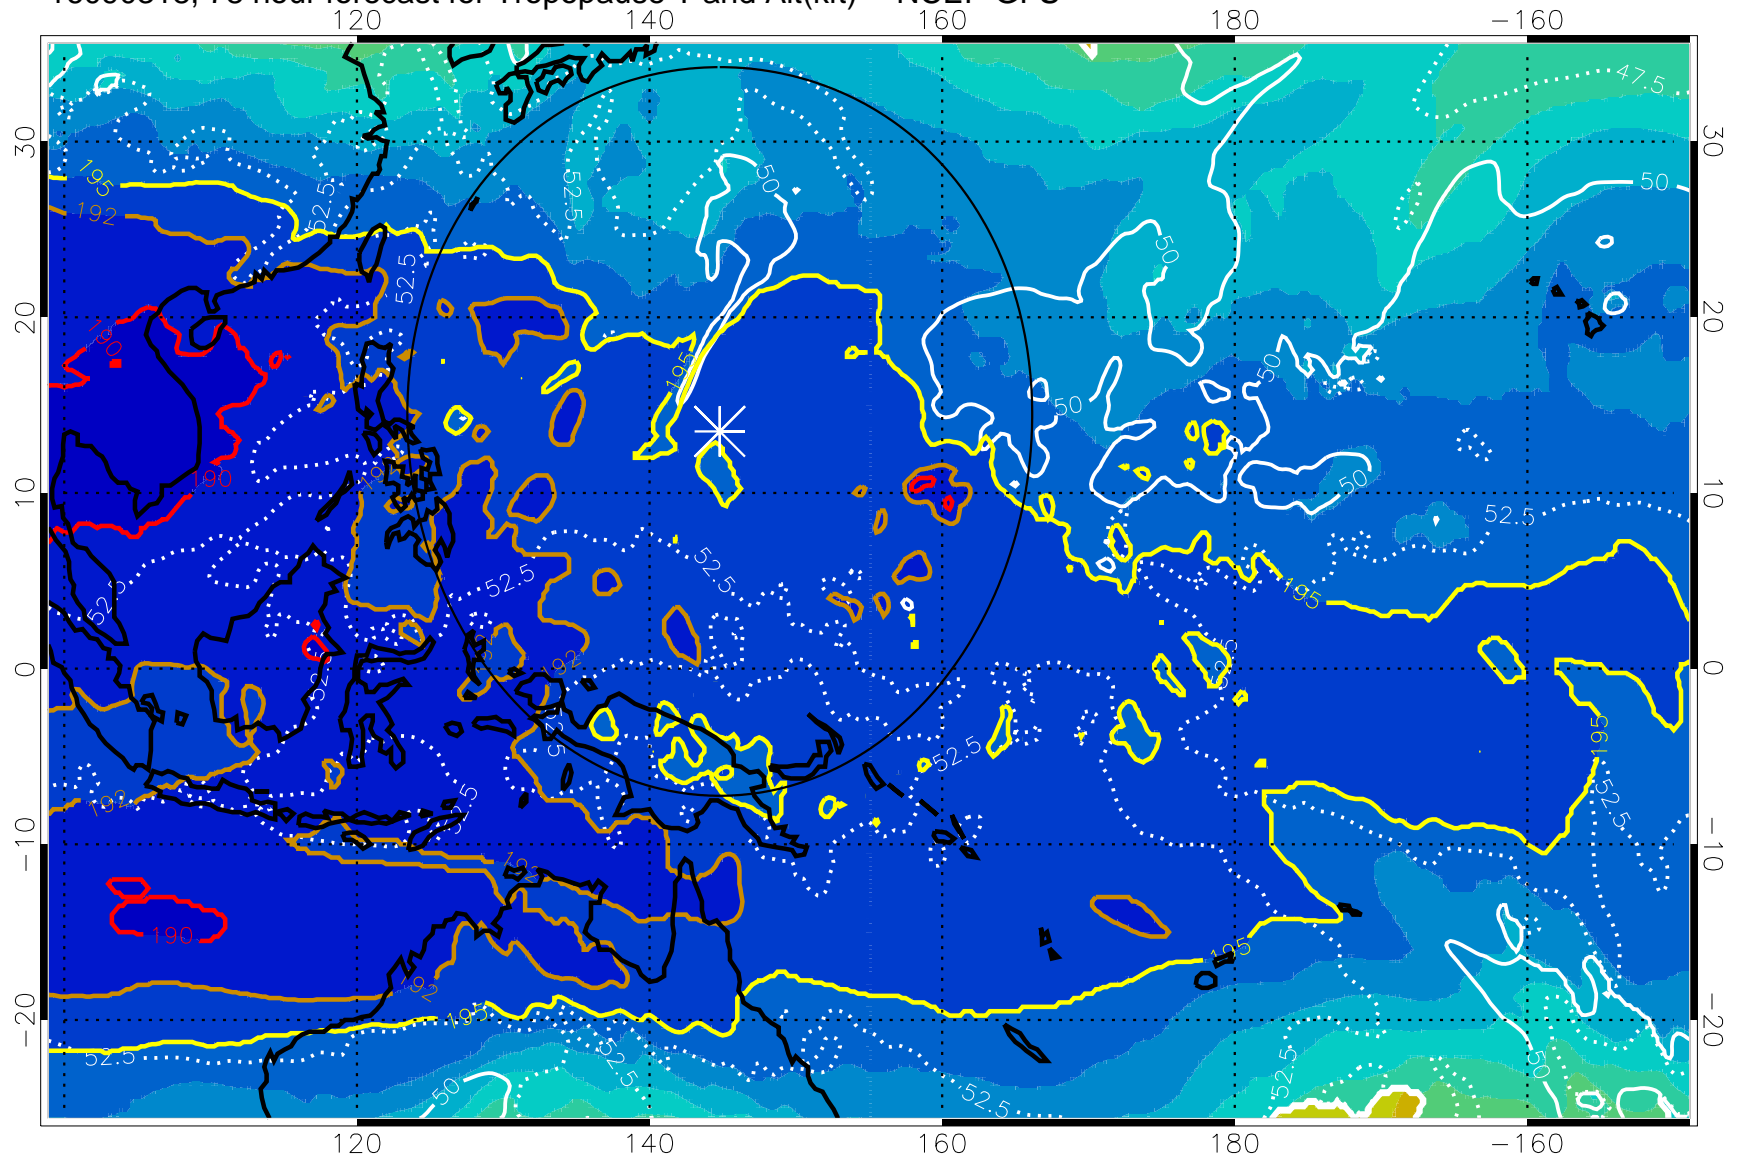

192.5K Isotherm 195K Isotherm
187.5K Isotherm 190K Isotherm

Range ring of 2304 km

16090312, 72 hour forecast for Tropopause T and Alt(kft) -- NCEP GFS

190 200 210 220 230
Tropopause T, K

Tropopause Altitude in kft (white)

192.5K Isotherm 195K Isotherm
187.5K Isotherm 190K Isotherm

Range ring of 2304 km

16090318, 78 hour forecast for Tropopause T and Alt(kft) -- NCEP GFS

190 200 210 220 230
Tropopause T, K

Tropopause Altitude in kft (white)