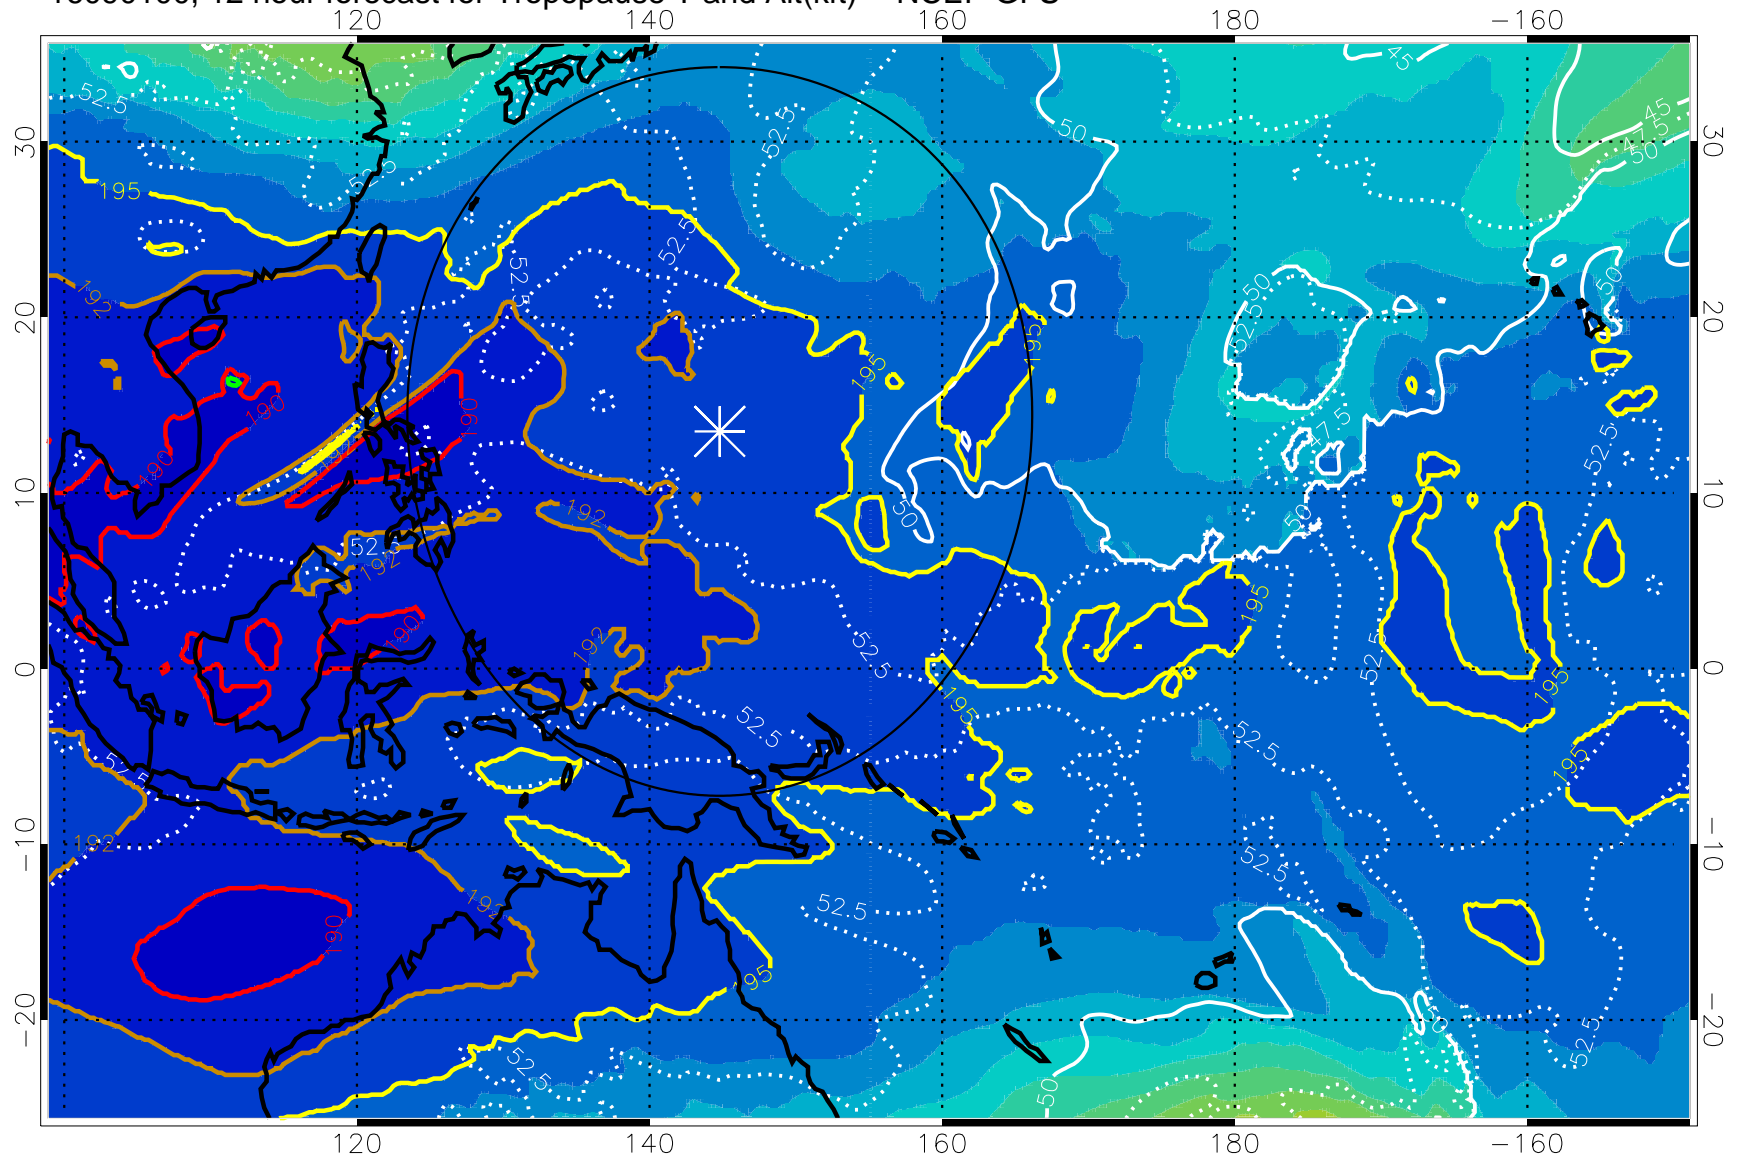

16083118, 6 hour forecast for Tropopause T and Alt(kft) -- NCEP GFS

190 200 210 220 230
Tropopause T, K

Tropopause Altitude in kft (white)

192.5K Isotherm 195K Isotherm
187.5K Isotherm 190K Isotherm

Range ring of 2304 km

16090100, 12 hour forecast for Tropopause T and Alt(kft) -- NCEP GFS

16090106, 18 hour forecast for Tropopause T and Alt(kft) -- NCEP GFS

190 200 210 220 230

Tropopause T, K

Tropopause Altitude in kft (white)