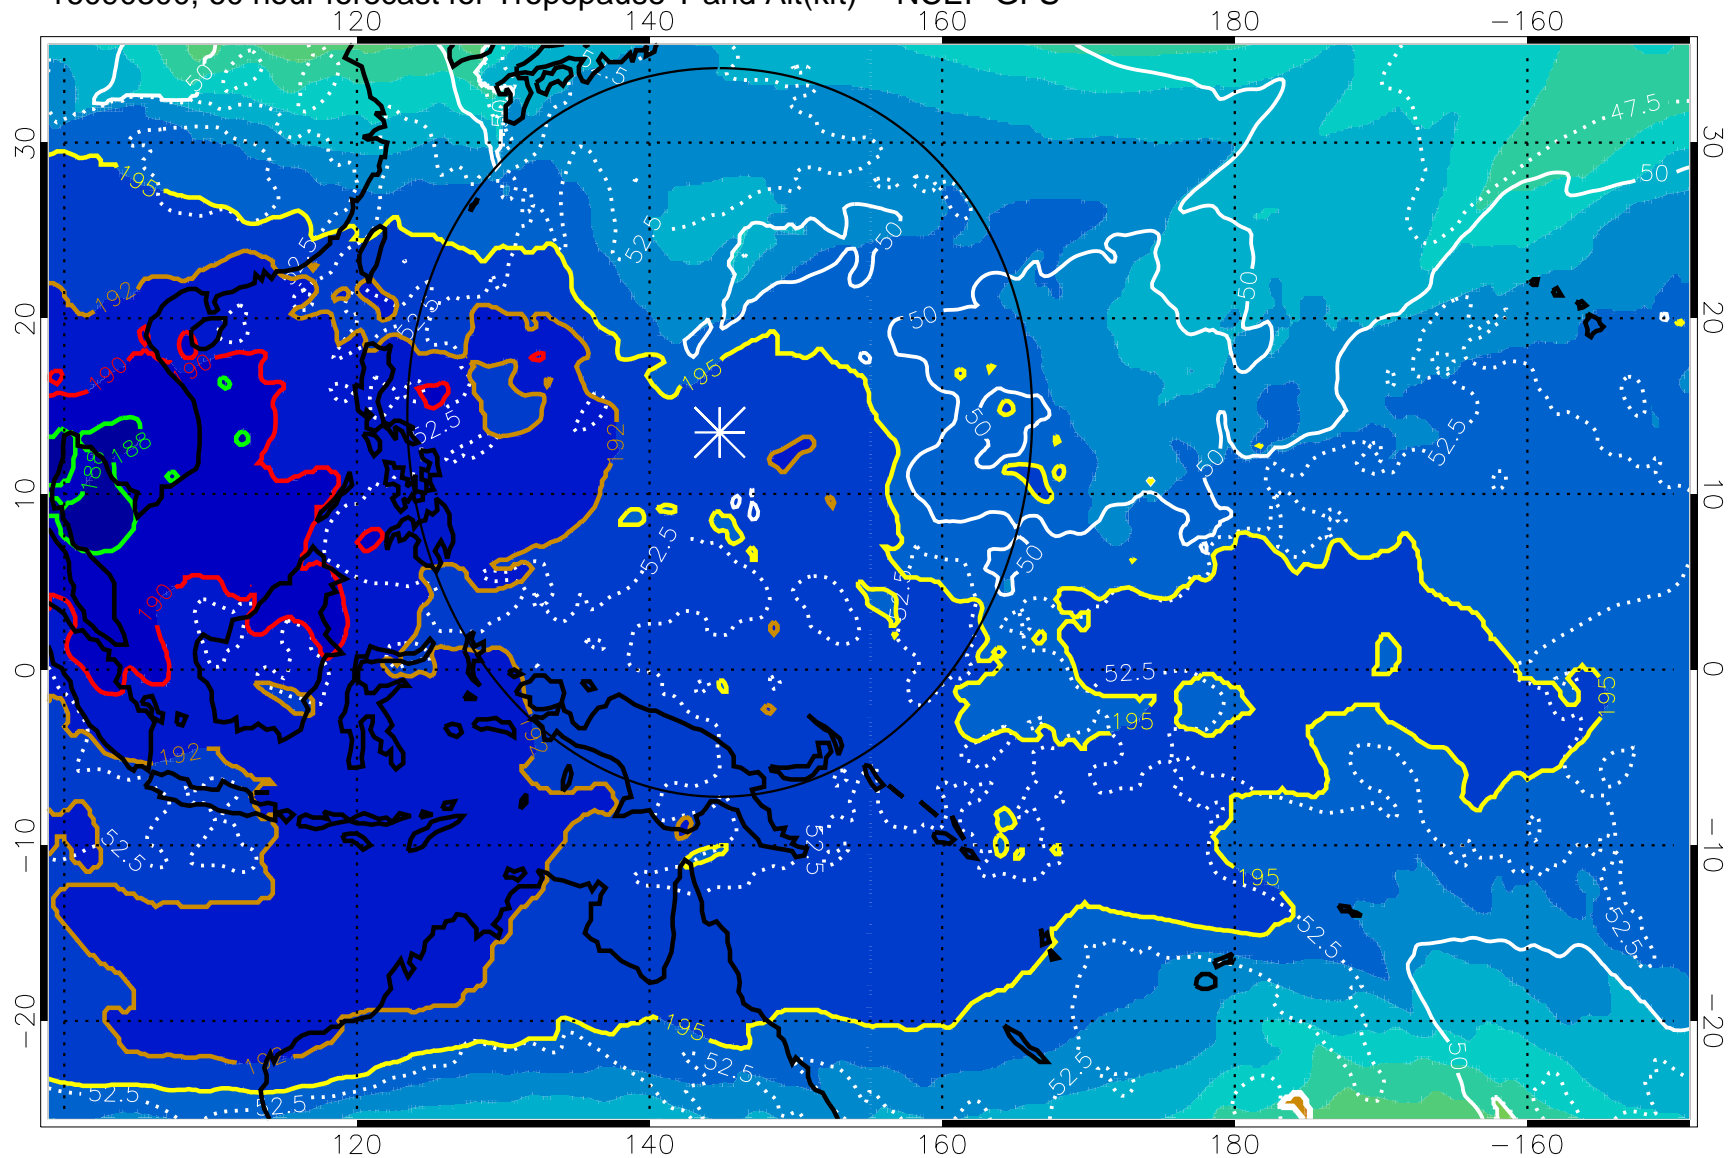

192.5K Isotherm 195K Isotherm

187.5K Isotherm 190K Isotherm

Range ring of 2304 km

16090218, 54 hour forecast for Tropopause T and Alt(kft) -- NCEP GFS

190 200 210 220 230

Tropopause T, K

Tropopause Altitude in kft (white)

192.5K Isotherm 195K Isotherm
187.5K Isotherm 190K Isotherm

Range ring of 2304 km

16090300, 60 hour forecast for Tropopause T and Alt(kft) -- NCEP GFS

190 200 210 220 230

Tropopause T, K

Tropopause Altitude in kft (white)