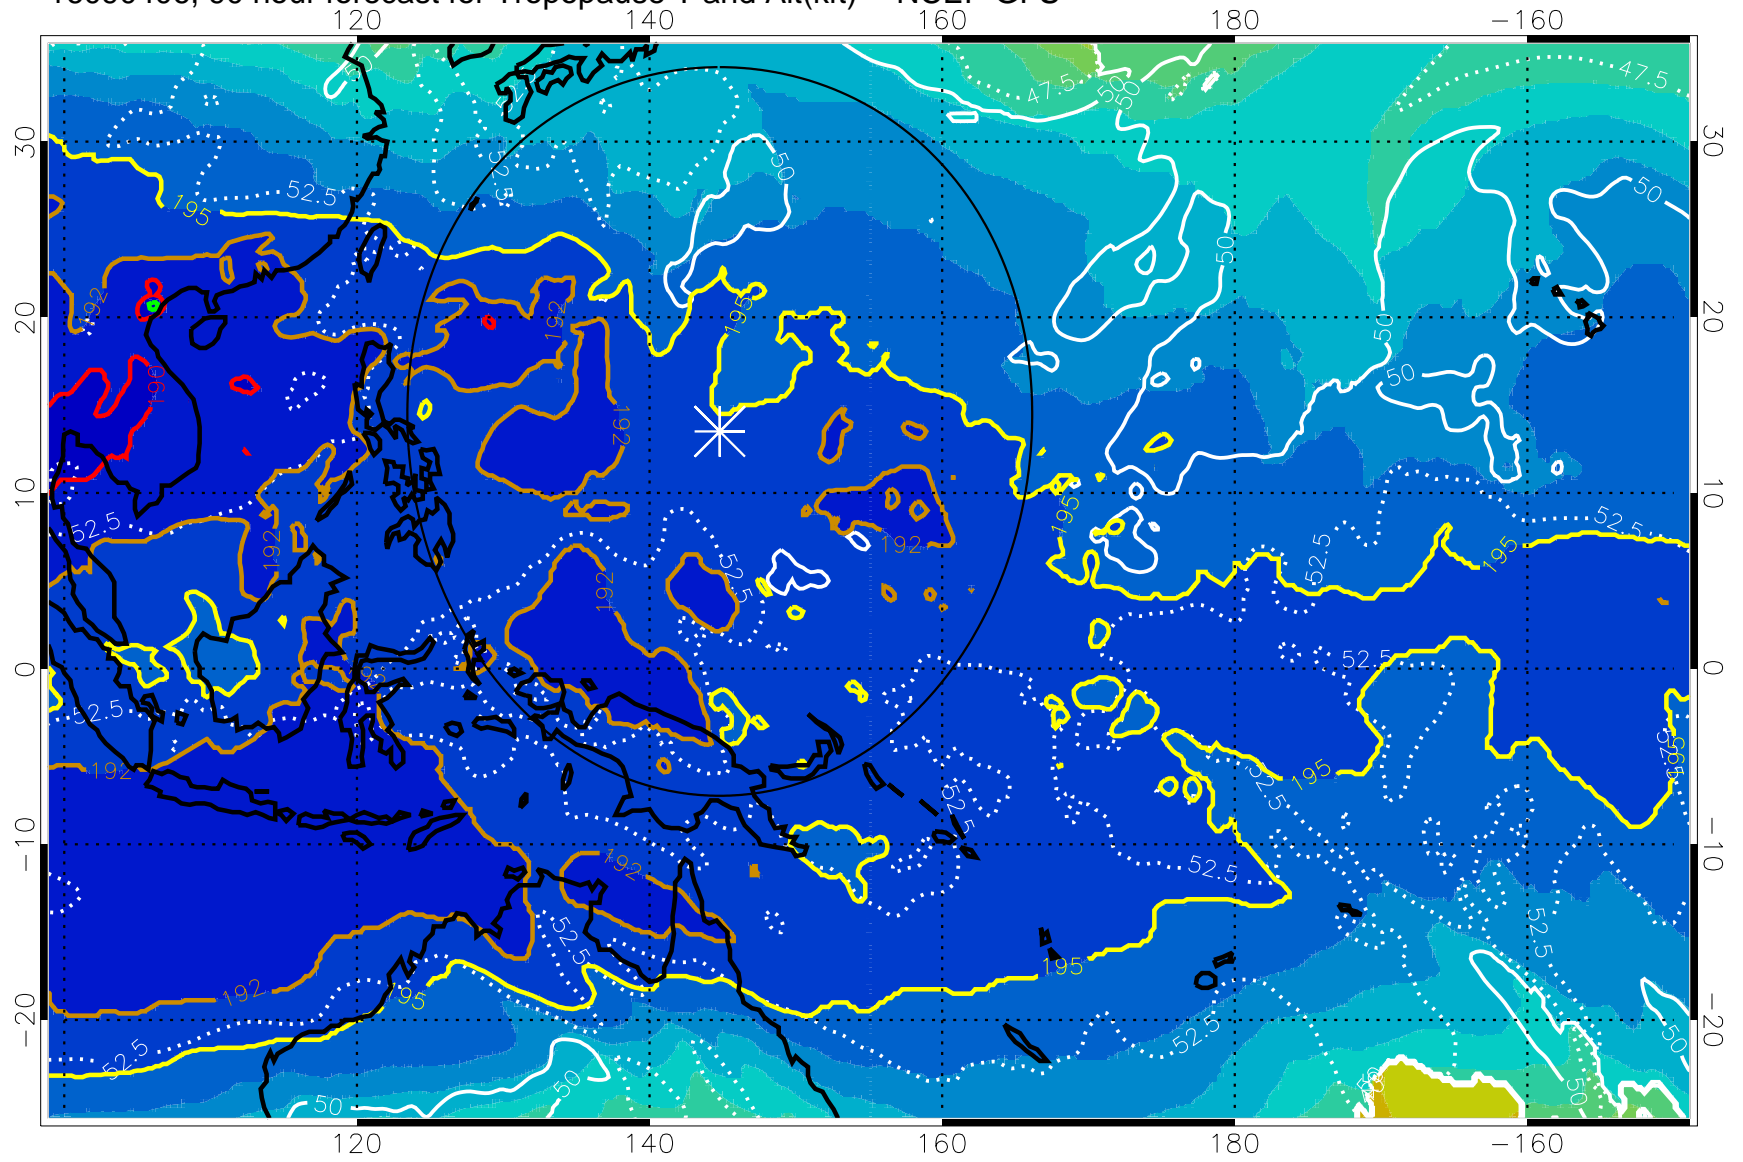

192.5K Isotherm 195K Isotherm
187.5K Isotherm 190K Isotherm

Range ring of 2304 km

16090400, 84 hour forecast for Tropopause T and Alt(kft) -- NCEP GFS

190 200 210 220 230

Tropopause T, K

Tropopause Altitude in kft (white)

192.5K Isotherm 195K Isotherm

187.5K Isotherm 190K Isotherm

Range ring of 2304 km

16090406, 90 hour forecast for Tropopause T and Alt(kft) -- NCEP GFS

190 200 210 220 230

Tropopause T, K

Tropopause Altitude in kft (white)