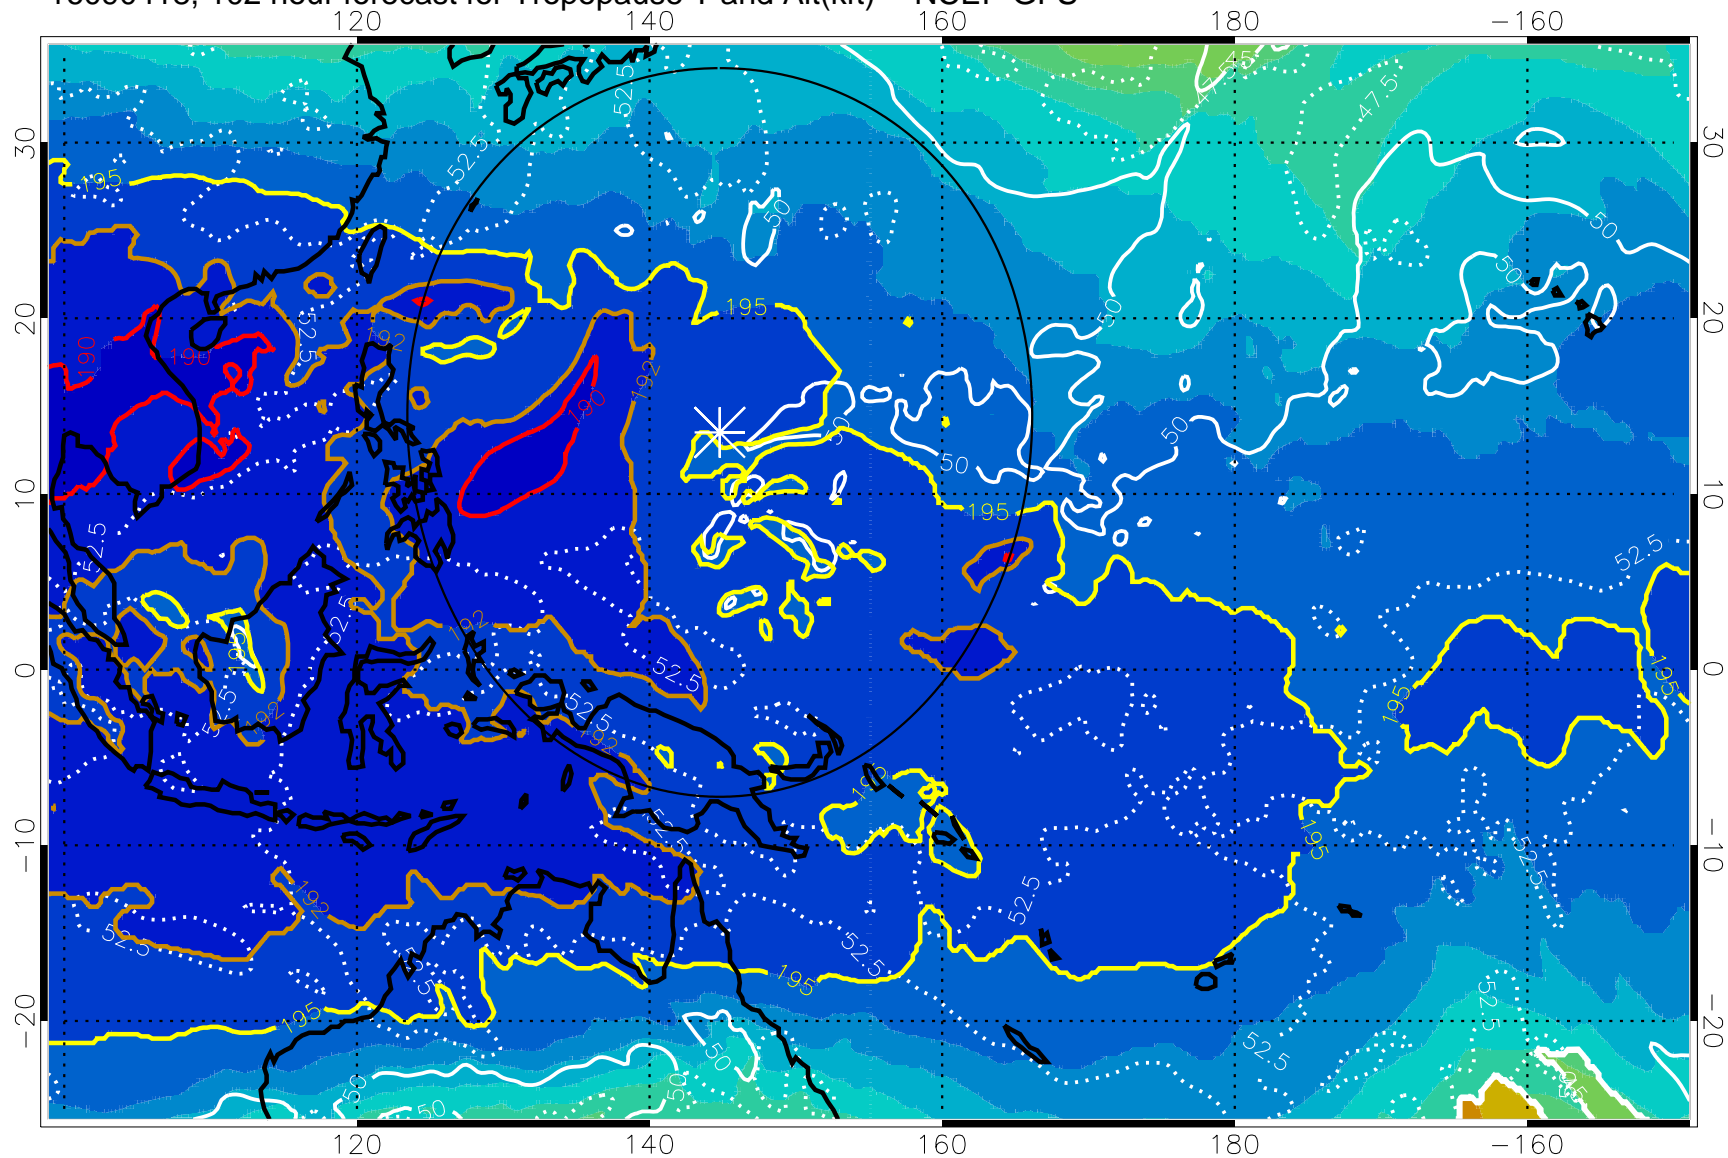

192.5K Isotherm 195K Isotherm

187.5K Isotherm 190K Isotherm

Range ring of 2304 km

16090412, 96 hour forecast for Tropopause T and Alt(kft) -- NCEP GFS

190 200 210 220 230

Tropopause T, K

Tropopause Altitude in kft (white)

192.5K Isotherm 195K Isotherm

187.5K Isotherm 190K Isotherm

Range ring of 2304 km

16090418, 102 hour forecast for Tropopause T and Alt(kft) -- NCEP GFS

190 200 210 220 230
Tropopause T, K

Tropopause Altitude in kft (white)