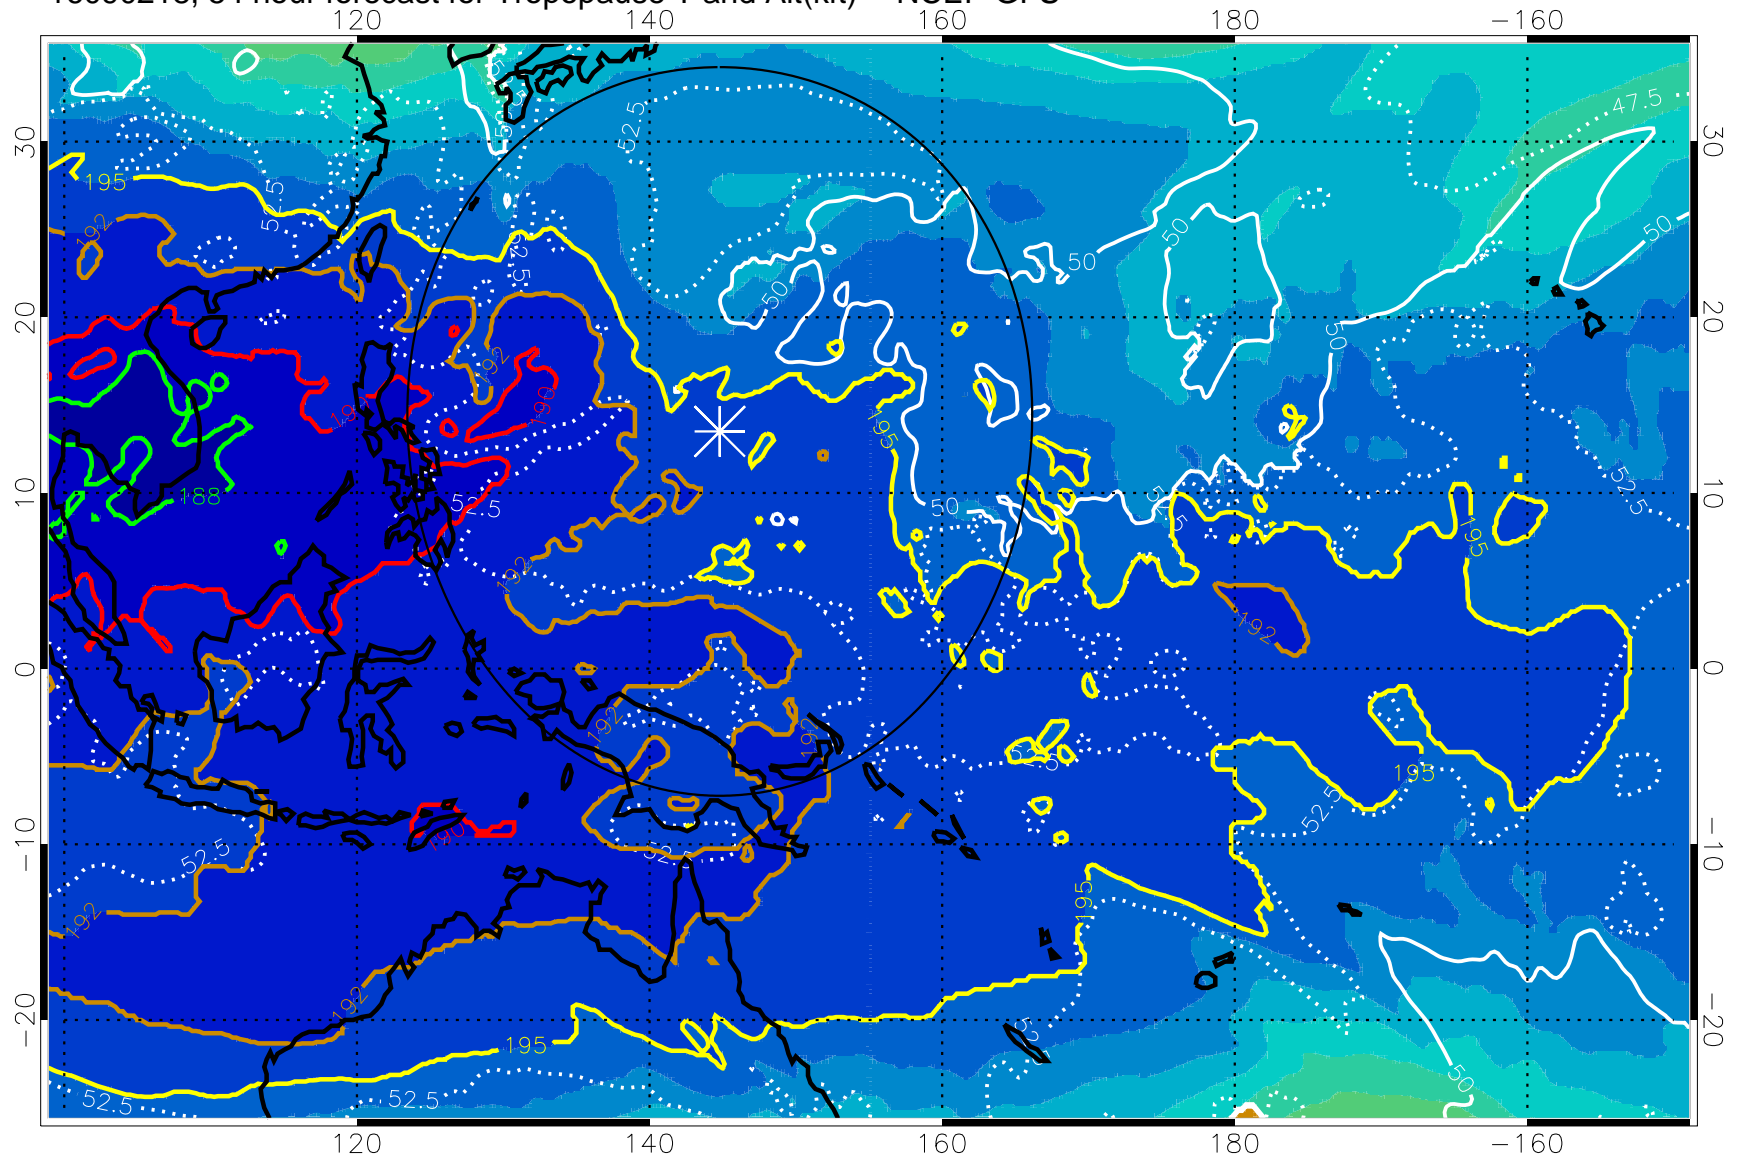

192.5K Isotherm 195K Isotherm
187.5K Isotherm 190K Isotherm

Range ring of 2304 km

16090212, 48 hour forecast for Tropopause T and Alt(kft) -- NCEP GFS

190 200 210 220 230

Tropopause T, K

Tropopause Altitude in kft (white)

192.5K Isotherm 195K Isotherm

187.5K Isotherm 190K Isotherm

Range ring of 2304 km

16090218, 54 hour forecast for Tropopause T and Alt(kft) -- NCEP GFS

190 200 210 220 230

Tropopause T, K

Tropopause Altitude in kft (white)