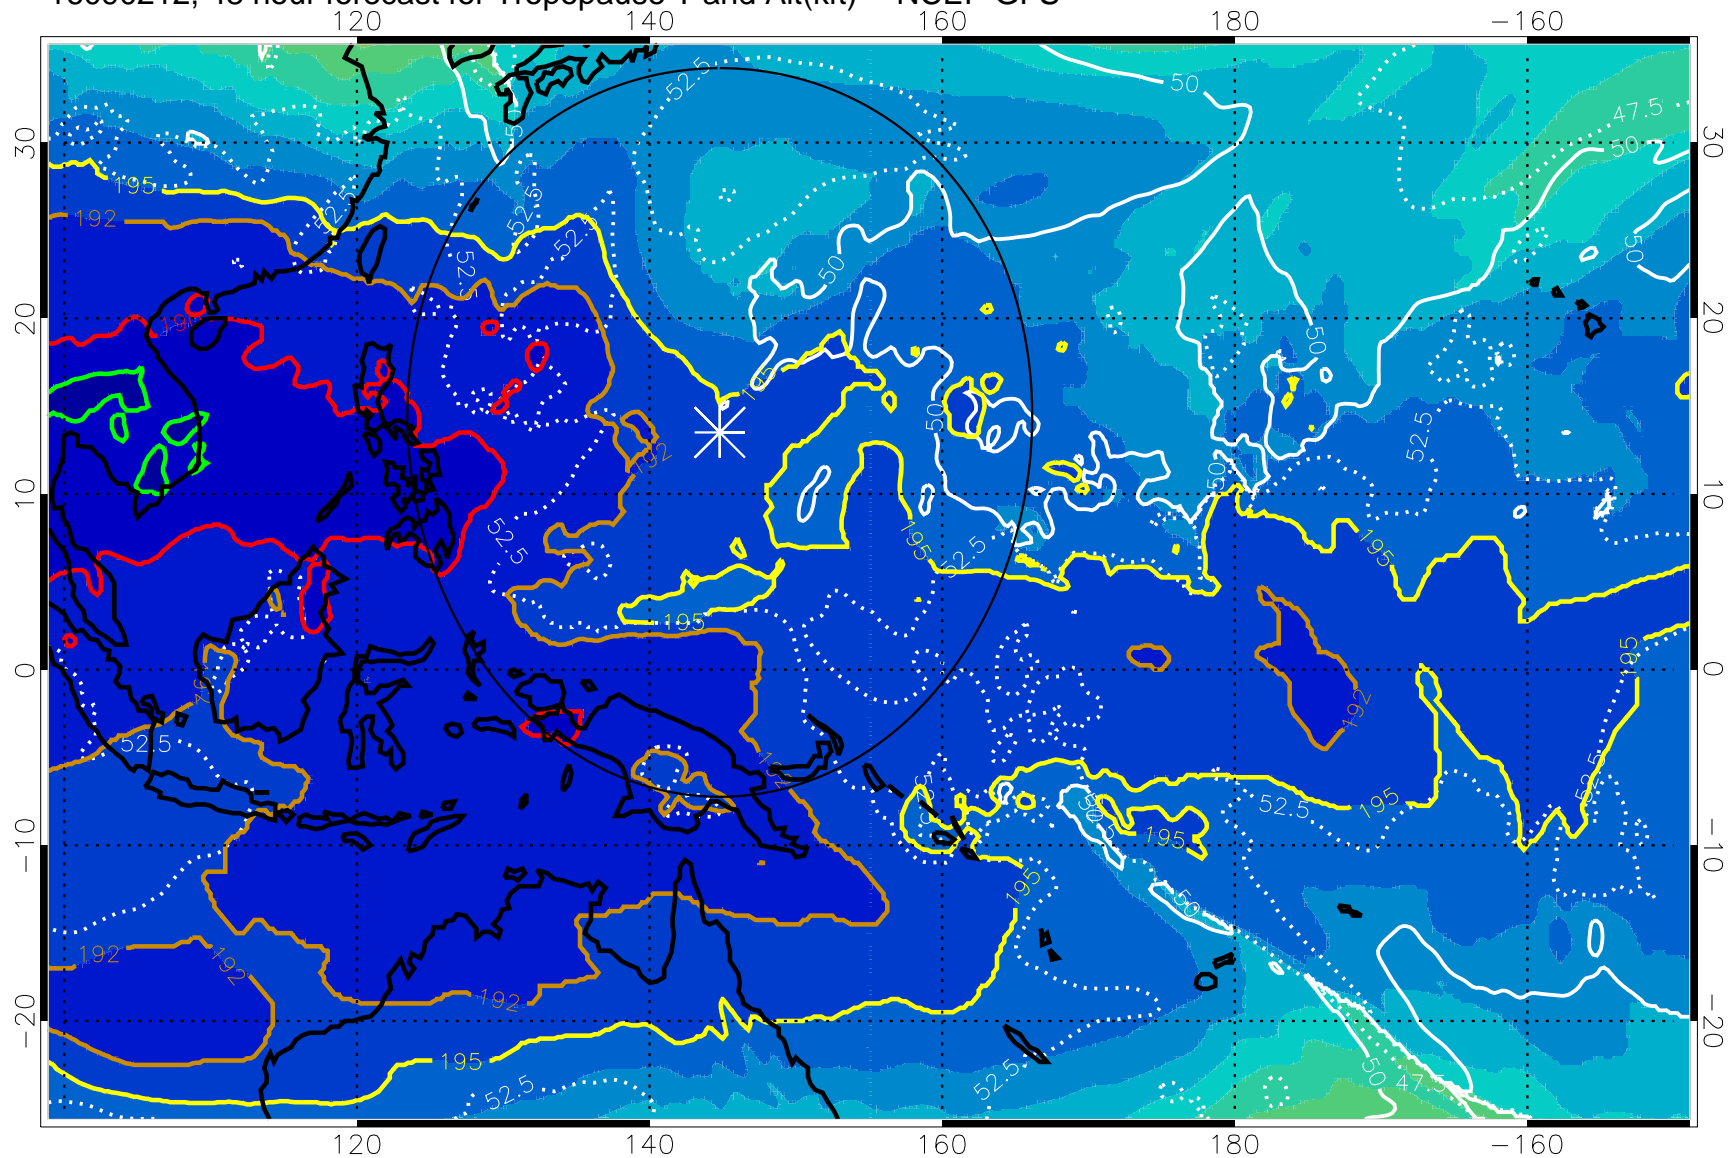

16090212, 48 hour forecast for Tropopause T and Alt(kft) -- NCEP GFS

190 200 210 220 230

Tropopause T, K

Tropopause Altitude in kft (white)

192.5K Isotherm 195K Isotherm

187.5K Isotherm 190K Isotherm

Range ring of 2304 km