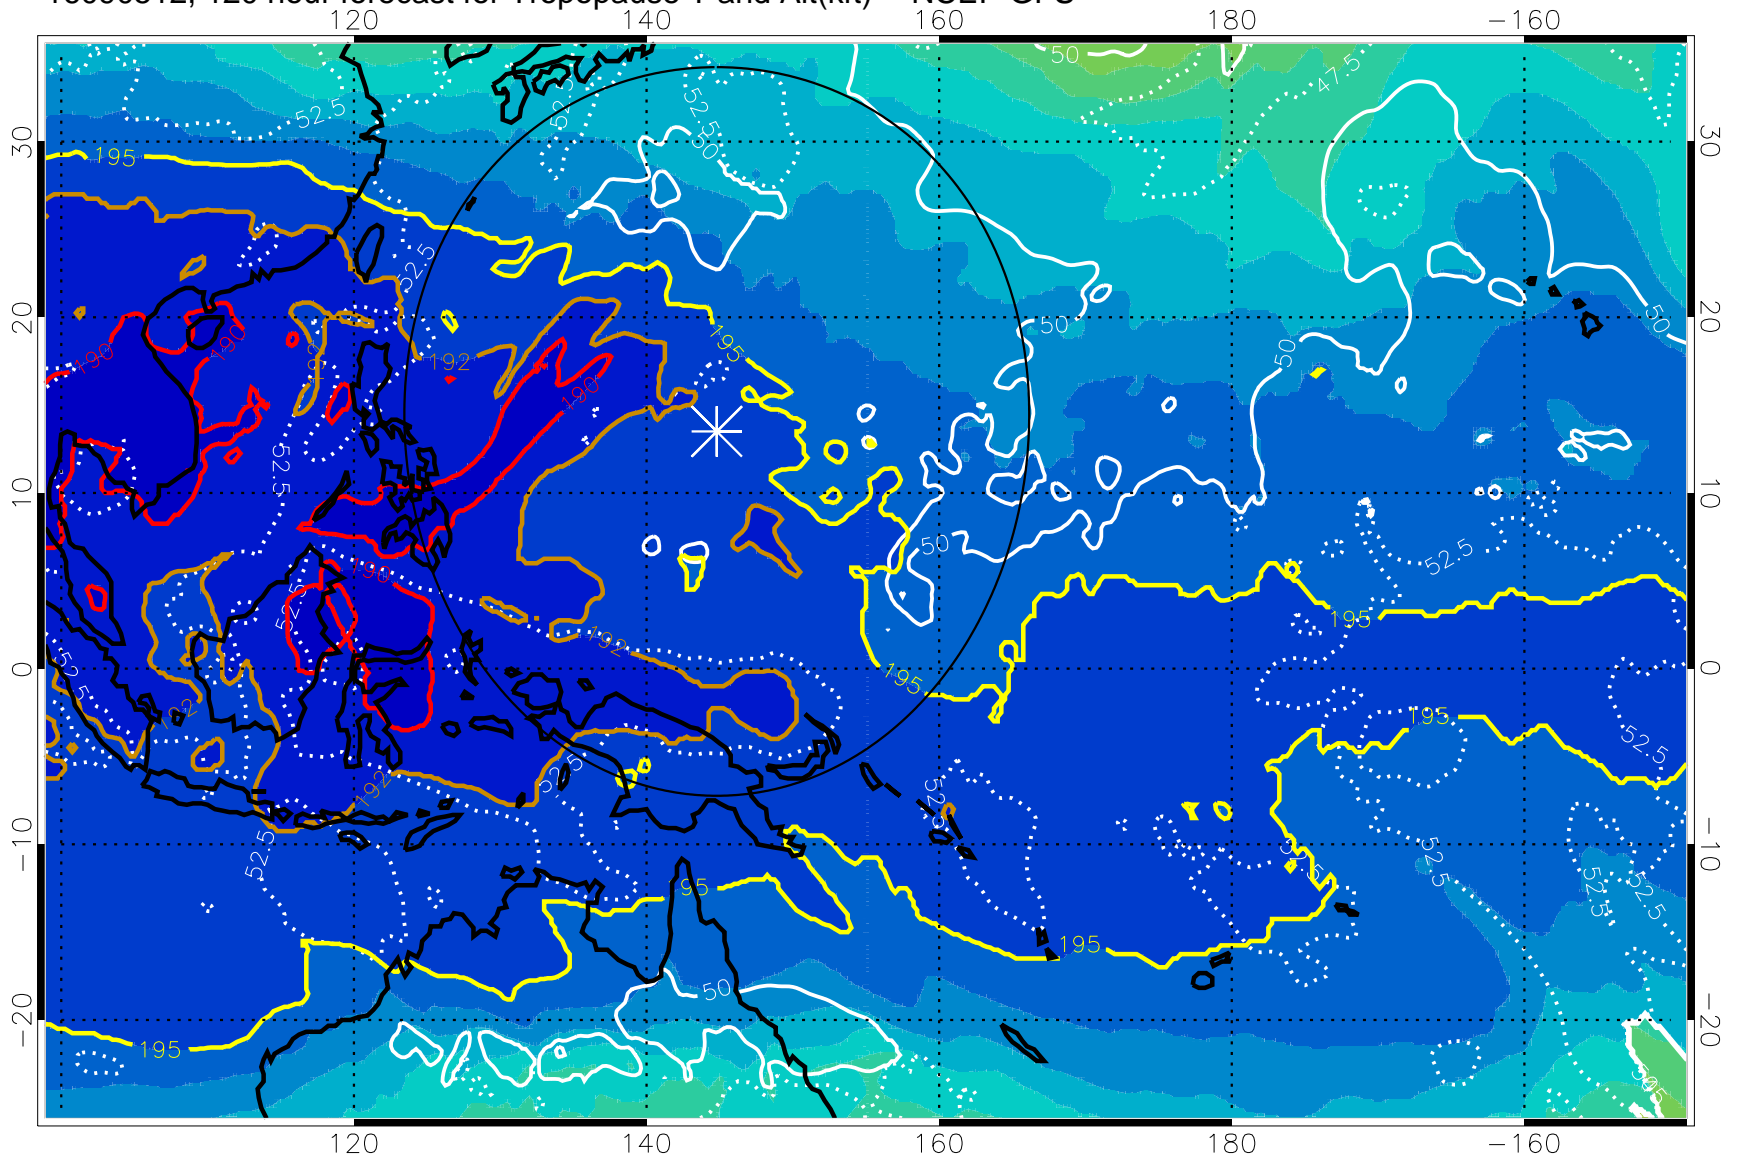

192.5K Isotherm 195K Isotherm
187.5K Isotherm 190K Isotherm

Range ring of 2304 km

16090500, 108 hour forecast for Tropopause T and Alt(kft) -- NCEP GFS

190 200 210 220 230
Tropopause T, K

Tropopause Altitude in kft (white)

192.5K Isotherm 195K Isotherm
187.5K Isotherm 190K Isotherm

Range ring of 2304 km

16090506, 114 hour forecast for Tropopause T and Alt(kft) -- NCEP GFS

190 200 210 220 230
Tropopause T, K

Tropopause Altitude in kft (white)

192.5K Isotherm 195K Isotherm
187.5K Isotherm 190K Isotherm

Range ring of 2304 km

16090512, 120 hour forecast for Tropopause T and Alt(kft) -- NCEP GFS

190 200 210 220 230
Tropopause T, K

Tropopause Altitude in kft (white)

192.5K Isotherm 195K Isotherm
187.5K Isotherm 190K Isotherm

Range ring of 2304 km