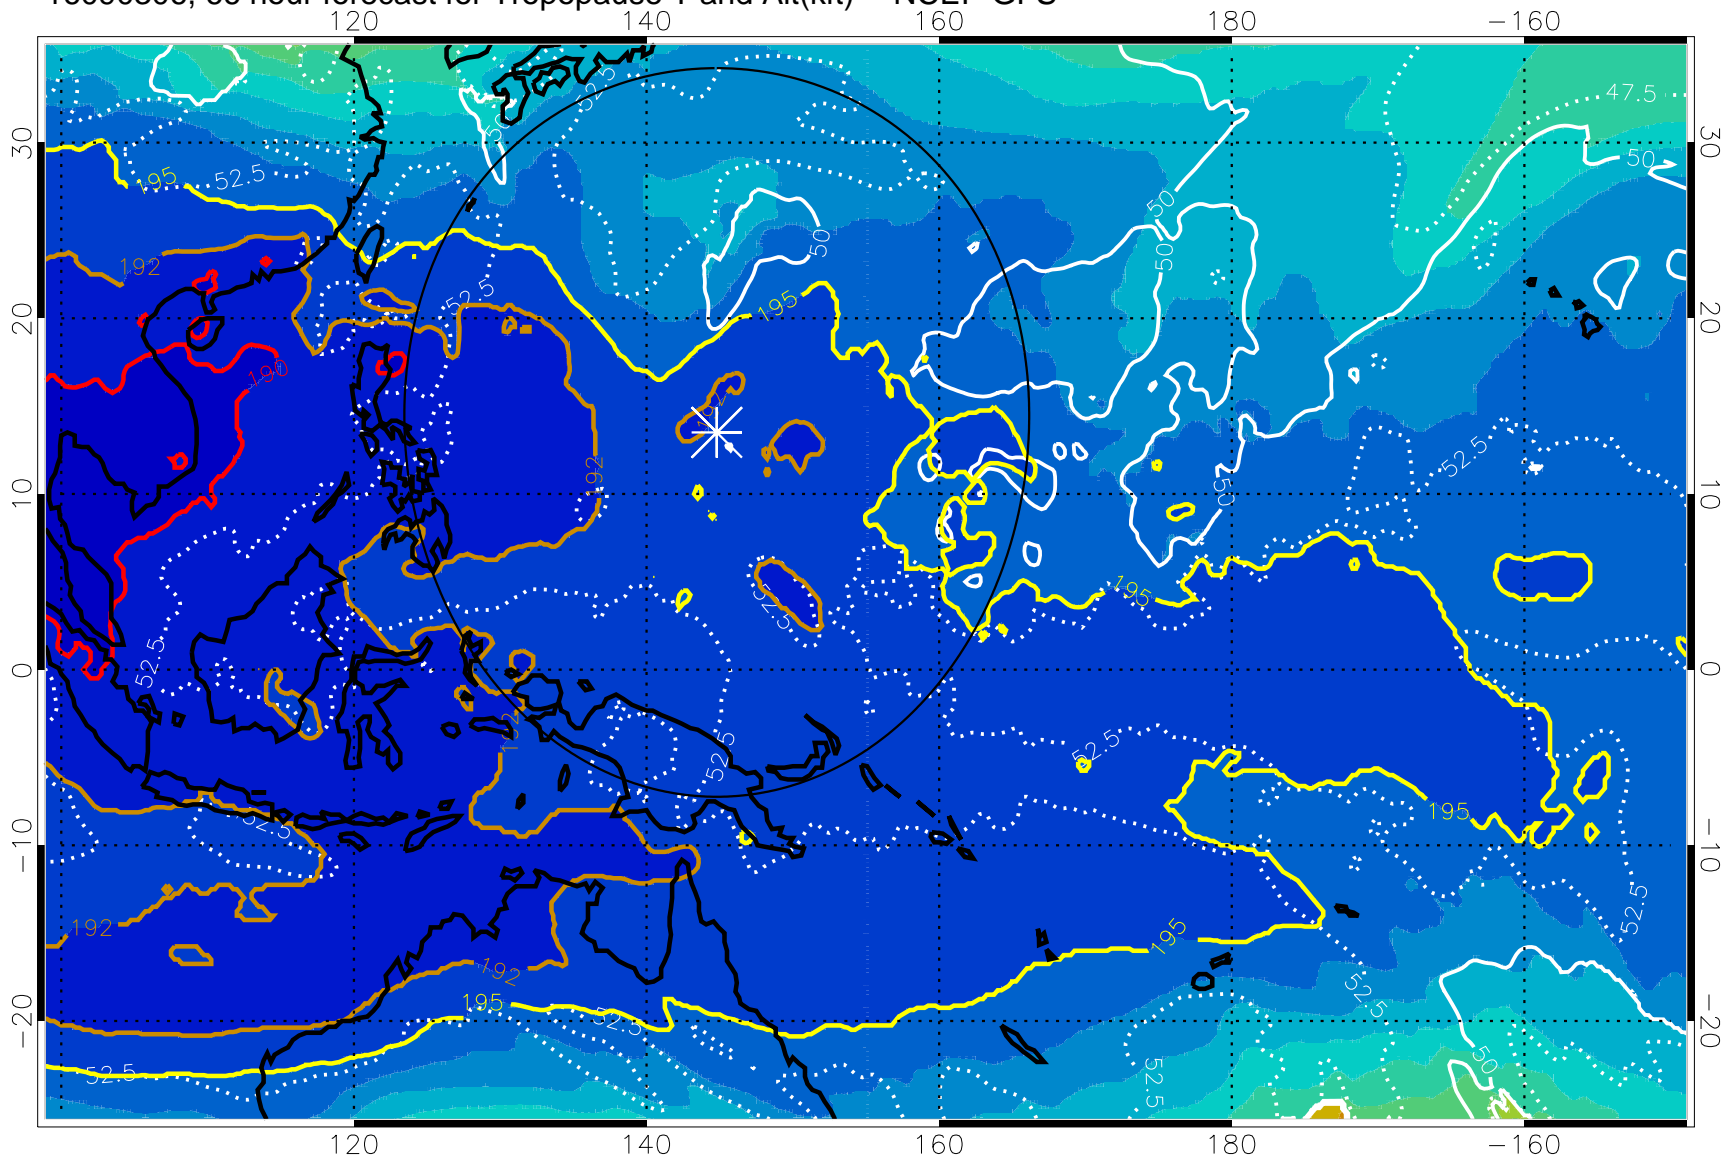

192.5K Isotherm 195K Isotherm
187.5K Isotherm 190K Isotherm

Range ring of 2304 km

16090300, 60 hour forecast for Tropopause T and Alt(kft) -- NCEP GFS

190 200 210 220 230

Tropopause T, K

Tropopause Altitude in kft (white)

192.5K Isotherm 195K Isotherm
187.5K Isotherm 190K Isotherm

Range ring of 2304 km

16090306, 66 hour forecast for Tropopause T and Alt(kft) -- NCEP GFS

190 200 210 220 230

Tropopause T, K

Tropopause Altitude in kft (white)