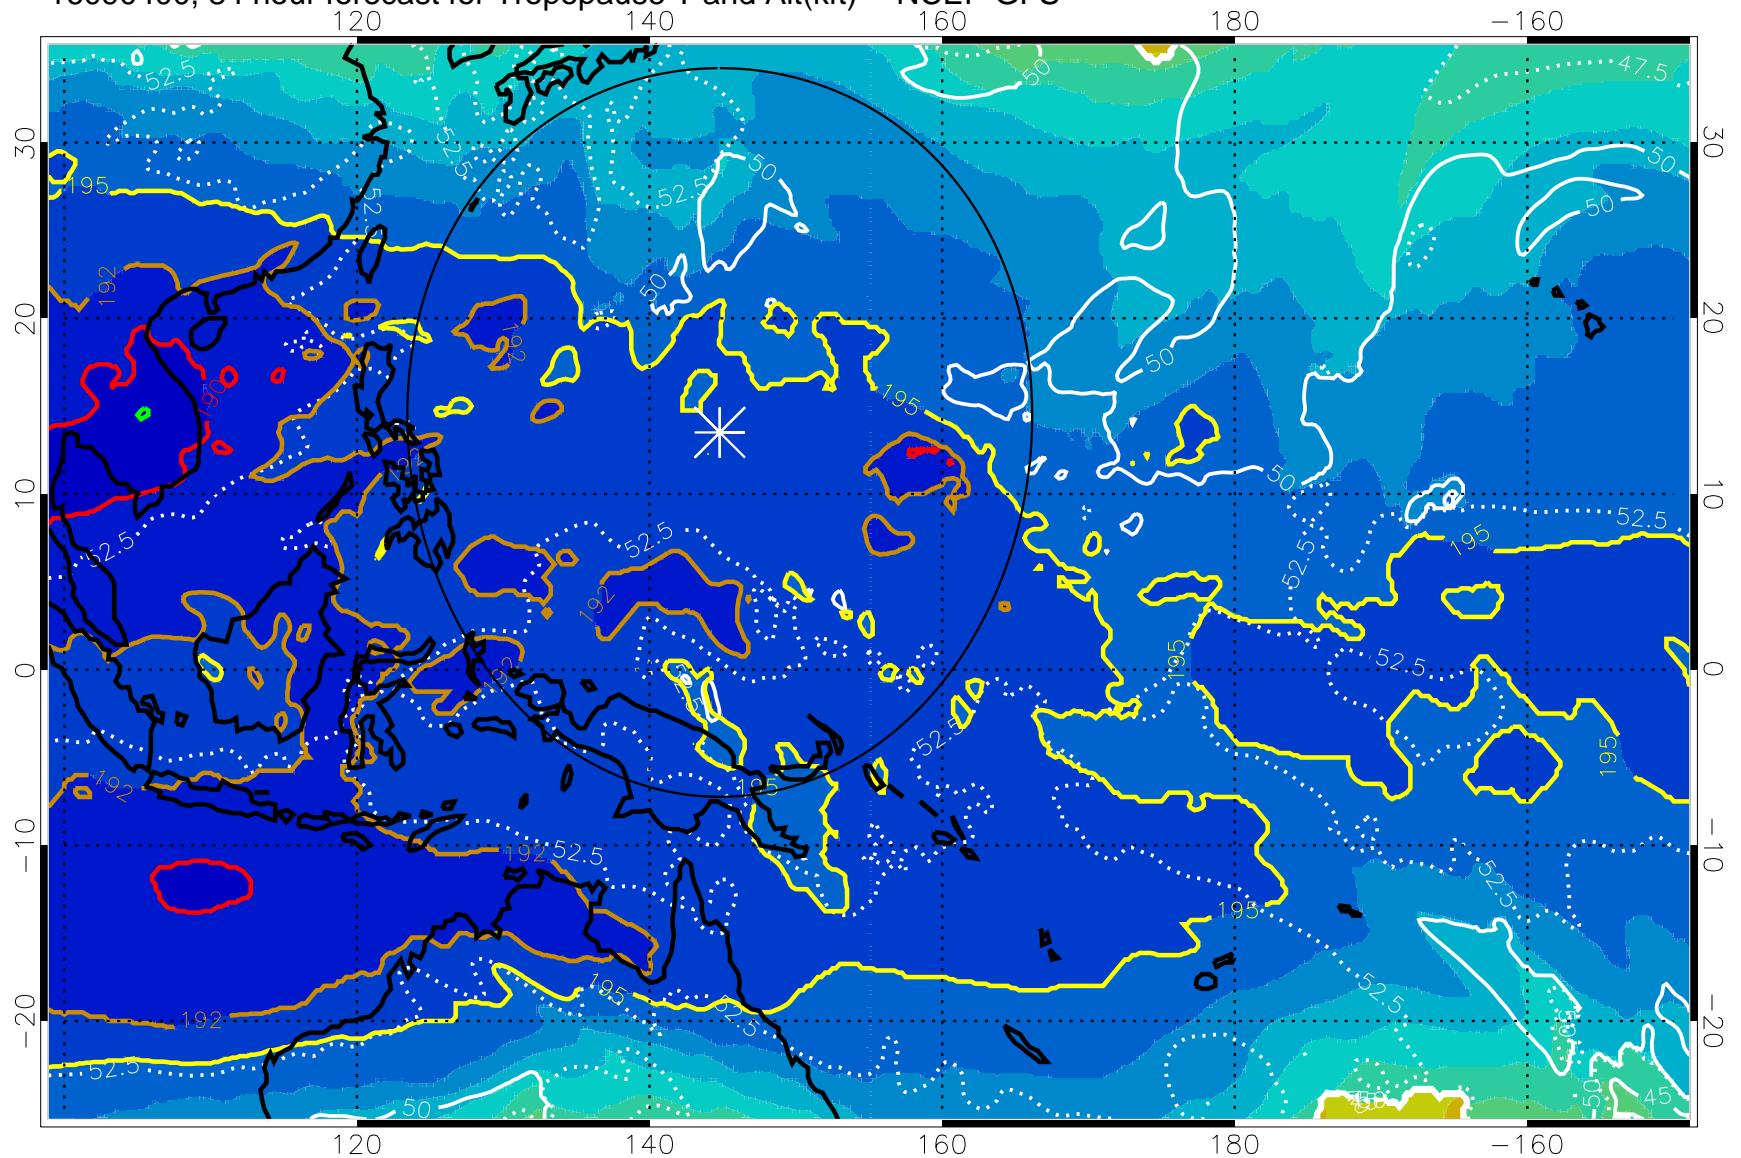

192.5K Isotherm 195K Isotherm
187.5K Isotherm 190K Isotherm

Range ring of 2304 km

16090318, 78 hour forecast for Tropopause T and Alt(kft) -- NCEP GFS

190 200 210 220 230
Tropopause T, K

Tropopause Altitude in kft (white)

192.5K Isotherm 195K Isotherm
187.5K Isotherm 190K Isotherm

Range ring of 2304 km

16090400, 84 hour forecast for Tropopause T and Alt(kft) -- NCEP GFS

190 200 210 220 230

Tropopause T, K

Tropopause Altitude in kft (white)