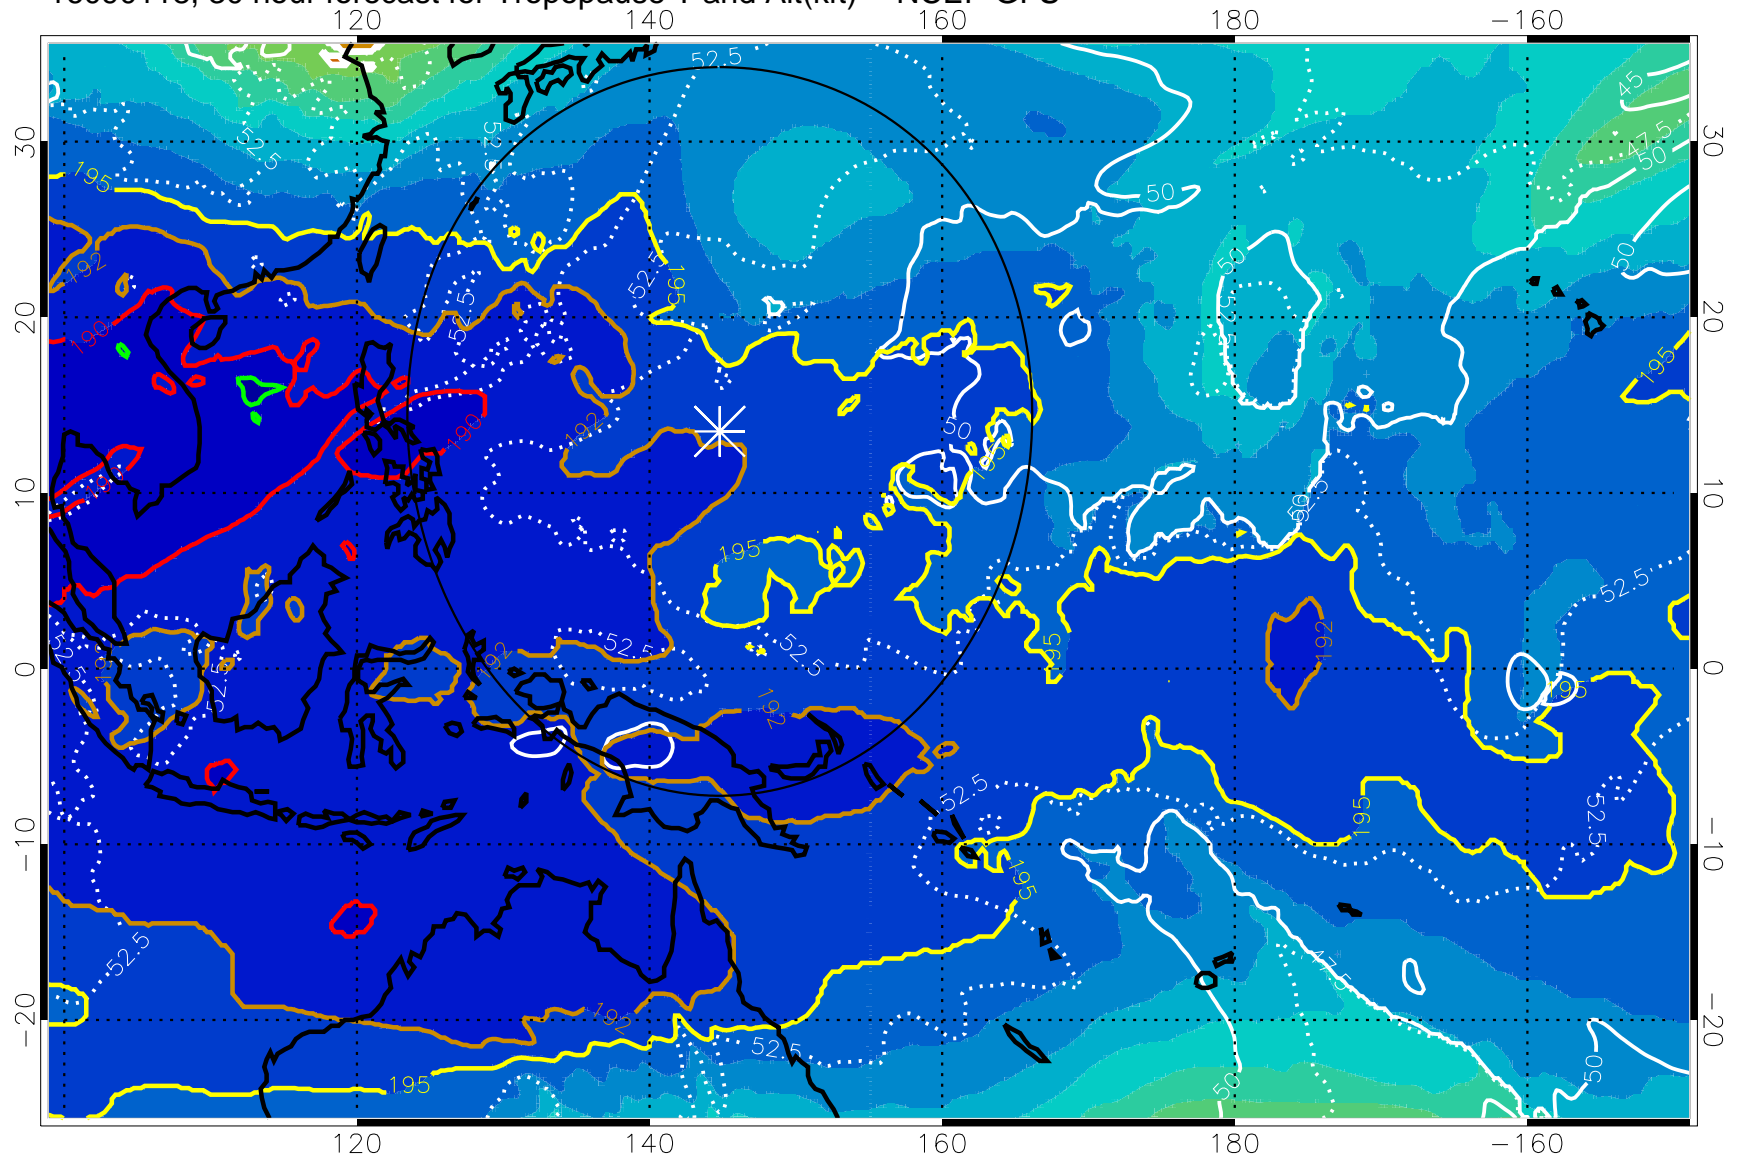

192.5K Isotherm 195K Isotherm
187.5K Isotherm 190K Isotherm

Range ring of 2304 km

16090112, 24 hour forecast for Tropopause T and Alt(kft) -- NCEP GFS

190 200 210 220 230

Tropopause T, K

Tropopause Altitude in kft (white)

192.5K Isotherm 195K Isotherm
187.5K Isotherm 190K Isotherm

Range ring of 2304 km

16090118, 30 hour forecast for Tropopause T and Alt(kft) -- NCEP GFS

190 200 210 220 230

Tropopause T, K

Tropopause Altitude in kft (white)