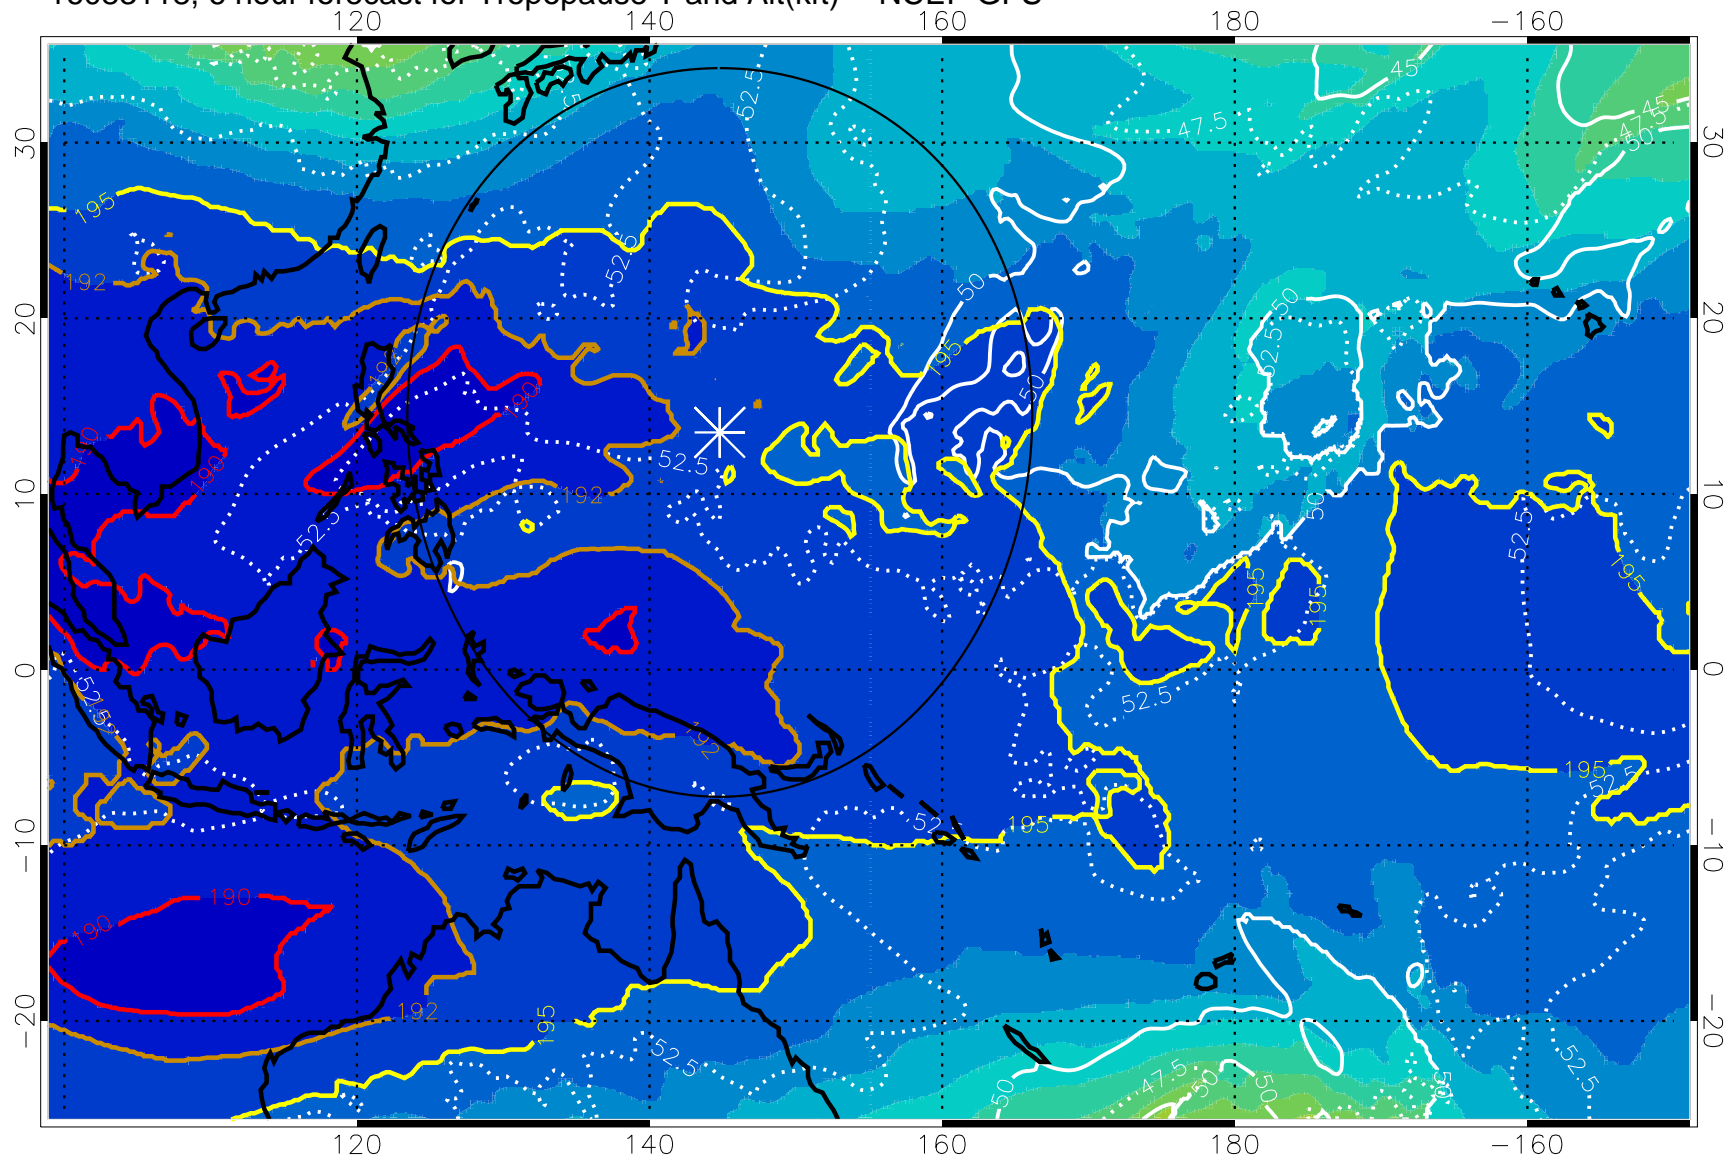

16083118, 6 hour forecast for Tropopause T and Alt(kft) -- NCEP GFS

190 200 210 220 230
Tropopause T, K

Tropopause Altitude in kft (white)

192.5K Isotherm 195K Isotherm
187.5K Isotherm 190K Isotherm

Range ring of 2304 km

16090100, 12 hour forecast for Tropopause T and Alt(kft) -- NCEP GFS

16090106, 18 hour forecast for Tropopause T and Alt(kft) -- NCEP GFS

190 200 210 220 230

Tropopause T, K

Tropopause Altitude in kft (white)

192.5K Isotherm 195K Isotherm
187.5K Isotherm 190K Isotherm

Range ring of 2304 km

16090112, 24 hour forecast for Tropopause T and Alt(kft) -- NCEP GFS

190 200 210 220 230

Tropopause T, K

Tropopause Altitude in kft (white)