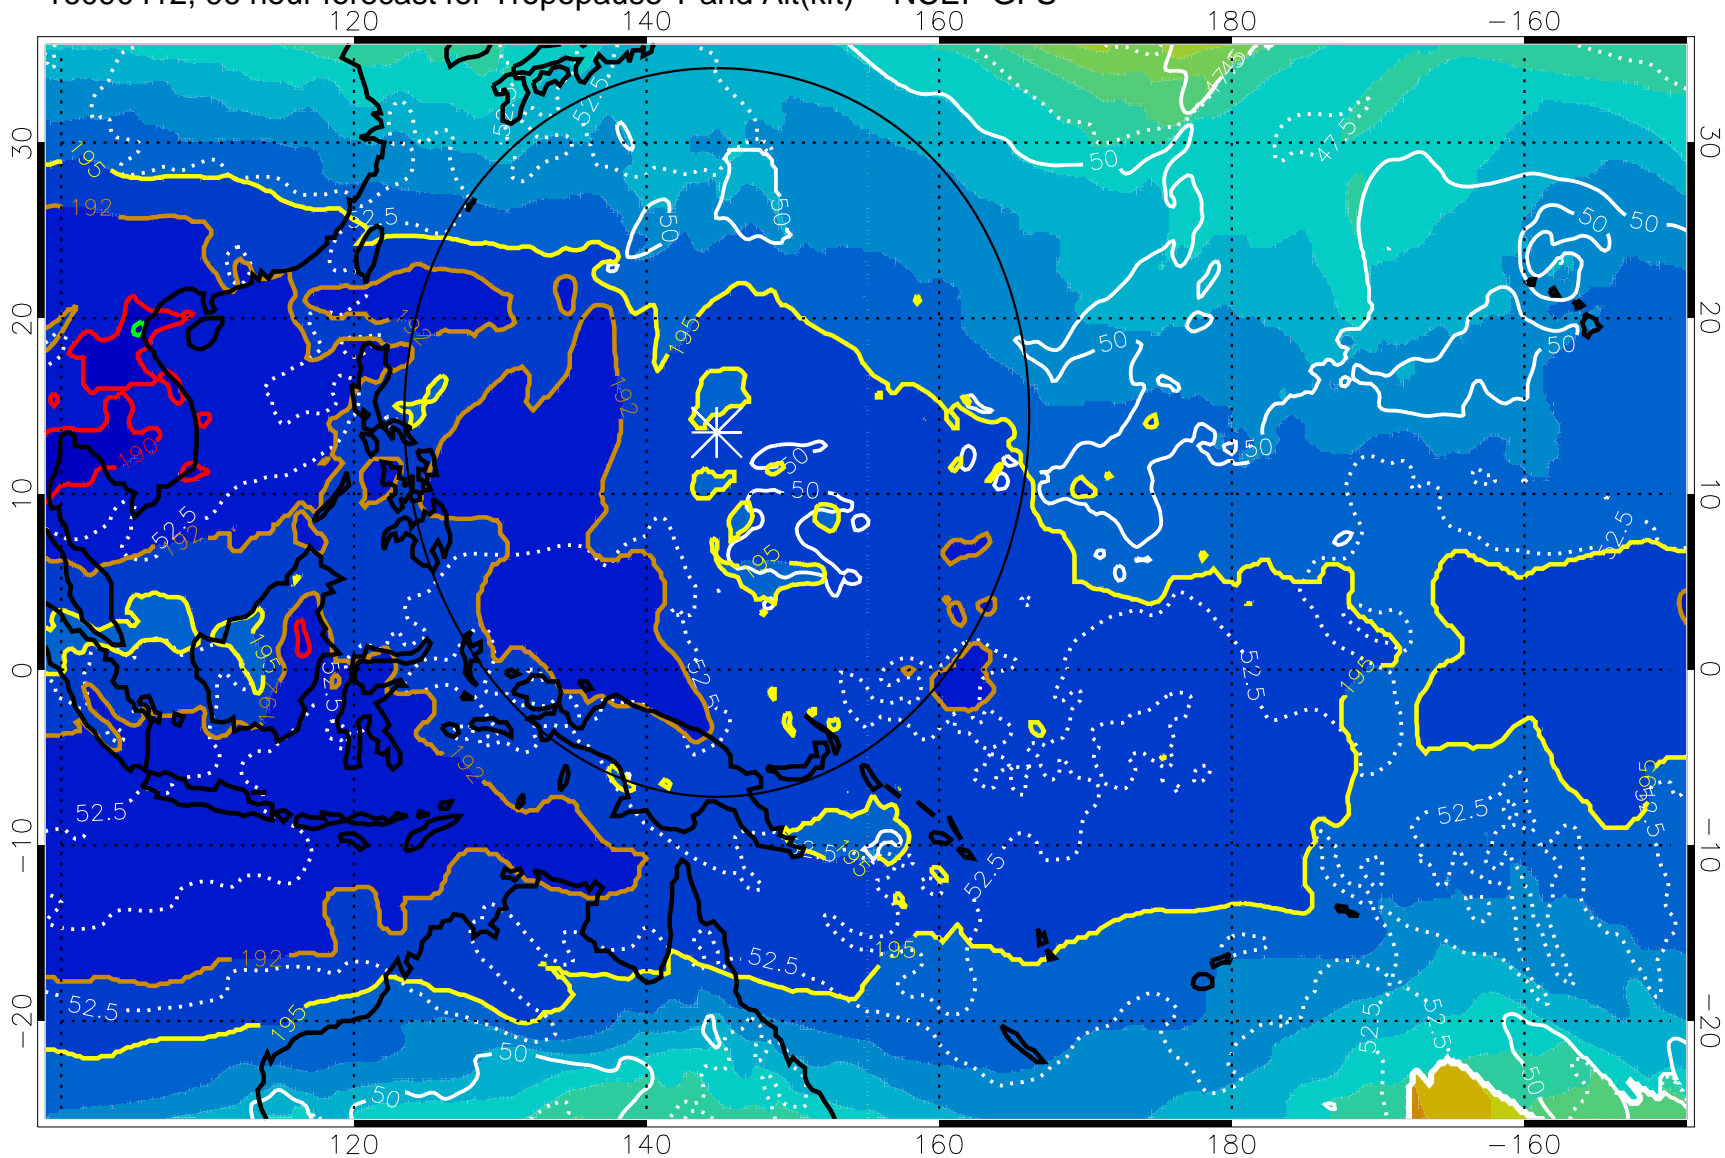

192.5K Isotherm 195K Isotherm
187.5K Isotherm 190K Isotherm

Range ring of 2304 km

16090400, 84 hour forecast for Tropopause T and Alt(kft) -- NCEP GFS

190 200 210 220 230

Tropopause T, K

Tropopause Altitude in kft (white)

192.5K Isotherm 195K Isotherm

187.5K Isotherm 190K Isotherm

Range ring of 2304 km

16090406, 90 hour forecast for Tropopause T and Alt(kft) -- NCEP GFS

190 200 210 220 230

Tropopause T, K

Tropopause Altitude in kft (white)

192.5K Isotherm 195K Isotherm

187.5K Isotherm 190K Isotherm

Range ring of 2304 km

16090412, 96 hour forecast for Tropopause T and Alt(kft) -- NCEP GFS

190 200 210 220 230

Tropopause T, K

Tropopause Altitude in kft (white)