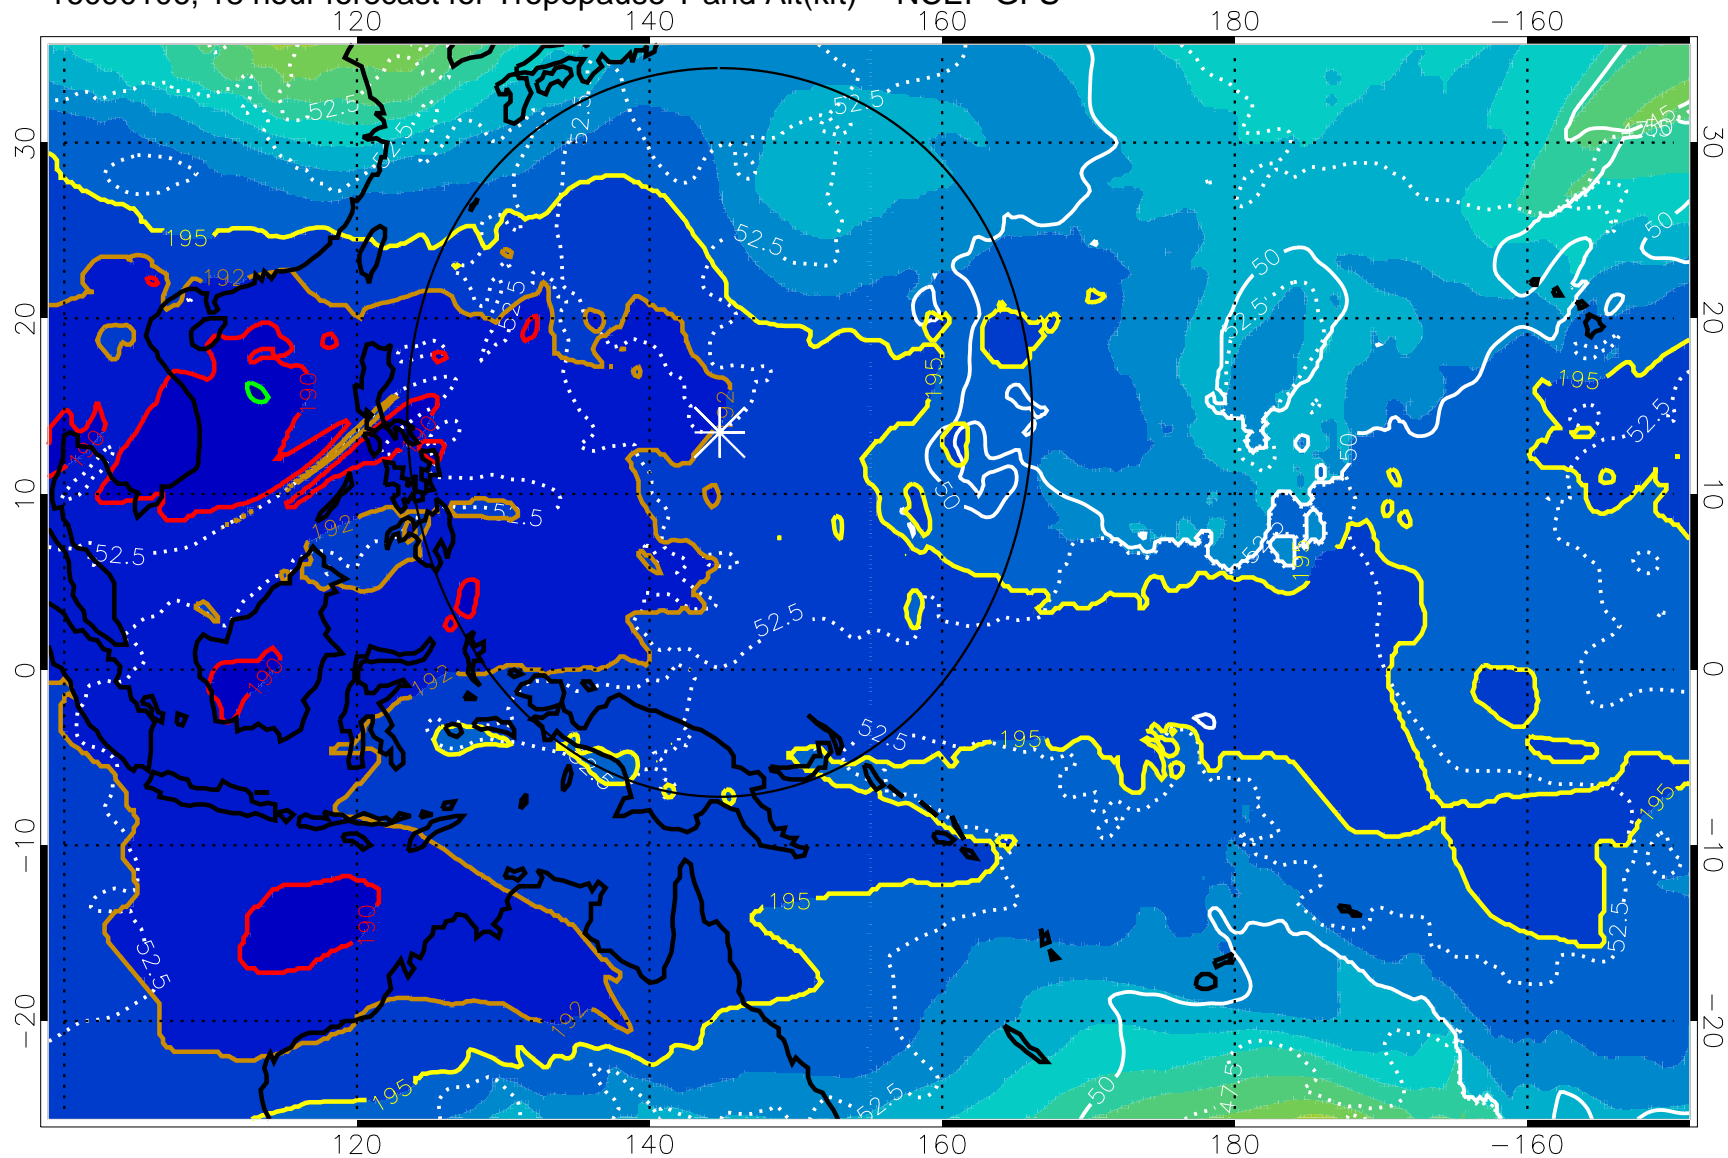

16083118, 6 hour forecast for Tropopause T and Alt(kft) -- NCEP GFS

190 200 210 220 230
Tropopause T, K

Tropopause Altitude in kft (white)

192.5K Isotherm 195K Isotherm
187.5K Isotherm 190K Isotherm

Range ring of 2304 km

16090100, 12 hour forecast for Tropopause T and Alt(kft) -- NCEP GFS

16090106, 18 hour forecast for Tropopause T and Alt(kft) -- NCEP GFS

190 200 210 220 230

Tropopause T, K

Tropopause Altitude in kft (white)