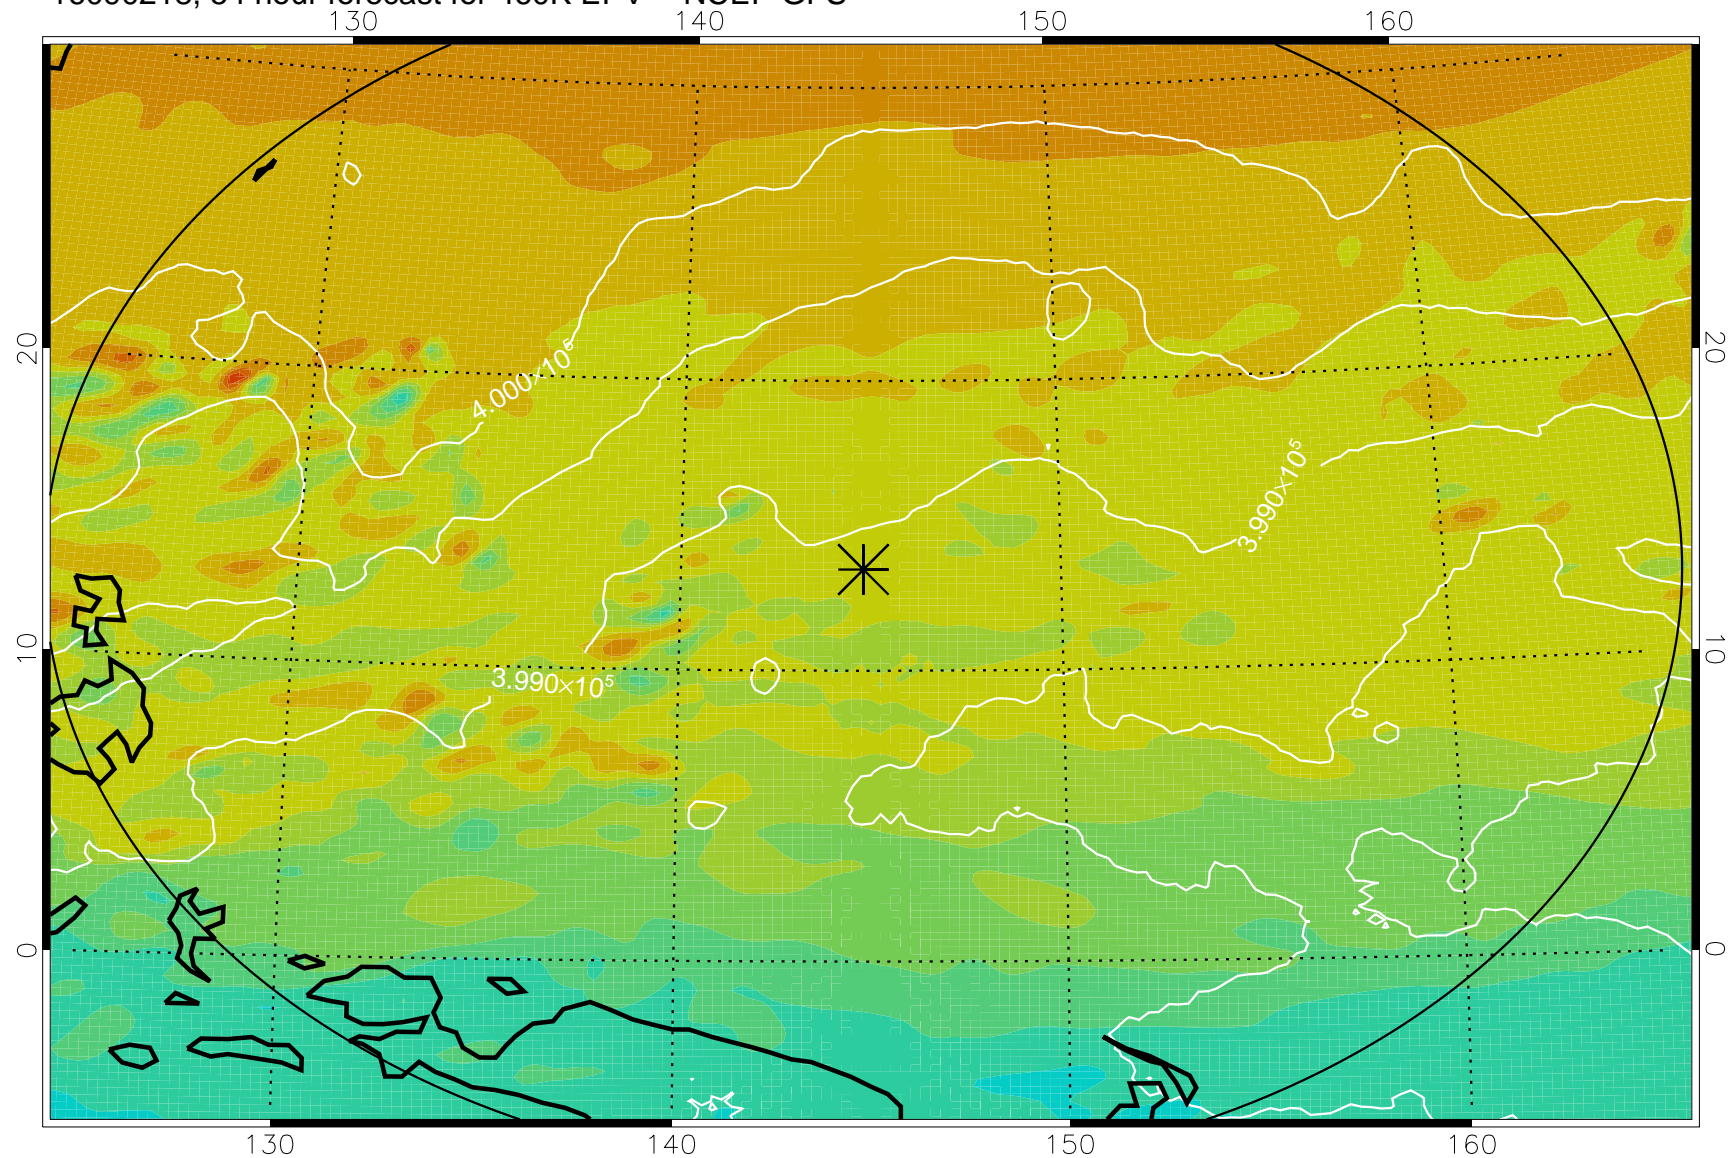

16090118, 30 hour forecast for 460K EPV -- NCEP GFS

460K Montgomery Streamfunction, white

Range ring of 2304 km

16090200, 36 hour forecast for 460K EPV -- NCEP GFS

460K Montgomery Streamfunction, white

Range ring of 2304 km

16090206, 42 hour forecast for 460K EPV -- NCEP GFS

460K Montgomery Streamfunction, white

Range ring of 2304 km

16090212, 48 hour forecast for 460K EPV -- NCEP GFS

460K Montgomery Streamfunction, white

Range ring of 2304 km

16090218, 54 hour forecast for 460K EPV -- NCEP GFS

460K Montgomery Streamfunction, white

Range ring of 2304 km

16090300, 60 hour forecast for 460K EPV -- NCEP GFS

460K Montgomery Streamfunction, white

Range ring of 2304 km

16090306, 66 hour forecast for 460K EPV -- NCEP GFS

460K Montgomery Streamfunction, white

Range ring of 2304 km

16090312, 72 hour forecast for 460K EPV -- NCEP GFS

460K Montgomery Streamfunction, white

Range ring of 2304 km