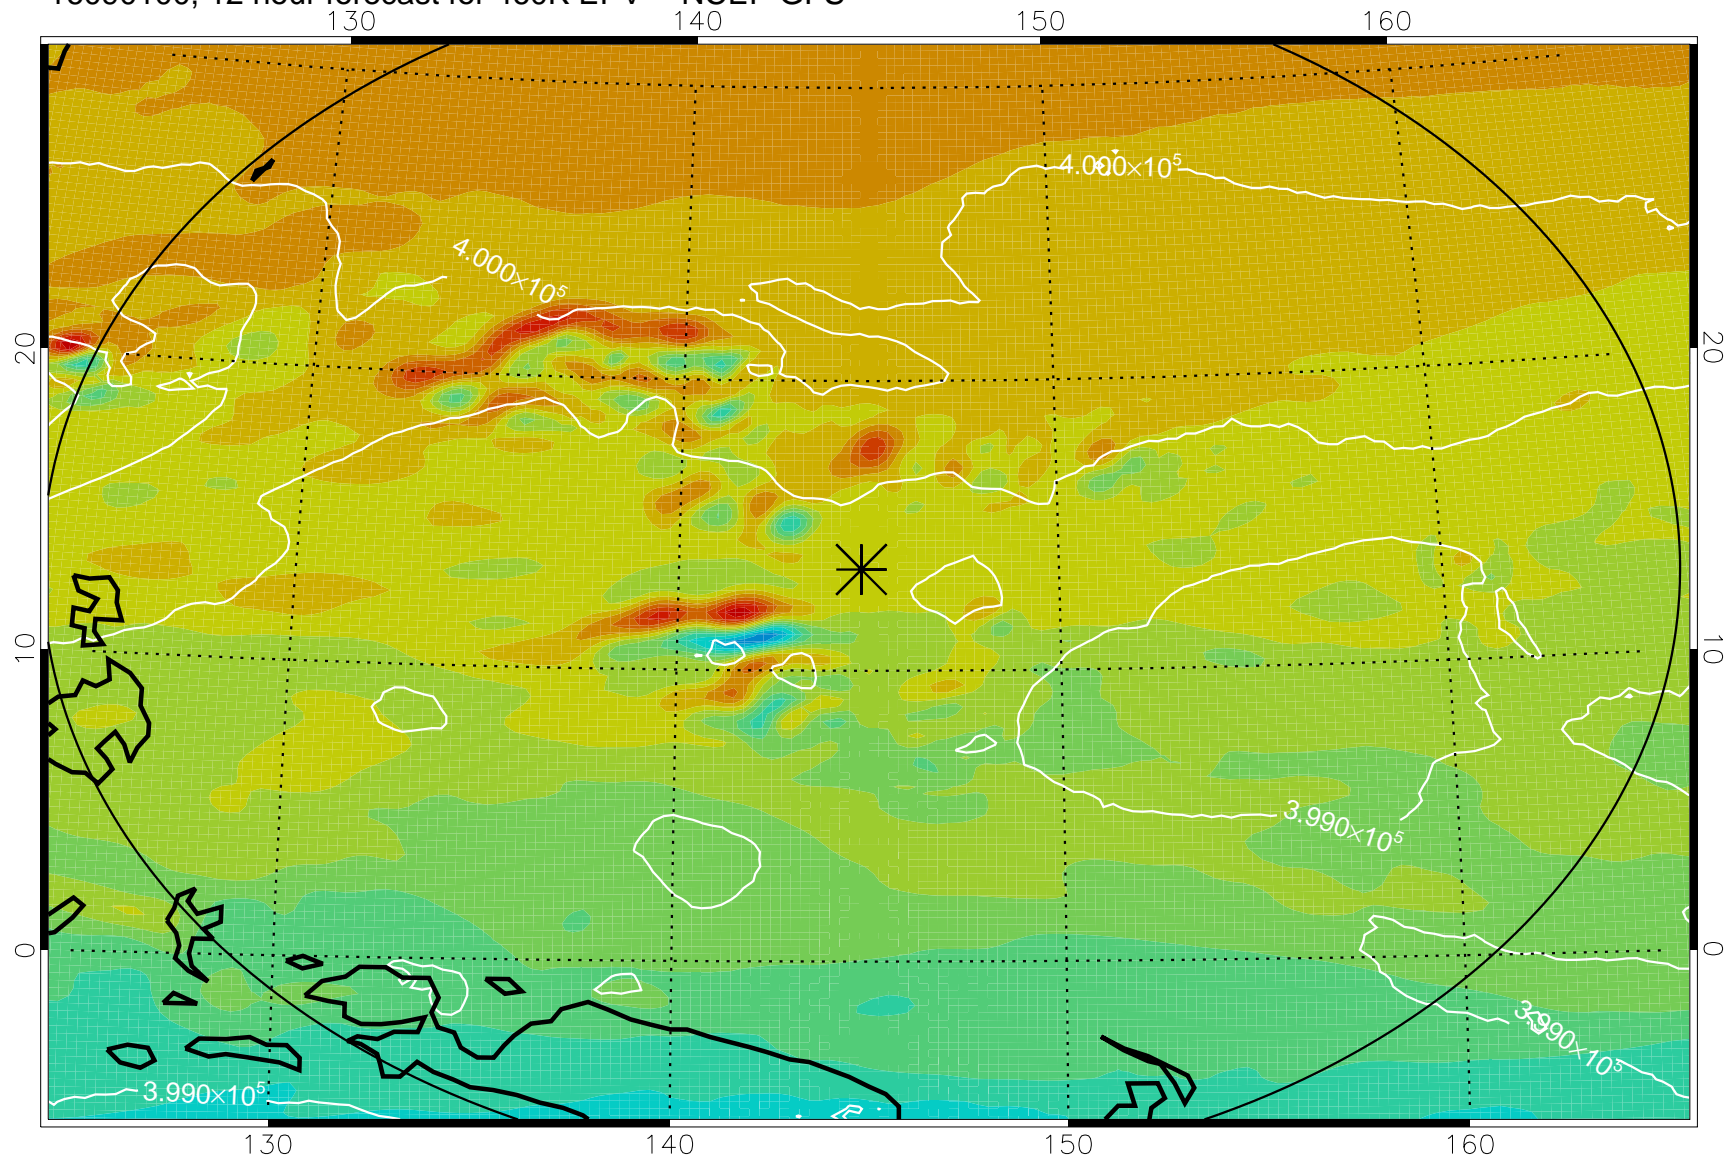

16083118, 6 hour forecast for 460K EPV -- NCEP GFS

460K Montgomery Streamfunction, white

Range ring of 2304 km

16090100, 12 hour forecast for 460K EPV -- NCEP GFS

460K Montgomery Streamfunction, white

Range ring of 2304 km

16090106, 18 hour forecast for 460K EPV -- NCEP GFS

460K Montgomery Streamfunction, white

Range ring of 2304 km

16090112, 24 hour forecast for 460K EPV -- NCEP GFS

460K Montgomery Streamfunction, white

Range ring of 2304 km

16090118, 30 hour forecast for 460K EPV -- NCEP GFS

460K Montgomery Streamfunction, white

Range ring of 2304 km

16090200, 36 hour forecast for 460K EPV -- NCEP GFS

460K Montgomery Streamfunction, white

Range ring of 2304 km

16090206, 42 hour forecast for 460K EPV -- NCEP GFS

460K Montgomery Streamfunction, white

Range ring of 2304 km

16090212, 48 hour forecast for 460K EPV -- NCEP GFS

460K Montgomery Streamfunction, white

Range ring of 2304 km