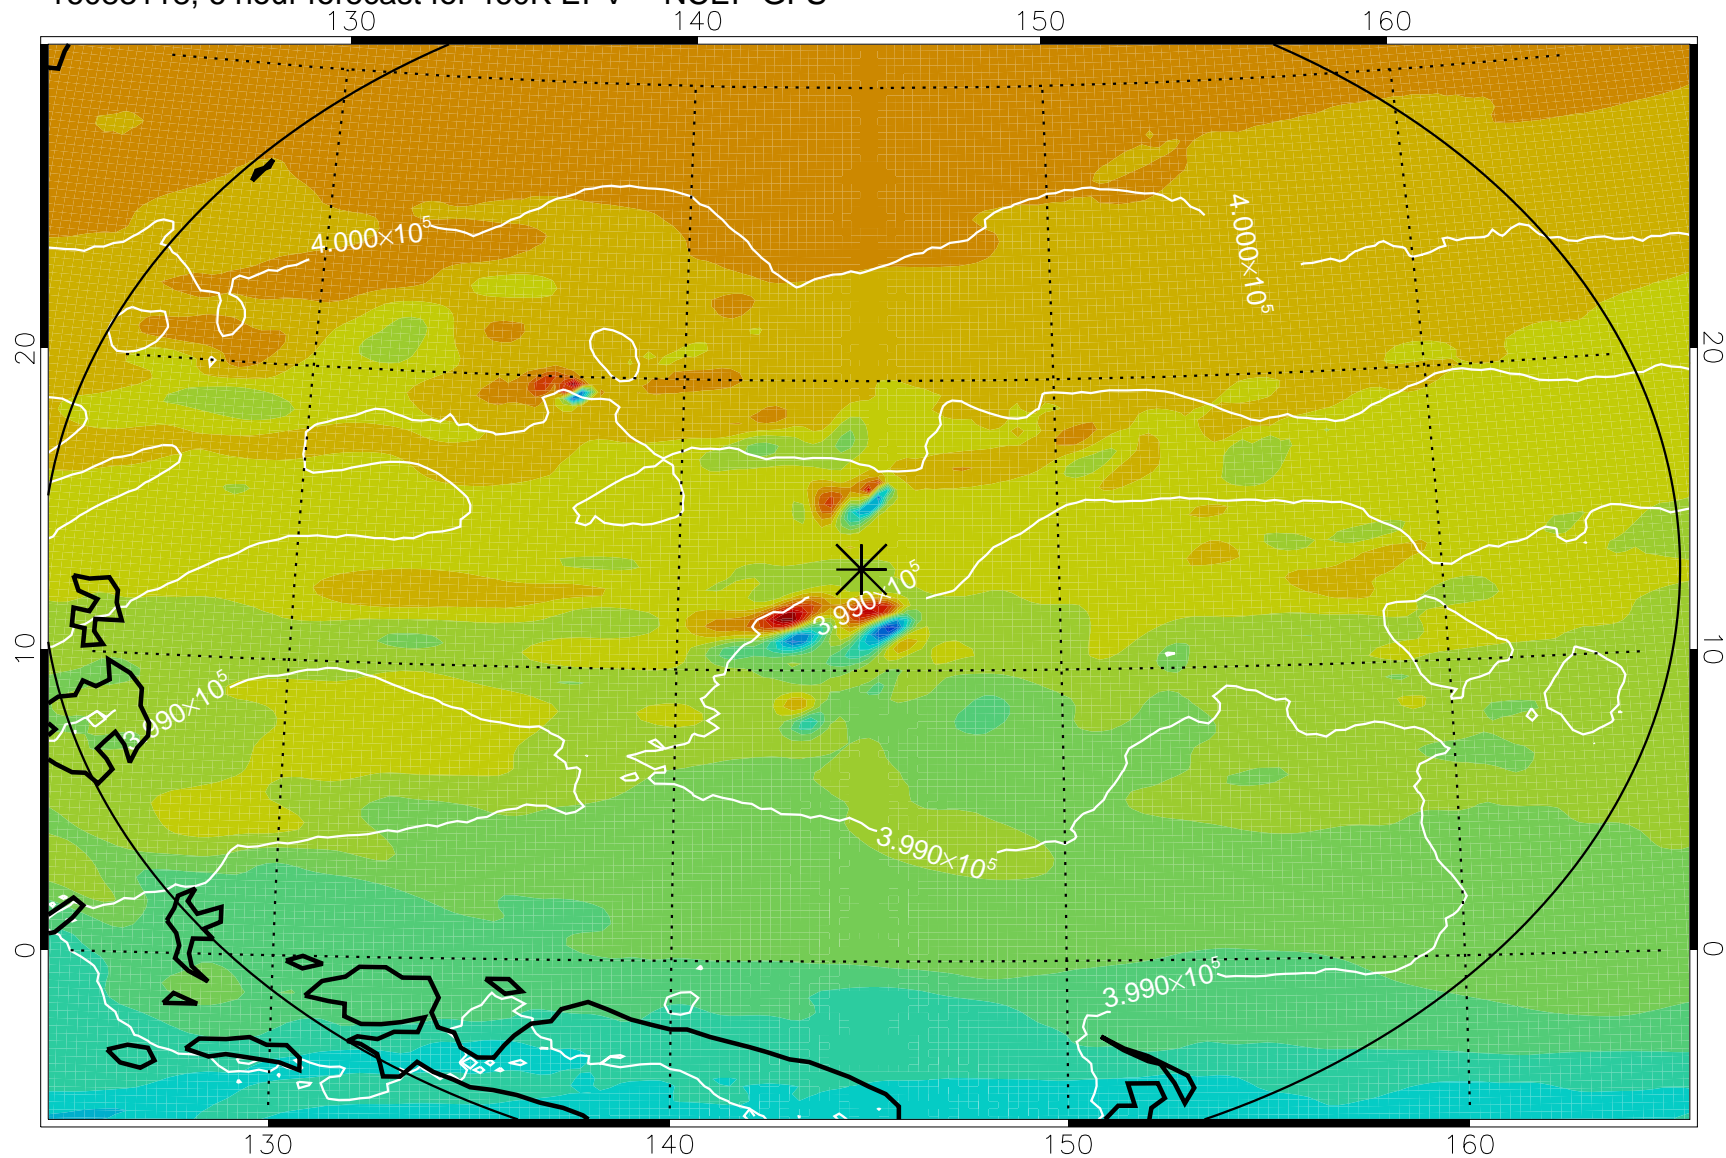

16083118, 6 hour forecast for 460K EPV -- NCEP GFS

460K Montgomery Streamfunction, white

Range ring of 2304 km

16090100, 12 hour forecast for 460K EPV -- NCEP GFS

460K Montgomery Streamfunction, white

Range ring of 2304 km

16090106, 18 hour forecast for 460K EPV -- NCEP GFS

460K Montgomery Streamfunction, white

Range ring of 2304 km

16090112, 24 hour forecast for 460K EPV -- NCEP GFS

460K Montgomery Streamfunction, white

Range ring of 2304 km

16090118, 30 hour forecast for 460K EPV -- NCEP GFS

460K Montgomery Streamfunction, white

Range ring of 2304 km

16090200, 36 hour forecast for 460K EPV -- NCEP GFS

460K Montgomery Streamfunction, white

Range ring of 2304 km

16090206, 42 hour forecast for 460K EPV -- NCEP GFS

460K Montgomery Streamfunction, white

Range ring of 2304 km

16090212, 48 hour forecast for 460K EPV -- NCEP GFS

460K Montgomery Streamfunction, white

Range ring of 2304 km