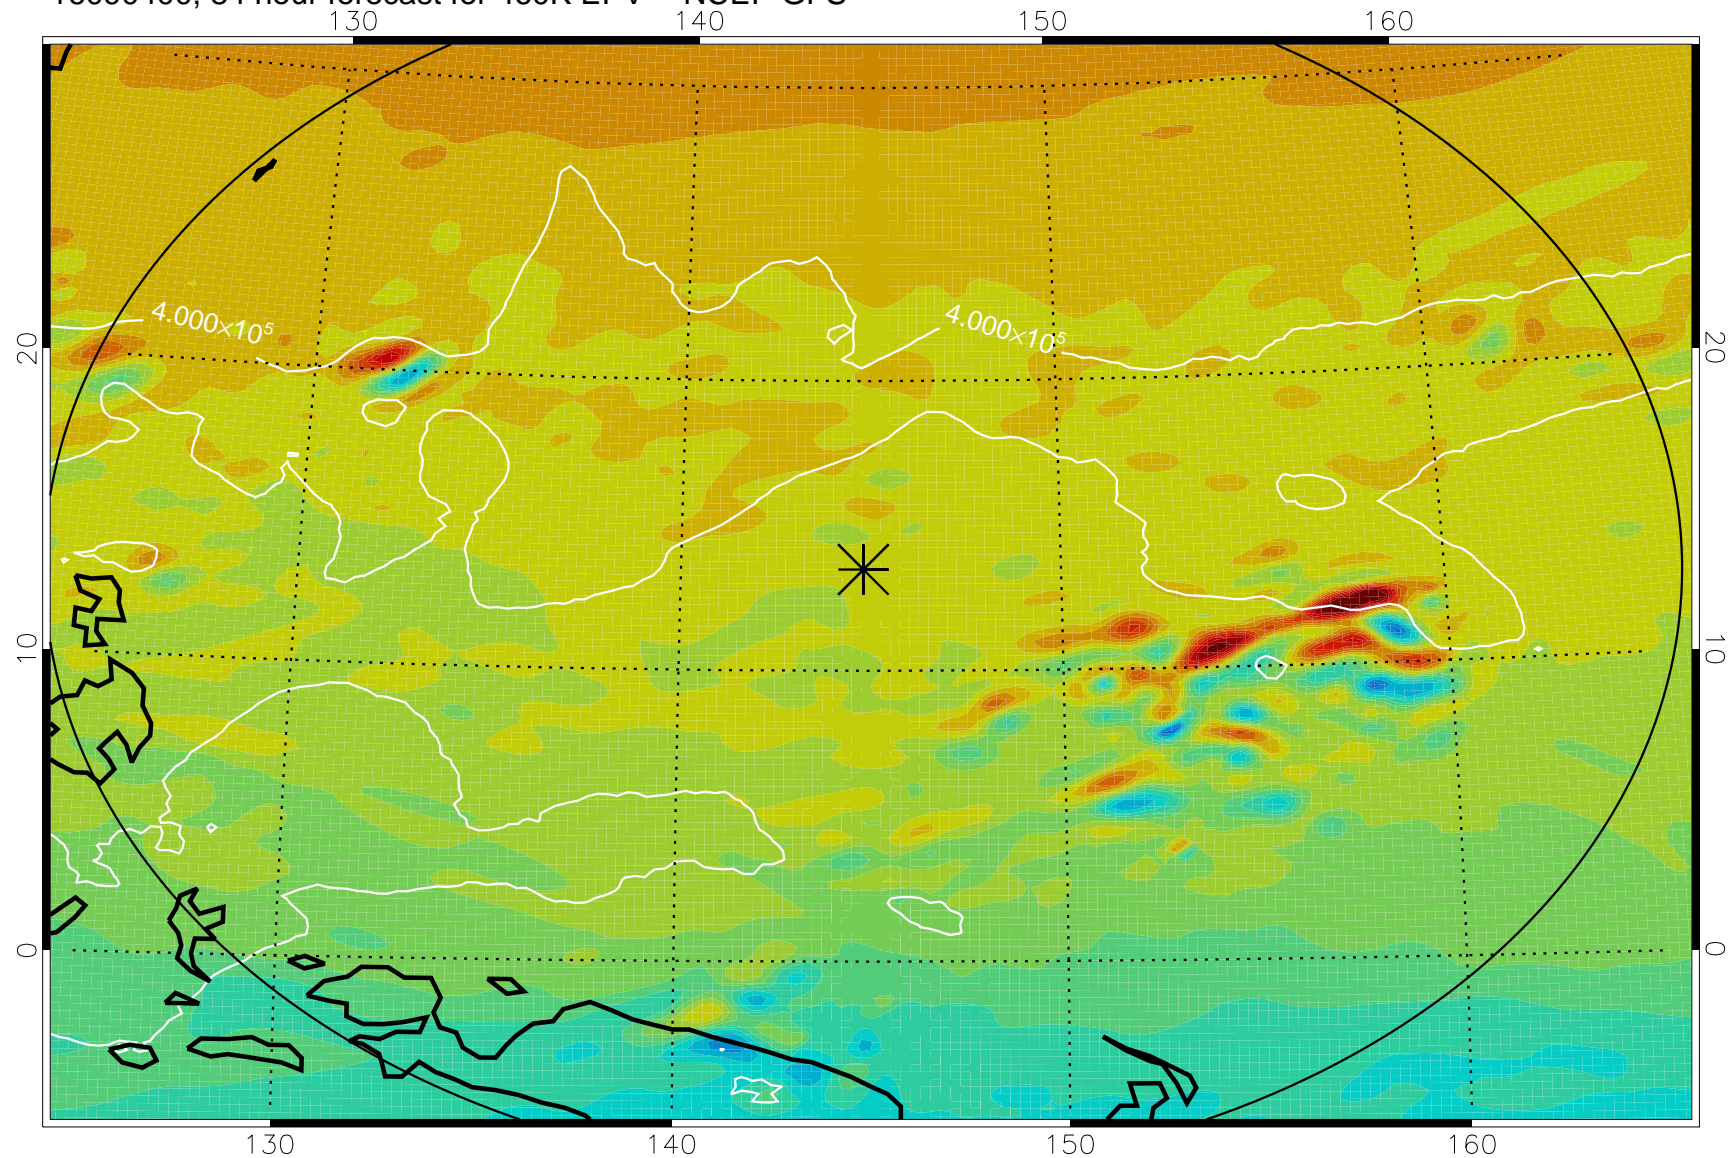

16090306, 66 hour forecast for 460K EPV -- NCEP GFS

460K Montgomery Streamfunction, white

Range ring of 2304 km

16090312, 72 hour forecast for 460K EPV -- NCEP GFS

460K Montgomery Streamfunction, white

Range ring of 2304 km

16090318, 78 hour forecast for 460K EPV -- NCEP GFS

460K Montgomery Streamfunction, white

Range ring of 2304 km

16090400, 84 hour forecast for 460K EPV -- NCEP GFS

460K Montgomery Streamfunction, white

Range ring of 2304 km

16090406, 90 hour forecast for 460K EPV -- NCEP GFS

460K Montgomery Streamfunction, white

Range ring of 2304 km

16090412, 96 hour forecast for 460K EPV -- NCEP GFS

460K Montgomery Streamfunction, white

Range ring of 2304 km

16090418, 102 hour forecast for 460K EPV -- NCEP GFS

460K Montgomery Streamfunction, white

Range ring of 2304 km

16090500, 108 hour forecast for 460K EPV -- NCEP GFS

460K Montgomery Streamfunction, white

Range ring of 2304 km