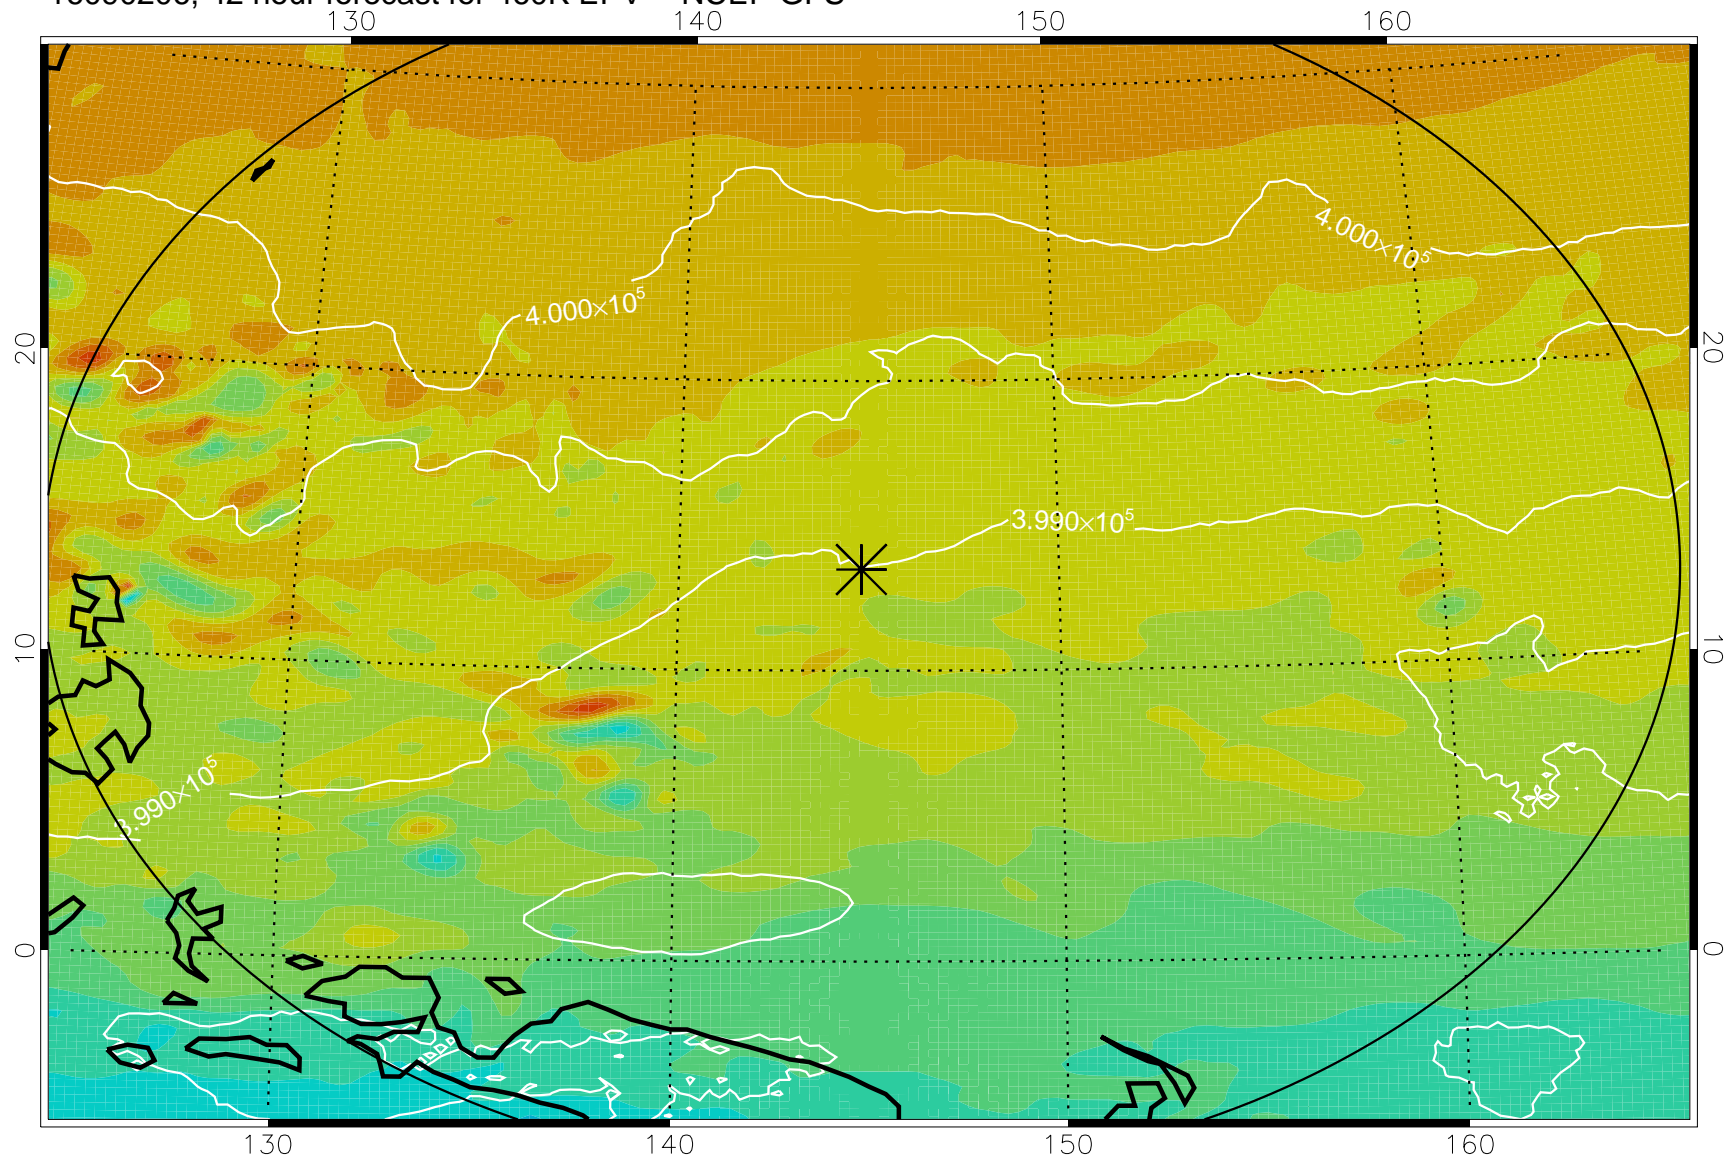

16090106, 18 hour forecast for 460K EPV -- NCEP GFS

460K Montgomery Streamfunction, white

Range ring of 2304 km

16090112, 24 hour forecast for 460K EPV -- NCEP GFS

460K Montgomery Streamfunction, white

Range ring of 2304 km

16090118, 30 hour forecast for 460K EPV -- NCEP GFS

460K Montgomery Streamfunction, white

Range ring of 2304 km

16090200, 36 hour forecast for 460K EPV -- NCEP GFS

460K Montgomery Streamfunction, white

Range ring of 2304 km

16090206, 42 hour forecast for 460K EPV -- NCEP GFS

460K Montgomery Streamfunction, white

Range ring of 2304 km

16090212, 48 hour forecast for 460K EPV -- NCEP GFS

460K Montgomery Streamfunction, white

Range ring of 2304 km

16090218, 54 hour forecast for 460K EPV -- NCEP GFS

460K Montgomery Streamfunction, white

Range ring of 2304 km

16090300, 60 hour forecast for 460K EPV -- NCEP GFS

460K Montgomery Streamfunction, white

Range ring of 2304 km