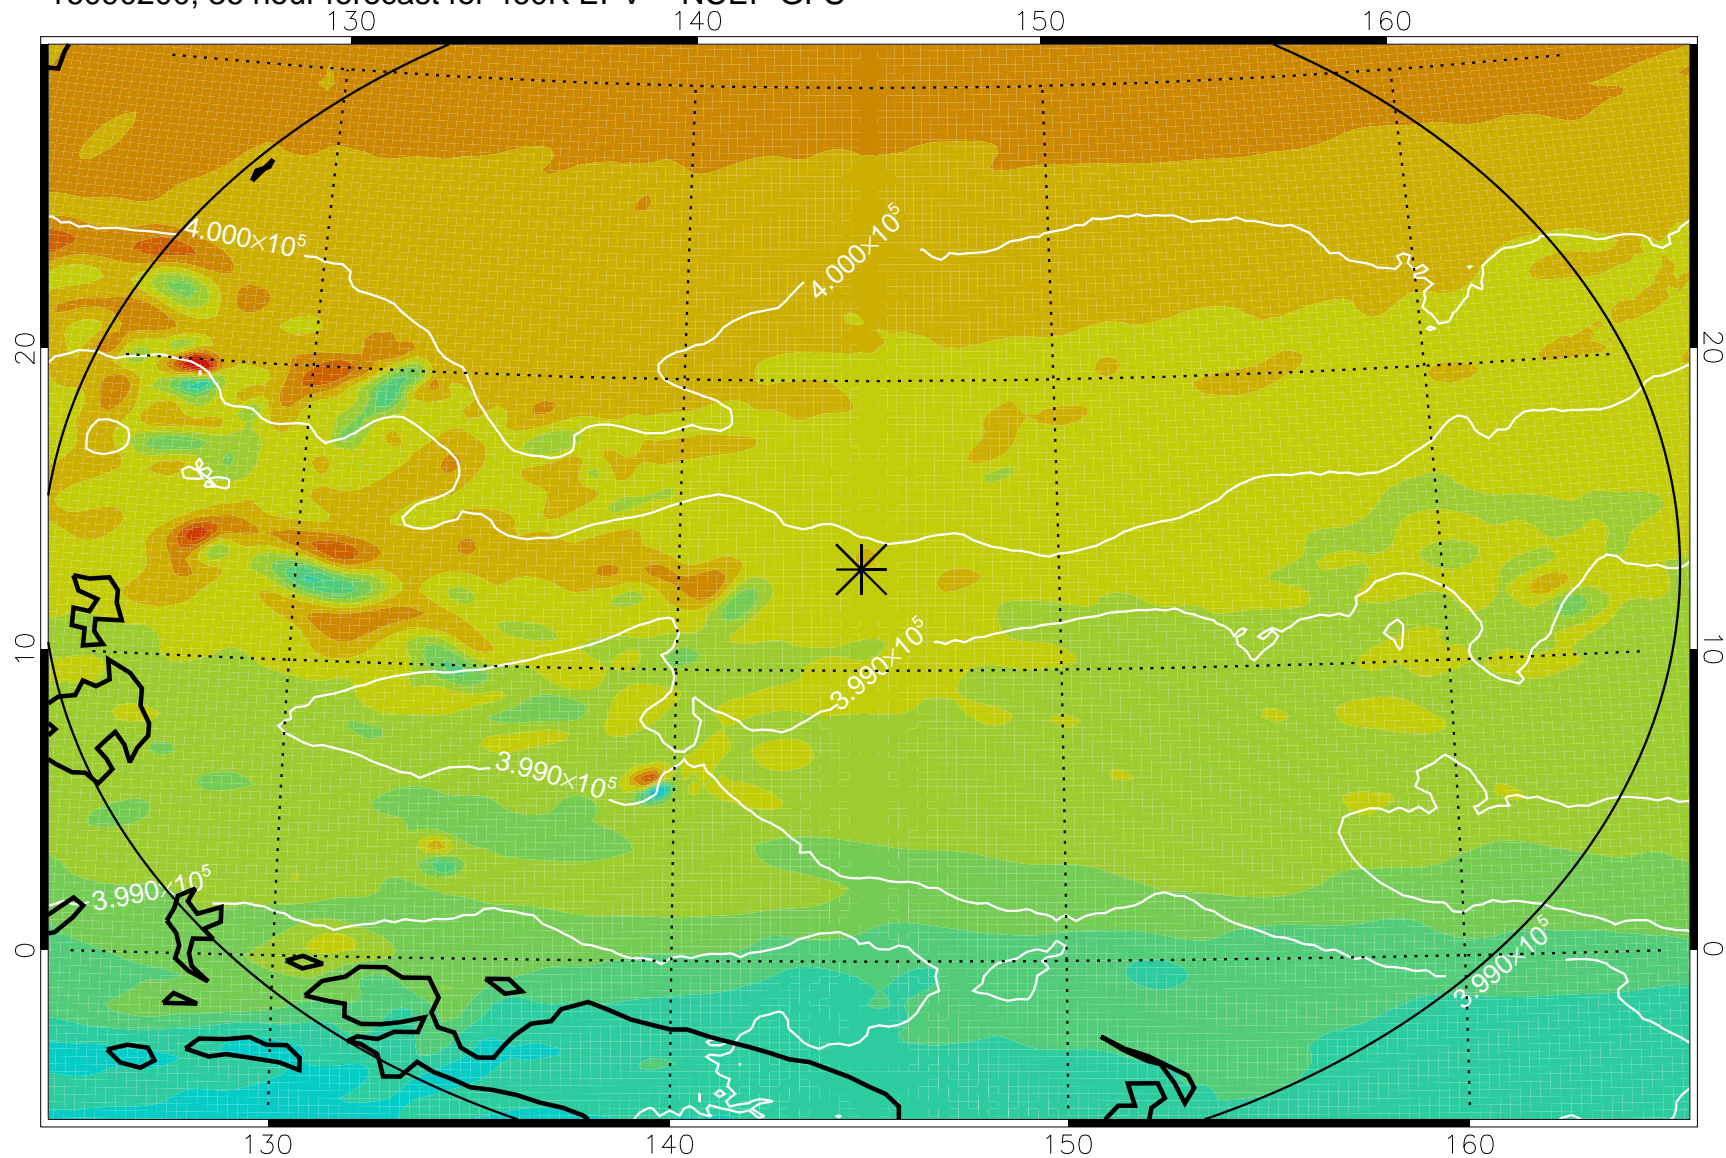

16090106, 18 hour forecast for 460K EPV -- NCEP GFS

460K Montgomery Streamfunction, white

Range ring of 2304 km

16090112, 24 hour forecast for 460K EPV -- NCEP GFS

460K Montgomery Streamfunction, white

Range ring of 2304 km

16090118, 30 hour forecast for 460K EPV -- NCEP GFS

460K Montgomery Streamfunction, white

Range ring of 2304 km

16090200, 36 hour forecast for 460K EPV -- NCEP GFS

460K Montgomery Streamfunction, white

Range ring of 2304 km

16090206, 42 hour forecast for 460K EPV -- NCEP GFS

460K Montgomery Streamfunction, white

Range ring of 2304 km

16090212, 48 hour forecast for 460K EPV -- NCEP GFS

460K Montgomery Streamfunction, white

Range ring of 2304 km

16090306, 66 hour forecast for 460K EPV -- NCEP GFS

460K Montgomery Streamfunction, white

Range ring of 2304 km

16090312, 72 hour forecast for 460K EPV -- NCEP GFS

460K Montgomery Streamfunction, white

Range ring of 2304 km