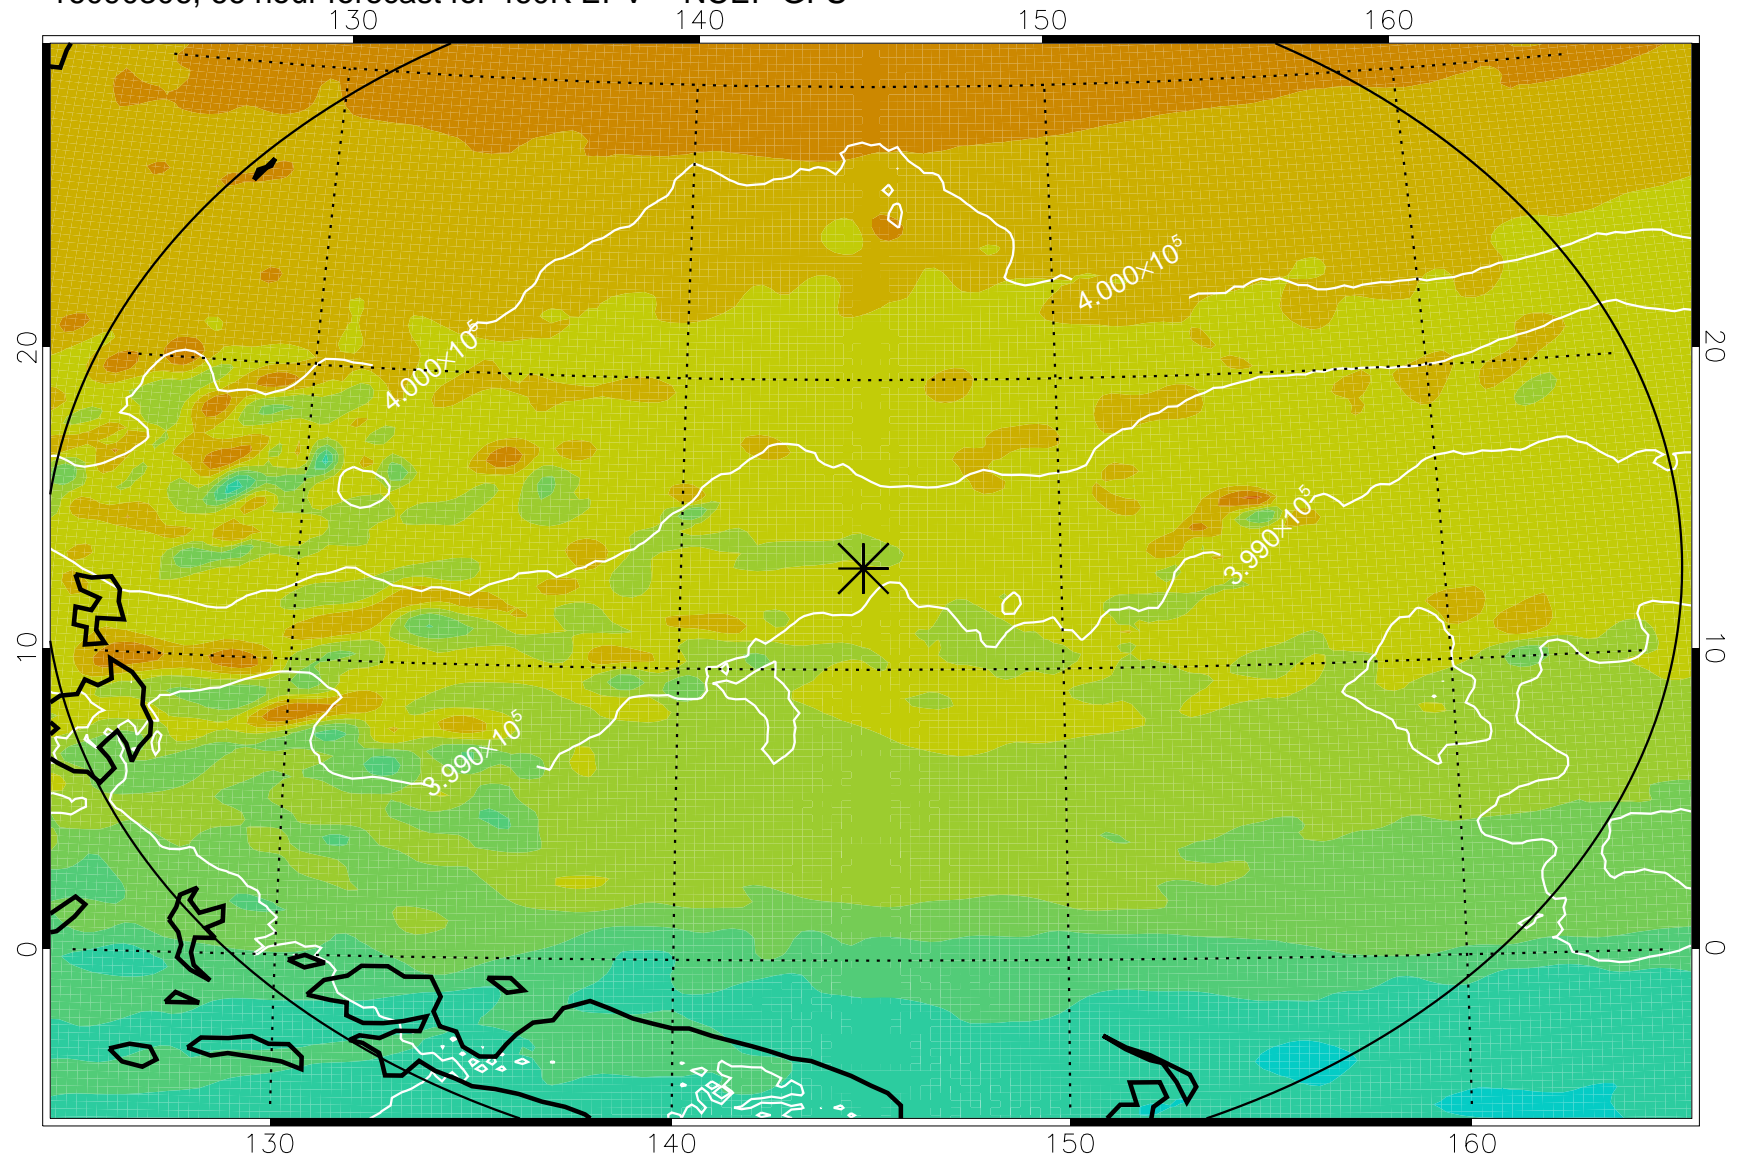

16090218, 54 hour forecast for 460K EPV -- NCEP GFS

460K Montgomery Streamfunction, white

Range ring of 2304 km

16090300, 60 hour forecast for 460K EPV -- NCEP GFS

460K Montgomery Streamfunction, white

Range ring of 2304 km

16090306, 66 hour forecast for 460K EPV -- NCEP GFS

460K Montgomery Streamfunction, white

Range ring of 2304 km

16090312, 72 hour forecast for 460K EPV -- NCEP GFS

460K Montgomery Streamfunction, white

Range ring of 2304 km

16090318, 78 hour forecast for 460K EPV -- NCEP GFS

460K Montgomery Streamfunction, white

Range ring of 2304 km

16090400, 84 hour forecast for 460K EPV -- NCEP GFS

460K Montgomery Streamfunction, white

Range ring of 2304 km

16090406, 90 hour forecast for 460K EPV -- NCEP GFS

460K Montgomery Streamfunction, white

Range ring of 2304 km

16090412, 96 hour forecast for 460K EPV -- NCEP GFS

460K Montgomery Streamfunction, white

Range ring of 2304 km