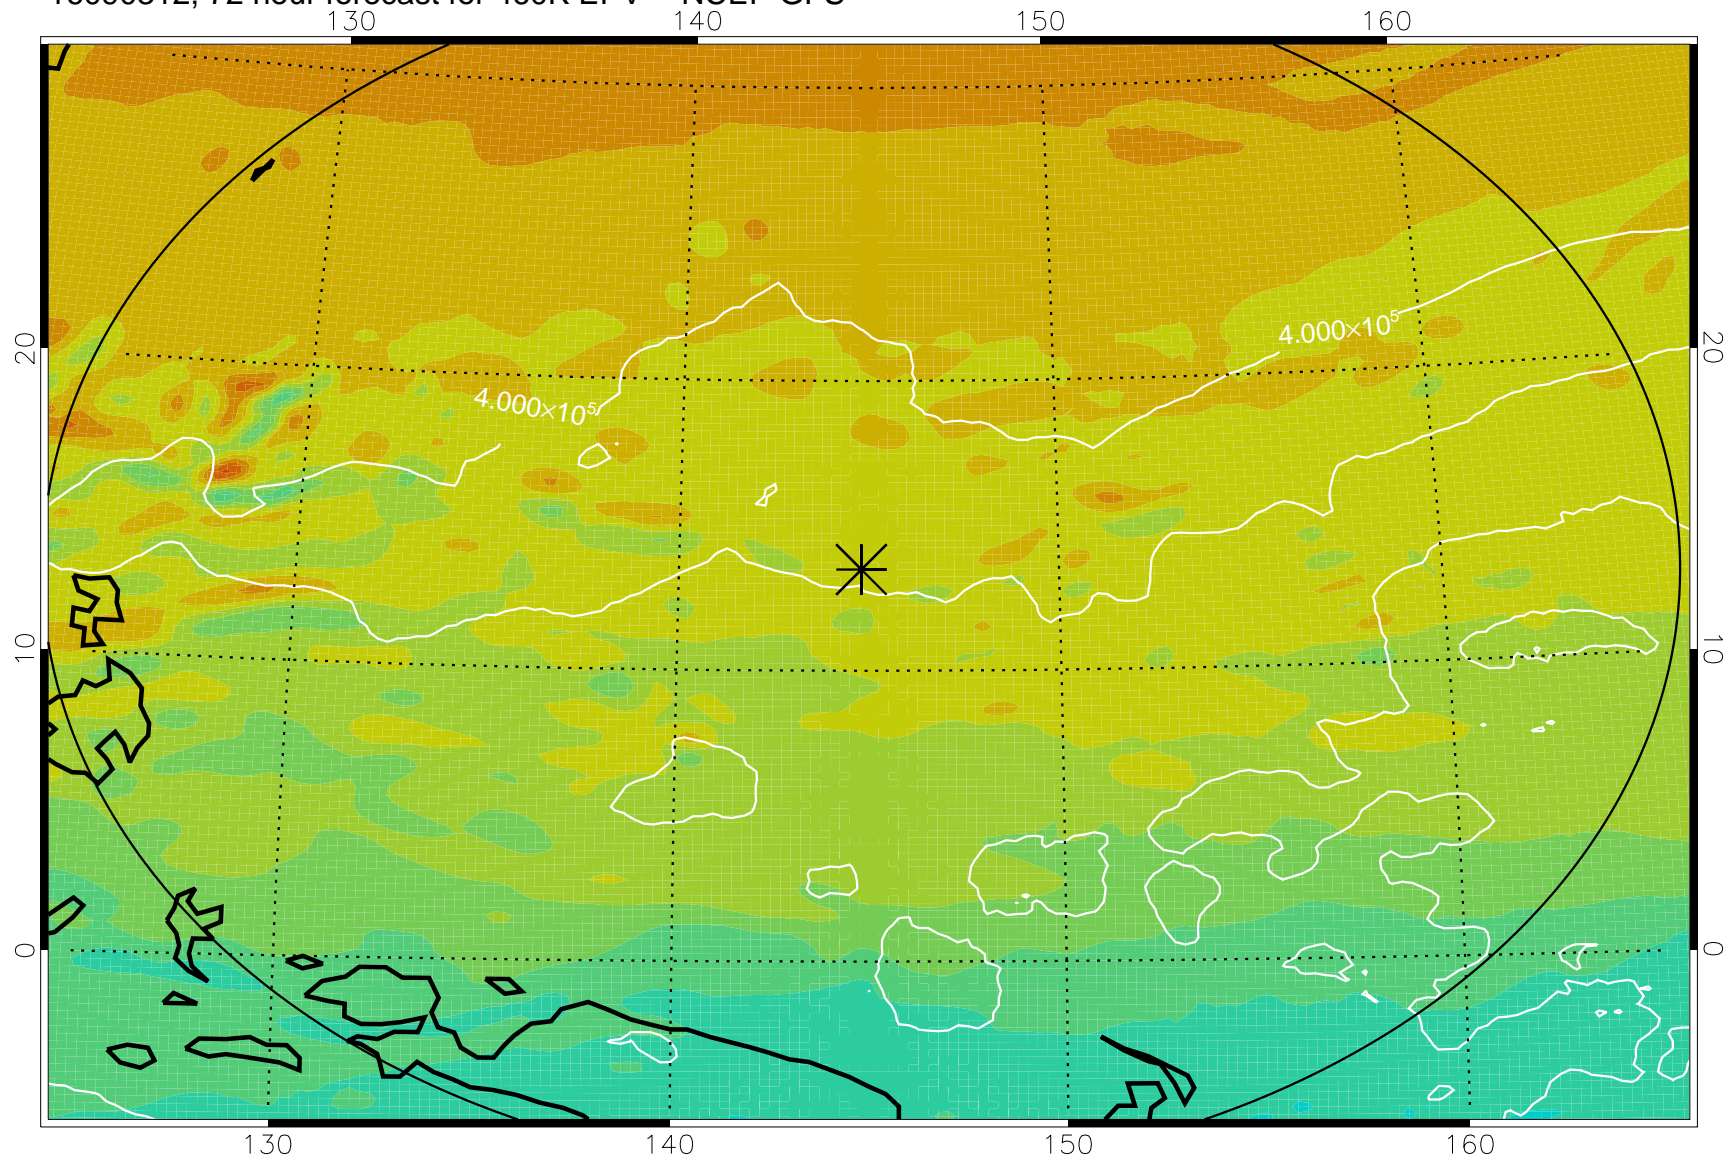

16090218, 54 hour forecast for 460K EPV -- NCEP GFS

460K Montgomery Streamfunction, white

Range ring of 2304 km

16090300, 60 hour forecast for 460K EPV -- NCEP GFS

460K Montgomery Streamfunction, white

Range ring of 2304 km

16090306, 66 hour forecast for 460K EPV -- NCEP GFS

460K Montgomery Streamfunction, white

Range ring of 2304 km

16090312, 72 hour forecast for 460K EPV -- NCEP GFS

460K Montgomery Streamfunction, white

Range ring of 2304 km

16090318, 78 hour forecast for 460K EPV -- NCEP GFS

460K Montgomery Streamfunction, white

Range ring of 2304 km

16090400, 84 hour forecast for 460K EPV -- NCEP GFS

460K Montgomery Streamfunction, white

Range ring of 2304 km

16090406, 90 hour forecast for 460K EPV -- NCEP GFS

460K Montgomery Streamfunction, white

Range ring of 2304 km

16090412, 96 hour forecast for 460K EPV -- NCEP GFS

460K Montgomery Streamfunction, white

Range ring of 2304 km