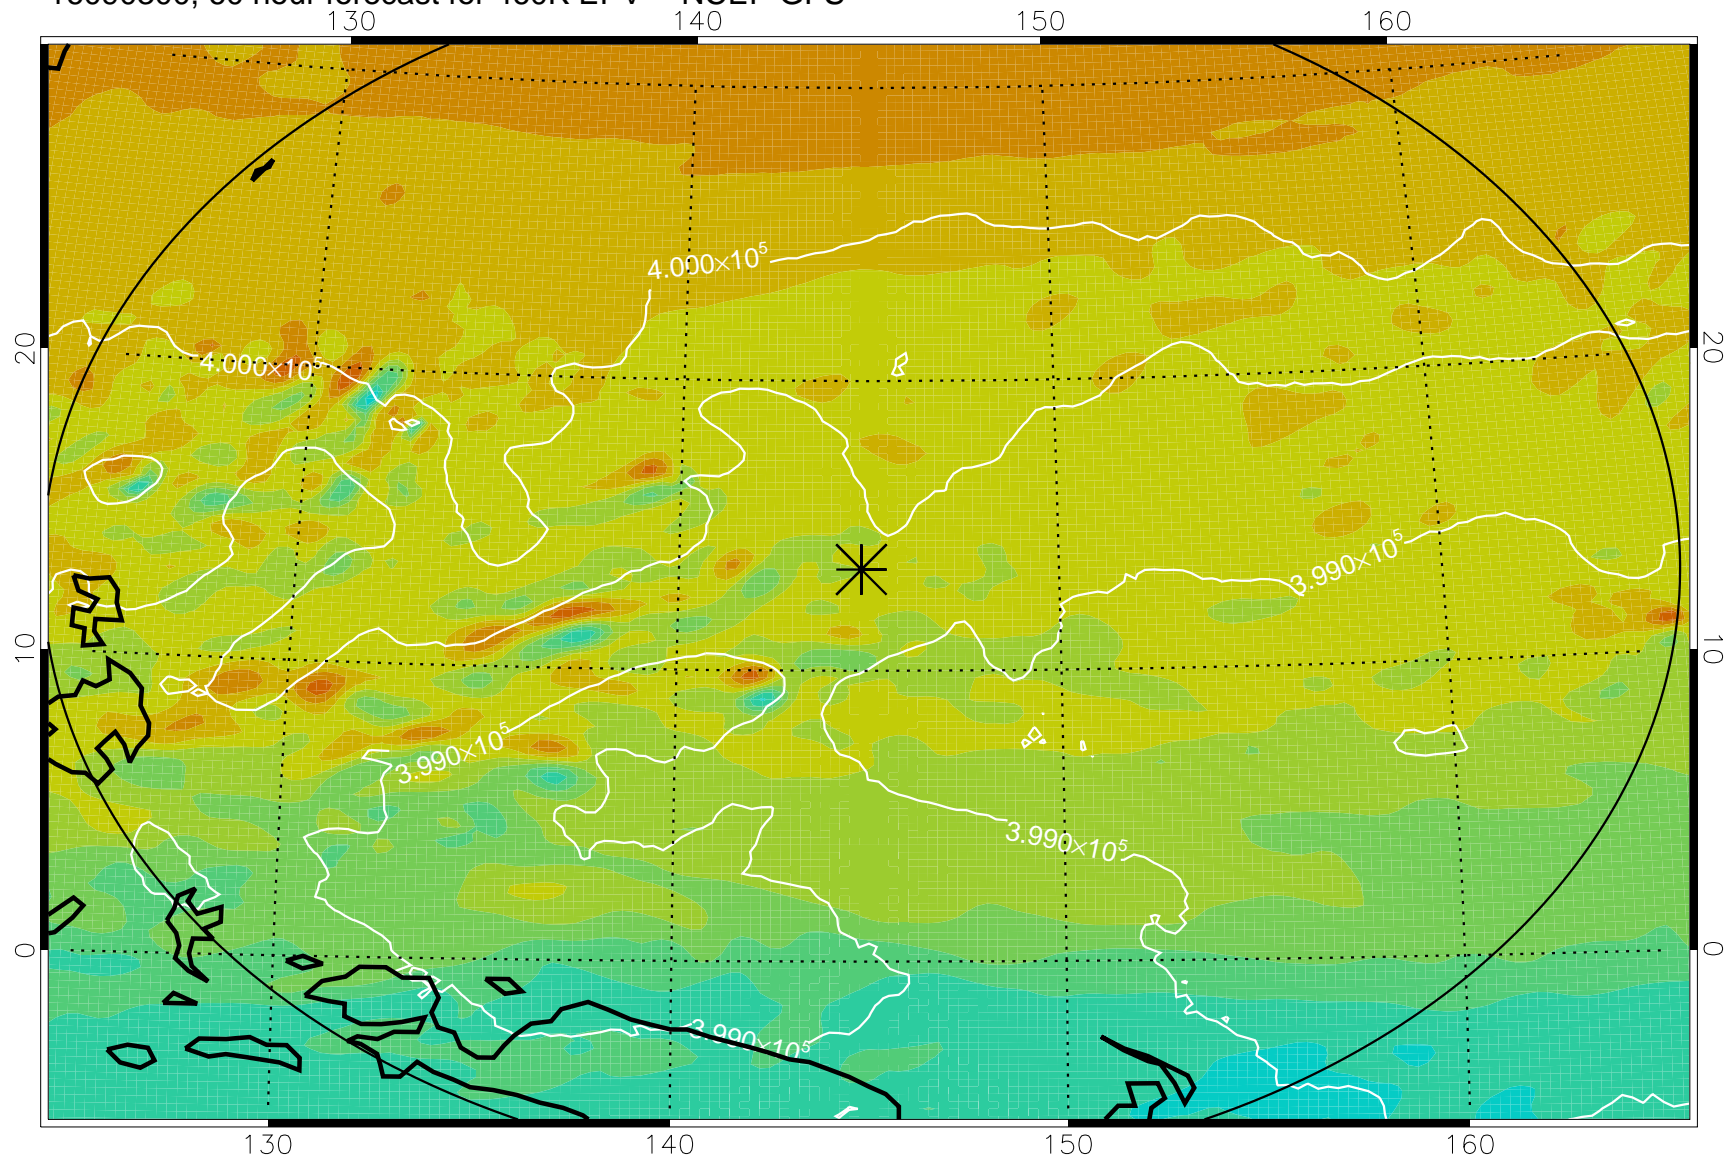

16090118, 30 hour forecast for 460K EPV -- NCEP GFS

460K Montgomery Streamfunction, white

Range ring of 2304 km

16090200, 36 hour forecast for 460K EPV -- NCEP GFS

460K Montgomery Streamfunction, white

Range ring of 2304 km

16090206, 42 hour forecast for 460K EPV -- NCEP GFS

460K Montgomery Streamfunction, white

Range ring of 2304 km

16090212, 48 hour forecast for 460K EPV -- NCEP GFS

460K Montgomery Streamfunction, white

Range ring of 2304 km

16090218, 54 hour forecast for 460K EPV -- NCEP GFS

460K Montgomery Streamfunction, white

Range ring of 2304 km

16090300, 60 hour forecast for 460K EPV -- NCEP GFS

460K Montgomery Streamfunction, white

Range ring of 2304 km

16090306, 66 hour forecast for 460K EPV -- NCEP GFS

460K Montgomery Streamfunction, white

Range ring of 2304 km

16090312, 72 hour forecast for 460K EPV -- NCEP GFS

460K Montgomery Streamfunction, white

Range ring of 2304 km