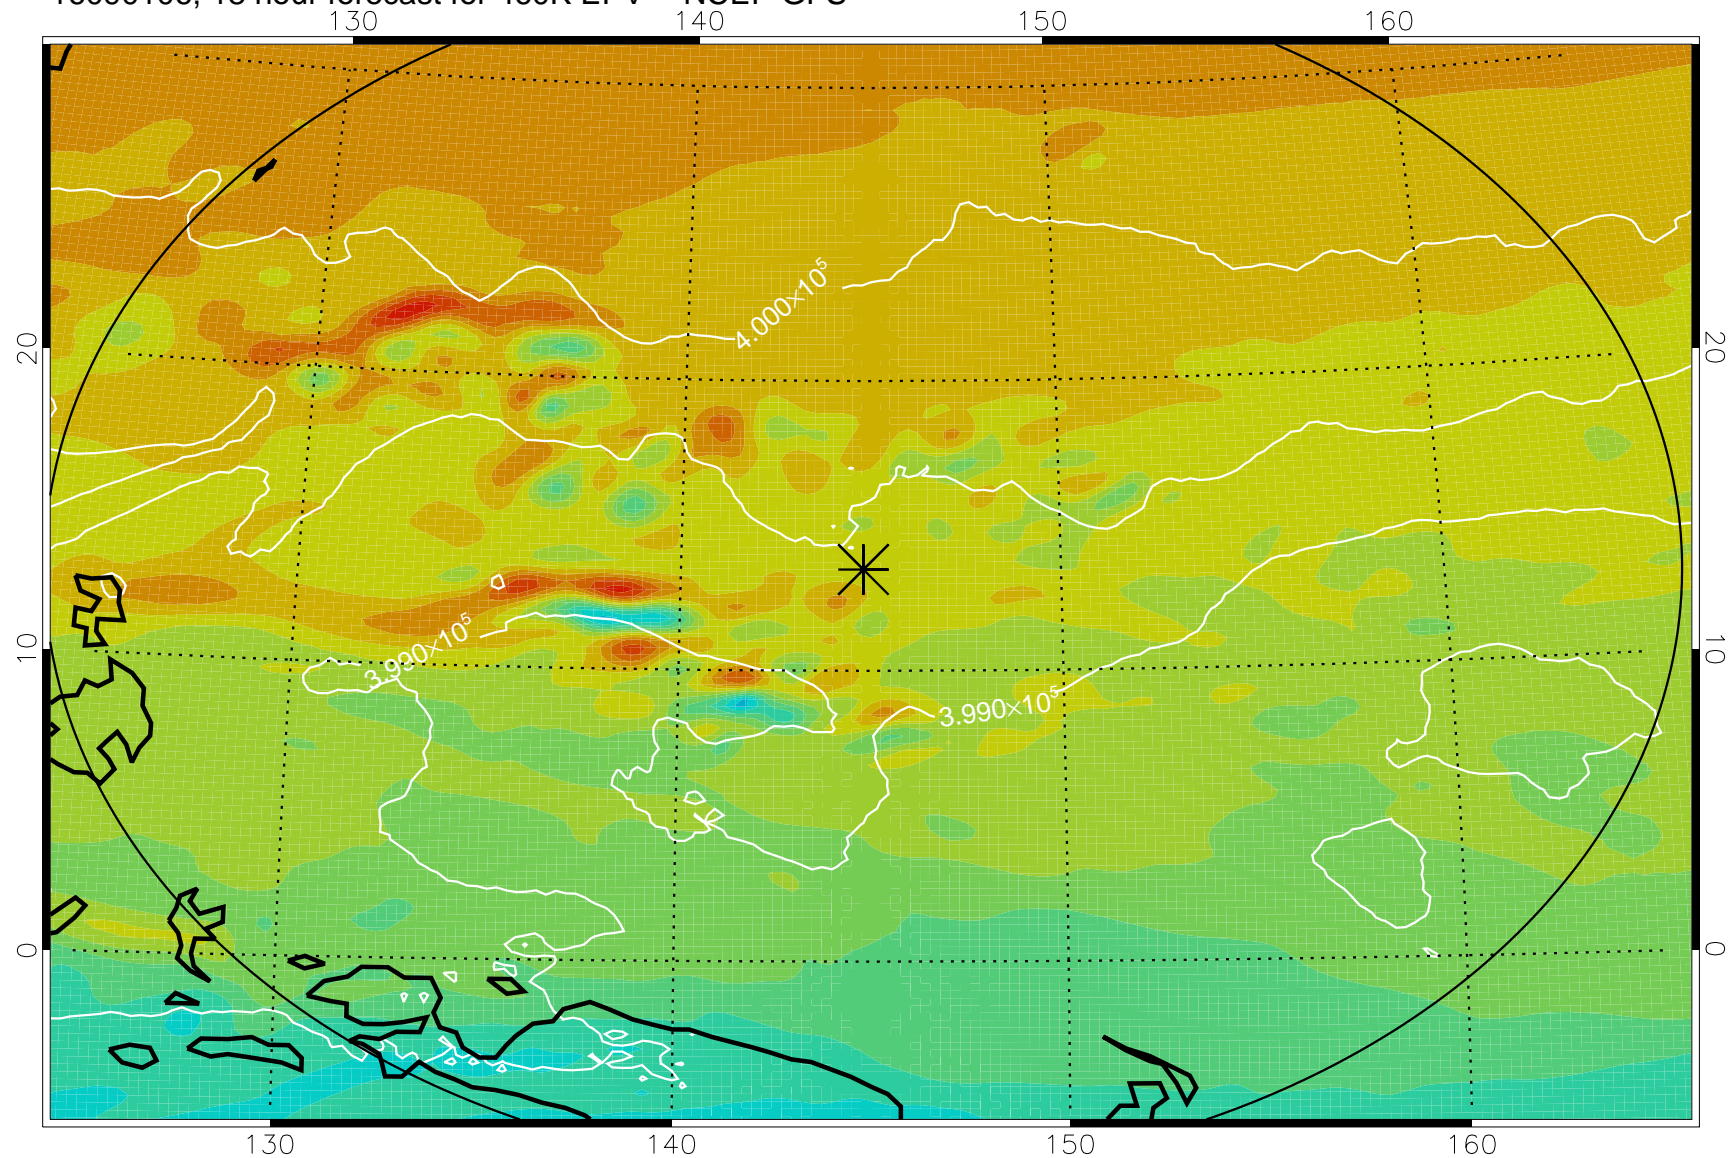

16083118, 6 hour forecast for 460K EPV -- NCEP GFS

460K Montgomery Streamfunction, white

Range ring of 2304 km

16090100, 12 hour forecast for 460K EPV -- NCEP GFS

460K Montgomery Streamfunction, white

Range ring of 2304 km

16090106, 18 hour forecast for 460K EPV -- NCEP GFS

460K Montgomery Streamfunction, white

Range ring of 2304 km

16090112, 24 hour forecast for 460K EPV -- NCEP GFS

460K Montgomery Streamfunction, white

Range ring of 2304 km

16090118, 30 hour forecast for 460K EPV -- NCEP GFS

460K Montgomery Streamfunction, white

Range ring of 2304 km

16090200, 36 hour forecast for 460K EPV -- NCEP GFS

460K Montgomery Streamfunction, white

Range ring of 2304 km

16090206, 42 hour forecast for 460K EPV -- NCEP GFS

460K Montgomery Streamfunction, white

Range ring of 2304 km

16090212, 48 hour forecast for 460K EPV -- NCEP GFS

460K Montgomery Streamfunction, white

Range ring of 2304 km