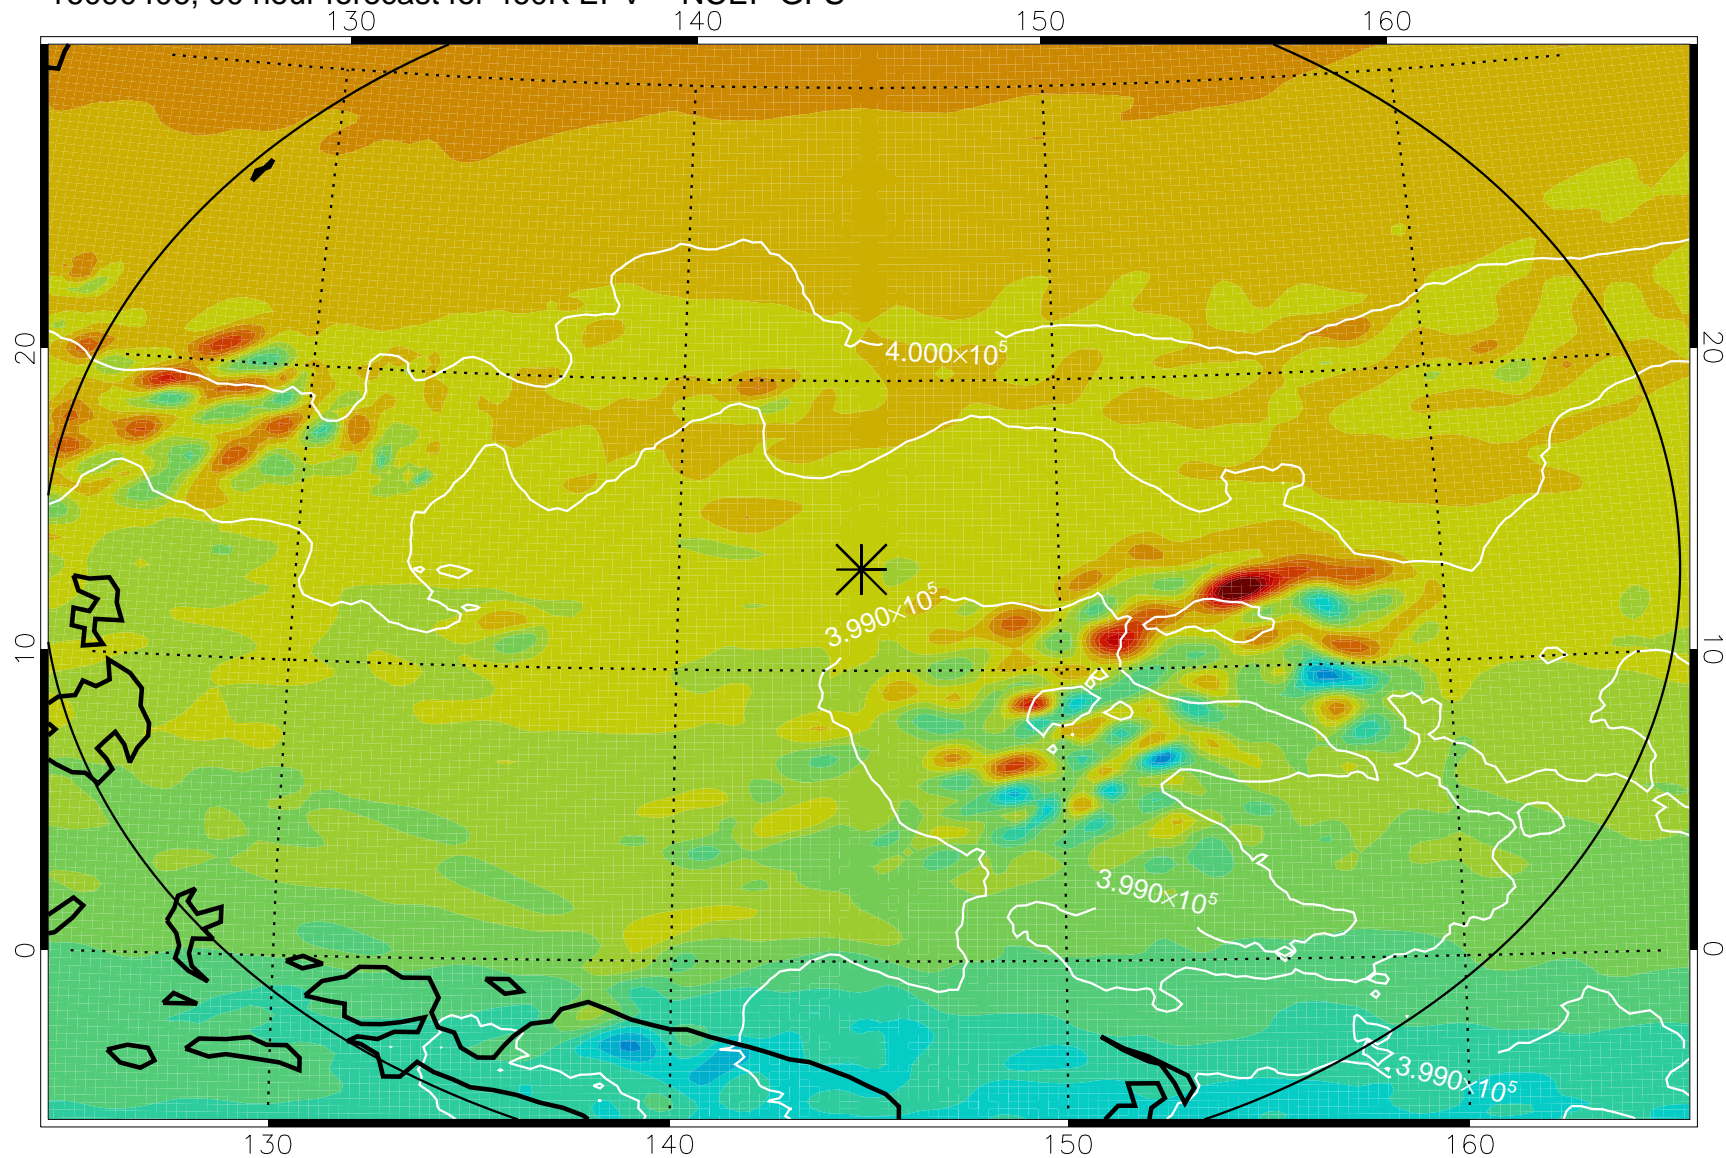

16090306, 66 hour forecast for 460K EPV -- NCEP GFS

460K Montgomery Streamfunction, white

Range ring of 2304 km

16090312, 72 hour forecast for 460K EPV -- NCEP GFS

460K Montgomery Streamfunction, white

Range ring of 2304 km

16090318, 78 hour forecast for 460K EPV -- NCEP GFS

460K Montgomery Streamfunction, white

Range ring of 2304 km

16090400, 84 hour forecast for 460K EPV -- NCEP GFS

460K Montgomery Streamfunction, white

Range ring of 2304 km

16090406, 90 hour forecast for 460K EPV -- NCEP GFS

460K Montgomery Streamfunction, white

Range ring of 2304 km

16090412, 96 hour forecast for 460K EPV -- NCEP GFS

460K Montgomery Streamfunction, white

Range ring of 2304 km

16090418, 102 hour forecast for 460K EPV -- NCEP GFS

460K Montgomery Streamfunction, white

Range ring of 2304 km

16090500, 108 hour forecast for 460K EPV -- NCEP GFS

460K Montgomery Streamfunction, white

Range ring of 2304 km