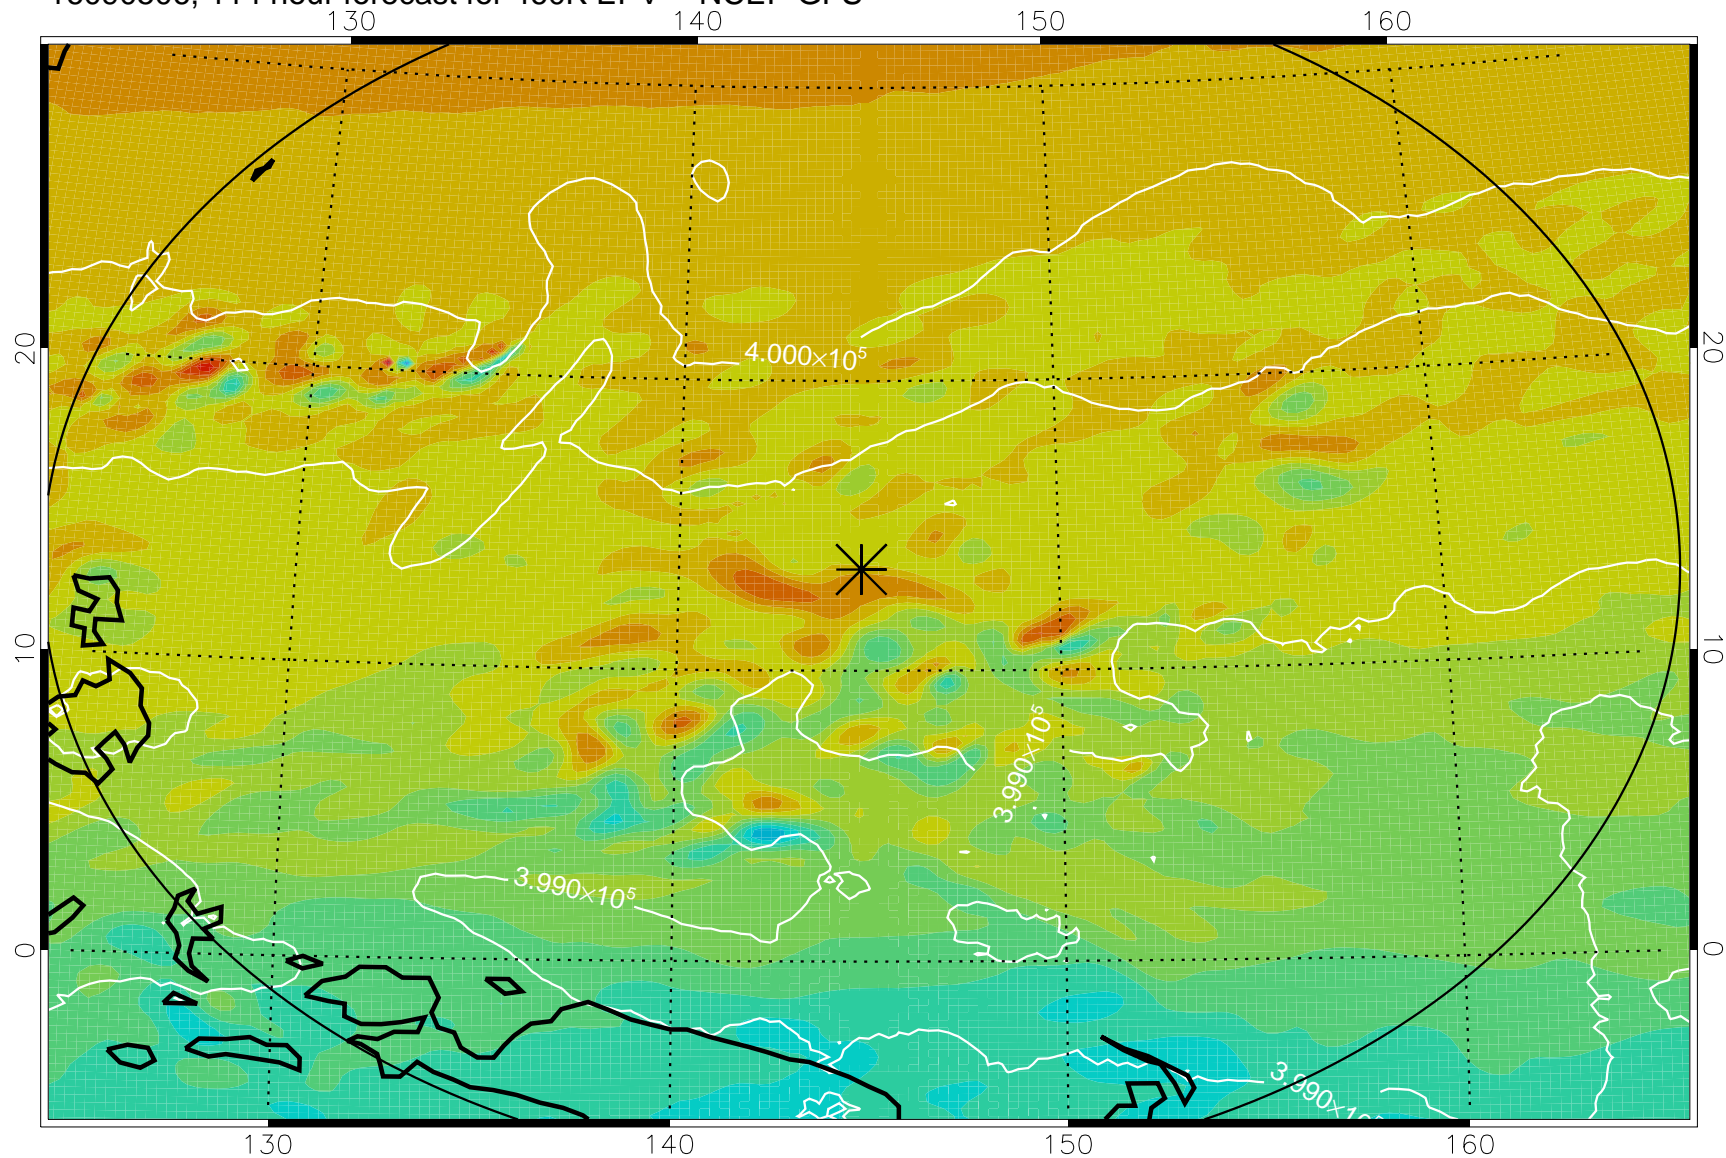

16090318, 78 hour forecast for 460K EPV -- NCEP GFS

460K Montgomery Streamfunction, white

Range ring of 2304 km

16090400, 84 hour forecast for 460K EPV -- NCEP GFS

460K Montgomery Streamfunction, white

Range ring of 2304 km

16090406, 90 hour forecast for 460K EPV -- NCEP GFS

460K Montgomery Streamfunction, white

Range ring of 2304 km

16090412, 96 hour forecast for 460K EPV -- NCEP GFS

460K Montgomery Streamfunction, white

Range ring of 2304 km

16090418, 102 hour forecast for 460K EPV -- NCEP GFS

460K Montgomery Streamfunction, white

Range ring of 2304 km

16090500, 108 hour forecast for 460K EPV -- NCEP GFS

460K Montgomery Streamfunction, white

Range ring of 2304 km

16090506, 114 hour forecast for 460K EPV -- NCEP GFS

460K Montgomery Streamfunction, white

Range ring of 2304 km

16090512, 120 hour forecast for 460K EPV -- NCEP GFS

460K Montgomery Streamfunction, white

Range ring of 2304 km