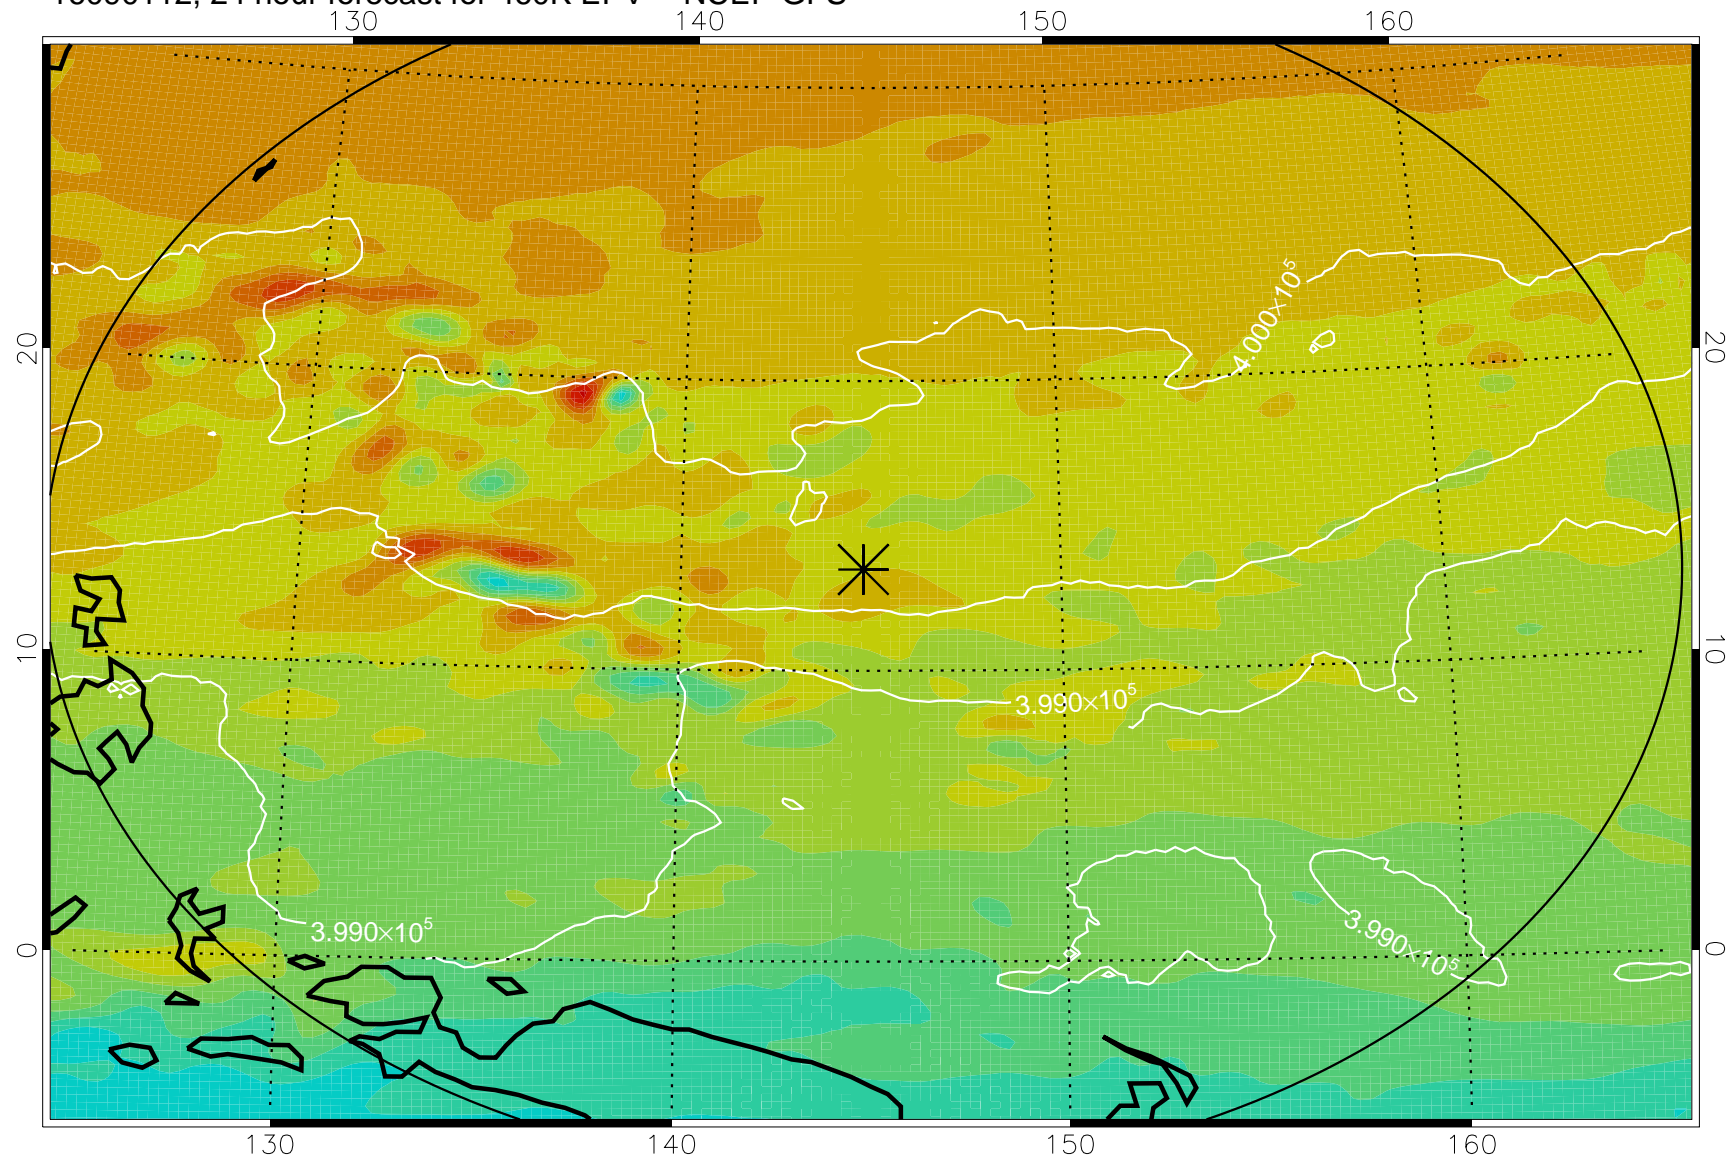

16083118, 6 hour forecast for 460K EPV -- NCEP GFS

460K Montgomery Streamfunction, white

Range ring of 2304 km

16090100, 12 hour forecast for 460K EPV -- NCEP GFS

460K Montgomery Streamfunction, white

Range ring of 2304 km

16090106, 18 hour forecast for 460K EPV -- NCEP GFS

460K Montgomery Streamfunction, white

Range ring of 2304 km

16090112, 24 hour forecast for 460K EPV -- NCEP GFS

460K Montgomery Streamfunction, white

Range ring of 2304 km

16090118, 30 hour forecast for 460K EPV -- NCEP GFS

460K Montgomery Streamfunction, white

Range ring of 2304 km

16090200, 36 hour forecast for 460K EPV -- NCEP GFS

460K Montgomery Streamfunction, white

Range ring of 2304 km

16090206, 42 hour forecast for 460K EPV -- NCEP GFS

460K Montgomery Streamfunction, white

Range ring of 2304 km

16090212, 48 hour forecast for 460K EPV -- NCEP GFS

460K Montgomery Streamfunction, white

Range ring of 2304 km