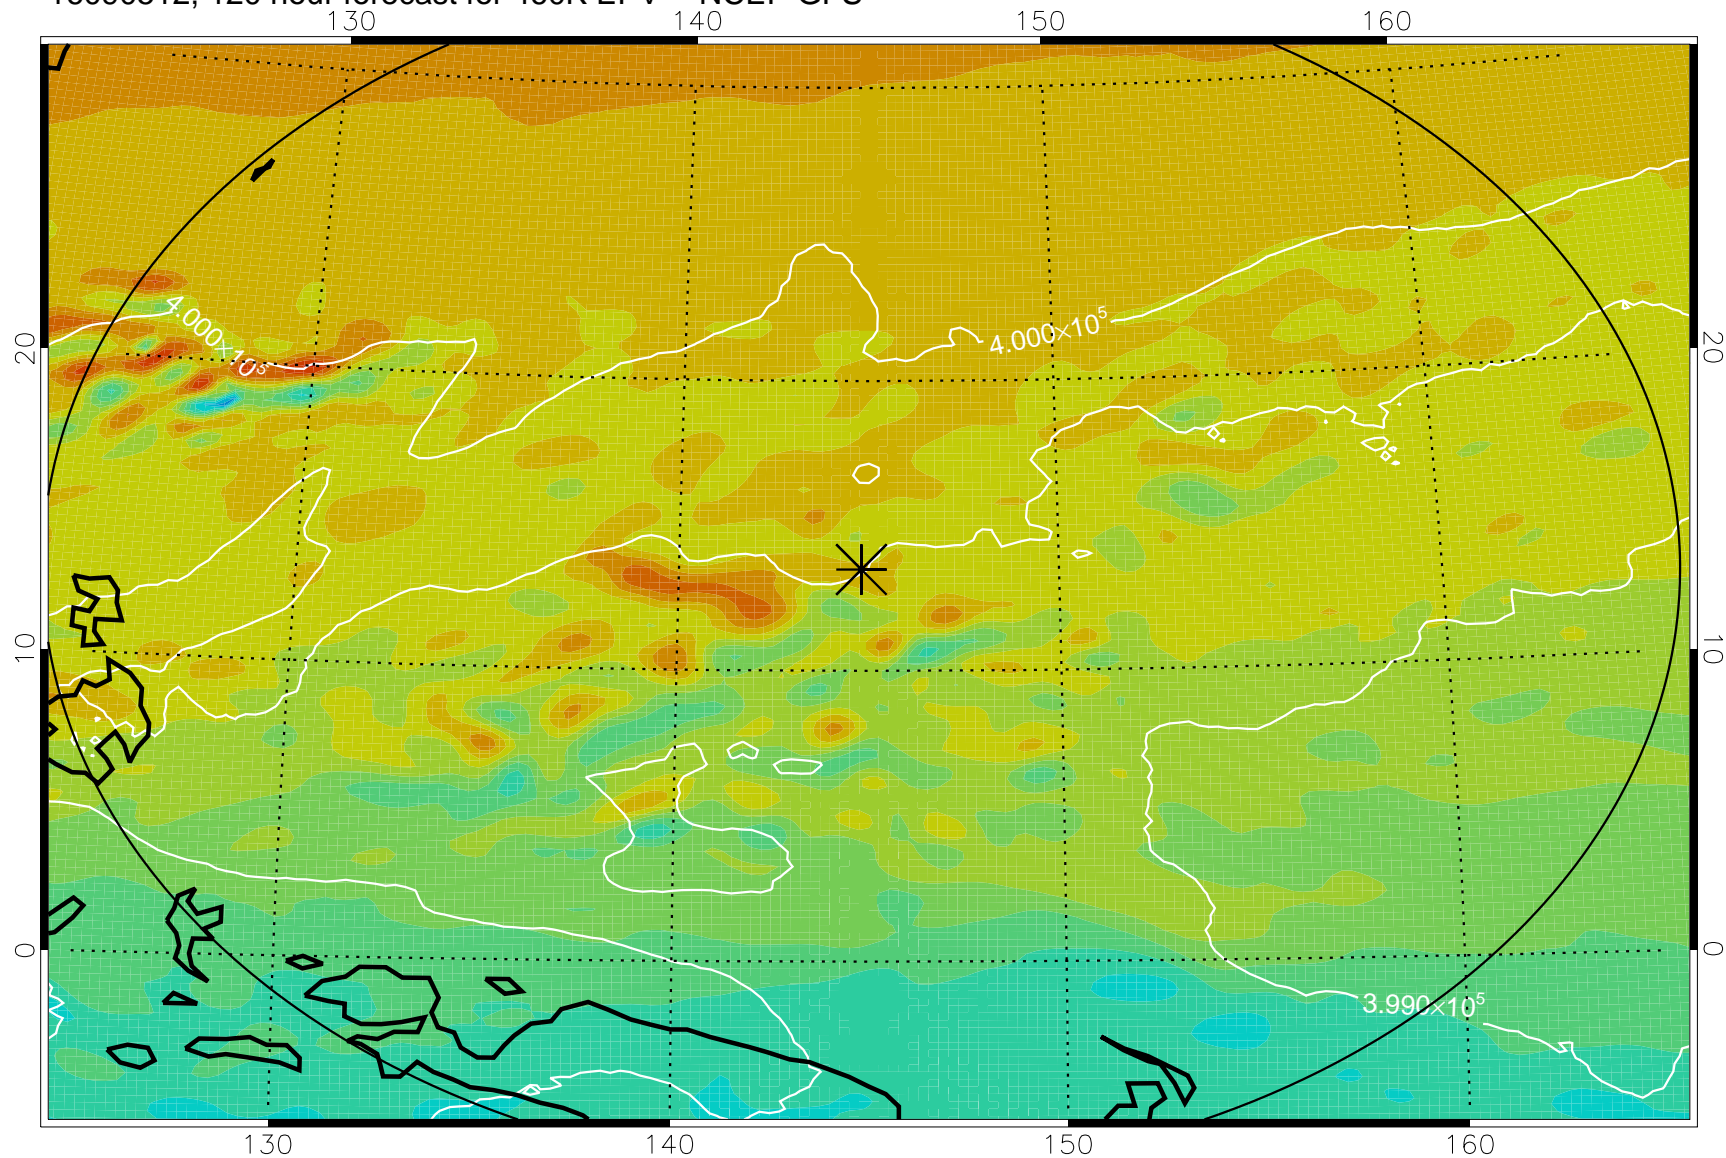

16090318, 78 hour forecast for 460K EPV -- NCEP GFS

460K Montgomery Streamfunction, white

Range ring of 2304 km

16090400, 84 hour forecast for 460K EPV -- NCEP GFS

460K Montgomery Streamfunction, white

Range ring of 2304 km

16090406, 90 hour forecast for 460K EPV -- NCEP GFS

460K Montgomery Streamfunction, white

Range ring of 2304 km

16090412, 96 hour forecast for 460K EPV -- NCEP GFS

460K Montgomery Streamfunction, white

Range ring of 2304 km

16090418, 102 hour forecast for 460K EPV -- NCEP GFS

460K Montgomery Streamfunction, white

Range ring of 2304 km

16090500, 108 hour forecast for 460K EPV -- NCEP GFS

460K Montgomery Streamfunction, white

Range ring of 2304 km

16090506, 114 hour forecast for 460K EPV -- NCEP GFS

460K Montgomery Streamfunction, white

Range ring of 2304 km

16090512, 120 hour forecast for 460K EPV -- NCEP GFS

460K Montgomery Streamfunction, white

Range ring of 2304 km