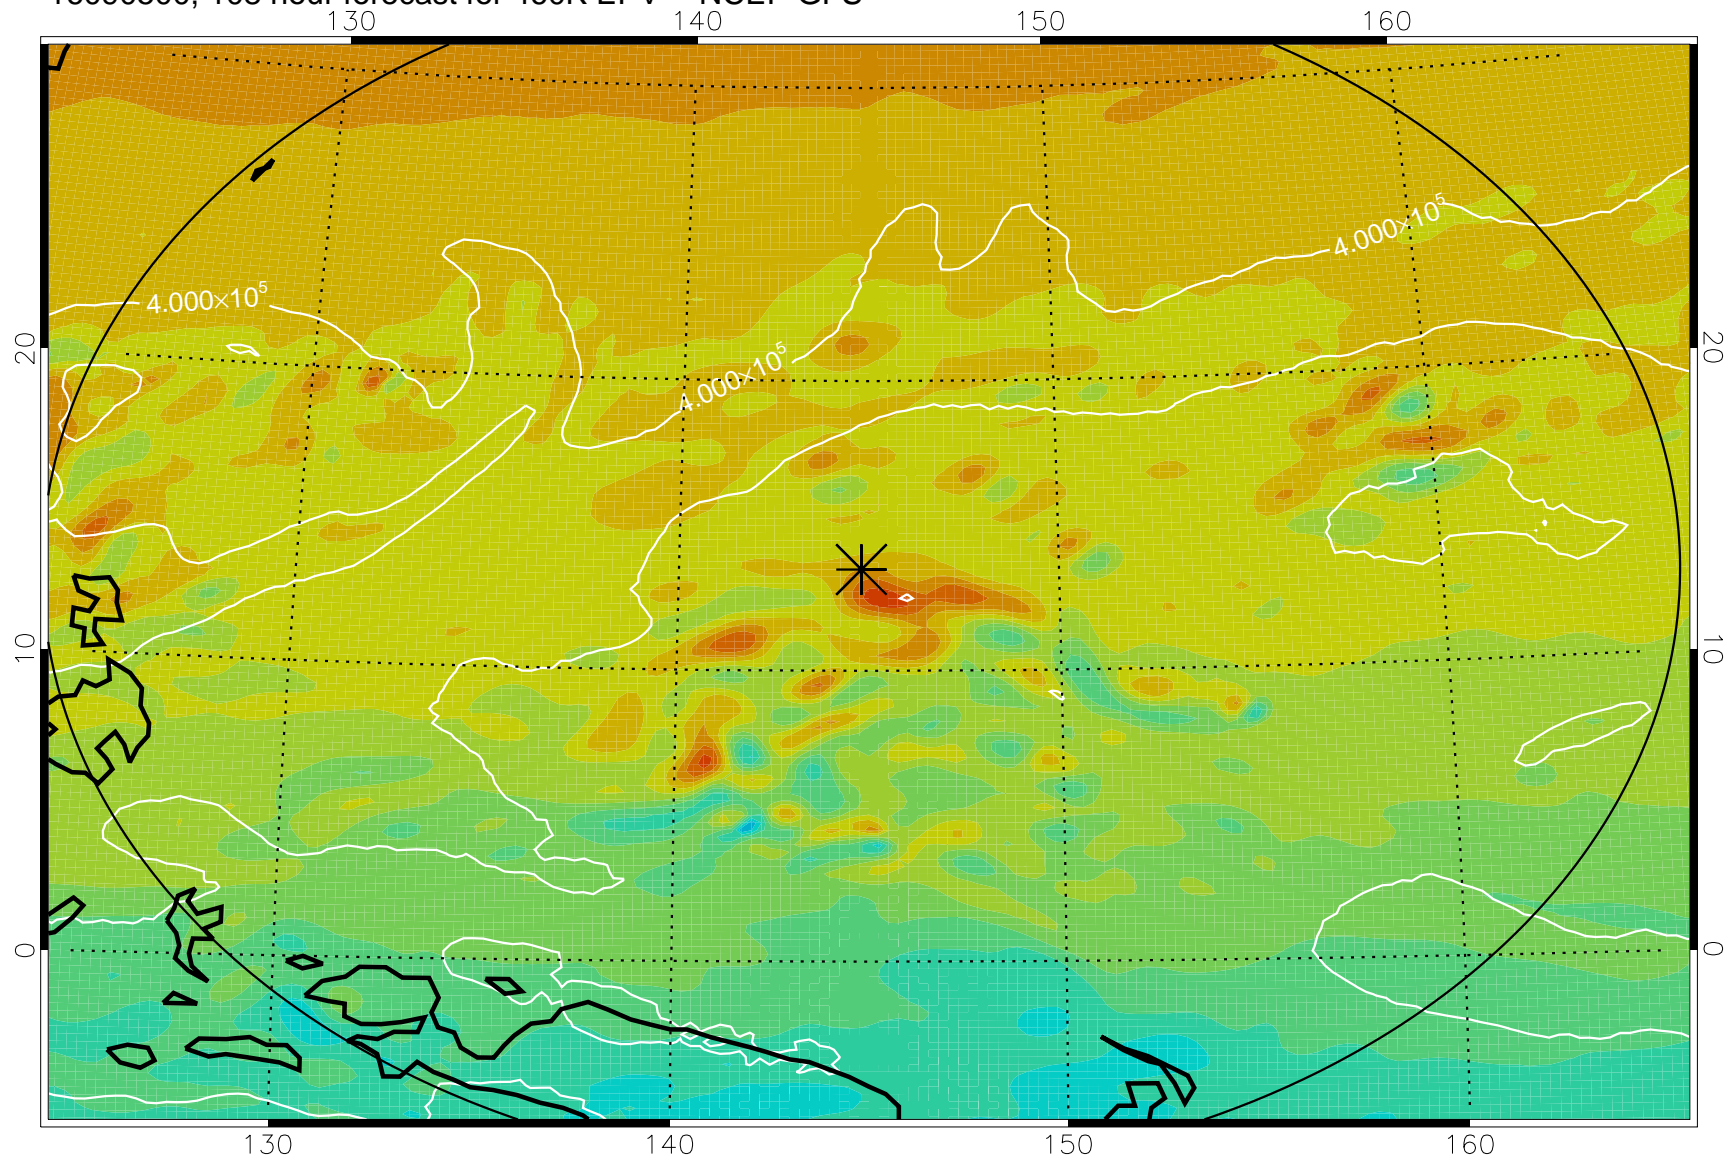

16090318, 78 hour forecast for 460K EPV -- NCEP GFS

460K Montgomery Streamfunction, white

Range ring of 2304 km

16090400, 84 hour forecast for 460K EPV -- NCEP GFS

460K Montgomery Streamfunction, white

Range ring of 2304 km

16090406, 90 hour forecast for 460K EPV -- NCEP GFS

460K Montgomery Streamfunction, white

Range ring of 2304 km

16090412, 96 hour forecast for 460K EPV -- NCEP GFS

460K Montgomery Streamfunction, white

Range ring of 2304 km

16090418, 102 hour forecast for 460K EPV -- NCEP GFS

460K Montgomery Streamfunction, white

Range ring of 2304 km

16090500, 108 hour forecast for 460K EPV -- NCEP GFS

460K Montgomery Streamfunction, white

Range ring of 2304 km

16090506, 114 hour forecast for 460K EPV -- NCEP GFS

460K Montgomery Streamfunction, white

Range ring of 2304 km

16090512, 120 hour forecast for 460K EPV -- NCEP GFS

460K Montgomery Streamfunction, white

Range ring of 2304 km