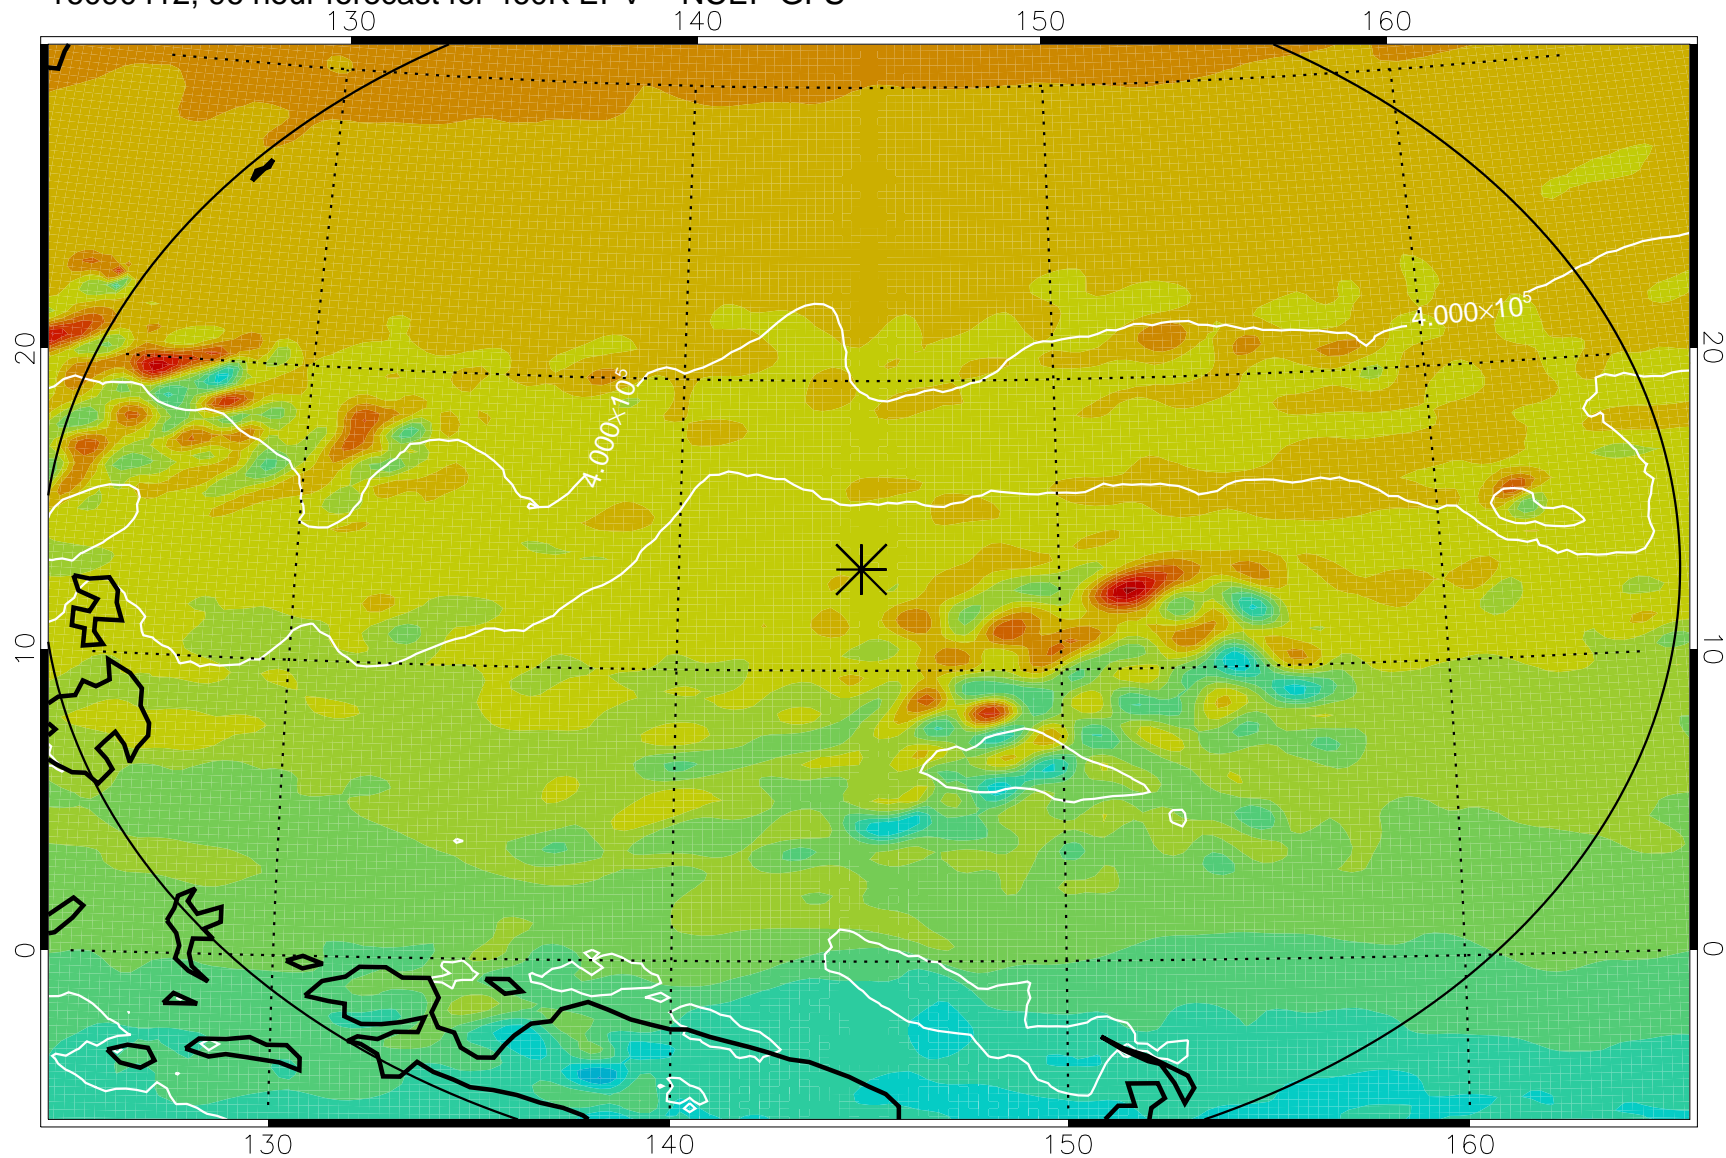

16090318, 78 hour forecast for 460K EPV -- NCEP GFS

460K Montgomery Streamfunction, white

Range ring of 2304 km

16090400, 84 hour forecast for 460K EPV -- NCEP GFS

460K Montgomery Streamfunction, white

Range ring of 2304 km

16090406, 90 hour forecast for 460K EPV -- NCEP GFS

460K Montgomery Streamfunction, white

Range ring of 2304 km

16090412, 96 hour forecast for 460K EPV -- NCEP GFS

460K Montgomery Streamfunction, white

Range ring of 2304 km

16090418, 102 hour forecast for 460K EPV -- NCEP GFS

460K Montgomery Streamfunction, white

Range ring of 2304 km

16090500, 108 hour forecast for 460K EPV -- NCEP GFS

460K Montgomery Streamfunction, white

Range ring of 2304 km

16090506, 114 hour forecast for 460K EPV -- NCEP GFS

460K Montgomery Streamfunction, white

Range ring of 2304 km

16090512, 120 hour forecast for 460K EPV -- NCEP GFS

460K Montgomery Streamfunction, white

Range ring of 2304 km