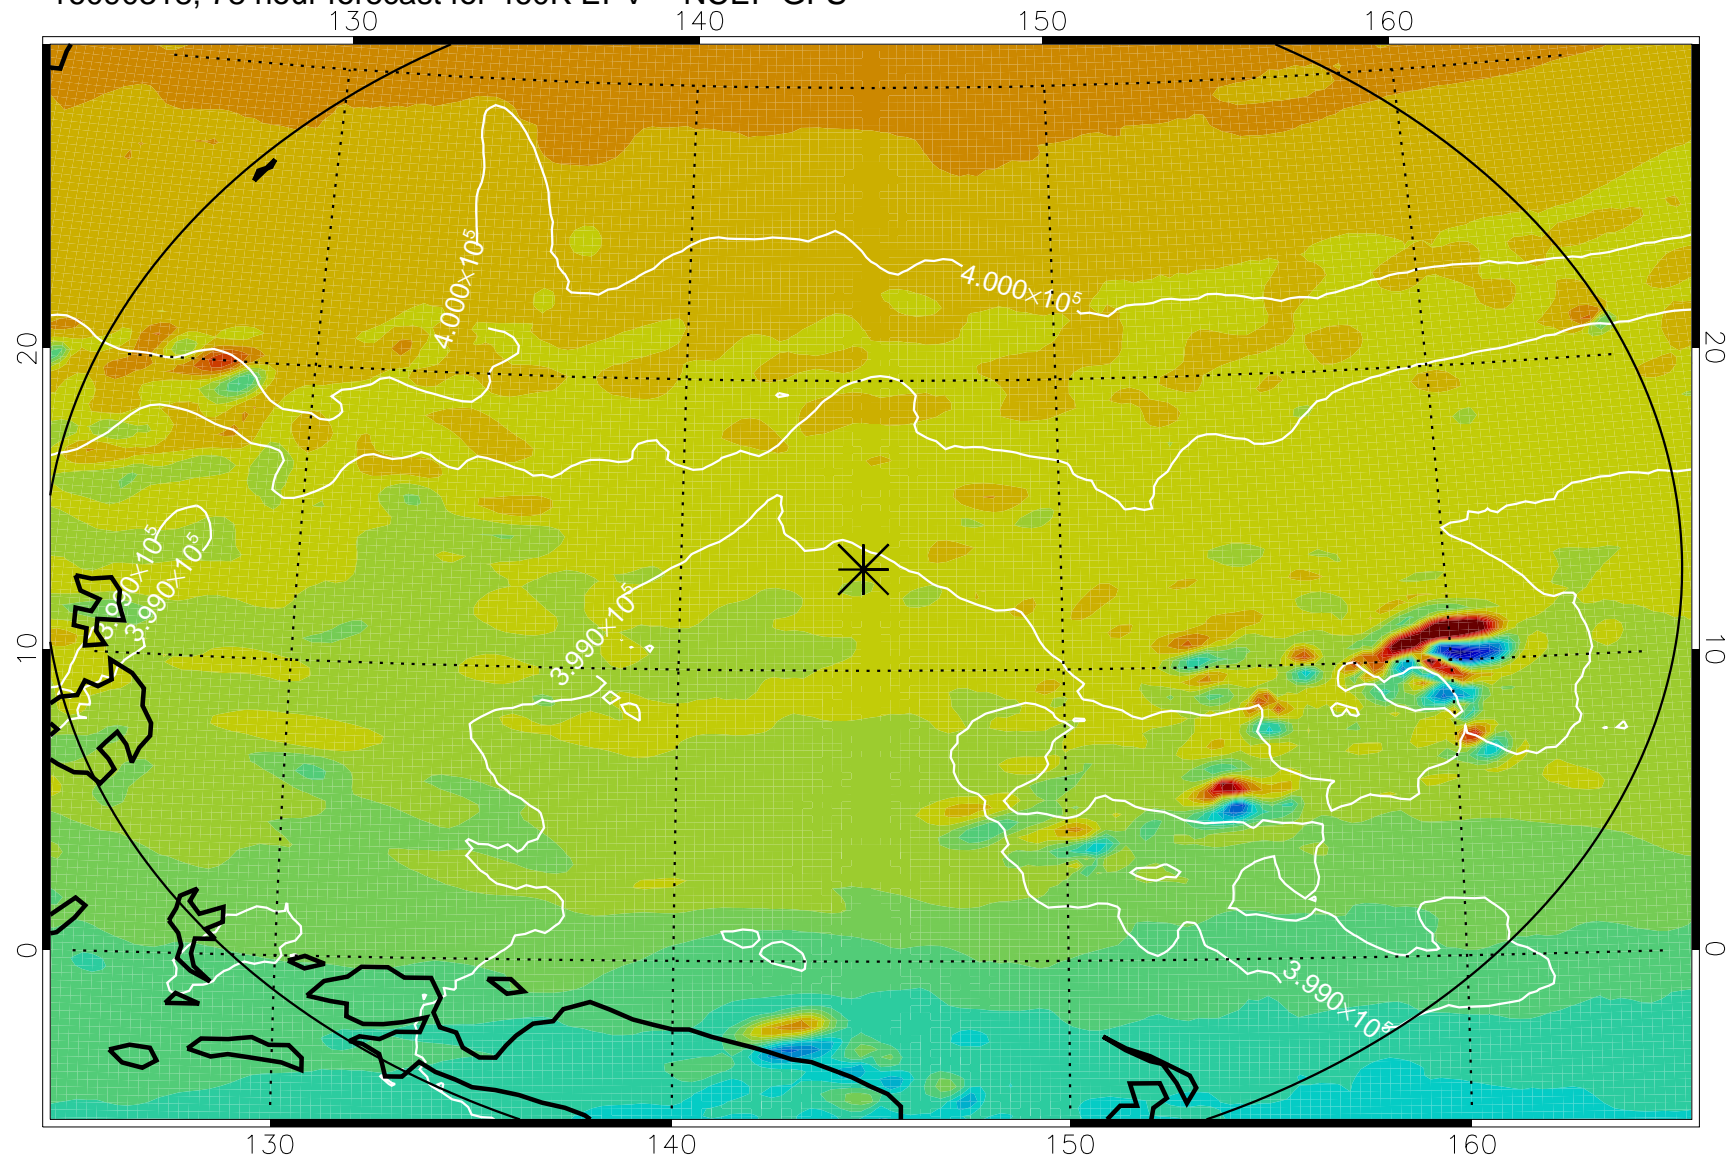

16090306, 66 hour forecast for 460K EPV -- NCEP GFS

460K Montgomery Streamfunction, white

Range ring of 2304 km

16090312, 72 hour forecast for 460K EPV -- NCEP GFS

460K Montgomery Streamfunction, white

Range ring of 2304 km

16090318, 78 hour forecast for 460K EPV -- NCEP GFS

460K Montgomery Streamfunction, white

Range ring of 2304 km

16090400, 84 hour forecast for 460K EPV -- NCEP GFS

460K Montgomery Streamfunction, white

Range ring of 2304 km

16090406, 90 hour forecast for 460K EPV -- NCEP GFS

460K Montgomery Streamfunction, white

Range ring of 2304 km

16090412, 96 hour forecast for 460K EPV -- NCEP GFS

460K Montgomery Streamfunction, white

Range ring of 2304 km

16090418, 102 hour forecast for 460K EPV -- NCEP GFS

460K Montgomery Streamfunction, white

Range ring of 2304 km

16090500, 108 hour forecast for 460K EPV -- NCEP GFS

460K Montgomery Streamfunction, white

Range ring of 2304 km