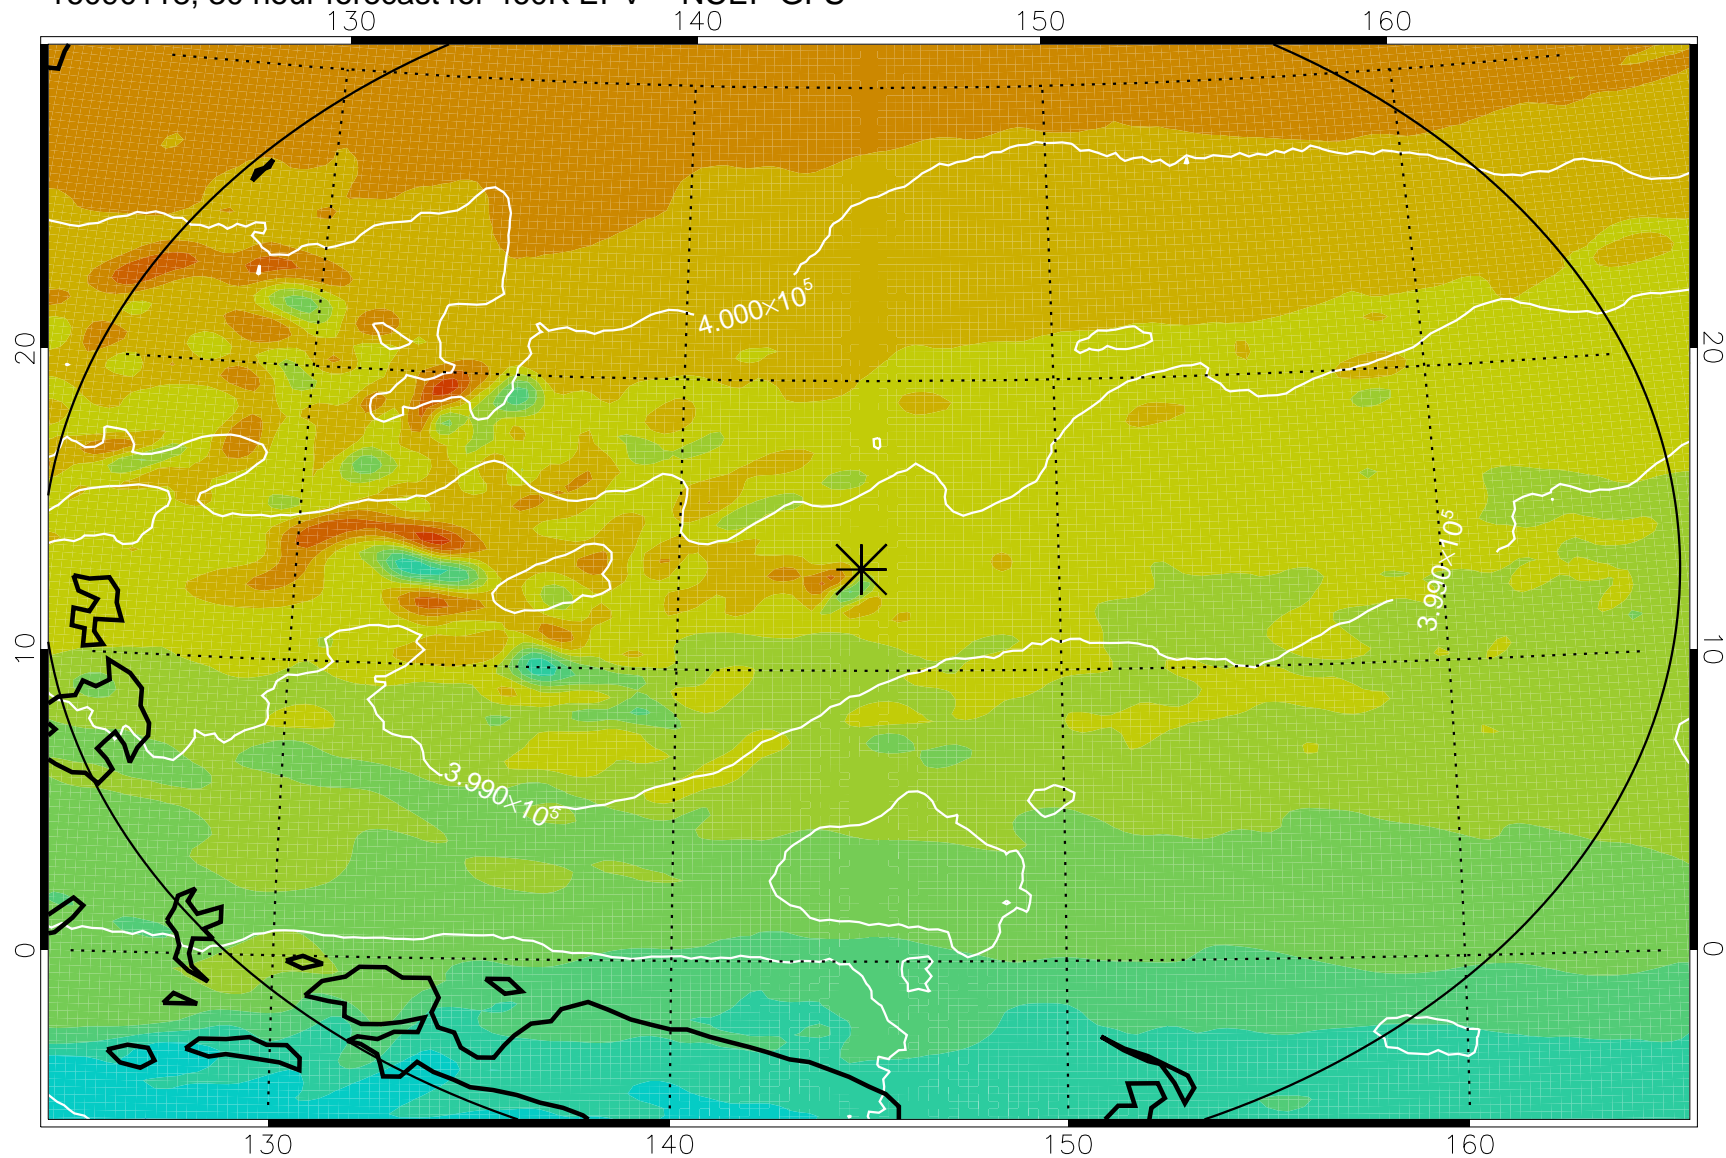

16083118, 6 hour forecast for 460K EPV -- NCEP GFS

460K Montgomery Streamfunction, white

Range ring of 2304 km

16090100, 12 hour forecast for 460K EPV -- NCEP GFS

460K Montgomery Streamfunction, white

Range ring of 2304 km

16090106, 18 hour forecast for 460K EPV -- NCEP GFS

460K Montgomery Streamfunction, white

Range ring of 2304 km

16090112, 24 hour forecast for 460K EPV -- NCEP GFS

460K Montgomery Streamfunction, white

Range ring of 2304 km

16090118, 30 hour forecast for 460K EPV -- NCEP GFS

460K Montgomery Streamfunction, white

Range ring of 2304 km

16090200, 36 hour forecast for 460K EPV -- NCEP GFS

460K Montgomery Streamfunction, white

Range ring of 2304 km

16090206, 42 hour forecast for 460K EPV -- NCEP GFS

460K Montgomery Streamfunction, white

Range ring of 2304 km

16090212, 48 hour forecast for 460K EPV -- NCEP GFS

460K Montgomery Streamfunction, white

Range ring of 2304 km