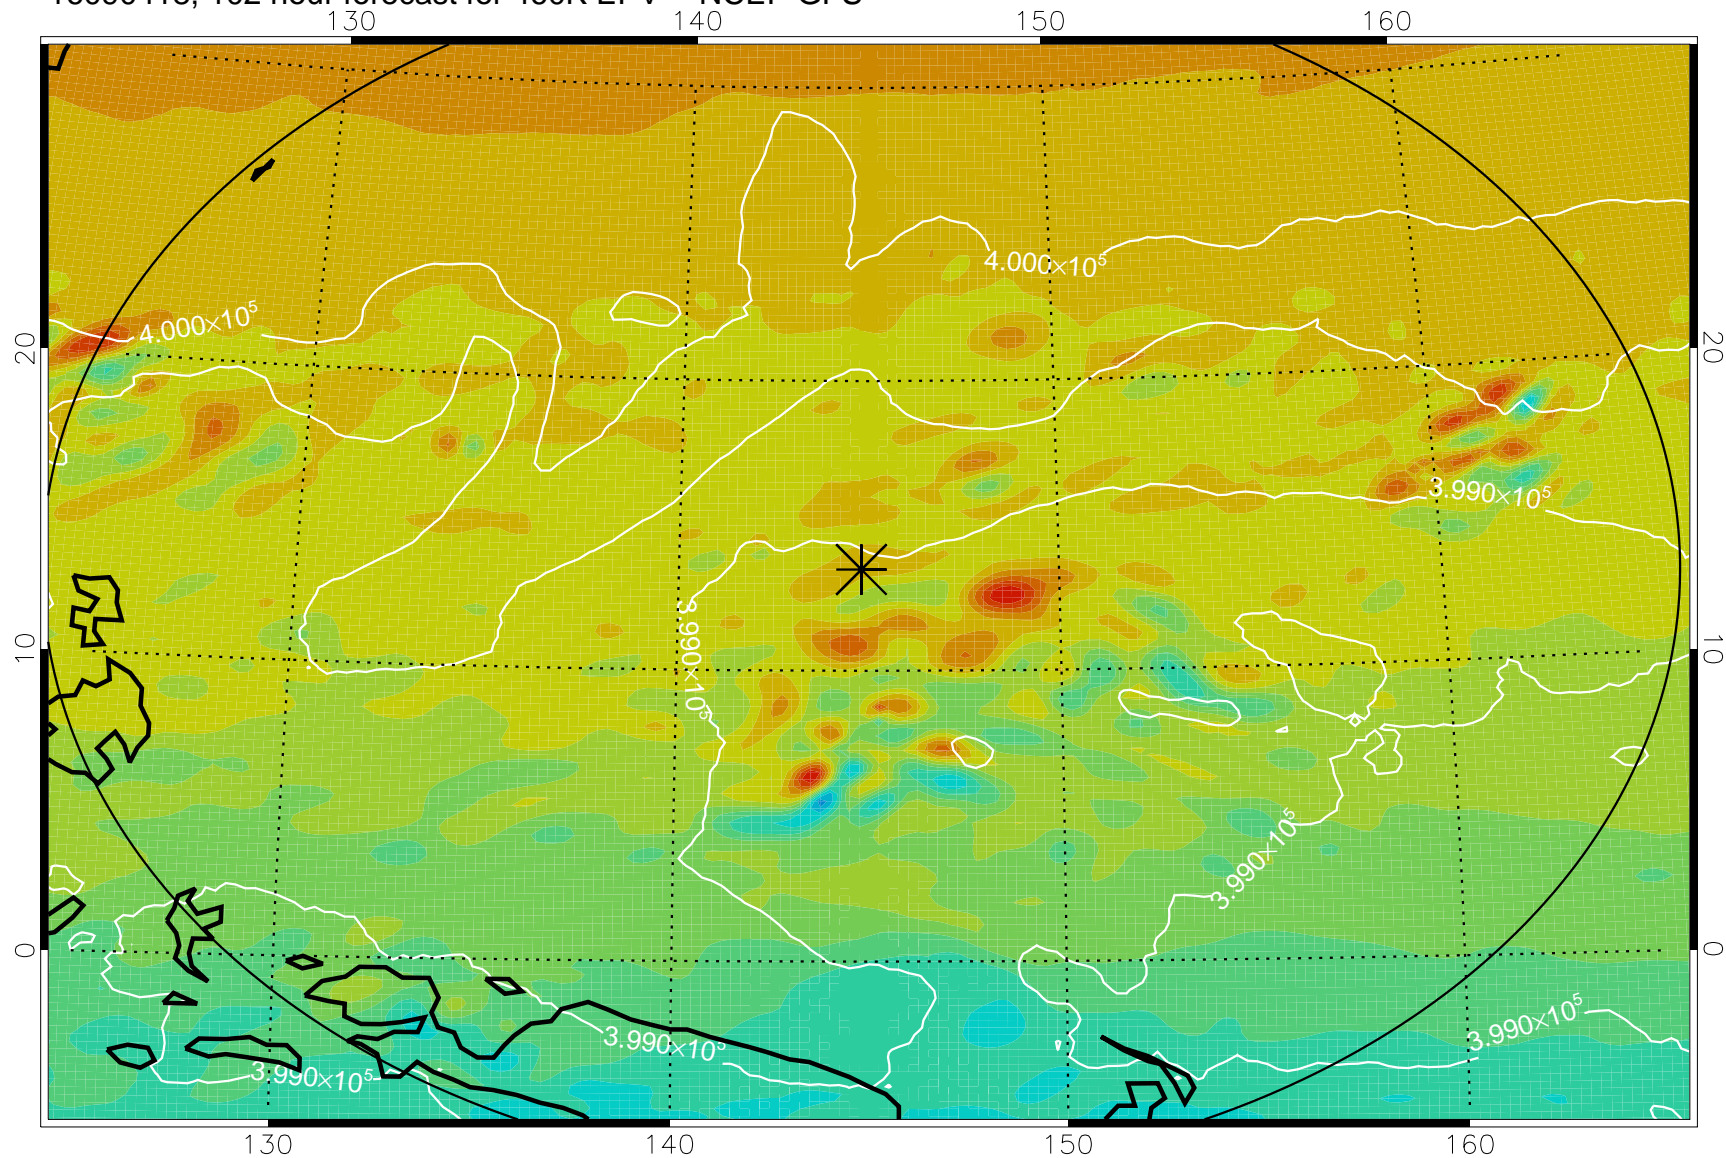

16090318, 78 hour forecast for 460K EPV -- NCEP GFS

460K Montgomery Streamfunction, white

Range ring of 2304 km

16090400, 84 hour forecast for 460K EPV -- NCEP GFS

460K Montgomery Streamfunction, white

Range ring of 2304 km

16090406, 90 hour forecast for 460K EPV -- NCEP GFS

460K Montgomery Streamfunction, white

Range ring of 2304 km

16090412, 96 hour forecast for 460K EPV -- NCEP GFS

460K Montgomery Streamfunction, white

Range ring of 2304 km

16090418, 102 hour forecast for 460K EPV -- NCEP GFS

460K Montgomery Streamfunction, white

Range ring of 2304 km

16090500, 108 hour forecast for 460K EPV -- NCEP GFS

460K Montgomery Streamfunction, white

Range ring of 2304 km

16090506, 114 hour forecast for 460K EPV -- NCEP GFS

460K Montgomery Streamfunction, white

Range ring of 2304 km

16090512, 120 hour forecast for 460K EPV -- NCEP GFS

460K Montgomery Streamfunction, white

Range ring of 2304 km