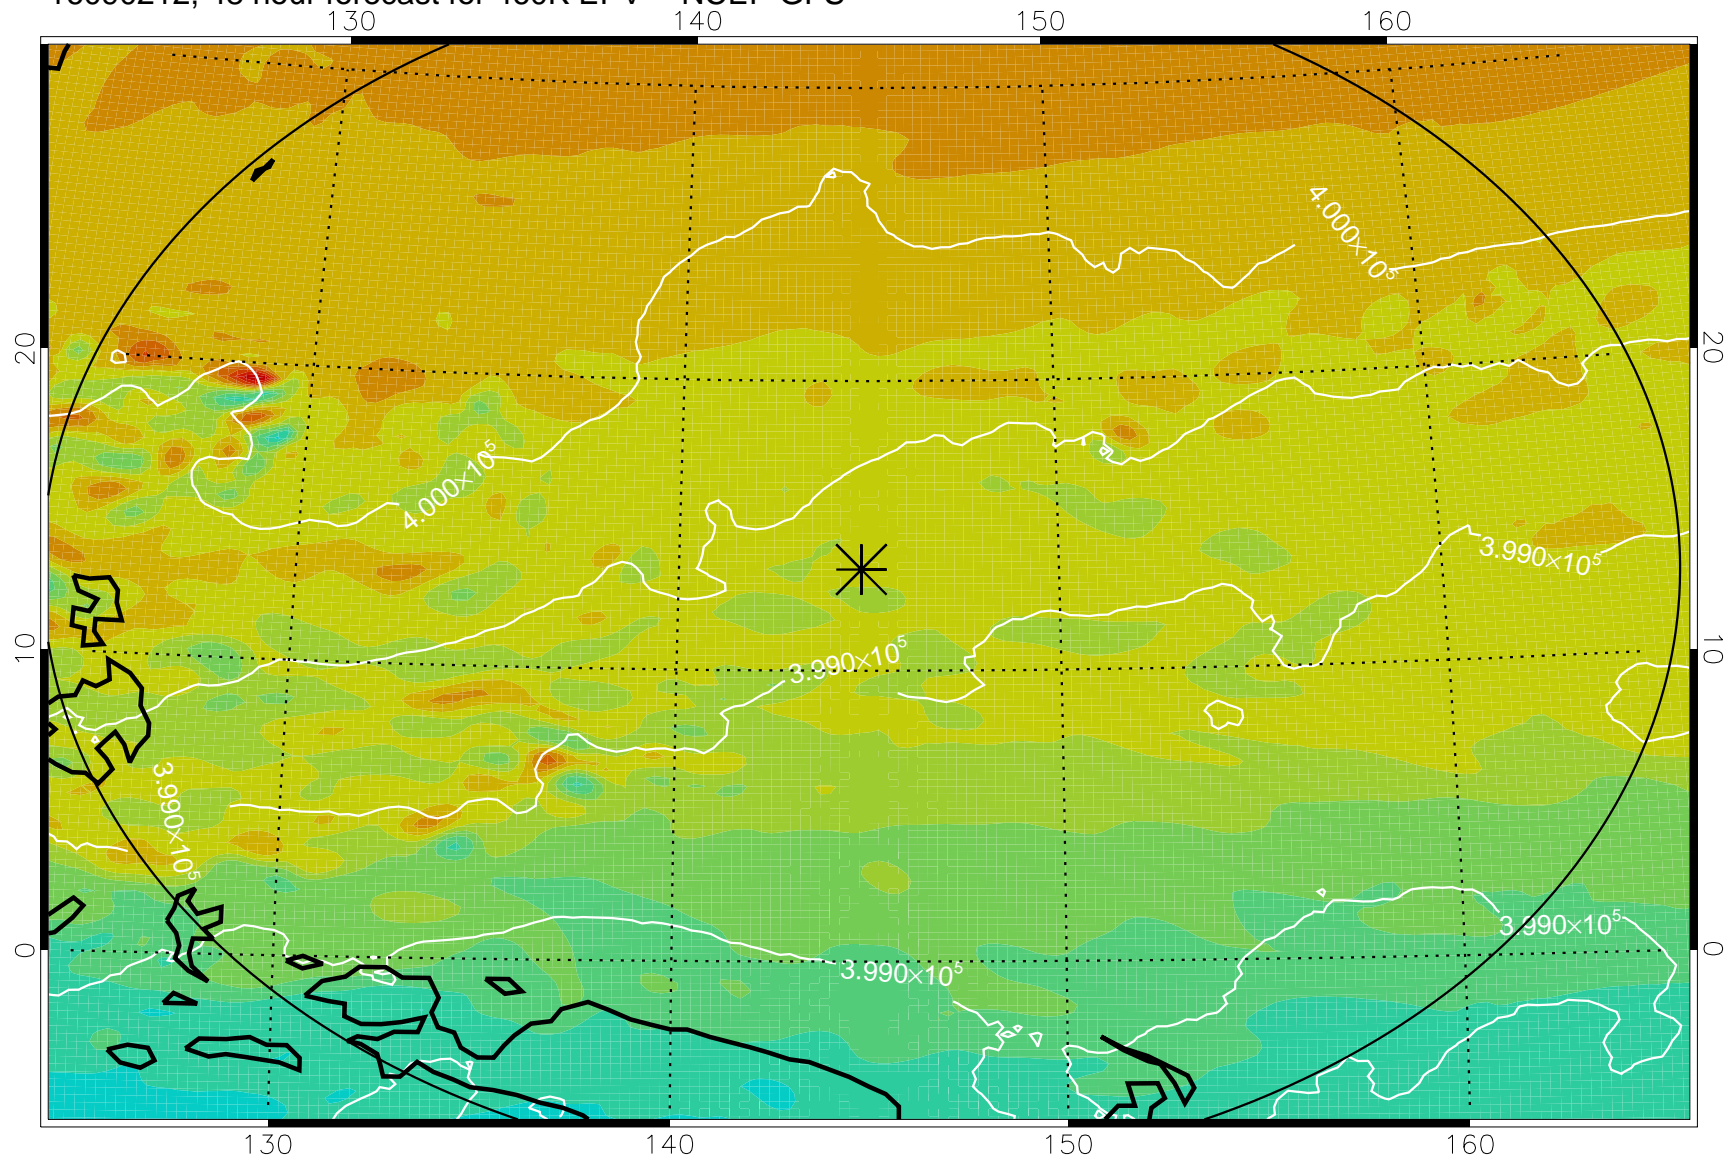

16090118, 30 hour forecast for 460K EPV -- NCEP GFS

460K Montgomery Streamfunction, white

Range ring of 2304 km

16090200, 36 hour forecast for 460K EPV -- NCEP GFS

460K Montgomery Streamfunction, white

Range ring of 2304 km

16090206, 42 hour forecast for 460K EPV -- NCEP GFS

460K Montgomery Streamfunction, white

Range ring of 2304 km

16090212, 48 hour forecast for 460K EPV -- NCEP GFS

460K Montgomery Streamfunction, white

Range ring of 2304 km

16090218, 54 hour forecast for 460K EPV -- NCEP GFS

460K Montgomery Streamfunction, white

Range ring of 2304 km

16090300, 60 hour forecast for 460K EPV -- NCEP GFS

460K Montgomery Streamfunction, white

Range ring of 2304 km

16090306, 66 hour forecast for 460K EPV -- NCEP GFS

460K Montgomery Streamfunction, white

Range ring of 2304 km

16090312, 72 hour forecast for 460K EPV -- NCEP GFS

460K Montgomery Streamfunction, white

Range ring of 2304 km