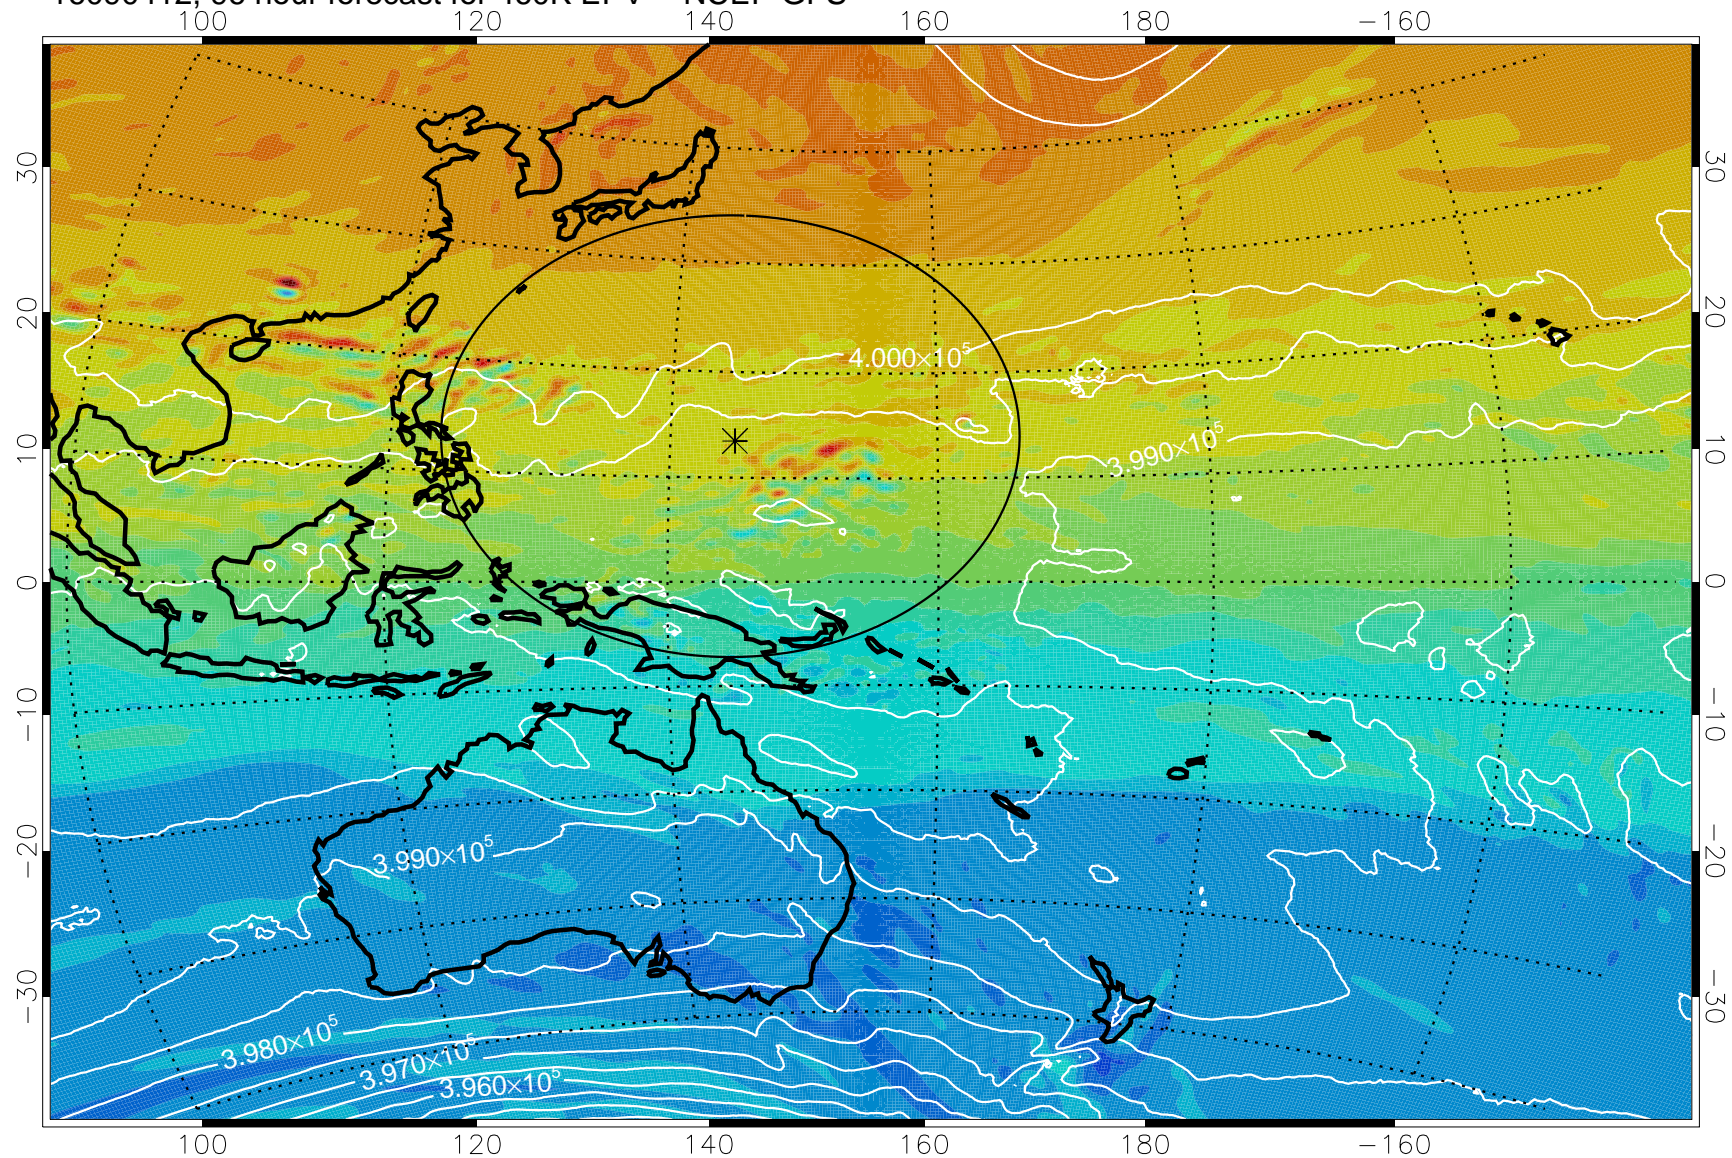

460K Montgomery Streamfunction, white

Range ring of 2304 km

16090312, 72 hour forecast for 460K EPV -- NCEP GFS

460K Montgomery Streamfunction, white

Range ring of 2304 km

16090318, 78 hour forecast for 460K EPV -- NCEP GFS

460K Montgomery Streamfunction, white

Range ring of 2304 km

16090400, 84 hour forecast for 460K EPV -- NCEP GFS

460K Montgomery Streamfunction, white

Range ring of 2304 km

16090406, 90 hour forecast for 460K EPV -- NCEP GFS

460K Montgomery Streamfunction, white

Range ring of 2304 km

16090412, 96 hour forecast for 460K EPV -- NCEP GFS

460K Montgomery Streamfunction, white

Range ring of 2304 km

16090418, 102 hour forecast for 460K EPV -- NCEP GFS

460K Montgomery Streamfunction, white

Range ring of 2304 km

16090500, 108 hour forecast for 460K EPV -- NCEP GFS

460K Montgomery Streamfunction, white

Range ring of 2304 km

16090506, 114 hour forecast for 460K EPV -- NCEP GFS