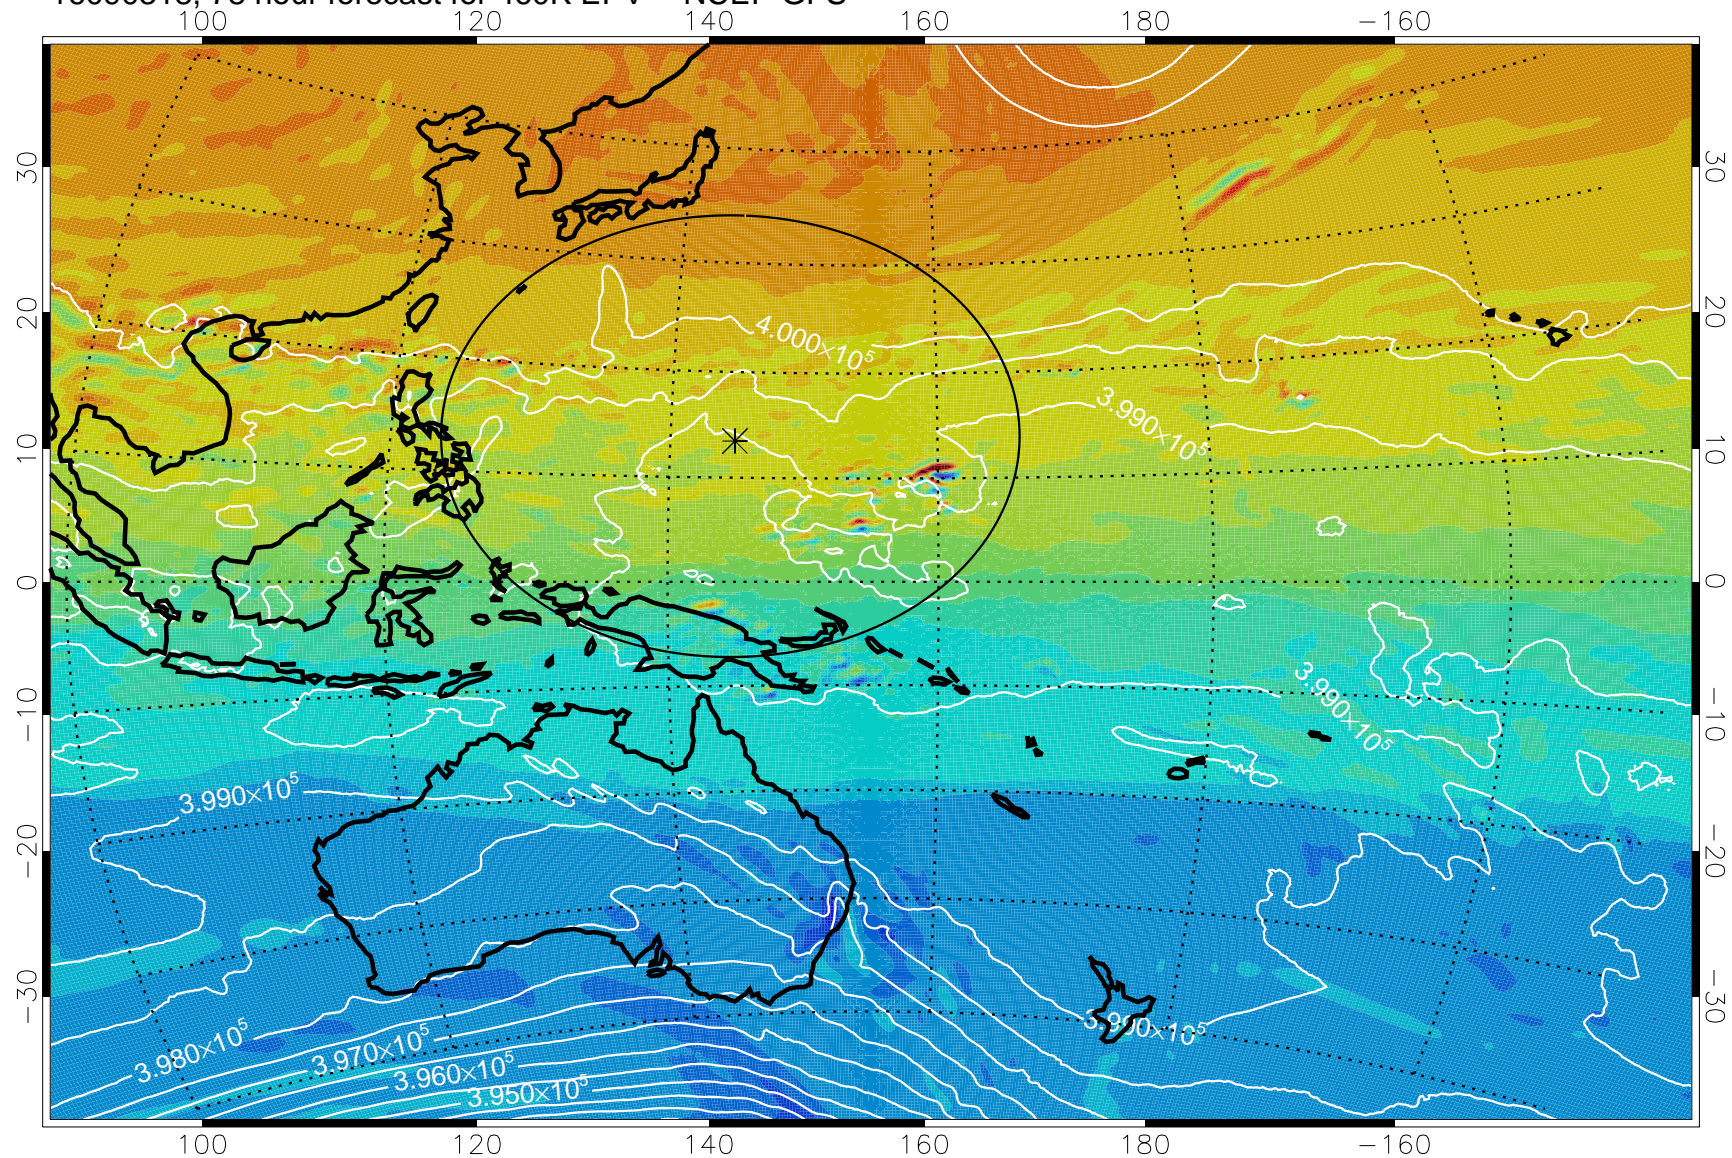

460K Montgomery Streamfunction, white

Range ring of 2304 km

16090300, 60 hour forecast for 460K EPV -- NCEP GFS

460K Montgomery Streamfunction, white

Range ring of 2304 km

16090306, 66 hour forecast for 460K EPV -- NCEP GFS

460K Montgomery Streamfunction, white

Range ring of 2304 km

16090312, 72 hour forecast for 460K EPV -- NCEP GFS

460K Montgomery Streamfunction, white

Range ring of 2304 km

16090318, 78 hour forecast for 460K EPV -- NCEP GFS

460K Montgomery Streamfunction, white

Range ring of 2304 km

16090400, 84 hour forecast for 460K EPV -- NCEP GFS

460K Montgomery Streamfunction, white

Range ring of 2304 km

16090406, 90 hour forecast for 460K EPV -- NCEP GFS

460K Montgomery Streamfunction, white

Range ring of 2304 km

16090412, 96 hour forecast for 460K EPV -- NCEP GFS

460K Montgomery Streamfunction, white

Range ring of 2304 km

16090418, 102 hour forecast for 460K EPV -- NCEP GFS