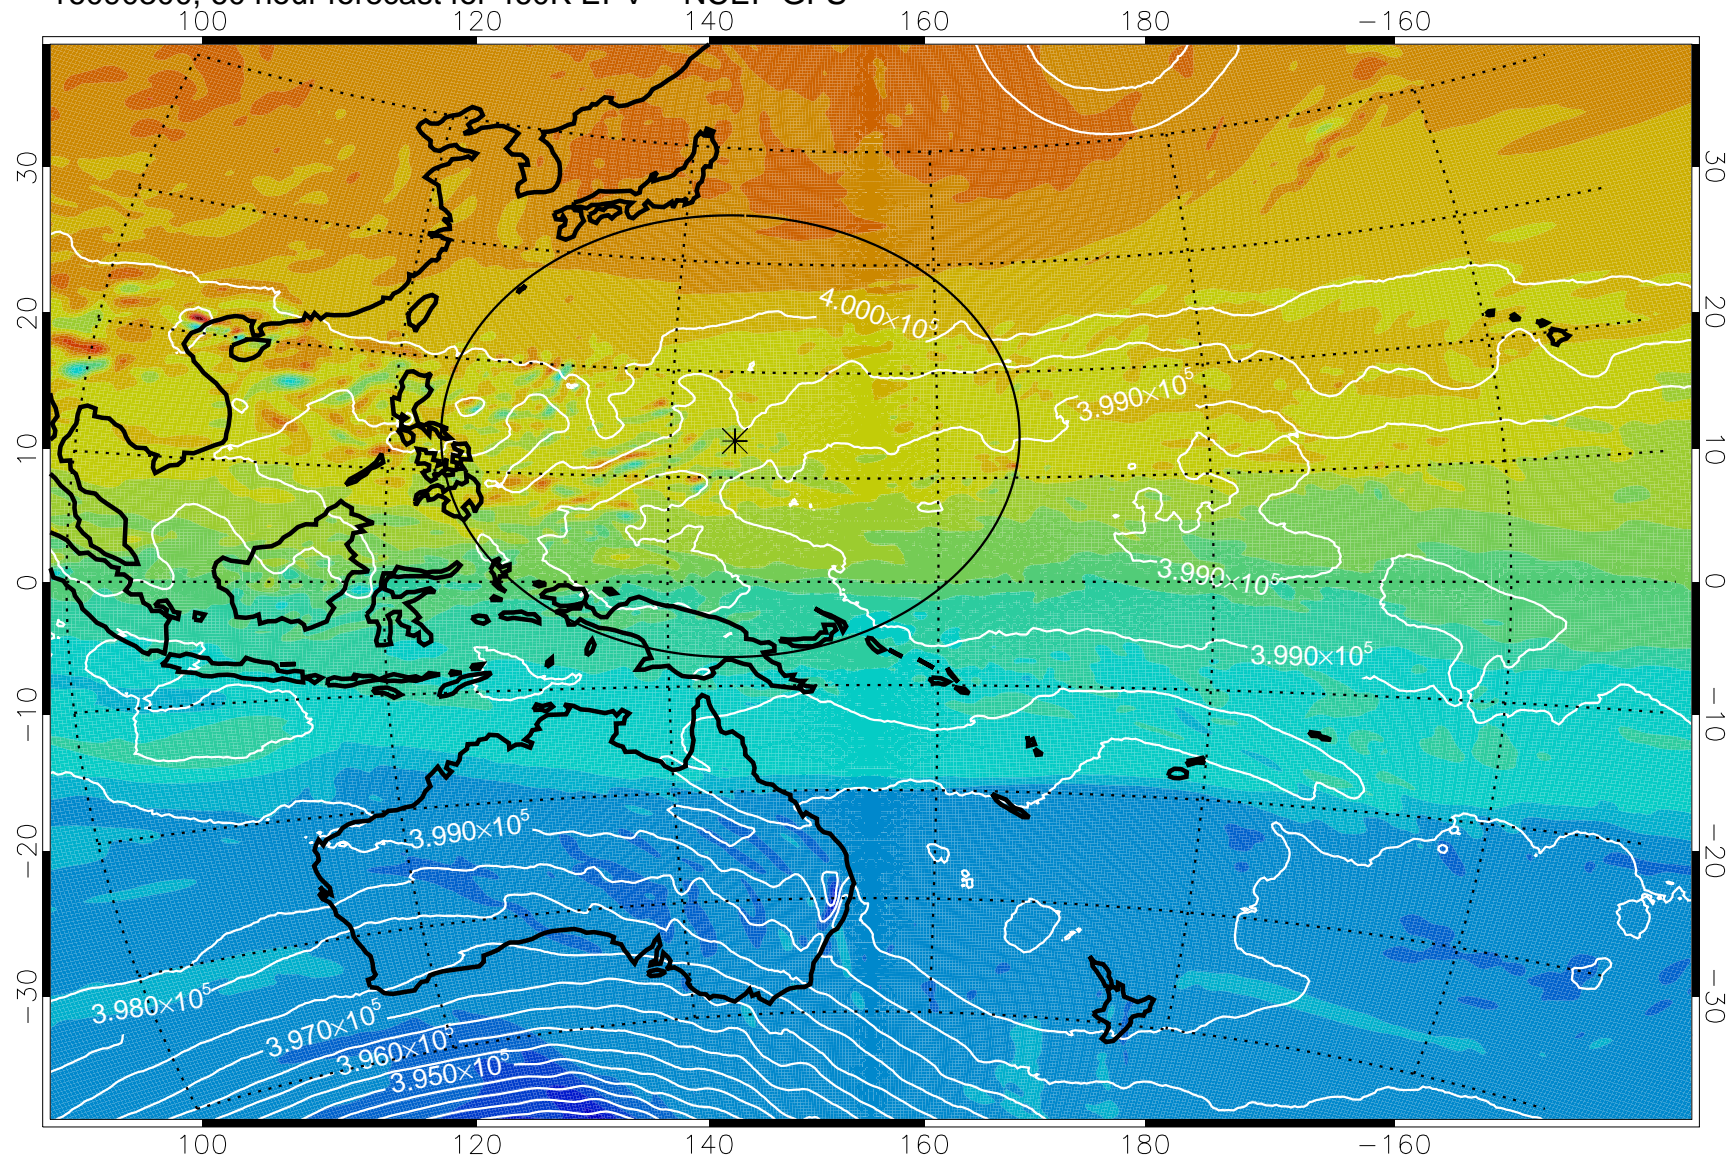

16090118, 30 hour forecast for 460K EPV -- NCEP GFS

16090200, 36 hour forecast for 460K EPV -- NCEP GFS

460K Montgomery Streamfunction, white

Range ring of 2304 km

16090206, 42 hour forecast for 460K EPV -- NCEP GFS

460K Montgomery Streamfunction, white

Range ring of 2304 km

16090212, 48 hour forecast for 460K EPV -- NCEP GFS

460K Montgomery Streamfunction, white

Range ring of 2304 km

16090218, 54 hour forecast for 460K EPV -- NCEP GFS

460K Montgomery Streamfunction, white

Range ring of 2304 km

16090300, 60 hour forecast for 460K EPV -- NCEP GFS

460K Montgomery Streamfunction, white

Range ring of 2304 km

16090306, 66 hour forecast for 460K EPV -- NCEP GFS

460K Montgomery Streamfunction, white

Range ring of 2304 km

16090312, 72 hour forecast for 460K EPV -- NCEP GFS

460K Montgomery Streamfunction, white

Range ring of 2304 km

16090318, 78 hour forecast for 460K EPV -- NCEP GFS