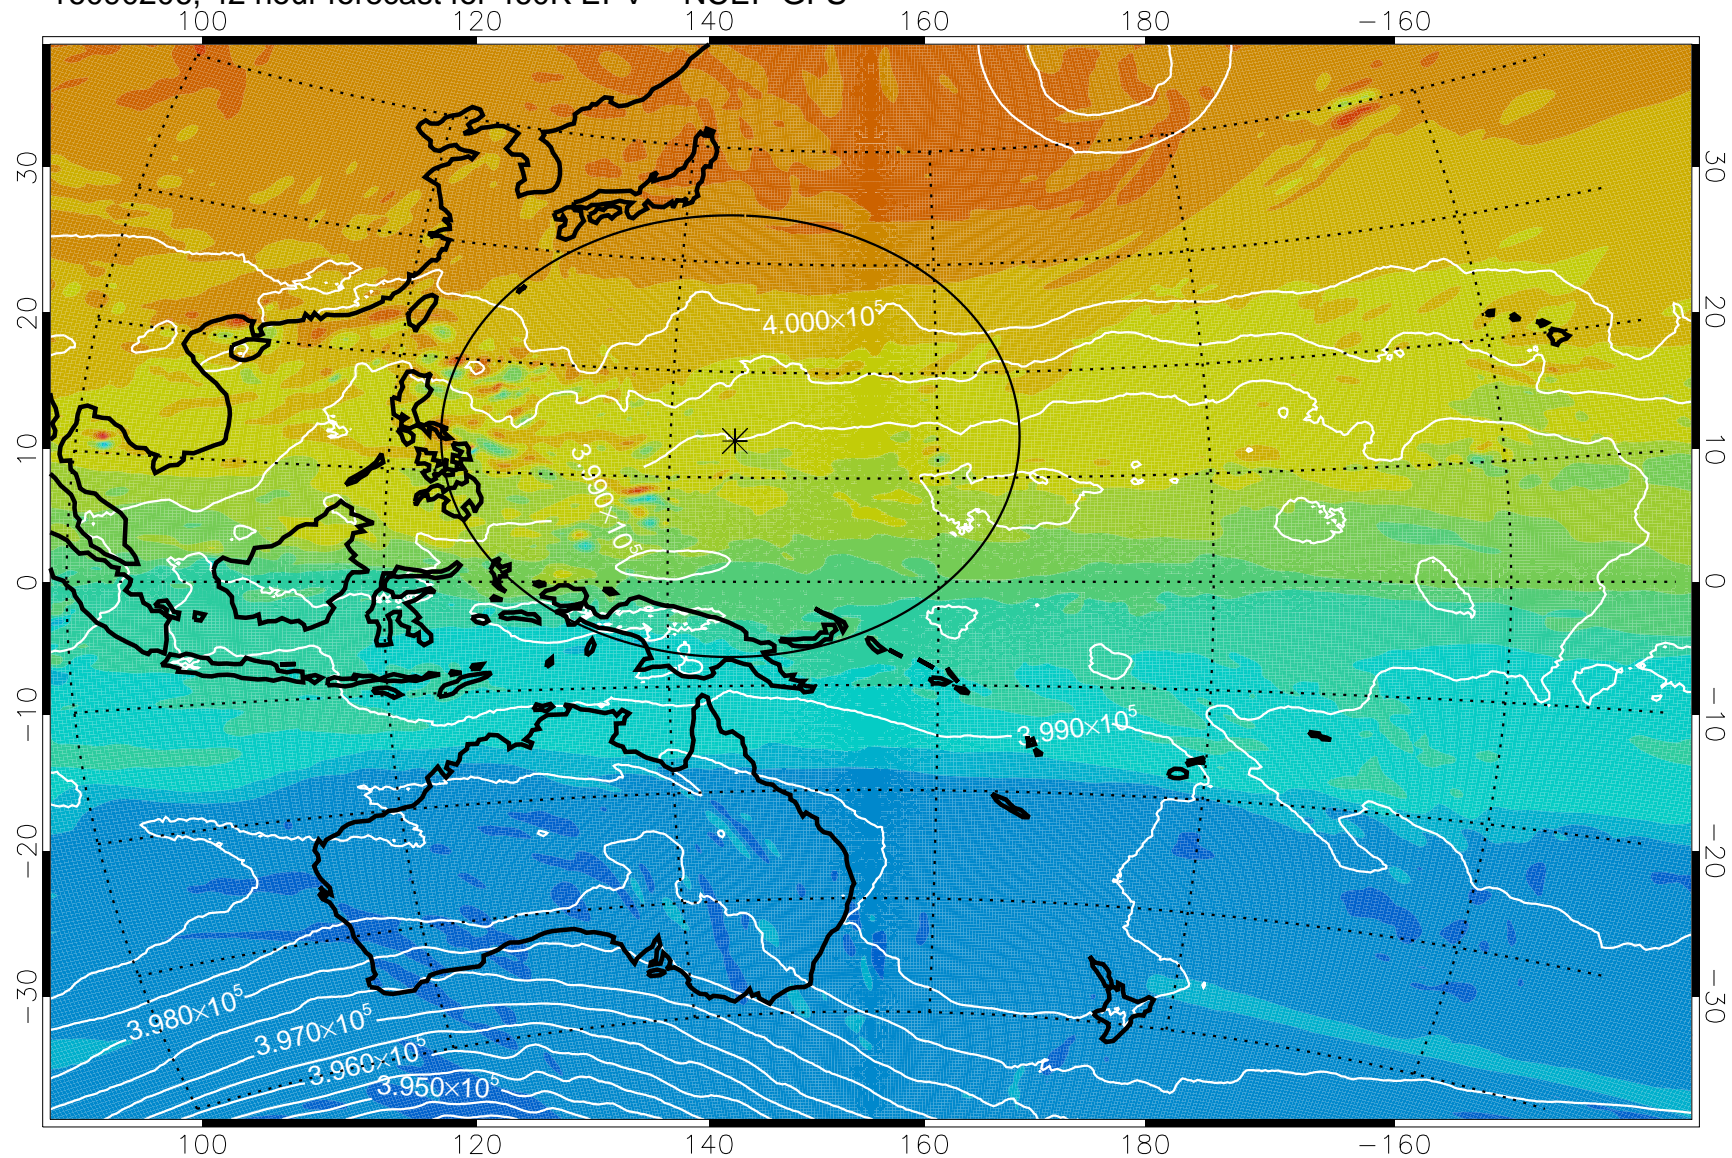

16090106, 18 hour forecast for 460K EPV -- NCEP GFS

460K Montgomery Streamfunction, white

Range ring of 2304 km

16090112, 24 hour forecast for 460K EPV -- NCEP GFS

460K Montgomery Streamfunction, white

Range ring of 2304 km

16090118, 30 hour forecast for 460K EPV -- NCEP GFS

16090200, 36 hour forecast for 460K EPV -- NCEP GFS

460K Montgomery Streamfunction, white

Range ring of 2304 km

16090206, 42 hour forecast for 460K EPV -- NCEP GFS

460K Montgomery Streamfunction, white

Range ring of 2304 km

16090212, 48 hour forecast for 460K EPV -- NCEP GFS

460K Montgomery Streamfunction, white

Range ring of 2304 km

16090218, 54 hour forecast for 460K EPV -- NCEP GFS

460K Montgomery Streamfunction, white

Range ring of 2304 km

16090300, 60 hour forecast for 460K EPV -- NCEP GFS

460K Montgomery Streamfunction, white

Range ring of 2304 km

16090306, 66 hour forecast for 460K EPV -- NCEP GFS