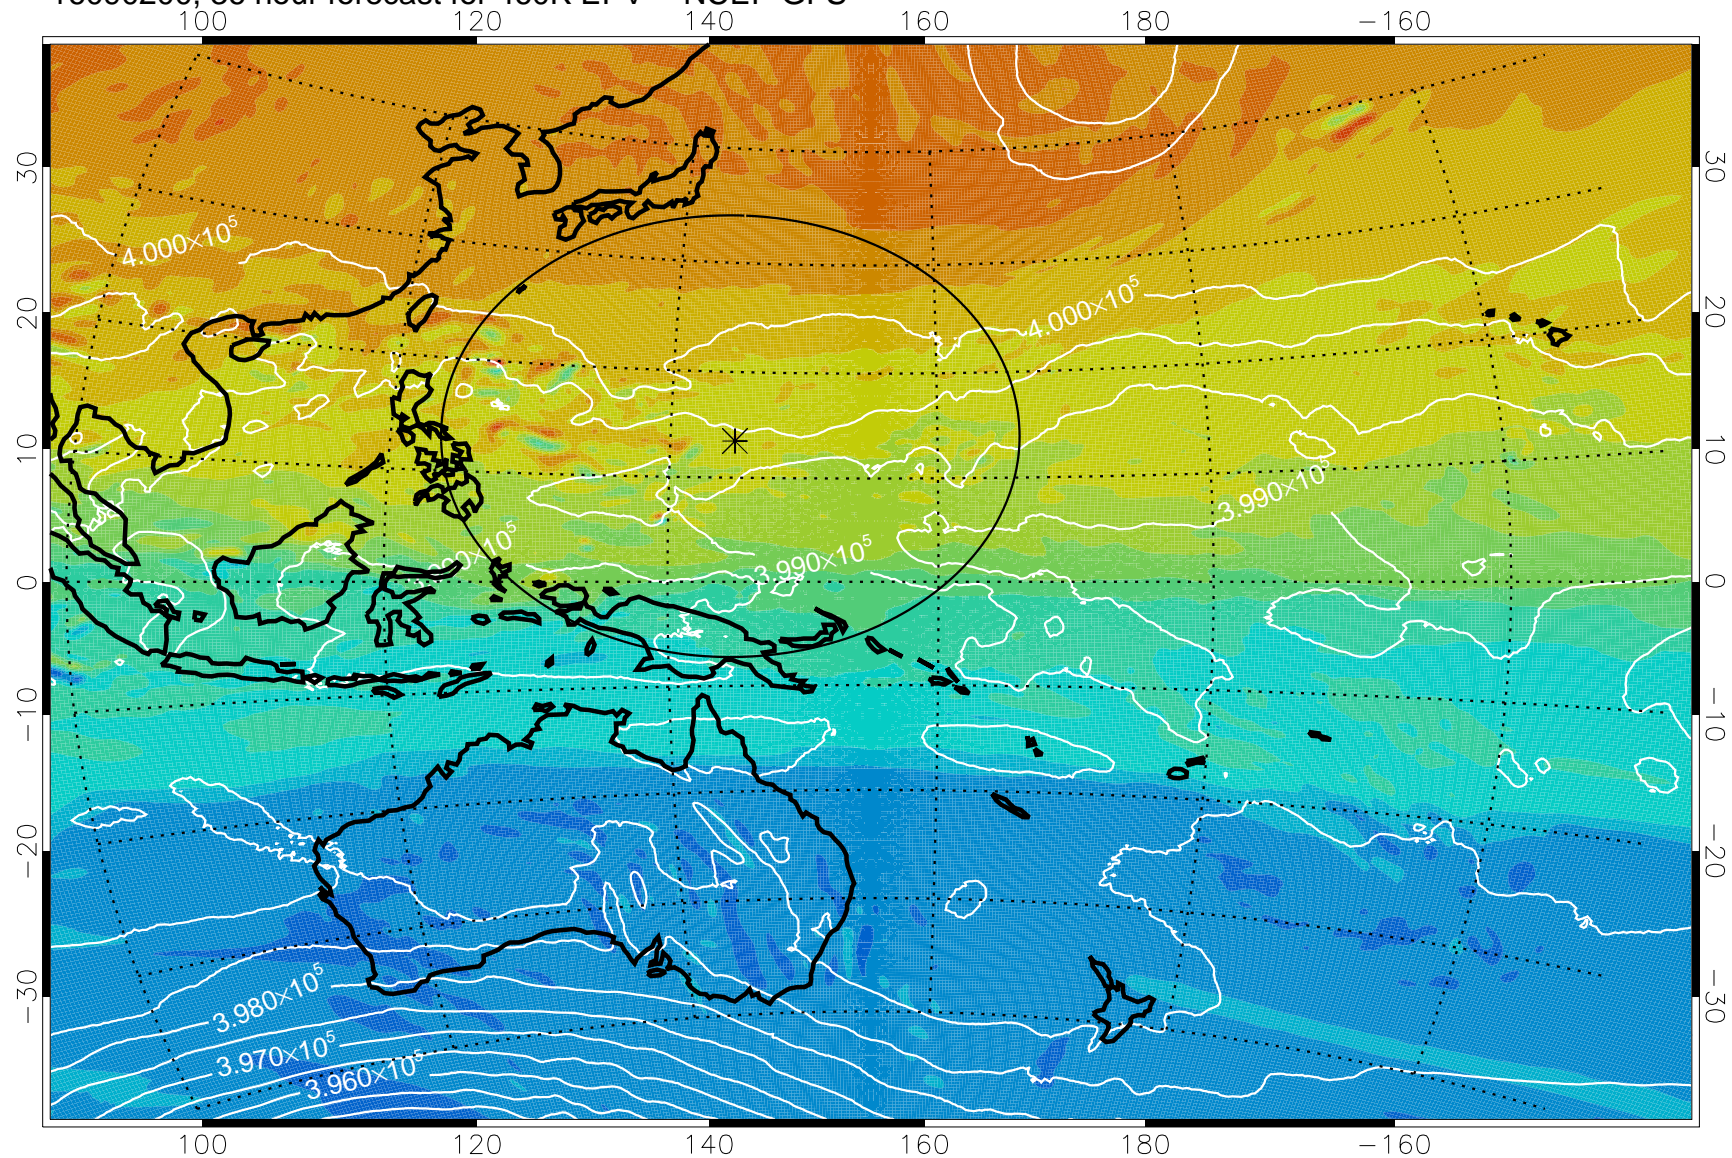

16090106, 18 hour forecast for 460K EPV -- NCEP GFS

460K Montgomery Streamfunction, white

Range ring of 2304 km

16090112, 24 hour forecast for 460K EPV -- NCEP GFS

460K Montgomery Streamfunction, white

Range ring of 2304 km

16090118, 30 hour forecast for 460K EPV -- NCEP GFS

16090200, 36 hour forecast for 460K EPV -- NCEP GFS

460K Montgomery Streamfunction, white

Range ring of 2304 km

16090206, 42 hour forecast for 460K EPV -- NCEP GFS

460K Montgomery Streamfunction, white

Range ring of 2304 km

16090212, 48 hour forecast for 460K EPV -- NCEP GFS

460K Montgomery Streamfunction, white

Range ring of 2304 km

16090218, 54 hour forecast for 460K EPV -- NCEP GFS

460K Montgomery Streamfunction, white

Range ring of 2304 km

16090300, 60 hour forecast for 460K EPV -- NCEP GFS

460K Montgomery Streamfunction, white

Range ring of 2304 km

16090306, 66 hour forecast for 460K EPV -- NCEP GFS