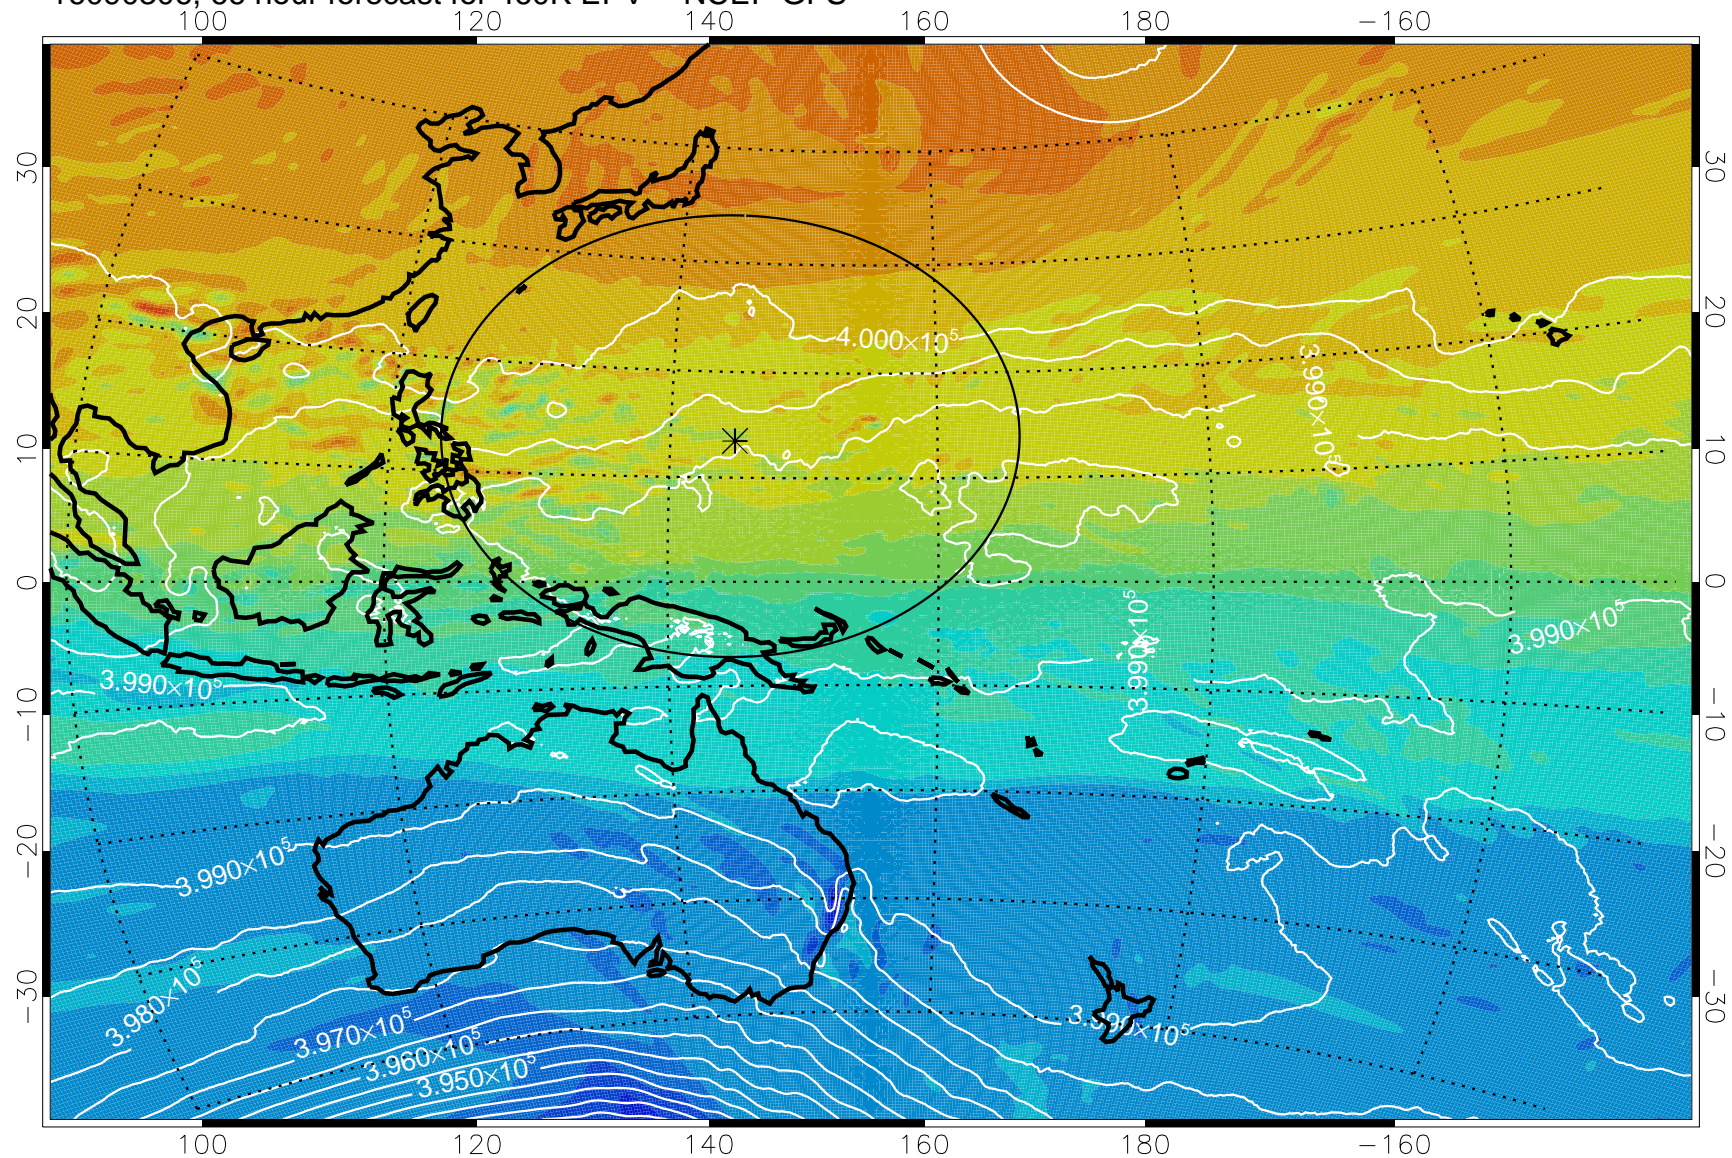

460K Montgomery Streamfunction, white

Range ring of 2304 km

16090212, 48 hour forecast for 460K EPV -- NCEP GFS

460K Montgomery Streamfunction, white

Range ring of 2304 km

16090218, 54 hour forecast for 460K EPV -- NCEP GFS

460K Montgomery Streamfunction, white

Range ring of 2304 km

16090300, 60 hour forecast for 460K EPV -- NCEP GFS

460K Montgomery Streamfunction, white

Range ring of 2304 km

16090306, 66 hour forecast for 460K EPV -- NCEP GFS

460K Montgomery Streamfunction, white

Range ring of 2304 km

16090312, 72 hour forecast for 460K EPV -- NCEP GFS

460K Montgomery Streamfunction, white

Range ring of 2304 km

16090318, 78 hour forecast for 460K EPV -- NCEP GFS

460K Montgomery Streamfunction, white

Range ring of 2304 km

16090400, 84 hour forecast for 460K EPV -- NCEP GFS

460K Montgomery Streamfunction, white

Range ring of 2304 km

16090406, 90 hour forecast for 460K EPV -- NCEP GFS