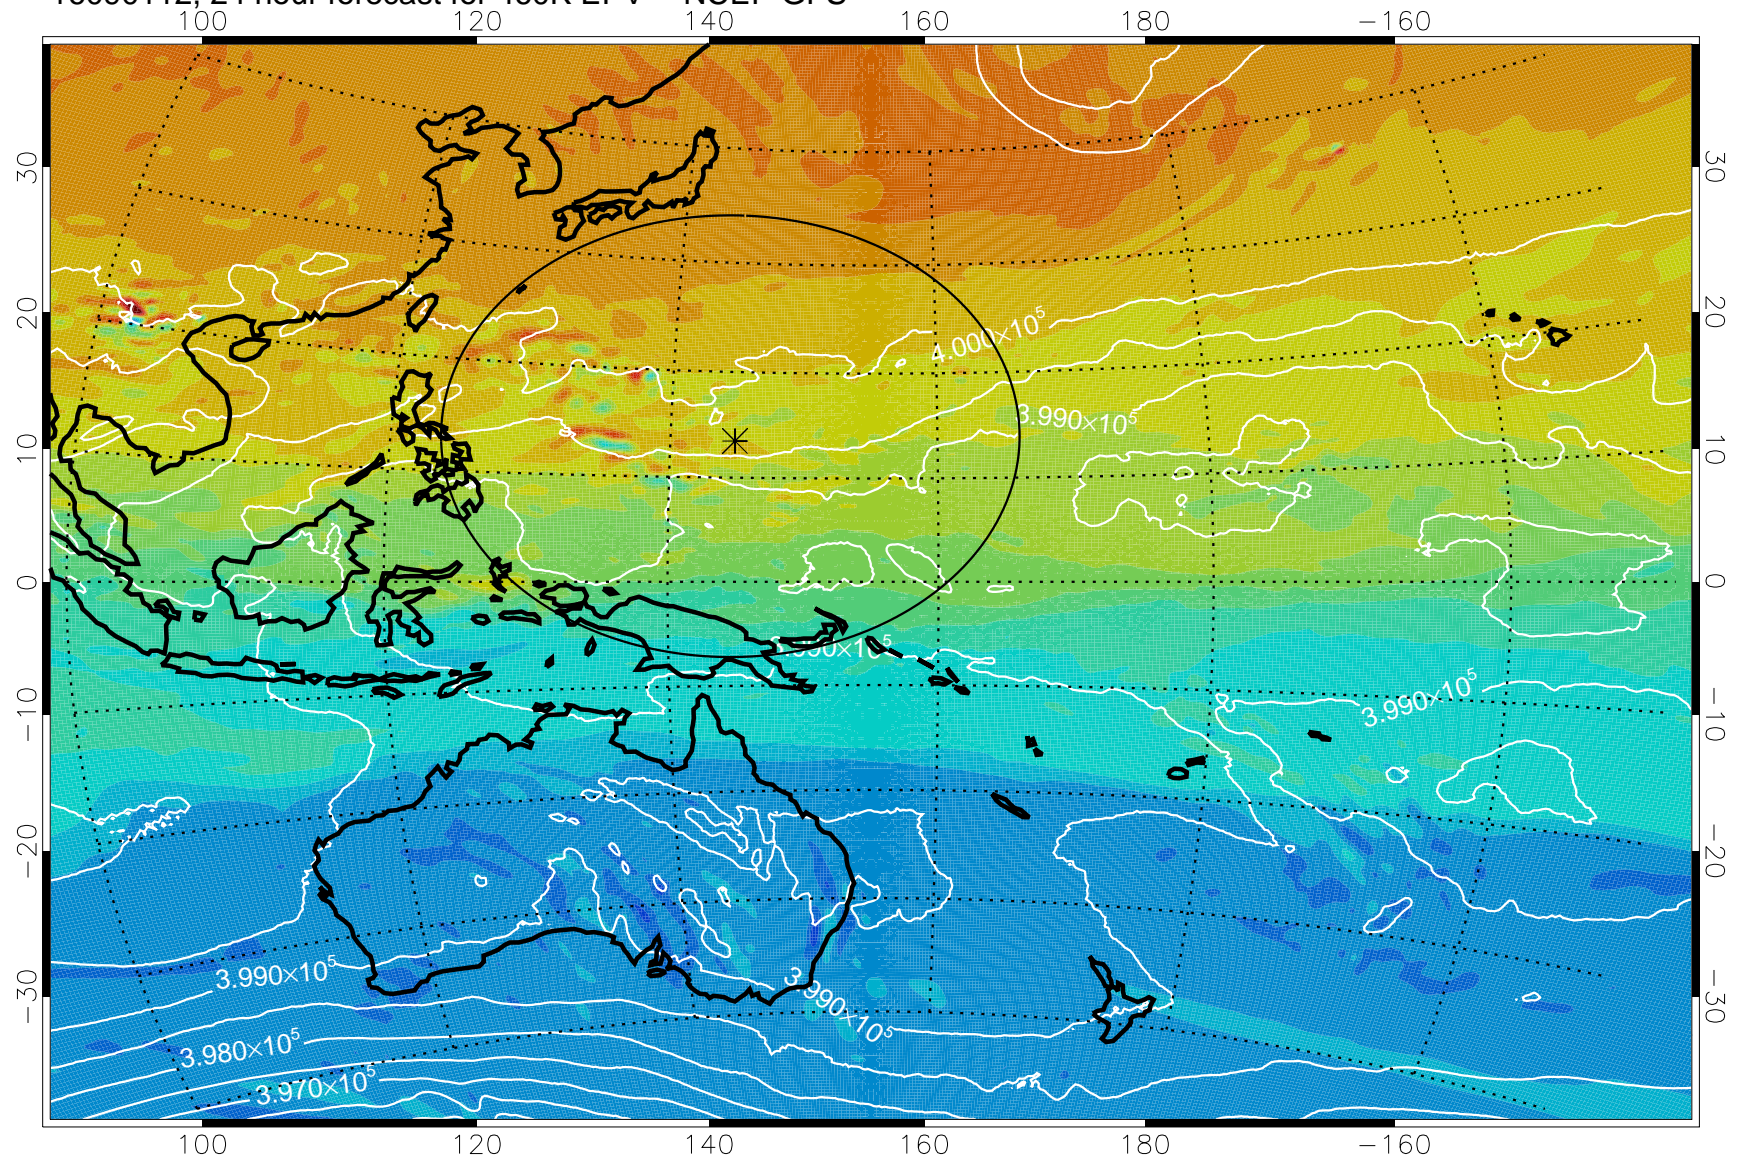

16090106, 18 hour forecast for 460K EPV -- NCEP GFS

460K Montgomery Streamfunction, white

Range ring of 2304 km

16090112, 24 hour forecast for 460K EPV -- NCEP GFS

460K Montgomery Streamfunction, white

Range ring of 2304 km

16090118, 30 hour forecast for 460K EPV -- NCEP GFS

16090200, 36 hour forecast for 460K EPV -- NCEP GFS

460K Montgomery Streamfunction, white

Range ring of 2304 km

16090206, 42 hour forecast for 460K EPV -- NCEP GFS

460K Montgomery Streamfunction, white

Range ring of 2304 km

16090212, 48 hour forecast for 460K EPV -- NCEP GFS

460K Montgomery Streamfunction, white

Range ring of 2304 km

16090218, 54 hour forecast for 460K EPV -- NCEP GFS

460K Montgomery Streamfunction, white

Range ring of 2304 km

16090300, 60 hour forecast for 460K EPV -- NCEP GFS

460K Montgomery Streamfunction, white

Range ring of 2304 km

16090306, 66 hour forecast for 460K EPV -- NCEP GFS