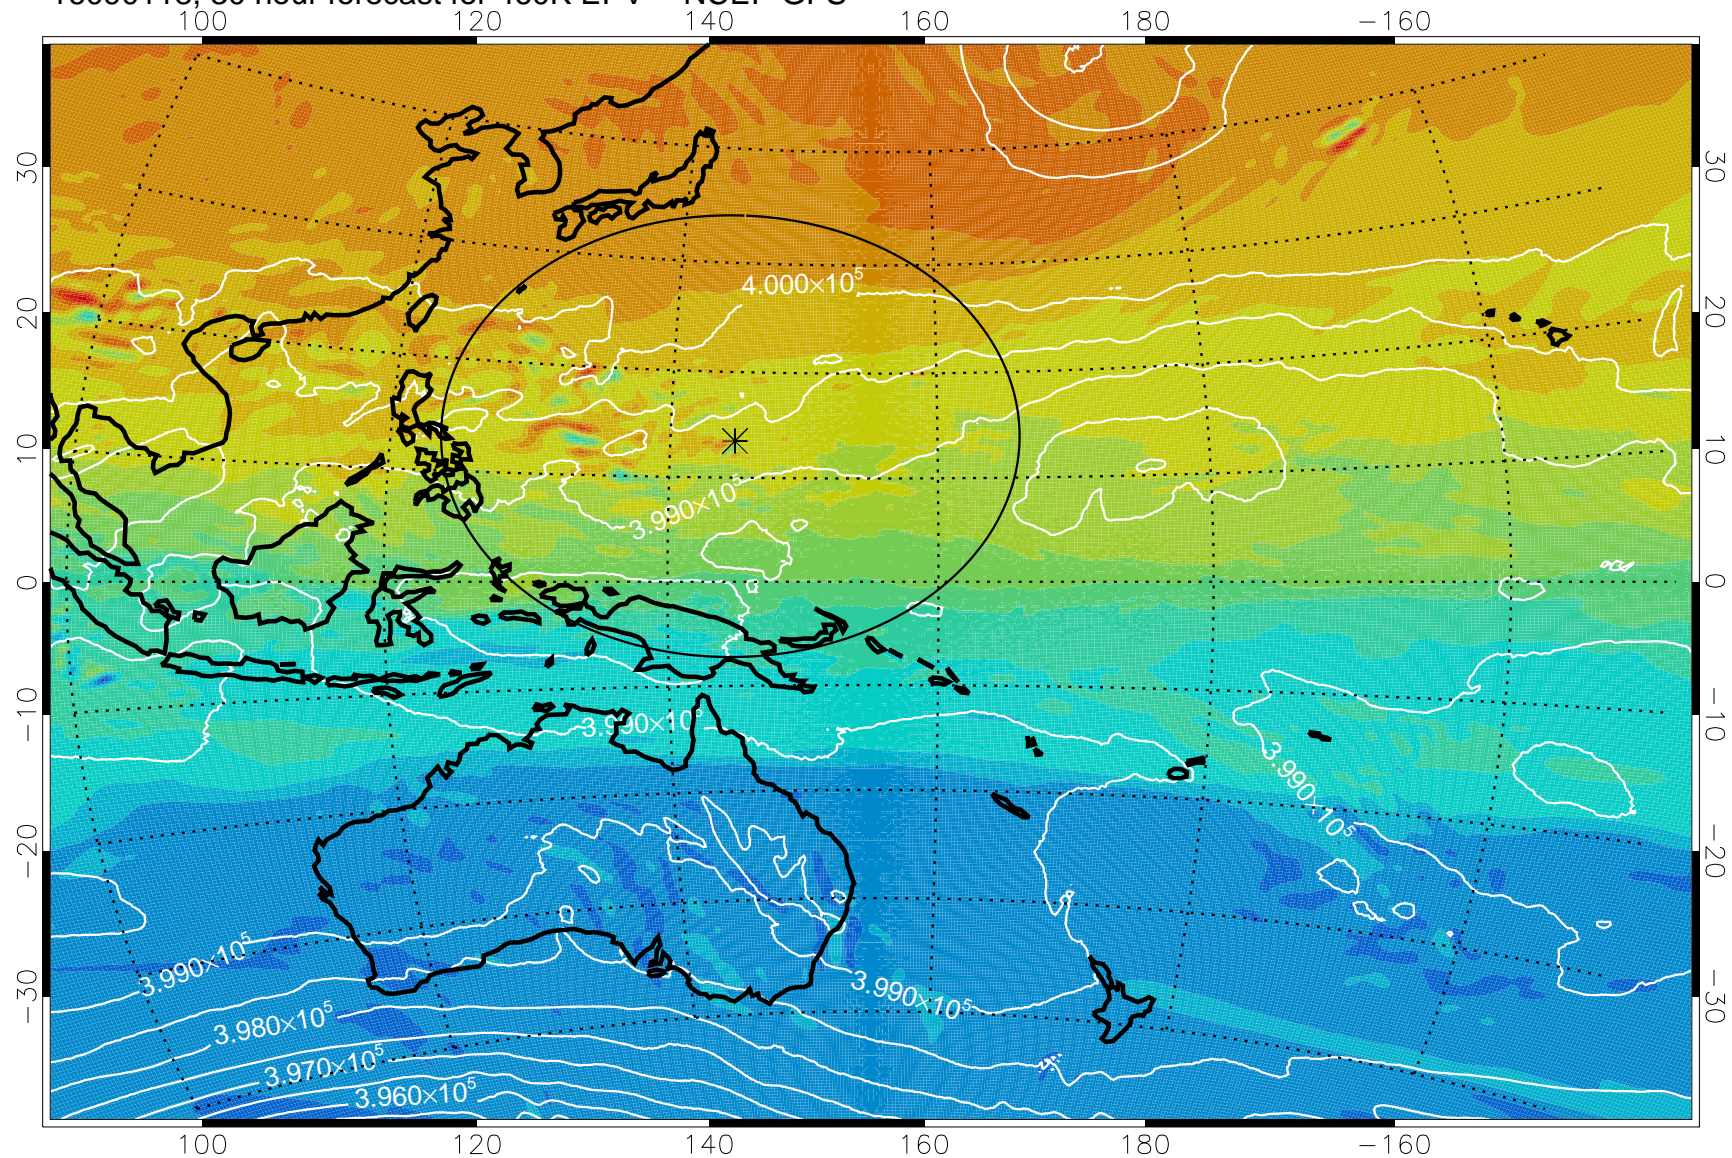

16090106, 18 hour forecast for 460K EPV -- NCEP GFS

460K Montgomery Streamfunction, white

Range ring of 2304 km

16090112, 24 hour forecast for 460K EPV -- NCEP GFS

460K Montgomery Streamfunction, white

Range ring of 2304 km

16090118, 30 hour forecast for 460K EPV -- NCEP GFS

16090200, 36 hour forecast for 460K EPV -- NCEP GFS

460K Montgomery Streamfunction, white

Range ring of 2304 km

16090206, 42 hour forecast for 460K EPV -- NCEP GFS

460K Montgomery Streamfunction, white

Range ring of 2304 km

16090212, 48 hour forecast for 460K EPV -- NCEP GFS

460K Montgomery Streamfunction, white

Range ring of 2304 km

16090218, 54 hour forecast for 460K EPV -- NCEP GFS

460K Montgomery Streamfunction, white

Range ring of 2304 km

16090300, 60 hour forecast for 460K EPV -- NCEP GFS

460K Montgomery Streamfunction, white

Range ring of 2304 km

16090306, 66 hour forecast for 460K EPV -- NCEP GFS