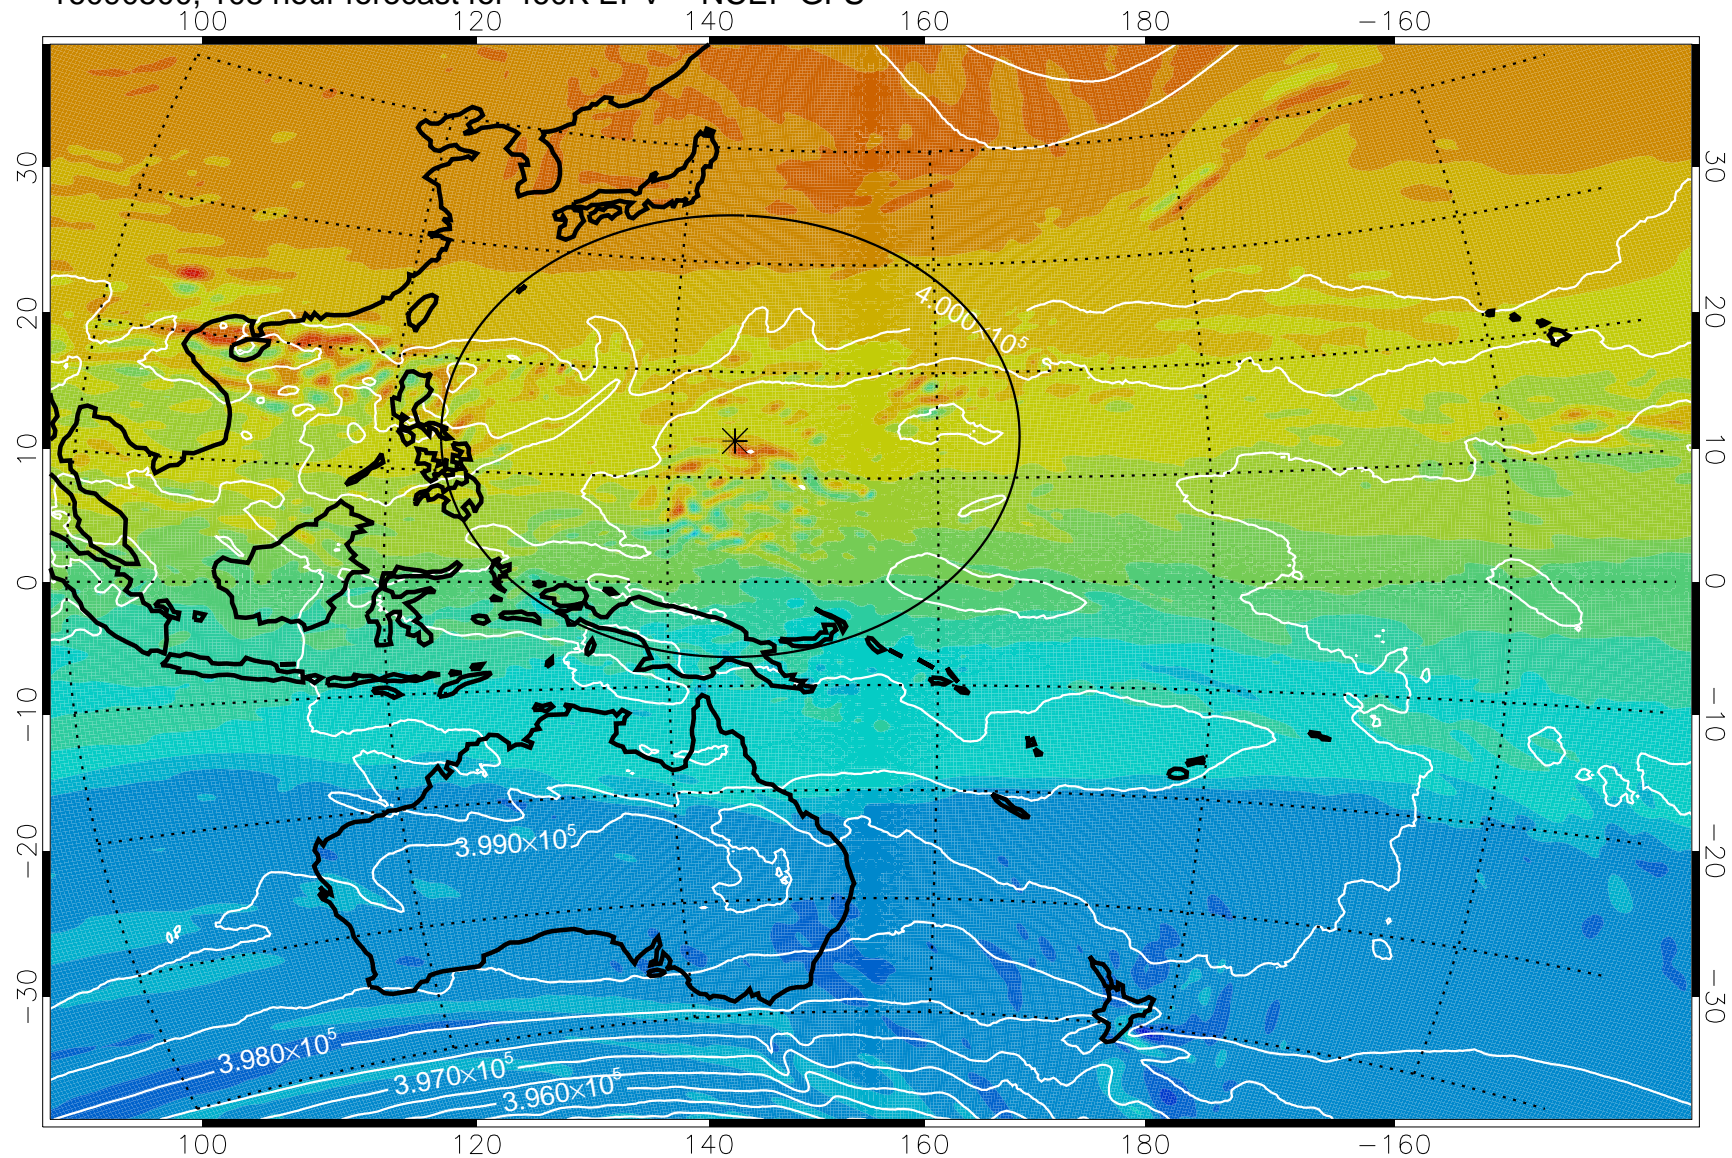

460K Montgomery Streamfunction, white

Range ring of 2304 km

16090400, 84 hour forecast for 460K EPV -- NCEP GFS

460K Montgomery Streamfunction, white

Range ring of 2304 km

16090406, 90 hour forecast for 460K EPV -- NCEP GFS

460K Montgomery Streamfunction, white

Range ring of 2304 km

16090412, 96 hour forecast for 460K EPV -- NCEP GFS

460K Montgomery Streamfunction, white

Range ring of 2304 km

16090418, 102 hour forecast for 460K EPV -- NCEP GFS

460K Montgomery Streamfunction, white

Range ring of 2304 km

16090500, 108 hour forecast for 460K EPV -- NCEP GFS

460K Montgomery Streamfunction, white

Range ring of 2304 km

16090506, 114 hour forecast for 460K EPV -- NCEP GFS

460K Montgomery Streamfunction, white

Range ring of 2304 km

16090512, 120 hour forecast for 460K EPV -- NCEP GFS

460K Montgomery Streamfunction, white

Range ring of 2304 km