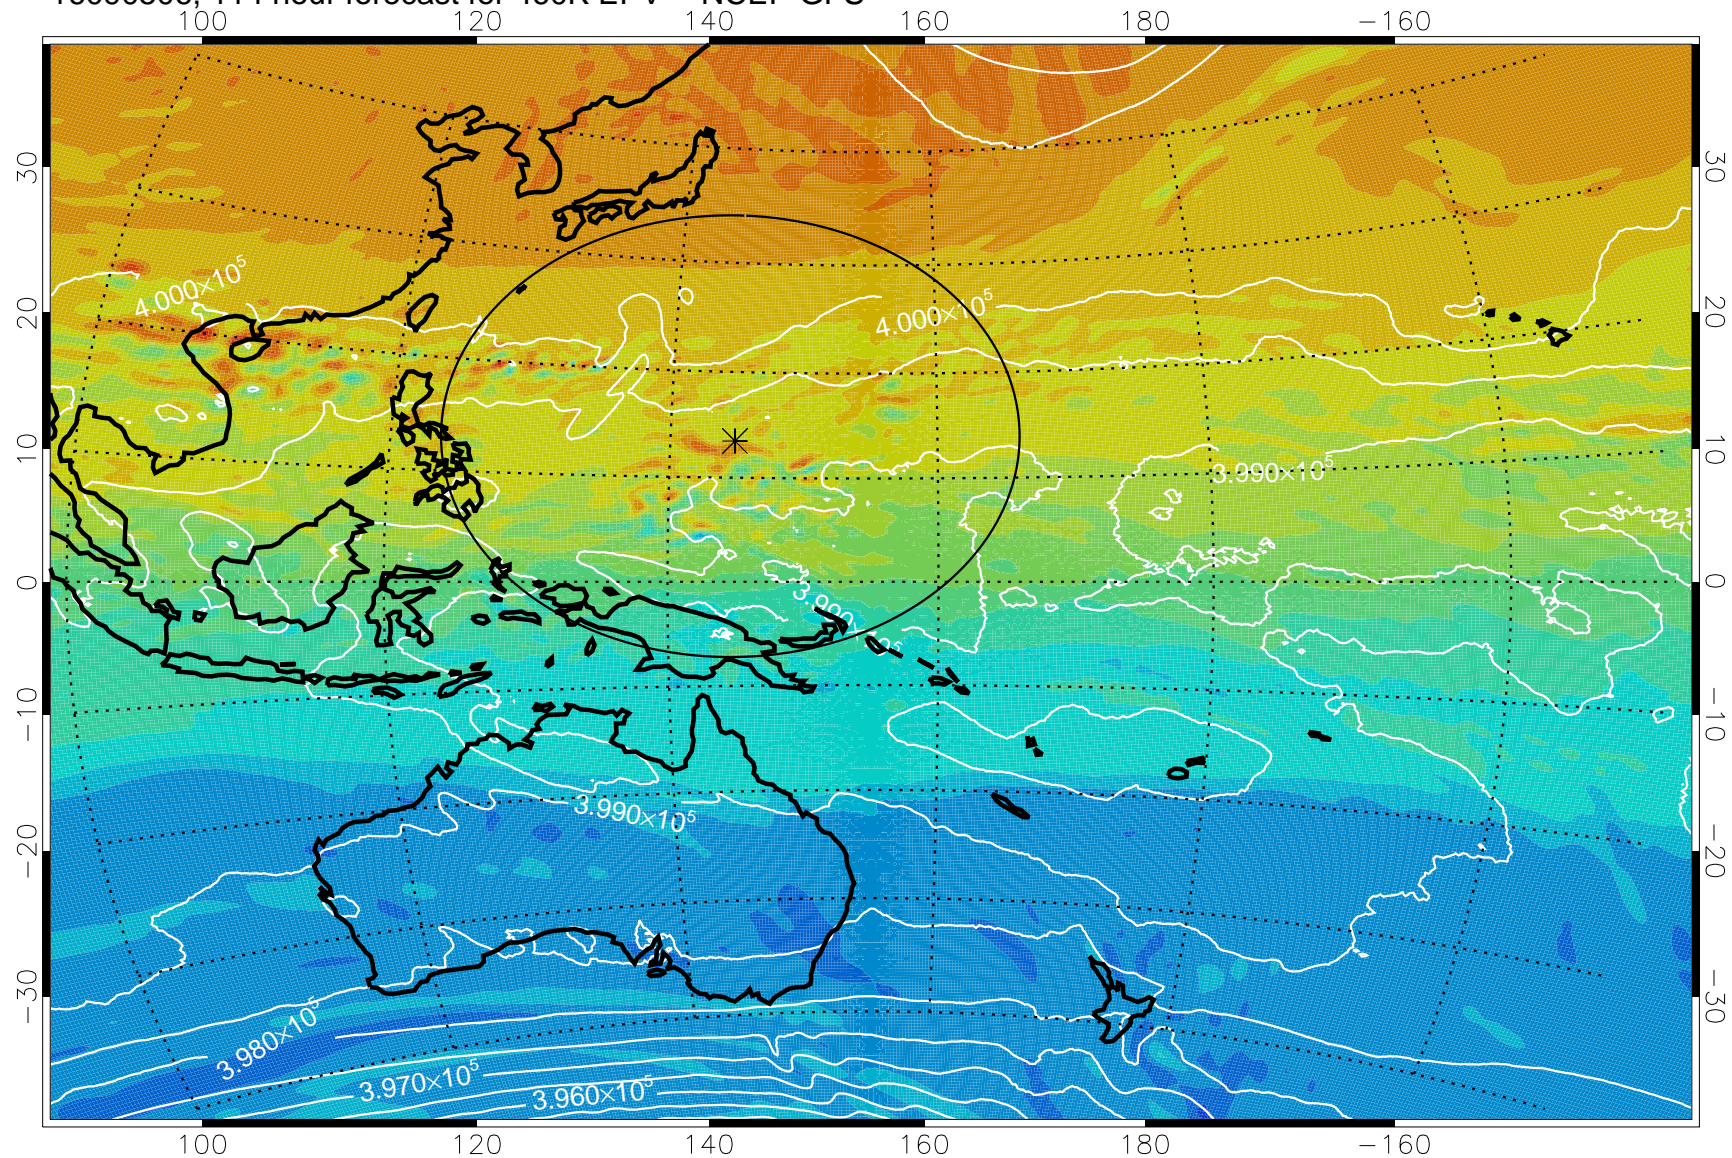

460K Montgomery Streamfunction, white

Range ring of 2304 km

16090412, 96 hour forecast for 460K EPV -- NCEP GFS

460K Montgomery Streamfunction, white

Range ring of 2304 km

16090418, 102 hour forecast for 460K EPV -- NCEP GFS

460K Montgomery Streamfunction, white

Range ring of 2304 km

16090500, 108 hour forecast for 460K EPV -- NCEP GFS

460K Montgomery Streamfunction, white

Range ring of 2304 km

16090506, 114 hour forecast for 460K EPV -- NCEP GFS

460K Montgomery Streamfunction, white

Range ring of 2304 km

16090512, 120 hour forecast for 460K EPV -- NCEP GFS

460K Montgomery Streamfunction, white

Range ring of 2304 km