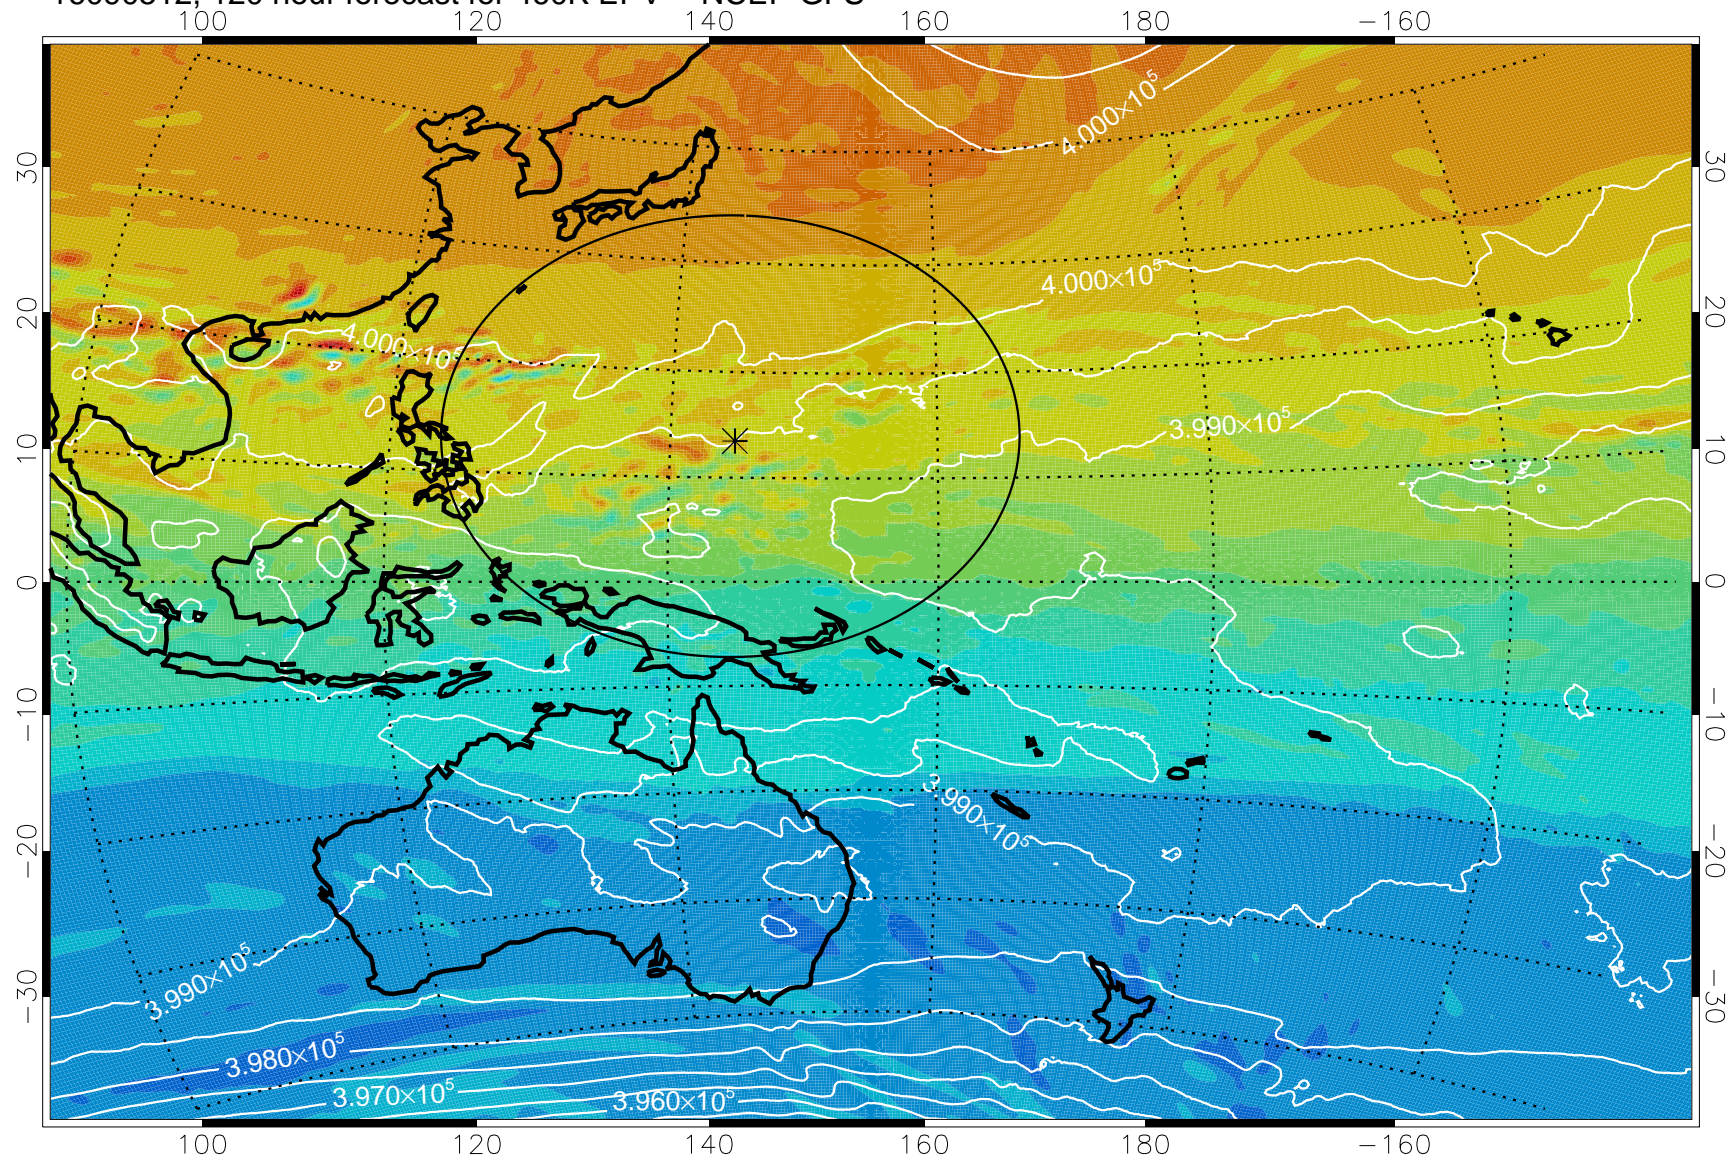

460K Montgomery Streamfunction, white

Range ring of 2304 km

16090400, 84 hour forecast for 460K EPV -- NCEP GFS

460K Montgomery Streamfunction, white

Range ring of 2304 km

16090406, 90 hour forecast for 460K EPV -- NCEP GFS

460K Montgomery Streamfunction, white

Range ring of 2304 km

16090412, 96 hour forecast for 460K EPV -- NCEP GFS

460K Montgomery Streamfunction, white

Range ring of 2304 km

16090418, 102 hour forecast for 460K EPV -- NCEP GFS

460K Montgomery Streamfunction, white

Range ring of 2304 km

16090500, 108 hour forecast for 460K EPV -- NCEP GFS

460K Montgomery Streamfunction, white

Range ring of 2304 km

16090506, 114 hour forecast for 460K EPV -- NCEP GFS

460K Montgomery Streamfunction, white

Range ring of 2304 km

16090512, 120 hour forecast for 460K EPV -- NCEP GFS

460K Montgomery Streamfunction, white

Range ring of 2304 km