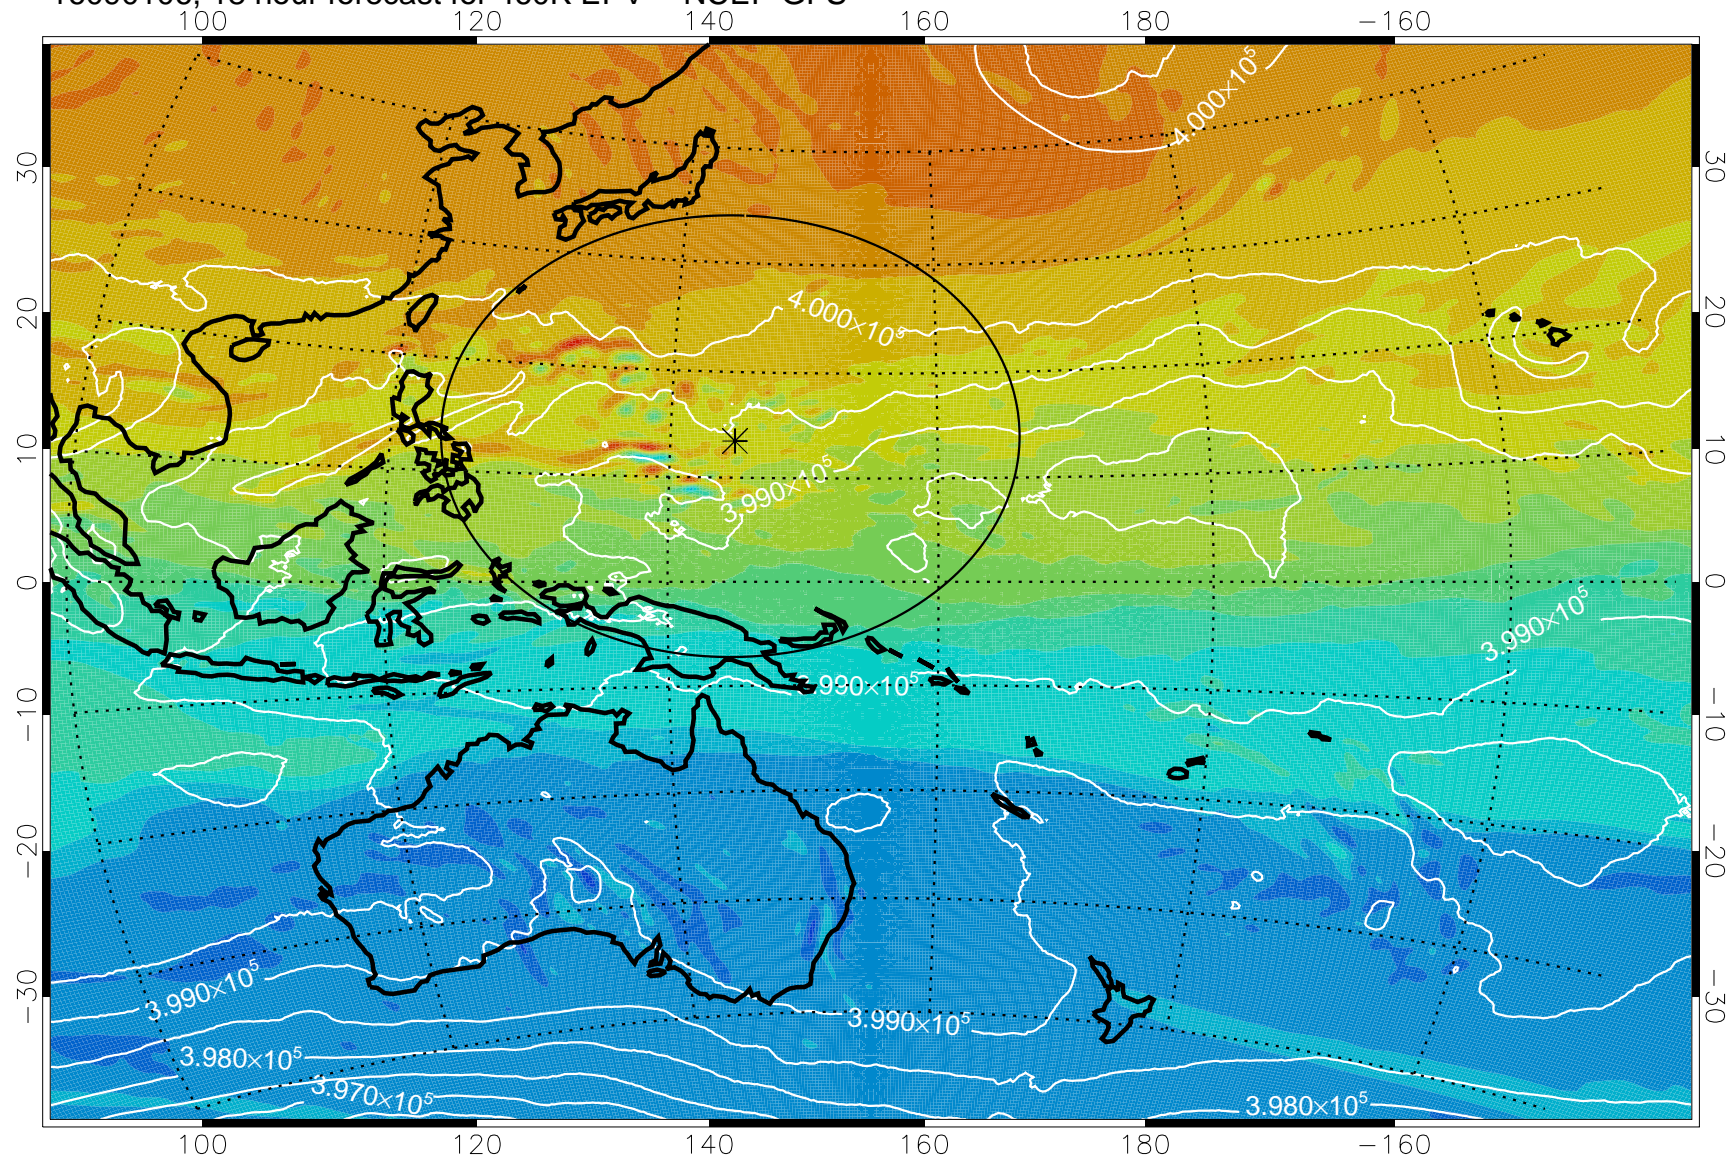

16083118, 6 hour forecast for 460K EPV -- NCEP GFS

460K Montgomery Streamfunction, white

Range ring of 2304 km

16090100, 12 hour forecast for 460K EPV -- NCEP GFS

460K Montgomery Streamfunction, white

Range ring of 2304 km

16090106, 18 hour forecast for 460K EPV -- NCEP GFS

460K Montgomery Streamfunction, white

Range ring of 2304 km

16090112, 24 hour forecast for 460K EPV -- NCEP GFS

460K Montgomery Streamfunction, white

Range ring of 2304 km

16090118, 30 hour forecast for 460K EPV -- NCEP GFS

16090200, 36 hour forecast for 460K EPV -- NCEP GFS

460K Montgomery Streamfunction, white

Range ring of 2304 km

16090206, 42 hour forecast for 460K EPV -- NCEP GFS

460K Montgomery Streamfunction, white

Range ring of 2304 km

16090212, 48 hour forecast for 460K EPV -- NCEP GFS

460K Montgomery Streamfunction, white

Range ring of 2304 km

16090218, 54 hour forecast for 460K EPV -- NCEP GFS