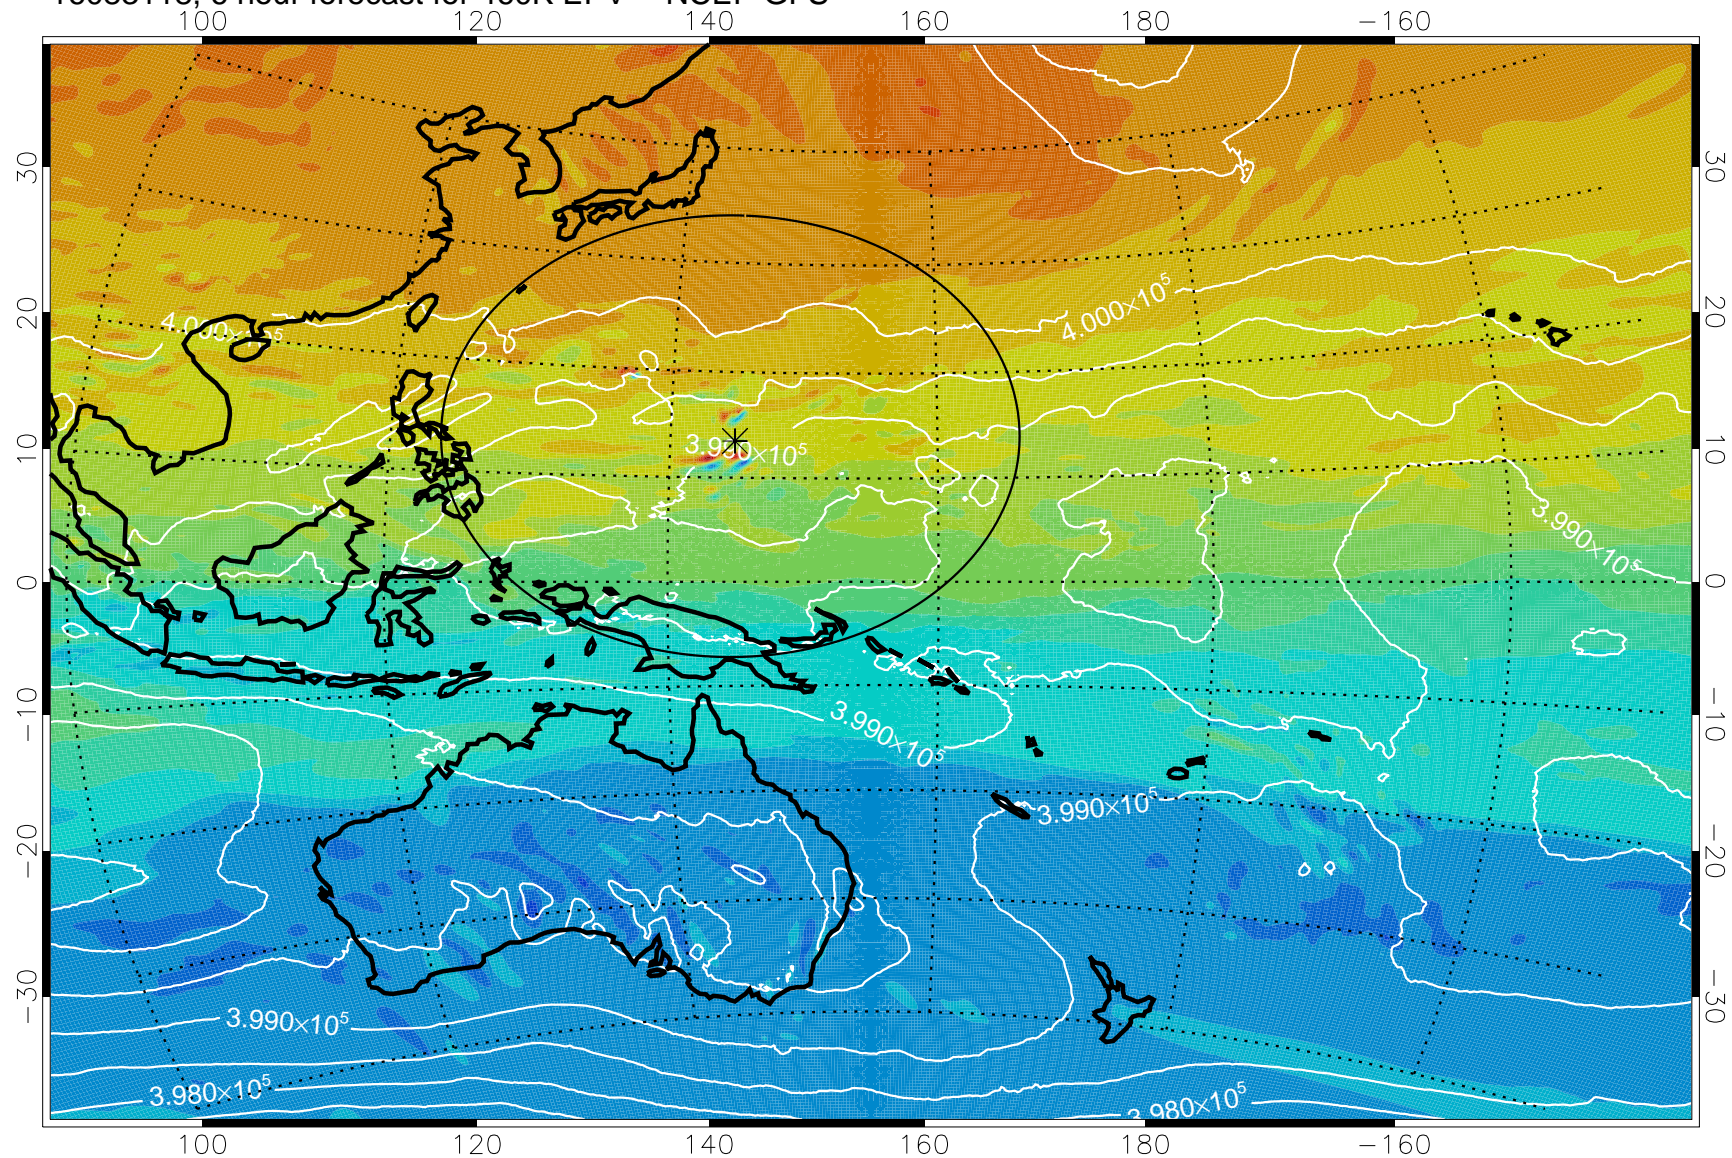

16083118, 6 hour forecast for 460K EPV -- NCEP GFS

460K Montgomery Streamfunction, white

Range ring of 2304 km

16090100, 12 hour forecast for 460K EPV -- NCEP GFS

460K Montgomery Streamfunction, white

Range ring of 2304 km

16090106, 18 hour forecast for 460K EPV -- NCEP GFS

460K Montgomery Streamfunction, white

Range ring of 2304 km

16090112, 24 hour forecast for 460K EPV -- NCEP GFS

460K Montgomery Streamfunction, white

Range ring of 2304 km

16090118, 30 hour forecast for 460K EPV -- NCEP GFS

16090200, 36 hour forecast for 460K EPV -- NCEP GFS

460K Montgomery Streamfunction, white

Range ring of 2304 km

16090206, 42 hour forecast for 460K EPV -- NCEP GFS

460K Montgomery Streamfunction, white

Range ring of 2304 km

16090212, 48 hour forecast for 460K EPV -- NCEP GFS

460K Montgomery Streamfunction, white

Range ring of 2304 km

16090218, 54 hour forecast for 460K EPV -- NCEP GFS