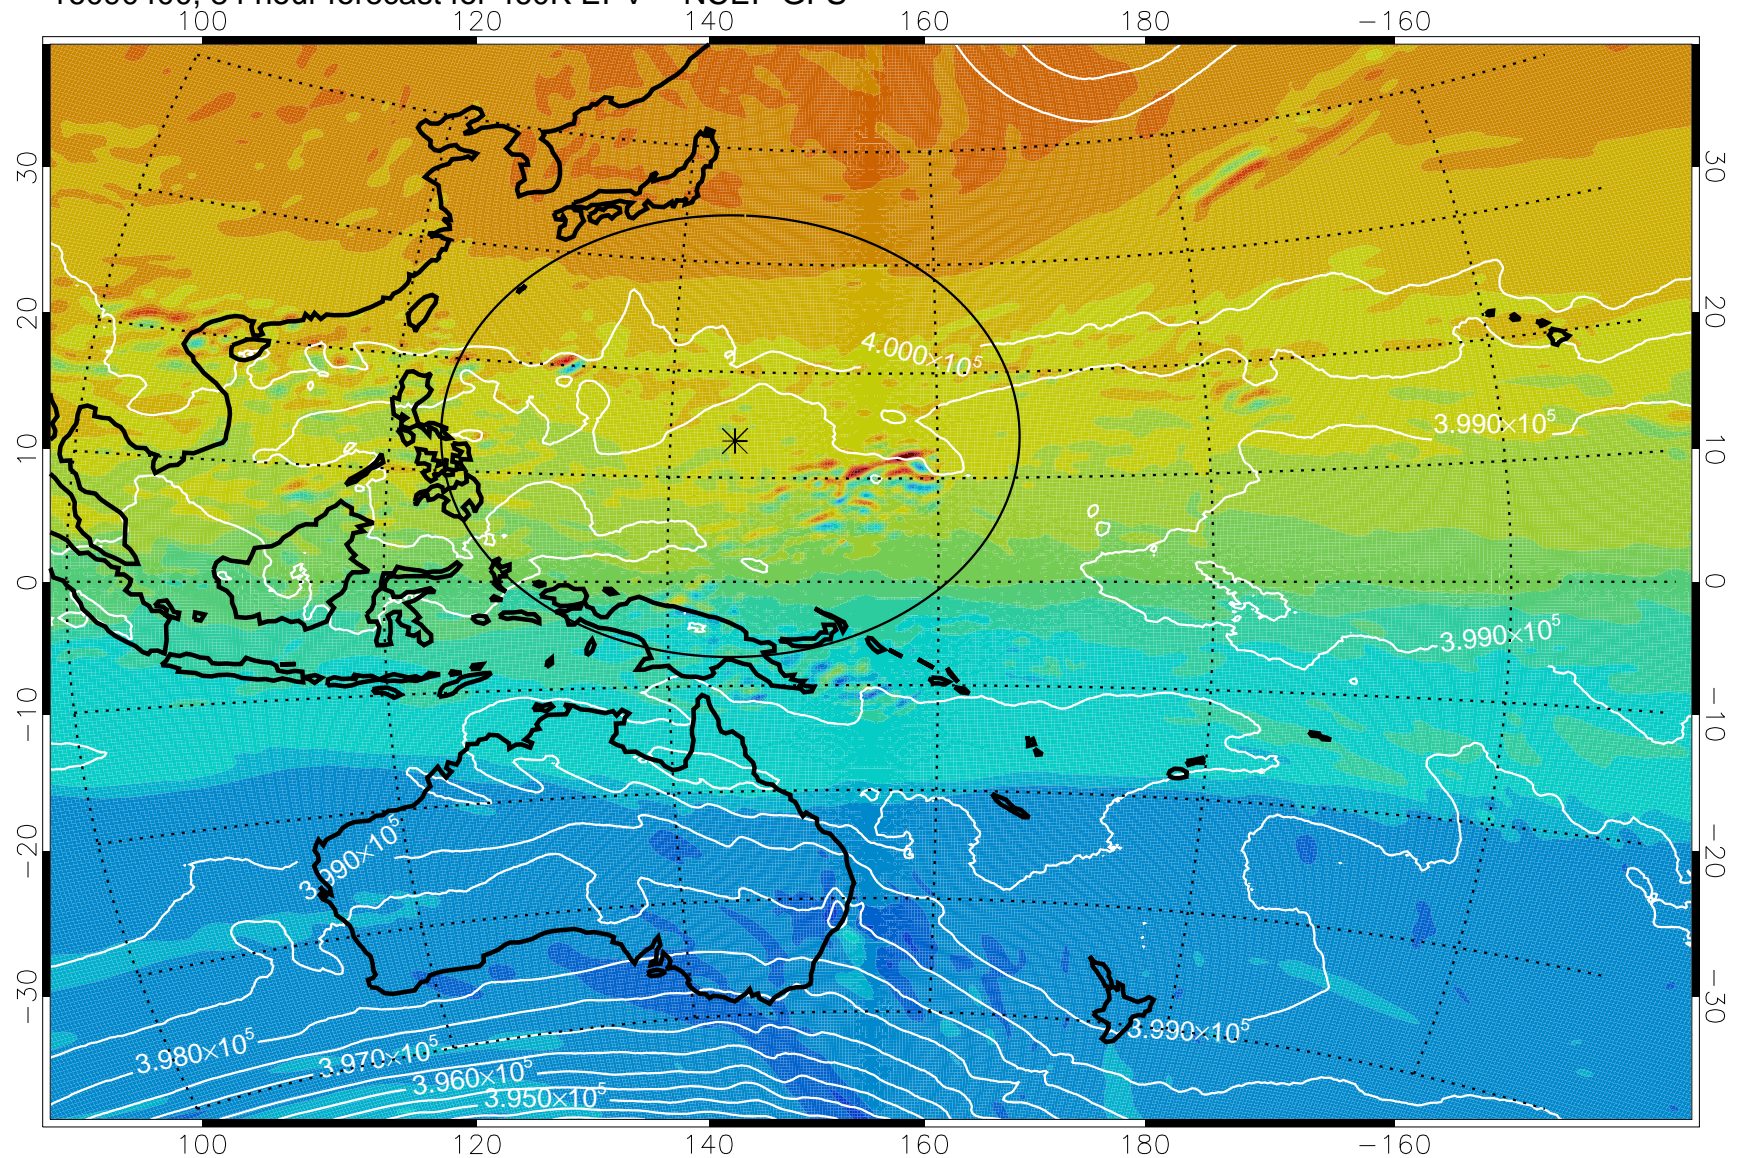

460K Montgomery Streamfunction, white

Range ring of 2304 km

16090300, 60 hour forecast for 460K EPV -- NCEP GFS

460K Montgomery Streamfunction, white

Range ring of 2304 km

16090306, 66 hour forecast for 460K EPV -- NCEP GFS

460K Montgomery Streamfunction, white

Range ring of 2304 km

16090312, 72 hour forecast for 460K EPV -- NCEP GFS

460K Montgomery Streamfunction, white

Range ring of 2304 km

16090318, 78 hour forecast for 460K EPV -- NCEP GFS

460K Montgomery Streamfunction, white

Range ring of 2304 km

16090400, 84 hour forecast for 460K EPV -- NCEP GFS

460K Montgomery Streamfunction, white

Range ring of 2304 km

16090406, 90 hour forecast for 460K EPV -- NCEP GFS

460K Montgomery Streamfunction, white

Range ring of 2304 km

16090412, 96 hour forecast for 460K EPV -- NCEP GFS

460K Montgomery Streamfunction, white

Range ring of 2304 km

16090418, 102 hour forecast for 460K EPV -- NCEP GFS