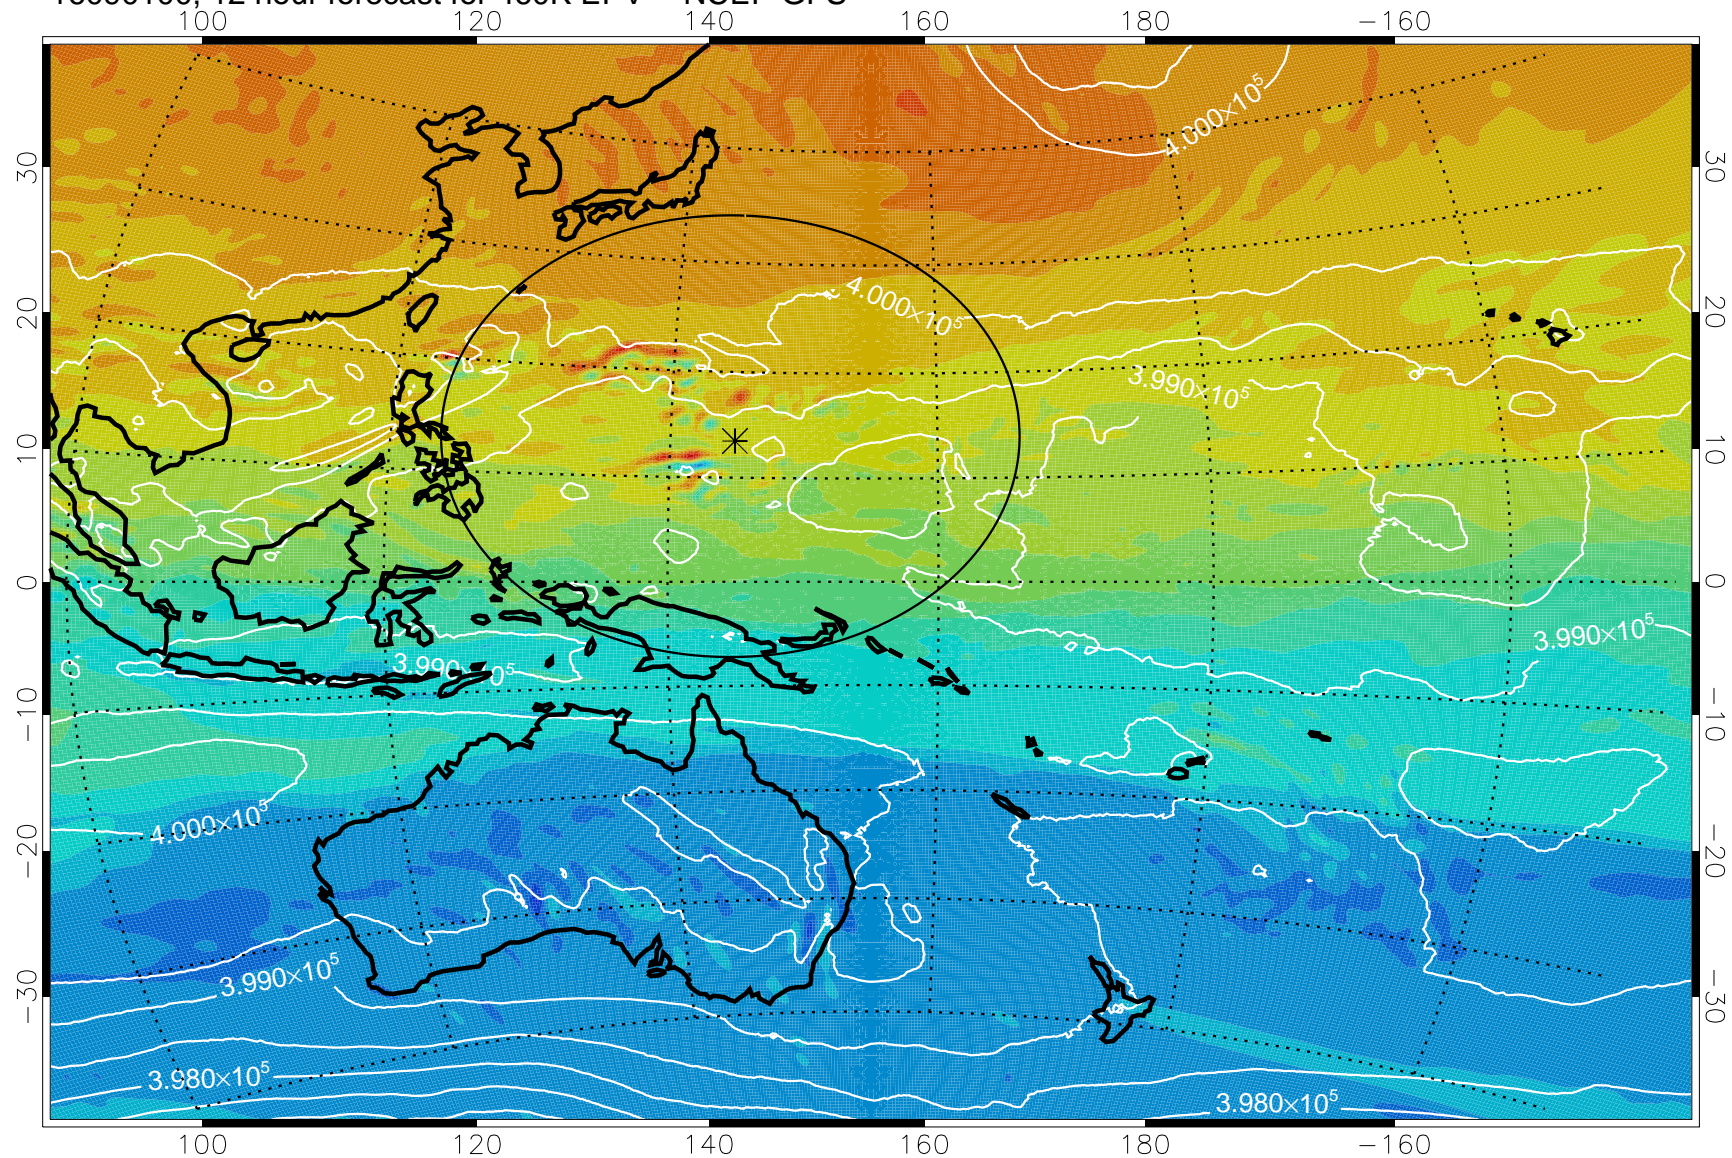

16083118, 6 hour forecast for 460K EPV -- NCEP GFS

460K Montgomery Streamfunction, white

Range ring of 2304 km

16090100, 12 hour forecast for 460K EPV -- NCEP GFS

460K Montgomery Streamfunction, white

Range ring of 2304 km

16090106, 18 hour forecast for 460K EPV -- NCEP GFS

460K Montgomery Streamfunction, white

Range ring of 2304 km

16090112, 24 hour forecast for 460K EPV -- NCEP GFS

460K Montgomery Streamfunction, white

Range ring of 2304 km

16090118, 30 hour forecast for 460K EPV -- NCEP GFS

16090200, 36 hour forecast for 460K EPV -- NCEP GFS

460K Montgomery Streamfunction, white

Range ring of 2304 km

16090206, 42 hour forecast for 460K EPV -- NCEP GFS

460K Montgomery Streamfunction, white

Range ring of 2304 km

16090212, 48 hour forecast for 460K EPV -- NCEP GFS

460K Montgomery Streamfunction, white

Range ring of 2304 km

16090218, 54 hour forecast for 460K EPV -- NCEP GFS