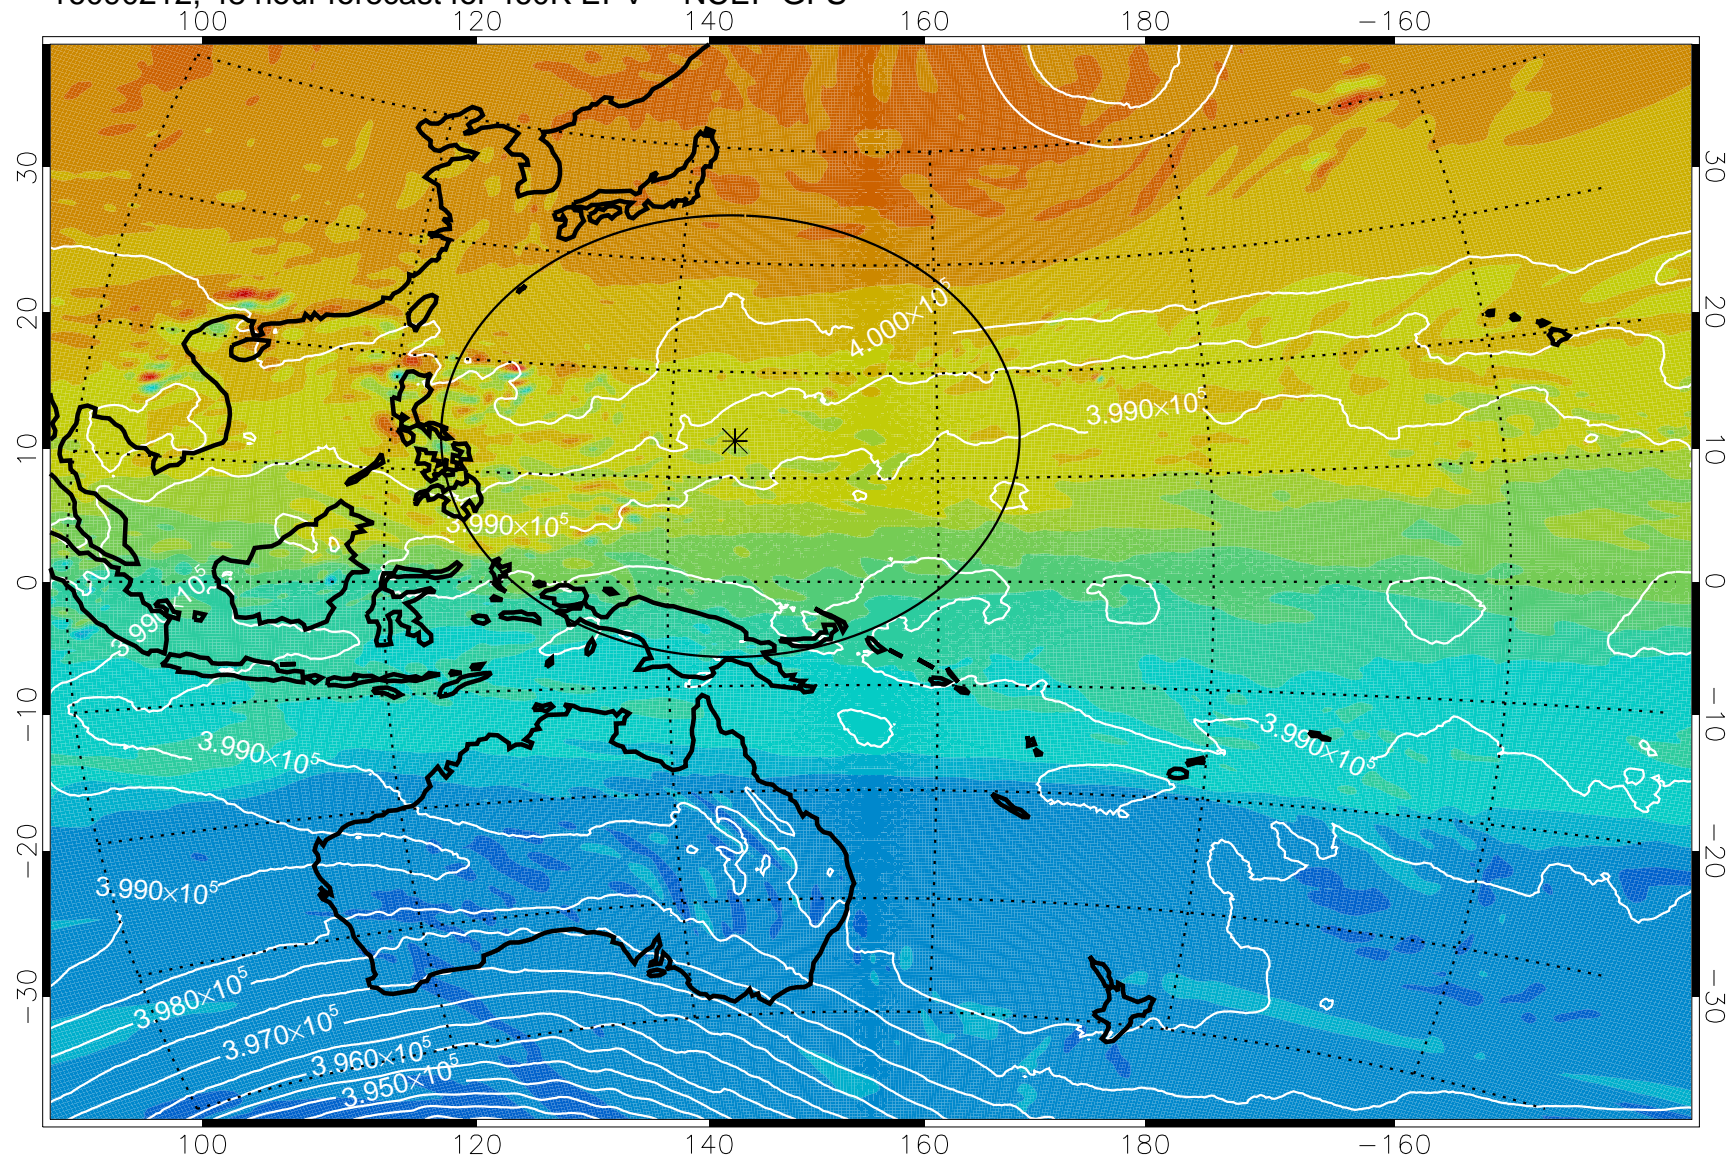

16090118, 30 hour forecast for 460K EPV -- NCEP GFS

16090200, 36 hour forecast for 460K EPV -- NCEP GFS

460K Montgomery Streamfunction, white

Range ring of 2304 km

16090206, 42 hour forecast for 460K EPV -- NCEP GFS

460K Montgomery Streamfunction, white

Range ring of 2304 km

16090212, 48 hour forecast for 460K EPV -- NCEP GFS

460K Montgomery Streamfunction, white

Range ring of 2304 km

16090218, 54 hour forecast for 460K EPV -- NCEP GFS

460K Montgomery Streamfunction, white

Range ring of 2304 km

16090300, 60 hour forecast for 460K EPV -- NCEP GFS

460K Montgomery Streamfunction, white

Range ring of 2304 km

16090306, 66 hour forecast for 460K EPV -- NCEP GFS

460K Montgomery Streamfunction, white

Range ring of 2304 km

16090312, 72 hour forecast for 460K EPV -- NCEP GFS

460K Montgomery Streamfunction, white

Range ring of 2304 km

16090318, 78 hour forecast for 460K EPV -- NCEP GFS