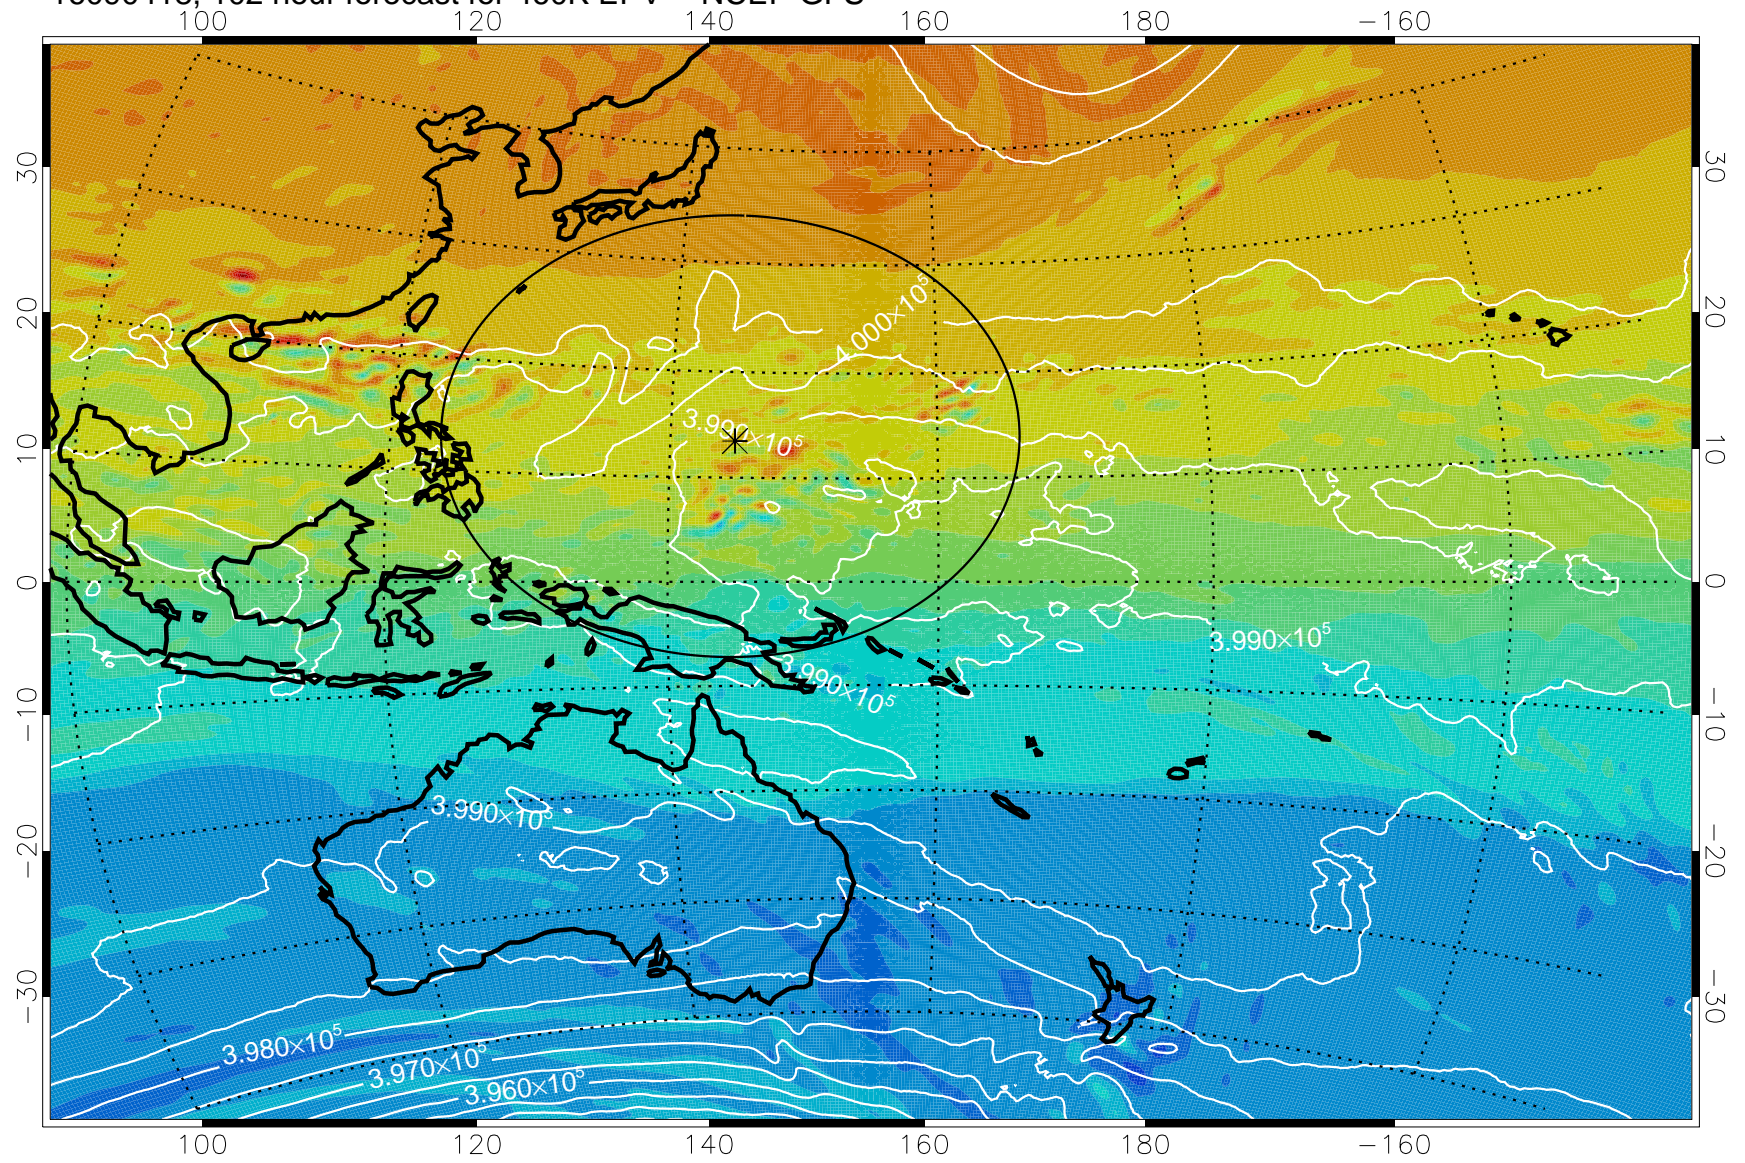

460K Montgomery Streamfunction, white

Range ring of 2304 km

16090400, 84 hour forecast for 460K EPV -- NCEP GFS

460K Montgomery Streamfunction, white

Range ring of 2304 km

16090406, 90 hour forecast for 460K EPV -- NCEP GFS

460K Montgomery Streamfunction, white

Range ring of 2304 km

16090412, 96 hour forecast for 460K EPV -- NCEP GFS

460K Montgomery Streamfunction, white

Range ring of 2304 km

16090418, 102 hour forecast for 460K EPV -- NCEP GFS

460K Montgomery Streamfunction, white

Range ring of 2304 km

16090500, 108 hour forecast for 460K EPV -- NCEP GFS

460K Montgomery Streamfunction, white

Range ring of 2304 km

16090506, 114 hour forecast for 460K EPV -- NCEP GFS

460K Montgomery Streamfunction, white

Range ring of 2304 km

16090512, 120 hour forecast for 460K EPV -- NCEP GFS

460K Montgomery Streamfunction, white

Range ring of 2304 km