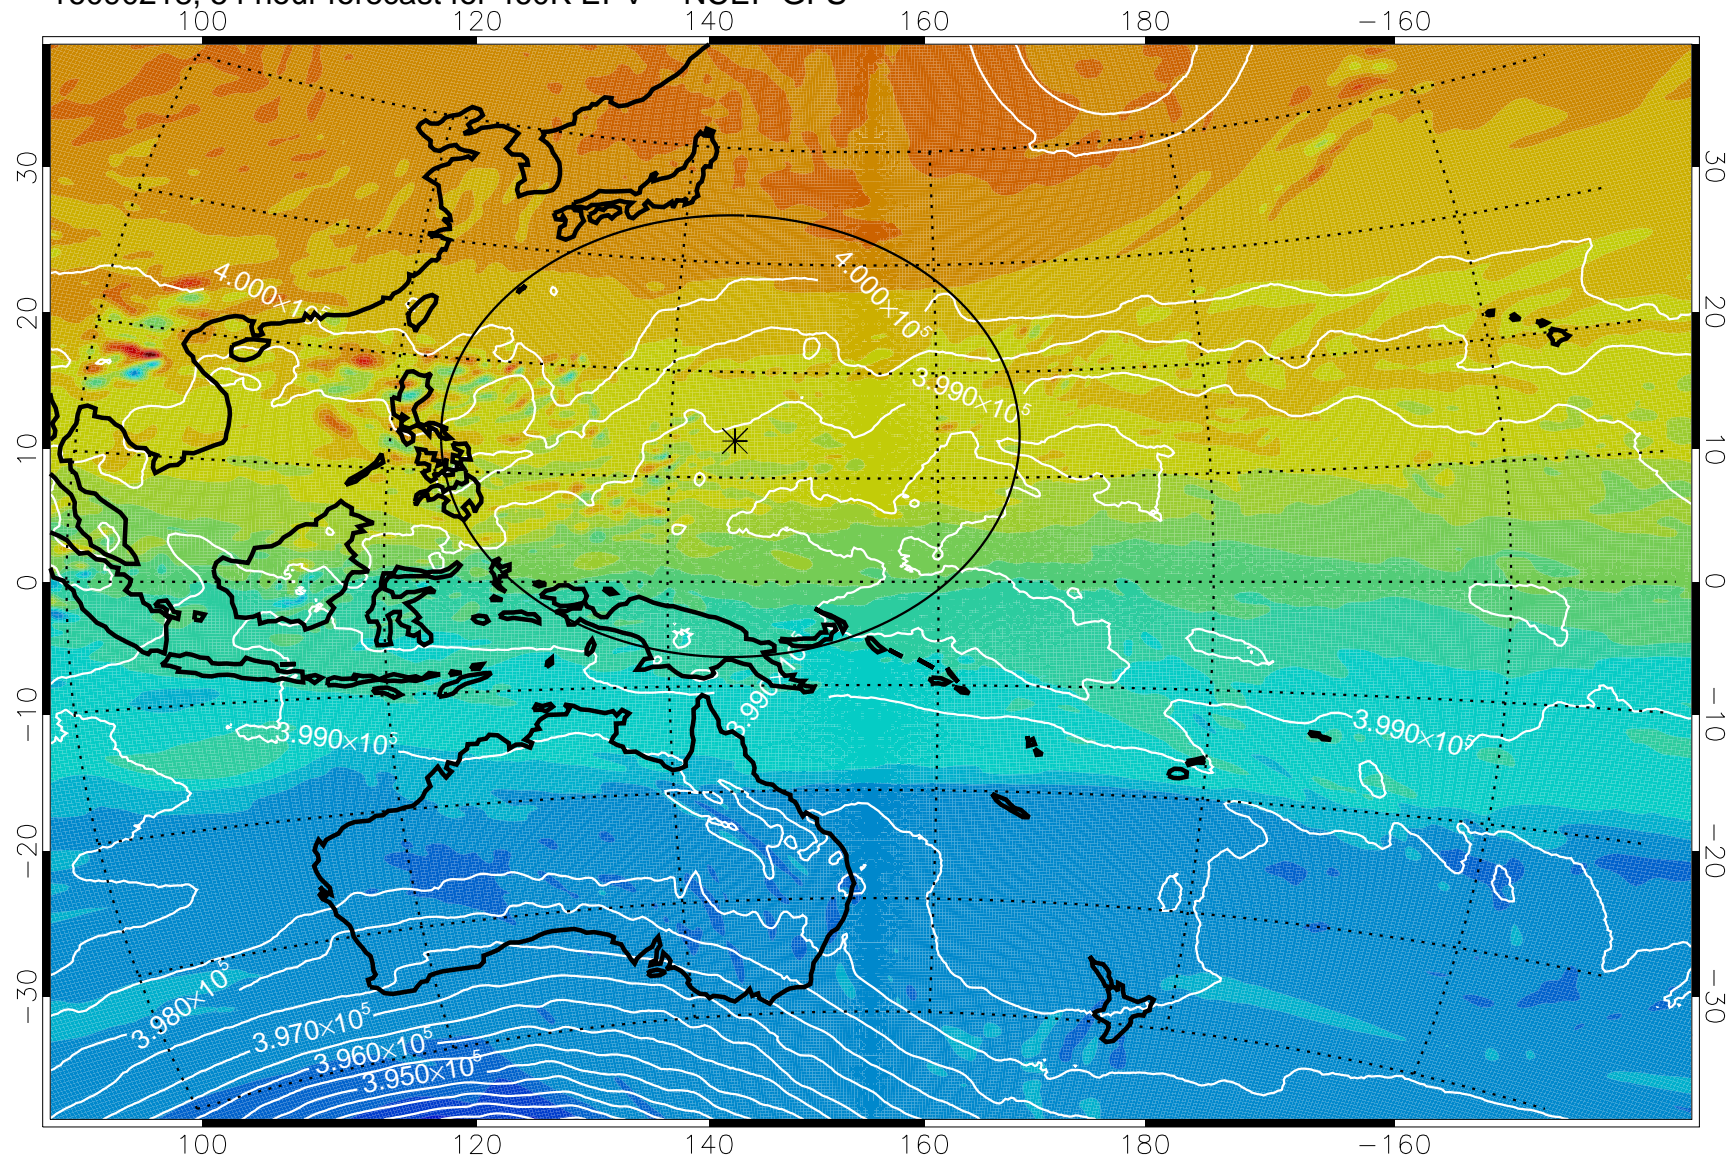

16090118, 30 hour forecast for 460K EPV -- NCEP GFS

16090200, 36 hour forecast for 460K EPV -- NCEP GFS

460K Montgomery Streamfunction, white

Range ring of 2304 km

16090206, 42 hour forecast for 460K EPV -- NCEP GFS

460K Montgomery Streamfunction, white

Range ring of 2304 km

16090212, 48 hour forecast for 460K EPV -- NCEP GFS

460K Montgomery Streamfunction, white

Range ring of 2304 km

16090218, 54 hour forecast for 460K EPV -- NCEP GFS

460K Montgomery Streamfunction, white

Range ring of 2304 km

16090300, 60 hour forecast for 460K EPV -- NCEP GFS

460K Montgomery Streamfunction, white

Range ring of 2304 km

16090306, 66 hour forecast for 460K EPV -- NCEP GFS

460K Montgomery Streamfunction, white

Range ring of 2304 km

16090312, 72 hour forecast for 460K EPV -- NCEP GFS

460K Montgomery Streamfunction, white

Range ring of 2304 km

16090318, 78 hour forecast for 460K EPV -- NCEP GFS