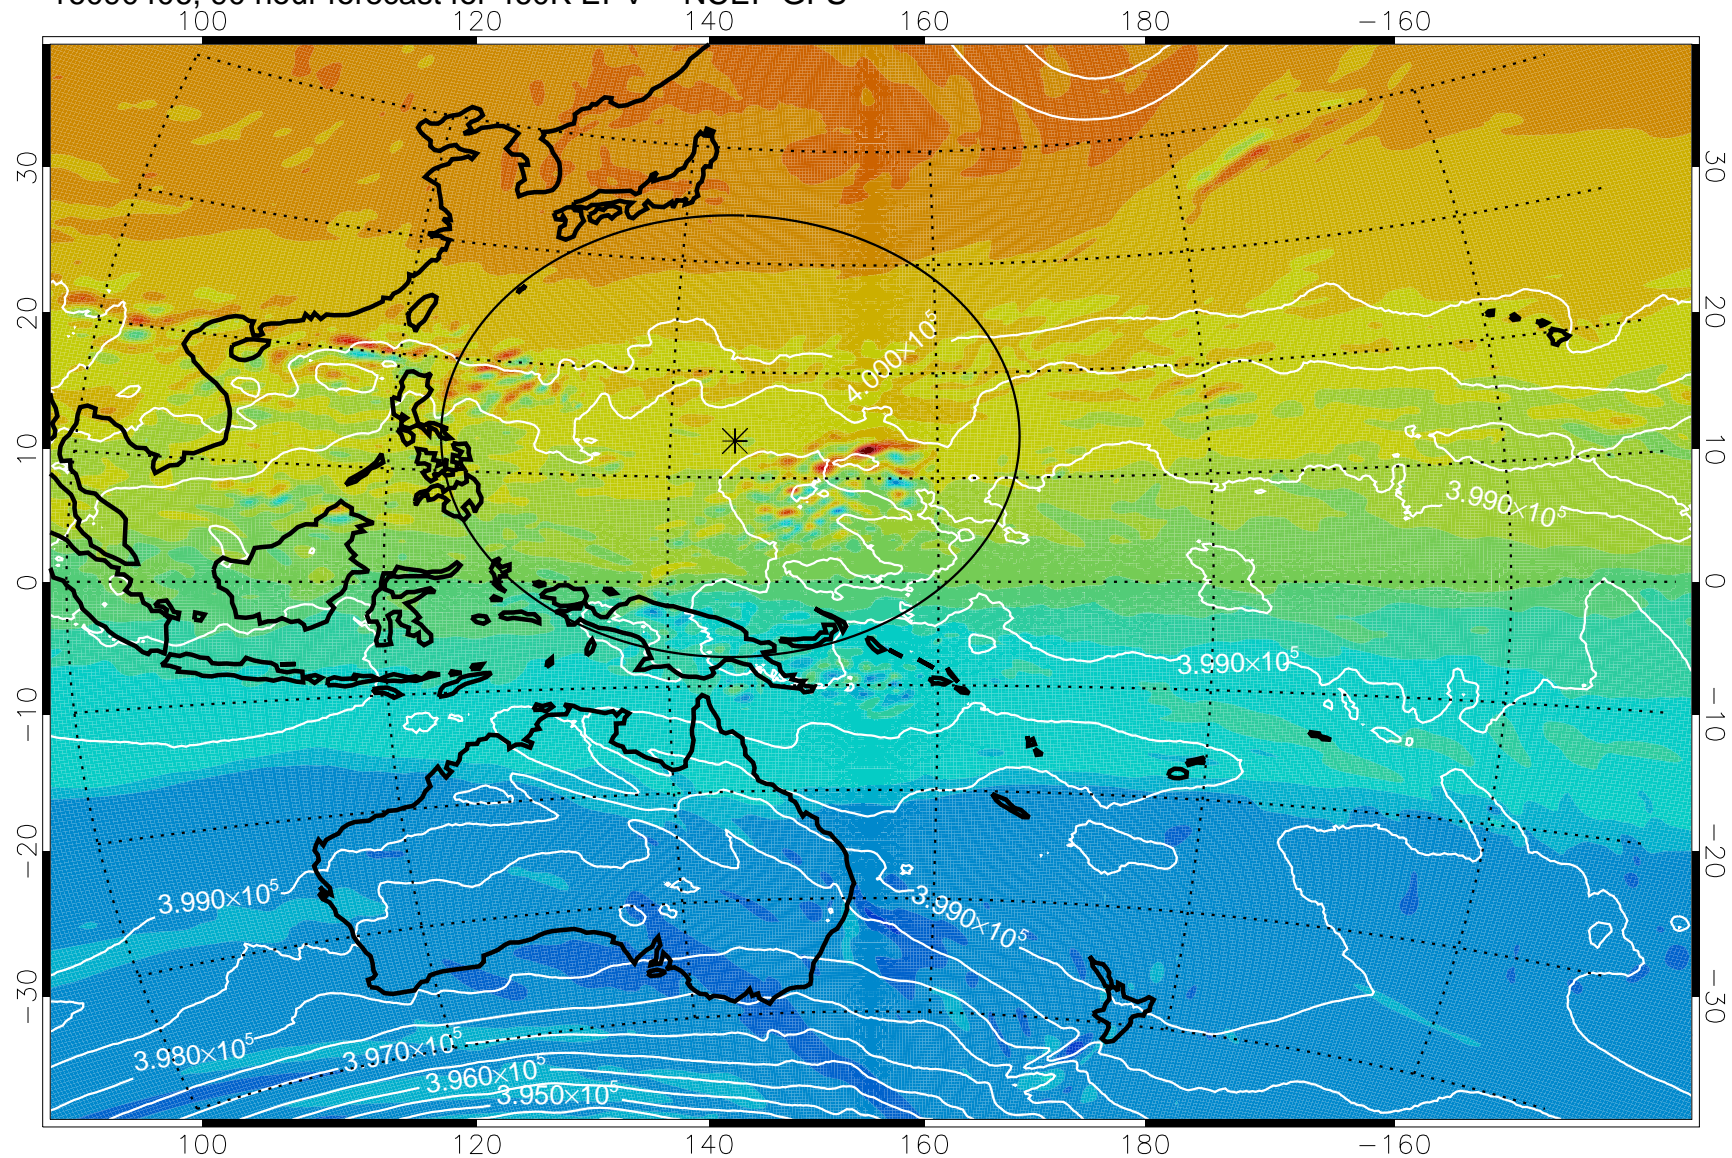

460K Montgomery Streamfunction, white

Range ring of 2304 km

16090312, 72 hour forecast for 460K EPV -- NCEP GFS

460K Montgomery Streamfunction, white

Range ring of 2304 km

16090318, 78 hour forecast for 460K EPV -- NCEP GFS

460K Montgomery Streamfunction, white

Range ring of 2304 km

16090400, 84 hour forecast for 460K EPV -- NCEP GFS

460K Montgomery Streamfunction, white

Range ring of 2304 km

16090406, 90 hour forecast for 460K EPV -- NCEP GFS

460K Montgomery Streamfunction, white

Range ring of 2304 km

16090412, 96 hour forecast for 460K EPV -- NCEP GFS

460K Montgomery Streamfunction, white

Range ring of 2304 km

16090418, 102 hour forecast for 460K EPV -- NCEP GFS

460K Montgomery Streamfunction, white

Range ring of 2304 km

16090500, 108 hour forecast for 460K EPV -- NCEP GFS

460K Montgomery Streamfunction, white

Range ring of 2304 km

16090506, 114 hour forecast for 460K EPV -- NCEP GFS