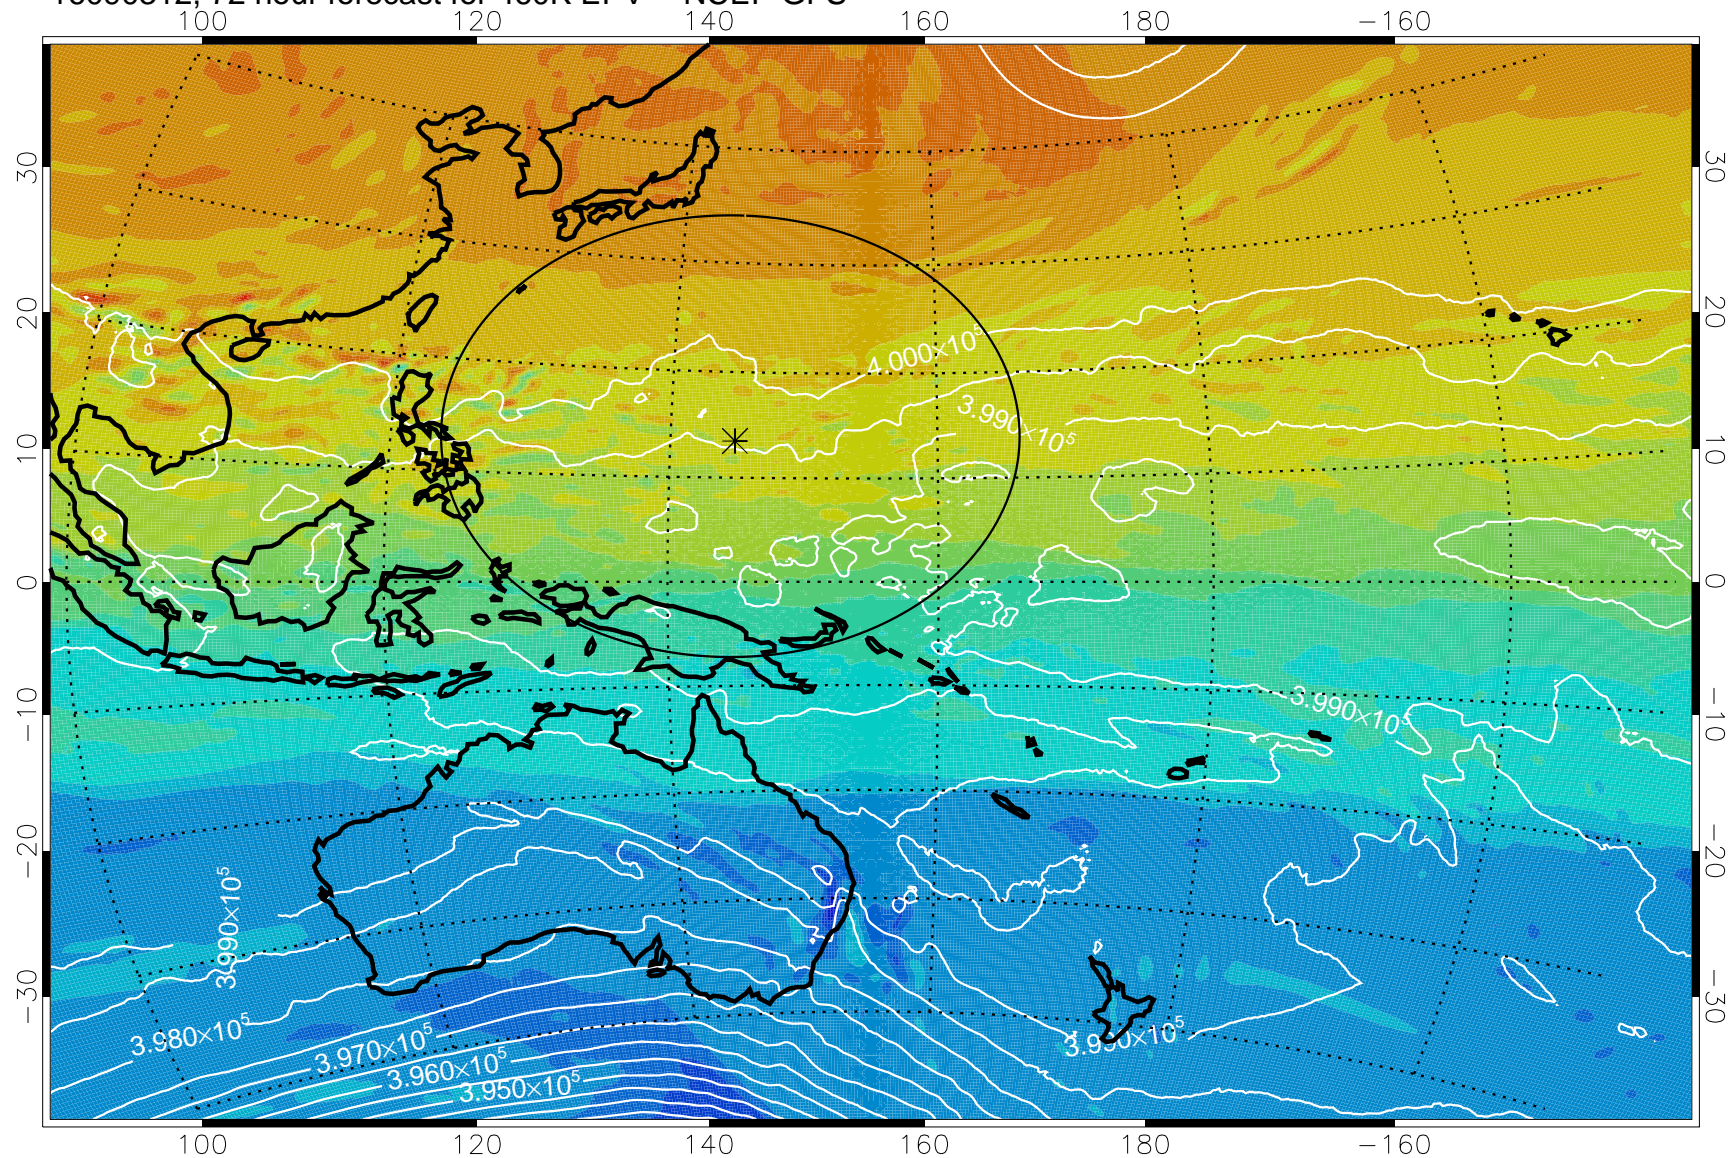

460K Montgomery Streamfunction, white

Range ring of 2304 km

16090212, 48 hour forecast for 460K EPV -- NCEP GFS

460K Montgomery Streamfunction, white

Range ring of 2304 km

16090218, 54 hour forecast for 460K EPV -- NCEP GFS

460K Montgomery Streamfunction, white

Range ring of 2304 km

16090300, 60 hour forecast for 460K EPV -- NCEP GFS

460K Montgomery Streamfunction, white

Range ring of 2304 km

16090306, 66 hour forecast for 460K EPV -- NCEP GFS

460K Montgomery Streamfunction, white

Range ring of 2304 km

16090312, 72 hour forecast for 460K EPV -- NCEP GFS

460K Montgomery Streamfunction, white

Range ring of 2304 km

16090318, 78 hour forecast for 460K EPV -- NCEP GFS

460K Montgomery Streamfunction, white

Range ring of 2304 km

16090400, 84 hour forecast for 460K EPV -- NCEP GFS

460K Montgomery Streamfunction, white

Range ring of 2304 km

16090406, 90 hour forecast for 460K EPV -- NCEP GFS