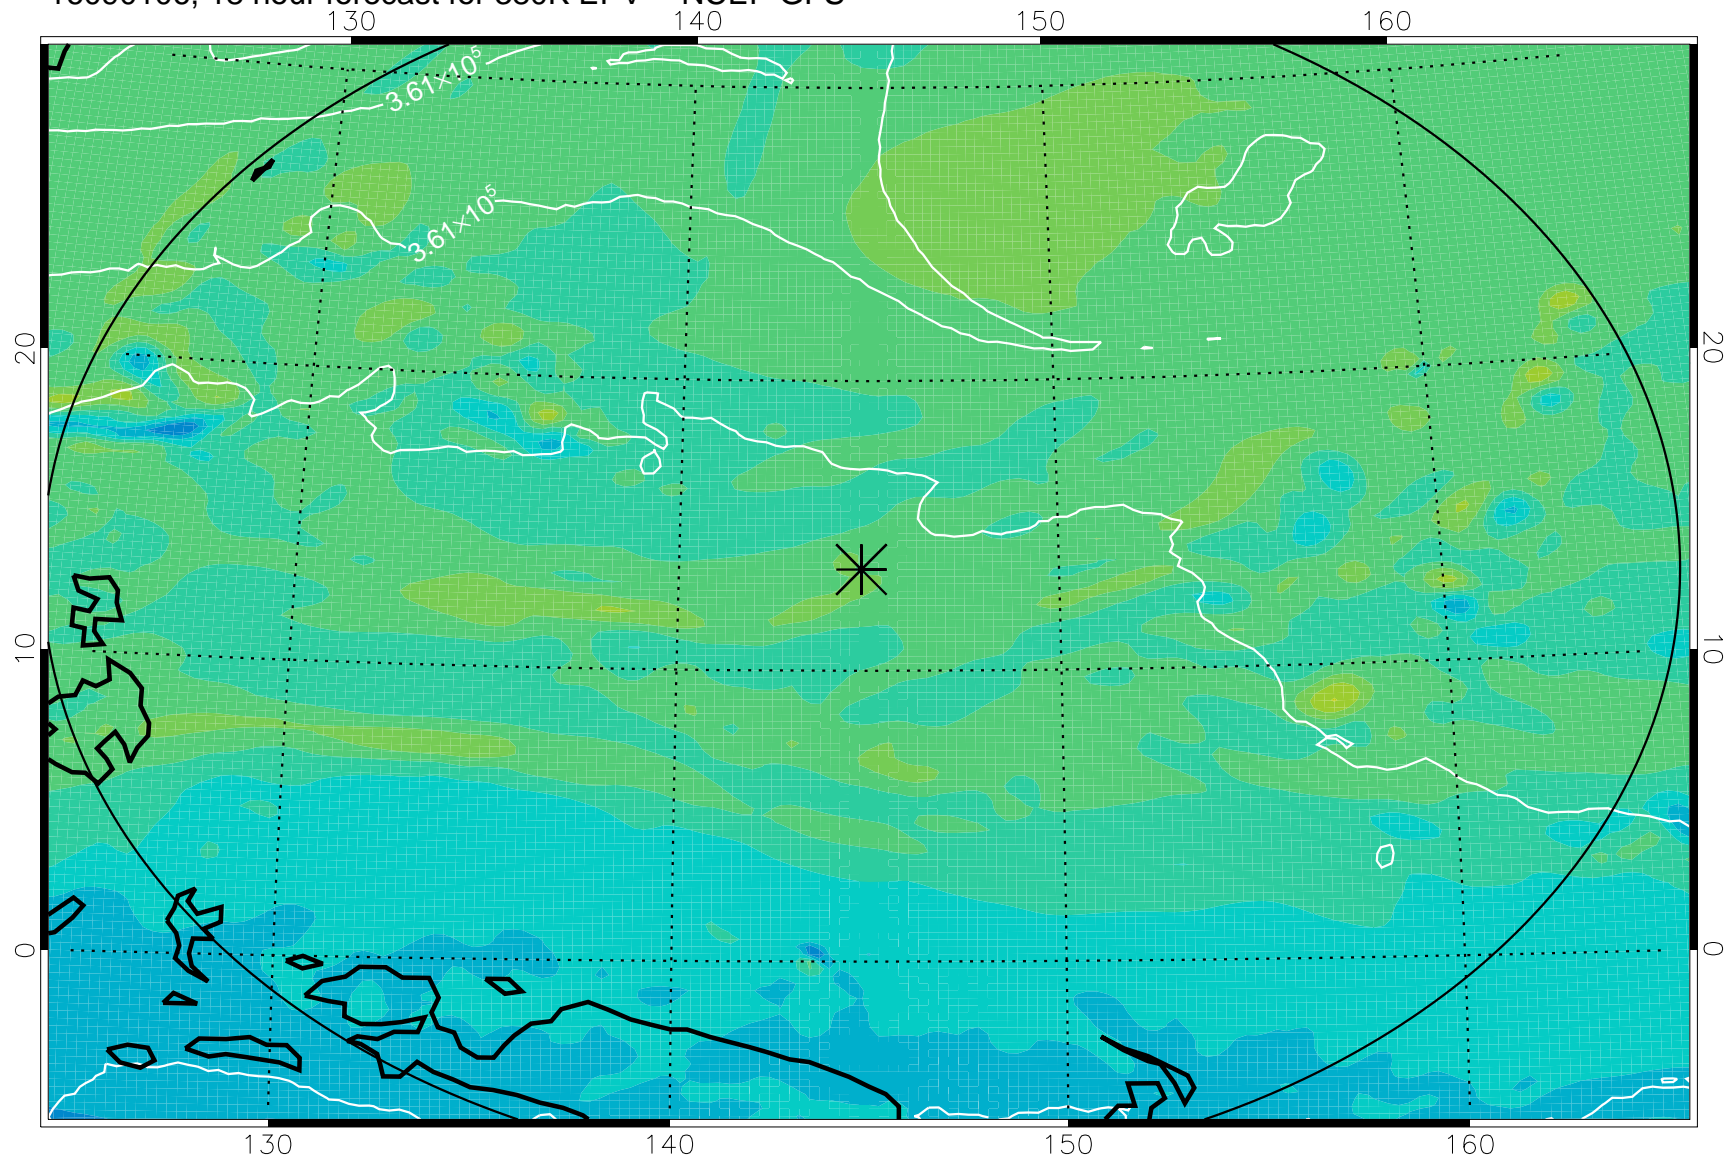

16083118, 6 hour forecast for 380K EPV -- NCEP GFS

380K Montgomery Streamfunction, white

Range ring of 2304 km

16090100, 12 hour forecast for 380K EPV -- NCEP GFS

380K Montgomery Streamfunction, white

Range ring of 2304 km

16090106, 18 hour forecast for 380K EPV -- NCEP GFS

380K Montgomery Streamfunction, white

Range ring of 2304 km

16090112, 24 hour forecast for 380K EPV -- NCEP GFS

380K Montgomery Streamfunction, white

Range ring of 2304 km

16090118, 30 hour forecast for 380K EPV -- NCEP GFS

380K Montgomery Streamfunction, white

Range ring of 2304 km

16090200, 36 hour forecast for 380K EPV -- NCEP GFS

380K Montgomery Streamfunction, white

Range ring of 2304 km

16090206, 42 hour forecast for 380K EPV -- NCEP GFS

380K Montgomery Streamfunction, white

Range ring of 2304 km

16090212, 48 hour forecast for 380K EPV -- NCEP GFS

380K Montgomery Streamfunction, white

Range ring of 2304 km