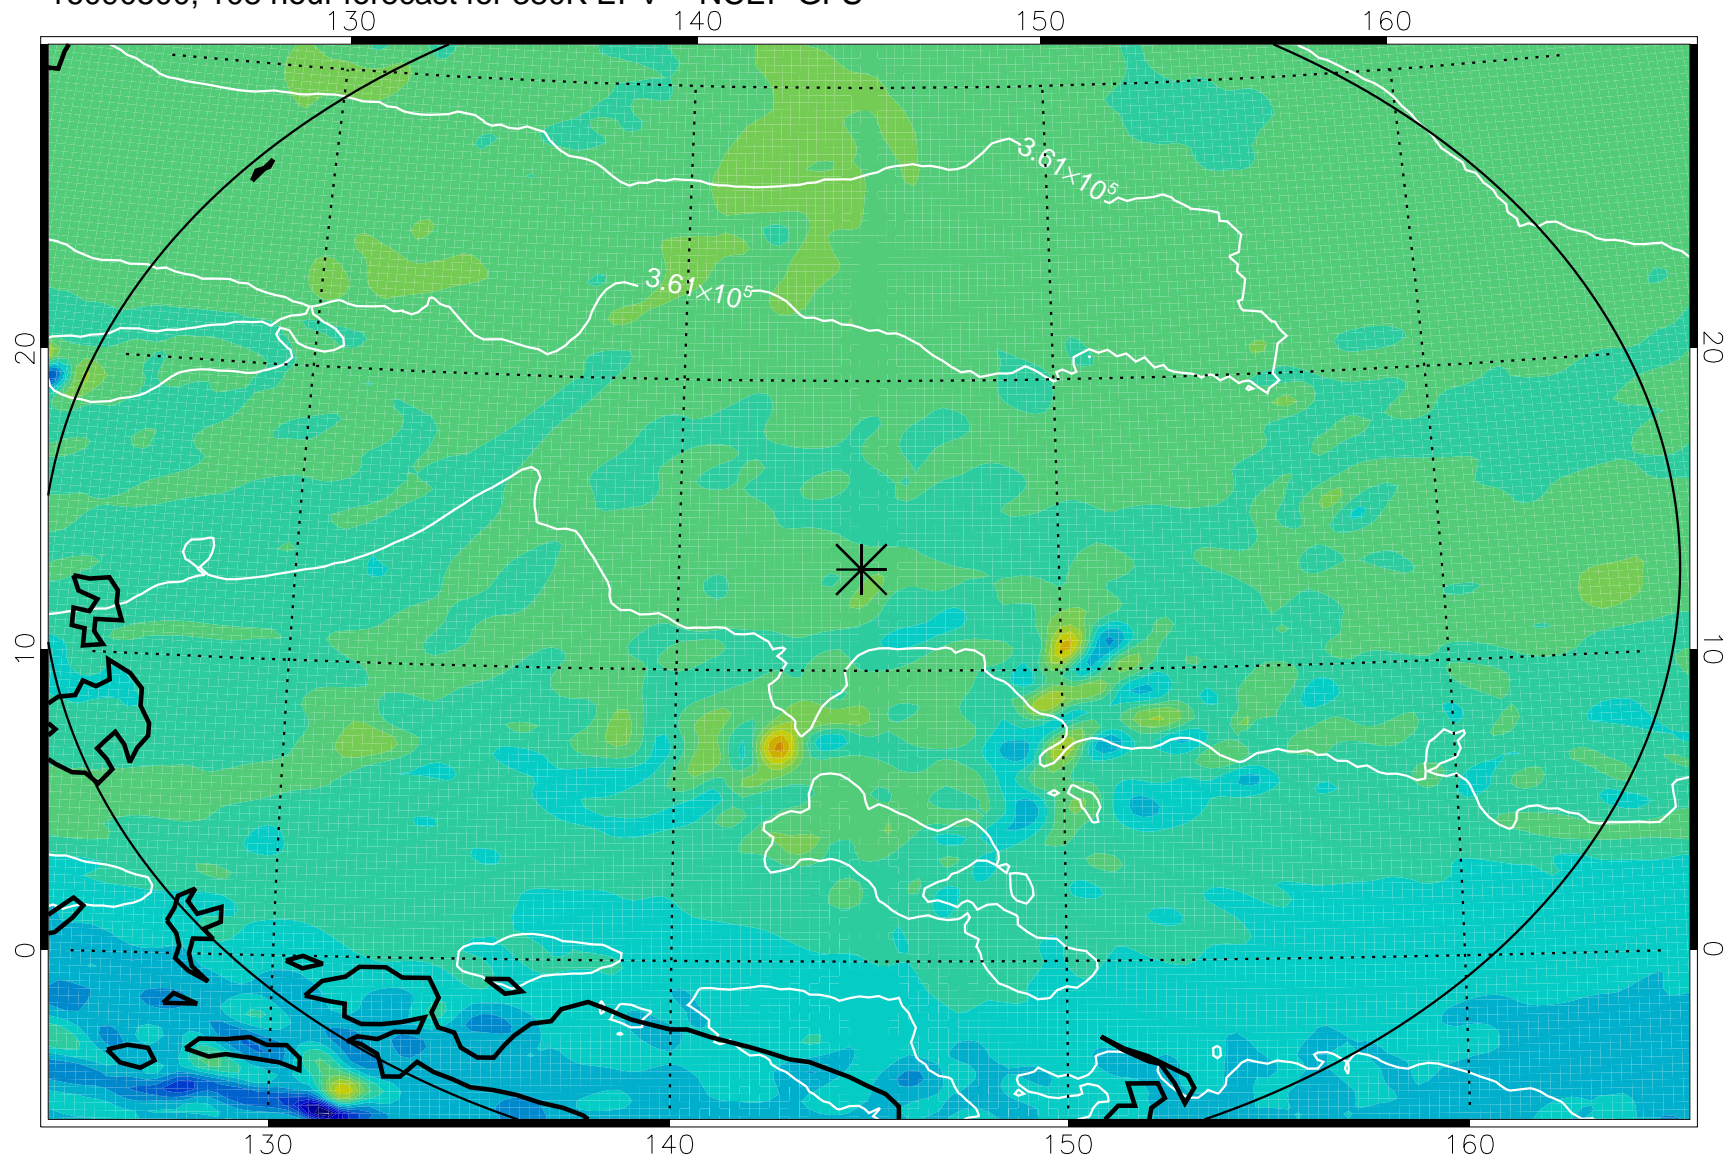

16090318, 78 hour forecast for 380K EPV -- NCEP GFS

380K Montgomery Streamfunction, white

Range ring of 2304 km

16090400, 84 hour forecast for 380K EPV -- NCEP GFS

380K Montgomery Streamfunction, white

Range ring of 2304 km

16090406, 90 hour forecast for 380K EPV -- NCEP GFS

380K Montgomery Streamfunction, white

Range ring of 2304 km

16090412, 96 hour forecast for 380K EPV -- NCEP GFS

380K Montgomery Streamfunction, white

Range ring of 2304 km

16090418, 102 hour forecast for 380K EPV -- NCEP GFS

380K Montgomery Streamfunction, white

Range ring of 2304 km

16090500, 108 hour forecast for 380K EPV -- NCEP GFS

380K Montgomery Streamfunction, white

Range ring of 2304 km

16090506, 114 hour forecast for 380K EPV -- NCEP GFS

380K Montgomery Streamfunction, white

Range ring of 2304 km

16090512, 120 hour forecast for 380K EPV -- NCEP GFS

380K Montgomery Streamfunction, white

Range ring of 2304 km