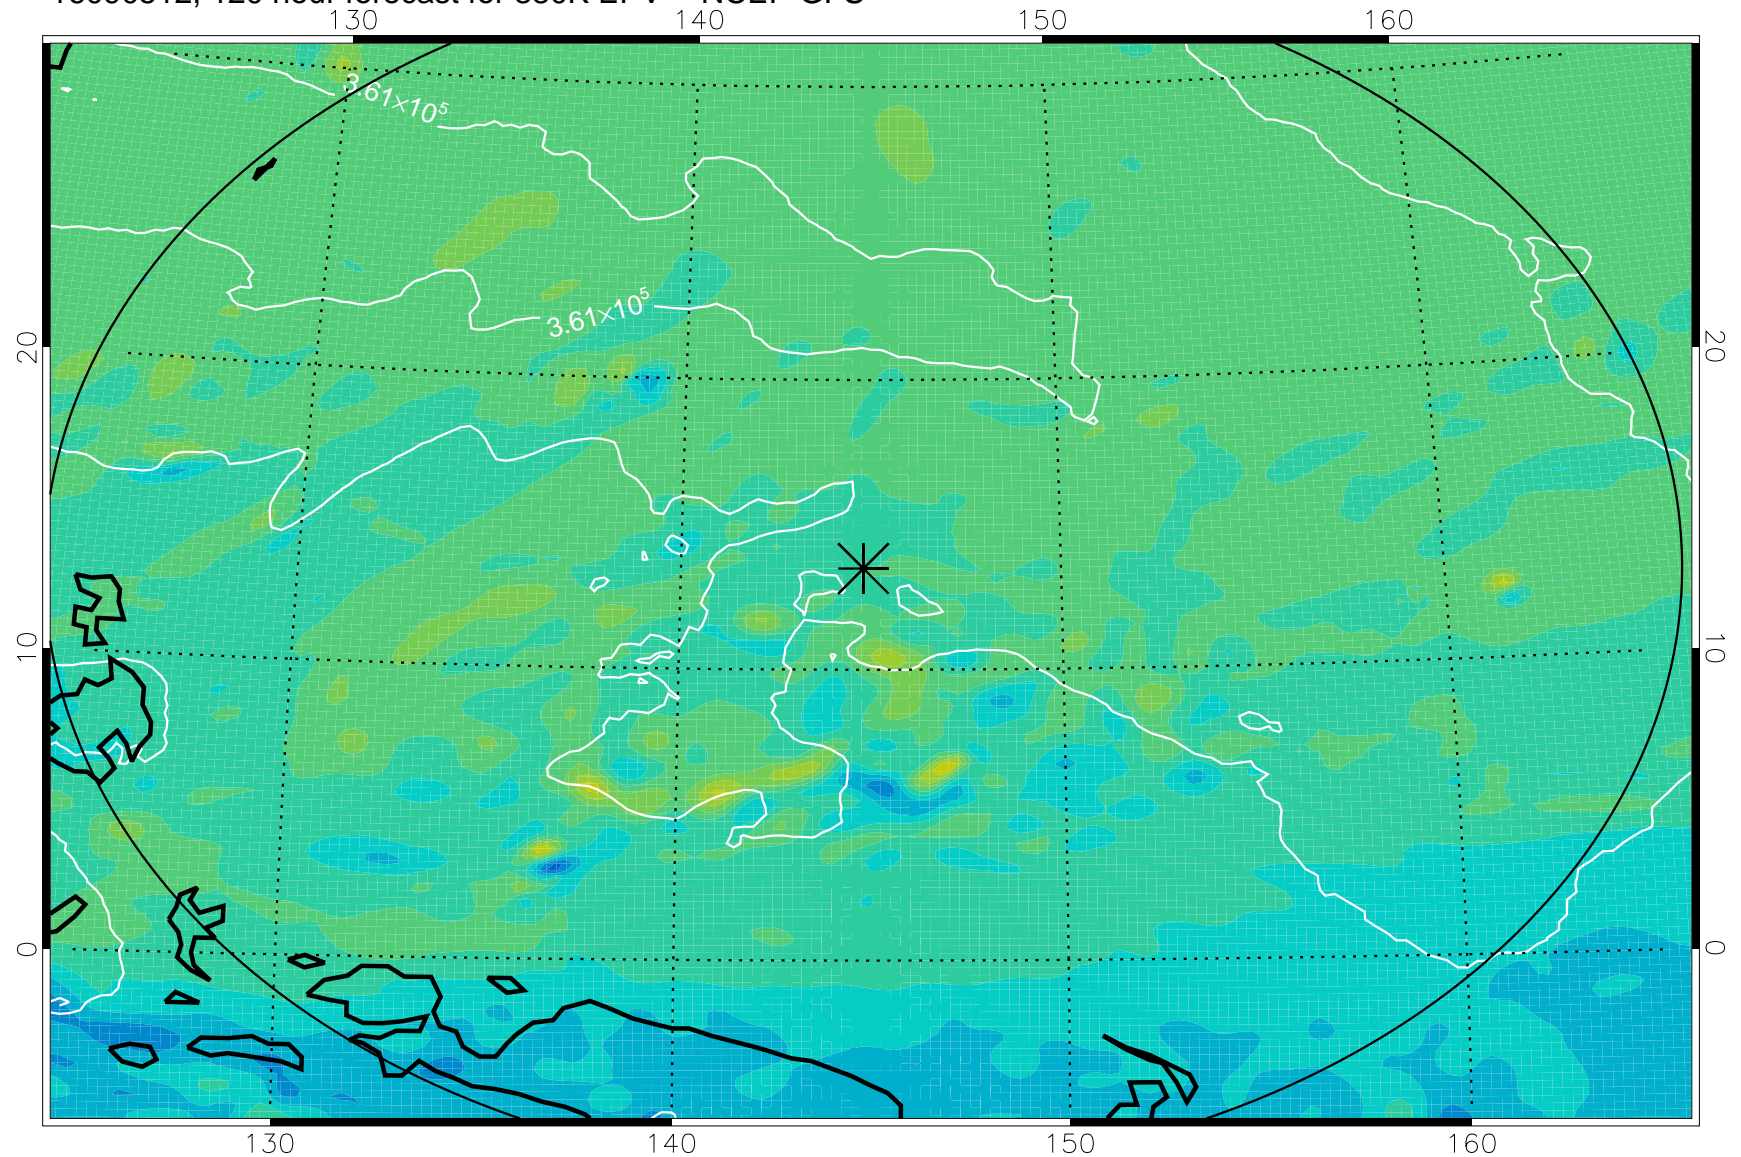

16090318, 78 hour forecast for 380K EPV -- NCEP GFS

380K Montgomery Streamfunction, white

Range ring of 2304 km

16090400, 84 hour forecast for 380K EPV -- NCEP GFS

380K Montgomery Streamfunction, white

Range ring of 2304 km

16090406, 90 hour forecast for 380K EPV -- NCEP GFS

380K Montgomery Streamfunction, white

Range ring of 2304 km

16090412, 96 hour forecast for 380K EPV -- NCEP GFS

380K Montgomery Streamfunction, white

Range ring of 2304 km

16090418, 102 hour forecast for 380K EPV -- NCEP GFS

380K Montgomery Streamfunction, white

Range ring of 2304 km

16090500, 108 hour forecast for 380K EPV -- NCEP GFS

380K Montgomery Streamfunction, white

Range ring of 2304 km

16090506, 114 hour forecast for 380K EPV -- NCEP GFS

380K Montgomery Streamfunction, white

Range ring of 2304 km

16090512, 120 hour forecast for 380K EPV -- NCEP GFS

380K Montgomery Streamfunction, white

Range ring of 2304 km