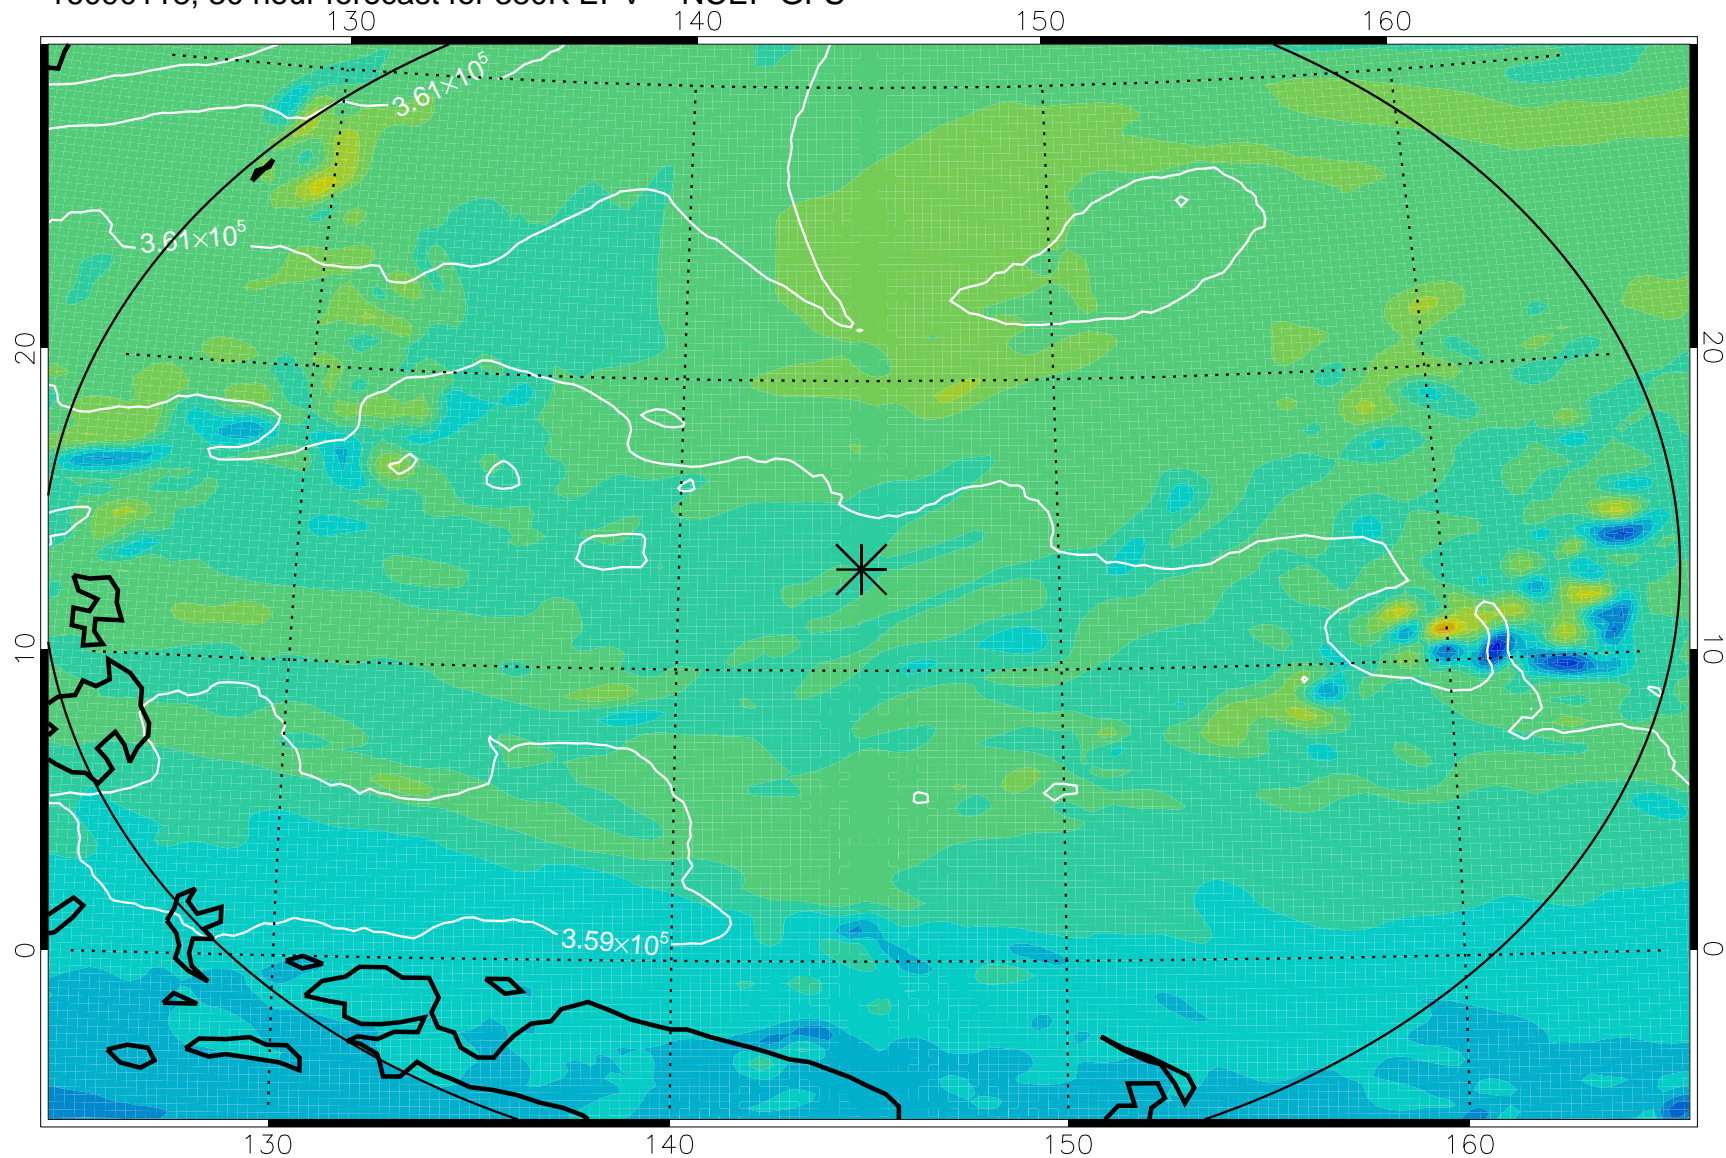

16090106, 18 hour forecast for 380K EPV -- NCEP GFS

380K Montgomery Streamfunction, white

Range ring of 2304 km

16090112, 24 hour forecast for 380K EPV -- NCEP GFS

380K Montgomery Streamfunction, white

Range ring of 2304 km

16090118, 30 hour forecast for 380K EPV -- NCEP GFS

380K Montgomery Streamfunction, white

Range ring of 2304 km

16090200, 36 hour forecast for 380K EPV -- NCEP GFS

380K Montgomery Streamfunction, white

Range ring of 2304 km

16090206, 42 hour forecast for 380K EPV -- NCEP GFS

380K Montgomery Streamfunction, white

Range ring of 2304 km

16090212, 48 hour forecast for 380K EPV -- NCEP GFS

380K Montgomery Streamfunction, white

Range ring of 2304 km

16090306, 66 hour forecast for 380K EPV -- NCEP GFS

380K Montgomery Streamfunction, white

Range ring of 2304 km

16090312, 72 hour forecast for 380K EPV -- NCEP GFS

380K Montgomery Streamfunction, white

Range ring of 2304 km