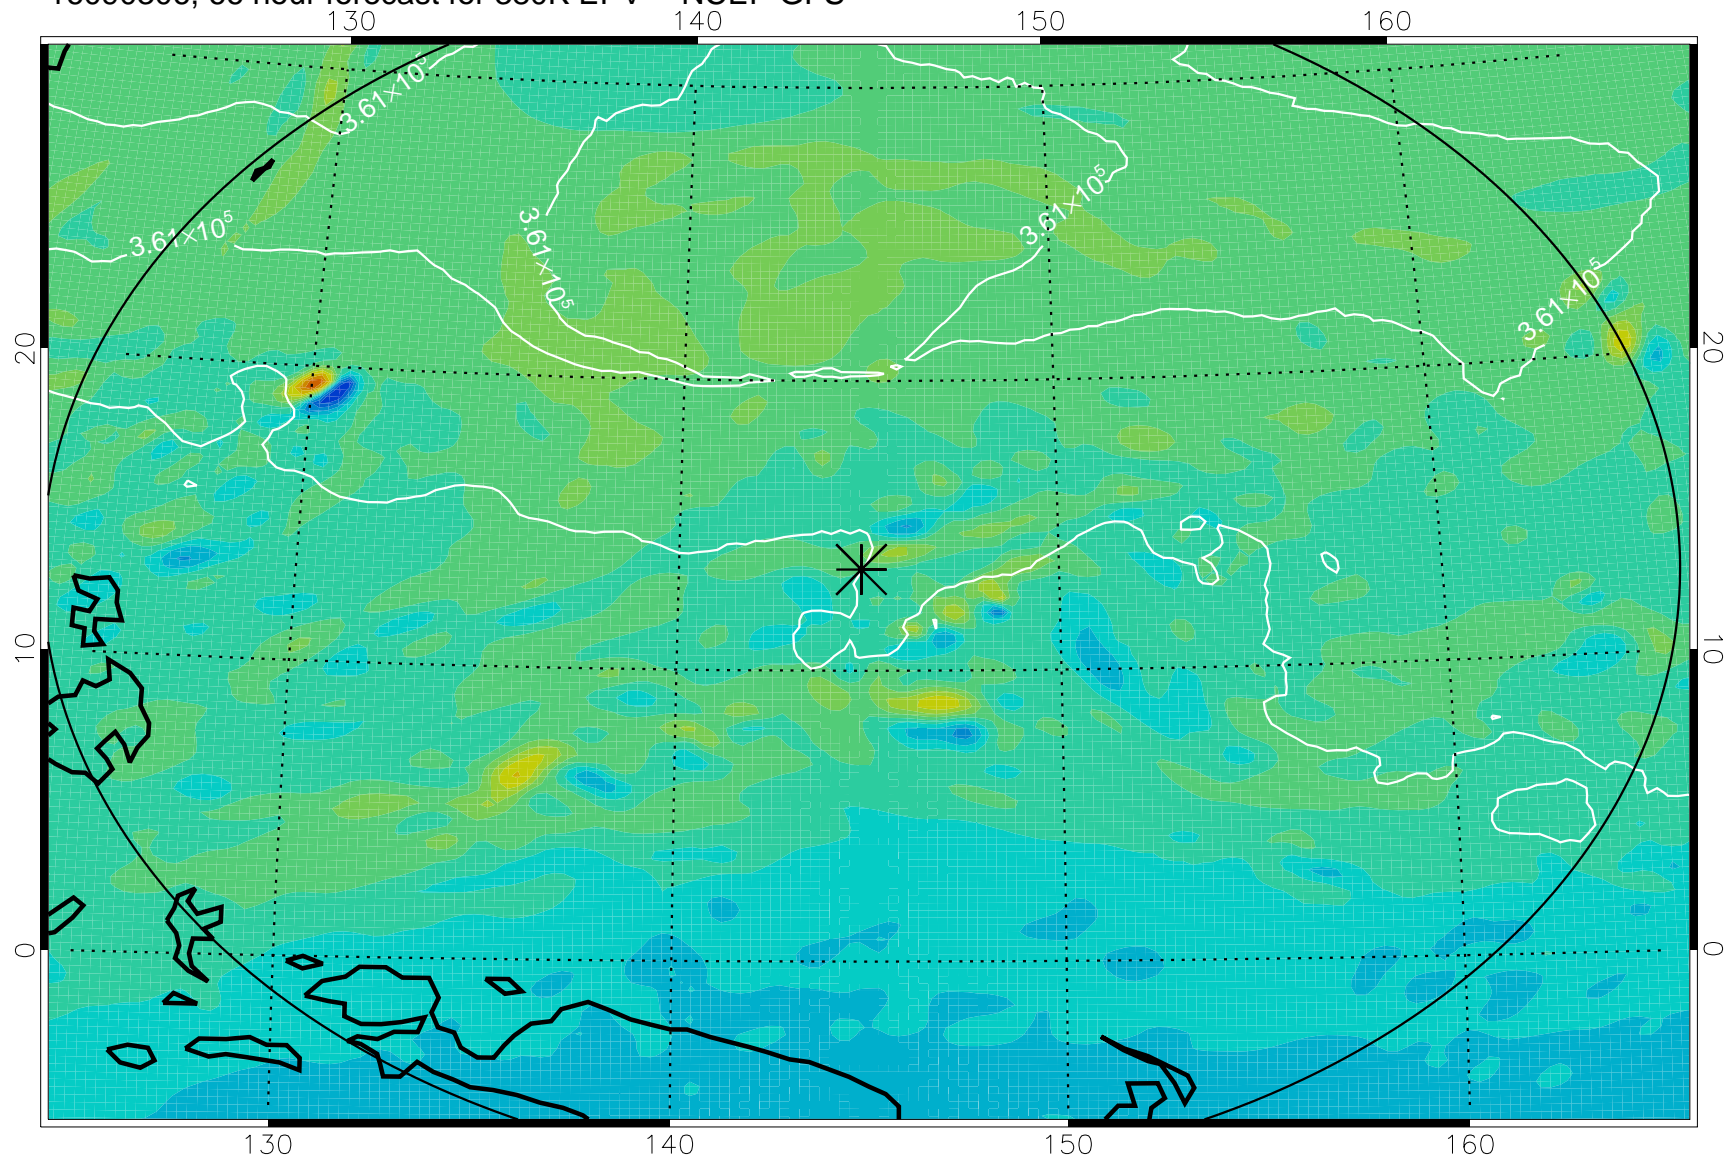

16090206, 42 hour forecast for 380K EPV -- NCEP GFS

380K Montgomery Streamfunction, white

Range ring of 2304 km

16090212, 48 hour forecast for 380K EPV -- NCEP GFS

380K Montgomery Streamfunction, white

Range ring of 2304 km

16090218, 54 hour forecast for 380K EPV -- NCEP GFS

380K Montgomery Streamfunction, white

Range ring of 2304 km

16090300, 60 hour forecast for 380K EPV -- NCEP GFS

380K Montgomery Streamfunction, white

Range ring of 2304 km

16090306, 66 hour forecast for 380K EPV -- NCEP GFS

380K Montgomery Streamfunction, white

Range ring of 2304 km

16090312, 72 hour forecast for 380K EPV -- NCEP GFS

380K Montgomery Streamfunction, white

Range ring of 2304 km

16090318, 78 hour forecast for 380K EPV -- NCEP GFS

380K Montgomery Streamfunction, white

Range ring of 2304 km

16090400, 84 hour forecast for 380K EPV -- NCEP GFS

380K Montgomery Streamfunction, white

Range ring of 2304 km