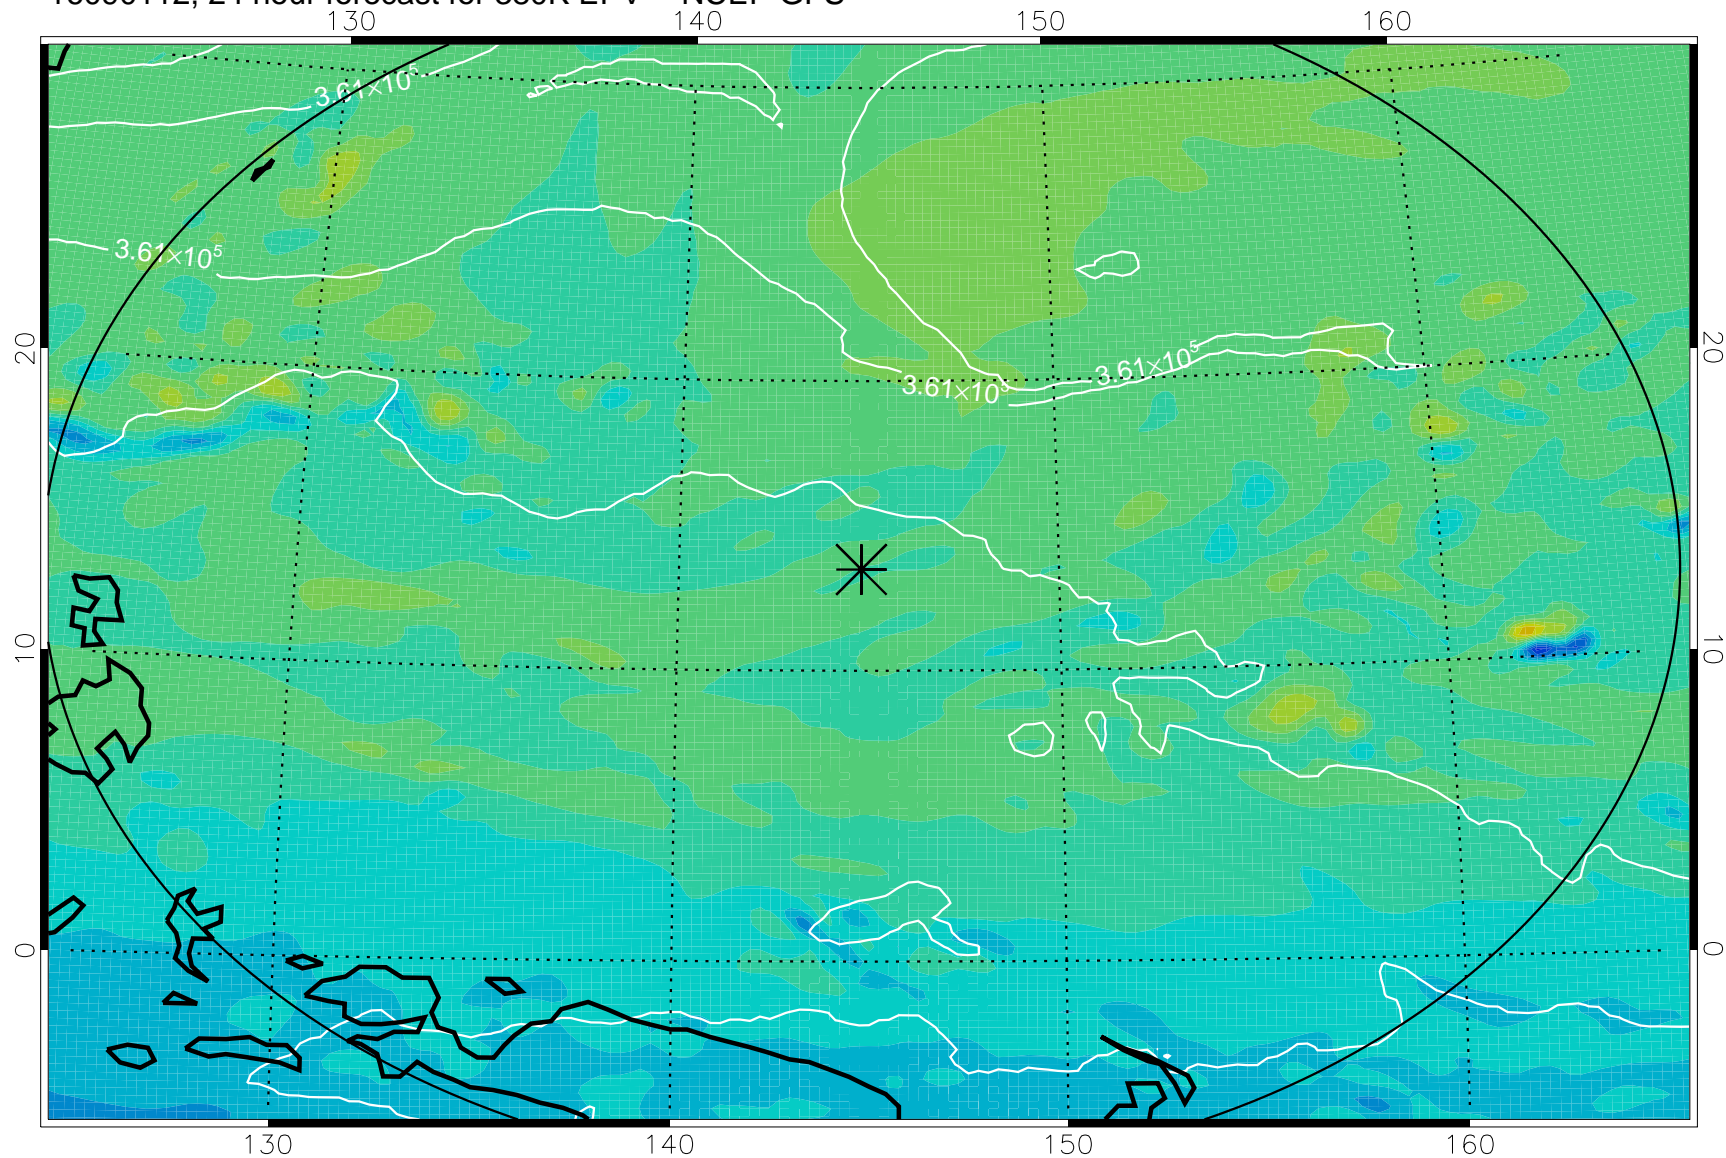

16083118, 6 hour forecast for 380K EPV -- NCEP GFS

380K Montgomery Streamfunction, white

Range ring of 2304 km

16090100, 12 hour forecast for 380K EPV -- NCEP GFS

380K Montgomery Streamfunction, white

Range ring of 2304 km

16090106, 18 hour forecast for 380K EPV -- NCEP GFS

380K Montgomery Streamfunction, white

Range ring of 2304 km

16090112, 24 hour forecast for 380K EPV -- NCEP GFS

380K Montgomery Streamfunction, white

Range ring of 2304 km

16090118, 30 hour forecast for 380K EPV -- NCEP GFS

380K Montgomery Streamfunction, white

Range ring of 2304 km

16090200, 36 hour forecast for 380K EPV -- NCEP GFS

380K Montgomery Streamfunction, white

Range ring of 2304 km

16090206, 42 hour forecast for 380K EPV -- NCEP GFS

380K Montgomery Streamfunction, white

Range ring of 2304 km

16090212, 48 hour forecast for 380K EPV -- NCEP GFS

380K Montgomery Streamfunction, white

Range ring of 2304 km