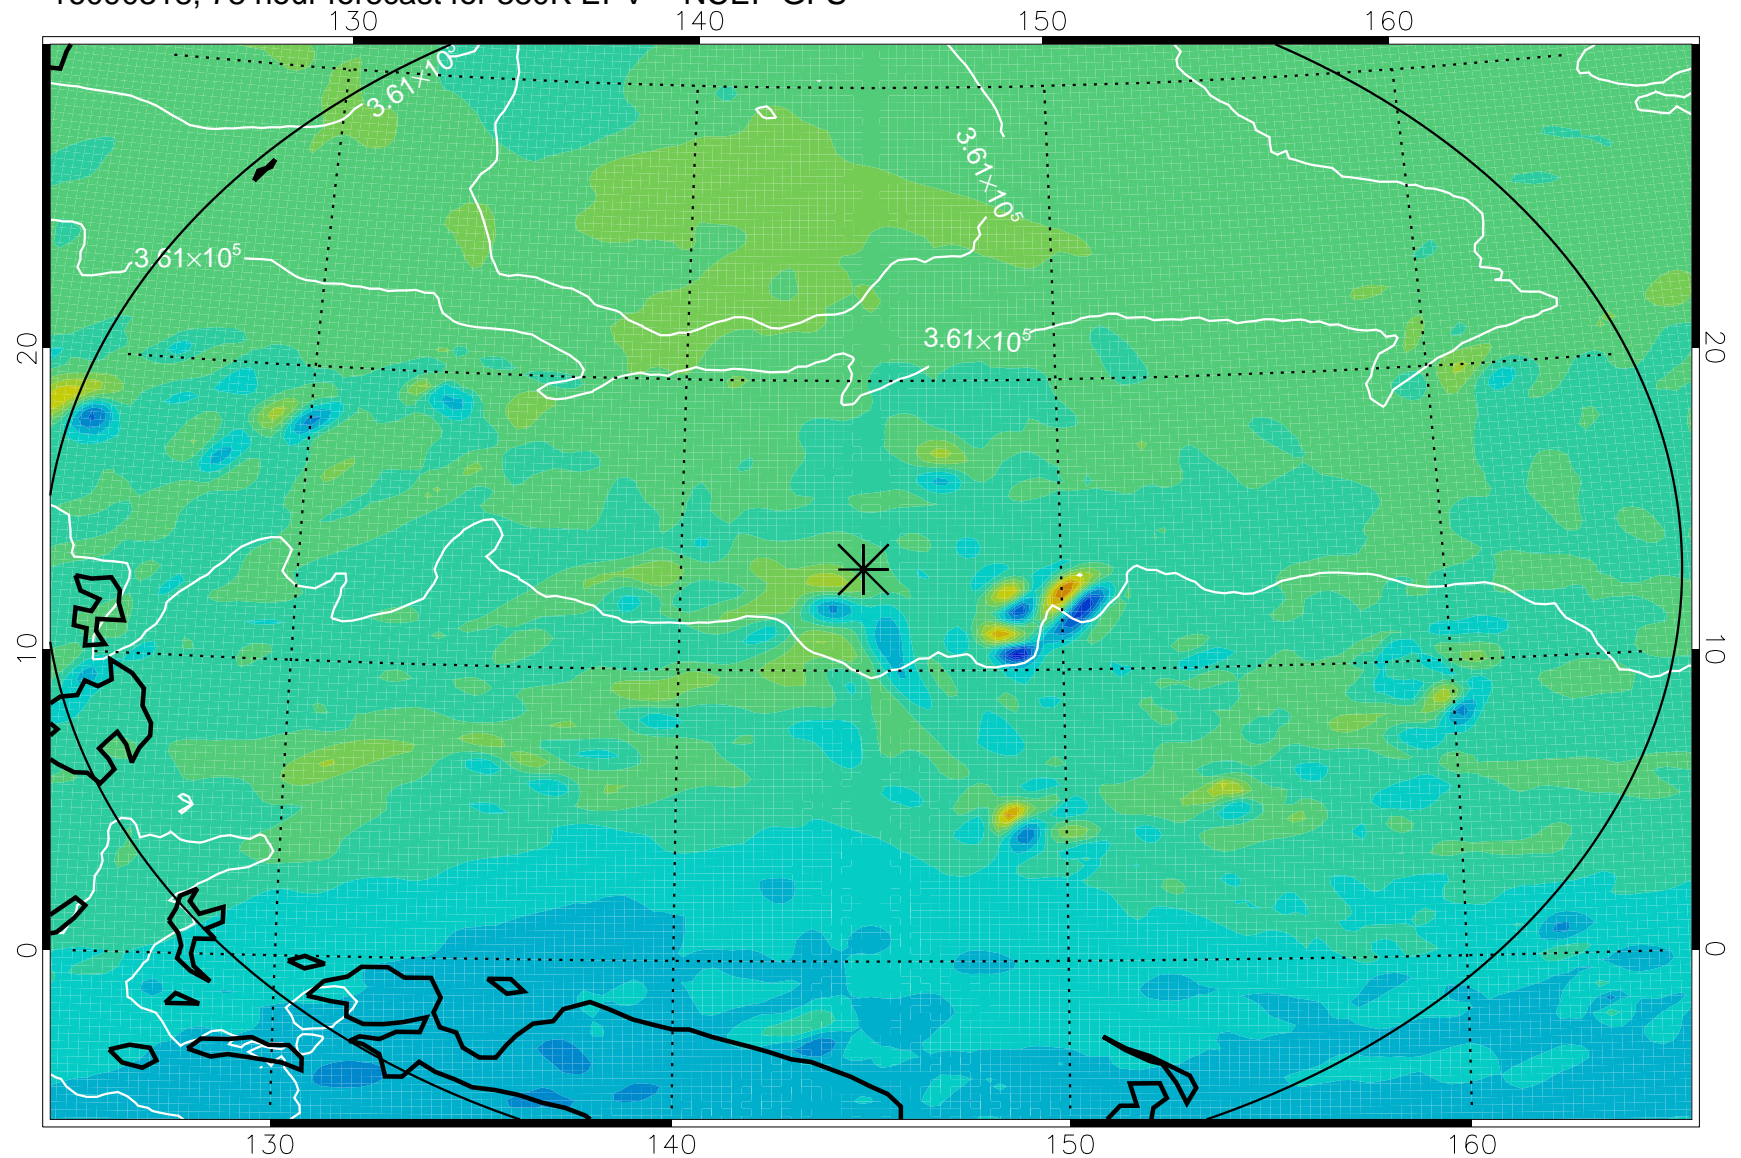

16090306, 66 hour forecast for 380K EPV -- NCEP GFS

380K Montgomery Streamfunction, white

Range ring of 2304 km

16090312, 72 hour forecast for 380K EPV -- NCEP GFS

380K Montgomery Streamfunction, white

Range ring of 2304 km

16090318, 78 hour forecast for 380K EPV -- NCEP GFS

380K Montgomery Streamfunction, white

Range ring of 2304 km

16090400, 84 hour forecast for 380K EPV -- NCEP GFS

380K Montgomery Streamfunction, white

Range ring of 2304 km

16090406, 90 hour forecast for 380K EPV -- NCEP GFS

380K Montgomery Streamfunction, white

Range ring of 2304 km

16090412, 96 hour forecast for 380K EPV -- NCEP GFS

380K Montgomery Streamfunction, white

Range ring of 2304 km

16090418, 102 hour forecast for 380K EPV -- NCEP GFS

380K Montgomery Streamfunction, white

Range ring of 2304 km

16090500, 108 hour forecast for 380K EPV -- NCEP GFS

380K Montgomery Streamfunction, white

Range ring of 2304 km