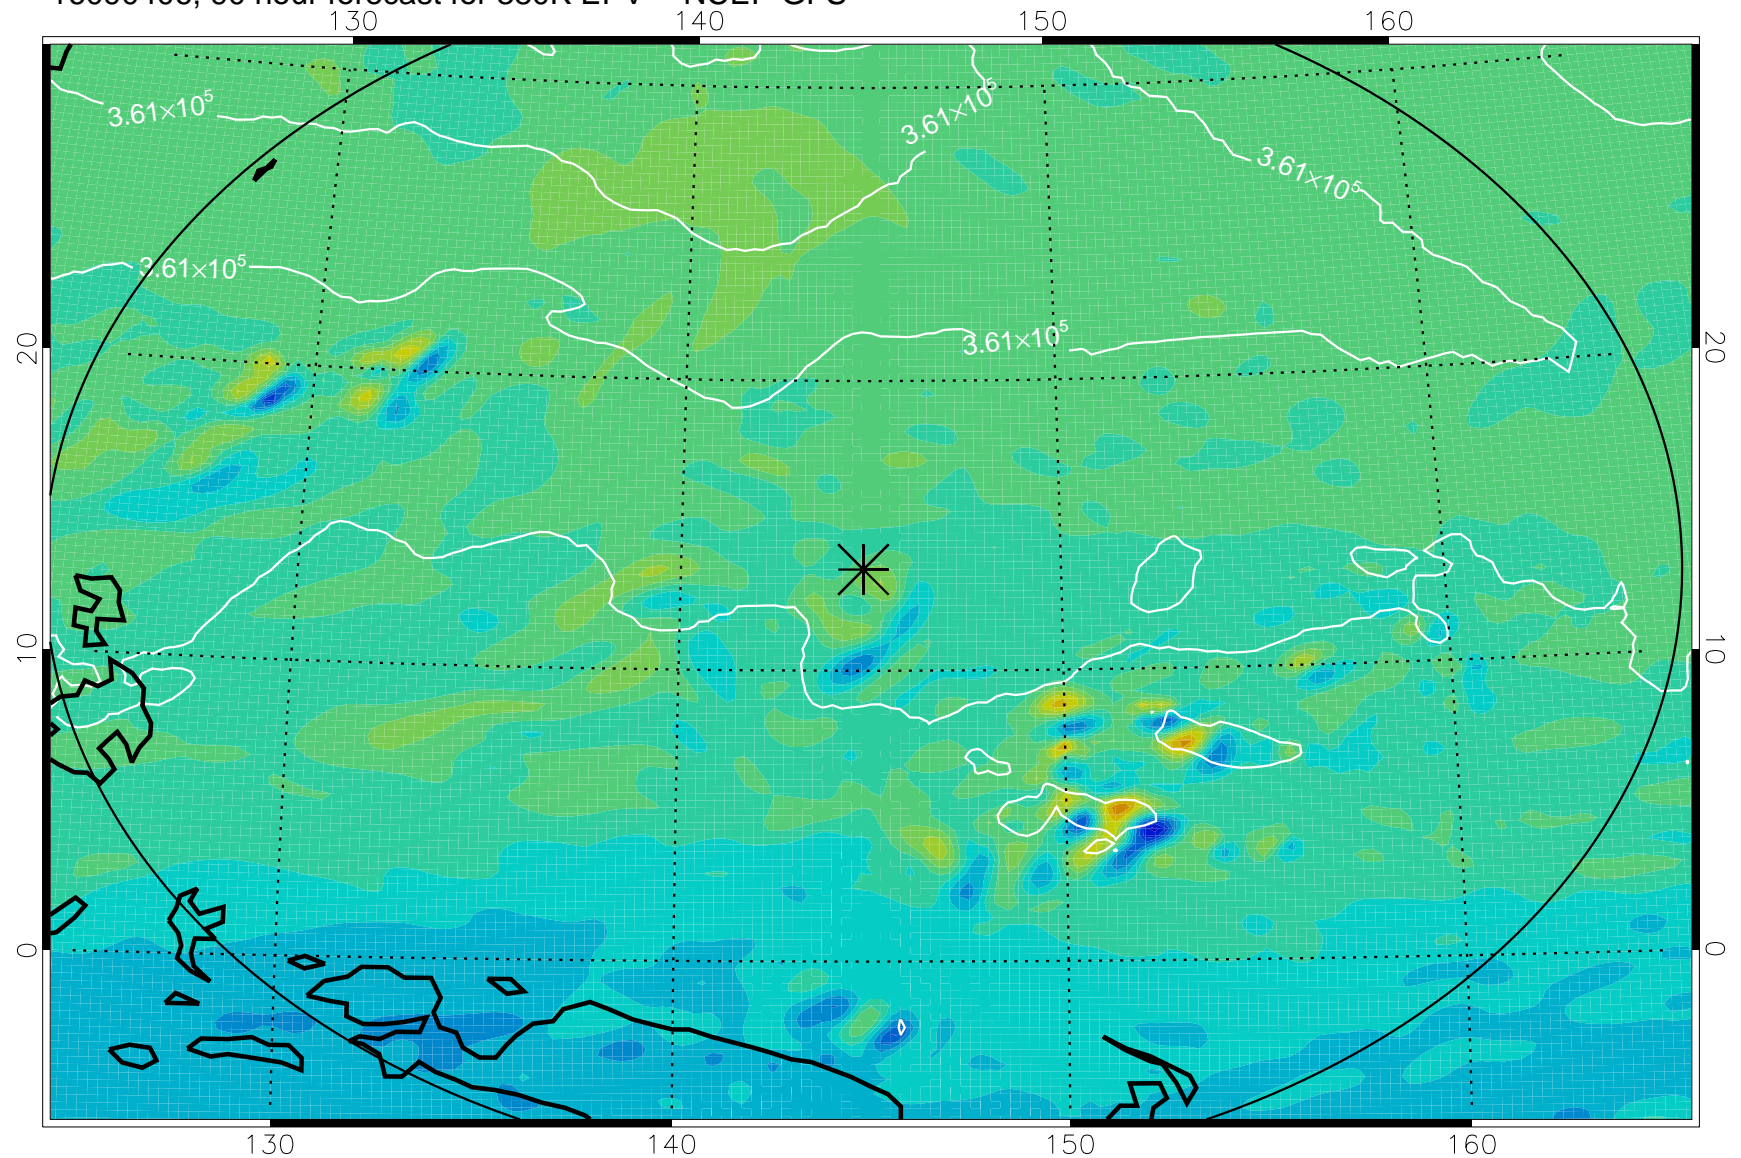

16090306, 66 hour forecast for 380K EPV -- NCEP GFS

380K Montgomery Streamfunction, white

Range ring of 2304 km

16090312, 72 hour forecast for 380K EPV -- NCEP GFS

380K Montgomery Streamfunction, white

Range ring of 2304 km

16090318, 78 hour forecast for 380K EPV -- NCEP GFS

380K Montgomery Streamfunction, white

Range ring of 2304 km

16090400, 84 hour forecast for 380K EPV -- NCEP GFS

380K Montgomery Streamfunction, white

Range ring of 2304 km

16090406, 90 hour forecast for 380K EPV -- NCEP GFS

380K Montgomery Streamfunction, white

Range ring of 2304 km

16090412, 96 hour forecast for 380K EPV -- NCEP GFS

380K Montgomery Streamfunction, white

Range ring of 2304 km

16090418, 102 hour forecast for 380K EPV -- NCEP GFS

380K Montgomery Streamfunction, white

Range ring of 2304 km

16090500, 108 hour forecast for 380K EPV -- NCEP GFS

380K Montgomery Streamfunction, white

Range ring of 2304 km