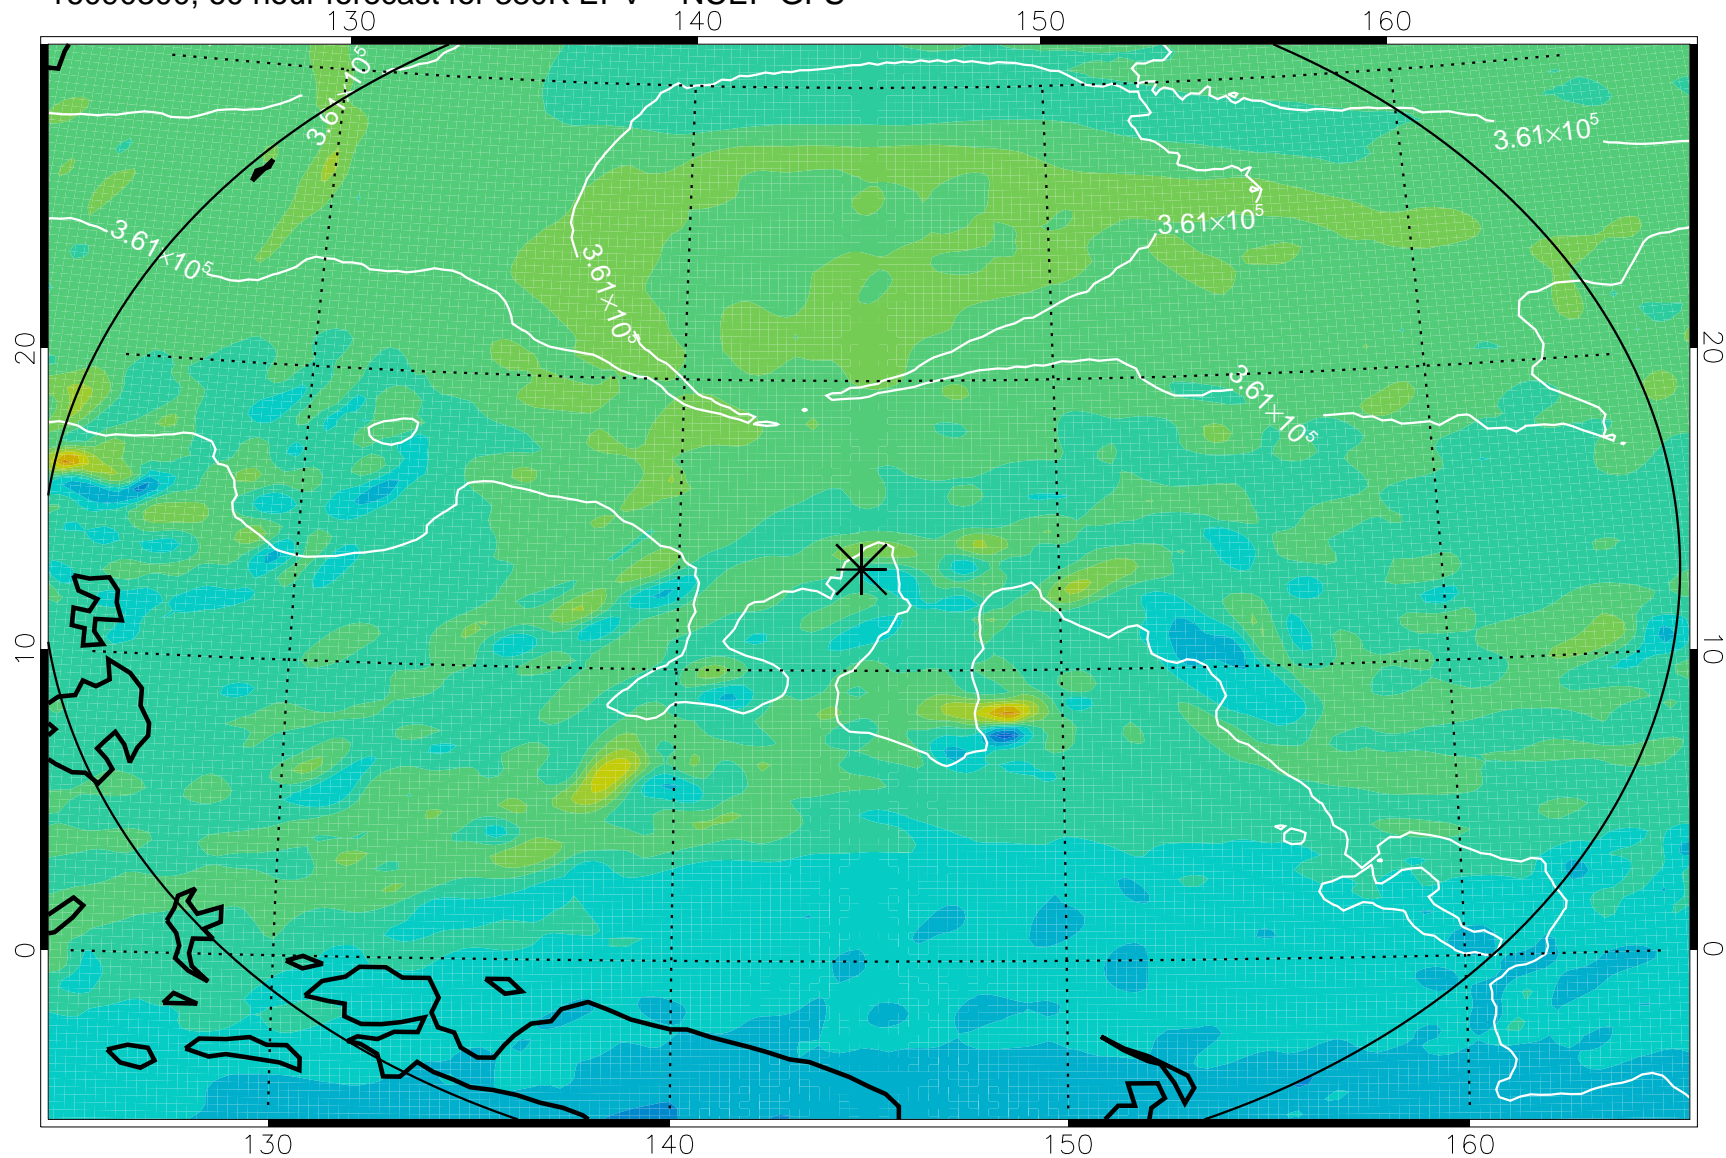

16090118, 30 hour forecast for 380K EPV -- NCEP GFS

380K Montgomery Streamfunction, white

Range ring of 2304 km

16090200, 36 hour forecast for 380K EPV -- NCEP GFS

380K Montgomery Streamfunction, white

Range ring of 2304 km

16090206, 42 hour forecast for 380K EPV -- NCEP GFS

380K Montgomery Streamfunction, white

Range ring of 2304 km

16090212, 48 hour forecast for 380K EPV -- NCEP GFS

380K Montgomery Streamfunction, white

Range ring of 2304 km

16090218, 54 hour forecast for 380K EPV -- NCEP GFS

380K Montgomery Streamfunction, white

Range ring of 2304 km

16090300, 60 hour forecast for 380K EPV -- NCEP GFS

380K Montgomery Streamfunction, white

Range ring of 2304 km

16090306, 66 hour forecast for 380K EPV -- NCEP GFS

380K Montgomery Streamfunction, white

Range ring of 2304 km

16090312, 72 hour forecast for 380K EPV -- NCEP GFS

380K Montgomery Streamfunction, white

Range ring of 2304 km