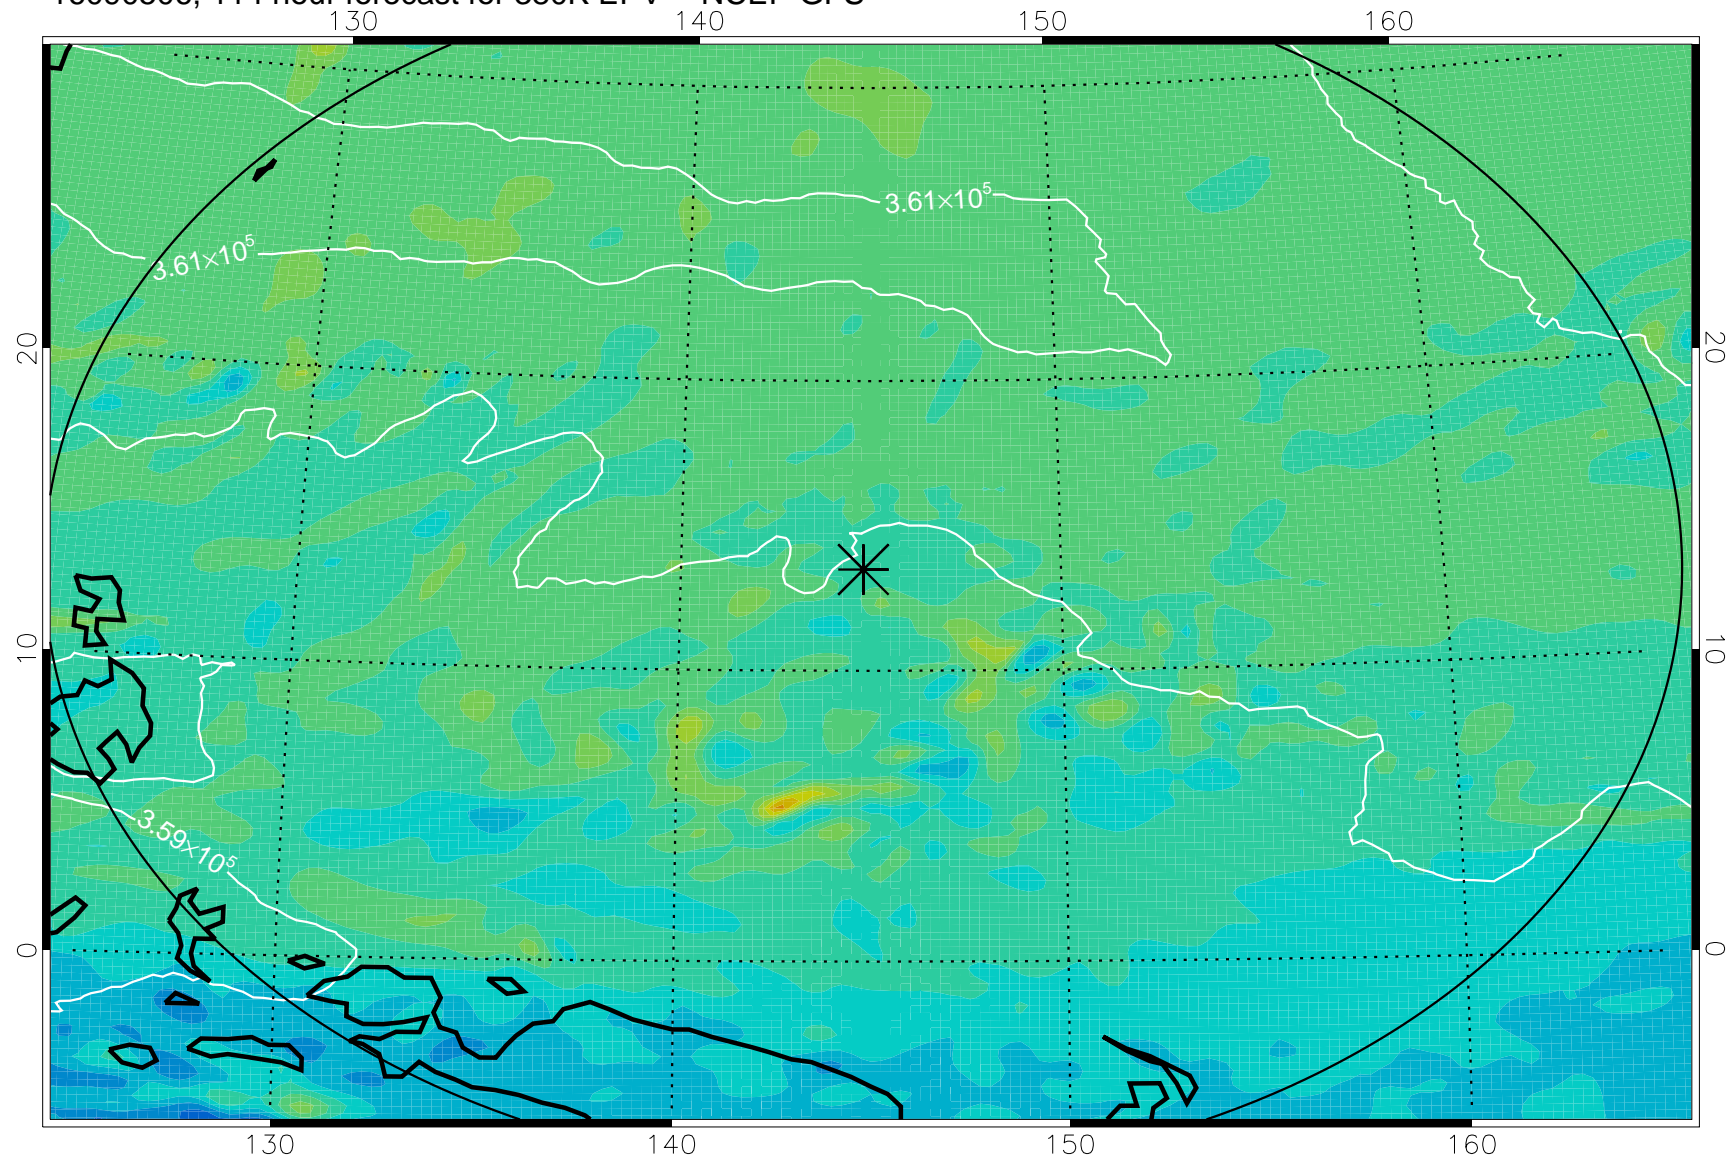

16090318, 78 hour forecast for 380K EPV -- NCEP GFS

380K Montgomery Streamfunction, white

Range ring of 2304 km

16090400, 84 hour forecast for 380K EPV -- NCEP GFS

380K Montgomery Streamfunction, white

Range ring of 2304 km

16090406, 90 hour forecast for 380K EPV -- NCEP GFS

380K Montgomery Streamfunction, white

Range ring of 2304 km

16090412, 96 hour forecast for 380K EPV -- NCEP GFS

380K Montgomery Streamfunction, white

Range ring of 2304 km

16090418, 102 hour forecast for 380K EPV -- NCEP GFS

380K Montgomery Streamfunction, white

Range ring of 2304 km

16090500, 108 hour forecast for 380K EPV -- NCEP GFS

380K Montgomery Streamfunction, white

Range ring of 2304 km

16090506, 114 hour forecast for 380K EPV -- NCEP GFS

380K Montgomery Streamfunction, white

Range ring of 2304 km

16090512, 120 hour forecast for 380K EPV -- NCEP GFS

380K Montgomery Streamfunction, white

Range ring of 2304 km