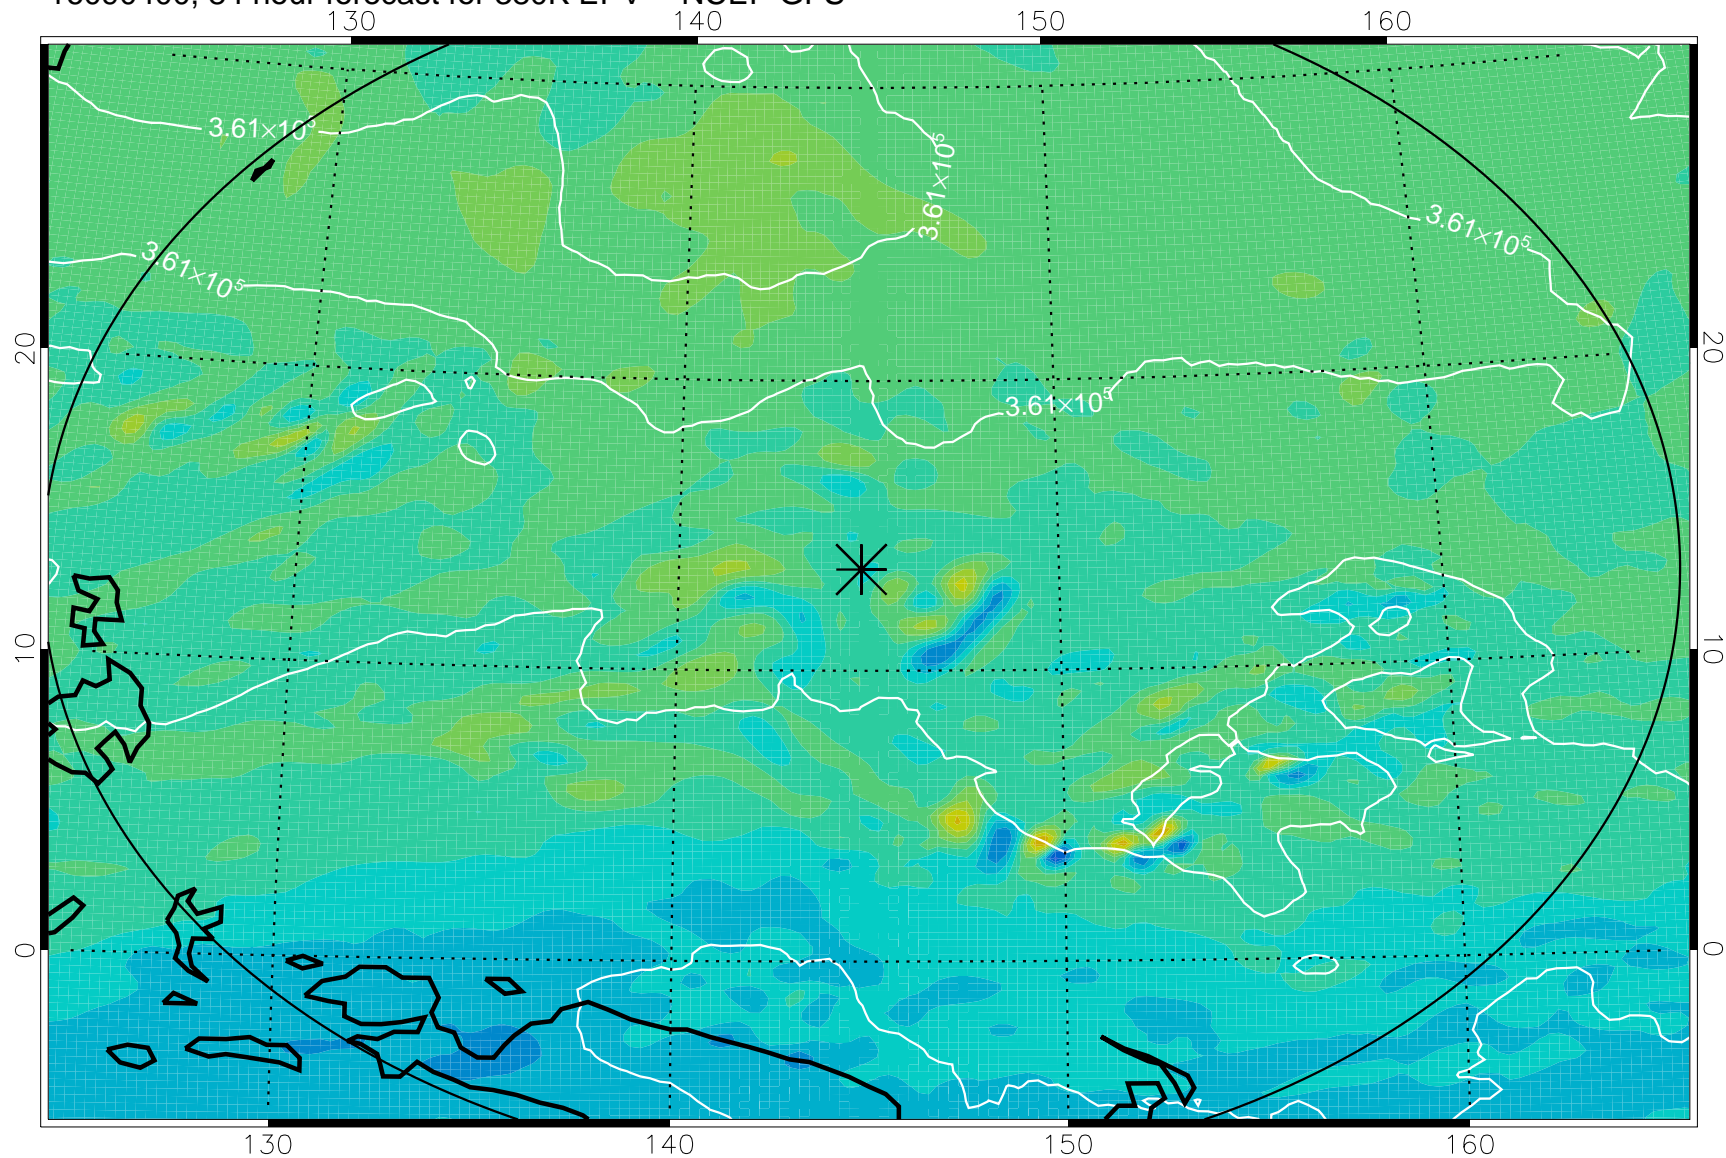

16090218, 54 hour forecast for 380K EPV -- NCEP GFS

380K Montgomery Streamfunction, white

Range ring of 2304 km

16090300, 60 hour forecast for 380K EPV -- NCEP GFS

380K Montgomery Streamfunction, white

Range ring of 2304 km

16090306, 66 hour forecast for 380K EPV -- NCEP GFS

380K Montgomery Streamfunction, white

Range ring of 2304 km

16090312, 72 hour forecast for 380K EPV -- NCEP GFS

380K Montgomery Streamfunction, white

Range ring of 2304 km

16090318, 78 hour forecast for 380K EPV -- NCEP GFS

380K Montgomery Streamfunction, white

Range ring of 2304 km

16090400, 84 hour forecast for 380K EPV -- NCEP GFS

380K Montgomery Streamfunction, white

Range ring of 2304 km

16090406, 90 hour forecast for 380K EPV -- NCEP GFS

380K Montgomery Streamfunction, white

Range ring of 2304 km

16090412, 96 hour forecast for 380K EPV -- NCEP GFS

380K Montgomery Streamfunction, white

Range ring of 2304 km