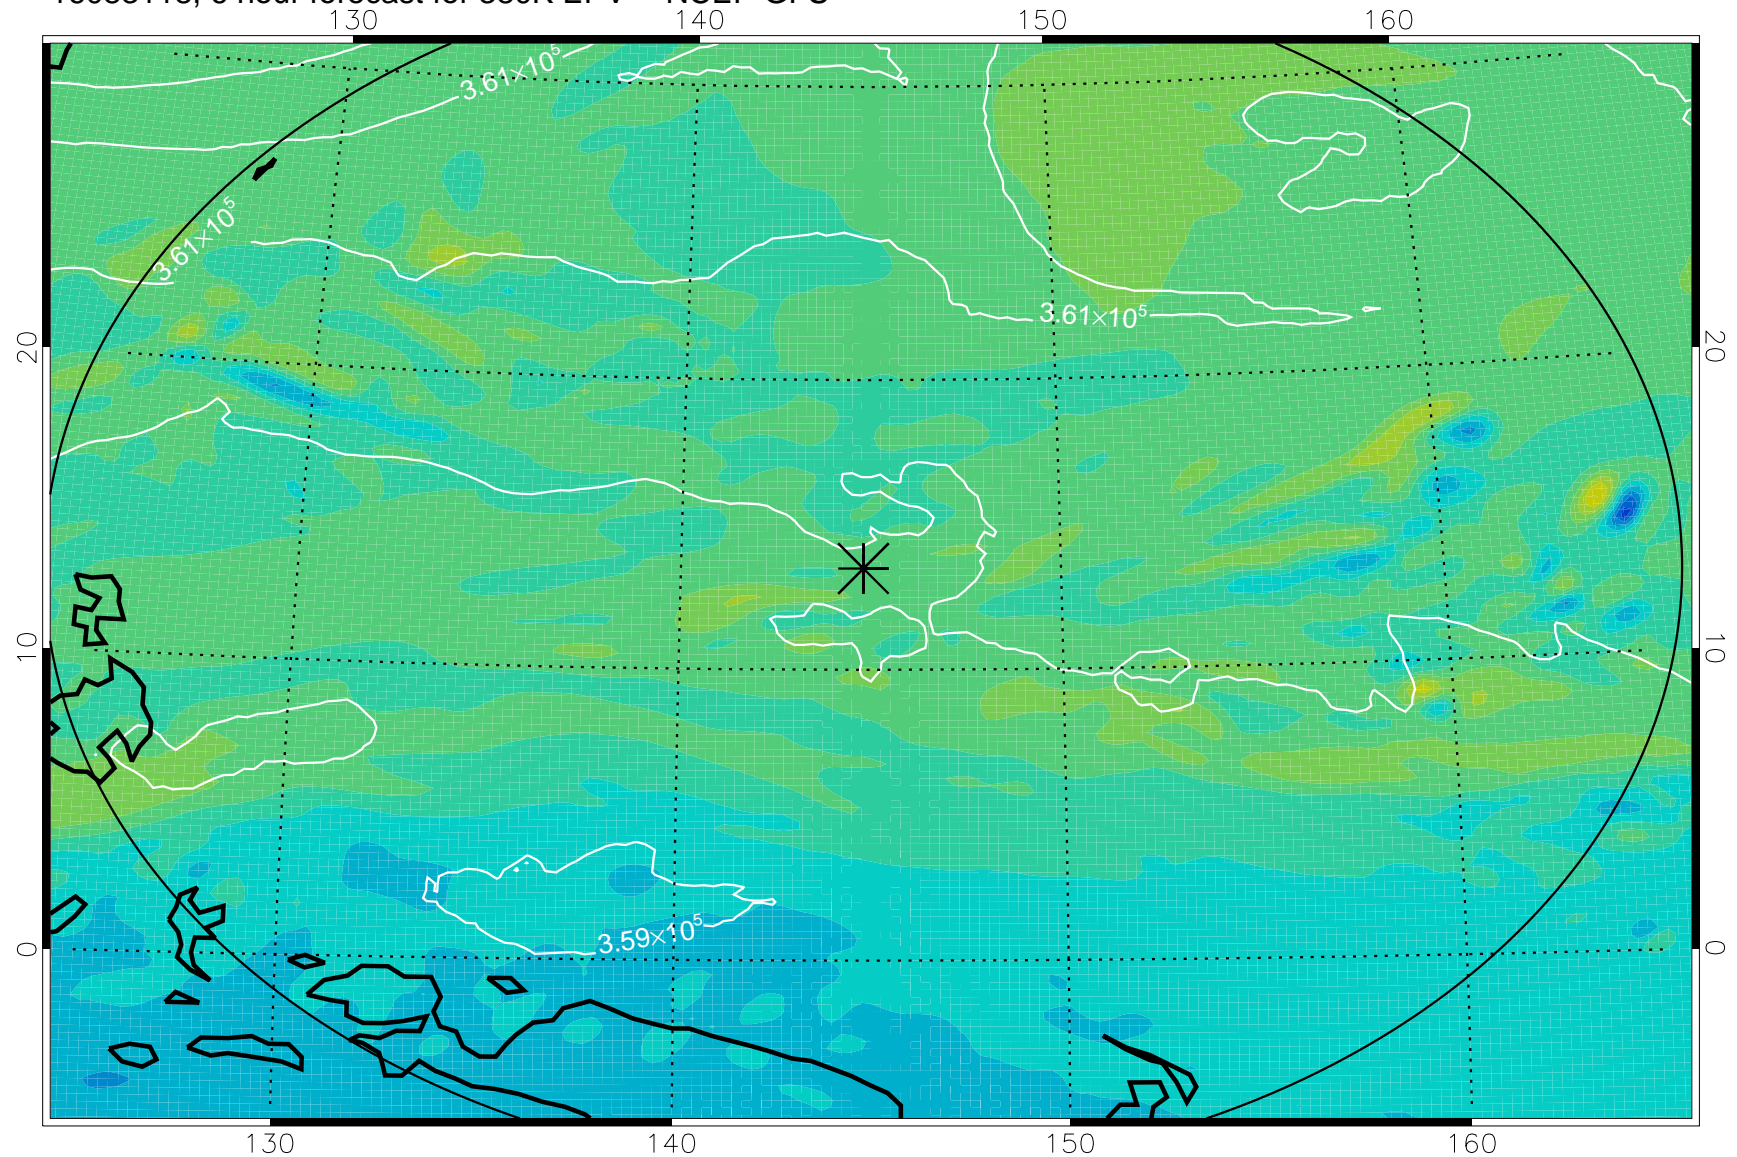

16083118, 6 hour forecast for 380K EPV -- NCEP GFS

380K Montgomery Streamfunction, white

Range ring of 2304 km

16090100, 12 hour forecast for 380K EPV -- NCEP GFS

380K Montgomery Streamfunction, white

Range ring of 2304 km

16090106, 18 hour forecast for 380K EPV -- NCEP GFS

380K Montgomery Streamfunction, white

Range ring of 2304 km

16090112, 24 hour forecast for 380K EPV -- NCEP GFS

380K Montgomery Streamfunction, white

Range ring of 2304 km

16090118, 30 hour forecast for 380K EPV -- NCEP GFS

380K Montgomery Streamfunction, white

Range ring of 2304 km

16090200, 36 hour forecast for 380K EPV -- NCEP GFS

380K Montgomery Streamfunction, white

Range ring of 2304 km

16090206, 42 hour forecast for 380K EPV -- NCEP GFS

380K Montgomery Streamfunction, white

Range ring of 2304 km

16090212, 48 hour forecast for 380K EPV -- NCEP GFS

380K Montgomery Streamfunction, white

Range ring of 2304 km