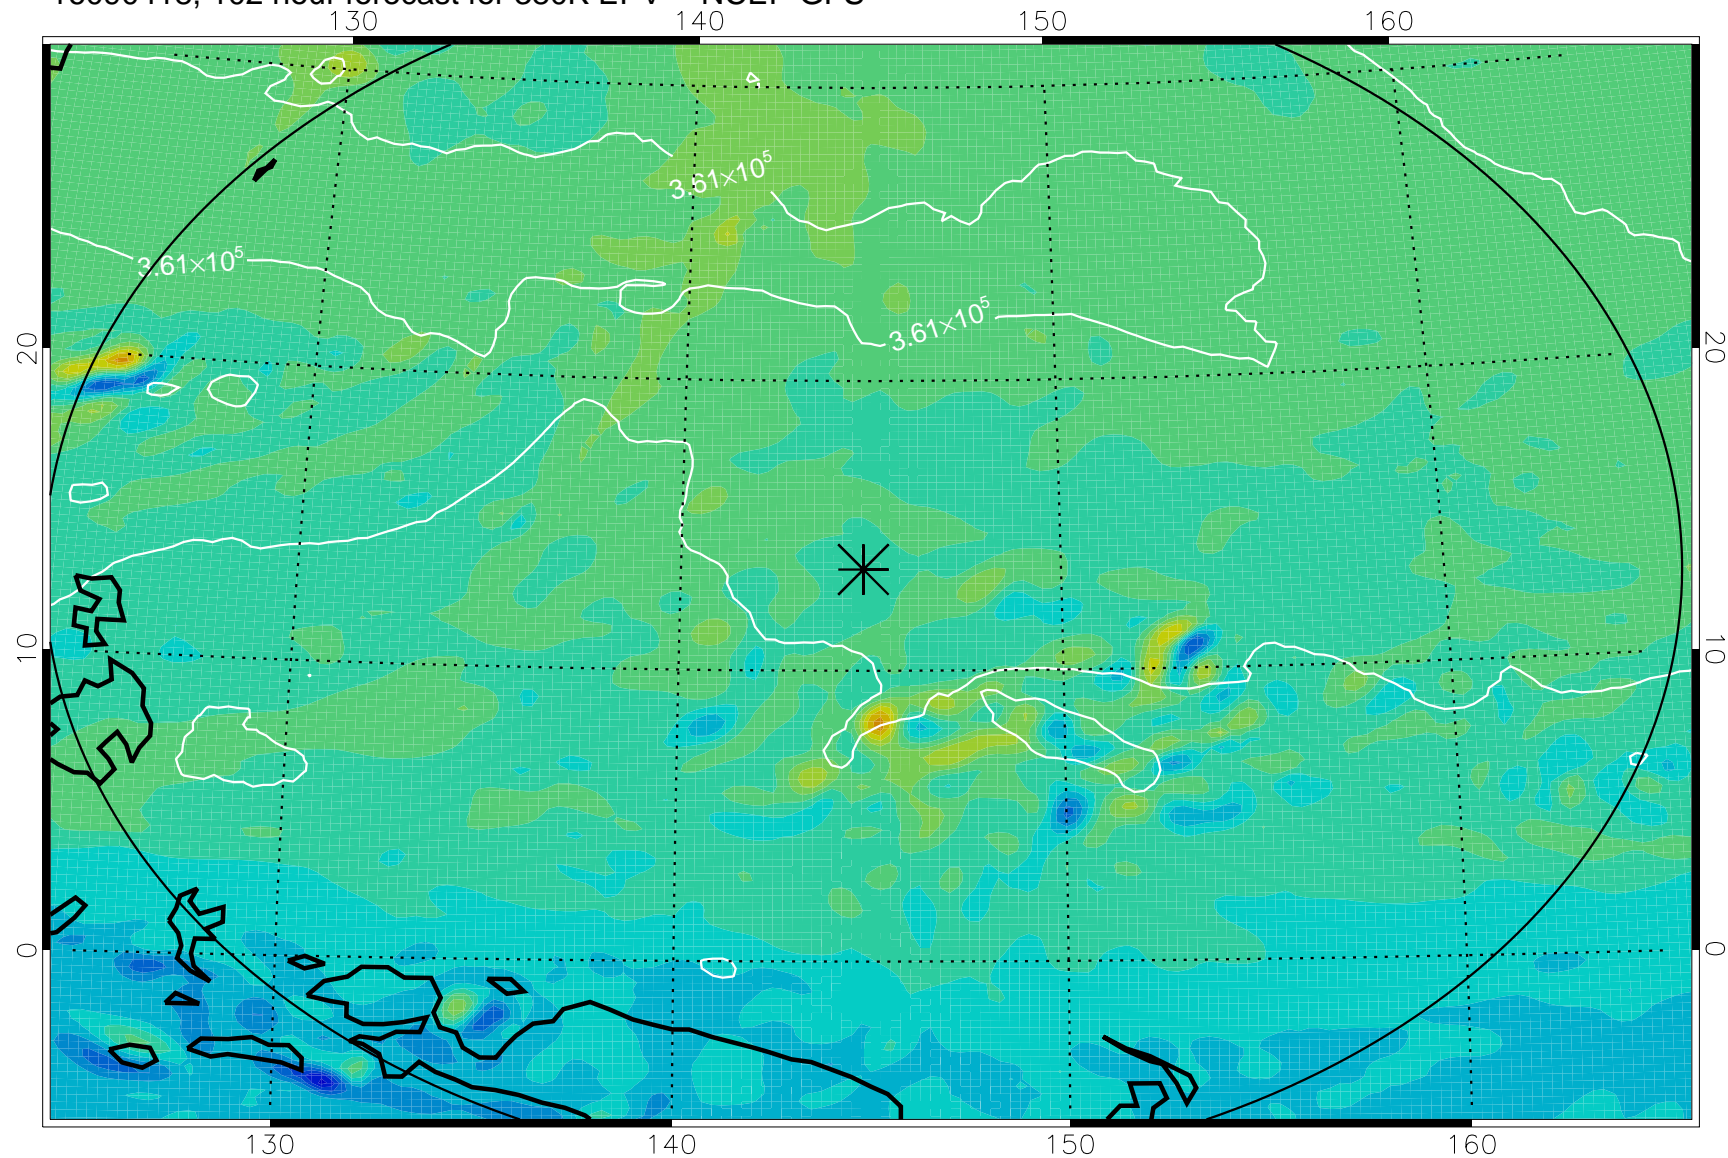

16090318, 78 hour forecast for 380K EPV -- NCEP GFS

380K Montgomery Streamfunction, white

Range ring of 2304 km

16090400, 84 hour forecast for 380K EPV -- NCEP GFS

380K Montgomery Streamfunction, white

Range ring of 2304 km

16090406, 90 hour forecast for 380K EPV -- NCEP GFS

380K Montgomery Streamfunction, white

Range ring of 2304 km

16090412, 96 hour forecast for 380K EPV -- NCEP GFS

380K Montgomery Streamfunction, white

Range ring of 2304 km

16090418, 102 hour forecast for 380K EPV -- NCEP GFS

380K Montgomery Streamfunction, white

Range ring of 2304 km

16090500, 108 hour forecast for 380K EPV -- NCEP GFS

380K Montgomery Streamfunction, white

Range ring of 2304 km

16090506, 114 hour forecast for 380K EPV -- NCEP GFS

380K Montgomery Streamfunction, white

Range ring of 2304 km

16090512, 120 hour forecast for 380K EPV -- NCEP GFS

380K Montgomery Streamfunction, white

Range ring of 2304 km