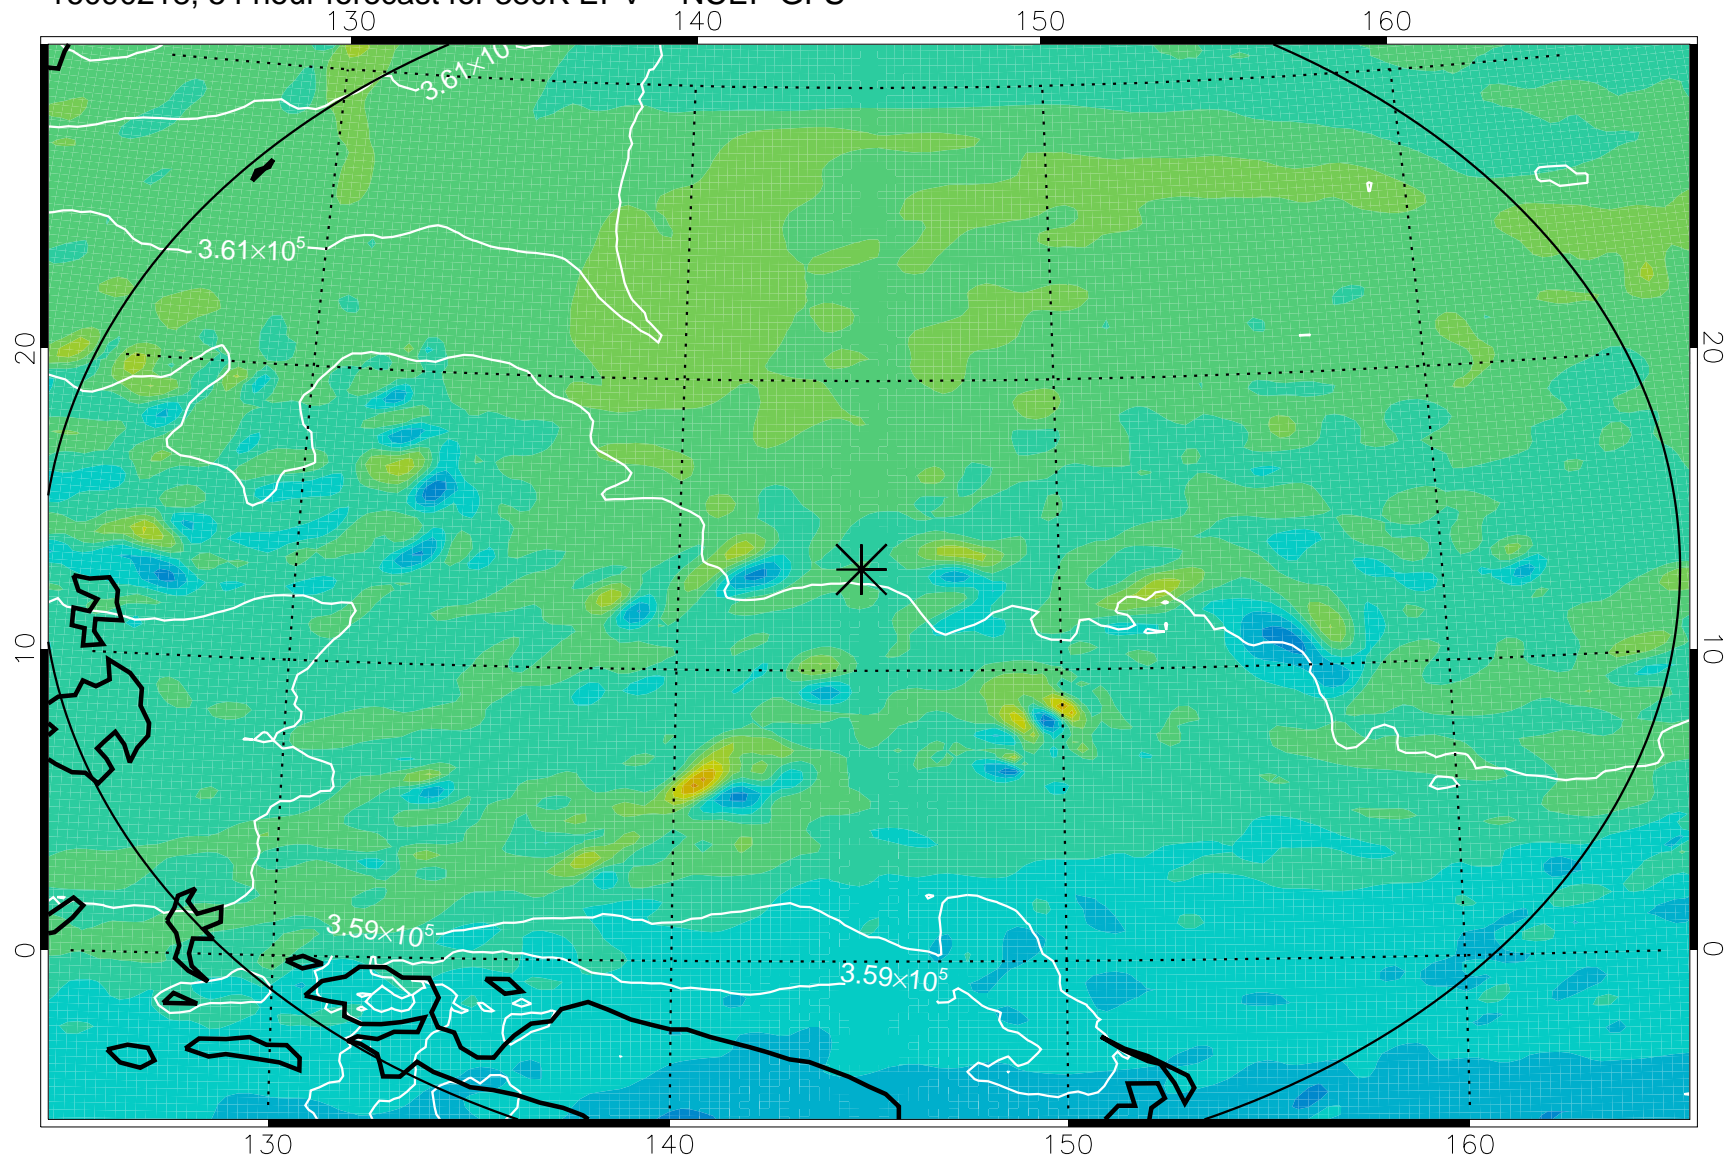

16090118, 30 hour forecast for 380K EPV -- NCEP GFS

380K Montgomery Streamfunction, white

Range ring of 2304 km

16090200, 36 hour forecast for 380K EPV -- NCEP GFS

380K Montgomery Streamfunction, white

Range ring of 2304 km

16090206, 42 hour forecast for 380K EPV -- NCEP GFS

380K Montgomery Streamfunction, white

Range ring of 2304 km

16090212, 48 hour forecast for 380K EPV -- NCEP GFS

380K Montgomery Streamfunction, white

Range ring of 2304 km

16090218, 54 hour forecast for 380K EPV -- NCEP GFS

380K Montgomery Streamfunction, white

Range ring of 2304 km

16090300, 60 hour forecast for 380K EPV -- NCEP GFS

380K Montgomery Streamfunction, white

Range ring of 2304 km

16090306, 66 hour forecast for 380K EPV -- NCEP GFS

380K Montgomery Streamfunction, white

Range ring of 2304 km

16090312, 72 hour forecast for 380K EPV -- NCEP GFS

380K Montgomery Streamfunction, white

Range ring of 2304 km