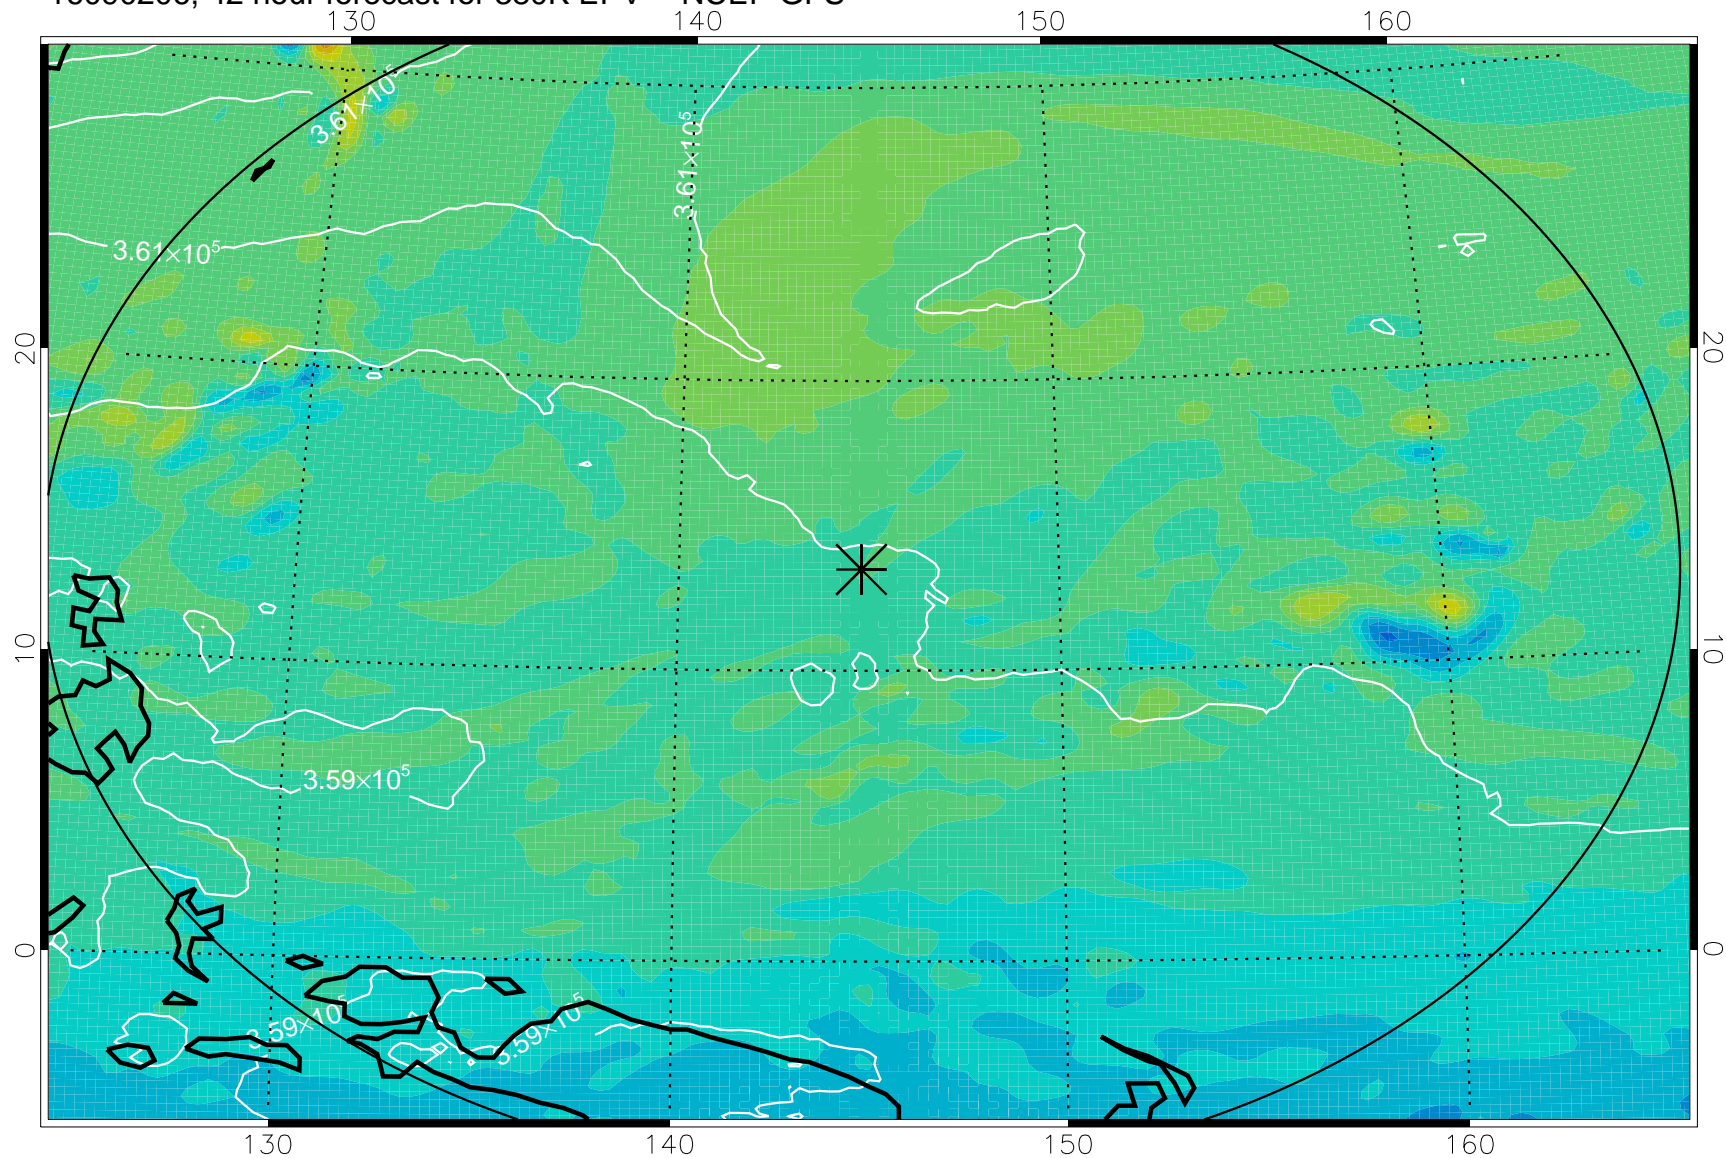

16090118, 30 hour forecast for 380K EPV -- NCEP GFS

380K Montgomery Streamfunction, white

Range ring of 2304 km

16090200, 36 hour forecast for 380K EPV -- NCEP GFS

380K Montgomery Streamfunction, white

Range ring of 2304 km

16090206, 42 hour forecast for 380K EPV -- NCEP GFS

380K Montgomery Streamfunction, white

Range ring of 2304 km

16090212, 48 hour forecast for 380K EPV -- NCEP GFS

380K Montgomery Streamfunction, white

Range ring of 2304 km

16090218, 54 hour forecast for 380K EPV -- NCEP GFS

380K Montgomery Streamfunction, white

Range ring of 2304 km

16090300, 60 hour forecast for 380K EPV -- NCEP GFS

380K Montgomery Streamfunction, white

Range ring of 2304 km

16090306, 66 hour forecast for 380K EPV -- NCEP GFS

380K Montgomery Streamfunction, white

Range ring of 2304 km

16090312, 72 hour forecast for 380K EPV -- NCEP GFS

380K Montgomery Streamfunction, white

Range ring of 2304 km