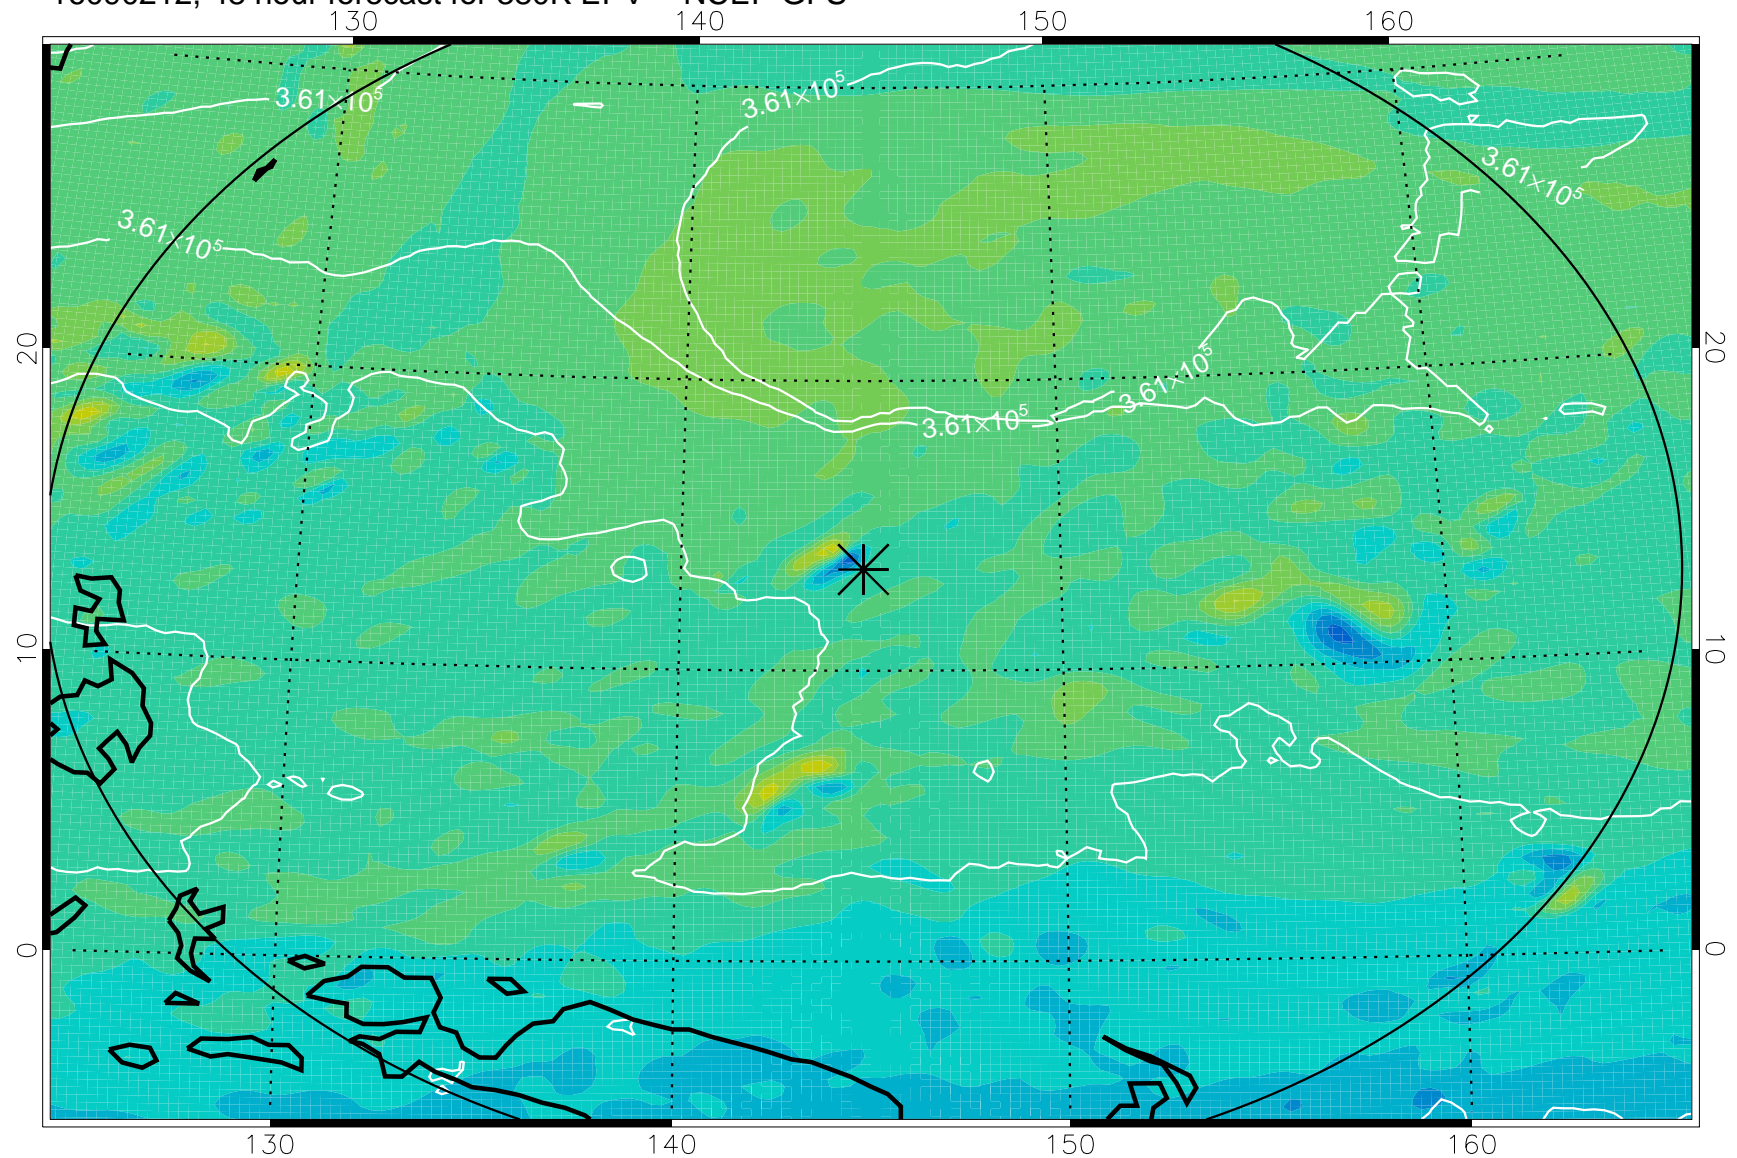

16090106, 18 hour forecast for 380K EPV -- NCEP GFS

380K Montgomery Streamfunction, white

Range ring of 2304 km

16090112, 24 hour forecast for 380K EPV -- NCEP GFS

380K Montgomery Streamfunction, white

Range ring of 2304 km

16090118, 30 hour forecast for 380K EPV -- NCEP GFS

380K Montgomery Streamfunction, white

Range ring of 2304 km

16090200, 36 hour forecast for 380K EPV -- NCEP GFS

380K Montgomery Streamfunction, white

Range ring of 2304 km

16090206, 42 hour forecast for 380K EPV -- NCEP GFS

380K Montgomery Streamfunction, white

Range ring of 2304 km

16090212, 48 hour forecast for 380K EPV -- NCEP GFS

380K Montgomery Streamfunction, white

Range ring of 2304 km

16090218, 54 hour forecast for 380K EPV -- NCEP GFS

380K Montgomery Streamfunction, white

Range ring of 2304 km

16090300, 60 hour forecast for 380K EPV -- NCEP GFS

380K Montgomery Streamfunction, white

Range ring of 2304 km