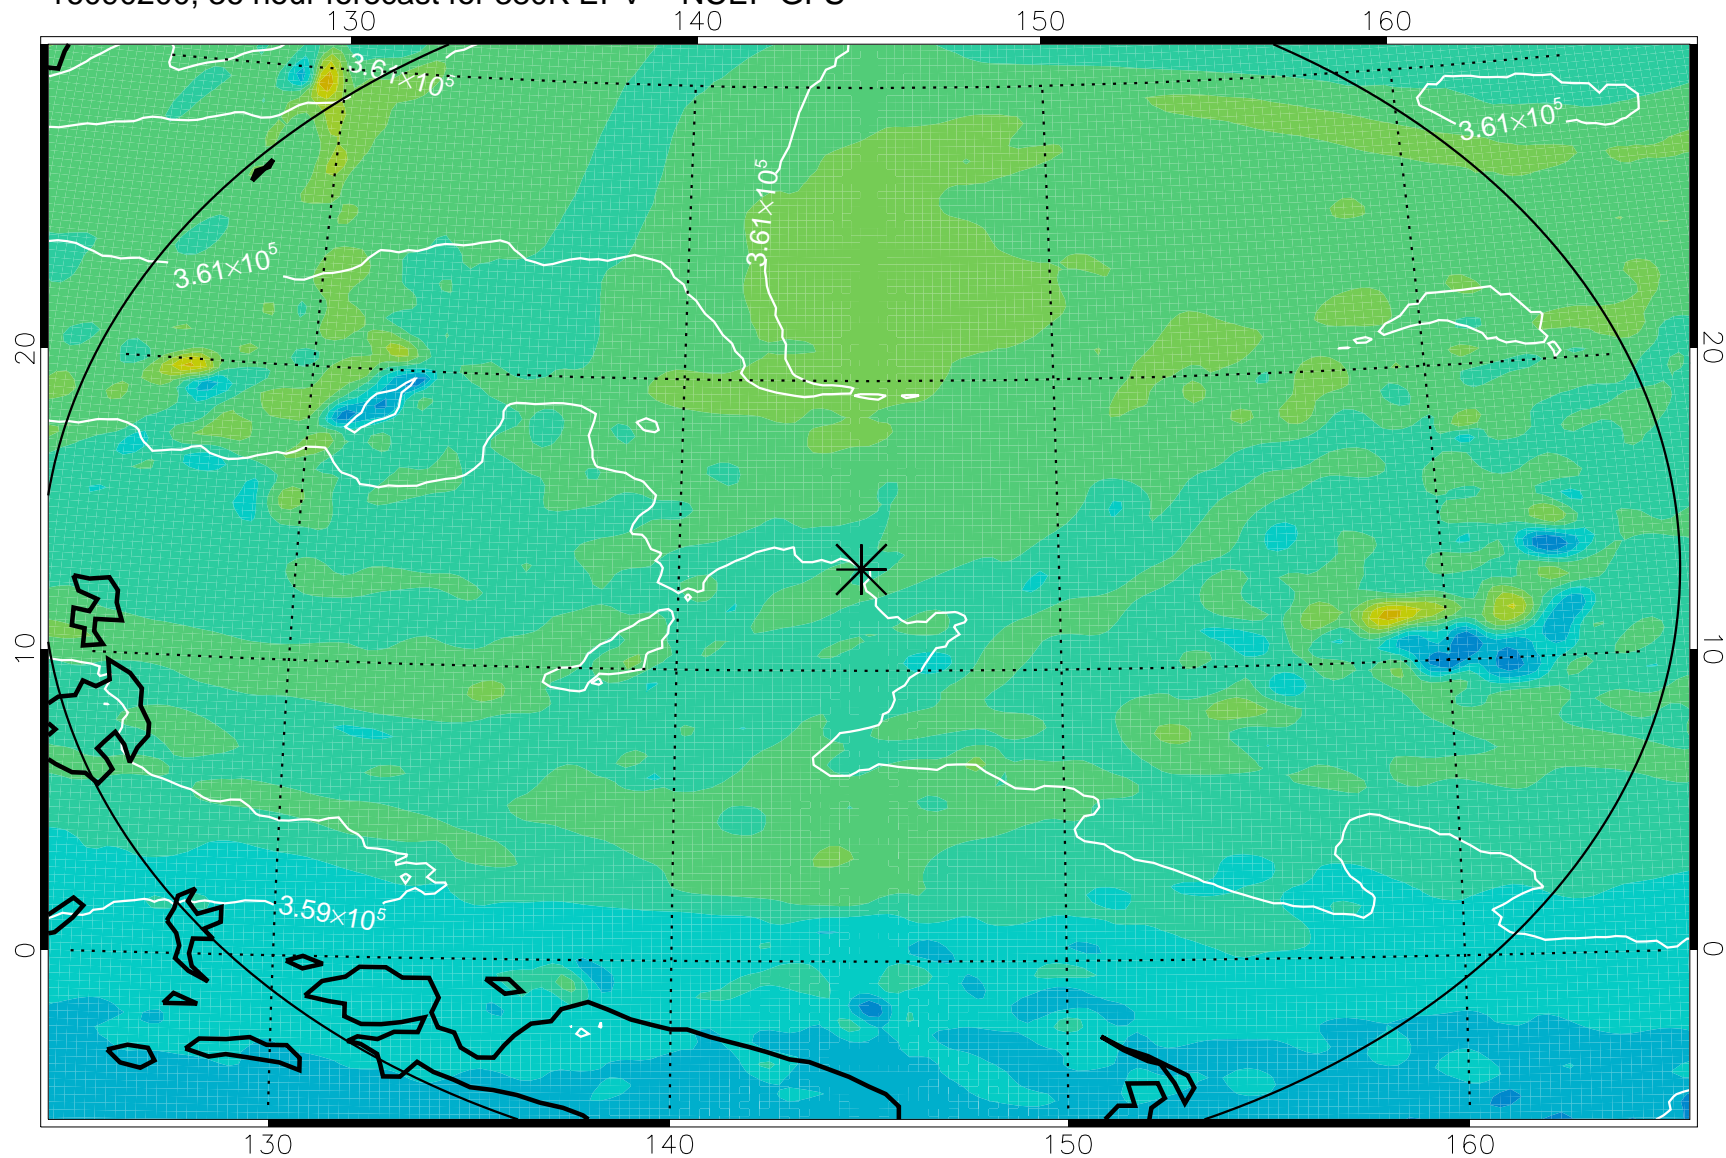

16090106, 18 hour forecast for 380K EPV -- NCEP GFS

380K Montgomery Streamfunction, white

Range ring of 2304 km

16090112, 24 hour forecast for 380K EPV -- NCEP GFS

380K Montgomery Streamfunction, white

Range ring of 2304 km

16090118, 30 hour forecast for 380K EPV -- NCEP GFS

380K Montgomery Streamfunction, white

Range ring of 2304 km

16090200, 36 hour forecast for 380K EPV -- NCEP GFS

380K Montgomery Streamfunction, white

Range ring of 2304 km

16090206, 42 hour forecast for 380K EPV -- NCEP GFS

380K Montgomery Streamfunction, white

Range ring of 2304 km

16090212, 48 hour forecast for 380K EPV -- NCEP GFS

380K Montgomery Streamfunction, white

Range ring of 2304 km

16090306, 66 hour forecast for 380K EPV -- NCEP GFS

380K Montgomery Streamfunction, white

Range ring of 2304 km

16090312, 72 hour forecast for 380K EPV -- NCEP GFS

380K Montgomery Streamfunction, white

Range ring of 2304 km