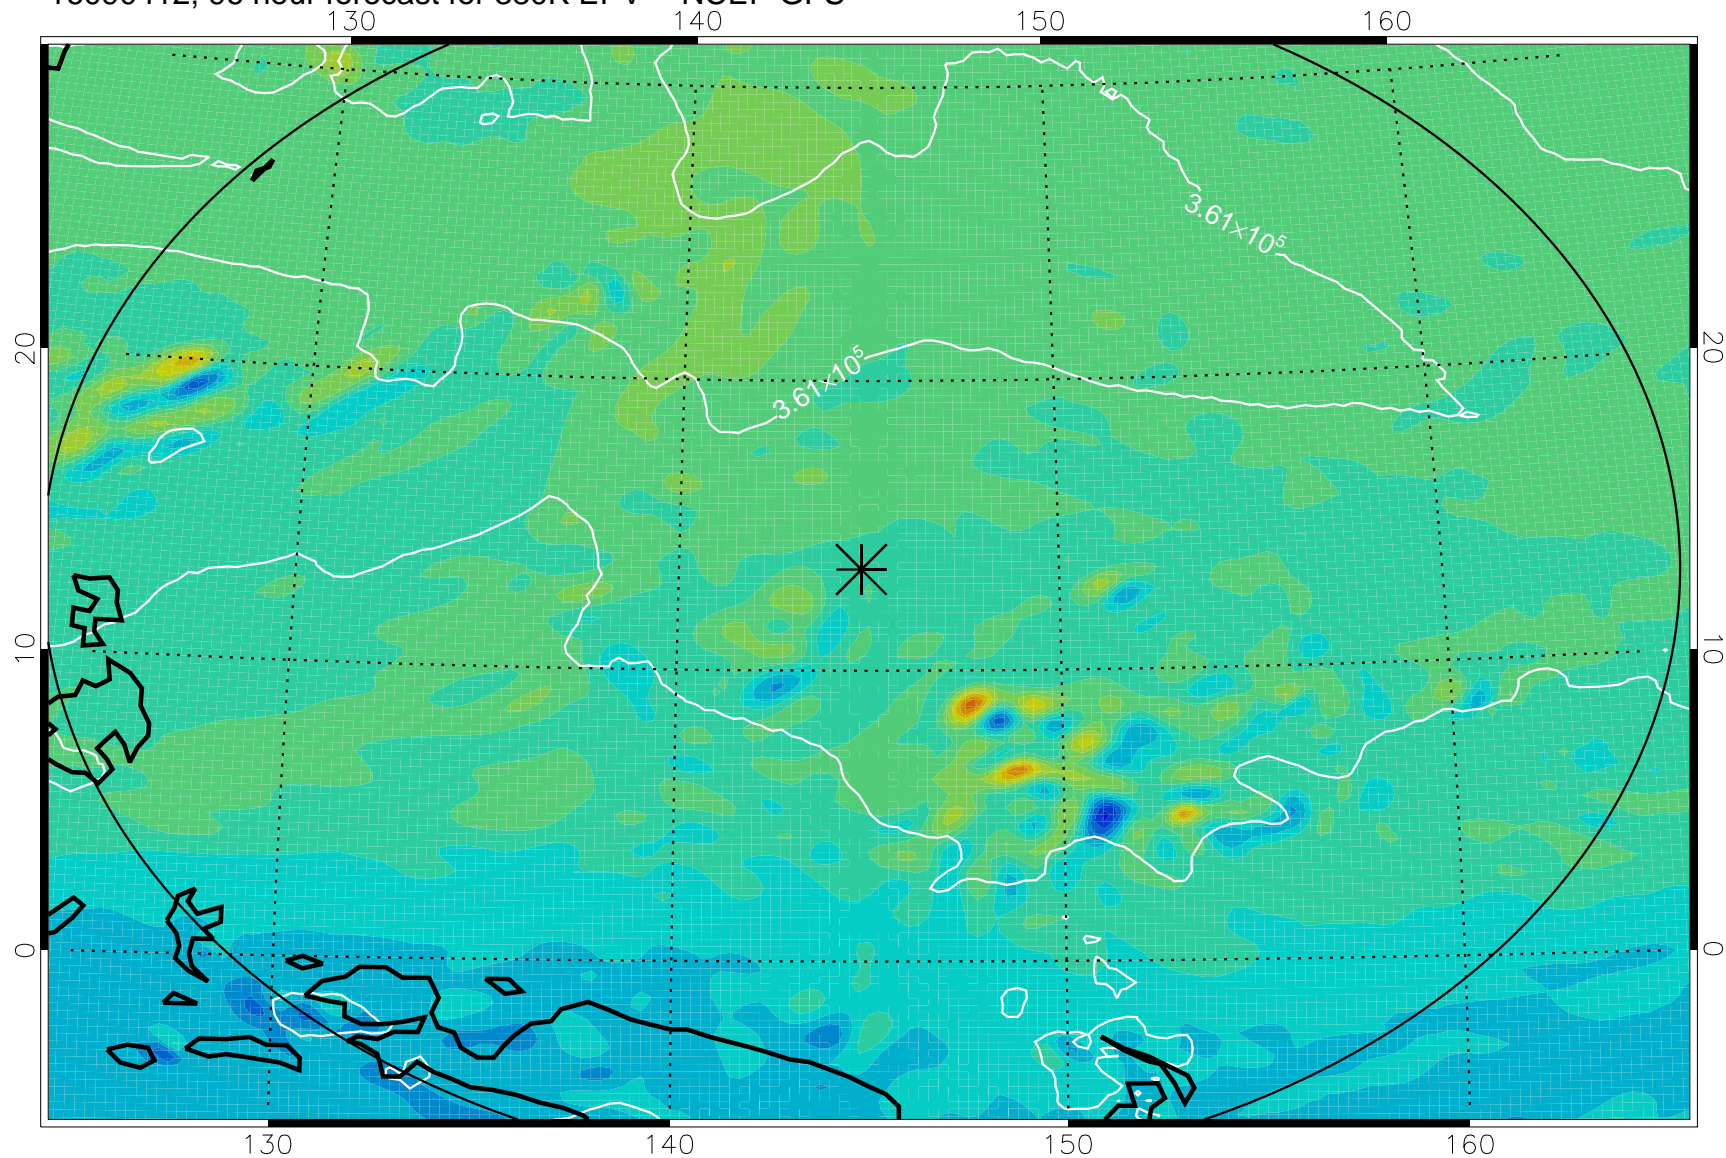

16090306, 66 hour forecast for 380K EPV -- NCEP GFS

380K Montgomery Streamfunction, white

Range ring of 2304 km

16090312, 72 hour forecast for 380K EPV -- NCEP GFS

380K Montgomery Streamfunction, white

Range ring of 2304 km

16090318, 78 hour forecast for 380K EPV -- NCEP GFS

380K Montgomery Streamfunction, white

Range ring of 2304 km

16090400, 84 hour forecast for 380K EPV -- NCEP GFS

380K Montgomery Streamfunction, white

Range ring of 2304 km

16090406, 90 hour forecast for 380K EPV -- NCEP GFS

380K Montgomery Streamfunction, white

Range ring of 2304 km

16090412, 96 hour forecast for 380K EPV -- NCEP GFS

380K Montgomery Streamfunction, white

Range ring of 2304 km

16090418, 102 hour forecast for 380K EPV -- NCEP GFS

380K Montgomery Streamfunction, white

Range ring of 2304 km

16090500, 108 hour forecast for 380K EPV -- NCEP GFS

380K Montgomery Streamfunction, white

Range ring of 2304 km