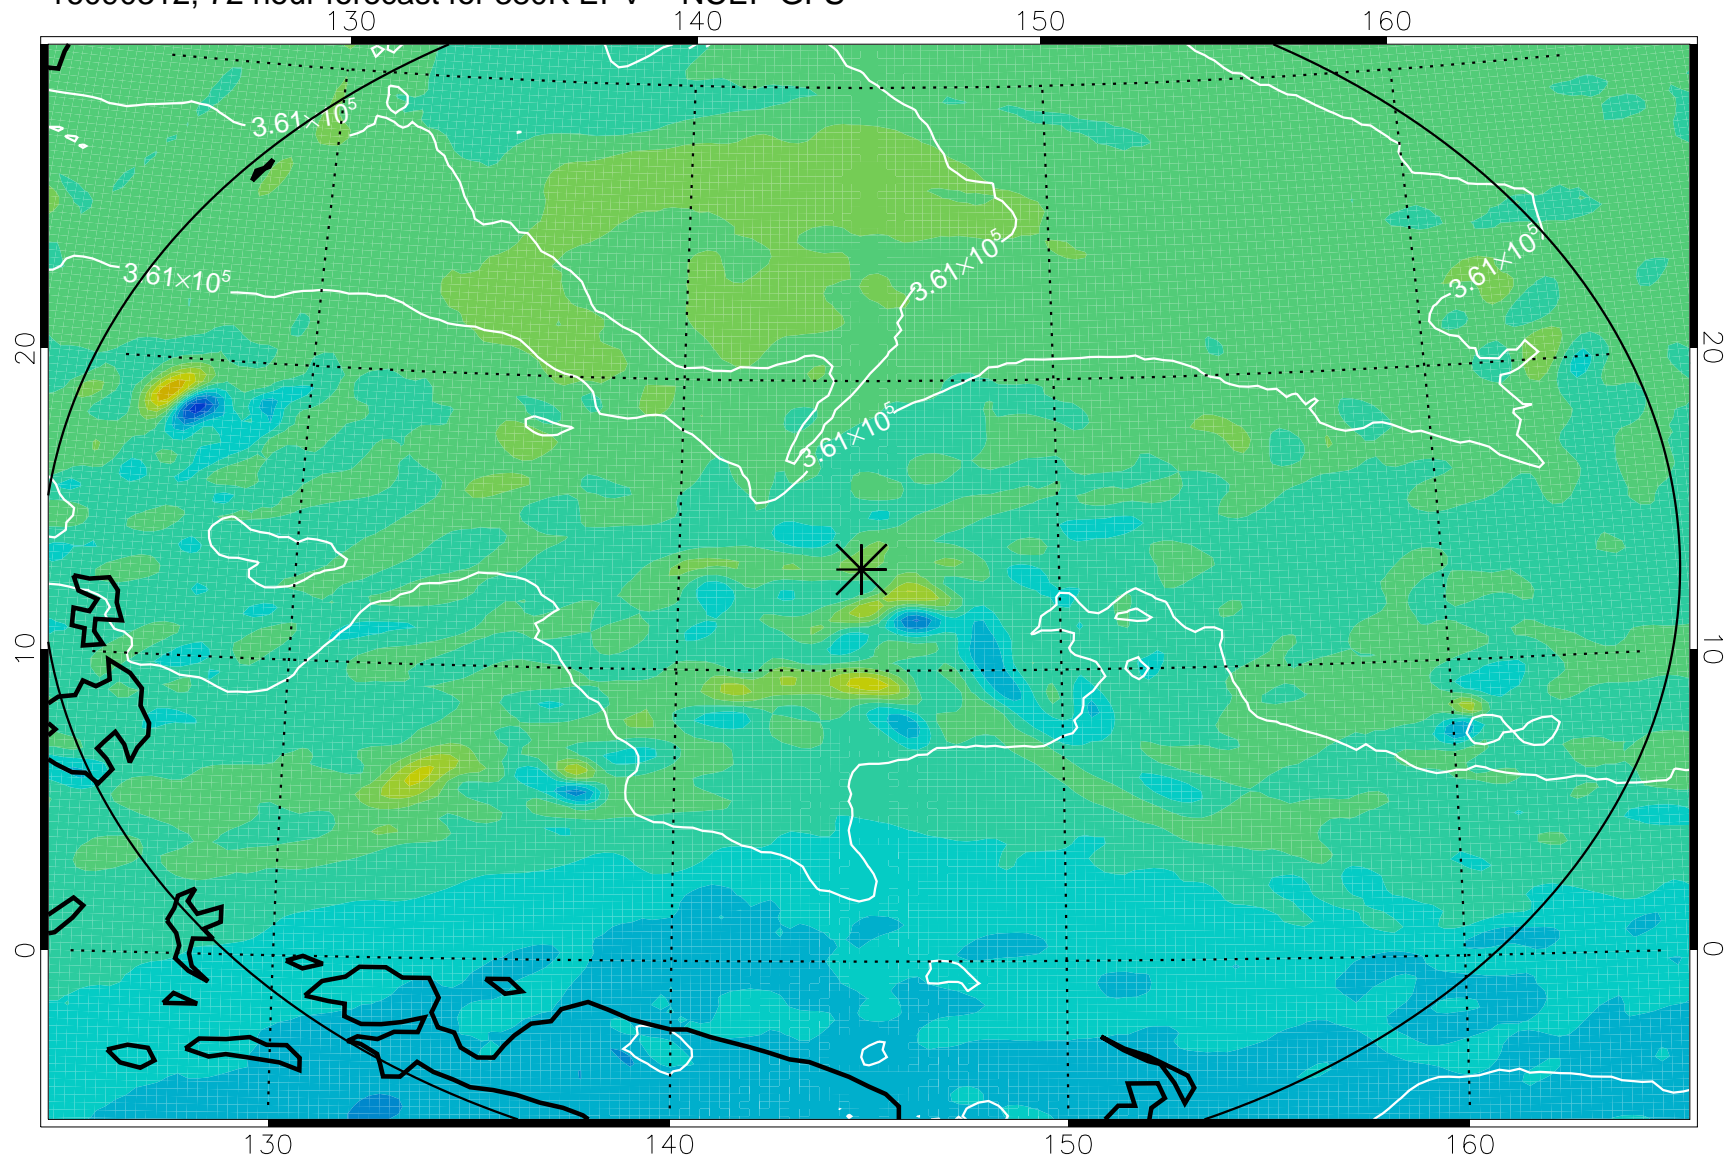

16090218, 54 hour forecast for 380K EPV -- NCEP GFS

380K Montgomery Streamfunction, white

Range ring of 2304 km

16090300, 60 hour forecast for 380K EPV -- NCEP GFS

380K Montgomery Streamfunction, white

Range ring of 2304 km

16090306, 66 hour forecast for 380K EPV -- NCEP GFS

380K Montgomery Streamfunction, white

Range ring of 2304 km

16090312, 72 hour forecast for 380K EPV -- NCEP GFS

380K Montgomery Streamfunction, white

Range ring of 2304 km

16090318, 78 hour forecast for 380K EPV -- NCEP GFS

380K Montgomery Streamfunction, white

Range ring of 2304 km

16090400, 84 hour forecast for 380K EPV -- NCEP GFS

380K Montgomery Streamfunction, white

Range ring of 2304 km

16090406, 90 hour forecast for 380K EPV -- NCEP GFS

380K Montgomery Streamfunction, white

Range ring of 2304 km

16090412, 96 hour forecast for 380K EPV -- NCEP GFS

380K Montgomery Streamfunction, white

Range ring of 2304 km