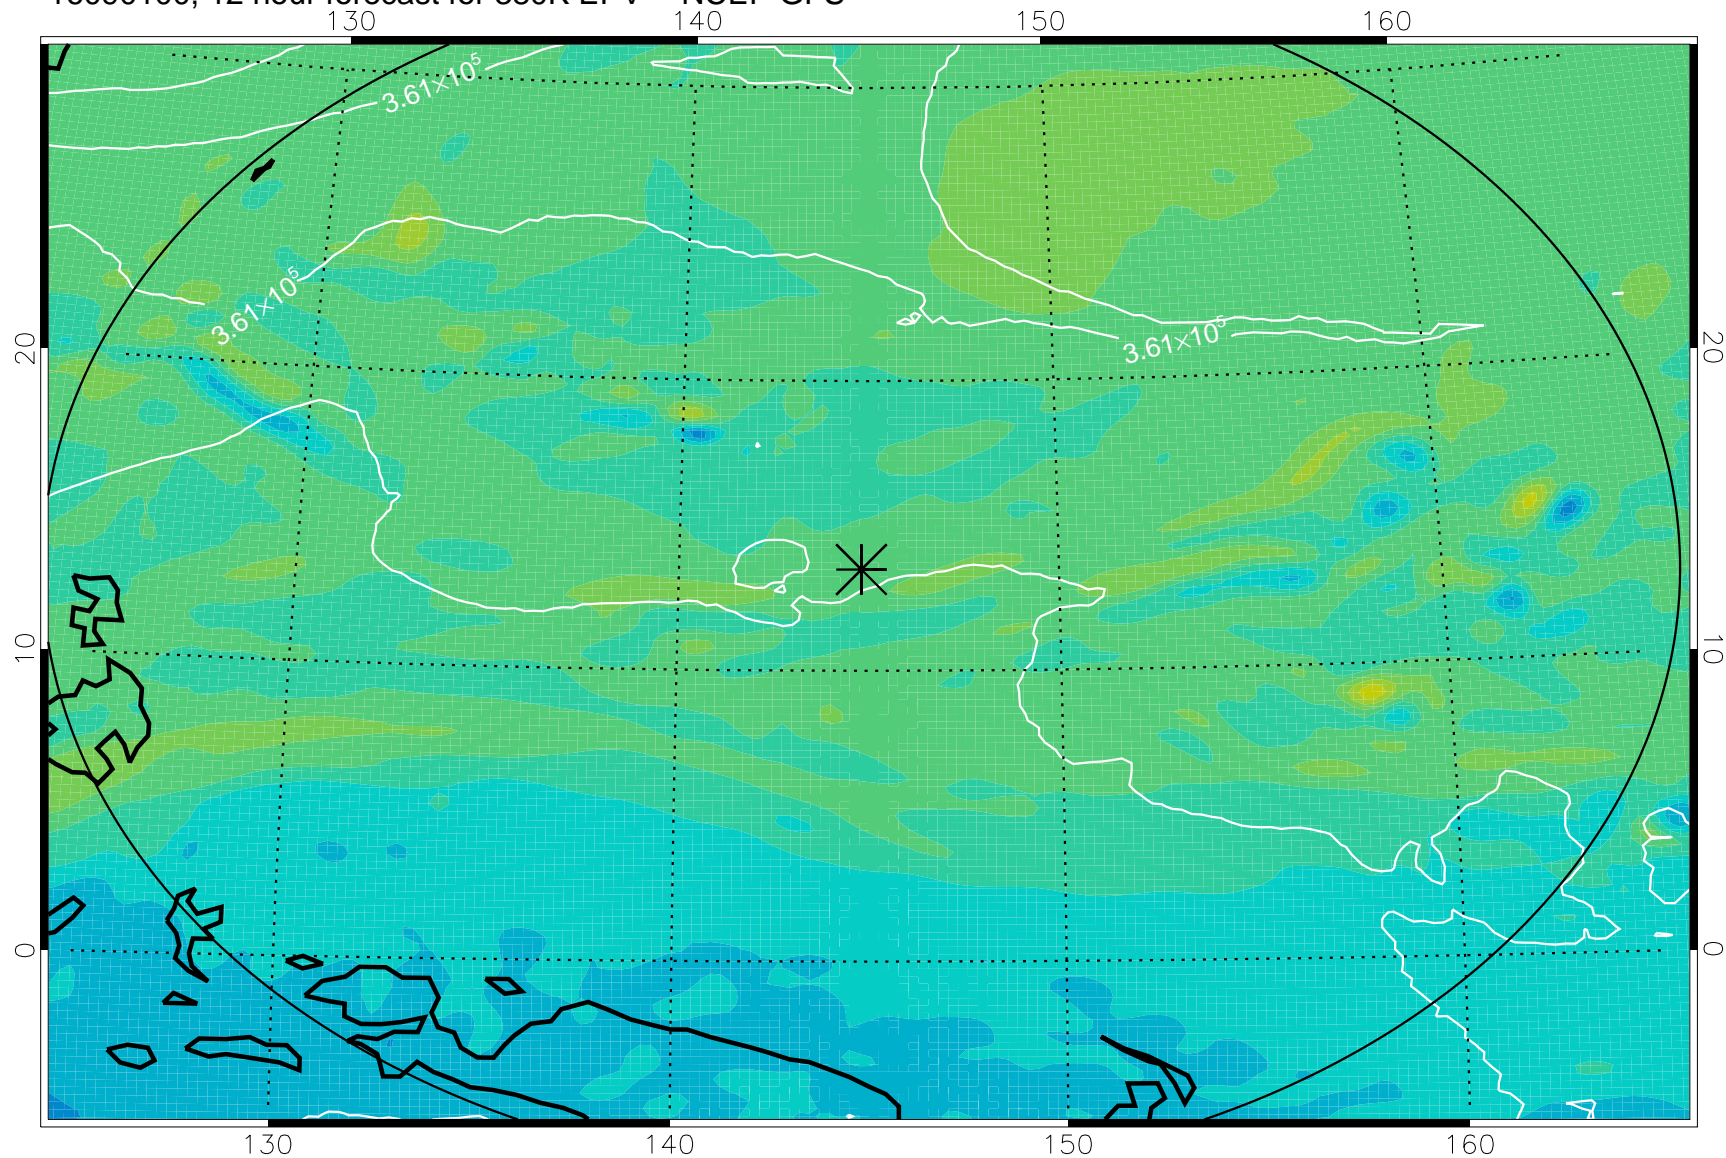

16083118, 6 hour forecast for 380K EPV -- NCEP GFS

380K Montgomery Streamfunction, white

Range ring of 2304 km

16090100, 12 hour forecast for 380K EPV -- NCEP GFS

380K Montgomery Streamfunction, white

Range ring of 2304 km

16090106, 18 hour forecast for 380K EPV -- NCEP GFS

380K Montgomery Streamfunction, white

Range ring of 2304 km

16090112, 24 hour forecast for 380K EPV -- NCEP GFS

380K Montgomery Streamfunction, white

Range ring of 2304 km

16090118, 30 hour forecast for 380K EPV -- NCEP GFS

380K Montgomery Streamfunction, white

Range ring of 2304 km

16090200, 36 hour forecast for 380K EPV -- NCEP GFS

380K Montgomery Streamfunction, white

Range ring of 2304 km

16090206, 42 hour forecast for 380K EPV -- NCEP GFS

380K Montgomery Streamfunction, white

Range ring of 2304 km

16090212, 48 hour forecast for 380K EPV -- NCEP GFS

380K Montgomery Streamfunction, white

Range ring of 2304 km