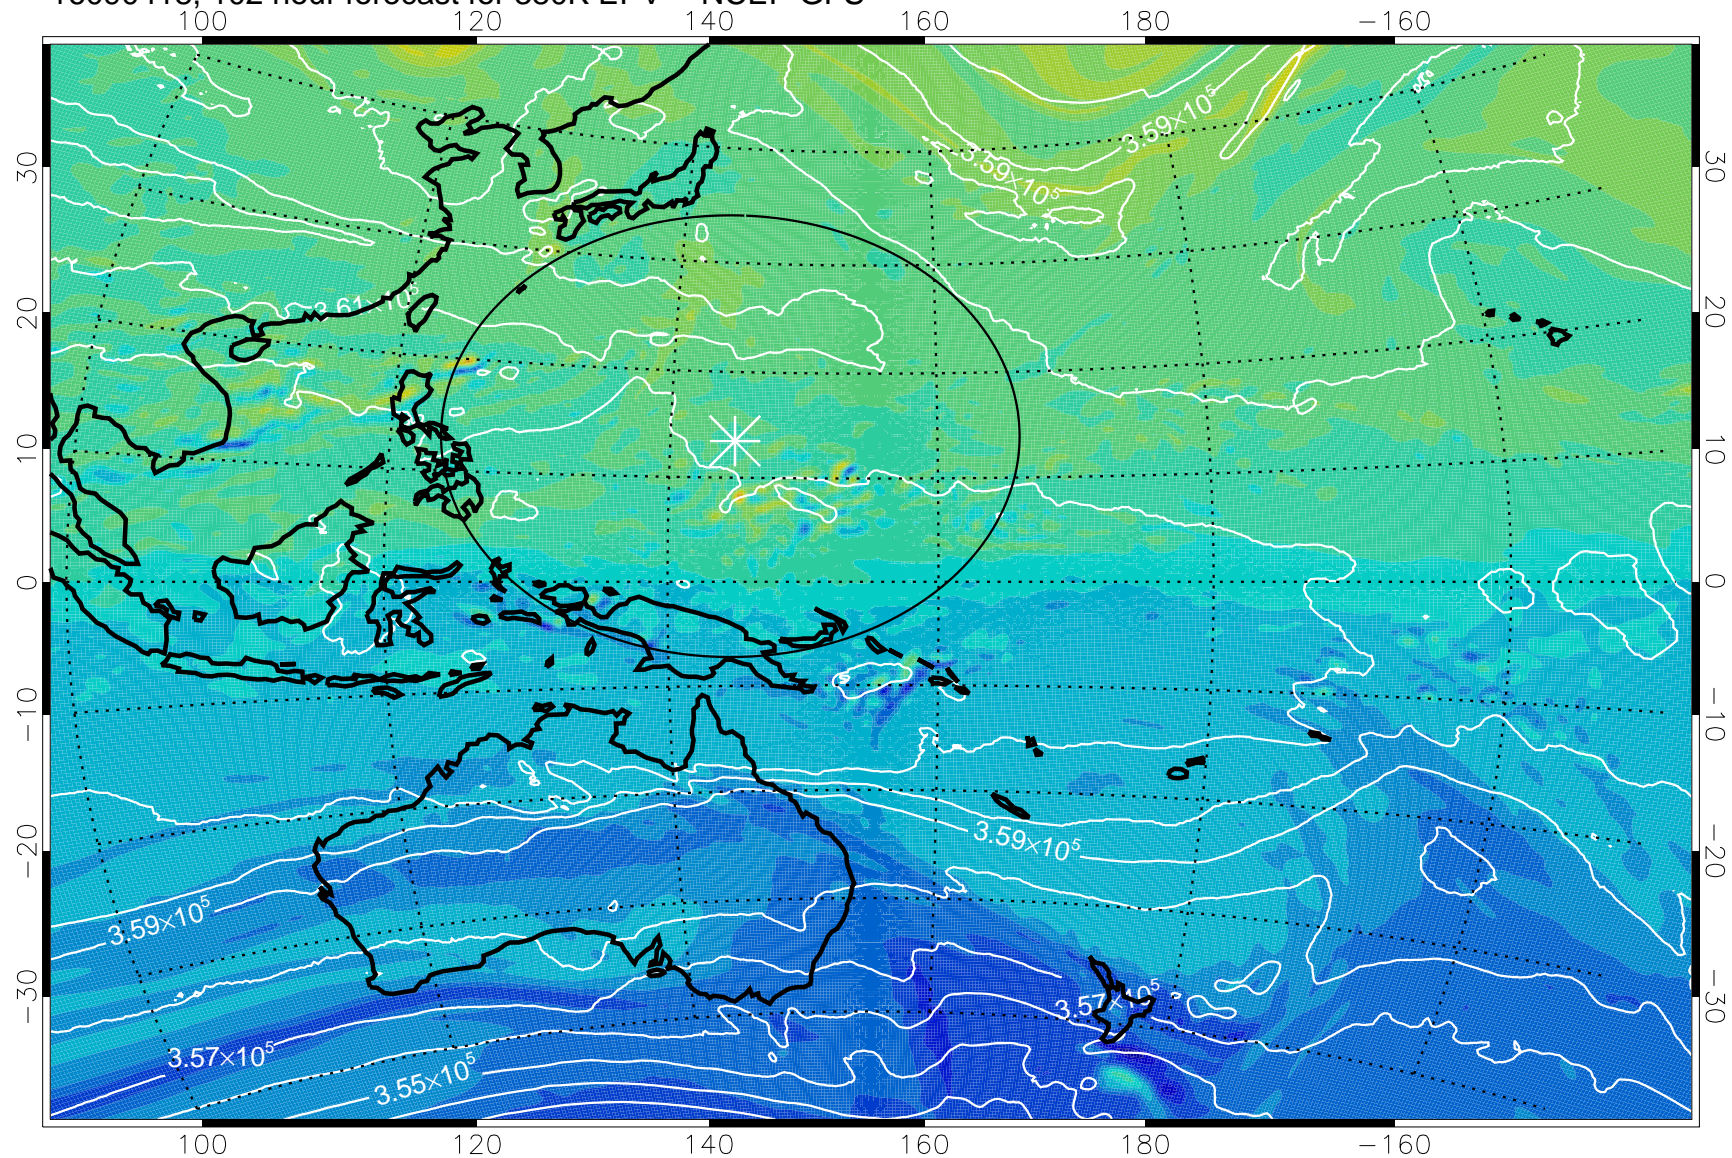

16090318, 78 hour forecast for 380K EPV -- NCEP GFS

380K Montgomery Streamfunction, white

Range ring of 2304 km

16090400, 84 hour forecast for 380K EPV -- NCEP GFS

380K Montgomery Streamfunction, white

Range ring of 2304 km

16090406, 90 hour forecast for 380K EPV -- NCEP GFS

380K Montgomery Streamfunction, white

Range ring of 2304 km

16090412, 96 hour forecast for 380K EPV -- NCEP GFS

380K Montgomery Streamfunction, white

Range ring of 2304 km

16090418, 102 hour forecast for 380K EPV -- NCEP GFS

380K Montgomery Streamfunction, white

Range ring of 2304 km

16090500, 108 hour forecast for 380K EPV -- NCEP GFS

380K Montgomery Streamfunction, white

Range ring of 2304 km

16090506, 114 hour forecast for 380K EPV -- NCEP GFS

380K Montgomery Streamfunction, white

Range ring of 2304 km

16090512, 120 hour forecast for 380K EPV -- NCEP GFS

380K Montgomery Streamfunction, white

Range ring of 2304 km