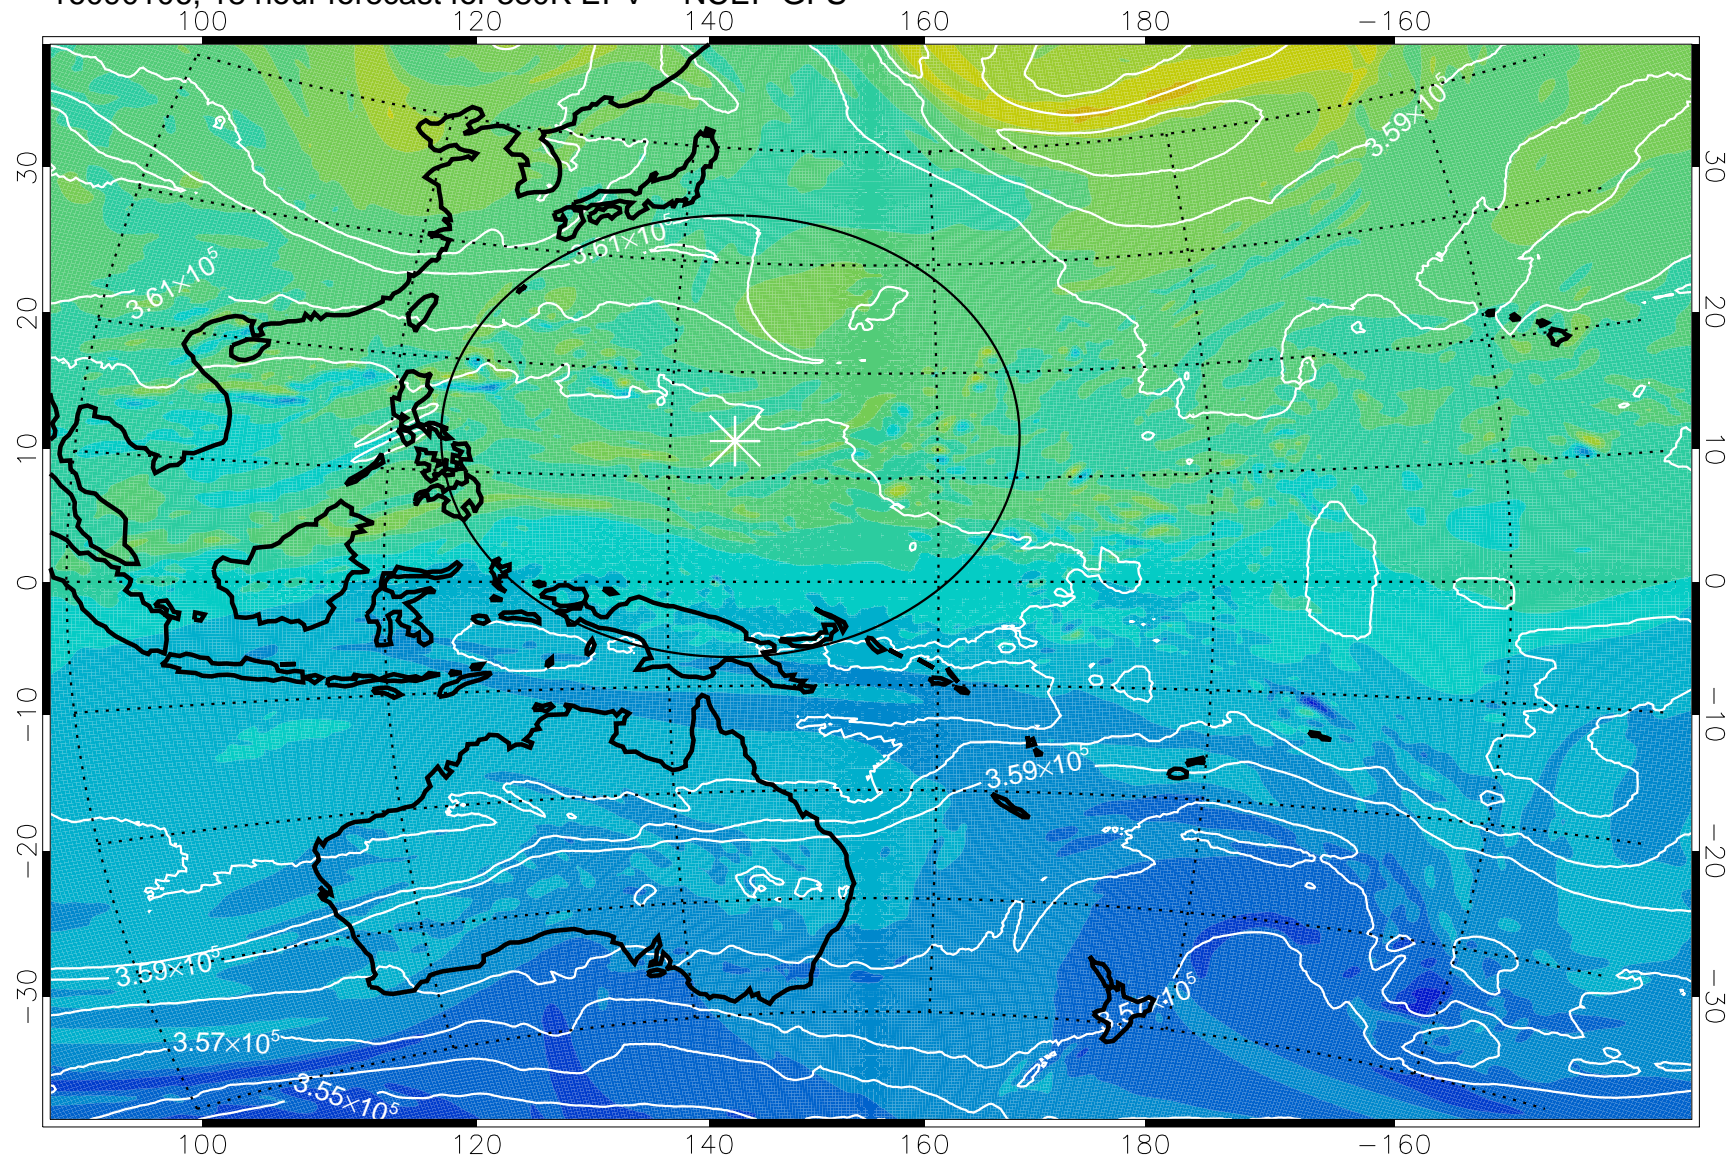

16083118, 6 hour forecast for 380K EPV -- NCEP GFS

380K Montgomery Streamfunction, white

Range ring of 2304 km

16090100, 12 hour forecast for 380K EPV -- NCEP GFS

380K Montgomery Streamfunction, white

Range ring of 2304 km

16090106, 18 hour forecast for 380K EPV -- NCEP GFS

380K Montgomery Streamfunction, white

Range ring of 2304 km

16090112, 24 hour forecast for 380K EPV -- NCEP GFS

380K Montgomery Streamfunction, white

Range ring of 2304 km

16090118, 30 hour forecast for 380K EPV -- NCEP GFS

380K Montgomery Streamfunction, white

Range ring of 2304 km

16090200, 36 hour forecast for 380K EPV -- NCEP GFS

380K Montgomery Streamfunction, white

Range ring of 2304 km

16090206, 42 hour forecast for 380K EPV -- NCEP GFS

380K Montgomery Streamfunction, white

Range ring of 2304 km

16090212, 48 hour forecast for 380K EPV -- NCEP GFS

380K Montgomery Streamfunction, white

Range ring of 2304 km