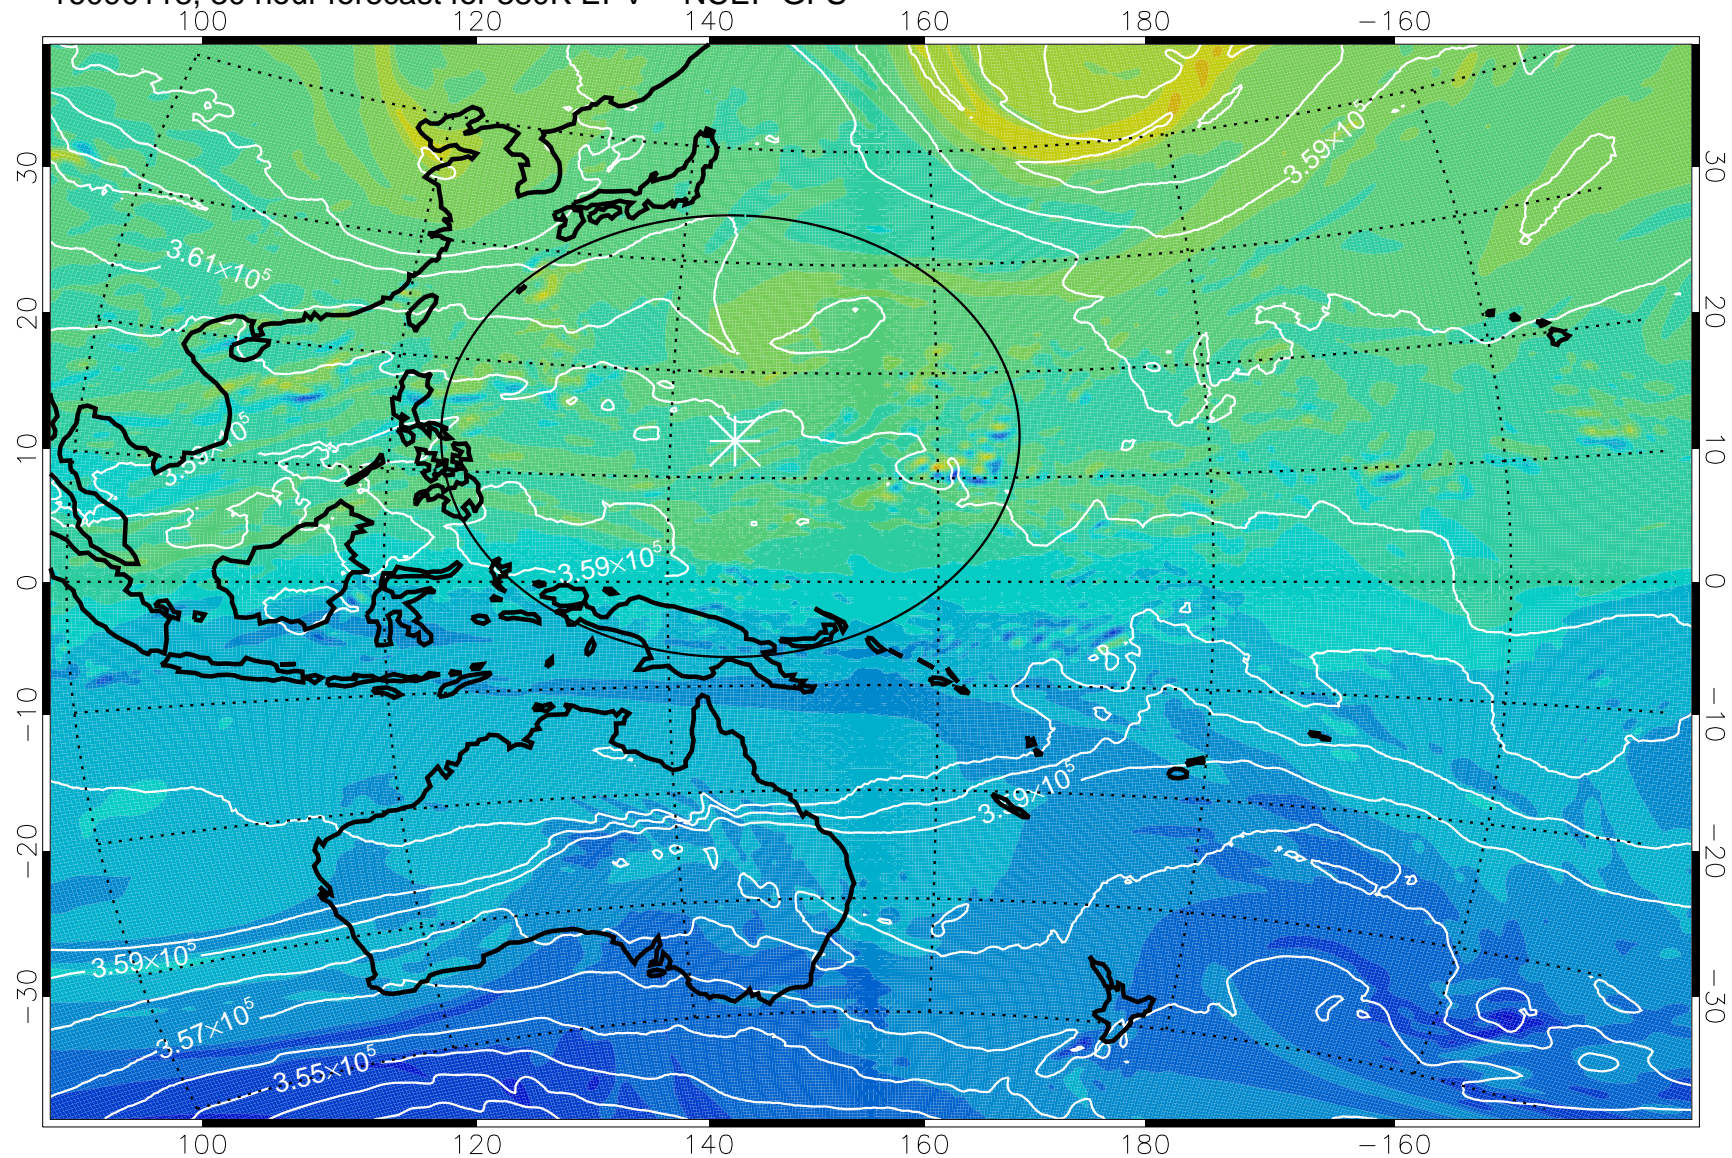

16090106, 18 hour forecast for 380K EPV -- NCEP GFS

380K Montgomery Streamfunction, white

Range ring of 2304 km

16090112, 24 hour forecast for 380K EPV -- NCEP GFS

380K Montgomery Streamfunction, white

Range ring of 2304 km

16090118, 30 hour forecast for 380K EPV -- NCEP GFS

380K Montgomery Streamfunction, white

Range ring of 2304 km

16090200, 36 hour forecast for 380K EPV -- NCEP GFS

380K Montgomery Streamfunction, white

Range ring of 2304 km

16090206, 42 hour forecast for 380K EPV -- NCEP GFS

380K Montgomery Streamfunction, white

Range ring of 2304 km

16090212, 48 hour forecast for 380K EPV -- NCEP GFS

380K Montgomery Streamfunction, white

Range ring of 2304 km

16090218, 54 hour forecast for 380K EPV -- NCEP GFS

380K Montgomery Streamfunction, white

Range ring of 2304 km

16090300, 60 hour forecast for 380K EPV -- NCEP GFS

380K Montgomery Streamfunction, white

Range ring of 2304 km