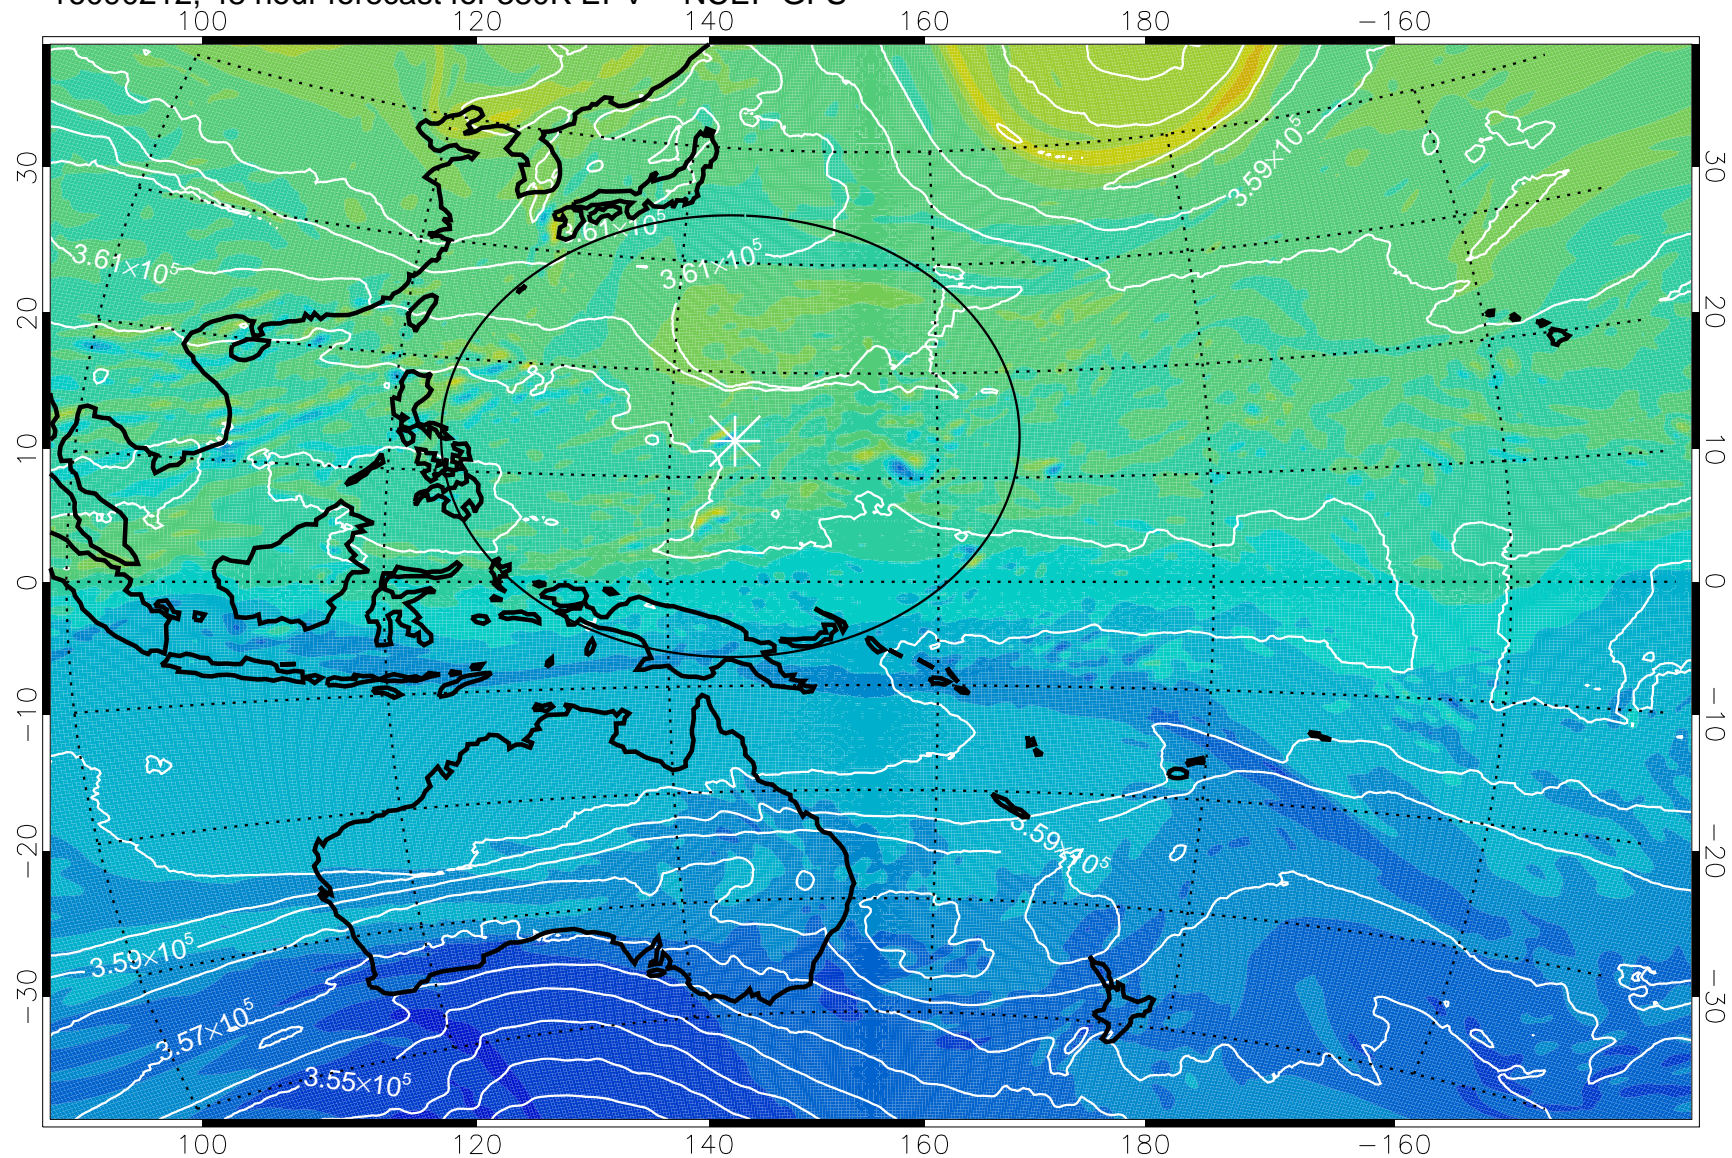

16090118, 30 hour forecast for 380K EPV -- NCEP GFS

380K Montgomery Streamfunction, white

Range ring of 2304 km

16090200, 36 hour forecast for 380K EPV -- NCEP GFS

380K Montgomery Streamfunction, white

Range ring of 2304 km

16090206, 42 hour forecast for 380K EPV -- NCEP GFS

380K Montgomery Streamfunction, white

Range ring of 2304 km

16090212, 48 hour forecast for 380K EPV -- NCEP GFS

380K Montgomery Streamfunction, white

Range ring of 2304 km

16090218, 54 hour forecast for 380K EPV -- NCEP GFS

380K Montgomery Streamfunction, white

Range ring of 2304 km

16090300, 60 hour forecast for 380K EPV -- NCEP GFS

380K Montgomery Streamfunction, white

Range ring of 2304 km

16090306, 66 hour forecast for 380K EPV -- NCEP GFS

380K Montgomery Streamfunction, white

Range ring of 2304 km

16090312, 72 hour forecast for 380K EPV -- NCEP GFS

380K Montgomery Streamfunction, white

Range ring of 2304 km