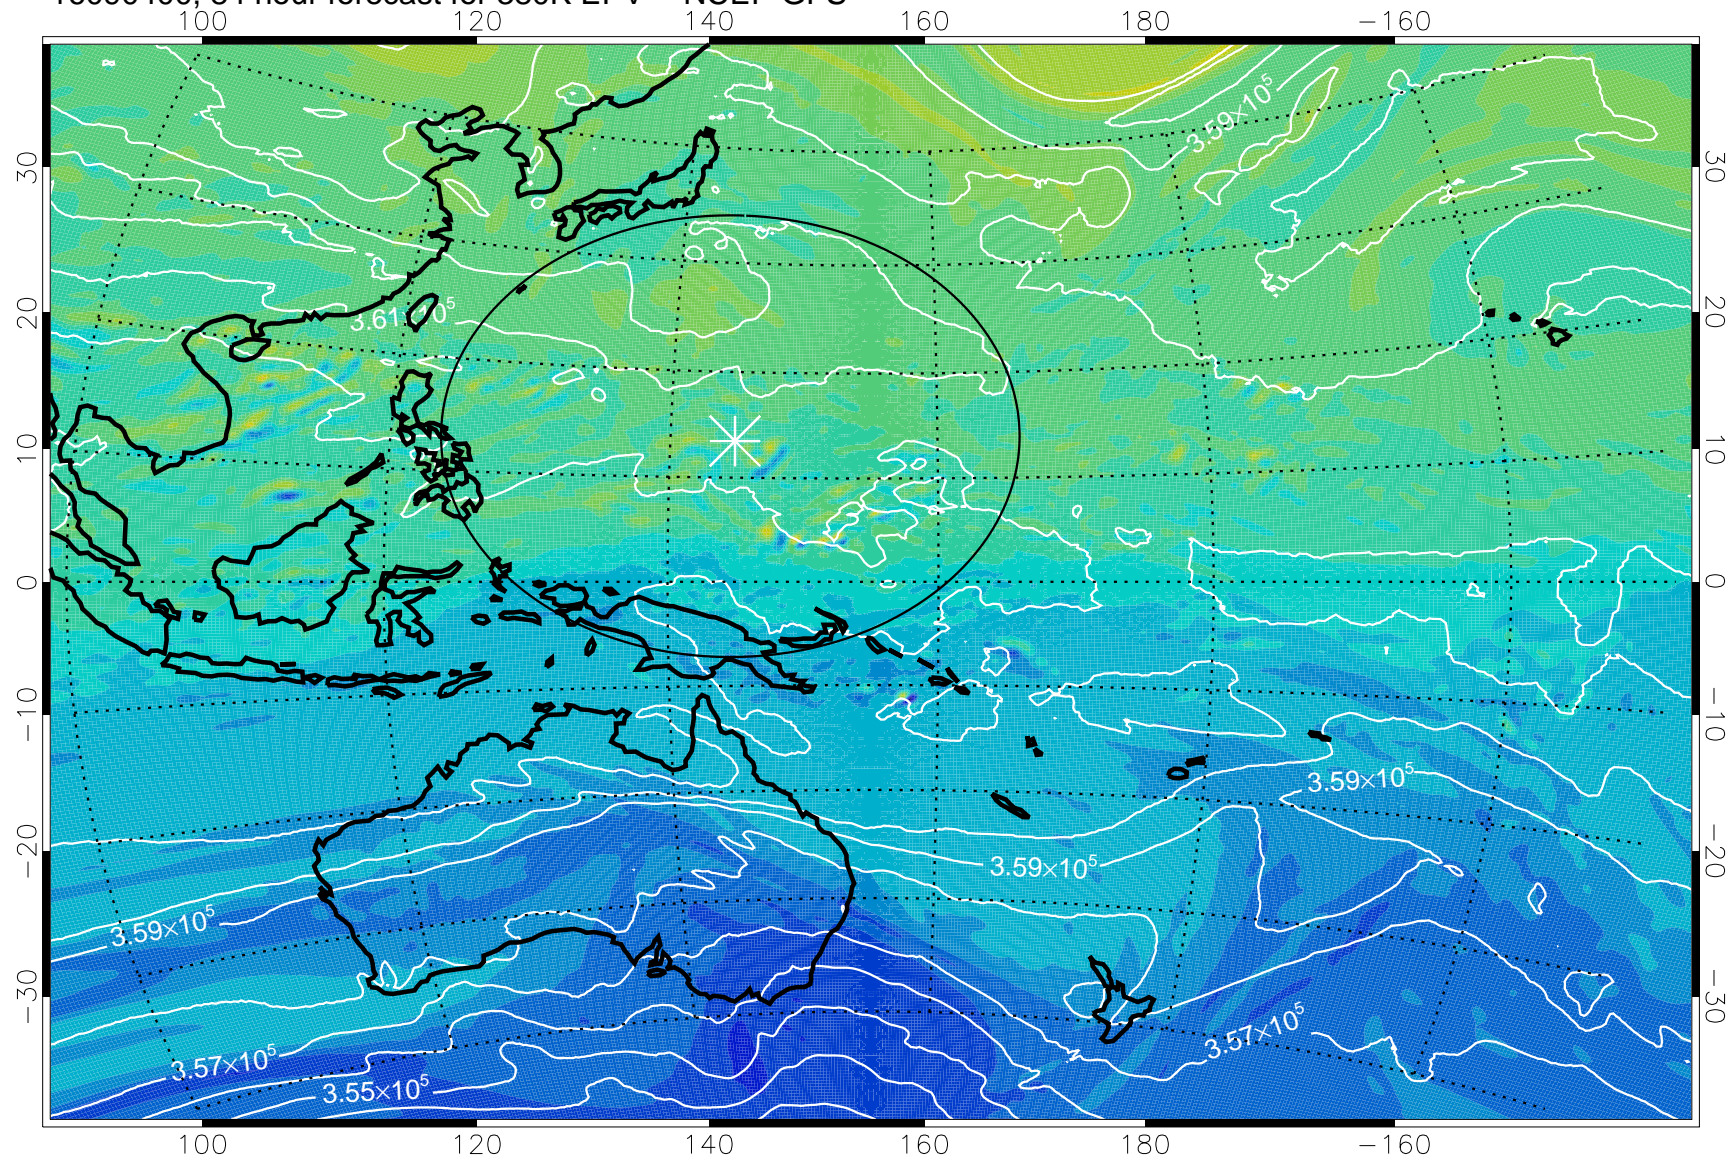

16090306, 66 hour forecast for 380K EPV -- NCEP GFS

380K Montgomery Streamfunction, white

Range ring of 2304 km

16090312, 72 hour forecast for 380K EPV -- NCEP GFS

380K Montgomery Streamfunction, white

Range ring of 2304 km

16090318, 78 hour forecast for 380K EPV -- NCEP GFS

380K Montgomery Streamfunction, white

Range ring of 2304 km

16090400, 84 hour forecast for 380K EPV -- NCEP GFS

380K Montgomery Streamfunction, white

Range ring of 2304 km

16090406, 90 hour forecast for 380K EPV -- NCEP GFS

380K Montgomery Streamfunction, white

Range ring of 2304 km

16090412, 96 hour forecast for 380K EPV -- NCEP GFS

380K Montgomery Streamfunction, white

Range ring of 2304 km

16090418, 102 hour forecast for 380K EPV -- NCEP GFS

380K Montgomery Streamfunction, white

Range ring of 2304 km

16090500, 108 hour forecast for 380K EPV -- NCEP GFS

380K Montgomery Streamfunction, white

Range ring of 2304 km