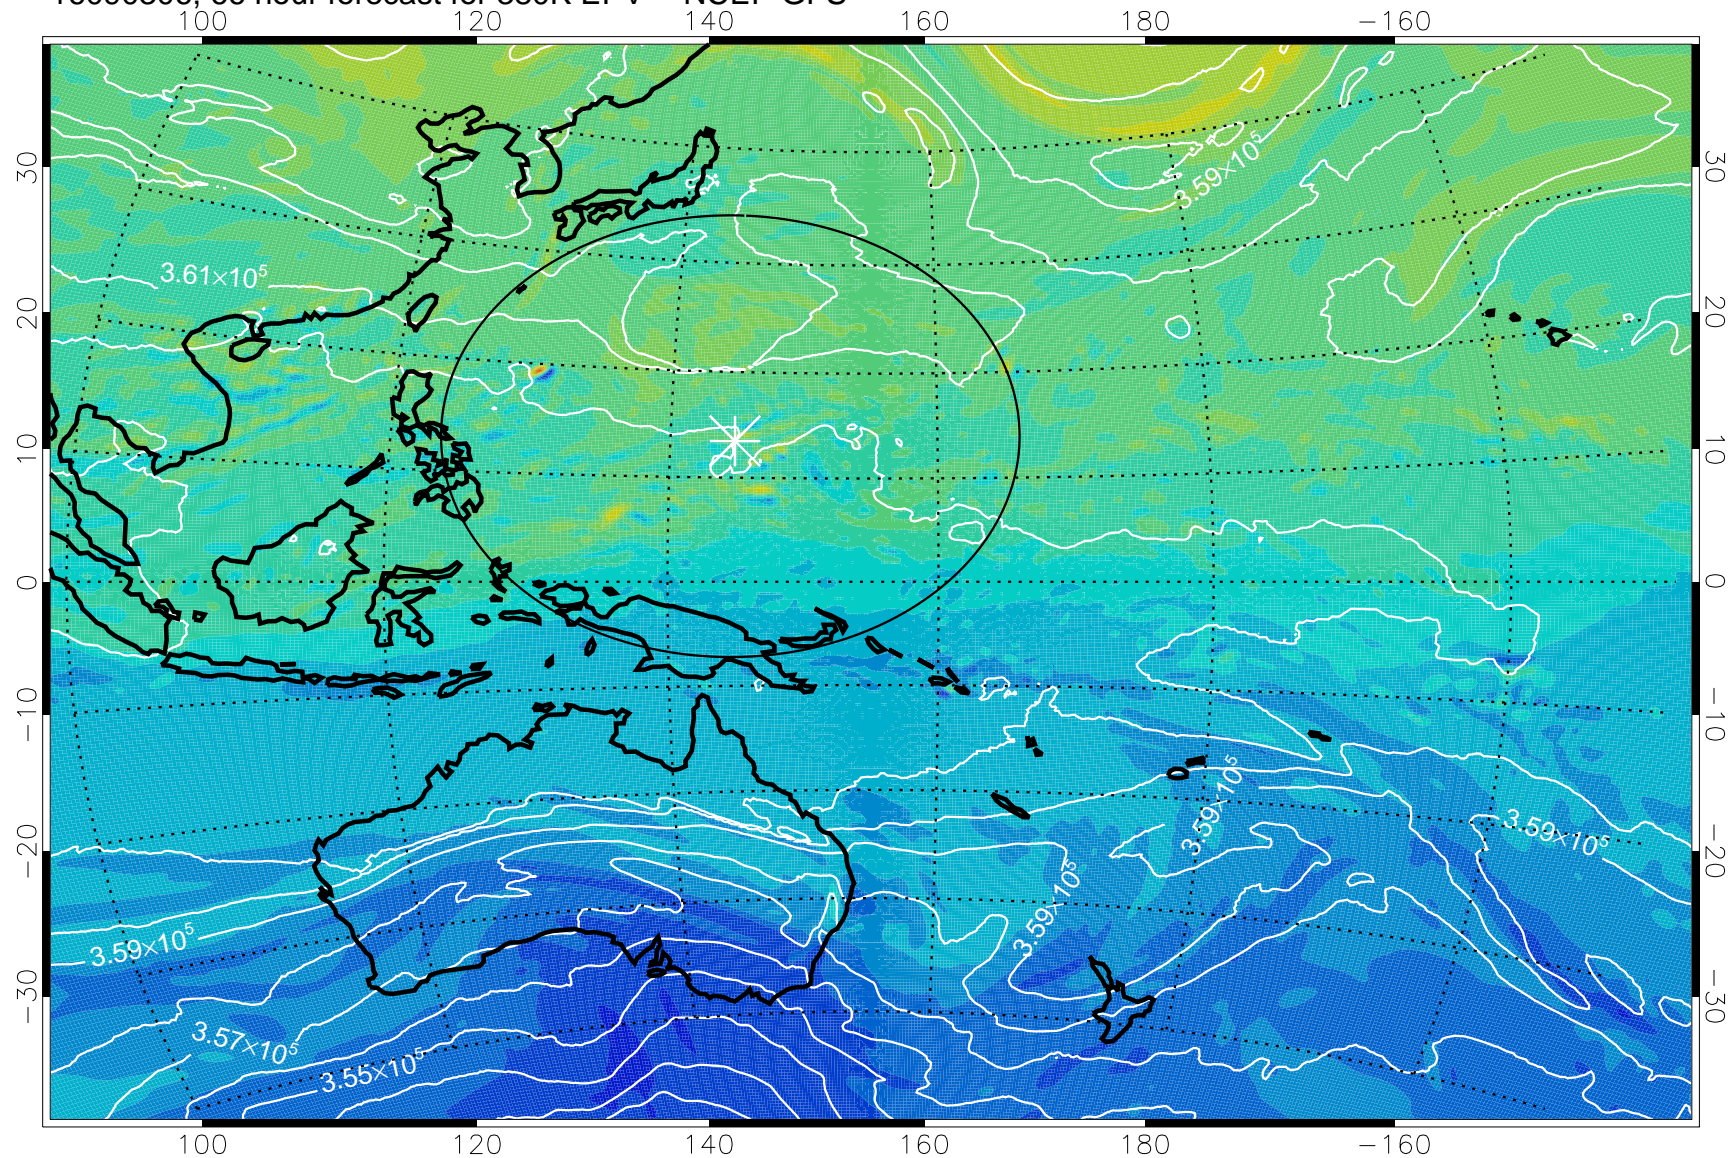

16090206, 42 hour forecast for 380K EPV -- NCEP GFS

380K Montgomery Streamfunction, white

Range ring of 2304 km

16090212, 48 hour forecast for 380K EPV -- NCEP GFS

380K Montgomery Streamfunction, white

Range ring of 2304 km

16090218, 54 hour forecast for 380K EPV -- NCEP GFS

380K Montgomery Streamfunction, white

Range ring of 2304 km

16090300, 60 hour forecast for 380K EPV -- NCEP GFS

380K Montgomery Streamfunction, white

Range ring of 2304 km

16090306, 66 hour forecast for 380K EPV -- NCEP GFS

380K Montgomery Streamfunction, white

Range ring of 2304 km

16090312, 72 hour forecast for 380K EPV -- NCEP GFS

380K Montgomery Streamfunction, white

Range ring of 2304 km

16090318, 78 hour forecast for 380K EPV -- NCEP GFS

380K Montgomery Streamfunction, white

Range ring of 2304 km

16090400, 84 hour forecast for 380K EPV -- NCEP GFS

380K Montgomery Streamfunction, white

Range ring of 2304 km