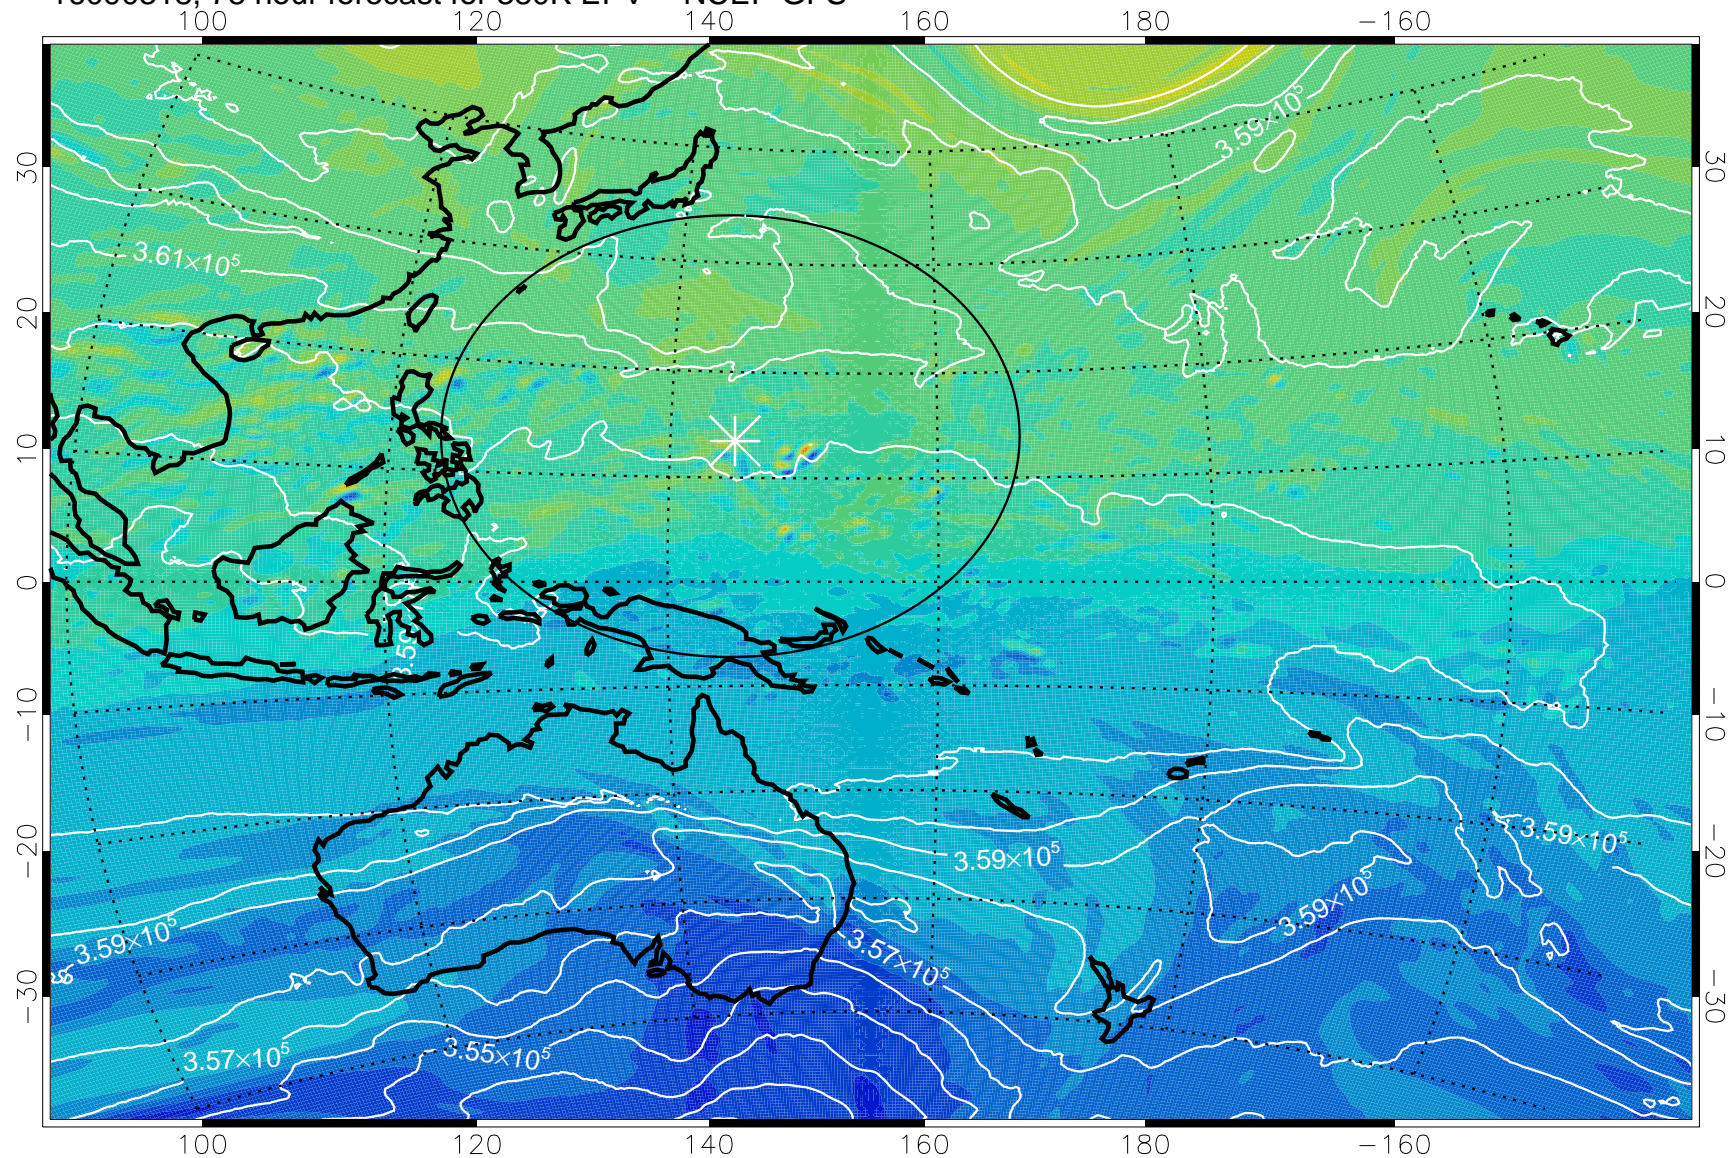

16090218, 54 hour forecast for 380K EPV -- NCEP GFS

380K Montgomery Streamfunction, white

Range ring of 2304 km

16090300, 60 hour forecast for 380K EPV -- NCEP GFS

380K Montgomery Streamfunction, white

Range ring of 2304 km

16090306, 66 hour forecast for 380K EPV -- NCEP GFS

380K Montgomery Streamfunction, white

Range ring of 2304 km

16090312, 72 hour forecast for 380K EPV -- NCEP GFS

380K Montgomery Streamfunction, white

Range ring of 2304 km

16090318, 78 hour forecast for 380K EPV -- NCEP GFS

380K Montgomery Streamfunction, white

Range ring of 2304 km

16090400, 84 hour forecast for 380K EPV -- NCEP GFS

380K Montgomery Streamfunction, white

Range ring of 2304 km

16090406, 90 hour forecast for 380K EPV -- NCEP GFS

380K Montgomery Streamfunction, white

Range ring of 2304 km

16090412, 96 hour forecast for 380K EPV -- NCEP GFS

380K Montgomery Streamfunction, white

Range ring of 2304 km