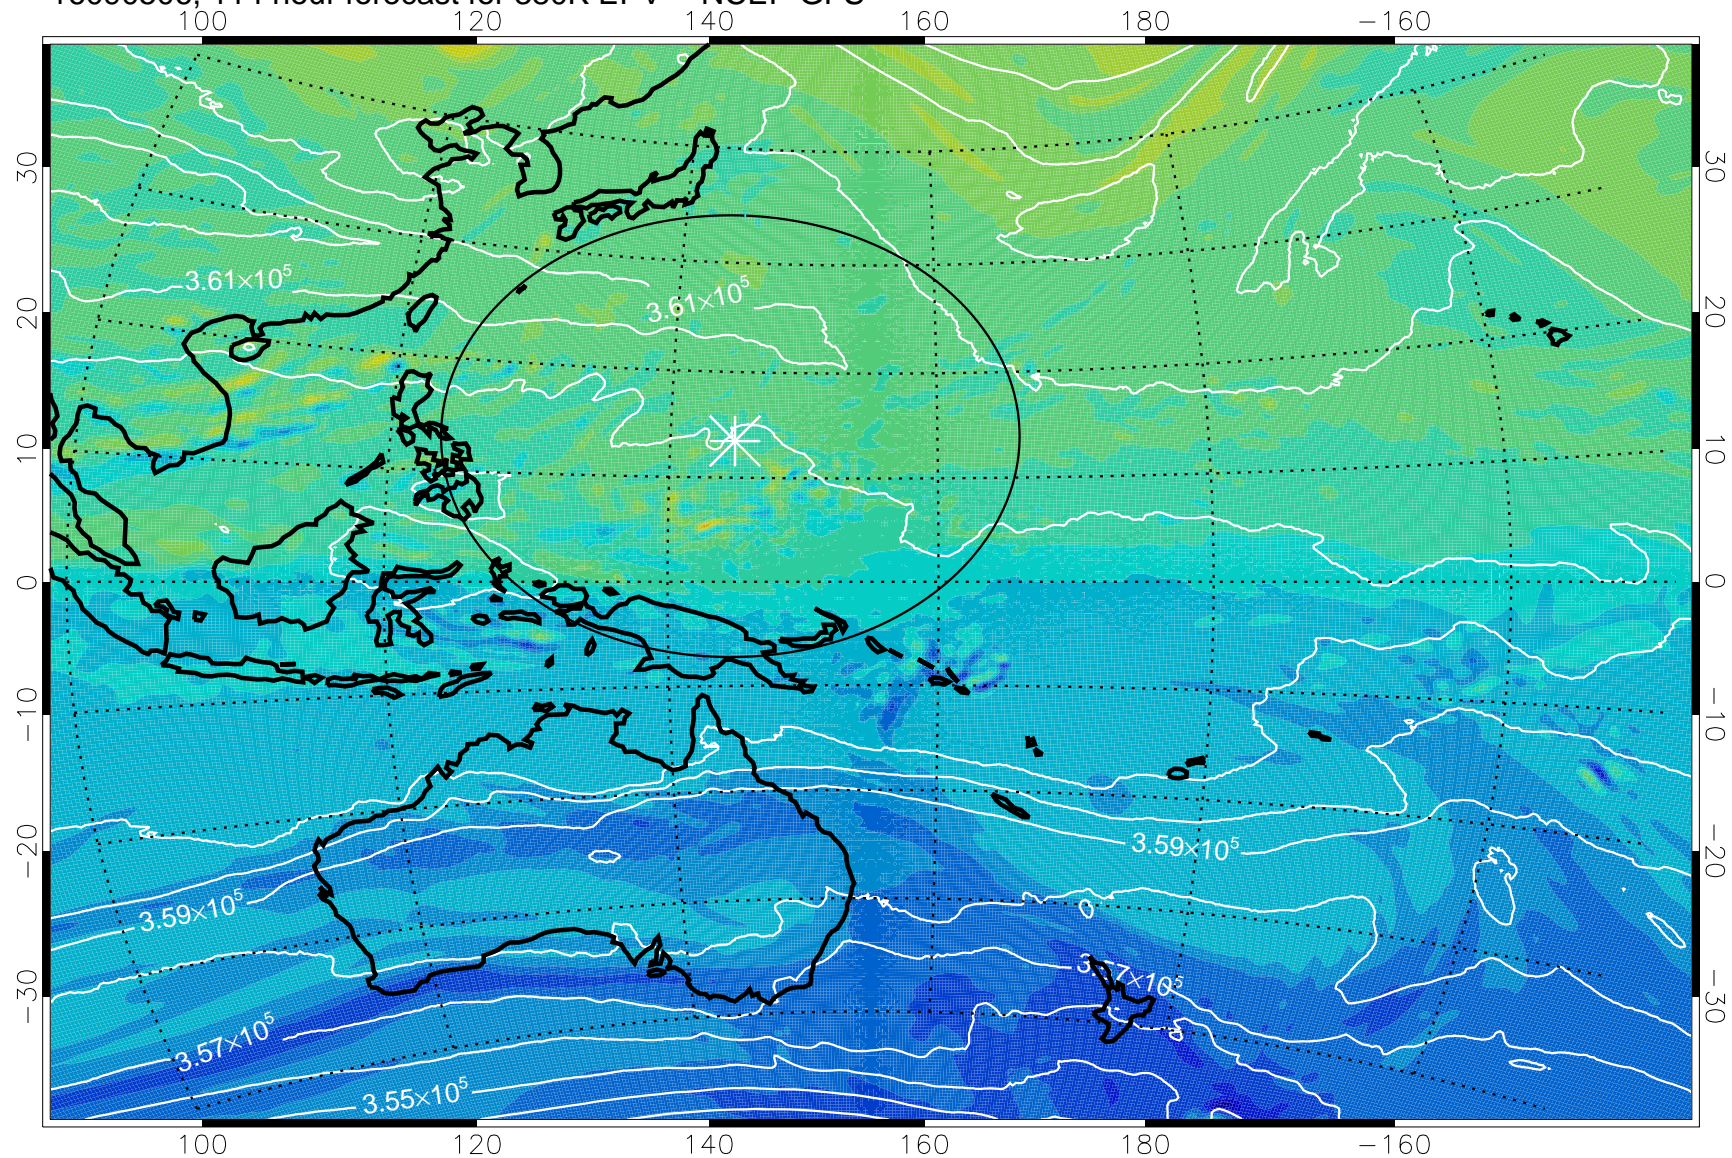

16090406, 90 hour forecast for 380K EPV -- NCEP GFS

380K Montgomery Streamfunction, white

Range ring of 2304 km

16090412, 96 hour forecast for 380K EPV -- NCEP GFS

380K Montgomery Streamfunction, white

Range ring of 2304 km

16090418, 102 hour forecast for 380K EPV -- NCEP GFS

380K Montgomery Streamfunction, white

Range ring of 2304 km

16090500, 108 hour forecast for 380K EPV -- NCEP GFS

380K Montgomery Streamfunction, white

Range ring of 2304 km

16090506, 114 hour forecast for 380K EPV -- NCEP GFS

380K Montgomery Streamfunction, white

Range ring of 2304 km

16090512, 120 hour forecast for 380K EPV -- NCEP GFS

380K Montgomery Streamfunction, white

Range ring of 2304 km