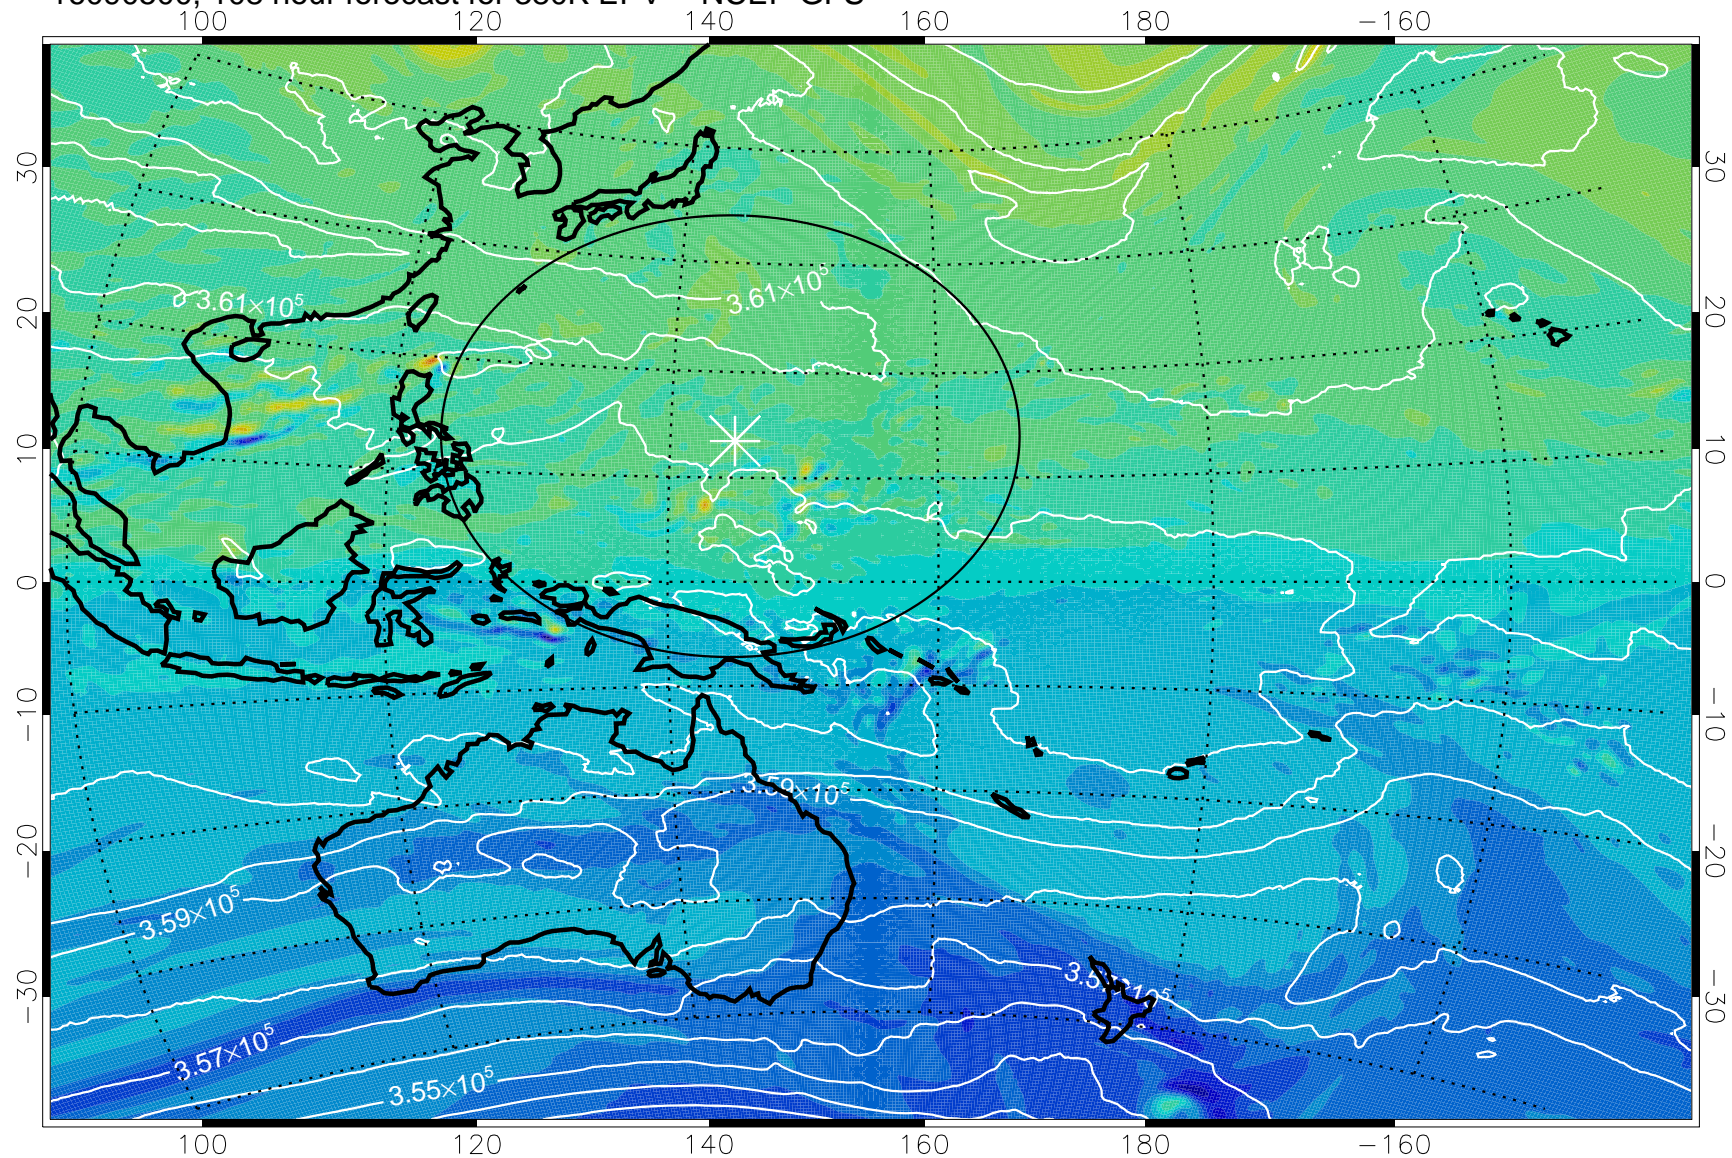

16090406, 90 hour forecast for 380K EPV -- NCEP GFS

380K Montgomery Streamfunction, white

Range ring of 2304 km

16090412, 96 hour forecast for 380K EPV -- NCEP GFS

380K Montgomery Streamfunction, white

Range ring of 2304 km

16090418, 102 hour forecast for 380K EPV -- NCEP GFS

380K Montgomery Streamfunction, white

Range ring of 2304 km

16090500, 108 hour forecast for 380K EPV -- NCEP GFS

380K Montgomery Streamfunction, white

Range ring of 2304 km

16090506, 114 hour forecast for 380K EPV -- NCEP GFS

380K Montgomery Streamfunction, white

Range ring of 2304 km

16090512, 120 hour forecast for 380K EPV -- NCEP GFS

380K Montgomery Streamfunction, white

Range ring of 2304 km