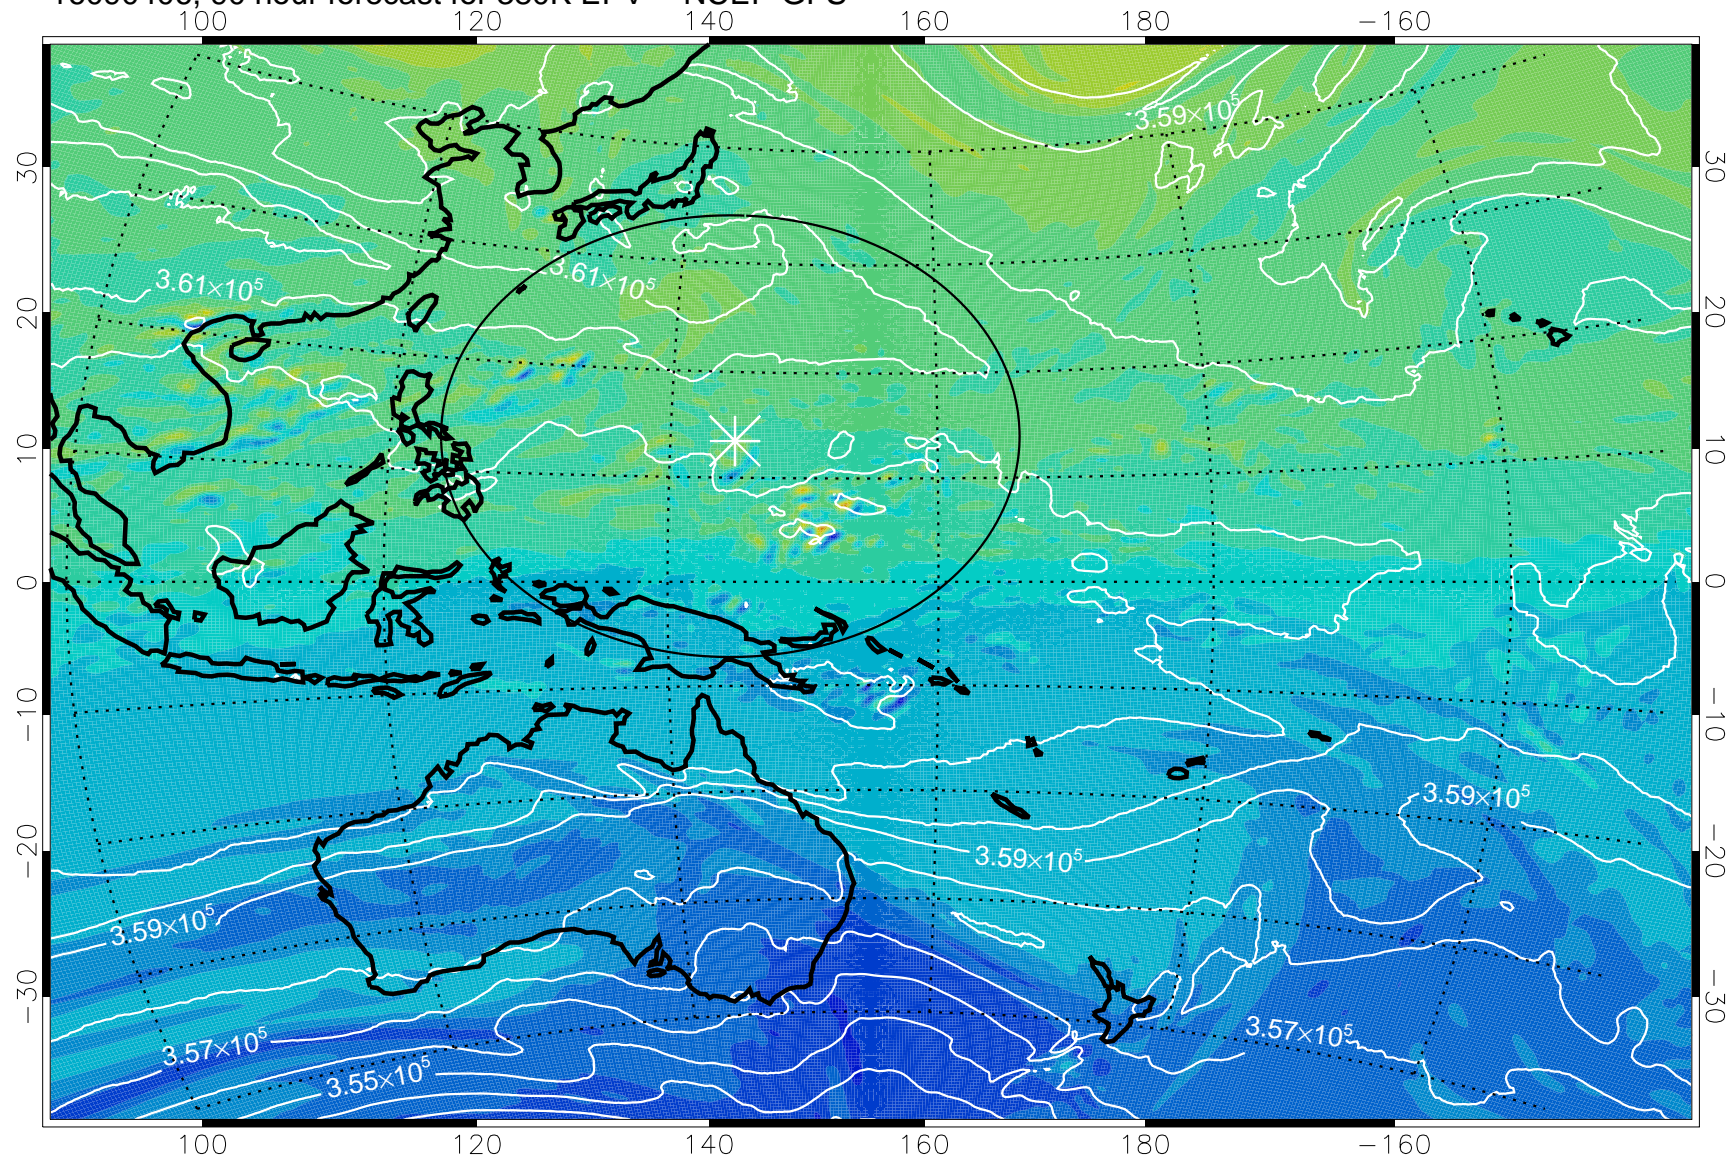

16090306, 66 hour forecast for 380K EPV -- NCEP GFS

380K Montgomery Streamfunction, white

Range ring of 2304 km

16090312, 72 hour forecast for 380K EPV -- NCEP GFS

380K Montgomery Streamfunction, white

Range ring of 2304 km

16090318, 78 hour forecast for 380K EPV -- NCEP GFS

380K Montgomery Streamfunction, white

Range ring of 2304 km

16090400, 84 hour forecast for 380K EPV -- NCEP GFS

380K Montgomery Streamfunction, white

Range ring of 2304 km

16090406, 90 hour forecast for 380K EPV -- NCEP GFS

380K Montgomery Streamfunction, white

Range ring of 2304 km

16090412, 96 hour forecast for 380K EPV -- NCEP GFS

380K Montgomery Streamfunction, white

Range ring of 2304 km

16090418, 102 hour forecast for 380K EPV -- NCEP GFS

380K Montgomery Streamfunction, white

Range ring of 2304 km

16090500, 108 hour forecast for 380K EPV -- NCEP GFS

380K Montgomery Streamfunction, white

Range ring of 2304 km