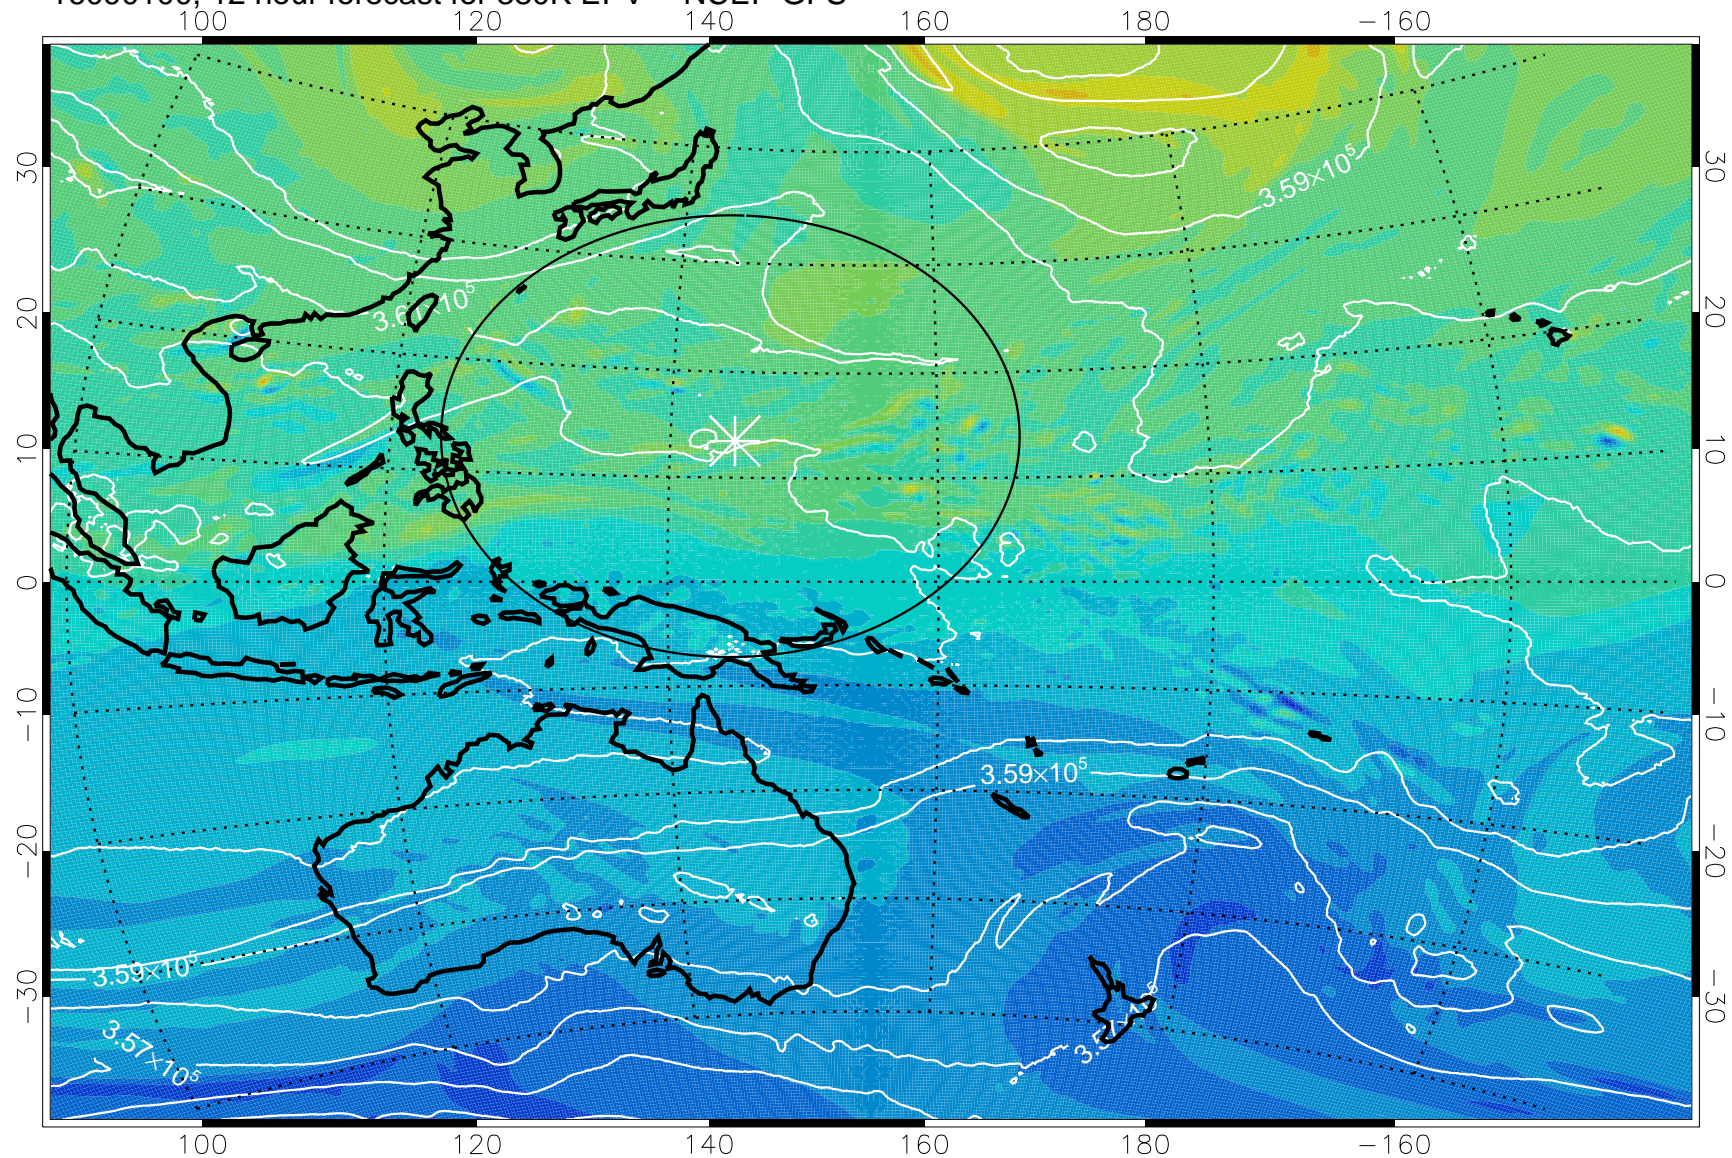

16083118, 6 hour forecast for 380K EPV -- NCEP GFS

380K Montgomery Streamfunction, white

Range ring of 2304 km

16090100, 12 hour forecast for 380K EPV -- NCEP GFS

380K Montgomery Streamfunction, white

Range ring of 2304 km

16090106, 18 hour forecast for 380K EPV -- NCEP GFS

380K Montgomery Streamfunction, white

Range ring of 2304 km

16090112, 24 hour forecast for 380K EPV -- NCEP GFS

380K Montgomery Streamfunction, white

Range ring of 2304 km

16090118, 30 hour forecast for 380K EPV -- NCEP GFS

380K Montgomery Streamfunction, white

Range ring of 2304 km

16090200, 36 hour forecast for 380K EPV -- NCEP GFS

380K Montgomery Streamfunction, white

Range ring of 2304 km

16090206, 42 hour forecast for 380K EPV -- NCEP GFS

380K Montgomery Streamfunction, white

Range ring of 2304 km

16090212, 48 hour forecast for 380K EPV -- NCEP GFS

380K Montgomery Streamfunction, white

Range ring of 2304 km