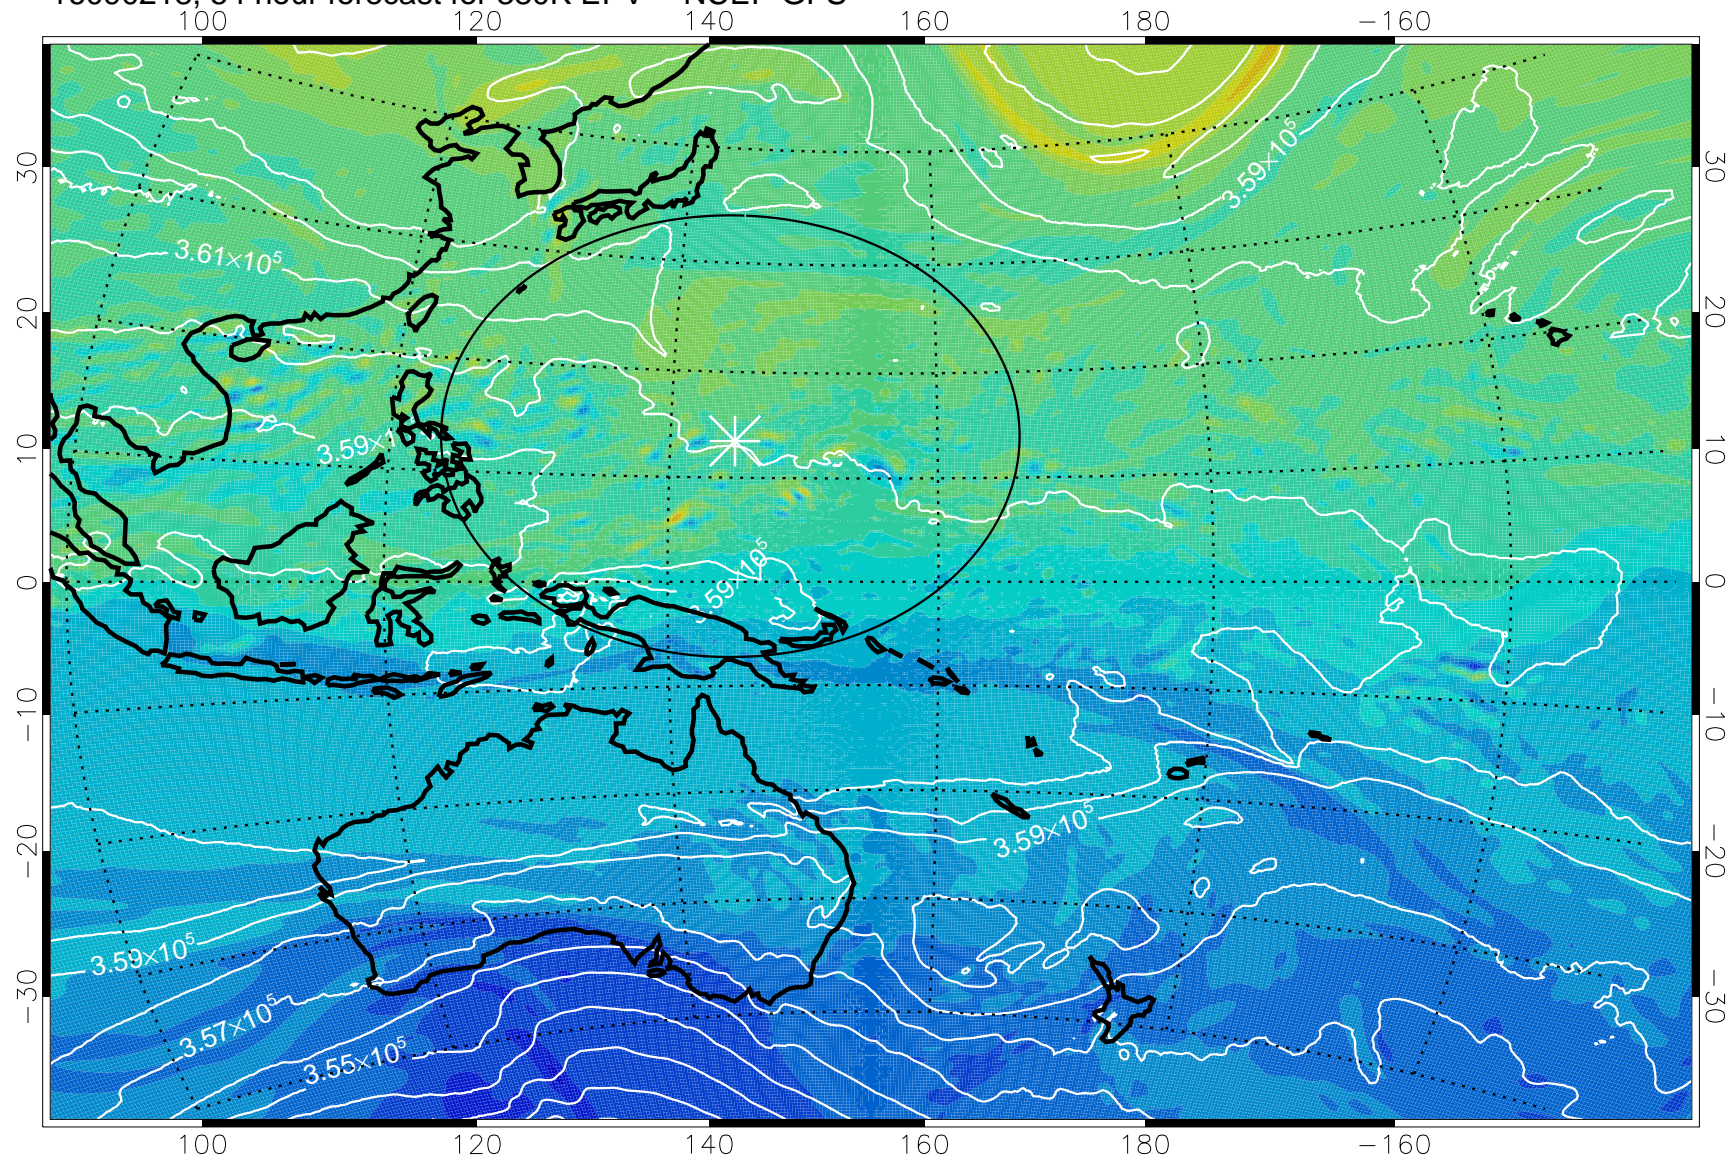

16090118, 30 hour forecast for 380K EPV -- NCEP GFS

380K Montgomery Streamfunction, white

Range ring of 2304 km

16090200, 36 hour forecast for 380K EPV -- NCEP GFS

380K Montgomery Streamfunction, white

Range ring of 2304 km

16090206, 42 hour forecast for 380K EPV -- NCEP GFS

380K Montgomery Streamfunction, white

Range ring of 2304 km

16090212, 48 hour forecast for 380K EPV -- NCEP GFS

380K Montgomery Streamfunction, white

Range ring of 2304 km

16090218, 54 hour forecast for 380K EPV -- NCEP GFS

380K Montgomery Streamfunction, white

Range ring of 2304 km

16090300, 60 hour forecast for 380K EPV -- NCEP GFS

380K Montgomery Streamfunction, white

Range ring of 2304 km

16090306, 66 hour forecast for 380K EPV -- NCEP GFS

380K Montgomery Streamfunction, white

Range ring of 2304 km

16090312, 72 hour forecast for 380K EPV -- NCEP GFS

380K Montgomery Streamfunction, white

Range ring of 2304 km