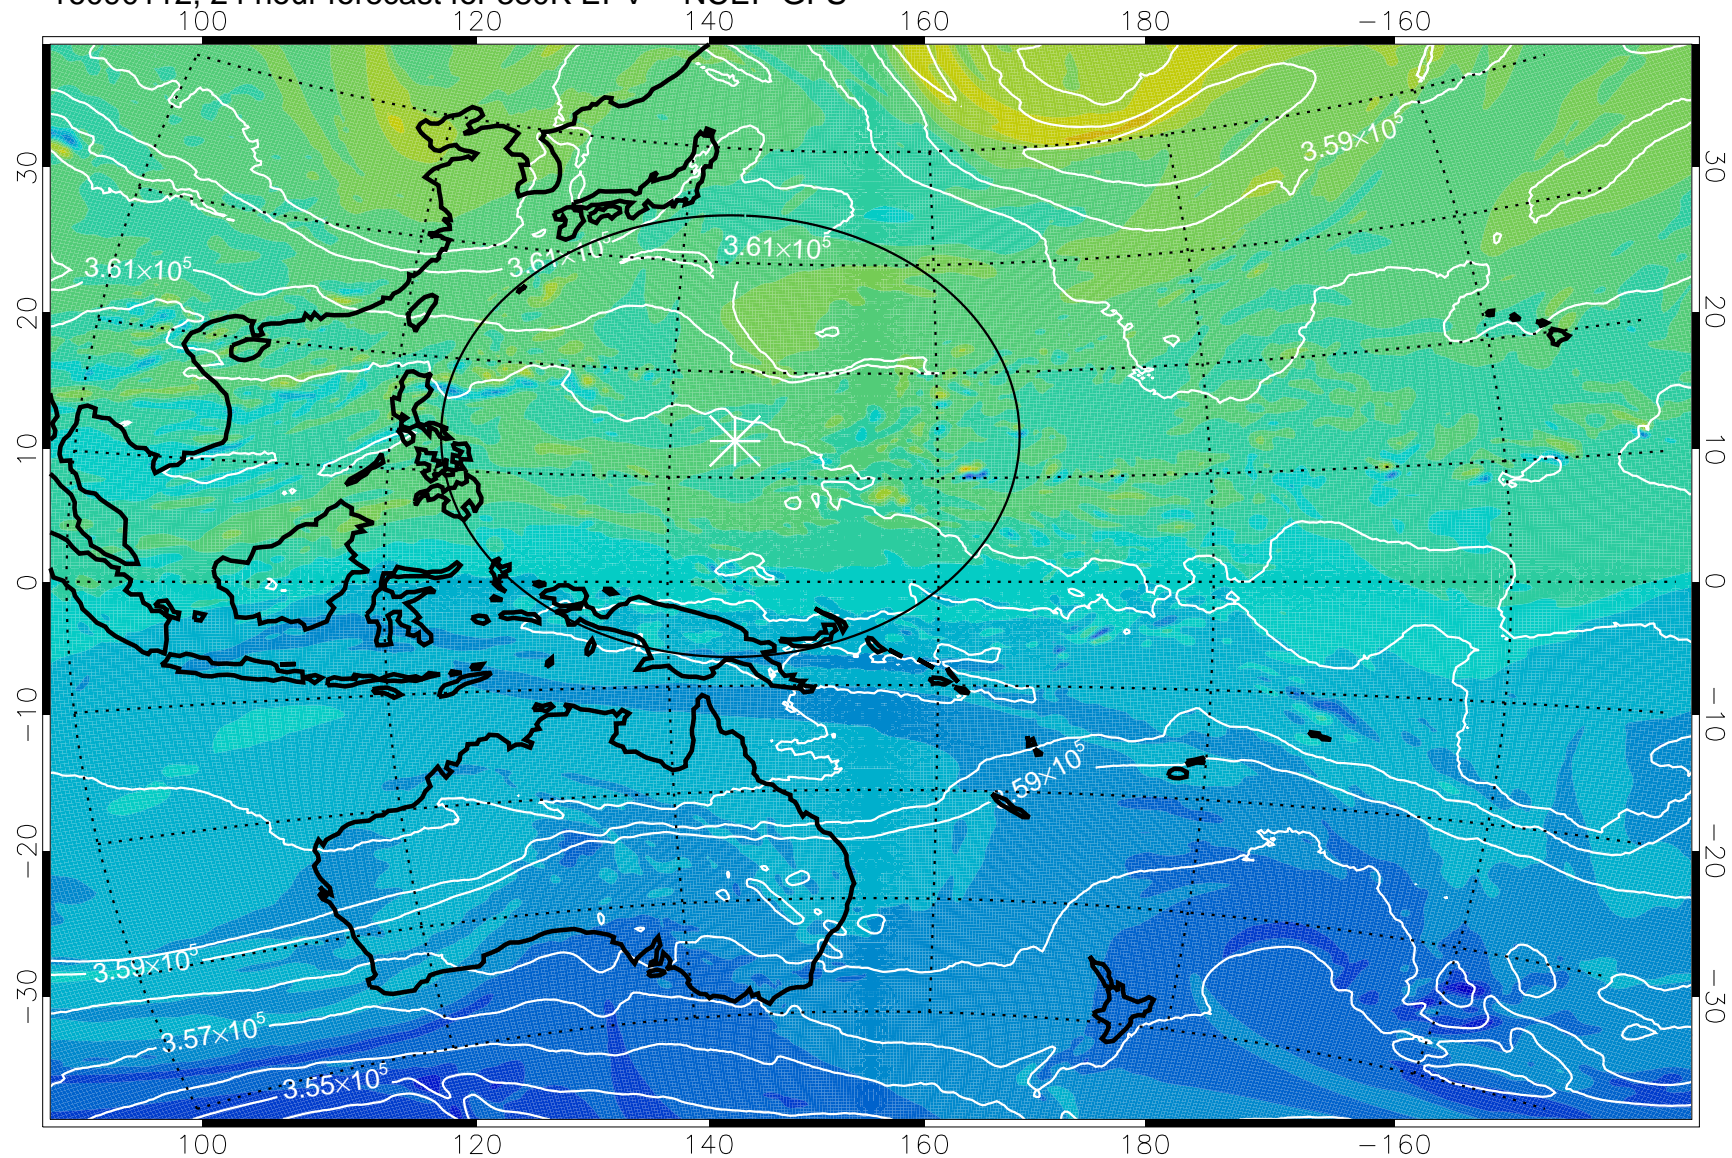

16090106, 18 hour forecast for 380K EPV -- NCEP GFS

380K Montgomery Streamfunction, white

Range ring of 2304 km

16090112, 24 hour forecast for 380K EPV -- NCEP GFS

380K Montgomery Streamfunction, white

Range ring of 2304 km

16090118, 30 hour forecast for 380K EPV -- NCEP GFS

380K Montgomery Streamfunction, white

Range ring of 2304 km

16090200, 36 hour forecast for 380K EPV -- NCEP GFS

380K Montgomery Streamfunction, white

Range ring of 2304 km

16090206, 42 hour forecast for 380K EPV -- NCEP GFS

380K Montgomery Streamfunction, white

Range ring of 2304 km

16090212, 48 hour forecast for 380K EPV -- NCEP GFS

380K Montgomery Streamfunction, white

Range ring of 2304 km

16090218, 54 hour forecast for 380K EPV -- NCEP GFS

380K Montgomery Streamfunction, white

Range ring of 2304 km

16090300, 60 hour forecast for 380K EPV -- NCEP GFS

380K Montgomery Streamfunction, white

Range ring of 2304 km