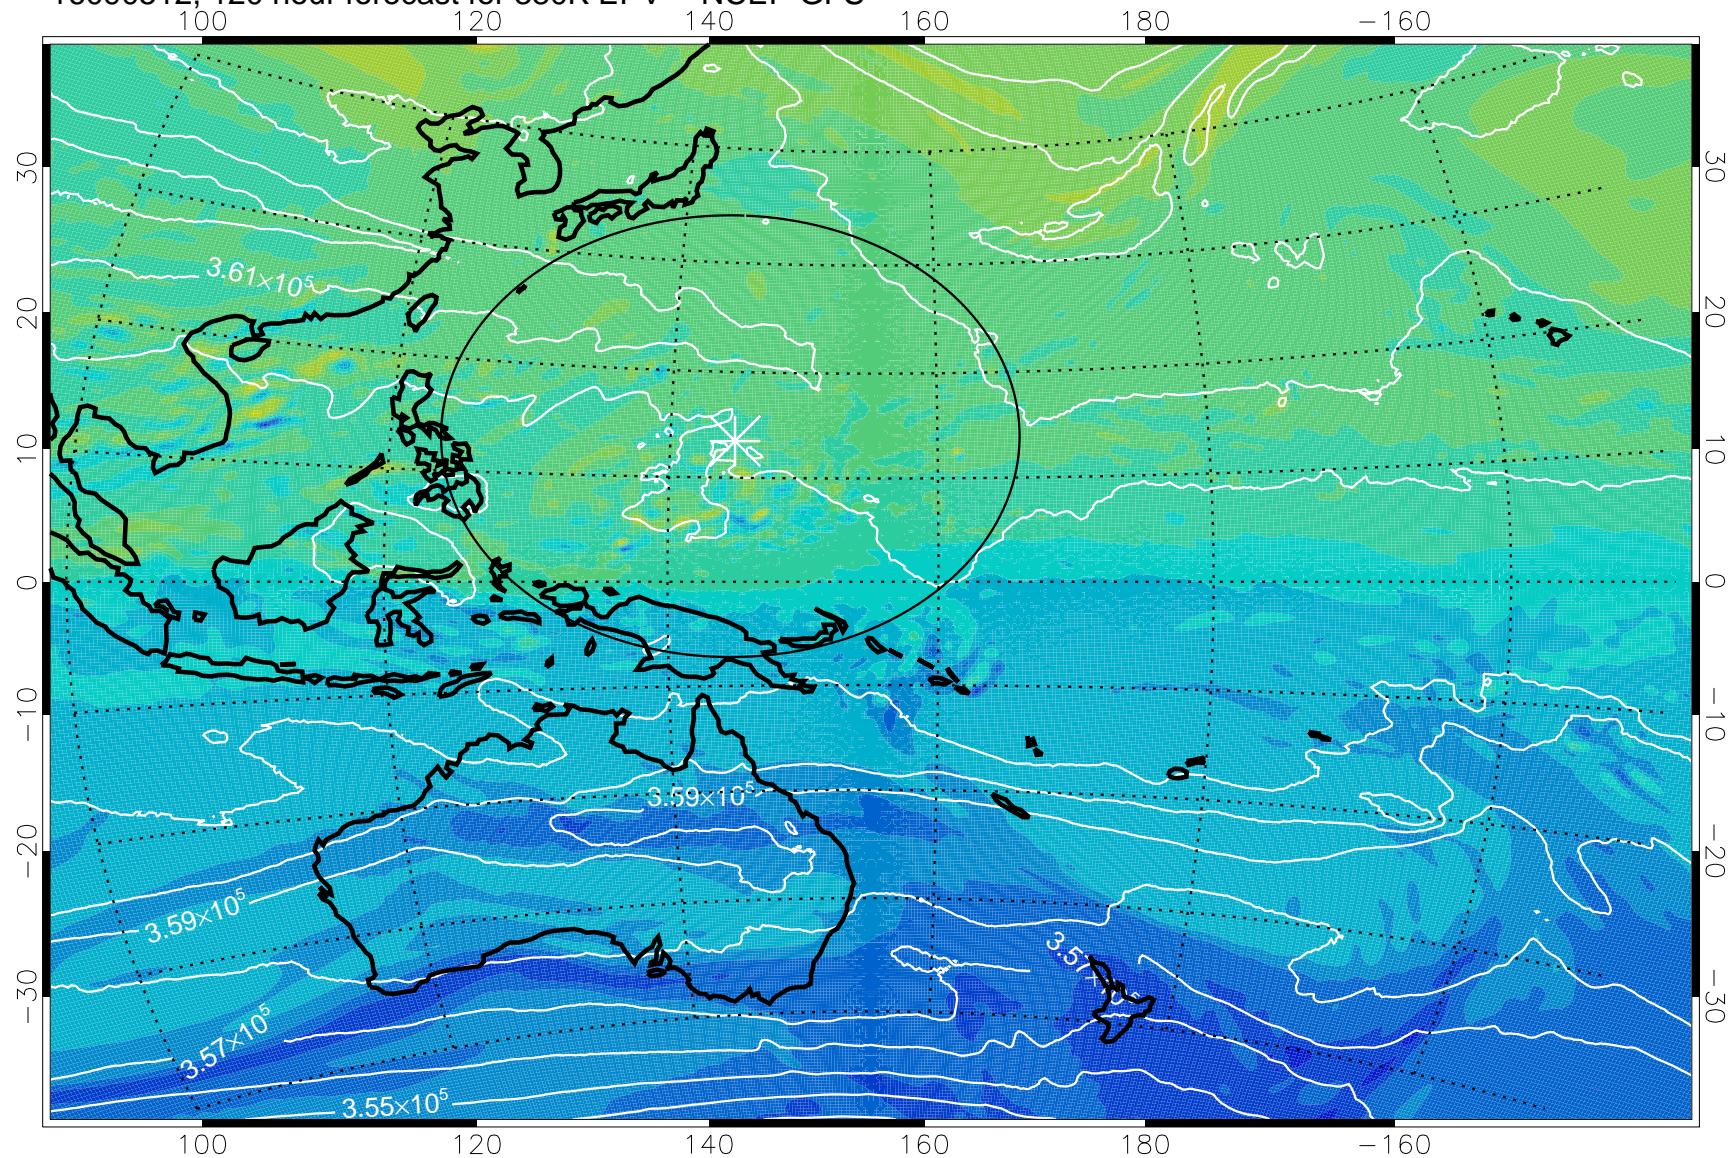

16090418, 102 hour forecast for 380K EPV -- NCEP GFS

380K Montgomery Streamfunction, white

Range ring of 2304 km

16090500, 108 hour forecast for 380K EPV -- NCEP GFS

380K Montgomery Streamfunction, white

Range ring of 2304 km

16090506, 114 hour forecast for 380K EPV -- NCEP GFS

380K Montgomery Streamfunction, white

Range ring of 2304 km

16090512, 120 hour forecast for 380K EPV -- NCEP GFS

380K Montgomery Streamfunction, white

Range ring of 2304 km