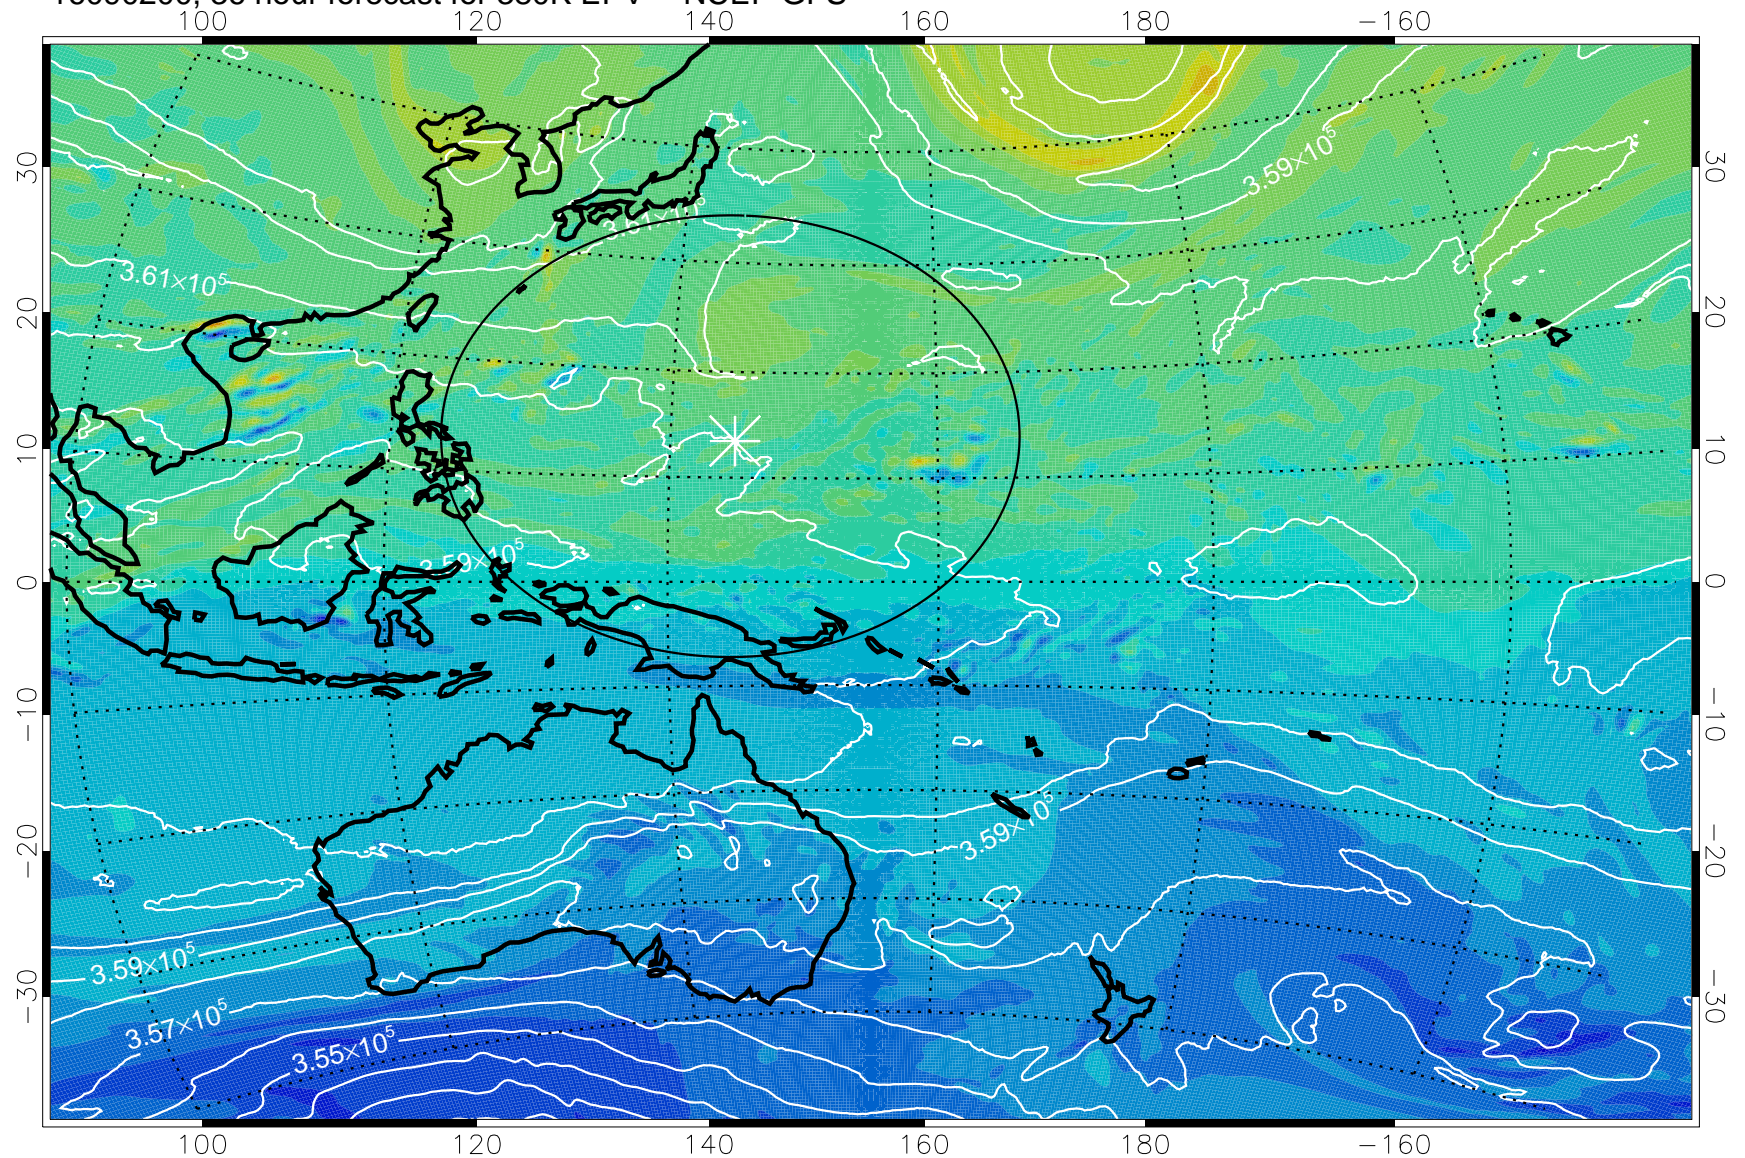

16090118, 30 hour forecast for 380K EPV -- NCEP GFS

380K Montgomery Streamfunction, white

Range ring of 2304 km

16090200, 36 hour forecast for 380K EPV -- NCEP GFS

380K Montgomery Streamfunction, white

Range ring of 2304 km

16090206, 42 hour forecast for 380K EPV -- NCEP GFS

380K Montgomery Streamfunction, white

Range ring of 2304 km

16090212, 48 hour forecast for 380K EPV -- NCEP GFS

380K Montgomery Streamfunction, white

Range ring of 2304 km

16090218, 54 hour forecast for 380K EPV -- NCEP GFS

380K Montgomery Streamfunction, white

Range ring of 2304 km

16090300, 60 hour forecast for 380K EPV -- NCEP GFS

380K Montgomery Streamfunction, white

Range ring of 2304 km

16090306, 66 hour forecast for 380K EPV -- NCEP GFS

380K Montgomery Streamfunction, white

Range ring of 2304 km

16090312, 72 hour forecast for 380K EPV -- NCEP GFS

380K Montgomery Streamfunction, white

Range ring of 2304 km