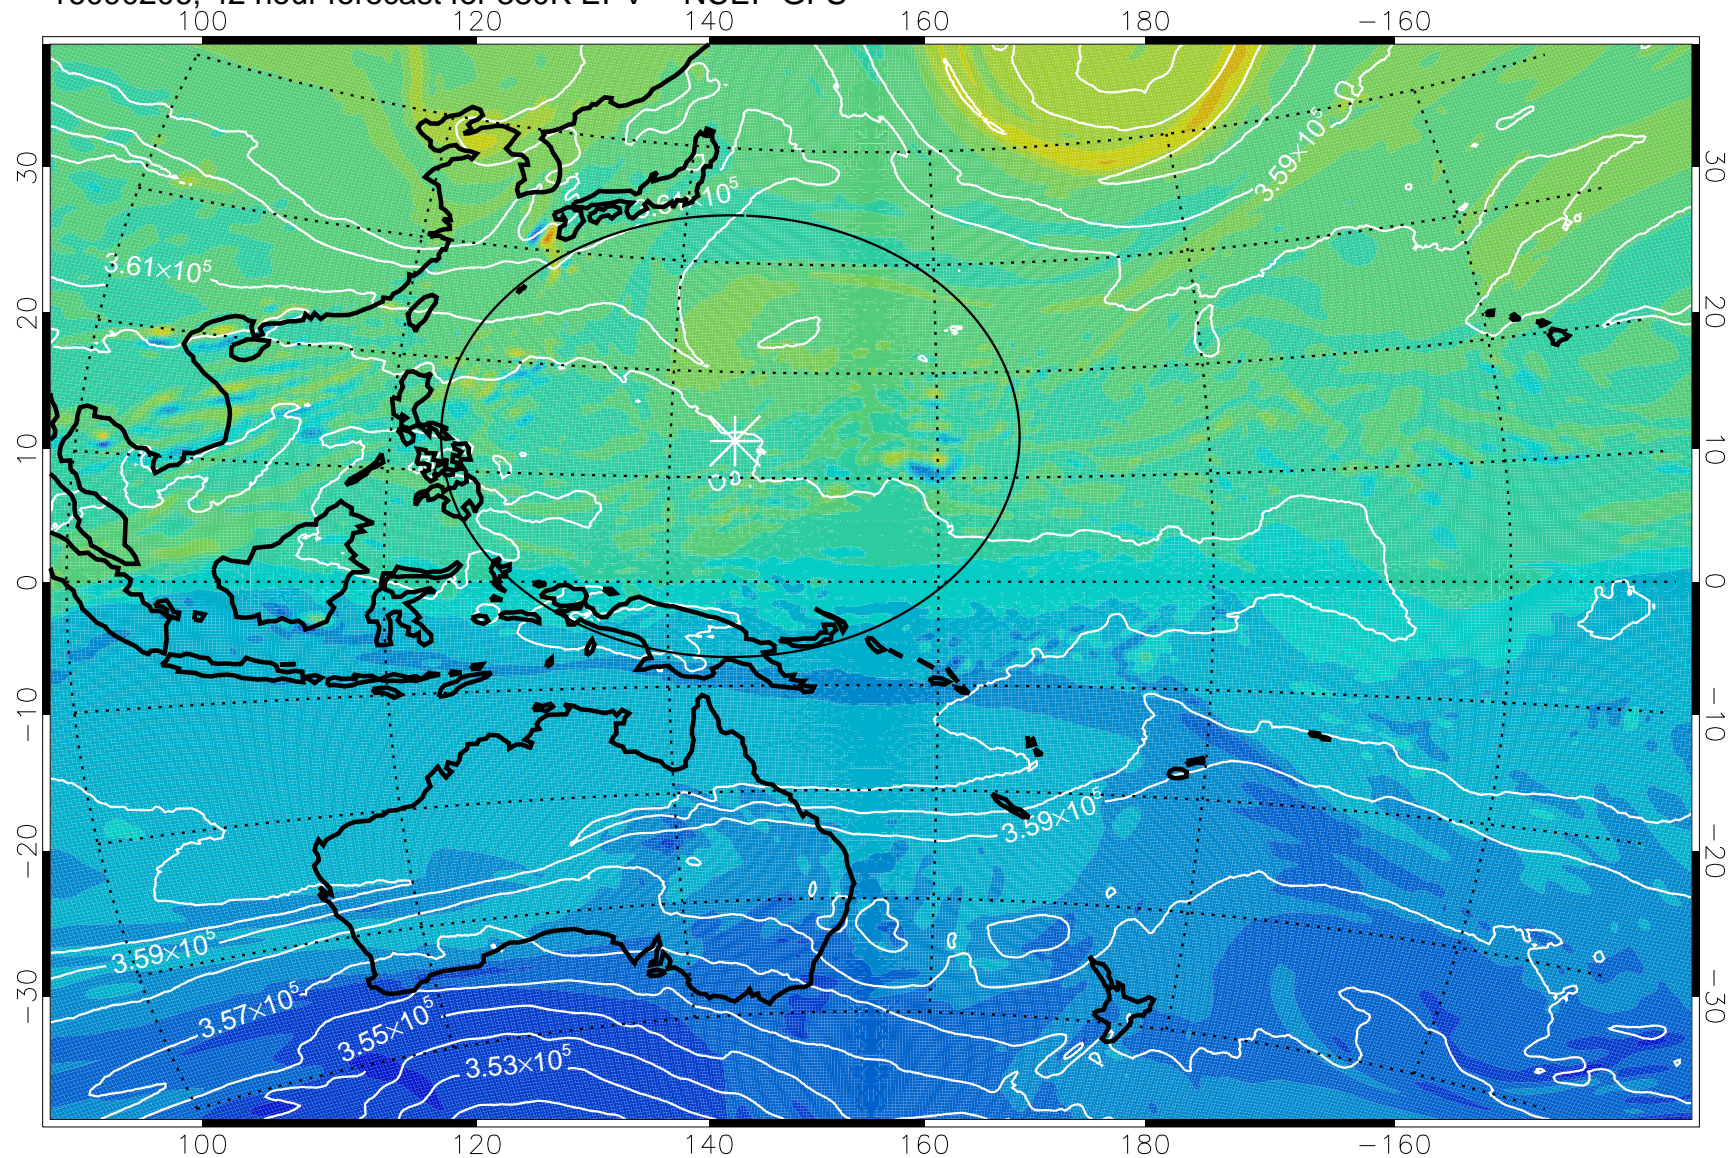

16090118, 30 hour forecast for 380K EPV -- NCEP GFS

380K Montgomery Streamfunction, white

Range ring of 2304 km

16090200, 36 hour forecast for 380K EPV -- NCEP GFS

380K Montgomery Streamfunction, white

Range ring of 2304 km

16090206, 42 hour forecast for 380K EPV -- NCEP GFS

380K Montgomery Streamfunction, white

Range ring of 2304 km

16090212, 48 hour forecast for 380K EPV -- NCEP GFS

380K Montgomery Streamfunction, white

Range ring of 2304 km

16090218, 54 hour forecast for 380K EPV -- NCEP GFS

380K Montgomery Streamfunction, white

Range ring of 2304 km

16090300, 60 hour forecast for 380K EPV -- NCEP GFS

380K Montgomery Streamfunction, white

Range ring of 2304 km

16090306, 66 hour forecast for 380K EPV -- NCEP GFS

380K Montgomery Streamfunction, white

Range ring of 2304 km

16090312, 72 hour forecast for 380K EPV -- NCEP GFS

380K Montgomery Streamfunction, white

Range ring of 2304 km