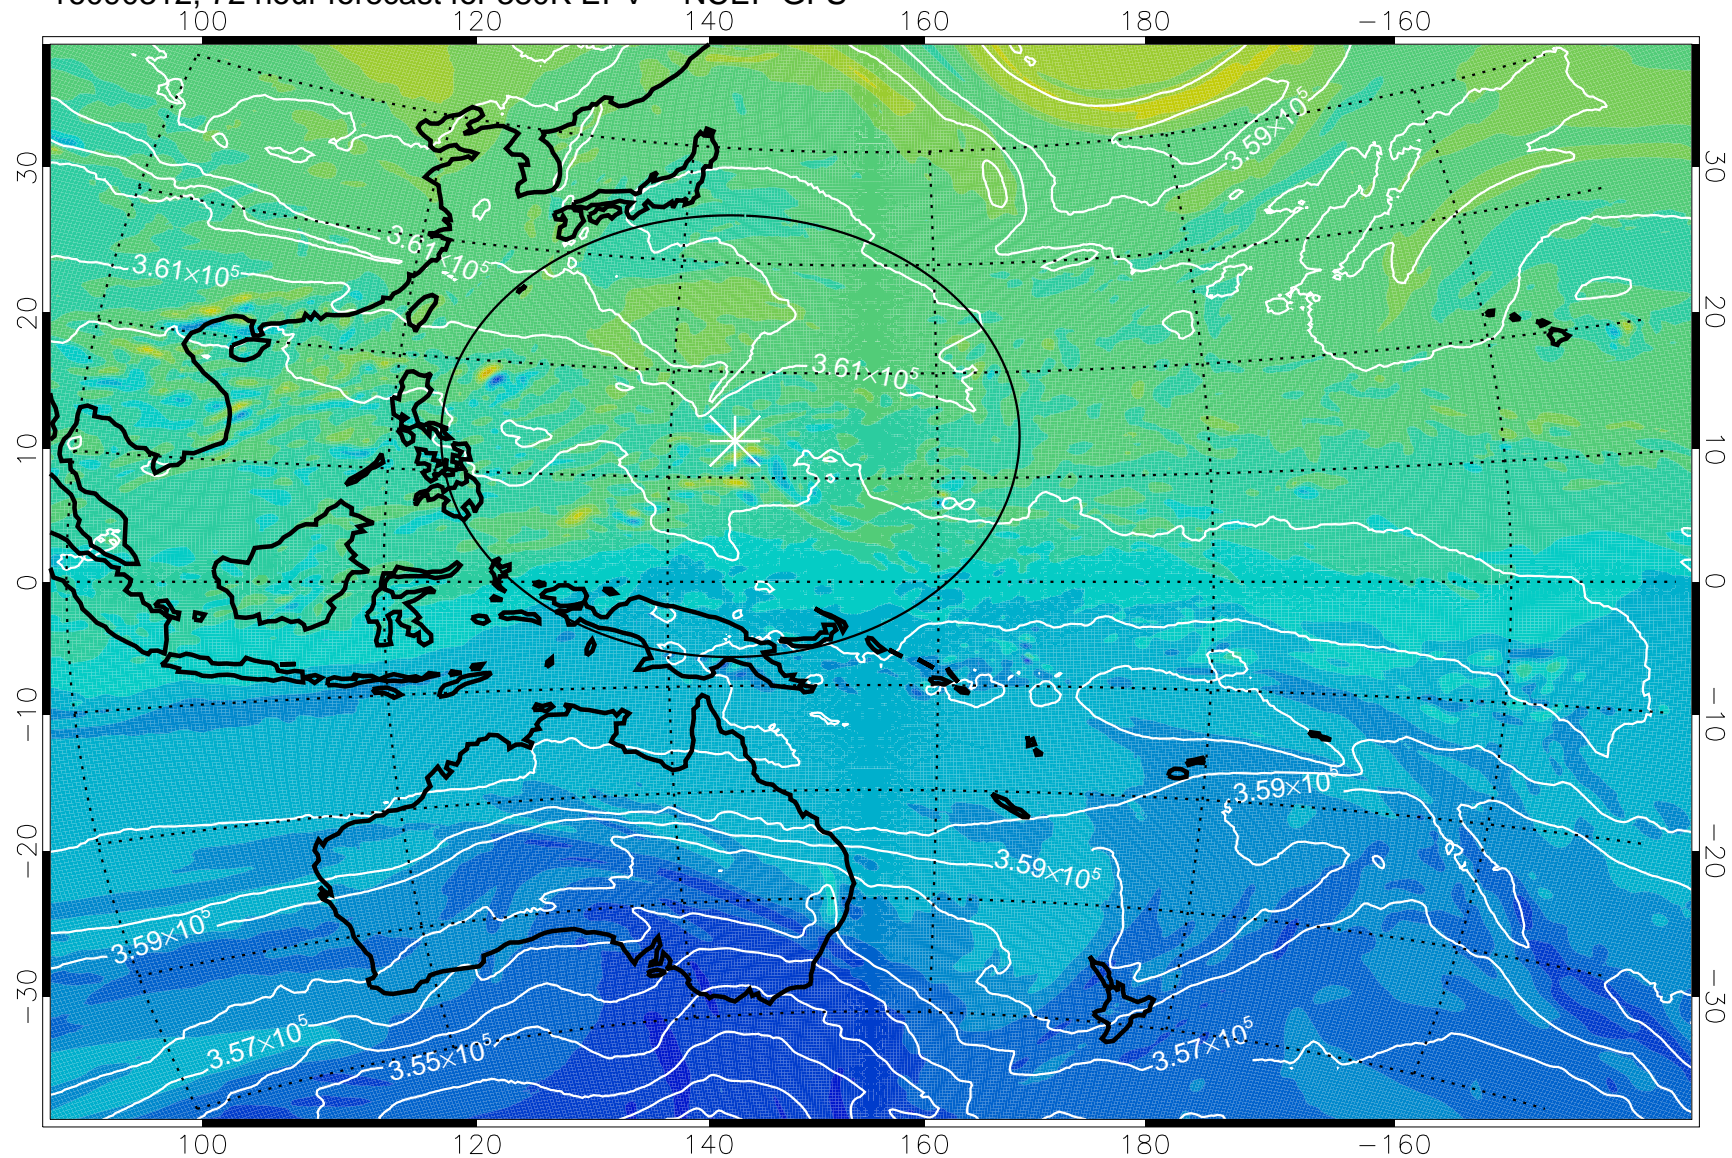

16090218, 54 hour forecast for 380K EPV -- NCEP GFS

380K Montgomery Streamfunction, white

Range ring of 2304 km

16090300, 60 hour forecast for 380K EPV -- NCEP GFS

380K Montgomery Streamfunction, white

Range ring of 2304 km

16090306, 66 hour forecast for 380K EPV -- NCEP GFS

380K Montgomery Streamfunction, white

Range ring of 2304 km

16090312, 72 hour forecast for 380K EPV -- NCEP GFS

380K Montgomery Streamfunction, white

Range ring of 2304 km

16090318, 78 hour forecast for 380K EPV -- NCEP GFS

380K Montgomery Streamfunction, white

Range ring of 2304 km

16090400, 84 hour forecast for 380K EPV -- NCEP GFS

380K Montgomery Streamfunction, white

Range ring of 2304 km

16090406, 90 hour forecast for 380K EPV -- NCEP GFS

380K Montgomery Streamfunction, white

Range ring of 2304 km

16090412, 96 hour forecast for 380K EPV -- NCEP GFS

380K Montgomery Streamfunction, white

Range ring of 2304 km