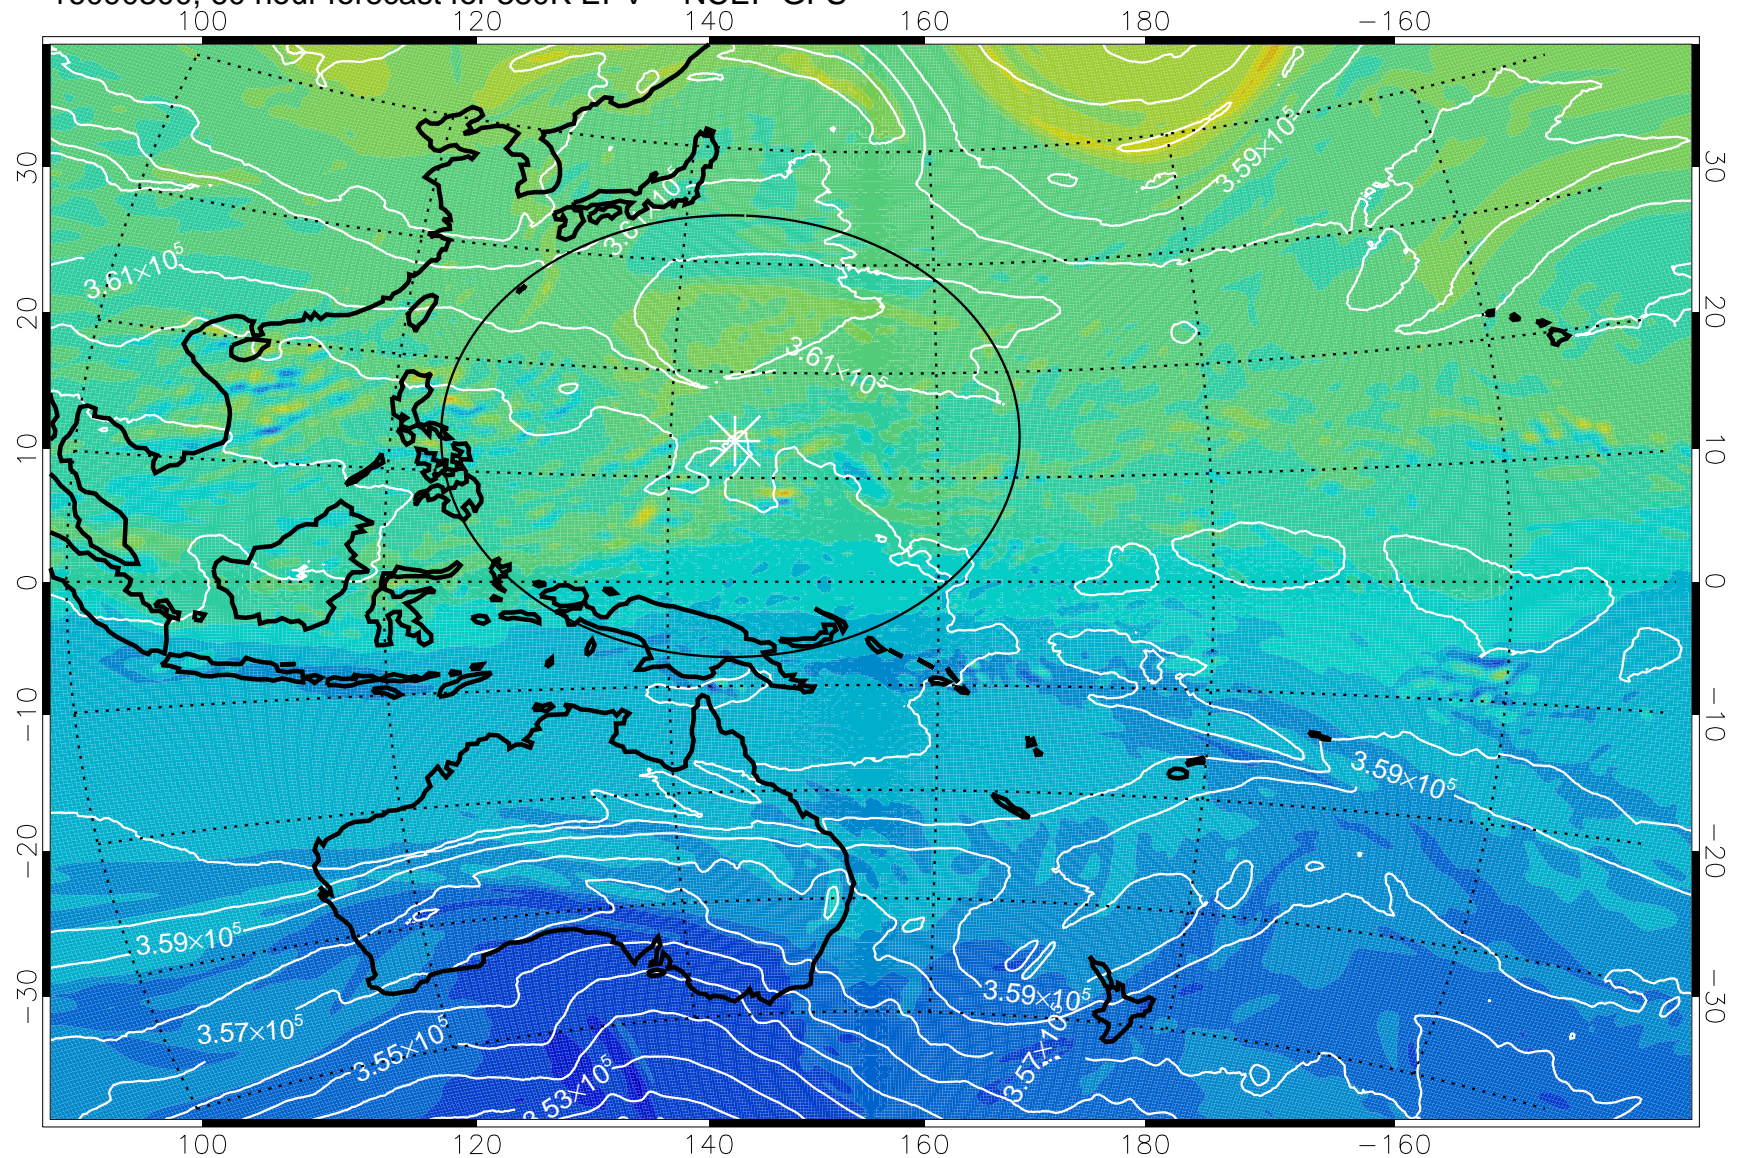

16090206, 42 hour forecast for 380K EPV -- NCEP GFS

380K Montgomery Streamfunction, white

Range ring of 2304 km

16090212, 48 hour forecast for 380K EPV -- NCEP GFS

380K Montgomery Streamfunction, white

Range ring of 2304 km

16090218, 54 hour forecast for 380K EPV -- NCEP GFS

380K Montgomery Streamfunction, white

Range ring of 2304 km

16090300, 60 hour forecast for 380K EPV -- NCEP GFS

380K Montgomery Streamfunction, white

Range ring of 2304 km

16090306, 66 hour forecast for 380K EPV -- NCEP GFS

380K Montgomery Streamfunction, white

Range ring of 2304 km

16090312, 72 hour forecast for 380K EPV -- NCEP GFS

380K Montgomery Streamfunction, white

Range ring of 2304 km

16090318, 78 hour forecast for 380K EPV -- NCEP GFS

380K Montgomery Streamfunction, white

Range ring of 2304 km

16090400, 84 hour forecast for 380K EPV -- NCEP GFS

380K Montgomery Streamfunction, white

Range ring of 2304 km