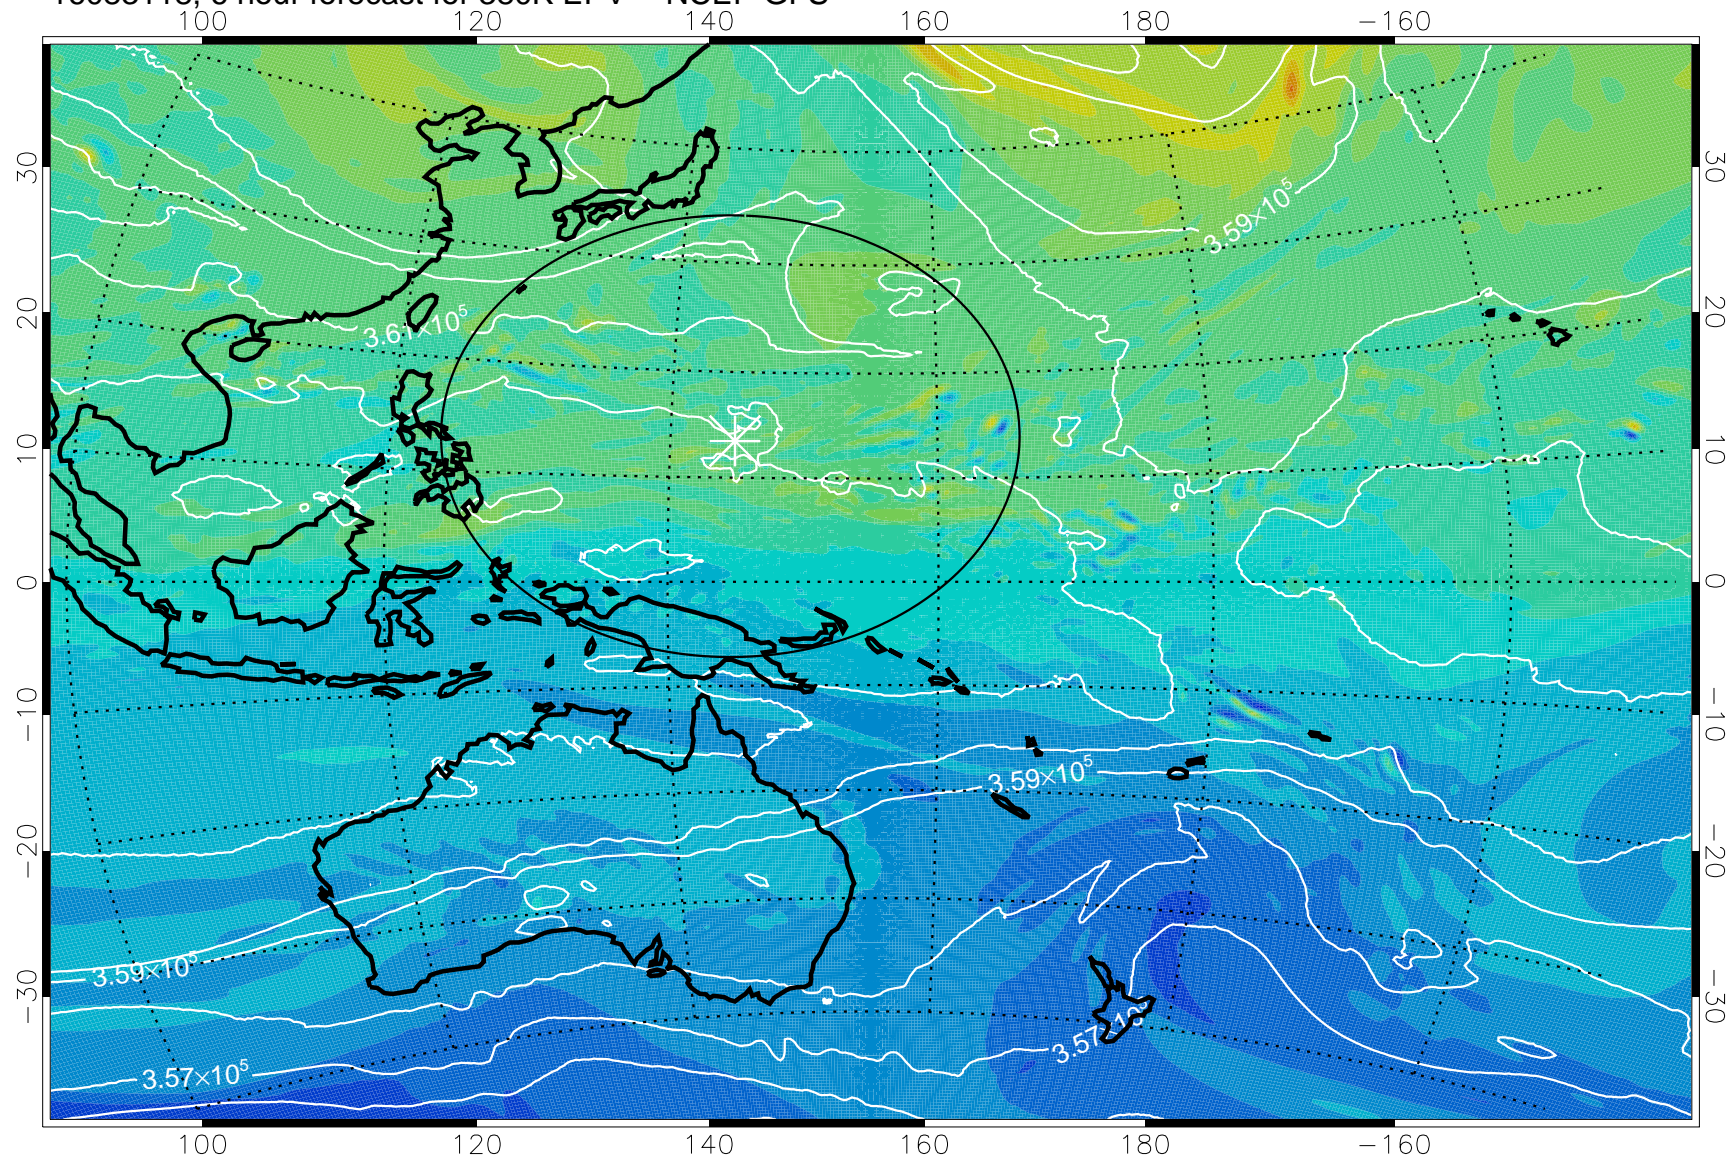

16083118, 6 hour forecast for 380K EPV -- NCEP GFS

380K Montgomery Streamfunction, white

Range ring of 2304 km

16090100, 12 hour forecast for 380K EPV -- NCEP GFS

380K Montgomery Streamfunction, white

Range ring of 2304 km

16090106, 18 hour forecast for 380K EPV -- NCEP GFS

380K Montgomery Streamfunction, white

Range ring of 2304 km

16090112, 24 hour forecast for 380K EPV -- NCEP GFS

380K Montgomery Streamfunction, white

Range ring of 2304 km

16090118, 30 hour forecast for 380K EPV -- NCEP GFS

380K Montgomery Streamfunction, white

Range ring of 2304 km

16090200, 36 hour forecast for 380K EPV -- NCEP GFS

380K Montgomery Streamfunction, white

Range ring of 2304 km

16090206, 42 hour forecast for 380K EPV -- NCEP GFS

380K Montgomery Streamfunction, white

Range ring of 2304 km

16090212, 48 hour forecast for 380K EPV -- NCEP GFS

380K Montgomery Streamfunction, white

Range ring of 2304 km