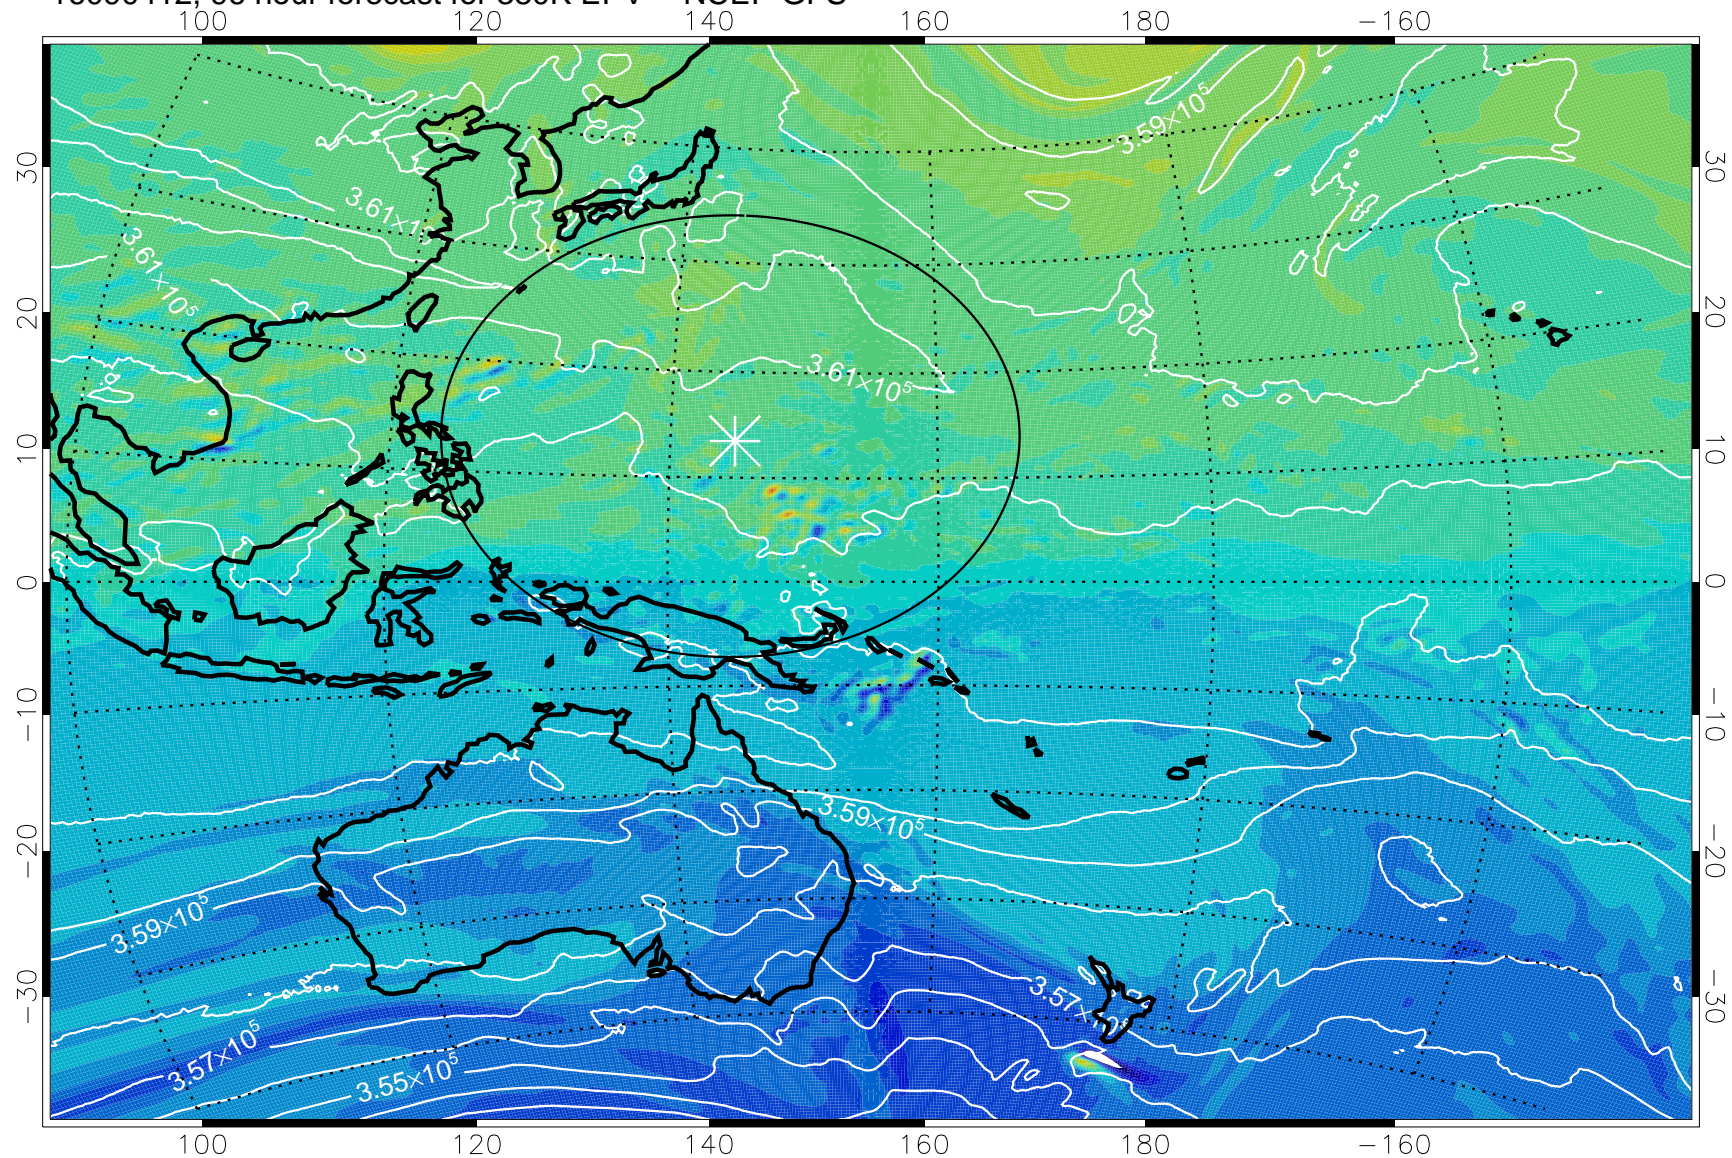

16090318, 78 hour forecast for 380K EPV -- NCEP GFS

380K Montgomery Streamfunction, white

Range ring of 2304 km

16090400, 84 hour forecast for 380K EPV -- NCEP GFS

380K Montgomery Streamfunction, white

Range ring of 2304 km

16090406, 90 hour forecast for 380K EPV -- NCEP GFS

380K Montgomery Streamfunction, white

Range ring of 2304 km

16090412, 96 hour forecast for 380K EPV -- NCEP GFS

380K Montgomery Streamfunction, white

Range ring of 2304 km

16090418, 102 hour forecast for 380K EPV -- NCEP GFS

380K Montgomery Streamfunction, white

Range ring of 2304 km

16090500, 108 hour forecast for 380K EPV -- NCEP GFS

380K Montgomery Streamfunction, white

Range ring of 2304 km

16090506, 114 hour forecast for 380K EPV -- NCEP GFS

380K Montgomery Streamfunction, white

Range ring of 2304 km

16090512, 120 hour forecast for 380K EPV -- NCEP GFS

380K Montgomery Streamfunction, white

Range ring of 2304 km