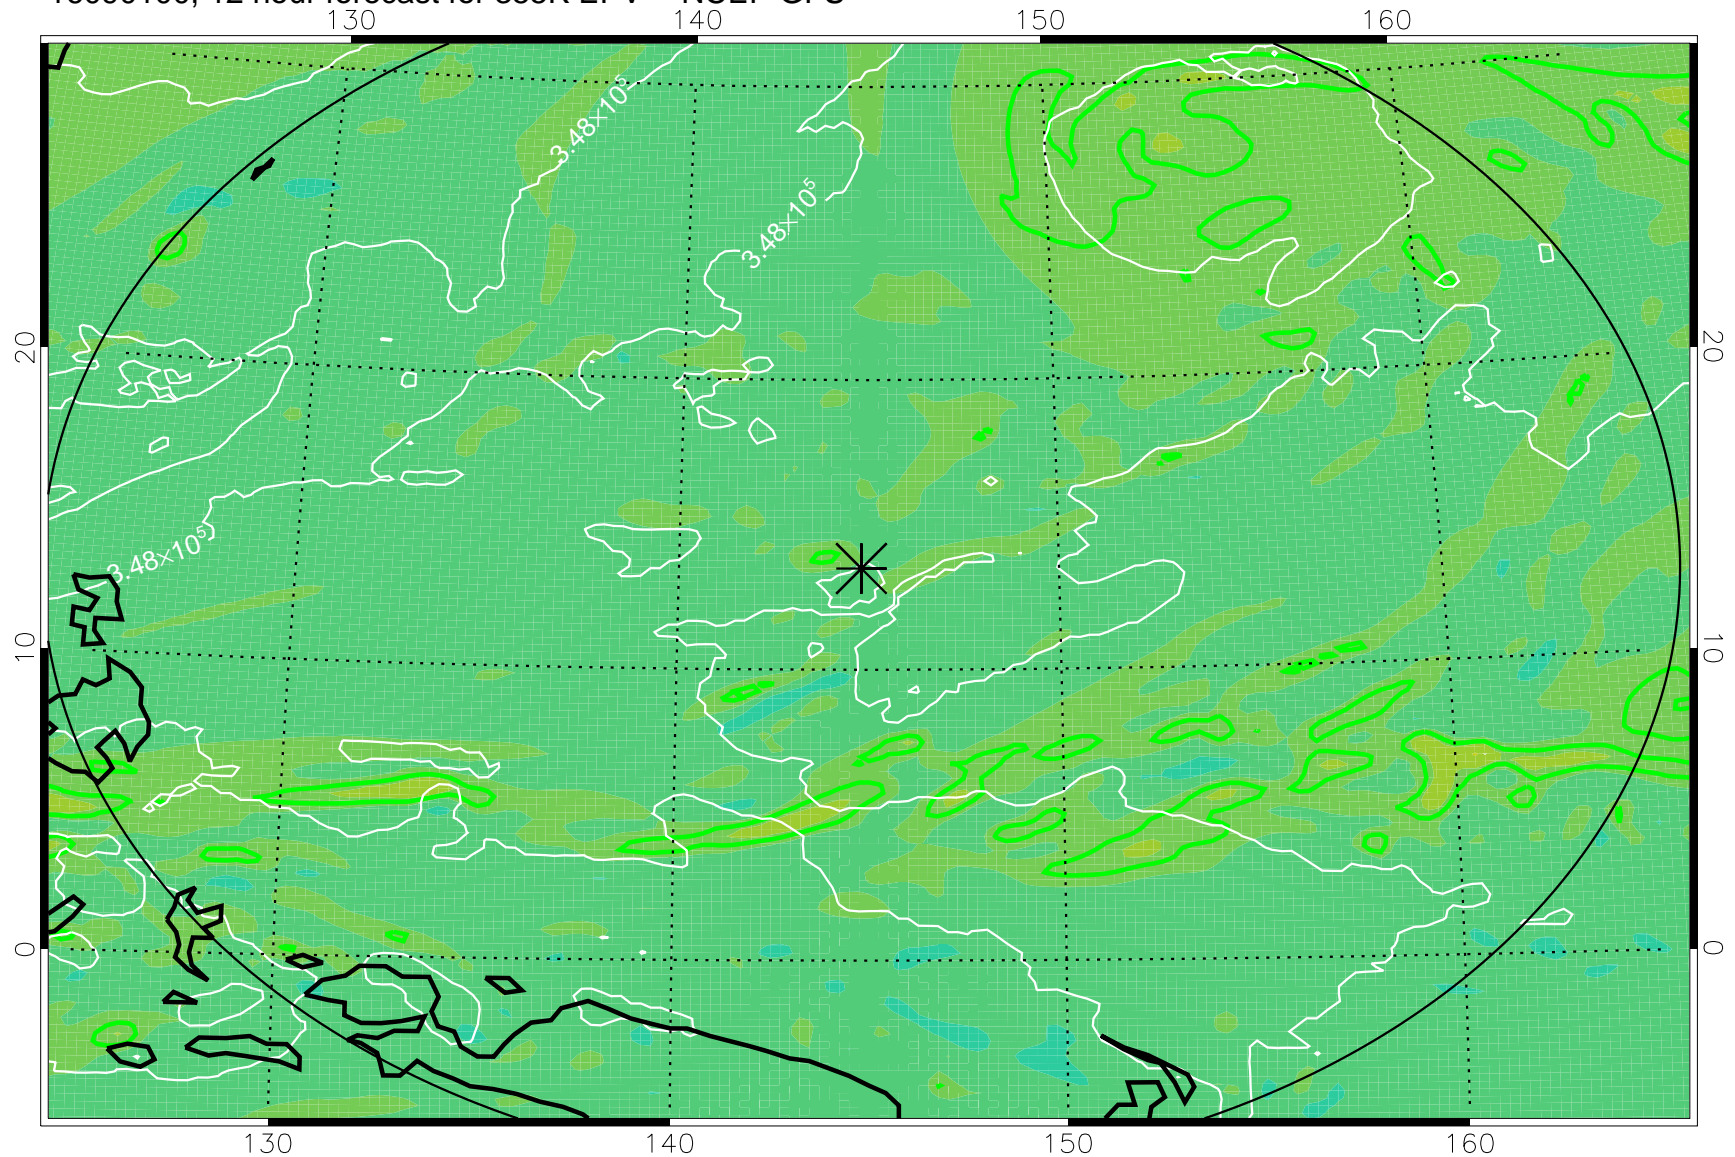

16083118, 6 hour forecast for 355K EPV -- NCEP GFS

355K Montgomery Streamfunction, white
EPV Tropopause (2 PVU) Position
Range ring of 2304 km

16090100, 12 hour forecast for 355K EPV -- NCEP GFS

355K Montgomery Streamfunction, white
EPV Tropopause (2 PVU) Position
Range ring of 2304 km

16090106, 18 hour forecast for 355K EPV -- NCEP GFS

355K Montgomery Streamfunction, white
EPV Tropopause (2 PVU) Position
Range ring of 2304 km

16090112, 24 hour forecast for 355K EPV -- NCEP GFS

355K Montgomery Streamfunction, white
EPV Tropopause (2 PVU) Position
Range ring of 2304 km

16090118, 30 hour forecast for 355K EPV -- NCEP GFS

355K Montgomery Streamfunction, white
EPV Tropopause (2 PVU) Position
Range ring of 2304 km

16090200, 36 hour forecast for 355K EPV -- NCEP GFS

355K Montgomery Streamfunction, white
EPV Tropopause (2 PVU) Position
Range ring of 2304 km

16090206, 42 hour forecast for 355K EPV -- NCEP GFS

355K Montgomery Streamfunction, white
EPV Tropopause (2 PVU) Position
Range ring of 2304 km

16090212, 48 hour forecast for 355K EPV -- NCEP GFS

355K Montgomery Streamfunction, white
EPV Tropopause (2 PVU) Position
Range ring of 2304 km