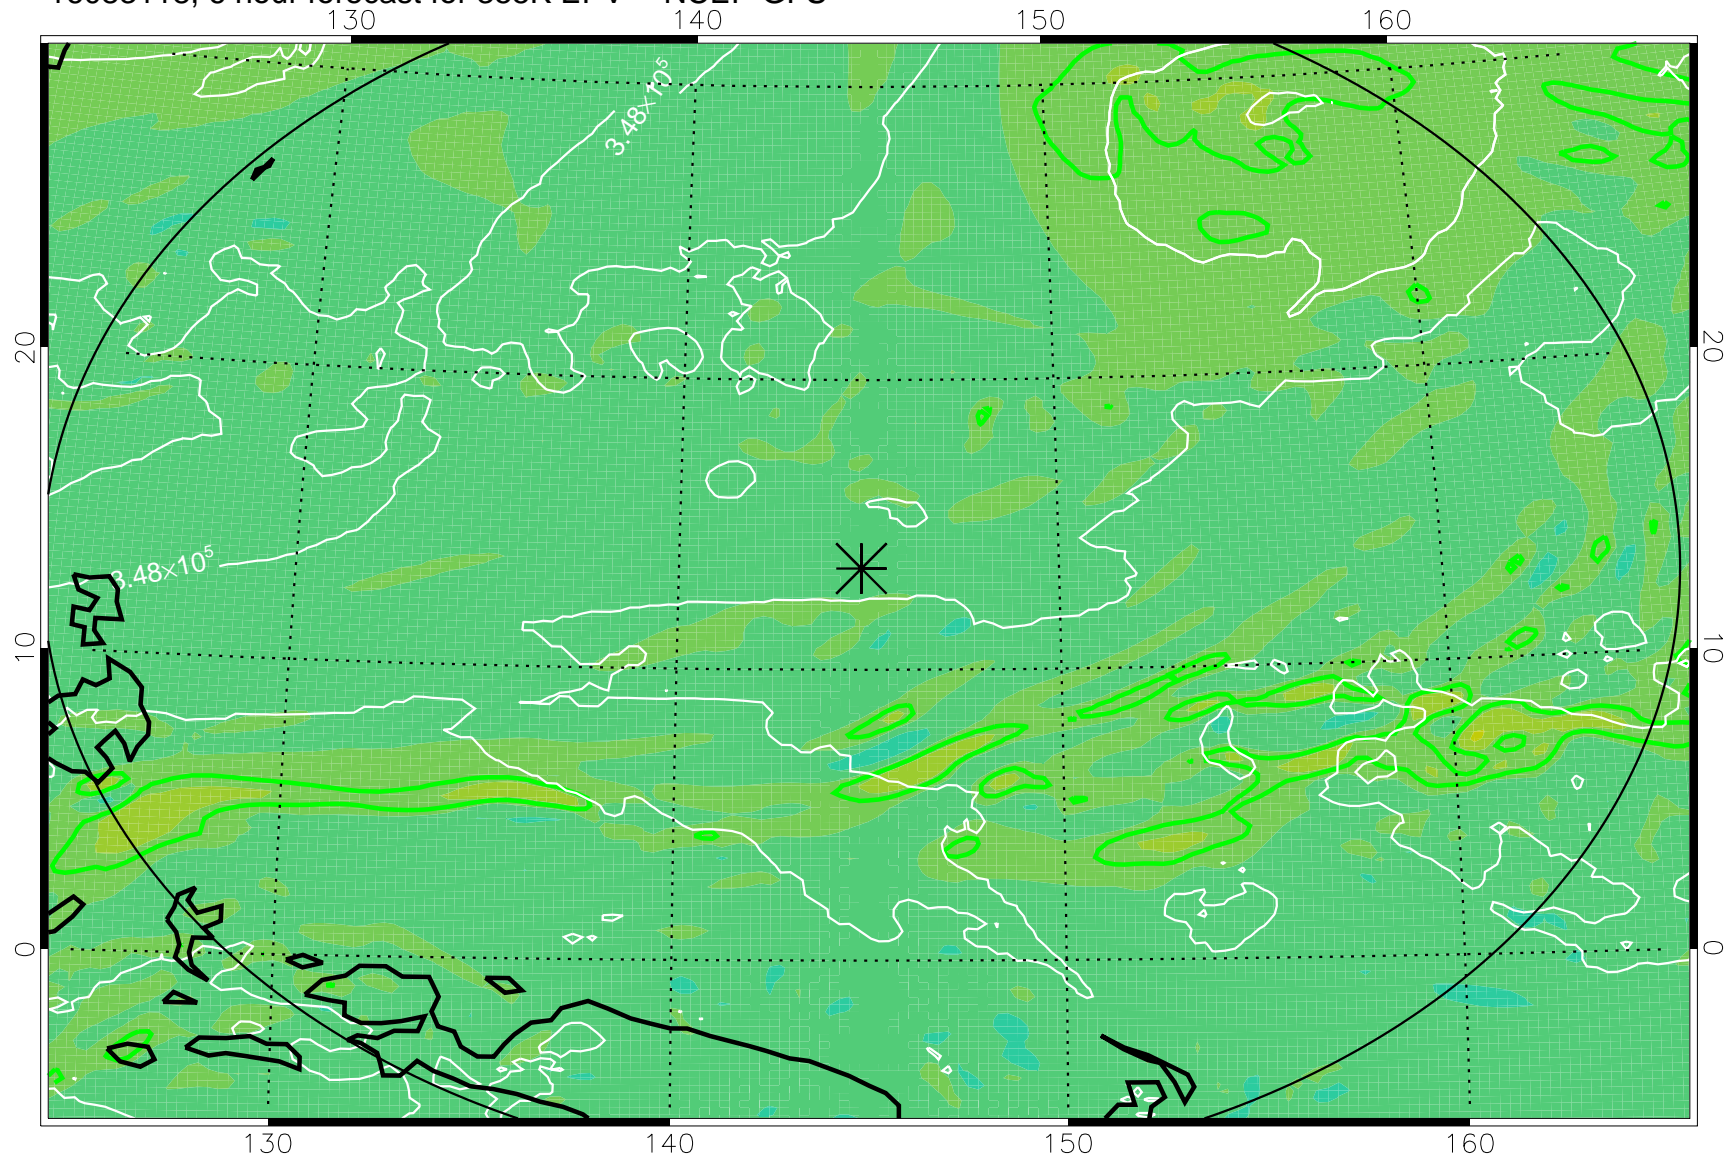

16083118, 6 hour forecast for 355K EPV -- NCEP GFS

355K Montgomery Streamfunction, white
EPV Tropopause (2 PVU) Position
Range ring of 2304 km

16090100, 12 hour forecast for 355K EPV -- NCEP GFS

355K Montgomery Streamfunction, white
EPV Tropopause (2 PVU) Position
Range ring of 2304 km

16090106, 18 hour forecast for 355K EPV -- NCEP GFS

355K Montgomery Streamfunction, white
EPV Tropopause (2 PVU) Position
Range ring of 2304 km

16090112, 24 hour forecast for 355K EPV -- NCEP GFS

355K Montgomery Streamfunction, white
EPV Tropopause (2 PVU) Position
Range ring of 2304 km

16090118, 30 hour forecast for 355K EPV -- NCEP GFS

355K Montgomery Streamfunction, white
EPV Tropopause (2 PVU) Position
Range ring of 2304 km

16090200, 36 hour forecast for 355K EPV -- NCEP GFS

355K Montgomery Streamfunction, white
EPV Tropopause (2 PVU) Position
Range ring of 2304 km

16090206, 42 hour forecast for 355K EPV -- NCEP GFS

355K Montgomery Streamfunction, white
EPV Tropopause (2 PVU) Position
Range ring of 2304 km

16090212, 48 hour forecast for 355K EPV -- NCEP GFS

355K Montgomery Streamfunction, white
EPV Tropopause (2 PVU) Position
Range ring of 2304 km