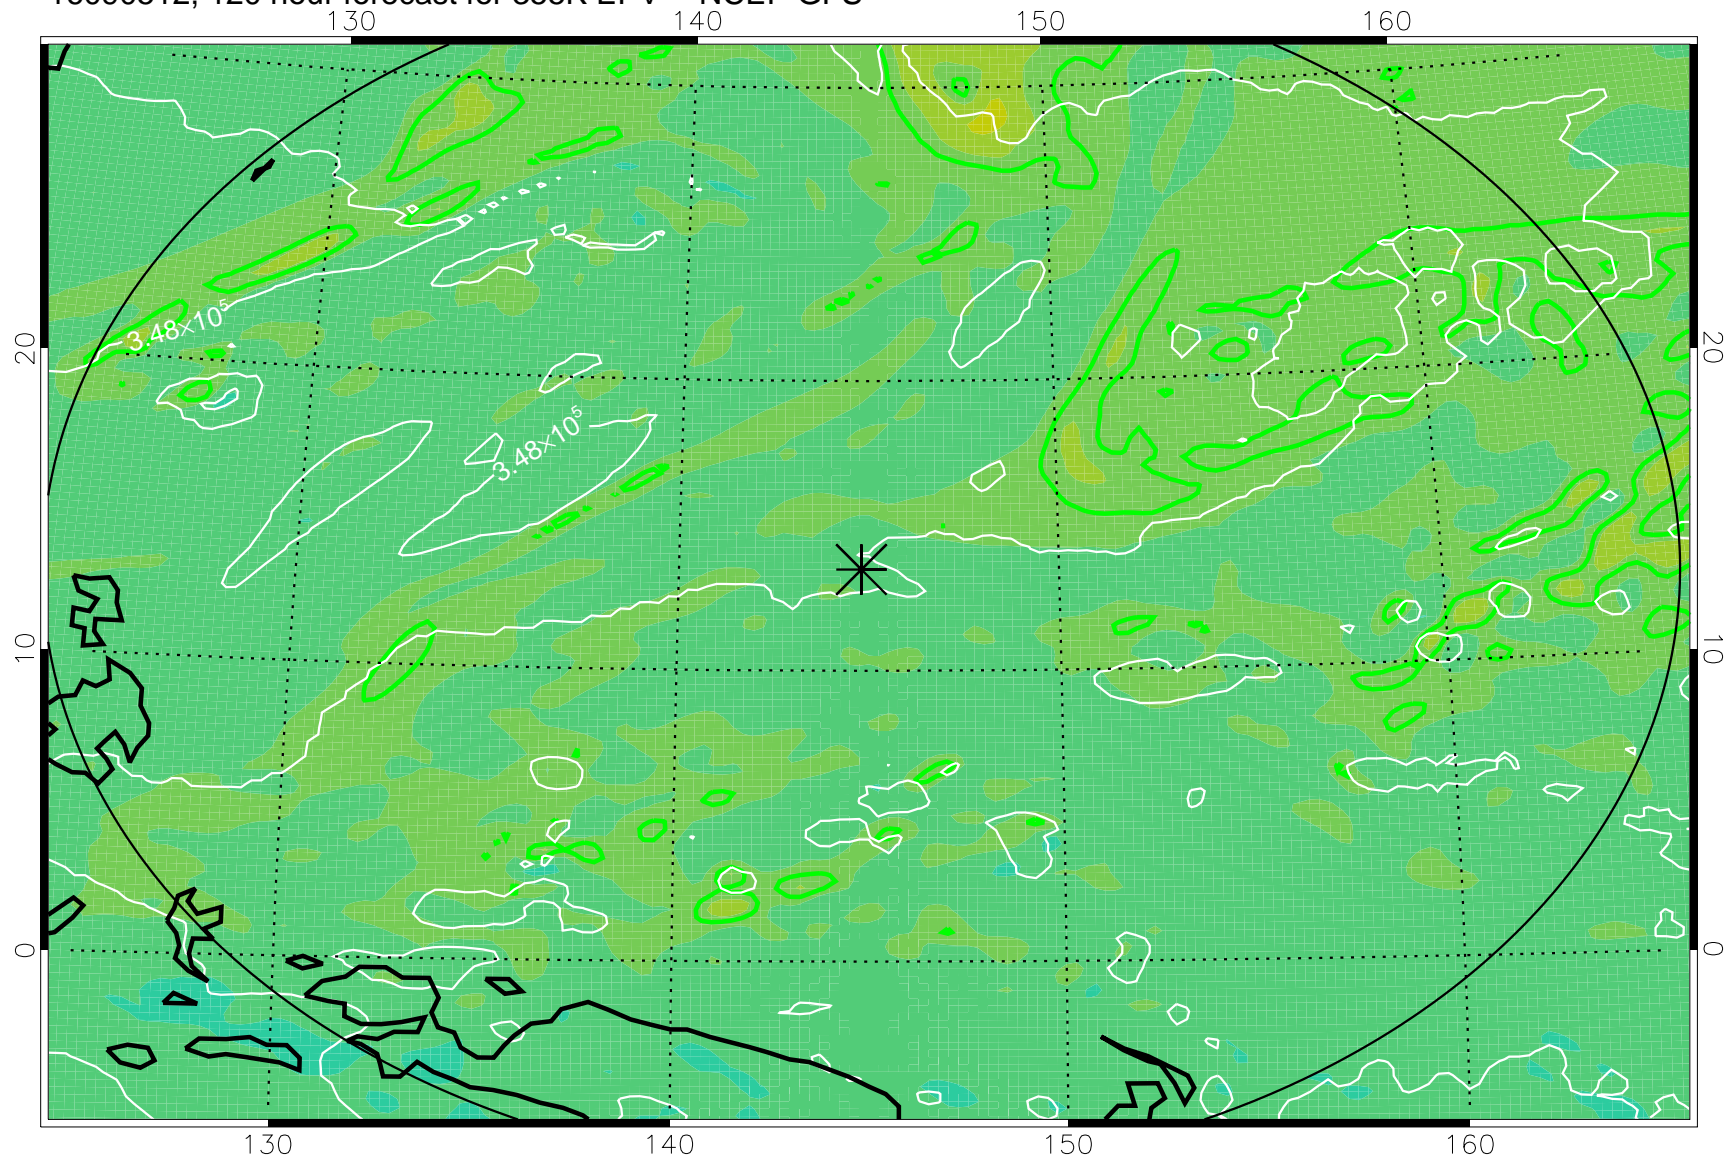

16090318, 78 hour forecast for 355K EPV -- NCEP GFS

355K Montgomery Streamfunction, white
EPV Tropopause (2 PVU) Position
Range ring of 2304 km

16090400, 84 hour forecast for 355K EPV -- NCEP GFS

355K Montgomery Streamfunction, white
EPV Tropopause (2 PVU) Position
Range ring of 2304 km

16090406, 90 hour forecast for 355K EPV -- NCEP GFS

355K Montgomery Streamfunction, white
EPV Tropopause (2 PVU) Position
Range ring of 2304 km

16090412, 96 hour forecast for 355K EPV -- NCEP GFS

355K Montgomery Streamfunction, white
EPV Tropopause (2 PVU) Position
Range ring of 2304 km

16090418, 102 hour forecast for 355K EPV -- NCEP GFS

355K Montgomery Streamfunction, white
EPV Tropopause (2 PVU) Position
Range ring of 2304 km

16090500, 108 hour forecast for 355K EPV -- NCEP GFS

355K Montgomery Streamfunction, white
EPV Tropopause (2 PVU) Position
Range ring of 2304 km

16090506, 114 hour forecast for 355K EPV -- NCEP GFS

355K Montgomery Streamfunction, white
EPV Tropopause (2 PVU) Position
Range ring of 2304 km

16090512, 120 hour forecast for 355K EPV -- NCEP GFS

355K Montgomery Streamfunction, white
EPV Tropopause (2 PVU) Position
Range ring of 2304 km