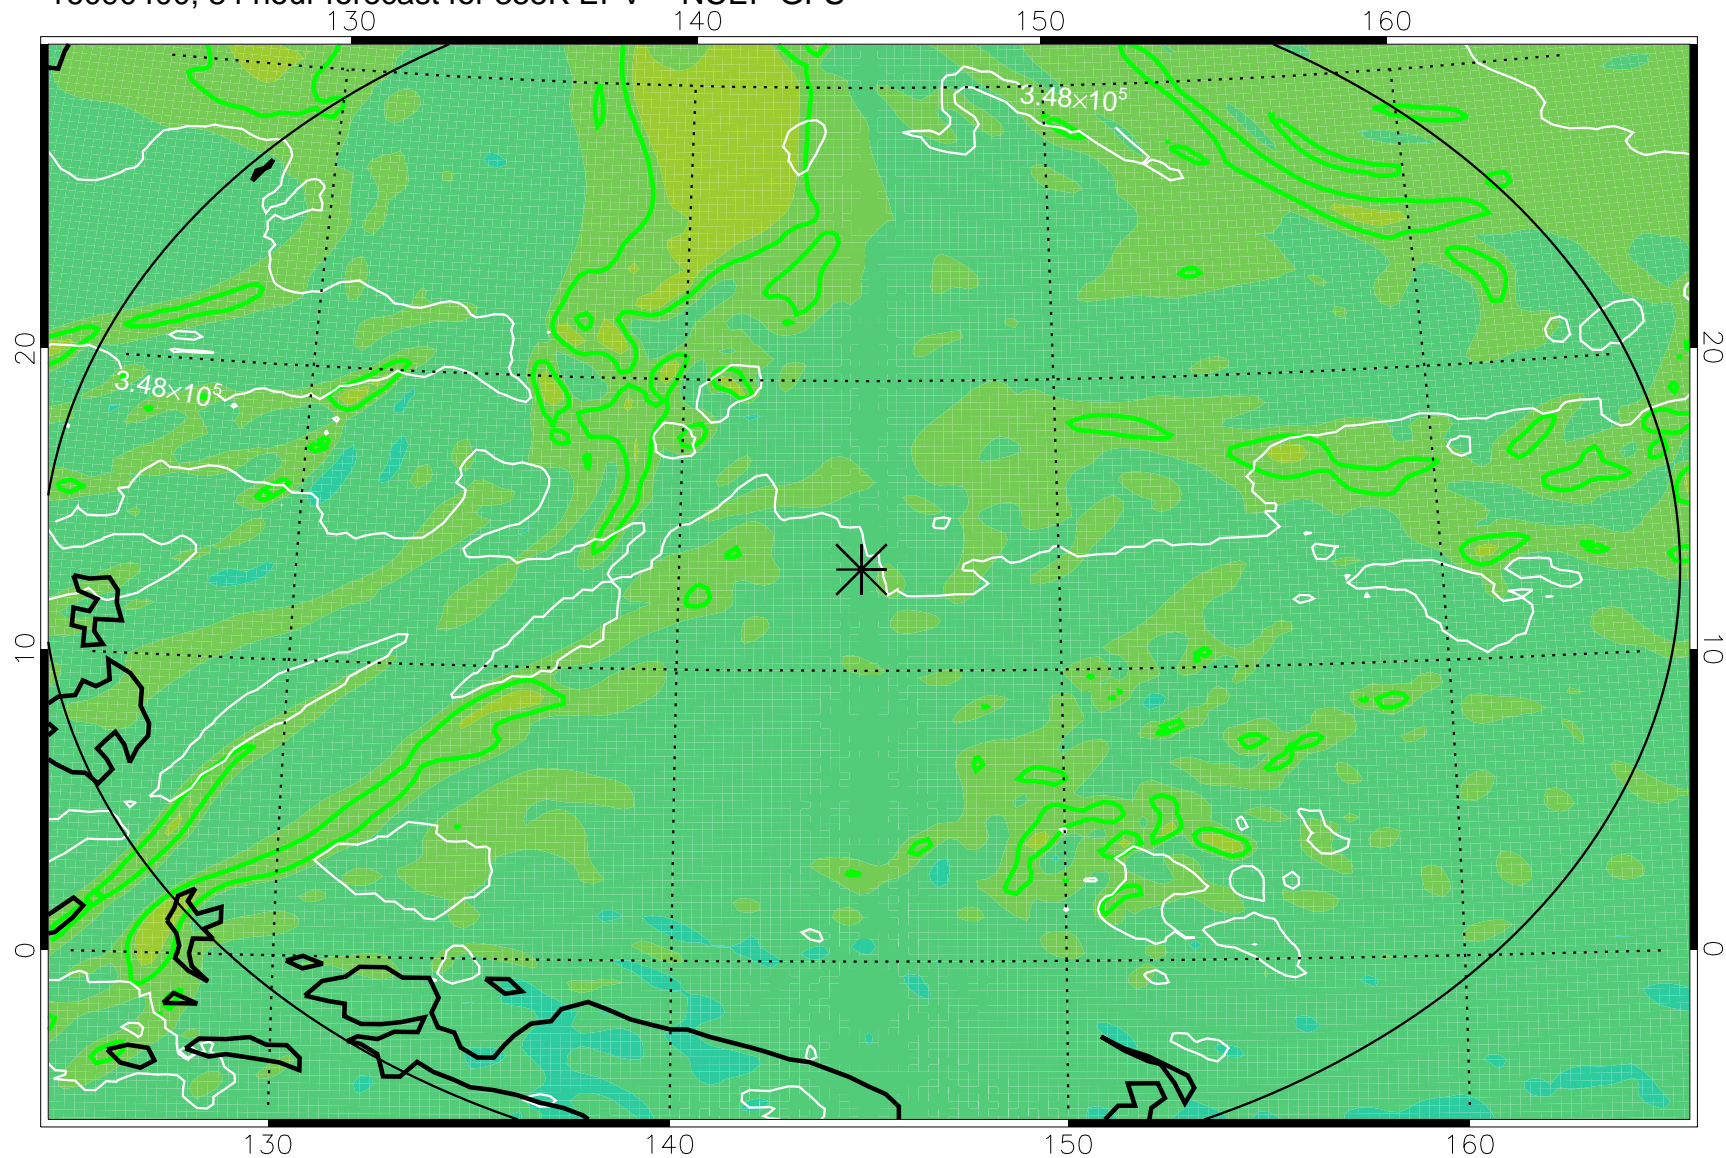

16090306, 66 hour forecast for 355K EPV -- NCEP GFS

355K Montgomery Streamfunction, white
EPV Tropopause (2 PVU) Position
Range ring of 2304 km

16090312, 72 hour forecast for 355K EPV -- NCEP GFS

355K Montgomery Streamfunction, white
EPV Tropopause (2 PVU) Position
Range ring of 2304 km

16090318, 78 hour forecast for 355K EPV -- NCEP GFS

355K Montgomery Streamfunction, white
EPV Tropopause (2 PVU) Position
Range ring of 2304 km

16090400, 84 hour forecast for 355K EPV -- NCEP GFS

355K Montgomery Streamfunction, white
EPV Tropopause (2 PVU) Position
Range ring of 2304 km

16090406, 90 hour forecast for 355K EPV -- NCEP GFS

355K Montgomery Streamfunction, white
EPV Tropopause (2 PVU) Position
Range ring of 2304 km

16090412, 96 hour forecast for 355K EPV -- NCEP GFS

355K Montgomery Streamfunction, white
EPV Tropopause (2 PVU) Position
Range ring of 2304 km

16090418, 102 hour forecast for 355K EPV -- NCEP GFS

355K Montgomery Streamfunction, white
EPV Tropopause (2 PVU) Position
Range ring of 2304 km

16090500, 108 hour forecast for 355K EPV -- NCEP GFS

355K Montgomery Streamfunction, white
EPV Tropopause (2 PVU) Position
Range ring of 2304 km