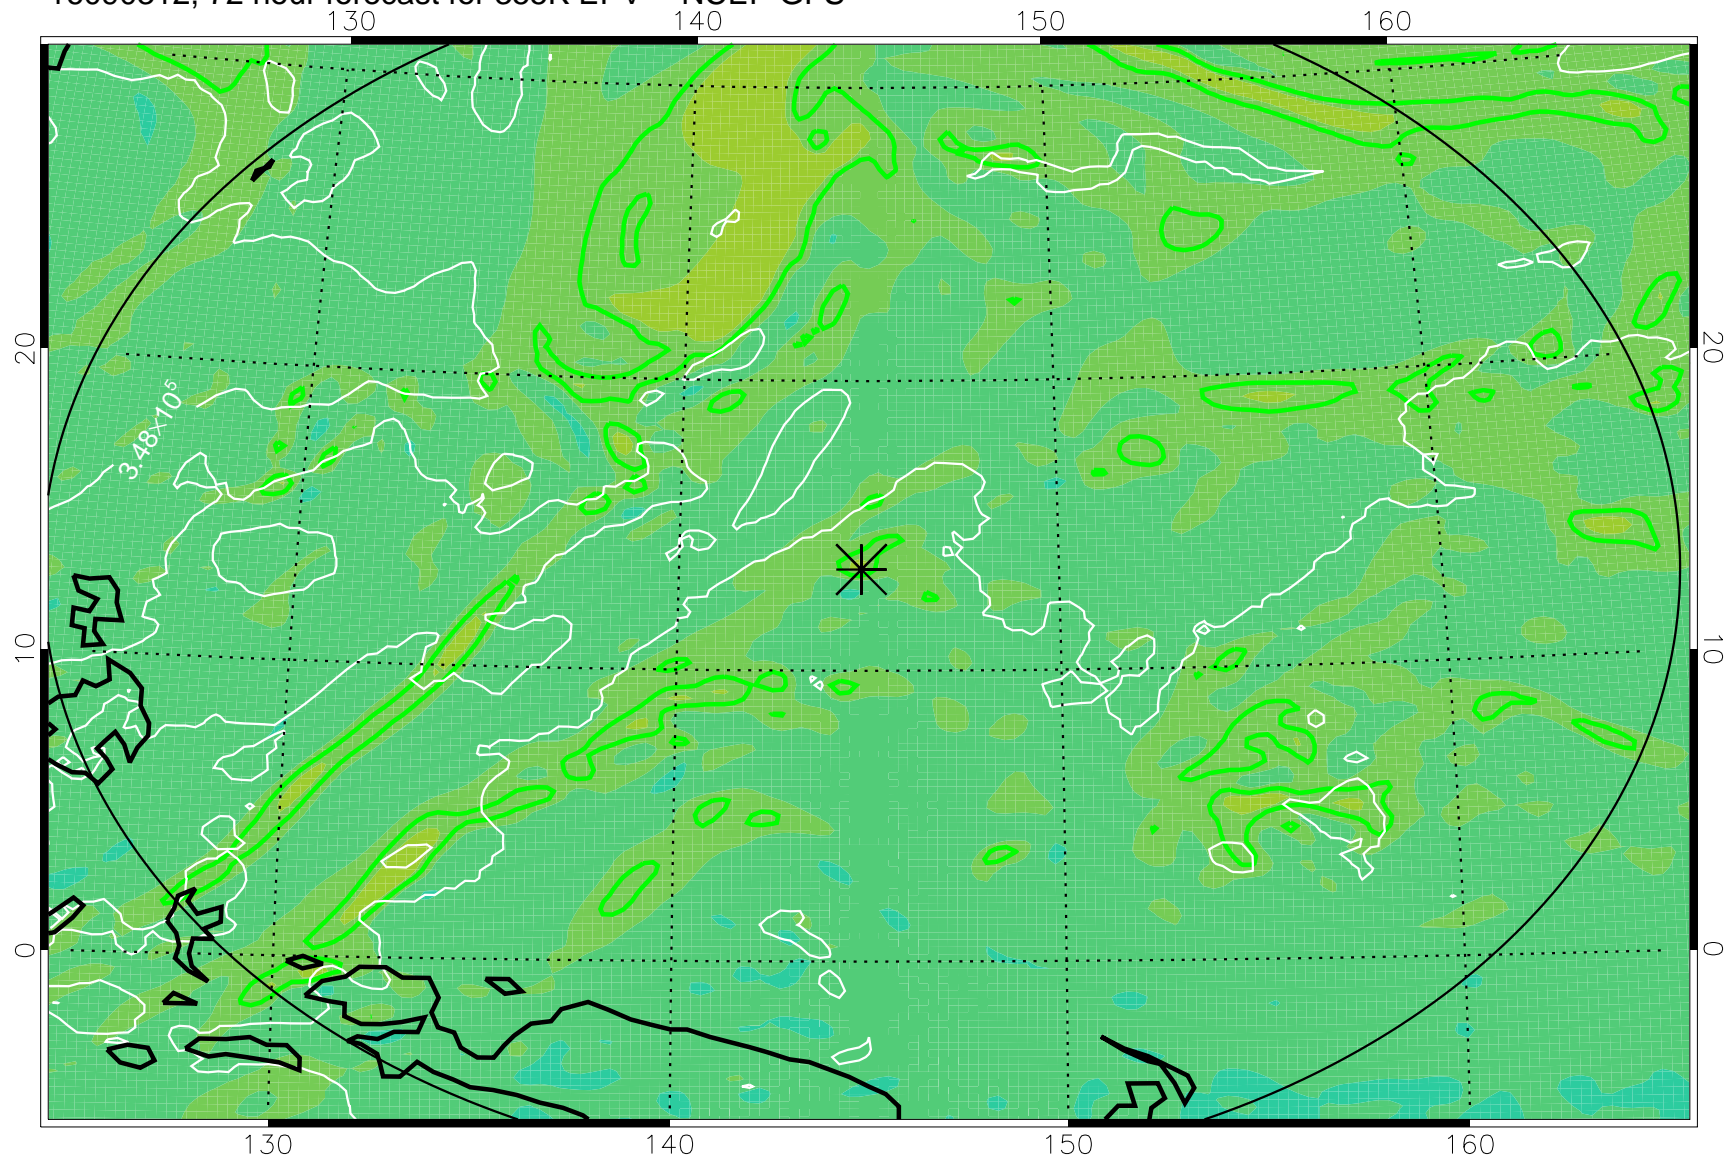

16090218, 54 hour forecast for 355K EPV -- NCEP GFS

355K Montgomery Streamfunction, white
EPV Tropopause (2 PVU) Position
Range ring of 2304 km

16090300, 60 hour forecast for 355K EPV -- NCEP GFS

355K Montgomery Streamfunction, white
EPV Tropopause (2 PVU) Position
Range ring of 2304 km

16090306, 66 hour forecast for 355K EPV -- NCEP GFS

355K Montgomery Streamfunction, white
EPV Tropopause (2 PVU) Position
Range ring of 2304 km

16090312, 72 hour forecast for 355K EPV -- NCEP GFS

355K Montgomery Streamfunction, white
EPV Tropopause (2 PVU) Position
Range ring of 2304 km

16090318, 78 hour forecast for 355K EPV -- NCEP GFS

355K Montgomery Streamfunction, white
EPV Tropopause (2 PVU) Position
Range ring of 2304 km

16090400, 84 hour forecast for 355K EPV -- NCEP GFS

355K Montgomery Streamfunction, white
EPV Tropopause (2 PVU) Position
Range ring of 2304 km

16090406, 90 hour forecast for 355K EPV -- NCEP GFS

355K Montgomery Streamfunction, white
EPV Tropopause (2 PVU) Position
Range ring of 2304 km

16090412, 96 hour forecast for 355K EPV -- NCEP GFS

355K Montgomery Streamfunction, white
EPV Tropopause (2 PVU) Position
Range ring of 2304 km