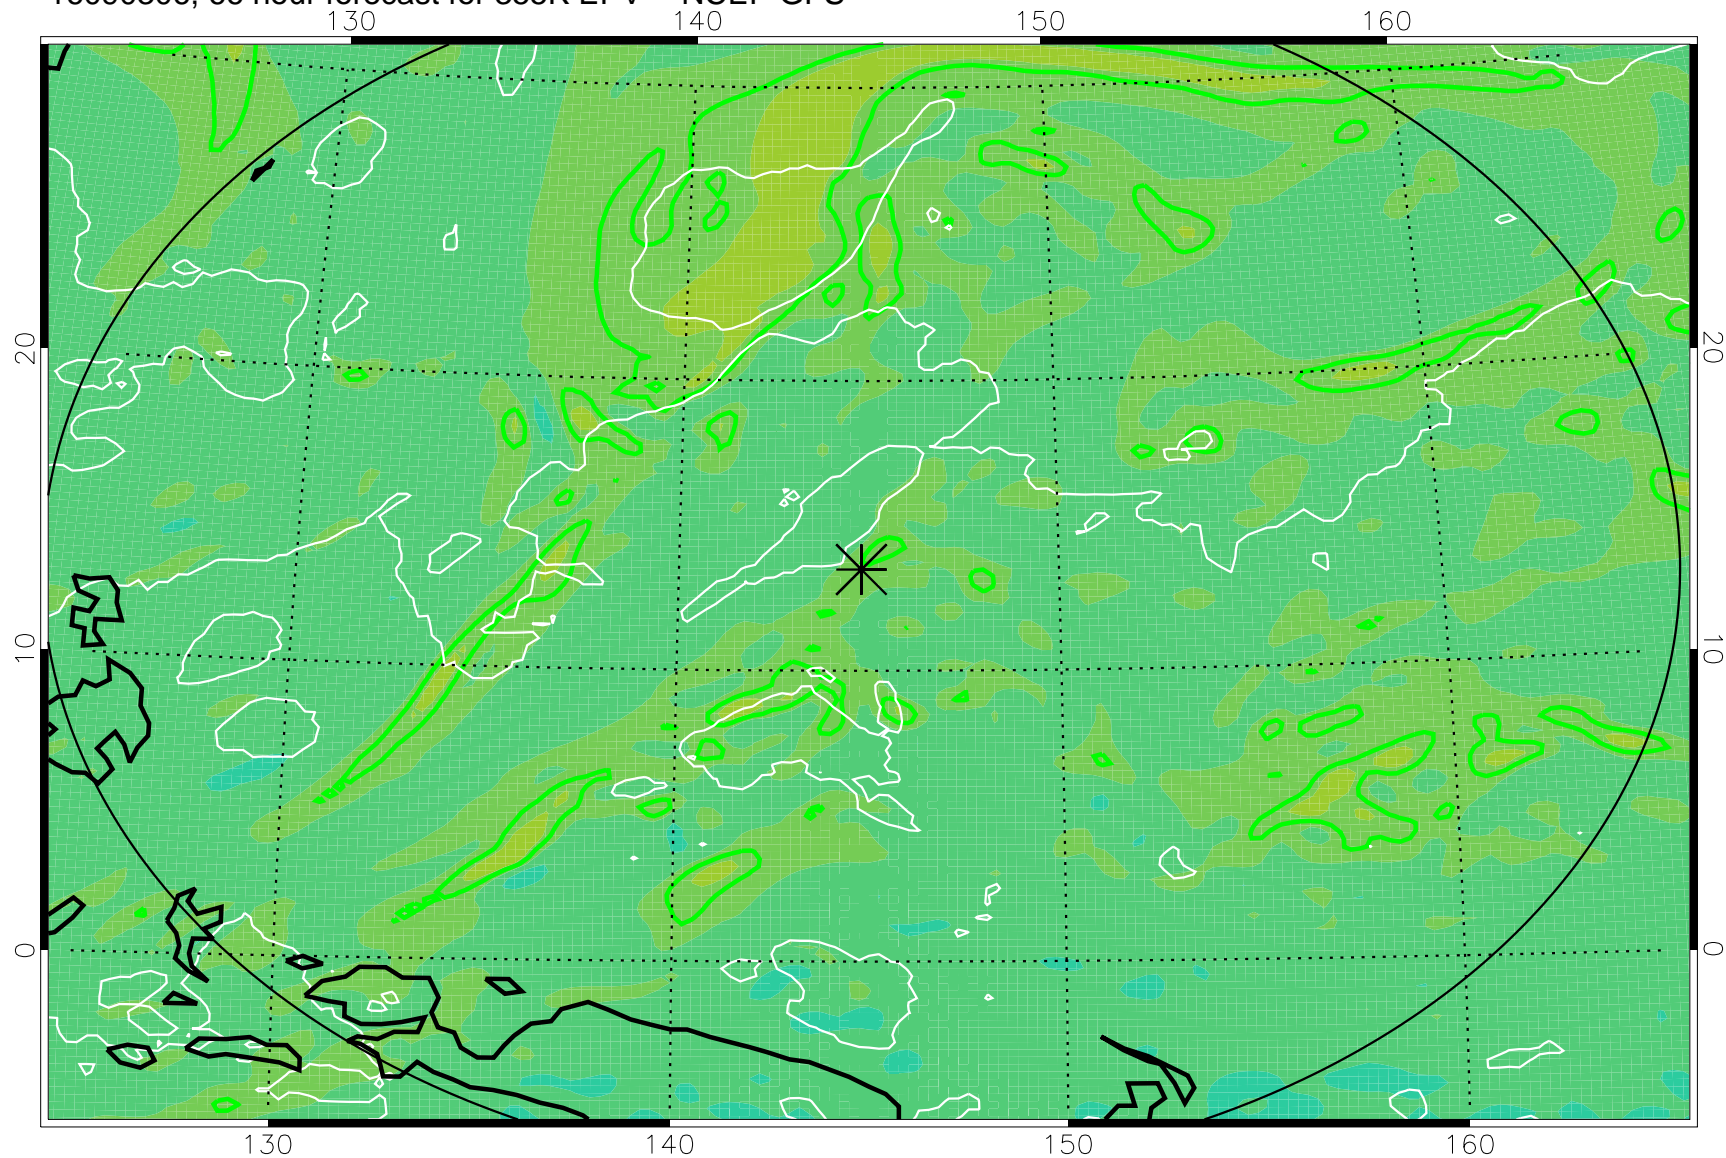

16090218, 54 hour forecast for 355K EPV -- NCEP GFS

355K Montgomery Streamfunction, white
EPV Tropopause (2 PVU) Position
Range ring of 2304 km

16090300, 60 hour forecast for 355K EPV -- NCEP GFS

355K Montgomery Streamfunction, white
EPV Tropopause (2 PVU) Position
Range ring of 2304 km

16090306, 66 hour forecast for 355K EPV -- NCEP GFS

355K Montgomery Streamfunction, white
EPV Tropopause (2 PVU) Position
Range ring of 2304 km

16090312, 72 hour forecast for 355K EPV -- NCEP GFS

355K Montgomery Streamfunction, white
EPV Tropopause (2 PVU) Position
Range ring of 2304 km

16090318, 78 hour forecast for 355K EPV -- NCEP GFS

355K Montgomery Streamfunction, white
EPV Tropopause (2 PVU) Position
Range ring of 2304 km

16090400, 84 hour forecast for 355K EPV -- NCEP GFS

355K Montgomery Streamfunction, white
EPV Tropopause (2 PVU) Position
Range ring of 2304 km

16090406, 90 hour forecast for 355K EPV -- NCEP GFS

355K Montgomery Streamfunction, white
EPV Tropopause (2 PVU) Position
Range ring of 2304 km

16090412, 96 hour forecast for 355K EPV -- NCEP GFS

355K Montgomery Streamfunction, white
EPV Tropopause (2 PVU) Position
Range ring of 2304 km