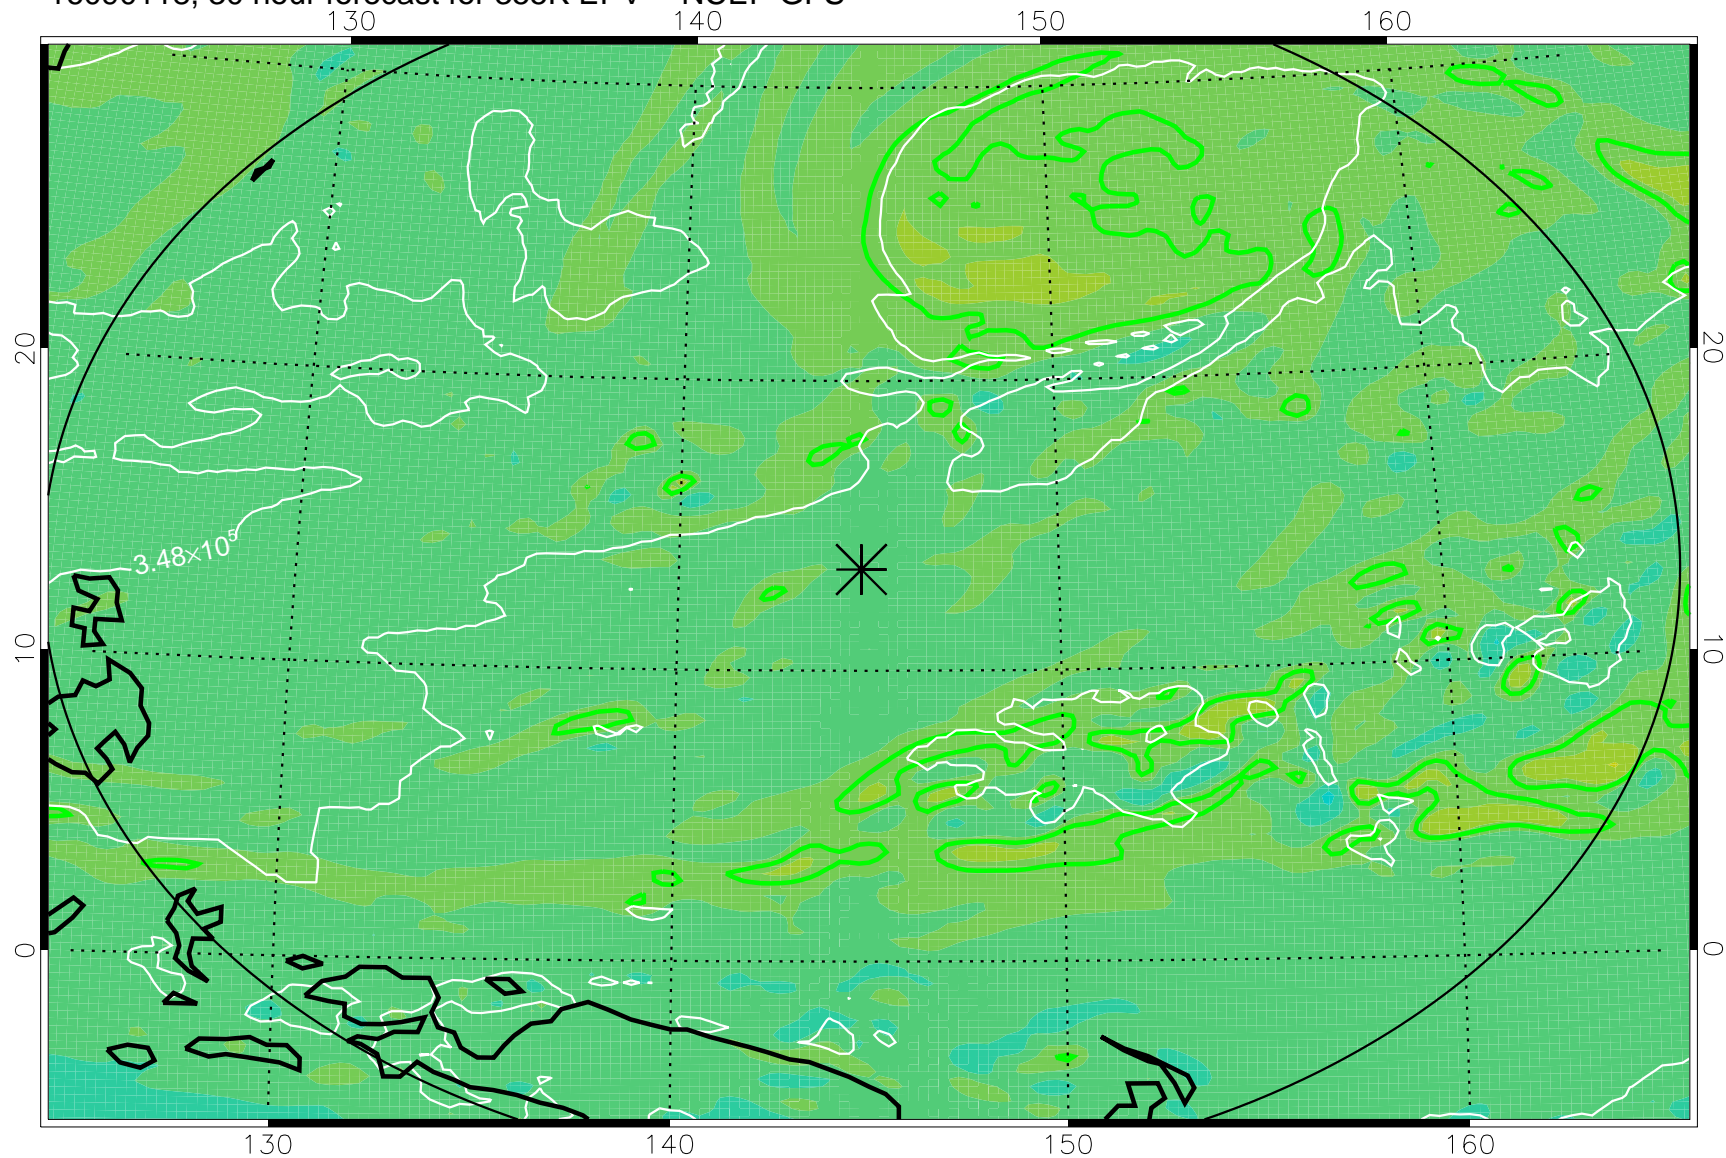

16090106, 18 hour forecast for 355K EPV -- NCEP GFS

355K Montgomery Streamfunction, white
EPV Tropopause (2 PVU) Position
Range ring of 2304 km

16090112, 24 hour forecast for 355K EPV -- NCEP GFS

355K Montgomery Streamfunction, white
EPV Tropopause (2 PVU) Position
Range ring of 2304 km

16090118, 30 hour forecast for 355K EPV -- NCEP GFS

355K Montgomery Streamfunction, white
EPV Tropopause (2 PVU) Position
Range ring of 2304 km

16090200, 36 hour forecast for 355K EPV -- NCEP GFS

355K Montgomery Streamfunction, white
EPV Tropopause (2 PVU) Position
Range ring of 2304 km

16090206, 42 hour forecast for 355K EPV -- NCEP GFS

355K Montgomery Streamfunction, white
EPV Tropopause (2 PVU) Position
Range ring of 2304 km

16090212, 48 hour forecast for 355K EPV -- NCEP GFS

355K Montgomery Streamfunction, white
EPV Tropopause (2 PVU) Position
Range ring of 2304 km

16090218, 54 hour forecast for 355K EPV -- NCEP GFS

355K Montgomery Streamfunction, white
EPV Tropopause (2 PVU) Position
Range ring of 2304 km

16090300, 60 hour forecast for 355K EPV -- NCEP GFS

355K Montgomery Streamfunction, white
EPV Tropopause (2 PVU) Position
Range ring of 2304 km