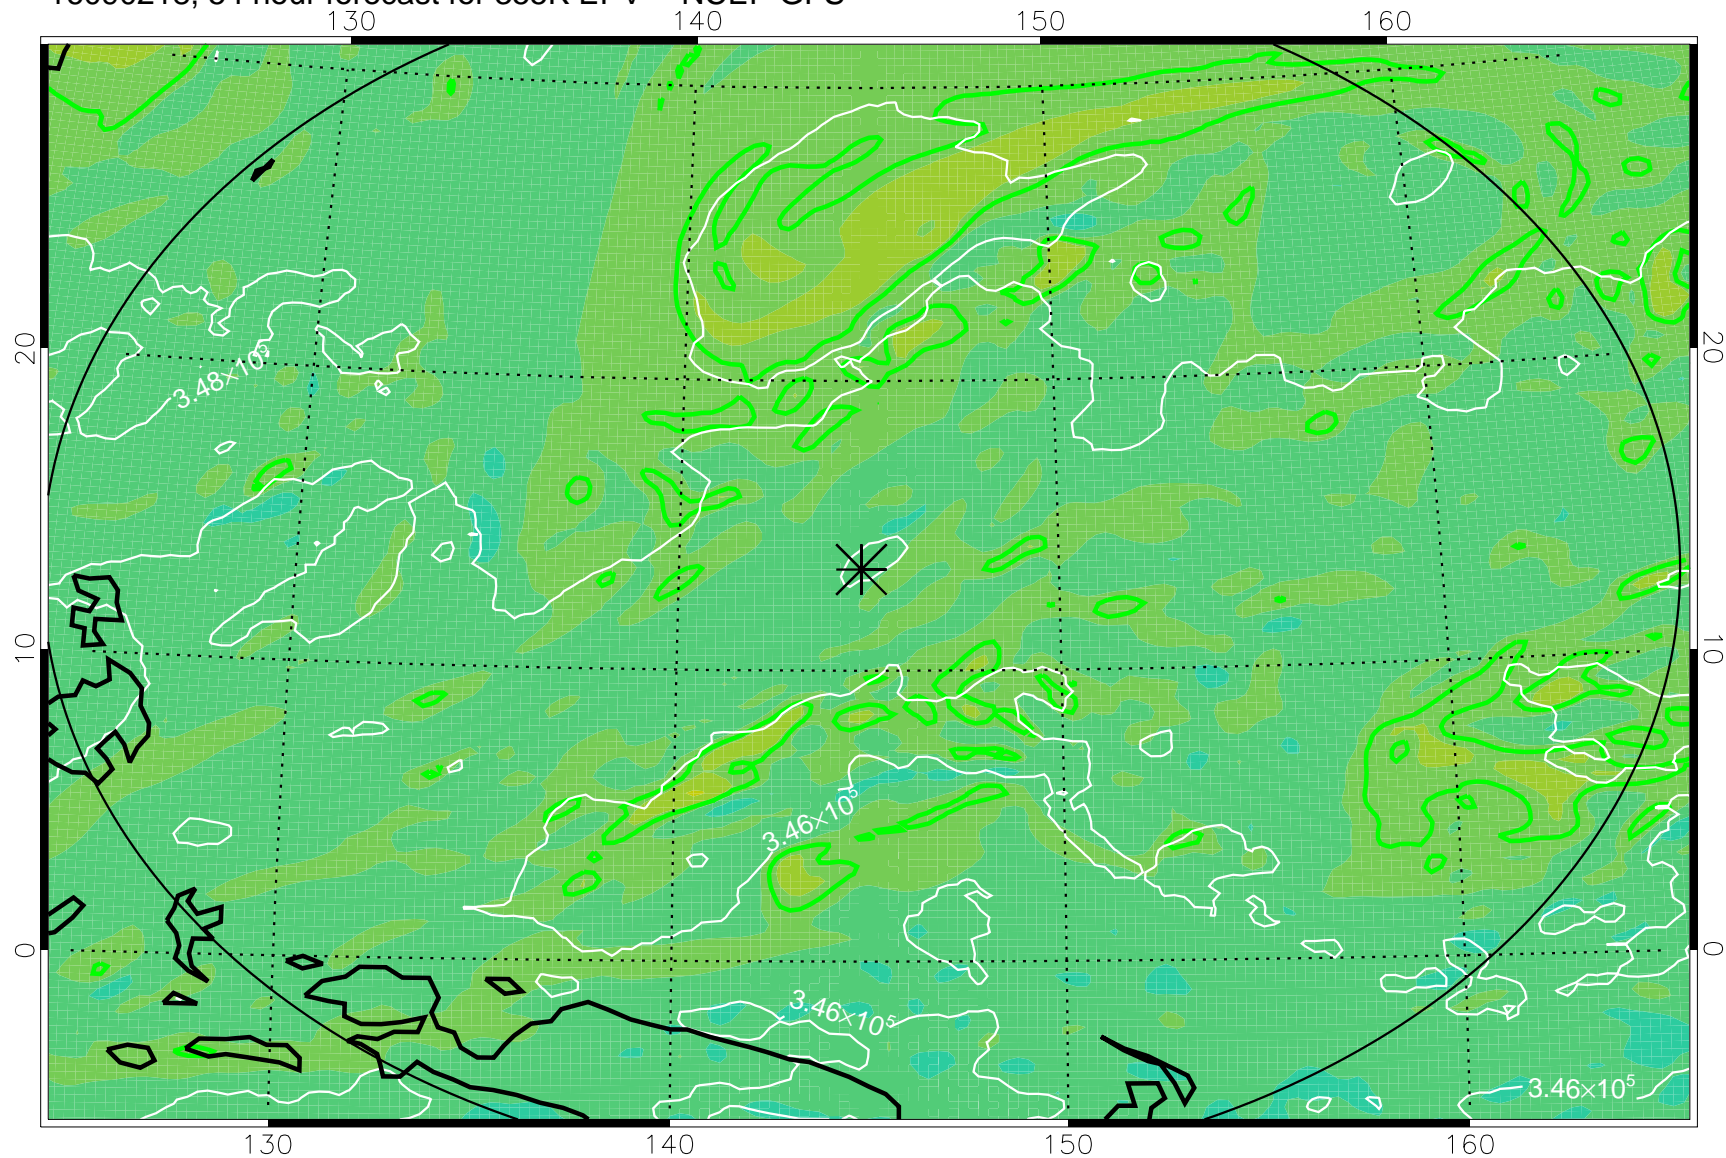

16090206, 42 hour forecast for 355K EPV -- NCEP GFS

355K Montgomery Streamfunction, white
EPV Tropopause (2 PVU) Position
Range ring of 2304 km

16090212, 48 hour forecast for 355K EPV -- NCEP GFS

355K Montgomery Streamfunction, white
EPV Tropopause (2 PVU) Position
Range ring of 2304 km

16090218, 54 hour forecast for 355K EPV -- NCEP GFS

355K Montgomery Streamfunction, white
EPV Tropopause (2 PVU) Position
Range ring of 2304 km

16090300, 60 hour forecast for 355K EPV -- NCEP GFS

355K Montgomery Streamfunction, white
EPV Tropopause (2 PVU) Position
Range ring of 2304 km

16090306, 66 hour forecast for 355K EPV -- NCEP GFS

355K Montgomery Streamfunction, white
EPV Tropopause (2 PVU) Position
Range ring of 2304 km

16090312, 72 hour forecast for 355K EPV -- NCEP GFS

355K Montgomery Streamfunction, white
EPV Tropopause (2 PVU) Position
Range ring of 2304 km

16090318, 78 hour forecast for 355K EPV -- NCEP GFS

355K Montgomery Streamfunction, white
EPV Tropopause (2 PVU) Position
Range ring of 2304 km

16090400, 84 hour forecast for 355K EPV -- NCEP GFS

355K Montgomery Streamfunction, white
EPV Tropopause (2 PVU) Position
Range ring of 2304 km