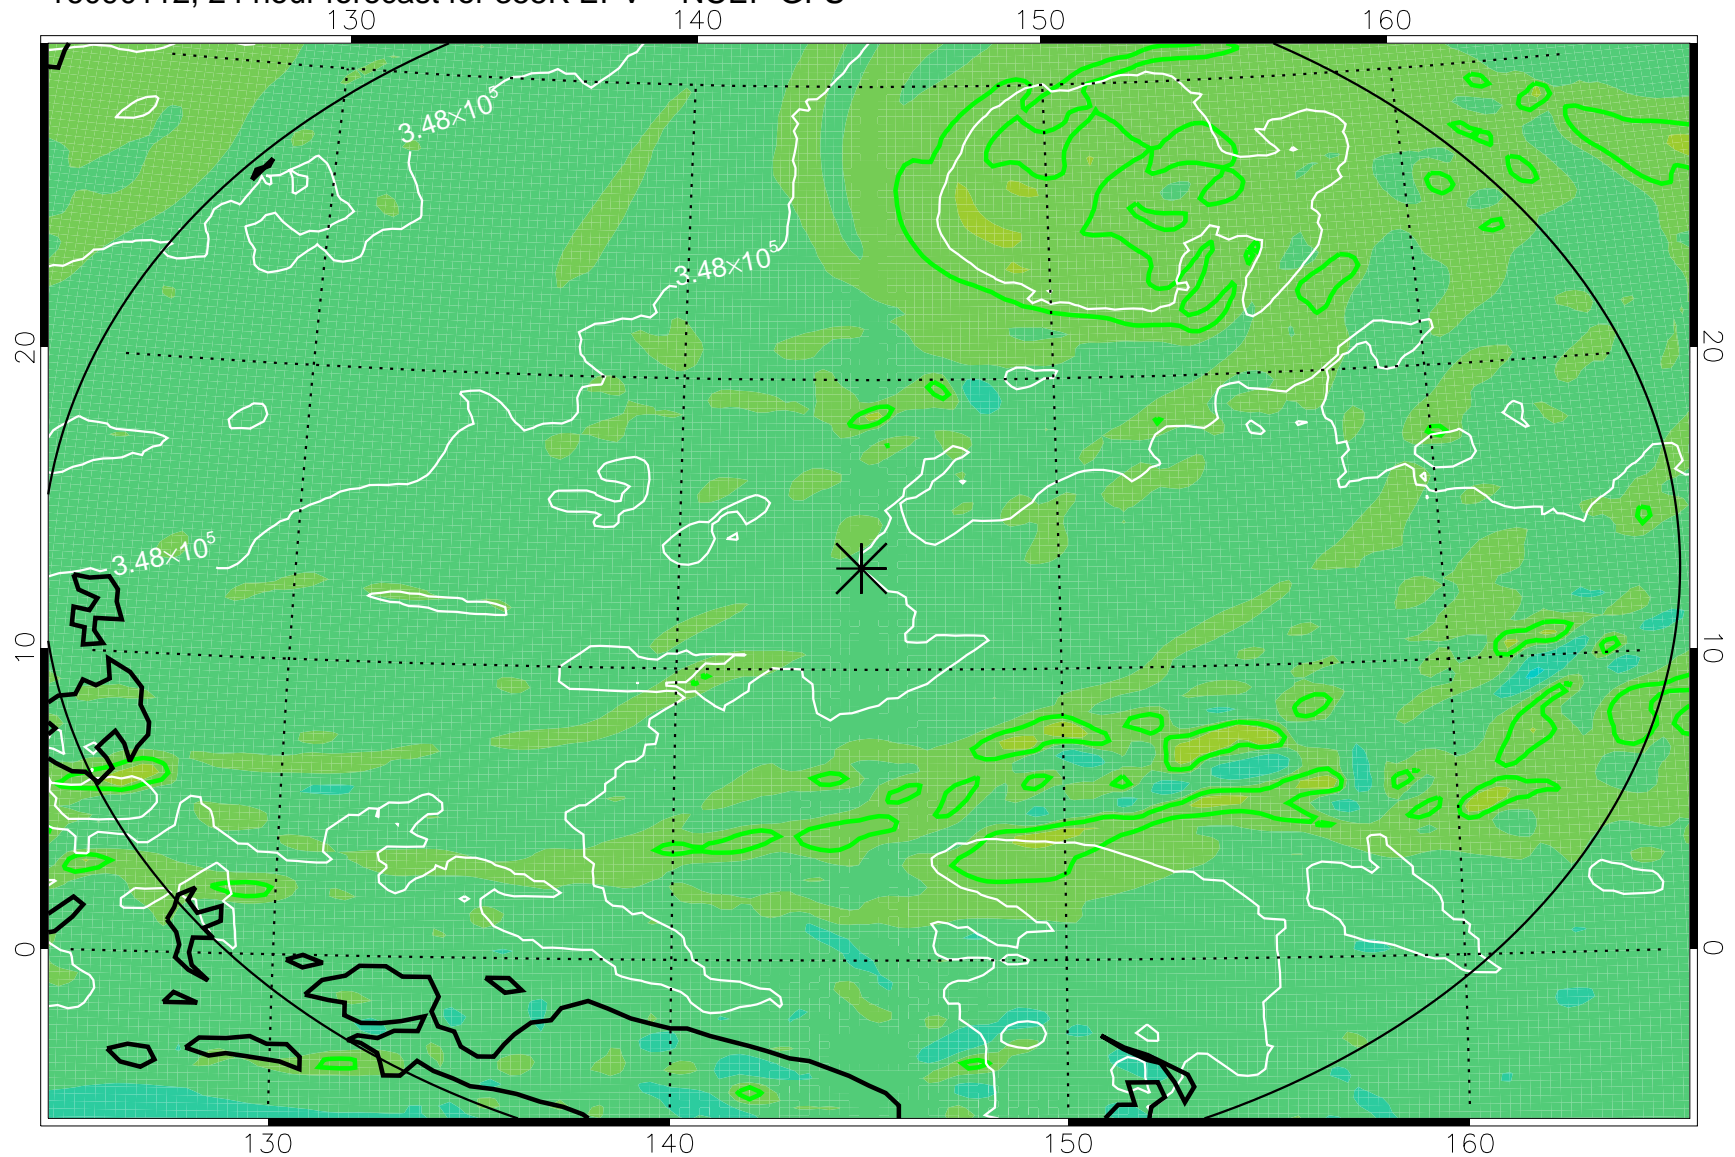

16083118, 6 hour forecast for 355K EPV -- NCEP GFS

355K Montgomery Streamfunction, white
EPV Tropopause (2 PVU) Position
Range ring of 2304 km

16090100, 12 hour forecast for 355K EPV -- NCEP GFS

355K Montgomery Streamfunction, white
EPV Tropopause (2 PVU) Position
Range ring of 2304 km

16090106, 18 hour forecast for 355K EPV -- NCEP GFS

355K Montgomery Streamfunction, white
EPV Tropopause (2 PVU) Position
Range ring of 2304 km

16090112, 24 hour forecast for 355K EPV -- NCEP GFS

355K Montgomery Streamfunction, white
EPV Tropopause (2 PVU) Position
Range ring of 2304 km

16090118, 30 hour forecast for 355K EPV -- NCEP GFS

355K Montgomery Streamfunction, white
EPV Tropopause (2 PVU) Position
Range ring of 2304 km

16090200, 36 hour forecast for 355K EPV -- NCEP GFS

355K Montgomery Streamfunction, white
EPV Tropopause (2 PVU) Position
Range ring of 2304 km

16090206, 42 hour forecast for 355K EPV -- NCEP GFS

355K Montgomery Streamfunction, white
EPV Tropopause (2 PVU) Position
Range ring of 2304 km

16090212, 48 hour forecast for 355K EPV -- NCEP GFS

355K Montgomery Streamfunction, white
EPV Tropopause (2 PVU) Position
Range ring of 2304 km