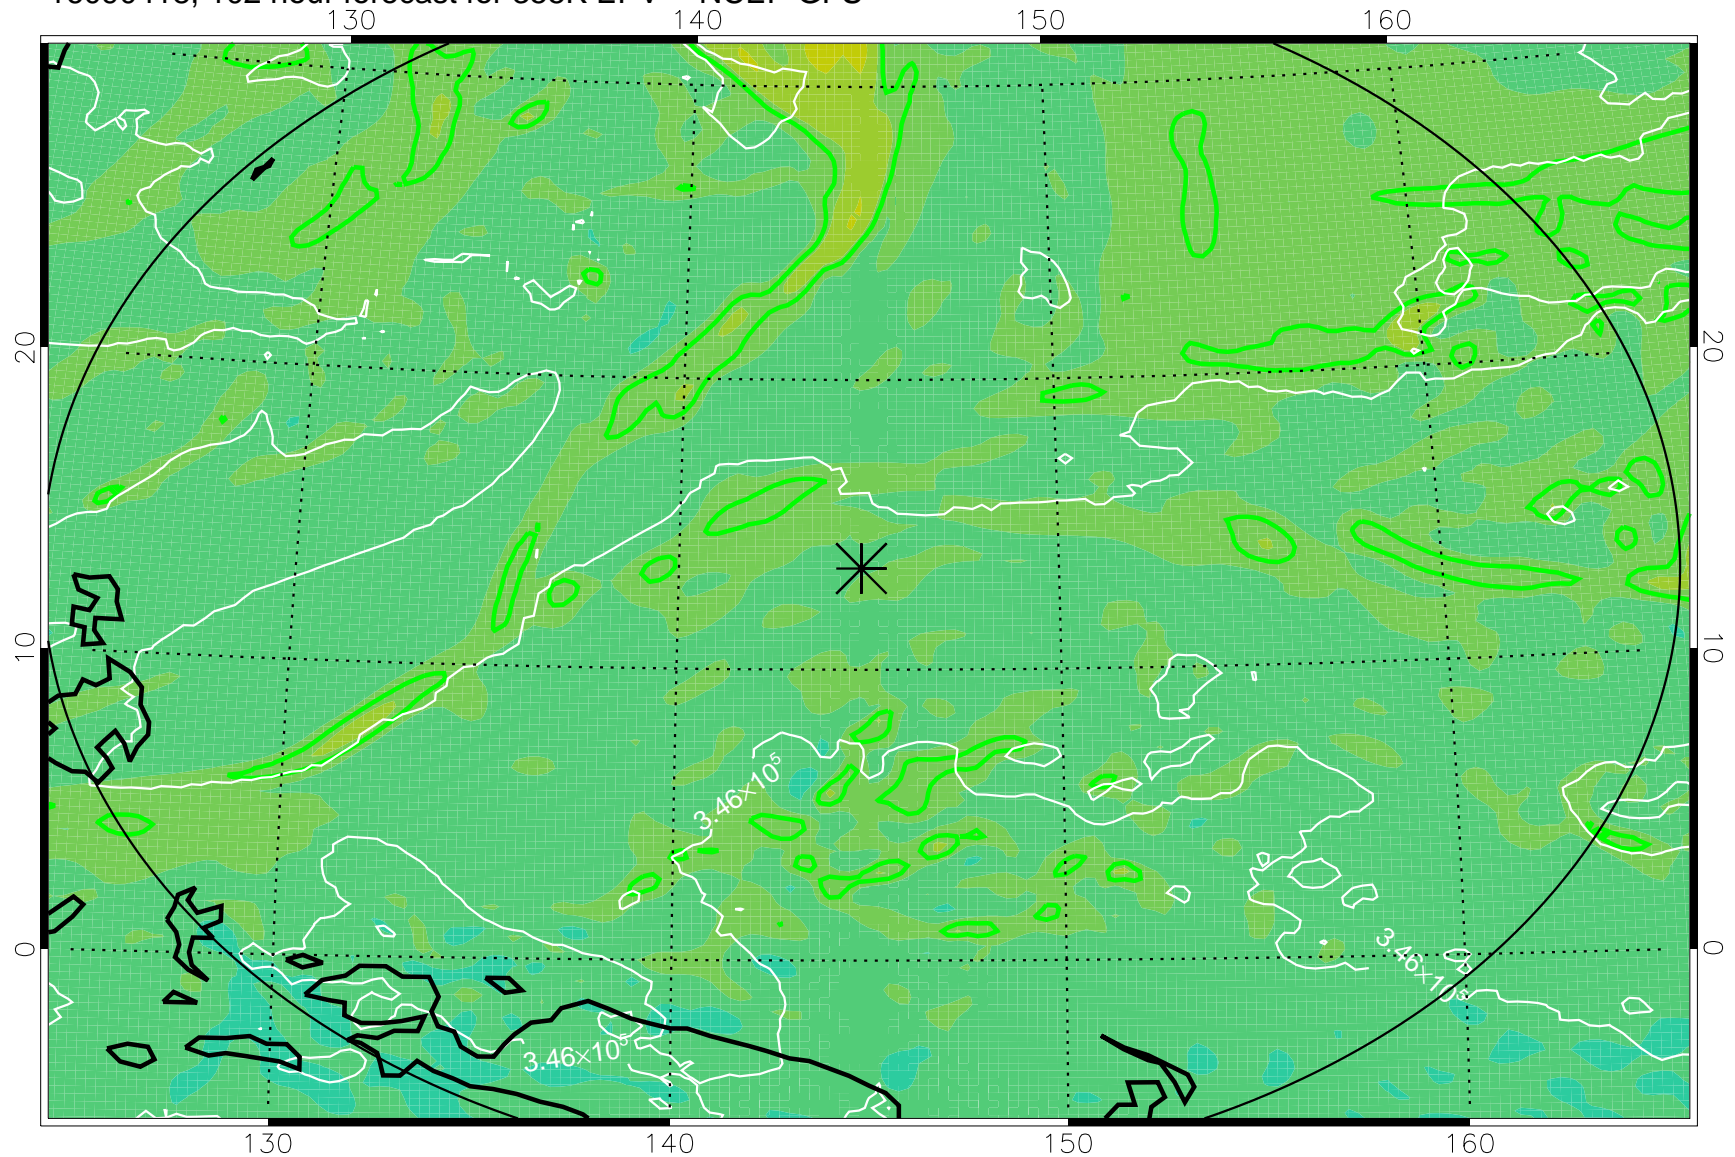

16090318, 78 hour forecast for 355K EPV -- NCEP GFS

355K Montgomery Streamfunction, white
EPV Tropopause (2 PVU) Position
Range ring of 2304 km

16090400, 84 hour forecast for 355K EPV -- NCEP GFS

355K Montgomery Streamfunction, white
EPV Tropopause (2 PVU) Position
Range ring of 2304 km

16090406, 90 hour forecast for 355K EPV -- NCEP GFS

355K Montgomery Streamfunction, white
EPV Tropopause (2 PVU) Position
Range ring of 2304 km

16090412, 96 hour forecast for 355K EPV -- NCEP GFS

355K Montgomery Streamfunction, white
EPV Tropopause (2 PVU) Position
Range ring of 2304 km

16090418, 102 hour forecast for 355K EPV -- NCEP GFS

355K Montgomery Streamfunction, white
EPV Tropopause (2 PVU) Position
Range ring of 2304 km

16090500, 108 hour forecast for 355K EPV -- NCEP GFS

355K Montgomery Streamfunction, white
EPV Tropopause (2 PVU) Position
Range ring of 2304 km

16090506, 114 hour forecast for 355K EPV -- NCEP GFS

355K Montgomery Streamfunction, white
EPV Tropopause (2 PVU) Position
Range ring of 2304 km

16090512, 120 hour forecast for 355K EPV -- NCEP GFS

355K Montgomery Streamfunction, white
EPV Tropopause (2 PVU) Position
Range ring of 2304 km