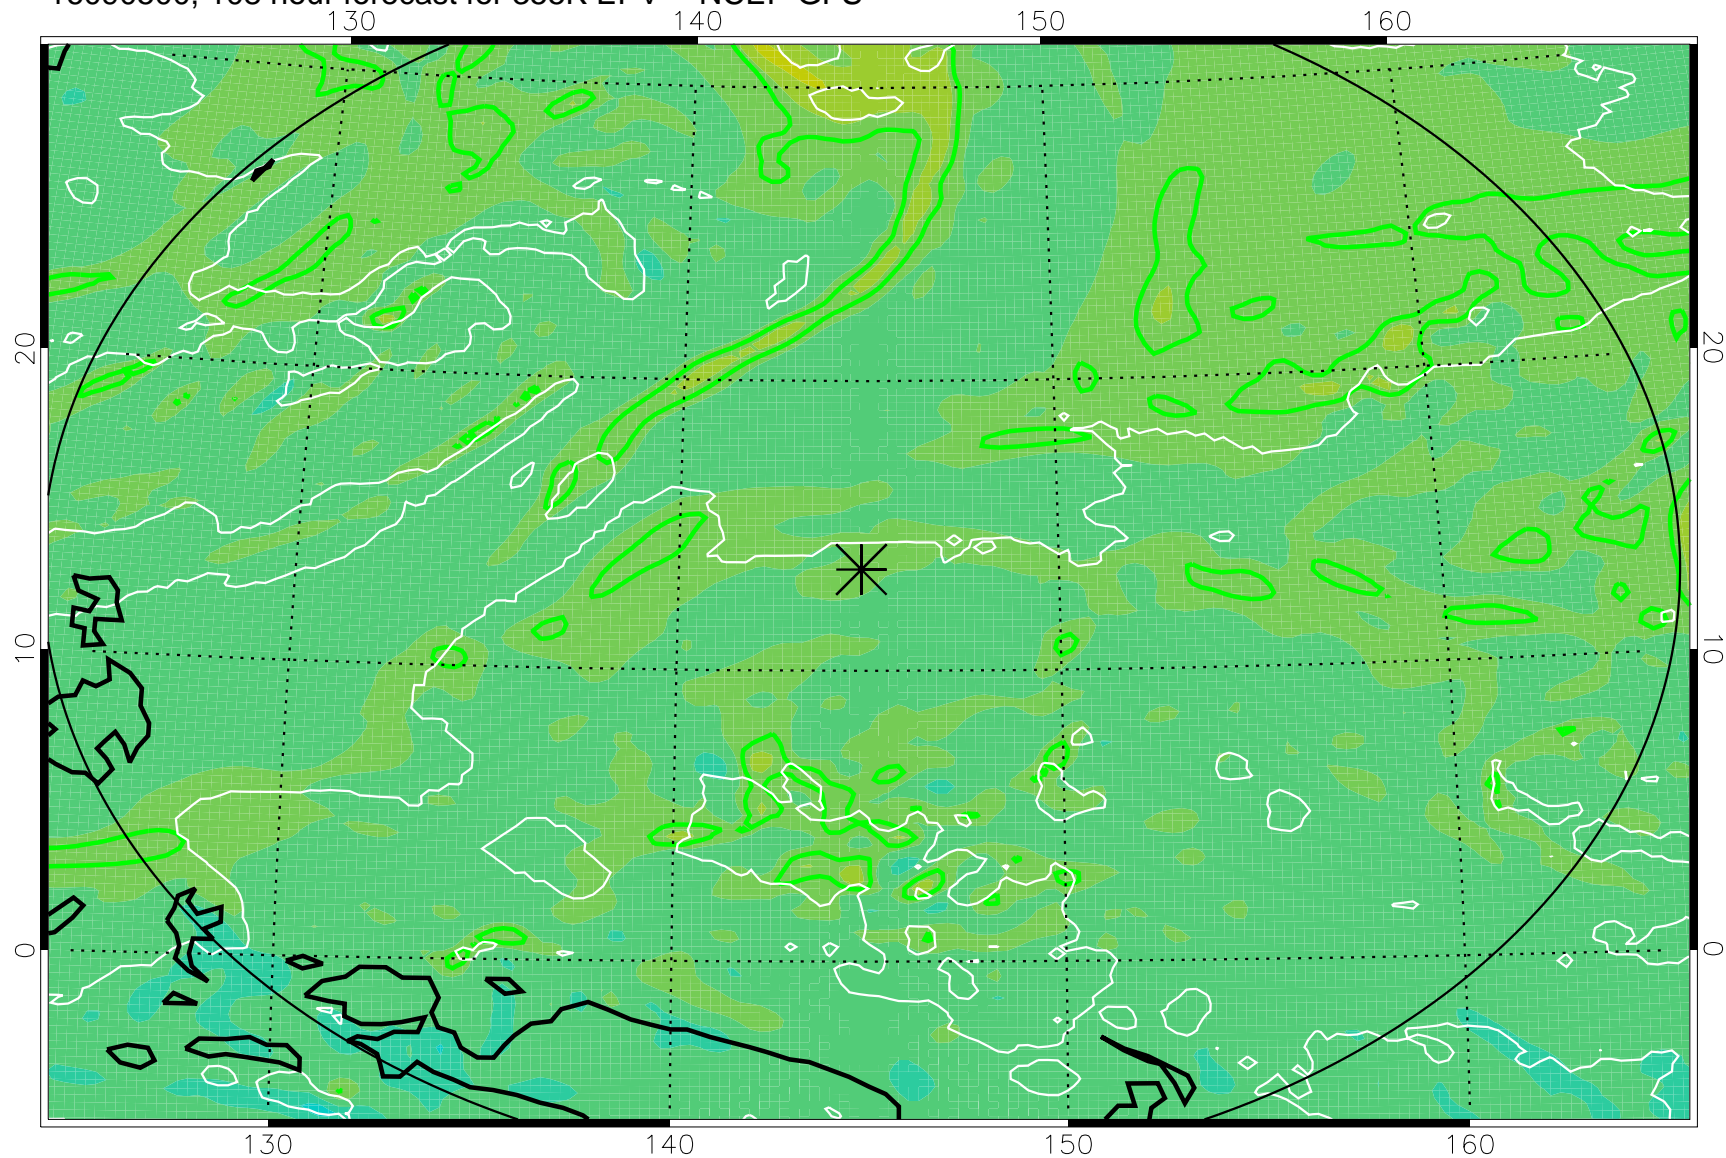

16090318, 78 hour forecast for 355K EPV -- NCEP GFS

355K Montgomery Streamfunction, white
EPV Tropopause (2 PVU) Position
Range ring of 2304 km

16090400, 84 hour forecast for 355K EPV -- NCEP GFS

355K Montgomery Streamfunction, white
EPV Tropopause (2 PVU) Position
Range ring of 2304 km

16090406, 90 hour forecast for 355K EPV -- NCEP GFS

355K Montgomery Streamfunction, white
EPV Tropopause (2 PVU) Position
Range ring of 2304 km

16090412, 96 hour forecast for 355K EPV -- NCEP GFS

355K Montgomery Streamfunction, white
EPV Tropopause (2 PVU) Position
Range ring of 2304 km

16090418, 102 hour forecast for 355K EPV -- NCEP GFS

355K Montgomery Streamfunction, white
EPV Tropopause (2 PVU) Position
Range ring of 2304 km

16090500, 108 hour forecast for 355K EPV -- NCEP GFS

355K Montgomery Streamfunction, white
EPV Tropopause (2 PVU) Position
Range ring of 2304 km

16090506, 114 hour forecast for 355K EPV -- NCEP GFS

355K Montgomery Streamfunction, white
EPV Tropopause (2 PVU) Position
Range ring of 2304 km

16090512, 120 hour forecast for 355K EPV -- NCEP GFS

355K Montgomery Streamfunction, white
EPV Tropopause (2 PVU) Position
Range ring of 2304 km