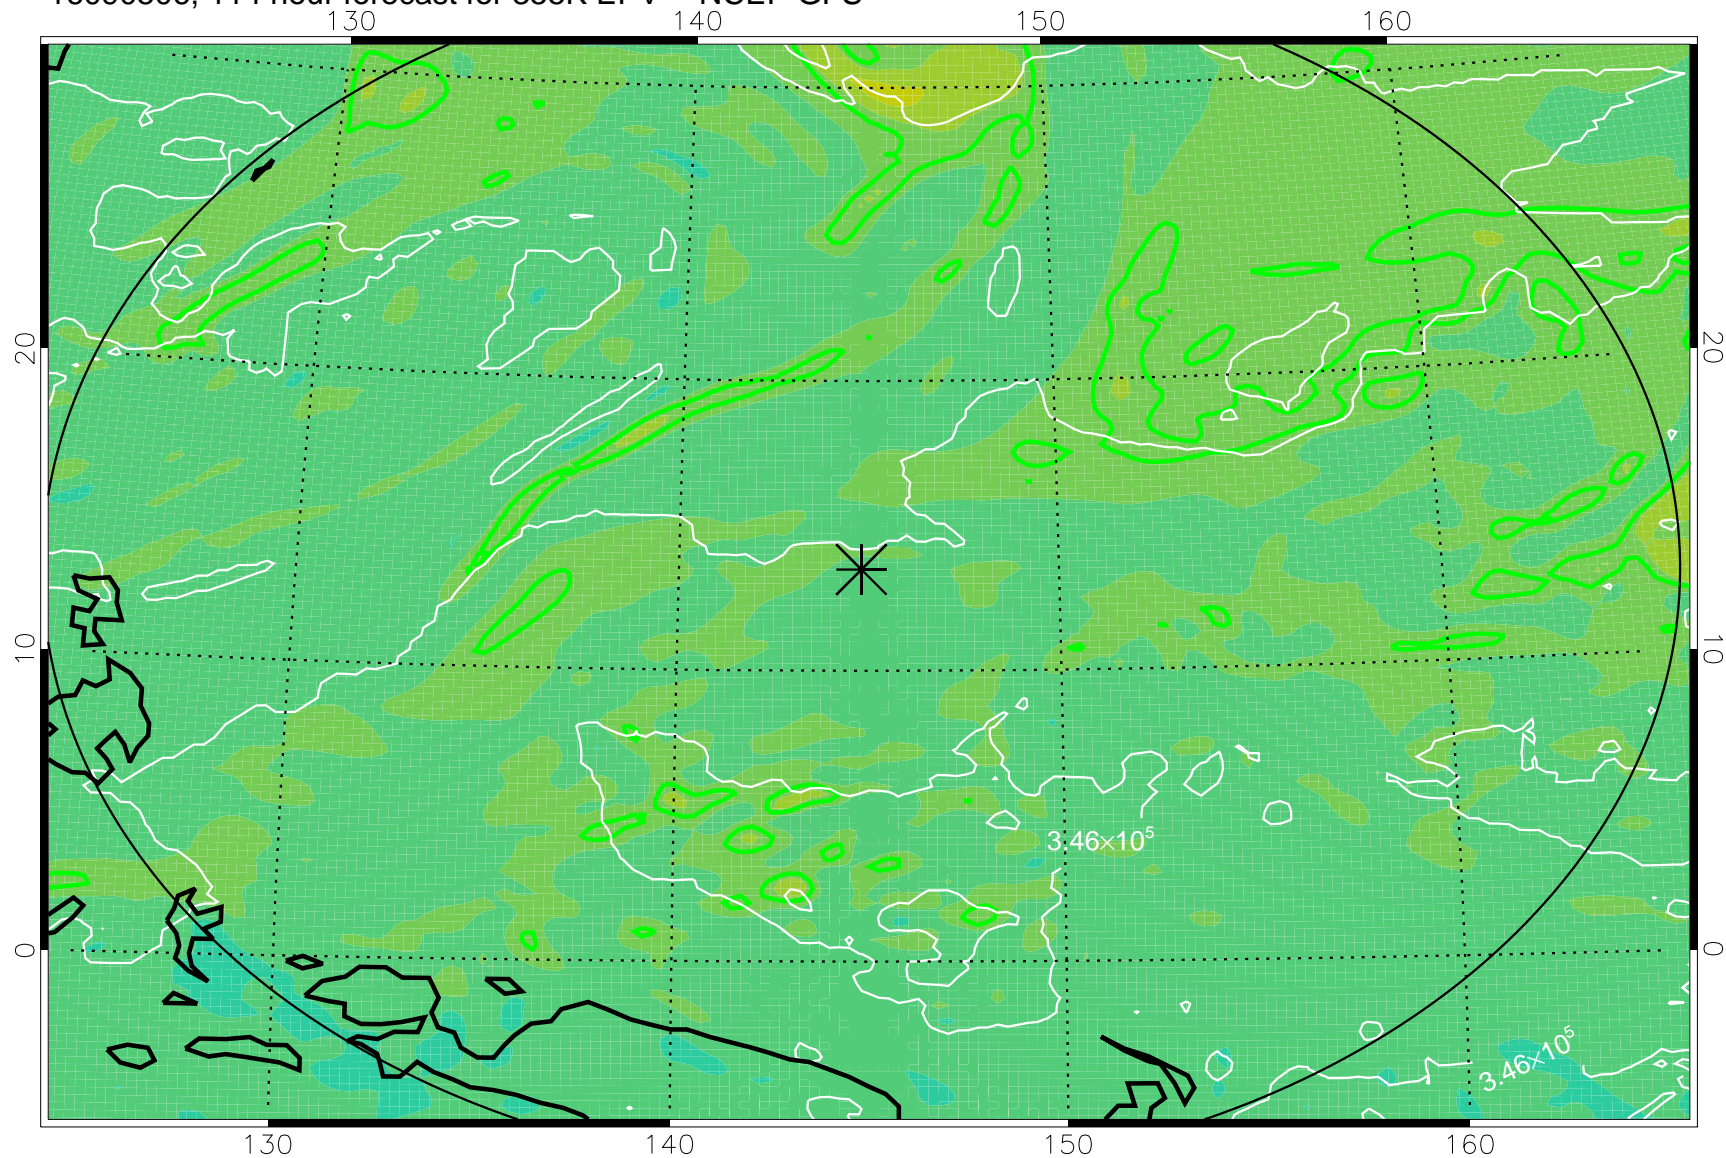

16090318, 78 hour forecast for 355K EPV -- NCEP GFS

355K Montgomery Streamfunction, white
EPV Tropopause (2 PVU) Position
Range ring of 2304 km

16090400, 84 hour forecast for 355K EPV -- NCEP GFS

355K Montgomery Streamfunction, white
EPV Tropopause (2 PVU) Position
Range ring of 2304 km

16090406, 90 hour forecast for 355K EPV -- NCEP GFS

355K Montgomery Streamfunction, white
EPV Tropopause (2 PVU) Position
Range ring of 2304 km

16090412, 96 hour forecast for 355K EPV -- NCEP GFS

355K Montgomery Streamfunction, white
EPV Tropopause (2 PVU) Position
Range ring of 2304 km

16090418, 102 hour forecast for 355K EPV -- NCEP GFS

355K Montgomery Streamfunction, white
EPV Tropopause (2 PVU) Position
Range ring of 2304 km

16090500, 108 hour forecast for 355K EPV -- NCEP GFS

355K Montgomery Streamfunction, white
EPV Tropopause (2 PVU) Position
Range ring of 2304 km

16090506, 114 hour forecast for 355K EPV -- NCEP GFS

355K Montgomery Streamfunction, white
EPV Tropopause (2 PVU) Position
Range ring of 2304 km

16090512, 120 hour forecast for 355K EPV -- NCEP GFS

355K Montgomery Streamfunction, white
EPV Tropopause (2 PVU) Position
Range ring of 2304 km