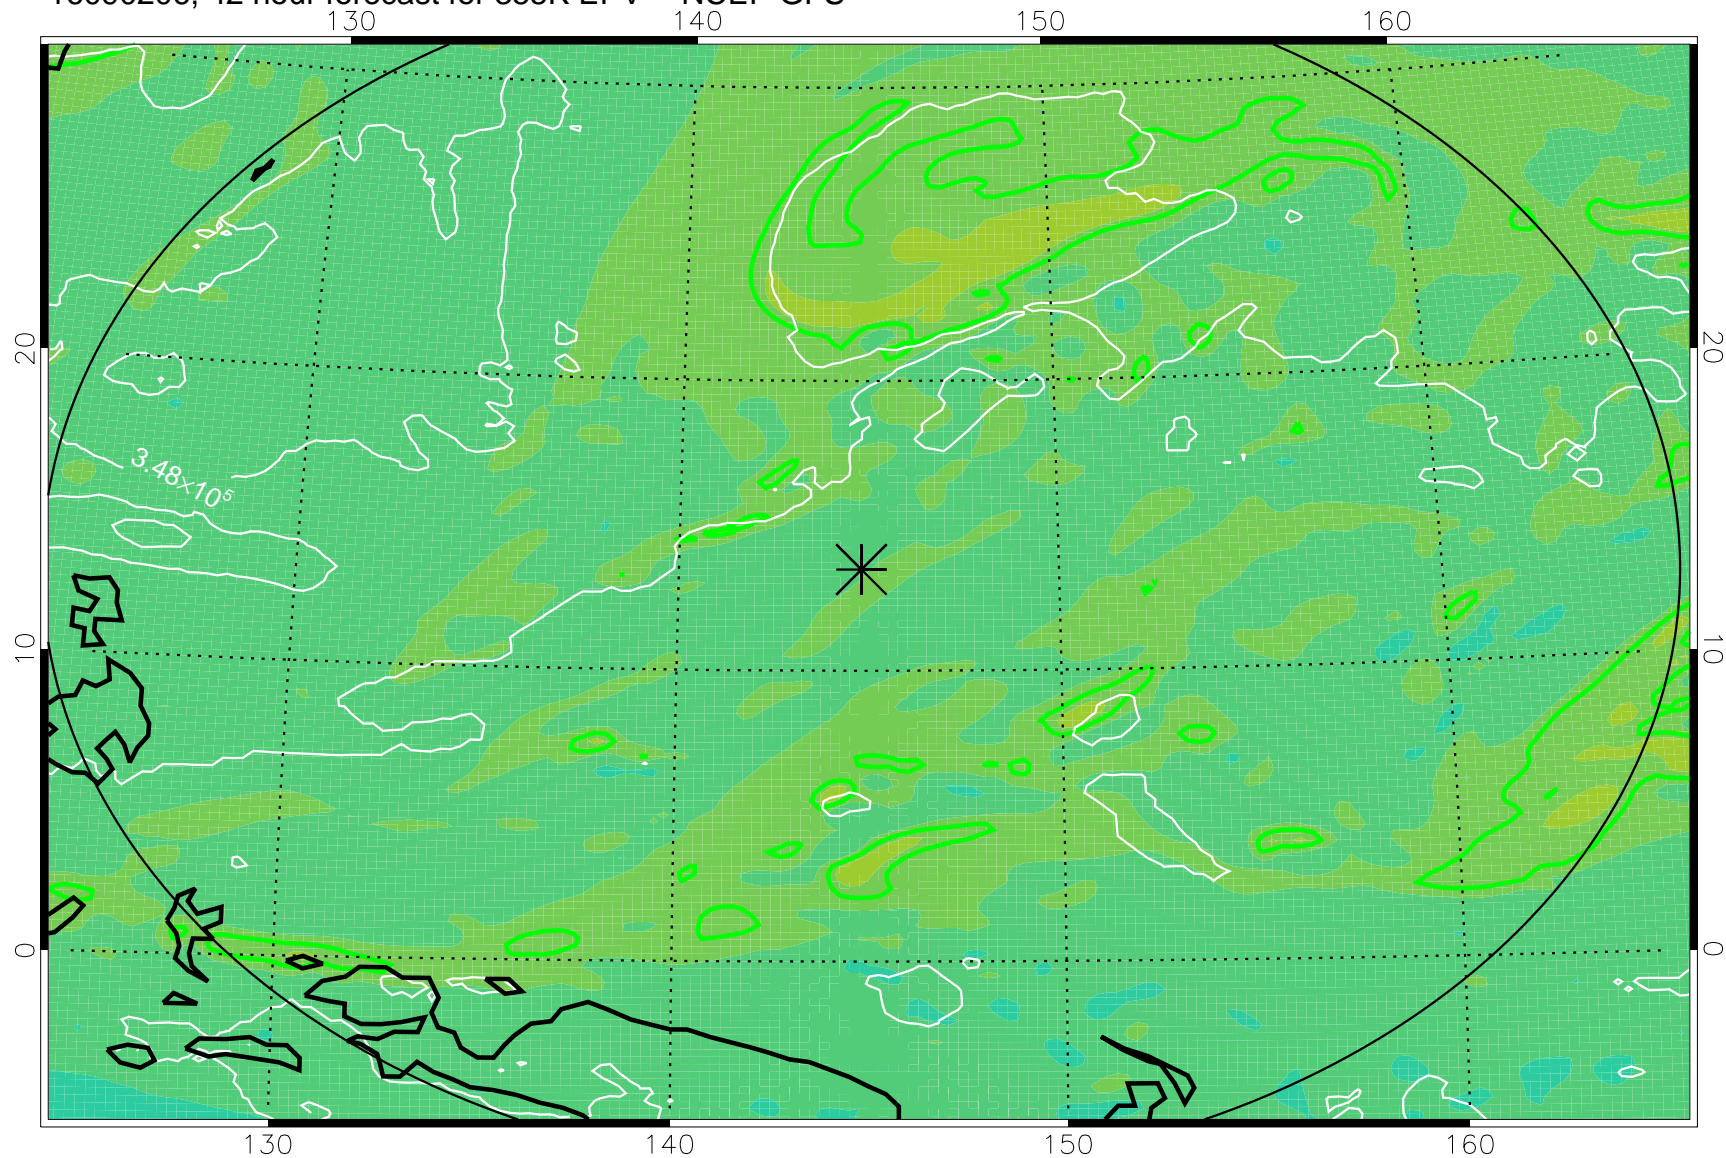

16090118, 30 hour forecast for 355K EPV -- NCEP GFS

355K Montgomery Streamfunction, white
EPV Tropopause (2 PVU) Position
Range ring of 2304 km

16090200, 36 hour forecast for 355K EPV -- NCEP GFS

355K Montgomery Streamfunction, white
EPV Tropopause (2 PVU) Position
Range ring of 2304 km

16090206, 42 hour forecast for 355K EPV -- NCEP GFS

355K Montgomery Streamfunction, white
EPV Tropopause (2 PVU) Position
Range ring of 2304 km

16090212, 48 hour forecast for 355K EPV -- NCEP GFS

355K Montgomery Streamfunction, white
EPV Tropopause (2 PVU) Position
Range ring of 2304 km

16090218, 54 hour forecast for 355K EPV -- NCEP GFS

355K Montgomery Streamfunction, white
EPV Tropopause (2 PVU) Position
Range ring of 2304 km

16090300, 60 hour forecast for 355K EPV -- NCEP GFS

355K Montgomery Streamfunction, white
EPV Tropopause (2 PVU) Position
Range ring of 2304 km

16090318, 78 hour forecast for 355K EPV -- NCEP GFS

355K Montgomery Streamfunction, white
EPV Tropopause (2 PVU) Position
Range ring of 2304 km

16090400, 84 hour forecast for 355K EPV -- NCEP GFS

355K Montgomery Streamfunction, white
EPV Tropopause (2 PVU) Position
Range ring of 2304 km