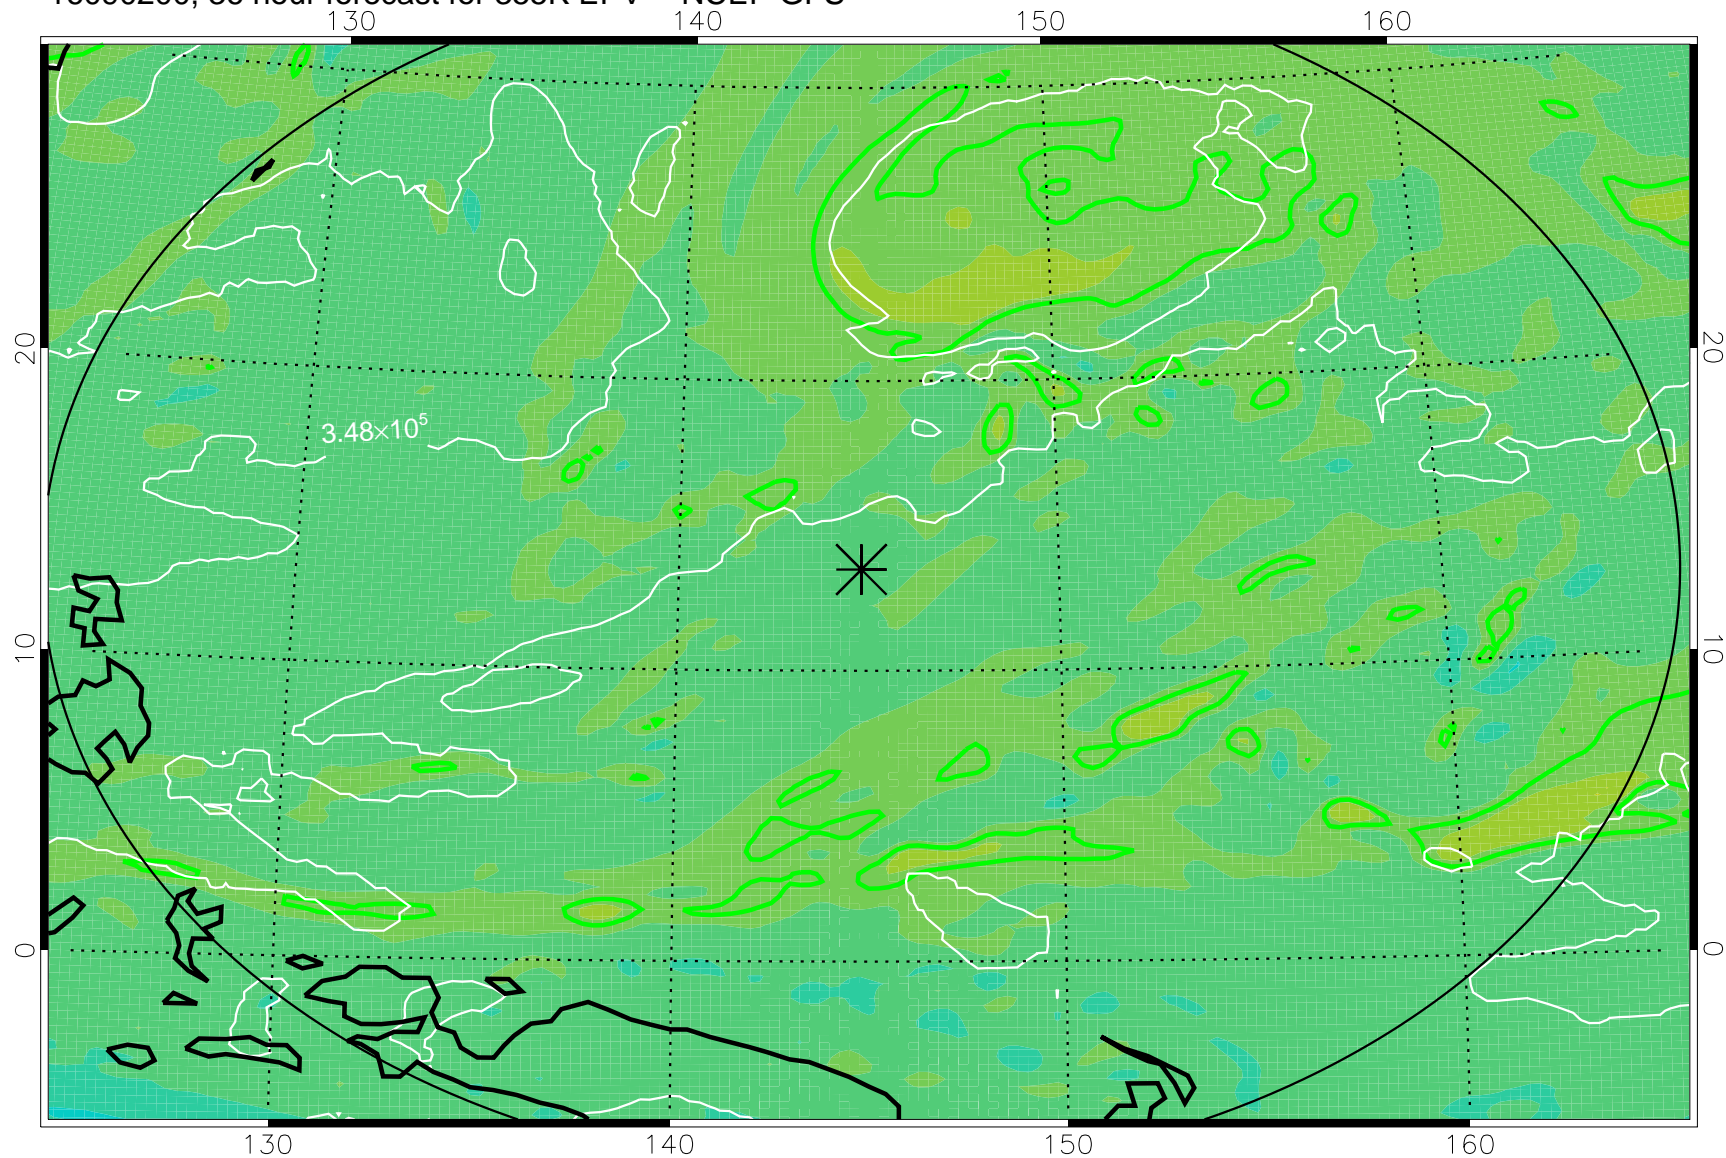

16090106, 18 hour forecast for 355K EPV -- NCEP GFS

355K Montgomery Streamfunction, white
EPV Tropopause (2 PVU) Position
Range ring of 2304 km

16090112, 24 hour forecast for 355K EPV -- NCEP GFS

355K Montgomery Streamfunction, white
EPV Tropopause (2 PVU) Position
Range ring of 2304 km

16090118, 30 hour forecast for 355K EPV -- NCEP GFS

355K Montgomery Streamfunction, white
EPV Tropopause (2 PVU) Position
Range ring of 2304 km

16090200, 36 hour forecast for 355K EPV -- NCEP GFS

355K Montgomery Streamfunction, white
EPV Tropopause (2 PVU) Position
Range ring of 2304 km

16090206, 42 hour forecast for 355K EPV -- NCEP GFS

355K Montgomery Streamfunction, white
EPV Tropopause (2 PVU) Position
Range ring of 2304 km

16090212, 48 hour forecast for 355K EPV -- NCEP GFS

355K Montgomery Streamfunction, white
EPV Tropopause (2 PVU) Position
Range ring of 2304 km

16090218, 54 hour forecast for 355K EPV -- NCEP GFS

355K Montgomery Streamfunction, white
EPV Tropopause (2 PVU) Position
Range ring of 2304 km

16090300, 60 hour forecast for 355K EPV -- NCEP GFS

355K Montgomery Streamfunction, white
EPV Tropopause (2 PVU) Position
Range ring of 2304 km