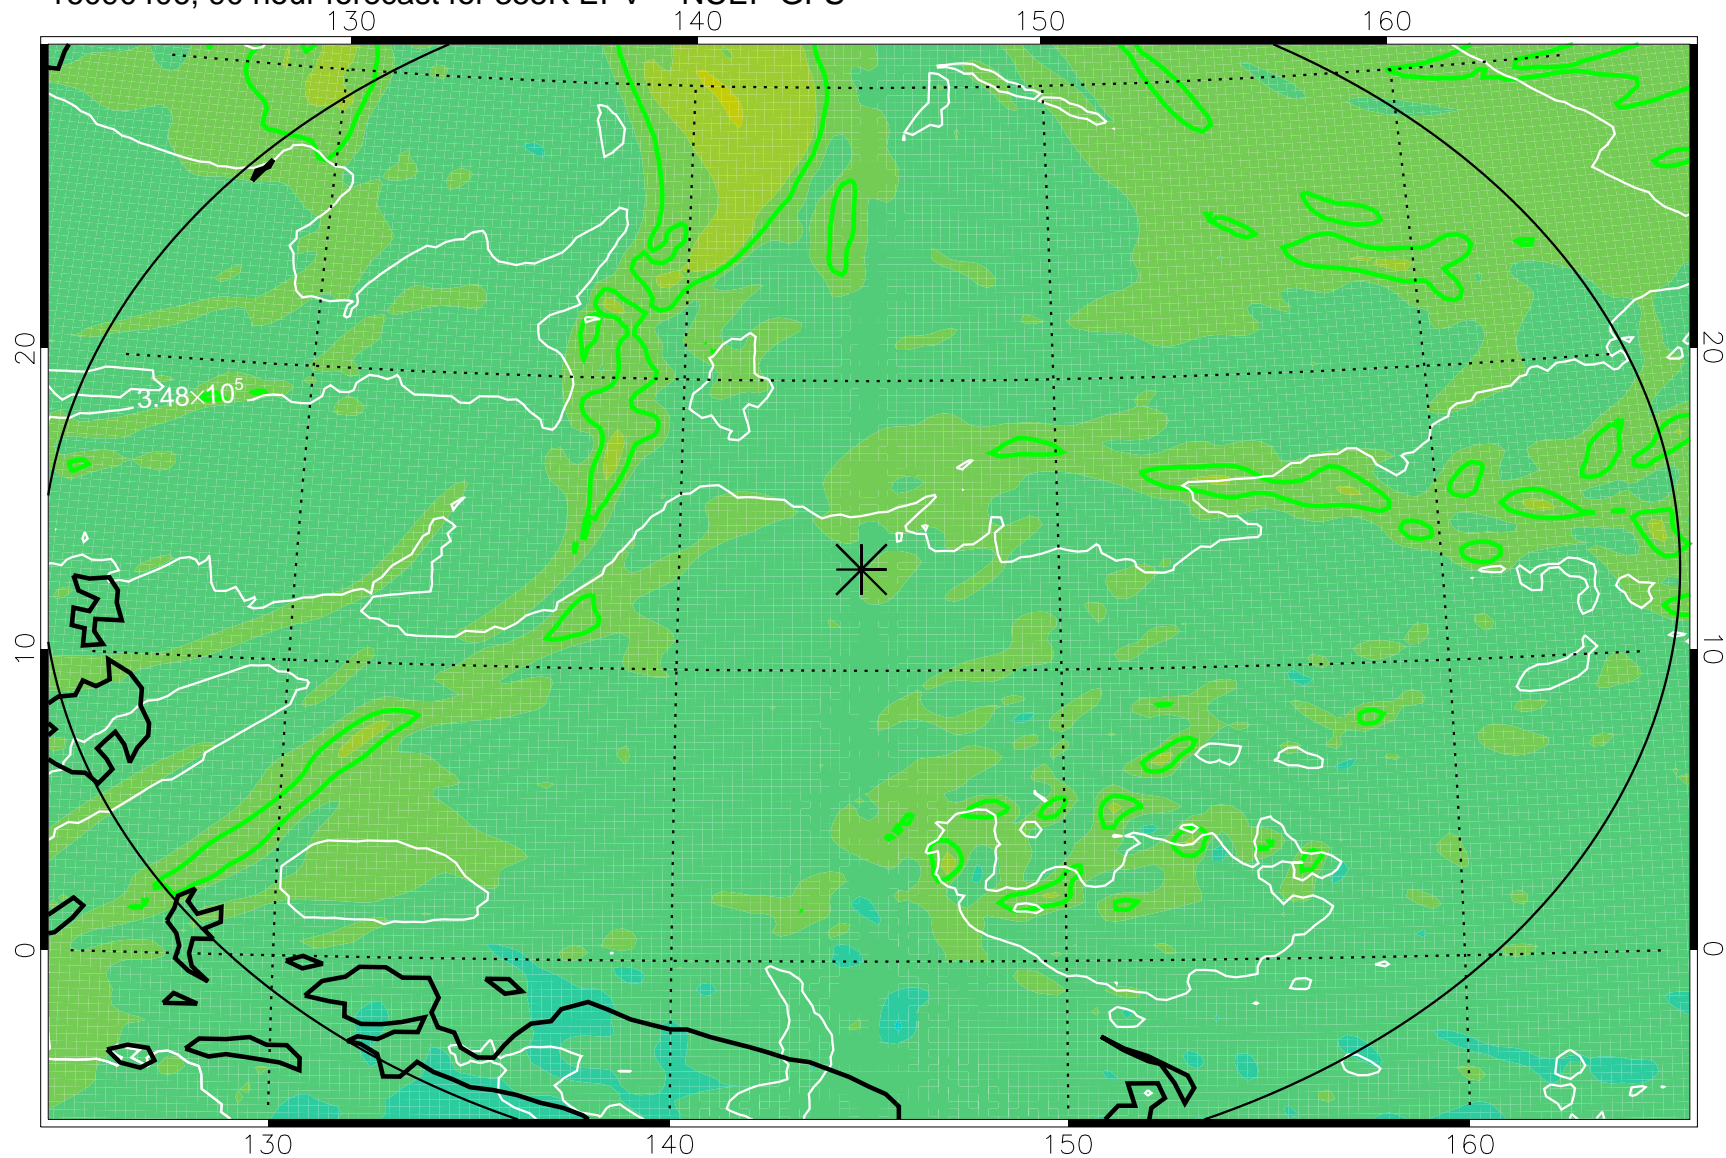

16090306, 66 hour forecast for 355K EPV -- NCEP GFS

355K Montgomery Streamfunction, white
EPV Tropopause (2 PVU) Position
Range ring of 2304 km

16090312, 72 hour forecast for 355K EPV -- NCEP GFS

355K Montgomery Streamfunction, white
EPV Tropopause (2 PVU) Position
Range ring of 2304 km

16090318, 78 hour forecast for 355K EPV -- NCEP GFS

355K Montgomery Streamfunction, white
EPV Tropopause (2 PVU) Position
Range ring of 2304 km

16090400, 84 hour forecast for 355K EPV -- NCEP GFS

355K Montgomery Streamfunction, white
EPV Tropopause (2 PVU) Position
Range ring of 2304 km

16090406, 90 hour forecast for 355K EPV -- NCEP GFS

355K Montgomery Streamfunction, white
EPV Tropopause (2 PVU) Position
Range ring of 2304 km

16090412, 96 hour forecast for 355K EPV -- NCEP GFS

355K Montgomery Streamfunction, white
EPV Tropopause (2 PVU) Position
Range ring of 2304 km

16090418, 102 hour forecast for 355K EPV -- NCEP GFS

355K Montgomery Streamfunction, white
EPV Tropopause (2 PVU) Position
Range ring of 2304 km

16090500, 108 hour forecast for 355K EPV -- NCEP GFS

355K Montgomery Streamfunction, white
EPV Tropopause (2 PVU) Position
Range ring of 2304 km