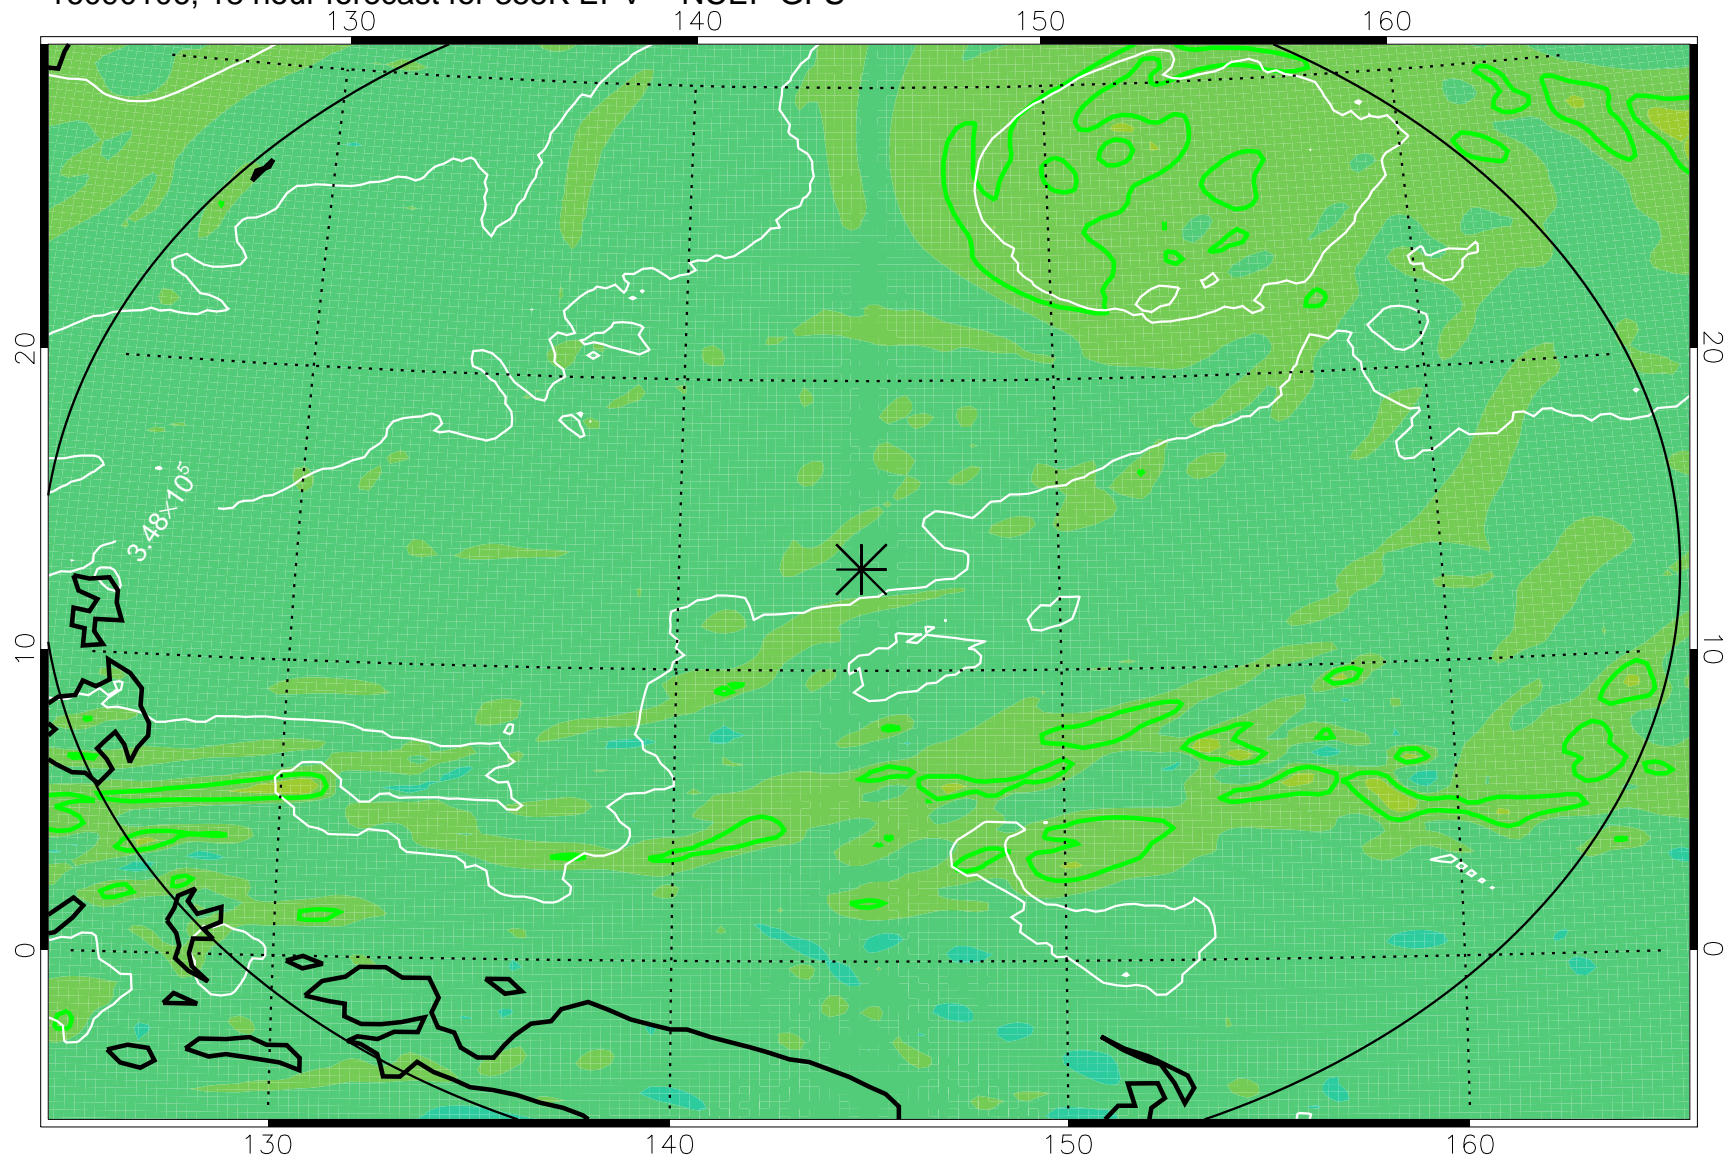

16083118, 6 hour forecast for 355K EPV -- NCEP GFS

355K Montgomery Streamfunction, white
EPV Tropopause (2 PVU) Position
Range ring of 2304 km

16090100, 12 hour forecast for 355K EPV -- NCEP GFS

355K Montgomery Streamfunction, white
EPV Tropopause (2 PVU) Position
Range ring of 2304 km

16090106, 18 hour forecast for 355K EPV -- NCEP GFS

355K Montgomery Streamfunction, white
EPV Tropopause (2 PVU) Position
Range ring of 2304 km

16090112, 24 hour forecast for 355K EPV -- NCEP GFS

355K Montgomery Streamfunction, white
EPV Tropopause (2 PVU) Position
Range ring of 2304 km

16090118, 30 hour forecast for 355K EPV -- NCEP GFS

355K Montgomery Streamfunction, white
EPV Tropopause (2 PVU) Position
Range ring of 2304 km

16090200, 36 hour forecast for 355K EPV -- NCEP GFS

355K Montgomery Streamfunction, white
EPV Tropopause (2 PVU) Position
Range ring of 2304 km

16090206, 42 hour forecast for 355K EPV -- NCEP GFS

355K Montgomery Streamfunction, white
EPV Tropopause (2 PVU) Position
Range ring of 2304 km

16090212, 48 hour forecast for 355K EPV -- NCEP GFS

355K Montgomery Streamfunction, white
EPV Tropopause (2 PVU) Position
Range ring of 2304 km