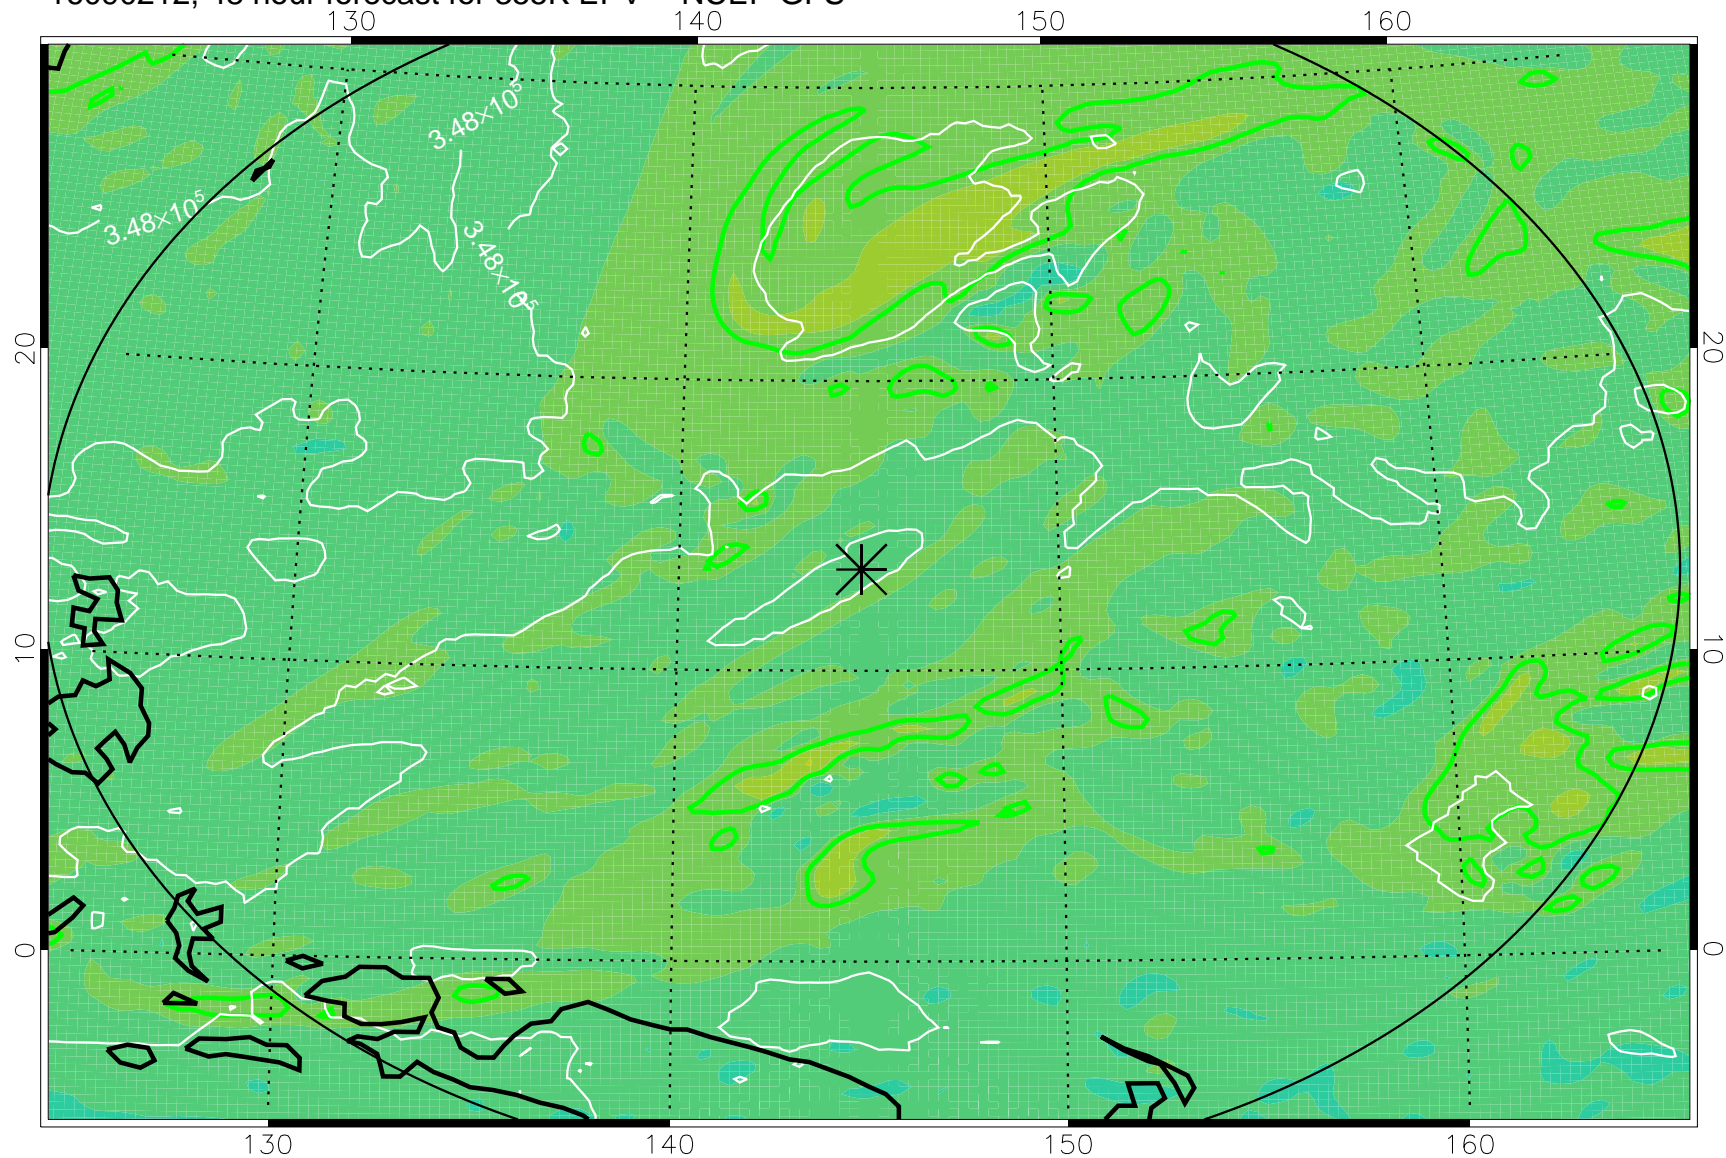

16090118, 30 hour forecast for 355K EPV -- NCEP GFS

355K Montgomery Streamfunction, white
EPV Tropopause (2 PVU) Position
Range ring of 2304 km

16090200, 36 hour forecast for 355K EPV -- NCEP GFS

355K Montgomery Streamfunction, white
EPV Tropopause (2 PVU) Position
Range ring of 2304 km

16090206, 42 hour forecast for 355K EPV -- NCEP GFS

355K Montgomery Streamfunction, white
EPV Tropopause (2 PVU) Position
Range ring of 2304 km

16090212, 48 hour forecast for 355K EPV -- NCEP GFS

355K Montgomery Streamfunction, white
EPV Tropopause (2 PVU) Position
Range ring of 2304 km

16090218, 54 hour forecast for 355K EPV -- NCEP GFS

355K Montgomery Streamfunction, white
EPV Tropopause (2 PVU) Position
Range ring of 2304 km

16090300, 60 hour forecast for 355K EPV -- NCEP GFS

355K Montgomery Streamfunction, white
EPV Tropopause (2 PVU) Position
Range ring of 2304 km

16090318, 78 hour forecast for 355K EPV -- NCEP GFS

355K Montgomery Streamfunction, white
EPV Tropopause (2 PVU) Position
Range ring of 2304 km

16090400, 84 hour forecast for 355K EPV -- NCEP GFS

355K Montgomery Streamfunction, white
EPV Tropopause (2 PVU) Position
Range ring of 2304 km