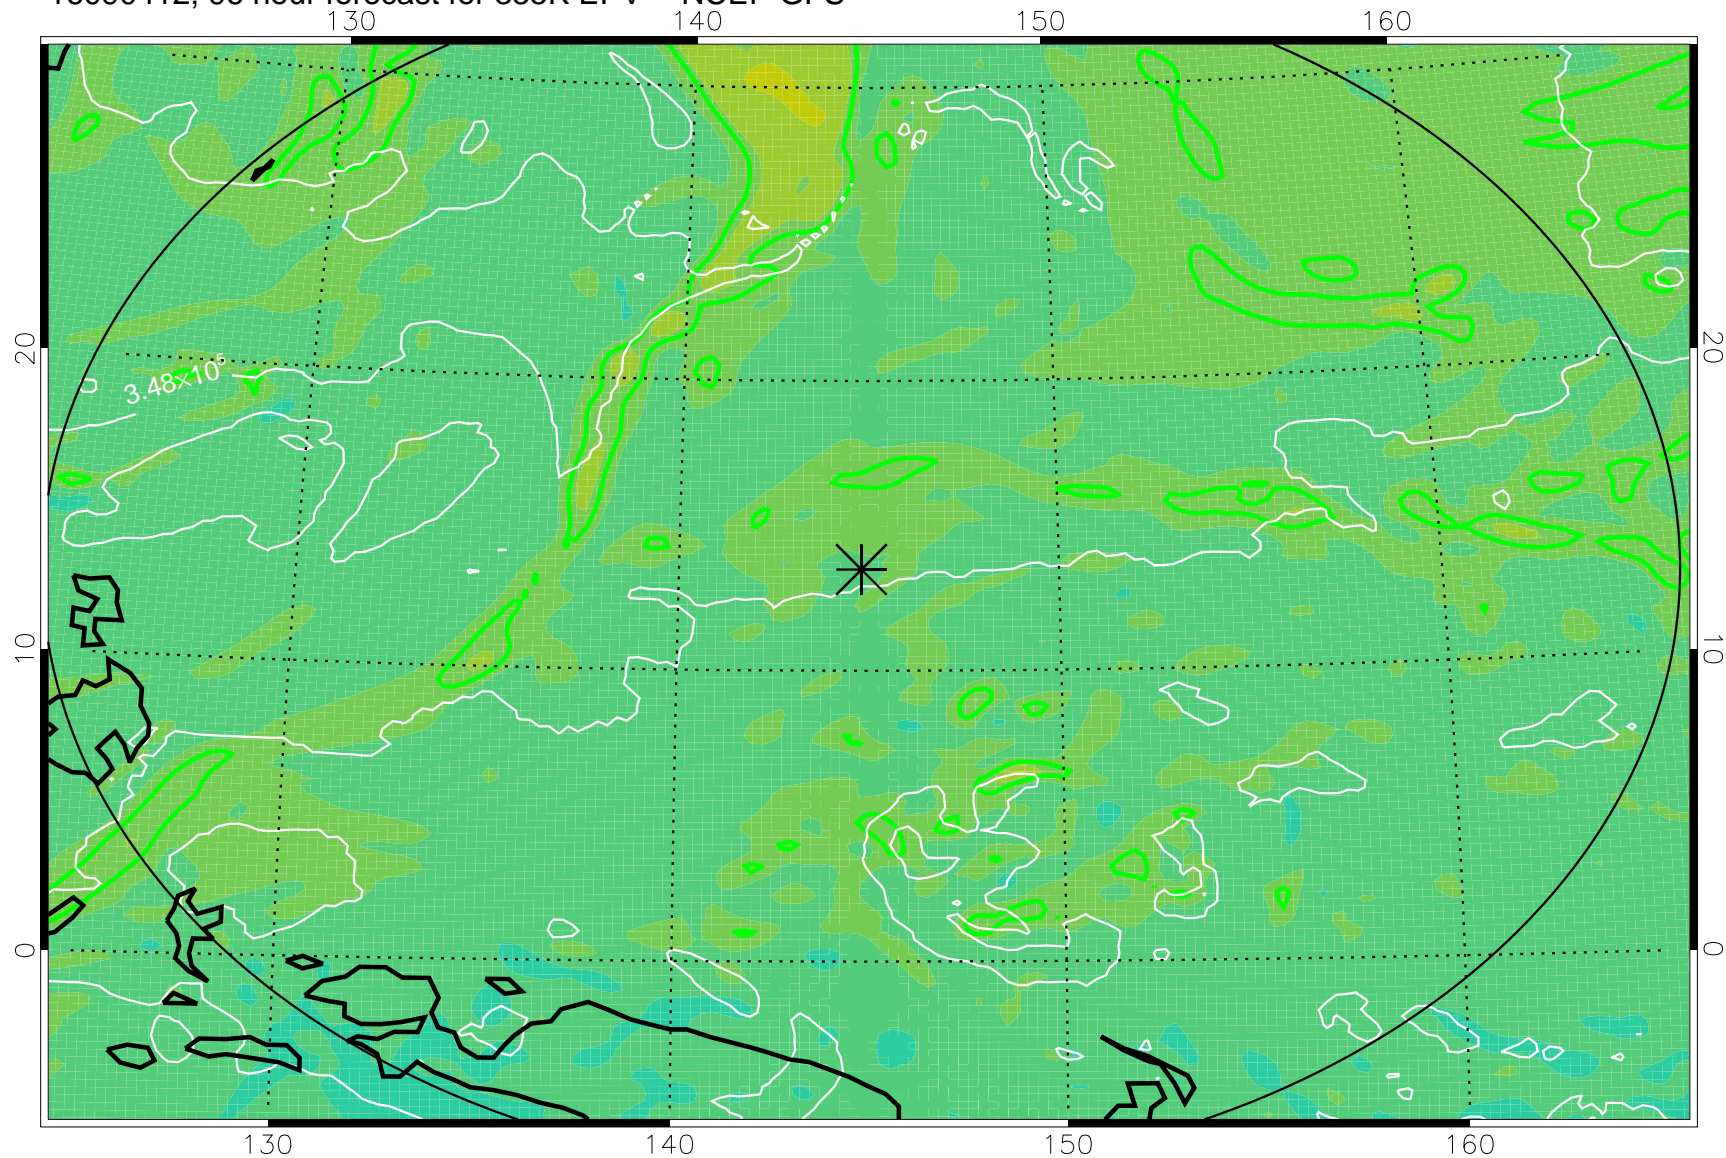

16090306, 66 hour forecast for 355K EPV -- NCEP GFS

355K Montgomery Streamfunction, white
EPV Tropopause (2 PVU) Position
Range ring of 2304 km

16090312, 72 hour forecast for 355K EPV -- NCEP GFS

355K Montgomery Streamfunction, white
EPV Tropopause (2 PVU) Position
Range ring of 2304 km

16090318, 78 hour forecast for 355K EPV -- NCEP GFS

355K Montgomery Streamfunction, white
EPV Tropopause (2 PVU) Position
Range ring of 2304 km

16090400, 84 hour forecast for 355K EPV -- NCEP GFS

355K Montgomery Streamfunction, white
EPV Tropopause (2 PVU) Position
Range ring of 2304 km

16090406, 90 hour forecast for 355K EPV -- NCEP GFS

355K Montgomery Streamfunction, white
EPV Tropopause (2 PVU) Position
Range ring of 2304 km

16090412, 96 hour forecast for 355K EPV -- NCEP GFS

355K Montgomery Streamfunction, white
EPV Tropopause (2 PVU) Position
Range ring of 2304 km

16090418, 102 hour forecast for 355K EPV -- NCEP GFS

355K Montgomery Streamfunction, white
EPV Tropopause (2 PVU) Position
Range ring of 2304 km

16090500, 108 hour forecast for 355K EPV -- NCEP GFS

355K Montgomery Streamfunction, white
EPV Tropopause (2 PVU) Position
Range ring of 2304 km