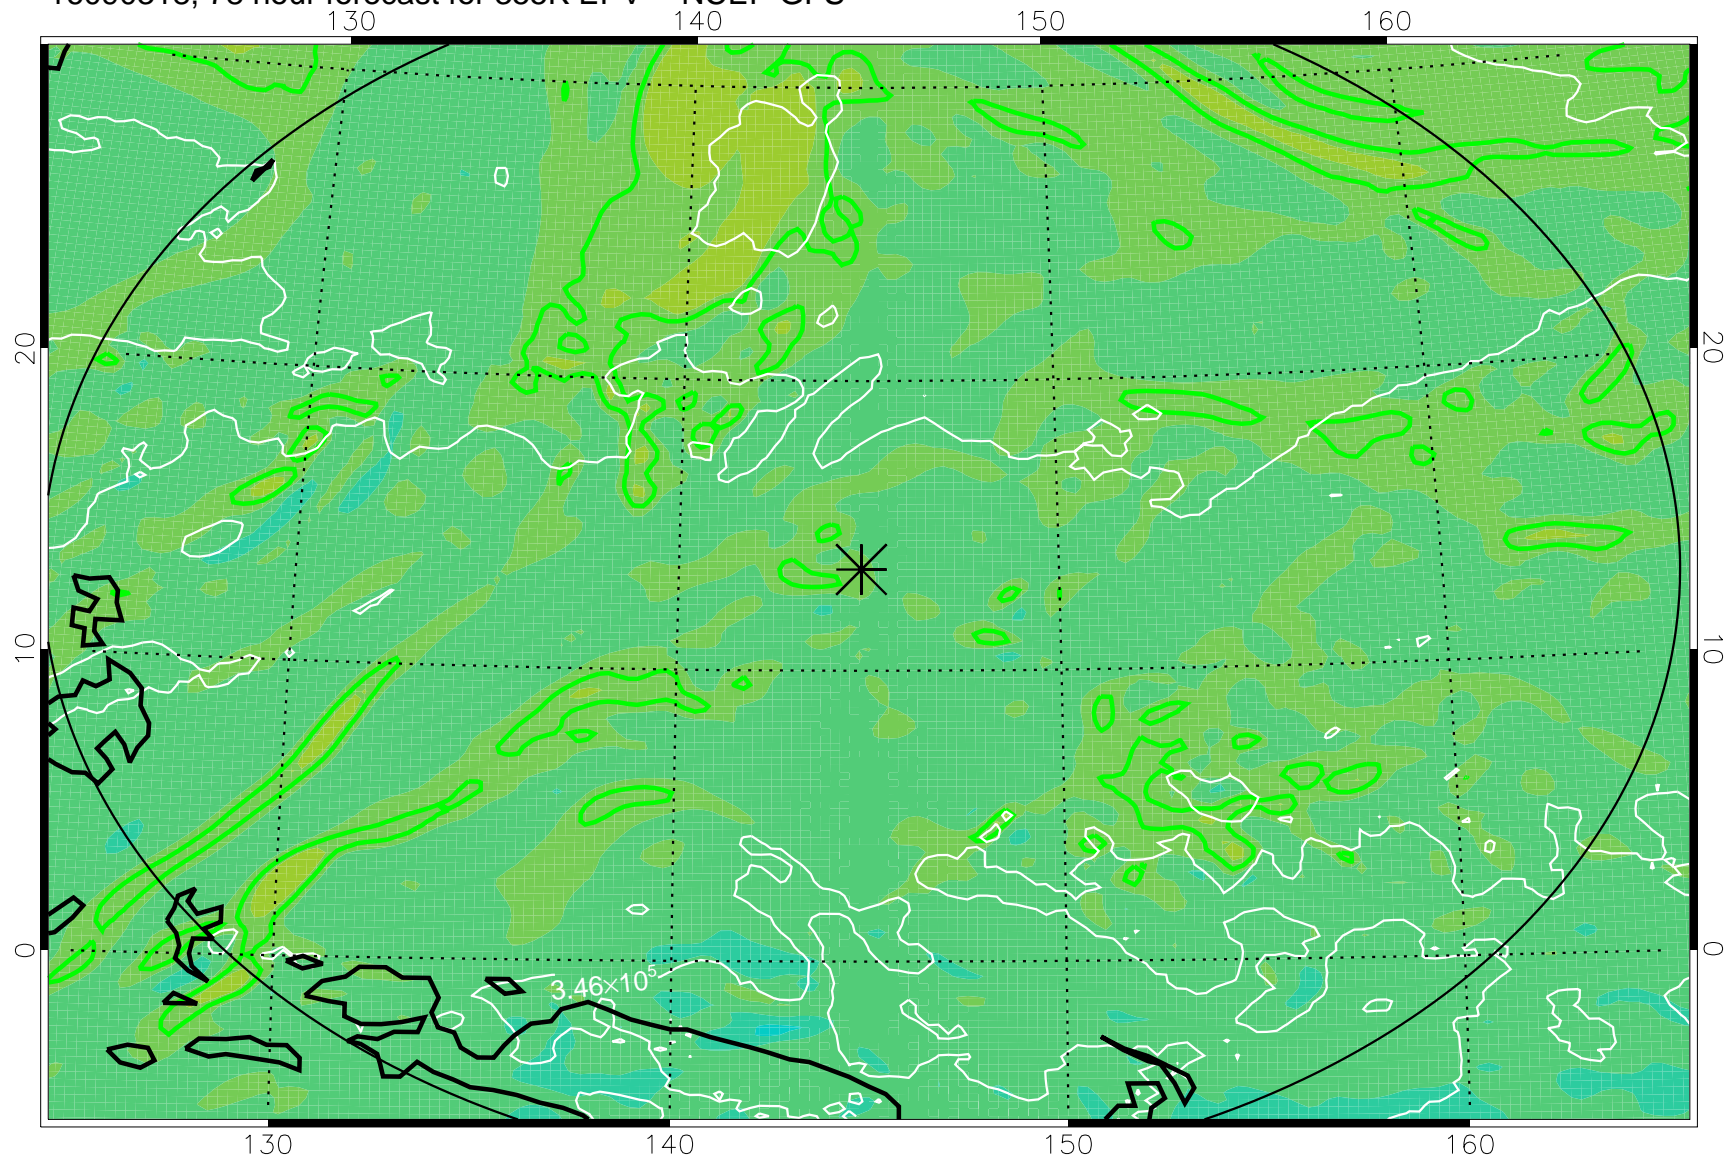

16090306, 66 hour forecast for 355K EPV -- NCEP GFS

355K Montgomery Streamfunction, white
EPV Tropopause (2 PVU) Position
Range ring of 2304 km

16090312, 72 hour forecast for 355K EPV -- NCEP GFS

355K Montgomery Streamfunction, white
EPV Tropopause (2 PVU) Position
Range ring of 2304 km

16090318, 78 hour forecast for 355K EPV -- NCEP GFS

355K Montgomery Streamfunction, white
EPV Tropopause (2 PVU) Position
Range ring of 2304 km

16090400, 84 hour forecast for 355K EPV -- NCEP GFS

355K Montgomery Streamfunction, white
EPV Tropopause (2 PVU) Position
Range ring of 2304 km

16090406, 90 hour forecast for 355K EPV -- NCEP GFS

355K Montgomery Streamfunction, white
EPV Tropopause (2 PVU) Position
Range ring of 2304 km

16090412, 96 hour forecast for 355K EPV -- NCEP GFS

355K Montgomery Streamfunction, white
EPV Tropopause (2 PVU) Position
Range ring of 2304 km

16090418, 102 hour forecast for 355K EPV -- NCEP GFS

355K Montgomery Streamfunction, white
EPV Tropopause (2 PVU) Position
Range ring of 2304 km

16090500, 108 hour forecast for 355K EPV -- NCEP GFS

355K Montgomery Streamfunction, white
EPV Tropopause (2 PVU) Position
Range ring of 2304 km