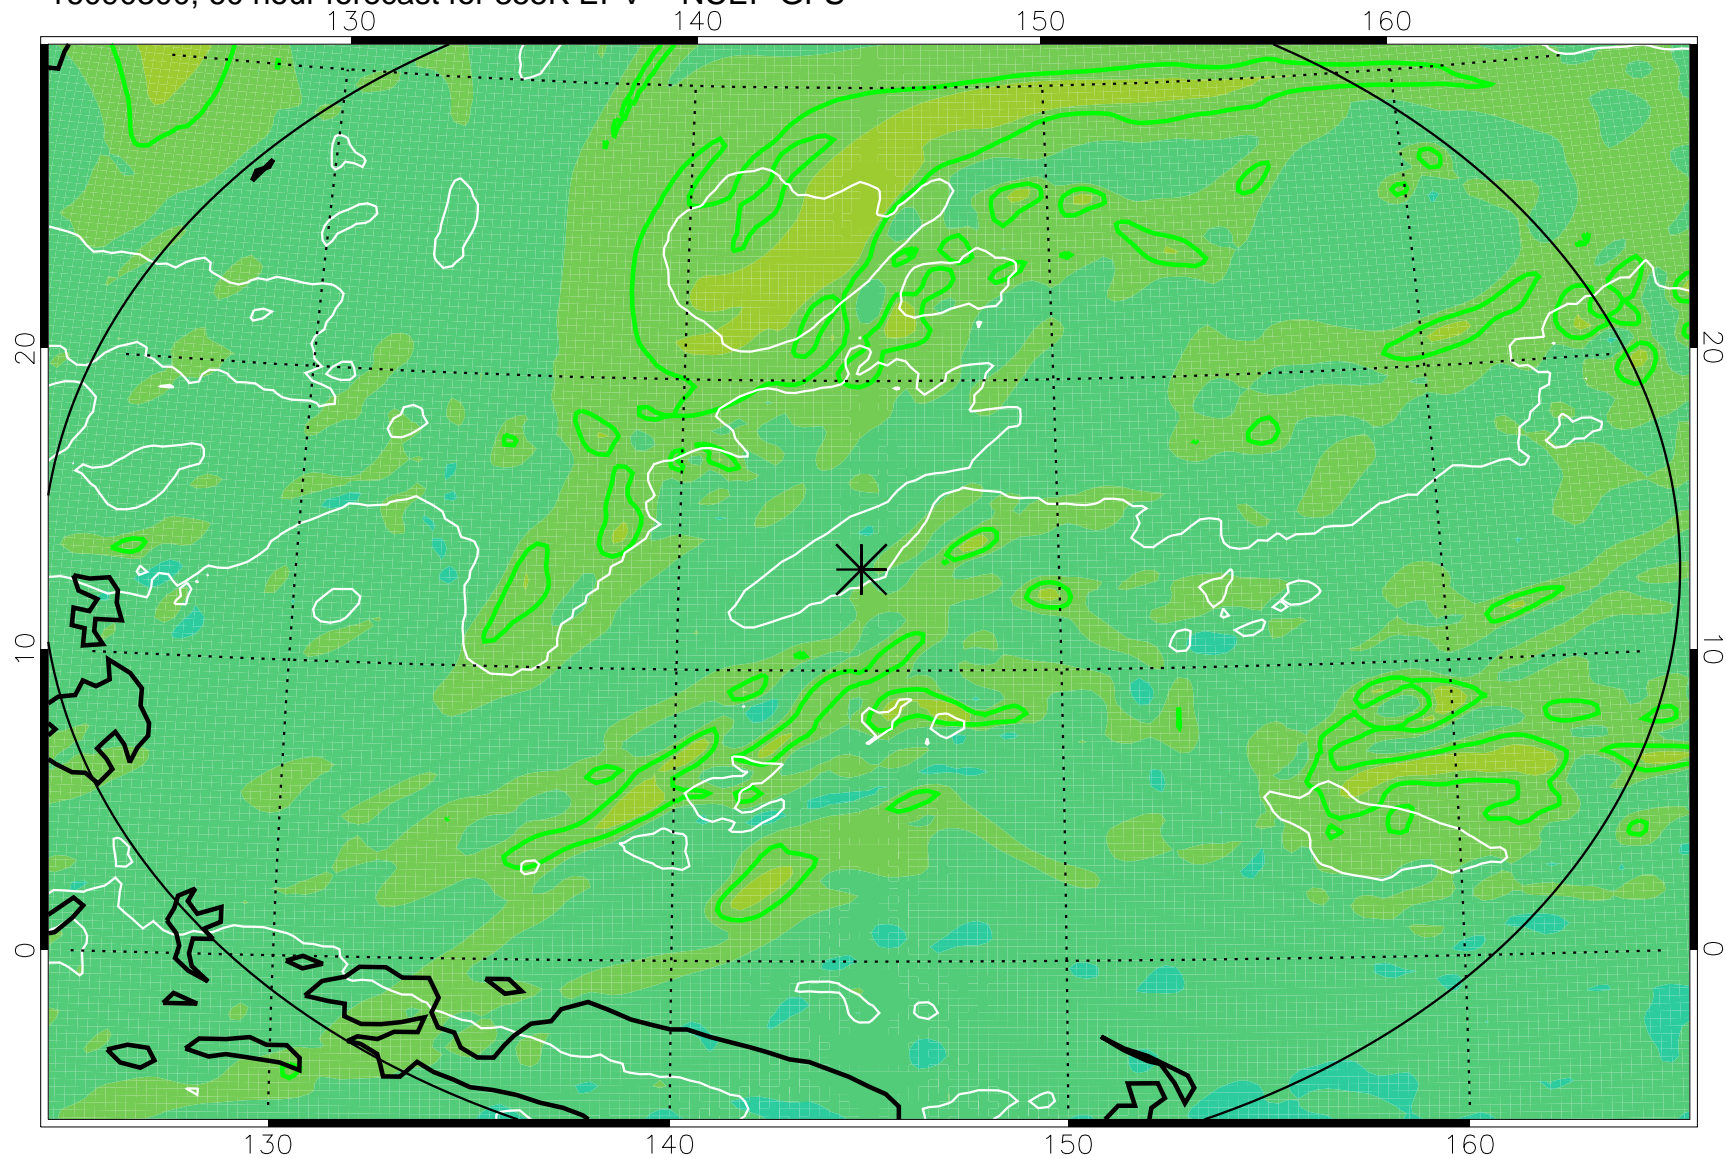

16090206, 42 hour forecast for 355K EPV -- NCEP GFS

355K Montgomery Streamfunction, white
EPV Tropopause (2 PVU) Position
Range ring of 2304 km

16090212, 48 hour forecast for 355K EPV -- NCEP GFS

355K Montgomery Streamfunction, white
EPV Tropopause (2 PVU) Position
Range ring of 2304 km

16090218, 54 hour forecast for 355K EPV -- NCEP GFS

355K Montgomery Streamfunction, white
EPV Tropopause (2 PVU) Position
Range ring of 2304 km

16090300, 60 hour forecast for 355K EPV -- NCEP GFS

355K Montgomery Streamfunction, white
EPV Tropopause (2 PVU) Position
Range ring of 2304 km

16090306, 66 hour forecast for 355K EPV -- NCEP GFS

355K Montgomery Streamfunction, white
EPV Tropopause (2 PVU) Position
Range ring of 2304 km

16090312, 72 hour forecast for 355K EPV -- NCEP GFS

355K Montgomery Streamfunction, white
EPV Tropopause (2 PVU) Position
Range ring of 2304 km

16090318, 78 hour forecast for 355K EPV -- NCEP GFS

355K Montgomery Streamfunction, white
EPV Tropopause (2 PVU) Position
Range ring of 2304 km

16090400, 84 hour forecast for 355K EPV -- NCEP GFS

355K Montgomery Streamfunction, white
EPV Tropopause (2 PVU) Position
Range ring of 2304 km