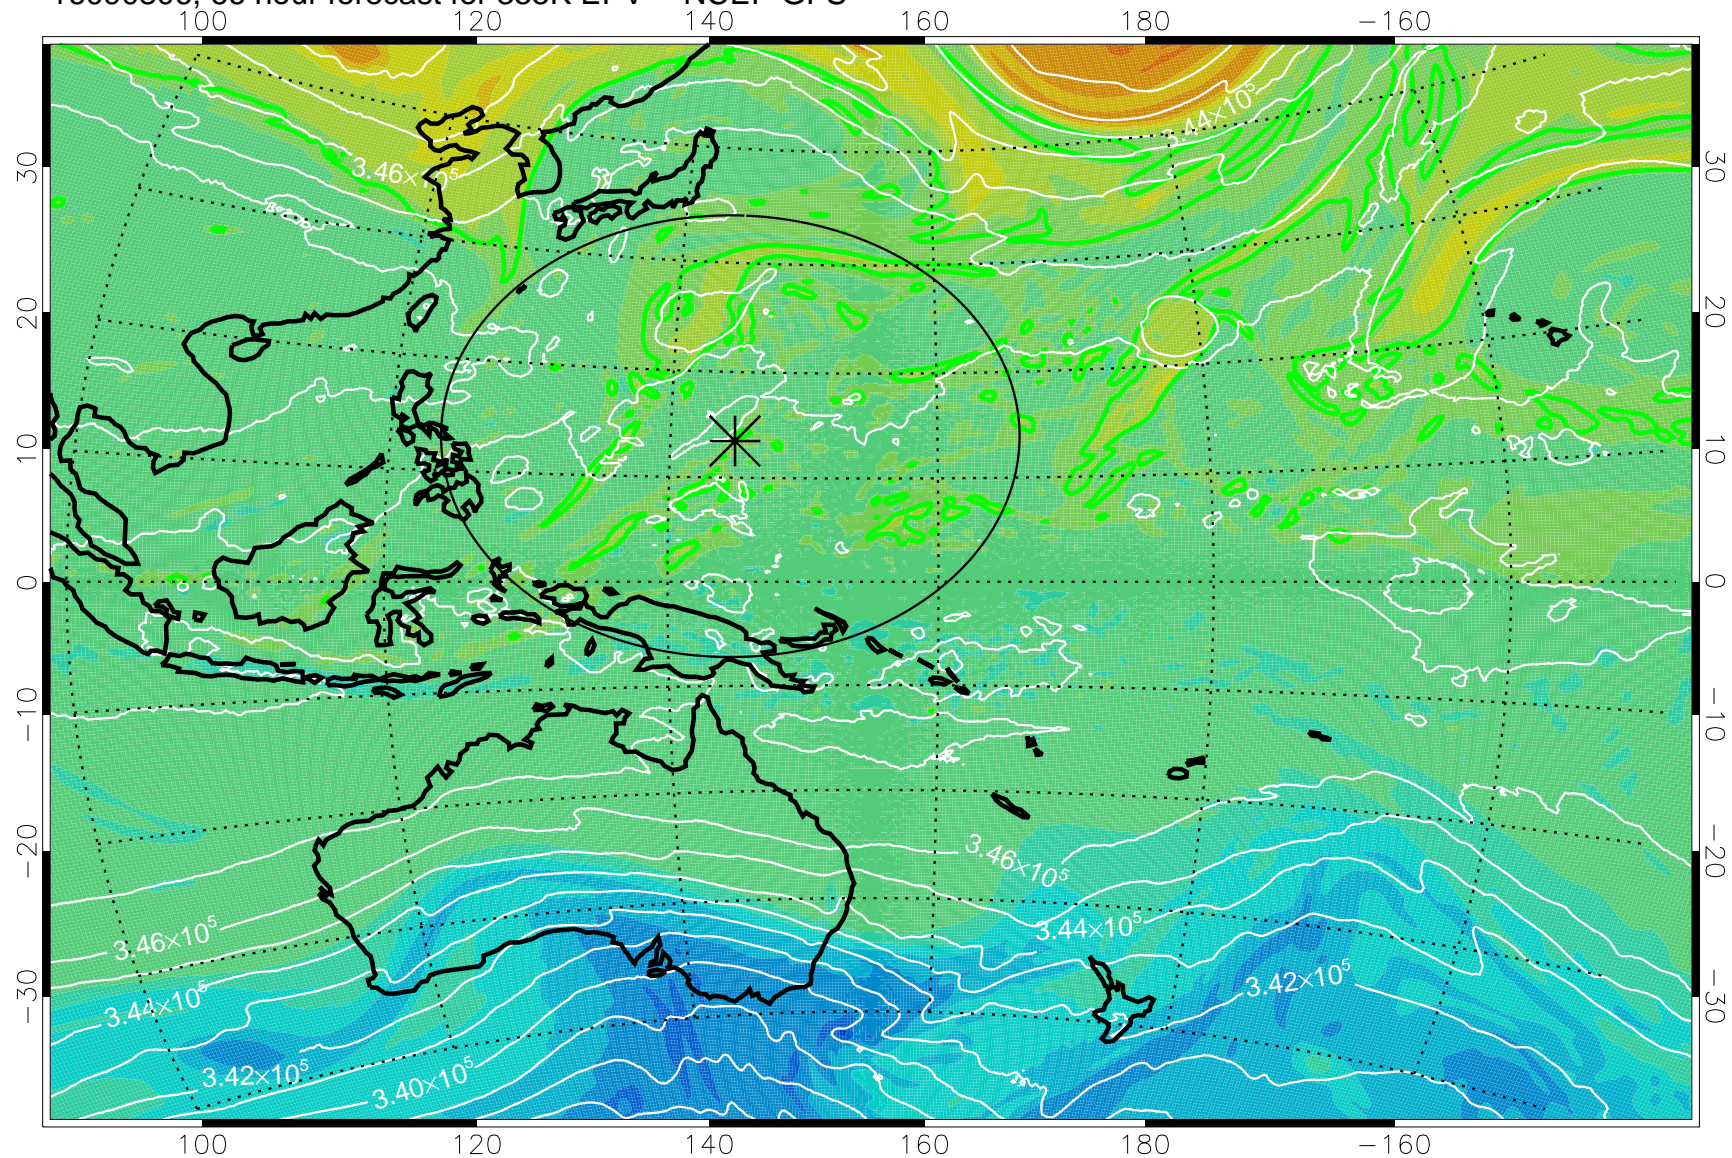

16090206, 42 hour forecast for 355K EPV -- NCEP GFS

355K Montgomery Streamfunction, white
EPV Tropopause (2 PVU) Position
Range ring of 2304 km

16090212, 48 hour forecast for 355K EPV -- NCEP GFS

355K Montgomery Streamfunction, white
EPV Tropopause (2 PVU) Position
Range ring of 2304 km

16090218, 54 hour forecast for 355K EPV -- NCEP GFS

16090300, 60 hour forecast for 355K EPV -- NCEP GFS

355K Montgomery Streamfunction, white
EPV Tropopause (2 PVU) Position
Range ring of 2304 km

16090306, 66 hour forecast for 355K EPV -- NCEP GFS

355K Montgomery Streamfunction, white
EPV Tropopause (2 PVU) Position
Range ring of 2304 km

16090312, 72 hour forecast for 355K EPV -- NCEP GFS

355K Montgomery Streamfunction, white
EPV Tropopause (2 PVU) Position
Range ring of 2304 km

16090318, 78 hour forecast for 355K EPV -- NCEP GFS

355K Montgomery Streamfunction, white
EPV Tropopause (2 PVU) Position
Range ring of 2304 km

16090400, 84 hour forecast for 355K EPV -- NCEP GFS

355K Montgomery Streamfunction, white
EPV Tropopause (2 PVU) Position
Range ring of 2304 km