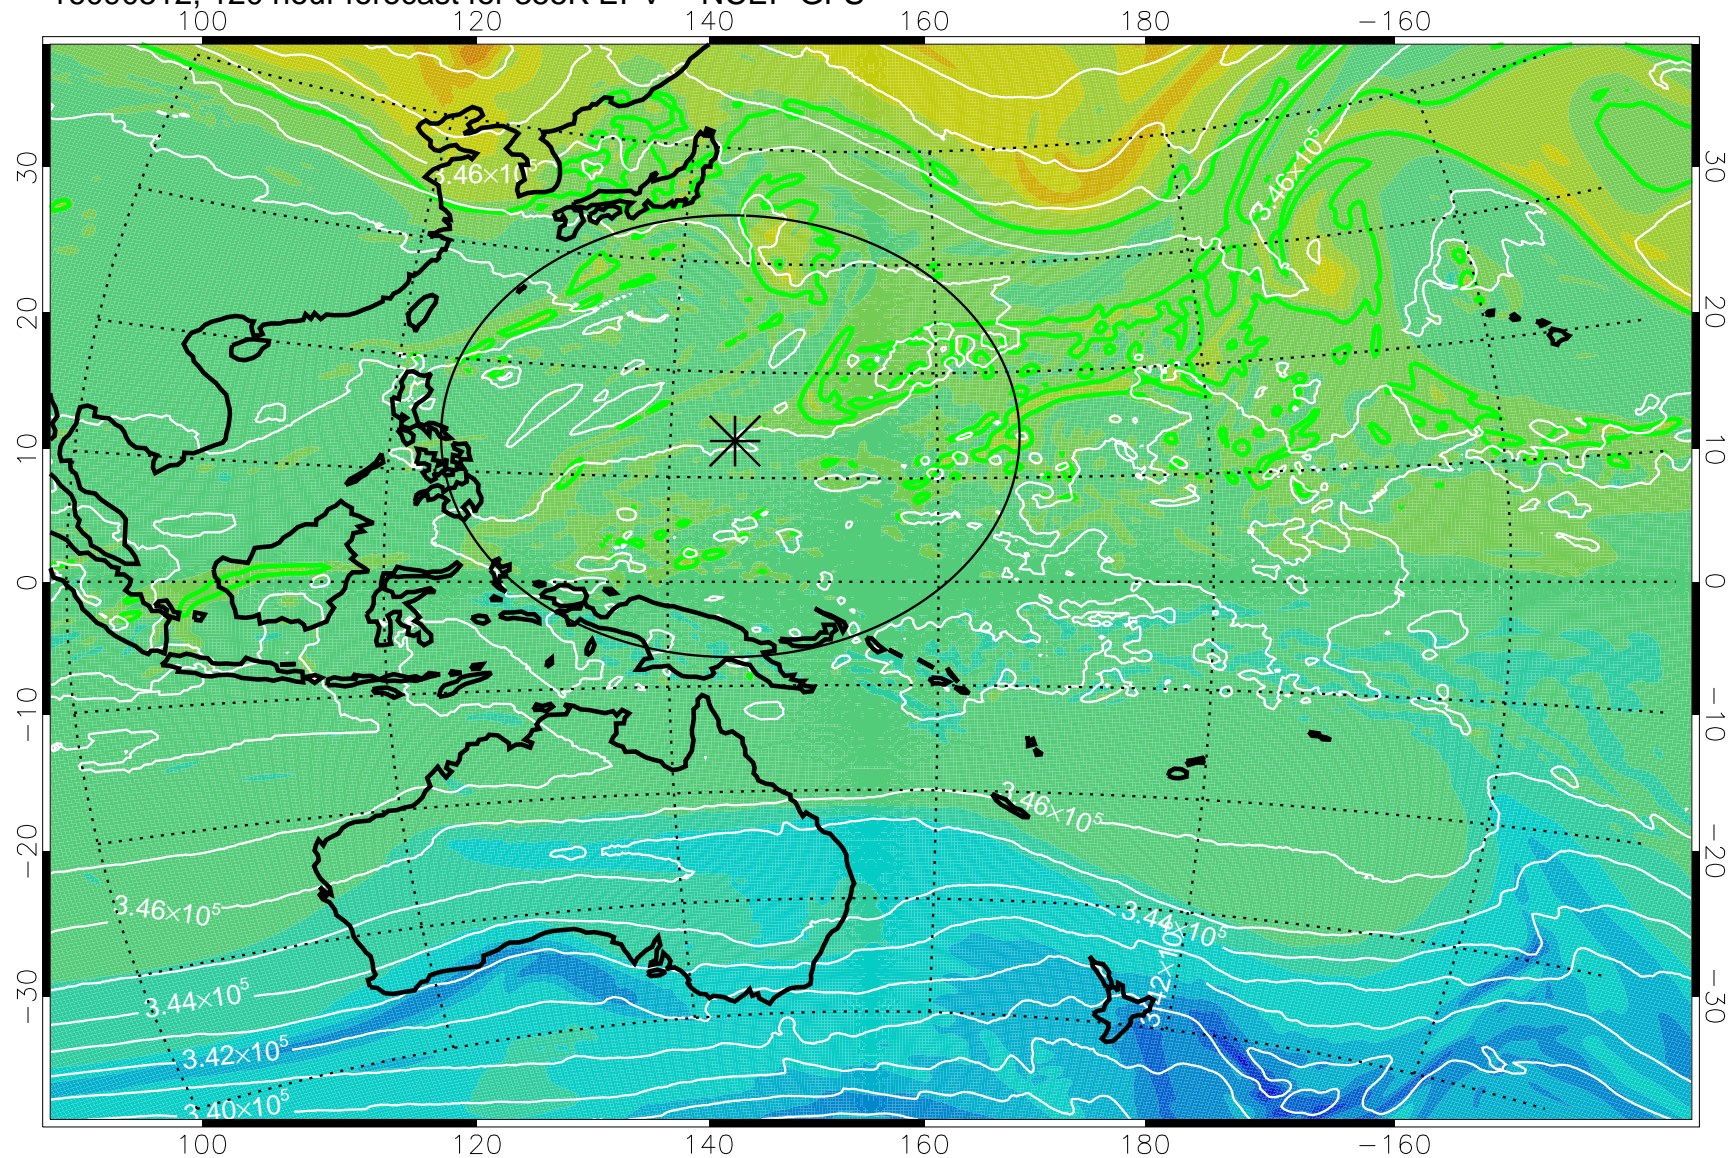

16090318, 78 hour forecast for 355K EPV -- NCEP GFS

355K Montgomery Streamfunction, white
EPV Tropopause (2 PVU) Position
Range ring of 2304 km

16090400, 84 hour forecast for 355K EPV -- NCEP GFS

355K Montgomery Streamfunction, white
EPV Tropopause (2 PVU) Position
Range ring of 2304 km

16090406, 90 hour forecast for 355K EPV -- NCEP GFS

355K Montgomery Streamfunction, white
EPV Tropopause (2 PVU) Position
Range ring of 2304 km

16090412, 96 hour forecast for 355K EPV -- NCEP GFS

355K Montgomery Streamfunction, white
EPV Tropopause (2 PVU) Position
Range ring of 2304 km

16090418, 102 hour forecast for 355K EPV -- NCEP GFS

355K Montgomery Streamfunction, white
EPV Tropopause (2 PVU) Position
Range ring of 2304 km

16090500, 108 hour forecast for 355K EPV -- NCEP GFS

355K Montgomery Streamfunction, white
EPV Tropopause (2 PVU) Position
Range ring of 2304 km

16090506, 114 hour forecast for 355K EPV -- NCEP GFS

355K Montgomery Streamfunction, white
EPV Tropopause (2 PVU) Position
Range ring of 2304 km

16090512, 120 hour forecast for 355K EPV -- NCEP GFS

355K Montgomery Streamfunction, white
EPV Tropopause (2 PVU) Position
Range ring of 2304 km