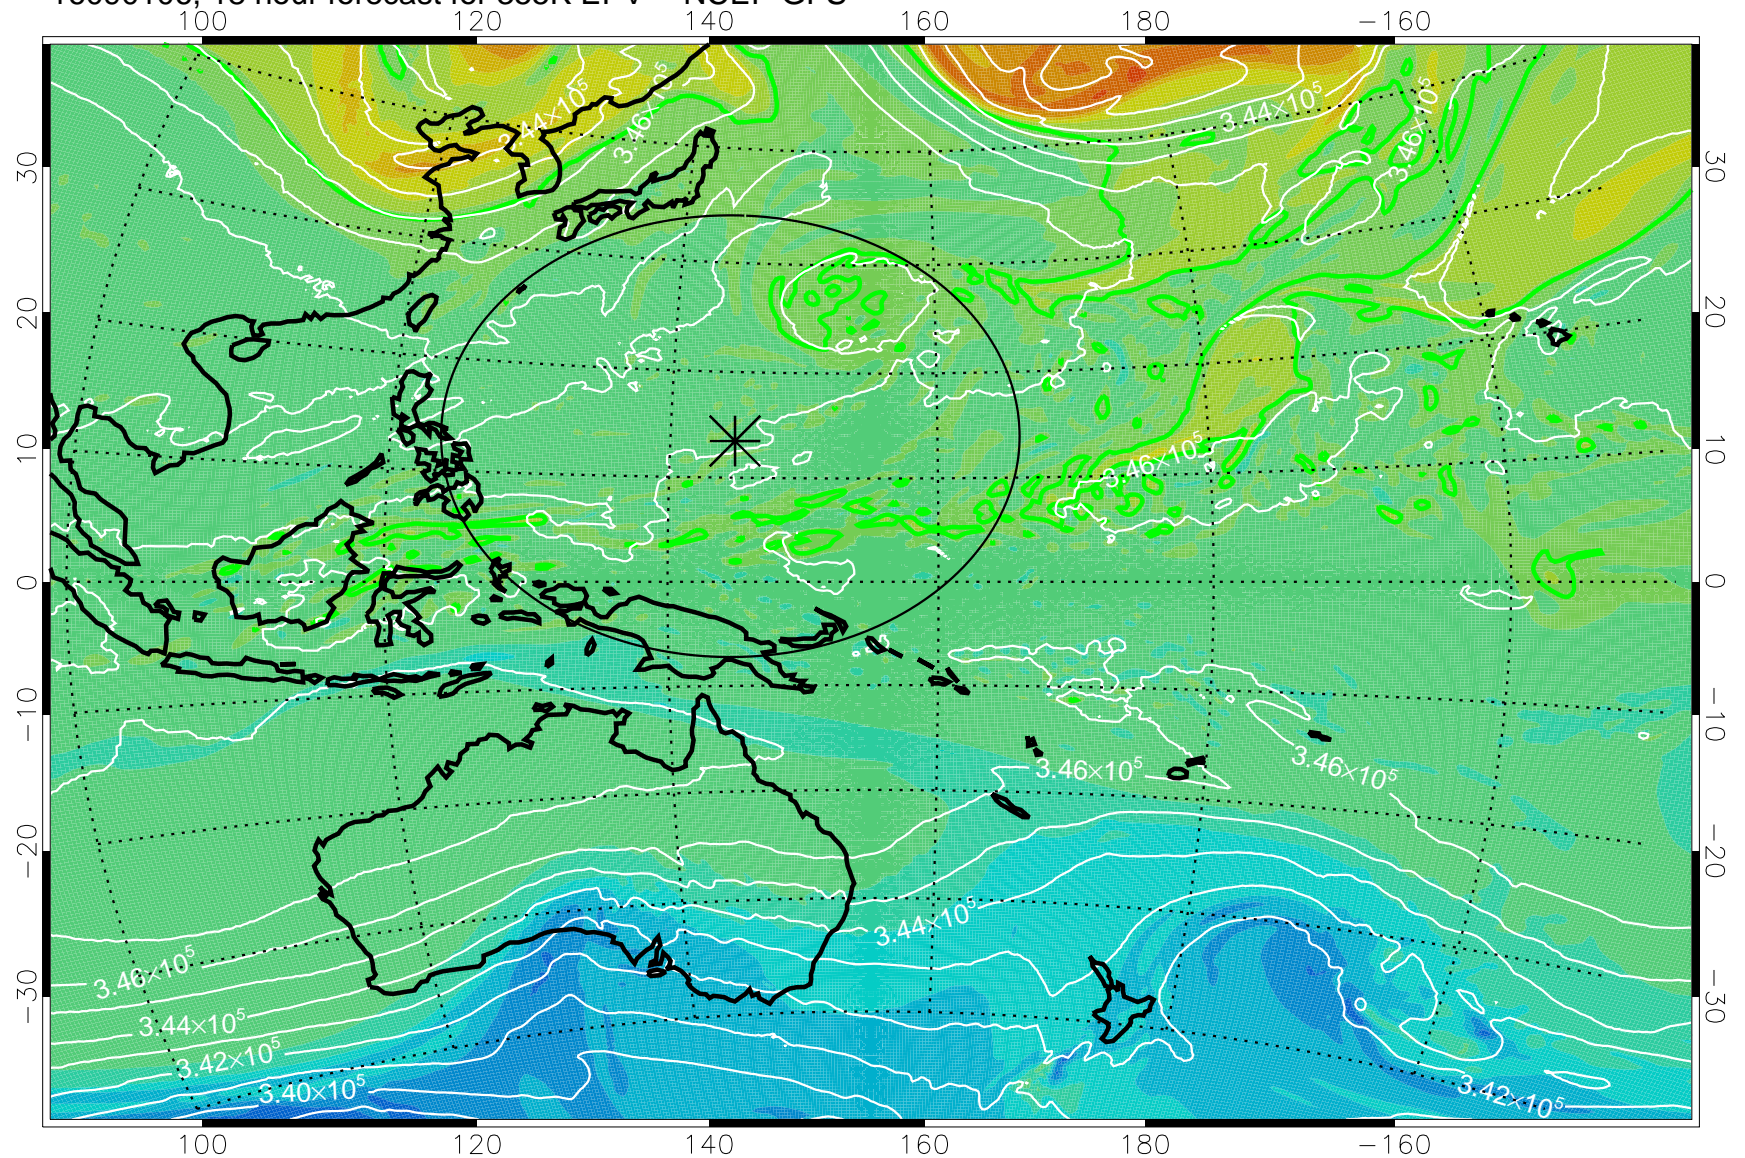

16083118, 6 hour forecast for 355K EPV -- NCEP GFS

355K Montgomery Streamfunction, white
EPV Tropopause (2 PVU) Position
Range ring of 2304 km

16090100, 12 hour forecast for 355K EPV -- NCEP GFS

355K Montgomery Streamfunction, white
EPV Tropopause (2 PVU) Position
Range ring of 2304 km

16090106, 18 hour forecast for 355K EPV -- NCEP GFS

355K Montgomery Streamfunction, white
EPV Tropopause (2 PVU) Position
Range ring of 2304 km

16090112, 24 hour forecast for 355K EPV -- NCEP GFS

355K Montgomery Streamfunction, white
EPV Tropopause (2 PVU) Position
Range ring of 2304 km

16090118, 30 hour forecast for 355K EPV -- NCEP GFS

355K Montgomery Streamfunction, white
EPV Tropopause (2 PVU) Position
Range ring of 2304 km

16090200, 36 hour forecast for 355K EPV -- NCEP GFS

355K Montgomery Streamfunction, white
EPV Tropopause (2 PVU) Position
Range ring of 2304 km

16090218, 54 hour forecast for 355K EPV -- NCEP GFS

16090300, 60 hour forecast for 355K EPV -- NCEP GFS

355K Montgomery Streamfunction, white
EPV Tropopause (2 PVU) Position
Range ring of 2304 km

16090306, 66 hour forecast for 355K EPV -- NCEP GFS