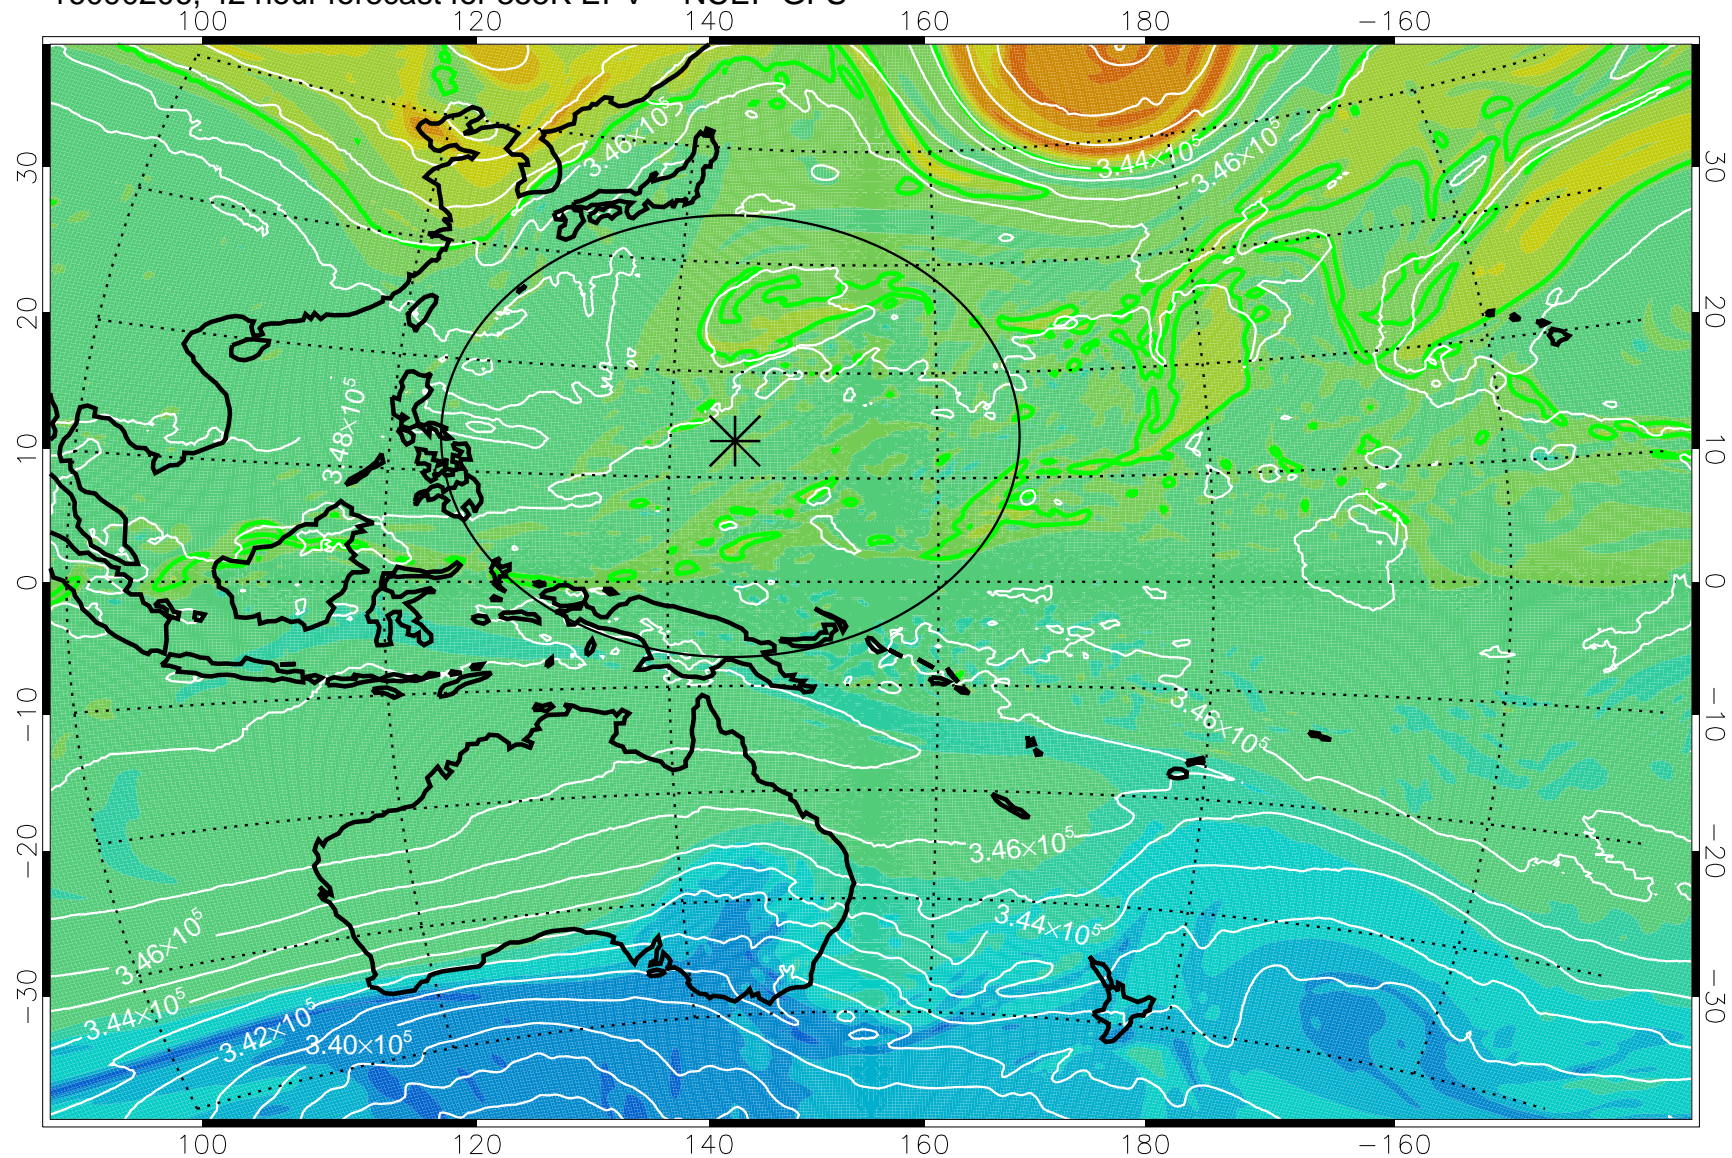

16090106, 18 hour forecast for 355K EPV -- NCEP GFS

355K Montgomery Streamfunction, white
EPV Tropopause (2 PVU) Position
Range ring of 2304 km

16090112, 24 hour forecast for 355K EPV -- NCEP GFS

355K Montgomery Streamfunction, white
EPV Tropopause (2 PVU) Position
Range ring of 2304 km

16090118, 30 hour forecast for 355K EPV -- NCEP GFS

355K Montgomery Streamfunction, white
EPV Tropopause (2 PVU) Position
Range ring of 2304 km

16090200, 36 hour forecast for 355K EPV -- NCEP GFS

355K Montgomery Streamfunction, white
EPV Tropopause (2 PVU) Position
Range ring of 2304 km

16090206, 42 hour forecast for 355K EPV -- NCEP GFS

355K Montgomery Streamfunction, white
EPV Tropopause (2 PVU) Position
Range ring of 2304 km

16090212, 48 hour forecast for 355K EPV -- NCEP GFS

355K Montgomery Streamfunction, white
EPV Tropopause (2 PVU) Position
Range ring of 2304 km

16090218, 54 hour forecast for 355K EPV -- NCEP GFS

16090300, 60 hour forecast for 355K EPV -- NCEP GFS

355K Montgomery Streamfunction, white
EPV Tropopause (2 PVU) Position
Range ring of 2304 km

16090306, 66 hour forecast for 355K EPV -- NCEP GFS