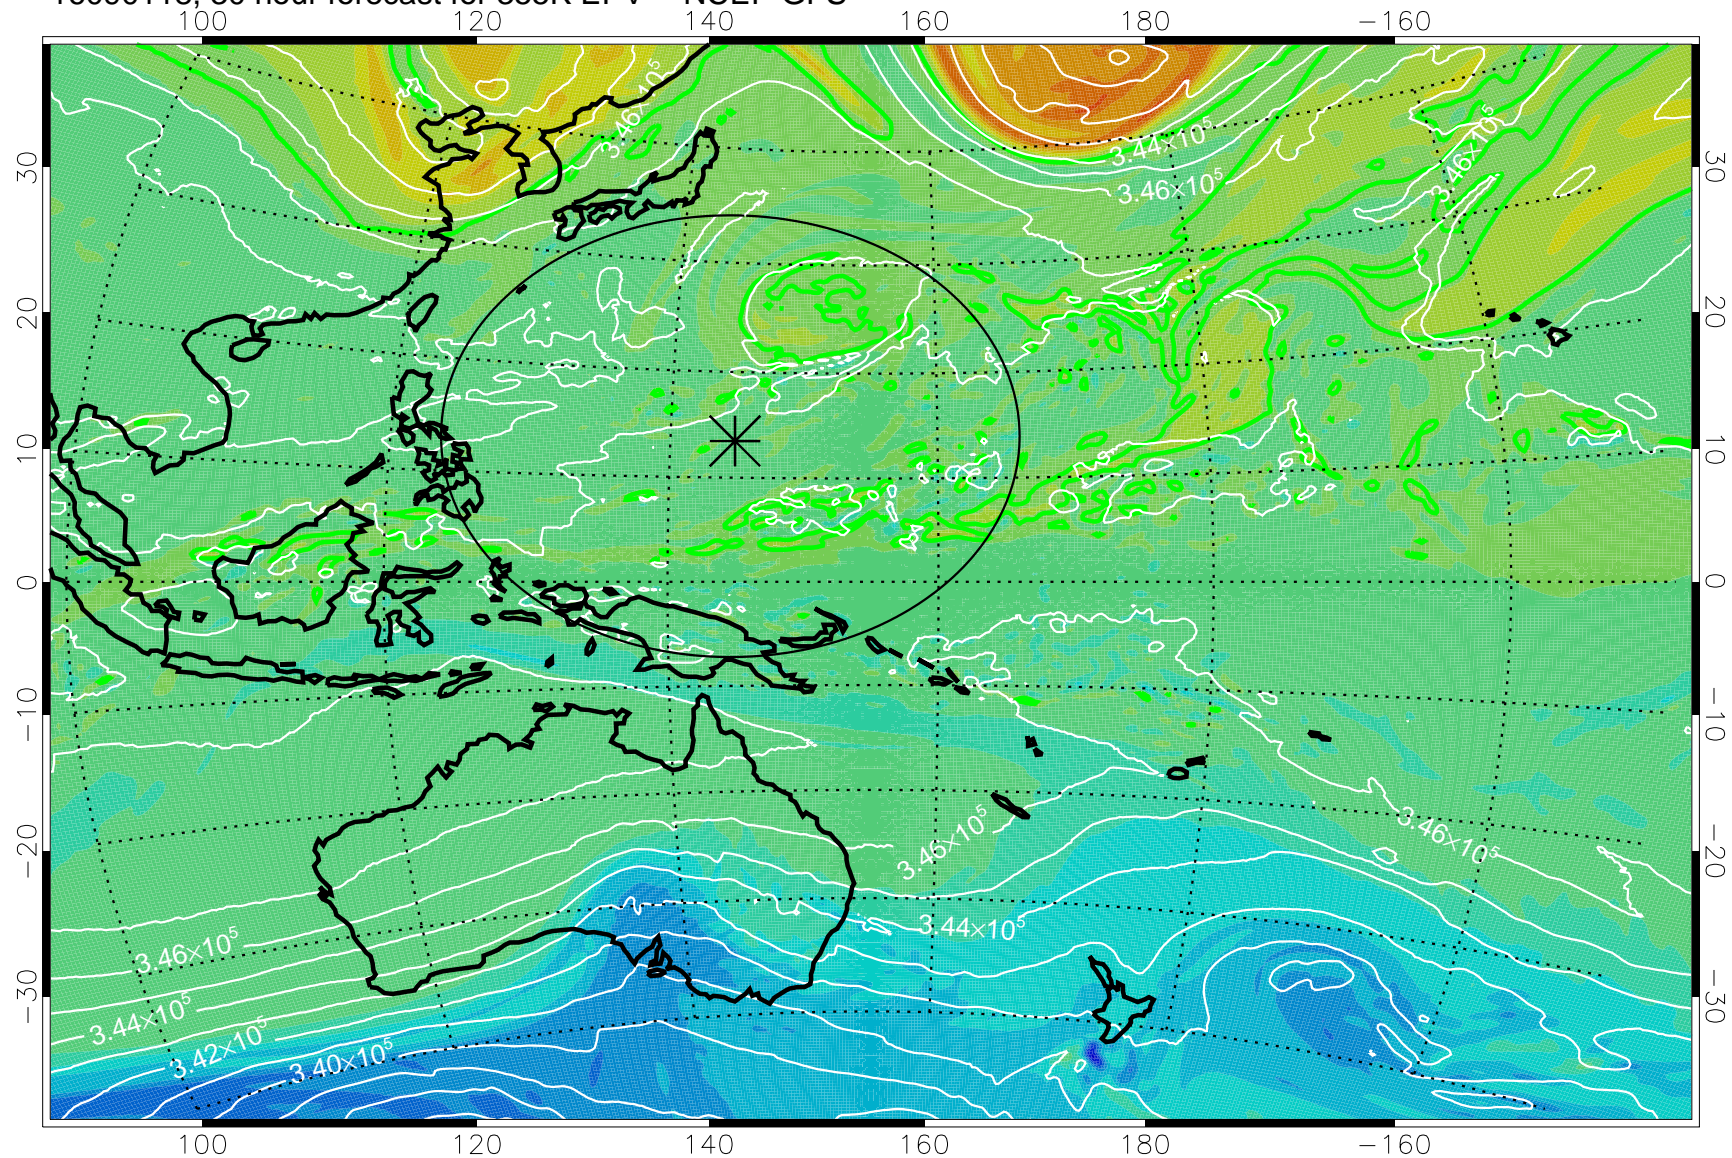

16090106, 18 hour forecast for 355K EPV -- NCEP GFS

355K Montgomery Streamfunction, white
EPV Tropopause (2 PVU) Position
Range ring of 2304 km

16090112, 24 hour forecast for 355K EPV -- NCEP GFS

355K Montgomery Streamfunction, white
EPV Tropopause (2 PVU) Position
Range ring of 2304 km

16090118, 30 hour forecast for 355K EPV -- NCEP GFS

355K Montgomery Streamfunction, white
EPV Tropopause (2 PVU) Position
Range ring of 2304 km

16090200, 36 hour forecast for 355K EPV -- NCEP GFS

355K Montgomery Streamfunction, white
EPV Tropopause (2 PVU) Position
Range ring of 2304 km

16090206, 42 hour forecast for 355K EPV -- NCEP GFS

355K Montgomery Streamfunction, white
EPV Tropopause (2 PVU) Position
Range ring of 2304 km

16090212, 48 hour forecast for 355K EPV -- NCEP GFS

355K Montgomery Streamfunction, white
EPV Tropopause (2 PVU) Position
Range ring of 2304 km

16090218, 54 hour forecast for 355K EPV -- NCEP GFS

16090300, 60 hour forecast for 355K EPV -- NCEP GFS

355K Montgomery Streamfunction, white
EPV Tropopause (2 PVU) Position
Range ring of 2304 km

16090306, 66 hour forecast for 355K EPV -- NCEP GFS