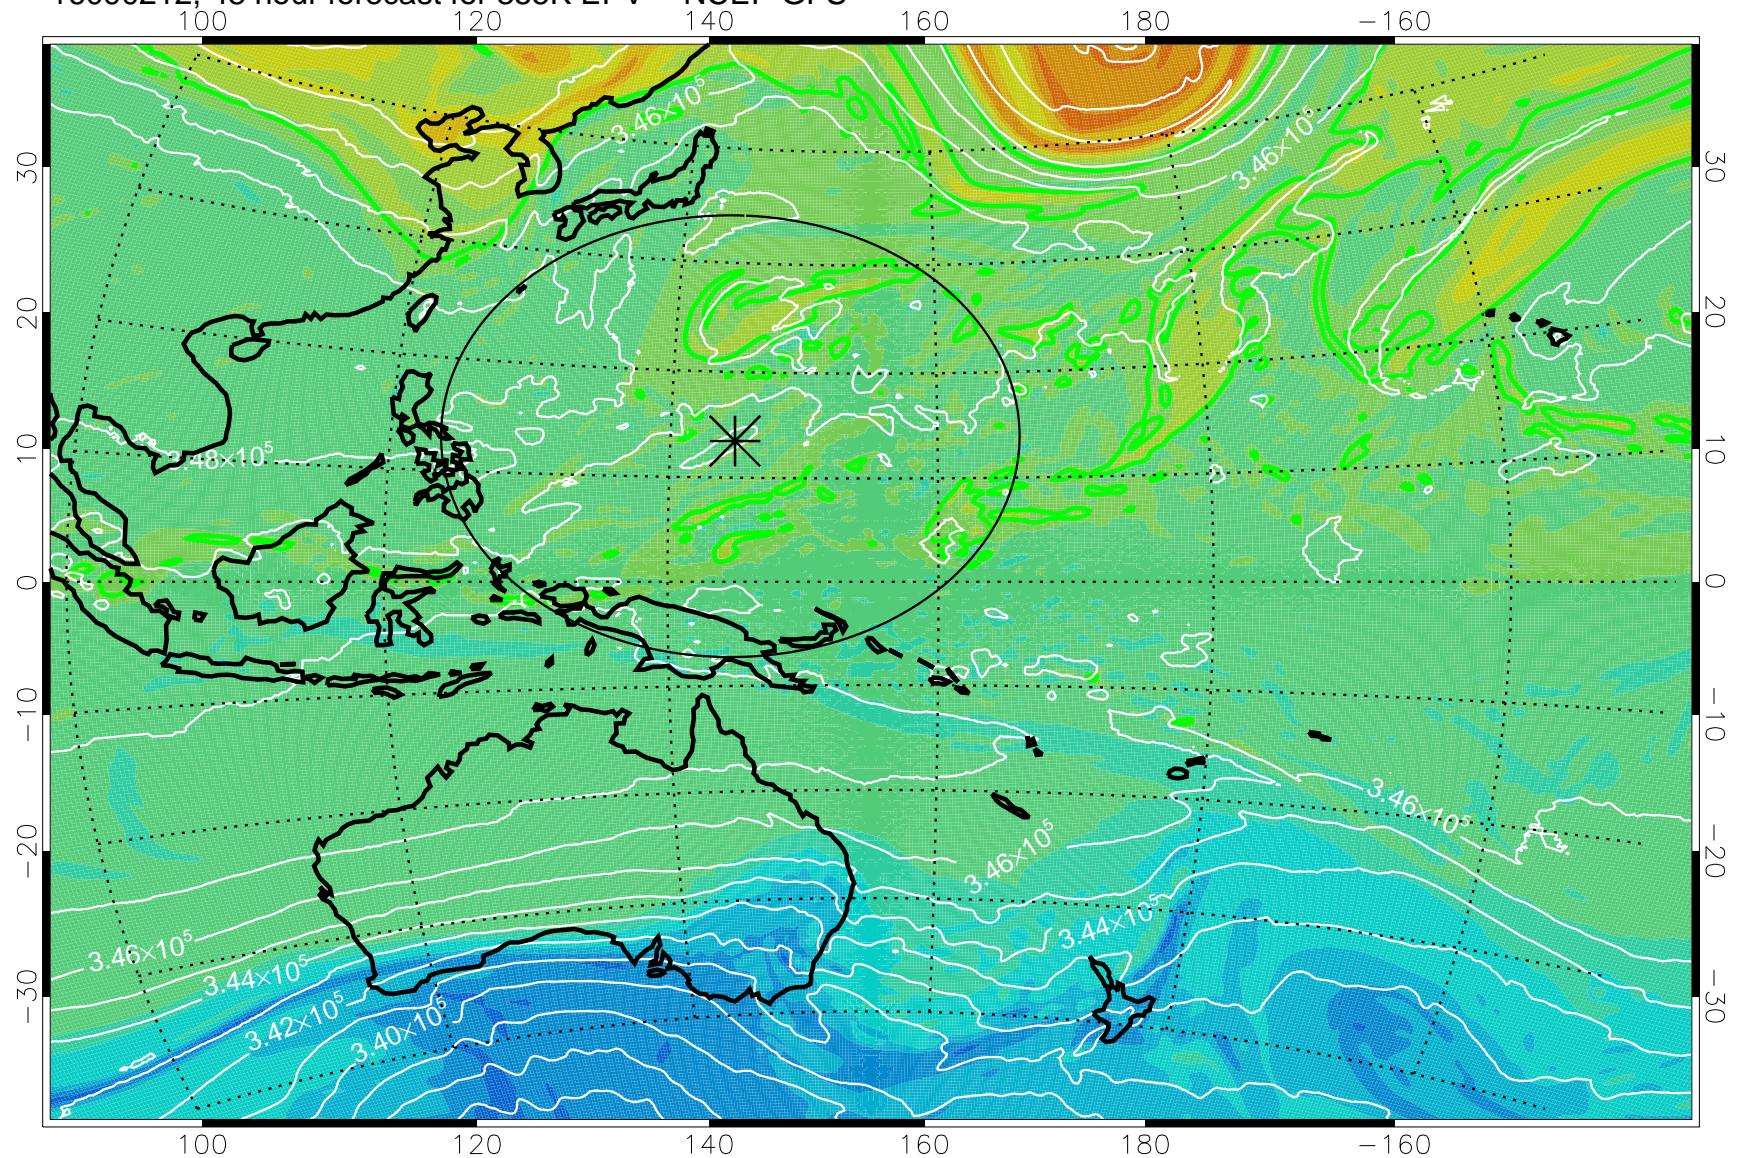

16090118, 30 hour forecast for 355K EPV -- NCEP GFS

355K Montgomery Streamfunction, white
EPV Tropopause (2 PVU) Position
Range ring of 2304 km

16090200, 36 hour forecast for 355K EPV -- NCEP GFS

355K Montgomery Streamfunction, white
EPV Tropopause (2 PVU) Position
Range ring of 2304 km

16090206, 42 hour forecast for 355K EPV -- NCEP GFS

355K Montgomery Streamfunction, white
EPV Tropopause (2 PVU) Position
Range ring of 2304 km

16090212, 48 hour forecast for 355K EPV -- NCEP GFS

355K Montgomery Streamfunction, white
EPV Tropopause (2 PVU) Position
Range ring of 2304 km

16090218, 54 hour forecast for 355K EPV -- NCEP GFS

16090300, 60 hour forecast for 355K EPV -- NCEP GFS

355K Montgomery Streamfunction, white
EPV Tropopause (2 PVU) Position
Range ring of 2304 km

16090306, 66 hour forecast for 355K EPV -- NCEP GFS

16090318, 78 hour forecast for 355K EPV -- NCEP GFS

355K Montgomery Streamfunction, white
EPV Tropopause (2 PVU) Position
Range ring of 2304 km

16090400, 84 hour forecast for 355K EPV -- NCEP GFS

355K Montgomery Streamfunction, white
EPV Tropopause (2 PVU) Position
Range ring of 2304 km