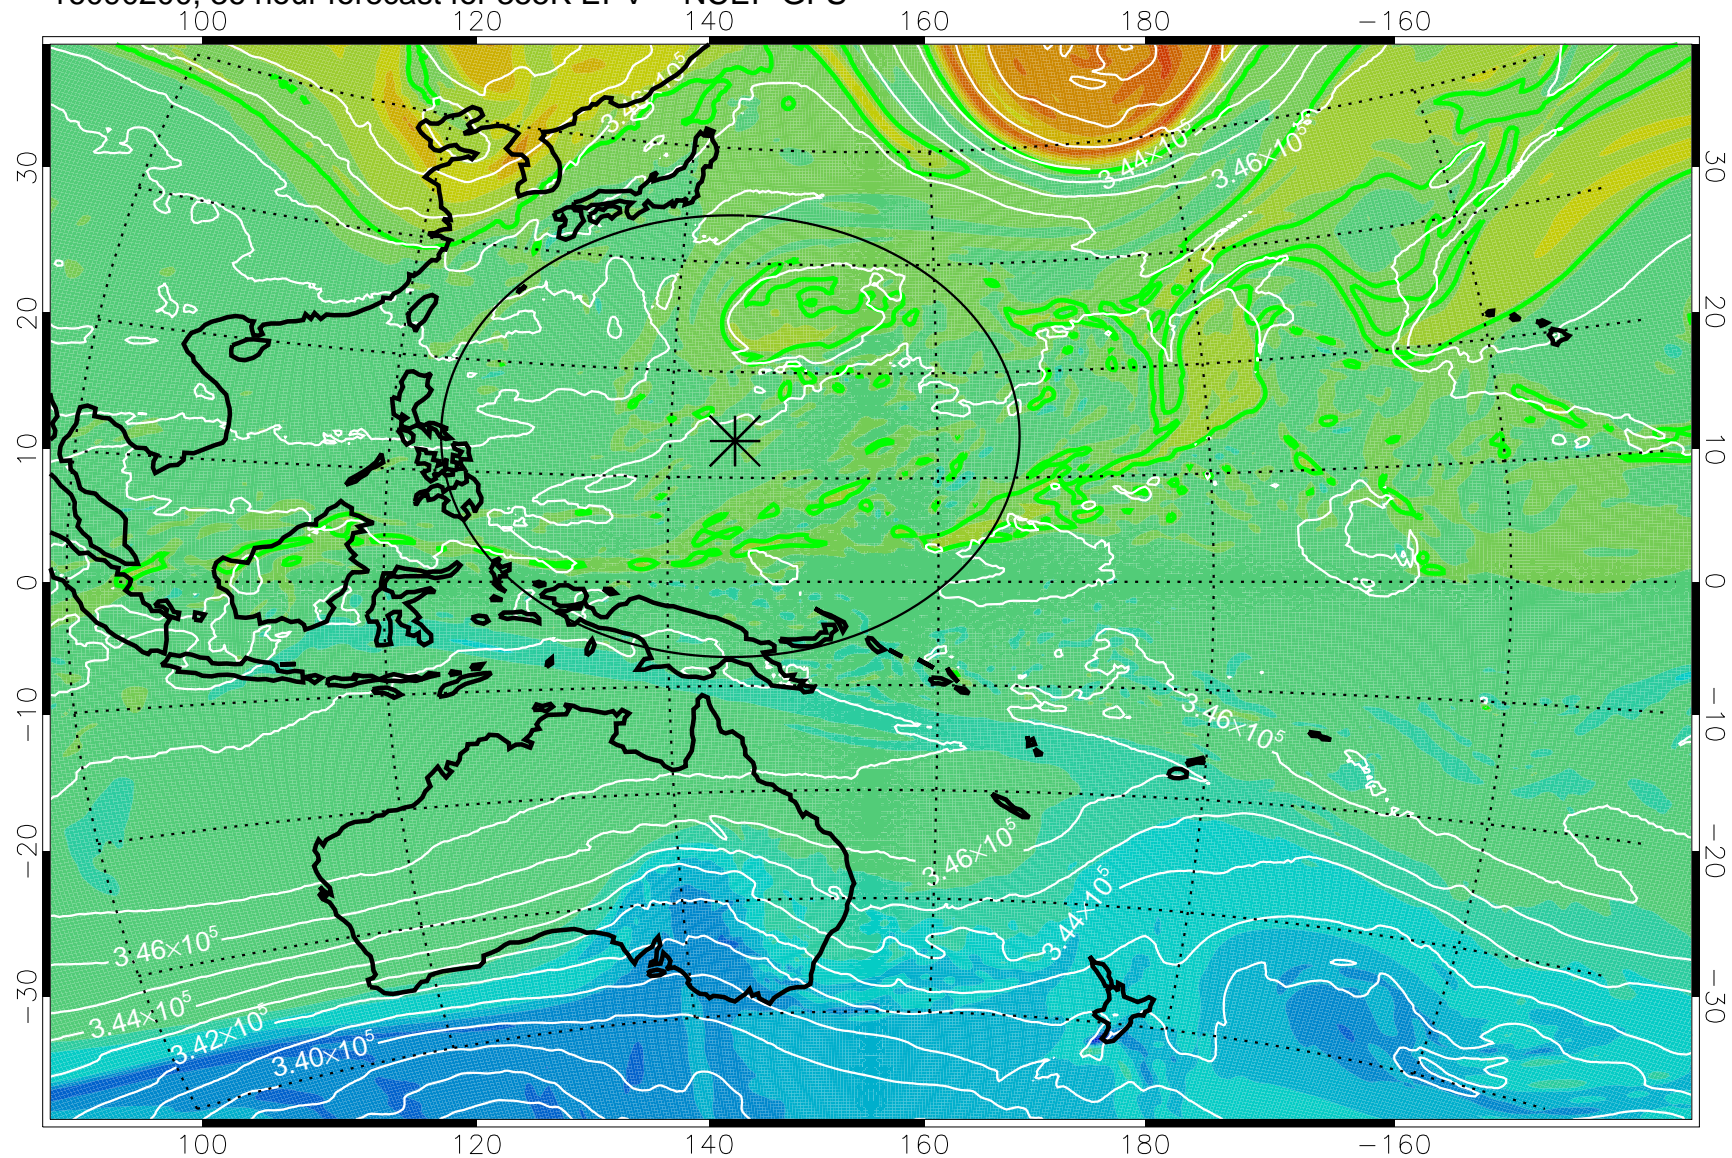

16090106, 18 hour forecast for 355K EPV -- NCEP GFS

355K Montgomery Streamfunction, white
EPV Tropopause (2 PVU) Position
Range ring of 2304 km

16090112, 24 hour forecast for 355K EPV -- NCEP GFS

355K Montgomery Streamfunction, white
EPV Tropopause (2 PVU) Position
Range ring of 2304 km

16090118, 30 hour forecast for 355K EPV -- NCEP GFS

355K Montgomery Streamfunction, white
EPV Tropopause (2 PVU) Position
Range ring of 2304 km

16090200, 36 hour forecast for 355K EPV -- NCEP GFS

355K Montgomery Streamfunction, white
EPV Tropopause (2 PVU) Position
Range ring of 2304 km

16090206, 42 hour forecast for 355K EPV -- NCEP GFS

355K Montgomery Streamfunction, white
EPV Tropopause (2 PVU) Position
Range ring of 2304 km

16090212, 48 hour forecast for 355K EPV -- NCEP GFS

355K Montgomery Streamfunction, white
EPV Tropopause (2 PVU) Position
Range ring of 2304 km

16090218, 54 hour forecast for 355K EPV -- NCEP GFS

16090300, 60 hour forecast for 355K EPV -- NCEP GFS

355K Montgomery Streamfunction, white
EPV Tropopause (2 PVU) Position
Range ring of 2304 km

16090306, 66 hour forecast for 355K EPV -- NCEP GFS