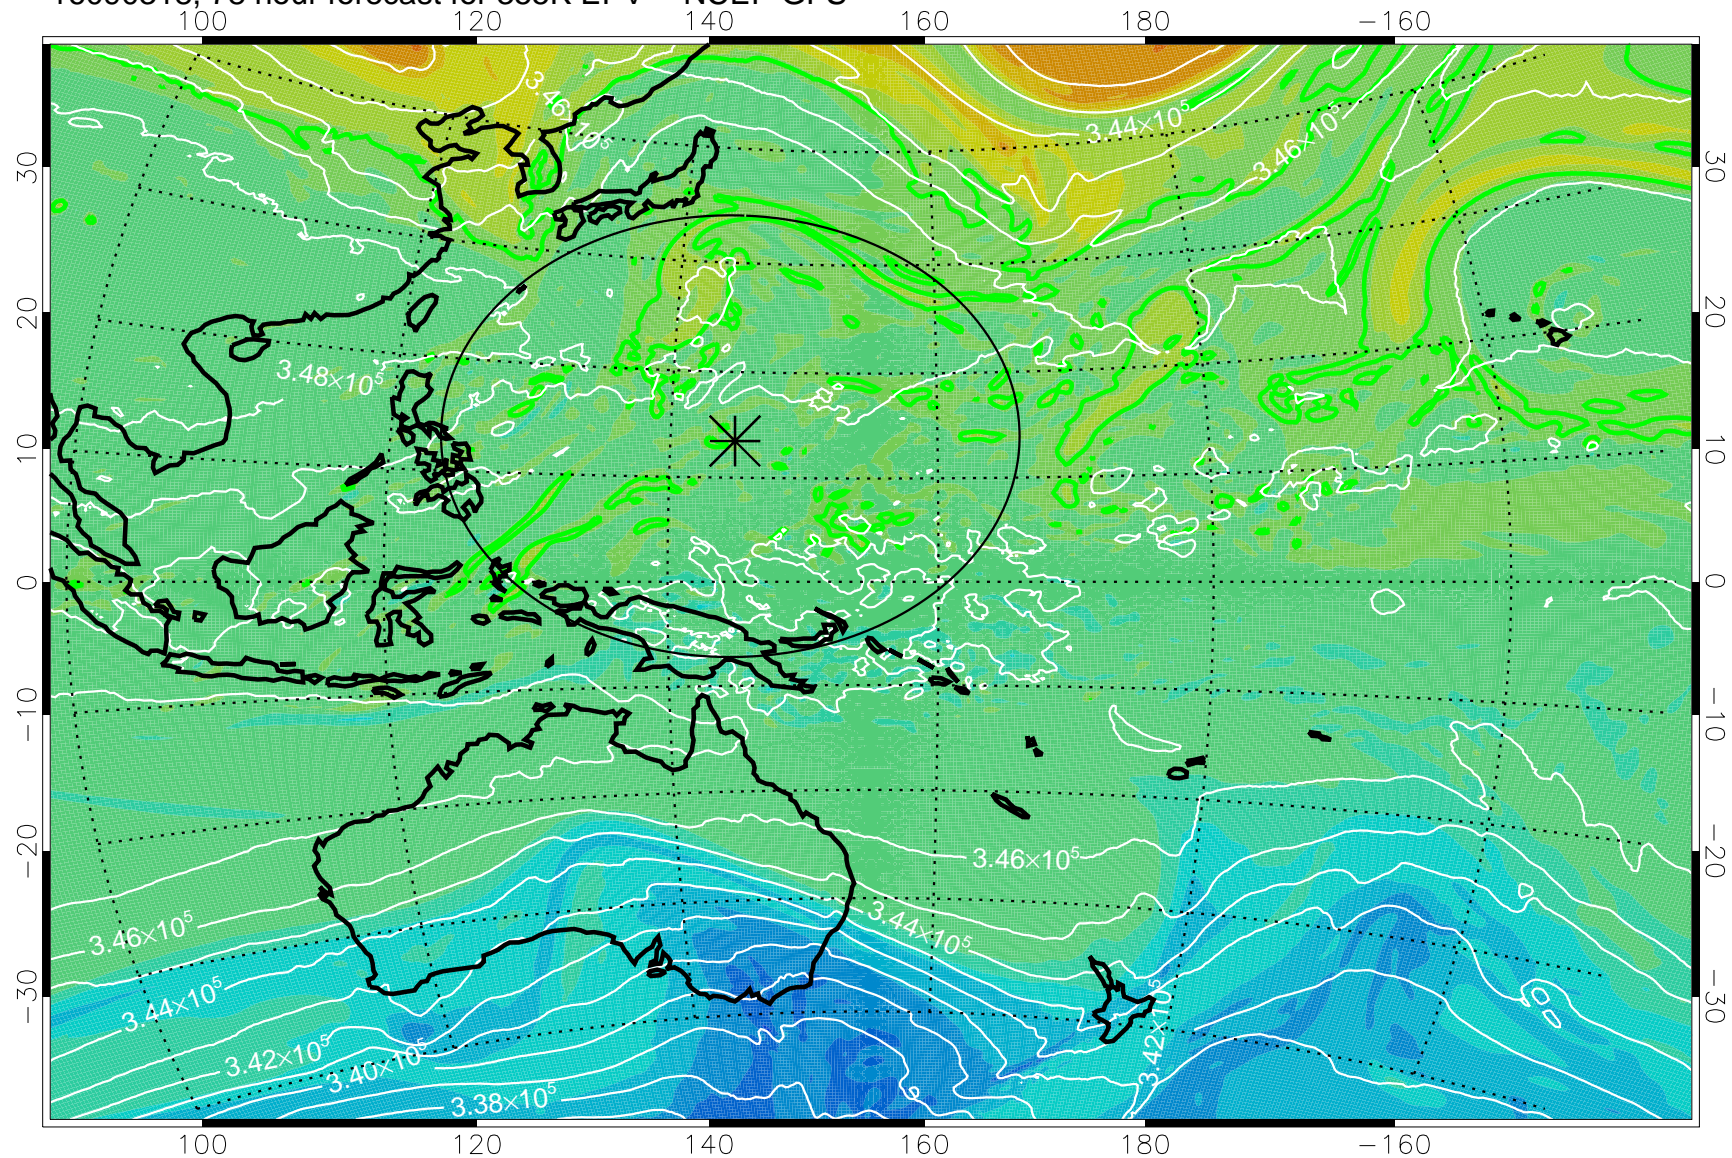

16090206, 42 hour forecast for 355K EPV -- NCEP GFS

355K Montgomery Streamfunction, white
EPV Tropopause (2 PVU) Position
Range ring of 2304 km

16090212, 48 hour forecast for 355K EPV -- NCEP GFS

355K Montgomery Streamfunction, white
EPV Tropopause (2 PVU) Position
Range ring of 2304 km

16090218, 54 hour forecast for 355K EPV -- NCEP GFS

16090300, 60 hour forecast for 355K EPV -- NCEP GFS

355K Montgomery Streamfunction, white
EPV Tropopause (2 PVU) Position
Range ring of 2304 km

16090306, 66 hour forecast for 355K EPV -- NCEP GFS

355K Montgomery Streamfunction, white
EPV Tropopause (2 PVU) Position
Range ring of 2304 km

16090312, 72 hour forecast for 355K EPV -- NCEP GFS

355K Montgomery Streamfunction, white
EPV Tropopause (2 PVU) Position
Range ring of 2304 km

16090318, 78 hour forecast for 355K EPV -- NCEP GFS

355K Montgomery Streamfunction, white
EPV Tropopause (2 PVU) Position
Range ring of 2304 km

16090400, 84 hour forecast for 355K EPV -- NCEP GFS

355K Montgomery Streamfunction, white
EPV Tropopause (2 PVU) Position
Range ring of 2304 km