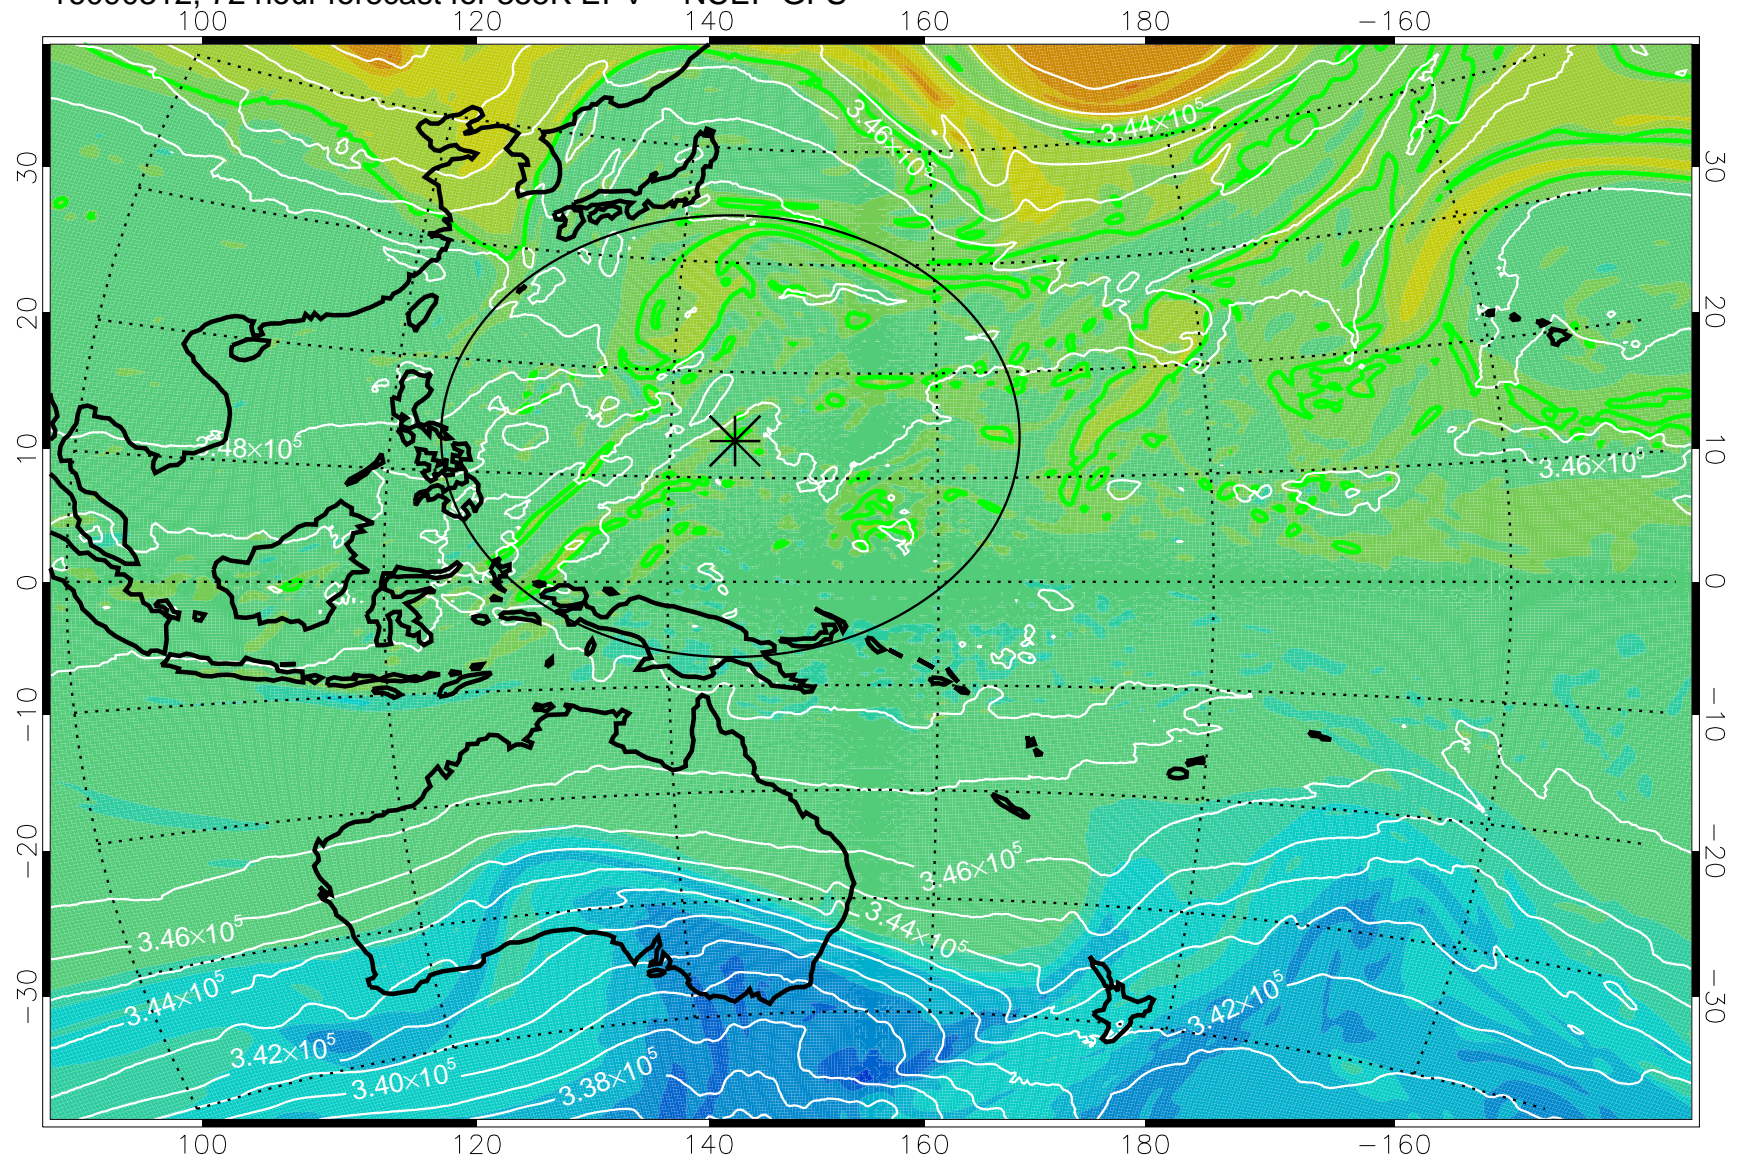

16090206, 42 hour forecast for 355K EPV -- NCEP GFS

355K Montgomery Streamfunction, white
EPV Tropopause (2 PVU) Position
Range ring of 2304 km

16090212, 48 hour forecast for 355K EPV -- NCEP GFS

355K Montgomery Streamfunction, white
EPV Tropopause (2 PVU) Position
Range ring of 2304 km

16090218, 54 hour forecast for 355K EPV -- NCEP GFS

16090300, 60 hour forecast for 355K EPV -- NCEP GFS

355K Montgomery Streamfunction, white
EPV Tropopause (2 PVU) Position
Range ring of 2304 km

16090306, 66 hour forecast for 355K EPV -- NCEP GFS

355K Montgomery Streamfunction, white
EPV Tropopause (2 PVU) Position
Range ring of 2304 km

16090312, 72 hour forecast for 355K EPV -- NCEP GFS

355K Montgomery Streamfunction, white
EPV Tropopause (2 PVU) Position
Range ring of 2304 km

16090318, 78 hour forecast for 355K EPV -- NCEP GFS

355K Montgomery Streamfunction, white
EPV Tropopause (2 PVU) Position
Range ring of 2304 km

16090400, 84 hour forecast for 355K EPV -- NCEP GFS

355K Montgomery Streamfunction, white
EPV Tropopause (2 PVU) Position
Range ring of 2304 km