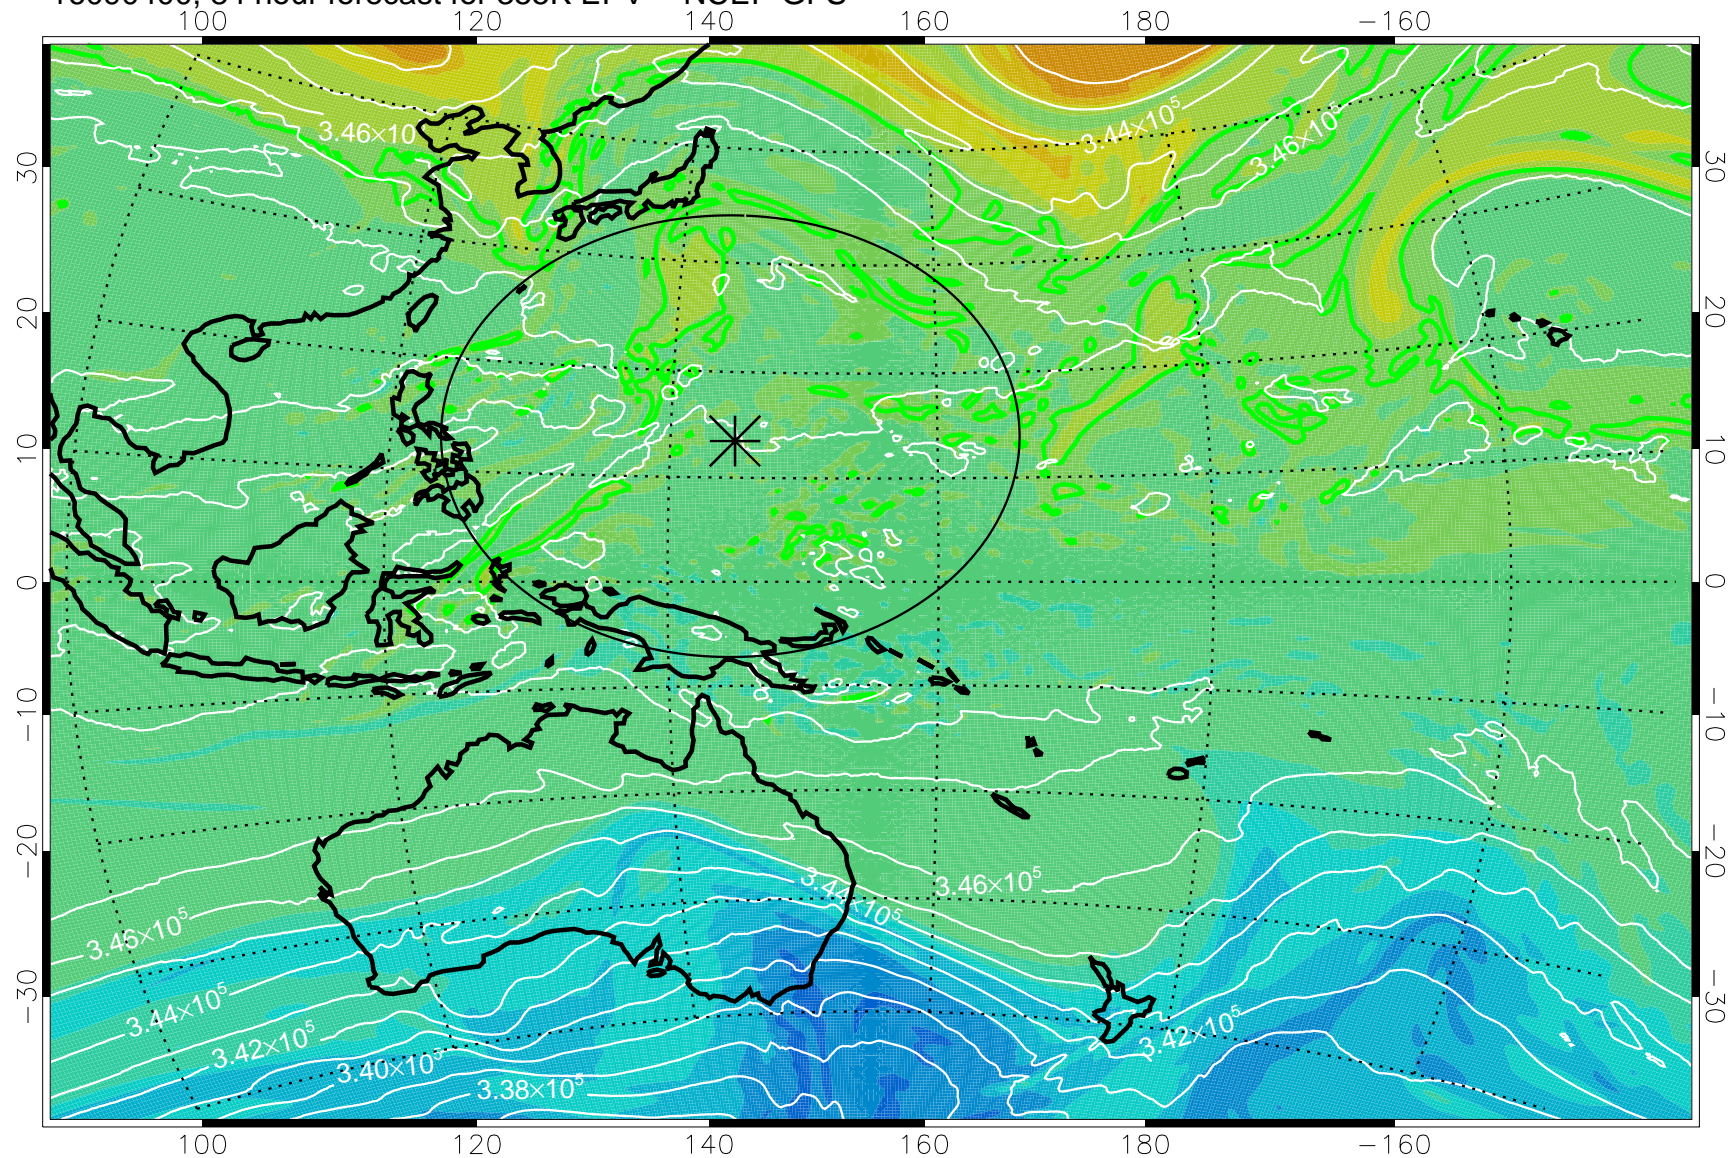

16090218, 54 hour forecast for 355K EPV -- NCEP GFS

16090300, 60 hour forecast for 355K EPV -- NCEP GFS

355K Montgomery Streamfunction, white
EPV Tropopause (2 PVU) Position
Range ring of 2304 km

16090306, 66 hour forecast for 355K EPV -- NCEP GFS

355K Montgomery Streamfunction, white
EPV Tropopause (2 PVU) Position
Range ring of 2304 km

16090312, 72 hour forecast for 355K EPV -- NCEP GFS

355K Montgomery Streamfunction, white
EPV Tropopause (2 PVU) Position
Range ring of 2304 km

16090318, 78 hour forecast for 355K EPV -- NCEP GFS

355K Montgomery Streamfunction, white
EPV Tropopause (2 PVU) Position
Range ring of 2304 km

16090400, 84 hour forecast for 355K EPV -- NCEP GFS

355K Montgomery Streamfunction, white
EPV Tropopause (2 PVU) Position
Range ring of 2304 km

16090406, 90 hour forecast for 355K EPV -- NCEP GFS

355K Montgomery Streamfunction, white
EPV Tropopause (2 PVU) Position
Range ring of 2304 km

16090412, 96 hour forecast for 355K EPV -- NCEP GFS

355K Montgomery Streamfunction, white
EPV Tropopause (2 PVU) Position
Range ring of 2304 km