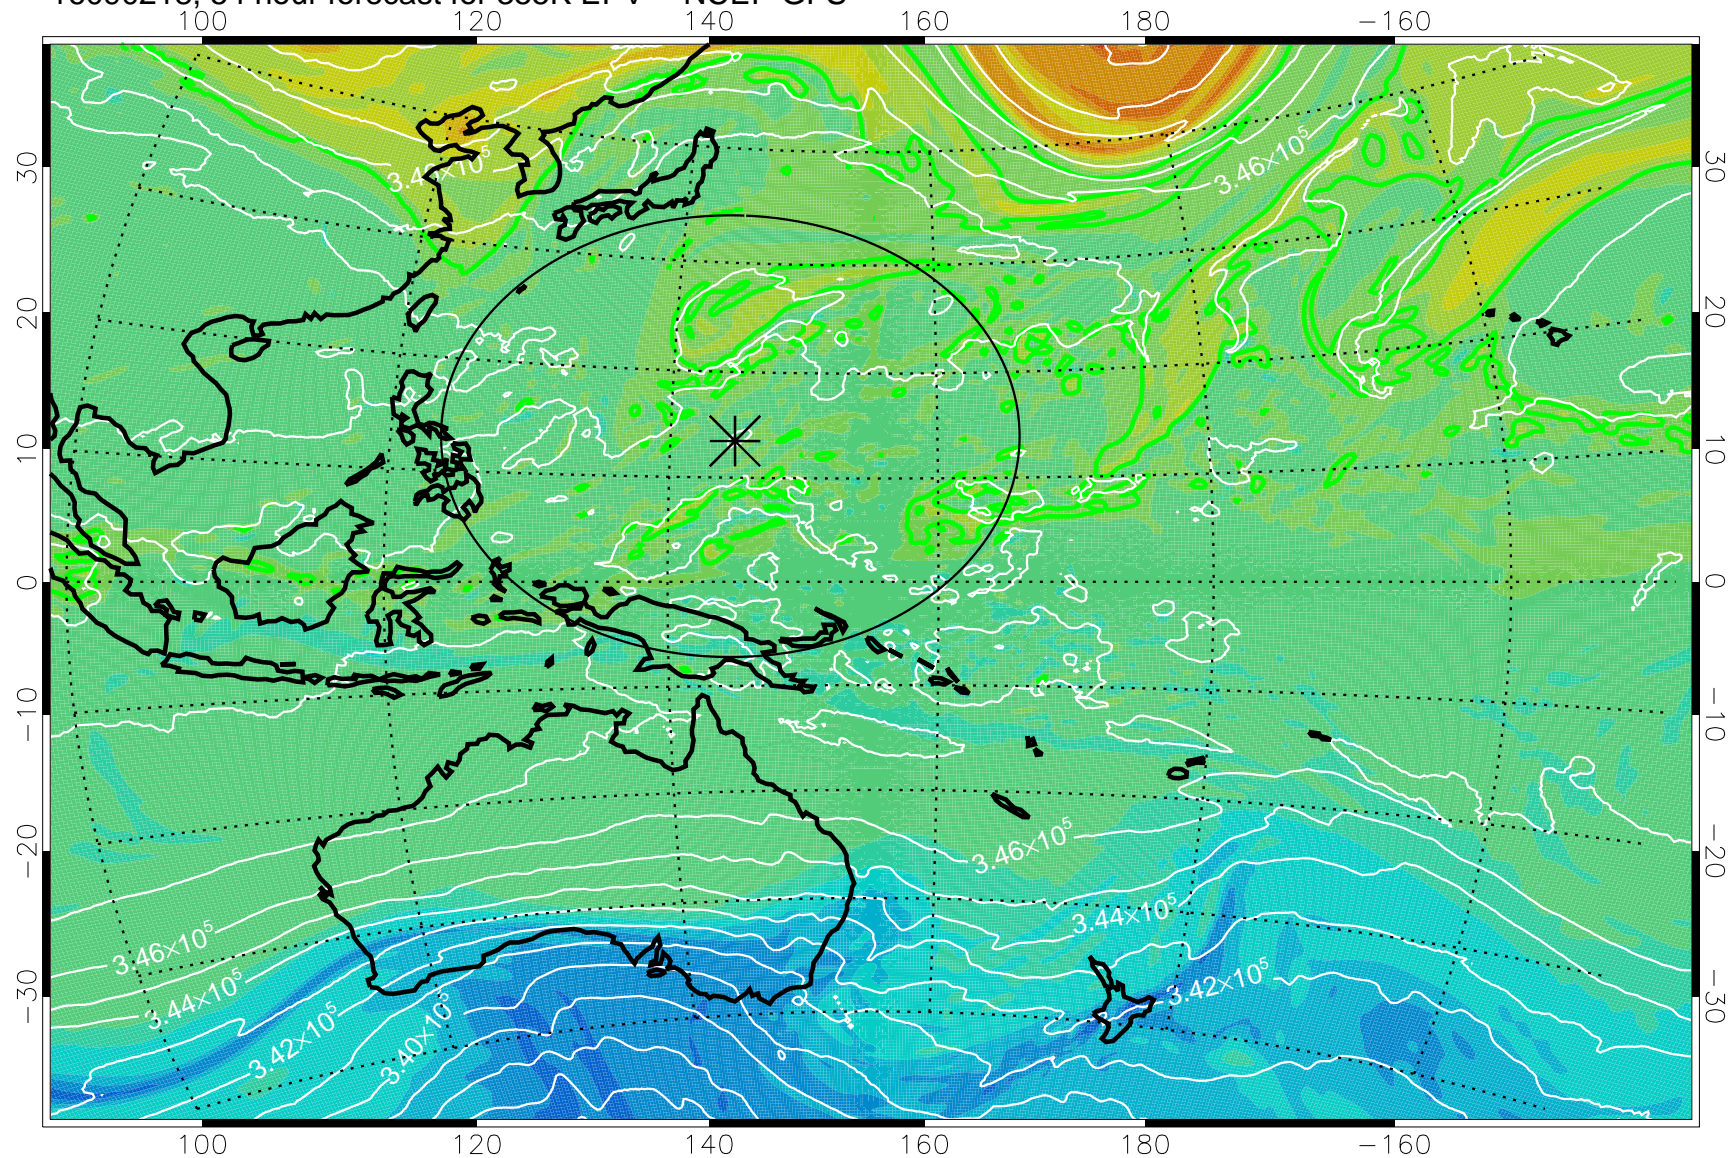

16090206, 42 hour forecast for 355K EPV -- NCEP GFS

355K Montgomery Streamfunction, white
EPV Tropopause (2 PVU) Position
Range ring of 2304 km

16090212, 48 hour forecast for 355K EPV -- NCEP GFS

355K Montgomery Streamfunction, white
EPV Tropopause (2 PVU) Position
Range ring of 2304 km

16090218, 54 hour forecast for 355K EPV -- NCEP GFS

16090300, 60 hour forecast for 355K EPV -- NCEP GFS

355K Montgomery Streamfunction, white
EPV Tropopause (2 PVU) Position
Range ring of 2304 km

16090306, 66 hour forecast for 355K EPV -- NCEP GFS

355K Montgomery Streamfunction, white
EPV Tropopause (2 PVU) Position
Range ring of 2304 km

16090312, 72 hour forecast for 355K EPV -- NCEP GFS

355K Montgomery Streamfunction, white
EPV Tropopause (2 PVU) Position
Range ring of 2304 km

16090318, 78 hour forecast for 355K EPV -- NCEP GFS

355K Montgomery Streamfunction, white
EPV Tropopause (2 PVU) Position
Range ring of 2304 km

16090400, 84 hour forecast for 355K EPV -- NCEP GFS

355K Montgomery Streamfunction, white
EPV Tropopause (2 PVU) Position
Range ring of 2304 km