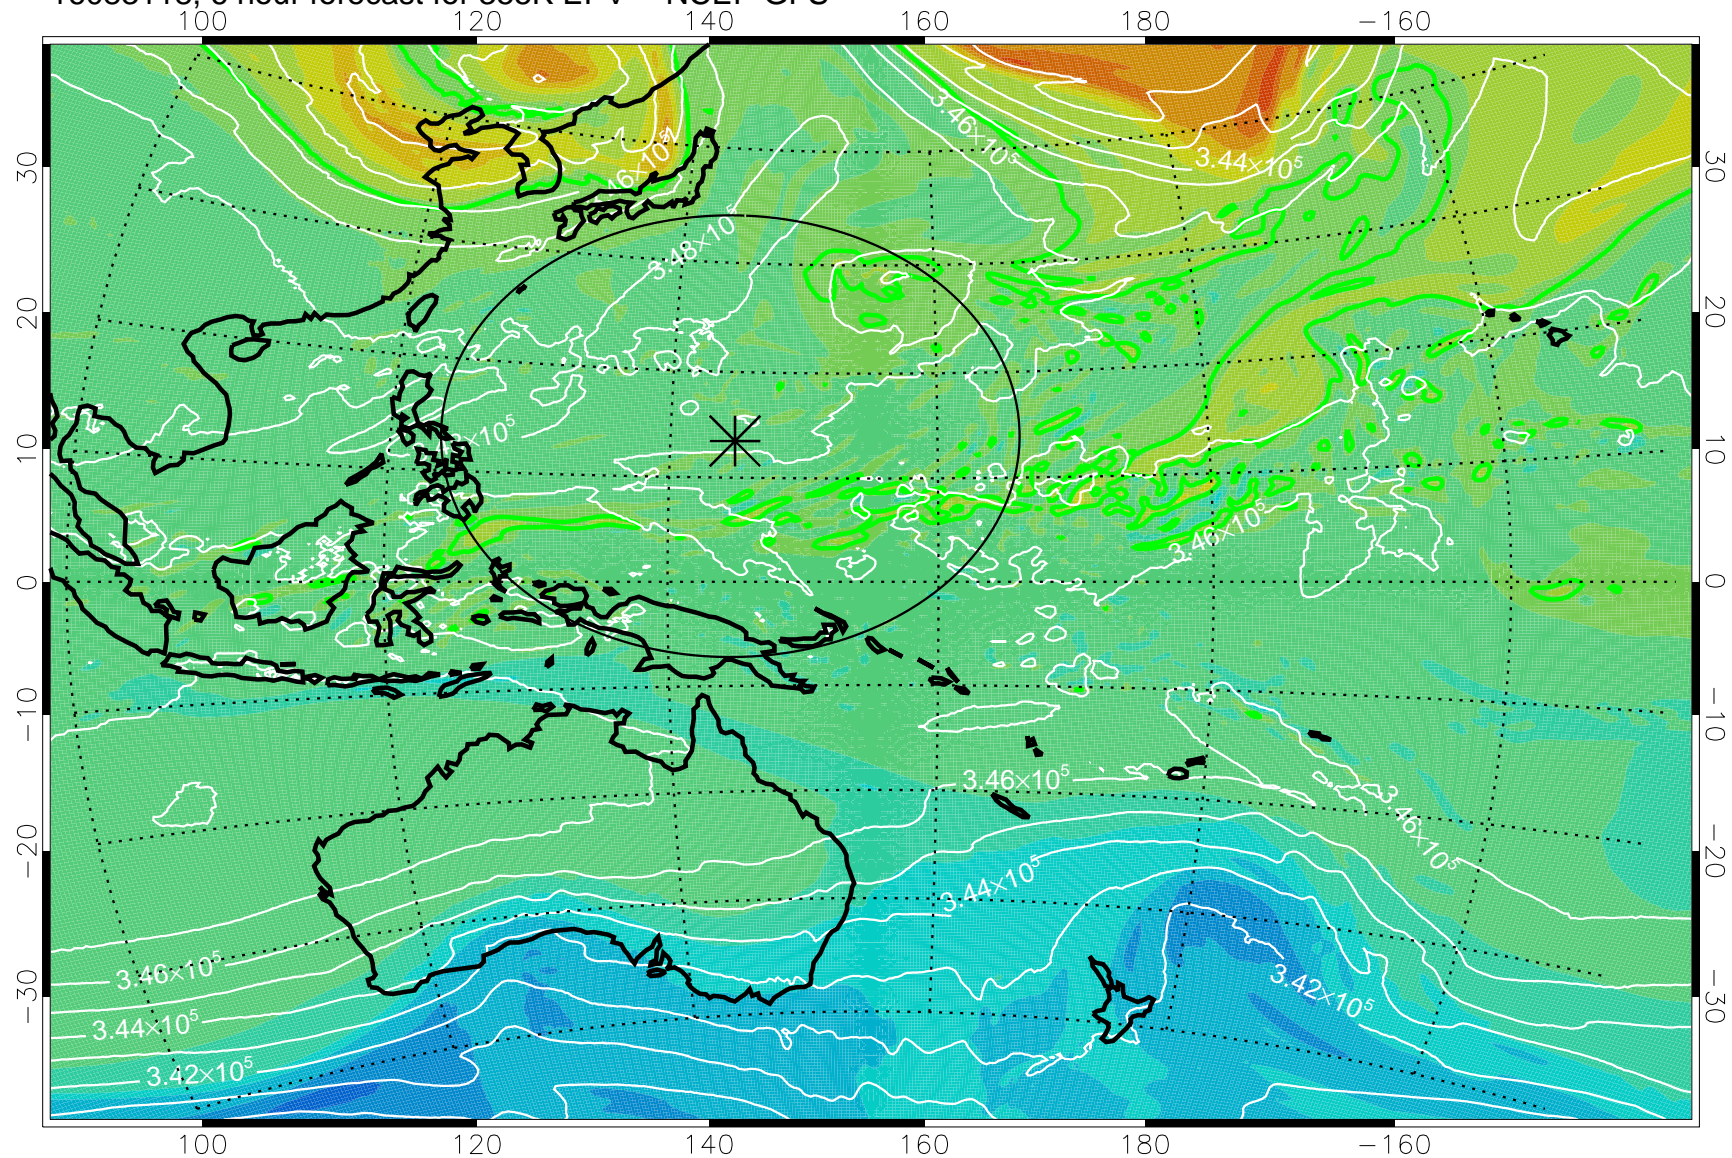

16083118, 6 hour forecast for 355K EPV -- NCEP GFS

355K Montgomery Streamfunction, white
EPV Tropopause (2 PVU) Position
Range ring of 2304 km

16090100, 12 hour forecast for 355K EPV -- NCEP GFS

355K Montgomery Streamfunction, white
EPV Tropopause (2 PVU) Position
Range ring of 2304 km

16090106, 18 hour forecast for 355K EPV -- NCEP GFS

355K Montgomery Streamfunction, white
EPV Tropopause (2 PVU) Position
Range ring of 2304 km

16090112, 24 hour forecast for 355K EPV -- NCEP GFS

355K Montgomery Streamfunction, white
EPV Tropopause (2 PVU) Position
Range ring of 2304 km

16090118, 30 hour forecast for 355K EPV -- NCEP GFS

355K Montgomery Streamfunction, white
EPV Tropopause (2 PVU) Position
Range ring of 2304 km

16090200, 36 hour forecast for 355K EPV -- NCEP GFS

355K Montgomery Streamfunction, white
EPV Tropopause (2 PVU) Position
Range ring of 2304 km

16090218, 54 hour forecast for 355K EPV -- NCEP GFS

16090300, 60 hour forecast for 355K EPV -- NCEP GFS

355K Montgomery Streamfunction, white
EPV Tropopause (2 PVU) Position
Range ring of 2304 km

16090306, 66 hour forecast for 355K EPV -- NCEP GFS