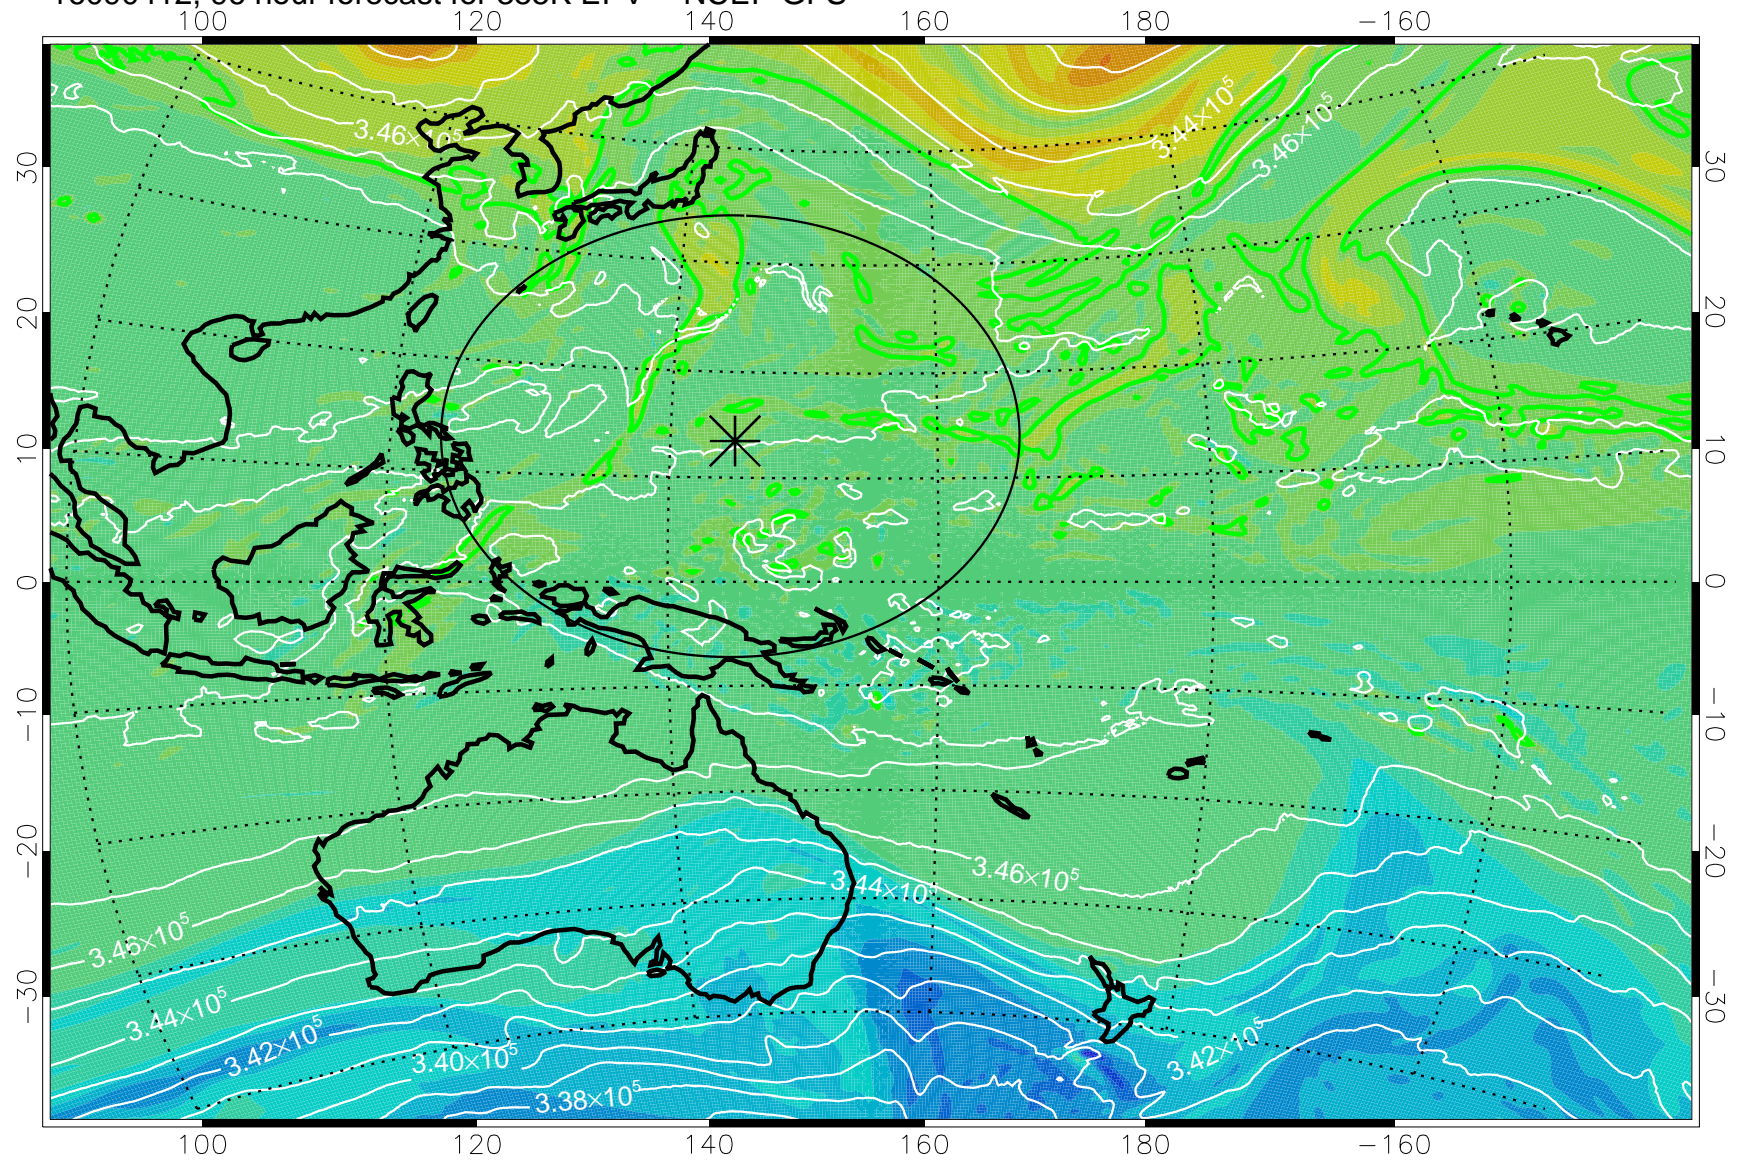

355K Montgomery Streamfunction, white
EPV Tropopause (2 PVU) Position
Range ring of 2304 km

16090312, 72 hour forecast for 355K EPV -- NCEP GFS

355K Montgomery Streamfunction, white
EPV Tropopause (2 PVU) Position
Range ring of 2304 km

16090318, 78 hour forecast for 355K EPV -- NCEP GFS

355K Montgomery Streamfunction, white
EPV Tropopause (2 PVU) Position
Range ring of 2304 km

16090400, 84 hour forecast for 355K EPV -- NCEP GFS

355K Montgomery Streamfunction, white
EPV Tropopause (2 PVU) Position
Range ring of 2304 km

16090406, 90 hour forecast for 355K EPV -- NCEP GFS

355K Montgomery Streamfunction, white
EPV Tropopause (2 PVU) Position
Range ring of 2304 km

16090412, 96 hour forecast for 355K EPV -- NCEP GFS

355K Montgomery Streamfunction, white
EPV Tropopause (2 PVU) Position
Range ring of 2304 km

16090418, 102 hour forecast for 355K EPV -- NCEP GFS

355K Montgomery Streamfunction, white
EPV Tropopause (2 PVU) Position
Range ring of 2304 km

16090500, 108 hour forecast for 355K EPV -- NCEP GFS

355K Montgomery Streamfunction, white
EPV Tropopause (2 PVU) Position
Range ring of 2304 km