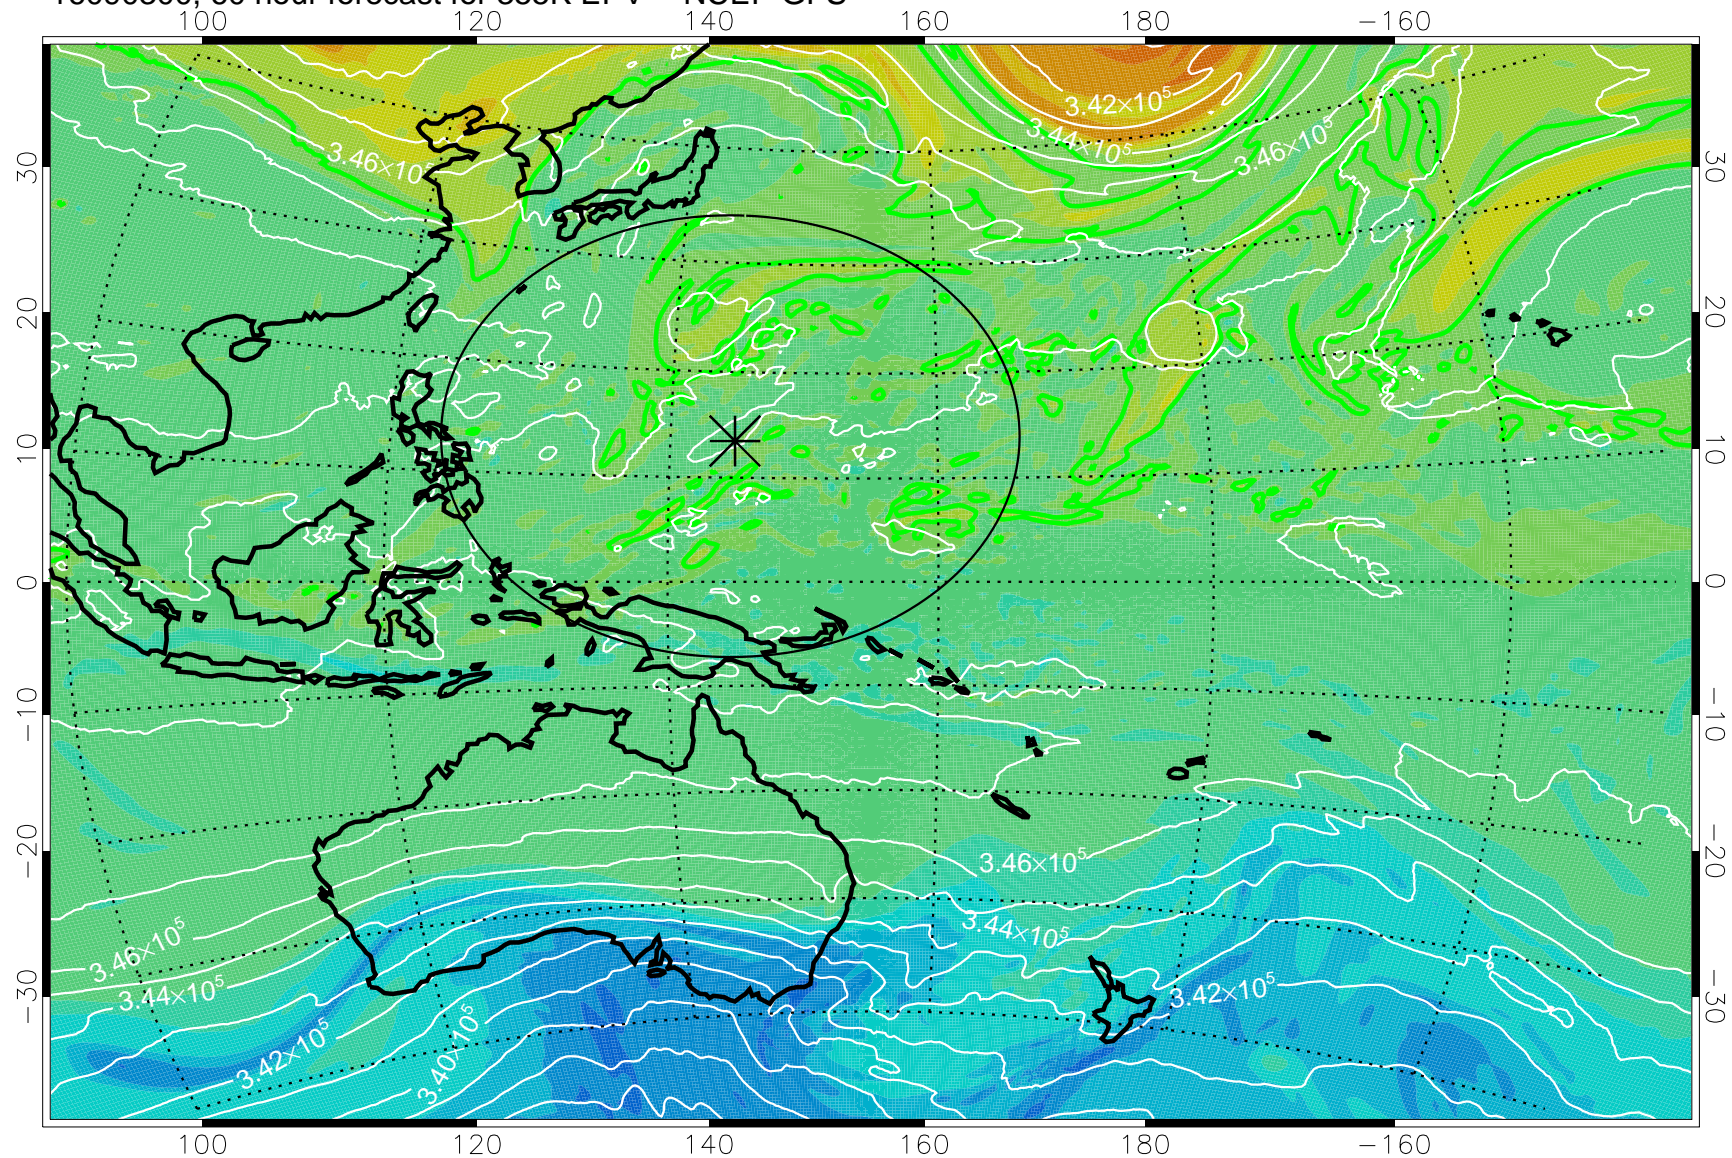

16090118, 30 hour forecast for 355K EPV -- NCEP GFS

355K Montgomery Streamfunction, white
EPV Tropopause (2 PVU) Position
Range ring of 2304 km

16090200, 36 hour forecast for 355K EPV -- NCEP GFS

355K Montgomery Streamfunction, white
EPV Tropopause (2 PVU) Position
Range ring of 2304 km

16090206, 42 hour forecast for 355K EPV -- NCEP GFS

355K Montgomery Streamfunction, white
EPV Tropopause (2 PVU) Position
Range ring of 2304 km

16090212, 48 hour forecast for 355K EPV -- NCEP GFS

355K Montgomery Streamfunction, white
EPV Tropopause (2 PVU) Position
Range ring of 2304 km

16090218, 54 hour forecast for 355K EPV -- NCEP GFS

16090300, 60 hour forecast for 355K EPV -- NCEP GFS

355K Montgomery Streamfunction, white
EPV Tropopause (2 PVU) Position
Range ring of 2304 km

16090306, 66 hour forecast for 355K EPV -- NCEP GFS

355K Montgomery Streamfunction, white
EPV Tropopause (2 PVU) Position
Range ring of 2304 km

16090312, 72 hour forecast for 355K EPV -- NCEP GFS

355K Montgomery Streamfunction, white
EPV Tropopause (2 PVU) Position
Range ring of 2304 km