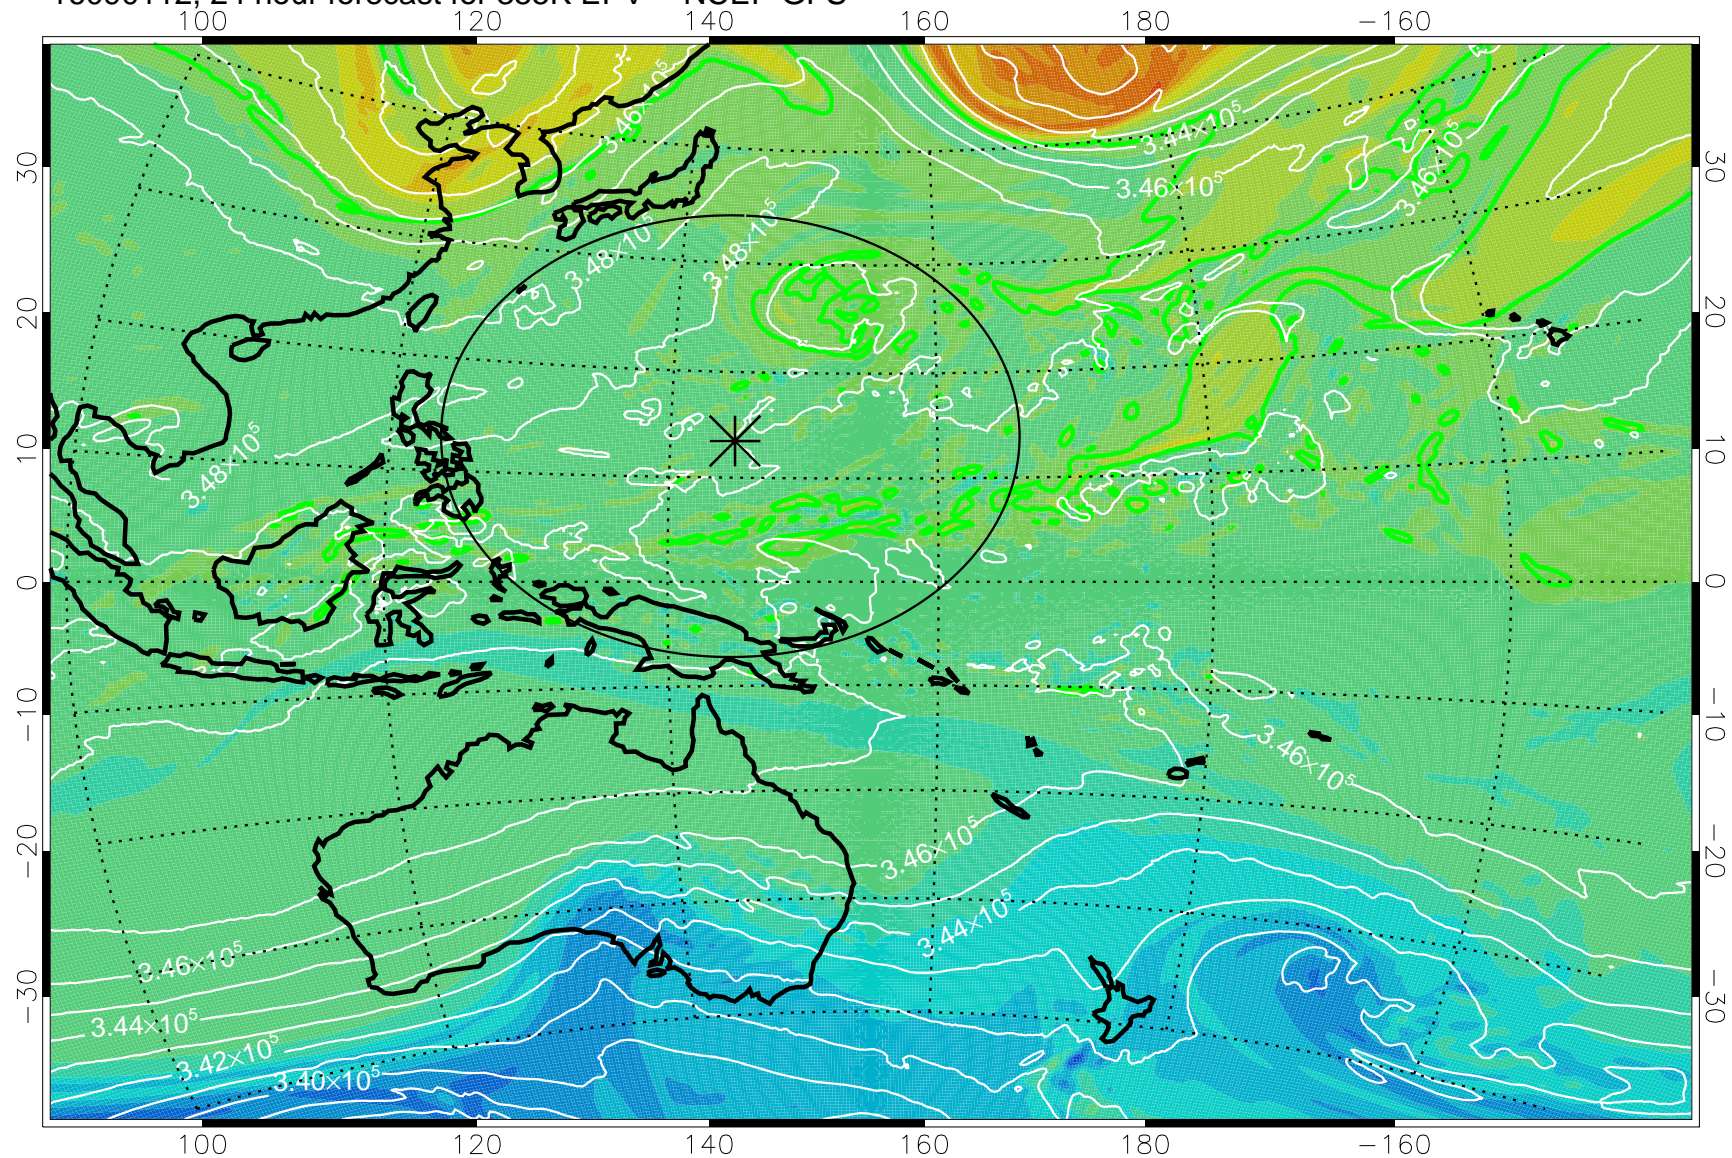

16083118, 6 hour forecast for 355K EPV -- NCEP GFS

355K Montgomery Streamfunction, white
EPV Tropopause (2 PVU) Position
Range ring of 2304 km

16090100, 12 hour forecast for 355K EPV -- NCEP GFS

355K Montgomery Streamfunction, white
EPV Tropopause (2 PVU) Position
Range ring of 2304 km

16090106, 18 hour forecast for 355K EPV -- NCEP GFS

355K Montgomery Streamfunction, white
EPV Tropopause (2 PVU) Position
Range ring of 2304 km

16090112, 24 hour forecast for 355K EPV -- NCEP GFS

355K Montgomery Streamfunction, white
EPV Tropopause (2 PVU) Position
Range ring of 2304 km

16090118, 30 hour forecast for 355K EPV -- NCEP GFS

355K Montgomery Streamfunction, white
EPV Tropopause (2 PVU) Position
Range ring of 2304 km

16090200, 36 hour forecast for 355K EPV -- NCEP GFS

355K Montgomery Streamfunction, white
EPV Tropopause (2 PVU) Position
Range ring of 2304 km

16090218, 54 hour forecast for 355K EPV -- NCEP GFS

16090300, 60 hour forecast for 355K EPV -- NCEP GFS

355K Montgomery Streamfunction, white
EPV Tropopause (2 PVU) Position
Range ring of 2304 km

16090306, 66 hour forecast for 355K EPV -- NCEP GFS