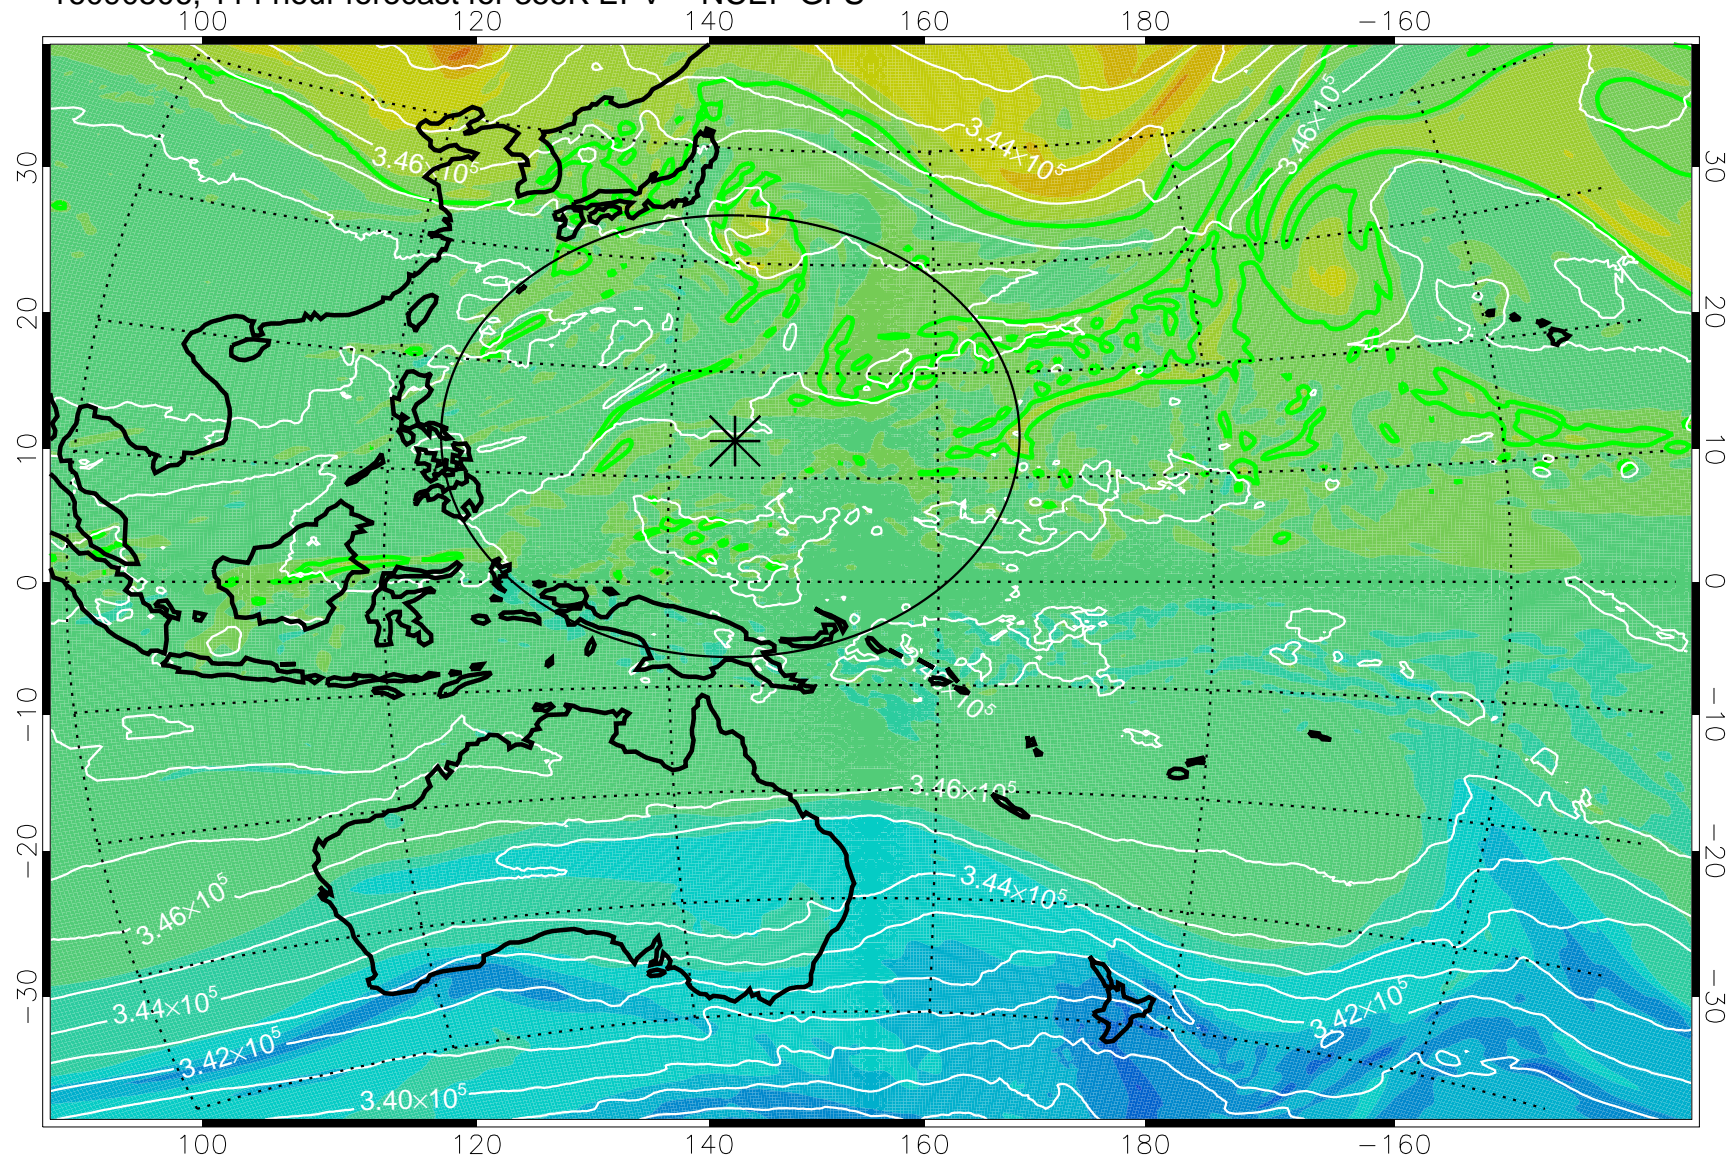

16090318, 78 hour forecast for 355K EPV -- NCEP GFS

355K Montgomery Streamfunction, white
EPV Tropopause (2 PVU) Position
Range ring of 2304 km

16090400, 84 hour forecast for 355K EPV -- NCEP GFS

355K Montgomery Streamfunction, white
EPV Tropopause (2 PVU) Position
Range ring of 2304 km

16090406, 90 hour forecast for 355K EPV -- NCEP GFS

355K Montgomery Streamfunction, white
EPV Tropopause (2 PVU) Position
Range ring of 2304 km

16090412, 96 hour forecast for 355K EPV -- NCEP GFS

355K Montgomery Streamfunction, white
EPV Tropopause (2 PVU) Position
Range ring of 2304 km

16090418, 102 hour forecast for 355K EPV -- NCEP GFS

355K Montgomery Streamfunction, white
EPV Tropopause (2 PVU) Position
Range ring of 2304 km

16090500, 108 hour forecast for 355K EPV -- NCEP GFS

355K Montgomery Streamfunction, white
EPV Tropopause (2 PVU) Position
Range ring of 2304 km

16090506, 114 hour forecast for 355K EPV -- NCEP GFS

355K Montgomery Streamfunction, white
EPV Tropopause (2 PVU) Position
Range ring of 2304 km

16090512, 120 hour forecast for 355K EPV -- NCEP GFS

355K Montgomery Streamfunction, white
EPV Tropopause (2 PVU) Position
Range ring of 2304 km