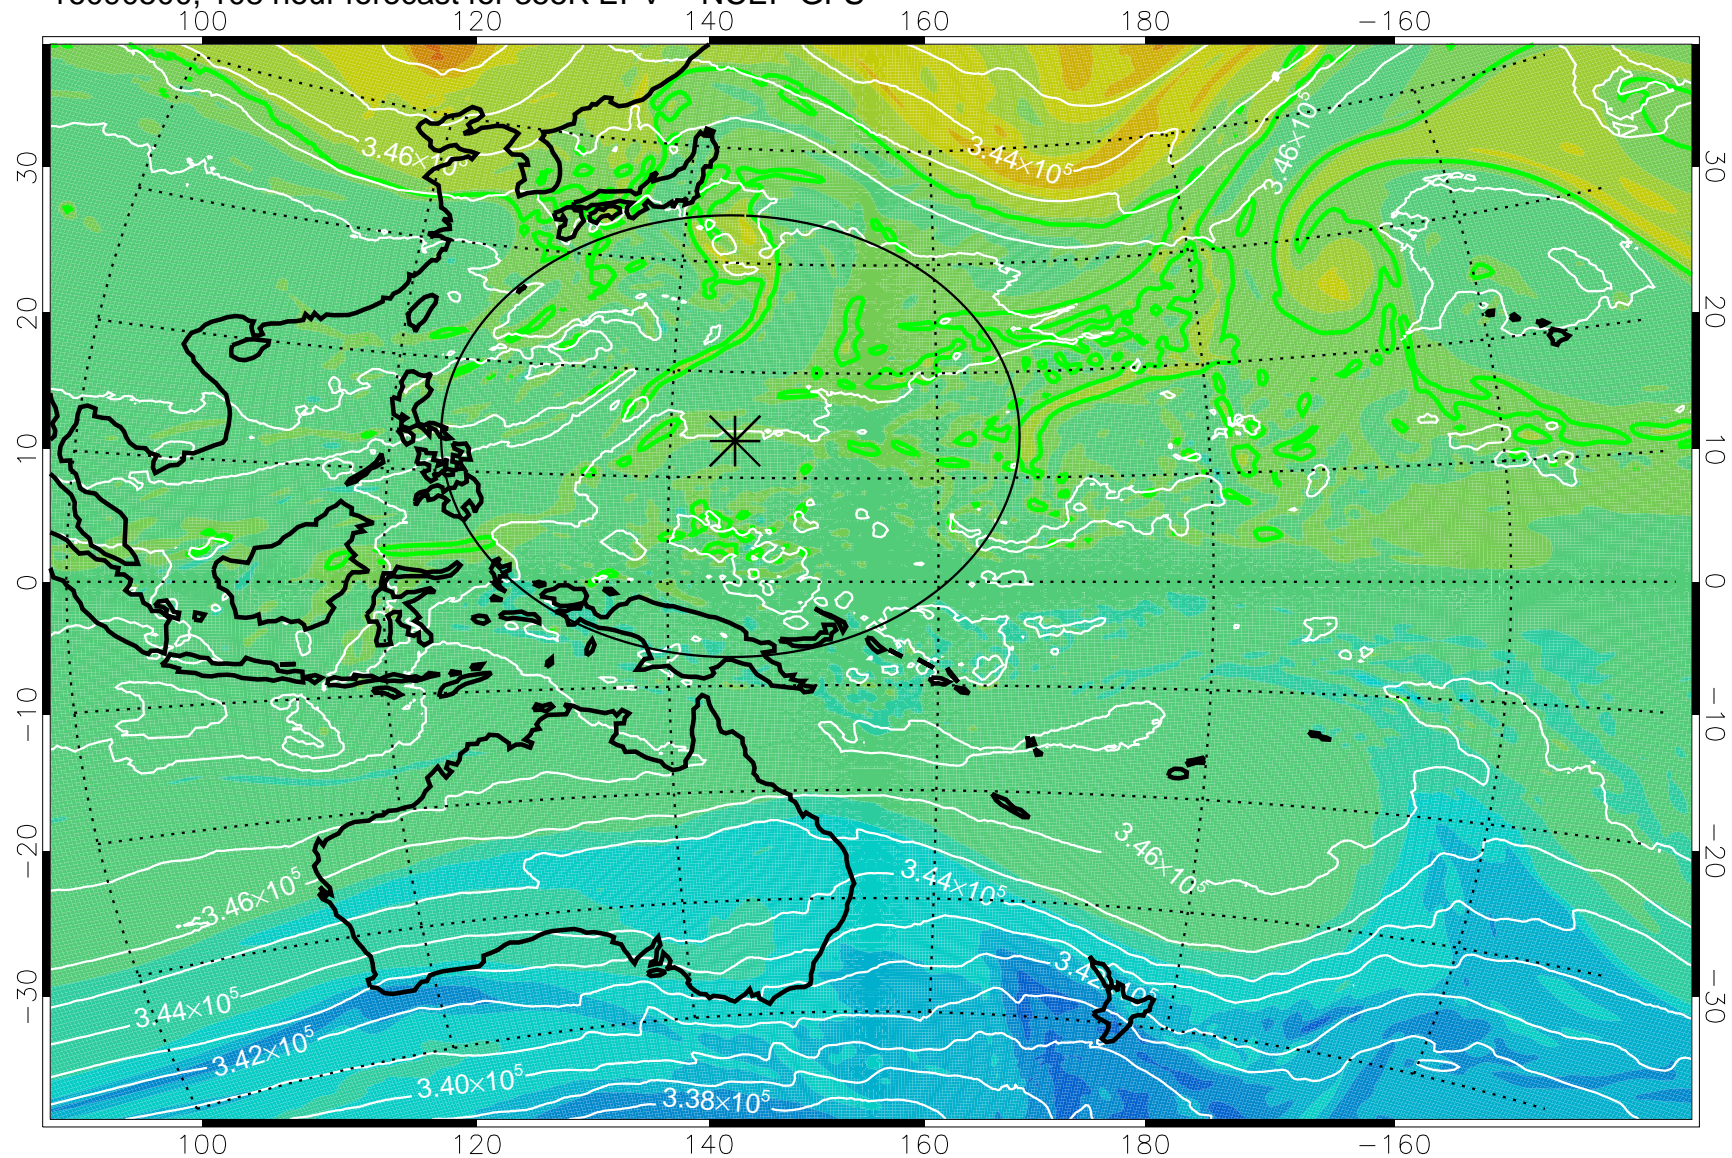

16090318, 78 hour forecast for 355K EPV -- NCEP GFS

355K Montgomery Streamfunction, white
EPV Tropopause (2 PVU) Position
Range ring of 2304 km

16090400, 84 hour forecast for 355K EPV -- NCEP GFS

355K Montgomery Streamfunction, white
EPV Tropopause (2 PVU) Position
Range ring of 2304 km

16090406, 90 hour forecast for 355K EPV -- NCEP GFS

355K Montgomery Streamfunction, white
EPV Tropopause (2 PVU) Position
Range ring of 2304 km

16090412, 96 hour forecast for 355K EPV -- NCEP GFS

355K Montgomery Streamfunction, white
EPV Tropopause (2 PVU) Position
Range ring of 2304 km

16090418, 102 hour forecast for 355K EPV -- NCEP GFS

355K Montgomery Streamfunction, white
EPV Tropopause (2 PVU) Position
Range ring of 2304 km

16090500, 108 hour forecast for 355K EPV -- NCEP GFS

355K Montgomery Streamfunction, white
EPV Tropopause (2 PVU) Position
Range ring of 2304 km

16090506, 114 hour forecast for 355K EPV -- NCEP GFS

355K Montgomery Streamfunction, white
EPV Tropopause (2 PVU) Position
Range ring of 2304 km

16090512, 120 hour forecast for 355K EPV -- NCEP GFS

355K Montgomery Streamfunction, white
EPV Tropopause (2 PVU) Position
Range ring of 2304 km