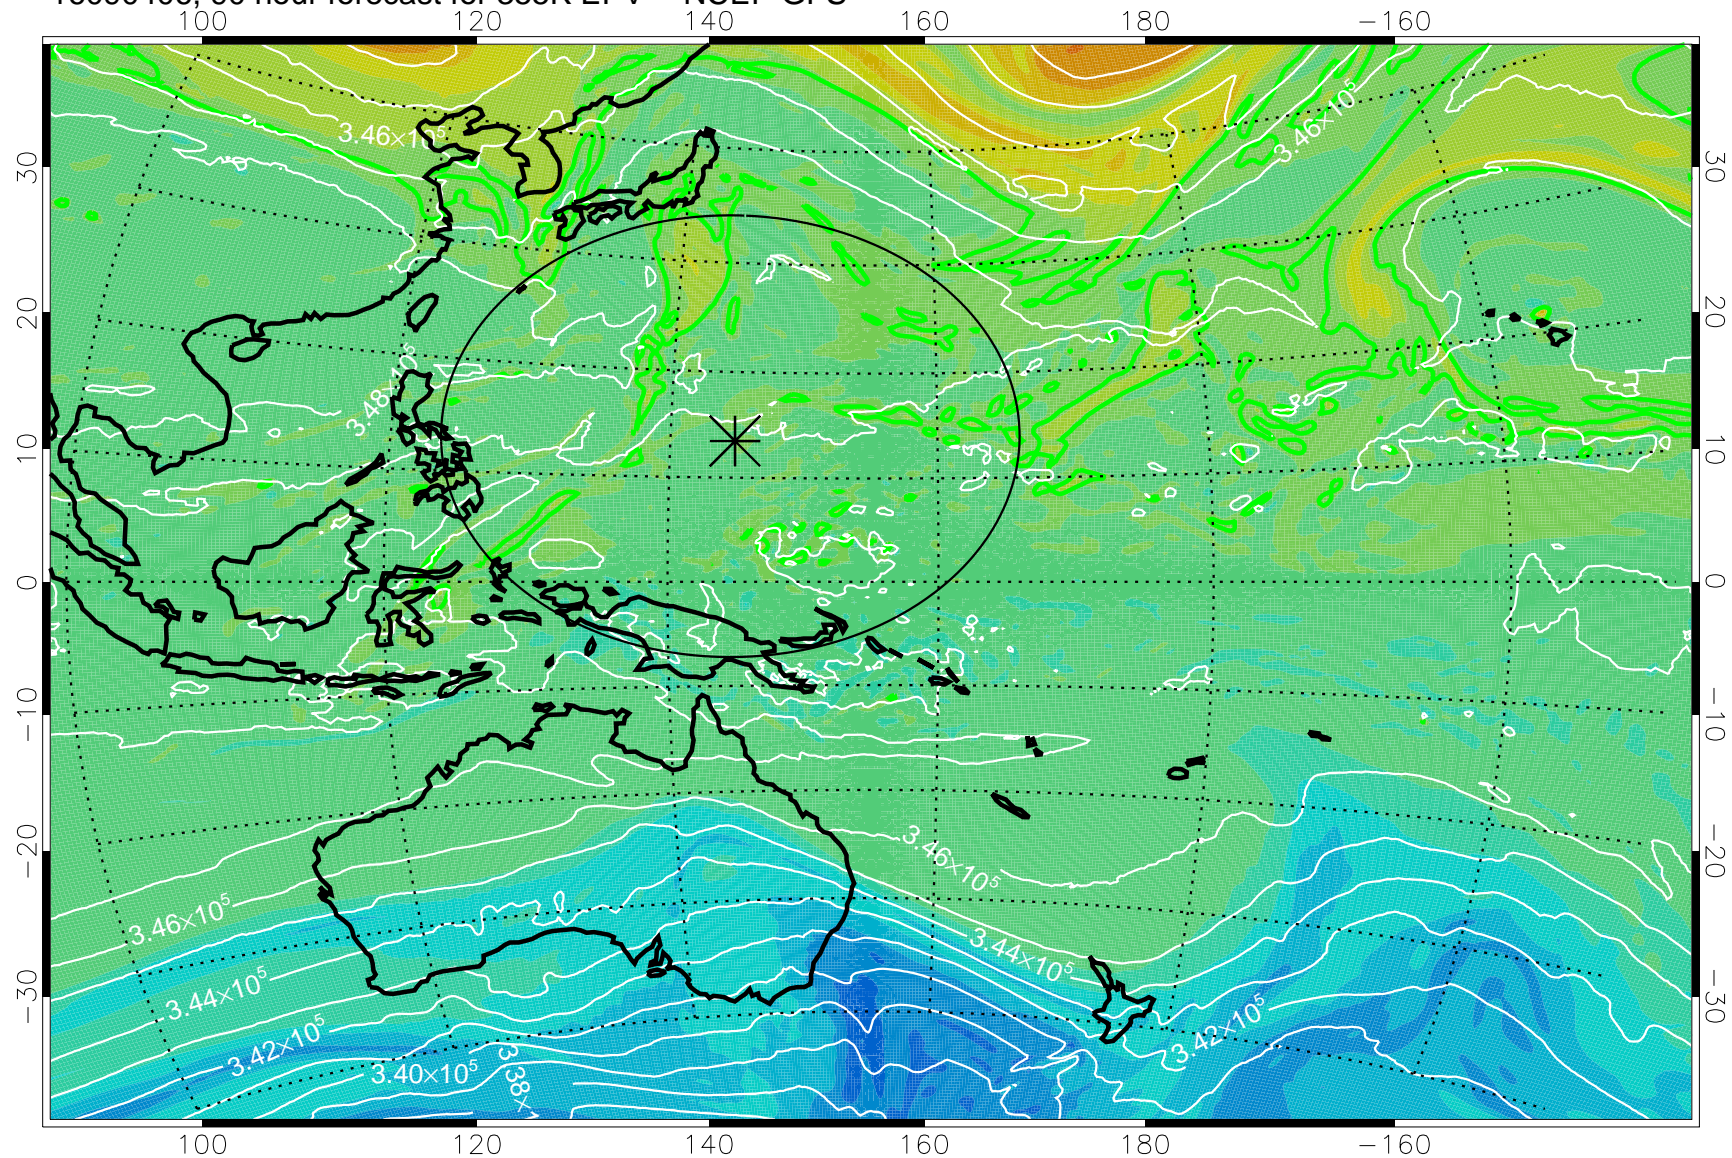

355K Montgomery Streamfunction, white
EPV Tropopause (2 PVU) Position
Range ring of 2304 km

16090312, 72 hour forecast for 355K EPV -- NCEP GFS

355K Montgomery Streamfunction, white
EPV Tropopause (2 PVU) Position
Range ring of 2304 km

16090318, 78 hour forecast for 355K EPV -- NCEP GFS

355K Montgomery Streamfunction, white
EPV Tropopause (2 PVU) Position
Range ring of 2304 km

16090400, 84 hour forecast for 355K EPV -- NCEP GFS

355K Montgomery Streamfunction, white
EPV Tropopause (2 PVU) Position
Range ring of 2304 km

16090406, 90 hour forecast for 355K EPV -- NCEP GFS

355K Montgomery Streamfunction, white
EPV Tropopause (2 PVU) Position
Range ring of 2304 km

16090412, 96 hour forecast for 355K EPV -- NCEP GFS

355K Montgomery Streamfunction, white
EPV Tropopause (2 PVU) Position
Range ring of 2304 km

16090418, 102 hour forecast for 355K EPV -- NCEP GFS

355K Montgomery Streamfunction, white
EPV Tropopause (2 PVU) Position
Range ring of 2304 km

16090500, 108 hour forecast for 355K EPV -- NCEP GFS

355K Montgomery Streamfunction, white
EPV Tropopause (2 PVU) Position
Range ring of 2304 km