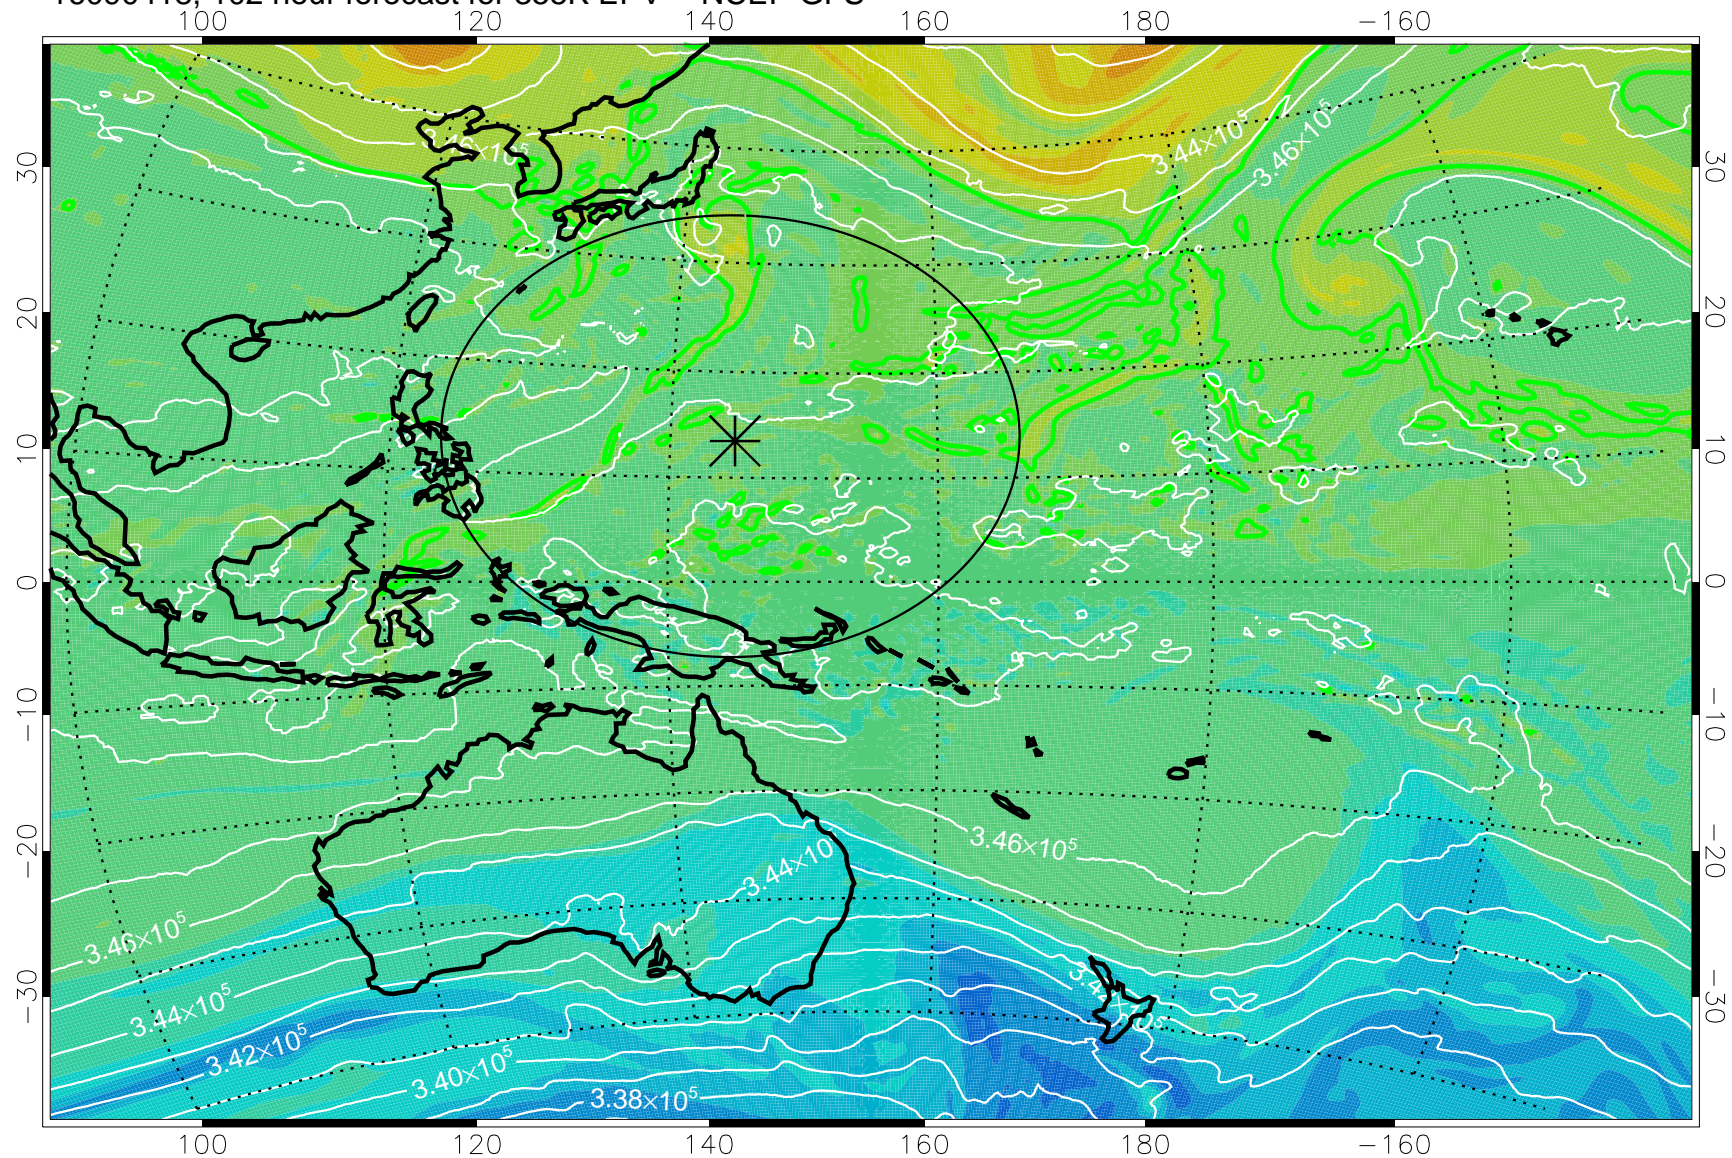

16090318, 78 hour forecast for 355K EPV -- NCEP GFS

355K Montgomery Streamfunction, white
EPV Tropopause (2 PVU) Position
Range ring of 2304 km

16090400, 84 hour forecast for 355K EPV -- NCEP GFS

355K Montgomery Streamfunction, white
EPV Tropopause (2 PVU) Position
Range ring of 2304 km

16090406, 90 hour forecast for 355K EPV -- NCEP GFS

355K Montgomery Streamfunction, white
EPV Tropopause (2 PVU) Position
Range ring of 2304 km

16090412, 96 hour forecast for 355K EPV -- NCEP GFS

355K Montgomery Streamfunction, white
EPV Tropopause (2 PVU) Position
Range ring of 2304 km

16090418, 102 hour forecast for 355K EPV -- NCEP GFS

355K Montgomery Streamfunction, white
EPV Tropopause (2 PVU) Position
Range ring of 2304 km

16090500, 108 hour forecast for 355K EPV -- NCEP GFS

355K Montgomery Streamfunction, white
EPV Tropopause (2 PVU) Position
Range ring of 2304 km

16090506, 114 hour forecast for 355K EPV -- NCEP GFS

355K Montgomery Streamfunction, white
EPV Tropopause (2 PVU) Position
Range ring of 2304 km

16090512, 120 hour forecast for 355K EPV -- NCEP GFS

355K Montgomery Streamfunction, white
EPV Tropopause (2 PVU) Position
Range ring of 2304 km