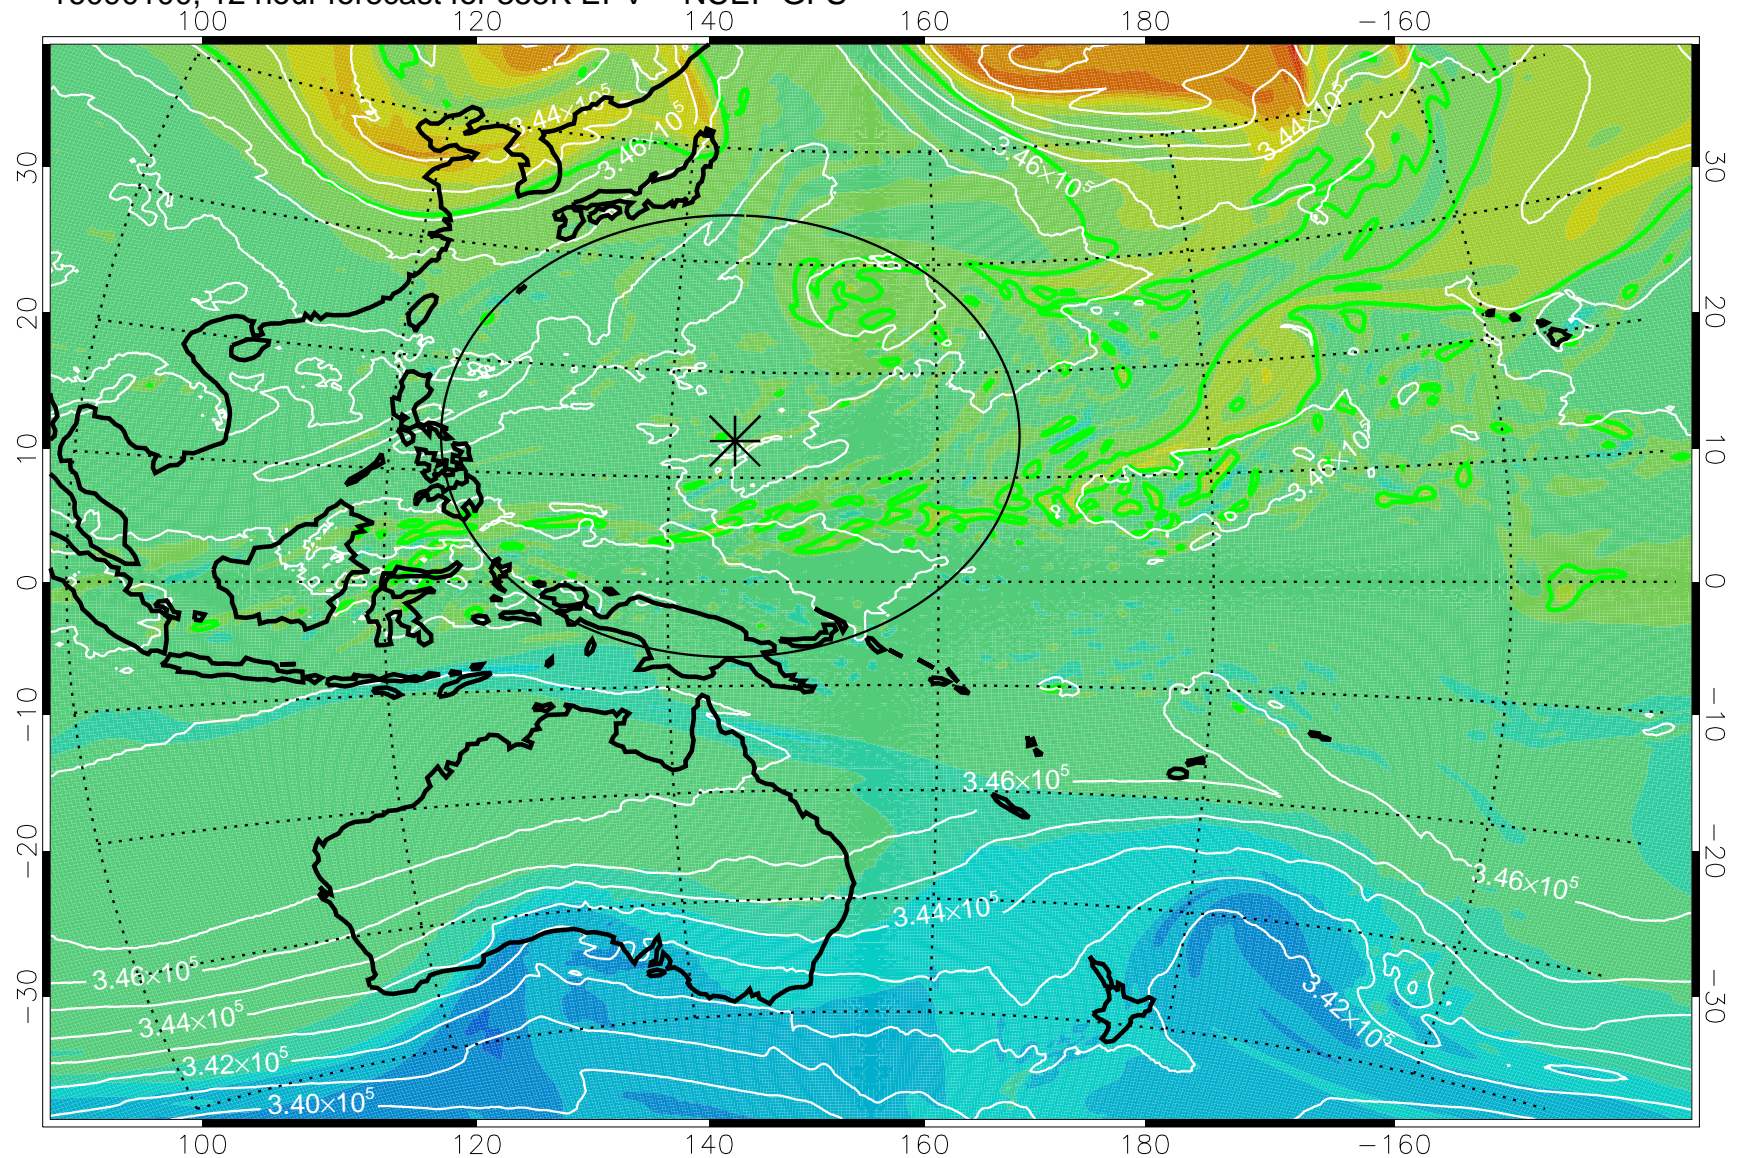

16083118, 6 hour forecast for 355K EPV -- NCEP GFS

355K Montgomery Streamfunction, white
EPV Tropopause (2 PVU) Position
Range ring of 2304 km

16090100, 12 hour forecast for 355K EPV -- NCEP GFS

355K Montgomery Streamfunction, white
EPV Tropopause (2 PVU) Position
Range ring of 2304 km

16090106, 18 hour forecast for 355K EPV -- NCEP GFS

355K Montgomery Streamfunction, white
EPV Tropopause (2 PVU) Position
Range ring of 2304 km

16090112, 24 hour forecast for 355K EPV -- NCEP GFS

355K Montgomery Streamfunction, white
EPV Tropopause (2 PVU) Position
Range ring of 2304 km

16090118, 30 hour forecast for 355K EPV -- NCEP GFS

355K Montgomery Streamfunction, white
EPV Tropopause (2 PVU) Position
Range ring of 2304 km

16090200, 36 hour forecast for 355K EPV -- NCEP GFS

355K Montgomery Streamfunction, white
EPV Tropopause (2 PVU) Position
Range ring of 2304 km

16090218, 54 hour forecast for 355K EPV -- NCEP GFS

16090300, 60 hour forecast for 355K EPV -- NCEP GFS

355K Montgomery Streamfunction, white
EPV Tropopause (2 PVU) Position
Range ring of 2304 km

16090306, 66 hour forecast for 355K EPV -- NCEP GFS