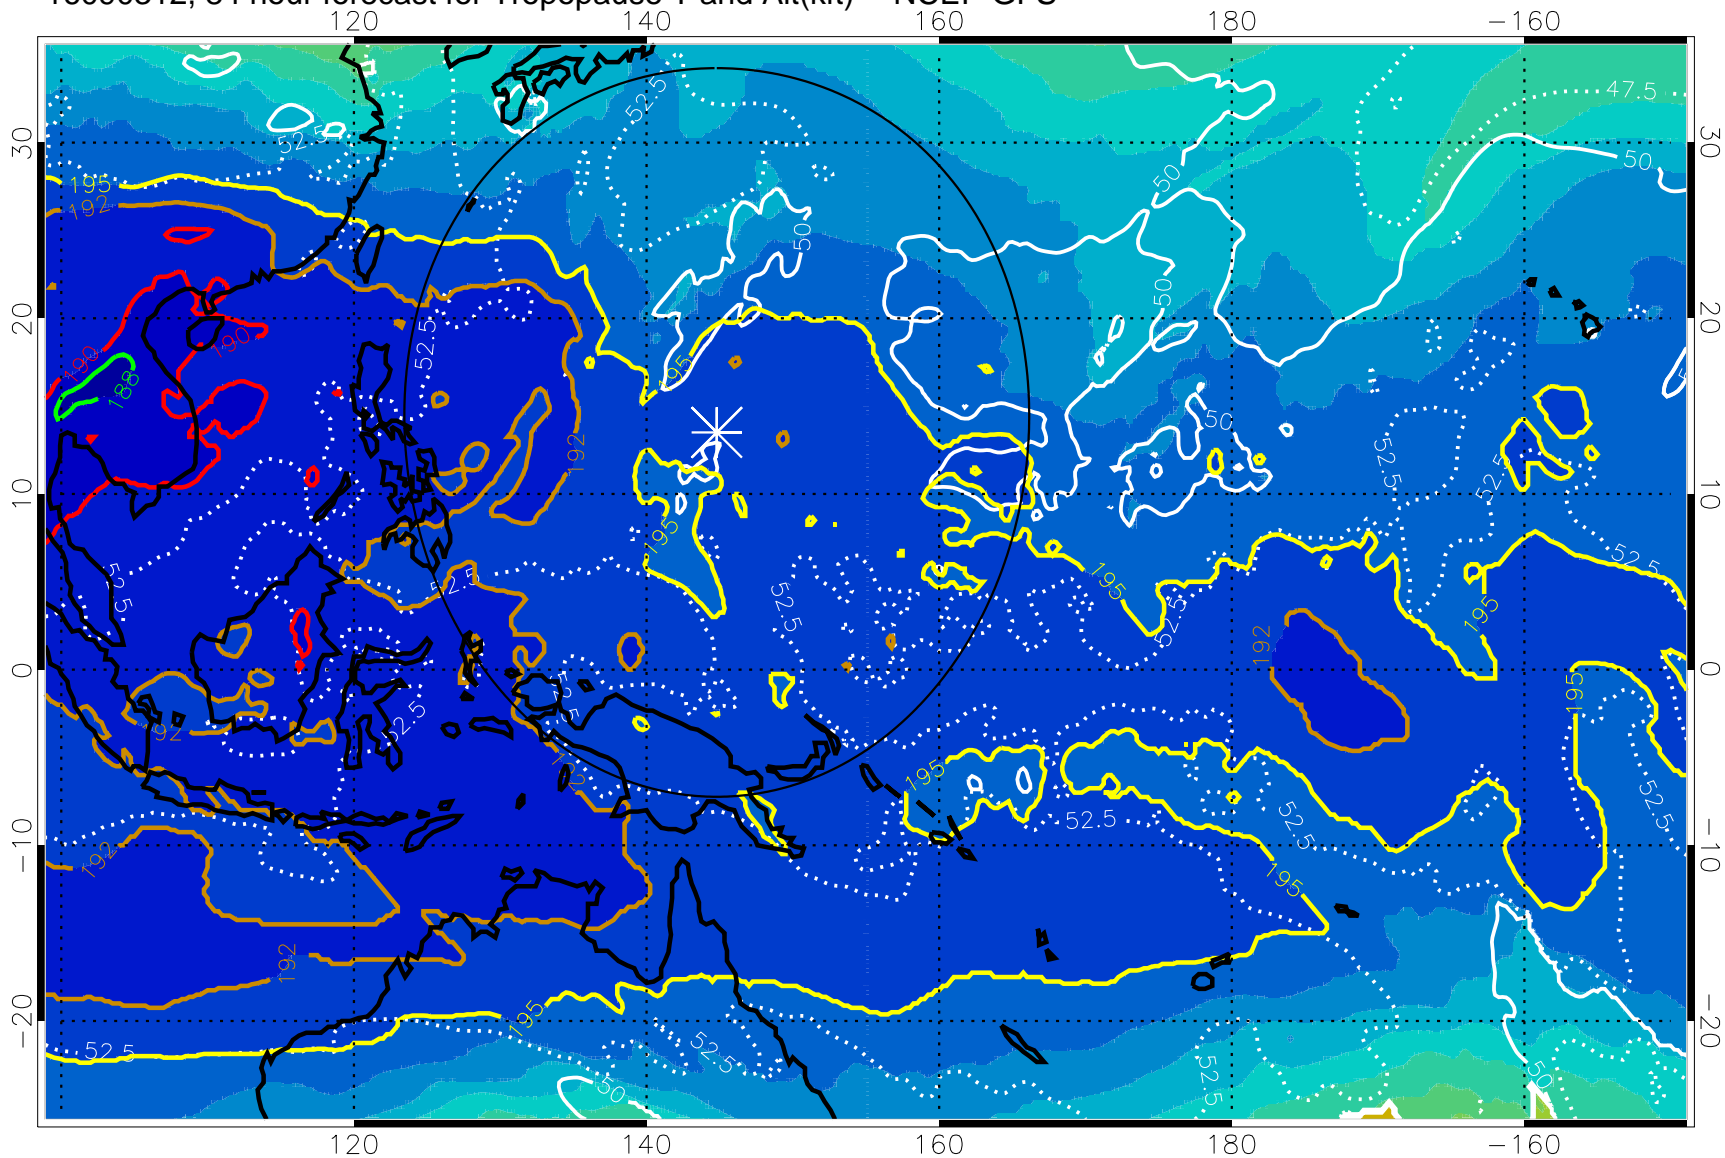

16090312, 84 hour forecast for Tropopause T and Alt(kft) -- NCEP GFS

190 200 210 220 230

Tropopause T, K

Tropopause Altitude in kft (white)

192.5K Isotherm 195K Isotherm
187.5K Isotherm 190K Isotherm

Range ring of 2304 km