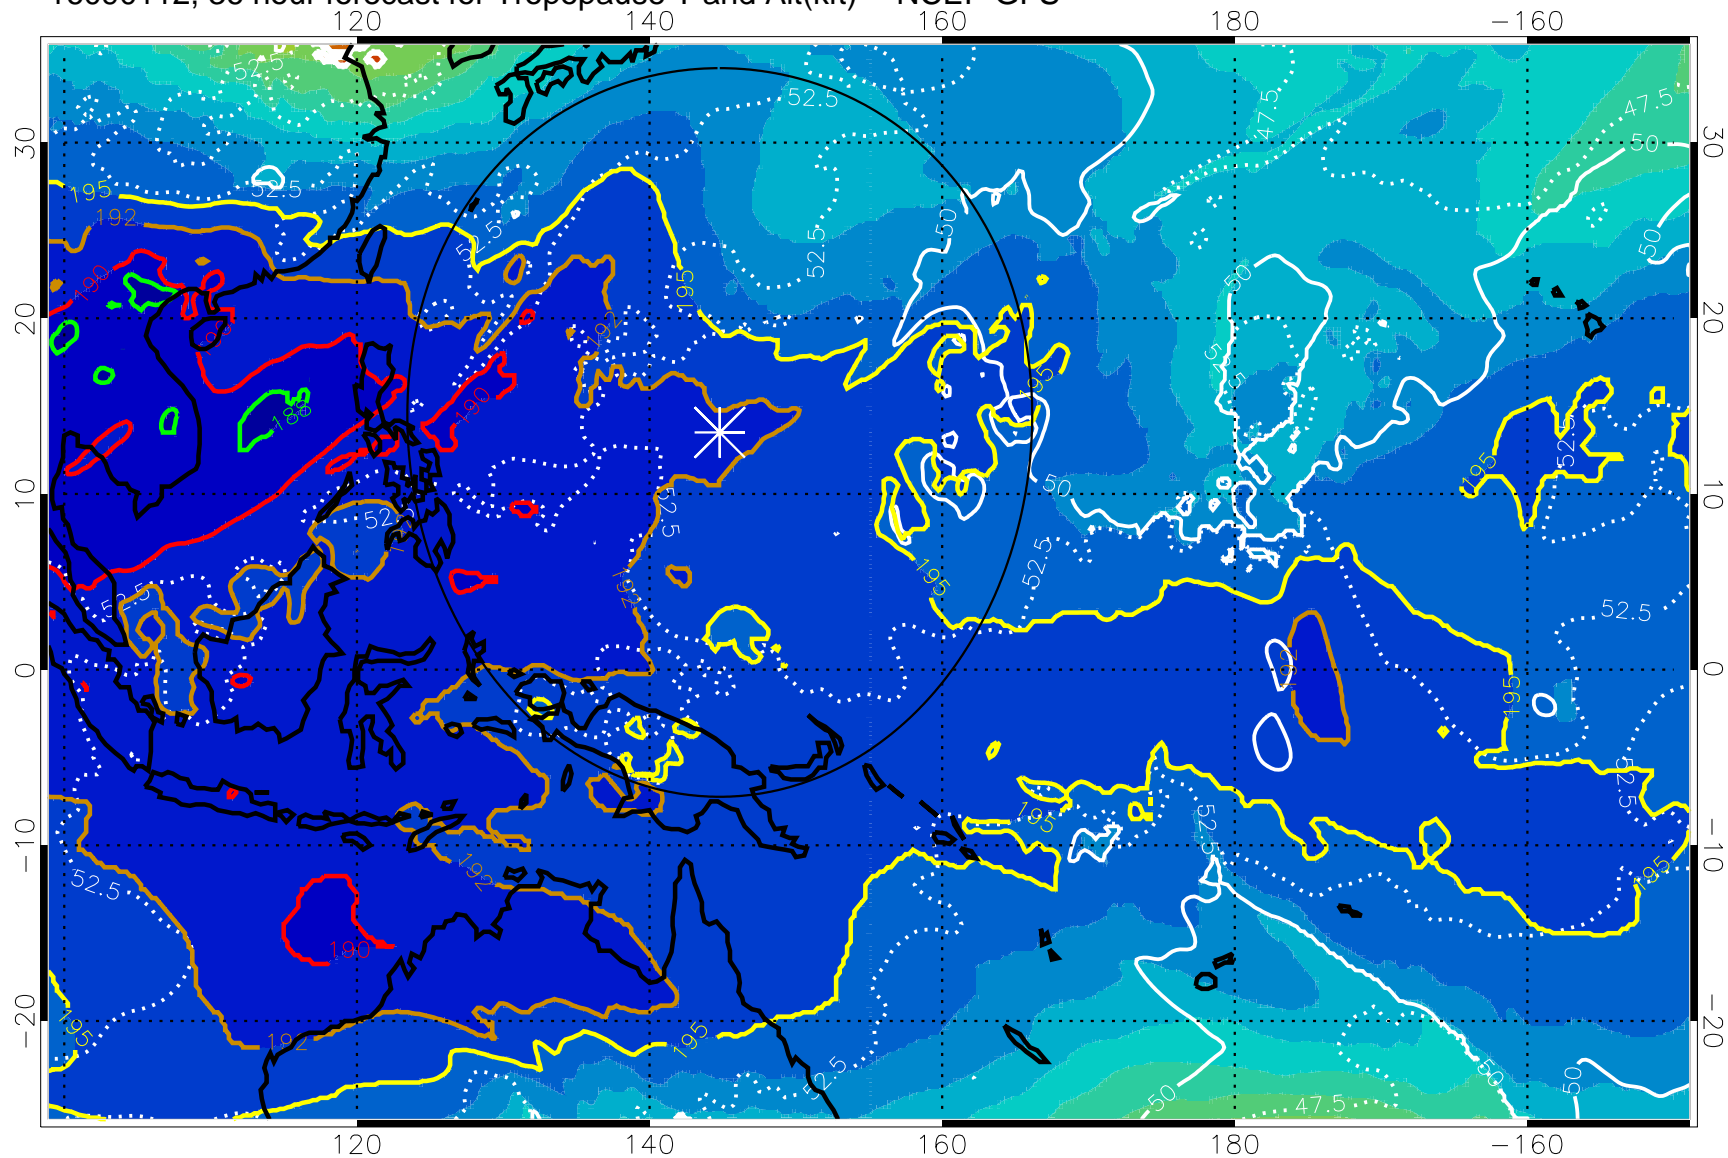

16090112, 36 hour forecast for Tropopause T and Alt(kft) -- NCEP GFS

190 200 210 220 230

Tropopause T, K

Tropopause Altitude in kft (white)

192.5K Isotherm 195K Isotherm
187.5K Isotherm 190K Isotherm

Range ring of 2304 km