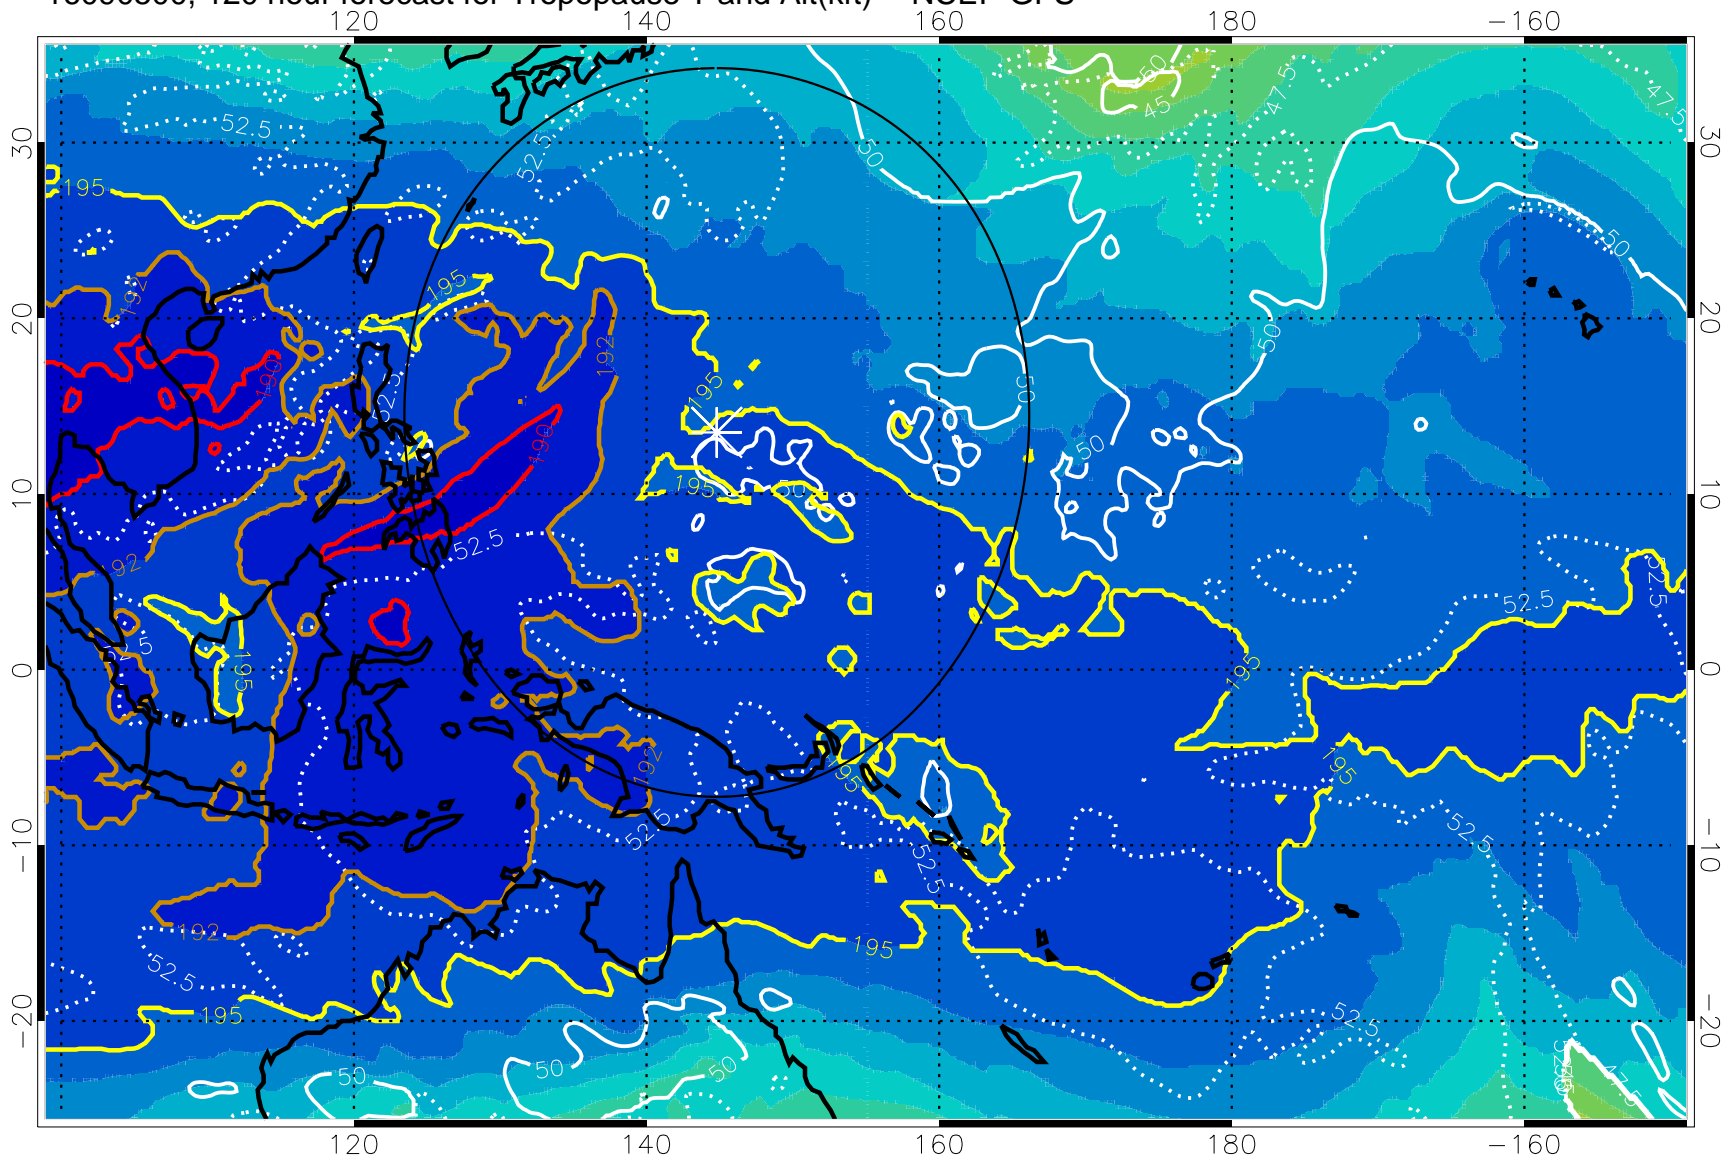

16090418, 114 hour forecast for Tropopause T and Alt(kft) -- NCEP GFS

190 200 210 220 230
Tropopause T, K

Tropopause Altitude in kft (white)

192.5K Isotherm 195K Isotherm
187.5K Isotherm 190K Isotherm

Range ring of 2304 km

16090500, 120 hour forecast for Tropopause T and Alt(kft) -- NCEP GFS

190 200 210 220 230
Tropopause T, K

Tropopause Altitude in kft (white)

192.5K Isotherm 195K Isotherm
187.5K Isotherm 190K Isotherm

Range ring of 2304 km