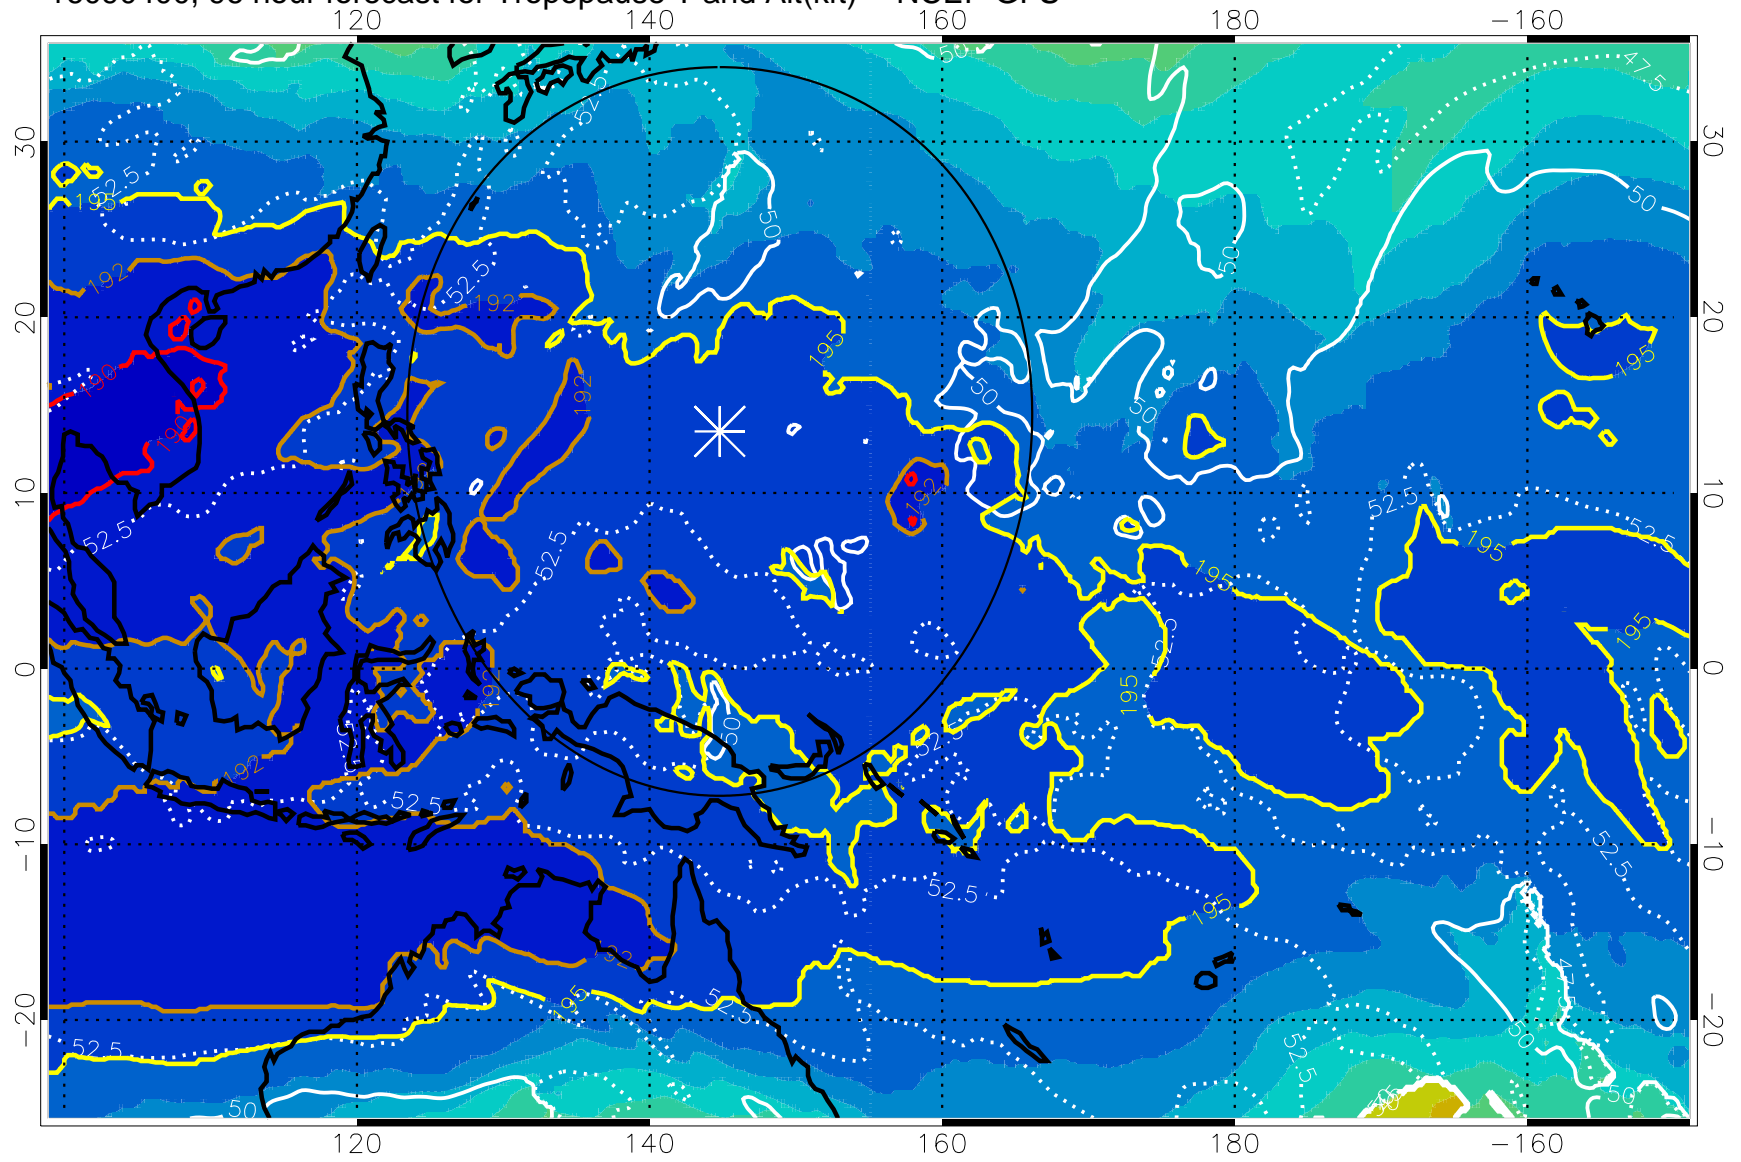

16090400, 96 hour forecast for Tropopause T and Alt(kft) -- NCEP GFS

190 200 210 220 230

Tropopause T, K

Tropopause Altitude in kft (white)

192.5K Isotherm 195K Isotherm

187.5K Isotherm 190K Isotherm

Range ring of 2304 km