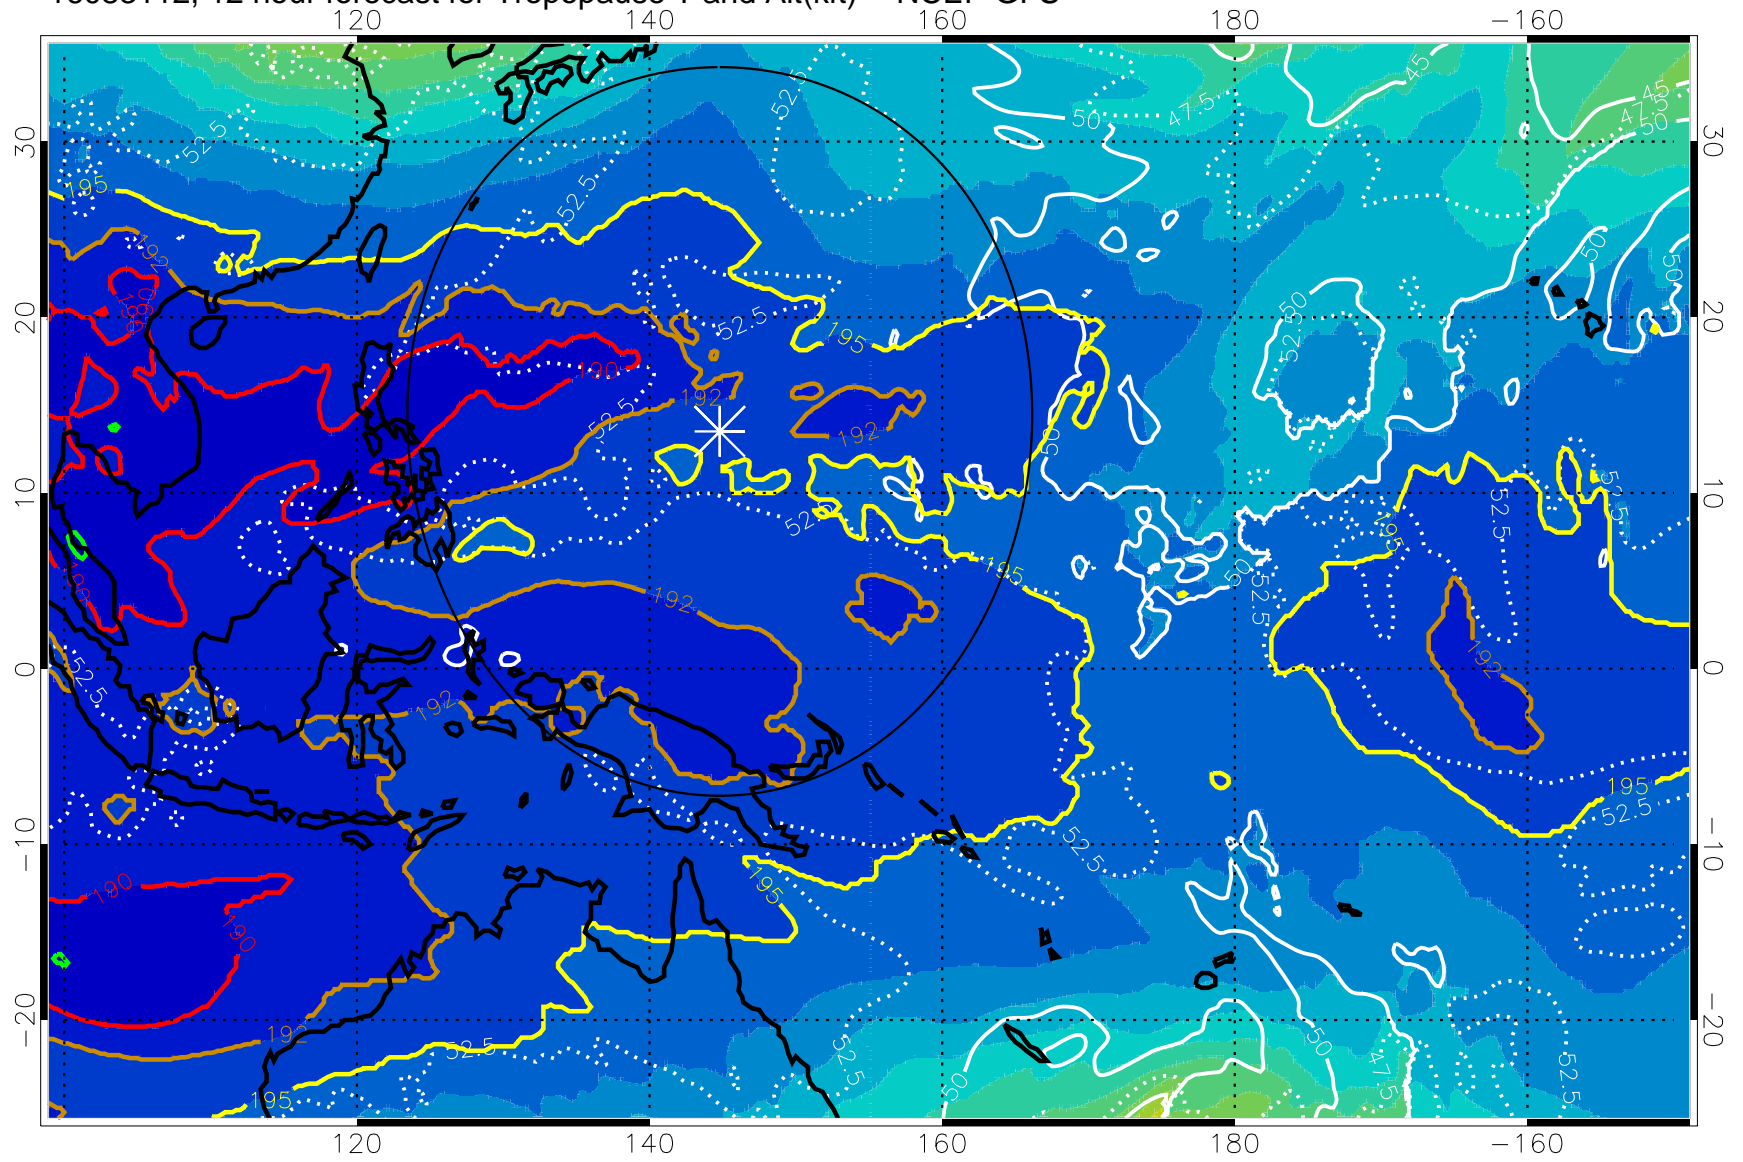

16083112, 12 hour forecast for Tropopause T and Alt(kft) -- NCEP GFS

190 200 210 220 230

Tropopause T, K

Tropopause Altitude in kft (white)

192.5K Isotherm 195K Isotherm

187.5K Isotherm 190K Isotherm

Range ring of 2304 km