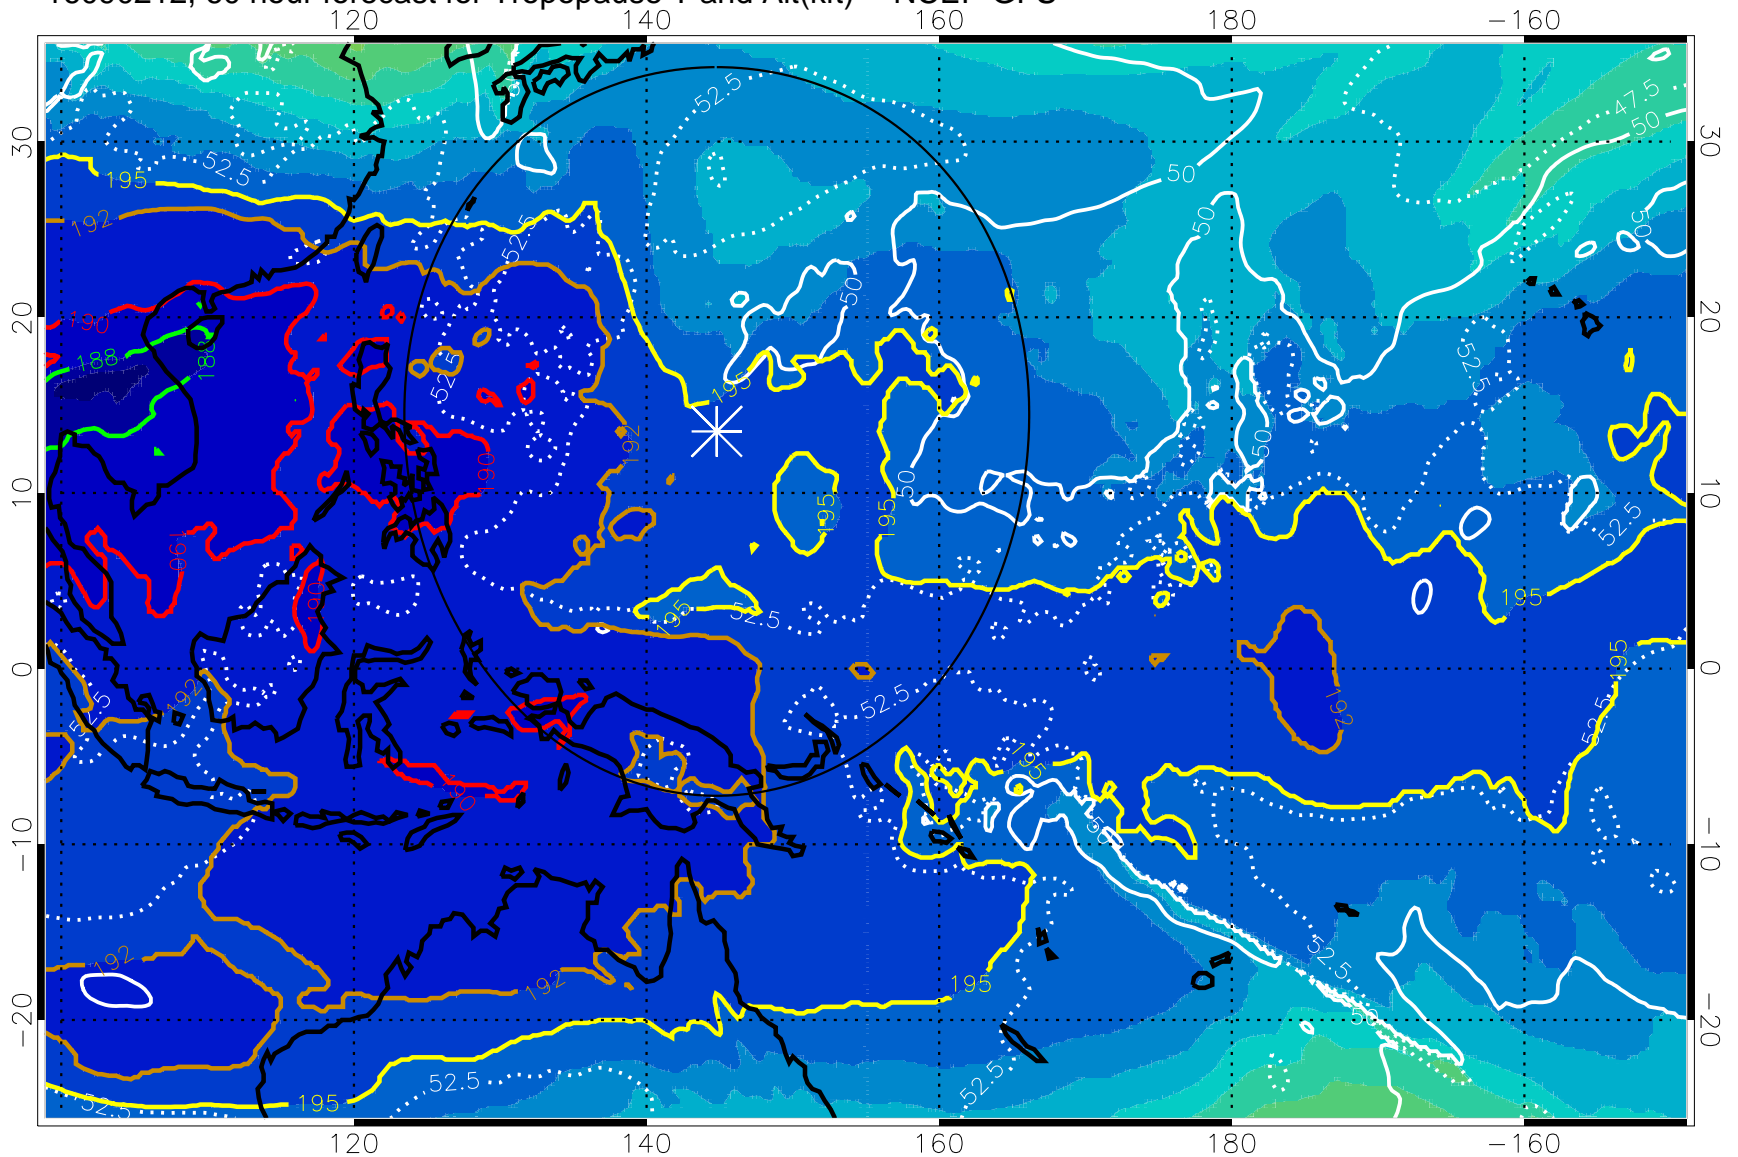

16090212, 60 hour forecast for Tropopause T and Alt(kft) -- NCEP GFS

190 200 210 220 230

Tropopause T, K

Tropopause Altitude in kft (white)

192.5K Isotherm 195K Isotherm

187.5K Isotherm 190K Isotherm

Range ring of 2304 km