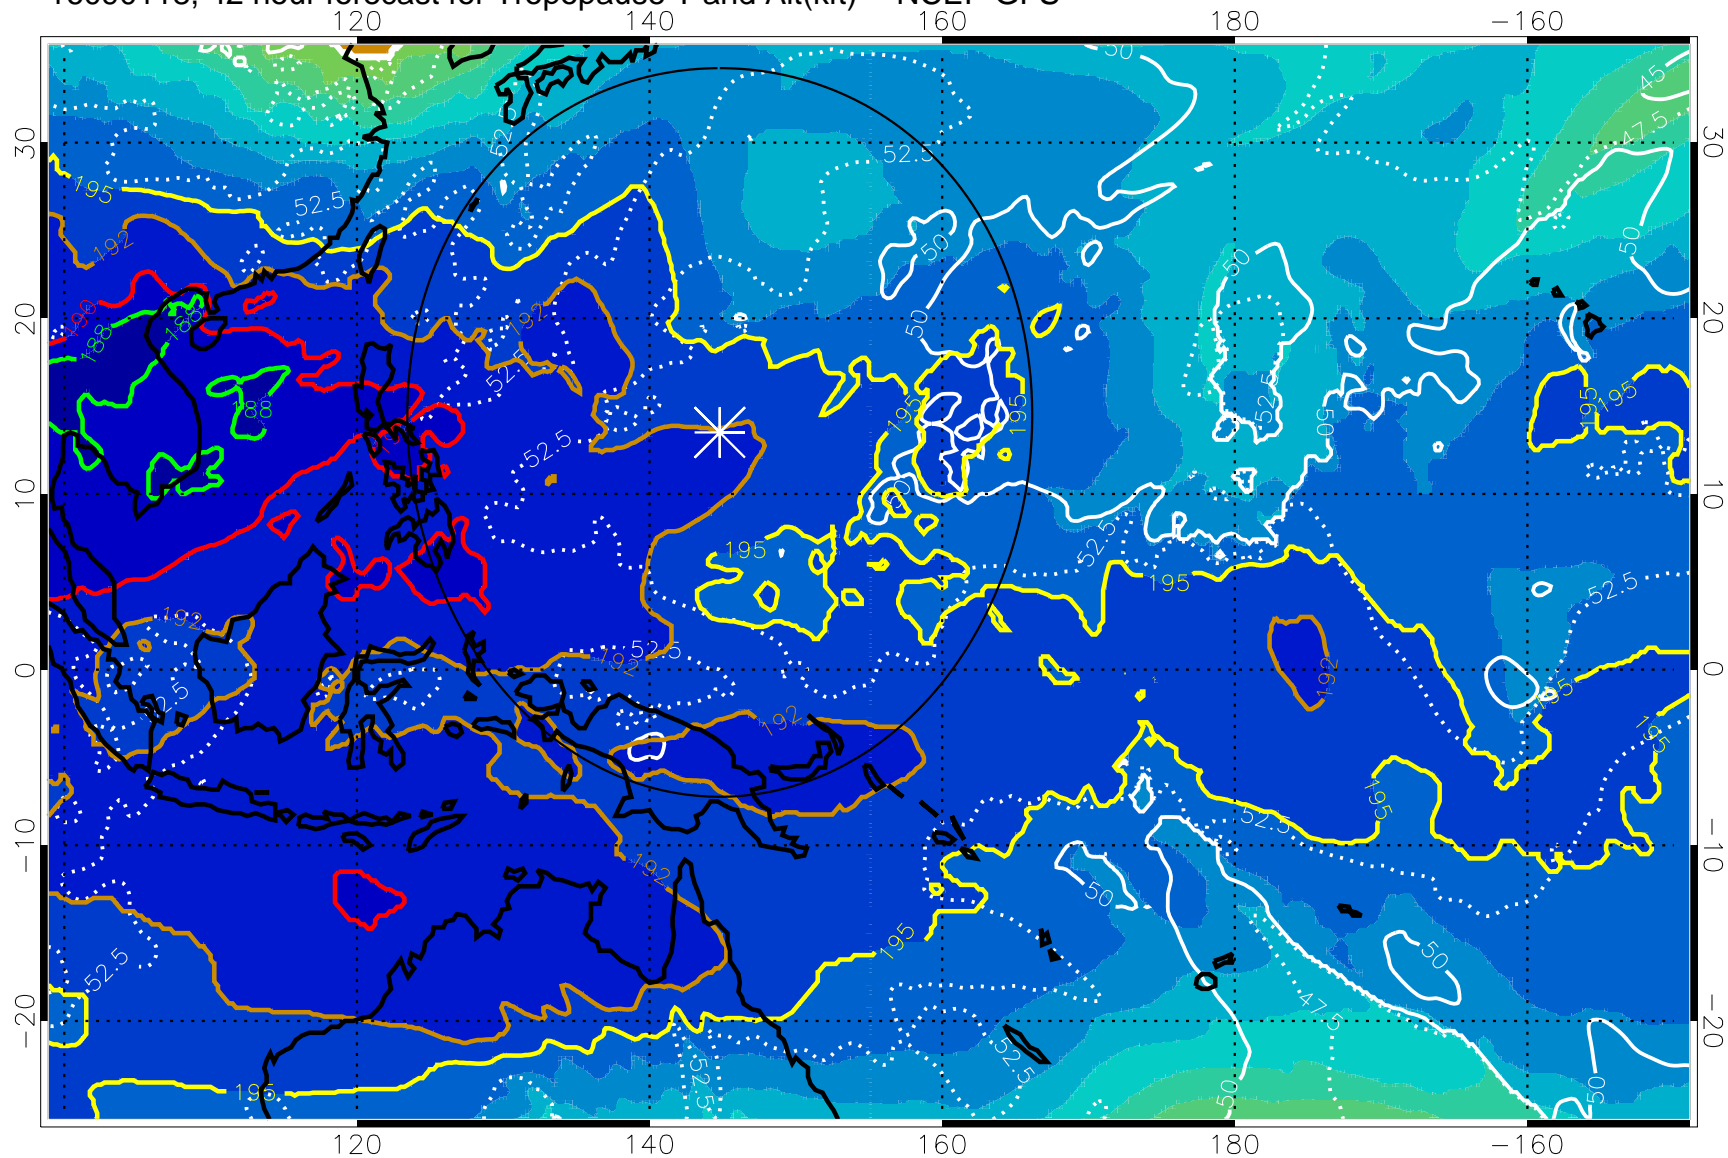

16090118, 42 hour forecast for Tropopause T and Alt(kft) -- NCEP GFS

190 200 210 220 230

Tropopause T, K

Tropopause Altitude in kft (white)

192.5K Isotherm 195K Isotherm

187.5K Isotherm 190K Isotherm

Range ring of 2304 km