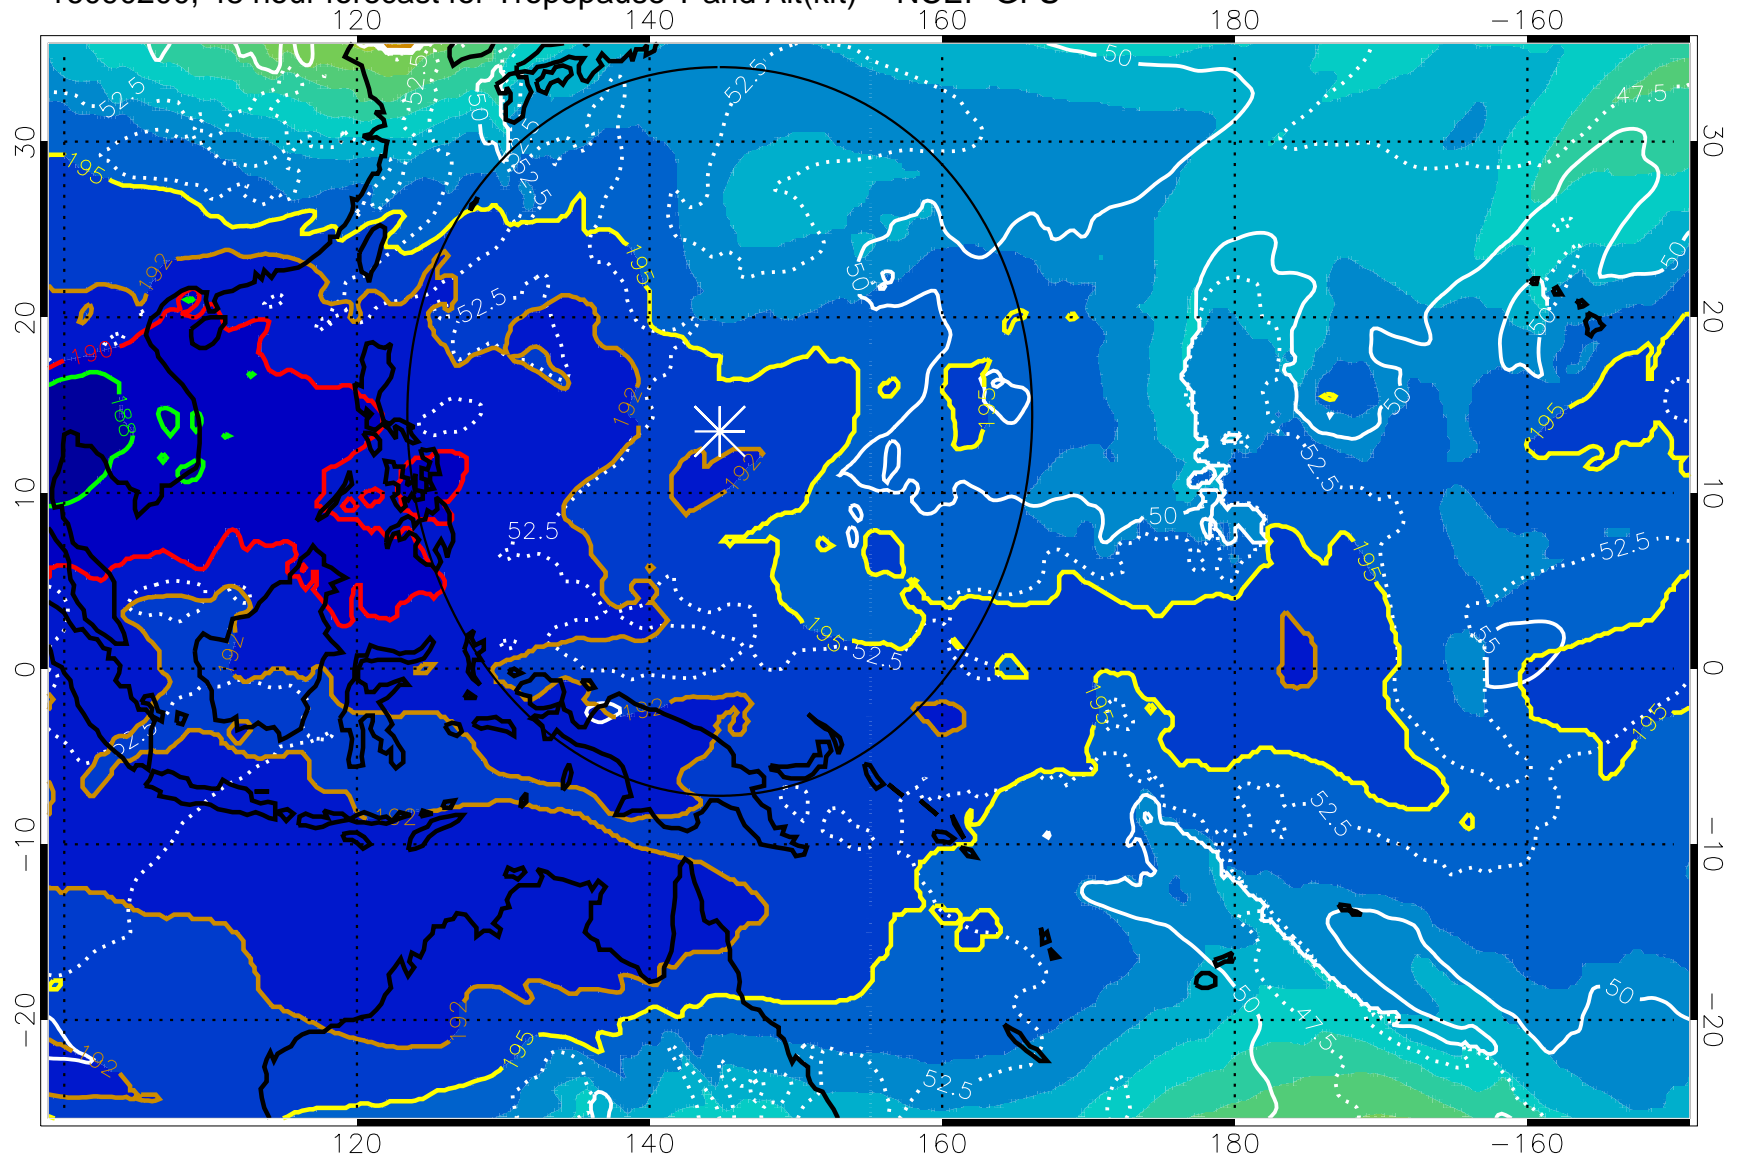

16090200, 48 hour forecast for Tropopause T and Alt(kft) -- NCEP GFS

190 200 210 220 230
Tropopause T, K

Tropopause Altitude in kft (white)

192.5K Isotherm 195K Isotherm
187.5K Isotherm 190K Isotherm

Range ring of 2304 km