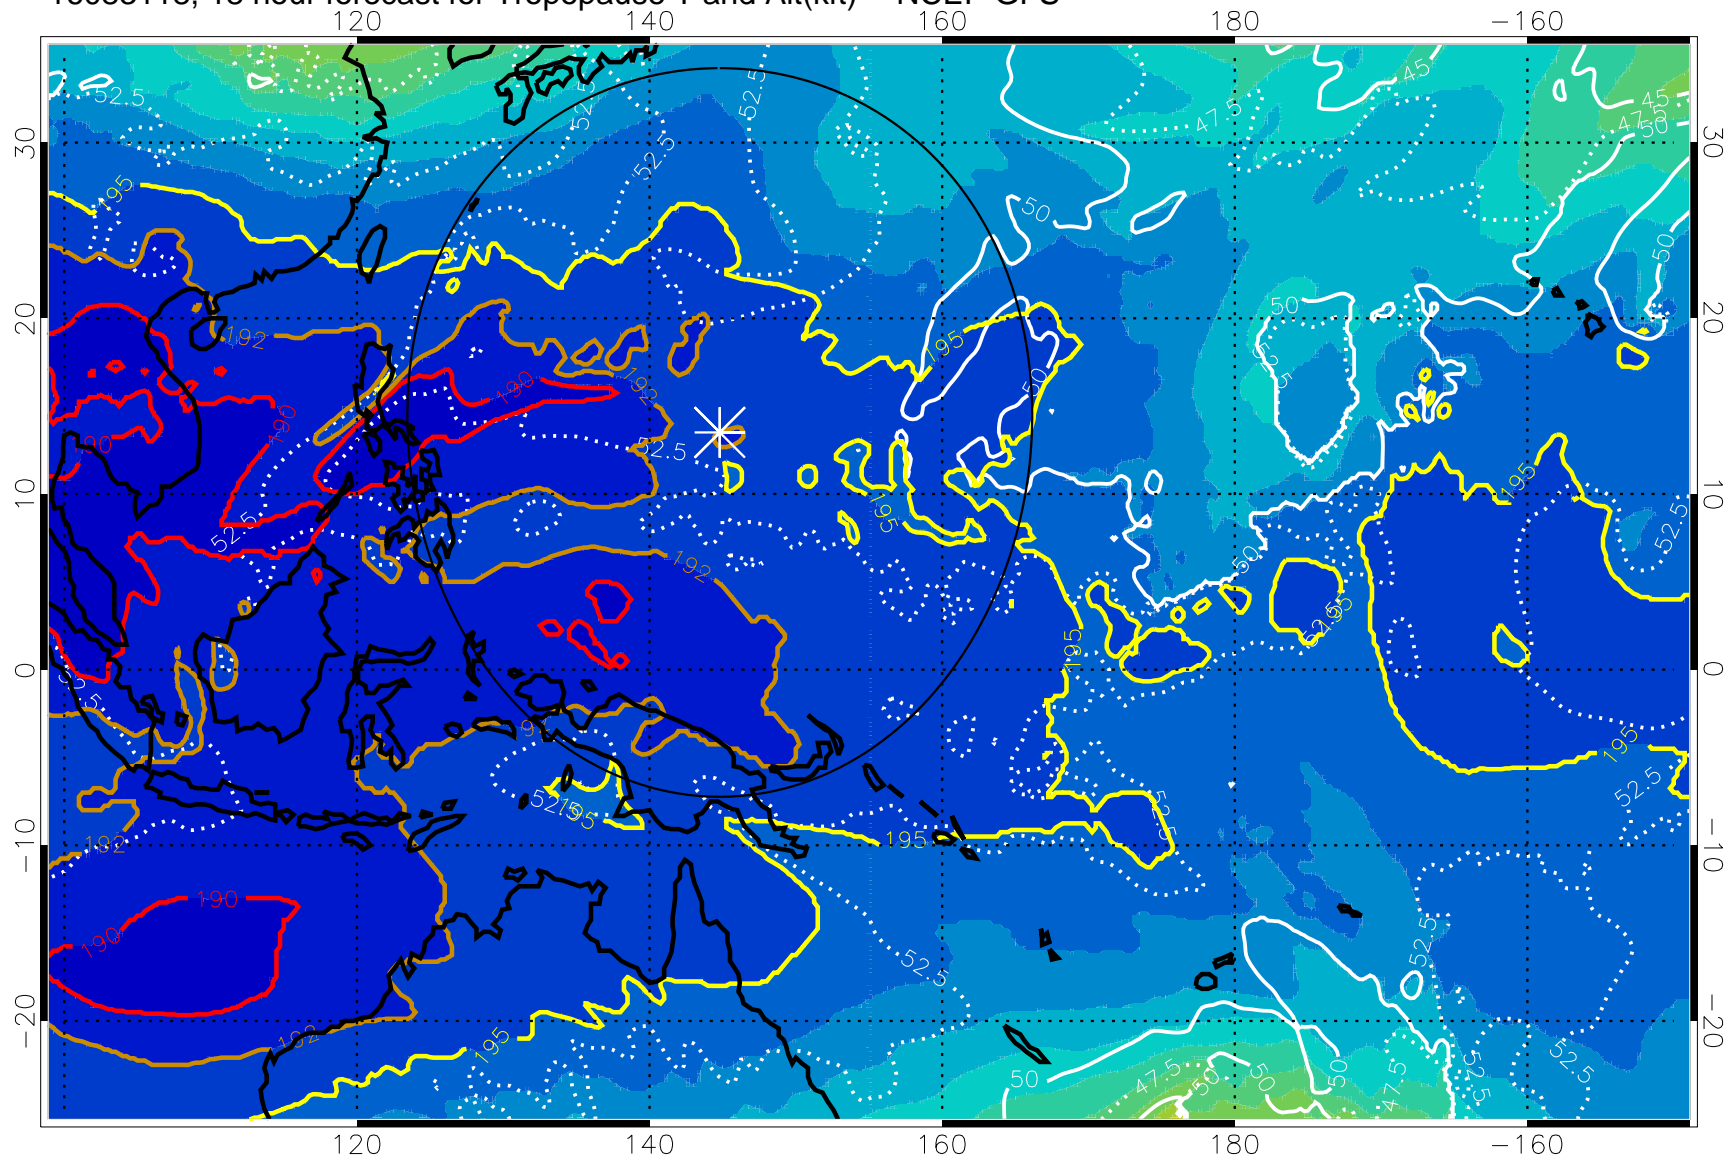

16083118, 18 hour forecast for Tropopause T and Alt(kft) -- NCEP GFS

190 200 210 220 230

Tropopause T, K

Tropopause Altitude in kft (white)

192.5K Isotherm 195K Isotherm
187.5K Isotherm 190K Isotherm

Range ring of 2304 km