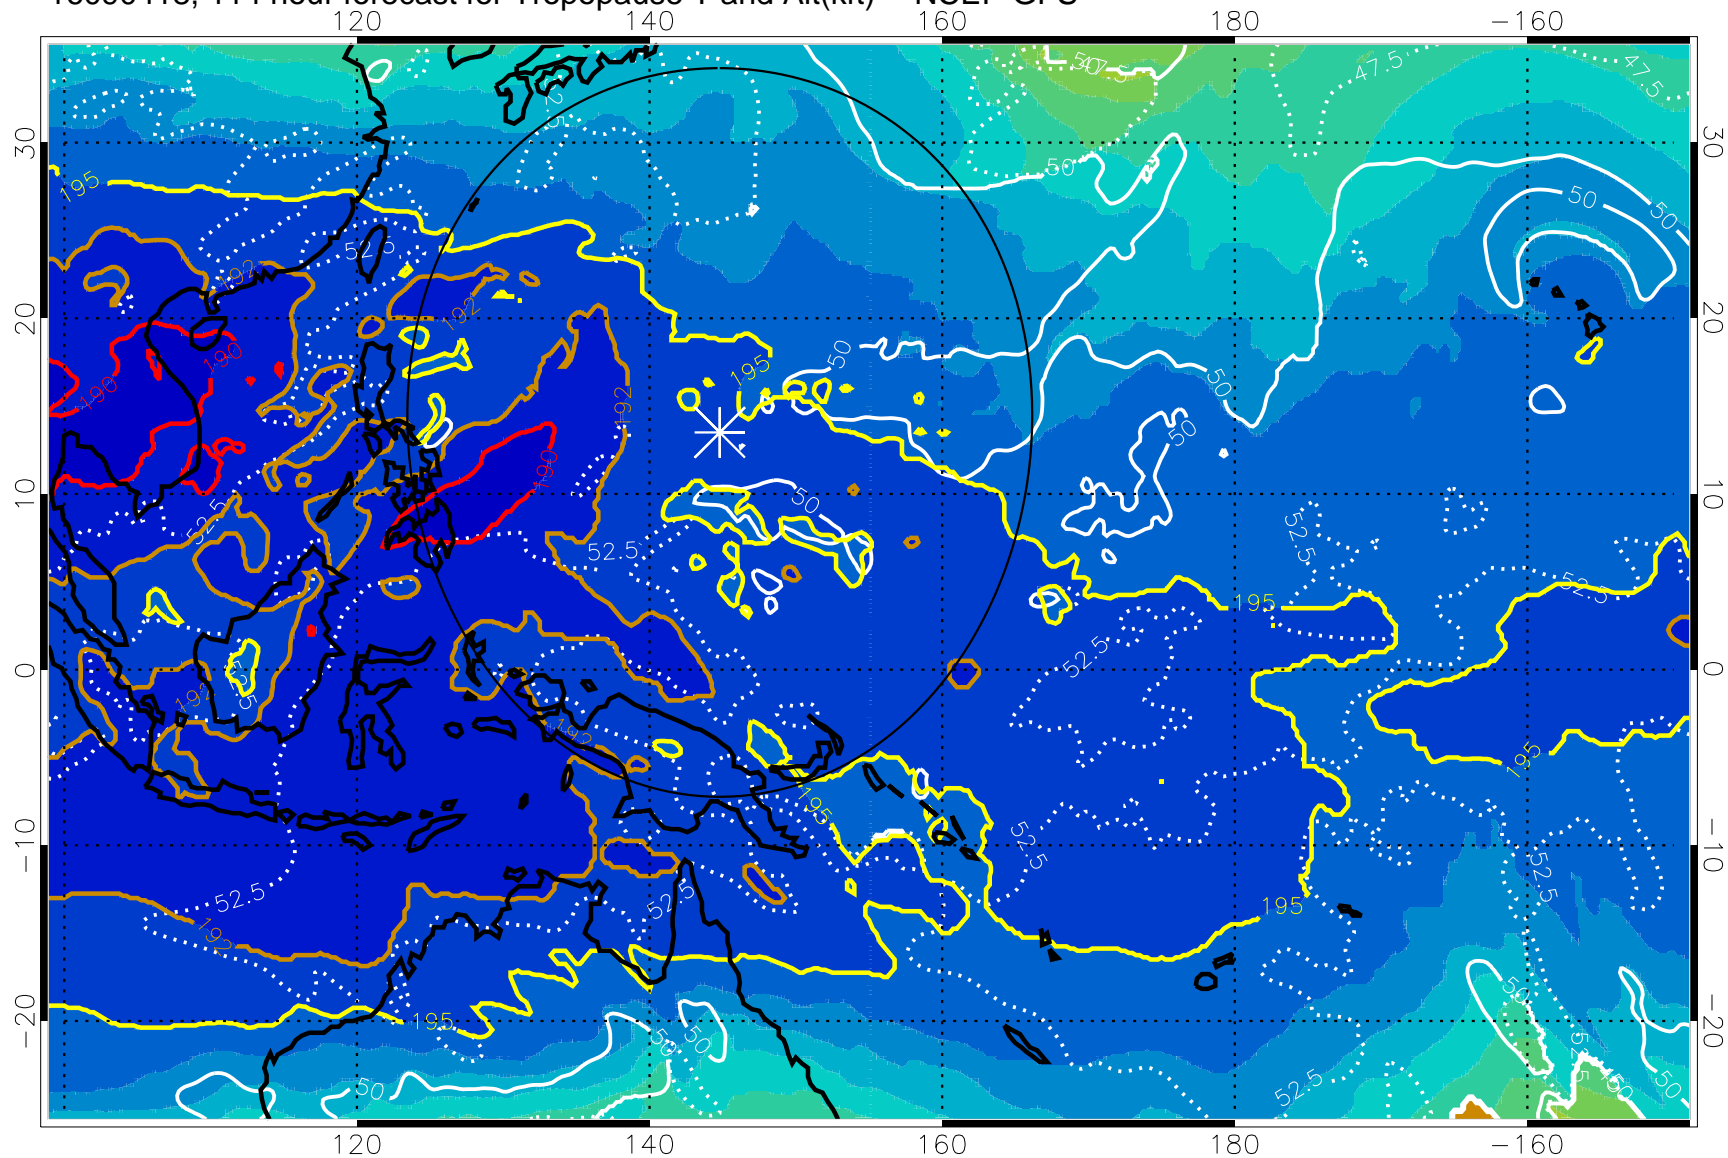

16090412, 108 hour forecast for Tropopause T and Alt(kft) -- NCEP GFS

190 200 210 220 230

Tropopause T, K

Tropopause Altitude in kft (white)

192.5K Isotherm 195K Isotherm
187.5K Isotherm 190K Isotherm

Range ring of 2304 km

16090418, 114 hour forecast for Tropopause T and Alt(kft) -- NCEP GFS

190 200 210 220 230
Tropopause T, K

Tropopause Altitude in kft (white)

192.5K Isotherm 195K Isotherm
187.5K Isotherm 190K Isotherm

Range ring of 2304 km