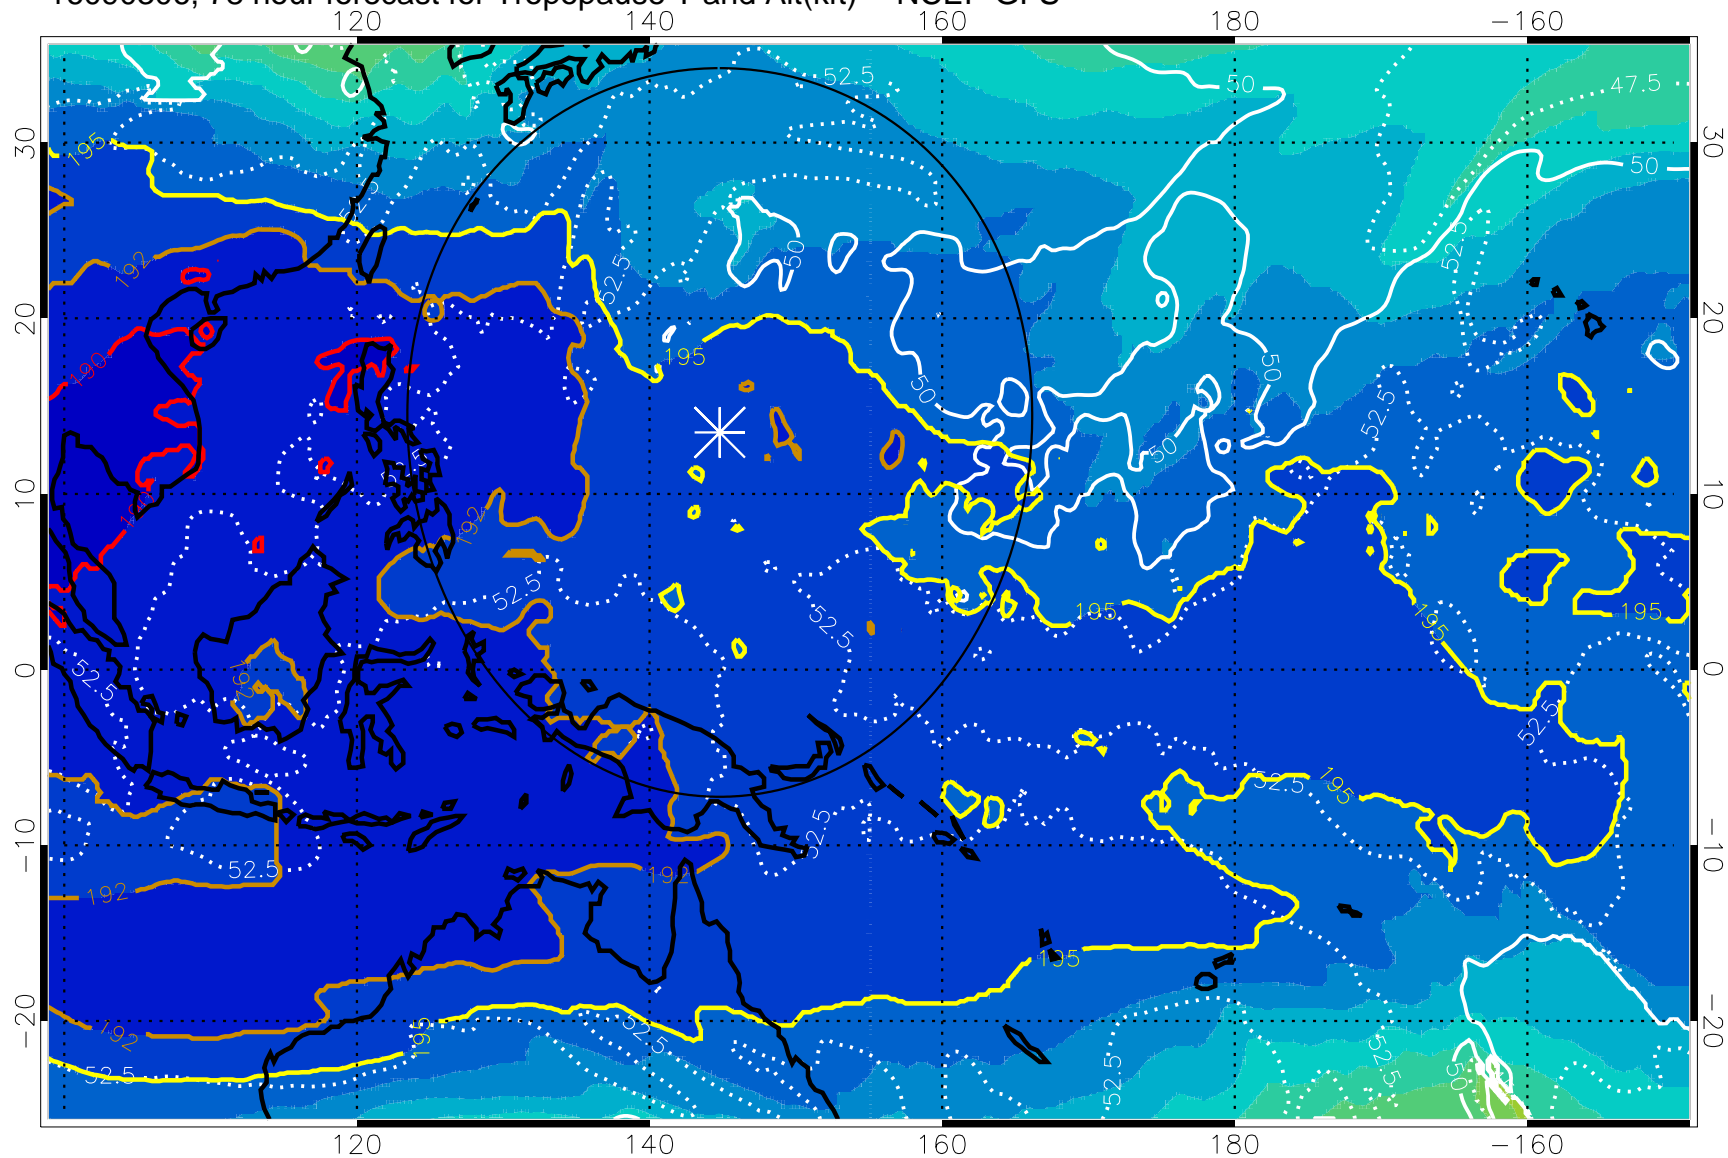

16090306, 78 hour forecast for Tropopause T and Alt(kft) -- NCEP GFS

190 200 210 220 230

Tropopause T, K

Tropopause Altitude in kft (white)

192.5K Isotherm 195K Isotherm
187.5K Isotherm 190K Isotherm

Range ring of 2304 km