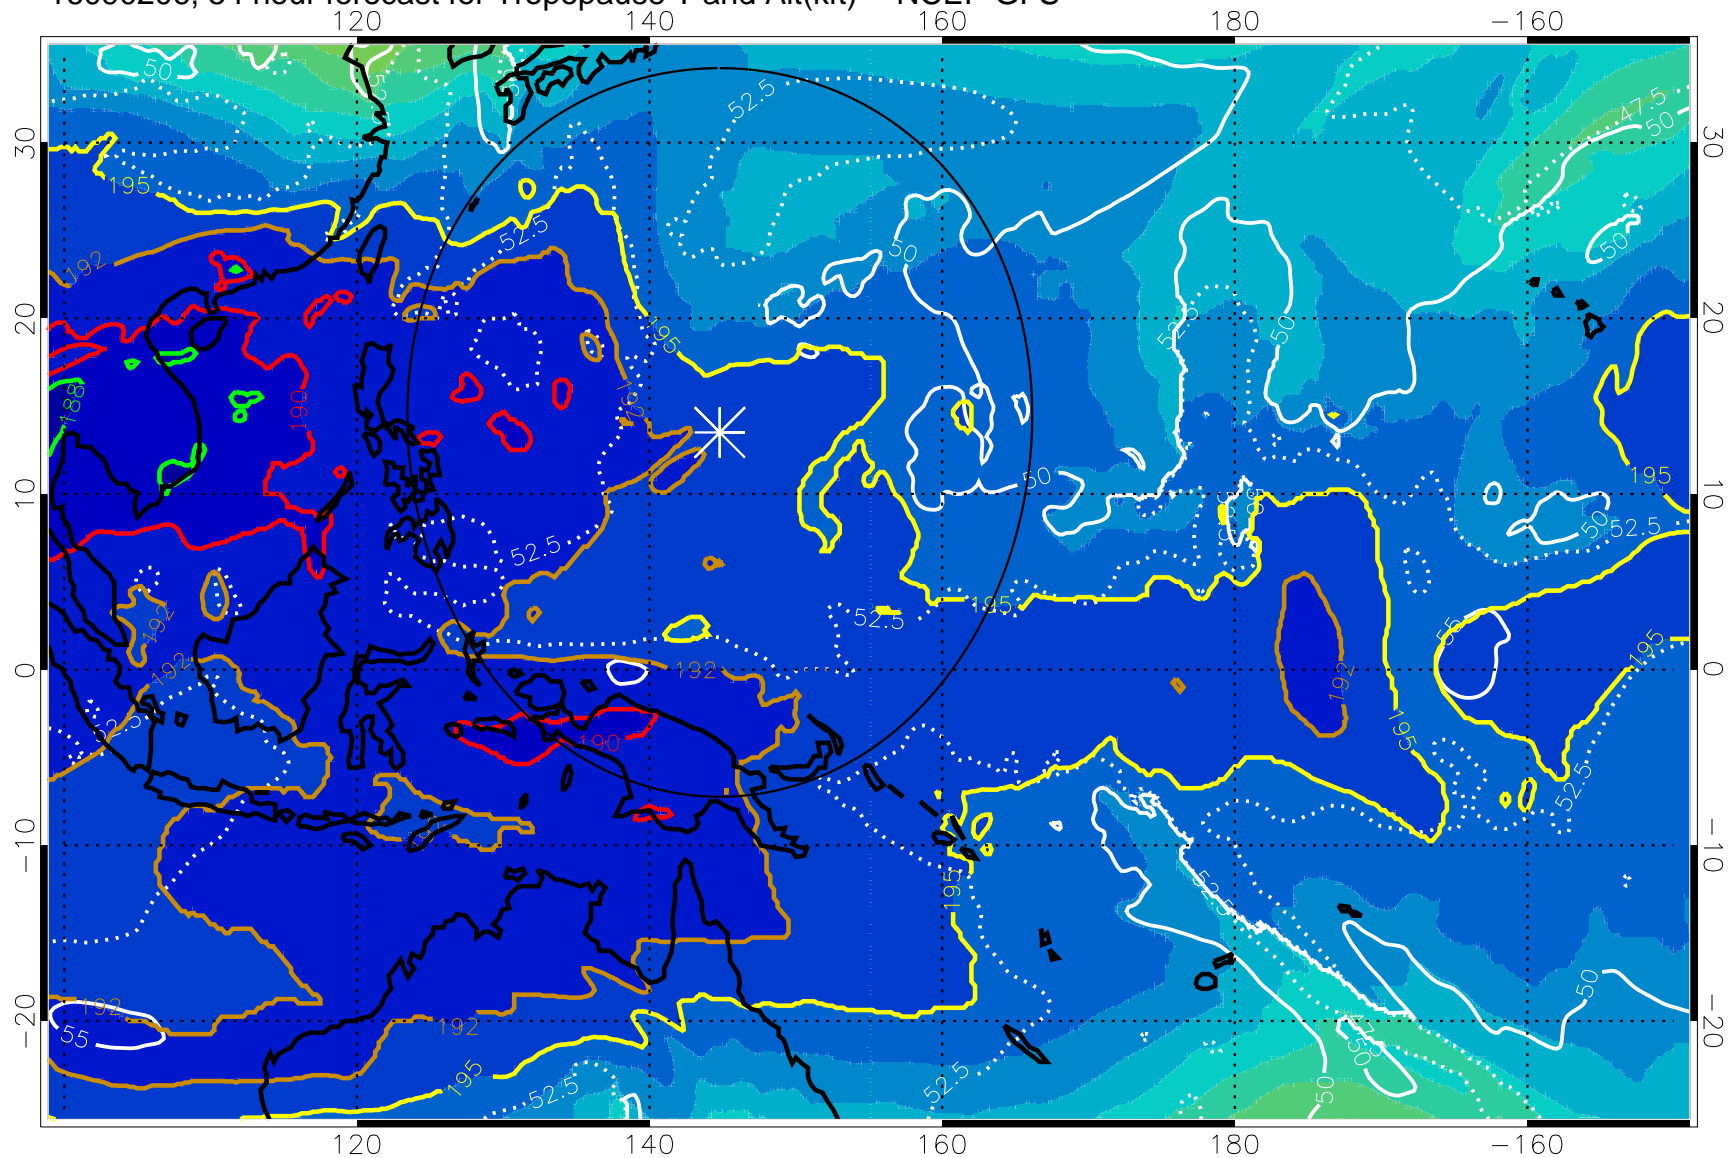

16090206, 54 hour forecast for Tropopause T and Alt(kft) -- NCEP GFS

190 200 210 220 230
Tropopause T, K

Tropopause Altitude in kft (white)

192.5K Isotherm 195K Isotherm
187.5K Isotherm 190K Isotherm

Range ring of 2304 km