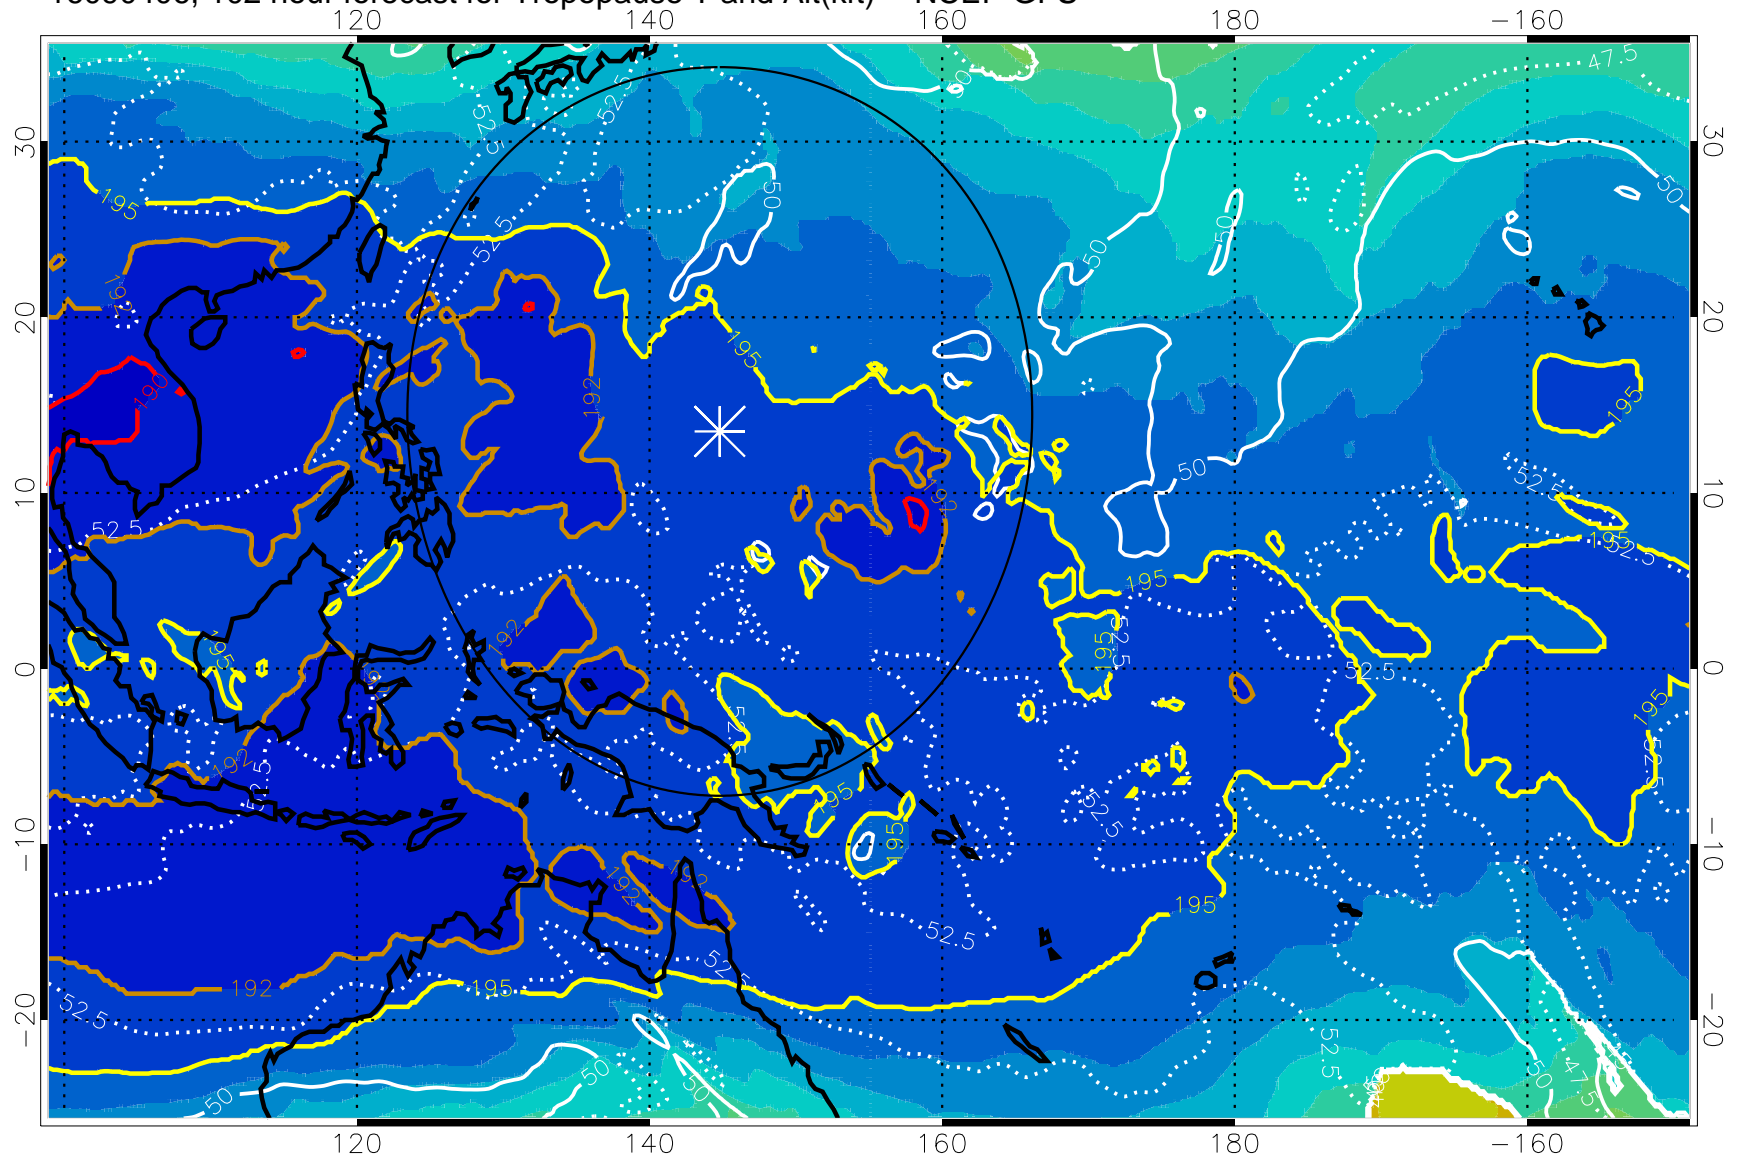

16090400, 96 hour forecast for Tropopause T and Alt(kft) -- NCEP GFS

190 200 210 220 230

Tropopause T, K

Tropopause Altitude in kft (white)

192.5K Isotherm 195K Isotherm

187.5K Isotherm 190K Isotherm

Range ring of 2304 km

16090406, 102 hour forecast for Tropopause T and Alt(kft) -- NCEP GFS

190 200 210 220 230
Tropopause T, K

Tropopause Altitude in kft (white)

192.5K Isotherm 195K Isotherm
187.5K Isotherm 190K Isotherm

Range ring of 2304 km