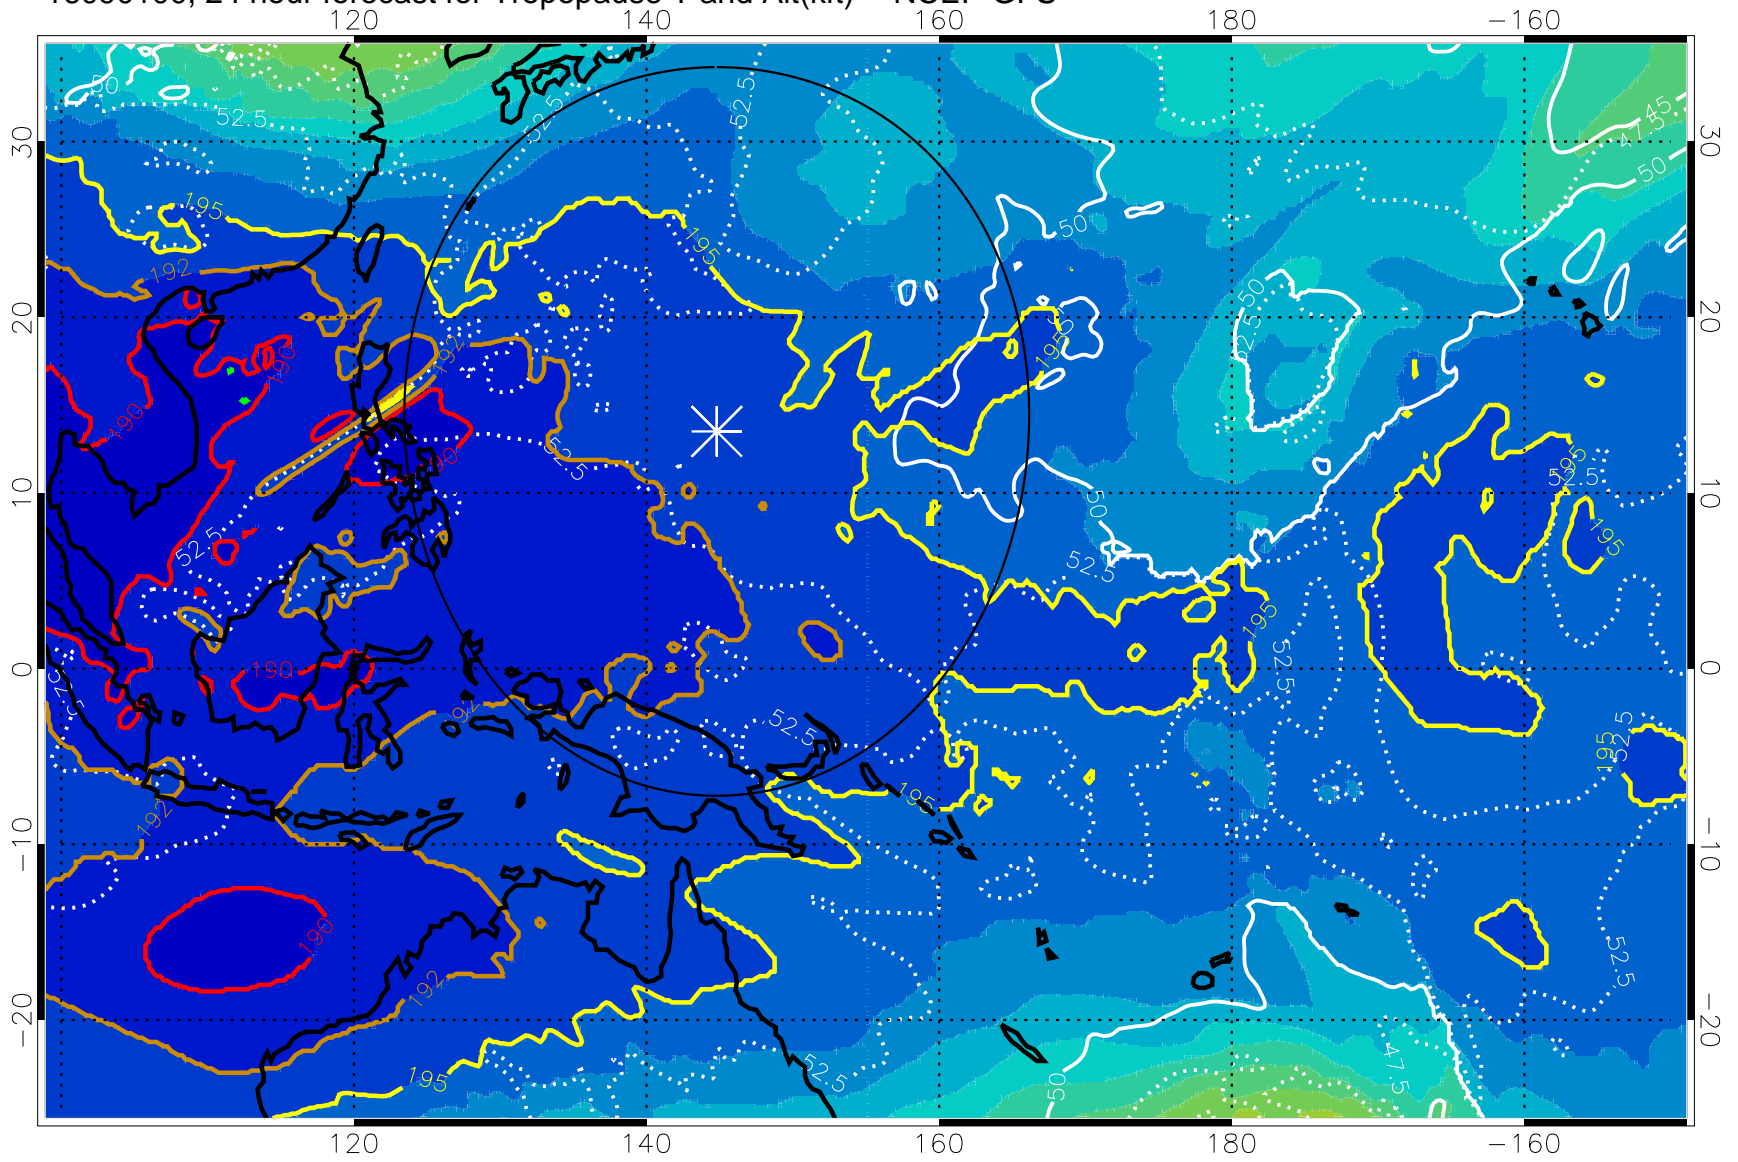

16090100, 24 hour forecast for Tropopause T and Alt(kft) -- NCEP GFS

190 200 210 220 230
Tropopause T, K

Tropopause Altitude in kft (white)

192.5K Isotherm 195K Isotherm
187.5K Isotherm 190K Isotherm

Range ring of 2304 km