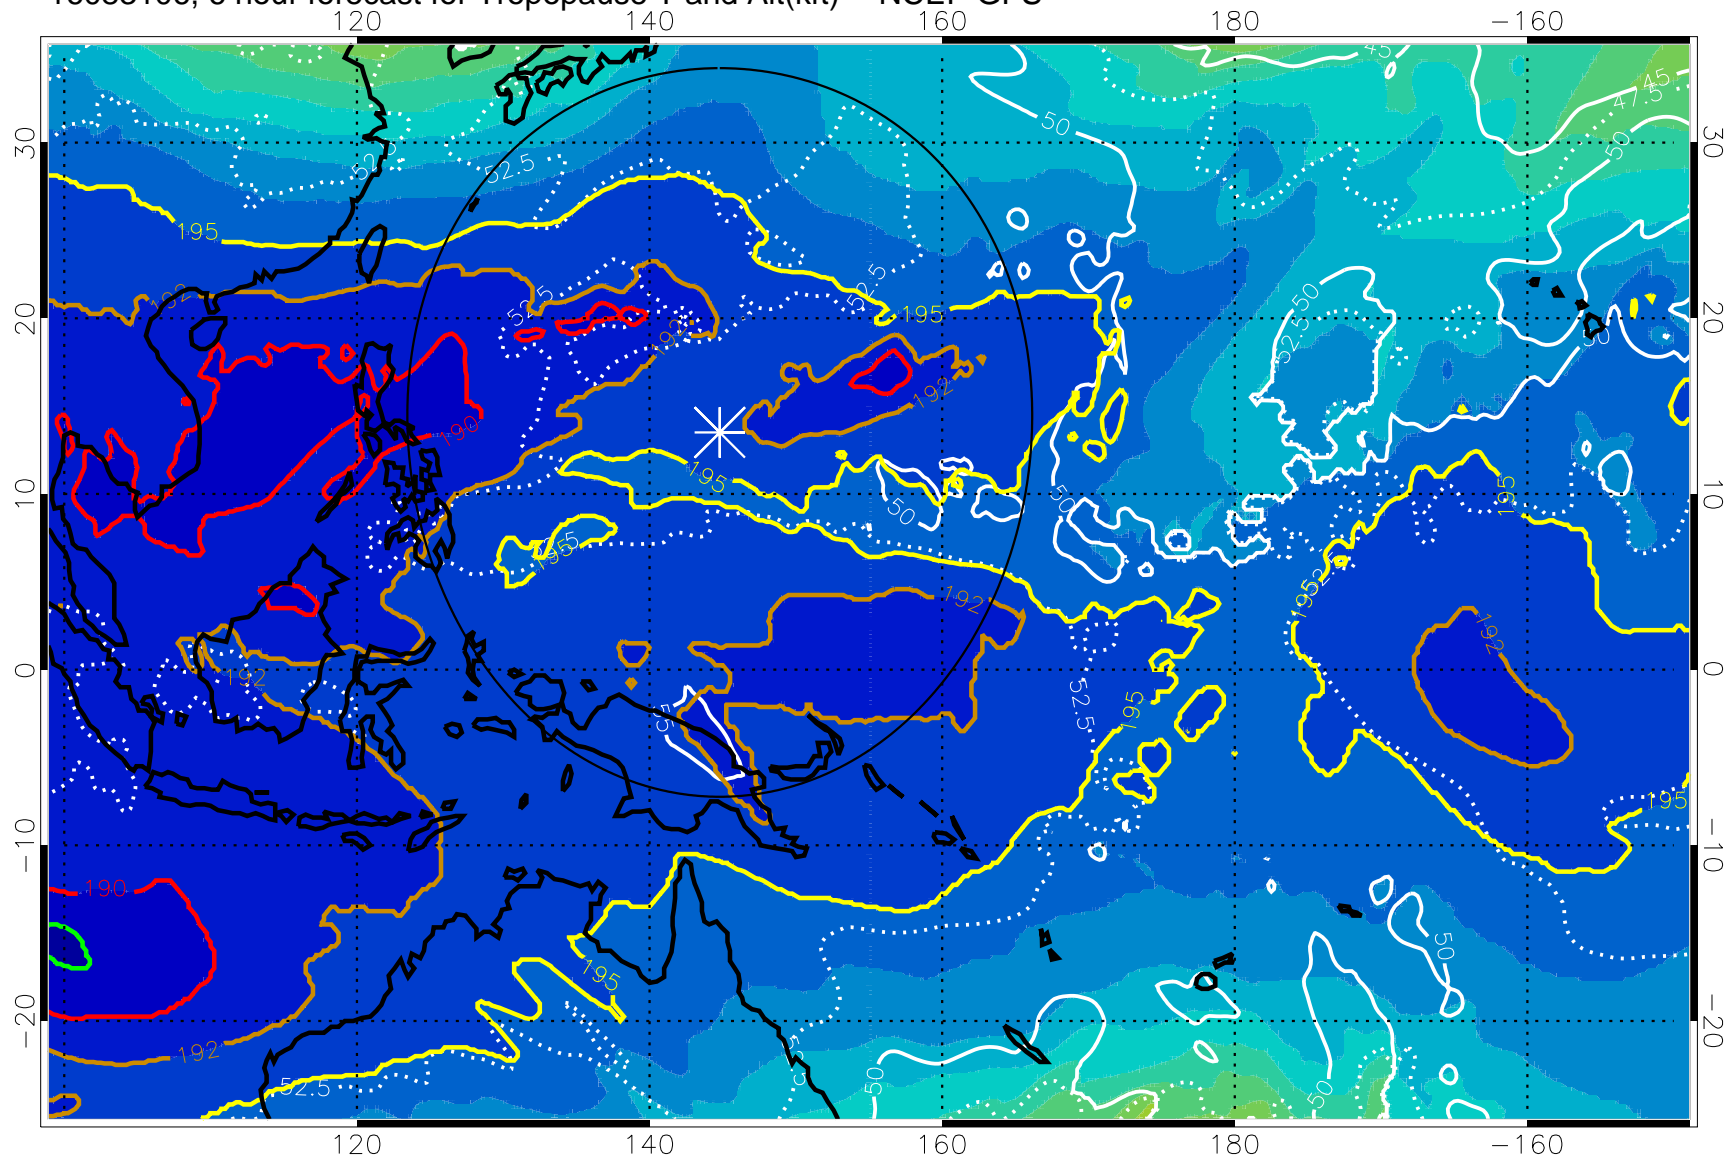

16083106, 6 hour forecast for Tropopause T and Alt(kft) -- NCEP GFS

190 200 210 220 230
Tropopause T, K

Tropopause Altitude in kft (white)

192.5K Isotherm 195K Isotherm
187.5K Isotherm 190K Isotherm

Range ring of 2304 km