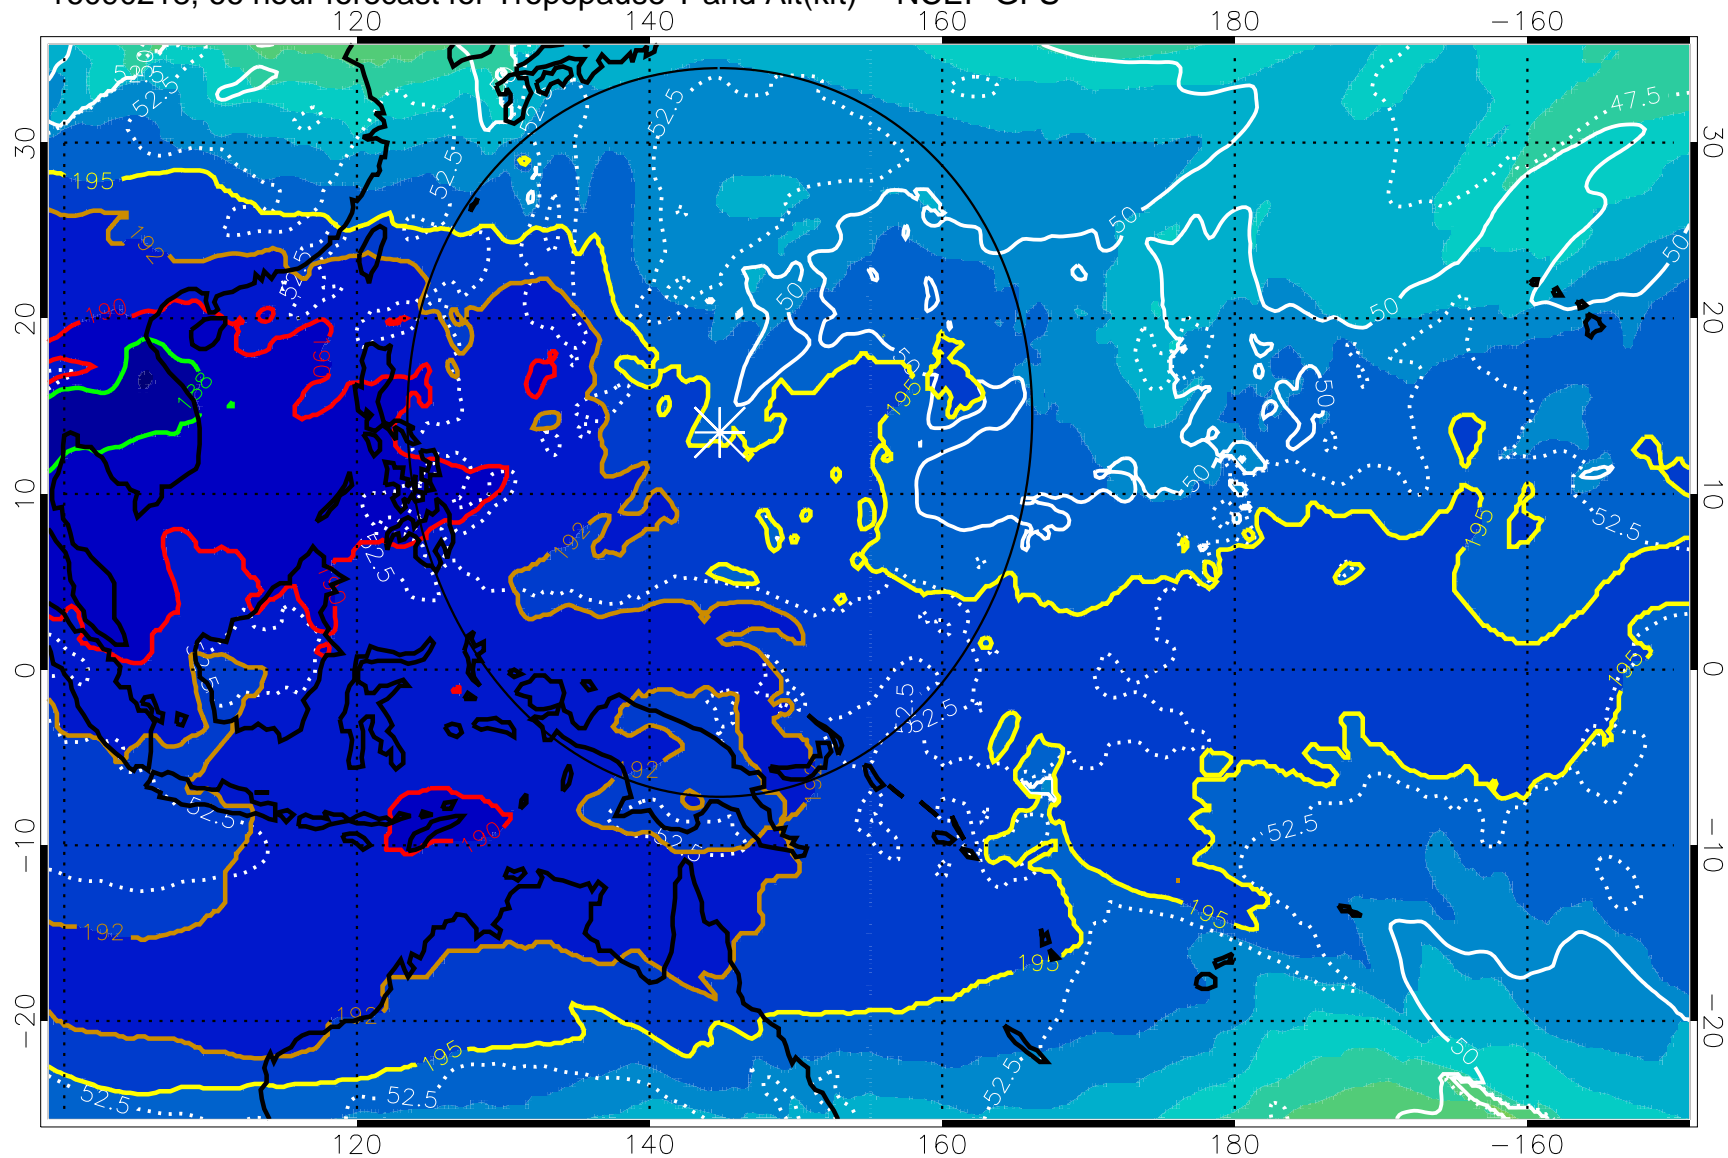

16090218, 66 hour forecast for Tropopause T and Alt(kft) -- NCEP GFS

190 200 210 220 230

Tropopause T, K

Tropopause Altitude in kft (white)

192.5K Isotherm 195K Isotherm
187.5K Isotherm 190K Isotherm

Range ring of 2304 km