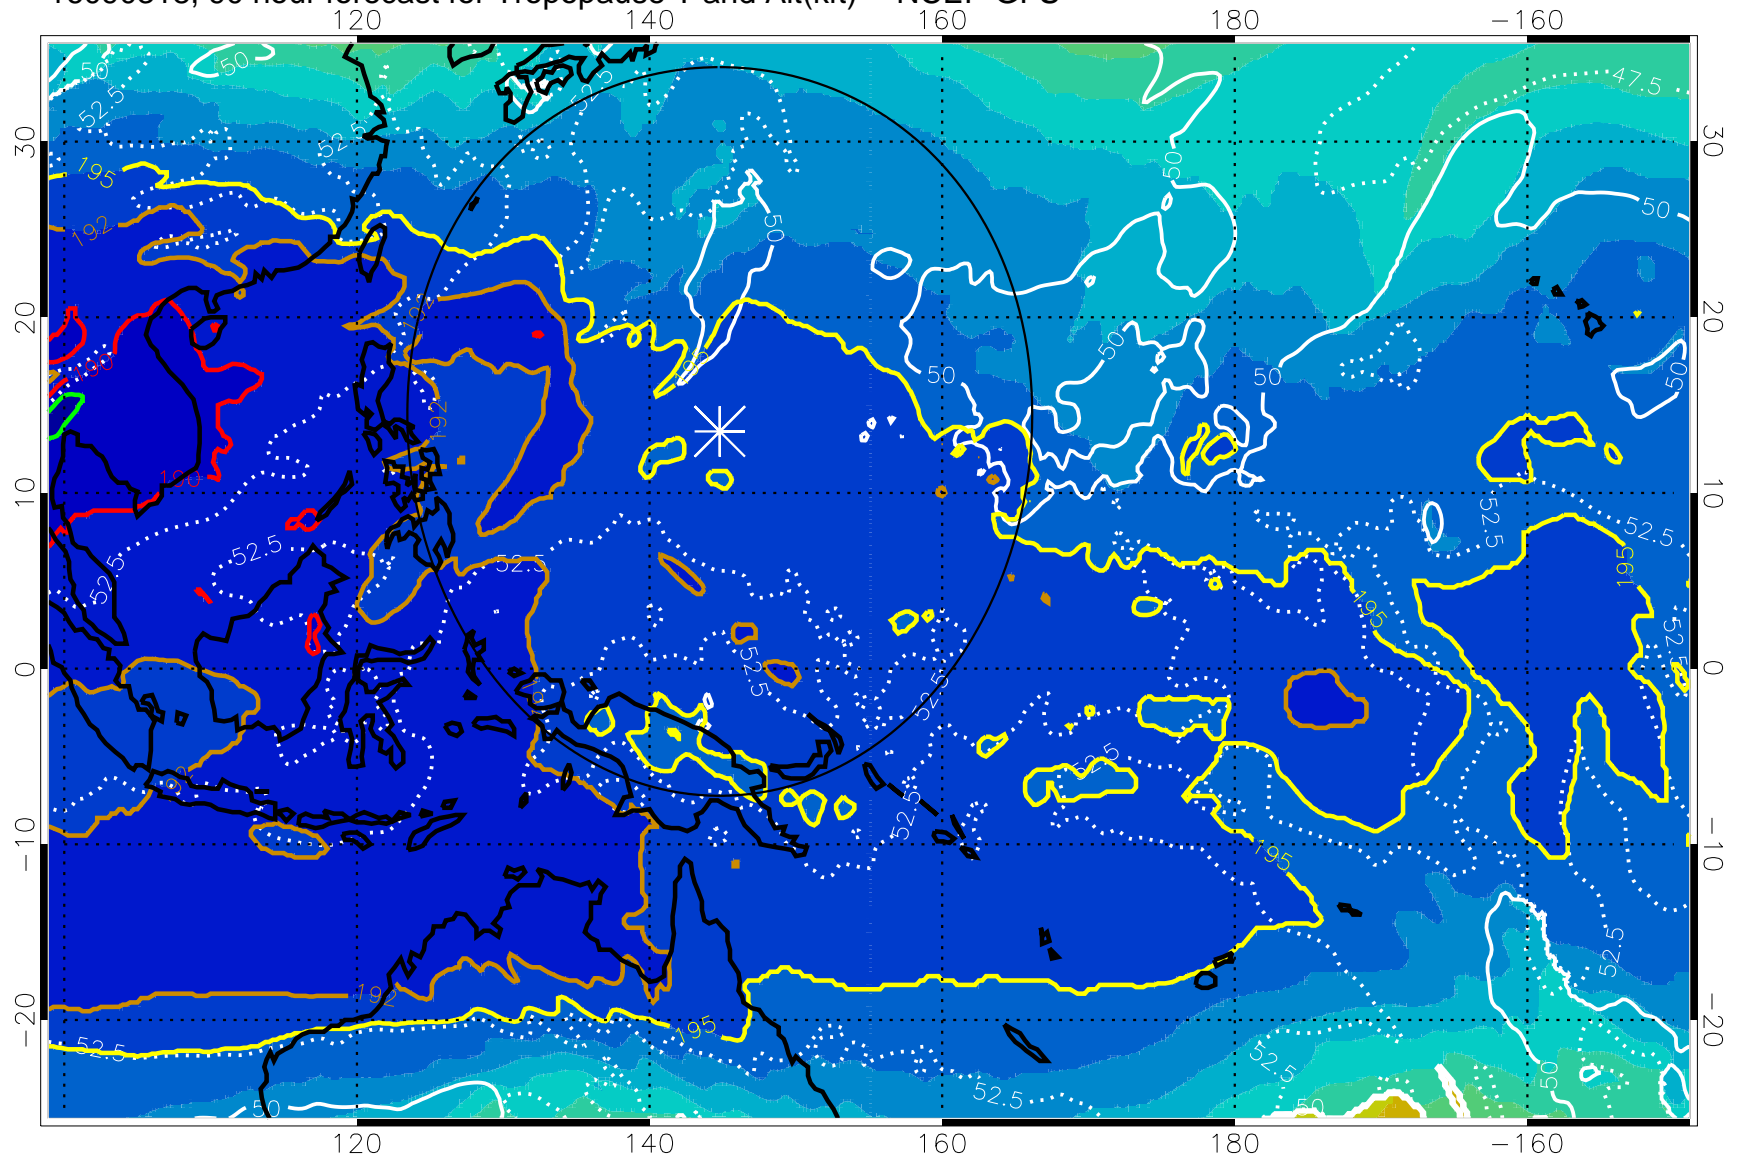

16090318, 90 hour forecast for Tropopause T and Alt(kft) -- NCEP GFS

190 200 210 220 230
Tropopause T, K

Tropopause Altitude in kft (white)

192.5K Isotherm 195K Isotherm
187.5K Isotherm 190K Isotherm

Range ring of 2304 km