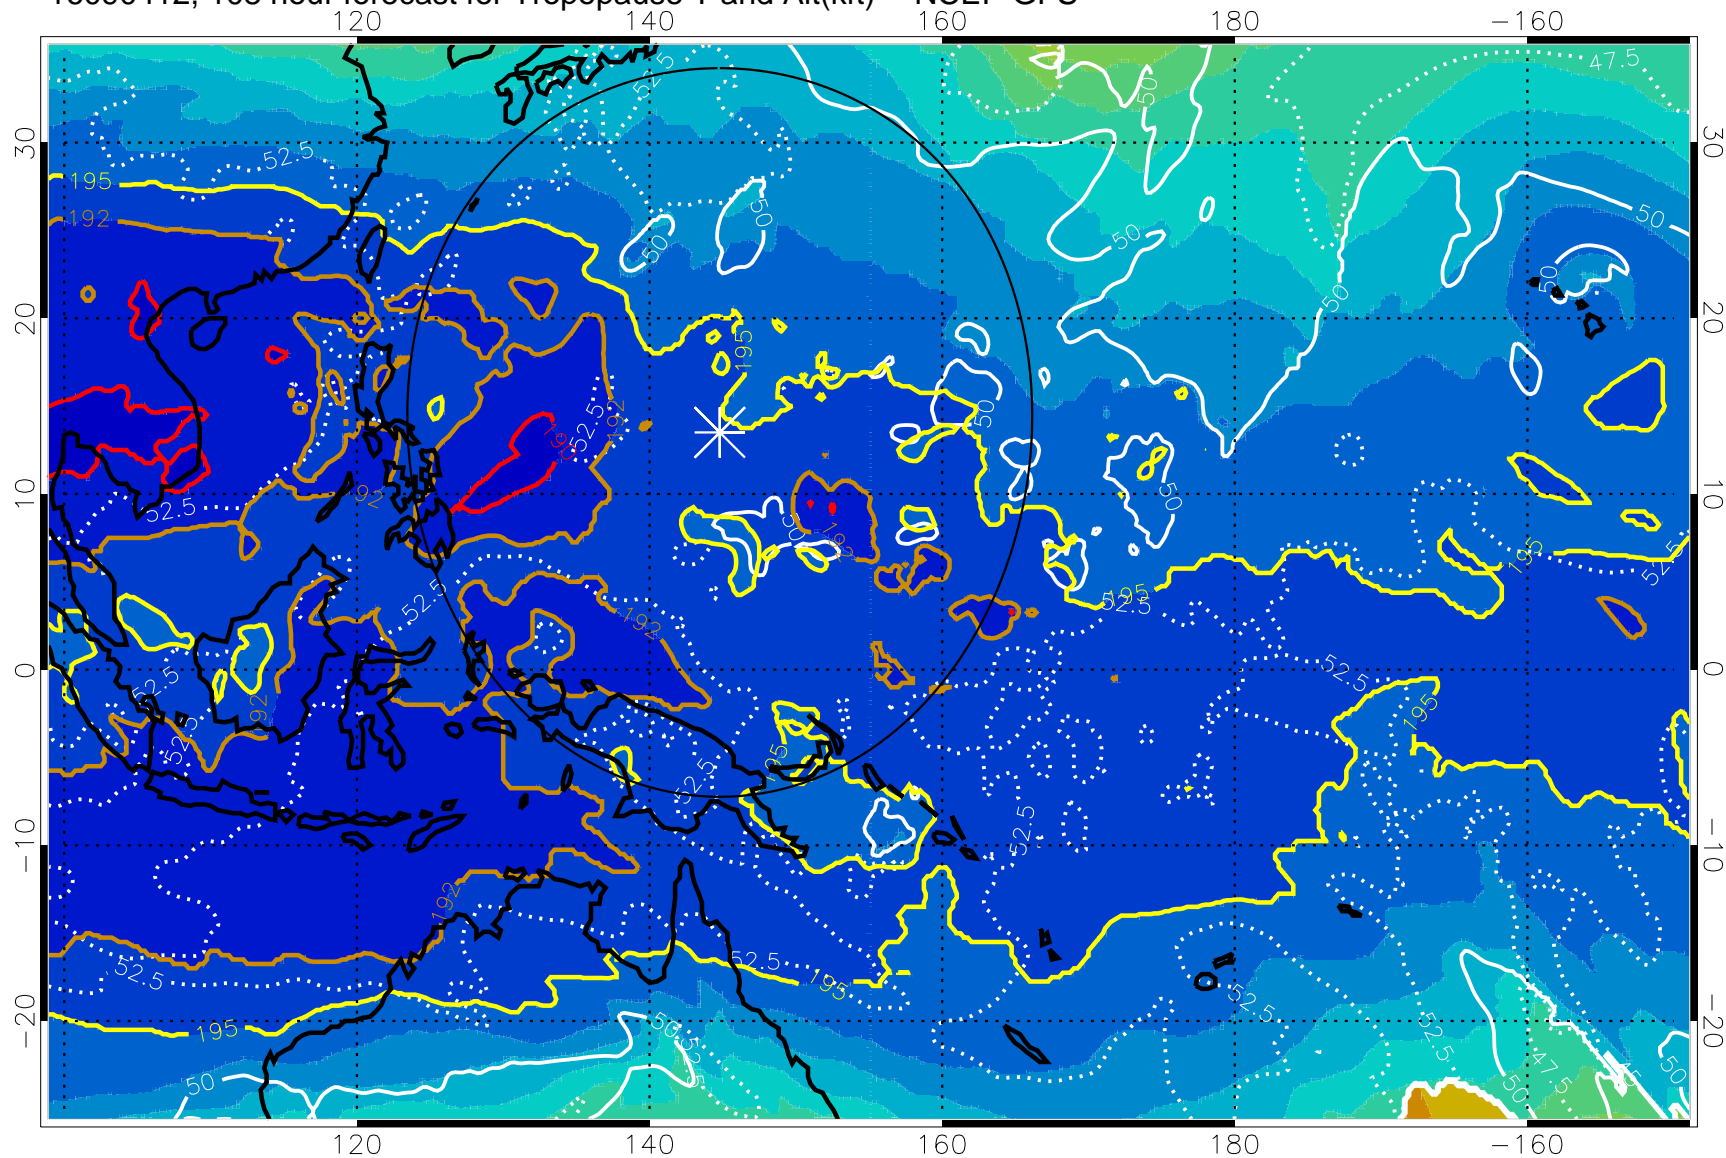

16090412, 108 hour forecast for Tropopause T and Alt(kft) -- NCEP GFS

190 200 210 220 230

Tropopause T, K

Tropopause Altitude in kft (white)

192.5K Isotherm 195K Isotherm
187.5K Isotherm 190K Isotherm

Range ring of 2304 km