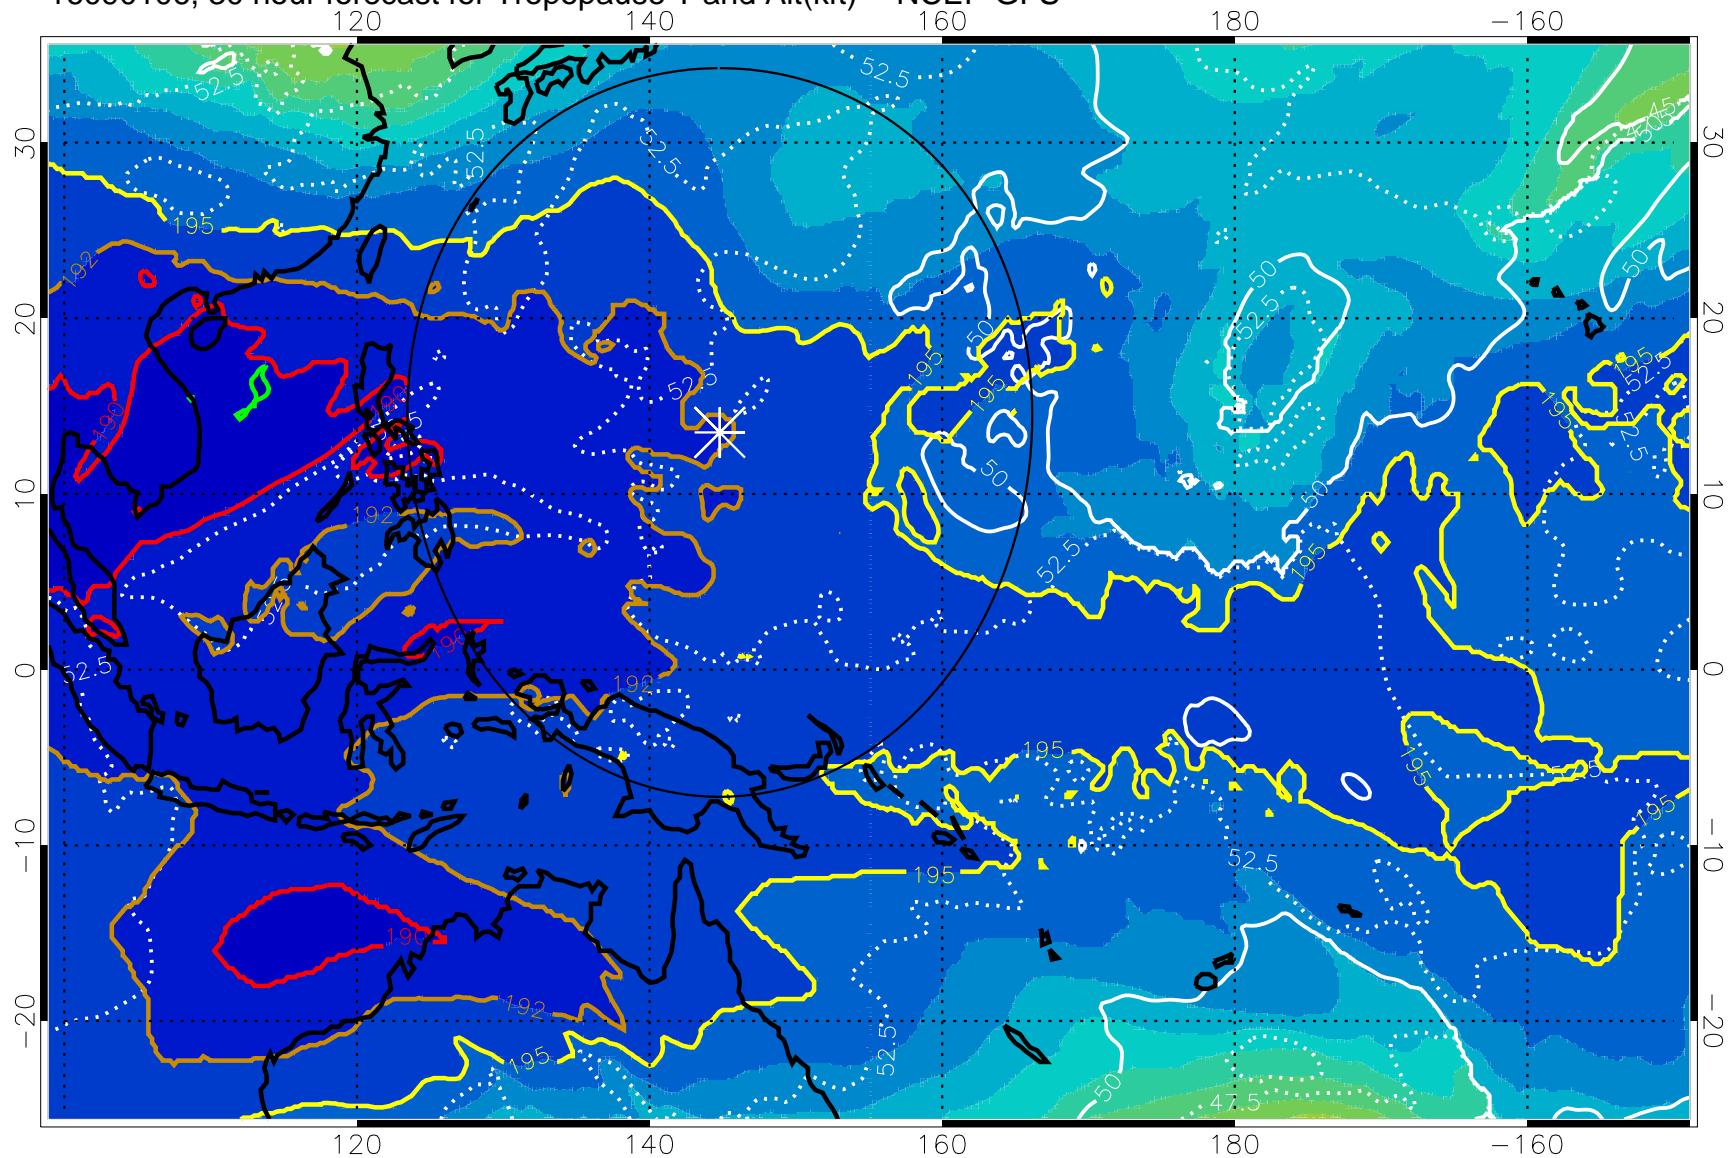

16090106, 30 hour forecast for Tropopause T and Alt(kft) -- NCEP GFS

190 200 210 220 230

Tropopause T, K

Tropopause Altitude in kft (white)

192.5K Isotherm 195K Isotherm
187.5K Isotherm 190K Isotherm

Range ring of 2304 km