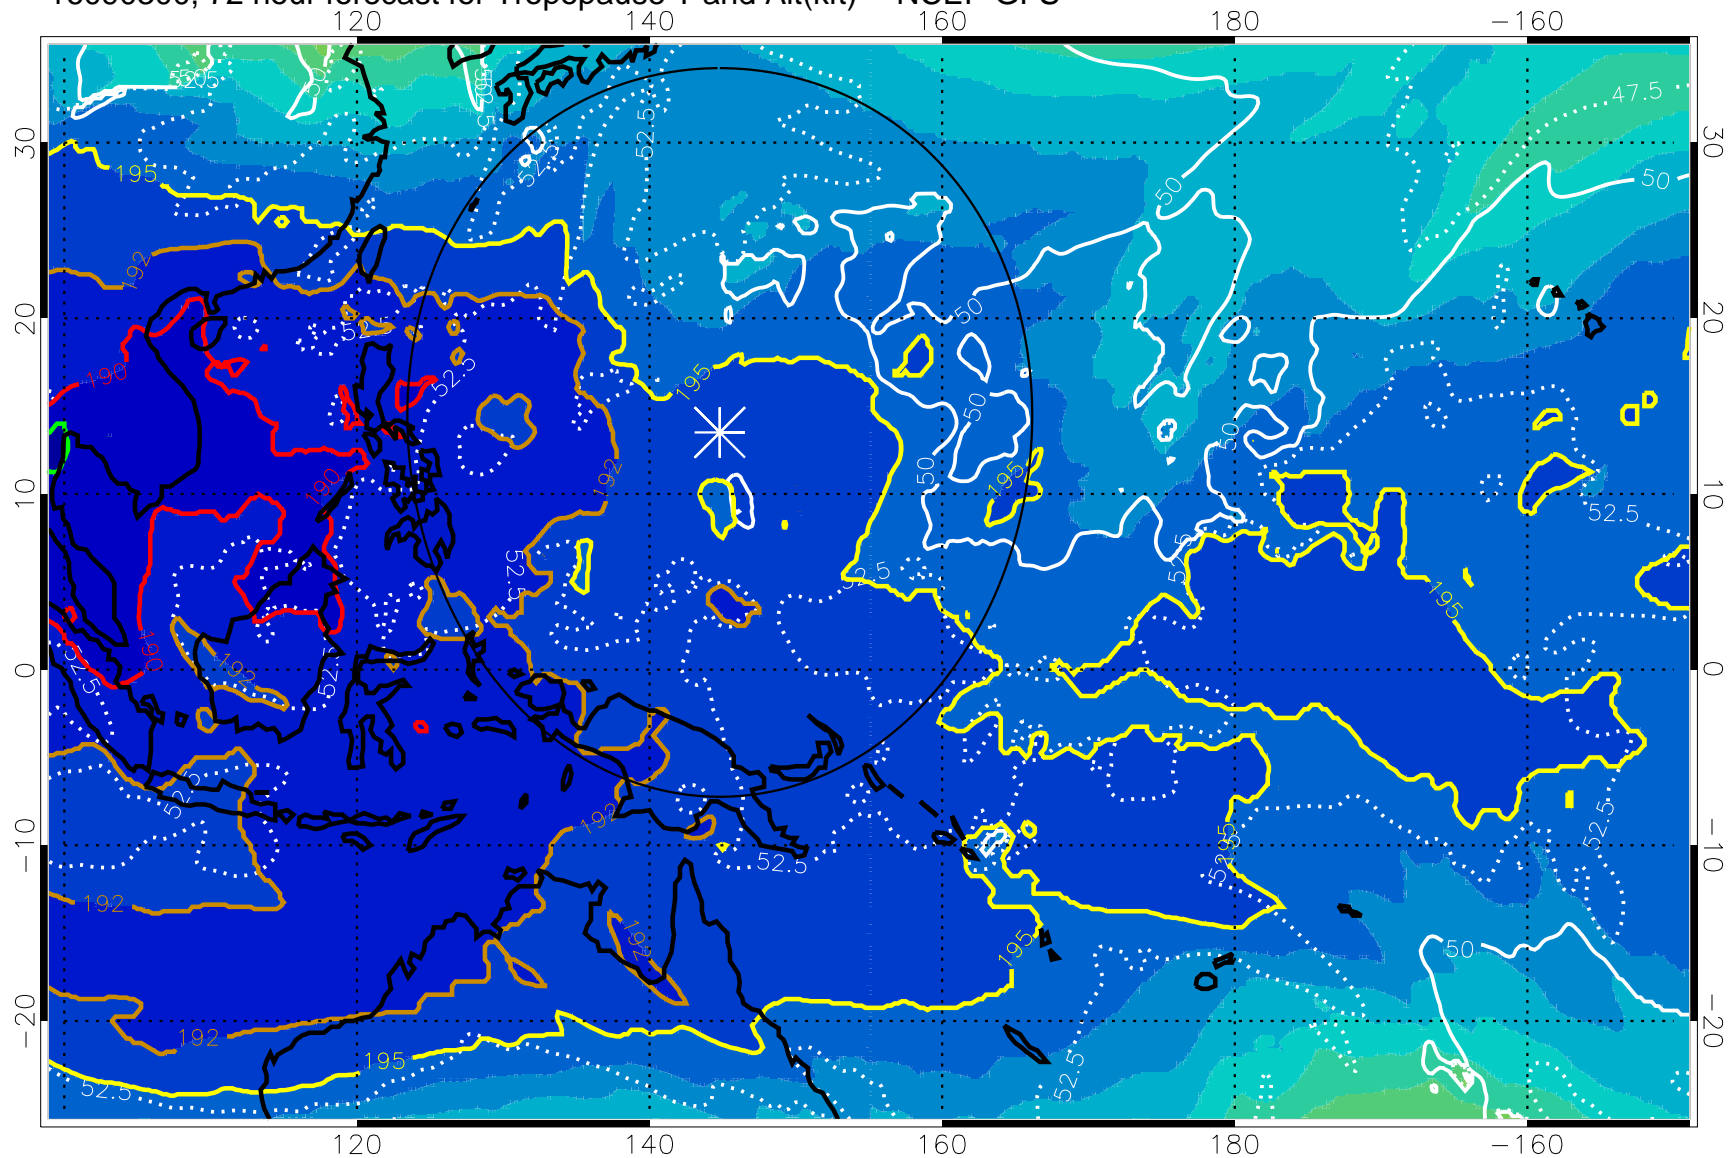

16090300, 72 hour forecast for Tropopause T and Alt(kft) -- NCEP GFS

190 200 210 220 230

Tropopause T, K

Tropopause Altitude in kft (white)

192.5K Isotherm 195K Isotherm
187.5K Isotherm 190K Isotherm

Range ring of 2304 km