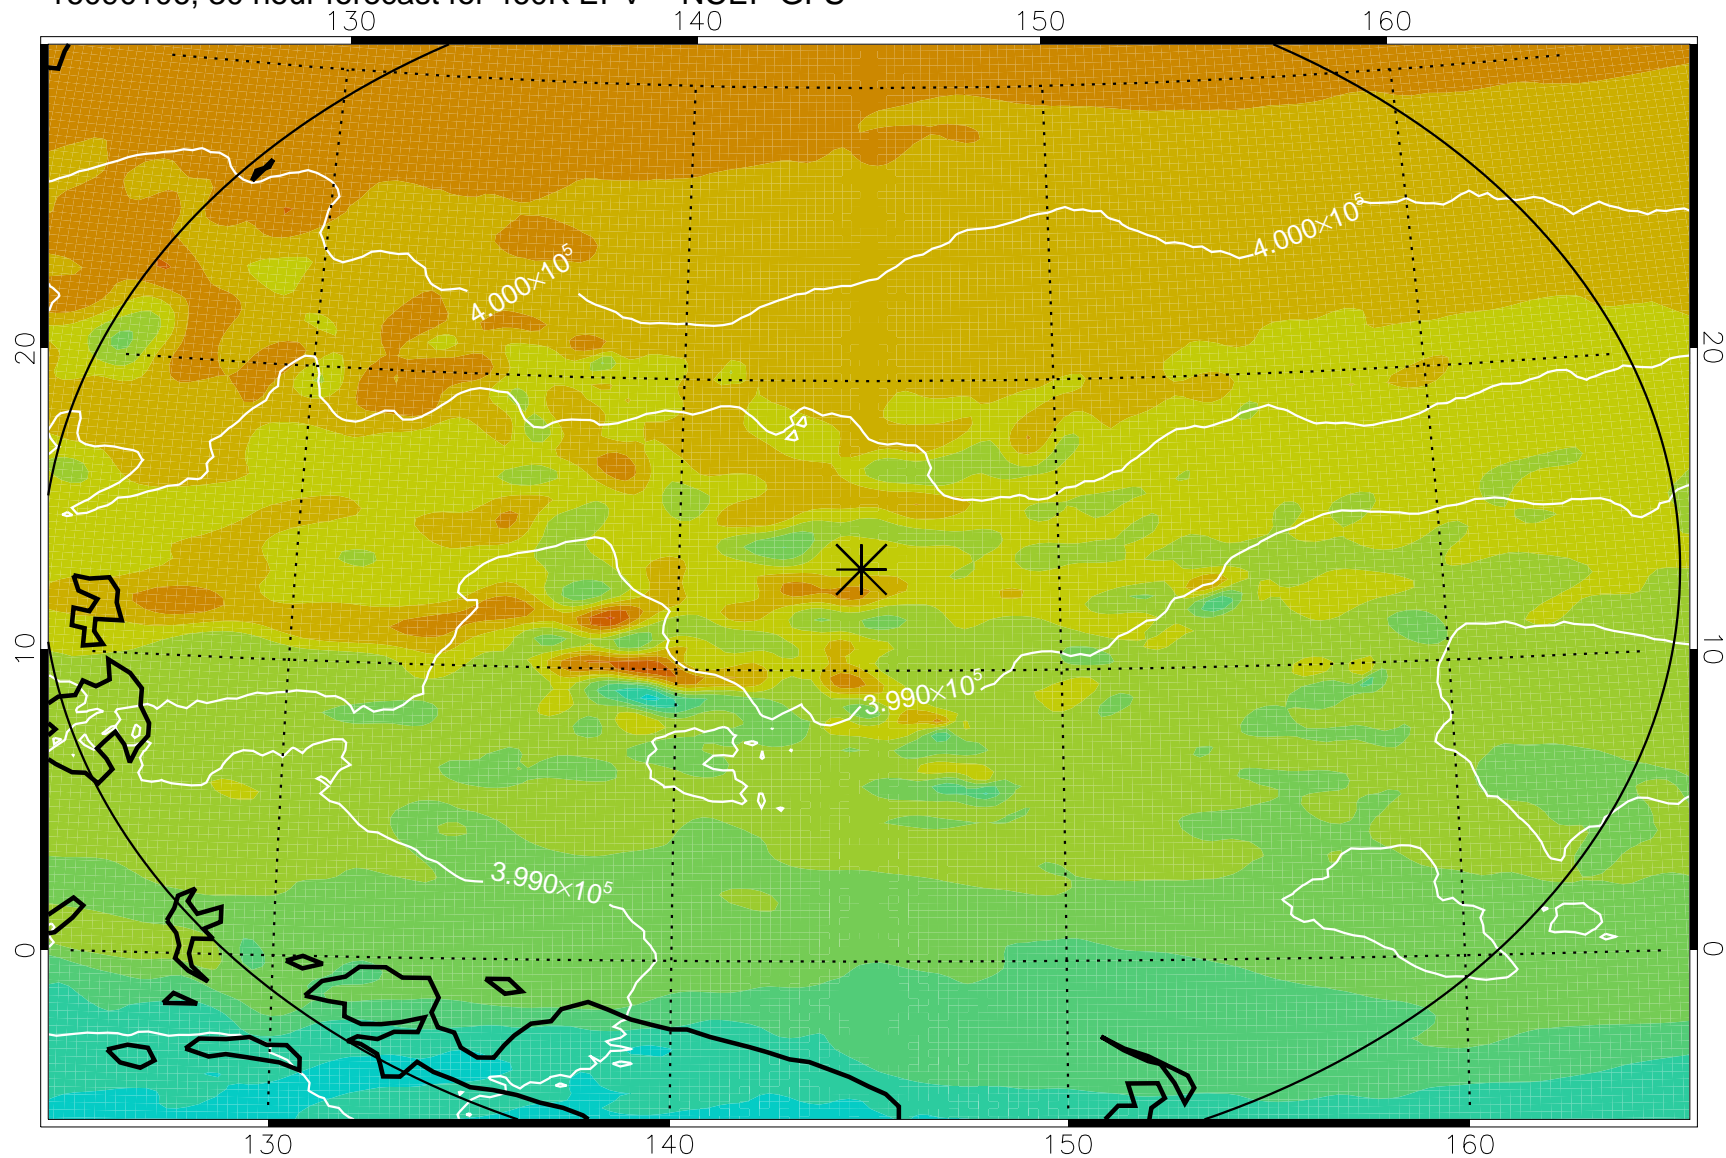

16083106, 6 hour forecast for 460K EPV -- NCEP GFS

460K Montgomery Streamfunction, white

Range ring of 2304 km

16083112, 12 hour forecast for 460K EPV -- NCEP GFS

460K Montgomery Streamfunction, white

Range ring of 2304 km

16083118, 18 hour forecast for 460K EPV -- NCEP GFS

460K Montgomery Streamfunction, white

Range ring of 2304 km

16090100, 24 hour forecast for 460K EPV -- NCEP GFS

460K Montgomery Streamfunction, white

Range ring of 2304 km

16090106, 30 hour forecast for 460K EPV -- NCEP GFS

460K Montgomery Streamfunction, white

Range ring of 2304 km

16090112, 36 hour forecast for 460K EPV -- NCEP GFS

460K Montgomery Streamfunction, white

Range ring of 2304 km

16090118, 42 hour forecast for 460K EPV -- NCEP GFS

460K Montgomery Streamfunction, white

Range ring of 2304 km

16090200, 48 hour forecast for 460K EPV -- NCEP GFS

460K Montgomery Streamfunction, white

Range ring of 2304 km