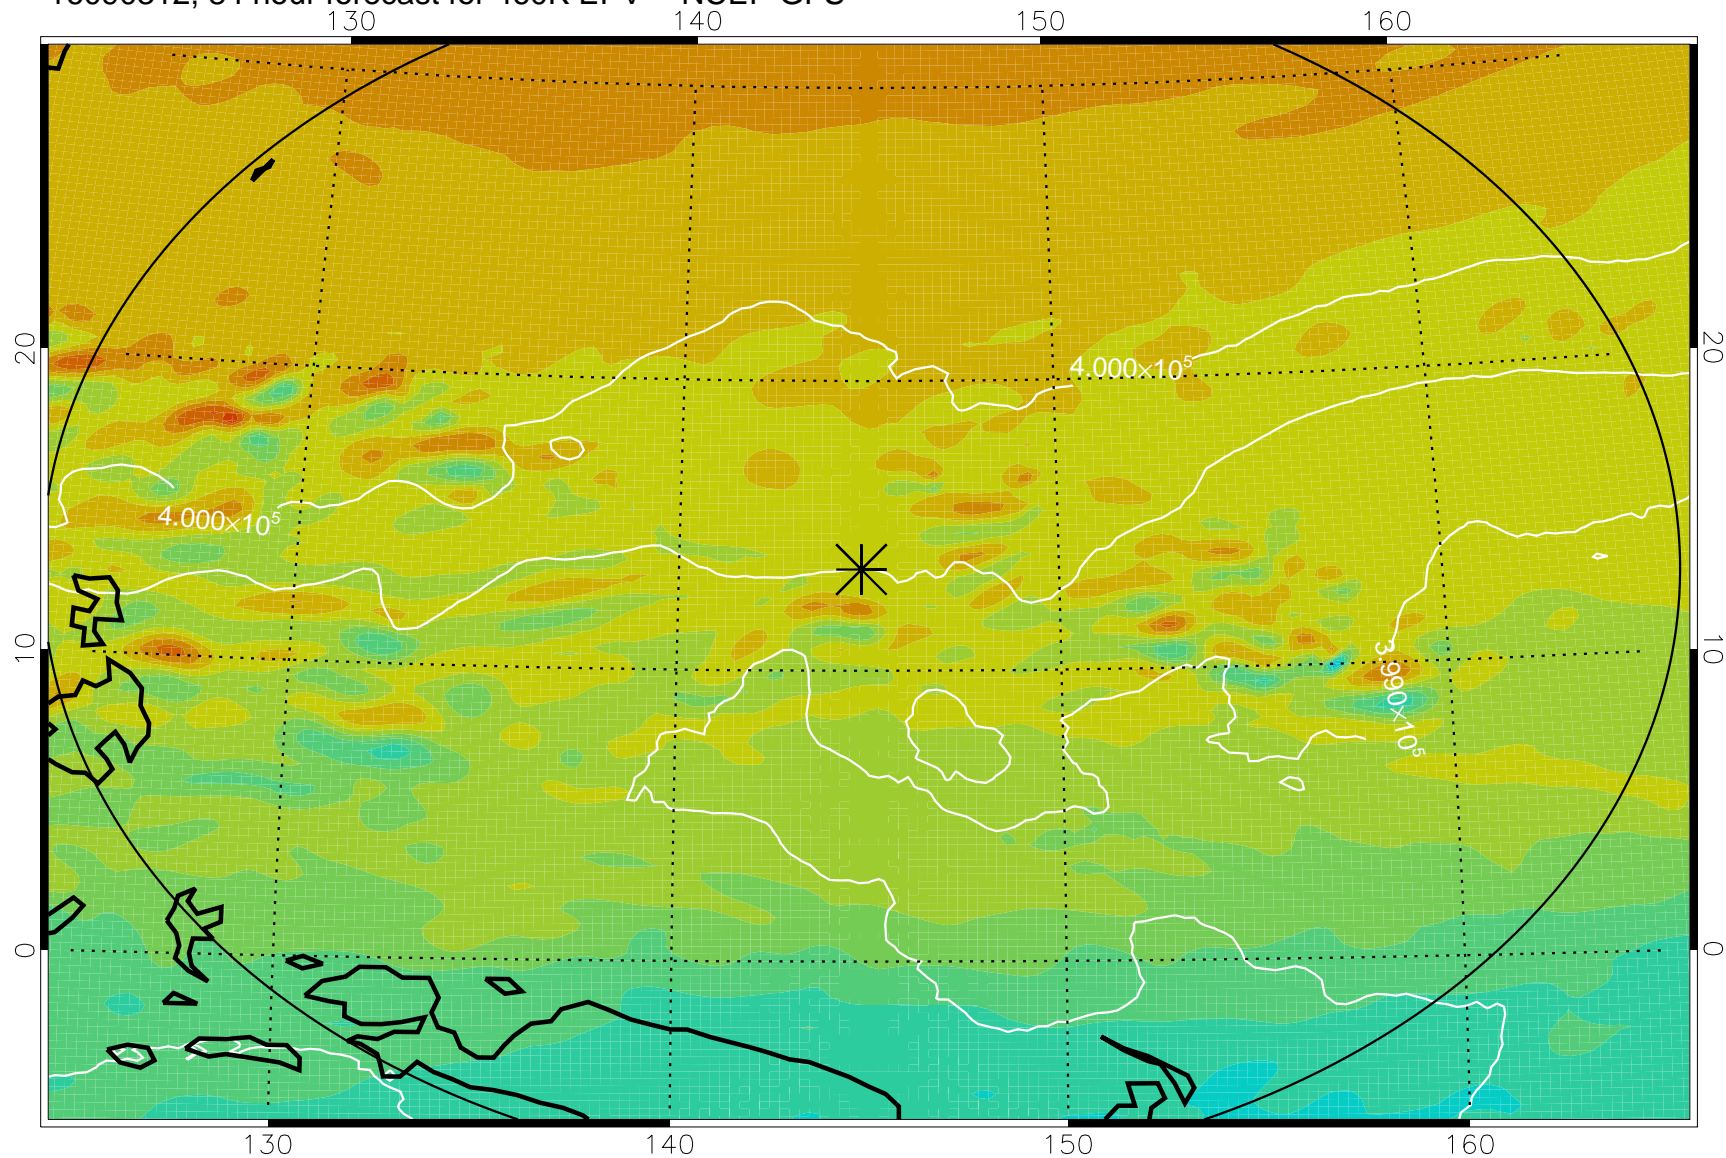

16090206, 54 hour forecast for 460K EPV -- NCEP GFS

460K Montgomery Streamfunction, white

Range ring of 2304 km

16090212, 60 hour forecast for 460K EPV -- NCEP GFS

460K Montgomery Streamfunction, white

Range ring of 2304 km

16090218, 66 hour forecast for 460K EPV -- NCEP GFS

460K Montgomery Streamfunction, white

Range ring of 2304 km

16090300, 72 hour forecast for 460K EPV -- NCEP GFS

460K Montgomery Streamfunction, white

Range ring of 2304 km

16090306, 78 hour forecast for 460K EPV -- NCEP GFS

460K Montgomery Streamfunction, white

Range ring of 2304 km

16090312, 84 hour forecast for 460K EPV -- NCEP GFS

460K Montgomery Streamfunction, white

Range ring of 2304 km

16090318, 90 hour forecast for 460K EPV -- NCEP GFS

460K Montgomery Streamfunction, white

Range ring of 2304 km

16090400, 96 hour forecast for 460K EPV -- NCEP GFS

460K Montgomery Streamfunction, white

Range ring of 2304 km