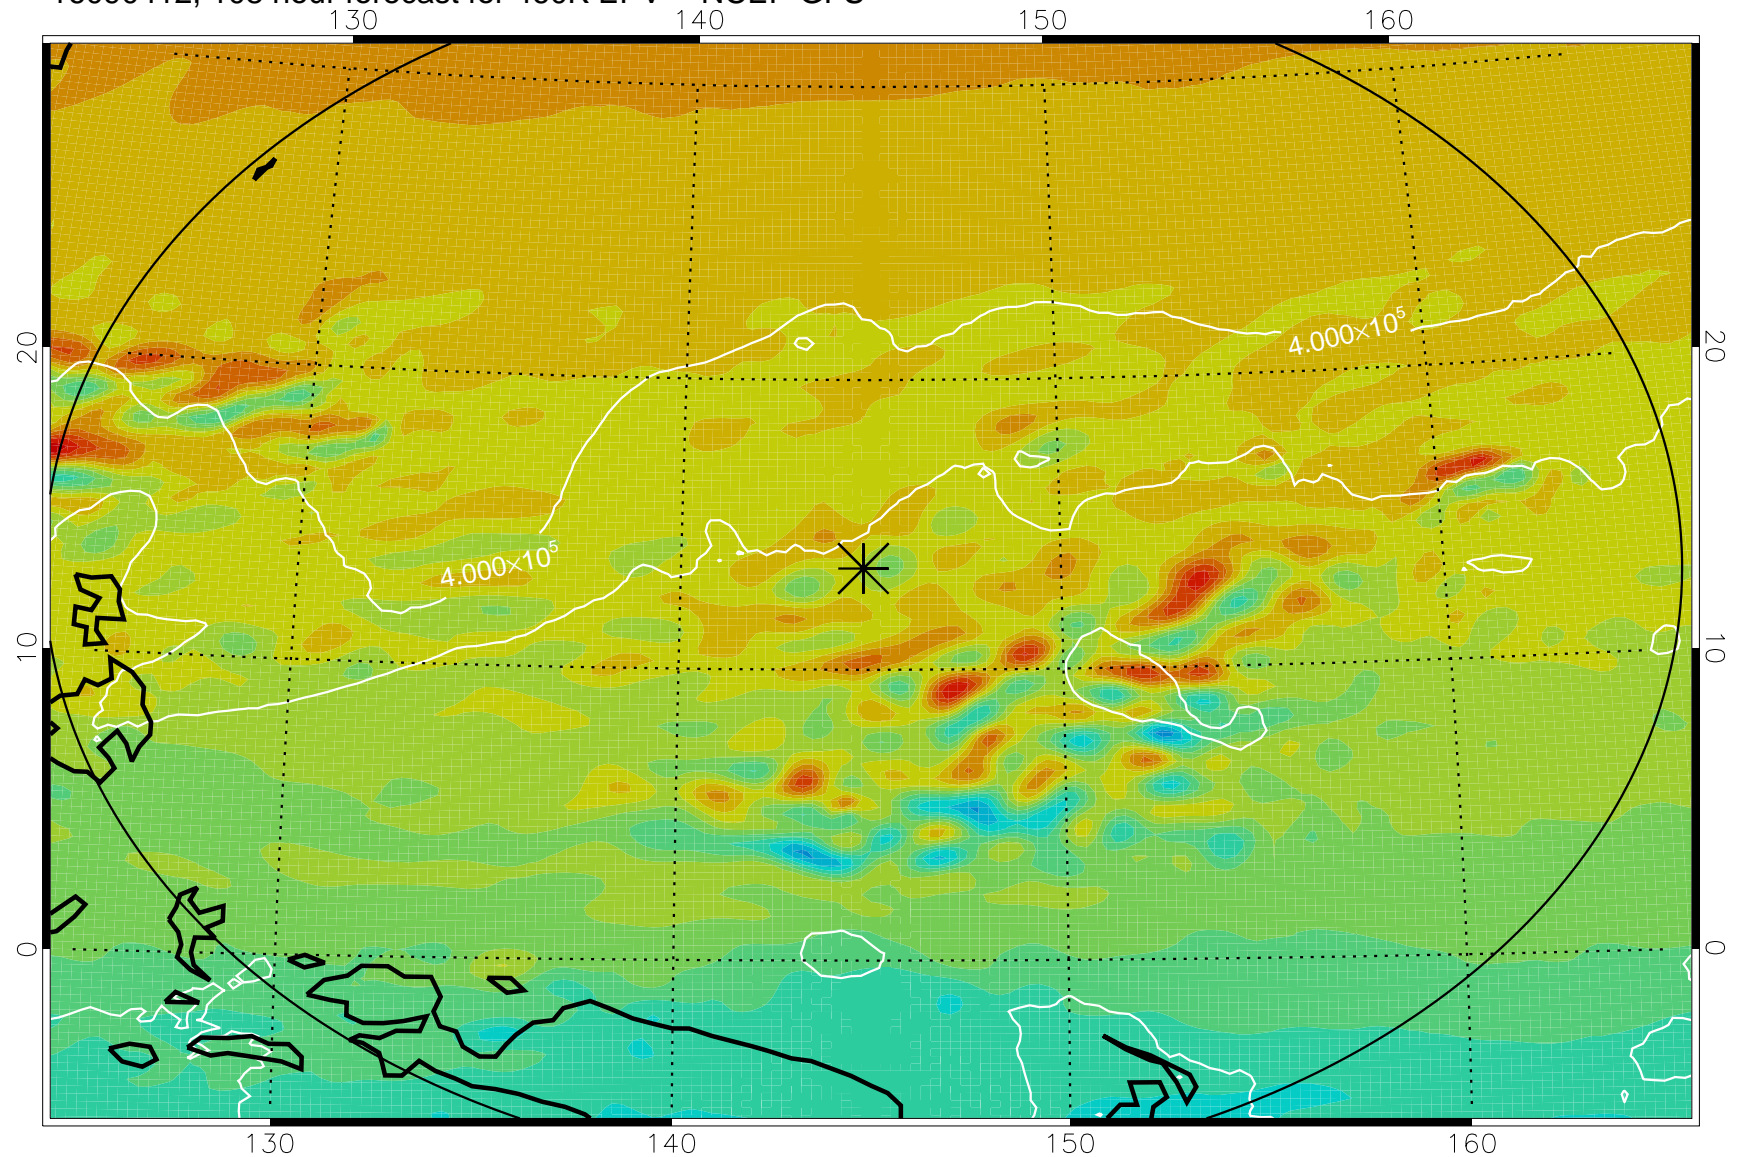

16090306, 78 hour forecast for 460K EPV -- NCEP GFS

460K Montgomery Streamfunction, white

Range ring of 2304 km

16090312, 84 hour forecast for 460K EPV -- NCEP GFS

460K Montgomery Streamfunction, white

Range ring of 2304 km

16090318, 90 hour forecast for 460K EPV -- NCEP GFS

460K Montgomery Streamfunction, white

Range ring of 2304 km

16090400, 96 hour forecast for 460K EPV -- NCEP GFS

460K Montgomery Streamfunction, white

Range ring of 2304 km

16090406, 102 hour forecast for 460K EPV -- NCEP GFS

460K Montgomery Streamfunction, white

Range ring of 2304 km

16090412, 108 hour forecast for 460K EPV -- NCEP GFS

460K Montgomery Streamfunction, white

Range ring of 2304 km

16090418, 114 hour forecast for 460K EPV -- NCEP GFS

460K Montgomery Streamfunction, white

Range ring of 2304 km

16090500, 120 hour forecast for 460K EPV -- NCEP GFS

460K Montgomery Streamfunction, white

Range ring of 2304 km