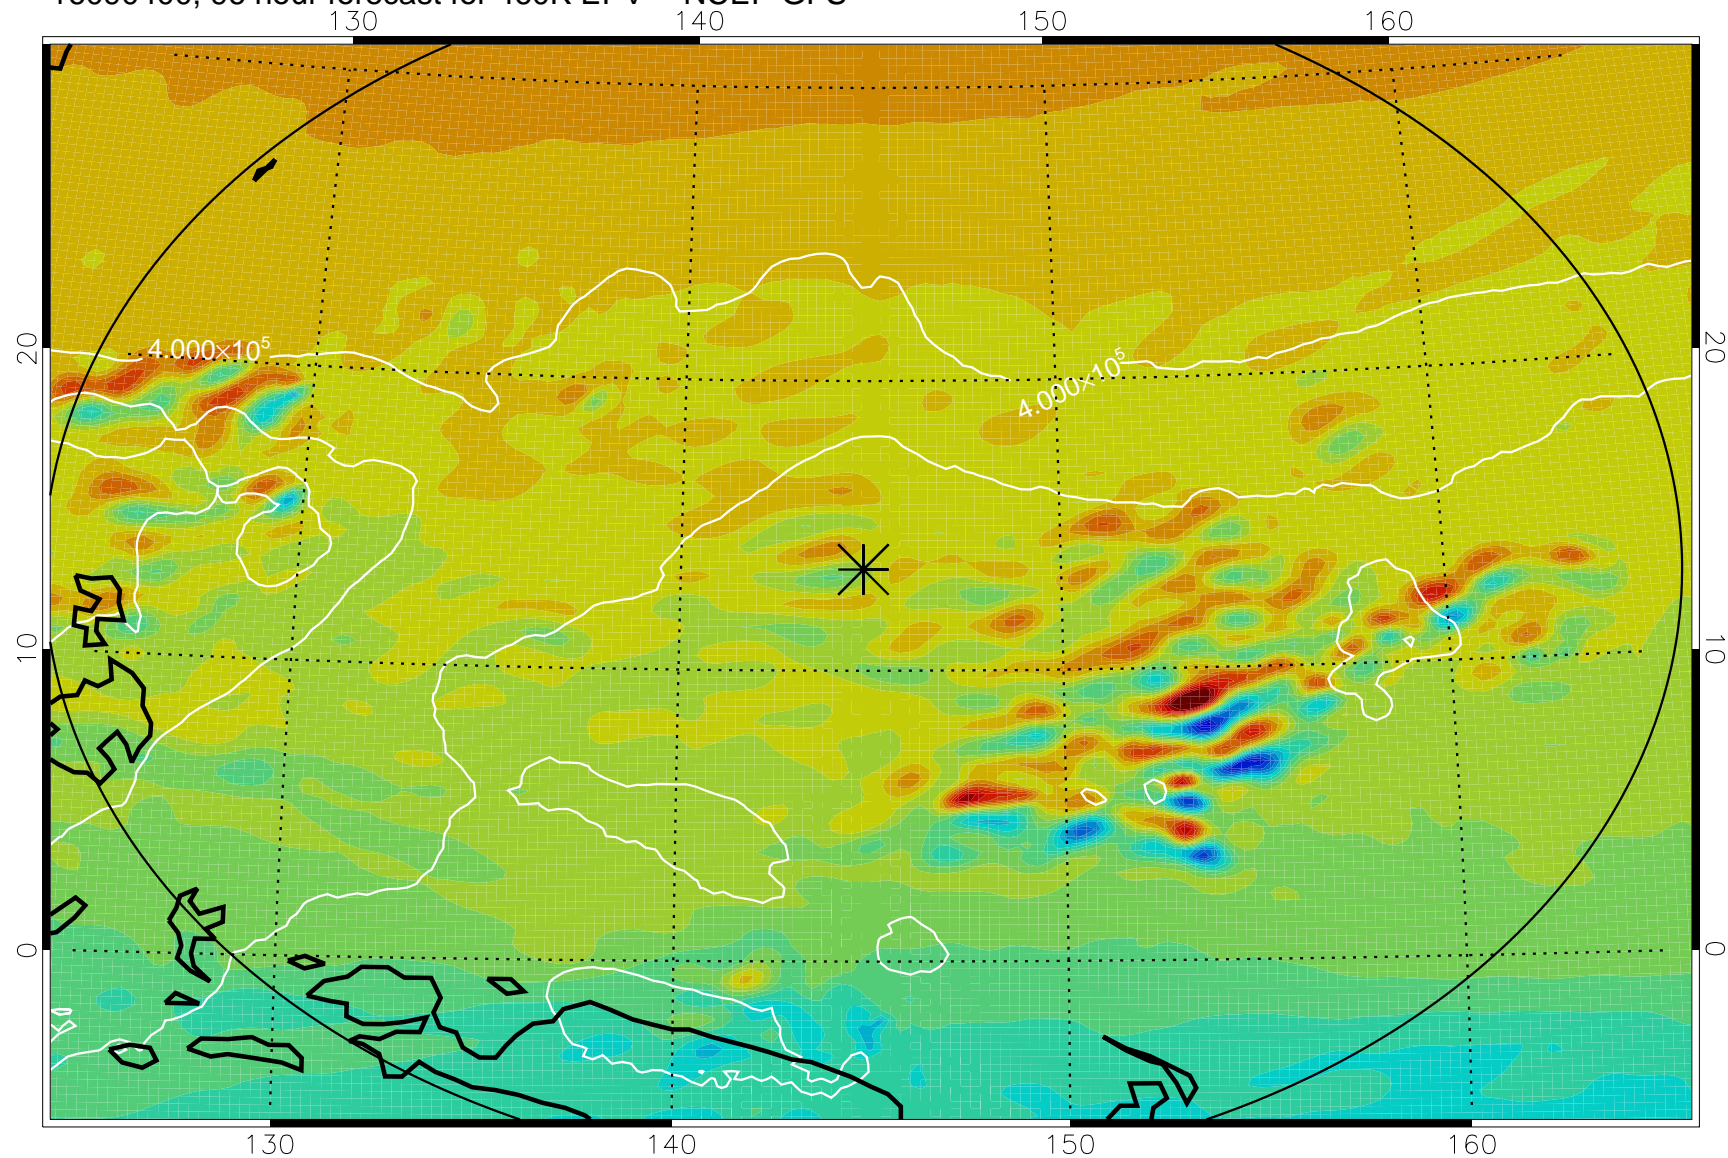

16090218, 66 hour forecast for 460K EPV -- NCEP GFS

460K Montgomery Streamfunction, white

Range ring of 2304 km

16090300, 72 hour forecast for 460K EPV -- NCEP GFS

460K Montgomery Streamfunction, white

Range ring of 2304 km

16090306, 78 hour forecast for 460K EPV -- NCEP GFS

460K Montgomery Streamfunction, white

Range ring of 2304 km

16090312, 84 hour forecast for 460K EPV -- NCEP GFS

460K Montgomery Streamfunction, white

Range ring of 2304 km

16090318, 90 hour forecast for 460K EPV -- NCEP GFS

460K Montgomery Streamfunction, white

Range ring of 2304 km

16090400, 96 hour forecast for 460K EPV -- NCEP GFS

460K Montgomery Streamfunction, white

Range ring of 2304 km

16090406, 102 hour forecast for 460K EPV -- NCEP GFS

460K Montgomery Streamfunction, white

Range ring of 2304 km

16090412, 108 hour forecast for 460K EPV -- NCEP GFS

460K Montgomery Streamfunction, white

Range ring of 2304 km