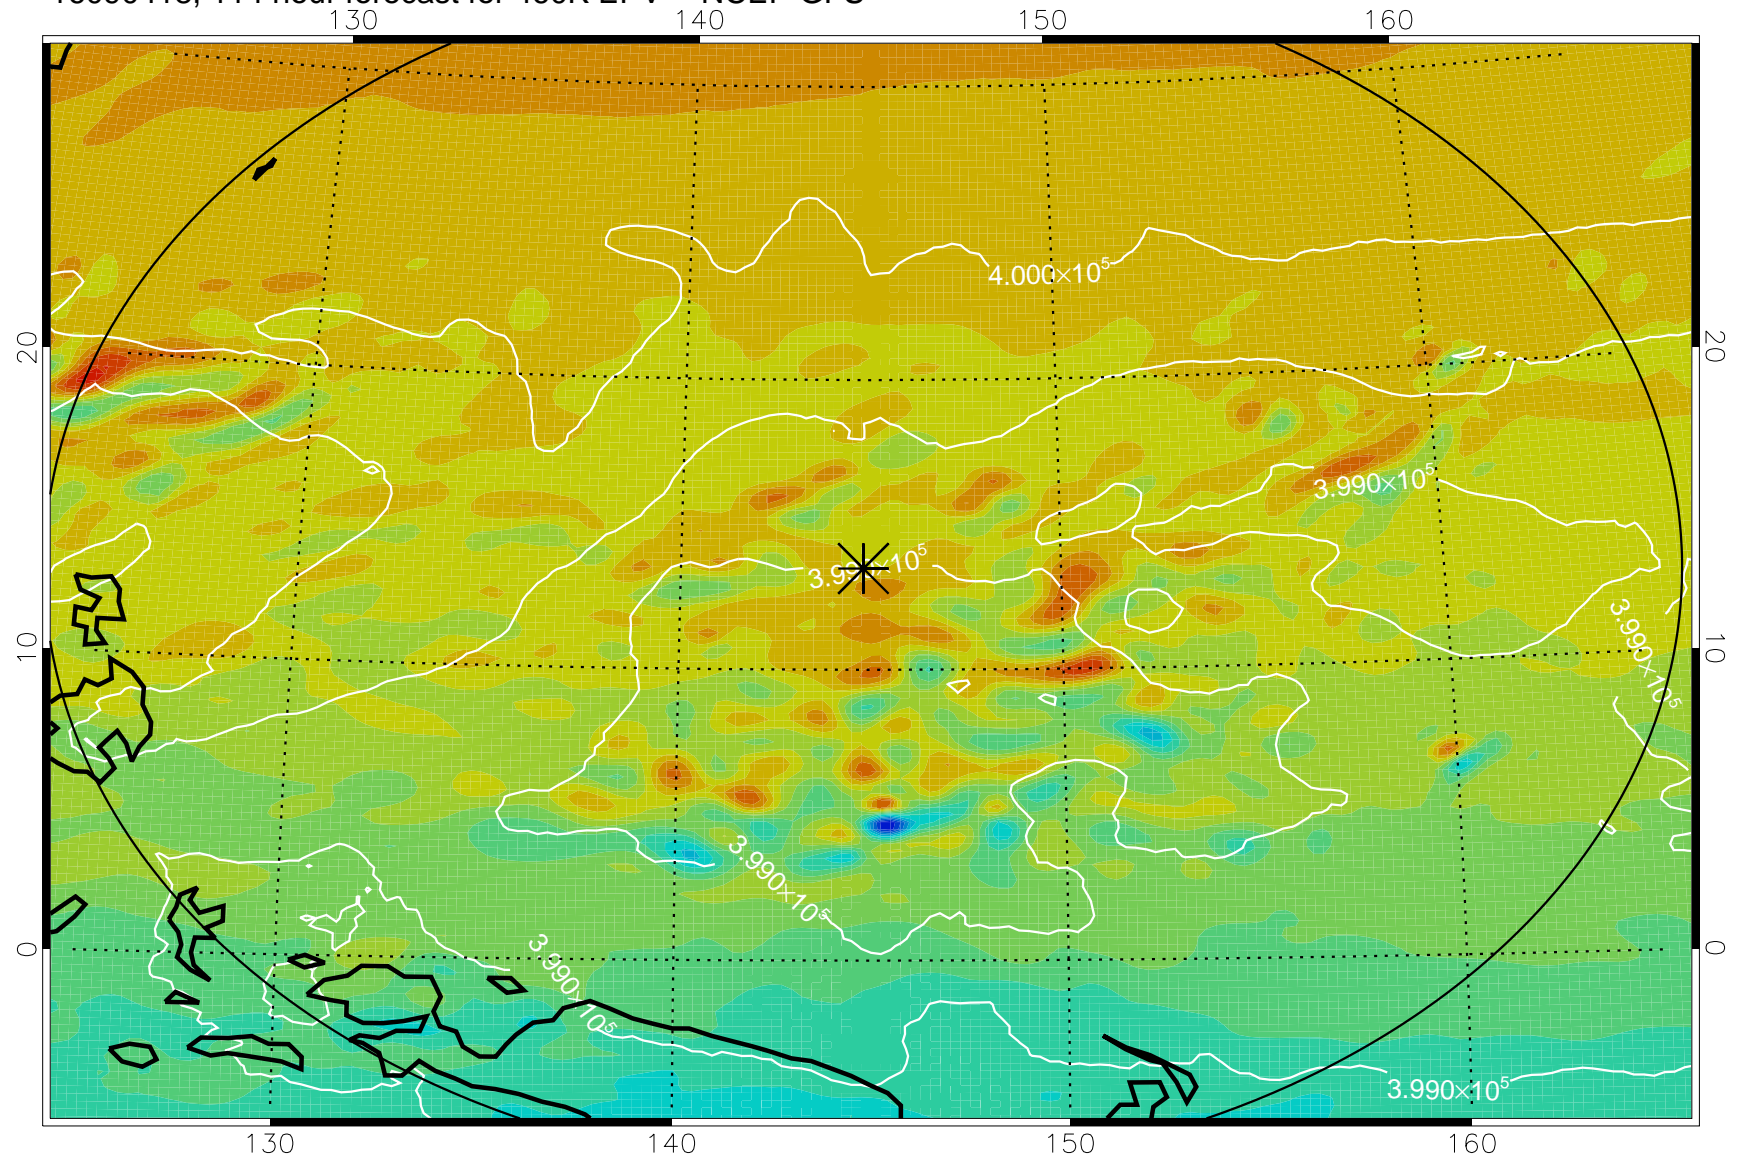

16090306, 78 hour forecast for 460K EPV -- NCEP GFS

460K Montgomery Streamfunction, white

Range ring of 2304 km

16090312, 84 hour forecast for 460K EPV -- NCEP GFS

460K Montgomery Streamfunction, white

Range ring of 2304 km

16090318, 90 hour forecast for 460K EPV -- NCEP GFS

460K Montgomery Streamfunction, white

Range ring of 2304 km

16090400, 96 hour forecast for 460K EPV -- NCEP GFS

460K Montgomery Streamfunction, white

Range ring of 2304 km

16090406, 102 hour forecast for 460K EPV -- NCEP GFS

460K Montgomery Streamfunction, white

Range ring of 2304 km

16090412, 108 hour forecast for 460K EPV -- NCEP GFS

460K Montgomery Streamfunction, white

Range ring of 2304 km

16090418, 114 hour forecast for 460K EPV -- NCEP GFS

460K Montgomery Streamfunction, white

Range ring of 2304 km

16090500, 120 hour forecast for 460K EPV -- NCEP GFS

460K Montgomery Streamfunction, white

Range ring of 2304 km