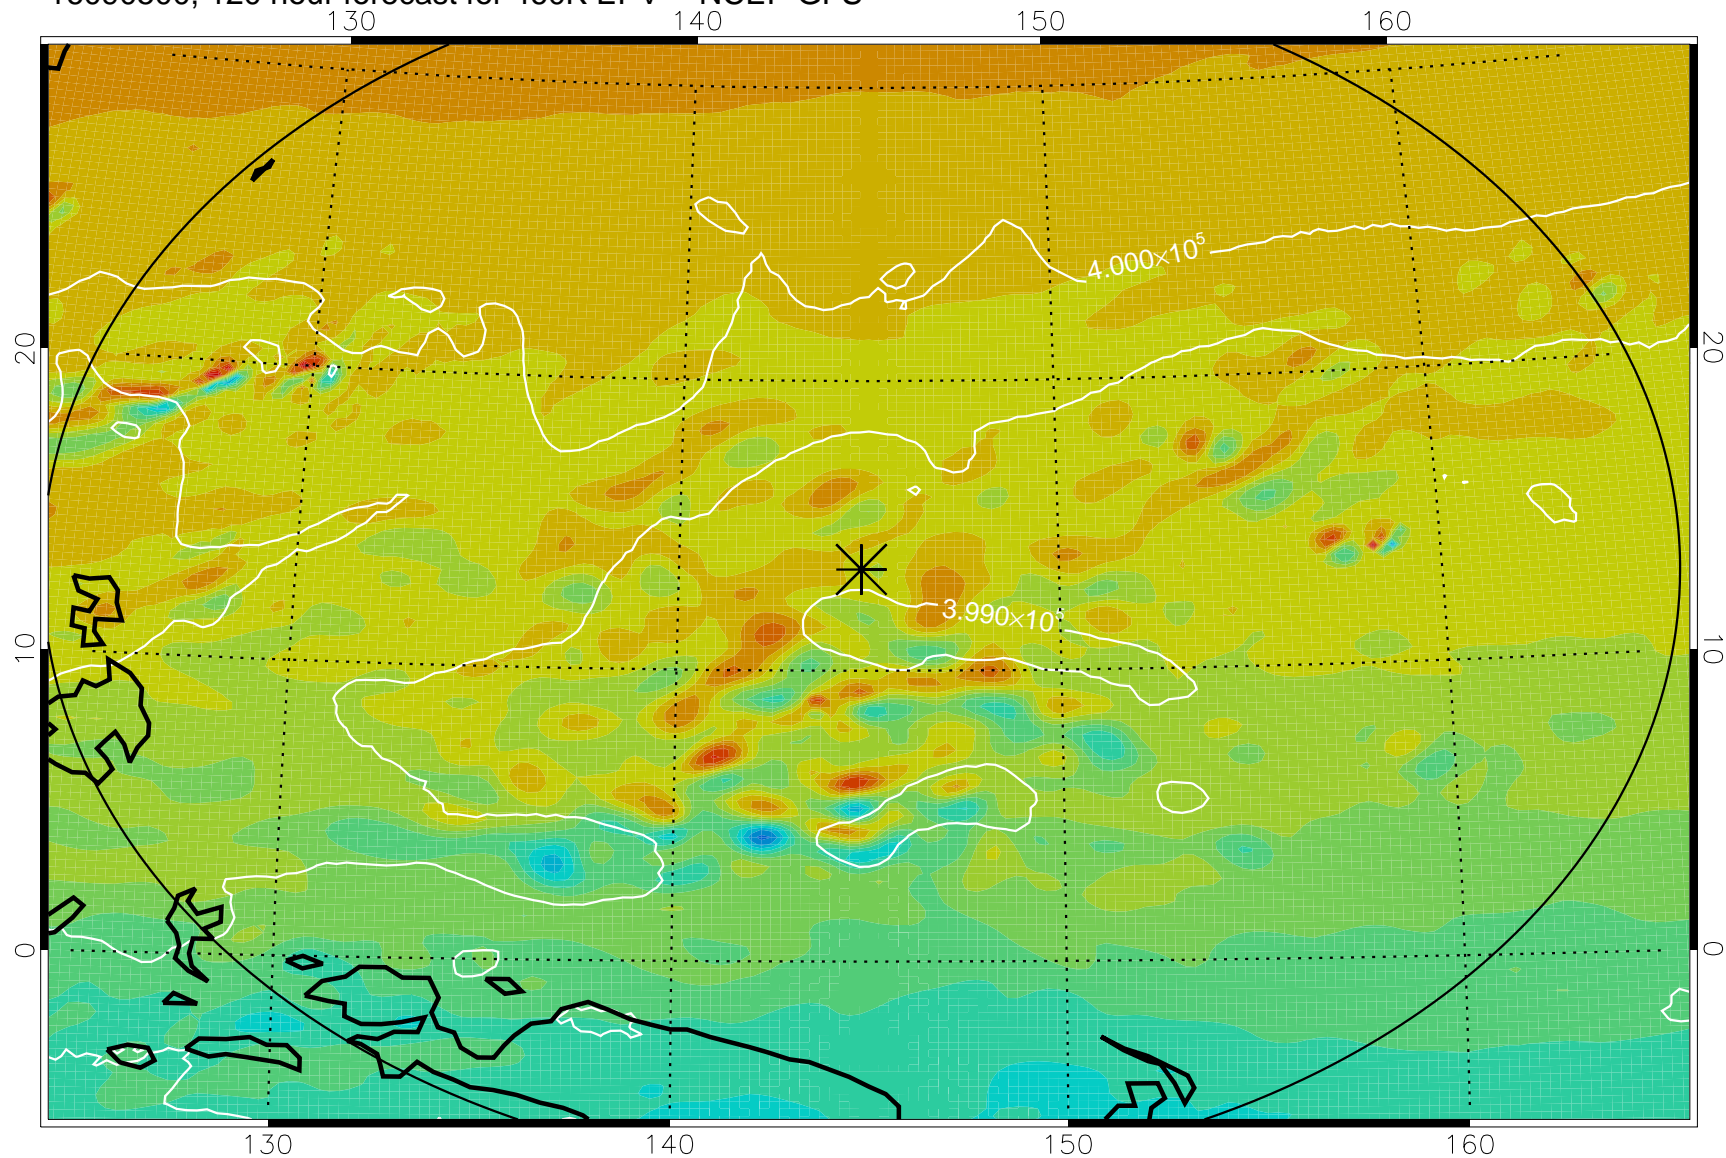

16090306, 78 hour forecast for 460K EPV -- NCEP GFS

460K Montgomery Streamfunction, white

Range ring of 2304 km

16090312, 84 hour forecast for 460K EPV -- NCEP GFS

460K Montgomery Streamfunction, white

Range ring of 2304 km

16090318, 90 hour forecast for 460K EPV -- NCEP GFS

460K Montgomery Streamfunction, white

Range ring of 2304 km

16090400, 96 hour forecast for 460K EPV -- NCEP GFS

460K Montgomery Streamfunction, white

Range ring of 2304 km

16090406, 102 hour forecast for 460K EPV -- NCEP GFS

460K Montgomery Streamfunction, white

Range ring of 2304 km

16090412, 108 hour forecast for 460K EPV -- NCEP GFS

460K Montgomery Streamfunction, white

Range ring of 2304 km

16090418, 114 hour forecast for 460K EPV -- NCEP GFS

460K Montgomery Streamfunction, white

Range ring of 2304 km

16090500, 120 hour forecast for 460K EPV -- NCEP GFS

460K Montgomery Streamfunction, white

Range ring of 2304 km