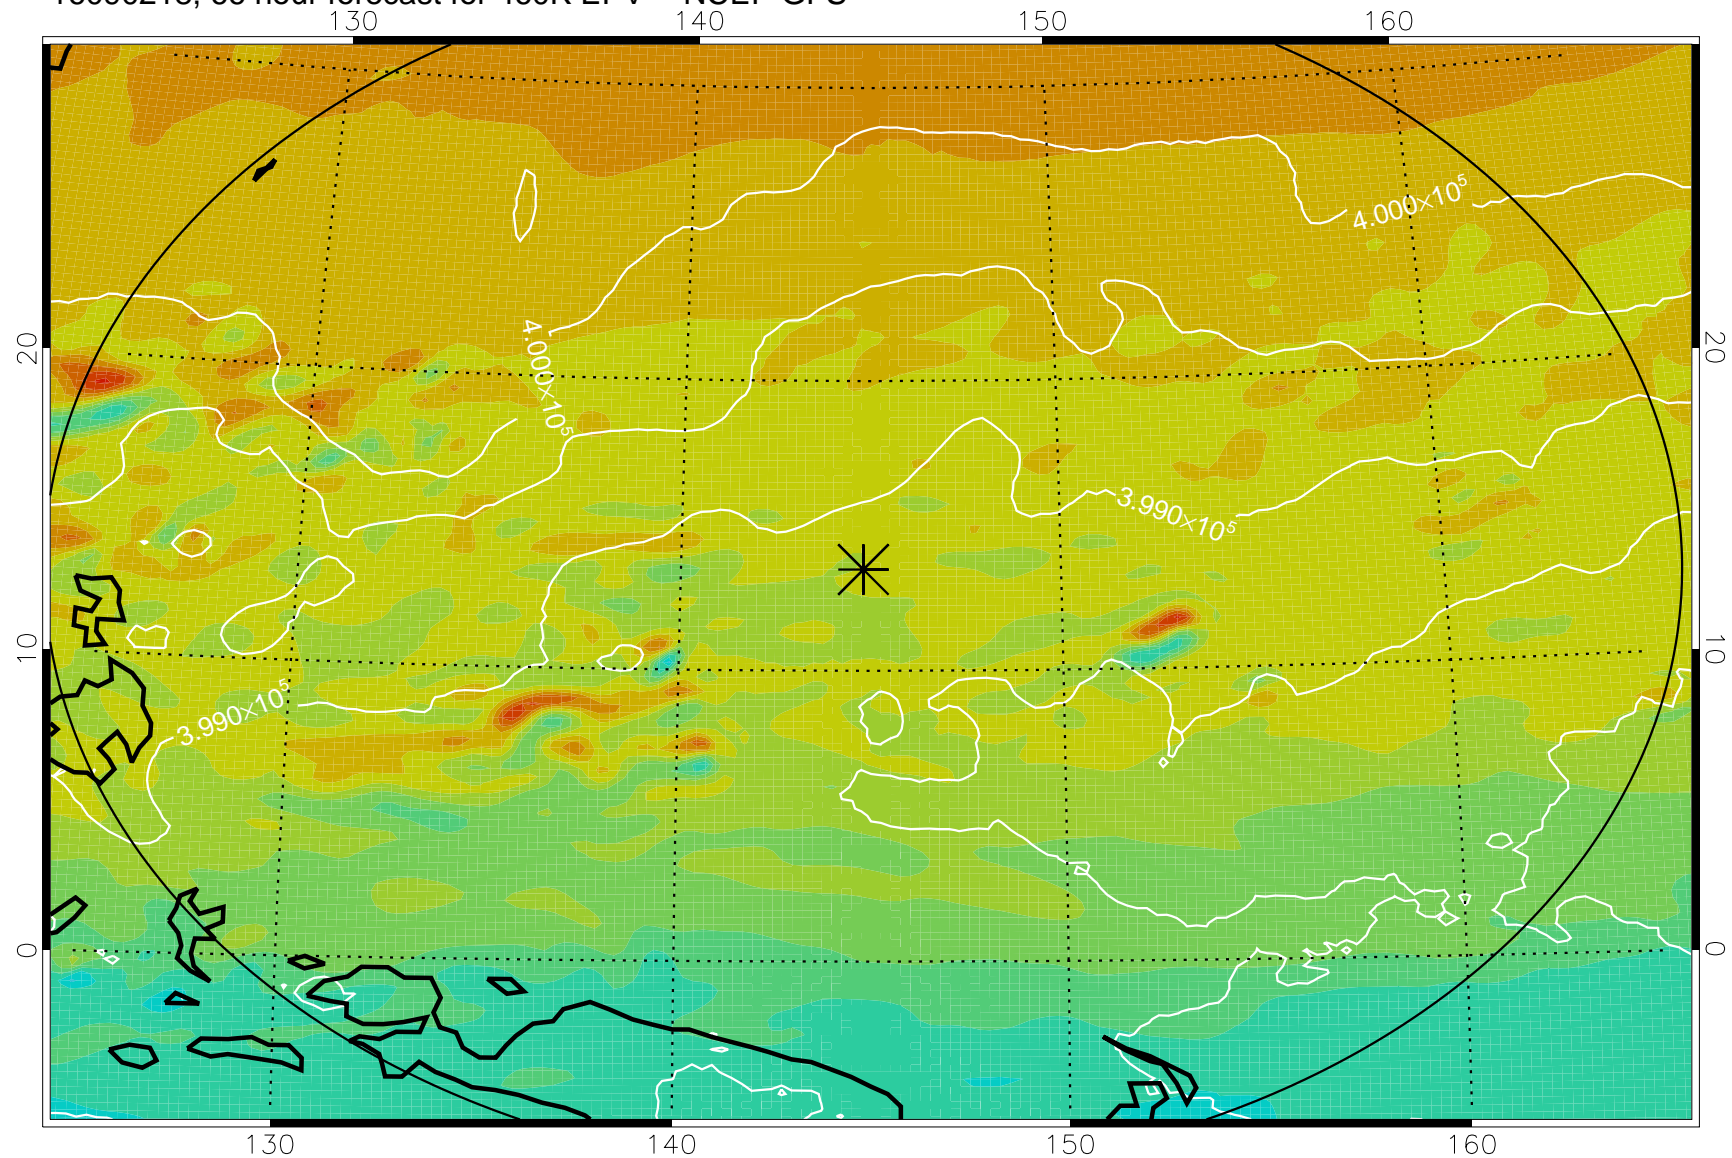

16090118, 42 hour forecast for 460K EPV -- NCEP GFS

460K Montgomery Streamfunction, white

Range ring of 2304 km

16090200, 48 hour forecast for 460K EPV -- NCEP GFS

460K Montgomery Streamfunction, white

Range ring of 2304 km

16090206, 54 hour forecast for 460K EPV -- NCEP GFS

460K Montgomery Streamfunction, white

Range ring of 2304 km

16090212, 60 hour forecast for 460K EPV -- NCEP GFS

460K Montgomery Streamfunction, white

Range ring of 2304 km

16090218, 66 hour forecast for 460K EPV -- NCEP GFS

460K Montgomery Streamfunction, white

Range ring of 2304 km

16090300, 72 hour forecast for 460K EPV -- NCEP GFS

460K Montgomery Streamfunction, white

Range ring of 2304 km

16090306, 78 hour forecast for 460K EPV -- NCEP GFS

460K Montgomery Streamfunction, white

Range ring of 2304 km

16090312, 84 hour forecast for 460K EPV -- NCEP GFS

460K Montgomery Streamfunction, white

Range ring of 2304 km