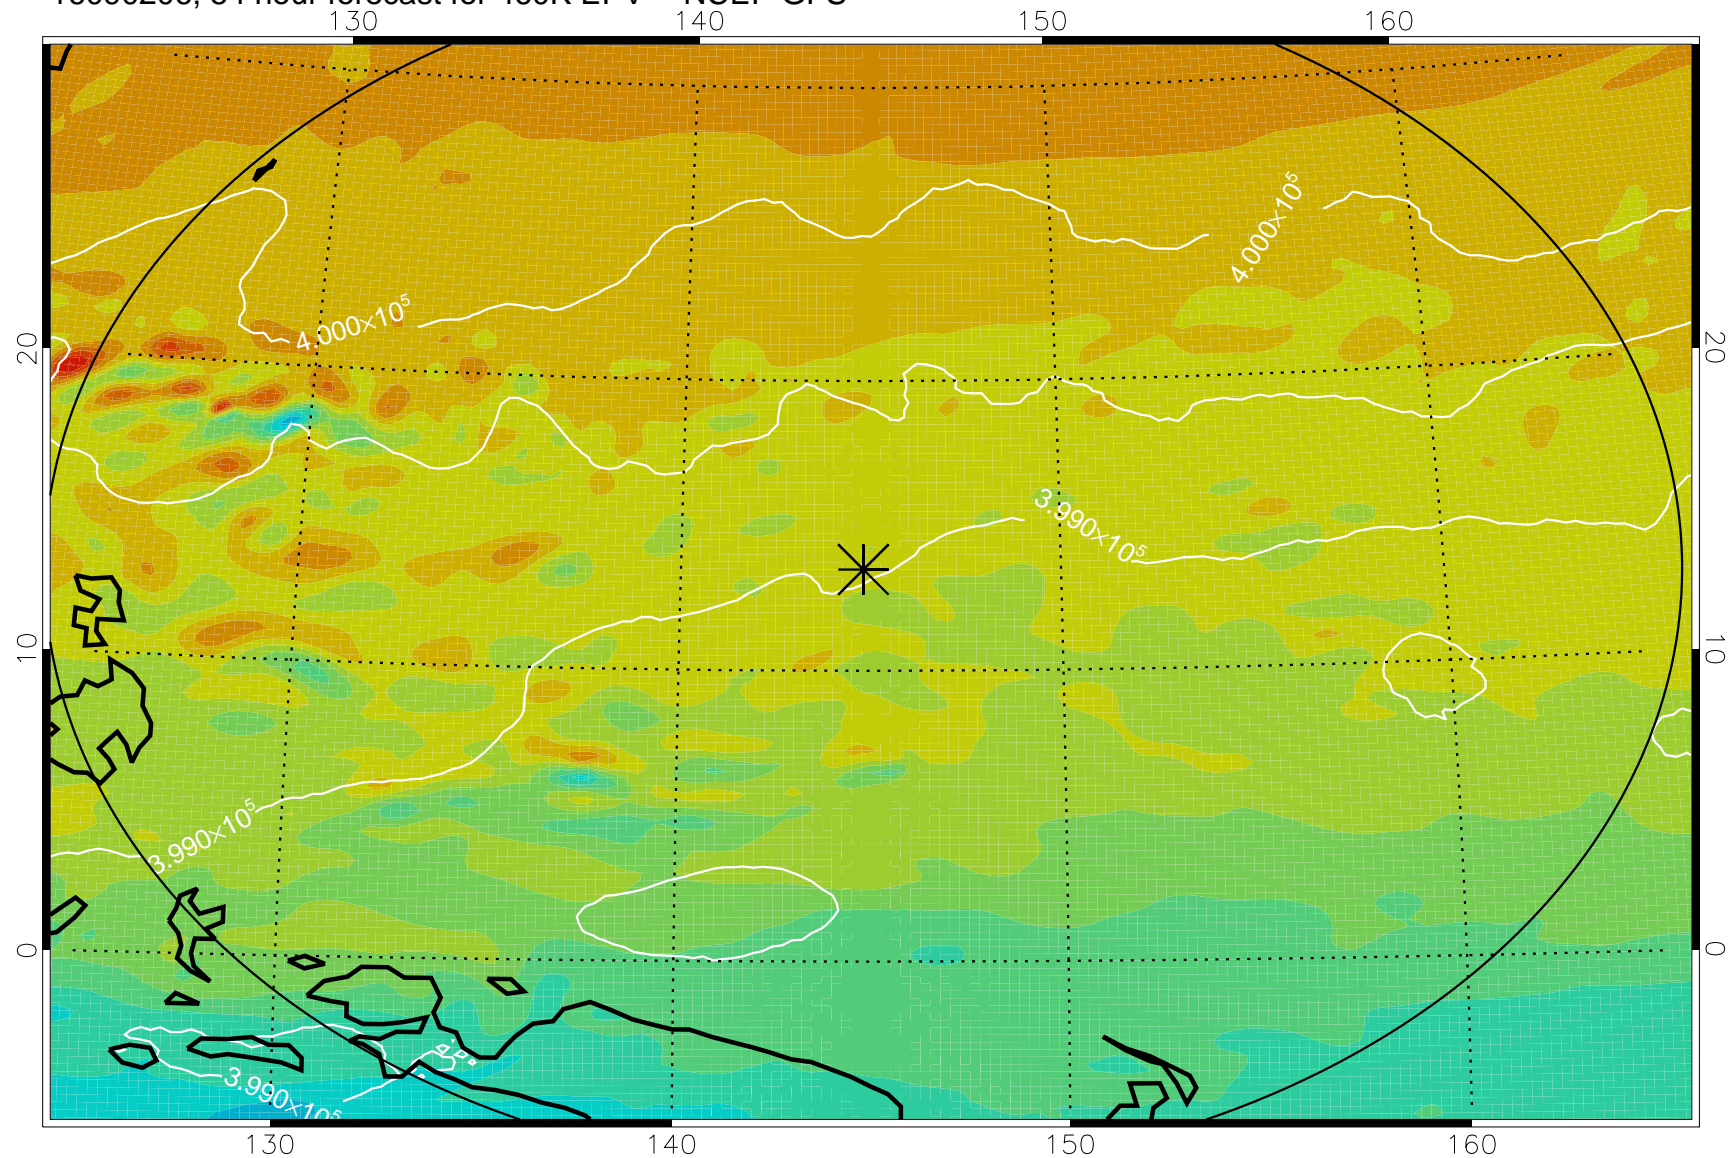

16090118, 42 hour forecast for 460K EPV -- NCEP GFS

460K Montgomery Streamfunction, white

Range ring of 2304 km

16090200, 48 hour forecast for 460K EPV -- NCEP GFS

460K Montgomery Streamfunction, white

Range ring of 2304 km

16090206, 54 hour forecast for 460K EPV -- NCEP GFS

460K Montgomery Streamfunction, white

Range ring of 2304 km

16090212, 60 hour forecast for 460K EPV -- NCEP GFS

460K Montgomery Streamfunction, white

Range ring of 2304 km

16090218, 66 hour forecast for 460K EPV -- NCEP GFS

460K Montgomery Streamfunction, white

Range ring of 2304 km

16090300, 72 hour forecast for 460K EPV -- NCEP GFS

460K Montgomery Streamfunction, white

Range ring of 2304 km

16090306, 78 hour forecast for 460K EPV -- NCEP GFS

460K Montgomery Streamfunction, white

Range ring of 2304 km

16090312, 84 hour forecast for 460K EPV -- NCEP GFS

460K Montgomery Streamfunction, white

Range ring of 2304 km