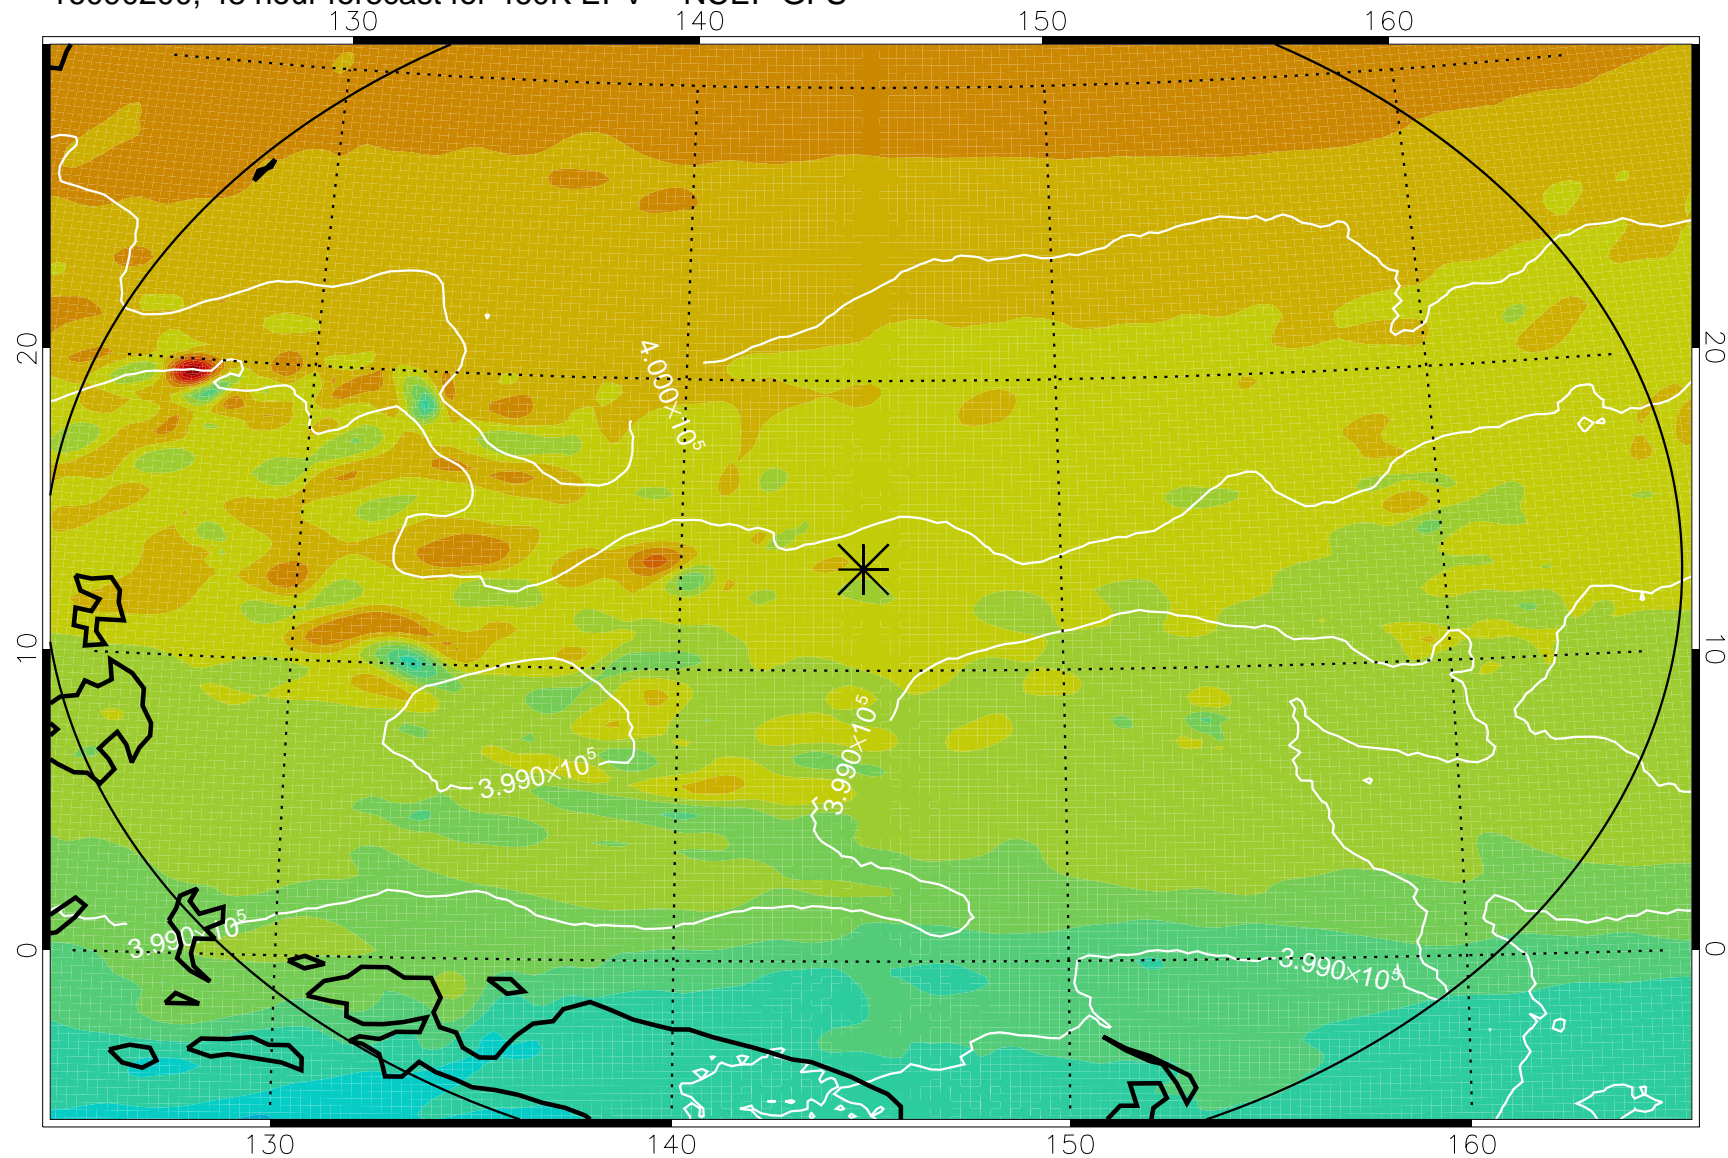

16090106, 30 hour forecast for 460K EPV -- NCEP GFS

460K Montgomery Streamfunction, white

Range ring of 2304 km

16090112, 36 hour forecast for 460K EPV -- NCEP GFS

460K Montgomery Streamfunction, white

Range ring of 2304 km

16090118, 42 hour forecast for 460K EPV -- NCEP GFS

460K Montgomery Streamfunction, white

Range ring of 2304 km

16090200, 48 hour forecast for 460K EPV -- NCEP GFS

460K Montgomery Streamfunction, white

Range ring of 2304 km

16090206, 54 hour forecast for 460K EPV -- NCEP GFS

460K Montgomery Streamfunction, white

Range ring of 2304 km

16090212, 60 hour forecast for 460K EPV -- NCEP GFS

460K Montgomery Streamfunction, white

Range ring of 2304 km

16090218, 66 hour forecast for 460K EPV -- NCEP GFS

460K Montgomery Streamfunction, white

Range ring of 2304 km

16090300, 72 hour forecast for 460K EPV -- NCEP GFS

460K Montgomery Streamfunction, white

Range ring of 2304 km