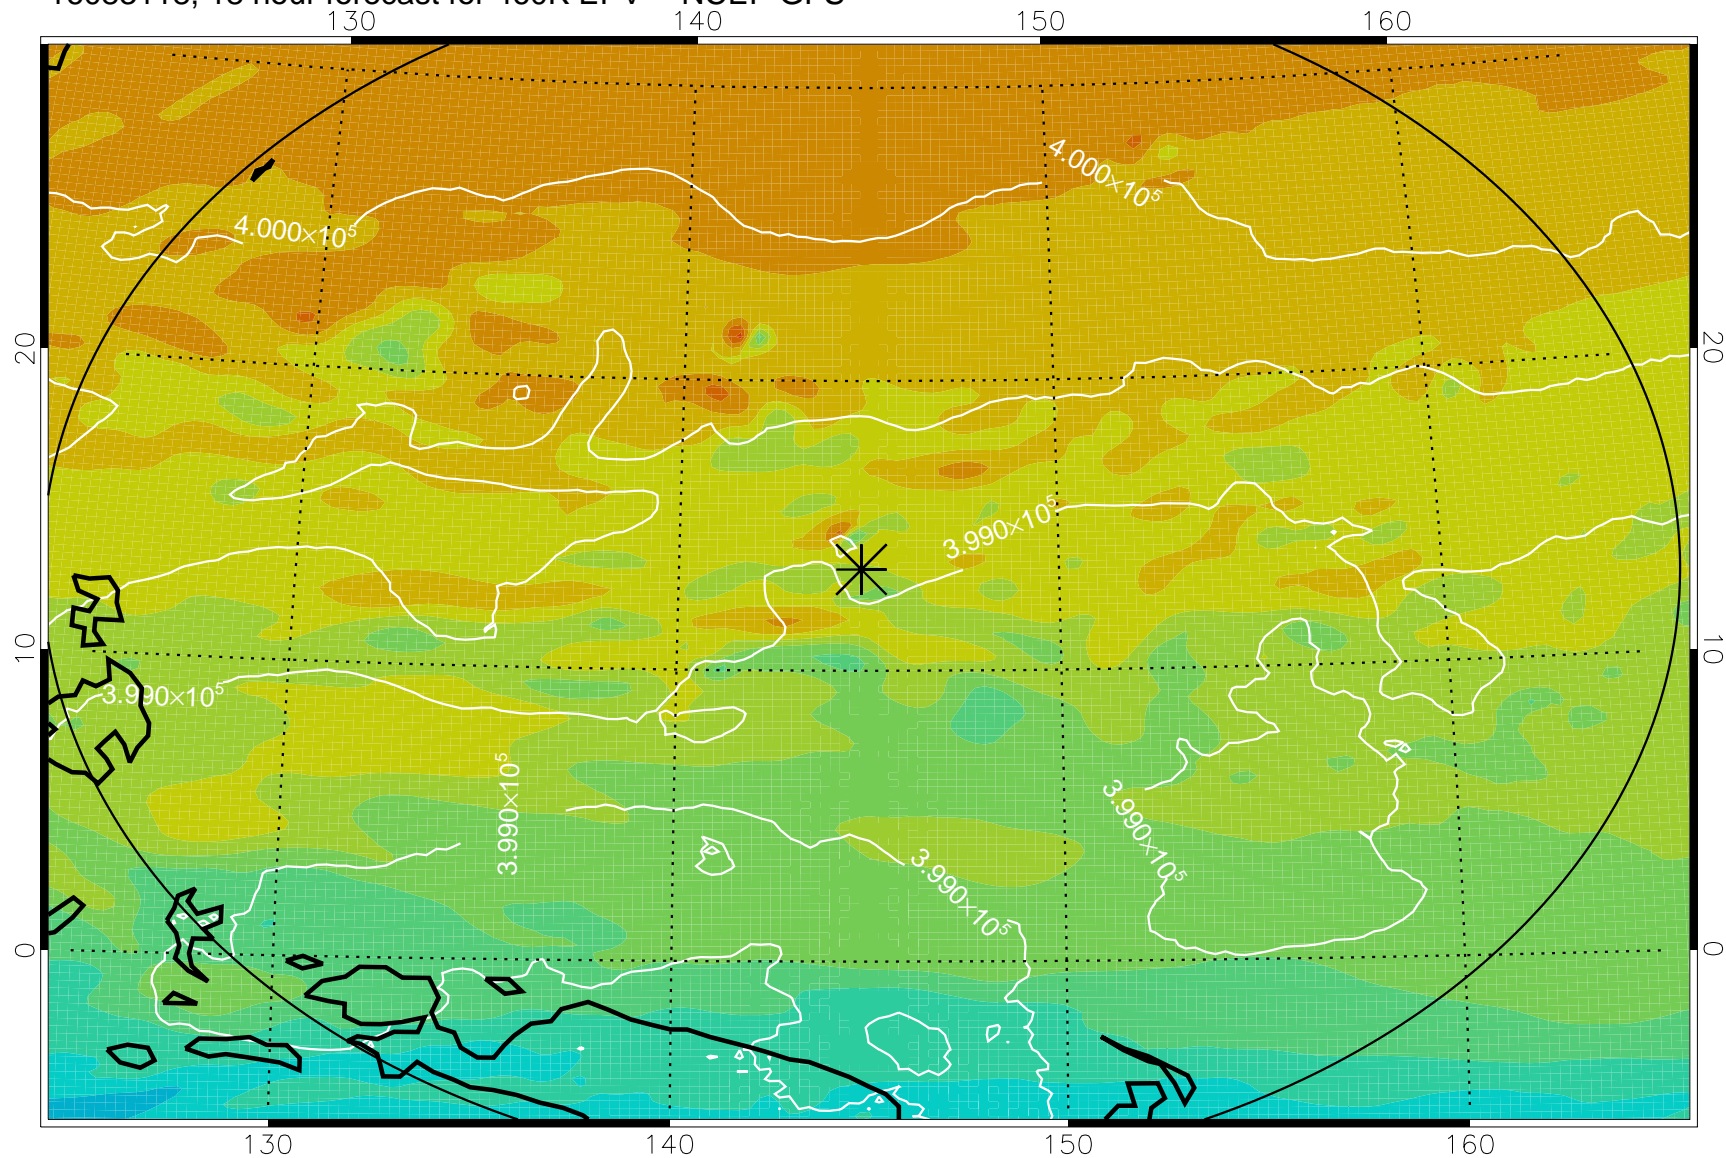

16083106, 6 hour forecast for 460K EPV -- NCEP GFS

460K Montgomery Streamfunction, white

Range ring of 2304 km

16083112, 12 hour forecast for 460K EPV -- NCEP GFS

460K Montgomery Streamfunction, white

Range ring of 2304 km

16083118, 18 hour forecast for 460K EPV -- NCEP GFS

460K Montgomery Streamfunction, white

Range ring of 2304 km

16090100, 24 hour forecast for 460K EPV -- NCEP GFS

460K Montgomery Streamfunction, white

Range ring of 2304 km

16090106, 30 hour forecast for 460K EPV -- NCEP GFS

460K Montgomery Streamfunction, white

Range ring of 2304 km

16090112, 36 hour forecast for 460K EPV -- NCEP GFS

460K Montgomery Streamfunction, white

Range ring of 2304 km

16090118, 42 hour forecast for 460K EPV -- NCEP GFS

460K Montgomery Streamfunction, white

Range ring of 2304 km

16090200, 48 hour forecast for 460K EPV -- NCEP GFS

460K Montgomery Streamfunction, white

Range ring of 2304 km