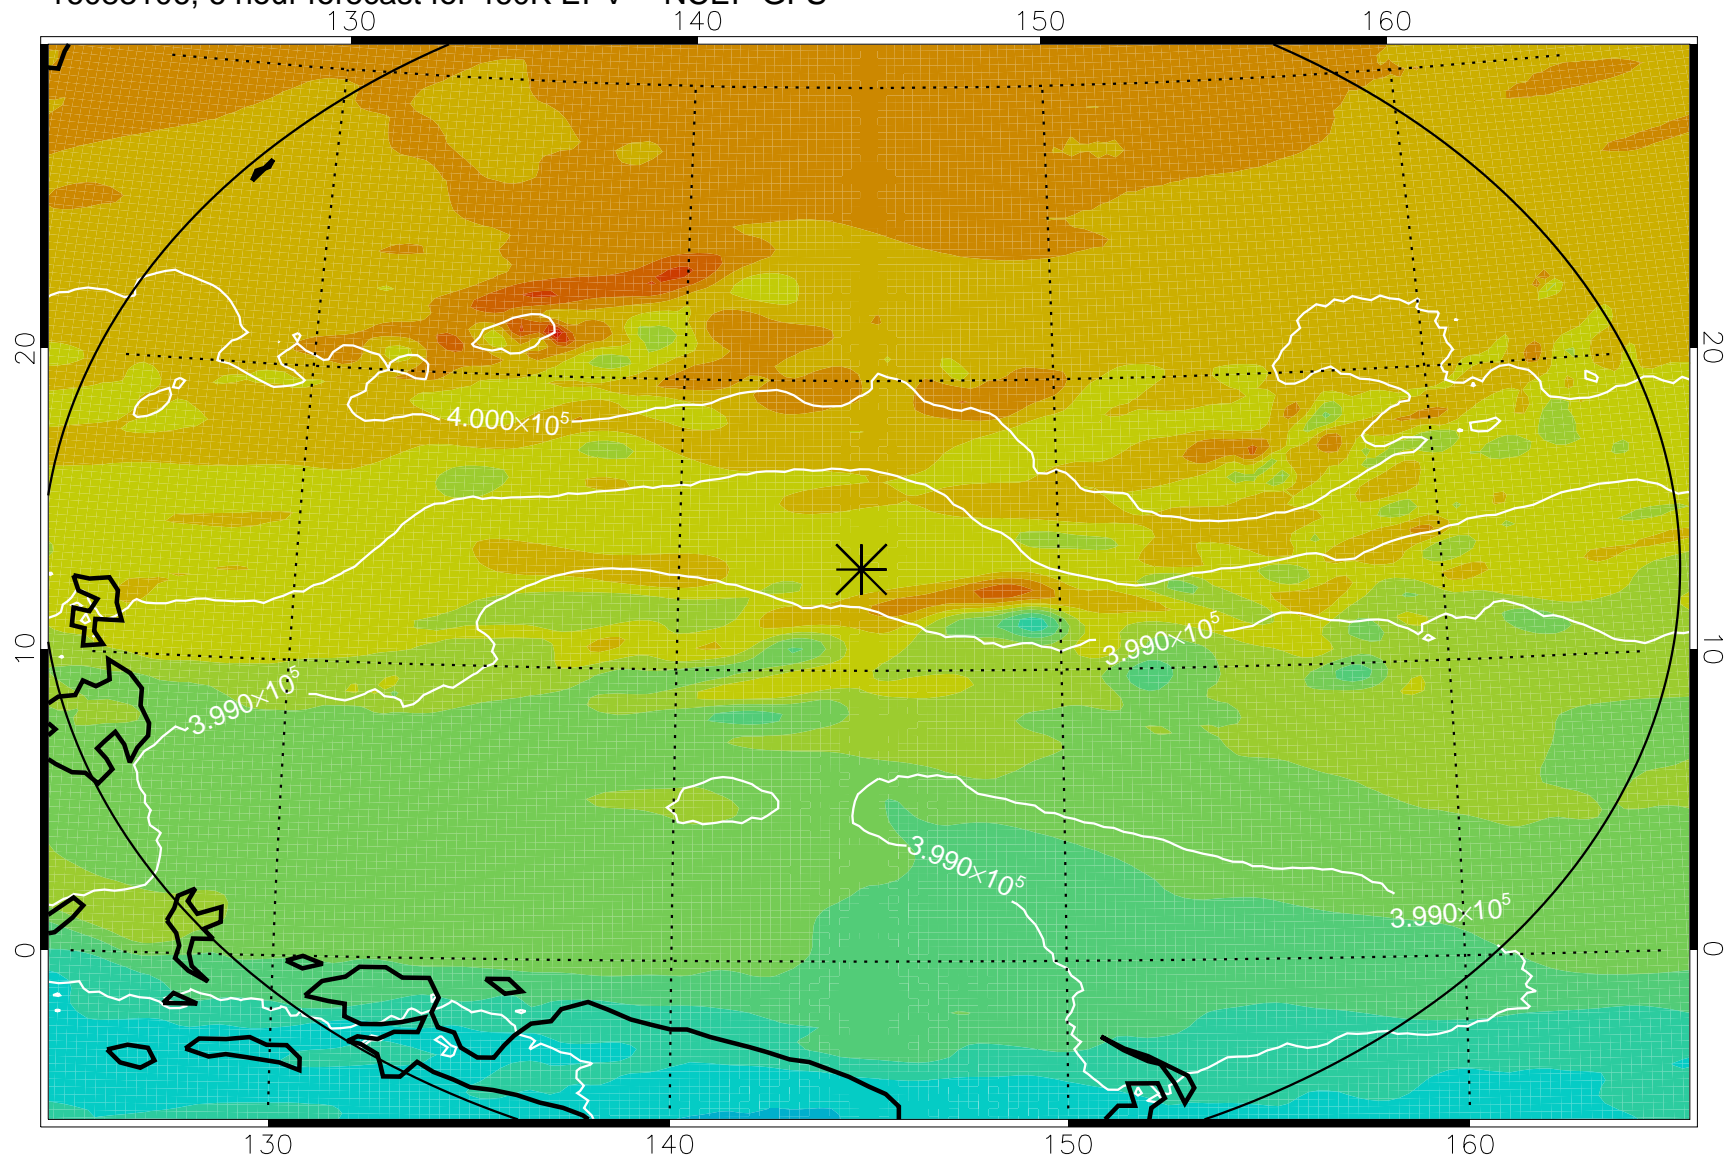

16083106, 6 hour forecast for 460K EPV -- NCEP GFS

460K Montgomery Streamfunction, white

Range ring of 2304 km

16083112, 12 hour forecast for 460K EPV -- NCEP GFS

460K Montgomery Streamfunction, white

Range ring of 2304 km

16083118, 18 hour forecast for 460K EPV -- NCEP GFS

460K Montgomery Streamfunction, white

Range ring of 2304 km

16090100, 24 hour forecast for 460K EPV -- NCEP GFS

460K Montgomery Streamfunction, white

Range ring of 2304 km

16090106, 30 hour forecast for 460K EPV -- NCEP GFS

460K Montgomery Streamfunction, white

Range ring of 2304 km

16090112, 36 hour forecast for 460K EPV -- NCEP GFS

460K Montgomery Streamfunction, white

Range ring of 2304 km

16090118, 42 hour forecast for 460K EPV -- NCEP GFS

460K Montgomery Streamfunction, white

Range ring of 2304 km

16090200, 48 hour forecast for 460K EPV -- NCEP GFS

460K Montgomery Streamfunction, white

Range ring of 2304 km