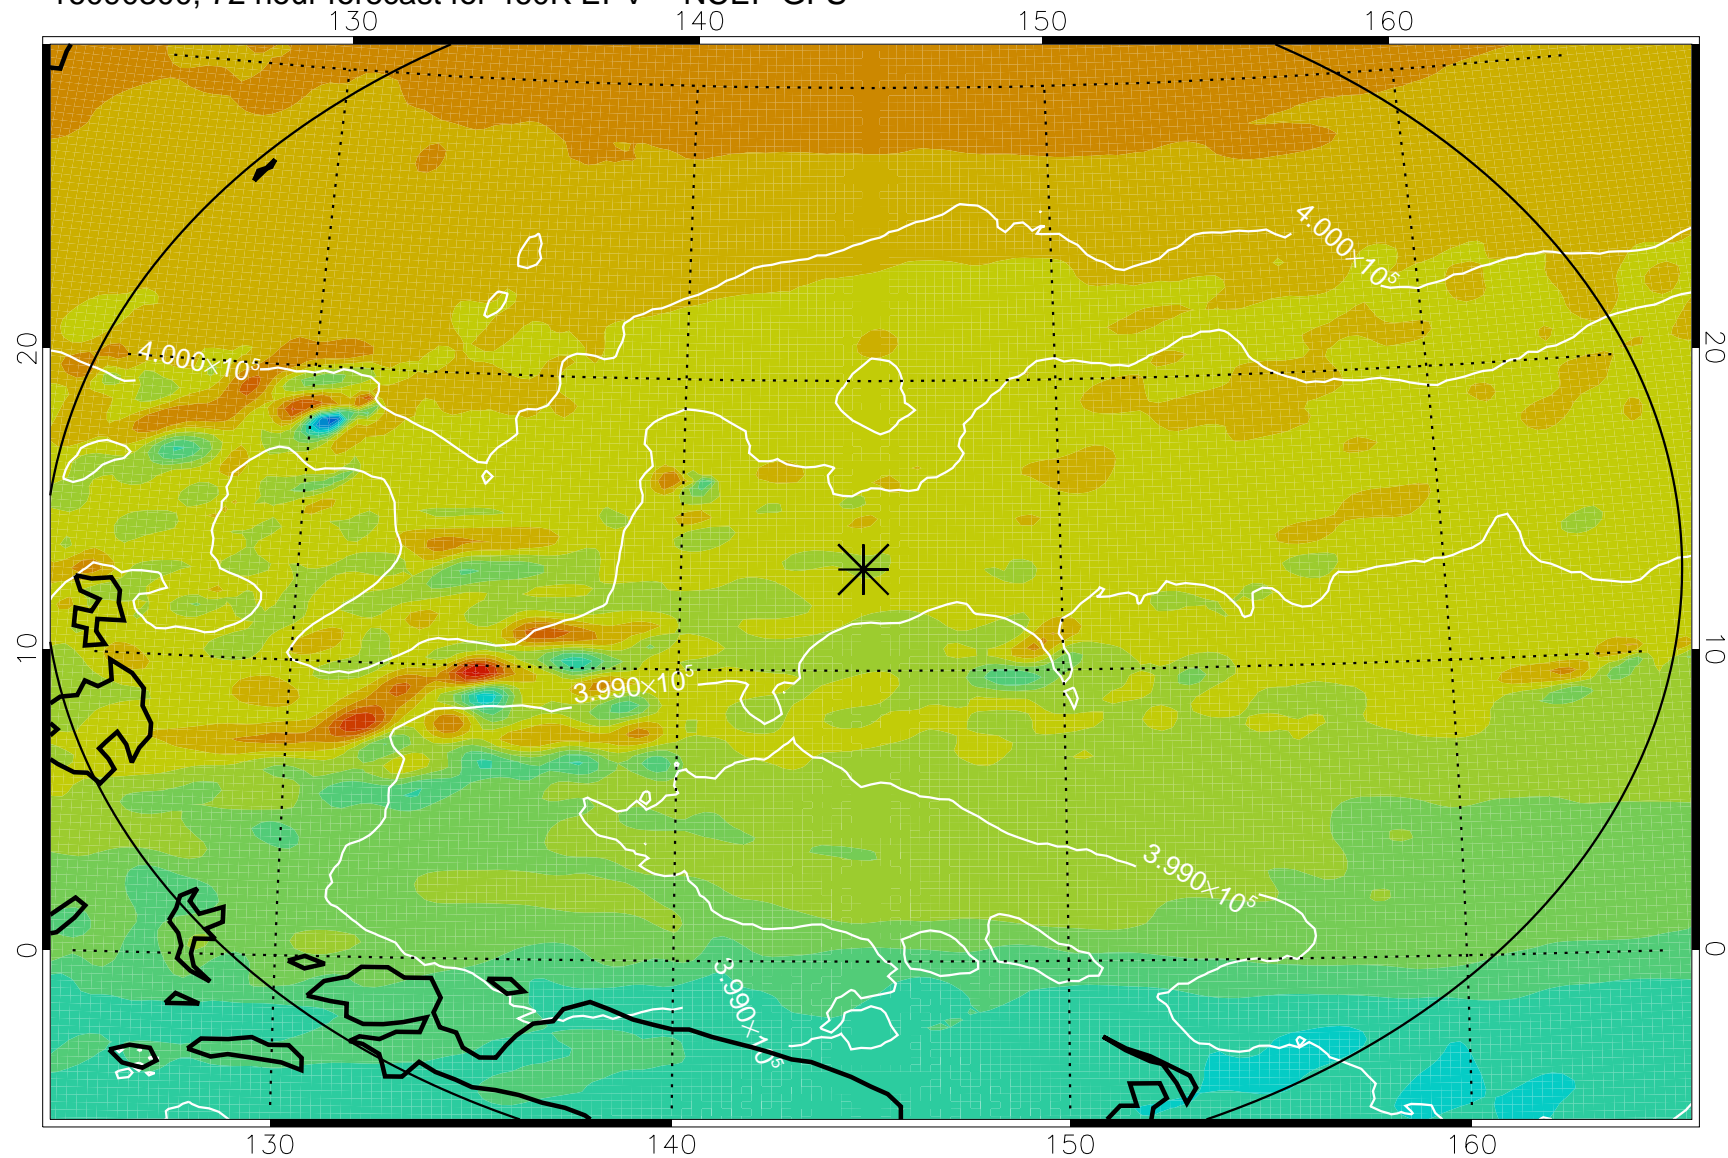

16090118, 42 hour forecast for 460K EPV -- NCEP GFS

460K Montgomery Streamfunction, white

Range ring of 2304 km

16090200, 48 hour forecast for 460K EPV -- NCEP GFS

460K Montgomery Streamfunction, white

Range ring of 2304 km

16090206, 54 hour forecast for 460K EPV -- NCEP GFS

460K Montgomery Streamfunction, white

Range ring of 2304 km

16090212, 60 hour forecast for 460K EPV -- NCEP GFS

460K Montgomery Streamfunction, white

Range ring of 2304 km

16090218, 66 hour forecast for 460K EPV -- NCEP GFS

460K Montgomery Streamfunction, white

Range ring of 2304 km

16090300, 72 hour forecast for 460K EPV -- NCEP GFS

460K Montgomery Streamfunction, white

Range ring of 2304 km

16090306, 78 hour forecast for 460K EPV -- NCEP GFS

460K Montgomery Streamfunction, white

Range ring of 2304 km

16090312, 84 hour forecast for 460K EPV -- NCEP GFS

460K Montgomery Streamfunction, white

Range ring of 2304 km