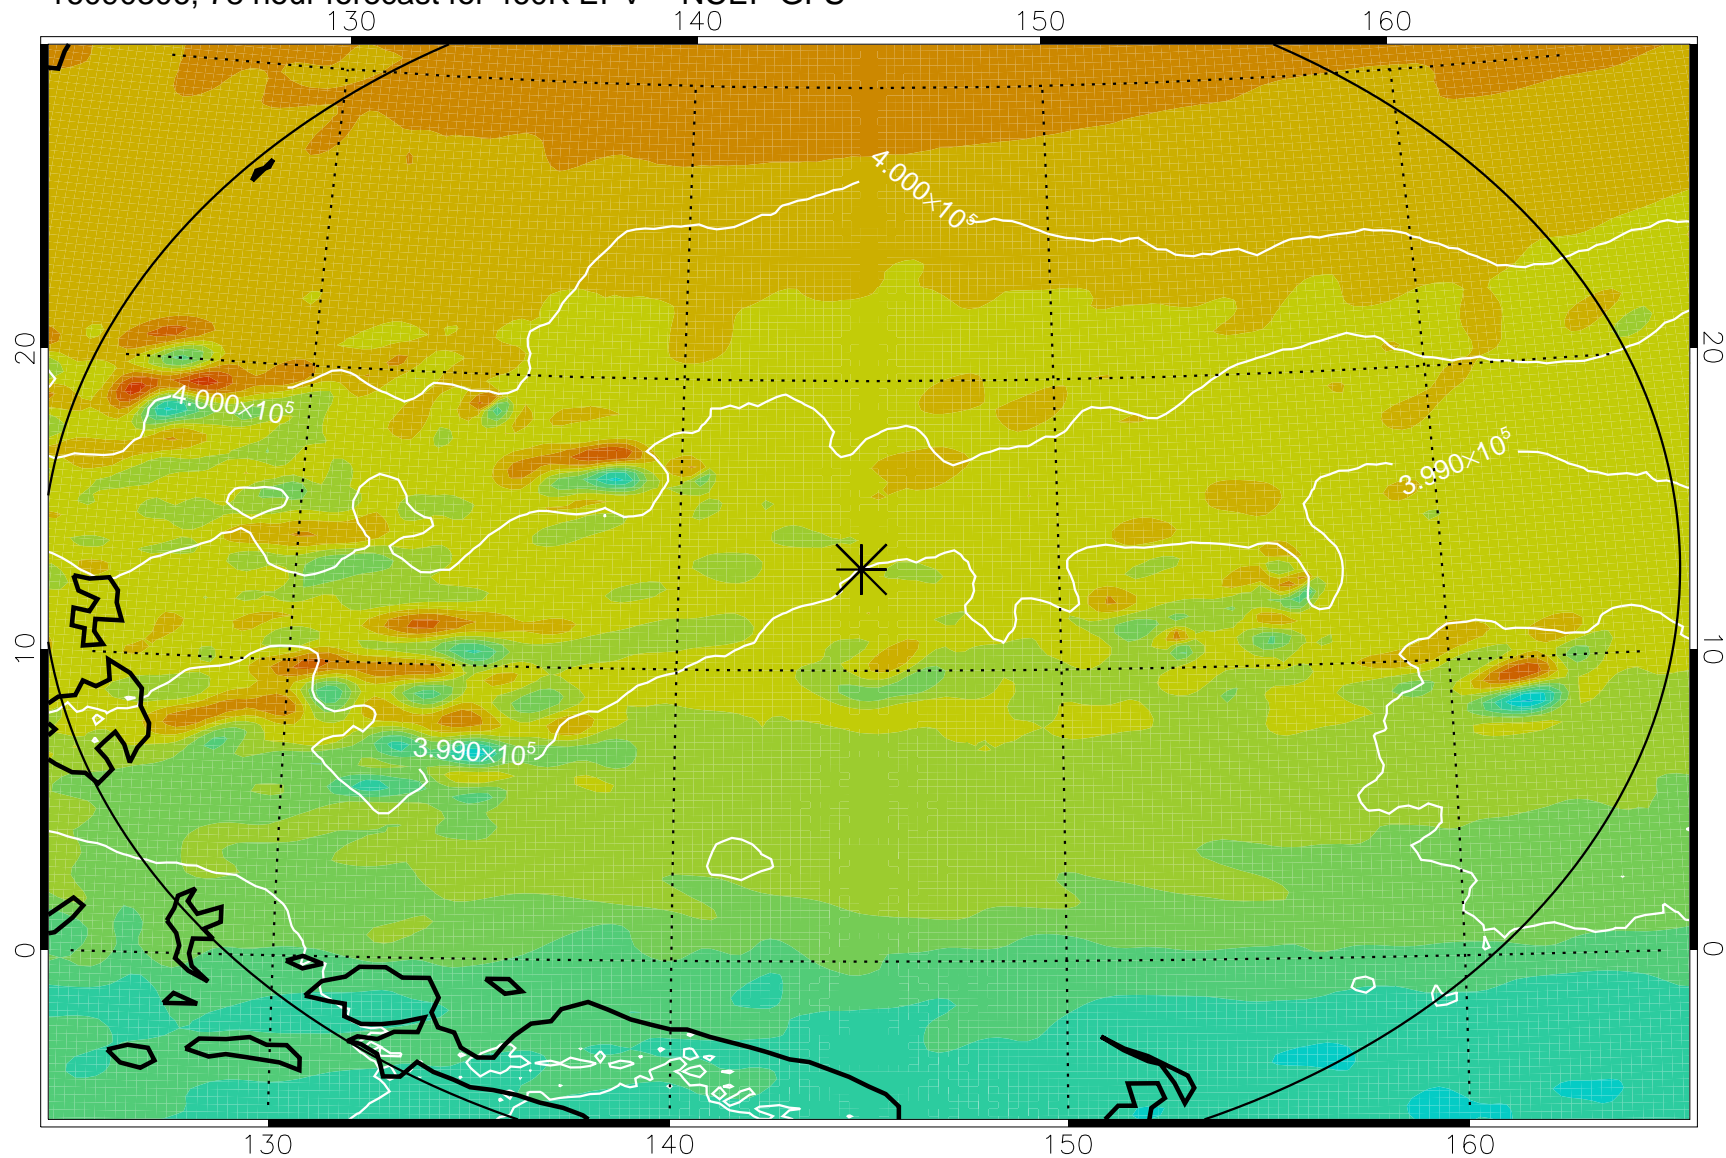

16090218, 66 hour forecast for 460K EPV -- NCEP GFS

460K Montgomery Streamfunction, white

Range ring of 2304 km

16090300, 72 hour forecast for 460K EPV -- NCEP GFS

460K Montgomery Streamfunction, white

Range ring of 2304 km

16090306, 78 hour forecast for 460K EPV -- NCEP GFS

460K Montgomery Streamfunction, white

Range ring of 2304 km

16090312, 84 hour forecast for 460K EPV -- NCEP GFS

460K Montgomery Streamfunction, white

Range ring of 2304 km

16090318, 90 hour forecast for 460K EPV -- NCEP GFS

460K Montgomery Streamfunction, white

Range ring of 2304 km

16090400, 96 hour forecast for 460K EPV -- NCEP GFS

460K Montgomery Streamfunction, white

Range ring of 2304 km

16090406, 102 hour forecast for 460K EPV -- NCEP GFS

460K Montgomery Streamfunction, white

Range ring of 2304 km

16090412, 108 hour forecast for 460K EPV -- NCEP GFS

460K Montgomery Streamfunction, white

Range ring of 2304 km