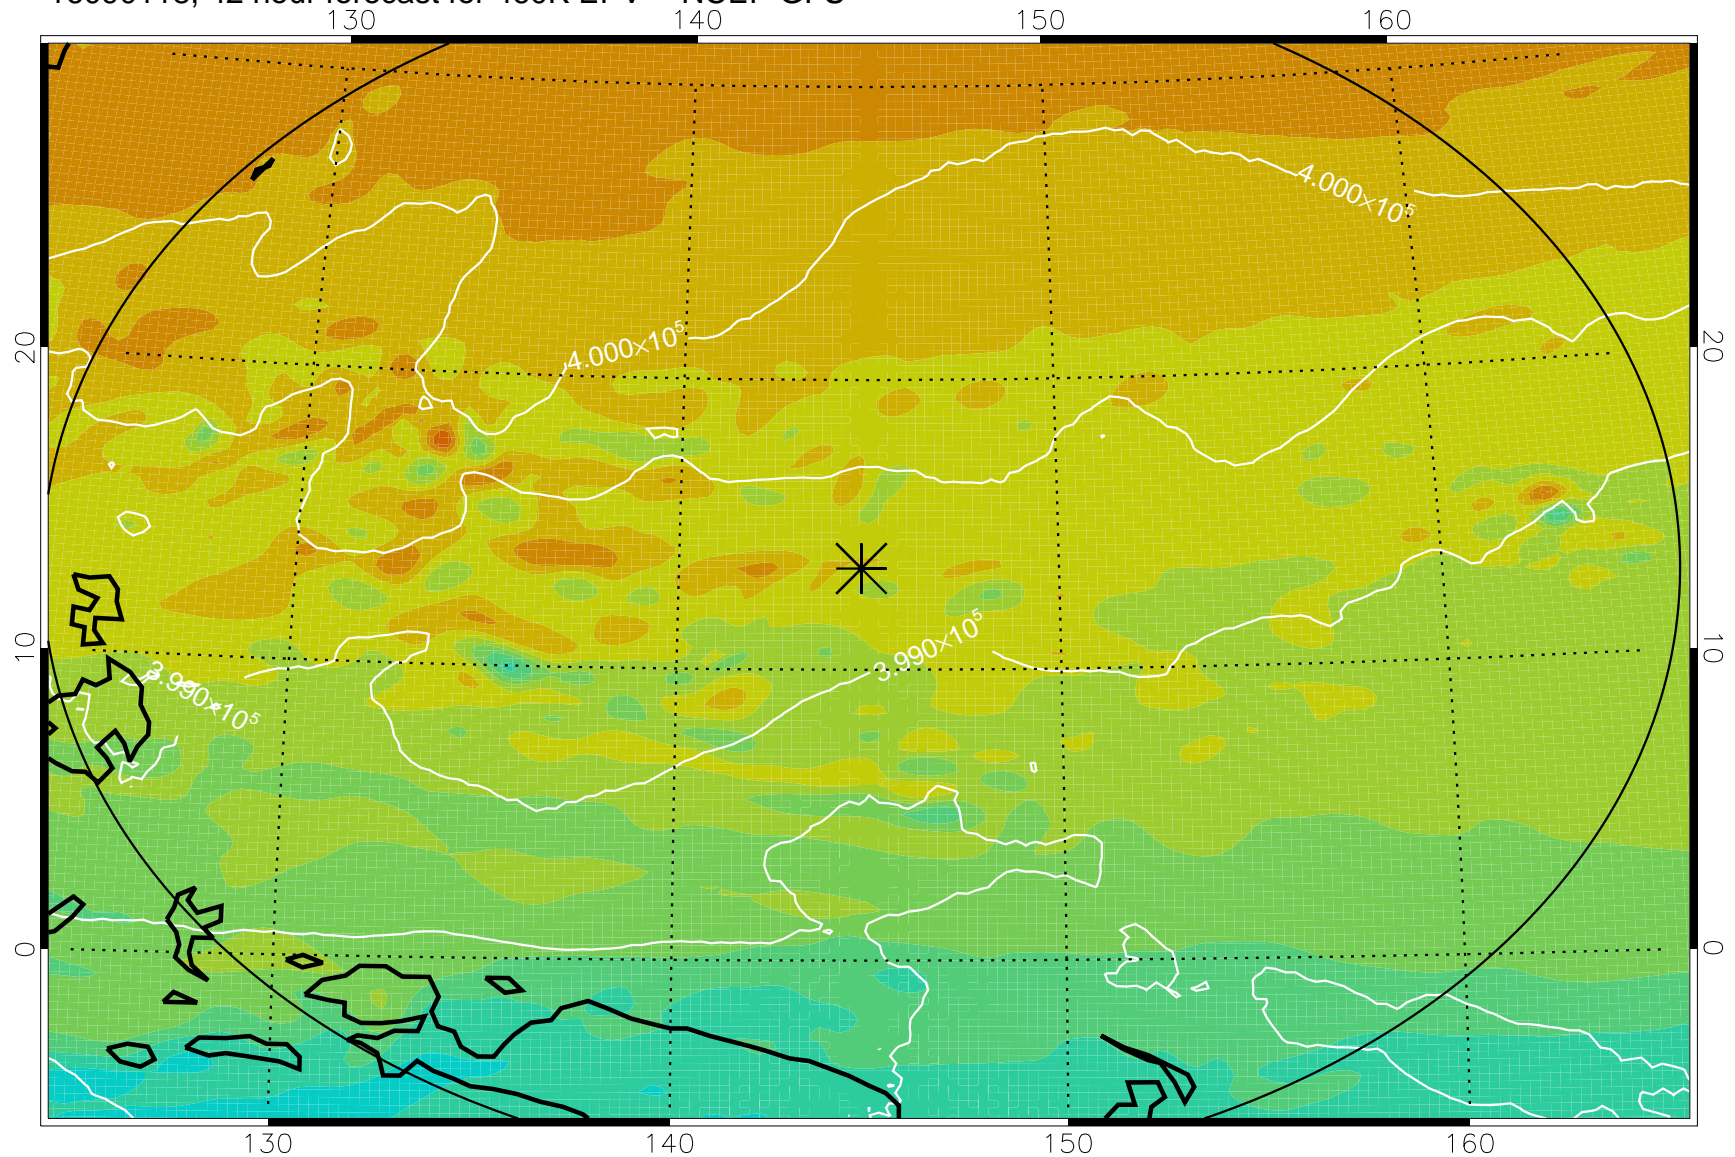

16090106, 30 hour forecast for 460K EPV -- NCEP GFS

460K Montgomery Streamfunction, white

Range ring of 2304 km

16090112, 36 hour forecast for 460K EPV -- NCEP GFS

460K Montgomery Streamfunction, white

Range ring of 2304 km

16090118, 42 hour forecast for 460K EPV -- NCEP GFS

460K Montgomery Streamfunction, white

Range ring of 2304 km

16090200, 48 hour forecast for 460K EPV -- NCEP GFS

460K Montgomery Streamfunction, white

Range ring of 2304 km

16090206, 54 hour forecast for 460K EPV -- NCEP GFS

460K Montgomery Streamfunction, white

Range ring of 2304 km

16090212, 60 hour forecast for 460K EPV -- NCEP GFS

460K Montgomery Streamfunction, white

Range ring of 2304 km

16090218, 66 hour forecast for 460K EPV -- NCEP GFS

460K Montgomery Streamfunction, white

Range ring of 2304 km

16090300, 72 hour forecast for 460K EPV -- NCEP GFS

460K Montgomery Streamfunction, white

Range ring of 2304 km