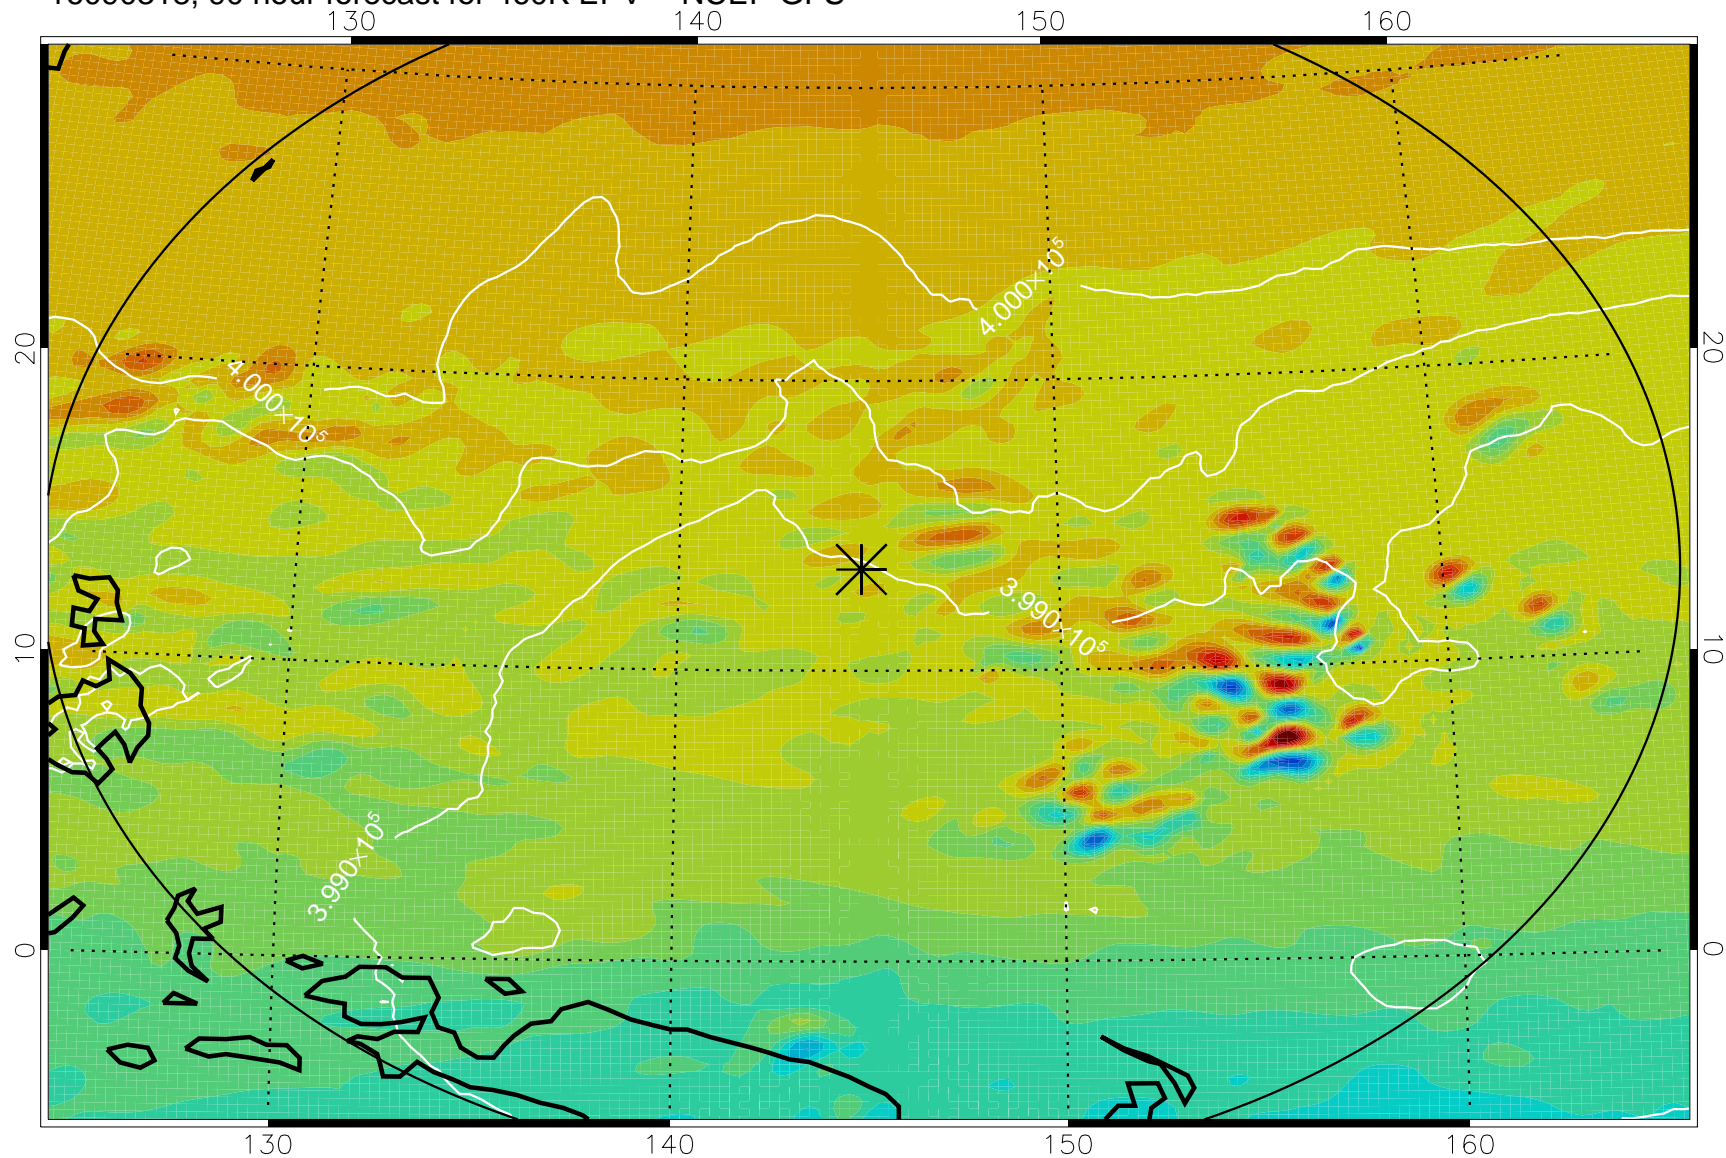

16090218, 66 hour forecast for 460K EPV -- NCEP GFS

460K Montgomery Streamfunction, white

Range ring of 2304 km

16090300, 72 hour forecast for 460K EPV -- NCEP GFS

460K Montgomery Streamfunction, white

Range ring of 2304 km

16090306, 78 hour forecast for 460K EPV -- NCEP GFS

460K Montgomery Streamfunction, white

Range ring of 2304 km

16090312, 84 hour forecast for 460K EPV -- NCEP GFS

460K Montgomery Streamfunction, white

Range ring of 2304 km

16090318, 90 hour forecast for 460K EPV -- NCEP GFS

460K Montgomery Streamfunction, white

Range ring of 2304 km

16090400, 96 hour forecast for 460K EPV -- NCEP GFS

460K Montgomery Streamfunction, white

Range ring of 2304 km

16090406, 102 hour forecast for 460K EPV -- NCEP GFS

460K Montgomery Streamfunction, white

Range ring of 2304 km

16090412, 108 hour forecast for 460K EPV -- NCEP GFS

460K Montgomery Streamfunction, white

Range ring of 2304 km