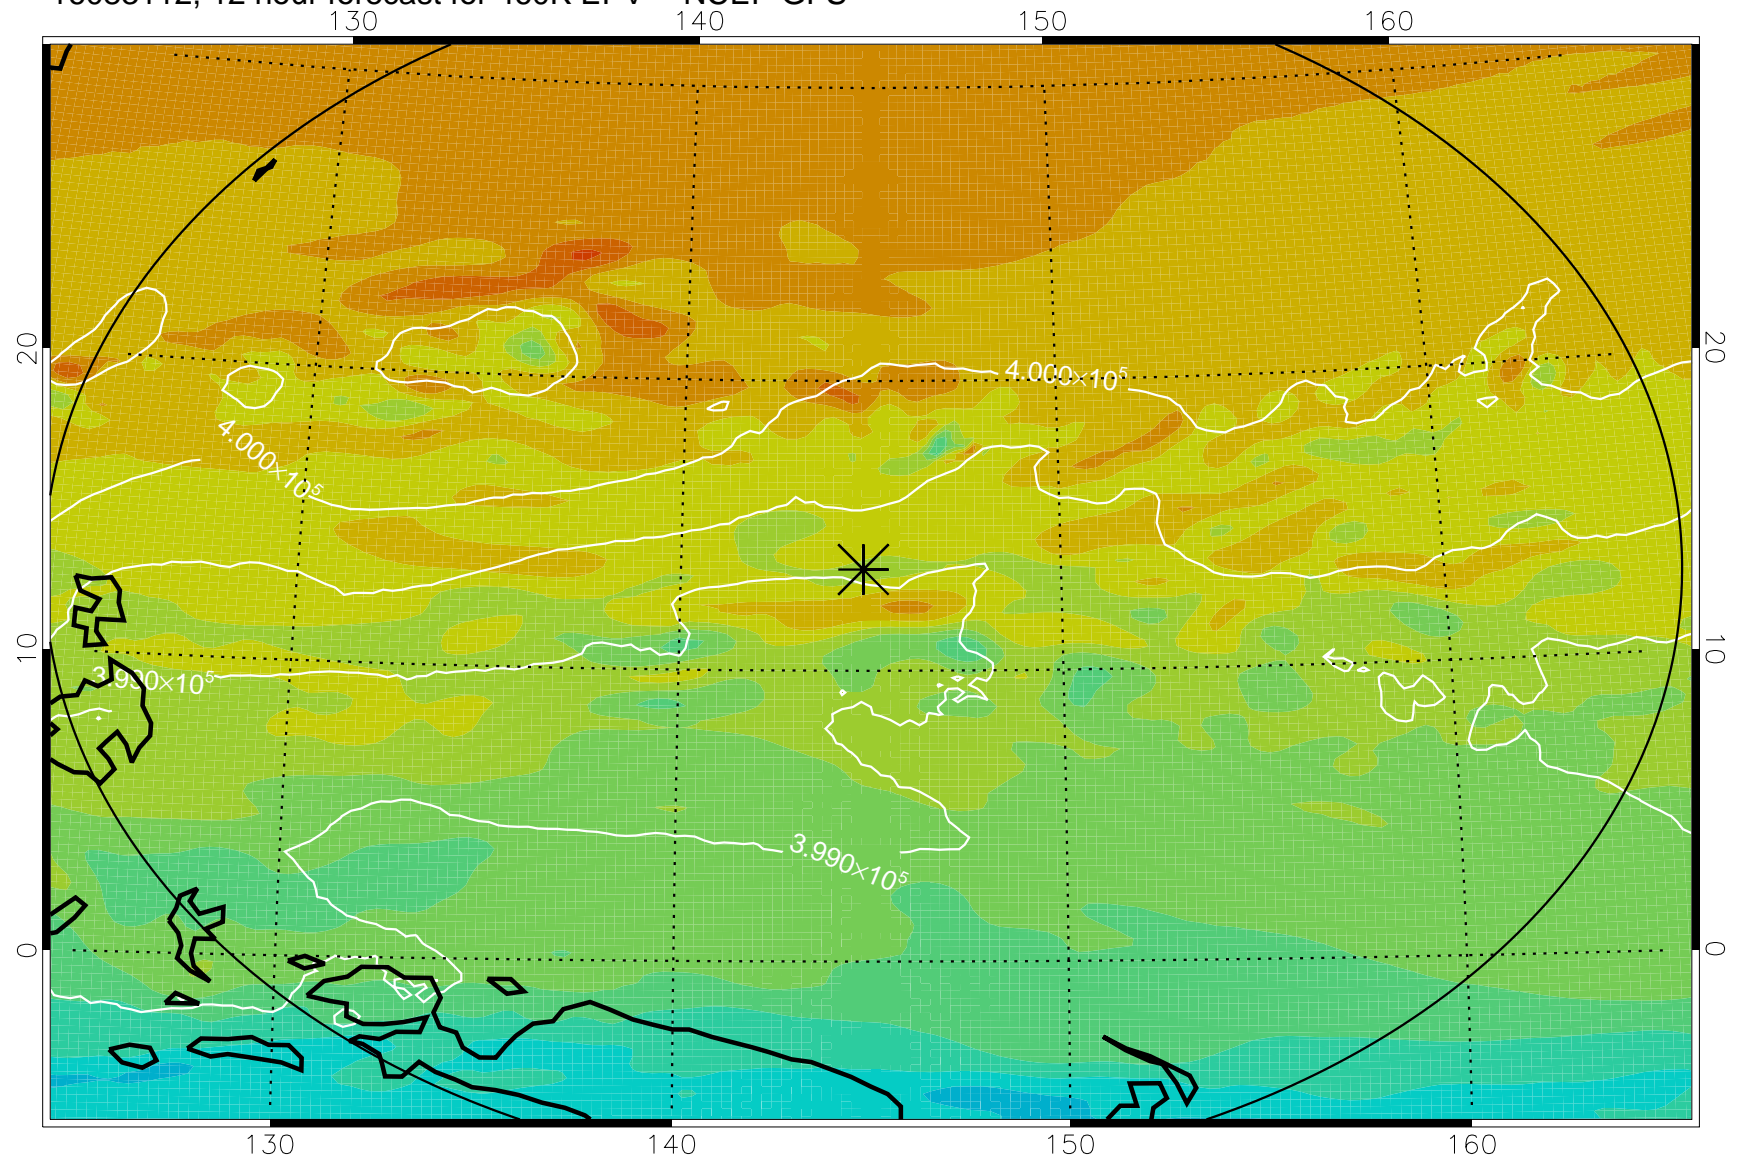

16083106, 6 hour forecast for 460K EPV -- NCEP GFS

460K Montgomery Streamfunction, white

Range ring of 2304 km

16083112, 12 hour forecast for 460K EPV -- NCEP GFS

460K Montgomery Streamfunction, white

Range ring of 2304 km

16083118, 18 hour forecast for 460K EPV -- NCEP GFS

460K Montgomery Streamfunction, white

Range ring of 2304 km

16090100, 24 hour forecast for 460K EPV -- NCEP GFS

460K Montgomery Streamfunction, white

Range ring of 2304 km

16090106, 30 hour forecast for 460K EPV -- NCEP GFS

460K Montgomery Streamfunction, white

Range ring of 2304 km

16090112, 36 hour forecast for 460K EPV -- NCEP GFS

460K Montgomery Streamfunction, white

Range ring of 2304 km

16090118, 42 hour forecast for 460K EPV -- NCEP GFS

460K Montgomery Streamfunction, white

Range ring of 2304 km

16090200, 48 hour forecast for 460K EPV -- NCEP GFS

460K Montgomery Streamfunction, white

Range ring of 2304 km