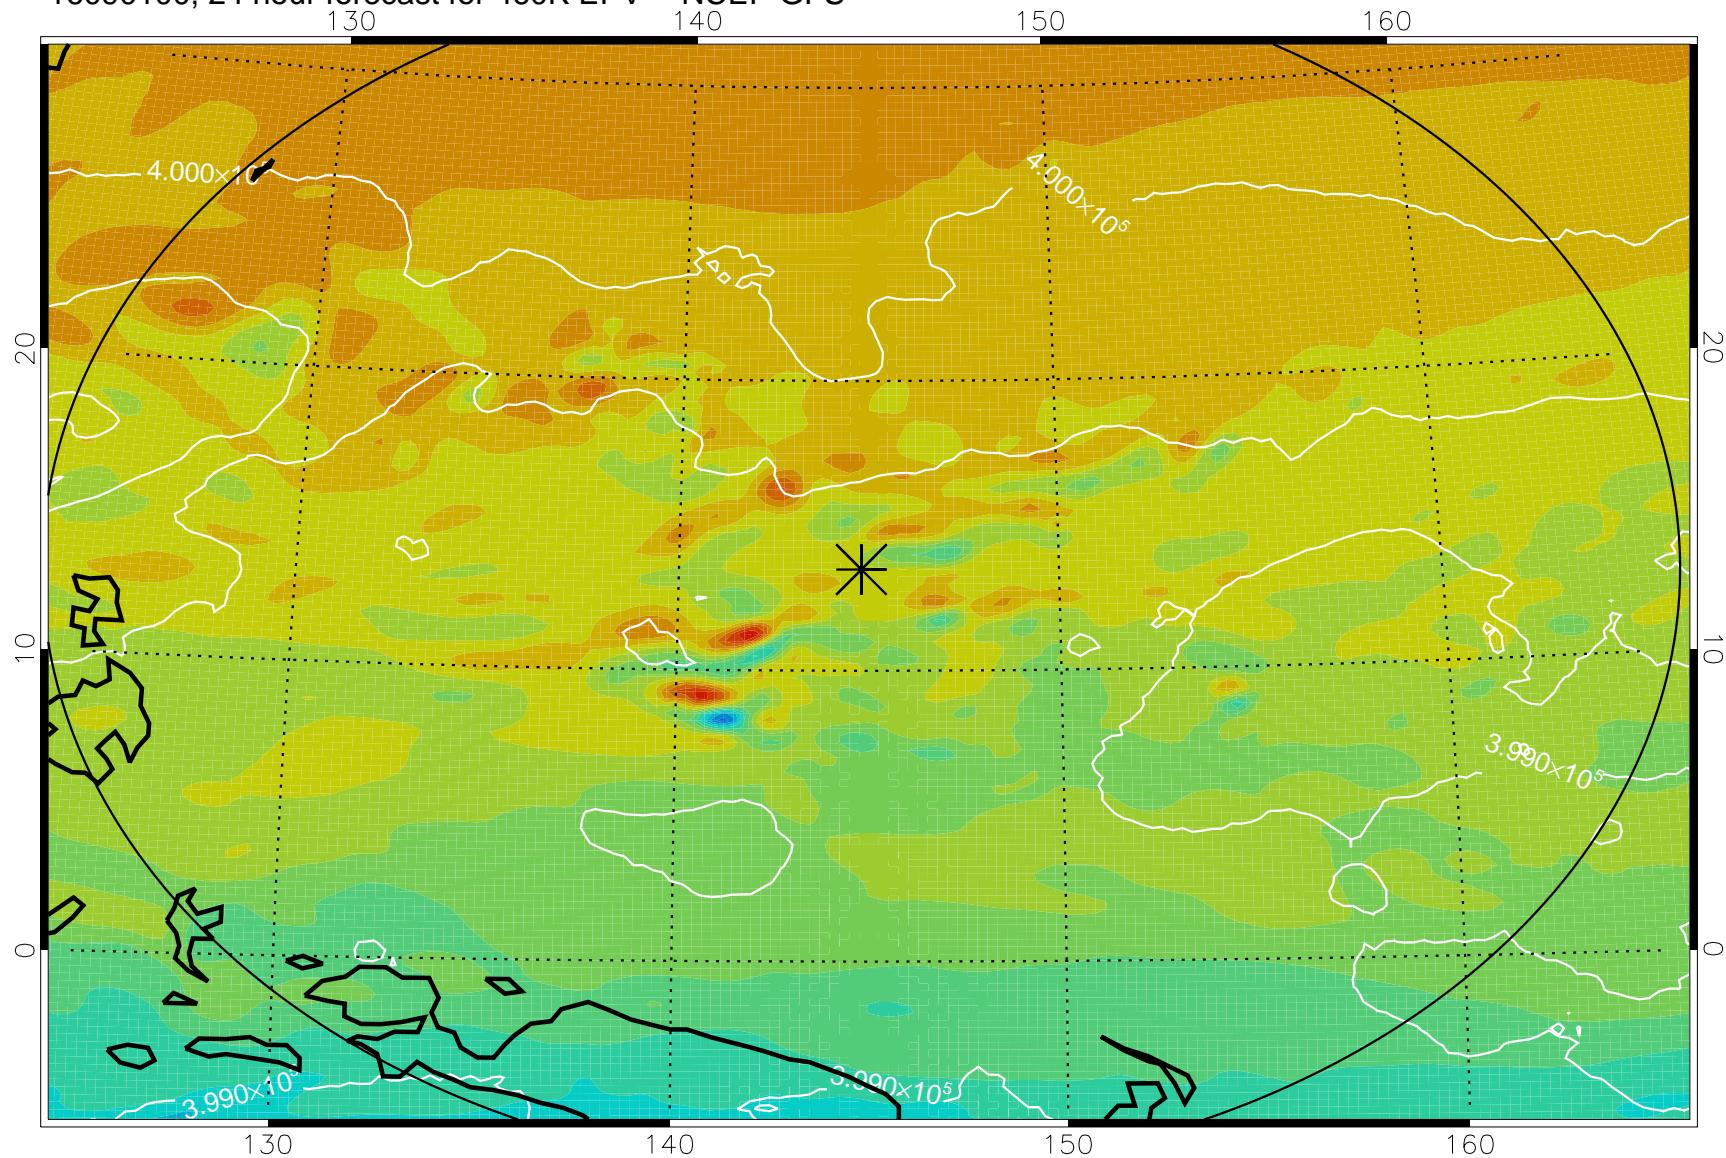

16083106, 6 hour forecast for 460K EPV -- NCEP GFS

460K Montgomery Streamfunction, white

Range ring of 2304 km

16083112, 12 hour forecast for 460K EPV -- NCEP GFS

460K Montgomery Streamfunction, white

Range ring of 2304 km

16083118, 18 hour forecast for 460K EPV -- NCEP GFS

460K Montgomery Streamfunction, white

Range ring of 2304 km

16090100, 24 hour forecast for 460K EPV -- NCEP GFS

460K Montgomery Streamfunction, white

Range ring of 2304 km

16090106, 30 hour forecast for 460K EPV -- NCEP GFS

460K Montgomery Streamfunction, white

Range ring of 2304 km

16090112, 36 hour forecast for 460K EPV -- NCEP GFS

460K Montgomery Streamfunction, white

Range ring of 2304 km

16090118, 42 hour forecast for 460K EPV -- NCEP GFS

460K Montgomery Streamfunction, white

Range ring of 2304 km

16090200, 48 hour forecast for 460K EPV -- NCEP GFS

460K Montgomery Streamfunction, white

Range ring of 2304 km