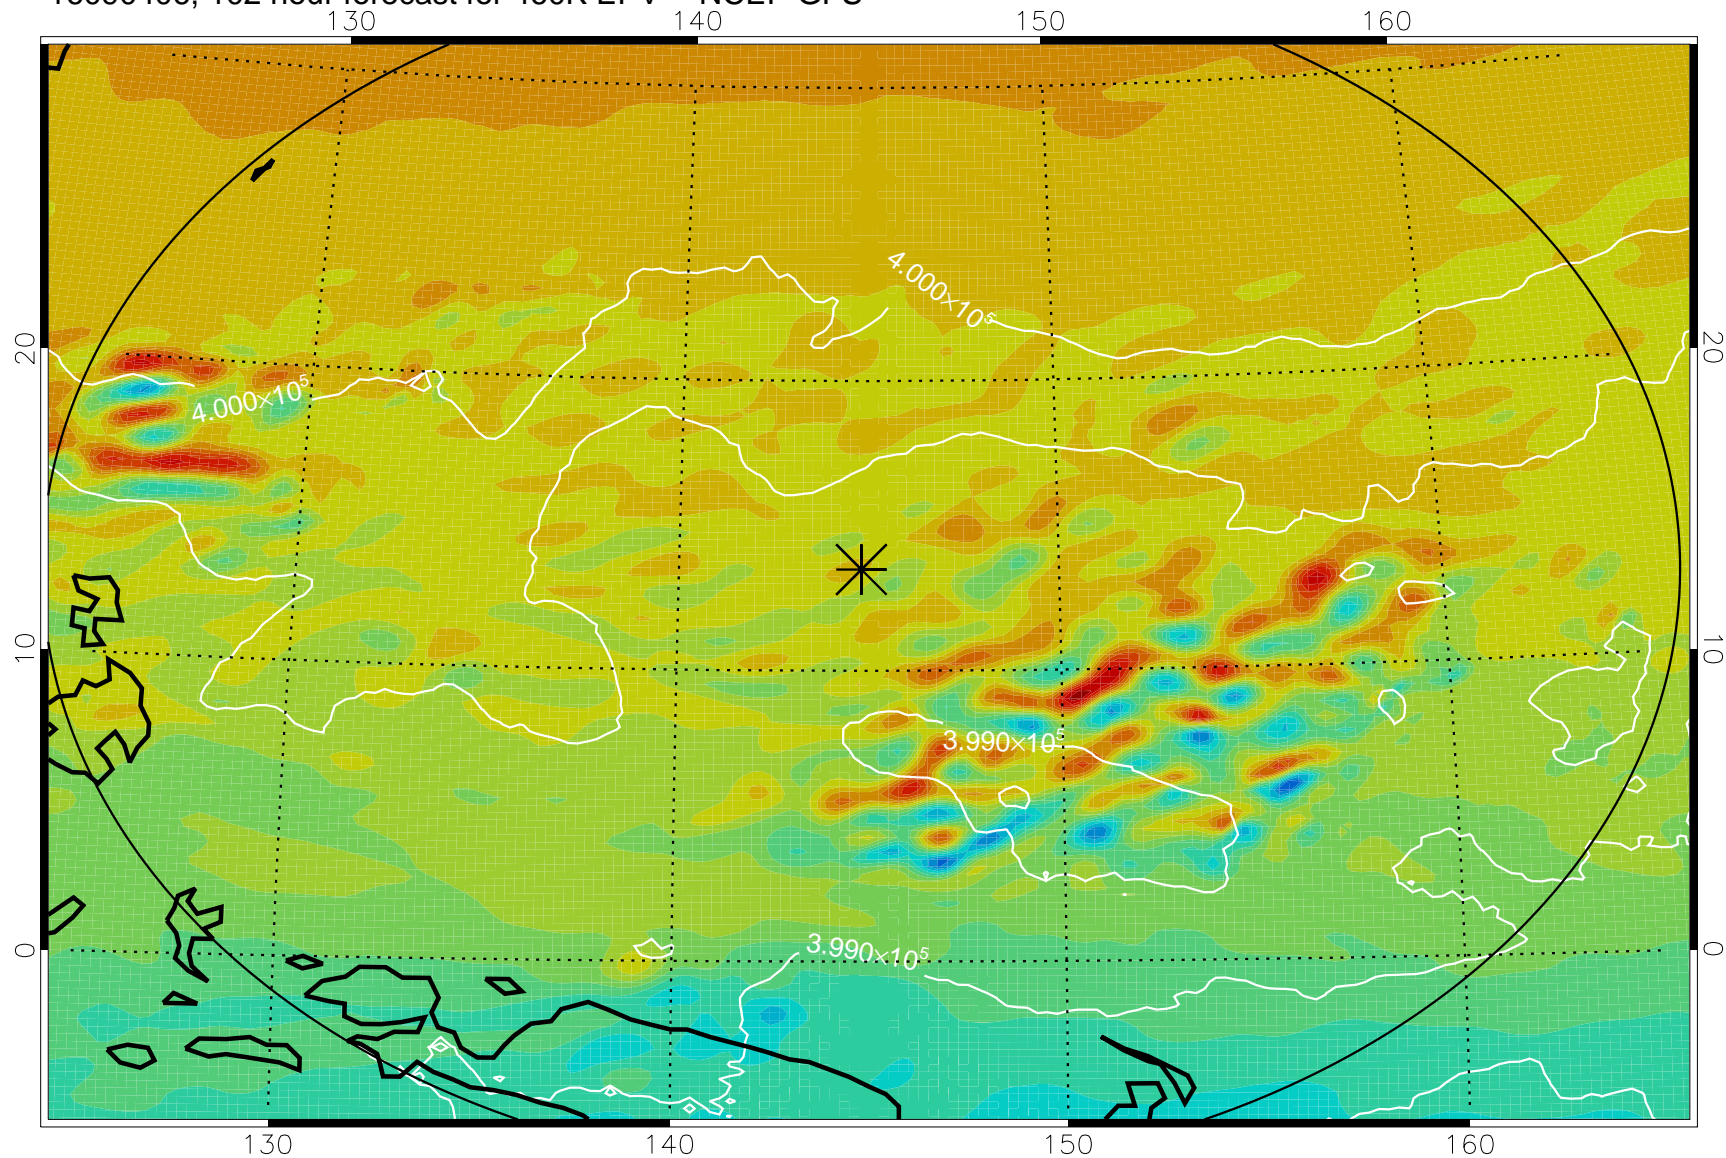

16090306, 78 hour forecast for 460K EPV -- NCEP GFS

460K Montgomery Streamfunction, white

Range ring of 2304 km

16090312, 84 hour forecast for 460K EPV -- NCEP GFS

460K Montgomery Streamfunction, white

Range ring of 2304 km

16090318, 90 hour forecast for 460K EPV -- NCEP GFS

460K Montgomery Streamfunction, white

Range ring of 2304 km

16090400, 96 hour forecast for 460K EPV -- NCEP GFS

460K Montgomery Streamfunction, white

Range ring of 2304 km

16090406, 102 hour forecast for 460K EPV -- NCEP GFS

460K Montgomery Streamfunction, white

Range ring of 2304 km

16090412, 108 hour forecast for 460K EPV -- NCEP GFS

460K Montgomery Streamfunction, white

Range ring of 2304 km

16090418, 114 hour forecast for 460K EPV -- NCEP GFS

460K Montgomery Streamfunction, white

Range ring of 2304 km

16090500, 120 hour forecast for 460K EPV -- NCEP GFS

460K Montgomery Streamfunction, white

Range ring of 2304 km