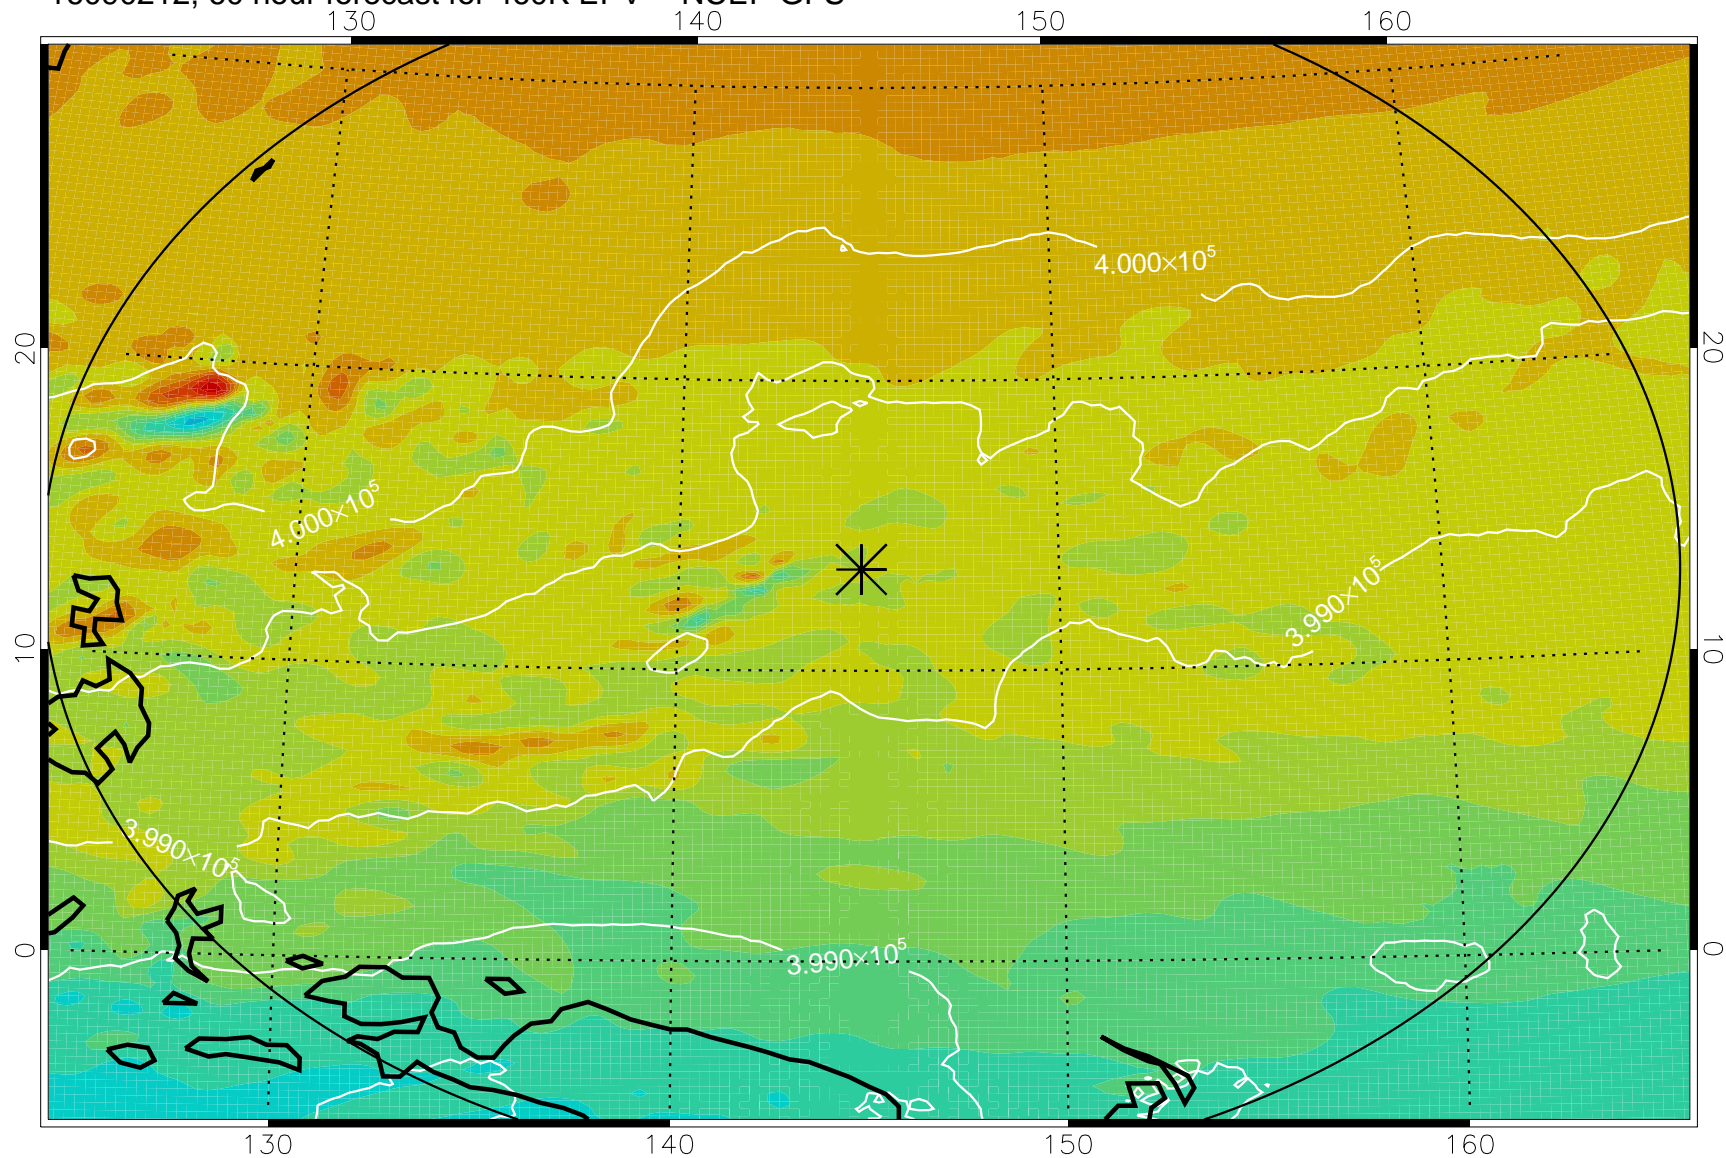

16090106, 30 hour forecast for 460K EPV -- NCEP GFS

460K Montgomery Streamfunction, white

Range ring of 2304 km

16090112, 36 hour forecast for 460K EPV -- NCEP GFS

460K Montgomery Streamfunction, white

Range ring of 2304 km

16090118, 42 hour forecast for 460K EPV -- NCEP GFS

460K Montgomery Streamfunction, white

Range ring of 2304 km

16090200, 48 hour forecast for 460K EPV -- NCEP GFS

460K Montgomery Streamfunction, white

Range ring of 2304 km

16090206, 54 hour forecast for 460K EPV -- NCEP GFS

460K Montgomery Streamfunction, white

Range ring of 2304 km

16090212, 60 hour forecast for 460K EPV -- NCEP GFS

460K Montgomery Streamfunction, white

Range ring of 2304 km

16090218, 66 hour forecast for 460K EPV -- NCEP GFS

460K Montgomery Streamfunction, white

Range ring of 2304 km

16090300, 72 hour forecast for 460K EPV -- NCEP GFS

460K Montgomery Streamfunction, white

Range ring of 2304 km