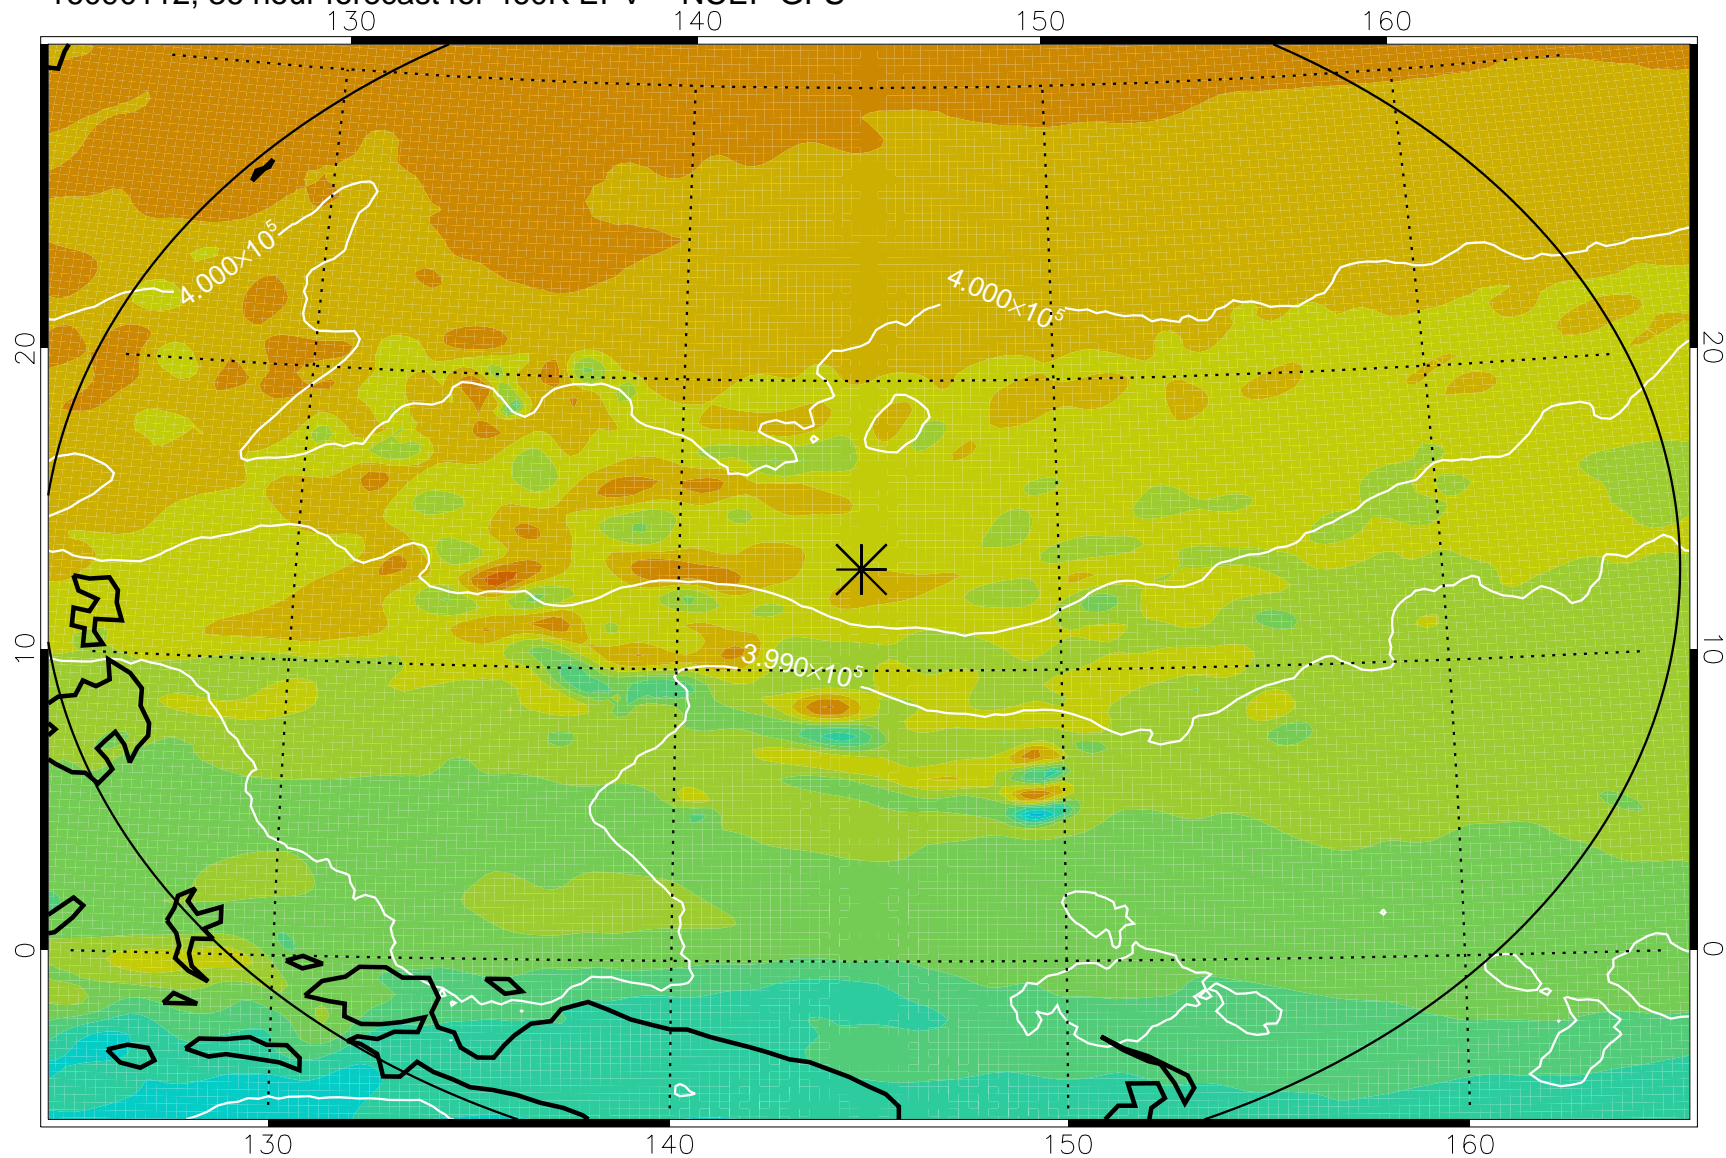

16083106, 6 hour forecast for 460K EPV -- NCEP GFS

460K Montgomery Streamfunction, white

Range ring of 2304 km

16083112, 12 hour forecast for 460K EPV -- NCEP GFS

460K Montgomery Streamfunction, white

Range ring of 2304 km

16083118, 18 hour forecast for 460K EPV -- NCEP GFS

460K Montgomery Streamfunction, white

Range ring of 2304 km

16090100, 24 hour forecast for 460K EPV -- NCEP GFS

460K Montgomery Streamfunction, white

Range ring of 2304 km

16090106, 30 hour forecast for 460K EPV -- NCEP GFS

460K Montgomery Streamfunction, white

Range ring of 2304 km

16090112, 36 hour forecast for 460K EPV -- NCEP GFS

460K Montgomery Streamfunction, white

Range ring of 2304 km

16090118, 42 hour forecast for 460K EPV -- NCEP GFS

460K Montgomery Streamfunction, white

Range ring of 2304 km

16090200, 48 hour forecast for 460K EPV -- NCEP GFS

460K Montgomery Streamfunction, white

Range ring of 2304 km