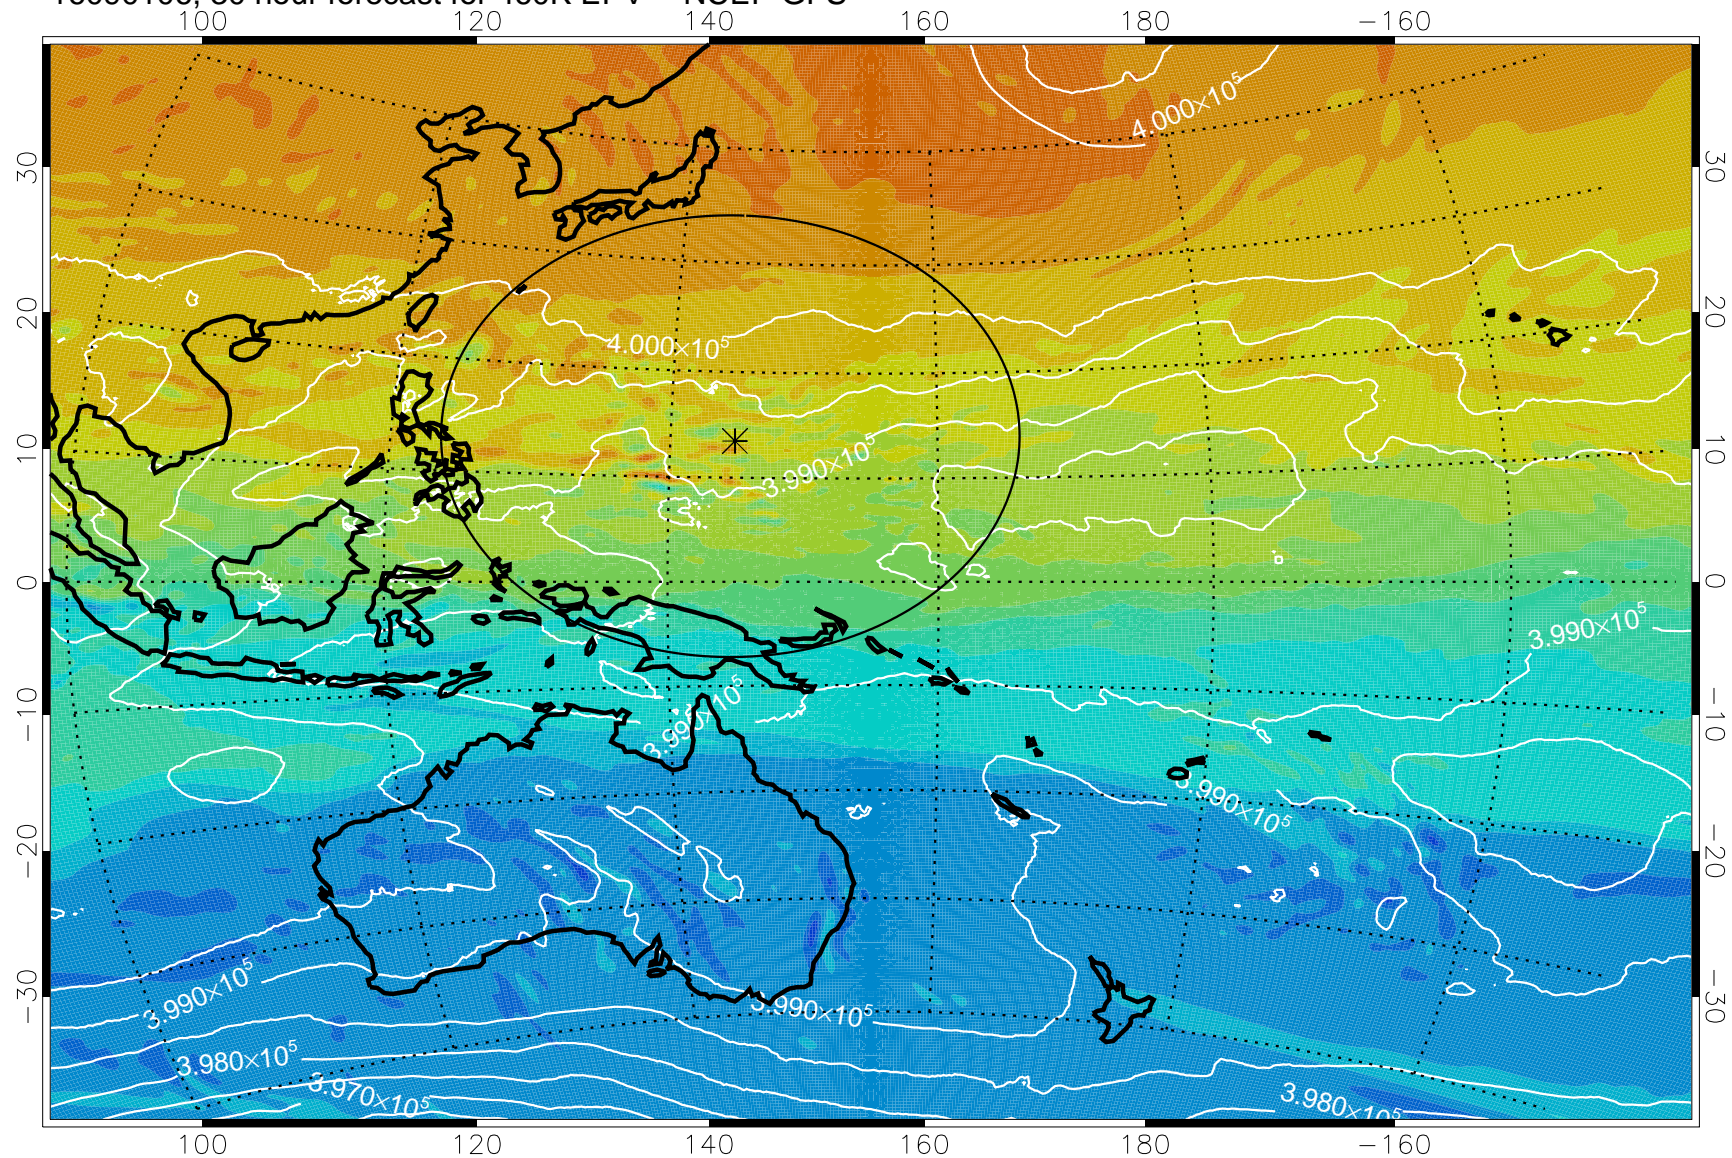

16083118, 18 hour forecast for 460K EPV -- NCEP GFS

460K Montgomery Streamfunction, white

Range ring of 2304 km

16090100, 24 hour forecast for 460K EPV -- NCEP GFS

460K Montgomery Streamfunction, white

Range ring of 2304 km

16090106, 30 hour forecast for 460K EPV -- NCEP GFS

460K Montgomery Streamfunction, white

Range ring of 2304 km

16090112, 36 hour forecast for 460K EPV -- NCEP GFS

460K Montgomery Streamfunction, white

Range ring of 2304 km

16090118, 42 hour forecast for 460K EPV -- NCEP GFS

460K Montgomery Streamfunction, white

Range ring of 2304 km

16090200, 48 hour forecast for 460K EPV -- NCEP GFS

460K Montgomery Streamfunction, white

Range ring of 2304 km

16090206, 54 hour forecast for 460K EPV -- NCEP GFS

460K Montgomery Streamfunction, white

Range ring of 2304 km

16090212, 60 hour forecast for 460K EPV -- NCEP GFS

460K Montgomery Streamfunction, white

Range ring of 2304 km