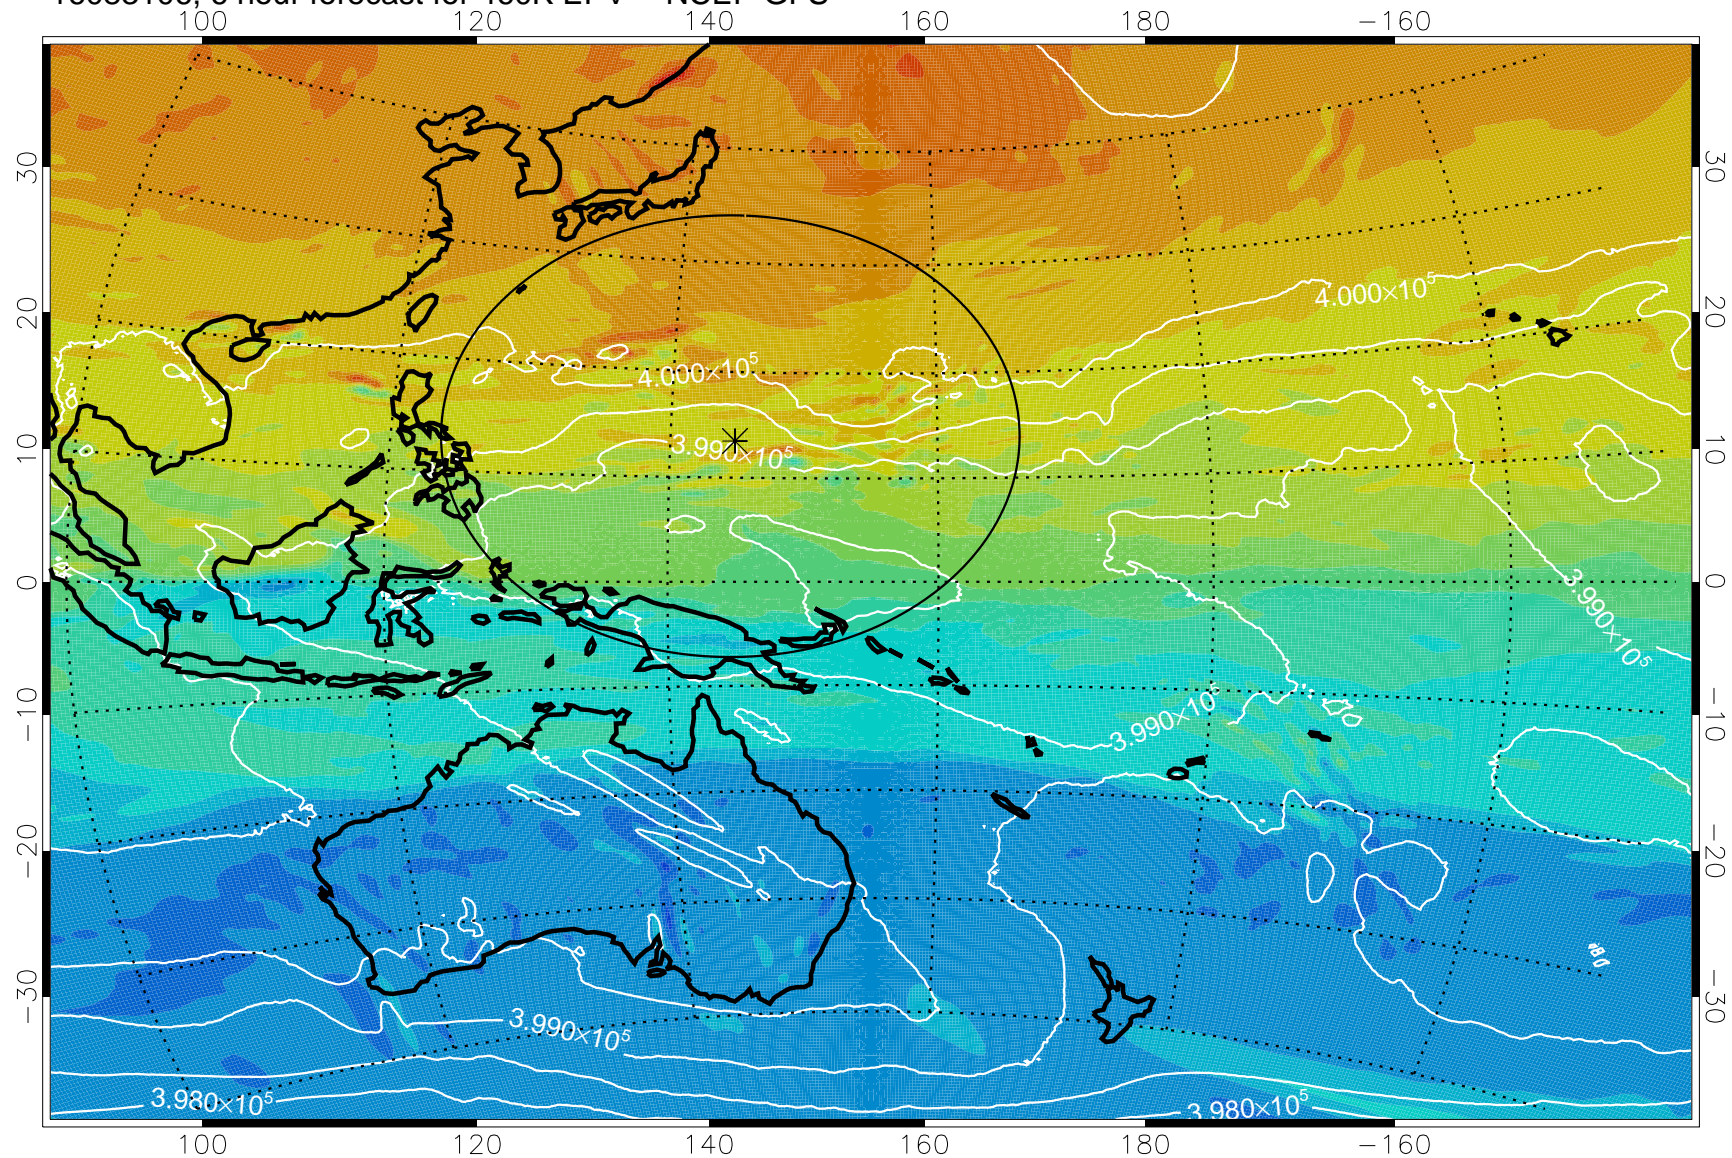

16083106, 6 hour forecast for 460K EPV -- NCEP GFS

460K Montgomery Streamfunction, white

Range ring of 2304 km

16083112, 12 hour forecast for 460K EPV -- NCEP GFS

460K Montgomery Streamfunction, white

Range ring of 2304 km

16083118, 18 hour forecast for 460K EPV -- NCEP GFS

460K Montgomery Streamfunction, white

Range ring of 2304 km

16090100, 24 hour forecast for 460K EPV -- NCEP GFS

460K Montgomery Streamfunction, white

Range ring of 2304 km

16090106, 30 hour forecast for 460K EPV -- NCEP GFS

460K Montgomery Streamfunction, white

Range ring of 2304 km

16090112, 36 hour forecast for 460K EPV -- NCEP GFS

460K Montgomery Streamfunction, white

Range ring of 2304 km

16090118, 42 hour forecast for 460K EPV -- NCEP GFS

460K Montgomery Streamfunction, white

Range ring of 2304 km

16090200, 48 hour forecast for 460K EPV -- NCEP GFS

460K Montgomery Streamfunction, white

Range ring of 2304 km