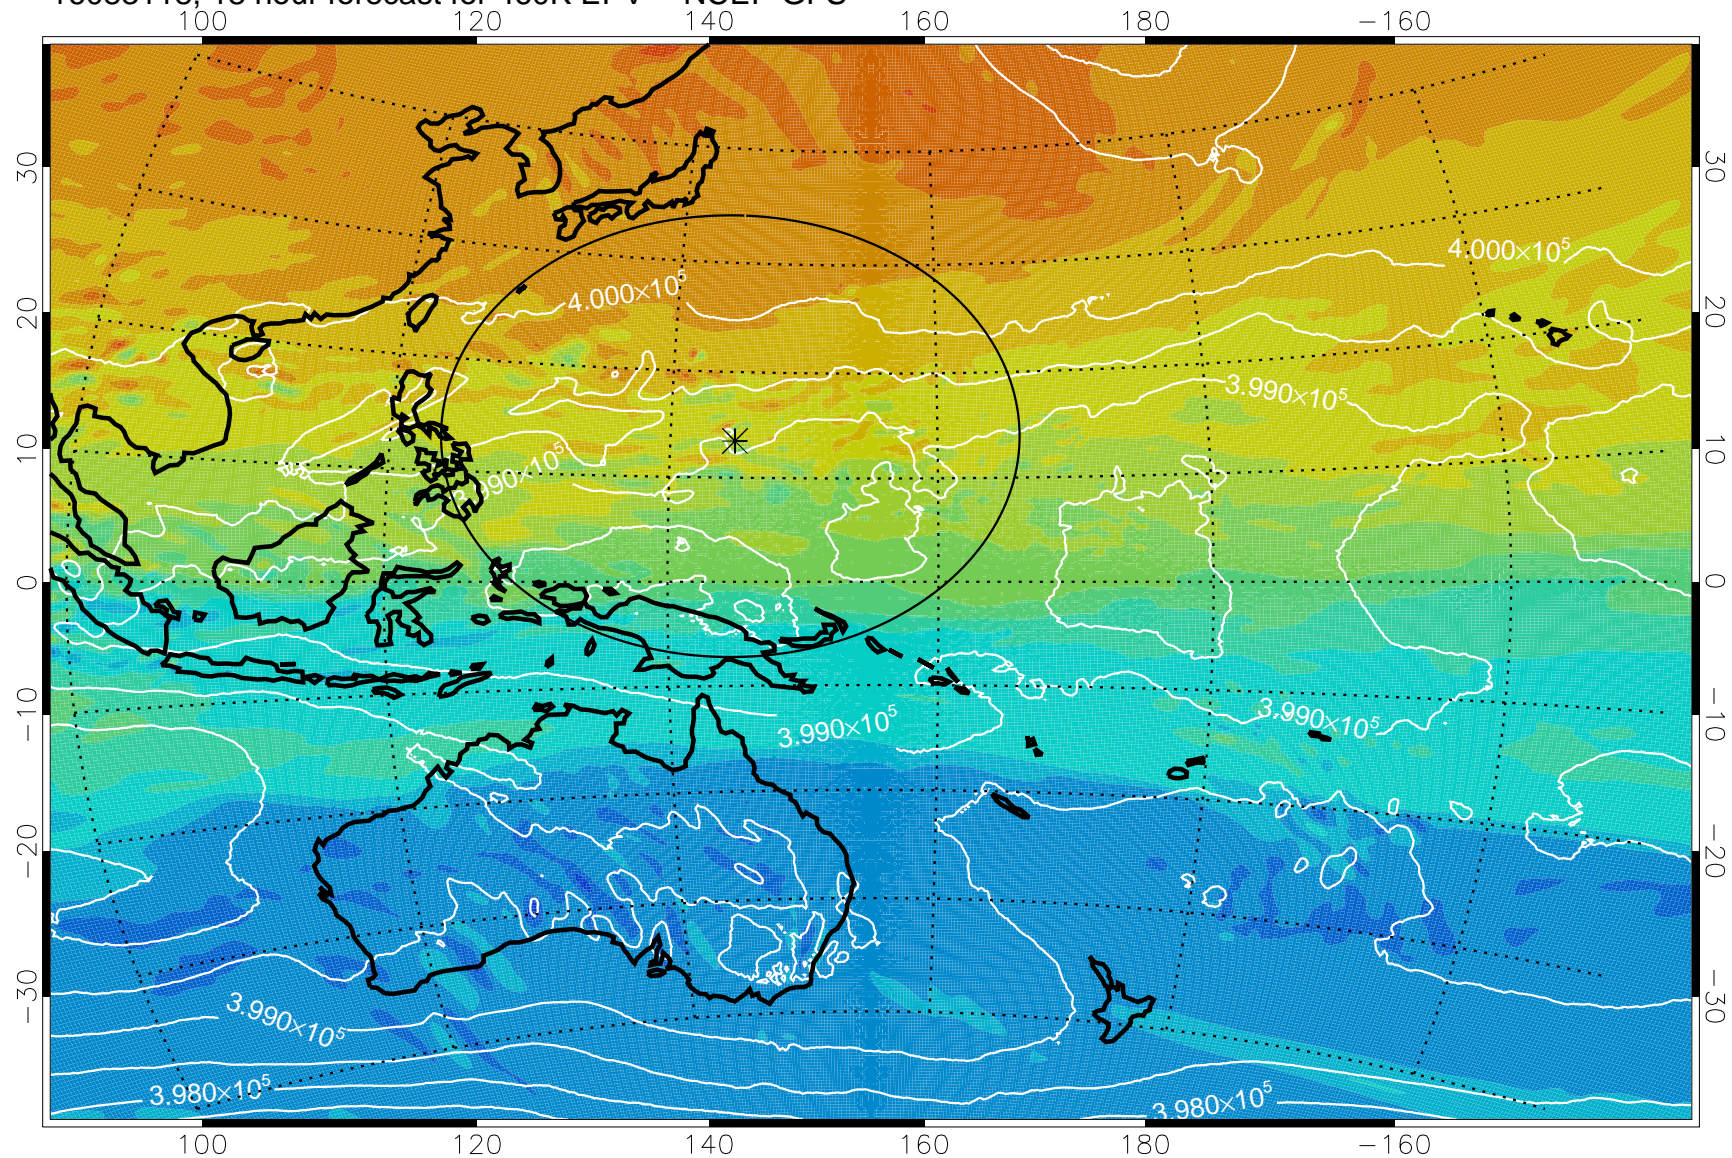

16083106, 6 hour forecast for 460K EPV -- NCEP GFS

460K Montgomery Streamfunction, white

Range ring of 2304 km

16083112, 12 hour forecast for 460K EPV -- NCEP GFS

460K Montgomery Streamfunction, white

Range ring of 2304 km

16083118, 18 hour forecast for 460K EPV -- NCEP GFS

460K Montgomery Streamfunction, white

Range ring of 2304 km

16090100, 24 hour forecast for 460K EPV -- NCEP GFS

460K Montgomery Streamfunction, white

Range ring of 2304 km

16090106, 30 hour forecast for 460K EPV -- NCEP GFS

460K Montgomery Streamfunction, white

Range ring of 2304 km

16090112, 36 hour forecast for 460K EPV -- NCEP GFS

460K Montgomery Streamfunction, white

Range ring of 2304 km

16090118, 42 hour forecast for 460K EPV -- NCEP GFS

460K Montgomery Streamfunction, white

Range ring of 2304 km

16090200, 48 hour forecast for 460K EPV -- NCEP GFS

460K Montgomery Streamfunction, white

Range ring of 2304 km