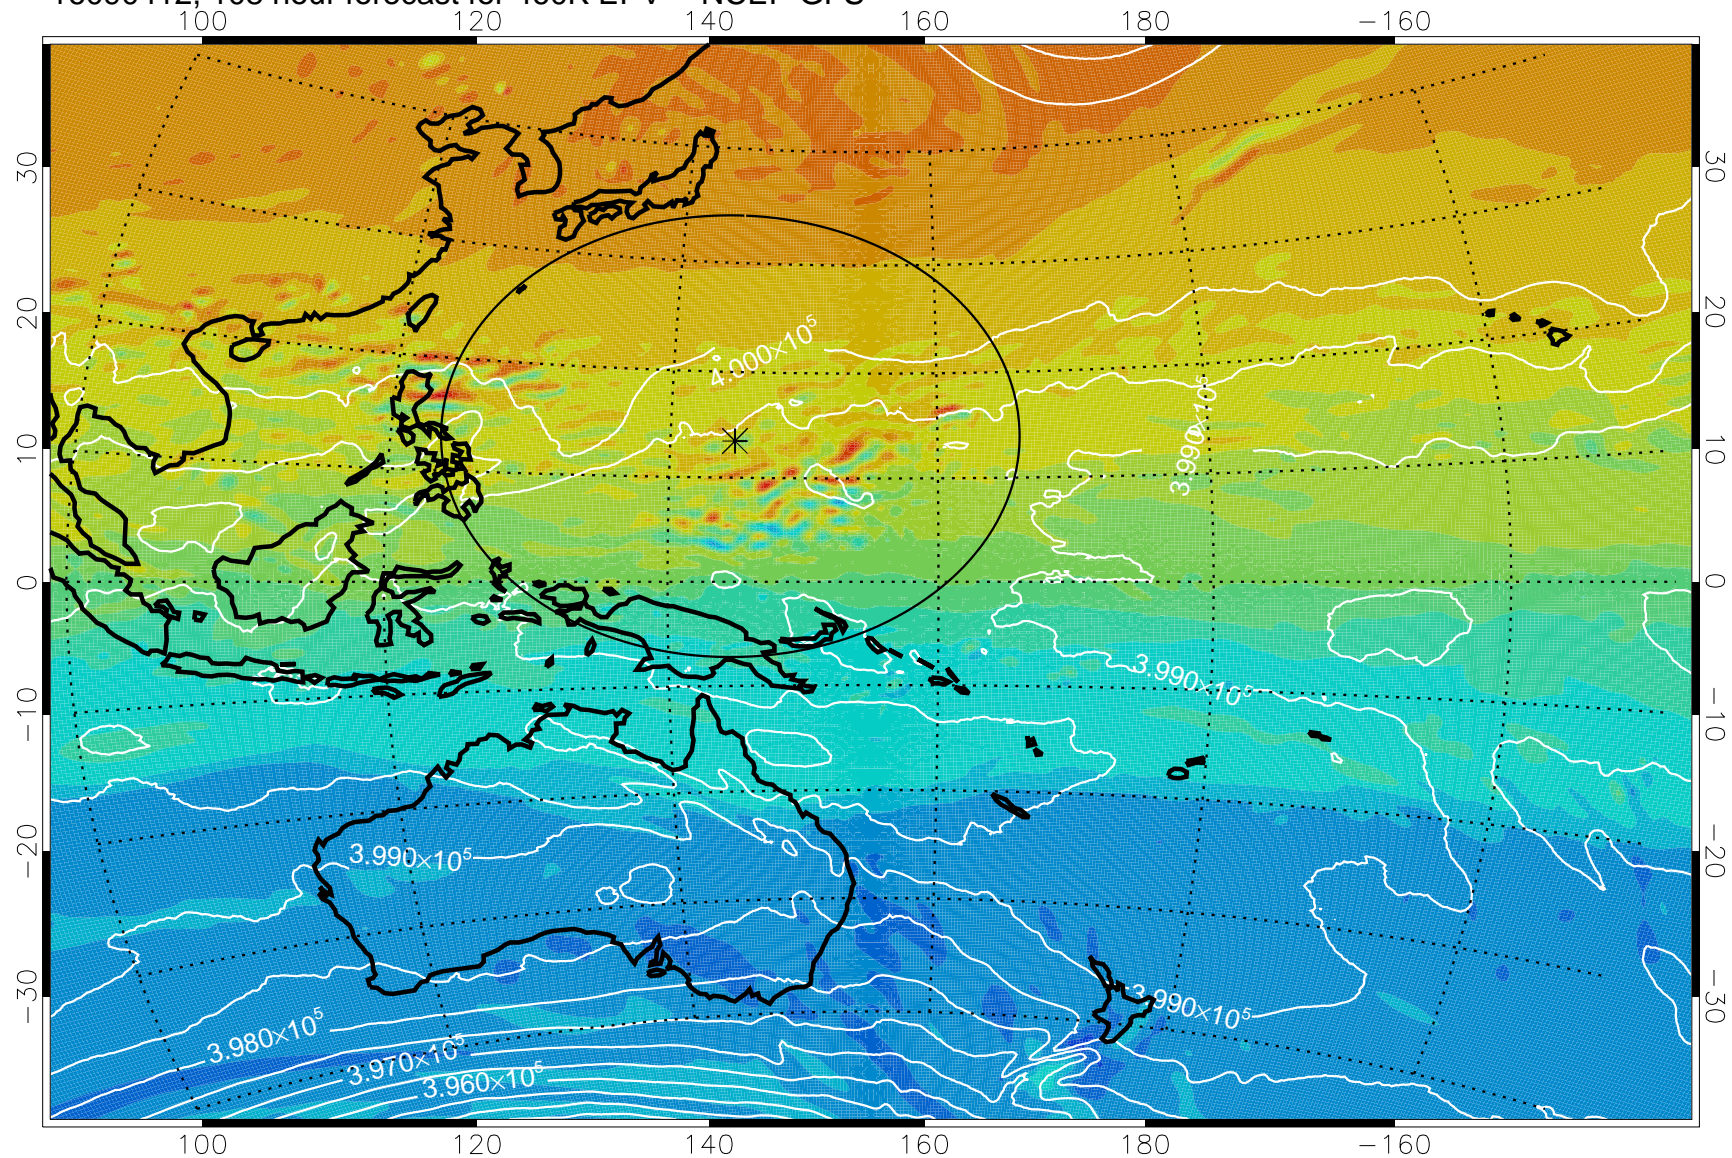

16090306, 78 hour forecast for 460K EPV -- NCEP GFS

460K Montgomery Streamfunction, white

Range ring of 2304 km

16090312, 84 hour forecast for 460K EPV -- NCEP GFS

460K Montgomery Streamfunction, white

Range ring of 2304 km

16090318, 90 hour forecast for 460K EPV -- NCEP GFS

460K Montgomery Streamfunction, white

Range ring of 2304 km

16090400, 96 hour forecast for 460K EPV -- NCEP GFS

460K Montgomery Streamfunction, white

Range ring of 2304 km

16090406, 102 hour forecast for 460K EPV -- NCEP GFS

460K Montgomery Streamfunction, white

Range ring of 2304 km

16090412, 108 hour forecast for 460K EPV -- NCEP GFS

460K Montgomery Streamfunction, white

Range ring of 2304 km

16090418, 114 hour forecast for 460K EPV -- NCEP GFS

460K Montgomery Streamfunction, white

Range ring of 2304 km

16090500, 120 hour forecast for 460K EPV -- NCEP GFS

460K Montgomery Streamfunction, white

Range ring of 2304 km