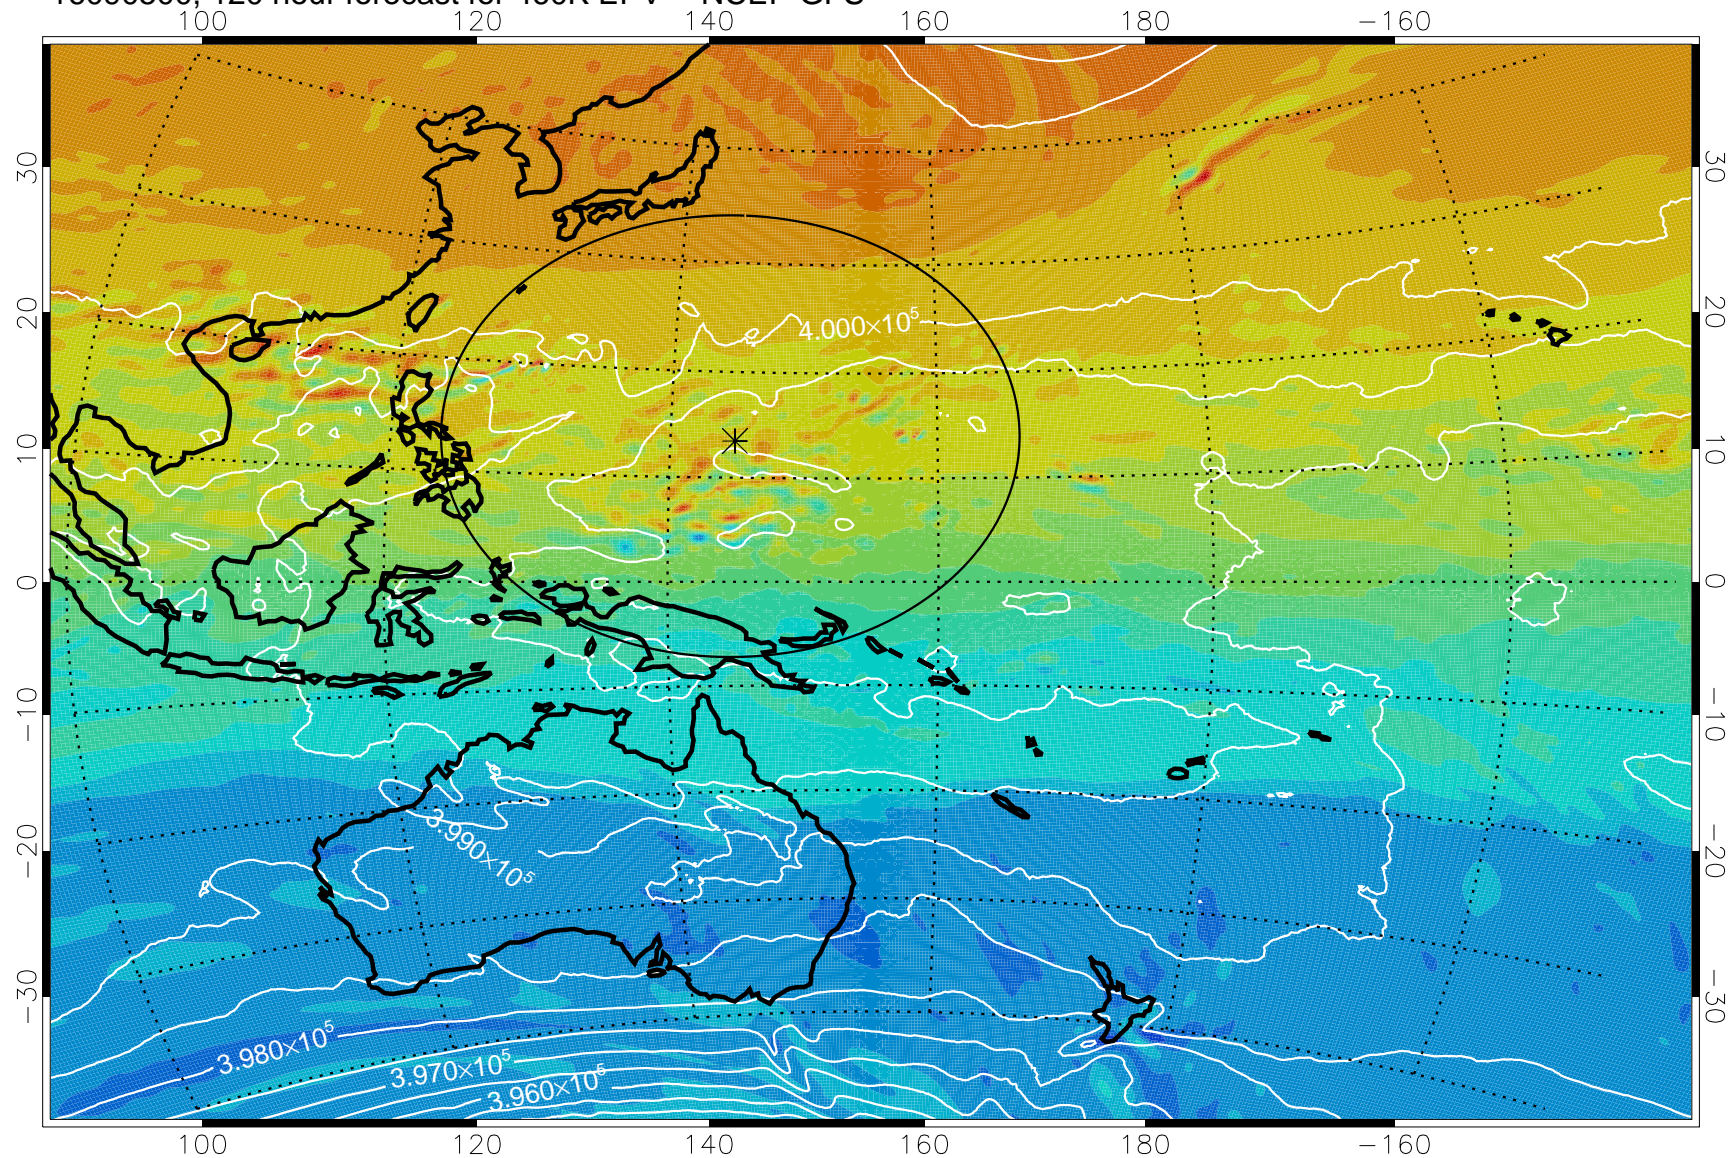

16090318, 90 hour forecast for 460K EPV -- NCEP GFS

460K Montgomery Streamfunction, white

Range ring of 2304 km

16090400, 96 hour forecast for 460K EPV -- NCEP GFS

460K Montgomery Streamfunction, white

Range ring of 2304 km

16090406, 102 hour forecast for 460K EPV -- NCEP GFS

460K Montgomery Streamfunction, white

Range ring of 2304 km

16090412, 108 hour forecast for 460K EPV -- NCEP GFS

460K Montgomery Streamfunction, white

Range ring of 2304 km

16090418, 114 hour forecast for 460K EPV -- NCEP GFS

460K Montgomery Streamfunction, white

Range ring of 2304 km

16090500, 120 hour forecast for 460K EPV -- NCEP GFS

460K Montgomery Streamfunction, white

Range ring of 2304 km