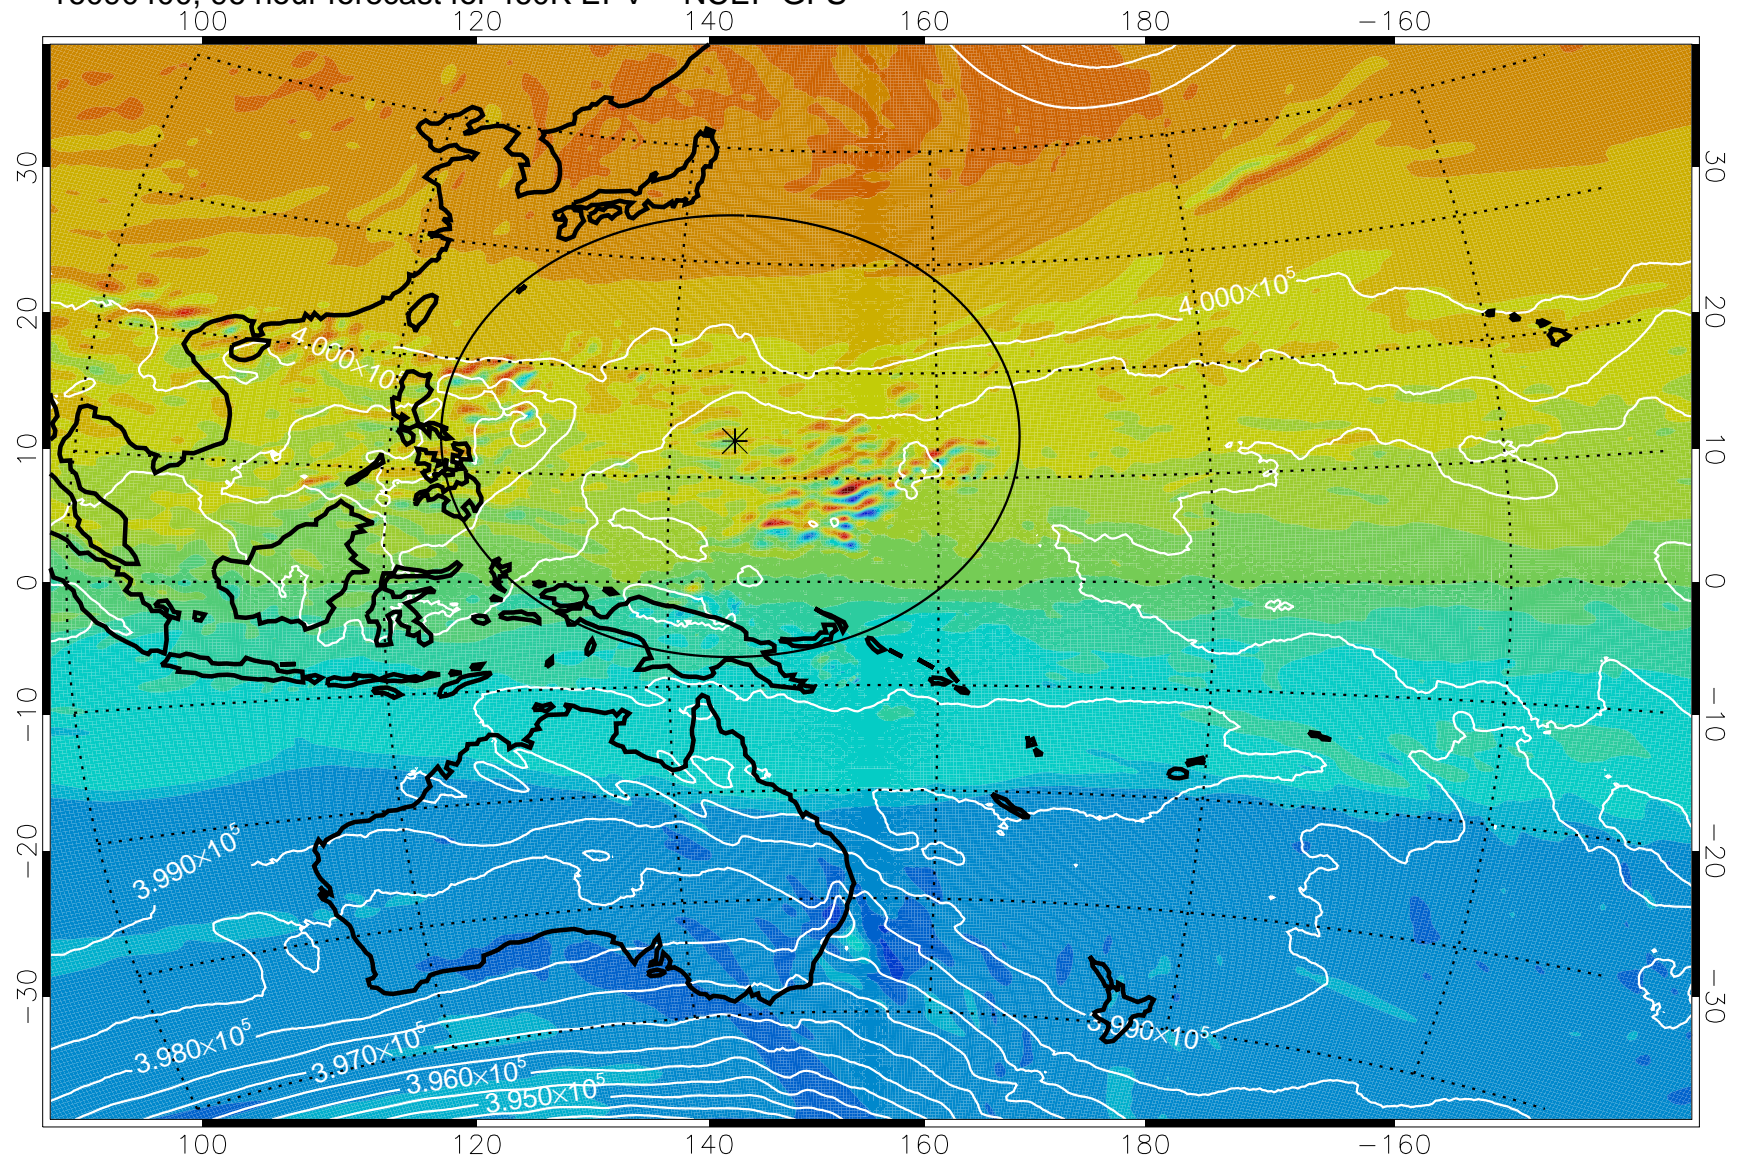

16090306, 78 hour forecast for 460K EPV -- NCEP GFS

460K Montgomery Streamfunction, white

Range ring of 2304 km

16090312, 84 hour forecast for 460K EPV -- NCEP GFS

460K Montgomery Streamfunction, white

Range ring of 2304 km

16090318, 90 hour forecast for 460K EPV -- NCEP GFS

460K Montgomery Streamfunction, white

Range ring of 2304 km

16090400, 96 hour forecast for 460K EPV -- NCEP GFS

460K Montgomery Streamfunction, white

Range ring of 2304 km

16090406, 102 hour forecast for 460K EPV -- NCEP GFS

460K Montgomery Streamfunction, white

Range ring of 2304 km

16090412, 108 hour forecast for 460K EPV -- NCEP GFS

460K Montgomery Streamfunction, white

Range ring of 2304 km

16090418, 114 hour forecast for 460K EPV -- NCEP GFS

460K Montgomery Streamfunction, white

Range ring of 2304 km

16090500, 120 hour forecast for 460K EPV -- NCEP GFS

460K Montgomery Streamfunction, white

Range ring of 2304 km