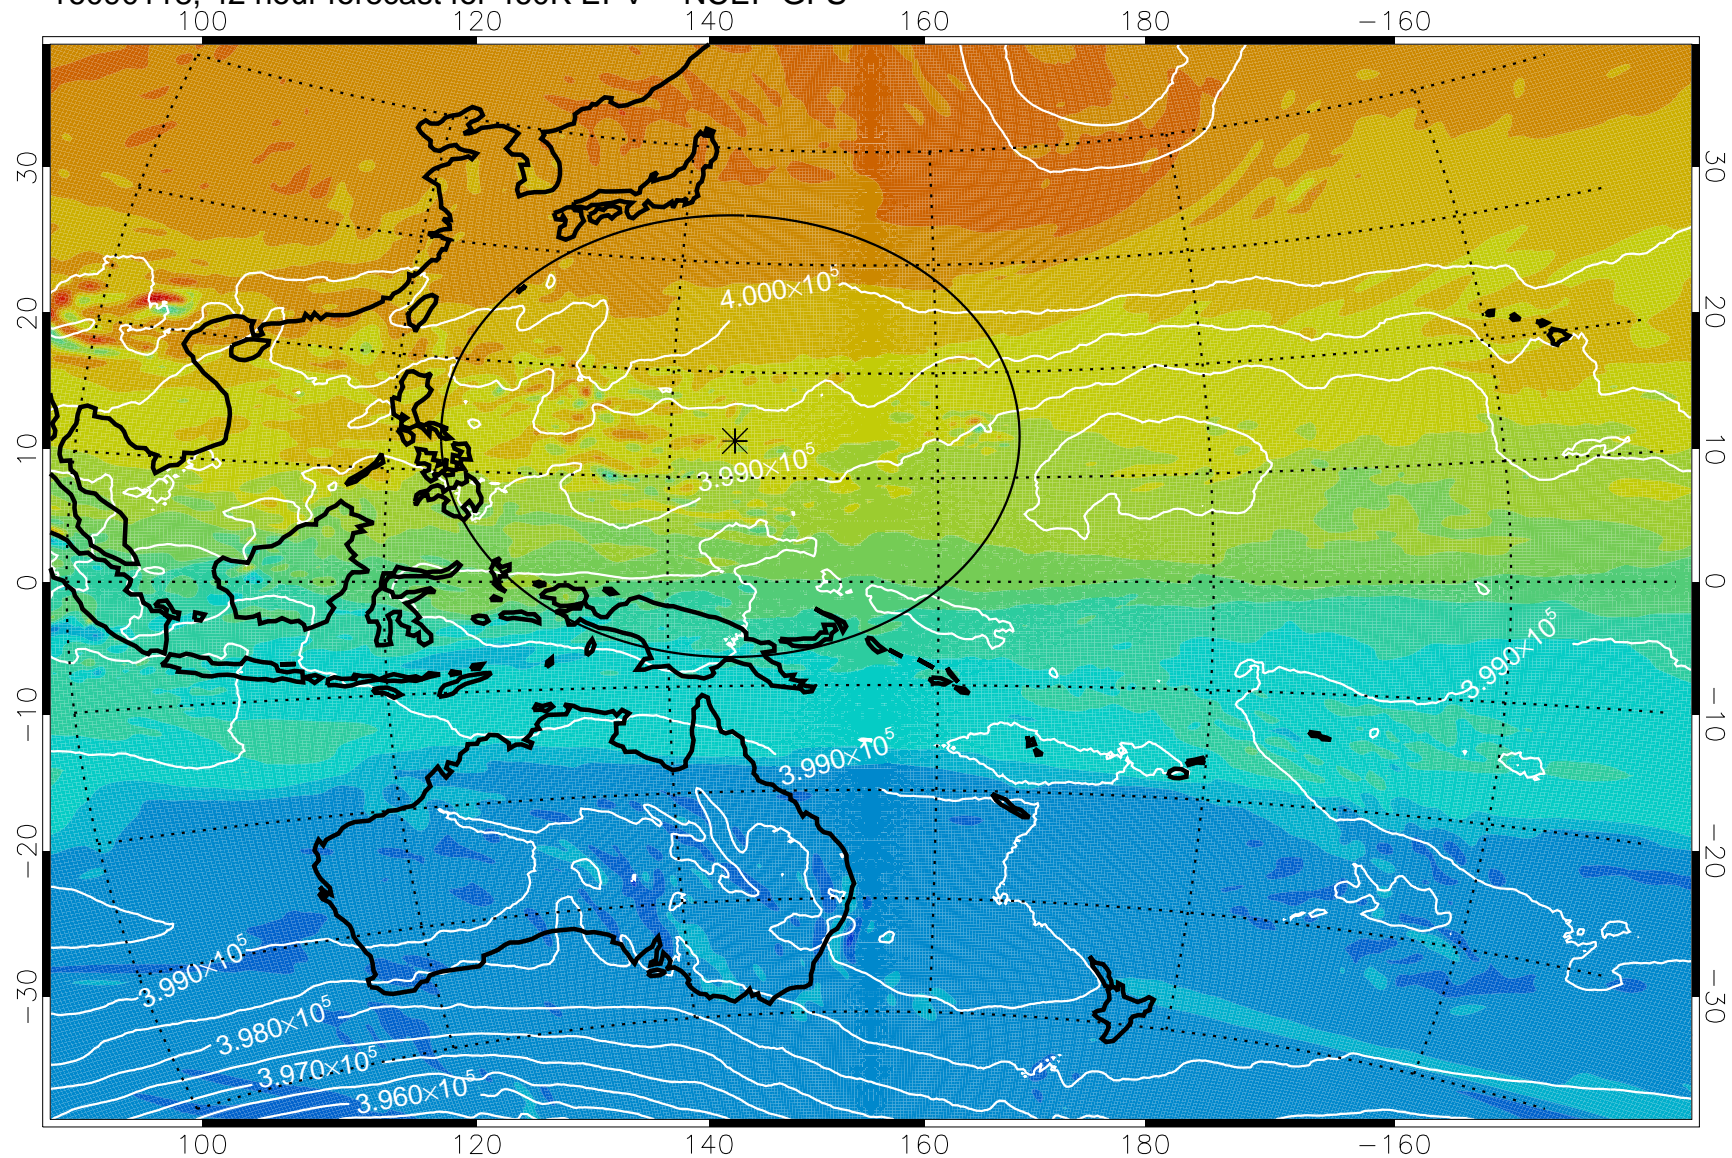

16090106, 30 hour forecast for 460K EPV -- NCEP GFS

460K Montgomery Streamfunction, white

Range ring of 2304 km

16090112, 36 hour forecast for 460K EPV -- NCEP GFS

460K Montgomery Streamfunction, white

Range ring of 2304 km

16090118, 42 hour forecast for 460K EPV -- NCEP GFS

460K Montgomery Streamfunction, white

Range ring of 2304 km

16090200, 48 hour forecast for 460K EPV -- NCEP GFS

460K Montgomery Streamfunction, white

Range ring of 2304 km

16090206, 54 hour forecast for 460K EPV -- NCEP GFS

460K Montgomery Streamfunction, white

Range ring of 2304 km

16090212, 60 hour forecast for 460K EPV -- NCEP GFS

460K Montgomery Streamfunction, white

Range ring of 2304 km

16090218, 66 hour forecast for 460K EPV -- NCEP GFS

460K Montgomery Streamfunction, white

Range ring of 2304 km

16090300, 72 hour forecast for 460K EPV -- NCEP GFS

460K Montgomery Streamfunction, white

Range ring of 2304 km