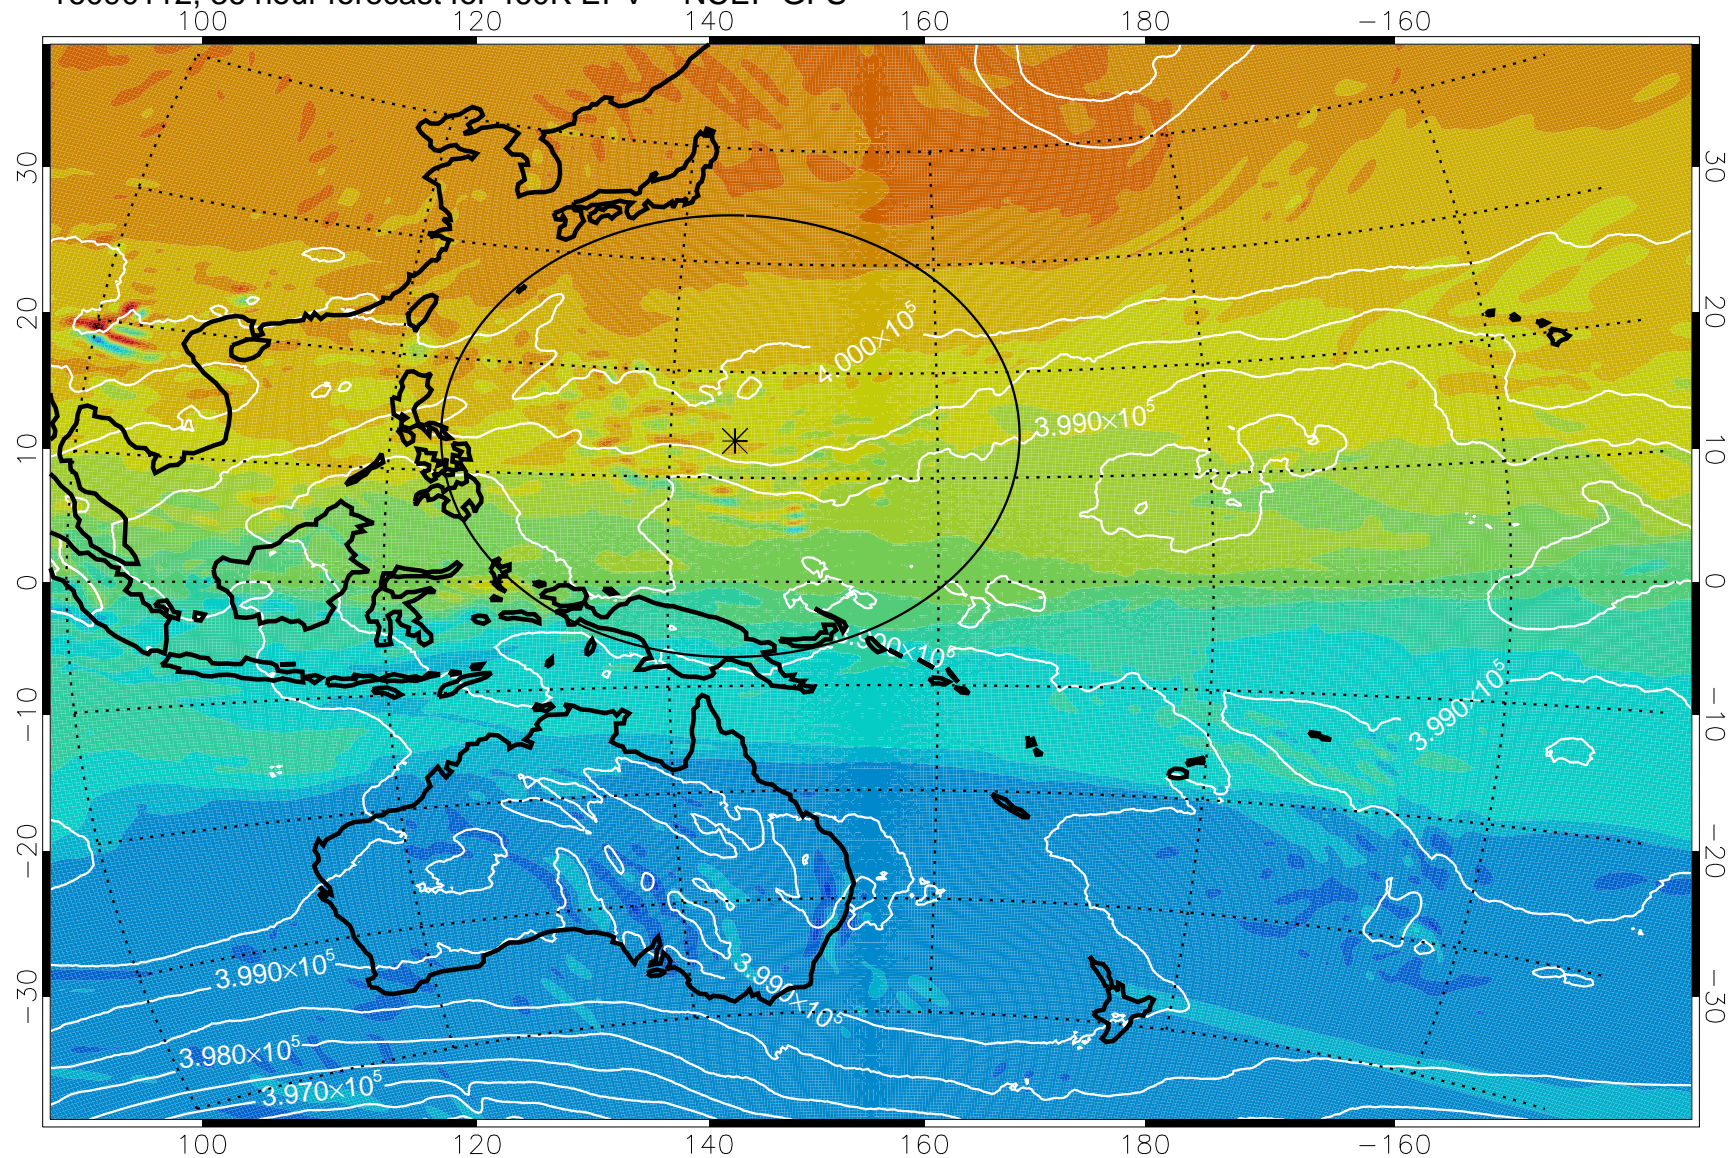

16083118, 18 hour forecast for 460K EPV -- NCEP GFS

460K Montgomery Streamfunction, white

Range ring of 2304 km

16090100, 24 hour forecast for 460K EPV -- NCEP GFS

460K Montgomery Streamfunction, white

Range ring of 2304 km

16090106, 30 hour forecast for 460K EPV -- NCEP GFS

460K Montgomery Streamfunction, white

Range ring of 2304 km

16090112, 36 hour forecast for 460K EPV -- NCEP GFS

460K Montgomery Streamfunction, white

Range ring of 2304 km

16090118, 42 hour forecast for 460K EPV -- NCEP GFS

460K Montgomery Streamfunction, white

Range ring of 2304 km

16090200, 48 hour forecast for 460K EPV -- NCEP GFS

460K Montgomery Streamfunction, white

Range ring of 2304 km

16090206, 54 hour forecast for 460K EPV -- NCEP GFS

460K Montgomery Streamfunction, white

Range ring of 2304 km

16090212, 60 hour forecast for 460K EPV -- NCEP GFS

460K Montgomery Streamfunction, white

Range ring of 2304 km