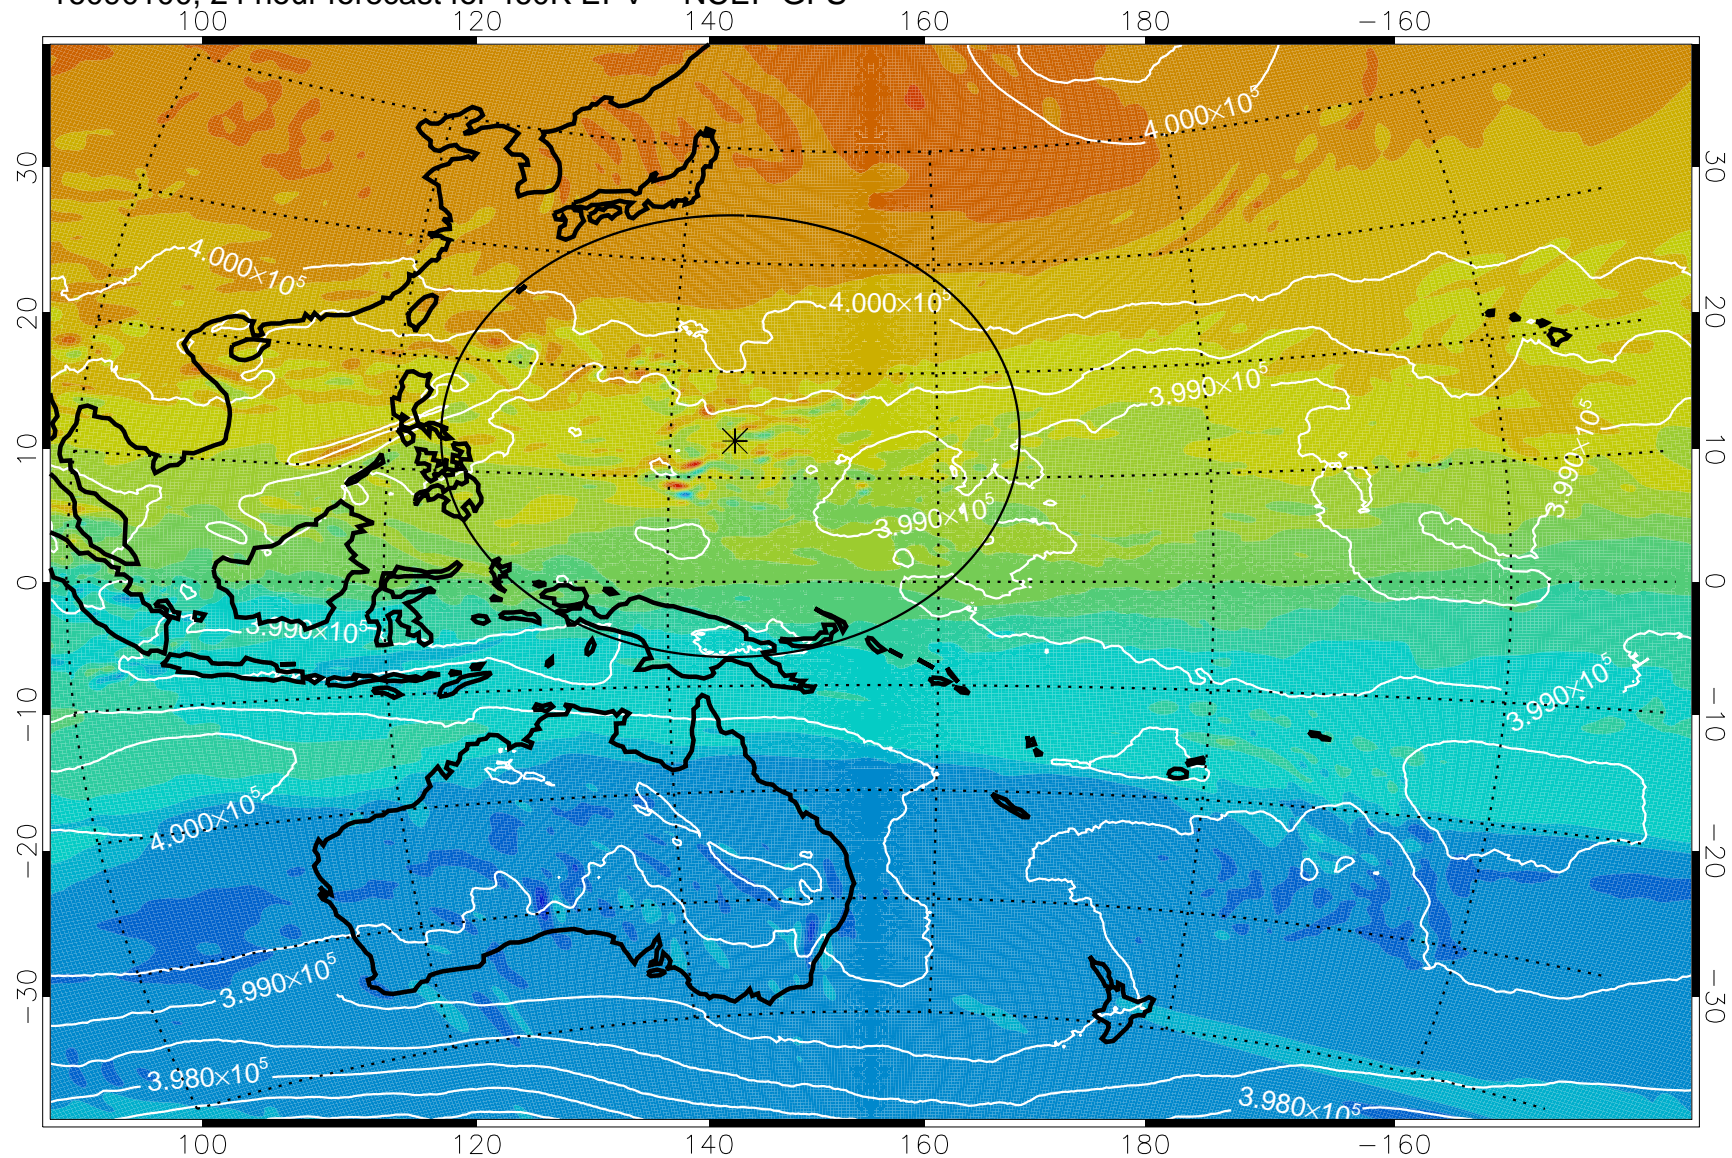

16083106, 6 hour forecast for 460K EPV -- NCEP GFS

460K Montgomery Streamfunction, white

Range ring of 2304 km

16083112, 12 hour forecast for 460K EPV -- NCEP GFS

460K Montgomery Streamfunction, white

Range ring of 2304 km

16083118, 18 hour forecast for 460K EPV -- NCEP GFS

460K Montgomery Streamfunction, white

Range ring of 2304 km

16090100, 24 hour forecast for 460K EPV -- NCEP GFS

460K Montgomery Streamfunction, white

Range ring of 2304 km

16090106, 30 hour forecast for 460K EPV -- NCEP GFS

460K Montgomery Streamfunction, white

Range ring of 2304 km

16090112, 36 hour forecast for 460K EPV -- NCEP GFS

460K Montgomery Streamfunction, white

Range ring of 2304 km

16090118, 42 hour forecast for 460K EPV -- NCEP GFS

460K Montgomery Streamfunction, white

Range ring of 2304 km

16090200, 48 hour forecast for 460K EPV -- NCEP GFS

460K Montgomery Streamfunction, white

Range ring of 2304 km