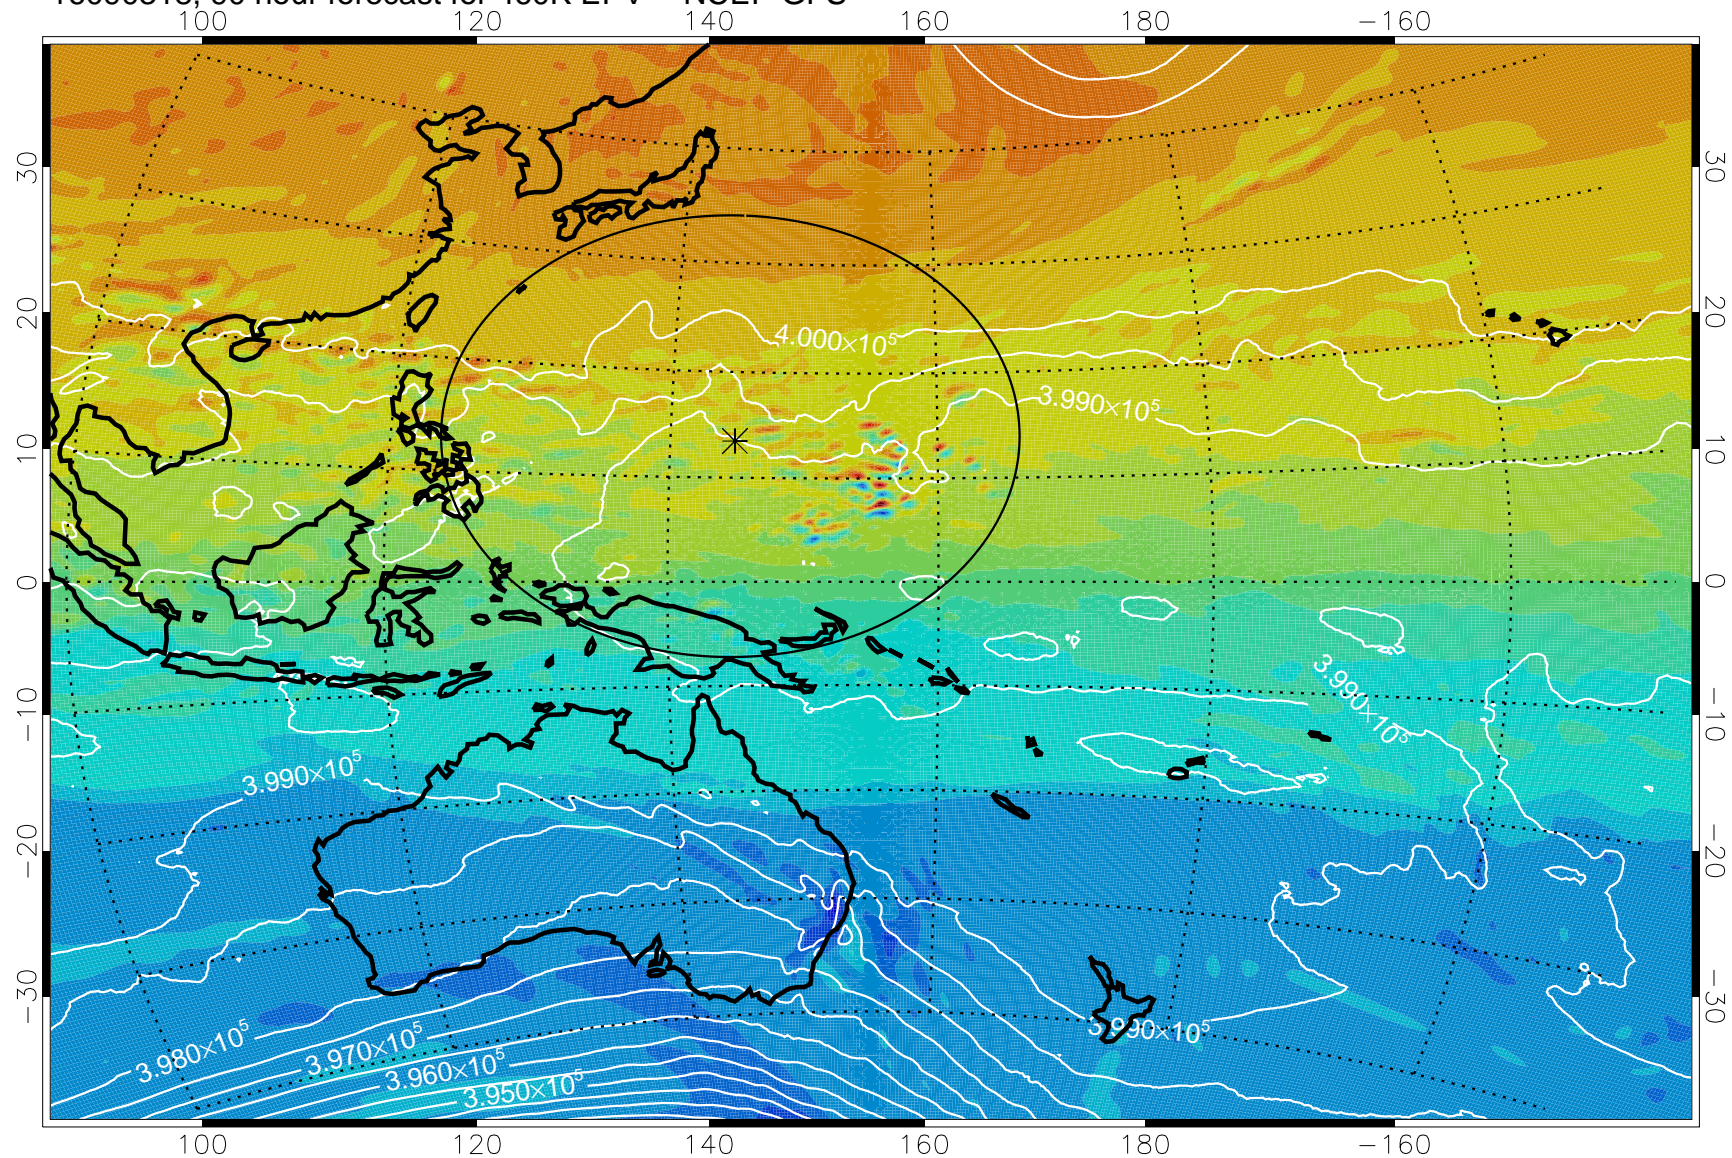

16090218, 66 hour forecast for 460K EPV -- NCEP GFS

460K Montgomery Streamfunction, white

Range ring of 2304 km

16090300, 72 hour forecast for 460K EPV -- NCEP GFS

460K Montgomery Streamfunction, white

Range ring of 2304 km

16090306, 78 hour forecast for 460K EPV -- NCEP GFS

460K Montgomery Streamfunction, white

Range ring of 2304 km

16090312, 84 hour forecast for 460K EPV -- NCEP GFS

460K Montgomery Streamfunction, white

Range ring of 2304 km

16090318, 90 hour forecast for 460K EPV -- NCEP GFS

460K Montgomery Streamfunction, white

Range ring of 2304 km

16090400, 96 hour forecast for 460K EPV -- NCEP GFS

460K Montgomery Streamfunction, white

Range ring of 2304 km

16090406, 102 hour forecast for 460K EPV -- NCEP GFS

460K Montgomery Streamfunction, white

Range ring of 2304 km

16090412, 108 hour forecast for 460K EPV -- NCEP GFS

460K Montgomery Streamfunction, white

Range ring of 2304 km