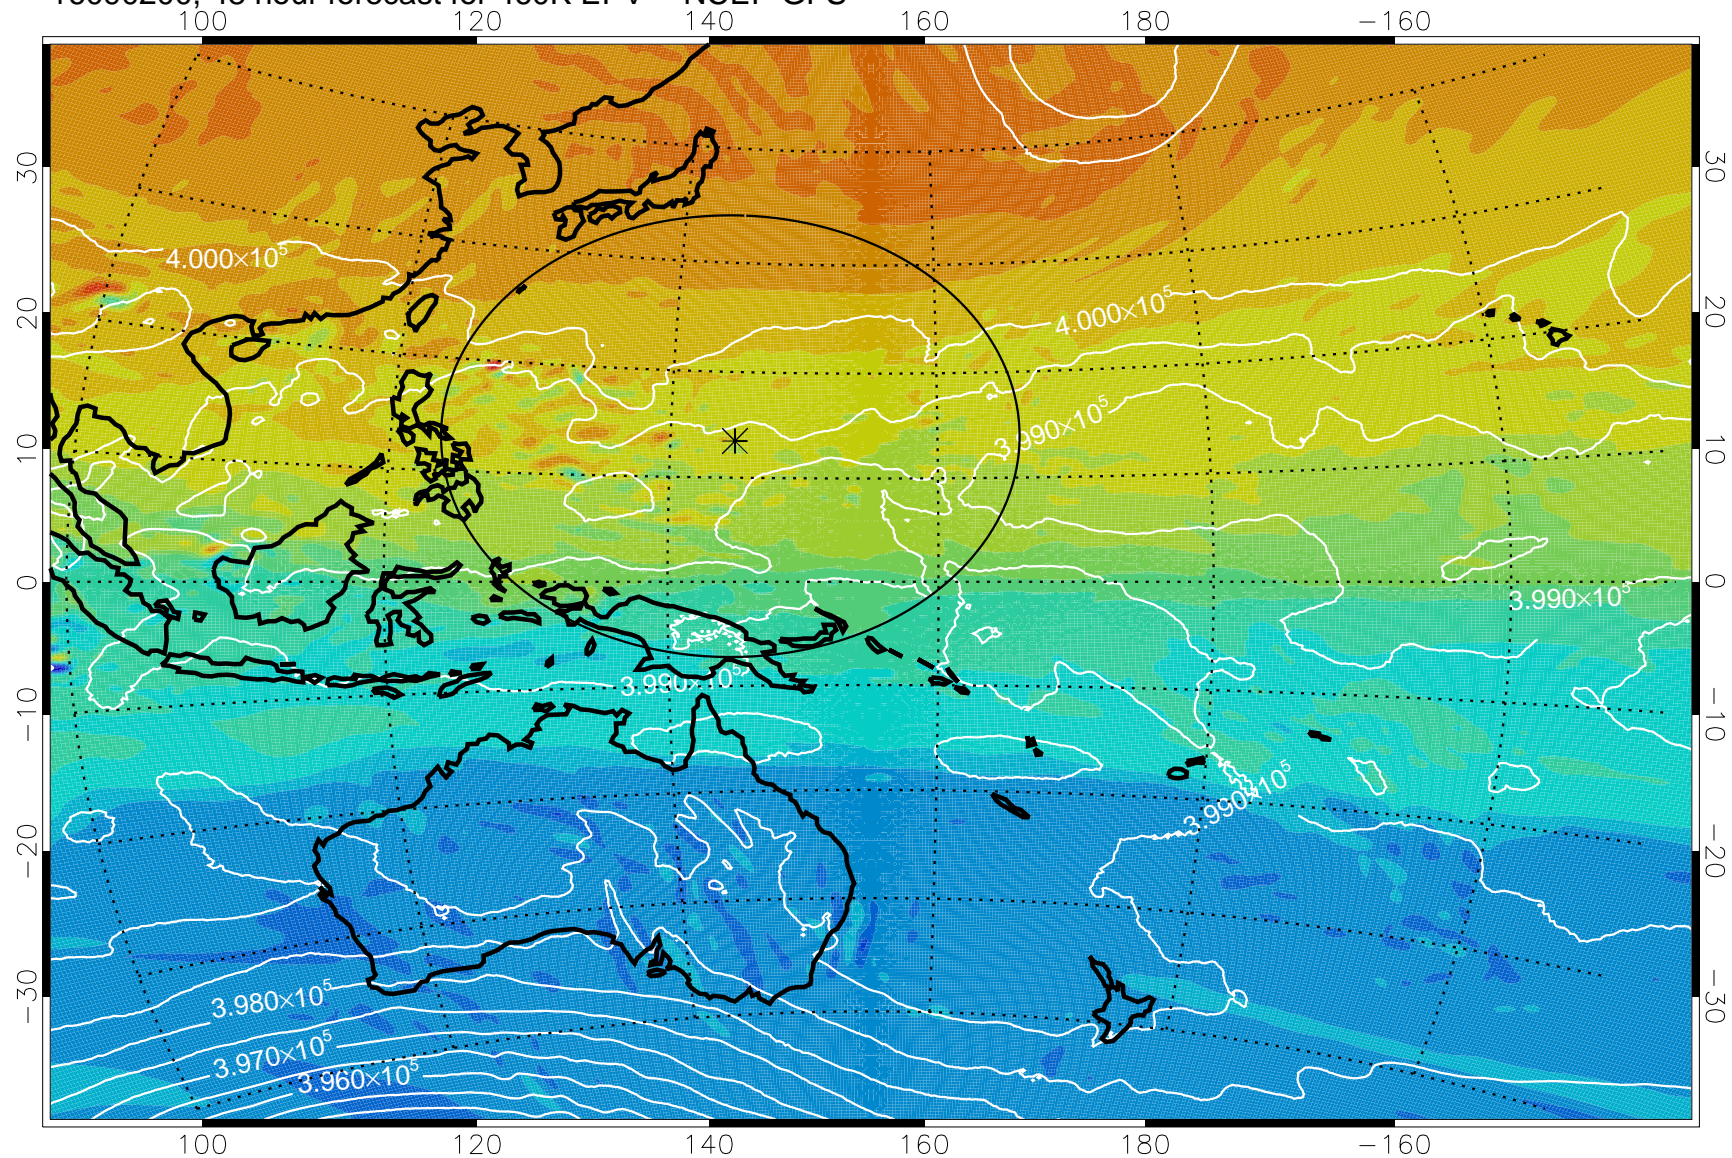

16090106, 30 hour forecast for 460K EPV -- NCEP GFS

460K Montgomery Streamfunction, white

Range ring of 2304 km

16090112, 36 hour forecast for 460K EPV -- NCEP GFS

460K Montgomery Streamfunction, white

Range ring of 2304 km

16090118, 42 hour forecast for 460K EPV -- NCEP GFS

460K Montgomery Streamfunction, white

Range ring of 2304 km

16090200, 48 hour forecast for 460K EPV -- NCEP GFS

460K Montgomery Streamfunction, white

Range ring of 2304 km

16090206, 54 hour forecast for 460K EPV -- NCEP GFS

460K Montgomery Streamfunction, white

Range ring of 2304 km

16090212, 60 hour forecast for 460K EPV -- NCEP GFS

460K Montgomery Streamfunction, white

Range ring of 2304 km

16090218, 66 hour forecast for 460K EPV -- NCEP GFS

460K Montgomery Streamfunction, white

Range ring of 2304 km

16090300, 72 hour forecast for 460K EPV -- NCEP GFS

460K Montgomery Streamfunction, white

Range ring of 2304 km