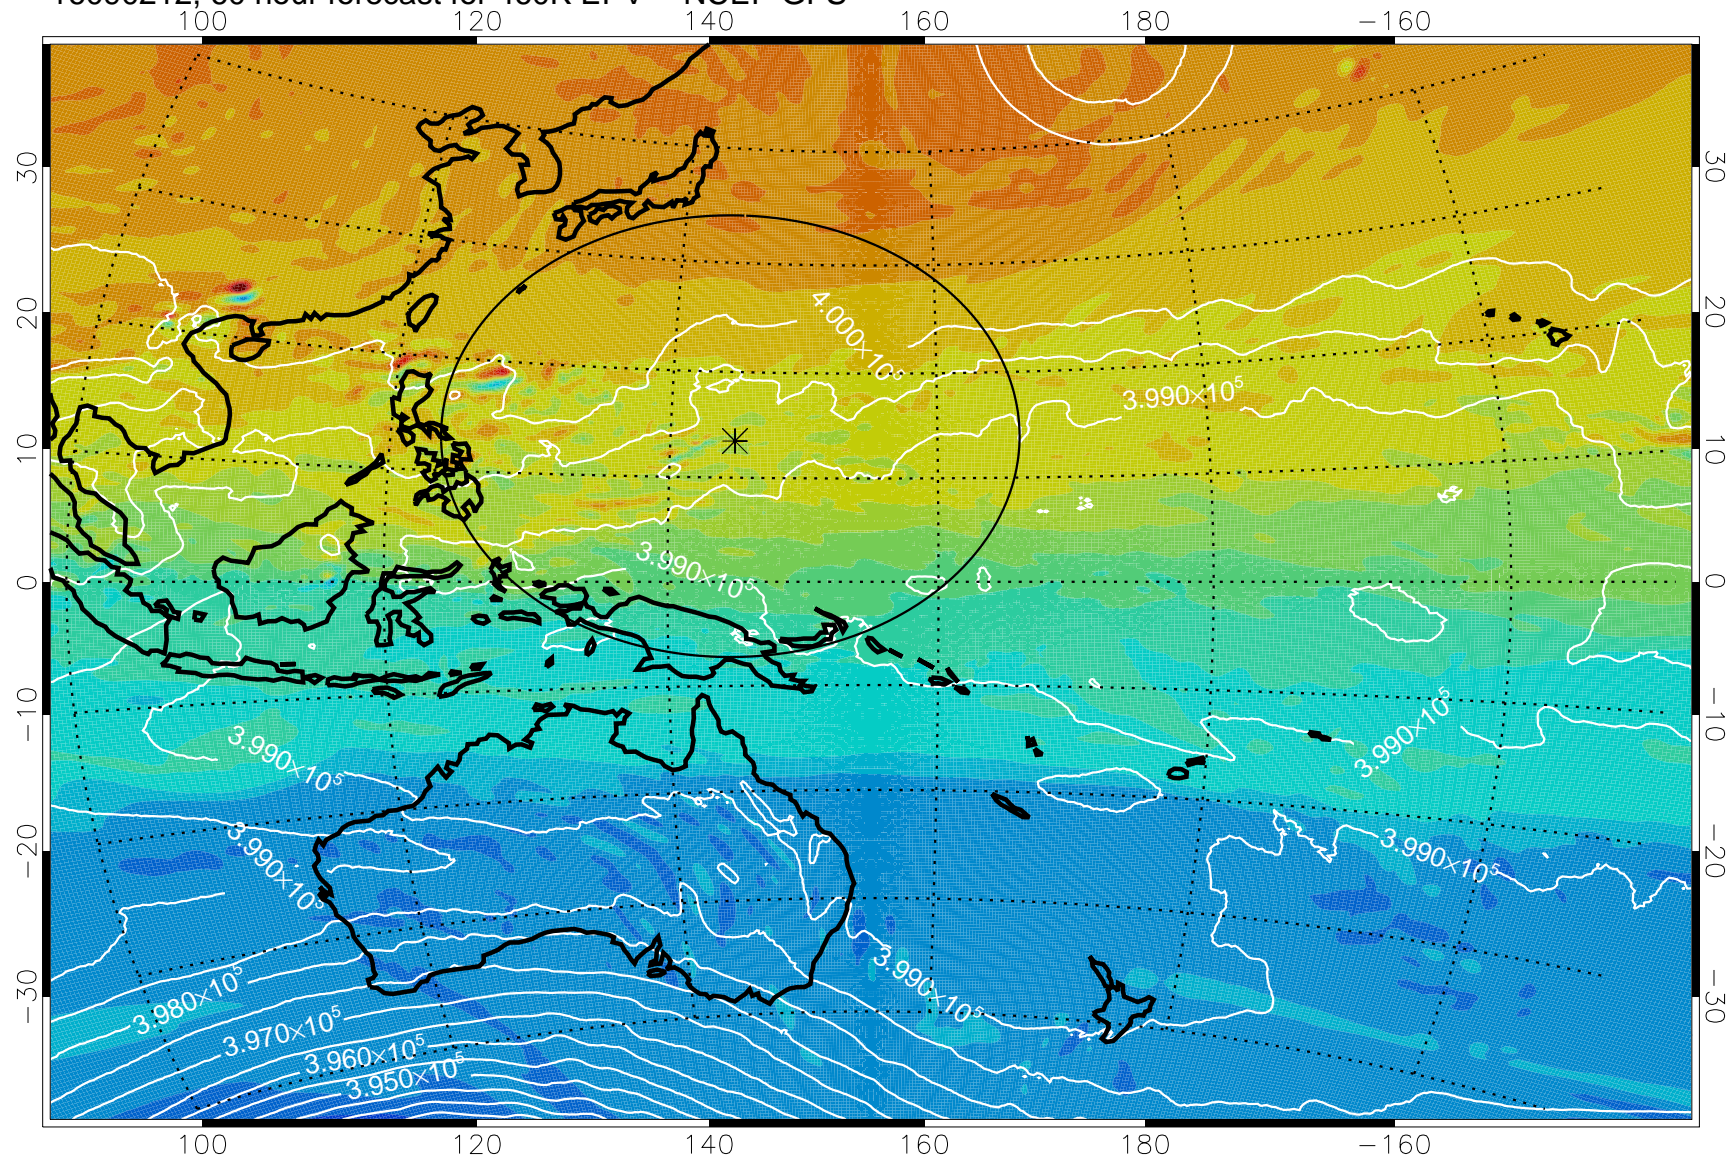

16090106, 30 hour forecast for 460K EPV -- NCEP GFS

460K Montgomery Streamfunction, white

Range ring of 2304 km

16090112, 36 hour forecast for 460K EPV -- NCEP GFS

460K Montgomery Streamfunction, white

Range ring of 2304 km

16090118, 42 hour forecast for 460K EPV -- NCEP GFS

460K Montgomery Streamfunction, white

Range ring of 2304 km

16090200, 48 hour forecast for 460K EPV -- NCEP GFS

460K Montgomery Streamfunction, white

Range ring of 2304 km

16090206, 54 hour forecast for 460K EPV -- NCEP GFS

460K Montgomery Streamfunction, white

Range ring of 2304 km

16090212, 60 hour forecast for 460K EPV -- NCEP GFS

460K Montgomery Streamfunction, white

Range ring of 2304 km

16090218, 66 hour forecast for 460K EPV -- NCEP GFS

460K Montgomery Streamfunction, white

Range ring of 2304 km

16090300, 72 hour forecast for 460K EPV -- NCEP GFS

460K Montgomery Streamfunction, white

Range ring of 2304 km