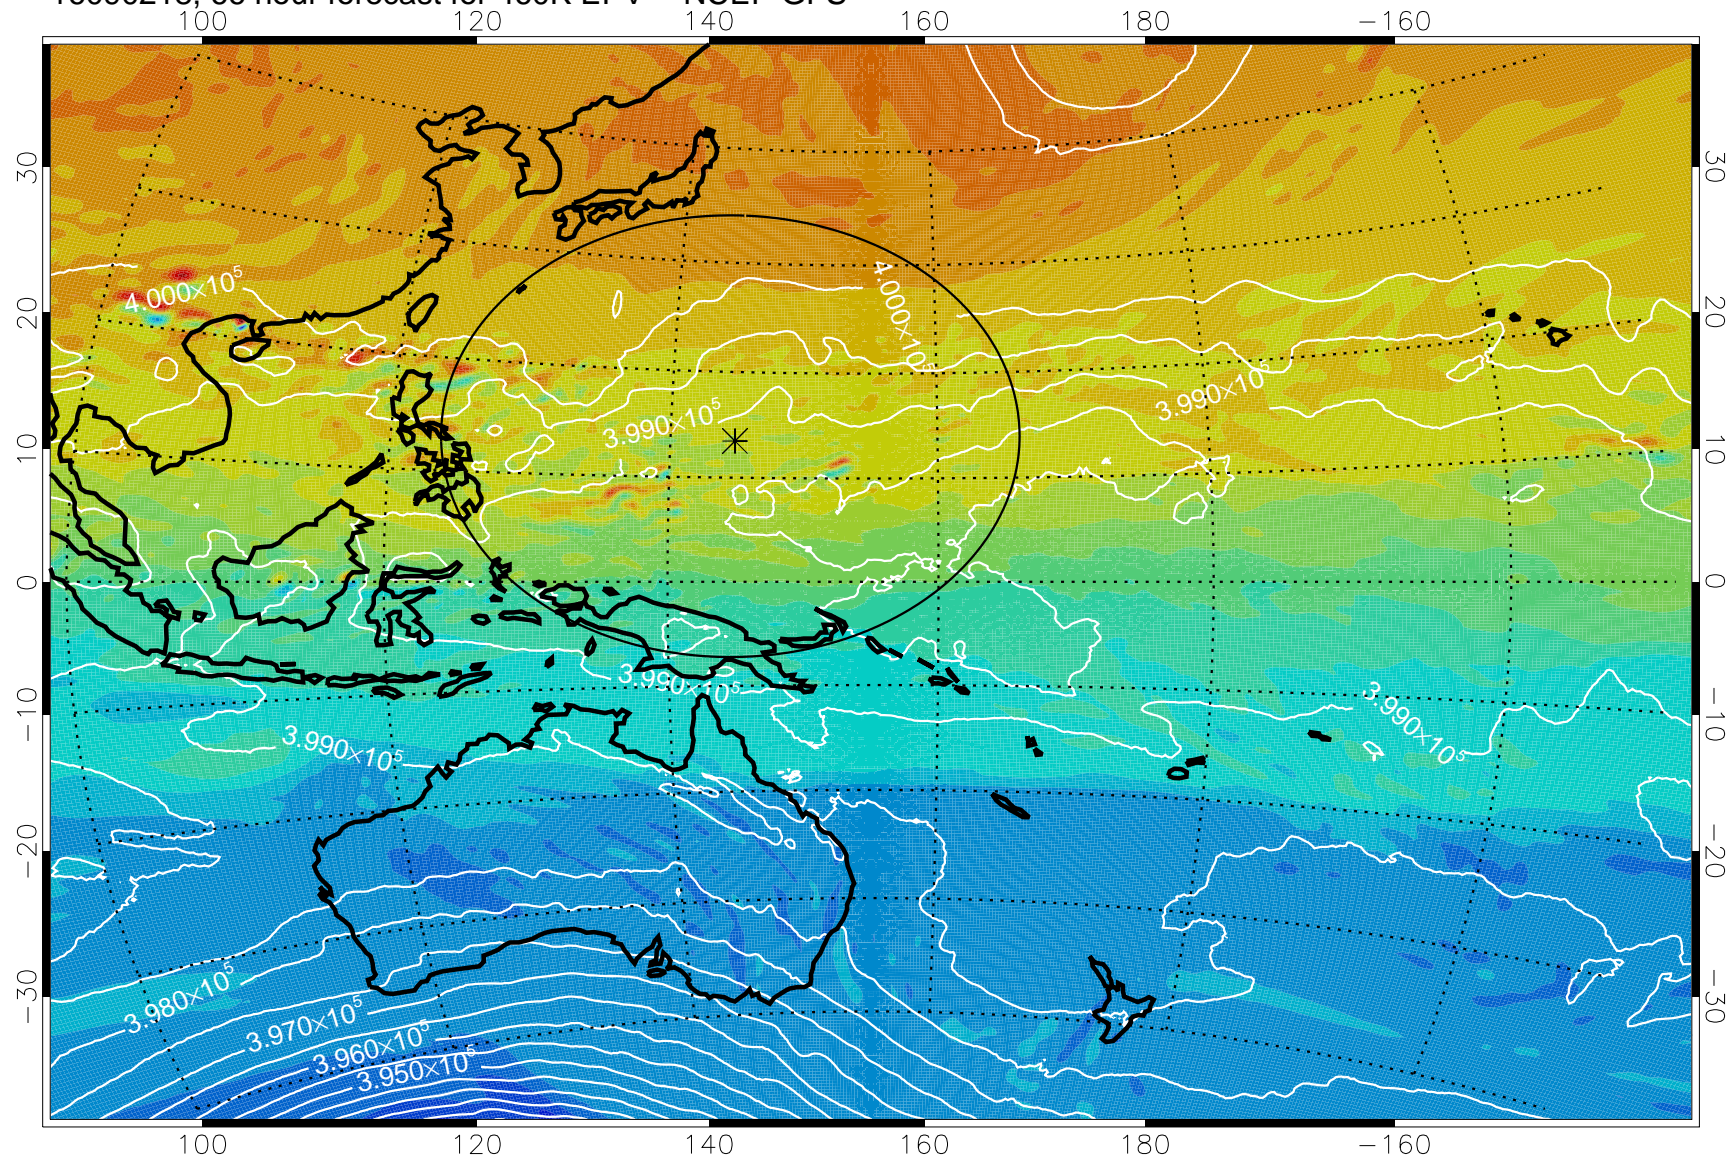

16090118, 42 hour forecast for 460K EPV -- NCEP GFS

460K Montgomery Streamfunction, white

Range ring of 2304 km

16090200, 48 hour forecast for 460K EPV -- NCEP GFS

460K Montgomery Streamfunction, white

Range ring of 2304 km

16090206, 54 hour forecast for 460K EPV -- NCEP GFS

460K Montgomery Streamfunction, white

Range ring of 2304 km

16090212, 60 hour forecast for 460K EPV -- NCEP GFS

460K Montgomery Streamfunction, white

Range ring of 2304 km

16090218, 66 hour forecast for 460K EPV -- NCEP GFS

460K Montgomery Streamfunction, white

Range ring of 2304 km

16090300, 72 hour forecast for 460K EPV -- NCEP GFS

460K Montgomery Streamfunction, white

Range ring of 2304 km

16090306, 78 hour forecast for 460K EPV -- NCEP GFS

460K Montgomery Streamfunction, white

Range ring of 2304 km

16090312, 84 hour forecast for 460K EPV -- NCEP GFS

460K Montgomery Streamfunction, white

Range ring of 2304 km