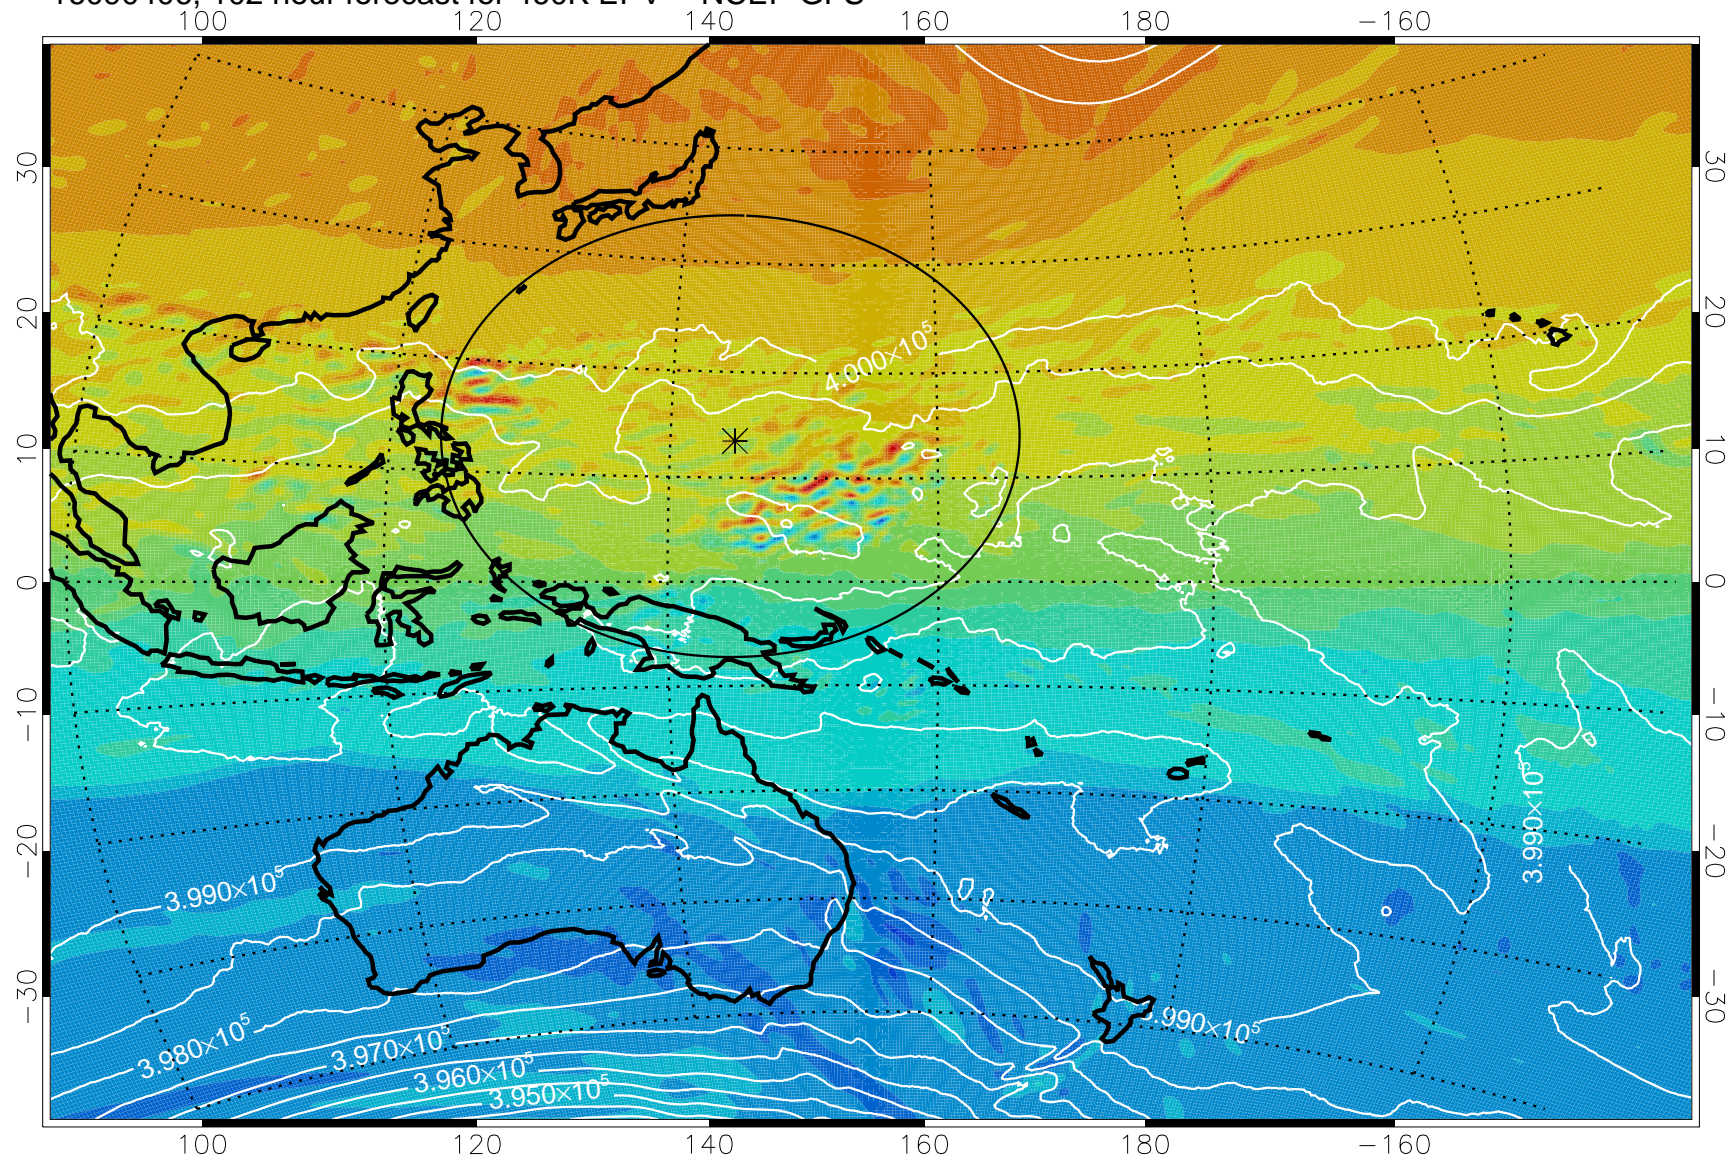

16090306, 78 hour forecast for 460K EPV -- NCEP GFS

460K Montgomery Streamfunction, white

Range ring of 2304 km

16090312, 84 hour forecast for 460K EPV -- NCEP GFS

460K Montgomery Streamfunction, white

Range ring of 2304 km

16090318, 90 hour forecast for 460K EPV -- NCEP GFS

460K Montgomery Streamfunction, white

Range ring of 2304 km

16090400, 96 hour forecast for 460K EPV -- NCEP GFS

460K Montgomery Streamfunction, white

Range ring of 2304 km

16090406, 102 hour forecast for 460K EPV -- NCEP GFS

460K Montgomery Streamfunction, white

Range ring of 2304 km

16090412, 108 hour forecast for 460K EPV -- NCEP GFS

460K Montgomery Streamfunction, white

Range ring of 2304 km

16090418, 114 hour forecast for 460K EPV -- NCEP GFS

460K Montgomery Streamfunction, white

Range ring of 2304 km

16090500, 120 hour forecast for 460K EPV -- NCEP GFS

460K Montgomery Streamfunction, white

Range ring of 2304 km