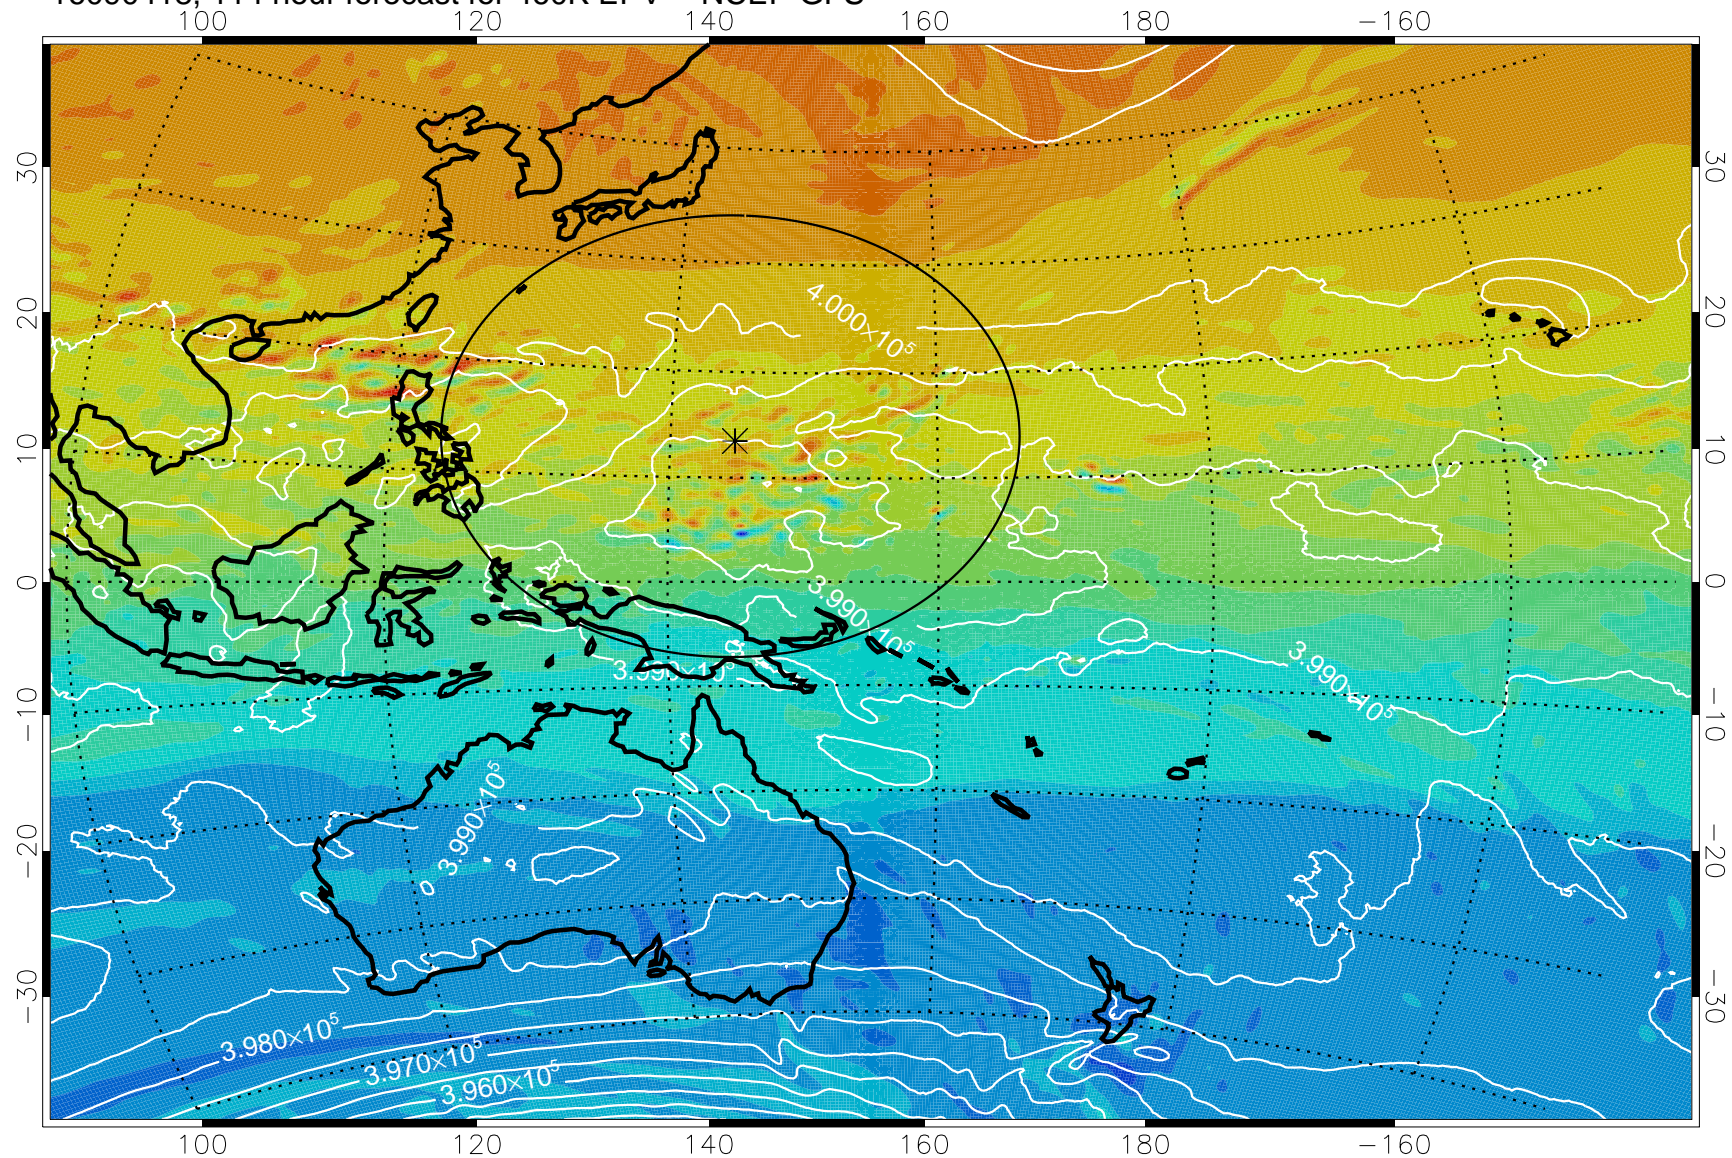

16090306, 78 hour forecast for 460K EPV -- NCEP GFS

460K Montgomery Streamfunction, white

Range ring of 2304 km

16090312, 84 hour forecast for 460K EPV -- NCEP GFS

460K Montgomery Streamfunction, white

Range ring of 2304 km

16090318, 90 hour forecast for 460K EPV -- NCEP GFS

460K Montgomery Streamfunction, white

Range ring of 2304 km

16090400, 96 hour forecast for 460K EPV -- NCEP GFS

460K Montgomery Streamfunction, white

Range ring of 2304 km

16090406, 102 hour forecast for 460K EPV -- NCEP GFS

460K Montgomery Streamfunction, white

Range ring of 2304 km

16090412, 108 hour forecast for 460K EPV -- NCEP GFS

460K Montgomery Streamfunction, white

Range ring of 2304 km

16090418, 114 hour forecast for 460K EPV -- NCEP GFS

460K Montgomery Streamfunction, white

Range ring of 2304 km

16090500, 120 hour forecast for 460K EPV -- NCEP GFS

460K Montgomery Streamfunction, white

Range ring of 2304 km