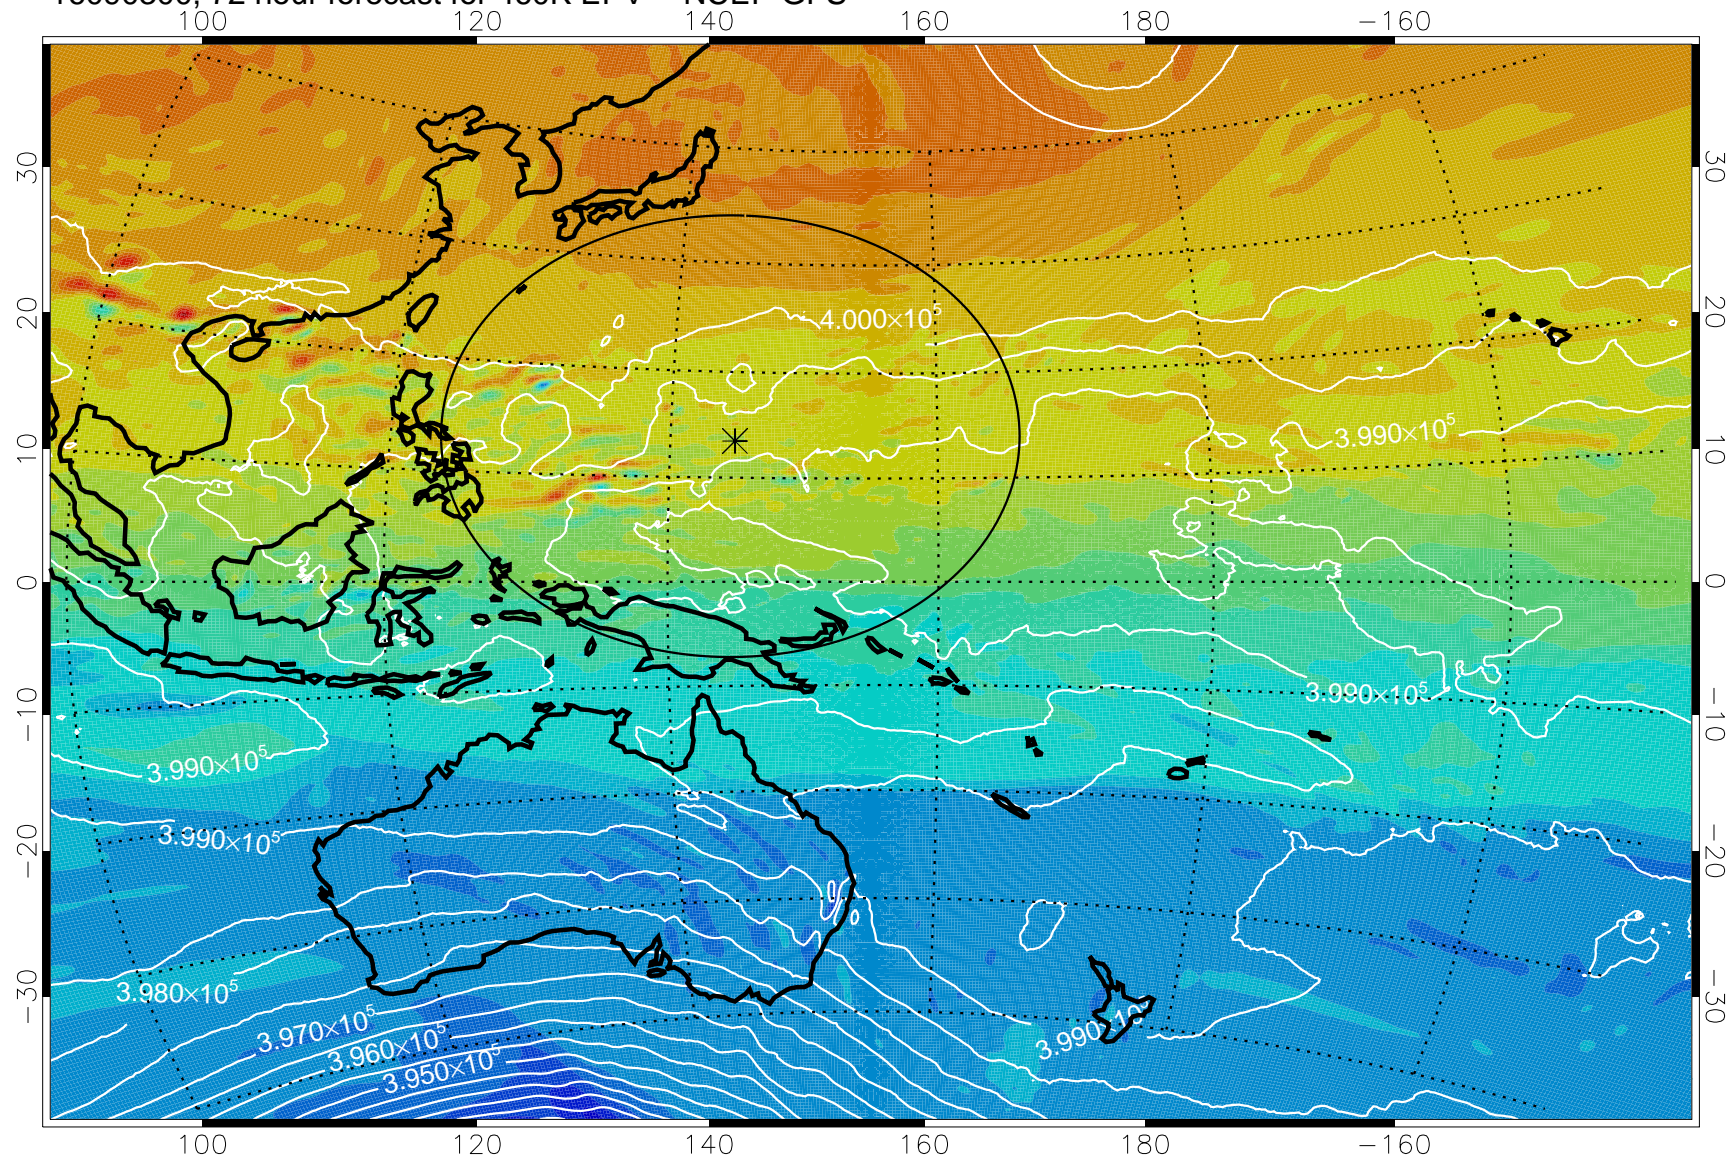

16090118, 42 hour forecast for 460K EPV -- NCEP GFS

460K Montgomery Streamfunction, white

Range ring of 2304 km

16090200, 48 hour forecast for 460K EPV -- NCEP GFS

460K Montgomery Streamfunction, white

Range ring of 2304 km

16090206, 54 hour forecast for 460K EPV -- NCEP GFS

460K Montgomery Streamfunction, white

Range ring of 2304 km

16090212, 60 hour forecast for 460K EPV -- NCEP GFS

460K Montgomery Streamfunction, white

Range ring of 2304 km

16090218, 66 hour forecast for 460K EPV -- NCEP GFS

460K Montgomery Streamfunction, white

Range ring of 2304 km

16090300, 72 hour forecast for 460K EPV -- NCEP GFS

460K Montgomery Streamfunction, white

Range ring of 2304 km

16090306, 78 hour forecast for 460K EPV -- NCEP GFS

460K Montgomery Streamfunction, white

Range ring of 2304 km

16090312, 84 hour forecast for 460K EPV -- NCEP GFS

460K Montgomery Streamfunction, white

Range ring of 2304 km