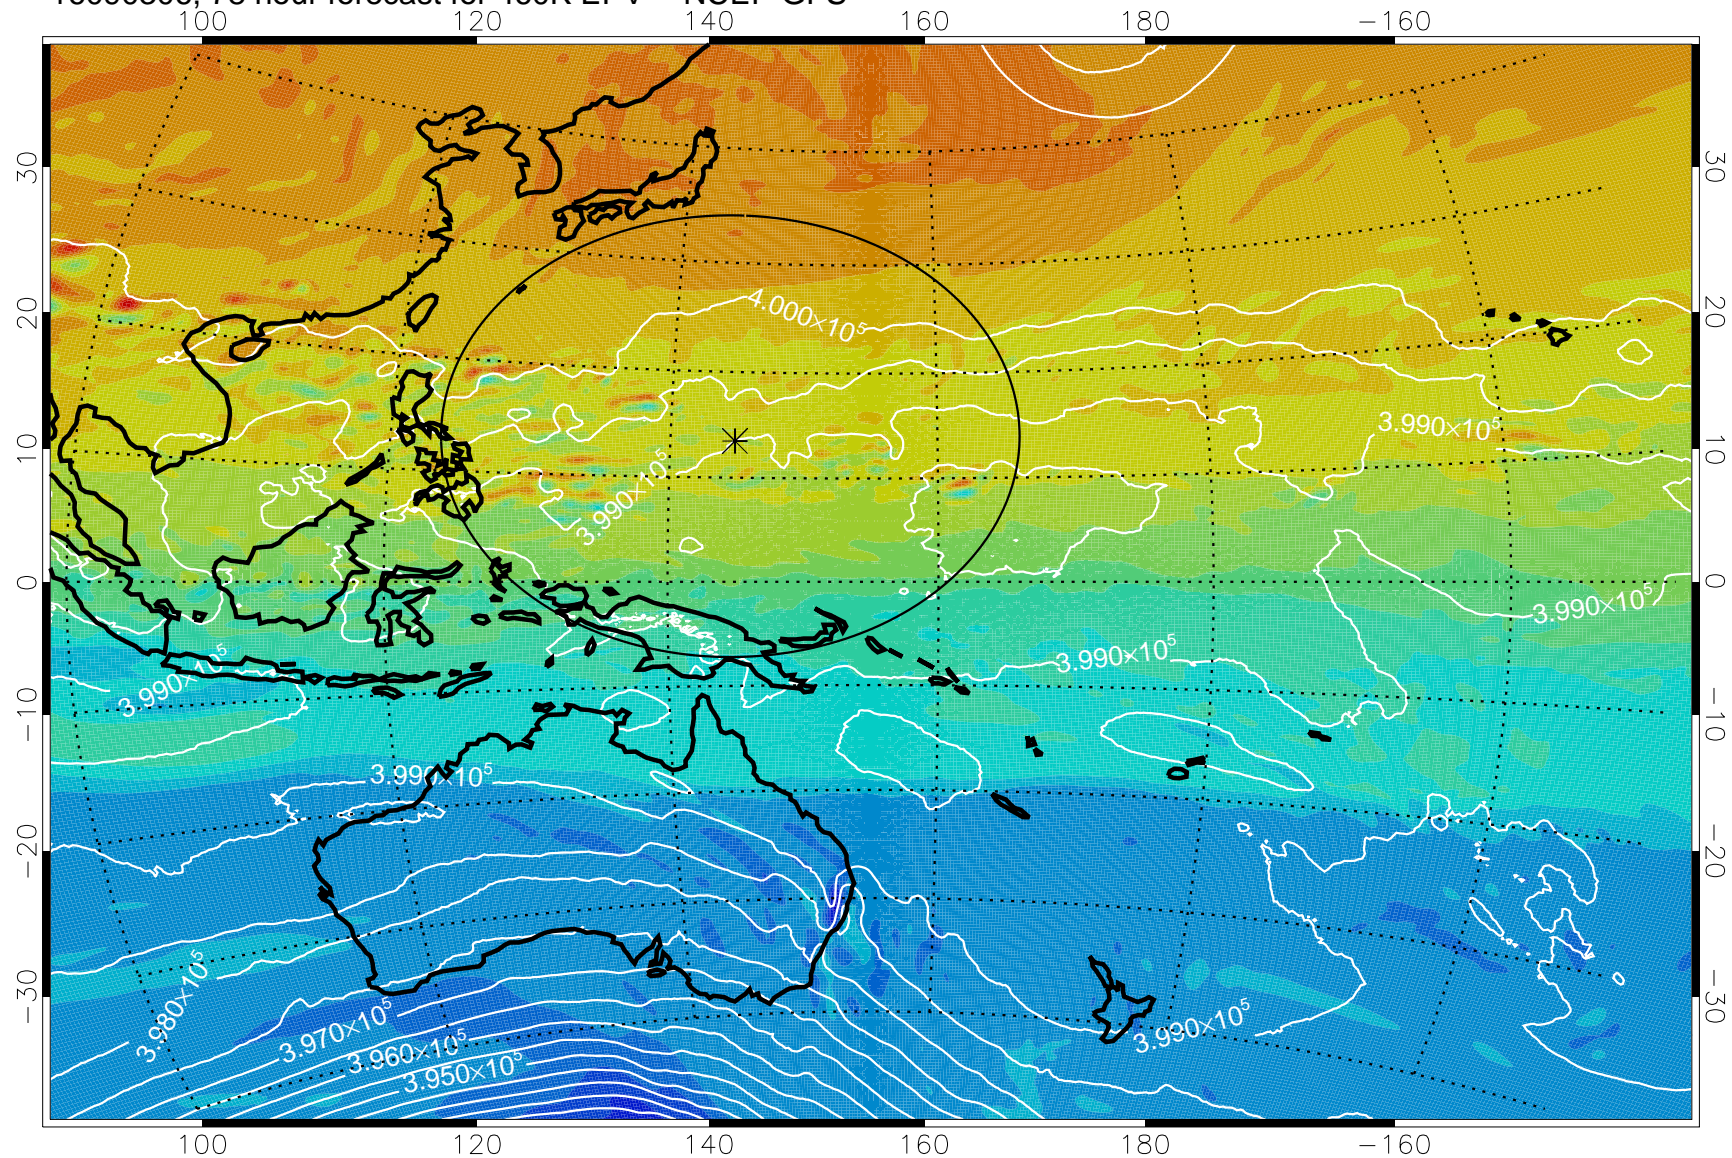

16090206, 54 hour forecast for 460K EPV -- NCEP GFS

460K Montgomery Streamfunction, white

Range ring of 2304 km

16090212, 60 hour forecast for 460K EPV -- NCEP GFS

460K Montgomery Streamfunction, white

Range ring of 2304 km

16090218, 66 hour forecast for 460K EPV -- NCEP GFS

460K Montgomery Streamfunction, white

Range ring of 2304 km

16090300, 72 hour forecast for 460K EPV -- NCEP GFS

460K Montgomery Streamfunction, white

Range ring of 2304 km

16090306, 78 hour forecast for 460K EPV -- NCEP GFS

460K Montgomery Streamfunction, white

Range ring of 2304 km

16090312, 84 hour forecast for 460K EPV -- NCEP GFS

460K Montgomery Streamfunction, white

Range ring of 2304 km

16090318, 90 hour forecast for 460K EPV -- NCEP GFS

460K Montgomery Streamfunction, white

Range ring of 2304 km

16090400, 96 hour forecast for 460K EPV -- NCEP GFS

460K Montgomery Streamfunction, white

Range ring of 2304 km