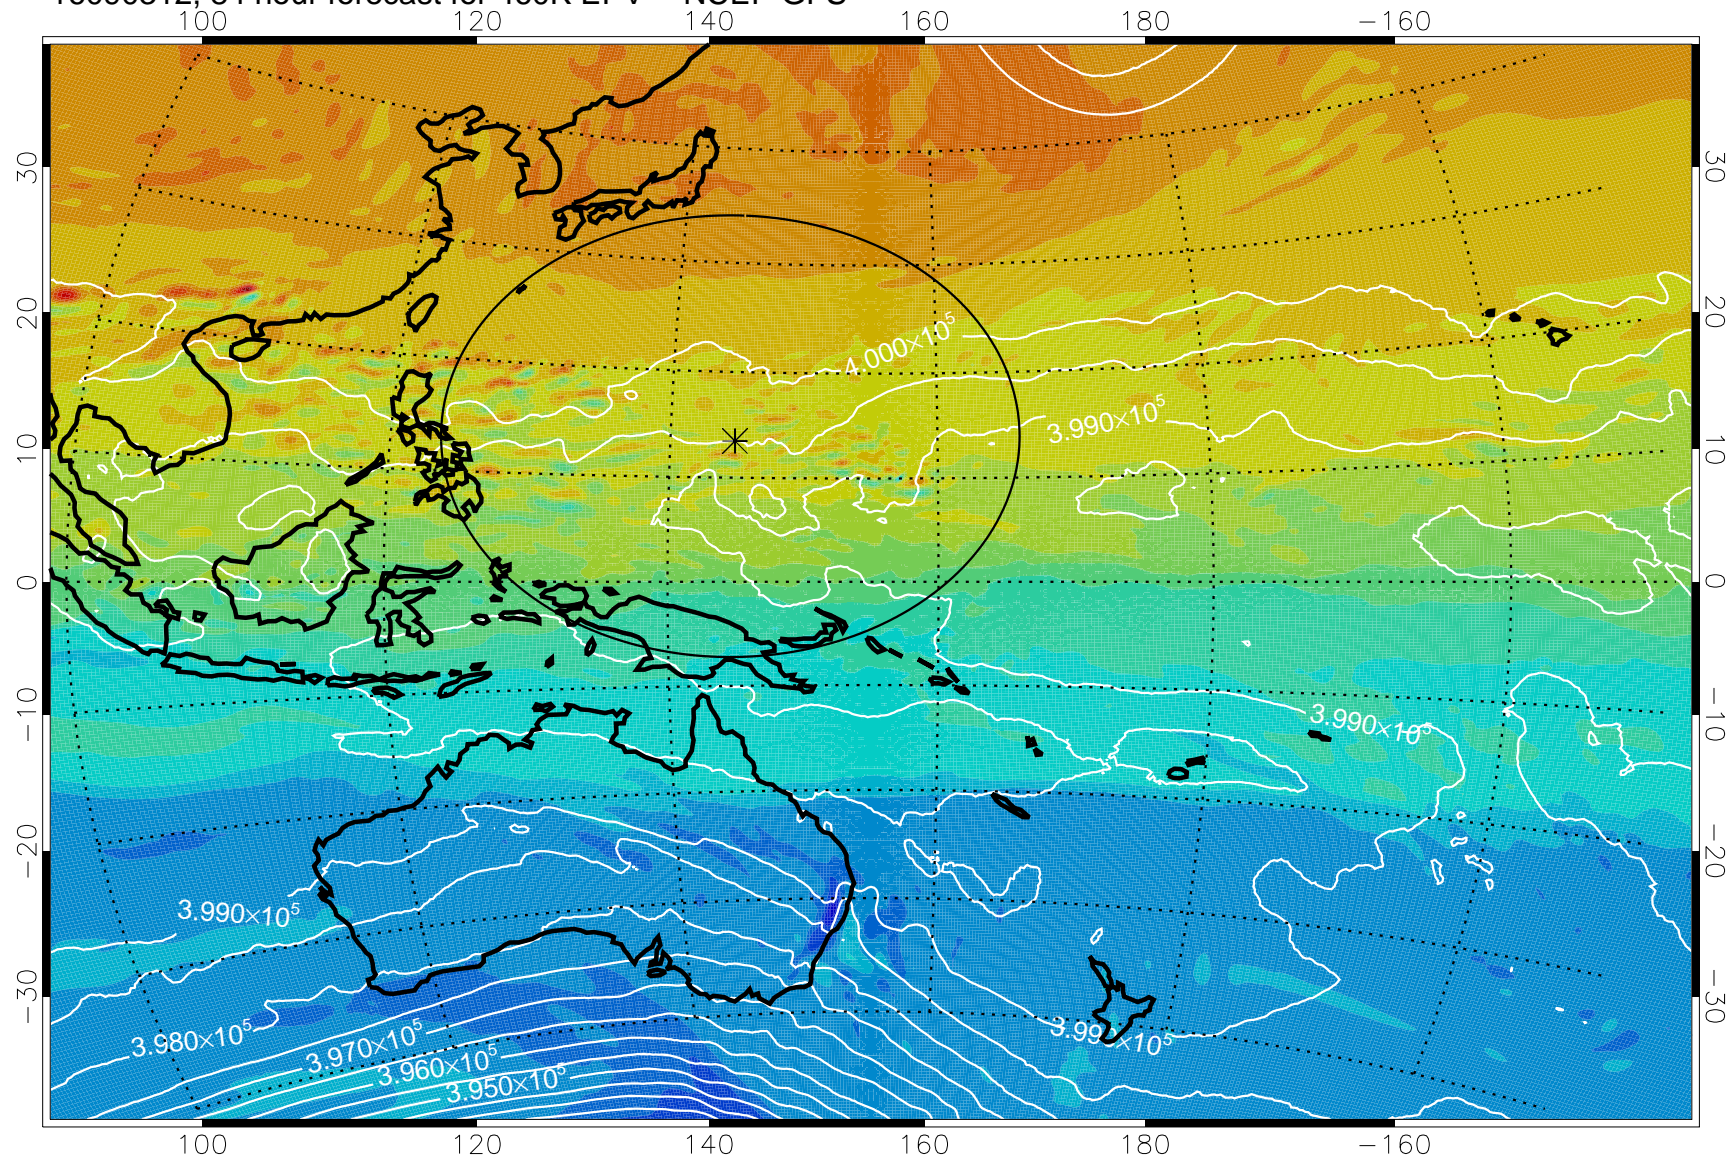

16090206, 54 hour forecast for 460K EPV -- NCEP GFS

460K Montgomery Streamfunction, white

Range ring of 2304 km

16090212, 60 hour forecast for 460K EPV -- NCEP GFS

460K Montgomery Streamfunction, white

Range ring of 2304 km

16090218, 66 hour forecast for 460K EPV -- NCEP GFS

460K Montgomery Streamfunction, white

Range ring of 2304 km

16090300, 72 hour forecast for 460K EPV -- NCEP GFS

460K Montgomery Streamfunction, white

Range ring of 2304 km

16090306, 78 hour forecast for 460K EPV -- NCEP GFS

460K Montgomery Streamfunction, white

Range ring of 2304 km

16090312, 84 hour forecast for 460K EPV -- NCEP GFS

460K Montgomery Streamfunction, white

Range ring of 2304 km

16090318, 90 hour forecast for 460K EPV -- NCEP GFS

460K Montgomery Streamfunction, white

Range ring of 2304 km

16090400, 96 hour forecast for 460K EPV -- NCEP GFS

460K Montgomery Streamfunction, white

Range ring of 2304 km