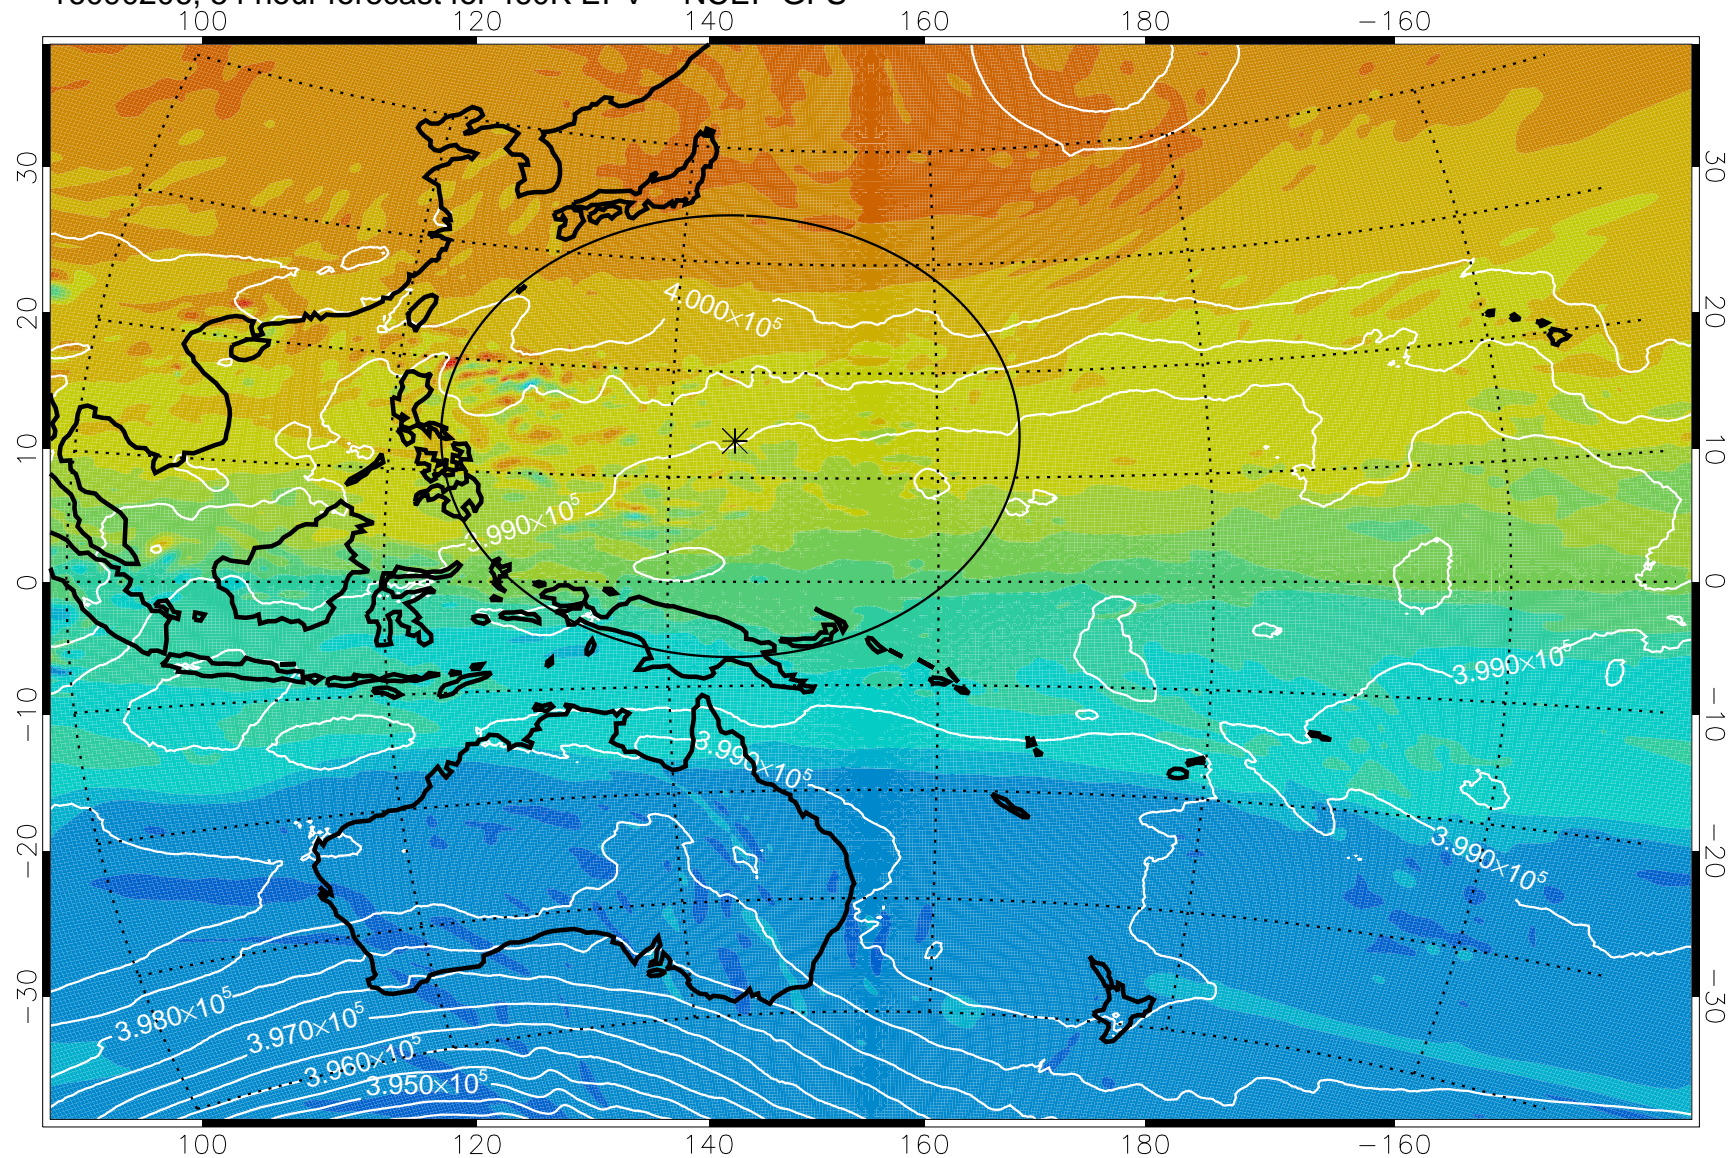

16090106, 30 hour forecast for 460K EPV -- NCEP GFS

460K Montgomery Streamfunction, white

Range ring of 2304 km

16090112, 36 hour forecast for 460K EPV -- NCEP GFS

460K Montgomery Streamfunction, white

Range ring of 2304 km

16090118, 42 hour forecast for 460K EPV -- NCEP GFS

460K Montgomery Streamfunction, white

Range ring of 2304 km

16090200, 48 hour forecast for 460K EPV -- NCEP GFS

460K Montgomery Streamfunction, white

Range ring of 2304 km

16090206, 54 hour forecast for 460K EPV -- NCEP GFS

460K Montgomery Streamfunction, white

Range ring of 2304 km

16090212, 60 hour forecast for 460K EPV -- NCEP GFS

460K Montgomery Streamfunction, white

Range ring of 2304 km

16090218, 66 hour forecast for 460K EPV -- NCEP GFS

460K Montgomery Streamfunction, white

Range ring of 2304 km

16090300, 72 hour forecast for 460K EPV -- NCEP GFS

460K Montgomery Streamfunction, white

Range ring of 2304 km