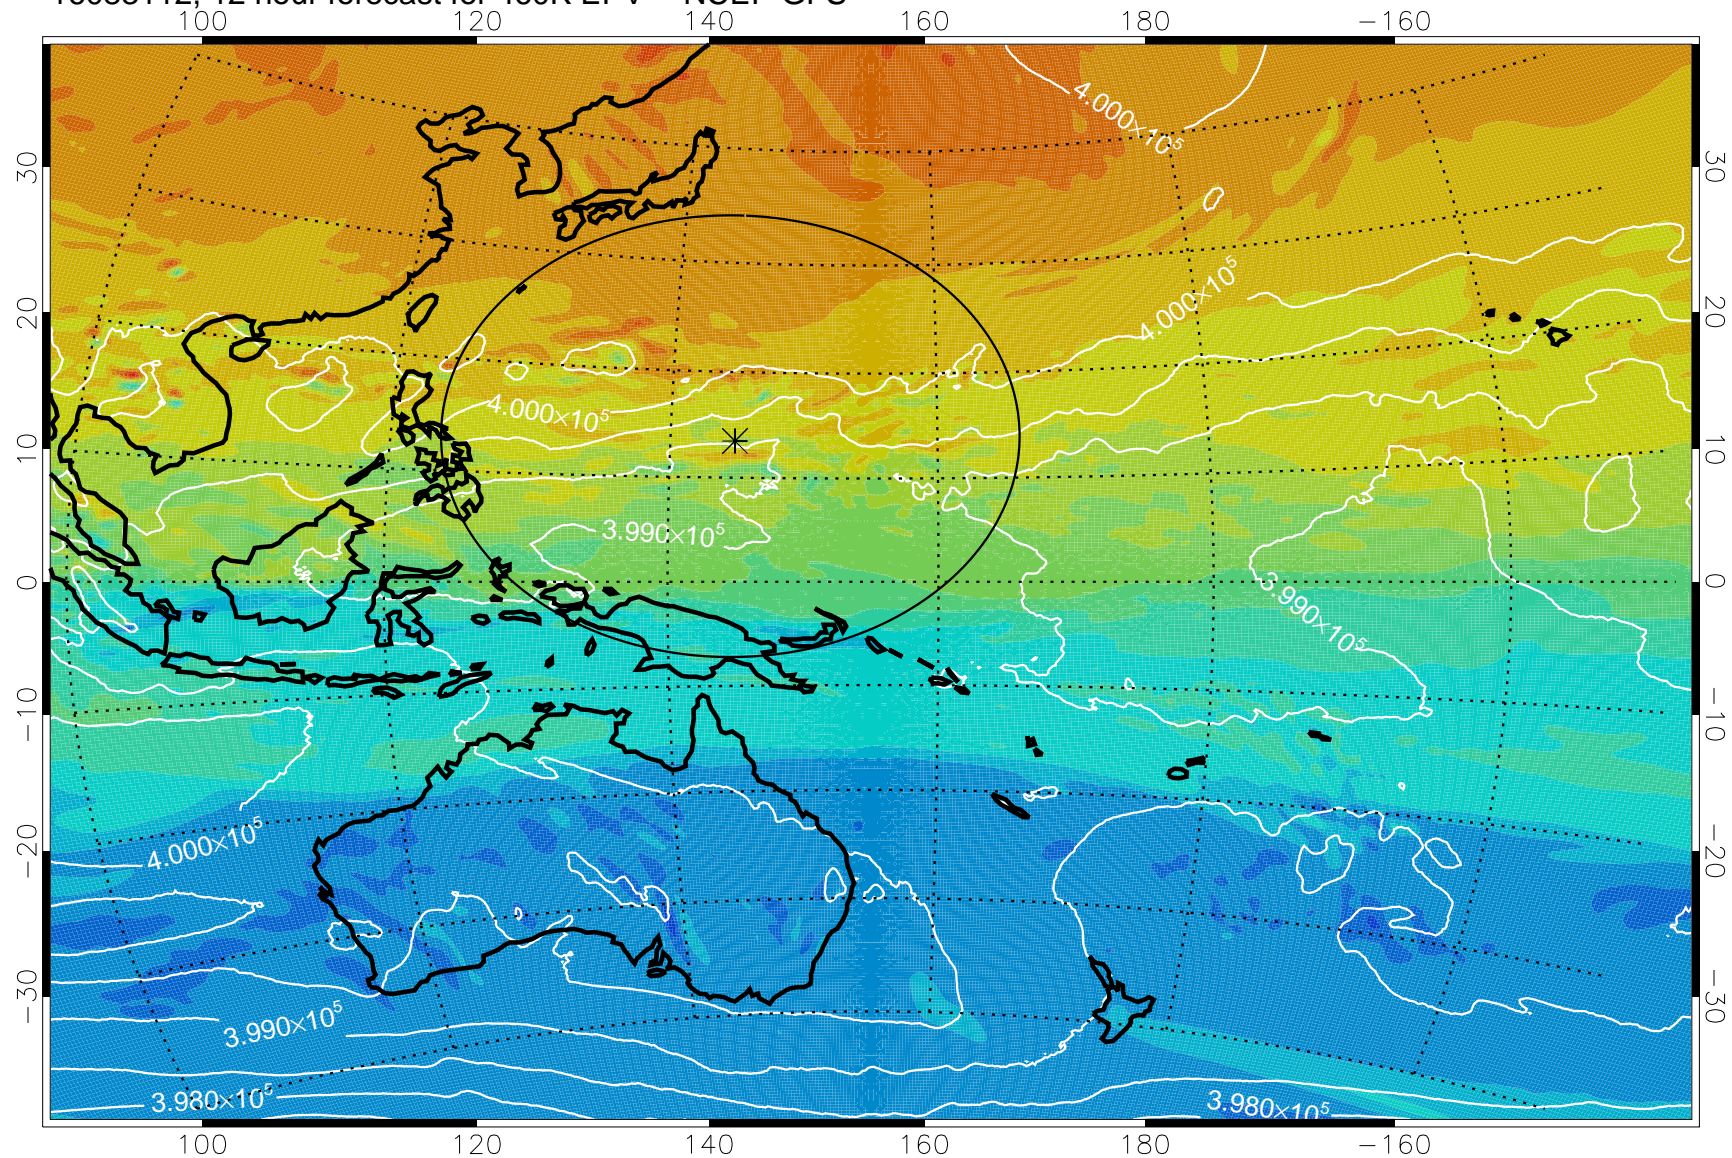

16083106, 6 hour forecast for 460K EPV -- NCEP GFS

460K Montgomery Streamfunction, white

Range ring of 2304 km

16083112, 12 hour forecast for 460K EPV -- NCEP GFS

460K Montgomery Streamfunction, white

Range ring of 2304 km

16083118, 18 hour forecast for 460K EPV -- NCEP GFS

460K Montgomery Streamfunction, white

Range ring of 2304 km

16090100, 24 hour forecast for 460K EPV -- NCEP GFS

460K Montgomery Streamfunction, white

Range ring of 2304 km

16090106, 30 hour forecast for 460K EPV -- NCEP GFS

460K Montgomery Streamfunction, white

Range ring of 2304 km

16090112, 36 hour forecast for 460K EPV -- NCEP GFS

460K Montgomery Streamfunction, white

Range ring of 2304 km

16090118, 42 hour forecast for 460K EPV -- NCEP GFS

460K Montgomery Streamfunction, white

Range ring of 2304 km

16090200, 48 hour forecast for 460K EPV -- NCEP GFS

460K Montgomery Streamfunction, white

Range ring of 2304 km