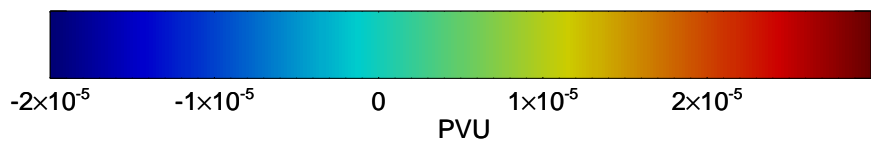

16090206, 54 hour forecast for 38K EPV -- NCEP GFS

38K Montgomery Streamfunction, white

Range ring of 2304 km

16090212, 60 hour forecast for 38K EPV -- NCEP GFS

38K Montgomery Streamfunction, white

Range ring of 2304 km