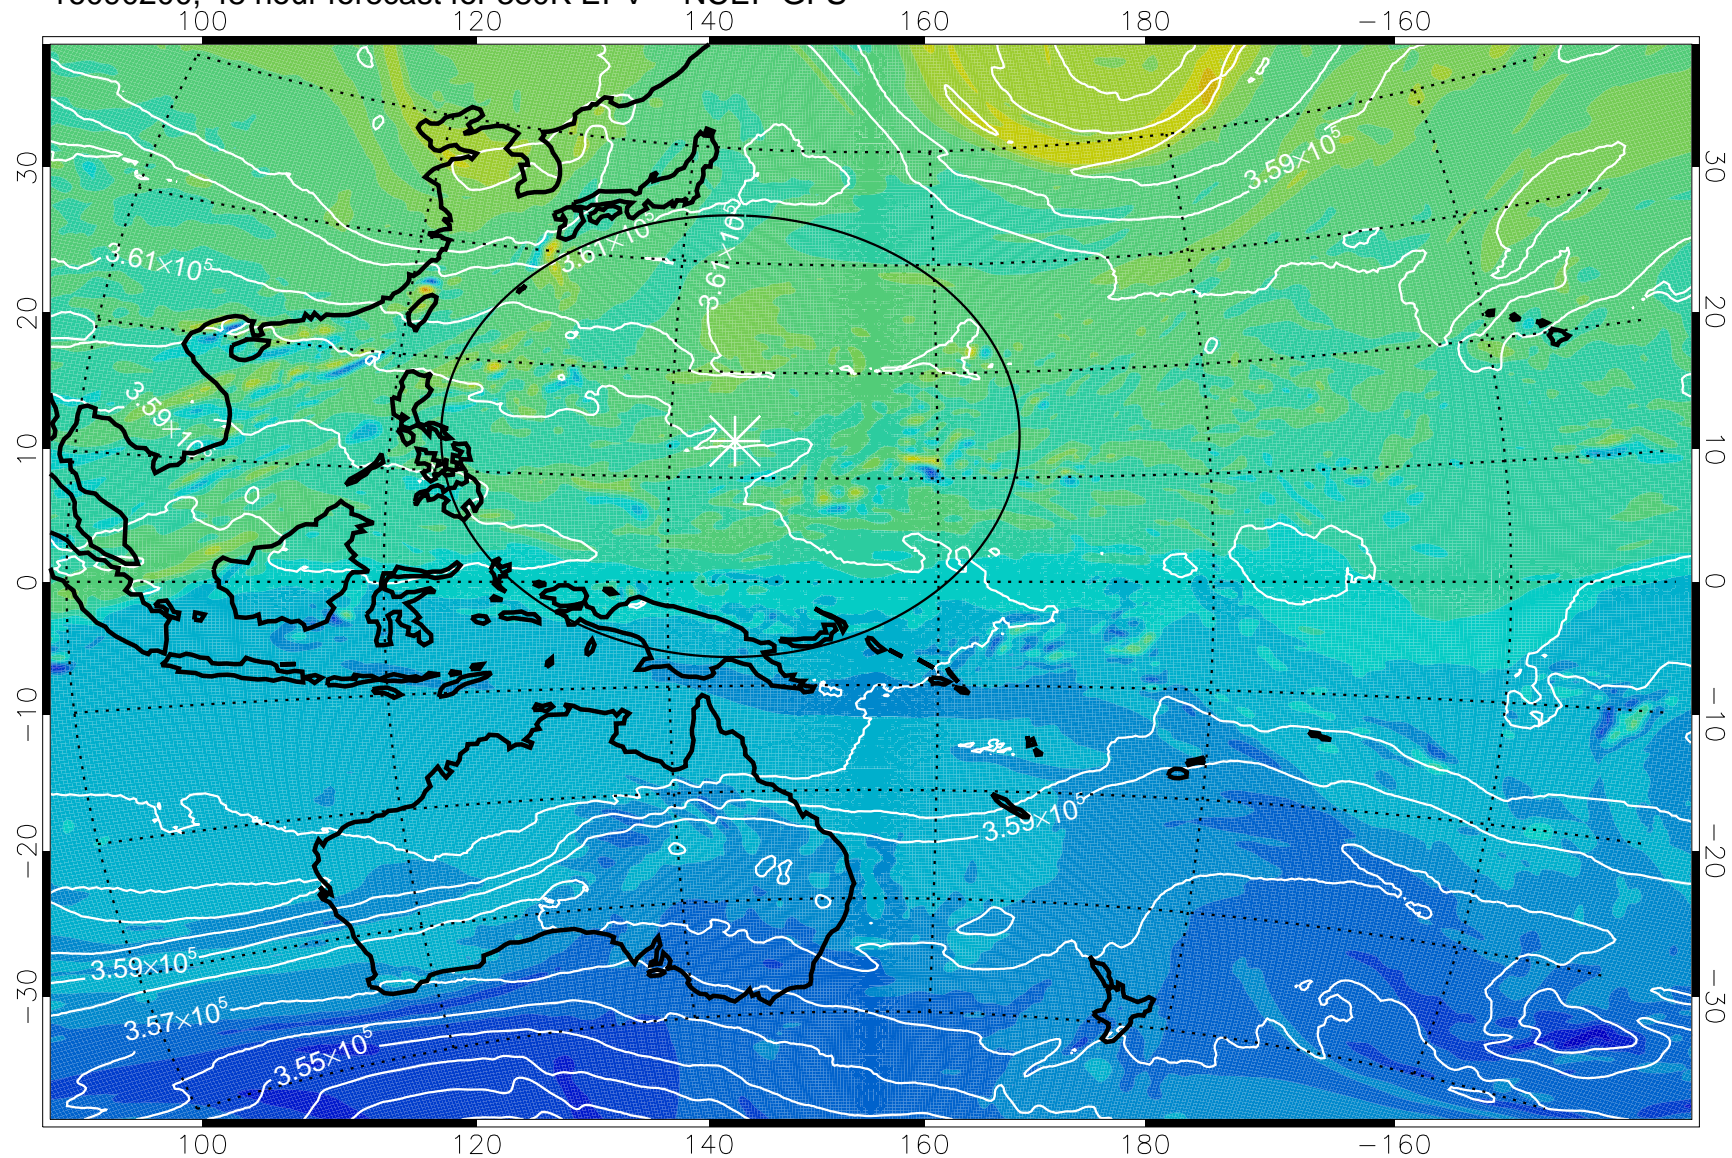

16090106, 30 hour forecast for 380K EPV -- NCEP GFS

380K Montgomery Streamfunction, white

Range ring of 2304 km

16090112, 36 hour forecast for 380K EPV -- NCEP GFS

380K Montgomery Streamfunction, white

Range ring of 2304 km

16090118, 42 hour forecast for 380K EPV -- NCEP GFS

380K Montgomery Streamfunction, white

Range ring of 2304 km

16090200, 48 hour forecast for 380K EPV -- NCEP GFS

380K Montgomery Streamfunction, white

Range ring of 2304 km

16090206, 54 hour forecast for 38K EPV -- NCEP GFS

38K Montgomery Streamfunction, white

Range ring of 2304 km

16090212, 60 hour forecast for 38K EPV -- NCEP GFS

38K Montgomery Streamfunction, white

Range ring of 2304 km

16090218, 66 hour forecast for 380K EPV -- NCEP GFS

16090300, 72 hour forecast for 380K EPV -- NCEP GFS

380K Montgomery Streamfunction, white

Range ring of 2304 km

16090306, 78 hour forecast for 380K EPV -- NCEP GFS