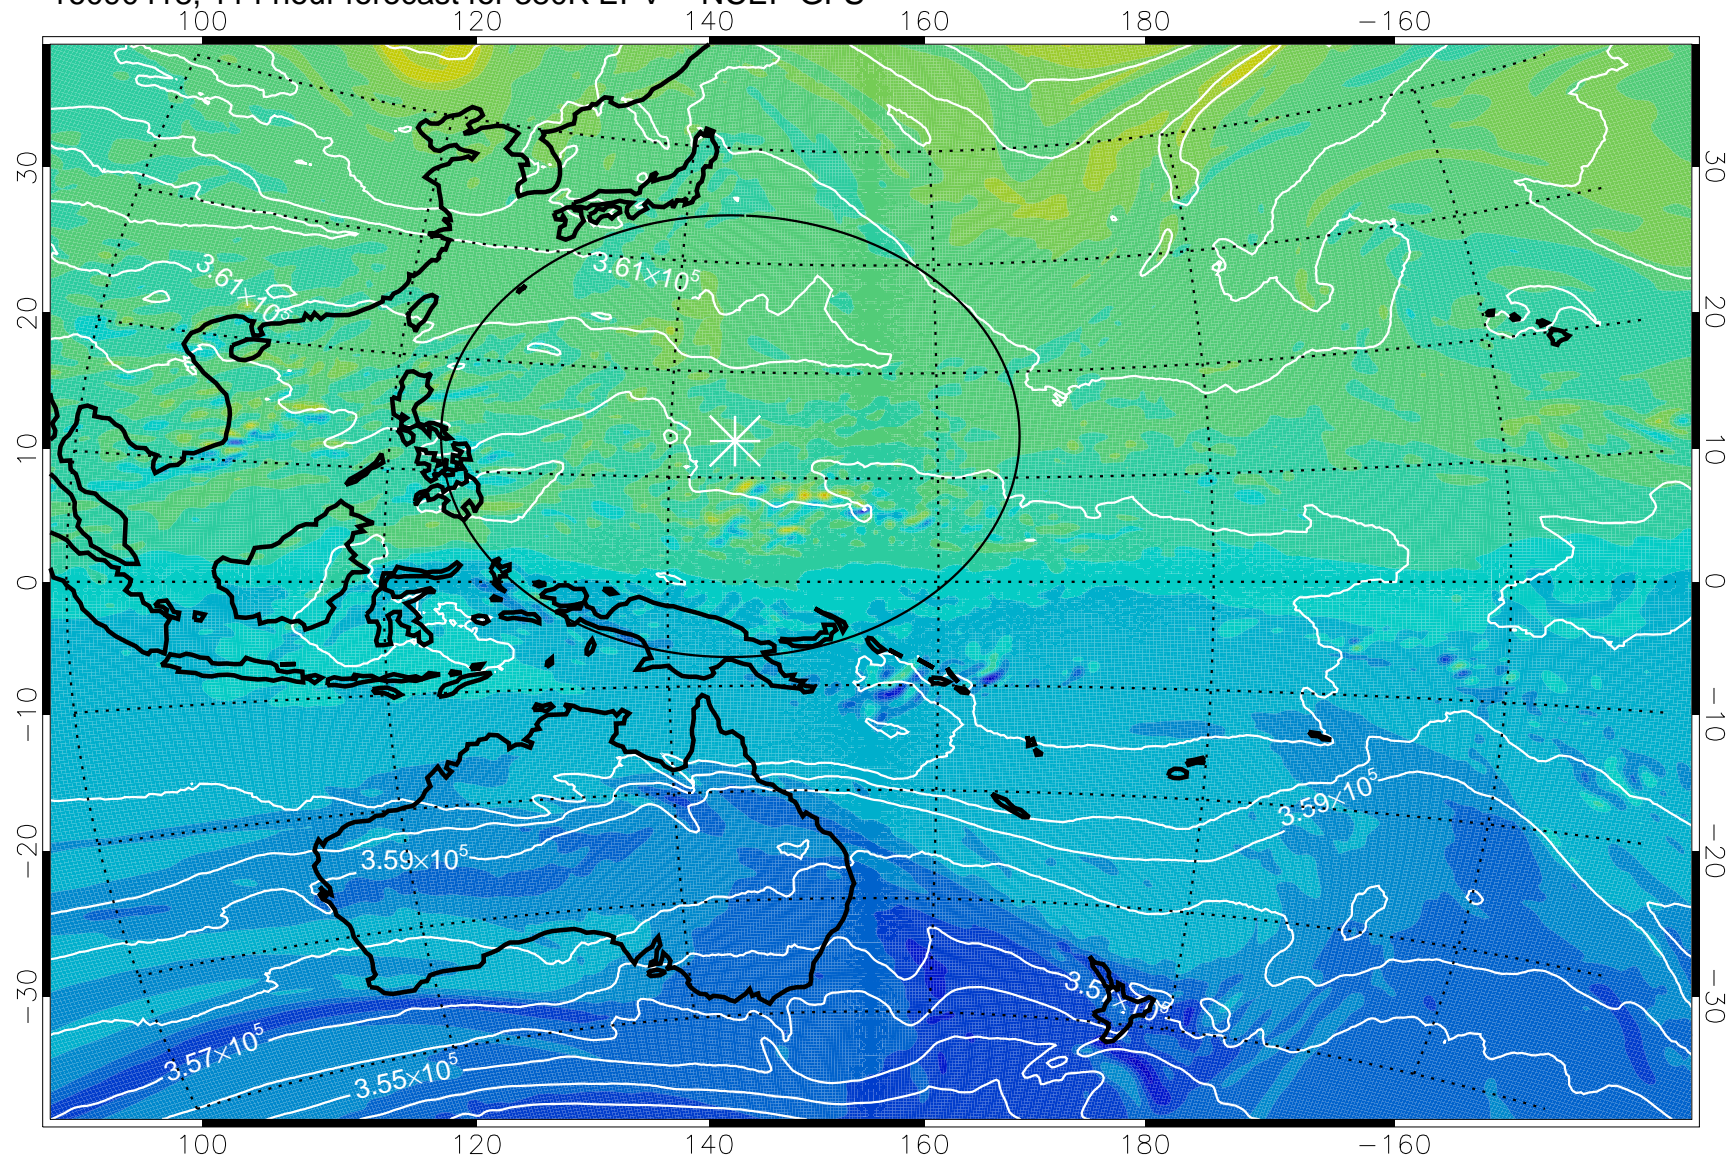

380K Montgomery Streamfunction, white

Range ring of 2304 km

16090400, 96 hour forecast for 380K EPV -- NCEP GFS

380K Montgomery Streamfunction, white

Range ring of 2304 km

16090406, 102 hour forecast for 380K EPV -- NCEP GFS

380K Montgomery Streamfunction, white

Range ring of 2304 km

16090412, 108 hour forecast for 380K EPV -- NCEP GFS

380K Montgomery Streamfunction, white

Range ring of 2304 km

16090418, 114 hour forecast for 380K EPV -- NCEP GFS

380K Montgomery Streamfunction, white

Range ring of 2304 km

16090500, 120 hour forecast for 380K EPV -- NCEP GFS

380K Montgomery Streamfunction, white

Range ring of 2304 km