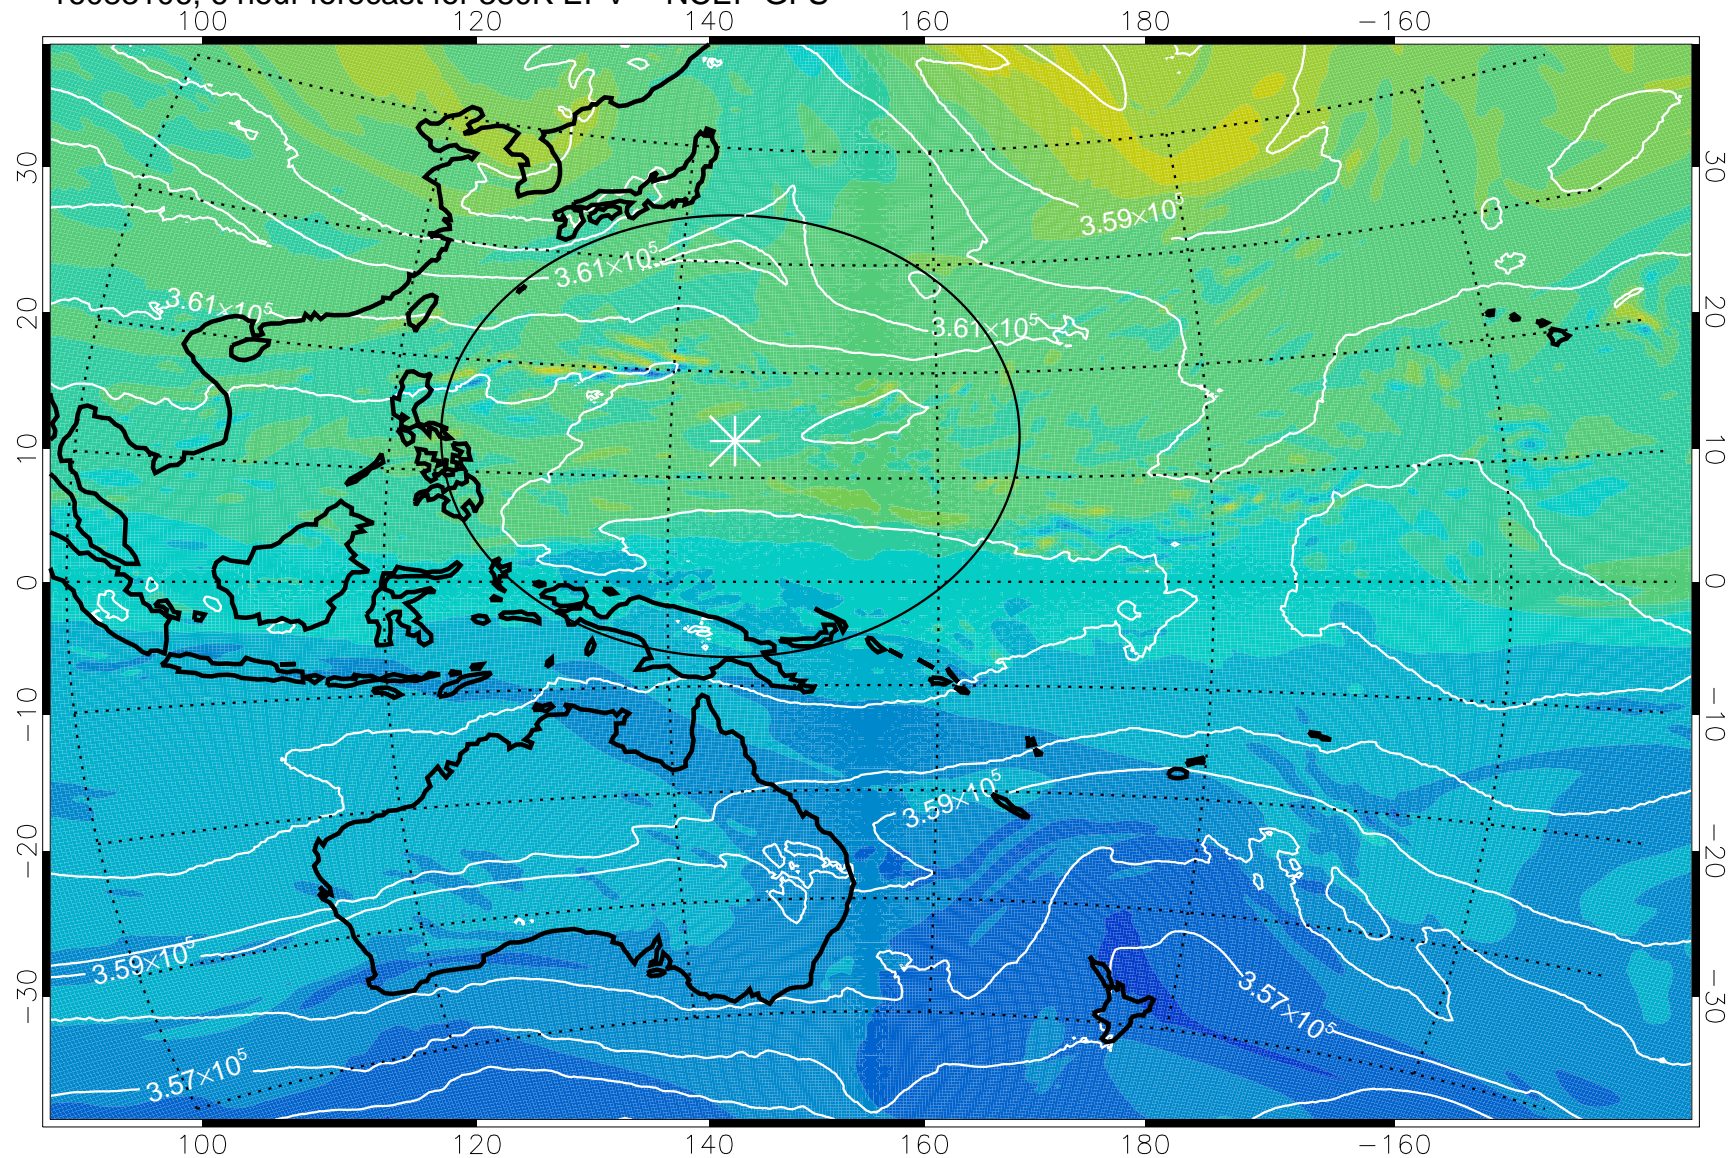

16083106, 6 hour forecast for 380K EPV -- NCEP GFS

380K Montgomery Streamfunction, white

Range ring of 2304 km

16083112, 12 hour forecast for 380K EPV -- NCEP GFS

380K Montgomery Streamfunction, white

Range ring of 2304 km

16083118, 18 hour forecast for 380K EPV -- NCEP GFS

380K Montgomery Streamfunction, white

Range ring of 2304 km

16090100, 24 hour forecast for 380K EPV -- NCEP GFS

380K Montgomery Streamfunction, white

Range ring of 2304 km

16090106, 30 hour forecast for 380K EPV -- NCEP GFS

380K Montgomery Streamfunction, white

Range ring of 2304 km

16090112, 36 hour forecast for 380K EPV -- NCEP GFS

380K Montgomery Streamfunction, white

Range ring of 2304 km

16090118, 42 hour forecast for 380K EPV -- NCEP GFS

380K Montgomery Streamfunction, white

Range ring of 2304 km

16090200, 48 hour forecast for 380K EPV -- NCEP GFS

380K Montgomery Streamfunction, white

Range ring of 2304 km