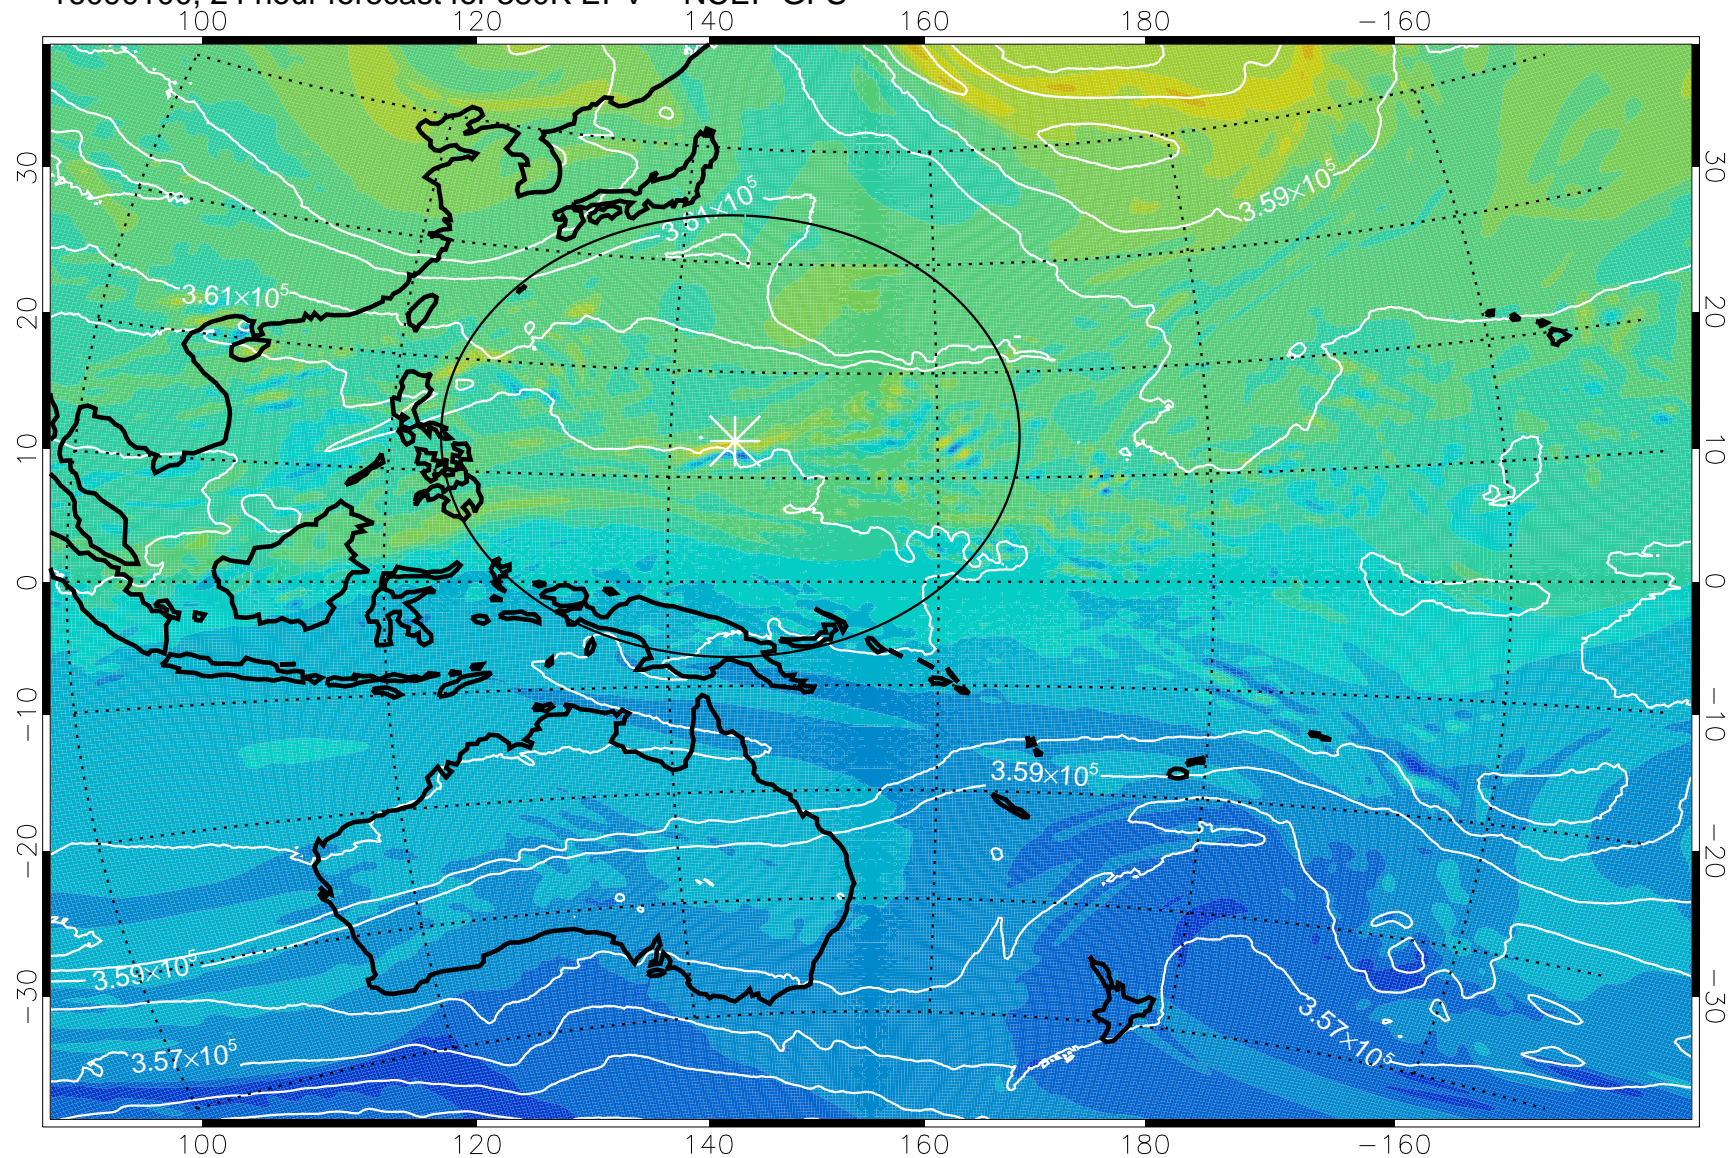

16083106, 6 hour forecast for 380K EPV -- NCEP GFS

380K Montgomery Streamfunction, white

Range ring of 2304 km

16083112, 12 hour forecast for 380K EPV -- NCEP GFS

380K Montgomery Streamfunction, white

Range ring of 2304 km

16083118, 18 hour forecast for 380K EPV -- NCEP GFS

380K Montgomery Streamfunction, white

Range ring of 2304 km

16090100, 24 hour forecast for 380K EPV -- NCEP GFS

380K Montgomery Streamfunction, white

Range ring of 2304 km

16090106, 30 hour forecast for 380K EPV -- NCEP GFS

380K Montgomery Streamfunction, white

Range ring of 2304 km

16090112, 36 hour forecast for 380K EPV -- NCEP GFS

380K Montgomery Streamfunction, white

Range ring of 2304 km

16090118, 42 hour forecast for 380K EPV -- NCEP GFS

380K Montgomery Streamfunction, white

Range ring of 2304 km

16090200, 48 hour forecast for 380K EPV -- NCEP GFS

380K Montgomery Streamfunction, white

Range ring of 2304 km