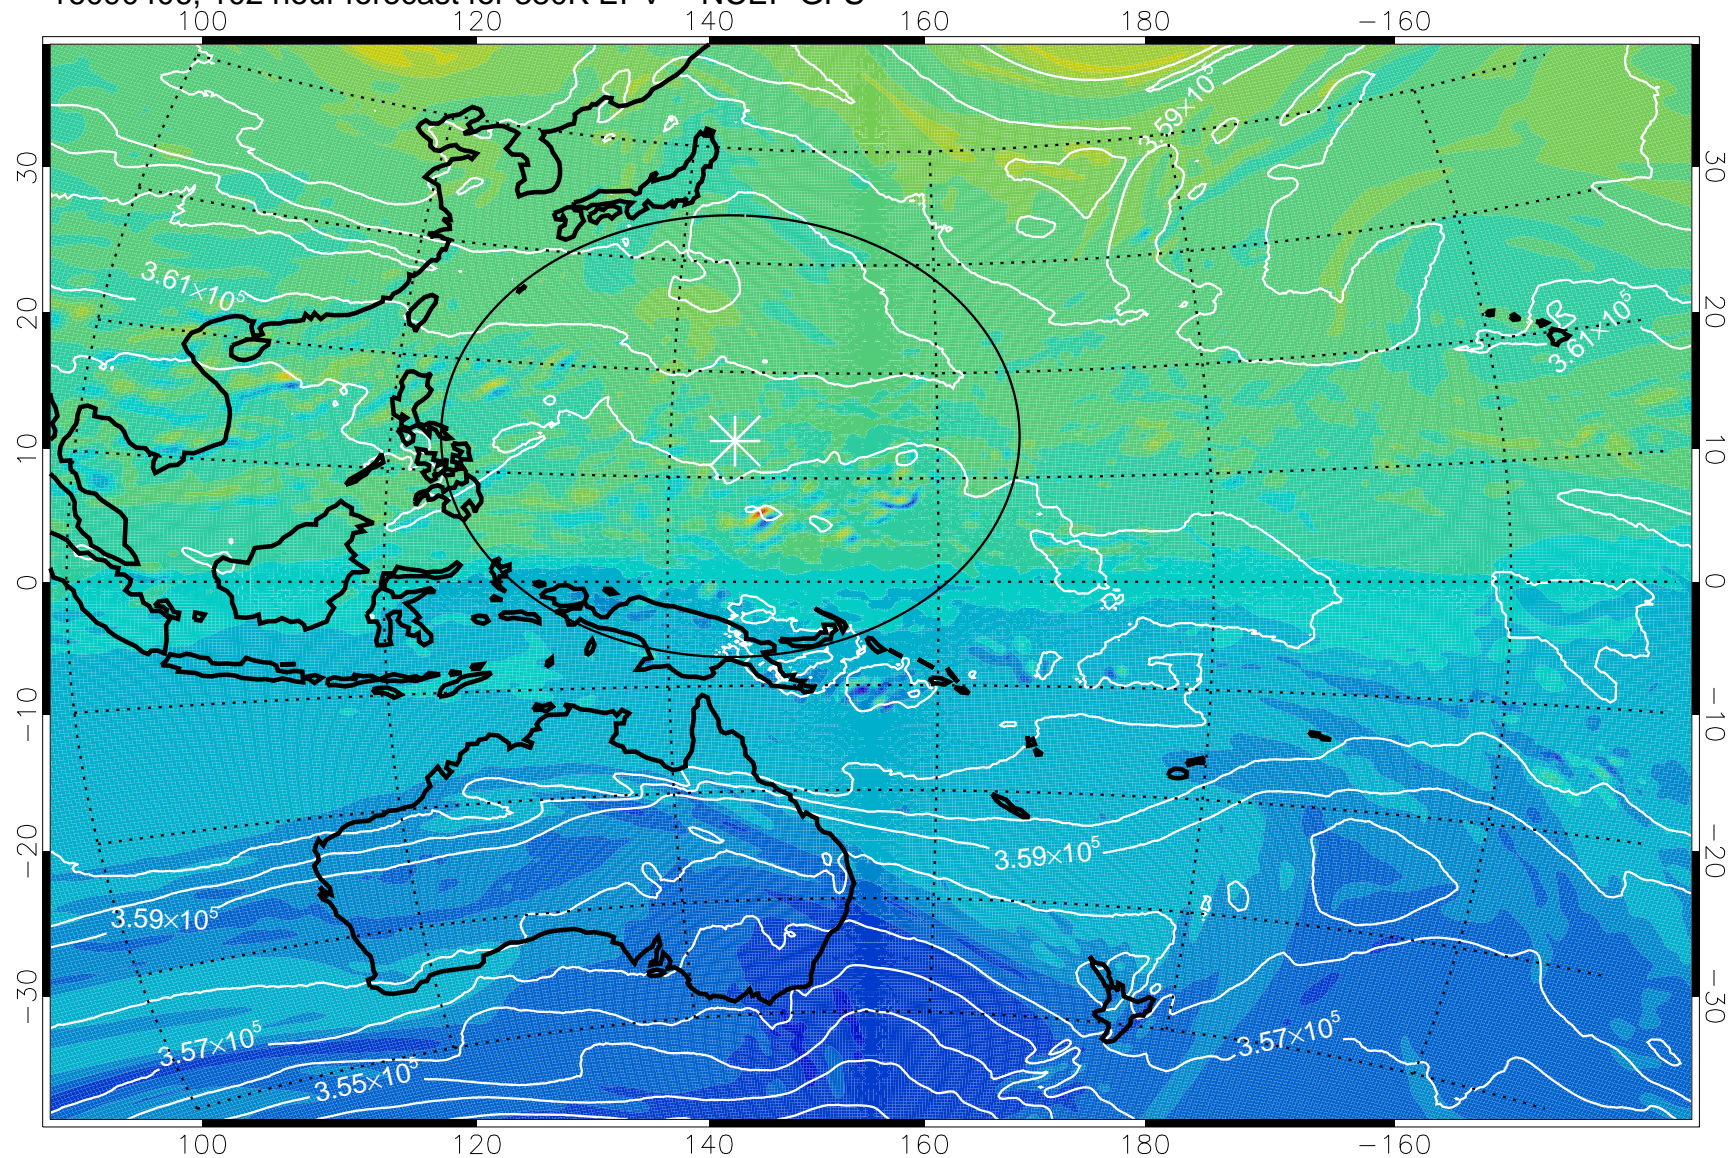

380K Montgomery Streamfunction, white

Range ring of 2304 km

16090312, 84 hour forecast for 380K EPV -- NCEP GFS

380K Montgomery Streamfunction, white

Range ring of 2304 km

16090318, 90 hour forecast for 380K EPV -- NCEP GFS

380K Montgomery Streamfunction, white

Range ring of 2304 km

16090400, 96 hour forecast for 380K EPV -- NCEP GFS

380K Montgomery Streamfunction, white

Range ring of 2304 km

16090406, 102 hour forecast for 380K EPV -- NCEP GFS

380K Montgomery Streamfunction, white

Range ring of 2304 km

16090412, 108 hour forecast for 380K EPV -- NCEP GFS

380K Montgomery Streamfunction, white

Range ring of 2304 km

16090418, 114 hour forecast for 380K EPV -- NCEP GFS

380K Montgomery Streamfunction, white

Range ring of 2304 km

16090500, 120 hour forecast for 380K EPV -- NCEP GFS

380K Montgomery Streamfunction, white

Range ring of 2304 km