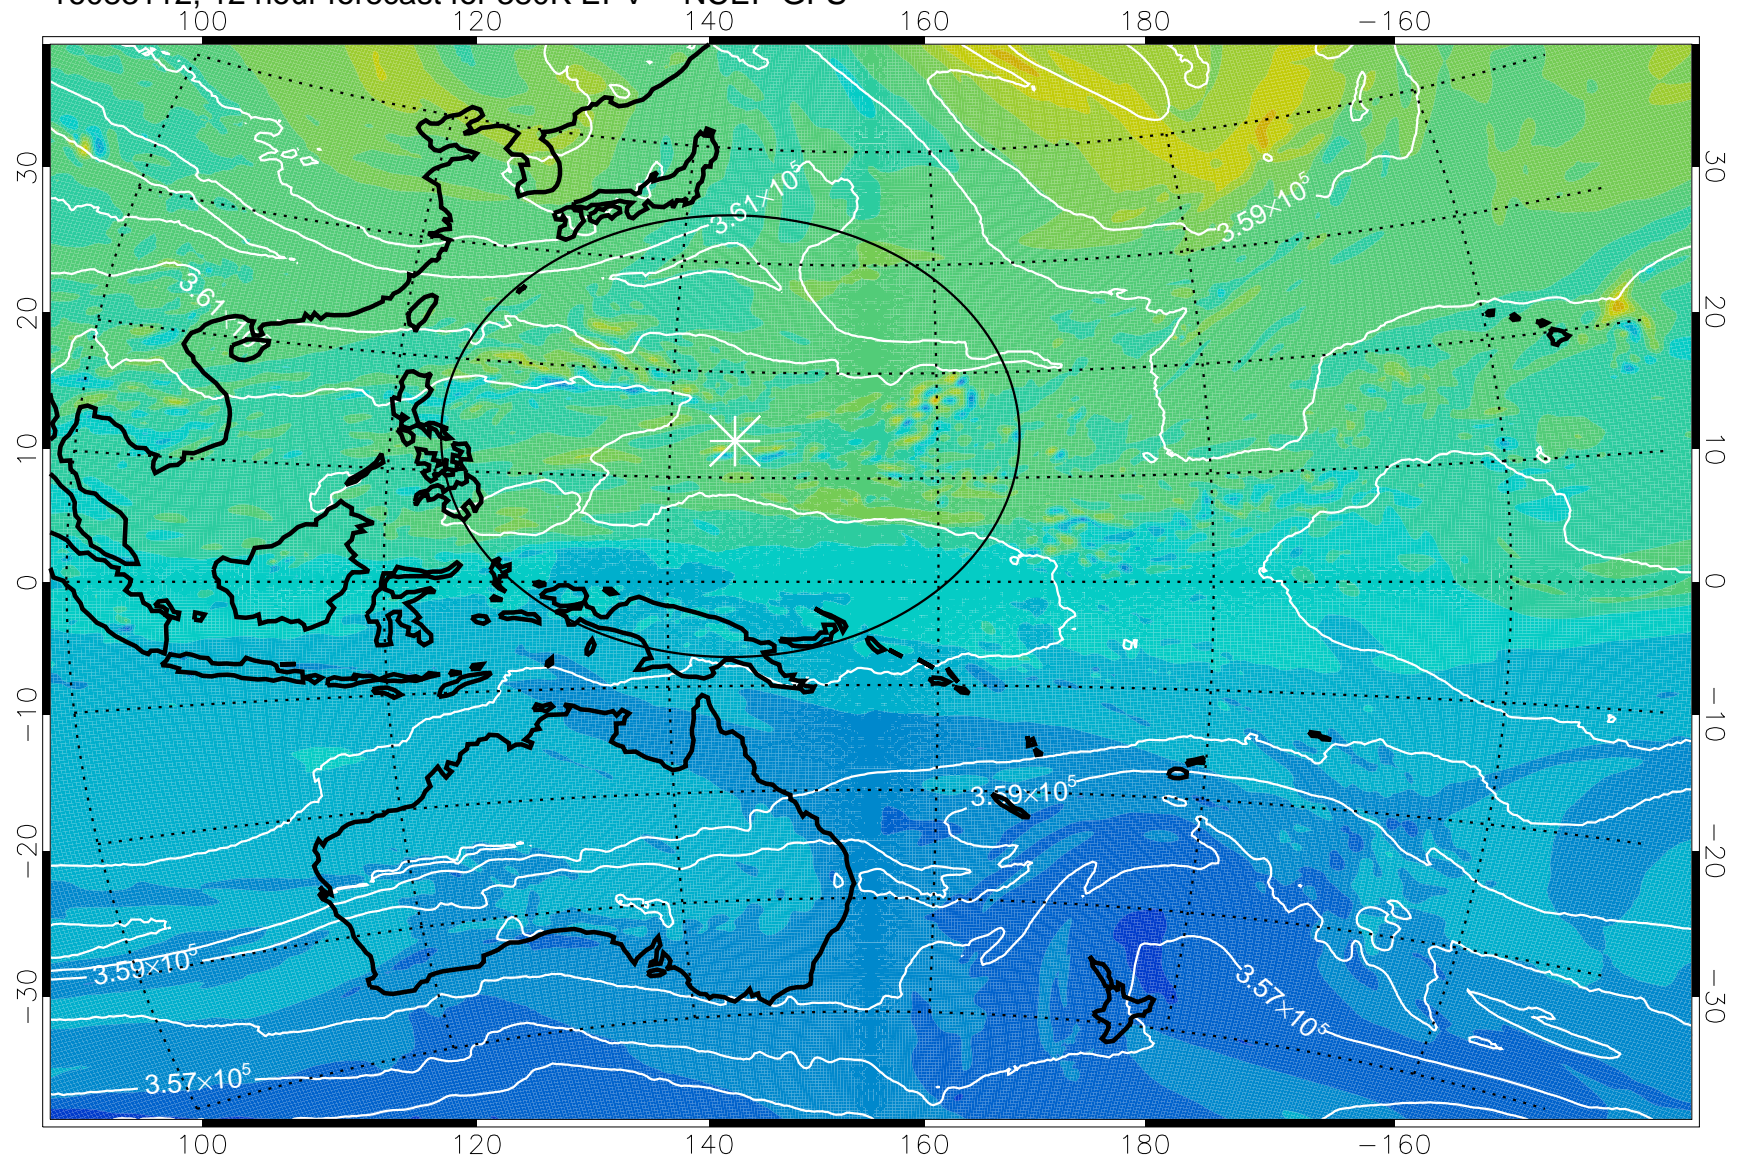

16083106, 6 hour forecast for 380K EPV -- NCEP GFS

380K Montgomery Streamfunction, white

Range ring of 2304 km

16083112, 12 hour forecast for 380K EPV -- NCEP GFS

380K Montgomery Streamfunction, white

Range ring of 2304 km

16083118, 18 hour forecast for 380K EPV -- NCEP GFS

380K Montgomery Streamfunction, white

Range ring of 2304 km

16090100, 24 hour forecast for 380K EPV -- NCEP GFS

380K Montgomery Streamfunction, white

Range ring of 2304 km

16090106, 30 hour forecast for 380K EPV -- NCEP GFS

380K Montgomery Streamfunction, white

Range ring of 2304 km

16090112, 36 hour forecast for 380K EPV -- NCEP GFS

380K Montgomery Streamfunction, white

Range ring of 2304 km

16090118, 42 hour forecast for 380K EPV -- NCEP GFS

380K Montgomery Streamfunction, white

Range ring of 2304 km

16090200, 48 hour forecast for 380K EPV -- NCEP GFS

380K Montgomery Streamfunction, white

Range ring of 2304 km