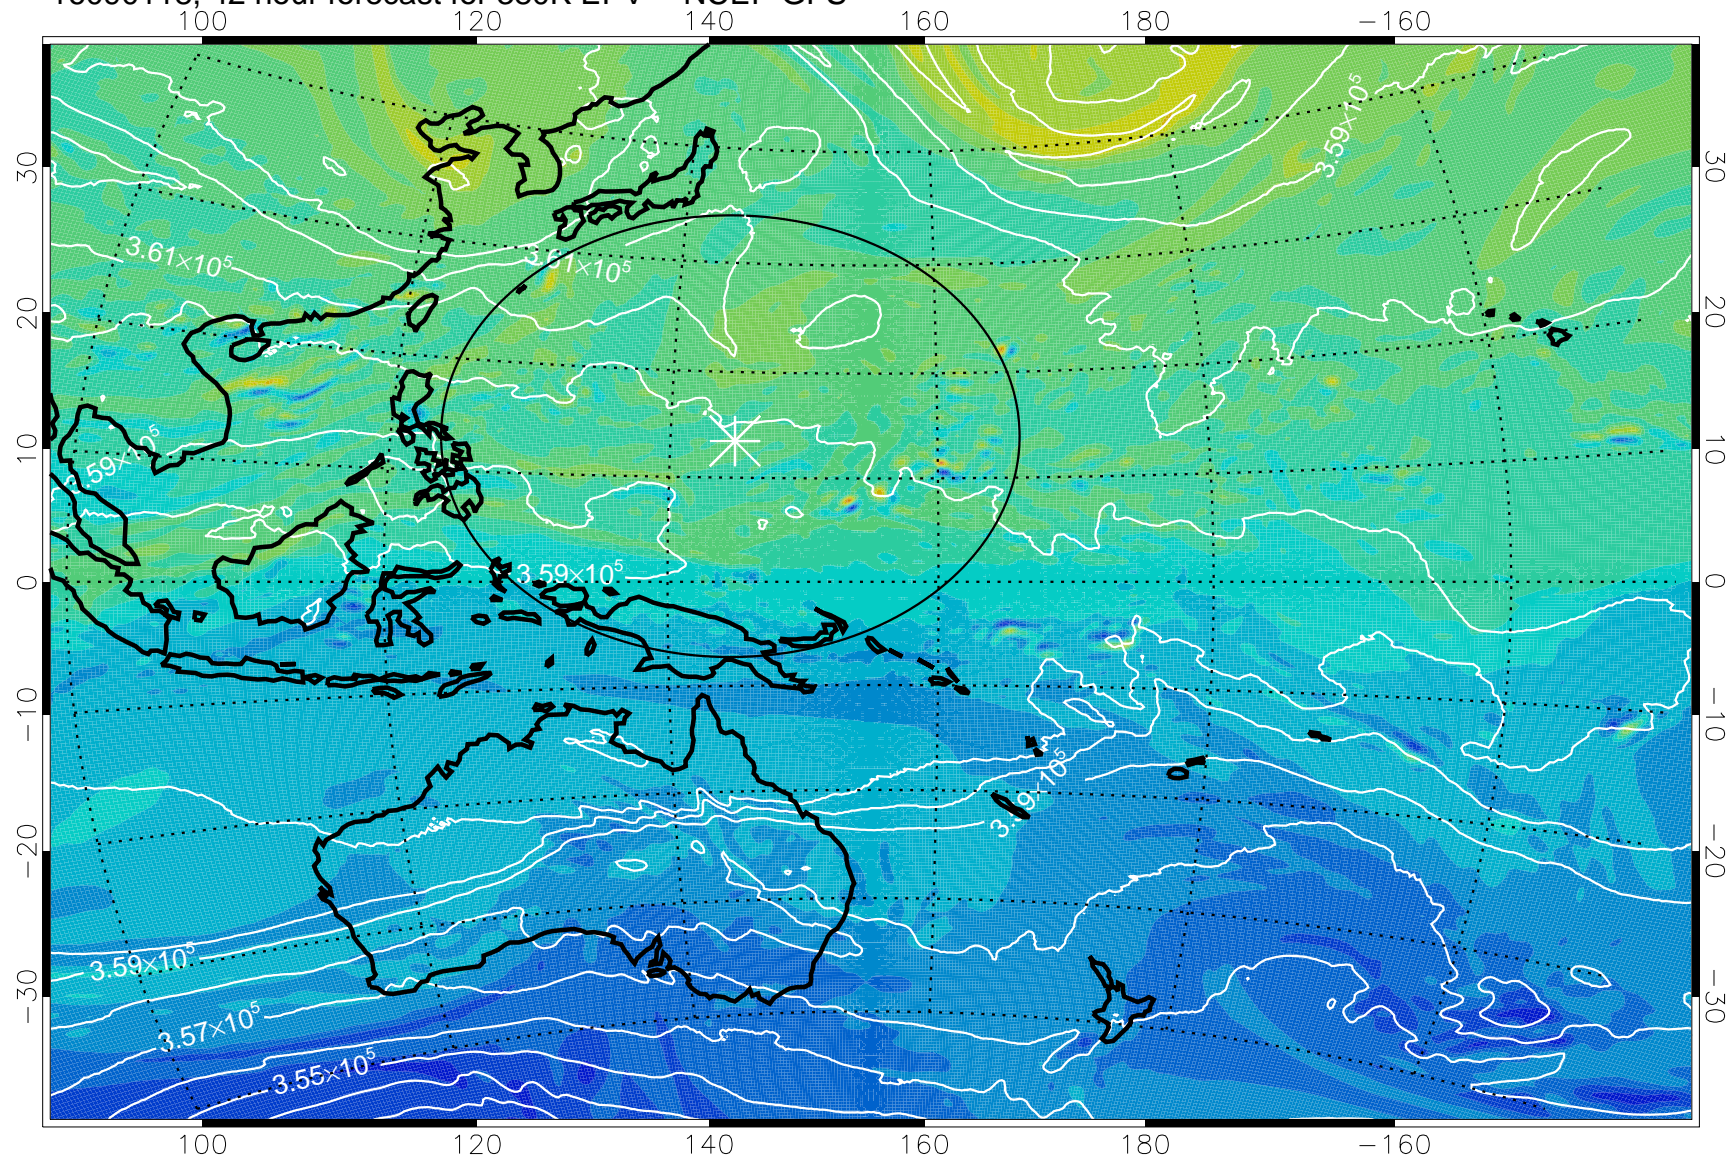

16090106, 30 hour forecast for 380K EPV -- NCEP GFS

380K Montgomery Streamfunction, white

Range ring of 2304 km

16090112, 36 hour forecast for 380K EPV -- NCEP GFS

380K Montgomery Streamfunction, white

Range ring of 2304 km

16090118, 42 hour forecast for 380K EPV -- NCEP GFS

380K Montgomery Streamfunction, white

Range ring of 2304 km

16090200, 48 hour forecast for 380K EPV -- NCEP GFS

380K Montgomery Streamfunction, white

Range ring of 2304 km

16090206, 54 hour forecast for 38K EPV -- NCEP GFS

38K Montgomery Streamfunction, white

Range ring of 2304 km

16090212, 60 hour forecast for 38K EPV -- NCEP GFS

38K Montgomery Streamfunction, white

Range ring of 2304 km

16090218, 66 hour forecast for 380K EPV -- NCEP GFS

16090300, 72 hour forecast for 380K EPV -- NCEP GFS

380K Montgomery Streamfunction, white

Range ring of 2304 km

16090306, 78 hour forecast for 380K EPV -- NCEP GFS