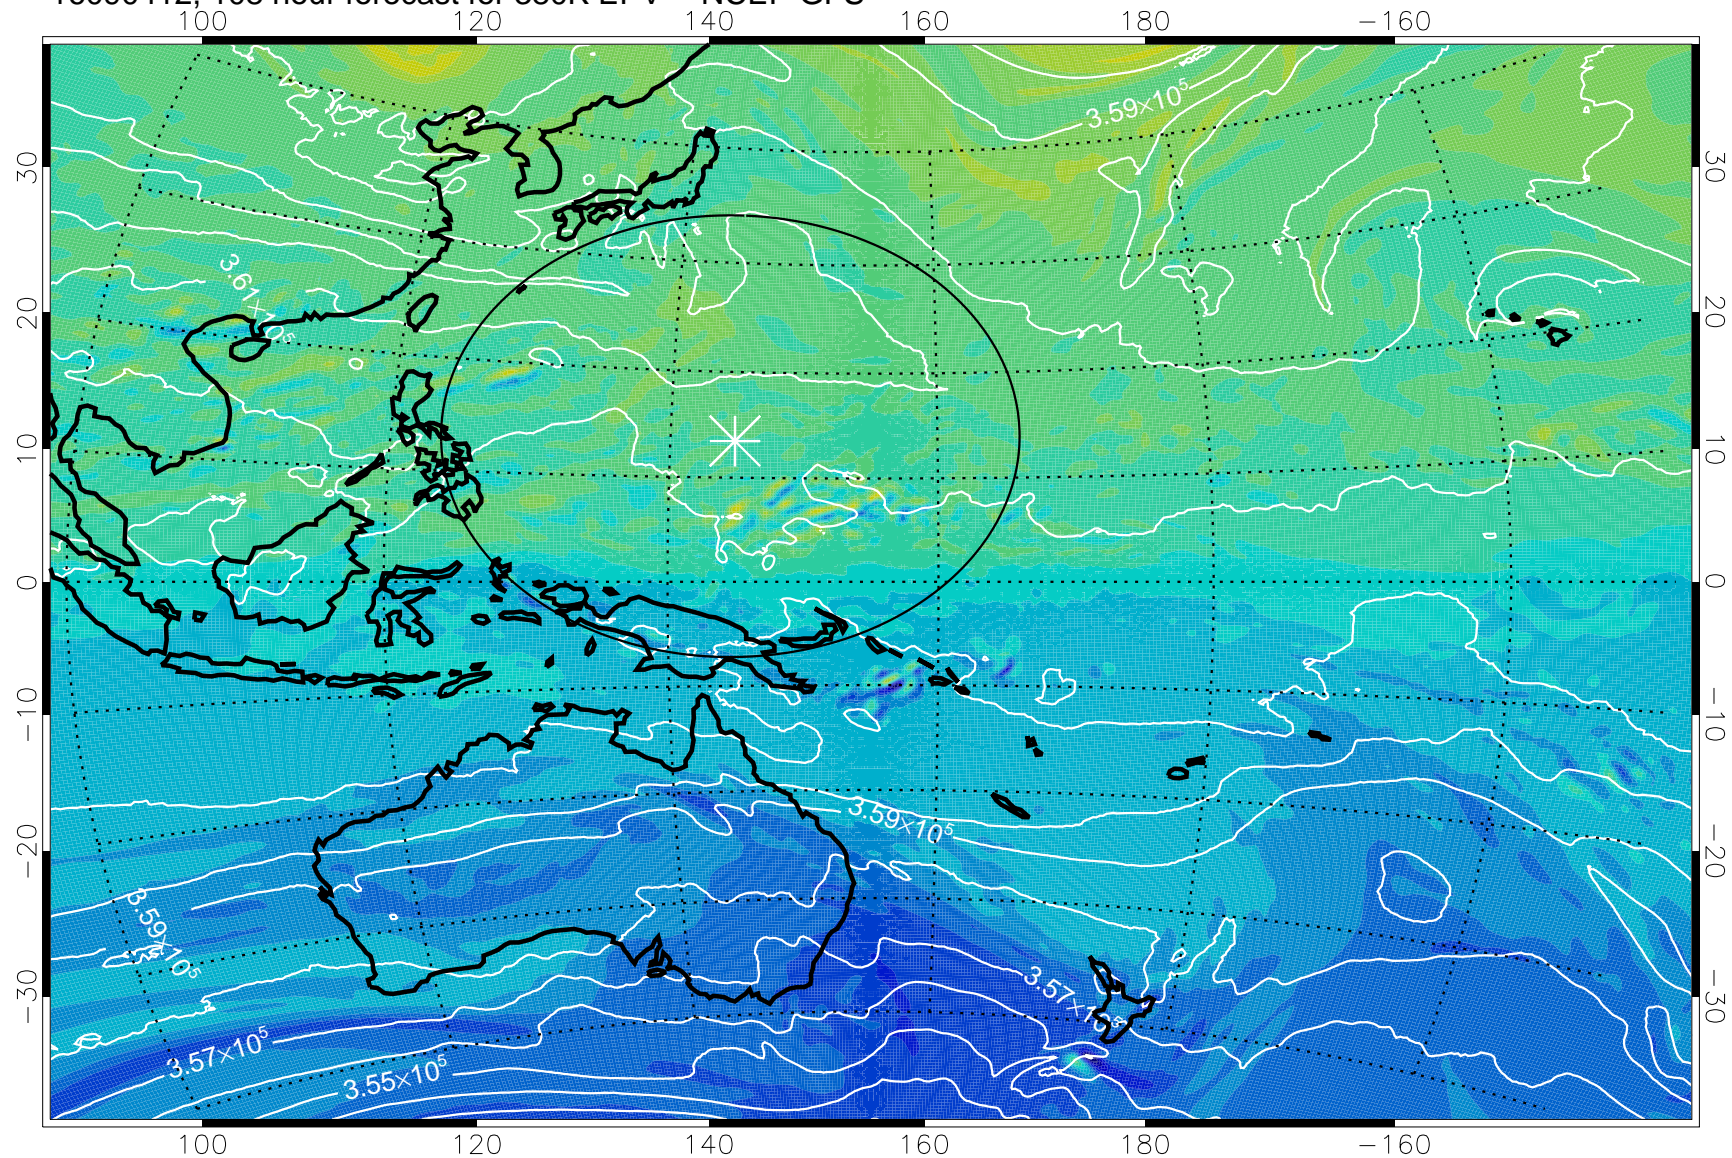

380K Montgomery Streamfunction, white

Range ring of 2304 km

16090312, 84 hour forecast for 380K EPV -- NCEP GFS

380K Montgomery Streamfunction, white

Range ring of 2304 km

16090318, 90 hour forecast for 380K EPV -- NCEP GFS

380K Montgomery Streamfunction, white

Range ring of 2304 km

16090400, 96 hour forecast for 380K EPV -- NCEP GFS

380K Montgomery Streamfunction, white

Range ring of 2304 km

16090406, 102 hour forecast for 380K EPV -- NCEP GFS

380K Montgomery Streamfunction, white

Range ring of 2304 km

16090412, 108 hour forecast for 380K EPV -- NCEP GFS

380K Montgomery Streamfunction, white

Range ring of 2304 km

16090418, 114 hour forecast for 380K EPV -- NCEP GFS

380K Montgomery Streamfunction, white

Range ring of 2304 km

16090500, 120 hour forecast for 380K EPV -- NCEP GFS

380K Montgomery Streamfunction, white

Range ring of 2304 km