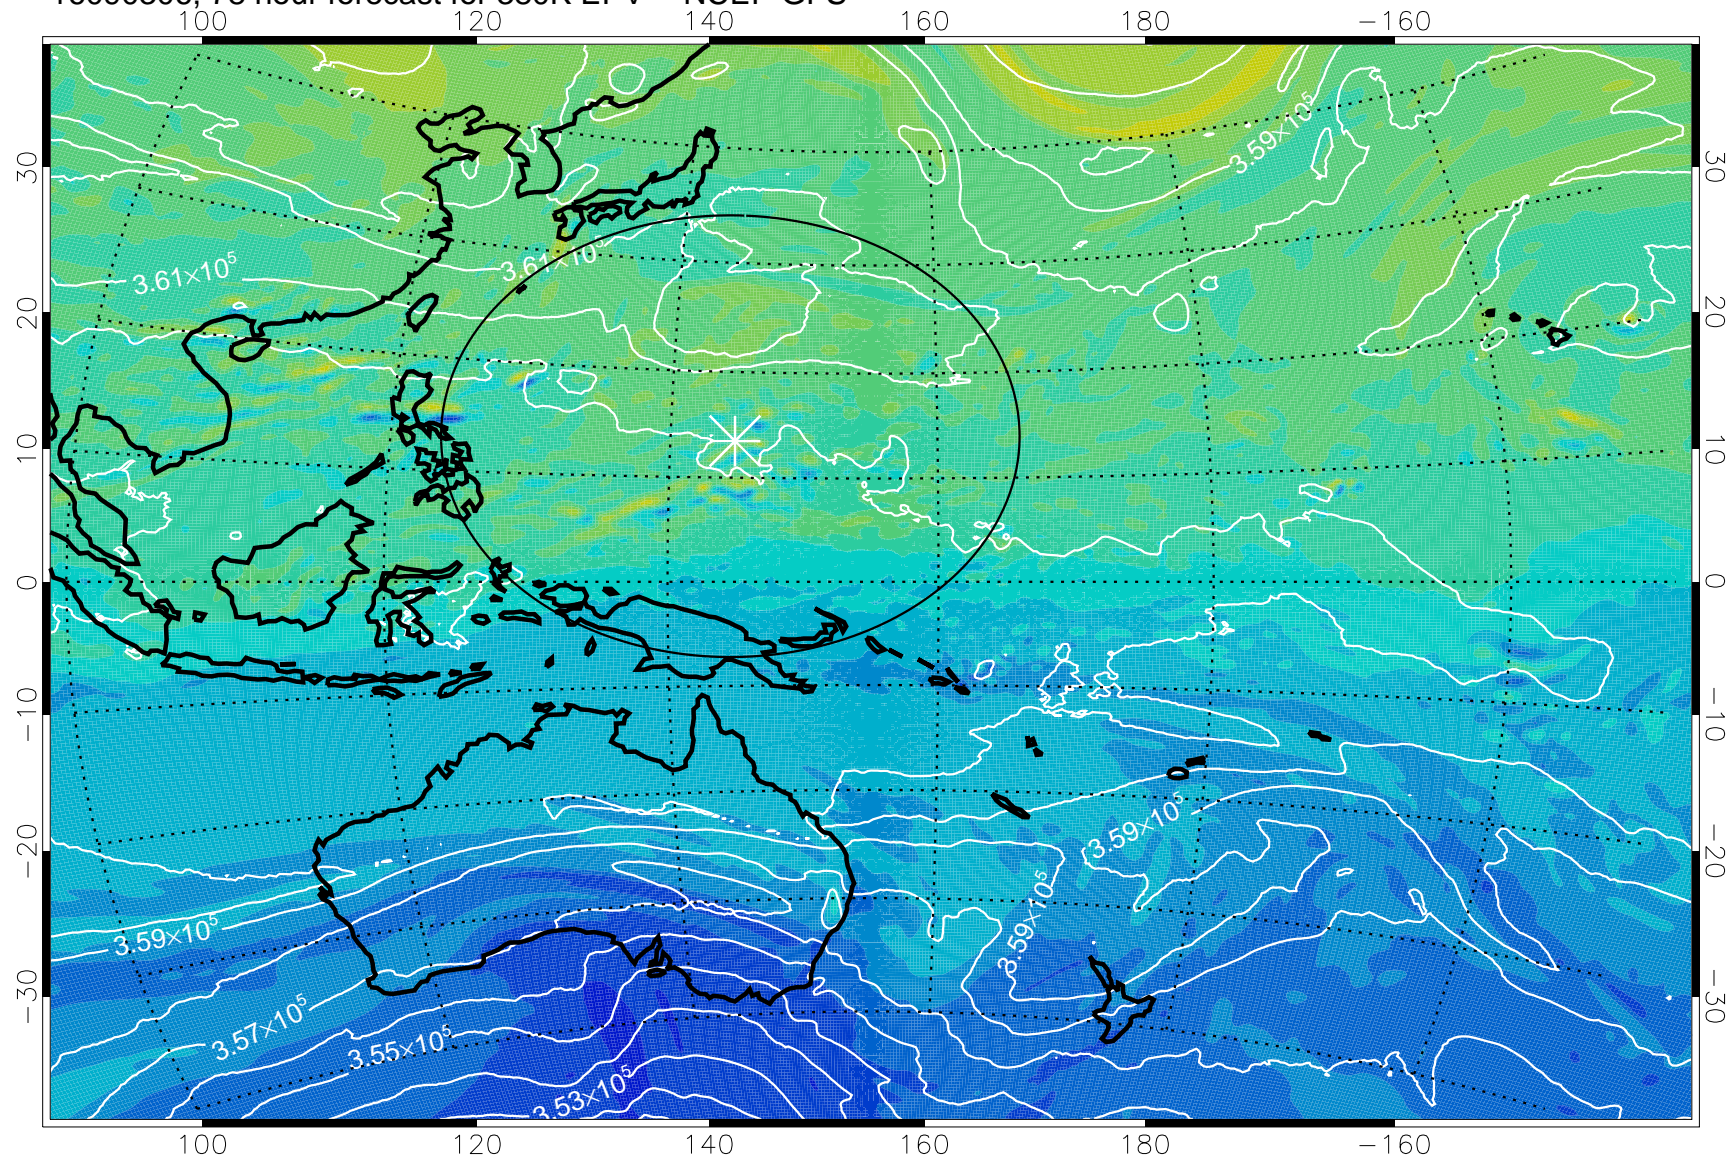

16090206, 54 hour forecast for 38K EPV -- NCEP GFS

38K Montgomery Streamfunction, white

Range ring of 2304 km

16090212, 60 hour forecast for 38K EPV -- NCEP GFS

38K Montgomery Streamfunction, white

Range ring of 2304 km

16090218, 66 hour forecast for 380K EPV -- NCEP GFS

16090300, 72 hour forecast for 380K EPV -- NCEP GFS

380K Montgomery Streamfunction, white

Range ring of 2304 km

16090306, 78 hour forecast for 380K EPV -- NCEP GFS

380K Montgomery Streamfunction, white

Range ring of 2304 km

16090312, 84 hour forecast for 380K EPV -- NCEP GFS

380K Montgomery Streamfunction, white

Range ring of 2304 km

16090318, 90 hour forecast for 380K EPV -- NCEP GFS

380K Montgomery Streamfunction, white

Range ring of 2304 km

16090400, 96 hour forecast for 380K EPV -- NCEP GFS

380K Montgomery Streamfunction, white

Range ring of 2304 km

16090406, 102 hour forecast for 380K EPV -- NCEP GFS