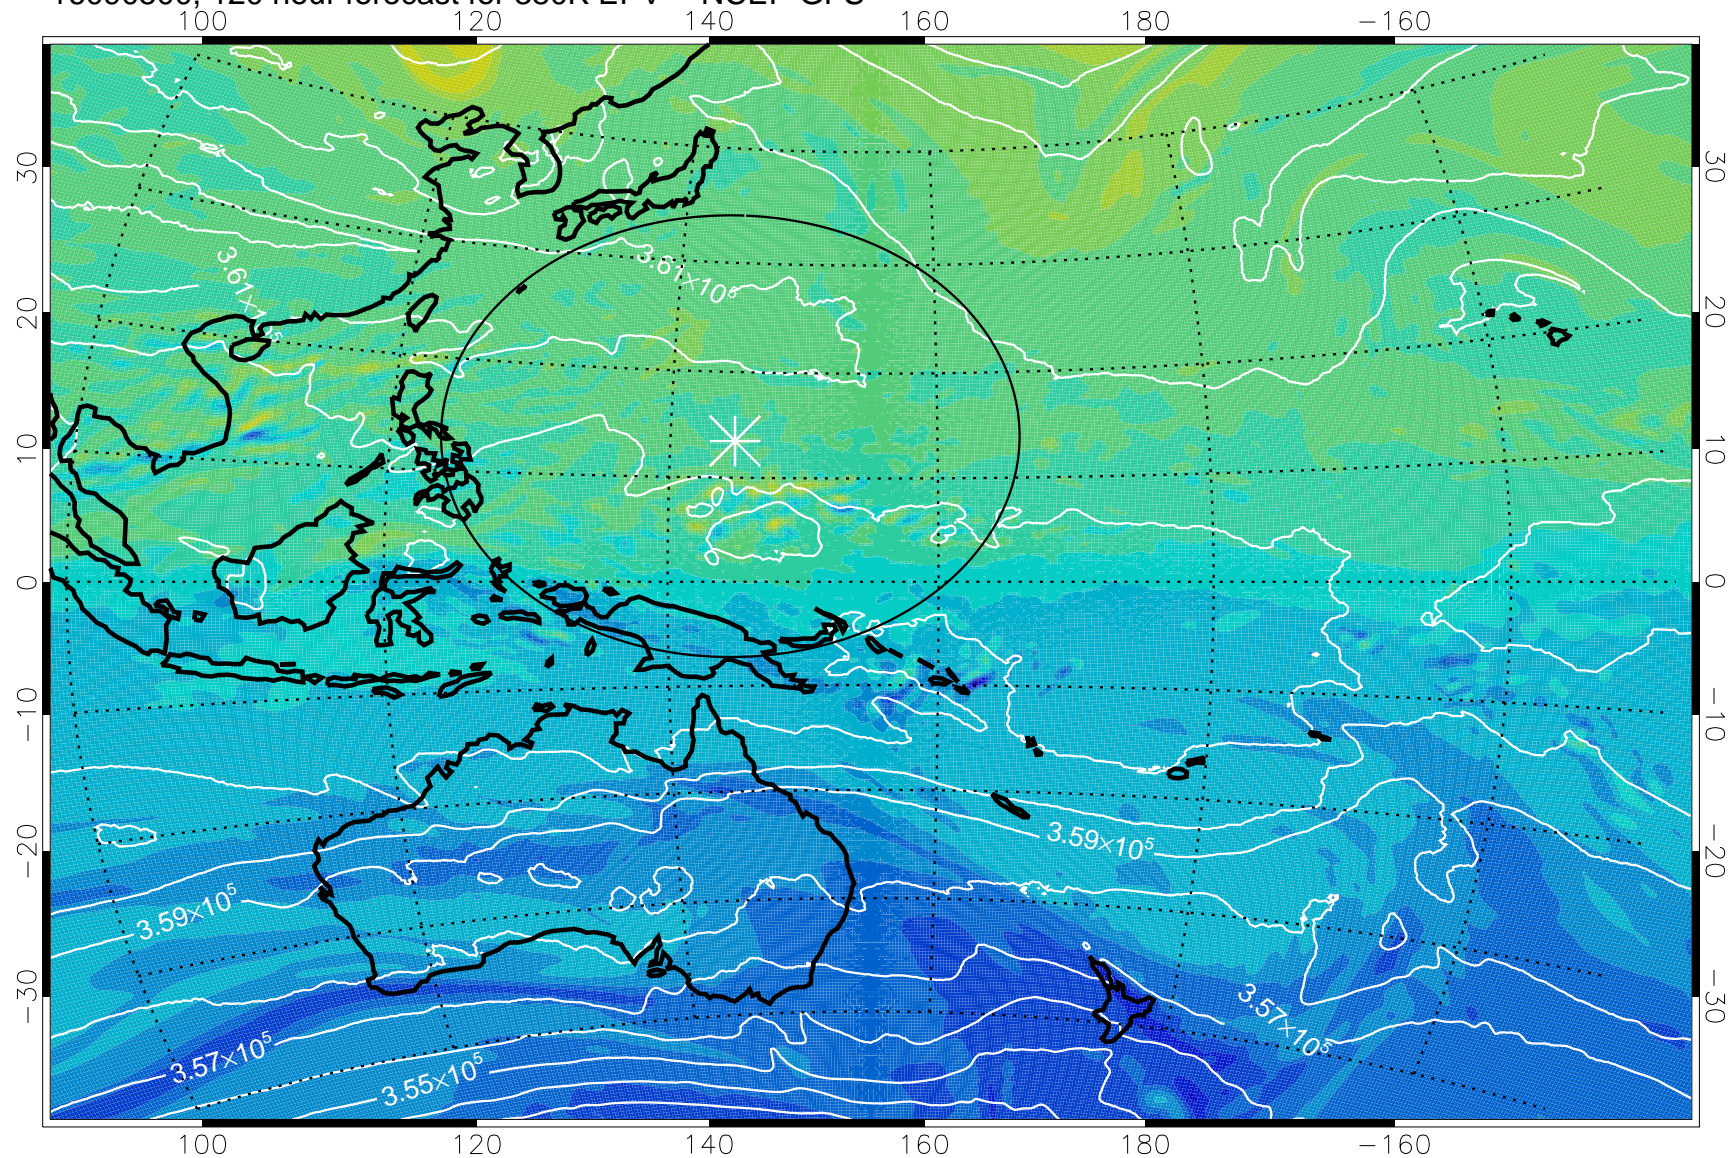

380K Montgomery Streamfunction, white

Range ring of 2304 km

16090400, 96 hour forecast for 380K EPV -- NCEP GFS

380K Montgomery Streamfunction, white

Range ring of 2304 km

16090406, 102 hour forecast for 380K EPV -- NCEP GFS

380K Montgomery Streamfunction, white

Range ring of 2304 km

16090412, 108 hour forecast for 380K EPV -- NCEP GFS

380K Montgomery Streamfunction, white

Range ring of 2304 km

16090418, 114 hour forecast for 380K EPV -- NCEP GFS

380K Montgomery Streamfunction, white

Range ring of 2304 km

16090500, 120 hour forecast for 380K EPV -- NCEP GFS

380K Montgomery Streamfunction, white

Range ring of 2304 km