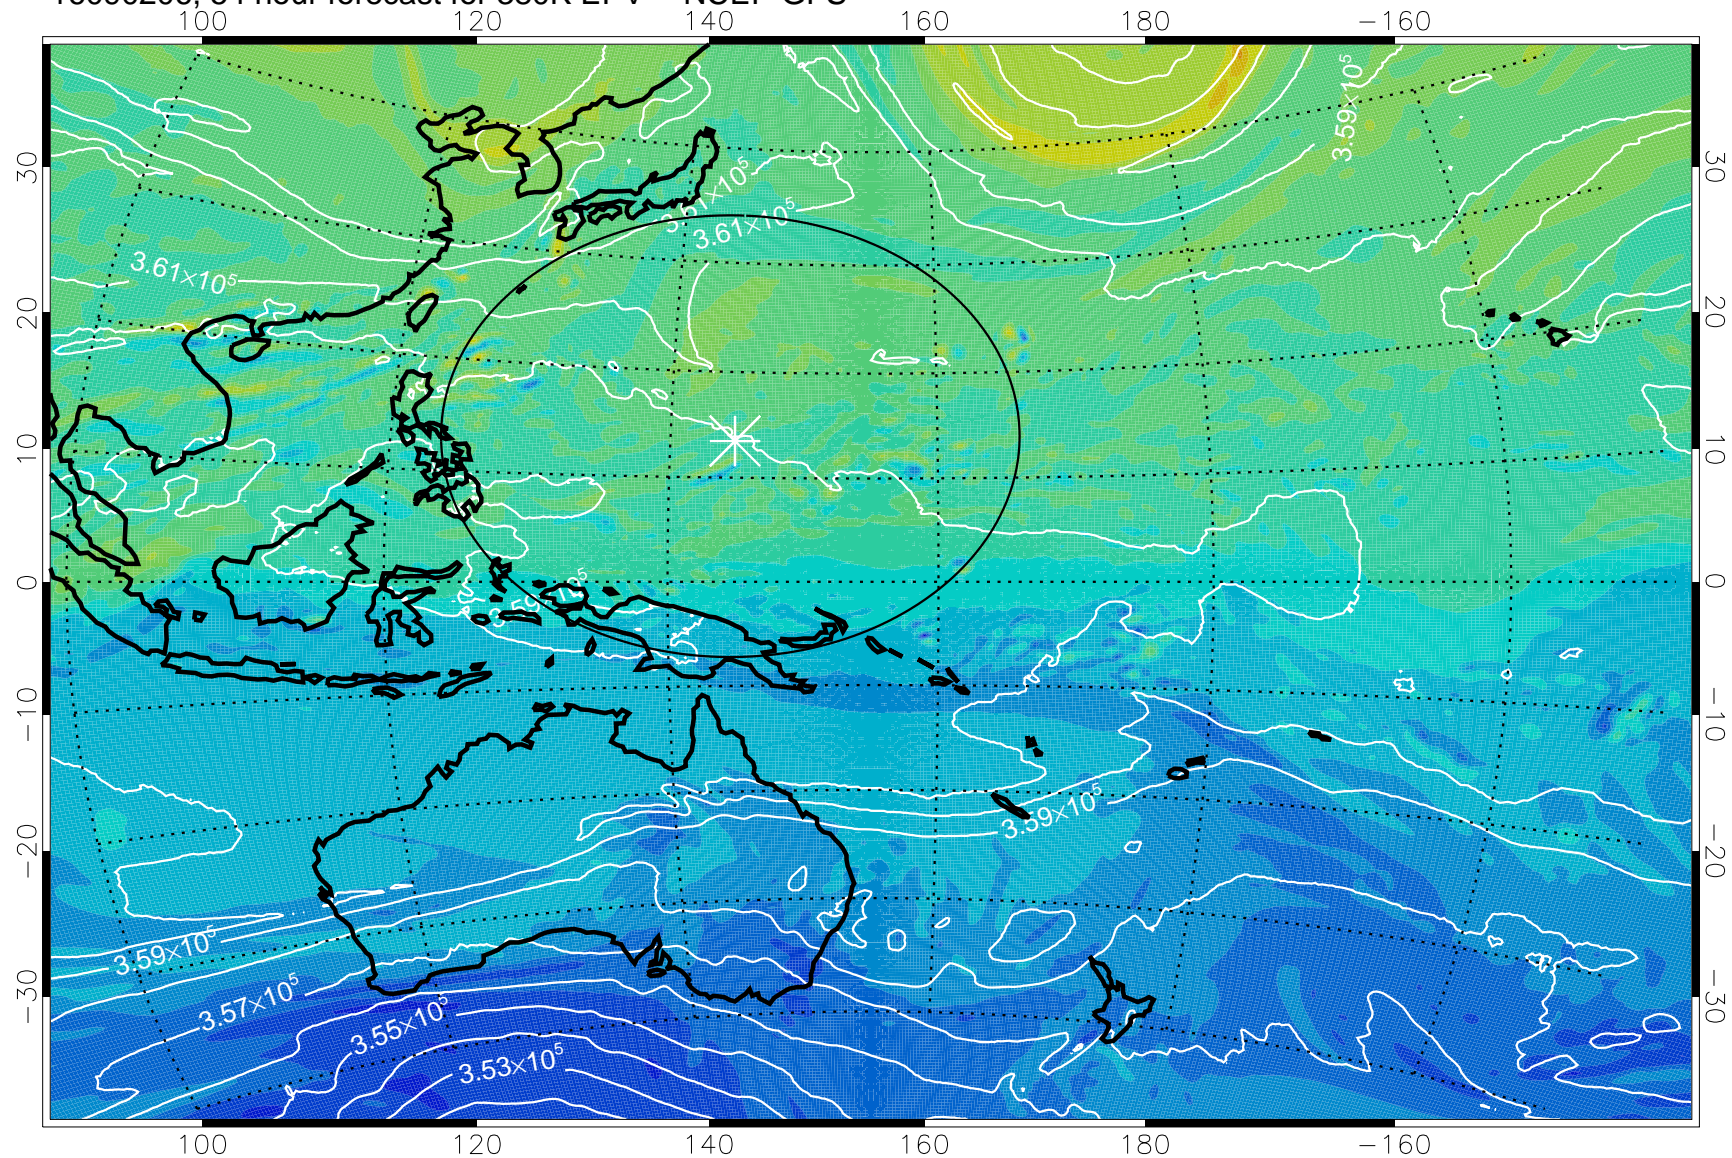

16090106, 30 hour forecast for 380K EPV -- NCEP GFS

380K Montgomery Streamfunction, white

Range ring of 2304 km

16090112, 36 hour forecast for 380K EPV -- NCEP GFS

380K Montgomery Streamfunction, white

Range ring of 2304 km

16090118, 42 hour forecast for 380K EPV -- NCEP GFS

380K Montgomery Streamfunction, white

Range ring of 2304 km

16090200, 48 hour forecast for 380K EPV -- NCEP GFS

380K Montgomery Streamfunction, white

Range ring of 2304 km

16090206, 54 hour forecast for 38K EPV -- NCEP GFS

38K Montgomery Streamfunction, white

Range ring of 2304 km

16090212, 60 hour forecast for 38K EPV -- NCEP GFS

38K Montgomery Streamfunction, white

Range ring of 2304 km

16090218, 66 hour forecast for 380K EPV -- NCEP GFS

16090300, 72 hour forecast for 380K EPV -- NCEP GFS

380K Montgomery Streamfunction, white

Range ring of 2304 km

16090306, 78 hour forecast for 380K EPV -- NCEP GFS