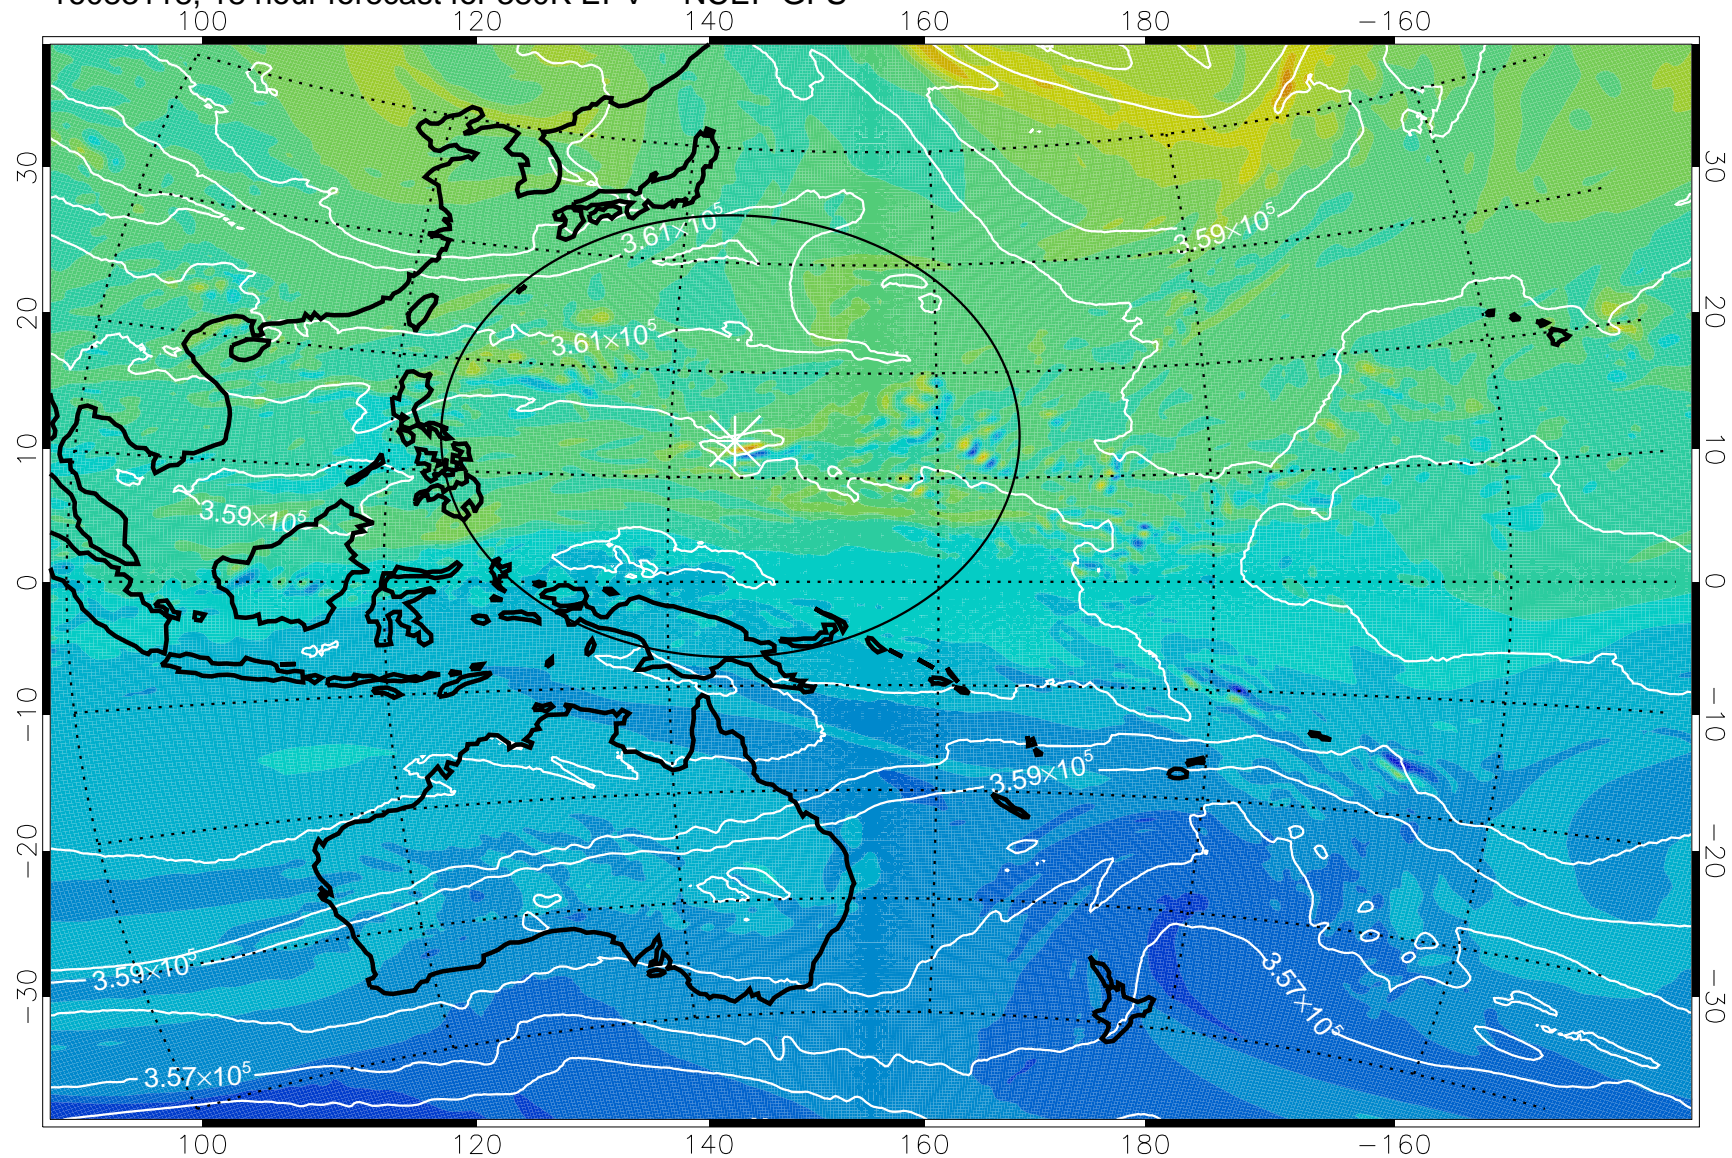

16083106, 6 hour forecast for 380K EPV -- NCEP GFS

380K Montgomery Streamfunction, white

Range ring of 2304 km

16083112, 12 hour forecast for 380K EPV -- NCEP GFS

380K Montgomery Streamfunction, white

Range ring of 2304 km

16083118, 18 hour forecast for 380K EPV -- NCEP GFS

380K Montgomery Streamfunction, white

Range ring of 2304 km

16090100, 24 hour forecast for 380K EPV -- NCEP GFS

380K Montgomery Streamfunction, white

Range ring of 2304 km

16090106, 30 hour forecast for 380K EPV -- NCEP GFS

380K Montgomery Streamfunction, white

Range ring of 2304 km

16090112, 36 hour forecast for 380K EPV -- NCEP GFS

380K Montgomery Streamfunction, white

Range ring of 2304 km

16090118, 42 hour forecast for 380K EPV -- NCEP GFS

380K Montgomery Streamfunction, white

Range ring of 2304 km

16090200, 48 hour forecast for 380K EPV -- NCEP GFS

380K Montgomery Streamfunction, white

Range ring of 2304 km