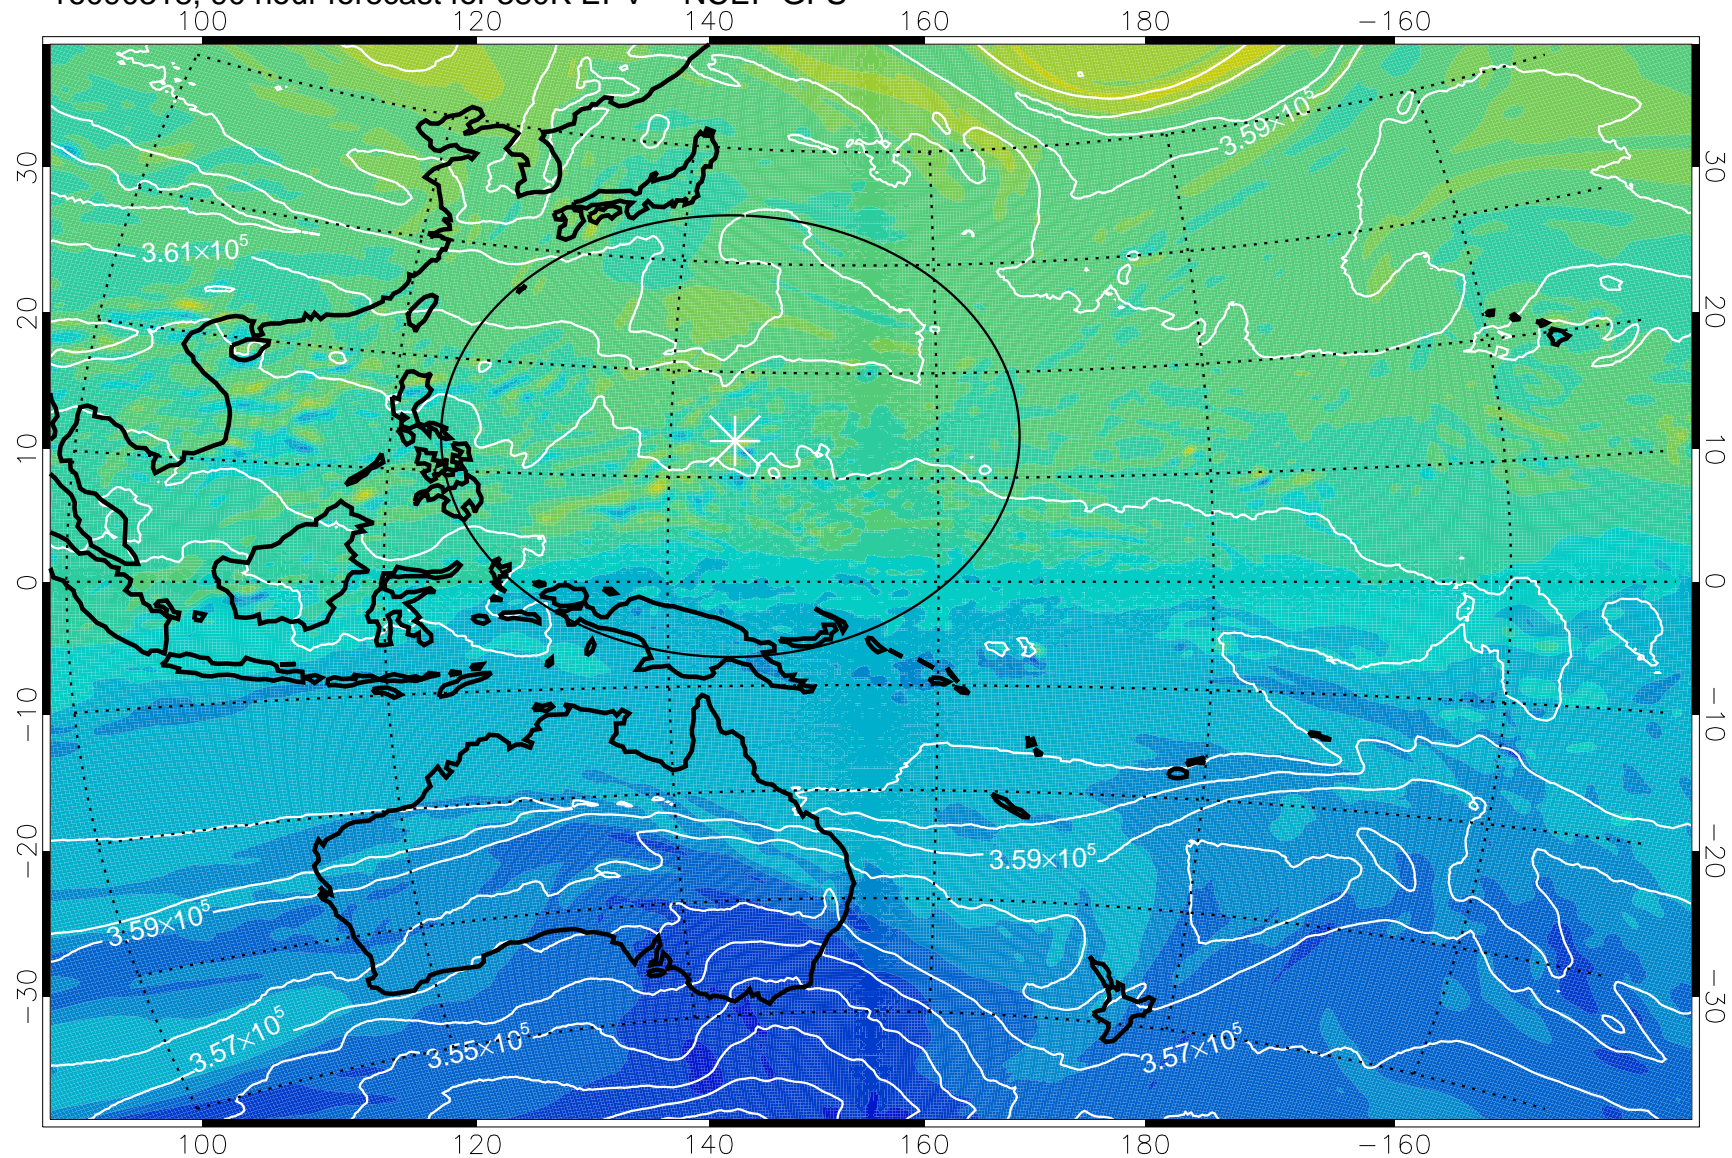

16090218, 66 hour forecast for 380K EPV -- NCEP GFS

16090300, 72 hour forecast for 380K EPV -- NCEP GFS

380K Montgomery Streamfunction, white

Range ring of 2304 km

16090306, 78 hour forecast for 380K EPV -- NCEP GFS

380K Montgomery Streamfunction, white

Range ring of 2304 km

16090312, 84 hour forecast for 380K EPV -- NCEP GFS

380K Montgomery Streamfunction, white

Range ring of 2304 km

16090318, 90 hour forecast for 380K EPV -- NCEP GFS

380K Montgomery Streamfunction, white

Range ring of 2304 km

16090400, 96 hour forecast for 380K EPV -- NCEP GFS

380K Montgomery Streamfunction, white

Range ring of 2304 km

16090406, 102 hour forecast for 380K EPV -- NCEP GFS

380K Montgomery Streamfunction, white

Range ring of 2304 km

16090412, 108 hour forecast for 380K EPV -- NCEP GFS

380K Montgomery Streamfunction, white

Range ring of 2304 km

16090418, 114 hour forecast for 380K EPV -- NCEP GFS