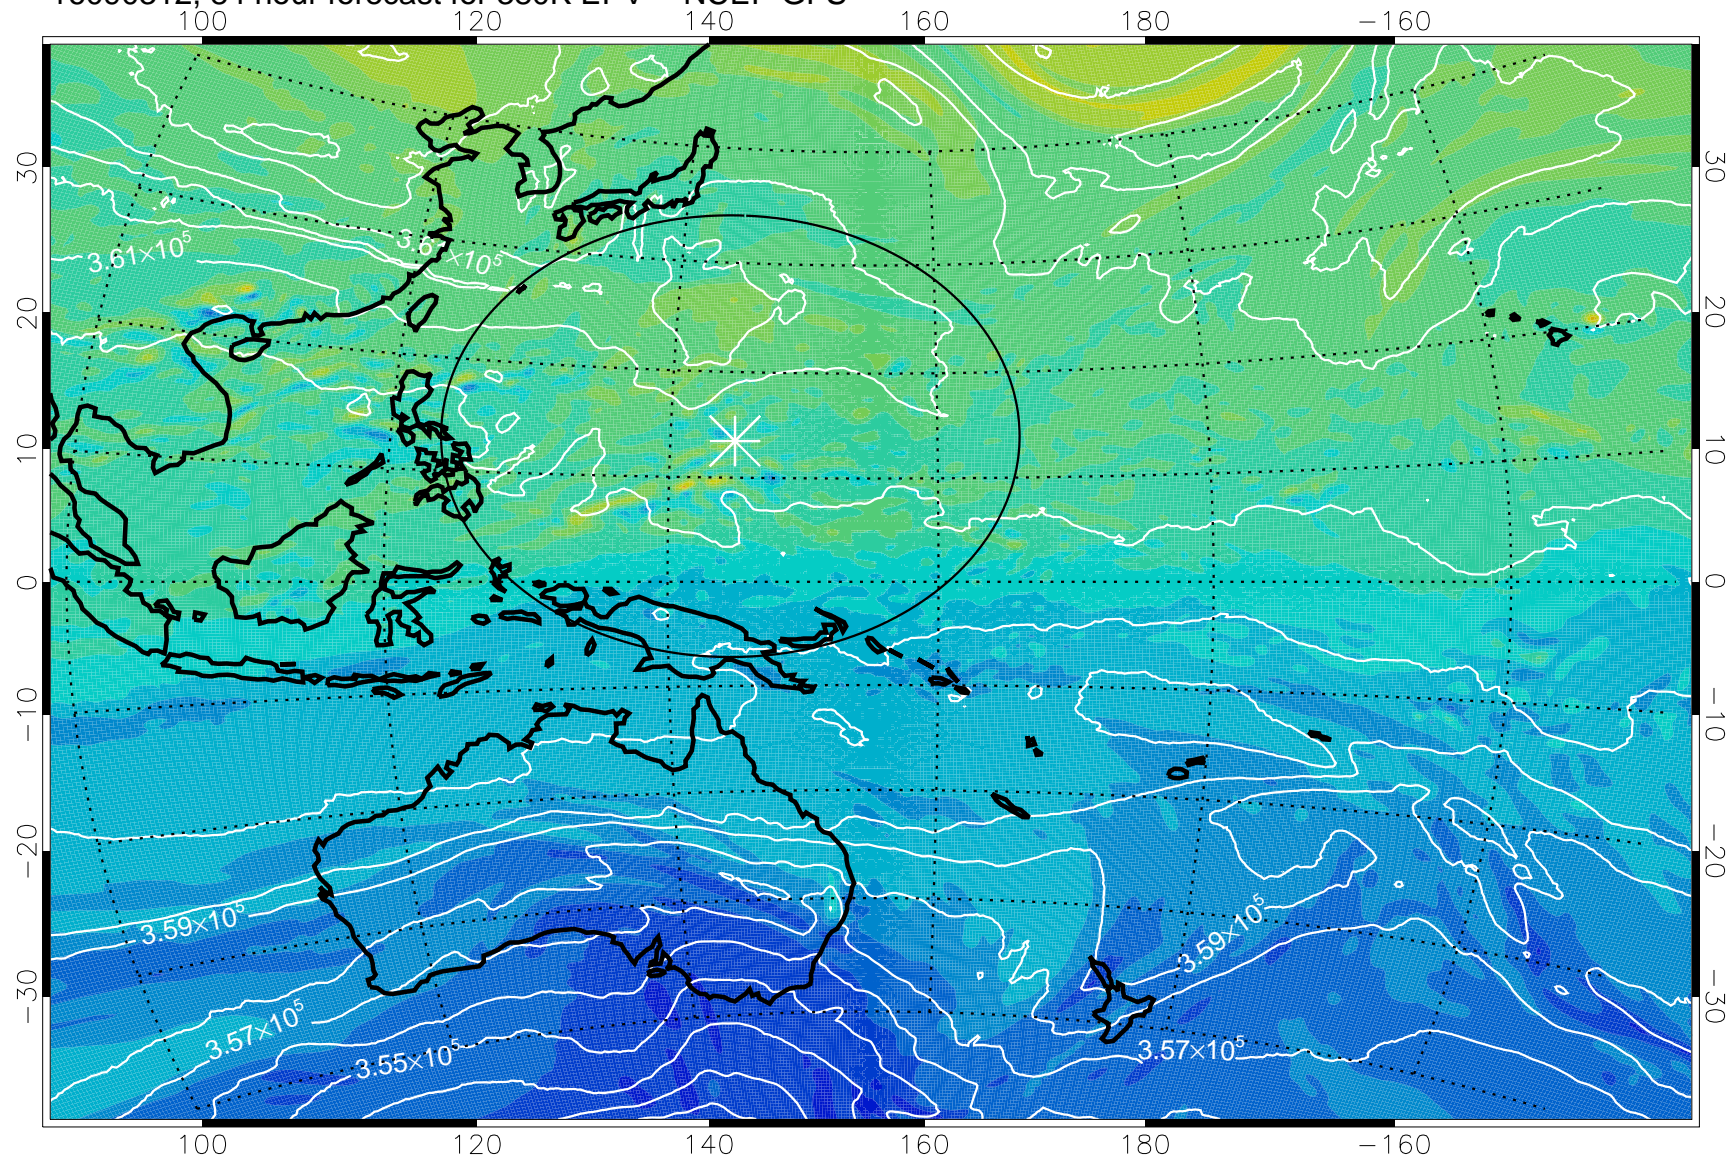

16090206, 54 hour forecast for 38K EPV -- NCEP GFS

38K Montgomery Streamfunction, white

Range ring of 2304 km

16090212, 60 hour forecast for 38K EPV -- NCEP GFS

38K Montgomery Streamfunction, white

Range ring of 2304 km

16090218, 66 hour forecast for 380K EPV -- NCEP GFS

16090300, 72 hour forecast for 380K EPV -- NCEP GFS

380K Montgomery Streamfunction, white

Range ring of 2304 km

16090306, 78 hour forecast for 380K EPV -- NCEP GFS

380K Montgomery Streamfunction, white

Range ring of 2304 km

16090312, 84 hour forecast for 380K EPV -- NCEP GFS

380K Montgomery Streamfunction, white

Range ring of 2304 km

16090318, 90 hour forecast for 380K EPV -- NCEP GFS

380K Montgomery Streamfunction, white

Range ring of 2304 km

16090400, 96 hour forecast for 380K EPV -- NCEP GFS

380K Montgomery Streamfunction, white

Range ring of 2304 km

16090406, 102 hour forecast for 380K EPV -- NCEP GFS