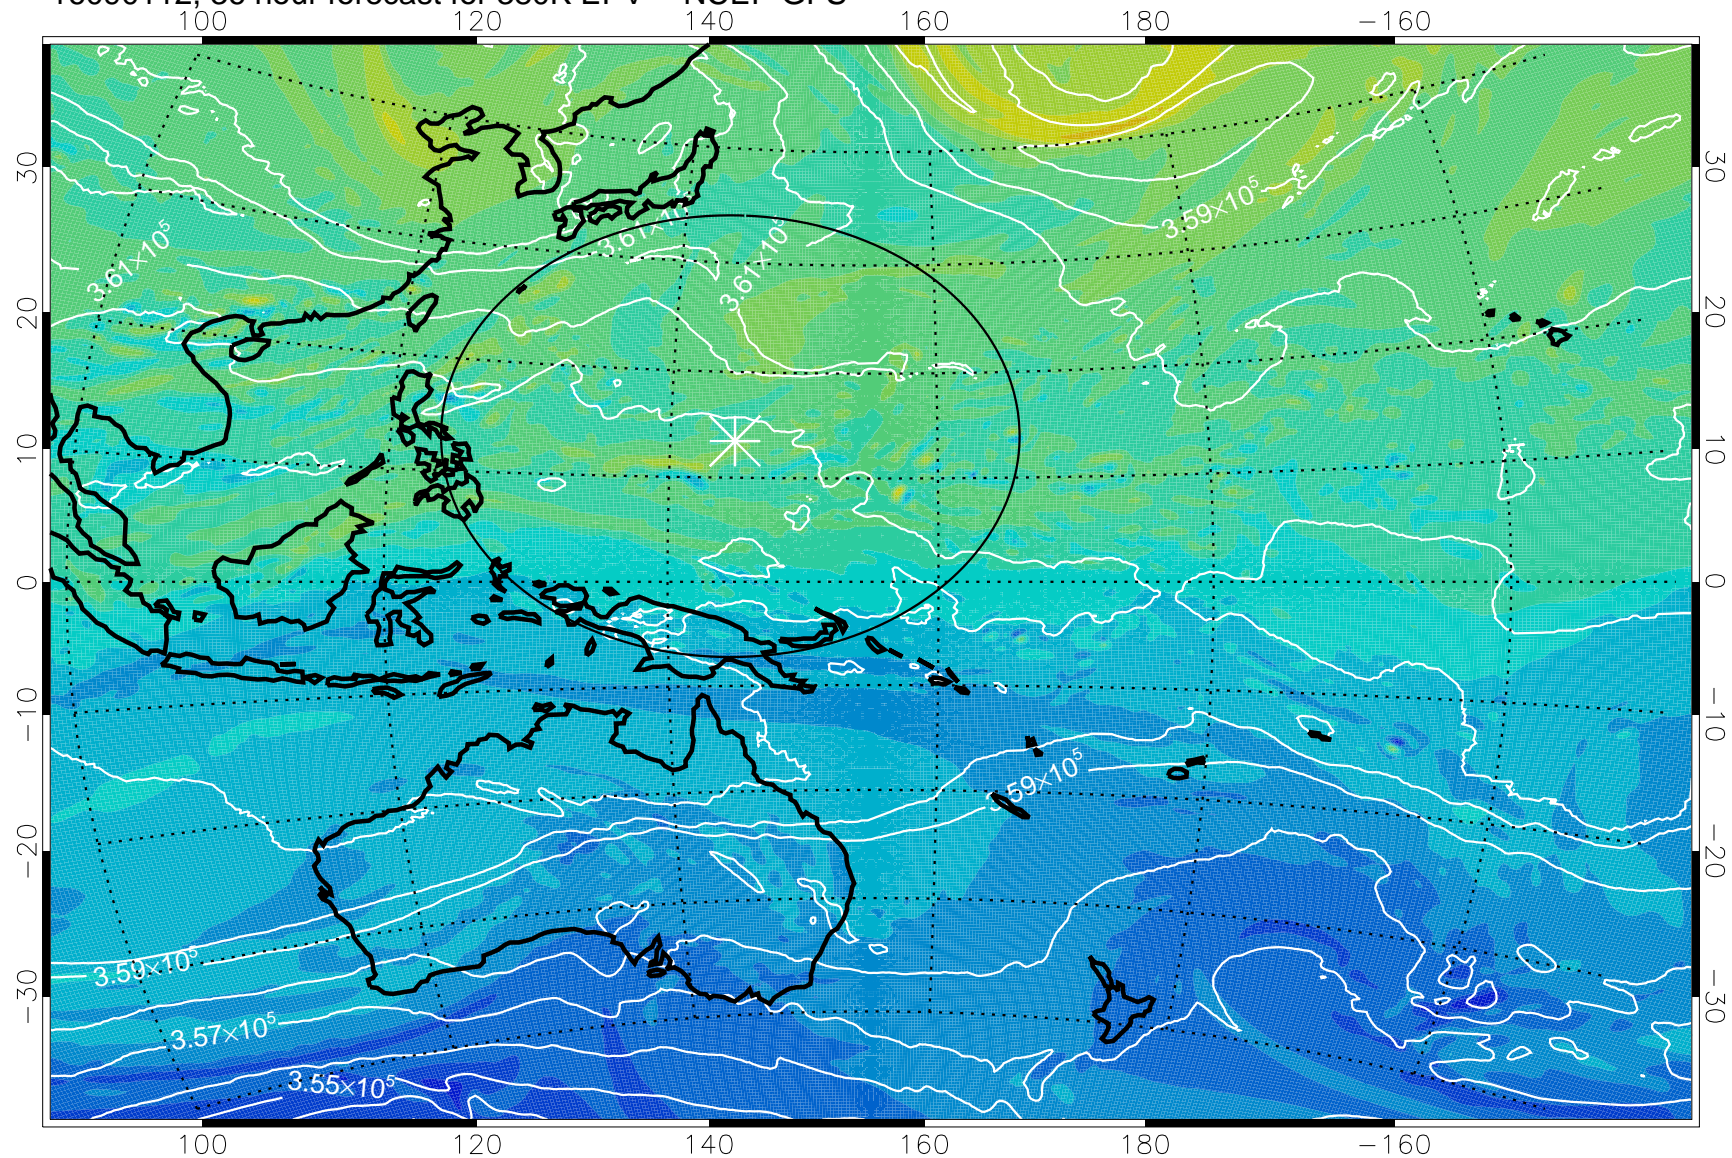

16090106, 30 hour forecast for 380K EPV -- NCEP GFS

380K Montgomery Streamfunction, white

Range ring of 2304 km

16090112, 36 hour forecast for 380K EPV -- NCEP GFS

380K Montgomery Streamfunction, white

Range ring of 2304 km

16090118, 42 hour forecast for 380K EPV -- NCEP GFS

380K Montgomery Streamfunction, white

Range ring of 2304 km

16090200, 48 hour forecast for 380K EPV -- NCEP GFS

380K Montgomery Streamfunction, white

Range ring of 2304 km

16090206, 54 hour forecast for 38K EPV -- NCEP GFS

38K Montgomery Streamfunction, white

Range ring of 2304 km

16090212, 60 hour forecast for 38K EPV -- NCEP GFS

38K Montgomery Streamfunction, white

Range ring of 2304 km

16090218, 66 hour forecast for 380K EPV -- NCEP GFS

16090300, 72 hour forecast for 380K EPV -- NCEP GFS

380K Montgomery Streamfunction, white

Range ring of 2304 km

16090306, 78 hour forecast for 380K EPV -- NCEP GFS