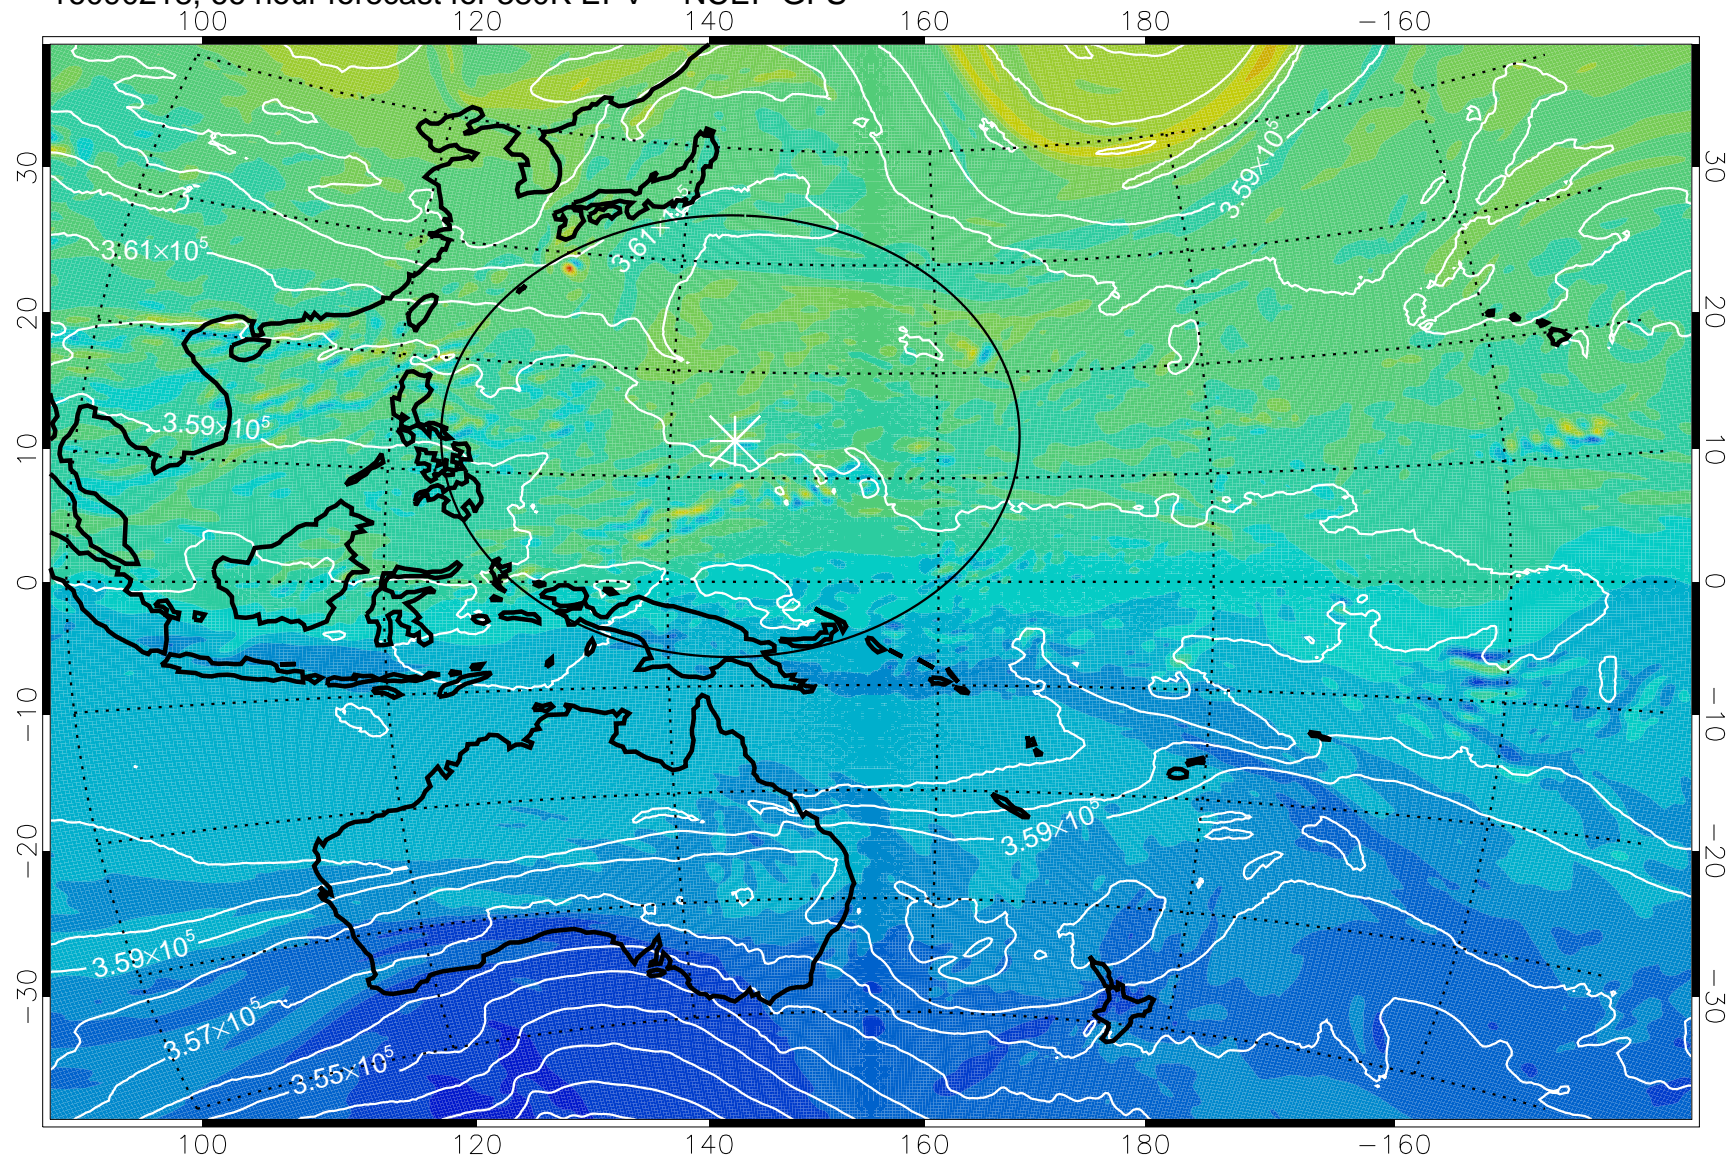

16090118, 42 hour forecast for 380K EPV -- NCEP GFS

380K Montgomery Streamfunction, white

Range ring of 2304 km

16090200, 48 hour forecast for 380K EPV -- NCEP GFS

380K Montgomery Streamfunction, white

Range ring of 2304 km

16090206, 54 hour forecast for 38K EPV -- NCEP GFS

38K Montgomery Streamfunction, white

Range ring of 2304 km

16090212, 60 hour forecast for 38K EPV -- NCEP GFS

38K Montgomery Streamfunction, white

Range ring of 2304 km

16090218, 66 hour forecast for 380K EPV -- NCEP GFS

16090300, 72 hour forecast for 380K EPV -- NCEP GFS

380K Montgomery Streamfunction, white

Range ring of 2304 km

16090306, 78 hour forecast for 380K EPV -- NCEP GFS

380K Montgomery Streamfunction, white

Range ring of 2304 km

16090312, 84 hour forecast for 380K EPV -- NCEP GFS

380K Montgomery Streamfunction, white

Range ring of 2304 km

16090318, 90 hour forecast for 380K EPV -- NCEP GFS