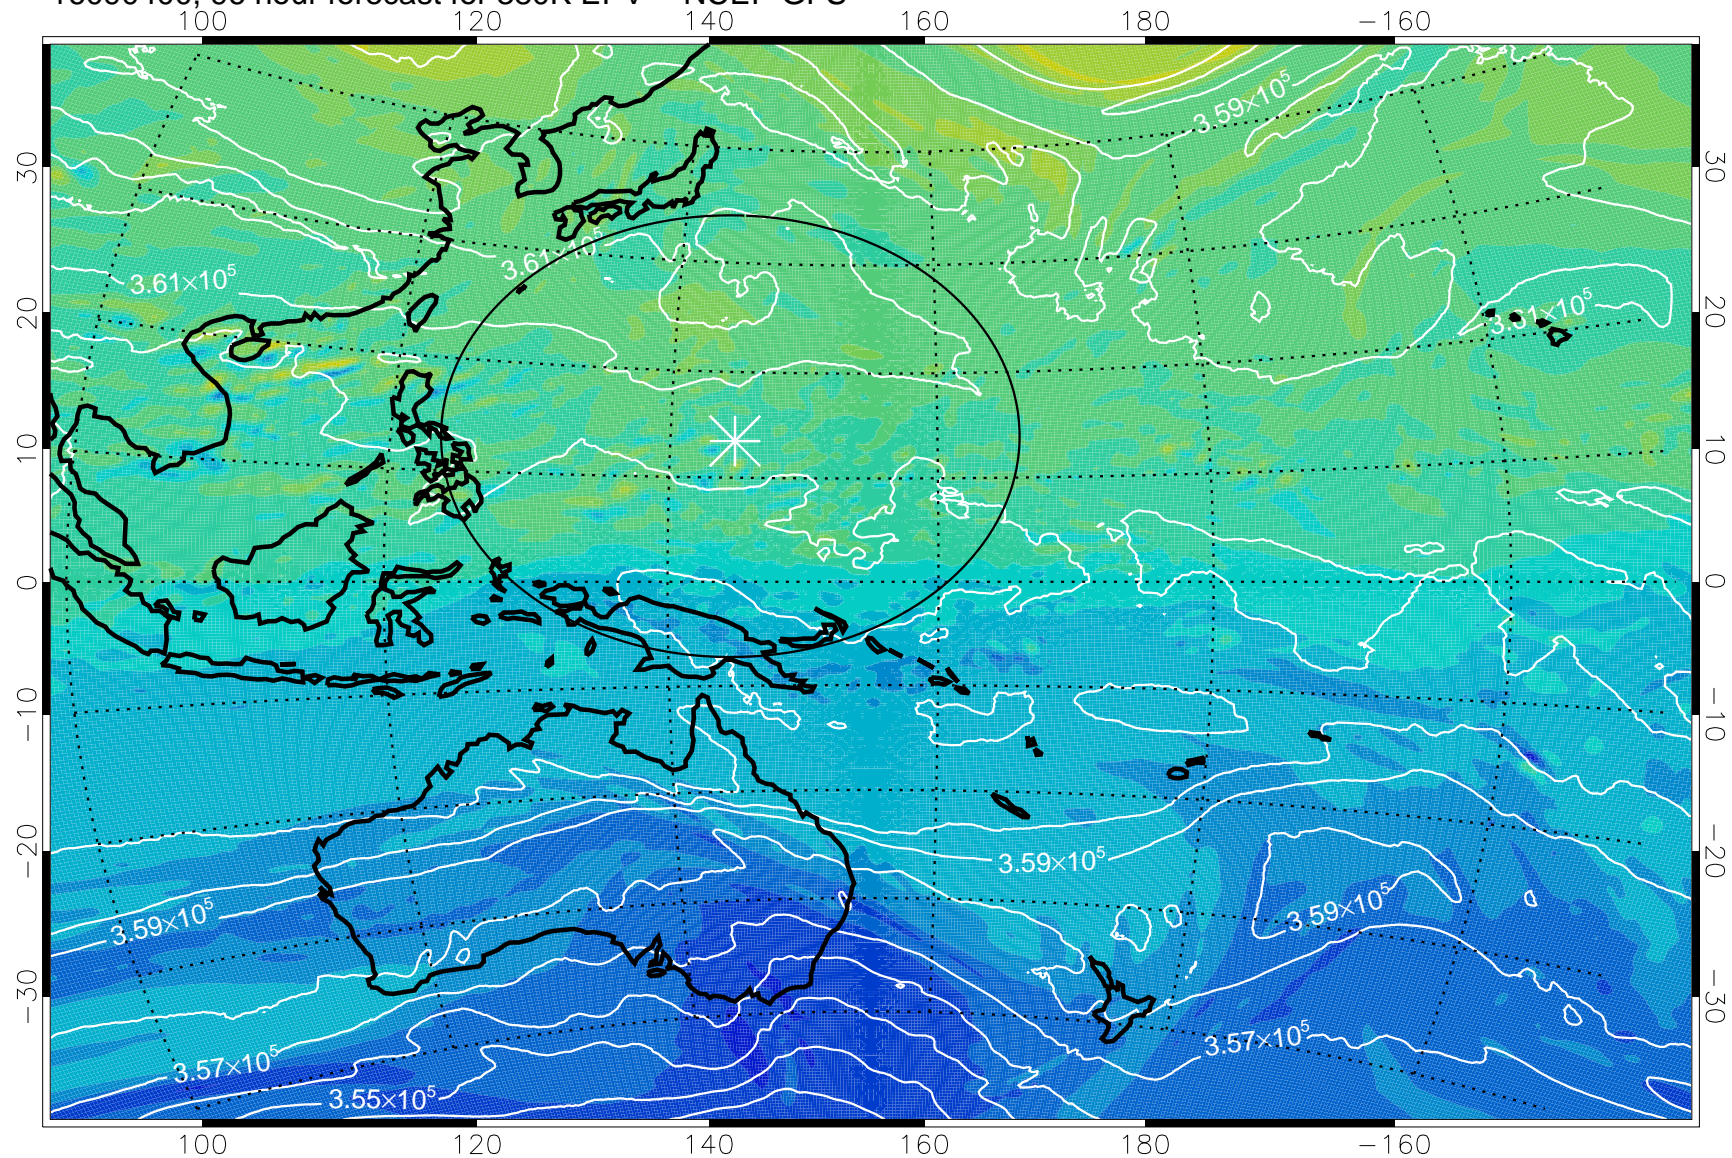

16090218, 66 hour forecast for 380K EPV -- NCEP GFS

16090300, 72 hour forecast for 380K EPV -- NCEP GFS

380K Montgomery Streamfunction, white

Range ring of 2304 km

16090306, 78 hour forecast for 380K EPV -- NCEP GFS

380K Montgomery Streamfunction, white

Range ring of 2304 km

16090312, 84 hour forecast for 380K EPV -- NCEP GFS

380K Montgomery Streamfunction, white

Range ring of 2304 km

16090318, 90 hour forecast for 380K EPV -- NCEP GFS

380K Montgomery Streamfunction, white

Range ring of 2304 km

16090400, 96 hour forecast for 380K EPV -- NCEP GFS

380K Montgomery Streamfunction, white

Range ring of 2304 km

16090406, 102 hour forecast for 380K EPV -- NCEP GFS

380K Montgomery Streamfunction, white

Range ring of 2304 km

16090412, 108 hour forecast for 380K EPV -- NCEP GFS

380K Montgomery Streamfunction, white

Range ring of 2304 km

16090418, 114 hour forecast for 380K EPV -- NCEP GFS