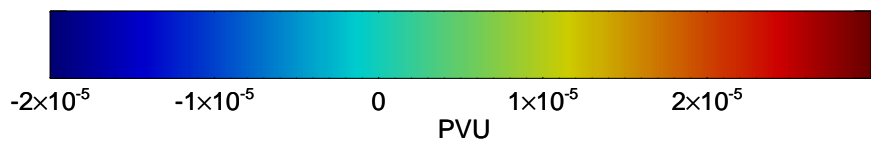

16083106, 6 hour forecast for 380K EPV -- NCEP GFS

380K Montgomery Streamfunction, white

Range ring of 2304 km

16083112, 12 hour forecast for 380K EPV -- NCEP GFS

380K Montgomery Streamfunction, white

Range ring of 2304 km