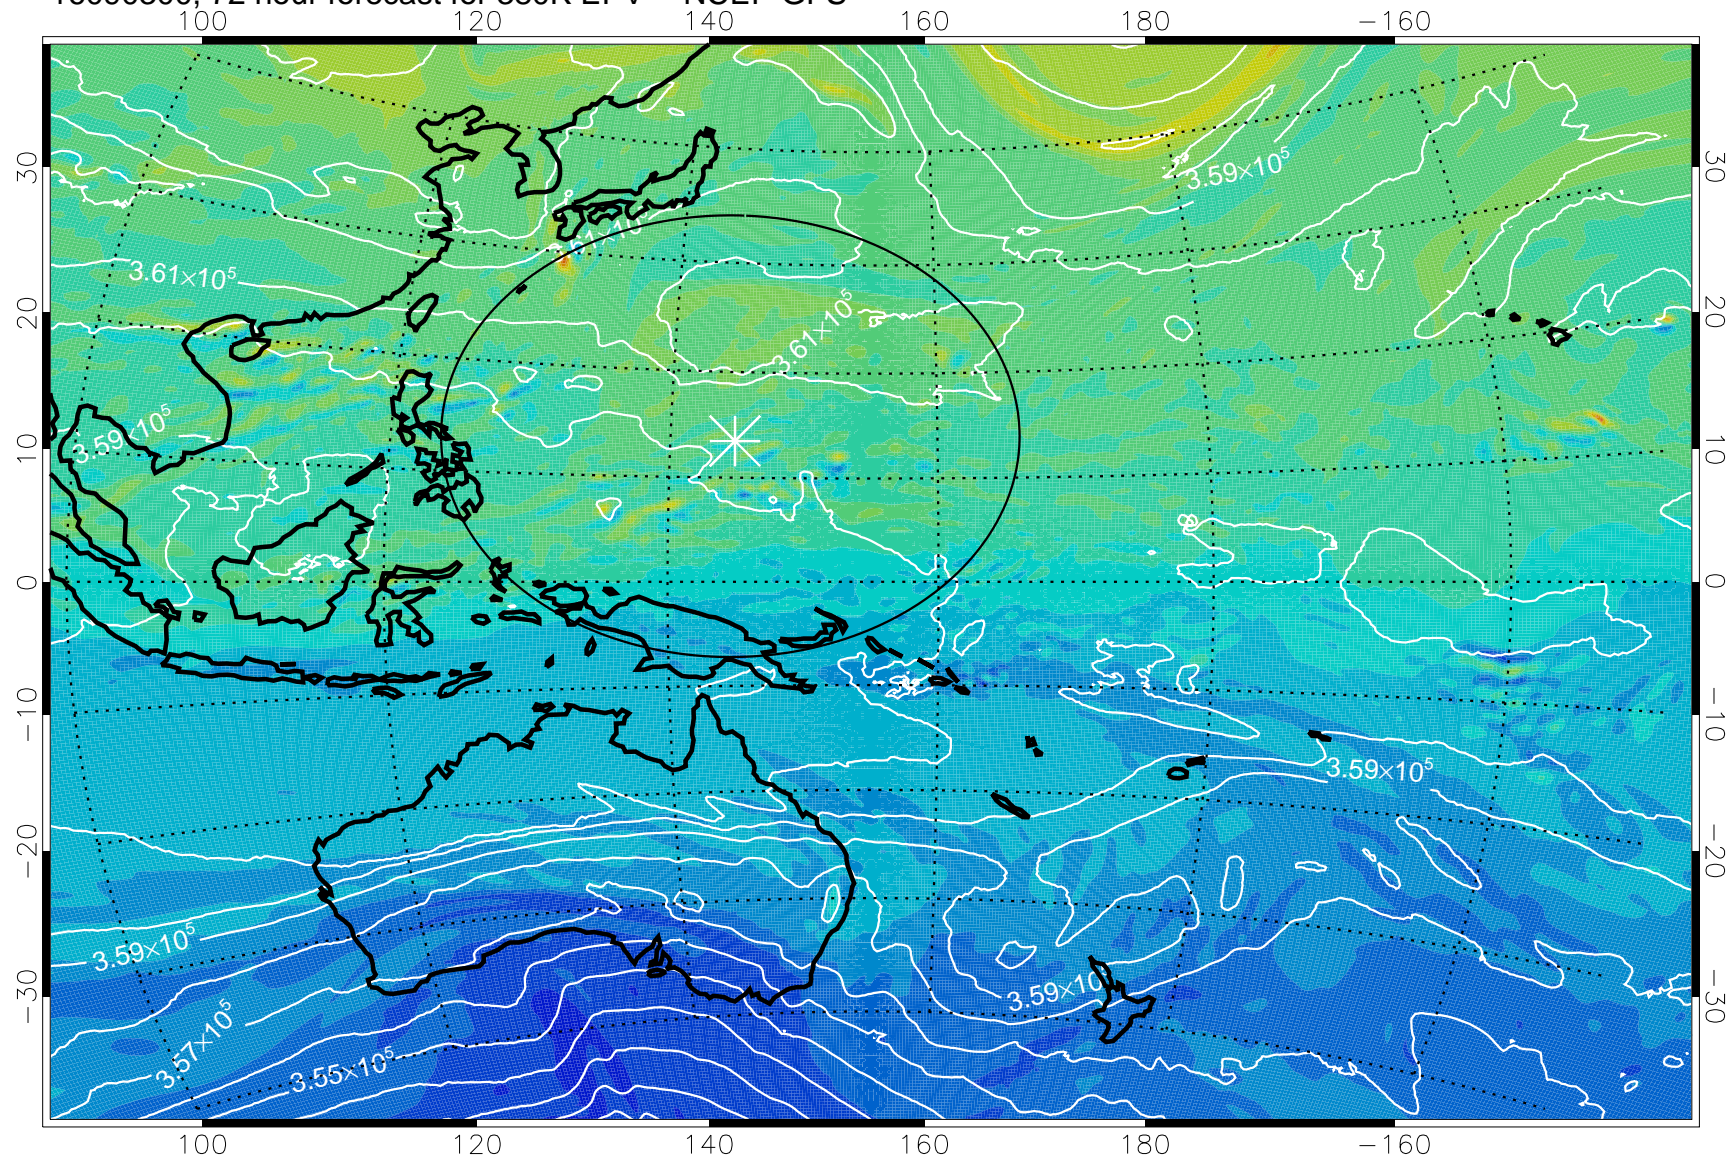

16090118, 42 hour forecast for 380K EPV -- NCEP GFS

380K Montgomery Streamfunction, white

Range ring of 2304 km

16090200, 48 hour forecast for 380K EPV -- NCEP GFS

380K Montgomery Streamfunction, white

Range ring of 2304 km

16090206, 54 hour forecast for 38K EPV -- NCEP GFS

38K Montgomery Streamfunction, white

Range ring of 2304 km

16090212, 60 hour forecast for 38K EPV -- NCEP GFS

38K Montgomery Streamfunction, white

Range ring of 2304 km

16090218, 66 hour forecast for 380K EPV -- NCEP GFS

16090300, 72 hour forecast for 380K EPV -- NCEP GFS

380K Montgomery Streamfunction, white

Range ring of 2304 km

16090306, 78 hour forecast for 380K EPV -- NCEP GFS

380K Montgomery Streamfunction, white

Range ring of 2304 km

16090312, 84 hour forecast for 380K EPV -- NCEP GFS

380K Montgomery Streamfunction, white

Range ring of 2304 km

16090318, 90 hour forecast for 380K EPV -- NCEP GFS