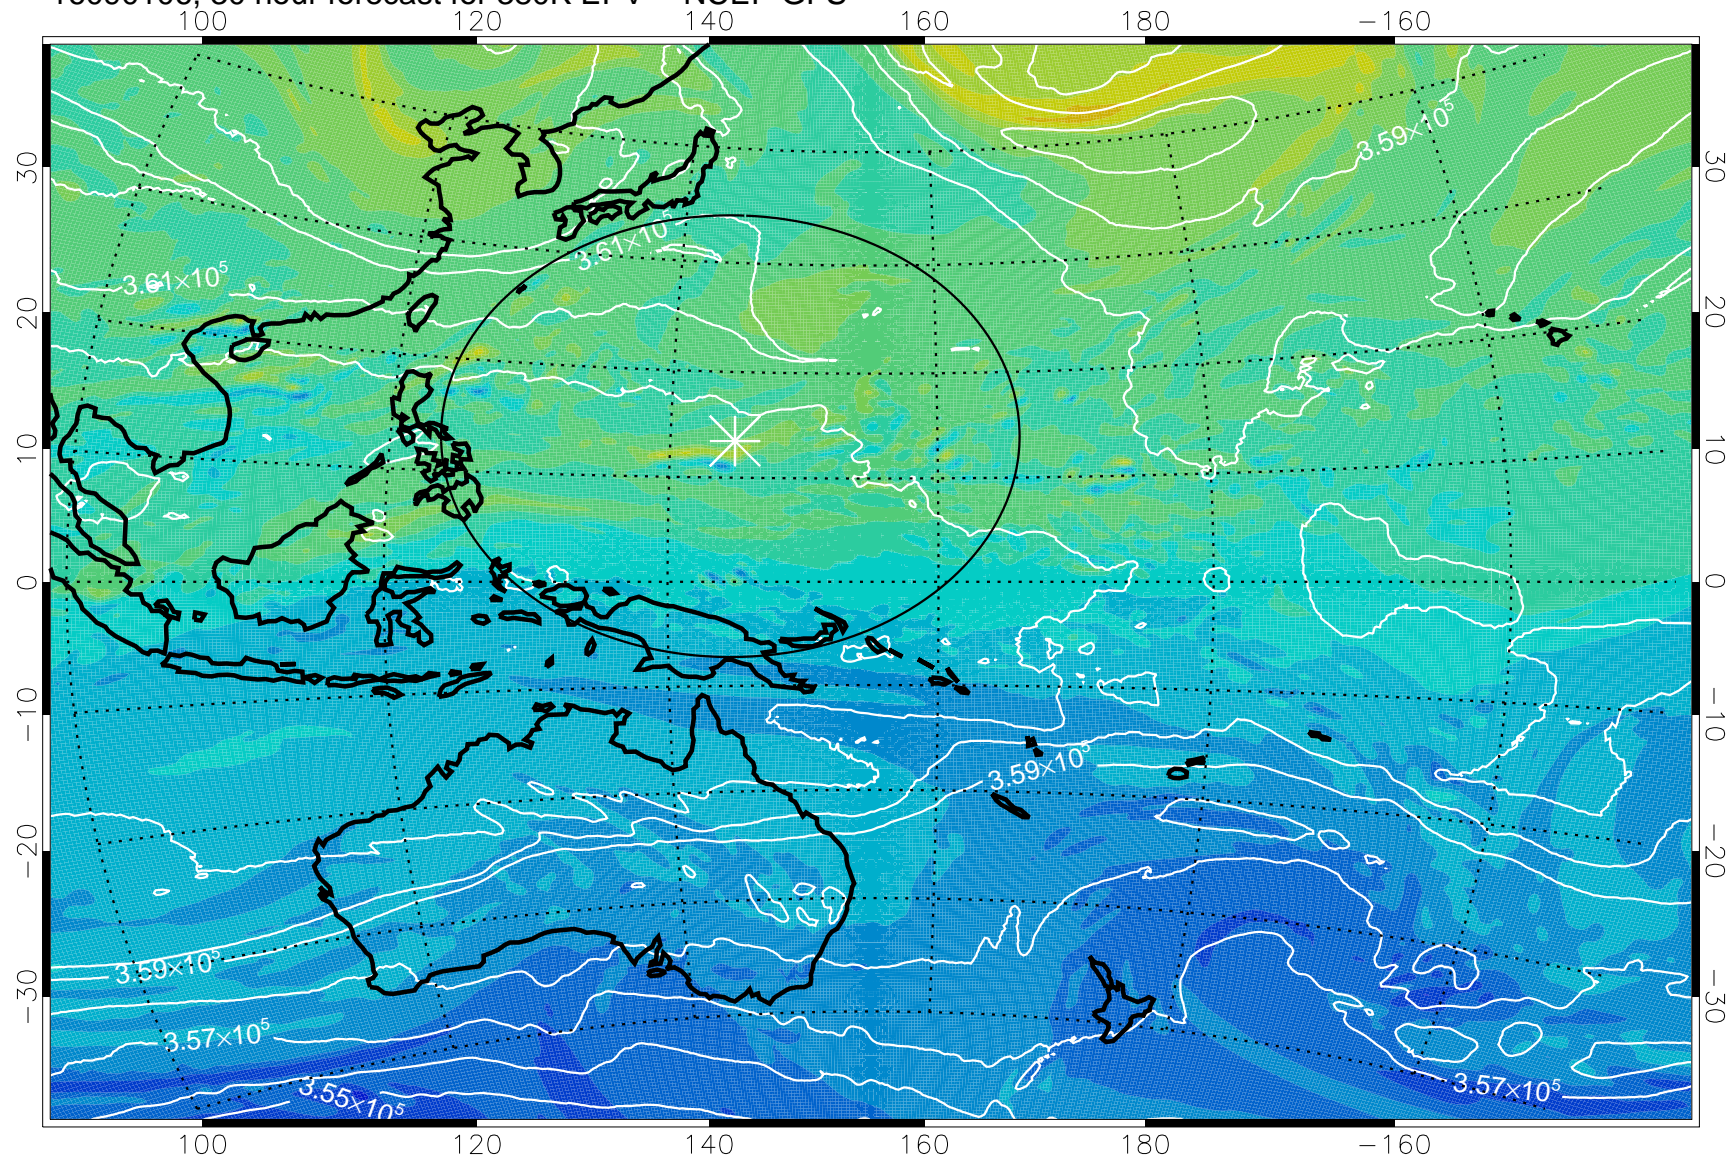

16083118, 18 hour forecast for 380K EPV -- NCEP GFS

380K Montgomery Streamfunction, white

Range ring of 2304 km

16090100, 24 hour forecast for 380K EPV -- NCEP GFS

380K Montgomery Streamfunction, white

Range ring of 2304 km

16090106, 30 hour forecast for 380K EPV -- NCEP GFS

380K Montgomery Streamfunction, white

Range ring of 2304 km

16090112, 36 hour forecast for 380K EPV -- NCEP GFS

380K Montgomery Streamfunction, white

Range ring of 2304 km

16090118, 42 hour forecast for 380K EPV -- NCEP GFS

380K Montgomery Streamfunction, white

Range ring of 2304 km

16090200, 48 hour forecast for 380K EPV -- NCEP GFS

380K Montgomery Streamfunction, white

Range ring of 2304 km

16090206, 54 hour forecast for 38K EPV -- NCEP GFS

38K Montgomery Streamfunction, white

Range ring of 2304 km

16090212, 60 hour forecast for 38K EPV -- NCEP GFS

38K Montgomery Streamfunction, white

Range ring of 2304 km