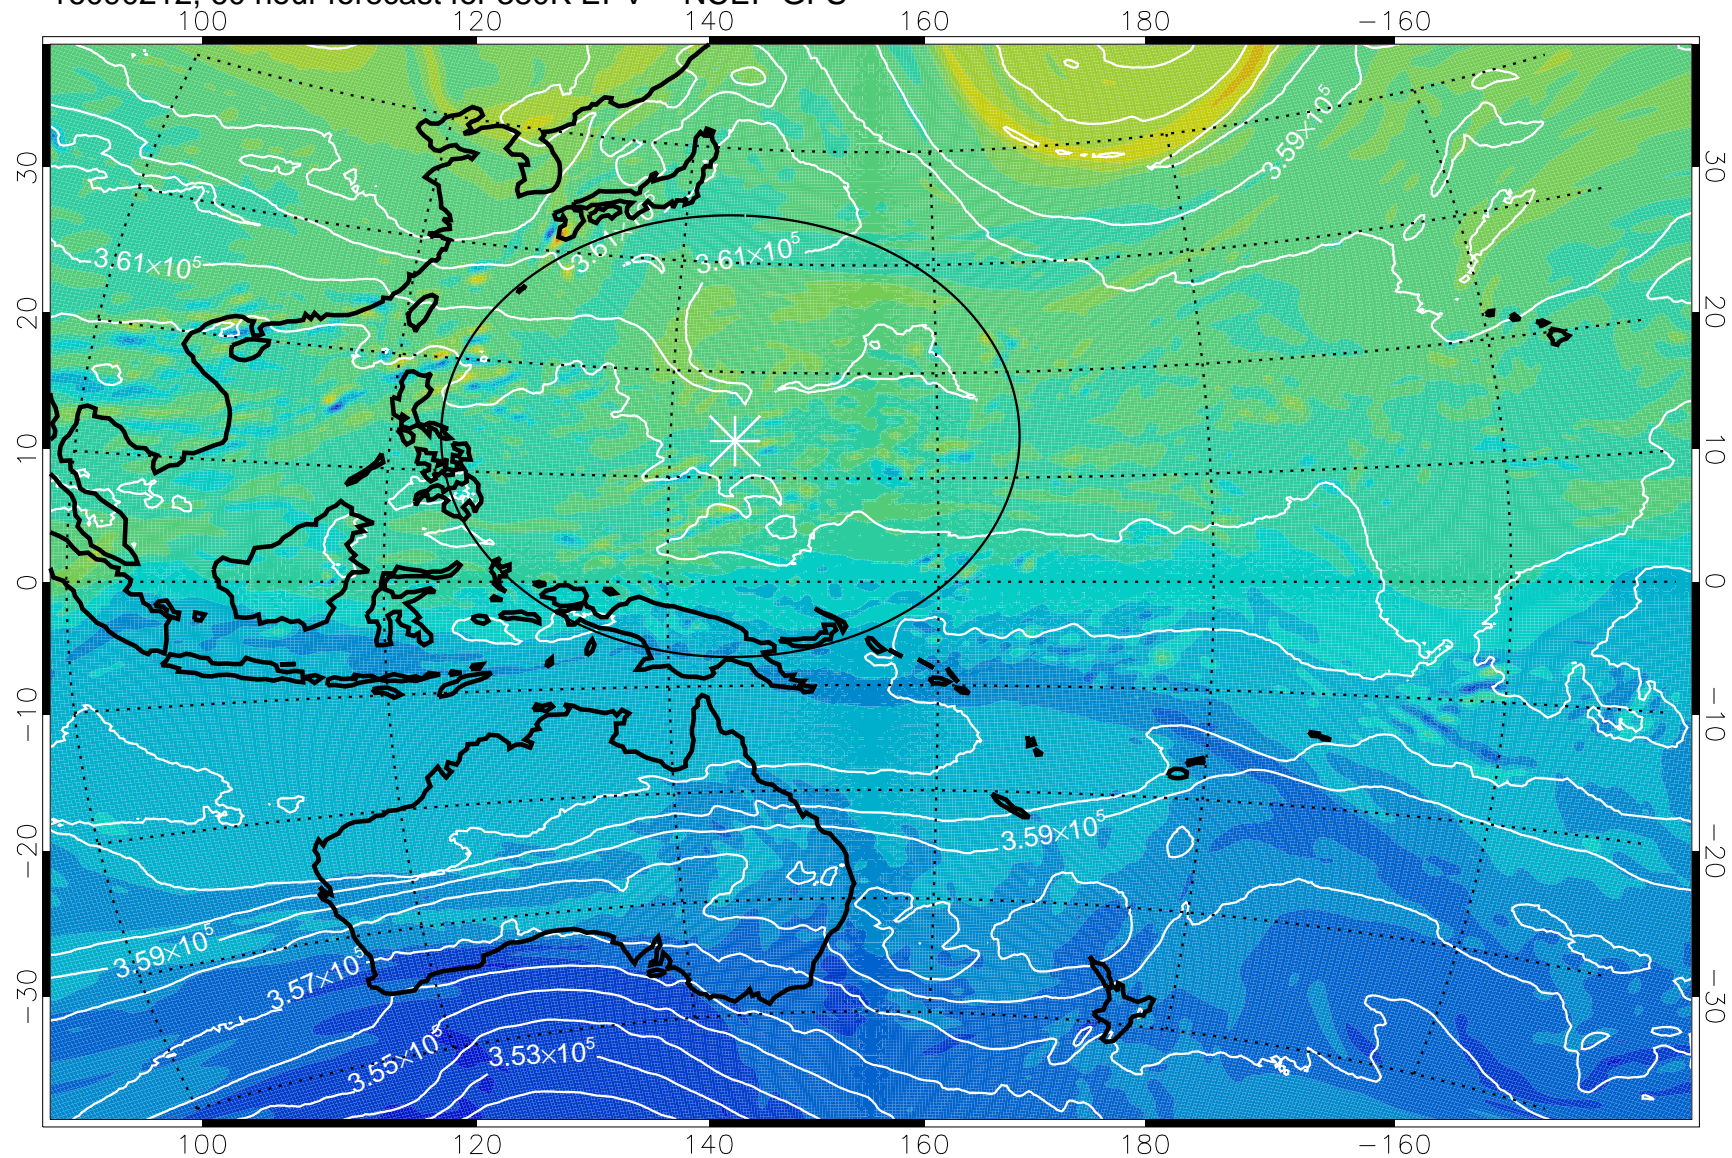

16090106, 30 hour forecast for 380K EPV -- NCEP GFS

380K Montgomery Streamfunction, white

Range ring of 2304 km

16090112, 36 hour forecast for 380K EPV -- NCEP GFS

380K Montgomery Streamfunction, white

Range ring of 2304 km

16090118, 42 hour forecast for 380K EPV -- NCEP GFS

380K Montgomery Streamfunction, white

Range ring of 2304 km

16090200, 48 hour forecast for 380K EPV -- NCEP GFS

380K Montgomery Streamfunction, white

Range ring of 2304 km

16090206, 54 hour forecast for 38K EPV -- NCEP GFS

38K Montgomery Streamfunction, white

Range ring of 2304 km

16090212, 60 hour forecast for 38K EPV -- NCEP GFS

38K Montgomery Streamfunction, white

Range ring of 2304 km

16090218, 66 hour forecast for 380K EPV -- NCEP GFS

16090300, 72 hour forecast for 380K EPV -- NCEP GFS

380K Montgomery Streamfunction, white

Range ring of 2304 km

16090306, 78 hour forecast for 380K EPV -- NCEP GFS