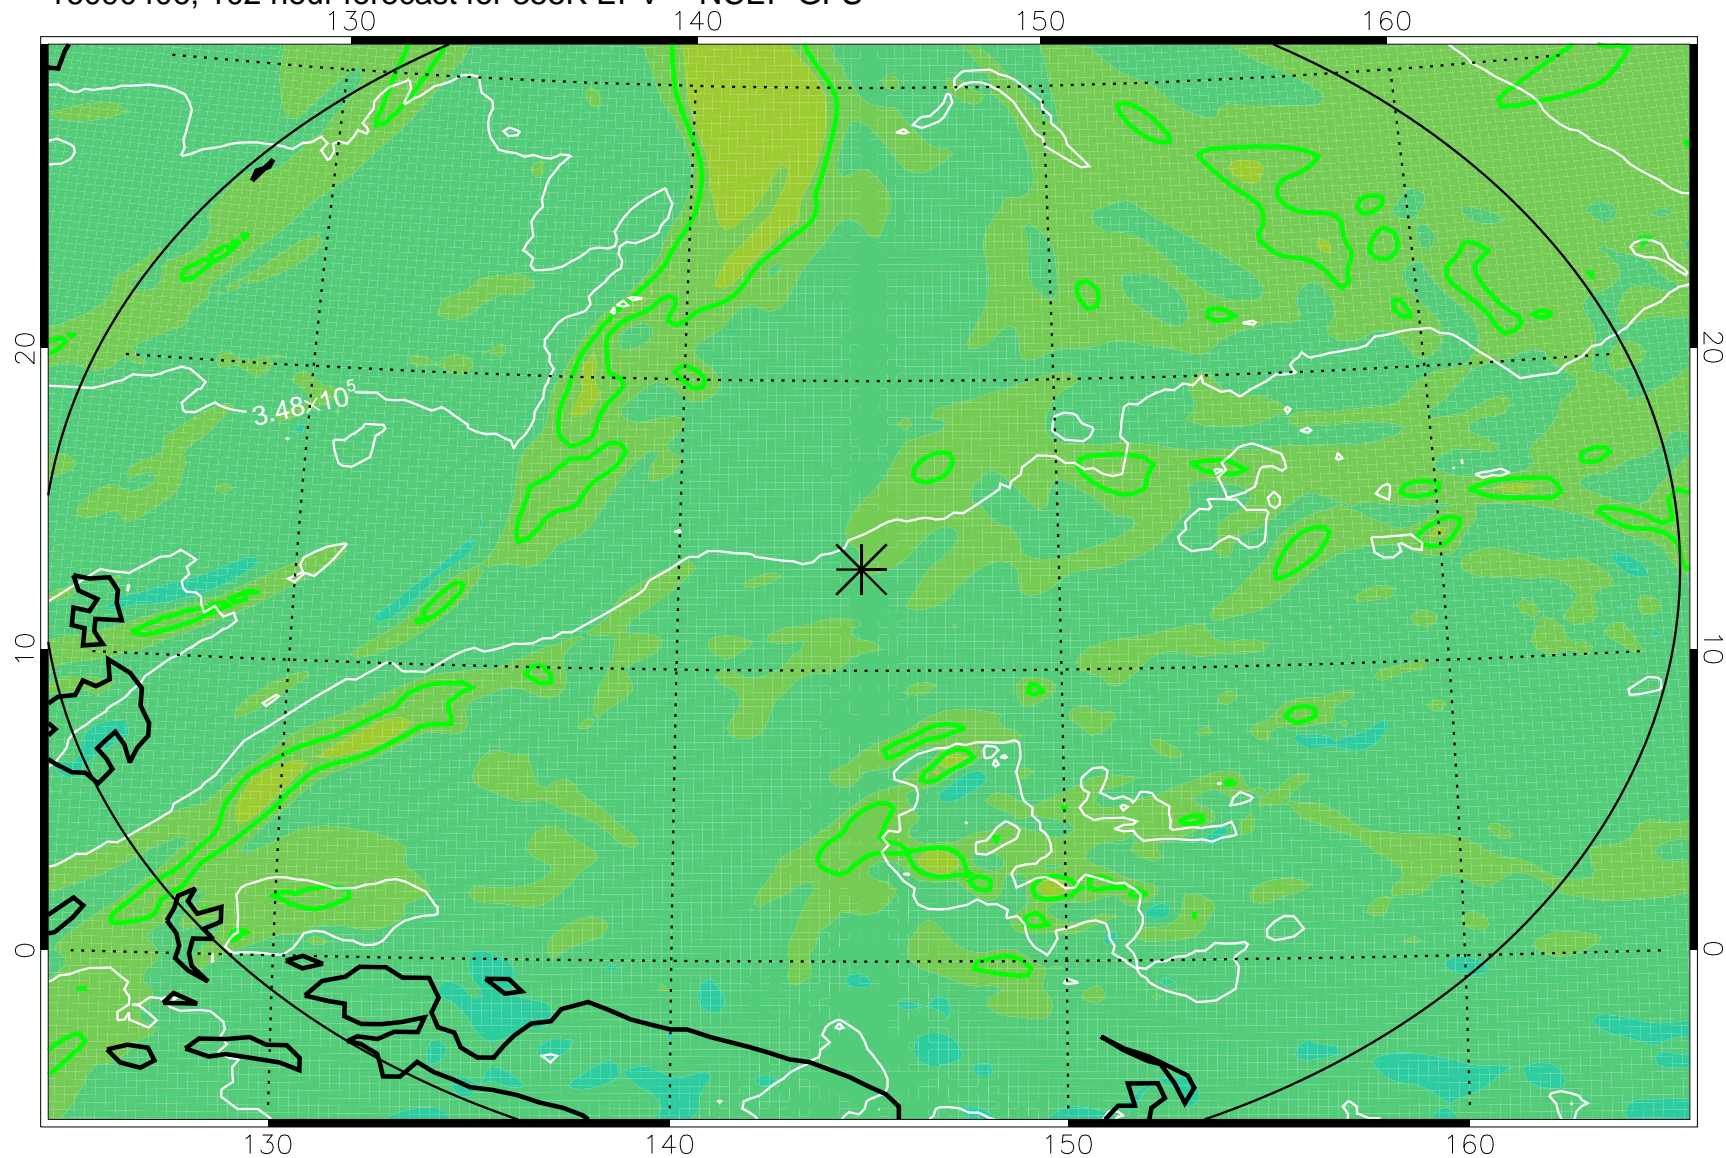

16090306, 78 hour forecast for 355K EPV -- NCEP GFS

355K Montgomery Streamfunction, white
EPV Tropopause (2 PVU) Position
Range ring of 2304 km

16090312, 84 hour forecast for 355K EPV -- NCEP GFS

355K Montgomery Streamfunction, white
EPV Tropopause (2 PVU) Position
Range ring of 2304 km

16090318, 90 hour forecast for 355K EPV -- NCEP GFS

355K Montgomery Streamfunction, white
EPV Tropopause (2 PVU) Position
Range ring of 2304 km

16090400, 96 hour forecast for 355K EPV -- NCEP GFS

355K Montgomery Streamfunction, white
EPV Tropopause (2 PVU) Position
Range ring of 2304 km

16090406, 102 hour forecast for 355K EPV -- NCEP GFS

355K Montgomery Streamfunction, white
EPV Tropopause (2 PVU) Position
Range ring of 2304 km

16090412, 108 hour forecast for 355K EPV -- NCEP GFS

355K Montgomery Streamfunction, white
EPV Tropopause (2 PVU) Position
Range ring of 2304 km

16090418, 114 hour forecast for 355K EPV -- NCEP GFS

355K Montgomery Streamfunction, white
EPV Tropopause (2 PVU) Position
Range ring of 2304 km

16090500, 120 hour forecast for 355K EPV -- NCEP GFS

355K Montgomery Streamfunction, white
EPV Tropopause (2 PVU) Position
Range ring of 2304 km