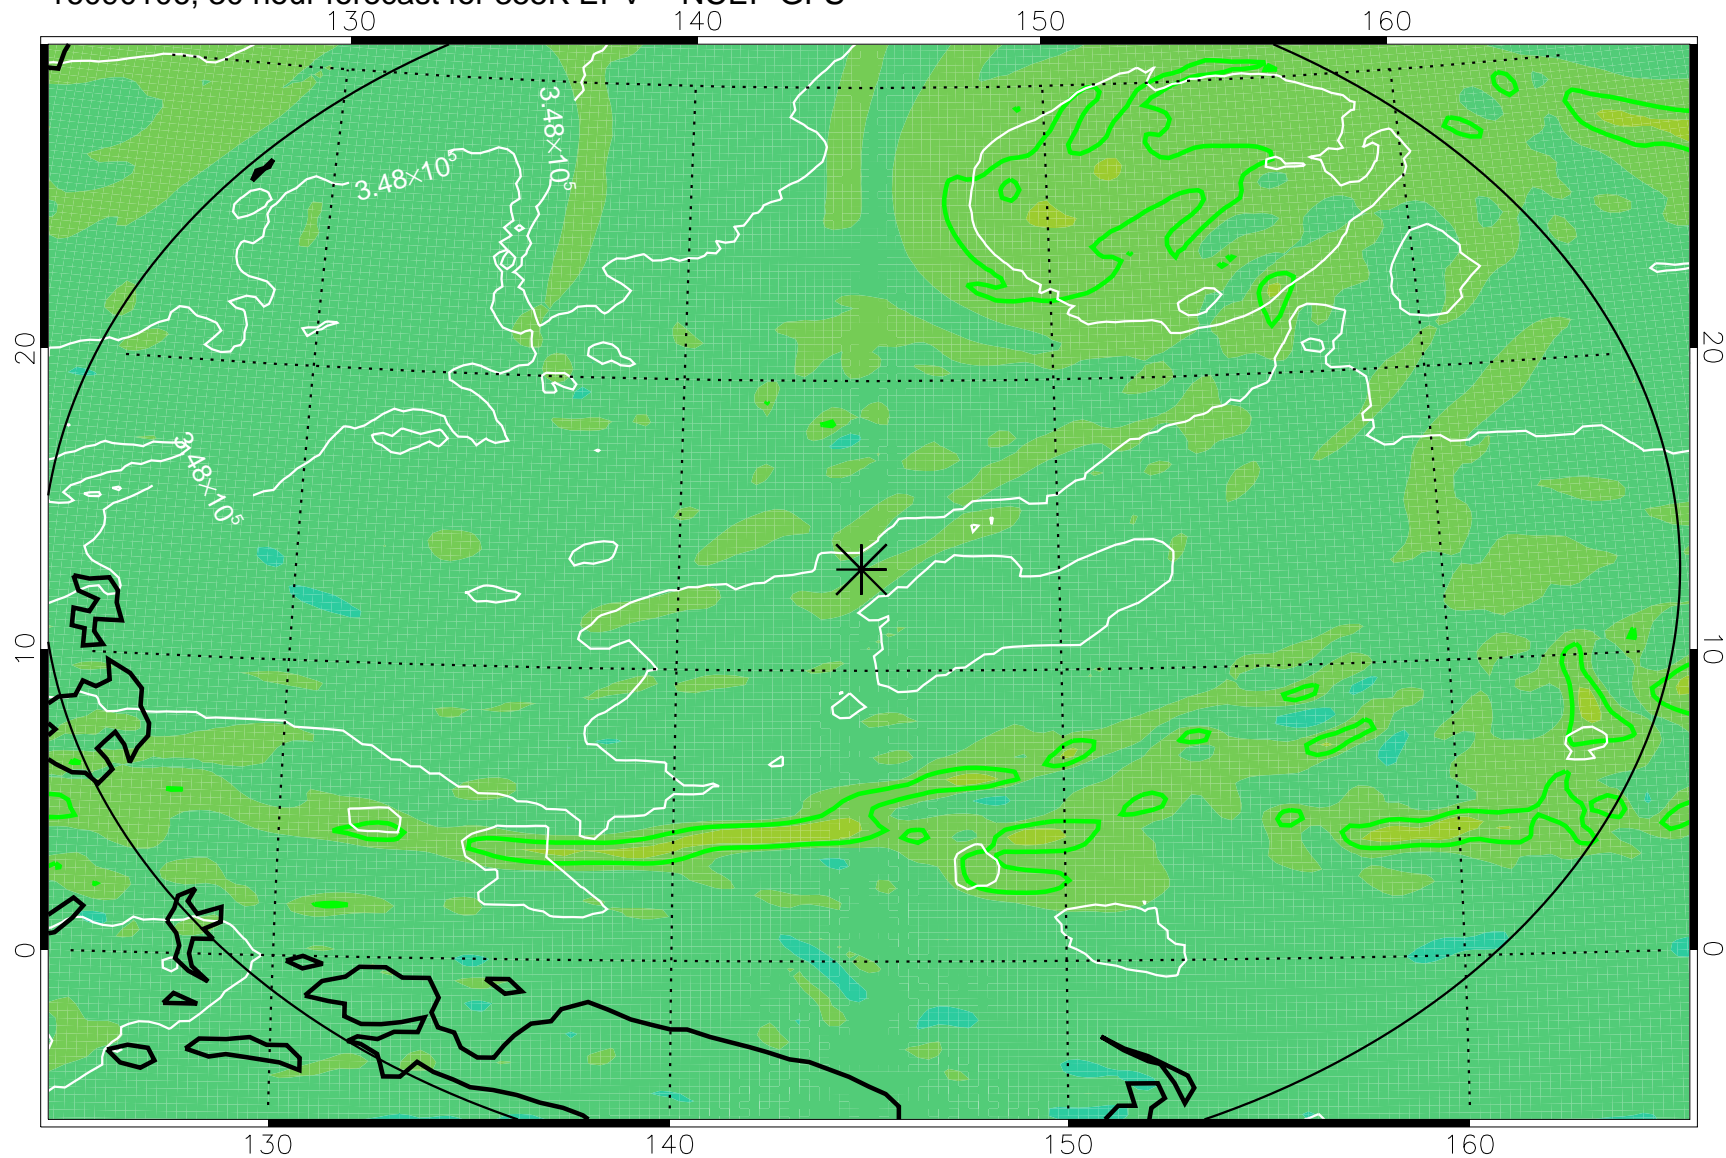

16083118, 18 hour forecast for 355K EPV -- NCEP GFS

355K Montgomery Streamfunction, white
EPV Tropopause (2 PVU) Position
Range ring of 2304 km

16090100, 24 hour forecast for 355K EPV -- NCEP GFS

355K Montgomery Streamfunction, white
EPV Tropopause (2 PVU) Position
Range ring of 2304 km

16090106, 30 hour forecast for 355K EPV -- NCEP GFS

355K Montgomery Streamfunction, white
EPV Tropopause (2 PVU) Position
Range ring of 2304 km

16090112, 36 hour forecast for 355K EPV -- NCEP GFS

355K Montgomery Streamfunction, white
EPV Tropopause (2 PVU) Position
Range ring of 2304 km

16090118, 42 hour forecast for 355K EPV -- NCEP GFS

355K Montgomery Streamfunction, white
EPV Tropopause (2 PVU) Position
Range ring of 2304 km

16090200, 48 hour forecast for 355K EPV -- NCEP GFS

355K Montgomery Streamfunction, white
EPV Tropopause (2 PVU) Position
Range ring of 2304 km

16090418, 114 hour forecast for 355K EPV -- NCEP GFS

355K Montgomery Streamfunction, white
EPV Tropopause (2 PVU) Position
Range ring of 2304 km

16090500, 120 hour forecast for 355K EPV -- NCEP GFS

355K Montgomery Streamfunction, white
EPV Tropopause (2 PVU) Position
Range ring of 2304 km