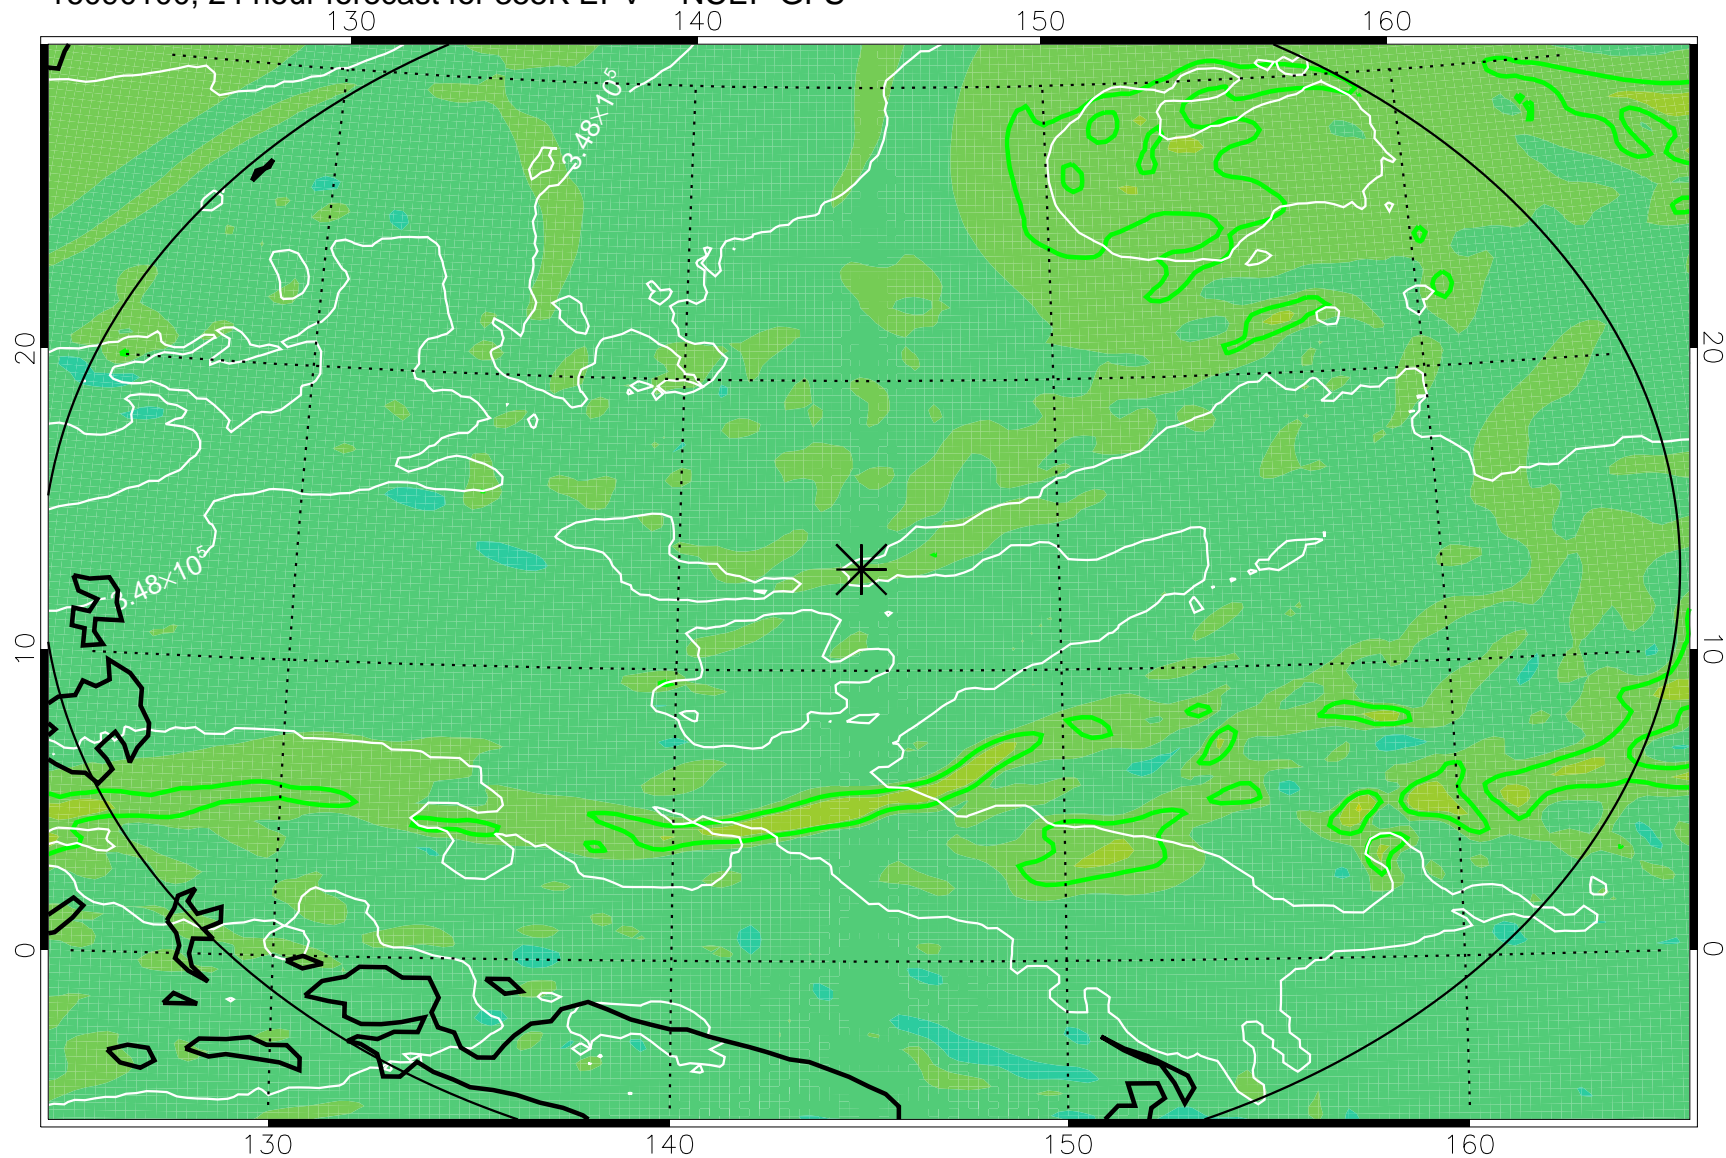

16083106, 6 hour forecast for 355K EPV -- NCEP GFS

355K Montgomery Streamfunction, white
EPV Tropopause (2 PVU) Position
Range ring of 2304 km

16083112, 12 hour forecast for 355K EPV -- NCEP GFS

355K Montgomery Streamfunction, white
EPV Tropopause (2 PVU) Position
Range ring of 2304 km

16083118, 18 hour forecast for 355K EPV -- NCEP GFS

355K Montgomery Streamfunction, white
EPV Tropopause (2 PVU) Position
Range ring of 2304 km

16090100, 24 hour forecast for 355K EPV -- NCEP GFS

355K Montgomery Streamfunction, white
EPV Tropopause (2 PVU) Position
Range ring of 2304 km

16090106, 30 hour forecast for 355K EPV -- NCEP GFS

355K Montgomery Streamfunction, white
EPV Tropopause (2 PVU) Position
Range ring of 2304 km

16090112, 36 hour forecast for 355K EPV -- NCEP GFS

355K Montgomery Streamfunction, white
EPV Tropopause (2 PVU) Position
Range ring of 2304 km

16090118, 42 hour forecast for 355K EPV -- NCEP GFS

355K Montgomery Streamfunction, white
EPV Tropopause (2 PVU) Position
Range ring of 2304 km

16090200, 48 hour forecast for 355K EPV -- NCEP GFS

355K Montgomery Streamfunction, white
EPV Tropopause (2 PVU) Position
Range ring of 2304 km