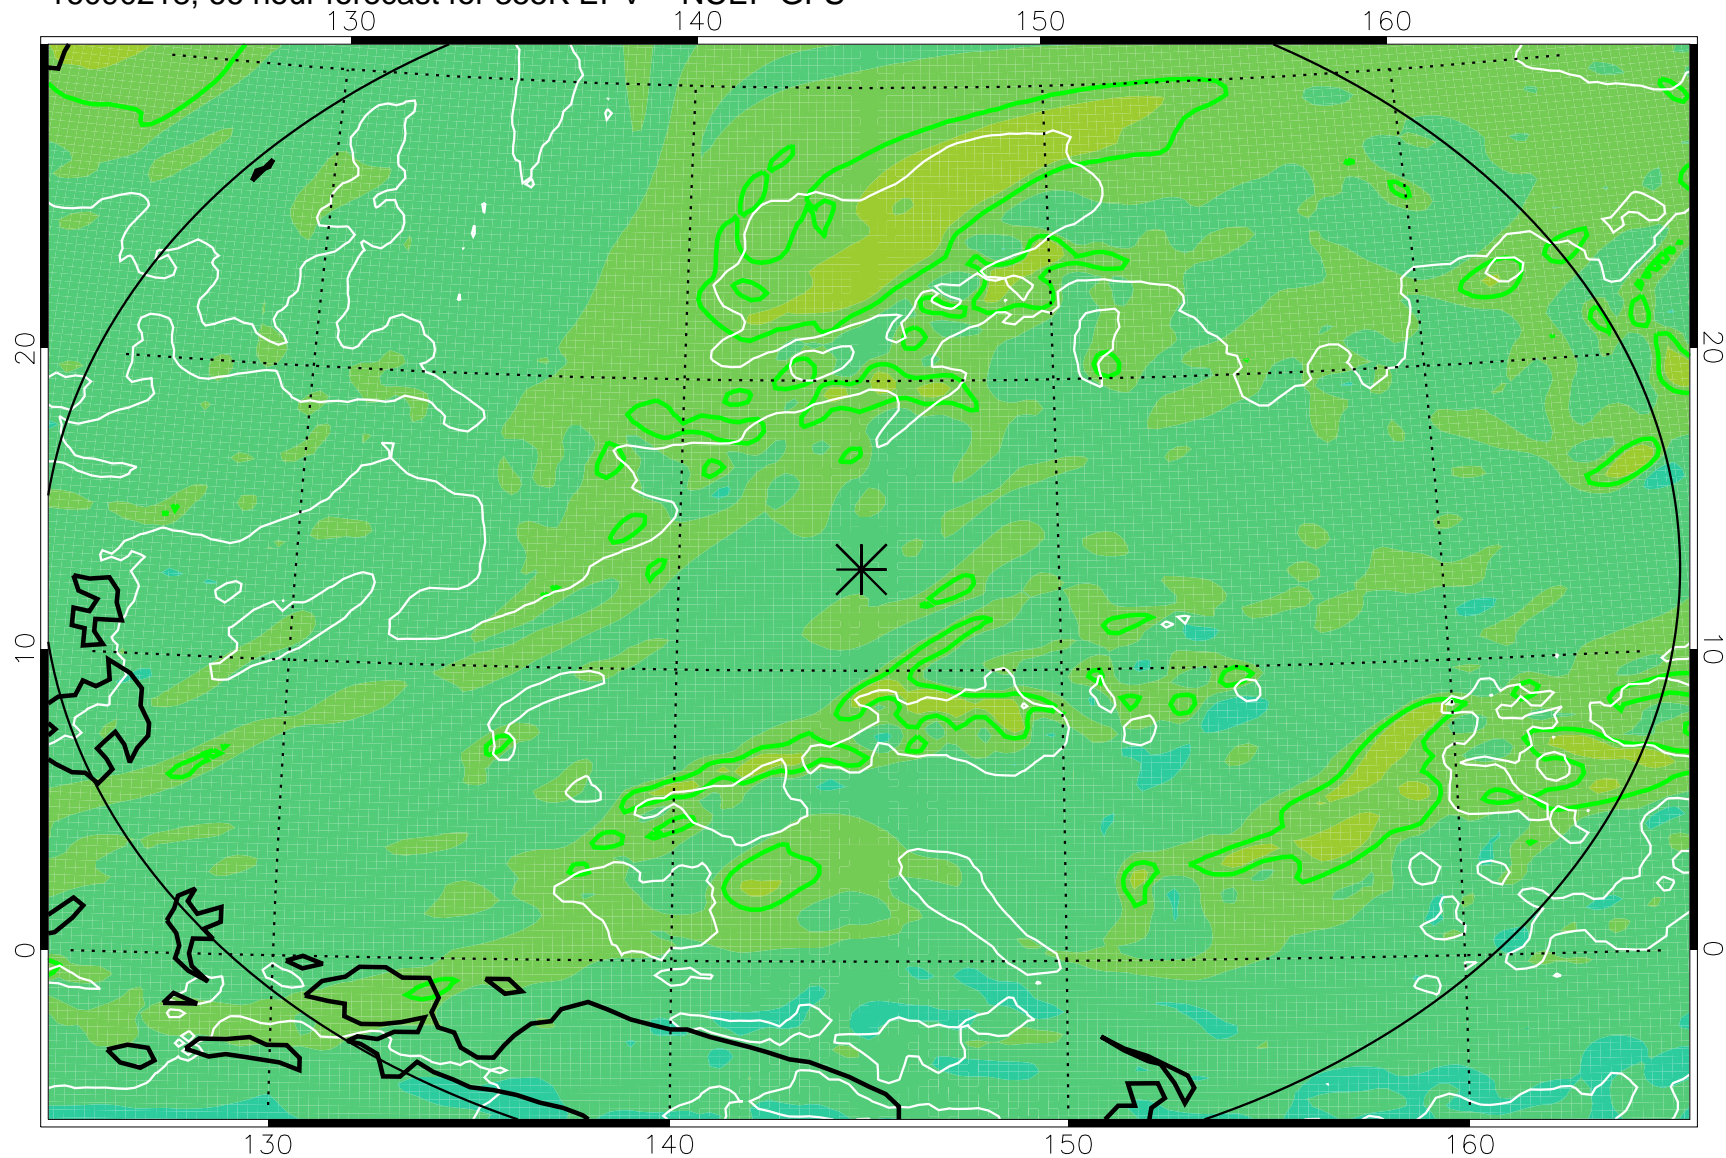

16090206, 54 hour forecast for 355K EPV -- NCEP GFS

355K Montgomery Streamfunction, white
EPV Tropopause (2 PVU) Position
Range ring of 2304 km

16090212, 60 hour forecast for 355K EPV -- NCEP GFS

355K Montgomery Streamfunction, white
EPV Tropopause (2 PVU) Position
Range ring of 2304 km

16090218, 66 hour forecast for 355K EPV -- NCEP GFS

355K Montgomery Streamfunction, white
EPV Tropopause (2 PVU) Position
Range ring of 2304 km

16090300, 72 hour forecast for 355K EPV -- NCEP GFS

355K Montgomery Streamfunction, white
EPV Tropopause (2 PVU) Position
Range ring of 2304 km

16090306, 78 hour forecast for 355K EPV -- NCEP GFS

355K Montgomery Streamfunction, white
EPV Tropopause (2 PVU) Position
Range ring of 2304 km

16090312, 84 hour forecast for 355K EPV -- NCEP GFS

355K Montgomery Streamfunction, white
EPV Tropopause (2 PVU) Position
Range ring of 2304 km

16090318, 90 hour forecast for 355K EPV -- NCEP GFS

355K Montgomery Streamfunction, white
EPV Tropopause (2 PVU) Position
Range ring of 2304 km

16090400, 96 hour forecast for 355K EPV -- NCEP GFS

355K Montgomery Streamfunction, white
EPV Tropopause (2 PVU) Position
Range ring of 2304 km