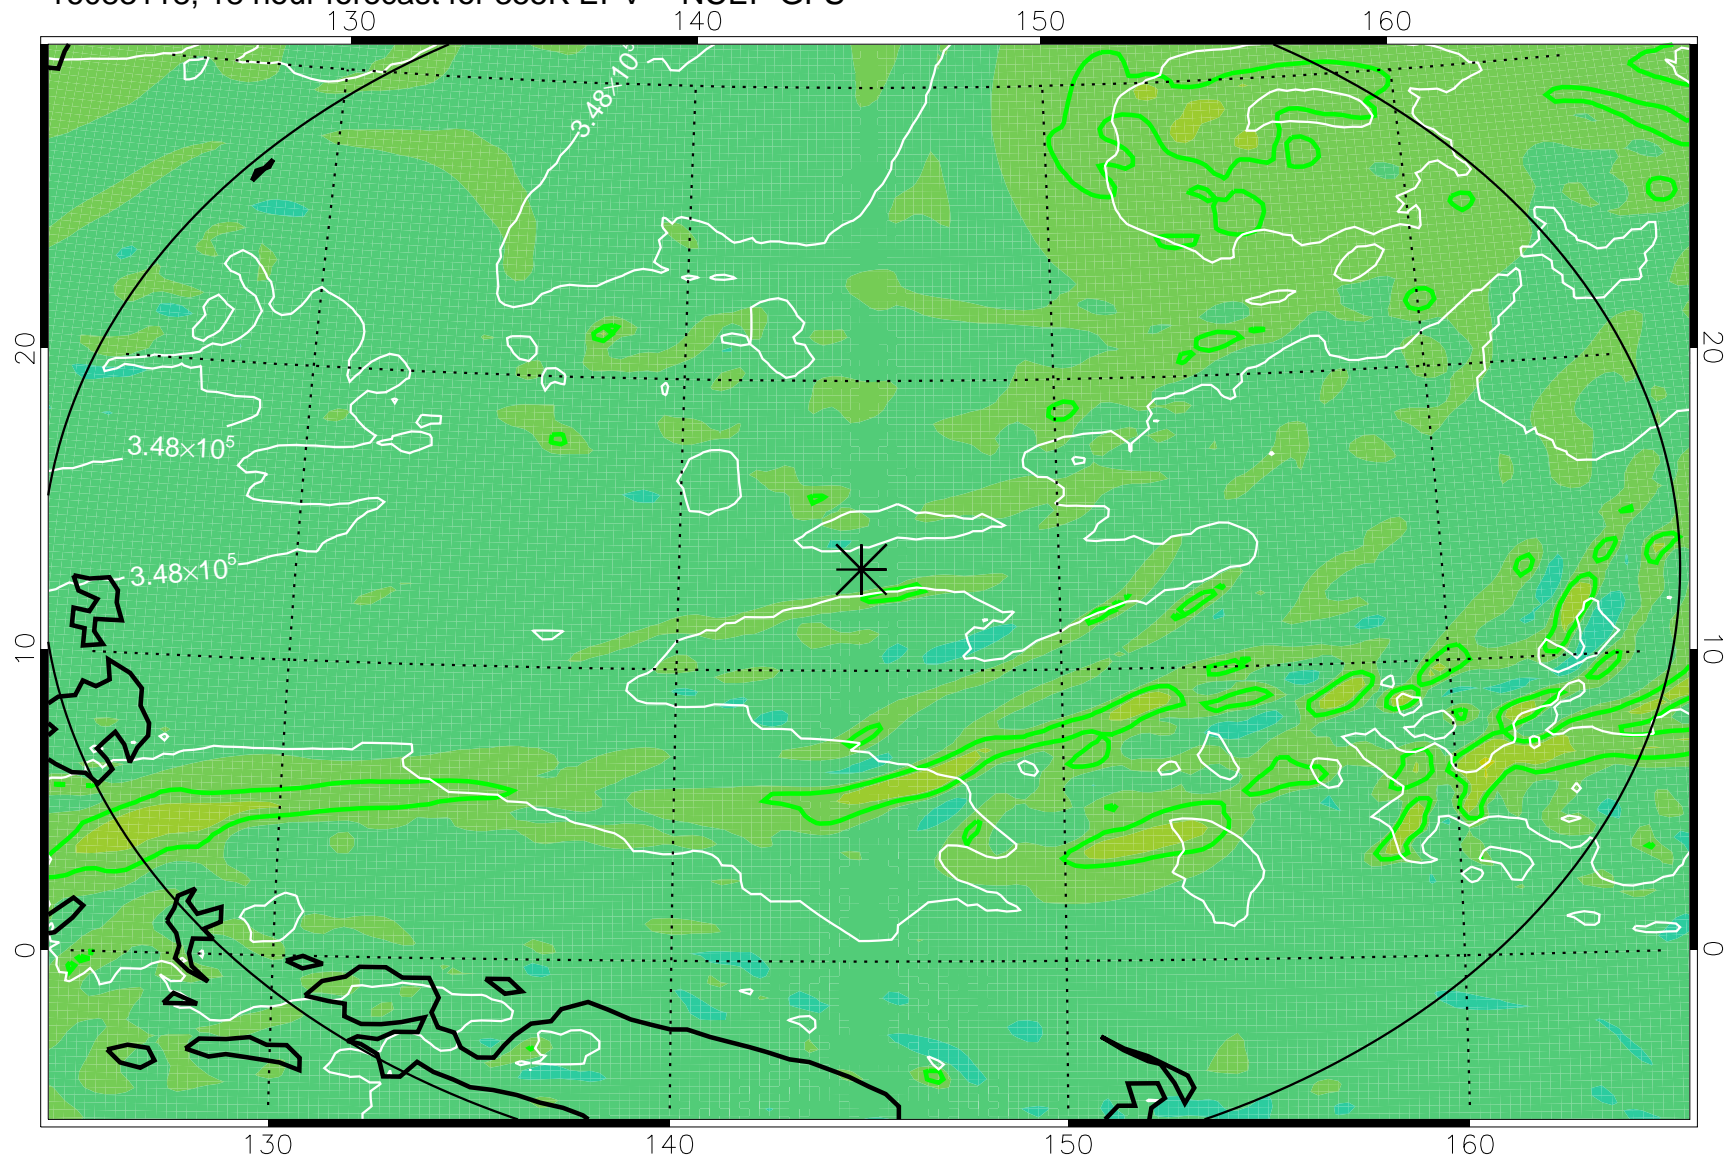

16083106, 6 hour forecast for 355K EPV -- NCEP GFS

355K Montgomery Streamfunction, white
EPV Tropopause (2 PVU) Position
Range ring of 2304 km

16083112, 12 hour forecast for 355K EPV -- NCEP GFS

355K Montgomery Streamfunction, white
EPV Tropopause (2 PVU) Position
Range ring of 2304 km

16083118, 18 hour forecast for 355K EPV -- NCEP GFS

355K Montgomery Streamfunction, white
EPV Tropopause (2 PVU) Position
Range ring of 2304 km

16090100, 24 hour forecast for 355K EPV -- NCEP GFS

355K Montgomery Streamfunction, white
EPV Tropopause (2 PVU) Position
Range ring of 2304 km

16090106, 30 hour forecast for 355K EPV -- NCEP GFS

355K Montgomery Streamfunction, white
EPV Tropopause (2 PVU) Position
Range ring of 2304 km

16090112, 36 hour forecast for 355K EPV -- NCEP GFS

355K Montgomery Streamfunction, white
EPV Tropopause (2 PVU) Position
Range ring of 2304 km

16090118, 42 hour forecast for 355K EPV -- NCEP GFS

355K Montgomery Streamfunction, white
EPV Tropopause (2 PVU) Position
Range ring of 2304 km

16090200, 48 hour forecast for 355K EPV -- NCEP GFS

355K Montgomery Streamfunction, white
EPV Tropopause (2 PVU) Position
Range ring of 2304 km