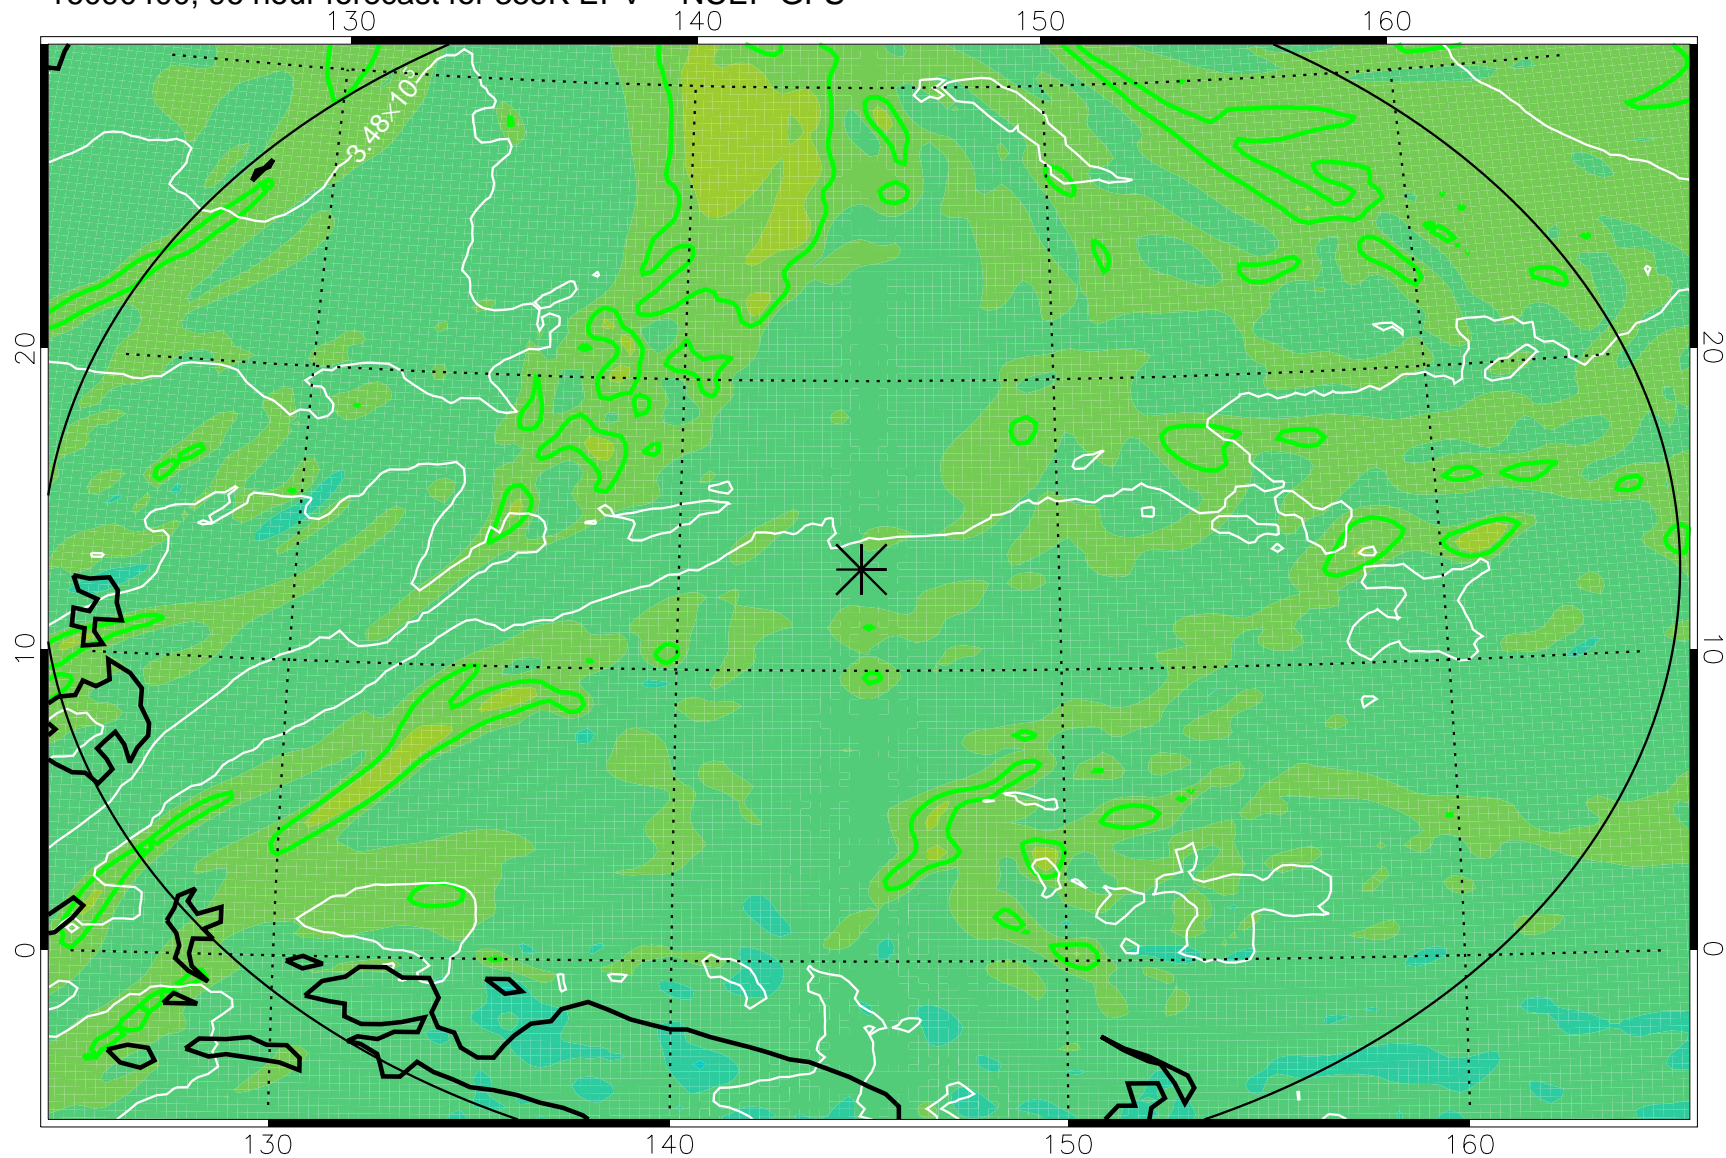

16090218, 66 hour forecast for 355K EPV -- NCEP GFS

355K Montgomery Streamfunction, white
EPV Tropopause (2 PVU) Position
Range ring of 2304 km

16090300, 72 hour forecast for 355K EPV -- NCEP GFS

355K Montgomery Streamfunction, white
EPV Tropopause (2 PVU) Position
Range ring of 2304 km

16090306, 78 hour forecast for 355K EPV -- NCEP GFS

355K Montgomery Streamfunction, white
EPV Tropopause (2 PVU) Position
Range ring of 2304 km

16090312, 84 hour forecast for 355K EPV -- NCEP GFS

355K Montgomery Streamfunction, white
EPV Tropopause (2 PVU) Position
Range ring of 2304 km

16090318, 90 hour forecast for 355K EPV -- NCEP GFS

355K Montgomery Streamfunction, white
EPV Tropopause (2 PVU) Position
Range ring of 2304 km

16090400, 96 hour forecast for 355K EPV -- NCEP GFS

355K Montgomery Streamfunction, white
EPV Tropopause (2 PVU) Position
Range ring of 2304 km

16090406, 102 hour forecast for 355K EPV -- NCEP GFS

355K Montgomery Streamfunction, white
EPV Tropopause (2 PVU) Position
Range ring of 2304 km

16090412, 108 hour forecast for 355K EPV -- NCEP GFS

355K Montgomery Streamfunction, white
EPV Tropopause (2 PVU) Position
Range ring of 2304 km