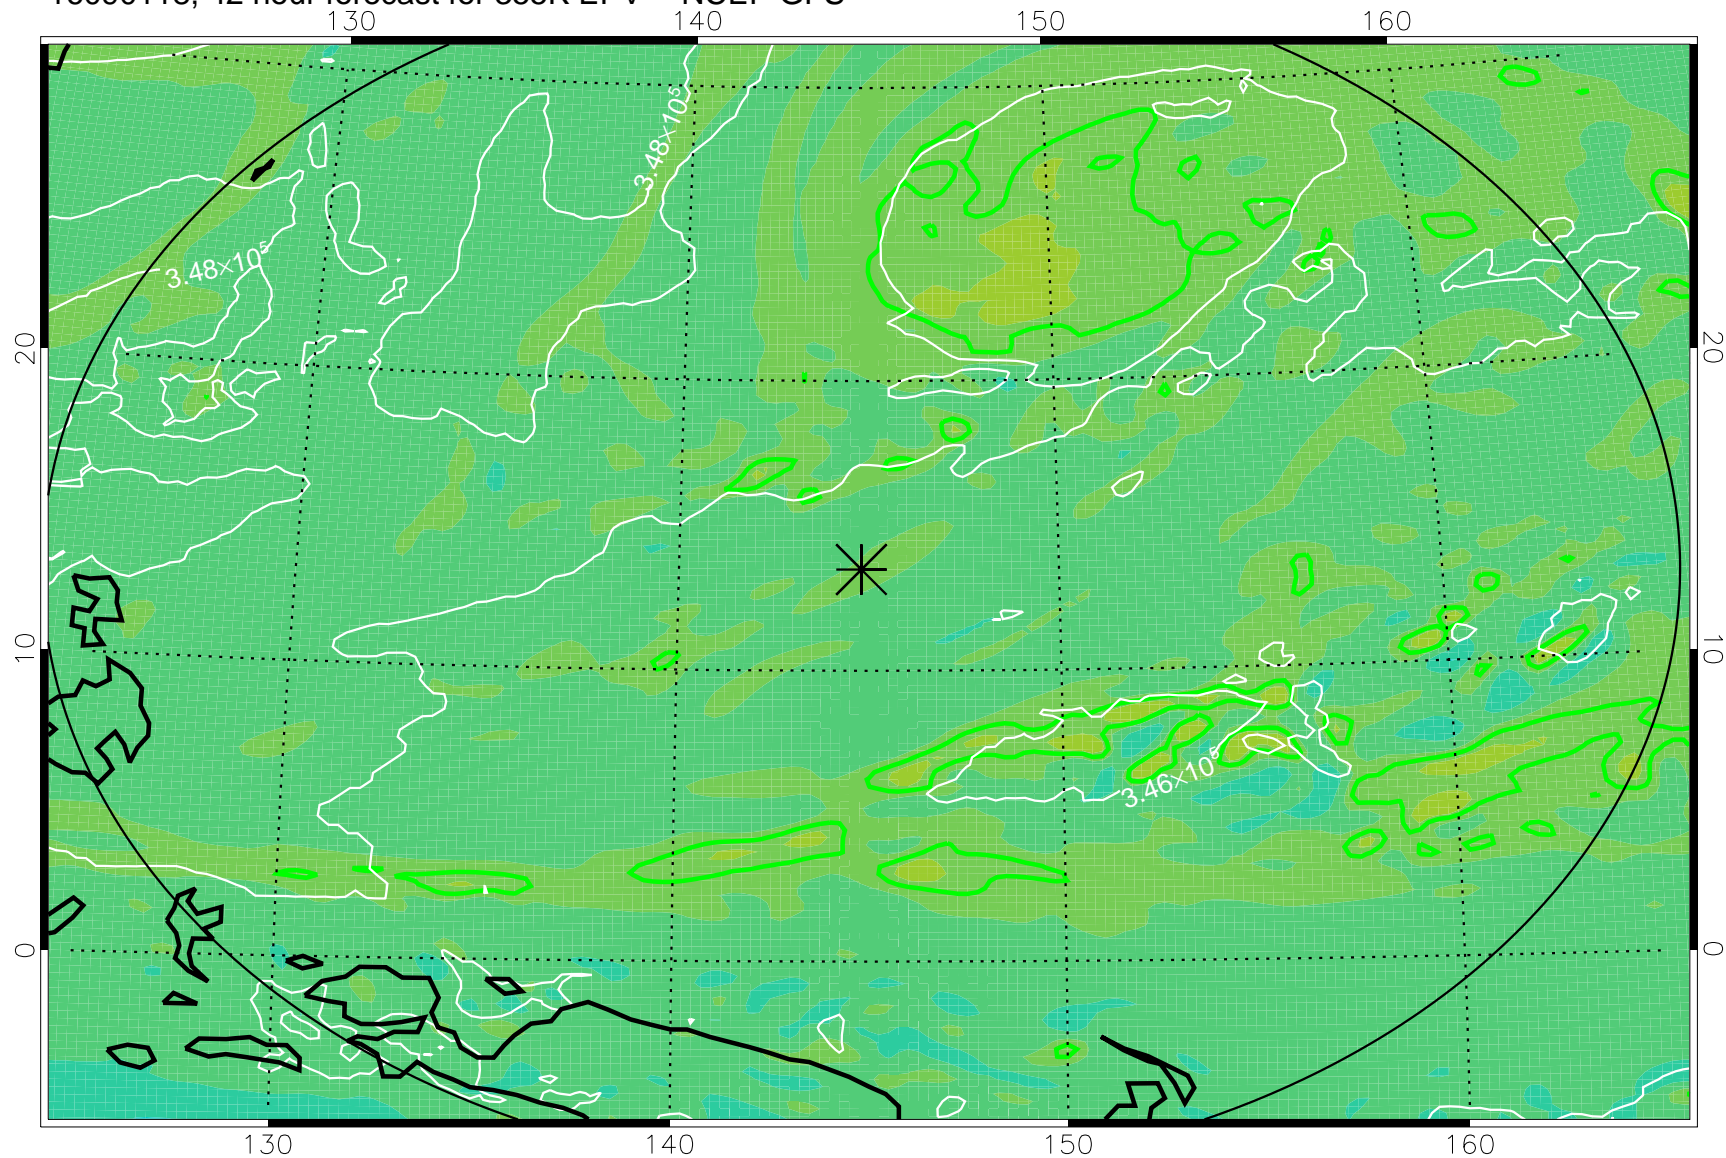

16090106, 30 hour forecast for 355K EPV -- NCEP GFS

355K Montgomery Streamfunction, white
EPV Tropopause (2 PVU) Position
Range ring of 2304 km

16090112, 36 hour forecast for 355K EPV -- NCEP GFS

355K Montgomery Streamfunction, white
EPV Tropopause (2 PVU) Position
Range ring of 2304 km

16090118, 42 hour forecast for 355K EPV -- NCEP GFS

355K Montgomery Streamfunction, white
EPV Tropopause (2 PVU) Position
Range ring of 2304 km

16090200, 48 hour forecast for 355K EPV -- NCEP GFS

355K Montgomery Streamfunction, white
EPV Tropopause (2 PVU) Position
Range ring of 2304 km

16090206, 54 hour forecast for 355K EPV -- NCEP GFS

355K Montgomery Streamfunction, white
EPV Tropopause (2 PVU) Position
Range ring of 2304 km

16090212, 60 hour forecast for 355K EPV -- NCEP GFS

355K Montgomery Streamfunction, white
EPV Tropopause (2 PVU) Position
Range ring of 2304 km

16090218, 66 hour forecast for 355K EPV -- NCEP GFS

355K Montgomery Streamfunction, white
EPV Tropopause (2 PVU) Position
Range ring of 2304 km

16090300, 72 hour forecast for 355K EPV -- NCEP GFS

355K Montgomery Streamfunction, white
EPV Tropopause (2 PVU) Position
Range ring of 2304 km