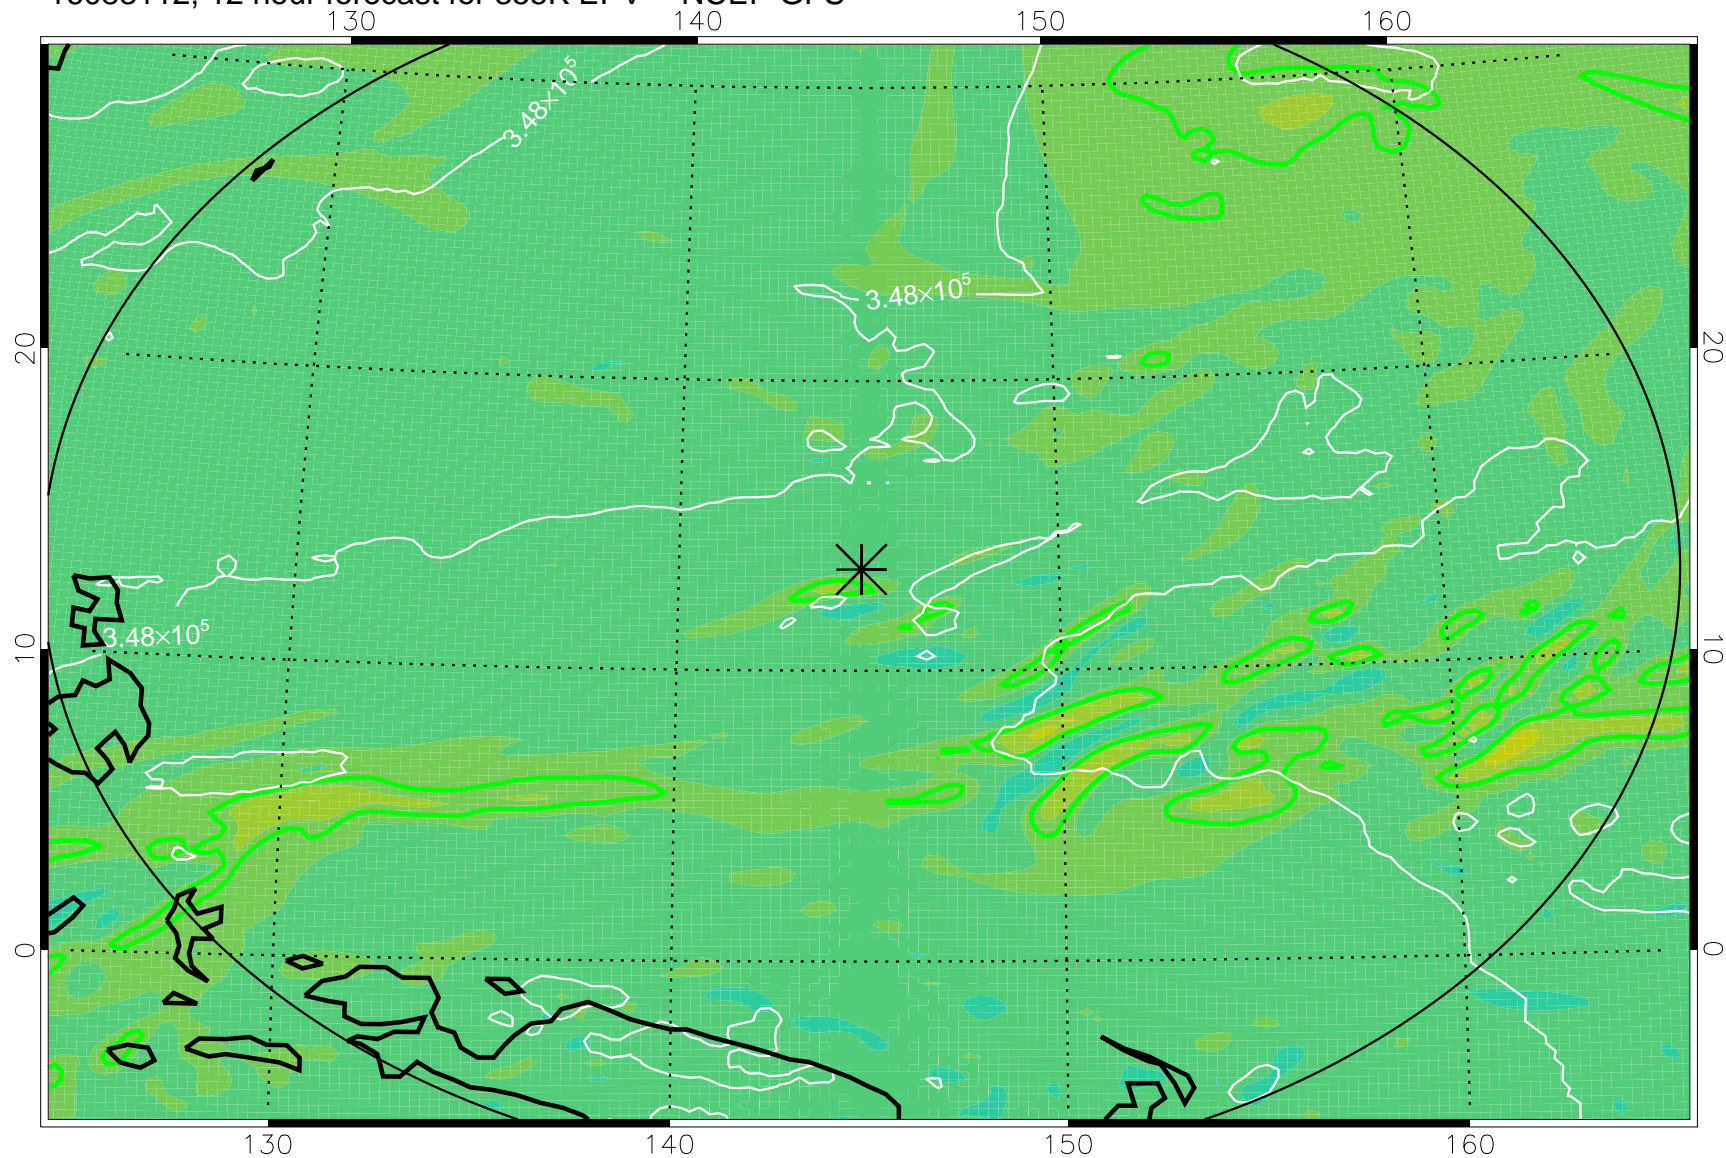

16083106, 6 hour forecast for 355K EPV -- NCEP GFS

355K Montgomery Streamfunction, white
EPV Tropopause (2 PVU) Position
Range ring of 2304 km

16083112, 12 hour forecast for 355K EPV -- NCEP GFS

355K Montgomery Streamfunction, white
EPV Tropopause (2 PVU) Position
Range ring of 2304 km

16083118, 18 hour forecast for 355K EPV -- NCEP GFS

355K Montgomery Streamfunction, white
EPV Tropopause (2 PVU) Position
Range ring of 2304 km

16090100, 24 hour forecast for 355K EPV -- NCEP GFS

355K Montgomery Streamfunction, white
EPV Tropopause (2 PVU) Position
Range ring of 2304 km

16090106, 30 hour forecast for 355K EPV -- NCEP GFS

355K Montgomery Streamfunction, white
EPV Tropopause (2 PVU) Position
Range ring of 2304 km

16090112, 36 hour forecast for 355K EPV -- NCEP GFS

355K Montgomery Streamfunction, white
EPV Tropopause (2 PVU) Position
Range ring of 2304 km

16090118, 42 hour forecast for 355K EPV -- NCEP GFS

355K Montgomery Streamfunction, white
EPV Tropopause (2 PVU) Position
Range ring of 2304 km

16090200, 48 hour forecast for 355K EPV -- NCEP GFS

355K Montgomery Streamfunction, white
EPV Tropopause (2 PVU) Position
Range ring of 2304 km