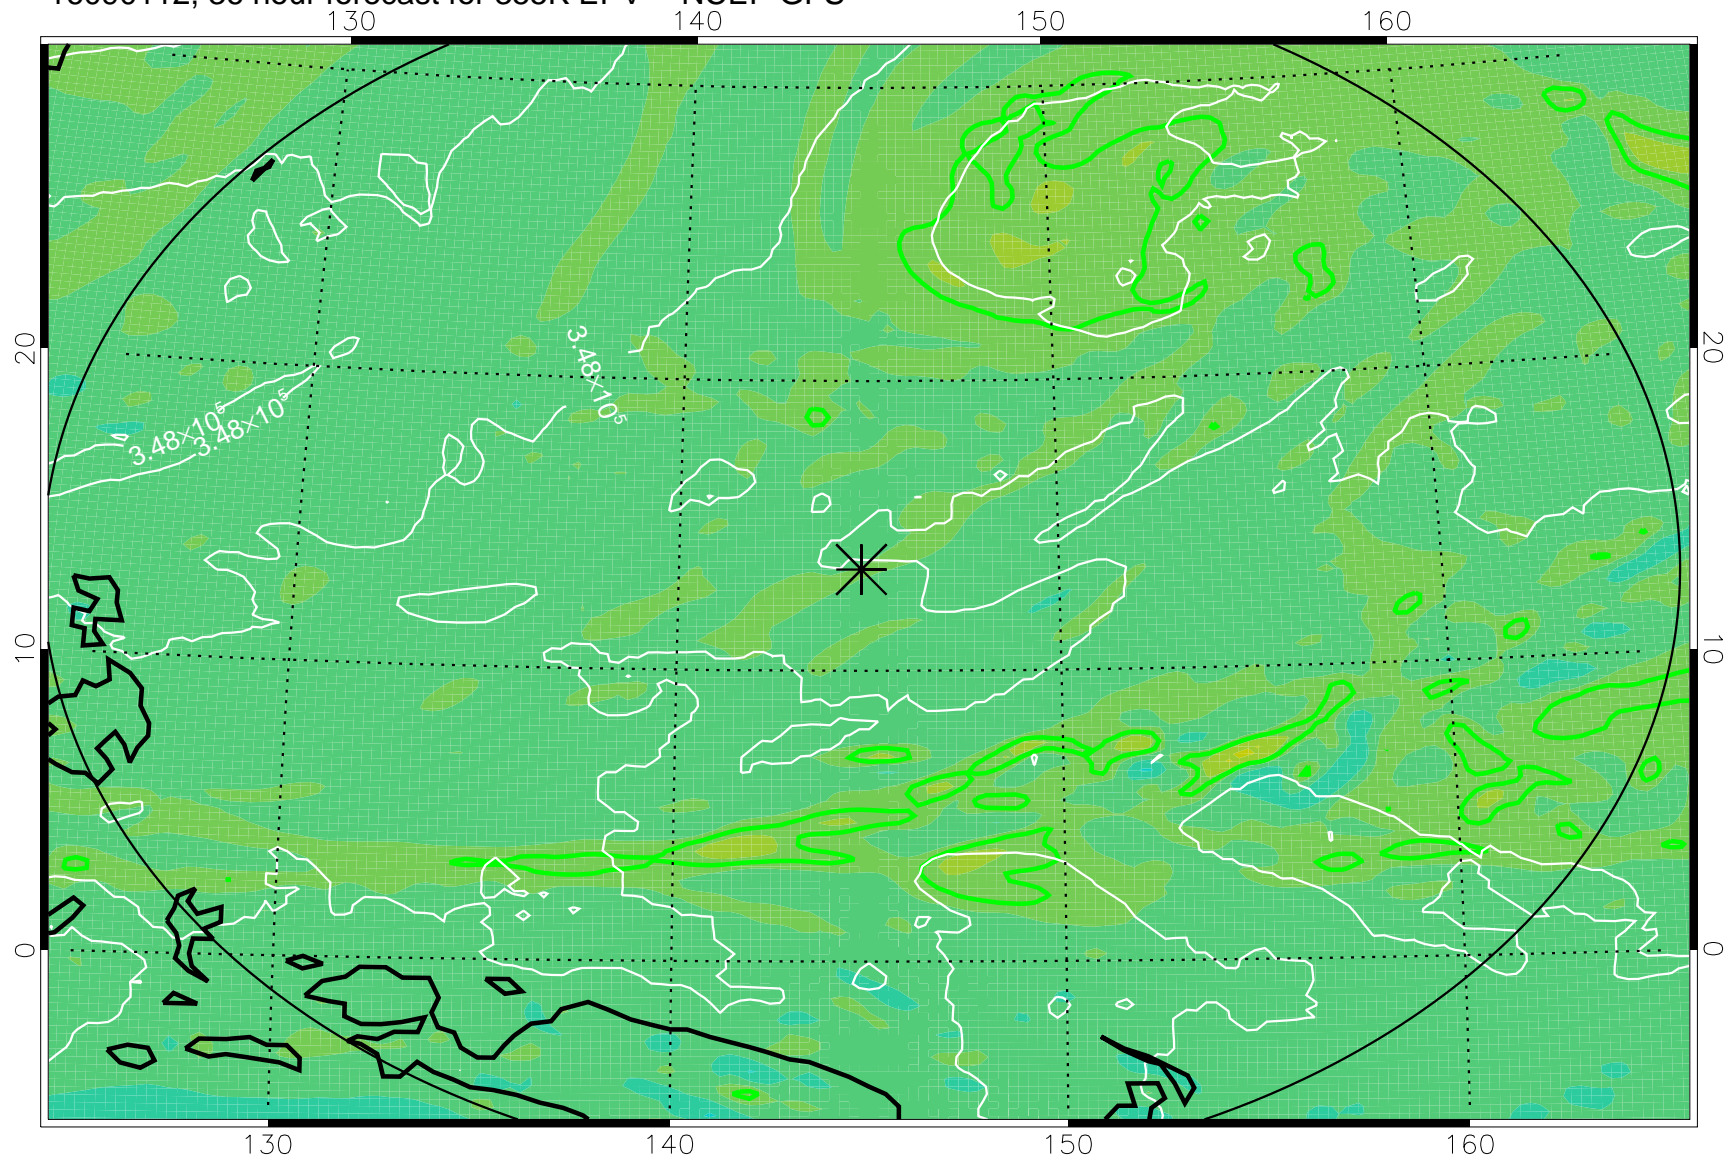

16083118, 18 hour forecast for 355K EPV -- NCEP GFS

355K Montgomery Streamfunction, white
EPV Tropopause (2 PVU) Position
Range ring of 2304 km

16090100, 24 hour forecast for 355K EPV -- NCEP GFS

355K Montgomery Streamfunction, white
EPV Tropopause (2 PVU) Position
Range ring of 2304 km

16090106, 30 hour forecast for 355K EPV -- NCEP GFS

355K Montgomery Streamfunction, white
EPV Tropopause (2 PVU) Position
Range ring of 2304 km

16090112, 36 hour forecast for 355K EPV -- NCEP GFS

355K Montgomery Streamfunction, white
EPV Tropopause (2 PVU) Position
Range ring of 2304 km

16090118, 42 hour forecast for 355K EPV -- NCEP GFS

355K Montgomery Streamfunction, white
EPV Tropopause (2 PVU) Position
Range ring of 2304 km

16090200, 48 hour forecast for 355K EPV -- NCEP GFS

355K Montgomery Streamfunction, white
EPV Tropopause (2 PVU) Position
Range ring of 2304 km

16090218, 66 hour forecast for 355K EPV -- NCEP GFS

355K Montgomery Streamfunction, white
EPV Tropopause (2 PVU) Position
Range ring of 2304 km

16090300, 72 hour forecast for 355K EPV -- NCEP GFS

355K Montgomery Streamfunction, white
EPV Tropopause (2 PVU) Position
Range ring of 2304 km