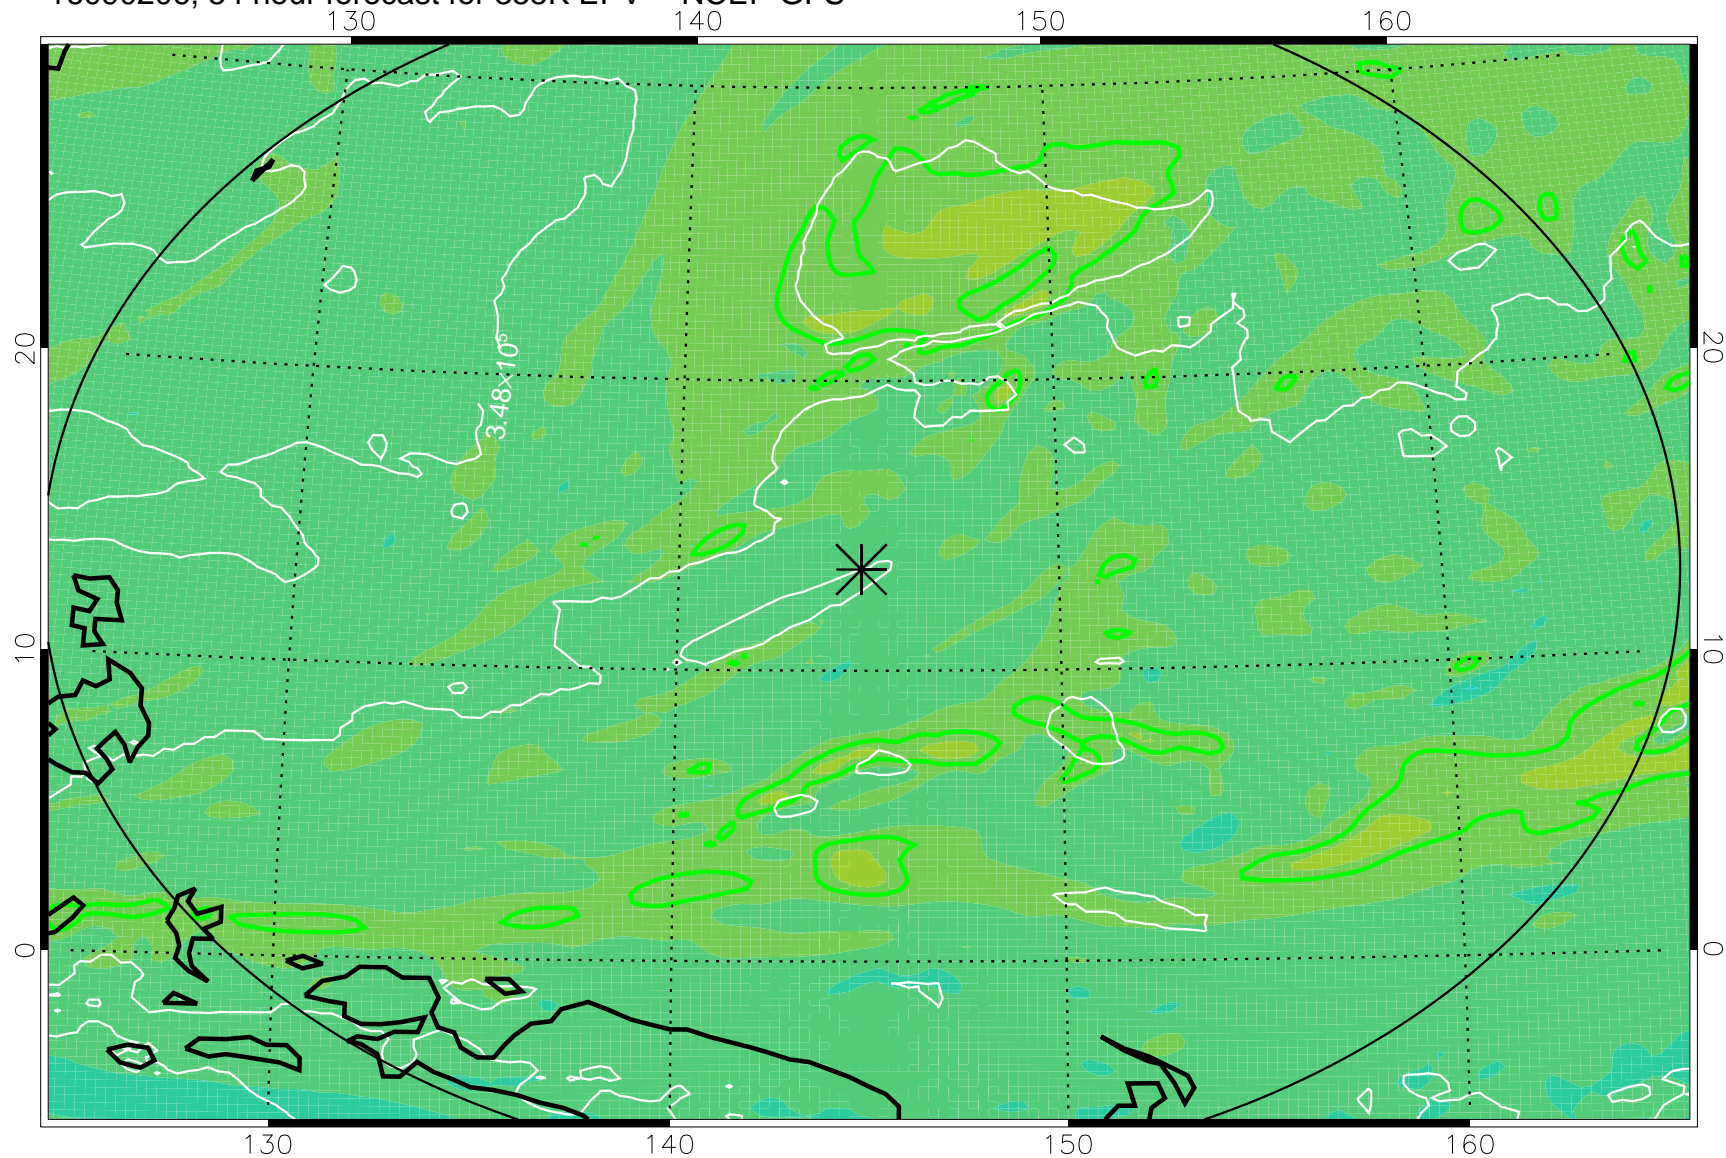

16090118, 42 hour forecast for 355K EPV -- NCEP GFS

355K Montgomery Streamfunction, white
EPV Tropopause (2 PVU) Position
Range ring of 2304 km

16090200, 48 hour forecast for 355K EPV -- NCEP GFS

355K Montgomery Streamfunction, white
EPV Tropopause (2 PVU) Position
Range ring of 2304 km

16090206, 54 hour forecast for 355K EPV -- NCEP GFS

355K Montgomery Streamfunction, white
EPV Tropopause (2 PVU) Position
Range ring of 2304 km

16090212, 60 hour forecast for 355K EPV -- NCEP GFS

355K Montgomery Streamfunction, white
EPV Tropopause (2 PVU) Position
Range ring of 2304 km

16090218, 66 hour forecast for 355K EPV -- NCEP GFS

355K Montgomery Streamfunction, white
EPV Tropopause (2 PVU) Position
Range ring of 2304 km

16090300, 72 hour forecast for 355K EPV -- NCEP GFS

355K Montgomery Streamfunction, white
EPV Tropopause (2 PVU) Position
Range ring of 2304 km

16090306, 78 hour forecast for 355K EPV -- NCEP GFS

355K Montgomery Streamfunction, white
EPV Tropopause (2 PVU) Position
Range ring of 2304 km

16090312, 84 hour forecast for 355K EPV -- NCEP GFS

355K Montgomery Streamfunction, white
EPV Tropopause (2 PVU) Position
Range ring of 2304 km