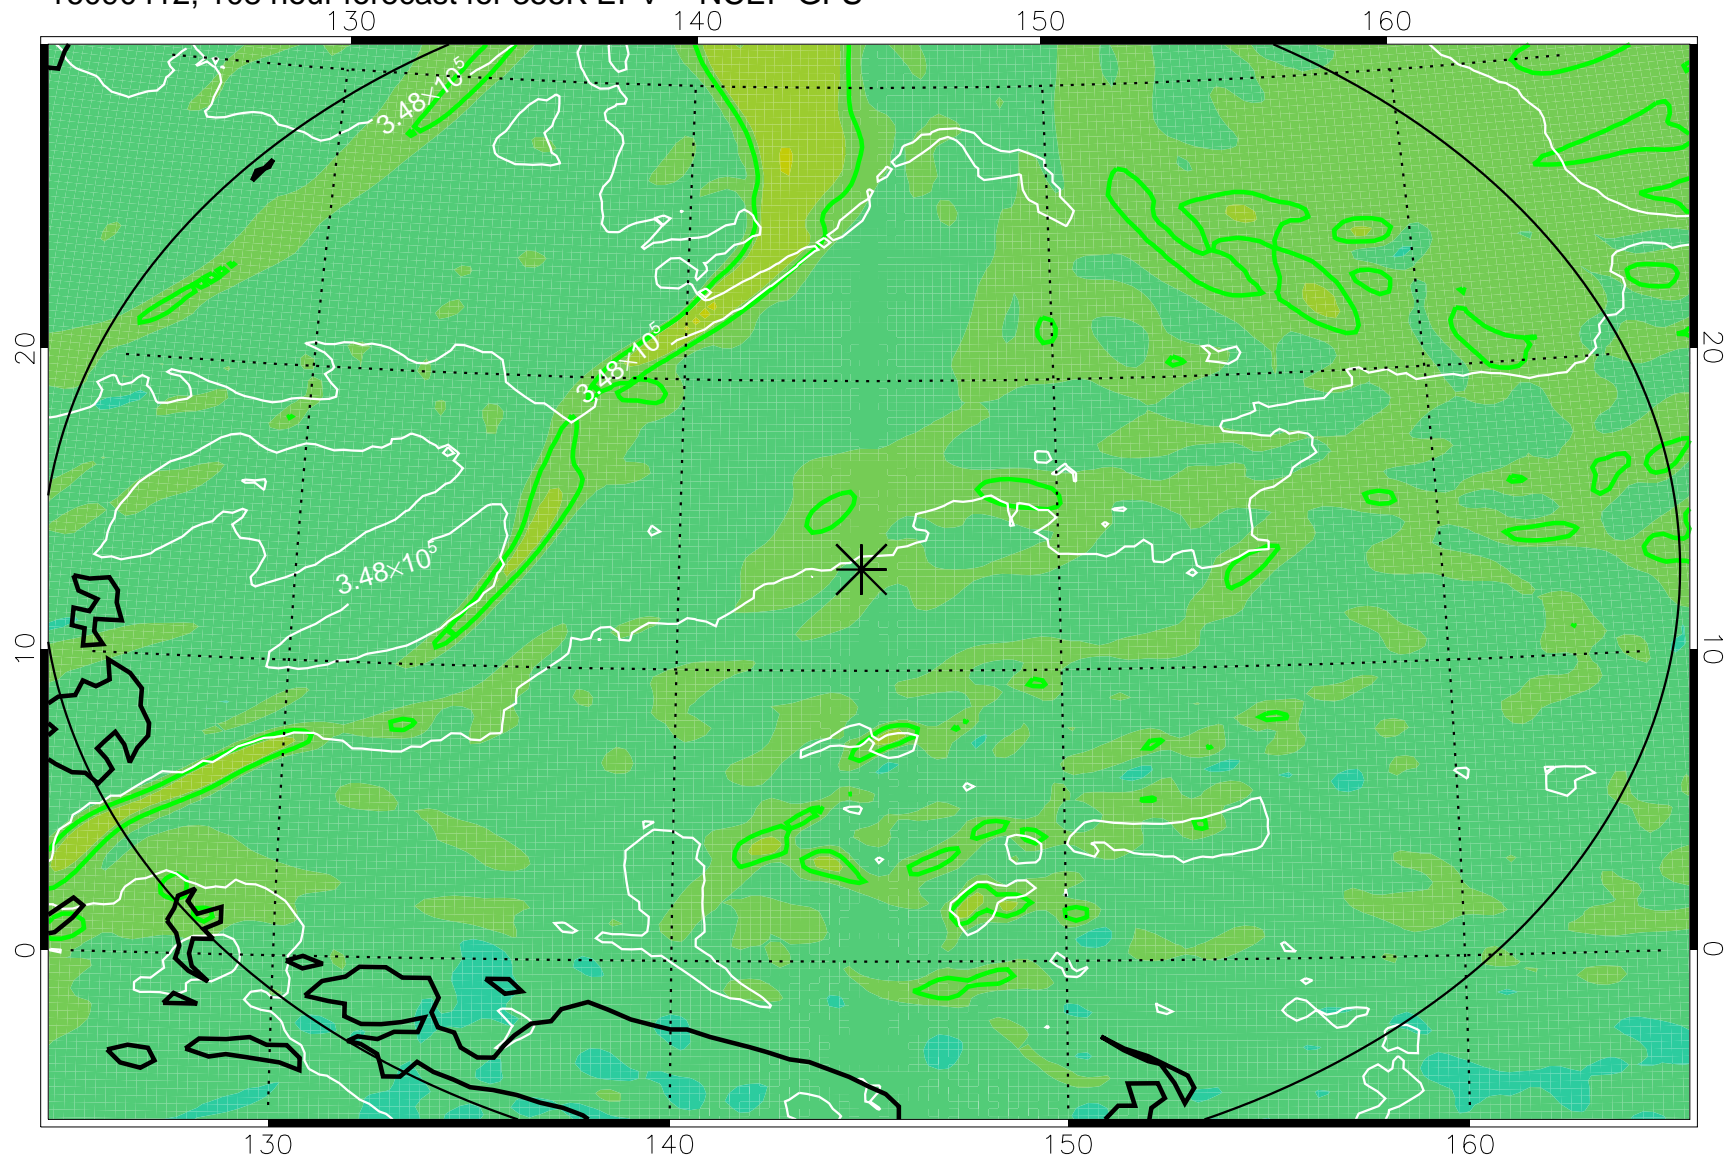

16090306, 78 hour forecast for 355K EPV -- NCEP GFS

355K Montgomery Streamfunction, white
EPV Tropopause (2 PVU) Position
Range ring of 2304 km

16090312, 84 hour forecast for 355K EPV -- NCEP GFS

355K Montgomery Streamfunction, white
EPV Tropopause (2 PVU) Position
Range ring of 2304 km

16090318, 90 hour forecast for 355K EPV -- NCEP GFS

355K Montgomery Streamfunction, white
EPV Tropopause (2 PVU) Position
Range ring of 2304 km

16090400, 96 hour forecast for 355K EPV -- NCEP GFS

355K Montgomery Streamfunction, white
EPV Tropopause (2 PVU) Position
Range ring of 2304 km

16090406, 102 hour forecast for 355K EPV -- NCEP GFS

355K Montgomery Streamfunction, white
EPV Tropopause (2 PVU) Position
Range ring of 2304 km

16090412, 108 hour forecast for 355K EPV -- NCEP GFS

355K Montgomery Streamfunction, white
EPV Tropopause (2 PVU) Position
Range ring of 2304 km

16090418, 114 hour forecast for 355K EPV -- NCEP GFS

355K Montgomery Streamfunction, white
EPV Tropopause (2 PVU) Position
Range ring of 2304 km

16090500, 120 hour forecast for 355K EPV -- NCEP GFS

355K Montgomery Streamfunction, white
EPV Tropopause (2 PVU) Position
Range ring of 2304 km