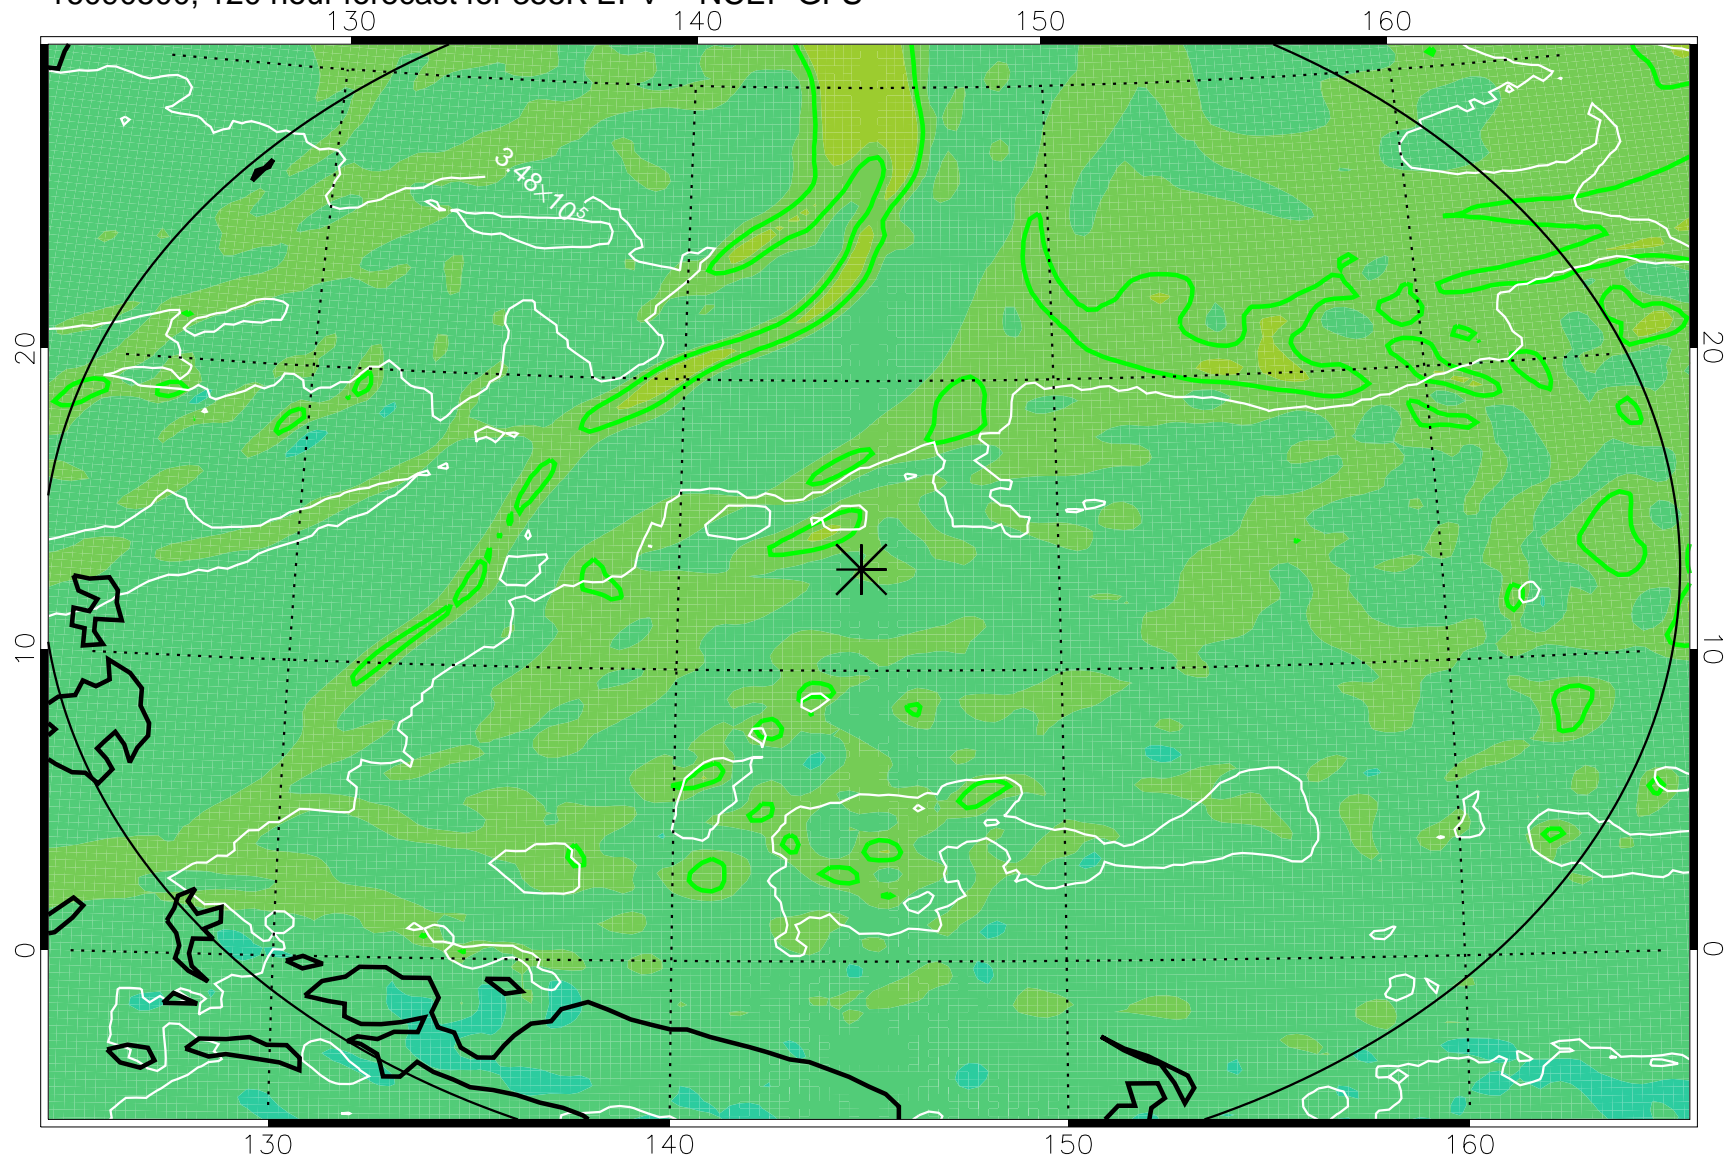

16090306, 78 hour forecast for 355K EPV -- NCEP GFS

355K Montgomery Streamfunction, white
EPV Tropopause (2 PVU) Position
Range ring of 2304 km

16090312, 84 hour forecast for 355K EPV -- NCEP GFS

355K Montgomery Streamfunction, white
EPV Tropopause (2 PVU) Position
Range ring of 2304 km

16090318, 90 hour forecast for 355K EPV -- NCEP GFS

355K Montgomery Streamfunction, white
EPV Tropopause (2 PVU) Position
Range ring of 2304 km

16090400, 96 hour forecast for 355K EPV -- NCEP GFS

355K Montgomery Streamfunction, white
EPV Tropopause (2 PVU) Position
Range ring of 2304 km

16090406, 102 hour forecast for 355K EPV -- NCEP GFS

355K Montgomery Streamfunction, white
EPV Tropopause (2 PVU) Position
Range ring of 2304 km

16090412, 108 hour forecast for 355K EPV -- NCEP GFS

355K Montgomery Streamfunction, white
EPV Tropopause (2 PVU) Position
Range ring of 2304 km

16090418, 114 hour forecast for 355K EPV -- NCEP GFS

355K Montgomery Streamfunction, white
EPV Tropopause (2 PVU) Position
Range ring of 2304 km

16090500, 120 hour forecast for 355K EPV -- NCEP GFS

355K Montgomery Streamfunction, white
EPV Tropopause (2 PVU) Position
Range ring of 2304 km