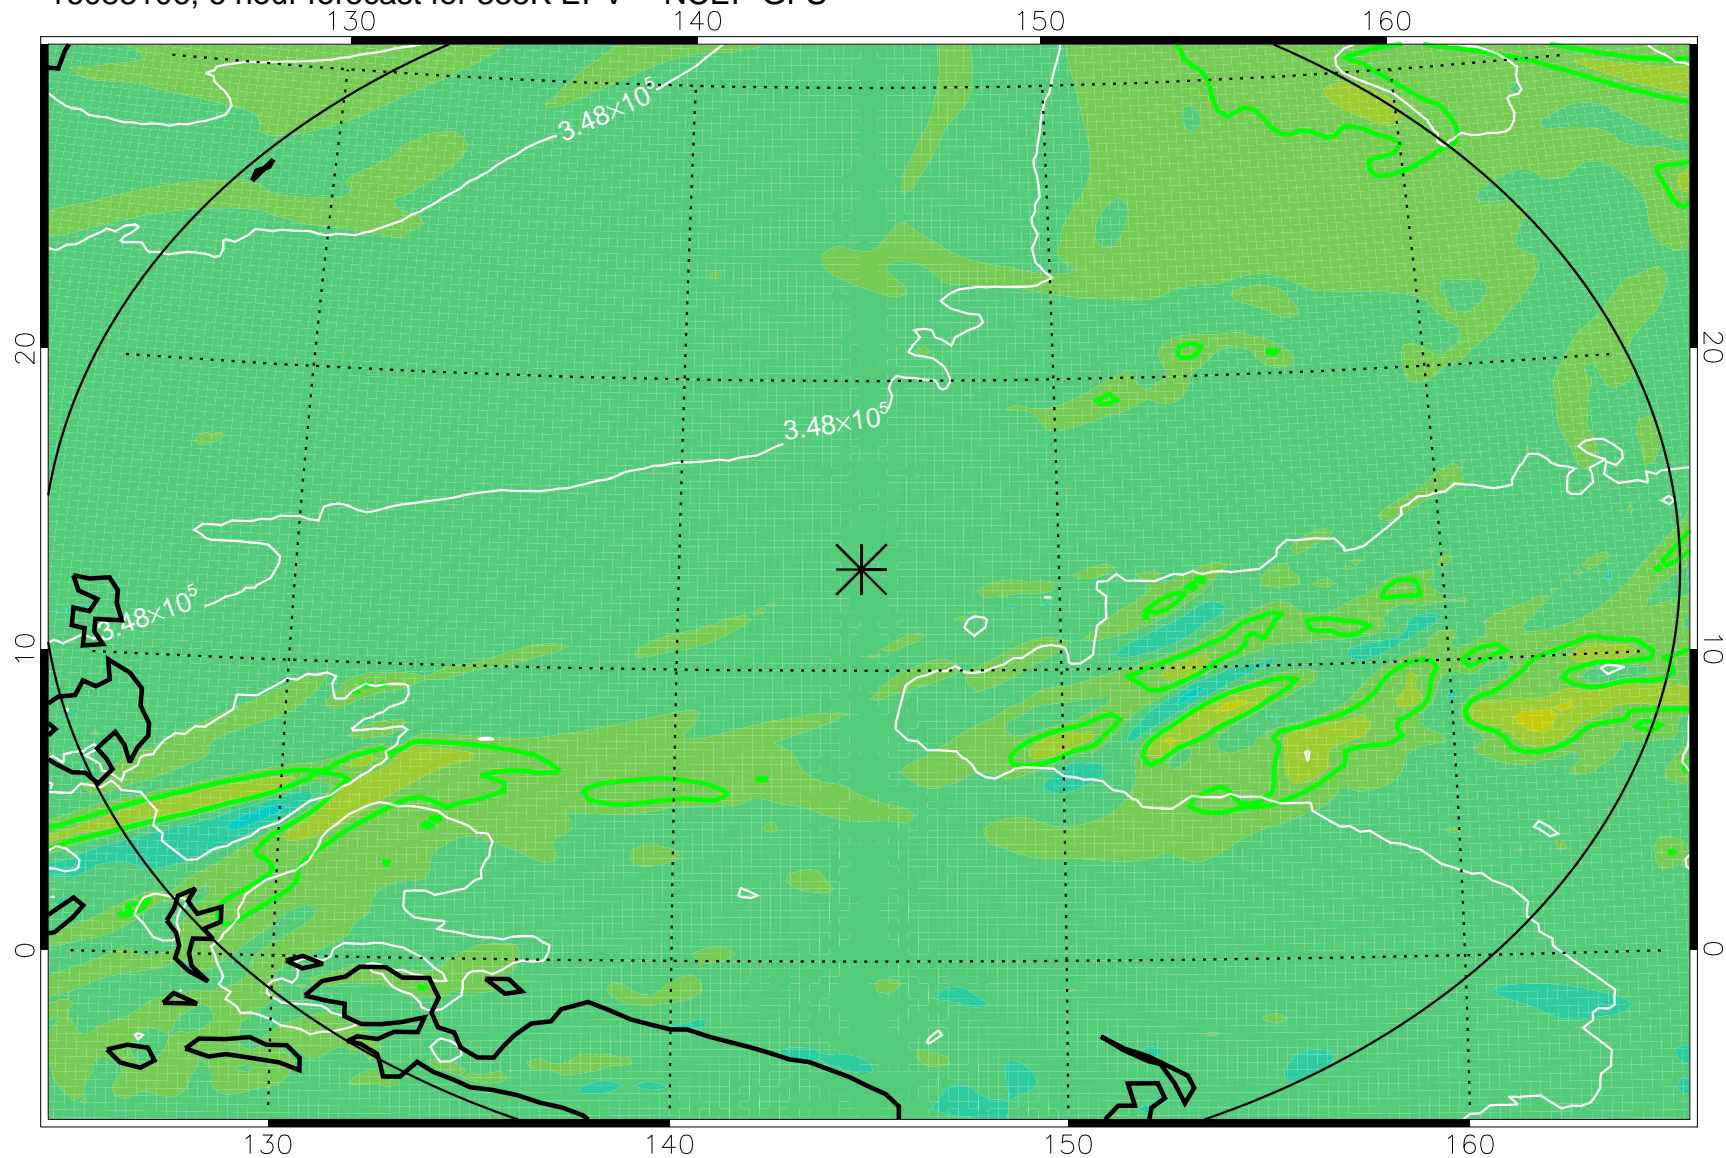

16083106, 6 hour forecast for 355K EPV -- NCEP GFS

355K Montgomery Streamfunction, white
EPV Tropopause (2 PVU) Position
Range ring of 2304 km

16083112, 12 hour forecast for 355K EPV -- NCEP GFS

355K Montgomery Streamfunction, white
EPV Tropopause (2 PVU) Position
Range ring of 2304 km

16083118, 18 hour forecast for 355K EPV -- NCEP GFS

355K Montgomery Streamfunction, white
EPV Tropopause (2 PVU) Position
Range ring of 2304 km

16090100, 24 hour forecast for 355K EPV -- NCEP GFS

355K Montgomery Streamfunction, white
EPV Tropopause (2 PVU) Position
Range ring of 2304 km

16090106, 30 hour forecast for 355K EPV -- NCEP GFS

355K Montgomery Streamfunction, white
EPV Tropopause (2 PVU) Position
Range ring of 2304 km

16090112, 36 hour forecast for 355K EPV -- NCEP GFS

355K Montgomery Streamfunction, white
EPV Tropopause (2 PVU) Position
Range ring of 2304 km

16090118, 42 hour forecast for 355K EPV -- NCEP GFS

355K Montgomery Streamfunction, white
EPV Tropopause (2 PVU) Position
Range ring of 2304 km

16090200, 48 hour forecast for 355K EPV -- NCEP GFS

355K Montgomery Streamfunction, white
EPV Tropopause (2 PVU) Position
Range ring of 2304 km