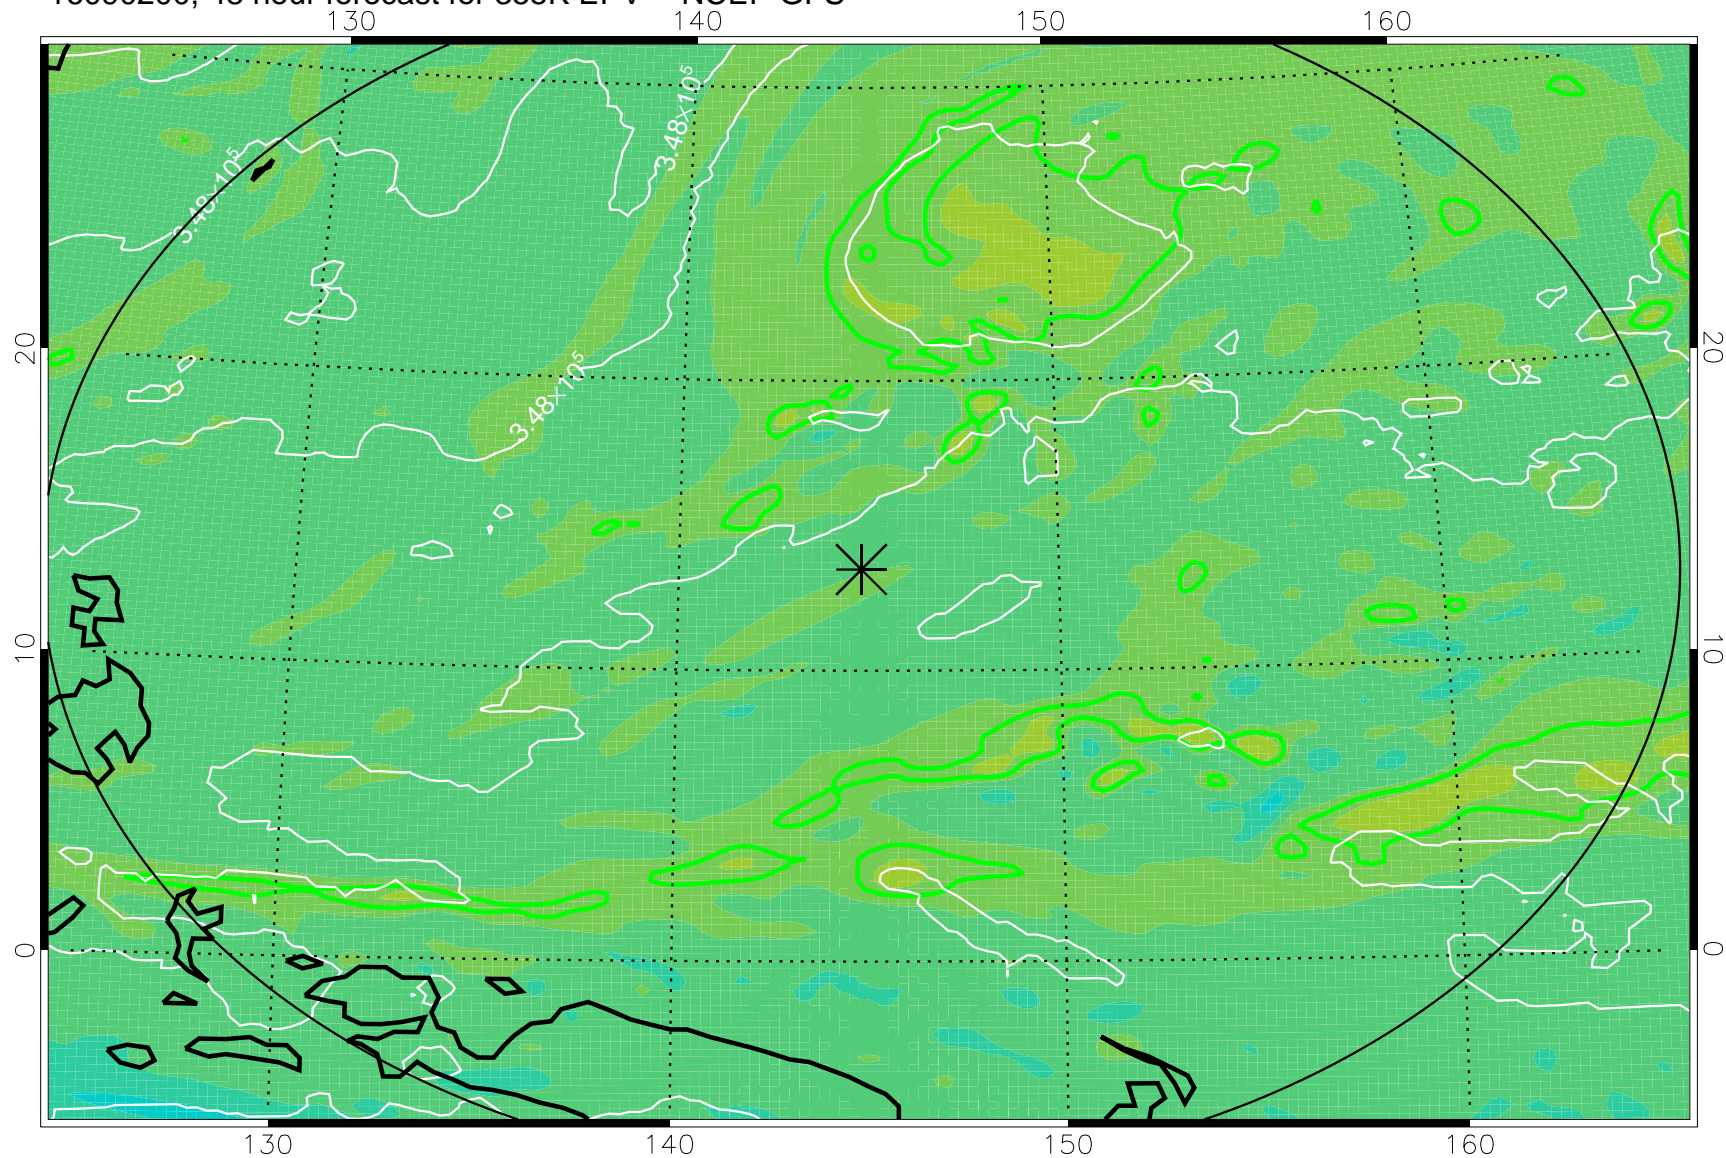

16090106, 30 hour forecast for 355K EPV -- NCEP GFS

355K Montgomery Streamfunction, white
EPV Tropopause (2 PVU) Position
Range ring of 2304 km

16090112, 36 hour forecast for 355K EPV -- NCEP GFS

355K Montgomery Streamfunction, white
EPV Tropopause (2 PVU) Position
Range ring of 2304 km

16090118, 42 hour forecast for 355K EPV -- NCEP GFS

355K Montgomery Streamfunction, white
EPV Tropopause (2 PVU) Position
Range ring of 2304 km

16090200, 48 hour forecast for 355K EPV -- NCEP GFS

355K Montgomery Streamfunction, white
EPV Tropopause (2 PVU) Position
Range ring of 2304 km

16090206, 54 hour forecast for 355K EPV -- NCEP GFS

355K Montgomery Streamfunction, white
EPV Tropopause (2 PVU) Position
Range ring of 2304 km

16090212, 60 hour forecast for 355K EPV -- NCEP GFS

355K Montgomery Streamfunction, white
EPV Tropopause (2 PVU) Position
Range ring of 2304 km

16090218, 66 hour forecast for 355K EPV -- NCEP GFS

355K Montgomery Streamfunction, white
EPV Tropopause (2 PVU) Position
Range ring of 2304 km

16090300, 72 hour forecast for 355K EPV -- NCEP GFS

355K Montgomery Streamfunction, white
EPV Tropopause (2 PVU) Position
Range ring of 2304 km