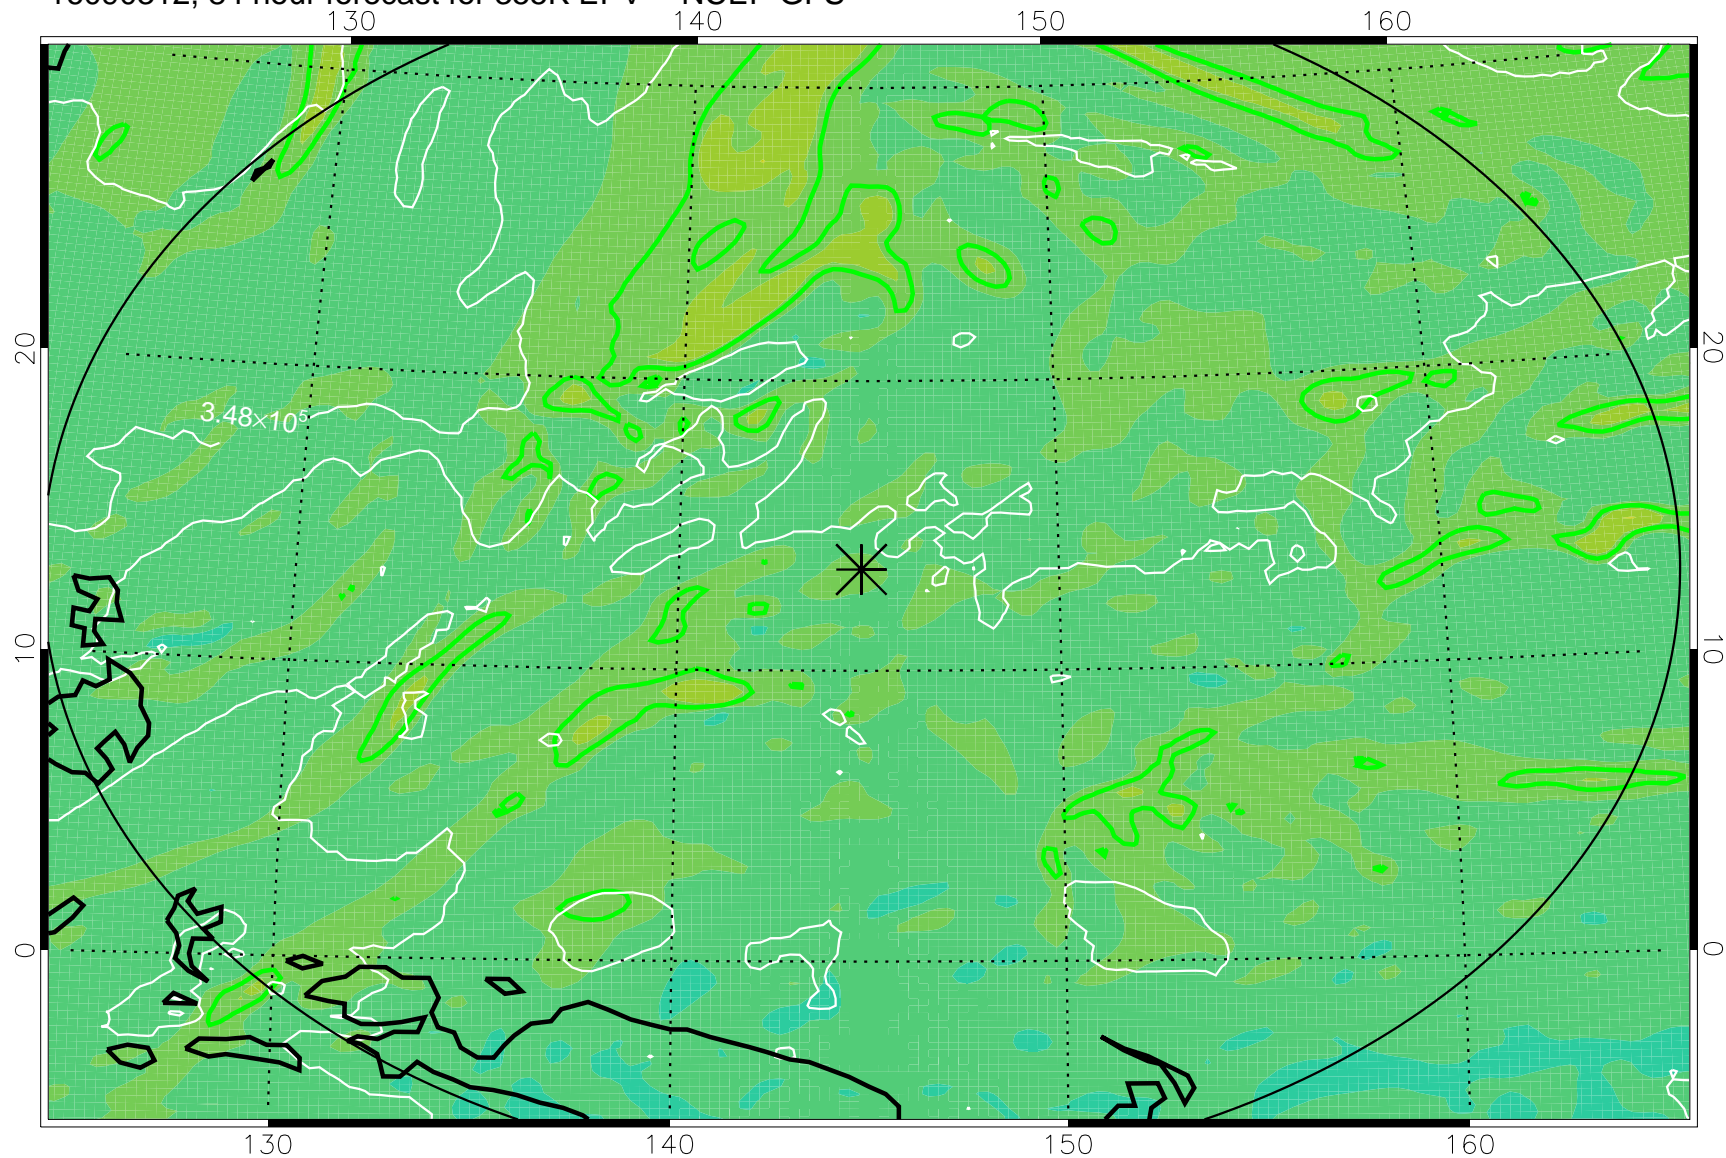

16090218, 66 hour forecast for 355K EPV -- NCEP GFS

355K Montgomery Streamfunction, white
EPV Tropopause (2 PVU) Position
Range ring of 2304 km

16090300, 72 hour forecast for 355K EPV -- NCEP GFS

355K Montgomery Streamfunction, white
EPV Tropopause (2 PVU) Position
Range ring of 2304 km

16090306, 78 hour forecast for 355K EPV -- NCEP GFS

355K Montgomery Streamfunction, white
EPV Tropopause (2 PVU) Position
Range ring of 2304 km

16090312, 84 hour forecast for 355K EPV -- NCEP GFS

355K Montgomery Streamfunction, white
EPV Tropopause (2 PVU) Position
Range ring of 2304 km

16090318, 90 hour forecast for 355K EPV -- NCEP GFS

355K Montgomery Streamfunction, white
EPV Tropopause (2 PVU) Position
Range ring of 2304 km

16090400, 96 hour forecast for 355K EPV -- NCEP GFS

355K Montgomery Streamfunction, white
EPV Tropopause (2 PVU) Position
Range ring of 2304 km

16090406, 102 hour forecast for 355K EPV -- NCEP GFS

355K Montgomery Streamfunction, white
EPV Tropopause (2 PVU) Position
Range ring of 2304 km

16090412, 108 hour forecast for 355K EPV -- NCEP GFS

355K Montgomery Streamfunction, white
EPV Tropopause (2 PVU) Position
Range ring of 2304 km