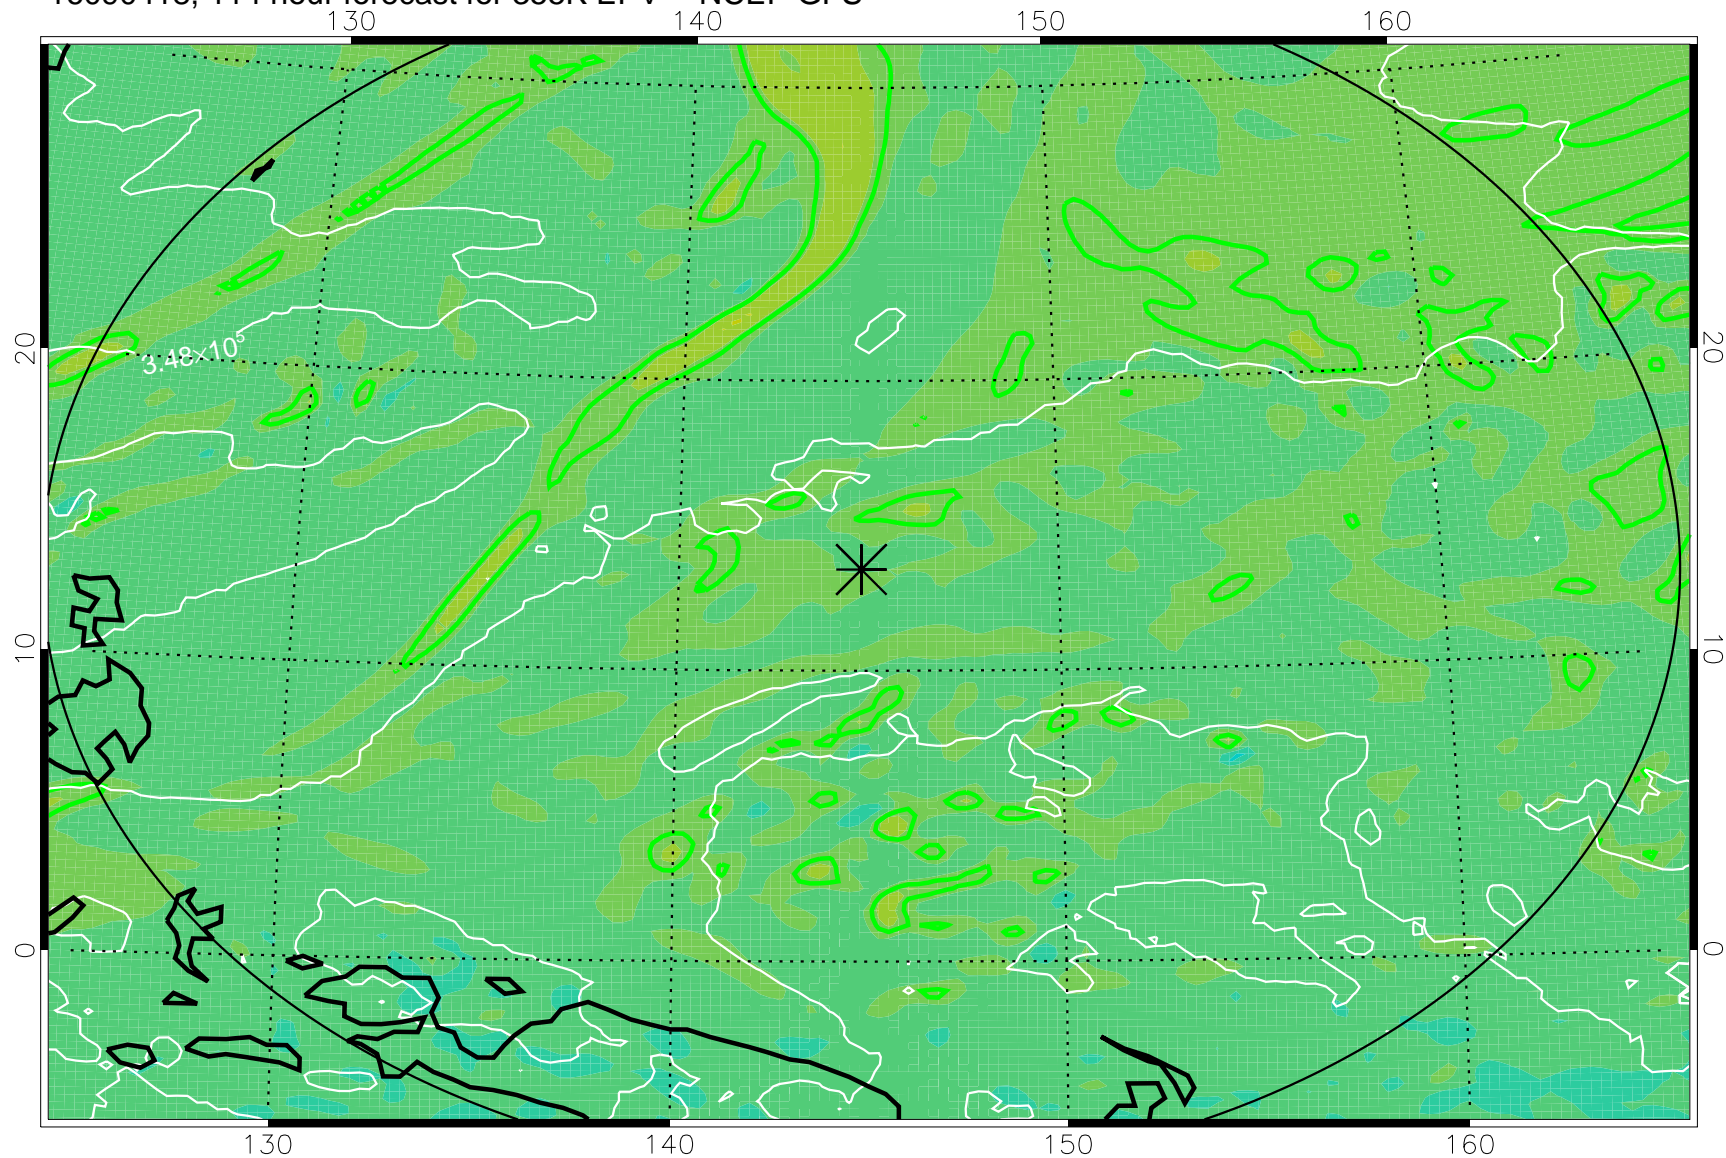

16090306, 78 hour forecast for 355K EPV -- NCEP GFS

355K Montgomery Streamfunction, white
EPV Tropopause (2 PVU) Position
Range ring of 2304 km

16090312, 84 hour forecast for 355K EPV -- NCEP GFS

355K Montgomery Streamfunction, white
EPV Tropopause (2 PVU) Position
Range ring of 2304 km

16090318, 90 hour forecast for 355K EPV -- NCEP GFS

355K Montgomery Streamfunction, white
EPV Tropopause (2 PVU) Position
Range ring of 2304 km

16090400, 96 hour forecast for 355K EPV -- NCEP GFS

355K Montgomery Streamfunction, white
EPV Tropopause (2 PVU) Position
Range ring of 2304 km

16090406, 102 hour forecast for 355K EPV -- NCEP GFS

355K Montgomery Streamfunction, white
EPV Tropopause (2 PVU) Position
Range ring of 2304 km

16090412, 108 hour forecast for 355K EPV -- NCEP GFS

355K Montgomery Streamfunction, white
EPV Tropopause (2 PVU) Position
Range ring of 2304 km

16090418, 114 hour forecast for 355K EPV -- NCEP GFS

355K Montgomery Streamfunction, white
EPV Tropopause (2 PVU) Position
Range ring of 2304 km

16090500, 120 hour forecast for 355K EPV -- NCEP GFS

355K Montgomery Streamfunction, white
EPV Tropopause (2 PVU) Position
Range ring of 2304 km