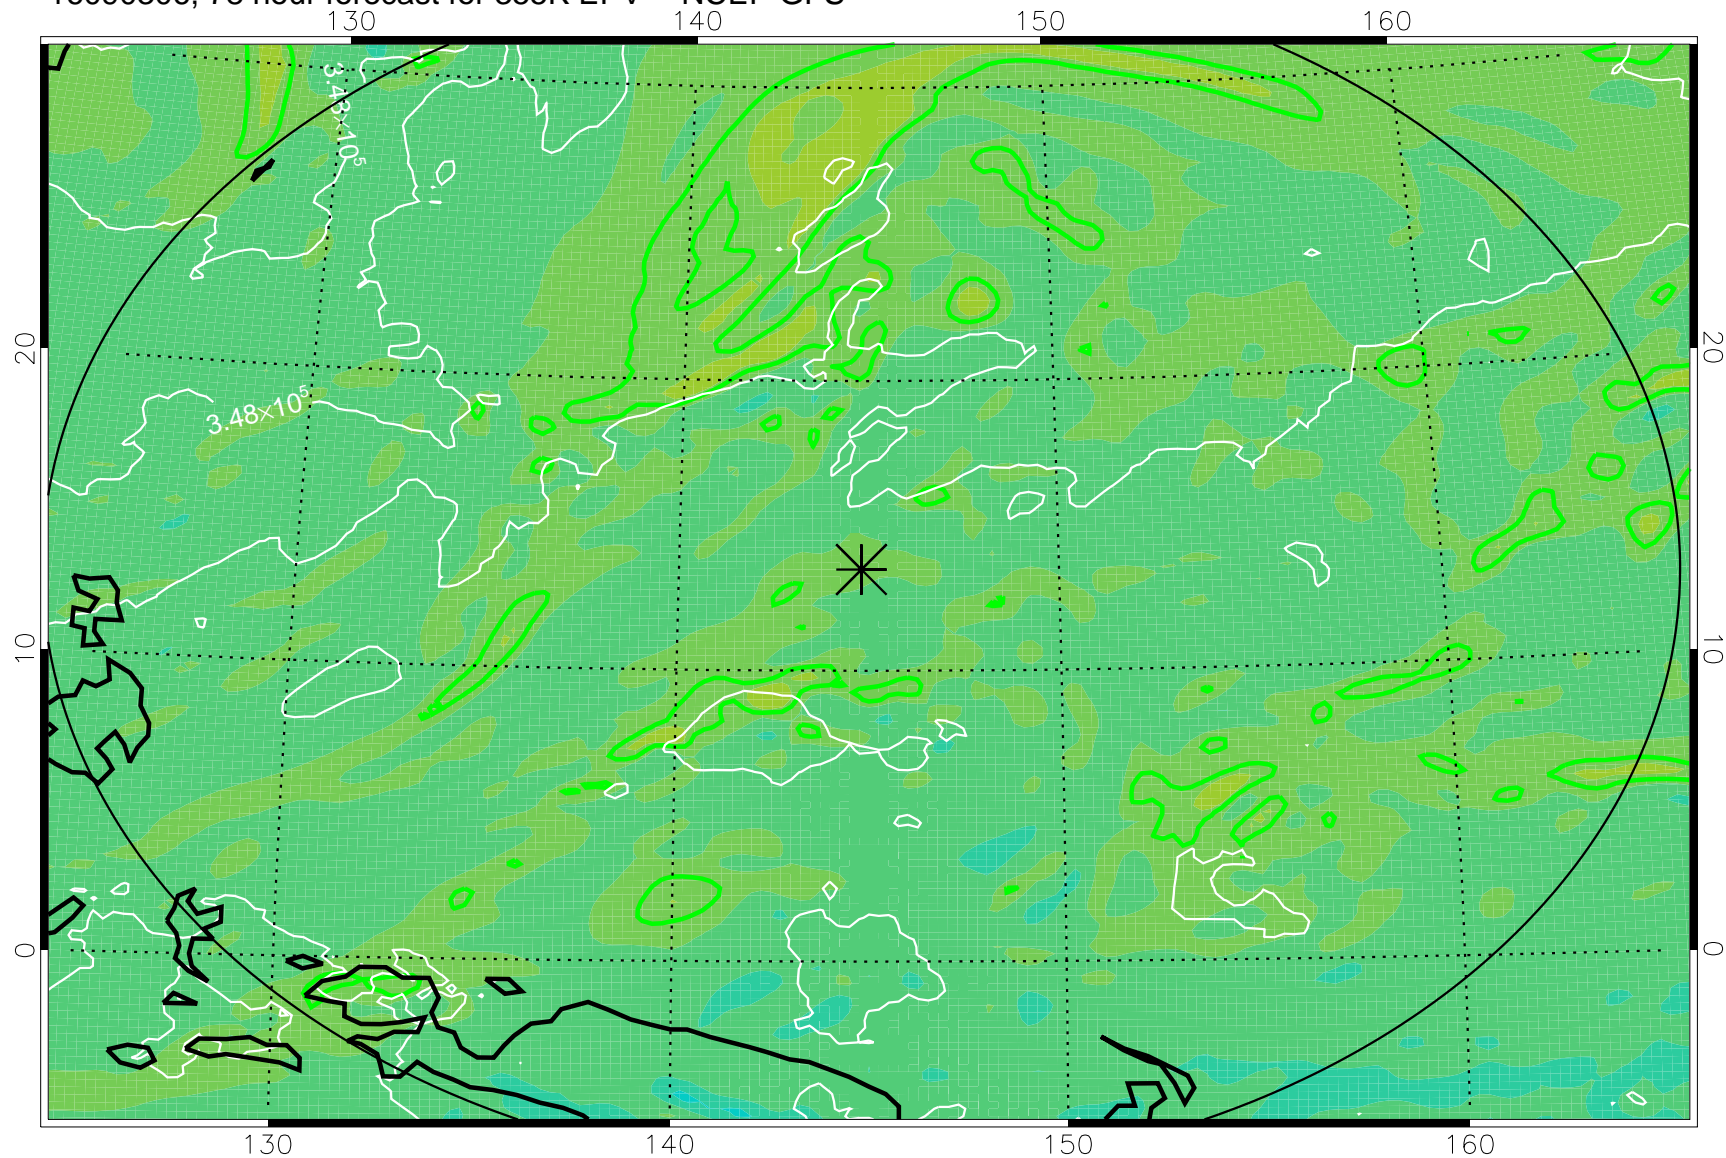

16090218, 66 hour forecast for 355K EPV -- NCEP GFS

355K Montgomery Streamfunction, white
EPV Tropopause (2 PVU) Position
Range ring of 2304 km

16090300, 72 hour forecast for 355K EPV -- NCEP GFS

355K Montgomery Streamfunction, white
EPV Tropopause (2 PVU) Position
Range ring of 2304 km

16090306, 78 hour forecast for 355K EPV -- NCEP GFS

355K Montgomery Streamfunction, white
EPV Tropopause (2 PVU) Position
Range ring of 2304 km

16090312, 84 hour forecast for 355K EPV -- NCEP GFS

355K Montgomery Streamfunction, white
EPV Tropopause (2 PVU) Position
Range ring of 2304 km

16090318, 90 hour forecast for 355K EPV -- NCEP GFS

355K Montgomery Streamfunction, white
EPV Tropopause (2 PVU) Position
Range ring of 2304 km

16090400, 96 hour forecast for 355K EPV -- NCEP GFS

355K Montgomery Streamfunction, white
EPV Tropopause (2 PVU) Position
Range ring of 2304 km

16090406, 102 hour forecast for 355K EPV -- NCEP GFS

355K Montgomery Streamfunction, white
EPV Tropopause (2 PVU) Position
Range ring of 2304 km

16090412, 108 hour forecast for 355K EPV -- NCEP GFS

355K Montgomery Streamfunction, white
EPV Tropopause (2 PVU) Position
Range ring of 2304 km