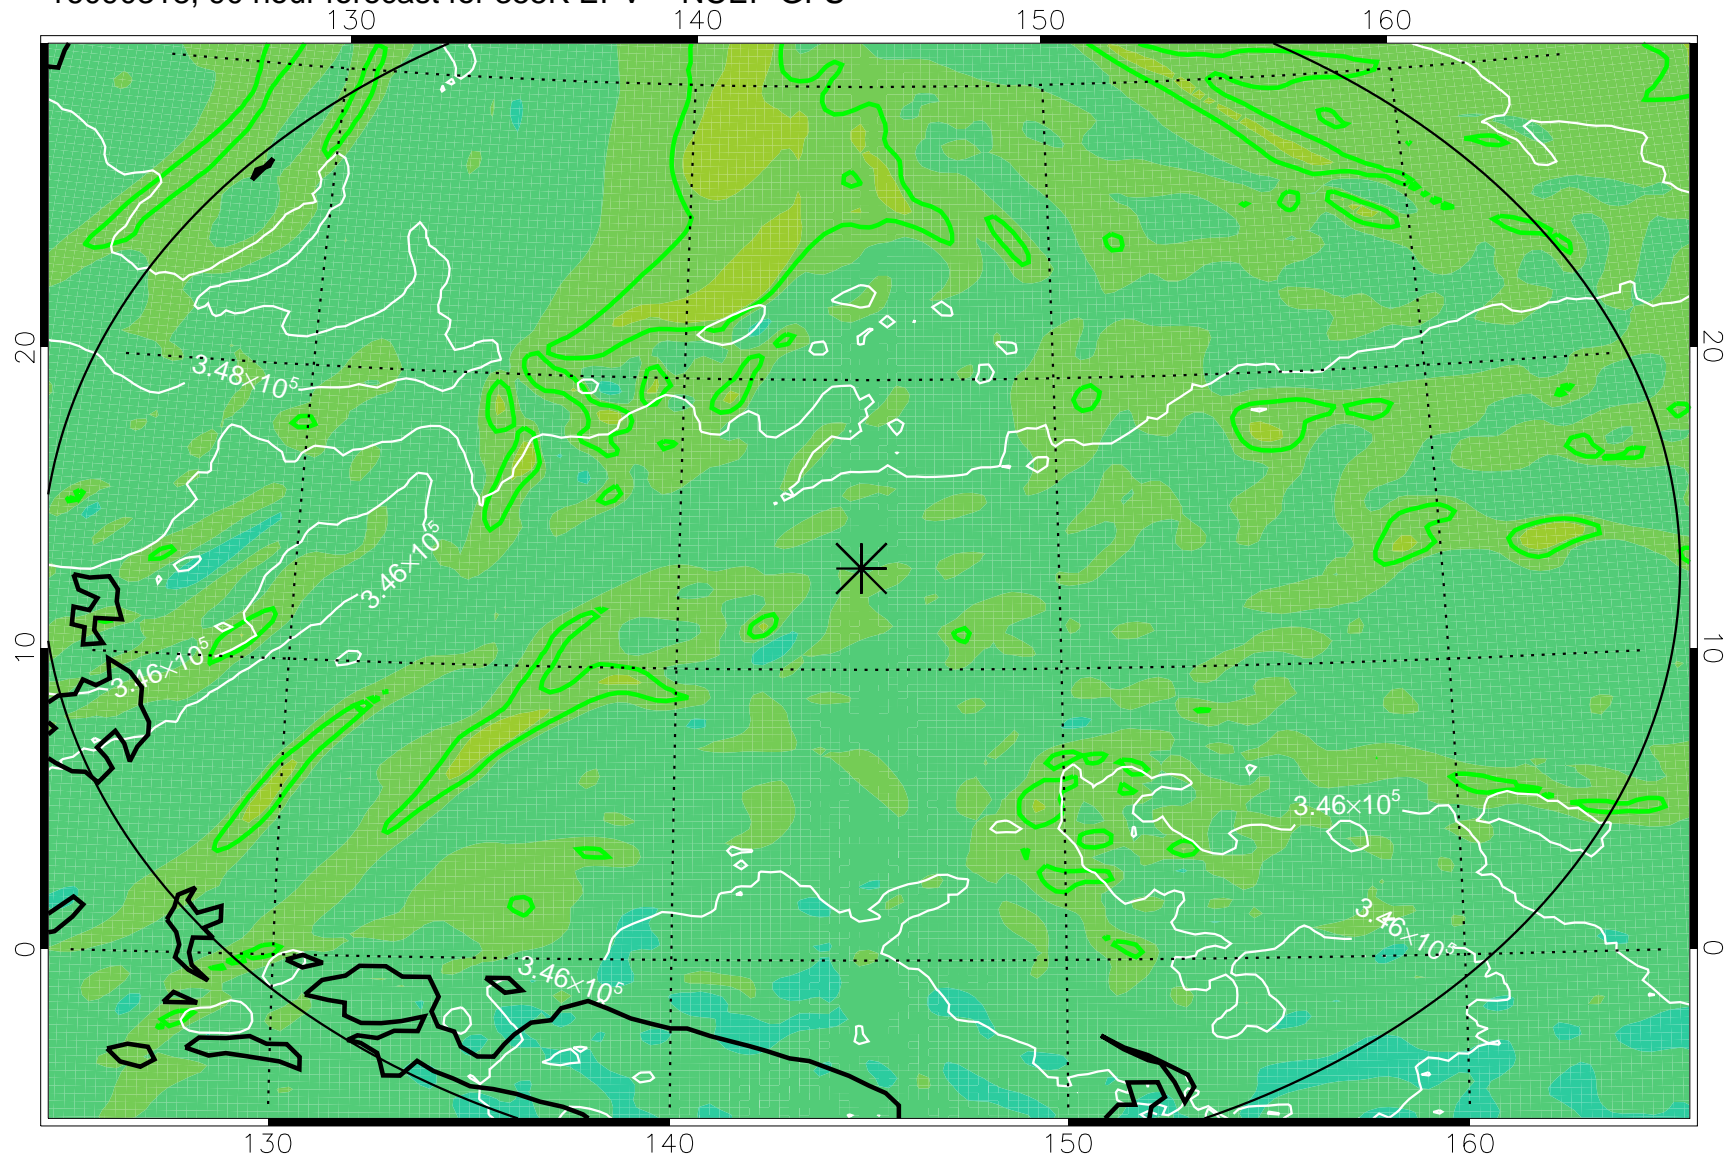

16090218, 66 hour forecast for 355K EPV -- NCEP GFS

355K Montgomery Streamfunction, white
EPV Tropopause (2 PVU) Position
Range ring of 2304 km

16090300, 72 hour forecast for 355K EPV -- NCEP GFS

355K Montgomery Streamfunction, white
EPV Tropopause (2 PVU) Position
Range ring of 2304 km

16090306, 78 hour forecast for 355K EPV -- NCEP GFS

355K Montgomery Streamfunction, white
EPV Tropopause (2 PVU) Position
Range ring of 2304 km

16090312, 84 hour forecast for 355K EPV -- NCEP GFS

355K Montgomery Streamfunction, white
EPV Tropopause (2 PVU) Position
Range ring of 2304 km

16090318, 90 hour forecast for 355K EPV -- NCEP GFS

355K Montgomery Streamfunction, white
EPV Tropopause (2 PVU) Position
Range ring of 2304 km

16090400, 96 hour forecast for 355K EPV -- NCEP GFS

355K Montgomery Streamfunction, white
EPV Tropopause (2 PVU) Position
Range ring of 2304 km

16090406, 102 hour forecast for 355K EPV -- NCEP GFS

355K Montgomery Streamfunction, white
EPV Tropopause (2 PVU) Position
Range ring of 2304 km

16090412, 108 hour forecast for 355K EPV -- NCEP GFS

355K Montgomery Streamfunction, white
EPV Tropopause (2 PVU) Position
Range ring of 2304 km