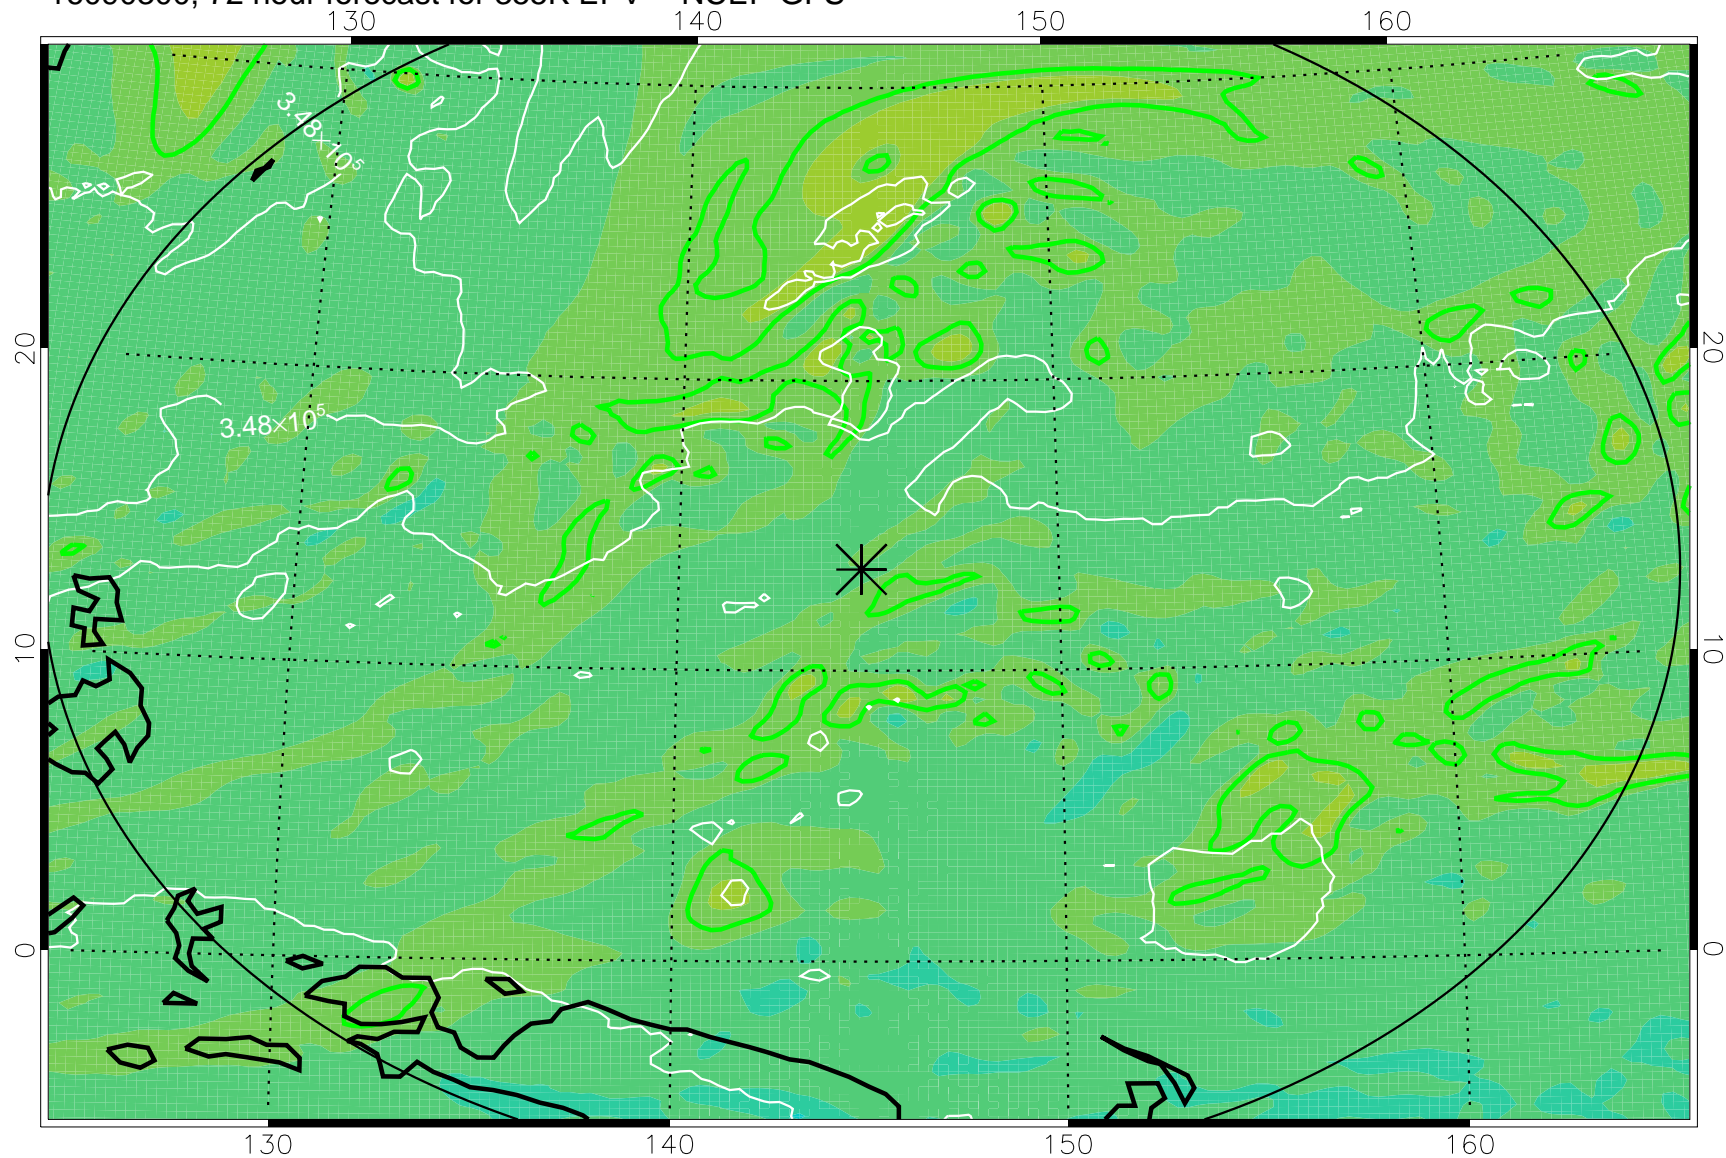

16090206, 54 hour forecast for 355K EPV -- NCEP GFS

355K Montgomery Streamfunction, white
EPV Tropopause (2 PVU) Position
Range ring of 2304 km

16090212, 60 hour forecast for 355K EPV -- NCEP GFS

355K Montgomery Streamfunction, white
EPV Tropopause (2 PVU) Position
Range ring of 2304 km

16090218, 66 hour forecast for 355K EPV -- NCEP GFS

355K Montgomery Streamfunction, white
EPV Tropopause (2 PVU) Position
Range ring of 2304 km

16090300, 72 hour forecast for 355K EPV -- NCEP GFS

355K Montgomery Streamfunction, white
EPV Tropopause (2 PVU) Position
Range ring of 2304 km

16090306, 78 hour forecast for 355K EPV -- NCEP GFS

355K Montgomery Streamfunction, white
EPV Tropopause (2 PVU) Position
Range ring of 2304 km

16090312, 84 hour forecast for 355K EPV -- NCEP GFS

355K Montgomery Streamfunction, white
EPV Tropopause (2 PVU) Position
Range ring of 2304 km

16090318, 90 hour forecast for 355K EPV -- NCEP GFS

355K Montgomery Streamfunction, white
EPV Tropopause (2 PVU) Position
Range ring of 2304 km

16090400, 96 hour forecast for 355K EPV -- NCEP GFS

355K Montgomery Streamfunction, white
EPV Tropopause (2 PVU) Position
Range ring of 2304 km