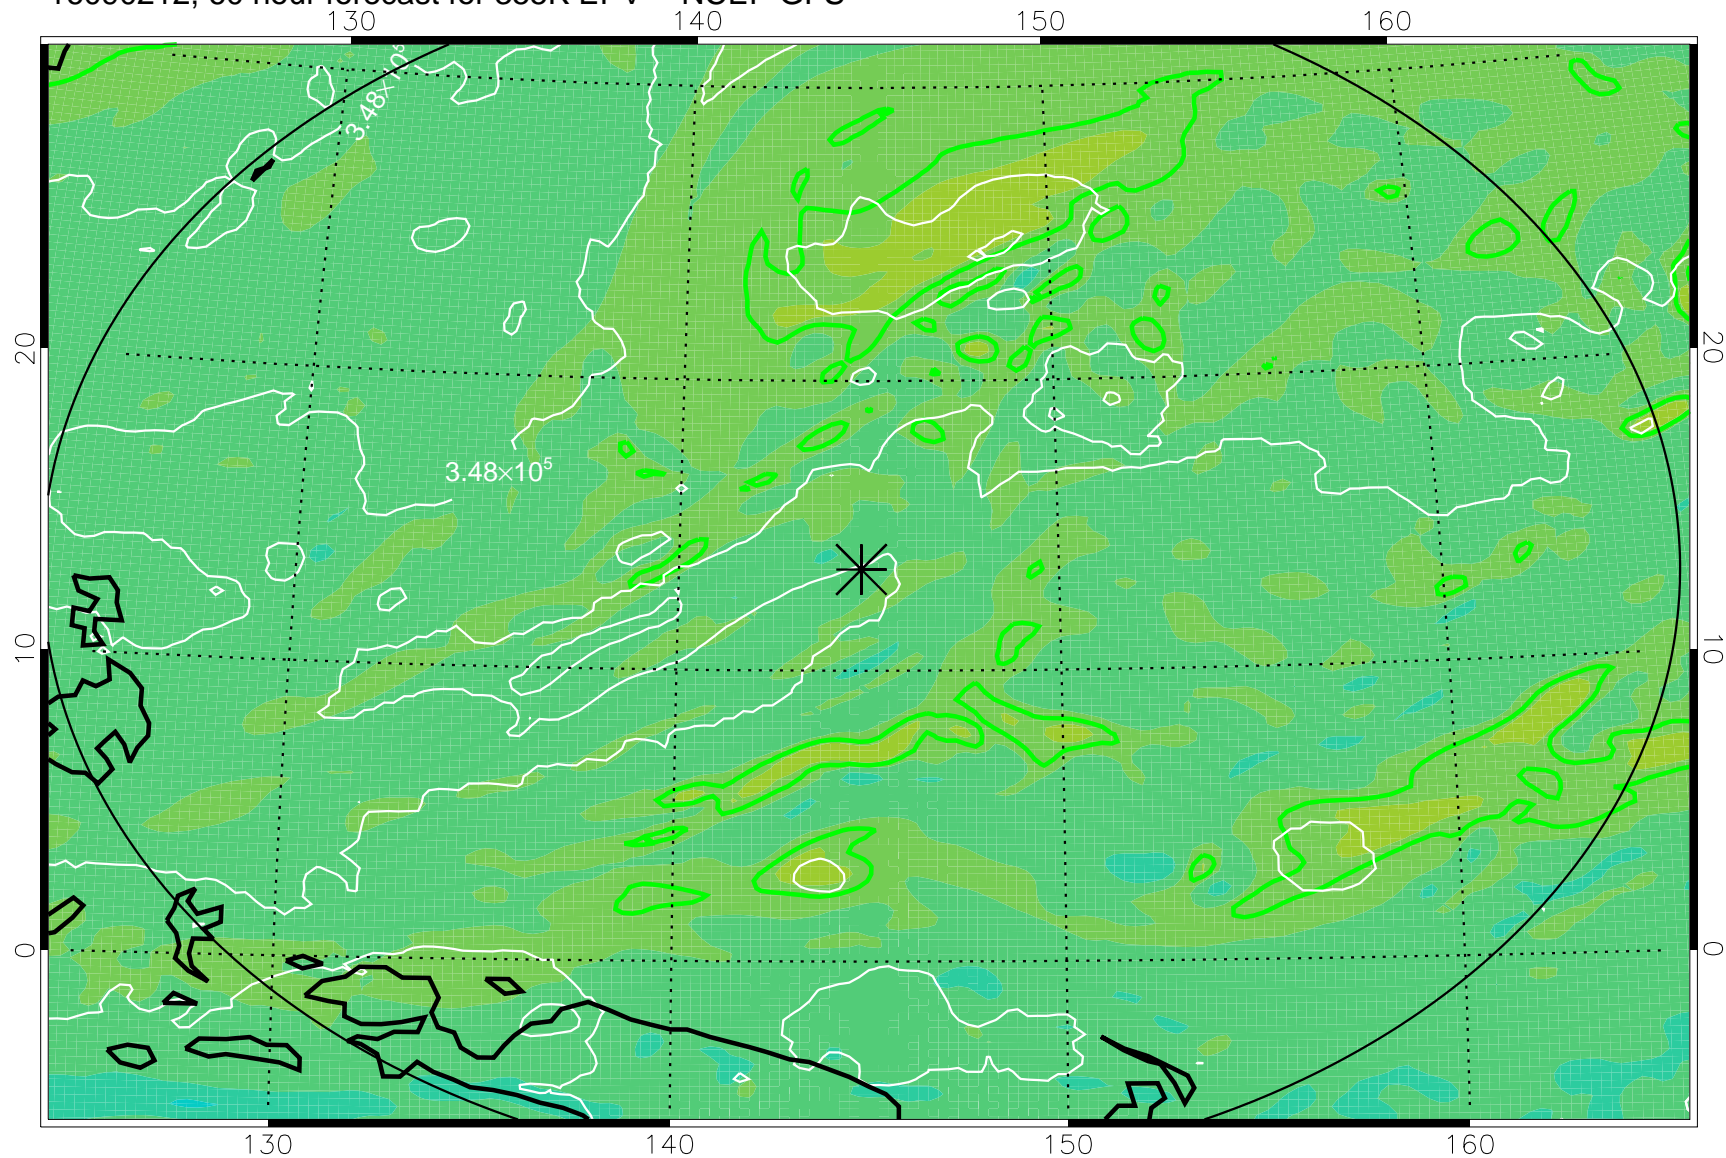

16090118, 42 hour forecast for 355K EPV -- NCEP GFS

355K Montgomery Streamfunction, white
EPV Tropopause (2 PVU) Position
Range ring of 2304 km

16090200, 48 hour forecast for 355K EPV -- NCEP GFS

355K Montgomery Streamfunction, white
EPV Tropopause (2 PVU) Position
Range ring of 2304 km

16090206, 54 hour forecast for 355K EPV -- NCEP GFS

355K Montgomery Streamfunction, white
EPV Tropopause (2 PVU) Position
Range ring of 2304 km

16090212, 60 hour forecast for 355K EPV -- NCEP GFS

355K Montgomery Streamfunction, white
EPV Tropopause (2 PVU) Position
Range ring of 2304 km

16090218, 66 hour forecast for 355K EPV -- NCEP GFS

355K Montgomery Streamfunction, white
EPV Tropopause (2 PVU) Position
Range ring of 2304 km

16090300, 72 hour forecast for 355K EPV -- NCEP GFS

355K Montgomery Streamfunction, white
EPV Tropopause (2 PVU) Position
Range ring of 2304 km

16090306, 78 hour forecast for 355K EPV -- NCEP GFS

355K Montgomery Streamfunction, white
EPV Tropopause (2 PVU) Position
Range ring of 2304 km

16090312, 84 hour forecast for 355K EPV -- NCEP GFS

355K Montgomery Streamfunction, white
EPV Tropopause (2 PVU) Position
Range ring of 2304 km