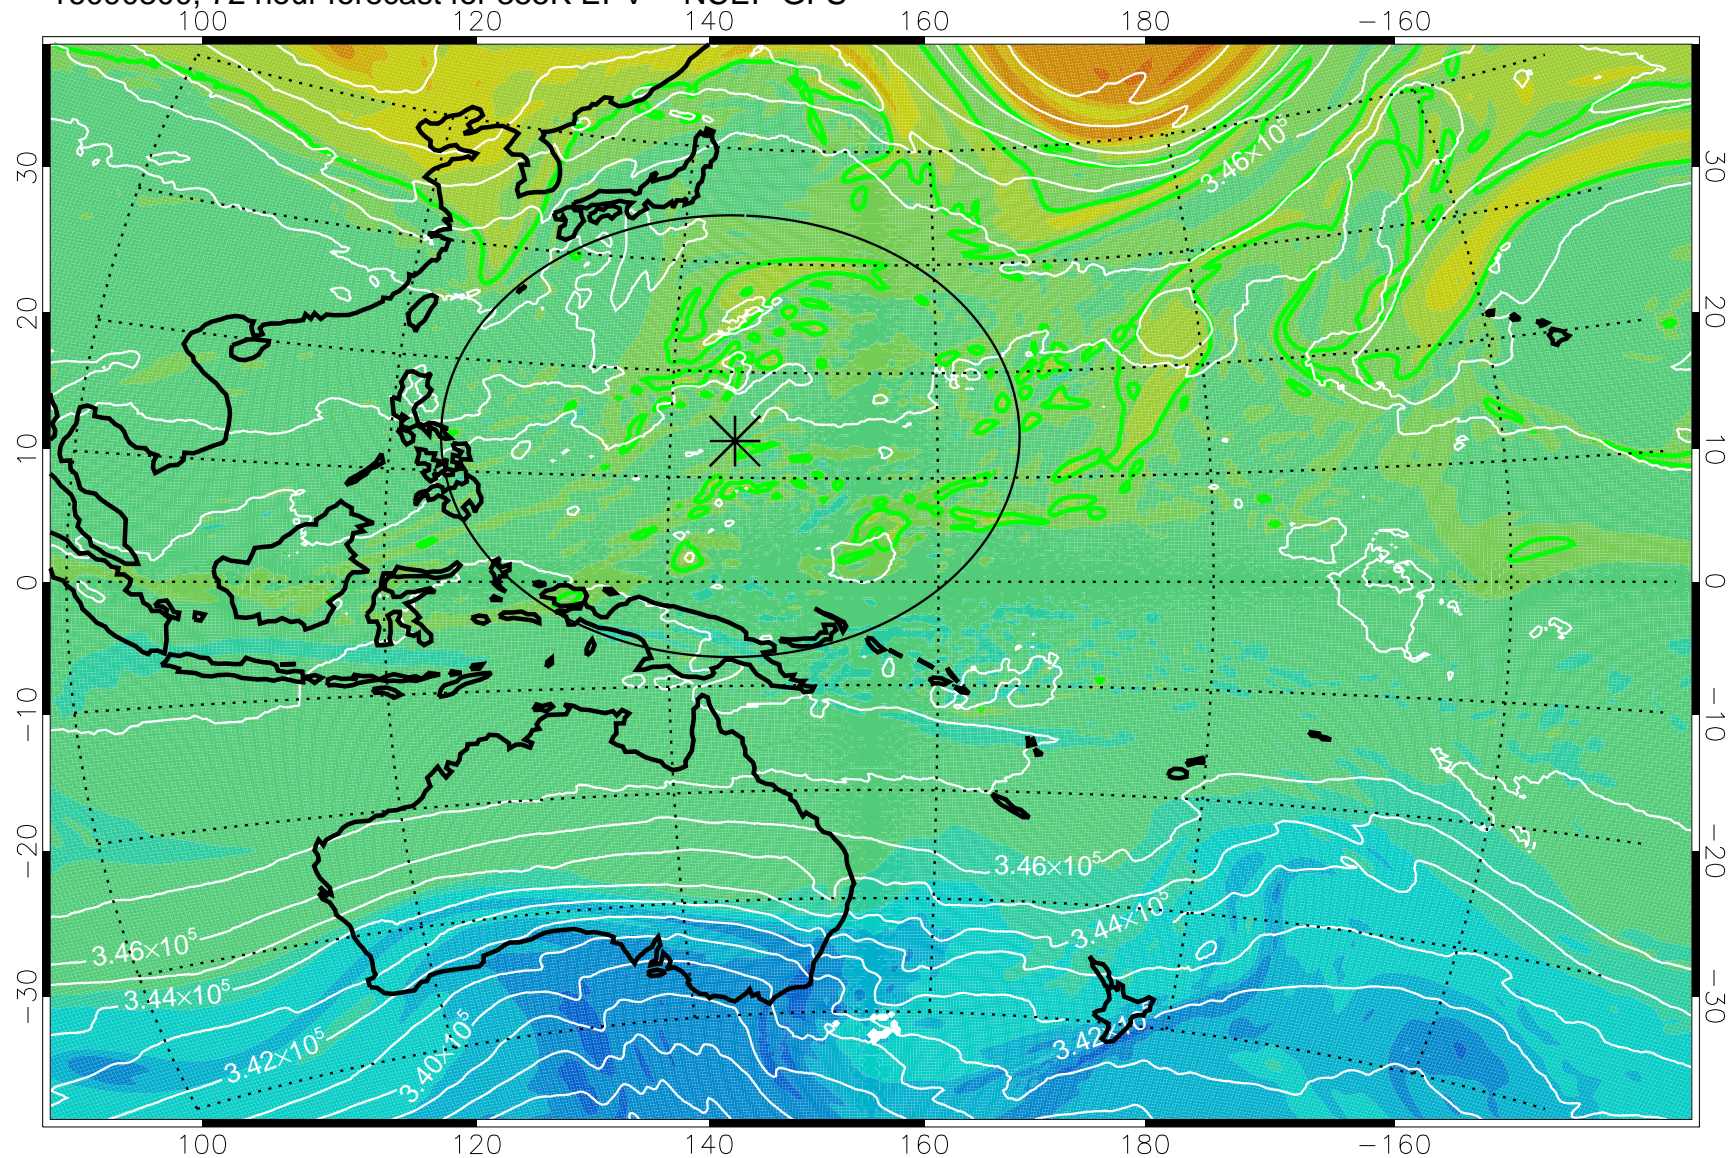

16090118, 42 hour forecast for 355K EPV -- NCEP GFS

355K Montgomery Streamfunction, white  
EPV Tropopause (2 PVU) Position  
Range ring of 2304 km

16090200, 48 hour forecast for 355K EPV -- NCEP GFS

355K Montgomery Streamfunction, white  
EPV Tropopause (2 PVU) Position  
Range ring of 2304 km

16090206, 54 hour forecast for 355K EPV -- NCEP GFS

355K Montgomery Streamfunction, white  
EPV Tropopause (2 PVU) Position  
Range ring of 2304 km

16090212, 60 hour forecast for 355K EPV -- NCEP GFS

355K Montgomery Streamfunction, white  
EPV Tropopause (2 PVU) Position  
Range ring of 2304 km

16090218, 66 hour forecast for 355K EPV -- NCEP GFS

355K Montgomery Streamfunction, white  
EPV Tropopause (2 PVU) Position  
Range ring of 2304 km

16090300, 72 hour forecast for 355K EPV -- NCEP GFS

355K Montgomery Streamfunction, white  
EPV Tropopause (2 PVU) Position  
Range ring of 2304 km

16090306, 78 hour forecast for 355K EPV -- NCEP GFS

355K Montgomery Streamfunction, white  
EPV Tropopause (2 PVU) Position  
Range ring of 2304 km

16090312, 84 hour forecast for 355K EPV -- NCEP GFS

355K Montgomery Streamfunction, white  
EPV Tropopause (2 PVU) Position  
Range ring of 2304 km