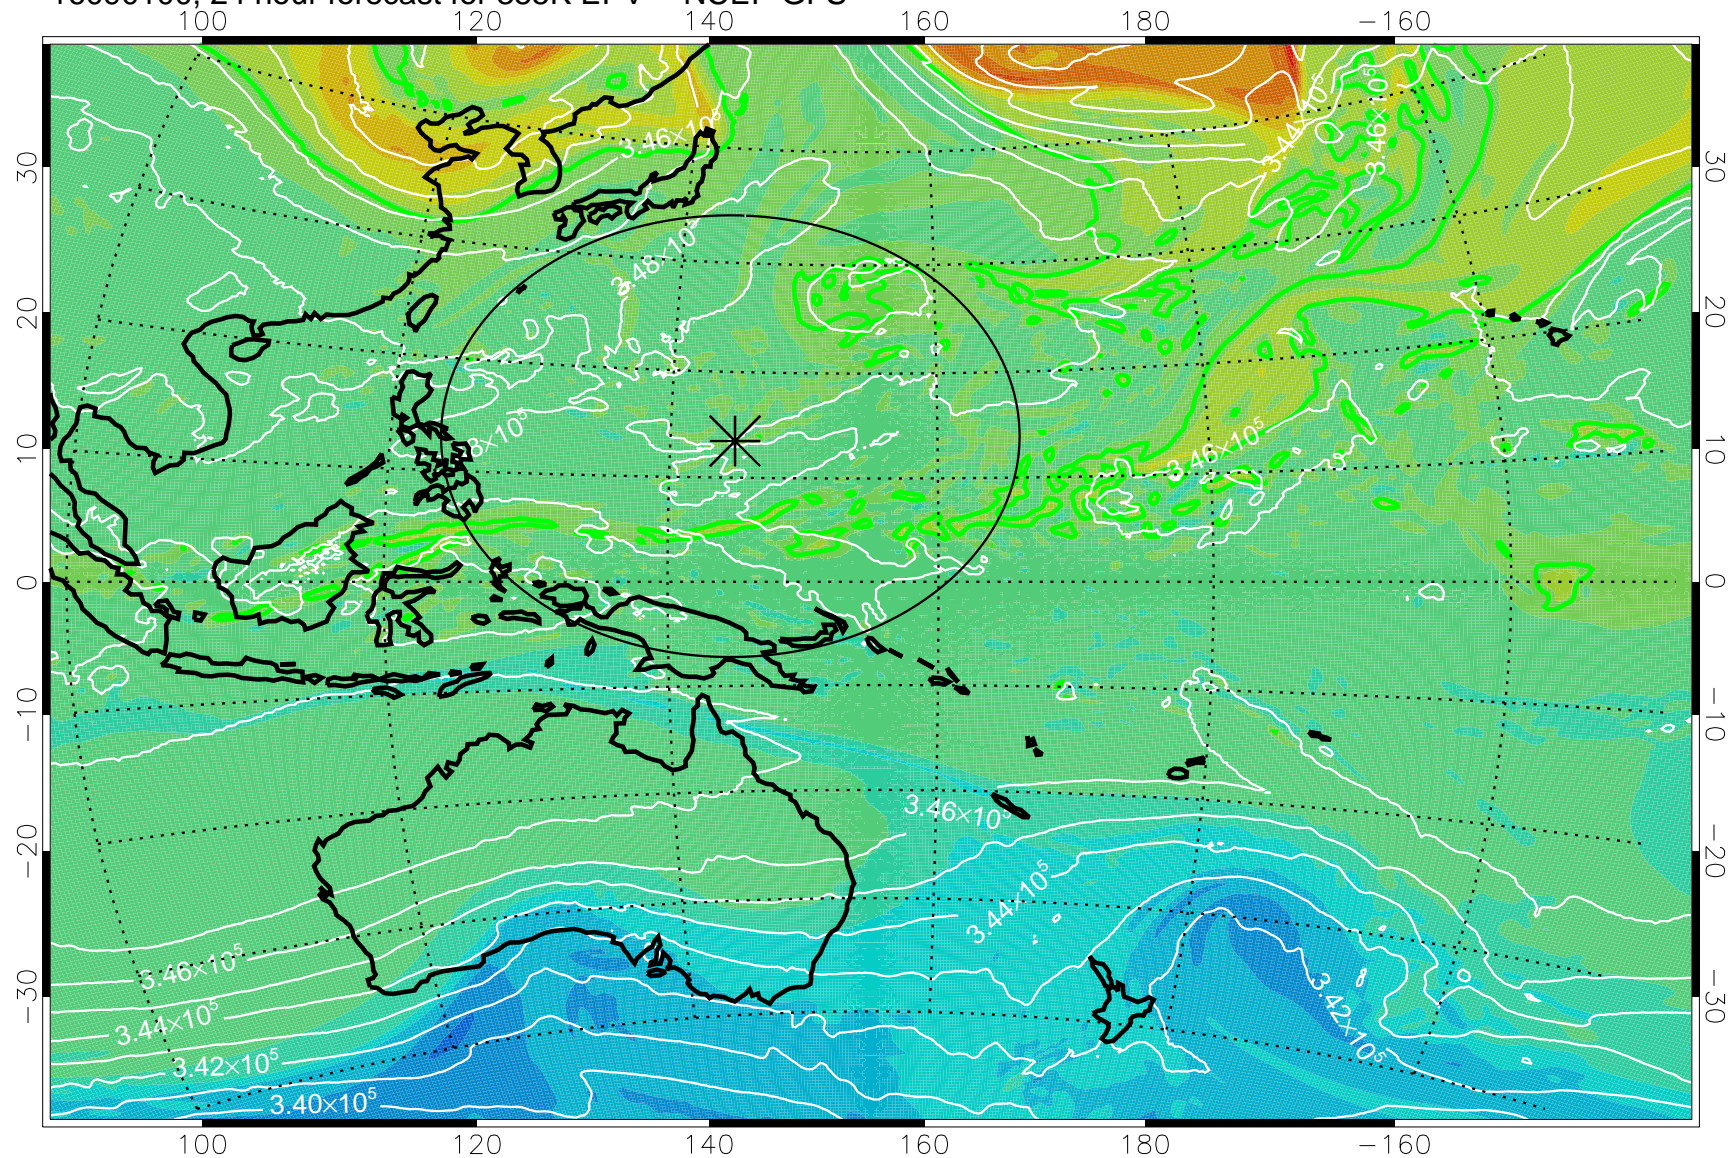

16083106, 6 hour forecast for 355K EPV -- NCEP GFS

355K Montgomery Streamfunction, white  
EPV Tropopause (2 PVU) Position  
Range ring of 2304 km

16083112, 12 hour forecast for 355K EPV -- NCEP GFS

355K Montgomery Streamfunction, white  
EPV Tropopause (2 PVU) Position  
Range ring of 2304 km

16083118, 18 hour forecast for 355K EPV -- NCEP GFS

355K Montgomery Streamfunction, white  
EPV Tropopause (2 PVU) Position  
Range ring of 2304 km

16090100, 24 hour forecast for 355K EPV -- NCEP GFS

355K Montgomery Streamfunction, white  
EPV Tropopause (2 PVU) Position  
Range ring of 2304 km

16090106, 30 hour forecast for 355K EPV -- NCEP GFS

355K Montgomery Streamfunction, white  
EPV Tropopause (2 PVU) Position  
Range ring of 2304 km

16090112, 36 hour forecast for 355K EPV -- NCEP GFS

355K Montgomery Streamfunction, white  
EPV Tropopause (2 PVU) Position  
Range ring of 2304 km

16090118, 42 hour forecast for 355K EPV -- NCEP GFS

355K Montgomery Streamfunction, white  
EPV Tropopause (2 PVU) Position  
Range ring of 2304 km

16090200, 48 hour forecast for 355K EPV -- NCEP GFS

355K Montgomery Streamfunction, white  
EPV Tropopause (2 PVU) Position  
Range ring of 2304 km