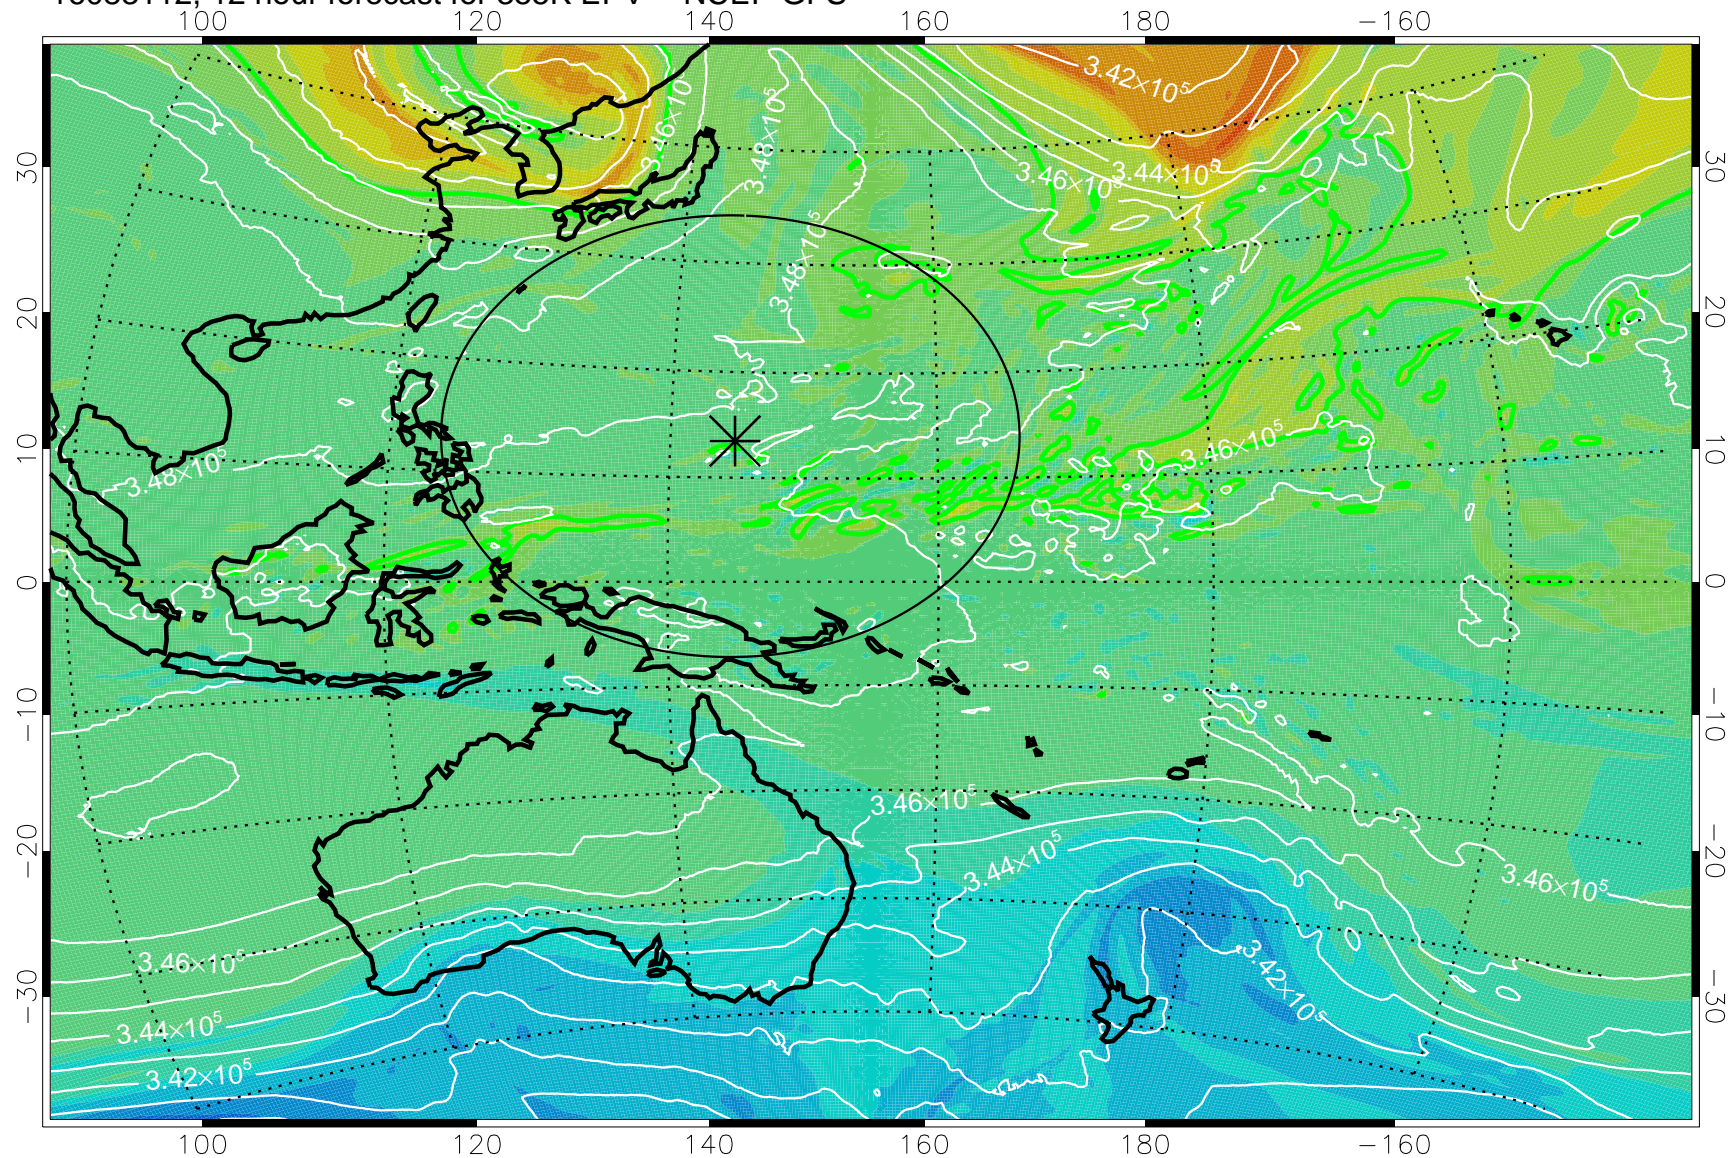

16083106, 6 hour forecast for 355K EPV -- NCEP GFS

355K Montgomery Streamfunction, white  
EPV Tropopause (2 PVU) Position  
Range ring of 2304 km

16083112, 12 hour forecast for 355K EPV -- NCEP GFS

355K Montgomery Streamfunction, white  
EPV Tropopause (2 PVU) Position  
Range ring of 2304 km

16083118, 18 hour forecast for 355K EPV -- NCEP GFS

355K Montgomery Streamfunction, white  
EPV Tropopause (2 PVU) Position  
Range ring of 2304 km

16090100, 24 hour forecast for 355K EPV -- NCEP GFS

355K Montgomery Streamfunction, white  
EPV Tropopause (2 PVU) Position  
Range ring of 2304 km

16090106, 30 hour forecast for 355K EPV -- NCEP GFS

355K Montgomery Streamfunction, white  
EPV Tropopause (2 PVU) Position  
Range ring of 2304 km

16090112, 36 hour forecast for 355K EPV -- NCEP GFS

355K Montgomery Streamfunction, white  
EPV Tropopause (2 PVU) Position  
Range ring of 2304 km

16090118, 42 hour forecast for 355K EPV -- NCEP GFS

355K Montgomery Streamfunction, white  
EPV Tropopause (2 PVU) Position  
Range ring of 2304 km

16090200, 48 hour forecast for 355K EPV -- NCEP GFS

355K Montgomery Streamfunction, white  
EPV Tropopause (2 PVU) Position  
Range ring of 2304 km