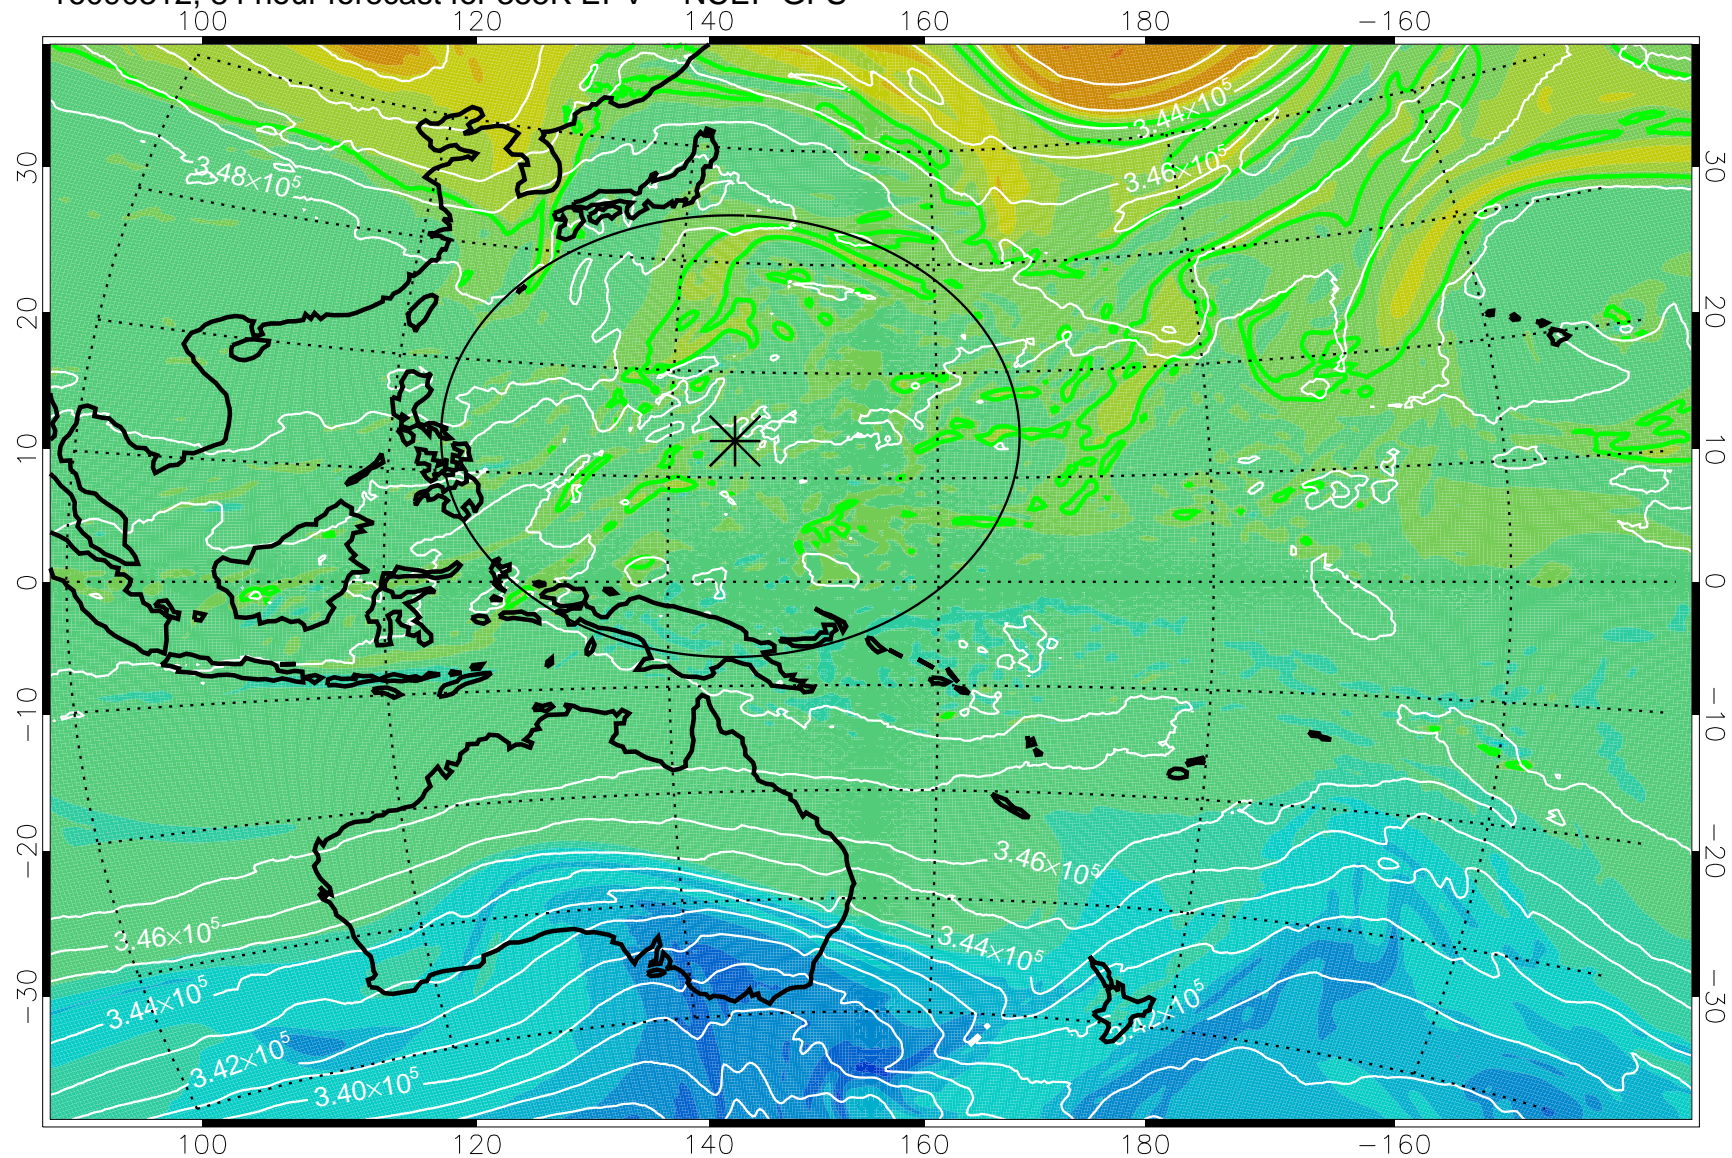

16090206, 54 hour forecast for 355K EPV -- NCEP GFS

355K Montgomery Streamfunction, white  
EPV Tropopause (2 PVU) Position  
Range ring of 2304 km

16090212, 60 hour forecast for 355K EPV -- NCEP GFS

355K Montgomery Streamfunction, white  
EPV Tropopause (2 PVU) Position  
Range ring of 2304 km

16090218, 66 hour forecast for 355K EPV -- NCEP GFS

355K Montgomery Streamfunction, white  
EPV Tropopause (2 PVU) Position  
Range ring of 2304 km

16090300, 72 hour forecast for 355K EPV -- NCEP GFS

355K Montgomery Streamfunction, white  
EPV Tropopause (2 PVU) Position  
Range ring of 2304 km

16090306, 78 hour forecast for 355K EPV -- NCEP GFS

355K Montgomery Streamfunction, white  
EPV Tropopause (2 PVU) Position  
Range ring of 2304 km

16090312, 84 hour forecast for 355K EPV -- NCEP GFS

355K Montgomery Streamfunction, white  
EPV Tropopause (2 PVU) Position  
Range ring of 2304 km

16090318, 90 hour forecast for 355K EPV -- NCEP GFS

355K Montgomery Streamfunction, white  
EPV Tropopause (2 PVU) Position  
Range ring of 2304 km

16090400, 96 hour forecast for 355K EPV -- NCEP GFS

355K Montgomery Streamfunction, white  
EPV Tropopause (2 PVU) Position  
Range ring of 2304 km