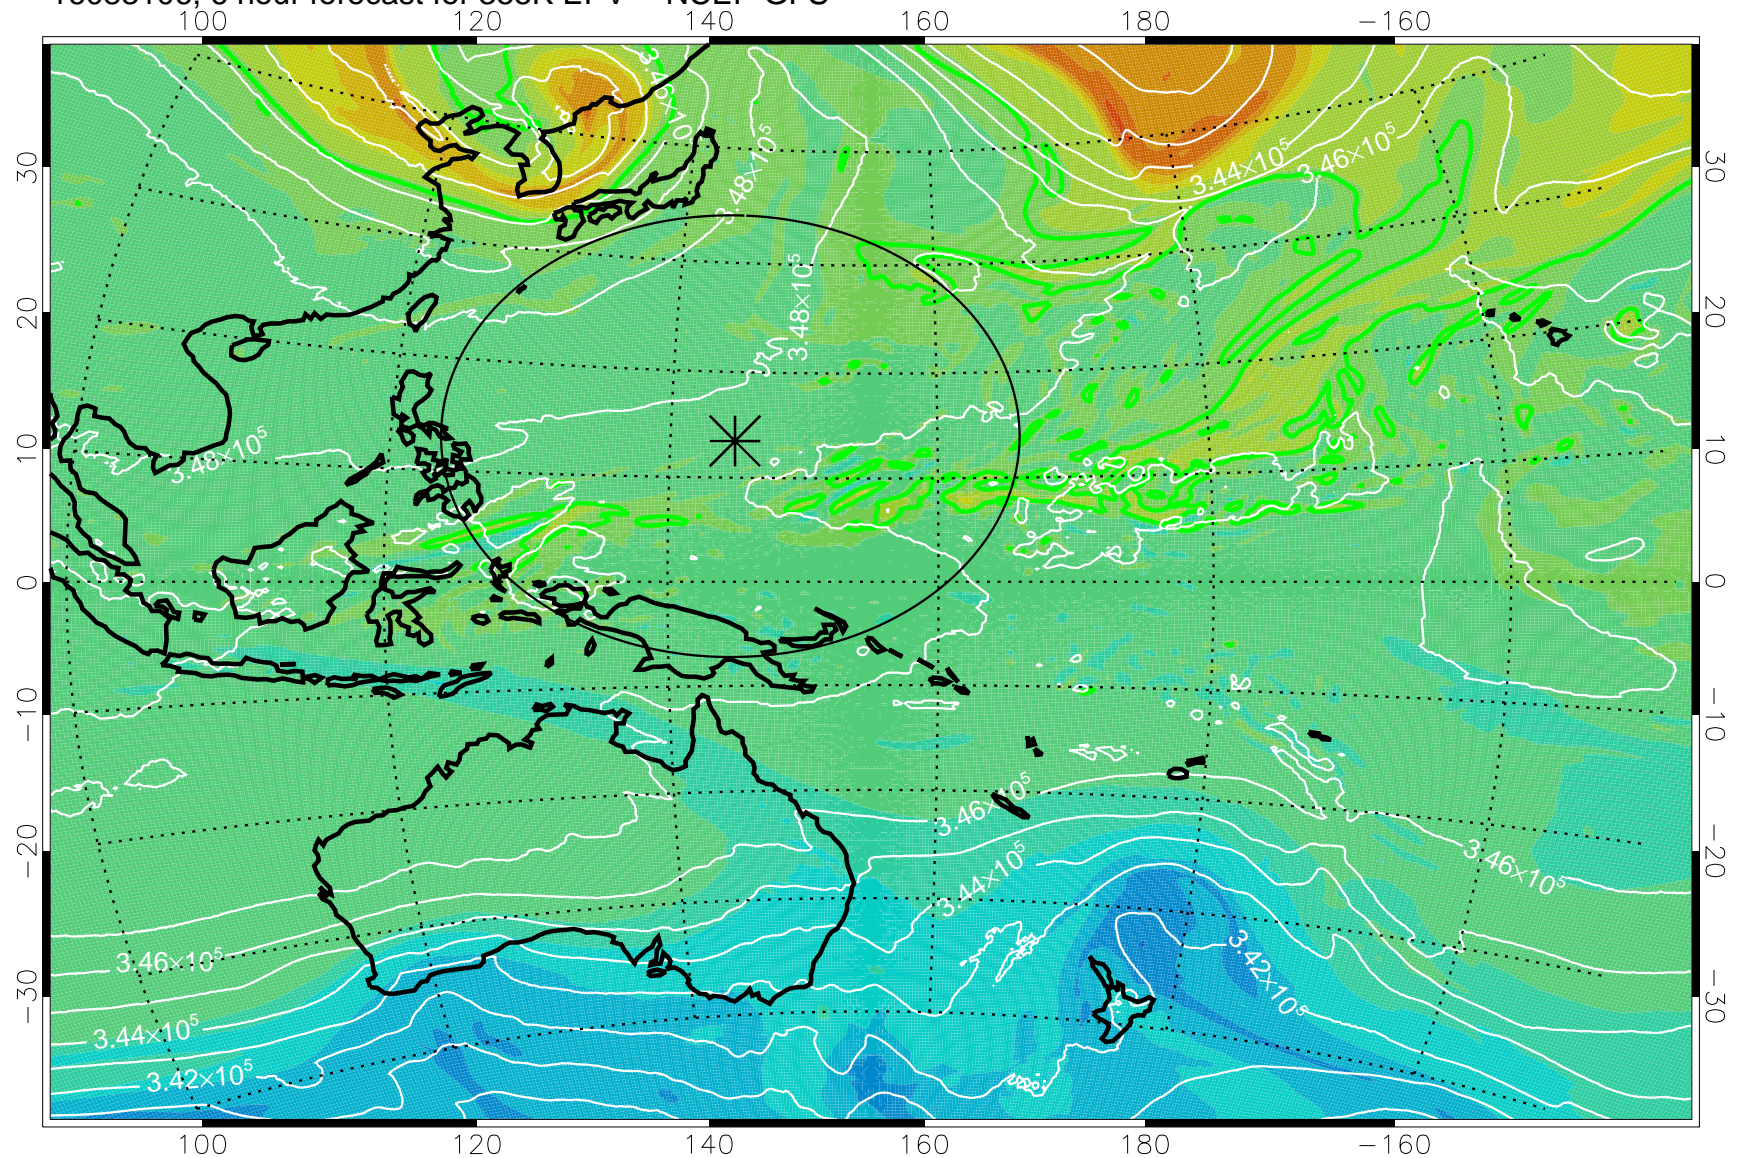

16083106, 6 hour forecast for 355K EPV -- NCEP GFS

355K Montgomery Streamfunction, white  
EPV Tropopause (2 PVU) Position  
Range ring of 2304 km

16083112, 12 hour forecast for 355K EPV -- NCEP GFS

355K Montgomery Streamfunction, white  
EPV Tropopause (2 PVU) Position  
Range ring of 2304 km

16083118, 18 hour forecast for 355K EPV -- NCEP GFS

355K Montgomery Streamfunction, white  
EPV Tropopause (2 PVU) Position  
Range ring of 2304 km

16090100, 24 hour forecast for 355K EPV -- NCEP GFS

355K Montgomery Streamfunction, white  
EPV Tropopause (2 PVU) Position  
Range ring of 2304 km

16090106, 30 hour forecast for 355K EPV -- NCEP GFS

355K Montgomery Streamfunction, white  
EPV Tropopause (2 PVU) Position  
Range ring of 2304 km

16090112, 36 hour forecast for 355K EPV -- NCEP GFS

355K Montgomery Streamfunction, white  
EPV Tropopause (2 PVU) Position  
Range ring of 2304 km

16090118, 42 hour forecast for 355K EPV -- NCEP GFS

355K Montgomery Streamfunction, white  
EPV Tropopause (2 PVU) Position  
Range ring of 2304 km

16090200, 48 hour forecast for 355K EPV -- NCEP GFS

355K Montgomery Streamfunction, white  
EPV Tropopause (2 PVU) Position  
Range ring of 2304 km