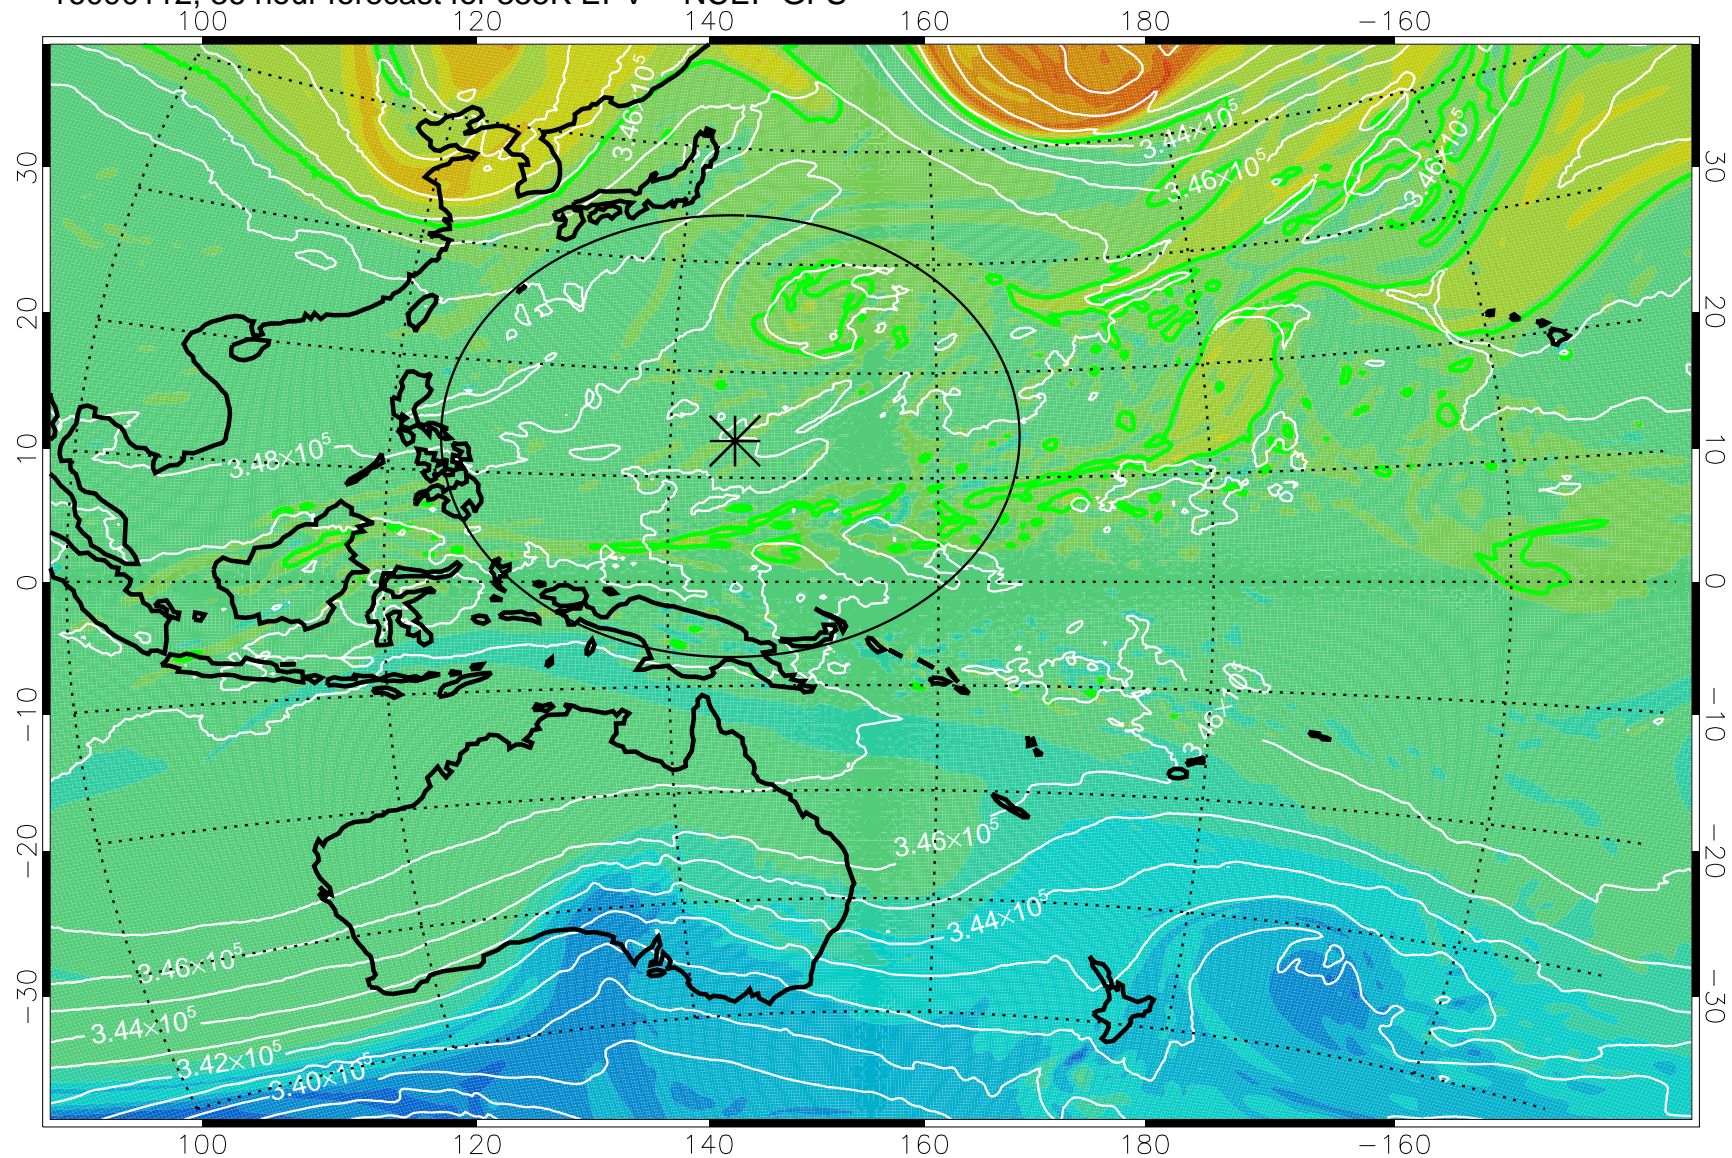

16083118, 18 hour forecast for 355K EPV -- NCEP GFS

355K Montgomery Streamfunction, white  
EPV Tropopause (2 PVU) Position  
Range ring of 2304 km

16090100, 24 hour forecast for 355K EPV -- NCEP GFS

355K Montgomery Streamfunction, white  
EPV Tropopause (2 PVU) Position  
Range ring of 2304 km

16090106, 30 hour forecast for 355K EPV -- NCEP GFS

355K Montgomery Streamfunction, white  
EPV Tropopause (2 PVU) Position  
Range ring of 2304 km

16090112, 36 hour forecast for 355K EPV -- NCEP GFS

355K Montgomery Streamfunction, white  
EPV Tropopause (2 PVU) Position  
Range ring of 2304 km

16090118, 42 hour forecast for 355K EPV -- NCEP GFS

355K Montgomery Streamfunction, white  
EPV Tropopause (2 PVU) Position  
Range ring of 2304 km

16090200, 48 hour forecast for 355K EPV -- NCEP GFS

355K Montgomery Streamfunction, white  
EPV Tropopause (2 PVU) Position  
Range ring of 2304 km

16090206, 54 hour forecast for 355K EPV -- NCEP GFS

355K Montgomery Streamfunction, white  
EPV Tropopause (2 PVU) Position  
Range ring of 2304 km

16090212, 60 hour forecast for 355K EPV -- NCEP GFS

355K Montgomery Streamfunction, white  
EPV Tropopause (2 PVU) Position  
Range ring of 2304 km