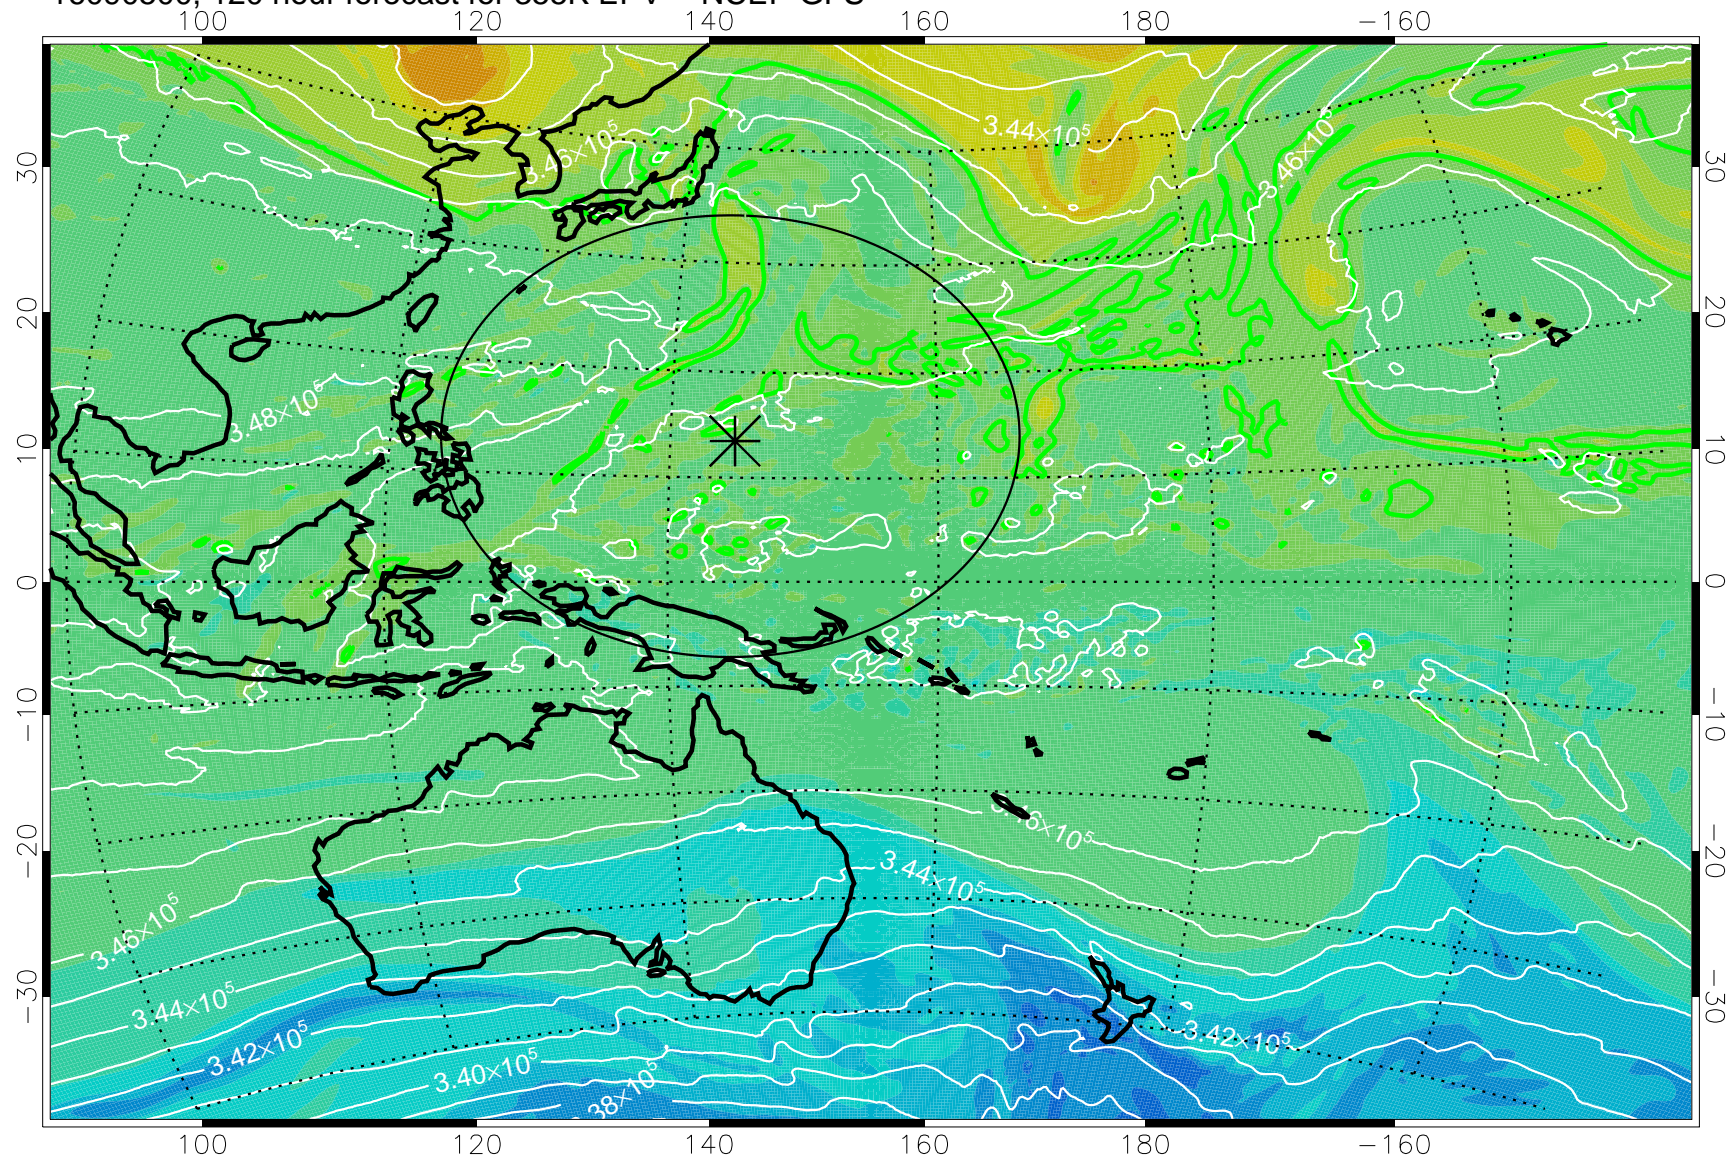

16090306, 78 hour forecast for 355K EPV -- NCEP GFS

355K Montgomery Streamfunction, white  
EPV Tropopause (2 PVU) Position  
Range ring of 2304 km

16090312, 84 hour forecast for 355K EPV -- NCEP GFS

355K Montgomery Streamfunction, white  
EPV Tropopause (2 PVU) Position  
Range ring of 2304 km

16090318, 90 hour forecast for 355K EPV -- NCEP GFS

355K Montgomery Streamfunction, white  
EPV Tropopause (2 PVU) Position  
Range ring of 2304 km

16090400, 96 hour forecast for 355K EPV -- NCEP GFS

355K Montgomery Streamfunction, white  
EPV Tropopause (2 PVU) Position  
Range ring of 2304 km

16090406, 102 hour forecast for 355K EPV -- NCEP GFS

355K Montgomery Streamfunction, white  
EPV Tropopause (2 PVU) Position  
Range ring of 2304 km

16090418, 114 hour forecast for 355K EPV -- NCEP GFS

355K Montgomery Streamfunction, white  
EPV Tropopause (2 PVU) Position  
Range ring of 2304 km

16090500, 120 hour forecast for 355K EPV -- NCEP GFS

355K Montgomery Streamfunction, white  
EPV Tropopause (2 PVU) Position  
Range ring of 2304 km