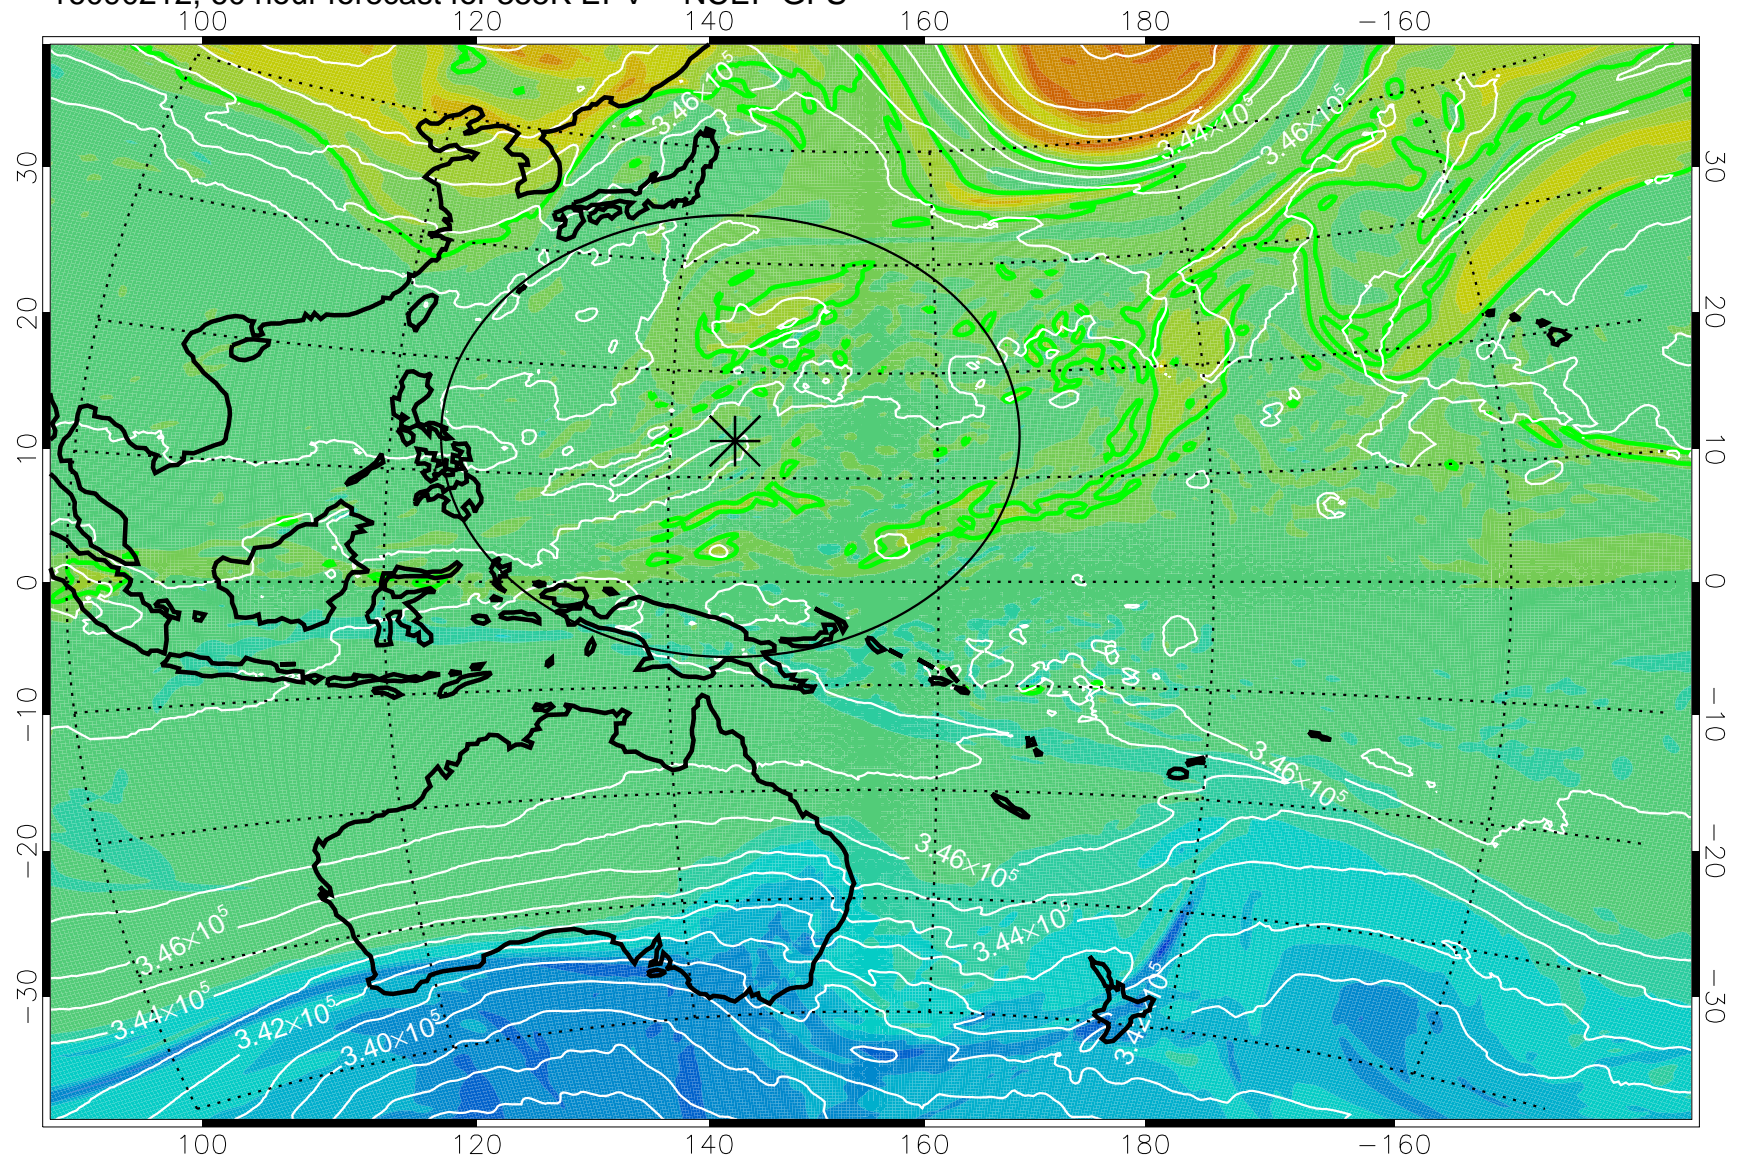

16090106, 30 hour forecast for 355K EPV -- NCEP GFS

355K Montgomery Streamfunction, white  
EPV Tropopause (2 PVU) Position  
Range ring of 2304 km

16090112, 36 hour forecast for 355K EPV -- NCEP GFS

355K Montgomery Streamfunction, white  
EPV Tropopause (2 PVU) Position  
Range ring of 2304 km

16090118, 42 hour forecast for 355K EPV -- NCEP GFS

355K Montgomery Streamfunction, white  
EPV Tropopause (2 PVU) Position  
Range ring of 2304 km

16090200, 48 hour forecast for 355K EPV -- NCEP GFS

355K Montgomery Streamfunction, white  
EPV Tropopause (2 PVU) Position  
Range ring of 2304 km

16090206, 54 hour forecast for 355K EPV -- NCEP GFS

355K Montgomery Streamfunction, white  
EPV Tropopause (2 PVU) Position  
Range ring of 2304 km

16090212, 60 hour forecast for 355K EPV -- NCEP GFS

355K Montgomery Streamfunction, white  
EPV Tropopause (2 PVU) Position  
Range ring of 2304 km

16090218, 66 hour forecast for 355K EPV -- NCEP GFS

355K Montgomery Streamfunction, white  
EPV Tropopause (2 PVU) Position  
Range ring of 2304 km

16090300, 72 hour forecast for 355K EPV -- NCEP GFS

355K Montgomery Streamfunction, white  
EPV Tropopause (2 PVU) Position  
Range ring of 2304 km