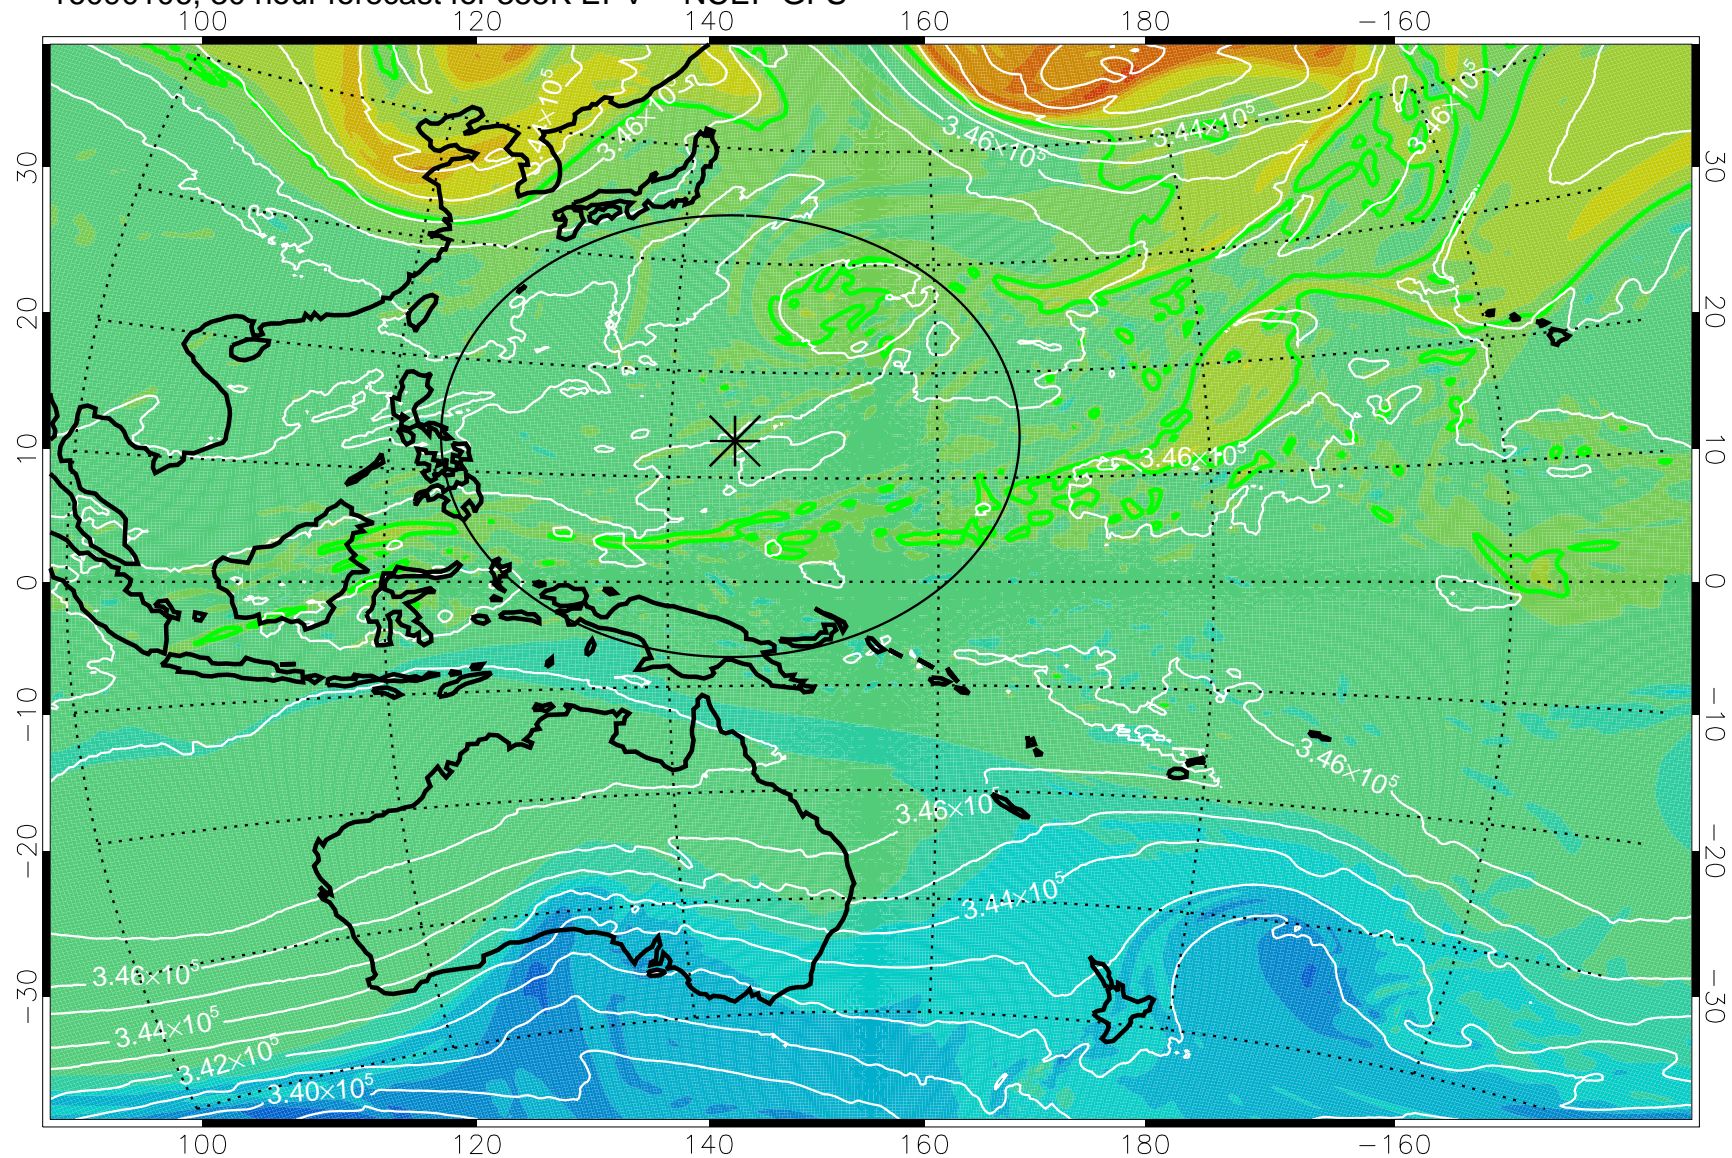

16083118, 18 hour forecast for 355K EPV -- NCEP GFS

355K Montgomery Streamfunction, white  
EPV Tropopause (2 PVU) Position  
Range ring of 2304 km

16090100, 24 hour forecast for 355K EPV -- NCEP GFS

355K Montgomery Streamfunction, white  
EPV Tropopause (2 PVU) Position  
Range ring of 2304 km

16090106, 30 hour forecast for 355K EPV -- NCEP GFS

355K Montgomery Streamfunction, white  
EPV Tropopause (2 PVU) Position  
Range ring of 2304 km

16090112, 36 hour forecast for 355K EPV -- NCEP GFS

355K Montgomery Streamfunction, white  
EPV Tropopause (2 PVU) Position  
Range ring of 2304 km

16090118, 42 hour forecast for 355K EPV -- NCEP GFS

355K Montgomery Streamfunction, white  
EPV Tropopause (2 PVU) Position  
Range ring of 2304 km

16090200, 48 hour forecast for 355K EPV -- NCEP GFS

355K Montgomery Streamfunction, white  
EPV Tropopause (2 PVU) Position  
Range ring of 2304 km

16090206, 54 hour forecast for 355K EPV -- NCEP GFS

355K Montgomery Streamfunction, white  
EPV Tropopause (2 PVU) Position  
Range ring of 2304 km

16090212, 60 hour forecast for 355K EPV -- NCEP GFS

355K Montgomery Streamfunction, white  
EPV Tropopause (2 PVU) Position  
Range ring of 2304 km