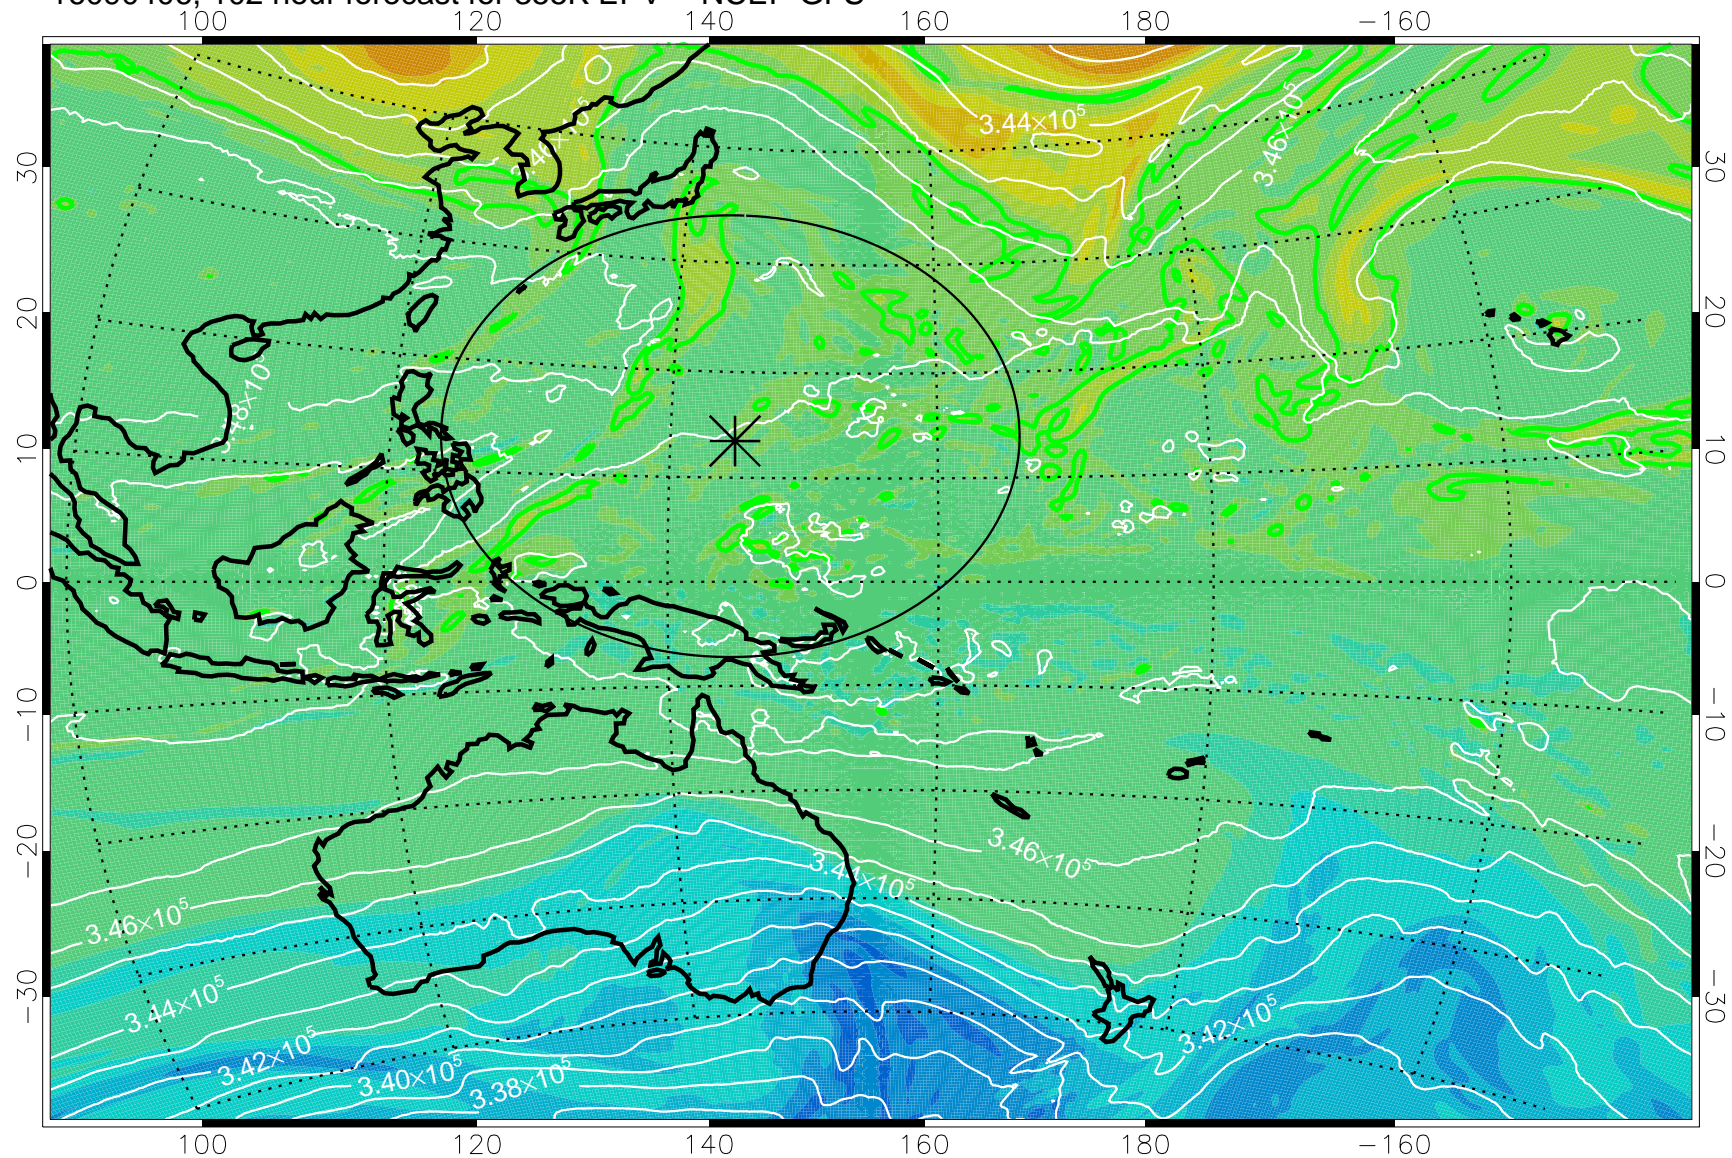

16090306, 78 hour forecast for 355K EPV -- NCEP GFS

355K Montgomery Streamfunction, white  
EPV Tropopause (2 PVU) Position  
Range ring of 2304 km

16090312, 84 hour forecast for 355K EPV -- NCEP GFS

355K Montgomery Streamfunction, white  
EPV Tropopause (2 PVU) Position  
Range ring of 2304 km

16090318, 90 hour forecast for 355K EPV -- NCEP GFS

355K Montgomery Streamfunction, white  
EPV Tropopause (2 PVU) Position  
Range ring of 2304 km

16090400, 96 hour forecast for 355K EPV -- NCEP GFS

355K Montgomery Streamfunction, white  
EPV Tropopause (2 PVU) Position  
Range ring of 2304 km

16090406, 102 hour forecast for 355K EPV -- NCEP GFS

355K Montgomery Streamfunction, white  
EPV Tropopause (2 PVU) Position  
Range ring of 2304 km

16090418, 114 hour forecast for 355K EPV -- NCEP GFS

355K Montgomery Streamfunction, white  
EPV Tropopause (2 PVU) Position  
Range ring of 2304 km

16090500, 120 hour forecast for 355K EPV -- NCEP GFS

355K Montgomery Streamfunction, white  
EPV Tropopause (2 PVU) Position  
Range ring of 2304 km