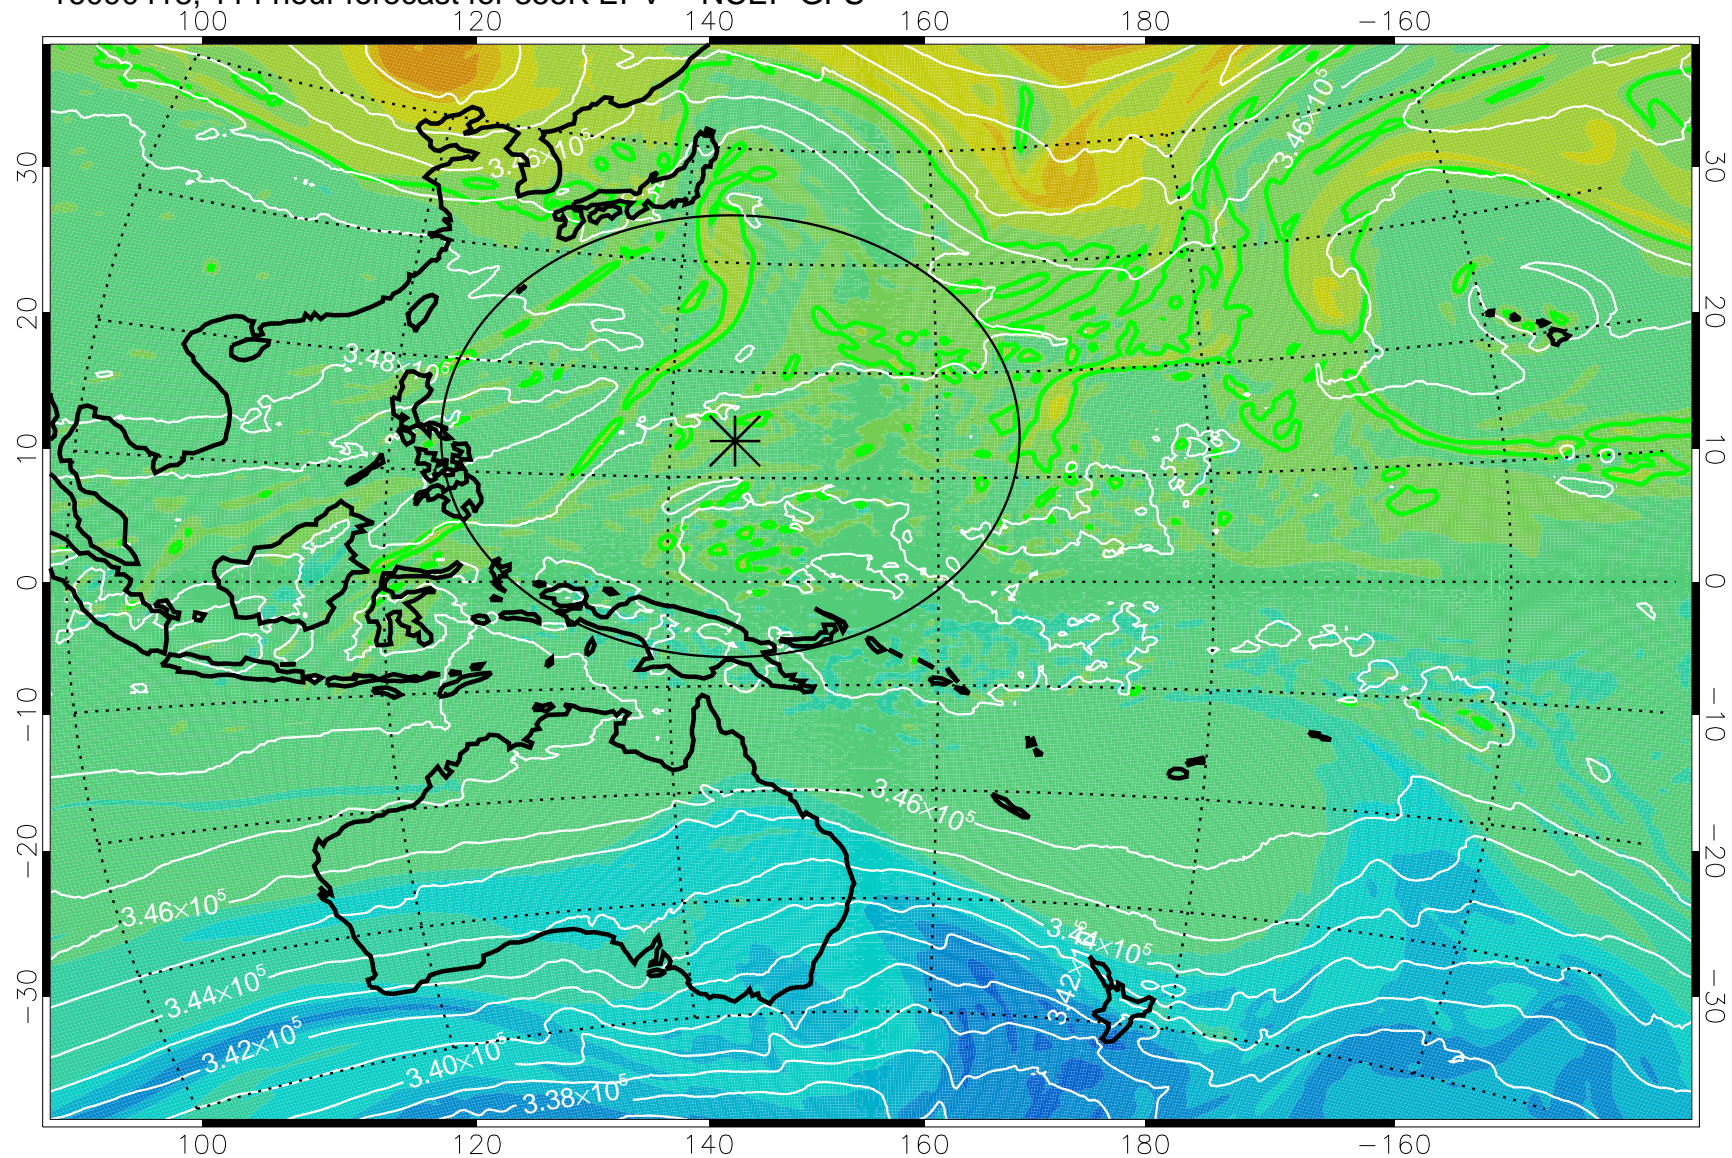

16090318, 90 hour forecast for 355K EPV -- NCEP GFS

355K Montgomery Streamfunction, white  
EPV Tropopause (2 PVU) Position  
Range ring of 2304 km

16090400, 96 hour forecast for 355K EPV -- NCEP GFS

355K Montgomery Streamfunction, white  
EPV Tropopause (2 PVU) Position  
Range ring of 2304 km

16090406, 102 hour forecast for 355K EPV -- NCEP GFS

355K Montgomery Streamfunction, white  
EPV Tropopause (2 PVU) Position  
Range ring of 2304 km

16090418, 114 hour forecast for 355K EPV -- NCEP GFS

355K Montgomery Streamfunction, white  
EPV Tropopause (2 PVU) Position  
Range ring of 2304 km

16090500, 120 hour forecast for 355K EPV -- NCEP GFS

355K Montgomery Streamfunction, white  
EPV Tropopause (2 PVU) Position  
Range ring of 2304 km