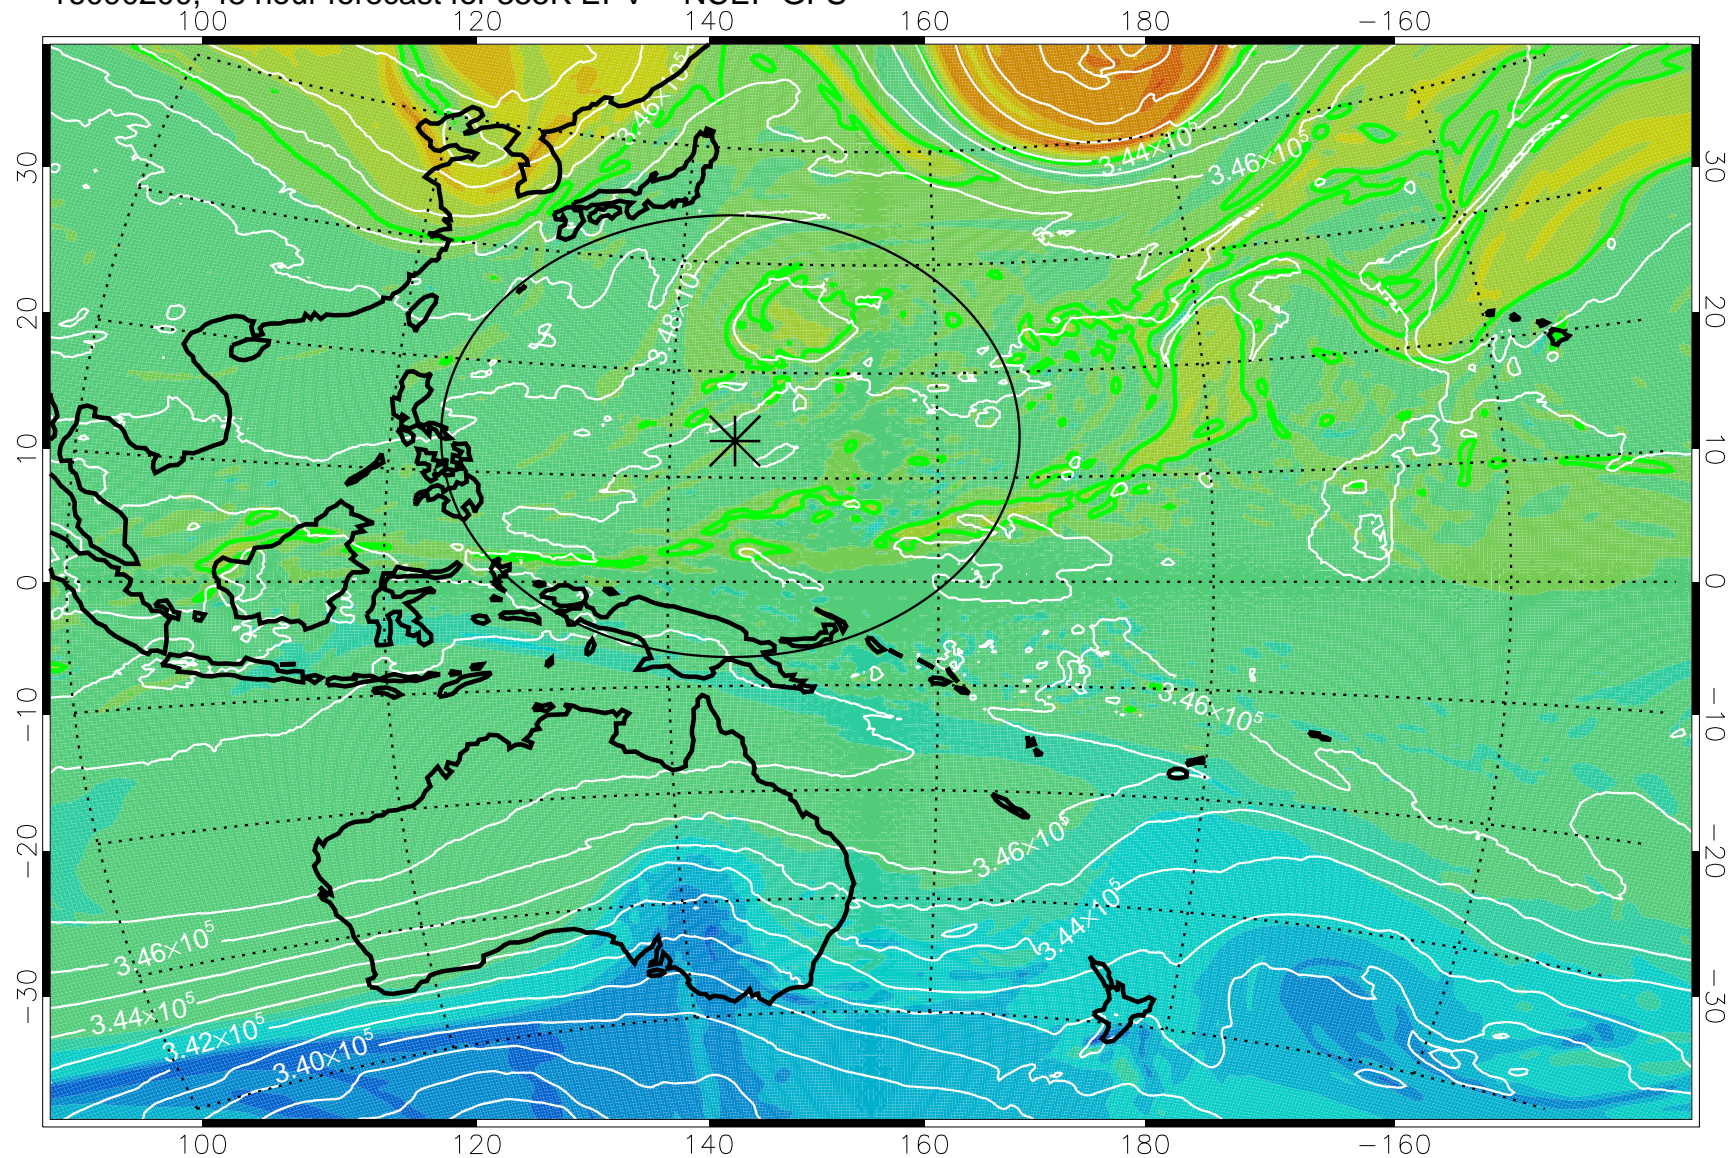

16090106, 30 hour forecast for 355K EPV -- NCEP GFS

355K Montgomery Streamfunction, white  
EPV Tropopause (2 PVU) Position  
Range ring of 2304 km

16090112, 36 hour forecast for 355K EPV -- NCEP GFS

355K Montgomery Streamfunction, white  
EPV Tropopause (2 PVU) Position  
Range ring of 2304 km

16090118, 42 hour forecast for 355K EPV -- NCEP GFS

355K Montgomery Streamfunction, white  
EPV Tropopause (2 PVU) Position  
Range ring of 2304 km

16090200, 48 hour forecast for 355K EPV -- NCEP GFS

355K Montgomery Streamfunction, white  
EPV Tropopause (2 PVU) Position  
Range ring of 2304 km

16090206, 54 hour forecast for 355K EPV -- NCEP GFS

355K Montgomery Streamfunction, white  
EPV Tropopause (2 PVU) Position  
Range ring of 2304 km

16090212, 60 hour forecast for 355K EPV -- NCEP GFS

355K Montgomery Streamfunction, white  
EPV Tropopause (2 PVU) Position  
Range ring of 2304 km

16090218, 66 hour forecast for 355K EPV -- NCEP GFS

355K Montgomery Streamfunction, white  
EPV Tropopause (2 PVU) Position  
Range ring of 2304 km

16090300, 72 hour forecast for 355K EPV -- NCEP GFS

355K Montgomery Streamfunction, white  
EPV Tropopause (2 PVU) Position  
Range ring of 2304 km