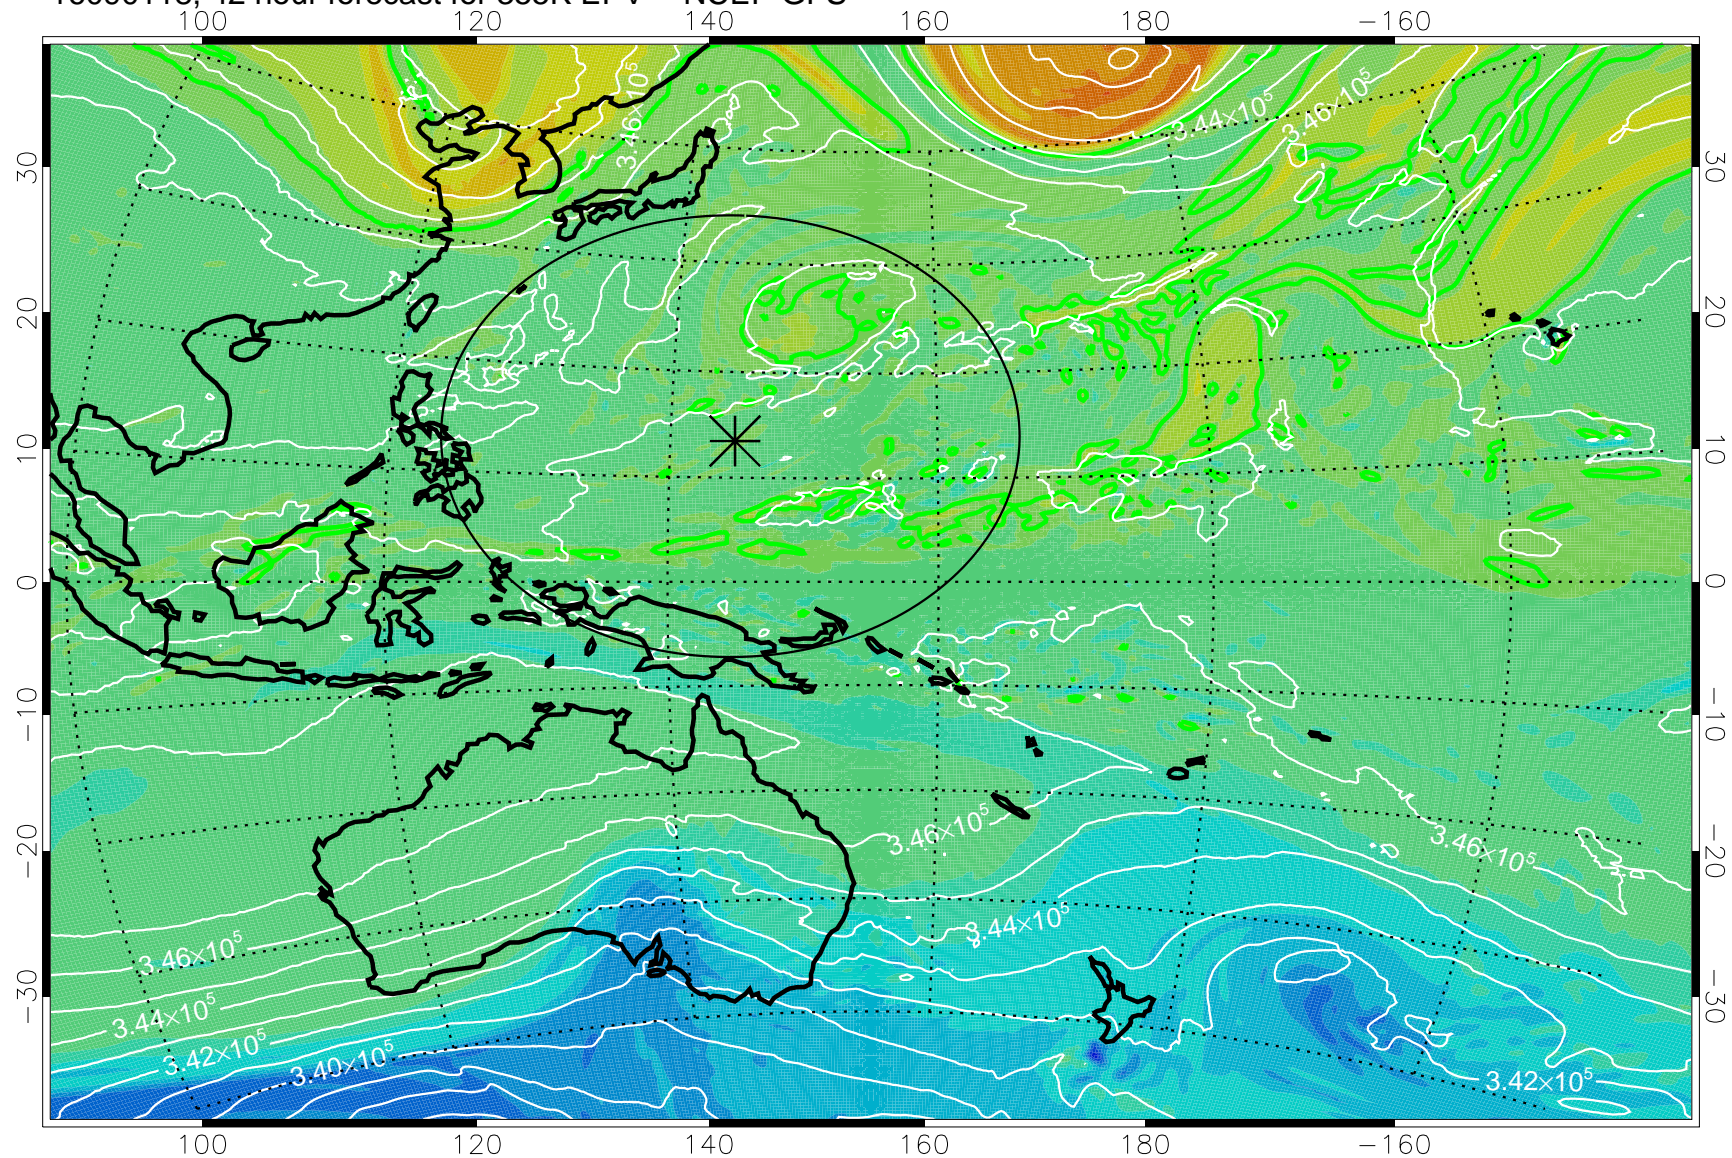

16090106, 30 hour forecast for 355K EPV -- NCEP GFS

355K Montgomery Streamfunction, white  
EPV Tropopause (2 PVU) Position  
Range ring of 2304 km

16090112, 36 hour forecast for 355K EPV -- NCEP GFS

355K Montgomery Streamfunction, white  
EPV Tropopause (2 PVU) Position  
Range ring of 2304 km

16090118, 42 hour forecast for 355K EPV -- NCEP GFS

355K Montgomery Streamfunction, white  
EPV Tropopause (2 PVU) Position  
Range ring of 2304 km

16090200, 48 hour forecast for 355K EPV -- NCEP GFS

355K Montgomery Streamfunction, white  
EPV Tropopause (2 PVU) Position  
Range ring of 2304 km

16090206, 54 hour forecast for 355K EPV -- NCEP GFS

355K Montgomery Streamfunction, white  
EPV Tropopause (2 PVU) Position  
Range ring of 2304 km

16090212, 60 hour forecast for 355K EPV -- NCEP GFS

355K Montgomery Streamfunction, white  
EPV Tropopause (2 PVU) Position  
Range ring of 2304 km

16090218, 66 hour forecast for 355K EPV -- NCEP GFS

355K Montgomery Streamfunction, white  
EPV Tropopause (2 PVU) Position  
Range ring of 2304 km

16090300, 72 hour forecast for 355K EPV -- NCEP GFS

355K Montgomery Streamfunction, white  
EPV Tropopause (2 PVU) Position  
Range ring of 2304 km