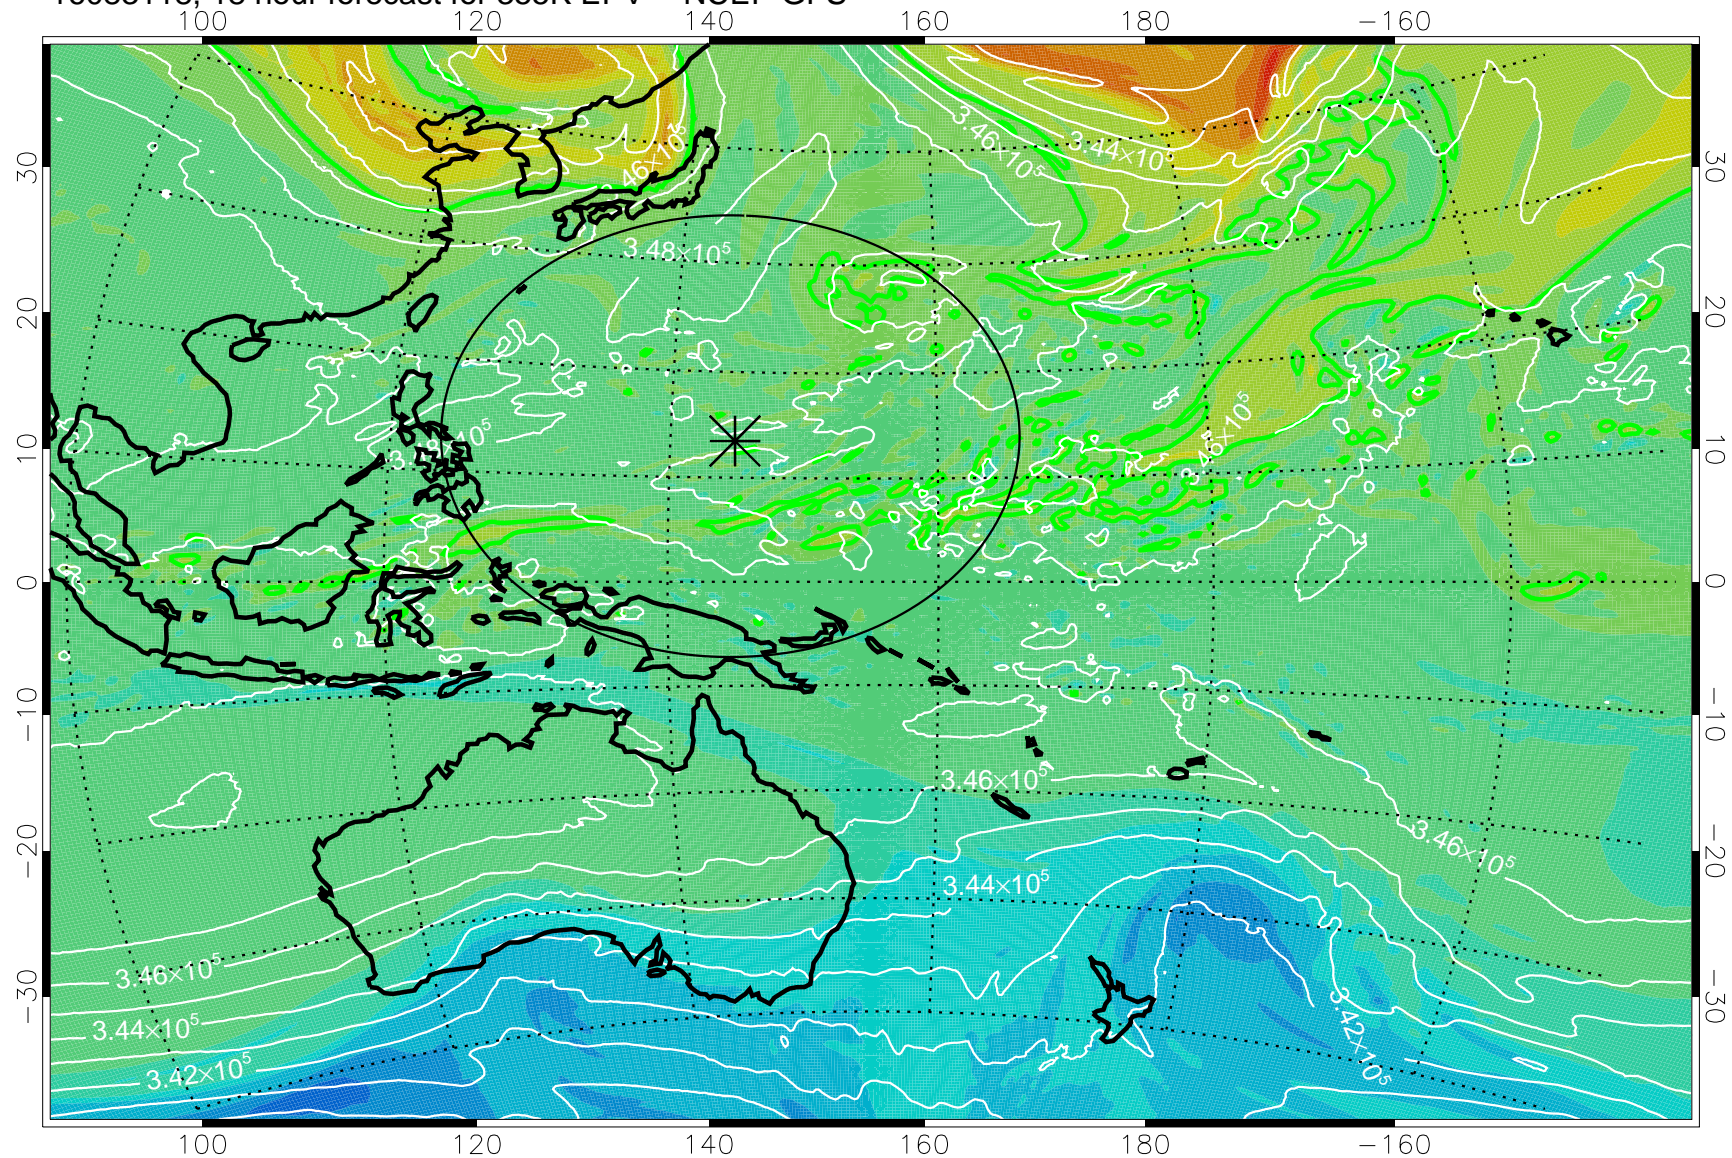

16083106, 6 hour forecast for 355K EPV -- NCEP GFS

355K Montgomery Streamfunction, white  
EPV Tropopause (2 PVU) Position  
Range ring of 2304 km

16083112, 12 hour forecast for 355K EPV -- NCEP GFS

355K Montgomery Streamfunction, white  
EPV Tropopause (2 PVU) Position  
Range ring of 2304 km

16083118, 18 hour forecast for 355K EPV -- NCEP GFS

355K Montgomery Streamfunction, white  
EPV Tropopause (2 PVU) Position  
Range ring of 2304 km

16090100, 24 hour forecast for 355K EPV -- NCEP GFS

355K Montgomery Streamfunction, white  
EPV Tropopause (2 PVU) Position  
Range ring of 2304 km

16090106, 30 hour forecast for 355K EPV -- NCEP GFS

355K Montgomery Streamfunction, white  
EPV Tropopause (2 PVU) Position  
Range ring of 2304 km

16090112, 36 hour forecast for 355K EPV -- NCEP GFS

355K Montgomery Streamfunction, white  
EPV Tropopause (2 PVU) Position  
Range ring of 2304 km

16090118, 42 hour forecast for 355K EPV -- NCEP GFS

355K Montgomery Streamfunction, white  
EPV Tropopause (2 PVU) Position  
Range ring of 2304 km

16090200, 48 hour forecast for 355K EPV -- NCEP GFS

355K Montgomery Streamfunction, white  
EPV Tropopause (2 PVU) Position  
Range ring of 2304 km