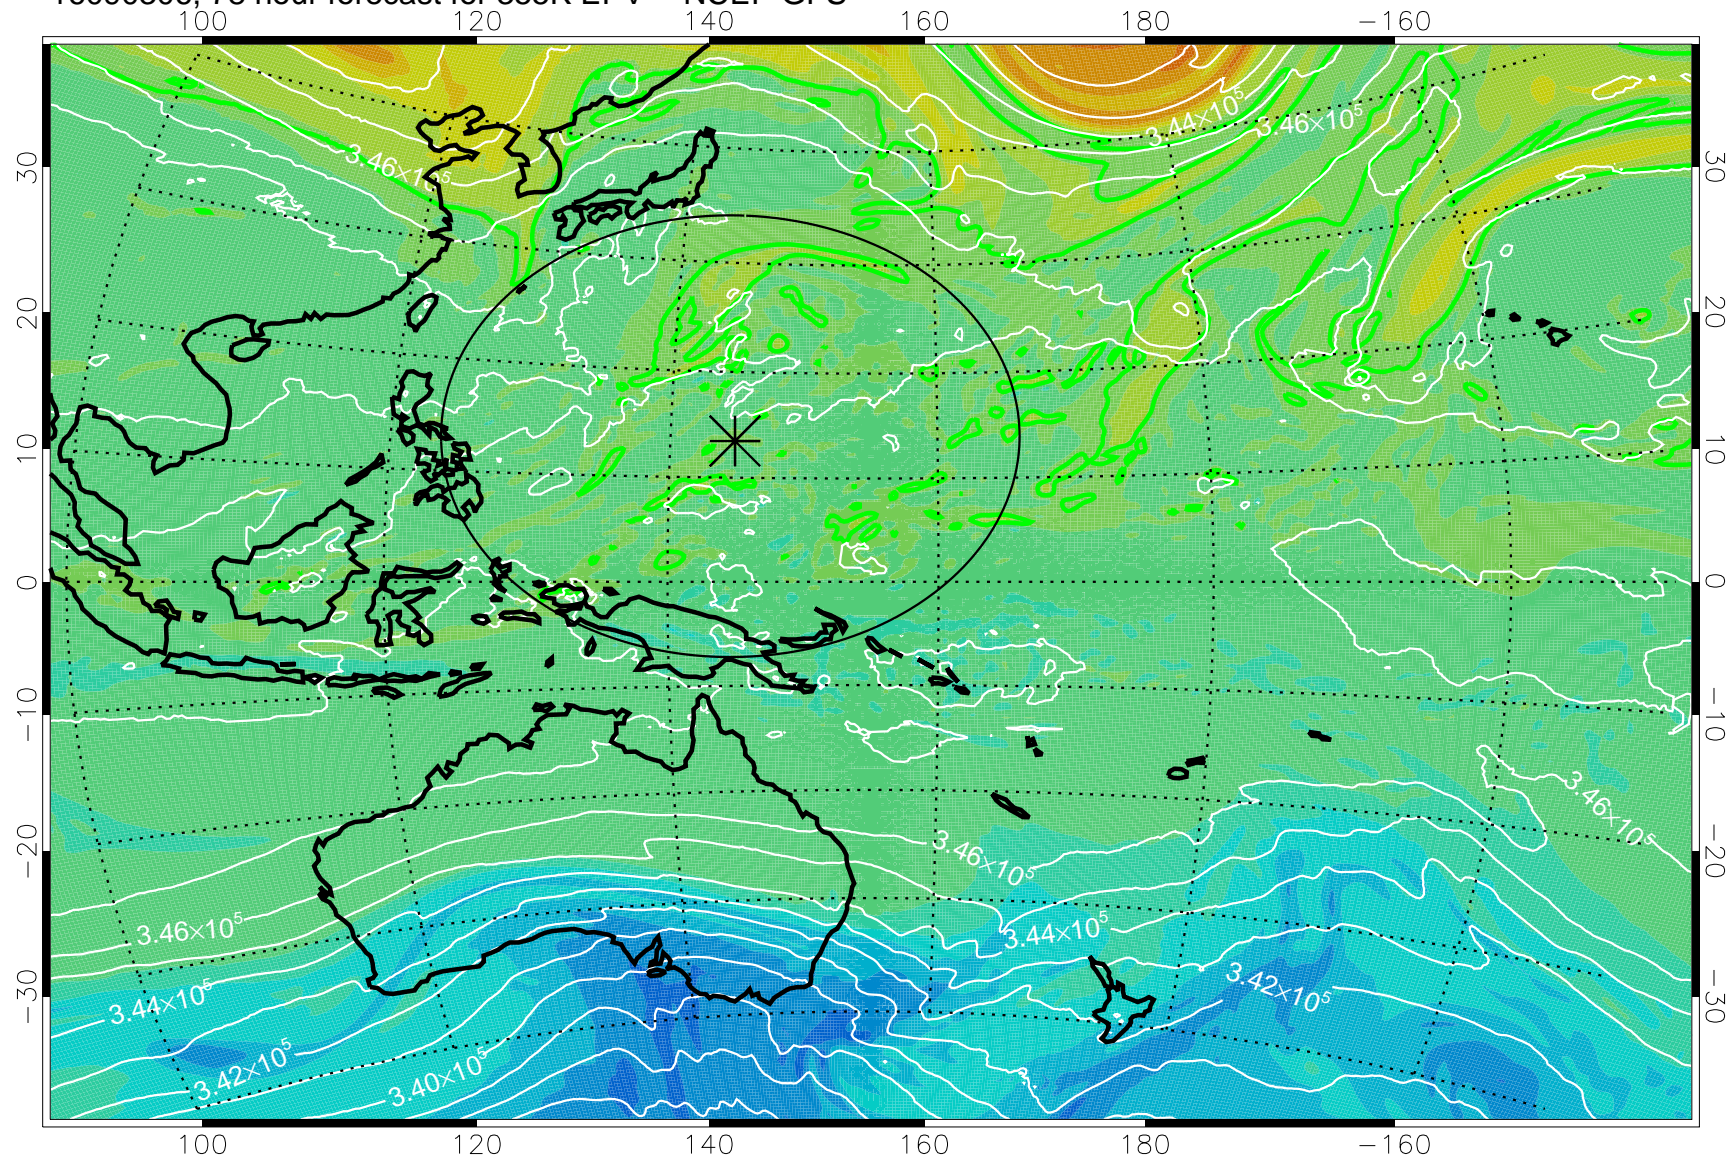

16090206, 54 hour forecast for 355K EPV -- NCEP GFS

355K Montgomery Streamfunction, white  
EPV Tropopause (2 PVU) Position  
Range ring of 2304 km

16090212, 60 hour forecast for 355K EPV -- NCEP GFS

355K Montgomery Streamfunction, white  
EPV Tropopause (2 PVU) Position  
Range ring of 2304 km

16090218, 66 hour forecast for 355K EPV -- NCEP GFS

355K Montgomery Streamfunction, white  
EPV Tropopause (2 PVU) Position  
Range ring of 2304 km

16090300, 72 hour forecast for 355K EPV -- NCEP GFS

355K Montgomery Streamfunction, white  
EPV Tropopause (2 PVU) Position  
Range ring of 2304 km

16090306, 78 hour forecast for 355K EPV -- NCEP GFS

355K Montgomery Streamfunction, white  
EPV Tropopause (2 PVU) Position  
Range ring of 2304 km

16090312, 84 hour forecast for 355K EPV -- NCEP GFS

355K Montgomery Streamfunction, white  
EPV Tropopause (2 PVU) Position  
Range ring of 2304 km

16090318, 90 hour forecast for 355K EPV -- NCEP GFS

355K Montgomery Streamfunction, white  
EPV Tropopause (2 PVU) Position  
Range ring of 2304 km

16090400, 96 hour forecast for 355K EPV -- NCEP GFS

355K Montgomery Streamfunction, white  
EPV Tropopause (2 PVU) Position  
Range ring of 2304 km