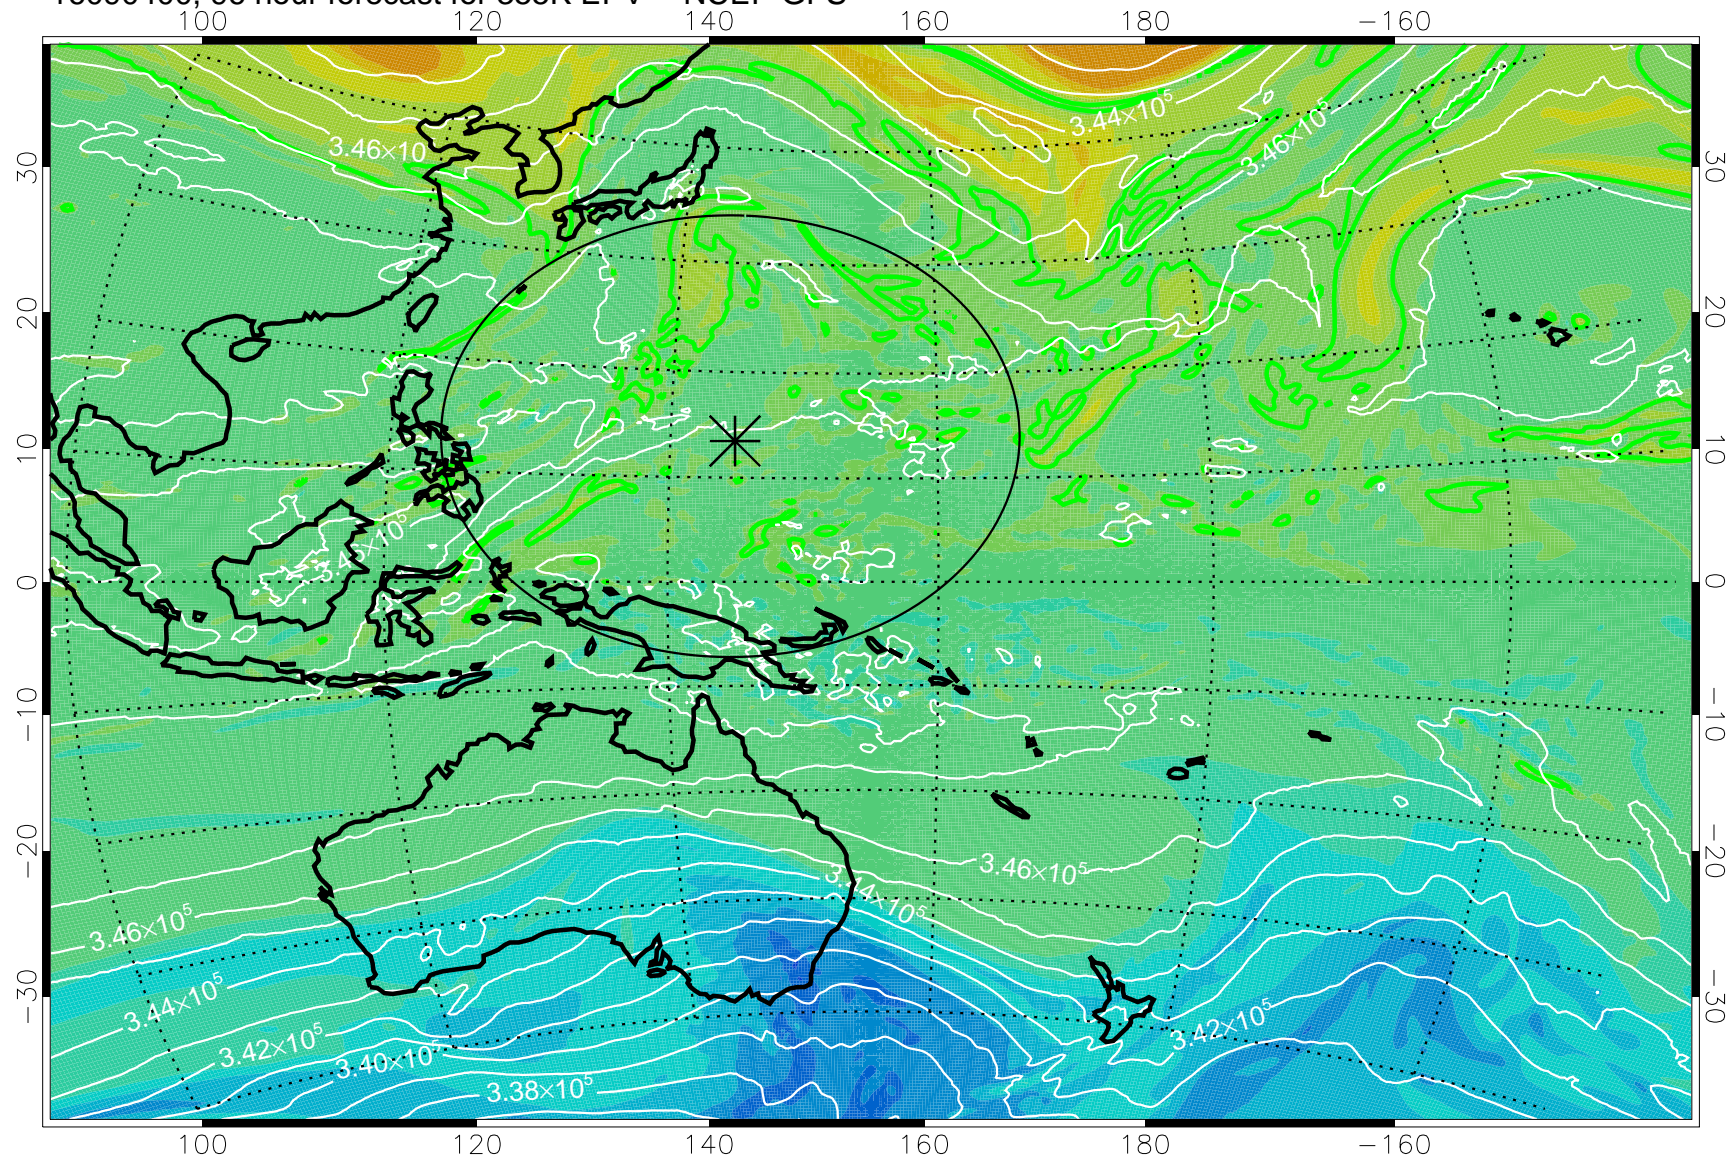

16090218, 66 hour forecast for 355K EPV -- NCEP GFS

355K Montgomery Streamfunction, white  
EPV Tropopause (2 PVU) Position  
Range ring of 2304 km

16090300, 72 hour forecast for 355K EPV -- NCEP GFS

355K Montgomery Streamfunction, white  
EPV Tropopause (2 PVU) Position  
Range ring of 2304 km

16090306, 78 hour forecast for 355K EPV -- NCEP GFS

355K Montgomery Streamfunction, white  
EPV Tropopause (2 PVU) Position  
Range ring of 2304 km

16090312, 84 hour forecast for 355K EPV -- NCEP GFS

355K Montgomery Streamfunction, white  
EPV Tropopause (2 PVU) Position  
Range ring of 2304 km

16090318, 90 hour forecast for 355K EPV -- NCEP GFS

355K Montgomery Streamfunction, white  
EPV Tropopause (2 PVU) Position  
Range ring of 2304 km

16090400, 96 hour forecast for 355K EPV -- NCEP GFS

355K Montgomery Streamfunction, white  
EPV Tropopause (2 PVU) Position  
Range ring of 2304 km

16090406, 102 hour forecast for 355K EPV -- NCEP GFS

355K Montgomery Streamfunction, white  
EPV Tropopause (2 PVU) Position  
Range ring of 2304 km

16090418, 114 hour forecast for 355K EPV -- NCEP GFS

355K Montgomery Streamfunction, white  
EPV Tropopause (2 PVU) Position  
Range ring of 2304 km