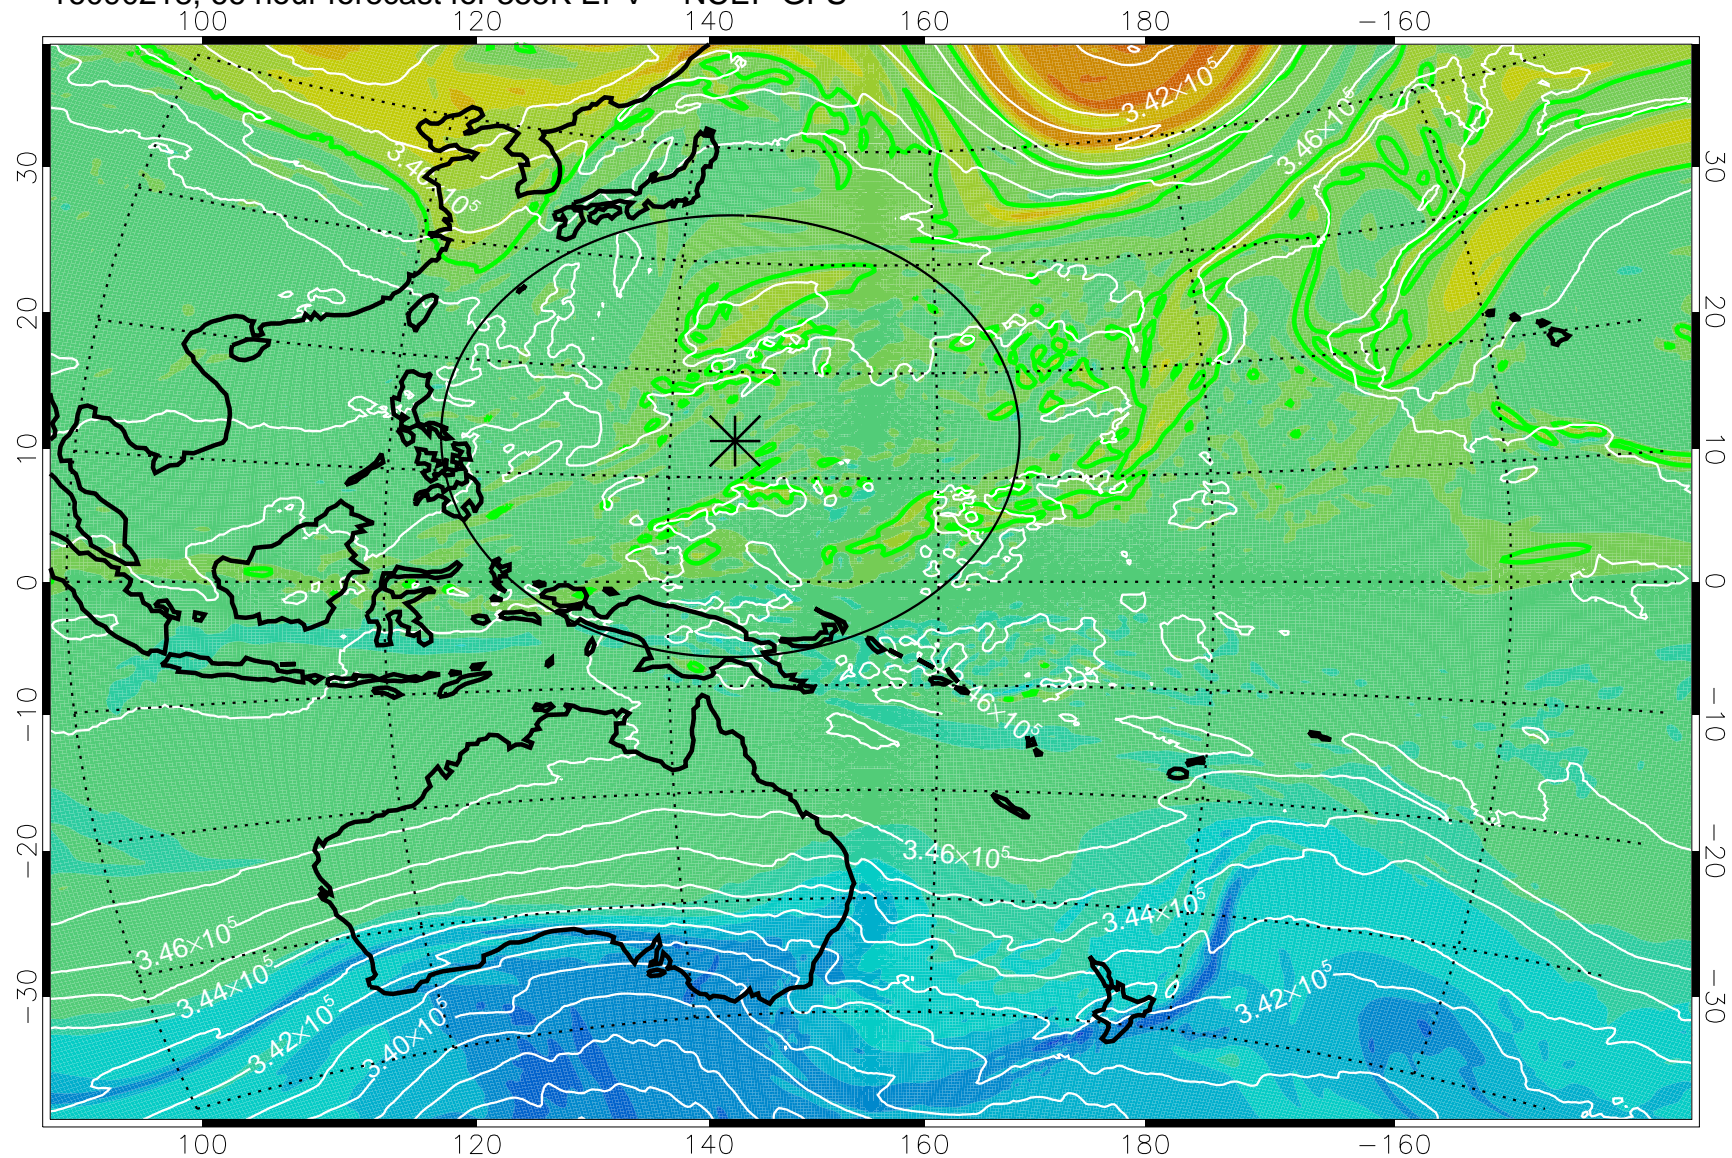

16090118, 42 hour forecast for 355K EPV -- NCEP GFS

355K Montgomery Streamfunction, white  
EPV Tropopause (2 PVU) Position  
Range ring of 2304 km

16090200, 48 hour forecast for 355K EPV -- NCEP GFS

355K Montgomery Streamfunction, white  
EPV Tropopause (2 PVU) Position  
Range ring of 2304 km

16090206, 54 hour forecast for 355K EPV -- NCEP GFS

355K Montgomery Streamfunction, white  
EPV Tropopause (2 PVU) Position  
Range ring of 2304 km

16090212, 60 hour forecast for 355K EPV -- NCEP GFS

355K Montgomery Streamfunction, white  
EPV Tropopause (2 PVU) Position  
Range ring of 2304 km

16090218, 66 hour forecast for 355K EPV -- NCEP GFS

355K Montgomery Streamfunction, white  
EPV Tropopause (2 PVU) Position  
Range ring of 2304 km

16090300, 72 hour forecast for 355K EPV -- NCEP GFS

355K Montgomery Streamfunction, white  
EPV Tropopause (2 PVU) Position  
Range ring of 2304 km

16090306, 78 hour forecast for 355K EPV -- NCEP GFS

355K Montgomery Streamfunction, white  
EPV Tropopause (2 PVU) Position  
Range ring of 2304 km

16090312, 84 hour forecast for 355K EPV -- NCEP GFS

355K Montgomery Streamfunction, white  
EPV Tropopause (2 PVU) Position  
Range ring of 2304 km