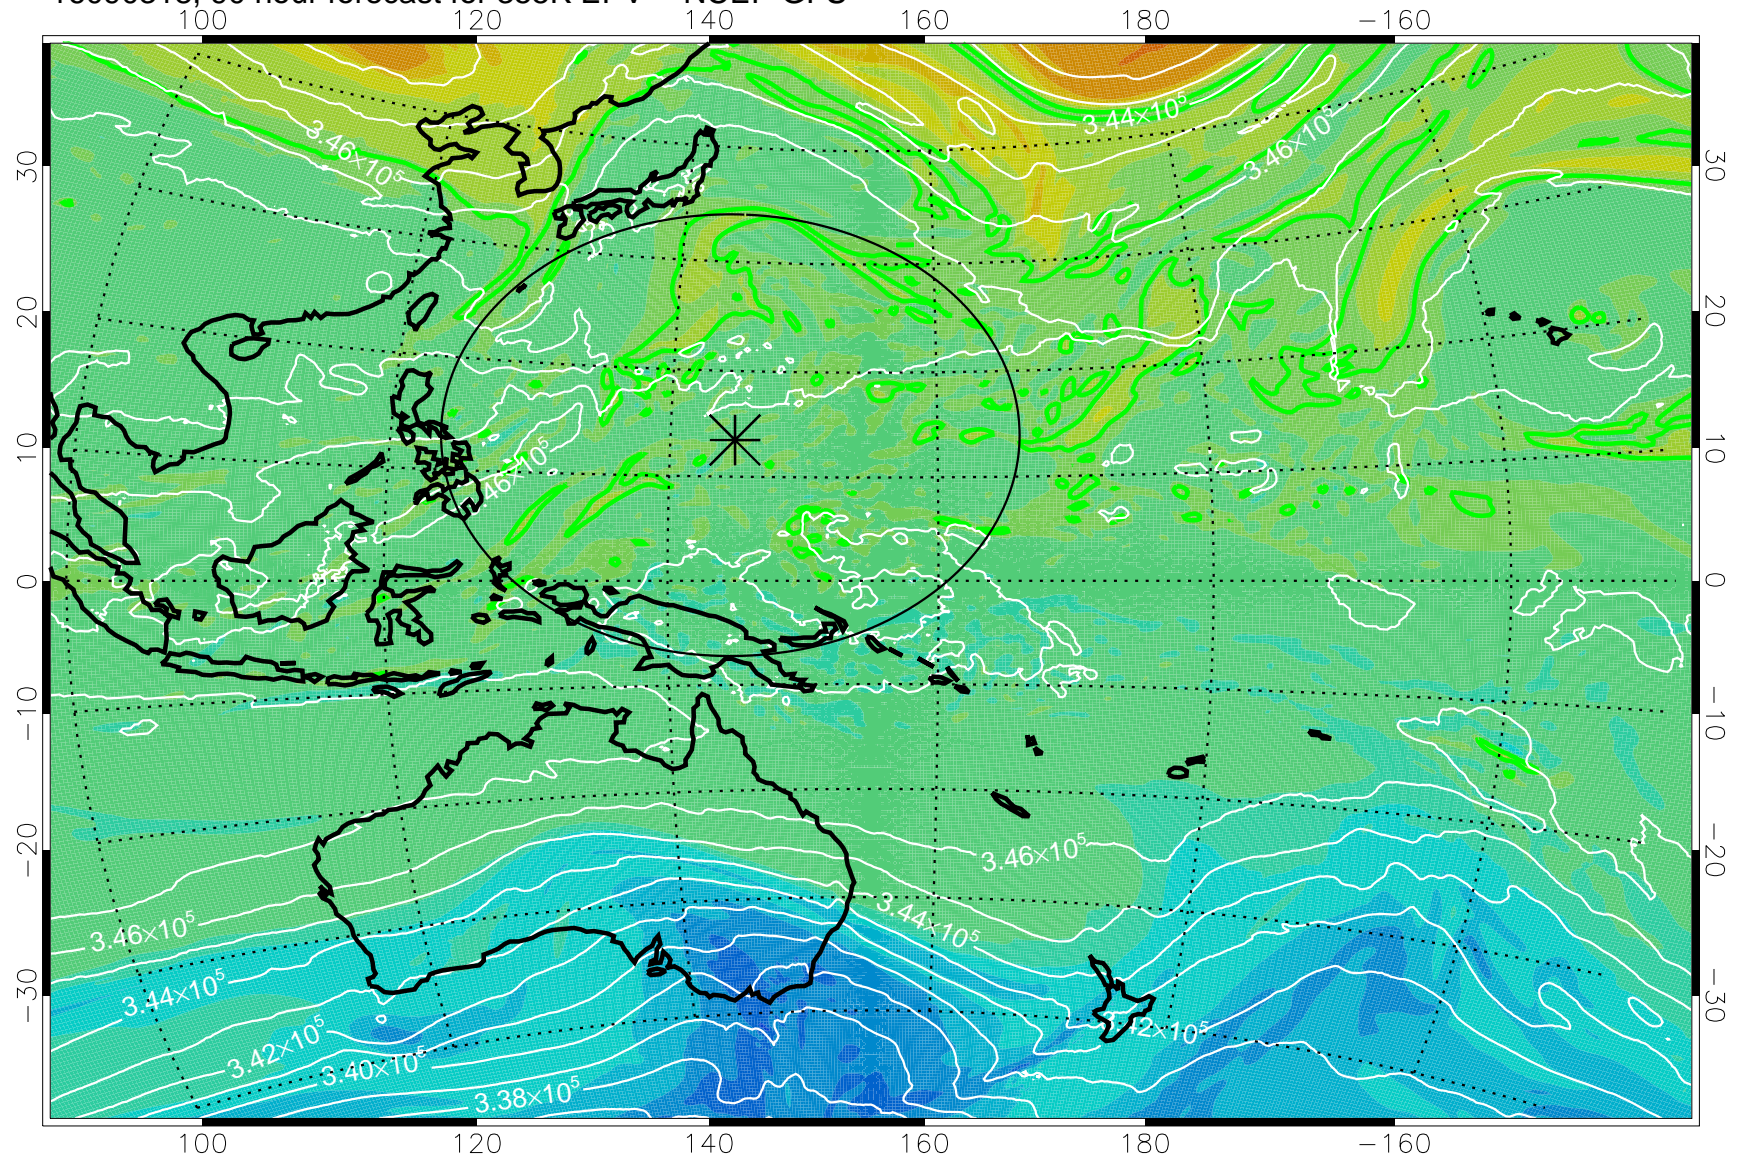

16090218, 66 hour forecast for 355K EPV -- NCEP GFS

355K Montgomery Streamfunction, white  
EPV Tropopause (2 PVU) Position  
Range ring of 2304 km

16090300, 72 hour forecast for 355K EPV -- NCEP GFS

355K Montgomery Streamfunction, white  
EPV Tropopause (2 PVU) Position  
Range ring of 2304 km

16090306, 78 hour forecast for 355K EPV -- NCEP GFS

355K Montgomery Streamfunction, white  
EPV Tropopause (2 PVU) Position  
Range ring of 2304 km

16090312, 84 hour forecast for 355K EPV -- NCEP GFS

355K Montgomery Streamfunction, white  
EPV Tropopause (2 PVU) Position  
Range ring of 2304 km

16090318, 90 hour forecast for 355K EPV -- NCEP GFS

355K Montgomery Streamfunction, white  
EPV Tropopause (2 PVU) Position  
Range ring of 2304 km

16090400, 96 hour forecast for 355K EPV -- NCEP GFS

355K Montgomery Streamfunction, white  
EPV Tropopause (2 PVU) Position  
Range ring of 2304 km

16090406, 102 hour forecast for 355K EPV -- NCEP GFS

355K Montgomery Streamfunction, white  
EPV Tropopause (2 PVU) Position  
Range ring of 2304 km

16090418, 114 hour forecast for 355K EPV -- NCEP GFS

355K Montgomery Streamfunction, white  
EPV Tropopause (2 PVU) Position  
Range ring of 2304 km