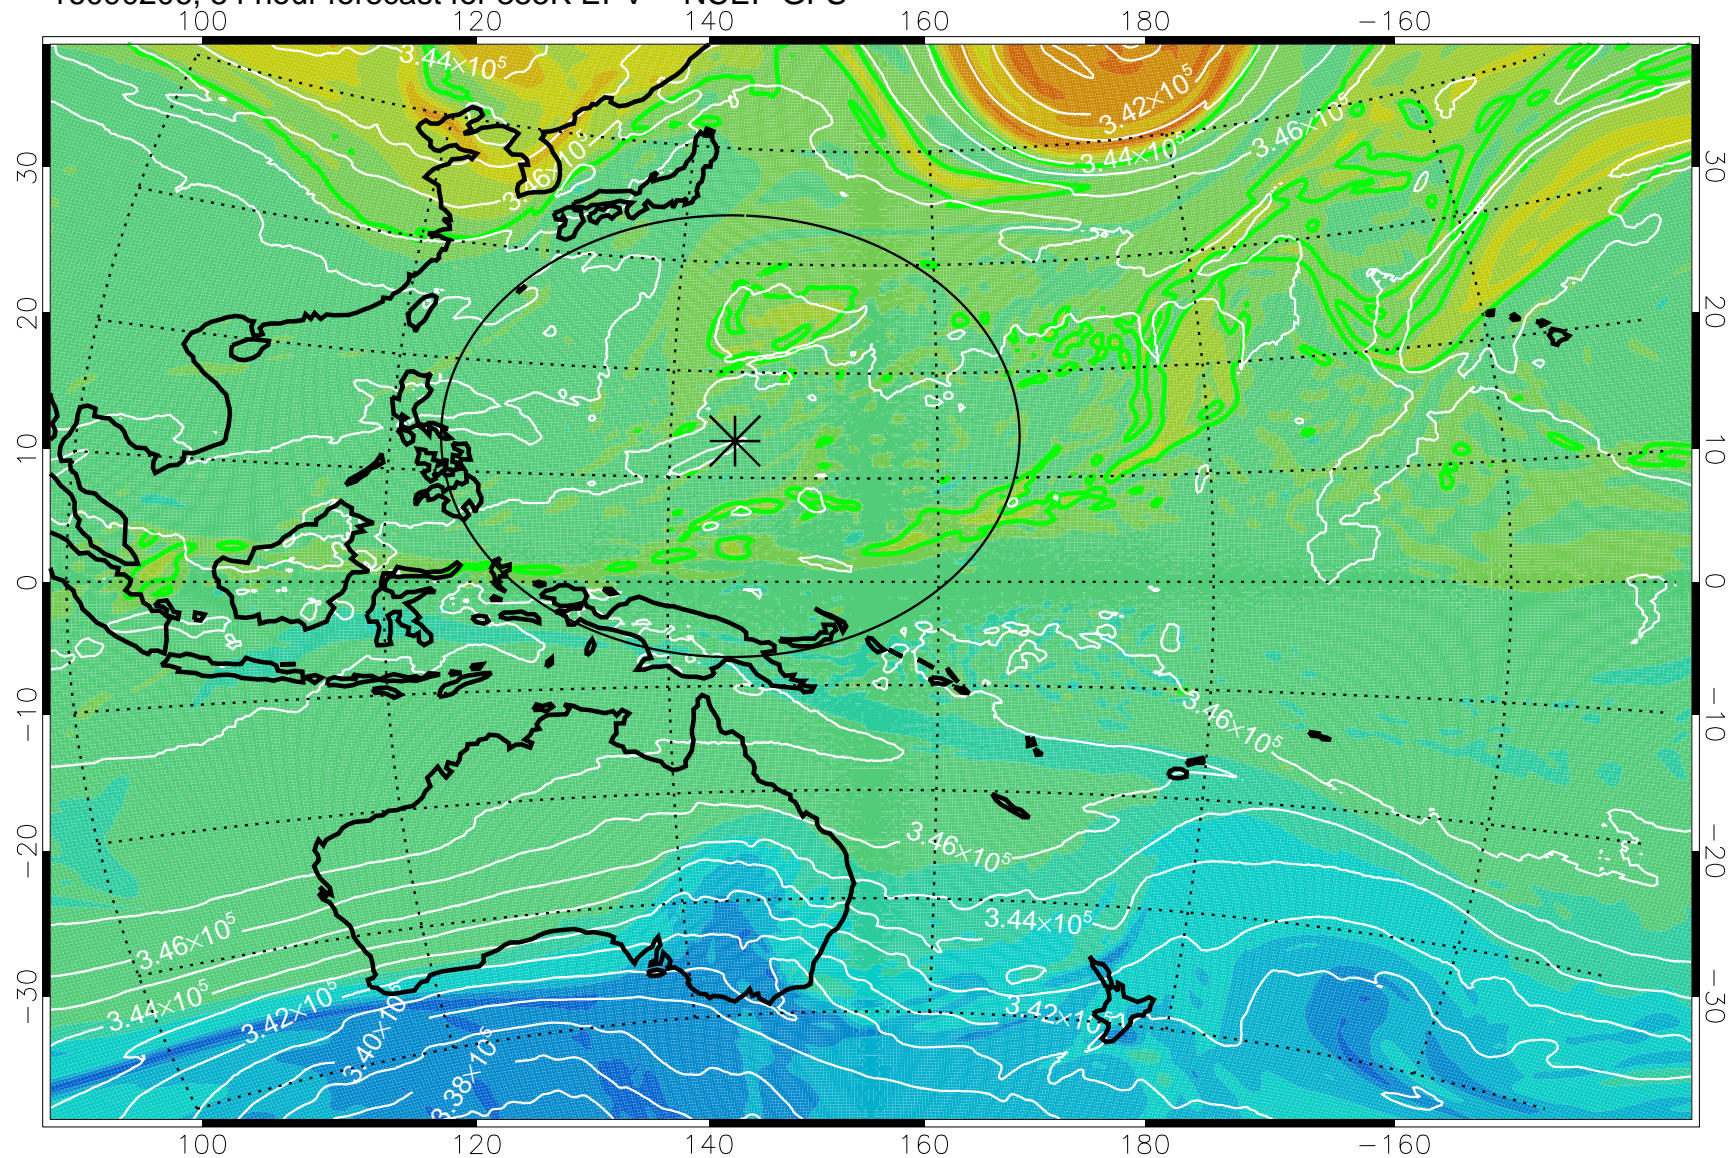

16090106, 30 hour forecast for 355K EPV -- NCEP GFS

355K Montgomery Streamfunction, white  
EPV Tropopause (2 PVU) Position  
Range ring of 2304 km

16090112, 36 hour forecast for 355K EPV -- NCEP GFS

355K Montgomery Streamfunction, white  
EPV Tropopause (2 PVU) Position  
Range ring of 2304 km

16090118, 42 hour forecast for 355K EPV -- NCEP GFS

355K Montgomery Streamfunction, white  
EPV Tropopause (2 PVU) Position  
Range ring of 2304 km

16090200, 48 hour forecast for 355K EPV -- NCEP GFS

355K Montgomery Streamfunction, white  
EPV Tropopause (2 PVU) Position  
Range ring of 2304 km

16090206, 54 hour forecast for 355K EPV -- NCEP GFS

355K Montgomery Streamfunction, white  
EPV Tropopause (2 PVU) Position  
Range ring of 2304 km

16090212, 60 hour forecast for 355K EPV -- NCEP GFS

355K Montgomery Streamfunction, white  
EPV Tropopause (2 PVU) Position  
Range ring of 2304 km

16090218, 66 hour forecast for 355K EPV -- NCEP GFS

355K Montgomery Streamfunction, white  
EPV Tropopause (2 PVU) Position  
Range ring of 2304 km

16090300, 72 hour forecast for 355K EPV -- NCEP GFS

355K Montgomery Streamfunction, white  
EPV Tropopause (2 PVU) Position  
Range ring of 2304 km