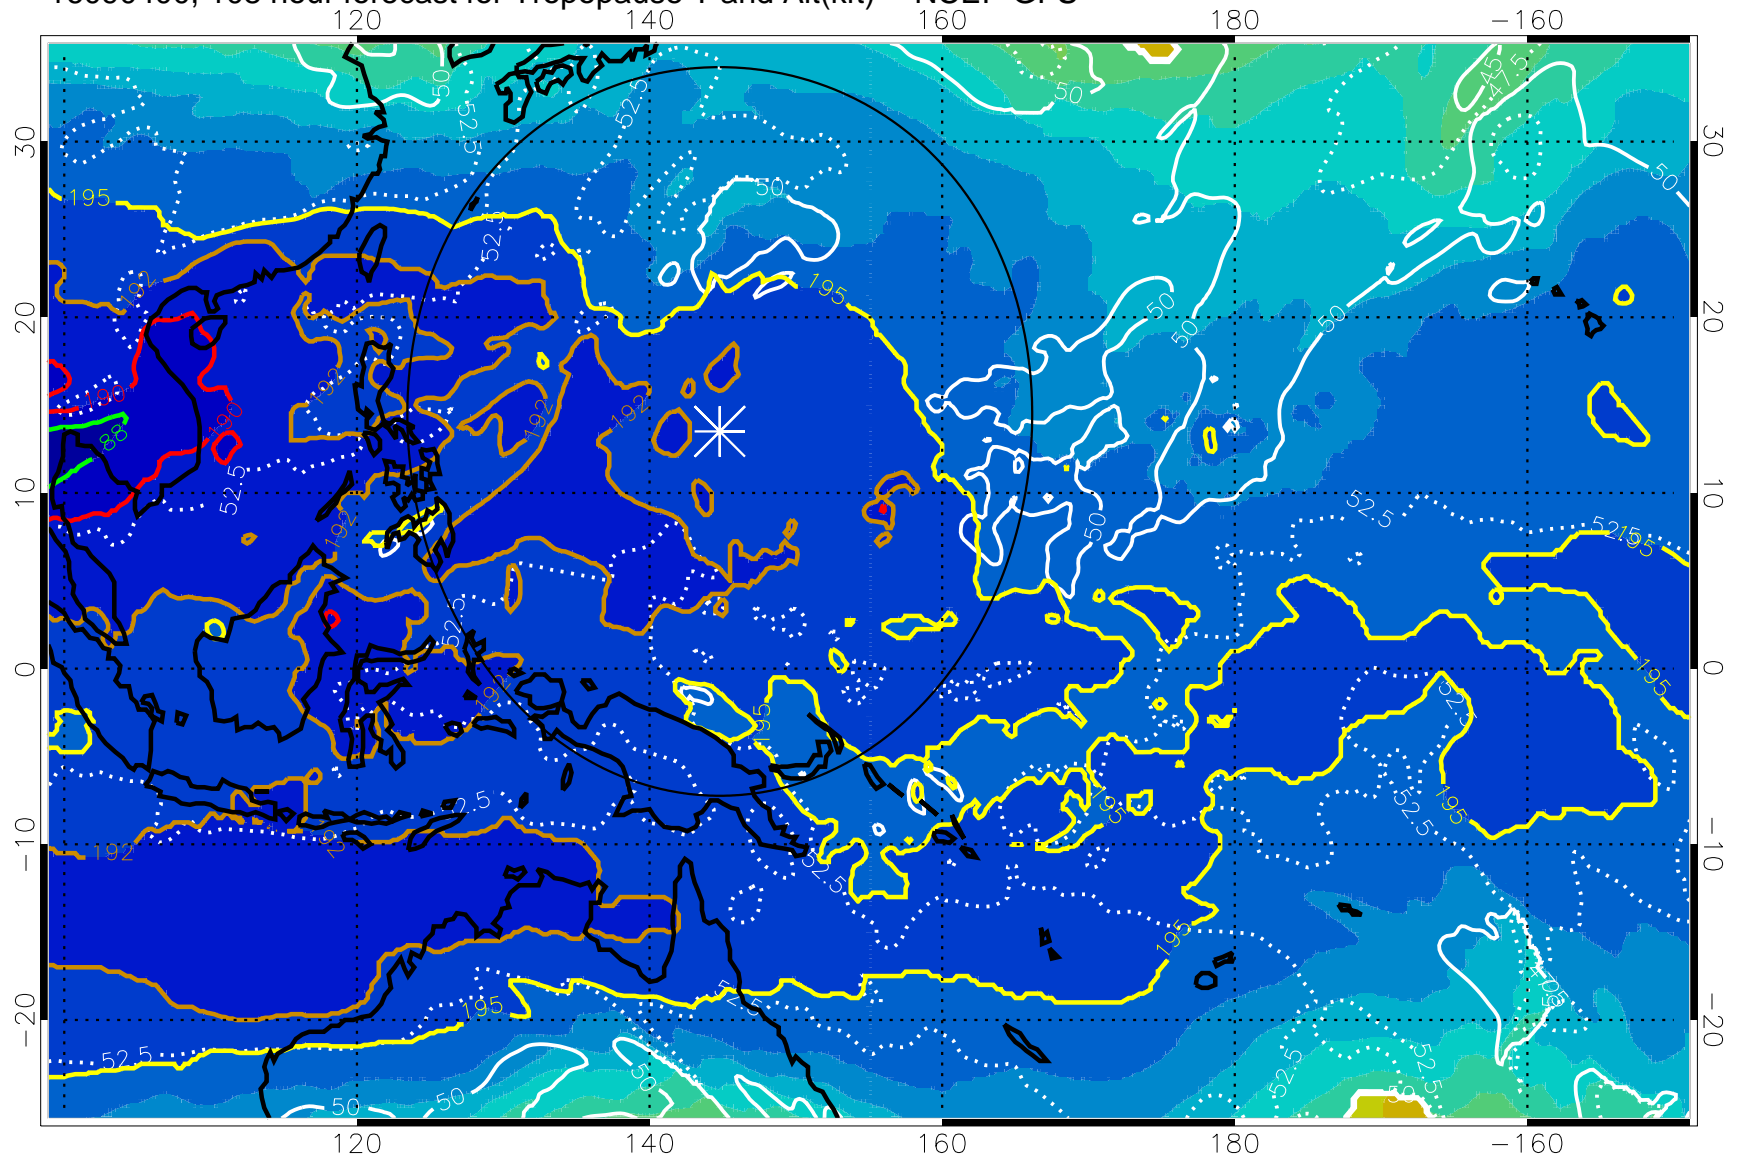

190 200 210 220 230

Tropopause T, K

Tropopause Altitude in kft (white)

192.5K Isotherm 195K Isotherm

187.5K Isotherm 190K Isotherm

Range ring of 2304 km

16090400, 108 hour forecast for Tropopause T and Alt(kft) -- NCEP GFS

190 200 210 220 230

Tropopause T, K

Tropopause Altitude in kft (white)

192.5K Isotherm 195K Isotherm
187.5K Isotherm 190K Isotherm

Range ring of 2304 km

16090406, 114 hour forecast for Tropopause T and Alt(kft) -- NCEP GFS