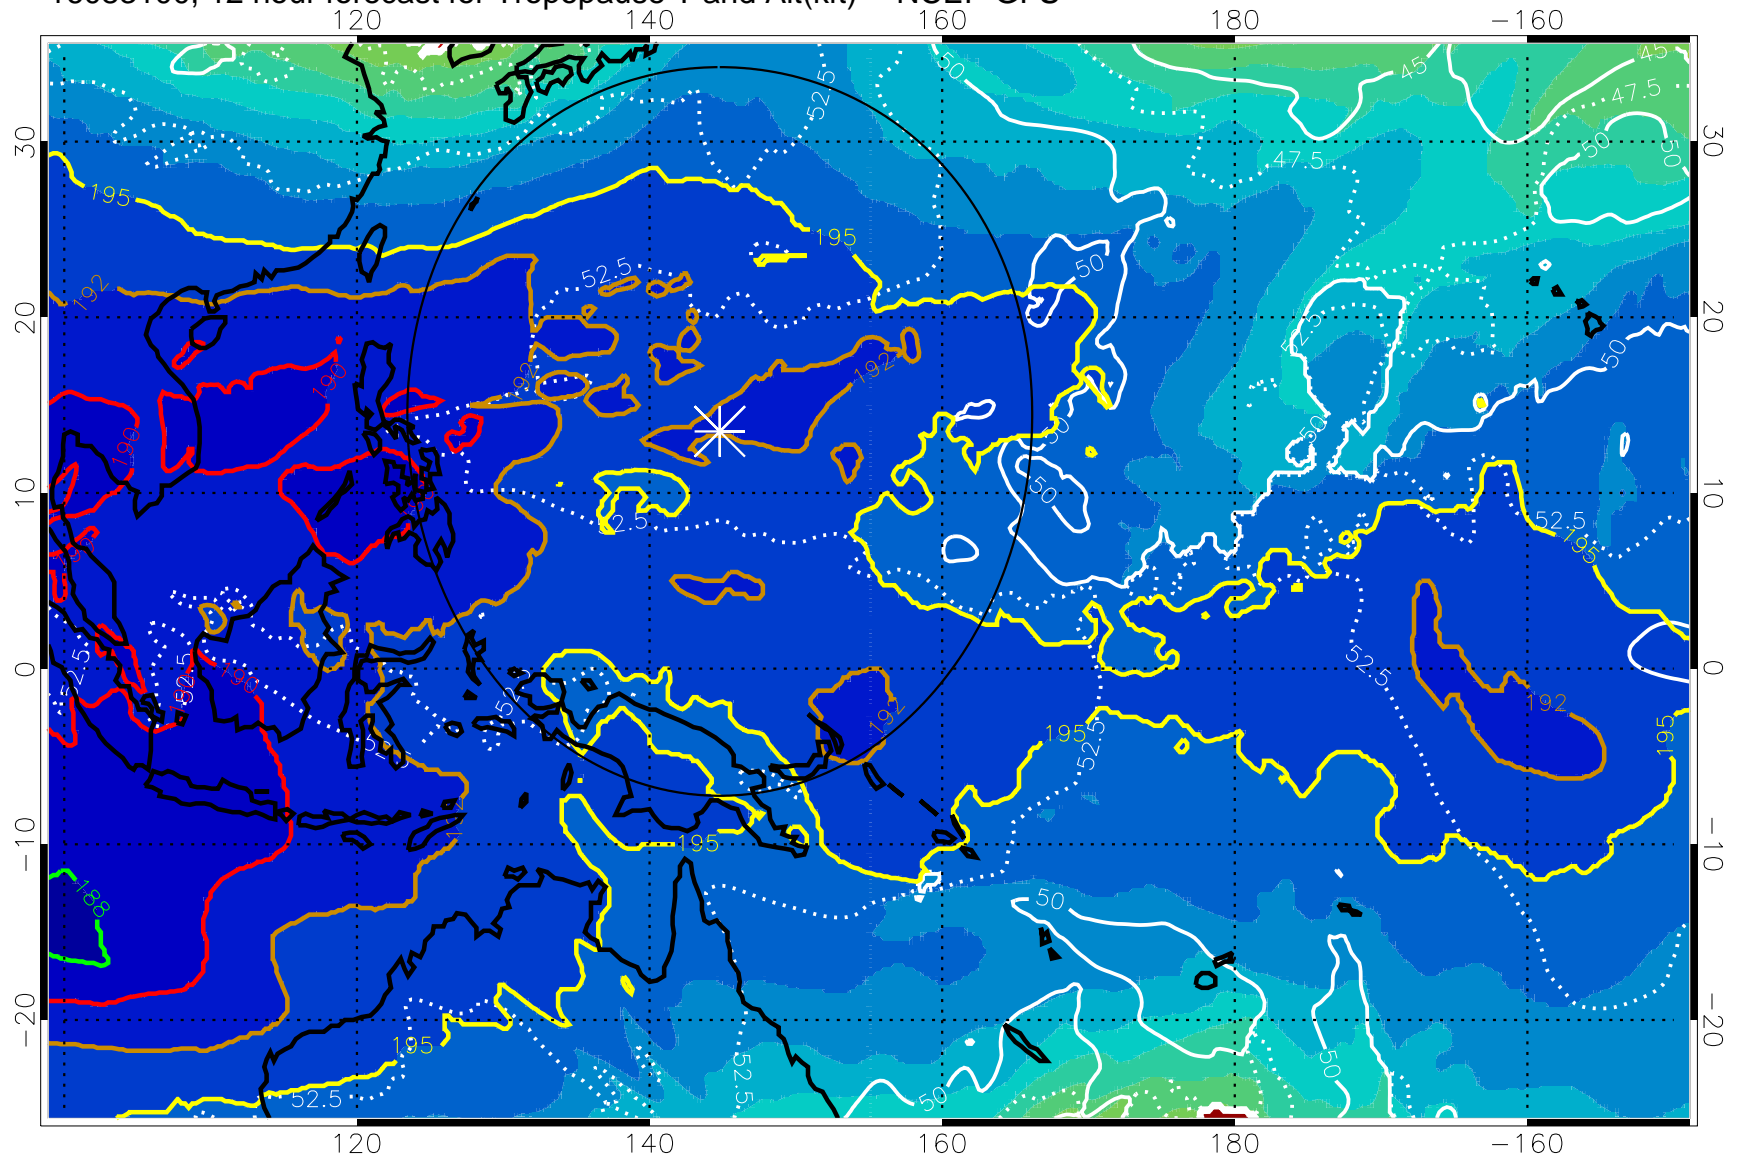

16083100, 12 hour forecast for Tropopause T and Alt(kft) -- NCEP GFS

190 200 210 220 230

Tropopause T, K

Tropopause Altitude in kft (white)

192.5K Isotherm 195K Isotherm
187.5K Isotherm 190K Isotherm

Range ring of 2304 km