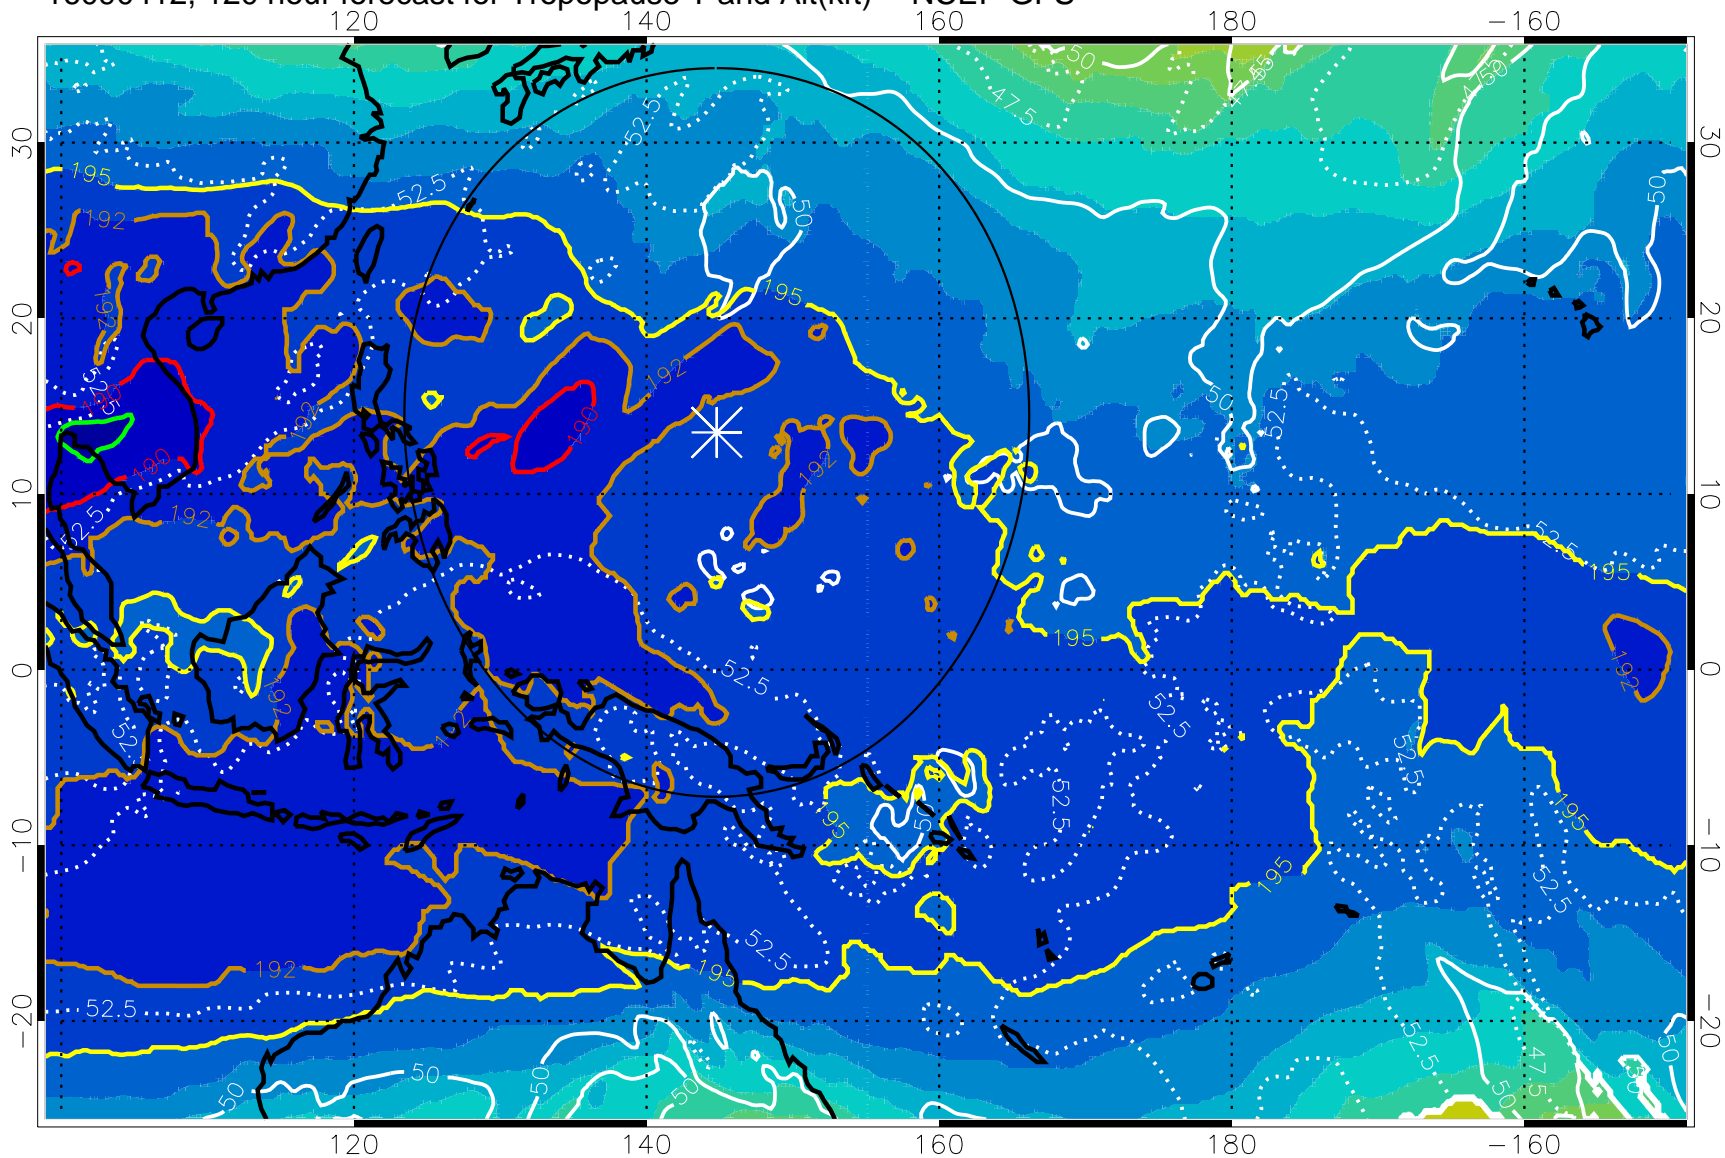

190 200 210 220 230

Tropopause T, K

Tropopause Altitude in kft (white)

192.5K Isotherm 195K Isotherm

187.5K Isotherm 190K Isotherm

Range ring of 2304 km

16090400, 108 hour forecast for Tropopause T and Alt(kft) -- NCEP GFS

190 200 210 220 230

Tropopause T, K

Tropopause Altitude in kft (white)

192.5K Isotherm 195K Isotherm
187.5K Isotherm 190K Isotherm

Range ring of 2304 km

16090406, 114 hour forecast for Tropopause T and Alt(kft) -- NCEP GFS

Tropopause T, K

Tropopause Altitude in kft (white)

192.5K Isotherm 195K Isotherm
187.5K Isotherm 190K Isotherm

Range ring of 2304 km

16090412, 120 hour forecast for Tropopause T and Alt(kft) -- NCEP GFS

190 200 210 220 230