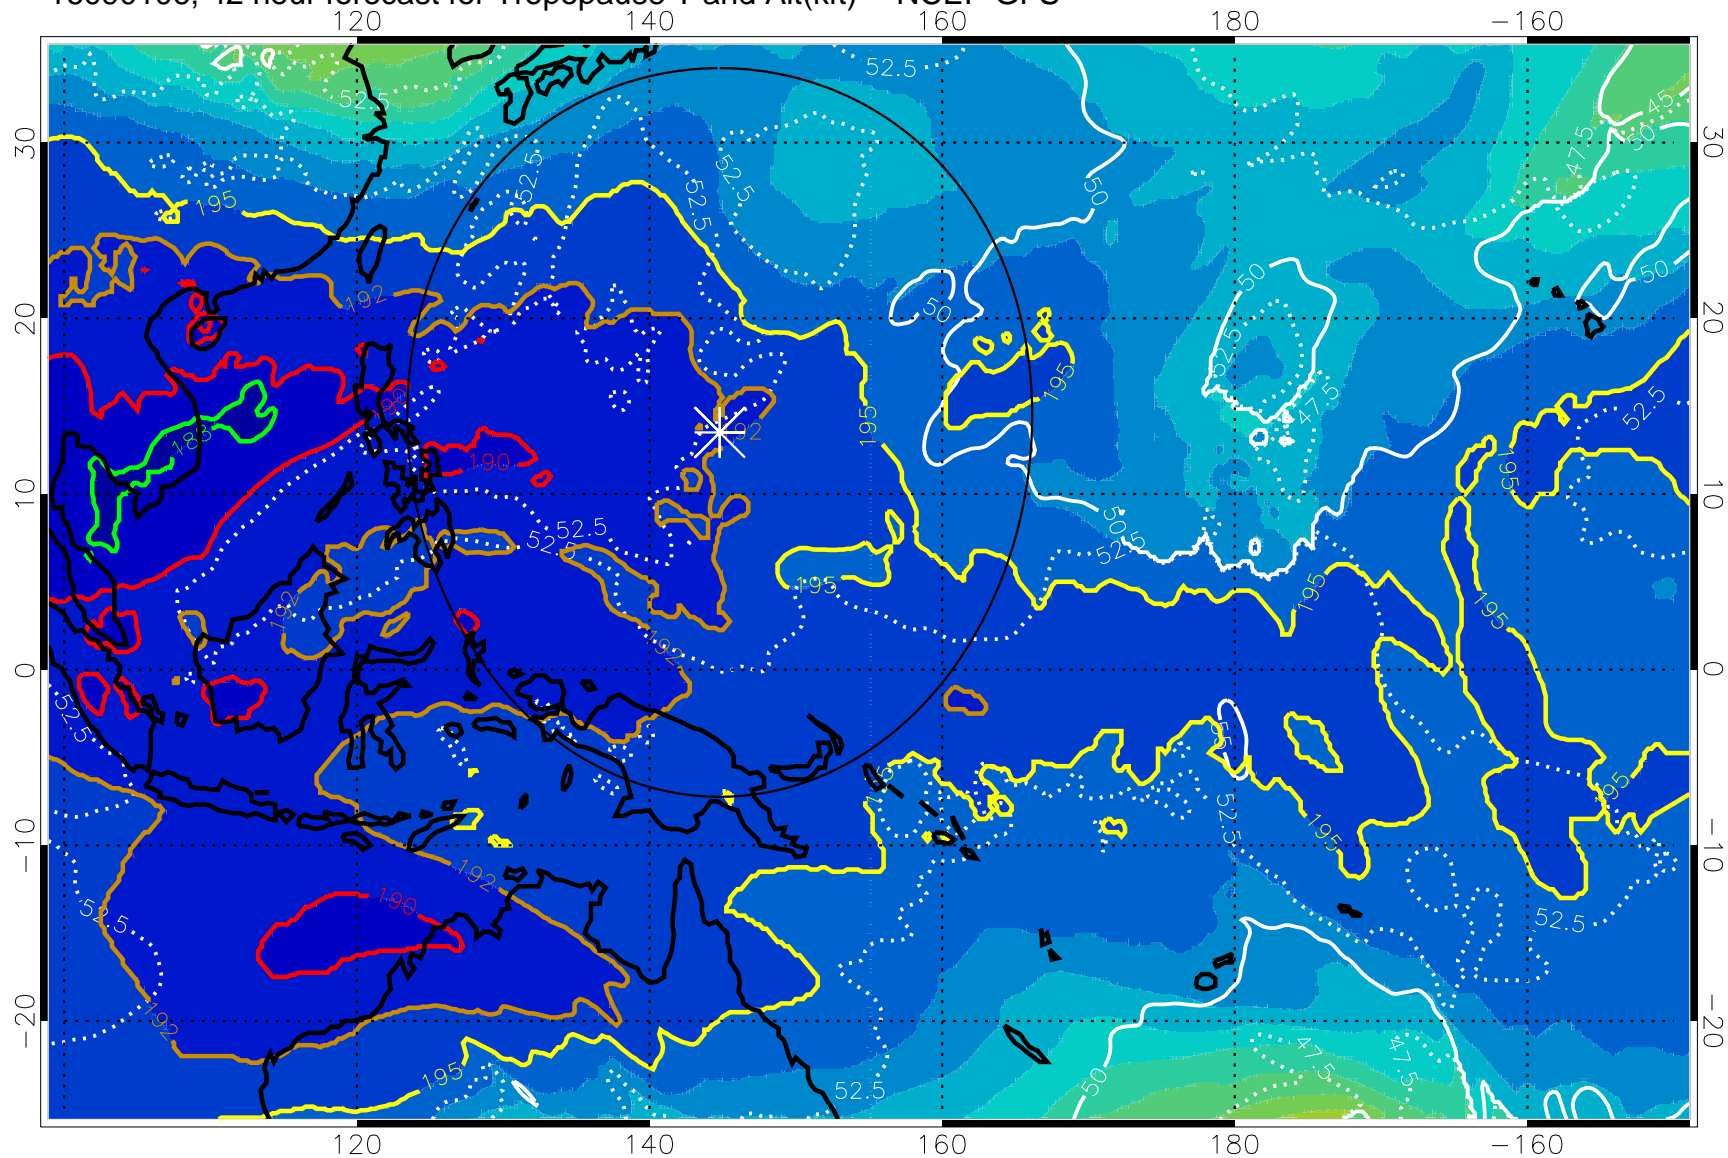

16090106, 42 hour forecast for Tropopause T and Alt(kft) -- NCEP GFS