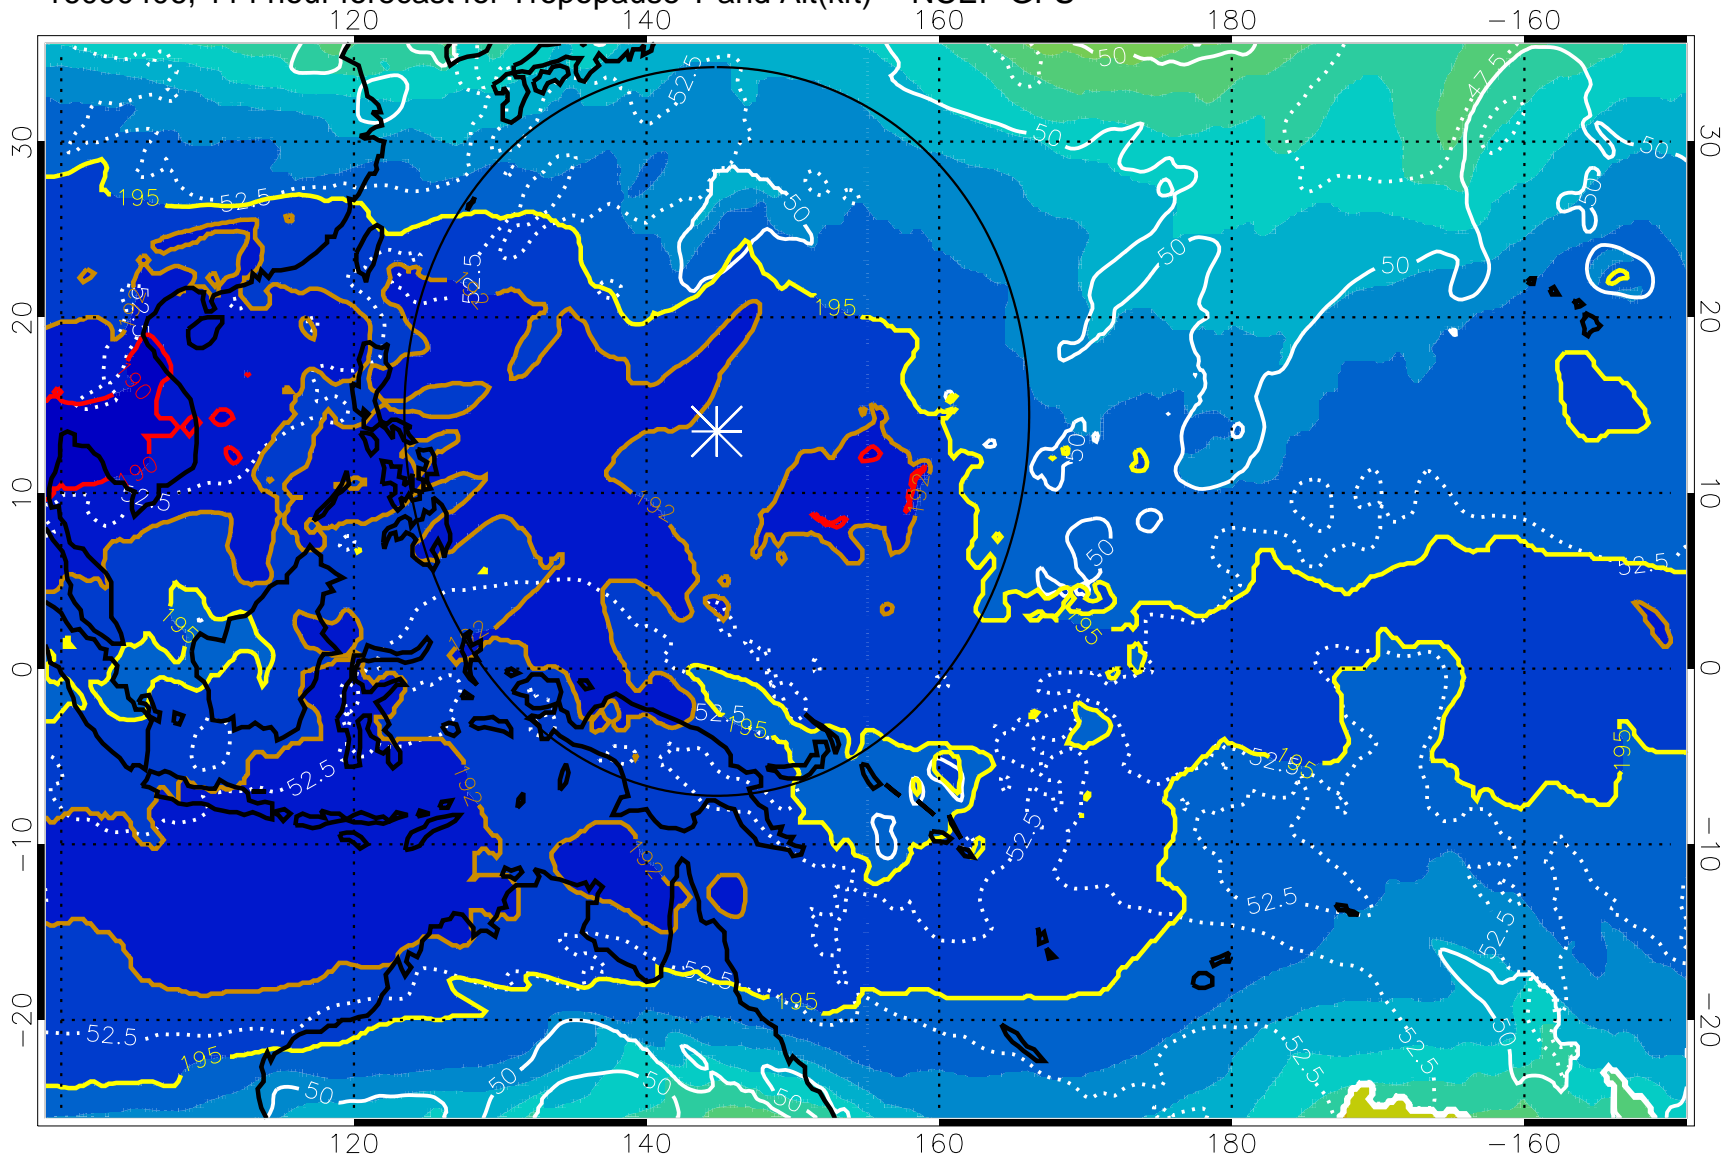

190 200 210 220 230

Tropopause T, K

Tropopause Altitude in kft (white)

192.5K Isotherm 195K Isotherm
187.5K Isotherm 190K Isotherm

Range ring of 2304 km

16090406, 114 hour forecast for Tropopause T and Alt(kft) -- NCEP GFS

Tropopause T, K

Tropopause Altitude in kft (white)

192.5K Isotherm 195K Isotherm
187.5K Isotherm 190K Isotherm

Range ring of 2304 km

16090412, 120 hour forecast for Tropopause T and Alt(kft) -- NCEP GFS

190 200 210 220 230