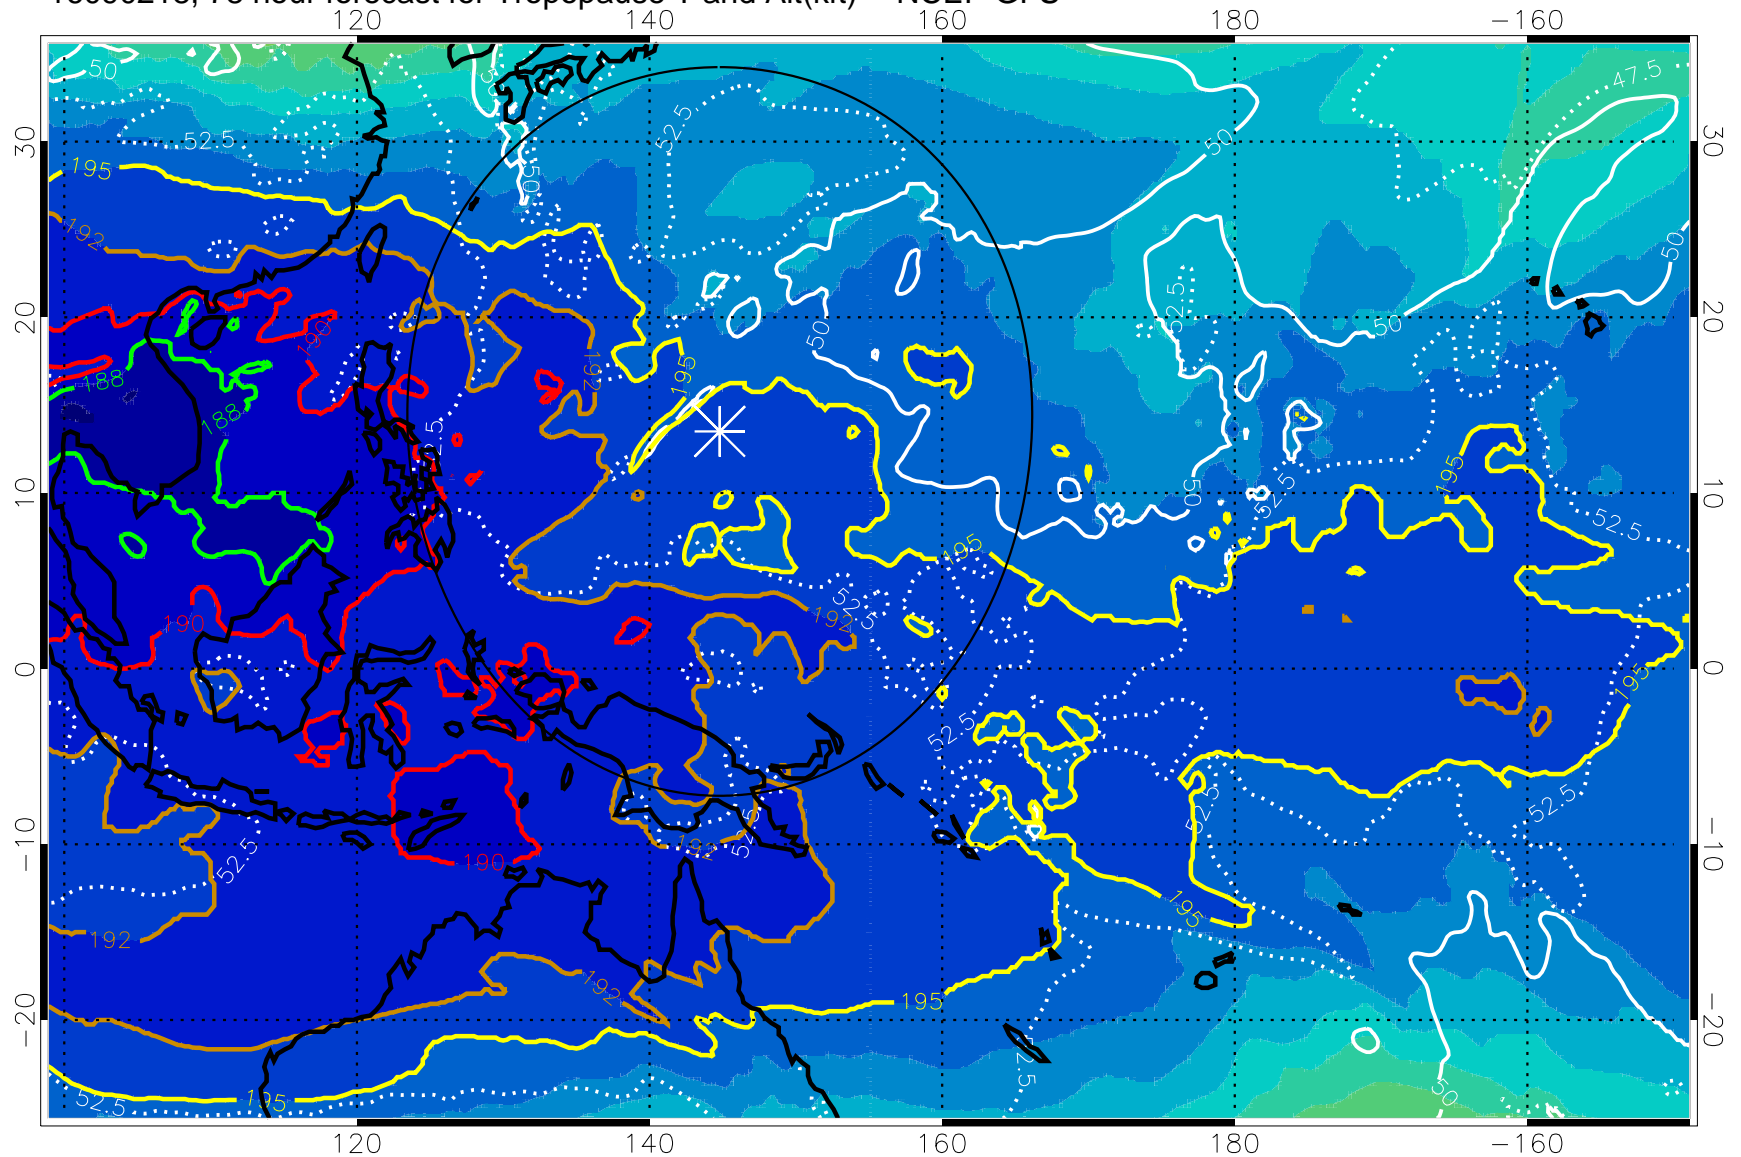

192.5K Isotherm 195K Isotherm
187.5K Isotherm 190K Isotherm

Range ring of 2304 km

16090212, 72 hour forecast for Tropopause T and Alt(kft) -- NCEP GFS

190 200 210 220 230
Tropopause T, K

Tropopause Altitude in kft (white)

192.5K Isotherm 195K Isotherm
187.5K Isotherm 190K Isotherm

Range ring of 2304 km

16090218, 78 hour forecast for Tropopause T and Alt(kft) -- NCEP GFS

16090300, 84 hour forecast for Tropopause T and Alt(kft) -- NCEP GFS