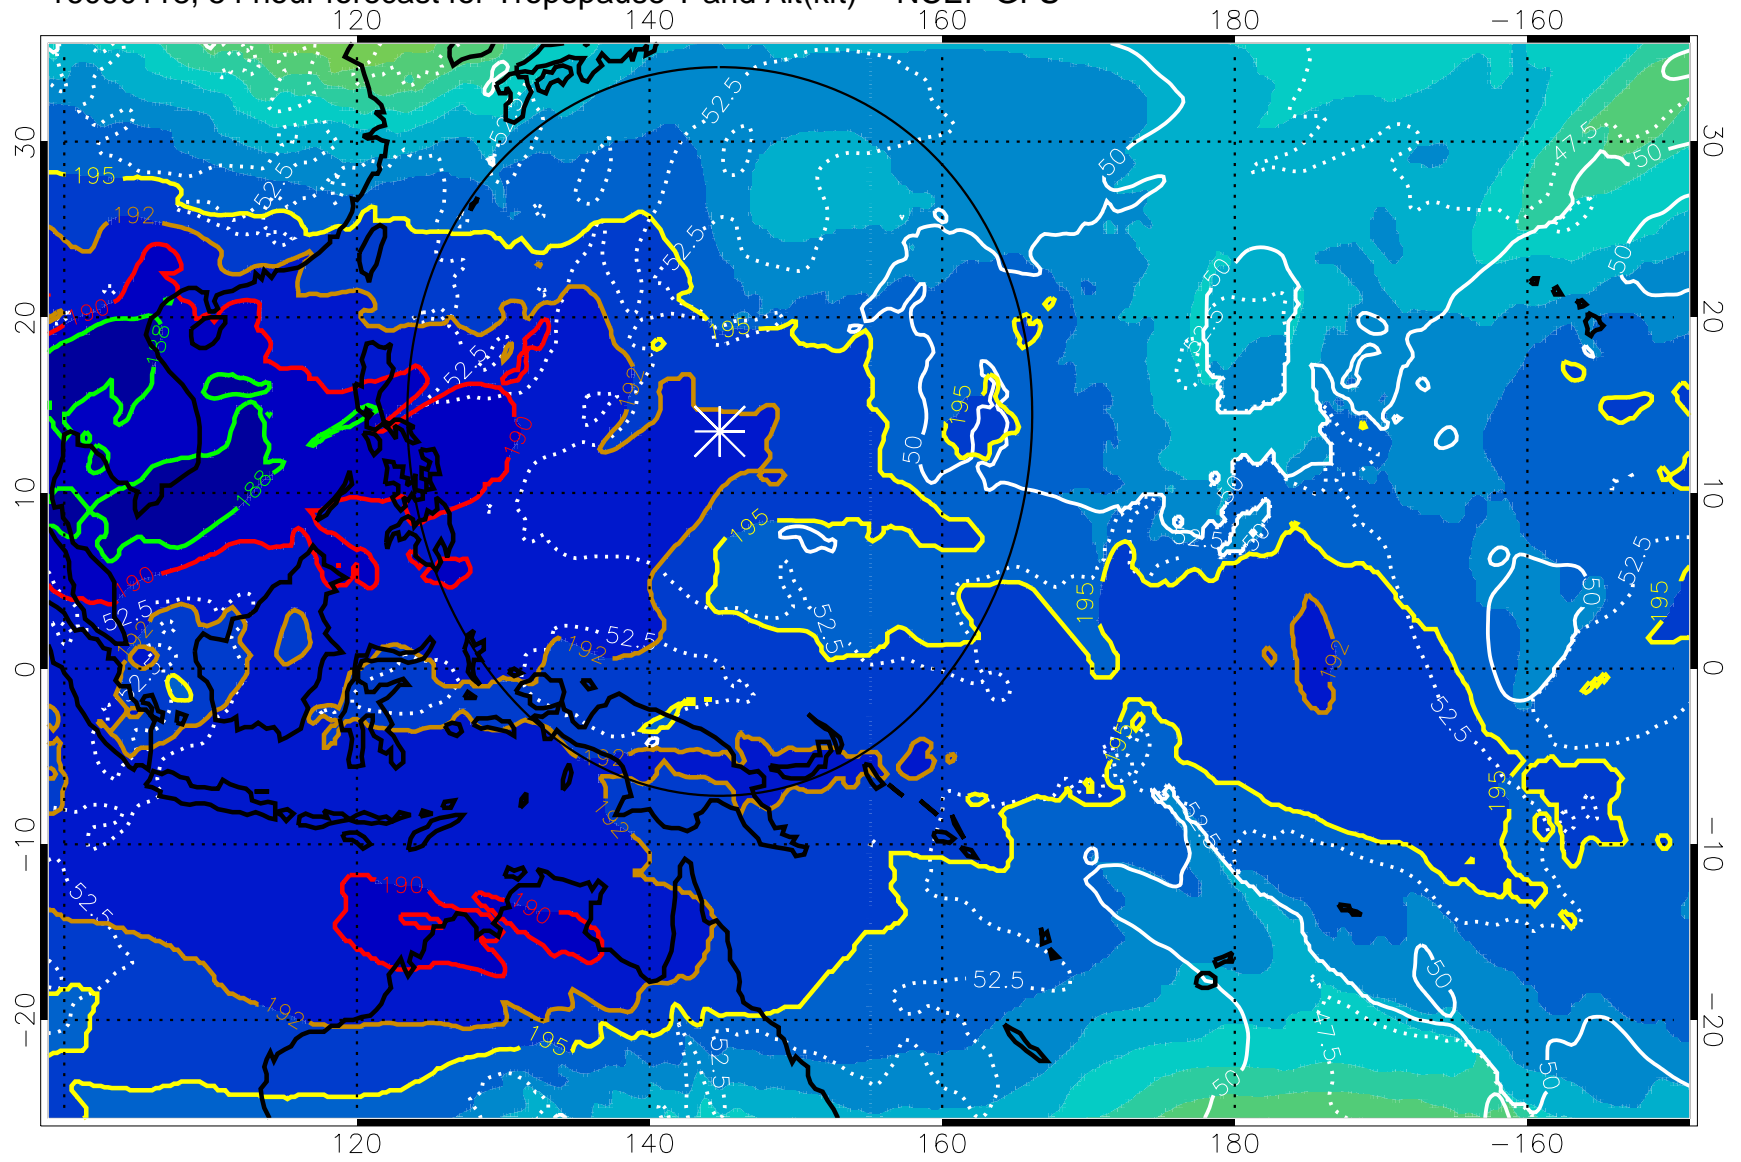

16090106, 42 hour forecast for Tropopause T and Alt(kft) -- NCEP GFS

16090112, 48 hour forecast for Tropopause T and Alt(kft) -- NCEP GFS

190 200 210 220 230

Tropopause T, K

Tropopause Altitude in kft (white)

192.5K Isotherm 195K Isotherm

187.5K Isotherm 190K Isotherm

Range ring of 2304 km

16090118, 54 hour forecast for Tropopause T and Alt(kft) -- NCEP GFS

190 200 210 220 230

Tropopause T, K

Tropopause Altitude in kft (white)