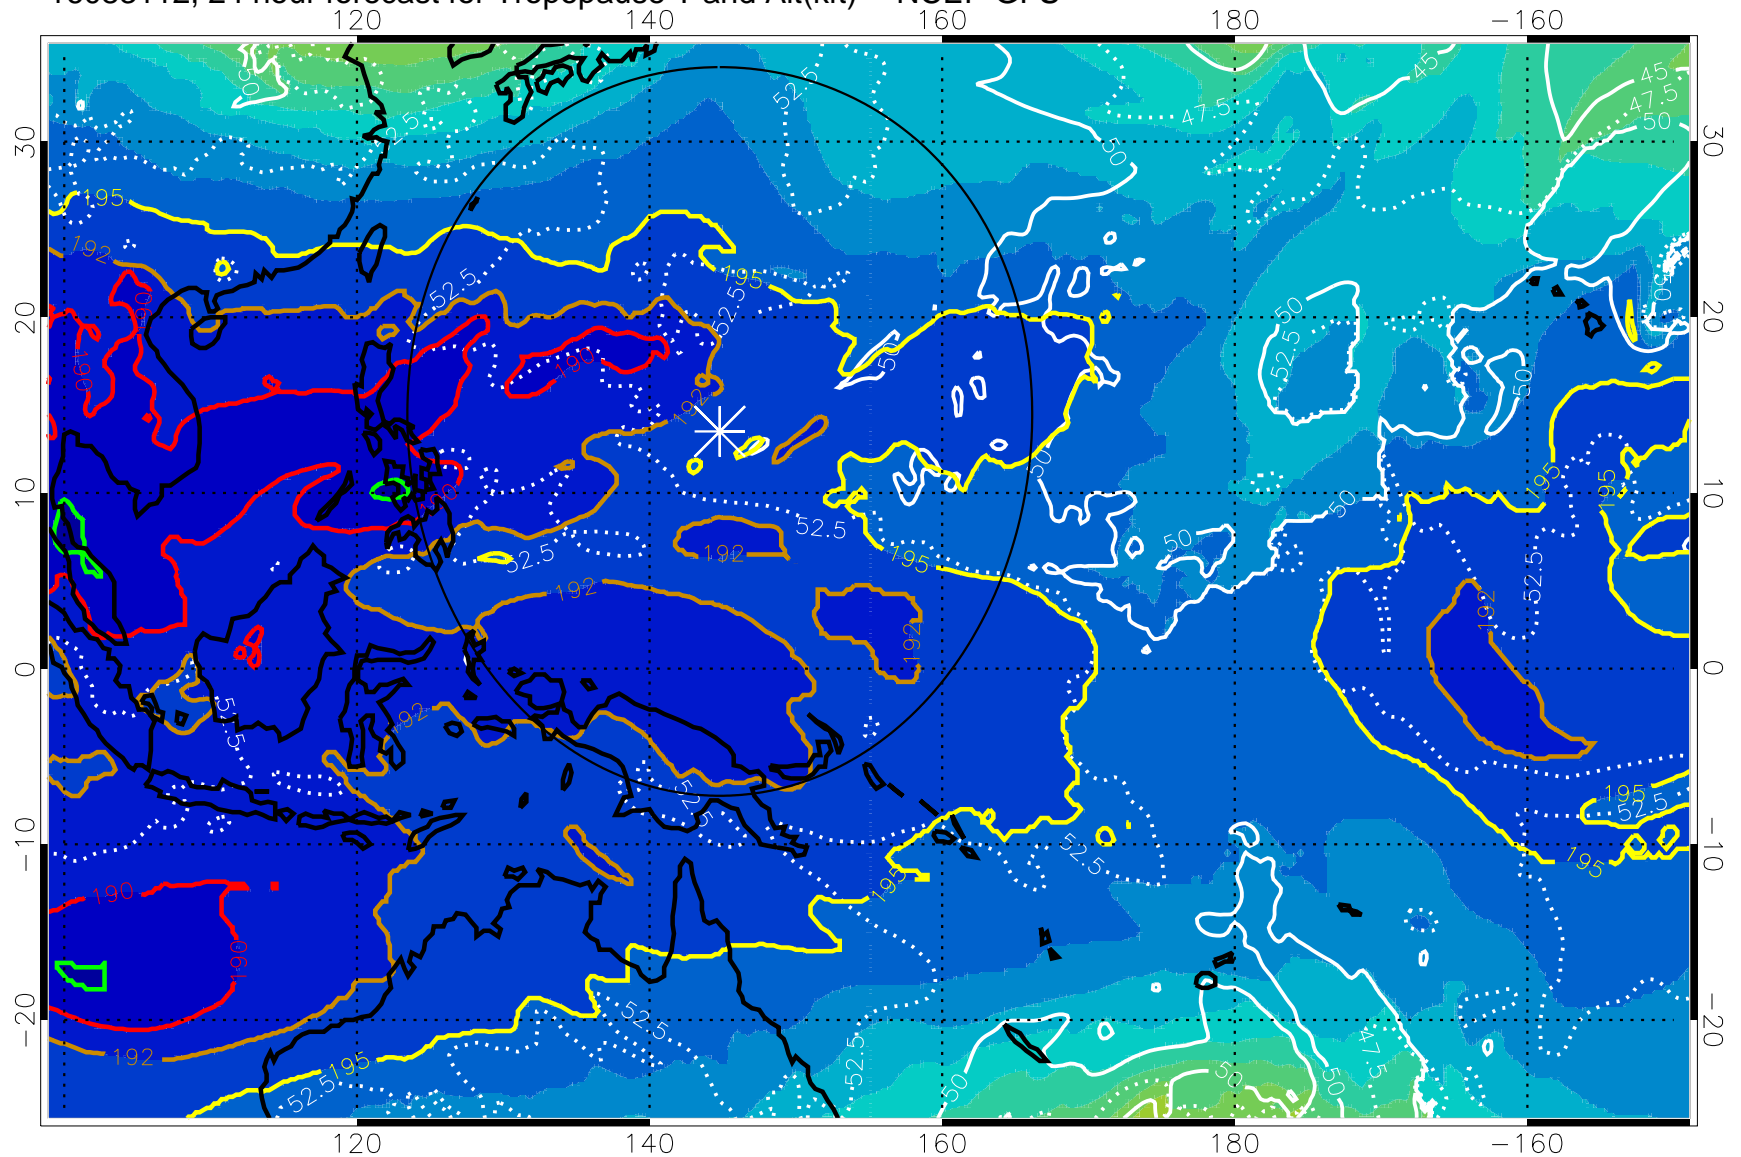

16083112, 24 hour forecast for Tropopause T and Alt(kft) -- NCEP GFS

190 200 210 220 230
Tropopause T, K

Tropopause Altitude in kft (white)

192.5K Isotherm 195K Isotherm
187.5K Isotherm 190K Isotherm

Range ring of 2304 km