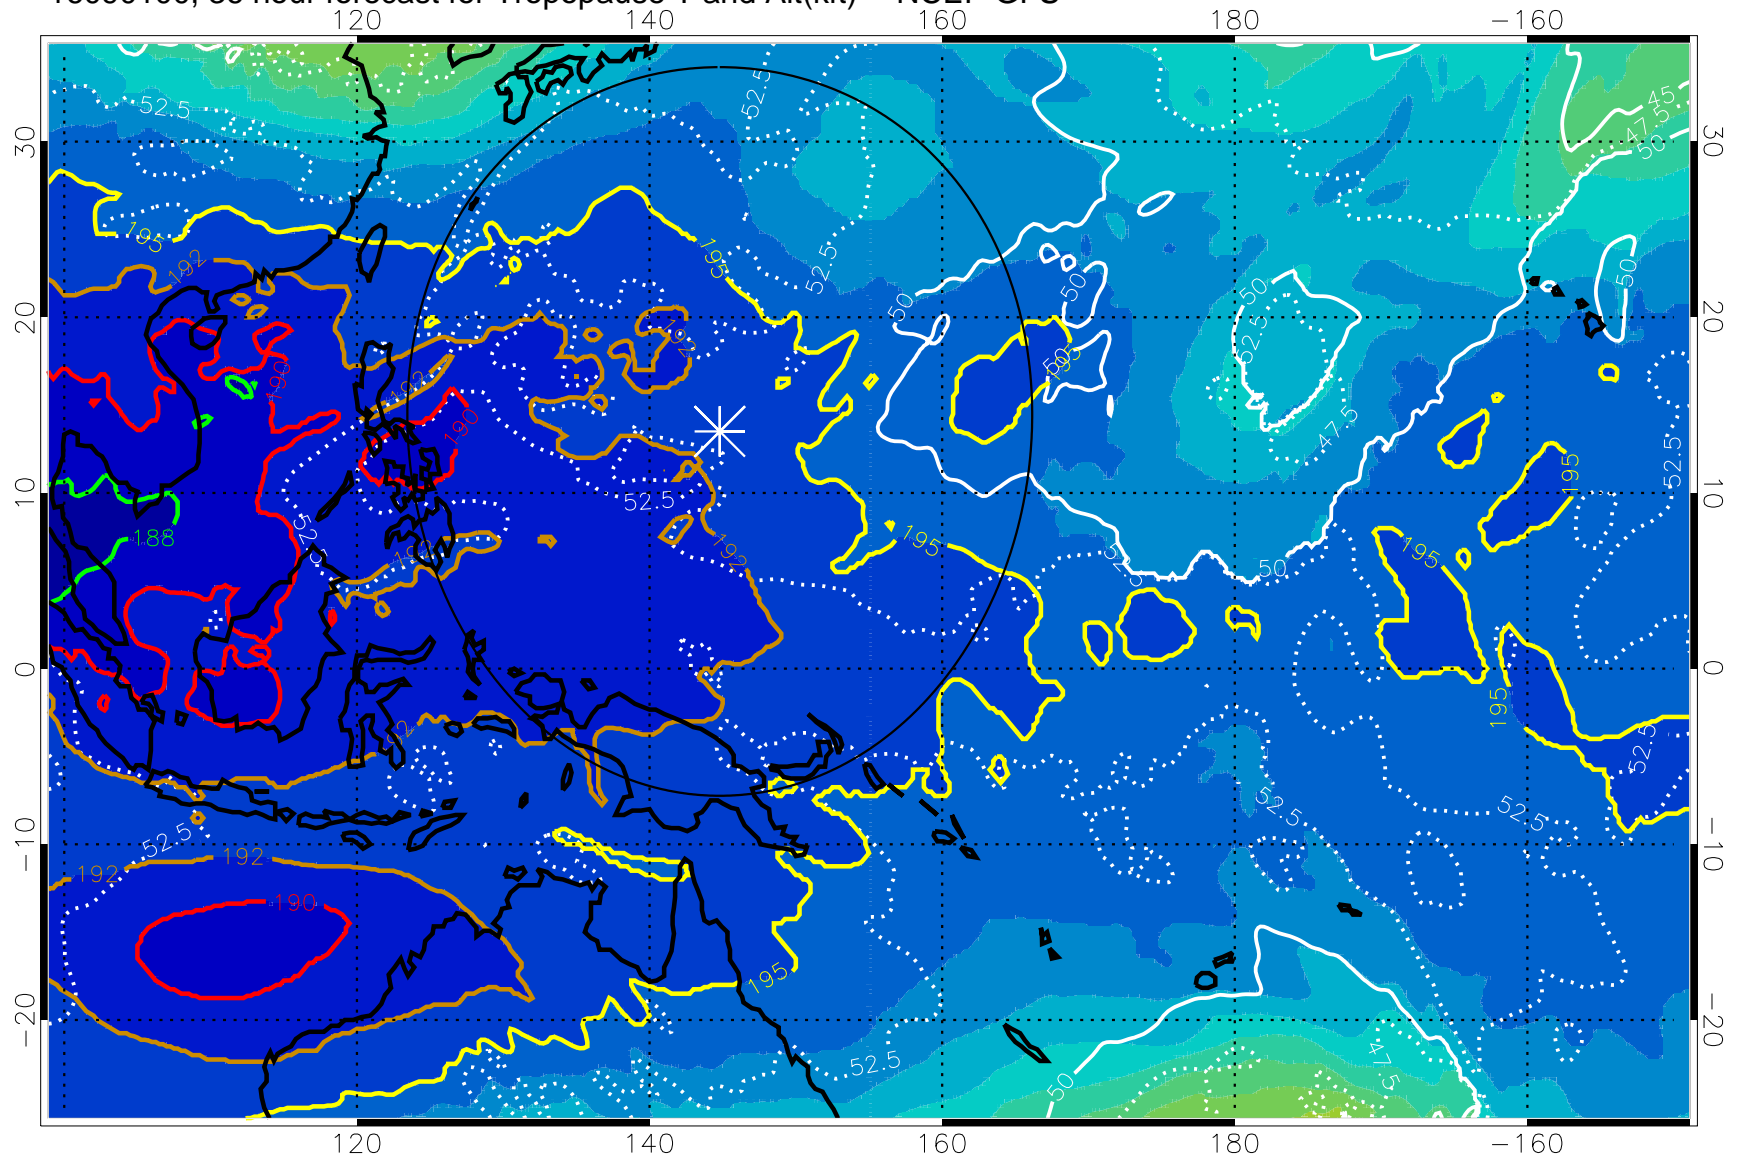

16090100, 36 hour forecast for Tropopause T and Alt(kft) -- NCEP GFS

190 200 210 220 230

Tropopause T, K

Tropopause Altitude in kft (white)

192.5K Isotherm 195K Isotherm

187.5K Isotherm 190K Isotherm

Range ring of 2304 km