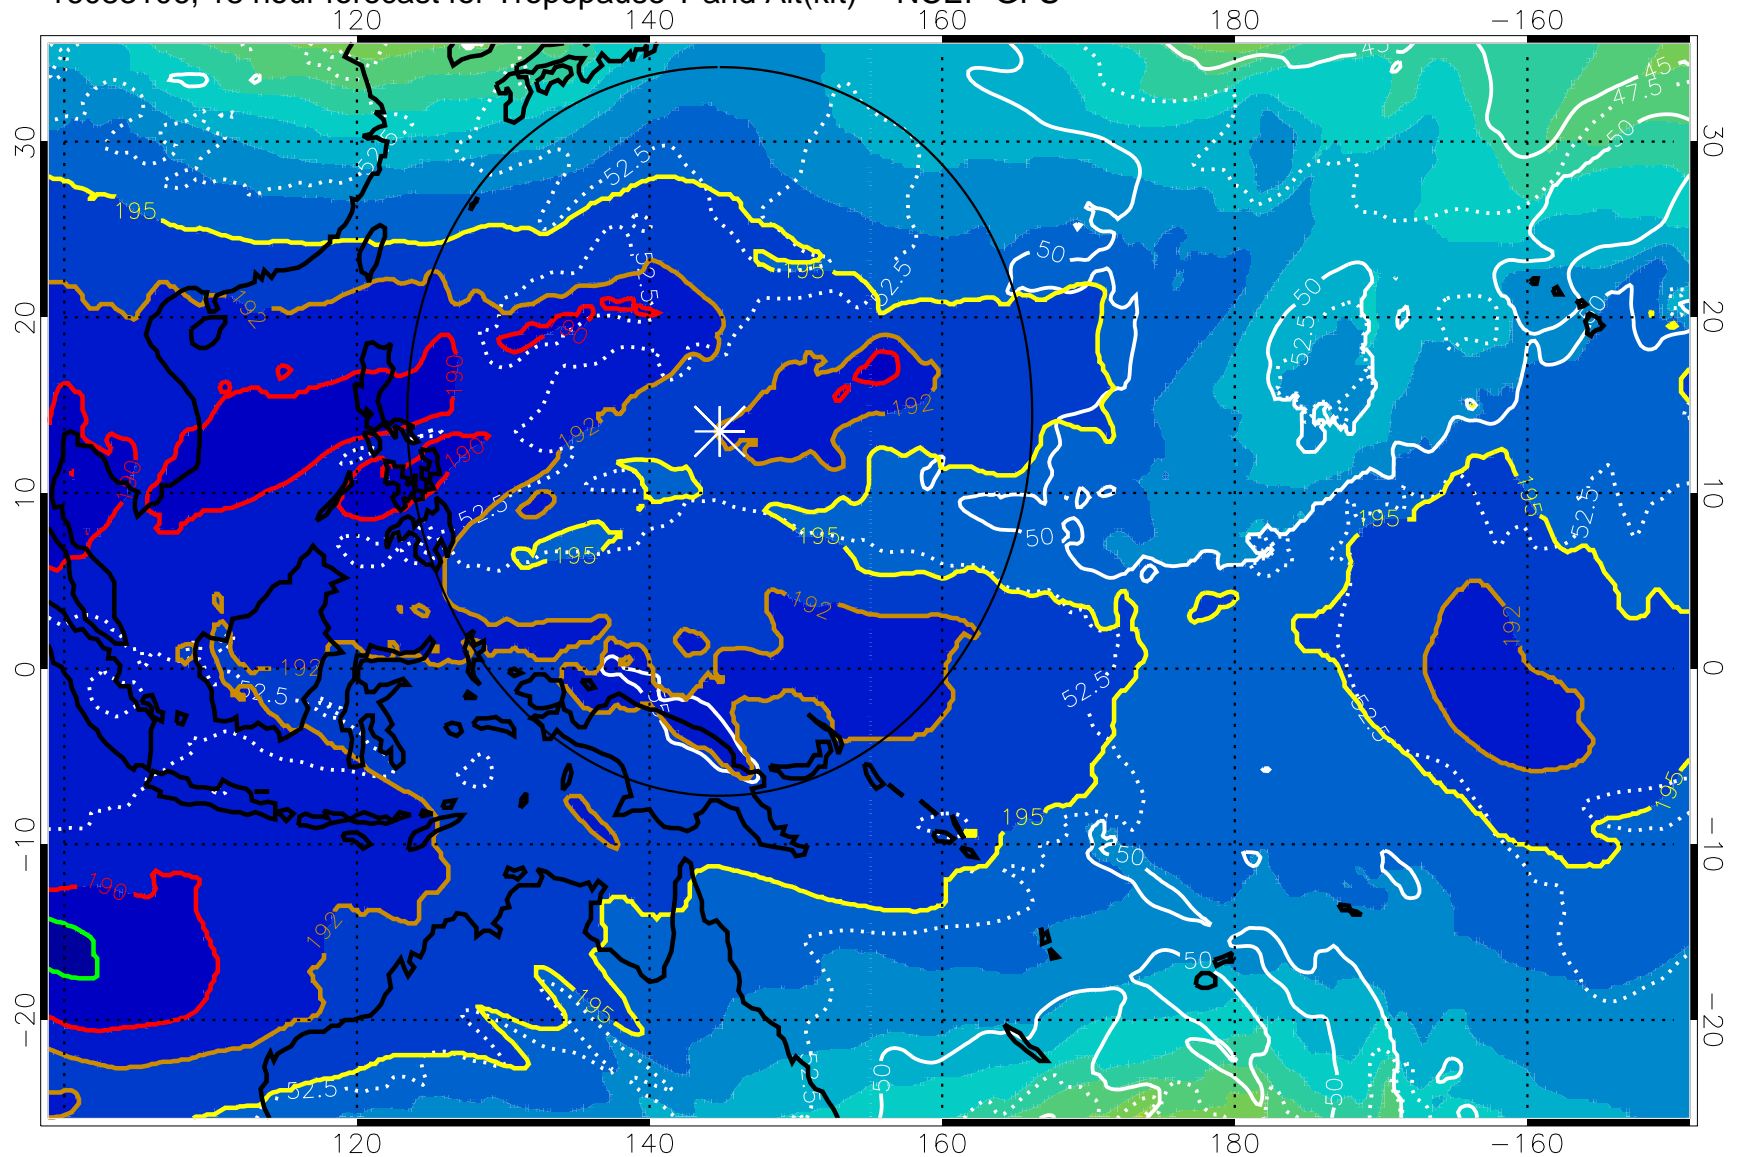

16083106, 18 hour forecast for Tropopause T and Alt(kft) -- NCEP GFS

190   200   210   220   230
Tropopause T, K

Tropopause Altitude in kft (white)

192.5K Isotherm   195K Isotherm
187.5K Isotherm   190K Isotherm

Range ring of 2304 km