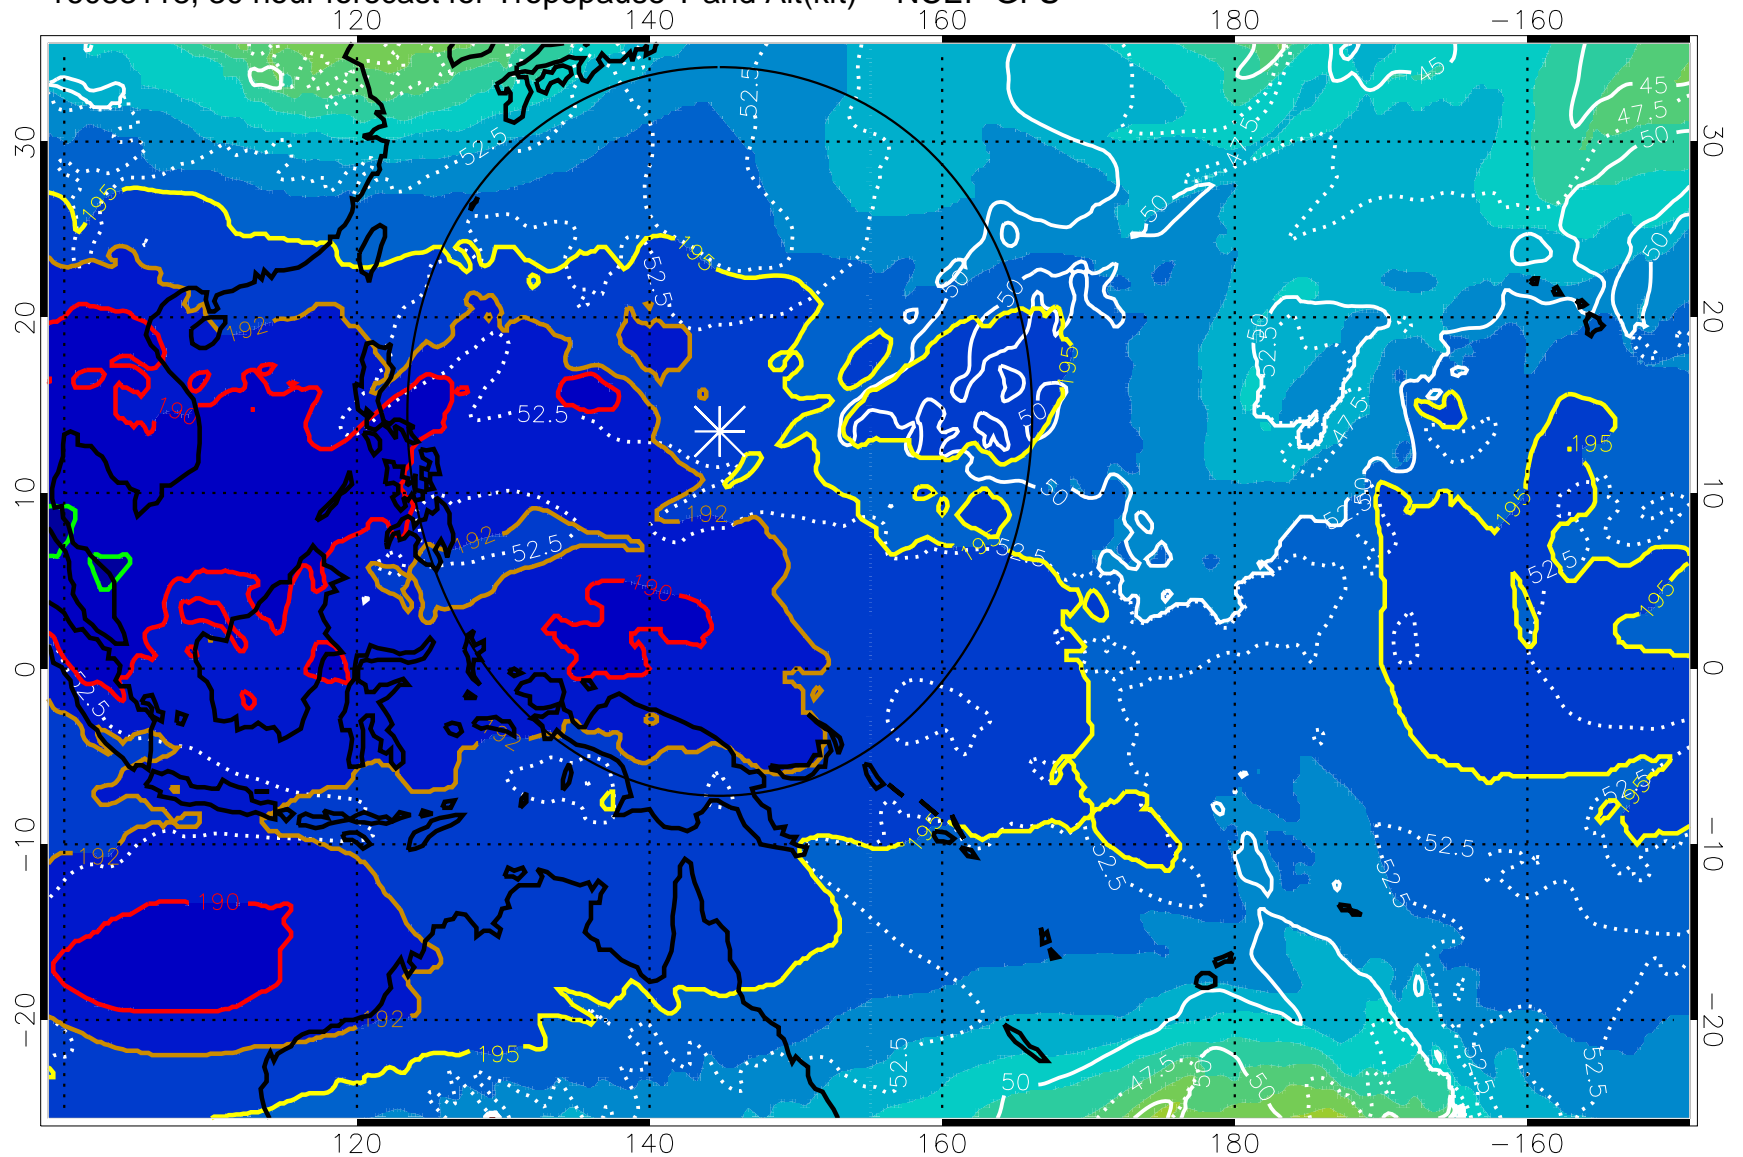

16083118, 30 hour forecast for Tropopause T and Alt(kft) -- NCEP GFS

190   200   210   220   230
Tropopause T, K

Tropopause Altitude in kft (white)

192.5K Isotherm   195K Isotherm
187.5K Isotherm   190K Isotherm

Range ring of 2304 km