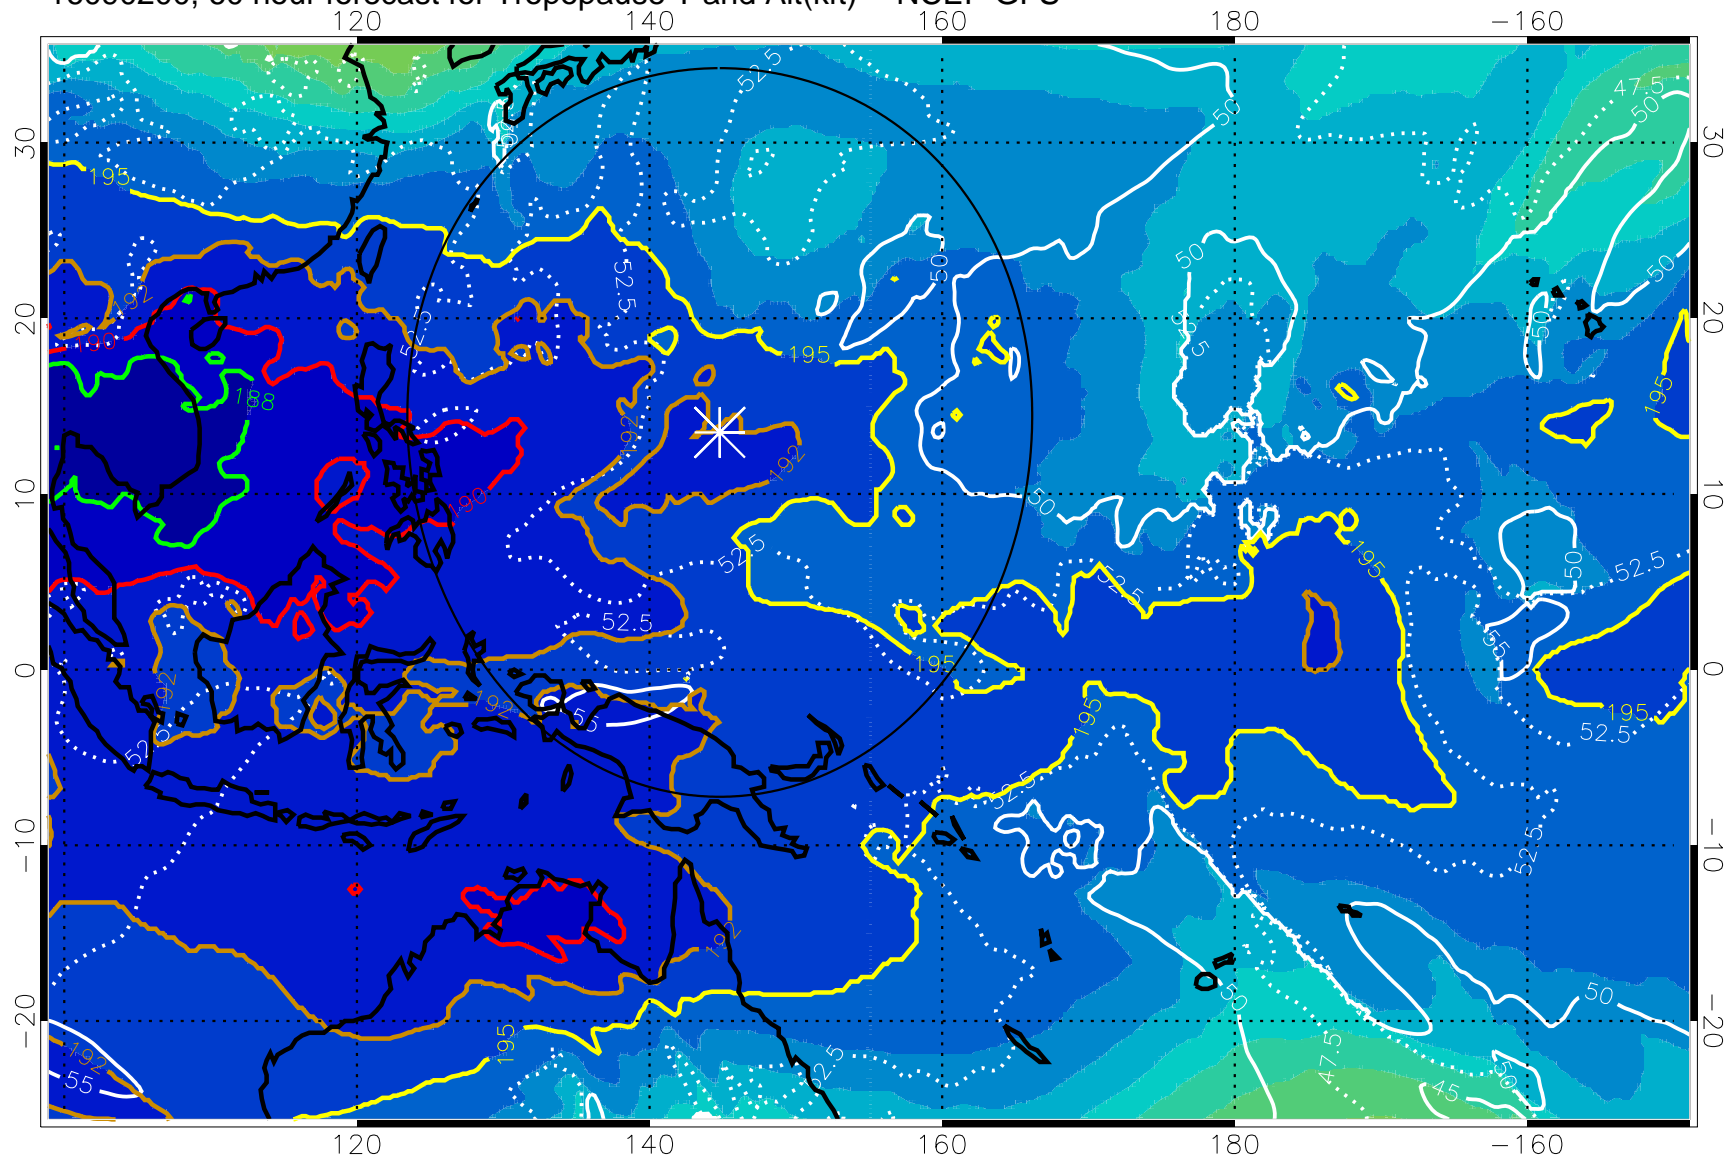

192.5K Isotherm 195K Isotherm

187.5K Isotherm 190K Isotherm

Range ring of 2304 km

16090118, 54 hour forecast for Tropopause T and Alt(kft) -- NCEP GFS

190 200 210 220 230

Tropopause T, K

Tropopause Altitude in kft (white)

192.5K Isotherm 195K Isotherm
187.5K Isotherm 190K Isotherm

Range ring of 2304 km

16090200, 60 hour forecast for Tropopause T and Alt(kft) -- NCEP GFS

190 200 210 220 230
Tropopause T, K

Tropopause Altitude in kft (white)