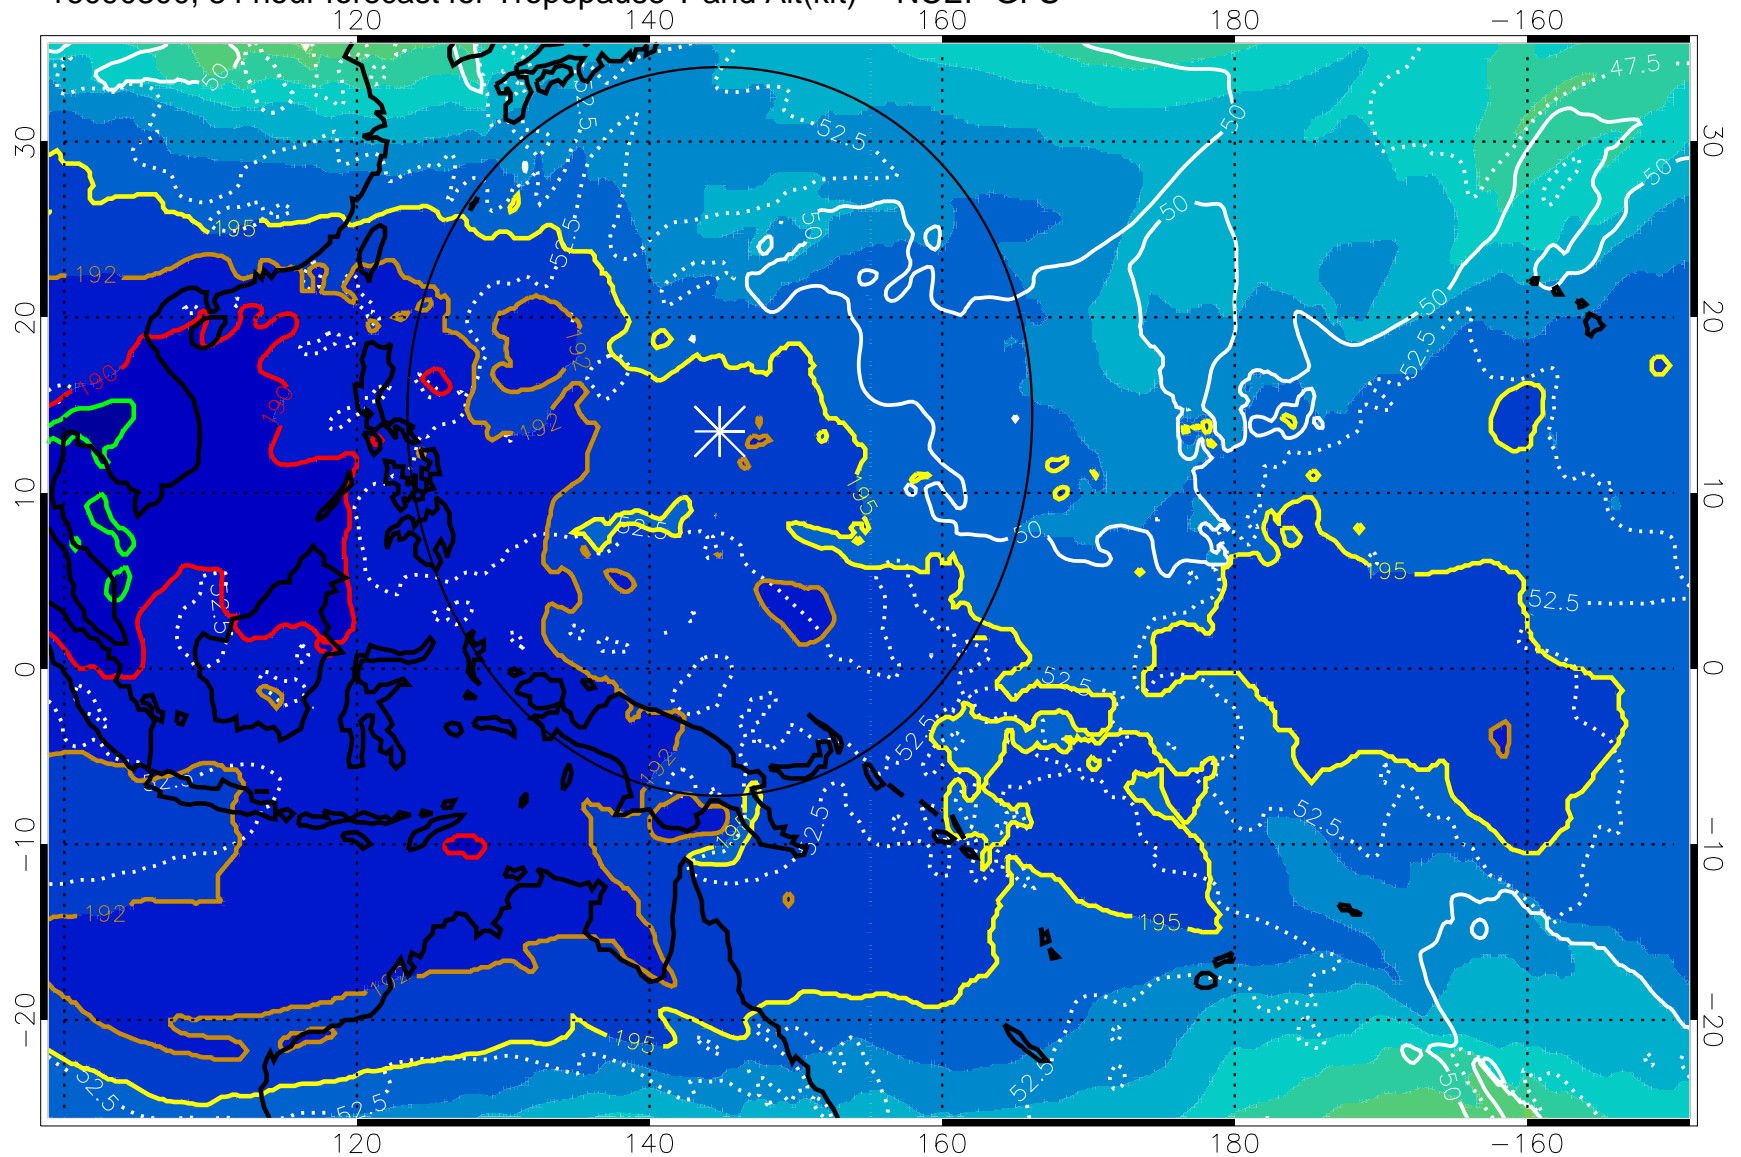

192.5K Isotherm 195K Isotherm
187.5K Isotherm 190K Isotherm

Range ring of 2304 km

16090212, 72 hour forecast for Tropopause T and Alt(kft) -- NCEP GFS

190 200 210 220 230
Tropopause T, K

Tropopause Altitude in kft (white)

192.5K Isotherm 195K Isotherm
187.5K Isotherm 190K Isotherm

Range ring of 2304 km

16090218, 78 hour forecast for Tropopause T and Alt(kft) -- NCEP GFS

16090300, 84 hour forecast for Tropopause T and Alt(kft) -- NCEP GFS