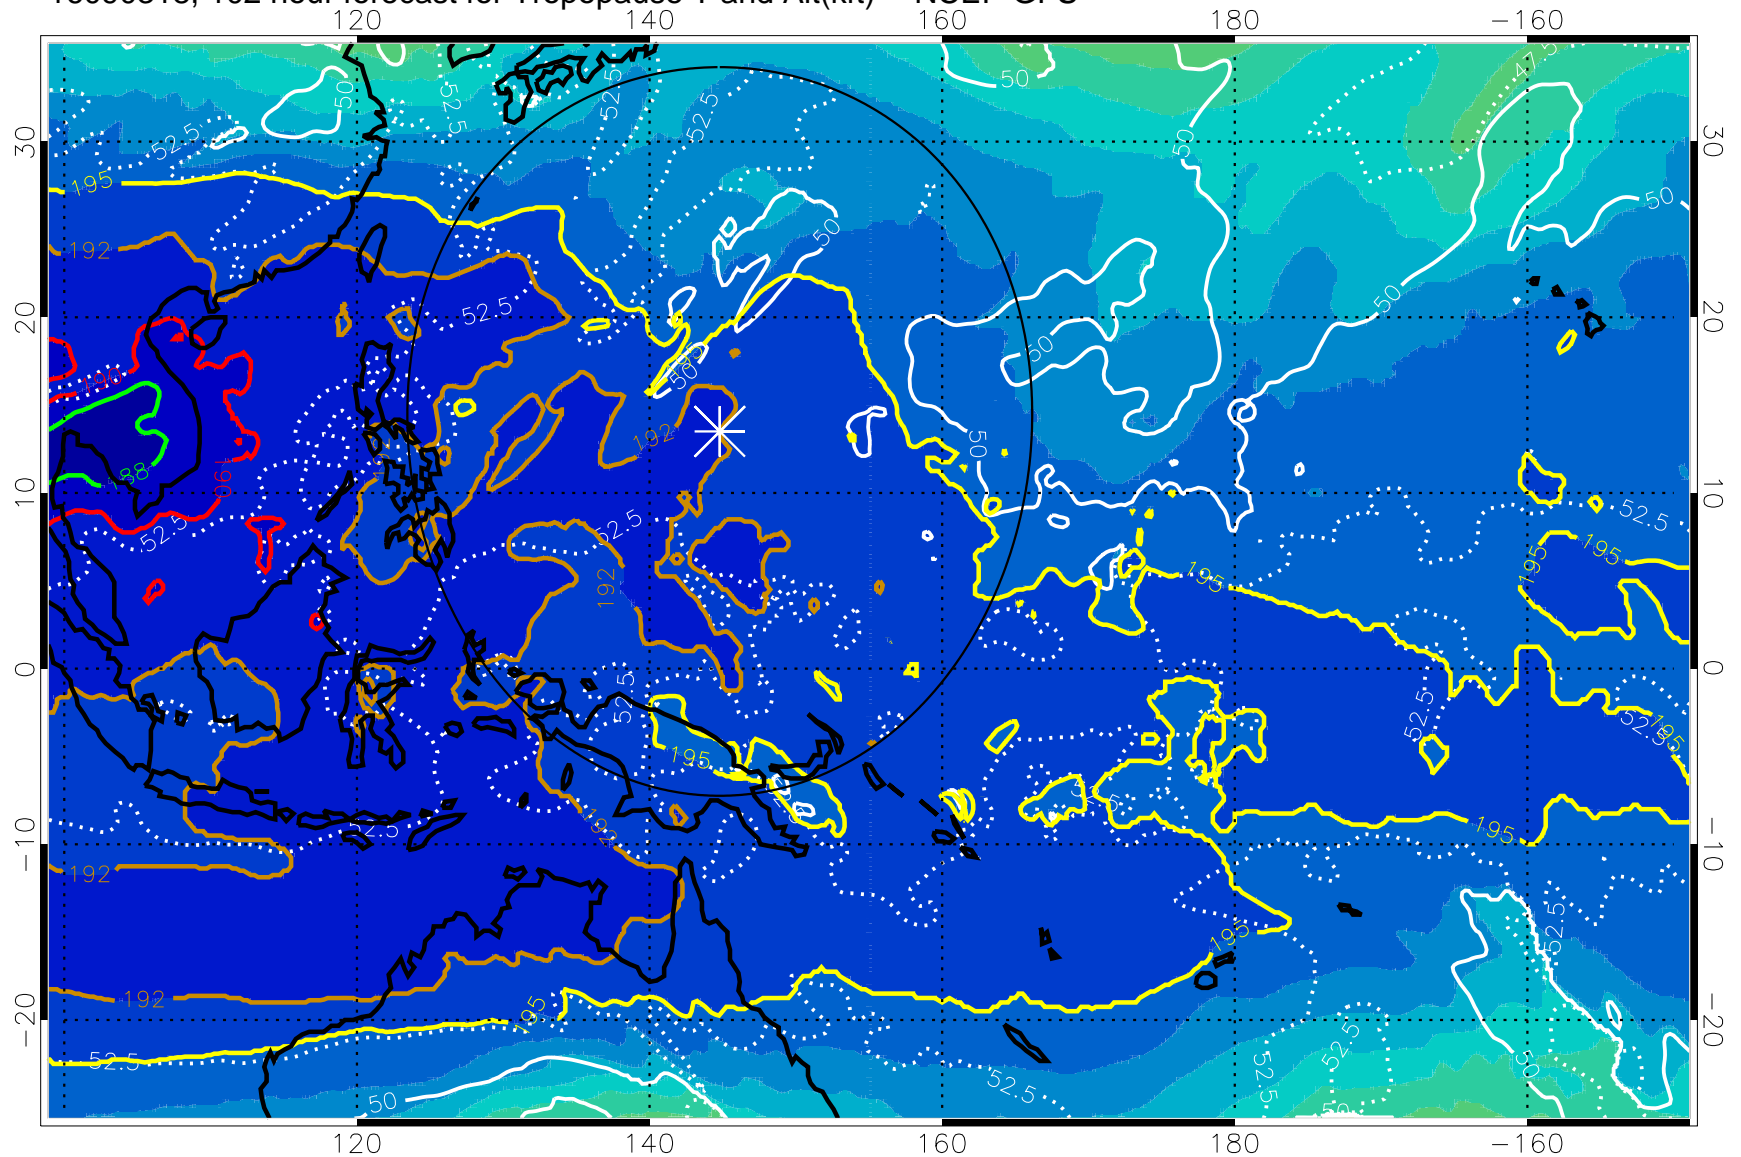

190 200 210 220 230

Tropopause T, K

Tropopause Altitude in kft (white)

192.5K Isotherm 195K Isotherm

187.5K Isotherm 190K Isotherm

Range ring of 2304 km

16090318, 102 hour forecast for Tropopause T and Alt(kft) -- NCEP GFS

190 200 210 220 230

Tropopause T, K

Tropopause Altitude in kft (white)

192.5K Isotherm 195K Isotherm

187.5K Isotherm 190K Isotherm

Range ring of 2304 km

16090400, 108 hour forecast for Tropopause T and Alt(kft) -- NCEP GFS