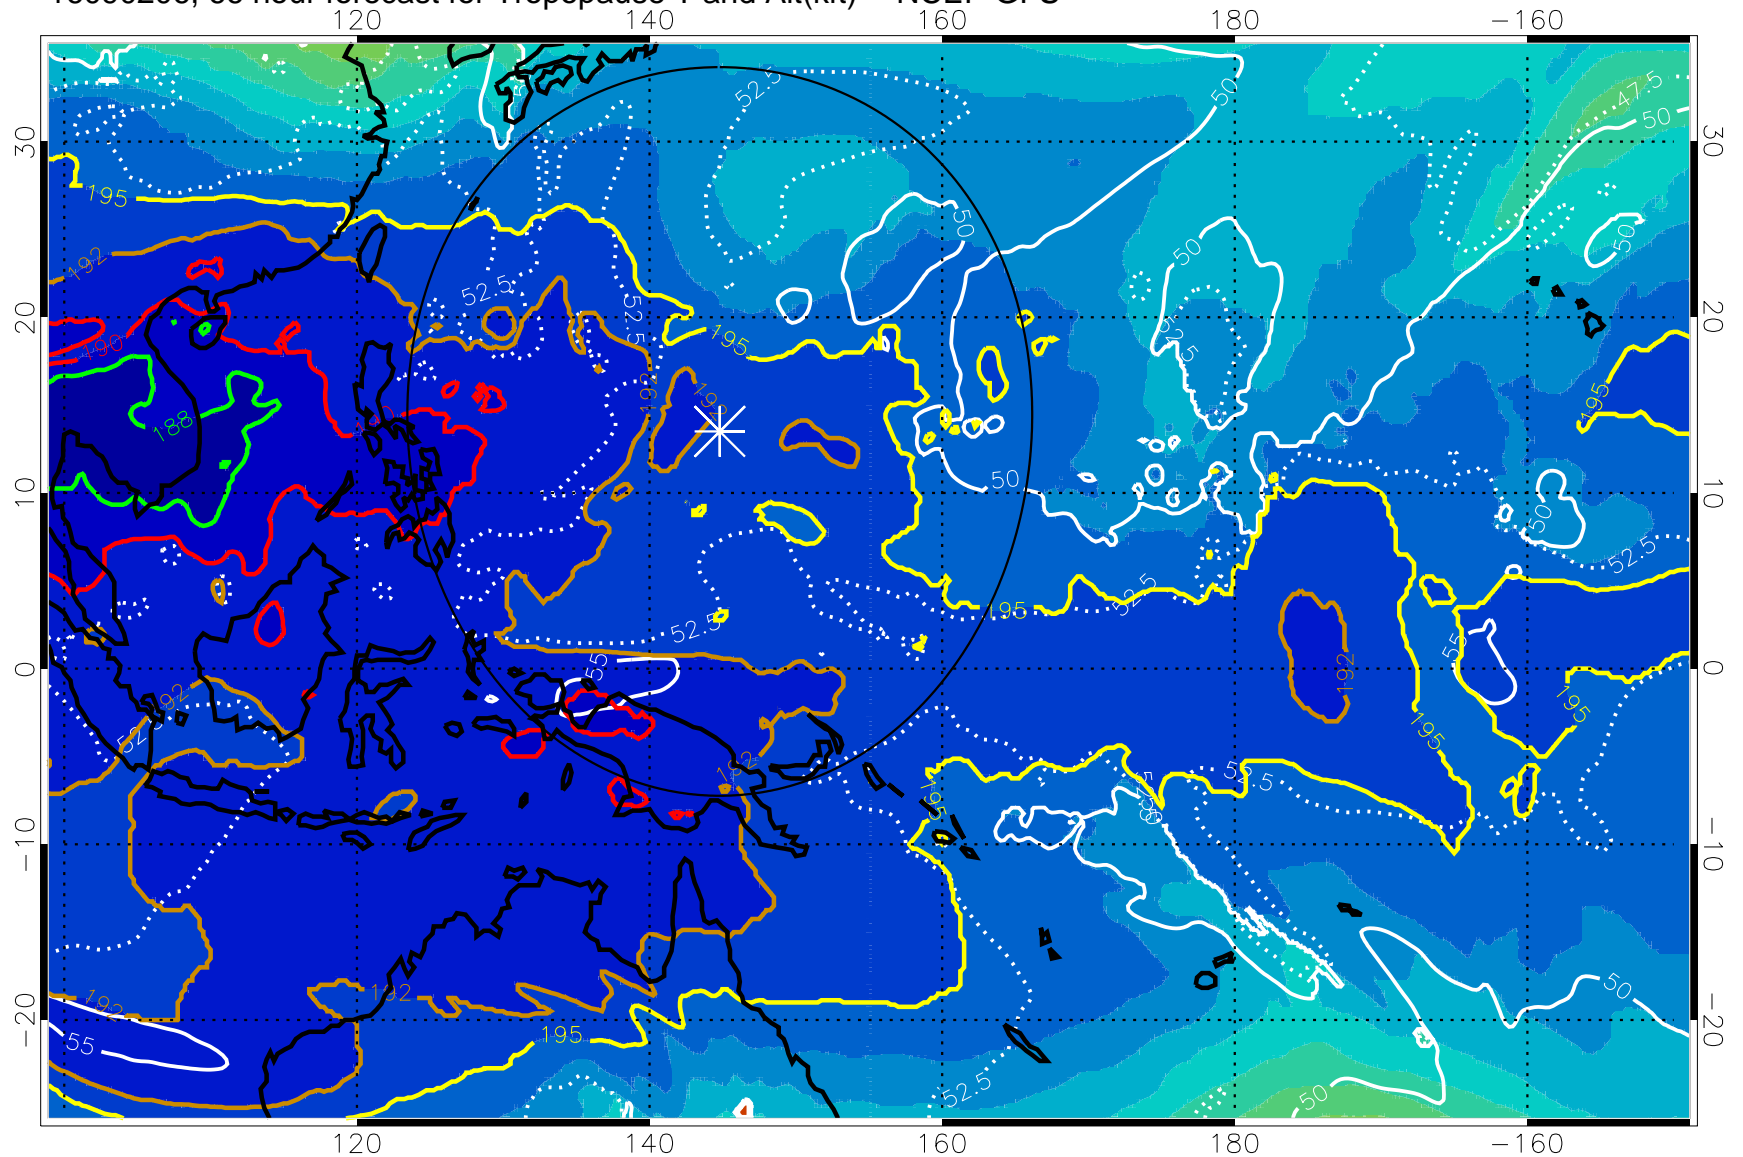

192.5K Isotherm 195K Isotherm

187.5K Isotherm 190K Isotherm

Range ring of 2304 km

16090118, 54 hour forecast for Tropopause T and Alt(kft) -- NCEP GFS

190 200 210 220 230

Tropopause T, K

Tropopause Altitude in kft (white)

192.5K Isotherm 195K Isotherm
187.5K Isotherm 190K Isotherm

Range ring of 2304 km

16090200, 60 hour forecast for Tropopause T and Alt(kft) -- NCEP GFS

190 200 210 220 230
Tropopause T, K

Tropopause Altitude in kft (white)

192.5K Isotherm 195K Isotherm
187.5K Isotherm 190K Isotherm

Range ring of 2304 km

16090206, 66 hour forecast for Tropopause T and Alt(kft) -- NCEP GFS

190 200 210 220 230
Tropopause T, K

Tropopause Altitude in kft (white)