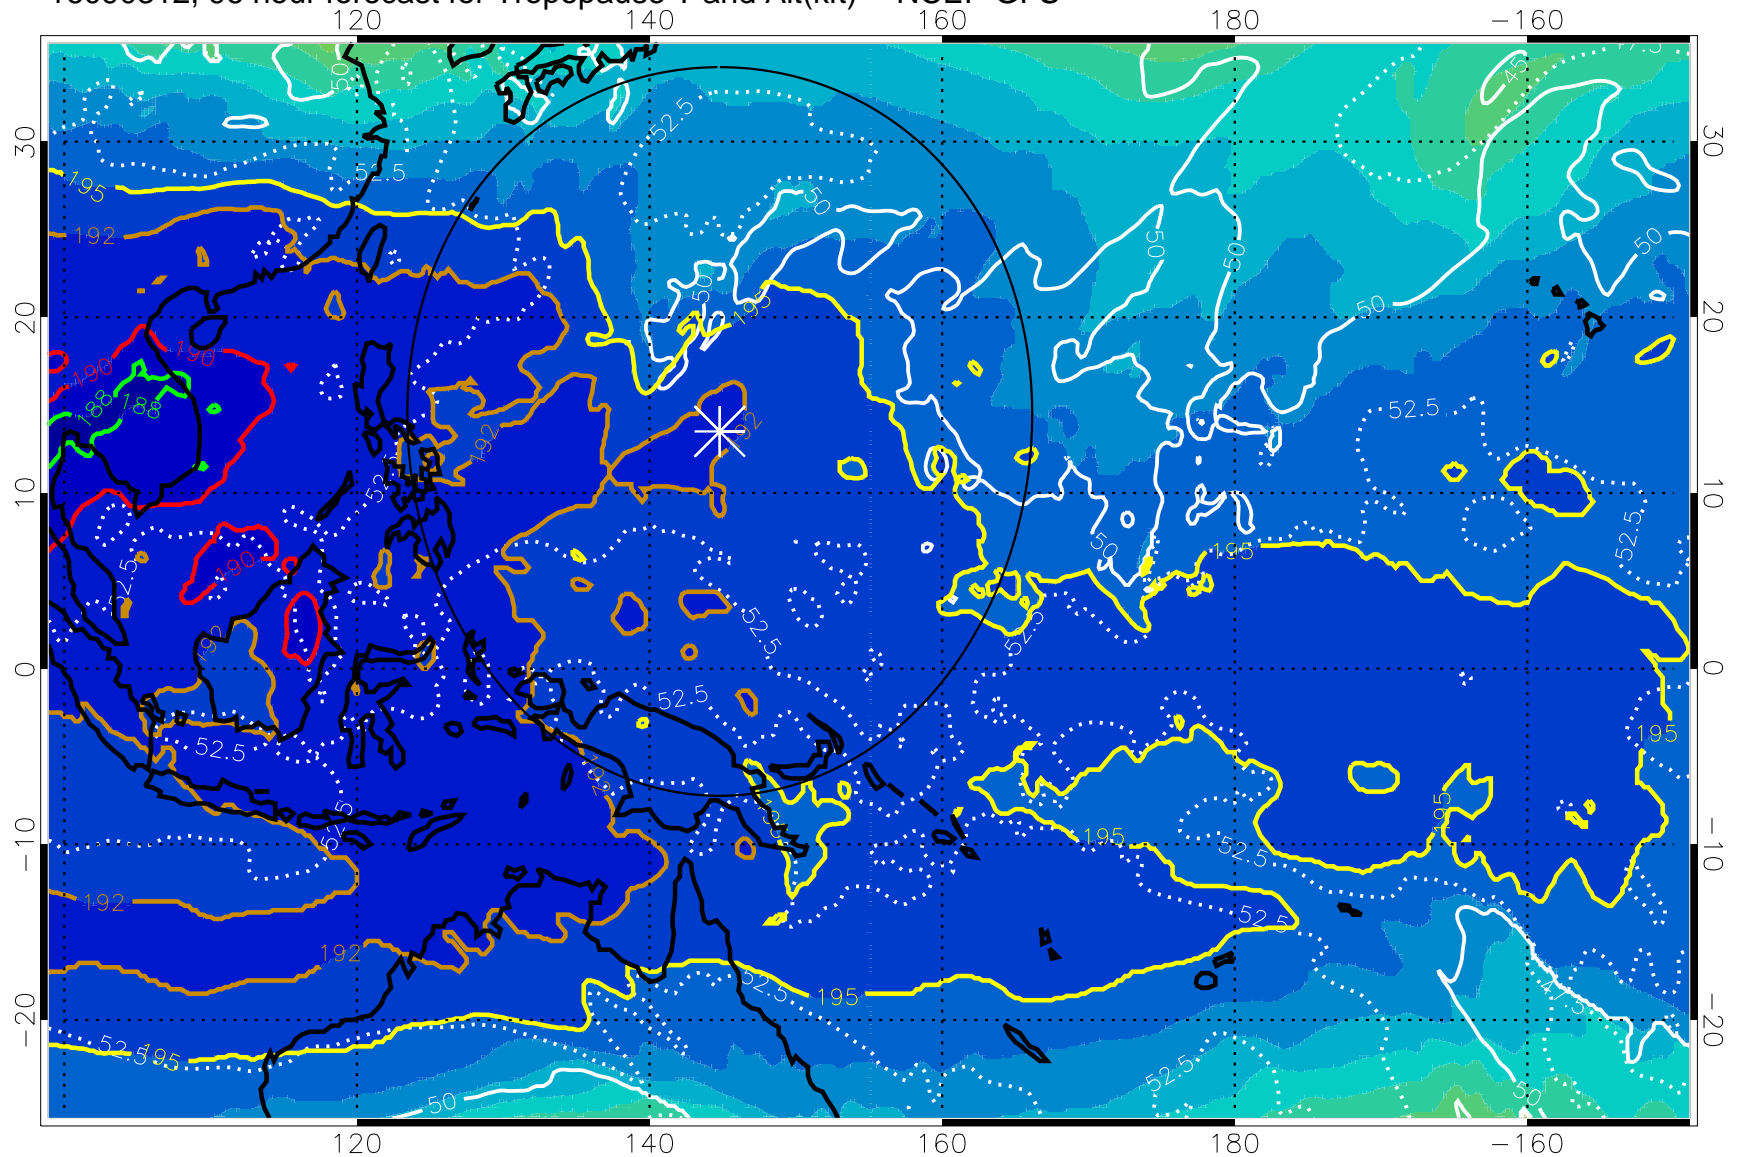

190 200 210 220 230

Tropopause T, K

Tropopause Altitude in kft (white)

192.5K Isotherm 195K Isotherm

187.5K Isotherm 190K Isotherm

Range ring of 2304 km

16090312, 96 hour forecast for Tropopause T and Alt(kft) -- NCEP GFS

190 200 210 220 230

Tropopause T, K

Tropopause Altitude in kft (white)

192.5K Isotherm 195K Isotherm

187.5K Isotherm 190K Isotherm

Range ring of 2304 km

16090318, 102 hour forecast for Tropopause T and Alt(kft) -- NCEP GFS