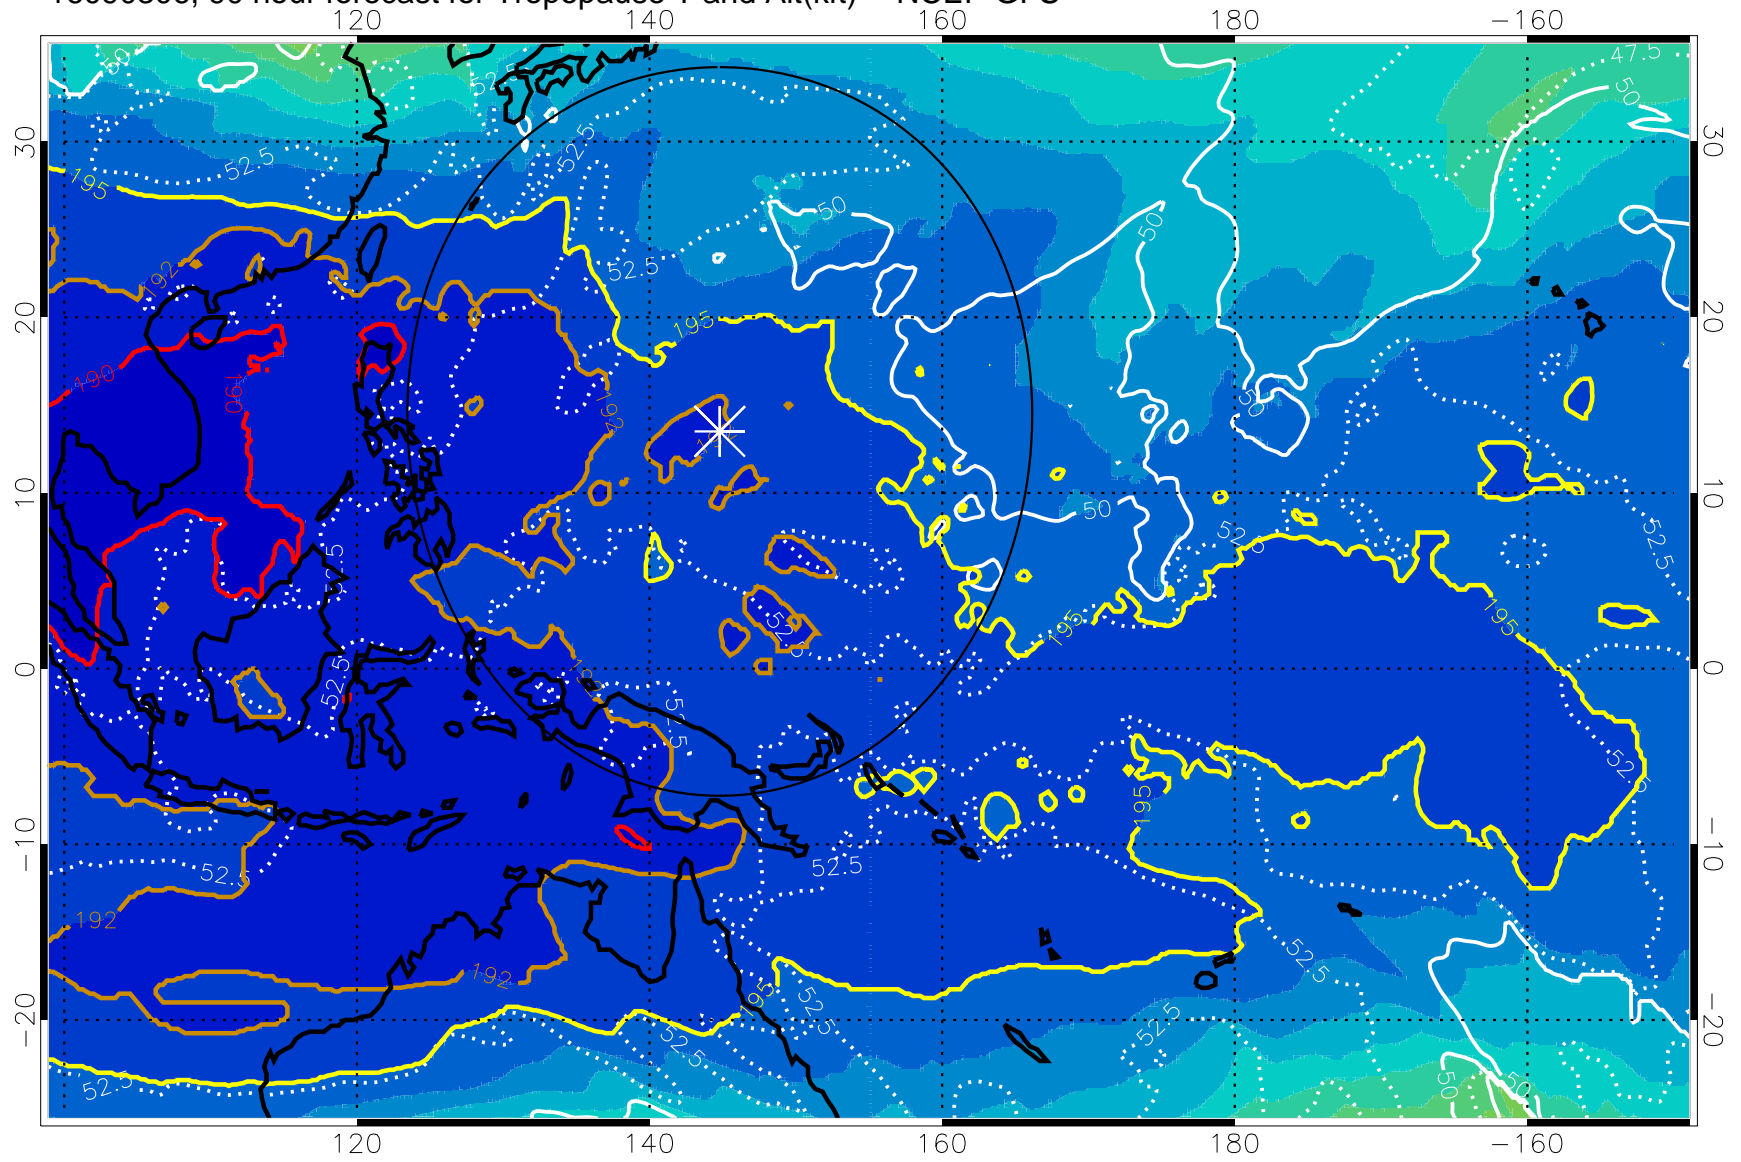

192.5K Isotherm 195K Isotherm
187.5K Isotherm 190K Isotherm

Range ring of 2304 km

16090218, 78 hour forecast for Tropopause T and Alt(kft) -- NCEP GFS

16090300, 84 hour forecast for Tropopause T and Alt(kft) -- NCEP GFS

190 200 210 220 230
Tropopause T, K

Tropopause Altitude in kft (white)

192.5K Isotherm 195K Isotherm
187.5K Isotherm 190K Isotherm

Range ring of 2304 km

16090306, 90 hour forecast for Tropopause T and Alt(kft) -- NCEP GFS