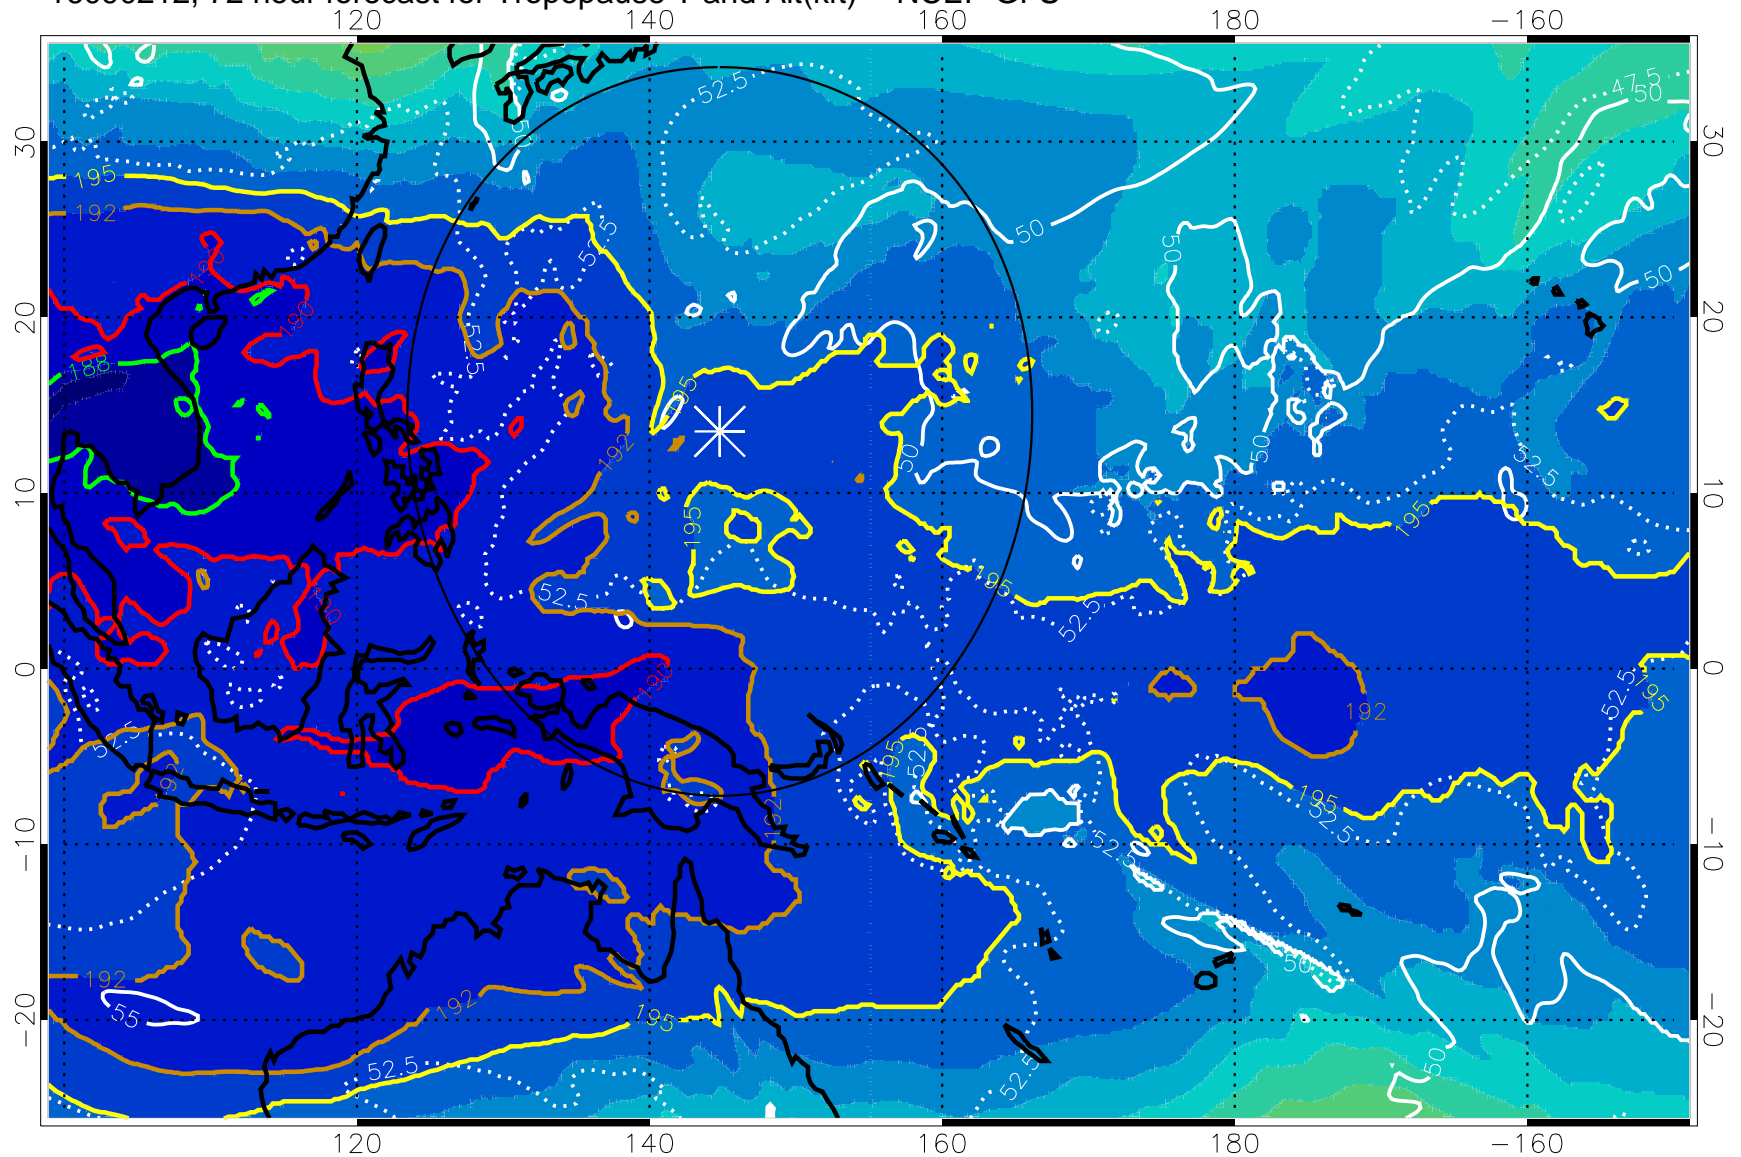

192.5K Isotherm 195K Isotherm
187.5K Isotherm 190K Isotherm

Range ring of 2304 km

16090206, 66 hour forecast for Tropopause T and Alt(kft) -- NCEP GFS

190 200 210 220 230
Tropopause T, K

Tropopause Altitude in kft (white)

192.5K Isotherm 195K Isotherm
187.5K Isotherm 190K Isotherm

Range ring of 2304 km

16090212, 72 hour forecast for Tropopause T and Alt(kft) -- NCEP GFS

190 200 210 220 230
Tropopause T, K

Tropopause Altitude in kft (white)