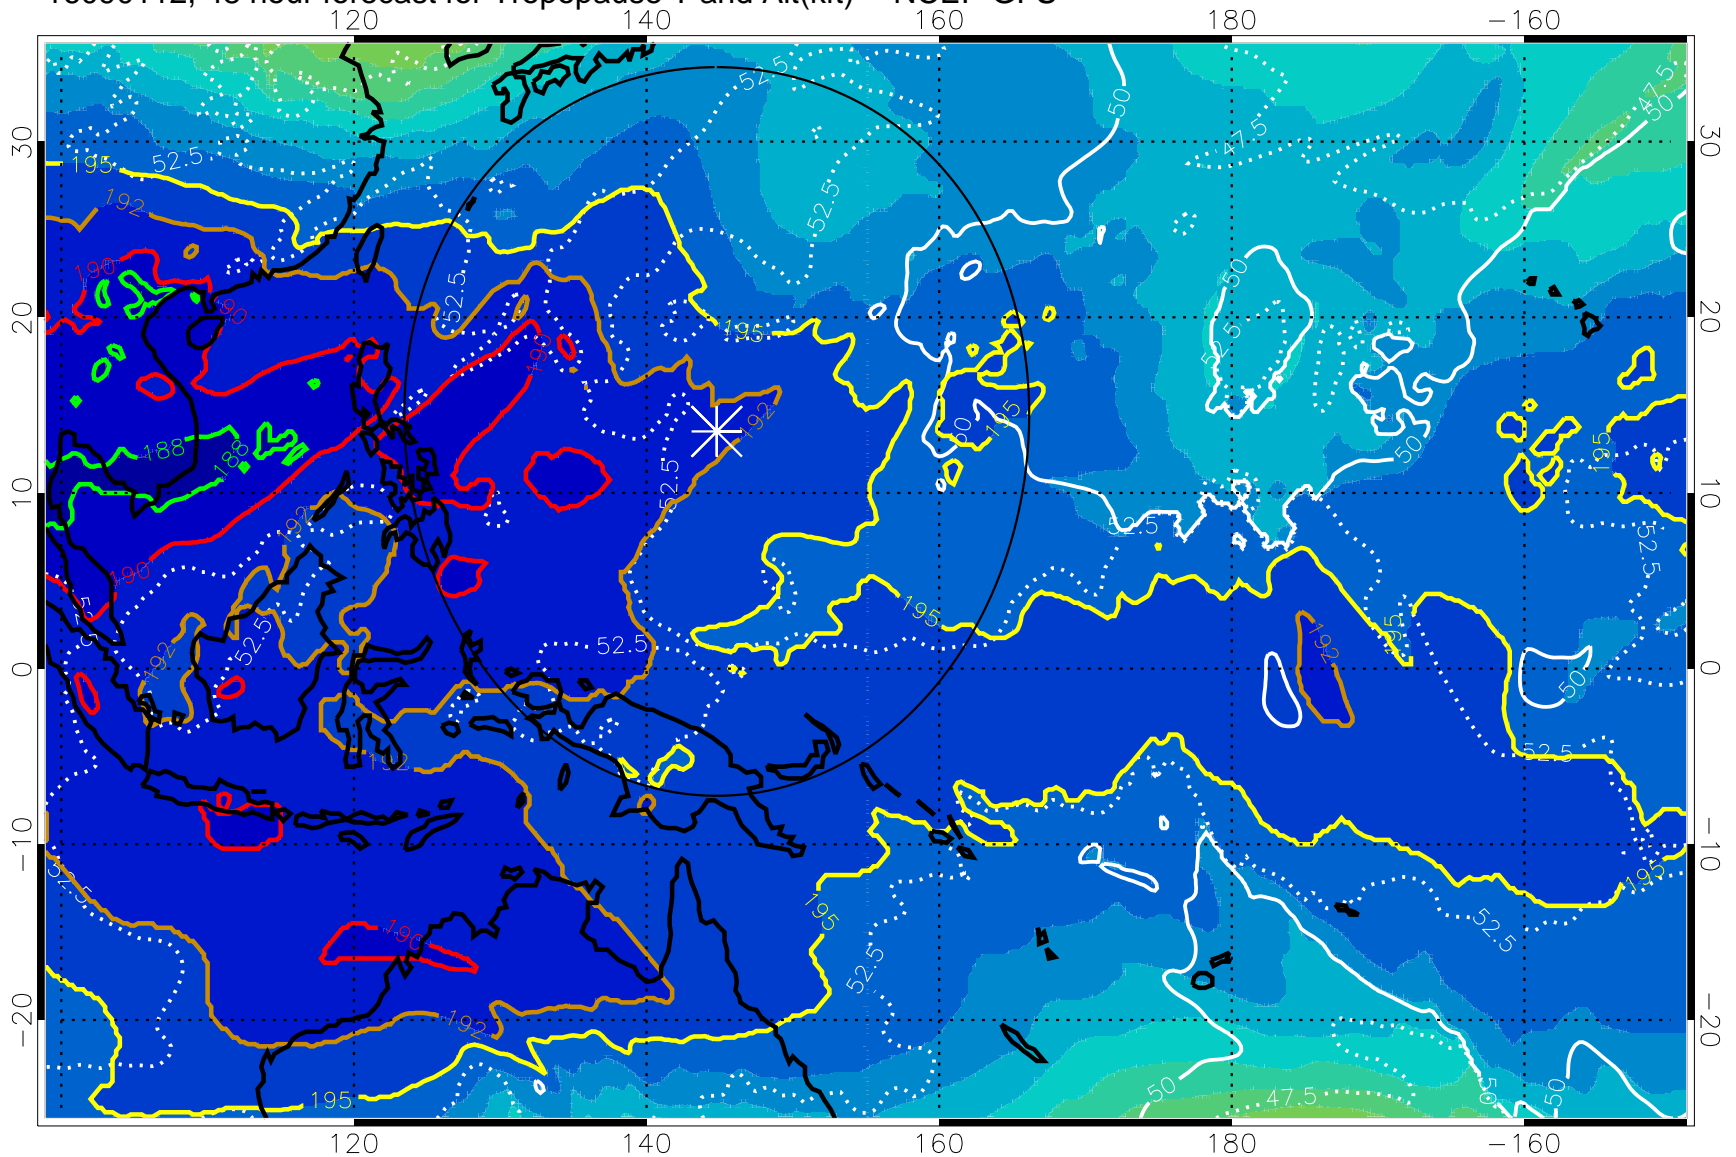

16090112, 48 hour forecast for Tropopause T and Alt(kft) -- NCEP GFS

190 200 210 220 230

Tropopause T, K

Tropopause Altitude in kft (white)

192.5K Isotherm 195K Isotherm

187.5K Isotherm 190K Isotherm

Range ring of 2304 km