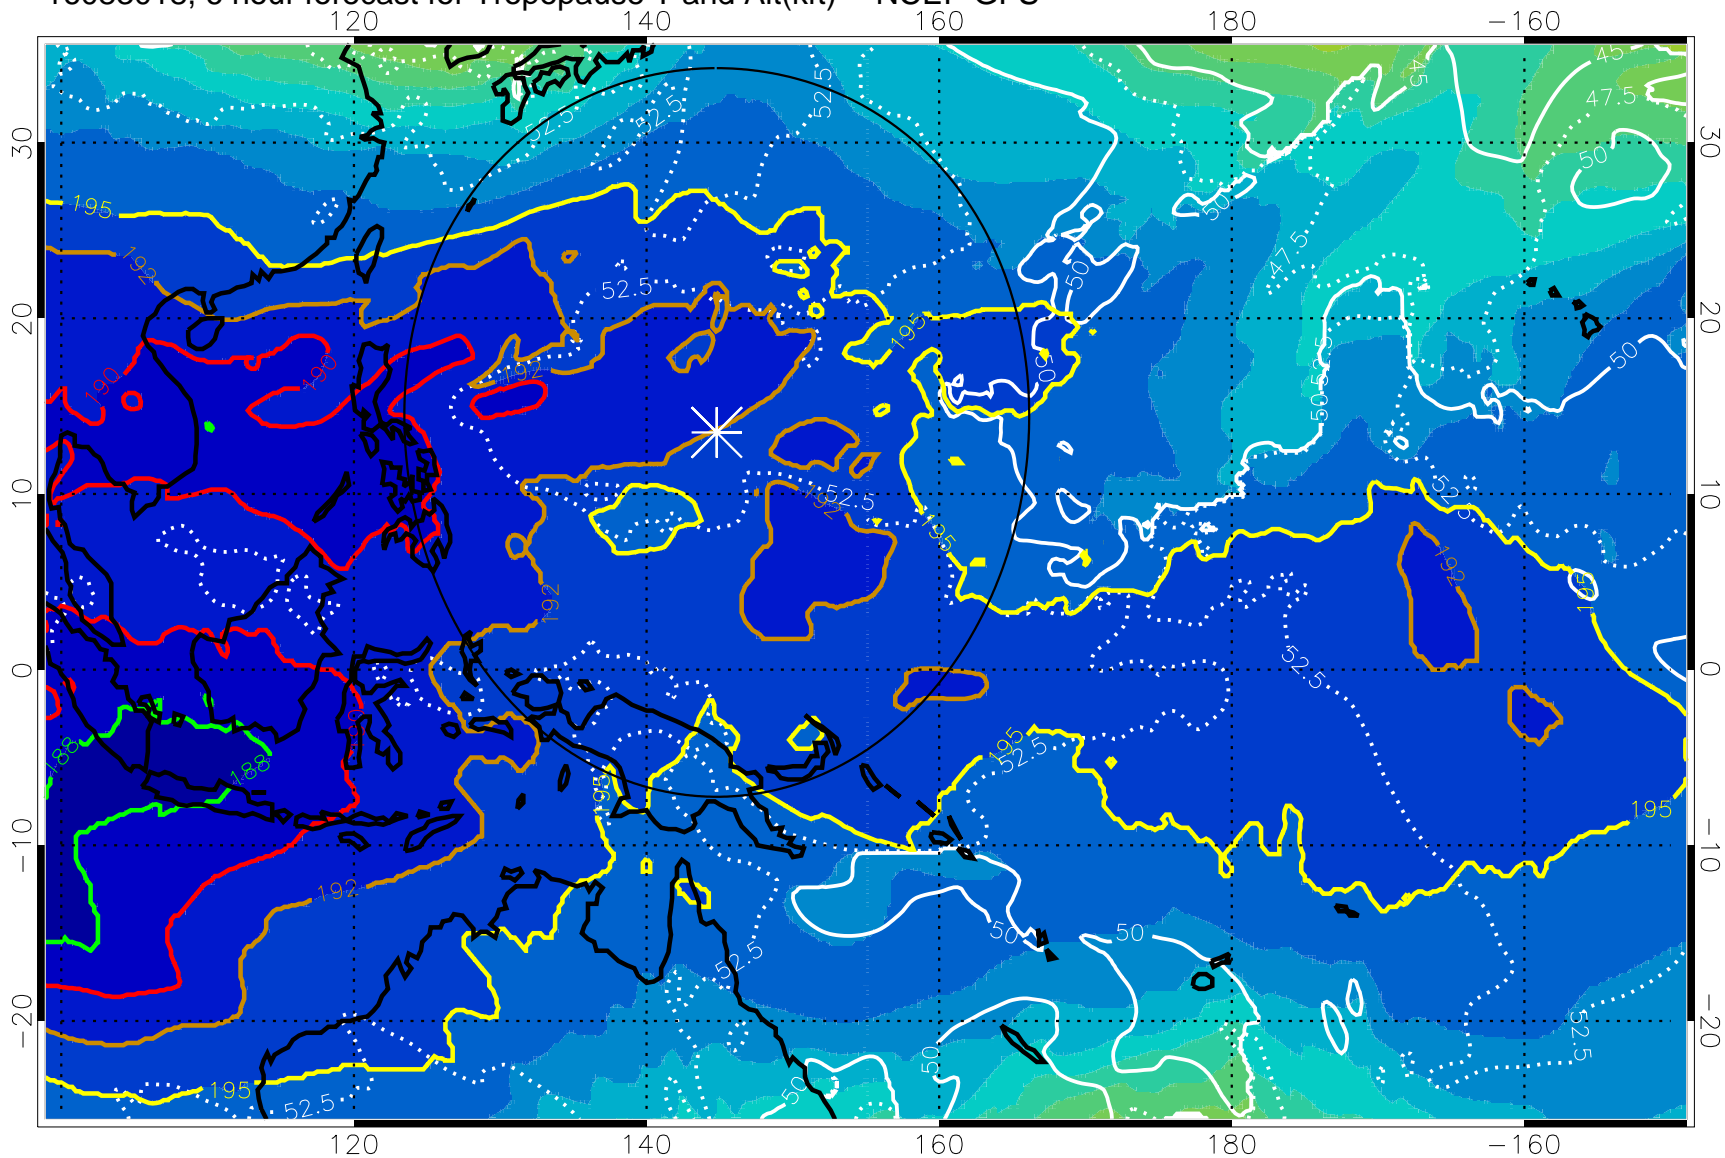

16083018, 6 hour forecast for Tropopause T and Alt(kft) -- NCEP GFS

190 200 210 220 230

Tropopause T, K

Tropopause Altitude in kft (white)

192.5K Isotherm 195K Isotherm
187.5K Isotherm 190K Isotherm

Range ring of 2304 km