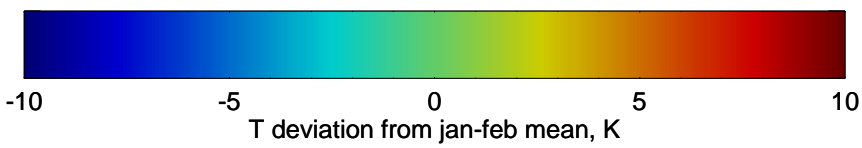

16083118, 30 hour forecast for 100mb Perturbaton T (K) and Z (m)-- NCEP GFS

Contours are 100 mbar Z perturbation (m)
Positive Z Contours
Negative Z Contours
Diamonds-mean pos. of anticyclones

Range ring of 2304 km