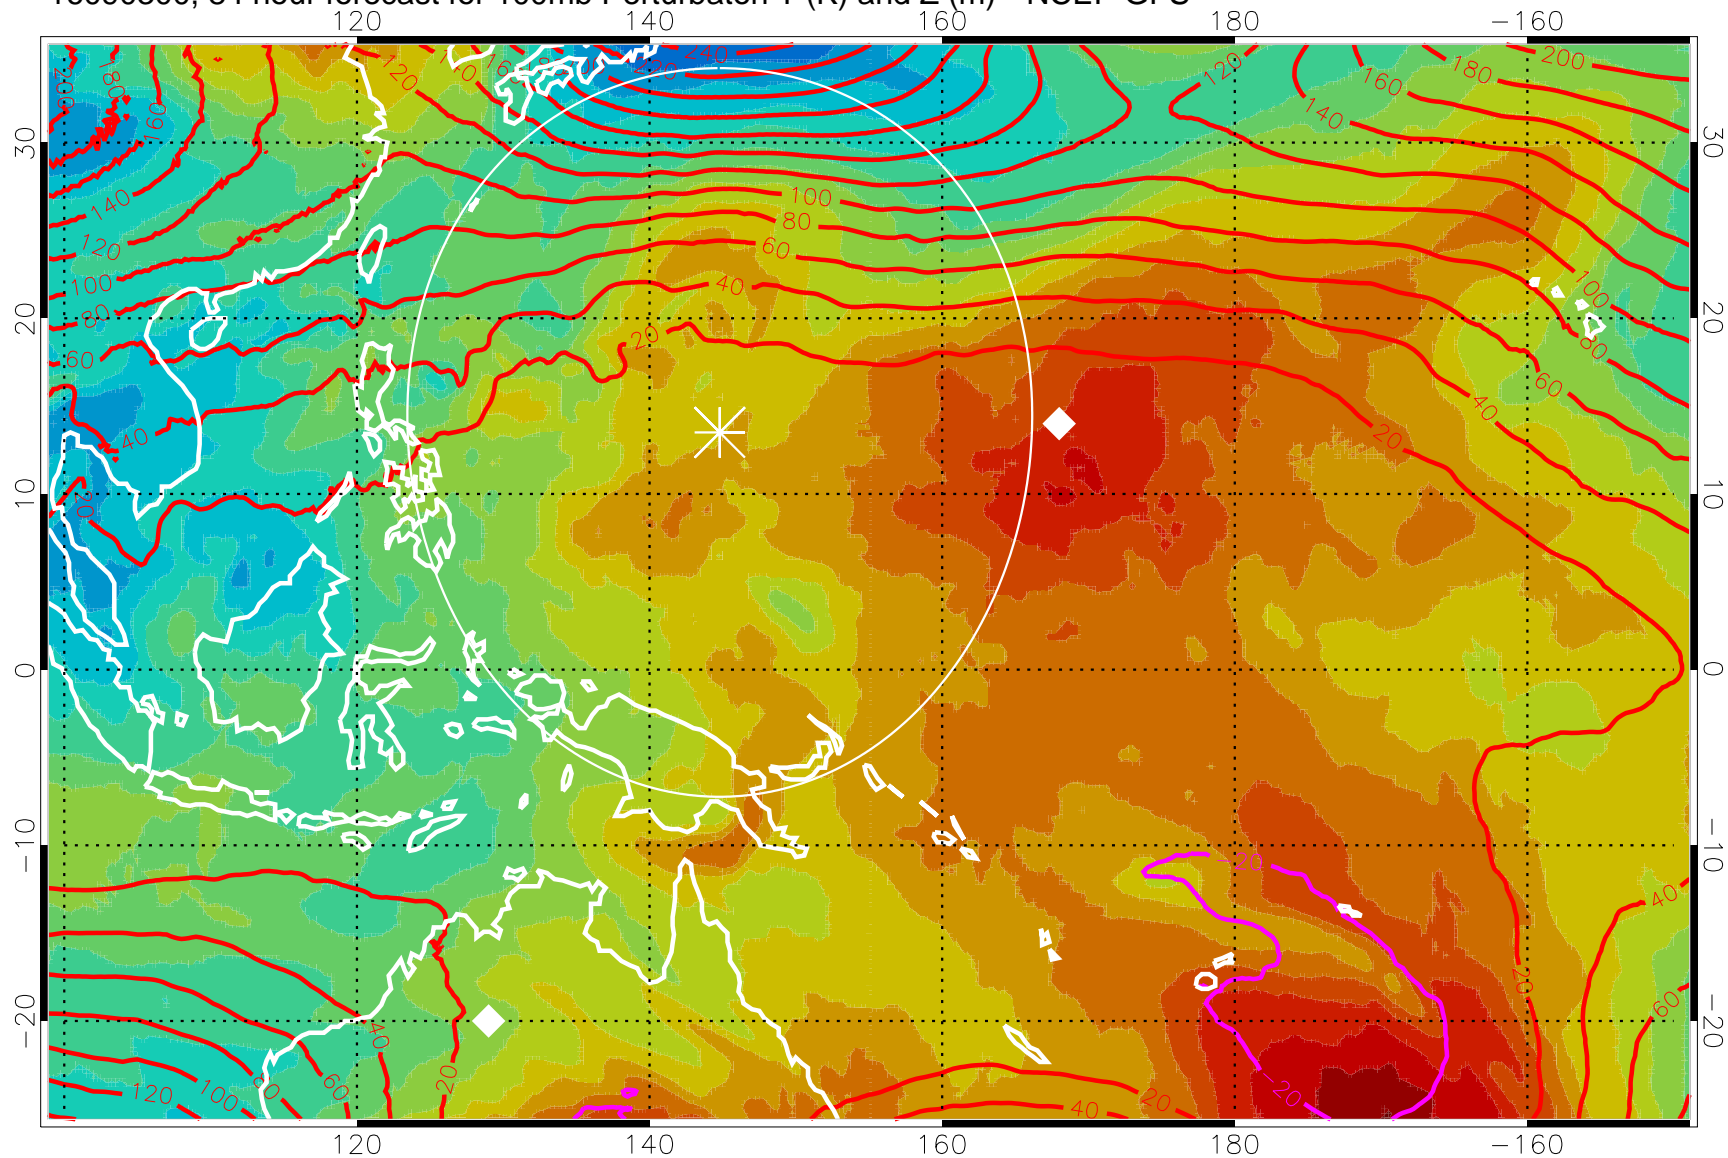

16090300, 84 hour forecast for 100mb Perturbaton T (K) and Z (m)-- NCEP GFS

Contours are 100 mbar Z perturbation (m)

Positive Z Contours

Negative Z Contours

Diamonds-mean pos. of anticyclones

Range ring of 2304 km