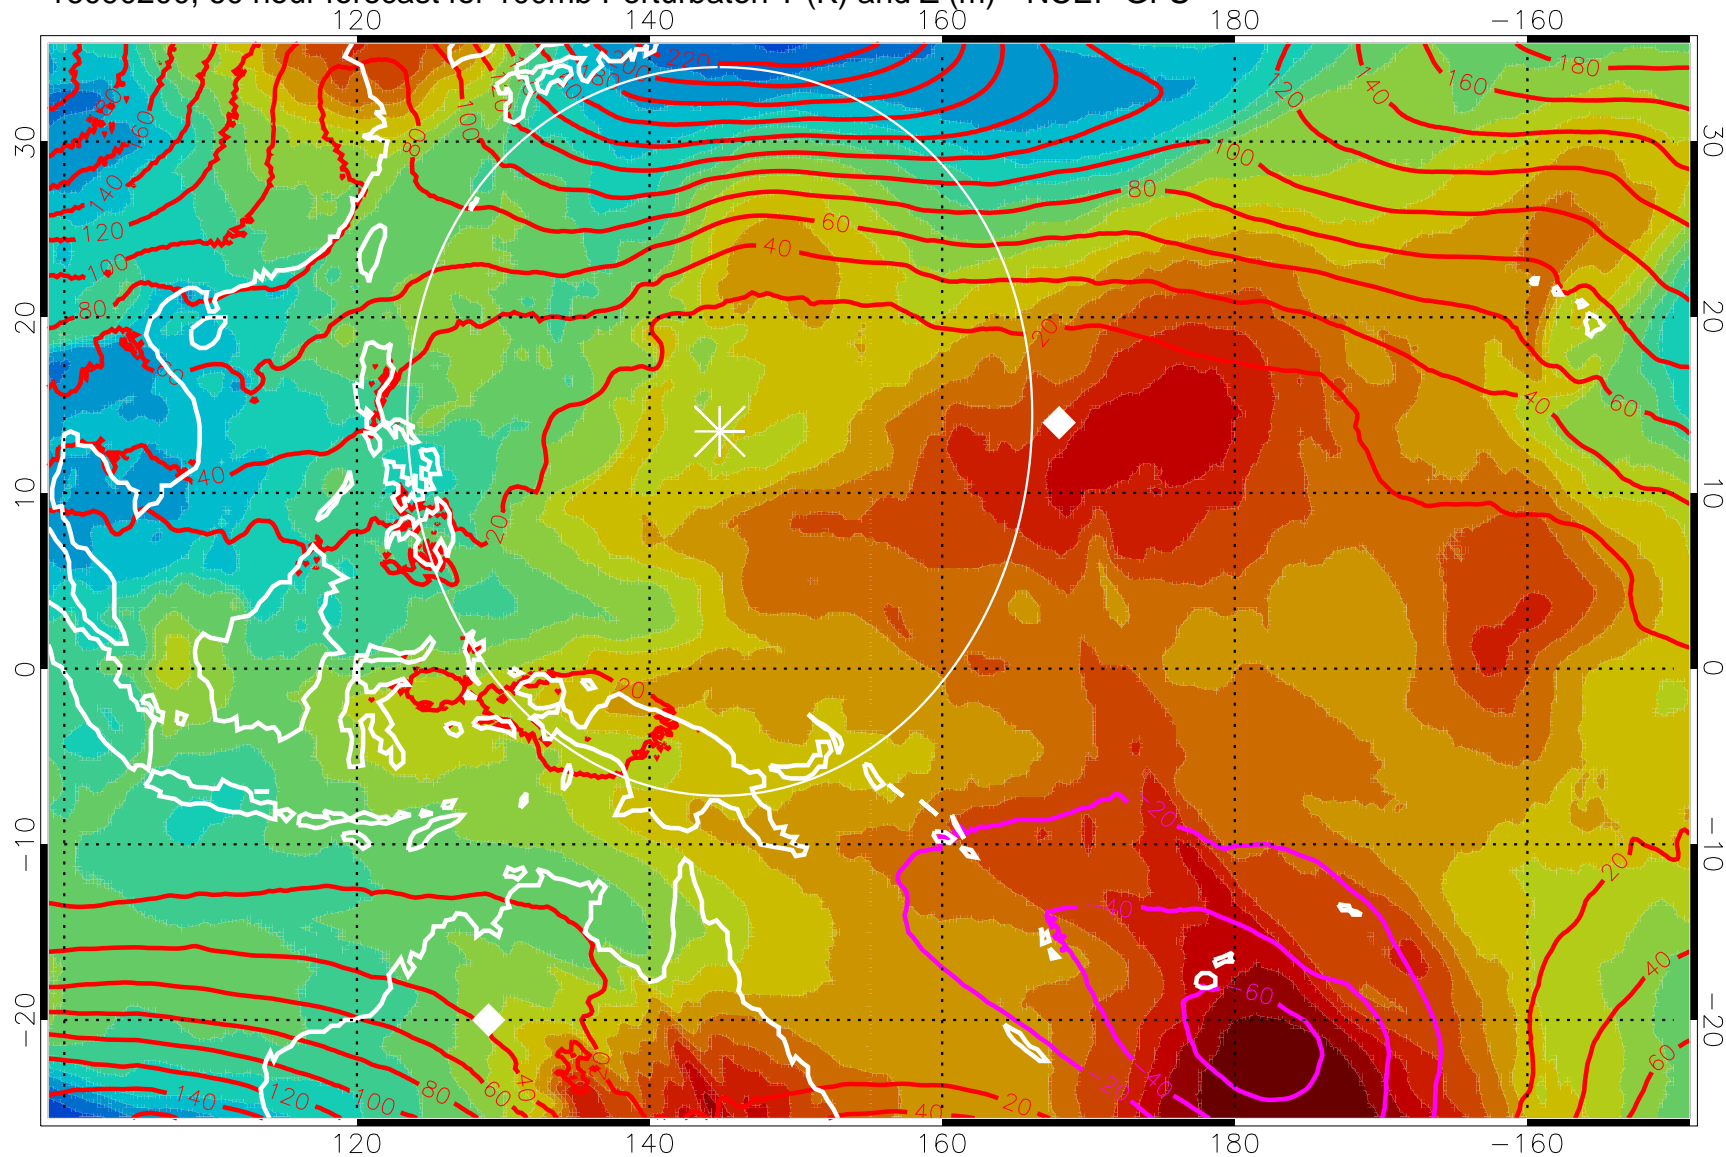

16090200, 60 hour forecast for 100mb Perturbaton T (K) and Z (m)-- NCEP GFS

Contours are 100 mbar Z perturbation (m)
Positive Z Contours
Negative Z Contours
Diamonds-mean pos. of anticyclones

Range ring of 2304 km