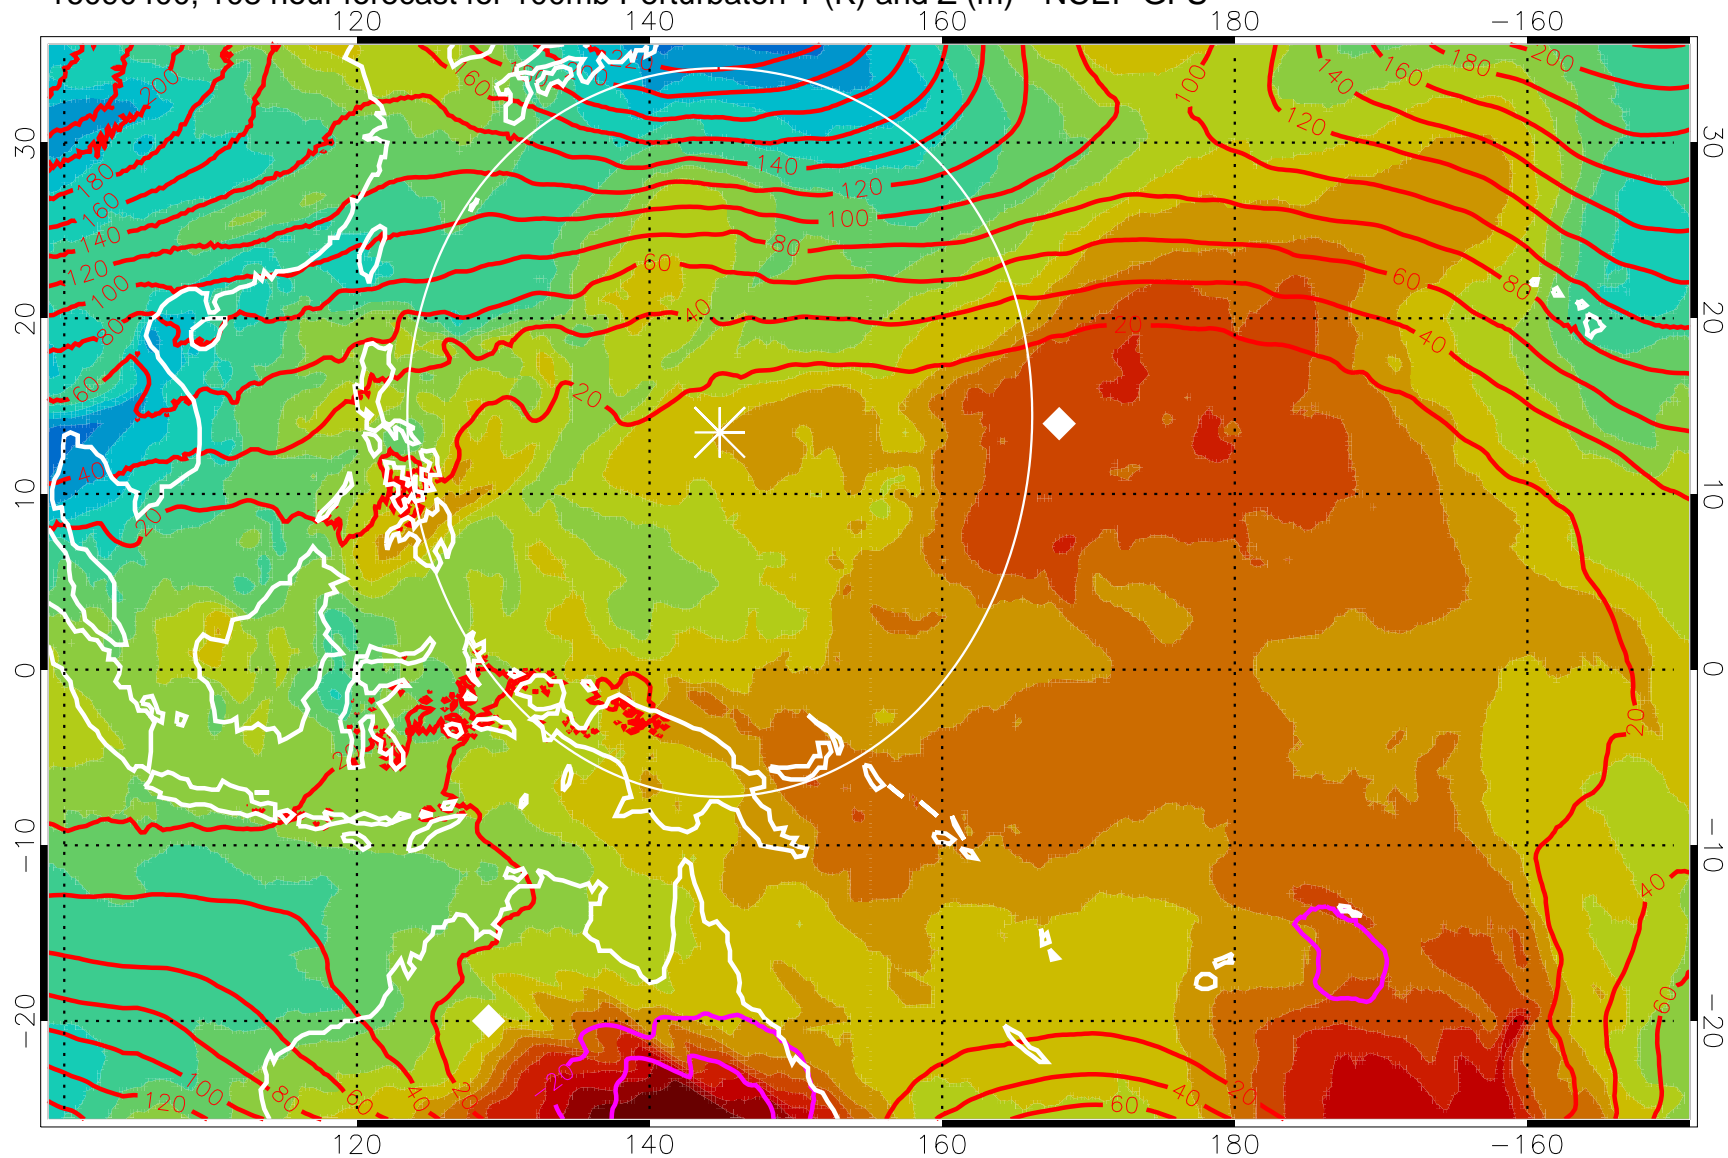

16090400, 108 hour forecast for 100mb Perturbaton T (K) and Z (m)-- NCEP GFS

Contours are 100 mbar Z perturbation (m)
Positive Z Contours
Negative Z Contours
Diamonds-mean pos. of anticyclones

Range ring of 2304 km