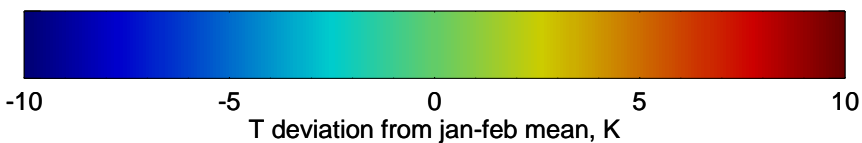

16090406, 114 hour forecast for 100mb Perturbaton T (K) and Z (m)-- NCEP GFS

Contours are 100 mbar Z perturbation (m)

Positive Z Contours

Negative Z Contours

Diamonds-mean pos. of anticyclones

Range ring of 2304 km