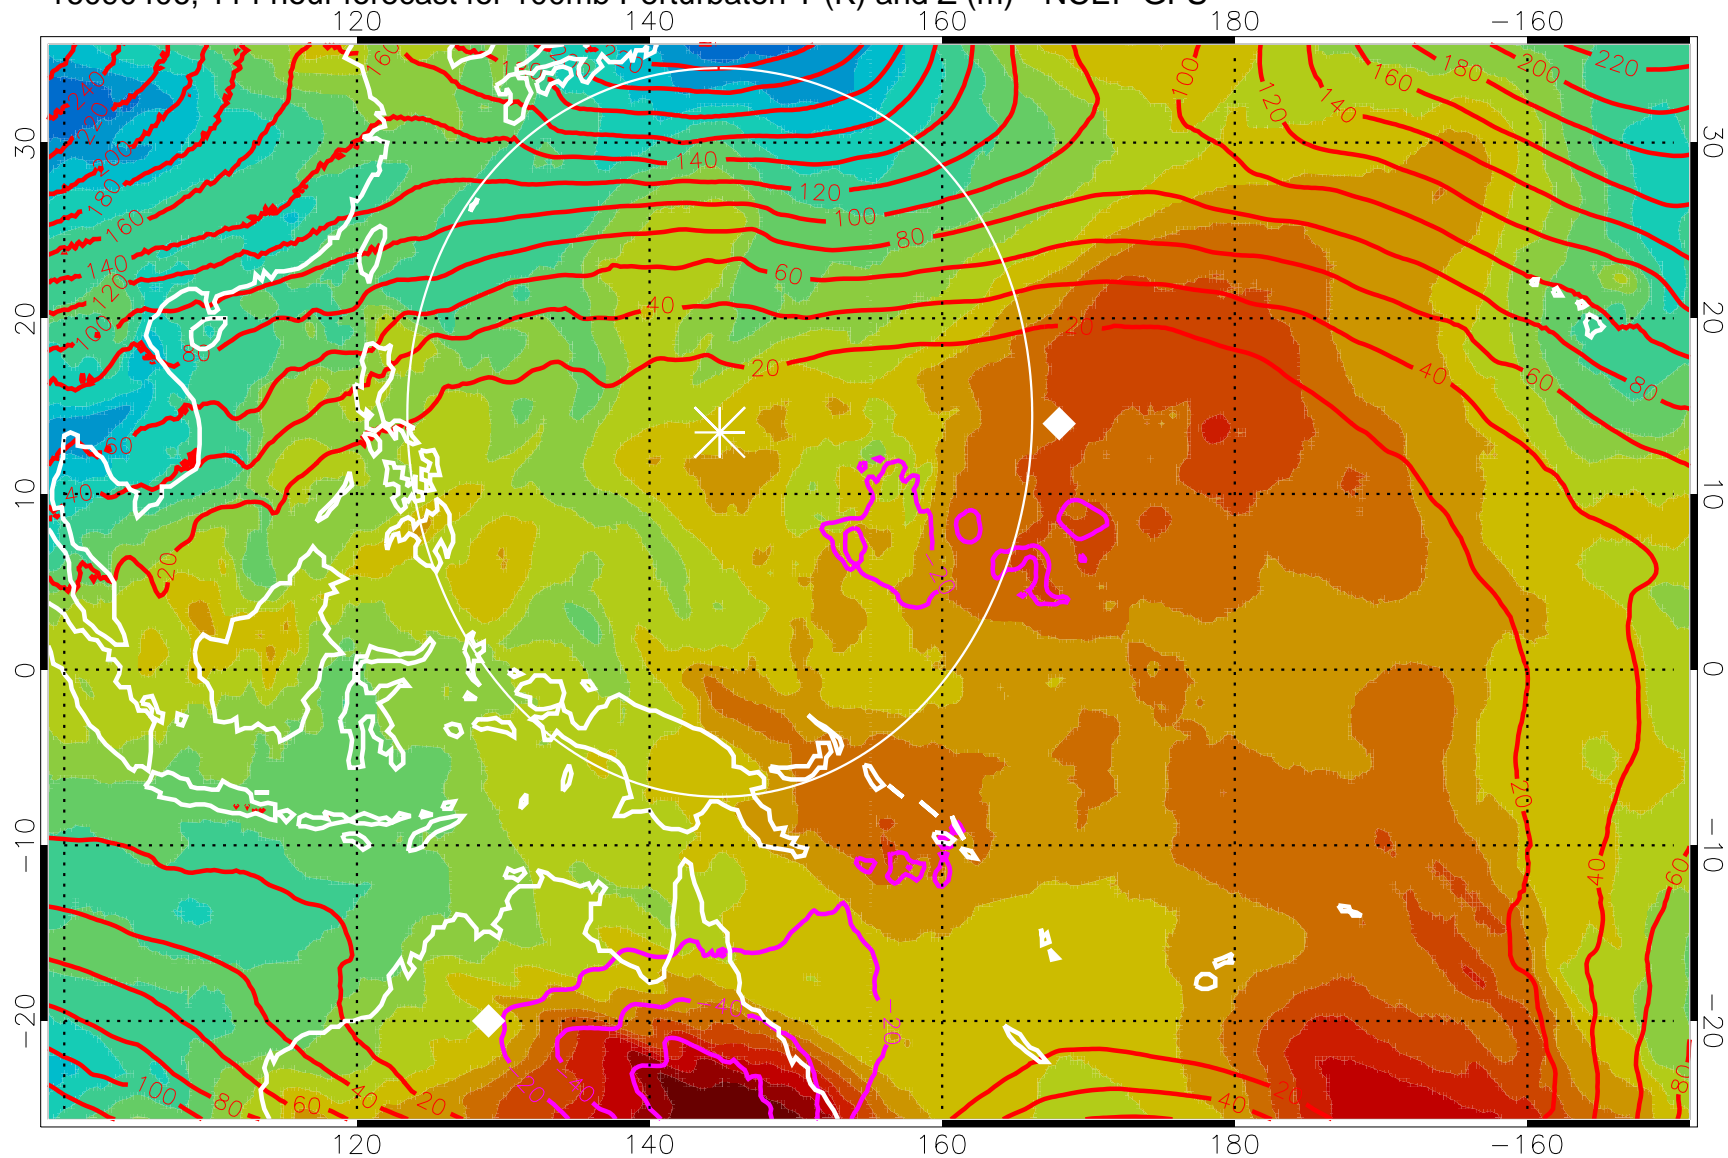

16090406, 114 hour forecast for 100mb Perturbaton T (K) and Z (m)-- NCEP GFS

Contours are 100 mbar Z perturbation (m)

Positive Z Contours

Negative Z Contours

Diamonds-mean pos. of anticyclones

Range ring of 2304 km