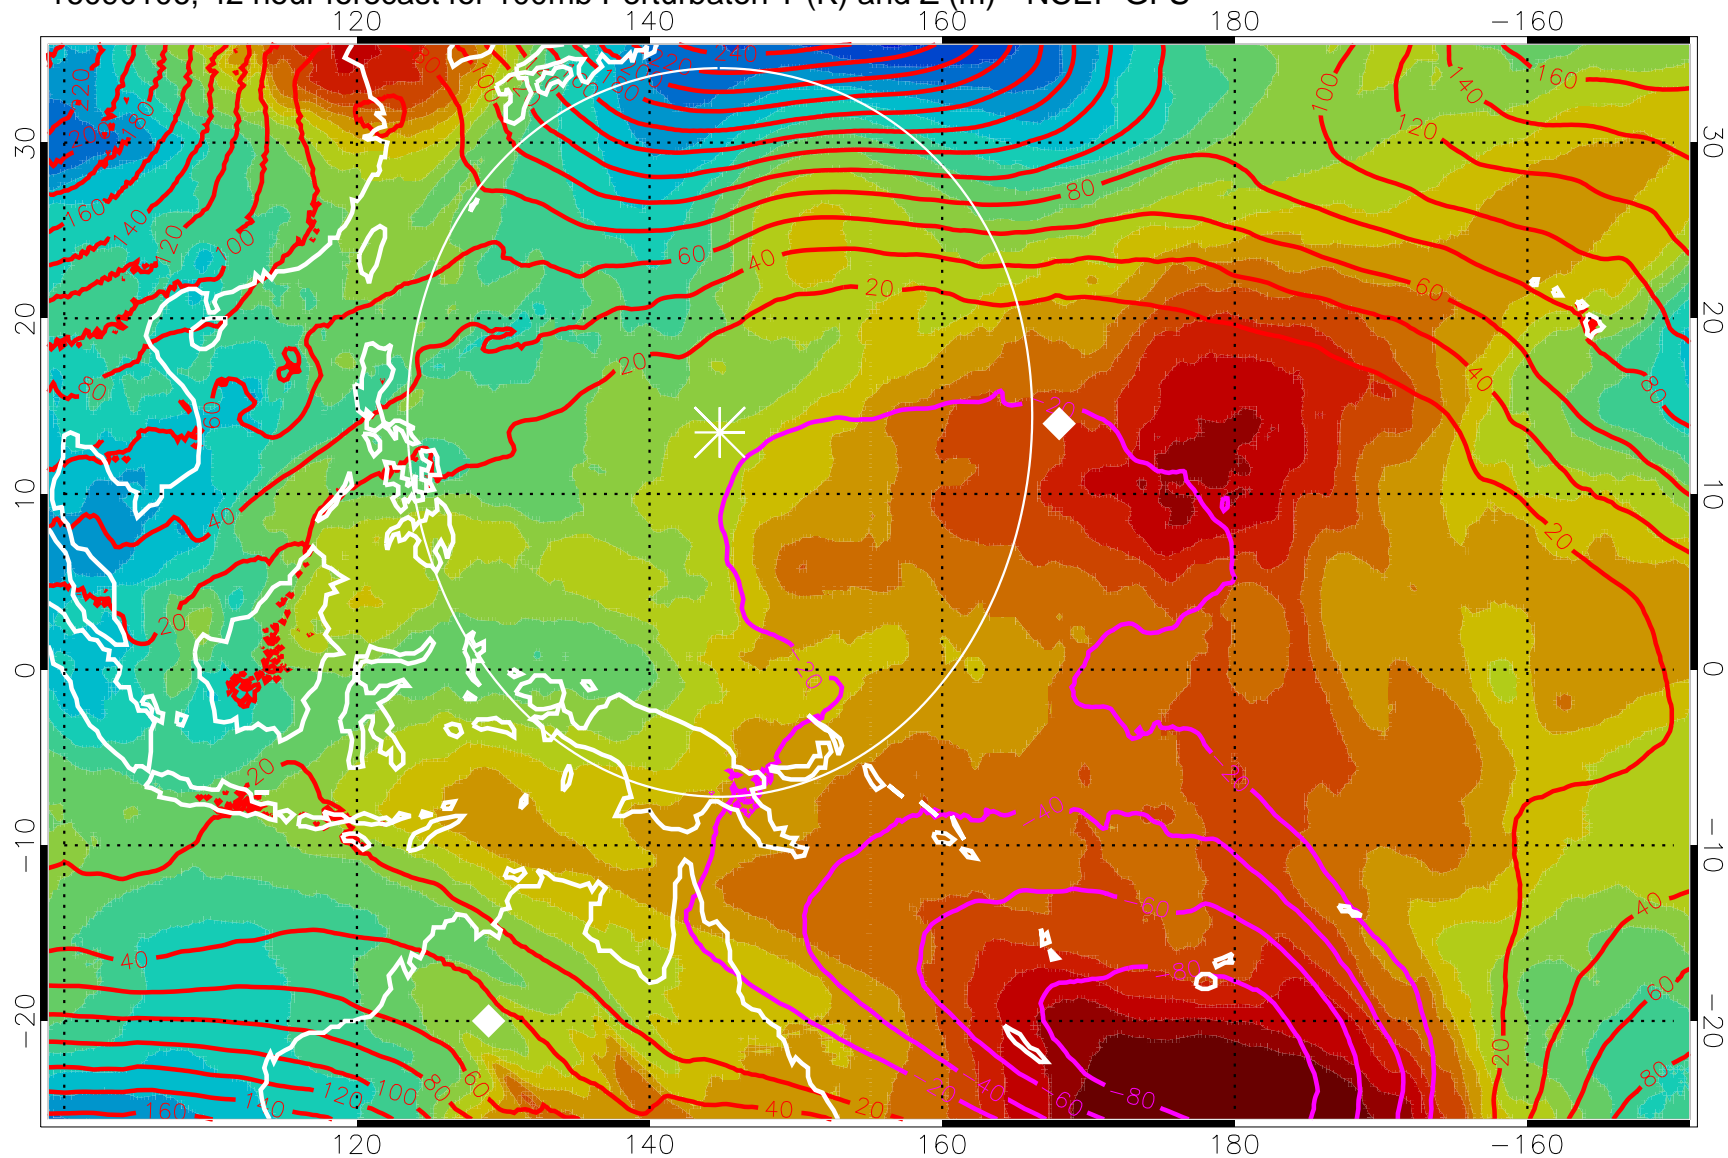

16090106, 42 hour forecast for 100mb Perturbaton T (K) and Z (m)-- NCEP GFS

Contours are 100 mbar Z perturbation (m)
Positive Z Contours
Negative Z Contours
Diamonds-mean pos. of anticyclones

Range ring of 2304 km