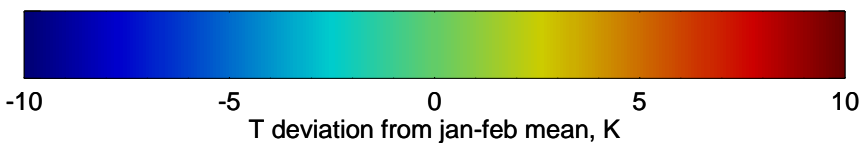

16083018, 6 hour forecast for 100mb Perturbaton T (K) and Z (m)-- NCEP GFS

Contours are 100 mbar Z perturbation (m)

Positive Z Contours

Negative Z Contours

Diamonds-mean pos. of anticyclones

Range ring of 2304 km