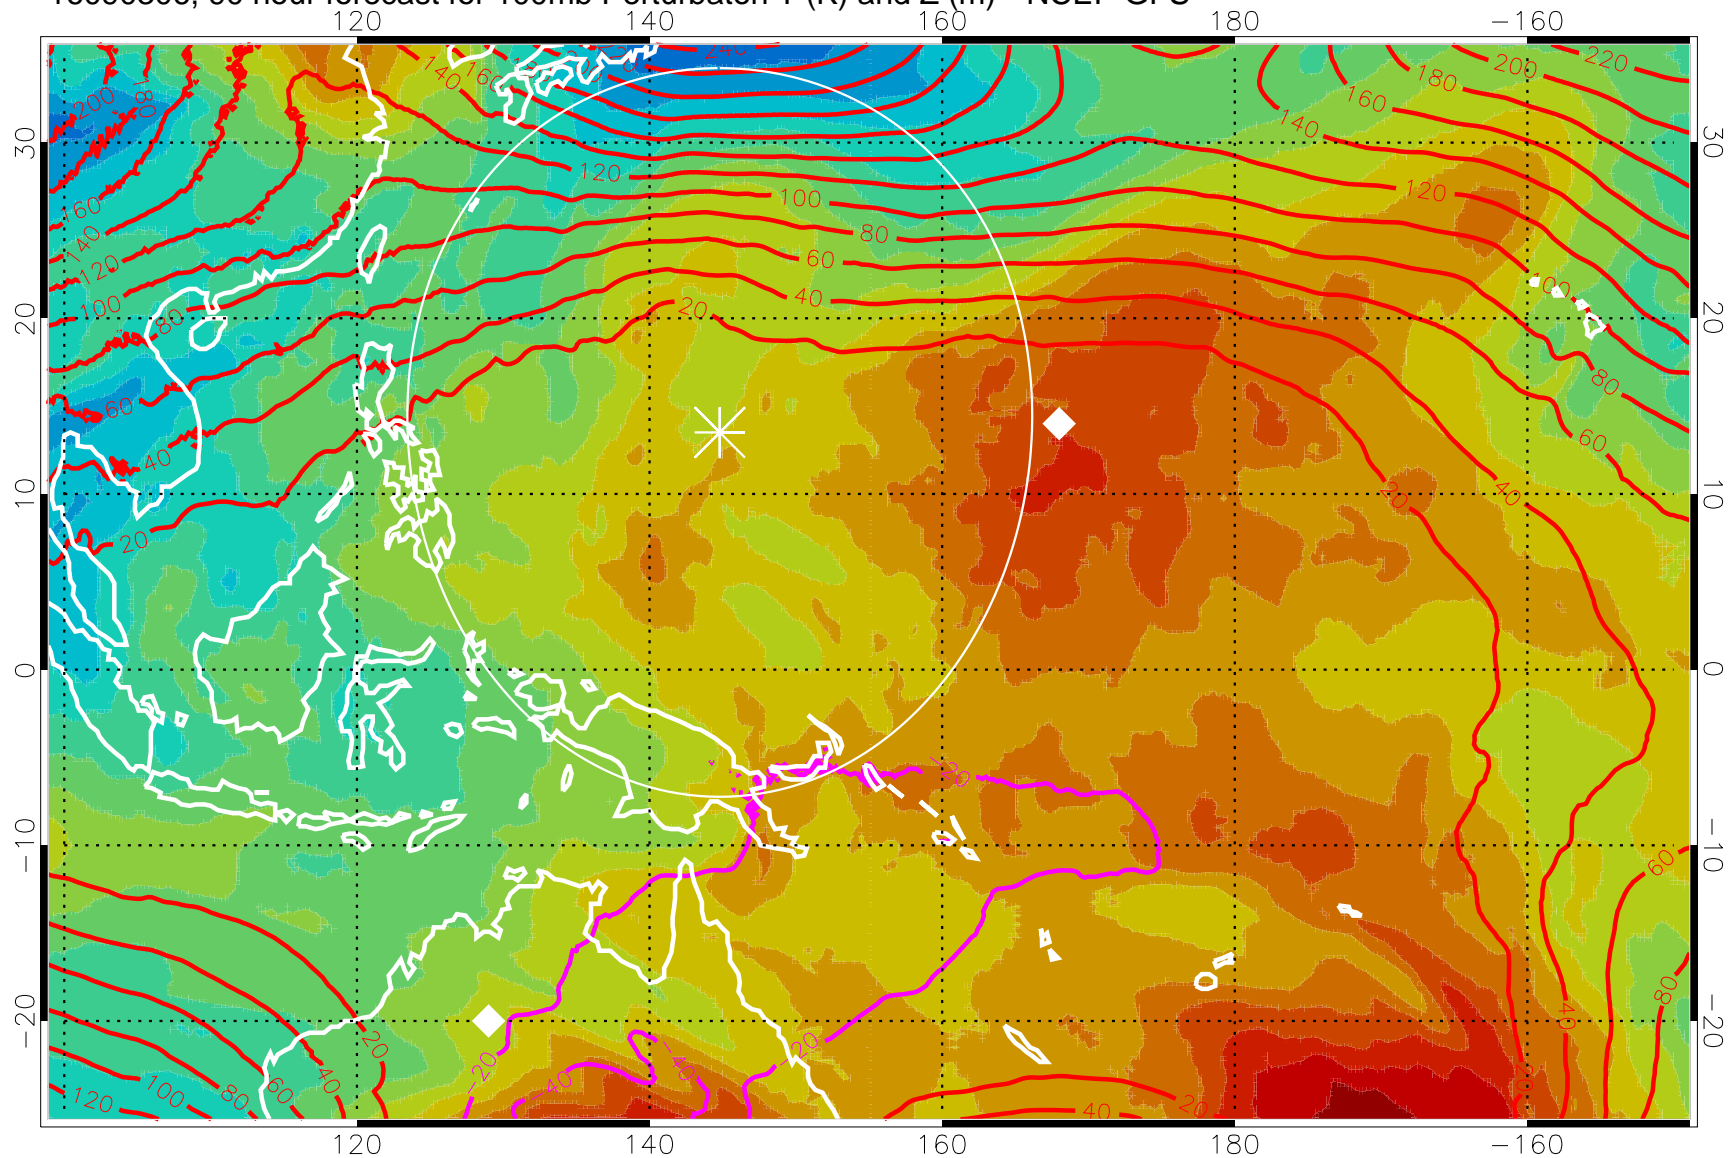

16090306, 90 hour forecast for 100mb Perturbaton T (K) and Z (m)-- NCEP GFS

Contours are 100 mbar Z perturbation (m)
Positive Z Contours
Negative Z Contours
Diamonds-mean pos. of anticyclones

Range ring of 2304 km