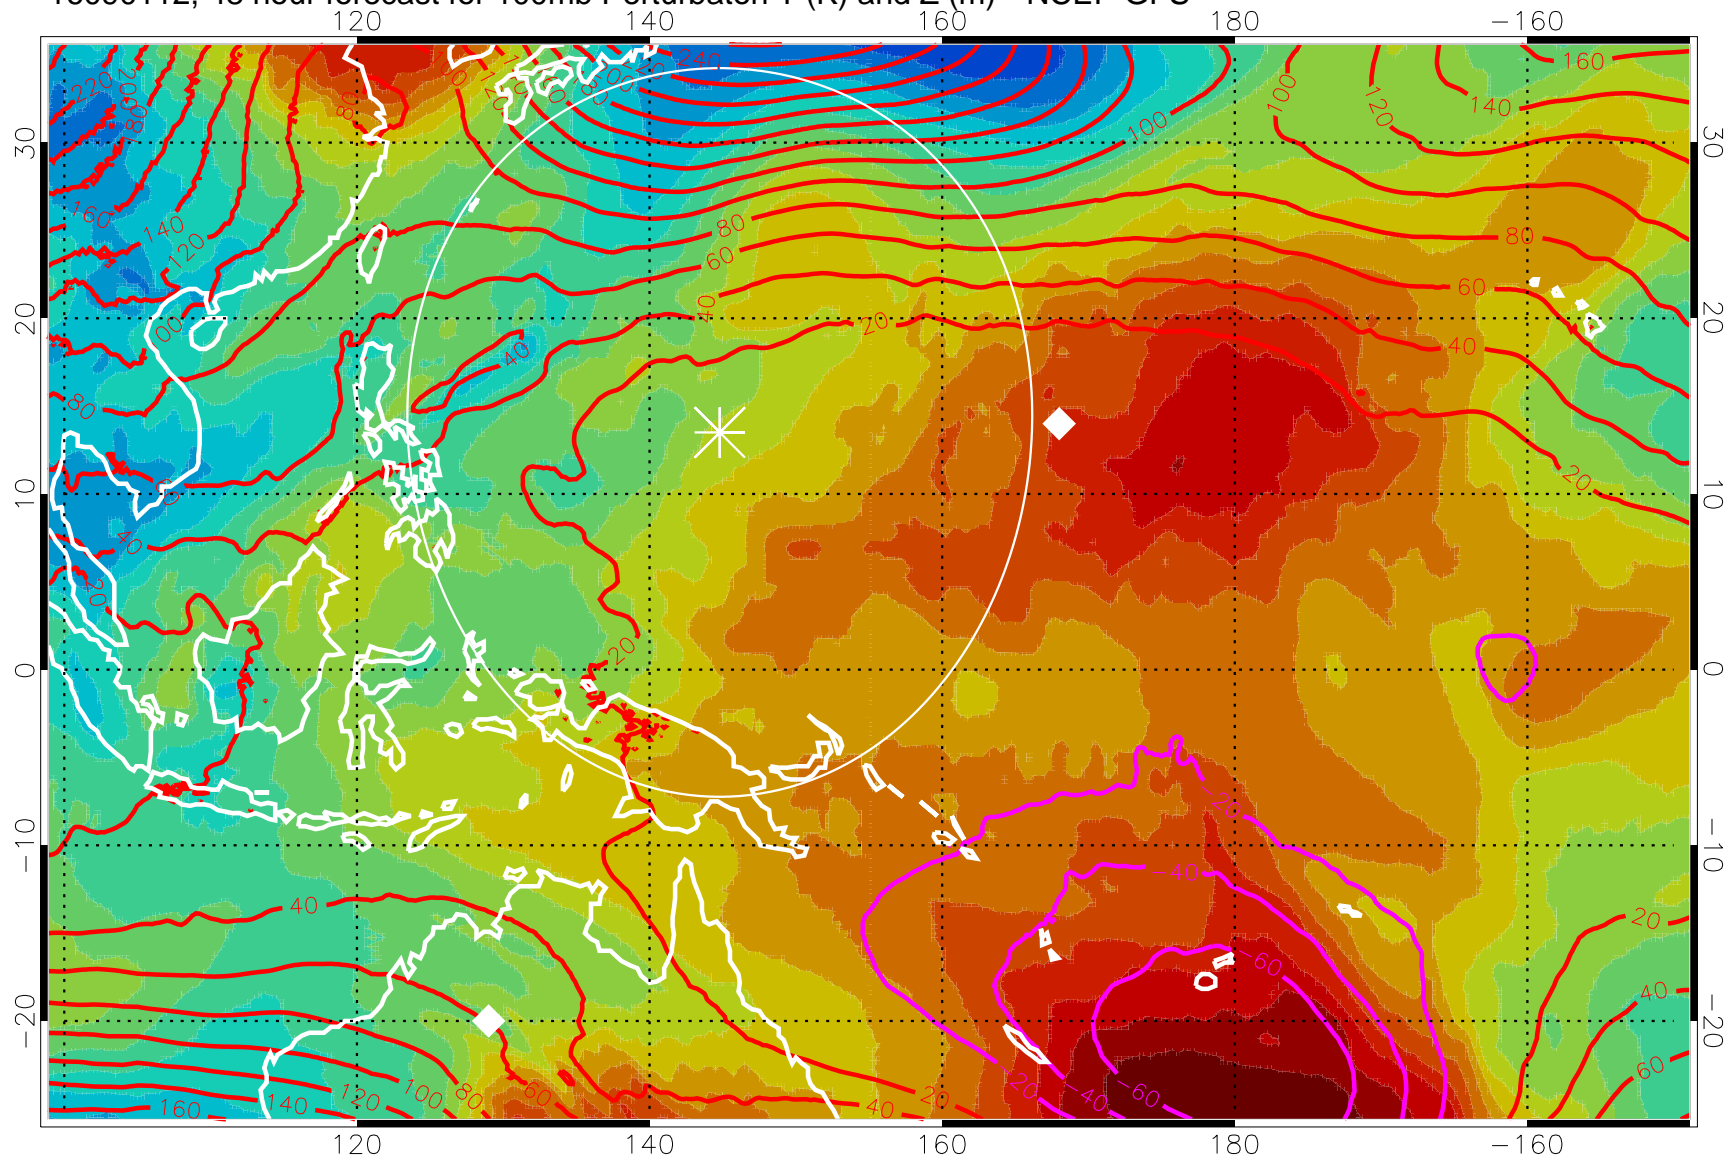

16090112, 48 hour forecast for 100mb Perturbaton T (K) and Z (m)-- NCEP GFS

Contours are 100 mbar Z perturbation (m)
Positive Z Contours
Negative Z Contours
Diamonds-mean pos. of anticyclones

Range ring of 2304 km