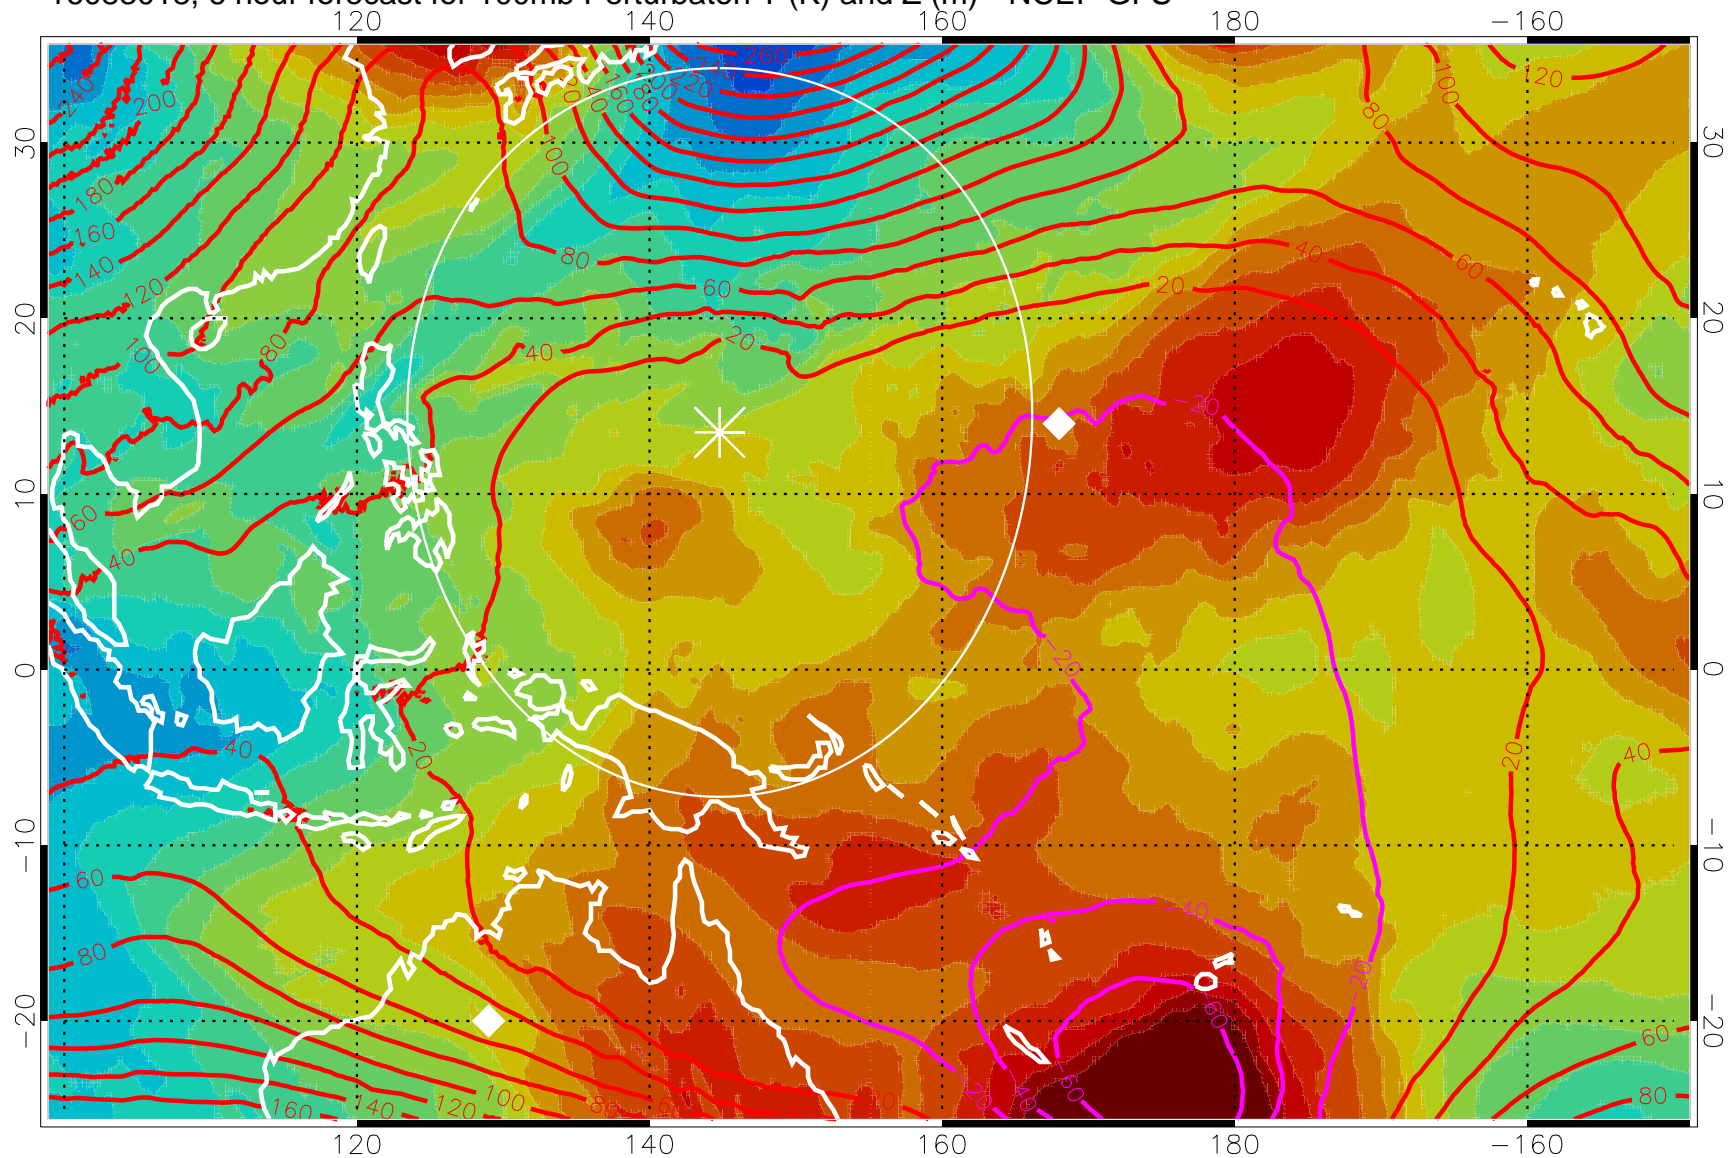

16083018, 6 hour forecast for 100mb Perturbaton T (K) and Z (m)-- NCEP GFS

Contours are 100 mbar Z perturbation (m)

Positive Z Contours

Negative Z Contours

Diamonds-mean pos. of anticyclones

Range ring of 2304 km