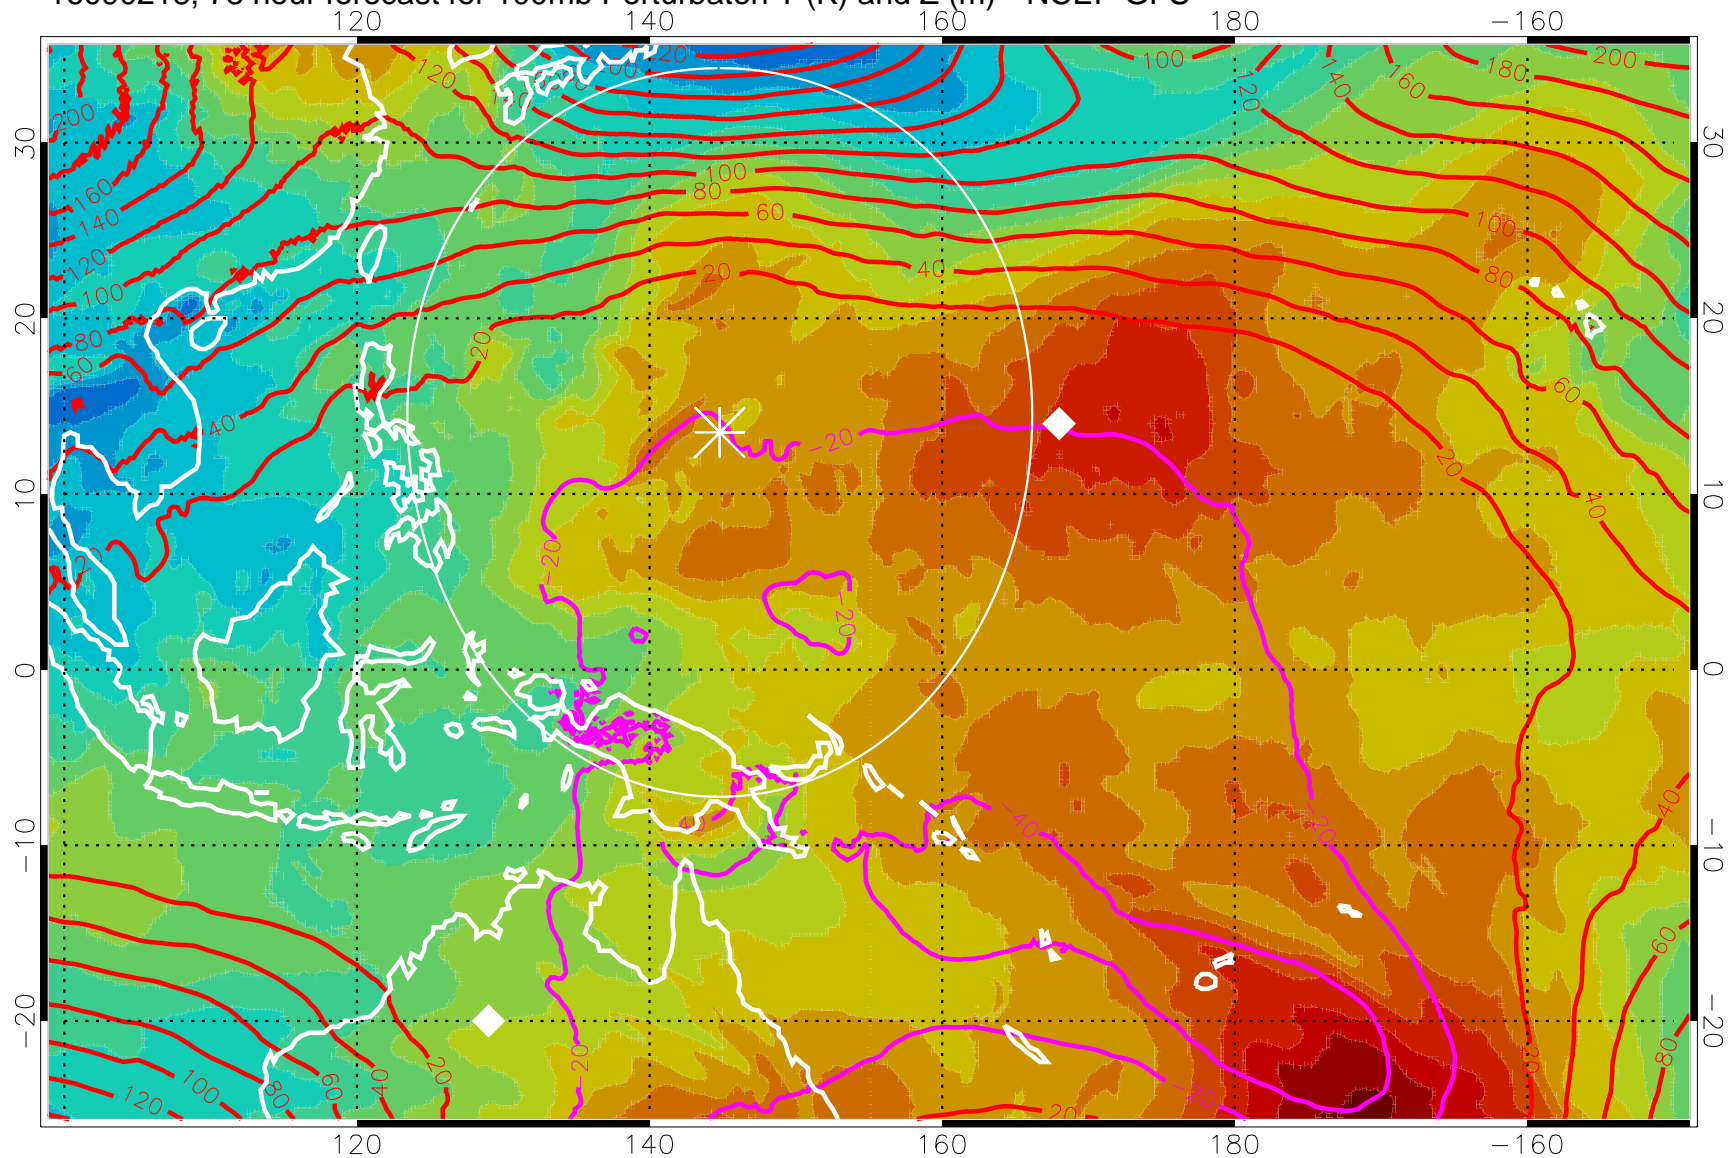

16090218, 78 hour forecast for 100mb Perturbaton T (K) and Z (m)-- NCEP GFS

Contours are 100 mbar Z perturbation (m)
Positive Z Contours
Negative Z Contours
Diamonds-mean pos. of anticyclones

Range ring of 2304 km