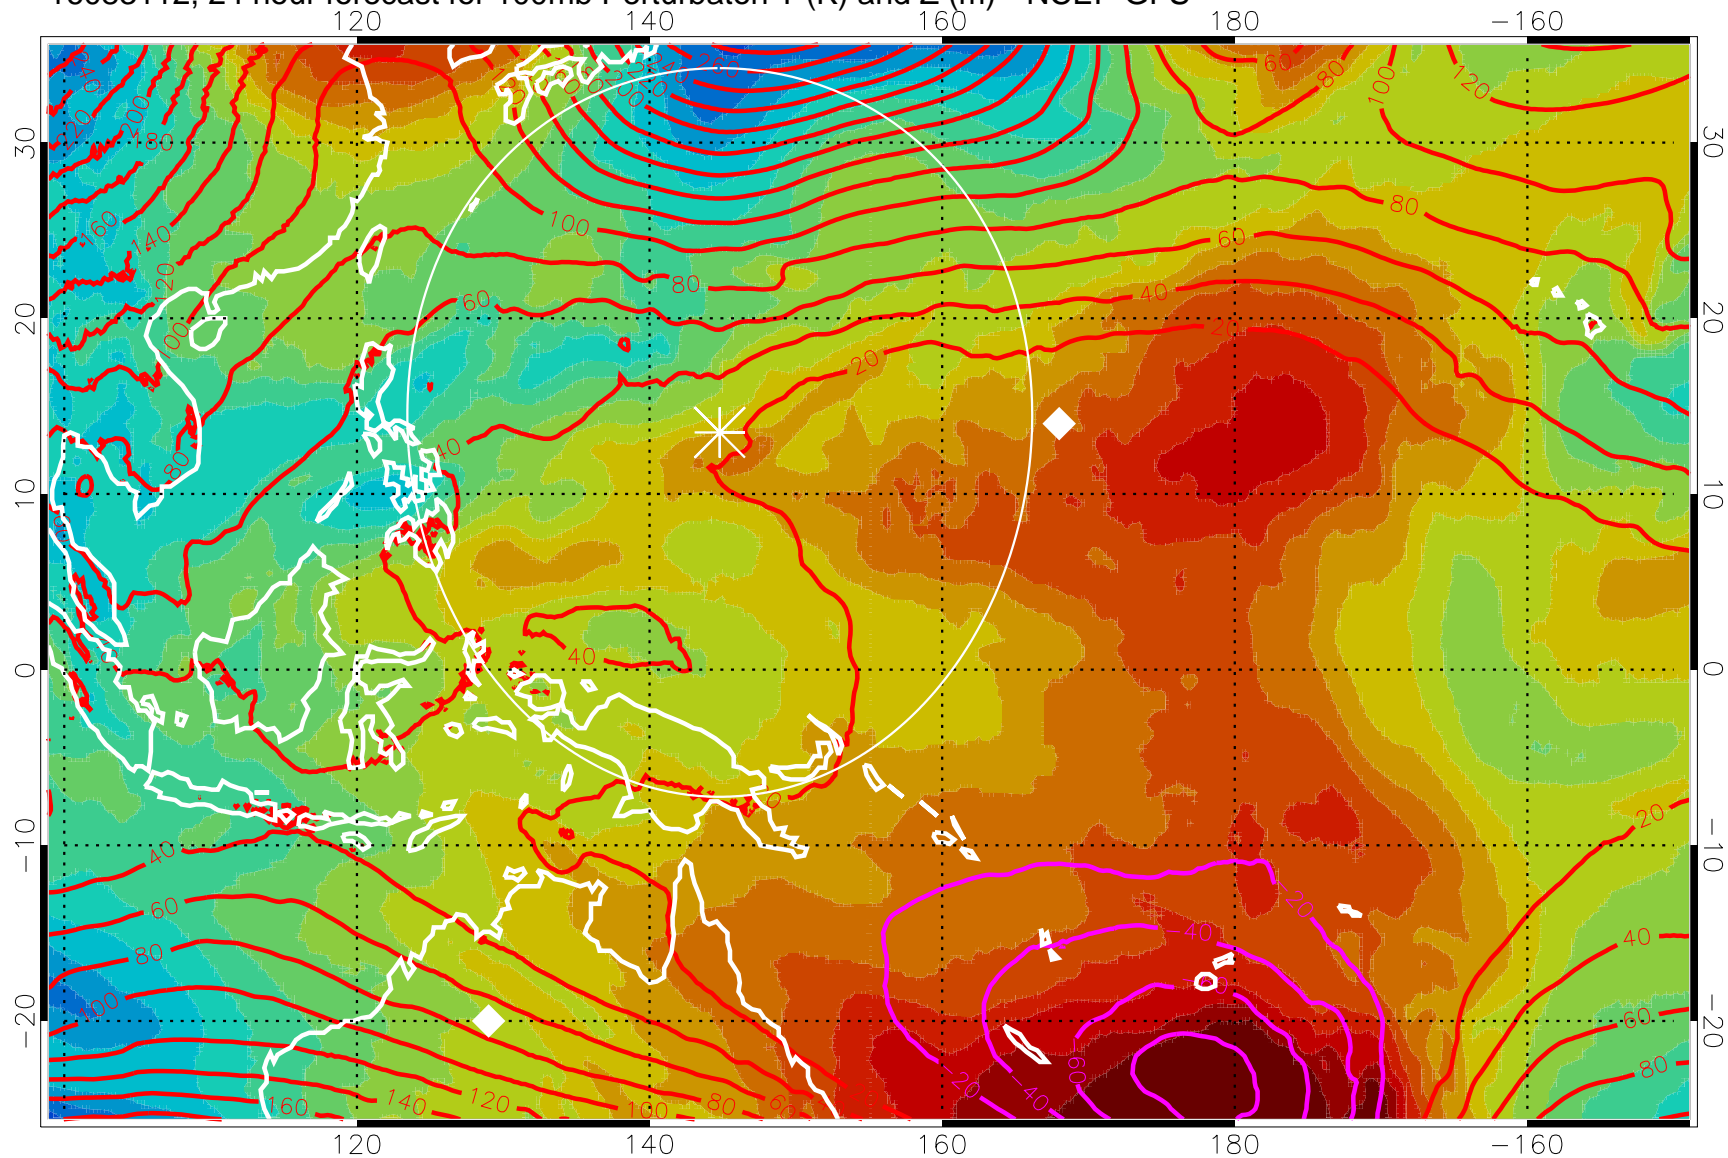

16083112, 24 hour forecast for 100mb Perturbaton T (K) and Z (m)-- NCEP GFS

Contours are 100 mbar Z perturbation (m)
Positive Z Contours
Negative Z Contours
Diamonds-mean pos. of anticyclones

Range ring of 2304 km