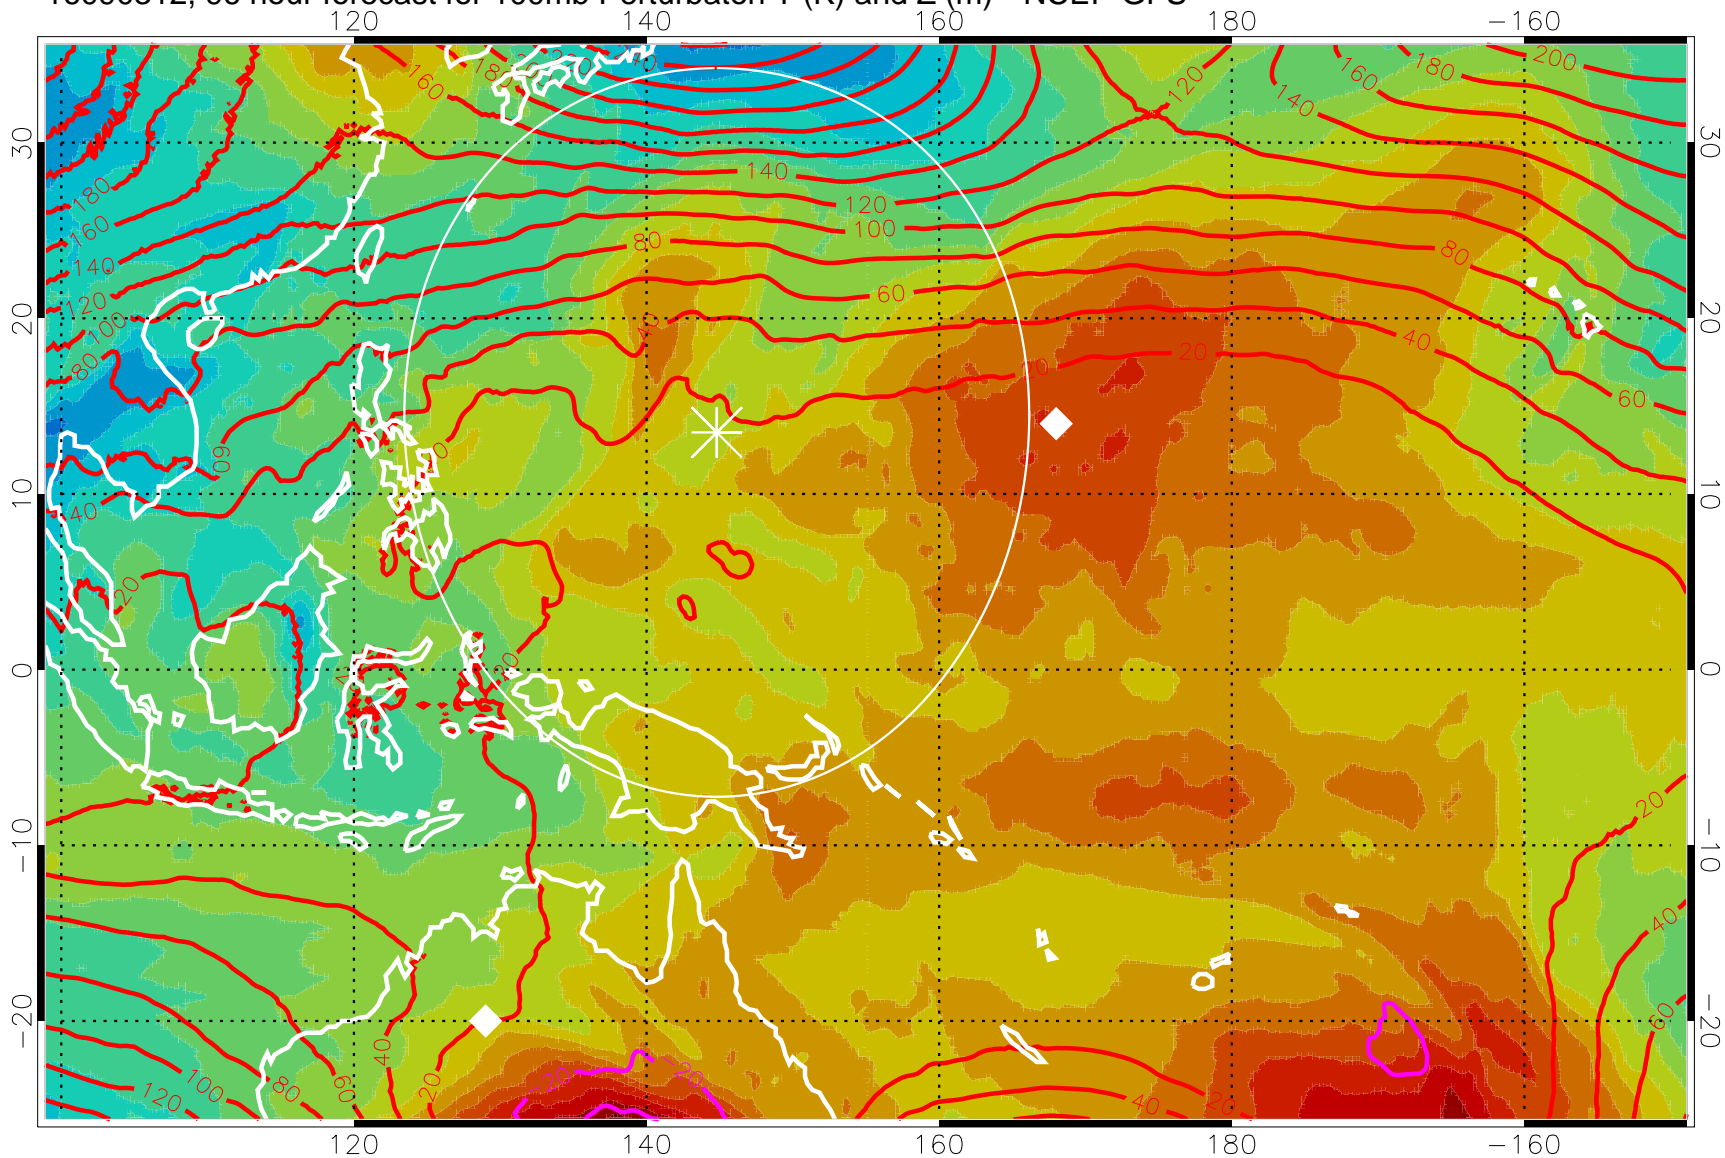

16090312, 96 hour forecast for 100mb Perturbaton T (K) and Z (m)-- NCEP GFS

Contours are 100 mbar Z perturbation (m)
Positive Z Contours
Negative Z Contours
Diamonds-mean pos. of anticyclones

Range ring of 2304 km