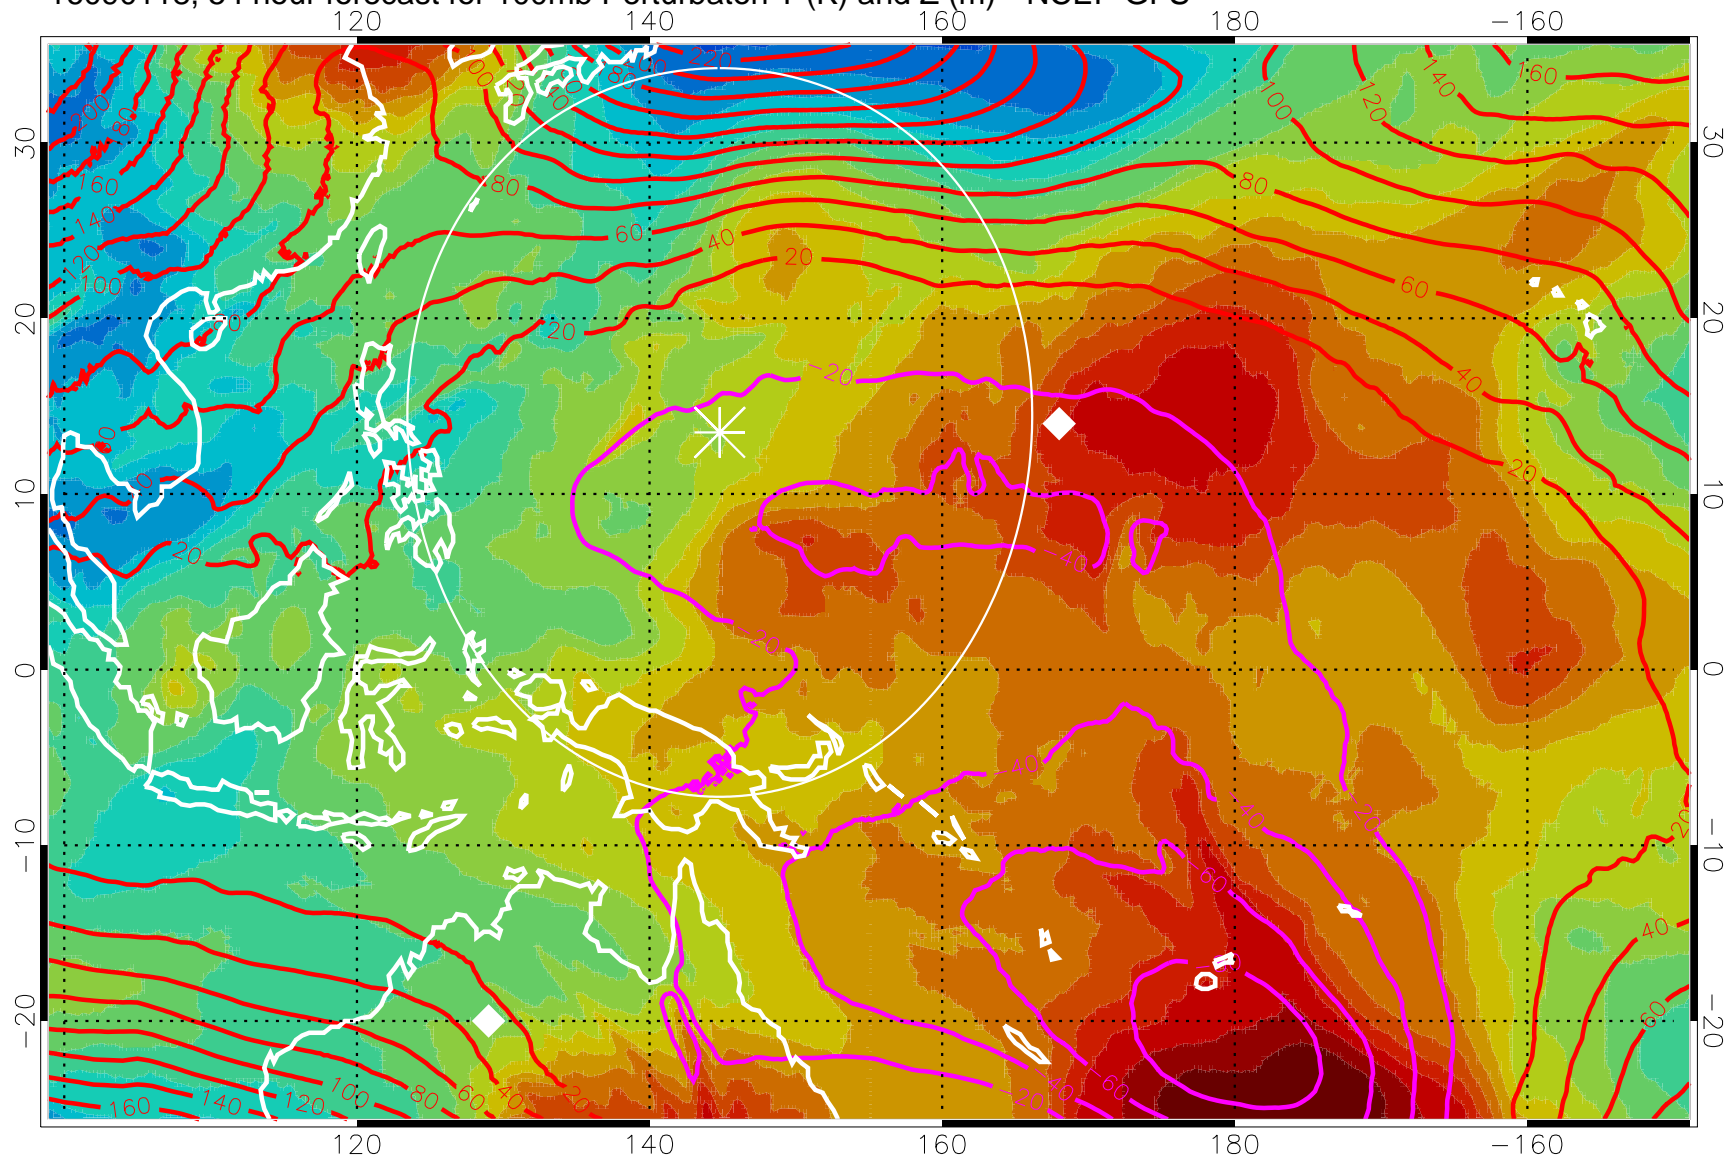

16090118, 54 hour forecast for 100mb Perturbaton T (K) and Z (m)-- NCEP GFS

Contours are 100 mbar Z perturbation (m)
Positive Z Contours
Negative Z Contours
Diamonds-mean pos. of anticyclones

Range ring of 2304 km