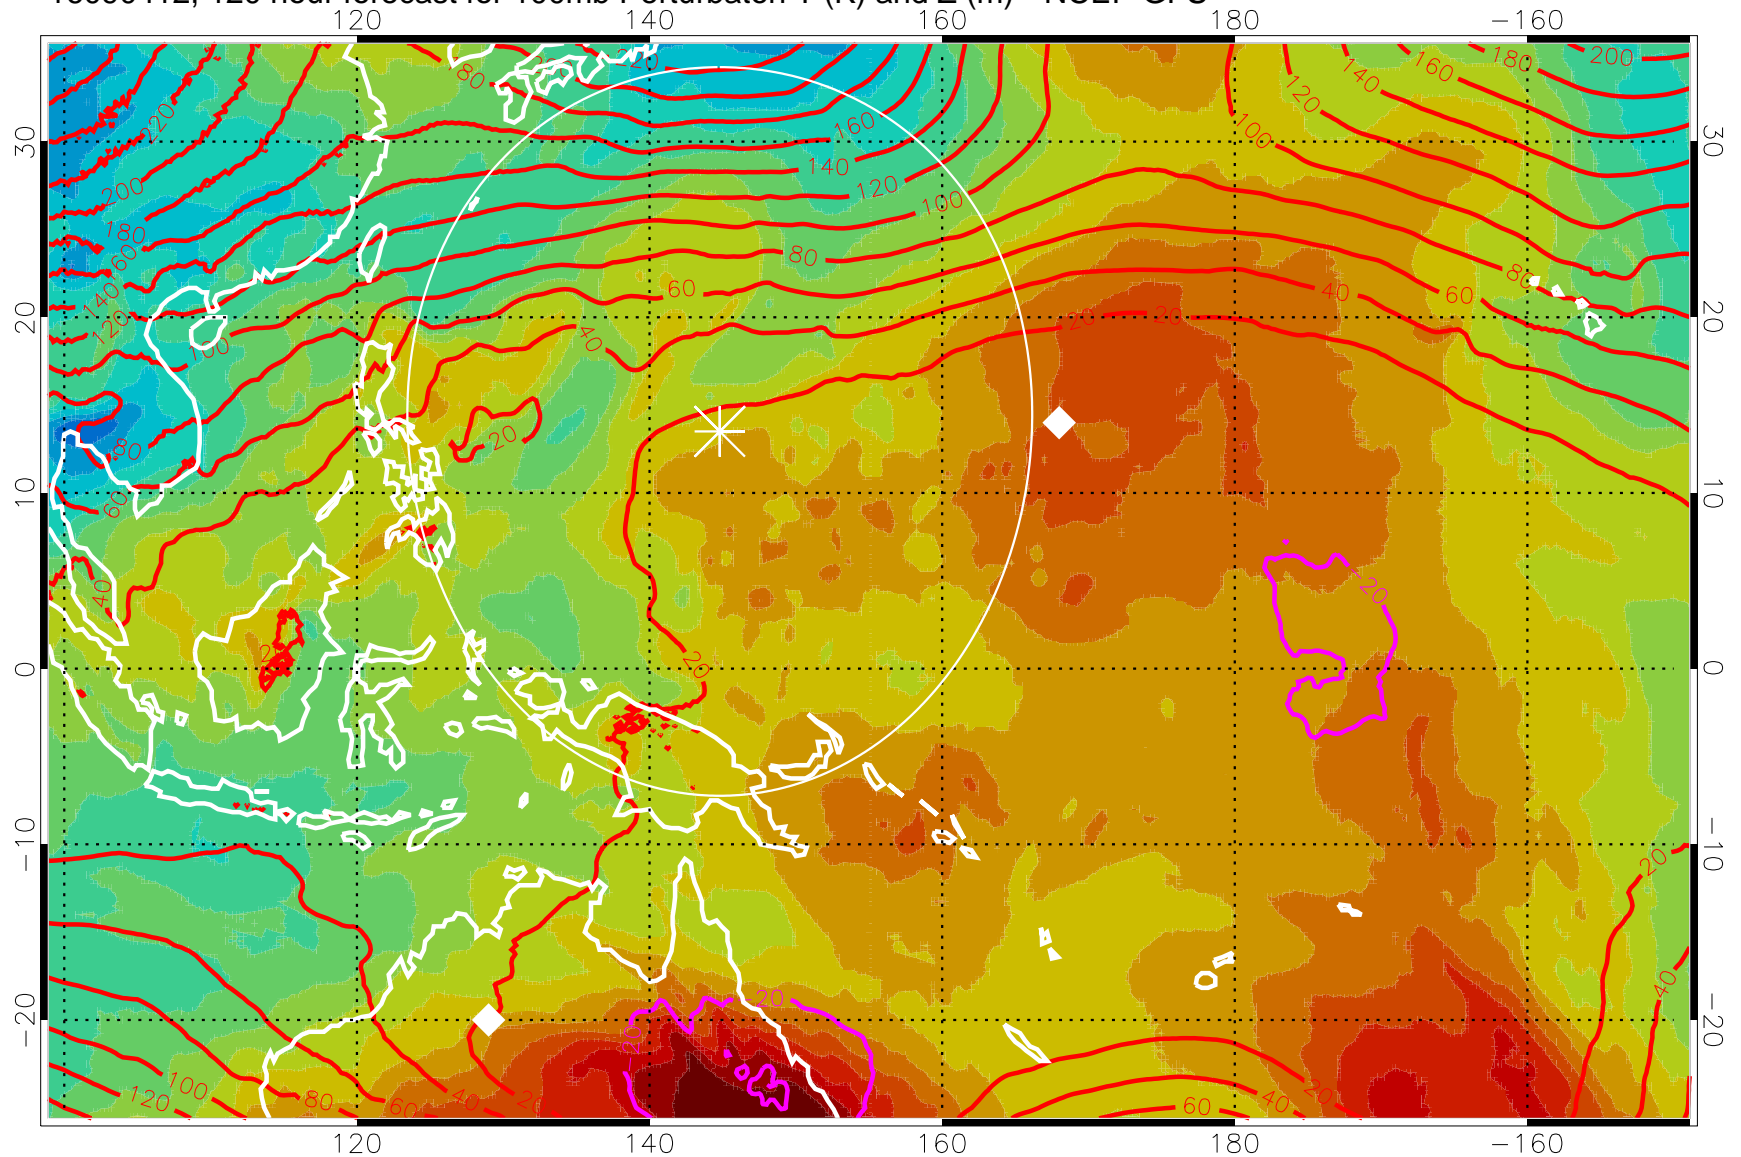

16090412, 120 hour forecast for 100mb Perturbaton T (K) and Z (m)-- NCEP GFS

Contours are 100 mbar Z perturbation (m)
Positive Z Contours
Negative Z Contours
Diamonds-mean pos. of anticyclones

Range ring of 2304 km