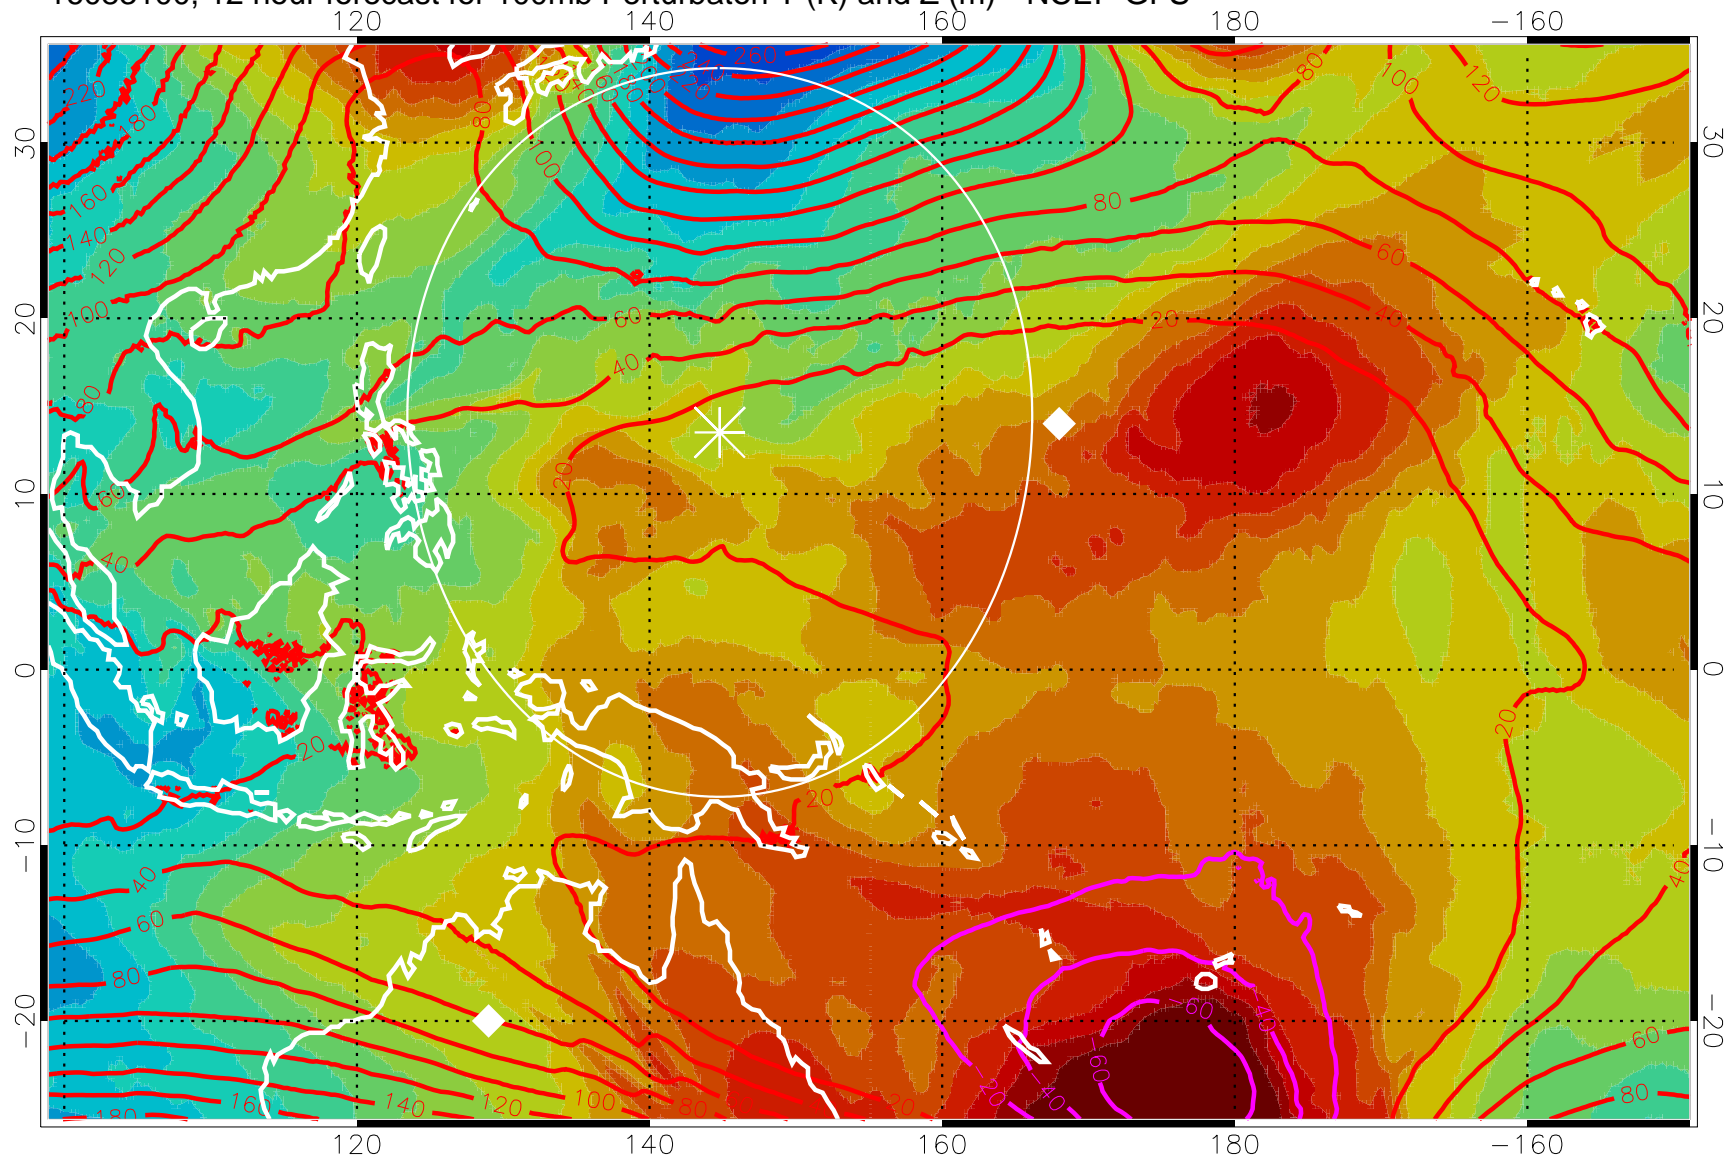

16083100, 12 hour forecast for 100mb Perturbaton T (K) and Z (m)-- NCEP GFS

Contours are 100 mbar Z perturbation (m)
Positive Z Contours
Negative Z Contours
Diamonds-mean pos. of anticyclones

Range ring of 2304 km