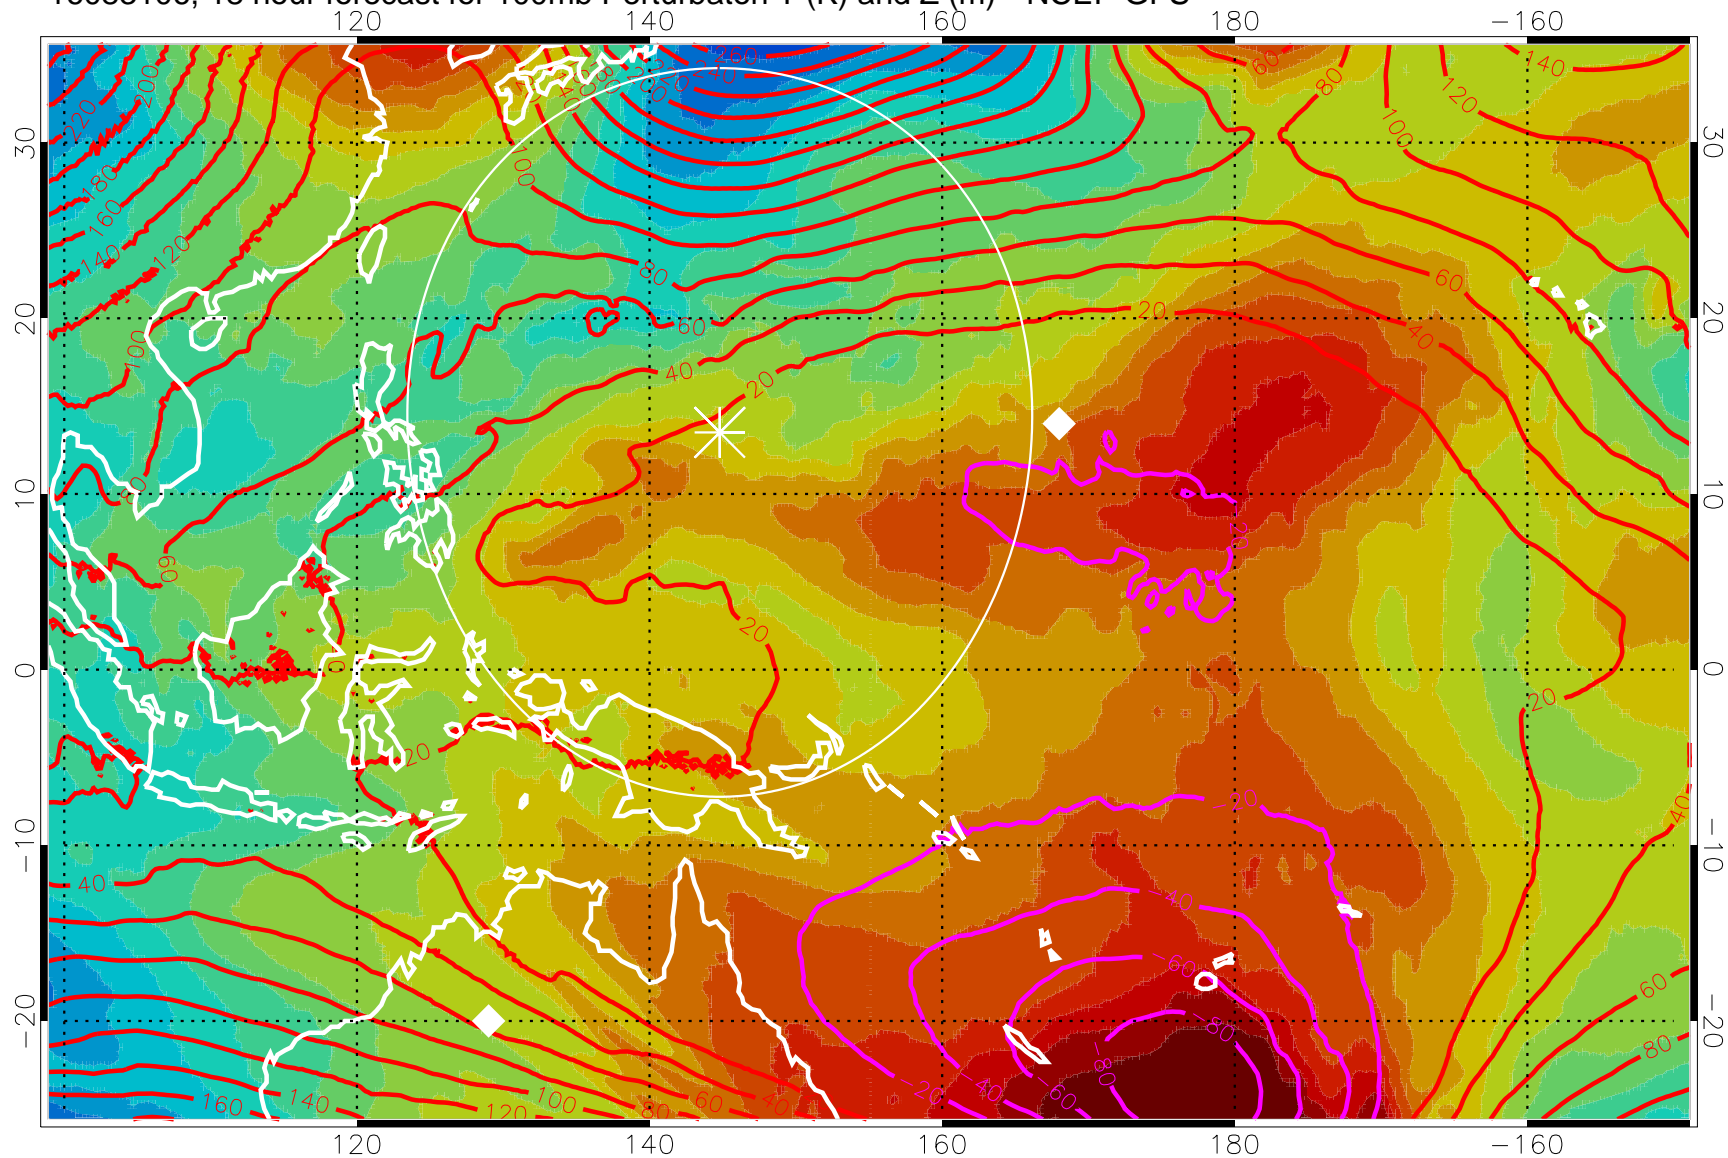

16083106, 18 hour forecast for 100mb Perturbaton T (K) and Z (m)-- NCEP GFS

Contours are 100 mbar Z perturbation (m)
Positive Z Contours
Negative Z Contours
Diamonds-mean pos. of anticyclones

Range ring of 2304 km