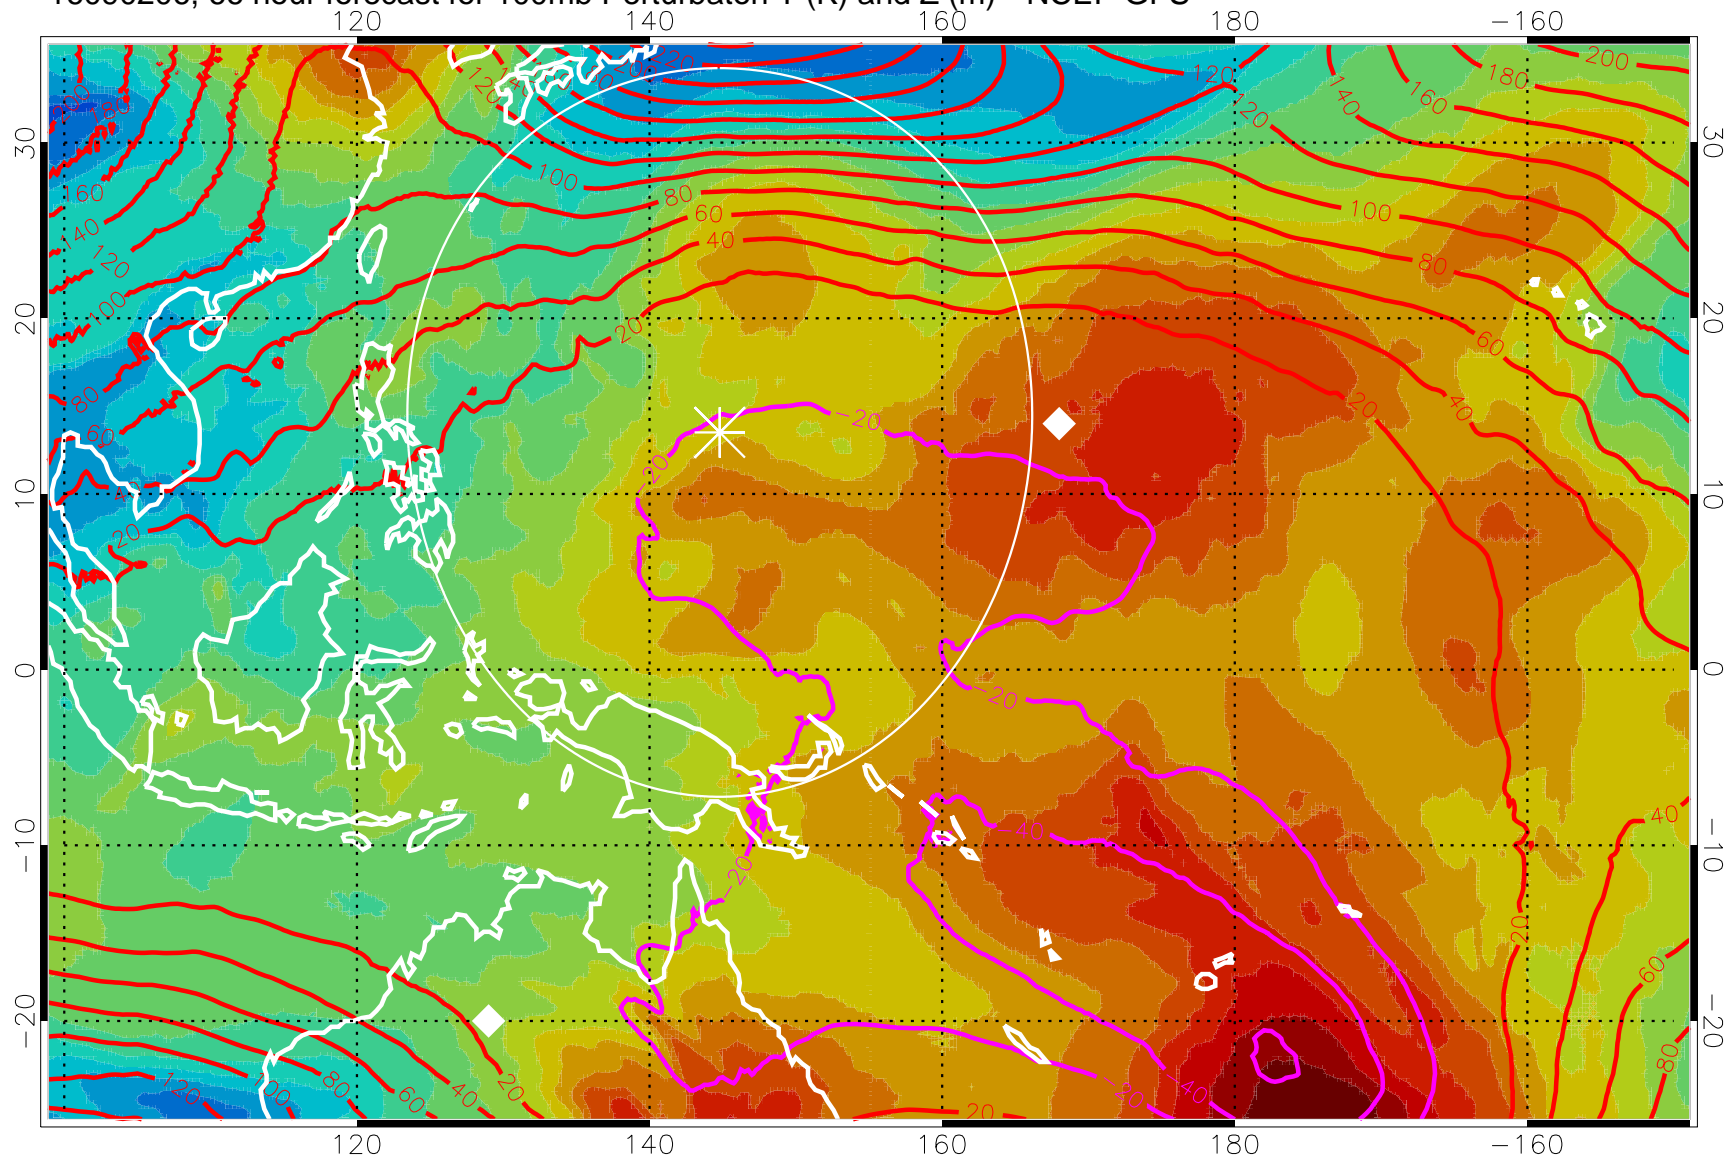

16090206, 66 hour forecast for 100mb Perturbaton T (K) and Z (m)-- NCEP GFS

Contours are 100 mbar Z perturbation (m)
Positive Z Contours
Negative Z Contours
Diamonds-mean pos. of anticyclones

Range ring of 2304 km