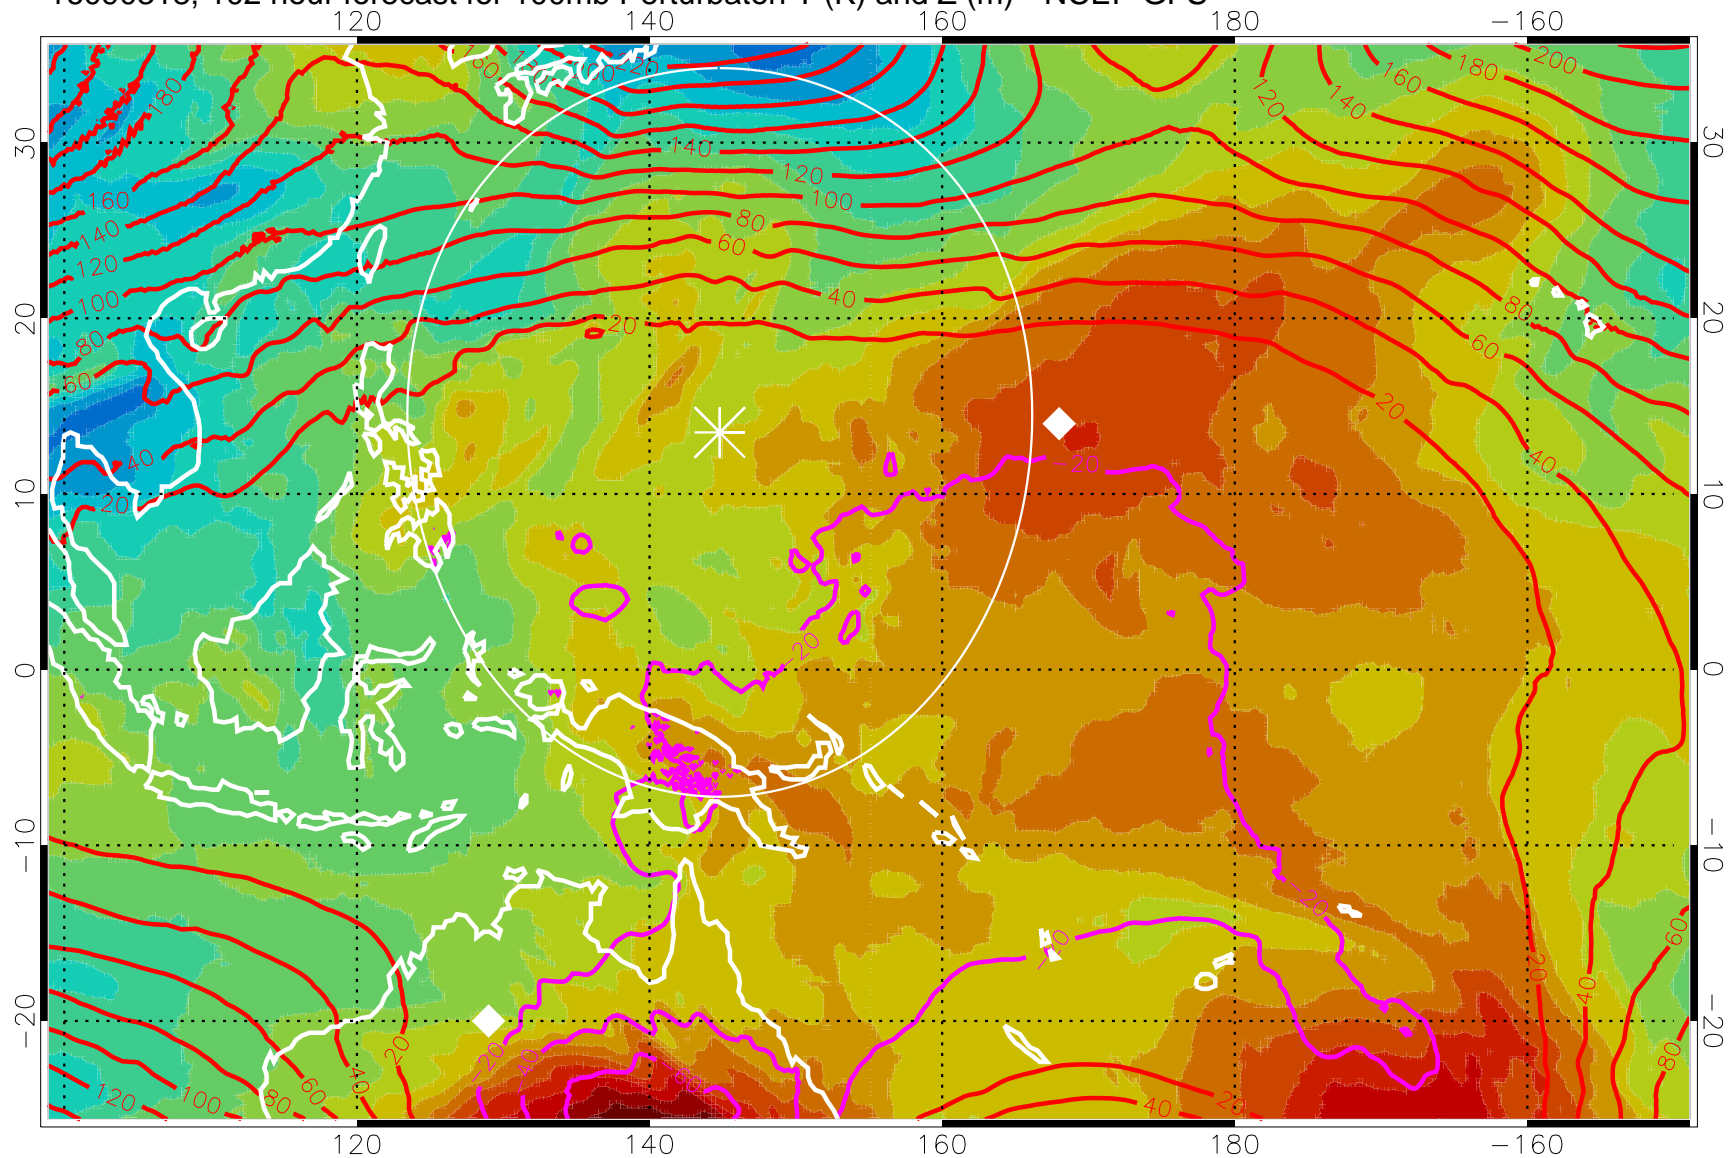

16090318, 102 hour forecast for 100mb Perturbaton T (K) and Z (m)-- NCEP GFS

Contours are 100 mbar Z perturbation (m)
Positive Z Contours
Negative Z Contours
Diamonds-mean pos. of anticyclones

Range ring of 2304 km