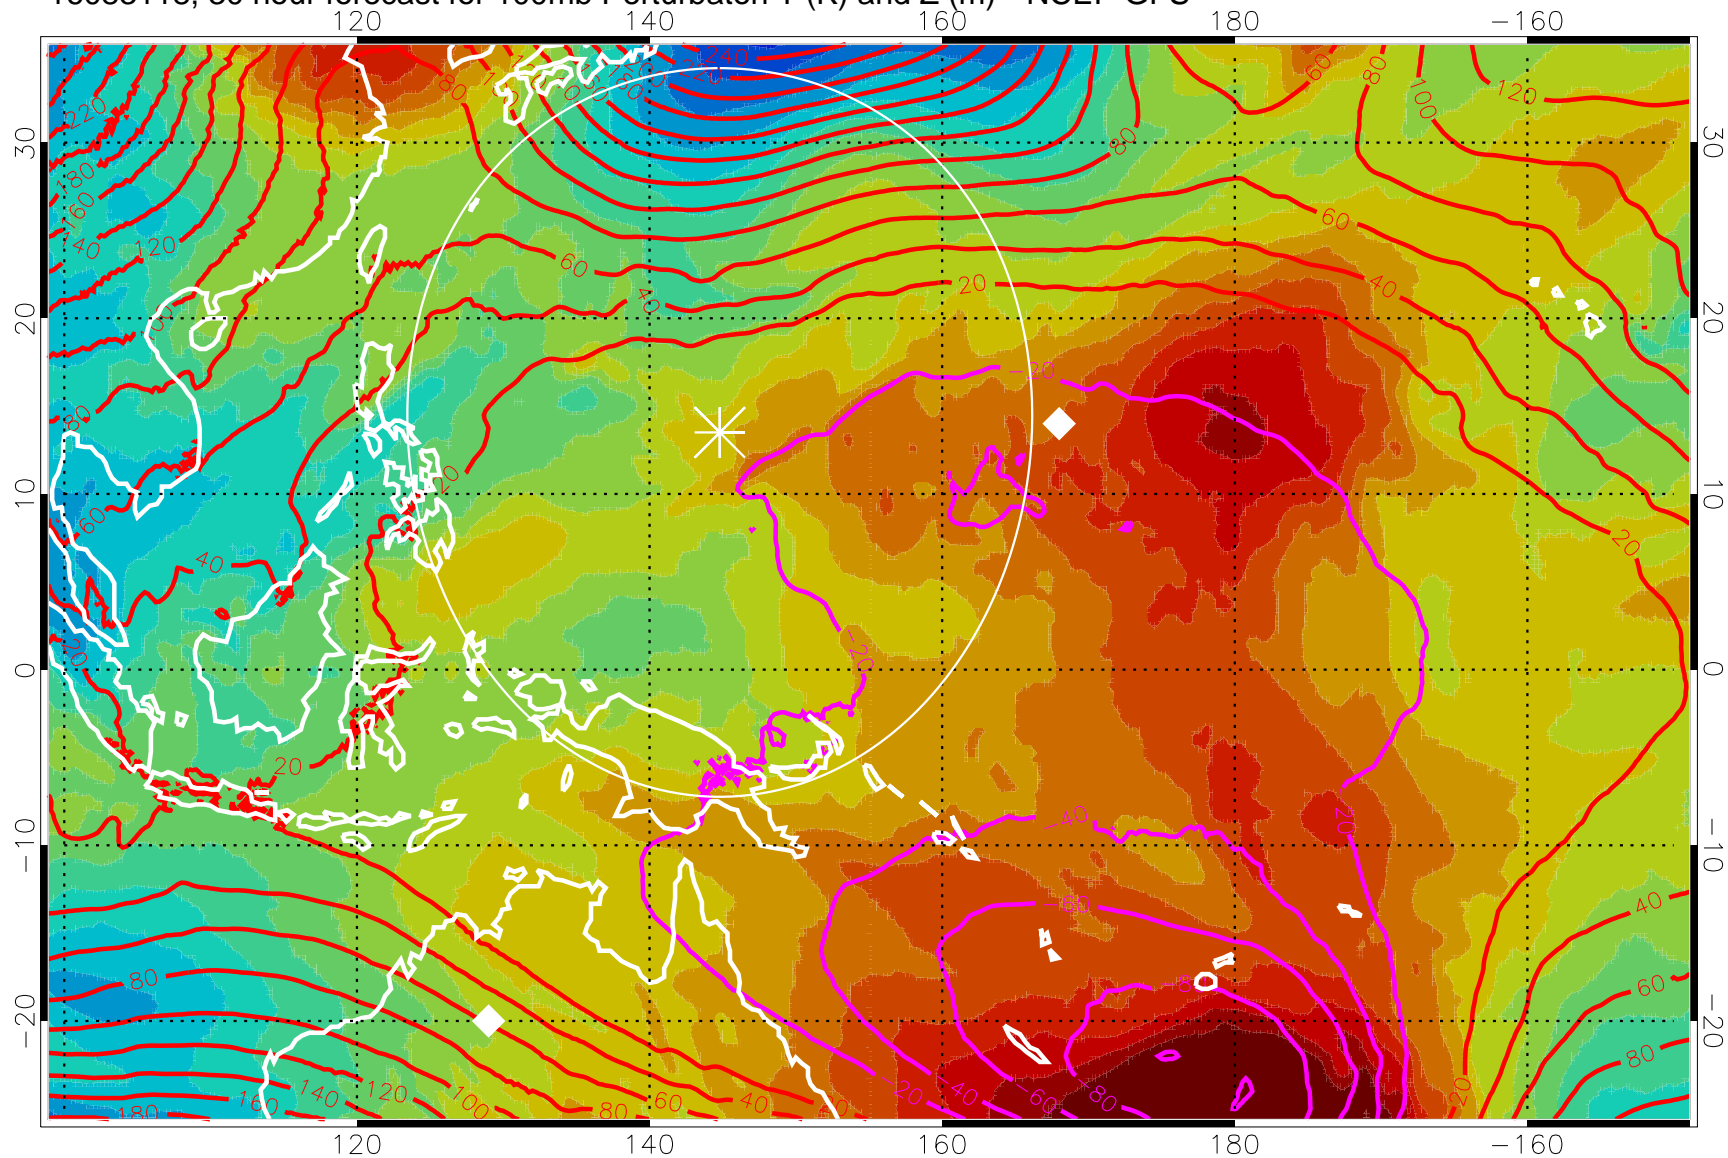

16083118, 30 hour forecast for 100mb Perturbaton T (K) and Z (m)-- NCEP GFS

Contours are 100 mbar Z perturbation (m)
Positive Z Contours
Negative Z Contours
Diamonds-mean pos. of anticyclones

Range ring of 2304 km