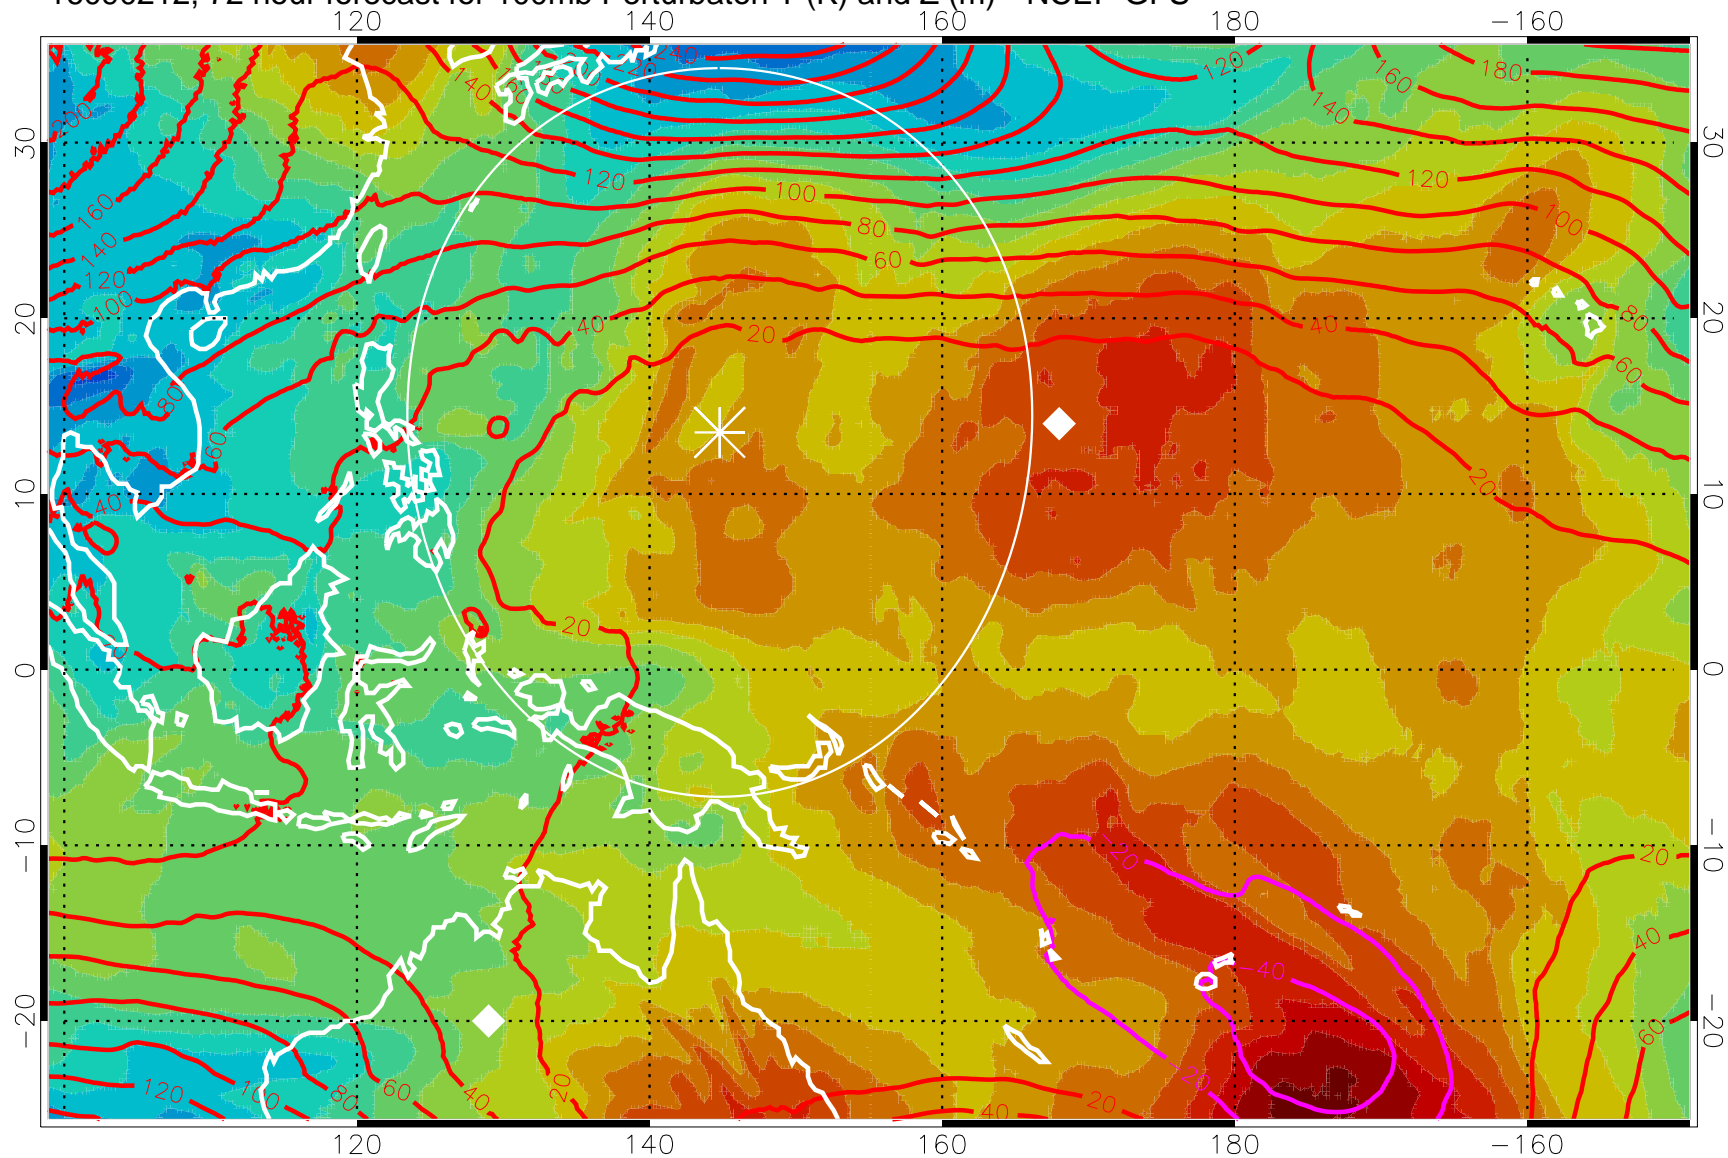

16090212, 72 hour forecast for 100mb Perturbaton T (K) and Z (m)-- NCEP GFS

Contours are 100 mbar Z perturbation (m)
Positive Z Contours
Negative Z Contours
Diamonds-mean pos. of anticyclones

Range ring of 2304 km