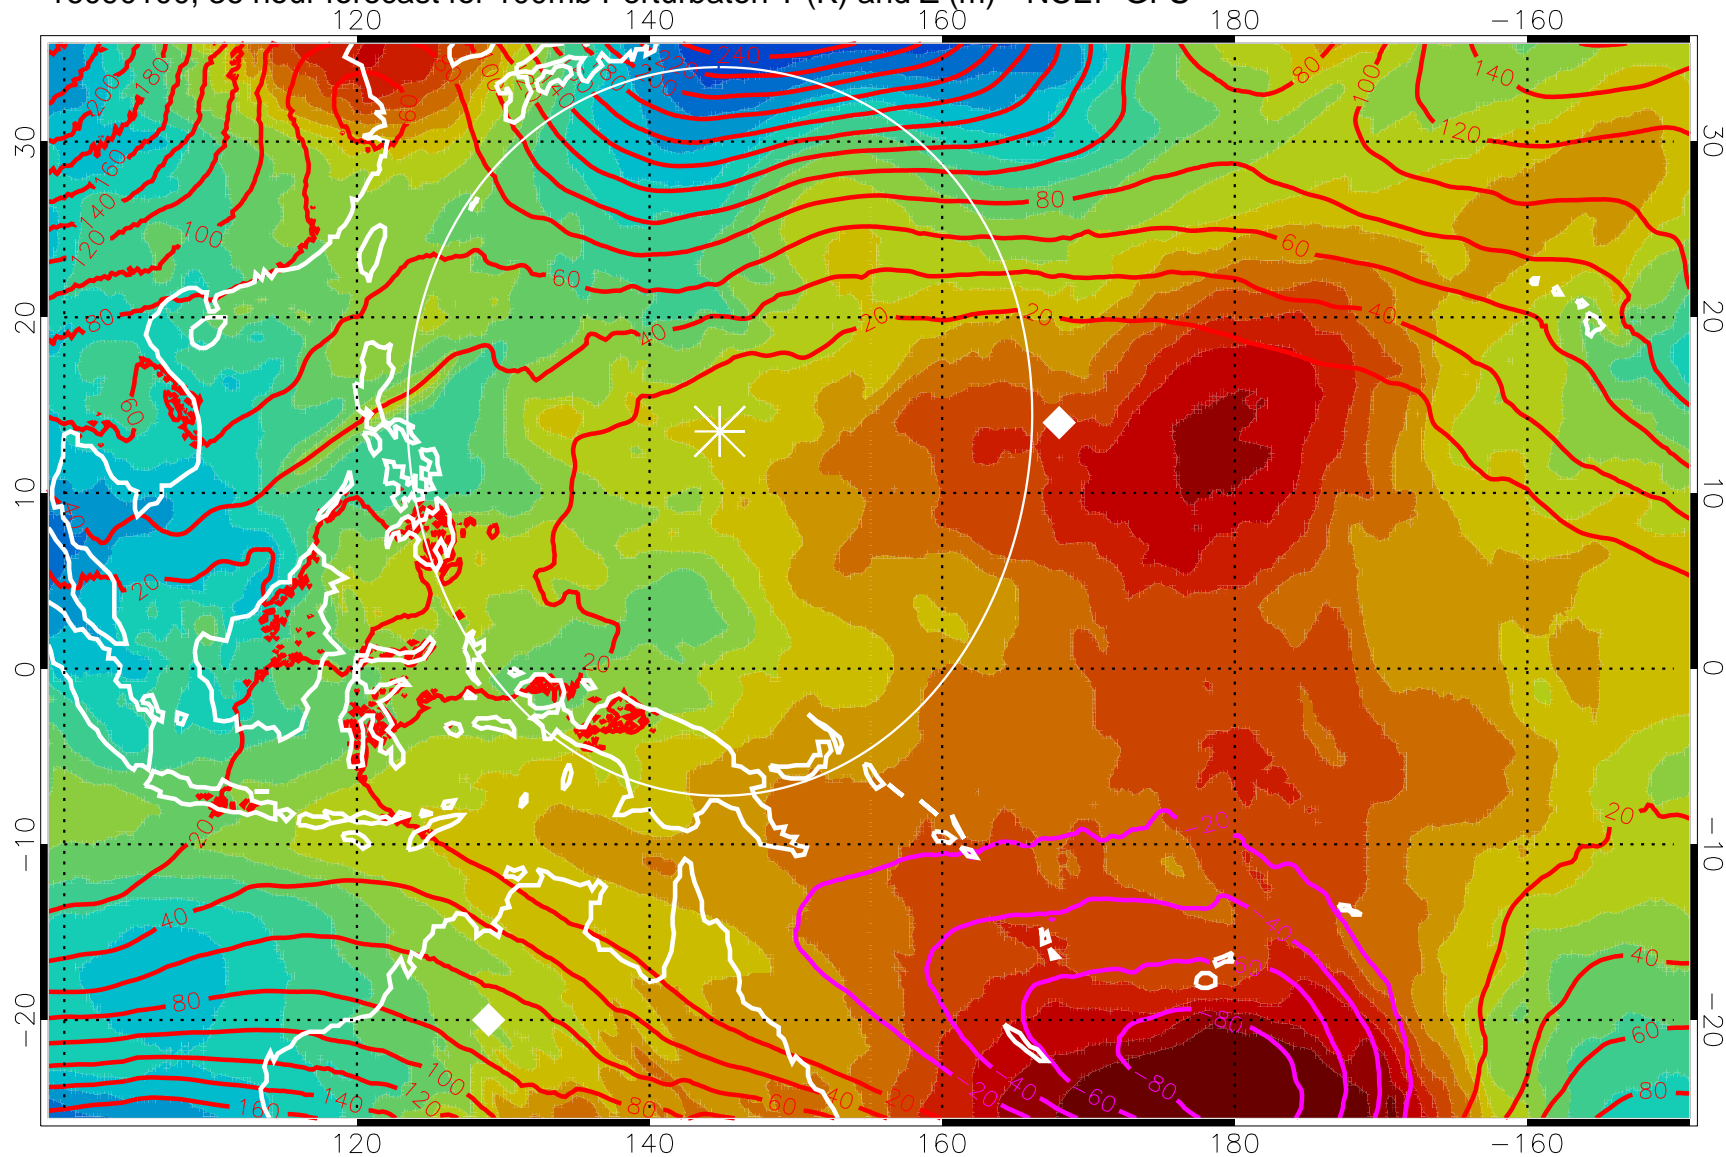

16090100, 36 hour forecast for 100mb Perturbaton T (K) and Z (m)-- NCEP GFS

Contours are 100 mbar Z perturbation (m)
Positive Z Contours
Negative Z Contours
Diamonds-mean pos. of anticyclones

Range ring of 2304 km