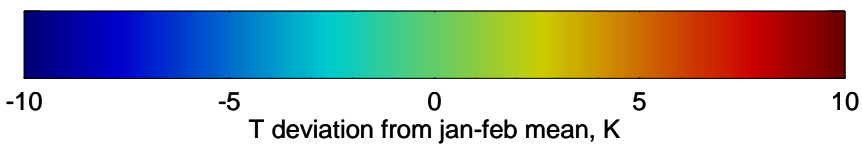

16090300, 84 hour forecast for 100mb Perturbaton T (K) and Z (m)-- NCEP GFS

Contours are 100 mbar Z perturbation (m)

Positive Z Contours

Negative Z Contours

Diamonds-mean pos. of anticyclones

Range ring of 2304 km