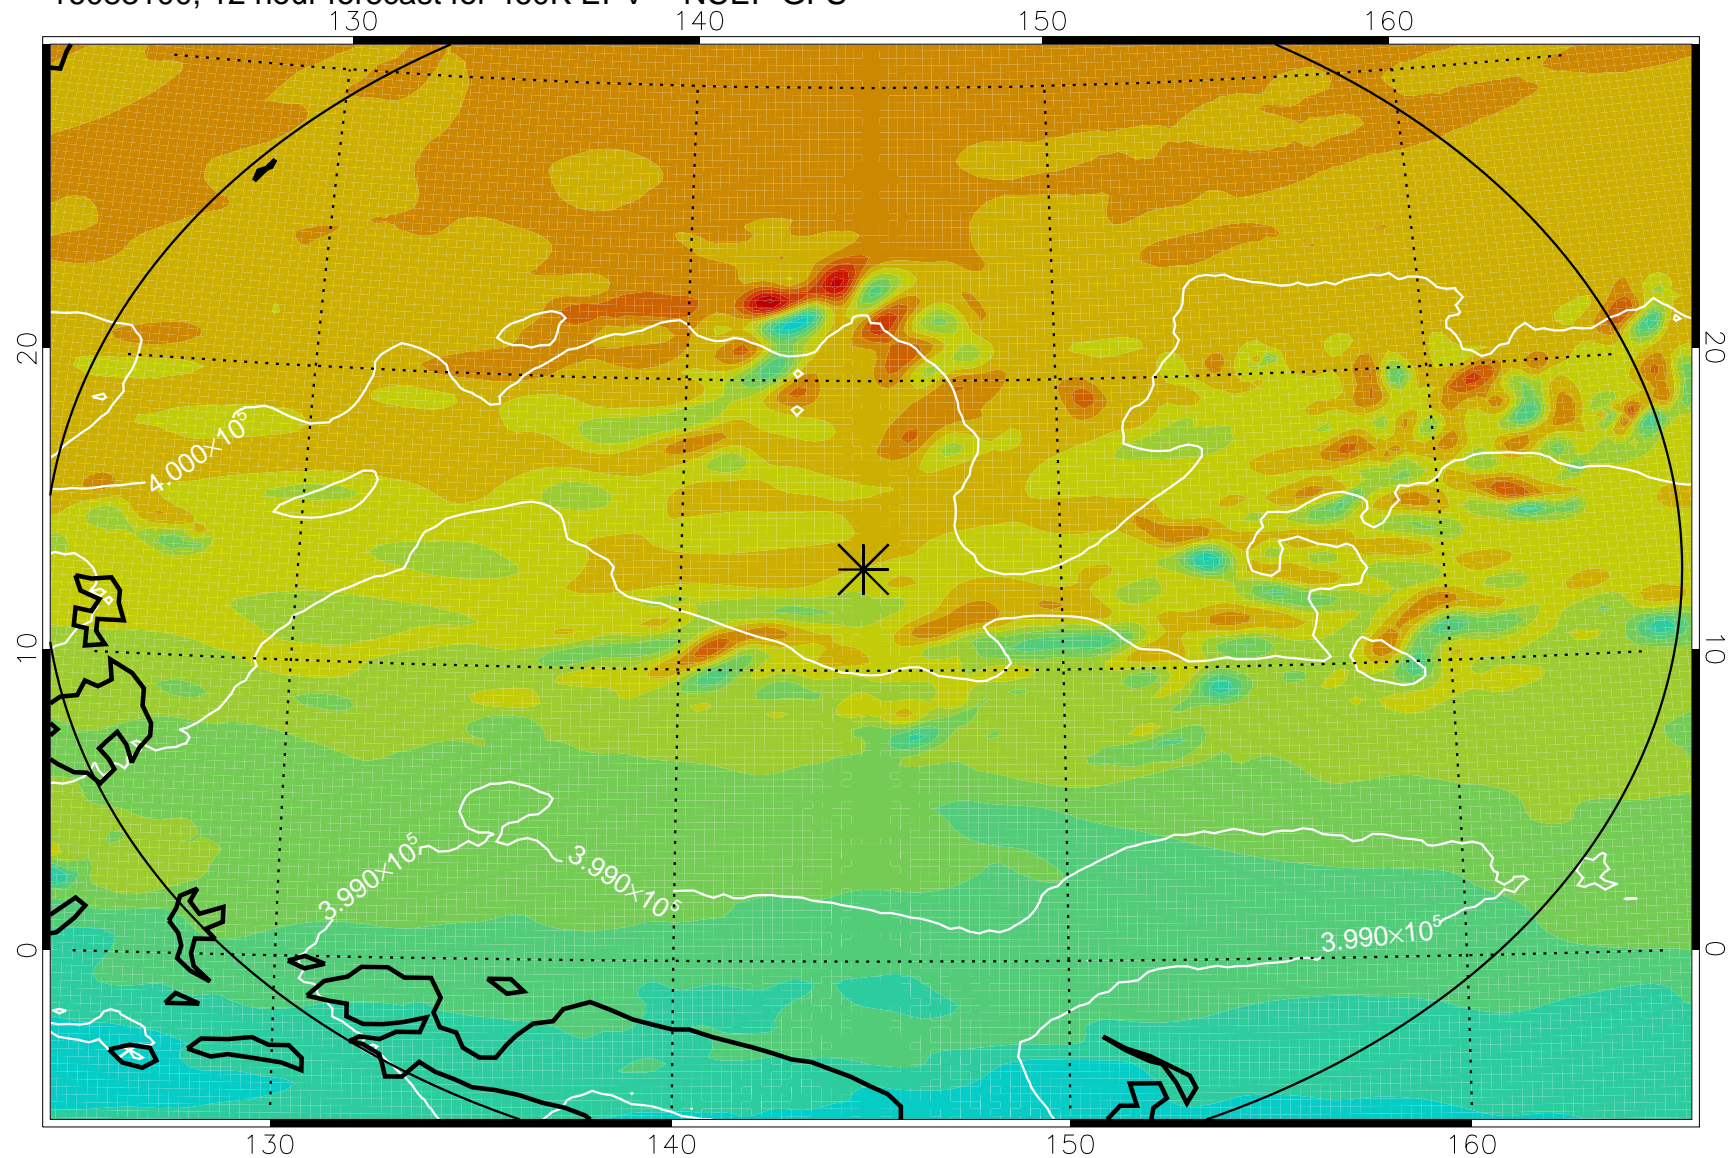

16083018, 6 hour forecast for 460K EPV -- NCEP GFS

460K Montgomery Streamfunction, white

Range ring of 2304 km

16083100, 12 hour forecast for 460K EPV -- NCEP GFS

460K Montgomery Streamfunction, white

Range ring of 2304 km

16083106, 18 hour forecast for 460K EPV -- NCEP GFS

460K Montgomery Streamfunction, white

Range ring of 2304 km

16083112, 24 hour forecast for 460K EPV -- NCEP GFS

460K Montgomery Streamfunction, white

Range ring of 2304 km

16083118, 30 hour forecast for 460K EPV -- NCEP GFS

460K Montgomery Streamfunction, white

Range ring of 2304 km

16090100, 36 hour forecast for 460K EPV -- NCEP GFS

460K Montgomery Streamfunction, white

Range ring of 2304 km

16090218, 78 hour forecast for 460K EPV -- NCEP GFS

460K Montgomery Streamfunction, white

Range ring of 2304 km

16090300, 84 hour forecast for 460K EPV -- NCEP GFS

16090306, 90 hour forecast for 460K EPV -- NCEP GFS