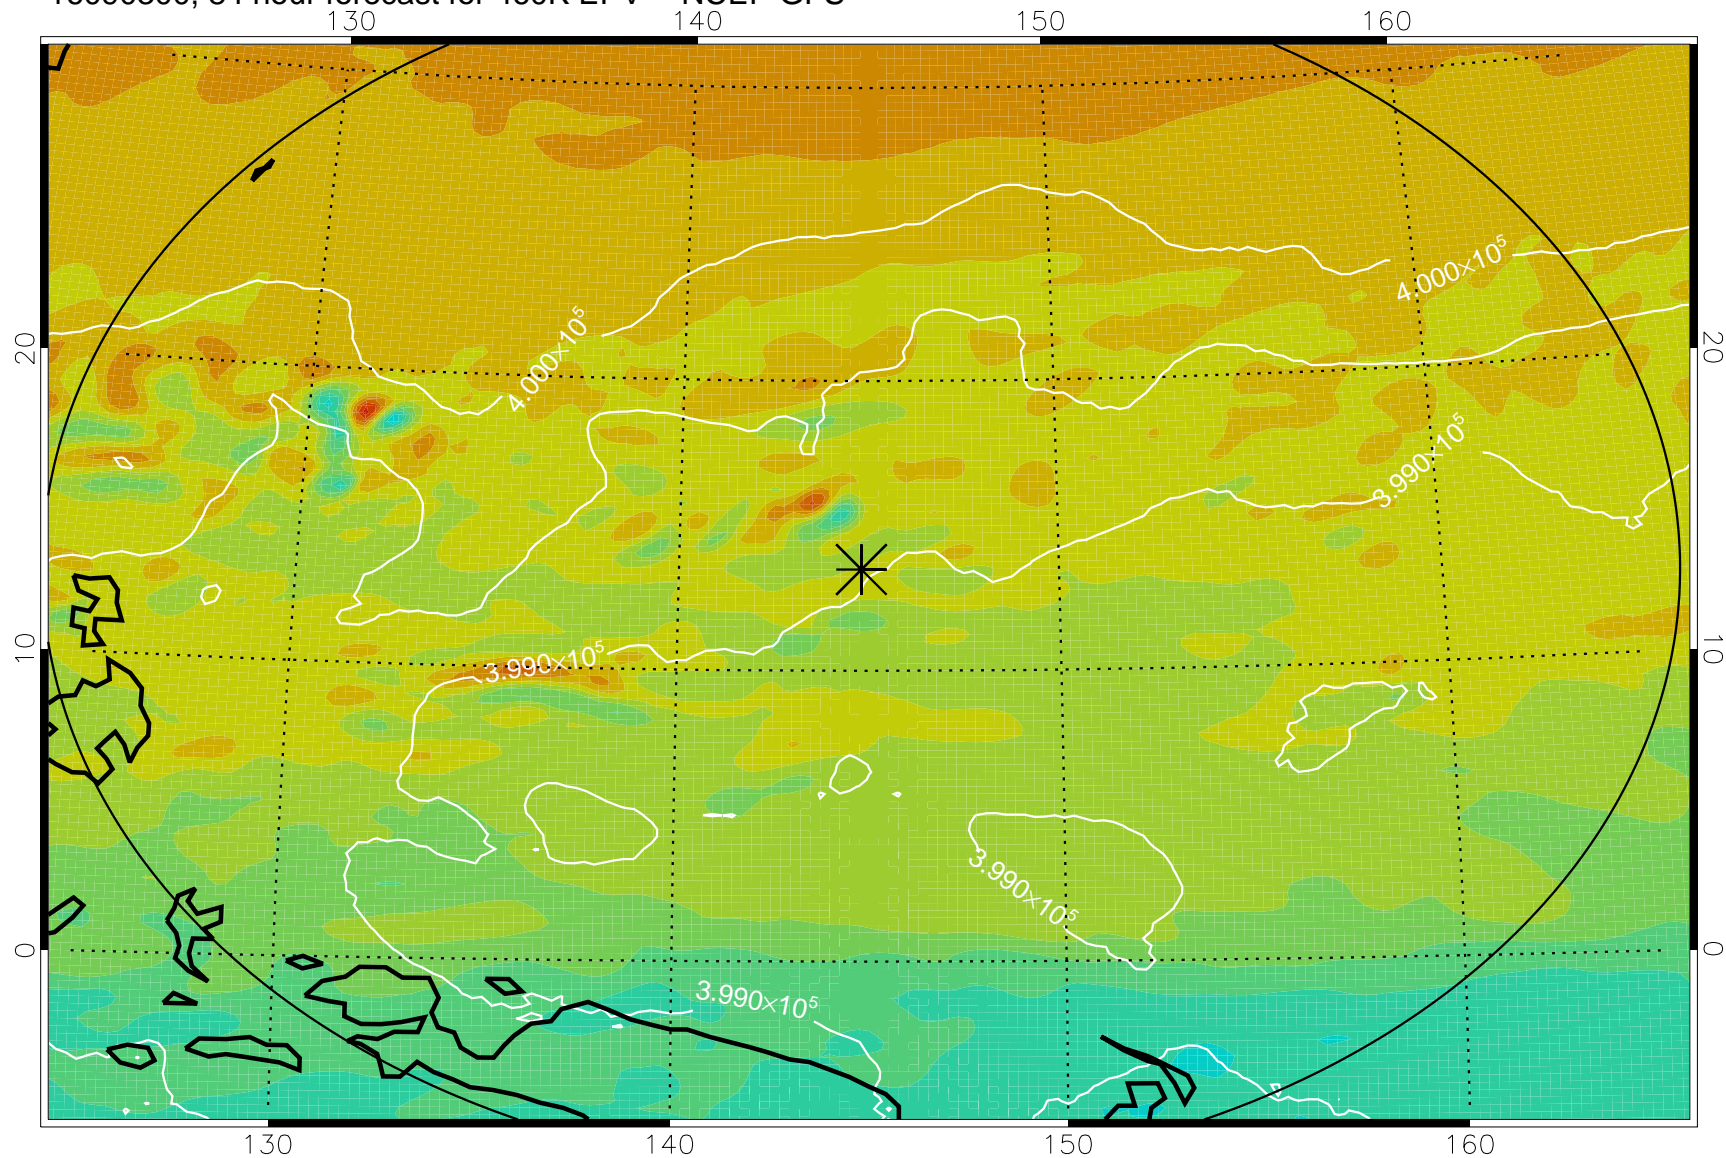

16090118, 54 hour forecast for 460K EPV -- NCEP GFS

460K Montgomery Streamfunction, white

Range ring of 2304 km

16090200, 60 hour forecast for 460K EPV -- NCEP GFS

460K Montgomery Streamfunction, white

Range ring of 2304 km

16090206, 66 hour forecast for 460K EPV -- NCEP GFS

460K Montgomery Streamfunction, white

Range ring of 2304 km

16090212, 72 hour forecast for 460K EPV -- NCEP GFS

460K Montgomery Streamfunction, white

Range ring of 2304 km

16090218, 78 hour forecast for 460K EPV -- NCEP GFS

460K Montgomery Streamfunction, white

Range ring of 2304 km

16090300, 84 hour forecast for 460K EPV -- NCEP GFS

16090306, 90 hour forecast for 460K EPV -- NCEP GFS

460K Montgomery Streamfunction, white

Range ring of 2304 km

16090312, 96 hour forecast for 460K EPV -- NCEP GFS

460K Montgomery Streamfunction, white

Range ring of 2304 km

16090318, 102 hour forecast for 460K EPV -- NCEP GFS