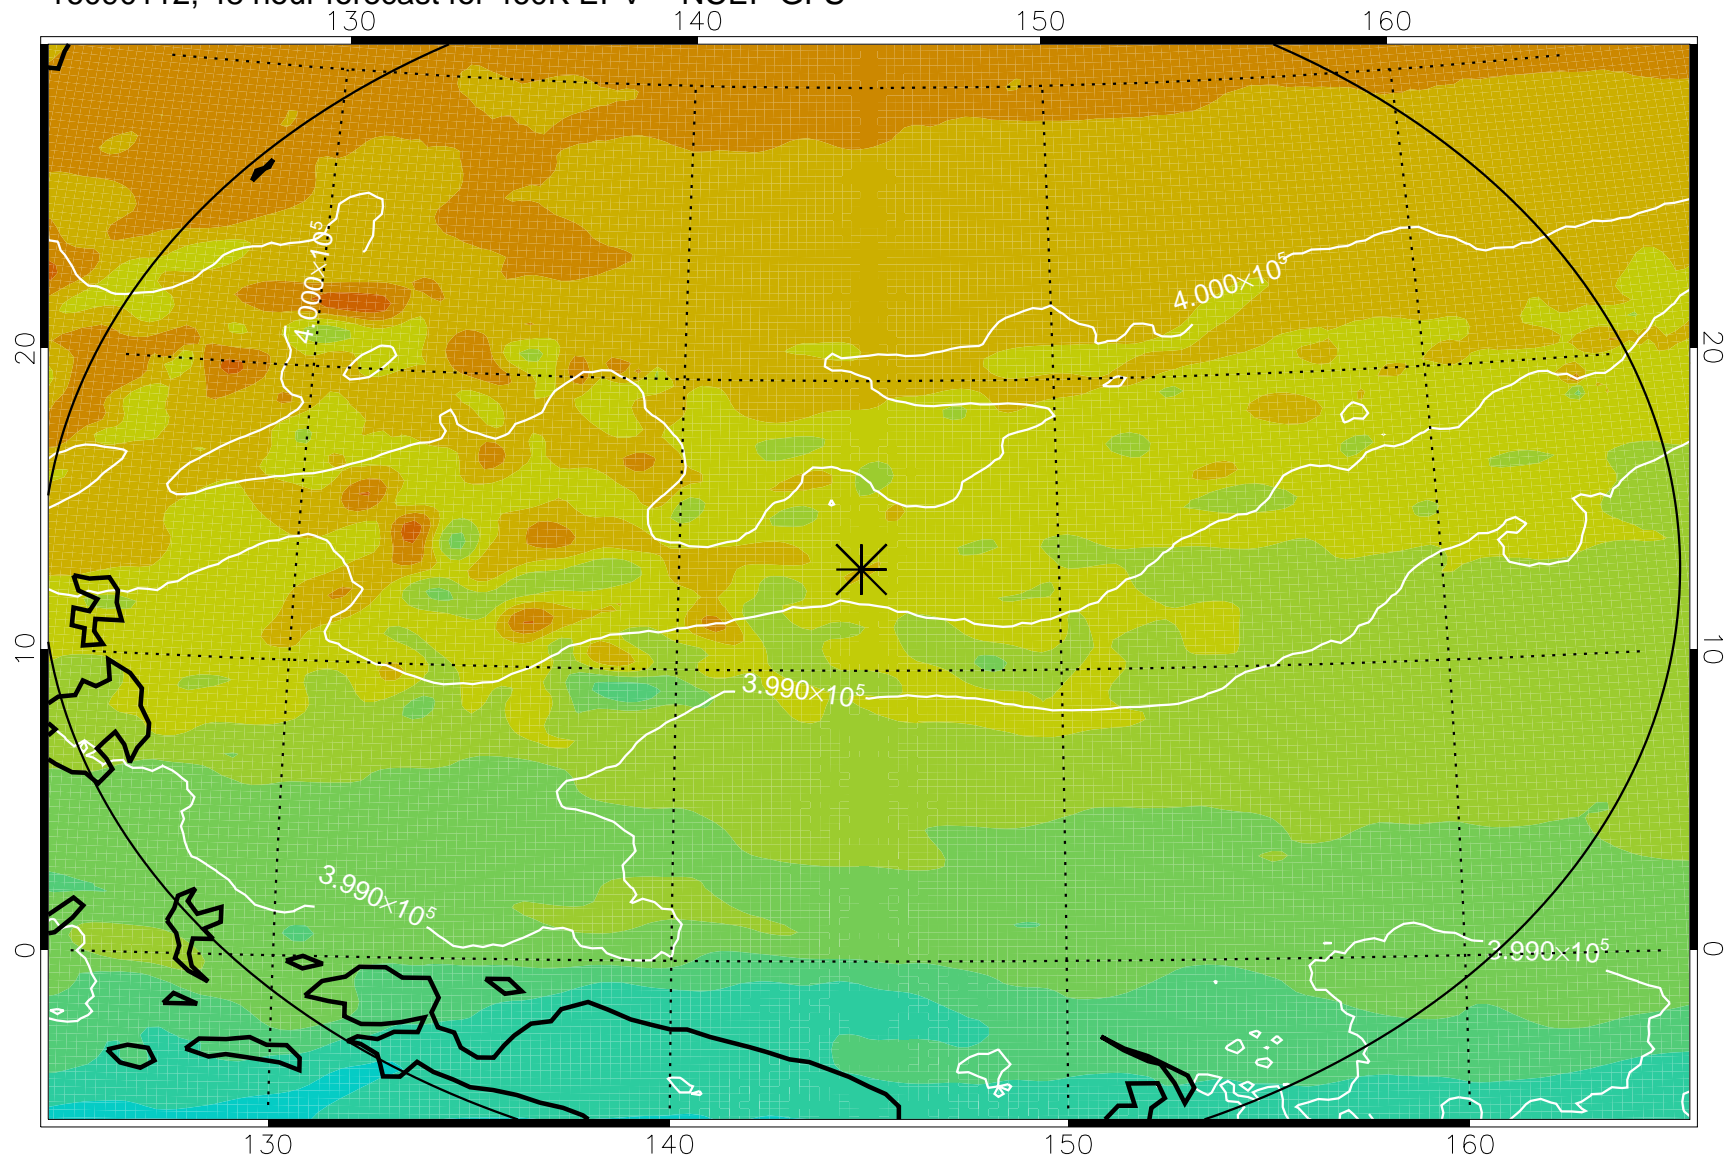

16083118, 30 hour forecast for 460K EPV -- NCEP GFS

460K Montgomery Streamfunction, white

Range ring of 2304 km

16090100, 36 hour forecast for 460K EPV -- NCEP GFS

460K Montgomery Streamfunction, white

Range ring of 2304 km

16090106, 42 hour forecast for 460K EPV -- NCEP GFS

460K Montgomery Streamfunction, white

Range ring of 2304 km

16090112, 48 hour forecast for 460K EPV -- NCEP GFS

460K Montgomery Streamfunction, white

Range ring of 2304 km

16090118, 54 hour forecast for 460K EPV -- NCEP GFS

460K Montgomery Streamfunction, white

Range ring of 2304 km

16090200, 60 hour forecast for 460K EPV -- NCEP GFS

460K Montgomery Streamfunction, white

Range ring of 2304 km

16090218, 78 hour forecast for 460K EPV -- NCEP GFS

460K Montgomery Streamfunction, white

Range ring of 2304 km

16090300, 84 hour forecast for 460K EPV -- NCEP GFS

16090306, 90 hour forecast for 460K EPV -- NCEP GFS