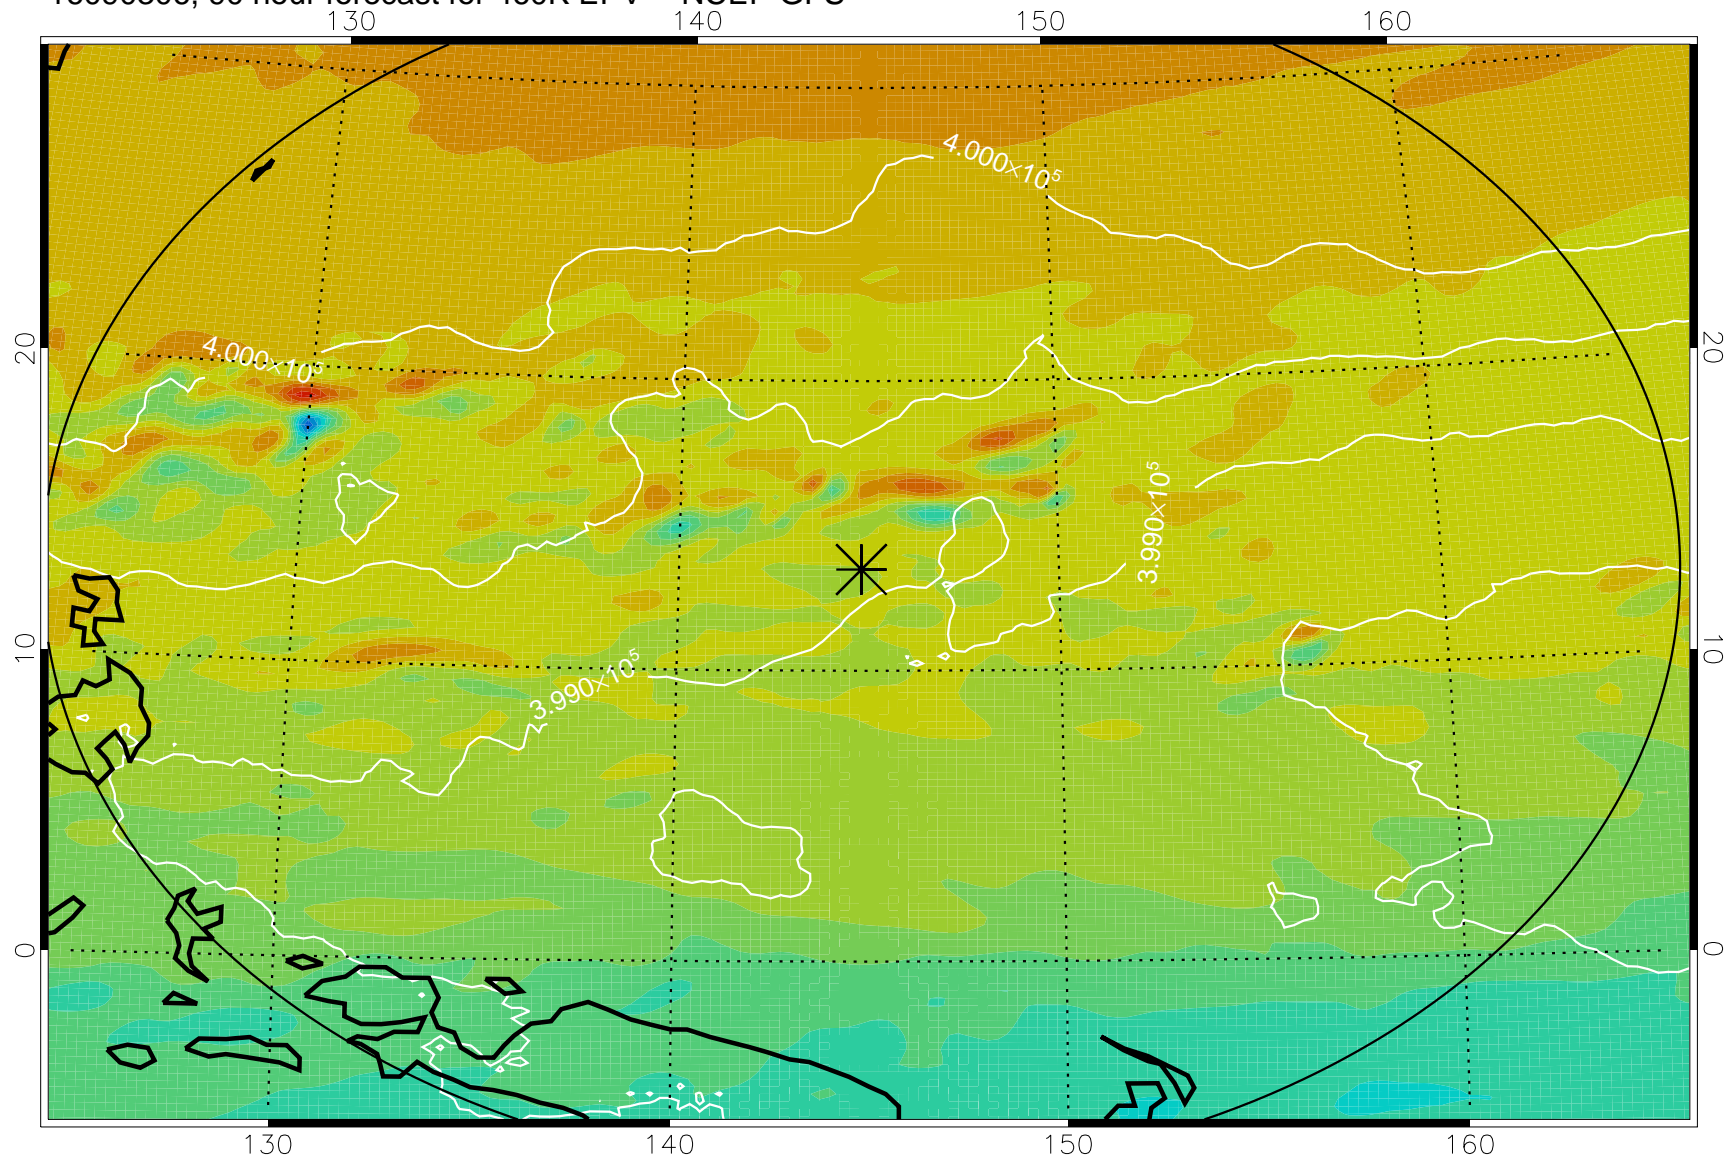

16090206, 66 hour forecast for 460K EPV -- NCEP GFS

460K Montgomery Streamfunction, white

Range ring of 2304 km

16090212, 72 hour forecast for 460K EPV -- NCEP GFS

460K Montgomery Streamfunction, white

Range ring of 2304 km

16090218, 78 hour forecast for 460K EPV -- NCEP GFS

460K Montgomery Streamfunction, white

Range ring of 2304 km

16090300, 84 hour forecast for 460K EPV -- NCEP GFS

16090306, 90 hour forecast for 460K EPV -- NCEP GFS

460K Montgomery Streamfunction, white

Range ring of 2304 km

16090312, 96 hour forecast for 460K EPV -- NCEP GFS

460K Montgomery Streamfunction, white

Range ring of 2304 km

16090318, 102 hour forecast for 460K EPV -- NCEP GFS

460K Montgomery Streamfunction, white

Range ring of 2304 km

16090400, 108 hour forecast for 460K EPV -- NCEP GFS

460K Montgomery Streamfunction, white

Range ring of 2304 km

16090406, 114 hour forecast for 460K EPV -- NCEP GFS