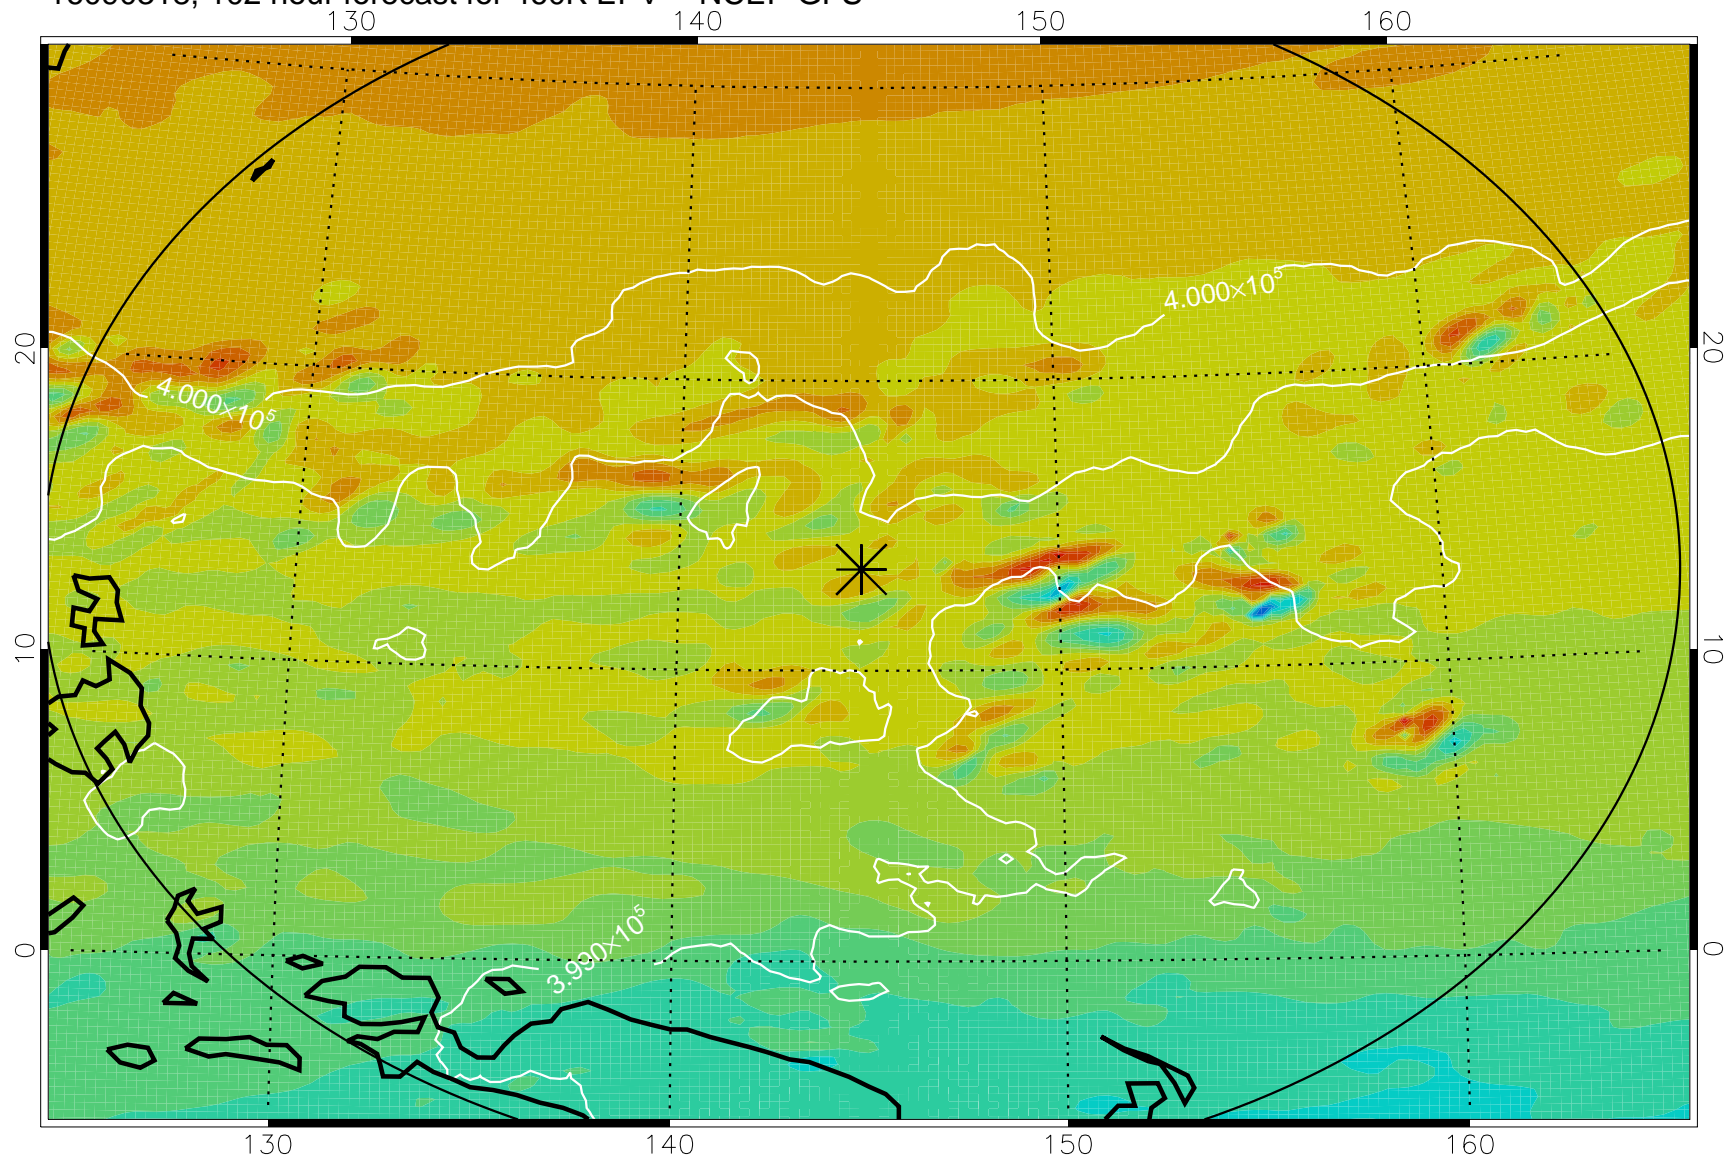

16090218, 78 hour forecast for 460K EPV -- NCEP GFS

460K Montgomery Streamfunction, white

Range ring of 2304 km

16090300, 84 hour forecast for 460K EPV -- NCEP GFS

16090306, 90 hour forecast for 460K EPV -- NCEP GFS

460K Montgomery Streamfunction, white

Range ring of 2304 km

16090312, 96 hour forecast for 460K EPV -- NCEP GFS

460K Montgomery Streamfunction, white

Range ring of 2304 km

16090318, 102 hour forecast for 460K EPV -- NCEP GFS

460K Montgomery Streamfunction, white

Range ring of 2304 km

16090400, 108 hour forecast for 460K EPV -- NCEP GFS

460K Montgomery Streamfunction, white

Range ring of 2304 km

16090406, 114 hour forecast for 460K EPV -- NCEP GFS

460K Montgomery Streamfunction, white

Range ring of 2304 km

16090412, 120 hour forecast for 460K EPV -- NCEP GFS

460K Montgomery Streamfunction, white

Range ring of 2304 km