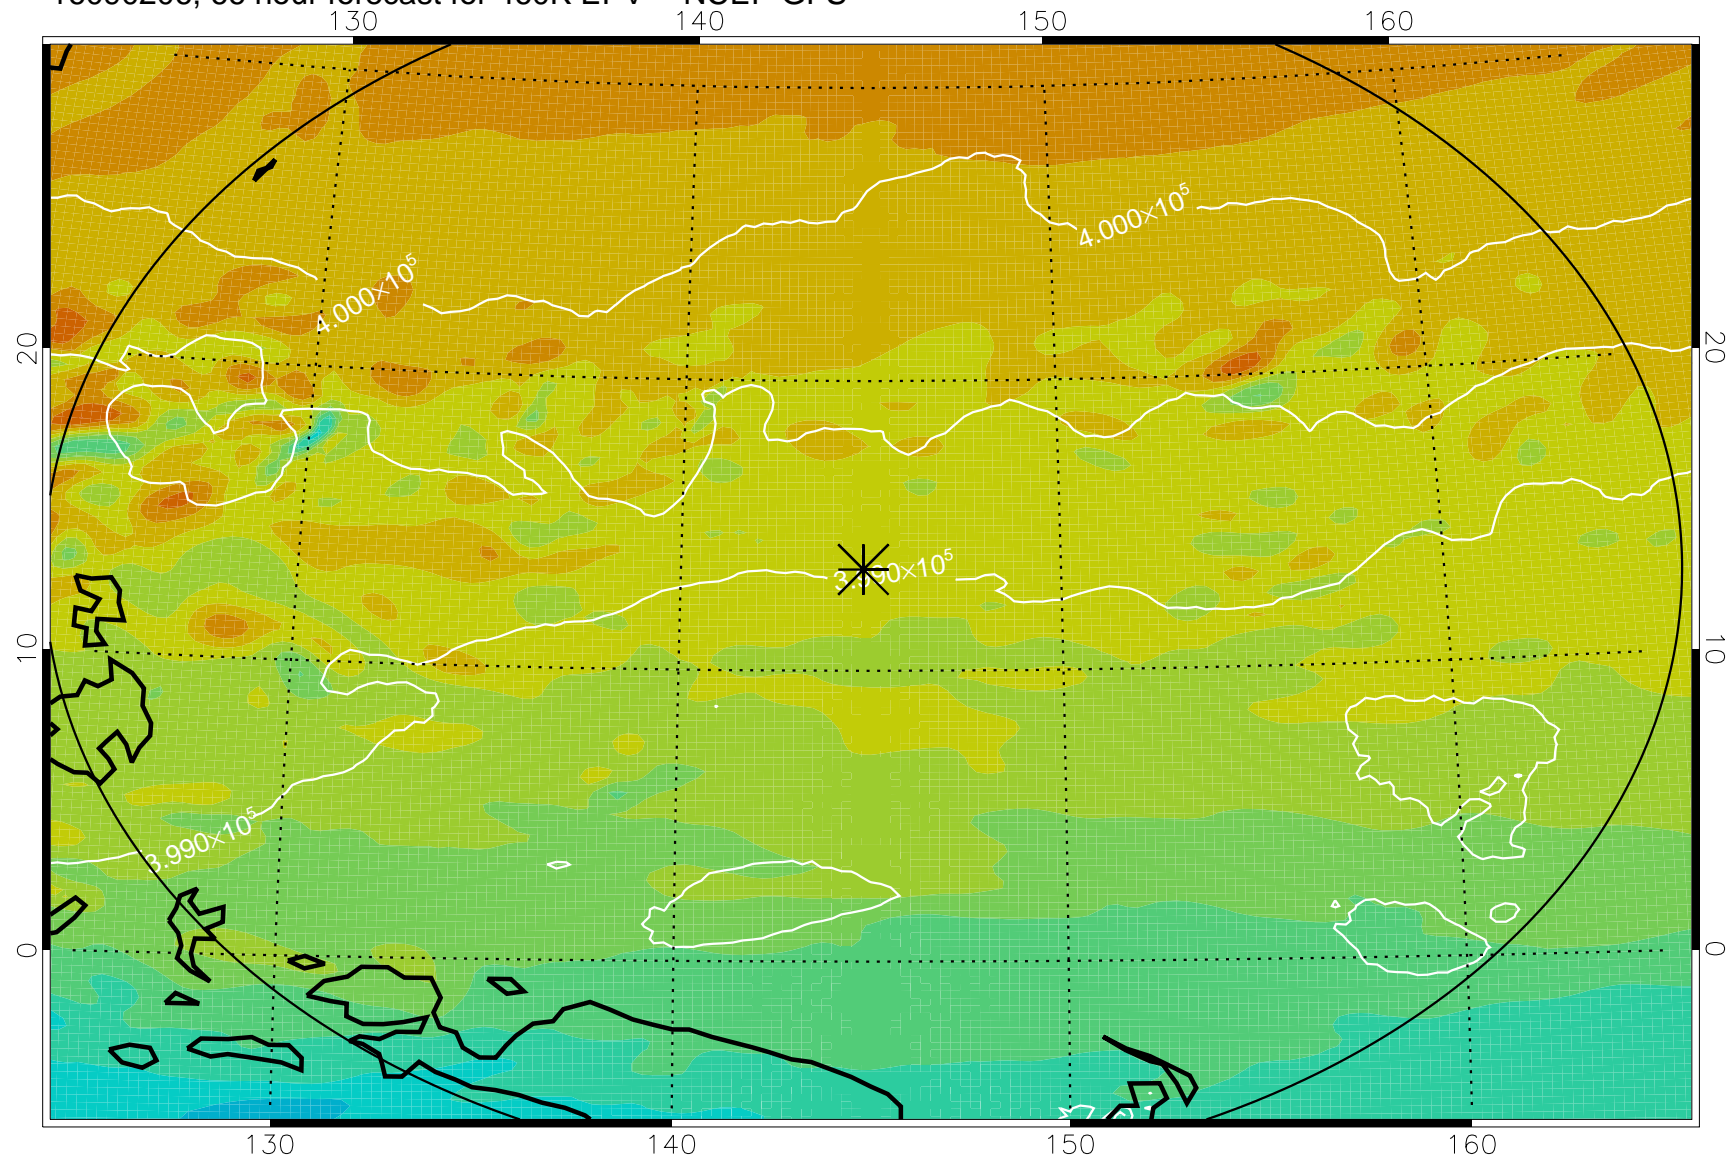

16090106, 42 hour forecast for 460K EPV -- NCEP GFS

460K Montgomery Streamfunction, white

Range ring of 2304 km

16090112, 48 hour forecast for 460K EPV -- NCEP GFS

460K Montgomery Streamfunction, white

Range ring of 2304 km

16090118, 54 hour forecast for 460K EPV -- NCEP GFS

460K Montgomery Streamfunction, white

Range ring of 2304 km

16090200, 60 hour forecast for 460K EPV -- NCEP GFS

460K Montgomery Streamfunction, white

Range ring of 2304 km

16090206, 66 hour forecast for 460K EPV -- NCEP GFS

460K Montgomery Streamfunction, white

Range ring of 2304 km

16090212, 72 hour forecast for 460K EPV -- NCEP GFS

460K Montgomery Streamfunction, white

Range ring of 2304 km

16090218, 78 hour forecast for 460K EPV -- NCEP GFS

460K Montgomery Streamfunction, white

Range ring of 2304 km

16090300, 84 hour forecast for 460K EPV -- NCEP GFS

16090306, 90 hour forecast for 460K EPV -- NCEP GFS