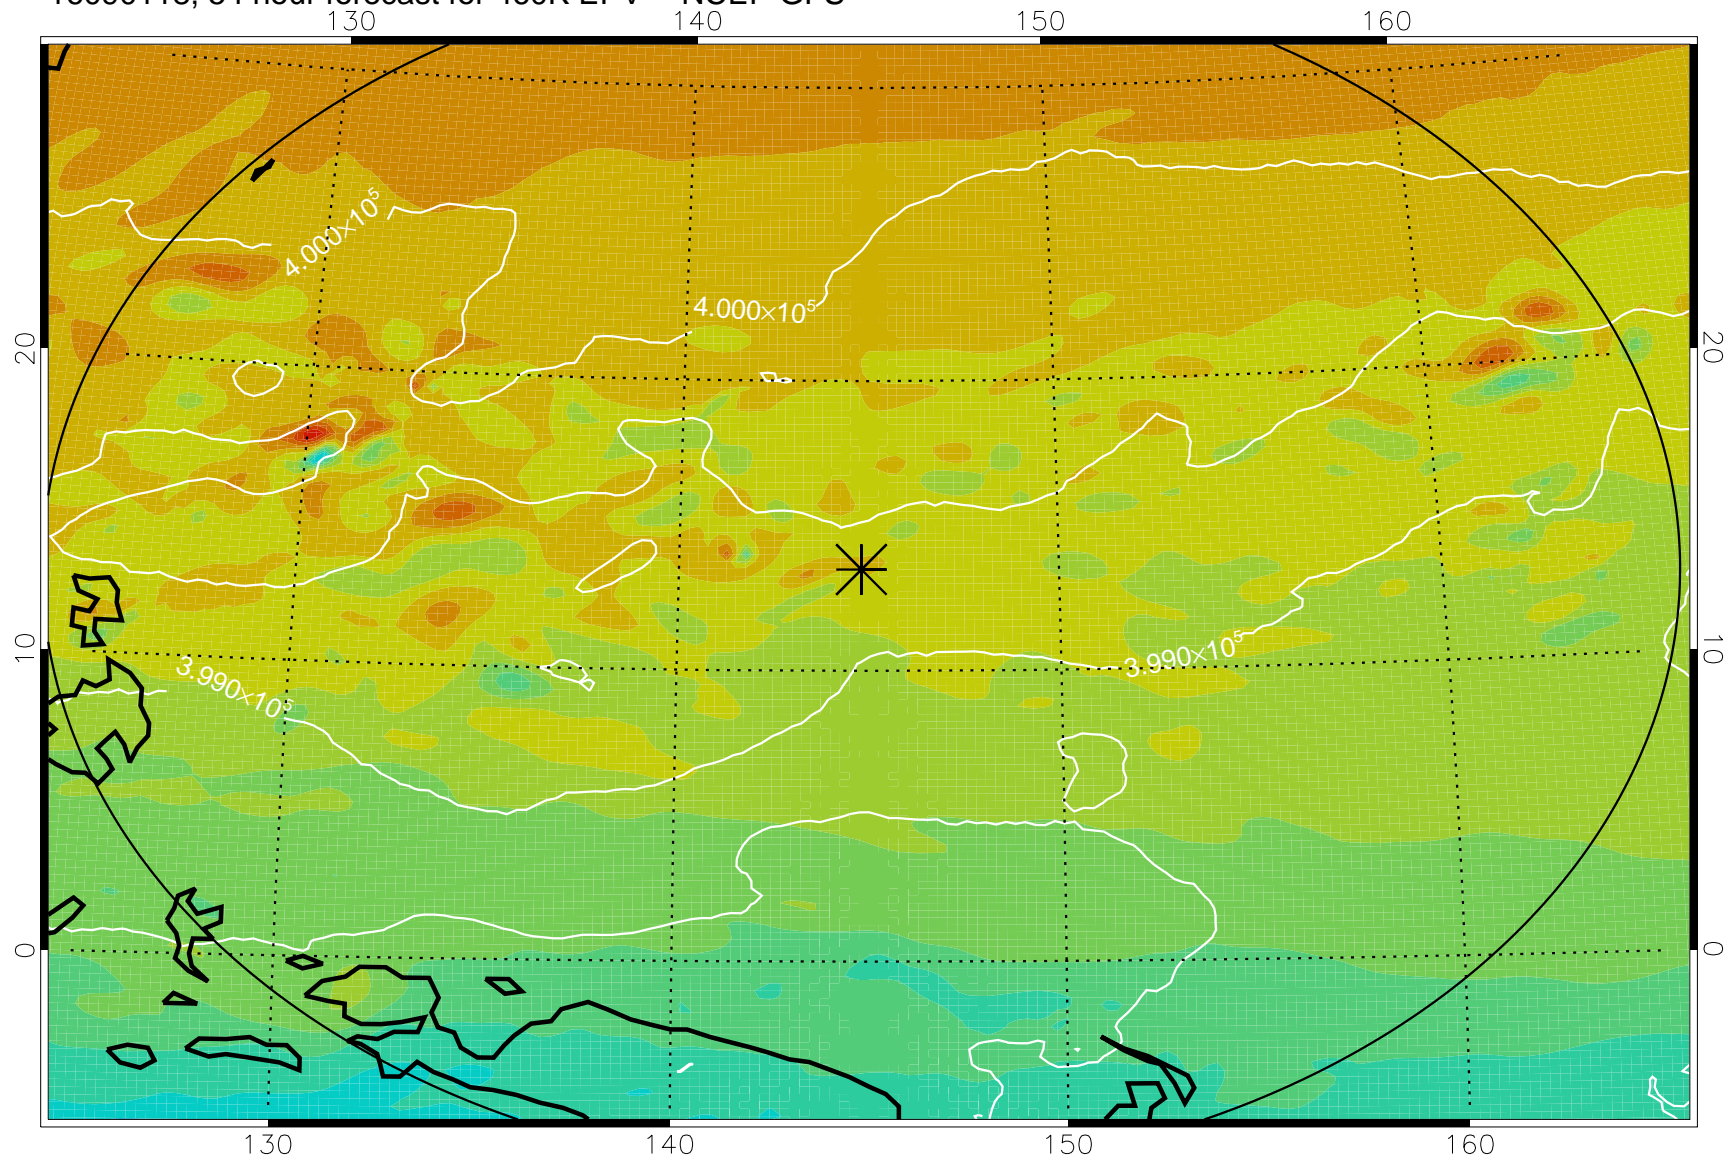

16090106, 42 hour forecast for 460K EPV -- NCEP GFS

460K Montgomery Streamfunction, white

Range ring of 2304 km

16090112, 48 hour forecast for 460K EPV -- NCEP GFS

460K Montgomery Streamfunction, white

Range ring of 2304 km

16090118, 54 hour forecast for 460K EPV -- NCEP GFS

460K Montgomery Streamfunction, white

Range ring of 2304 km

16090200, 60 hour forecast for 460K EPV -- NCEP GFS

460K Montgomery Streamfunction, white

Range ring of 2304 km

16090206, 66 hour forecast for 460K EPV -- NCEP GFS

460K Montgomery Streamfunction, white

Range ring of 2304 km

16090212, 72 hour forecast for 460K EPV -- NCEP GFS

460K Montgomery Streamfunction, white

Range ring of 2304 km

16090218, 78 hour forecast for 460K EPV -- NCEP GFS

460K Montgomery Streamfunction, white

Range ring of 2304 km

16090300, 84 hour forecast for 460K EPV -- NCEP GFS

16090306, 90 hour forecast for 460K EPV -- NCEP GFS