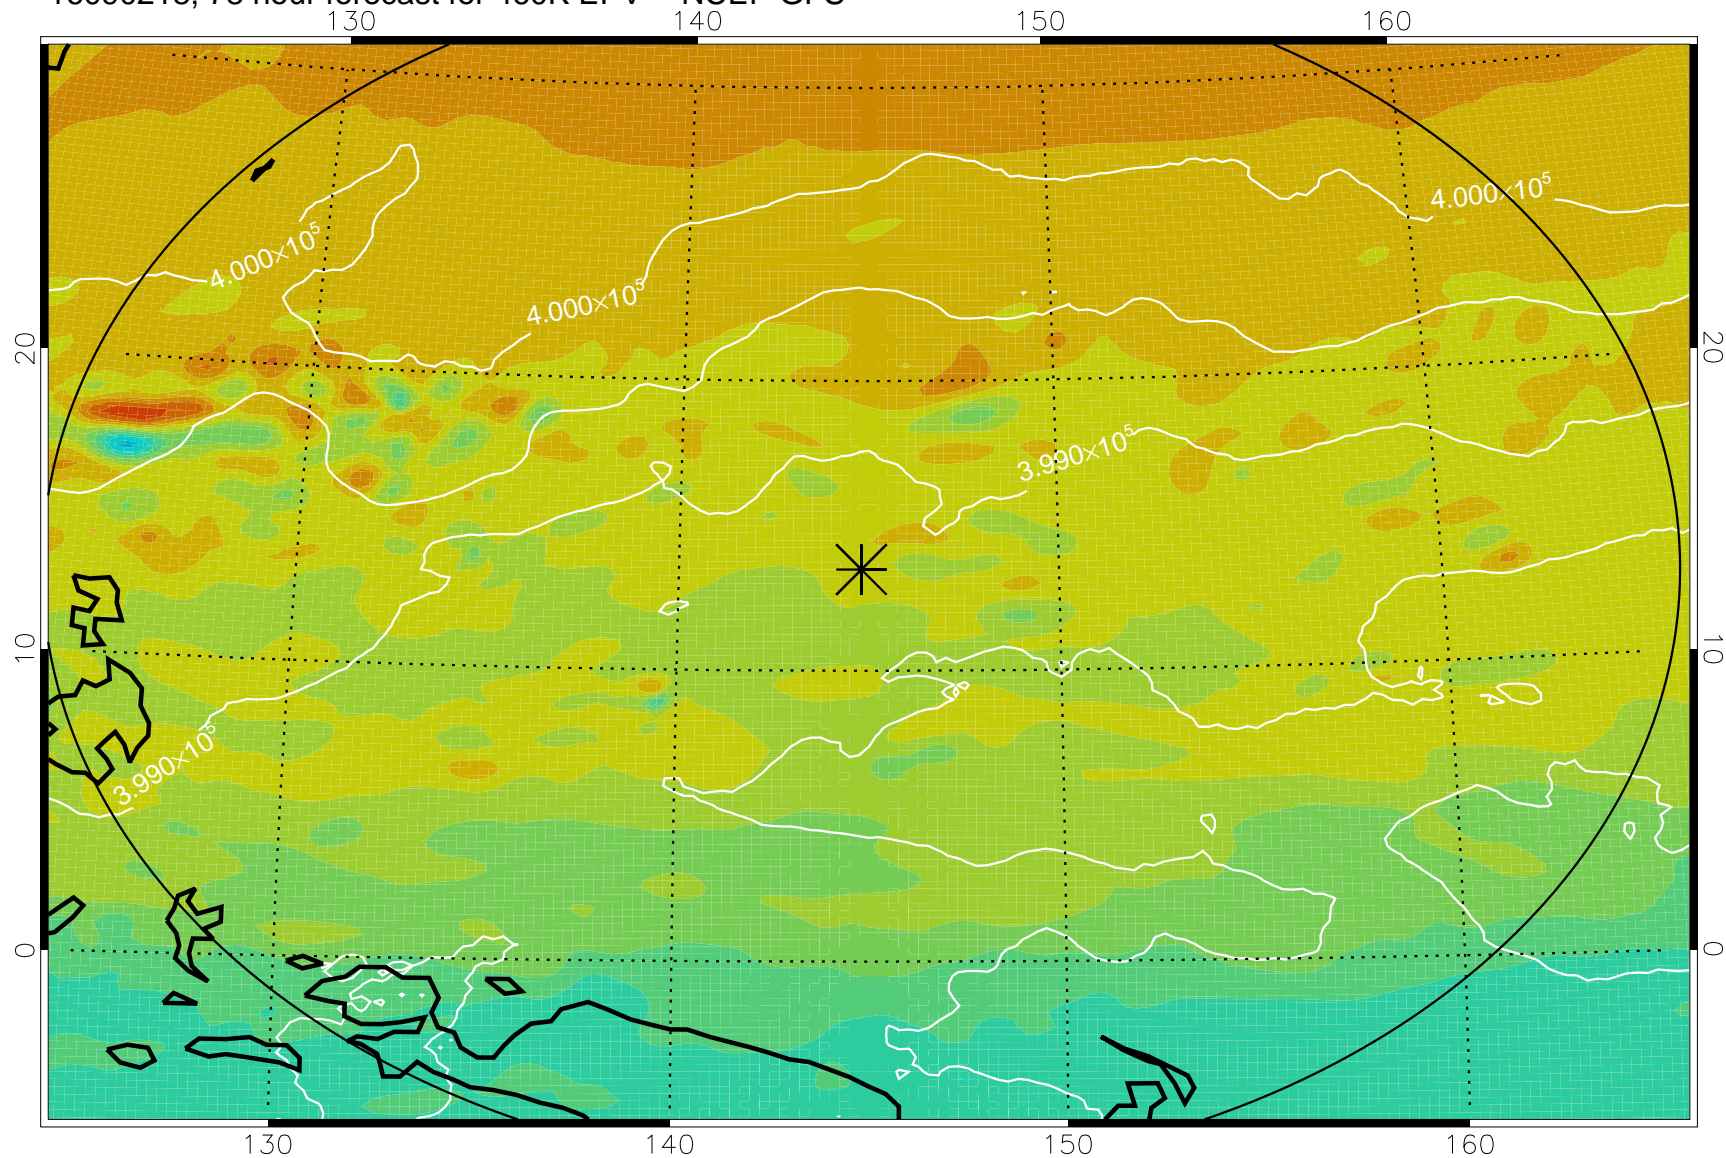

16090118, 54 hour forecast for 460K EPV -- NCEP GFS

460K Montgomery Streamfunction, white

Range ring of 2304 km

16090200, 60 hour forecast for 460K EPV -- NCEP GFS

460K Montgomery Streamfunction, white

Range ring of 2304 km

16090206, 66 hour forecast for 460K EPV -- NCEP GFS

460K Montgomery Streamfunction, white

Range ring of 2304 km

16090212, 72 hour forecast for 460K EPV -- NCEP GFS

460K Montgomery Streamfunction, white

Range ring of 2304 km

16090218, 78 hour forecast for 460K EPV -- NCEP GFS

460K Montgomery Streamfunction, white

Range ring of 2304 km

16090300, 84 hour forecast for 460K EPV -- NCEP GFS

16090306, 90 hour forecast for 460K EPV -- NCEP GFS

460K Montgomery Streamfunction, white

Range ring of 2304 km

16090312, 96 hour forecast for 460K EPV -- NCEP GFS

460K Montgomery Streamfunction, white

Range ring of 2304 km

16090318, 102 hour forecast for 460K EPV -- NCEP GFS