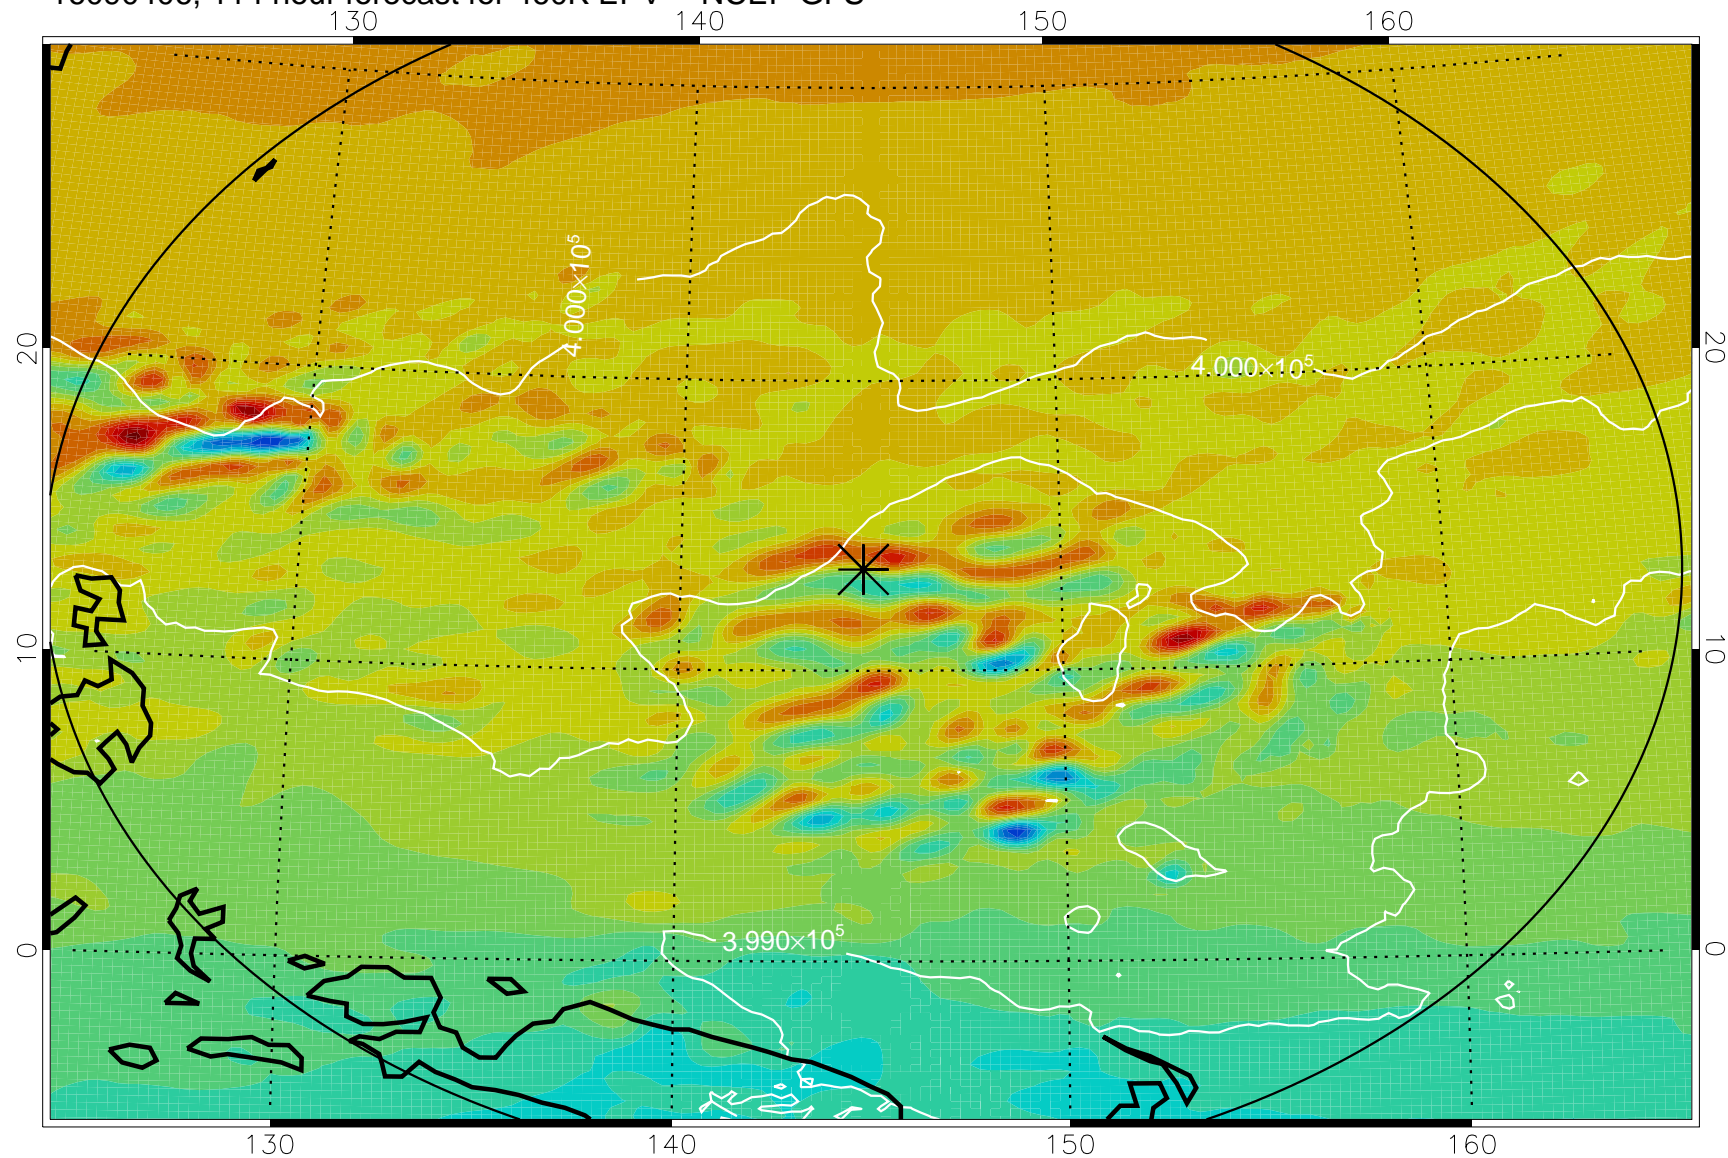

16090218, 78 hour forecast for 460K EPV -- NCEP GFS

460K Montgomery Streamfunction, white

Range ring of 2304 km

16090300, 84 hour forecast for 460K EPV -- NCEP GFS

16090306, 90 hour forecast for 460K EPV -- NCEP GFS

460K Montgomery Streamfunction, white

Range ring of 2304 km

16090312, 96 hour forecast for 460K EPV -- NCEP GFS

460K Montgomery Streamfunction, white

Range ring of 2304 km

16090318, 102 hour forecast for 460K EPV -- NCEP GFS

460K Montgomery Streamfunction, white

Range ring of 2304 km

16090400, 108 hour forecast for 460K EPV -- NCEP GFS

460K Montgomery Streamfunction, white

Range ring of 2304 km

16090406, 114 hour forecast for 460K EPV -- NCEP GFS

460K Montgomery Streamfunction, white

Range ring of 2304 km

16090412, 120 hour forecast for 460K EPV -- NCEP GFS

460K Montgomery Streamfunction, white

Range ring of 2304 km