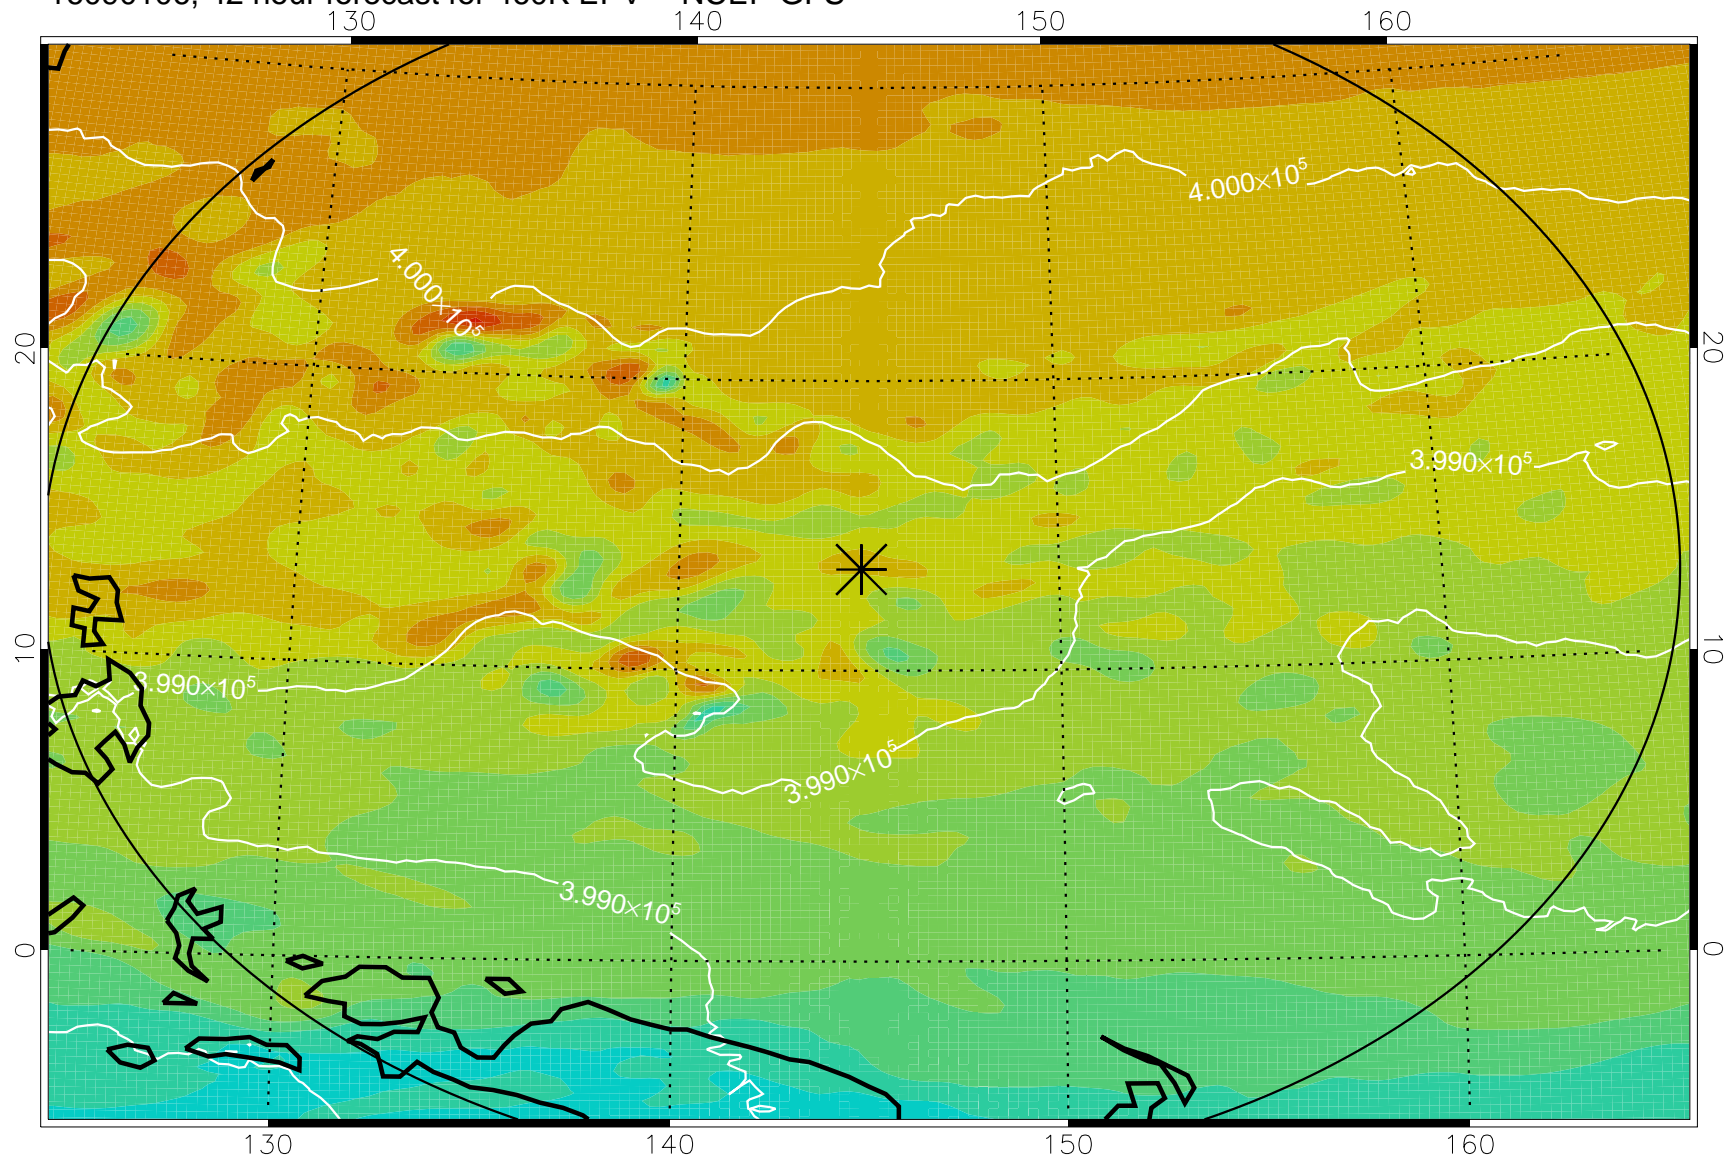

16083118, 30 hour forecast for 460K EPV -- NCEP GFS

460K Montgomery Streamfunction, white

Range ring of 2304 km

16090100, 36 hour forecast for 460K EPV -- NCEP GFS

460K Montgomery Streamfunction, white

Range ring of 2304 km

16090106, 42 hour forecast for 460K EPV -- NCEP GFS

460K Montgomery Streamfunction, white

Range ring of 2304 km

16090112, 48 hour forecast for 460K EPV -- NCEP GFS

460K Montgomery Streamfunction, white

Range ring of 2304 km

16090118, 54 hour forecast for 460K EPV -- NCEP GFS

460K Montgomery Streamfunction, white

Range ring of 2304 km

16090200, 60 hour forecast for 460K EPV -- NCEP GFS

460K Montgomery Streamfunction, white

Range ring of 2304 km

16090218, 78 hour forecast for 460K EPV -- NCEP GFS

460K Montgomery Streamfunction, white

Range ring of 2304 km

16090300, 84 hour forecast for 460K EPV -- NCEP GFS

16090306, 90 hour forecast for 460K EPV -- NCEP GFS