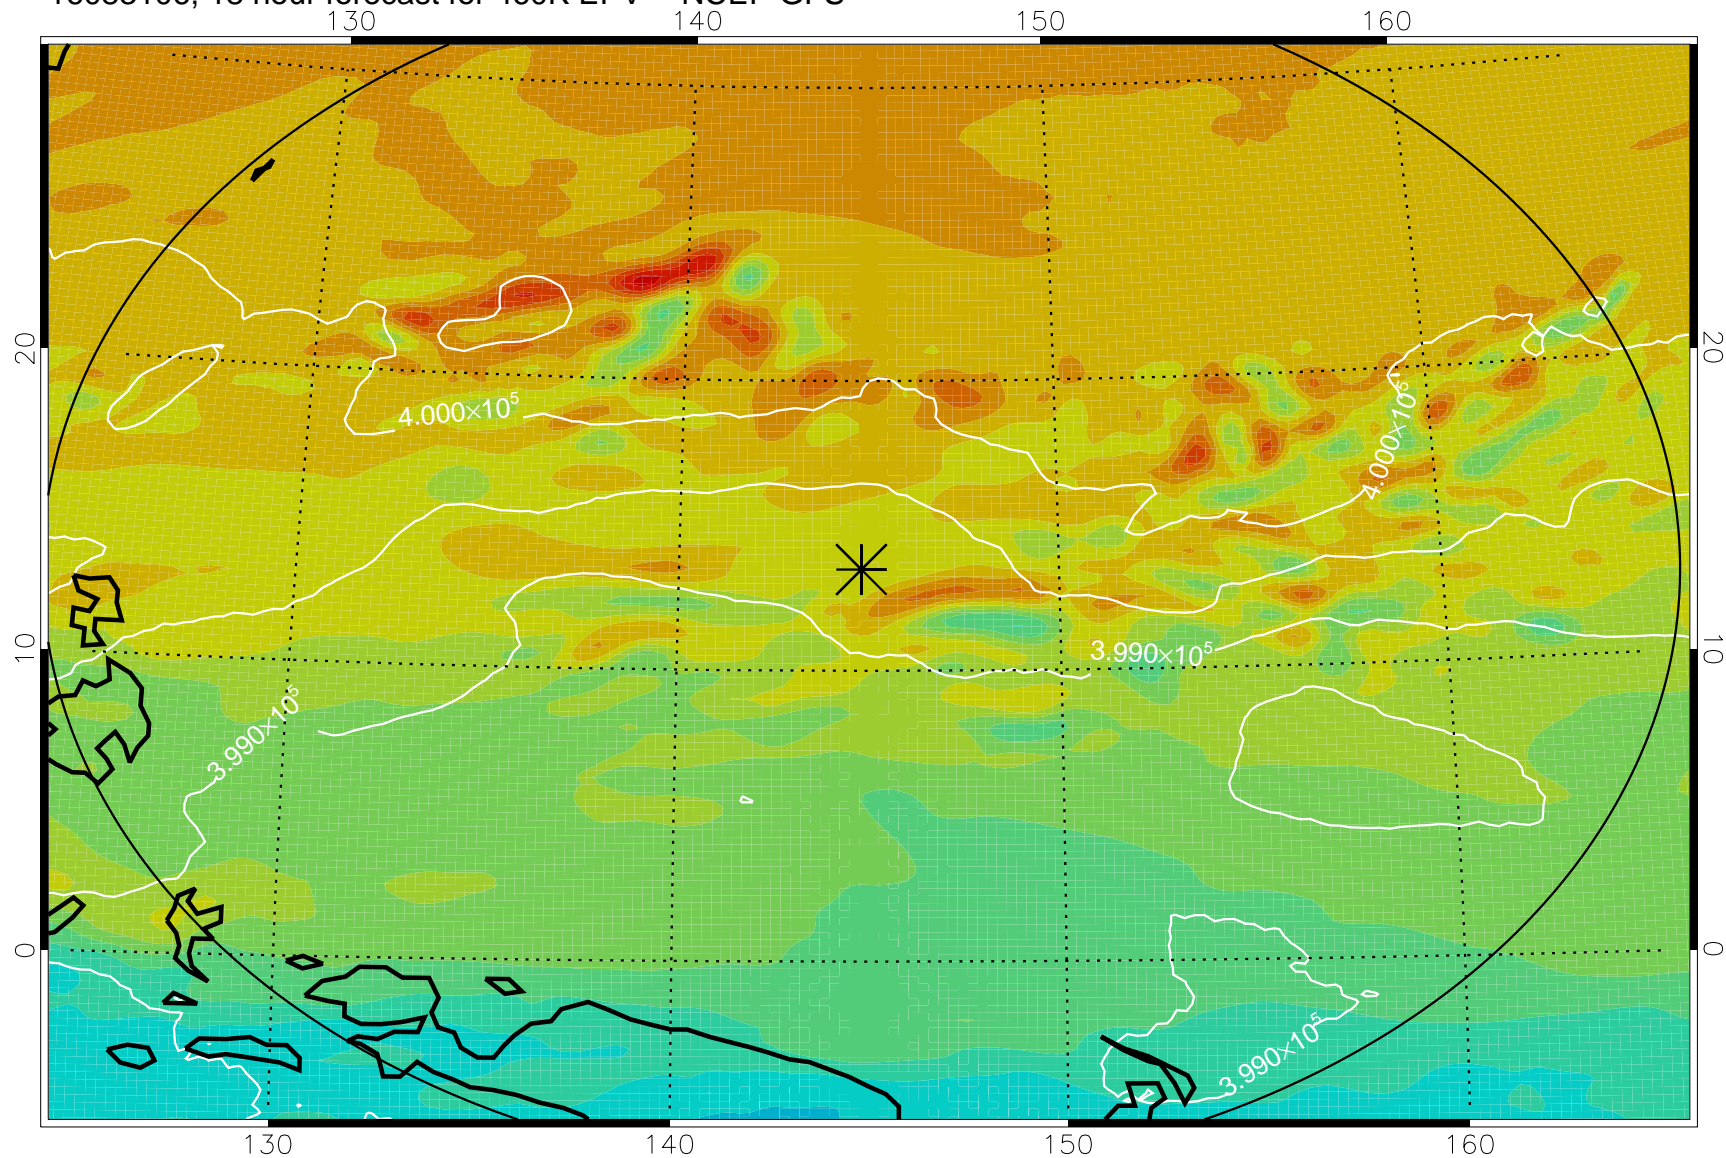

16083018, 6 hour forecast for 460K EPV -- NCEP GFS

460K Montgomery Streamfunction, white

Range ring of 2304 km

16083100, 12 hour forecast for 460K EPV -- NCEP GFS

460K Montgomery Streamfunction, white

Range ring of 2304 km

16083106, 18 hour forecast for 460K EPV -- NCEP GFS

460K Montgomery Streamfunction, white

Range ring of 2304 km

16083112, 24 hour forecast for 460K EPV -- NCEP GFS

460K Montgomery Streamfunction, white

Range ring of 2304 km

16083118, 30 hour forecast for 460K EPV -- NCEP GFS

460K Montgomery Streamfunction, white

Range ring of 2304 km

16090100, 36 hour forecast for 460K EPV -- NCEP GFS

460K Montgomery Streamfunction, white

Range ring of 2304 km

16090106, 42 hour forecast for 460K EPV -- NCEP GFS

460K Montgomery Streamfunction, white

Range ring of 2304 km

16090112, 48 hour forecast for 460K EPV -- NCEP GFS

460K Montgomery Streamfunction, white

Range ring of 2304 km