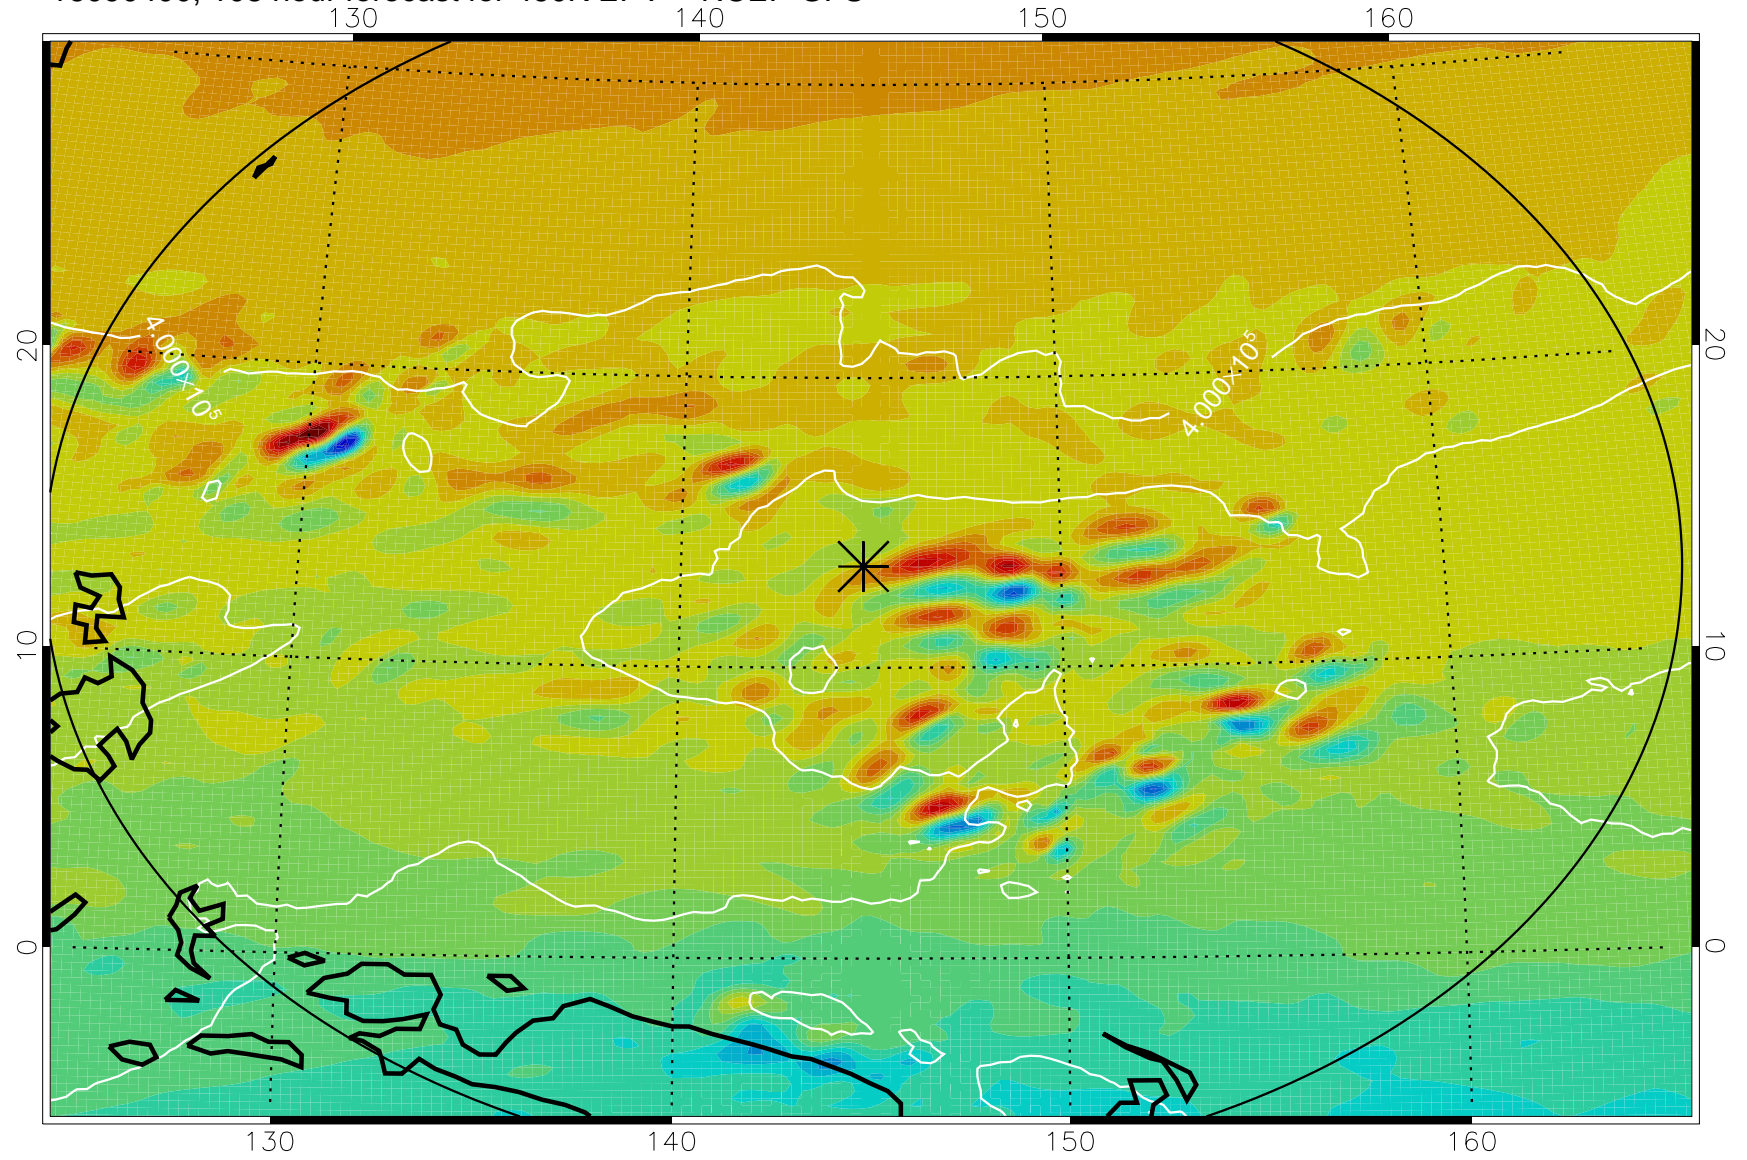

16090218, 78 hour forecast for 460K EPV -- NCEP GFS

460K Montgomery Streamfunction, white

Range ring of 2304 km

16090300, 84 hour forecast for 460K EPV -- NCEP GFS

16090306, 90 hour forecast for 460K EPV -- NCEP GFS

460K Montgomery Streamfunction, white

Range ring of 2304 km

16090312, 96 hour forecast for 460K EPV -- NCEP GFS

460K Montgomery Streamfunction, white

Range ring of 2304 km

16090318, 102 hour forecast for 460K EPV -- NCEP GFS

460K Montgomery Streamfunction, white

Range ring of 2304 km

16090400, 108 hour forecast for 460K EPV -- NCEP GFS

460K Montgomery Streamfunction, white

Range ring of 2304 km

16090406, 114 hour forecast for 460K EPV -- NCEP GFS

460K Montgomery Streamfunction, white

Range ring of 2304 km

16090412, 120 hour forecast for 460K EPV -- NCEP GFS

460K Montgomery Streamfunction, white

Range ring of 2304 km