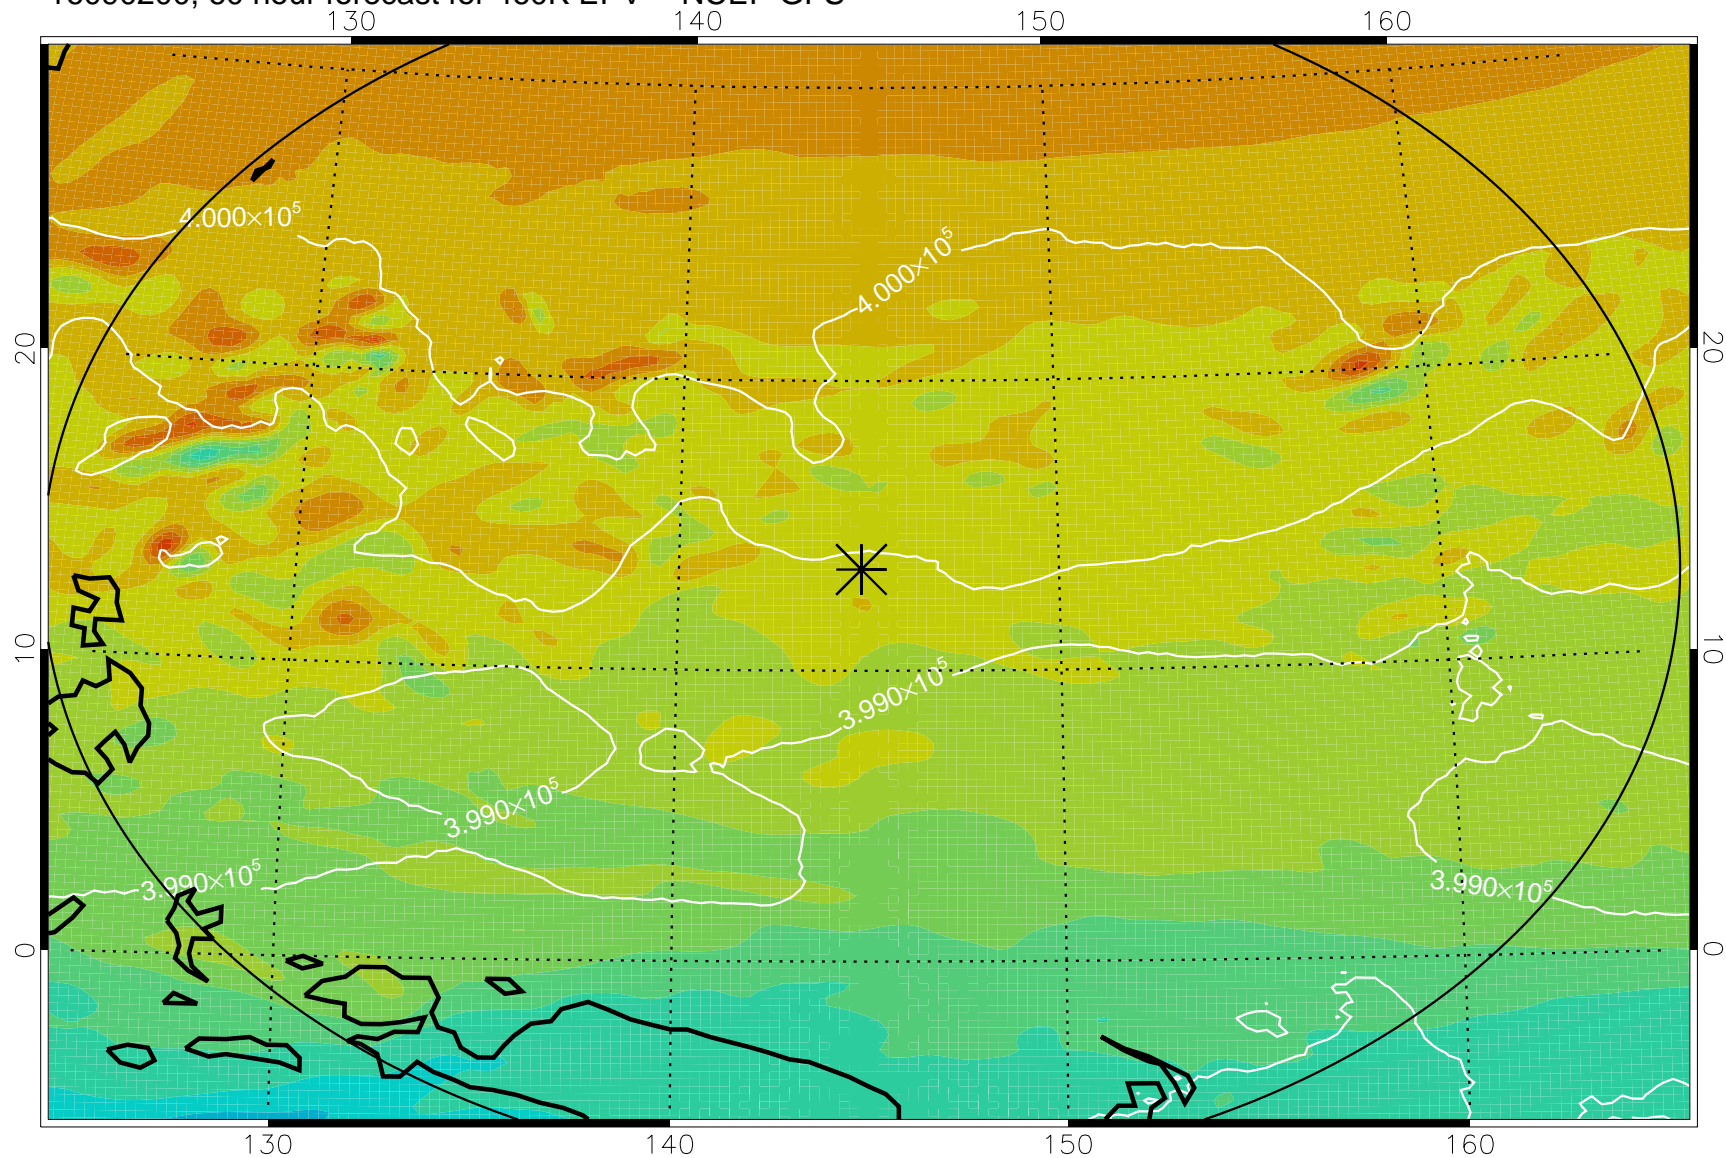

16090106, 42 hour forecast for 460K EPV -- NCEP GFS

460K Montgomery Streamfunction, white

Range ring of 2304 km

16090112, 48 hour forecast for 460K EPV -- NCEP GFS

460K Montgomery Streamfunction, white

Range ring of 2304 km

16090118, 54 hour forecast for 460K EPV -- NCEP GFS

460K Montgomery Streamfunction, white

Range ring of 2304 km

16090200, 60 hour forecast for 460K EPV -- NCEP GFS

460K Montgomery Streamfunction, white

Range ring of 2304 km

16090206, 66 hour forecast for 460K EPV -- NCEP GFS

460K Montgomery Streamfunction, white

Range ring of 2304 km

16090212, 72 hour forecast for 460K EPV -- NCEP GFS

460K Montgomery Streamfunction, white

Range ring of 2304 km

16090218, 78 hour forecast for 460K EPV -- NCEP GFS

460K Montgomery Streamfunction, white

Range ring of 2304 km

16090300, 84 hour forecast for 460K EPV -- NCEP GFS

16090306, 90 hour forecast for 460K EPV -- NCEP GFS