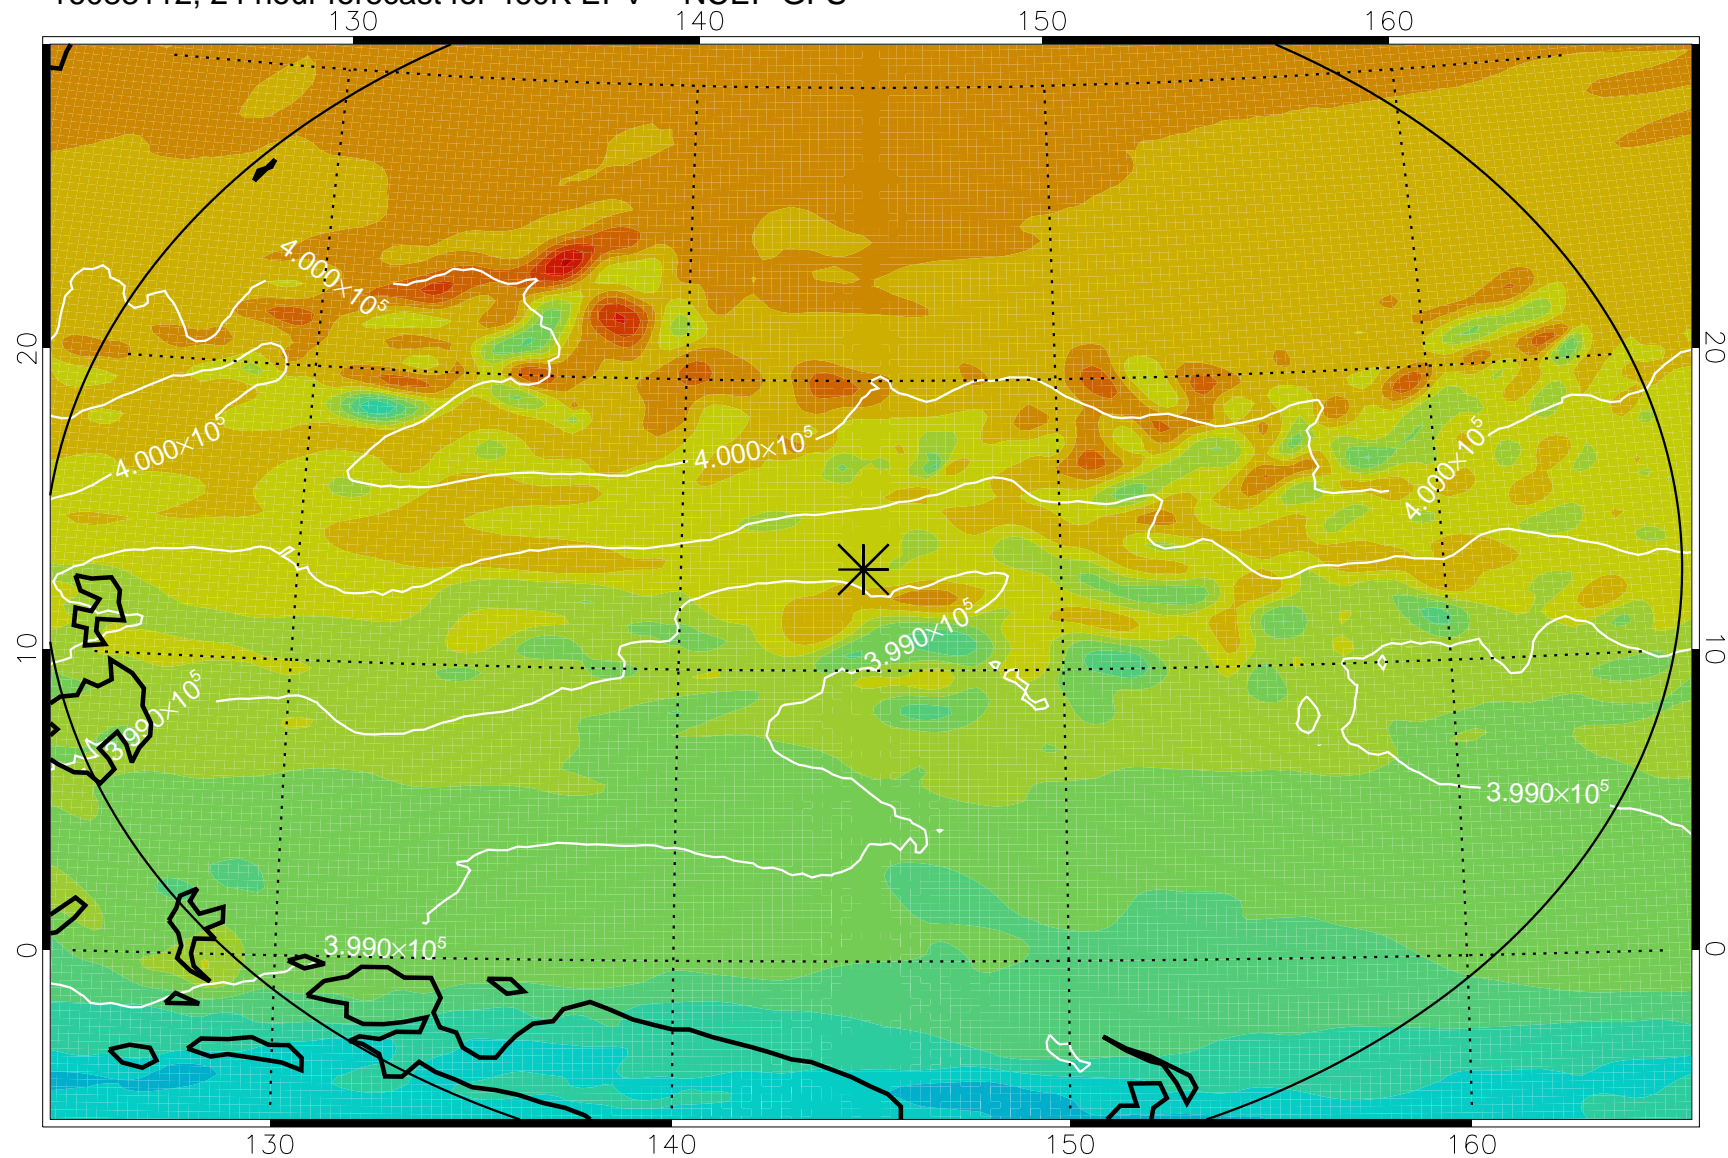

16083018, 6 hour forecast for 460K EPV -- NCEP GFS

460K Montgomery Streamfunction, white

Range ring of 2304 km

16083100, 12 hour forecast for 460K EPV -- NCEP GFS

460K Montgomery Streamfunction, white

Range ring of 2304 km

16083106, 18 hour forecast for 460K EPV -- NCEP GFS

460K Montgomery Streamfunction, white

Range ring of 2304 km

16083112, 24 hour forecast for 460K EPV -- NCEP GFS

460K Montgomery Streamfunction, white

Range ring of 2304 km

16083118, 30 hour forecast for 460K EPV -- NCEP GFS

460K Montgomery Streamfunction, white

Range ring of 2304 km

16090100, 36 hour forecast for 460K EPV -- NCEP GFS

460K Montgomery Streamfunction, white

Range ring of 2304 km

16090106, 42 hour forecast for 460K EPV -- NCEP GFS

460K Montgomery Streamfunction, white

Range ring of 2304 km

16090112, 48 hour forecast for 460K EPV -- NCEP GFS

460K Montgomery Streamfunction, white

Range ring of 2304 km