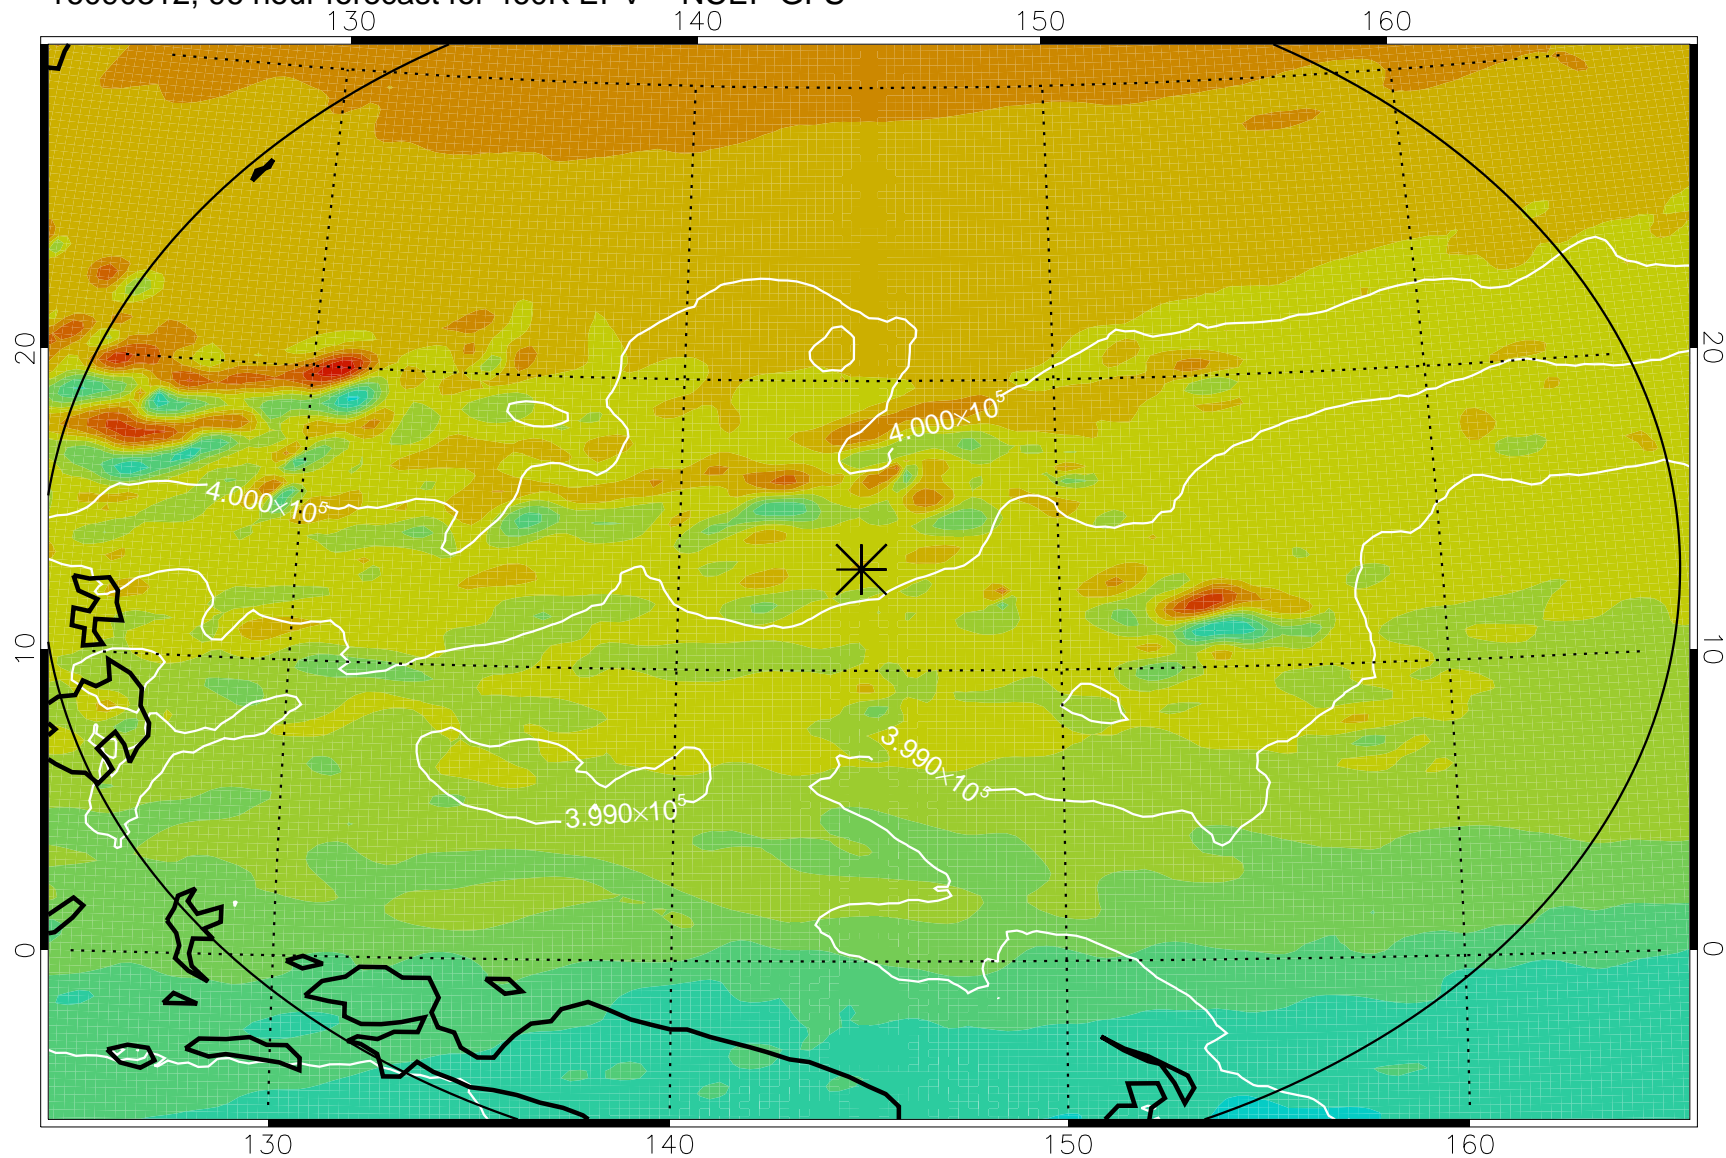

16090206, 66 hour forecast for 460K EPV -- NCEP GFS

460K Montgomery Streamfunction, white

Range ring of 2304 km

16090212, 72 hour forecast for 460K EPV -- NCEP GFS

460K Montgomery Streamfunction, white

Range ring of 2304 km

16090218, 78 hour forecast for 460K EPV -- NCEP GFS

460K Montgomery Streamfunction, white

Range ring of 2304 km

16090300, 84 hour forecast for 460K EPV -- NCEP GFS

16090306, 90 hour forecast for 460K EPV -- NCEP GFS

460K Montgomery Streamfunction, white

Range ring of 2304 km

16090312, 96 hour forecast for 460K EPV -- NCEP GFS

460K Montgomery Streamfunction, white

Range ring of 2304 km

16090318, 102 hour forecast for 460K EPV -- NCEP GFS

460K Montgomery Streamfunction, white

Range ring of 2304 km

16090400, 108 hour forecast for 460K EPV -- NCEP GFS

460K Montgomery Streamfunction, white

Range ring of 2304 km

16090406, 114 hour forecast for 460K EPV -- NCEP GFS