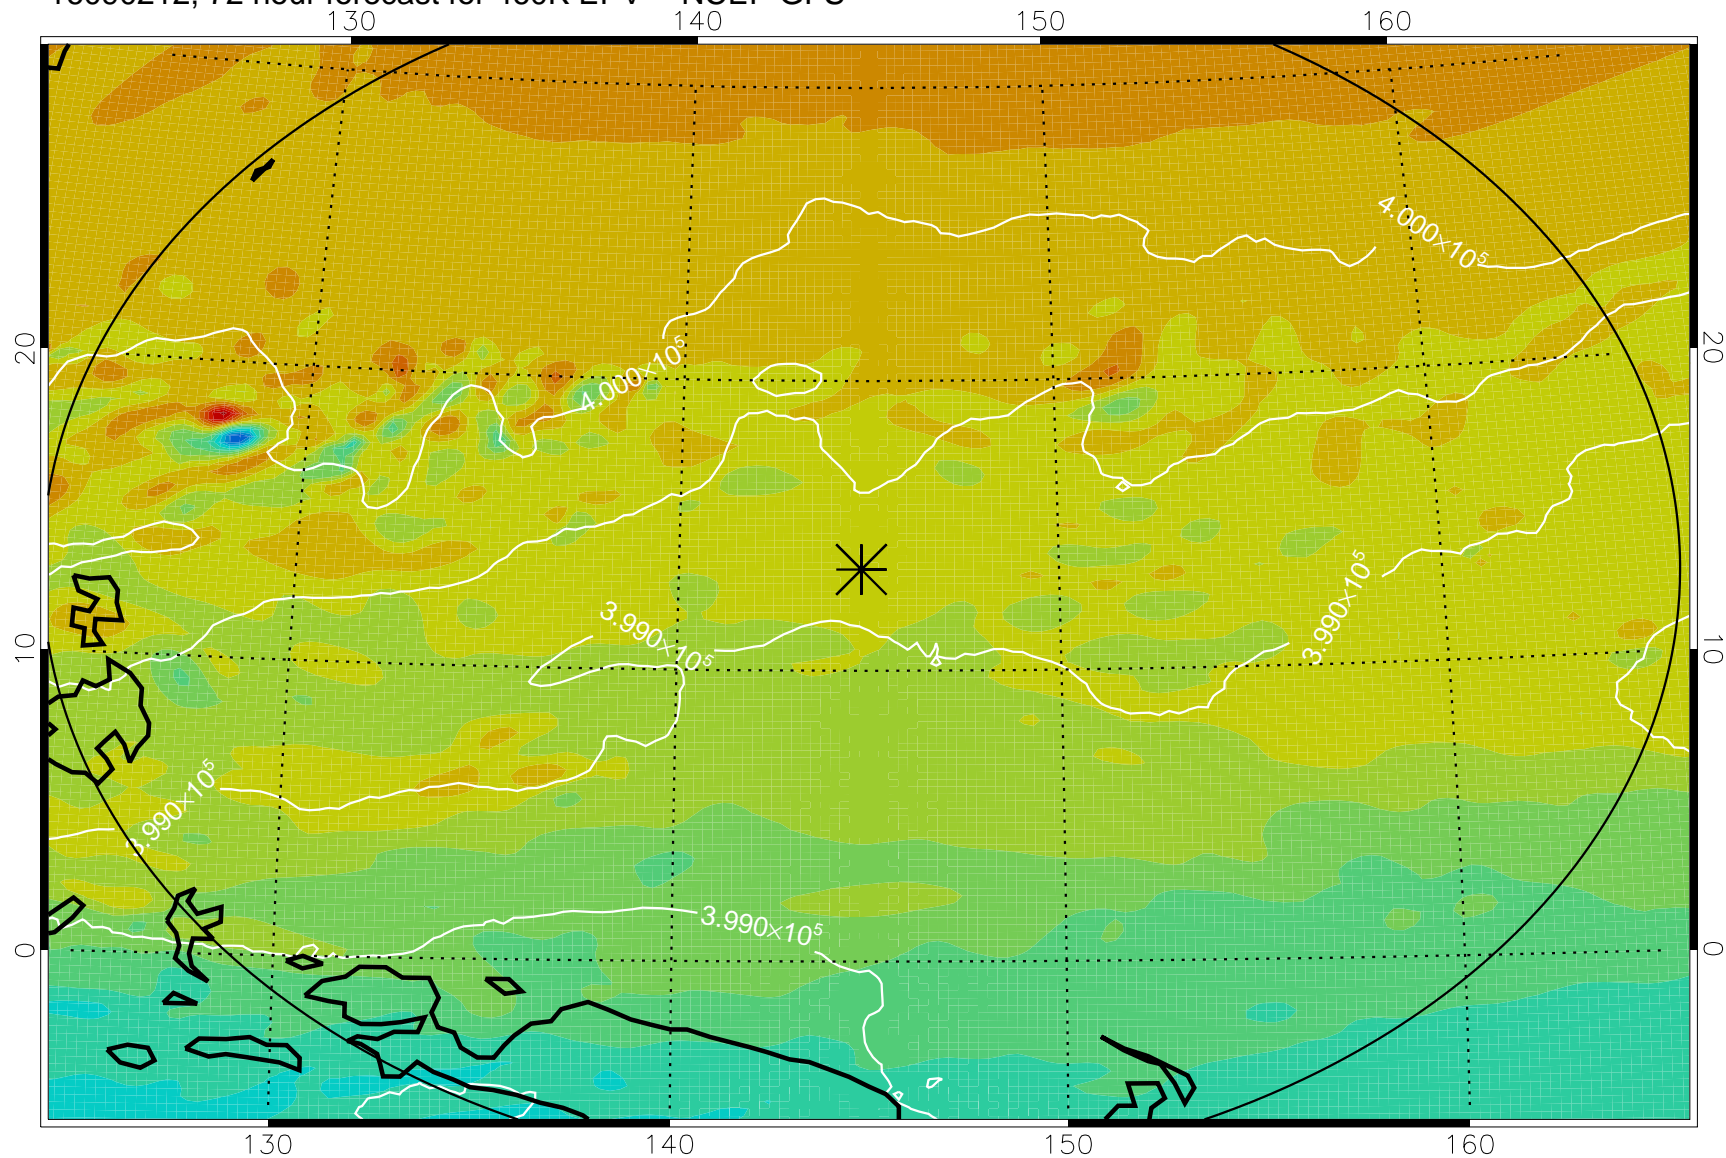

16090106, 42 hour forecast for 460K EPV -- NCEP GFS

460K Montgomery Streamfunction, white

Range ring of 2304 km

16090112, 48 hour forecast for 460K EPV -- NCEP GFS

460K Montgomery Streamfunction, white

Range ring of 2304 km

16090118, 54 hour forecast for 460K EPV -- NCEP GFS

460K Montgomery Streamfunction, white

Range ring of 2304 km

16090200, 60 hour forecast for 460K EPV -- NCEP GFS

460K Montgomery Streamfunction, white

Range ring of 2304 km

16090206, 66 hour forecast for 460K EPV -- NCEP GFS

460K Montgomery Streamfunction, white

Range ring of 2304 km

16090212, 72 hour forecast for 460K EPV -- NCEP GFS

460K Montgomery Streamfunction, white

Range ring of 2304 km

16090218, 78 hour forecast for 460K EPV -- NCEP GFS

460K Montgomery Streamfunction, white

Range ring of 2304 km

16090300, 84 hour forecast for 460K EPV -- NCEP GFS

16090306, 90 hour forecast for 460K EPV -- NCEP GFS