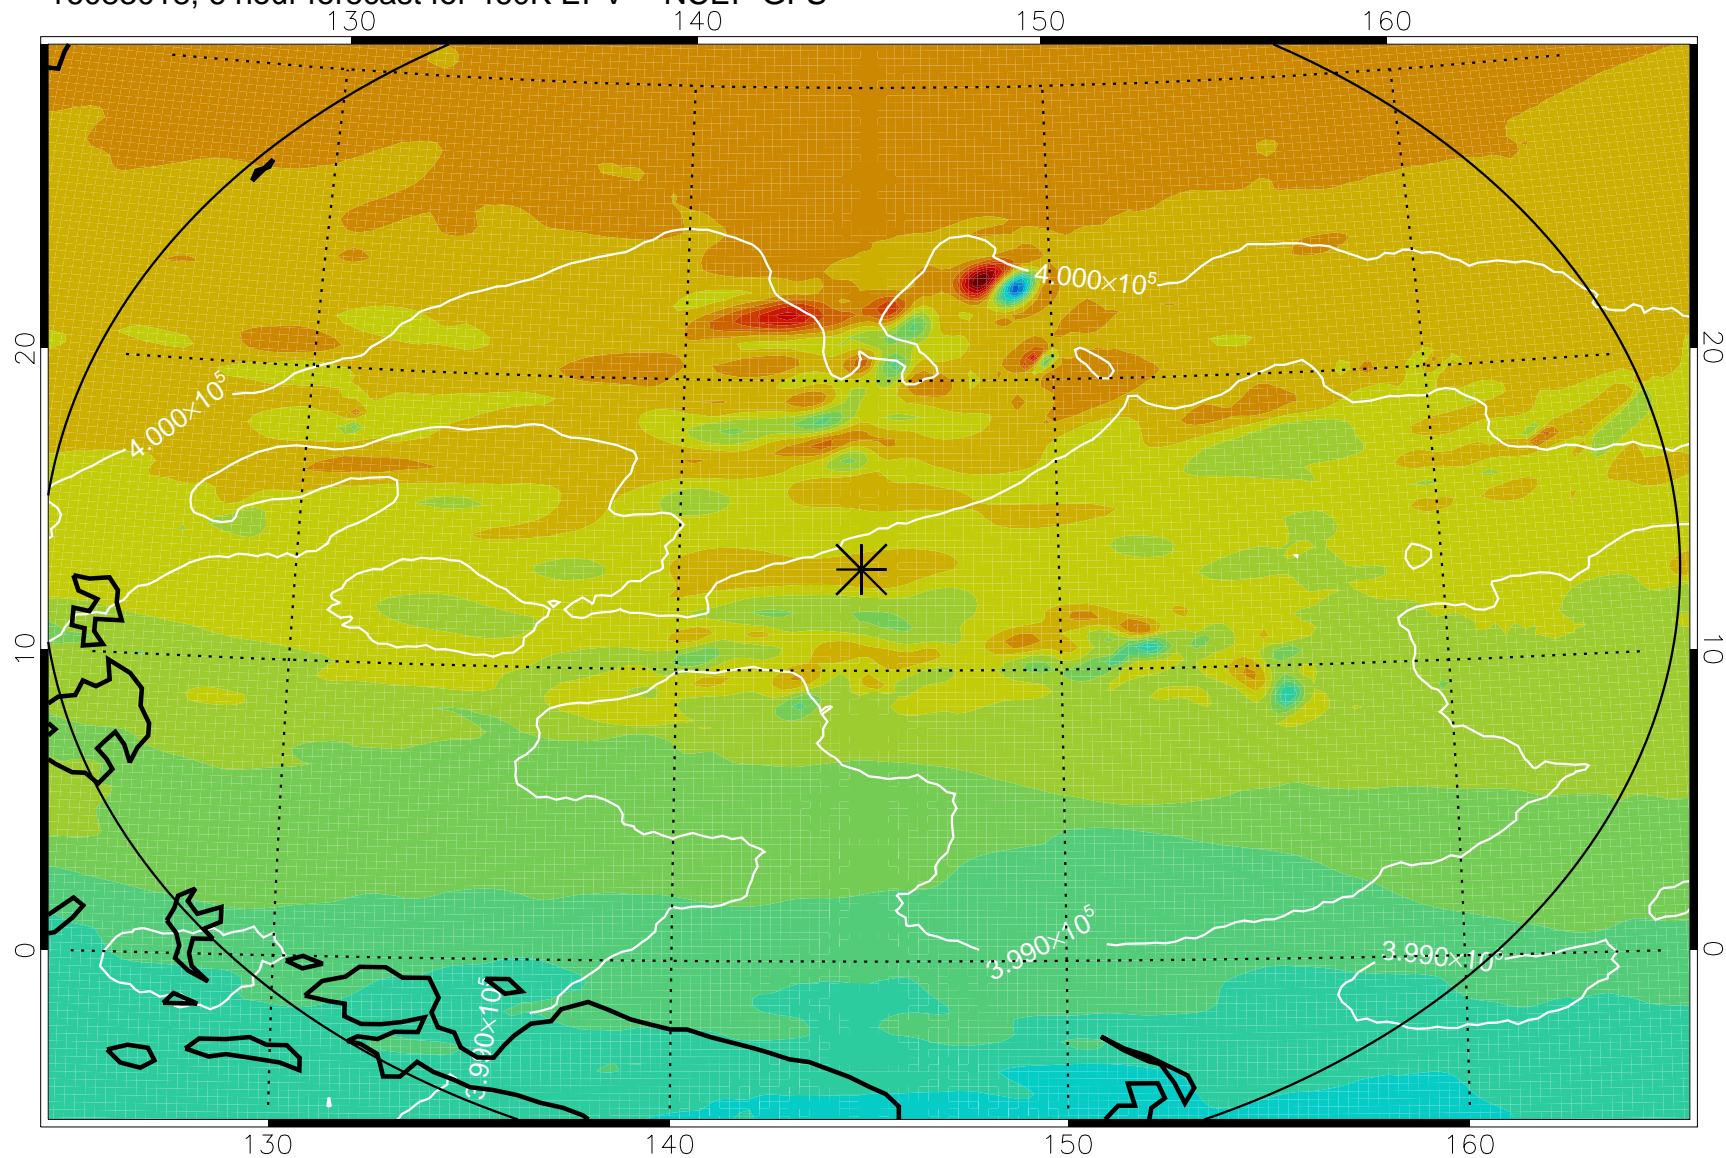

16083018, 6 hour forecast for 460K EPV -- NCEP GFS

460K Montgomery Streamfunction, white

Range ring of 2304 km

16083100, 12 hour forecast for 460K EPV -- NCEP GFS

460K Montgomery Streamfunction, white

Range ring of 2304 km

16083106, 18 hour forecast for 460K EPV -- NCEP GFS

460K Montgomery Streamfunction, white

Range ring of 2304 km

16083112, 24 hour forecast for 460K EPV -- NCEP GFS

460K Montgomery Streamfunction, white

Range ring of 2304 km

16083118, 30 hour forecast for 460K EPV -- NCEP GFS

460K Montgomery Streamfunction, white

Range ring of 2304 km

16090100, 36 hour forecast for 460K EPV -- NCEP GFS

460K Montgomery Streamfunction, white

Range ring of 2304 km

16090218, 78 hour forecast for 460K EPV -- NCEP GFS

460K Montgomery Streamfunction, white

Range ring of 2304 km

16090300, 84 hour forecast for 460K EPV -- NCEP GFS

16090306, 90 hour forecast for 460K EPV -- NCEP GFS