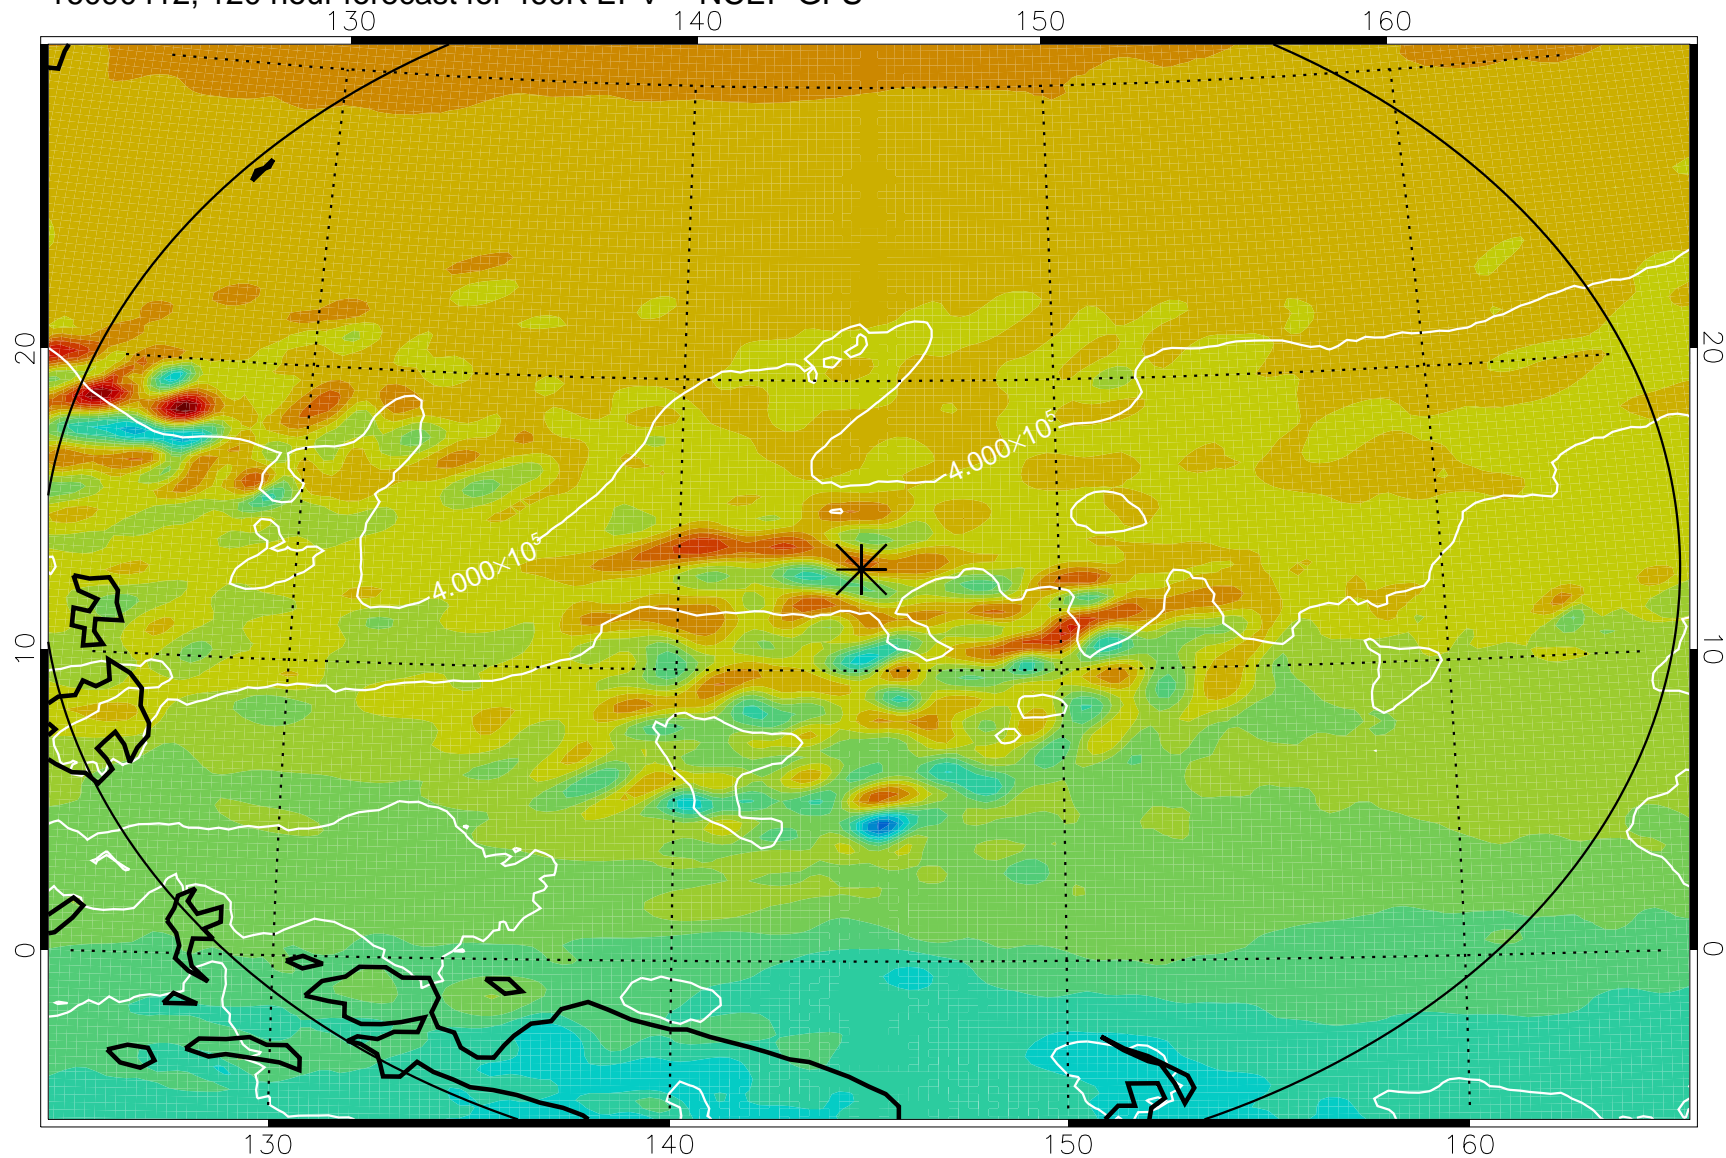

16090218, 78 hour forecast for 460K EPV -- NCEP GFS

460K Montgomery Streamfunction, white

Range ring of 2304 km

16090300, 84 hour forecast for 460K EPV -- NCEP GFS

16090306, 90 hour forecast for 460K EPV -- NCEP GFS

460K Montgomery Streamfunction, white

Range ring of 2304 km

16090312, 96 hour forecast for 460K EPV -- NCEP GFS

460K Montgomery Streamfunction, white

Range ring of 2304 km

16090318, 102 hour forecast for 460K EPV -- NCEP GFS

460K Montgomery Streamfunction, white

Range ring of 2304 km

16090400, 108 hour forecast for 460K EPV -- NCEP GFS

460K Montgomery Streamfunction, white

Range ring of 2304 km

16090406, 114 hour forecast for 460K EPV -- NCEP GFS

460K Montgomery Streamfunction, white

Range ring of 2304 km

16090412, 120 hour forecast for 460K EPV -- NCEP GFS

460K Montgomery Streamfunction, white

Range ring of 2304 km