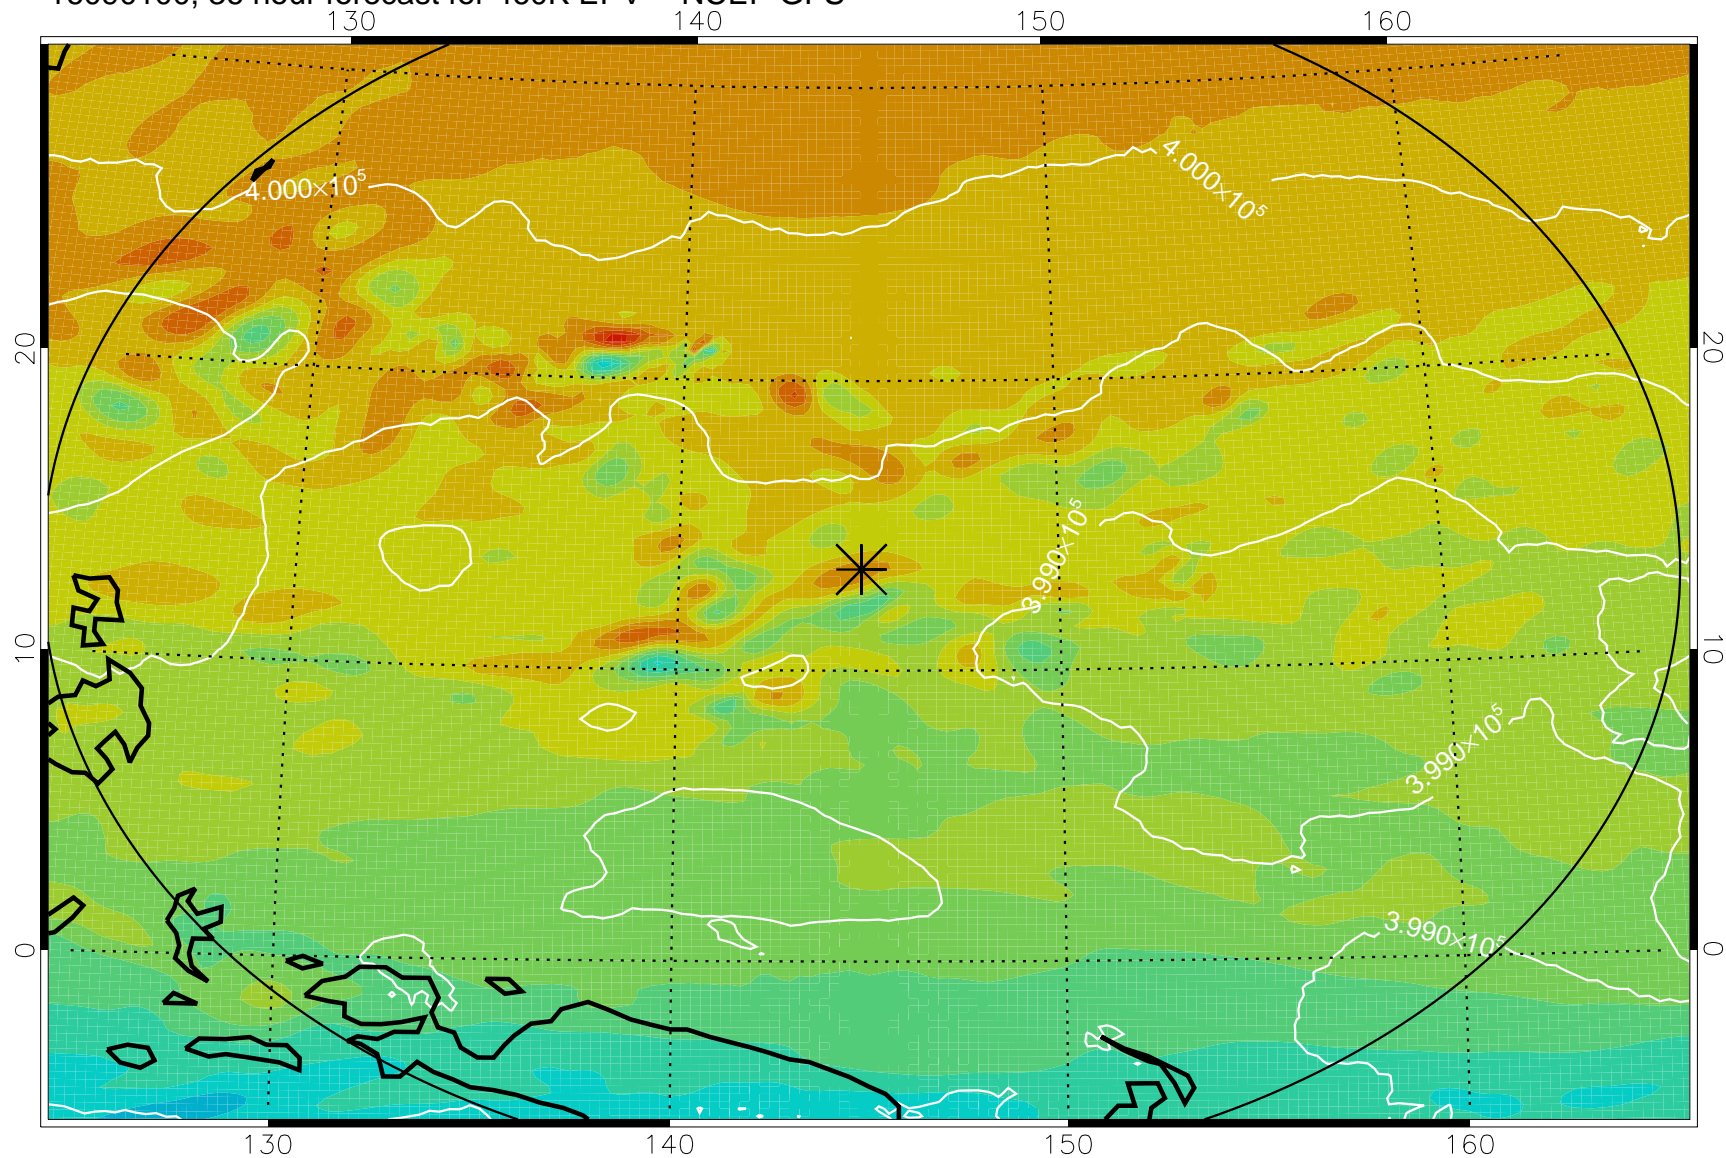

16083106, 18 hour forecast for 460K EPV -- NCEP GFS

460K Montgomery Streamfunction, white

Range ring of 2304 km

16083112, 24 hour forecast for 460K EPV -- NCEP GFS

460K Montgomery Streamfunction, white

Range ring of 2304 km

16083118, 30 hour forecast for 460K EPV -- NCEP GFS

460K Montgomery Streamfunction, white

Range ring of 2304 km

16090100, 36 hour forecast for 460K EPV -- NCEP GFS

460K Montgomery Streamfunction, white

Range ring of 2304 km

16090106, 42 hour forecast for 460K EPV -- NCEP GFS

460K Montgomery Streamfunction, white

Range ring of 2304 km

16090112, 48 hour forecast for 460K EPV -- NCEP GFS

460K Montgomery Streamfunction, white

Range ring of 2304 km

16090218, 78 hour forecast for 460K EPV -- NCEP GFS

460K Montgomery Streamfunction, white

Range ring of 2304 km

16090300, 84 hour forecast for 460K EPV -- NCEP GFS

16090306, 90 hour forecast for 460K EPV -- NCEP GFS