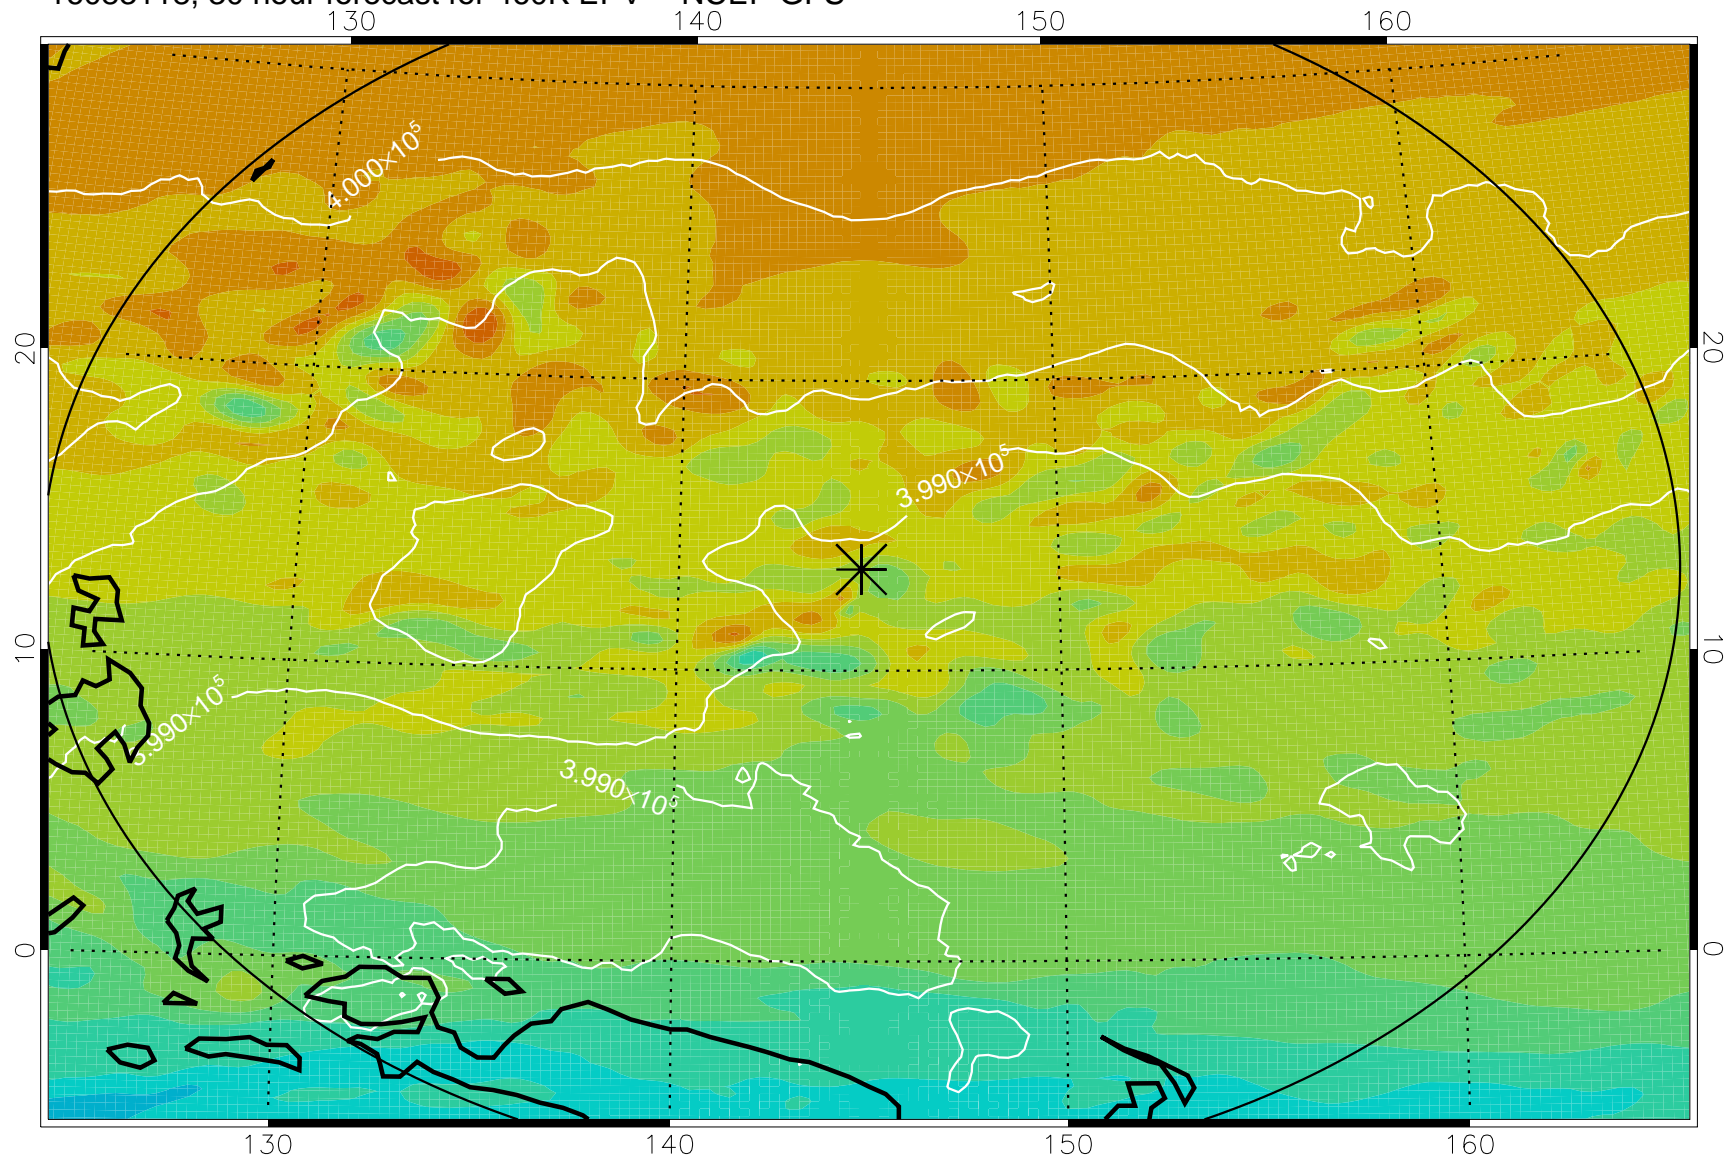

16083018, 6 hour forecast for 460K EPV -- NCEP GFS

460K Montgomery Streamfunction, white

Range ring of 2304 km

16083100, 12 hour forecast for 460K EPV -- NCEP GFS

460K Montgomery Streamfunction, white

Range ring of 2304 km

16083106, 18 hour forecast for 460K EPV -- NCEP GFS

460K Montgomery Streamfunction, white

Range ring of 2304 km

16083112, 24 hour forecast for 460K EPV -- NCEP GFS

460K Montgomery Streamfunction, white

Range ring of 2304 km

16083118, 30 hour forecast for 460K EPV -- NCEP GFS

460K Montgomery Streamfunction, white

Range ring of 2304 km

16090100, 36 hour forecast for 460K EPV -- NCEP GFS

460K Montgomery Streamfunction, white

Range ring of 2304 km

16090106, 42 hour forecast for 460K EPV -- NCEP GFS

460K Montgomery Streamfunction, white

Range ring of 2304 km

16090112, 48 hour forecast for 460K EPV -- NCEP GFS

460K Montgomery Streamfunction, white

Range ring of 2304 km