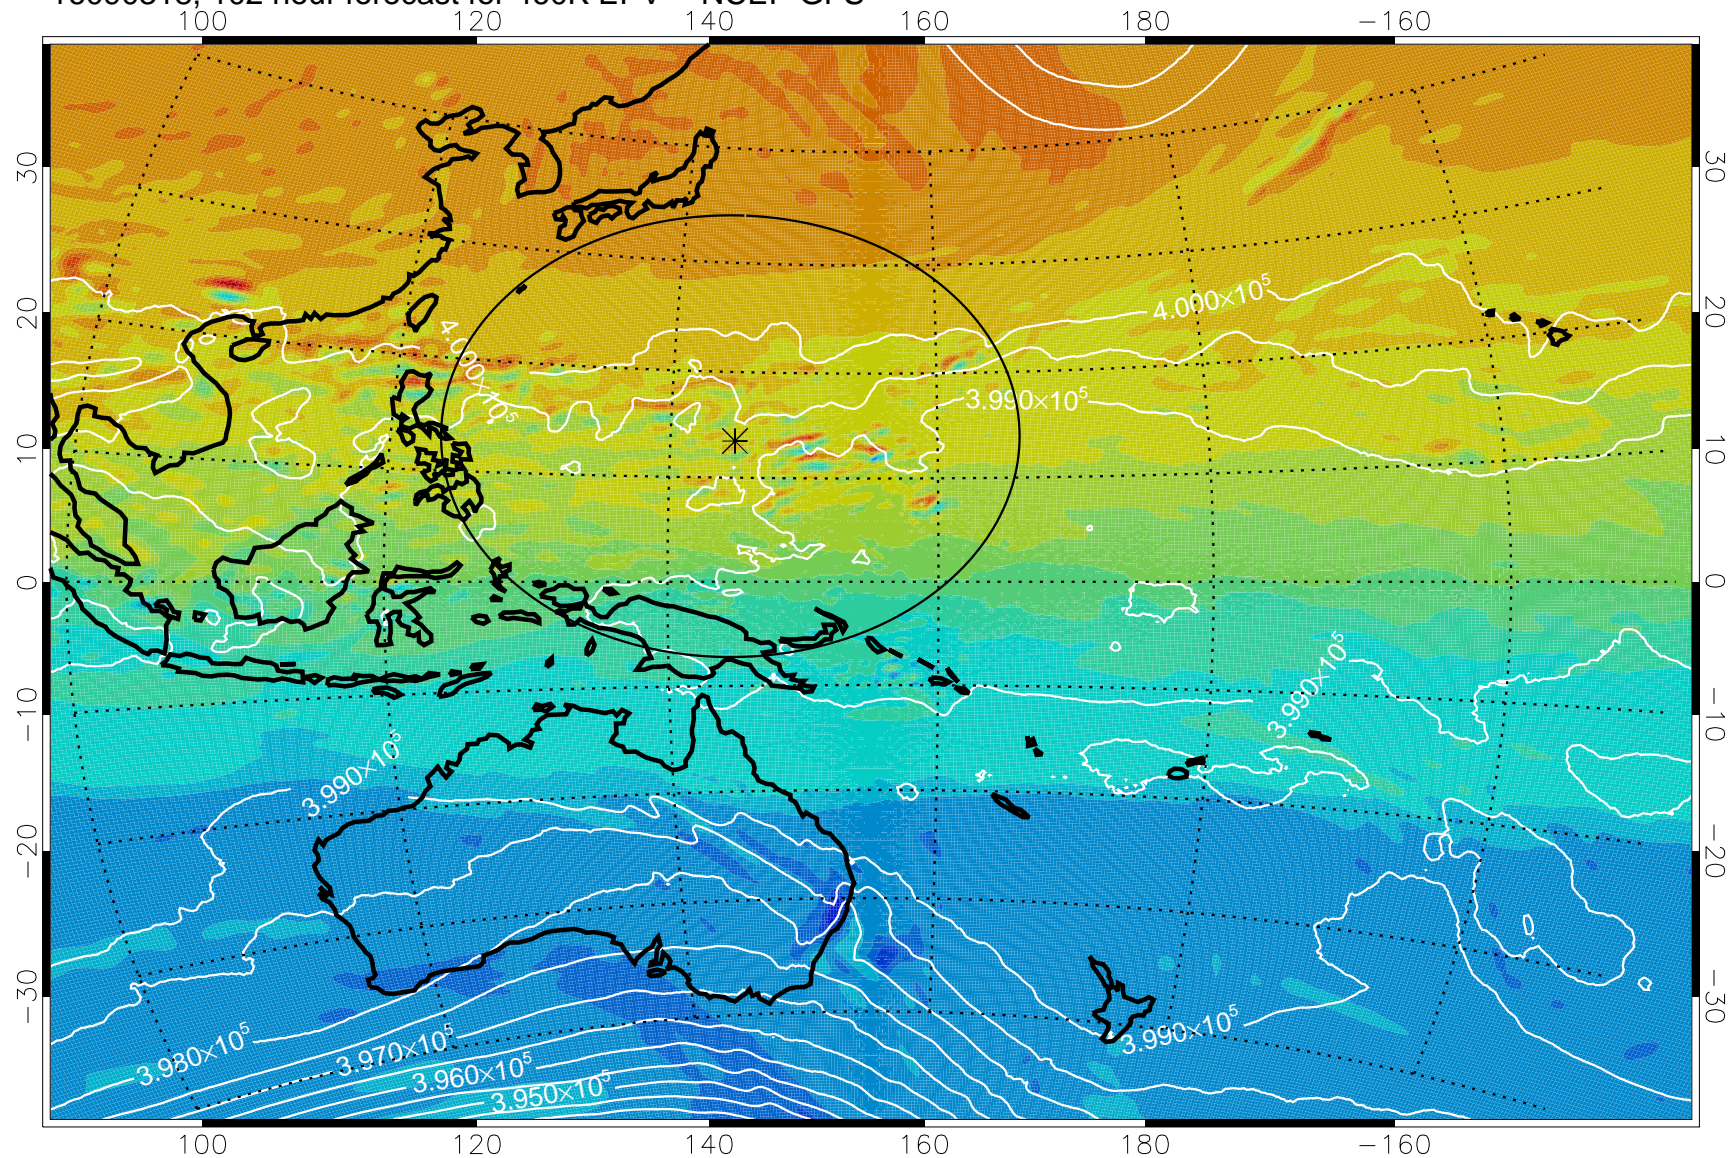

16090218, 78 hour forecast for 460K EPV -- NCEP GFS

460K Montgomery Streamfunction, white

Range ring of 2304 km

16090300, 84 hour forecast for 460K EPV -- NCEP GFS

460K Montgomery Streamfunction, white

Range ring of 2304 km

16090306, 90 hour forecast for 460K EPV -- NCEP GFS

460K Montgomery Streamfunction, white

Range ring of 2304 km

16090312, 96 hour forecast for 460K EPV -- NCEP GFS

460K Montgomery Streamfunction, white

Range ring of 2304 km

16090318, 102 hour forecast for 460K EPV -- NCEP GFS

460K Montgomery Streamfunction, white

Range ring of 2304 km

16090400, 108 hour forecast for 460K EPV -- NCEP GFS

460K Montgomery Streamfunction, white

Range ring of 2304 km

16090406, 114 hour forecast for 460K EPV -- NCEP GFS

16090412, 120 hour forecast for 460K EPV -- NCEP GFS

460K Montgomery Streamfunction, white

Range ring of 2304 km