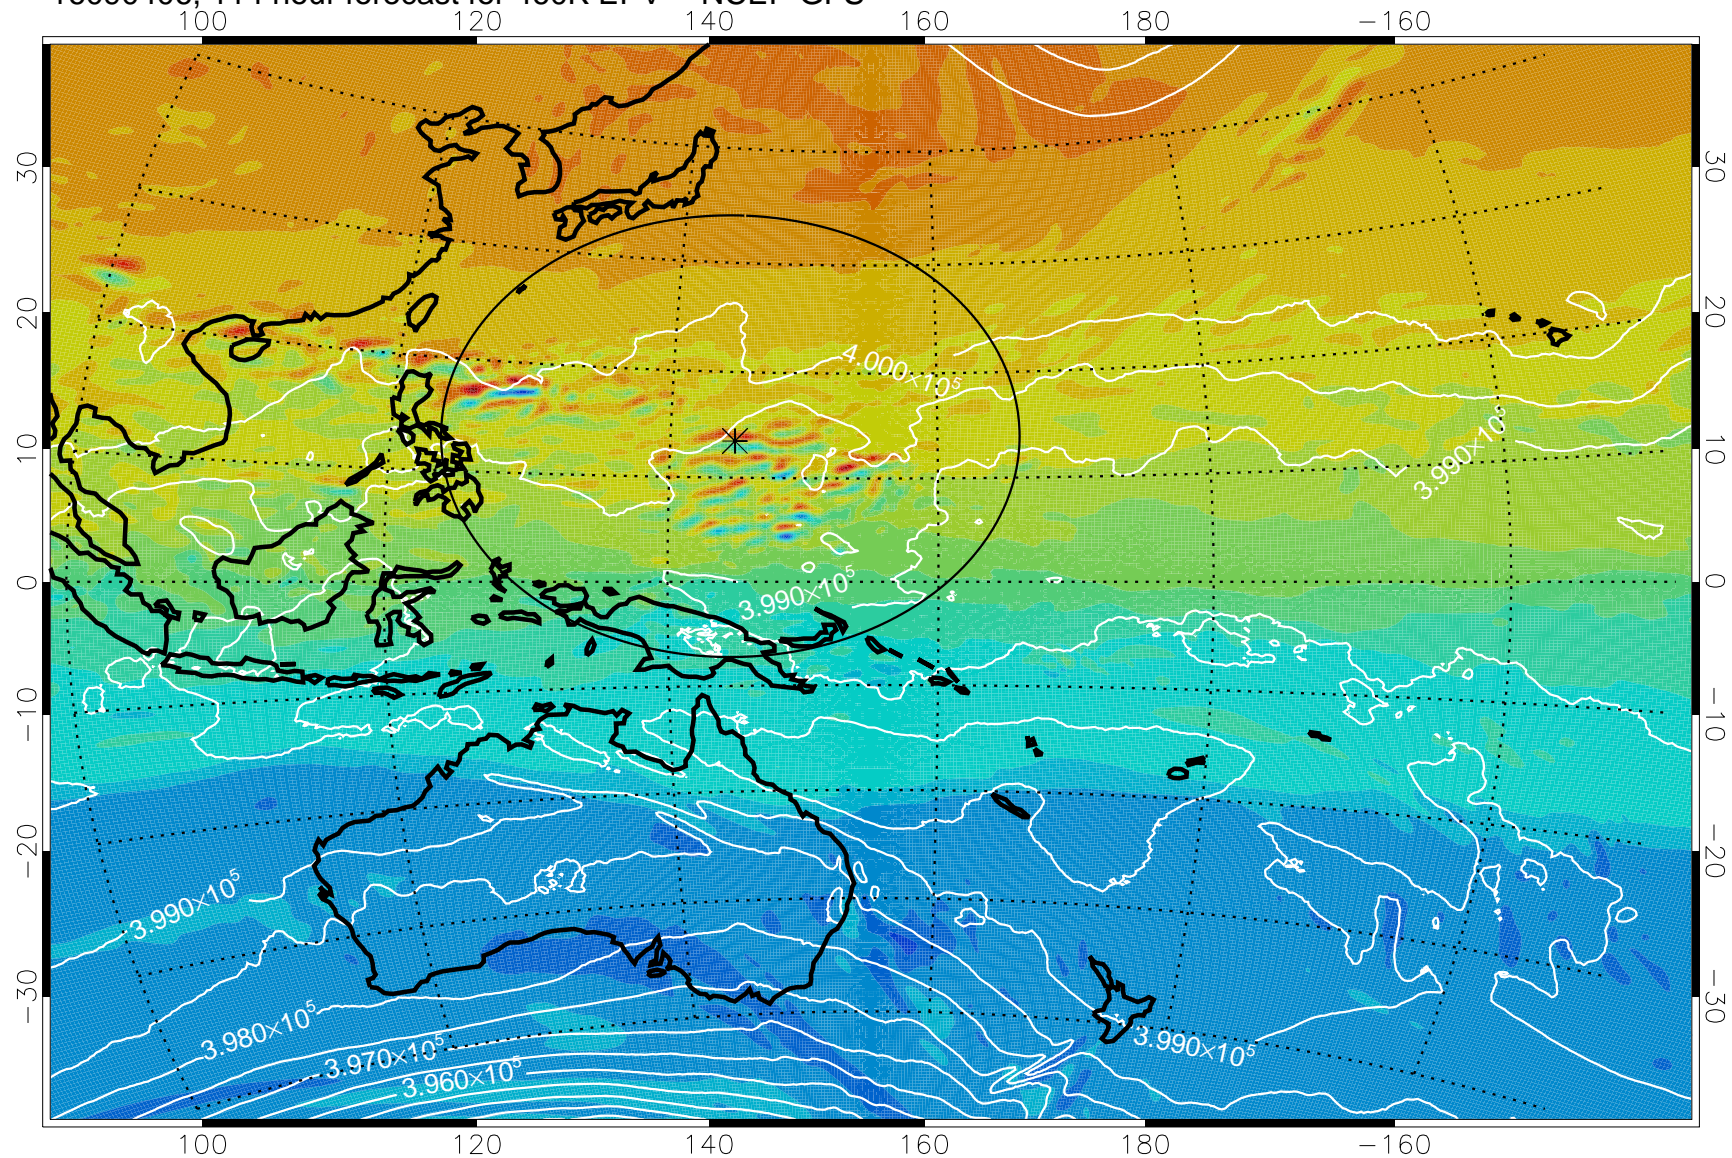

16090218, 78 hour forecast for 460K EPV -- NCEP GFS

460K Montgomery Streamfunction, white

Range ring of 2304 km

16090300, 84 hour forecast for 460K EPV -- NCEP GFS

460K Montgomery Streamfunction, white

Range ring of 2304 km

16090306, 90 hour forecast for 460K EPV -- NCEP GFS

460K Montgomery Streamfunction, white

Range ring of 2304 km

16090312, 96 hour forecast for 460K EPV -- NCEP GFS

460K Montgomery Streamfunction, white

Range ring of 2304 km

16090318, 102 hour forecast for 460K EPV -- NCEP GFS

460K Montgomery Streamfunction, white

Range ring of 2304 km

16090400, 108 hour forecast for 460K EPV -- NCEP GFS

460K Montgomery Streamfunction, white

Range ring of 2304 km

16090406, 114 hour forecast for 460K EPV -- NCEP GFS

16090412, 120 hour forecast for 460K EPV -- NCEP GFS

460K Montgomery Streamfunction, white

Range ring of 2304 km