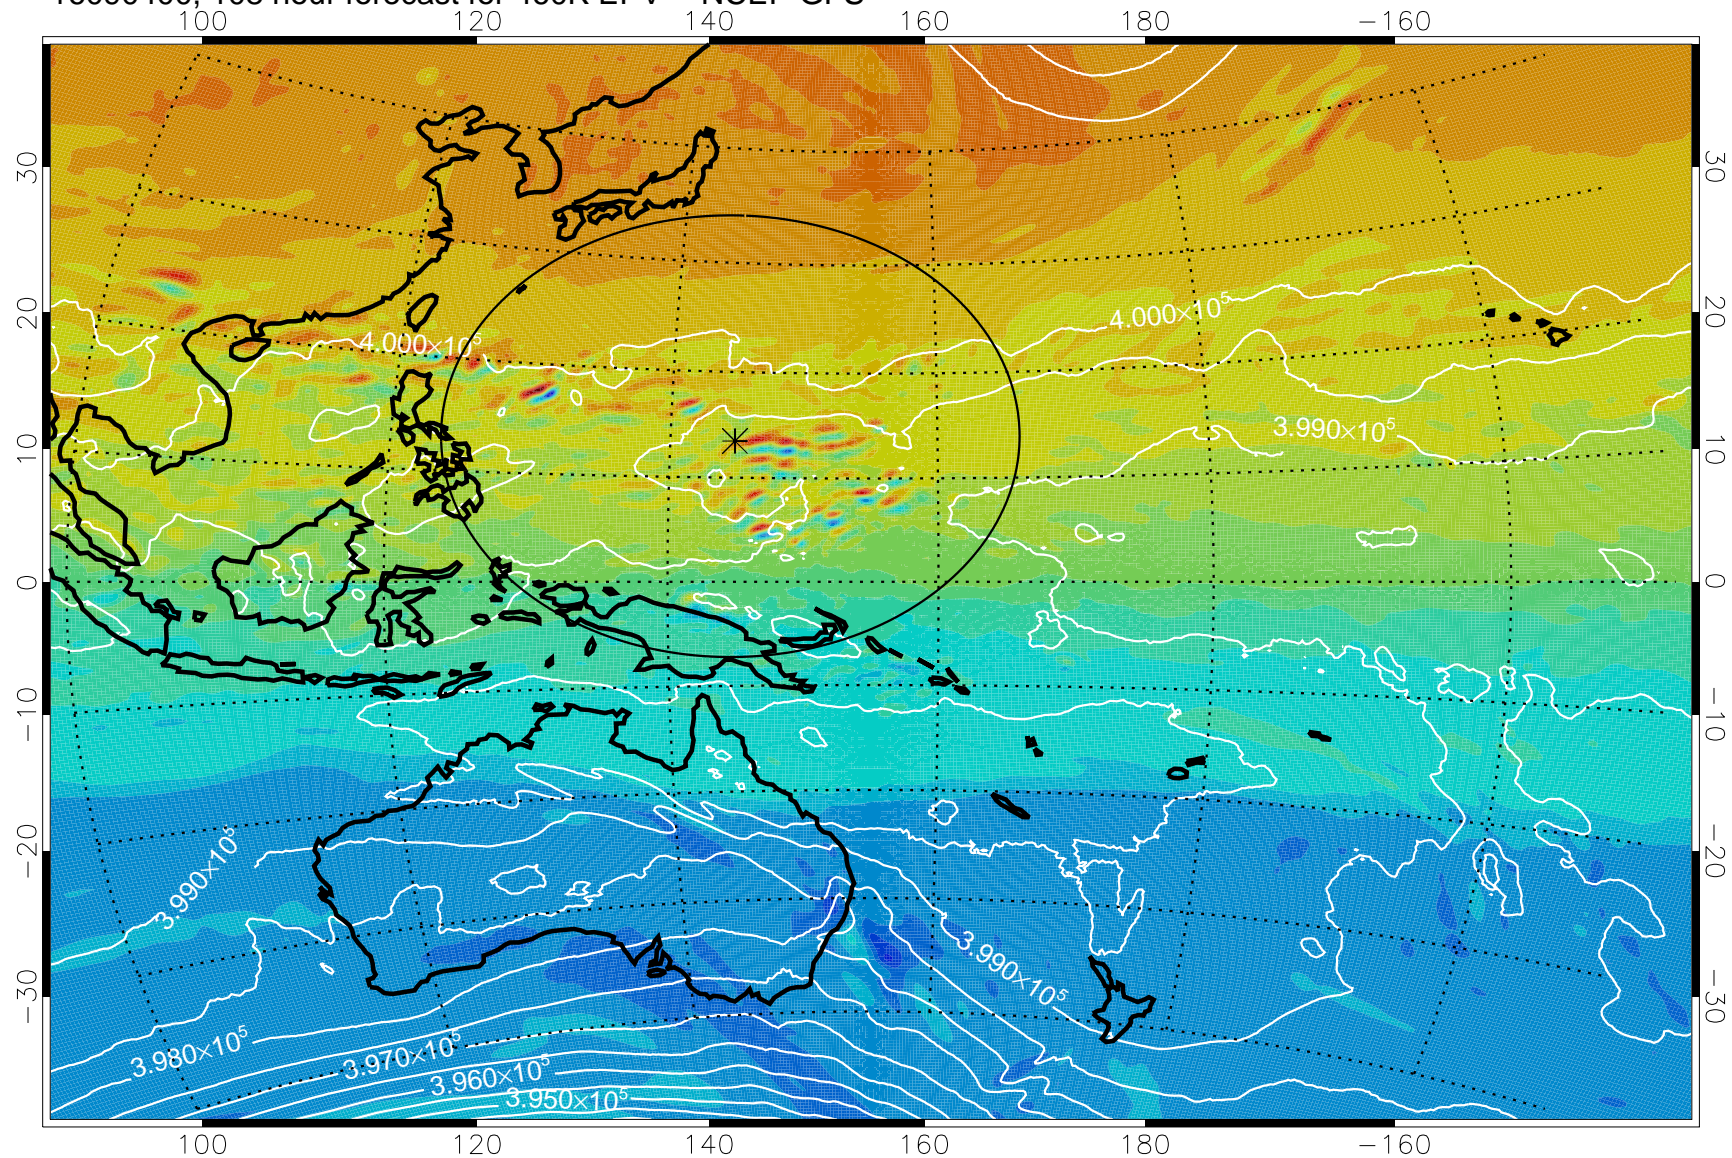

16090218, 78 hour forecast for 460K EPV -- NCEP GFS

460K Montgomery Streamfunction, white

Range ring of 2304 km

16090300, 84 hour forecast for 460K EPV -- NCEP GFS

460K Montgomery Streamfunction, white

Range ring of 2304 km

16090306, 90 hour forecast for 460K EPV -- NCEP GFS

460K Montgomery Streamfunction, white

Range ring of 2304 km

16090312, 96 hour forecast for 460K EPV -- NCEP GFS

460K Montgomery Streamfunction, white

Range ring of 2304 km

16090318, 102 hour forecast for 460K EPV -- NCEP GFS

460K Montgomery Streamfunction, white

Range ring of 2304 km

16090400, 108 hour forecast for 460K EPV -- NCEP GFS

460K Montgomery Streamfunction, white

Range ring of 2304 km

16090406, 114 hour forecast for 460K EPV -- NCEP GFS

16090412, 120 hour forecast for 460K EPV -- NCEP GFS

460K Montgomery Streamfunction, white

Range ring of 2304 km