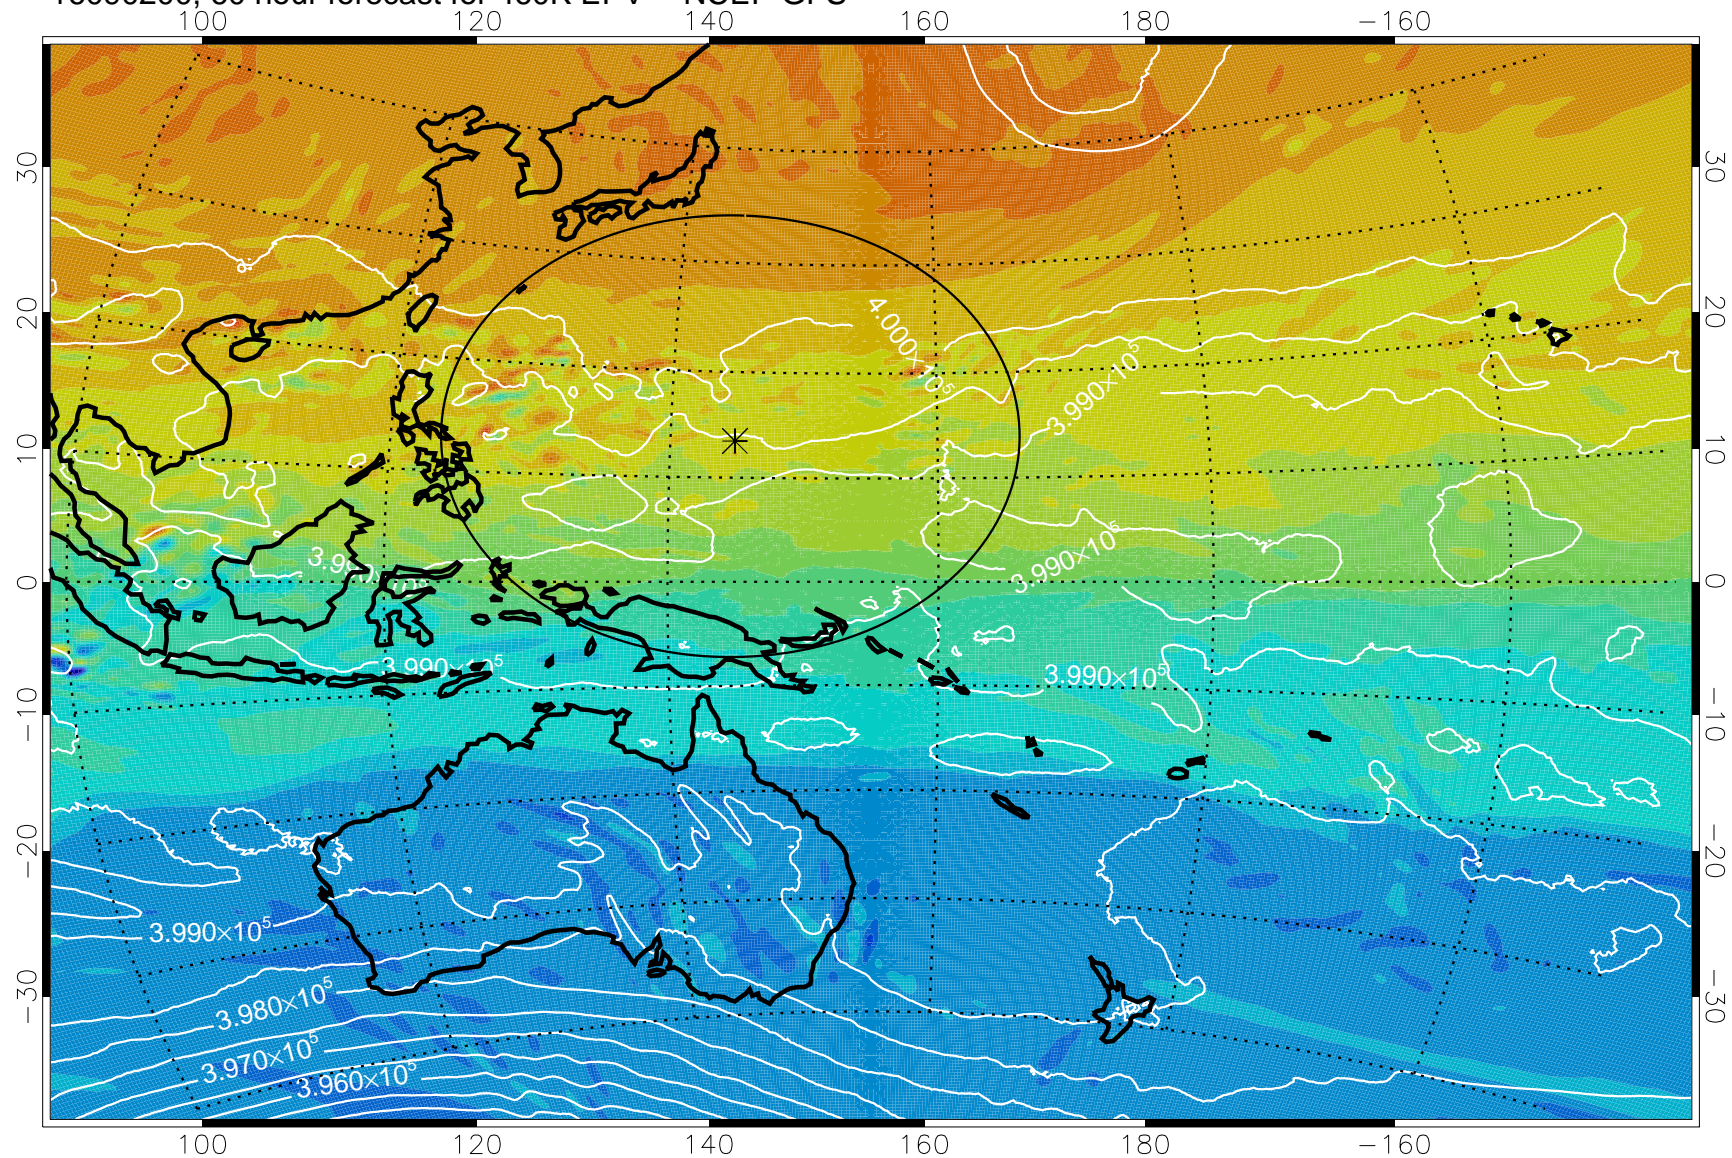

16090106, 42 hour forecast for 460K EPV -- NCEP GFS

460K Montgomery Streamfunction, white

Range ring of 2304 km

16090112, 48 hour forecast for 460K EPV -- NCEP GFS

460K Montgomery Streamfunction, white

Range ring of 2304 km

16090118, 54 hour forecast for 460K EPV -- NCEP GFS

460K Montgomery Streamfunction, white

Range ring of 2304 km

16090200, 60 hour forecast for 460K EPV -- NCEP GFS

460K Montgomery Streamfunction, white

Range ring of 2304 km

16090206, 66 hour forecast for 460K EPV -- NCEP GFS

460K Montgomery Streamfunction, white

Range ring of 2304 km

16090212, 72 hour forecast for 460K EPV -- NCEP GFS

460K Montgomery Streamfunction, white

Range ring of 2304 km

16090218, 78 hour forecast for 460K EPV -- NCEP GFS

460K Montgomery Streamfunction, white

Range ring of 2304 km

16090300, 84 hour forecast for 460K EPV -- NCEP GFS

460K Montgomery Streamfunction, white

Range ring of 2304 km