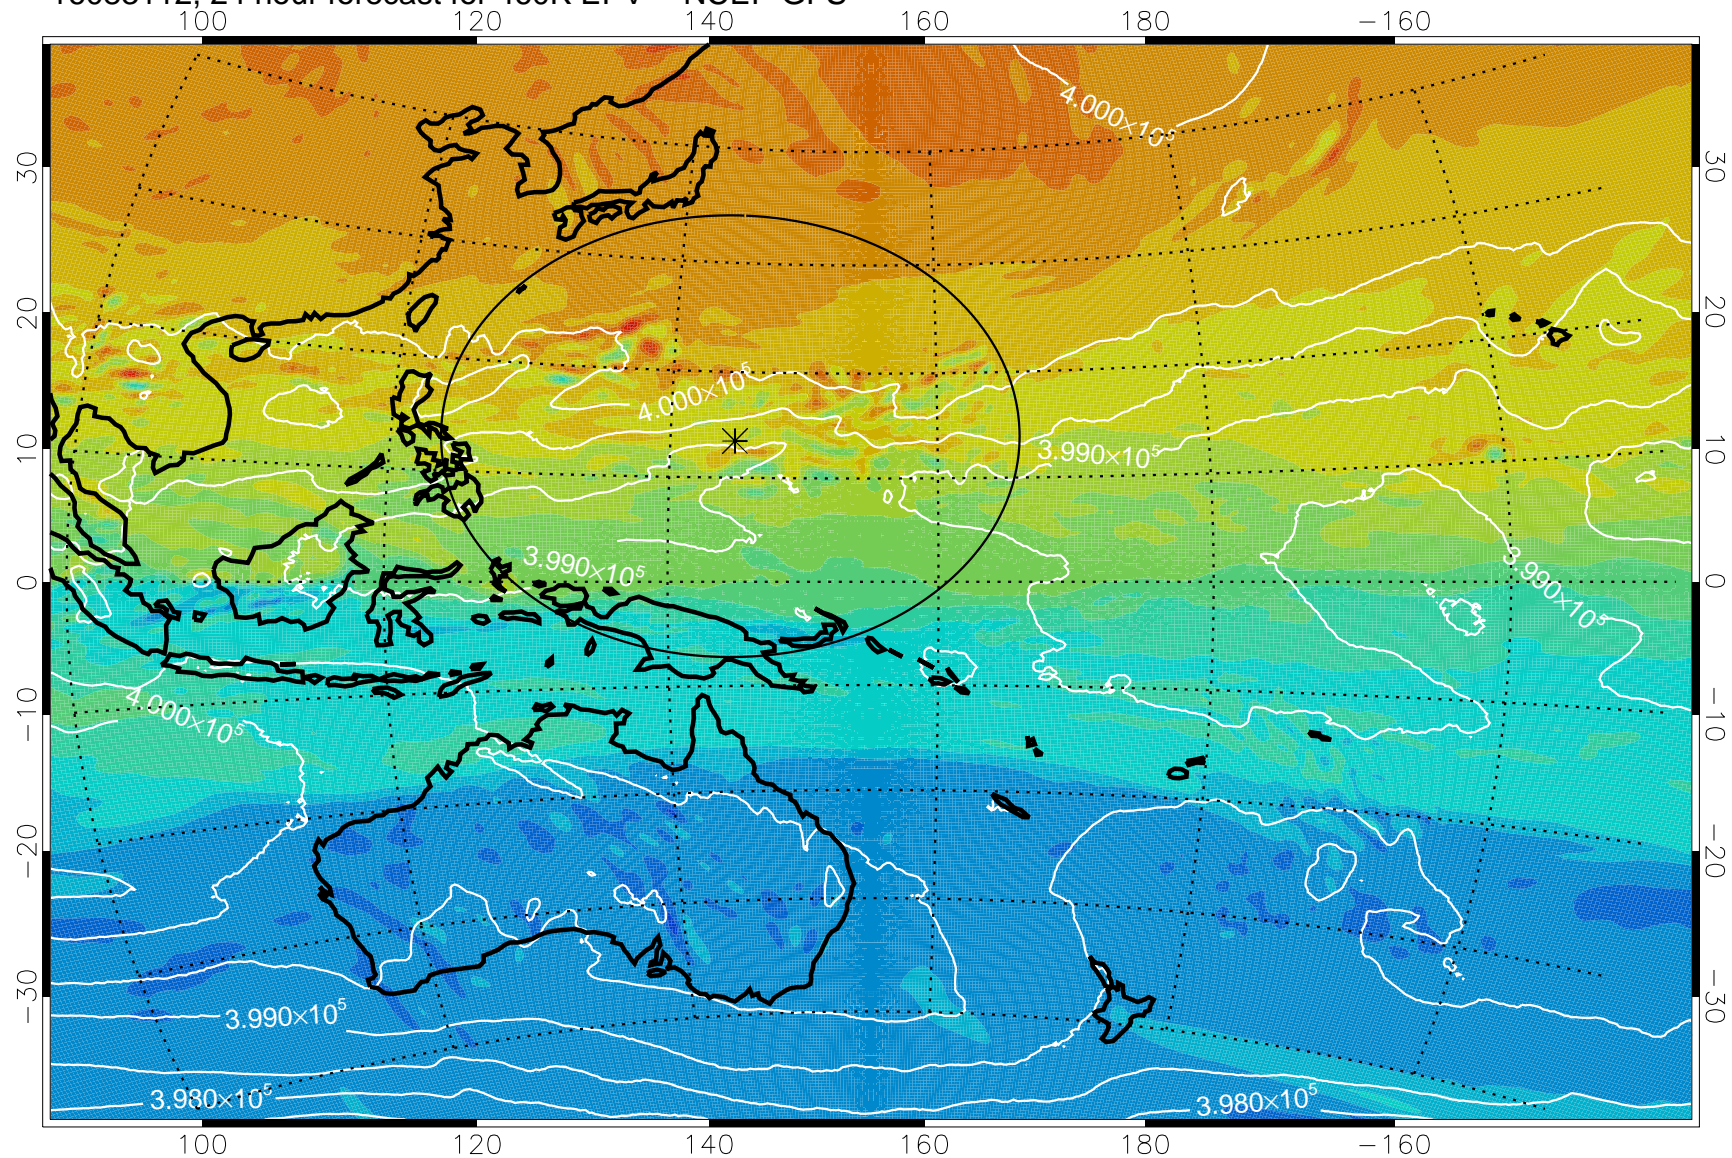

16083106, 18 hour forecast for 460K EPV -- NCEP GFS

460K Montgomery Streamfunction, white

Range ring of 2304 km

16083112, 24 hour forecast for 460K EPV -- NCEP GFS

460K Montgomery Streamfunction, white

Range ring of 2304 km

16083118, 30 hour forecast for 460K EPV -- NCEP GFS

460K Montgomery Streamfunction, white

Range ring of 2304 km

16090100, 36 hour forecast for 460K EPV -- NCEP GFS

460K Montgomery Streamfunction, white

Range ring of 2304 km

16090106, 42 hour forecast for 460K EPV -- NCEP GFS

460K Montgomery Streamfunction, white

Range ring of 2304 km

16090112, 48 hour forecast for 460K EPV -- NCEP GFS

460K Montgomery Streamfunction, white

Range ring of 2304 km

16090118, 54 hour forecast for 460K EPV -- NCEP GFS

460K Montgomery Streamfunction, white

Range ring of 2304 km

16090200, 60 hour forecast for 460K EPV -- NCEP GFS

460K Montgomery Streamfunction, white

Range ring of 2304 km