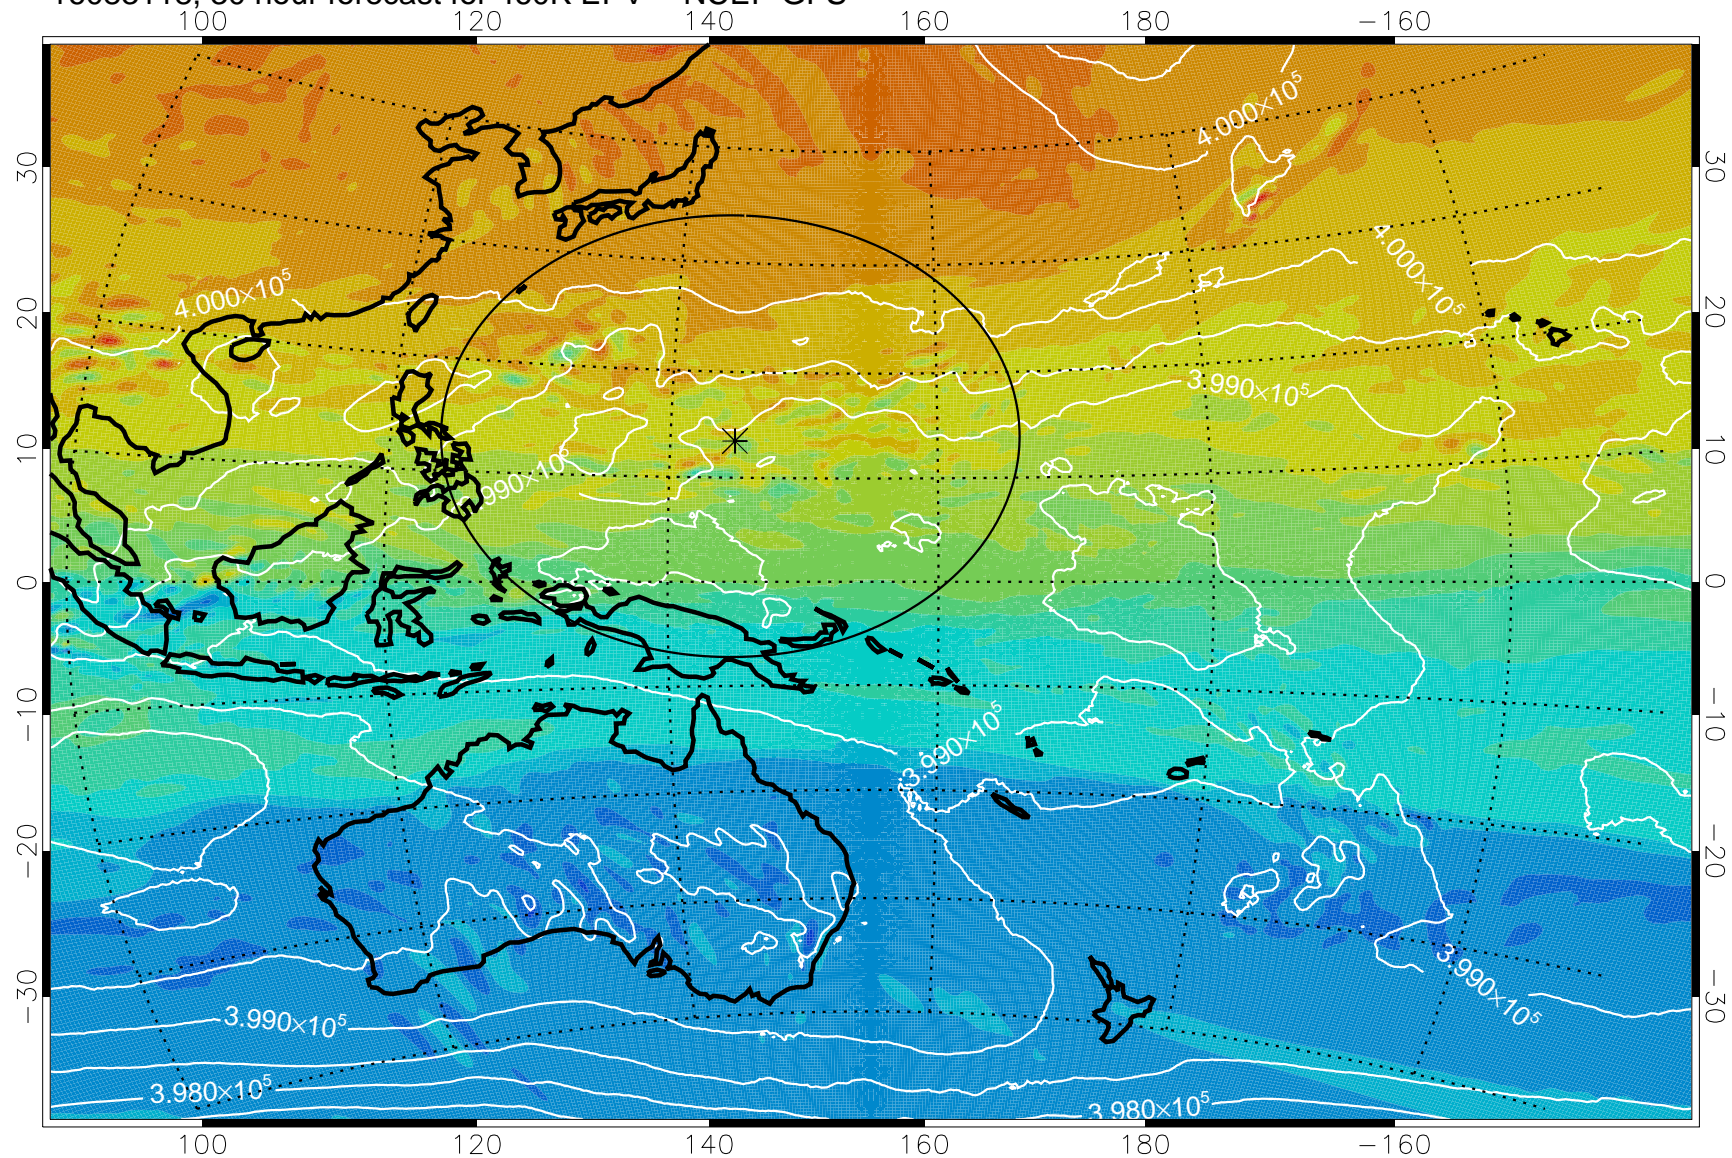

16083106, 18 hour forecast for 460K EPV -- NCEP GFS

460K Montgomery Streamfunction, white

Range ring of 2304 km

16083112, 24 hour forecast for 460K EPV -- NCEP GFS

460K Montgomery Streamfunction, white

Range ring of 2304 km

16083118, 30 hour forecast for 460K EPV -- NCEP GFS

460K Montgomery Streamfunction, white

Range ring of 2304 km

16090100, 36 hour forecast for 460K EPV -- NCEP GFS

460K Montgomery Streamfunction, white

Range ring of 2304 km

16090106, 42 hour forecast for 460K EPV -- NCEP GFS

460K Montgomery Streamfunction, white

Range ring of 2304 km

16090112, 48 hour forecast for 460K EPV -- NCEP GFS

460K Montgomery Streamfunction, white

Range ring of 2304 km

16090118, 54 hour forecast for 460K EPV -- NCEP GFS

460K Montgomery Streamfunction, white

Range ring of 2304 km

16090200, 60 hour forecast for 460K EPV -- NCEP GFS

460K Montgomery Streamfunction, white

Range ring of 2304 km