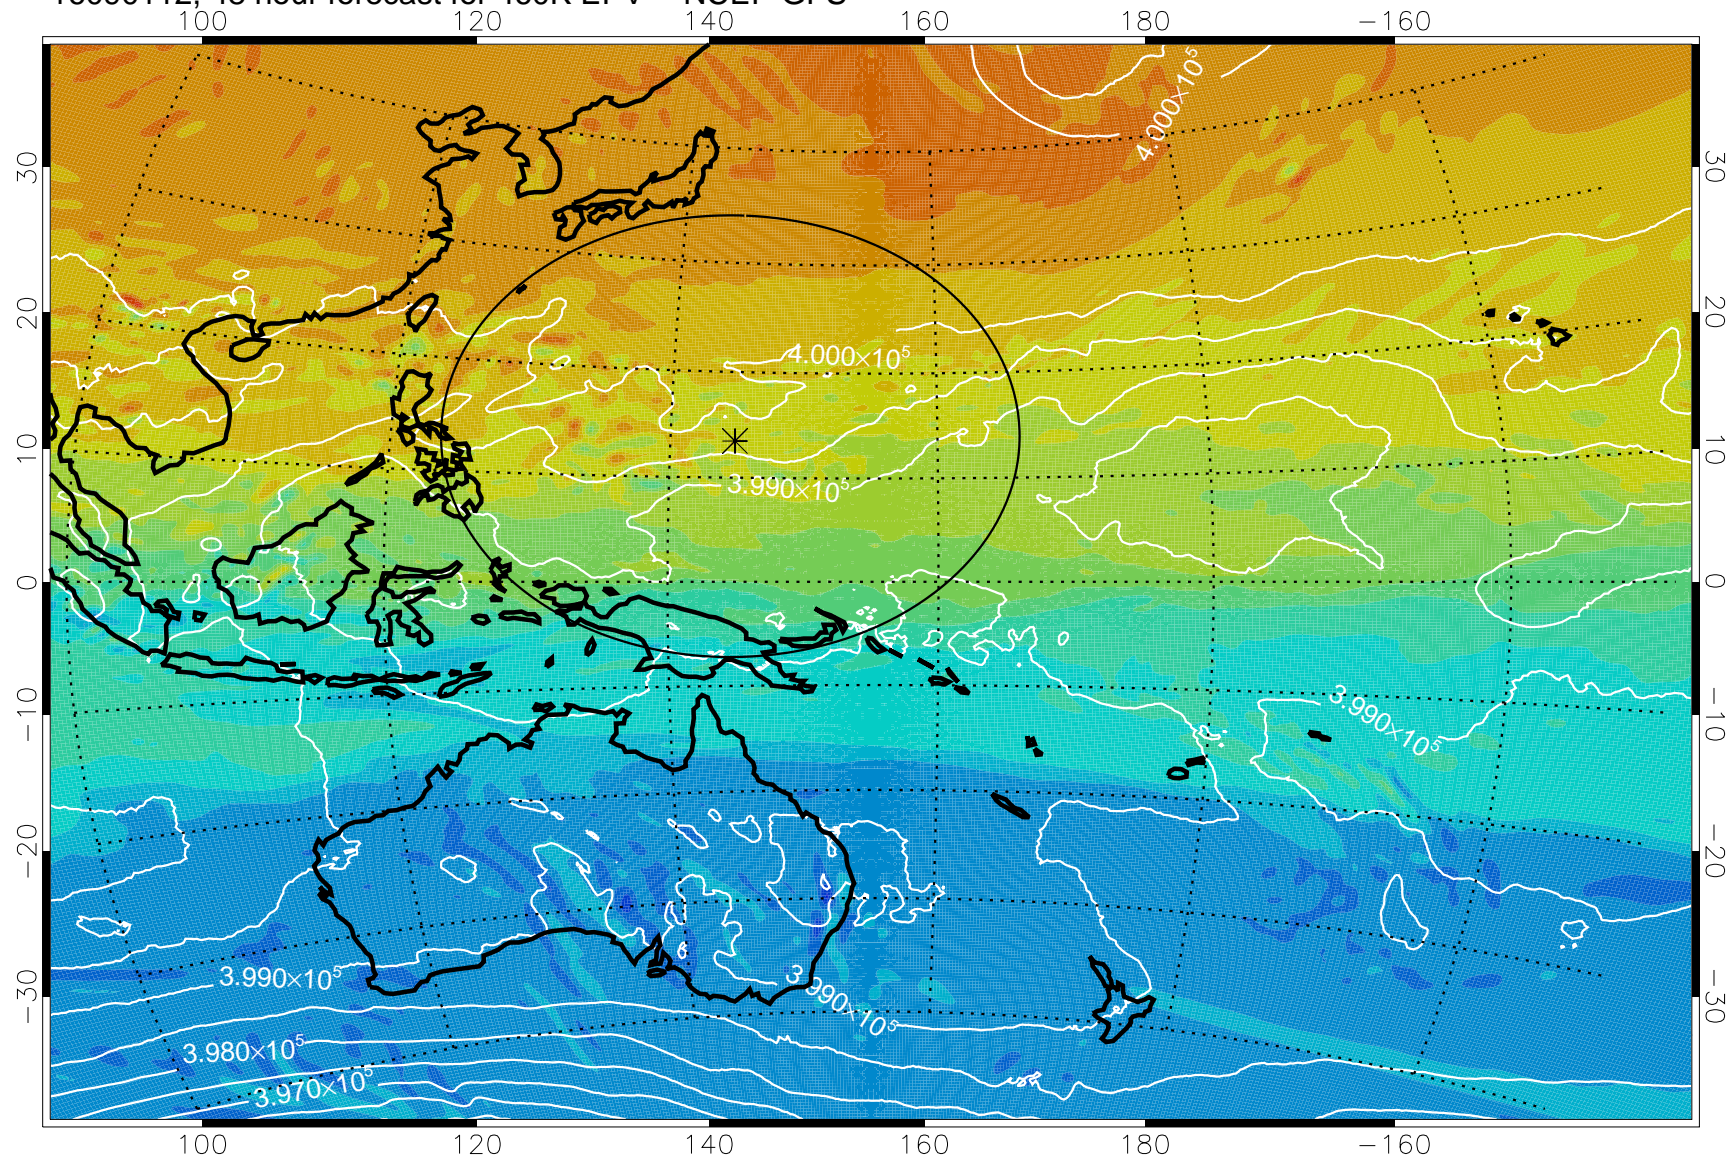

16090106, 42 hour forecast for 460K EPV -- NCEP GFS

460K Montgomery Streamfunction, white

Range ring of 2304 km

16090112, 48 hour forecast for 460K EPV -- NCEP GFS

460K Montgomery Streamfunction, white

Range ring of 2304 km

16090118, 54 hour forecast for 460K EPV -- NCEP GFS

460K Montgomery Streamfunction, white

Range ring of 2304 km

16090200, 60 hour forecast for 460K EPV -- NCEP GFS

460K Montgomery Streamfunction, white

Range ring of 2304 km

16090206, 66 hour forecast for 460K EPV -- NCEP GFS

460K Montgomery Streamfunction, white

Range ring of 2304 km

16090212, 72 hour forecast for 460K EPV -- NCEP GFS

460K Montgomery Streamfunction, white

Range ring of 2304 km

16090218, 78 hour forecast for 460K EPV -- NCEP GFS

460K Montgomery Streamfunction, white

Range ring of 2304 km

16090300, 84 hour forecast for 460K EPV -- NCEP GFS

460K Montgomery Streamfunction, white

Range ring of 2304 km