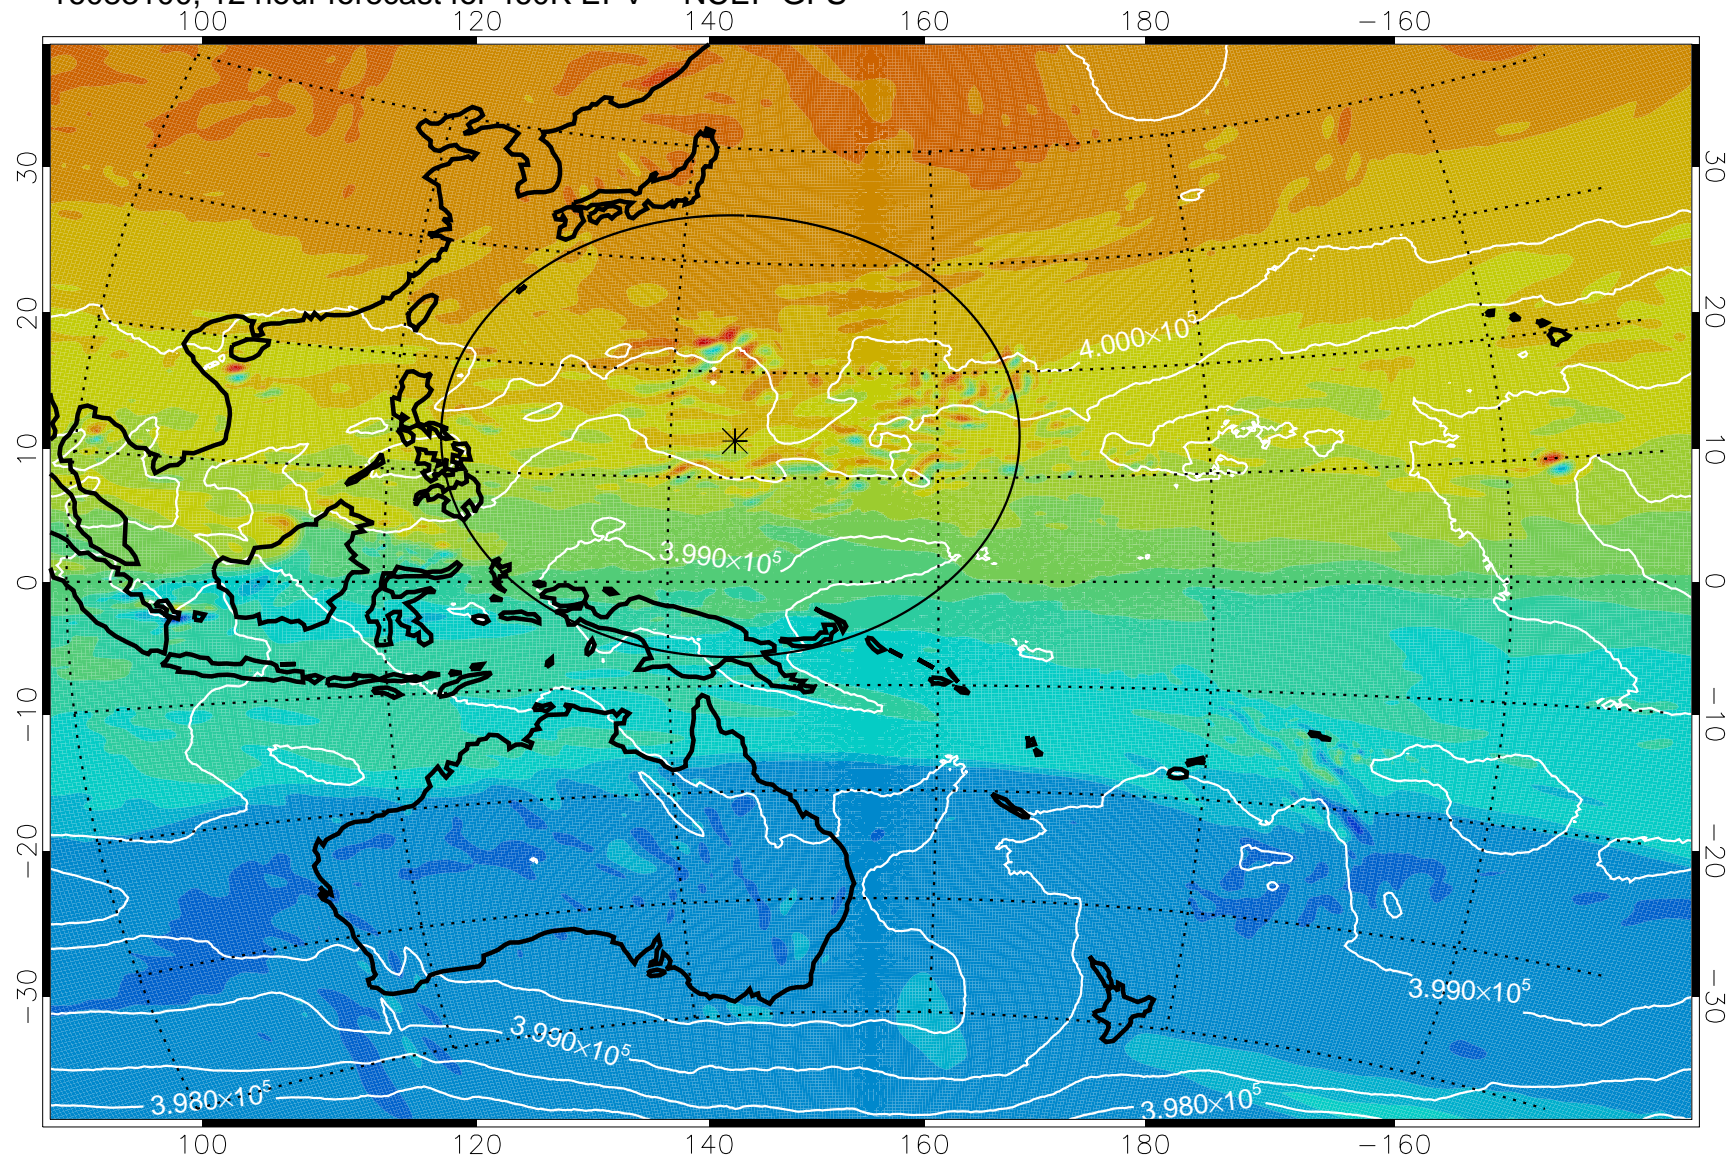

16083018, 6 hour forecast for 460K EPV -- NCEP GFS

460K Montgomery Streamfunction, white

Range ring of 2304 km

16083100, 12 hour forecast for 460K EPV -- NCEP GFS

460K Montgomery Streamfunction, white

Range ring of 2304 km

16083106, 18 hour forecast for 460K EPV -- NCEP GFS

460K Montgomery Streamfunction, white

Range ring of 2304 km

16083112, 24 hour forecast for 460K EPV -- NCEP GFS

460K Montgomery Streamfunction, white

Range ring of 2304 km

16083118, 30 hour forecast for 460K EPV -- NCEP GFS

460K Montgomery Streamfunction, white

Range ring of 2304 km

16090100, 36 hour forecast for 460K EPV -- NCEP GFS

460K Montgomery Streamfunction, white

Range ring of 2304 km

16090106, 42 hour forecast for 460K EPV -- NCEP GFS

460K Montgomery Streamfunction, white

Range ring of 2304 km

16090112, 48 hour forecast for 460K EPV -- NCEP GFS

460K Montgomery Streamfunction, white

Range ring of 2304 km