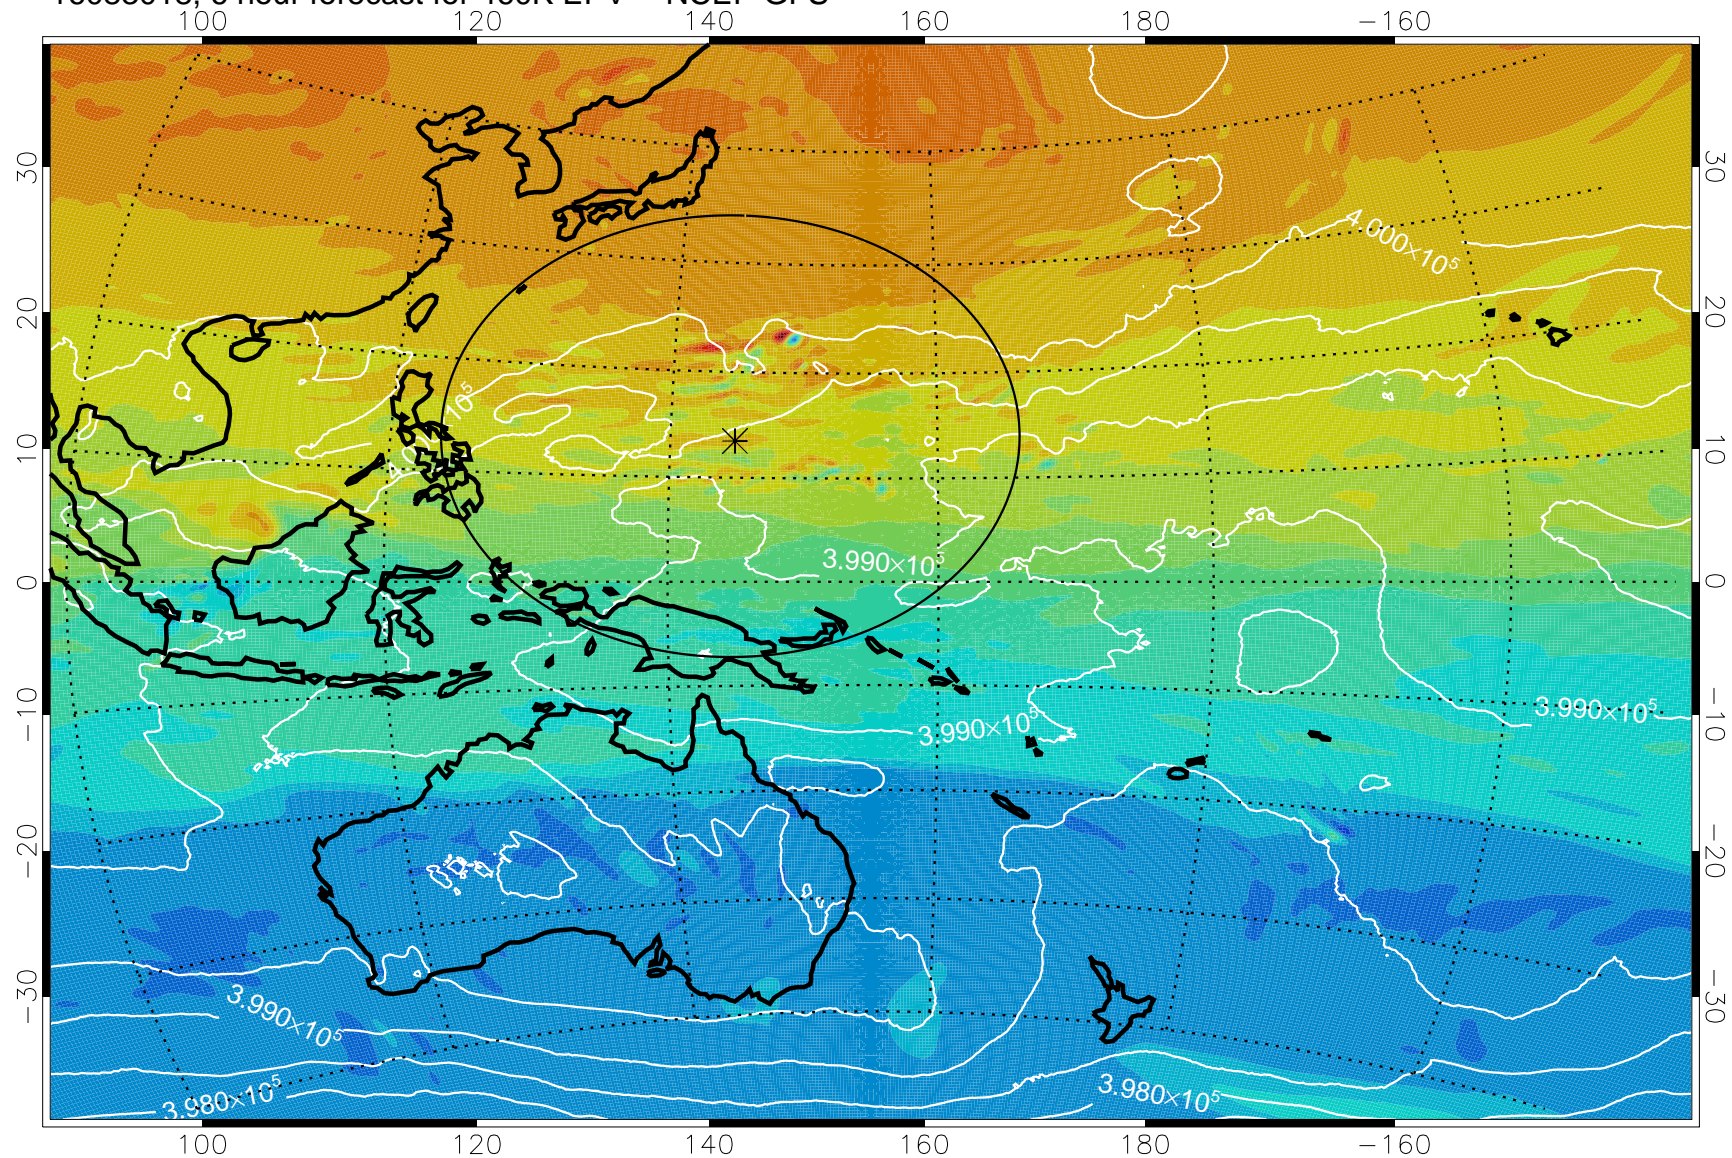

16083018, 6 hour forecast for 460K EPV -- NCEP GFS

460K Montgomery Streamfunction, white

Range ring of 2304 km

16083100, 12 hour forecast for 460K EPV -- NCEP GFS

460K Montgomery Streamfunction, white

Range ring of 2304 km

16083106, 18 hour forecast for 460K EPV -- NCEP GFS

460K Montgomery Streamfunction, white

Range ring of 2304 km

16083112, 24 hour forecast for 460K EPV -- NCEP GFS

460K Montgomery Streamfunction, white

Range ring of 2304 km

16083118, 30 hour forecast for 460K EPV -- NCEP GFS

460K Montgomery Streamfunction, white

Range ring of 2304 km

16090100, 36 hour forecast for 460K EPV -- NCEP GFS

460K Montgomery Streamfunction, white

Range ring of 2304 km

16090106, 42 hour forecast for 460K EPV -- NCEP GFS

460K Montgomery Streamfunction, white

Range ring of 2304 km

16090112, 48 hour forecast for 460K EPV -- NCEP GFS

460K Montgomery Streamfunction, white

Range ring of 2304 km