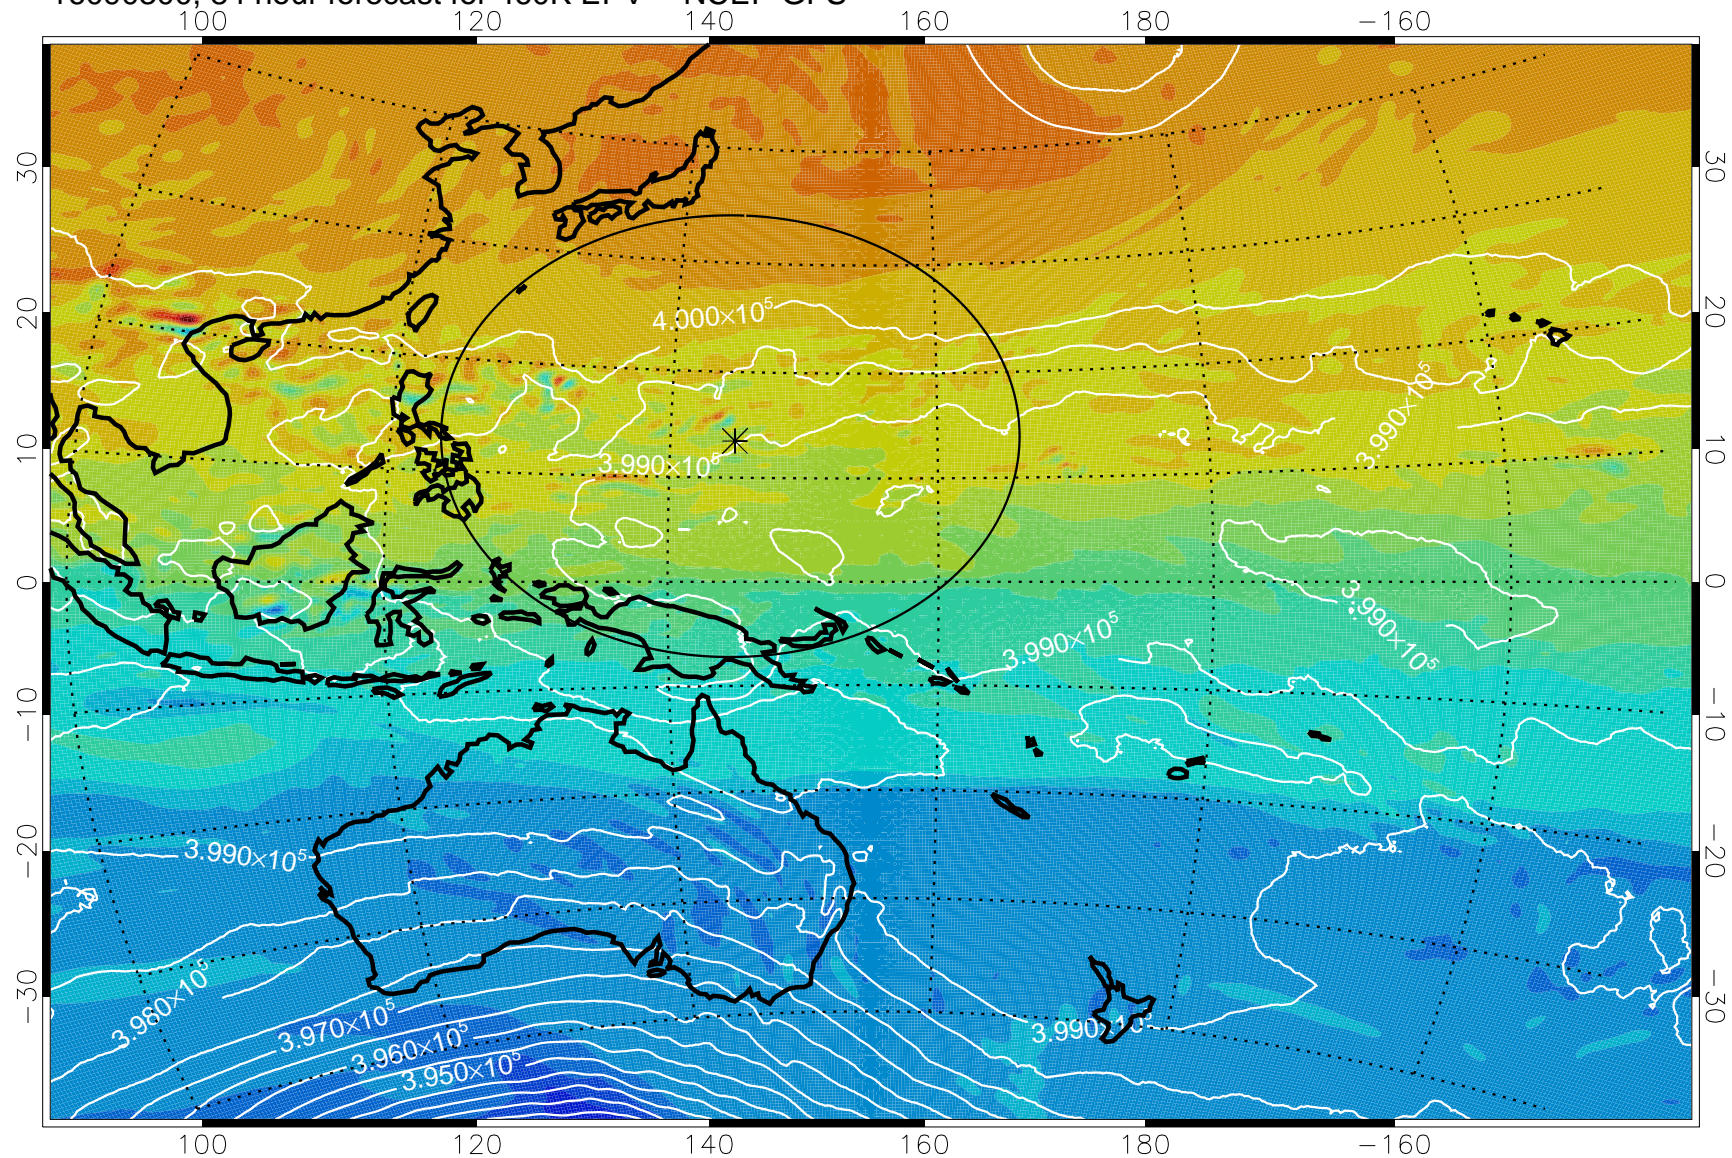

16090206, 66 hour forecast for 460K EPV -- NCEP GFS

460K Montgomery Streamfunction, white

Range ring of 2304 km

16090212, 72 hour forecast for 460K EPV -- NCEP GFS

460K Montgomery Streamfunction, white

Range ring of 2304 km

16090218, 78 hour forecast for 460K EPV -- NCEP GFS

460K Montgomery Streamfunction, white

Range ring of 2304 km

16090300, 84 hour forecast for 460K EPV -- NCEP GFS

460K Montgomery Streamfunction, white

Range ring of 2304 km

16090306, 90 hour forecast for 460K EPV -- NCEP GFS

460K Montgomery Streamfunction, white

Range ring of 2304 km

16090312, 96 hour forecast for 460K EPV -- NCEP GFS

460K Montgomery Streamfunction, white

Range ring of 2304 km

16090318, 102 hour forecast for 460K EPV -- NCEP GFS

460K Montgomery Streamfunction, white

Range ring of 2304 km

16090400, 108 hour forecast for 460K EPV -- NCEP GFS

460K Montgomery Streamfunction, white

Range ring of 2304 km