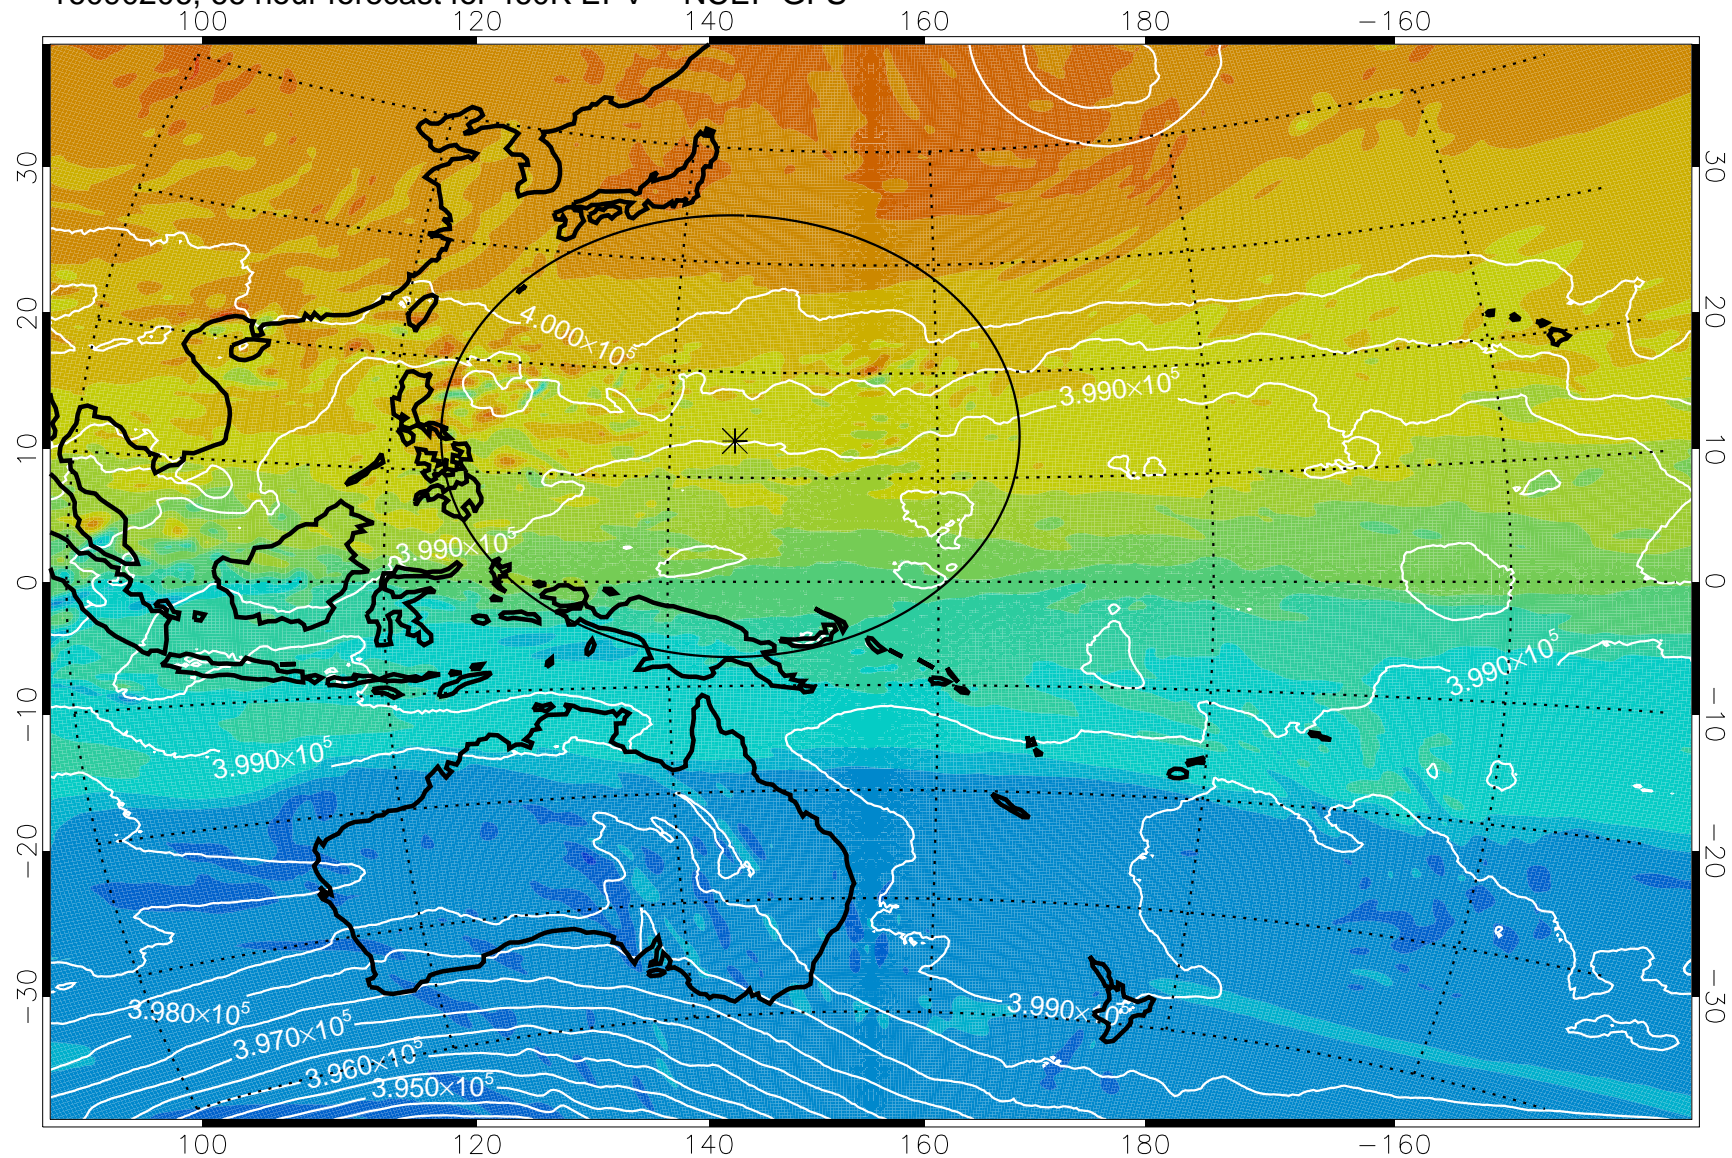

16090106, 42 hour forecast for 460K EPV -- NCEP GFS

460K Montgomery Streamfunction, white

Range ring of 2304 km

16090112, 48 hour forecast for 460K EPV -- NCEP GFS

460K Montgomery Streamfunction, white

Range ring of 2304 km

16090118, 54 hour forecast for 460K EPV -- NCEP GFS

460K Montgomery Streamfunction, white

Range ring of 2304 km

16090200, 60 hour forecast for 460K EPV -- NCEP GFS

460K Montgomery Streamfunction, white

Range ring of 2304 km

16090206, 66 hour forecast for 460K EPV -- NCEP GFS

460K Montgomery Streamfunction, white

Range ring of 2304 km

16090212, 72 hour forecast for 460K EPV -- NCEP GFS

460K Montgomery Streamfunction, white

Range ring of 2304 km

16090218, 78 hour forecast for 460K EPV -- NCEP GFS

460K Montgomery Streamfunction, white

Range ring of 2304 km

16090300, 84 hour forecast for 460K EPV -- NCEP GFS

460K Montgomery Streamfunction, white

Range ring of 2304 km