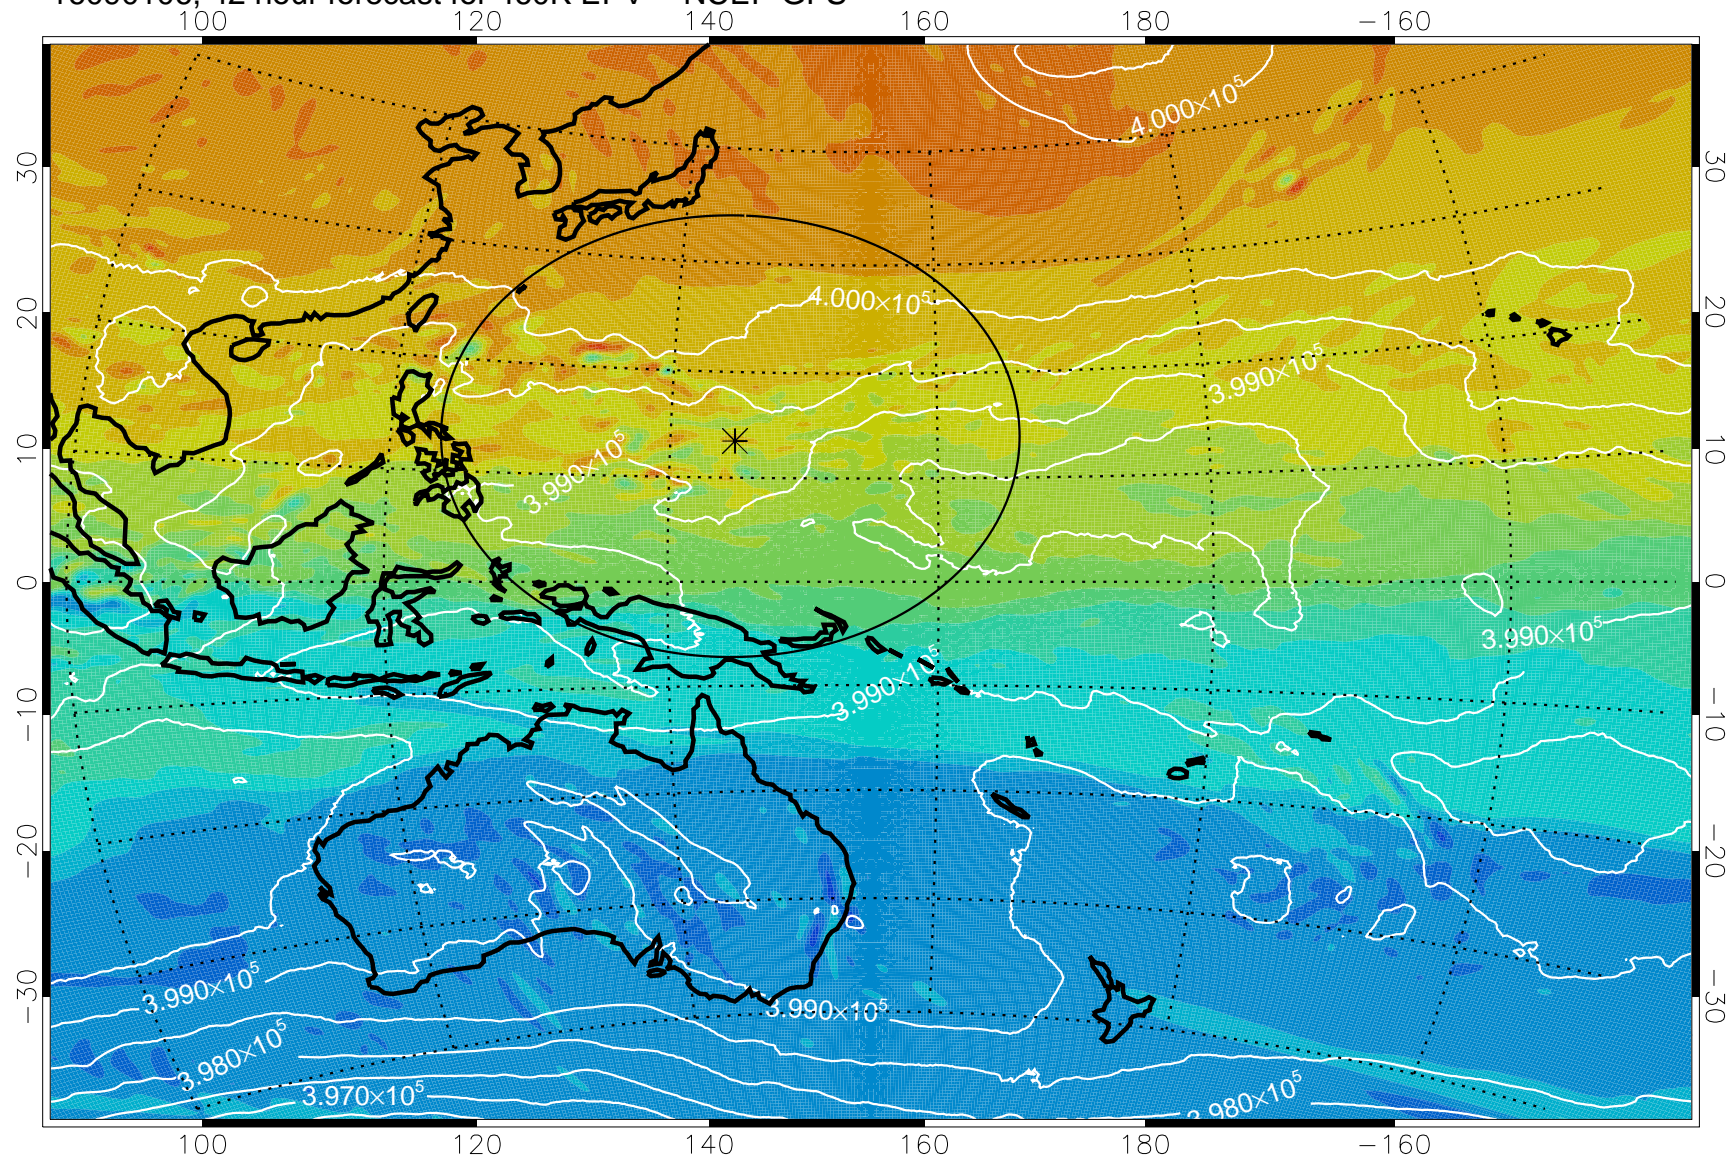

16083118, 30 hour forecast for 460K EPV -- NCEP GFS

460K Montgomery Streamfunction, white

Range ring of 2304 km

16090100, 36 hour forecast for 460K EPV -- NCEP GFS

460K Montgomery Streamfunction, white

Range ring of 2304 km

16090106, 42 hour forecast for 460K EPV -- NCEP GFS

460K Montgomery Streamfunction, white

Range ring of 2304 km

16090112, 48 hour forecast for 460K EPV -- NCEP GFS

460K Montgomery Streamfunction, white

Range ring of 2304 km

16090118, 54 hour forecast for 460K EPV -- NCEP GFS

460K Montgomery Streamfunction, white

Range ring of 2304 km

16090200, 60 hour forecast for 460K EPV -- NCEP GFS

460K Montgomery Streamfunction, white

Range ring of 2304 km

16090206, 66 hour forecast for 460K EPV -- NCEP GFS

460K Montgomery Streamfunction, white

Range ring of 2304 km

16090212, 72 hour forecast for 460K EPV -- NCEP GFS

460K Montgomery Streamfunction, white

Range ring of 2304 km