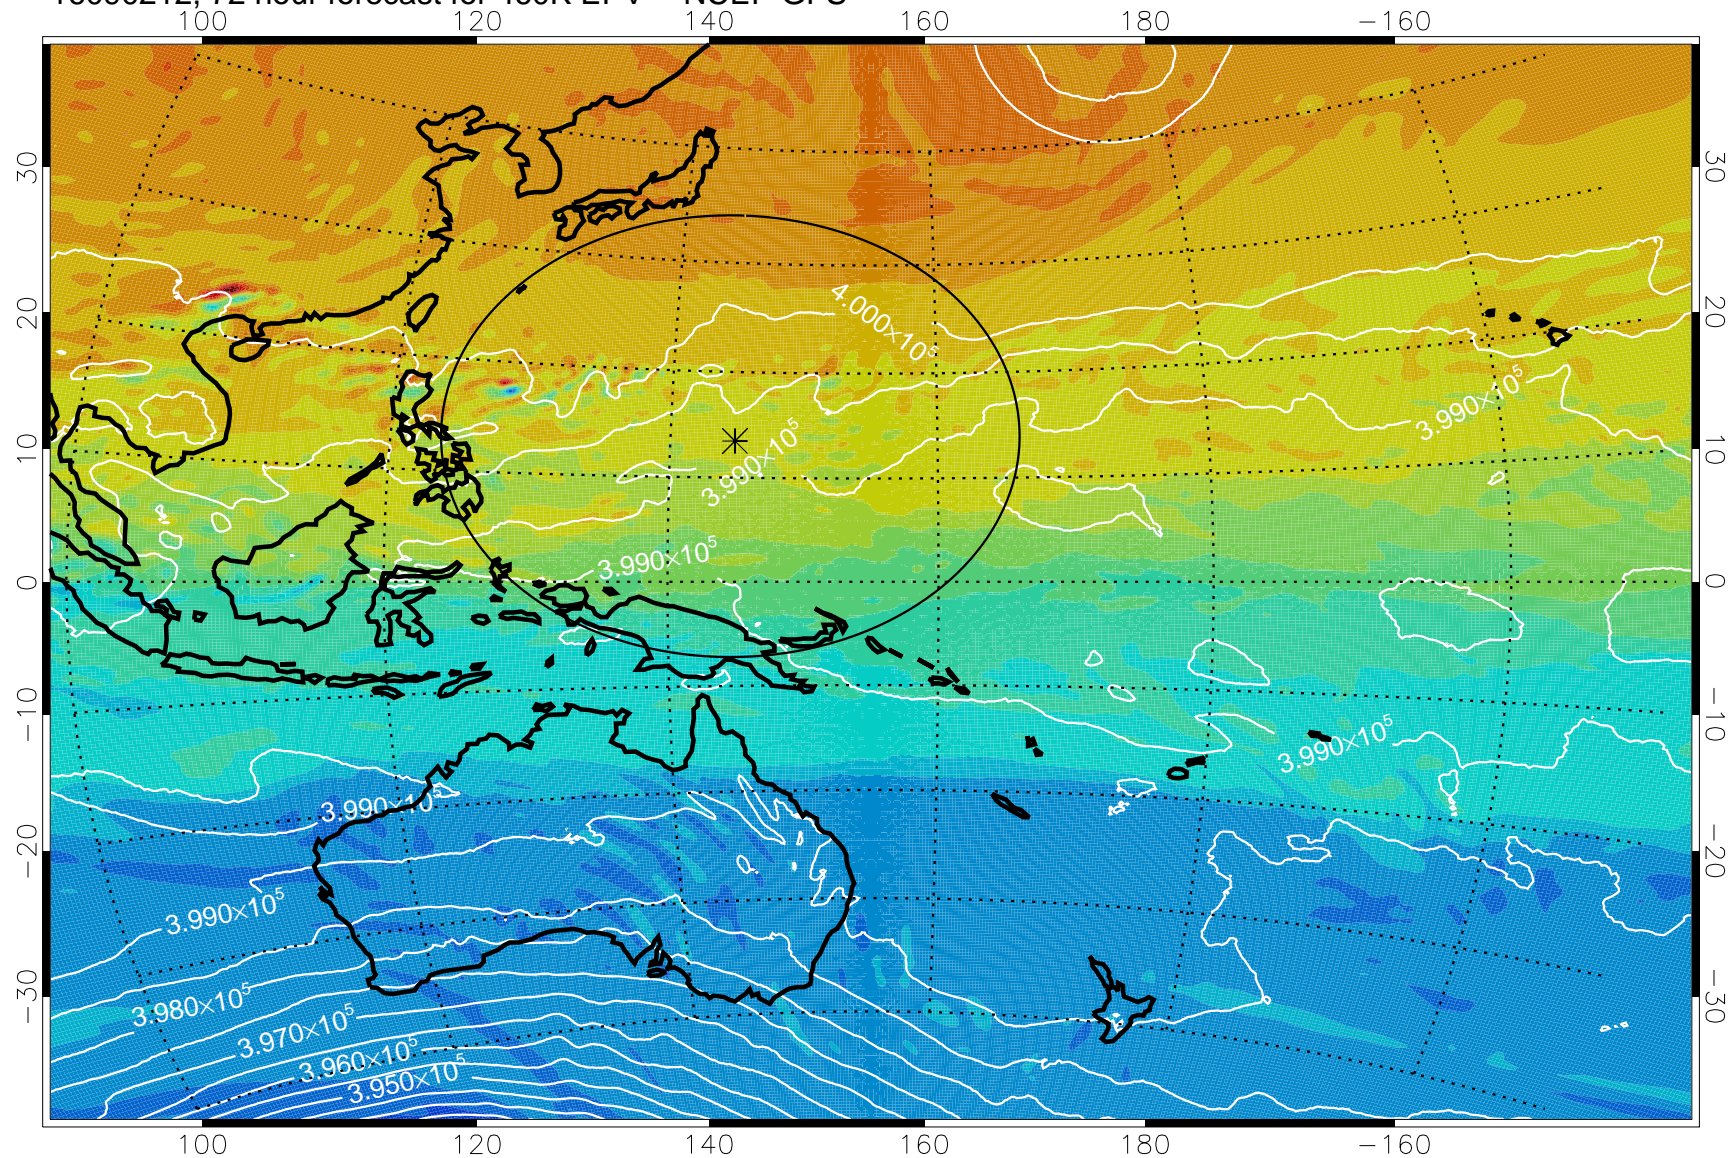

16090118, 54 hour forecast for 460K EPV -- NCEP GFS

460K Montgomery Streamfunction, white

Range ring of 2304 km

16090200, 60 hour forecast for 460K EPV -- NCEP GFS

460K Montgomery Streamfunction, white

Range ring of 2304 km

16090206, 66 hour forecast for 460K EPV -- NCEP GFS

460K Montgomery Streamfunction, white

Range ring of 2304 km

16090212, 72 hour forecast for 460K EPV -- NCEP GFS

460K Montgomery Streamfunction, white

Range ring of 2304 km

16090218, 78 hour forecast for 460K EPV -- NCEP GFS

460K Montgomery Streamfunction, white

Range ring of 2304 km

16090300, 84 hour forecast for 460K EPV -- NCEP GFS

460K Montgomery Streamfunction, white

Range ring of 2304 km

16090306, 90 hour forecast for 460K EPV -- NCEP GFS

460K Montgomery Streamfunction, white

Range ring of 2304 km

16090312, 96 hour forecast for 460K EPV -- NCEP GFS

460K Montgomery Streamfunction, white

Range ring of 2304 km