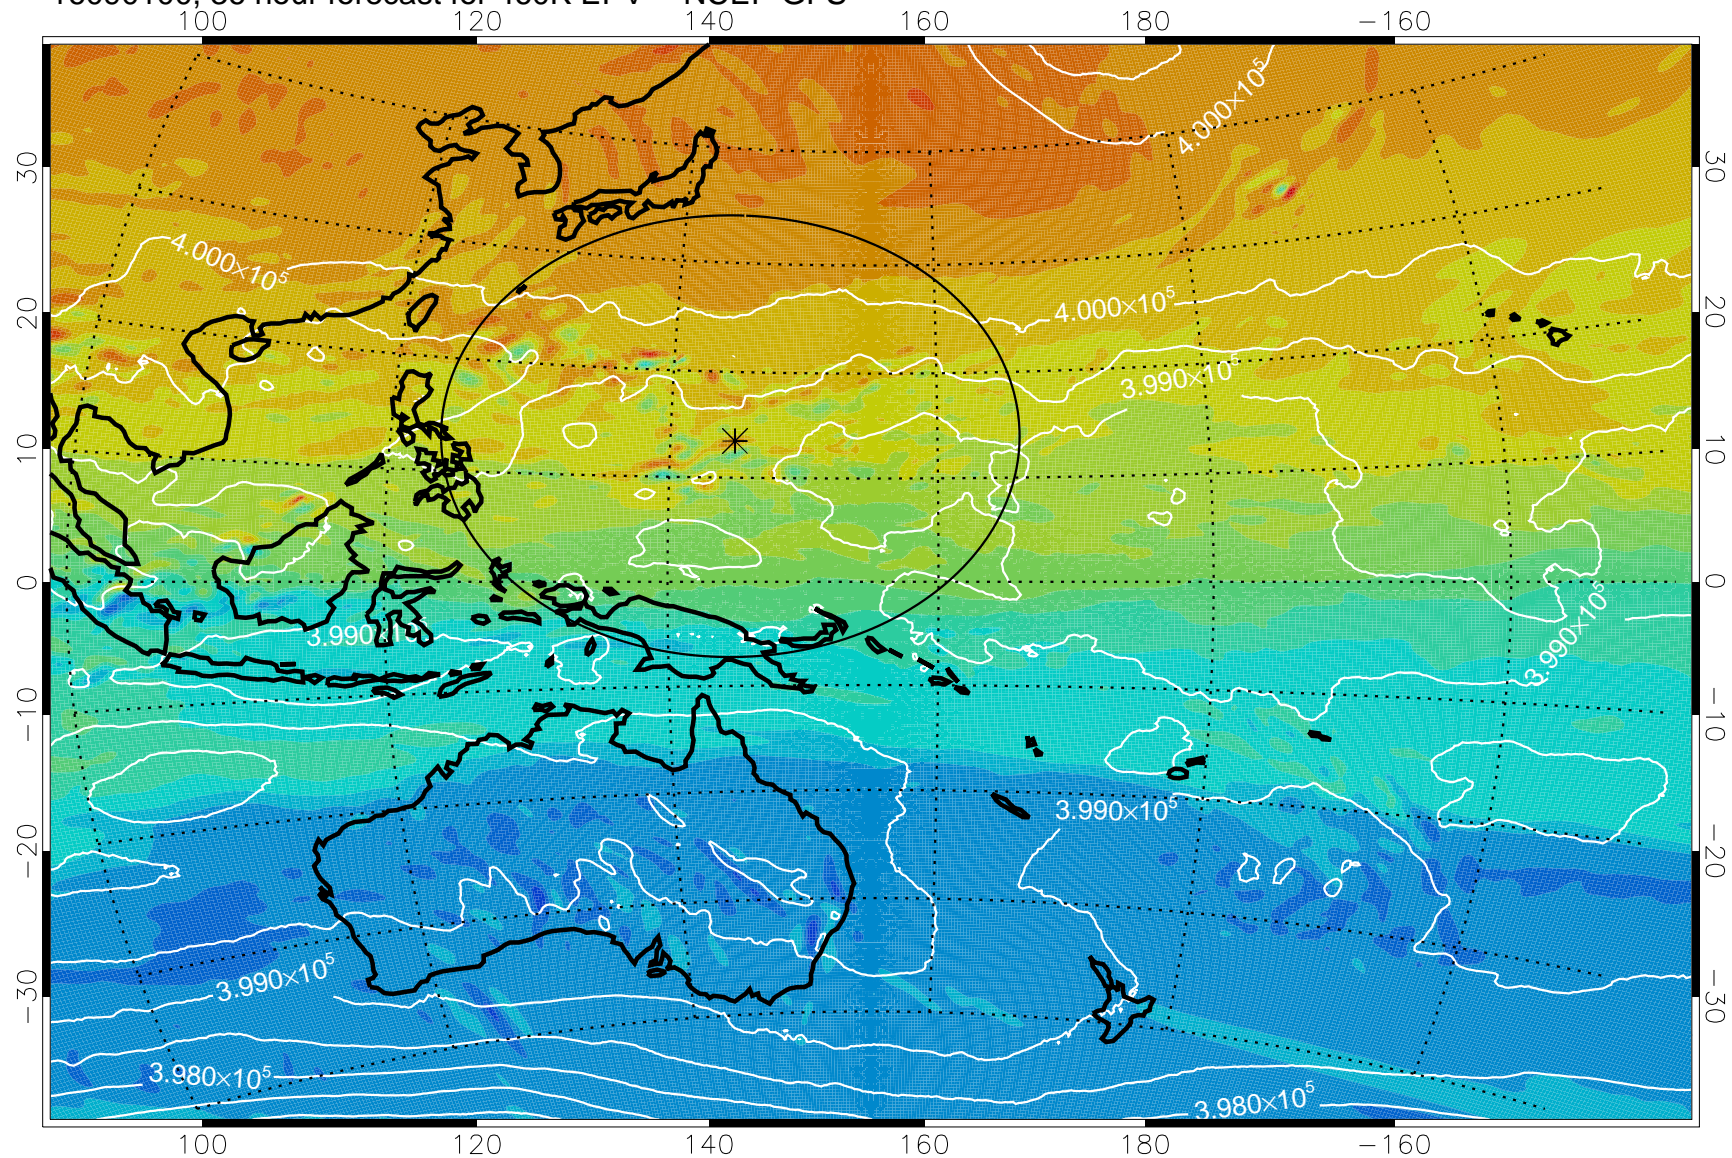

16083118, 30 hour forecast for 460K EPV -- NCEP GFS

460K Montgomery Streamfunction, white

Range ring of 2304 km

16090100, 36 hour forecast for 460K EPV -- NCEP GFS

460K Montgomery Streamfunction, white

Range ring of 2304 km

16090106, 42 hour forecast for 460K EPV -- NCEP GFS

460K Montgomery Streamfunction, white

Range ring of 2304 km

16090112, 48 hour forecast for 460K EPV -- NCEP GFS

460K Montgomery Streamfunction, white

Range ring of 2304 km

16090118, 54 hour forecast for 460K EPV -- NCEP GFS

460K Montgomery Streamfunction, white

Range ring of 2304 km

16090200, 60 hour forecast for 460K EPV -- NCEP GFS

460K Montgomery Streamfunction, white

Range ring of 2304 km

16090206, 66 hour forecast for 460K EPV -- NCEP GFS

460K Montgomery Streamfunction, white

Range ring of 2304 km

16090212, 72 hour forecast for 460K EPV -- NCEP GFS

460K Montgomery Streamfunction, white

Range ring of 2304 km