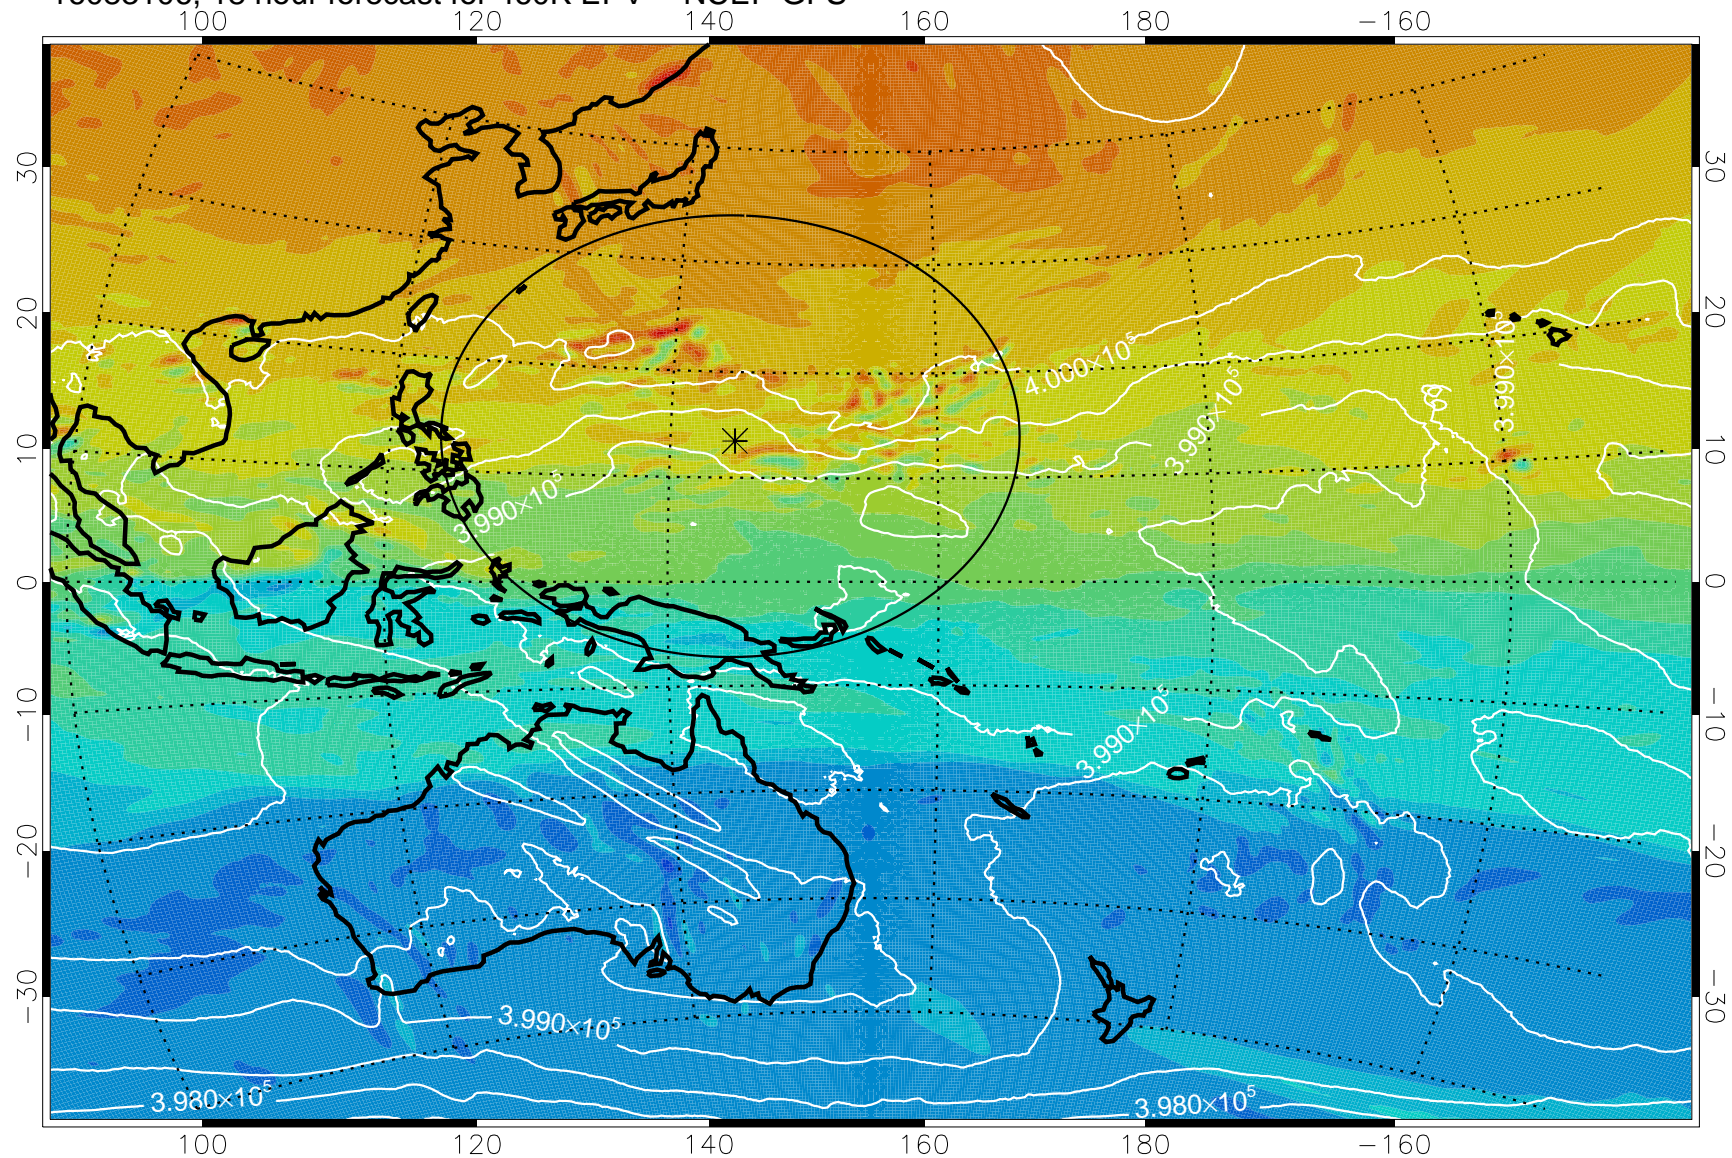

16083018, 6 hour forecast for 460K EPV -- NCEP GFS

460K Montgomery Streamfunction, white

Range ring of 2304 km

16083100, 12 hour forecast for 460K EPV -- NCEP GFS

460K Montgomery Streamfunction, white

Range ring of 2304 km

16083106, 18 hour forecast for 460K EPV -- NCEP GFS

460K Montgomery Streamfunction, white

Range ring of 2304 km

16083112, 24 hour forecast for 460K EPV -- NCEP GFS

460K Montgomery Streamfunction, white

Range ring of 2304 km

16083118, 30 hour forecast for 460K EPV -- NCEP GFS

460K Montgomery Streamfunction, white

Range ring of 2304 km

16090100, 36 hour forecast for 460K EPV -- NCEP GFS

460K Montgomery Streamfunction, white

Range ring of 2304 km

16090106, 42 hour forecast for 460K EPV -- NCEP GFS

460K Montgomery Streamfunction, white

Range ring of 2304 km

16090112, 48 hour forecast for 460K EPV -- NCEP GFS

460K Montgomery Streamfunction, white

Range ring of 2304 km