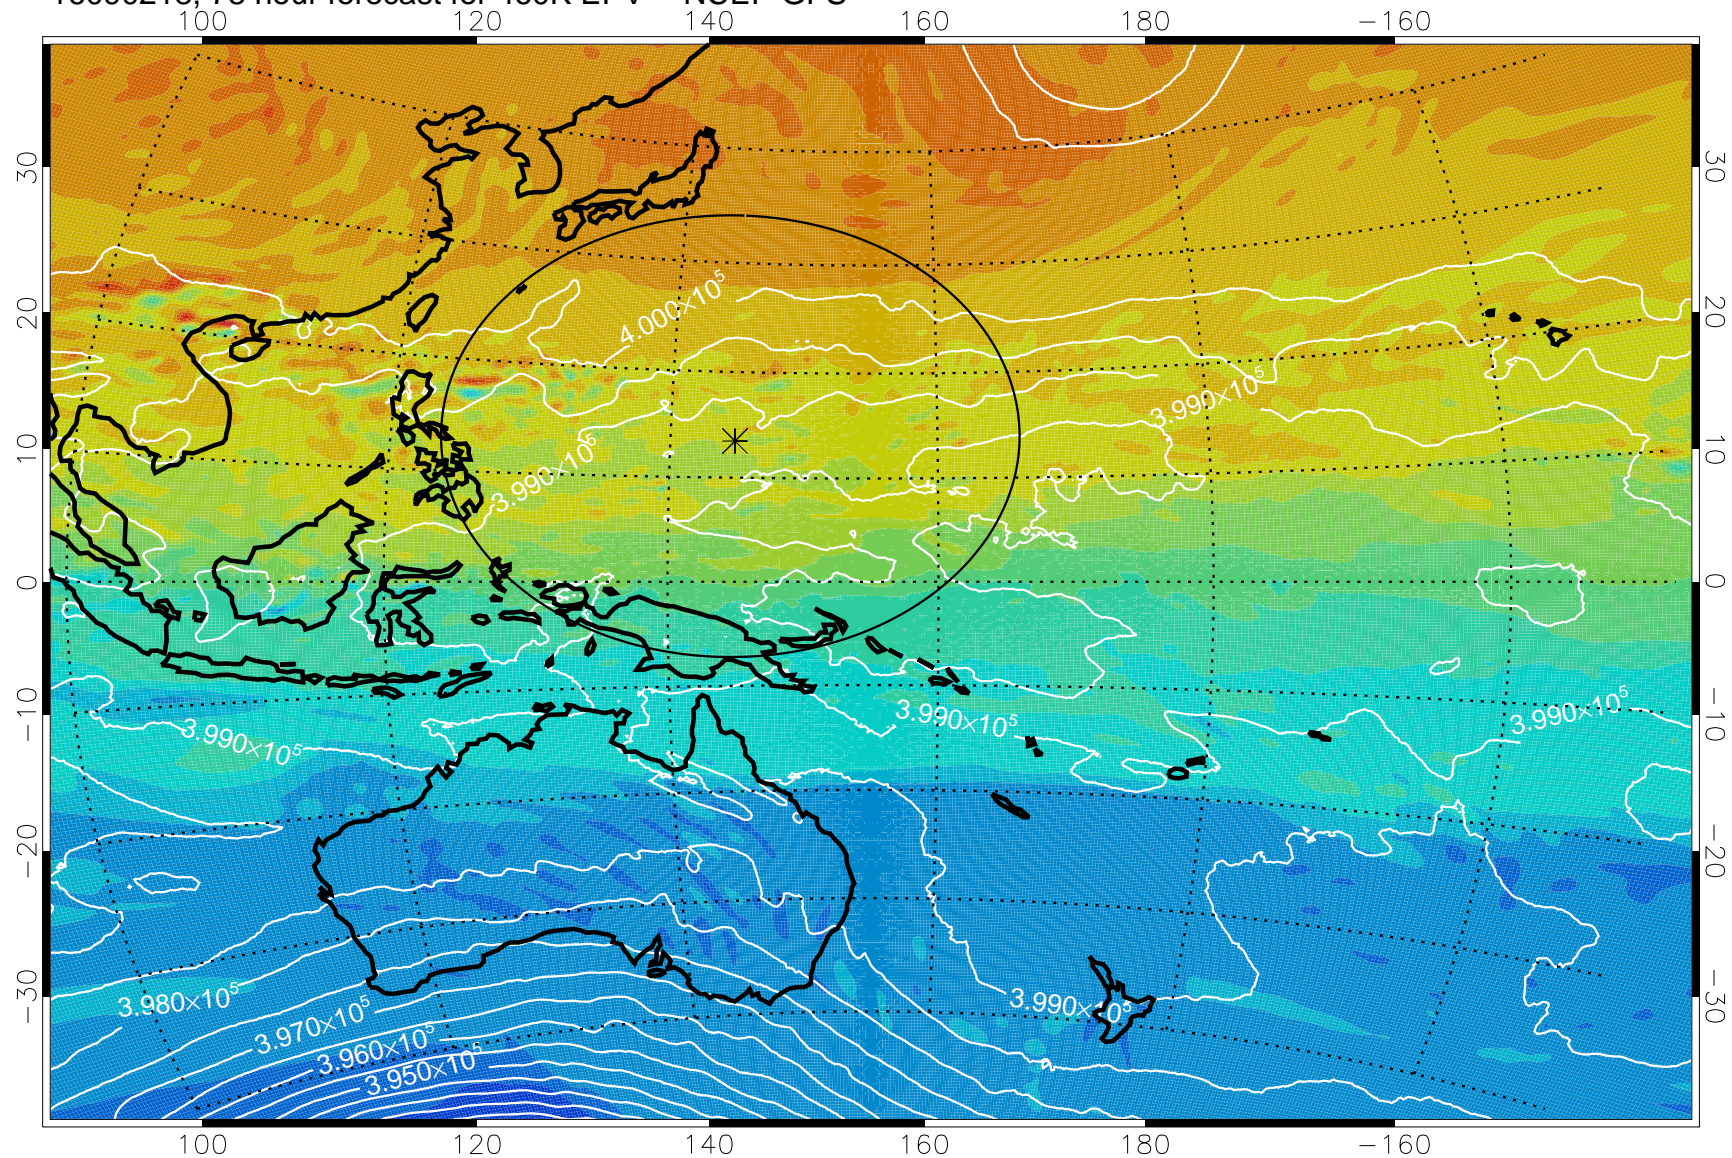

16090118, 54 hour forecast for 460K EPV -- NCEP GFS

460K Montgomery Streamfunction, white

Range ring of 2304 km

16090200, 60 hour forecast for 460K EPV -- NCEP GFS

460K Montgomery Streamfunction, white

Range ring of 2304 km

16090206, 66 hour forecast for 460K EPV -- NCEP GFS

460K Montgomery Streamfunction, white

Range ring of 2304 km

16090212, 72 hour forecast for 460K EPV -- NCEP GFS

460K Montgomery Streamfunction, white

Range ring of 2304 km

16090218, 78 hour forecast for 460K EPV -- NCEP GFS

460K Montgomery Streamfunction, white

Range ring of 2304 km

16090300, 84 hour forecast for 460K EPV -- NCEP GFS

460K Montgomery Streamfunction, white

Range ring of 2304 km

16090306, 90 hour forecast for 460K EPV -- NCEP GFS

460K Montgomery Streamfunction, white

Range ring of 2304 km

16090312, 96 hour forecast for 460K EPV -- NCEP GFS

460K Montgomery Streamfunction, white

Range ring of 2304 km