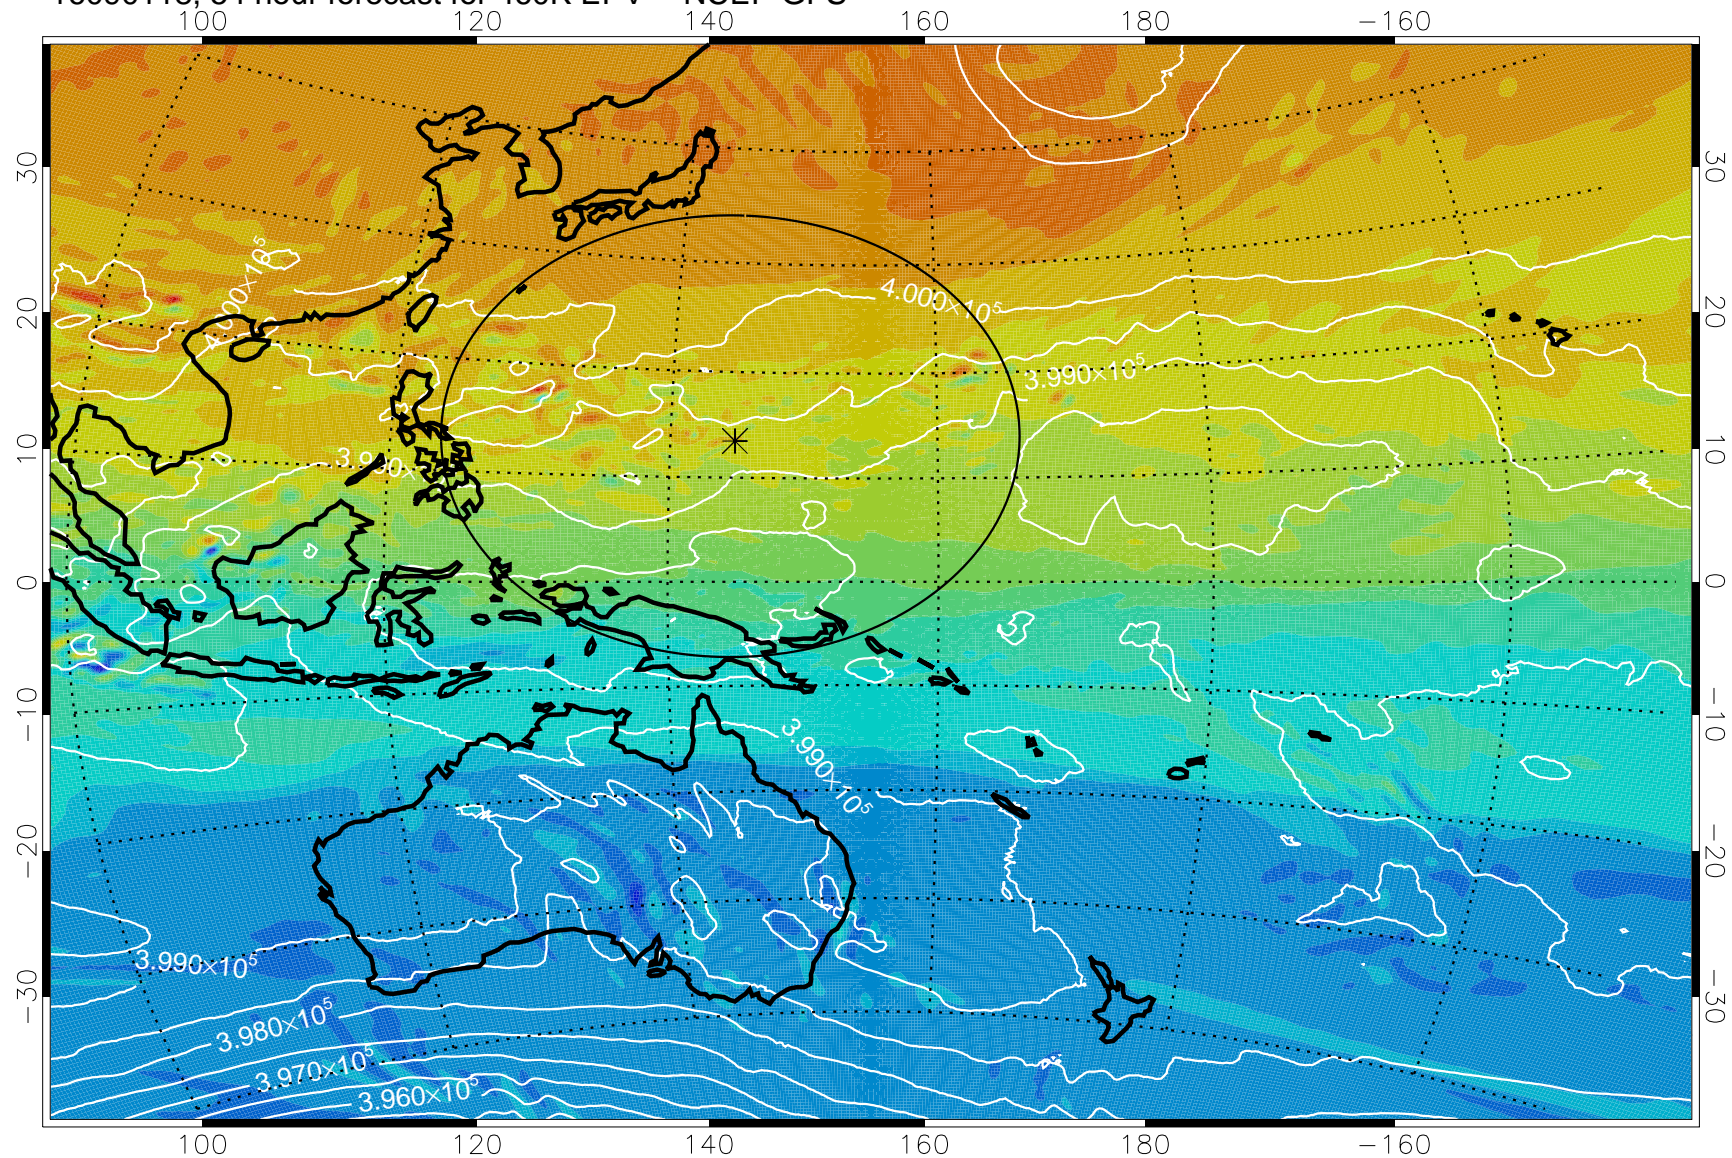

16083118, 30 hour forecast for 460K EPV -- NCEP GFS

460K Montgomery Streamfunction, white

Range ring of 2304 km

16090100, 36 hour forecast for 460K EPV -- NCEP GFS

460K Montgomery Streamfunction, white

Range ring of 2304 km

16090106, 42 hour forecast for 460K EPV -- NCEP GFS

460K Montgomery Streamfunction, white

Range ring of 2304 km

16090112, 48 hour forecast for 460K EPV -- NCEP GFS

460K Montgomery Streamfunction, white

Range ring of 2304 km

16090118, 54 hour forecast for 460K EPV -- NCEP GFS

460K Montgomery Streamfunction, white

Range ring of 2304 km

16090200, 60 hour forecast for 460K EPV -- NCEP GFS

460K Montgomery Streamfunction, white

Range ring of 2304 km

16090206, 66 hour forecast for 460K EPV -- NCEP GFS

460K Montgomery Streamfunction, white

Range ring of 2304 km

16090212, 72 hour forecast for 460K EPV -- NCEP GFS

460K Montgomery Streamfunction, white

Range ring of 2304 km