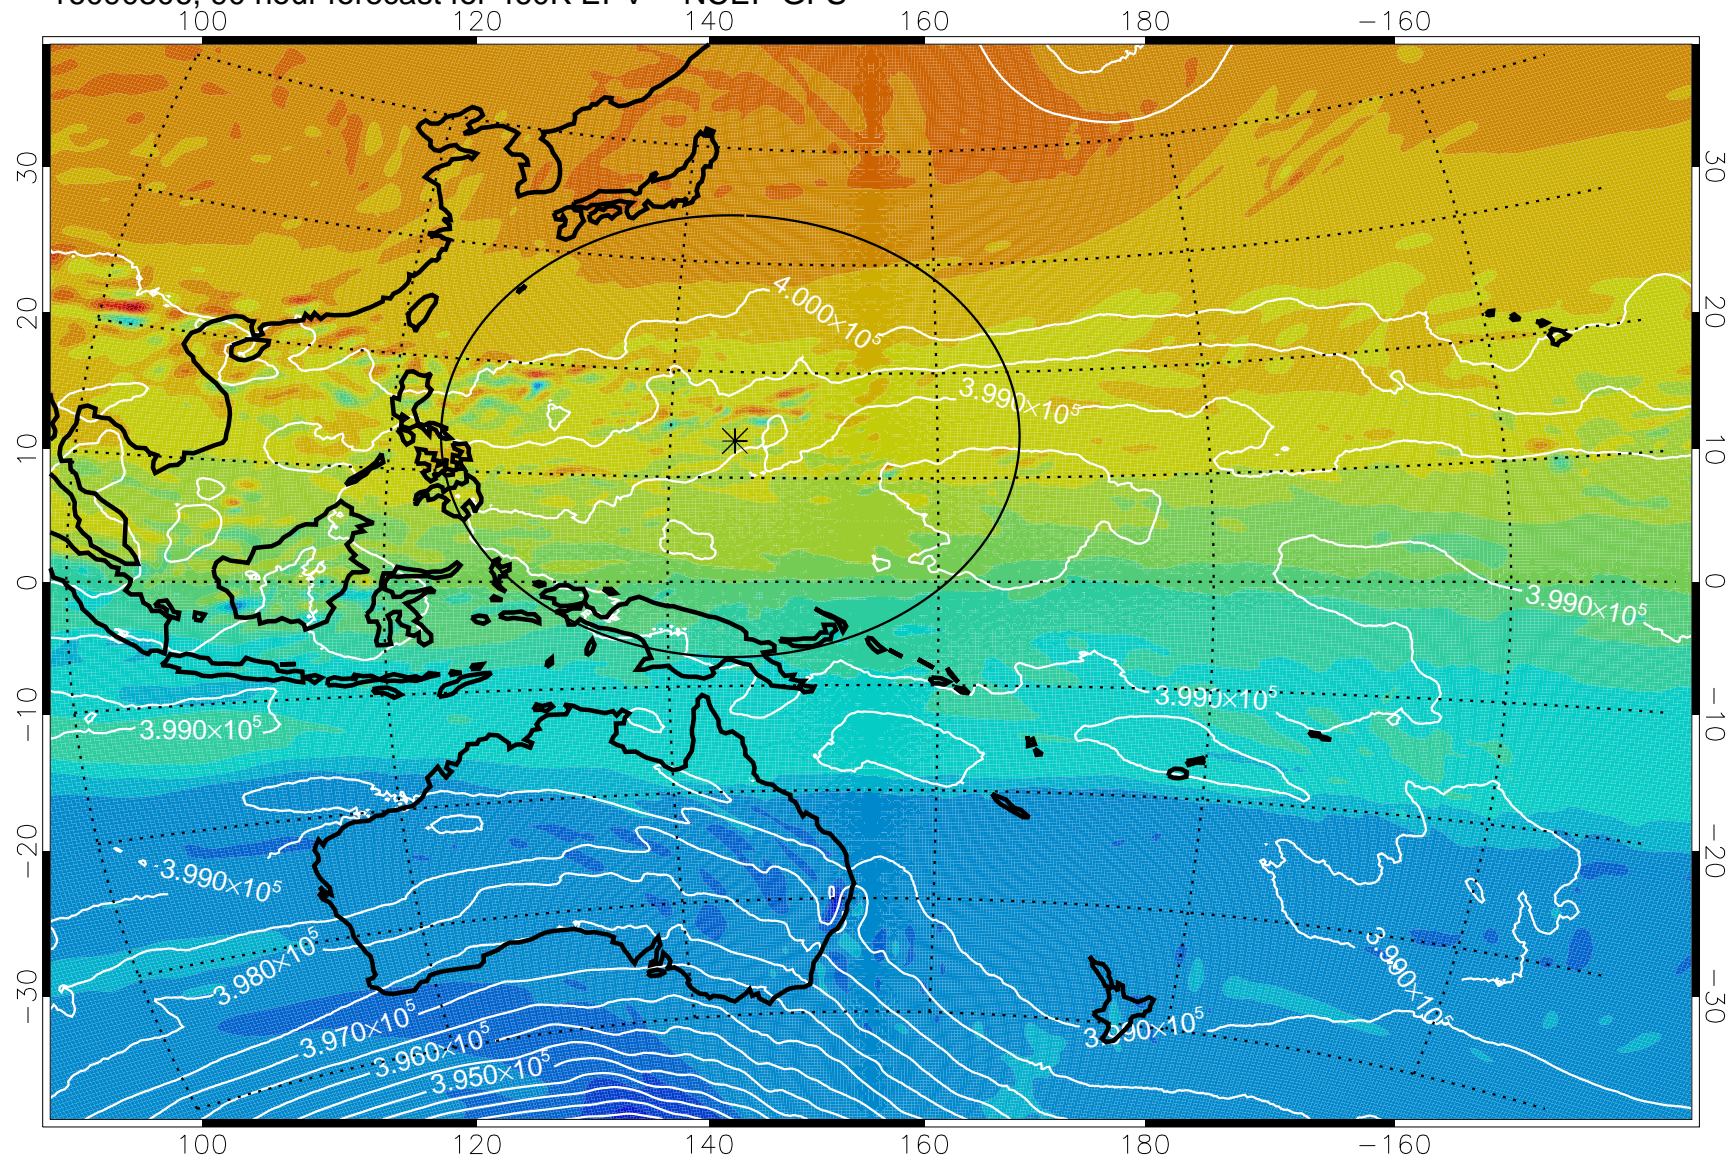

16090206, 66 hour forecast for 460K EPV -- NCEP GFS

460K Montgomery Streamfunction, white

Range ring of 2304 km

16090212, 72 hour forecast for 460K EPV -- NCEP GFS

460K Montgomery Streamfunction, white

Range ring of 2304 km

16090218, 78 hour forecast for 460K EPV -- NCEP GFS

460K Montgomery Streamfunction, white

Range ring of 2304 km

16090300, 84 hour forecast for 460K EPV -- NCEP GFS

460K Montgomery Streamfunction, white

Range ring of 2304 km

16090306, 90 hour forecast for 460K EPV -- NCEP GFS

460K Montgomery Streamfunction, white

Range ring of 2304 km

16090312, 96 hour forecast for 460K EPV -- NCEP GFS

460K Montgomery Streamfunction, white

Range ring of 2304 km

16090318, 102 hour forecast for 460K EPV -- NCEP GFS

460K Montgomery Streamfunction, white

Range ring of 2304 km

16090400, 108 hour forecast for 460K EPV -- NCEP GFS

460K Montgomery Streamfunction, white

Range ring of 2304 km