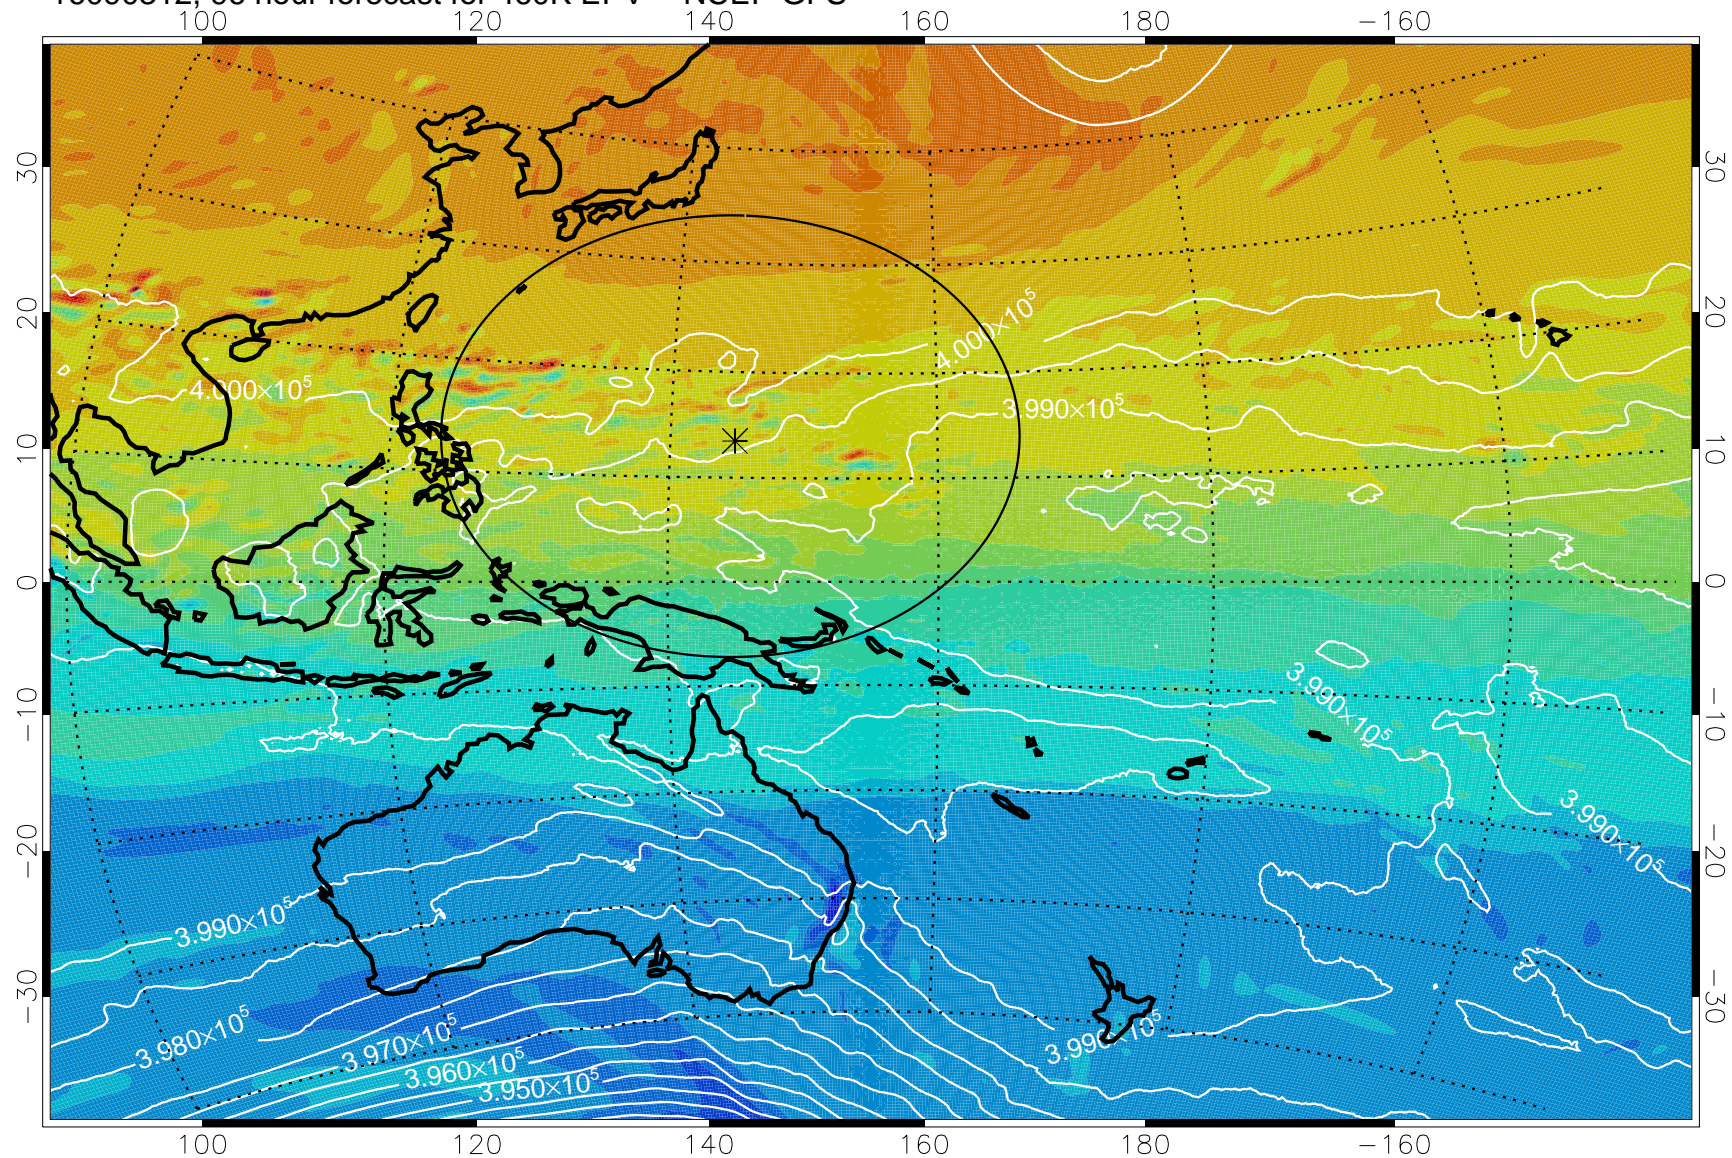

16090206, 66 hour forecast for 460K EPV -- NCEP GFS

460K Montgomery Streamfunction, white

Range ring of 2304 km

16090212, 72 hour forecast for 460K EPV -- NCEP GFS

460K Montgomery Streamfunction, white

Range ring of 2304 km

16090218, 78 hour forecast for 460K EPV -- NCEP GFS

460K Montgomery Streamfunction, white

Range ring of 2304 km

16090300, 84 hour forecast for 460K EPV -- NCEP GFS

460K Montgomery Streamfunction, white

Range ring of 2304 km

16090306, 90 hour forecast for 460K EPV -- NCEP GFS

460K Montgomery Streamfunction, white

Range ring of 2304 km

16090312, 96 hour forecast for 460K EPV -- NCEP GFS

460K Montgomery Streamfunction, white

Range ring of 2304 km

16090318, 102 hour forecast for 460K EPV -- NCEP GFS

460K Montgomery Streamfunction, white

Range ring of 2304 km

16090400, 108 hour forecast for 460K EPV -- NCEP GFS

460K Montgomery Streamfunction, white

Range ring of 2304 km