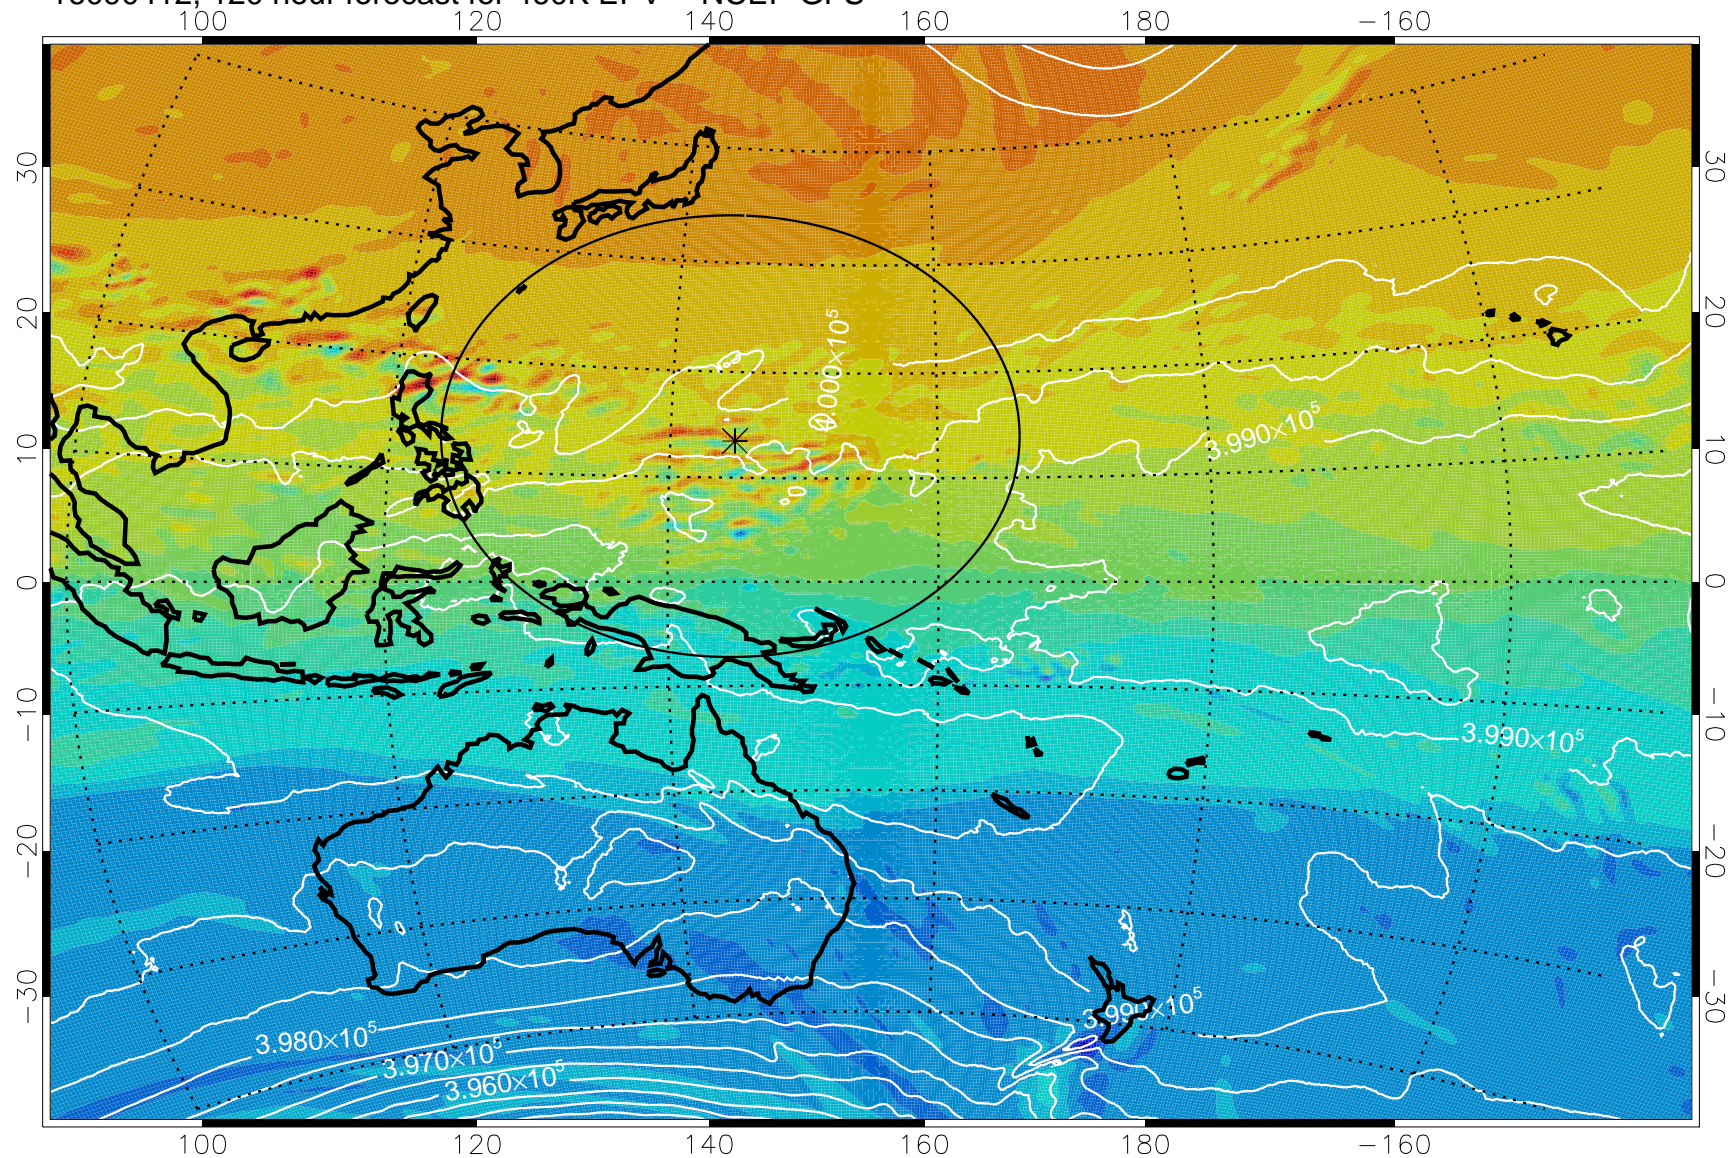

16090218, 78 hour forecast for 460K EPV -- NCEP GFS

460K Montgomery Streamfunction, white

Range ring of 2304 km

16090300, 84 hour forecast for 460K EPV -- NCEP GFS

460K Montgomery Streamfunction, white

Range ring of 2304 km

16090306, 90 hour forecast for 460K EPV -- NCEP GFS

460K Montgomery Streamfunction, white

Range ring of 2304 km

16090312, 96 hour forecast for 460K EPV -- NCEP GFS

460K Montgomery Streamfunction, white

Range ring of 2304 km

16090318, 102 hour forecast for 460K EPV -- NCEP GFS

460K Montgomery Streamfunction, white

Range ring of 2304 km

16090400, 108 hour forecast for 460K EPV -- NCEP GFS

460K Montgomery Streamfunction, white

Range ring of 2304 km

16090406, 114 hour forecast for 460K EPV -- NCEP GFS

16090412, 120 hour forecast for 460K EPV -- NCEP GFS

460K Montgomery Streamfunction, white

Range ring of 2304 km