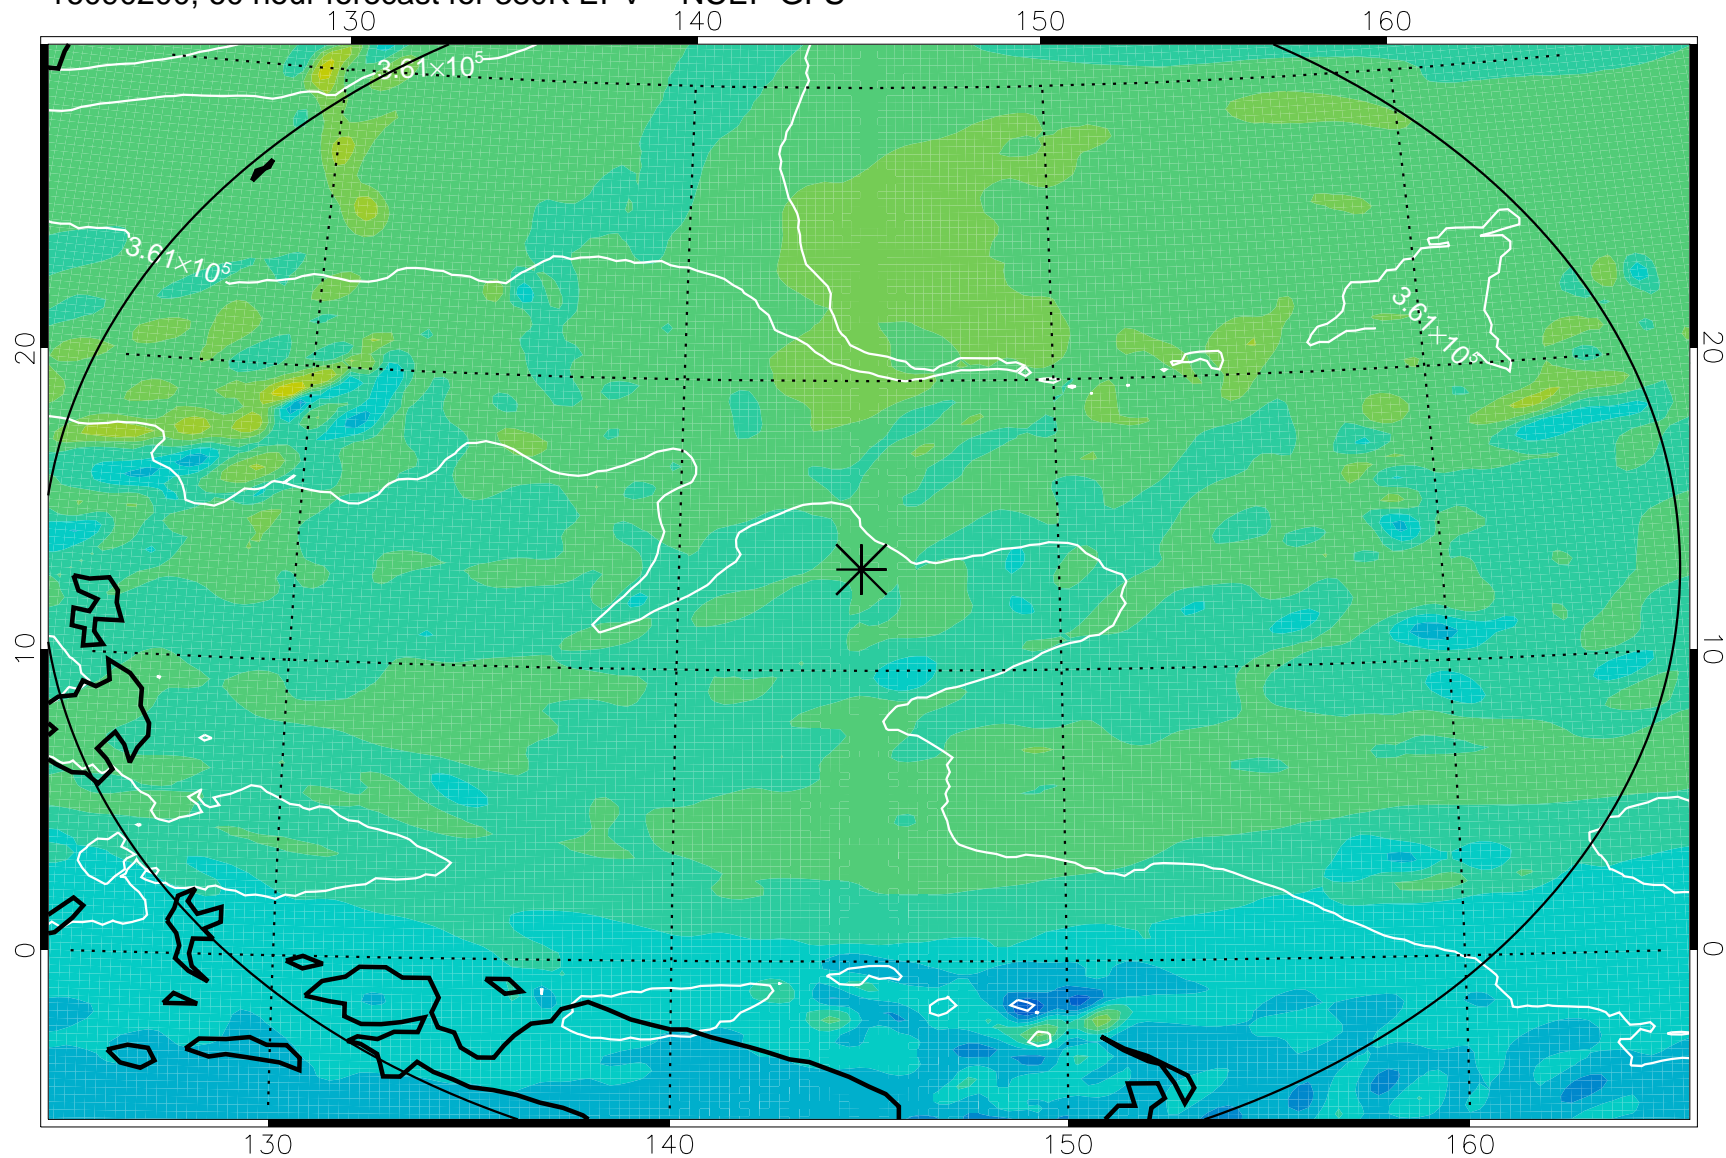

16090106, 42 hour forecast for 380K EPV -- NCEP GFS

380K Montgomery Streamfunction, white

Range ring of 2304 km

16090112, 48 hour forecast for 380K EPV -- NCEP GFS

380K Montgomery Streamfunction, white

Range ring of 2304 km

16090118, 54 hour forecast for 380K EPV -- NCEP GFS

380K Montgomery Streamfunction, white

Range ring of 2304 km

16090200, 60 hour forecast for 380K EPV -- NCEP GFS

380K Montgomery Streamfunction, white

Range ring of 2304 km

16090206, 66 hour forecast for 380K EPV -- NCEP GFS

380K Montgomery Streamfunction, white

Range ring of 2304 km

16090212, 72 hour forecast for 380K EPV -- NCEP GFS

380K Montgomery Streamfunction, white

Range ring of 2304 km

16090218, 78 hour forecast for 380K EPV -- NCEP GFS

380K Montgomery Streamfunction, white

Range ring of 2304 km

16090300, 84 hour forecast for 380K EPV -- NCEP GFS

380K Montgomery Streamfunction, white

Range ring of 2304 km