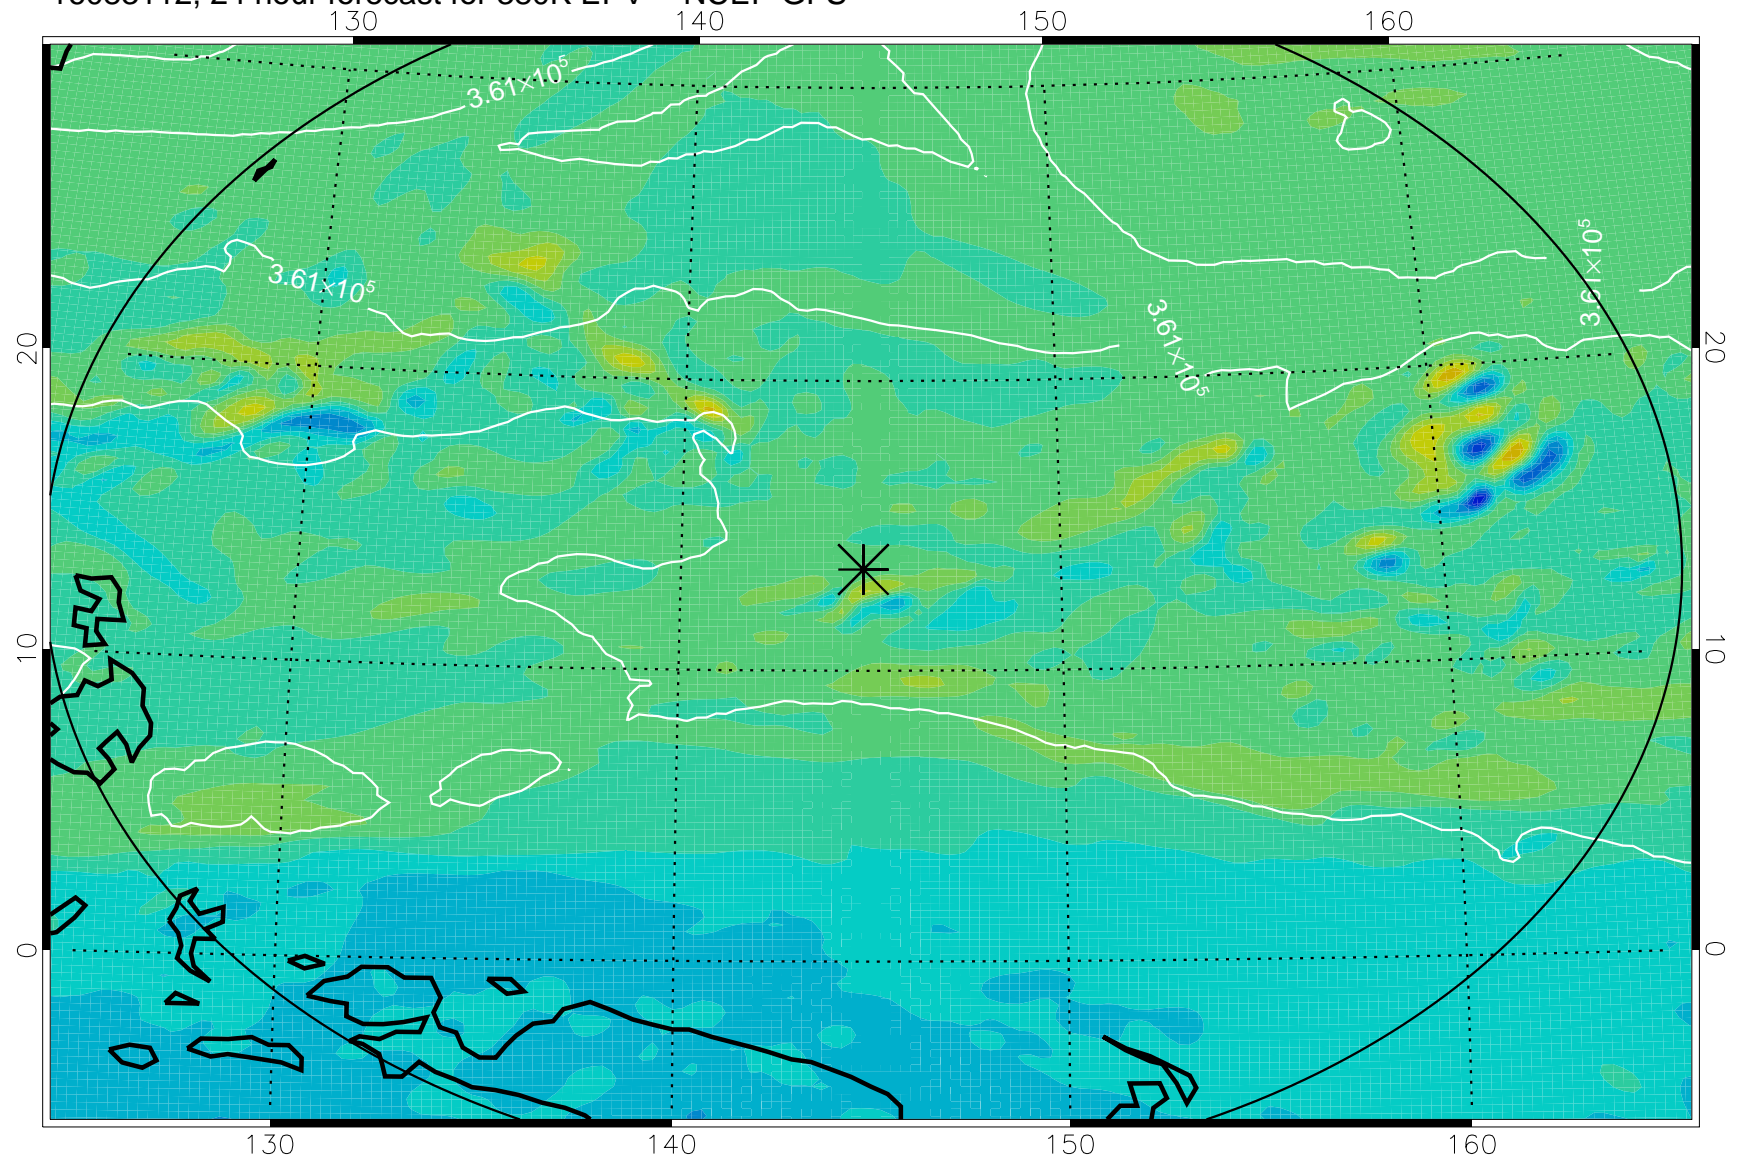

16083018, 6 hour forecast for 380K EPV -- NCEP GFS

380K Montgomery Streamfunction, white

Range ring of 2304 km

16083100, 12 hour forecast for 380K EPV -- NCEP GFS

380K Montgomery Streamfunction, white

Range ring of 2304 km

16083106, 18 hour forecast for 380K EPV -- NCEP GFS

380K Montgomery Streamfunction, white

Range ring of 2304 km

16083112, 24 hour forecast for 380K EPV -- NCEP GFS

380K Montgomery Streamfunction, white

Range ring of 2304 km

16083118, 30 hour forecast for 380K EPV -- NCEP GFS

380K Montgomery Streamfunction, white

Range ring of 2304 km

16090100, 36 hour forecast for 380K EPV -- NCEP GFS

380K Montgomery Streamfunction, white

Range ring of 2304 km

16090106, 42 hour forecast for 380K EPV -- NCEP GFS

380K Montgomery Streamfunction, white

Range ring of 2304 km

16090112, 48 hour forecast for 380K EPV -- NCEP GFS

380K Montgomery Streamfunction, white

Range ring of 2304 km