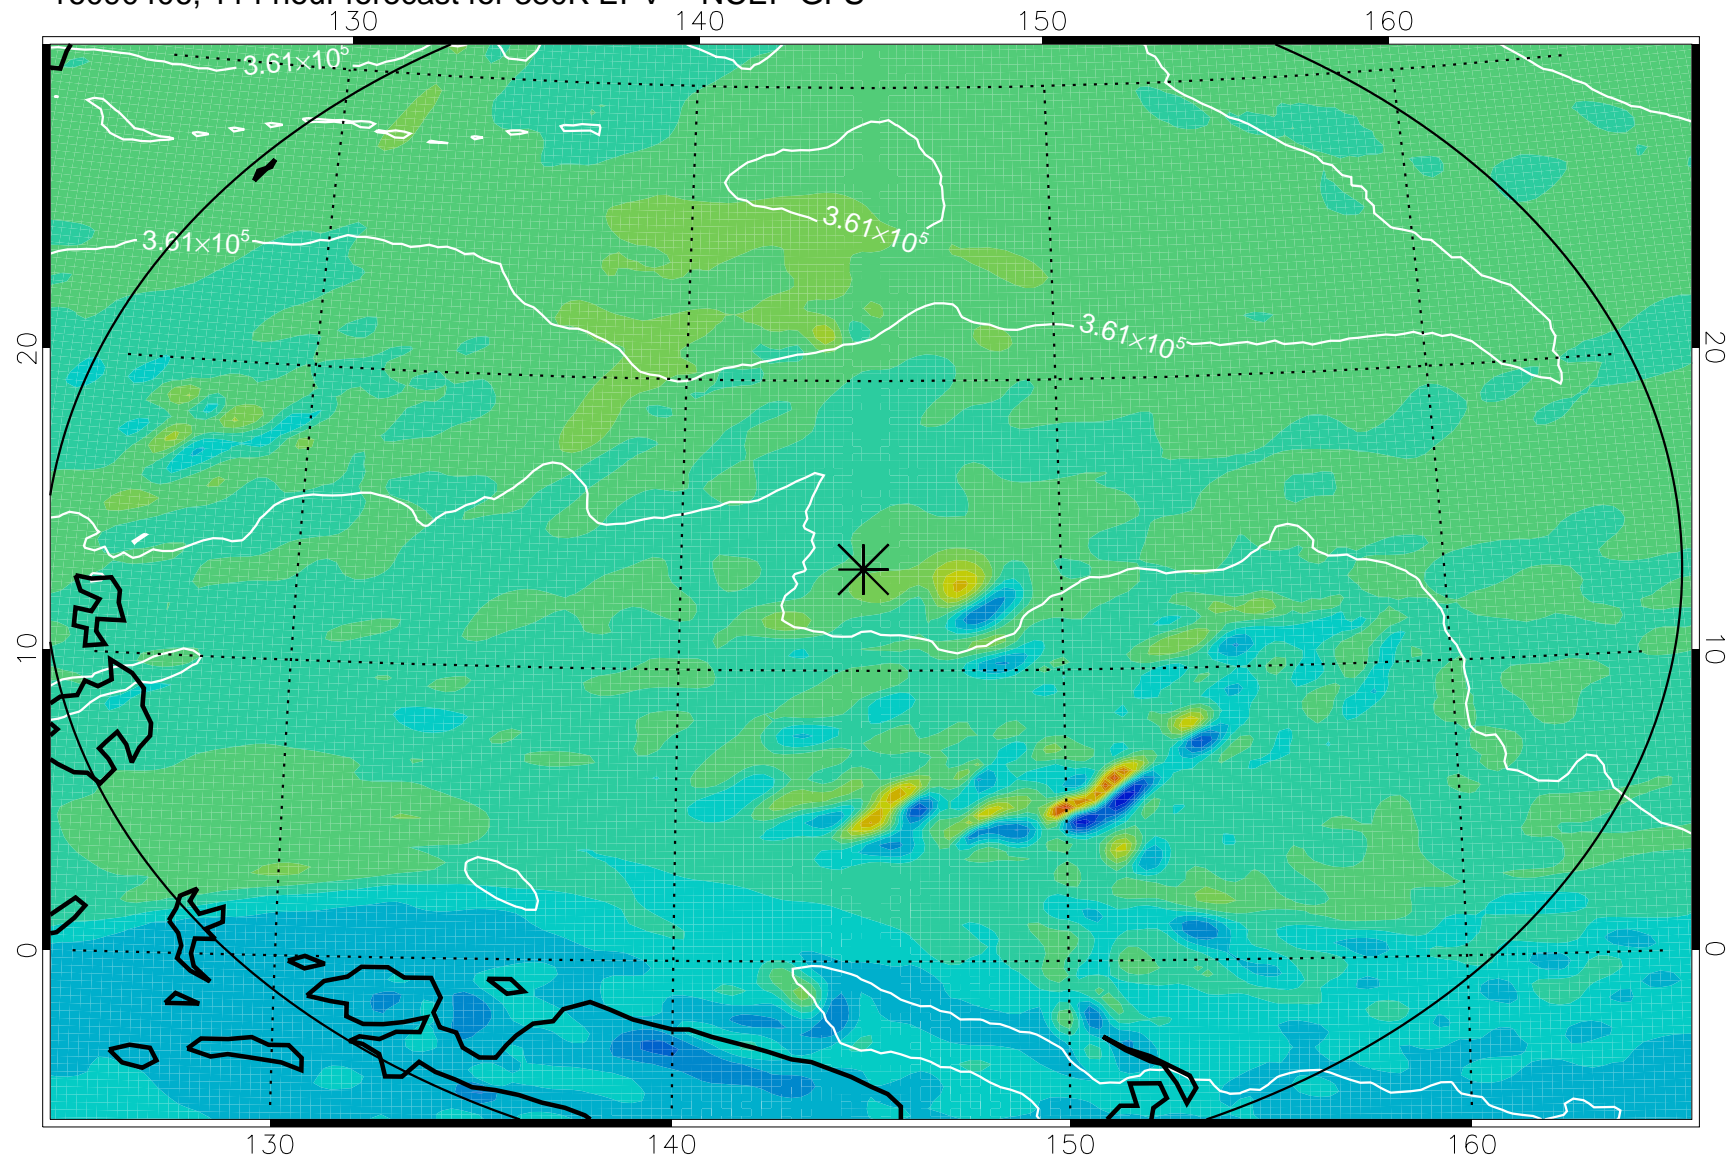

16090218, 78 hour forecast for 380K EPV -- NCEP GFS

380K Montgomery Streamfunction, white

Range ring of 2304 km

16090300, 84 hour forecast for 380K EPV -- NCEP GFS

380K Montgomery Streamfunction, white

Range ring of 2304 km

16090306, 90 hour forecast for 380K EPV -- NCEP GFS

380K Montgomery Streamfunction, white

Range ring of 2304 km

16090312, 96 hour forecast for 380K EPV -- NCEP GFS

380K Montgomery Streamfunction, white

Range ring of 2304 km

16090318, 102 hour forecast for 380K EPV -- NCEP GFS

380K Montgomery Streamfunction, white

Range ring of 2304 km

16090400, 108 hour forecast for 380K EPV -- NCEP GFS

380K Montgomery Streamfunction, white

Range ring of 2304 km

16090406, 114 hour forecast for 380K EPV -- NCEP GFS

380K Montgomery Streamfunction, white

Range ring of 2304 km

16090412, 120 hour forecast for 380K EPV -- NCEP GFS

380K Montgomery Streamfunction, white

Range ring of 2304 km