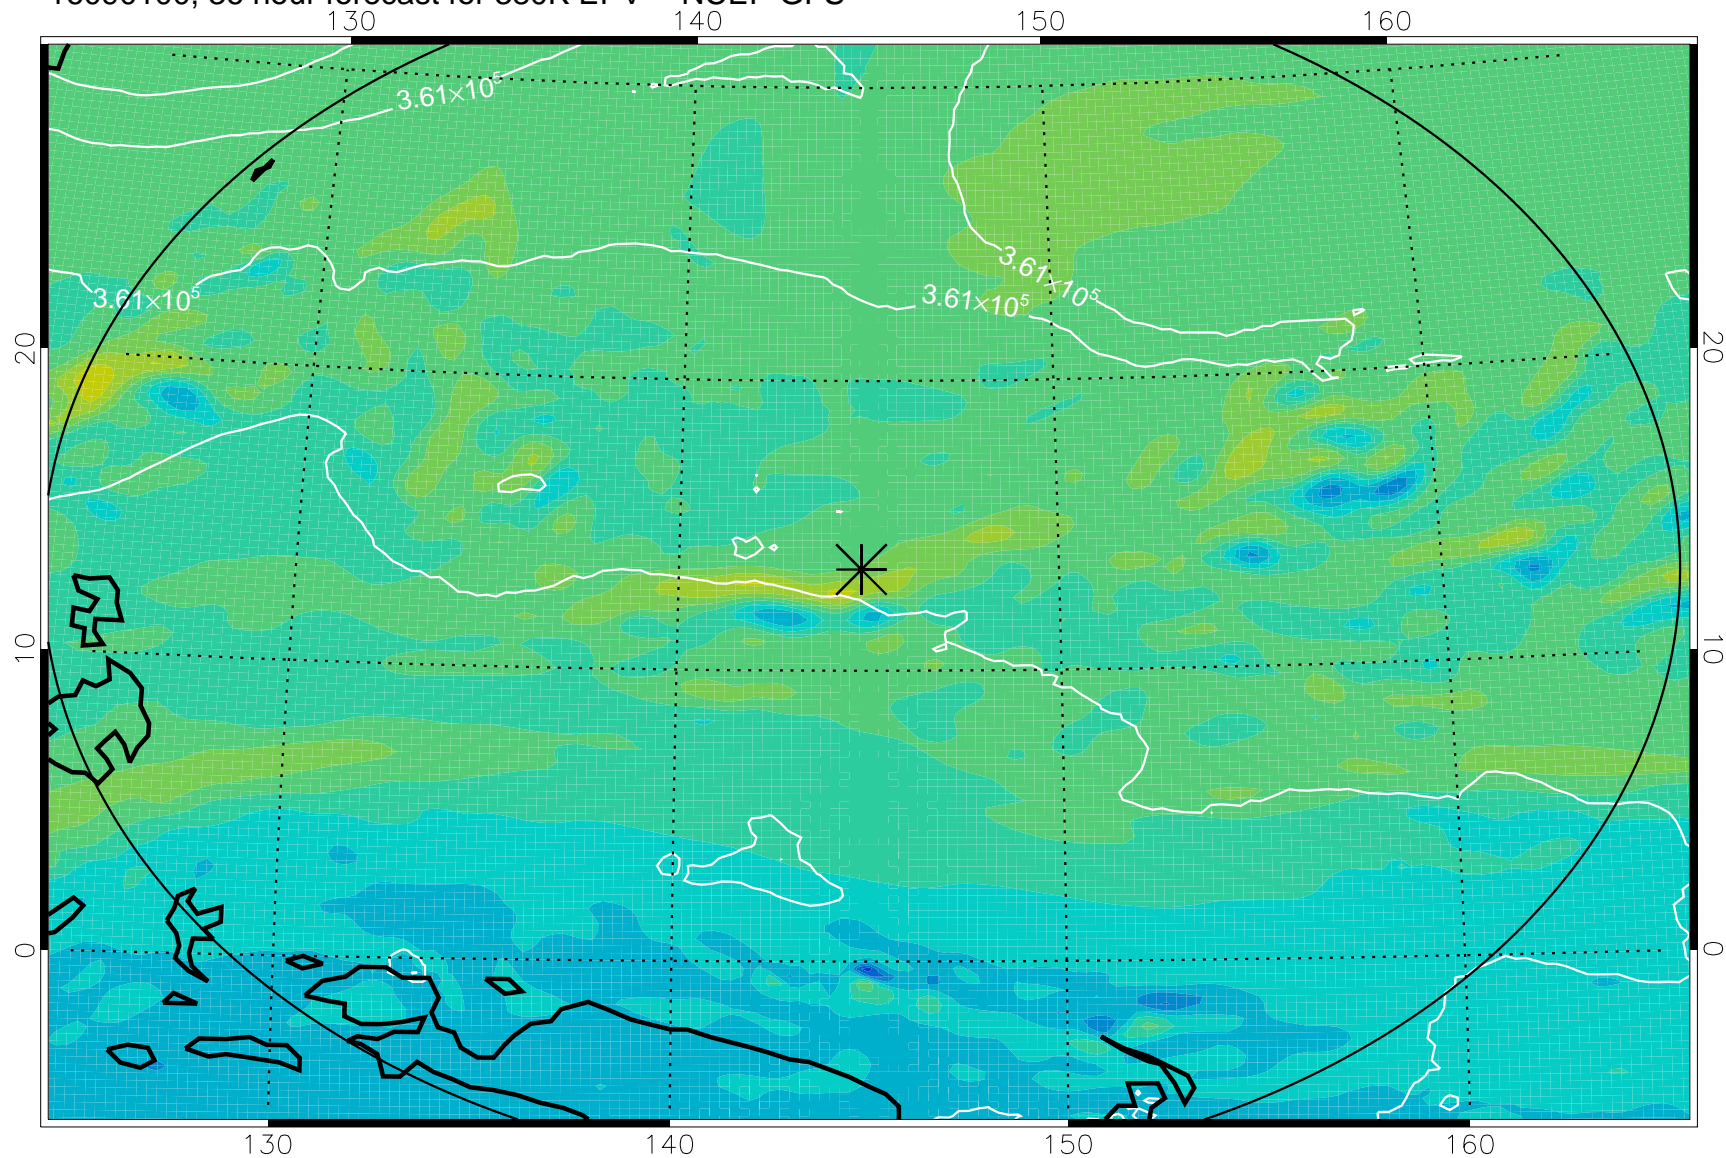

16083106, 18 hour forecast for 380K EPV -- NCEP GFS

380K Montgomery Streamfunction, white

Range ring of 2304 km

16083112, 24 hour forecast for 380K EPV -- NCEP GFS

380K Montgomery Streamfunction, white

Range ring of 2304 km

16083118, 30 hour forecast for 380K EPV -- NCEP GFS

380K Montgomery Streamfunction, white

Range ring of 2304 km

16090100, 36 hour forecast for 380K EPV -- NCEP GFS

380K Montgomery Streamfunction, white

Range ring of 2304 km

16090106, 42 hour forecast for 380K EPV -- NCEP GFS

380K Montgomery Streamfunction, white

Range ring of 2304 km

16090112, 48 hour forecast for 380K EPV -- NCEP GFS

380K Montgomery Streamfunction, white

Range ring of 2304 km

16090118, 54 hour forecast for 380K EPV -- NCEP GFS

380K Montgomery Streamfunction, white

Range ring of 2304 km

16090200, 60 hour forecast for 380K EPV -- NCEP GFS

380K Montgomery Streamfunction, white

Range ring of 2304 km