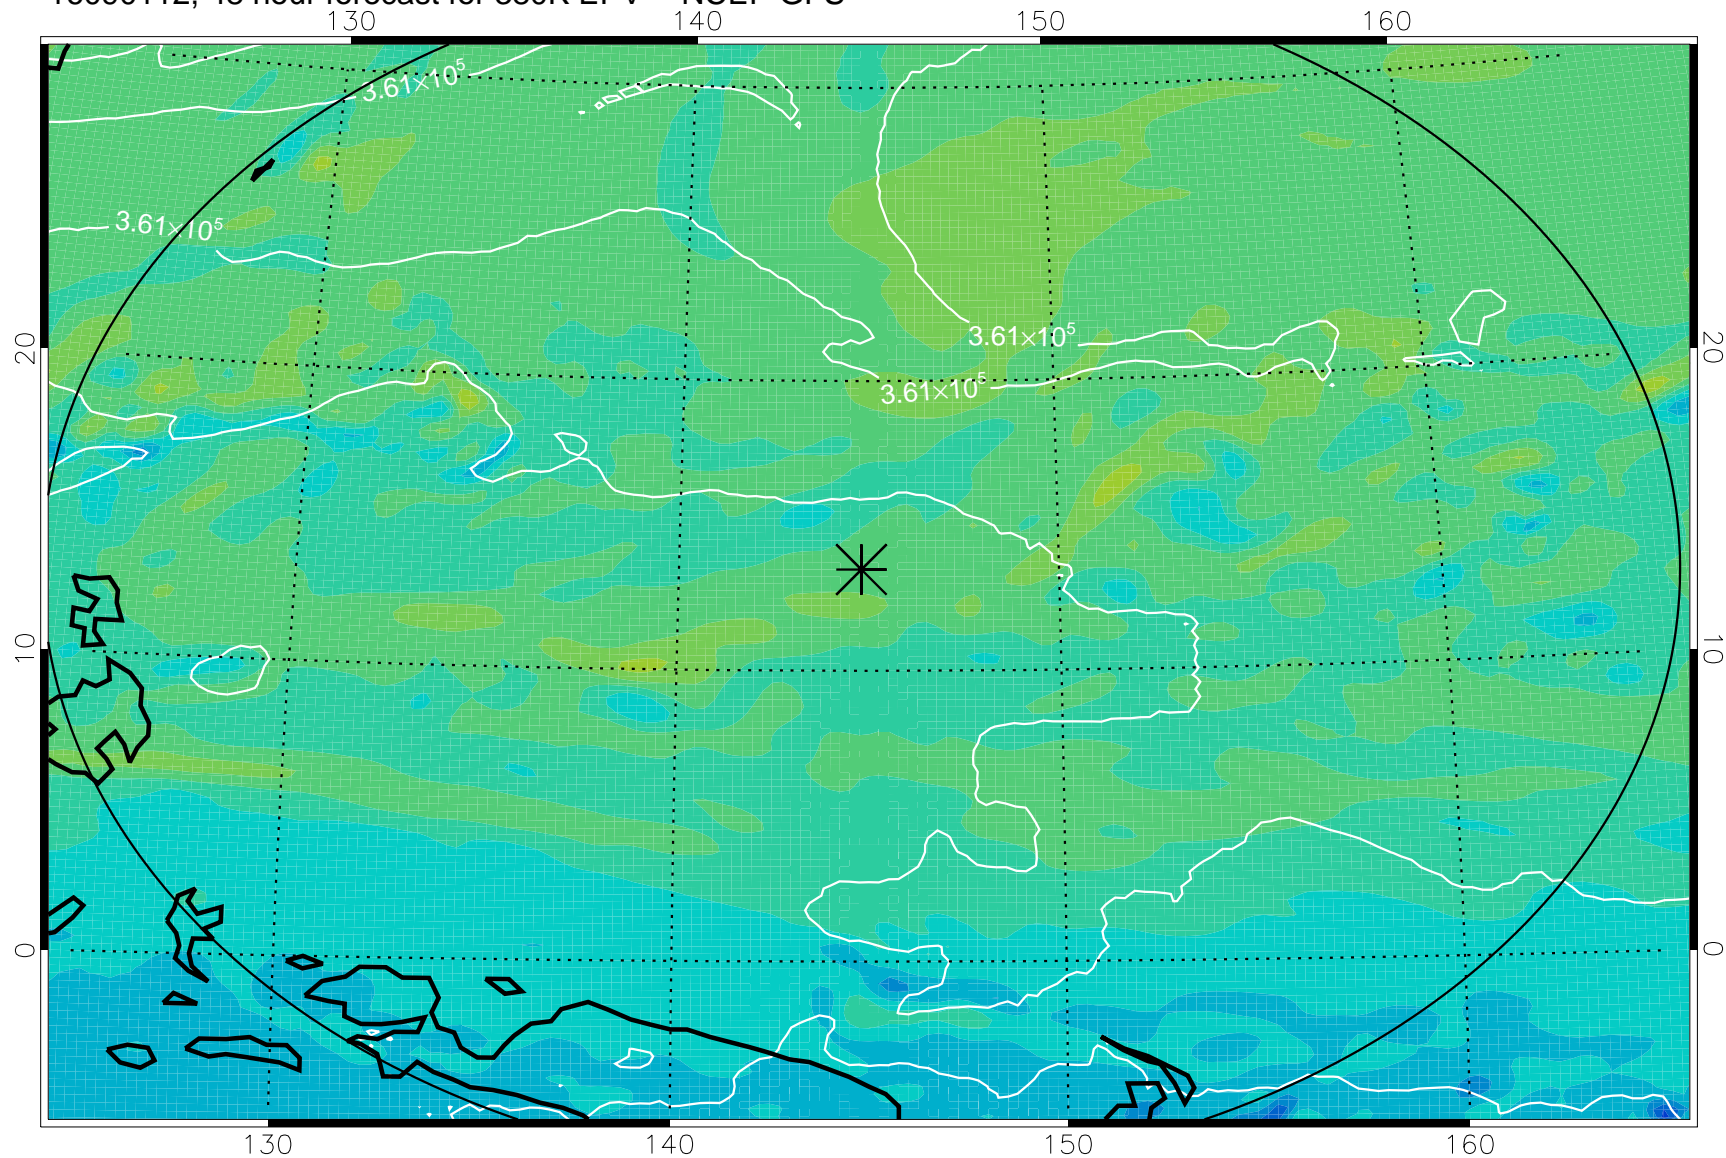

16083118, 30 hour forecast for 380K EPV -- NCEP GFS

380K Montgomery Streamfunction, white

Range ring of 2304 km

16090100, 36 hour forecast for 380K EPV -- NCEP GFS

380K Montgomery Streamfunction, white

Range ring of 2304 km

16090106, 42 hour forecast for 380K EPV -- NCEP GFS

380K Montgomery Streamfunction, white

Range ring of 2304 km

16090112, 48 hour forecast for 380K EPV -- NCEP GFS

380K Montgomery Streamfunction, white

Range ring of 2304 km

16090118, 54 hour forecast for 380K EPV -- NCEP GFS

380K Montgomery Streamfunction, white

Range ring of 2304 km

16090200, 60 hour forecast for 380K EPV -- NCEP GFS

380K Montgomery Streamfunction, white

Range ring of 2304 km

16090206, 66 hour forecast for 380K EPV -- NCEP GFS

380K Montgomery Streamfunction, white

Range ring of 2304 km

16090212, 72 hour forecast for 380K EPV -- NCEP GFS

380K Montgomery Streamfunction, white

Range ring of 2304 km