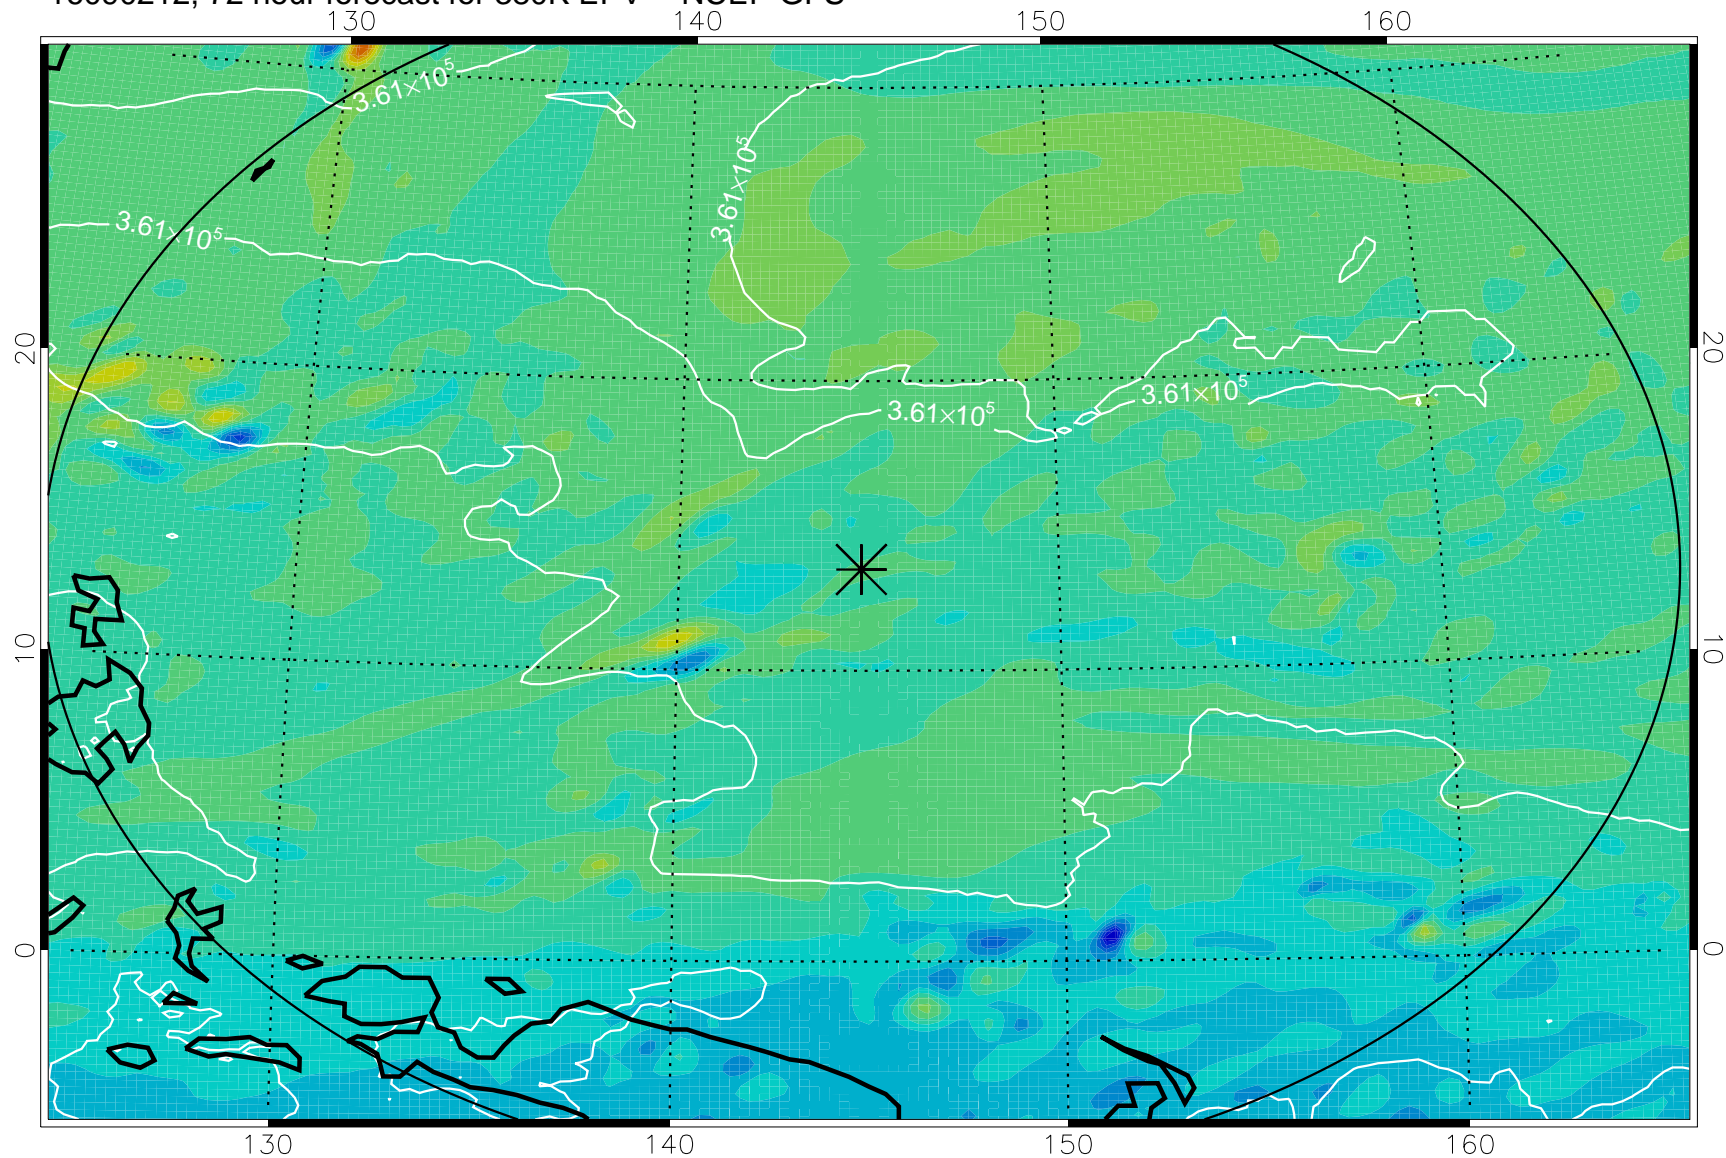

16090106, 42 hour forecast for 380K EPV -- NCEP GFS

380K Montgomery Streamfunction, white

Range ring of 2304 km

16090112, 48 hour forecast for 380K EPV -- NCEP GFS

380K Montgomery Streamfunction, white

Range ring of 2304 km

16090118, 54 hour forecast for 380K EPV -- NCEP GFS

380K Montgomery Streamfunction, white

Range ring of 2304 km

16090200, 60 hour forecast for 380K EPV -- NCEP GFS

380K Montgomery Streamfunction, white

Range ring of 2304 km

16090206, 66 hour forecast for 380K EPV -- NCEP GFS

380K Montgomery Streamfunction, white

Range ring of 2304 km

16090212, 72 hour forecast for 380K EPV -- NCEP GFS

380K Montgomery Streamfunction, white

Range ring of 2304 km

16090218, 78 hour forecast for 380K EPV -- NCEP GFS

380K Montgomery Streamfunction, white

Range ring of 2304 km

16090300, 84 hour forecast for 380K EPV -- NCEP GFS

380K Montgomery Streamfunction, white

Range ring of 2304 km