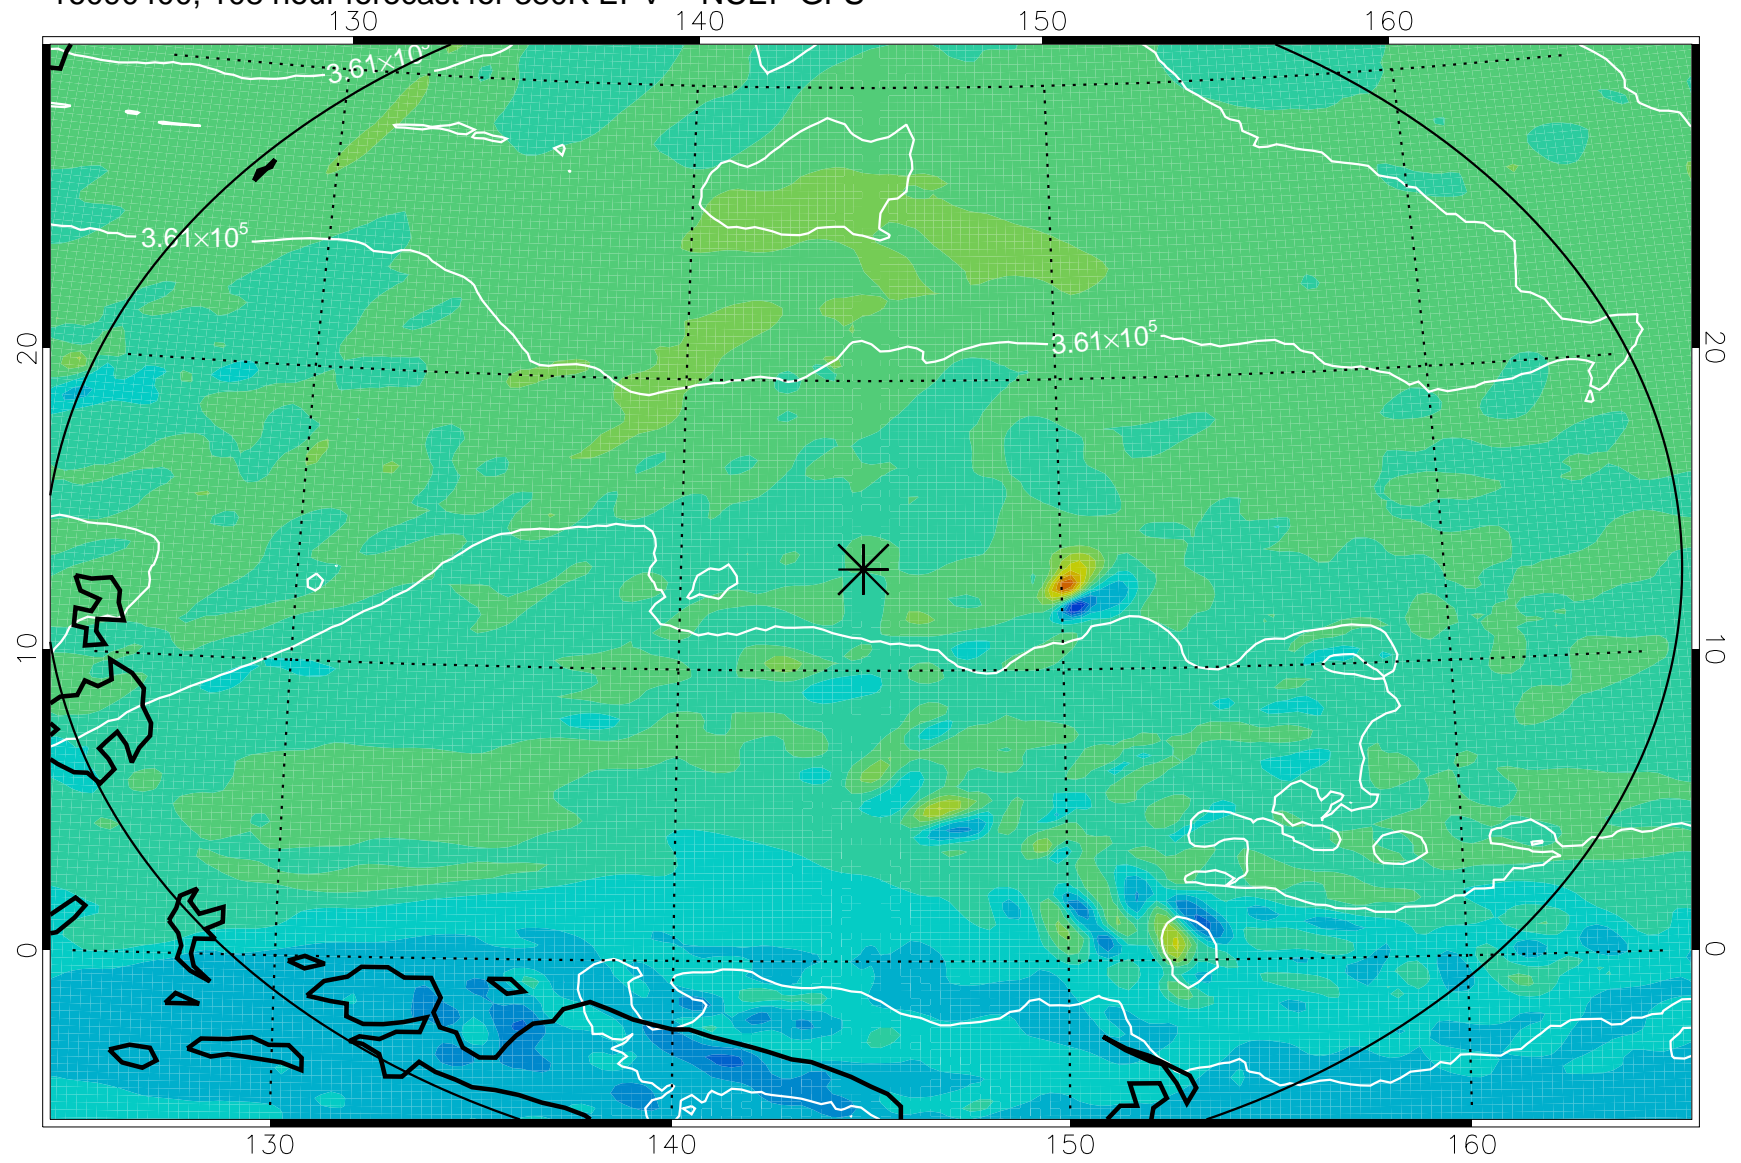

16090218, 78 hour forecast for 380K EPV -- NCEP GFS

380K Montgomery Streamfunction, white

Range ring of 2304 km

16090300, 84 hour forecast for 380K EPV -- NCEP GFS

380K Montgomery Streamfunction, white

Range ring of 2304 km

16090306, 90 hour forecast for 380K EPV -- NCEP GFS

380K Montgomery Streamfunction, white

Range ring of 2304 km

16090312, 96 hour forecast for 380K EPV -- NCEP GFS

380K Montgomery Streamfunction, white

Range ring of 2304 km

16090318, 102 hour forecast for 380K EPV -- NCEP GFS

380K Montgomery Streamfunction, white

Range ring of 2304 km

16090400, 108 hour forecast for 380K EPV -- NCEP GFS

380K Montgomery Streamfunction, white

Range ring of 2304 km

16090406, 114 hour forecast for 380K EPV -- NCEP GFS

380K Montgomery Streamfunction, white

Range ring of 2304 km

16090412, 120 hour forecast for 380K EPV -- NCEP GFS

380K Montgomery Streamfunction, white

Range ring of 2304 km