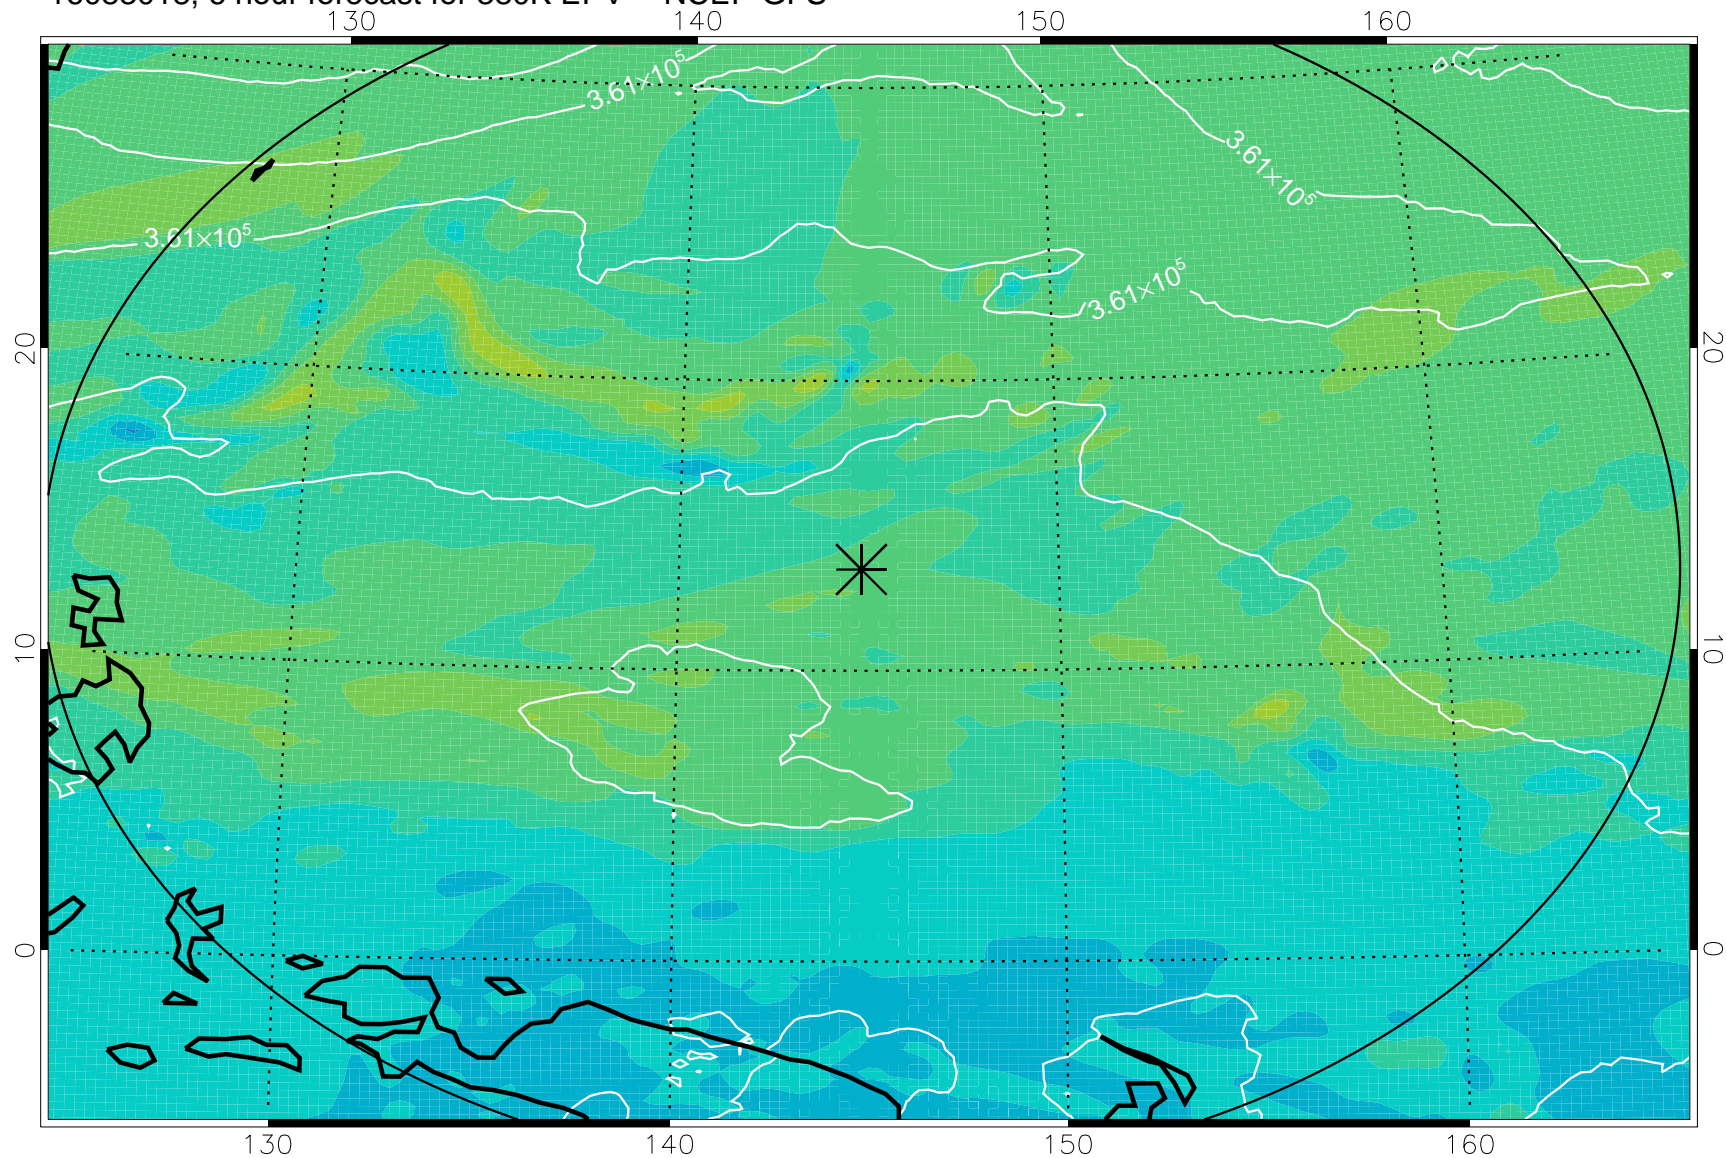

16083018, 6 hour forecast for 380K EPV -- NCEP GFS

380K Montgomery Streamfunction, white

Range ring of 2304 km

16083100, 12 hour forecast for 380K EPV -- NCEP GFS

380K Montgomery Streamfunction, white

Range ring of 2304 km

16083106, 18 hour forecast for 380K EPV -- NCEP GFS

380K Montgomery Streamfunction, white

Range ring of 2304 km

16083112, 24 hour forecast for 380K EPV -- NCEP GFS

380K Montgomery Streamfunction, white

Range ring of 2304 km

16083118, 30 hour forecast for 380K EPV -- NCEP GFS

380K Montgomery Streamfunction, white

Range ring of 2304 km

16090100, 36 hour forecast for 380K EPV -- NCEP GFS

380K Montgomery Streamfunction, white

Range ring of 2304 km

16090106, 42 hour forecast for 380K EPV -- NCEP GFS

380K Montgomery Streamfunction, white

Range ring of 2304 km

16090112, 48 hour forecast for 380K EPV -- NCEP GFS

380K Montgomery Streamfunction, white

Range ring of 2304 km