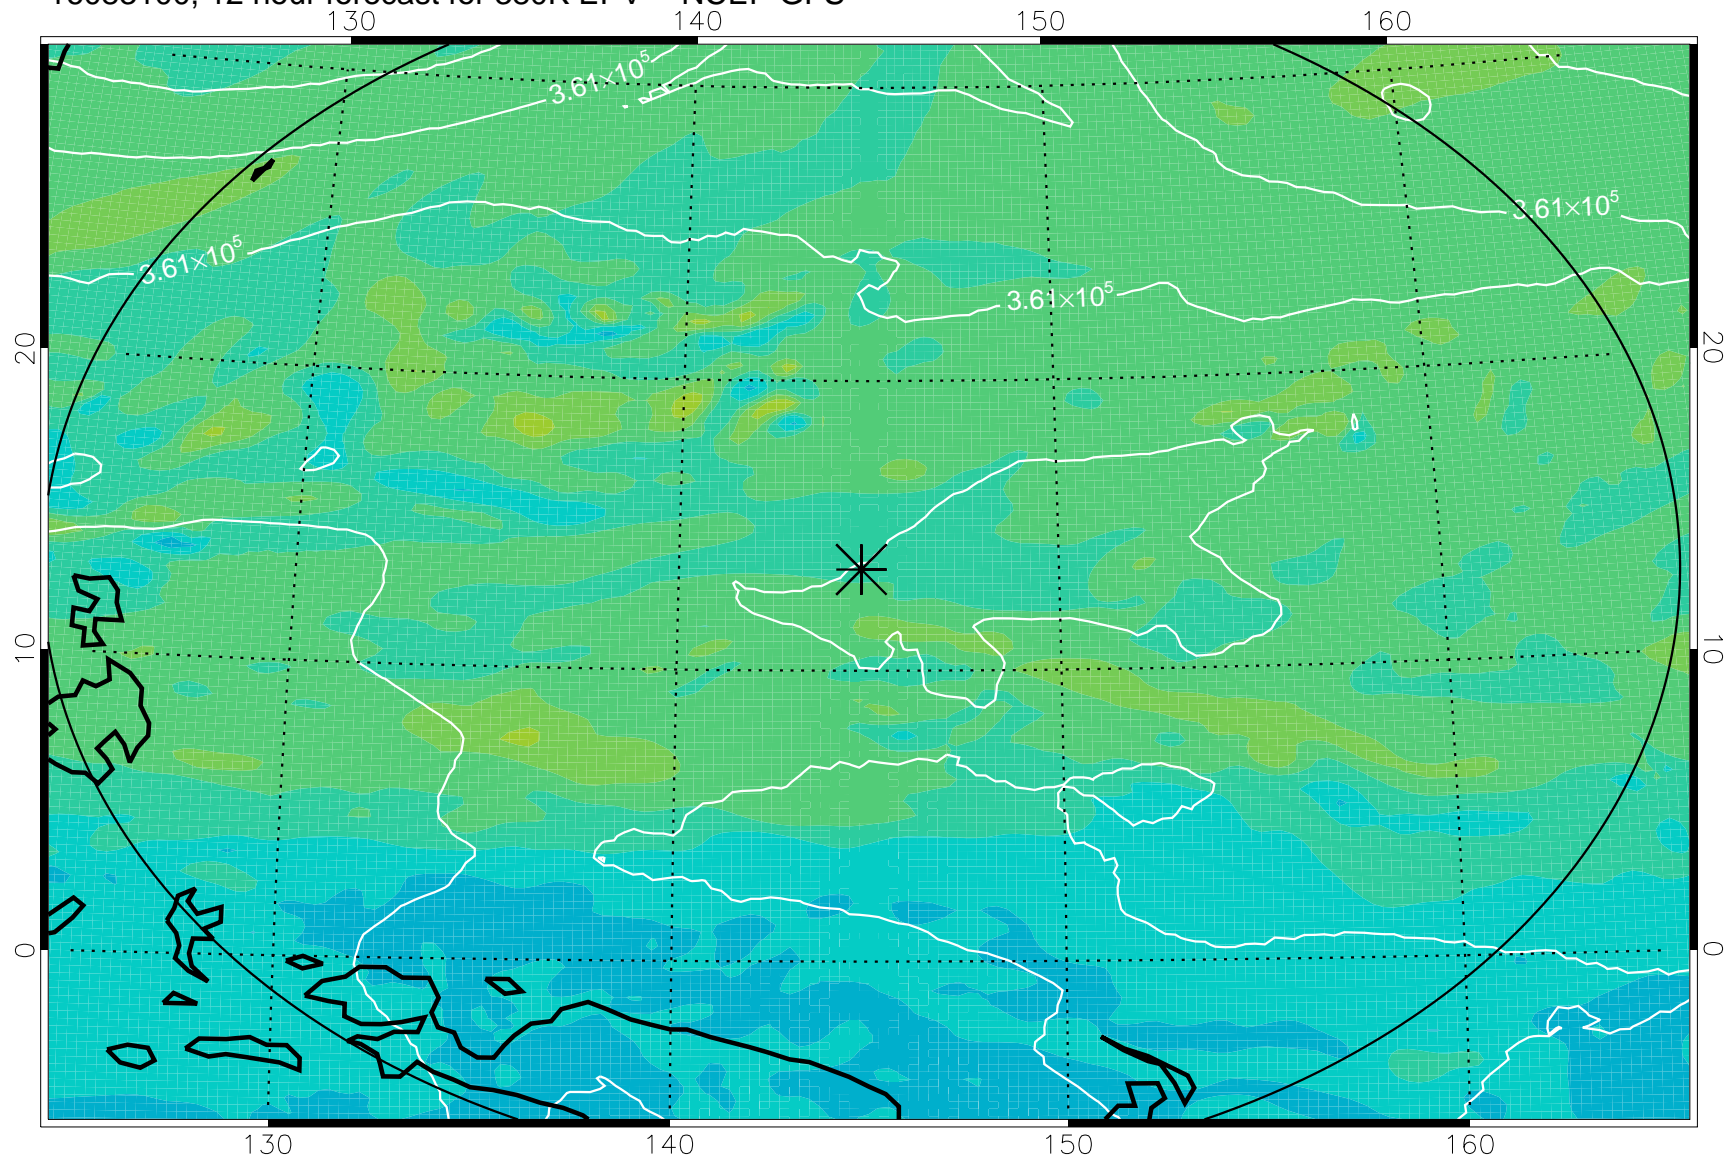

16083018, 6 hour forecast for 380K EPV -- NCEP GFS

380K Montgomery Streamfunction, white

Range ring of 2304 km

16083100, 12 hour forecast for 380K EPV -- NCEP GFS

380K Montgomery Streamfunction, white

Range ring of 2304 km

16083106, 18 hour forecast for 380K EPV -- NCEP GFS

380K Montgomery Streamfunction, white

Range ring of 2304 km

16083112, 24 hour forecast for 380K EPV -- NCEP GFS

380K Montgomery Streamfunction, white

Range ring of 2304 km

16083118, 30 hour forecast for 380K EPV -- NCEP GFS

380K Montgomery Streamfunction, white

Range ring of 2304 km

16090100, 36 hour forecast for 380K EPV -- NCEP GFS

380K Montgomery Streamfunction, white

Range ring of 2304 km

16090106, 42 hour forecast for 380K EPV -- NCEP GFS

380K Montgomery Streamfunction, white

Range ring of 2304 km

16090112, 48 hour forecast for 380K EPV -- NCEP GFS

380K Montgomery Streamfunction, white

Range ring of 2304 km