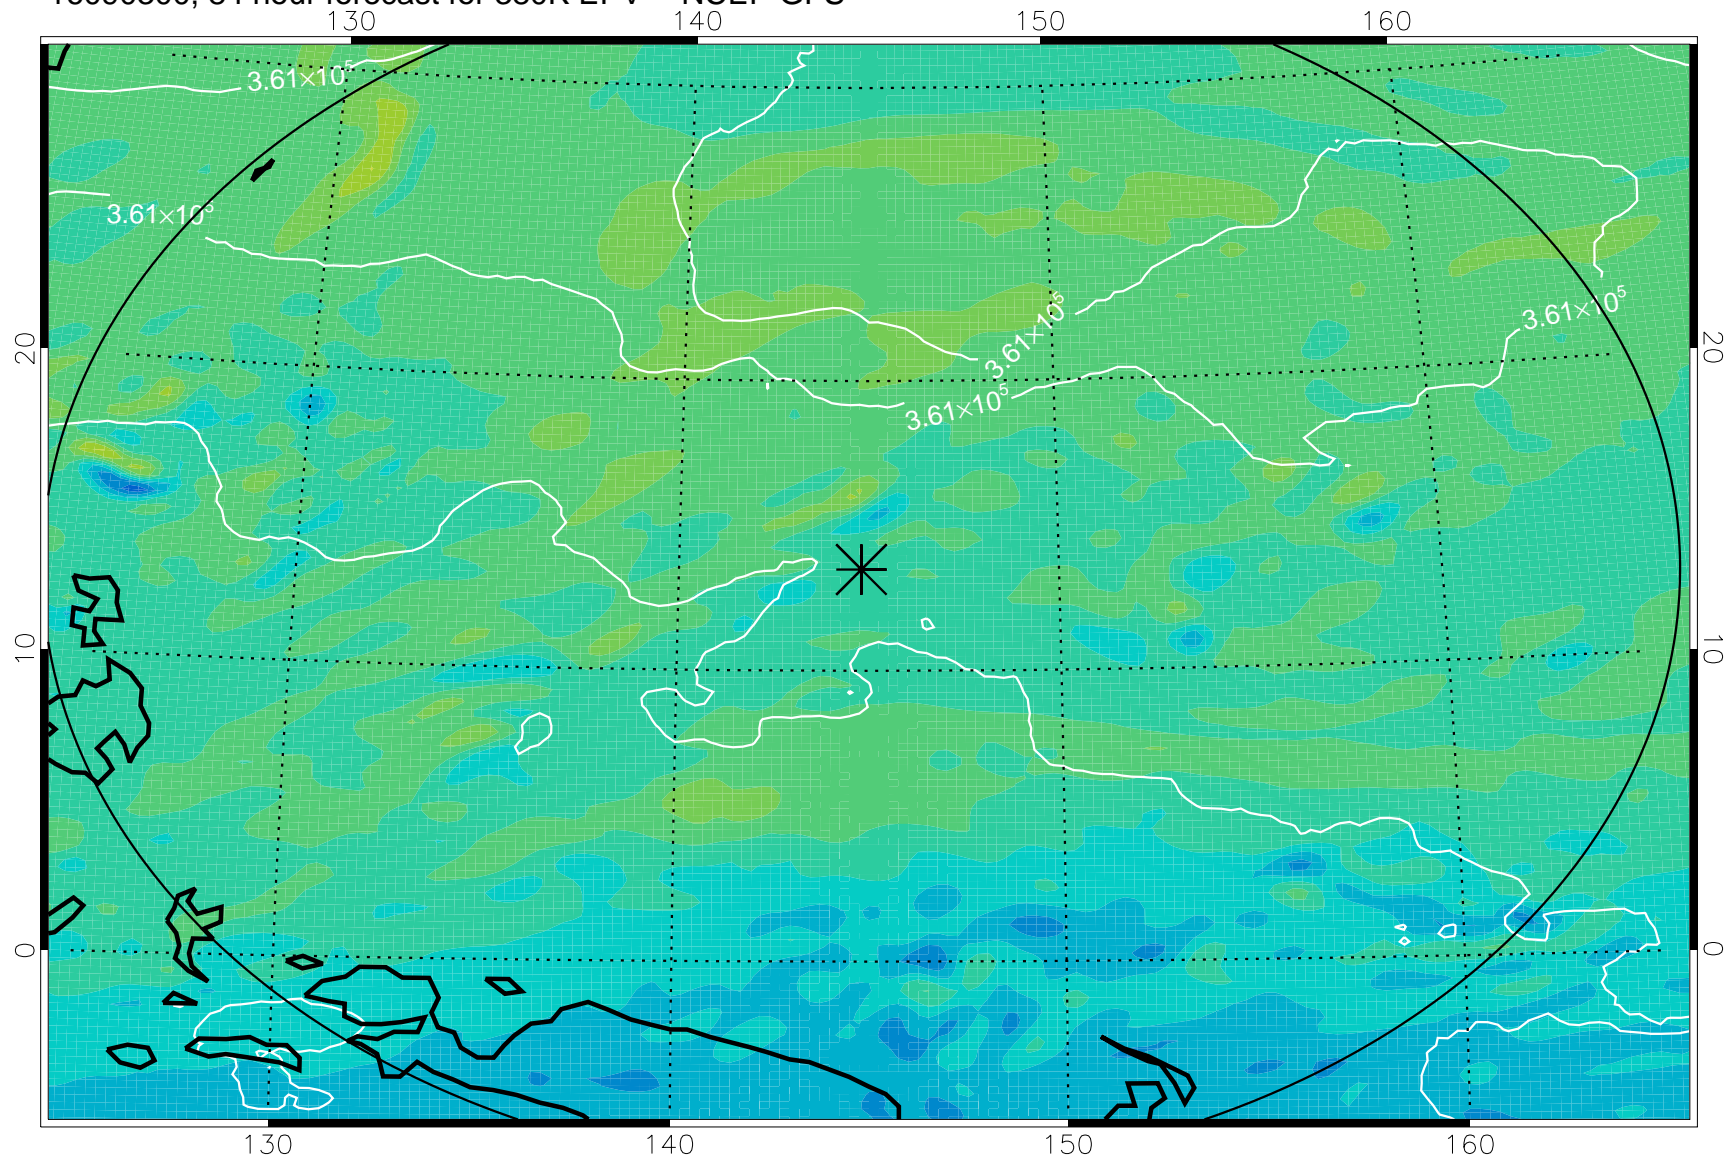

16090206, 66 hour forecast for 380K EPV -- NCEP GFS

380K Montgomery Streamfunction, white

Range ring of 2304 km

16090212, 72 hour forecast for 380K EPV -- NCEP GFS

380K Montgomery Streamfunction, white

Range ring of 2304 km

16090218, 78 hour forecast for 380K EPV -- NCEP GFS

380K Montgomery Streamfunction, white

Range ring of 2304 km

16090300, 84 hour forecast for 380K EPV -- NCEP GFS

380K Montgomery Streamfunction, white

Range ring of 2304 km

16090306, 90 hour forecast for 380K EPV -- NCEP GFS

380K Montgomery Streamfunction, white

Range ring of 2304 km

16090312, 96 hour forecast for 380K EPV -- NCEP GFS

380K Montgomery Streamfunction, white

Range ring of 2304 km

16090318, 102 hour forecast for 380K EPV -- NCEP GFS

380K Montgomery Streamfunction, white

Range ring of 2304 km

16090400, 108 hour forecast for 380K EPV -- NCEP GFS

380K Montgomery Streamfunction, white

Range ring of 2304 km