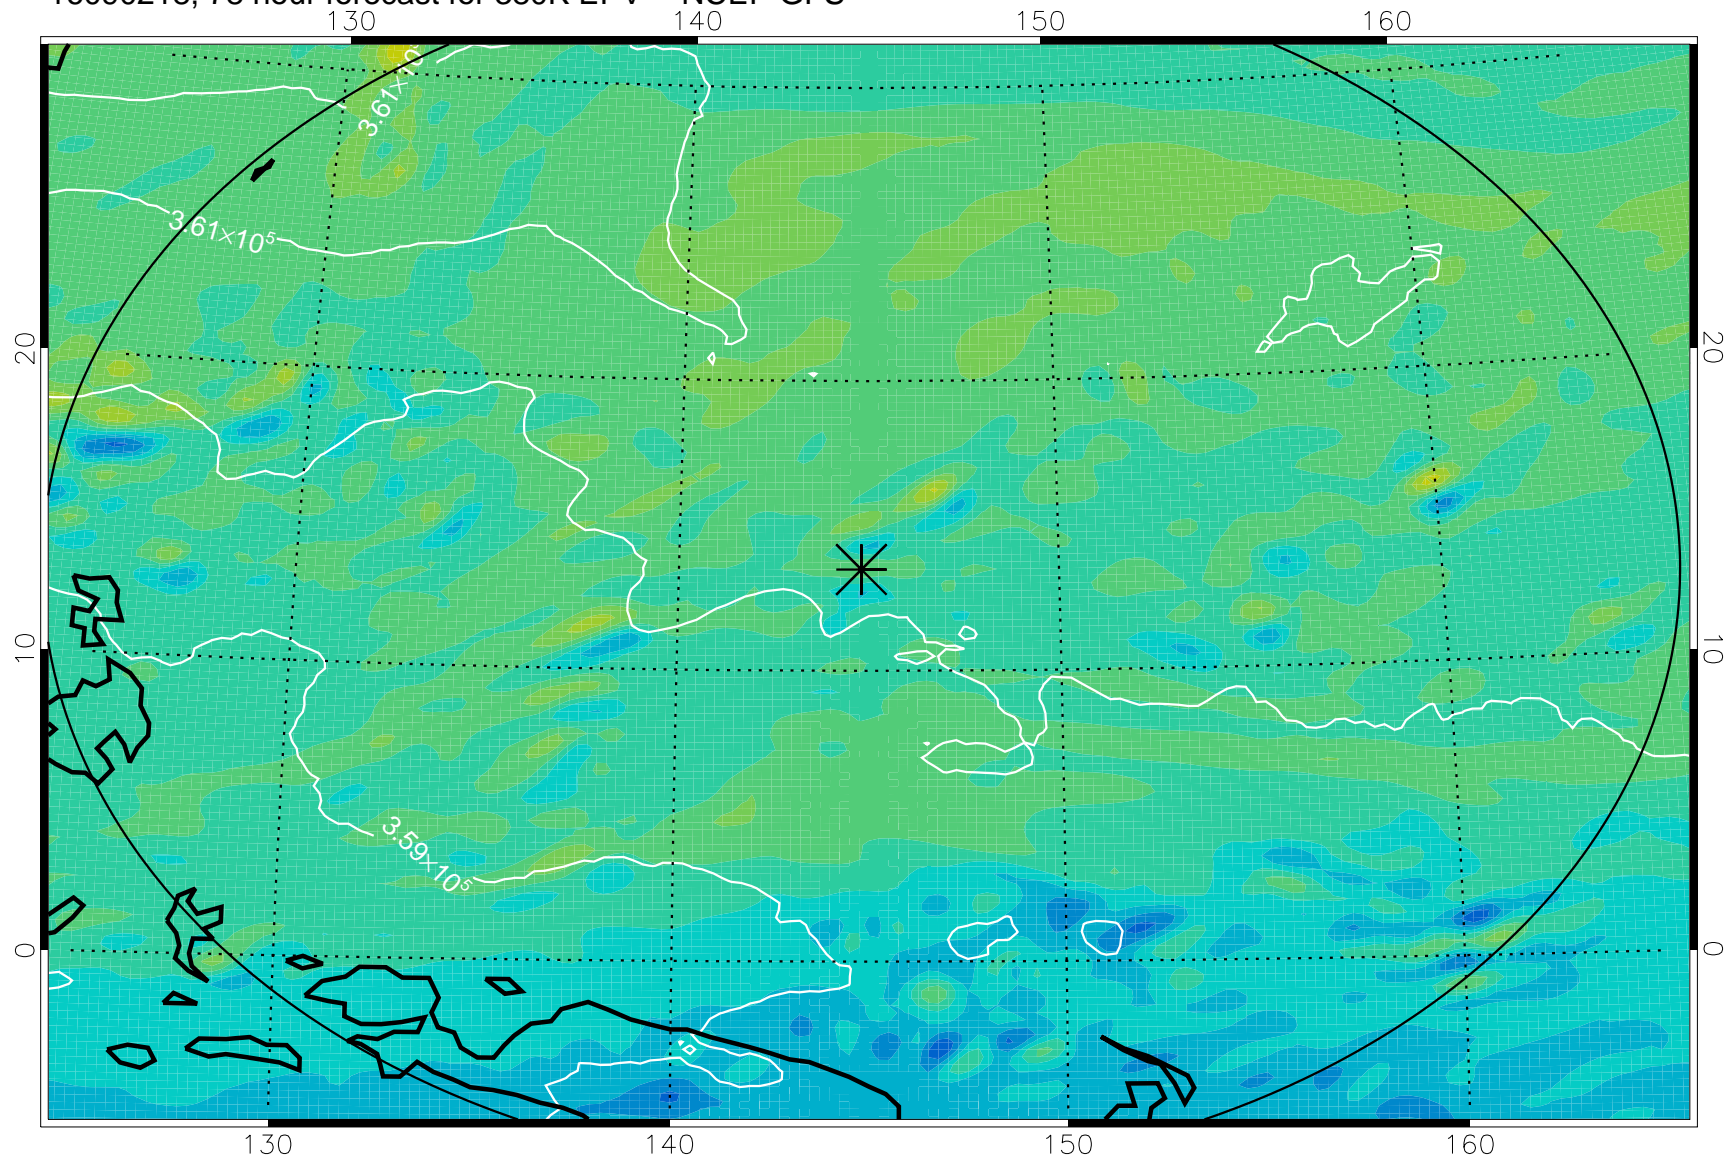

16090206, 66 hour forecast for 380K EPV -- NCEP GFS

380K Montgomery Streamfunction, white

Range ring of 2304 km

16090212, 72 hour forecast for 380K EPV -- NCEP GFS

380K Montgomery Streamfunction, white

Range ring of 2304 km

16090218, 78 hour forecast for 380K EPV -- NCEP GFS

380K Montgomery Streamfunction, white

Range ring of 2304 km

16090300, 84 hour forecast for 380K EPV -- NCEP GFS

380K Montgomery Streamfunction, white

Range ring of 2304 km

16090306, 90 hour forecast for 380K EPV -- NCEP GFS

380K Montgomery Streamfunction, white

Range ring of 2304 km

16090312, 96 hour forecast for 380K EPV -- NCEP GFS

380K Montgomery Streamfunction, white

Range ring of 2304 km

16090318, 102 hour forecast for 380K EPV -- NCEP GFS

380K Montgomery Streamfunction, white

Range ring of 2304 km

16090400, 108 hour forecast for 380K EPV -- NCEP GFS

380K Montgomery Streamfunction, white

Range ring of 2304 km