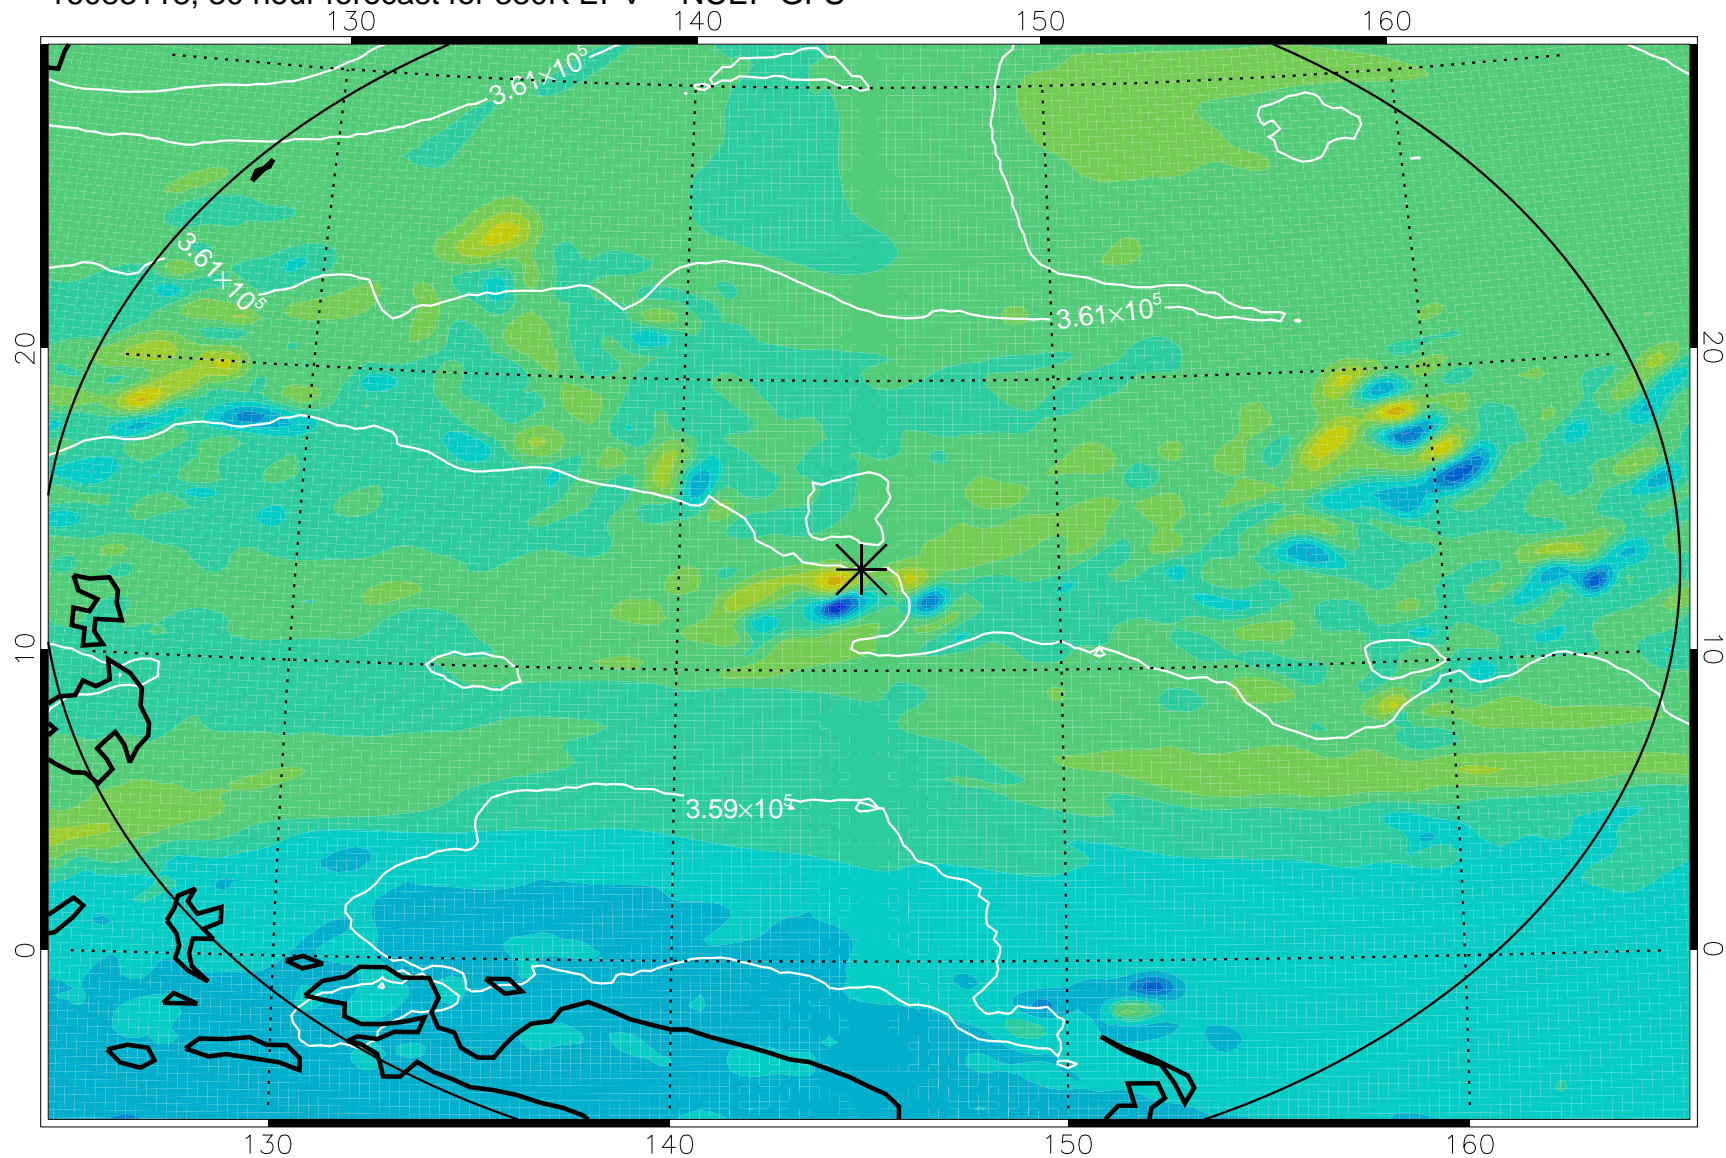

16083106, 18 hour forecast for 380K EPV -- NCEP GFS

380K Montgomery Streamfunction, white

Range ring of 2304 km

16083112, 24 hour forecast for 380K EPV -- NCEP GFS

380K Montgomery Streamfunction, white

Range ring of 2304 km

16083118, 30 hour forecast for 380K EPV -- NCEP GFS

380K Montgomery Streamfunction, white

Range ring of 2304 km

16090100, 36 hour forecast for 380K EPV -- NCEP GFS

380K Montgomery Streamfunction, white

Range ring of 2304 km

16090106, 42 hour forecast for 380K EPV -- NCEP GFS

380K Montgomery Streamfunction, white

Range ring of 2304 km

16090112, 48 hour forecast for 380K EPV -- NCEP GFS

380K Montgomery Streamfunction, white

Range ring of 2304 km

16090118, 54 hour forecast for 380K EPV -- NCEP GFS

380K Montgomery Streamfunction, white

Range ring of 2304 km

16090200, 60 hour forecast for 380K EPV -- NCEP GFS

380K Montgomery Streamfunction, white

Range ring of 2304 km