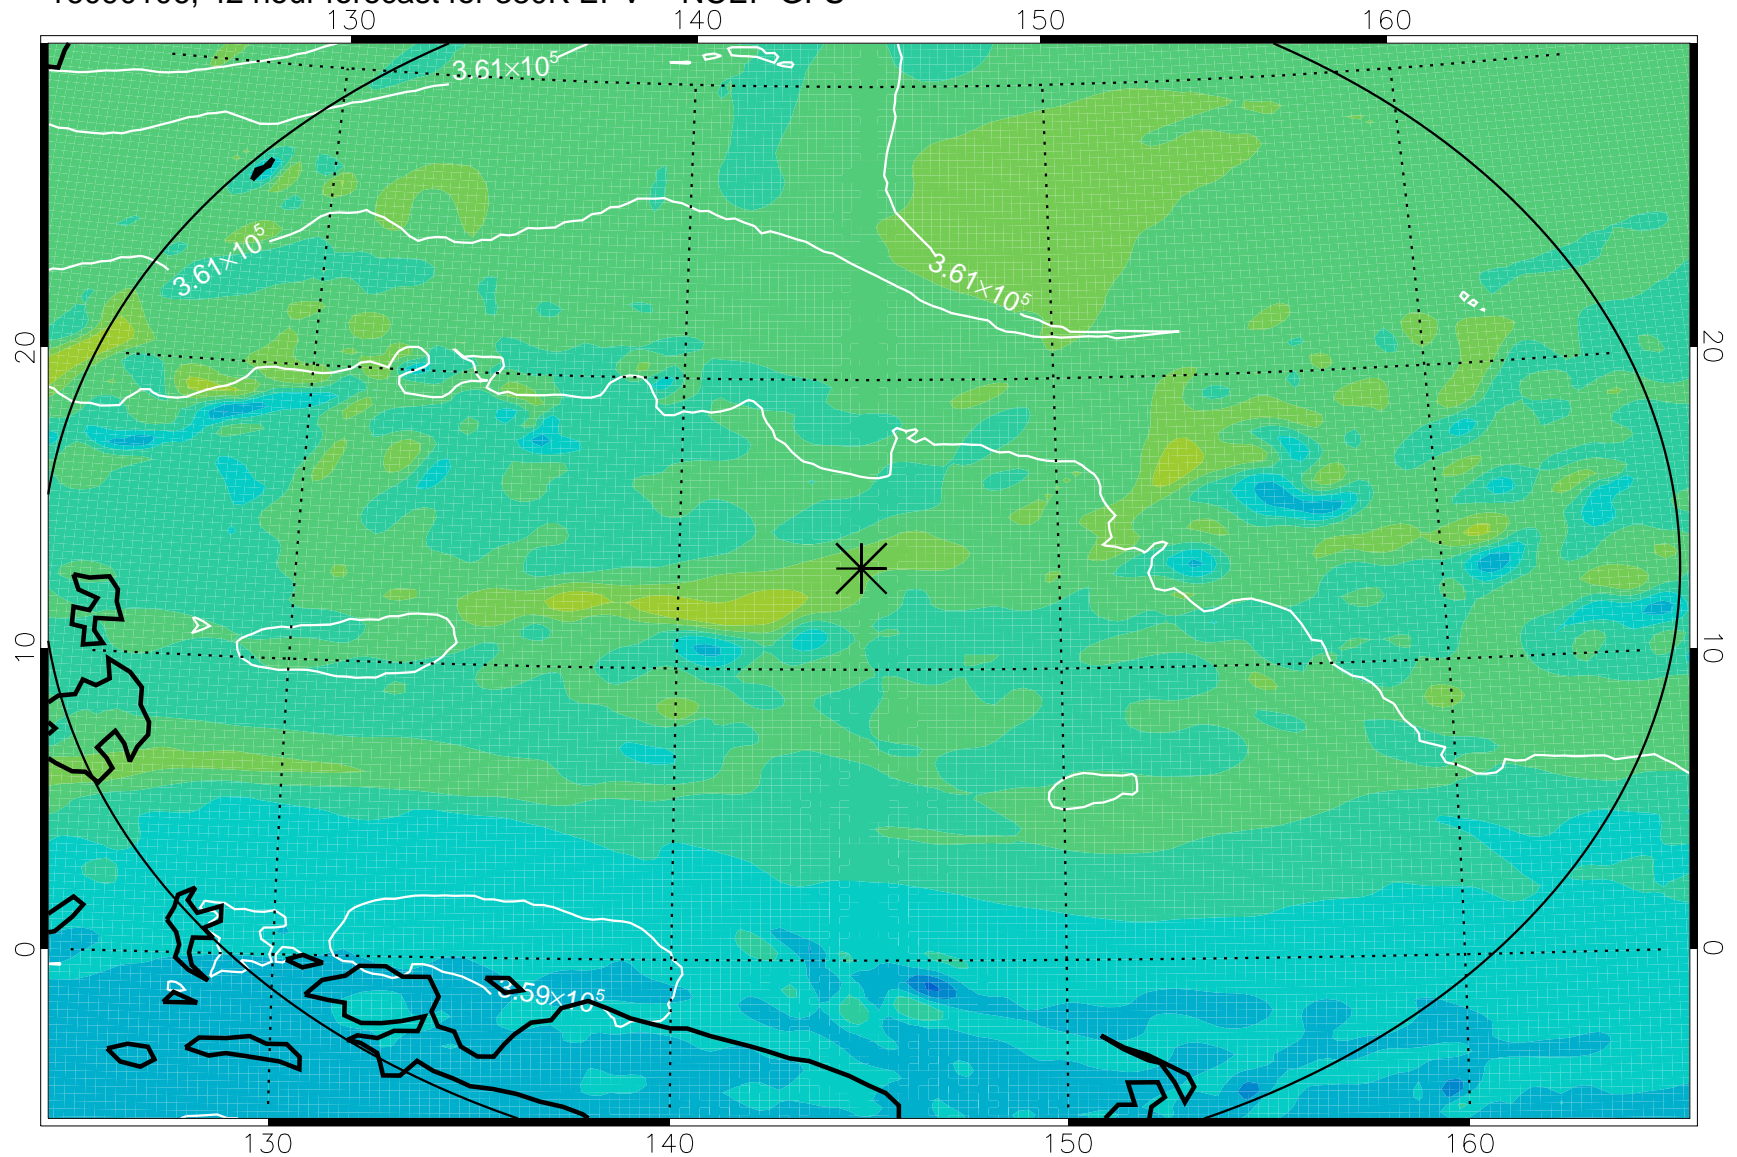

16083118, 30 hour forecast for 380K EPV -- NCEP GFS

380K Montgomery Streamfunction, white

Range ring of 2304 km

16090100, 36 hour forecast for 380K EPV -- NCEP GFS

380K Montgomery Streamfunction, white

Range ring of 2304 km

16090106, 42 hour forecast for 380K EPV -- NCEP GFS

380K Montgomery Streamfunction, white

Range ring of 2304 km

16090112, 48 hour forecast for 380K EPV -- NCEP GFS

380K Montgomery Streamfunction, white

Range ring of 2304 km

16090118, 54 hour forecast for 380K EPV -- NCEP GFS

380K Montgomery Streamfunction, white

Range ring of 2304 km

16090200, 60 hour forecast for 380K EPV -- NCEP GFS

380K Montgomery Streamfunction, white

Range ring of 2304 km

16090206, 66 hour forecast for 380K EPV -- NCEP GFS

380K Montgomery Streamfunction, white

Range ring of 2304 km

16090212, 72 hour forecast for 380K EPV -- NCEP GFS

380K Montgomery Streamfunction, white

Range ring of 2304 km