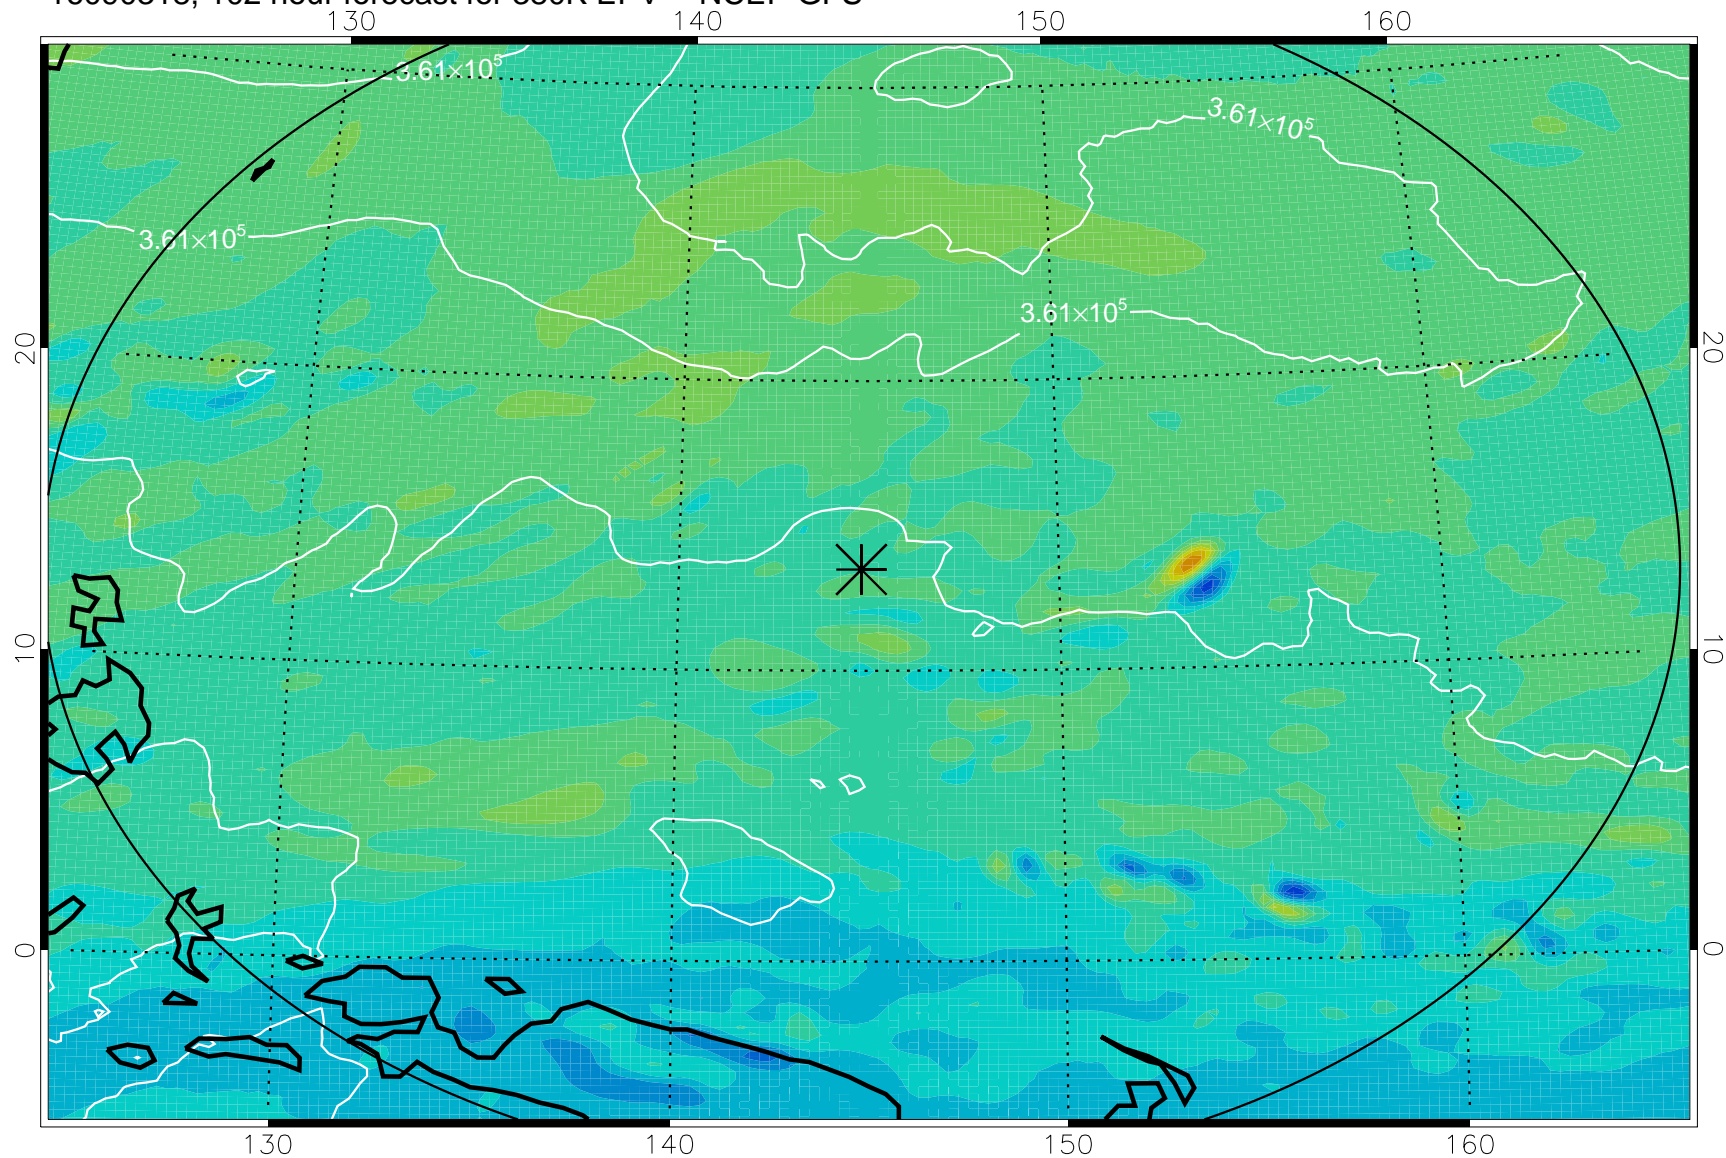

16090218, 78 hour forecast for 380K EPV -- NCEP GFS

380K Montgomery Streamfunction, white

Range ring of 2304 km

16090300, 84 hour forecast for 380K EPV -- NCEP GFS

380K Montgomery Streamfunction, white

Range ring of 2304 km

16090306, 90 hour forecast for 380K EPV -- NCEP GFS

380K Montgomery Streamfunction, white

Range ring of 2304 km

16090312, 96 hour forecast for 380K EPV -- NCEP GFS

380K Montgomery Streamfunction, white

Range ring of 2304 km

16090318, 102 hour forecast for 380K EPV -- NCEP GFS

380K Montgomery Streamfunction, white

Range ring of 2304 km

16090400, 108 hour forecast for 380K EPV -- NCEP GFS

380K Montgomery Streamfunction, white

Range ring of 2304 km

16090406, 114 hour forecast for 380K EPV -- NCEP GFS

380K Montgomery Streamfunction, white

Range ring of 2304 km

16090412, 120 hour forecast for 380K EPV -- NCEP GFS

380K Montgomery Streamfunction, white

Range ring of 2304 km