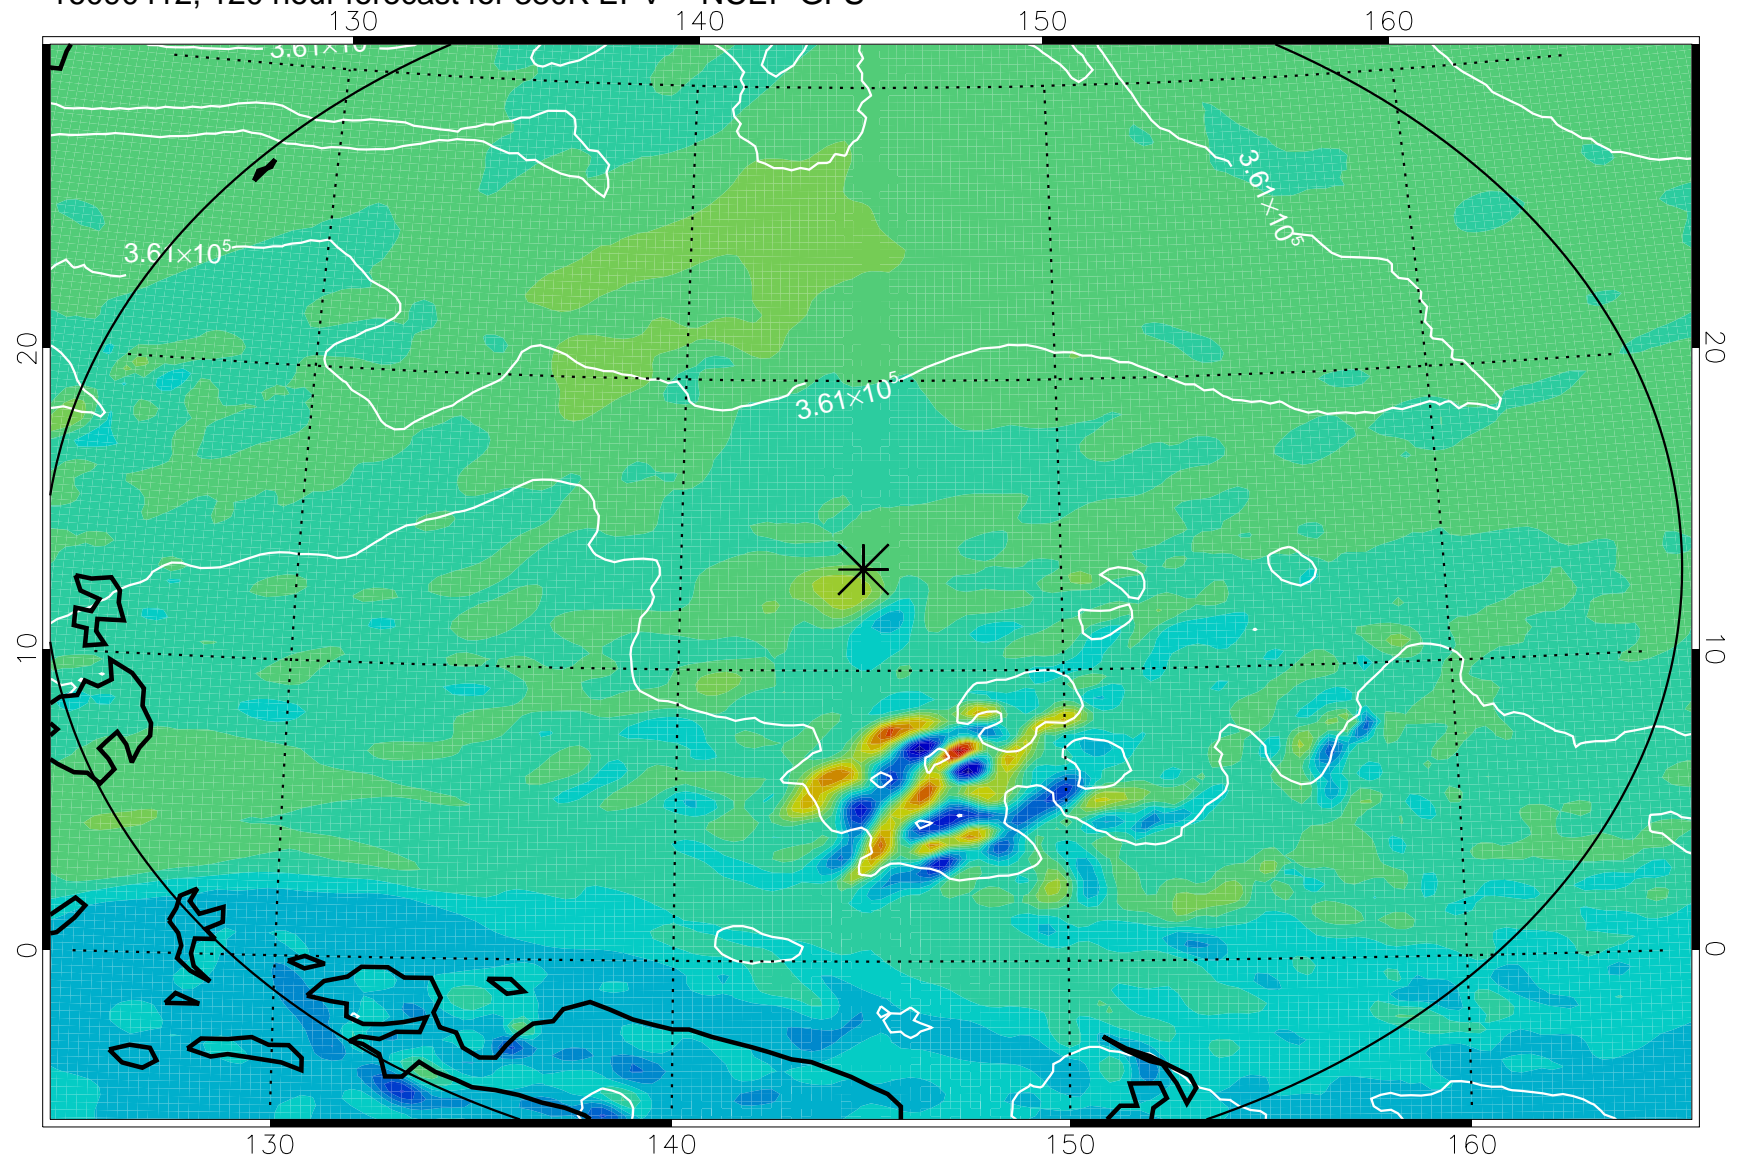

16090306, 90 hour forecast for 380K EPV -- NCEP GFS

380K Montgomery Streamfunction, white

Range ring of 2304 km

16090312, 96 hour forecast for 380K EPV -- NCEP GFS

380K Montgomery Streamfunction, white

Range ring of 2304 km

16090318, 102 hour forecast for 380K EPV -- NCEP GFS

380K Montgomery Streamfunction, white

Range ring of 2304 km

16090400, 108 hour forecast for 380K EPV -- NCEP GFS

380K Montgomery Streamfunction, white

Range ring of 2304 km

16090406, 114 hour forecast for 380K EPV -- NCEP GFS

380K Montgomery Streamfunction, white

Range ring of 2304 km

16090412, 120 hour forecast for 380K EPV -- NCEP GFS

380K Montgomery Streamfunction, white

Range ring of 2304 km