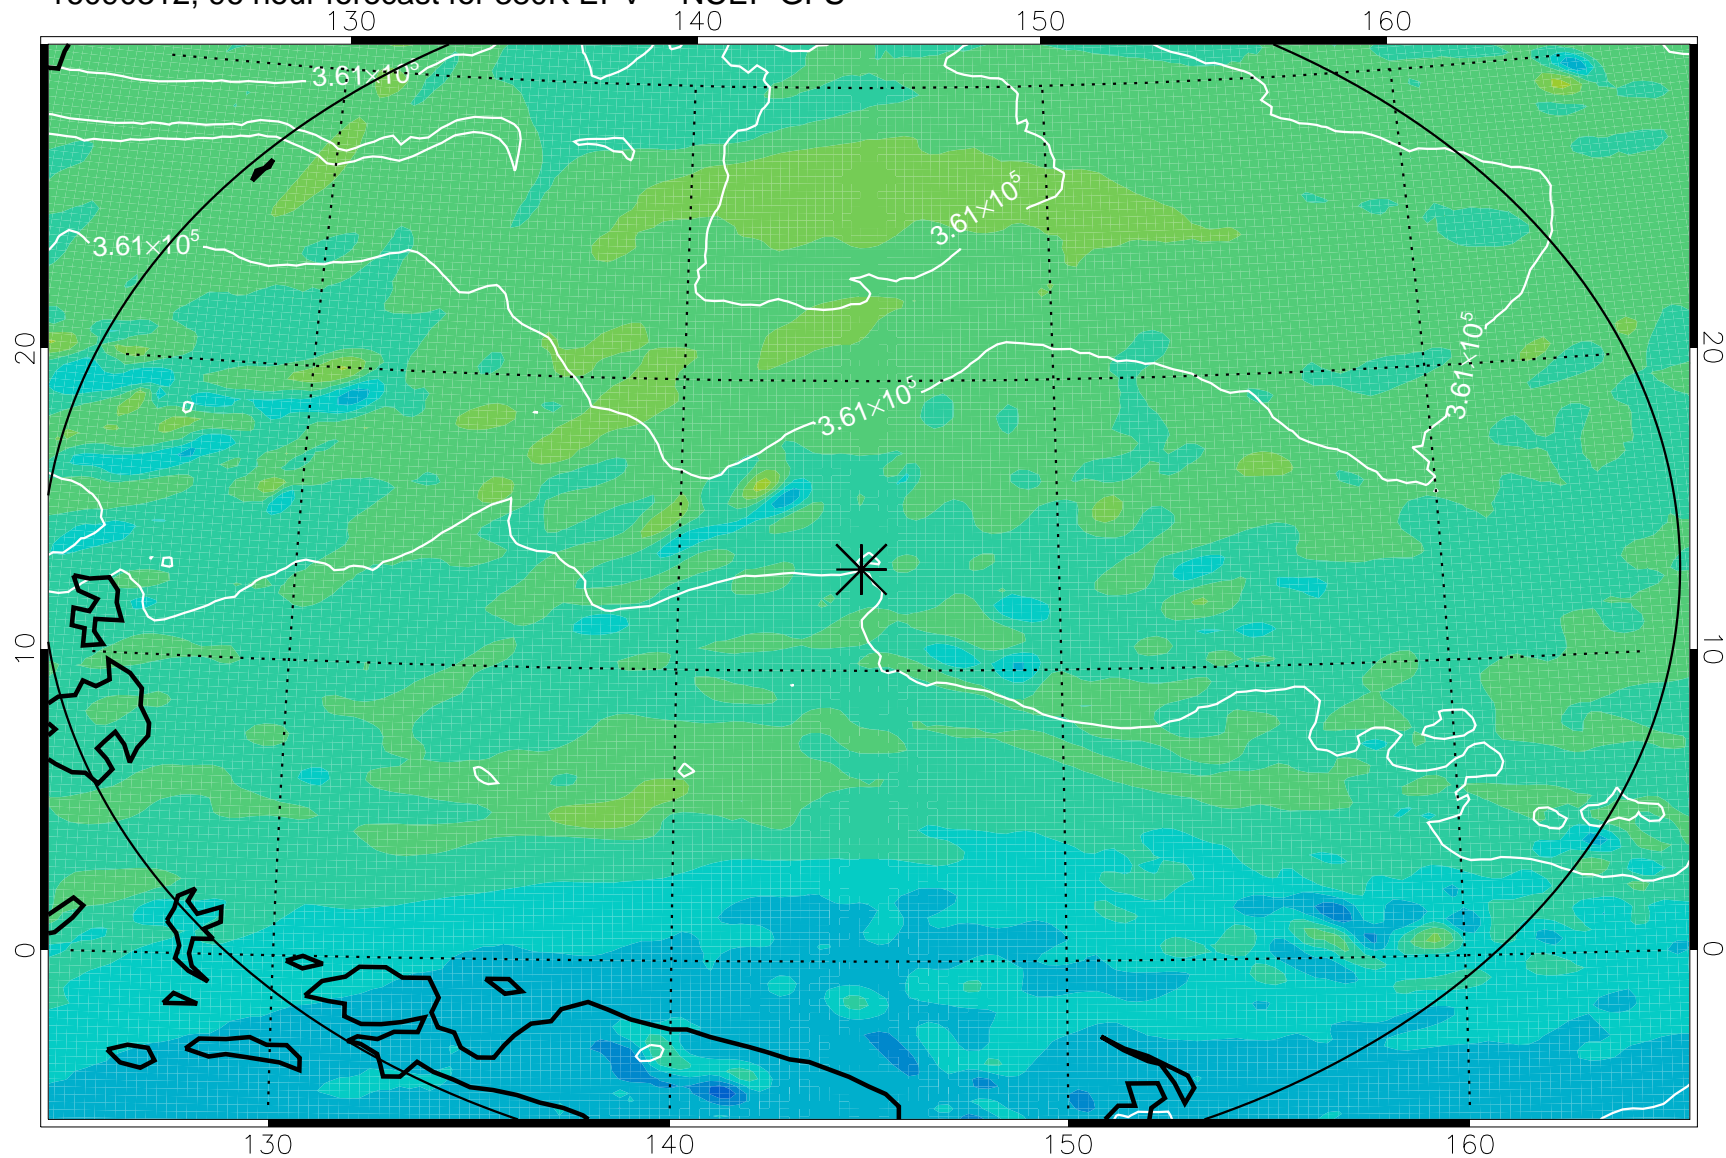

16090206, 66 hour forecast for 380K EPV -- NCEP GFS

380K Montgomery Streamfunction, white

Range ring of 2304 km

16090212, 72 hour forecast for 380K EPV -- NCEP GFS

380K Montgomery Streamfunction, white

Range ring of 2304 km

16090218, 78 hour forecast for 380K EPV -- NCEP GFS

380K Montgomery Streamfunction, white

Range ring of 2304 km

16090300, 84 hour forecast for 380K EPV -- NCEP GFS

380K Montgomery Streamfunction, white

Range ring of 2304 km

16090306, 90 hour forecast for 380K EPV -- NCEP GFS

380K Montgomery Streamfunction, white

Range ring of 2304 km

16090312, 96 hour forecast for 380K EPV -- NCEP GFS

380K Montgomery Streamfunction, white

Range ring of 2304 km

16090318, 102 hour forecast for 380K EPV -- NCEP GFS

380K Montgomery Streamfunction, white

Range ring of 2304 km

16090400, 108 hour forecast for 380K EPV -- NCEP GFS

380K Montgomery Streamfunction, white

Range ring of 2304 km