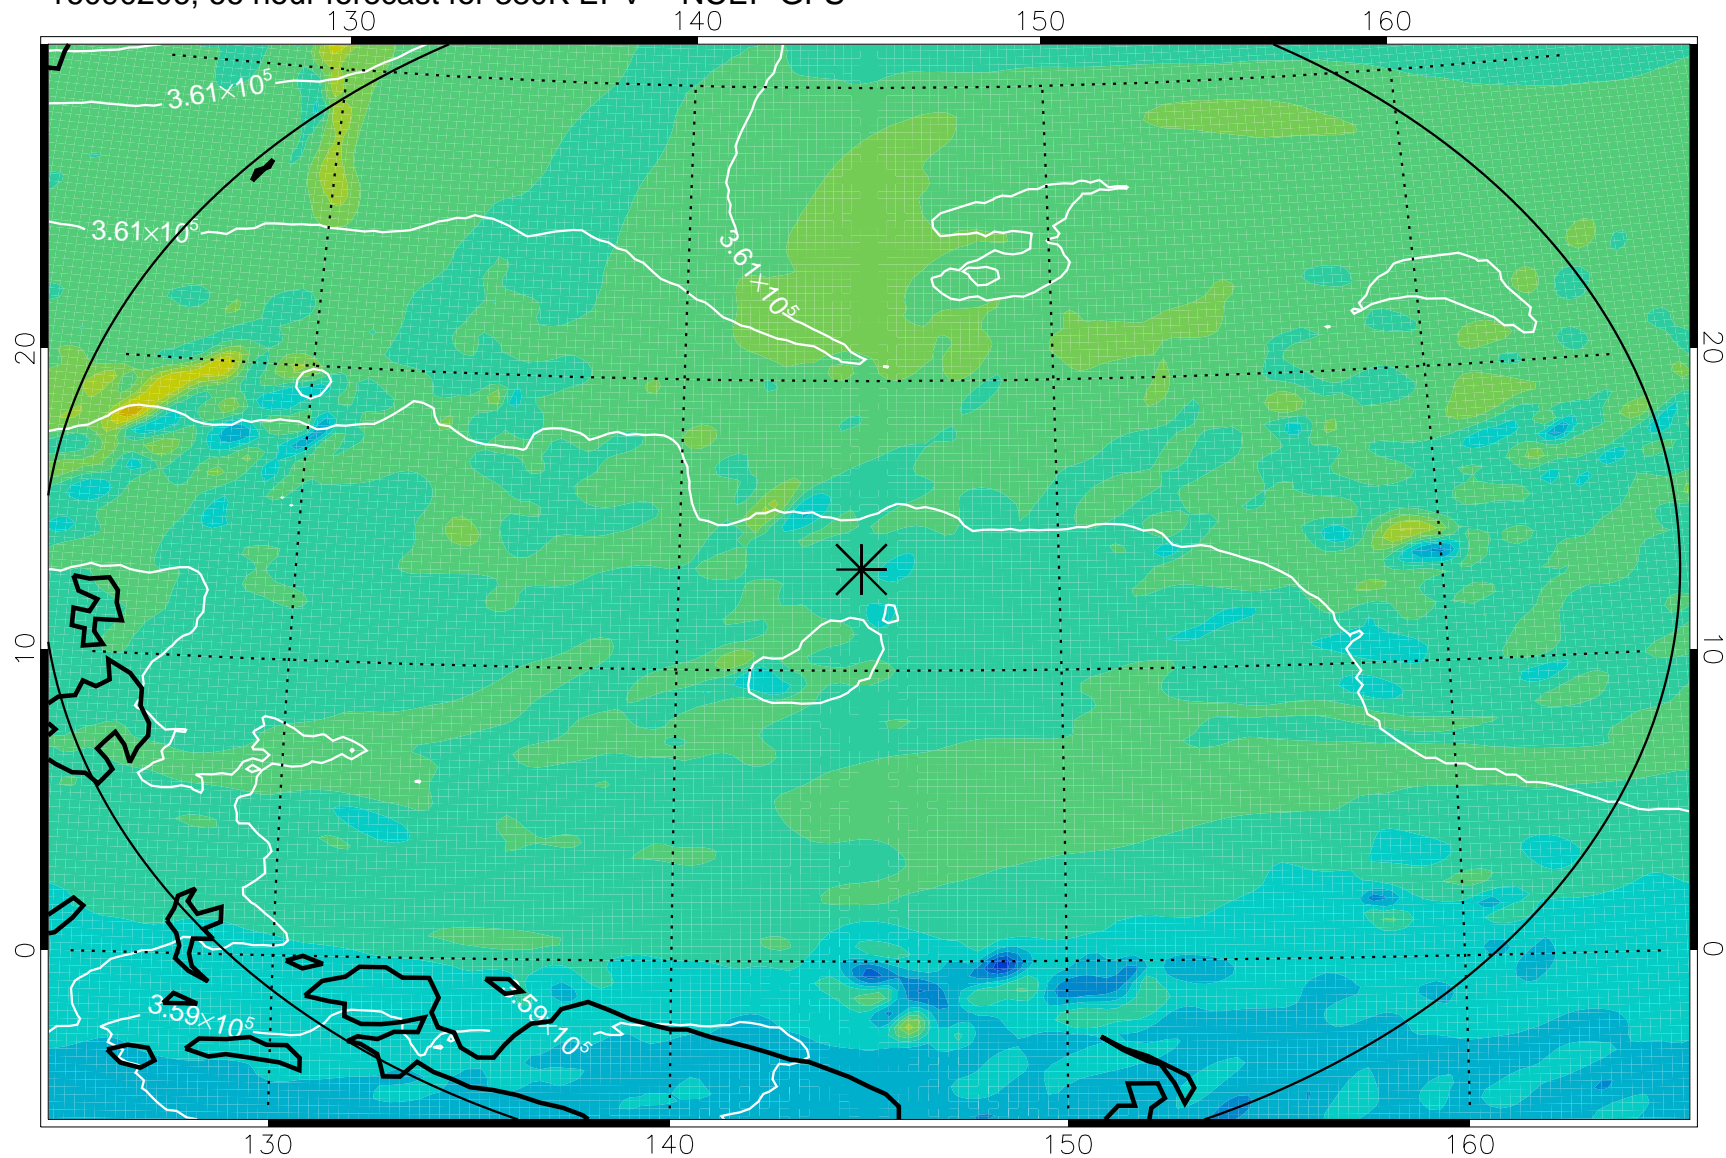

16090118, 54 hour forecast for 380K EPV -- NCEP GFS

380K Montgomery Streamfunction, white

Range ring of 2304 km

16090200, 60 hour forecast for 380K EPV -- NCEP GFS

380K Montgomery Streamfunction, white

Range ring of 2304 km

16090206, 66 hour forecast for 380K EPV -- NCEP GFS

380K Montgomery Streamfunction, white

Range ring of 2304 km

16090212, 72 hour forecast for 380K EPV -- NCEP GFS

380K Montgomery Streamfunction, white

Range ring of 2304 km

16090218, 78 hour forecast for 380K EPV -- NCEP GFS

380K Montgomery Streamfunction, white

Range ring of 2304 km

16090300, 84 hour forecast for 380K EPV -- NCEP GFS

380K Montgomery Streamfunction, white

Range ring of 2304 km

16090306, 90 hour forecast for 380K EPV -- NCEP GFS

380K Montgomery Streamfunction, white

Range ring of 2304 km

16090312, 96 hour forecast for 380K EPV -- NCEP GFS

380K Montgomery Streamfunction, white

Range ring of 2304 km