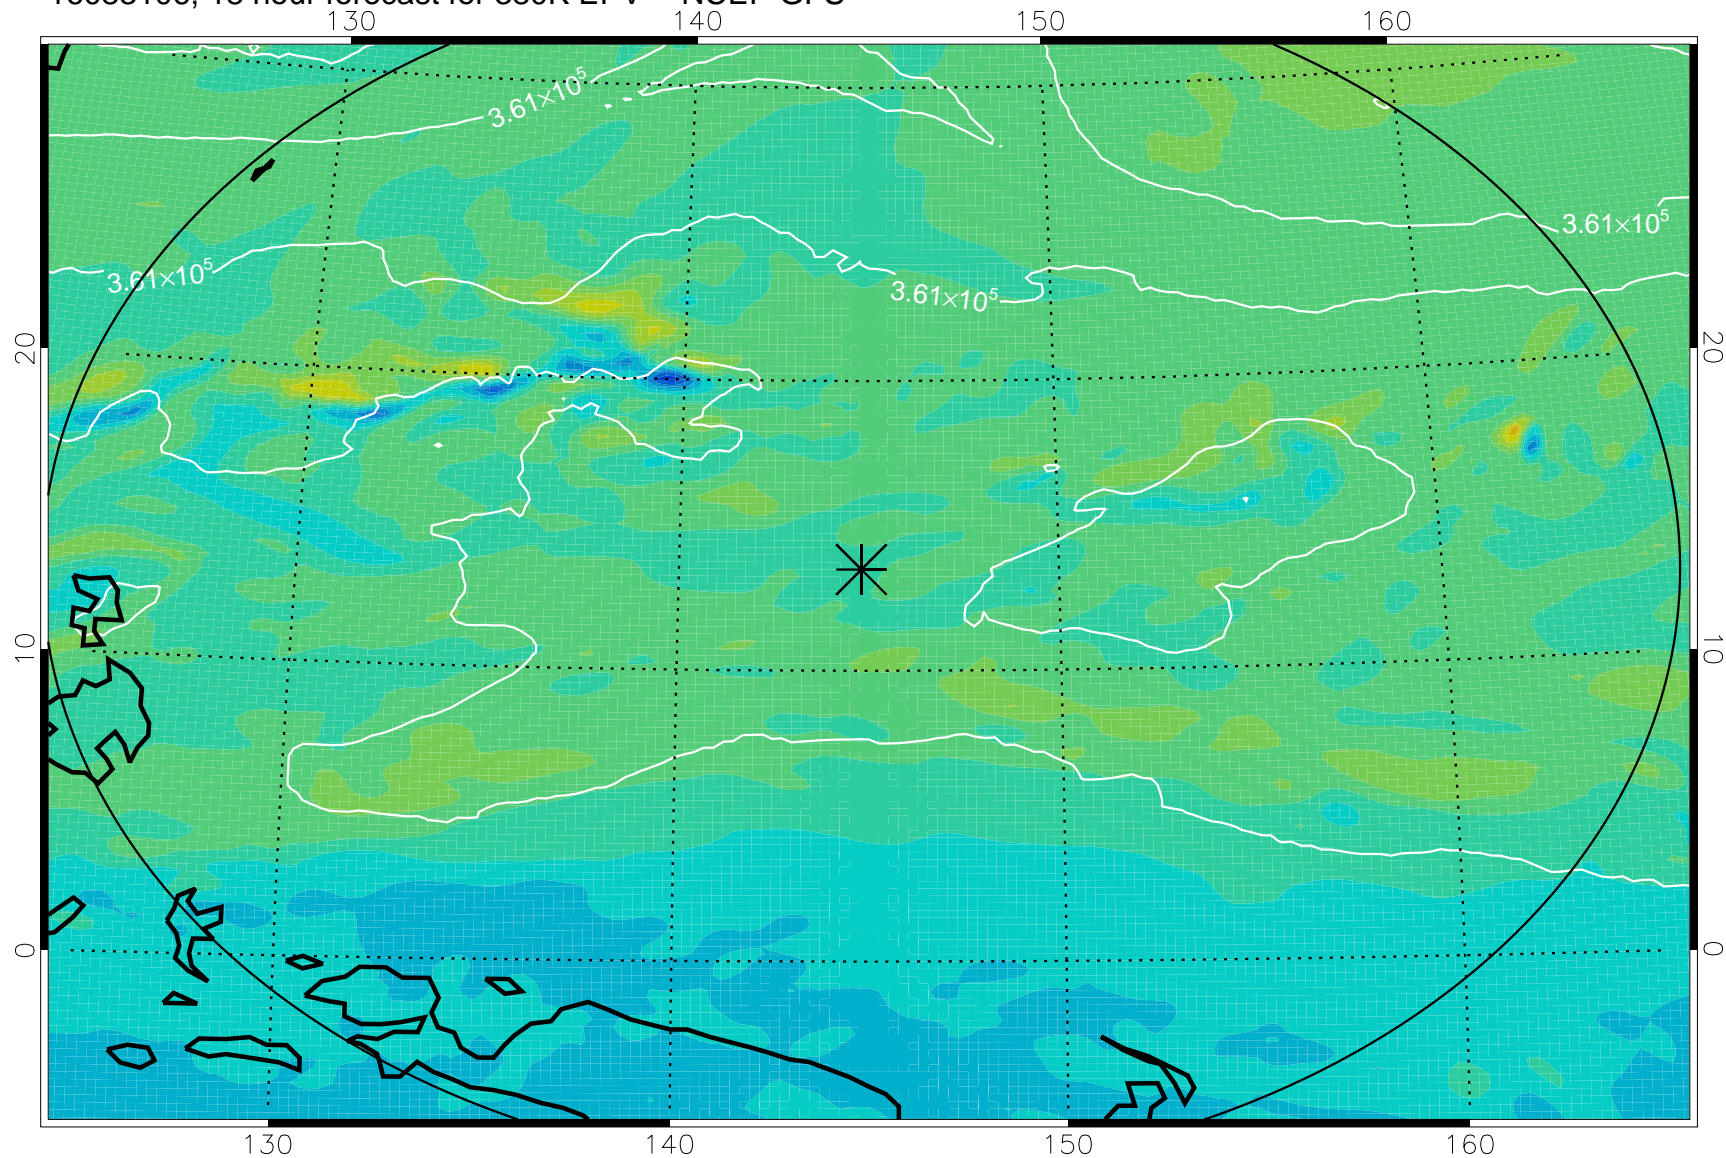

16083018, 6 hour forecast for 380K EPV -- NCEP GFS

380K Montgomery Streamfunction, white

Range ring of 2304 km

16083100, 12 hour forecast for 380K EPV -- NCEP GFS

380K Montgomery Streamfunction, white

Range ring of 2304 km

16083106, 18 hour forecast for 380K EPV -- NCEP GFS

380K Montgomery Streamfunction, white

Range ring of 2304 km

16083112, 24 hour forecast for 380K EPV -- NCEP GFS

380K Montgomery Streamfunction, white

Range ring of 2304 km

16083118, 30 hour forecast for 380K EPV -- NCEP GFS

380K Montgomery Streamfunction, white

Range ring of 2304 km

16090100, 36 hour forecast for 380K EPV -- NCEP GFS

380K Montgomery Streamfunction, white

Range ring of 2304 km

16090106, 42 hour forecast for 380K EPV -- NCEP GFS

380K Montgomery Streamfunction, white

Range ring of 2304 km

16090112, 48 hour forecast for 380K EPV -- NCEP GFS

380K Montgomery Streamfunction, white

Range ring of 2304 km