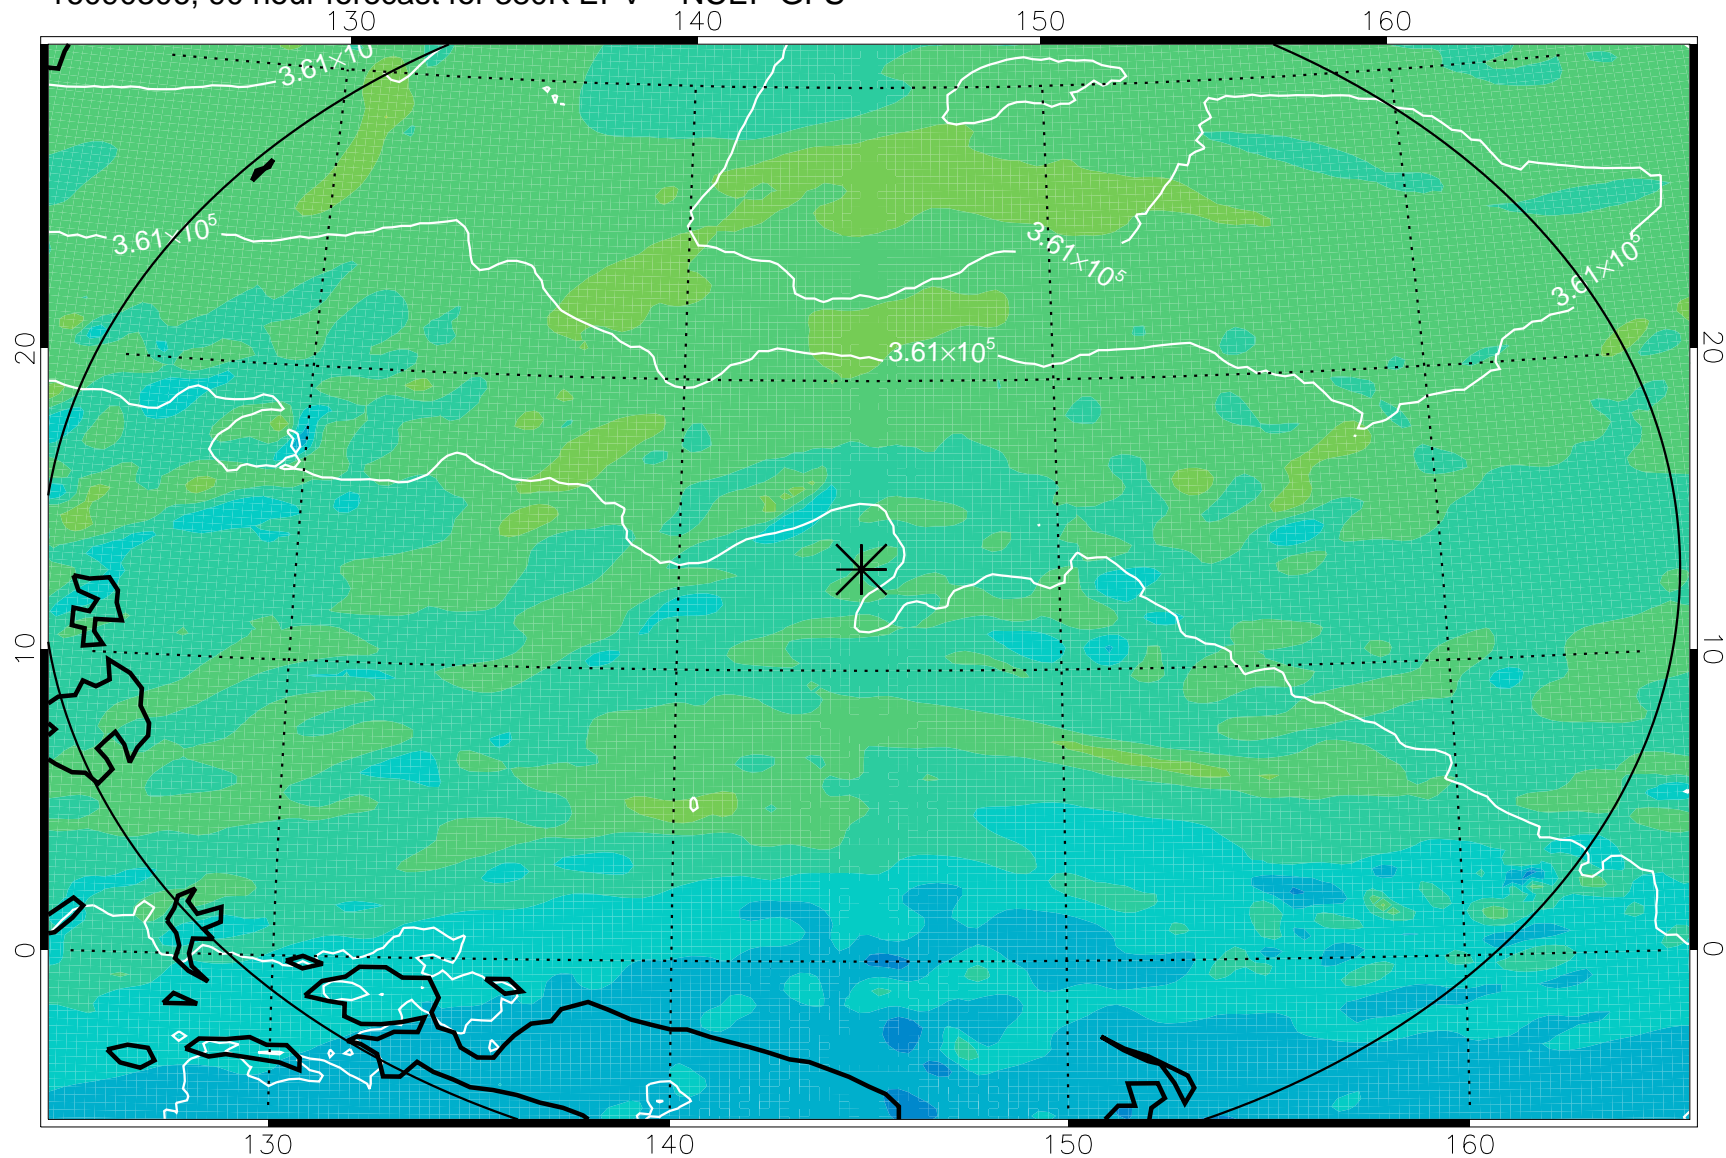

16090206, 66 hour forecast for 380K EPV -- NCEP GFS

380K Montgomery Streamfunction, white

Range ring of 2304 km

16090212, 72 hour forecast for 380K EPV -- NCEP GFS

380K Montgomery Streamfunction, white

Range ring of 2304 km

16090218, 78 hour forecast for 380K EPV -- NCEP GFS

380K Montgomery Streamfunction, white

Range ring of 2304 km

16090300, 84 hour forecast for 380K EPV -- NCEP GFS

380K Montgomery Streamfunction, white

Range ring of 2304 km

16090306, 90 hour forecast for 380K EPV -- NCEP GFS

380K Montgomery Streamfunction, white

Range ring of 2304 km

16090312, 96 hour forecast for 380K EPV -- NCEP GFS

380K Montgomery Streamfunction, white

Range ring of 2304 km

16090318, 102 hour forecast for 380K EPV -- NCEP GFS

380K Montgomery Streamfunction, white

Range ring of 2304 km

16090400, 108 hour forecast for 380K EPV -- NCEP GFS

380K Montgomery Streamfunction, white

Range ring of 2304 km