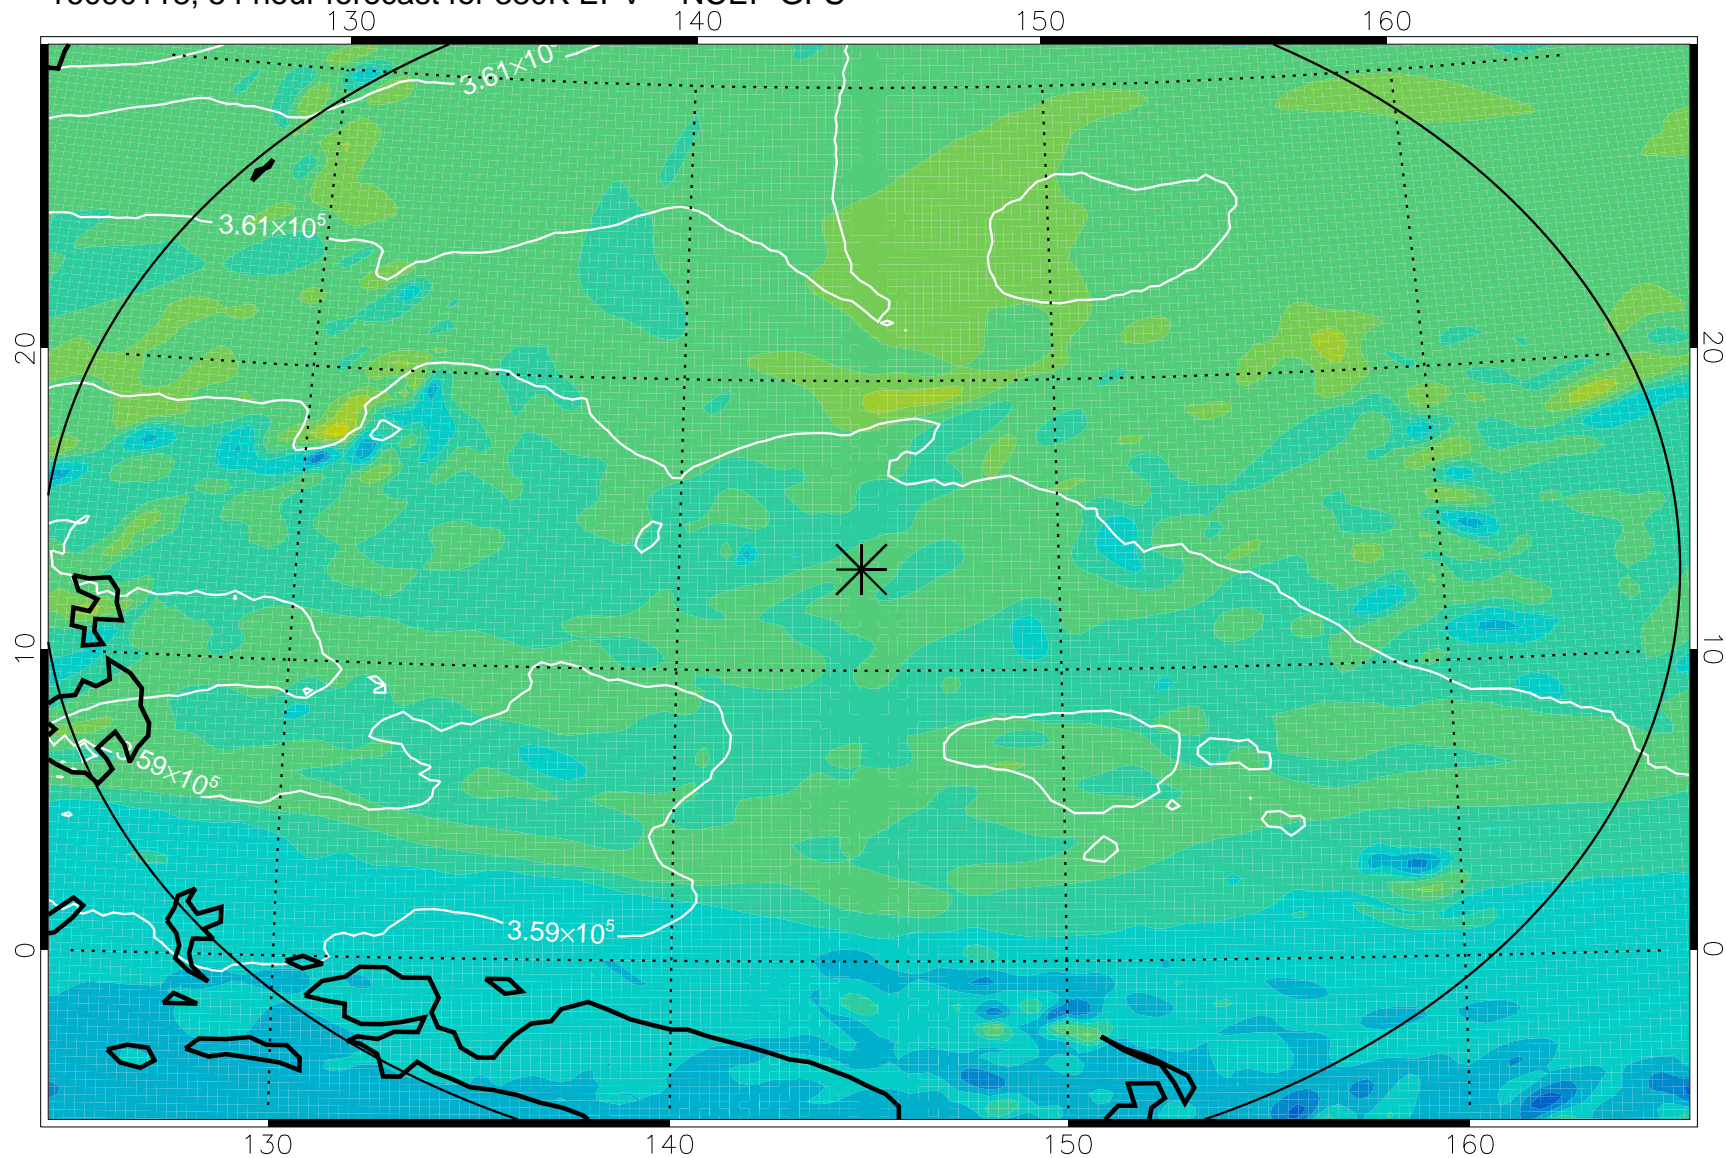

16090106, 42 hour forecast for 380K EPV -- NCEP GFS

380K Montgomery Streamfunction, white

Range ring of 2304 km

16090112, 48 hour forecast for 380K EPV -- NCEP GFS

380K Montgomery Streamfunction, white

Range ring of 2304 km

16090118, 54 hour forecast for 380K EPV -- NCEP GFS

380K Montgomery Streamfunction, white

Range ring of 2304 km

16090200, 60 hour forecast for 380K EPV -- NCEP GFS

380K Montgomery Streamfunction, white

Range ring of 2304 km

16090206, 66 hour forecast for 380K EPV -- NCEP GFS

380K Montgomery Streamfunction, white

Range ring of 2304 km

16090212, 72 hour forecast for 380K EPV -- NCEP GFS

380K Montgomery Streamfunction, white

Range ring of 2304 km

16090218, 78 hour forecast for 380K EPV -- NCEP GFS

380K Montgomery Streamfunction, white

Range ring of 2304 km

16090300, 84 hour forecast for 380K EPV -- NCEP GFS

380K Montgomery Streamfunction, white

Range ring of 2304 km