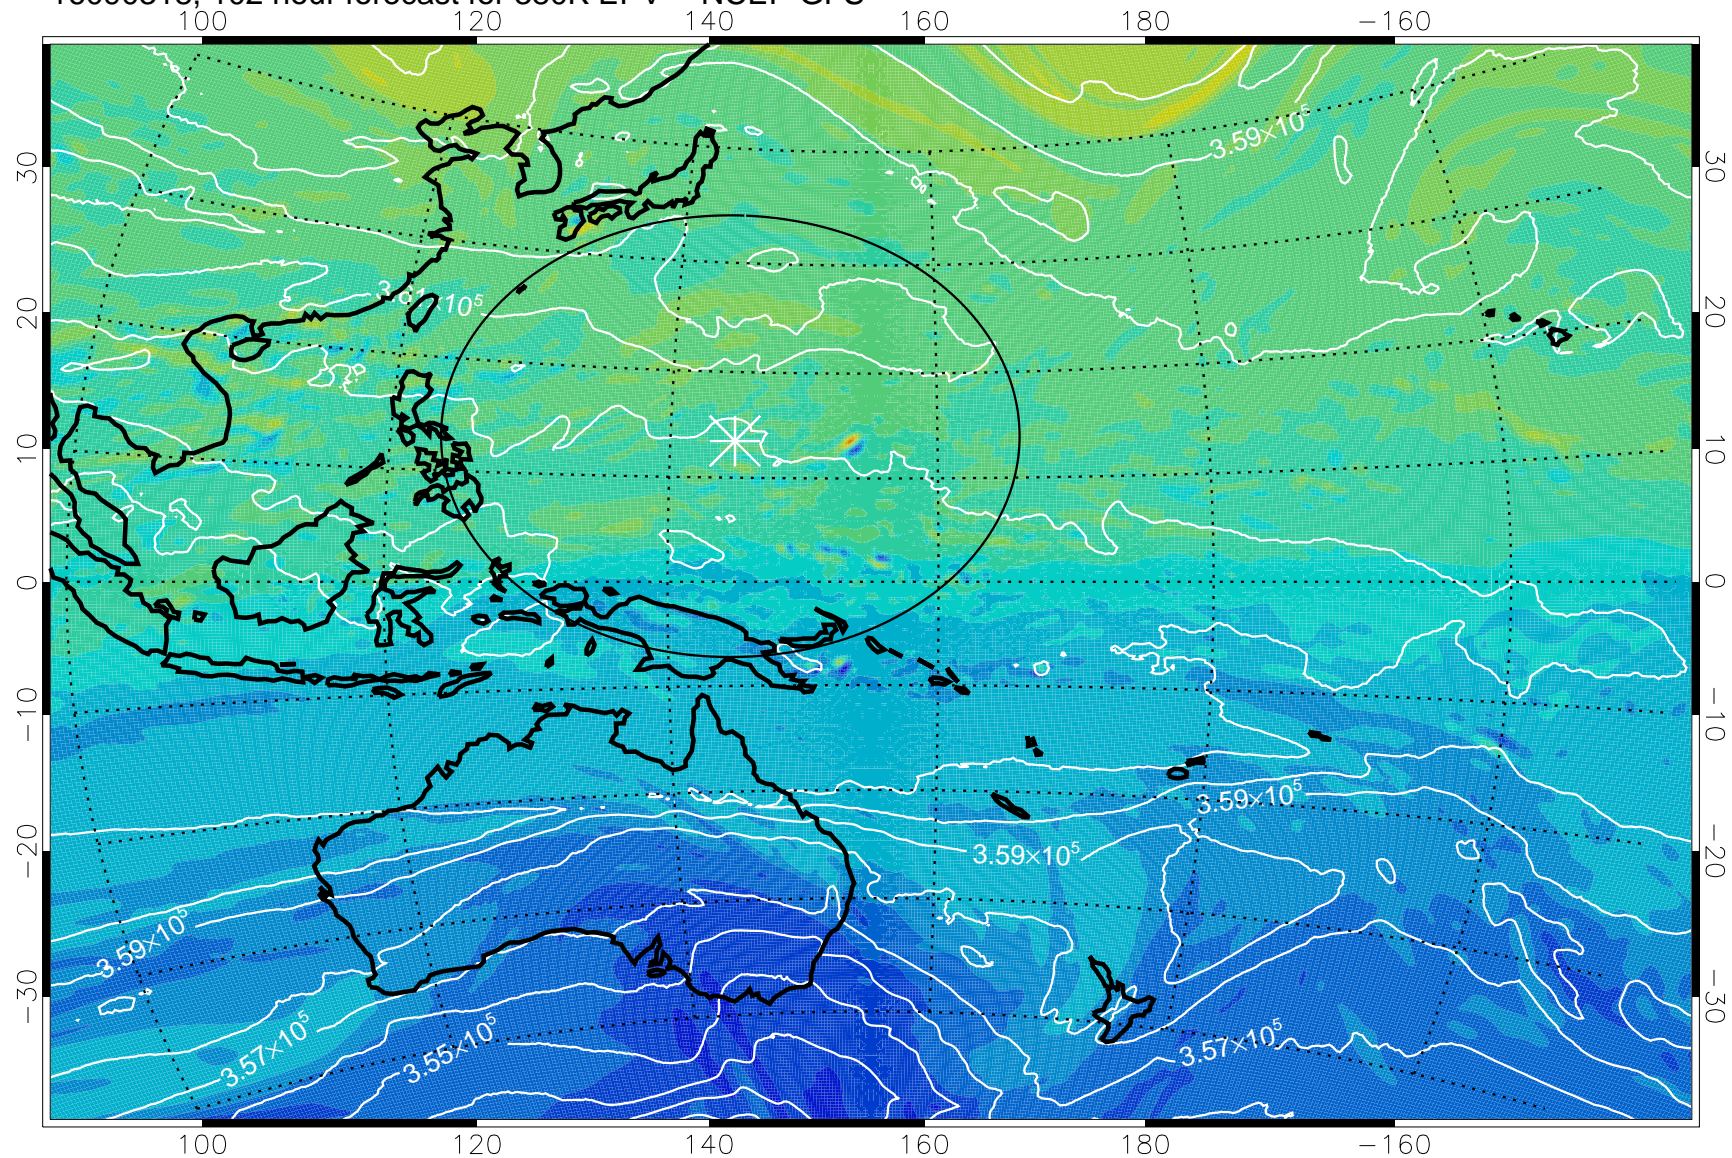

16090218, 78 hour forecast for 380K EPV -- NCEP GFS

380K Montgomery Streamfunction, white

Range ring of 2304 km

16090300, 84 hour forecast for 380K EPV -- NCEP GFS

380K Montgomery Streamfunction, white

Range ring of 2304 km

16090306, 90 hour forecast for 380K EPV -- NCEP GFS

380K Montgomery Streamfunction, white

Range ring of 2304 km

16090312, 96 hour forecast for 380K EPV -- NCEP GFS

380K Montgomery Streamfunction, white

Range ring of 2304 km

16090318, 102 hour forecast for 380K EPV -- NCEP GFS

380K Montgomery Streamfunction, white

Range ring of 2304 km

16090400, 108 hour forecast for 380K EPV -- NCEP GFS

380K Montgomery Streamfunction, white

Range ring of 2304 km

16090406, 114 hour forecast for 380K EPV -- NCEP GFS

380K Montgomery Streamfunction, white

Range ring of 2304 km

16090412, 120 hour forecast for 380K EPV -- NCEP GFS

380K Montgomery Streamfunction, white

Range ring of 2304 km