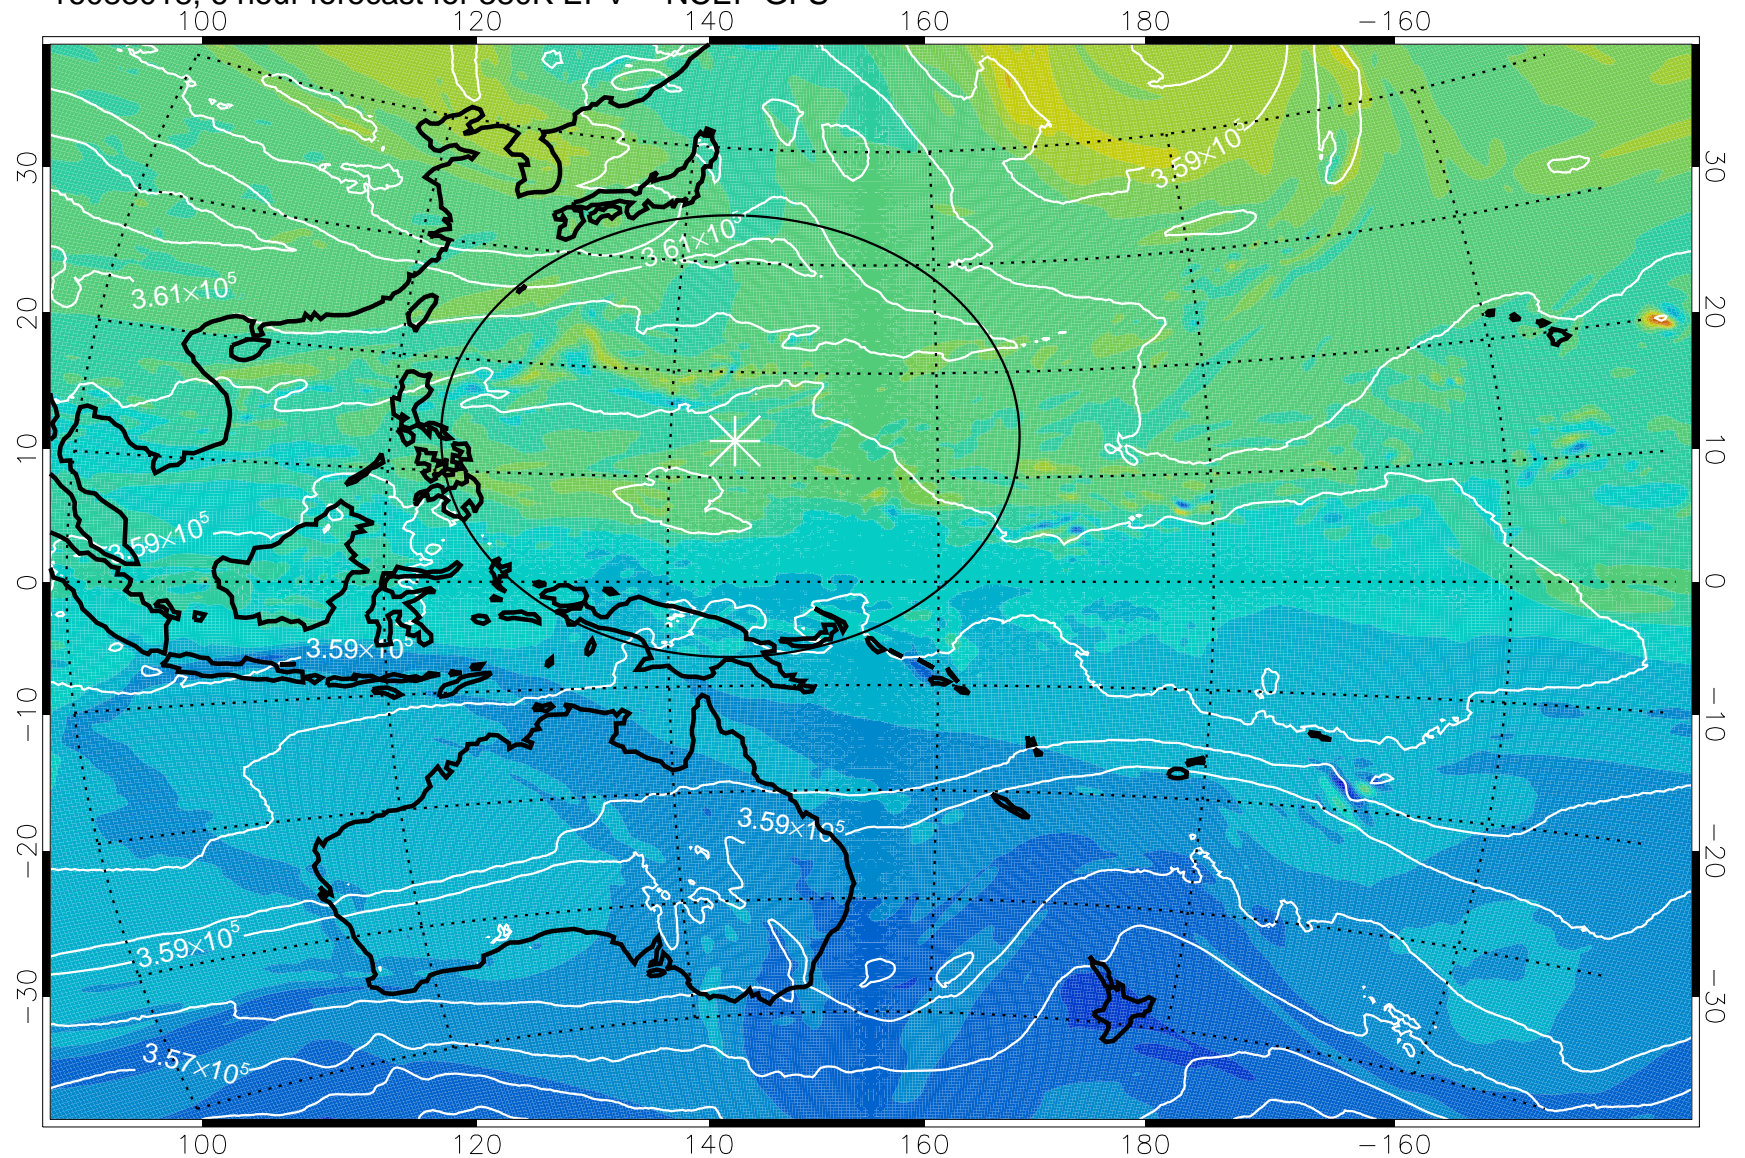

16083018, 6 hour forecast for 380K EPV -- NCEP GFS

380K Montgomery Streamfunction, white

Range ring of 2304 km

16083100, 12 hour forecast for 380K EPV -- NCEP GFS

380K Montgomery Streamfunction, white

Range ring of 2304 km

16083106, 18 hour forecast for 380K EPV -- NCEP GFS

380K Montgomery Streamfunction, white

Range ring of 2304 km

16083112, 24 hour forecast for 380K EPV -- NCEP GFS

380K Montgomery Streamfunction, white

Range ring of 2304 km

16083118, 30 hour forecast for 380K EPV -- NCEP GFS

380K Montgomery Streamfunction, white

Range ring of 2304 km

16090100, 36 hour forecast for 380K EPV -- NCEP GFS

380K Montgomery Streamfunction, white

Range ring of 2304 km

16090106, 42 hour forecast for 380K EPV -- NCEP GFS

380K Montgomery Streamfunction, white

Range ring of 2304 km

16090112, 48 hour forecast for 380K EPV -- NCEP GFS

380K Montgomery Streamfunction, white

Range ring of 2304 km