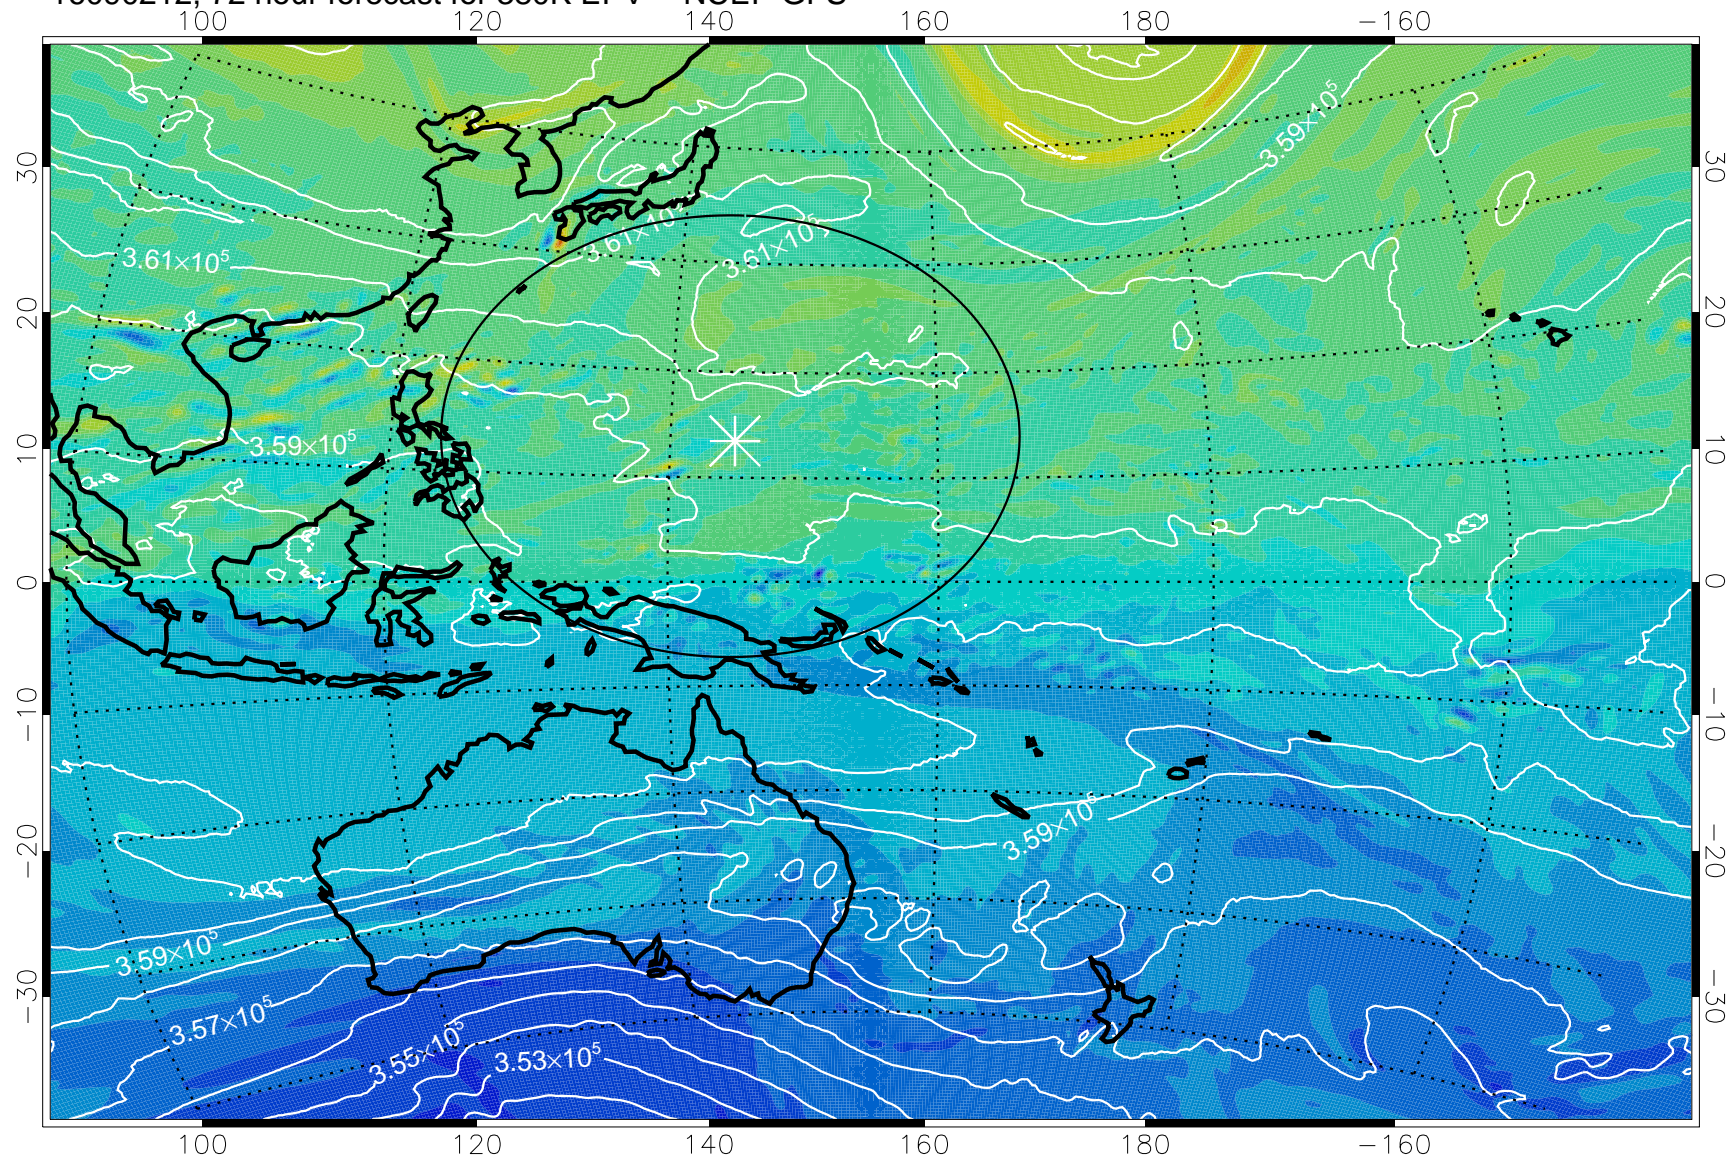

16090118, 54 hour forecast for 380K EPV -- NCEP GFS

380K Montgomery Streamfunction, white

Range ring of 2304 km

16090200, 60 hour forecast for 380K EPV -- NCEP GFS

380K Montgomery Streamfunction, white

Range ring of 2304 km

16090206, 66 hour forecast for 380K EPV -- NCEP GFS

380K Montgomery Streamfunction, white

Range ring of 2304 km

16090212, 72 hour forecast for 380K EPV -- NCEP GFS

380K Montgomery Streamfunction, white

Range ring of 2304 km

16090218, 78 hour forecast for 380K EPV -- NCEP GFS

380K Montgomery Streamfunction, white

Range ring of 2304 km

16090300, 84 hour forecast for 380K EPV -- NCEP GFS

380K Montgomery Streamfunction, white

Range ring of 2304 km

16090306, 90 hour forecast for 380K EPV -- NCEP GFS

380K Montgomery Streamfunction, white

Range ring of 2304 km

16090312, 96 hour forecast for 380K EPV -- NCEP GFS

380K Montgomery Streamfunction, white

Range ring of 2304 km