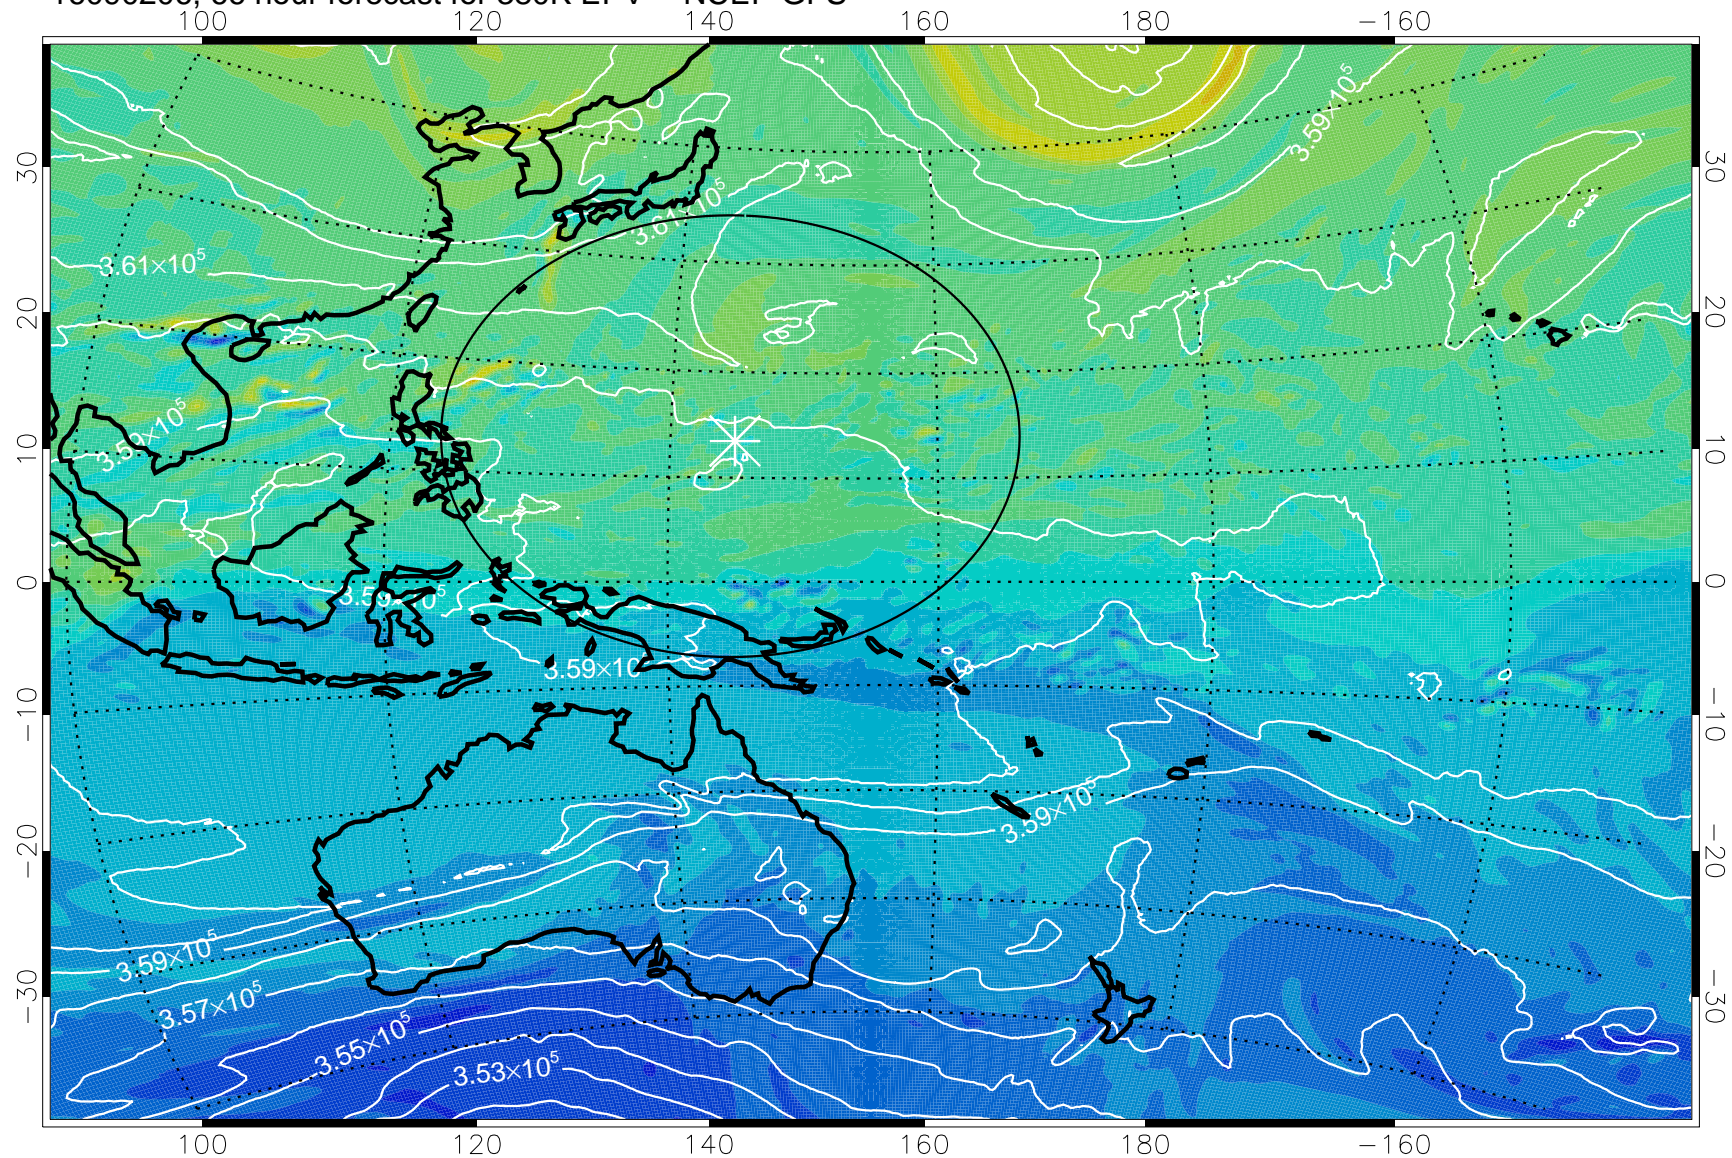

16090106, 42 hour forecast for 380K EPV -- NCEP GFS

380K Montgomery Streamfunction, white

Range ring of 2304 km

16090112, 48 hour forecast for 380K EPV -- NCEP GFS

380K Montgomery Streamfunction, white

Range ring of 2304 km

16090118, 54 hour forecast for 380K EPV -- NCEP GFS

380K Montgomery Streamfunction, white

Range ring of 2304 km

16090200, 60 hour forecast for 380K EPV -- NCEP GFS

380K Montgomery Streamfunction, white

Range ring of 2304 km

16090206, 66 hour forecast for 380K EPV -- NCEP GFS

380K Montgomery Streamfunction, white

Range ring of 2304 km

16090212, 72 hour forecast for 380K EPV -- NCEP GFS

380K Montgomery Streamfunction, white

Range ring of 2304 km

16090218, 78 hour forecast for 380K EPV -- NCEP GFS

380K Montgomery Streamfunction, white

Range ring of 2304 km

16090300, 84 hour forecast for 380K EPV -- NCEP GFS

380K Montgomery Streamfunction, white

Range ring of 2304 km