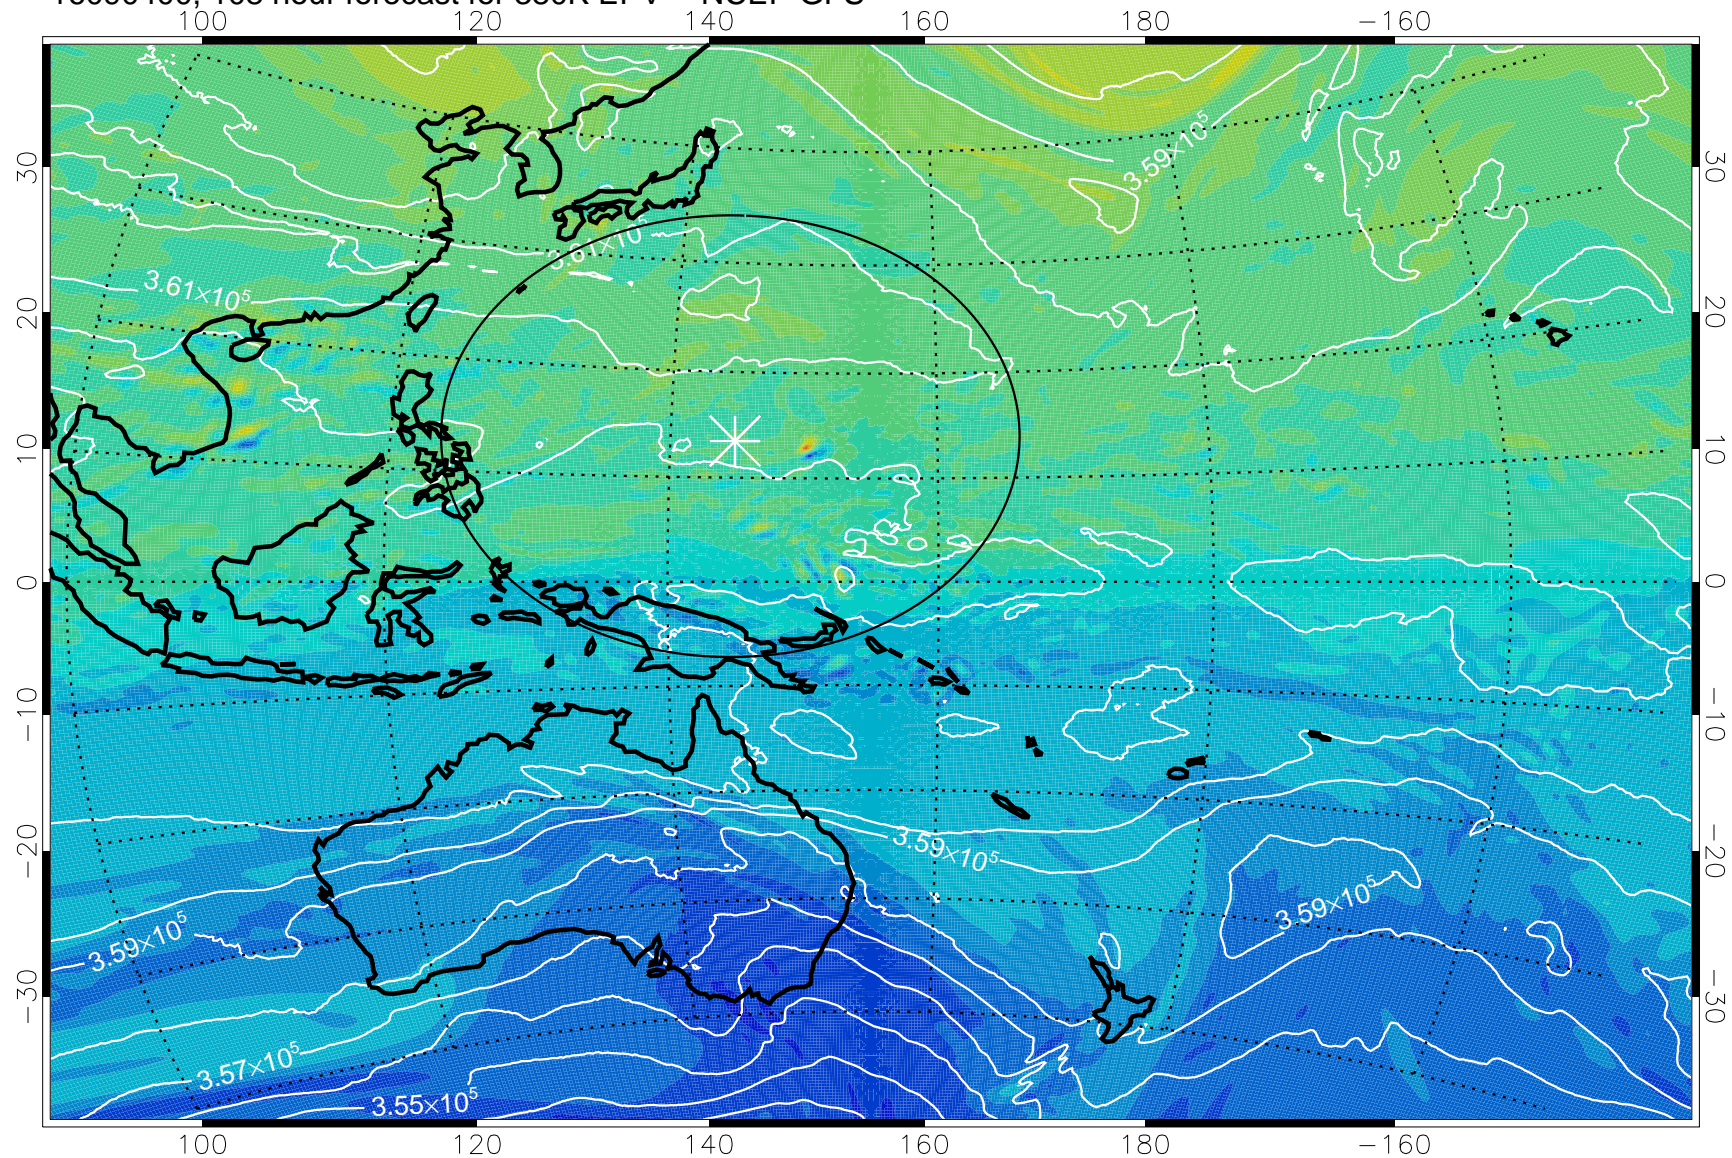

16090306, 90 hour forecast for 380K EPV -- NCEP GFS

380K Montgomery Streamfunction, white

Range ring of 2304 km

16090312, 96 hour forecast for 380K EPV -- NCEP GFS

380K Montgomery Streamfunction, white

Range ring of 2304 km

16090318, 102 hour forecast for 380K EPV -- NCEP GFS

380K Montgomery Streamfunction, white

Range ring of 2304 km

16090400, 108 hour forecast for 380K EPV -- NCEP GFS

380K Montgomery Streamfunction, white

Range ring of 2304 km

16090406, 114 hour forecast for 380K EPV -- NCEP GFS

380K Montgomery Streamfunction, white

Range ring of 2304 km

16090412, 120 hour forecast for 380K EPV -- NCEP GFS

380K Montgomery Streamfunction, white

Range ring of 2304 km