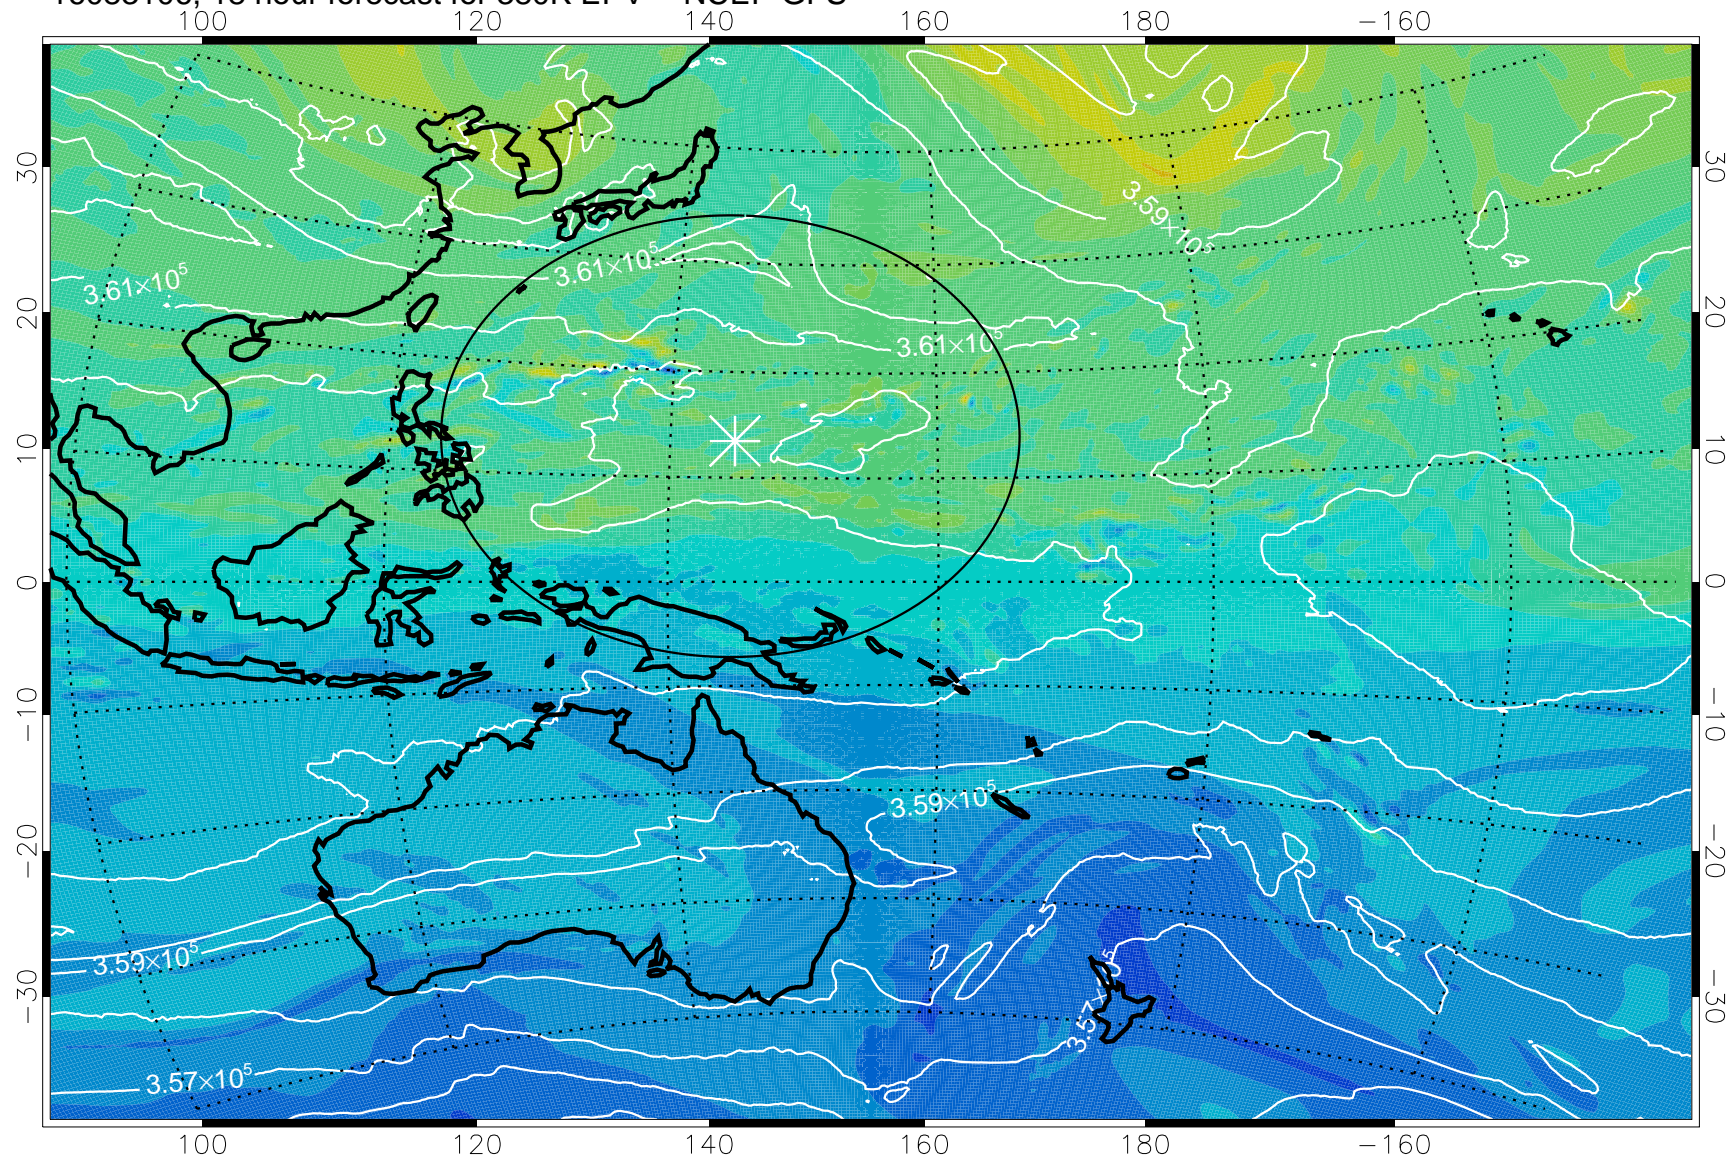

16083018, 6 hour forecast for 380K EPV -- NCEP GFS

380K Montgomery Streamfunction, white

Range ring of 2304 km

16083100, 12 hour forecast for 380K EPV -- NCEP GFS

380K Montgomery Streamfunction, white

Range ring of 2304 km

16083106, 18 hour forecast for 380K EPV -- NCEP GFS

380K Montgomery Streamfunction, white

Range ring of 2304 km

16083112, 24 hour forecast for 380K EPV -- NCEP GFS

380K Montgomery Streamfunction, white

Range ring of 2304 km

16083118, 30 hour forecast for 380K EPV -- NCEP GFS

380K Montgomery Streamfunction, white

Range ring of 2304 km

16090100, 36 hour forecast for 380K EPV -- NCEP GFS

380K Montgomery Streamfunction, white

Range ring of 2304 km

16090106, 42 hour forecast for 380K EPV -- NCEP GFS

380K Montgomery Streamfunction, white

Range ring of 2304 km

16090112, 48 hour forecast for 380K EPV -- NCEP GFS

380K Montgomery Streamfunction, white

Range ring of 2304 km