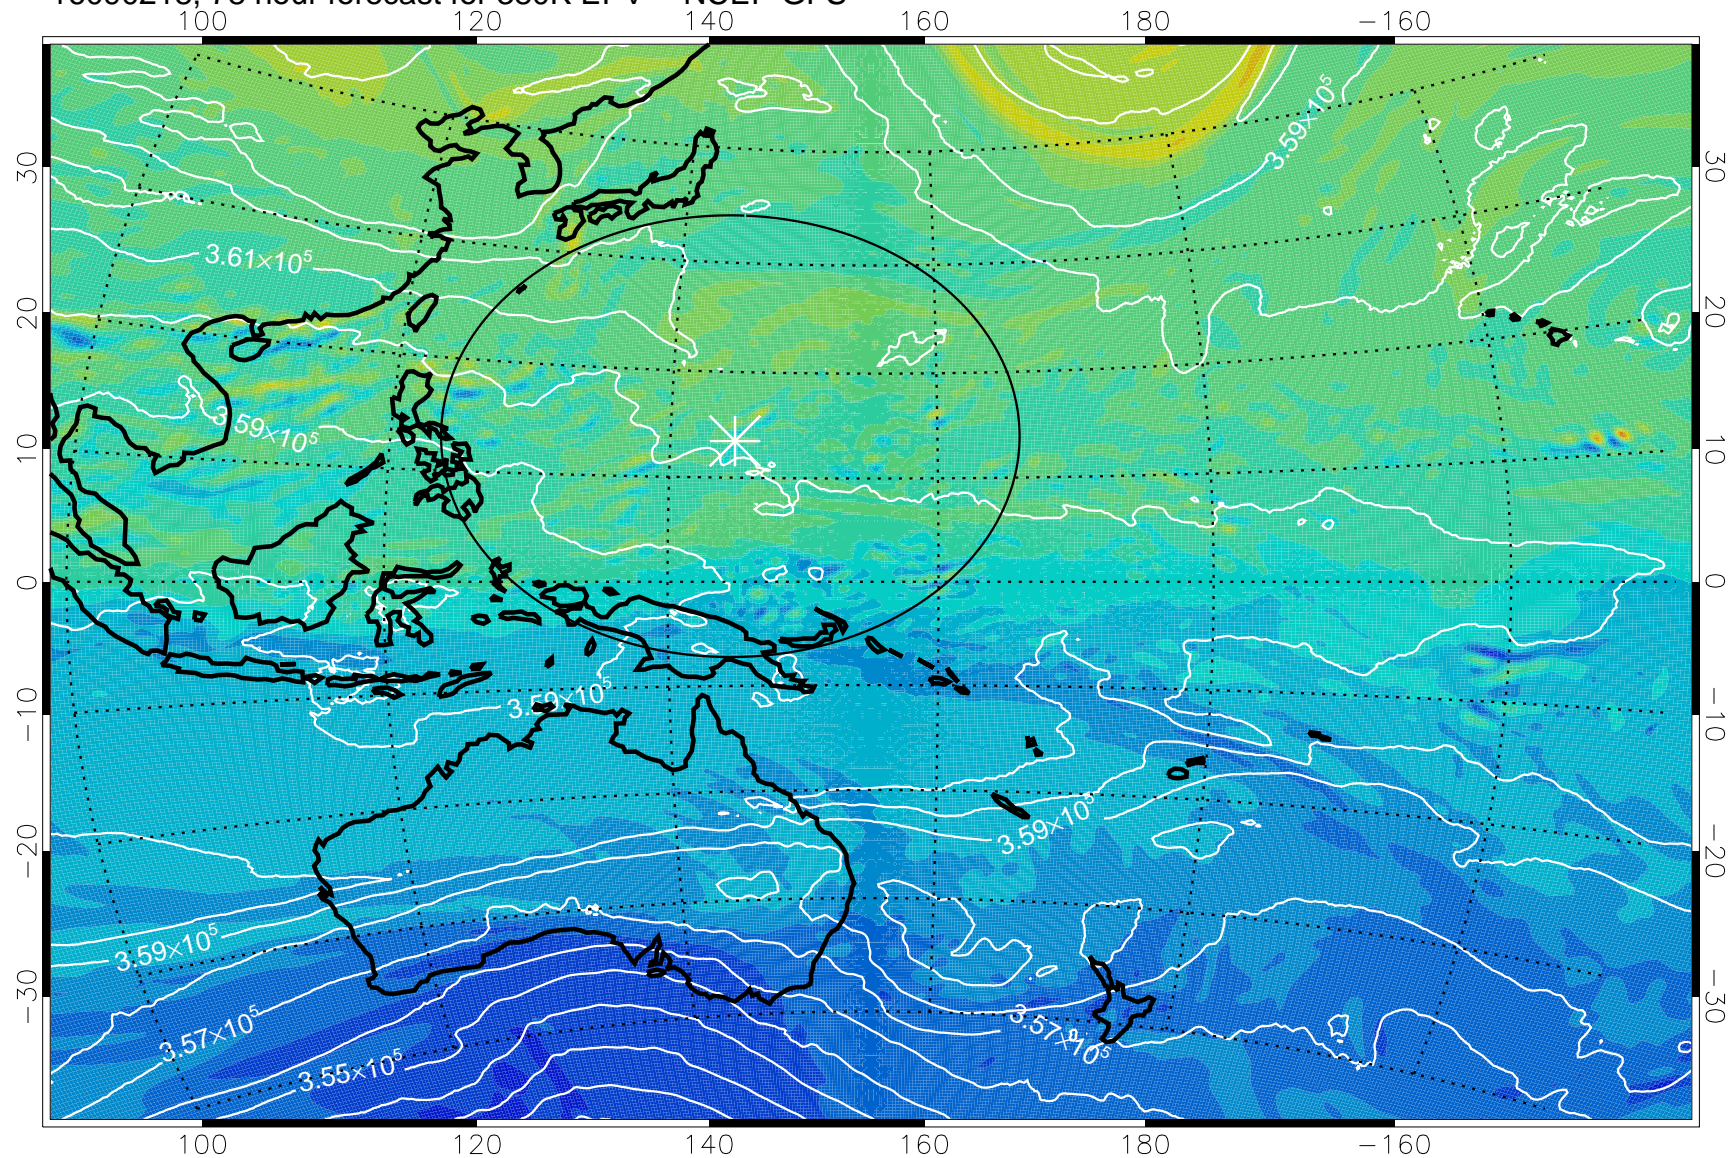

16090118, 54 hour forecast for 380K EPV -- NCEP GFS

380K Montgomery Streamfunction, white

Range ring of 2304 km

16090200, 60 hour forecast for 380K EPV -- NCEP GFS

380K Montgomery Streamfunction, white

Range ring of 2304 km

16090206, 66 hour forecast for 380K EPV -- NCEP GFS

380K Montgomery Streamfunction, white

Range ring of 2304 km

16090212, 72 hour forecast for 380K EPV -- NCEP GFS

380K Montgomery Streamfunction, white

Range ring of 2304 km

16090218, 78 hour forecast for 380K EPV -- NCEP GFS

380K Montgomery Streamfunction, white

Range ring of 2304 km

16090300, 84 hour forecast for 380K EPV -- NCEP GFS

380K Montgomery Streamfunction, white

Range ring of 2304 km

16090306, 90 hour forecast for 380K EPV -- NCEP GFS

380K Montgomery Streamfunction, white

Range ring of 2304 km

16090312, 96 hour forecast for 380K EPV -- NCEP GFS

380K Montgomery Streamfunction, white

Range ring of 2304 km