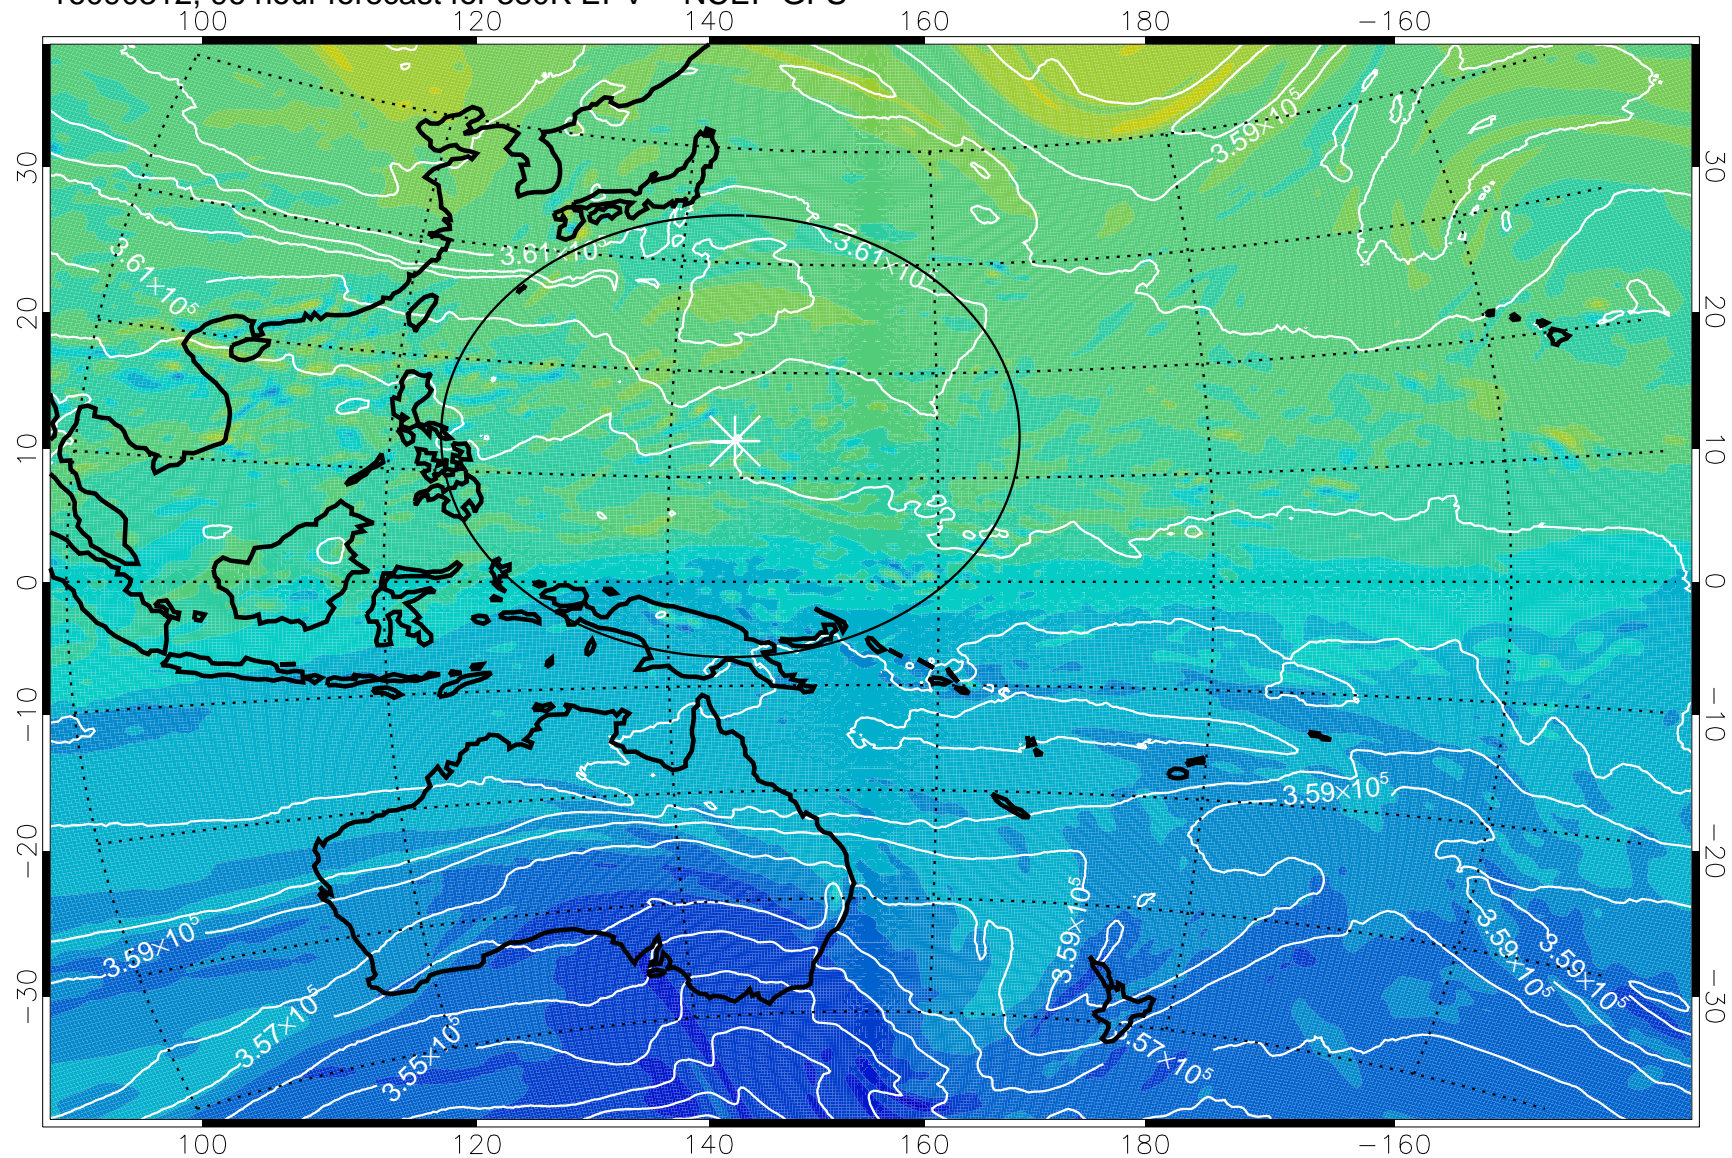

16090218, 78 hour forecast for 380K EPV -- NCEP GFS

380K Montgomery Streamfunction, white

Range ring of 2304 km

16090300, 84 hour forecast for 380K EPV -- NCEP GFS

380K Montgomery Streamfunction, white

Range ring of 2304 km

16090306, 90 hour forecast for 380K EPV -- NCEP GFS

380K Montgomery Streamfunction, white

Range ring of 2304 km

16090312, 96 hour forecast for 380K EPV -- NCEP GFS

380K Montgomery Streamfunction, white

Range ring of 2304 km

16090318, 102 hour forecast for 380K EPV -- NCEP GFS

380K Montgomery Streamfunction, white

Range ring of 2304 km

16090400, 108 hour forecast for 380K EPV -- NCEP GFS

380K Montgomery Streamfunction, white

Range ring of 2304 km

16090406, 114 hour forecast for 380K EPV -- NCEP GFS

380K Montgomery Streamfunction, white

Range ring of 2304 km

16090412, 120 hour forecast for 380K EPV -- NCEP GFS

380K Montgomery Streamfunction, white

Range ring of 2304 km