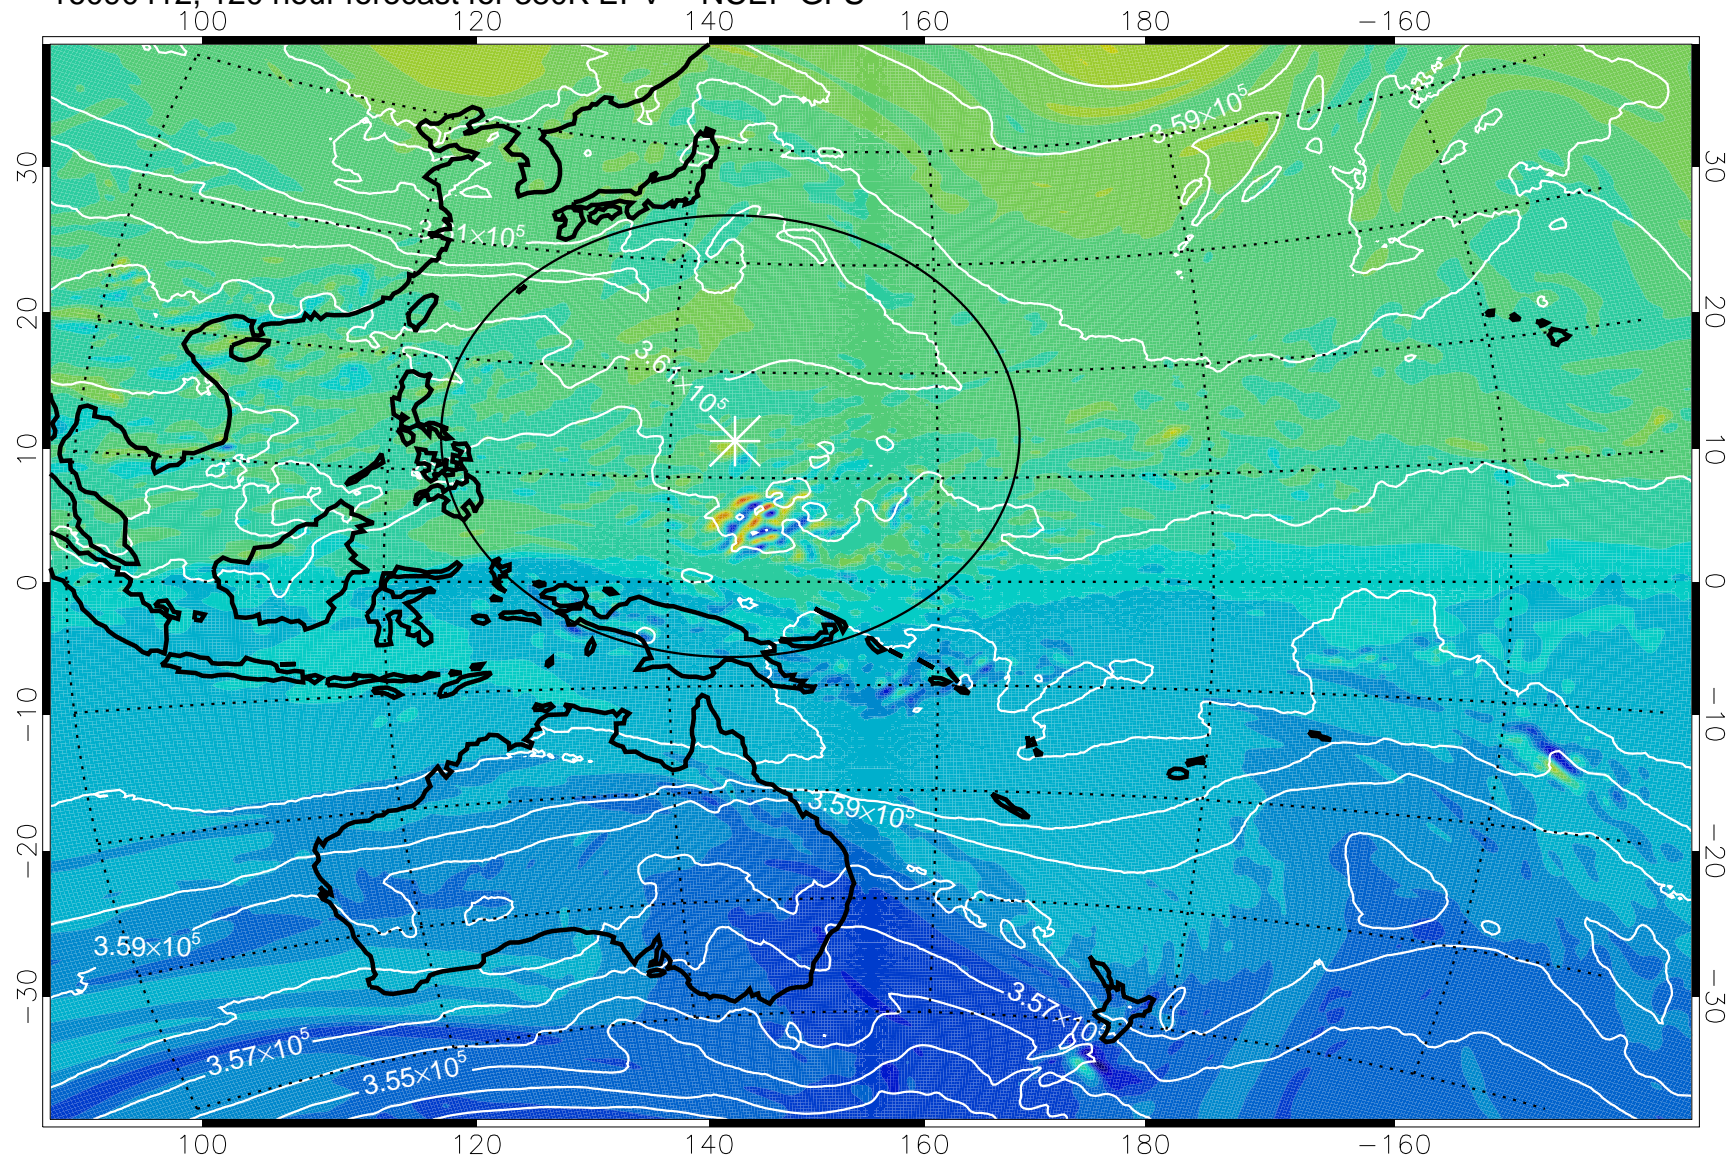

16090318, 102 hour forecast for 380K EPV -- NCEP GFS

380K Montgomery Streamfunction, white

Range ring of 2304 km

16090400, 108 hour forecast for 380K EPV -- NCEP GFS

380K Montgomery Streamfunction, white

Range ring of 2304 km

16090406, 114 hour forecast for 380K EPV -- NCEP GFS

380K Montgomery Streamfunction, white

Range ring of 2304 km

16090412, 120 hour forecast for 380K EPV -- NCEP GFS

380K Montgomery Streamfunction, white

Range ring of 2304 km