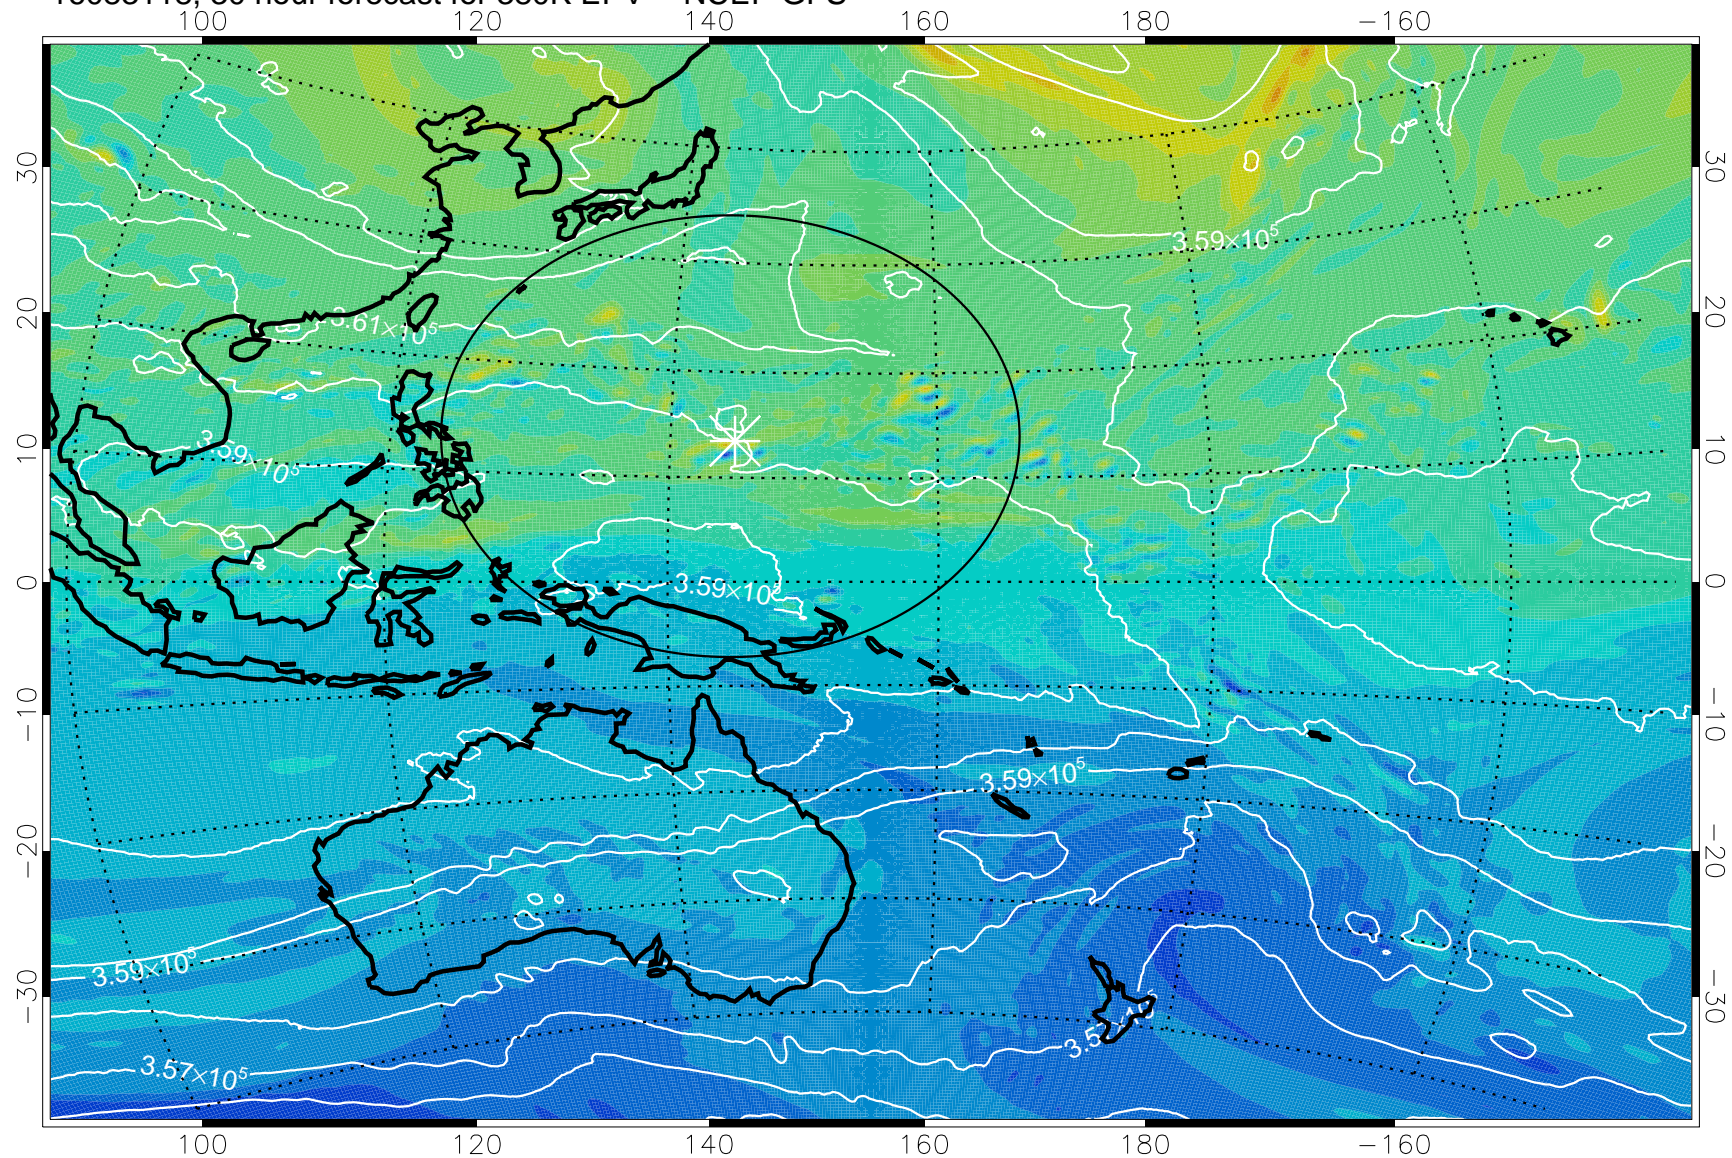

16083106, 18 hour forecast for 380K EPV -- NCEP GFS

380K Montgomery Streamfunction, white

Range ring of 2304 km

16083112, 24 hour forecast for 380K EPV -- NCEP GFS

380K Montgomery Streamfunction, white

Range ring of 2304 km

16083118, 30 hour forecast for 380K EPV -- NCEP GFS

380K Montgomery Streamfunction, white

Range ring of 2304 km

16090100, 36 hour forecast for 380K EPV -- NCEP GFS

380K Montgomery Streamfunction, white

Range ring of 2304 km

16090106, 42 hour forecast for 380K EPV -- NCEP GFS

380K Montgomery Streamfunction, white

Range ring of 2304 km

16090112, 48 hour forecast for 380K EPV -- NCEP GFS

380K Montgomery Streamfunction, white

Range ring of 2304 km

16090118, 54 hour forecast for 380K EPV -- NCEP GFS

380K Montgomery Streamfunction, white

Range ring of 2304 km

16090200, 60 hour forecast for 380K EPV -- NCEP GFS

380K Montgomery Streamfunction, white

Range ring of 2304 km