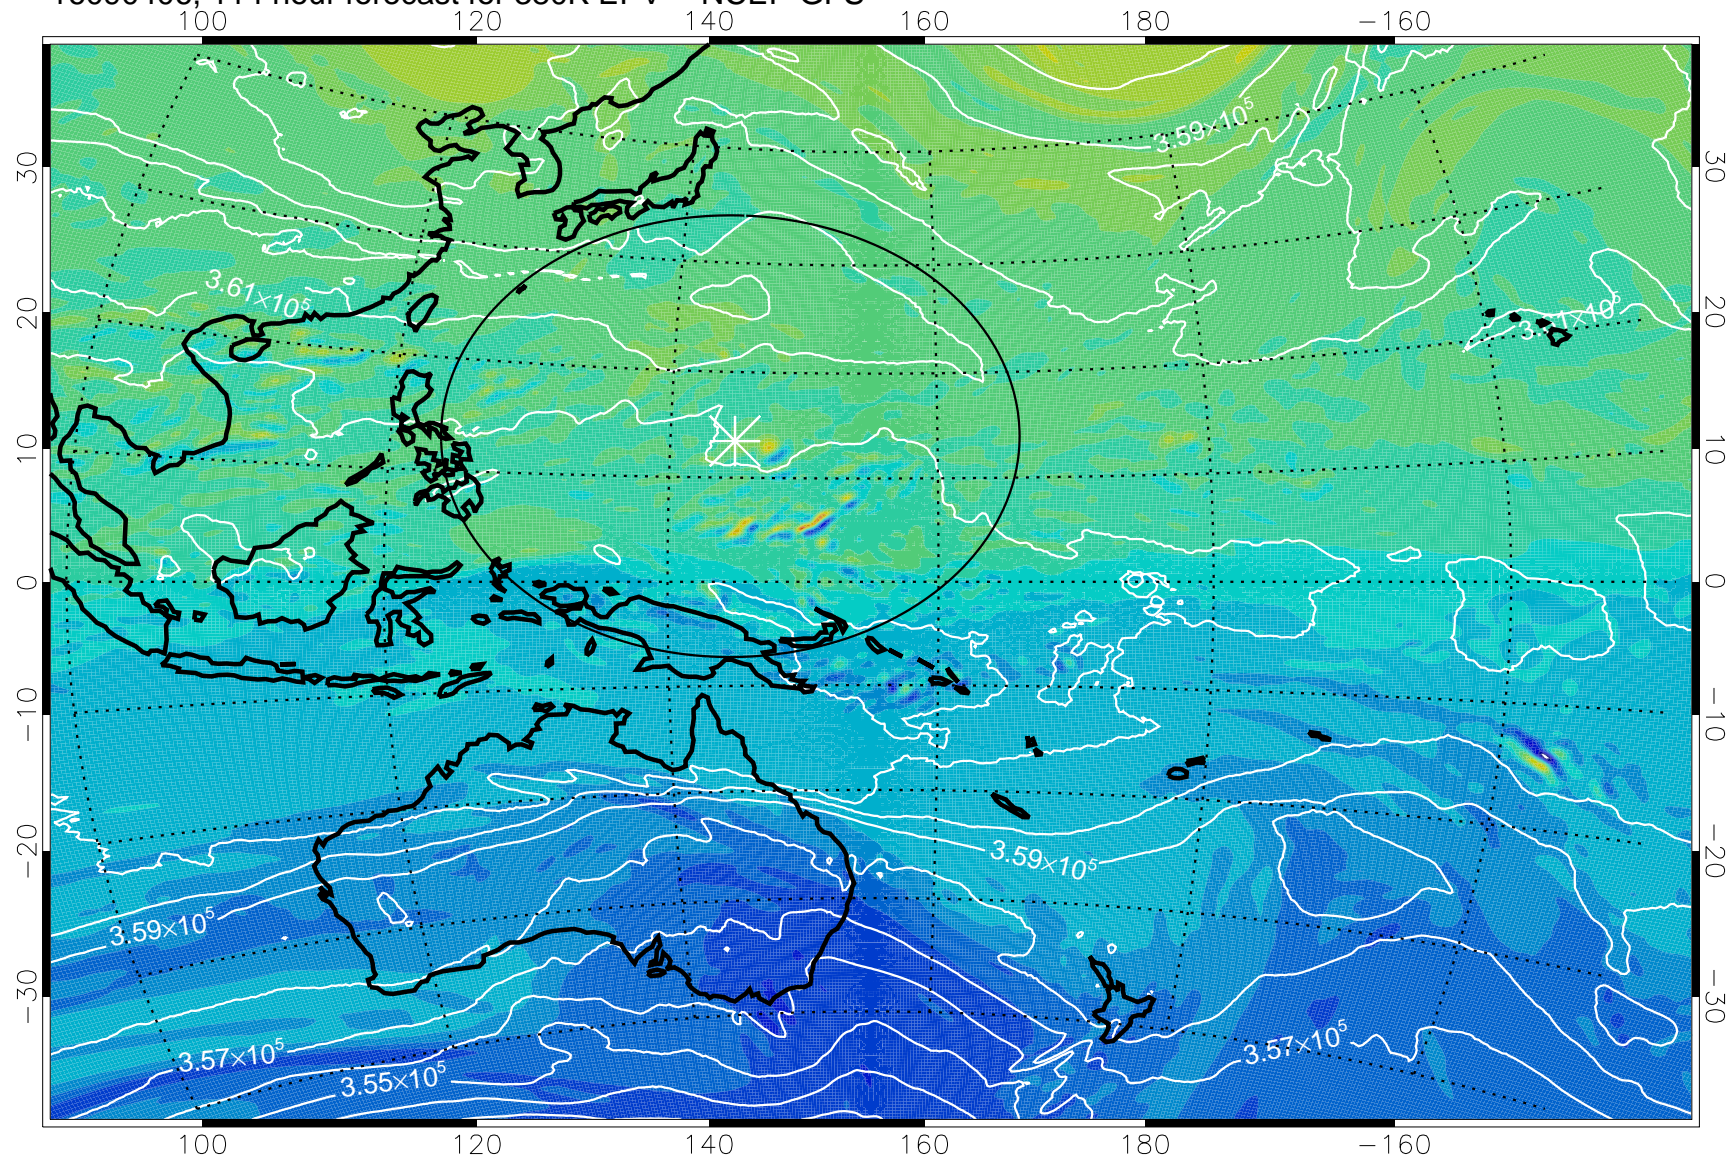

16090306, 90 hour forecast for 380K EPV -- NCEP GFS

380K Montgomery Streamfunction, white

Range ring of 2304 km

16090312, 96 hour forecast for 380K EPV -- NCEP GFS

380K Montgomery Streamfunction, white

Range ring of 2304 km

16090318, 102 hour forecast for 380K EPV -- NCEP GFS

380K Montgomery Streamfunction, white

Range ring of 2304 km

16090400, 108 hour forecast for 380K EPV -- NCEP GFS

380K Montgomery Streamfunction, white

Range ring of 2304 km

16090406, 114 hour forecast for 380K EPV -- NCEP GFS

380K Montgomery Streamfunction, white

Range ring of 2304 km

16090412, 120 hour forecast for 380K EPV -- NCEP GFS

380K Montgomery Streamfunction, white

Range ring of 2304 km