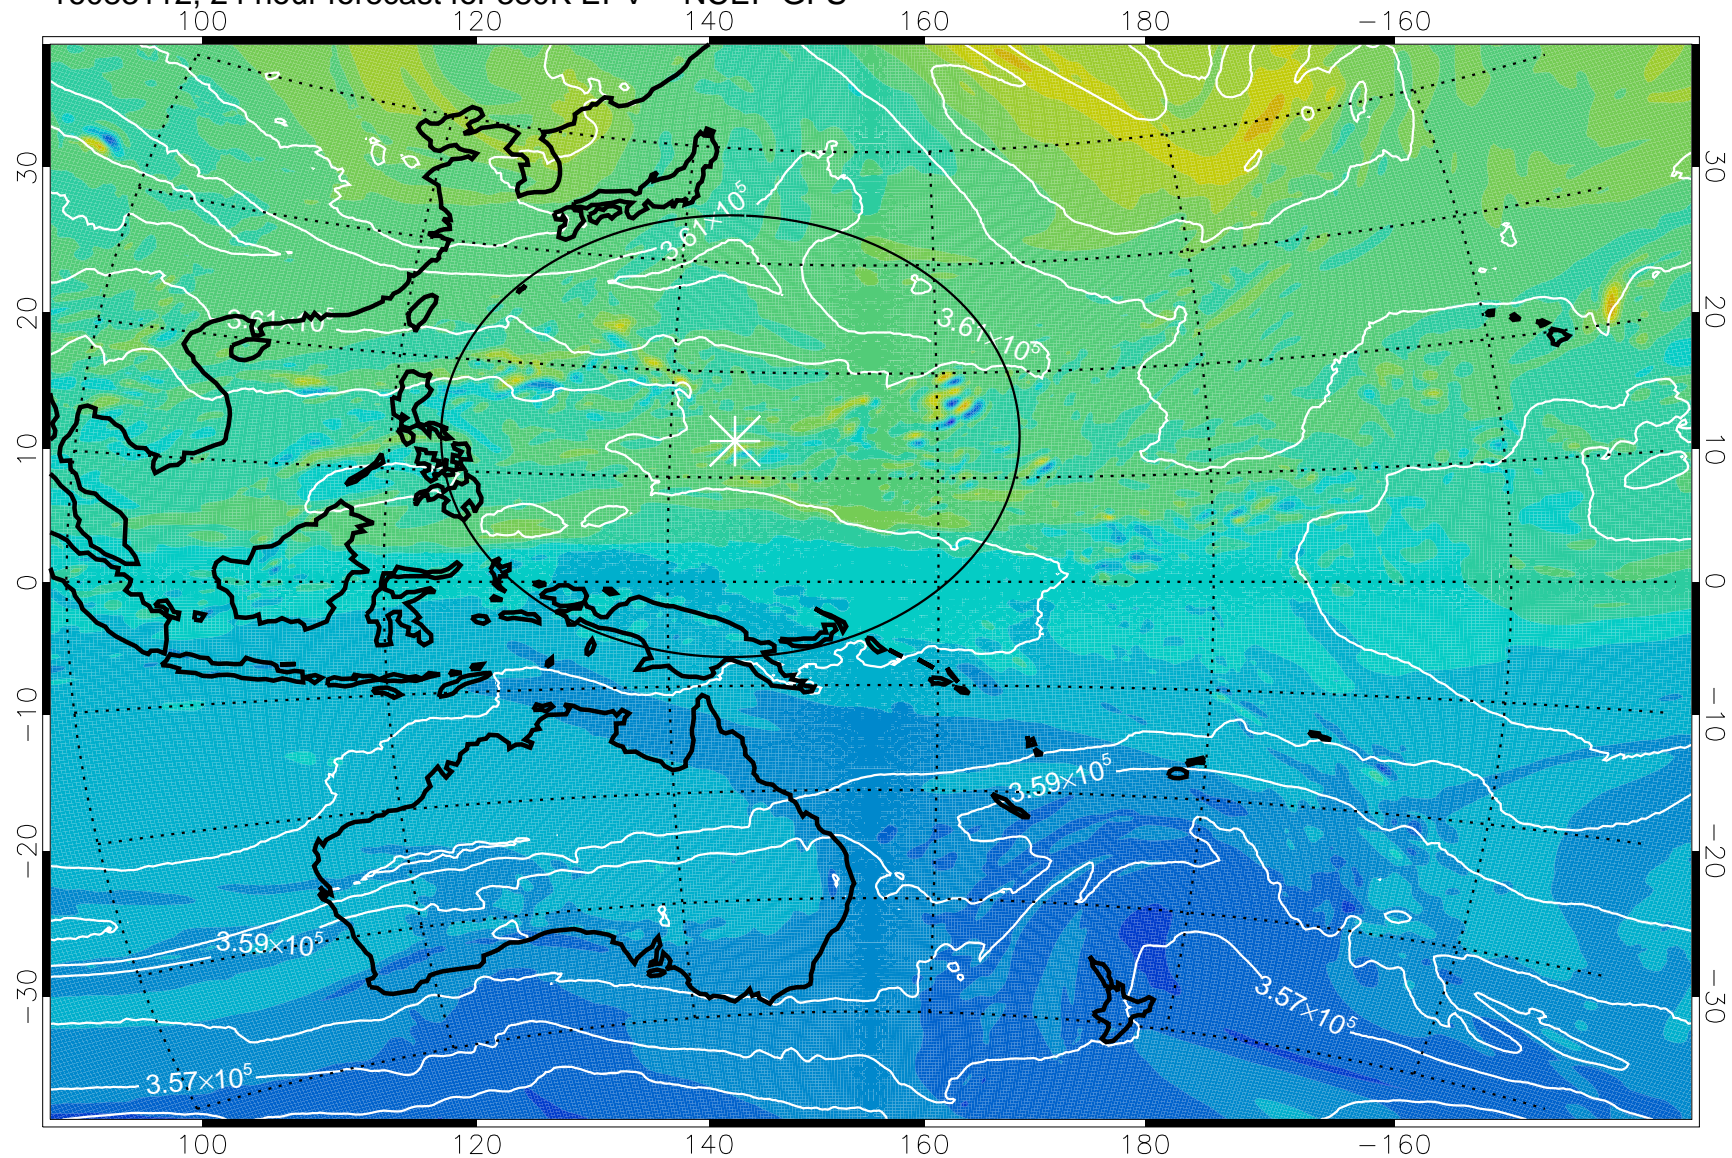

16083106, 18 hour forecast for 380K EPV -- NCEP GFS

380K Montgomery Streamfunction, white

Range ring of 2304 km

16083112, 24 hour forecast for 380K EPV -- NCEP GFS

380K Montgomery Streamfunction, white

Range ring of 2304 km

16083118, 30 hour forecast for 380K EPV -- NCEP GFS

380K Montgomery Streamfunction, white

Range ring of 2304 km

16090100, 36 hour forecast for 380K EPV -- NCEP GFS

380K Montgomery Streamfunction, white

Range ring of 2304 km

16090106, 42 hour forecast for 380K EPV -- NCEP GFS

380K Montgomery Streamfunction, white

Range ring of 2304 km

16090112, 48 hour forecast for 380K EPV -- NCEP GFS

380K Montgomery Streamfunction, white

Range ring of 2304 km

16090118, 54 hour forecast for 380K EPV -- NCEP GFS

380K Montgomery Streamfunction, white

Range ring of 2304 km

16090200, 60 hour forecast for 380K EPV -- NCEP GFS

380K Montgomery Streamfunction, white

Range ring of 2304 km