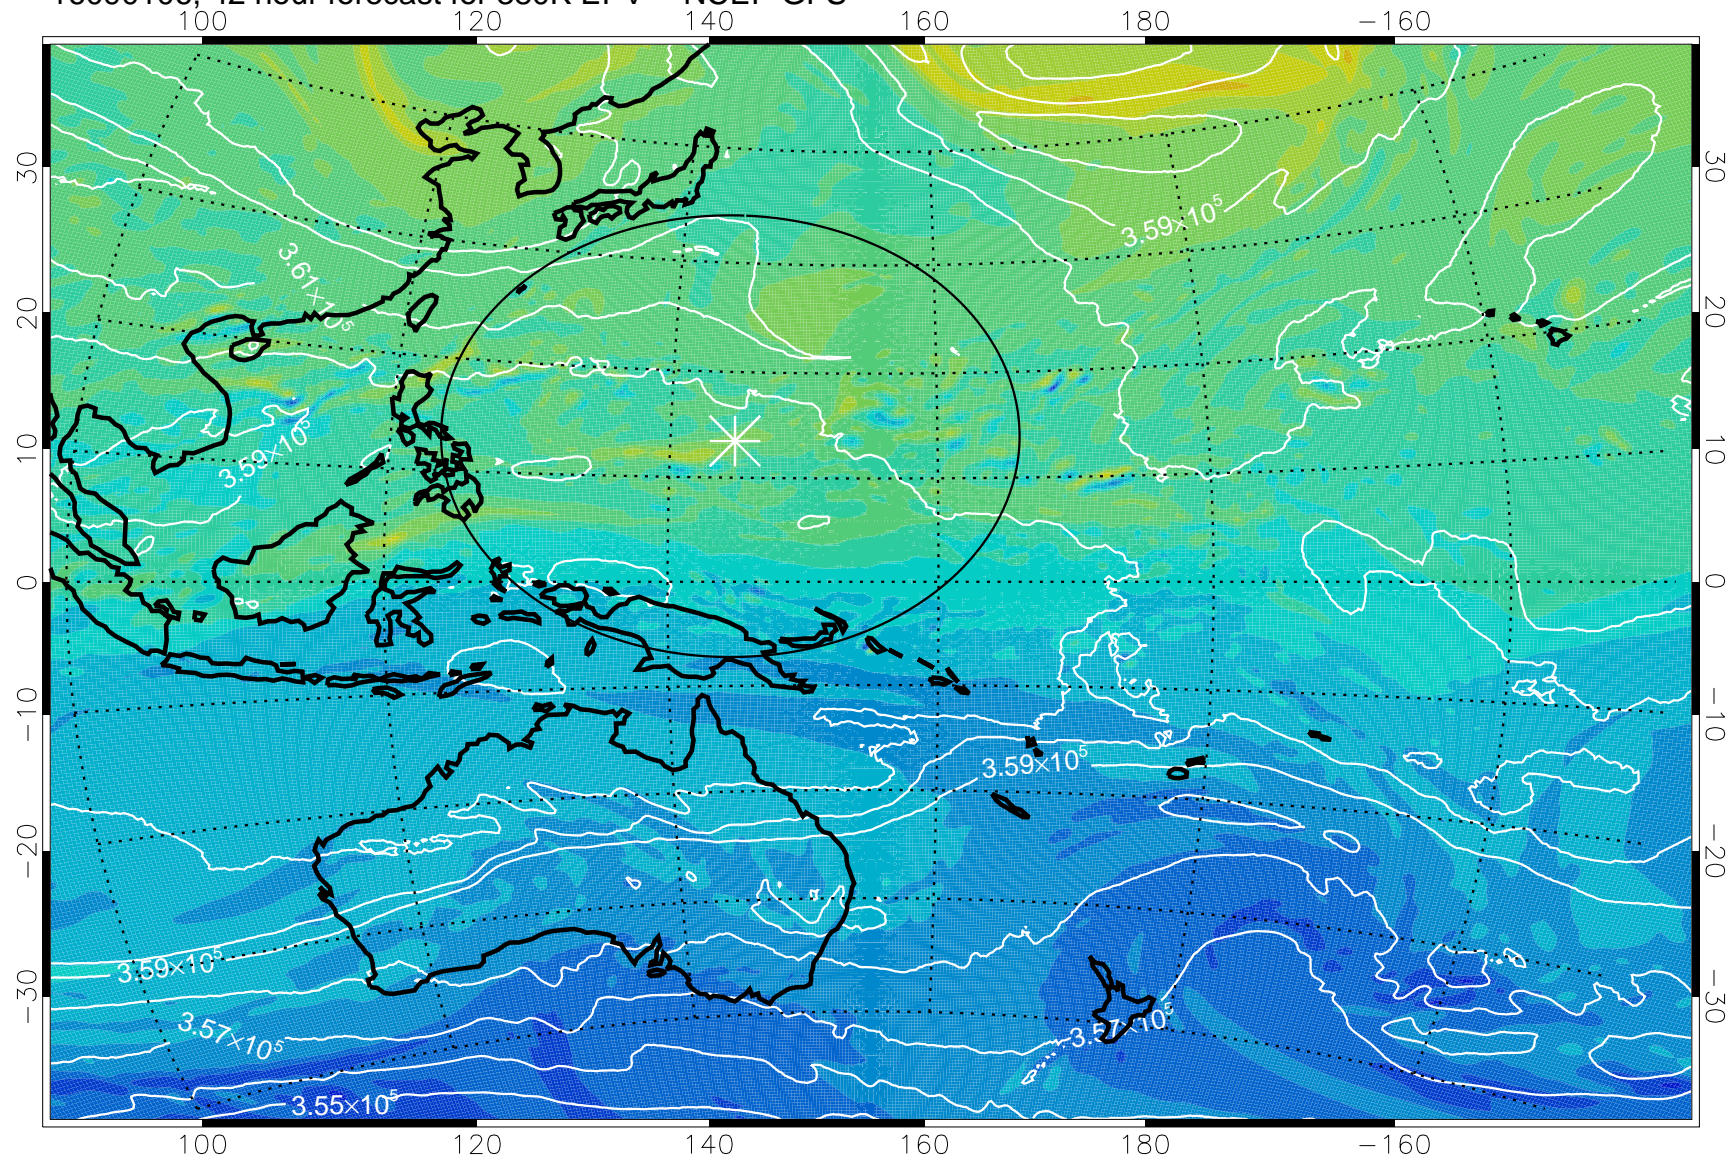

16083118, 30 hour forecast for 380K EPV -- NCEP GFS

380K Montgomery Streamfunction, white

Range ring of 2304 km

16090100, 36 hour forecast for 380K EPV -- NCEP GFS

380K Montgomery Streamfunction, white

Range ring of 2304 km

16090106, 42 hour forecast for 380K EPV -- NCEP GFS

380K Montgomery Streamfunction, white

Range ring of 2304 km

16090112, 48 hour forecast for 380K EPV -- NCEP GFS

380K Montgomery Streamfunction, white

Range ring of 2304 km

16090118, 54 hour forecast for 380K EPV -- NCEP GFS

380K Montgomery Streamfunction, white

Range ring of 2304 km

16090200, 60 hour forecast for 380K EPV -- NCEP GFS

380K Montgomery Streamfunction, white

Range ring of 2304 km

16090206, 66 hour forecast for 380K EPV -- NCEP GFS

380K Montgomery Streamfunction, white

Range ring of 2304 km

16090212, 72 hour forecast for 380K EPV -- NCEP GFS

380K Montgomery Streamfunction, white

Range ring of 2304 km