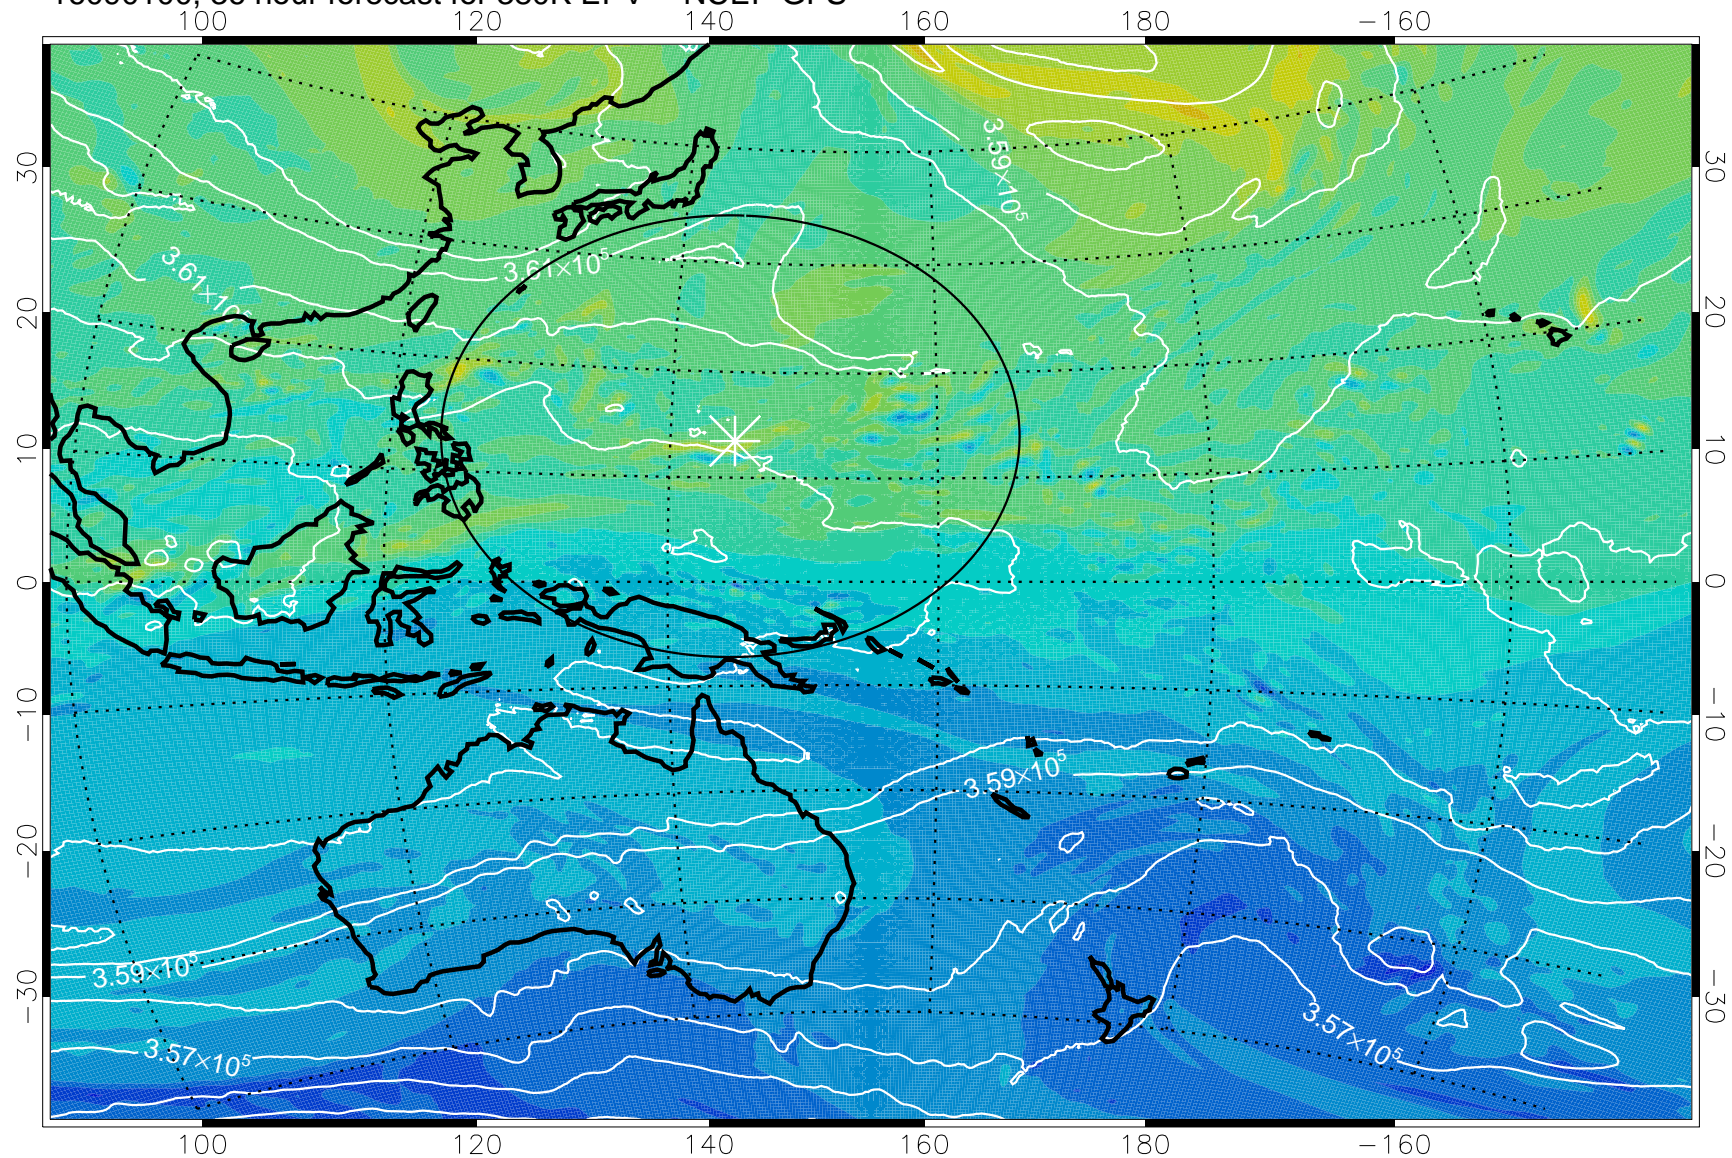

16083118, 30 hour forecast for 380K EPV -- NCEP GFS

380K Montgomery Streamfunction, white

Range ring of 2304 km

16090100, 36 hour forecast for 380K EPV -- NCEP GFS

380K Montgomery Streamfunction, white

Range ring of 2304 km

16090106, 42 hour forecast for 380K EPV -- NCEP GFS

380K Montgomery Streamfunction, white

Range ring of 2304 km

16090112, 48 hour forecast for 380K EPV -- NCEP GFS

380K Montgomery Streamfunction, white

Range ring of 2304 km

16090118, 54 hour forecast for 380K EPV -- NCEP GFS

380K Montgomery Streamfunction, white

Range ring of 2304 km

16090200, 60 hour forecast for 380K EPV -- NCEP GFS

380K Montgomery Streamfunction, white

Range ring of 2304 km

16090206, 66 hour forecast for 380K EPV -- NCEP GFS

380K Montgomery Streamfunction, white

Range ring of 2304 km

16090212, 72 hour forecast for 380K EPV -- NCEP GFS

380K Montgomery Streamfunction, white

Range ring of 2304 km