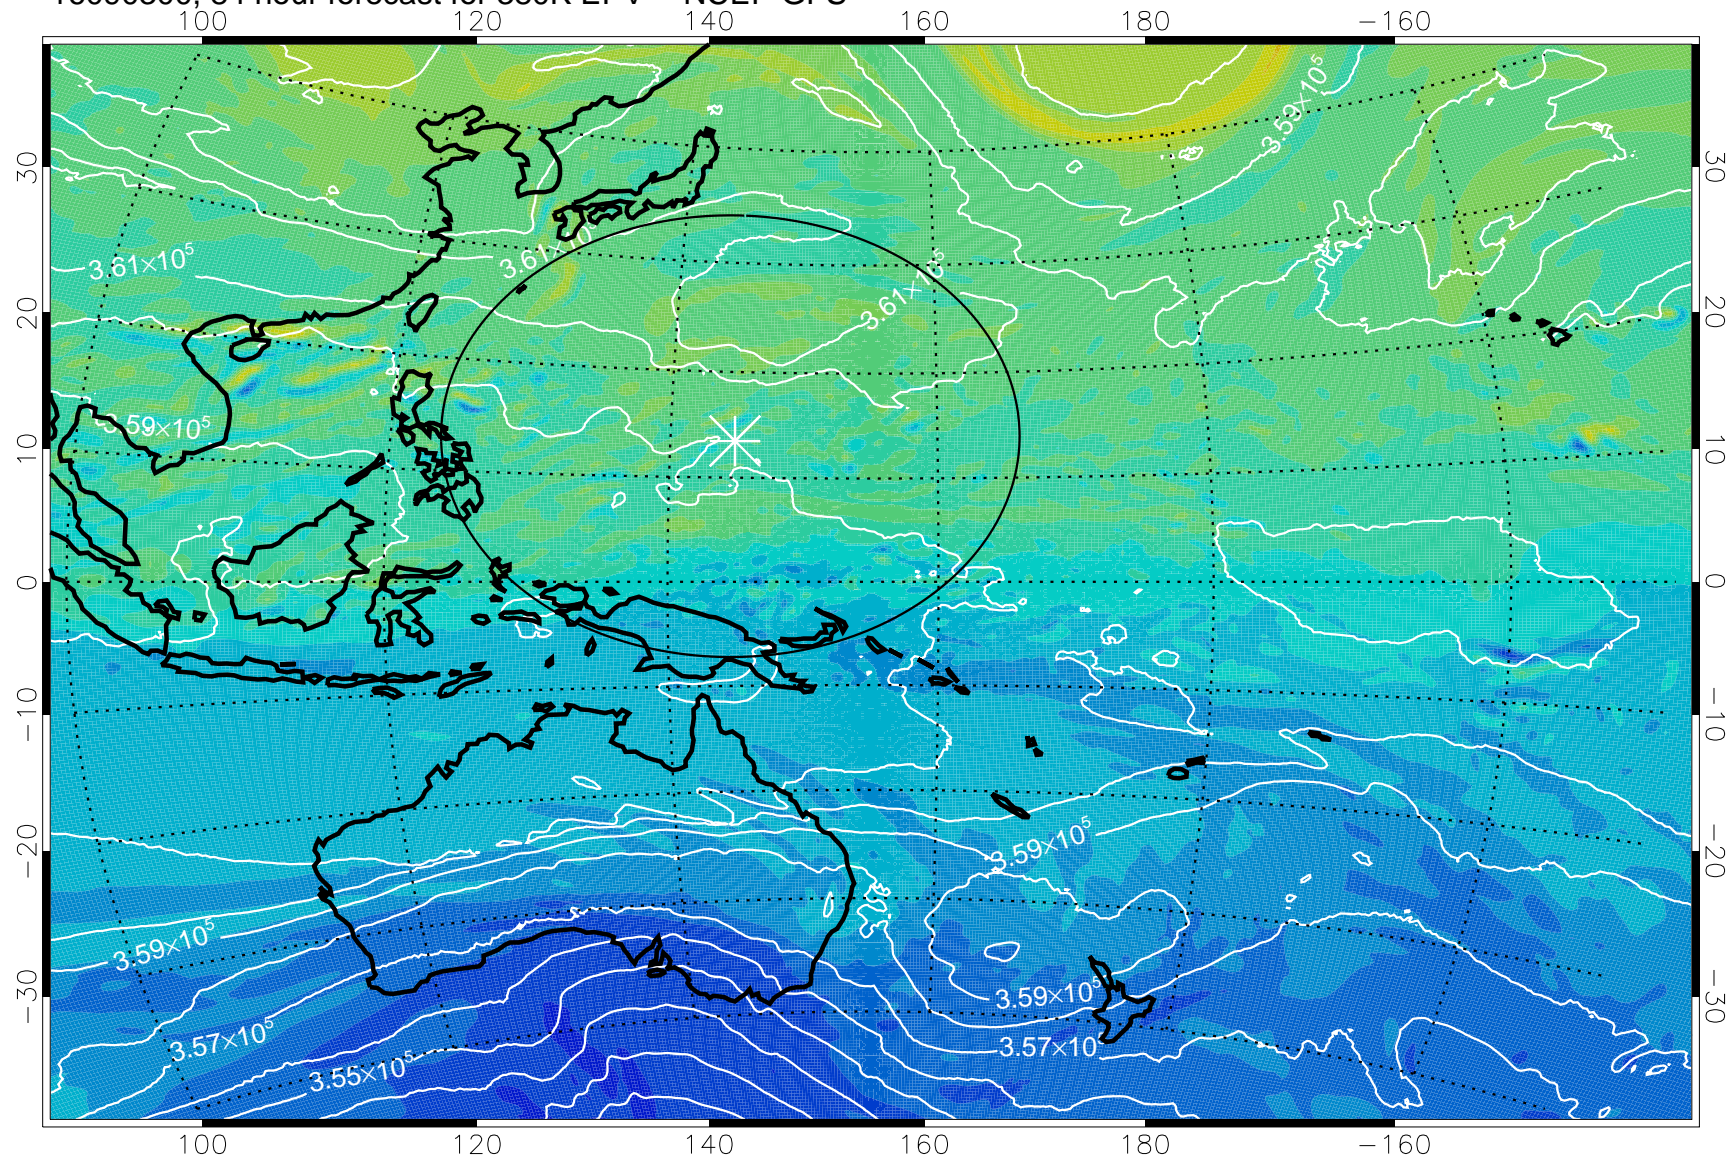

16090206, 66 hour forecast for 380K EPV -- NCEP GFS

380K Montgomery Streamfunction, white

Range ring of 2304 km

16090212, 72 hour forecast for 380K EPV -- NCEP GFS

380K Montgomery Streamfunction, white

Range ring of 2304 km

16090218, 78 hour forecast for 380K EPV -- NCEP GFS

380K Montgomery Streamfunction, white

Range ring of 2304 km

16090300, 84 hour forecast for 380K EPV -- NCEP GFS

380K Montgomery Streamfunction, white

Range ring of 2304 km

16090306, 90 hour forecast for 380K EPV -- NCEP GFS

380K Montgomery Streamfunction, white

Range ring of 2304 km

16090312, 96 hour forecast for 380K EPV -- NCEP GFS

380K Montgomery Streamfunction, white

Range ring of 2304 km

16090318, 102 hour forecast for 380K EPV -- NCEP GFS

380K Montgomery Streamfunction, white

Range ring of 2304 km

16090400, 108 hour forecast for 380K EPV -- NCEP GFS

380K Montgomery Streamfunction, white

Range ring of 2304 km