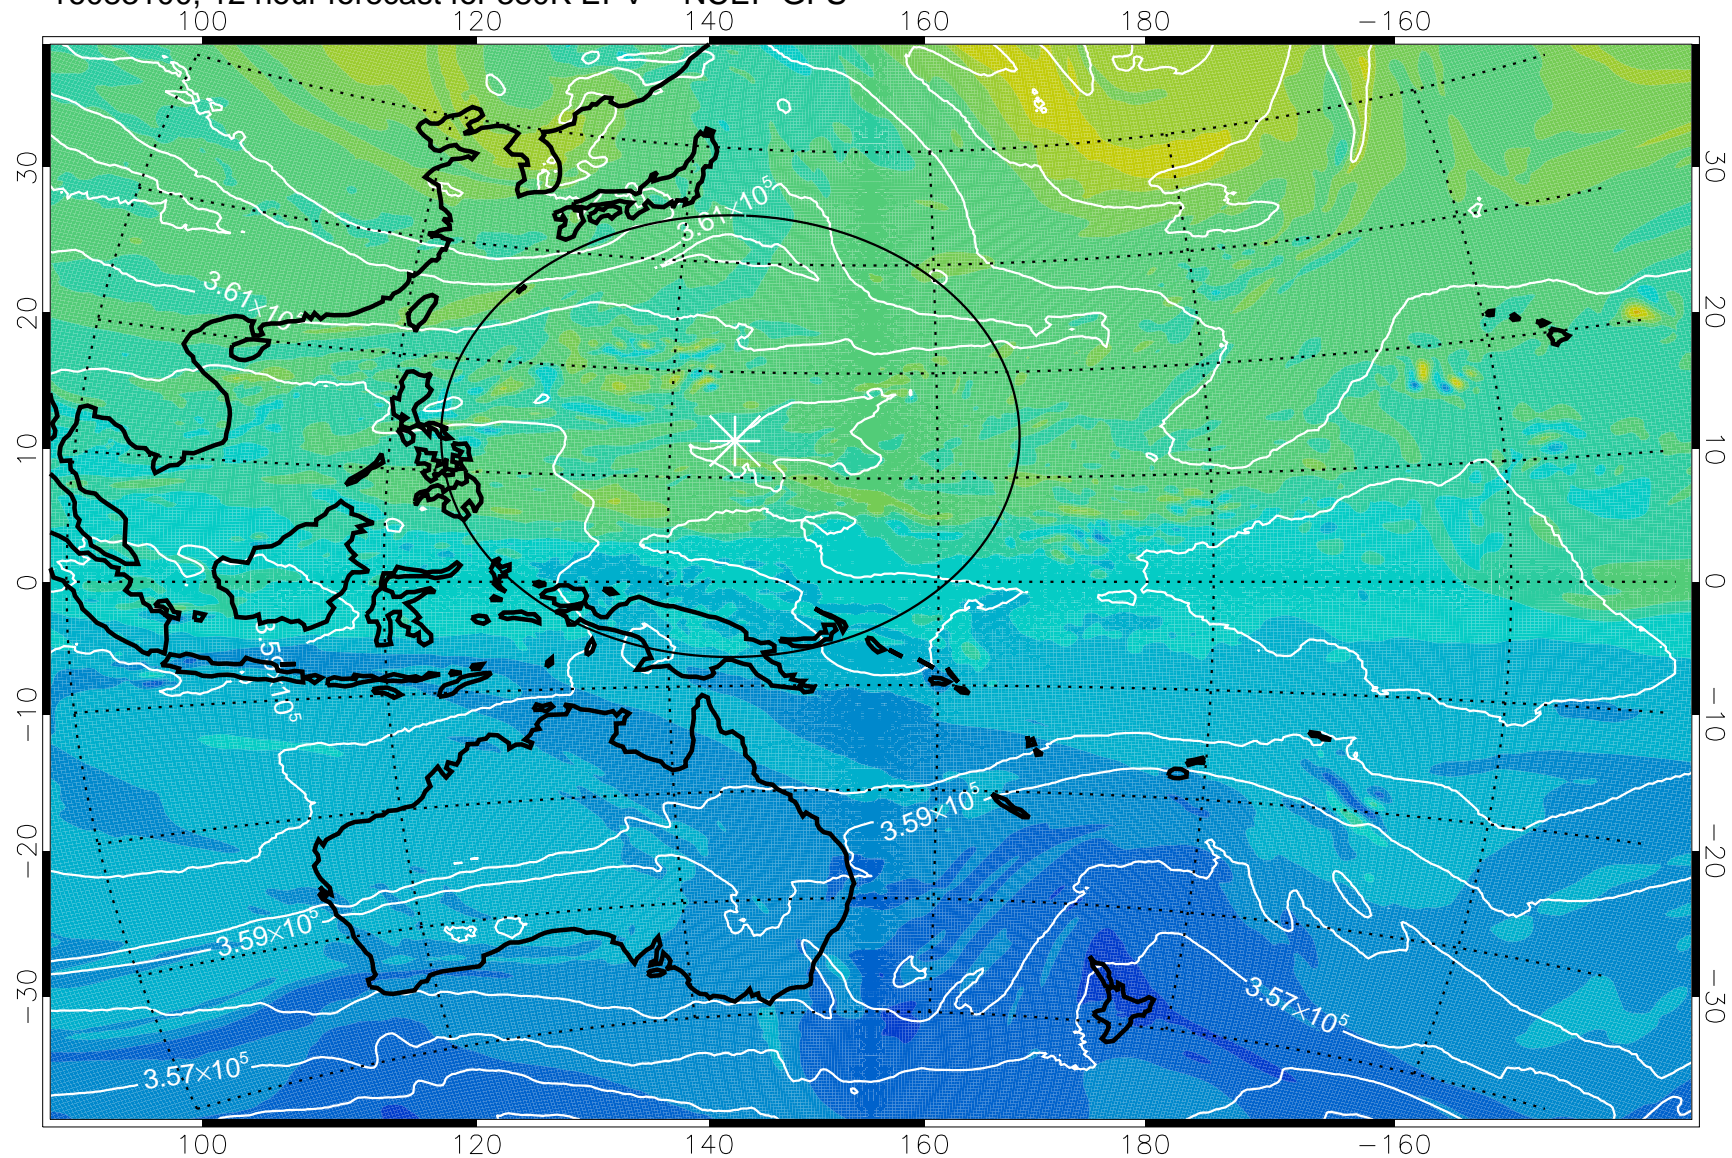

16083018, 6 hour forecast for 380K EPV -- NCEP GFS

380K Montgomery Streamfunction, white

Range ring of 2304 km

16083100, 12 hour forecast for 380K EPV -- NCEP GFS

380K Montgomery Streamfunction, white

Range ring of 2304 km

16083106, 18 hour forecast for 380K EPV -- NCEP GFS

380K Montgomery Streamfunction, white

Range ring of 2304 km

16083112, 24 hour forecast for 380K EPV -- NCEP GFS

380K Montgomery Streamfunction, white

Range ring of 2304 km

16083118, 30 hour forecast for 380K EPV -- NCEP GFS

380K Montgomery Streamfunction, white

Range ring of 2304 km

16090100, 36 hour forecast for 380K EPV -- NCEP GFS

380K Montgomery Streamfunction, white

Range ring of 2304 km

16090106, 42 hour forecast for 380K EPV -- NCEP GFS

380K Montgomery Streamfunction, white

Range ring of 2304 km

16090112, 48 hour forecast for 380K EPV -- NCEP GFS

380K Montgomery Streamfunction, white

Range ring of 2304 km