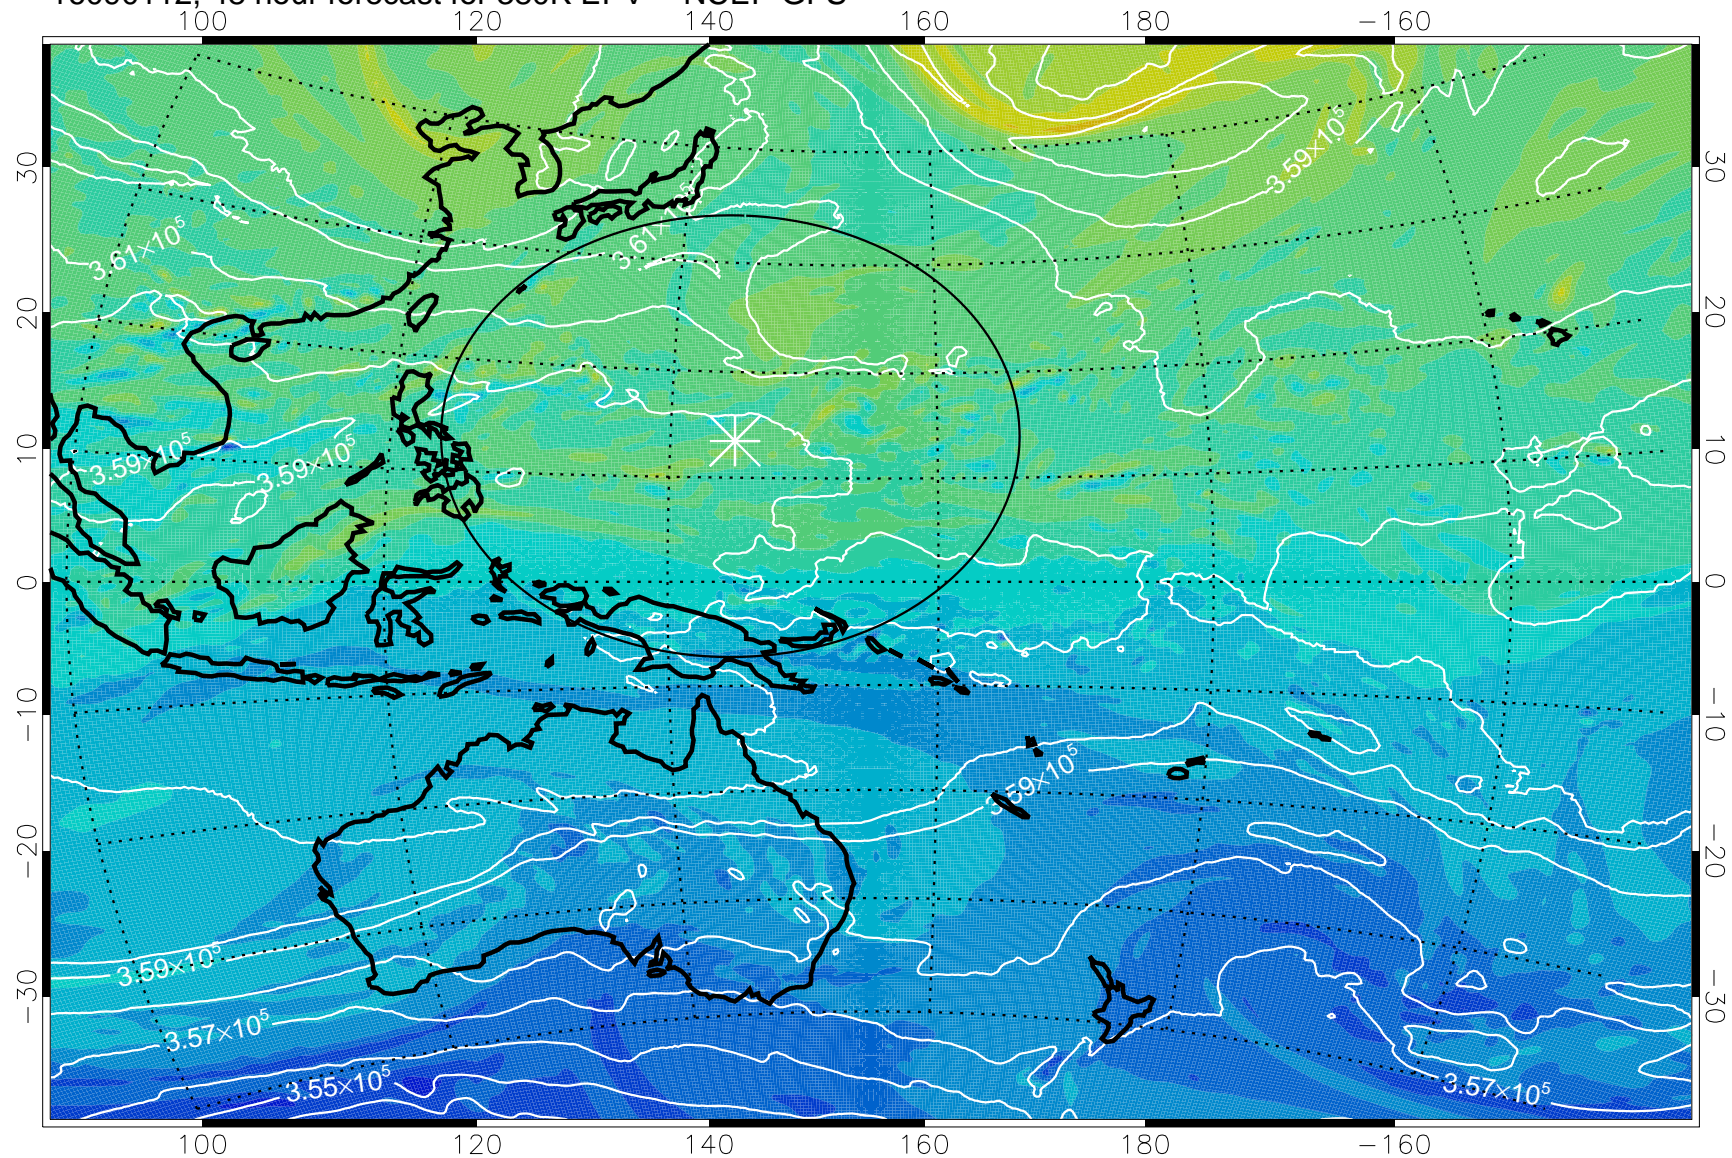

16090106, 42 hour forecast for 380K EPV -- NCEP GFS

380K Montgomery Streamfunction, white

Range ring of 2304 km

16090112, 48 hour forecast for 380K EPV -- NCEP GFS

380K Montgomery Streamfunction, white

Range ring of 2304 km

16090118, 54 hour forecast for 380K EPV -- NCEP GFS

380K Montgomery Streamfunction, white

Range ring of 2304 km

16090200, 60 hour forecast for 380K EPV -- NCEP GFS

380K Montgomery Streamfunction, white

Range ring of 2304 km

16090206, 66 hour forecast for 380K EPV -- NCEP GFS

380K Montgomery Streamfunction, white

Range ring of 2304 km

16090212, 72 hour forecast for 380K EPV -- NCEP GFS

380K Montgomery Streamfunction, white

Range ring of 2304 km

16090218, 78 hour forecast for 380K EPV -- NCEP GFS

380K Montgomery Streamfunction, white

Range ring of 2304 km

16090300, 84 hour forecast for 380K EPV -- NCEP GFS

380K Montgomery Streamfunction, white

Range ring of 2304 km