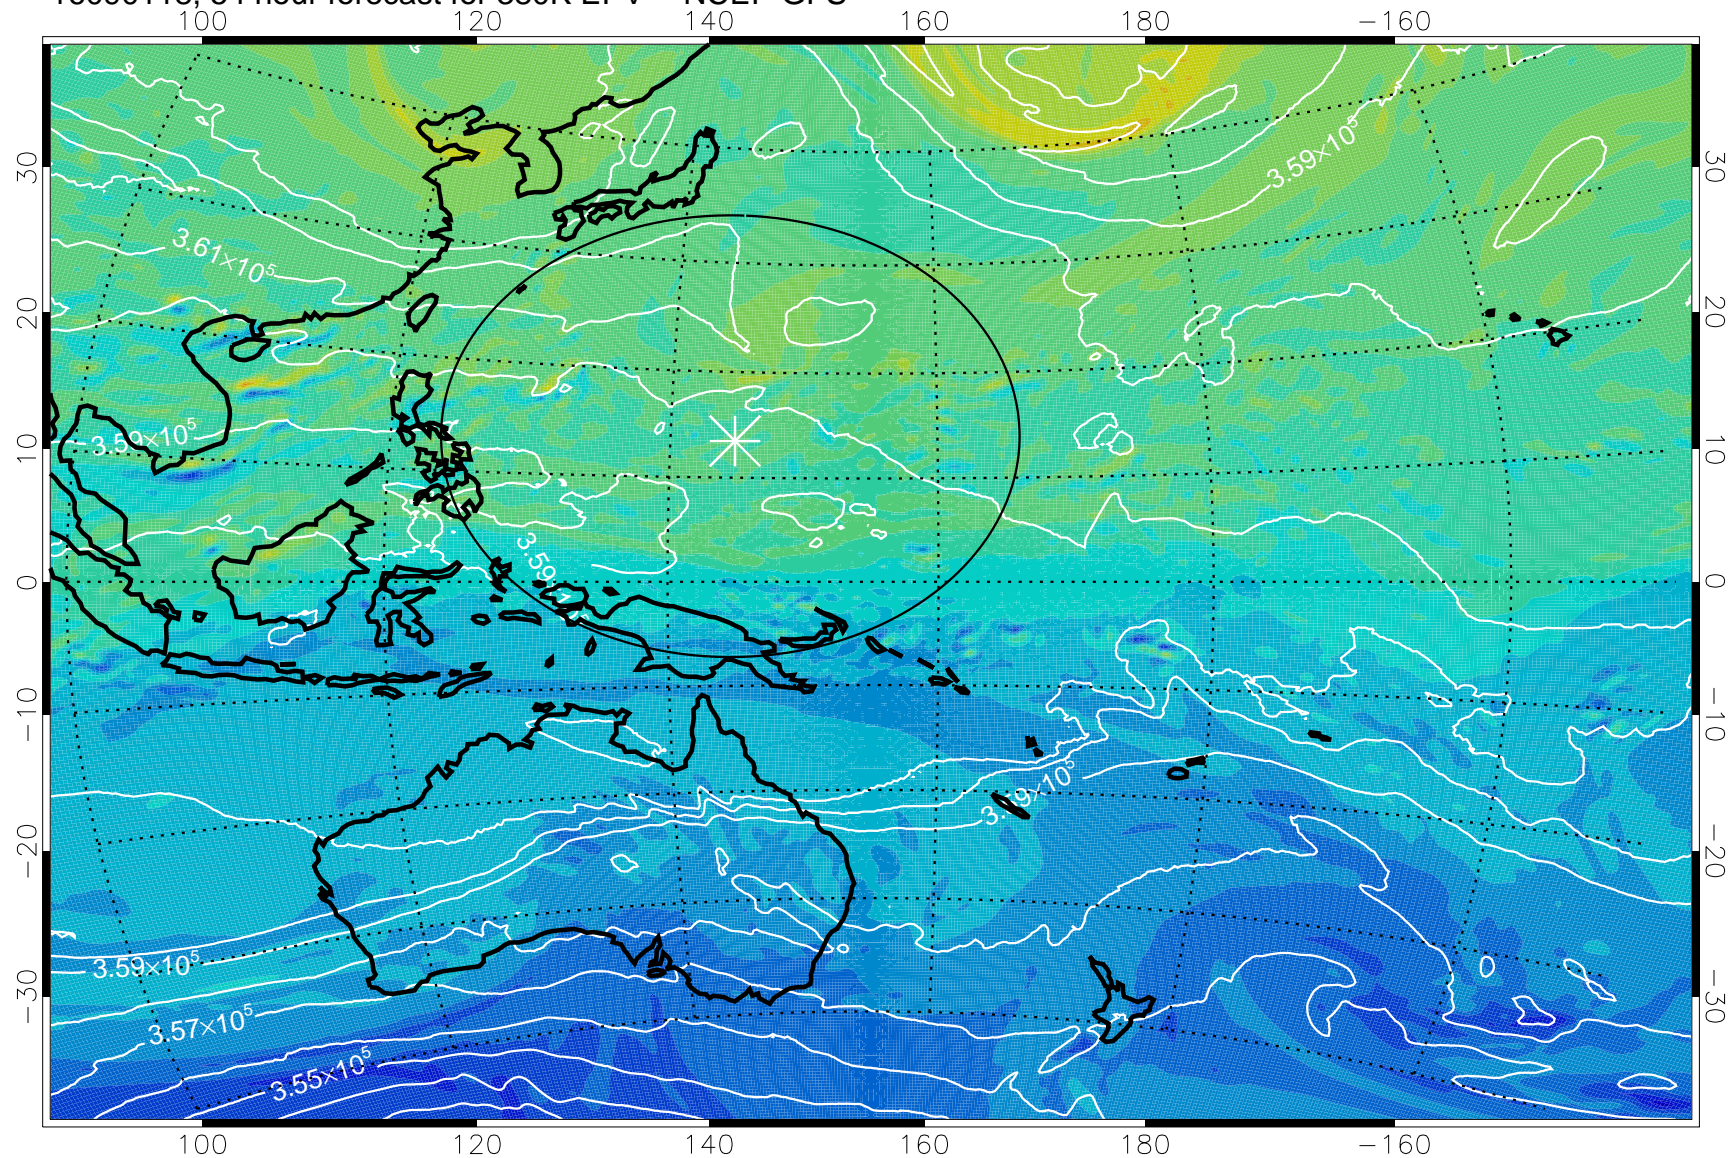

16090106, 42 hour forecast for 380K EPV -- NCEP GFS

380K Montgomery Streamfunction, white

Range ring of 2304 km

16090112, 48 hour forecast for 380K EPV -- NCEP GFS

380K Montgomery Streamfunction, white

Range ring of 2304 km

16090118, 54 hour forecast for 380K EPV -- NCEP GFS

380K Montgomery Streamfunction, white

Range ring of 2304 km

16090200, 60 hour forecast for 380K EPV -- NCEP GFS

380K Montgomery Streamfunction, white

Range ring of 2304 km

16090206, 66 hour forecast for 380K EPV -- NCEP GFS

380K Montgomery Streamfunction, white

Range ring of 2304 km

16090212, 72 hour forecast for 380K EPV -- NCEP GFS

380K Montgomery Streamfunction, white

Range ring of 2304 km

16090218, 78 hour forecast for 380K EPV -- NCEP GFS

380K Montgomery Streamfunction, white

Range ring of 2304 km

16090300, 84 hour forecast for 380K EPV -- NCEP GFS

380K Montgomery Streamfunction, white

Range ring of 2304 km