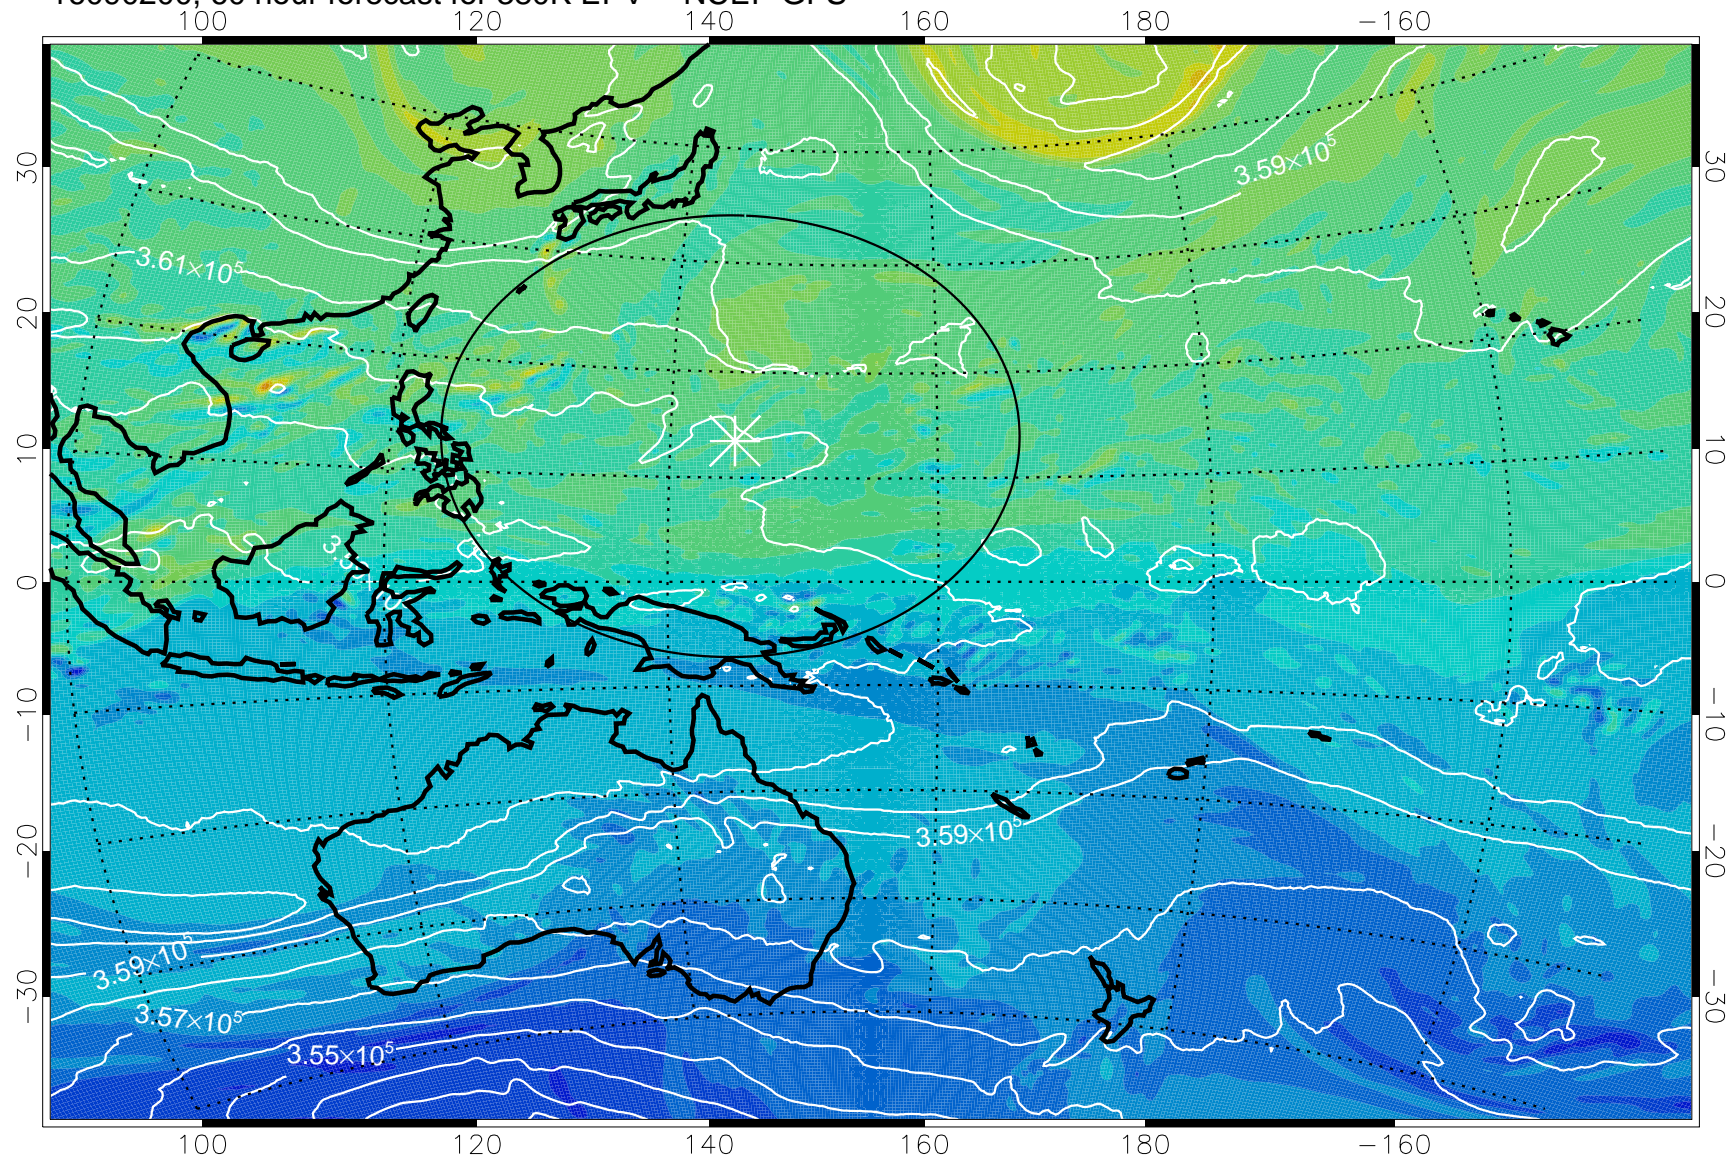

16090106, 42 hour forecast for 380K EPV -- NCEP GFS

380K Montgomery Streamfunction, white

Range ring of 2304 km

16090112, 48 hour forecast for 380K EPV -- NCEP GFS

380K Montgomery Streamfunction, white

Range ring of 2304 km

16090118, 54 hour forecast for 380K EPV -- NCEP GFS

380K Montgomery Streamfunction, white

Range ring of 2304 km

16090200, 60 hour forecast for 380K EPV -- NCEP GFS

380K Montgomery Streamfunction, white

Range ring of 2304 km

16090206, 66 hour forecast for 380K EPV -- NCEP GFS

380K Montgomery Streamfunction, white

Range ring of 2304 km

16090212, 72 hour forecast for 380K EPV -- NCEP GFS

380K Montgomery Streamfunction, white

Range ring of 2304 km

16090218, 78 hour forecast for 380K EPV -- NCEP GFS

380K Montgomery Streamfunction, white

Range ring of 2304 km

16090300, 84 hour forecast for 380K EPV -- NCEP GFS

380K Montgomery Streamfunction, white

Range ring of 2304 km