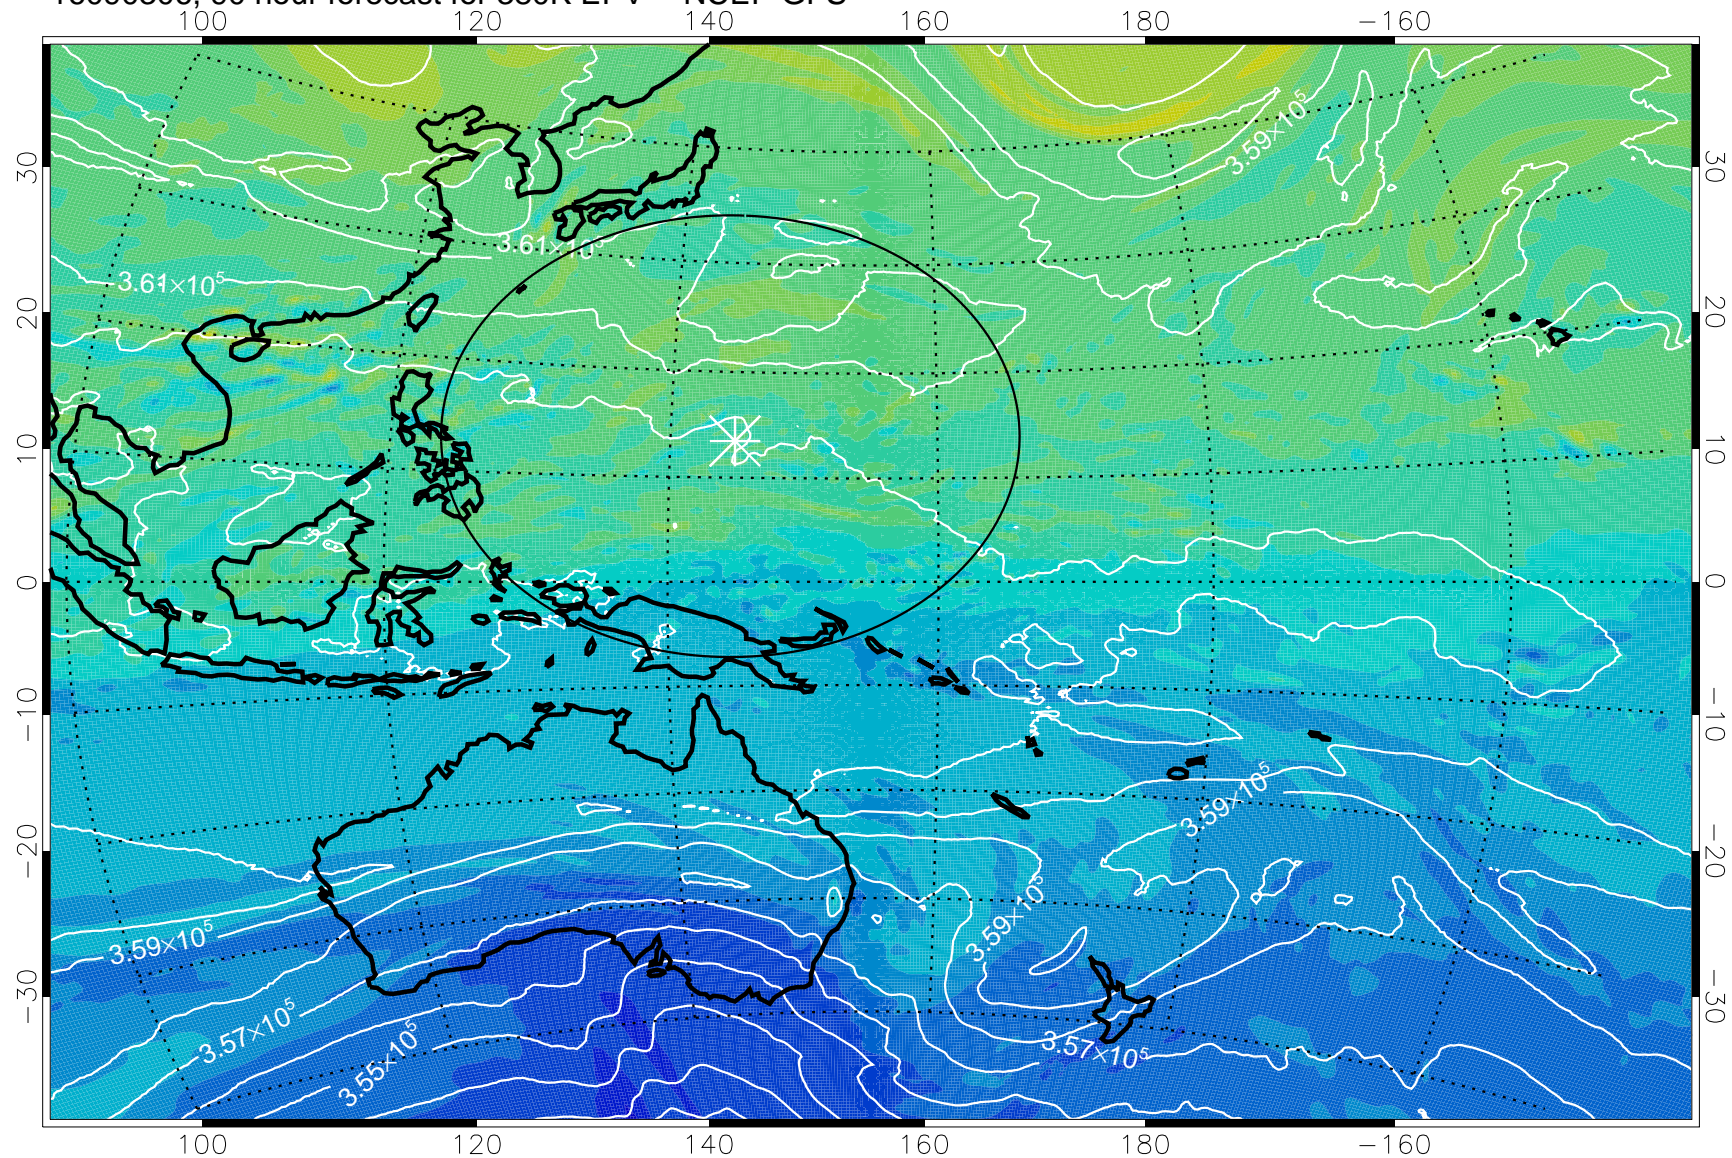

16090206, 66 hour forecast for 380K EPV -- NCEP GFS

380K Montgomery Streamfunction, white

Range ring of 2304 km

16090212, 72 hour forecast for 380K EPV -- NCEP GFS

380K Montgomery Streamfunction, white

Range ring of 2304 km

16090218, 78 hour forecast for 380K EPV -- NCEP GFS

380K Montgomery Streamfunction, white

Range ring of 2304 km

16090300, 84 hour forecast for 380K EPV -- NCEP GFS

380K Montgomery Streamfunction, white

Range ring of 2304 km

16090306, 90 hour forecast for 380K EPV -- NCEP GFS

380K Montgomery Streamfunction, white

Range ring of 2304 km

16090312, 96 hour forecast for 380K EPV -- NCEP GFS

380K Montgomery Streamfunction, white

Range ring of 2304 km

16090318, 102 hour forecast for 380K EPV -- NCEP GFS

380K Montgomery Streamfunction, white

Range ring of 2304 km

16090400, 108 hour forecast for 380K EPV -- NCEP GFS

380K Montgomery Streamfunction, white

Range ring of 2304 km