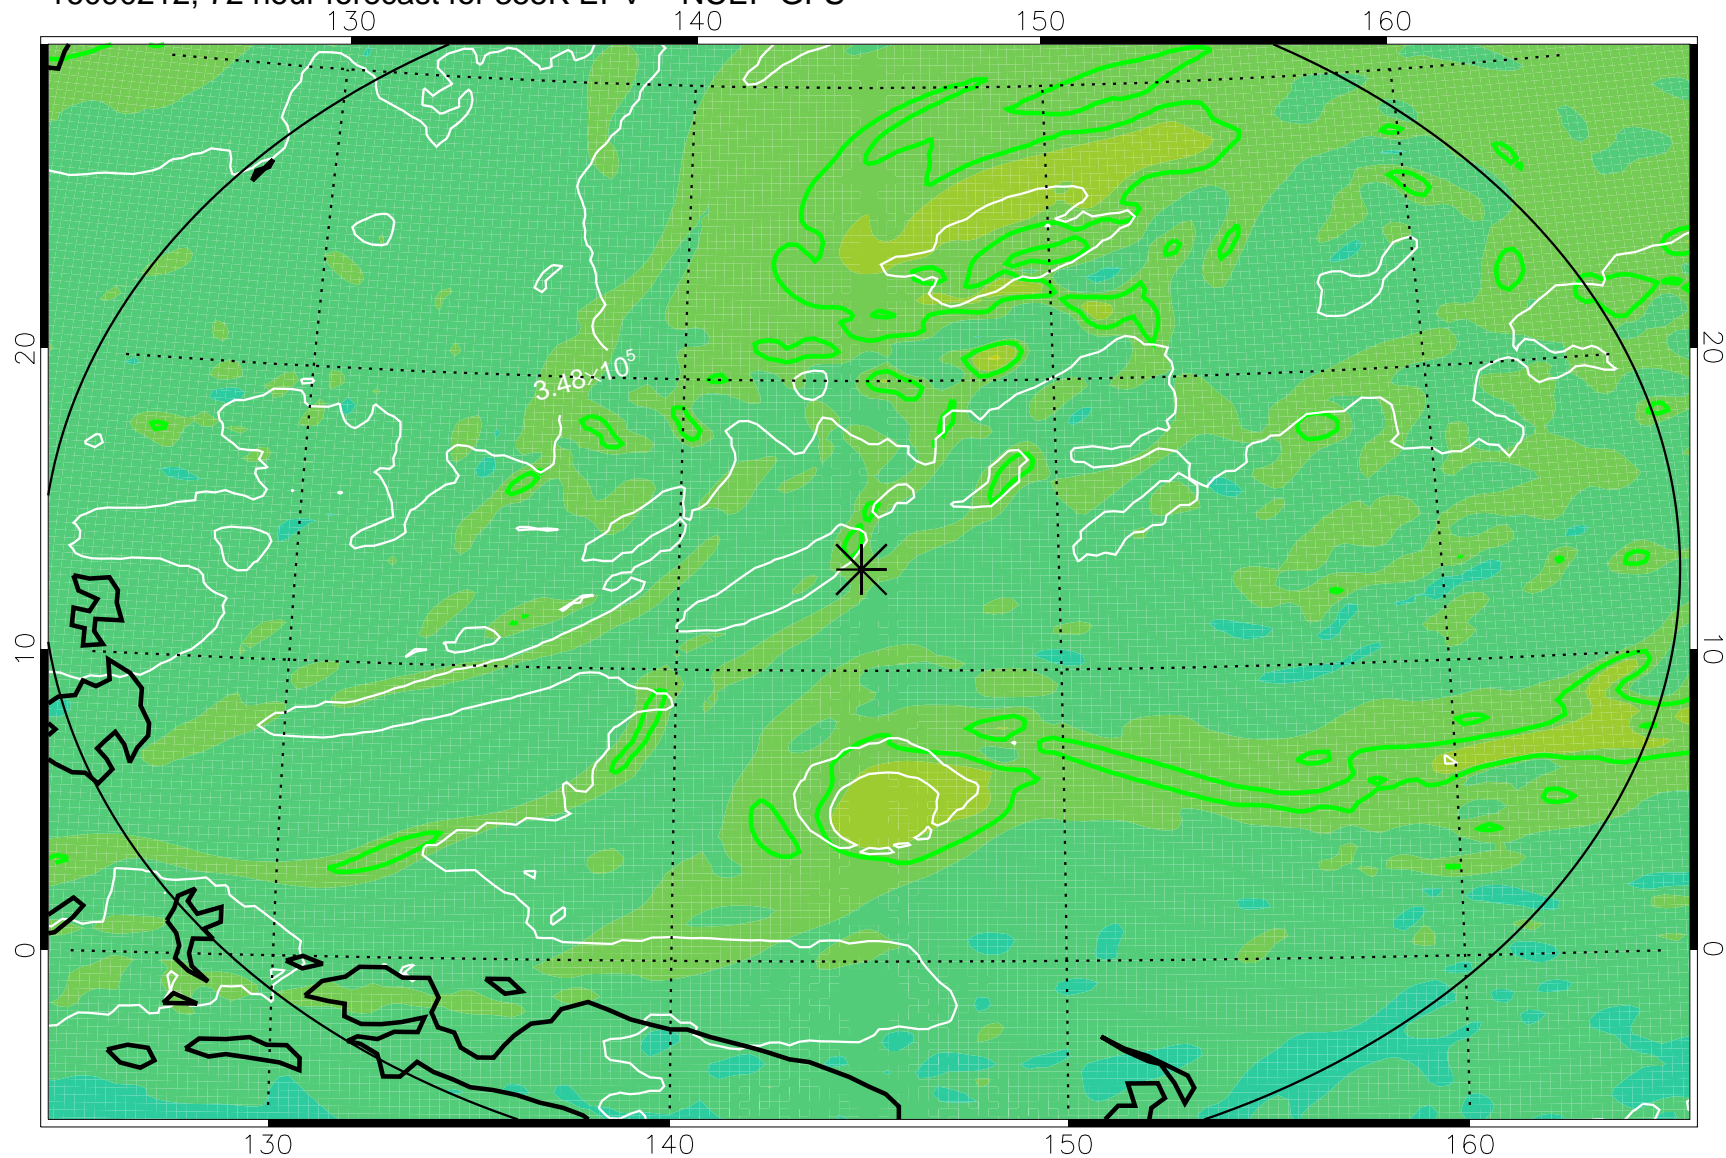

16090118, 54 hour forecast for 355K EPV -- NCEP GFS

355K Montgomery Streamfunction, white
EPV Tropopause (2 PVU) Position
Range ring of 2304 km

16090200, 60 hour forecast for 355K EPV -- NCEP GFS

355K Montgomery Streamfunction, white
EPV Tropopause (2 PVU) Position
Range ring of 2304 km

16090206, 66 hour forecast for 355K EPV -- NCEP GFS

355K Montgomery Streamfunction, white
EPV Tropopause (2 PVU) Position
Range ring of 2304 km

16090212, 72 hour forecast for 355K EPV -- NCEP GFS

355K Montgomery Streamfunction, white
EPV Tropopause (2 PVU) Position
Range ring of 2304 km

16090218, 78 hour forecast for 355K EPV -- NCEP GFS

355K Montgomery Streamfunction, white
EPV Tropopause (2 PVU) Position
Range ring of 2304 km

16090300, 84 hour forecast for 355K EPV -- NCEP GFS

355K Montgomery Streamfunction, white
EPV Tropopause (2 PVU) Position
Range ring of 2304 km

16090306, 90 hour forecast for 355K EPV -- NCEP GFS

355K Montgomery Streamfunction, white
EPV Tropopause (2 PVU) Position
Range ring of 2304 km

16090312, 96 hour forecast for 355K EPV -- NCEP GFS

355K Montgomery Streamfunction, white
EPV Tropopause (2 PVU) Position
Range ring of 2304 km