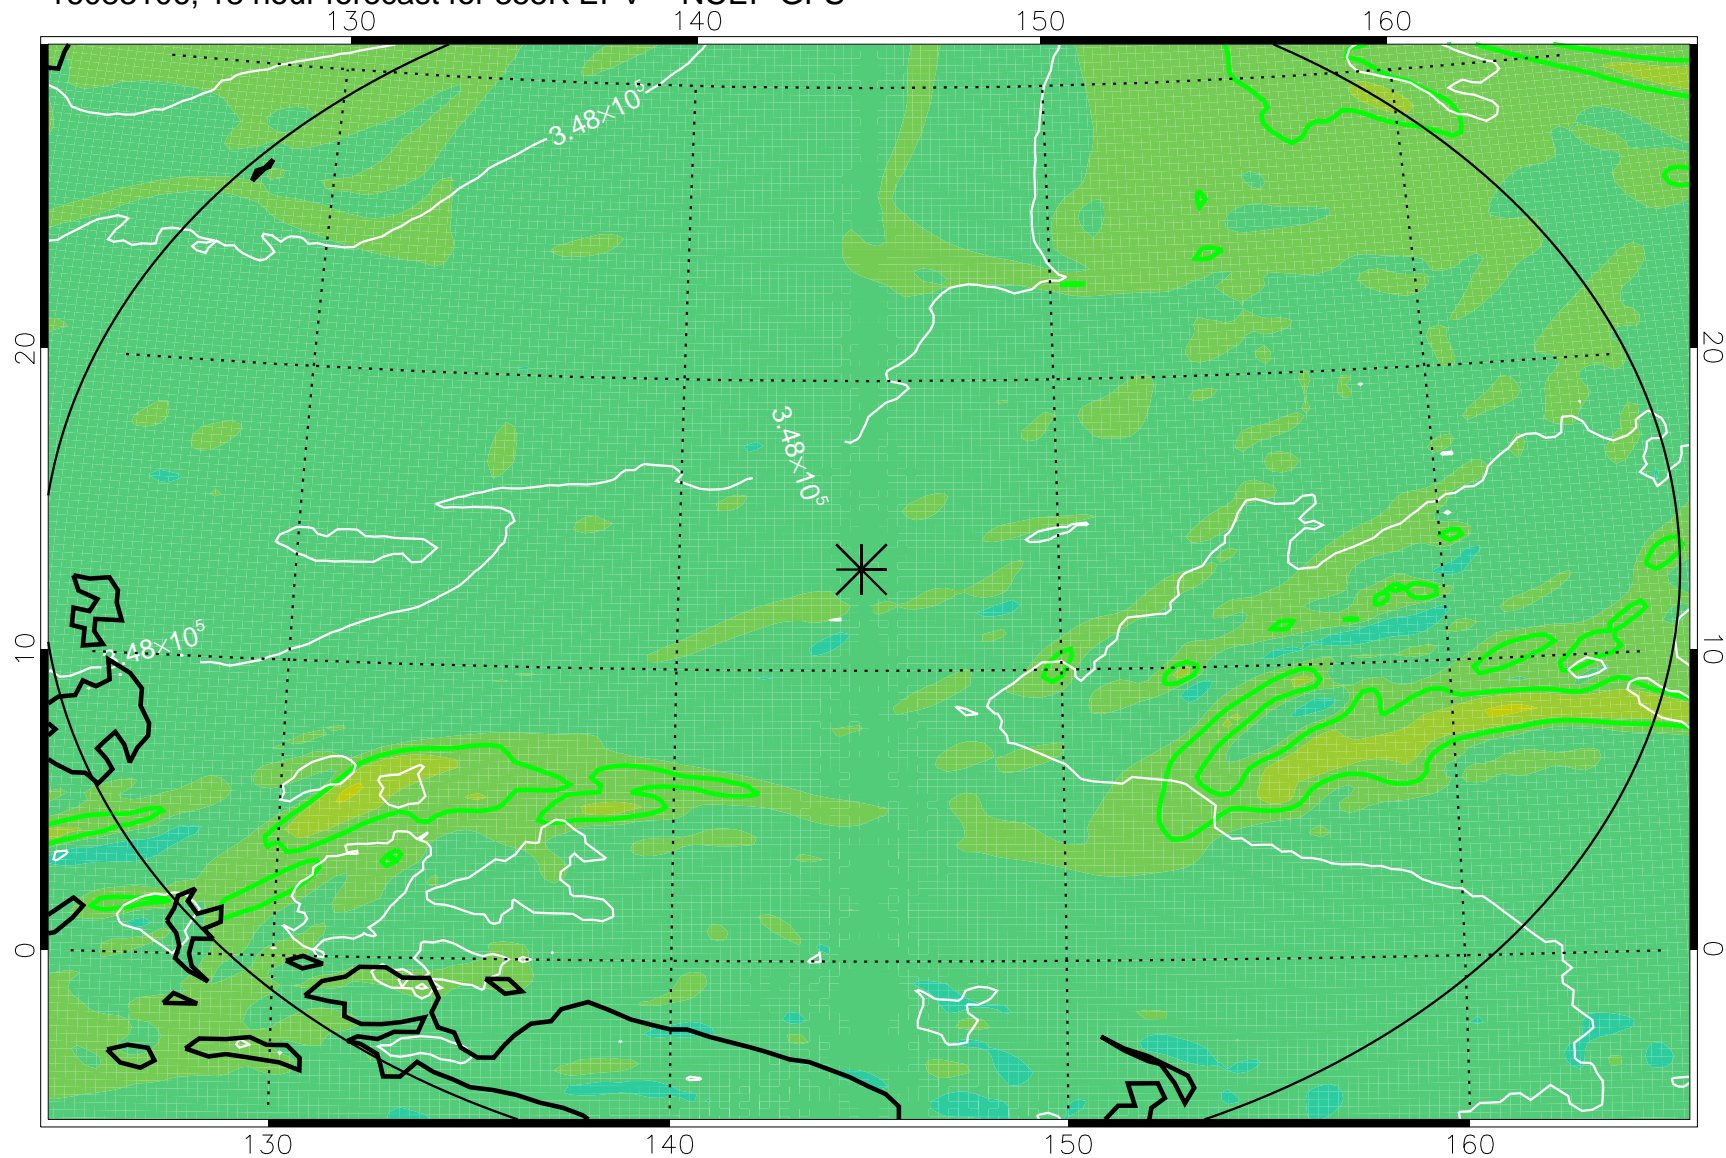

16083018, 6 hour forecast for 355K EPV -- NCEP GFS

355K Montgomery Streamfunction, white
EPV Tropopause (2 PVU) Position
Range ring of 2304 km

16083100, 12 hour forecast for 355K EPV -- NCEP GFS

355K Montgomery Streamfunction, white
EPV Tropopause (2 PVU) Position
Range ring of 2304 km

16083106, 18 hour forecast for 355K EPV -- NCEP GFS

355K Montgomery Streamfunction, white
EPV Tropopause (2 PVU) Position
Range ring of 2304 km

16083112, 24 hour forecast for 355K EPV -- NCEP GFS

355K Montgomery Streamfunction, white
EPV Tropopause (2 PVU) Position
Range ring of 2304 km

16083118, 30 hour forecast for 355K EPV -- NCEP GFS

355K Montgomery Streamfunction, white
EPV Tropopause (2 PVU) Position
Range ring of 2304 km

16090100, 36 hour forecast for 355K EPV -- NCEP GFS

355K Montgomery Streamfunction, white
EPV Tropopause (2 PVU) Position
Range ring of 2304 km

16090106, 42 hour forecast for 355K EPV -- NCEP GFS

355K Montgomery Streamfunction, white
EPV Tropopause (2 PVU) Position
Range ring of 2304 km

16090112, 48 hour forecast for 355K EPV -- NCEP GFS

355K Montgomery Streamfunction, white
EPV Tropopause (2 PVU) Position
Range ring of 2304 km