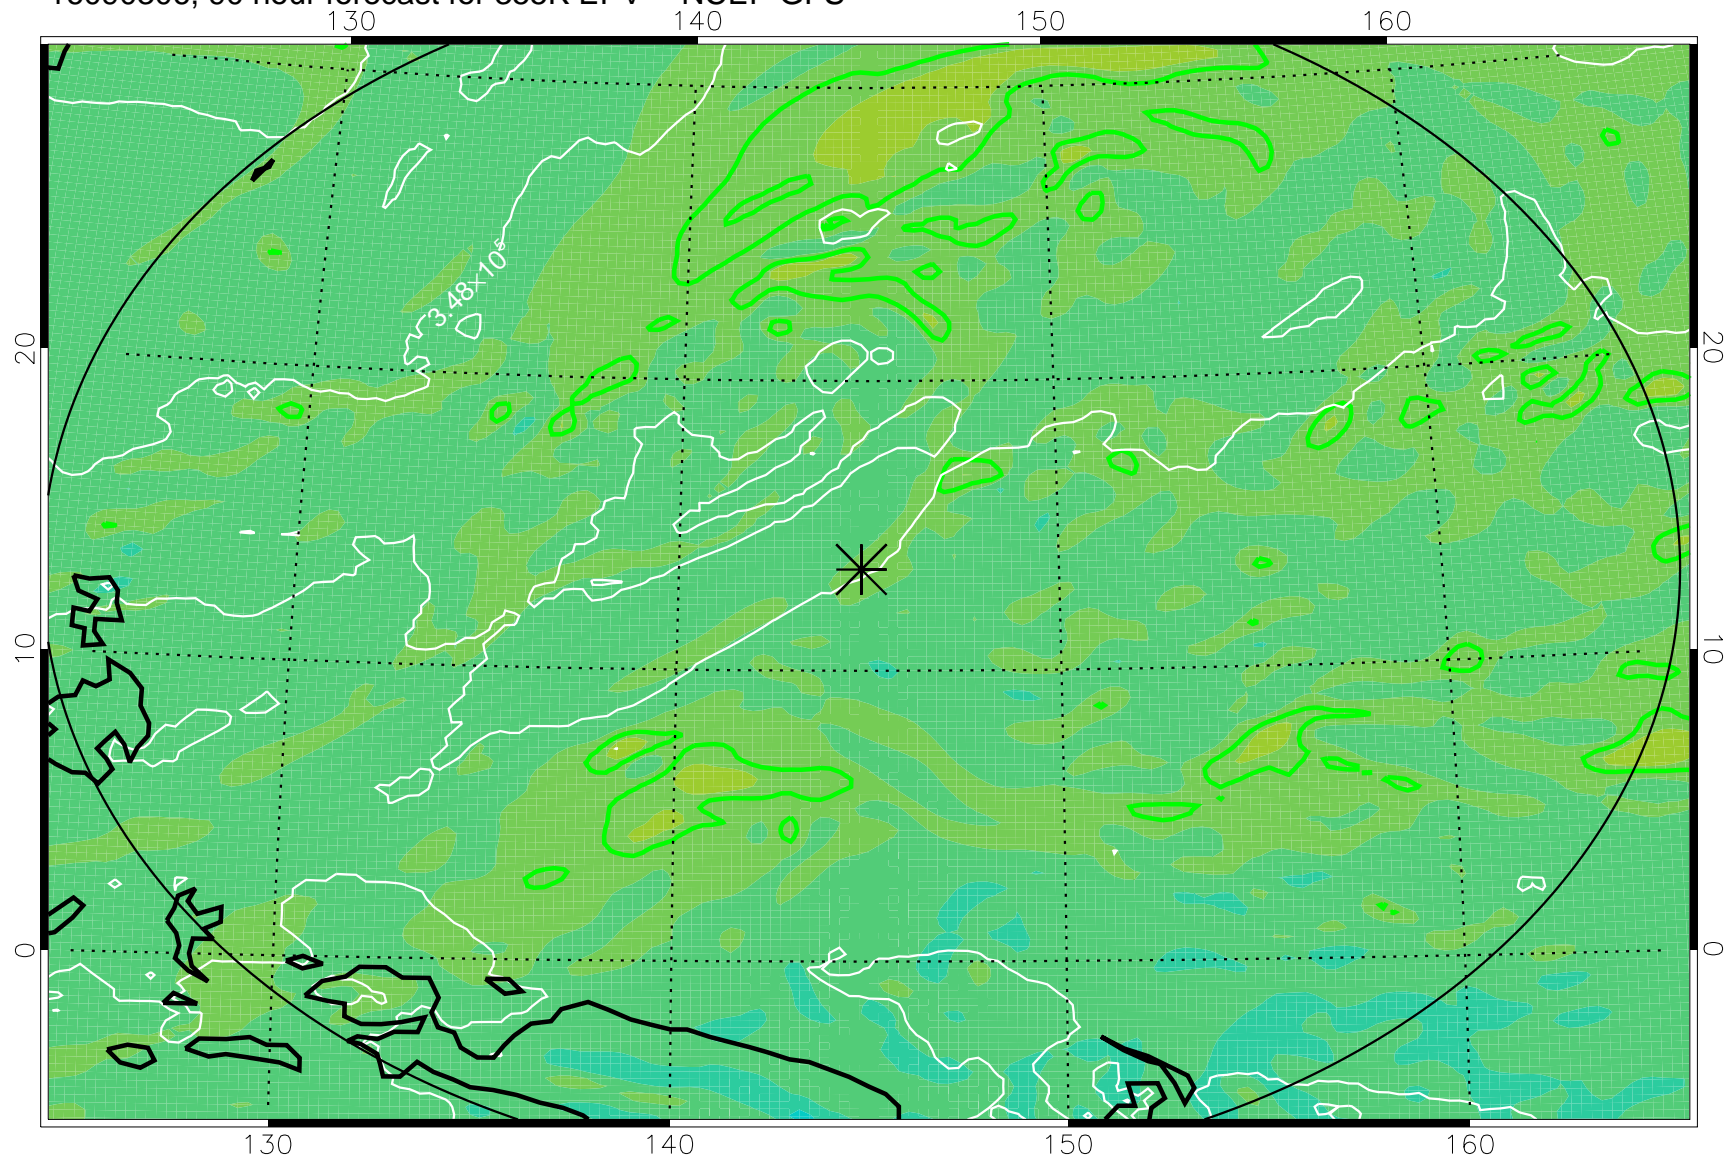

16090206, 66 hour forecast for 355K EPV -- NCEP GFS

355K Montgomery Streamfunction, white
EPV Tropopause (2 PVU) Position
Range ring of 2304 km

16090212, 72 hour forecast for 355K EPV -- NCEP GFS

355K Montgomery Streamfunction, white
EPV Tropopause (2 PVU) Position
Range ring of 2304 km

16090218, 78 hour forecast for 355K EPV -- NCEP GFS

355K Montgomery Streamfunction, white
EPV Tropopause (2 PVU) Position
Range ring of 2304 km

16090300, 84 hour forecast for 355K EPV -- NCEP GFS

355K Montgomery Streamfunction, white
EPV Tropopause (2 PVU) Position
Range ring of 2304 km

16090306, 90 hour forecast for 355K EPV -- NCEP GFS

355K Montgomery Streamfunction, white
EPV Tropopause (2 PVU) Position
Range ring of 2304 km

16090312, 96 hour forecast for 355K EPV -- NCEP GFS

355K Montgomery Streamfunction, white
EPV Tropopause (2 PVU) Position
Range ring of 2304 km

16090318, 102 hour forecast for 355K EPV -- NCEP GFS

355K Montgomery Streamfunction, white
EPV Tropopause (2 PVU) Position
Range ring of 2304 km

16090400, 108 hour forecast for 355K EPV -- NCEP GFS

355K Montgomery Streamfunction, white
EPV Tropopause (2 PVU) Position
Range ring of 2304 km