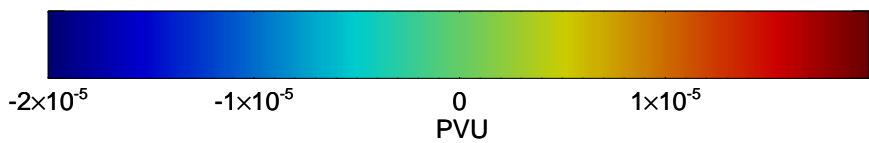

16090118, 54 hour forecast for 355K EPV -- NCEP GFS

355K Montgomery Streamfunction, white
EPV Tropopause (2 PVU) Position
Range ring of 2304 km