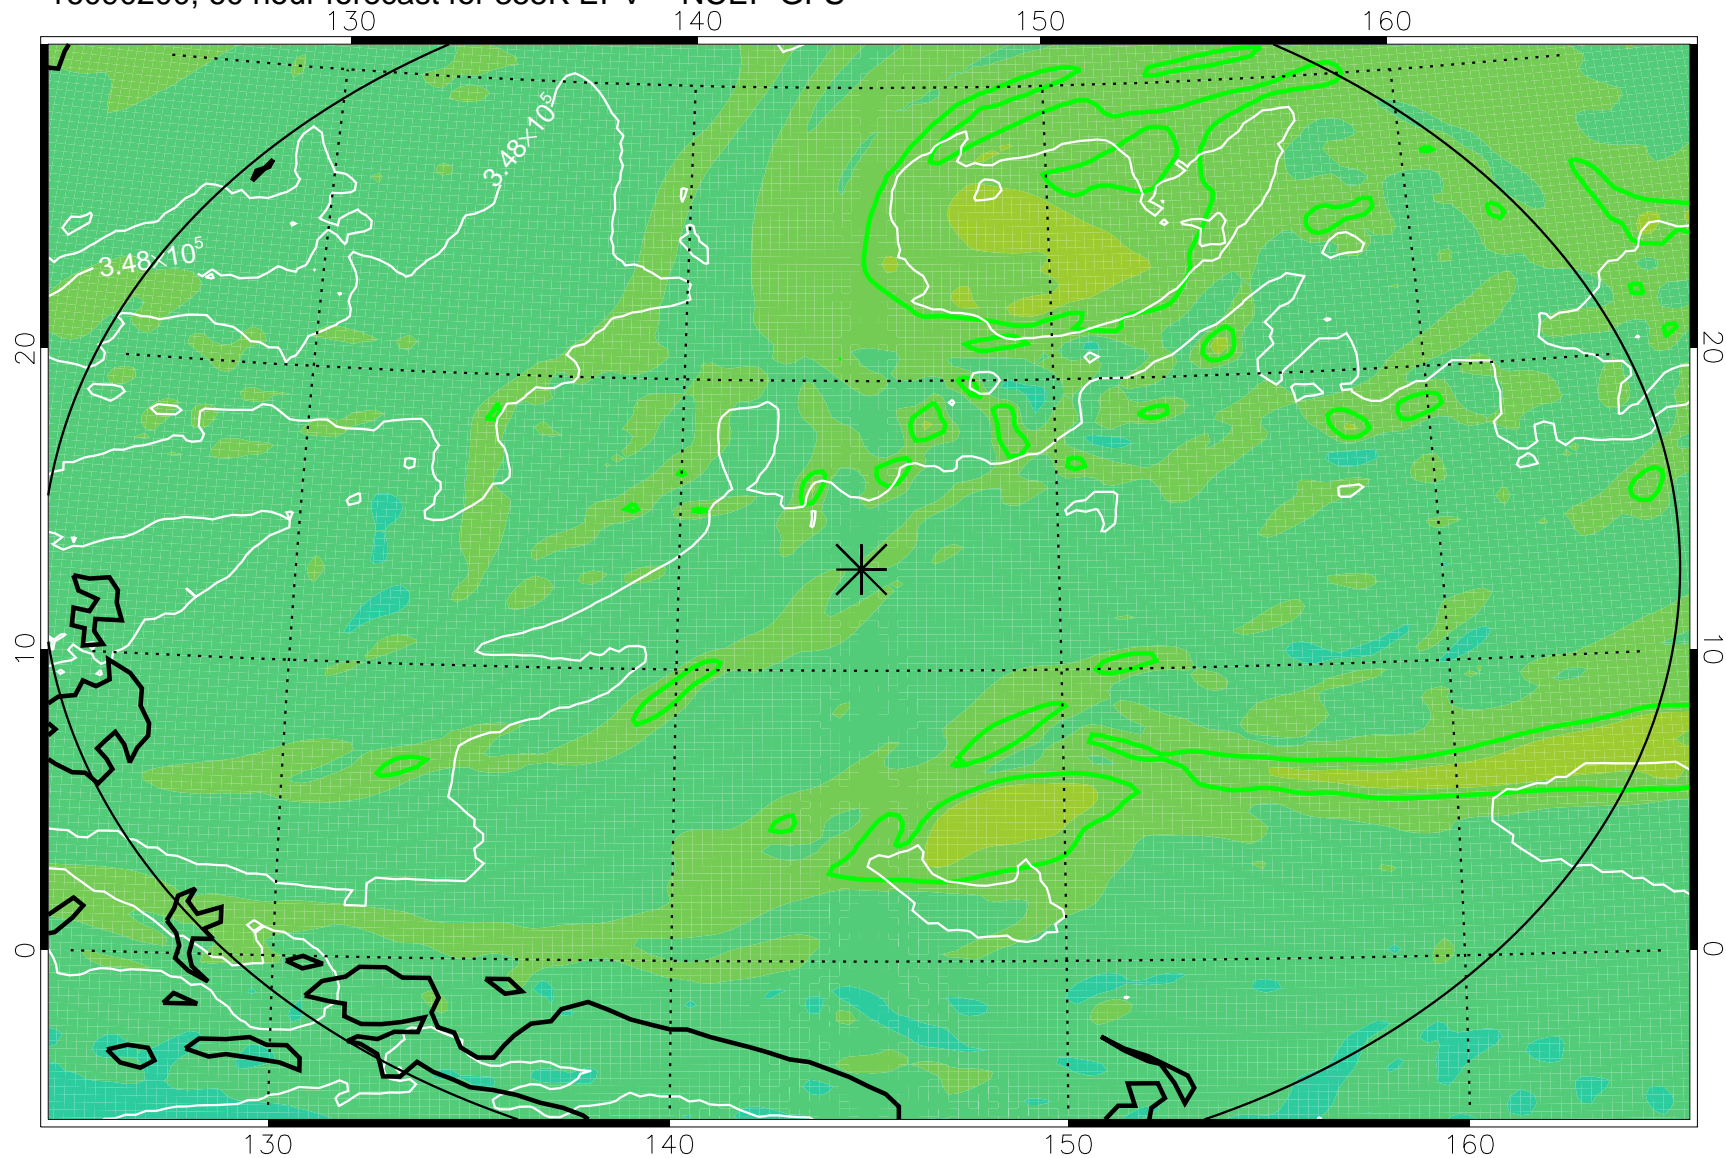

16090106, 42 hour forecast for 355K EPV -- NCEP GFS

355K Montgomery Streamfunction, white
EPV Tropopause (2 PVU) Position
Range ring of 2304 km

16090112, 48 hour forecast for 355K EPV -- NCEP GFS

355K Montgomery Streamfunction, white
EPV Tropopause (2 PVU) Position
Range ring of 2304 km

16090118, 54 hour forecast for 355K EPV -- NCEP GFS

355K Montgomery Streamfunction, white
EPV Tropopause (2 PVU) Position
Range ring of 2304 km

16090200, 60 hour forecast for 355K EPV -- NCEP GFS

355K Montgomery Streamfunction, white
EPV Tropopause (2 PVU) Position
Range ring of 2304 km

16090206, 66 hour forecast for 355K EPV -- NCEP GFS

355K Montgomery Streamfunction, white
EPV Tropopause (2 PVU) Position
Range ring of 2304 km

16090212, 72 hour forecast for 355K EPV -- NCEP GFS

355K Montgomery Streamfunction, white
EPV Tropopause (2 PVU) Position
Range ring of 2304 km

16090218, 78 hour forecast for 355K EPV -- NCEP GFS

355K Montgomery Streamfunction, white
EPV Tropopause (2 PVU) Position
Range ring of 2304 km

16090300, 84 hour forecast for 355K EPV -- NCEP GFS

355K Montgomery Streamfunction, white
EPV Tropopause (2 PVU) Position
Range ring of 2304 km