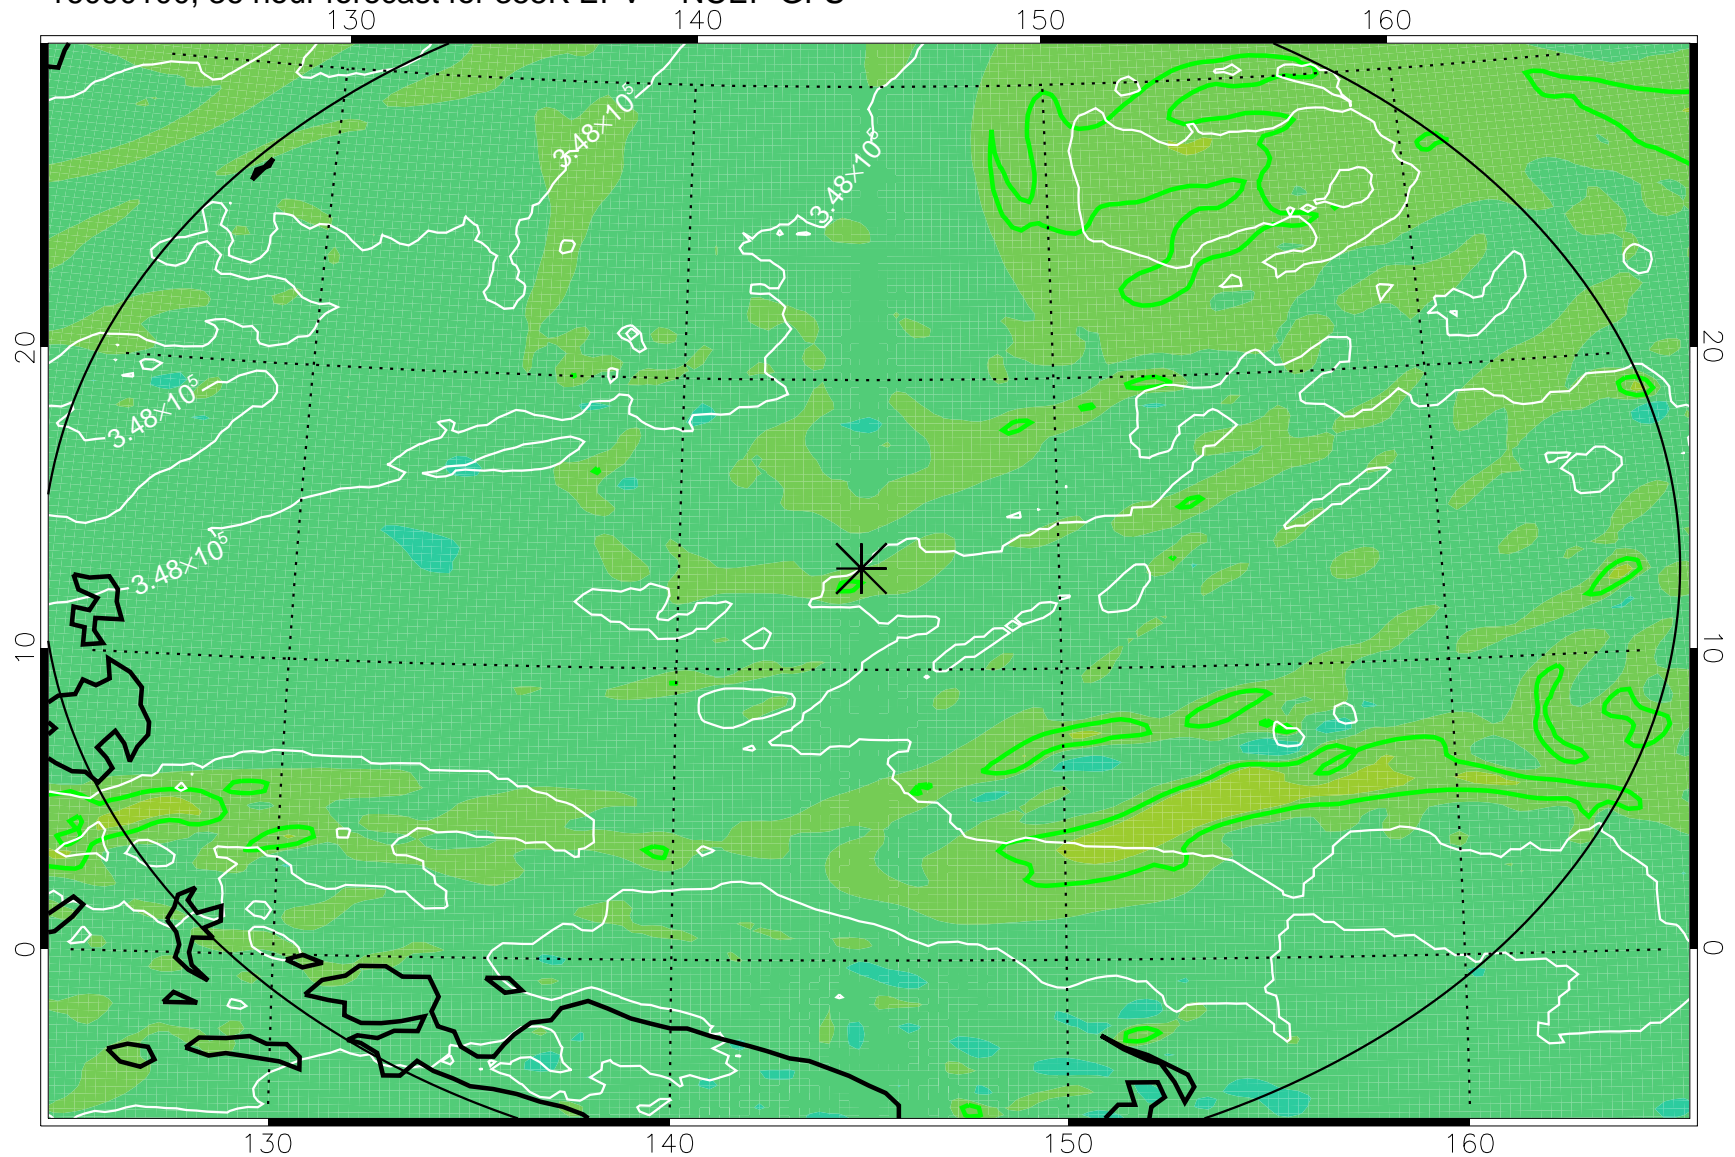

16083106, 18 hour forecast for 355K EPV -- NCEP GFS

355K Montgomery Streamfunction, white
EPV Tropopause (2 PVU) Position
Range ring of 2304 km

16083112, 24 hour forecast for 355K EPV -- NCEP GFS

355K Montgomery Streamfunction, white
EPV Tropopause (2 PVU) Position
Range ring of 2304 km

16083118, 30 hour forecast for 355K EPV -- NCEP GFS

355K Montgomery Streamfunction, white
EPV Tropopause (2 PVU) Position
Range ring of 2304 km

16090100, 36 hour forecast for 355K EPV -- NCEP GFS

355K Montgomery Streamfunction, white
EPV Tropopause (2 PVU) Position
Range ring of 2304 km

16090106, 42 hour forecast for 355K EPV -- NCEP GFS

355K Montgomery Streamfunction, white
EPV Tropopause (2 PVU) Position
Range ring of 2304 km

16090112, 48 hour forecast for 355K EPV -- NCEP GFS

355K Montgomery Streamfunction, white
EPV Tropopause (2 PVU) Position
Range ring of 2304 km

16090118, 54 hour forecast for 355K EPV -- NCEP GFS

355K Montgomery Streamfunction, white
EPV Tropopause (2 PVU) Position
Range ring of 2304 km

16090200, 60 hour forecast for 355K EPV -- NCEP GFS

355K Montgomery Streamfunction, white
EPV Tropopause (2 PVU) Position
Range ring of 2304 km