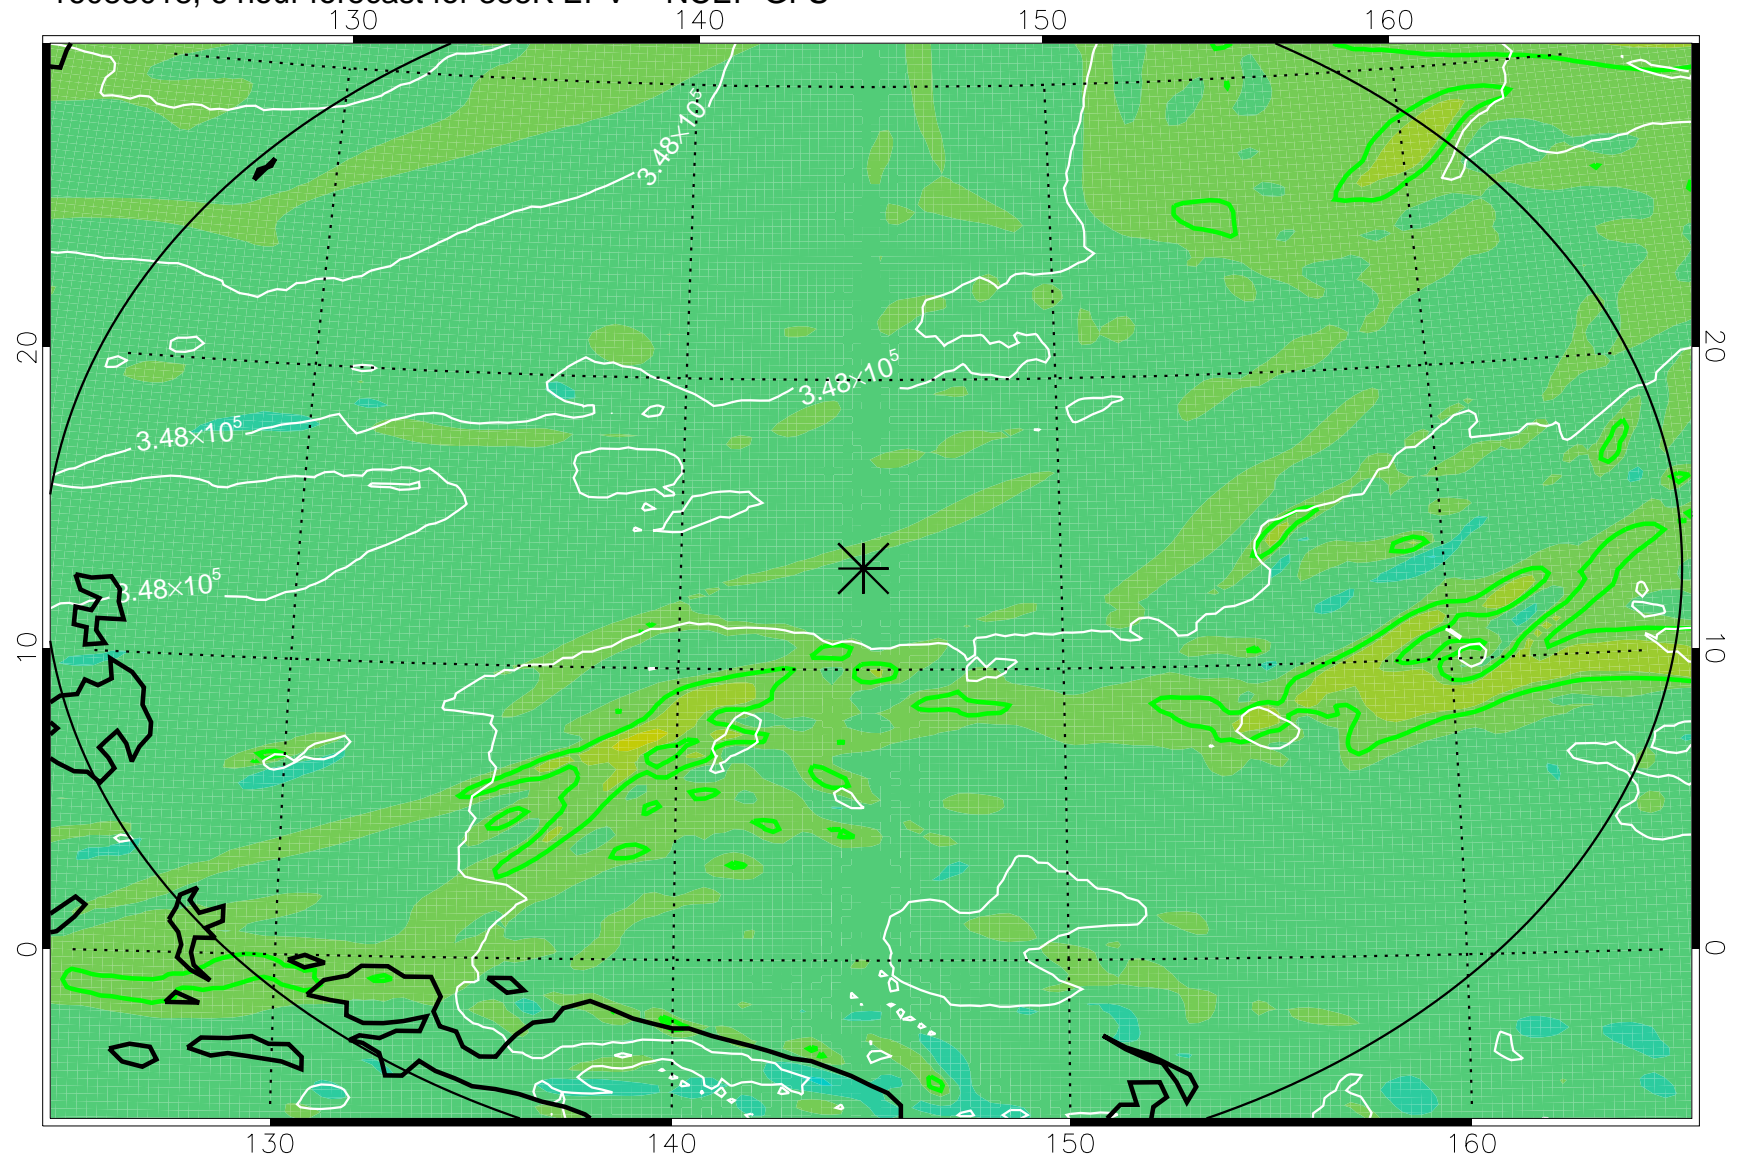

16083018, 6 hour forecast for 355K EPV -- NCEP GFS

355K Montgomery Streamfunction, white
EPV Tropopause (2 PVU) Position
Range ring of 2304 km

16083100, 12 hour forecast for 355K EPV -- NCEP GFS

355K Montgomery Streamfunction, white
EPV Tropopause (2 PVU) Position
Range ring of 2304 km

16083106, 18 hour forecast for 355K EPV -- NCEP GFS

355K Montgomery Streamfunction, white
EPV Tropopause (2 PVU) Position
Range ring of 2304 km

16083112, 24 hour forecast for 355K EPV -- NCEP GFS

355K Montgomery Streamfunction, white
EPV Tropopause (2 PVU) Position
Range ring of 2304 km

16083118, 30 hour forecast for 355K EPV -- NCEP GFS

355K Montgomery Streamfunction, white
EPV Tropopause (2 PVU) Position
Range ring of 2304 km

16090100, 36 hour forecast for 355K EPV -- NCEP GFS

355K Montgomery Streamfunction, white
EPV Tropopause (2 PVU) Position
Range ring of 2304 km

16090106, 42 hour forecast for 355K EPV -- NCEP GFS

355K Montgomery Streamfunction, white
EPV Tropopause (2 PVU) Position
Range ring of 2304 km

16090112, 48 hour forecast for 355K EPV -- NCEP GFS

355K Montgomery Streamfunction, white
EPV Tropopause (2 PVU) Position
Range ring of 2304 km