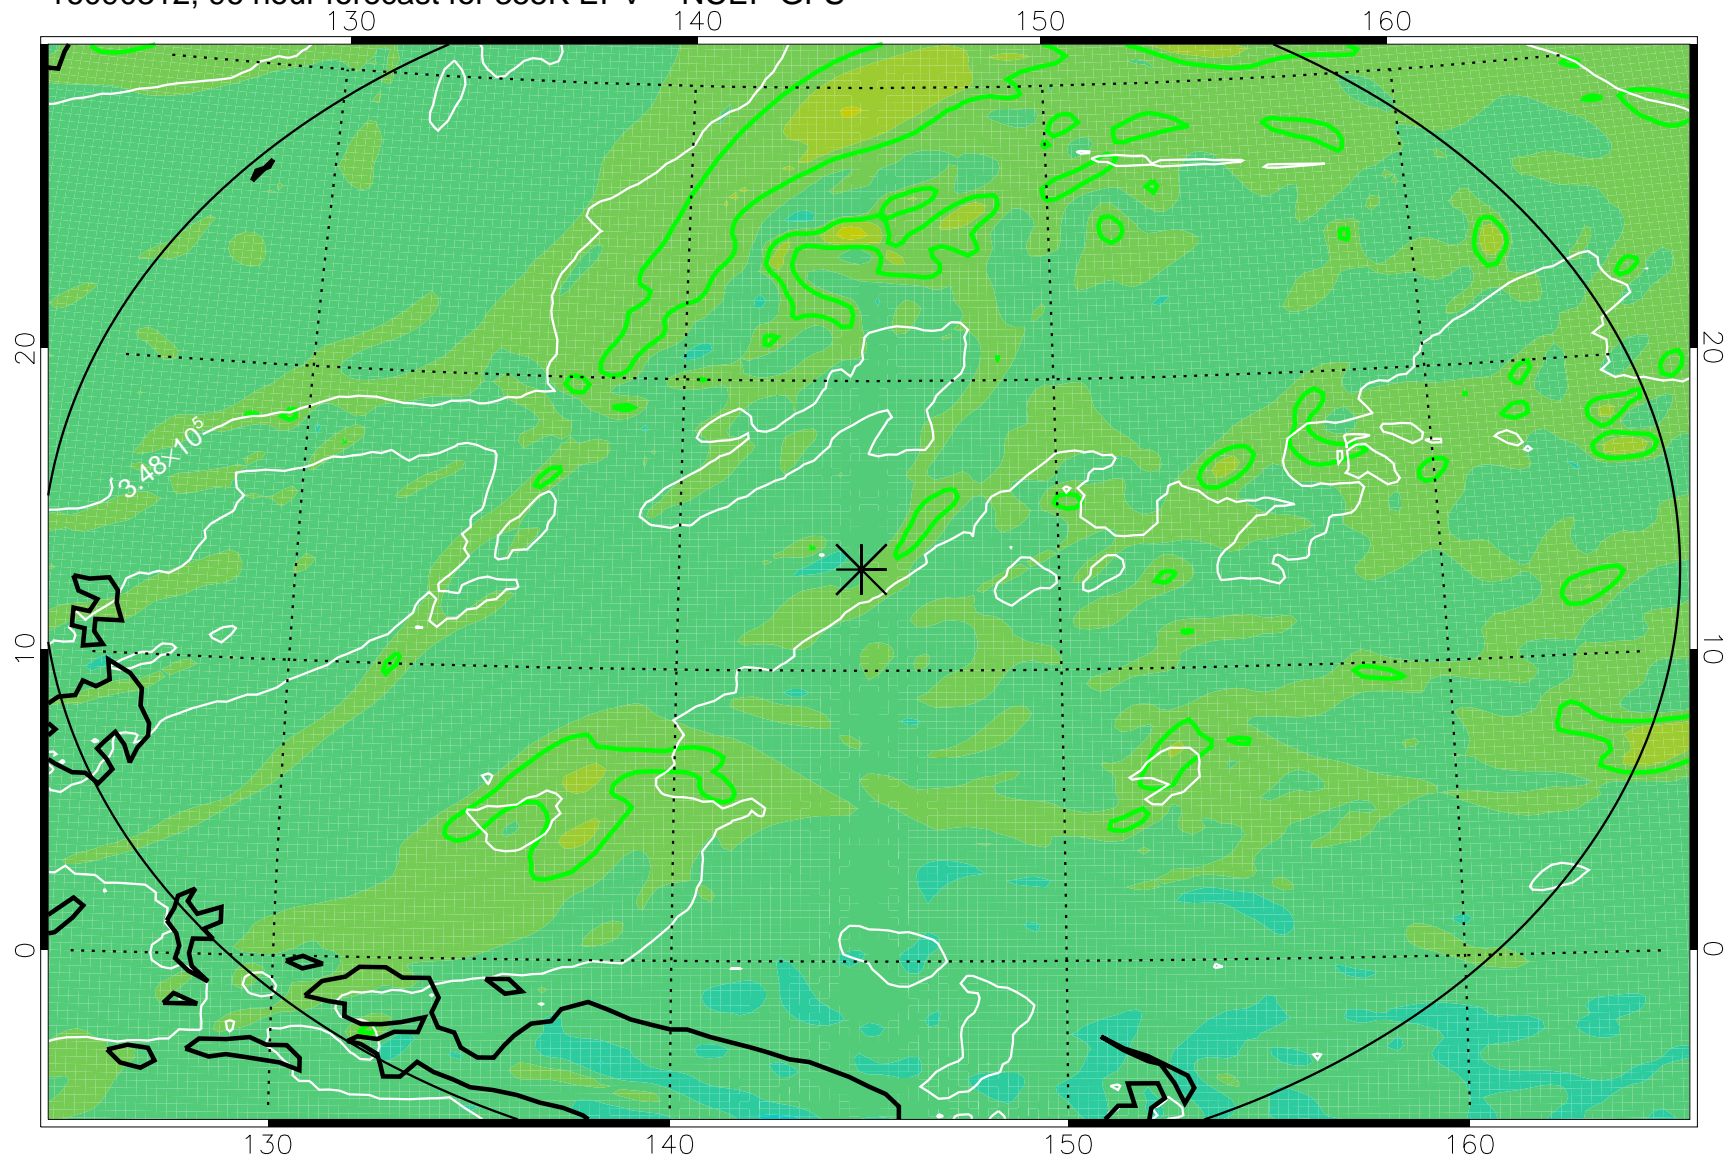

16090218, 78 hour forecast for 355K EPV -- NCEP GFS

355K Montgomery Streamfunction, white
EPV Tropopause (2 PVU) Position
Range ring of 2304 km

16090300, 84 hour forecast for 355K EPV -- NCEP GFS

355K Montgomery Streamfunction, white
EPV Tropopause (2 PVU) Position
Range ring of 2304 km

16090306, 90 hour forecast for 355K EPV -- NCEP GFS

355K Montgomery Streamfunction, white
EPV Tropopause (2 PVU) Position
Range ring of 2304 km

16090312, 96 hour forecast for 355K EPV -- NCEP GFS

355K Montgomery Streamfunction, white
EPV Tropopause (2 PVU) Position
Range ring of 2304 km

16090318, 102 hour forecast for 355K EPV -- NCEP GFS

355K Montgomery Streamfunction, white
EPV Tropopause (2 PVU) Position
Range ring of 2304 km

16090400, 108 hour forecast for 355K EPV -- NCEP GFS

355K Montgomery Streamfunction, white
EPV Tropopause (2 PVU) Position
Range ring of 2304 km

16090406, 114 hour forecast for 355K EPV -- NCEP GFS

355K Montgomery Streamfunction, white
EPV Tropopause (2 PVU) Position
Range ring of 2304 km

16090412, 120 hour forecast for 355K EPV -- NCEP GFS

355K Montgomery Streamfunction, white
EPV Tropopause (2 PVU) Position
Range ring of 2304 km