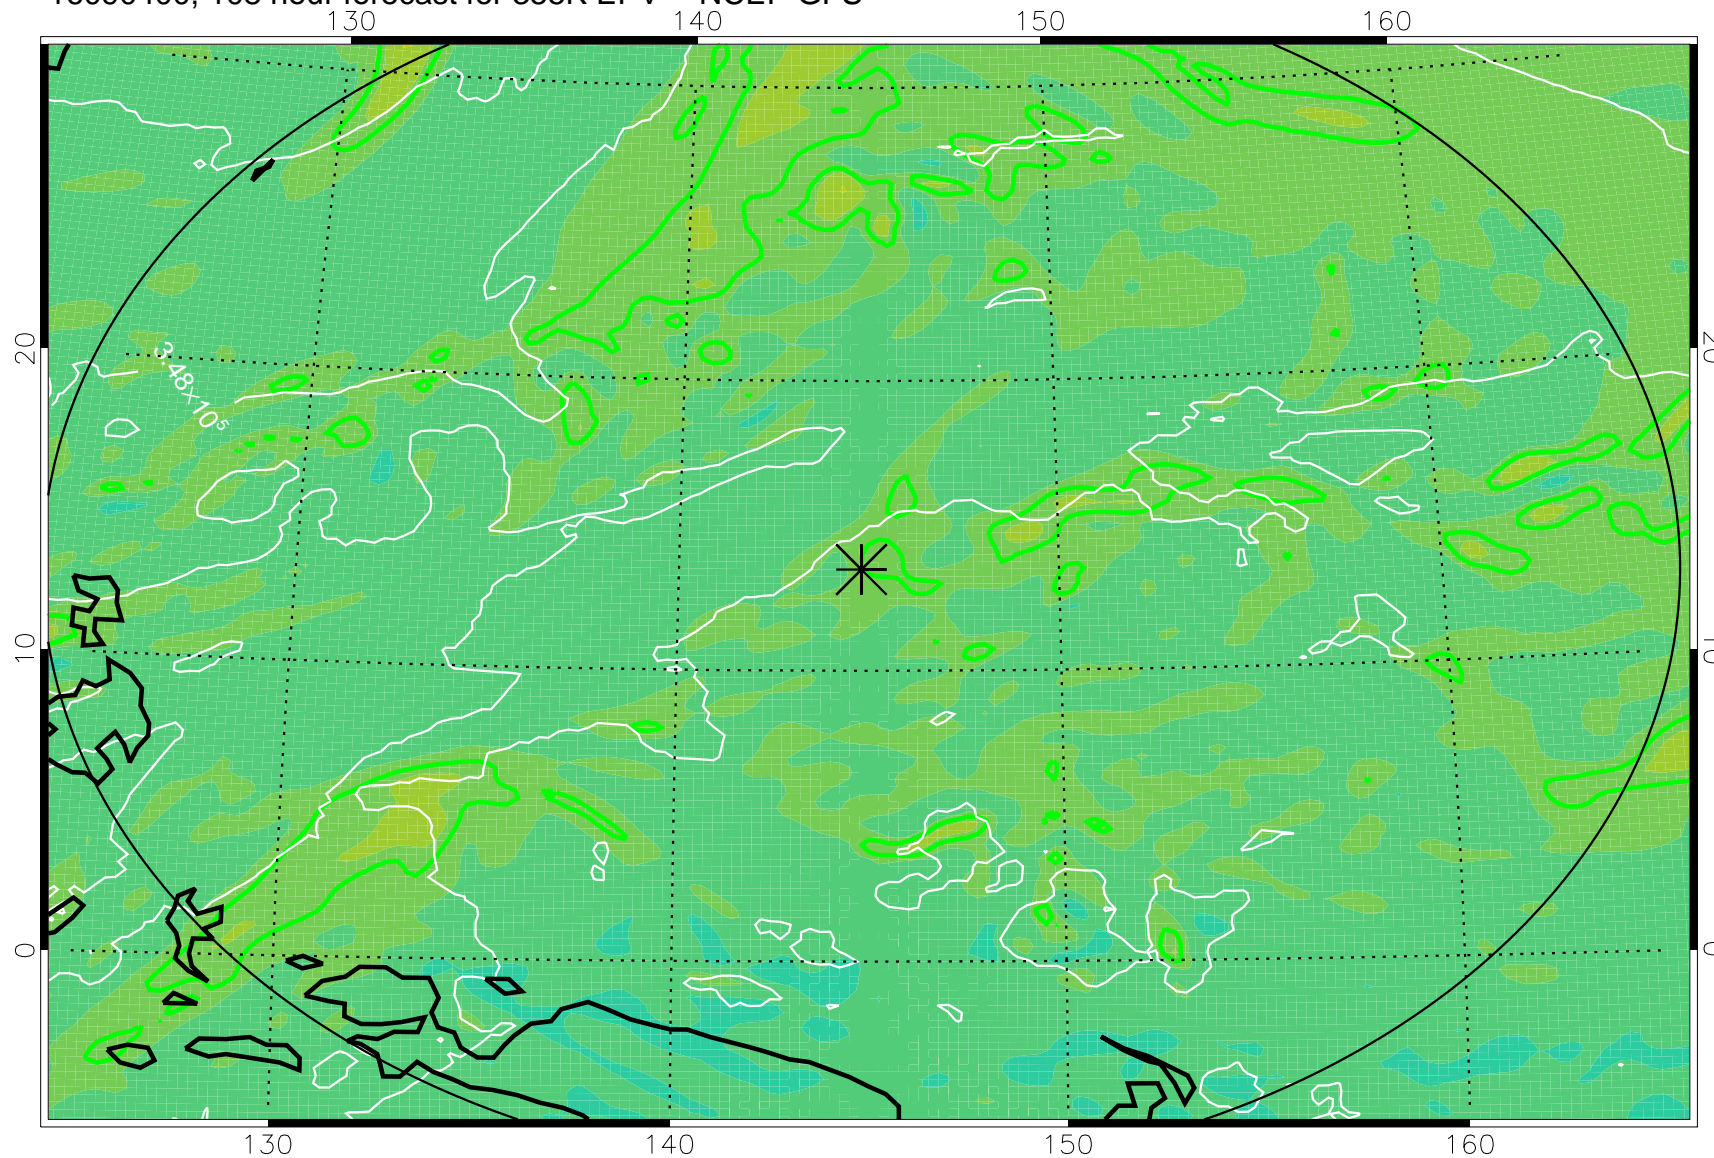

16090218, 78 hour forecast for 355K EPV -- NCEP GFS

355K Montgomery Streamfunction, white
EPV Tropopause (2 PVU) Position
Range ring of 2304 km

16090300, 84 hour forecast for 355K EPV -- NCEP GFS

355K Montgomery Streamfunction, white
EPV Tropopause (2 PVU) Position
Range ring of 2304 km

16090306, 90 hour forecast for 355K EPV -- NCEP GFS

355K Montgomery Streamfunction, white
EPV Tropopause (2 PVU) Position
Range ring of 2304 km

16090312, 96 hour forecast for 355K EPV -- NCEP GFS

355K Montgomery Streamfunction, white
EPV Tropopause (2 PVU) Position
Range ring of 2304 km

16090318, 102 hour forecast for 355K EPV -- NCEP GFS

355K Montgomery Streamfunction, white
EPV Tropopause (2 PVU) Position
Range ring of 2304 km

16090400, 108 hour forecast for 355K EPV -- NCEP GFS

355K Montgomery Streamfunction, white
EPV Tropopause (2 PVU) Position
Range ring of 2304 km

16090406, 114 hour forecast for 355K EPV -- NCEP GFS

355K Montgomery Streamfunction, white
EPV Tropopause (2 PVU) Position
Range ring of 2304 km

16090412, 120 hour forecast for 355K EPV -- NCEP GFS

355K Montgomery Streamfunction, white
EPV Tropopause (2 PVU) Position
Range ring of 2304 km