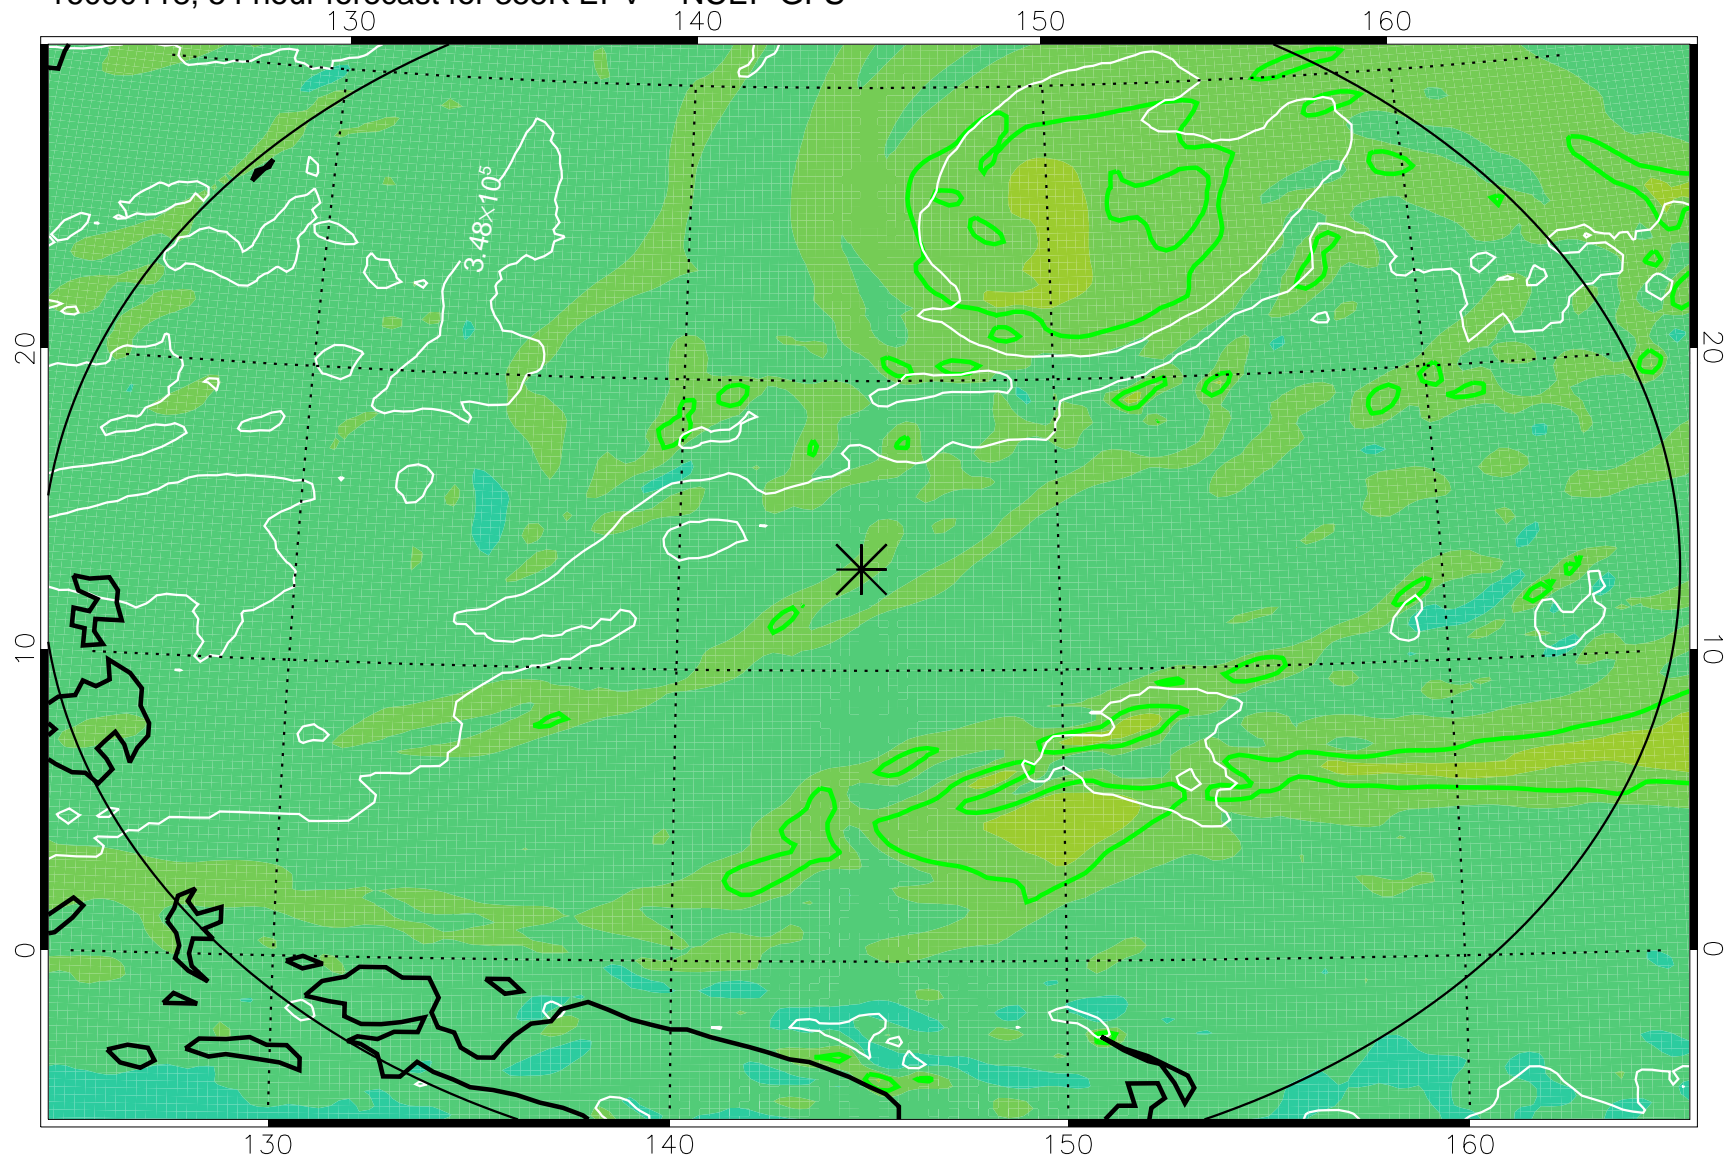

16090106, 42 hour forecast for 355K EPV -- NCEP GFS

355K Montgomery Streamfunction, white
EPV Tropopause (2 PVU) Position
Range ring of 2304 km

16090112, 48 hour forecast for 355K EPV -- NCEP GFS

355K Montgomery Streamfunction, white
EPV Tropopause (2 PVU) Position
Range ring of 2304 km

16090118, 54 hour forecast for 355K EPV -- NCEP GFS

355K Montgomery Streamfunction, white
EPV Tropopause (2 PVU) Position
Range ring of 2304 km

16090200, 60 hour forecast for 355K EPV -- NCEP GFS

355K Montgomery Streamfunction, white
EPV Tropopause (2 PVU) Position
Range ring of 2304 km

16090206, 66 hour forecast for 355K EPV -- NCEP GFS

355K Montgomery Streamfunction, white
EPV Tropopause (2 PVU) Position
Range ring of 2304 km

16090212, 72 hour forecast for 355K EPV -- NCEP GFS

355K Montgomery Streamfunction, white
EPV Tropopause (2 PVU) Position
Range ring of 2304 km

16090218, 78 hour forecast for 355K EPV -- NCEP GFS

355K Montgomery Streamfunction, white
EPV Tropopause (2 PVU) Position
Range ring of 2304 km

16090300, 84 hour forecast for 355K EPV -- NCEP GFS

355K Montgomery Streamfunction, white
EPV Tropopause (2 PVU) Position
Range ring of 2304 km