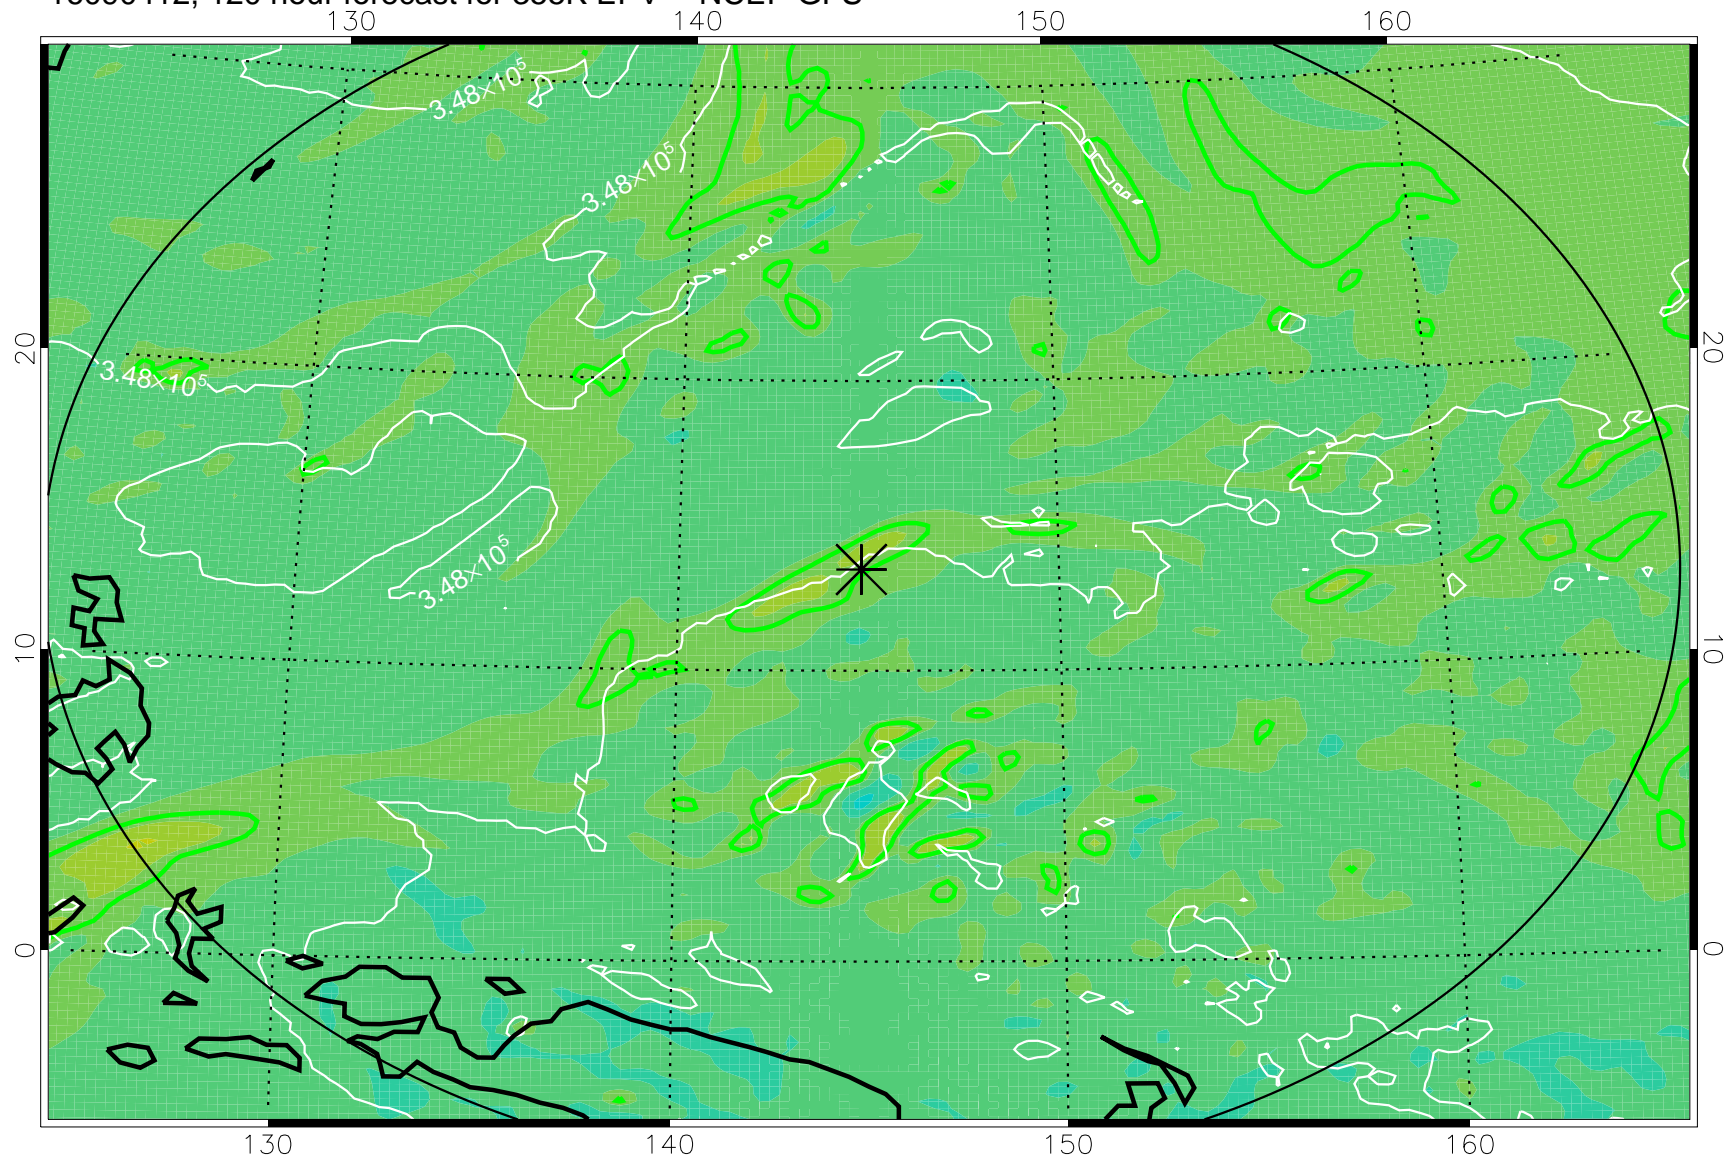

16090218, 78 hour forecast for 355K EPV -- NCEP GFS

355K Montgomery Streamfunction, white
EPV Tropopause (2 PVU) Position
Range ring of 2304 km

16090300, 84 hour forecast for 355K EPV -- NCEP GFS

355K Montgomery Streamfunction, white
EPV Tropopause (2 PVU) Position
Range ring of 2304 km

16090306, 90 hour forecast for 355K EPV -- NCEP GFS

355K Montgomery Streamfunction, white
EPV Tropopause (2 PVU) Position
Range ring of 2304 km

16090312, 96 hour forecast for 355K EPV -- NCEP GFS

355K Montgomery Streamfunction, white
EPV Tropopause (2 PVU) Position
Range ring of 2304 km

16090318, 102 hour forecast for 355K EPV -- NCEP GFS

355K Montgomery Streamfunction, white
EPV Tropopause (2 PVU) Position
Range ring of 2304 km

16090400, 108 hour forecast for 355K EPV -- NCEP GFS

355K Montgomery Streamfunction, white
EPV Tropopause (2 PVU) Position
Range ring of 2304 km

16090406, 114 hour forecast for 355K EPV -- NCEP GFS

355K Montgomery Streamfunction, white
EPV Tropopause (2 PVU) Position
Range ring of 2304 km

16090412, 120 hour forecast for 355K EPV -- NCEP GFS

355K Montgomery Streamfunction, white
EPV Tropopause (2 PVU) Position
Range ring of 2304 km