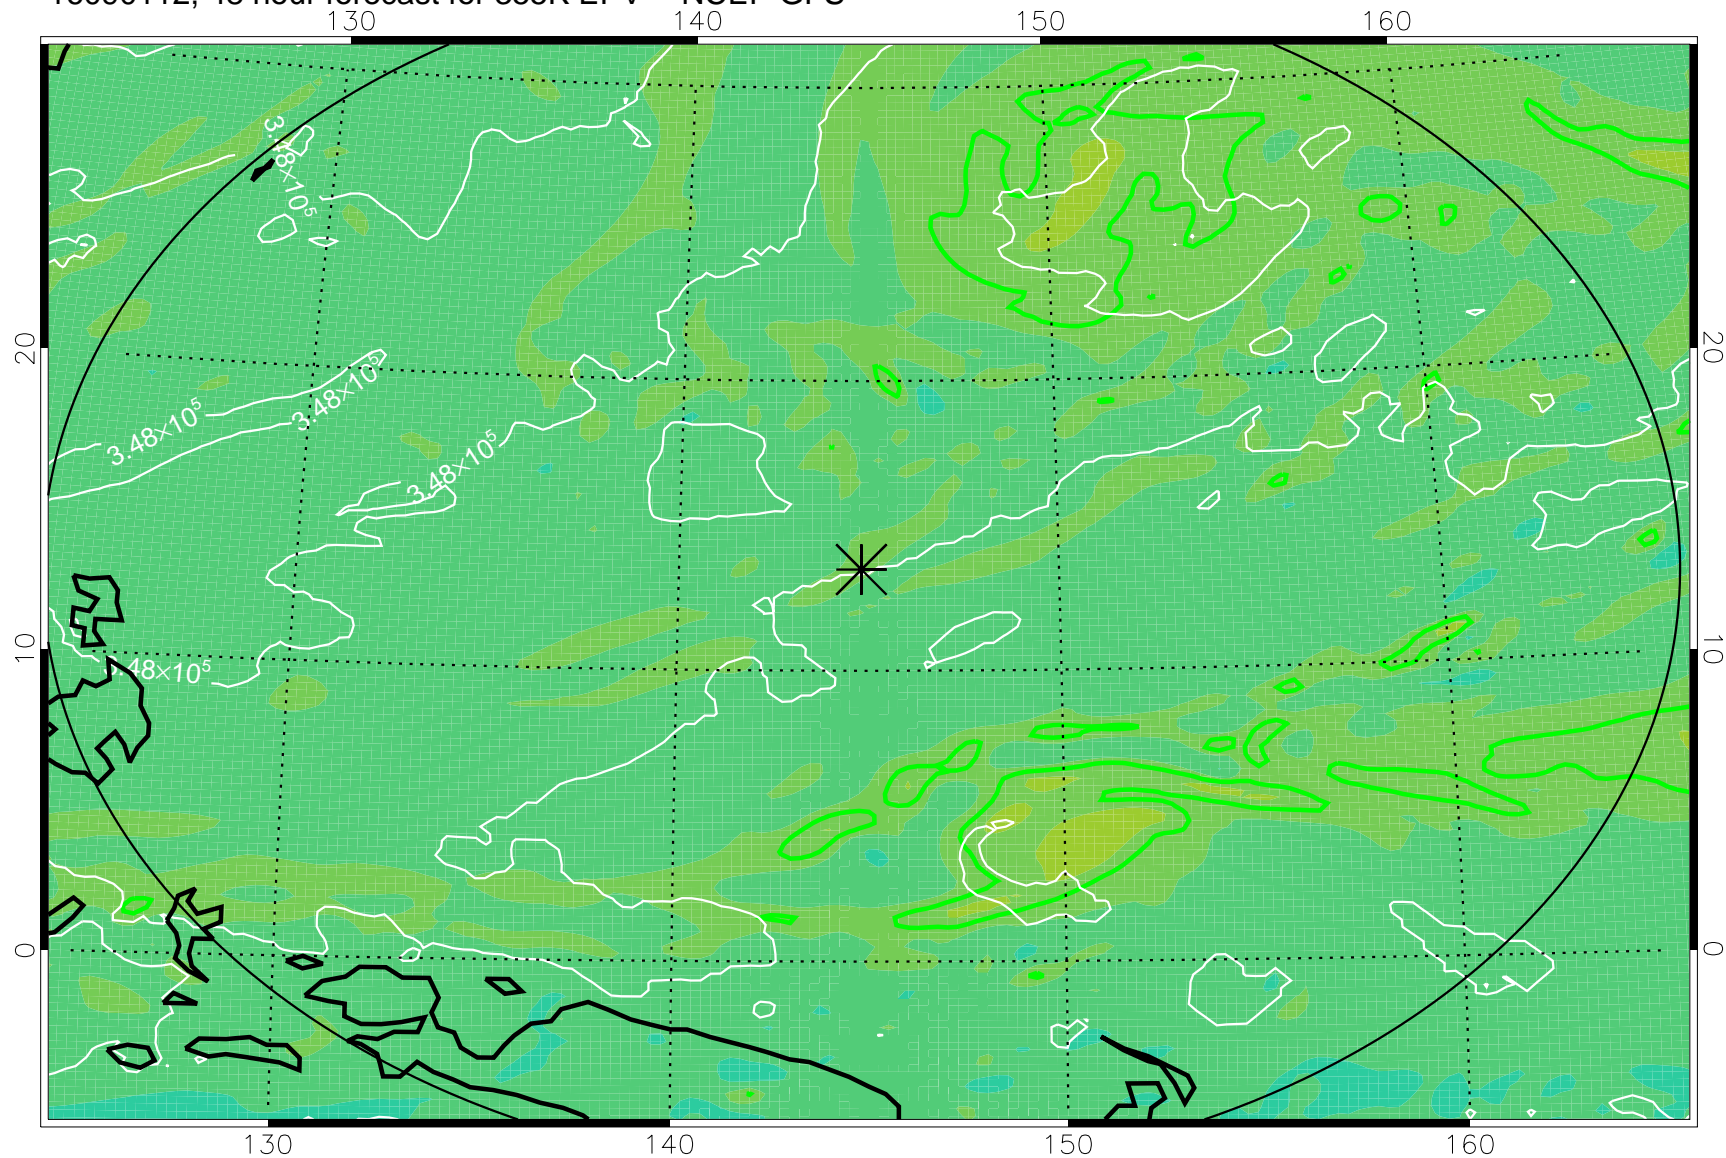

16083118, 30 hour forecast for 355K EPV -- NCEP GFS

355K Montgomery Streamfunction, white
EPV Tropopause (2 PVU) Position
Range ring of 2304 km

16090100, 36 hour forecast for 355K EPV -- NCEP GFS

355K Montgomery Streamfunction, white
EPV Tropopause (2 PVU) Position
Range ring of 2304 km

16090106, 42 hour forecast for 355K EPV -- NCEP GFS

355K Montgomery Streamfunction, white
EPV Tropopause (2 PVU) Position
Range ring of 2304 km

16090112, 48 hour forecast for 355K EPV -- NCEP GFS

355K Montgomery Streamfunction, white
EPV Tropopause (2 PVU) Position
Range ring of 2304 km

16090118, 54 hour forecast for 355K EPV -- NCEP GFS

355K Montgomery Streamfunction, white
EPV Tropopause (2 PVU) Position
Range ring of 2304 km

16090200, 60 hour forecast for 355K EPV -- NCEP GFS

355K Montgomery Streamfunction, white
EPV Tropopause (2 PVU) Position
Range ring of 2304 km

16090218, 78 hour forecast for 355K EPV -- NCEP GFS

355K Montgomery Streamfunction, white
EPV Tropopause (2 PVU) Position
Range ring of 2304 km

16090300, 84 hour forecast for 355K EPV -- NCEP GFS

355K Montgomery Streamfunction, white
EPV Tropopause (2 PVU) Position
Range ring of 2304 km