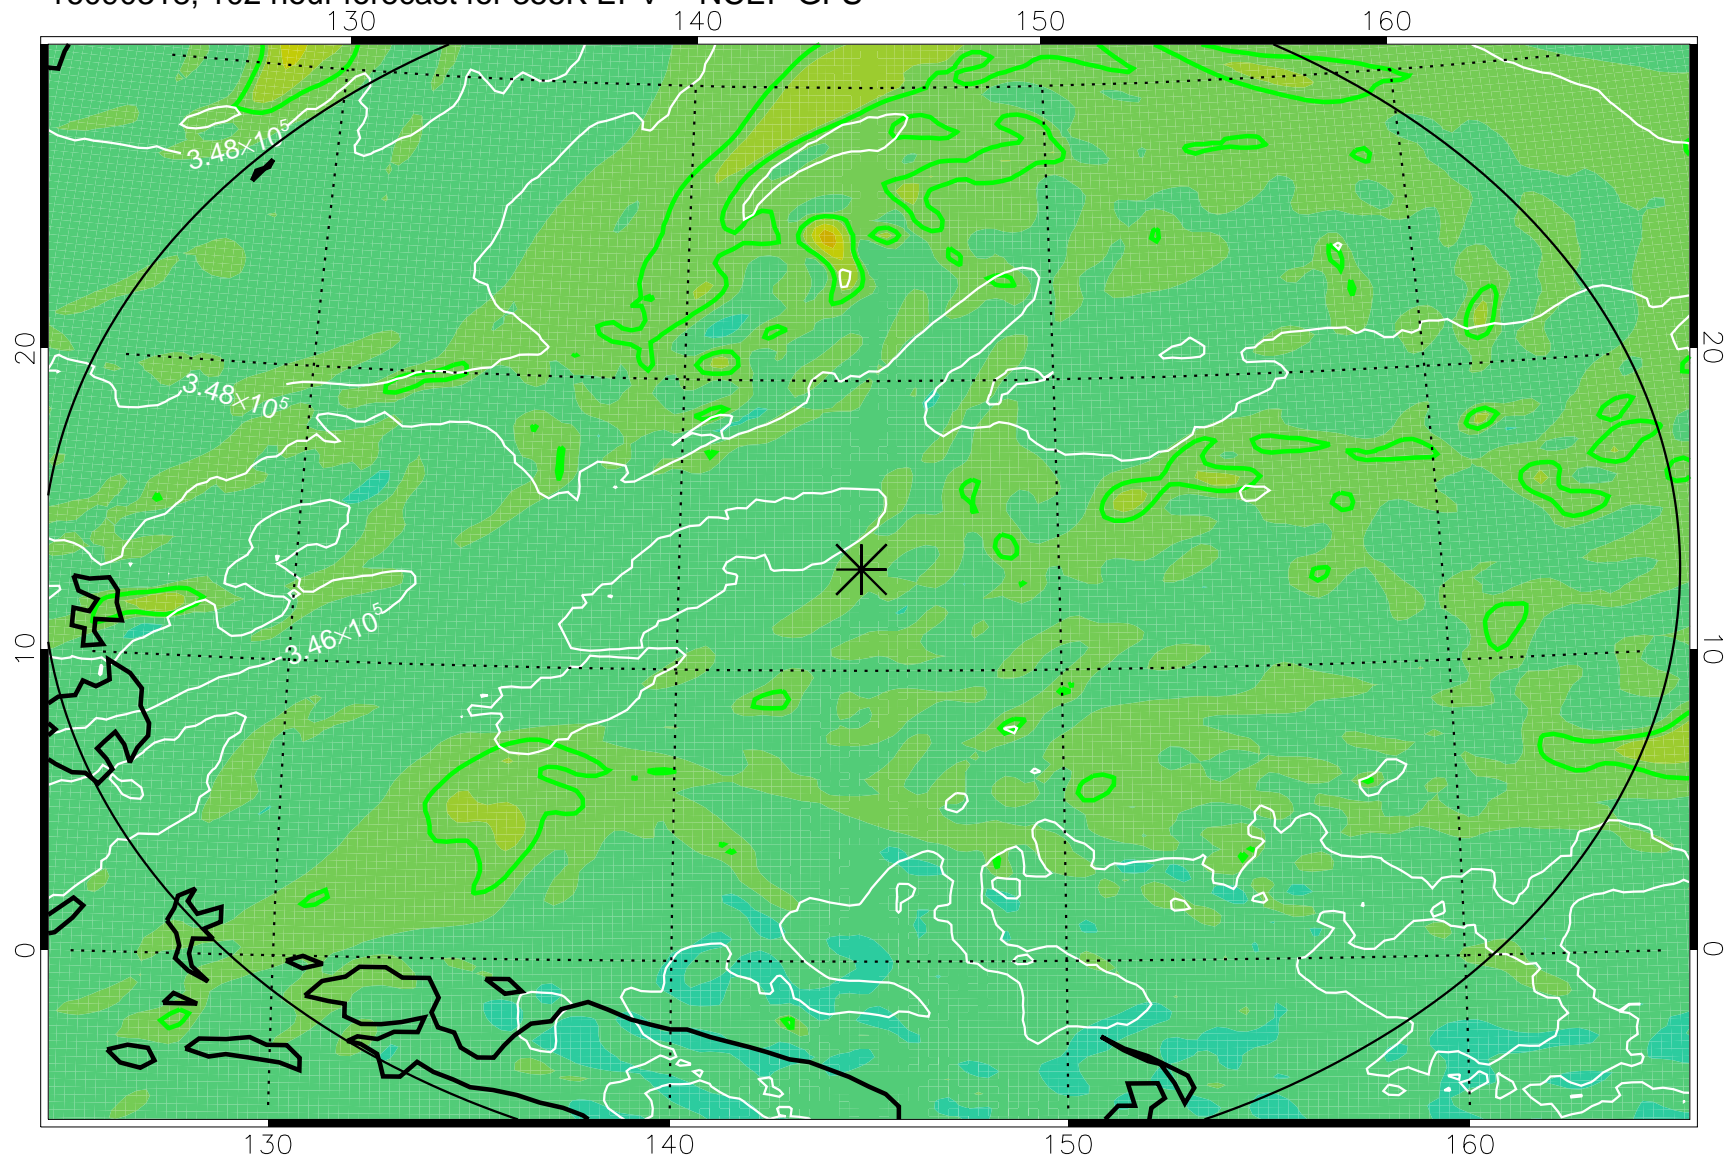

16090218, 78 hour forecast for 355K EPV -- NCEP GFS

355K Montgomery Streamfunction, white
EPV Tropopause (2 PVU) Position
Range ring of 2304 km

16090300, 84 hour forecast for 355K EPV -- NCEP GFS

355K Montgomery Streamfunction, white
EPV Tropopause (2 PVU) Position
Range ring of 2304 km

16090306, 90 hour forecast for 355K EPV -- NCEP GFS

355K Montgomery Streamfunction, white
EPV Tropopause (2 PVU) Position
Range ring of 2304 km

16090312, 96 hour forecast for 355K EPV -- NCEP GFS

355K Montgomery Streamfunction, white
EPV Tropopause (2 PVU) Position
Range ring of 2304 km

16090318, 102 hour forecast for 355K EPV -- NCEP GFS

355K Montgomery Streamfunction, white
EPV Tropopause (2 PVU) Position
Range ring of 2304 km

16090400, 108 hour forecast for 355K EPV -- NCEP GFS

355K Montgomery Streamfunction, white
EPV Tropopause (2 PVU) Position
Range ring of 2304 km

16090406, 114 hour forecast for 355K EPV -- NCEP GFS

355K Montgomery Streamfunction, white
EPV Tropopause (2 PVU) Position
Range ring of 2304 km

16090412, 120 hour forecast for 355K EPV -- NCEP GFS

355K Montgomery Streamfunction, white
EPV Tropopause (2 PVU) Position
Range ring of 2304 km