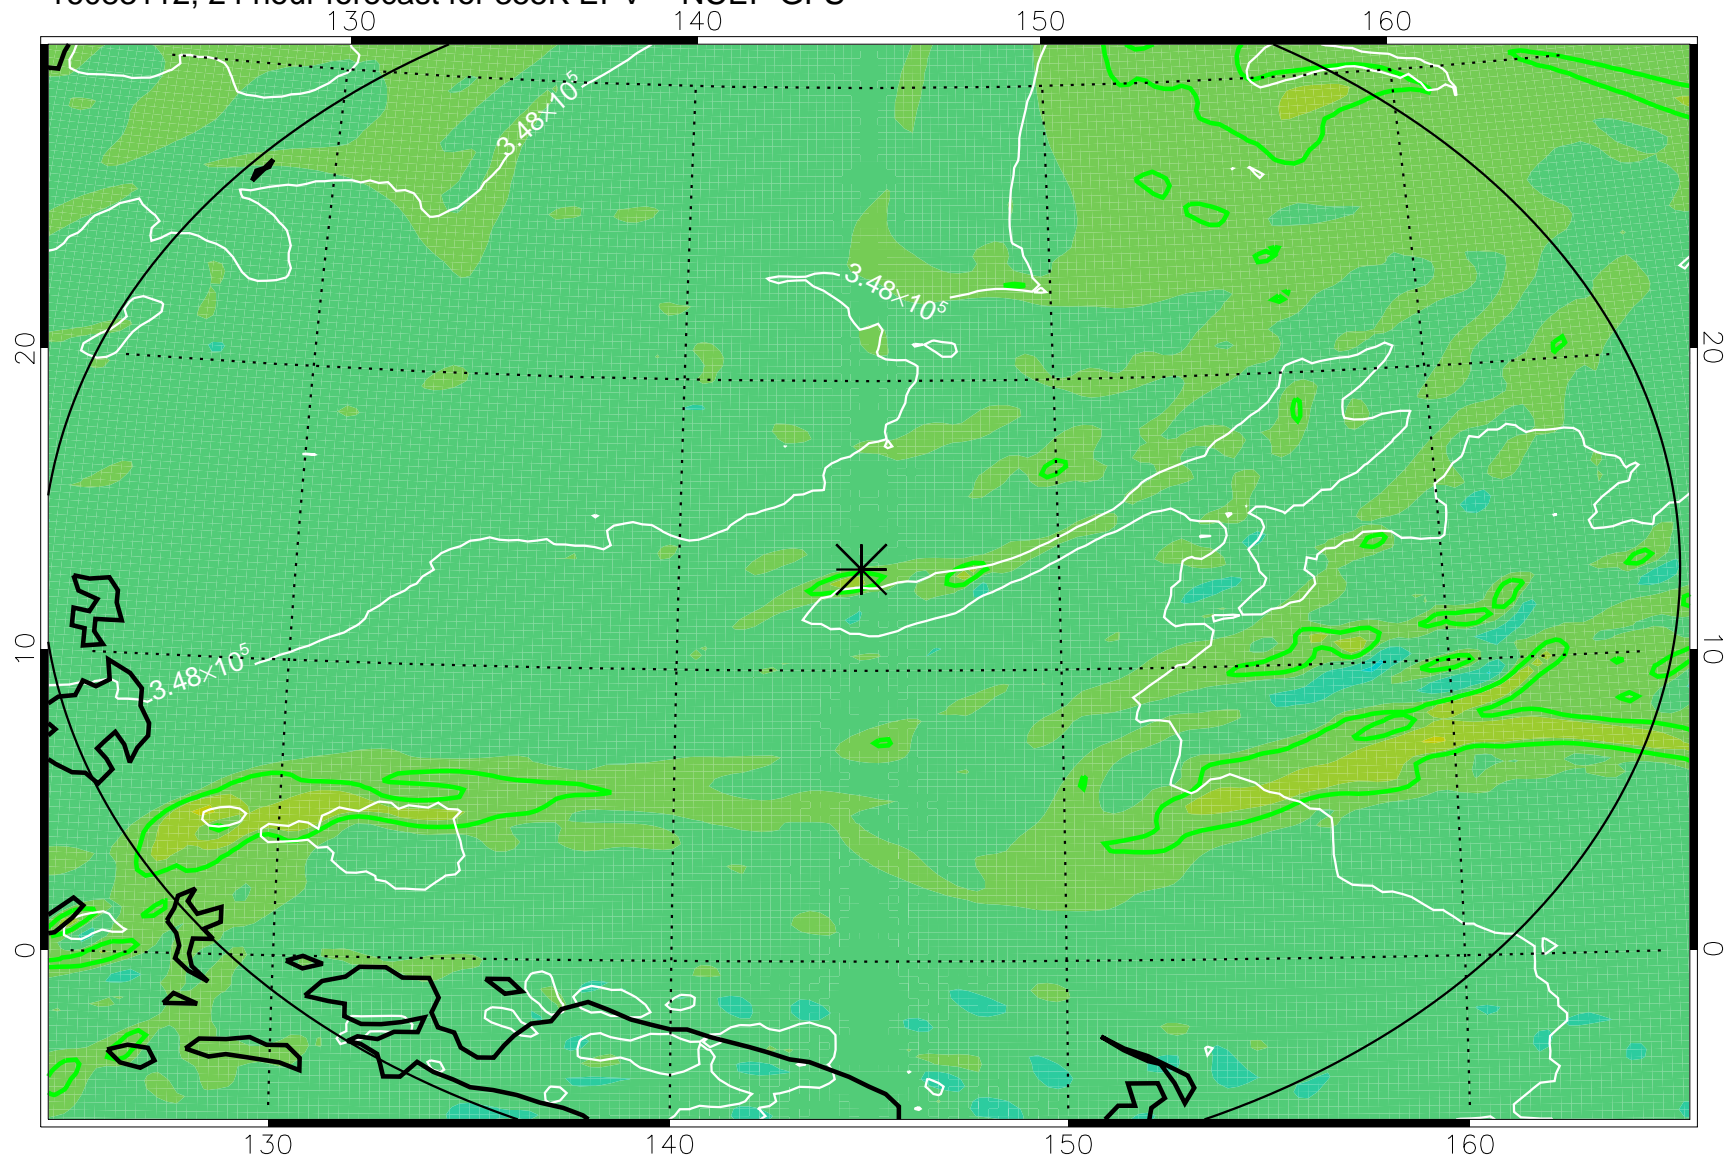

16083018, 6 hour forecast for 355K EPV -- NCEP GFS

355K Montgomery Streamfunction, white
EPV Tropopause (2 PVU) Position
Range ring of 2304 km

16083100, 12 hour forecast for 355K EPV -- NCEP GFS

355K Montgomery Streamfunction, white
EPV Tropopause (2 PVU) Position
Range ring of 2304 km

16083106, 18 hour forecast for 355K EPV -- NCEP GFS

355K Montgomery Streamfunction, white
EPV Tropopause (2 PVU) Position
Range ring of 2304 km

16083112, 24 hour forecast for 355K EPV -- NCEP GFS

355K Montgomery Streamfunction, white
EPV Tropopause (2 PVU) Position
Range ring of 2304 km

16083118, 30 hour forecast for 355K EPV -- NCEP GFS

355K Montgomery Streamfunction, white
EPV Tropopause (2 PVU) Position
Range ring of 2304 km

16090100, 36 hour forecast for 355K EPV -- NCEP GFS

355K Montgomery Streamfunction, white
EPV Tropopause (2 PVU) Position
Range ring of 2304 km

16090106, 42 hour forecast for 355K EPV -- NCEP GFS

355K Montgomery Streamfunction, white
EPV Tropopause (2 PVU) Position
Range ring of 2304 km

16090112, 48 hour forecast for 355K EPV -- NCEP GFS

355K Montgomery Streamfunction, white
EPV Tropopause (2 PVU) Position
Range ring of 2304 km