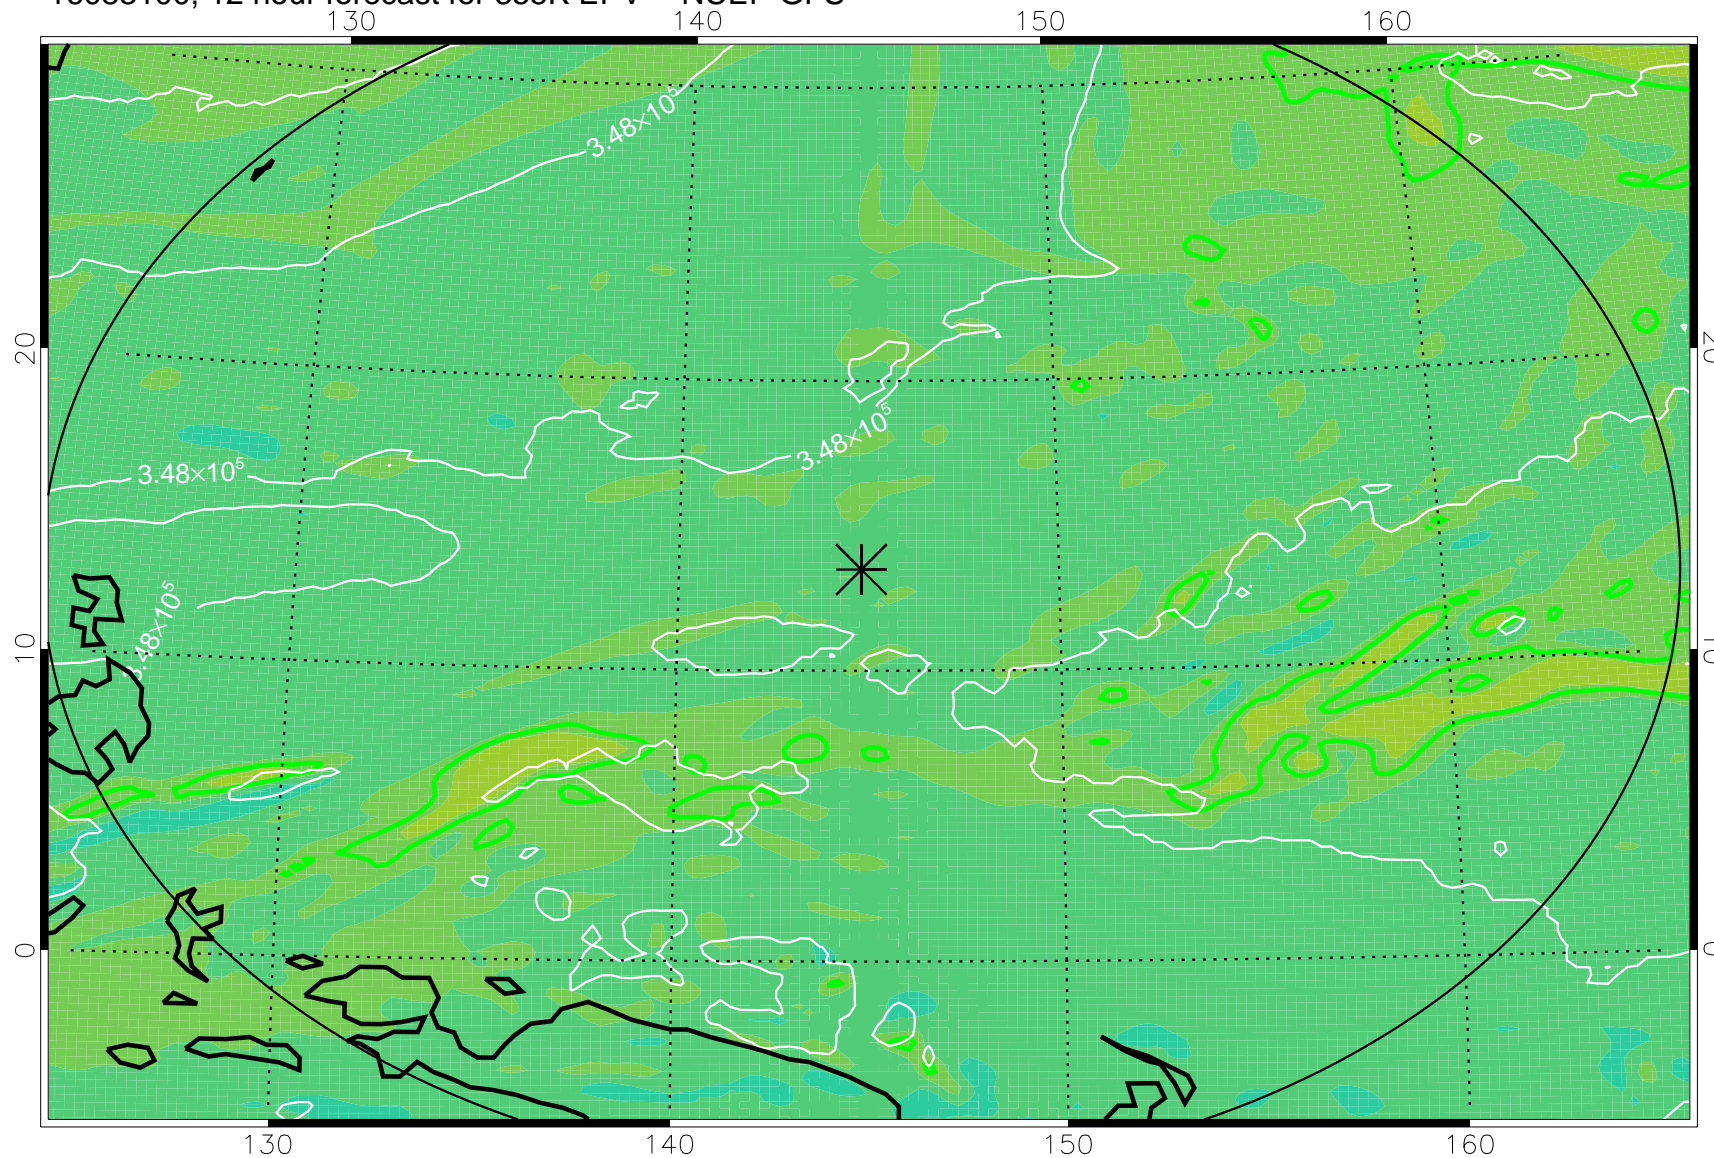

16083018, 6 hour forecast for 355K EPV -- NCEP GFS

355K Montgomery Streamfunction, white
EPV Tropopause (2 PVU) Position
Range ring of 2304 km

16083100, 12 hour forecast for 355K EPV -- NCEP GFS

355K Montgomery Streamfunction, white
EPV Tropopause (2 PVU) Position
Range ring of 2304 km

16083106, 18 hour forecast for 355K EPV -- NCEP GFS

355K Montgomery Streamfunction, white
EPV Tropopause (2 PVU) Position
Range ring of 2304 km

16083112, 24 hour forecast for 355K EPV -- NCEP GFS

355K Montgomery Streamfunction, white
EPV Tropopause (2 PVU) Position
Range ring of 2304 km

16083118, 30 hour forecast for 355K EPV -- NCEP GFS

355K Montgomery Streamfunction, white
EPV Tropopause (2 PVU) Position
Range ring of 2304 km

16090100, 36 hour forecast for 355K EPV -- NCEP GFS

355K Montgomery Streamfunction, white
EPV Tropopause (2 PVU) Position
Range ring of 2304 km

16090106, 42 hour forecast for 355K EPV -- NCEP GFS

355K Montgomery Streamfunction, white
EPV Tropopause (2 PVU) Position
Range ring of 2304 km

16090112, 48 hour forecast for 355K EPV -- NCEP GFS

355K Montgomery Streamfunction, white
EPV Tropopause (2 PVU) Position
Range ring of 2304 km