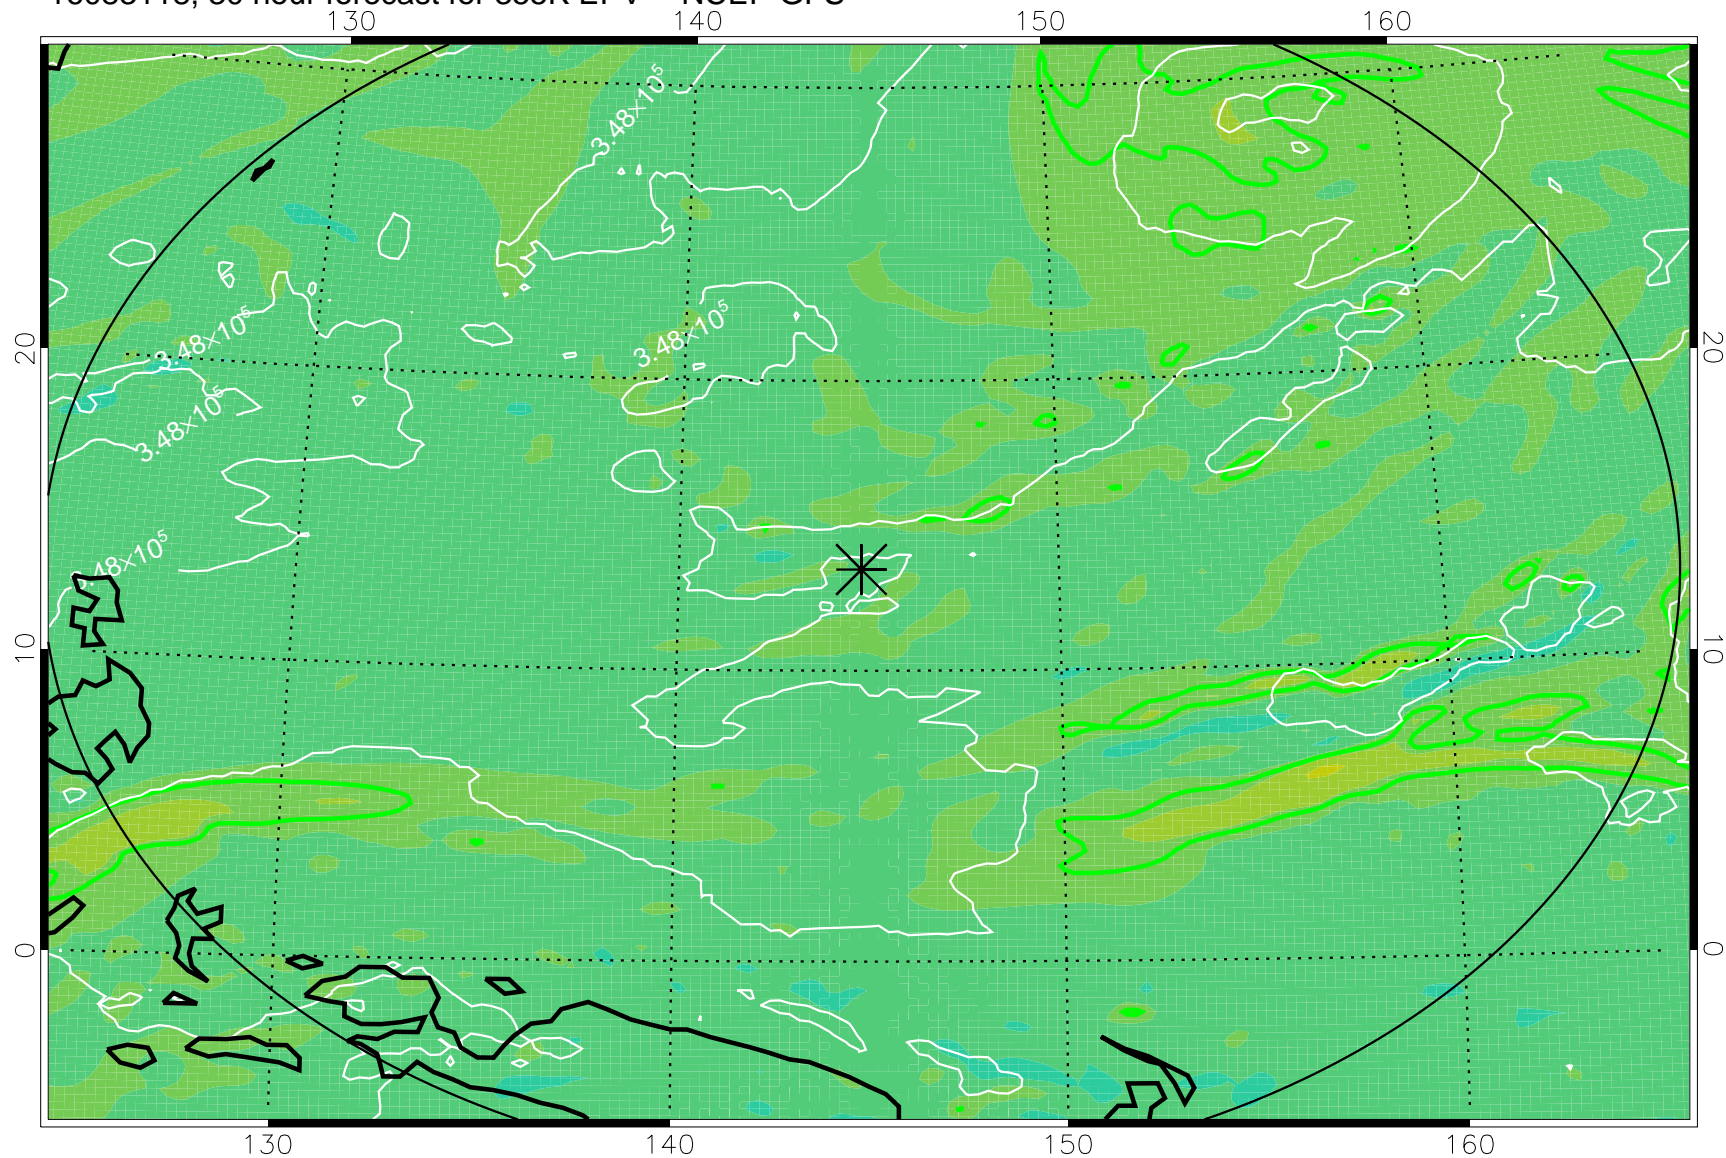

16083106, 18 hour forecast for 355K EPV -- NCEP GFS

355K Montgomery Streamfunction, white
EPV Tropopause (2 PVU) Position
Range ring of 2304 km

16083112, 24 hour forecast for 355K EPV -- NCEP GFS

355K Montgomery Streamfunction, white
EPV Tropopause (2 PVU) Position
Range ring of 2304 km

16083118, 30 hour forecast for 355K EPV -- NCEP GFS

355K Montgomery Streamfunction, white
EPV Tropopause (2 PVU) Position
Range ring of 2304 km

16090100, 36 hour forecast for 355K EPV -- NCEP GFS

355K Montgomery Streamfunction, white
EPV Tropopause (2 PVU) Position
Range ring of 2304 km

16090106, 42 hour forecast for 355K EPV -- NCEP GFS

355K Montgomery Streamfunction, white
EPV Tropopause (2 PVU) Position
Range ring of 2304 km

16090112, 48 hour forecast for 355K EPV -- NCEP GFS

355K Montgomery Streamfunction, white
EPV Tropopause (2 PVU) Position
Range ring of 2304 km

16090218, 78 hour forecast for 355K EPV -- NCEP GFS

355K Montgomery Streamfunction, white
EPV Tropopause (2 PVU) Position
Range ring of 2304 km

16090300, 84 hour forecast for 355K EPV -- NCEP GFS

355K Montgomery Streamfunction, white
EPV Tropopause (2 PVU) Position
Range ring of 2304 km