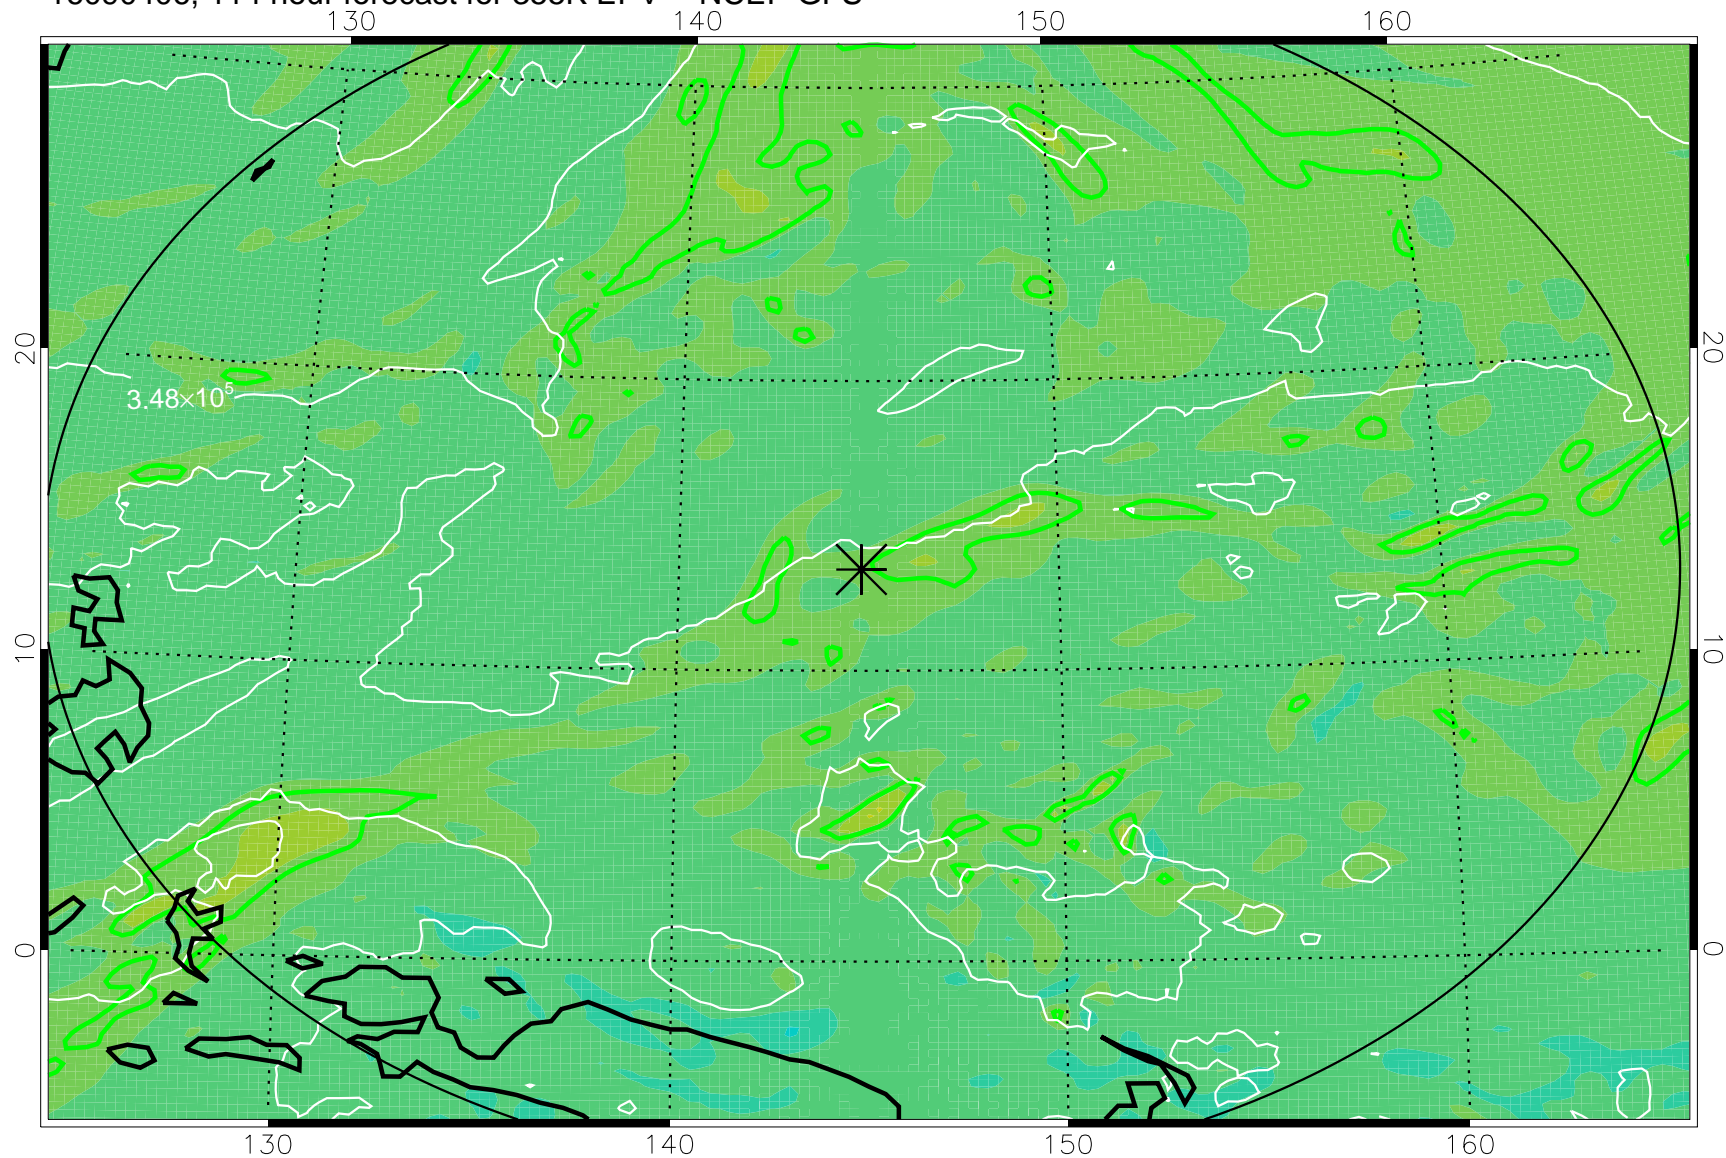

16090218, 78 hour forecast for 355K EPV -- NCEP GFS

355K Montgomery Streamfunction, white
EPV Tropopause (2 PVU) Position
Range ring of 2304 km

16090300, 84 hour forecast for 355K EPV -- NCEP GFS

355K Montgomery Streamfunction, white
EPV Tropopause (2 PVU) Position
Range ring of 2304 km

16090306, 90 hour forecast for 355K EPV -- NCEP GFS

355K Montgomery Streamfunction, white
EPV Tropopause (2 PVU) Position
Range ring of 2304 km

16090312, 96 hour forecast for 355K EPV -- NCEP GFS

355K Montgomery Streamfunction, white
EPV Tropopause (2 PVU) Position
Range ring of 2304 km

16090318, 102 hour forecast for 355K EPV -- NCEP GFS

355K Montgomery Streamfunction, white
EPV Tropopause (2 PVU) Position
Range ring of 2304 km

16090400, 108 hour forecast for 355K EPV -- NCEP GFS

355K Montgomery Streamfunction, white
EPV Tropopause (2 PVU) Position
Range ring of 2304 km

16090406, 114 hour forecast for 355K EPV -- NCEP GFS

355K Montgomery Streamfunction, white
EPV Tropopause (2 PVU) Position
Range ring of 2304 km

16090412, 120 hour forecast for 355K EPV -- NCEP GFS

355K Montgomery Streamfunction, white
EPV Tropopause (2 PVU) Position
Range ring of 2304 km