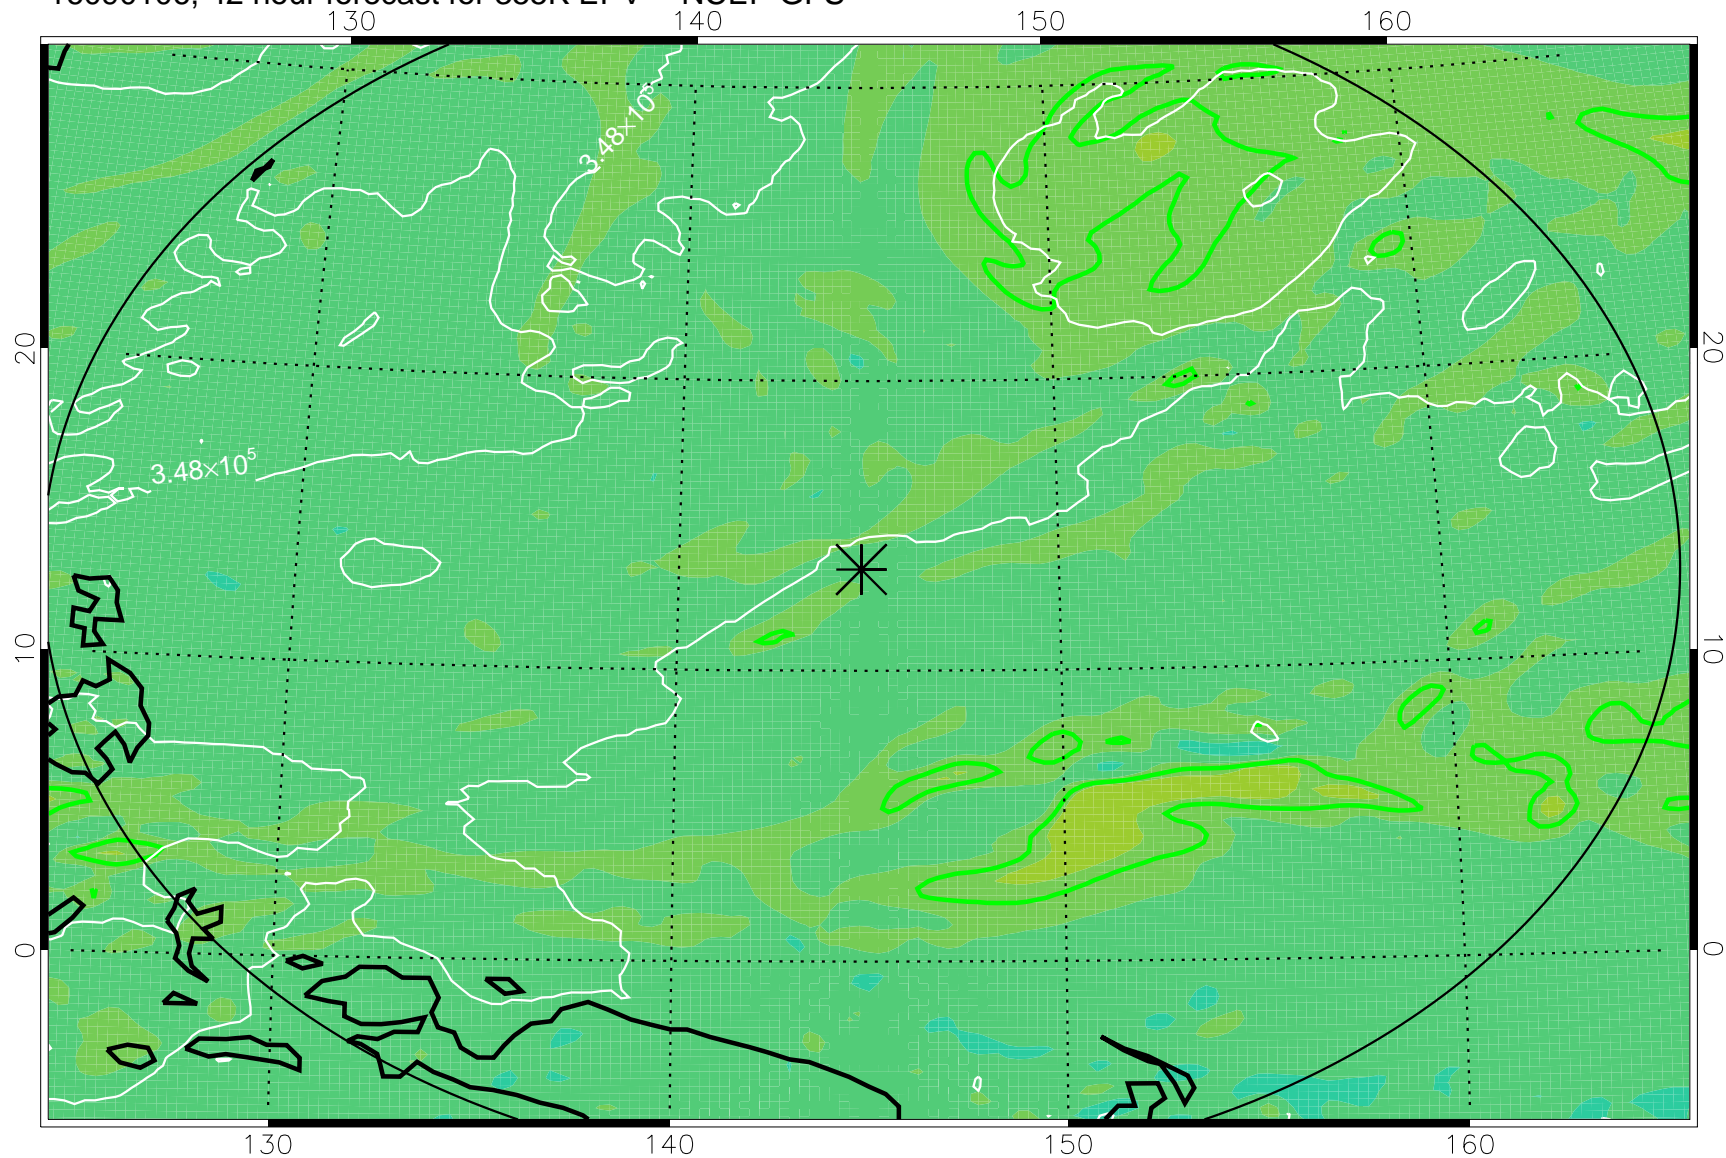

16083118, 30 hour forecast for 355K EPV -- NCEP GFS

355K Montgomery Streamfunction, white
EPV Tropopause (2 PVU) Position
Range ring of 2304 km

16090100, 36 hour forecast for 355K EPV -- NCEP GFS

355K Montgomery Streamfunction, white
EPV Tropopause (2 PVU) Position
Range ring of 2304 km

16090106, 42 hour forecast for 355K EPV -- NCEP GFS

355K Montgomery Streamfunction, white
EPV Tropopause (2 PVU) Position
Range ring of 2304 km

16090112, 48 hour forecast for 355K EPV -- NCEP GFS

355K Montgomery Streamfunction, white
EPV Tropopause (2 PVU) Position
Range ring of 2304 km

16090118, 54 hour forecast for 355K EPV -- NCEP GFS

355K Montgomery Streamfunction, white
EPV Tropopause (2 PVU) Position
Range ring of 2304 km

16090200, 60 hour forecast for 355K EPV -- NCEP GFS

355K Montgomery Streamfunction, white
EPV Tropopause (2 PVU) Position
Range ring of 2304 km

16090218, 78 hour forecast for 355K EPV -- NCEP GFS

355K Montgomery Streamfunction, white
EPV Tropopause (2 PVU) Position
Range ring of 2304 km

16090300, 84 hour forecast for 355K EPV -- NCEP GFS

355K Montgomery Streamfunction, white
EPV Tropopause (2 PVU) Position
Range ring of 2304 km