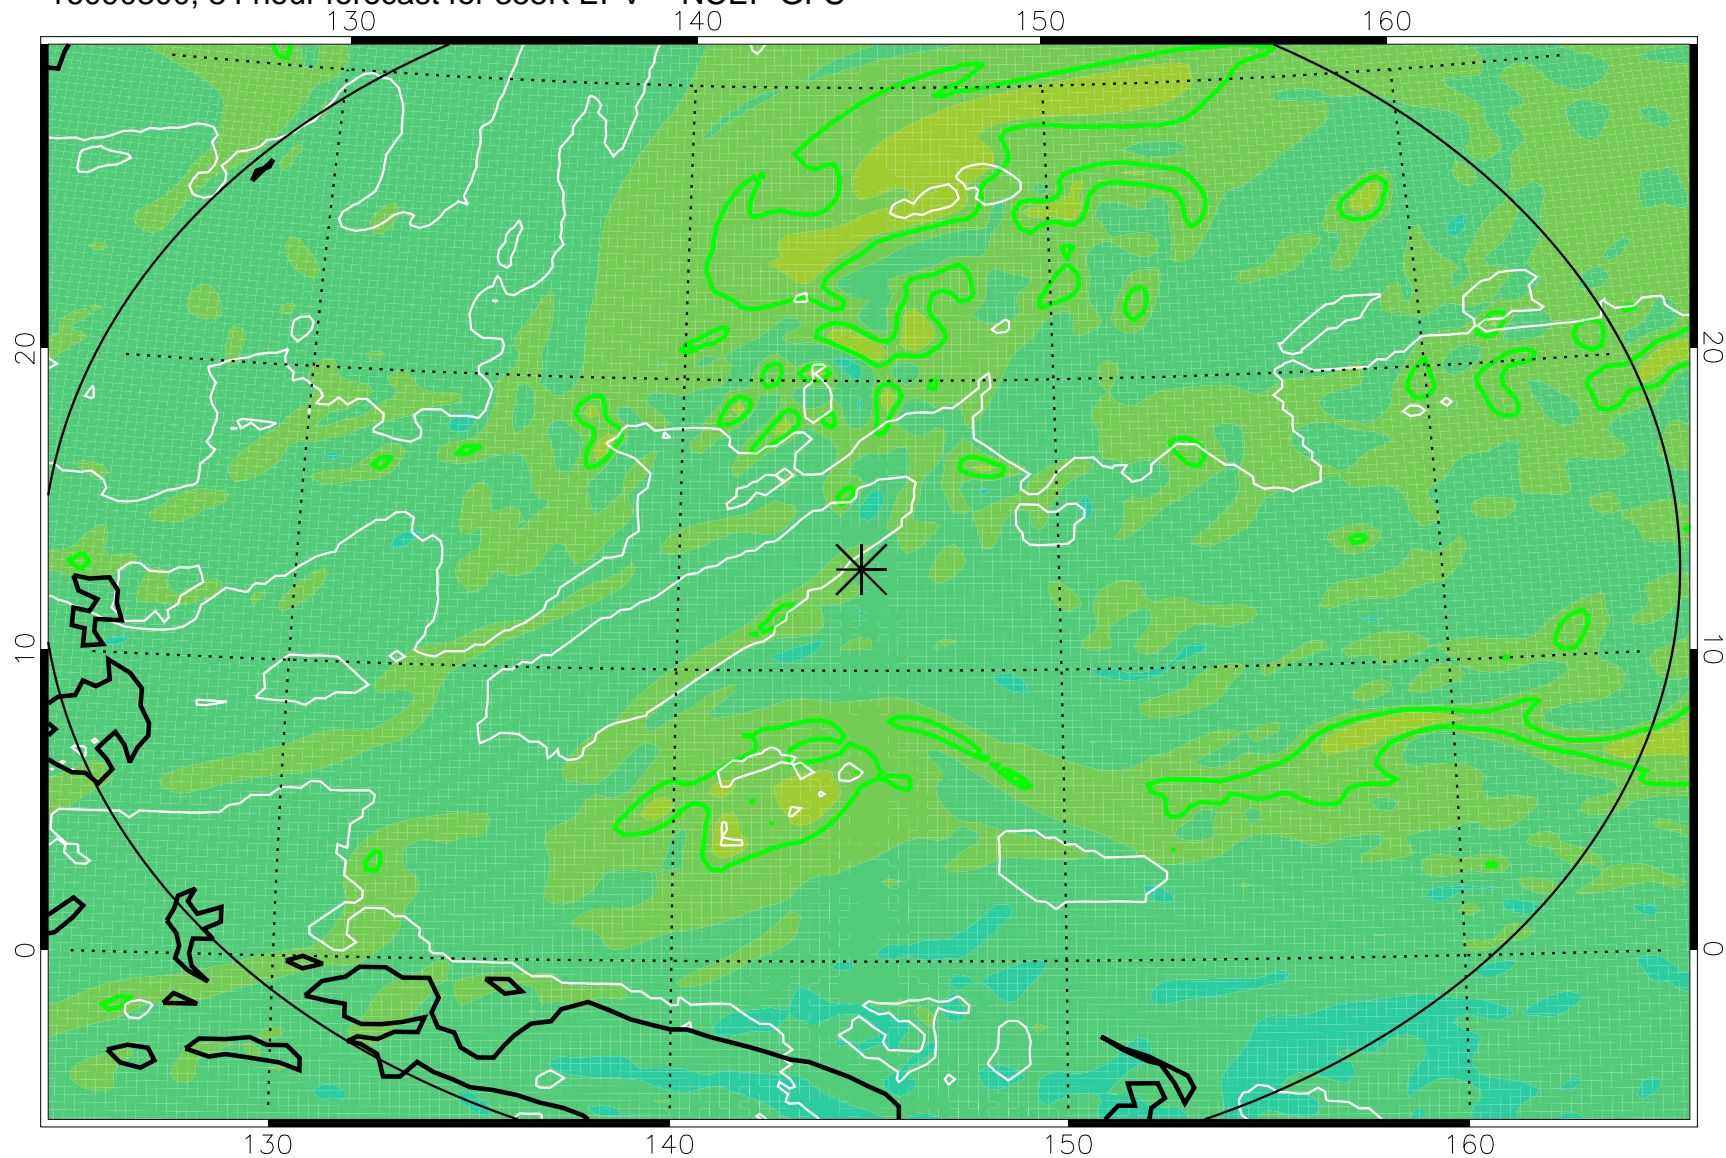

16090206, 66 hour forecast for 355K EPV -- NCEP GFS

355K Montgomery Streamfunction, white
EPV Tropopause (2 PVU) Position
Range ring of 2304 km

16090212, 72 hour forecast for 355K EPV -- NCEP GFS

355K Montgomery Streamfunction, white
EPV Tropopause (2 PVU) Position
Range ring of 2304 km

16090218, 78 hour forecast for 355K EPV -- NCEP GFS

355K Montgomery Streamfunction, white
EPV Tropopause (2 PVU) Position
Range ring of 2304 km

16090300, 84 hour forecast for 355K EPV -- NCEP GFS

355K Montgomery Streamfunction, white
EPV Tropopause (2 PVU) Position
Range ring of 2304 km

16090306, 90 hour forecast for 355K EPV -- NCEP GFS

355K Montgomery Streamfunction, white
EPV Tropopause (2 PVU) Position
Range ring of 2304 km

16090312, 96 hour forecast for 355K EPV -- NCEP GFS

355K Montgomery Streamfunction, white
EPV Tropopause (2 PVU) Position
Range ring of 2304 km

16090318, 102 hour forecast for 355K EPV -- NCEP GFS

355K Montgomery Streamfunction, white
EPV Tropopause (2 PVU) Position
Range ring of 2304 km

16090400, 108 hour forecast for 355K EPV -- NCEP GFS

355K Montgomery Streamfunction, white
EPV Tropopause (2 PVU) Position
Range ring of 2304 km