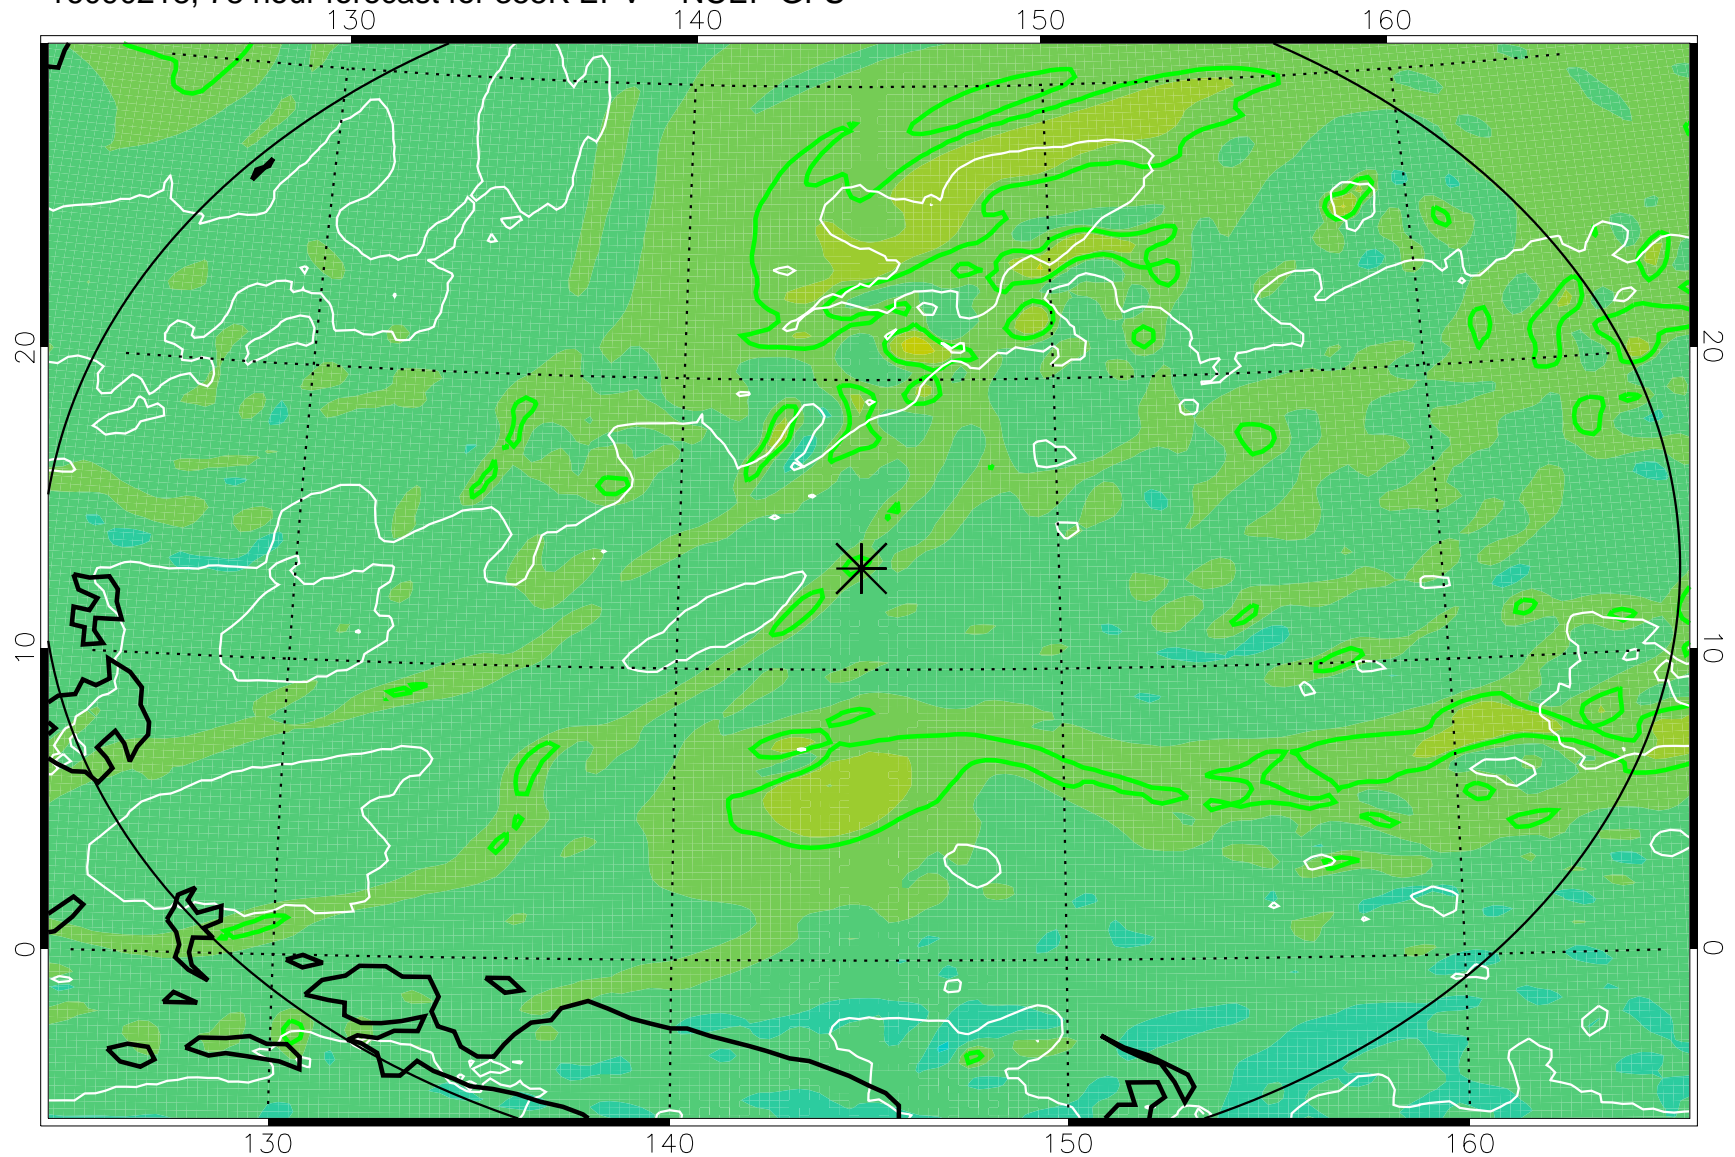

16090206, 66 hour forecast for 355K EPV -- NCEP GFS

355K Montgomery Streamfunction, white
EPV Tropopause (2 PVU) Position
Range ring of 2304 km

16090212, 72 hour forecast for 355K EPV -- NCEP GFS

355K Montgomery Streamfunction, white
EPV Tropopause (2 PVU) Position
Range ring of 2304 km

16090218, 78 hour forecast for 355K EPV -- NCEP GFS

355K Montgomery Streamfunction, white
EPV Tropopause (2 PVU) Position
Range ring of 2304 km

16090300, 84 hour forecast for 355K EPV -- NCEP GFS

355K Montgomery Streamfunction, white
EPV Tropopause (2 PVU) Position
Range ring of 2304 km

16090306, 90 hour forecast for 355K EPV -- NCEP GFS

355K Montgomery Streamfunction, white
EPV Tropopause (2 PVU) Position
Range ring of 2304 km

16090312, 96 hour forecast for 355K EPV -- NCEP GFS

355K Montgomery Streamfunction, white
EPV Tropopause (2 PVU) Position
Range ring of 2304 km

16090318, 102 hour forecast for 355K EPV -- NCEP GFS

355K Montgomery Streamfunction, white
EPV Tropopause (2 PVU) Position
Range ring of 2304 km

16090400, 108 hour forecast for 355K EPV -- NCEP GFS

355K Montgomery Streamfunction, white
EPV Tropopause (2 PVU) Position
Range ring of 2304 km