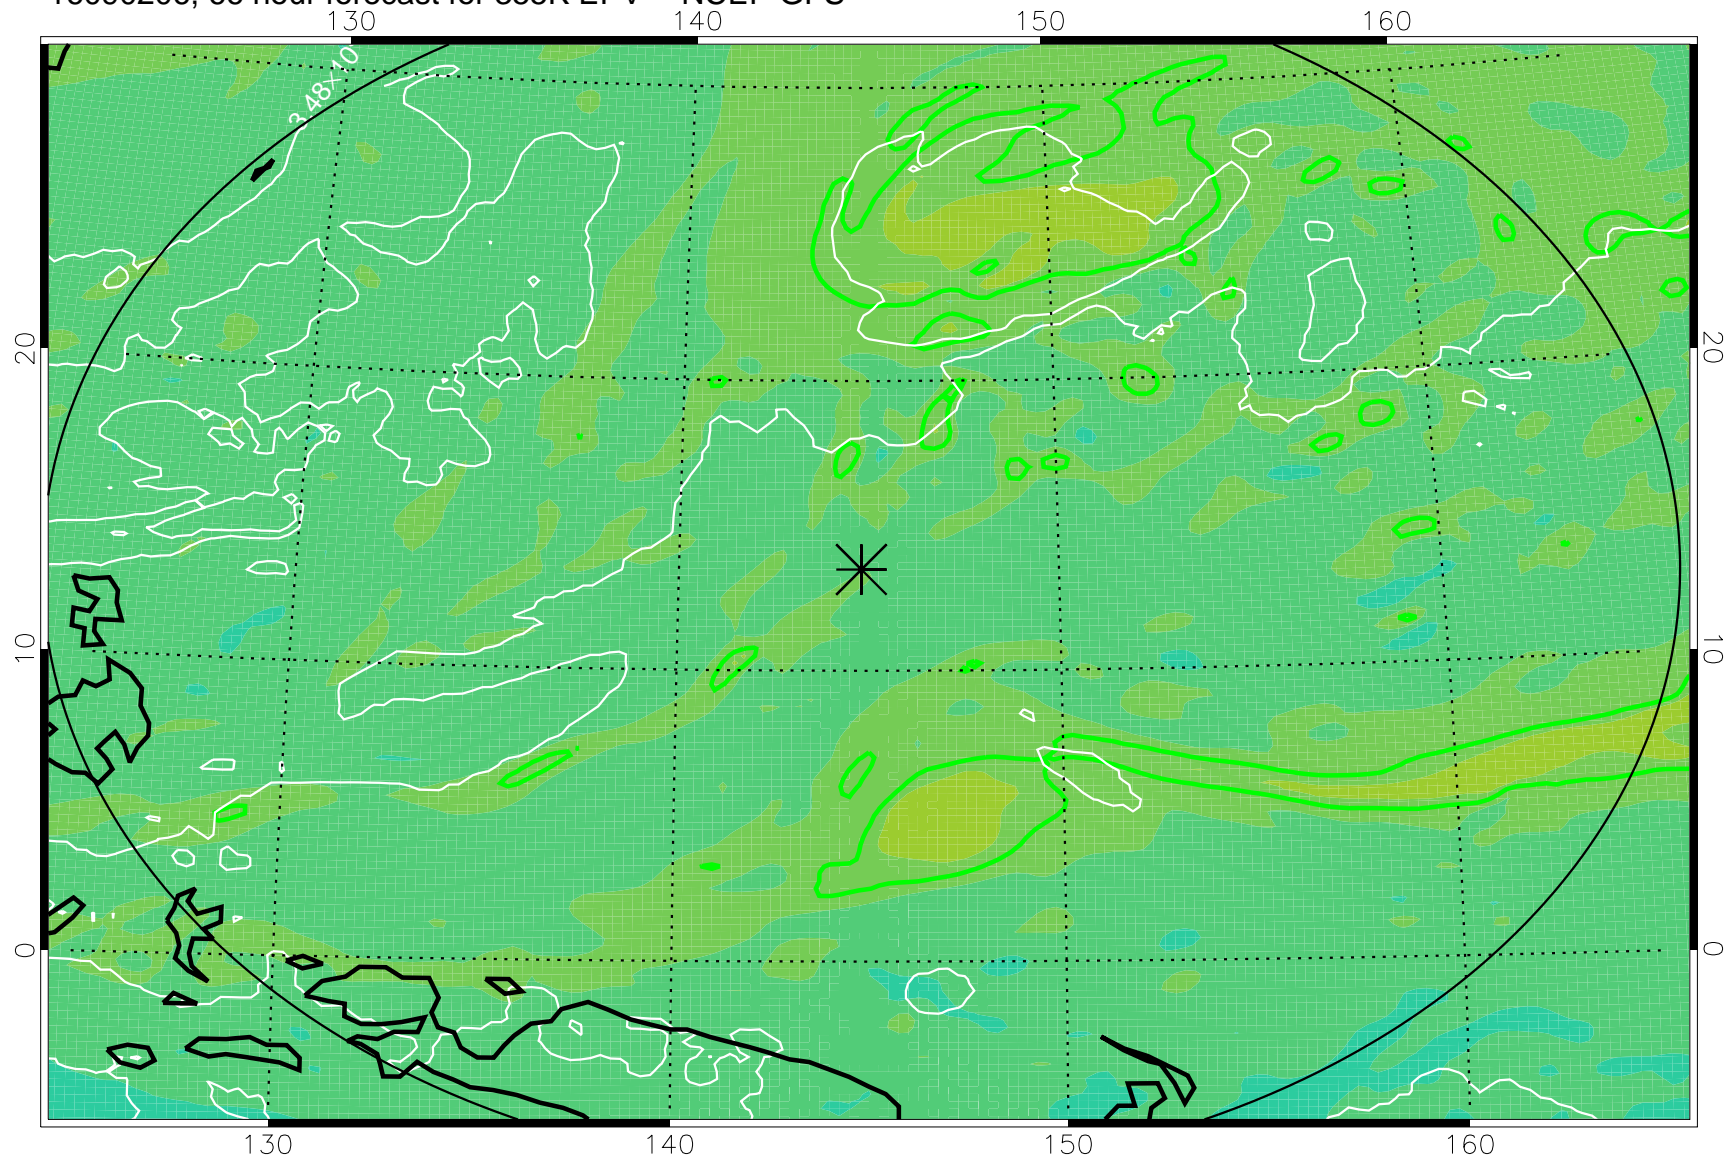

16090118, 54 hour forecast for 355K EPV -- NCEP GFS

355K Montgomery Streamfunction, white
EPV Tropopause (2 PVU) Position
Range ring of 2304 km

16090200, 60 hour forecast for 355K EPV -- NCEP GFS

355K Montgomery Streamfunction, white
EPV Tropopause (2 PVU) Position
Range ring of 2304 km

16090206, 66 hour forecast for 355K EPV -- NCEP GFS

355K Montgomery Streamfunction, white
EPV Tropopause (2 PVU) Position
Range ring of 2304 km

16090212, 72 hour forecast for 355K EPV -- NCEP GFS

355K Montgomery Streamfunction, white
EPV Tropopause (2 PVU) Position
Range ring of 2304 km

16090218, 78 hour forecast for 355K EPV -- NCEP GFS

355K Montgomery Streamfunction, white
EPV Tropopause (2 PVU) Position
Range ring of 2304 km

16090300, 84 hour forecast for 355K EPV -- NCEP GFS

355K Montgomery Streamfunction, white
EPV Tropopause (2 PVU) Position
Range ring of 2304 km

16090306, 90 hour forecast for 355K EPV -- NCEP GFS

355K Montgomery Streamfunction, white
EPV Tropopause (2 PVU) Position
Range ring of 2304 km

16090312, 96 hour forecast for 355K EPV -- NCEP GFS

355K Montgomery Streamfunction, white
EPV Tropopause (2 PVU) Position
Range ring of 2304 km