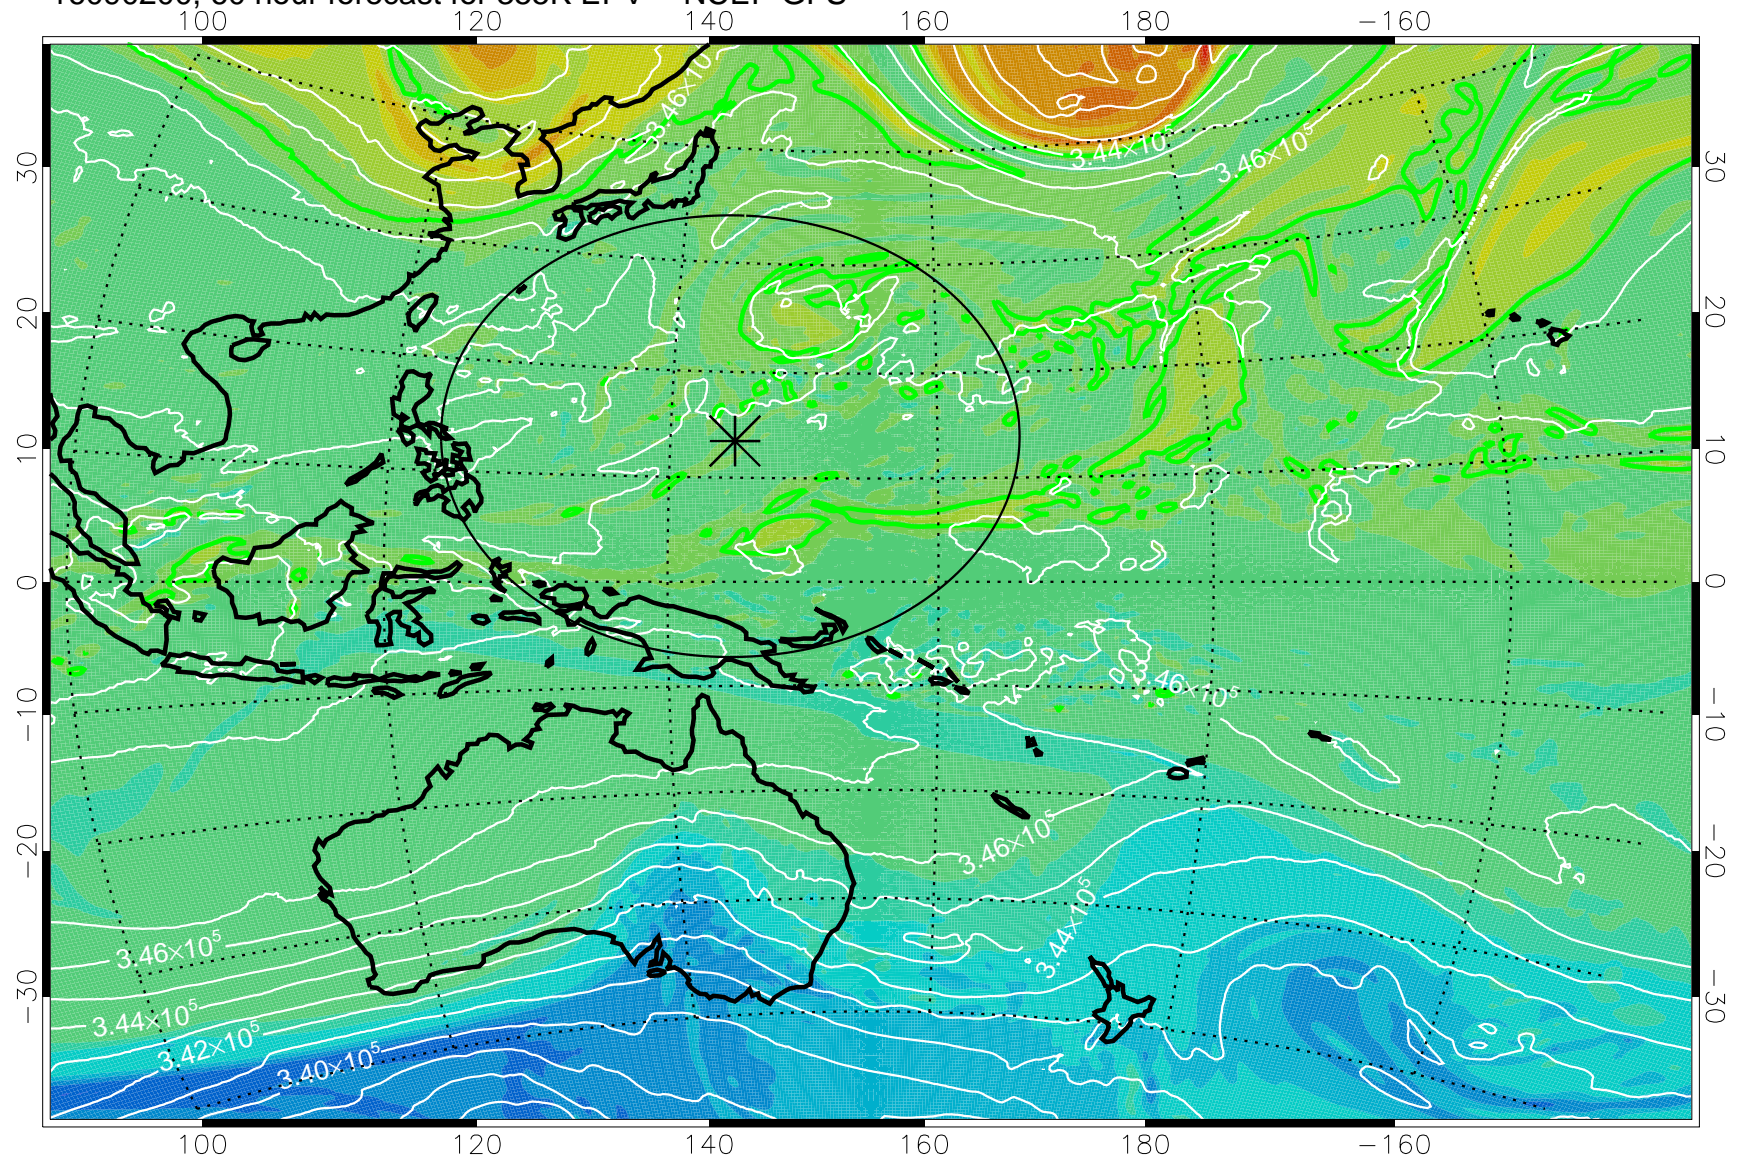

16090106, 42 hour forecast for 355K EPV -- NCEP GFS

16090112, 48 hour forecast for 355K EPV -- NCEP GFS

355K Montgomery Streamfunction, white
EPV Tropopause (2 PVU) Position
Range ring of 2304 km

16090118, 54 hour forecast for 355K EPV -- NCEP GFS

355K Montgomery Streamfunction, white
EPV Tropopause (2 PVU) Position
Range ring of 2304 km

16090200, 60 hour forecast for 355K EPV -- NCEP GFS

355K Montgomery Streamfunction, white
EPV Tropopause (2 PVU) Position
Range ring of 2304 km

16090206, 66 hour forecast for 355K EPV -- NCEP GFS

355K Montgomery Streamfunction, white
EPV Tropopause (2 PVU) Position
Range ring of 2304 km

16090212, 72 hour forecast for 355K EPV -- NCEP GFS

355K Montgomery Streamfunction, white
EPV Tropopause (2 PVU) Position
Range ring of 2304 km

16090218, 78 hour forecast for 355K EPV -- NCEP GFS

355K Montgomery Streamfunction, white
EPV Tropopause (2 PVU) Position
Range ring of 2304 km

16090300, 84 hour forecast for 355K EPV -- NCEP GFS

355K Montgomery Streamfunction, white
EPV Tropopause (2 PVU) Position
Range ring of 2304 km