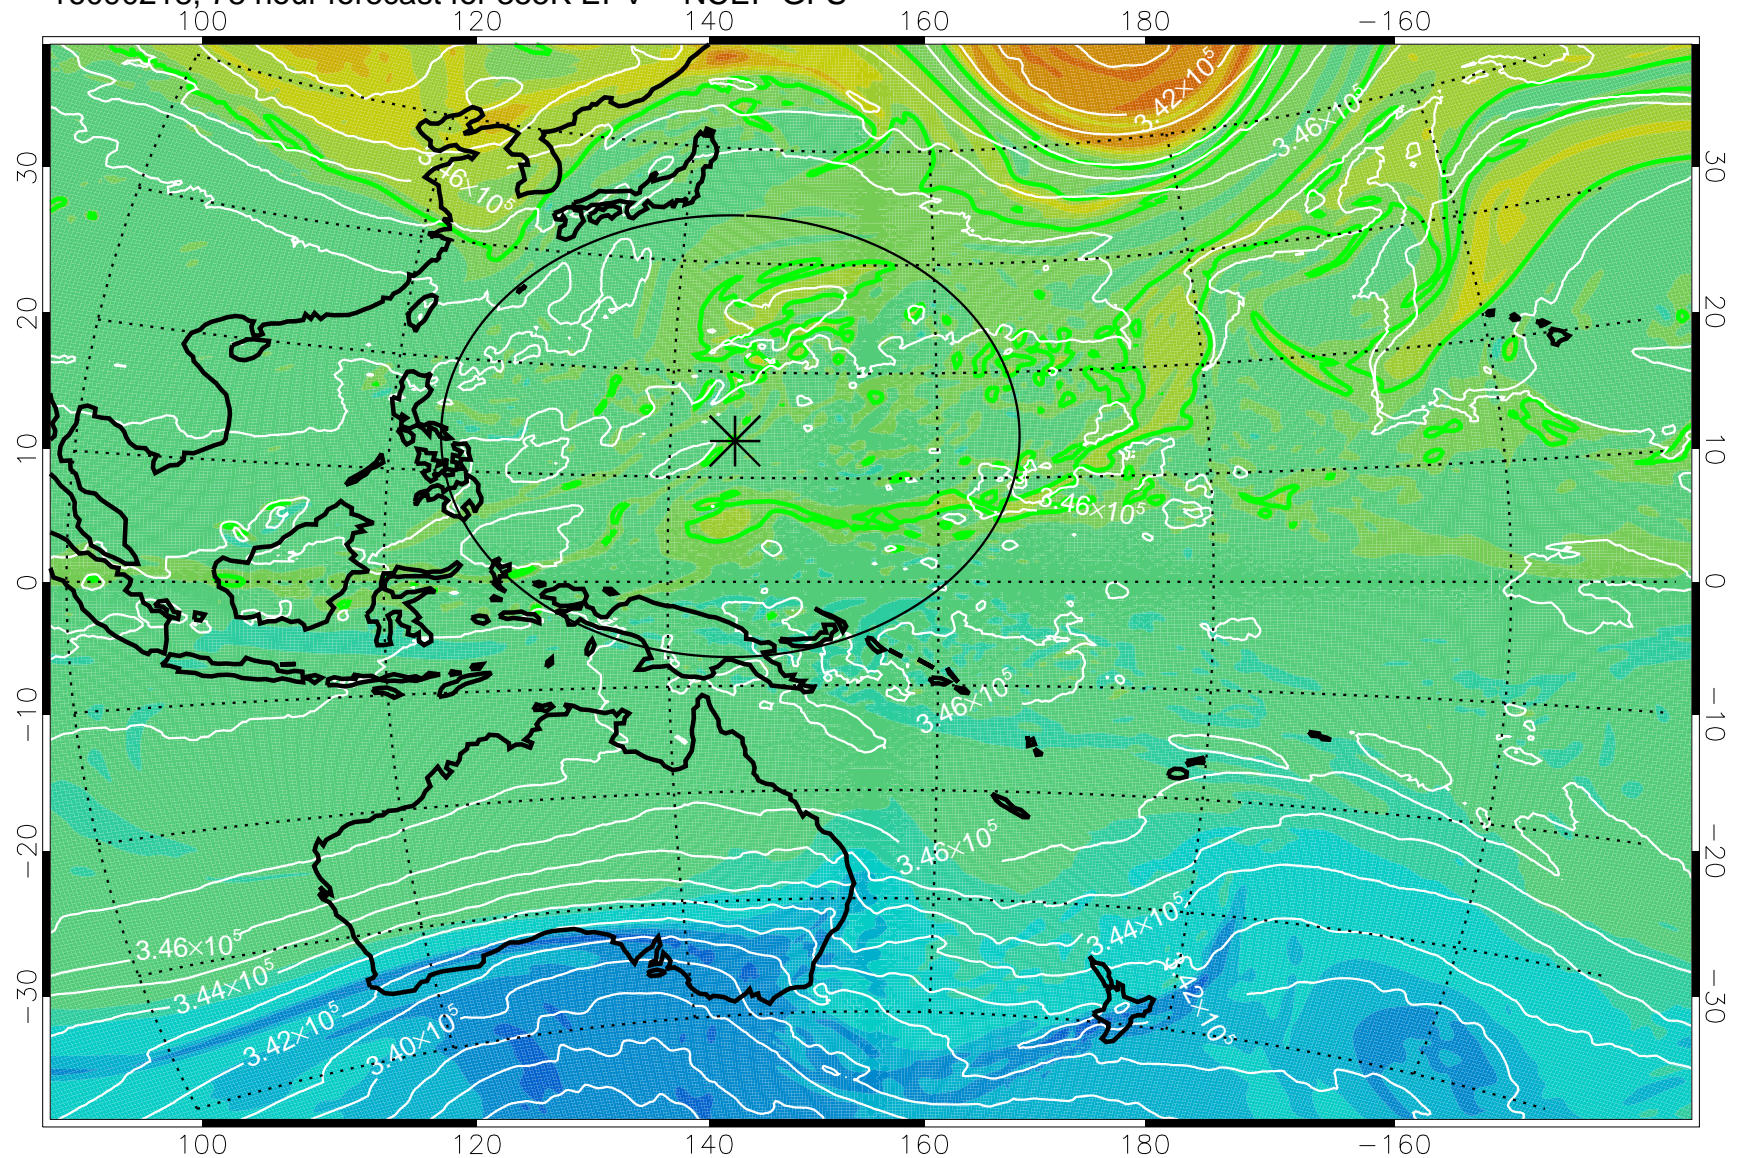

355K Montgomery Streamfunction, white
EPV Tropopause (2 PVU) Position
Range ring of 2304 km

16090200, 60 hour forecast for 355K EPV -- NCEP GFS

355K Montgomery Streamfunction, white
EPV Tropopause (2 PVU) Position
Range ring of 2304 km

16090206, 66 hour forecast for 355K EPV -- NCEP GFS

355K Montgomery Streamfunction, white
EPV Tropopause (2 PVU) Position
Range ring of 2304 km

16090212, 72 hour forecast for 355K EPV -- NCEP GFS

355K Montgomery Streamfunction, white
EPV Tropopause (2 PVU) Position
Range ring of 2304 km

16090218, 78 hour forecast for 355K EPV -- NCEP GFS

355K Montgomery Streamfunction, white
EPV Tropopause (2 PVU) Position
Range ring of 2304 km

16090300, 84 hour forecast for 355K EPV -- NCEP GFS

355K Montgomery Streamfunction, white
EPV Tropopause (2 PVU) Position
Range ring of 2304 km

16090306, 90 hour forecast for 355K EPV -- NCEP GFS

355K Montgomery Streamfunction, white
EPV Tropopause (2 PVU) Position
Range ring of 2304 km

16090312, 96 hour forecast for 355K EPV -- NCEP GFS

355K Montgomery Streamfunction, white
EPV Tropopause (2 PVU) Position
Range ring of 2304 km