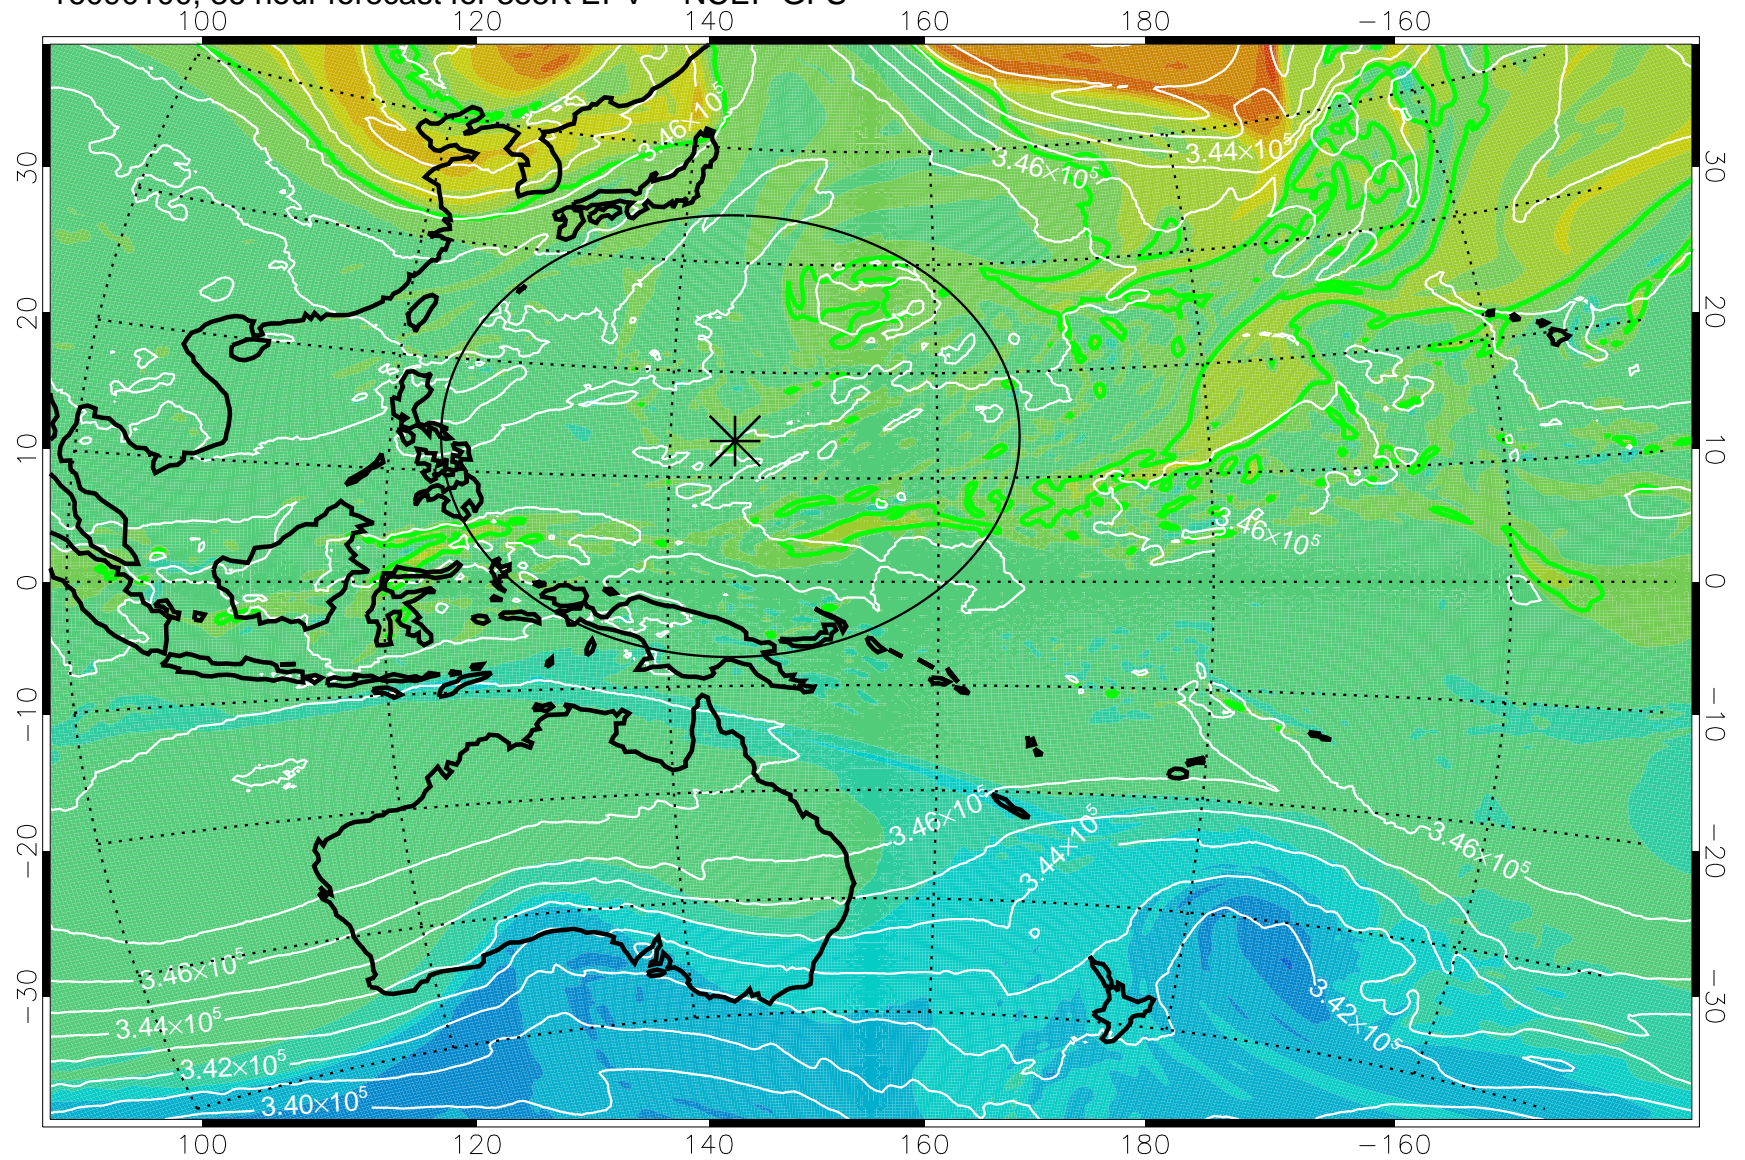

16083106, 18 hour forecast for 355K EPV -- NCEP GFS

355K Montgomery Streamfunction, white
EPV Tropopause (2 PVU) Position
Range ring of 2304 km

16083112, 24 hour forecast for 355K EPV -- NCEP GFS

355K Montgomery Streamfunction, white
EPV Tropopause (2 PVU) Position
Range ring of 2304 km

16083118, 30 hour forecast for 355K EPV -- NCEP GFS

355K Montgomery Streamfunction, white
EPV Tropopause (2 PVU) Position
Range ring of 2304 km

16090100, 36 hour forecast for 355K EPV -- NCEP GFS

355K Montgomery Streamfunction, white
EPV Tropopause (2 PVU) Position
Range ring of 2304 km

16090106, 42 hour forecast for 355K EPV -- NCEP GFS

16090112, 48 hour forecast for 355K EPV -- NCEP GFS

355K Montgomery Streamfunction, white
EPV Tropopause (2 PVU) Position
Range ring of 2304 km

16090118, 54 hour forecast for 355K EPV -- NCEP GFS

355K Montgomery Streamfunction, white
EPV Tropopause (2 PVU) Position
Range ring of 2304 km

16090200, 60 hour forecast for 355K EPV -- NCEP GFS

355K Montgomery Streamfunction, white
EPV Tropopause (2 PVU) Position
Range ring of 2304 km