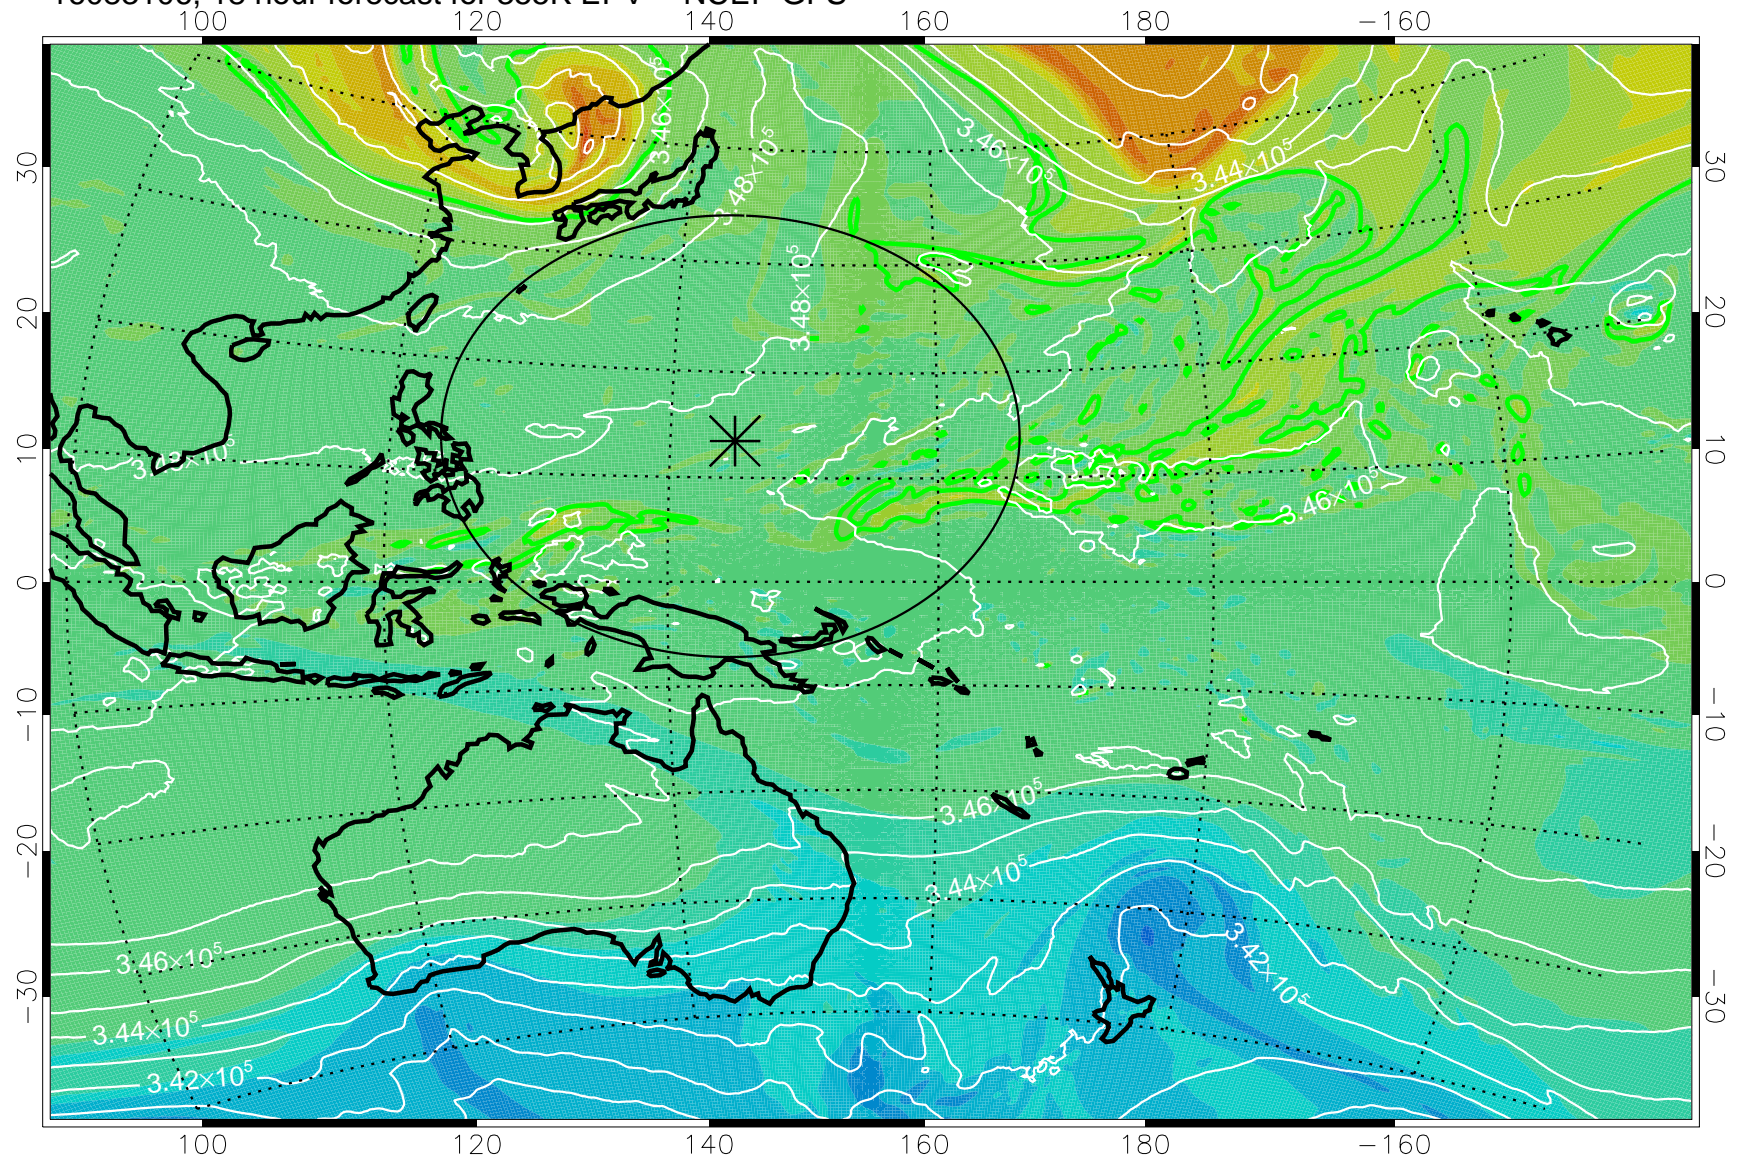

16083018, 6 hour forecast for 355K EPV -- NCEP GFS

355K Montgomery Streamfunction, white
EPV Tropopause (2 PVU) Position
Range ring of 2304 km

16083100, 12 hour forecast for 355K EPV -- NCEP GFS

355K Montgomery Streamfunction, white
EPV Tropopause (2 PVU) Position
Range ring of 2304 km

16083106, 18 hour forecast for 355K EPV -- NCEP GFS

355K Montgomery Streamfunction, white
EPV Tropopause (2 PVU) Position
Range ring of 2304 km

16083112, 24 hour forecast for 355K EPV -- NCEP GFS

355K Montgomery Streamfunction, white
EPV Tropopause (2 PVU) Position
Range ring of 2304 km

16083118, 30 hour forecast for 355K EPV -- NCEP GFS

355K Montgomery Streamfunction, white
EPV Tropopause (2 PVU) Position
Range ring of 2304 km

16090100, 36 hour forecast for 355K EPV -- NCEP GFS

355K Montgomery Streamfunction, white
EPV Tropopause (2 PVU) Position
Range ring of 2304 km

16090106, 42 hour forecast for 355K EPV -- NCEP GFS

16090112, 48 hour forecast for 355K EPV -- NCEP GFS

355K Montgomery Streamfunction, white
EPV Tropopause (2 PVU) Position
Range ring of 2304 km

16090118, 54 hour forecast for 355K EPV -- NCEP GFS