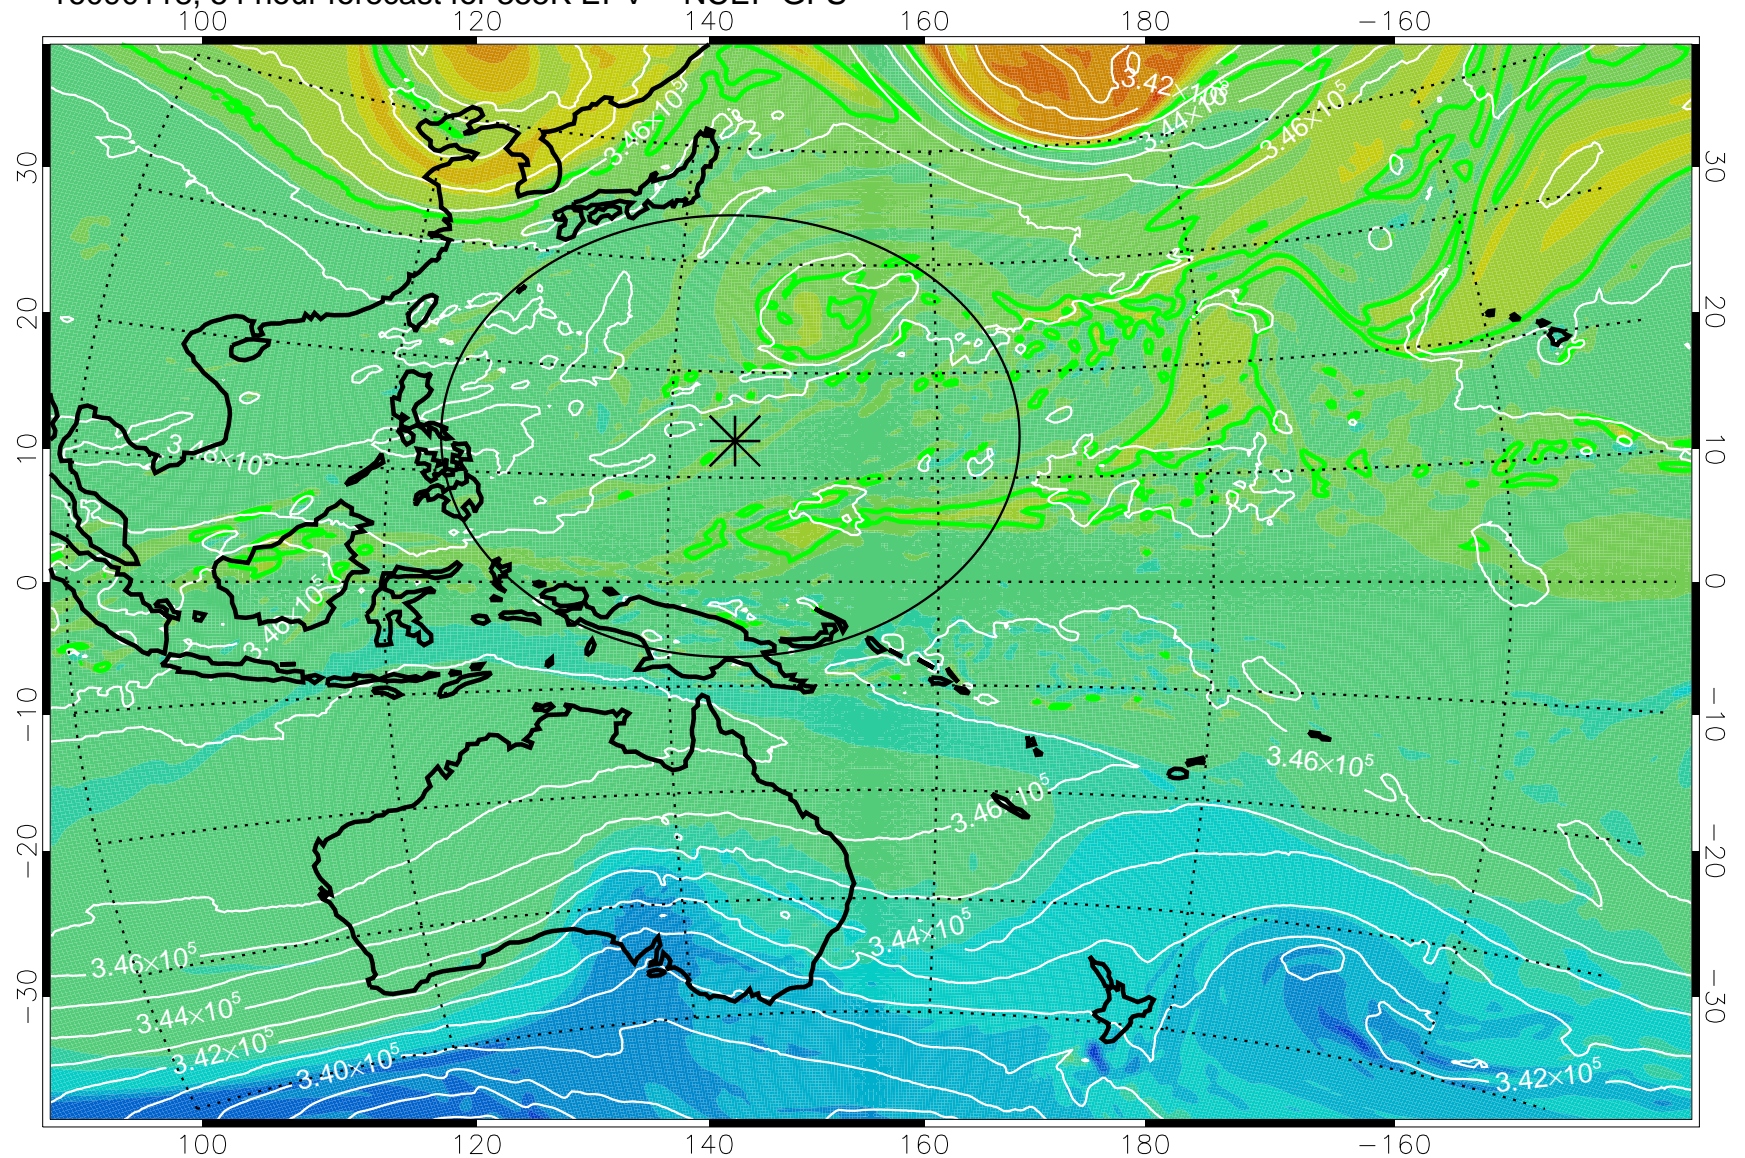

16090106, 42 hour forecast for 355K EPV -- NCEP GFS

16090112, 48 hour forecast for 355K EPV -- NCEP GFS

355K Montgomery Streamfunction, white
EPV Tropopause (2 PVU) Position
Range ring of 2304 km

16090118, 54 hour forecast for 355K EPV -- NCEP GFS

355K Montgomery Streamfunction, white
EPV Tropopause (2 PVU) Position
Range ring of 2304 km

16090200, 60 hour forecast for 355K EPV -- NCEP GFS

355K Montgomery Streamfunction, white
EPV Tropopause (2 PVU) Position
Range ring of 2304 km

16090206, 66 hour forecast for 355K EPV -- NCEP GFS

355K Montgomery Streamfunction, white
EPV Tropopause (2 PVU) Position
Range ring of 2304 km

16090212, 72 hour forecast for 355K EPV -- NCEP GFS

355K Montgomery Streamfunction, white
EPV Tropopause (2 PVU) Position
Range ring of 2304 km

16090218, 78 hour forecast for 355K EPV -- NCEP GFS

355K Montgomery Streamfunction, white
EPV Tropopause (2 PVU) Position
Range ring of 2304 km

16090300, 84 hour forecast for 355K EPV -- NCEP GFS

355K Montgomery Streamfunction, white
EPV Tropopause (2 PVU) Position
Range ring of 2304 km