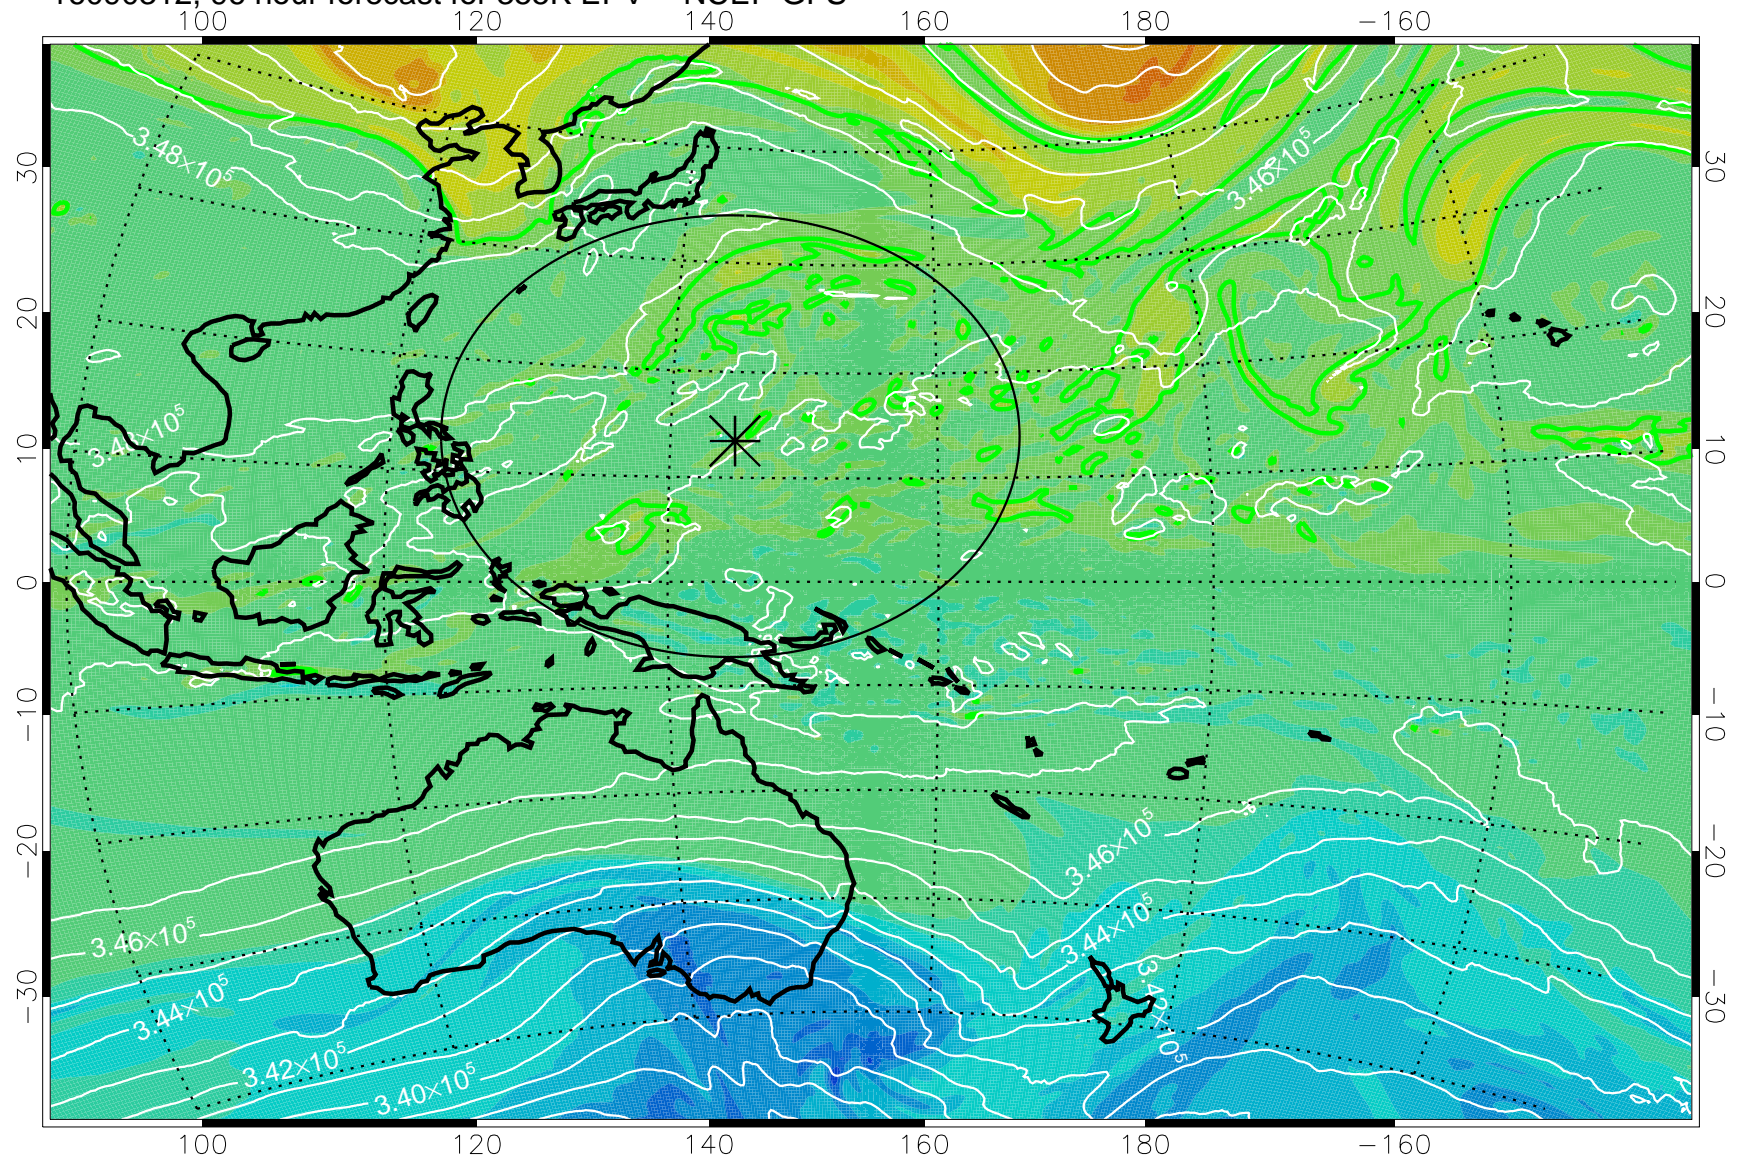

16090206, 66 hour forecast for 355K EPV -- NCEP GFS

355K Montgomery Streamfunction, white
EPV Tropopause (2 PVU) Position
Range ring of 2304 km

16090212, 72 hour forecast for 355K EPV -- NCEP GFS

355K Montgomery Streamfunction, white
EPV Tropopause (2 PVU) Position
Range ring of 2304 km

16090218, 78 hour forecast for 355K EPV -- NCEP GFS

355K Montgomery Streamfunction, white
EPV Tropopause (2 PVU) Position
Range ring of 2304 km

16090300, 84 hour forecast for 355K EPV -- NCEP GFS

355K Montgomery Streamfunction, white
EPV Tropopause (2 PVU) Position
Range ring of 2304 km

16090306, 90 hour forecast for 355K EPV -- NCEP GFS

355K Montgomery Streamfunction, white
EPV Tropopause (2 PVU) Position
Range ring of 2304 km

16090312, 96 hour forecast for 355K EPV -- NCEP GFS

355K Montgomery Streamfunction, white
EPV Tropopause (2 PVU) Position
Range ring of 2304 km

16090318, 102 hour forecast for 355K EPV -- NCEP GFS

355K Montgomery Streamfunction, white
EPV Tropopause (2 PVU) Position
Range ring of 2304 km

16090400, 108 hour forecast for 355K EPV -- NCEP GFS

355K Montgomery Streamfunction, white
EPV Tropopause (2 PVU) Position
Range ring of 2304 km