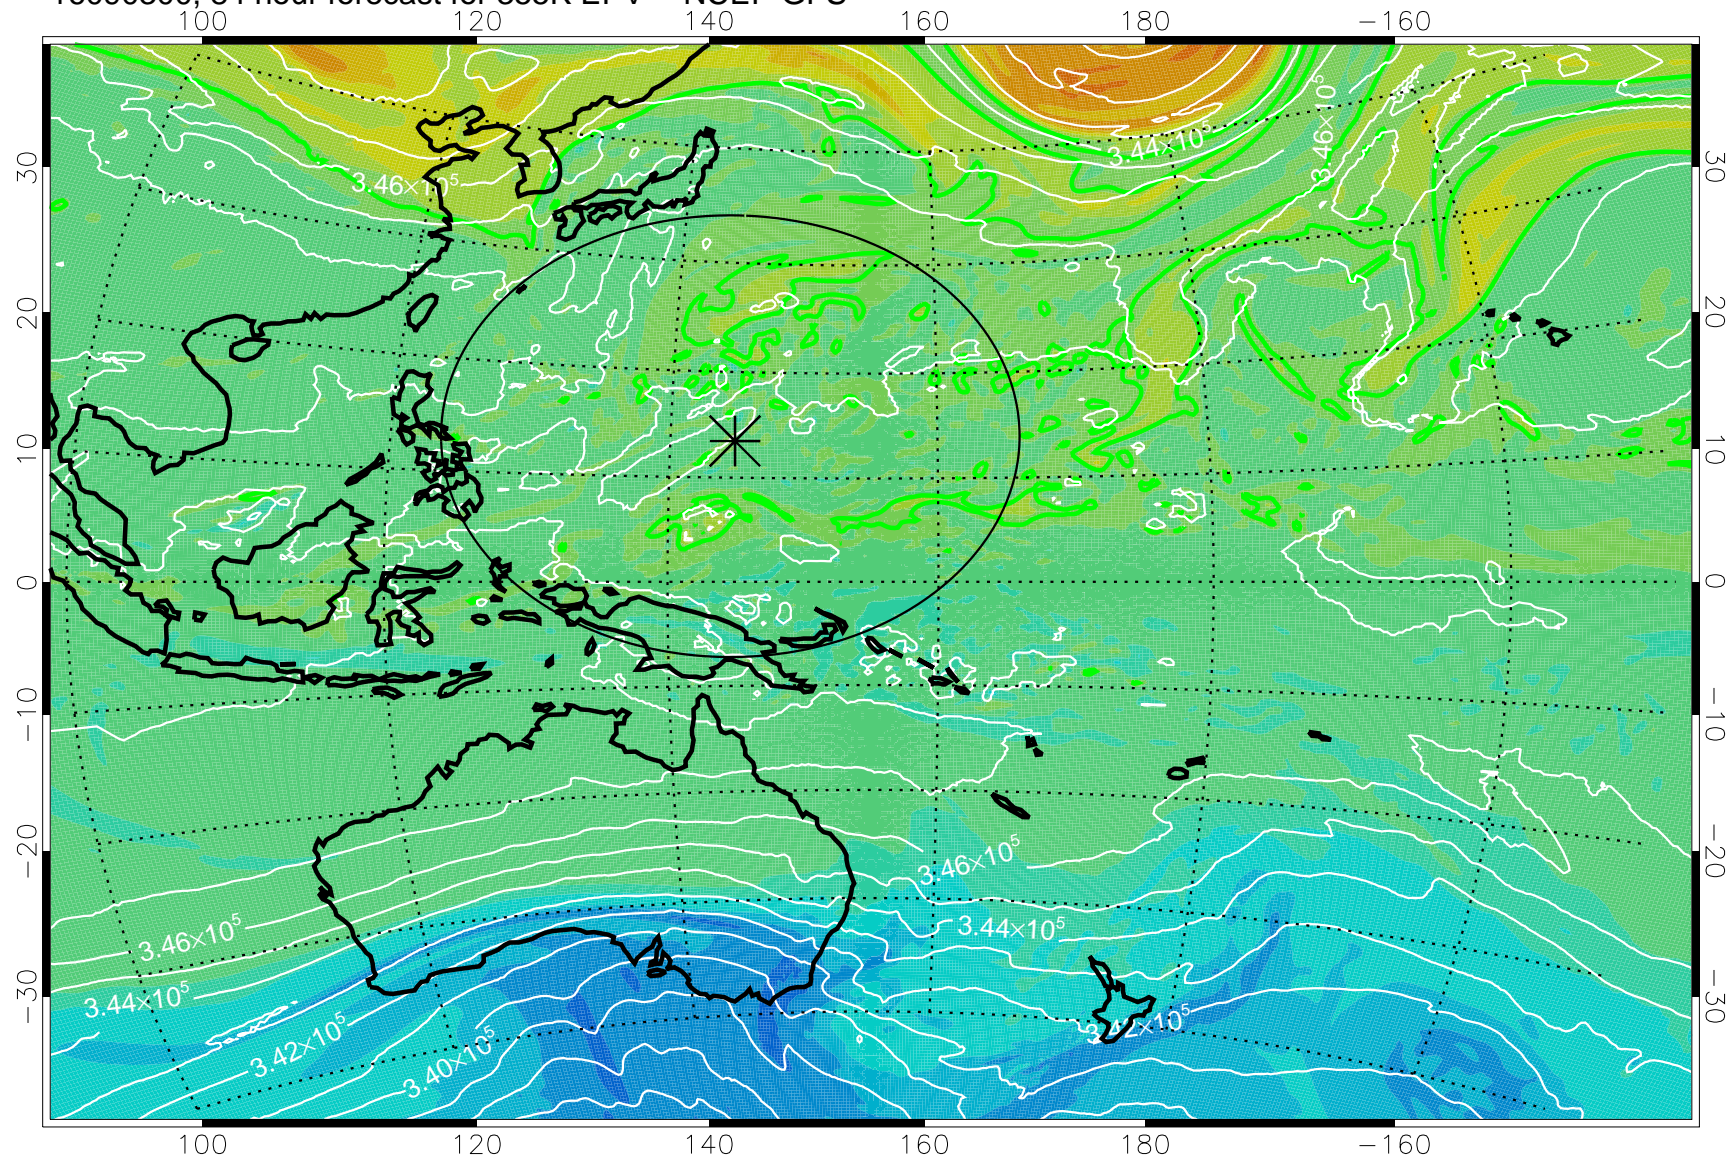

355K Montgomery Streamfunction, white
EPV Tropopause (2 PVU) Position
Range ring of 2304 km

16090200, 60 hour forecast for 355K EPV -- NCEP GFS

355K Montgomery Streamfunction, white
EPV Tropopause (2 PVU) Position
Range ring of 2304 km

16090206, 66 hour forecast for 355K EPV -- NCEP GFS

355K Montgomery Streamfunction, white
EPV Tropopause (2 PVU) Position
Range ring of 2304 km

16090212, 72 hour forecast for 355K EPV -- NCEP GFS

355K Montgomery Streamfunction, white
EPV Tropopause (2 PVU) Position
Range ring of 2304 km

16090218, 78 hour forecast for 355K EPV -- NCEP GFS

355K Montgomery Streamfunction, white
EPV Tropopause (2 PVU) Position
Range ring of 2304 km

16090300, 84 hour forecast for 355K EPV -- NCEP GFS

355K Montgomery Streamfunction, white
EPV Tropopause (2 PVU) Position
Range ring of 2304 km

16090306, 90 hour forecast for 355K EPV -- NCEP GFS

355K Montgomery Streamfunction, white
EPV Tropopause (2 PVU) Position
Range ring of 2304 km

16090312, 96 hour forecast for 355K EPV -- NCEP GFS

355K Montgomery Streamfunction, white
EPV Tropopause (2 PVU) Position
Range ring of 2304 km