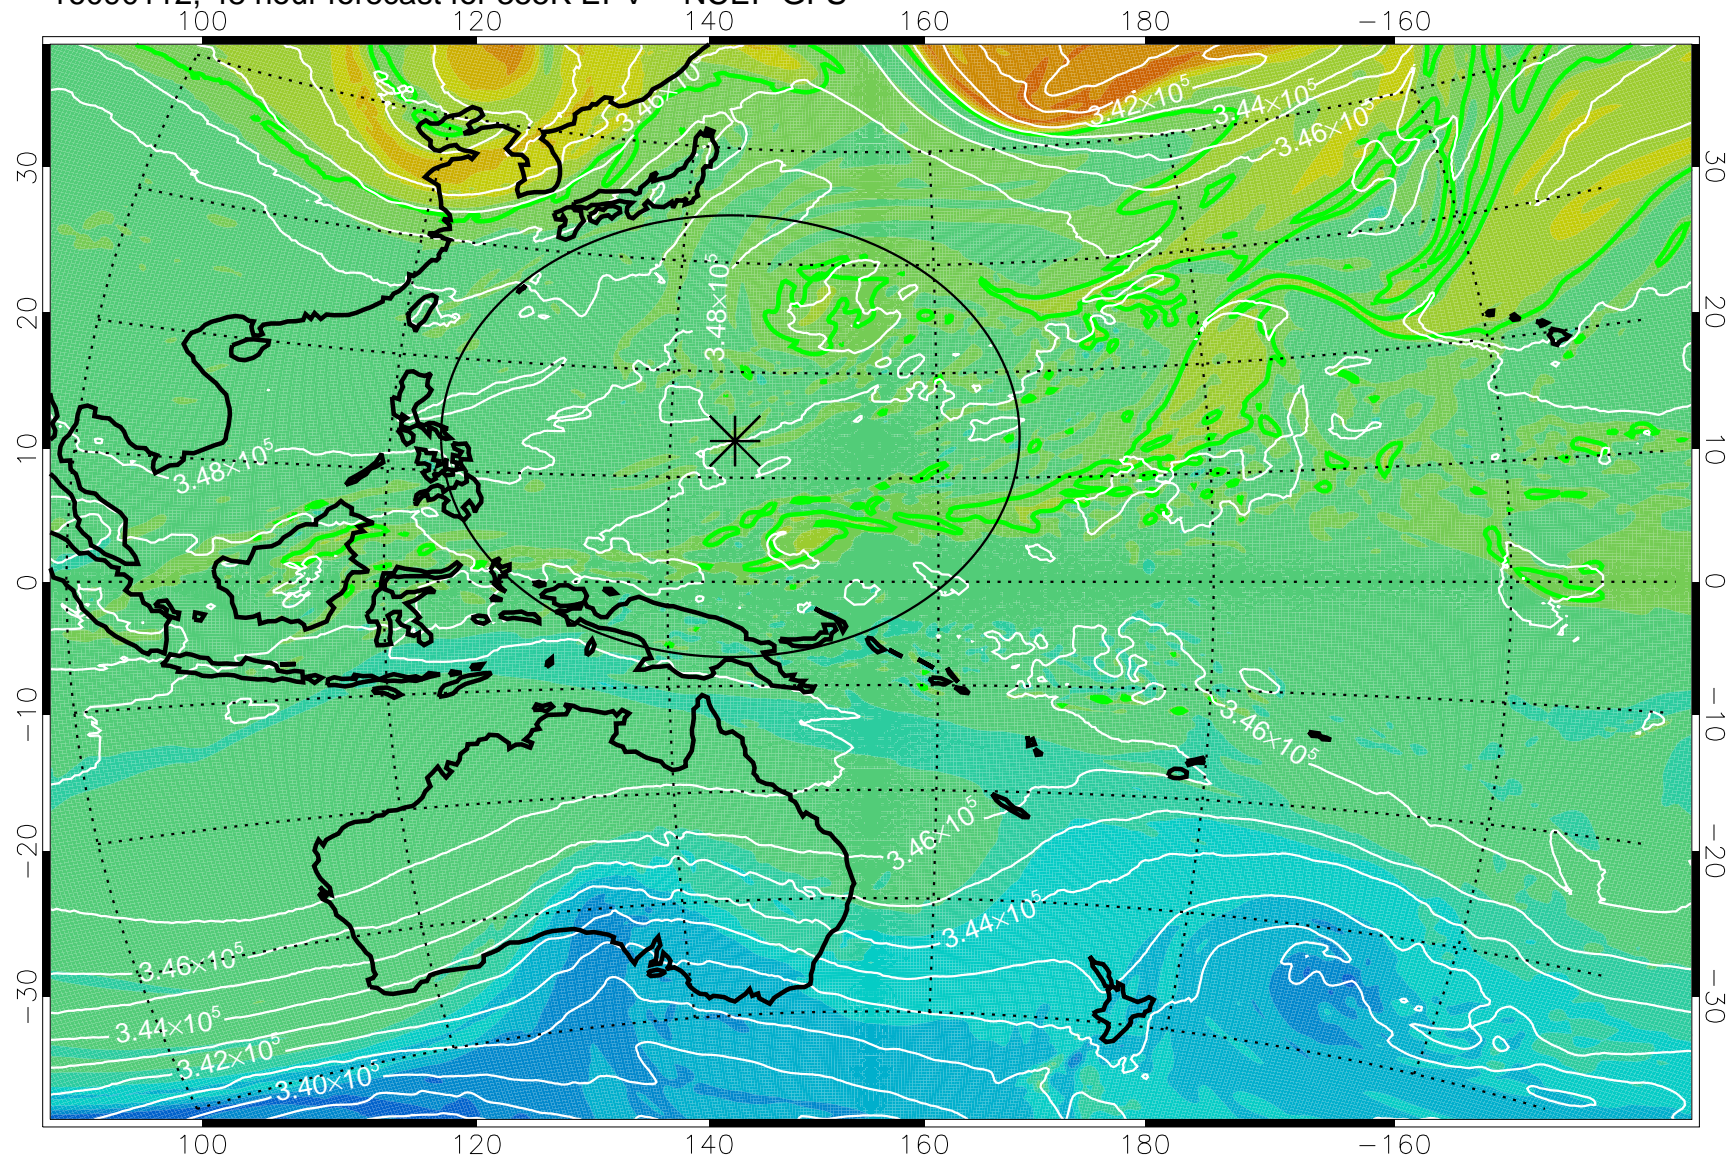

16083118, 30 hour forecast for 355K EPV -- NCEP GFS

355K Montgomery Streamfunction, white
EPV Tropopause (2 PVU) Position
Range ring of 2304 km

16090100, 36 hour forecast for 355K EPV -- NCEP GFS

355K Montgomery Streamfunction, white
EPV Tropopause (2 PVU) Position
Range ring of 2304 km

16090106, 42 hour forecast for 355K EPV -- NCEP GFS

16090112, 48 hour forecast for 355K EPV -- NCEP GFS

355K Montgomery Streamfunction, white
EPV Tropopause (2 PVU) Position
Range ring of 2304 km

16090118, 54 hour forecast for 355K EPV -- NCEP GFS

355K Montgomery Streamfunction, white
EPV Tropopause (2 PVU) Position
Range ring of 2304 km

16090200, 60 hour forecast for 355K EPV -- NCEP GFS

355K Montgomery Streamfunction, white
EPV Tropopause (2 PVU) Position
Range ring of 2304 km

16090206, 66 hour forecast for 355K EPV -- NCEP GFS

355K Montgomery Streamfunction, white
EPV Tropopause (2 PVU) Position
Range ring of 2304 km

16090212, 72 hour forecast for 355K EPV -- NCEP GFS

355K Montgomery Streamfunction, white
EPV Tropopause (2 PVU) Position
Range ring of 2304 km