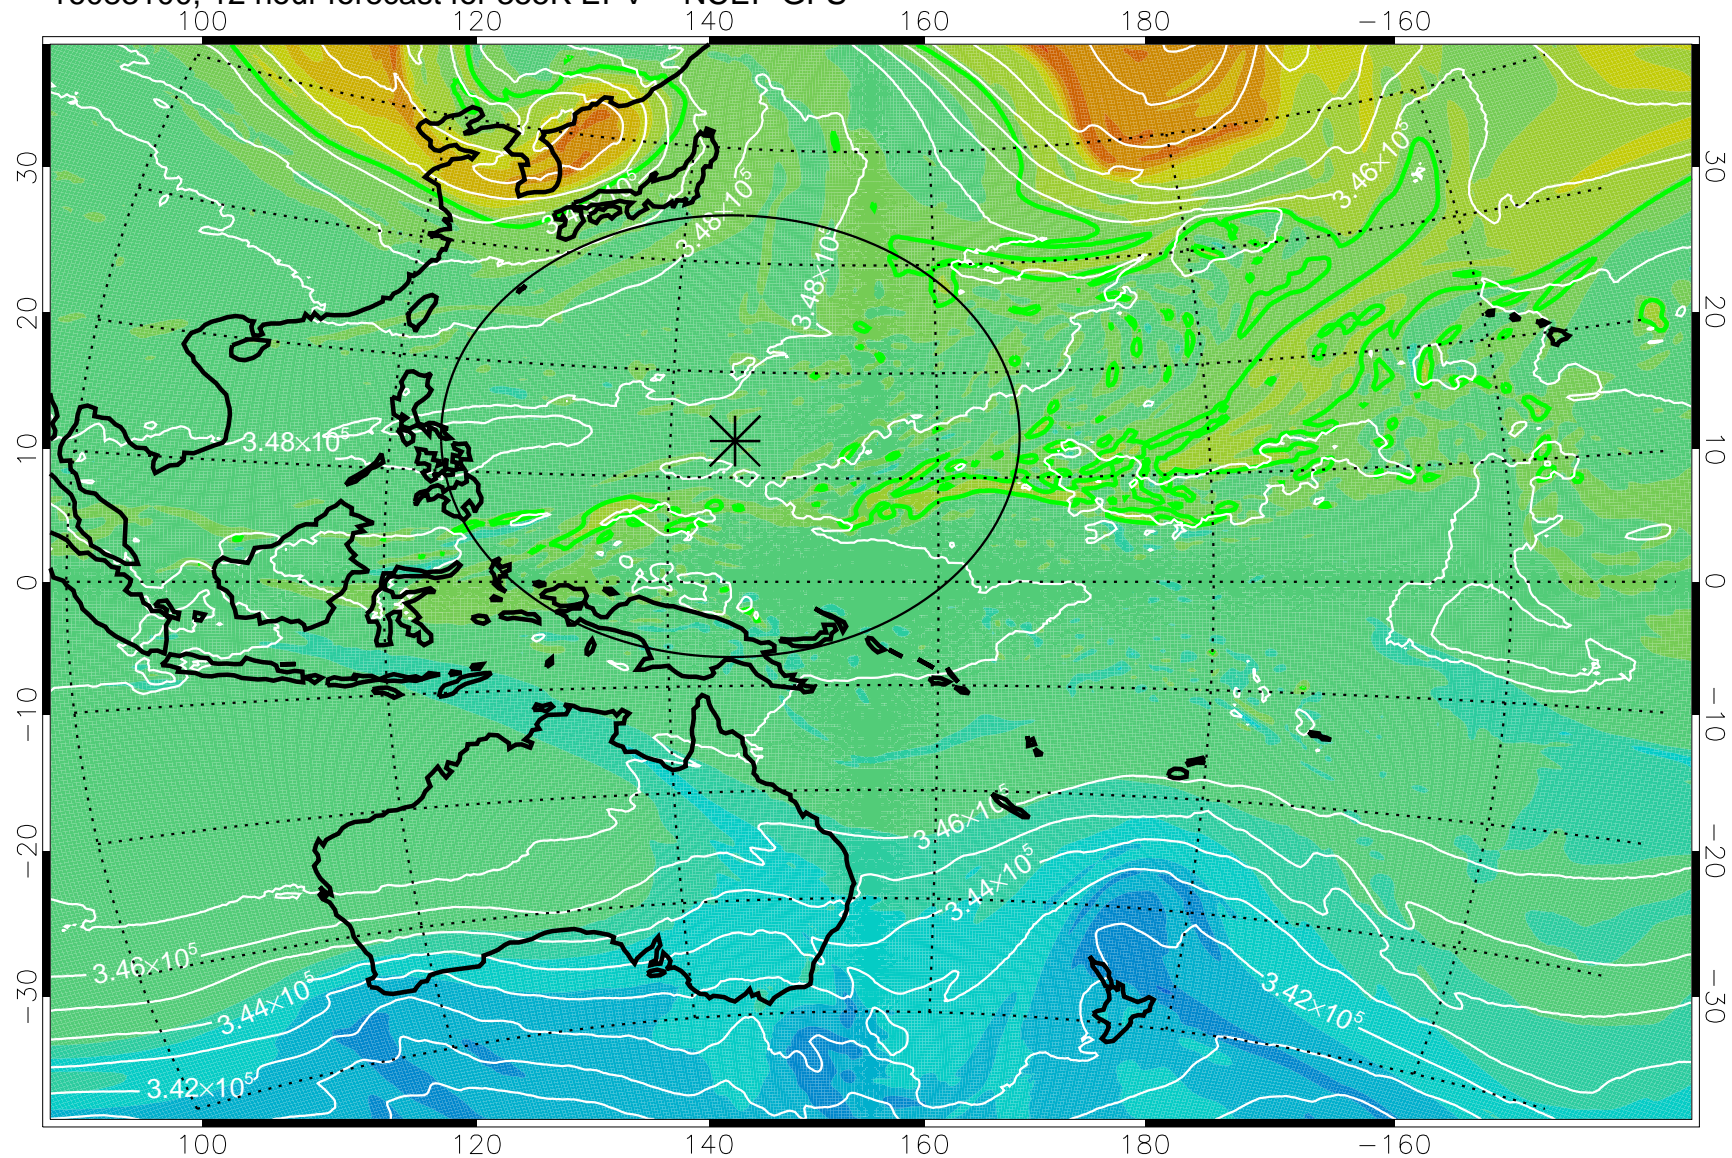

16083018, 6 hour forecast for 355K EPV -- NCEP GFS

355K Montgomery Streamfunction, white
EPV Tropopause (2 PVU) Position
Range ring of 2304 km

16083100, 12 hour forecast for 355K EPV -- NCEP GFS

355K Montgomery Streamfunction, white
EPV Tropopause (2 PVU) Position
Range ring of 2304 km

16083106, 18 hour forecast for 355K EPV -- NCEP GFS

355K Montgomery Streamfunction, white
EPV Tropopause (2 PVU) Position
Range ring of 2304 km

16083112, 24 hour forecast for 355K EPV -- NCEP GFS

355K Montgomery Streamfunction, white
EPV Tropopause (2 PVU) Position
Range ring of 2304 km

16083118, 30 hour forecast for 355K EPV -- NCEP GFS

355K Montgomery Streamfunction, white
EPV Tropopause (2 PVU) Position
Range ring of 2304 km

16090100, 36 hour forecast for 355K EPV -- NCEP GFS

355K Montgomery Streamfunction, white
EPV Tropopause (2 PVU) Position
Range ring of 2304 km

16090106, 42 hour forecast for 355K EPV -- NCEP GFS

16090112, 48 hour forecast for 355K EPV -- NCEP GFS

355K Montgomery Streamfunction, white
EPV Tropopause (2 PVU) Position
Range ring of 2304 km

16090118, 54 hour forecast for 355K EPV -- NCEP GFS