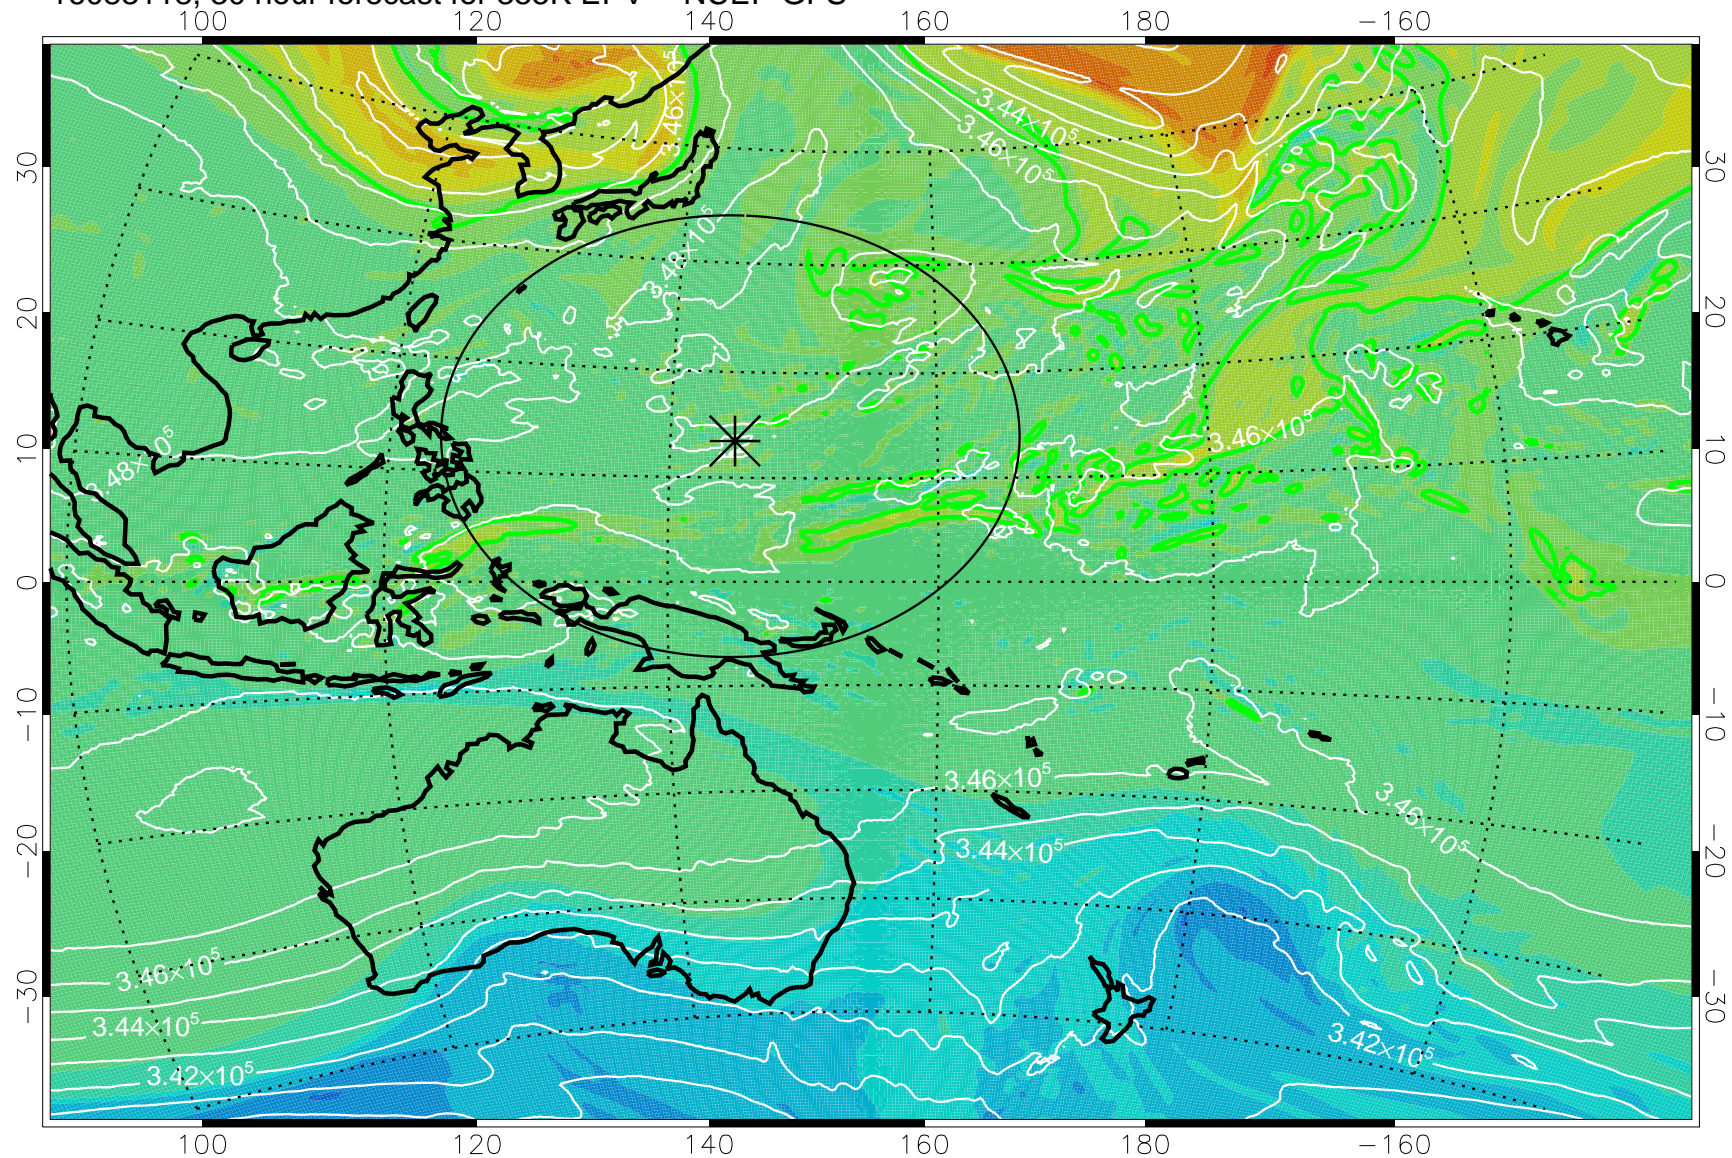

16083106, 18 hour forecast for 355K EPV -- NCEP GFS

355K Montgomery Streamfunction, white
EPV Tropopause (2 PVU) Position
Range ring of 2304 km

16083112, 24 hour forecast for 355K EPV -- NCEP GFS

355K Montgomery Streamfunction, white
EPV Tropopause (2 PVU) Position
Range ring of 2304 km

16083118, 30 hour forecast for 355K EPV -- NCEP GFS

355K Montgomery Streamfunction, white
EPV Tropopause (2 PVU) Position
Range ring of 2304 km

16090100, 36 hour forecast for 355K EPV -- NCEP GFS

355K Montgomery Streamfunction, white
EPV Tropopause (2 PVU) Position
Range ring of 2304 km

16090106, 42 hour forecast for 355K EPV -- NCEP GFS

16090112, 48 hour forecast for 355K EPV -- NCEP GFS

355K Montgomery Streamfunction, white
EPV Tropopause (2 PVU) Position
Range ring of 2304 km

16090118, 54 hour forecast for 355K EPV -- NCEP GFS

355K Montgomery Streamfunction, white
EPV Tropopause (2 PVU) Position
Range ring of 2304 km

16090200, 60 hour forecast for 355K EPV -- NCEP GFS

355K Montgomery Streamfunction, white
EPV Tropopause (2 PVU) Position
Range ring of 2304 km