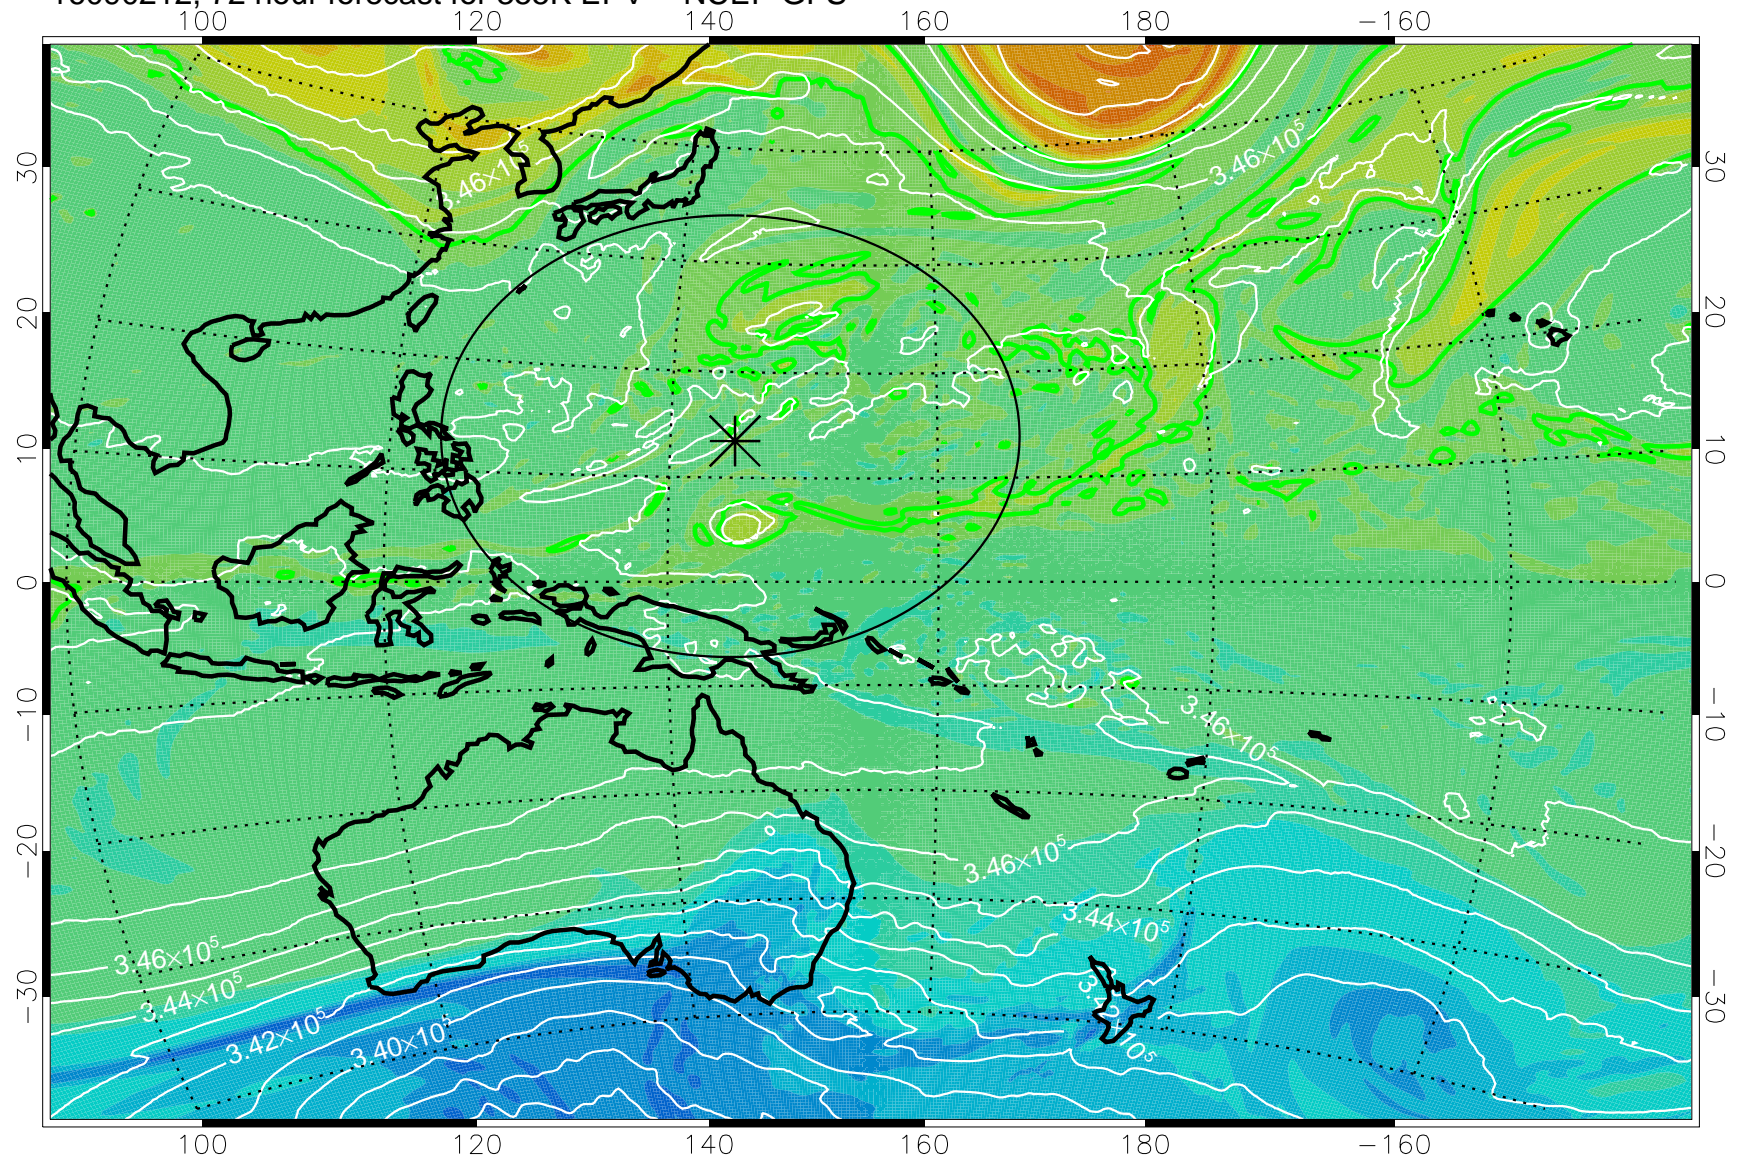

16090106, 42 hour forecast for 355K EPV -- NCEP GFS

16090112, 48 hour forecast for 355K EPV -- NCEP GFS

355K Montgomery Streamfunction, white
EPV Tropopause (2 PVU) Position
Range ring of 2304 km

16090118, 54 hour forecast for 355K EPV -- NCEP GFS

355K Montgomery Streamfunction, white
EPV Tropopause (2 PVU) Position
Range ring of 2304 km

16090200, 60 hour forecast for 355K EPV -- NCEP GFS

355K Montgomery Streamfunction, white
EPV Tropopause (2 PVU) Position
Range ring of 2304 km

16090206, 66 hour forecast for 355K EPV -- NCEP GFS

355K Montgomery Streamfunction, white
EPV Tropopause (2 PVU) Position
Range ring of 2304 km

16090212, 72 hour forecast for 355K EPV -- NCEP GFS

355K Montgomery Streamfunction, white
EPV Tropopause (2 PVU) Position
Range ring of 2304 km

16090218, 78 hour forecast for 355K EPV -- NCEP GFS

355K Montgomery Streamfunction, white
EPV Tropopause (2 PVU) Position
Range ring of 2304 km

16090300, 84 hour forecast for 355K EPV -- NCEP GFS

355K Montgomery Streamfunction, white
EPV Tropopause (2 PVU) Position
Range ring of 2304 km