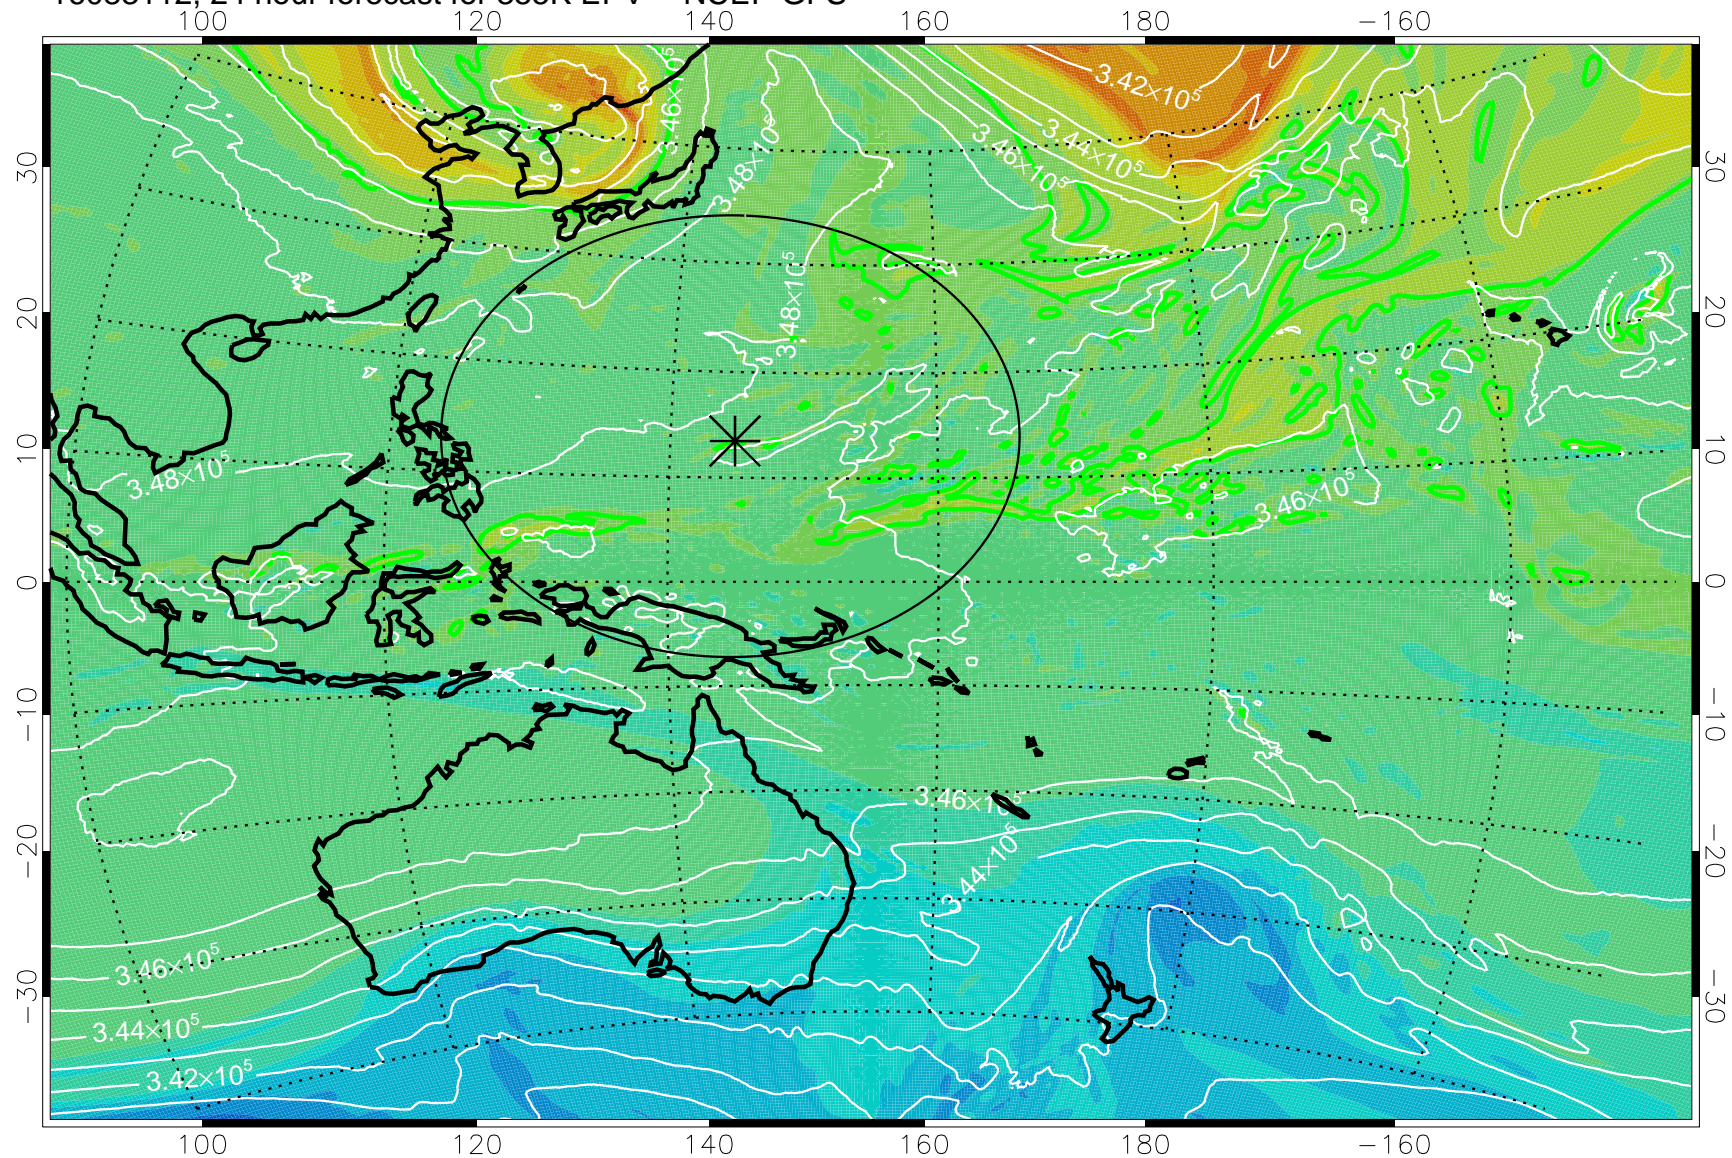

16083018, 6 hour forecast for 355K EPV -- NCEP GFS

355K Montgomery Streamfunction, white
EPV Tropopause (2 PVU) Position
Range ring of 2304 km

16083100, 12 hour forecast for 355K EPV -- NCEP GFS

355K Montgomery Streamfunction, white
EPV Tropopause (2 PVU) Position
Range ring of 2304 km

16083106, 18 hour forecast for 355K EPV -- NCEP GFS

355K Montgomery Streamfunction, white
EPV Tropopause (2 PVU) Position
Range ring of 2304 km

16083112, 24 hour forecast for 355K EPV -- NCEP GFS

355K Montgomery Streamfunction, white
EPV Tropopause (2 PVU) Position
Range ring of 2304 km

16083118, 30 hour forecast for 355K EPV -- NCEP GFS

355K Montgomery Streamfunction, white
EPV Tropopause (2 PVU) Position
Range ring of 2304 km

16090100, 36 hour forecast for 355K EPV -- NCEP GFS

355K Montgomery Streamfunction, white
EPV Tropopause (2 PVU) Position
Range ring of 2304 km

16090106, 42 hour forecast for 355K EPV -- NCEP GFS

16090112, 48 hour forecast for 355K EPV -- NCEP GFS

355K Montgomery Streamfunction, white
EPV Tropopause (2 PVU) Position
Range ring of 2304 km

16090118, 54 hour forecast for 355K EPV -- NCEP GFS