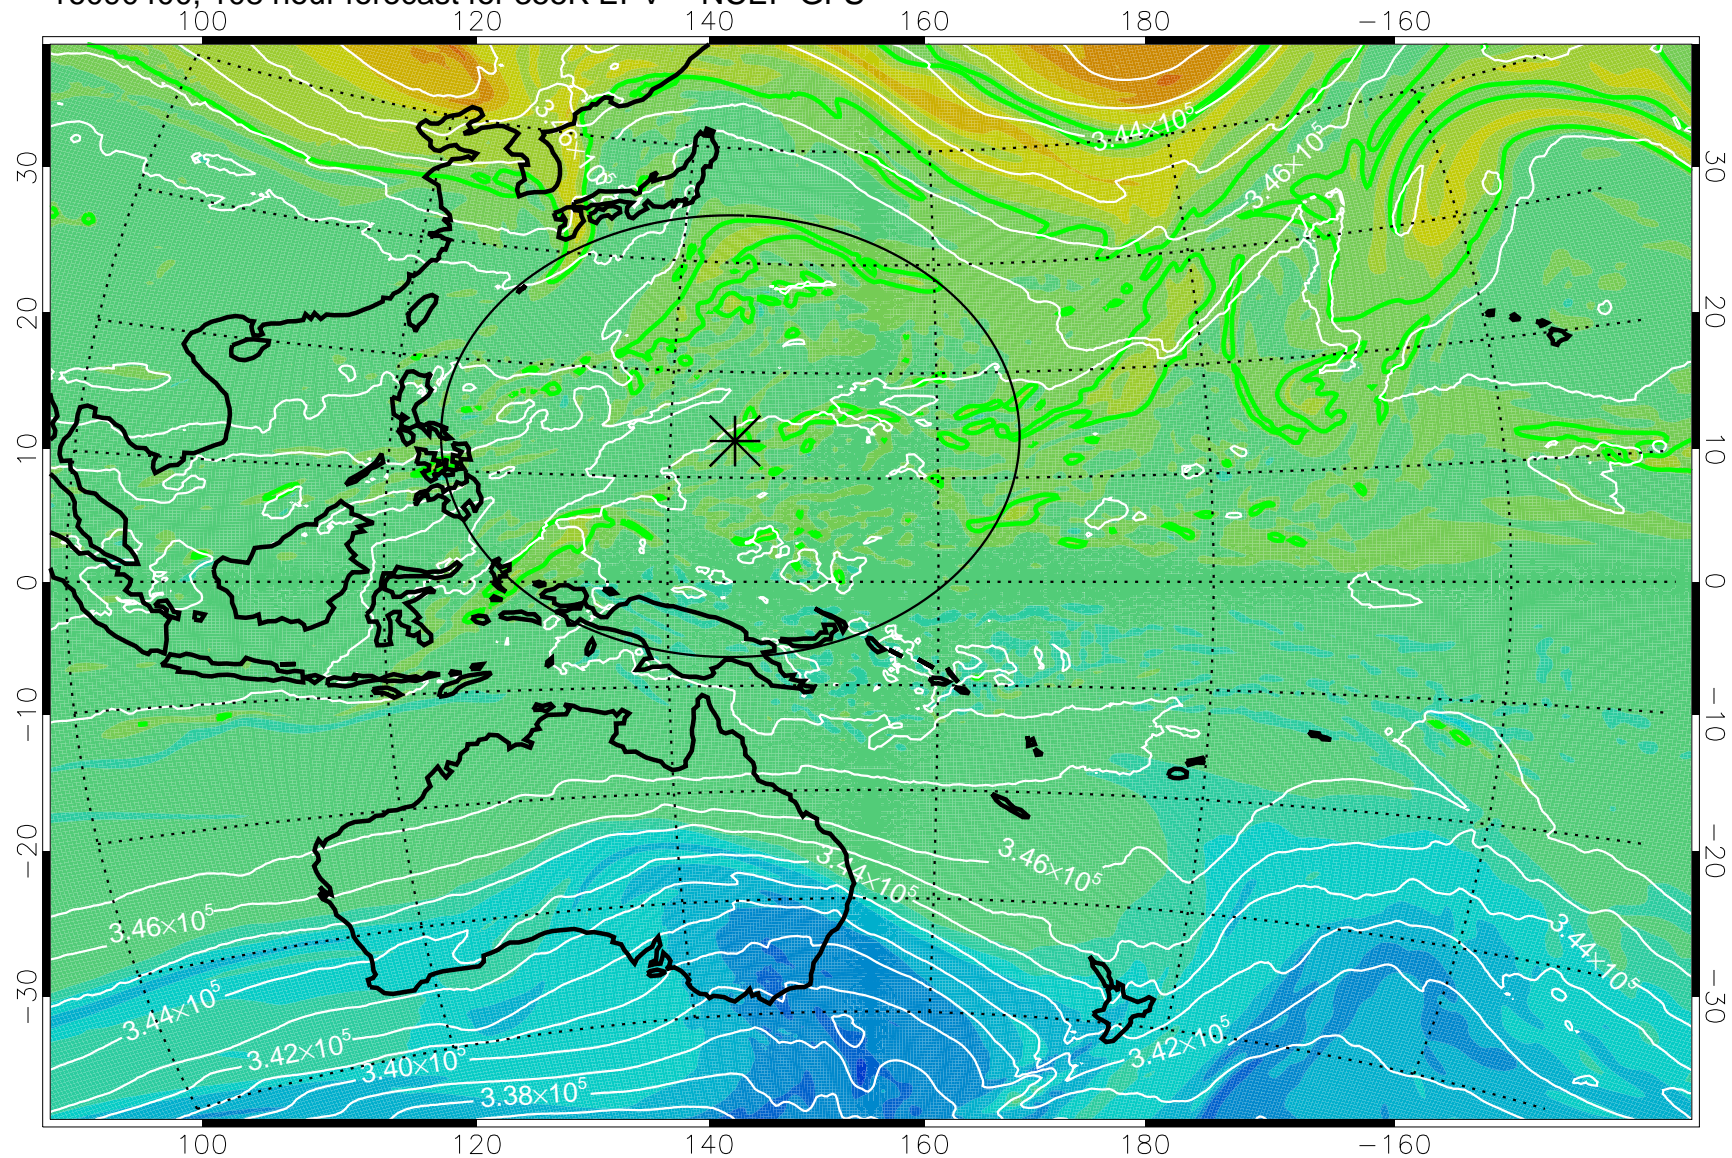

16090218, 78 hour forecast for 355K EPV -- NCEP GFS

355K Montgomery Streamfunction, white
EPV Tropopause (2 PVU) Position
Range ring of 2304 km

16090300, 84 hour forecast for 355K EPV -- NCEP GFS

355K Montgomery Streamfunction, white
EPV Tropopause (2 PVU) Position
Range ring of 2304 km

16090306, 90 hour forecast for 355K EPV -- NCEP GFS

355K Montgomery Streamfunction, white
EPV Tropopause (2 PVU) Position
Range ring of 2304 km

16090312, 96 hour forecast for 355K EPV -- NCEP GFS

355K Montgomery Streamfunction, white
EPV Tropopause (2 PVU) Position
Range ring of 2304 km

16090318, 102 hour forecast for 355K EPV -- NCEP GFS

355K Montgomery Streamfunction, white
EPV Tropopause (2 PVU) Position
Range ring of 2304 km

16090400, 108 hour forecast for 355K EPV -- NCEP GFS

355K Montgomery Streamfunction, white
EPV Tropopause (2 PVU) Position
Range ring of 2304 km

16090412, 120 hour forecast for 355K EPV -- NCEP GFS

355K Montgomery Streamfunction, white
EPV Tropopause (2 PVU) Position
Range ring of 2304 km