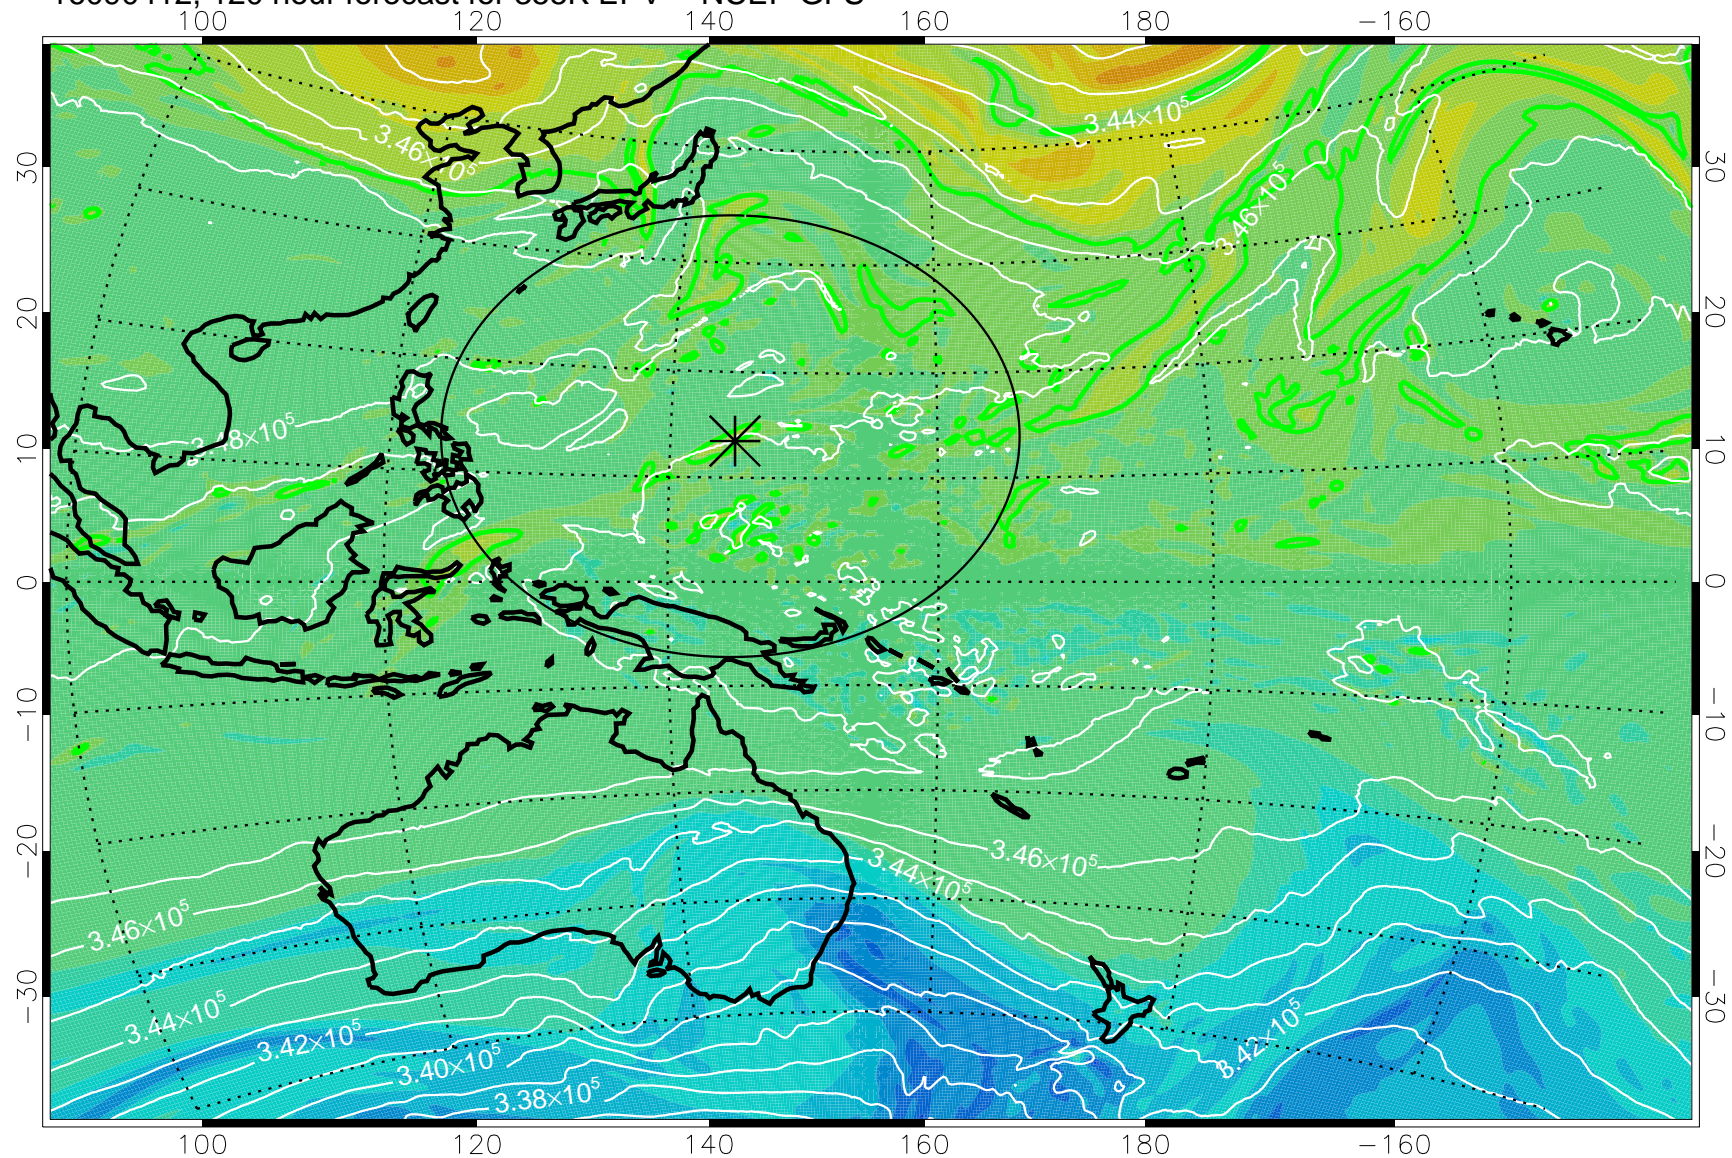

16090218, 78 hour forecast for 355K EPV -- NCEP GFS

355K Montgomery Streamfunction, white
EPV Tropopause (2 PVU) Position
Range ring of 2304 km

16090300, 84 hour forecast for 355K EPV -- NCEP GFS

355K Montgomery Streamfunction, white
EPV Tropopause (2 PVU) Position
Range ring of 2304 km

16090306, 90 hour forecast for 355K EPV -- NCEP GFS

355K Montgomery Streamfunction, white
EPV Tropopause (2 PVU) Position
Range ring of 2304 km

16090312, 96 hour forecast for 355K EPV -- NCEP GFS

355K Montgomery Streamfunction, white
EPV Tropopause (2 PVU) Position
Range ring of 2304 km

16090318, 102 hour forecast for 355K EPV -- NCEP GFS

355K Montgomery Streamfunction, white
EPV Tropopause (2 PVU) Position
Range ring of 2304 km

16090400, 108 hour forecast for 355K EPV -- NCEP GFS

355K Montgomery Streamfunction, white
EPV Tropopause (2 PVU) Position
Range ring of 2304 km

16090412, 120 hour forecast for 355K EPV -- NCEP GFS

355K Montgomery Streamfunction, white
EPV Tropopause (2 PVU) Position
Range ring of 2304 km