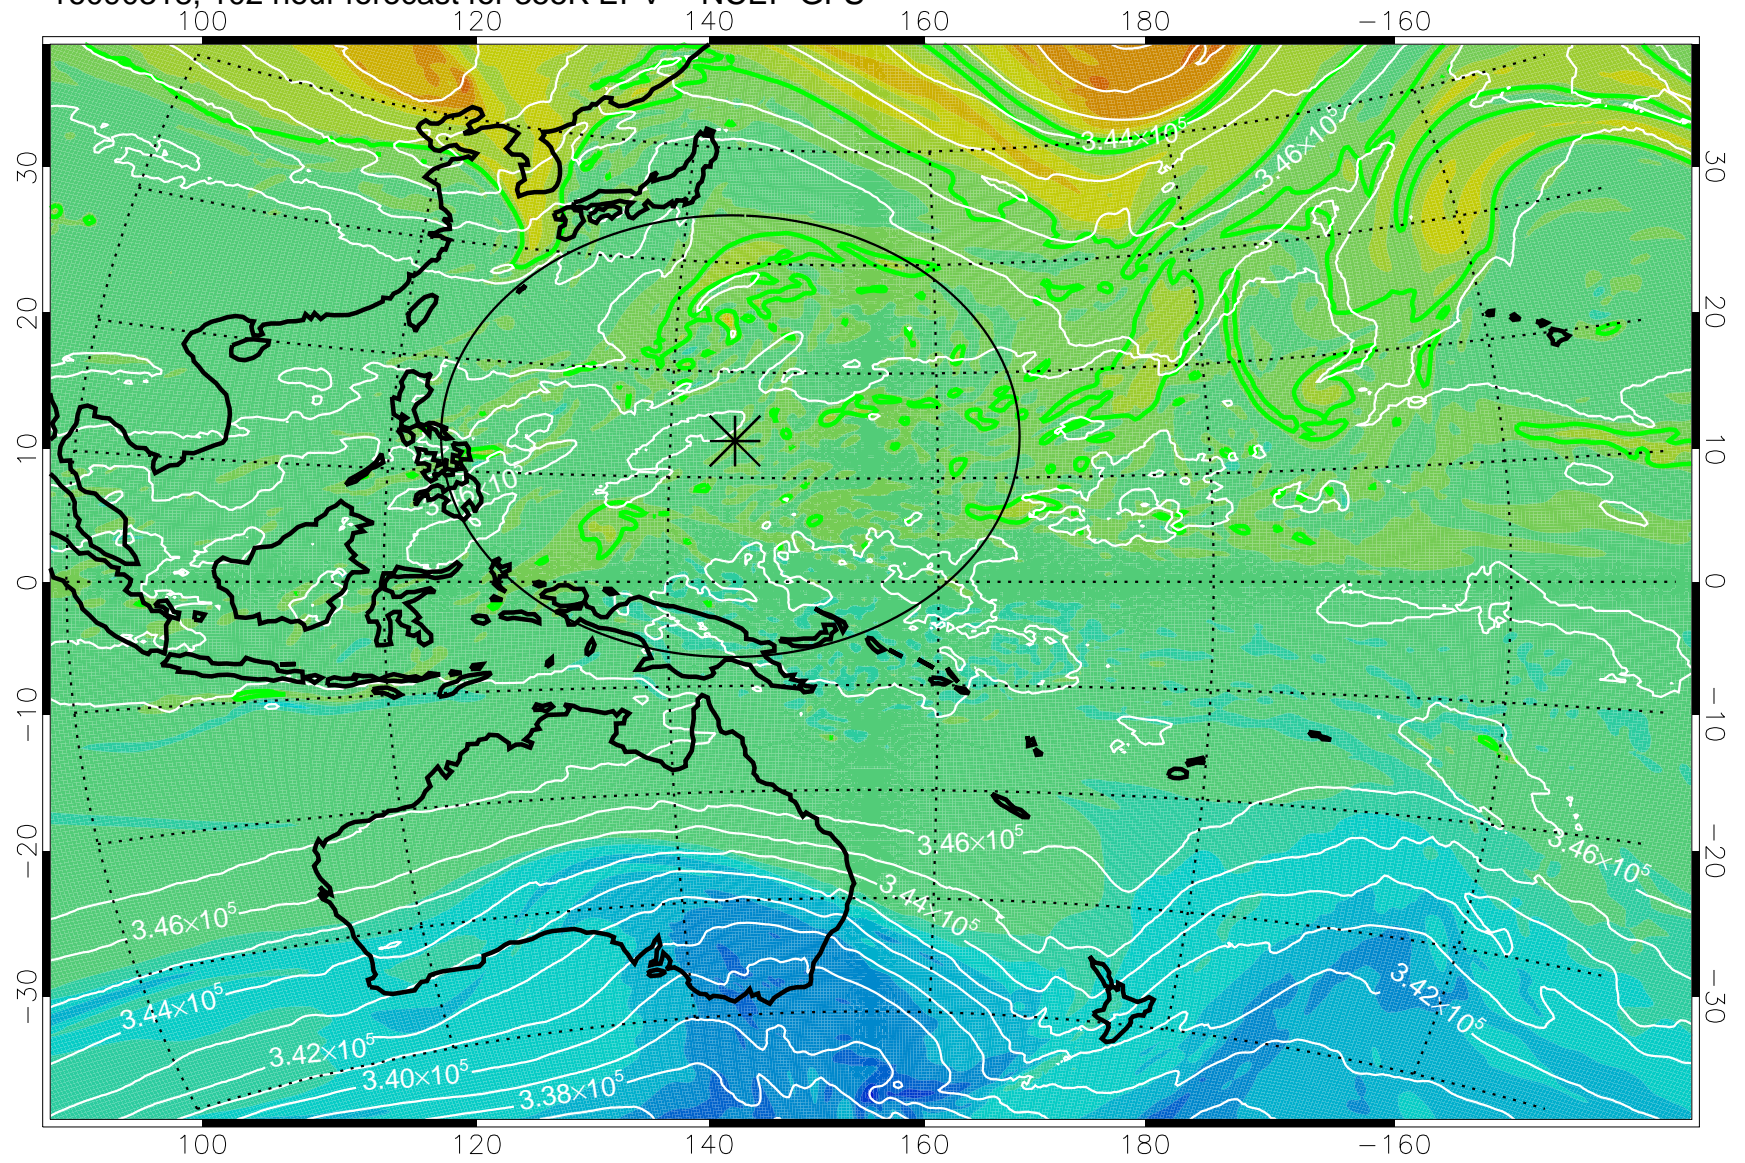

16090218, 78 hour forecast for 355K EPV -- NCEP GFS

355K Montgomery Streamfunction, white
EPV Tropopause (2 PVU) Position
Range ring of 2304 km

16090300, 84 hour forecast for 355K EPV -- NCEP GFS

355K Montgomery Streamfunction, white
EPV Tropopause (2 PVU) Position
Range ring of 2304 km

16090306, 90 hour forecast for 355K EPV -- NCEP GFS

355K Montgomery Streamfunction, white
EPV Tropopause (2 PVU) Position
Range ring of 2304 km

16090312, 96 hour forecast for 355K EPV -- NCEP GFS

355K Montgomery Streamfunction, white
EPV Tropopause (2 PVU) Position
Range ring of 2304 km

16090318, 102 hour forecast for 355K EPV -- NCEP GFS

355K Montgomery Streamfunction, white
EPV Tropopause (2 PVU) Position
Range ring of 2304 km

16090400, 108 hour forecast for 355K EPV -- NCEP GFS

355K Montgomery Streamfunction, white
EPV Tropopause (2 PVU) Position
Range ring of 2304 km

16090412, 120 hour forecast for 355K EPV -- NCEP GFS

355K Montgomery Streamfunction, white
EPV Tropopause (2 PVU) Position
Range ring of 2304 km