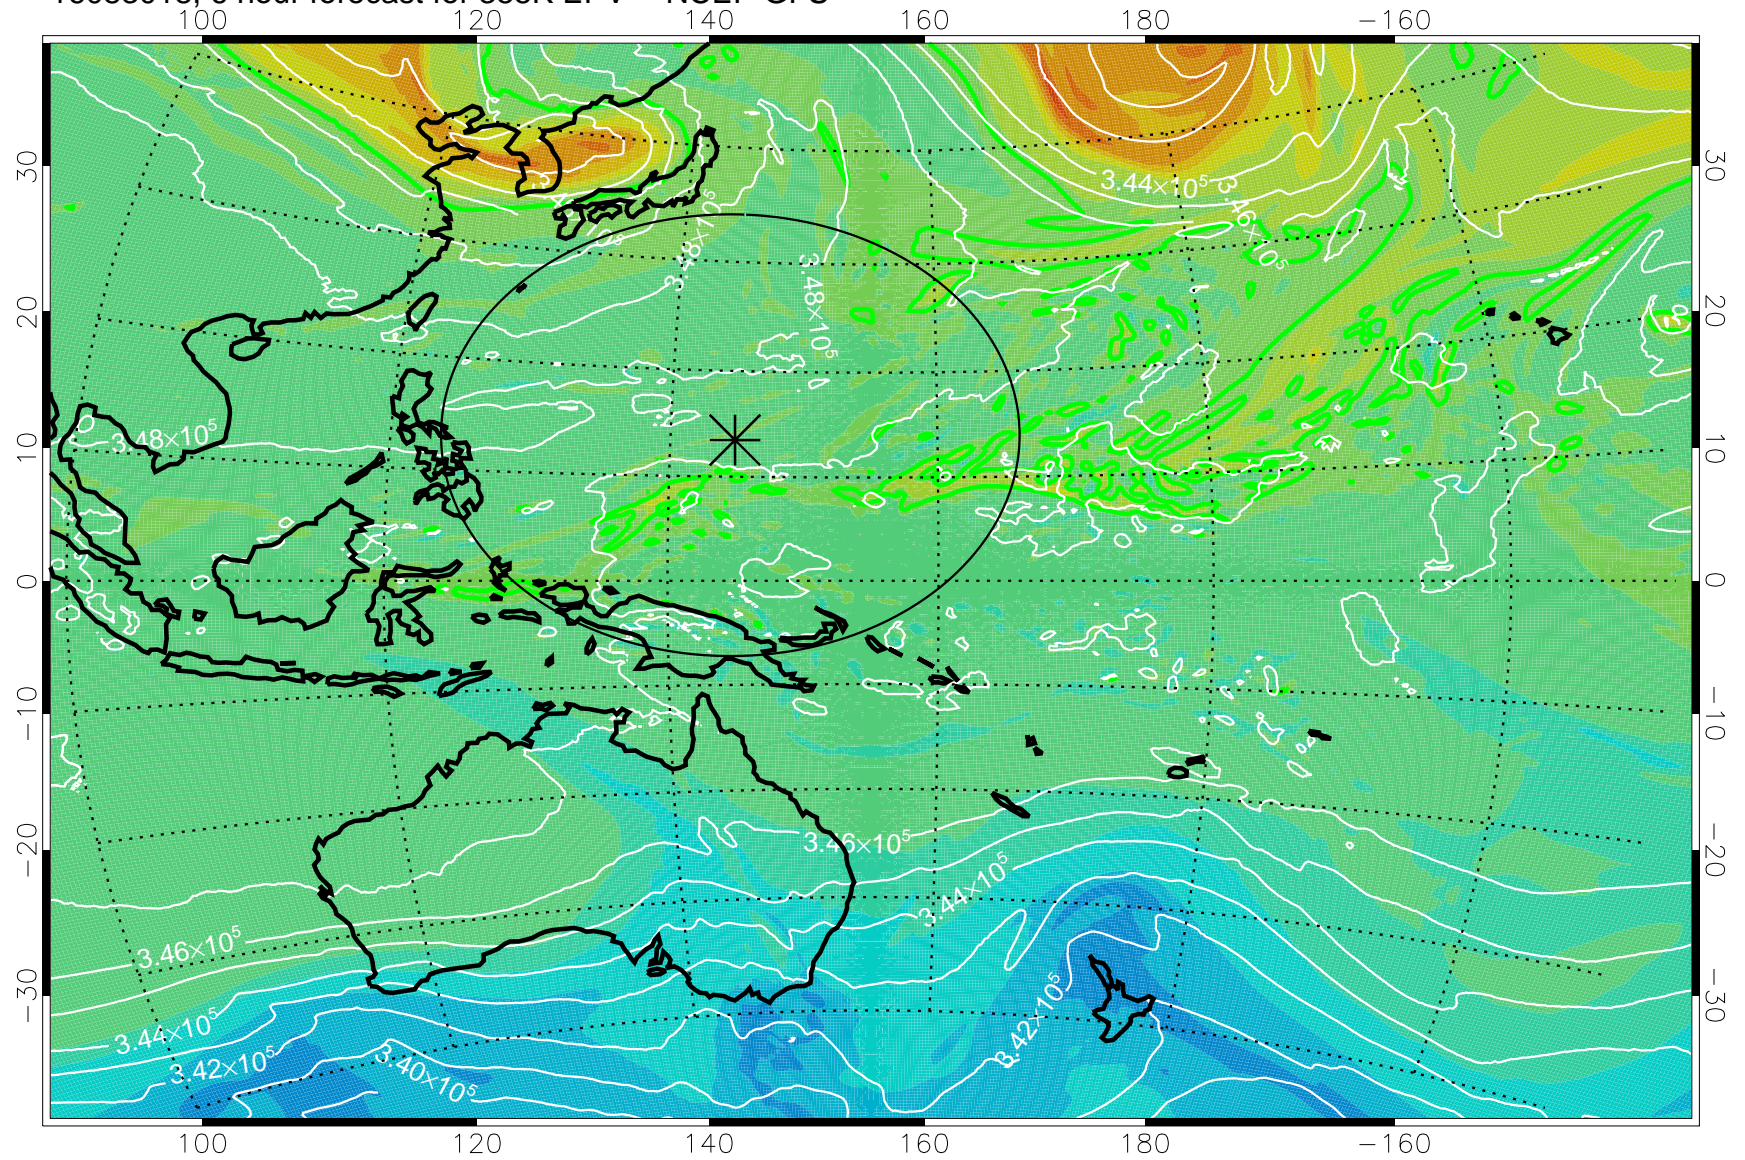

16083018, 6 hour forecast for 355K EPV -- NCEP GFS

355K Montgomery Streamfunction, white
EPV Tropopause (2 PVU) Position
Range ring of 2304 km

16083100, 12 hour forecast for 355K EPV -- NCEP GFS

355K Montgomery Streamfunction, white
EPV Tropopause (2 PVU) Position
Range ring of 2304 km

16083106, 18 hour forecast for 355K EPV -- NCEP GFS

355K Montgomery Streamfunction, white
EPV Tropopause (2 PVU) Position
Range ring of 2304 km

16083112, 24 hour forecast for 355K EPV -- NCEP GFS

355K Montgomery Streamfunction, white
EPV Tropopause (2 PVU) Position
Range ring of 2304 km

16083118, 30 hour forecast for 355K EPV -- NCEP GFS

355K Montgomery Streamfunction, white
EPV Tropopause (2 PVU) Position
Range ring of 2304 km

16090100, 36 hour forecast for 355K EPV -- NCEP GFS

355K Montgomery Streamfunction, white
EPV Tropopause (2 PVU) Position
Range ring of 2304 km

16090106, 42 hour forecast for 355K EPV -- NCEP GFS

16090112, 48 hour forecast for 355K EPV -- NCEP GFS

355K Montgomery Streamfunction, white
EPV Tropopause (2 PVU) Position
Range ring of 2304 km

16090118, 54 hour forecast for 355K EPV -- NCEP GFS