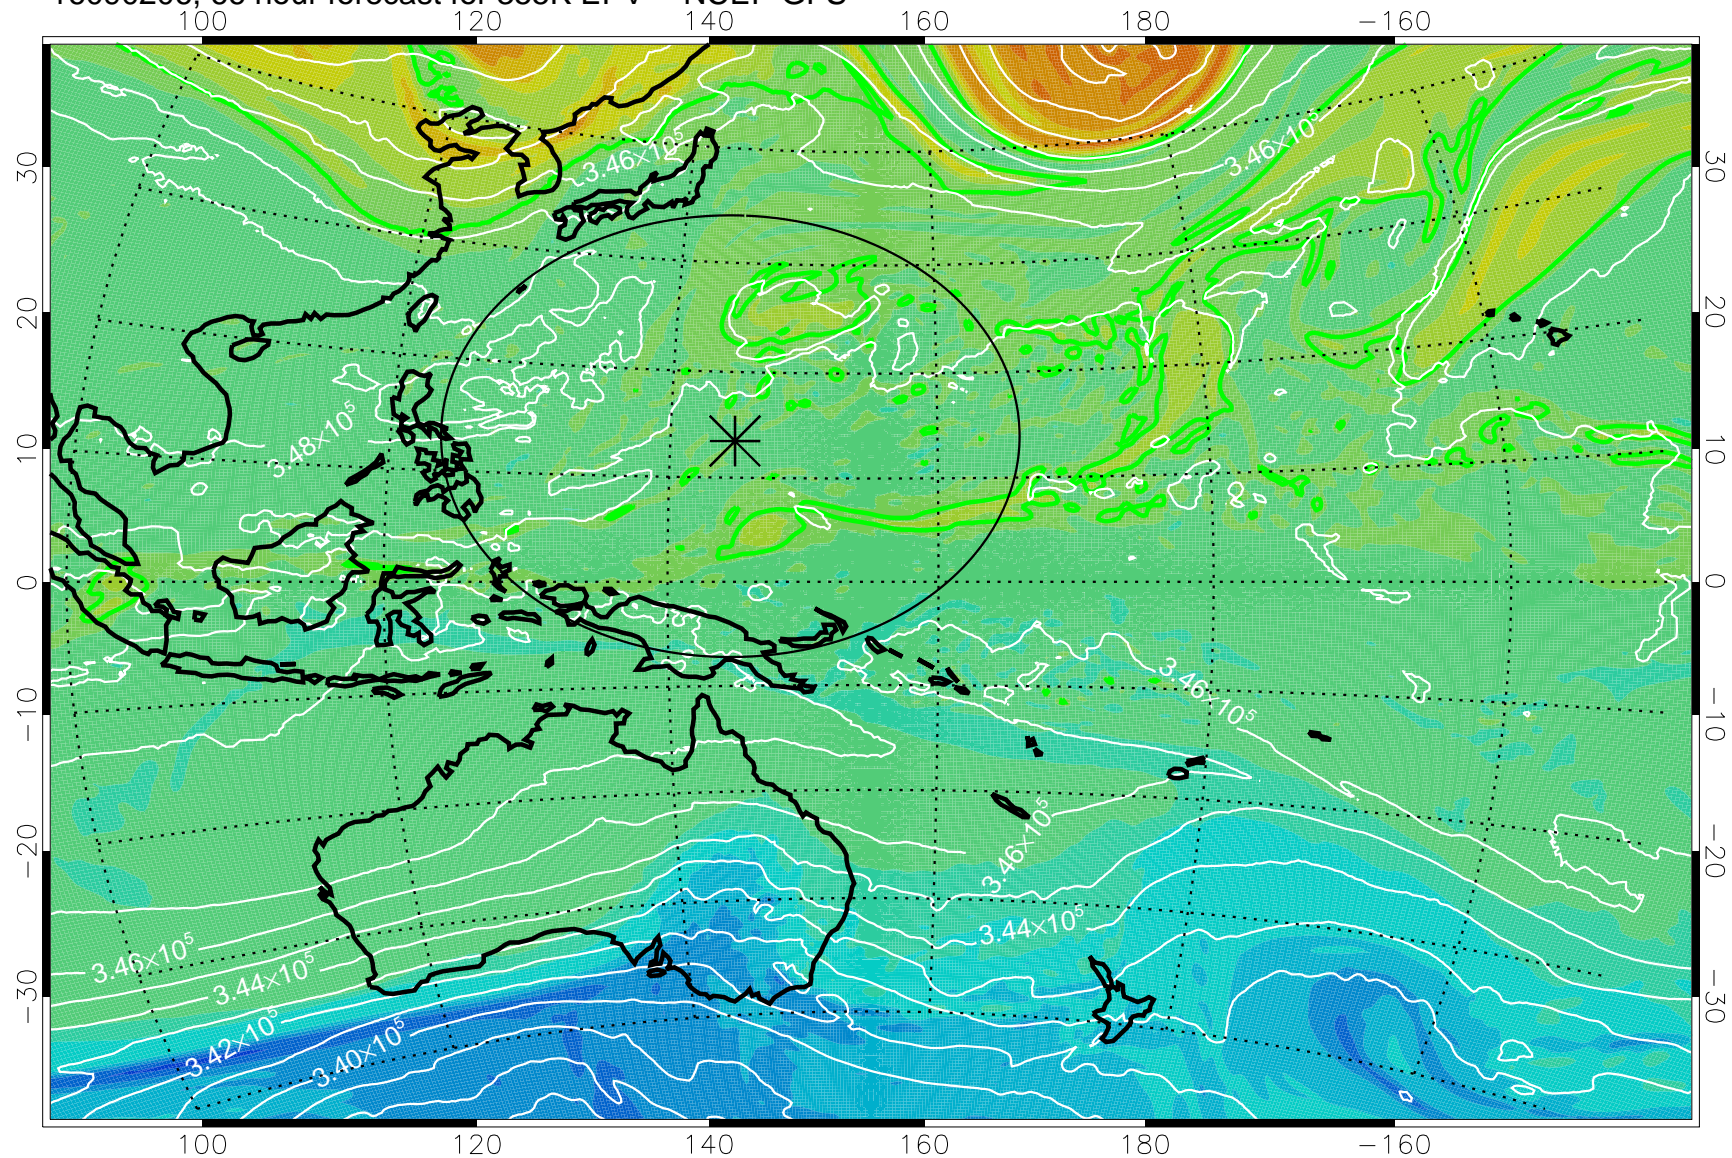

16090106, 42 hour forecast for 355K EPV -- NCEP GFS

16090112, 48 hour forecast for 355K EPV -- NCEP GFS

355K Montgomery Streamfunction, white
EPV Tropopause (2 PVU) Position
Range ring of 2304 km

16090118, 54 hour forecast for 355K EPV -- NCEP GFS

355K Montgomery Streamfunction, white
EPV Tropopause (2 PVU) Position
Range ring of 2304 km

16090200, 60 hour forecast for 355K EPV -- NCEP GFS

355K Montgomery Streamfunction, white
EPV Tropopause (2 PVU) Position
Range ring of 2304 km

16090206, 66 hour forecast for 355K EPV -- NCEP GFS

355K Montgomery Streamfunction, white
EPV Tropopause (2 PVU) Position
Range ring of 2304 km

16090212, 72 hour forecast for 355K EPV -- NCEP GFS

355K Montgomery Streamfunction, white
EPV Tropopause (2 PVU) Position
Range ring of 2304 km

16090218, 78 hour forecast for 355K EPV -- NCEP GFS

355K Montgomery Streamfunction, white
EPV Tropopause (2 PVU) Position
Range ring of 2304 km

16090300, 84 hour forecast for 355K EPV -- NCEP GFS

355K Montgomery Streamfunction, white
EPV Tropopause (2 PVU) Position
Range ring of 2304 km