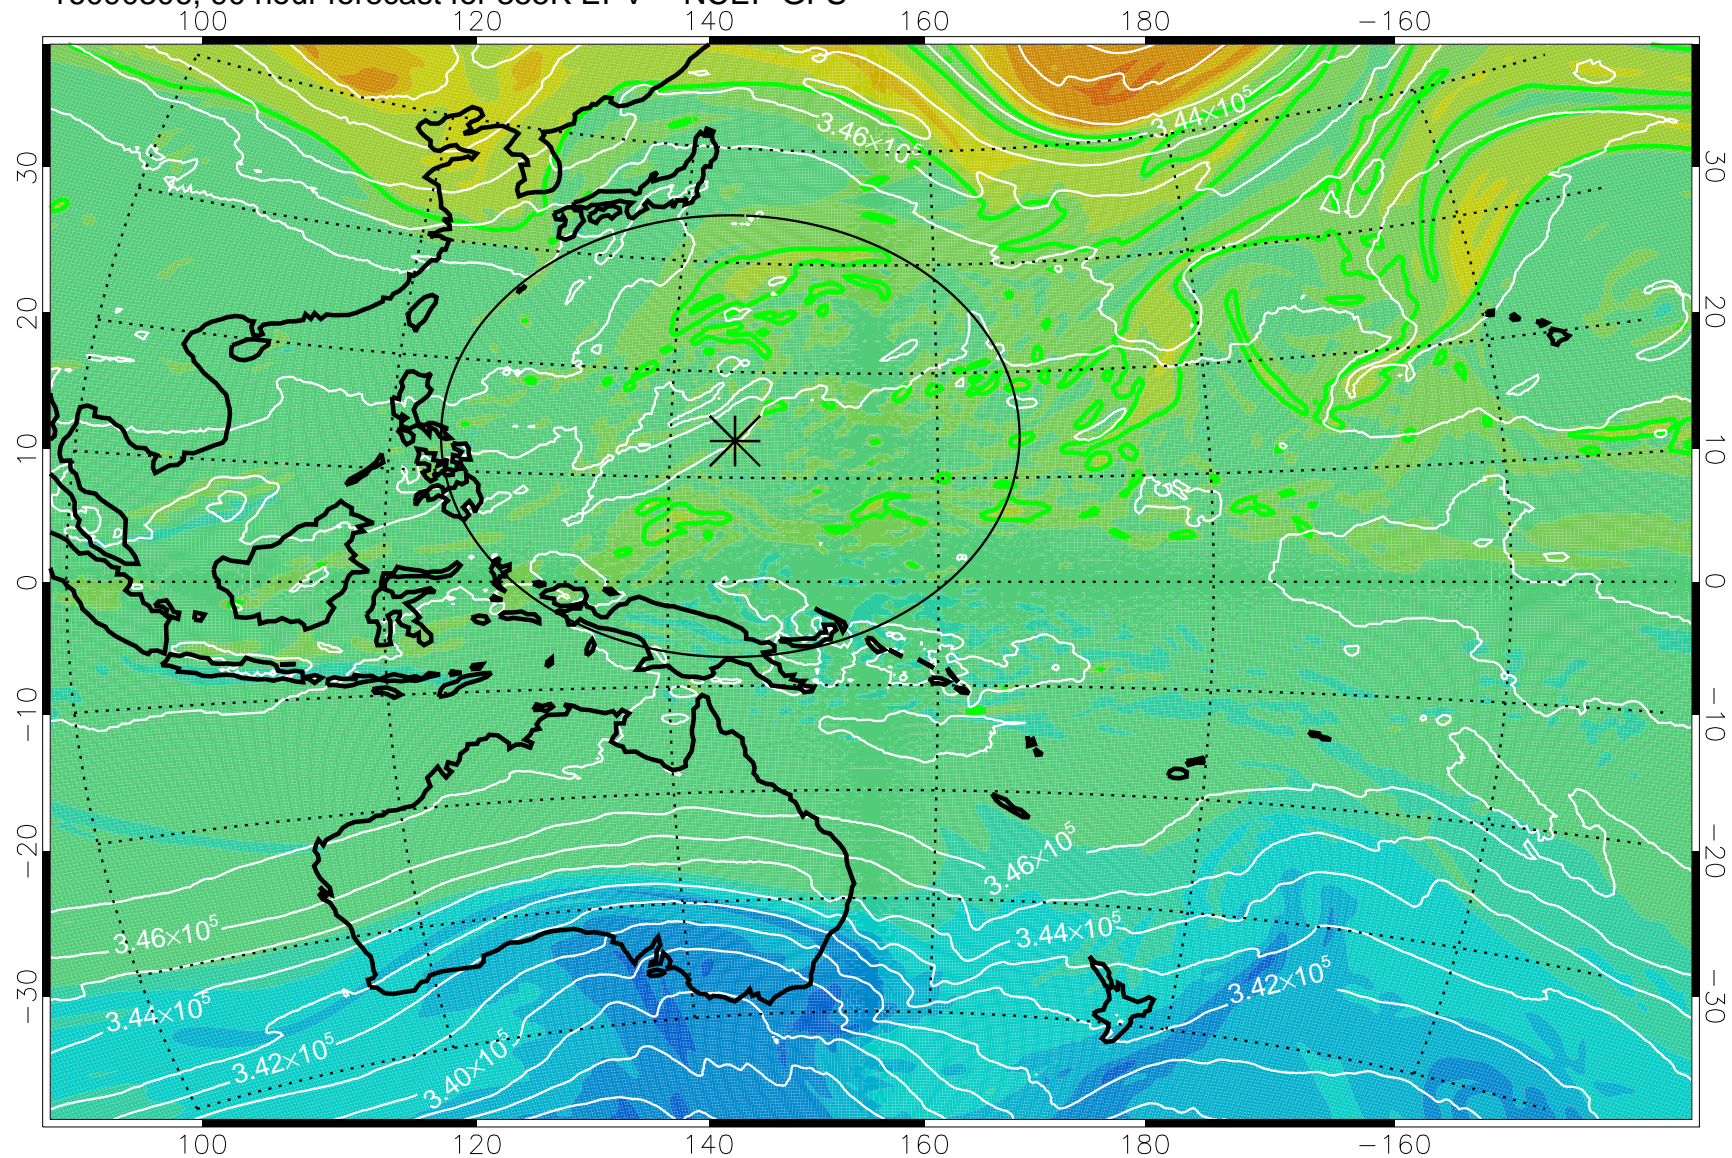

16090206, 66 hour forecast for 355K EPV -- NCEP GFS

355K Montgomery Streamfunction, white
EPV Tropopause (2 PVU) Position
Range ring of 2304 km

16090212, 72 hour forecast for 355K EPV -- NCEP GFS

355K Montgomery Streamfunction, white
EPV Tropopause (2 PVU) Position
Range ring of 2304 km

16090218, 78 hour forecast for 355K EPV -- NCEP GFS

355K Montgomery Streamfunction, white
EPV Tropopause (2 PVU) Position
Range ring of 2304 km

16090300, 84 hour forecast for 355K EPV -- NCEP GFS

355K Montgomery Streamfunction, white
EPV Tropopause (2 PVU) Position
Range ring of 2304 km

16090306, 90 hour forecast for 355K EPV -- NCEP GFS

355K Montgomery Streamfunction, white
EPV Tropopause (2 PVU) Position
Range ring of 2304 km

16090312, 96 hour forecast for 355K EPV -- NCEP GFS

355K Montgomery Streamfunction, white
EPV Tropopause (2 PVU) Position
Range ring of 2304 km

16090318, 102 hour forecast for 355K EPV -- NCEP GFS

355K Montgomery Streamfunction, white
EPV Tropopause (2 PVU) Position
Range ring of 2304 km

16090400, 108 hour forecast for 355K EPV -- NCEP GFS

355K Montgomery Streamfunction, white
EPV Tropopause (2 PVU) Position
Range ring of 2304 km