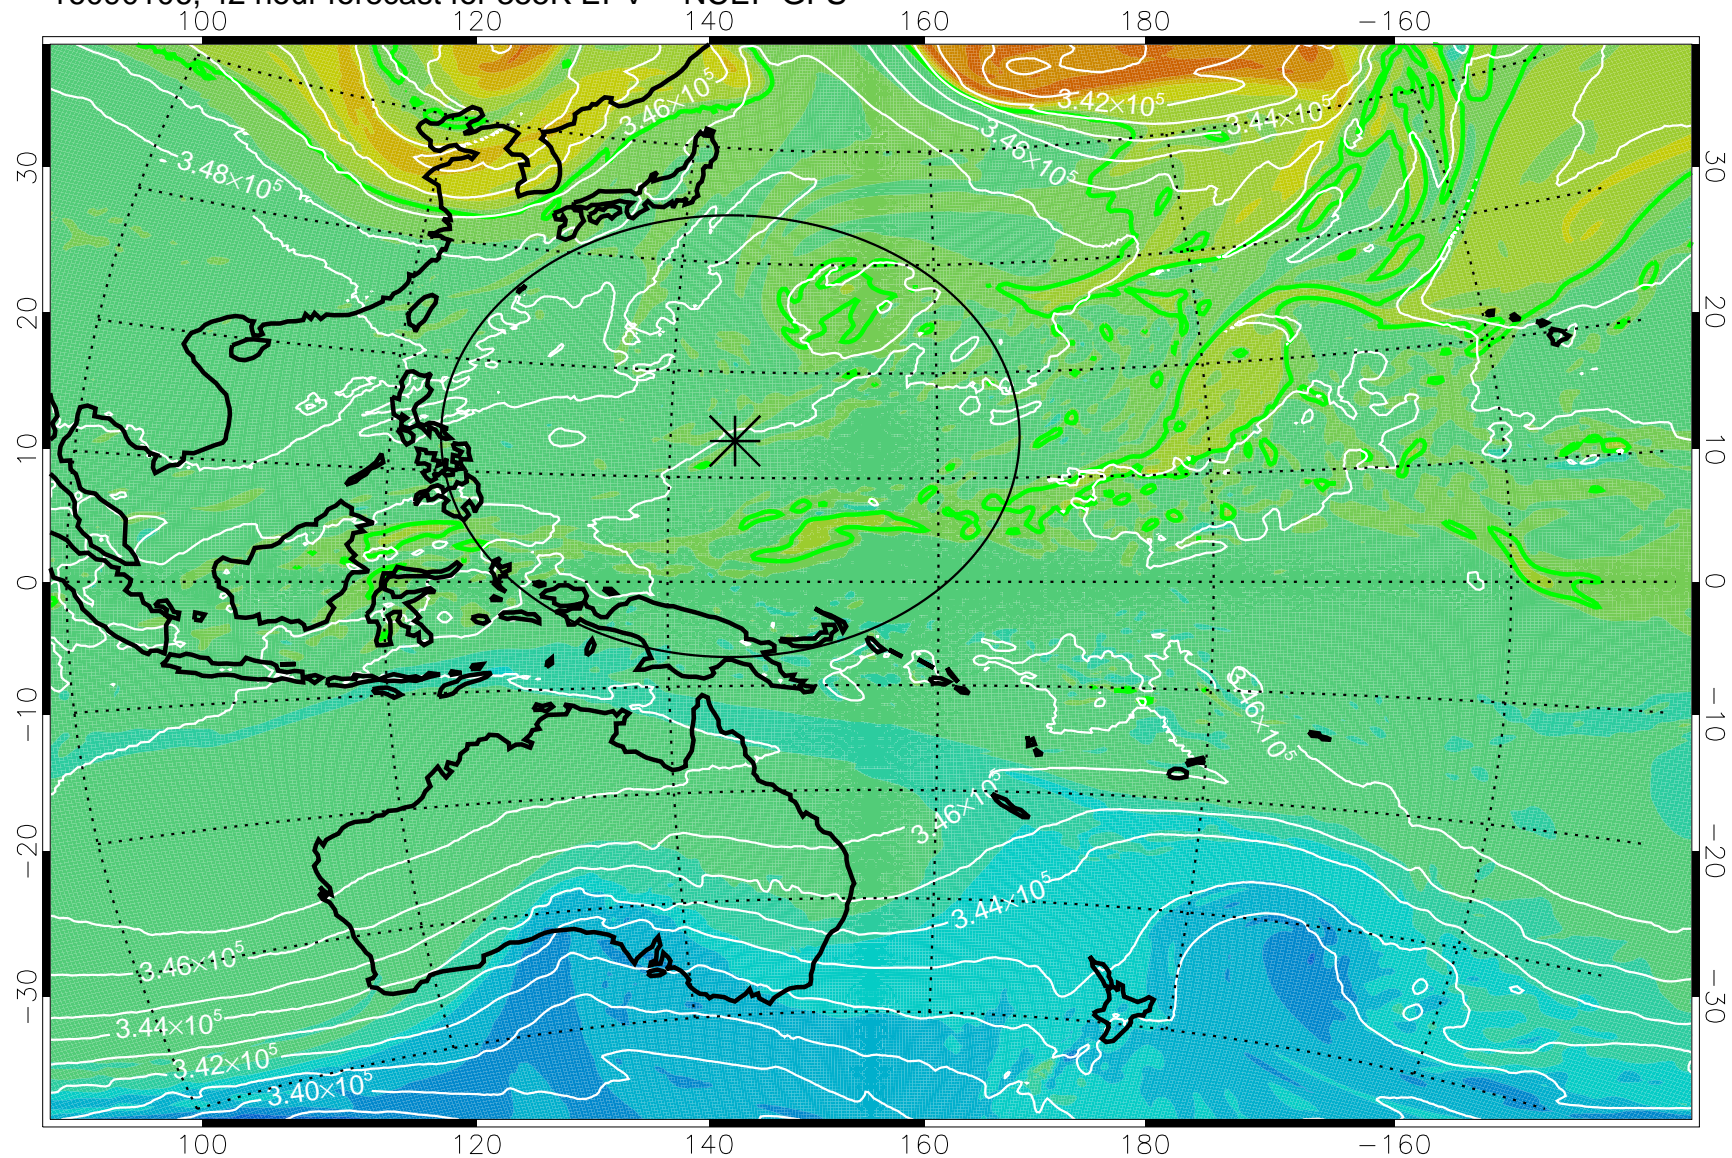

16083118, 30 hour forecast for 355K EPV -- NCEP GFS

355K Montgomery Streamfunction, white
EPV Tropopause (2 PVU) Position
Range ring of 2304 km

16090100, 36 hour forecast for 355K EPV -- NCEP GFS

355K Montgomery Streamfunction, white
EPV Tropopause (2 PVU) Position
Range ring of 2304 km

16090106, 42 hour forecast for 355K EPV -- NCEP GFS

16090112, 48 hour forecast for 355K EPV -- NCEP GFS

355K Montgomery Streamfunction, white
EPV Tropopause (2 PVU) Position
Range ring of 2304 km

16090118, 54 hour forecast for 355K EPV -- NCEP GFS

355K Montgomery Streamfunction, white
EPV Tropopause (2 PVU) Position
Range ring of 2304 km

16090200, 60 hour forecast for 355K EPV -- NCEP GFS

355K Montgomery Streamfunction, white
EPV Tropopause (2 PVU) Position
Range ring of 2304 km

16090206, 66 hour forecast for 355K EPV -- NCEP GFS

355K Montgomery Streamfunction, white
EPV Tropopause (2 PVU) Position
Range ring of 2304 km

16090212, 72 hour forecast for 355K EPV -- NCEP GFS

355K Montgomery Streamfunction, white
EPV Tropopause (2 PVU) Position
Range ring of 2304 km