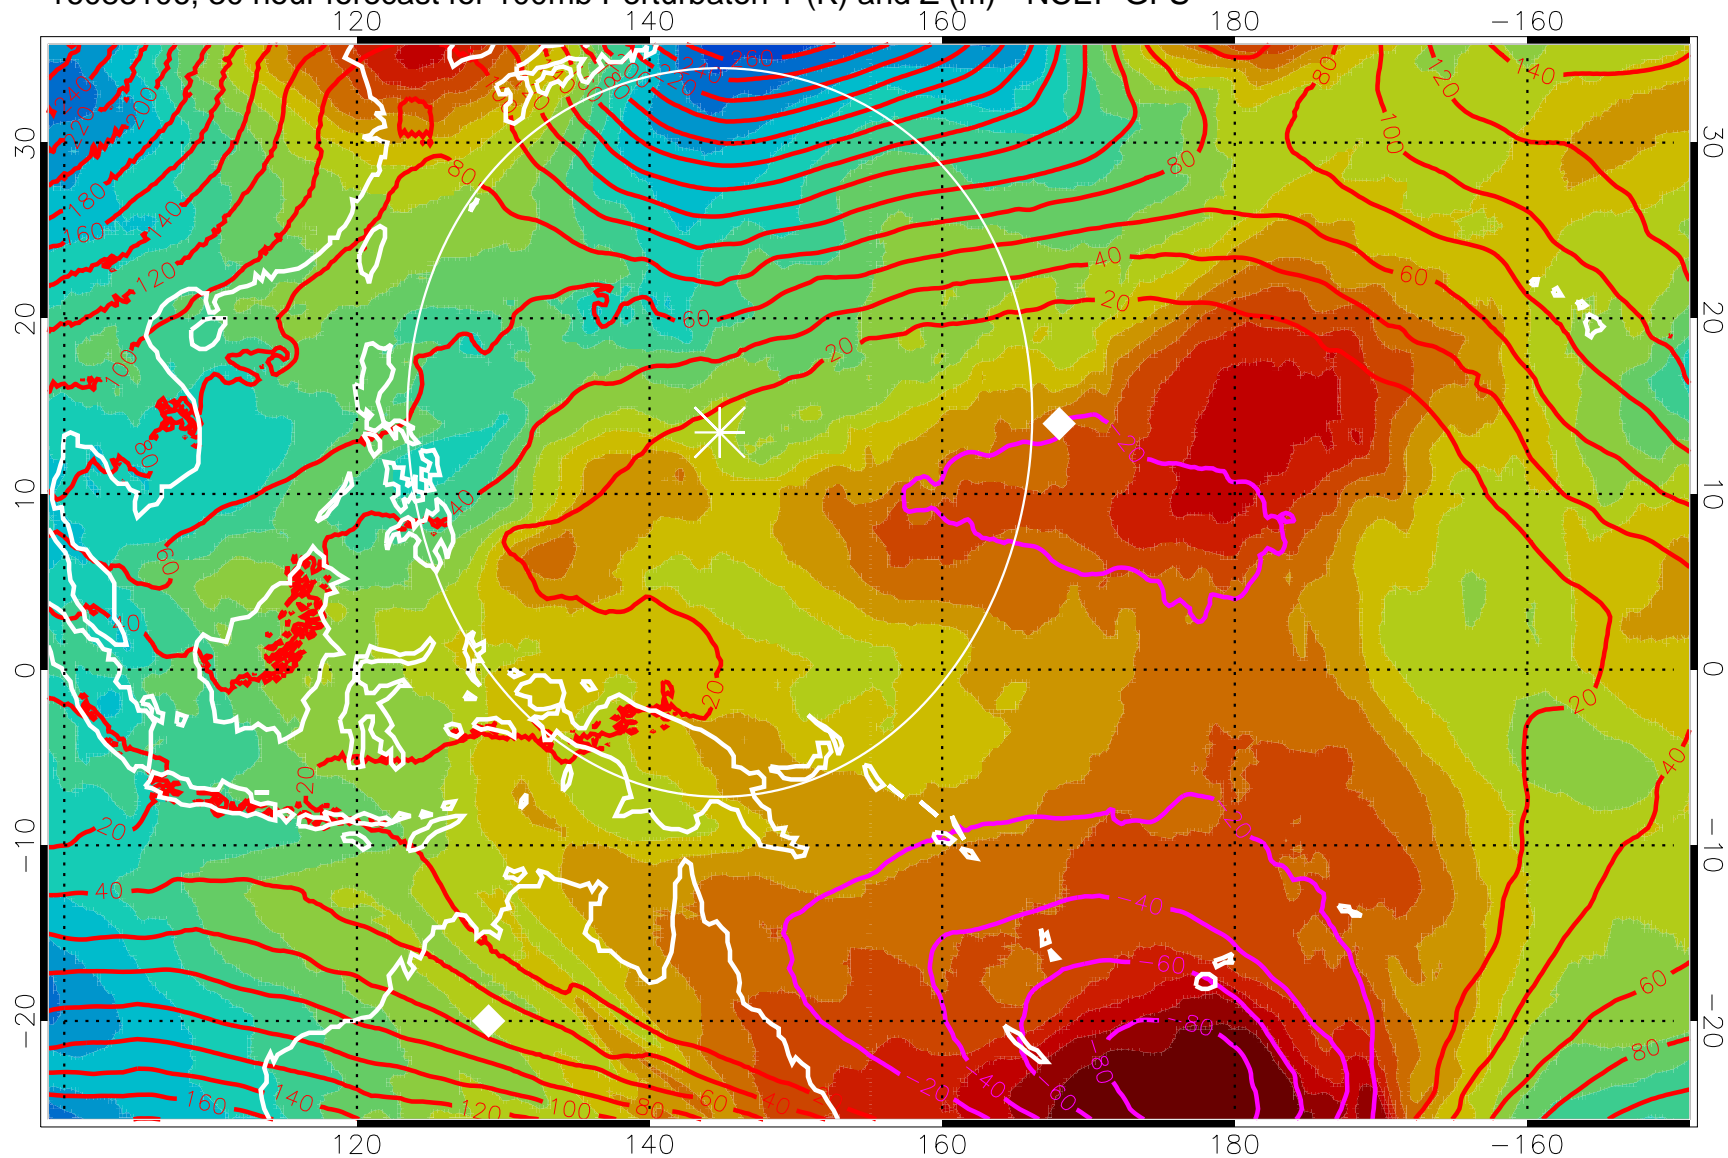

16083106, 30 hour forecast for 100mb Perturbaton T (K) and Z (m)-- NCEP GFS

Contours are 100 mbar Z perturbation (m)
Positive Z Contours
Negative Z Contours
Diamonds-mean pos. of anticyclones

Range ring of 2304 km