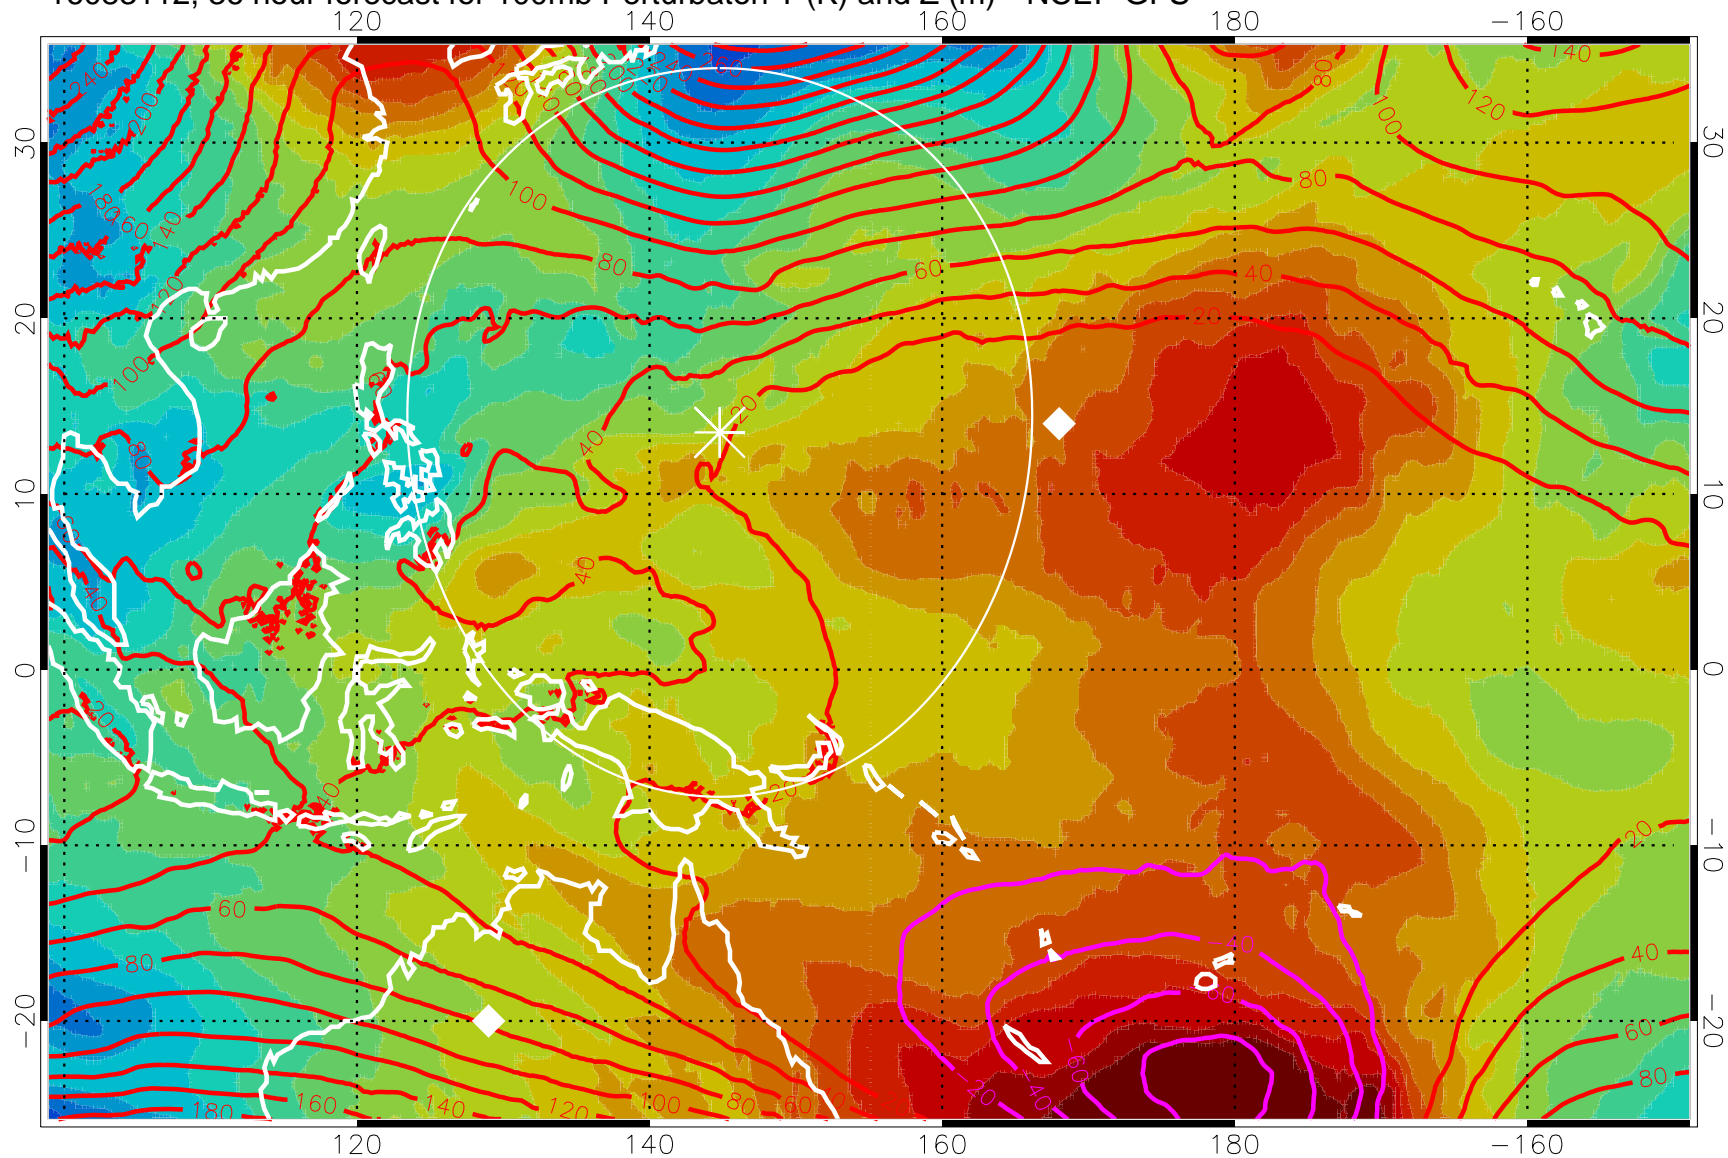

16083112, 36 hour forecast for 100mb Perturbaton T (K) and Z (m)-- NCEP GFS

Contours are 100 mbar Z perturbation (m)

Positive Z Contours

Negative Z Contours

Diamonds-mean pos. of anticyclones

Range ring of 2304 km