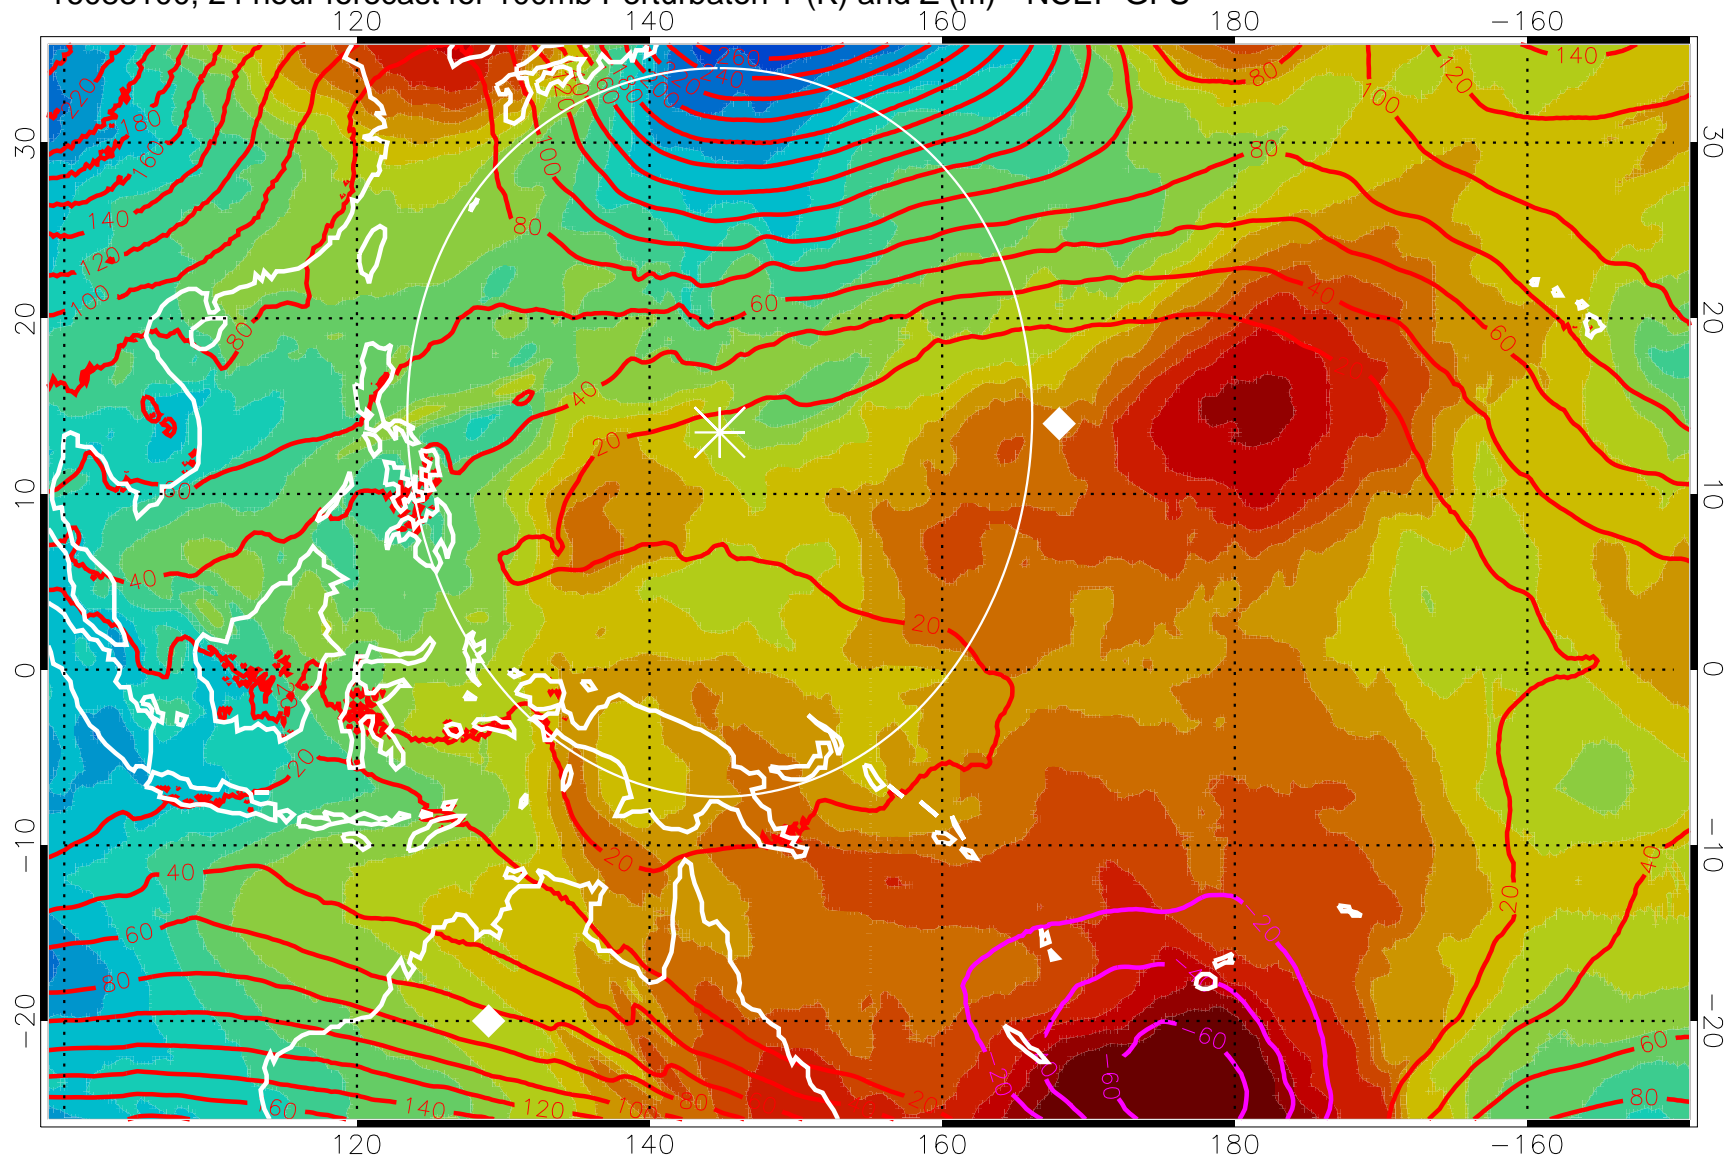

16083100, 24 hour forecast for 100mb Perturbaton T (K) and Z (m)-- NCEP GFS

Contours are 100 mbar Z perturbation (m)
Positive Z Contours
Negative Z Contours
Diamonds-mean pos. of anticyclones

Range ring of 2304 km