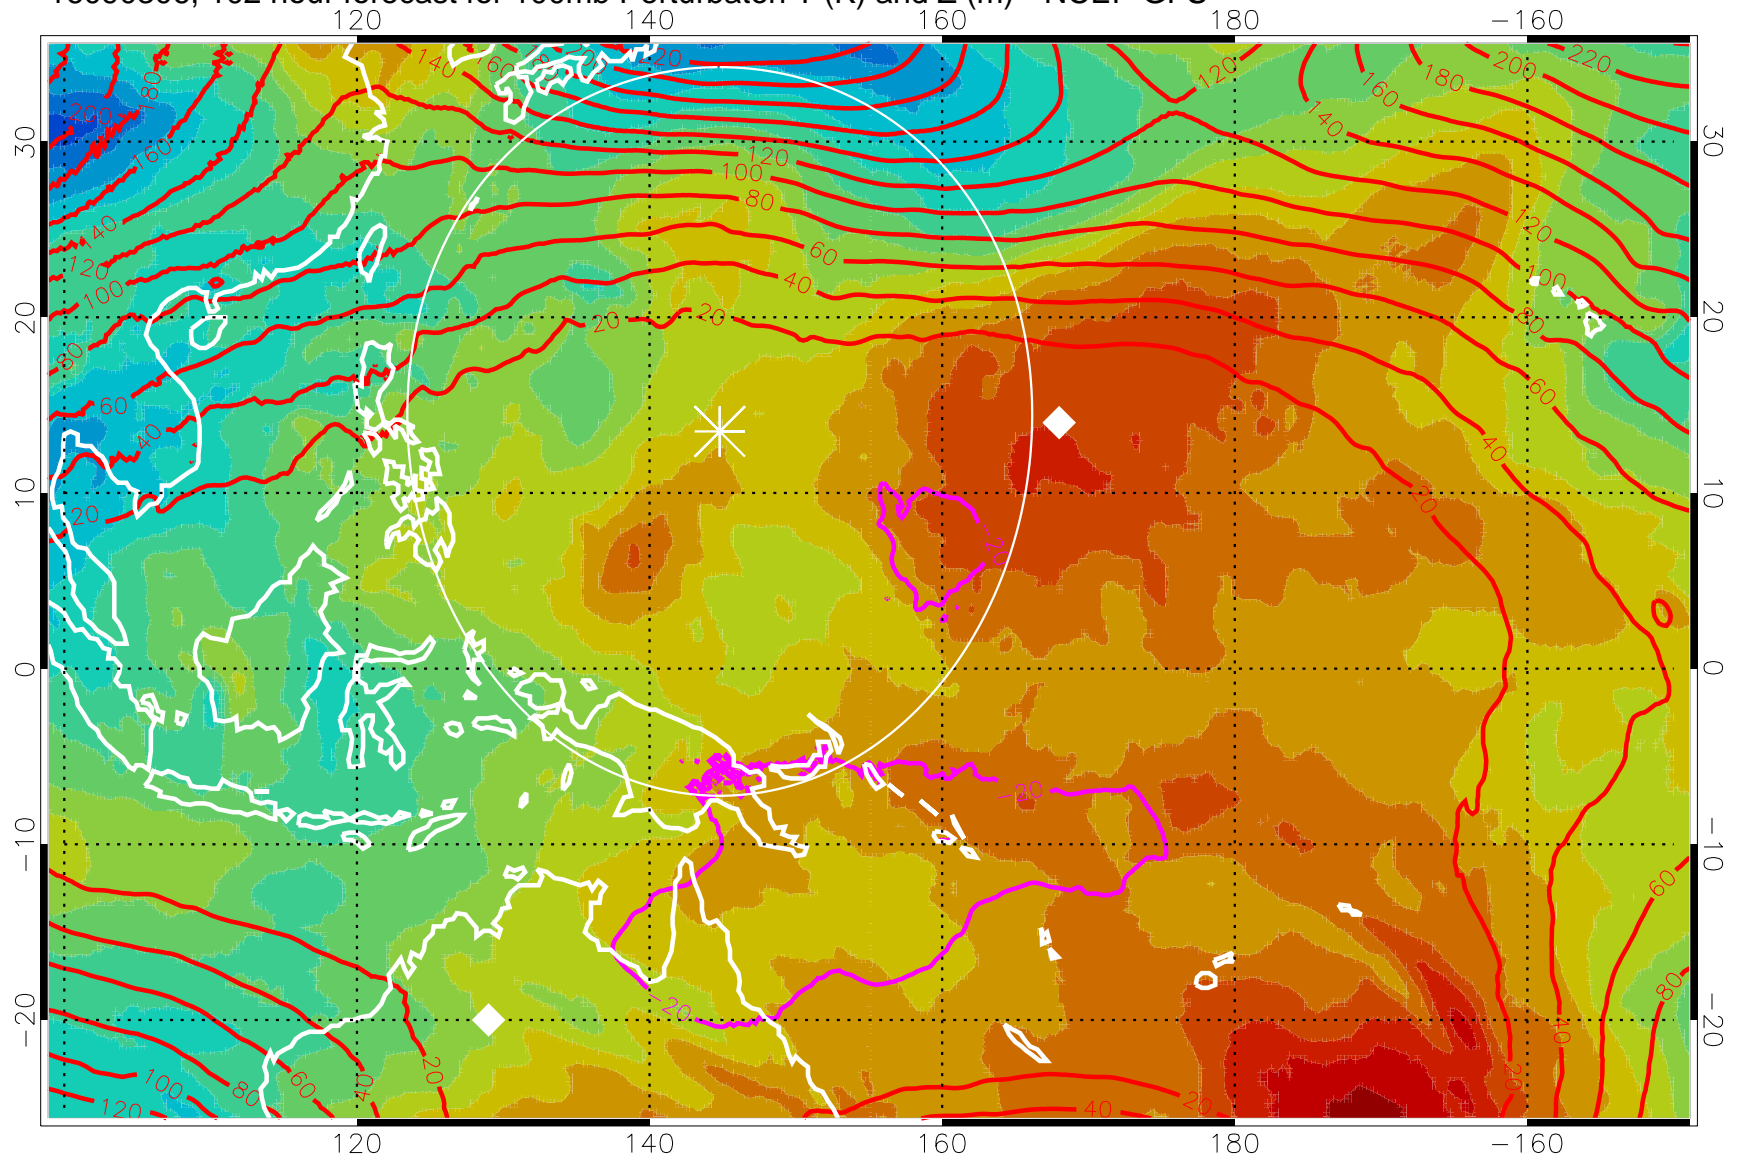

16090306, 102 hour forecast for 100mb Perturbaton T (K) and Z (m)-- NCEP GFS

Contours are 100 mbar Z perturbation (m)
Positive Z Contours
Negative Z Contours
Diamonds-mean pos. of anticyclones

Range ring of 2304 km