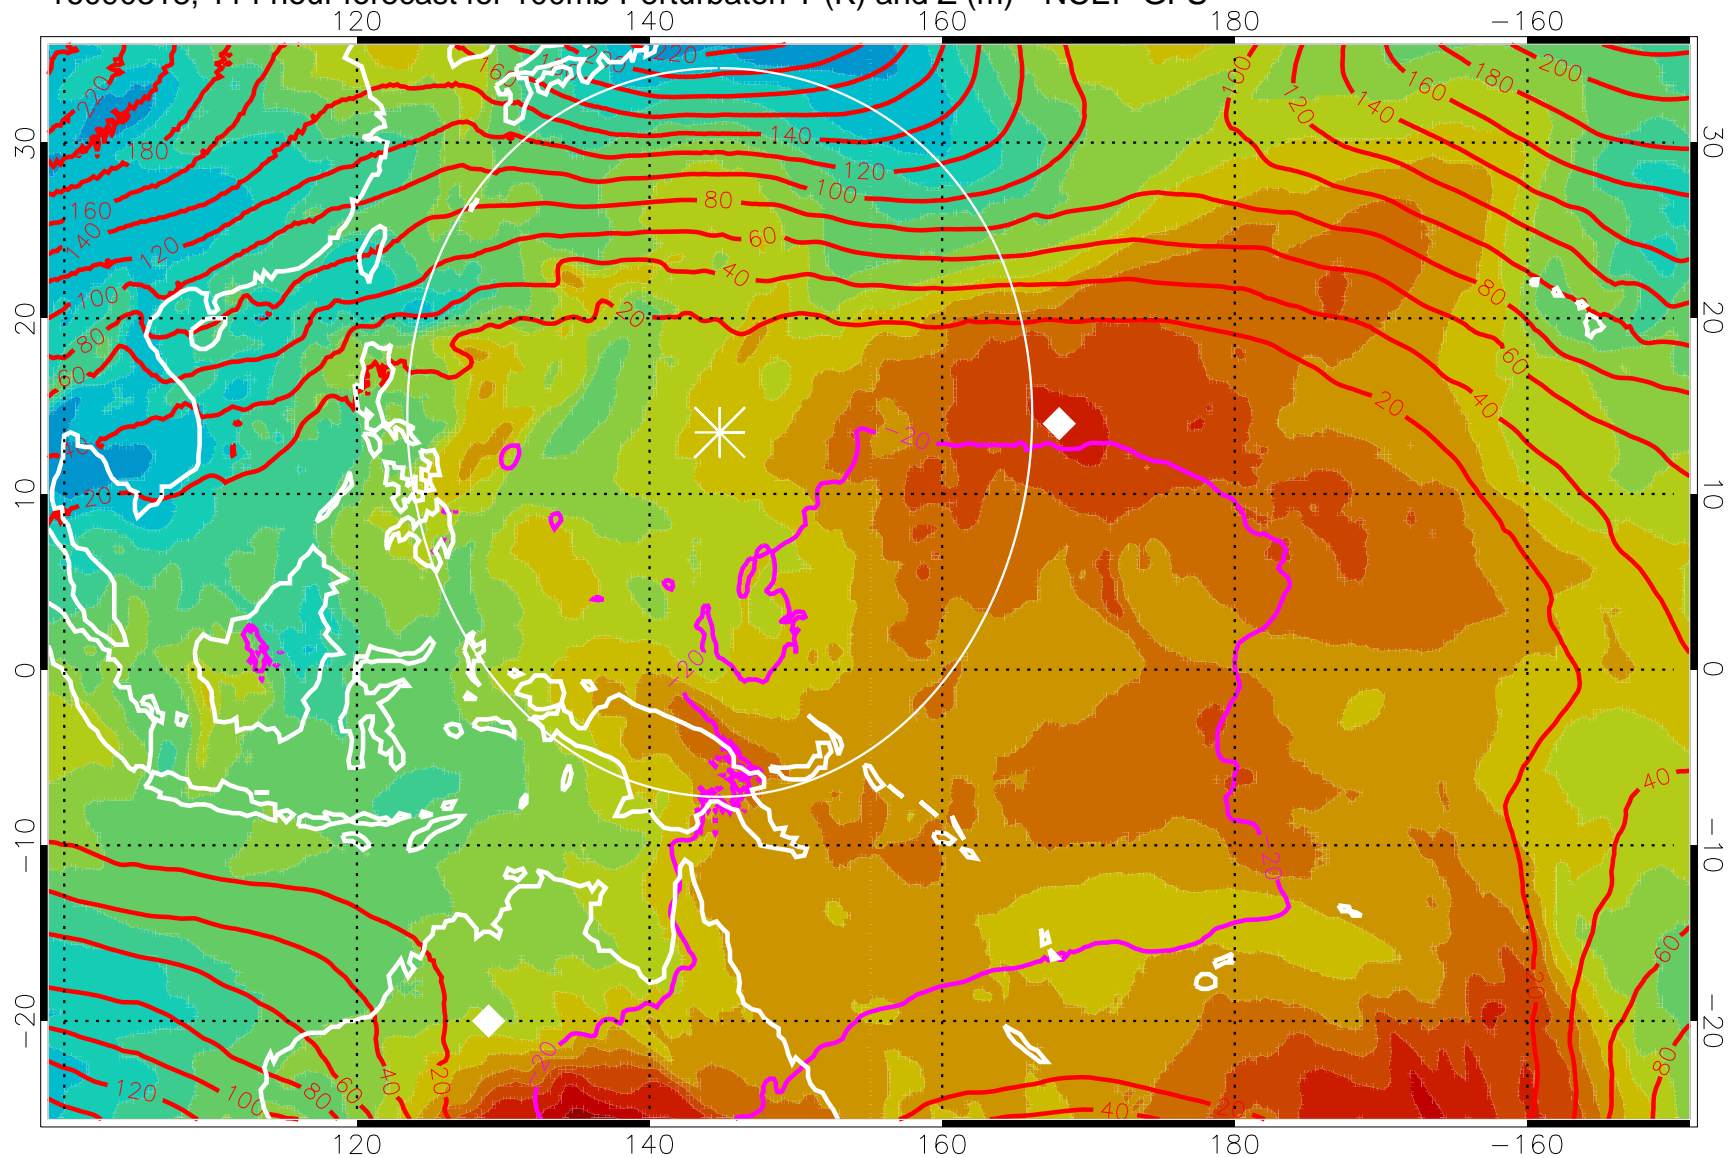

16090318, 114 hour forecast for 100mb Perturbaton T (K) and Z (m)-- NCEP GFS

Contours are 100 mbar Z perturbation (m)
Positive Z Contours
Negative Z Contours
Diamonds-mean pos. of anticyclones

Range ring of 2304 km