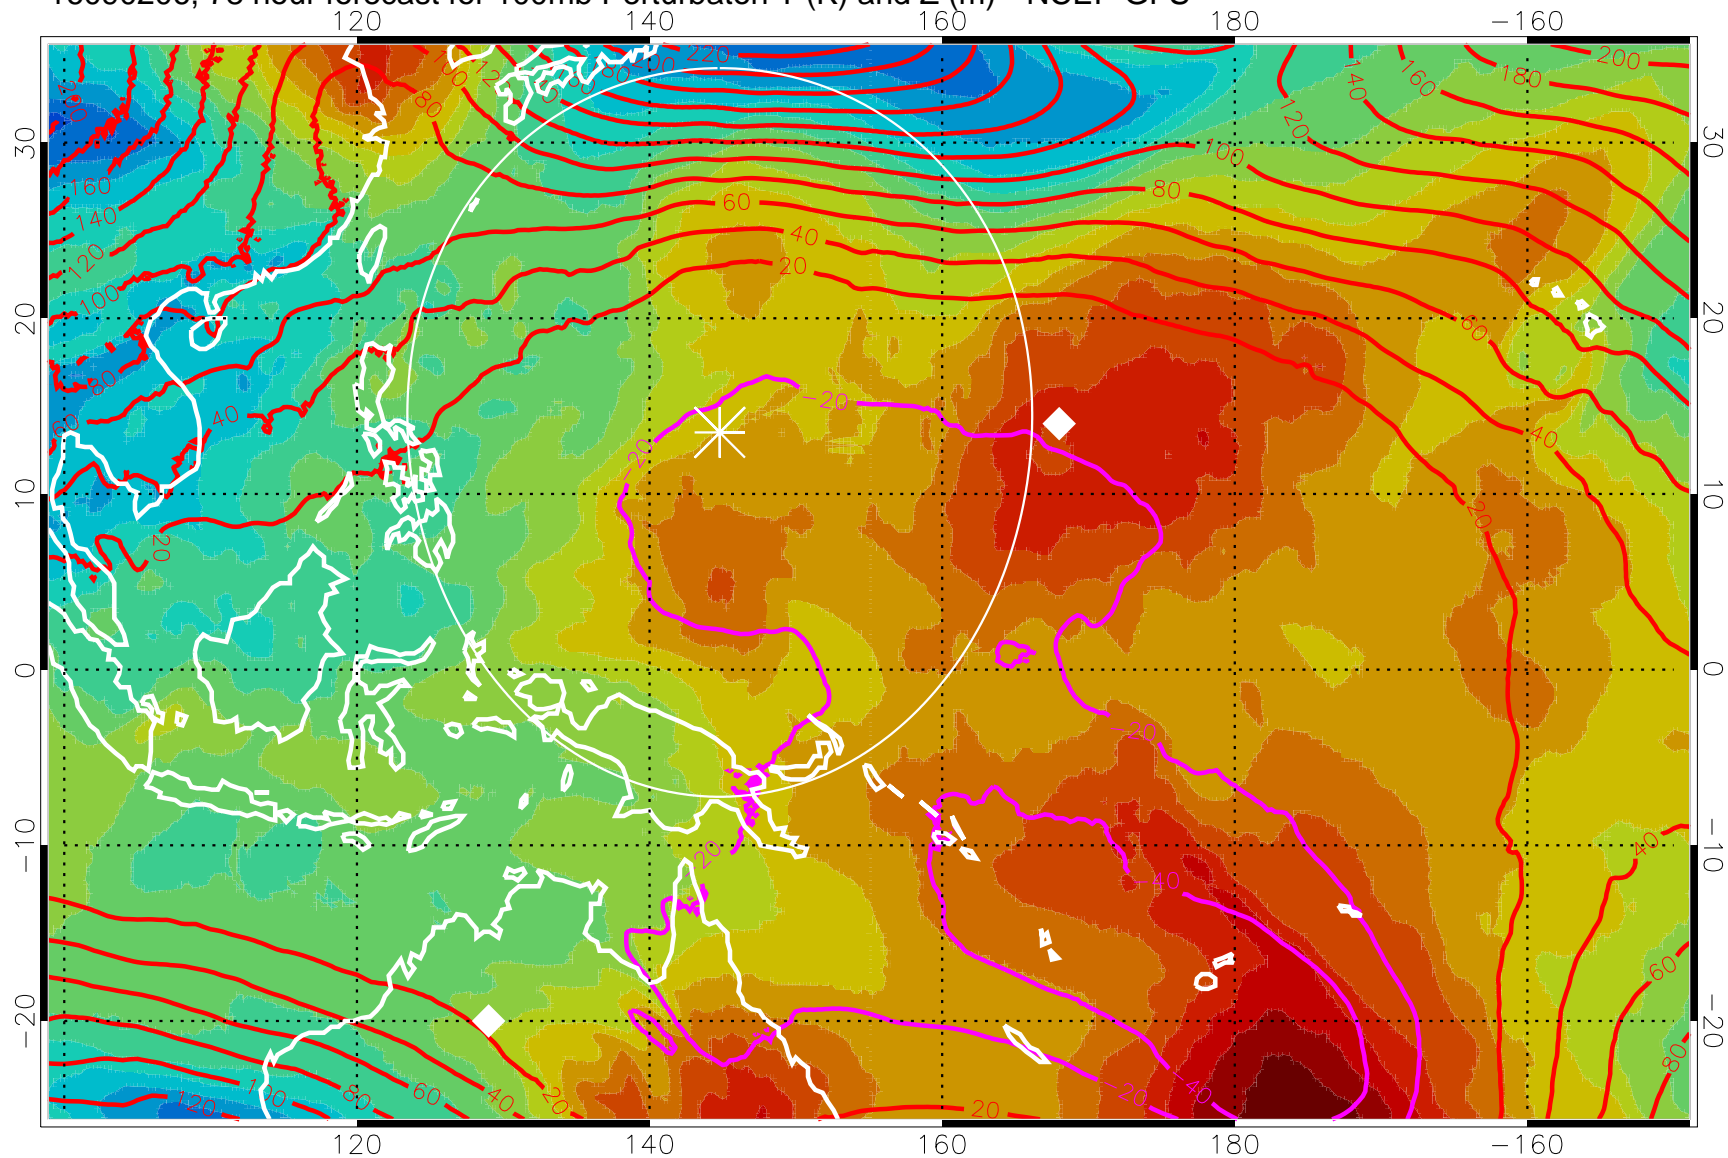

16090206, 78 hour forecast for 100mb Perturbaton T (K) and Z (m)-- NCEP GFS

Contours are 100 mbar Z perturbation (m)
Positive Z Contours
Negative Z Contours
Diamonds-mean pos. of anticyclones

Range ring of 2304 km