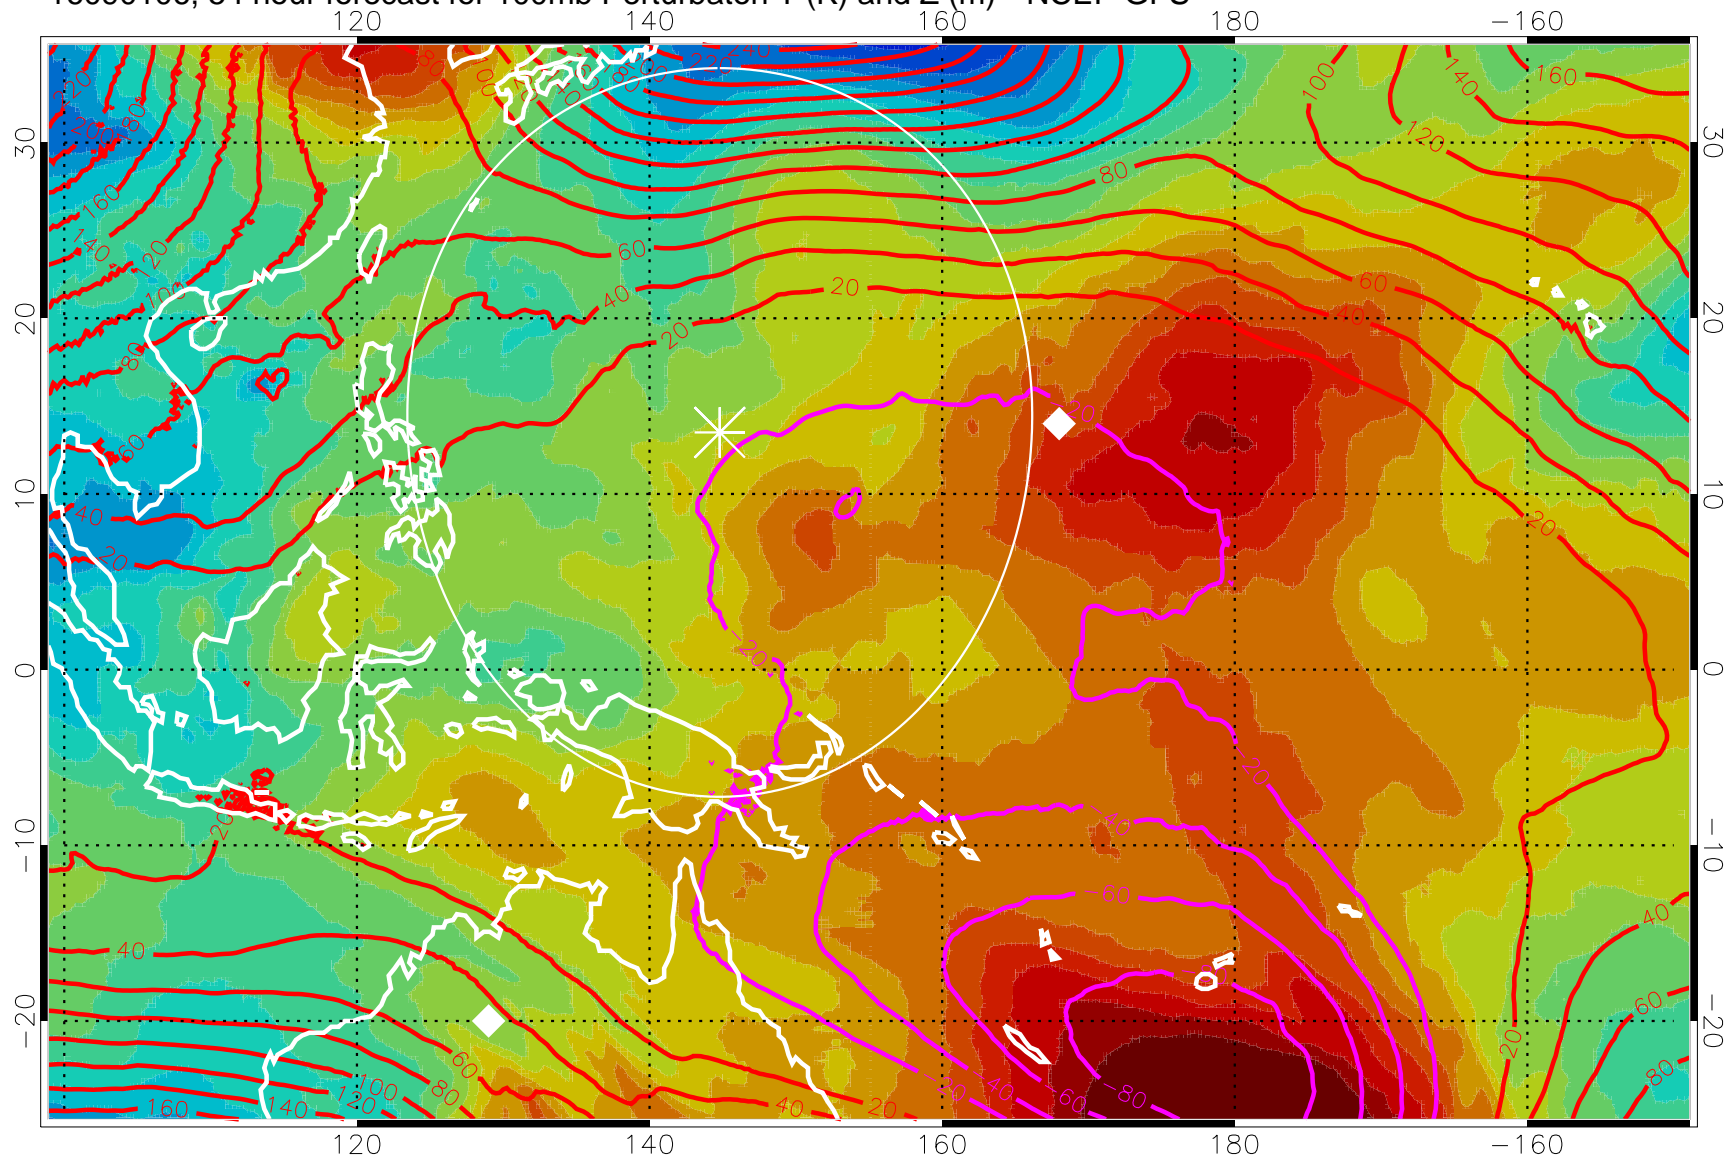

16090106, 54 hour forecast for 100mb Perturbaton T (K) and Z (m)-- NCEP GFS

Contours are 100 mbar Z perturbation (m)
Positive Z Contours
Negative Z Contours
Diamonds-mean pos. of anticyclones

Range ring of 2304 km