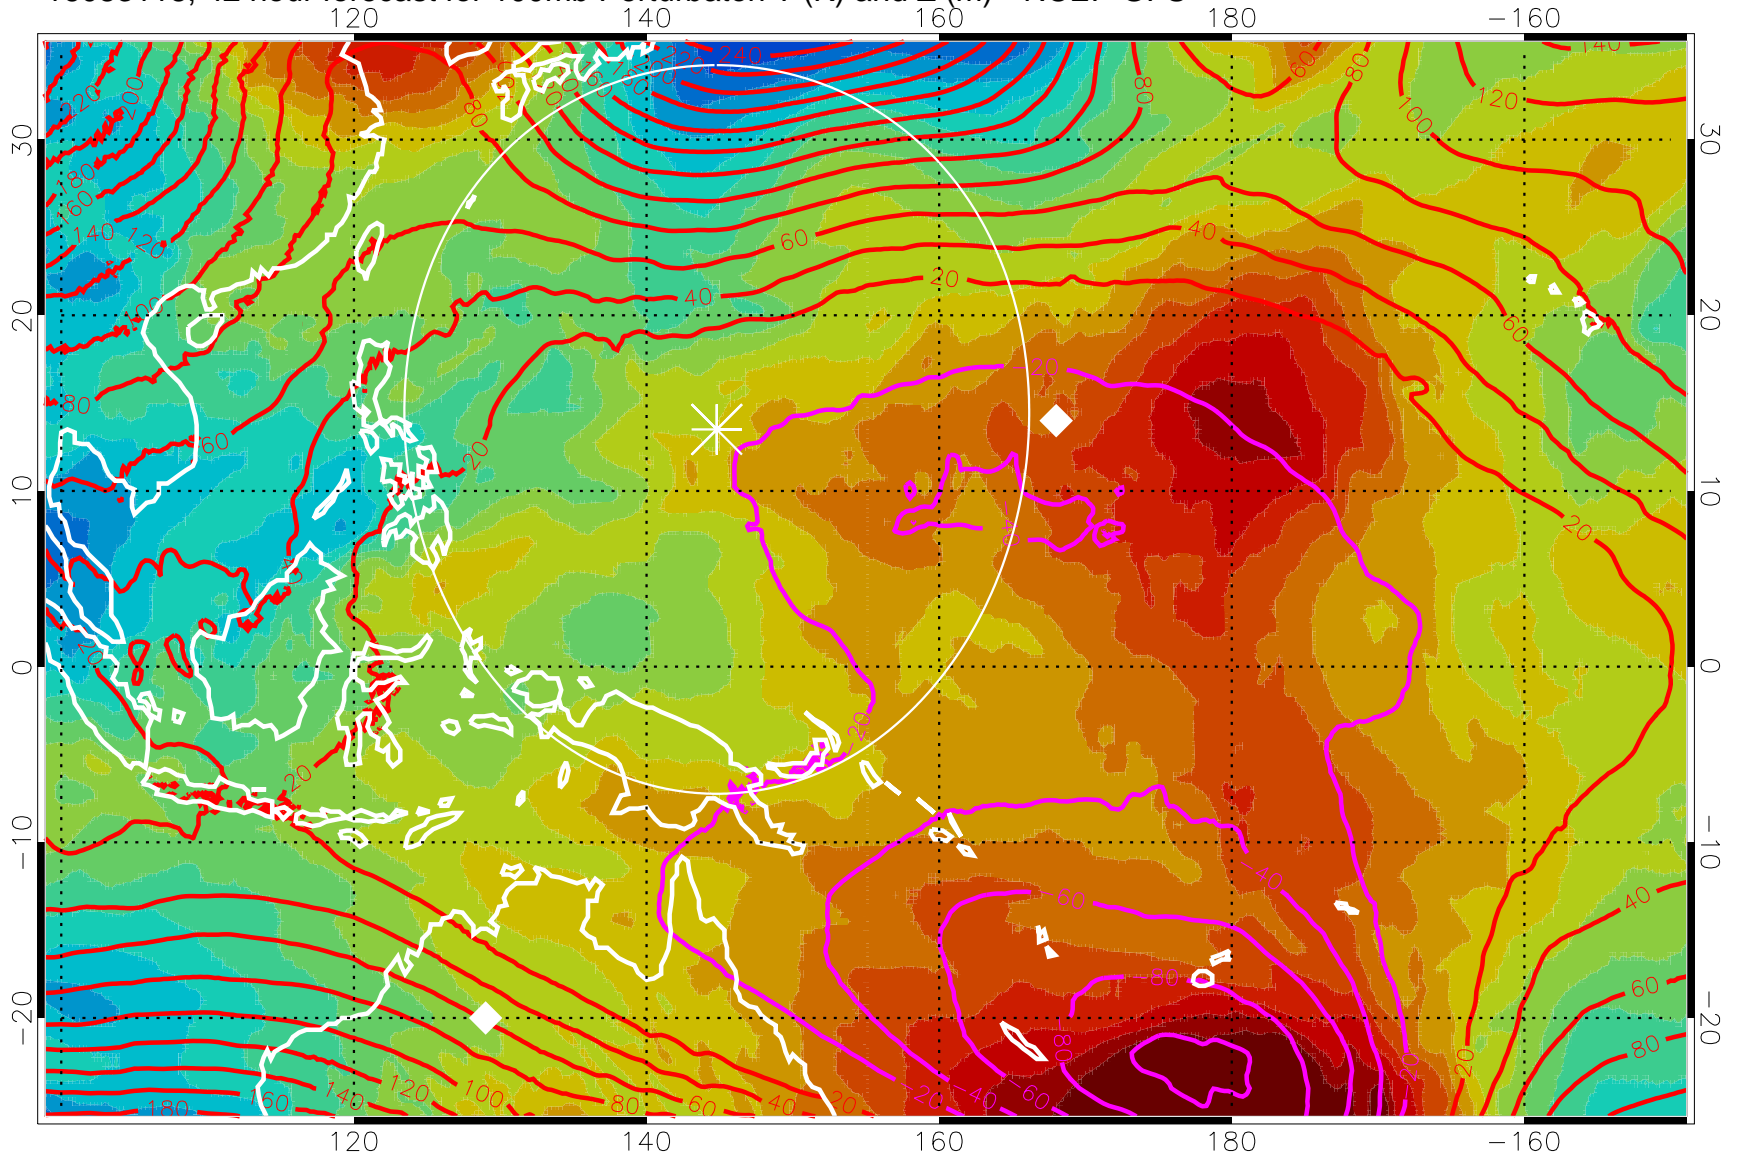

16083118, 42 hour forecast for 100mb Perturbaton T (K) and Z (m)-- NCEP GFS

Contours are 100 mbar Z perturbation (m)
Positive Z Contours
Negative Z Contours
Diamonds-mean pos. of anticyclones

Range ring of 2304 km