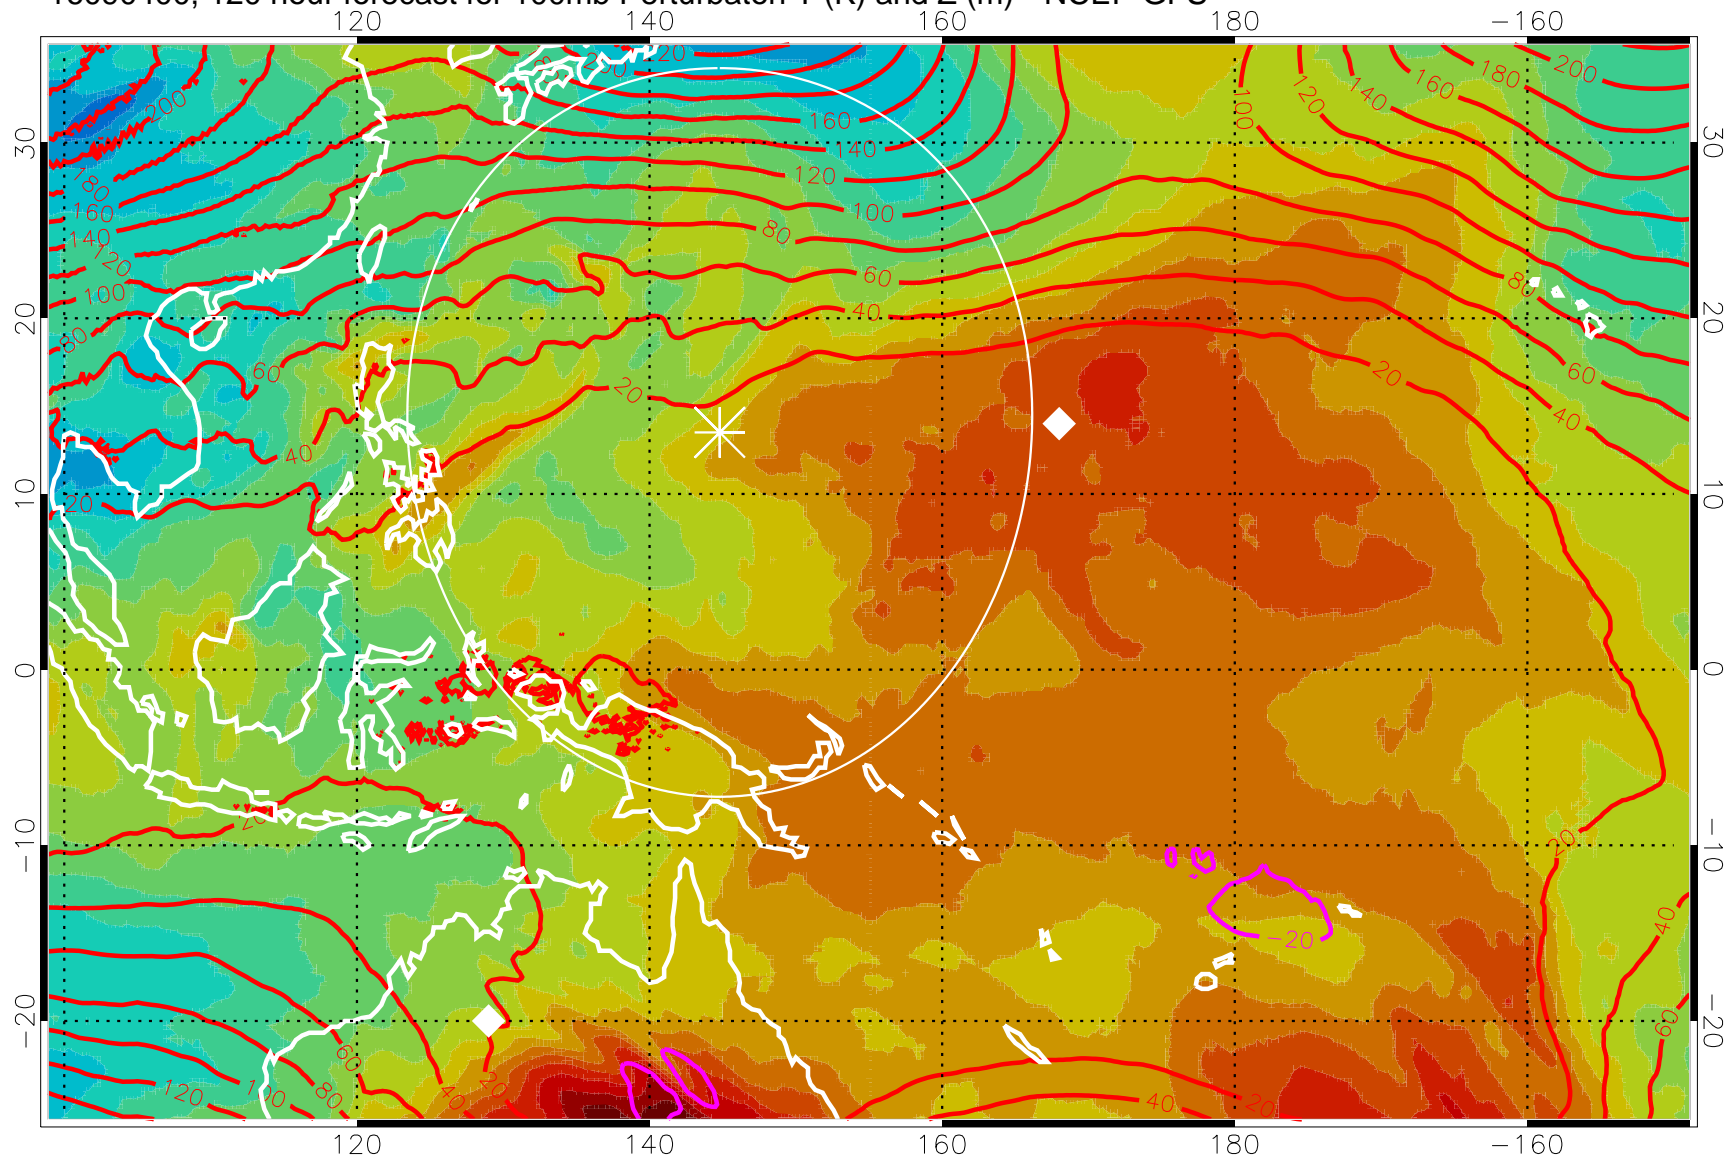

16090400, 120 hour forecast for 100mb Perturbaton T (K) and Z (m)-- NCEP GFS

Contours are 100 mbar Z perturbation (m)
Positive Z Contours
Negative Z Contours
Diamonds-mean pos. of anticyclones

Range ring of 2304 km