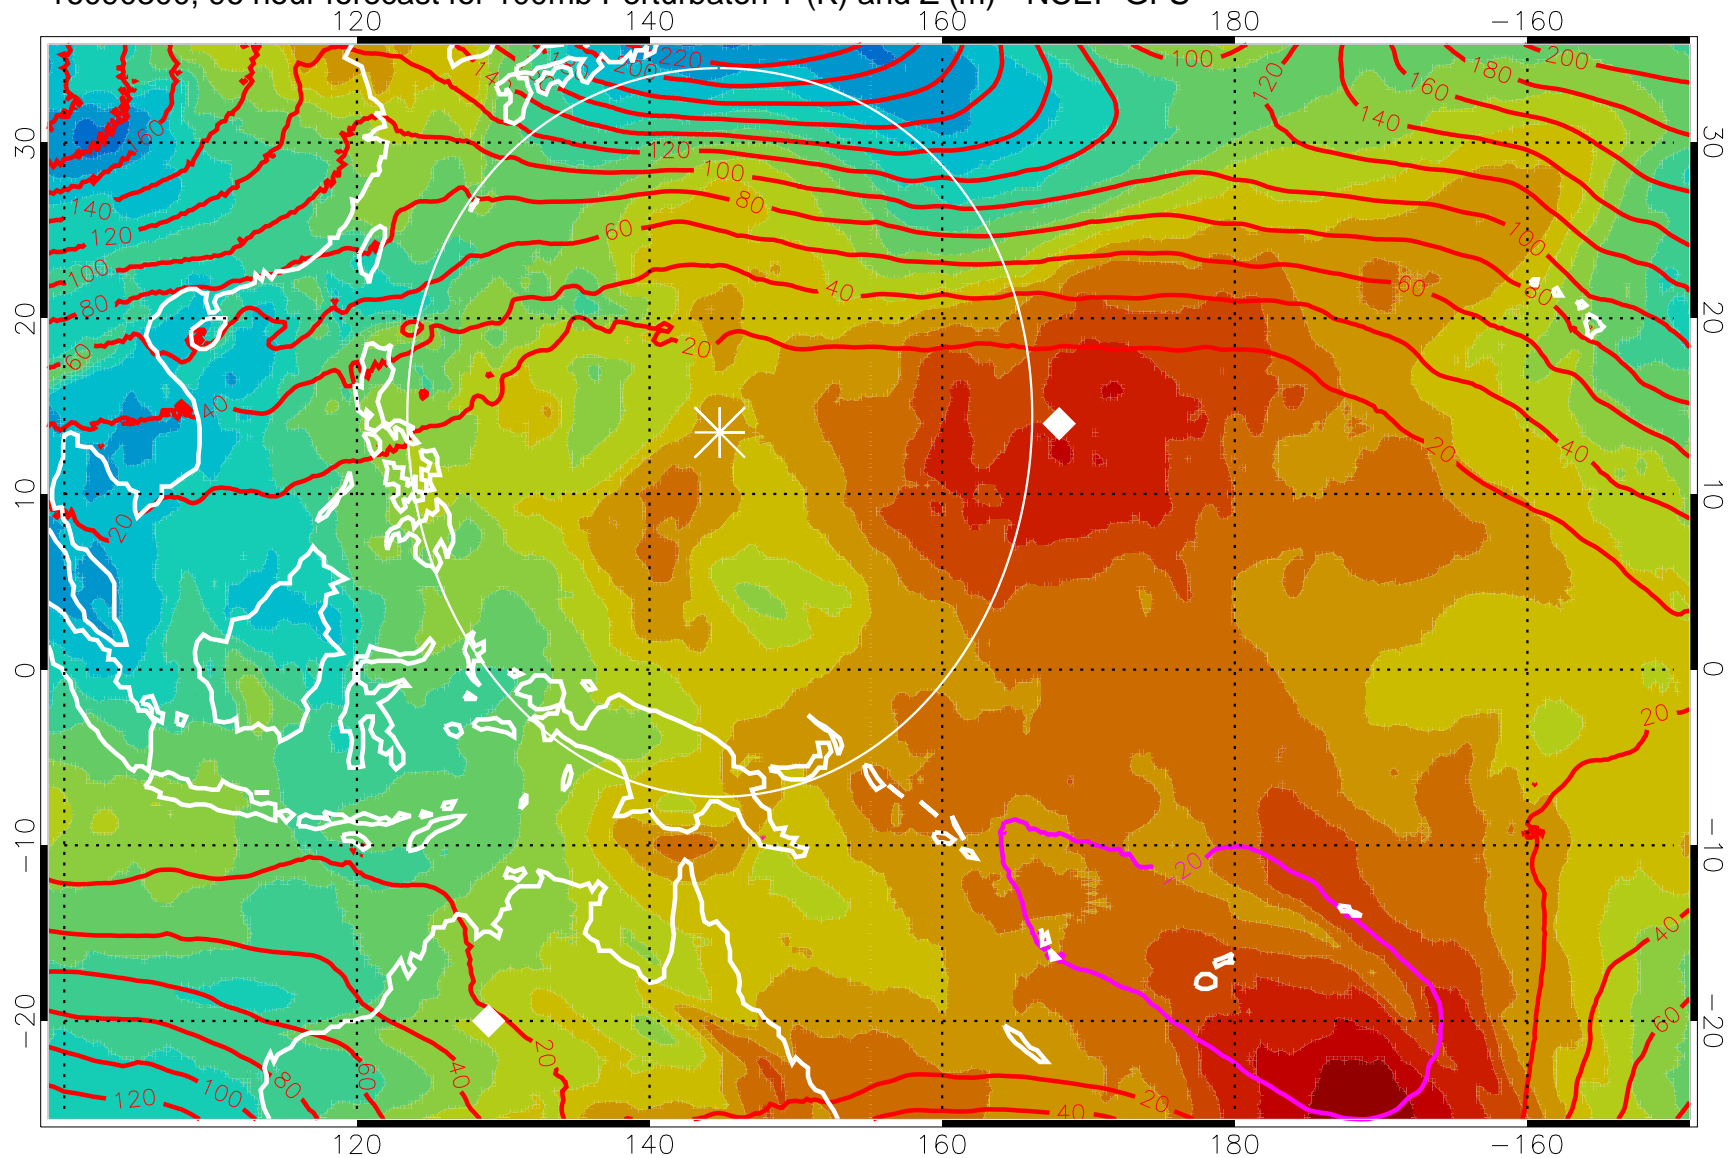

16090300, 96 hour forecast for 100mb Perturbaton T (K) and Z (m)-- NCEP GFS

Contours are 100 mbar Z perturbation (m)
Positive Z Contours
Negative Z Contours
Diamonds-mean pos. of anticyclones

Range ring of 2304 km