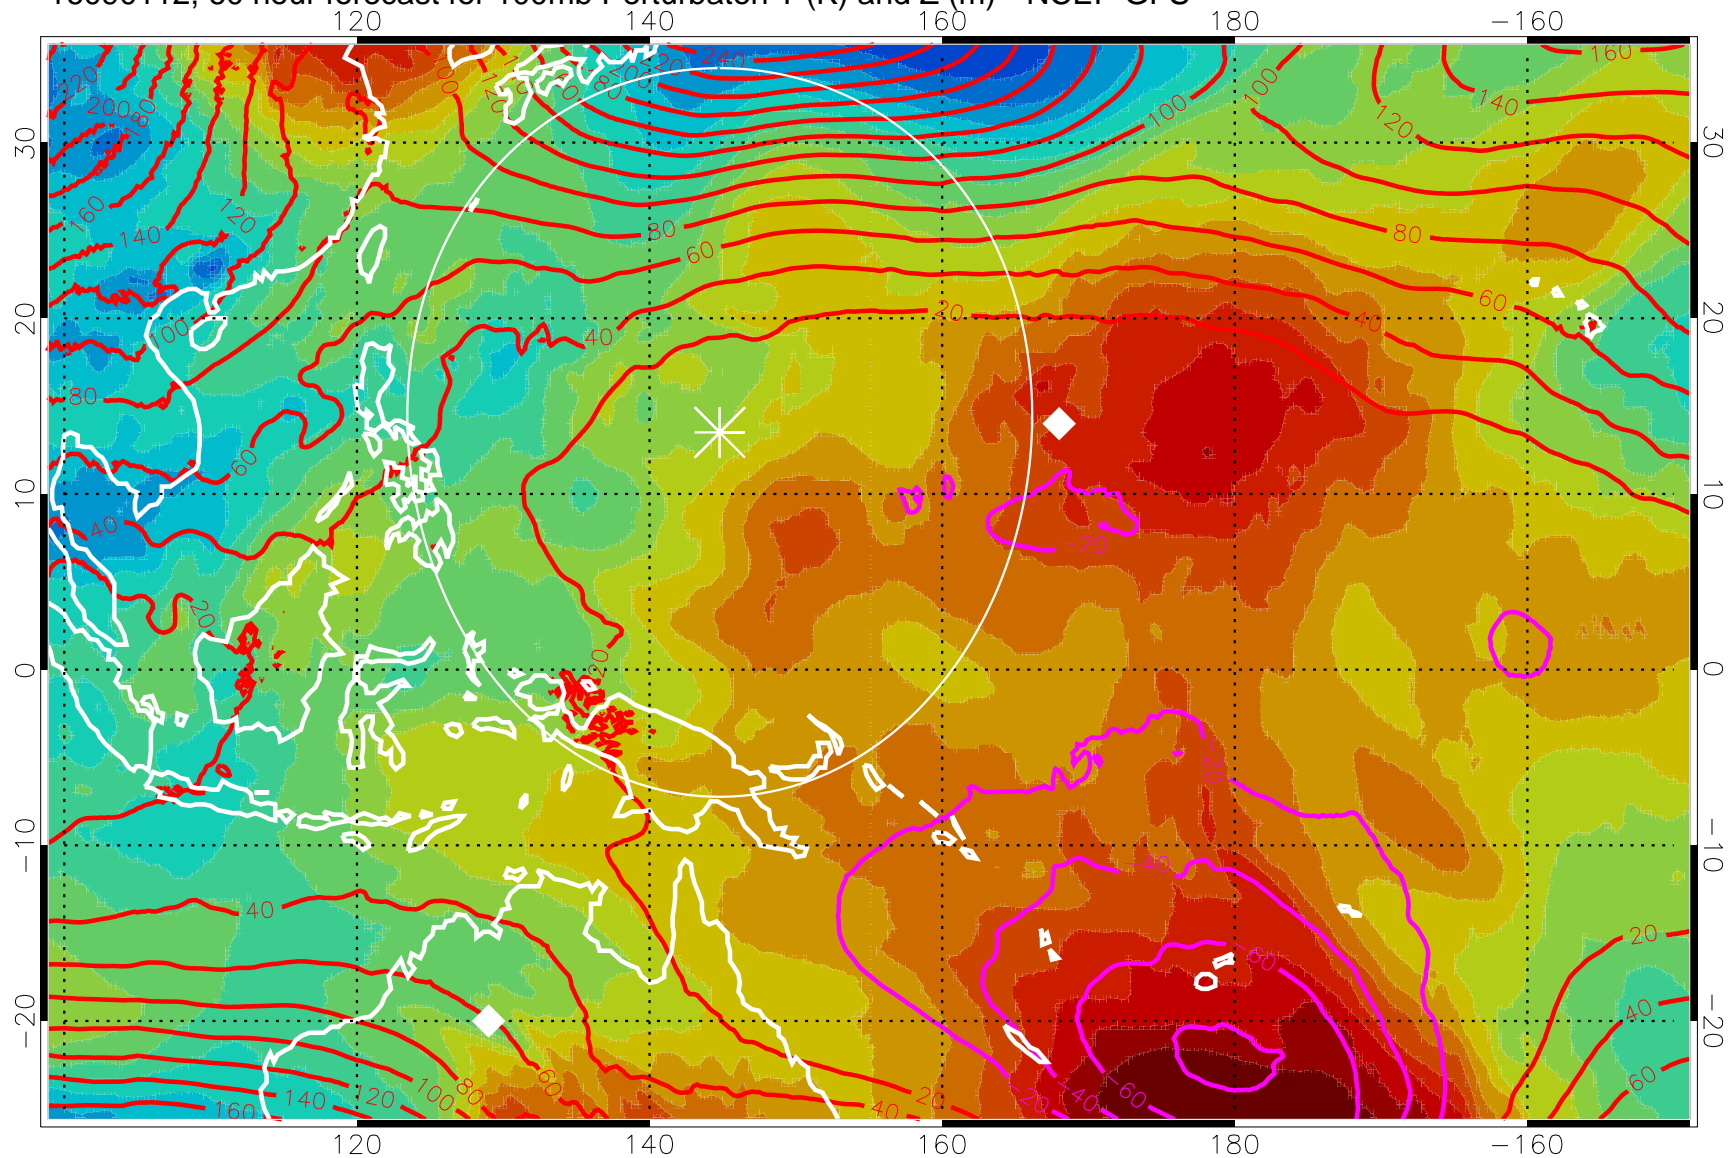

16090112, 60 hour forecast for 100mb Perturbaton T (K) and Z (m)-- NCEP GFS

Contours are 100 mbar Z perturbation (m)
Positive Z Contours
Negative Z Contours
Diamonds-mean pos. of anticyclones

Range ring of 2304 km