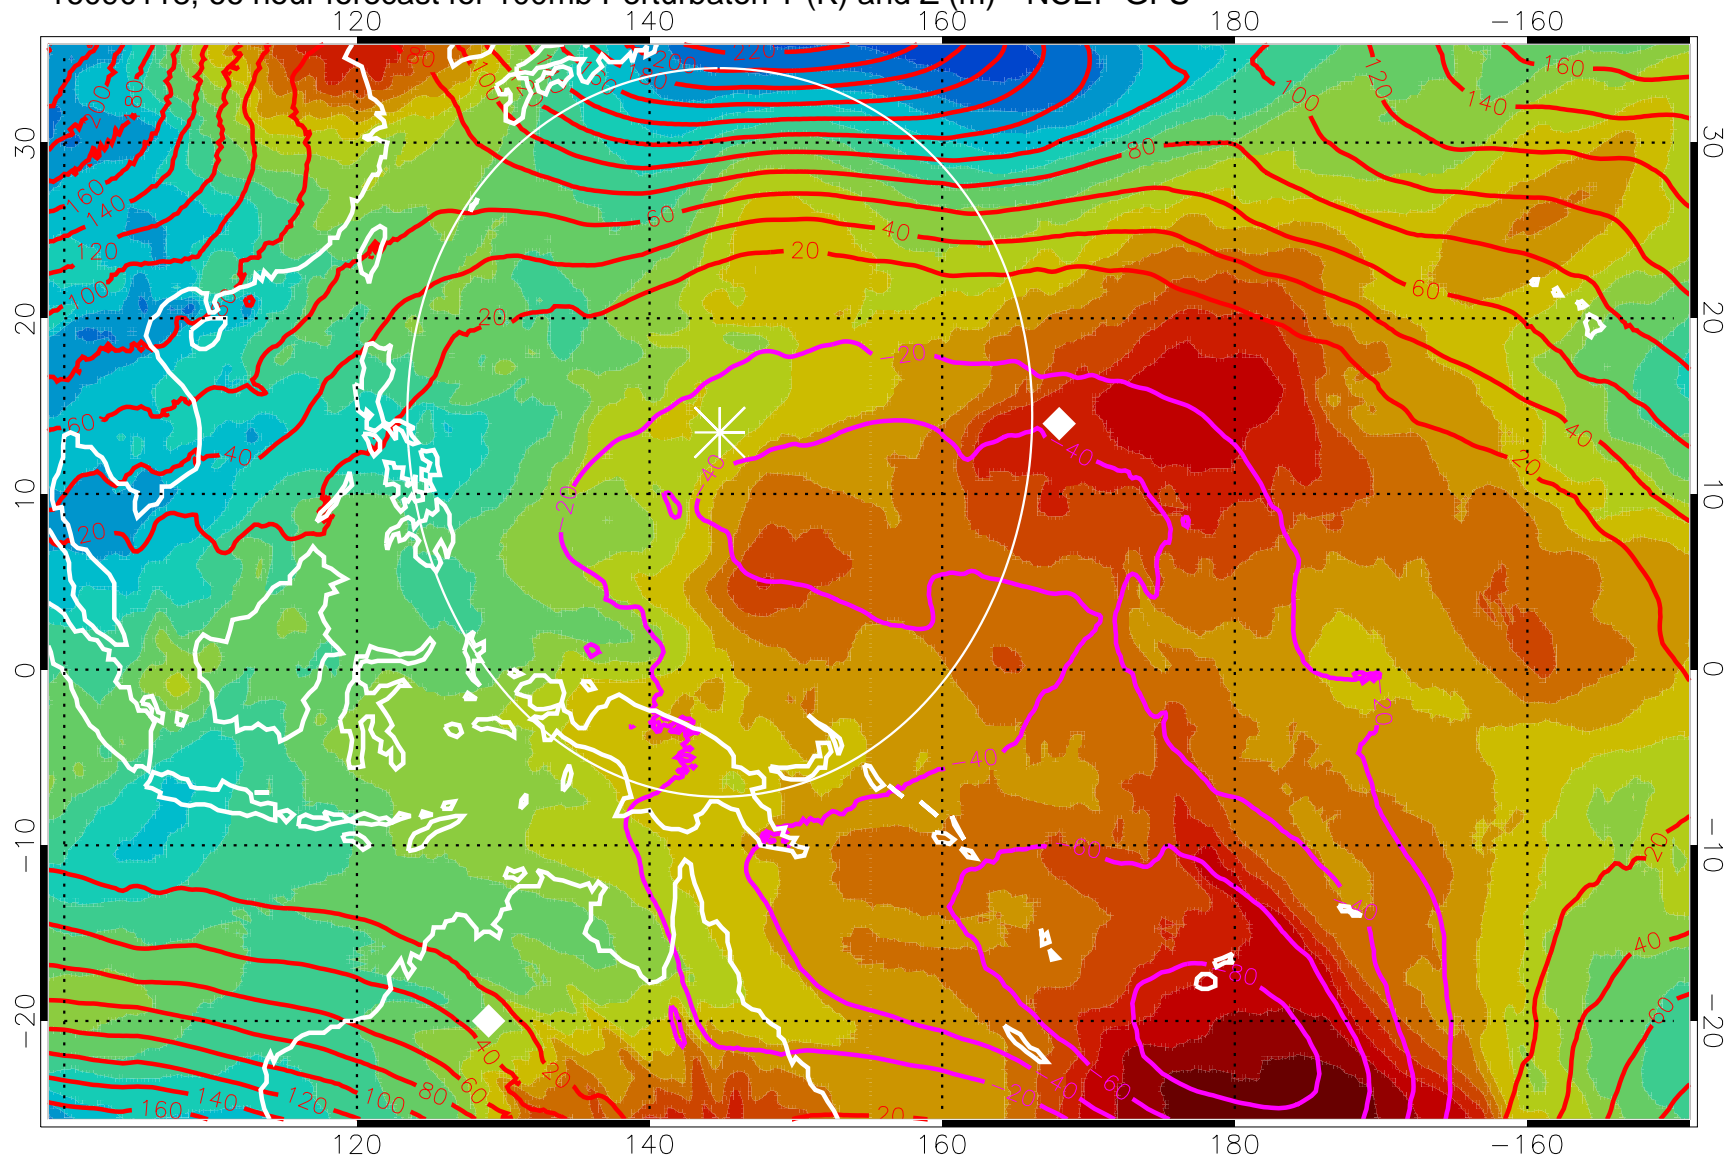

16090118, 66 hour forecast for 100mb Perturbaton T (K) and Z (m)-- NCEP GFS

Contours are 100 mbar Z perturbation (m)
Positive Z Contours
Negative Z Contours
Diamonds-mean pos. of anticyclones

Range ring of 2304 km