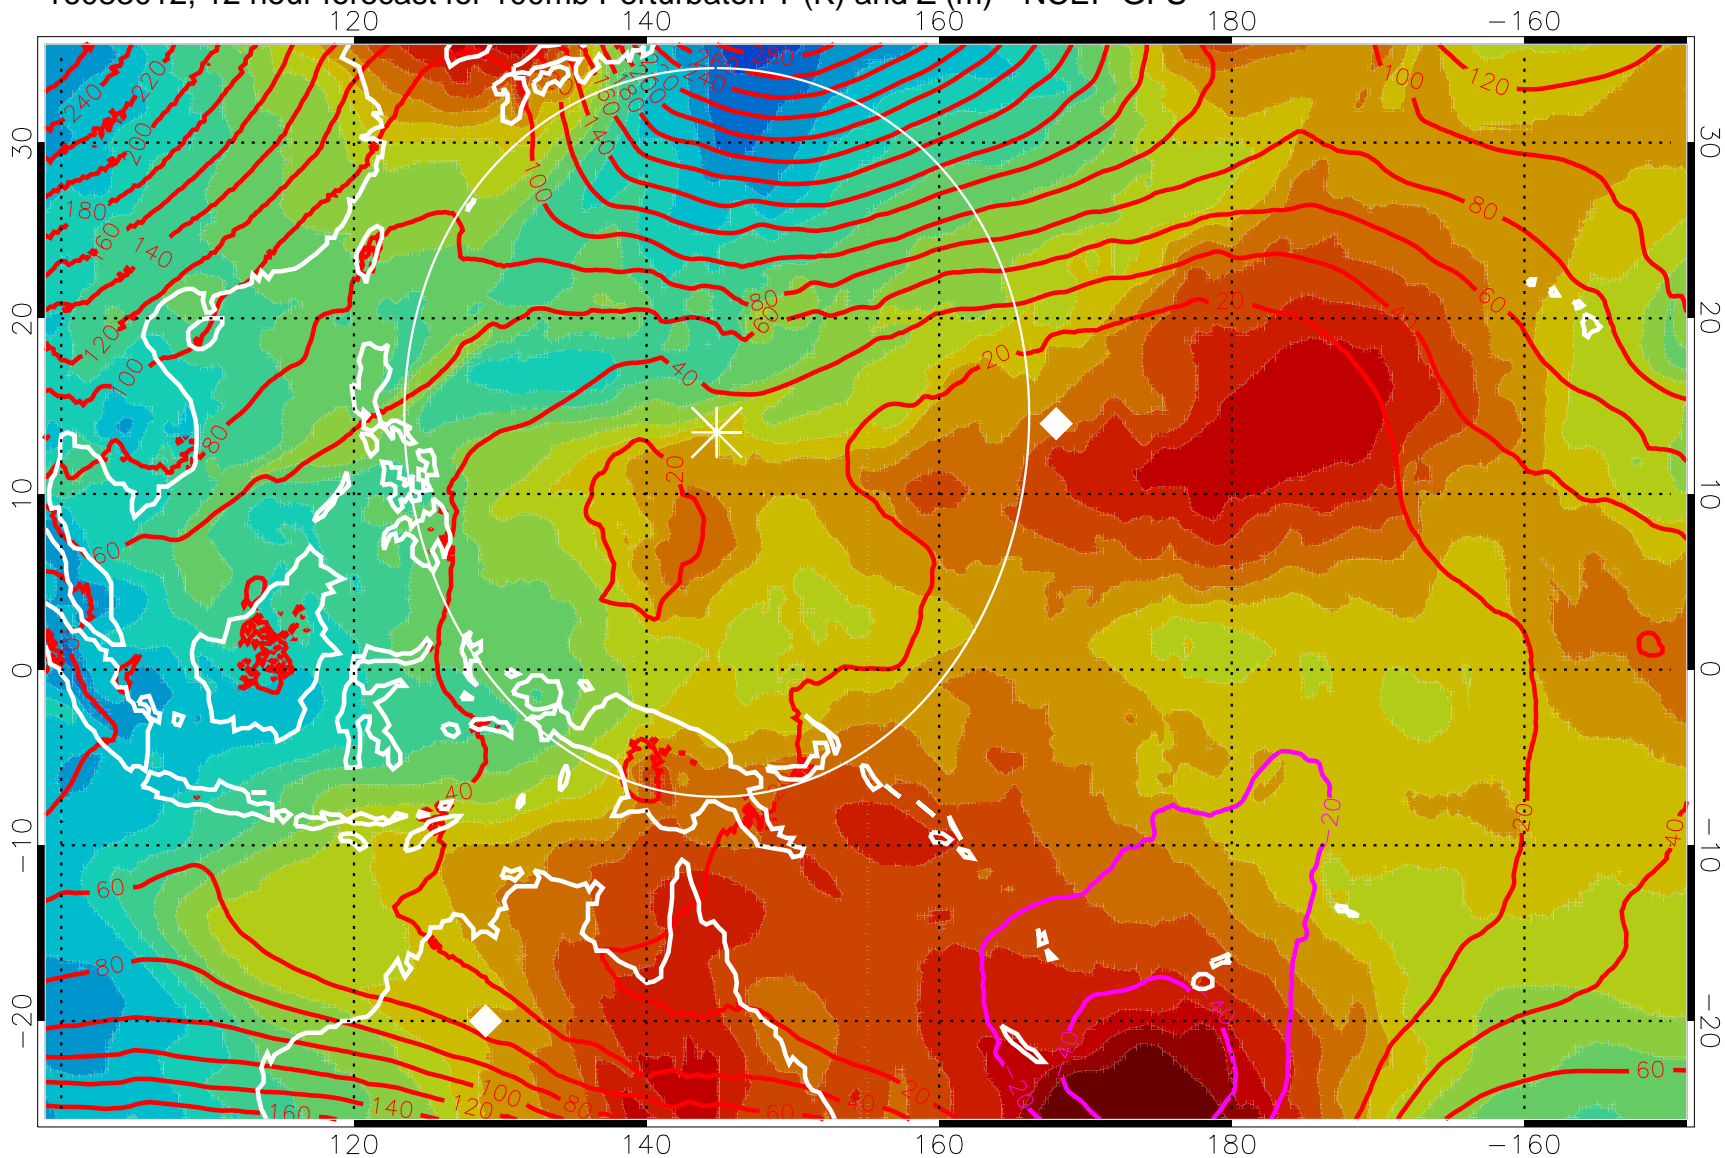

16083012, 12 hour forecast for 100mb Perturbaton T (K) and Z (m)-- NCEP GFS

Contours are 100 mbar Z perturbation (m)
Positive Z Contours
Negative Z Contours
Diamonds-mean pos. of anticyclones

Range ring of 2304 km