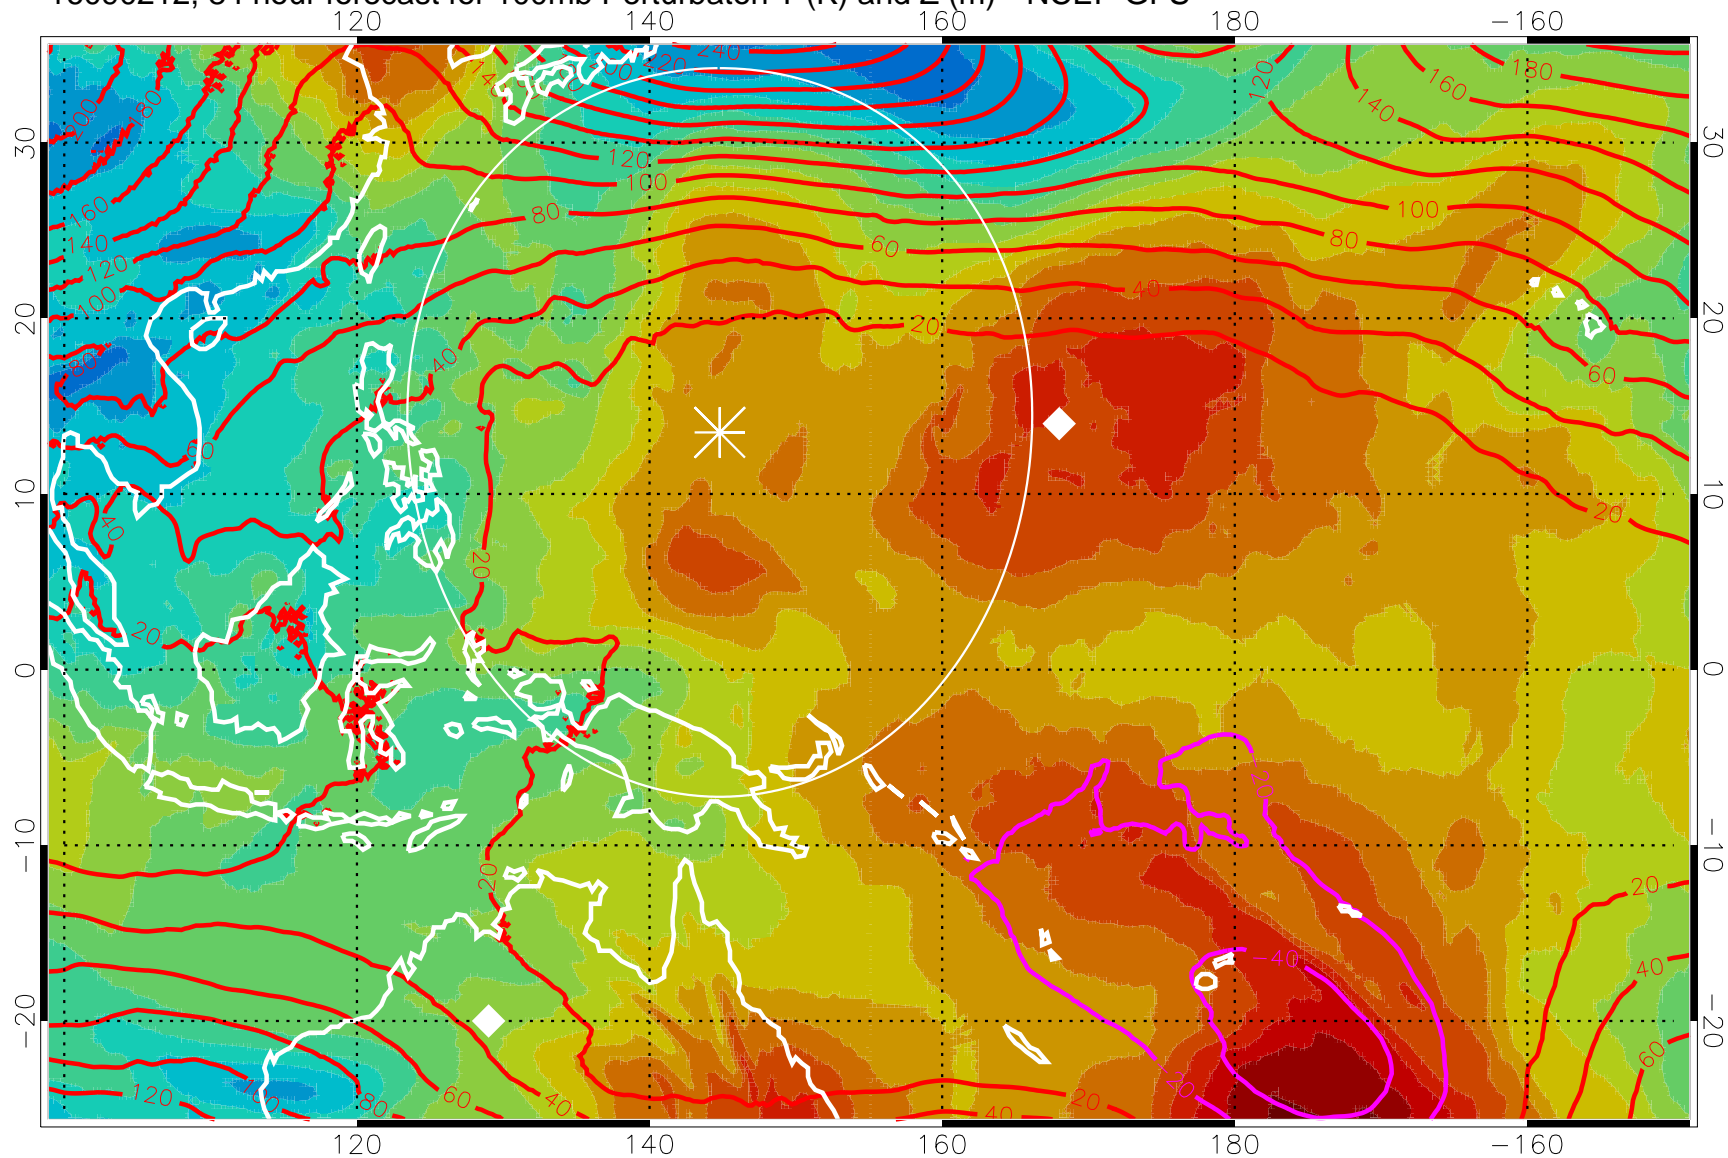

16090212, 84 hour forecast for 100mb Perturbaton T (K) and Z (m)-- NCEP GFS

Contours are 100 mbar Z perturbation (m)
Positive Z Contours
Negative Z Contours
Diamonds-mean pos. of anticyclones

Range ring of 2304 km