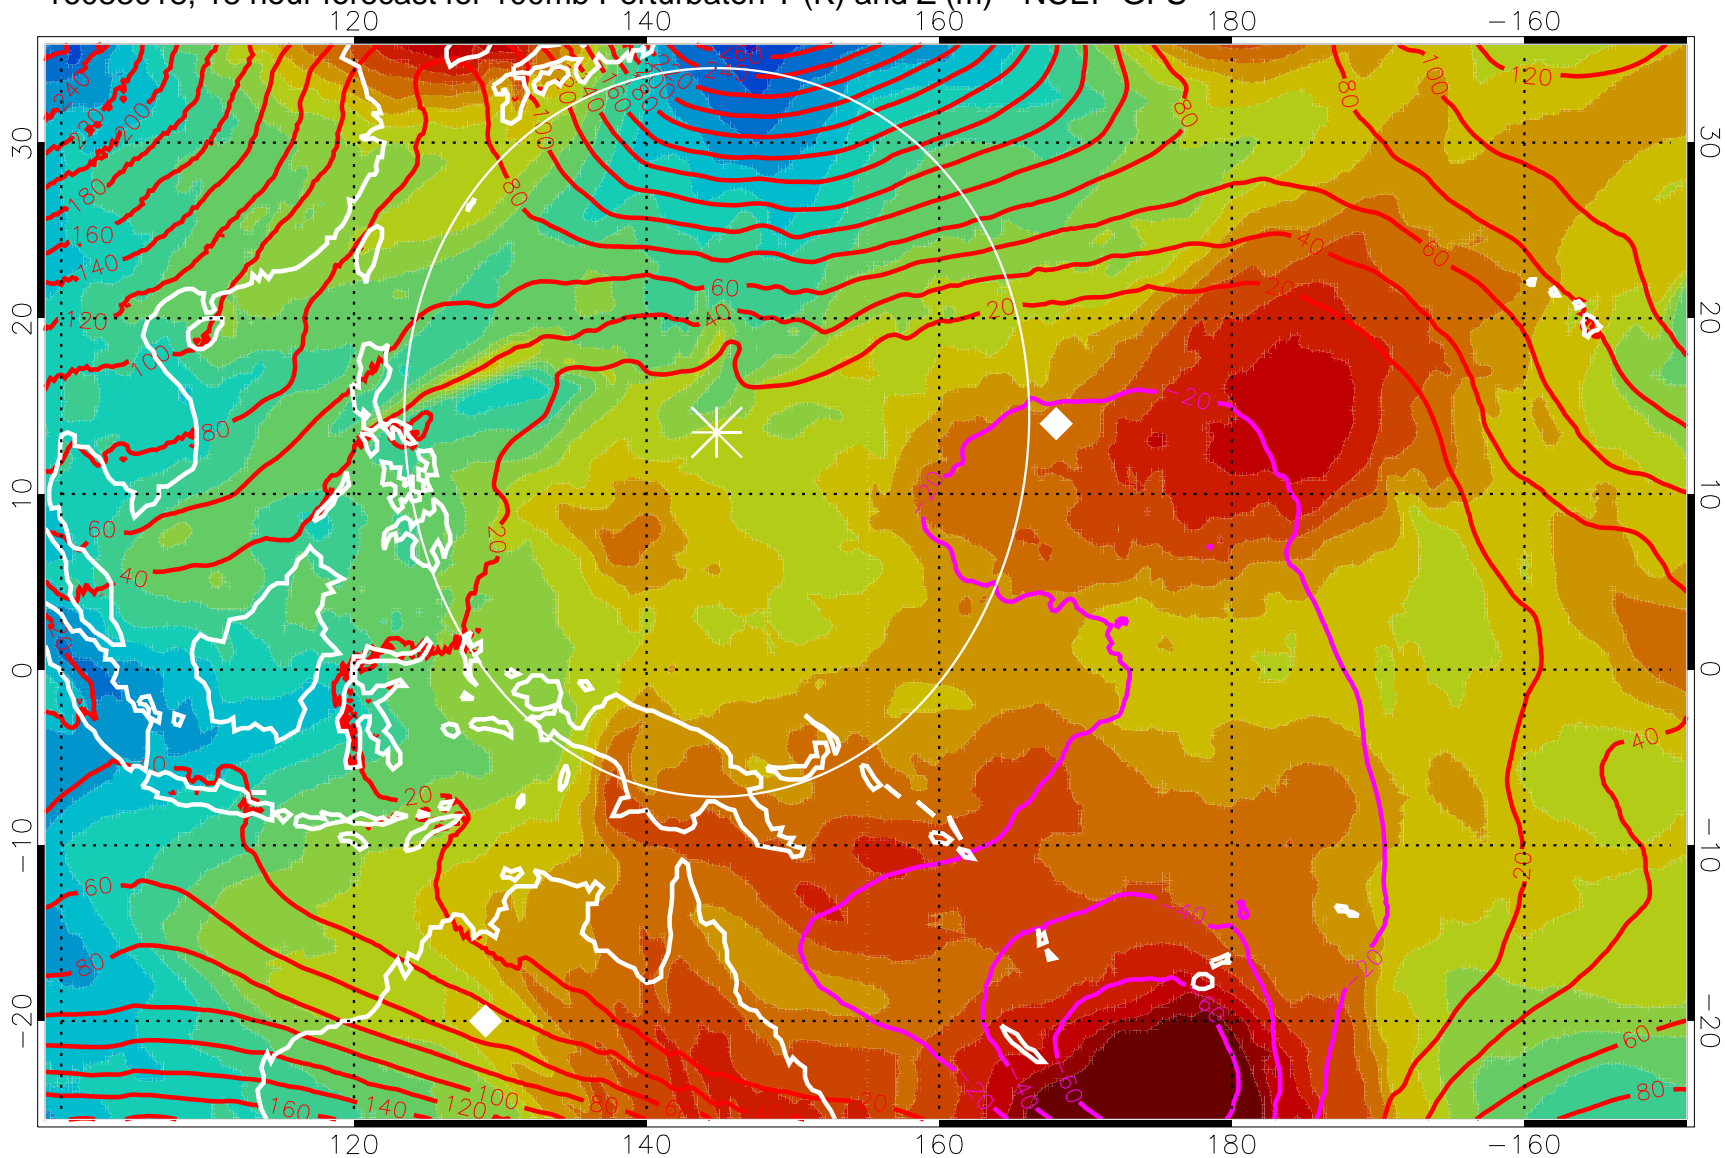

16083018, 18 hour forecast for 100mb Perturbaton T (K) and Z (m)-- NCEP GFS

Contours are 100 mbar Z perturbation (m)
Positive Z Contours
Negative Z Contours
Diamonds-mean pos. of anticyclones

Range ring of 2304 km