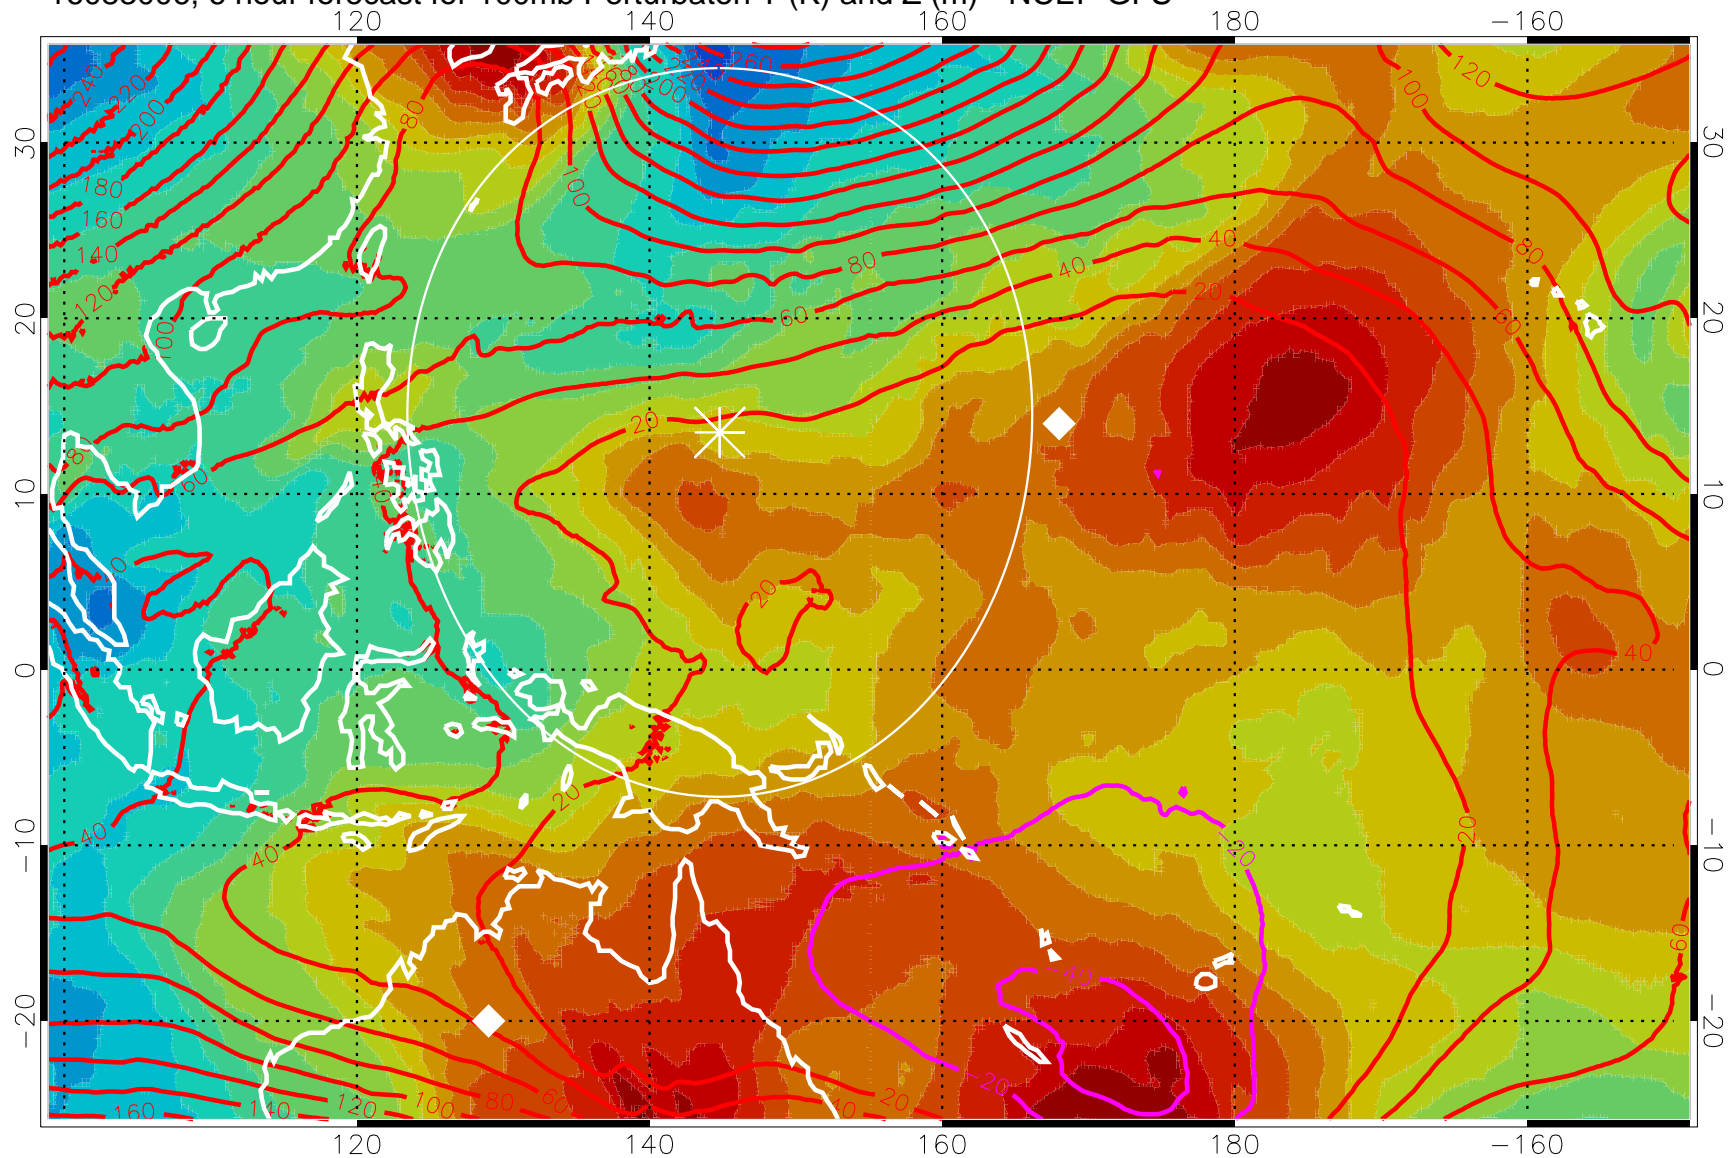

16083006, 6 hour forecast for 100mb Perturbaton T (K) and Z (m)-- NCEP GFS

Contours are 100 mbar Z perturbation (m)
Positive Z Contours
Negative Z Contours
Diamonds-mean pos. of anticyclones

Range ring of 2304 km