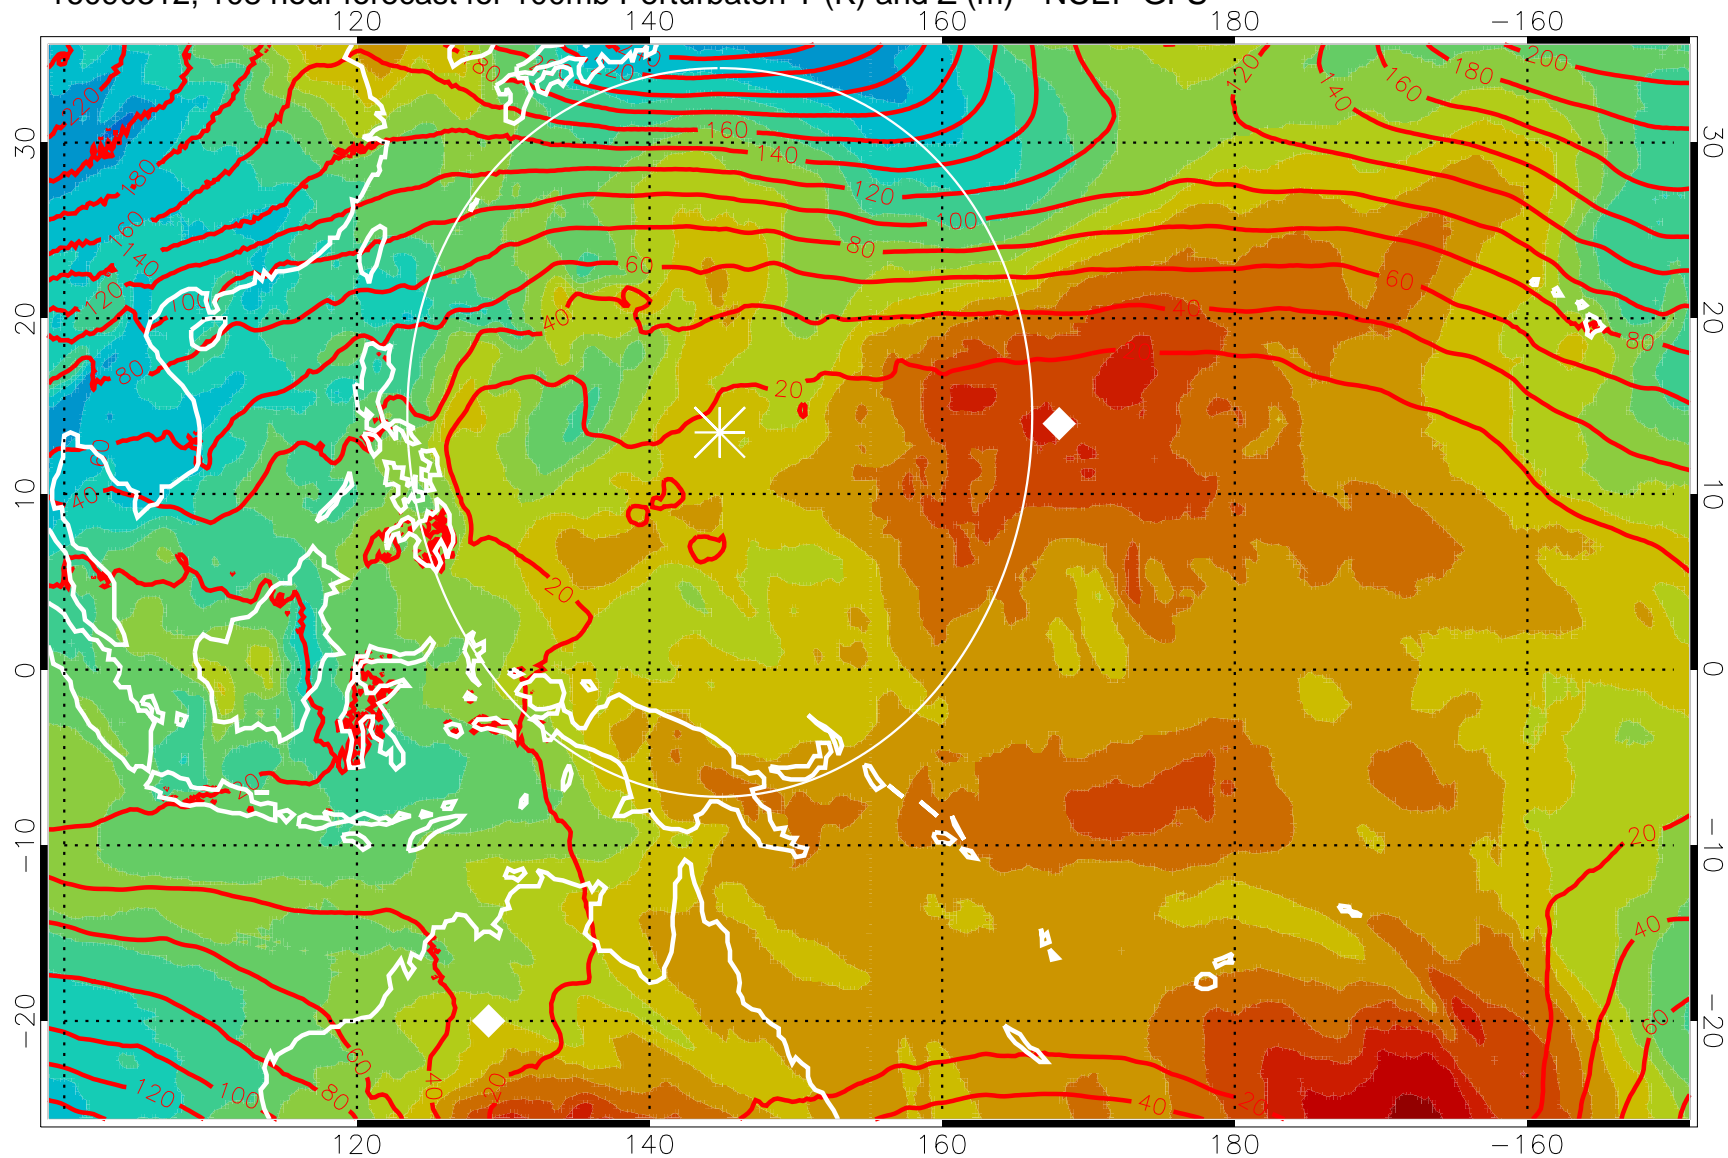

16090312, 108 hour forecast for 100mb Perturbaton T (K) and Z (m)-- NCEP GFS

Contours are 100 mbar Z perturbation (m)
Positive Z Contours
Negative Z Contours
Diamonds-mean pos. of anticyclones

Range ring of 2304 km