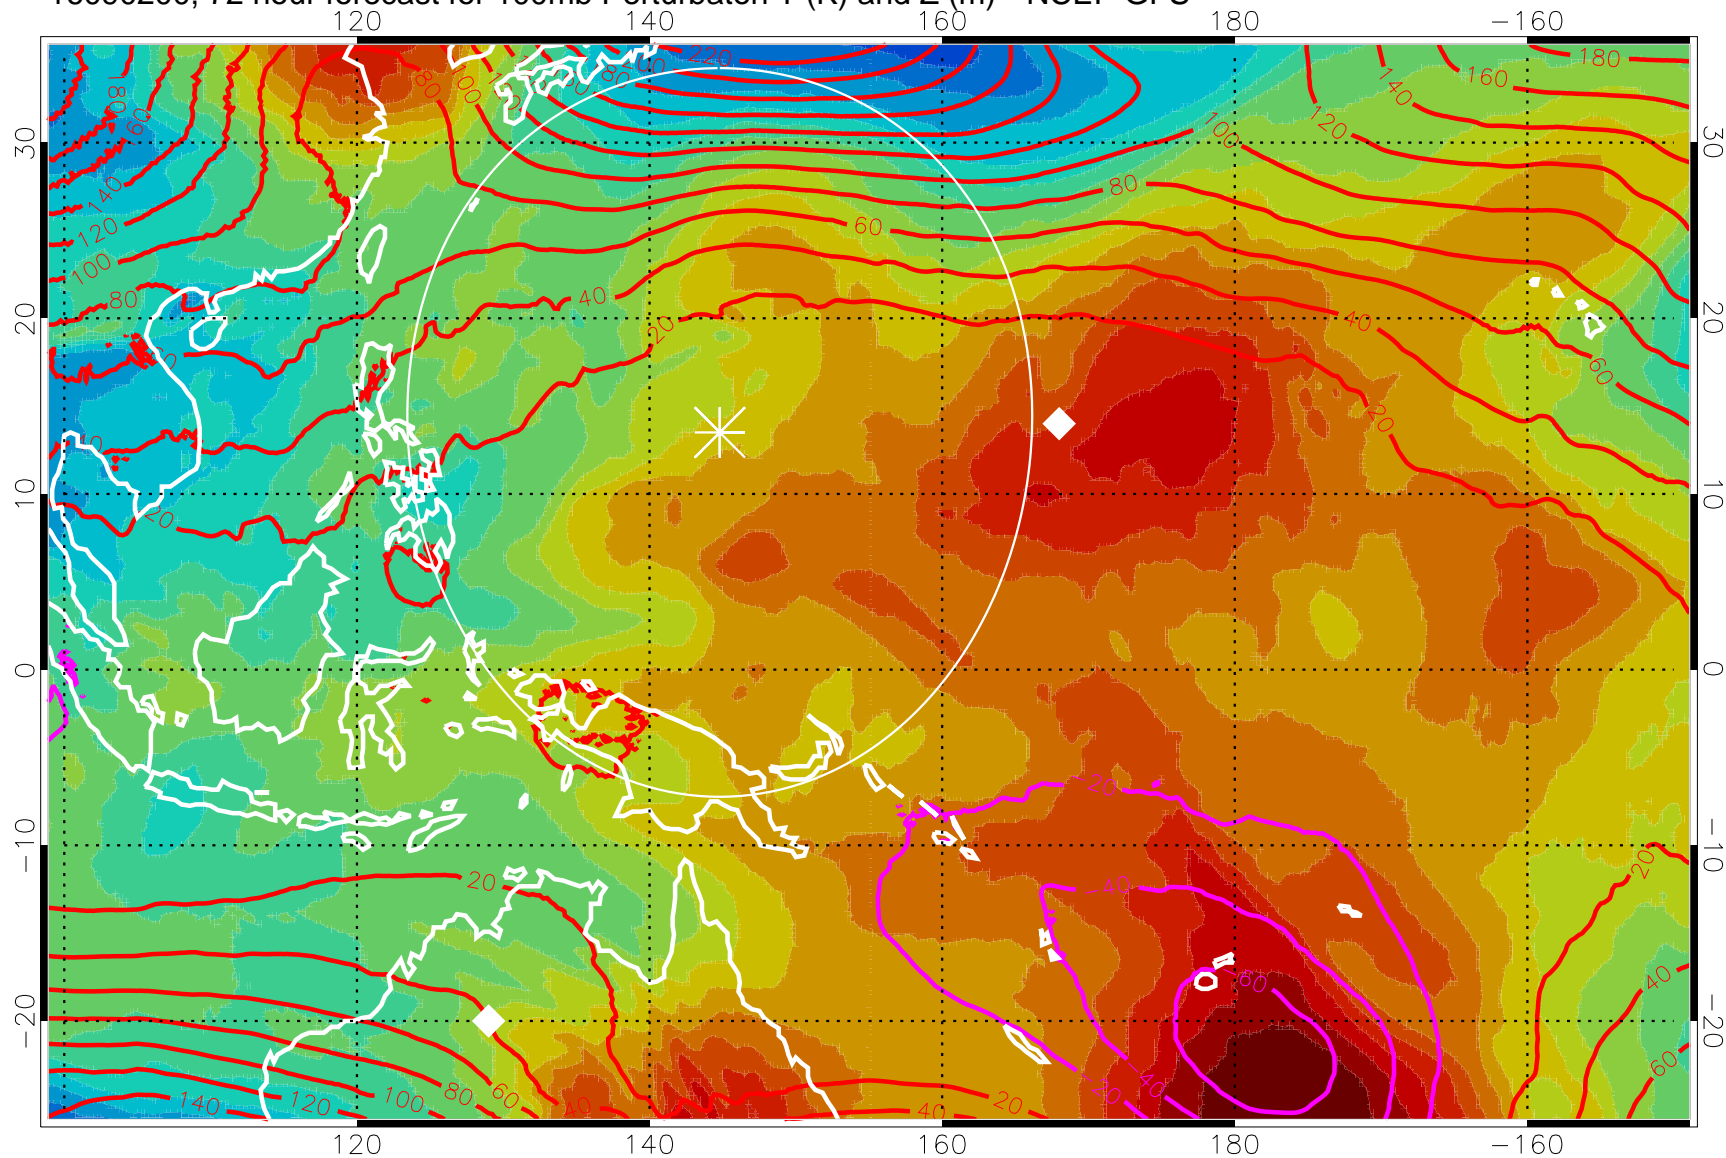

16090200, 72 hour forecast for 100mb Perturbaton T (K) and Z (m)-- NCEP GFS

Contours are 100 mbar Z perturbation (m)
Positive Z Contours
Negative Z Contours
Diamonds-mean pos. of anticyclones

Range ring of 2304 km