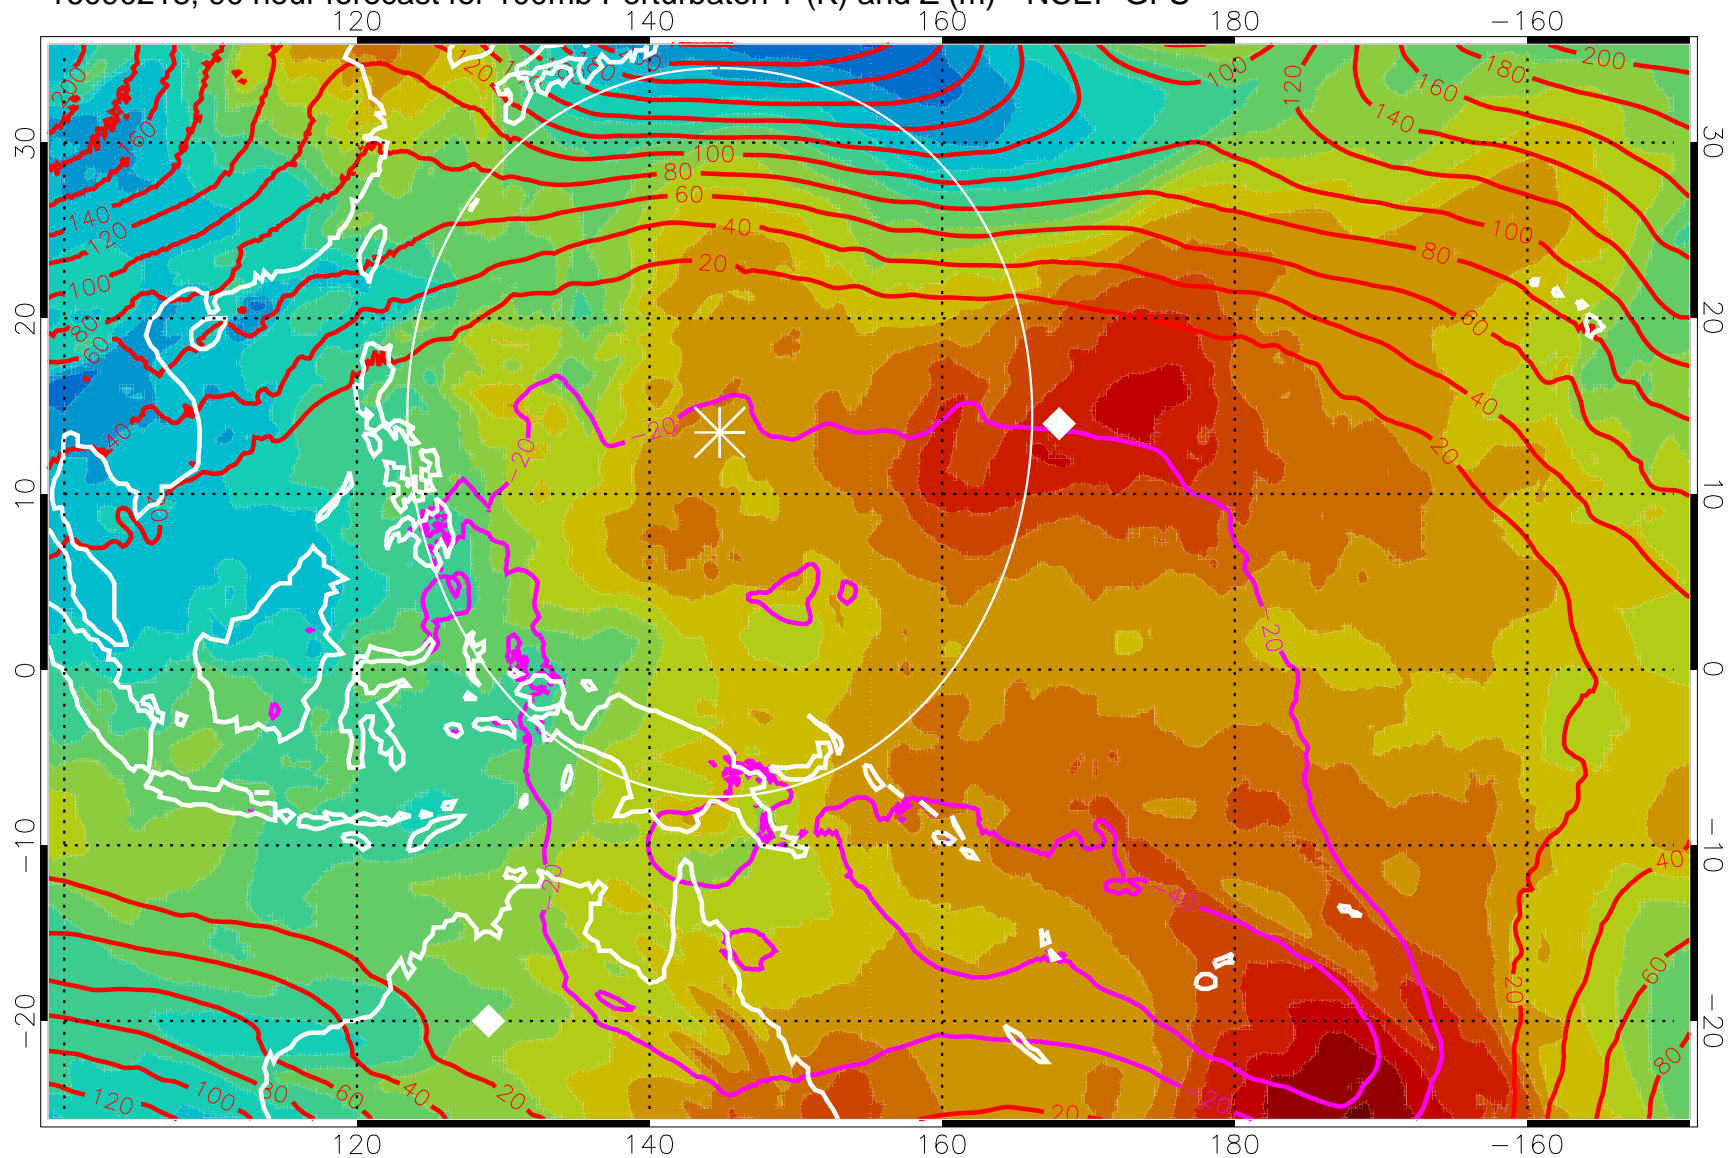

16090218, 90 hour forecast for 100mb Perturbaton T (K) and Z (m)-- NCEP GFS

Contours are 100 mbar Z perturbation (m)
Positive Z Contours
Negative Z Contours
Diamonds-mean pos. of anticyclones

Range ring of 2304 km