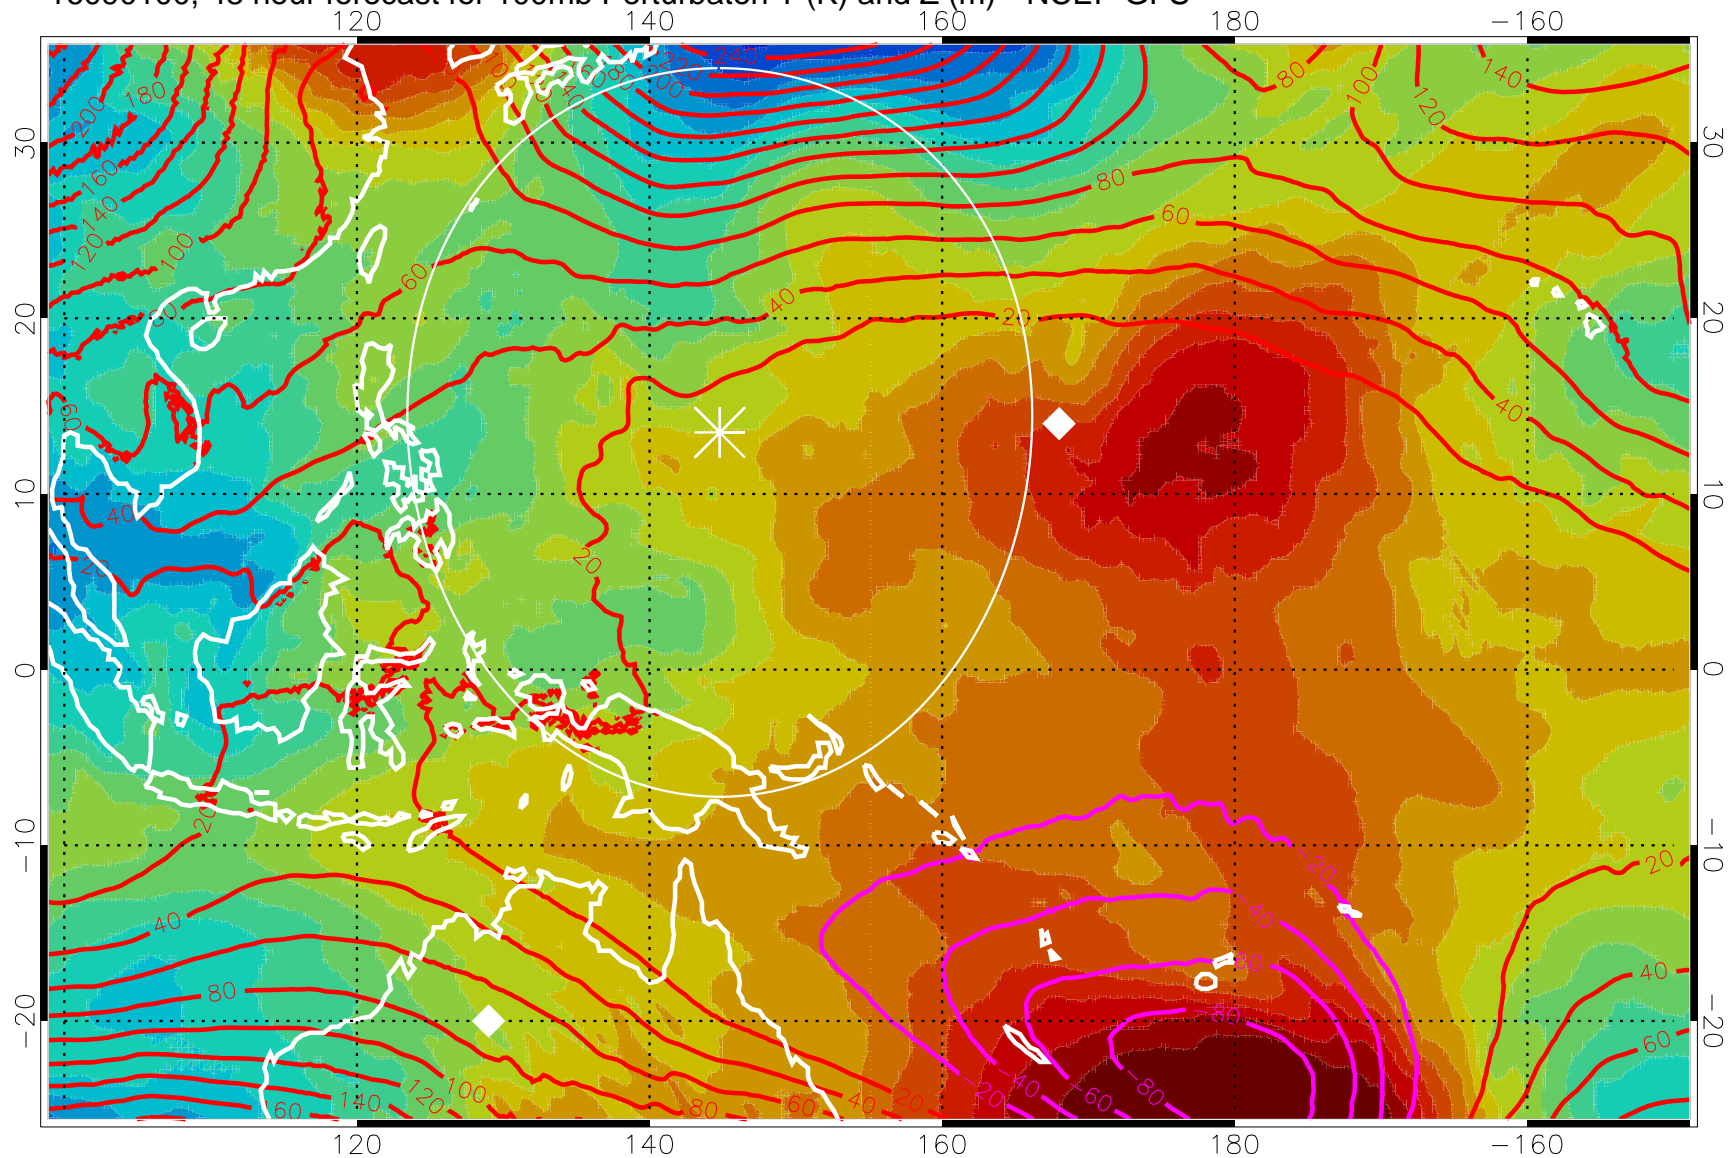

16090100, 48 hour forecast for 100mb Perturbaton T (K) and Z (m)-- NCEP GFS

Contours are 100 mbar Z perturbation (m)
Positive Z Contours
Negative Z Contours
Diamonds-mean pos. of anticyclones

Range ring of 2304 km