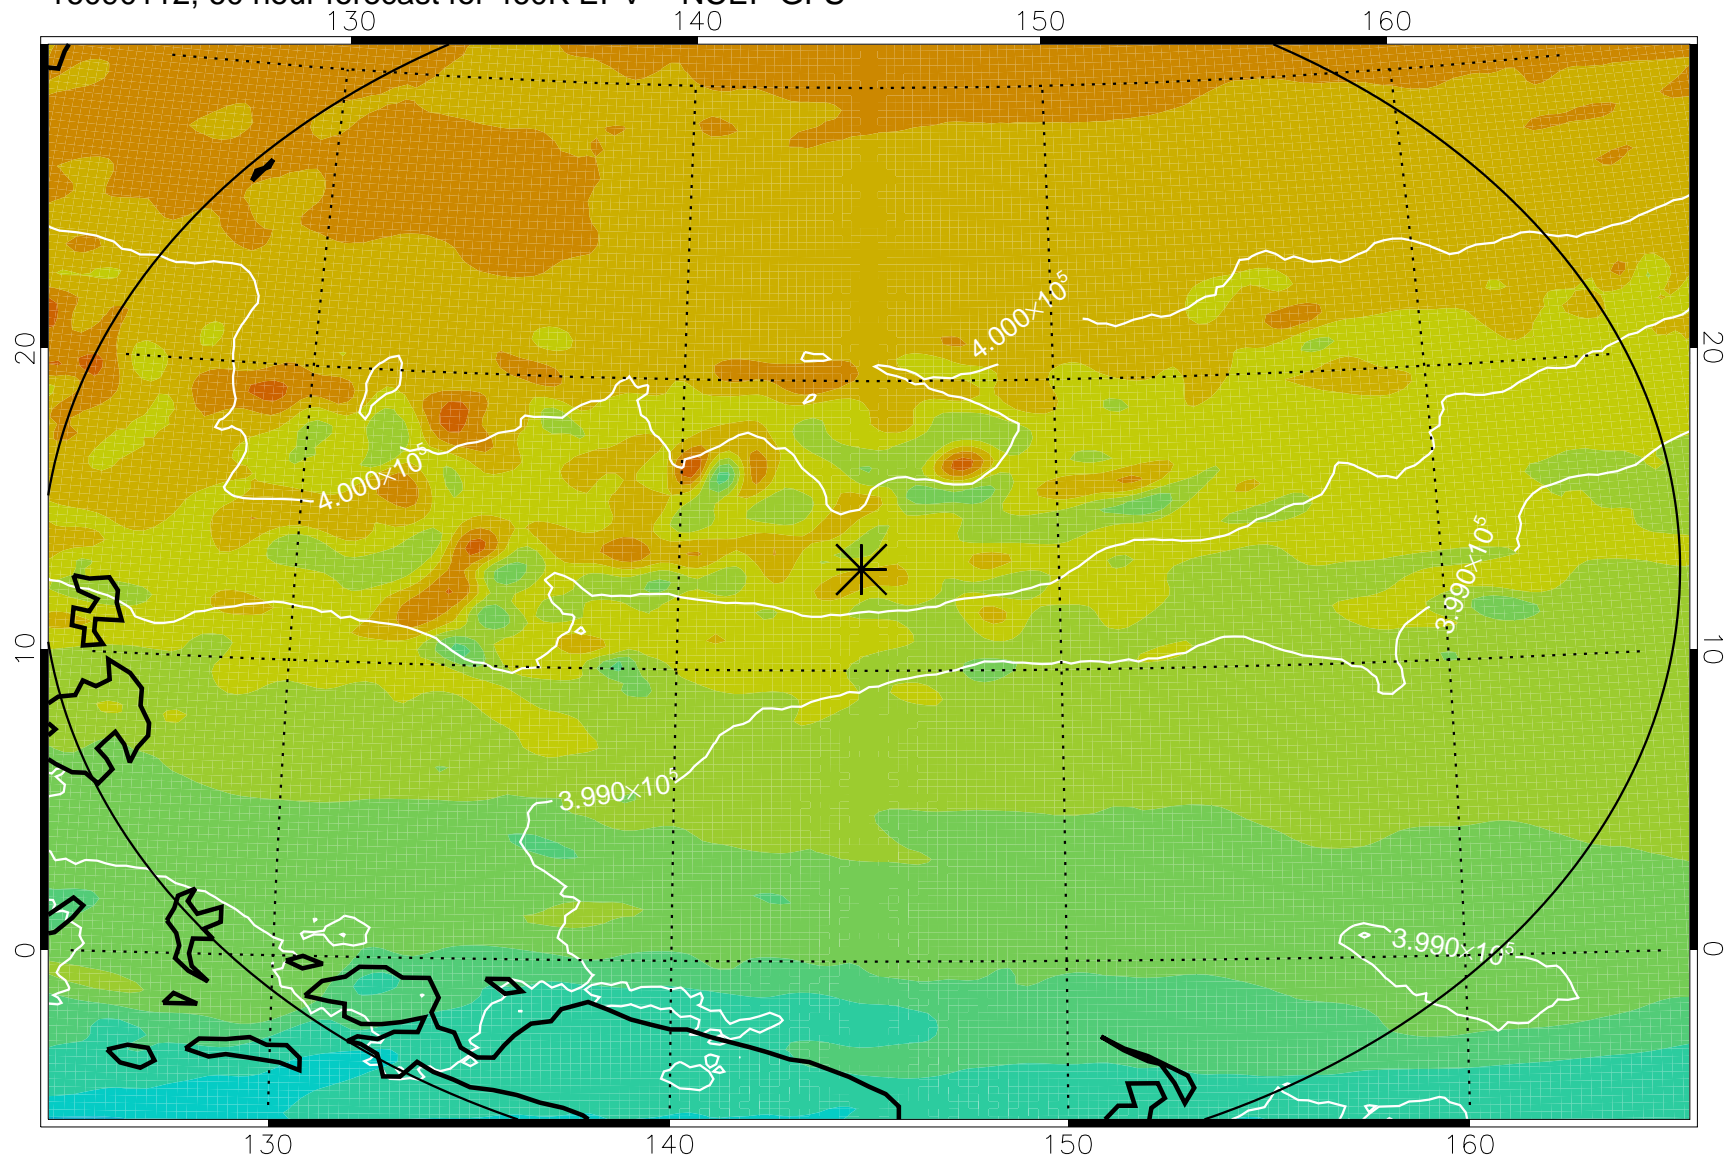

16090100, 48 hour forecast for 460K EPV -- NCEP GFS

460K Montgomery Streamfunction, white

Range ring of 2304 km

16090106, 54 hour forecast for 460K EPV -- NCEP GFS

460K Montgomery Streamfunction, white

Range ring of 2304 km

16090112, 60 hour forecast for 460K EPV -- NCEP GFS

460K Montgomery Streamfunction, white

Range ring of 2304 km

16090118, 66 hour forecast for 460K EPV -- NCEP GFS

460K Montgomery Streamfunction, white

Range ring of 2304 km

16090200, 72 hour forecast for 460K EPV -- NCEP GFS

460K Montgomery Streamfunction, white

Range ring of 2304 km

16090206, 78 hour forecast for 460K EPV -- NCEP GFS

460K Montgomery Streamfunction, white

Range ring of 2304 km

16090300, 96 hour forecast for 460K EPV -- NCEP GFS

460K Montgomery Streamfunction, white

Range ring of 2304 km

16090306, 102 hour forecast for 460K EPV -- NCEP GFS

16090312, 108 hour forecast for 460K EPV -- NCEP GFS