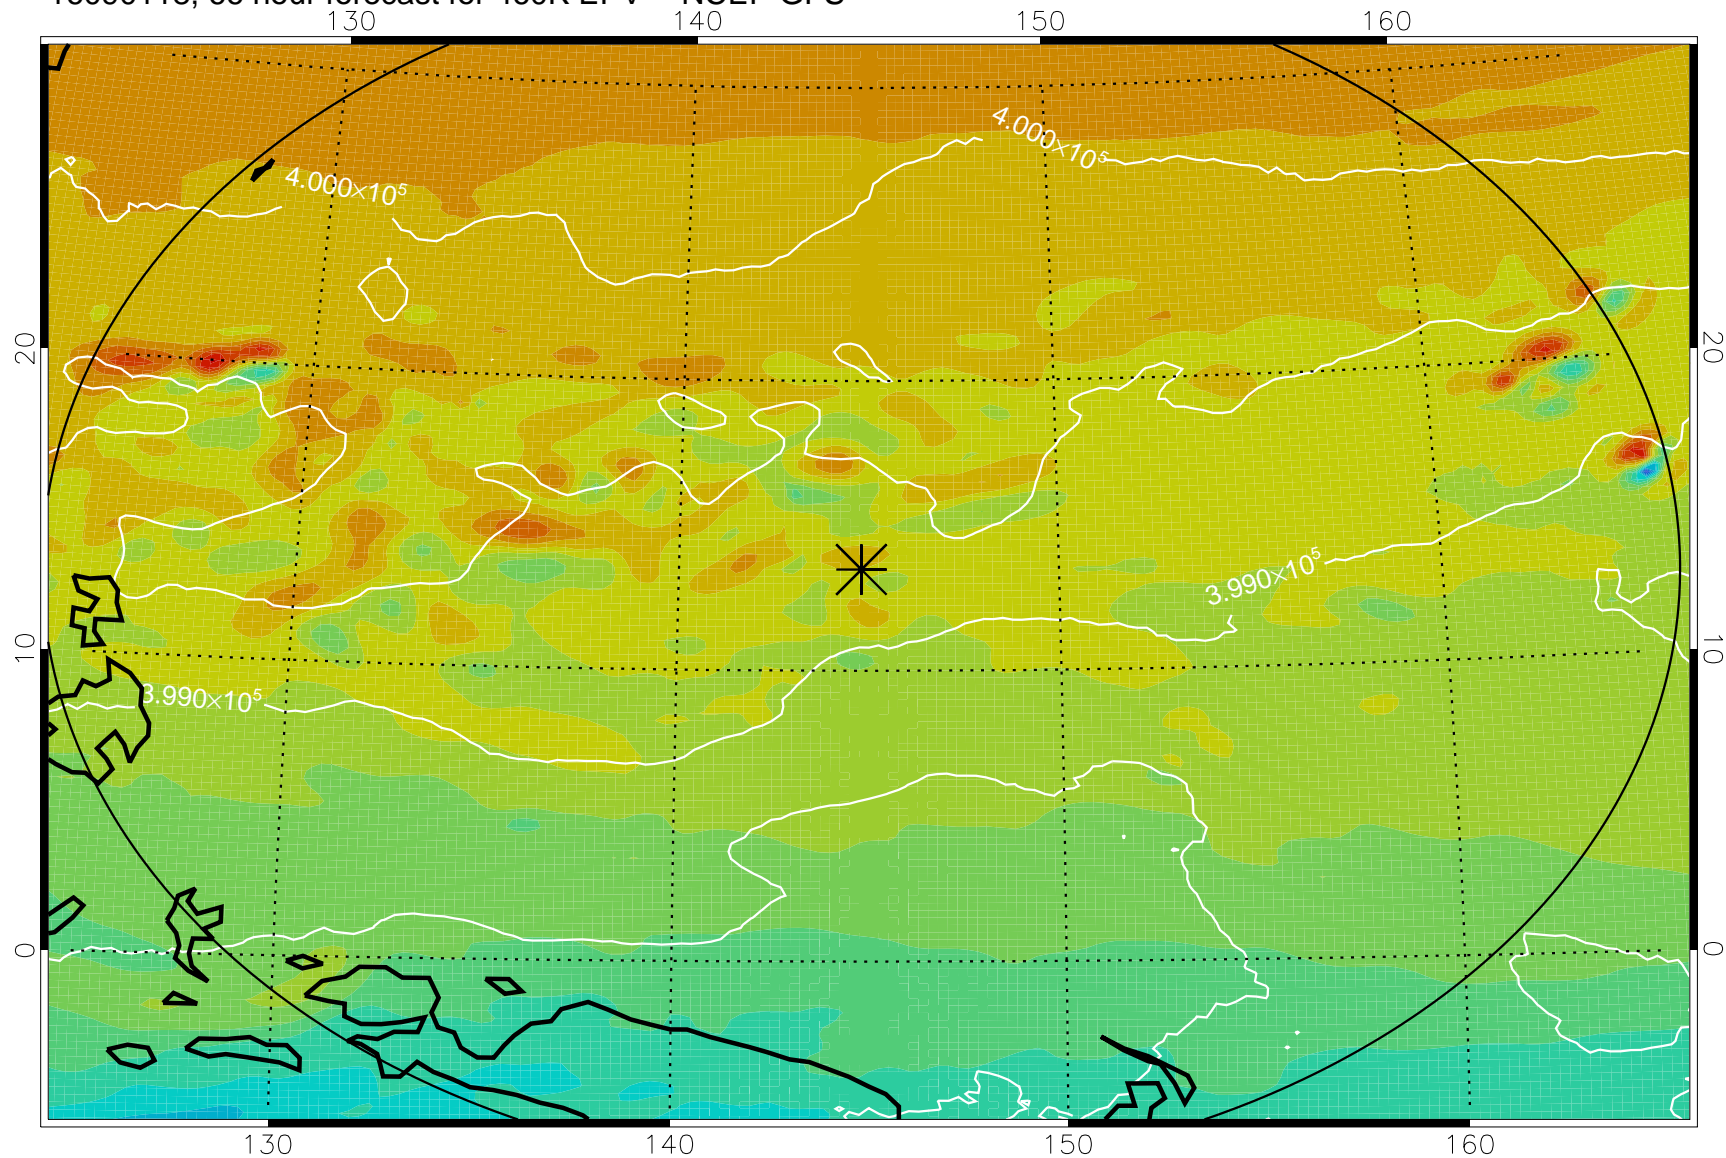

16090100, 48 hour forecast for 460K EPV -- NCEP GFS

460K Montgomery Streamfunction, white

Range ring of 2304 km

16090106, 54 hour forecast for 460K EPV -- NCEP GFS

460K Montgomery Streamfunction, white

Range ring of 2304 km

16090112, 60 hour forecast for 460K EPV -- NCEP GFS

460K Montgomery Streamfunction, white

Range ring of 2304 km

16090118, 66 hour forecast for 460K EPV -- NCEP GFS

460K Montgomery Streamfunction, white

Range ring of 2304 km

16090200, 72 hour forecast for 460K EPV -- NCEP GFS

460K Montgomery Streamfunction, white

Range ring of 2304 km

16090206, 78 hour forecast for 460K EPV -- NCEP GFS

460K Montgomery Streamfunction, white

Range ring of 2304 km

16090300, 96 hour forecast for 460K EPV -- NCEP GFS

460K Montgomery Streamfunction, white

Range ring of 2304 km

16090306, 102 hour forecast for 460K EPV -- NCEP GFS

16090312, 108 hour forecast for 460K EPV -- NCEP GFS