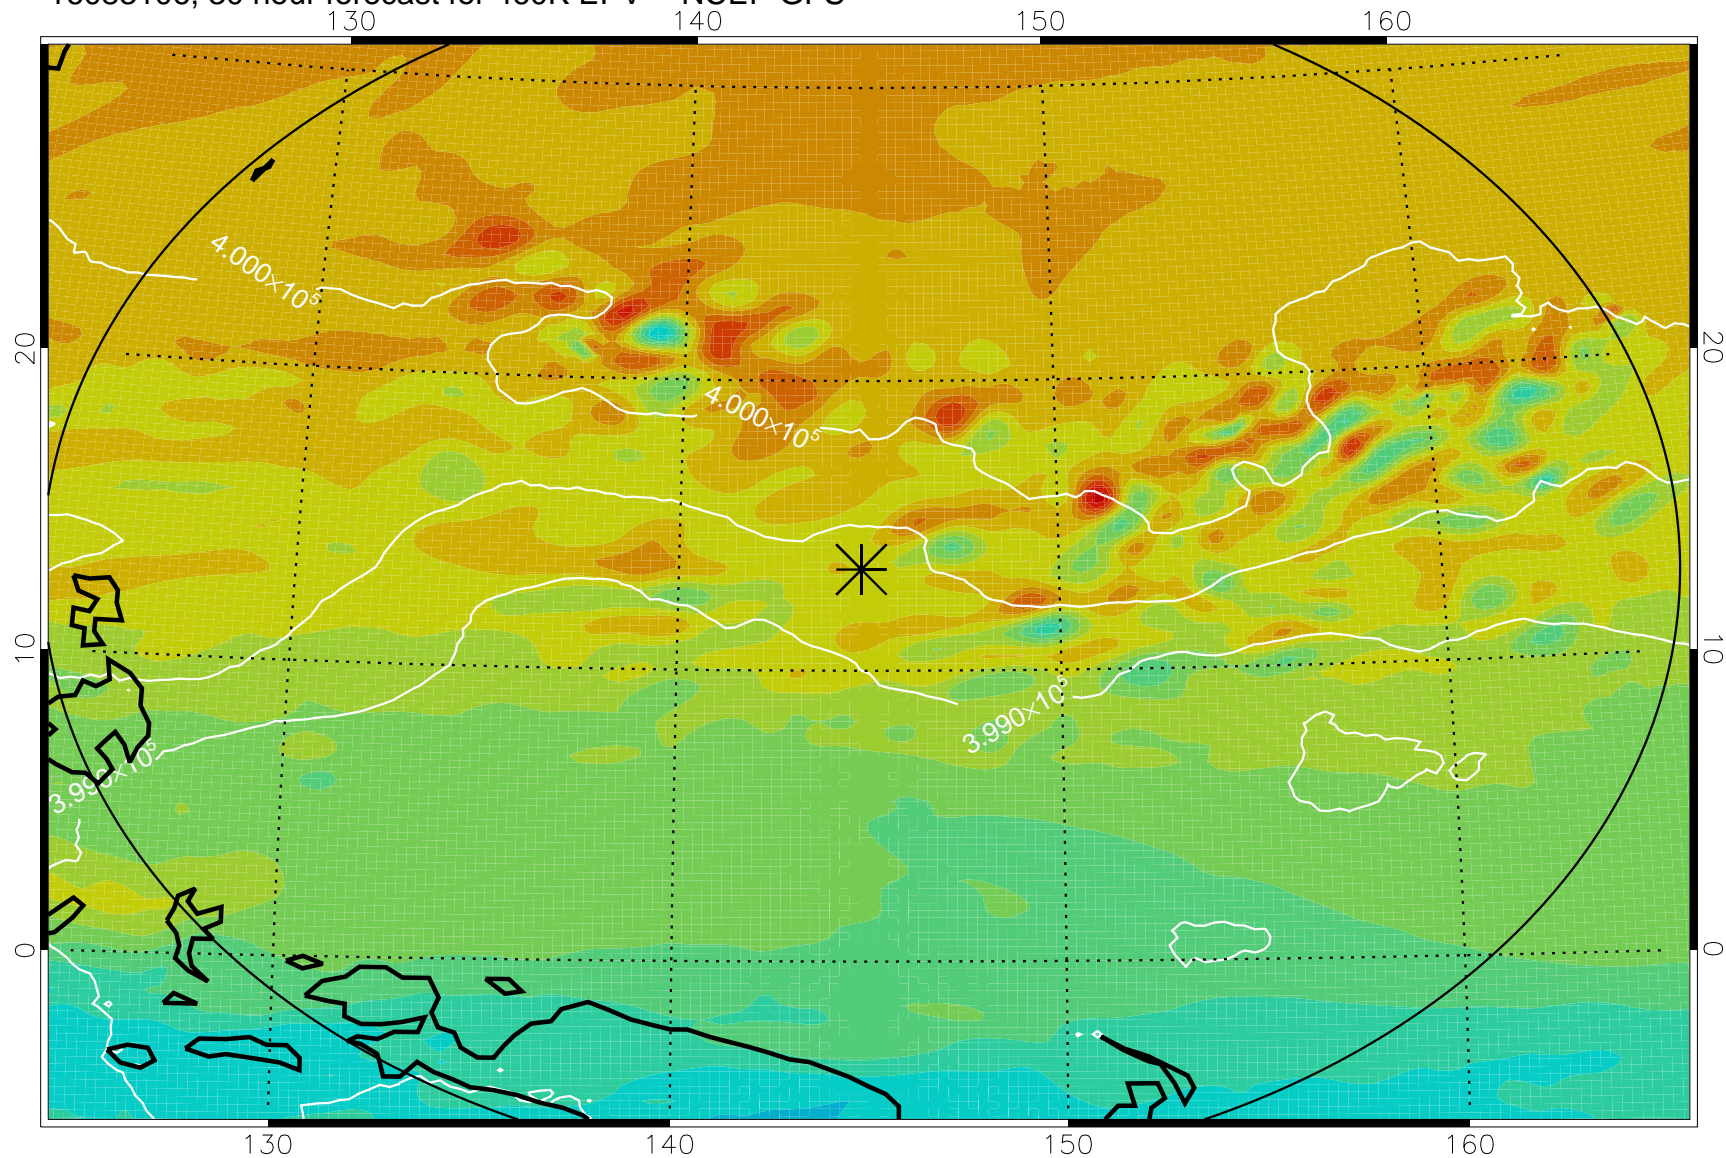

16083006, 6 hour forecast for 460K EPV -- NCEP GFS

460K Montgomery Streamfunction, white

Range ring of 2304 km

16083012, 12 hour forecast for 460K EPV -- NCEP GFS

460K Montgomery Streamfunction, white

Range ring of 2304 km

16083100, 24 hour forecast for 460K EPV -- NCEP GFS

460K Montgomery Streamfunction, white

Range ring of 2304 km

16083106, 30 hour forecast for 460K EPV -- NCEP GFS

460K Montgomery Streamfunction, white

Range ring of 2304 km

16083112, 36 hour forecast for 460K EPV -- NCEP GFS

460K Montgomery Streamfunction, white

Range ring of 2304 km

16083118, 42 hour forecast for 460K EPV -- NCEP GFS

460K Montgomery Streamfunction, white

Range ring of 2304 km

16090112, 60 hour forecast for 460K EPV -- NCEP GFS

460K Montgomery Streamfunction, white

Range ring of 2304 km

16090118, 66 hour forecast for 460K EPV -- NCEP GFS

460K Montgomery Streamfunction, white

Range ring of 2304 km