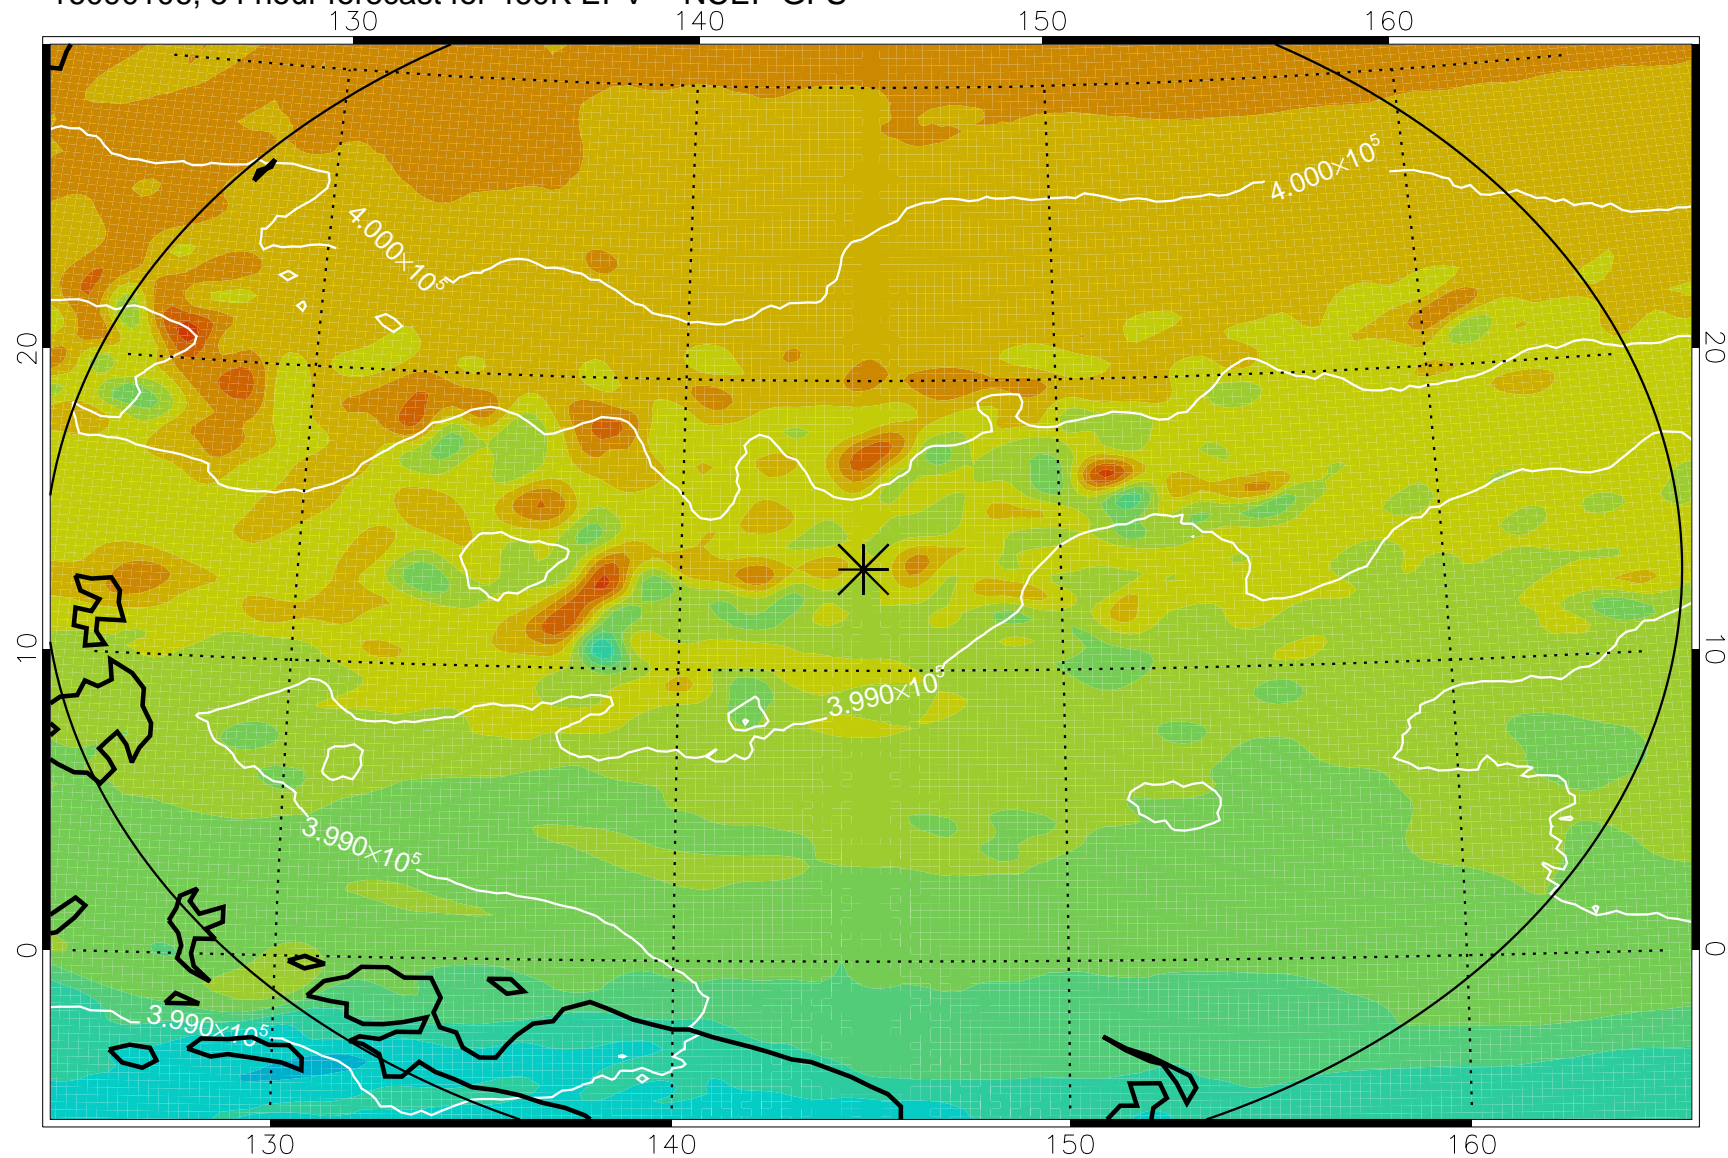

16090100, 48 hour forecast for 460K EPV -- NCEP GFS

460K Montgomery Streamfunction, white

Range ring of 2304 km

16090106, 54 hour forecast for 460K EPV -- NCEP GFS

460K Montgomery Streamfunction, white

Range ring of 2304 km

16090112, 60 hour forecast for 460K EPV -- NCEP GFS

460K Montgomery Streamfunction, white

Range ring of 2304 km

16090118, 66 hour forecast for 460K EPV -- NCEP GFS

460K Montgomery Streamfunction, white

Range ring of 2304 km

16090200, 72 hour forecast for 460K EPV -- NCEP GFS

460K Montgomery Streamfunction, white

Range ring of 2304 km

16090206, 78 hour forecast for 460K EPV -- NCEP GFS

460K Montgomery Streamfunction, white

Range ring of 2304 km

16090300, 96 hour forecast for 460K EPV -- NCEP GFS

460K Montgomery Streamfunction, white

Range ring of 2304 km

16090306, 102 hour forecast for 460K EPV -- NCEP GFS

16090312, 108 hour forecast for 460K EPV -- NCEP GFS