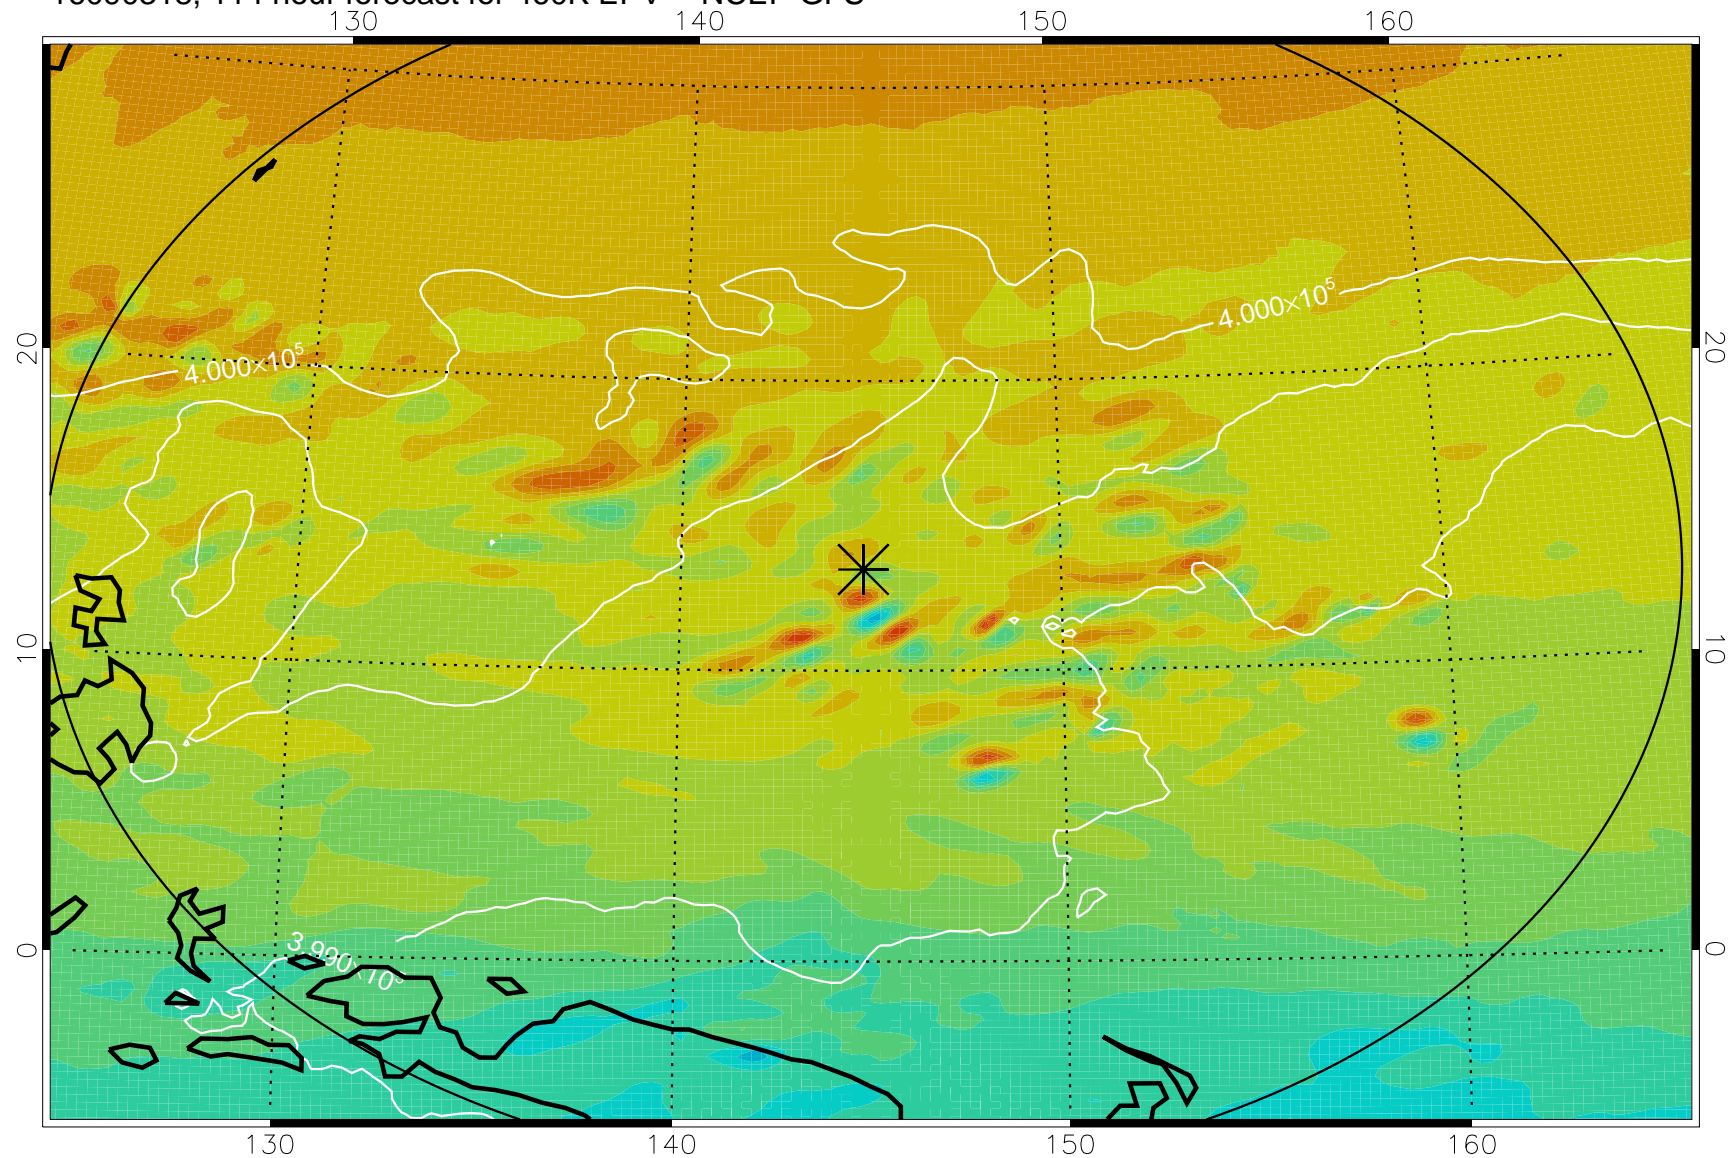

16090212, 84 hour forecast for 460K EPV -- NCEP GFS

460K Montgomery Streamfunction, white

Range ring of 2304 km

16090218, 90 hour forecast for 460K EPV -- NCEP GFS

460K Montgomery Streamfunction, white

Range ring of 2304 km

16090300, 96 hour forecast for 460K EPV -- NCEP GFS

460K Montgomery Streamfunction, white

Range ring of 2304 km

16090306, 102 hour forecast for 460K EPV -- NCEP GFS

16090312, 108 hour forecast for 460K EPV -- NCEP GFS

460K Montgomery Streamfunction, white

Range ring of 2304 km

16090318, 114 hour forecast for 460K EPV -- NCEP GFS

460K Montgomery Streamfunction, white

Range ring of 2304 km

16090400, 120 hour forecast for 460K EPV -- NCEP GFS

460K Montgomery Streamfunction, white

Range ring of 2304 km