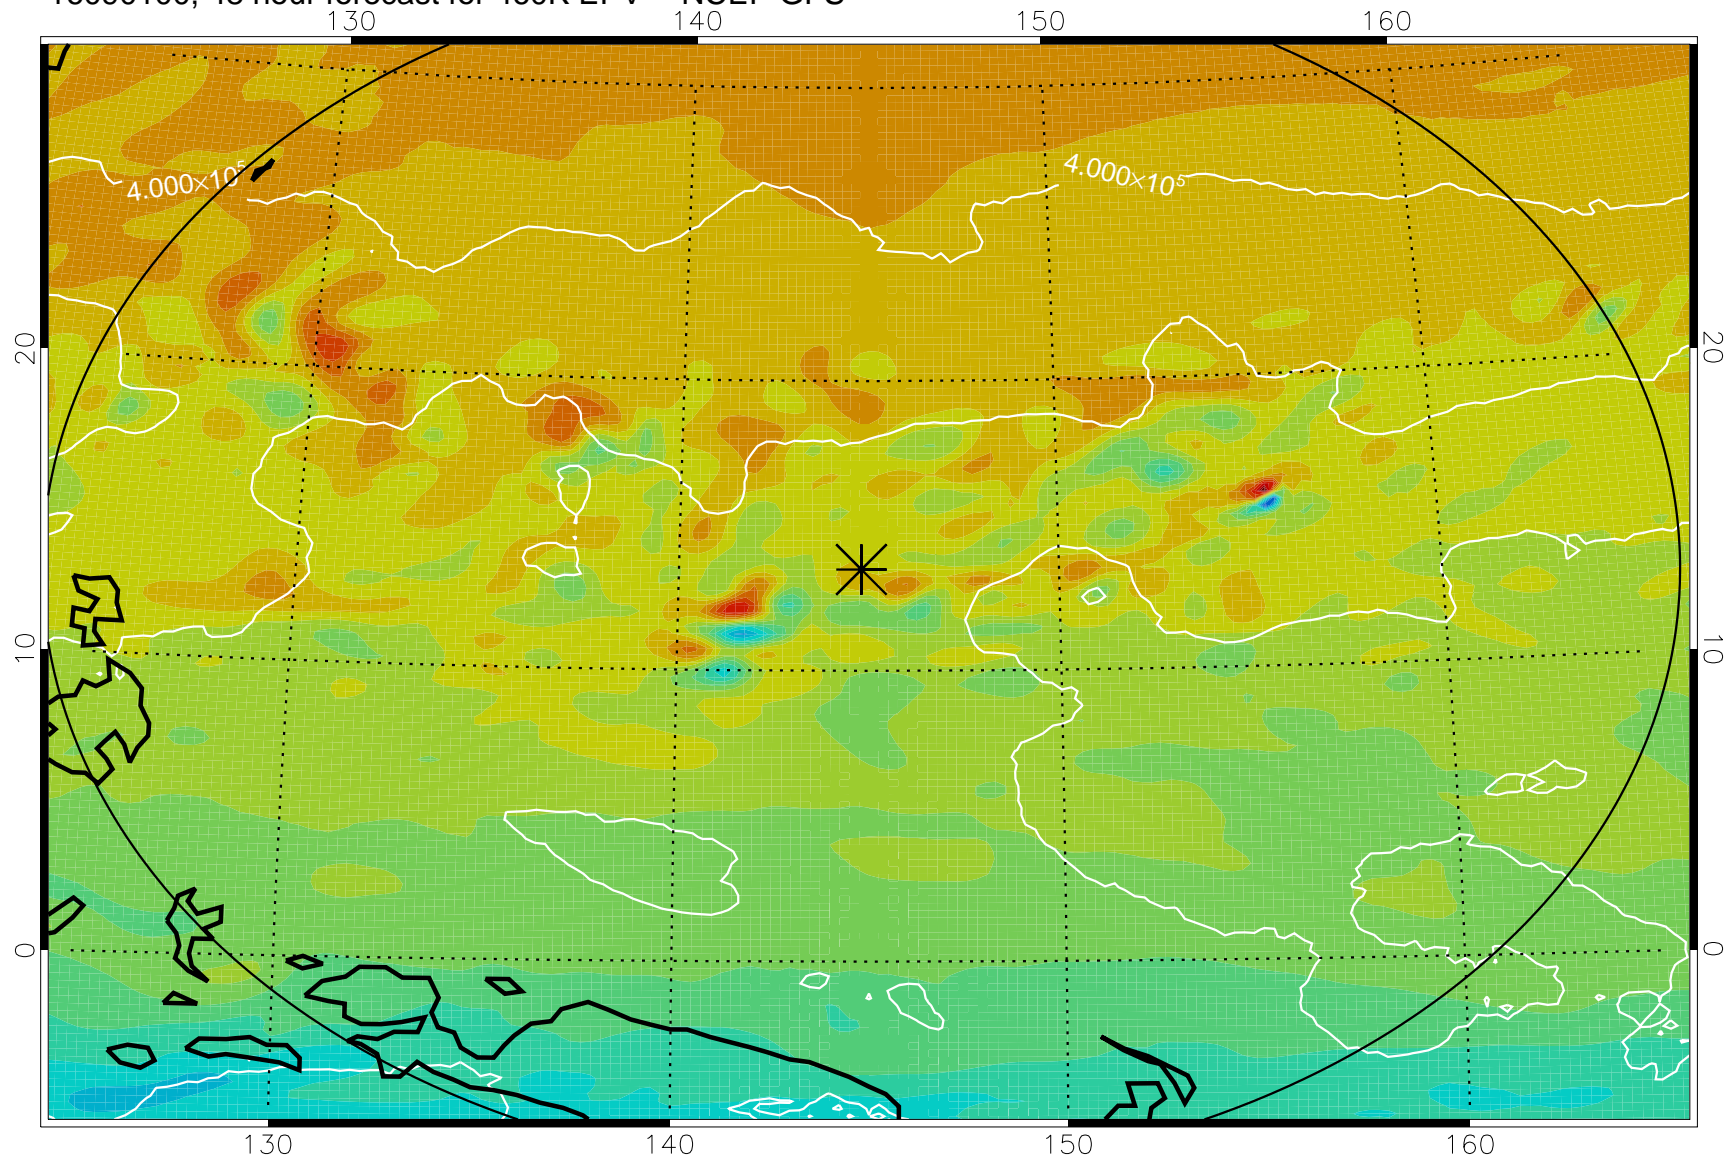

16083112, 36 hour forecast for 460K EPV -- NCEP GFS

460K Montgomery Streamfunction, white

Range ring of 2304 km

16083118, 42 hour forecast for 460K EPV -- NCEP GFS

460K Montgomery Streamfunction, white

Range ring of 2304 km

16090100, 48 hour forecast for 460K EPV -- NCEP GFS

460K Montgomery Streamfunction, white

Range ring of 2304 km

16090106, 54 hour forecast for 460K EPV -- NCEP GFS

460K Montgomery Streamfunction, white

Range ring of 2304 km

16090112, 60 hour forecast for 460K EPV -- NCEP GFS

460K Montgomery Streamfunction, white

Range ring of 2304 km

16090118, 66 hour forecast for 460K EPV -- NCEP GFS

460K Montgomery Streamfunction, white

Range ring of 2304 km

16090200, 72 hour forecast for 460K EPV -- NCEP GFS

460K Montgomery Streamfunction, white

Range ring of 2304 km

16090206, 78 hour forecast for 460K EPV -- NCEP GFS

460K Montgomery Streamfunction, white

Range ring of 2304 km