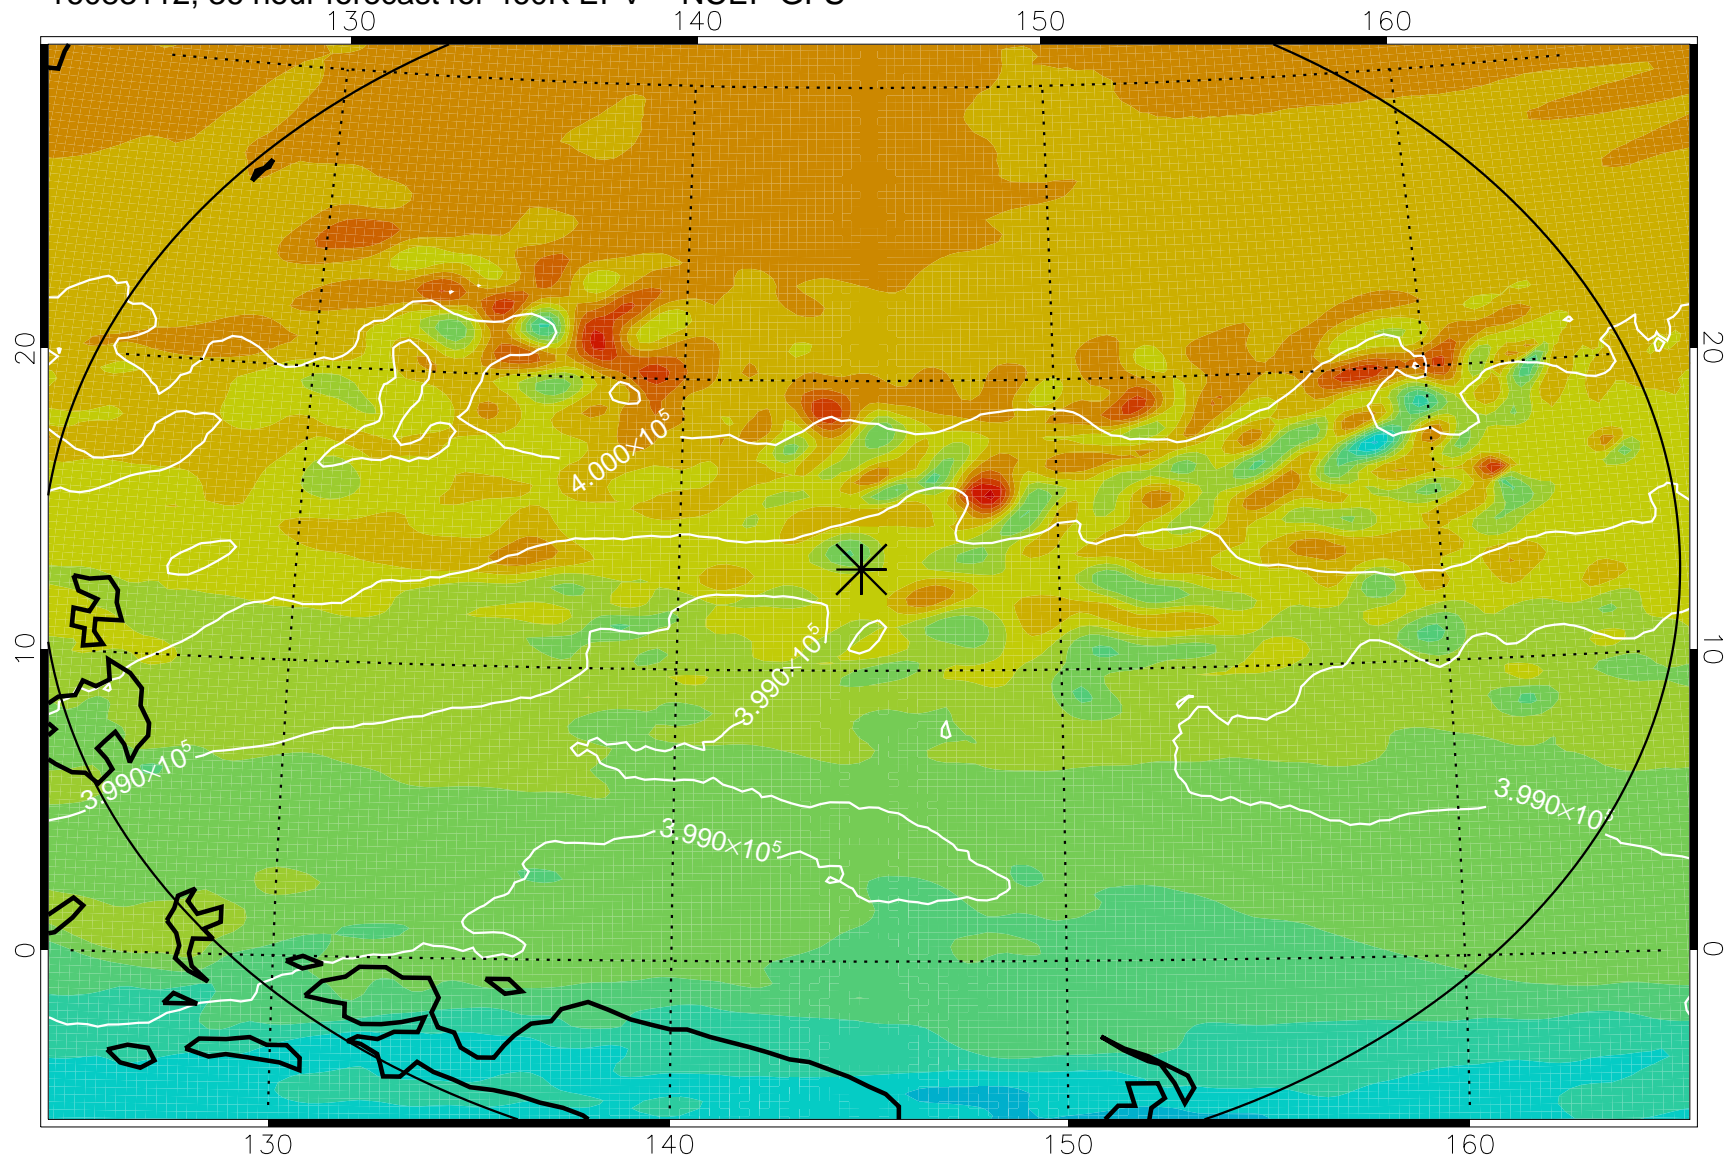

16083100, 24 hour forecast for 460K EPV -- NCEP GFS

460K Montgomery Streamfunction, white

Range ring of 2304 km

16083106, 30 hour forecast for 460K EPV -- NCEP GFS

460K Montgomery Streamfunction, white

Range ring of 2304 km

16083112, 36 hour forecast for 460K EPV -- NCEP GFS

460K Montgomery Streamfunction, white

Range ring of 2304 km

16083118, 42 hour forecast for 460K EPV -- NCEP GFS

460K Montgomery Streamfunction, white

Range ring of 2304 km

16090100, 48 hour forecast for 460K EPV -- NCEP GFS

460K Montgomery Streamfunction, white

Range ring of 2304 km

16090106, 54 hour forecast for 460K EPV -- NCEP GFS

460K Montgomery Streamfunction, white

Range ring of 2304 km

16090112, 60 hour forecast for 460K EPV -- NCEP GFS

460K Montgomery Streamfunction, white

Range ring of 2304 km

16090118, 66 hour forecast for 460K EPV -- NCEP GFS

460K Montgomery Streamfunction, white

Range ring of 2304 km