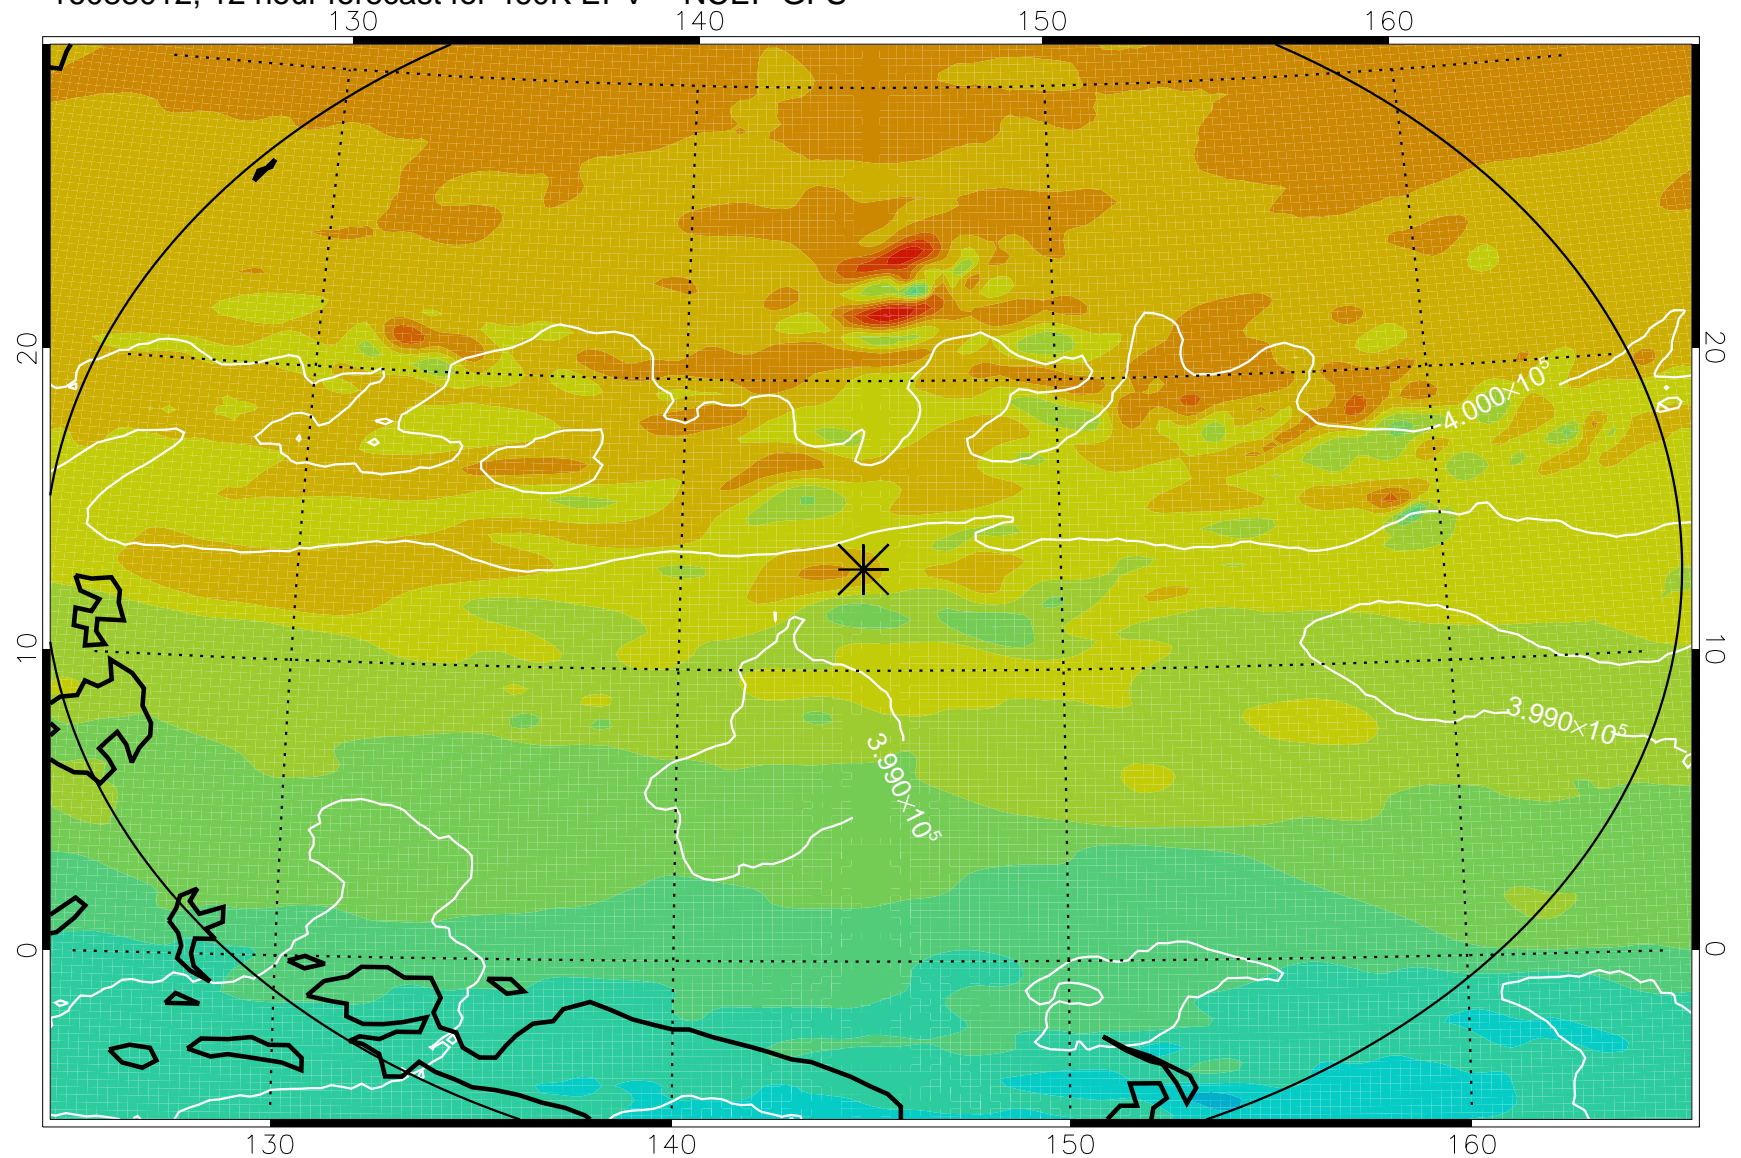

16083006, 6 hour forecast for 460K EPV -- NCEP GFS

460K Montgomery Streamfunction, white

Range ring of 2304 km

16083012, 12 hour forecast for 460K EPV -- NCEP GFS

460K Montgomery Streamfunction, white

Range ring of 2304 km

16083100, 24 hour forecast for 460K EPV -- NCEP GFS

460K Montgomery Streamfunction, white

Range ring of 2304 km

16083106, 30 hour forecast for 460K EPV -- NCEP GFS

460K Montgomery Streamfunction, white

Range ring of 2304 km

16083112, 36 hour forecast for 460K EPV -- NCEP GFS

460K Montgomery Streamfunction, white

Range ring of 2304 km

16083118, 42 hour forecast for 460K EPV -- NCEP GFS

460K Montgomery Streamfunction, white

Range ring of 2304 km

16090200, 72 hour forecast for 460K EPV -- NCEP GFS

460K Montgomery Streamfunction, white

Range ring of 2304 km

16090206, 78 hour forecast for 460K EPV -- NCEP GFS

460K Montgomery Streamfunction, white

Range ring of 2304 km