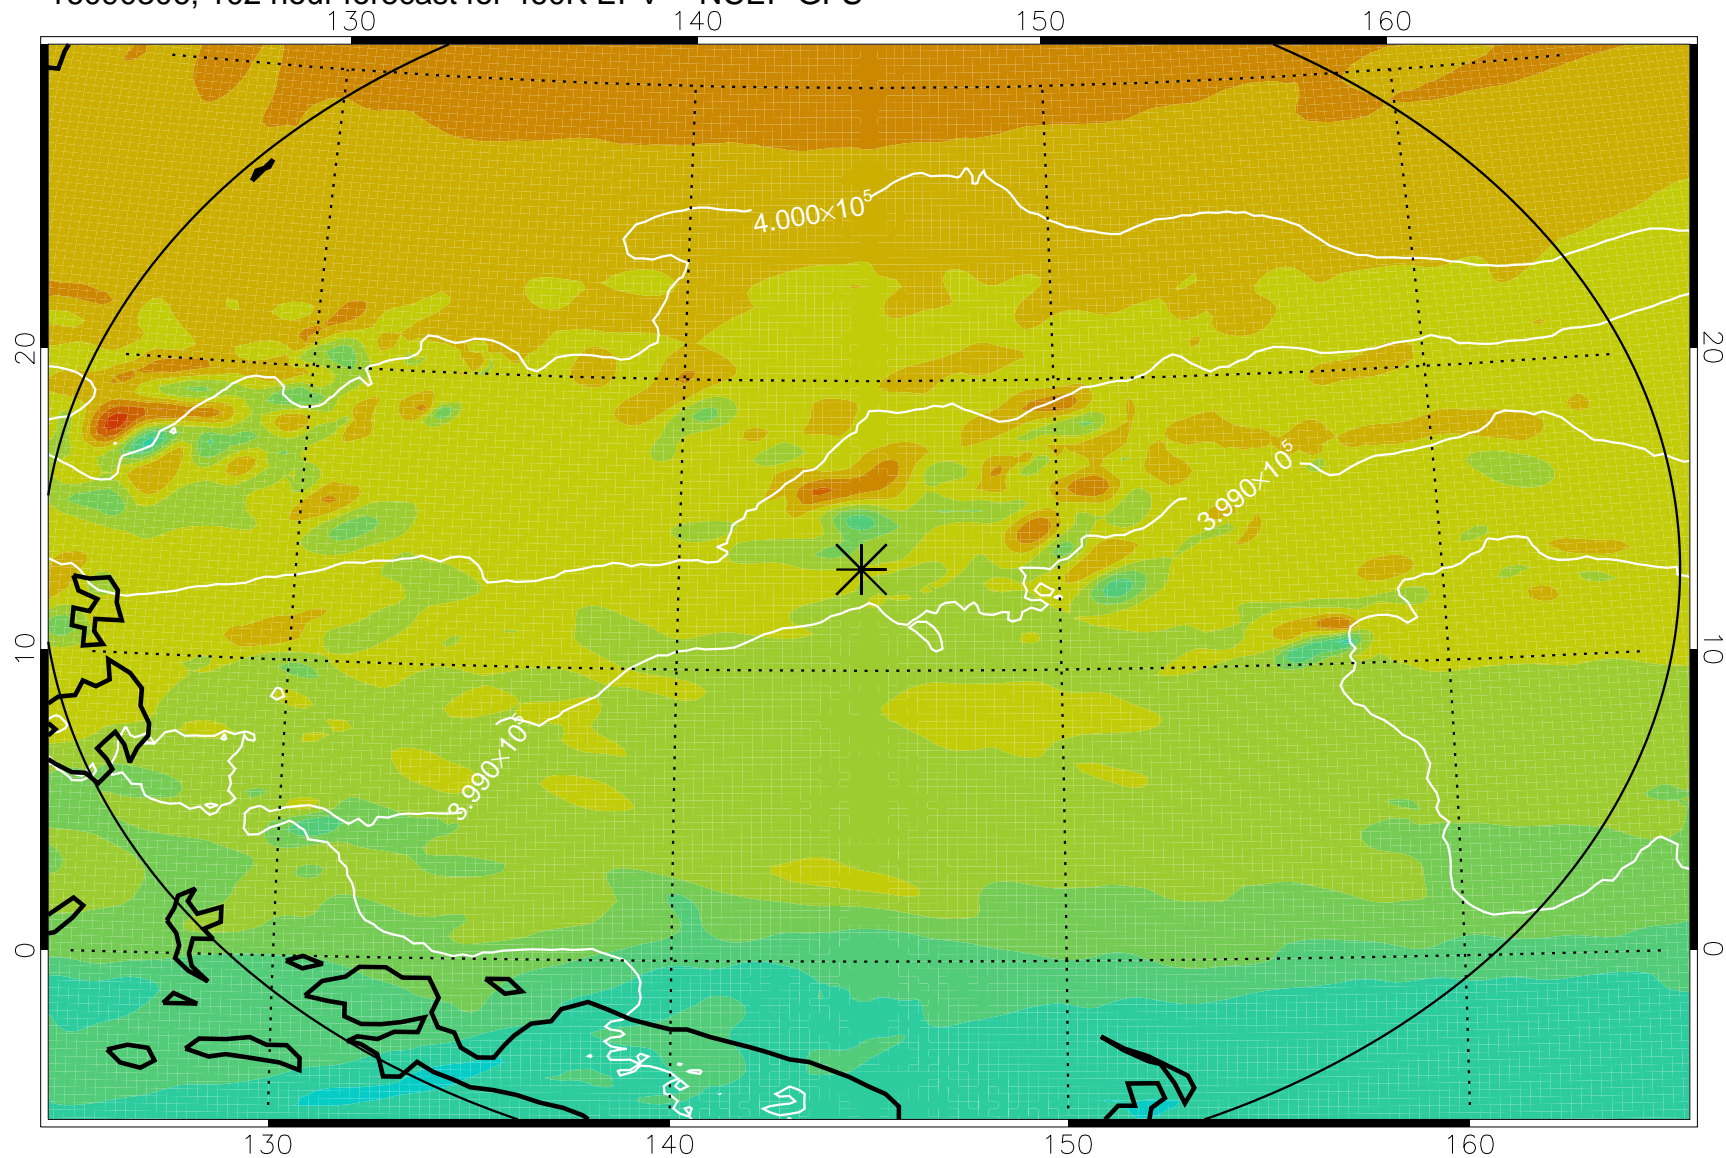

16090212, 84 hour forecast for 460K EPV -- NCEP GFS

460K Montgomery Streamfunction, white

Range ring of 2304 km

16090218, 90 hour forecast for 460K EPV -- NCEP GFS

460K Montgomery Streamfunction, white

Range ring of 2304 km

16090300, 96 hour forecast for 460K EPV -- NCEP GFS

460K Montgomery Streamfunction, white

Range ring of 2304 km

16090306, 102 hour forecast for 460K EPV -- NCEP GFS

16090312, 108 hour forecast for 460K EPV -- NCEP GFS

460K Montgomery Streamfunction, white

Range ring of 2304 km

16090318, 114 hour forecast for 460K EPV -- NCEP GFS

460K Montgomery Streamfunction, white

Range ring of 2304 km

16090400, 120 hour forecast for 460K EPV -- NCEP GFS

460K Montgomery Streamfunction, white

Range ring of 2304 km