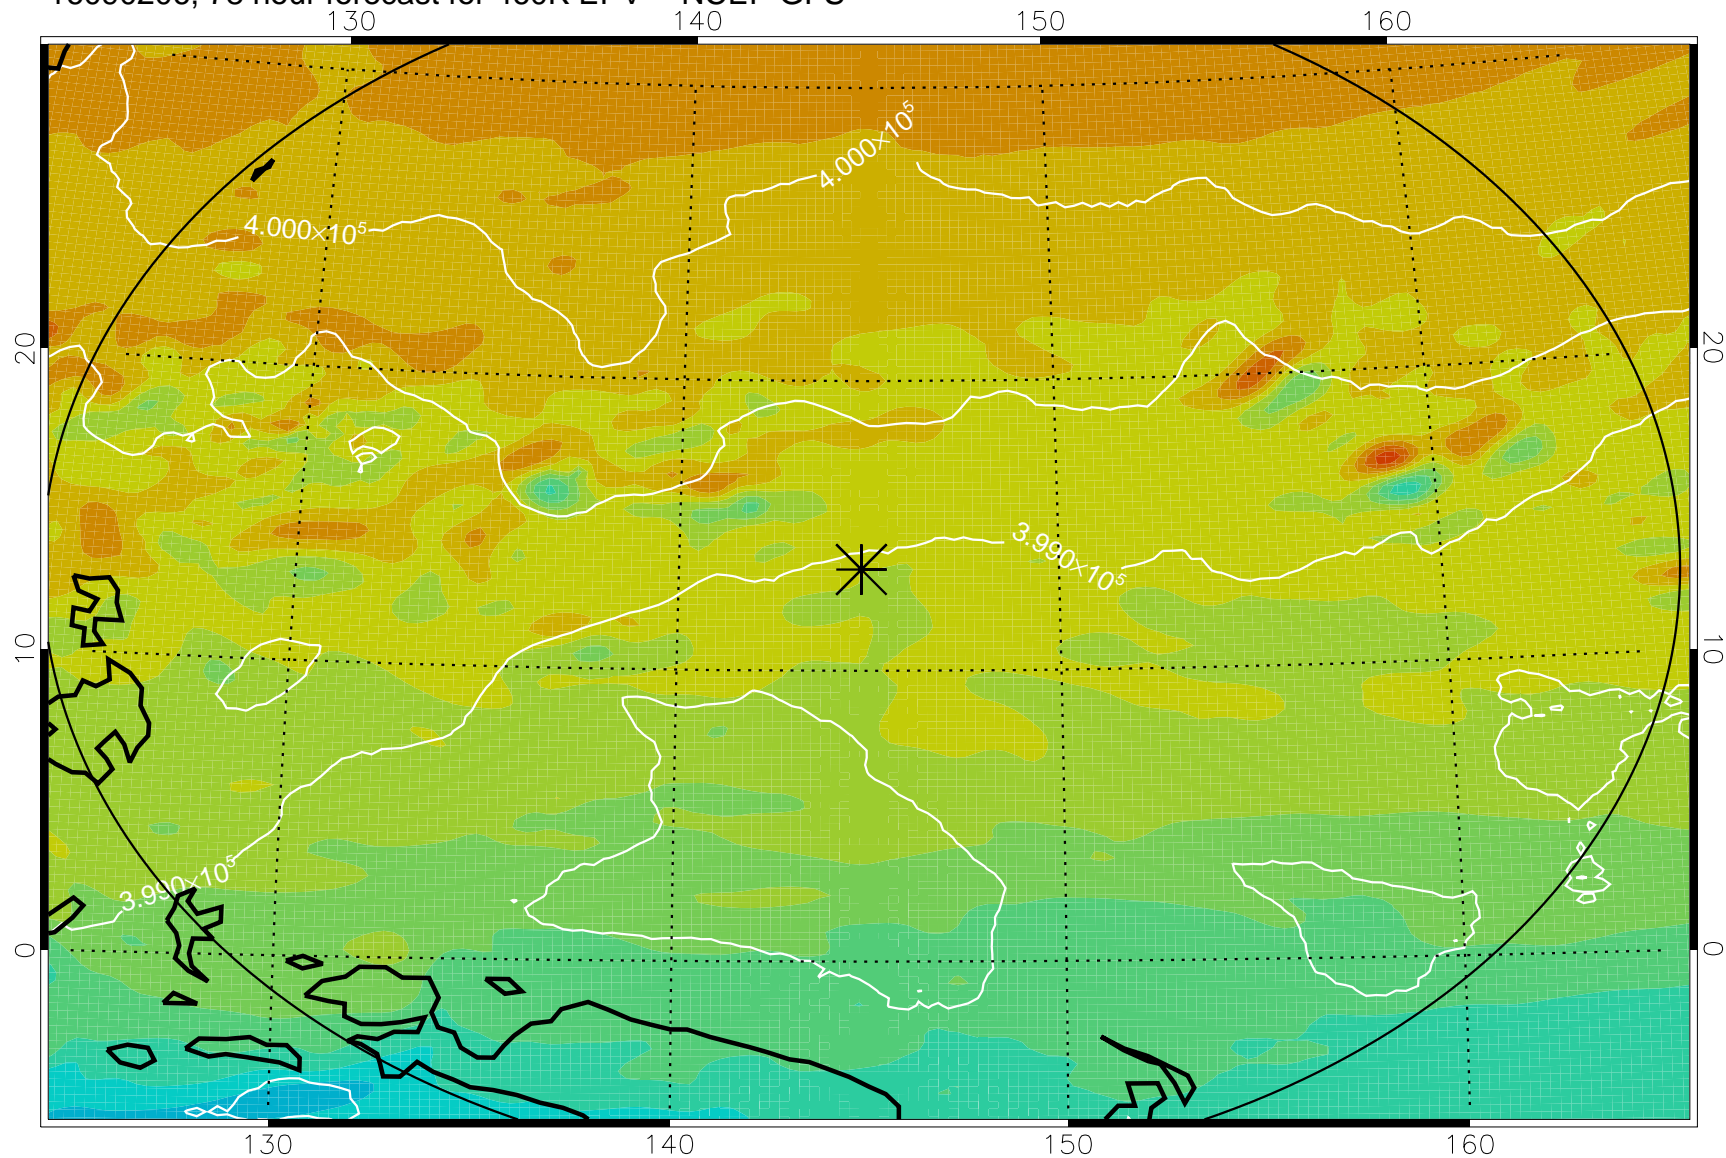

16090112, 60 hour forecast for 460K EPV -- NCEP GFS

460K Montgomery Streamfunction, white

Range ring of 2304 km

16090118, 66 hour forecast for 460K EPV -- NCEP GFS

460K Montgomery Streamfunction, white

Range ring of 2304 km

16090200, 72 hour forecast for 460K EPV -- NCEP GFS

460K Montgomery Streamfunction, white

Range ring of 2304 km

16090206, 78 hour forecast for 460K EPV -- NCEP GFS

460K Montgomery Streamfunction, white

Range ring of 2304 km

16090212, 84 hour forecast for 460K EPV -- NCEP GFS

460K Montgomery Streamfunction, white

Range ring of 2304 km

16090218, 90 hour forecast for 460K EPV -- NCEP GFS

460K Montgomery Streamfunction, white

Range ring of 2304 km

16090300, 96 hour forecast for 460K EPV -- NCEP GFS

460K Montgomery Streamfunction, white

Range ring of 2304 km

16090306, 102 hour forecast for 460K EPV -- NCEP GFS

16090312, 108 hour forecast for 460K EPV -- NCEP GFS