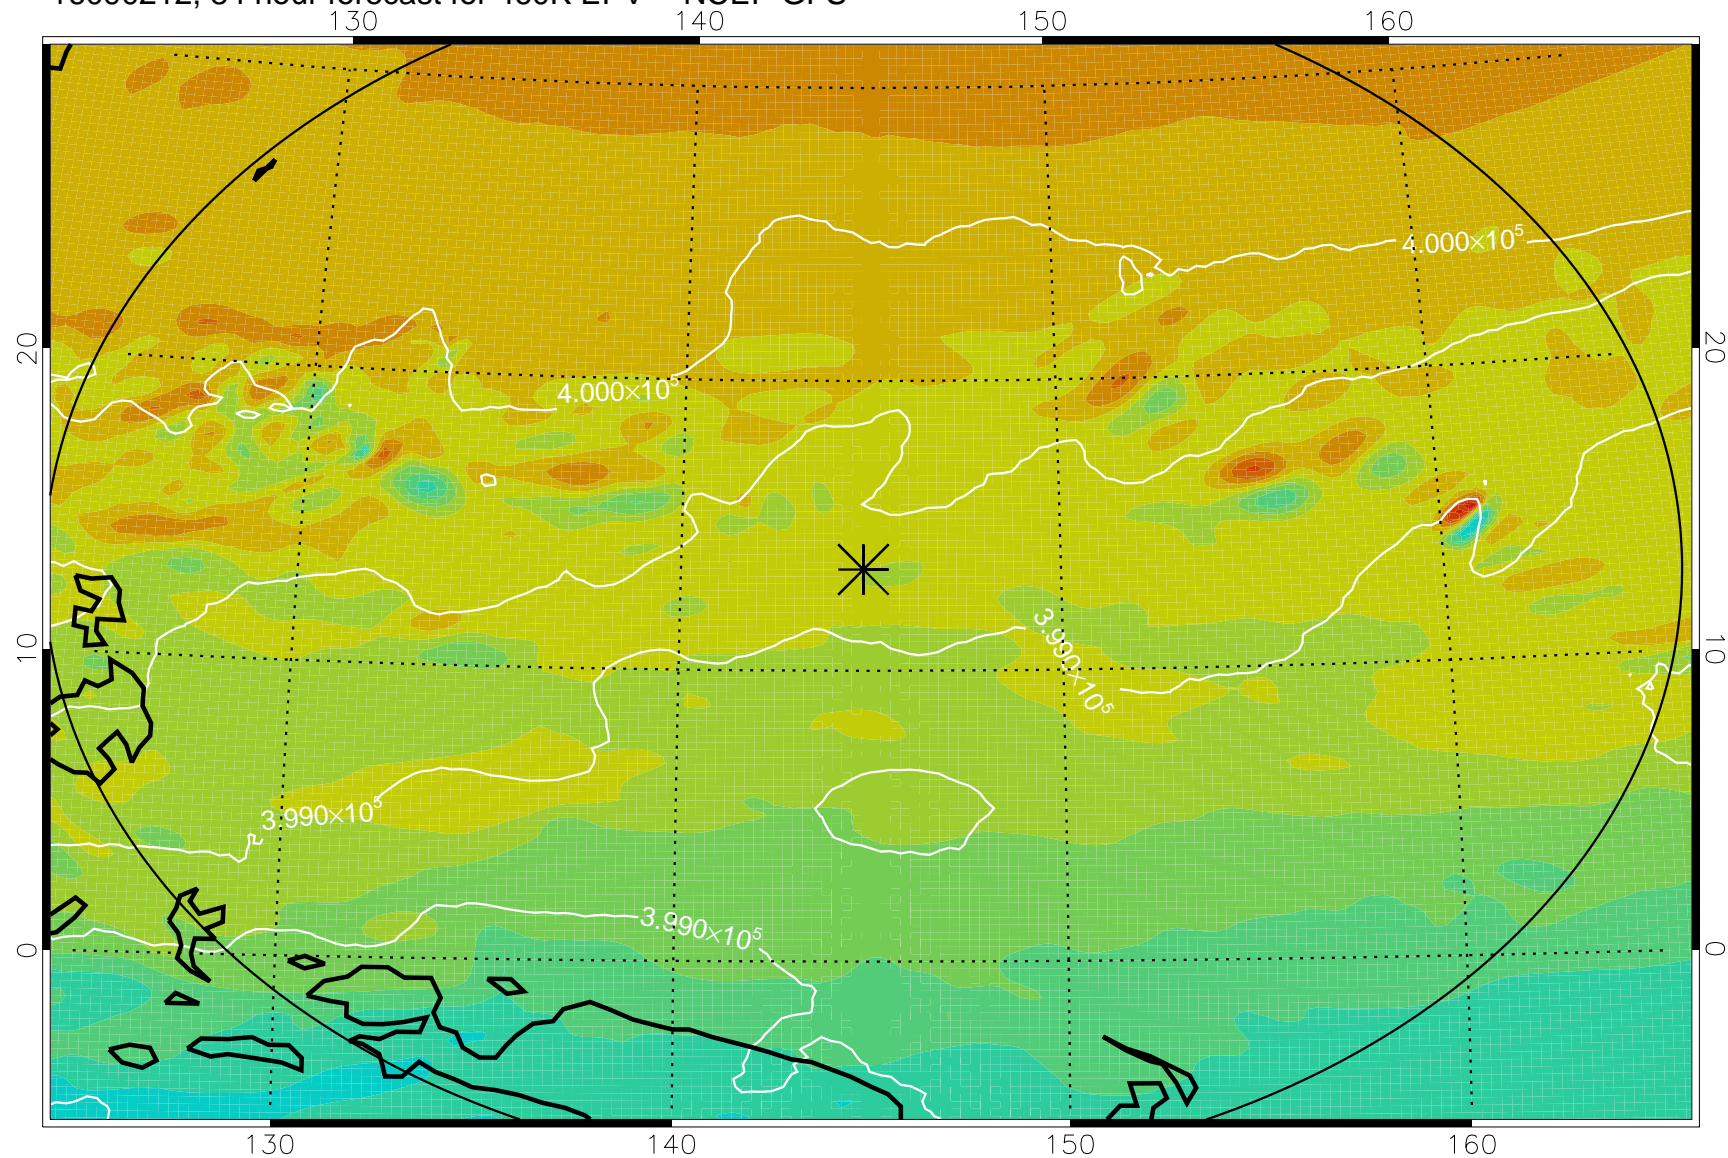

16090112, 60 hour forecast for 460K EPV -- NCEP GFS

460K Montgomery Streamfunction, white

Range ring of 2304 km

16090118, 66 hour forecast for 460K EPV -- NCEP GFS

460K Montgomery Streamfunction, white

Range ring of 2304 km

16090200, 72 hour forecast for 460K EPV -- NCEP GFS

460K Montgomery Streamfunction, white

Range ring of 2304 km

16090206, 78 hour forecast for 460K EPV -- NCEP GFS

460K Montgomery Streamfunction, white

Range ring of 2304 km

16090212, 84 hour forecast for 460K EPV -- NCEP GFS

460K Montgomery Streamfunction, white

Range ring of 2304 km

16090218, 90 hour forecast for 460K EPV -- NCEP GFS

460K Montgomery Streamfunction, white

Range ring of 2304 km

16090300, 96 hour forecast for 460K EPV -- NCEP GFS

460K Montgomery Streamfunction, white

Range ring of 2304 km

16090306, 102 hour forecast for 460K EPV -- NCEP GFS

16090312, 108 hour forecast for 460K EPV -- NCEP GFS