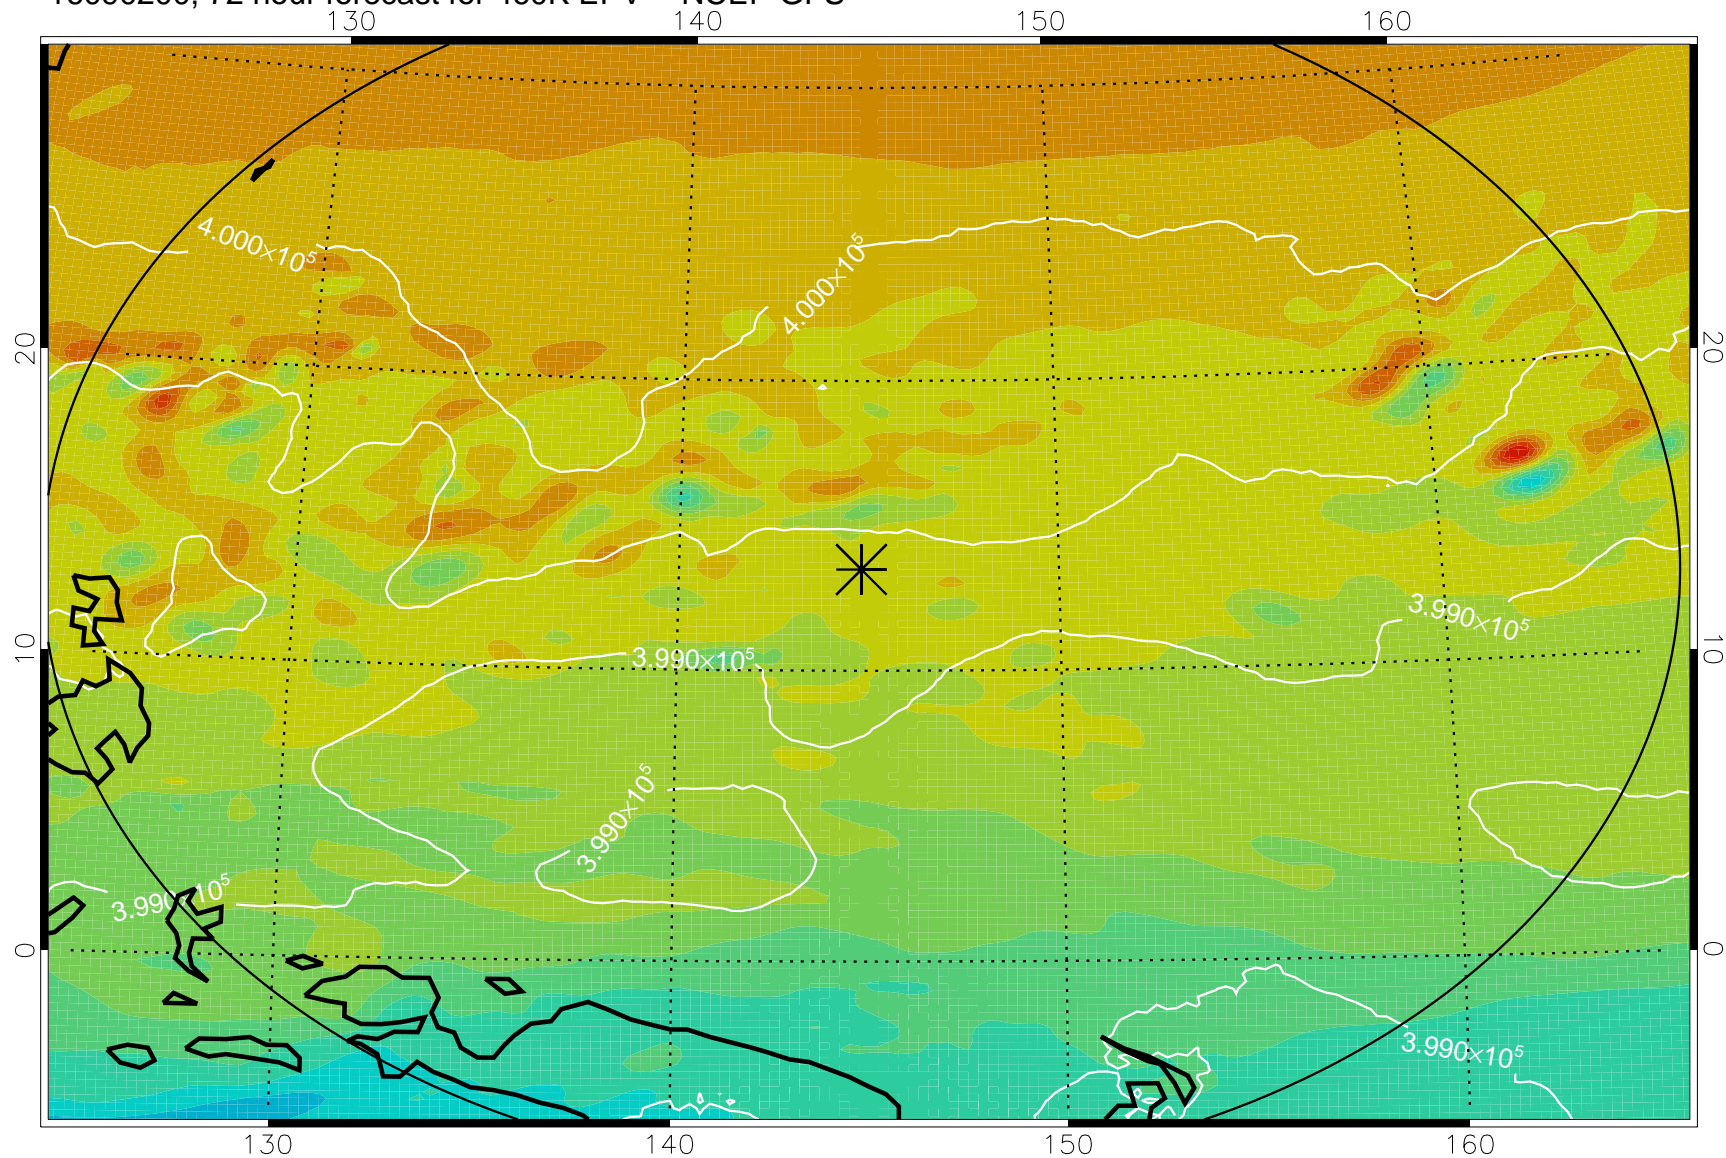

16090112, 60 hour forecast for 460K EPV -- NCEP GFS

460K Montgomery Streamfunction, white

Range ring of 2304 km

16090118, 66 hour forecast for 460K EPV -- NCEP GFS

460K Montgomery Streamfunction, white

Range ring of 2304 km

16090200, 72 hour forecast for 460K EPV -- NCEP GFS

460K Montgomery Streamfunction, white

Range ring of 2304 km

16090206, 78 hour forecast for 460K EPV -- NCEP GFS

460K Montgomery Streamfunction, white

Range ring of 2304 km

16090212, 84 hour forecast for 460K EPV -- NCEP GFS

460K Montgomery Streamfunction, white

Range ring of 2304 km

16090218, 90 hour forecast for 460K EPV -- NCEP GFS

460K Montgomery Streamfunction, white

Range ring of 2304 km

16090300, 96 hour forecast for 460K EPV -- NCEP GFS

460K Montgomery Streamfunction, white

Range ring of 2304 km

16090306, 102 hour forecast for 460K EPV -- NCEP GFS

16090312, 108 hour forecast for 460K EPV -- NCEP GFS