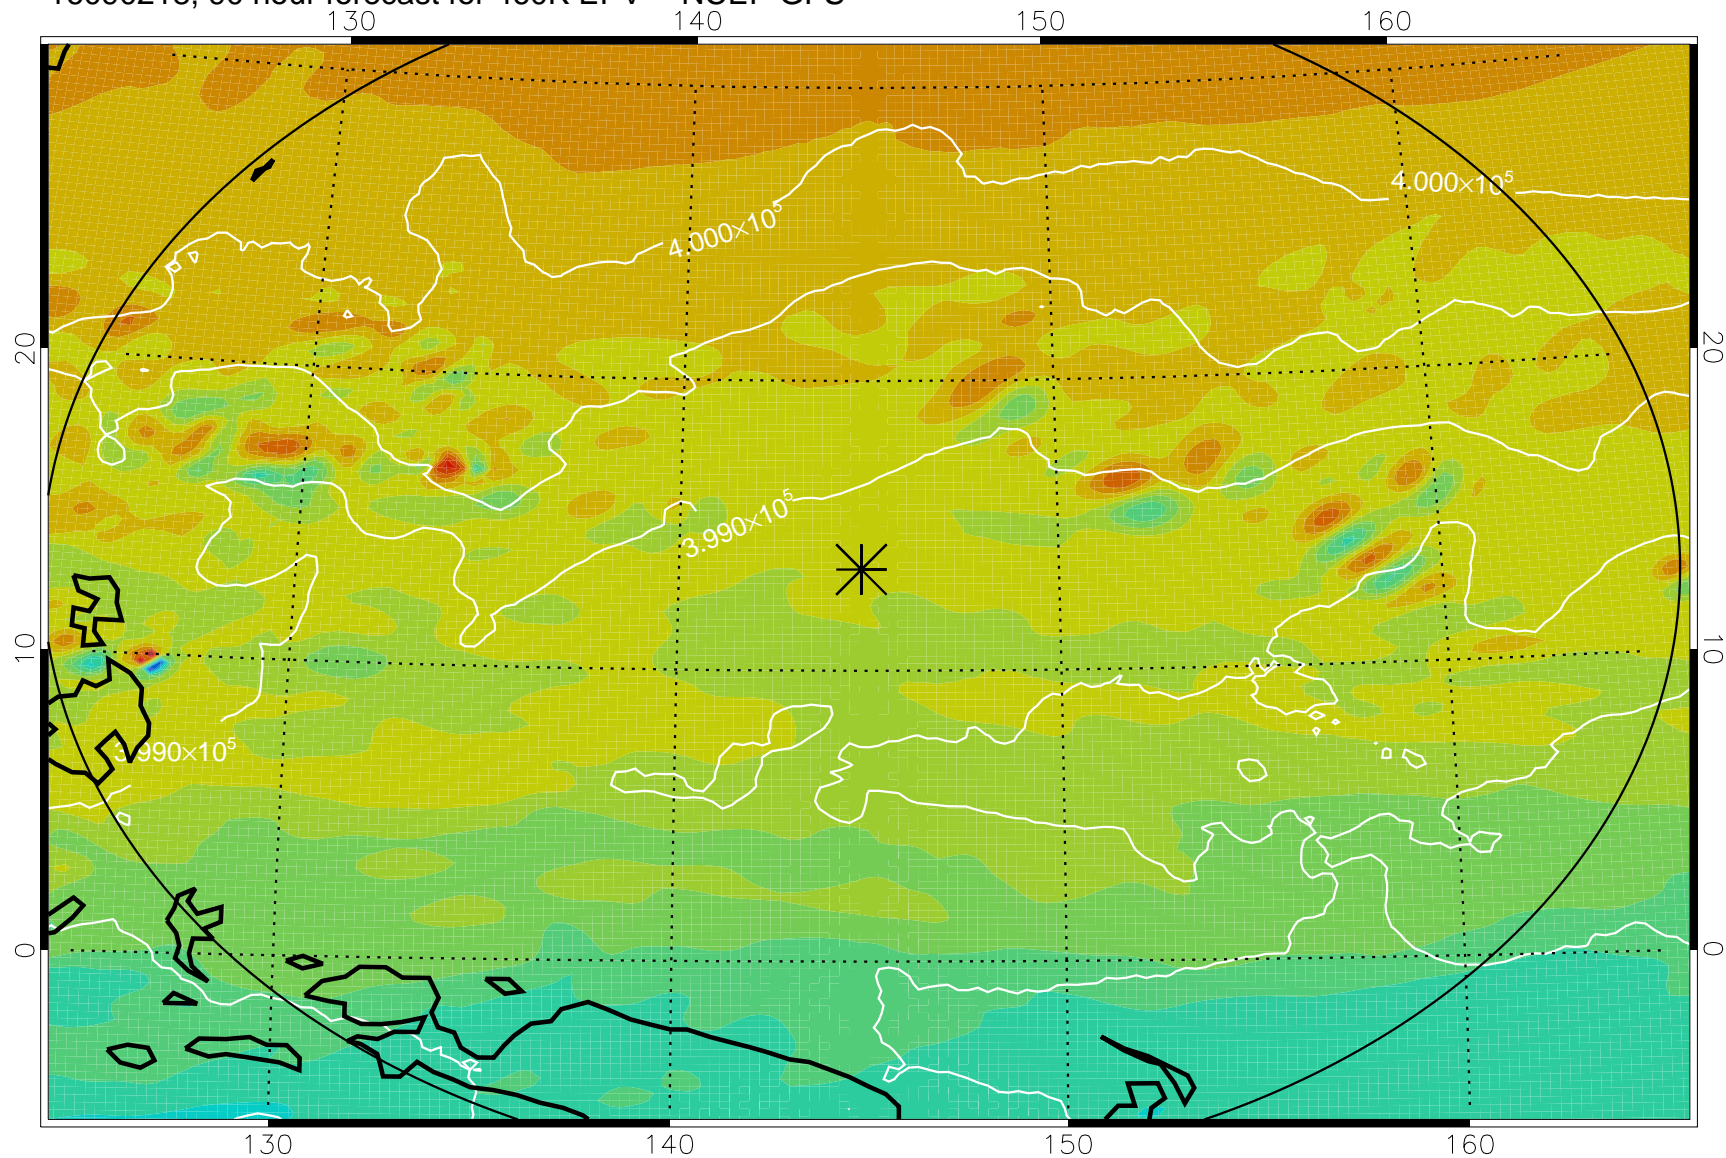

16090112, 60 hour forecast for 460K EPV -- NCEP GFS

460K Montgomery Streamfunction, white

Range ring of 2304 km

16090118, 66 hour forecast for 460K EPV -- NCEP GFS

460K Montgomery Streamfunction, white

Range ring of 2304 km

16090200, 72 hour forecast for 460K EPV -- NCEP GFS

460K Montgomery Streamfunction, white

Range ring of 2304 km

16090206, 78 hour forecast for 460K EPV -- NCEP GFS

460K Montgomery Streamfunction, white

Range ring of 2304 km

16090212, 84 hour forecast for 460K EPV -- NCEP GFS

460K Montgomery Streamfunction, white

Range ring of 2304 km

16090218, 90 hour forecast for 460K EPV -- NCEP GFS

460K Montgomery Streamfunction, white

Range ring of 2304 km

16090300, 96 hour forecast for 460K EPV -- NCEP GFS

460K Montgomery Streamfunction, white

Range ring of 2304 km

16090306, 102 hour forecast for 460K EPV -- NCEP GFS

16090312, 108 hour forecast for 460K EPV -- NCEP GFS