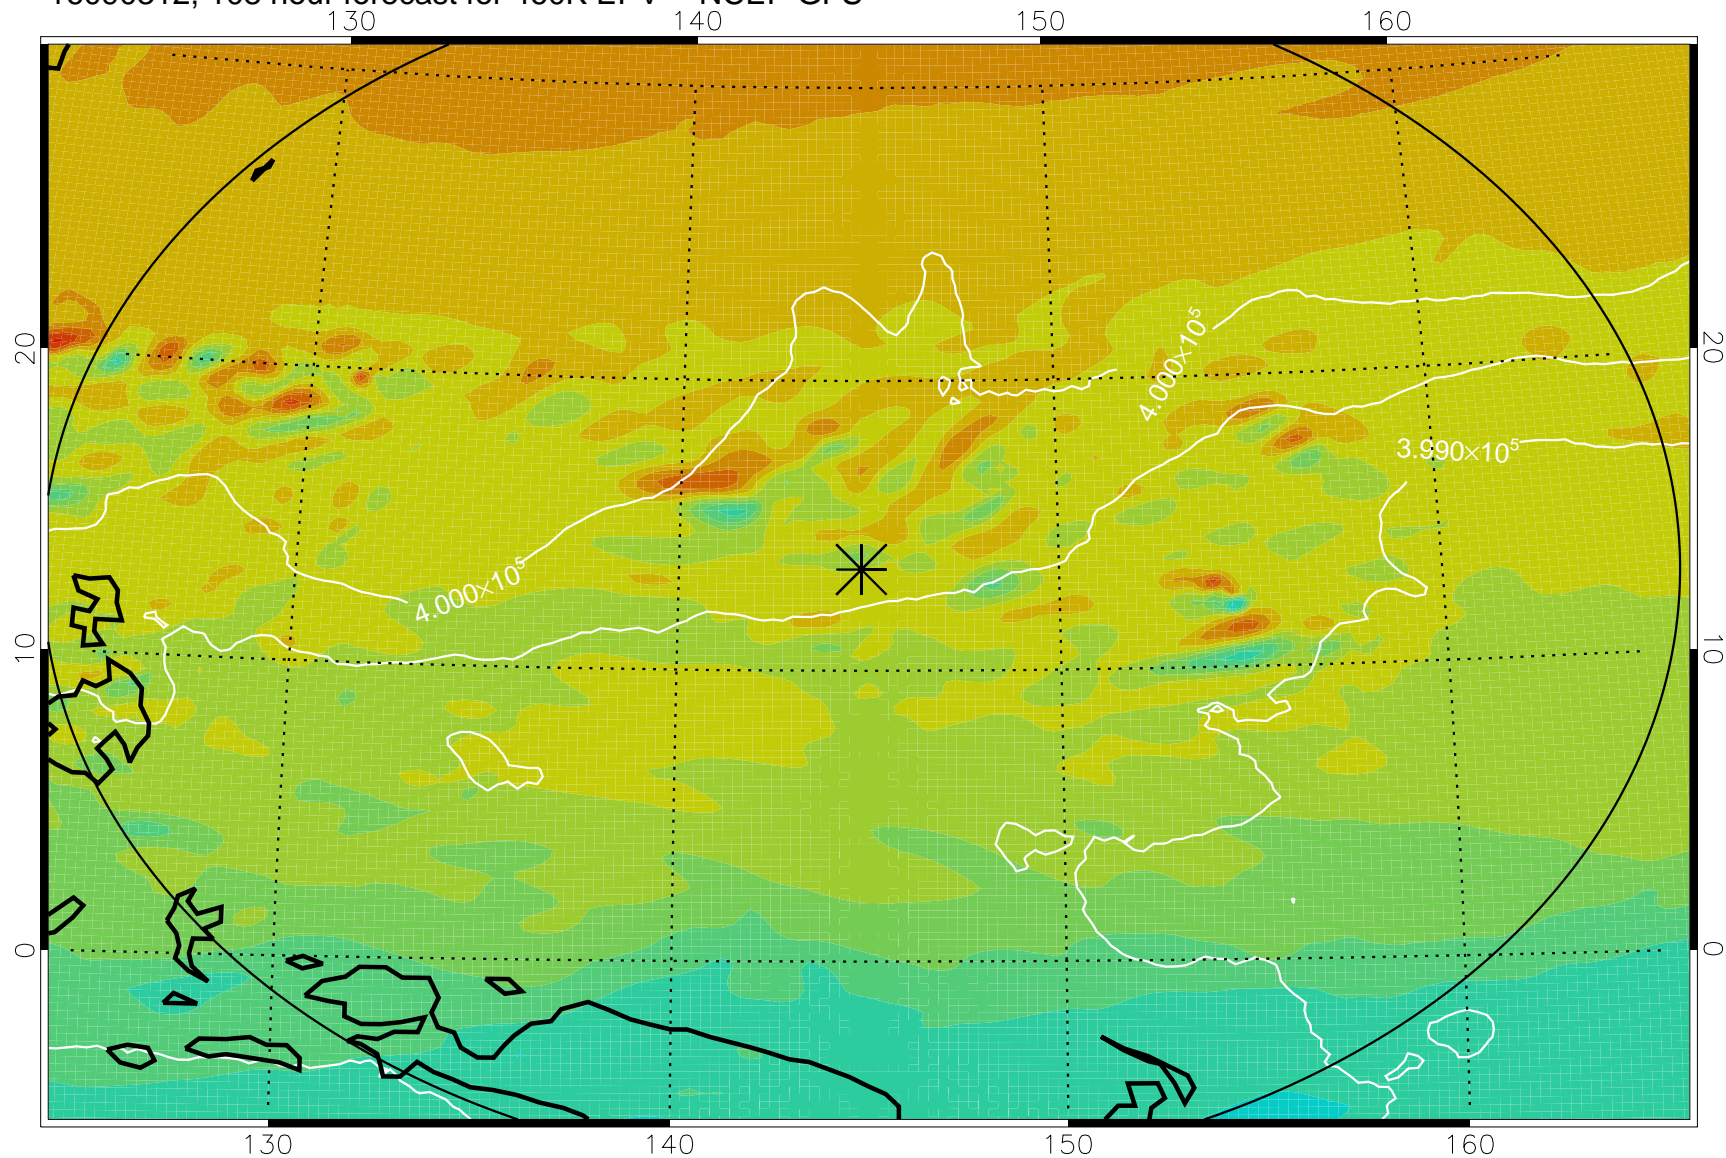

16090212, 84 hour forecast for 460K EPV -- NCEP GFS

460K Montgomery Streamfunction, white

Range ring of 2304 km

16090218, 90 hour forecast for 460K EPV -- NCEP GFS

460K Montgomery Streamfunction, white

Range ring of 2304 km

16090300, 96 hour forecast for 460K EPV -- NCEP GFS

460K Montgomery Streamfunction, white

Range ring of 2304 km

16090306, 102 hour forecast for 460K EPV -- NCEP GFS

16090312, 108 hour forecast for 460K EPV -- NCEP GFS

460K Montgomery Streamfunction, white

Range ring of 2304 km

16090318, 114 hour forecast for 460K EPV -- NCEP GFS

460K Montgomery Streamfunction, white

Range ring of 2304 km

16090400, 120 hour forecast for 460K EPV -- NCEP GFS

460K Montgomery Streamfunction, white

Range ring of 2304 km