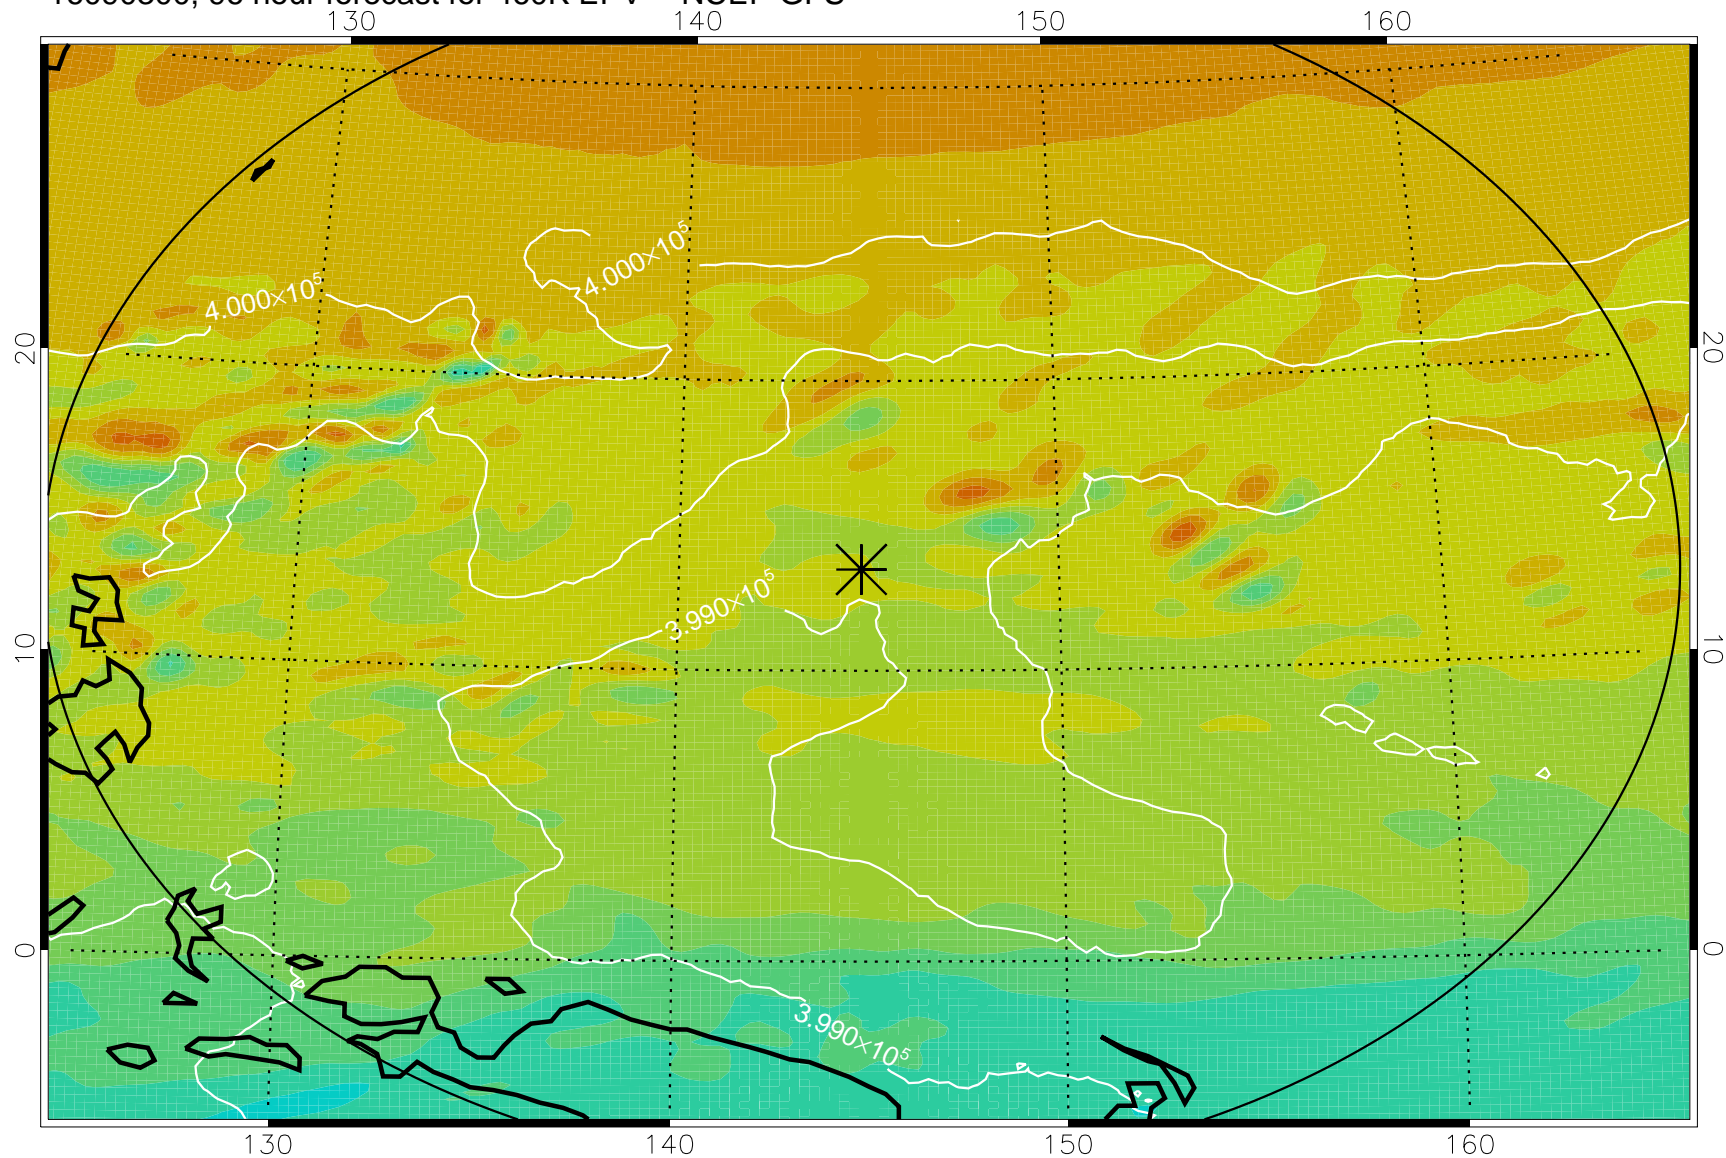

16090200, 72 hour forecast for 460K EPV -- NCEP GFS

460K Montgomery Streamfunction, white

Range ring of 2304 km

16090206, 78 hour forecast for 460K EPV -- NCEP GFS

460K Montgomery Streamfunction, white

Range ring of 2304 km

16090212, 84 hour forecast for 460K EPV -- NCEP GFS

460K Montgomery Streamfunction, white

Range ring of 2304 km

16090218, 90 hour forecast for 460K EPV -- NCEP GFS

460K Montgomery Streamfunction, white

Range ring of 2304 km

16090300, 96 hour forecast for 460K EPV -- NCEP GFS

460K Montgomery Streamfunction, white

Range ring of 2304 km

16090306, 102 hour forecast for 460K EPV -- NCEP GFS

16090312, 108 hour forecast for 460K EPV -- NCEP GFS

460K Montgomery Streamfunction, white

Range ring of 2304 km

16090318, 114 hour forecast for 460K EPV -- NCEP GFS

460K Montgomery Streamfunction, white

Range ring of 2304 km

16090400, 120 hour forecast for 460K EPV -- NCEP GFS