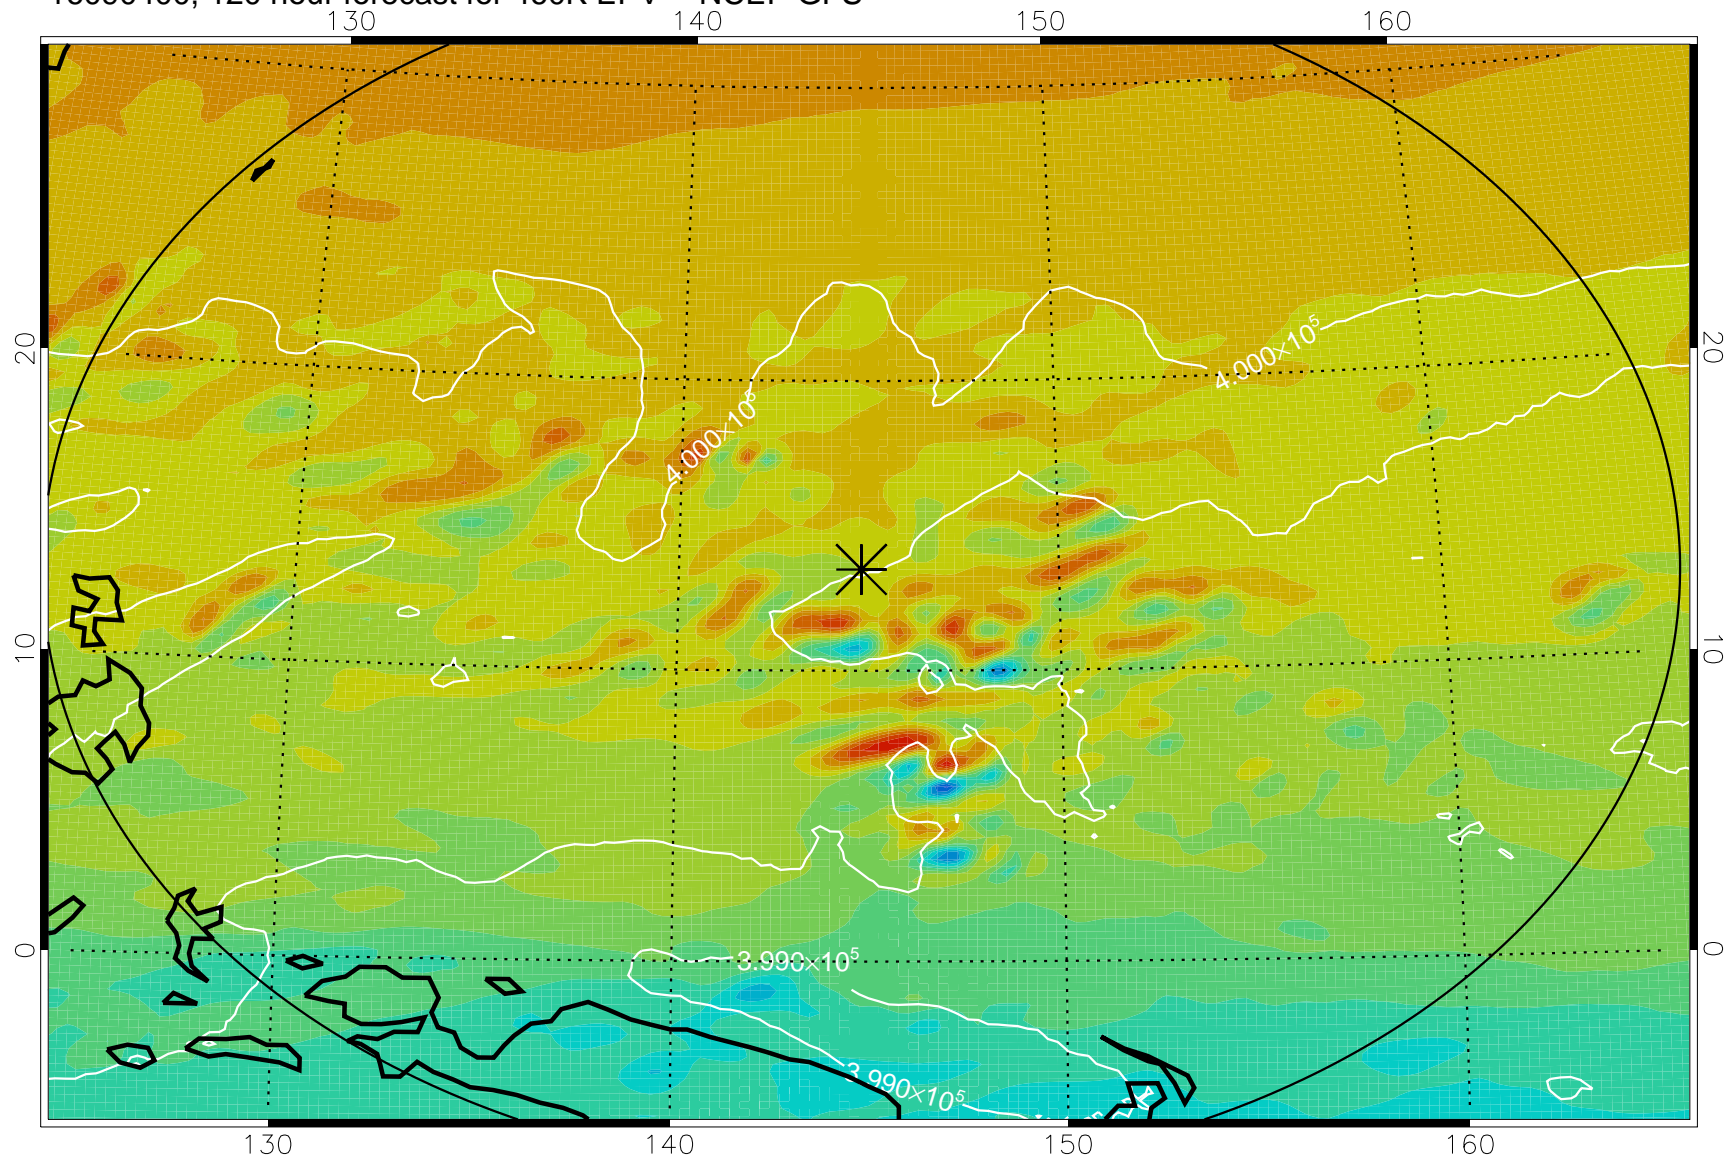

16090212, 84 hour forecast for 460K EPV -- NCEP GFS

460K Montgomery Streamfunction, white

Range ring of 2304 km

16090218, 90 hour forecast for 460K EPV -- NCEP GFS

460K Montgomery Streamfunction, white

Range ring of 2304 km

16090300, 96 hour forecast for 460K EPV -- NCEP GFS

460K Montgomery Streamfunction, white

Range ring of 2304 km

16090306, 102 hour forecast for 460K EPV -- NCEP GFS

16090312, 108 hour forecast for 460K EPV -- NCEP GFS

460K Montgomery Streamfunction, white

Range ring of 2304 km

16090318, 114 hour forecast for 460K EPV -- NCEP GFS

460K Montgomery Streamfunction, white

Range ring of 2304 km

16090400, 120 hour forecast for 460K EPV -- NCEP GFS

460K Montgomery Streamfunction, white

Range ring of 2304 km