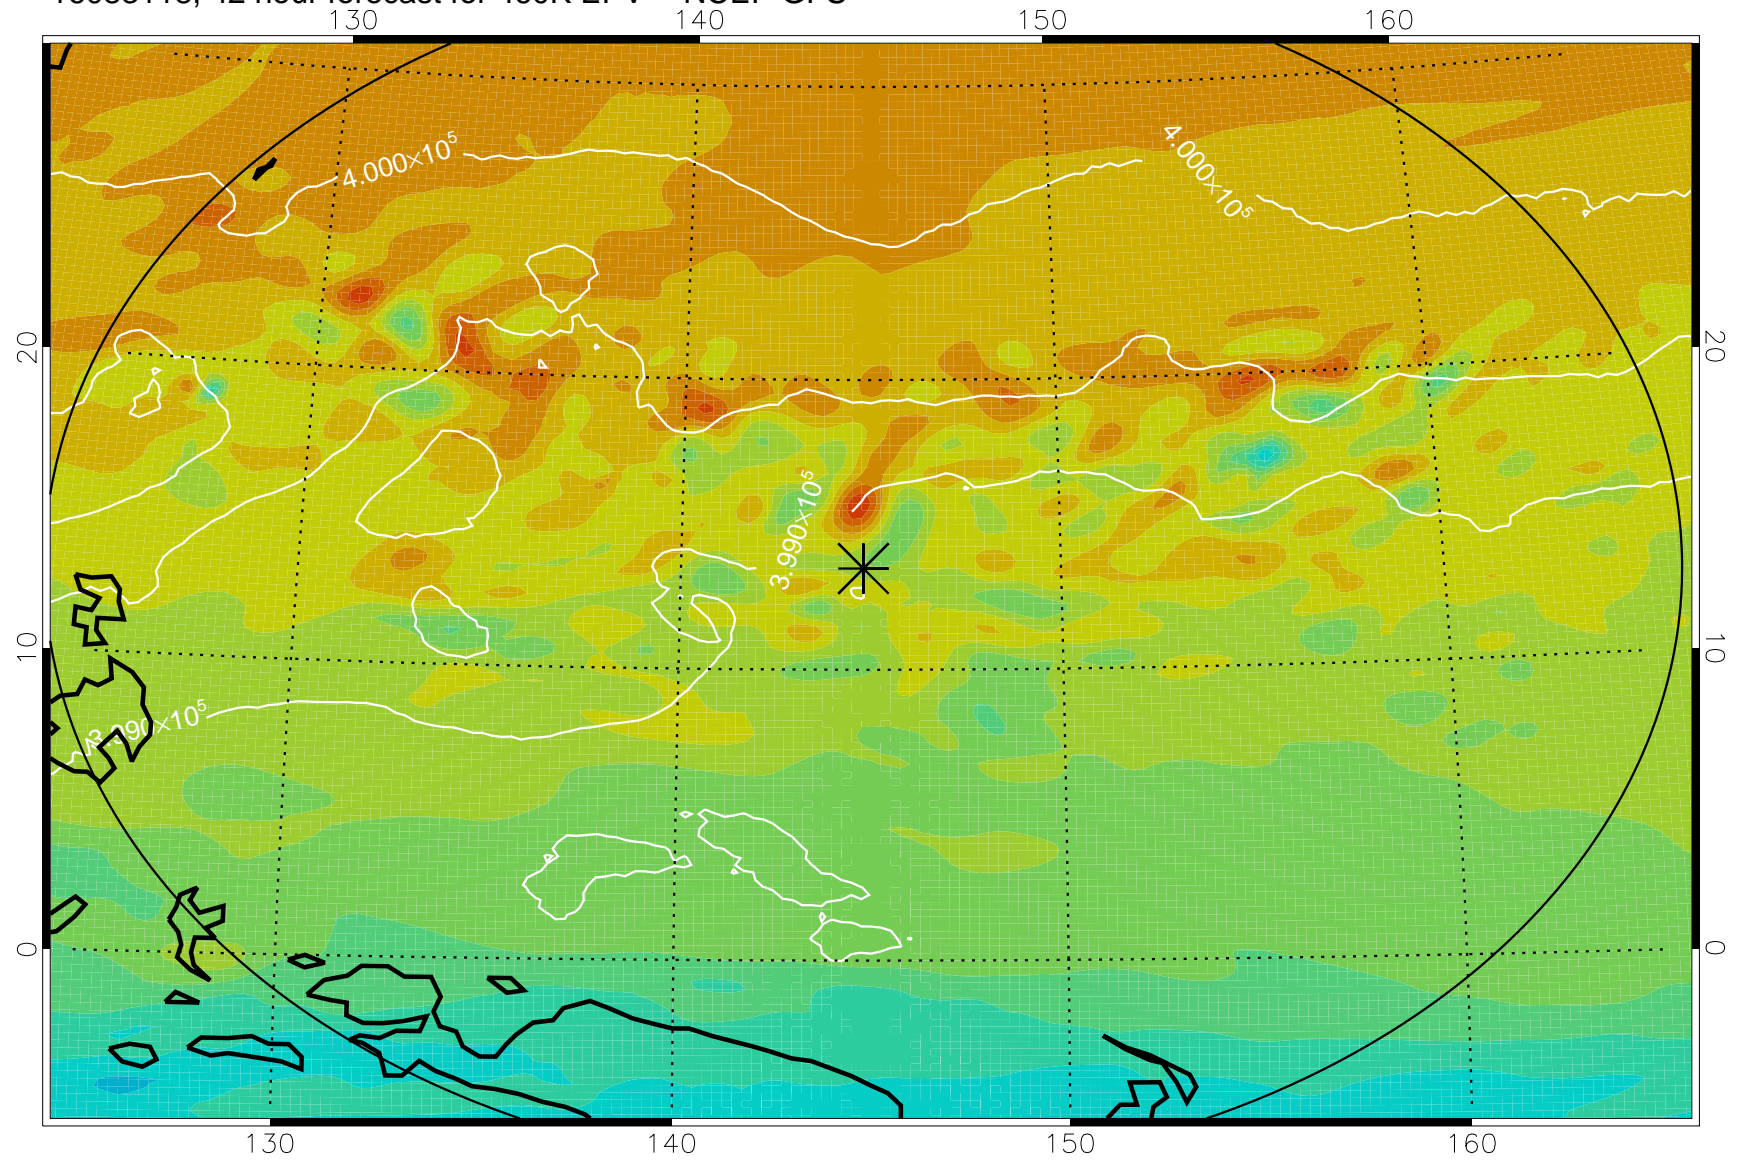

16083100, 24 hour forecast for 460K EPV -- NCEP GFS

460K Montgomery Streamfunction, white

Range ring of 2304 km

16083106, 30 hour forecast for 460K EPV -- NCEP GFS

460K Montgomery Streamfunction, white

Range ring of 2304 km

16083112, 36 hour forecast for 460K EPV -- NCEP GFS

460K Montgomery Streamfunction, white

Range ring of 2304 km

16083118, 42 hour forecast for 460K EPV -- NCEP GFS

460K Montgomery Streamfunction, white

Range ring of 2304 km

16090100, 48 hour forecast for 460K EPV -- NCEP GFS

460K Montgomery Streamfunction, white

Range ring of 2304 km

16090106, 54 hour forecast for 460K EPV -- NCEP GFS

460K Montgomery Streamfunction, white

Range ring of 2304 km

16090200, 72 hour forecast for 460K EPV -- NCEP GFS

460K Montgomery Streamfunction, white

Range ring of 2304 km

16090206, 78 hour forecast for 460K EPV -- NCEP GFS

460K Montgomery Streamfunction, white

Range ring of 2304 km