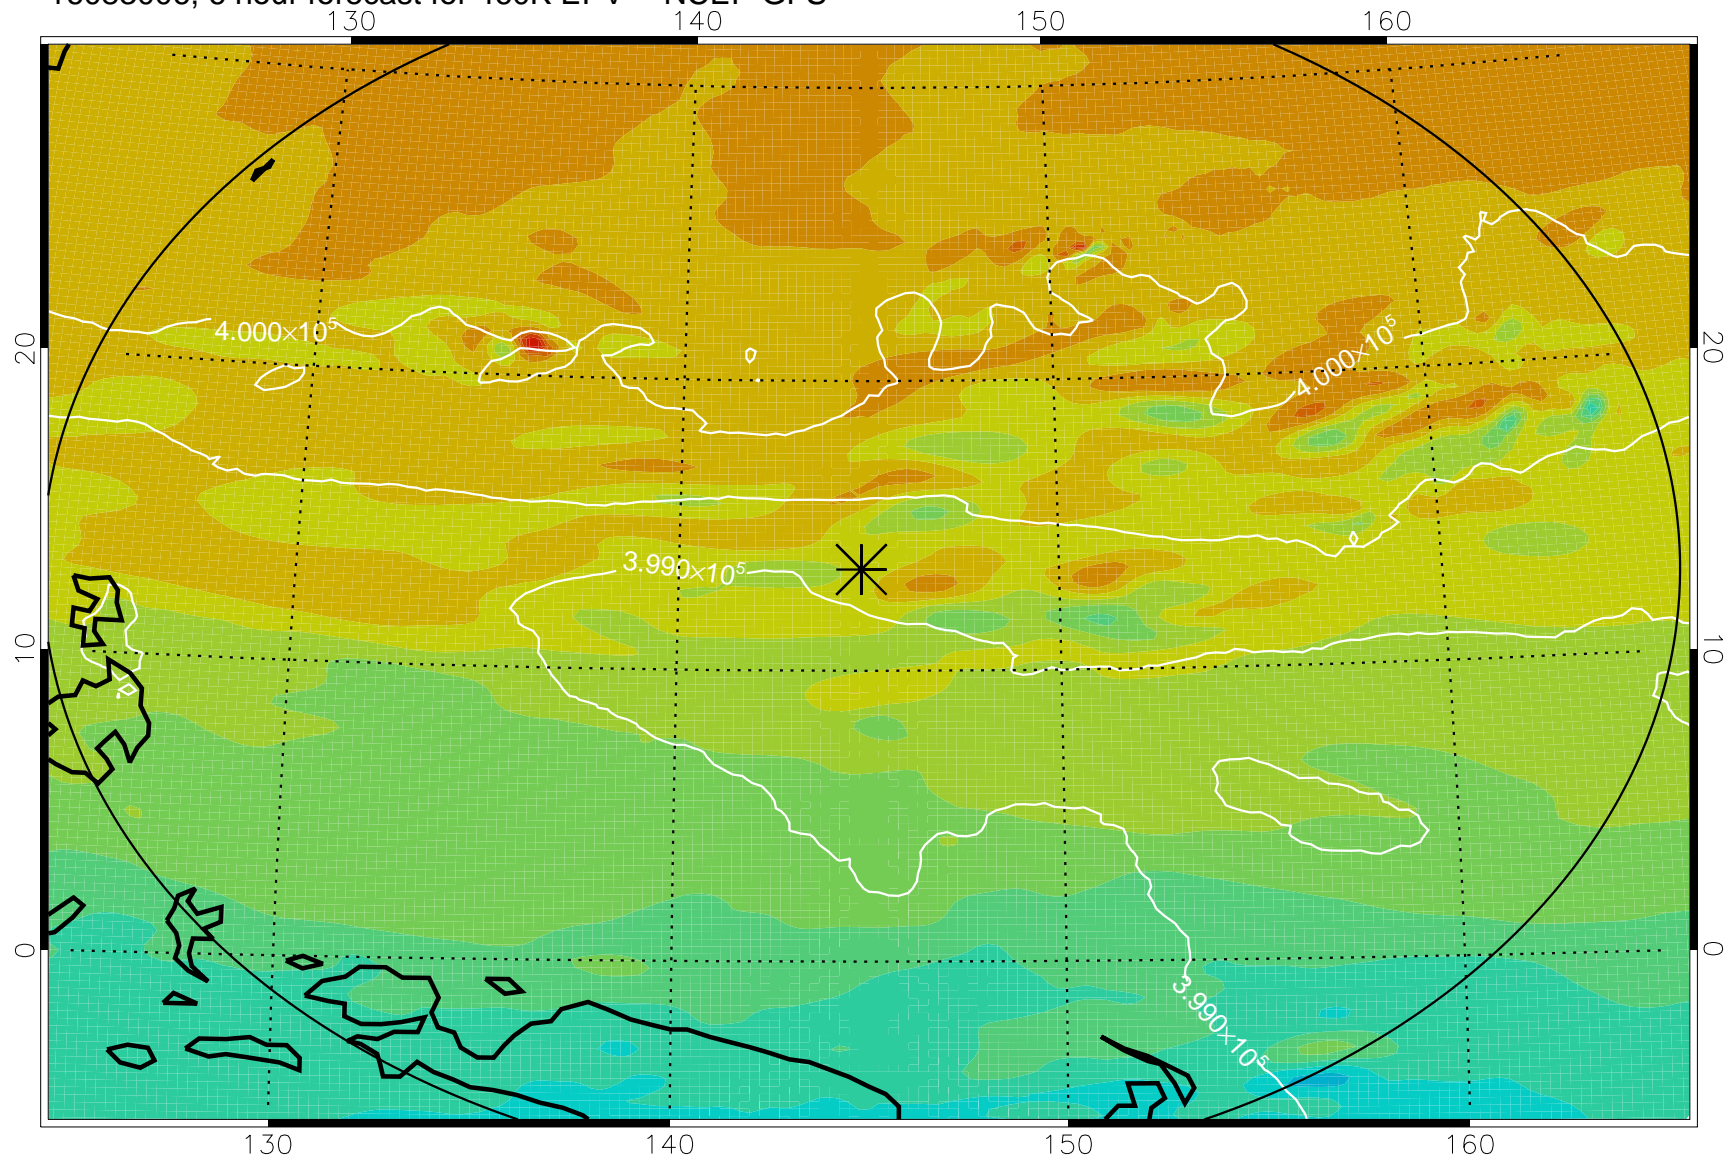

16083006, 6 hour forecast for 460K EPV -- NCEP GFS

460K Montgomery Streamfunction, white

Range ring of 2304 km

16083012, 12 hour forecast for 460K EPV -- NCEP GFS

460K Montgomery Streamfunction, white

Range ring of 2304 km

16083100, 24 hour forecast for 460K EPV -- NCEP GFS

460K Montgomery Streamfunction, white

Range ring of 2304 km

16083106, 30 hour forecast for 460K EPV -- NCEP GFS

460K Montgomery Streamfunction, white

Range ring of 2304 km

16083112, 36 hour forecast for 460K EPV -- NCEP GFS

460K Montgomery Streamfunction, white

Range ring of 2304 km

16083118, 42 hour forecast for 460K EPV -- NCEP GFS

460K Montgomery Streamfunction, white

Range ring of 2304 km

16090200, 72 hour forecast for 460K EPV -- NCEP GFS

460K Montgomery Streamfunction, white

Range ring of 2304 km

16090206, 78 hour forecast for 460K EPV -- NCEP GFS

460K Montgomery Streamfunction, white

Range ring of 2304 km