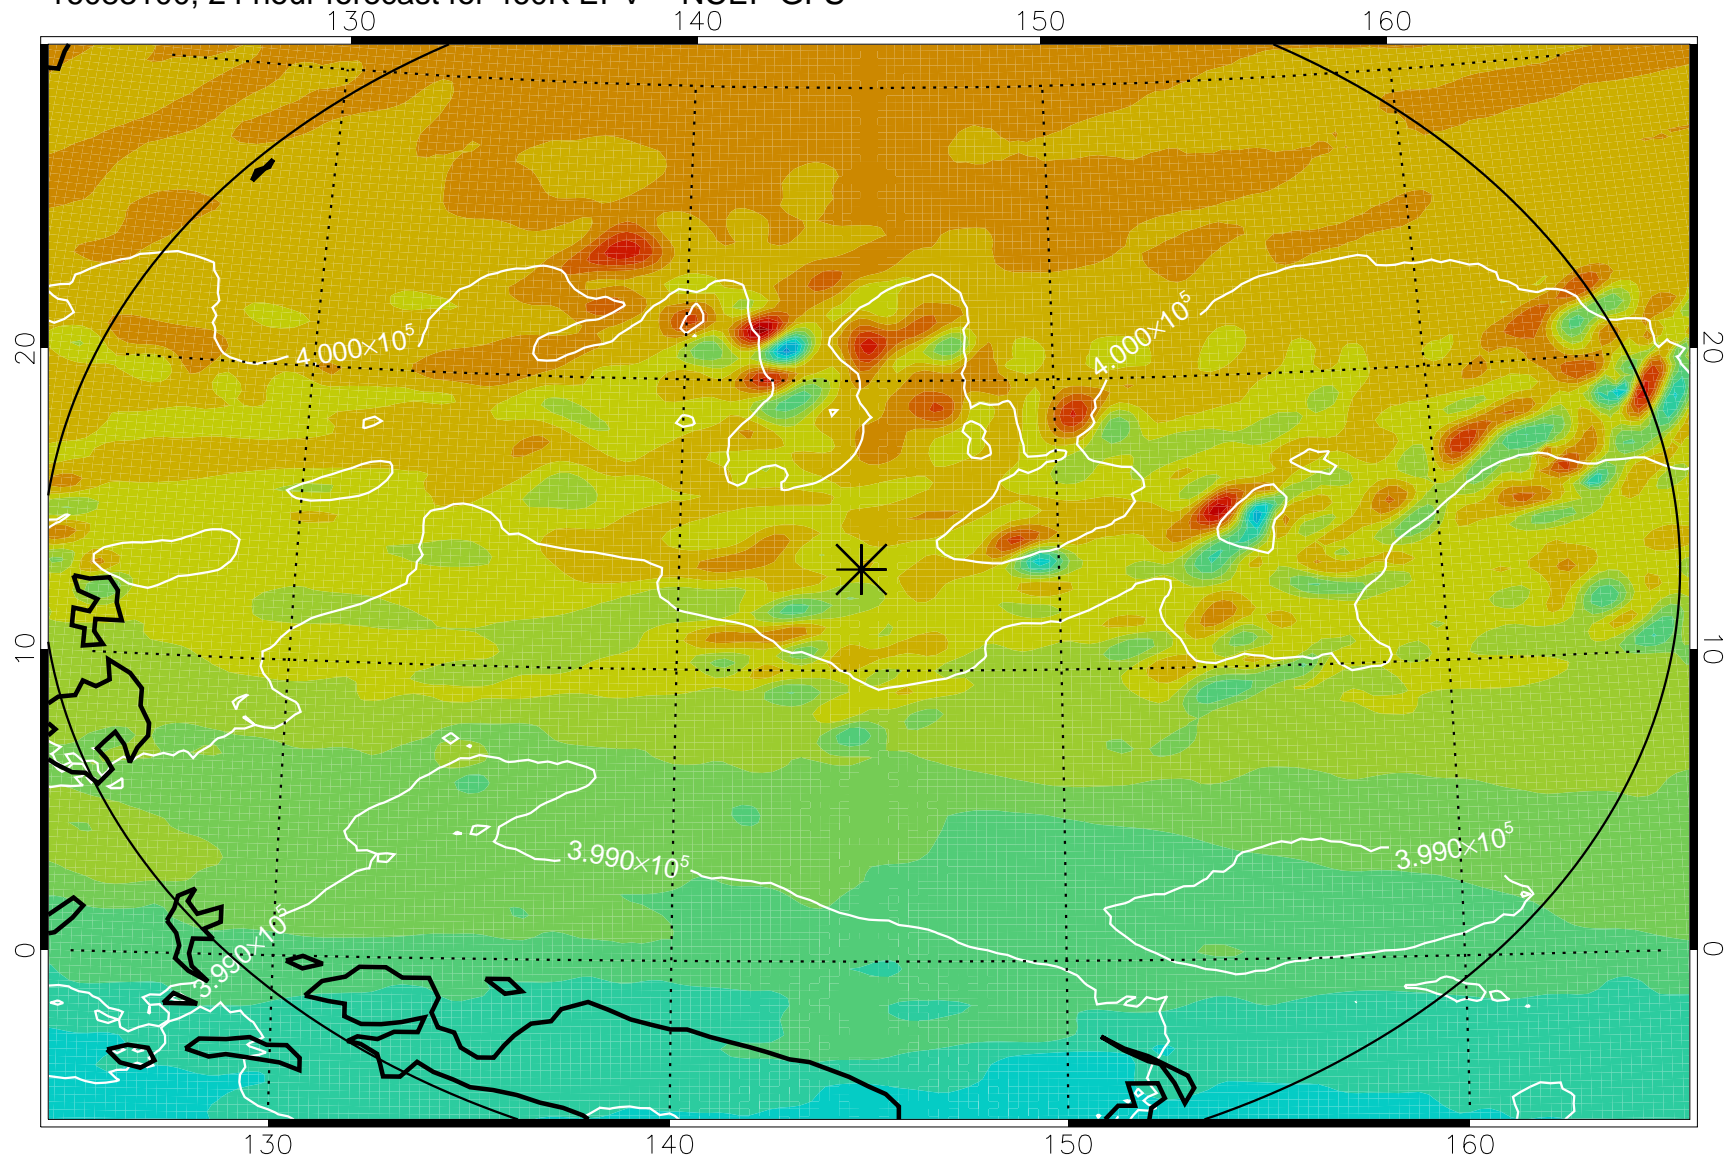

16083006, 6 hour forecast for 460K EPV -- NCEP GFS

460K Montgomery Streamfunction, white

Range ring of 2304 km

16083012, 12 hour forecast for 460K EPV -- NCEP GFS

460K Montgomery Streamfunction, white

Range ring of 2304 km

16083100, 24 hour forecast for 460K EPV -- NCEP GFS

460K Montgomery Streamfunction, white

Range ring of 2304 km

16083106, 30 hour forecast for 460K EPV -- NCEP GFS

460K Montgomery Streamfunction, white

Range ring of 2304 km

16083112, 36 hour forecast for 460K EPV -- NCEP GFS

460K Montgomery Streamfunction, white

Range ring of 2304 km

16083118, 42 hour forecast for 460K EPV -- NCEP GFS

460K Montgomery Streamfunction, white

Range ring of 2304 km

16090112, 60 hour forecast for 460K EPV -- NCEP GFS

460K Montgomery Streamfunction, white

Range ring of 2304 km

16090118, 66 hour forecast for 460K EPV -- NCEP GFS

460K Montgomery Streamfunction, white

Range ring of 2304 km