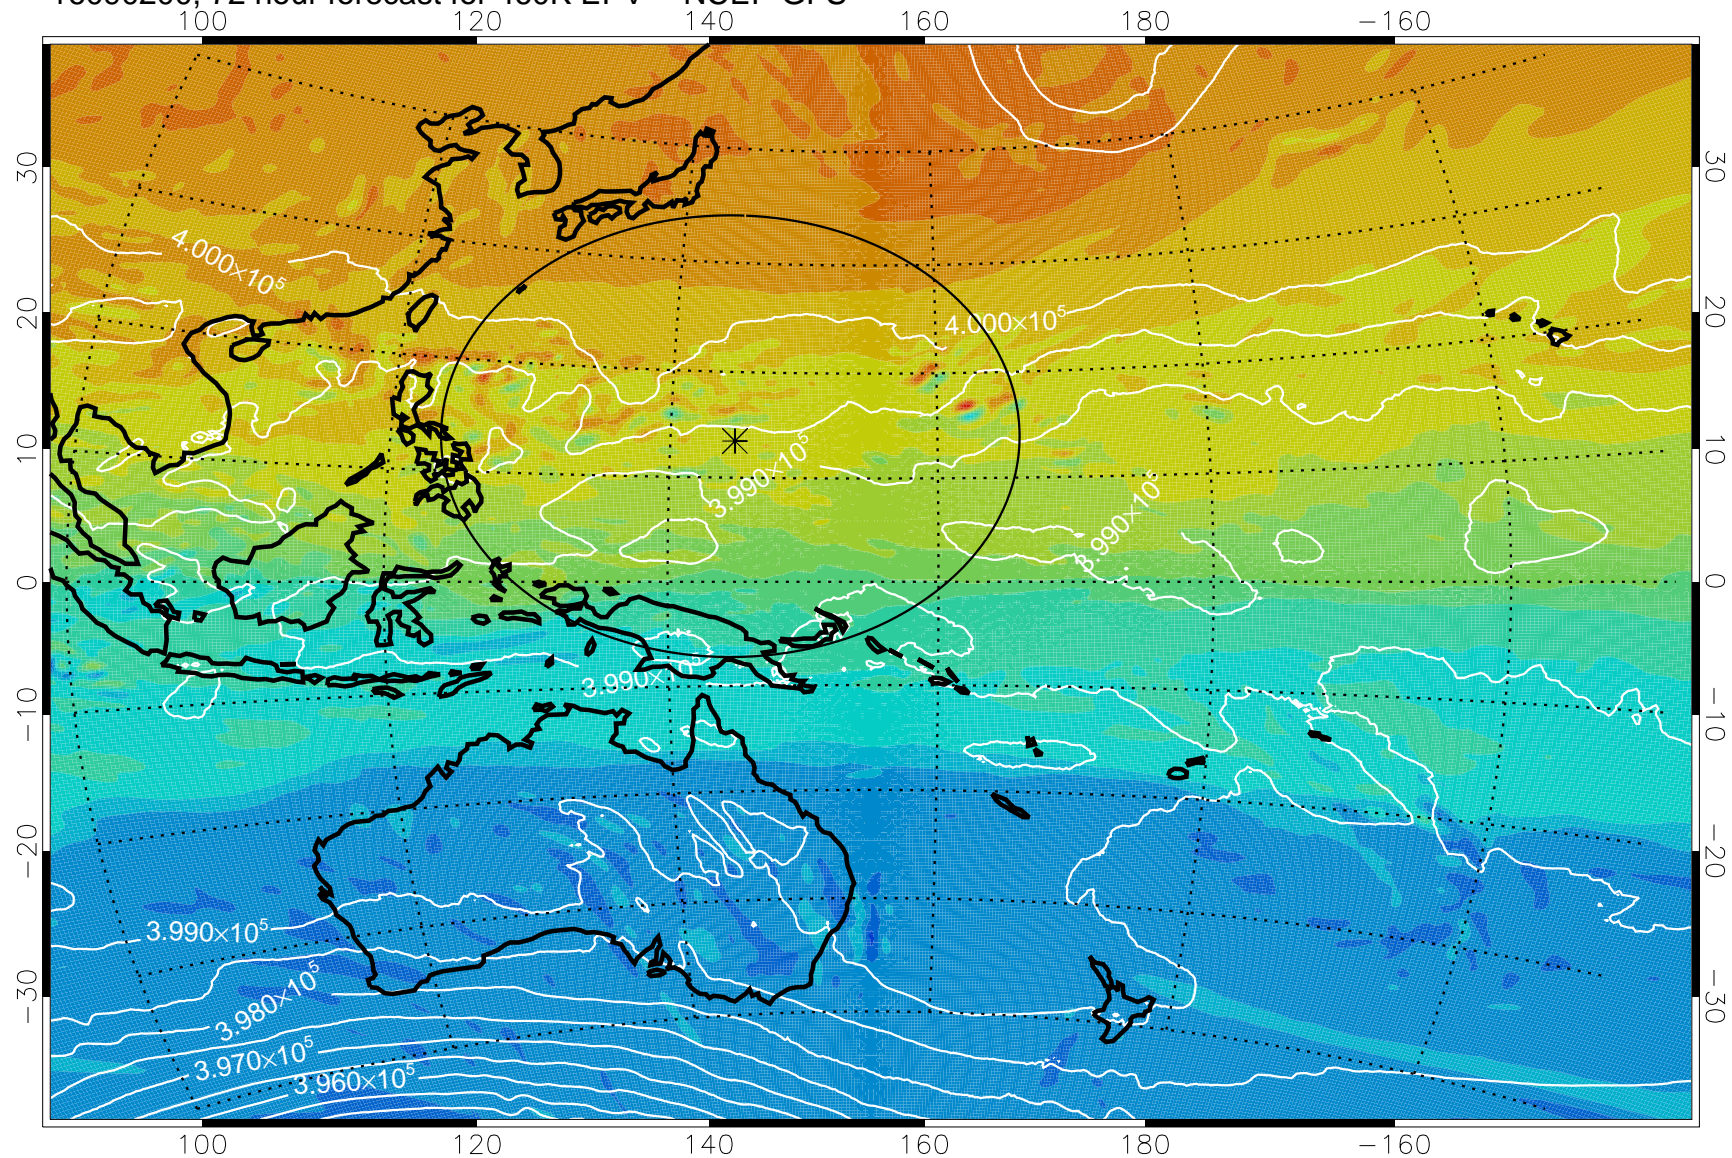

16090106, 54 hour forecast for 460K EPV -- NCEP GFS

460K Montgomery Streamfunction, white

Range ring of 2304 km

16090112, 60 hour forecast for 460K EPV -- NCEP GFS

460K Montgomery Streamfunction, white

Range ring of 2304 km

16090118, 66 hour forecast for 460K EPV -- NCEP GFS

460K Montgomery Streamfunction, white

Range ring of 2304 km

16090200, 72 hour forecast for 460K EPV -- NCEP GFS

460K Montgomery Streamfunction, white

Range ring of 2304 km

16090206, 78 hour forecast for 460K EPV -- NCEP GFS

460K Montgomery Streamfunction, white

Range ring of 2304 km

16090212, 84 hour forecast for 460K EPV -- NCEP GFS

460K Montgomery Streamfunction, white

Range ring of 2304 km

16090218, 90 hour forecast for 460K EPV -- NCEP GFS

460K Montgomery Streamfunction, white

Range ring of 2304 km

16090300, 96 hour forecast for 460K EPV -- NCEP GFS

460K Montgomery Streamfunction, white

Range ring of 2304 km