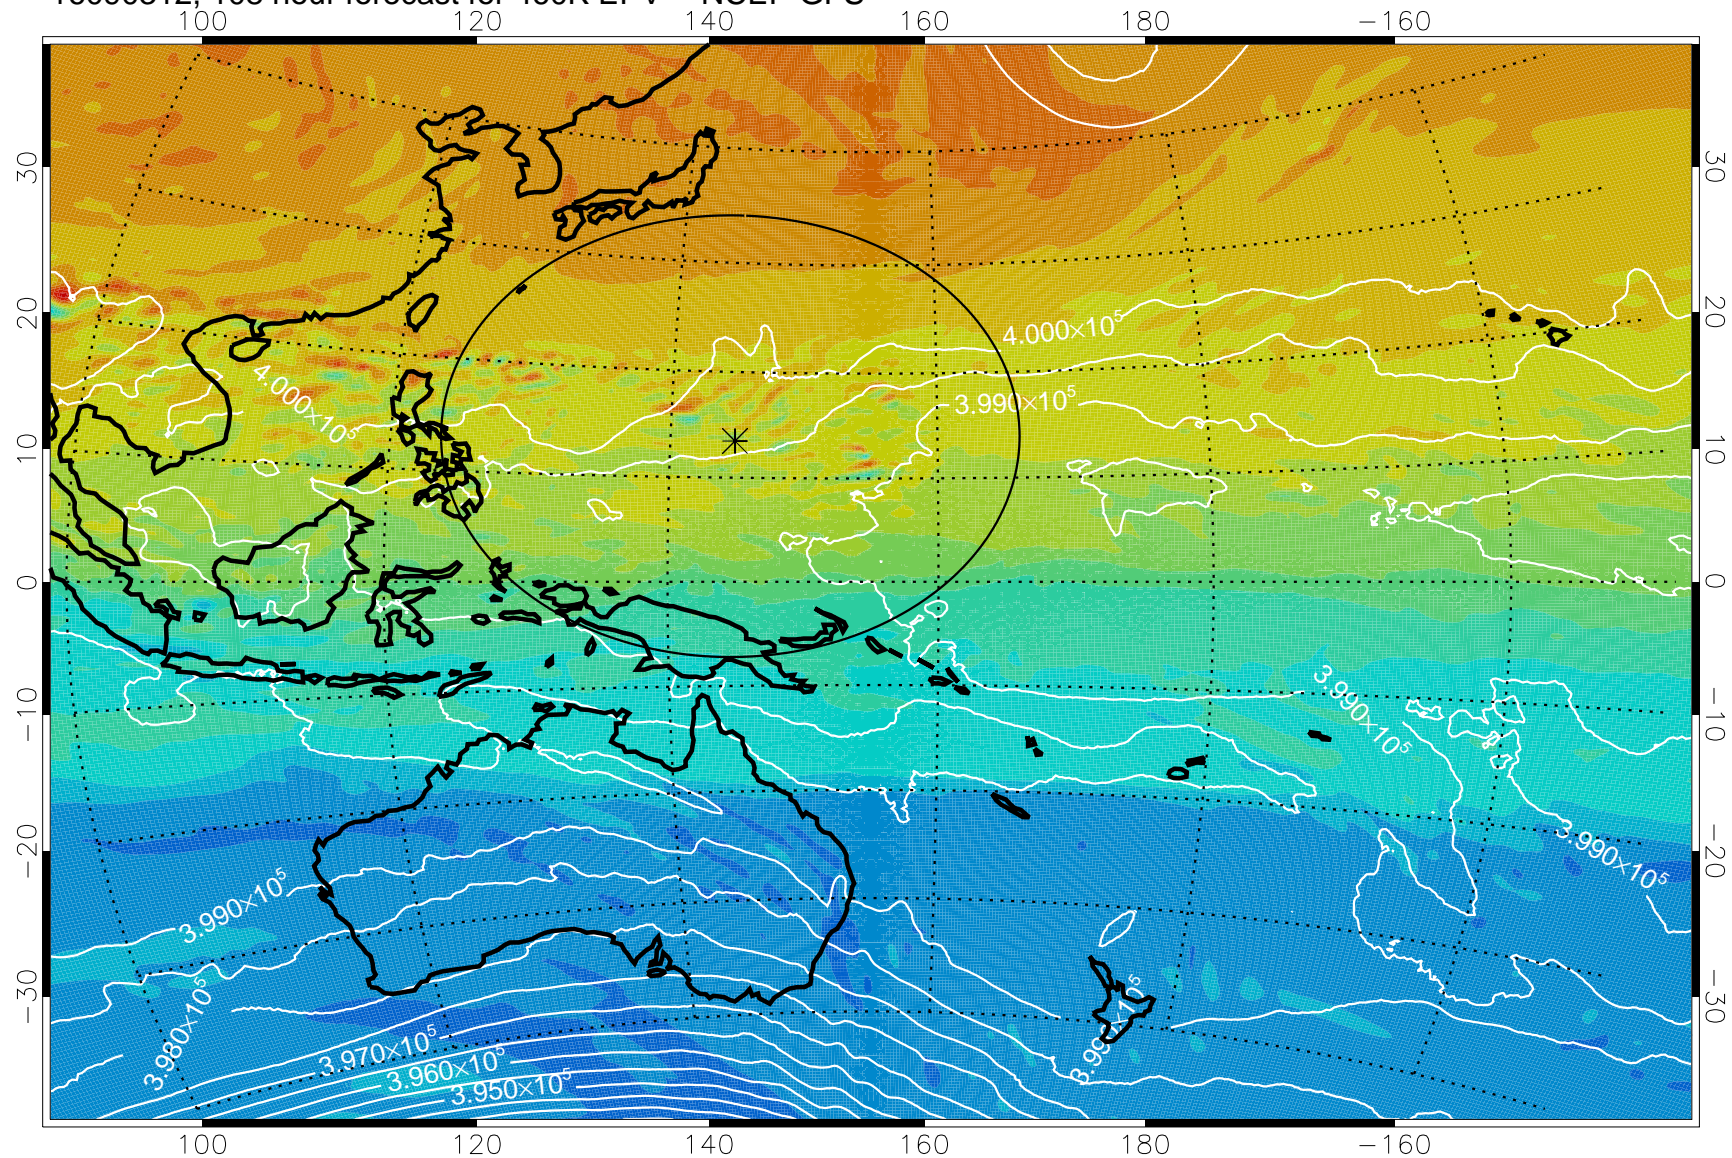

16090206, 78 hour forecast for 460K EPV -- NCEP GFS

460K Montgomery Streamfunction, white

Range ring of 2304 km

16090212, 84 hour forecast for 460K EPV -- NCEP GFS

460K Montgomery Streamfunction, white

Range ring of 2304 km

16090218, 90 hour forecast for 460K EPV -- NCEP GFS

460K Montgomery Streamfunction, white

Range ring of 2304 km

16090300, 96 hour forecast for 460K EPV -- NCEP GFS

460K Montgomery Streamfunction, white

Range ring of 2304 km

16090306, 102 hour forecast for 460K EPV -- NCEP GFS

460K Montgomery Streamfunction, white

Range ring of 2304 km

16090312, 108 hour forecast for 460K EPV -- NCEP GFS

460K Montgomery Streamfunction, white

Range ring of 2304 km

16090318, 114 hour forecast for 460K EPV -- NCEP GFS

460K Montgomery Streamfunction, white

Range ring of 2304 km

16090400, 120 hour forecast for 460K EPV -- NCEP GFS

460K Montgomery Streamfunction, white

Range ring of 2304 km