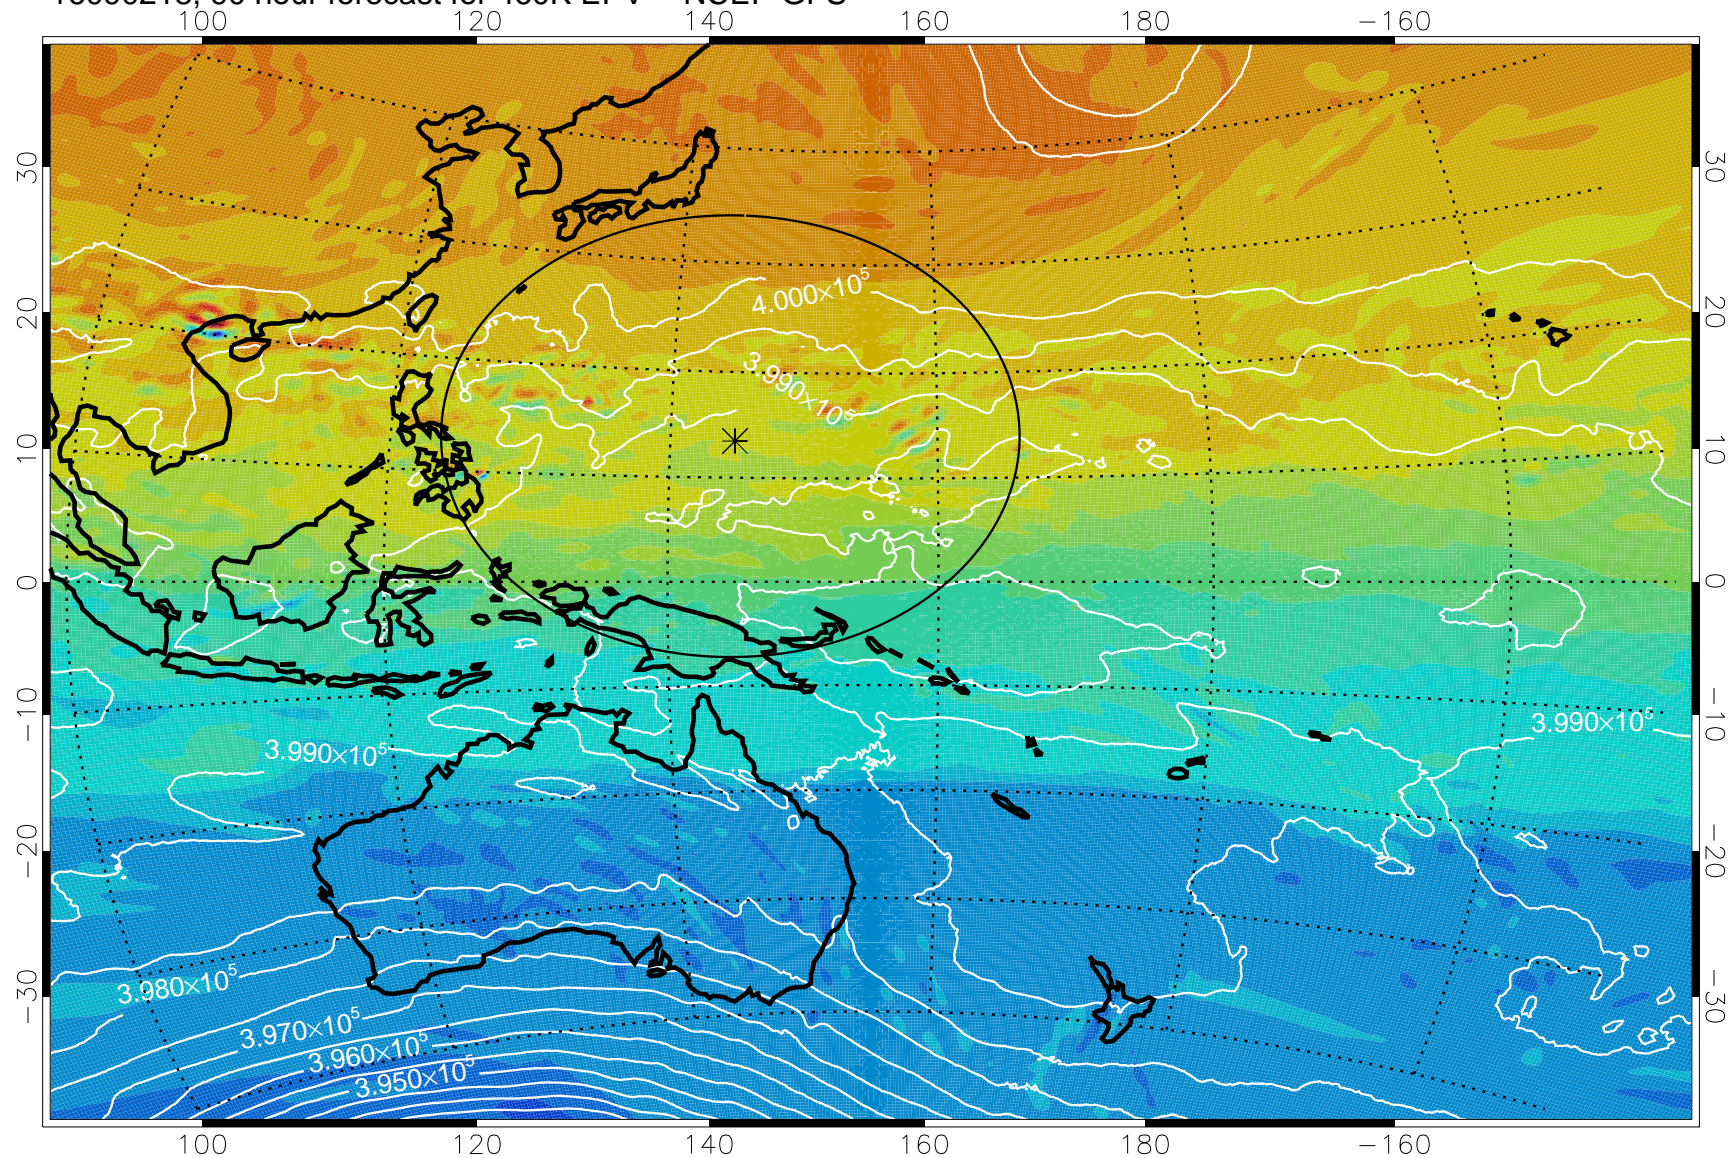

16090118, 66 hour forecast for 460K EPV -- NCEP GFS

460K Montgomery Streamfunction, white

Range ring of 2304 km

16090200, 72 hour forecast for 460K EPV -- NCEP GFS

460K Montgomery Streamfunction, white

Range ring of 2304 km

16090206, 78 hour forecast for 460K EPV -- NCEP GFS

460K Montgomery Streamfunction, white

Range ring of 2304 km

16090212, 84 hour forecast for 460K EPV -- NCEP GFS

460K Montgomery Streamfunction, white

Range ring of 2304 km

16090218, 90 hour forecast for 460K EPV -- NCEP GFS

460K Montgomery Streamfunction, white

Range ring of 2304 km

16090300, 96 hour forecast for 460K EPV -- NCEP GFS

460K Montgomery Streamfunction, white

Range ring of 2304 km

16090306, 102 hour forecast for 460K EPV -- NCEP GFS

460K Montgomery Streamfunction, white

Range ring of 2304 km

16090312, 108 hour forecast for 460K EPV -- NCEP GFS

460K Montgomery Streamfunction, white

Range ring of 2304 km