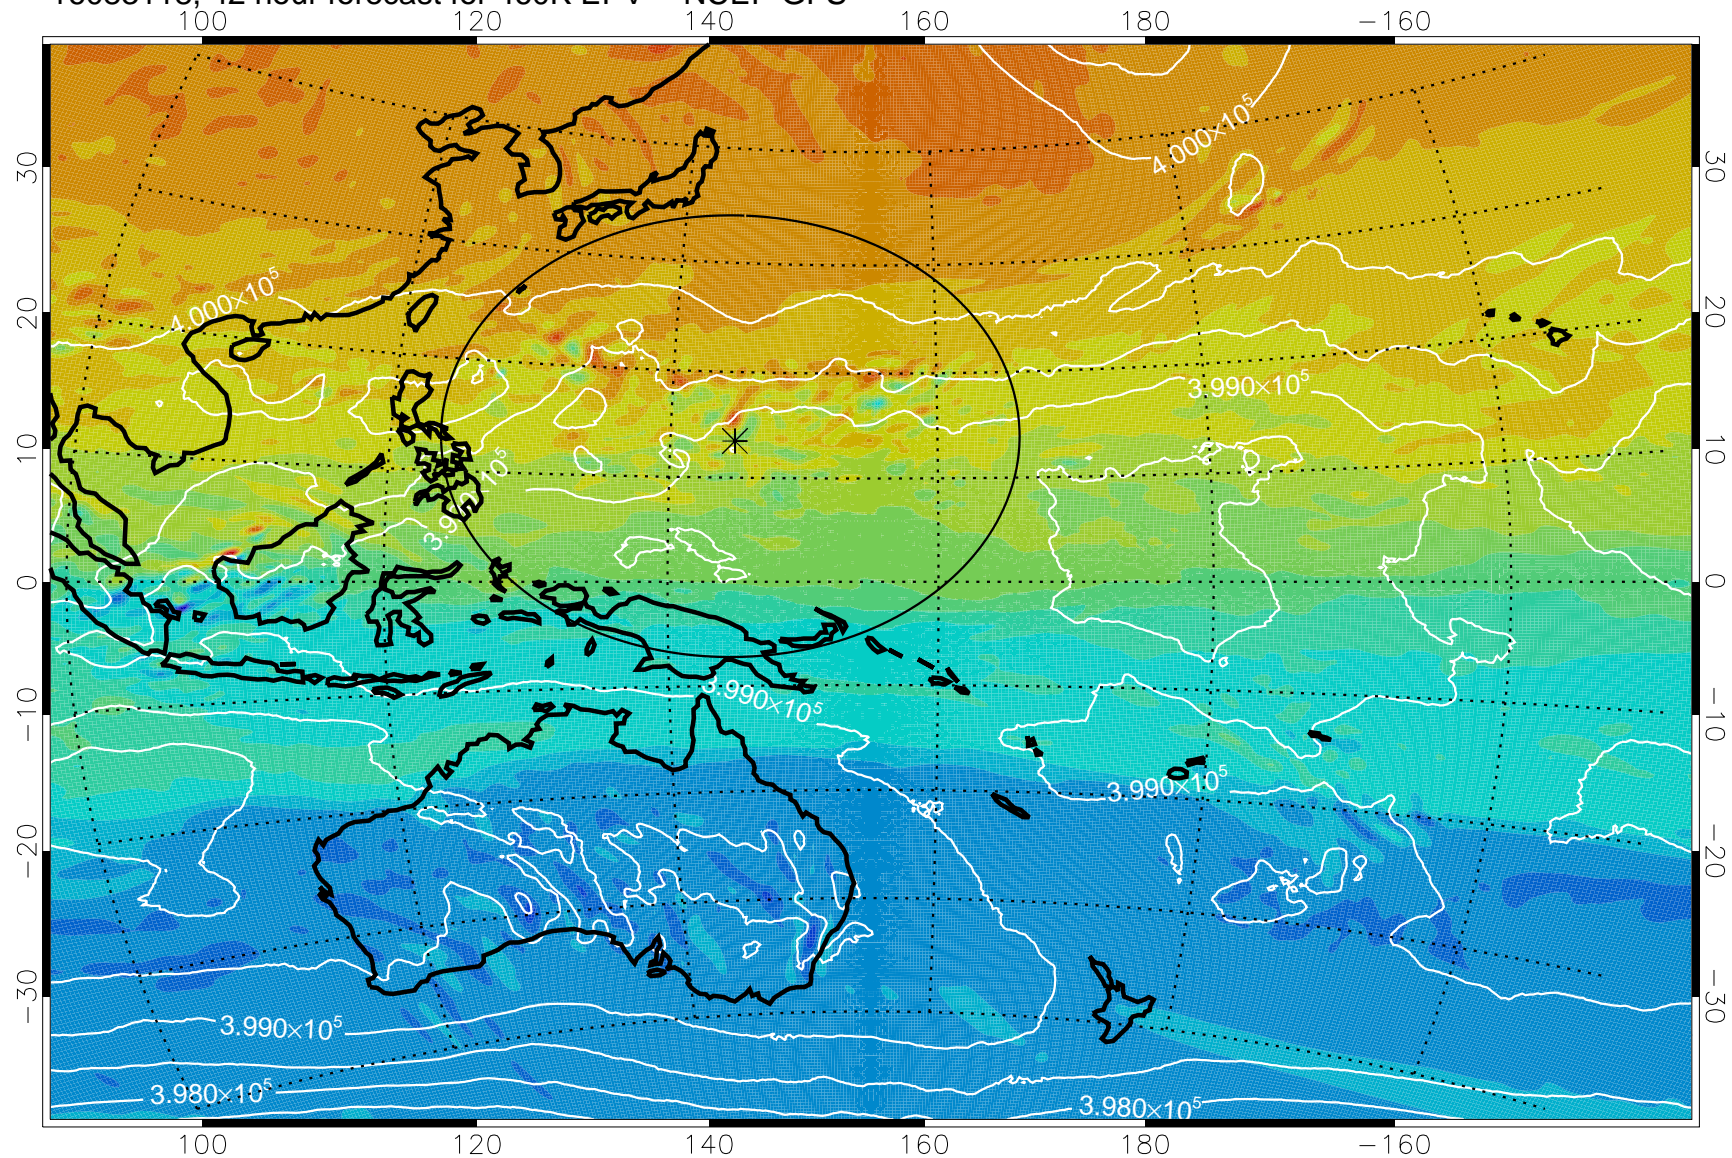

16083106, 30 hour forecast for 460K EPV -- NCEP GFS

460K Montgomery Streamfunction, white

Range ring of 2304 km

16083112, 36 hour forecast for 460K EPV -- NCEP GFS

460K Montgomery Streamfunction, white

Range ring of 2304 km

16083118, 42 hour forecast for 460K EPV -- NCEP GFS

460K Montgomery Streamfunction, white

Range ring of 2304 km

16090100, 48 hour forecast for 460K EPV -- NCEP GFS

460K Montgomery Streamfunction, white

Range ring of 2304 km

16090106, 54 hour forecast for 460K EPV -- NCEP GFS

460K Montgomery Streamfunction, white

Range ring of 2304 km

16090112, 60 hour forecast for 460K EPV -- NCEP GFS

460K Montgomery Streamfunction, white

Range ring of 2304 km

16090118, 66 hour forecast for 460K EPV -- NCEP GFS

460K Montgomery Streamfunction, white

Range ring of 2304 km

16090200, 72 hour forecast for 460K EPV -- NCEP GFS

460K Montgomery Streamfunction, white

Range ring of 2304 km