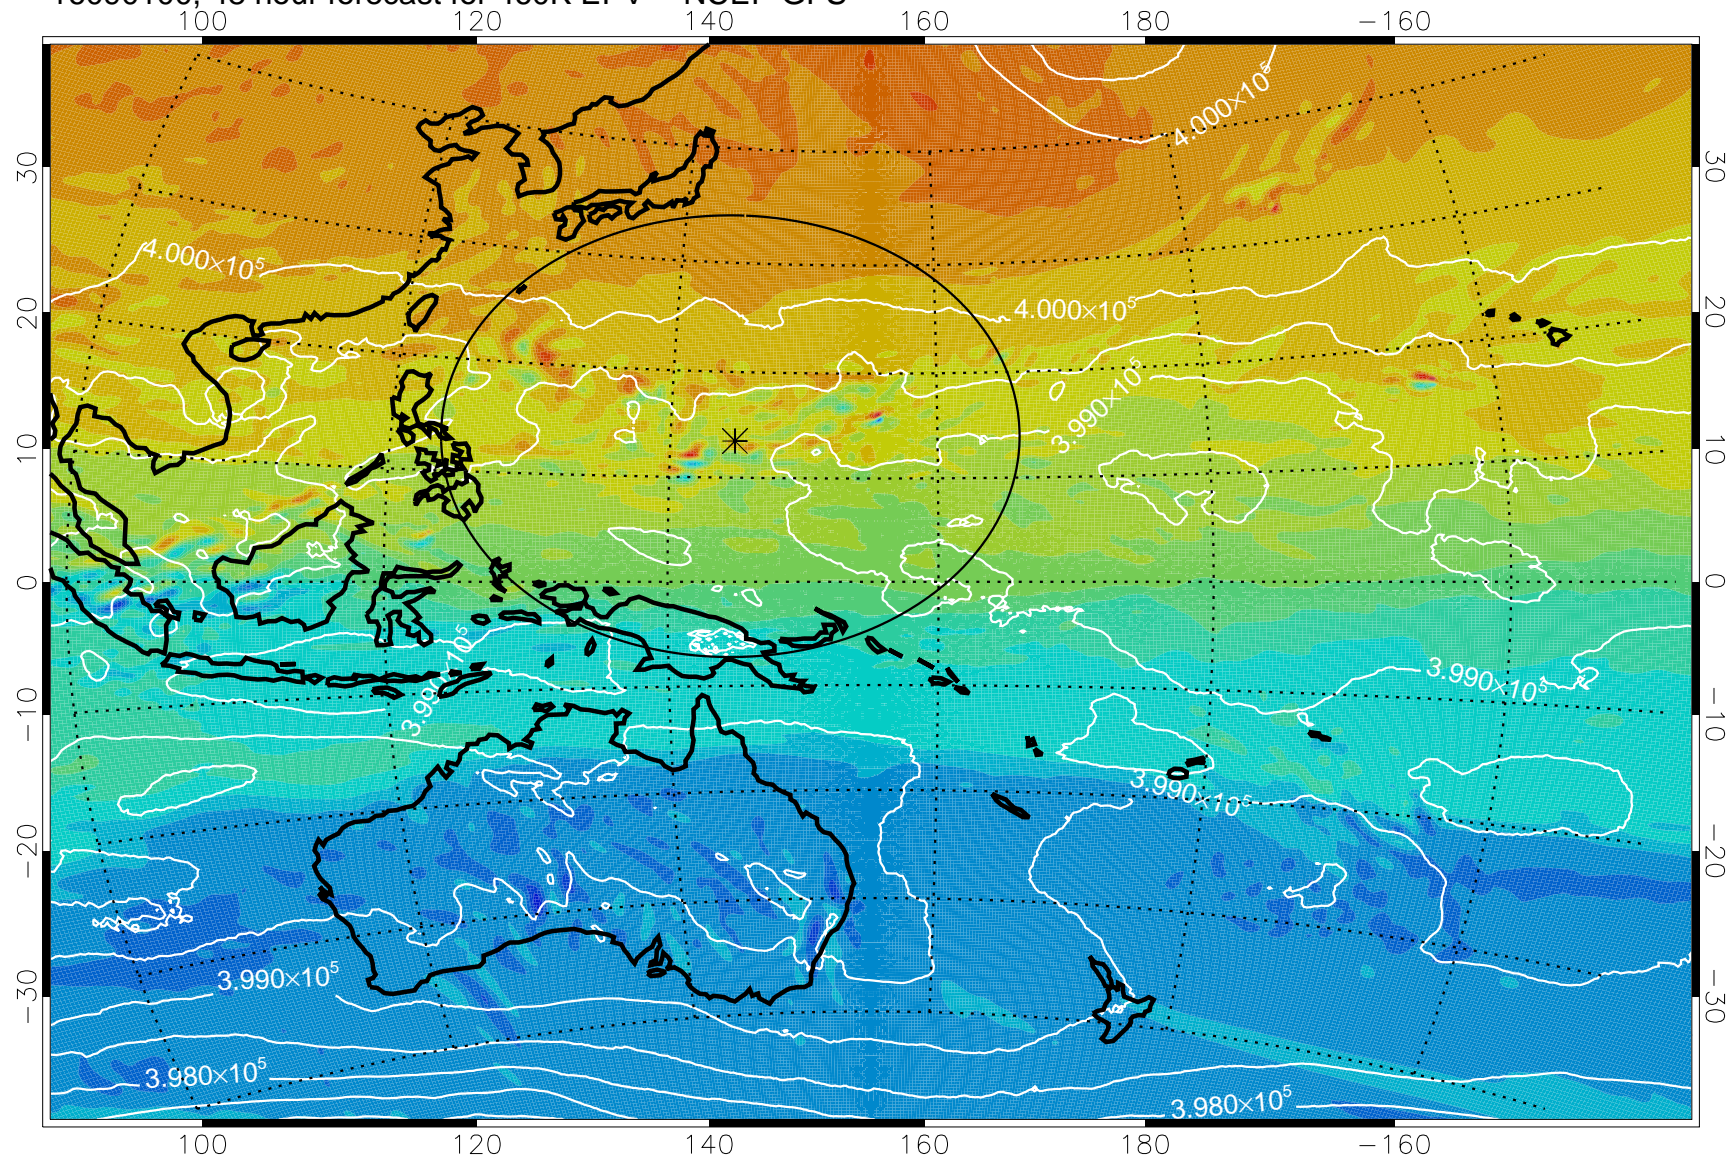

16083118, 42 hour forecast for 460K EPV -- NCEP GFS

460K Montgomery Streamfunction, white

Range ring of 2304 km

16090100, 48 hour forecast for 460K EPV -- NCEP GFS

460K Montgomery Streamfunction, white

Range ring of 2304 km

16090106, 54 hour forecast for 460K EPV -- NCEP GFS

460K Montgomery Streamfunction, white

Range ring of 2304 km

16090112, 60 hour forecast for 460K EPV -- NCEP GFS

460K Montgomery Streamfunction, white

Range ring of 2304 km

16090118, 66 hour forecast for 460K EPV -- NCEP GFS

460K Montgomery Streamfunction, white

Range ring of 2304 km

16090200, 72 hour forecast for 460K EPV -- NCEP GFS

460K Montgomery Streamfunction, white

Range ring of 2304 km

16090206, 78 hour forecast for 460K EPV -- NCEP GFS

460K Montgomery Streamfunction, white

Range ring of 2304 km

16090212, 84 hour forecast for 460K EPV -- NCEP GFS

460K Montgomery Streamfunction, white

Range ring of 2304 km