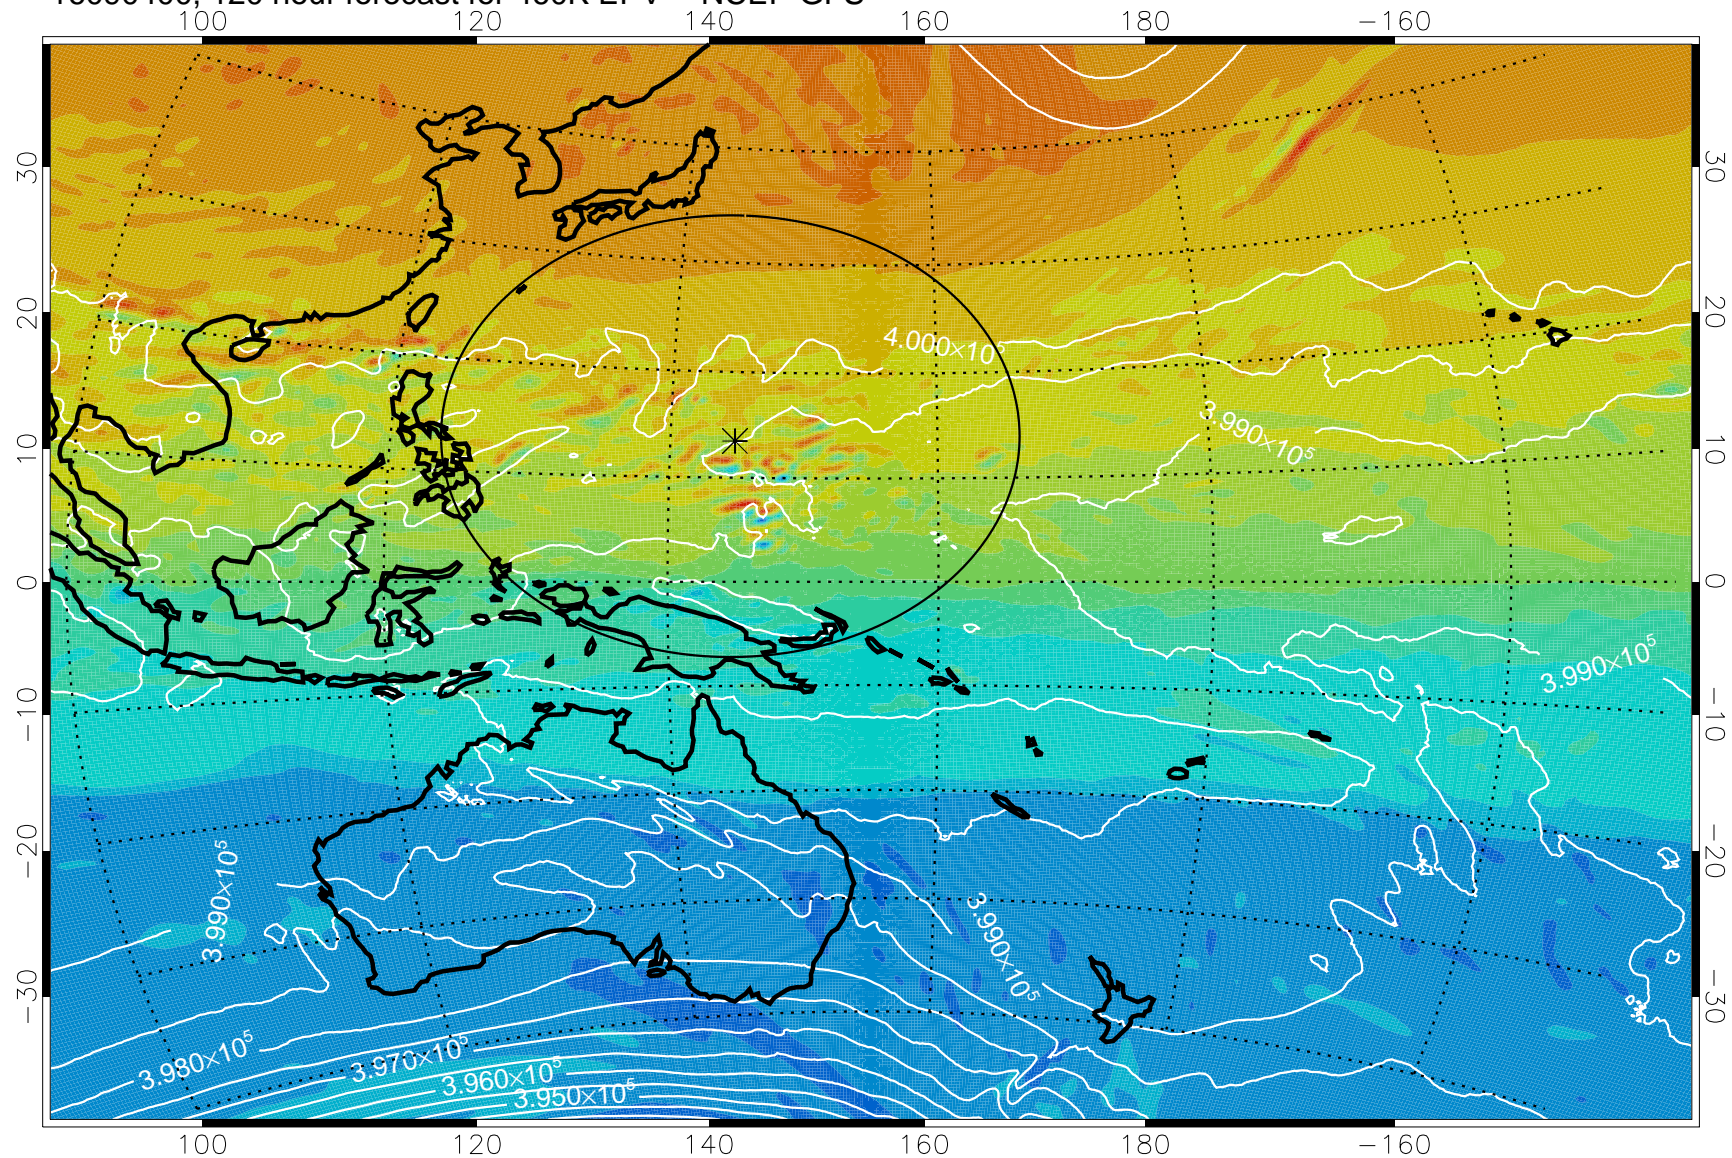

16090218, 90 hour forecast for 460K EPV -- NCEP GFS

460K Montgomery Streamfunction, white

Range ring of 2304 km

16090300, 96 hour forecast for 460K EPV -- NCEP GFS

460K Montgomery Streamfunction, white

Range ring of 2304 km

16090306, 102 hour forecast for 460K EPV -- NCEP GFS

460K Montgomery Streamfunction, white

Range ring of 2304 km

16090312, 108 hour forecast for 460K EPV -- NCEP GFS

460K Montgomery Streamfunction, white

Range ring of 2304 km

16090318, 114 hour forecast for 460K EPV -- NCEP GFS

460K Montgomery Streamfunction, white

Range ring of 2304 km

16090400, 120 hour forecast for 460K EPV -- NCEP GFS

460K Montgomery Streamfunction, white

Range ring of 2304 km