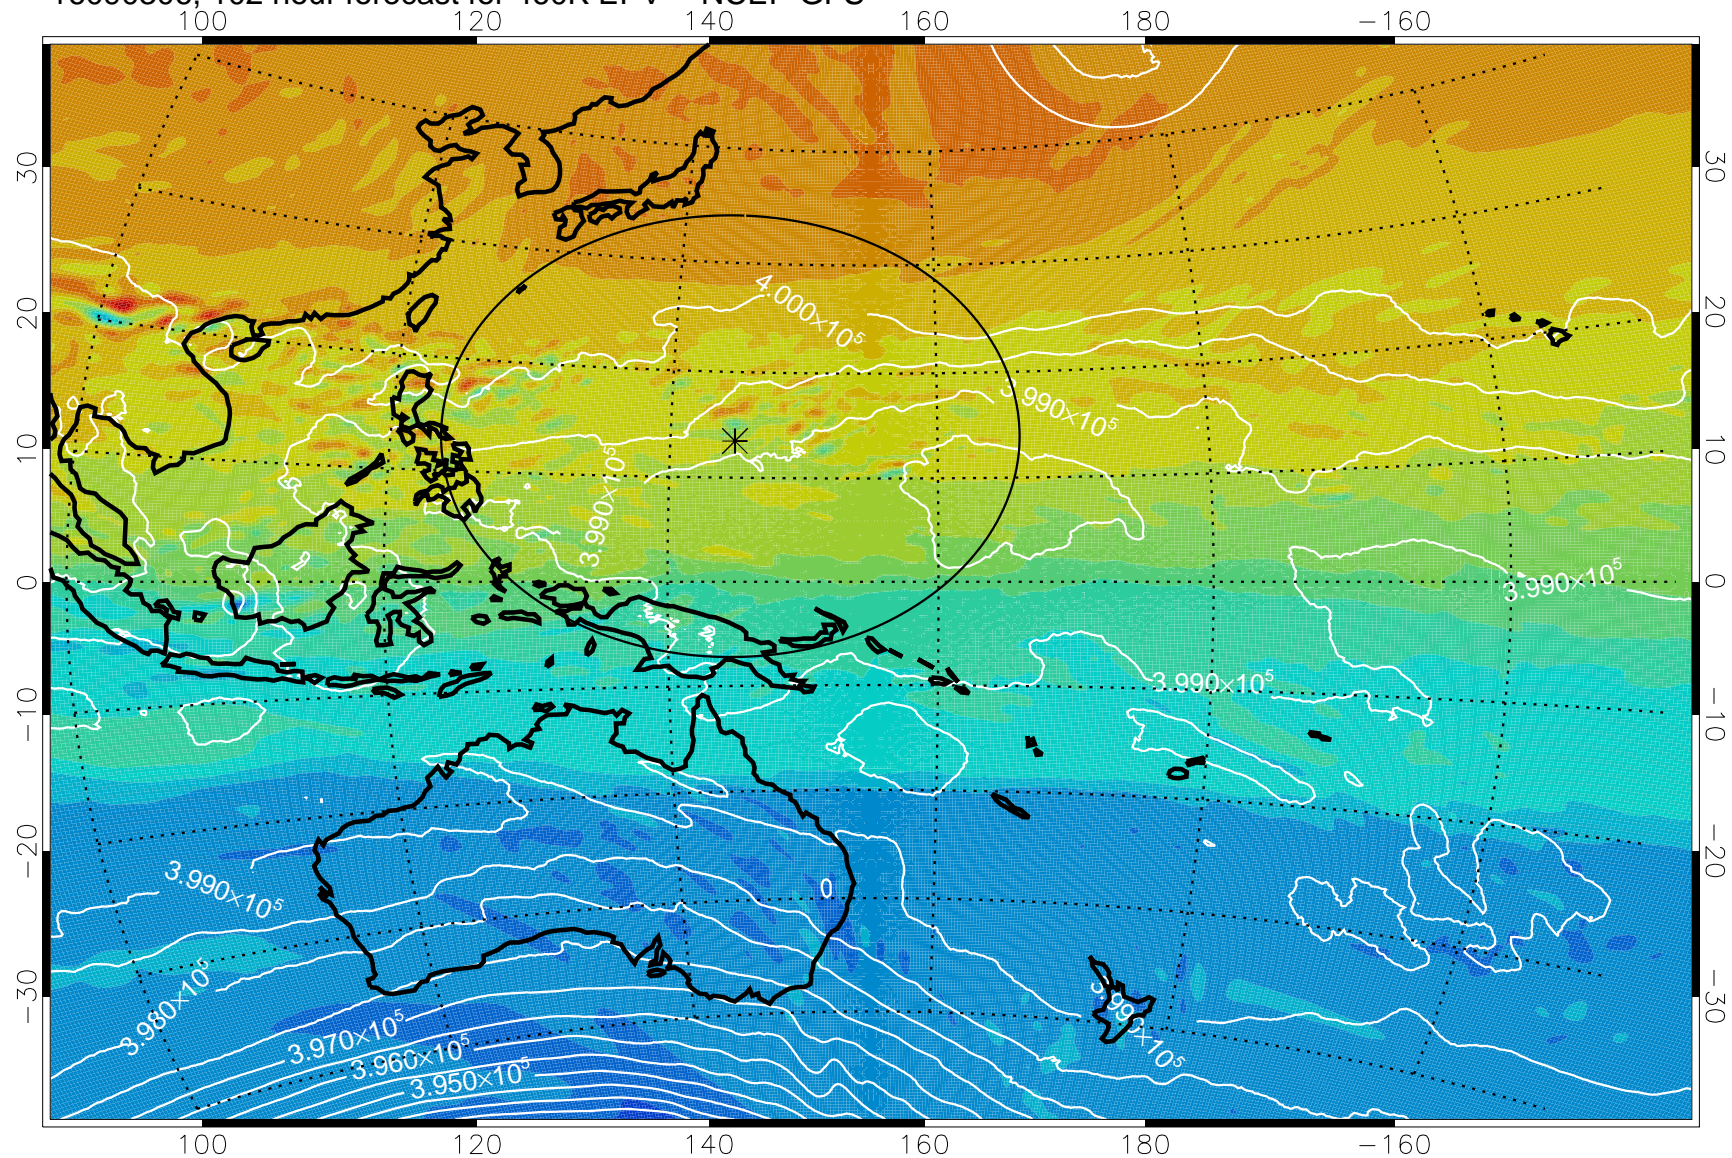

16090206, 78 hour forecast for 460K EPV -- NCEP GFS

460K Montgomery Streamfunction, white

Range ring of 2304 km

16090212, 84 hour forecast for 460K EPV -- NCEP GFS

460K Montgomery Streamfunction, white

Range ring of 2304 km

16090218, 90 hour forecast for 460K EPV -- NCEP GFS

460K Montgomery Streamfunction, white

Range ring of 2304 km

16090300, 96 hour forecast for 460K EPV -- NCEP GFS

460K Montgomery Streamfunction, white

Range ring of 2304 km

16090306, 102 hour forecast for 460K EPV -- NCEP GFS

460K Montgomery Streamfunction, white

Range ring of 2304 km

16090312, 108 hour forecast for 460K EPV -- NCEP GFS

460K Montgomery Streamfunction, white

Range ring of 2304 km

16090318, 114 hour forecast for 460K EPV -- NCEP GFS

460K Montgomery Streamfunction, white

Range ring of 2304 km

16090400, 120 hour forecast for 460K EPV -- NCEP GFS

460K Montgomery Streamfunction, white

Range ring of 2304 km