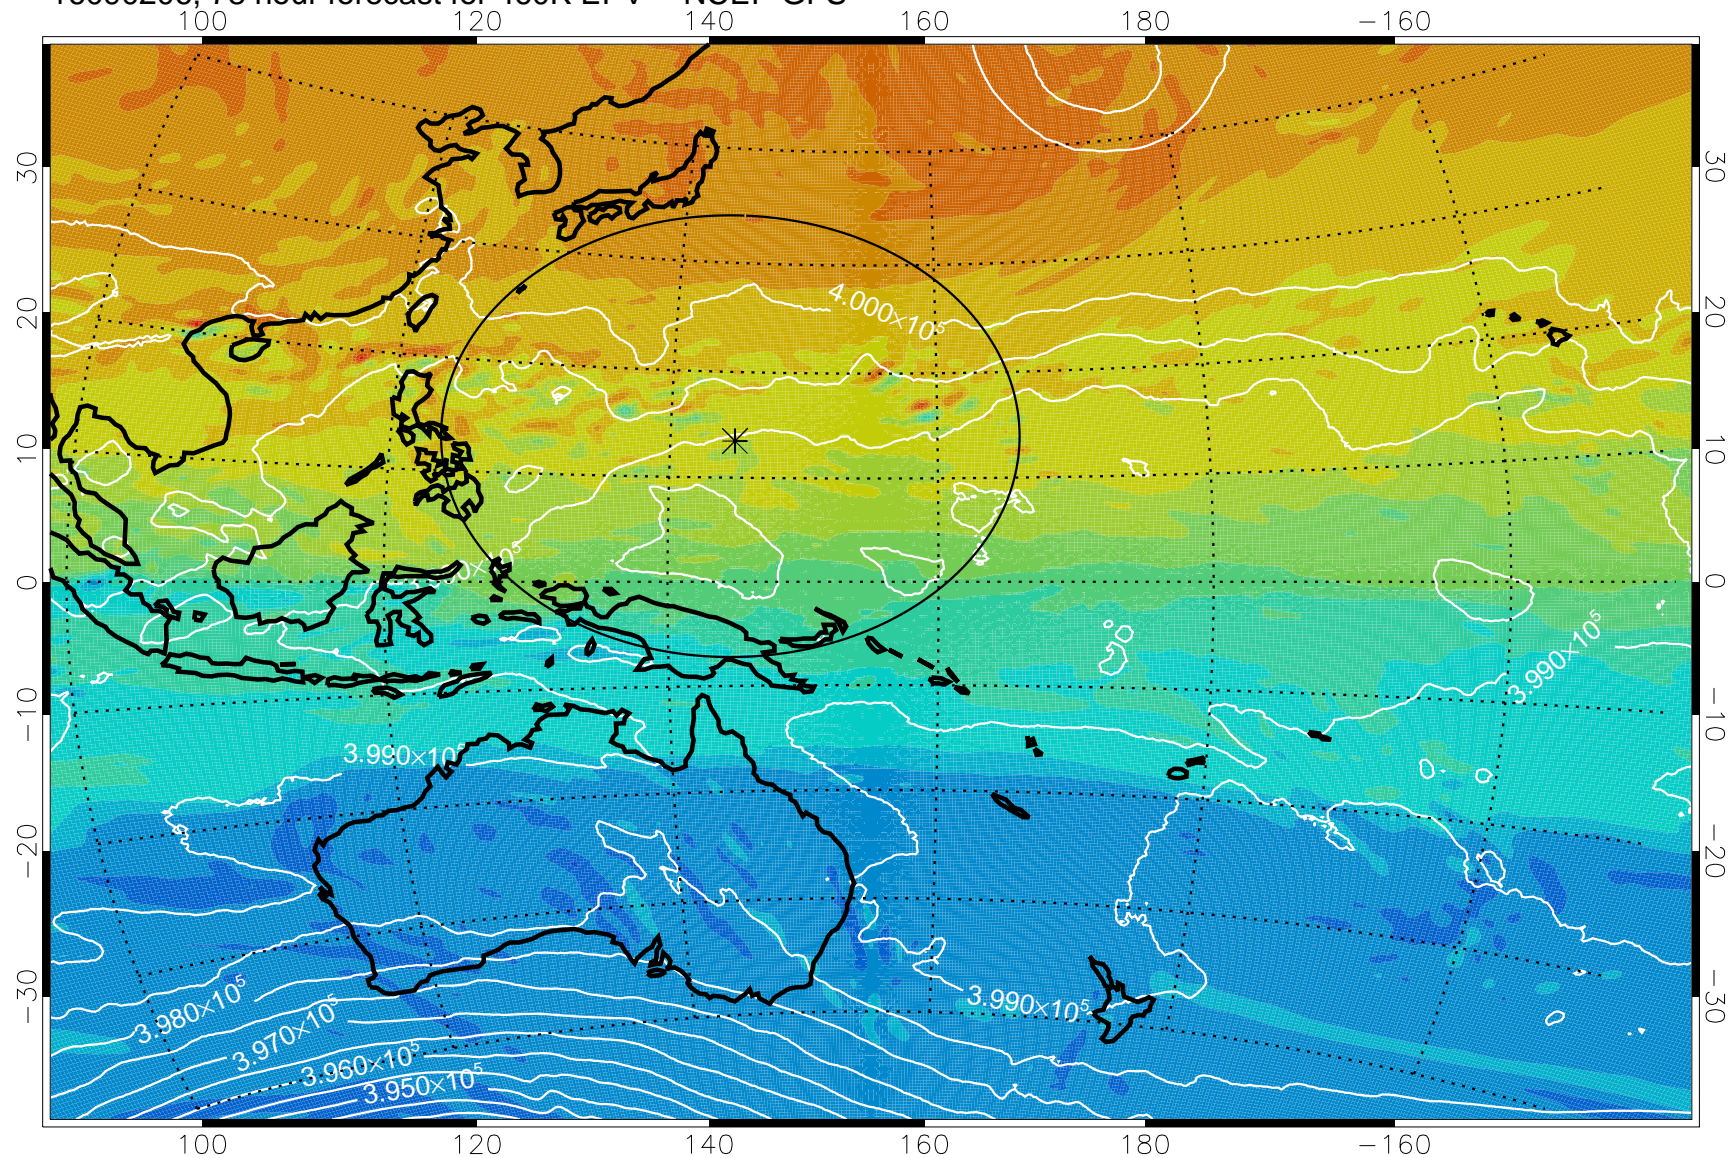

16090106, 54 hour forecast for 460K EPV -- NCEP GFS

460K Montgomery Streamfunction, white

Range ring of 2304 km

16090112, 60 hour forecast for 460K EPV -- NCEP GFS

460K Montgomery Streamfunction, white

Range ring of 2304 km

16090118, 66 hour forecast for 460K EPV -- NCEP GFS

460K Montgomery Streamfunction, white

Range ring of 2304 km

16090200, 72 hour forecast for 460K EPV -- NCEP GFS

460K Montgomery Streamfunction, white

Range ring of 2304 km

16090206, 78 hour forecast for 460K EPV -- NCEP GFS

460K Montgomery Streamfunction, white

Range ring of 2304 km

16090212, 84 hour forecast for 460K EPV -- NCEP GFS

460K Montgomery Streamfunction, white

Range ring of 2304 km

16090218, 90 hour forecast for 460K EPV -- NCEP GFS

460K Montgomery Streamfunction, white

Range ring of 2304 km

16090300, 96 hour forecast for 460K EPV -- NCEP GFS

460K Montgomery Streamfunction, white

Range ring of 2304 km