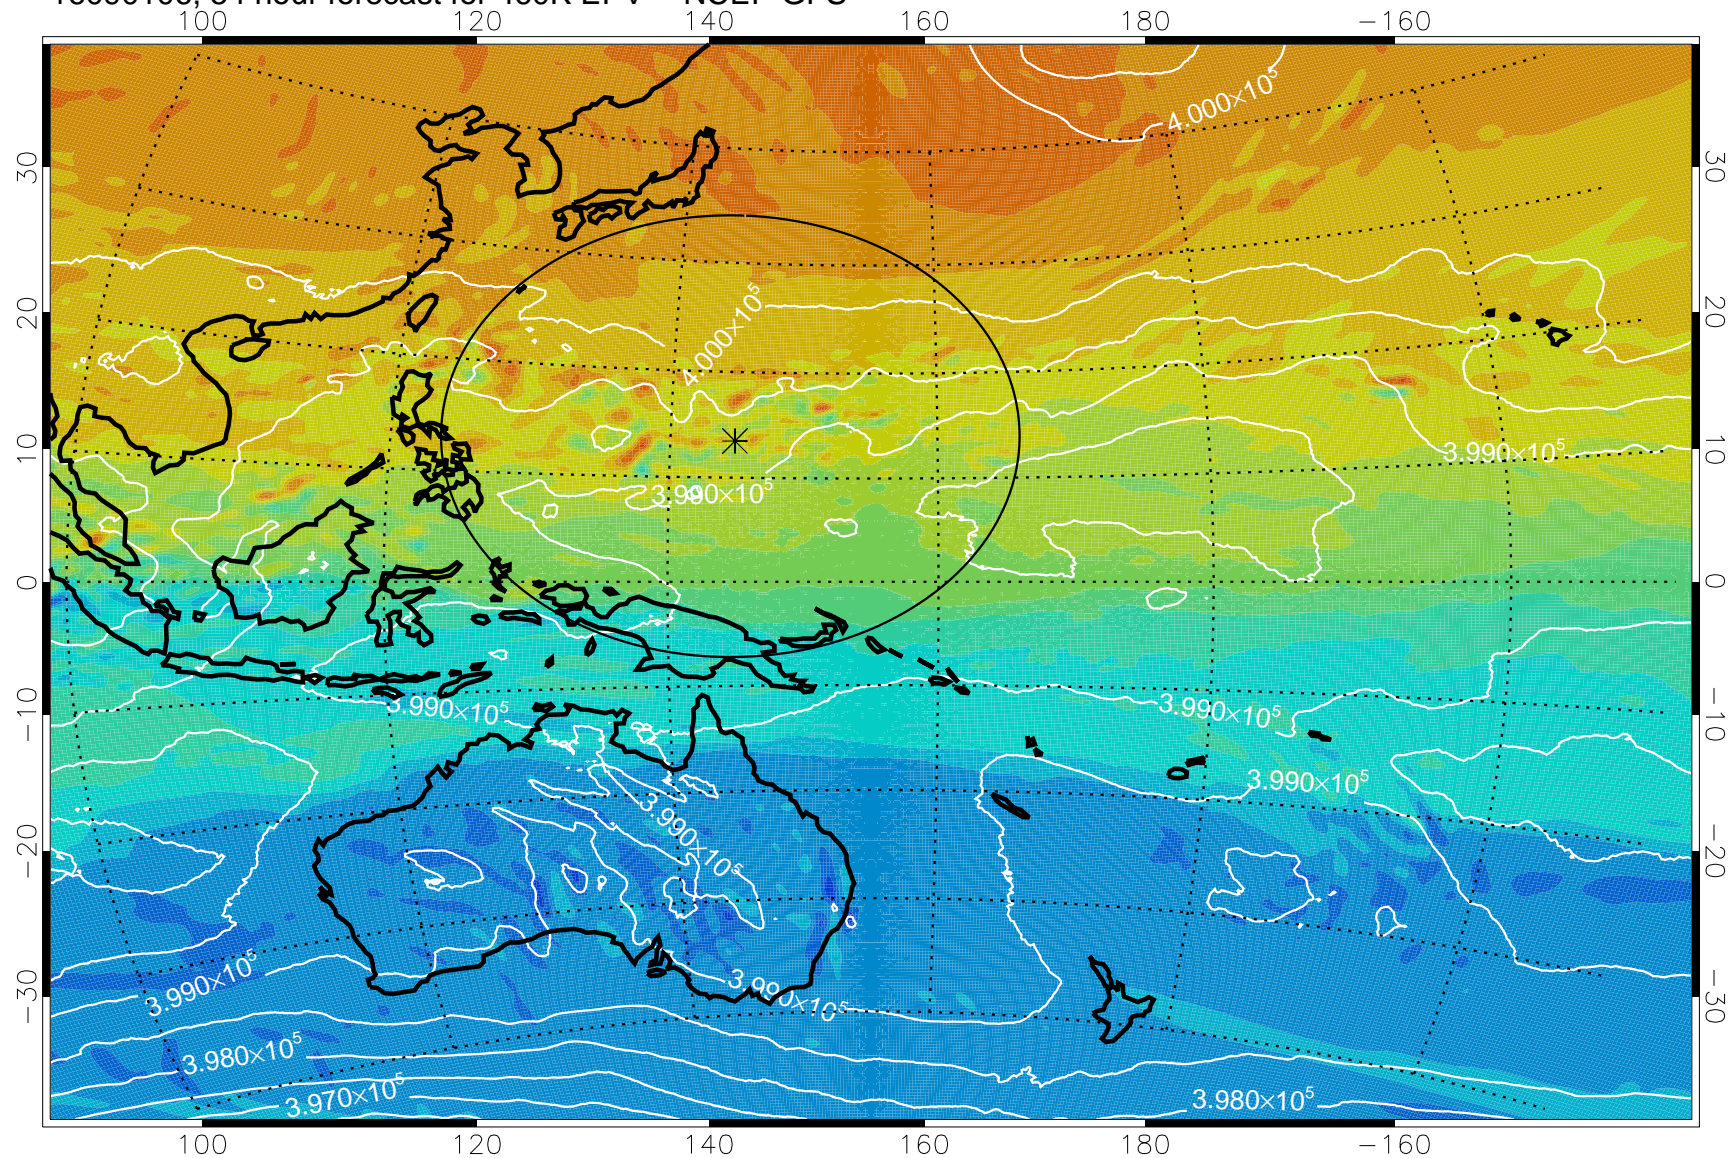

16083118, 42 hour forecast for 460K EPV -- NCEP GFS

460K Montgomery Streamfunction, white

Range ring of 2304 km

16090100, 48 hour forecast for 460K EPV -- NCEP GFS

460K Montgomery Streamfunction, white

Range ring of 2304 km

16090106, 54 hour forecast for 460K EPV -- NCEP GFS

460K Montgomery Streamfunction, white

Range ring of 2304 km

16090112, 60 hour forecast for 460K EPV -- NCEP GFS

460K Montgomery Streamfunction, white

Range ring of 2304 km

16090118, 66 hour forecast for 460K EPV -- NCEP GFS

460K Montgomery Streamfunction, white

Range ring of 2304 km

16090200, 72 hour forecast for 460K EPV -- NCEP GFS

460K Montgomery Streamfunction, white

Range ring of 2304 km

16090206, 78 hour forecast for 460K EPV -- NCEP GFS

460K Montgomery Streamfunction, white

Range ring of 2304 km

16090212, 84 hour forecast for 460K EPV -- NCEP GFS

460K Montgomery Streamfunction, white

Range ring of 2304 km