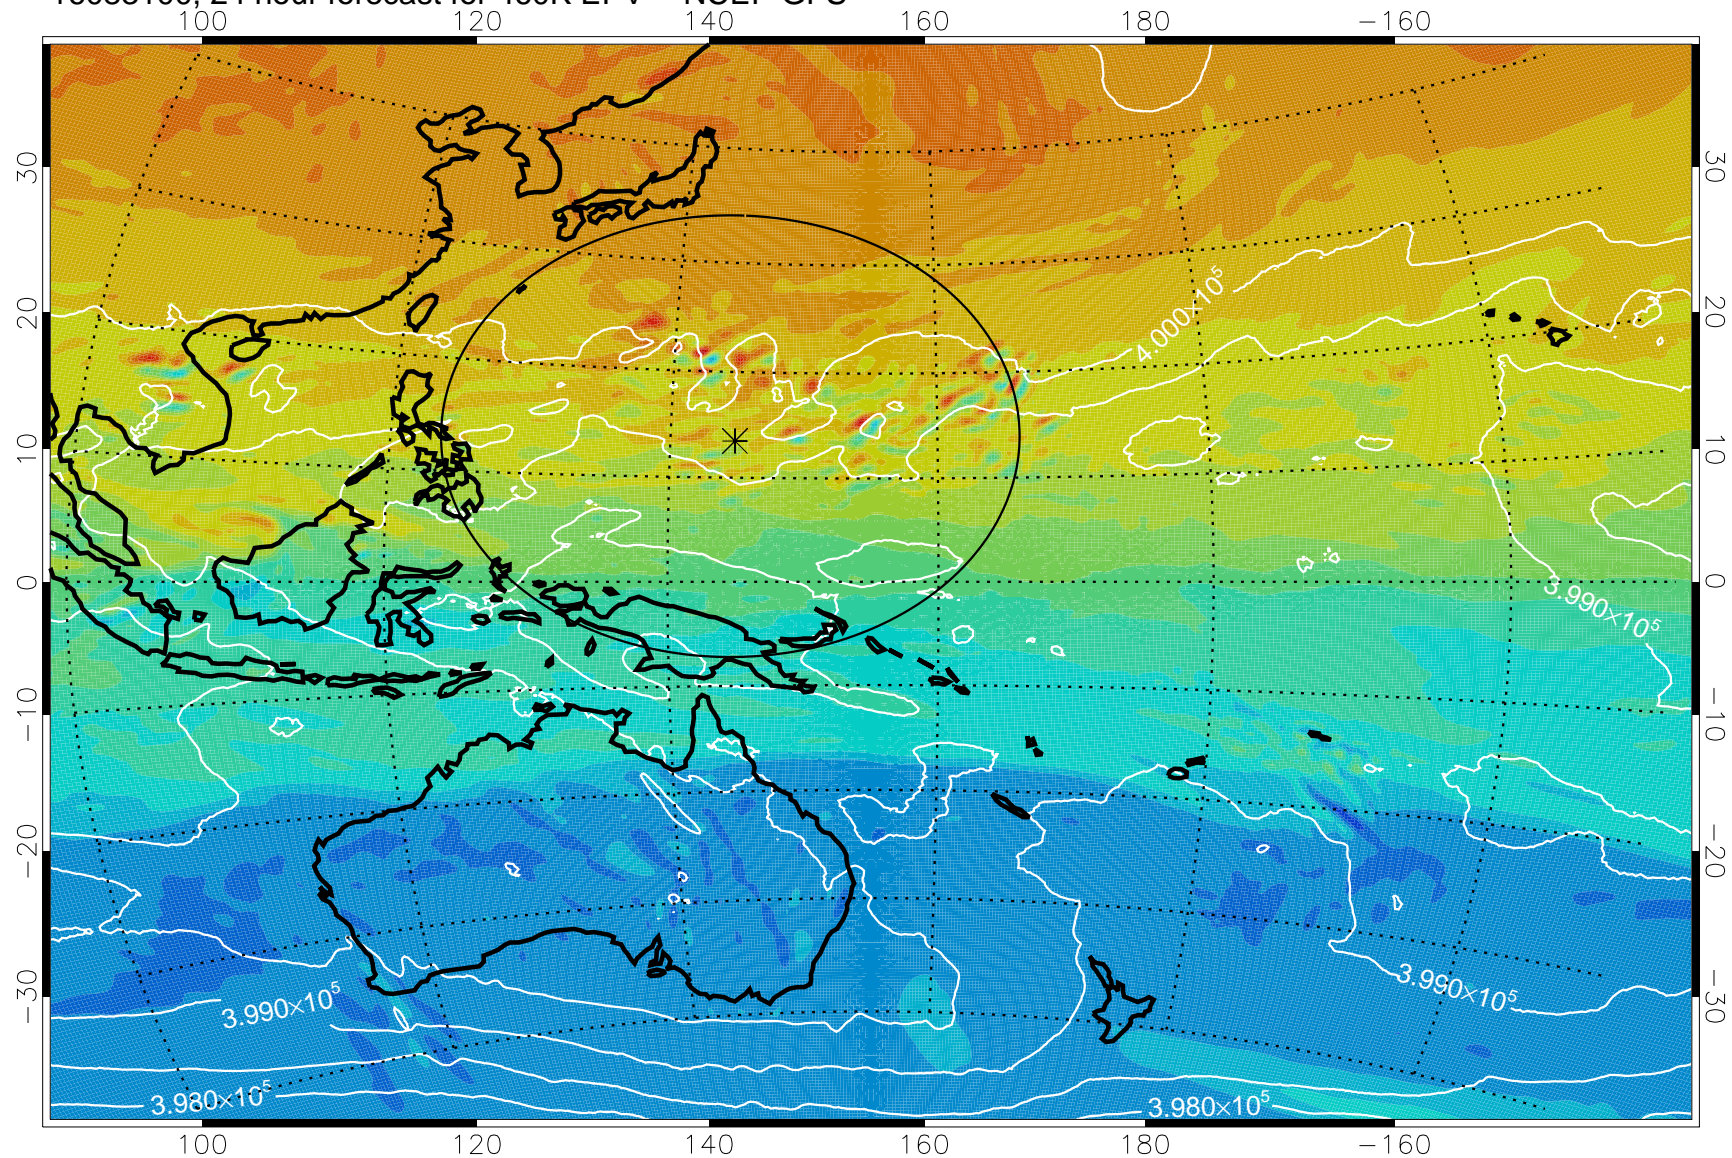

16083018, 18 hour forecast for 460K EPV -- NCEP GFS

460K Montgomery Streamfunction, white

Range ring of 2304 km

16083100, 24 hour forecast for 460K EPV -- NCEP GFS

460K Montgomery Streamfunction, white

Range ring of 2304 km

16083106, 30 hour forecast for 460K EPV -- NCEP GFS

460K Montgomery Streamfunction, white

Range ring of 2304 km

16083112, 36 hour forecast for 460K EPV -- NCEP GFS

460K Montgomery Streamfunction, white

Range ring of 2304 km

16083118, 42 hour forecast for 460K EPV -- NCEP GFS

460K Montgomery Streamfunction, white

Range ring of 2304 km

16090100, 48 hour forecast for 460K EPV -- NCEP GFS

460K Montgomery Streamfunction, white

Range ring of 2304 km

16090106, 54 hour forecast for 460K EPV -- NCEP GFS

460K Montgomery Streamfunction, white

Range ring of 2304 km

16090112, 60 hour forecast for 460K EPV -- NCEP GFS

460K Montgomery Streamfunction, white

Range ring of 2304 km