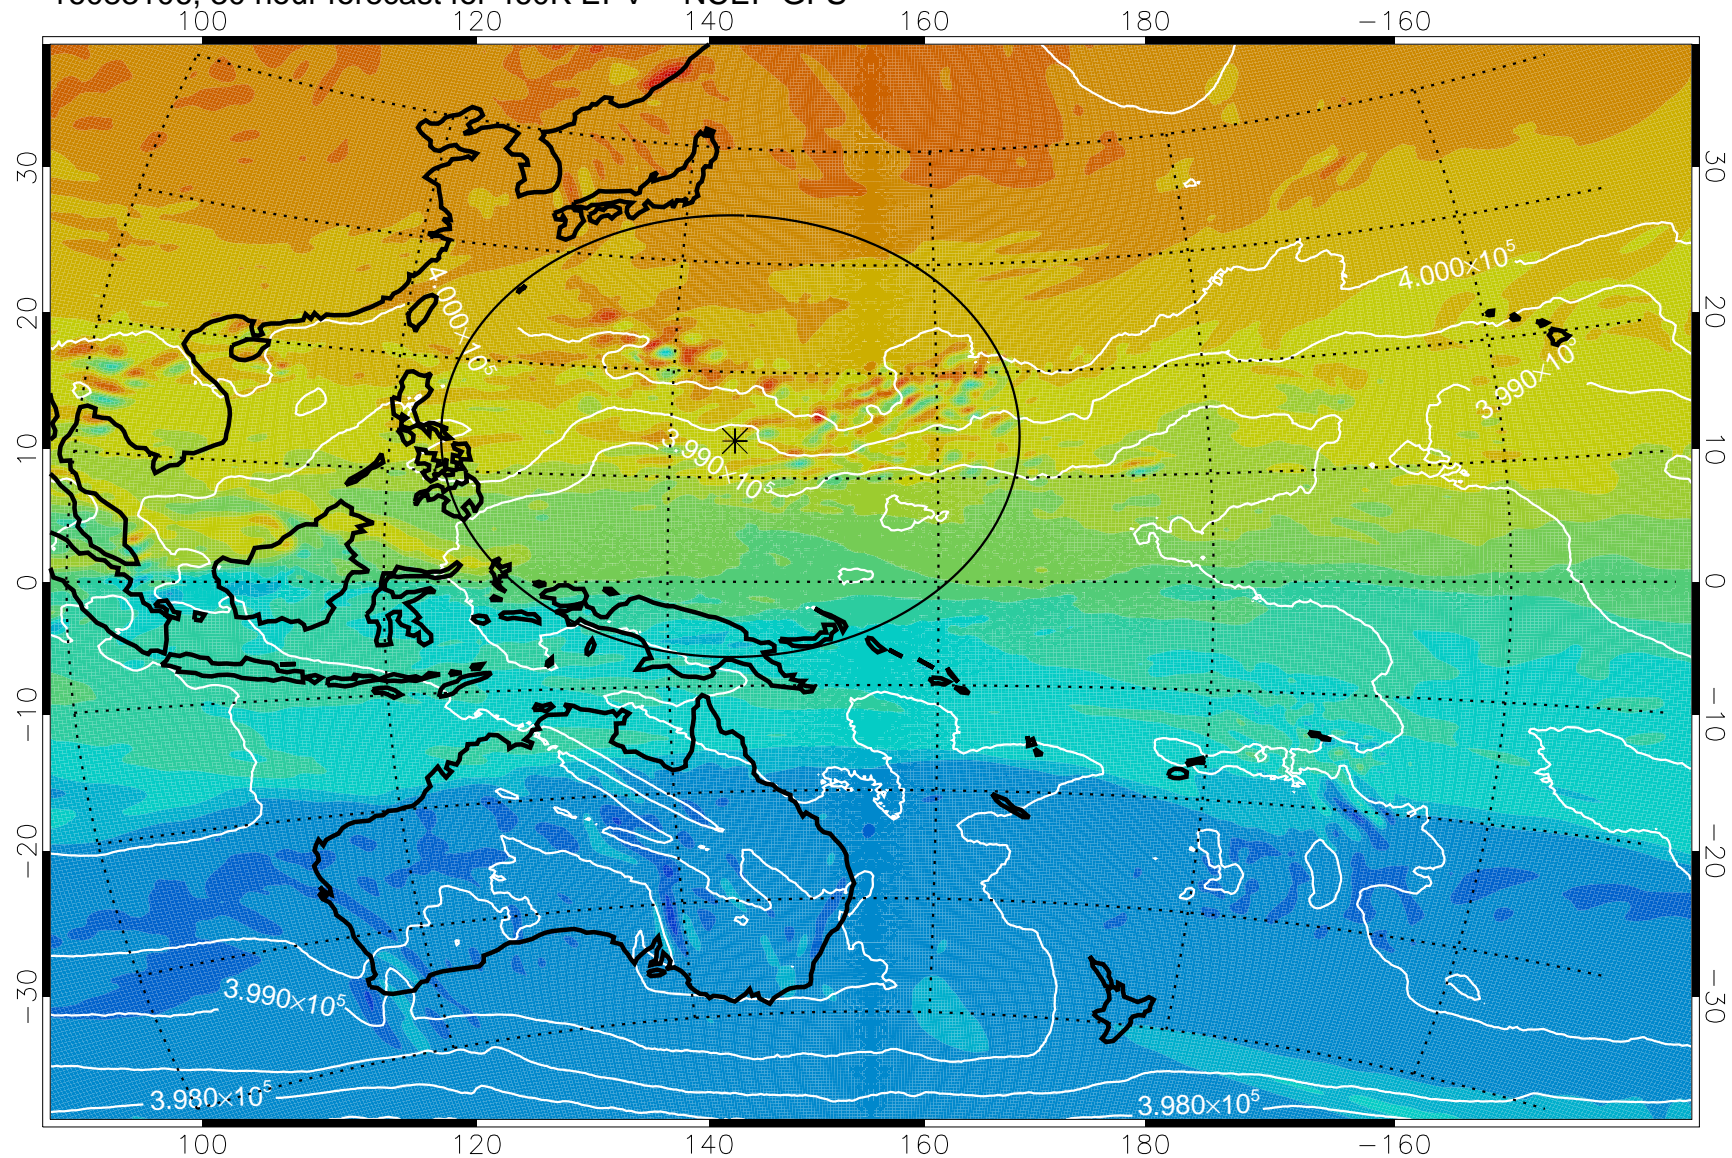

16083018, 18 hour forecast for 460K EPV -- NCEP GFS

460K Montgomery Streamfunction, white

Range ring of 2304 km

16083100, 24 hour forecast for 460K EPV -- NCEP GFS

460K Montgomery Streamfunction, white

Range ring of 2304 km

16083106, 30 hour forecast for 460K EPV -- NCEP GFS

460K Montgomery Streamfunction, white

Range ring of 2304 km

16083112, 36 hour forecast for 460K EPV -- NCEP GFS

460K Montgomery Streamfunction, white

Range ring of 2304 km

16083118, 42 hour forecast for 460K EPV -- NCEP GFS

460K Montgomery Streamfunction, white

Range ring of 2304 km

16090100, 48 hour forecast for 460K EPV -- NCEP GFS

460K Montgomery Streamfunction, white

Range ring of 2304 km

16090106, 54 hour forecast for 460K EPV -- NCEP GFS

460K Montgomery Streamfunction, white

Range ring of 2304 km

16090112, 60 hour forecast for 460K EPV -- NCEP GFS

460K Montgomery Streamfunction, white

Range ring of 2304 km