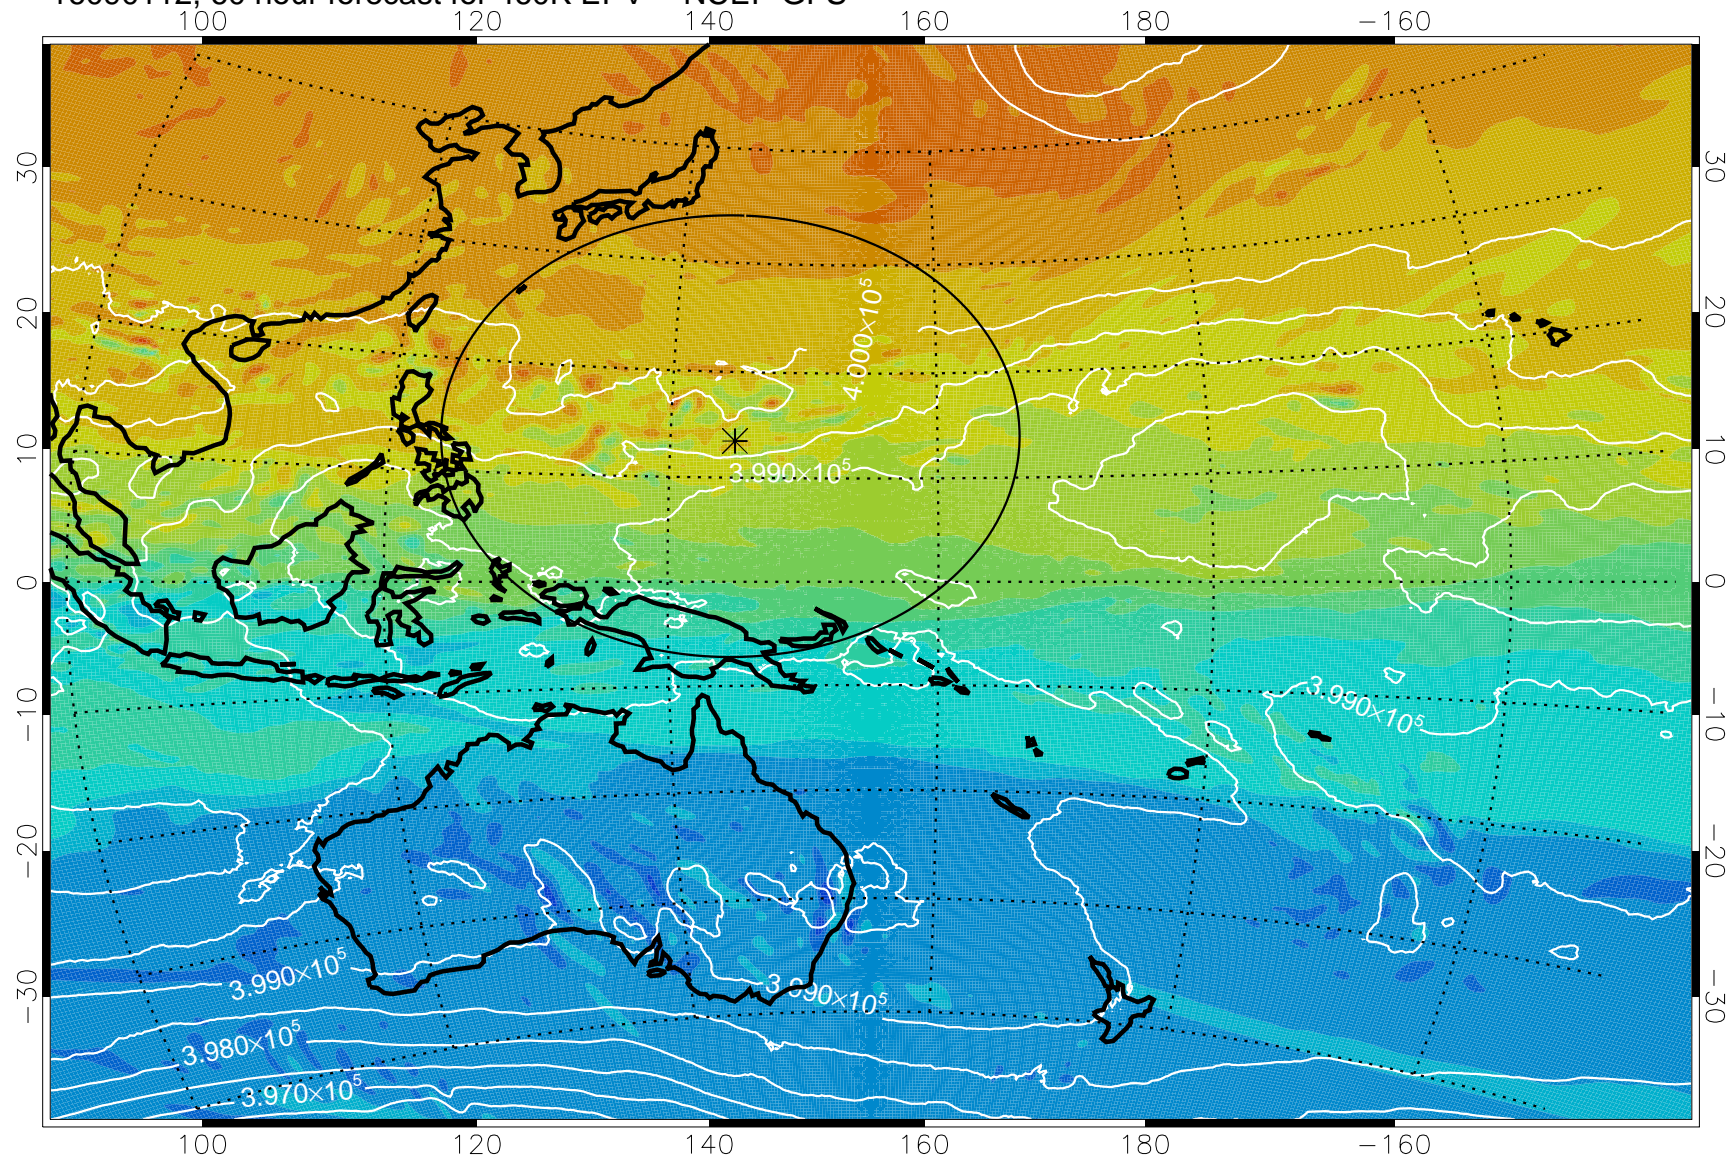

16083118, 42 hour forecast for 460K EPV -- NCEP GFS

460K Montgomery Streamfunction, white

Range ring of 2304 km

16090100, 48 hour forecast for 460K EPV -- NCEP GFS

460K Montgomery Streamfunction, white

Range ring of 2304 km

16090106, 54 hour forecast for 460K EPV -- NCEP GFS

460K Montgomery Streamfunction, white

Range ring of 2304 km

16090112, 60 hour forecast for 460K EPV -- NCEP GFS

460K Montgomery Streamfunction, white

Range ring of 2304 km

16090118, 66 hour forecast for 460K EPV -- NCEP GFS

460K Montgomery Streamfunction, white

Range ring of 2304 km

16090200, 72 hour forecast for 460K EPV -- NCEP GFS

460K Montgomery Streamfunction, white

Range ring of 2304 km

16090206, 78 hour forecast for 460K EPV -- NCEP GFS

460K Montgomery Streamfunction, white

Range ring of 2304 km

16090212, 84 hour forecast for 460K EPV -- NCEP GFS

460K Montgomery Streamfunction, white

Range ring of 2304 km