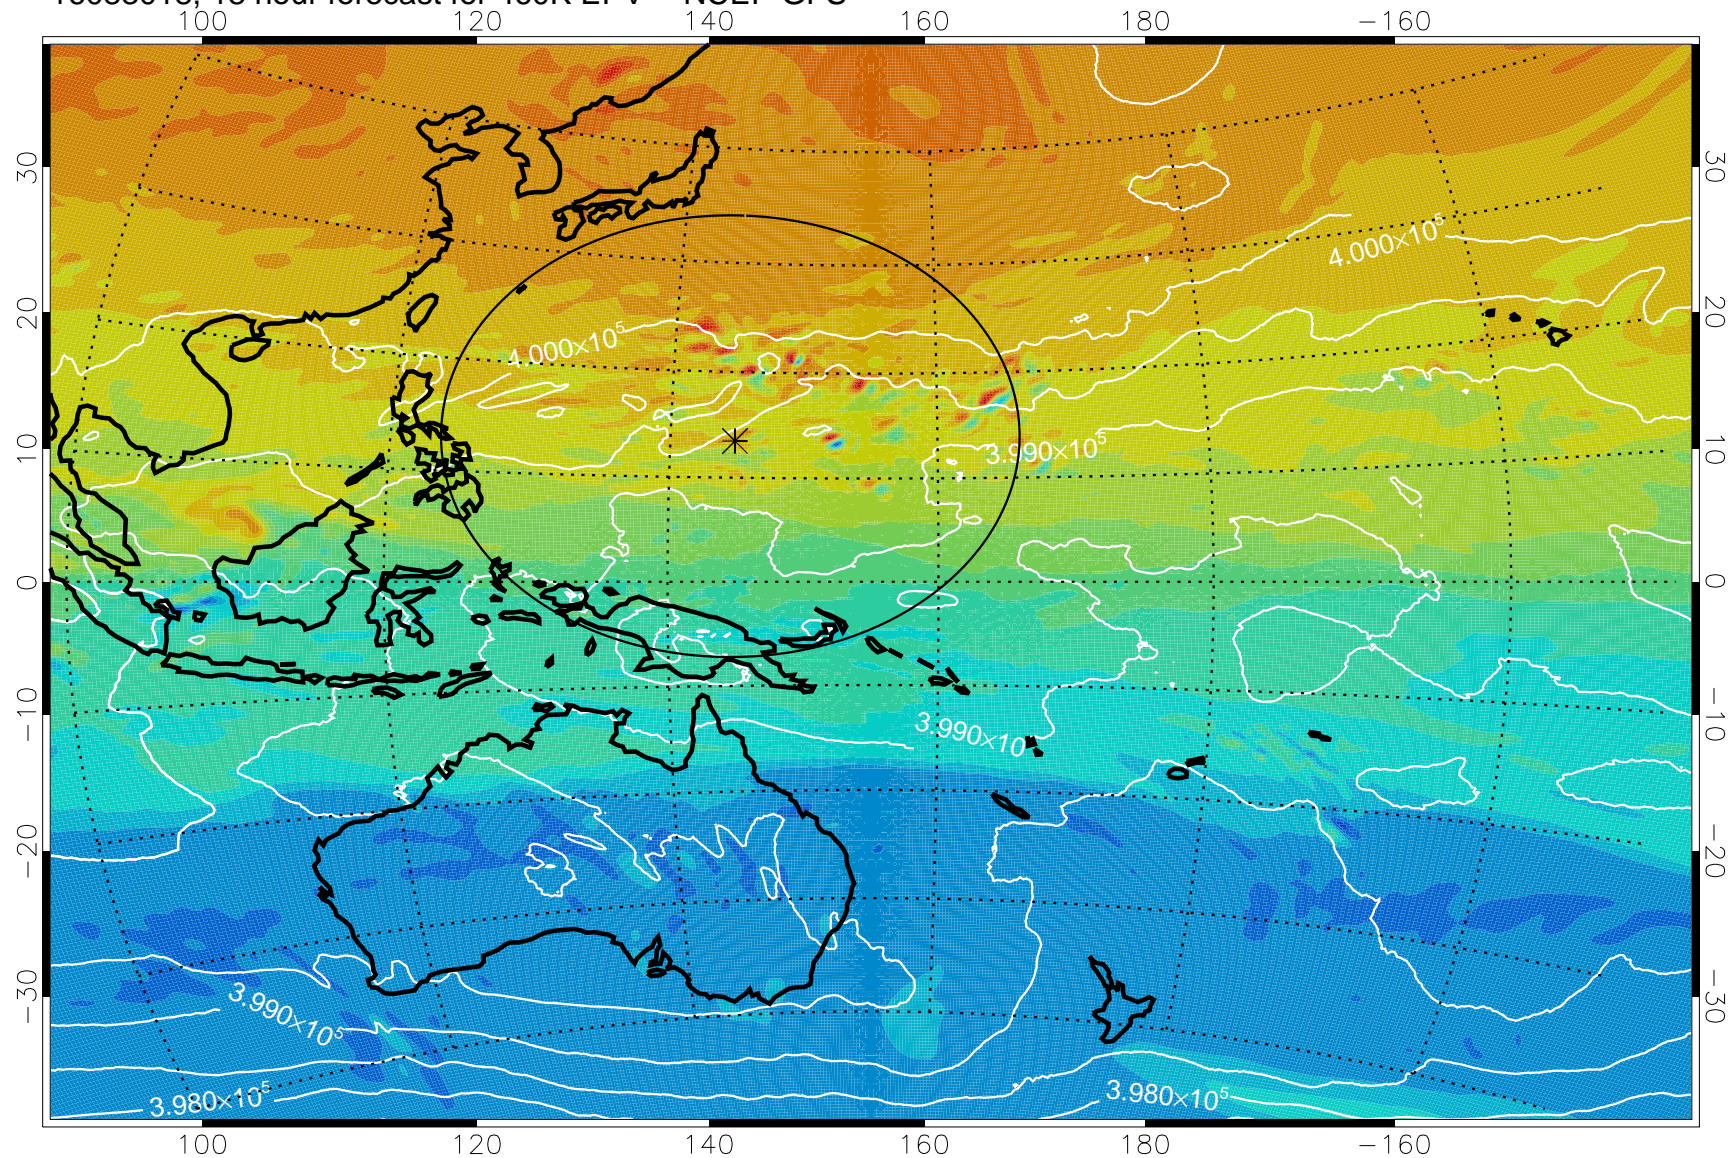

16083006, 6 hour forecast for 460K EPV -- NCEP GFS

460K Montgomery Streamfunction, white

Range ring of 2304 km

16083012, 12 hour forecast for 460K EPV -- NCEP GFS

460K Montgomery Streamfunction, white

Range ring of 2304 km

16083018, 18 hour forecast for 460K EPV -- NCEP GFS

460K Montgomery Streamfunction, white

Range ring of 2304 km

16083100, 24 hour forecast for 460K EPV -- NCEP GFS

460K Montgomery Streamfunction, white

Range ring of 2304 km

16083106, 30 hour forecast for 460K EPV -- NCEP GFS

460K Montgomery Streamfunction, white

Range ring of 2304 km

16083112, 36 hour forecast for 460K EPV -- NCEP GFS

460K Montgomery Streamfunction, white

Range ring of 2304 km

16083118, 42 hour forecast for 460K EPV -- NCEP GFS

460K Montgomery Streamfunction, white

Range ring of 2304 km

16090100, 48 hour forecast for 460K EPV -- NCEP GFS

460K Montgomery Streamfunction, white

Range ring of 2304 km