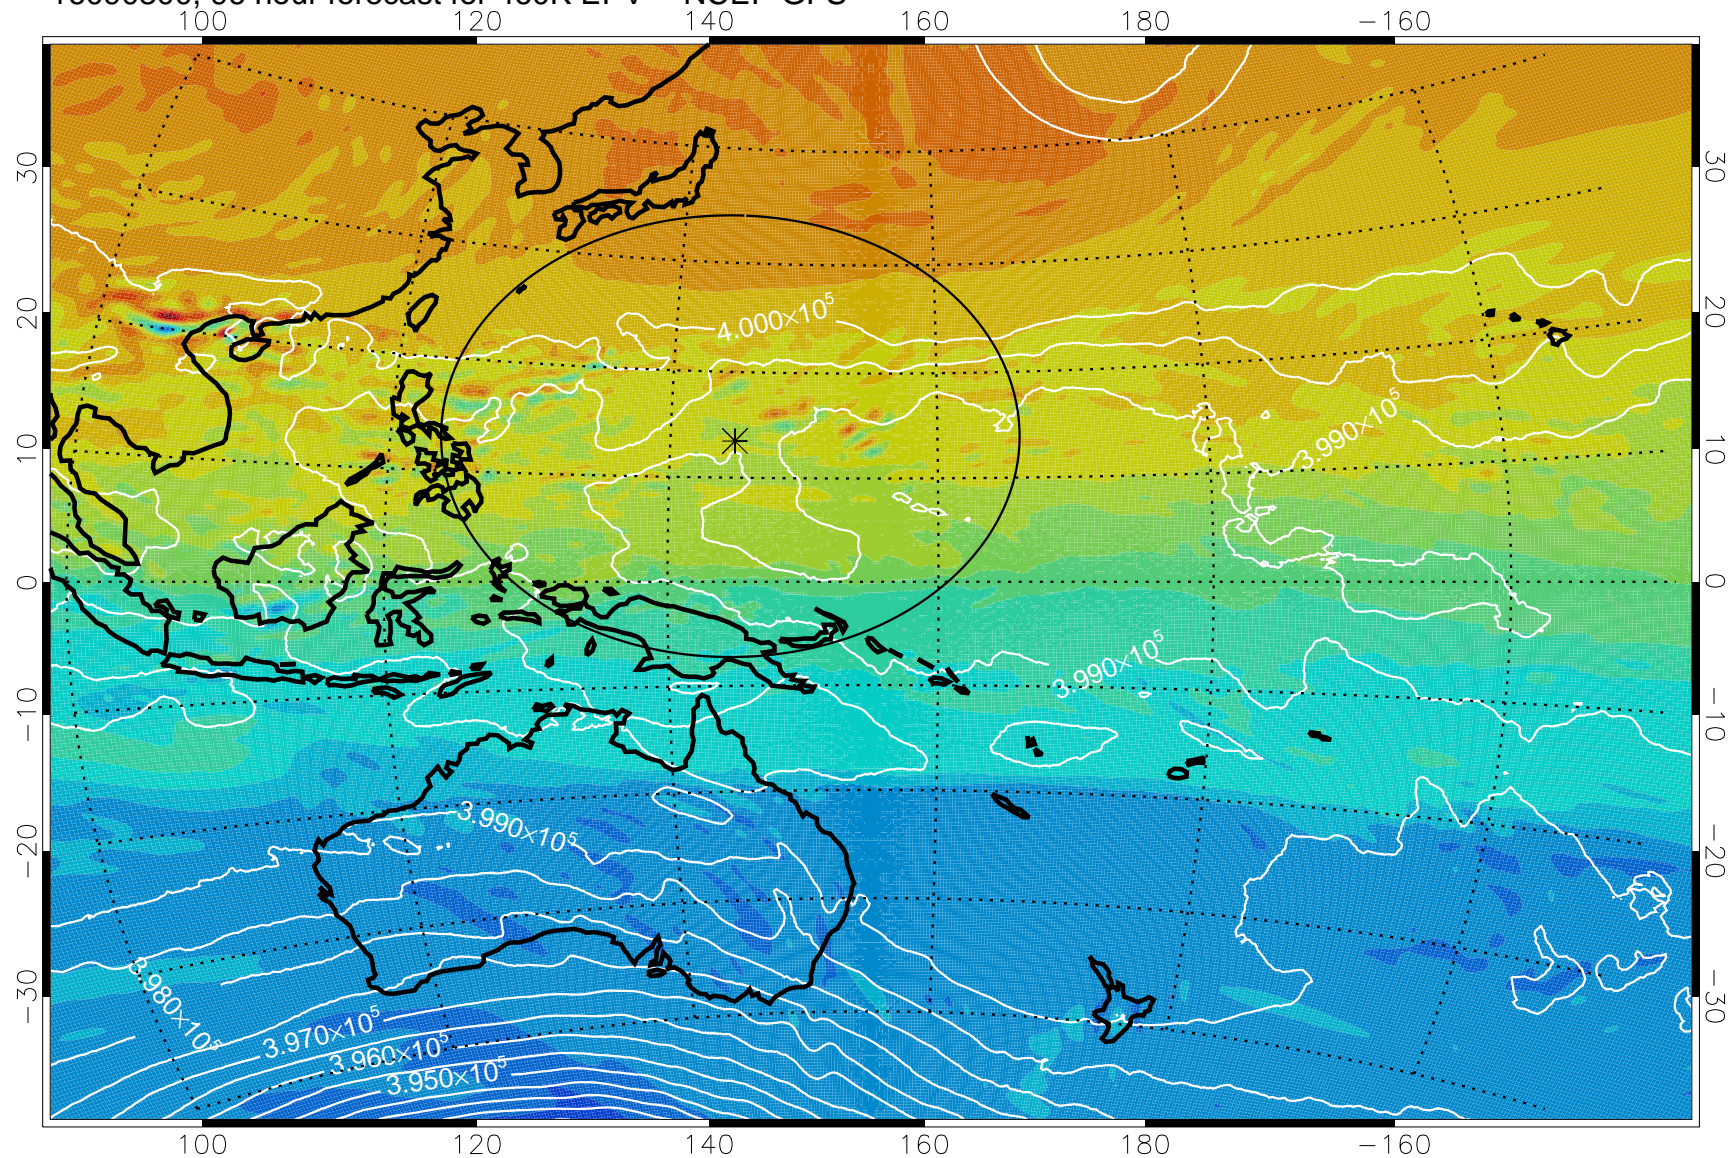

16090206, 78 hour forecast for 460K EPV -- NCEP GFS

460K Montgomery Streamfunction, white

Range ring of 2304 km

16090212, 84 hour forecast for 460K EPV -- NCEP GFS

460K Montgomery Streamfunction, white

Range ring of 2304 km

16090218, 90 hour forecast for 460K EPV -- NCEP GFS

460K Montgomery Streamfunction, white

Range ring of 2304 km

16090300, 96 hour forecast for 460K EPV -- NCEP GFS

460K Montgomery Streamfunction, white

Range ring of 2304 km

16090306, 102 hour forecast for 460K EPV -- NCEP GFS

460K Montgomery Streamfunction, white

Range ring of 2304 km

16090312, 108 hour forecast for 460K EPV -- NCEP GFS

460K Montgomery Streamfunction, white

Range ring of 2304 km

16090318, 114 hour forecast for 460K EPV -- NCEP GFS

460K Montgomery Streamfunction, white

Range ring of 2304 km

16090400, 120 hour forecast for 460K EPV -- NCEP GFS

460K Montgomery Streamfunction, white

Range ring of 2304 km