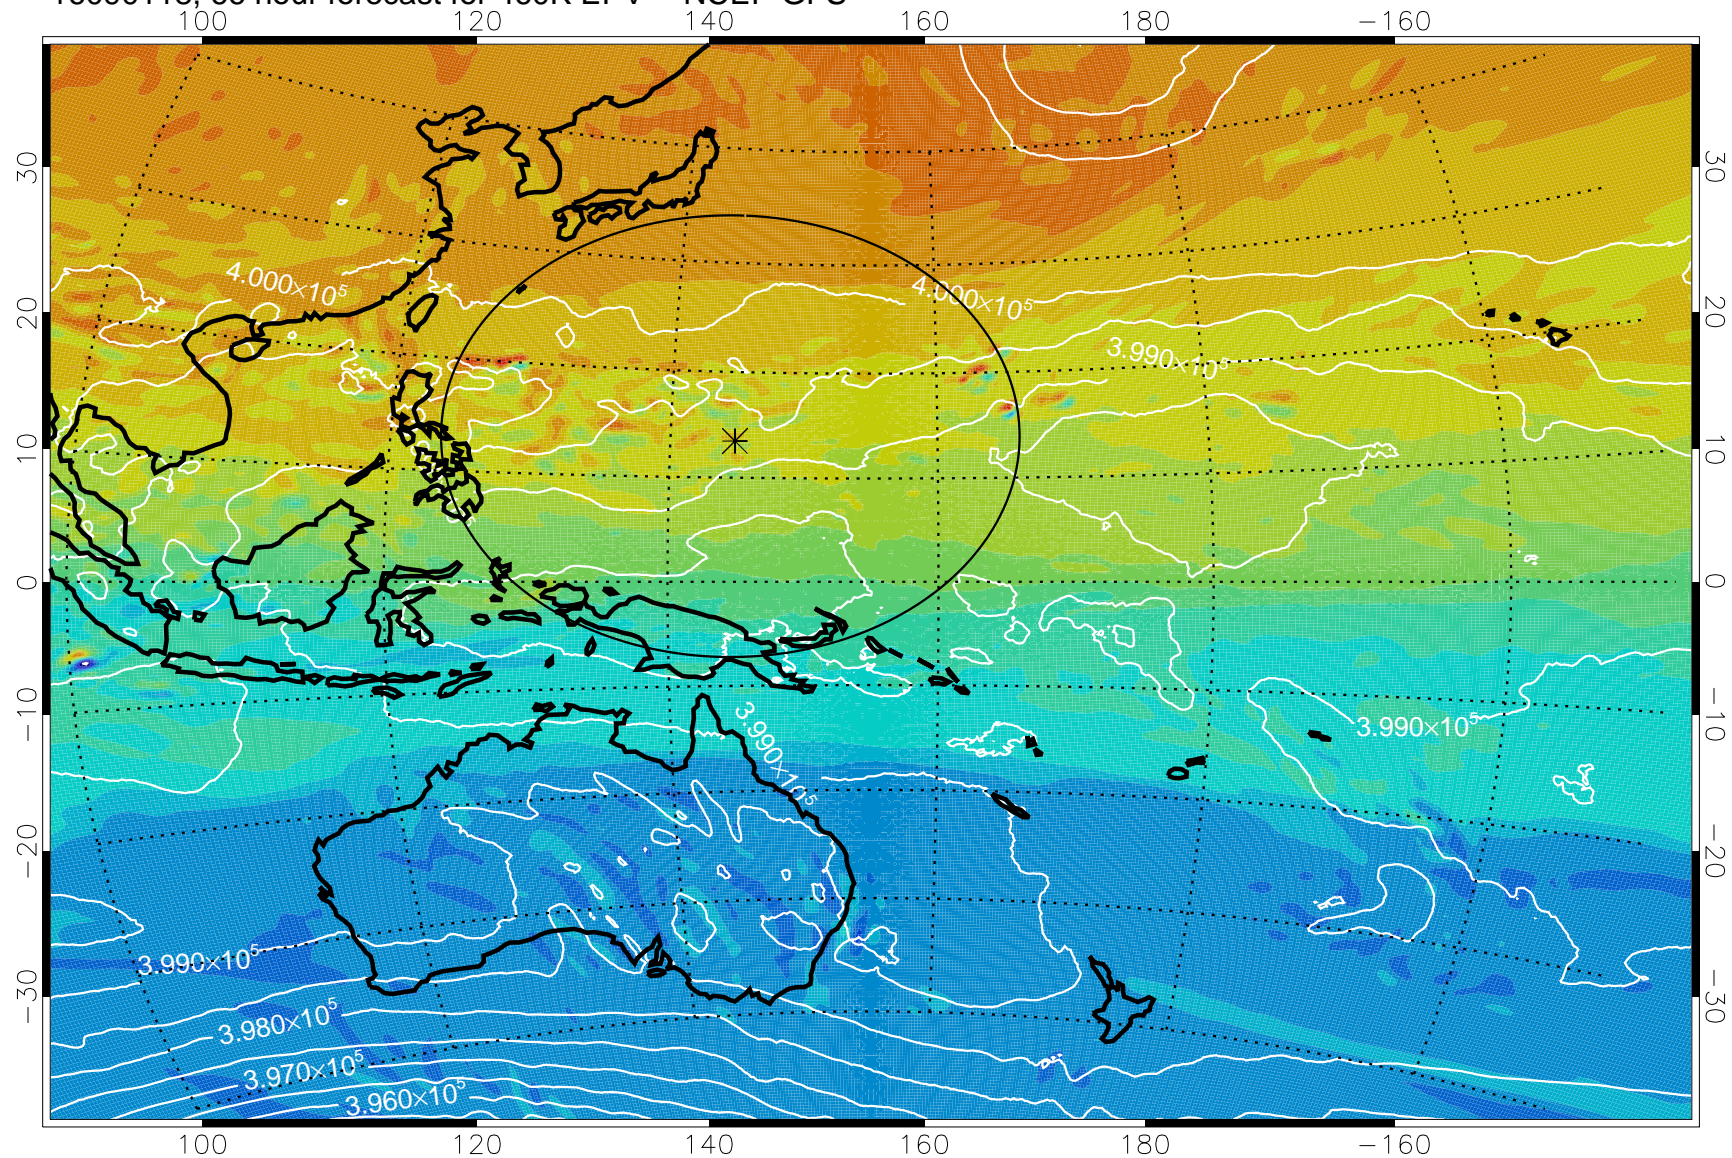

16083118, 42 hour forecast for 460K EPV -- NCEP GFS

460K Montgomery Streamfunction, white

Range ring of 2304 km

16090100, 48 hour forecast for 460K EPV -- NCEP GFS

460K Montgomery Streamfunction, white

Range ring of 2304 km

16090106, 54 hour forecast for 460K EPV -- NCEP GFS

460K Montgomery Streamfunction, white

Range ring of 2304 km

16090112, 60 hour forecast for 460K EPV -- NCEP GFS

460K Montgomery Streamfunction, white

Range ring of 2304 km

16090118, 66 hour forecast for 460K EPV -- NCEP GFS

460K Montgomery Streamfunction, white

Range ring of 2304 km

16090200, 72 hour forecast for 460K EPV -- NCEP GFS

460K Montgomery Streamfunction, white

Range ring of 2304 km

16090206, 78 hour forecast for 460K EPV -- NCEP GFS

460K Montgomery Streamfunction, white

Range ring of 2304 km

16090212, 84 hour forecast for 460K EPV -- NCEP GFS

460K Montgomery Streamfunction, white

Range ring of 2304 km