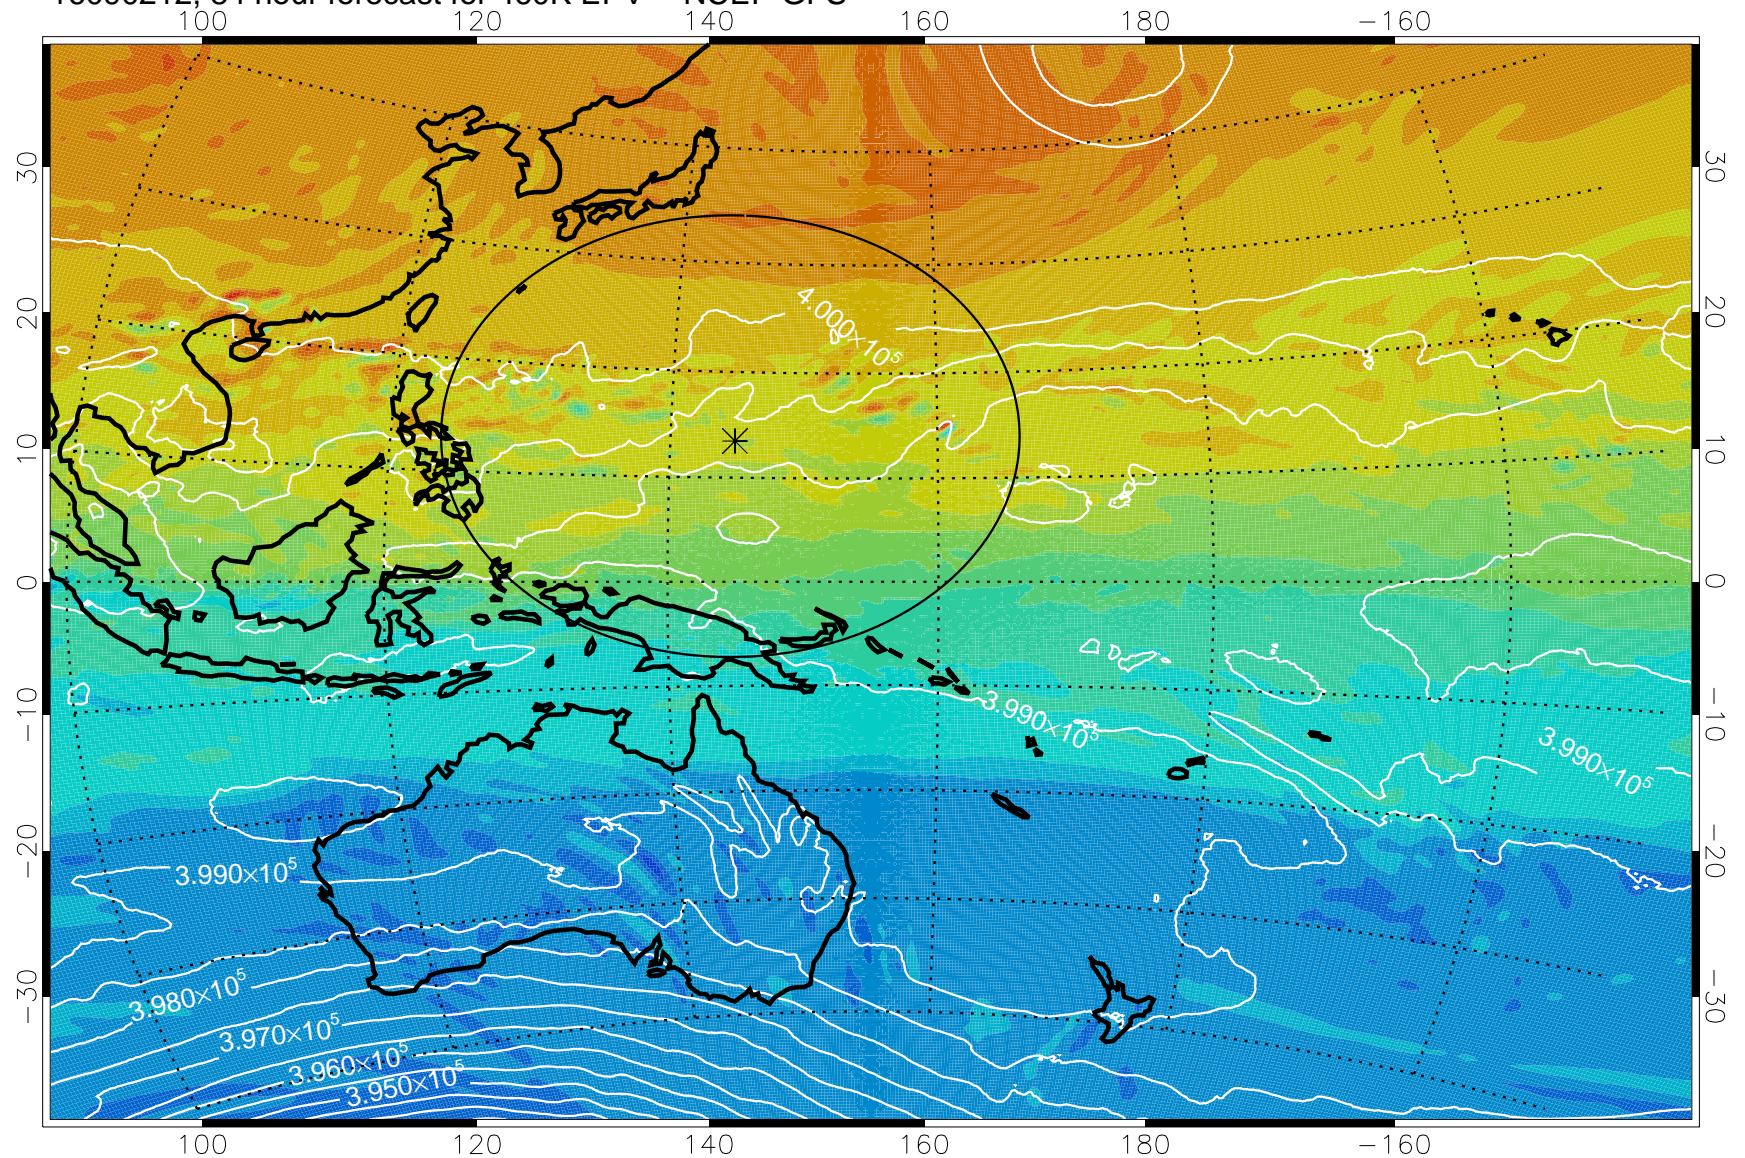

16090118, 66 hour forecast for 460K EPV -- NCEP GFS

460K Montgomery Streamfunction, white

Range ring of 2304 km

16090200, 72 hour forecast for 460K EPV -- NCEP GFS

460K Montgomery Streamfunction, white

Range ring of 2304 km

16090206, 78 hour forecast for 460K EPV -- NCEP GFS

460K Montgomery Streamfunction, white

Range ring of 2304 km

16090212, 84 hour forecast for 460K EPV -- NCEP GFS

460K Montgomery Streamfunction, white

Range ring of 2304 km

16090218, 90 hour forecast for 460K EPV -- NCEP GFS

460K Montgomery Streamfunction, white

Range ring of 2304 km

16090300, 96 hour forecast for 460K EPV -- NCEP GFS

460K Montgomery Streamfunction, white

Range ring of 2304 km

16090306, 102 hour forecast for 460K EPV -- NCEP GFS

460K Montgomery Streamfunction, white

Range ring of 2304 km

16090312, 108 hour forecast for 460K EPV -- NCEP GFS

460K Montgomery Streamfunction, white

Range ring of 2304 km