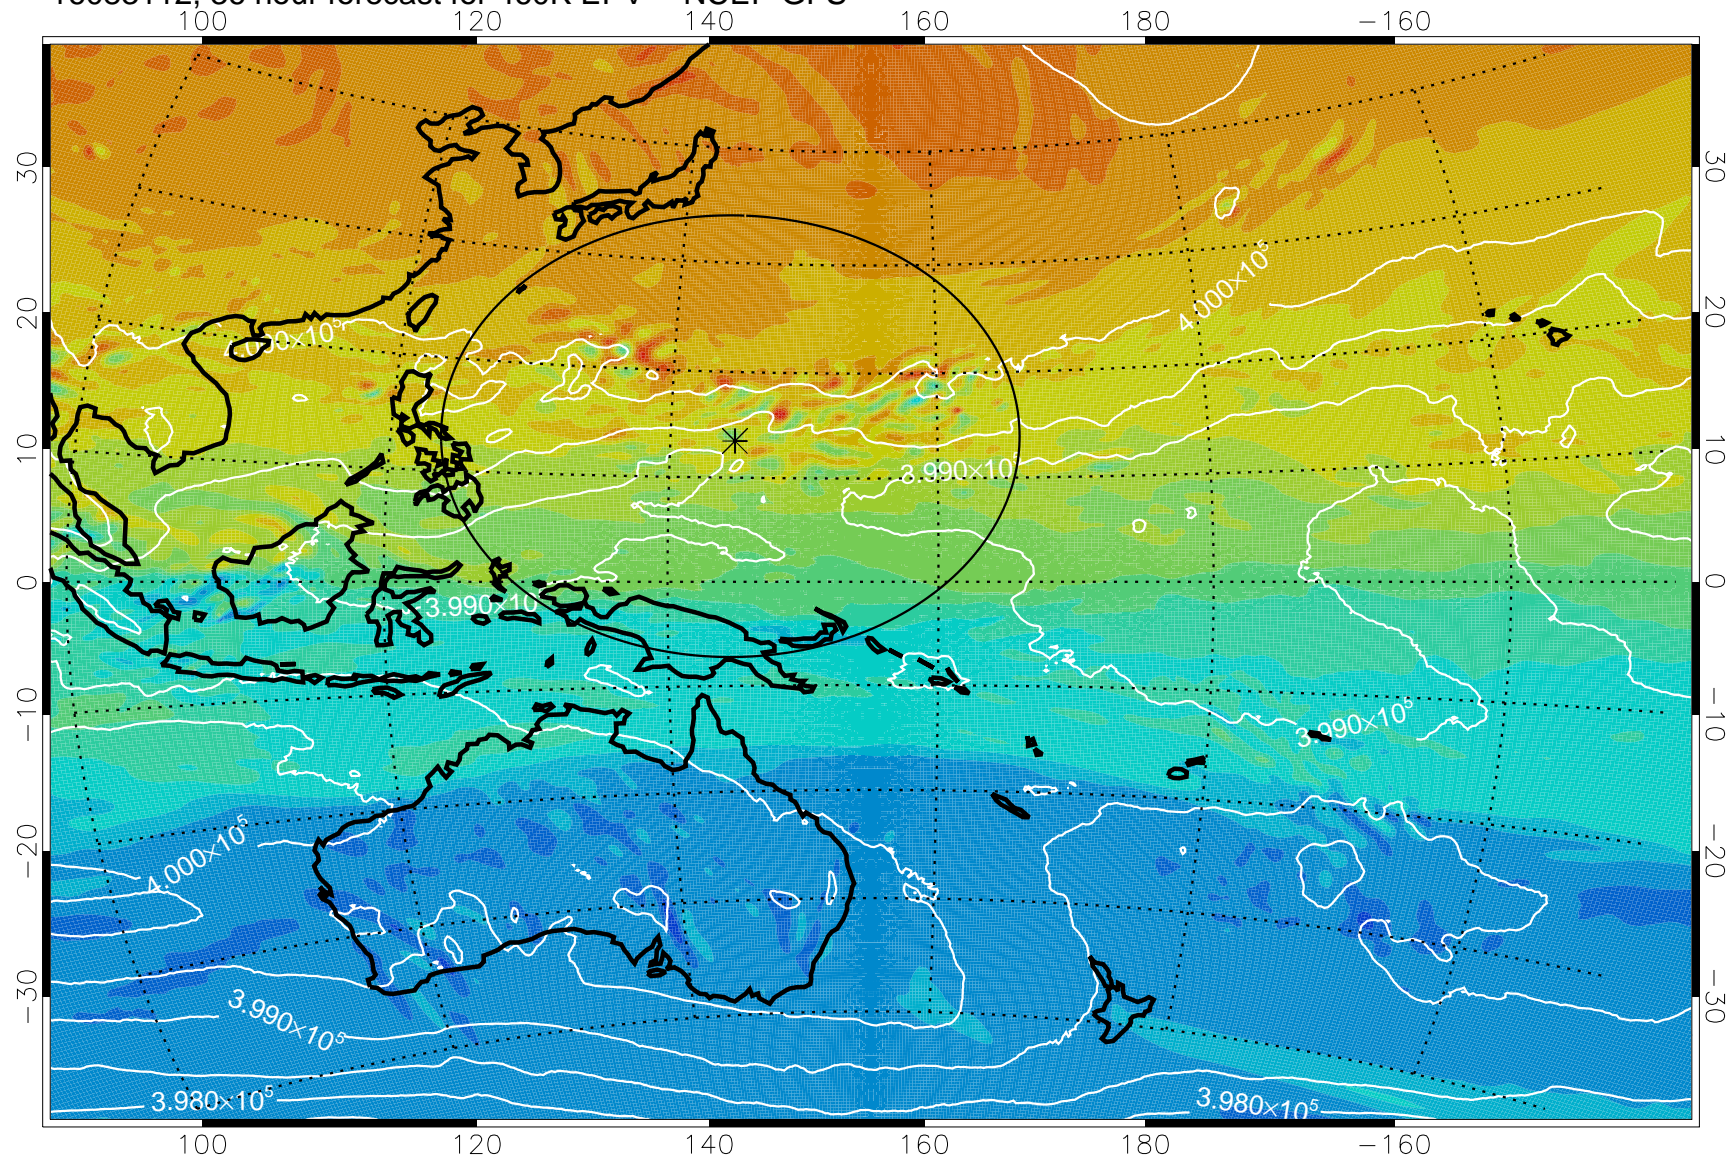

16083106, 30 hour forecast for 460K EPV -- NCEP GFS

460K Montgomery Streamfunction, white

Range ring of 2304 km

16083112, 36 hour forecast for 460K EPV -- NCEP GFS

460K Montgomery Streamfunction, white

Range ring of 2304 km

16083118, 42 hour forecast for 460K EPV -- NCEP GFS

460K Montgomery Streamfunction, white

Range ring of 2304 km

16090100, 48 hour forecast for 460K EPV -- NCEP GFS

460K Montgomery Streamfunction, white

Range ring of 2304 km

16090106, 54 hour forecast for 460K EPV -- NCEP GFS

460K Montgomery Streamfunction, white

Range ring of 2304 km

16090112, 60 hour forecast for 460K EPV -- NCEP GFS

460K Montgomery Streamfunction, white

Range ring of 2304 km

16090118, 66 hour forecast for 460K EPV -- NCEP GFS

460K Montgomery Streamfunction, white

Range ring of 2304 km

16090200, 72 hour forecast for 460K EPV -- NCEP GFS

460K Montgomery Streamfunction, white

Range ring of 2304 km