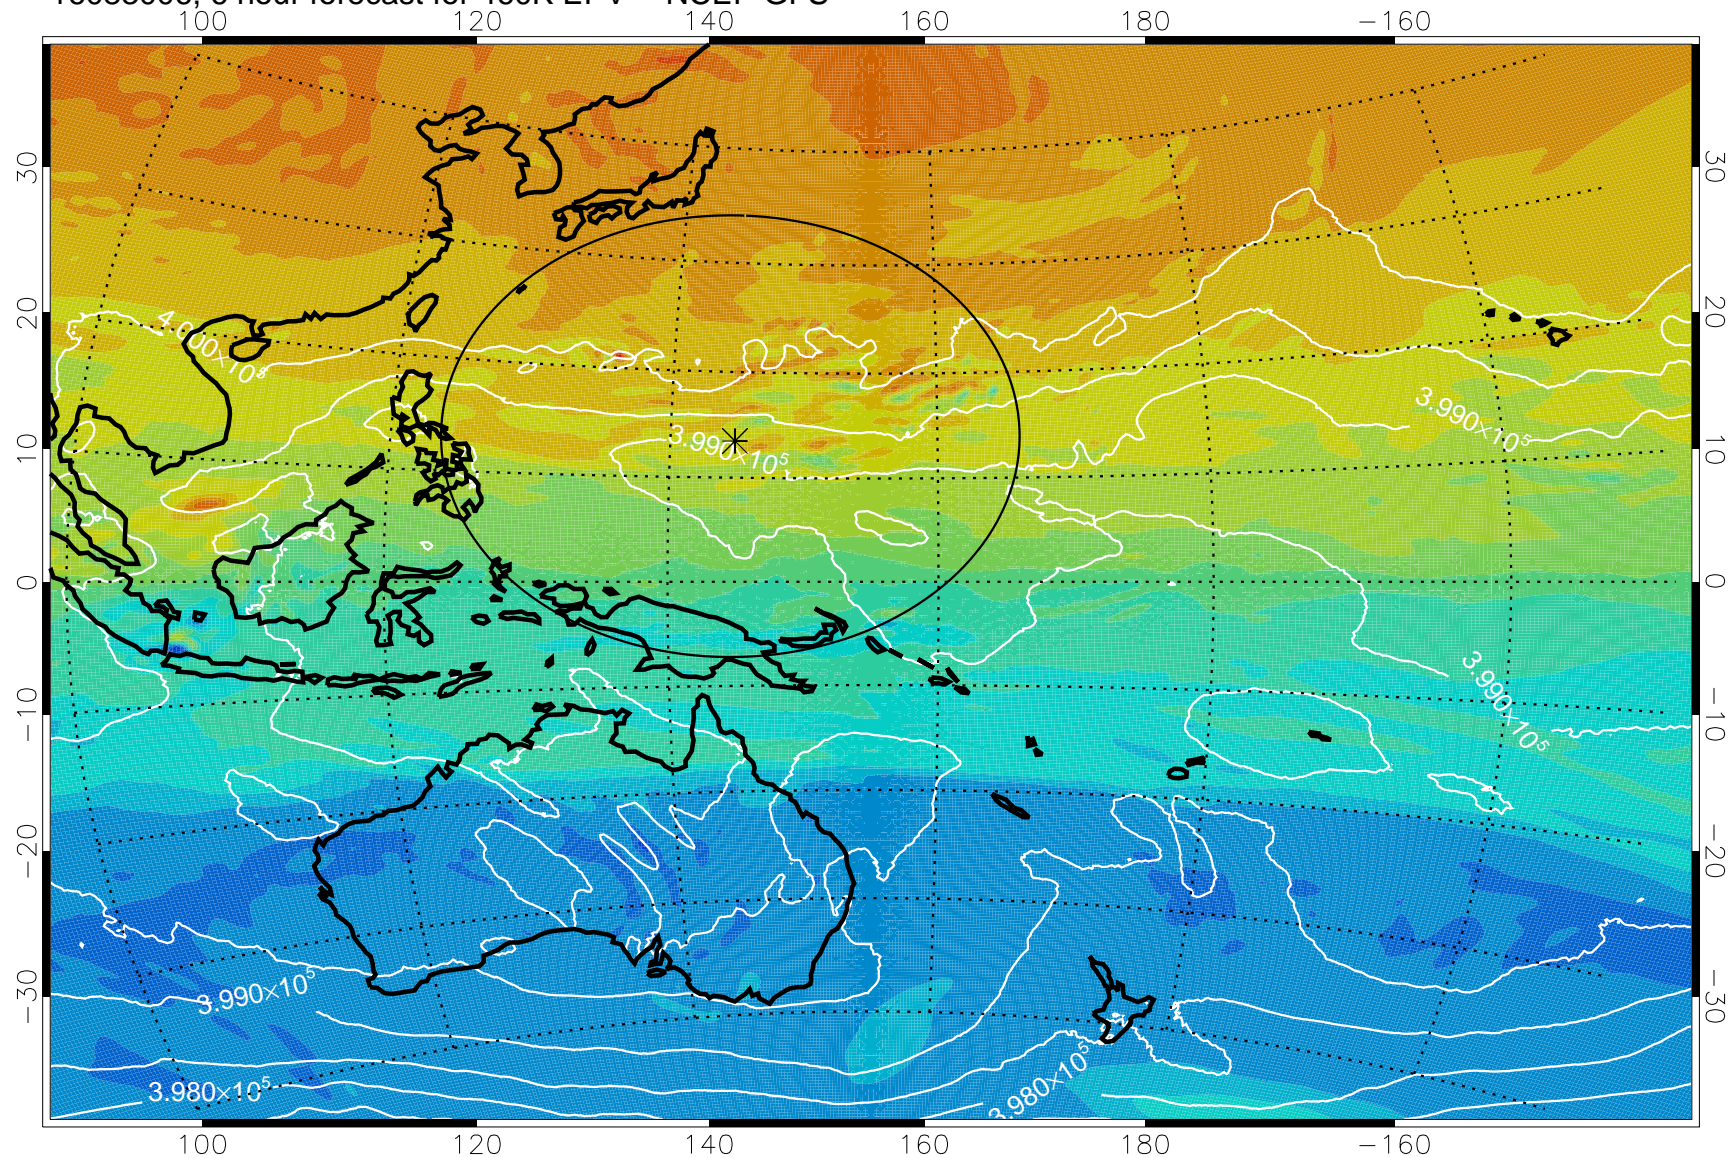

16083006, 6 hour forecast for 460K EPV -- NCEP GFS

460K Montgomery Streamfunction, white

Range ring of 2304 km

16083012, 12 hour forecast for 460K EPV -- NCEP GFS

460K Montgomery Streamfunction, white

Range ring of 2304 km

16083018, 18 hour forecast for 460K EPV -- NCEP GFS

460K Montgomery Streamfunction, white

Range ring of 2304 km

16083100, 24 hour forecast for 460K EPV -- NCEP GFS

460K Montgomery Streamfunction, white

Range ring of 2304 km

16083106, 30 hour forecast for 460K EPV -- NCEP GFS

460K Montgomery Streamfunction, white

Range ring of 2304 km

16083112, 36 hour forecast for 460K EPV -- NCEP GFS

460K Montgomery Streamfunction, white

Range ring of 2304 km

16083118, 42 hour forecast for 460K EPV -- NCEP GFS

460K Montgomery Streamfunction, white

Range ring of 2304 km

16090100, 48 hour forecast for 460K EPV -- NCEP GFS

460K Montgomery Streamfunction, white

Range ring of 2304 km