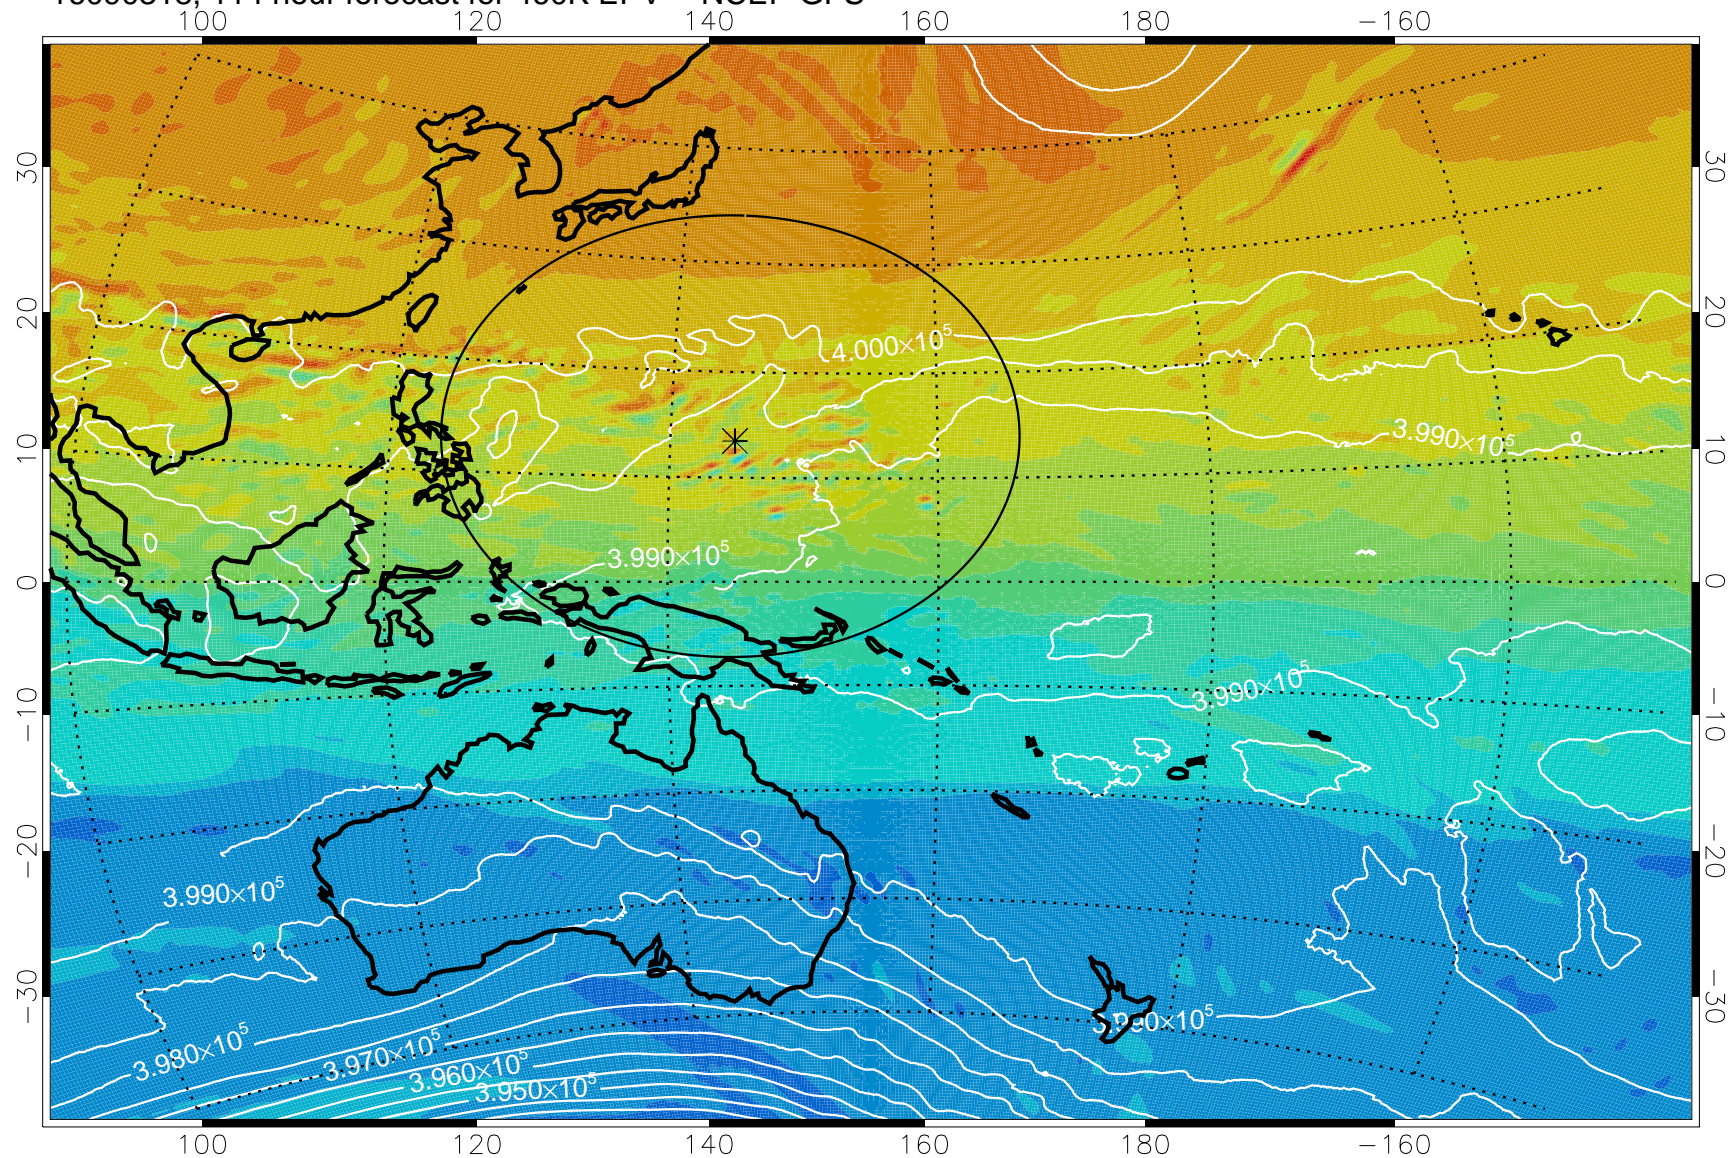

16090206, 78 hour forecast for 460K EPV -- NCEP GFS

460K Montgomery Streamfunction, white

Range ring of 2304 km

16090212, 84 hour forecast for 460K EPV -- NCEP GFS

460K Montgomery Streamfunction, white

Range ring of 2304 km

16090218, 90 hour forecast for 460K EPV -- NCEP GFS

460K Montgomery Streamfunction, white

Range ring of 2304 km

16090300, 96 hour forecast for 460K EPV -- NCEP GFS

460K Montgomery Streamfunction, white

Range ring of 2304 km

16090306, 102 hour forecast for 460K EPV -- NCEP GFS

460K Montgomery Streamfunction, white

Range ring of 2304 km

16090312, 108 hour forecast for 460K EPV -- NCEP GFS

460K Montgomery Streamfunction, white

Range ring of 2304 km

16090318, 114 hour forecast for 460K EPV -- NCEP GFS

460K Montgomery Streamfunction, white

Range ring of 2304 km

16090400, 120 hour forecast for 460K EPV -- NCEP GFS

460K Montgomery Streamfunction, white

Range ring of 2304 km