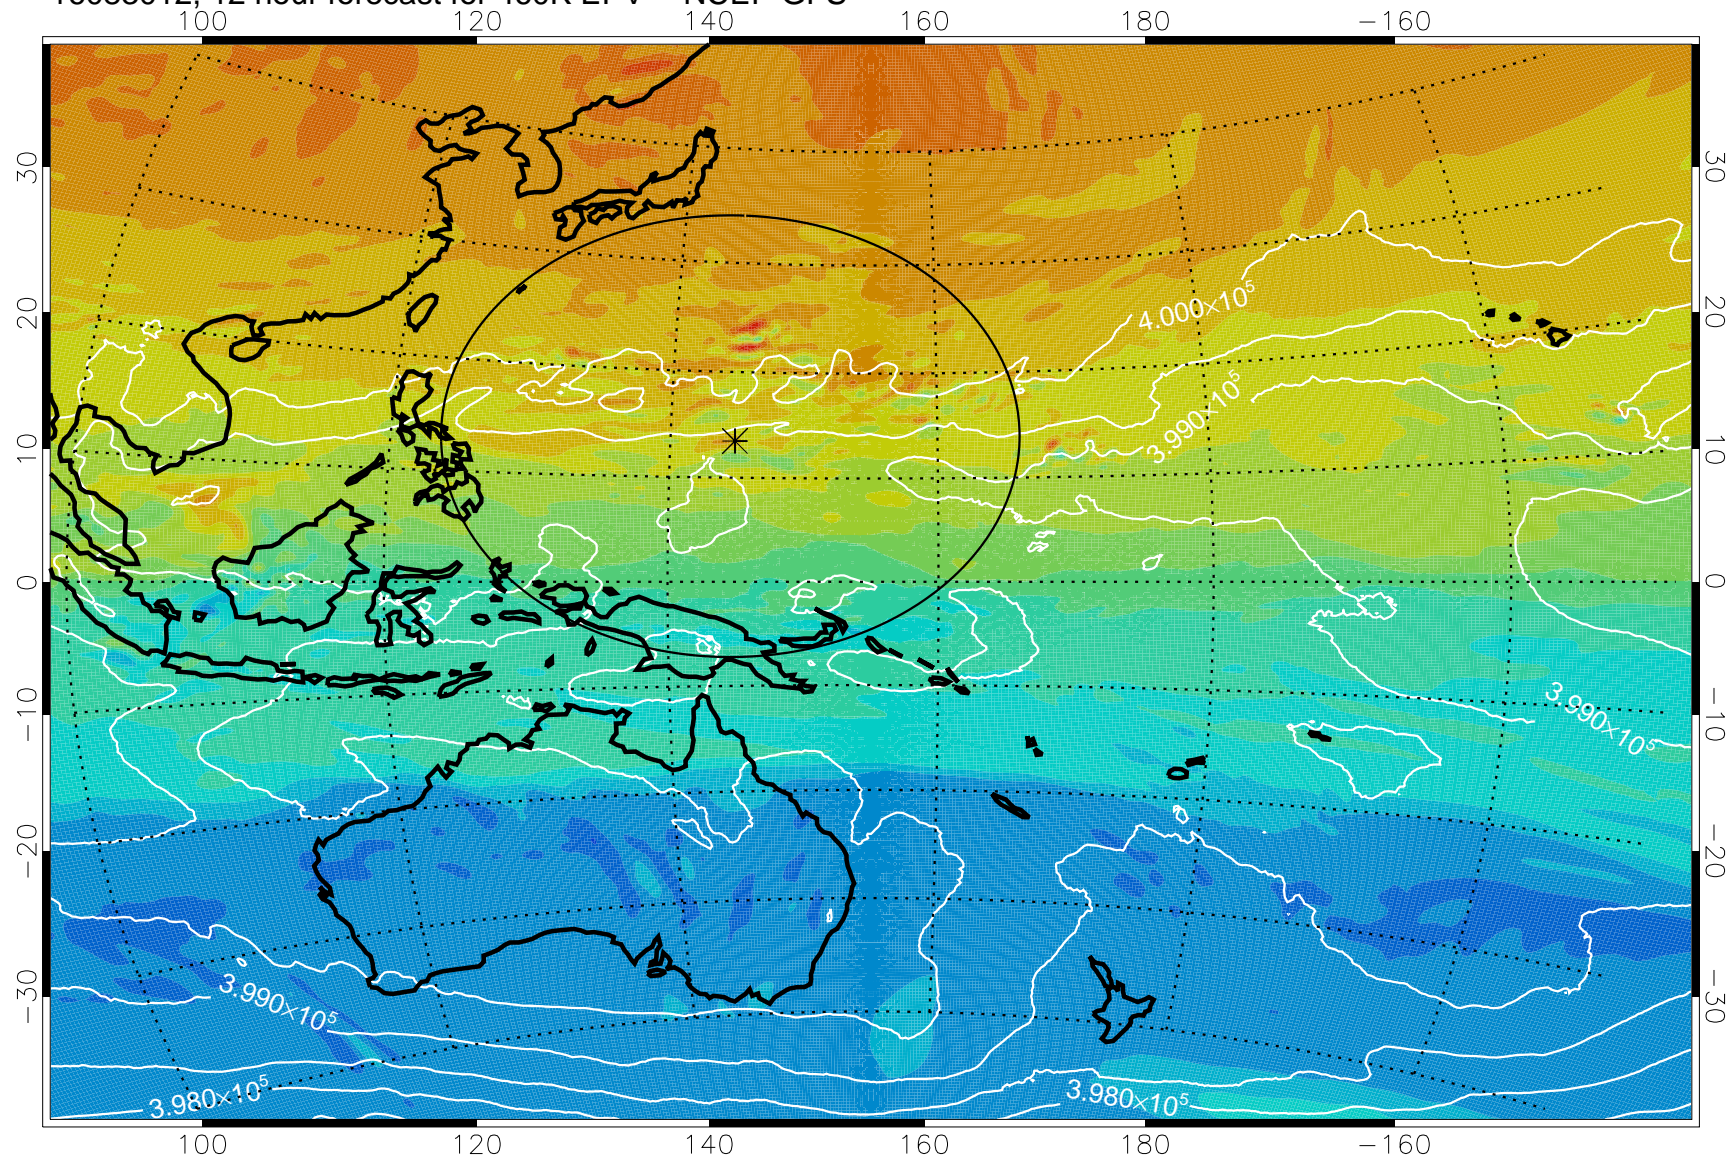

16083006, 6 hour forecast for 460K EPV -- NCEP GFS

460K Montgomery Streamfunction, white

Range ring of 2304 km

16083012, 12 hour forecast for 460K EPV -- NCEP GFS

460K Montgomery Streamfunction, white

Range ring of 2304 km

16083018, 18 hour forecast for 460K EPV -- NCEP GFS

460K Montgomery Streamfunction, white

Range ring of 2304 km

16083100, 24 hour forecast for 460K EPV -- NCEP GFS

460K Montgomery Streamfunction, white

Range ring of 2304 km

16083106, 30 hour forecast for 460K EPV -- NCEP GFS

460K Montgomery Streamfunction, white

Range ring of 2304 km

16083112, 36 hour forecast for 460K EPV -- NCEP GFS

460K Montgomery Streamfunction, white

Range ring of 2304 km

16083118, 42 hour forecast for 460K EPV -- NCEP GFS

460K Montgomery Streamfunction, white

Range ring of 2304 km

16090100, 48 hour forecast for 460K EPV -- NCEP GFS

460K Montgomery Streamfunction, white

Range ring of 2304 km