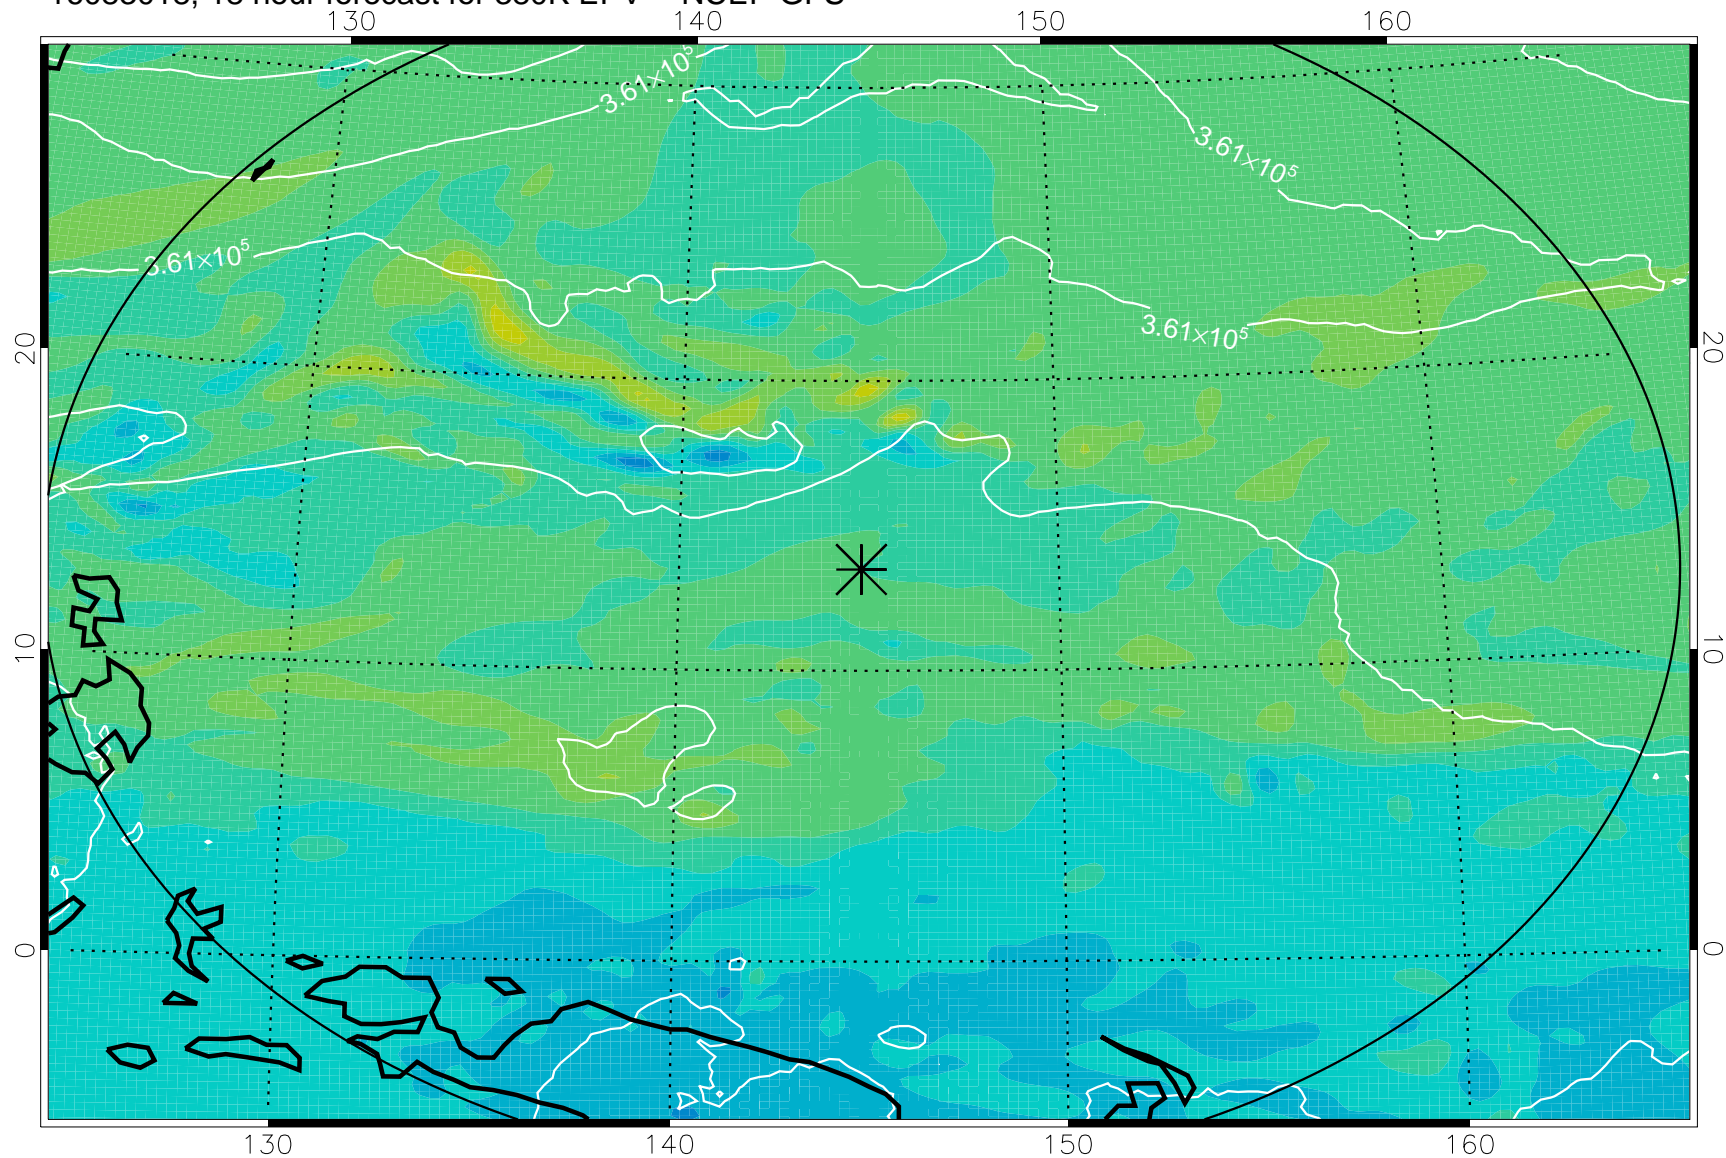

16083006, 6 hour forecast for 380K EPV -- NCEP GFS

380K Montgomery Streamfunction, white

Range ring of 2304 km

16083012, 12 hour forecast for 380K EPV -- NCEP GFS

380K Montgomery Streamfunction, white

Range ring of 2304 km

16083018, 18 hour forecast for 380K EPV -- NCEP GFS

380K Montgomery Streamfunction, white

Range ring of 2304 km

16083100, 24 hour forecast for 380K EPV -- NCEP GFS

380K Montgomery Streamfunction, white

Range ring of 2304 km

16083106, 30 hour forecast for 380K EPV -- NCEP GFS

380K Montgomery Streamfunction, white

Range ring of 2304 km

16083112, 36 hour forecast for 380K EPV -- NCEP GFS

380K Montgomery Streamfunction, white

Range ring of 2304 km

16083118, 42 hour forecast for 380K EPV -- NCEP GFS

380K Montgomery Streamfunction, white

Range ring of 2304 km

16090100, 48 hour forecast for 380K EPV -- NCEP GFS

380K Montgomery Streamfunction, white

Range ring of 2304 km