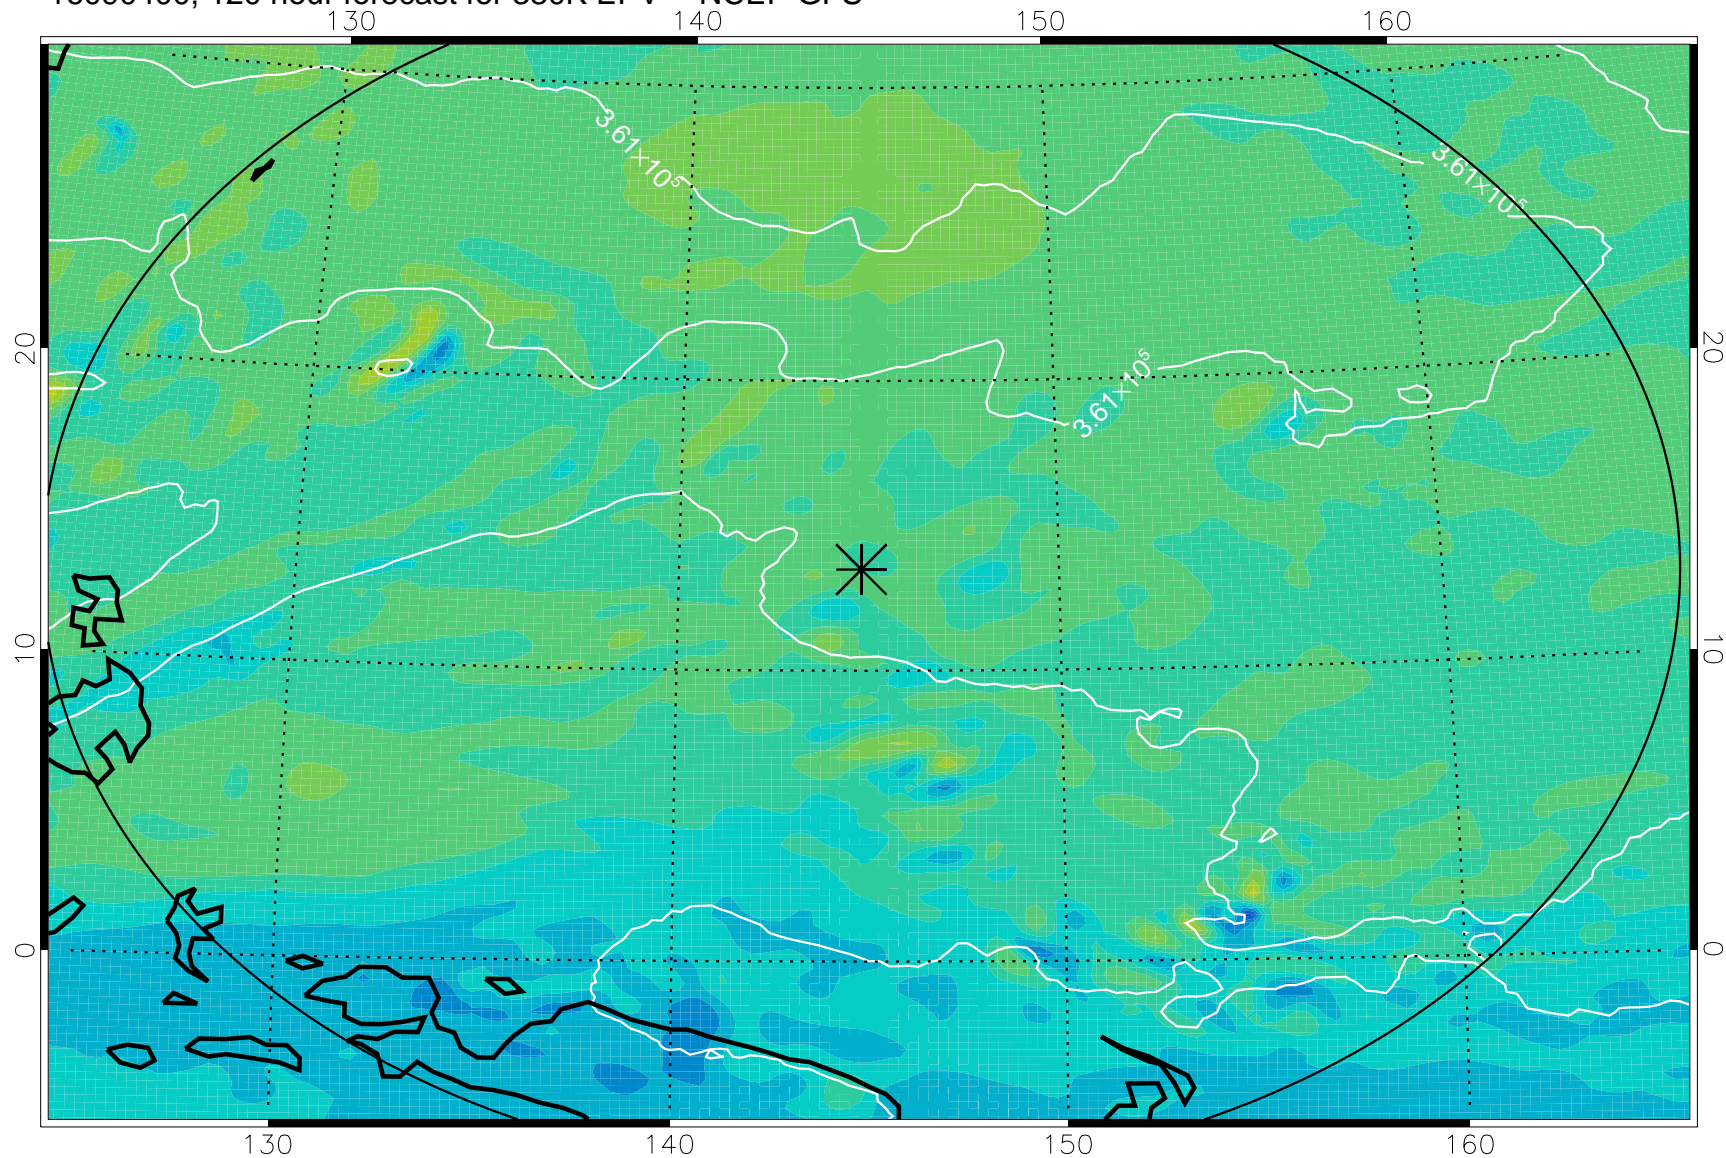

16090206, 78 hour forecast for 380K EPV -- NCEP GFS

380K Montgomery Streamfunction, white

Range ring of 2304 km

16090212, 84 hour forecast for 380K EPV -- NCEP GFS

380K Montgomery Streamfunction, white

Range ring of 2304 km

16090218, 90 hour forecast for 380K EPV -- NCEP GFS

380K Montgomery Streamfunction, white

Range ring of 2304 km

16090300, 96 hour forecast for 380K EPV -- NCEP GFS

380K Montgomery Streamfunction, white

Range ring of 2304 km

16090306, 102 hour forecast for 380K EPV -- NCEP GFS

380K Montgomery Streamfunction, white

Range ring of 2304 km

16090312, 108 hour forecast for 380K EPV -- NCEP GFS

380K Montgomery Streamfunction, white

Range ring of 2304 km

16090318, 114 hour forecast for 380K EPV -- NCEP GFS

380K Montgomery Streamfunction, white

Range ring of 2304 km

16090400, 120 hour forecast for 380K EPV -- NCEP GFS

380K Montgomery Streamfunction, white

Range ring of 2304 km