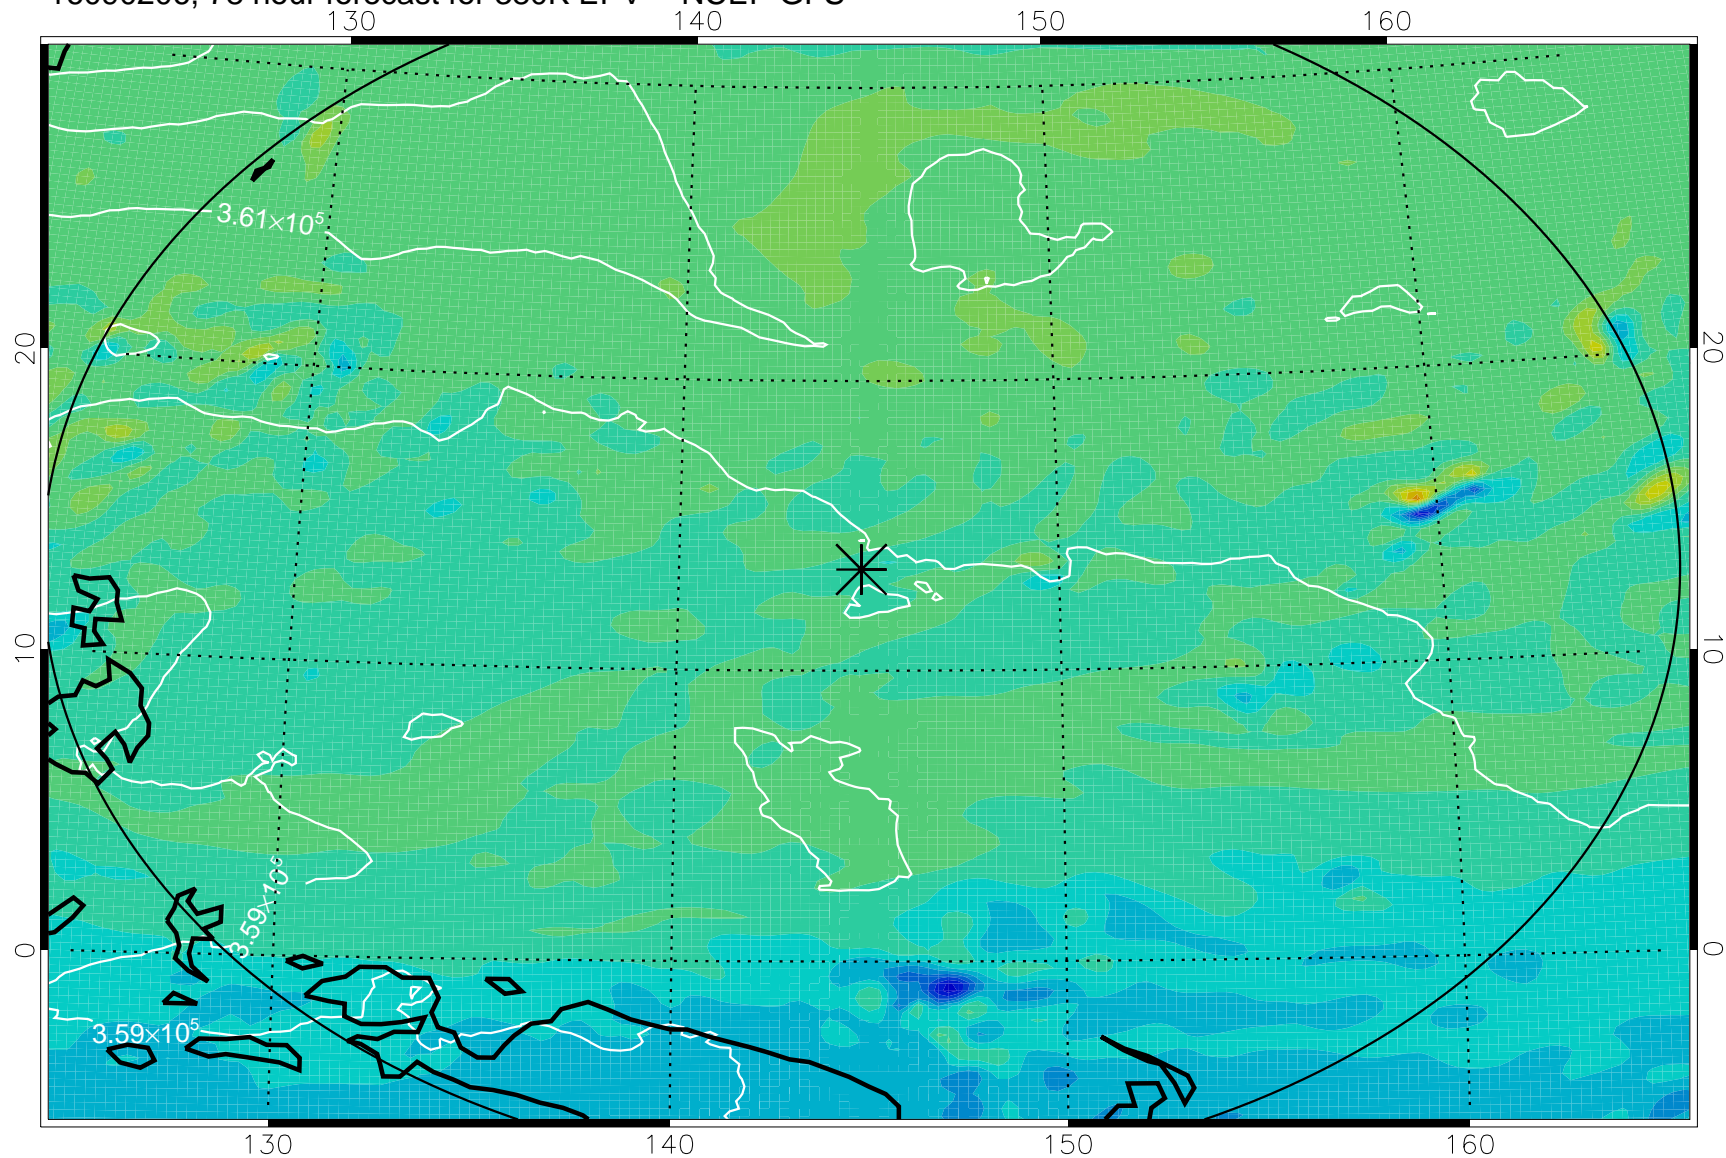

16090118, 66 hour forecast for 380K EPV -- NCEP GFS

380K Montgomery Streamfunction, white

Range ring of 2304 km

16090200, 72 hour forecast for 380K EPV -- NCEP GFS

380K Montgomery Streamfunction, white

Range ring of 2304 km

16090206, 78 hour forecast for 380K EPV -- NCEP GFS

380K Montgomery Streamfunction, white

Range ring of 2304 km

16090212, 84 hour forecast for 380K EPV -- NCEP GFS

380K Montgomery Streamfunction, white

Range ring of 2304 km

16090218, 90 hour forecast for 380K EPV -- NCEP GFS

380K Montgomery Streamfunction, white

Range ring of 2304 km

16090300, 96 hour forecast for 380K EPV -- NCEP GFS

380K Montgomery Streamfunction, white

Range ring of 2304 km

16090306, 102 hour forecast for 380K EPV -- NCEP GFS

380K Montgomery Streamfunction, white

Range ring of 2304 km

16090312, 108 hour forecast for 380K EPV -- NCEP GFS

380K Montgomery Streamfunction, white

Range ring of 2304 km