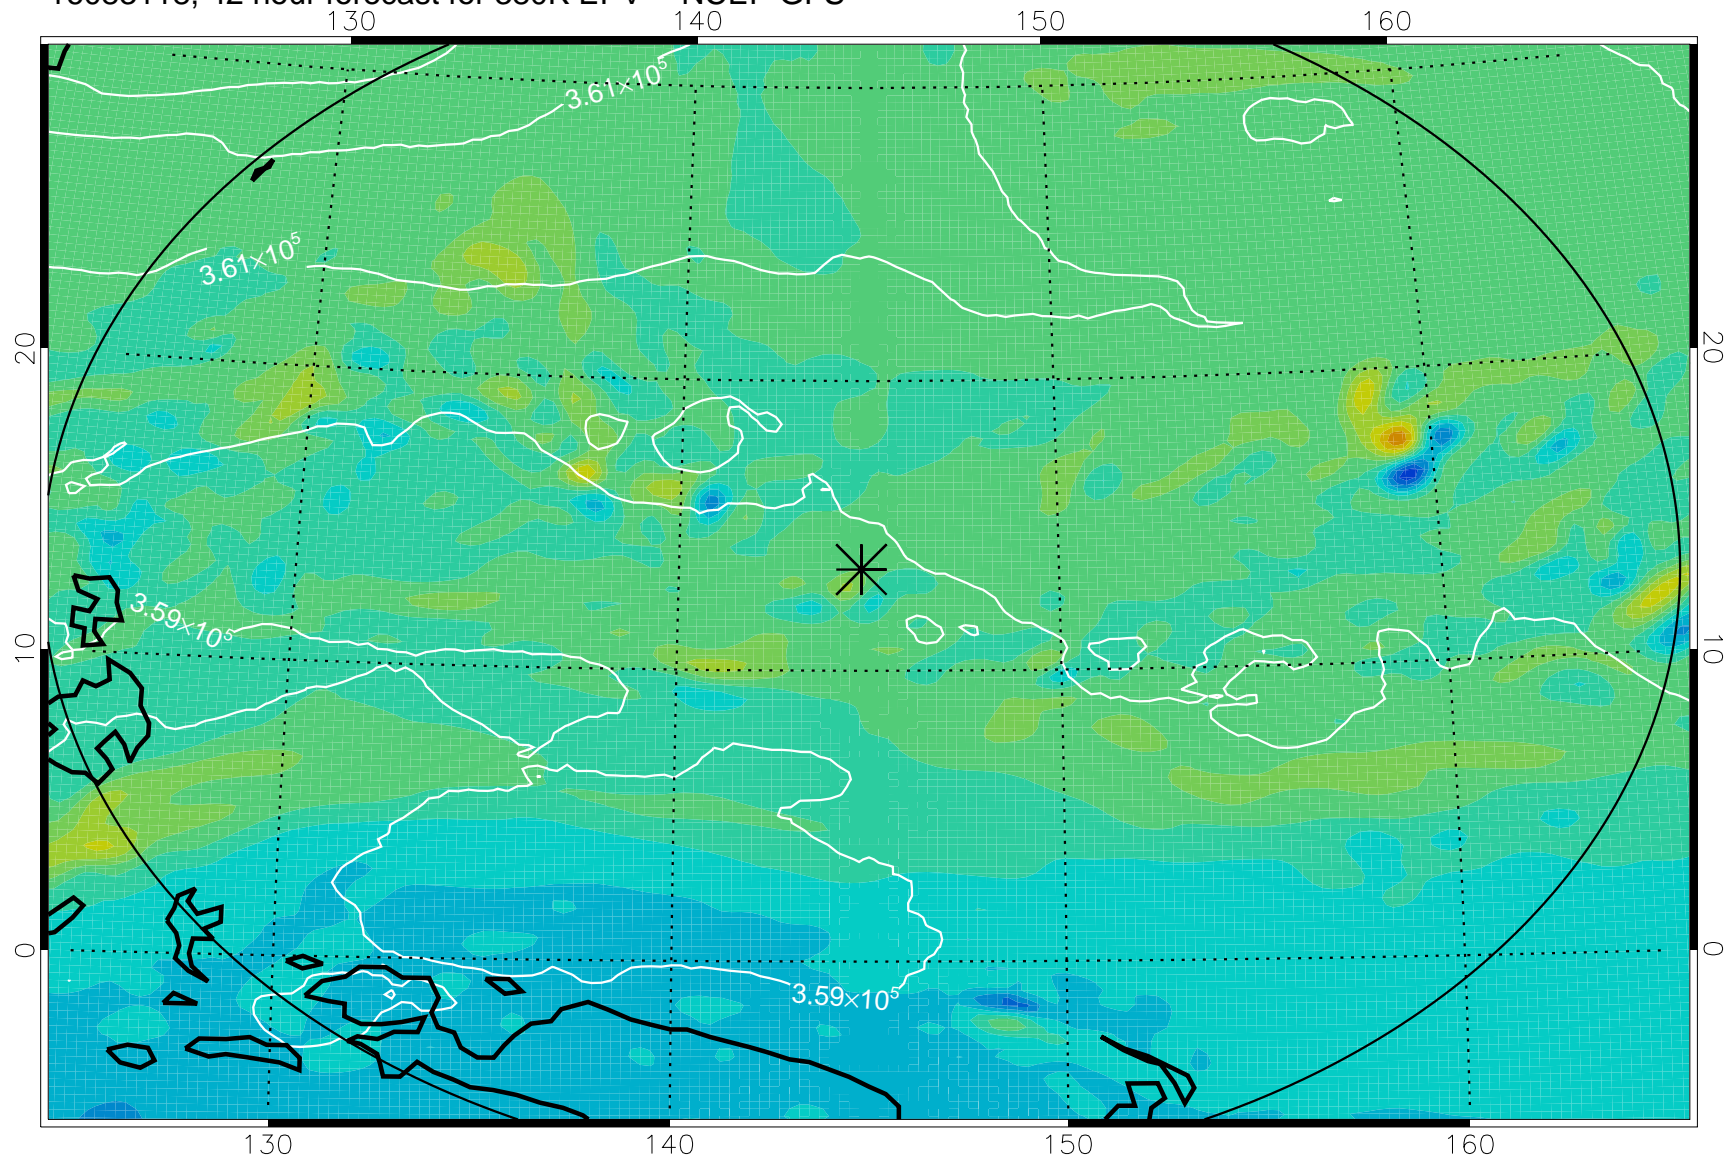

16083106, 30 hour forecast for 380K EPV -- NCEP GFS

380K Montgomery Streamfunction, white

Range ring of 2304 km

16083112, 36 hour forecast for 380K EPV -- NCEP GFS

380K Montgomery Streamfunction, white

Range ring of 2304 km

16083118, 42 hour forecast for 380K EPV -- NCEP GFS

380K Montgomery Streamfunction, white

Range ring of 2304 km

16090100, 48 hour forecast for 380K EPV -- NCEP GFS

380K Montgomery Streamfunction, white

Range ring of 2304 km

16090106, 54 hour forecast for 380K EPV -- NCEP GFS

380K Montgomery Streamfunction, white

Range ring of 2304 km

16090112, 60 hour forecast for 380K EPV -- NCEP GFS

380K Montgomery Streamfunction, white

Range ring of 2304 km

16090118, 66 hour forecast for 380K EPV -- NCEP GFS

380K Montgomery Streamfunction, white

Range ring of 2304 km

16090200, 72 hour forecast for 380K EPV -- NCEP GFS

380K Montgomery Streamfunction, white

Range ring of 2304 km