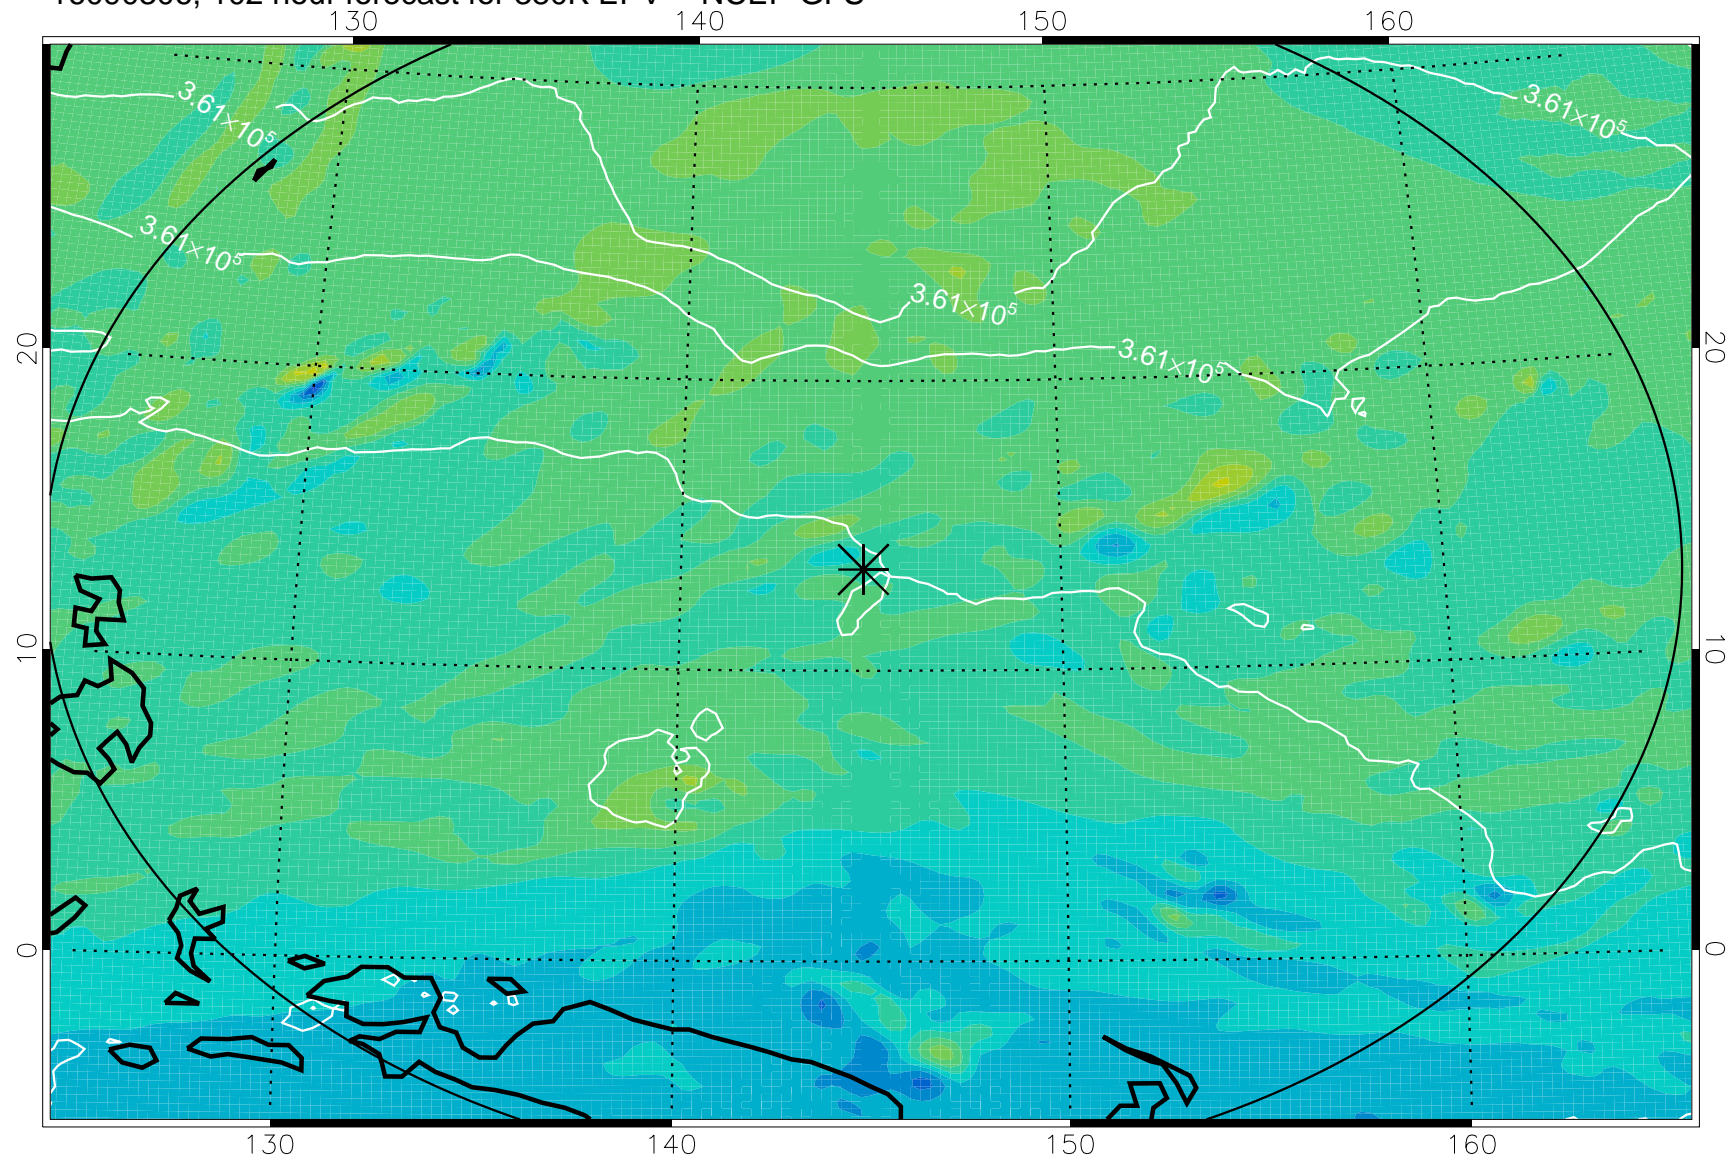

16090206, 78 hour forecast for 380K EPV -- NCEP GFS

380K Montgomery Streamfunction, white

Range ring of 2304 km

16090212, 84 hour forecast for 380K EPV -- NCEP GFS

380K Montgomery Streamfunction, white

Range ring of 2304 km

16090218, 90 hour forecast for 380K EPV -- NCEP GFS

380K Montgomery Streamfunction, white

Range ring of 2304 km

16090300, 96 hour forecast for 380K EPV -- NCEP GFS

380K Montgomery Streamfunction, white

Range ring of 2304 km

16090306, 102 hour forecast for 380K EPV -- NCEP GFS

380K Montgomery Streamfunction, white

Range ring of 2304 km

16090312, 108 hour forecast for 380K EPV -- NCEP GFS

380K Montgomery Streamfunction, white

Range ring of 2304 km

16090318, 114 hour forecast for 380K EPV -- NCEP GFS

380K Montgomery Streamfunction, white

Range ring of 2304 km

16090400, 120 hour forecast for 380K EPV -- NCEP GFS

380K Montgomery Streamfunction, white

Range ring of 2304 km