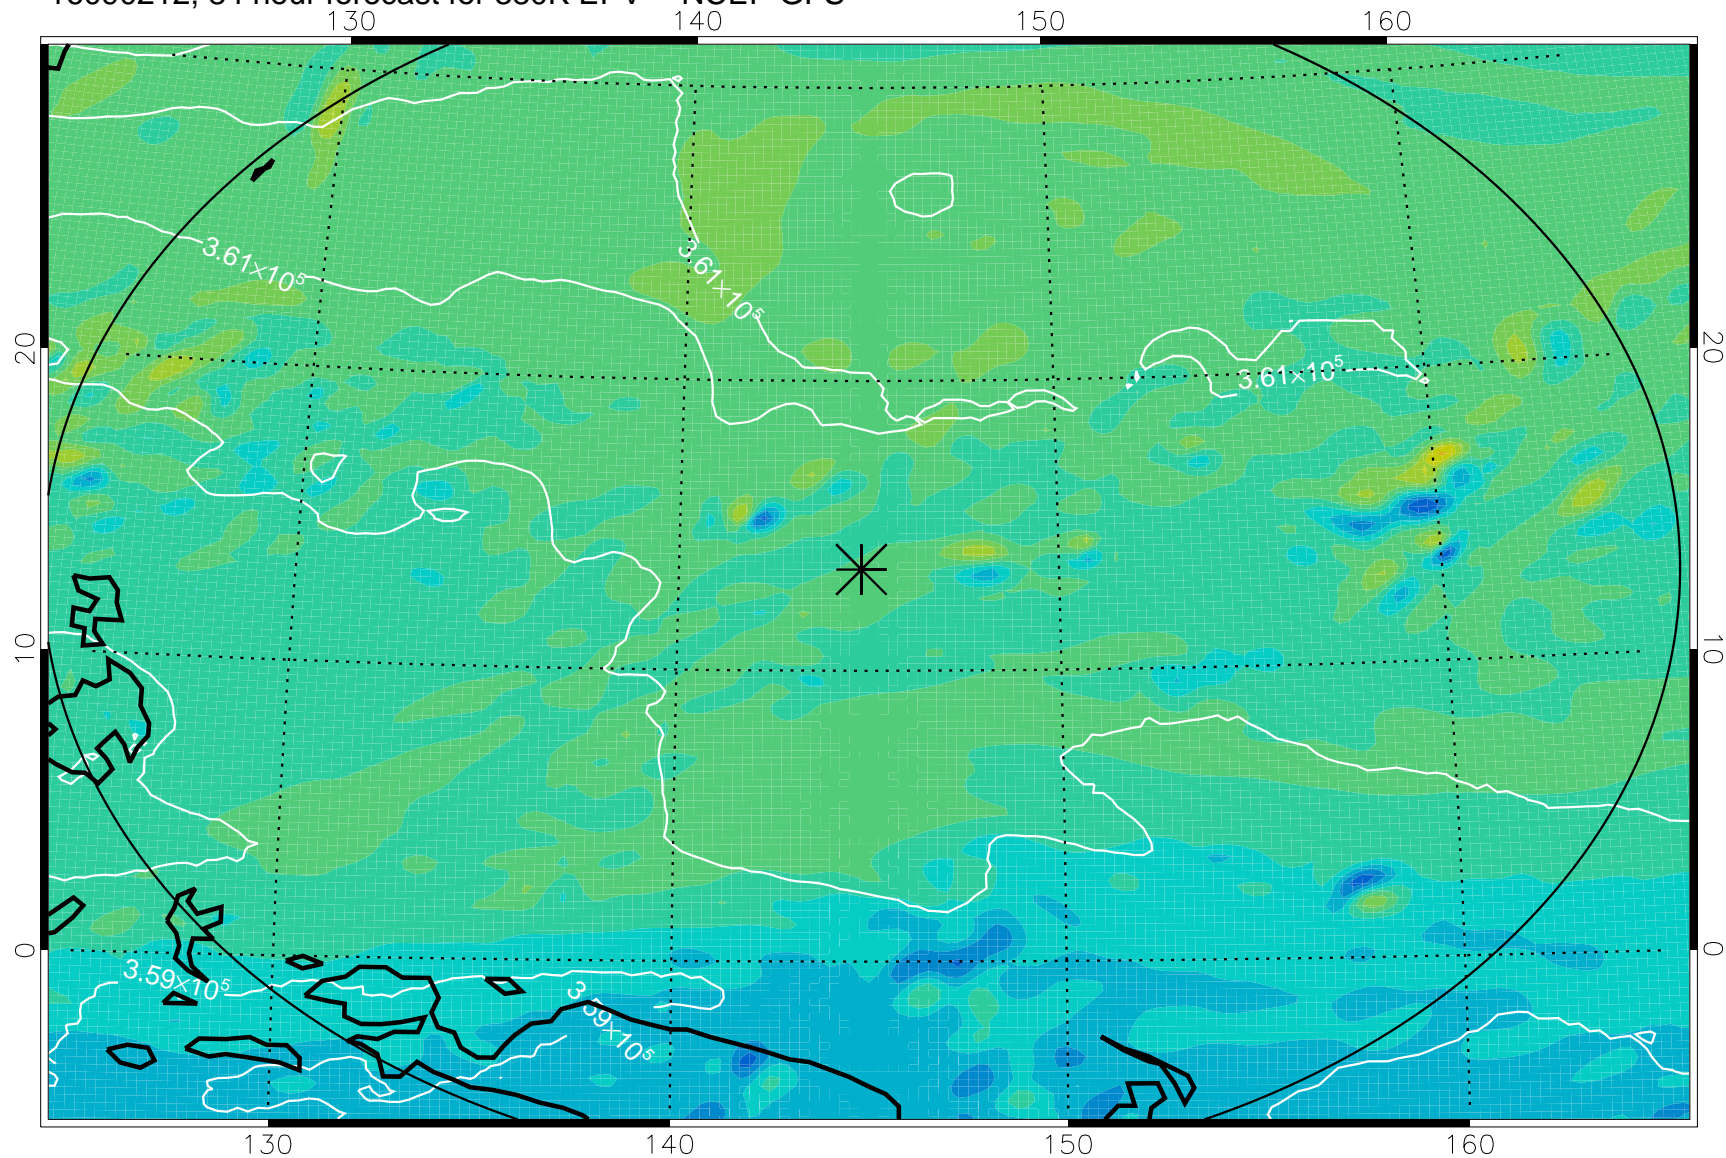

16090118, 66 hour forecast for 380K EPV -- NCEP GFS

380K Montgomery Streamfunction, white

Range ring of 2304 km

16090200, 72 hour forecast for 380K EPV -- NCEP GFS

380K Montgomery Streamfunction, white

Range ring of 2304 km

16090206, 78 hour forecast for 380K EPV -- NCEP GFS

380K Montgomery Streamfunction, white

Range ring of 2304 km

16090212, 84 hour forecast for 380K EPV -- NCEP GFS

380K Montgomery Streamfunction, white

Range ring of 2304 km

16090218, 90 hour forecast for 380K EPV -- NCEP GFS

380K Montgomery Streamfunction, white

Range ring of 2304 km

16090300, 96 hour forecast for 380K EPV -- NCEP GFS

380K Montgomery Streamfunction, white

Range ring of 2304 km

16090306, 102 hour forecast for 380K EPV -- NCEP GFS

380K Montgomery Streamfunction, white

Range ring of 2304 km

16090312, 108 hour forecast for 380K EPV -- NCEP GFS

380K Montgomery Streamfunction, white

Range ring of 2304 km