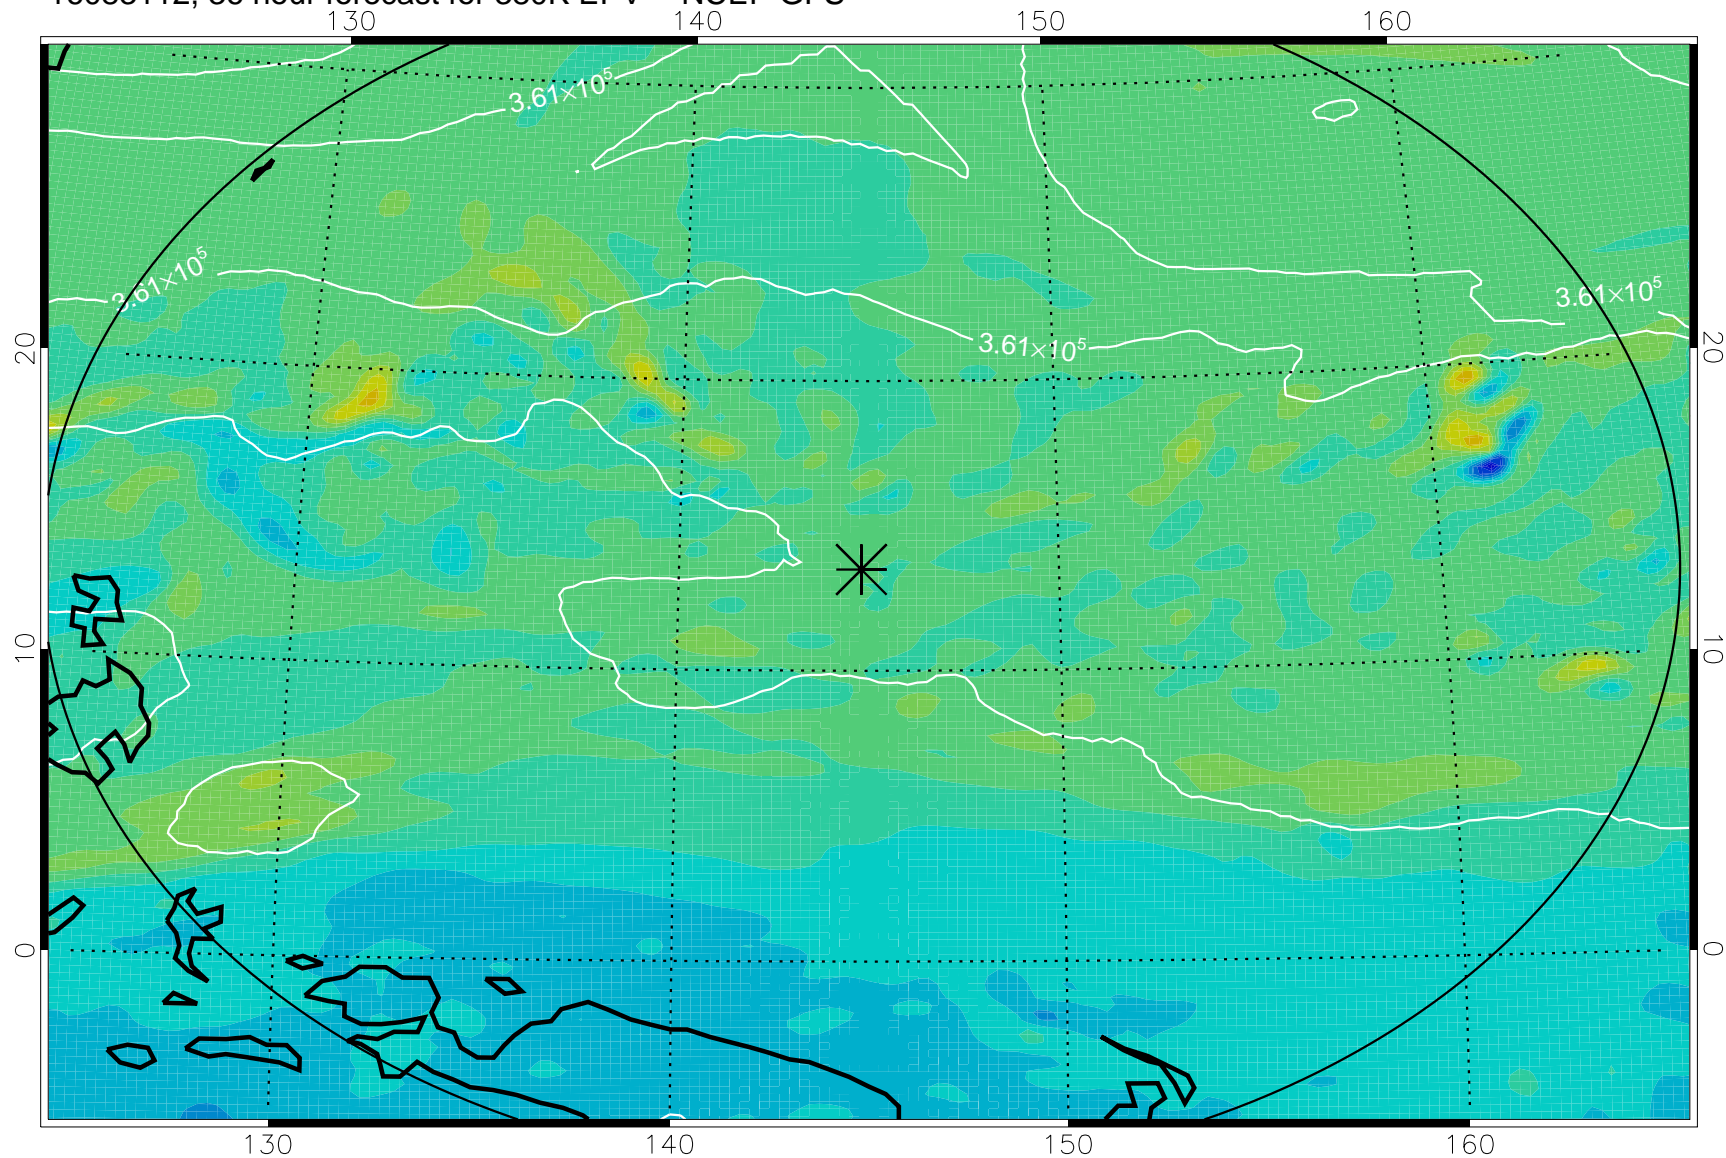

16083018, 18 hour forecast for 380K EPV -- NCEP GFS

380K Montgomery Streamfunction, white

Range ring of 2304 km

16083100, 24 hour forecast for 380K EPV -- NCEP GFS

380K Montgomery Streamfunction, white

Range ring of 2304 km

16083106, 30 hour forecast for 380K EPV -- NCEP GFS

380K Montgomery Streamfunction, white

Range ring of 2304 km

16083112, 36 hour forecast for 380K EPV -- NCEP GFS

380K Montgomery Streamfunction, white

Range ring of 2304 km

16083118, 42 hour forecast for 380K EPV -- NCEP GFS

380K Montgomery Streamfunction, white

Range ring of 2304 km

16090100, 48 hour forecast for 380K EPV -- NCEP GFS

380K Montgomery Streamfunction, white

Range ring of 2304 km

16090118, 66 hour forecast for 380K EPV -- NCEP GFS

380K Montgomery Streamfunction, white

Range ring of 2304 km

16090200, 72 hour forecast for 380K EPV -- NCEP GFS

380K Montgomery Streamfunction, white

Range ring of 2304 km