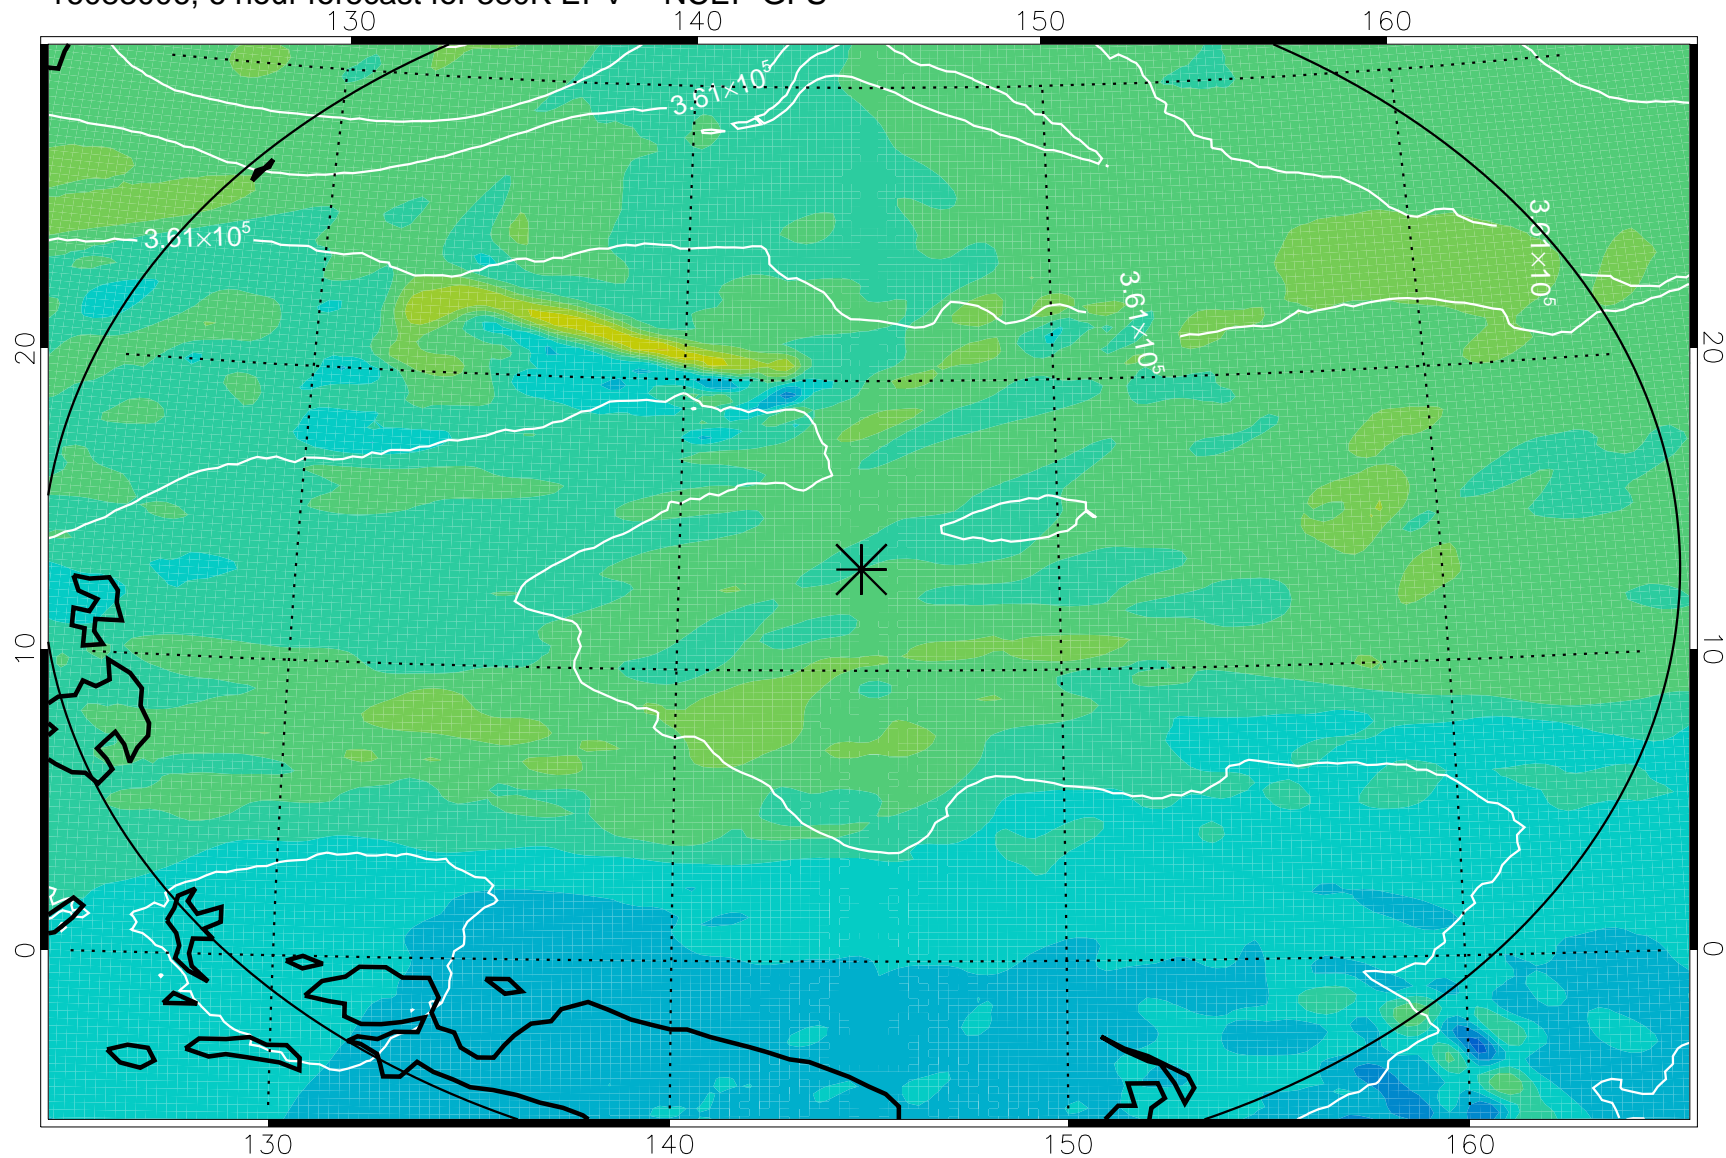

16083006, 6 hour forecast for 380K EPV -- NCEP GFS

380K Montgomery Streamfunction, white

Range ring of 2304 km

16083012, 12 hour forecast for 380K EPV -- NCEP GFS

380K Montgomery Streamfunction, white

Range ring of 2304 km

16083018, 18 hour forecast for 380K EPV -- NCEP GFS

380K Montgomery Streamfunction, white

Range ring of 2304 km

16083100, 24 hour forecast for 380K EPV -- NCEP GFS

380K Montgomery Streamfunction, white

Range ring of 2304 km

16083106, 30 hour forecast for 380K EPV -- NCEP GFS

380K Montgomery Streamfunction, white

Range ring of 2304 km

16083112, 36 hour forecast for 380K EPV -- NCEP GFS

380K Montgomery Streamfunction, white

Range ring of 2304 km

16090206, 78 hour forecast for 380K EPV -- NCEP GFS

380K Montgomery Streamfunction, white

Range ring of 2304 km

16090212, 84 hour forecast for 380K EPV -- NCEP GFS

380K Montgomery Streamfunction, white

Range ring of 2304 km