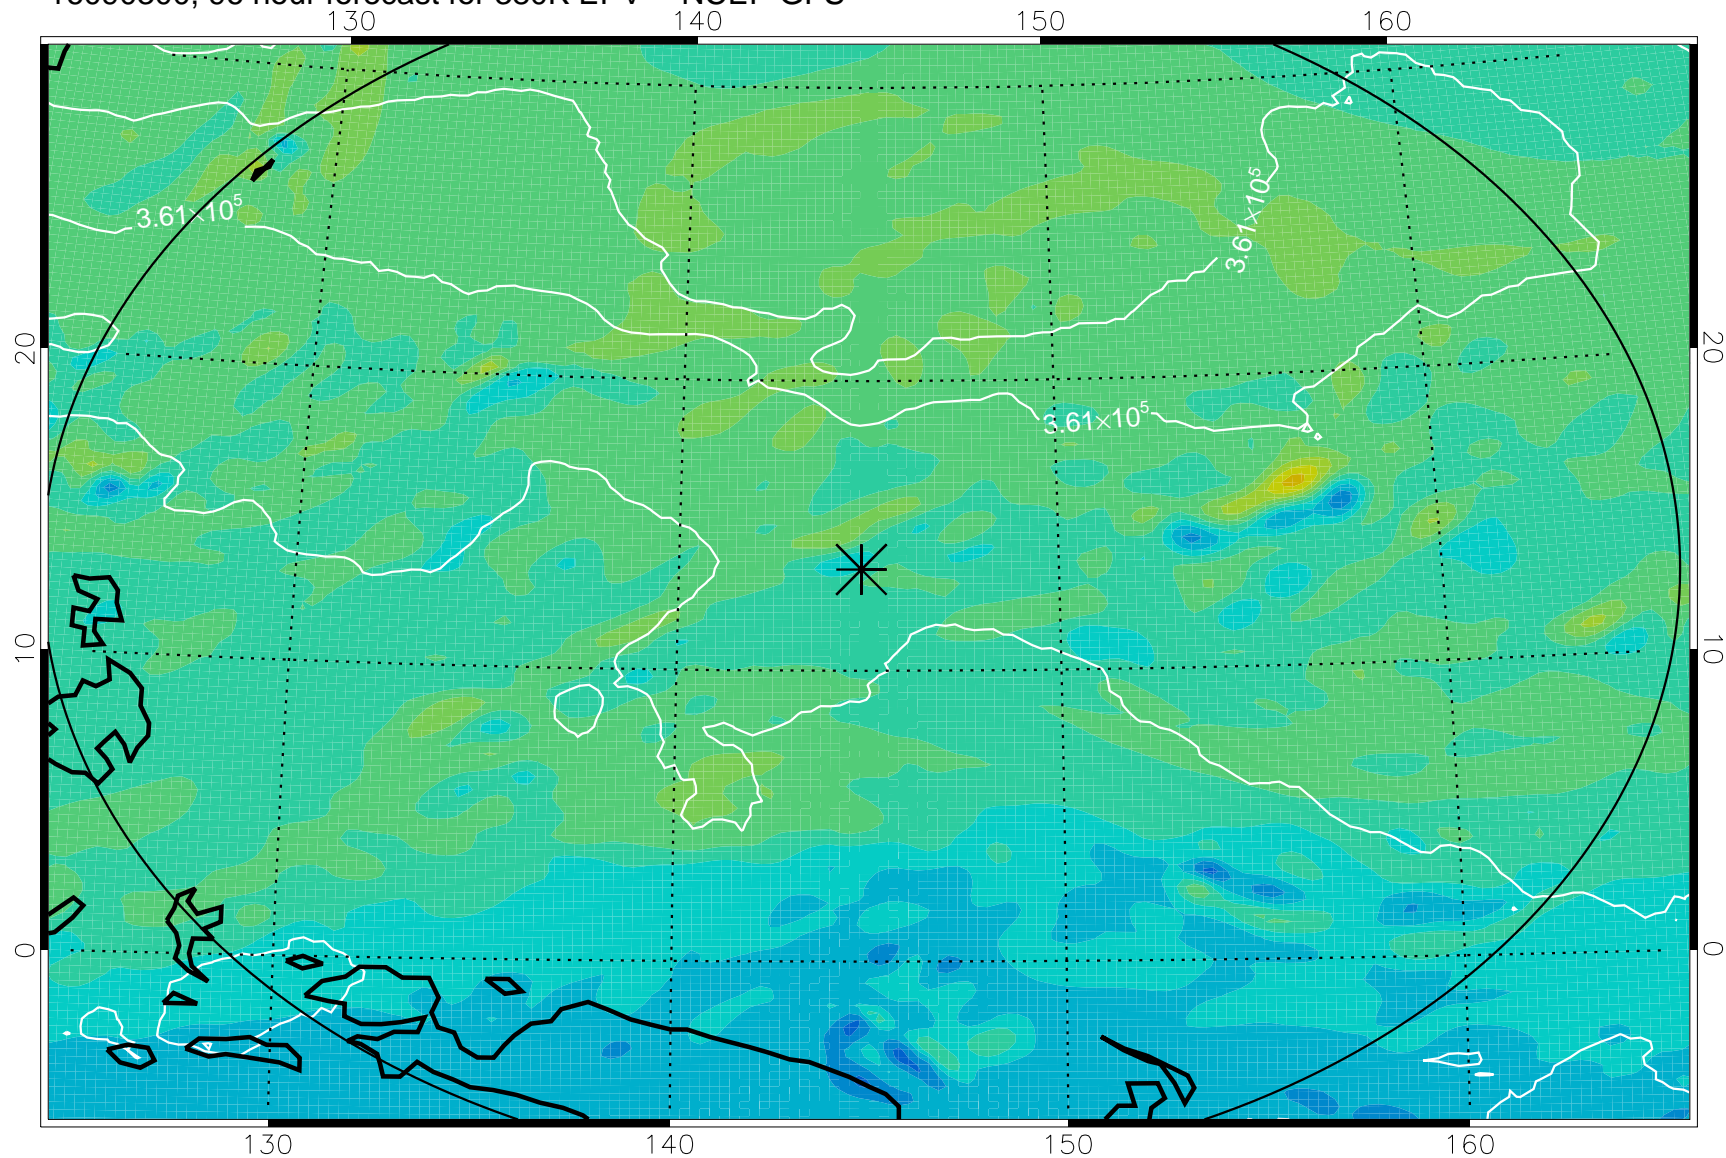

16090118, 66 hour forecast for 380K EPV -- NCEP GFS

380K Montgomery Streamfunction, white

Range ring of 2304 km

16090200, 72 hour forecast for 380K EPV -- NCEP GFS

380K Montgomery Streamfunction, white

Range ring of 2304 km

16090206, 78 hour forecast for 380K EPV -- NCEP GFS

380K Montgomery Streamfunction, white

Range ring of 2304 km

16090212, 84 hour forecast for 380K EPV -- NCEP GFS

380K Montgomery Streamfunction, white

Range ring of 2304 km

16090218, 90 hour forecast for 380K EPV -- NCEP GFS

380K Montgomery Streamfunction, white

Range ring of 2304 km

16090300, 96 hour forecast for 380K EPV -- NCEP GFS

380K Montgomery Streamfunction, white

Range ring of 2304 km

16090306, 102 hour forecast for 380K EPV -- NCEP GFS

380K Montgomery Streamfunction, white

Range ring of 2304 km

16090312, 108 hour forecast for 380K EPV -- NCEP GFS

380K Montgomery Streamfunction, white

Range ring of 2304 km