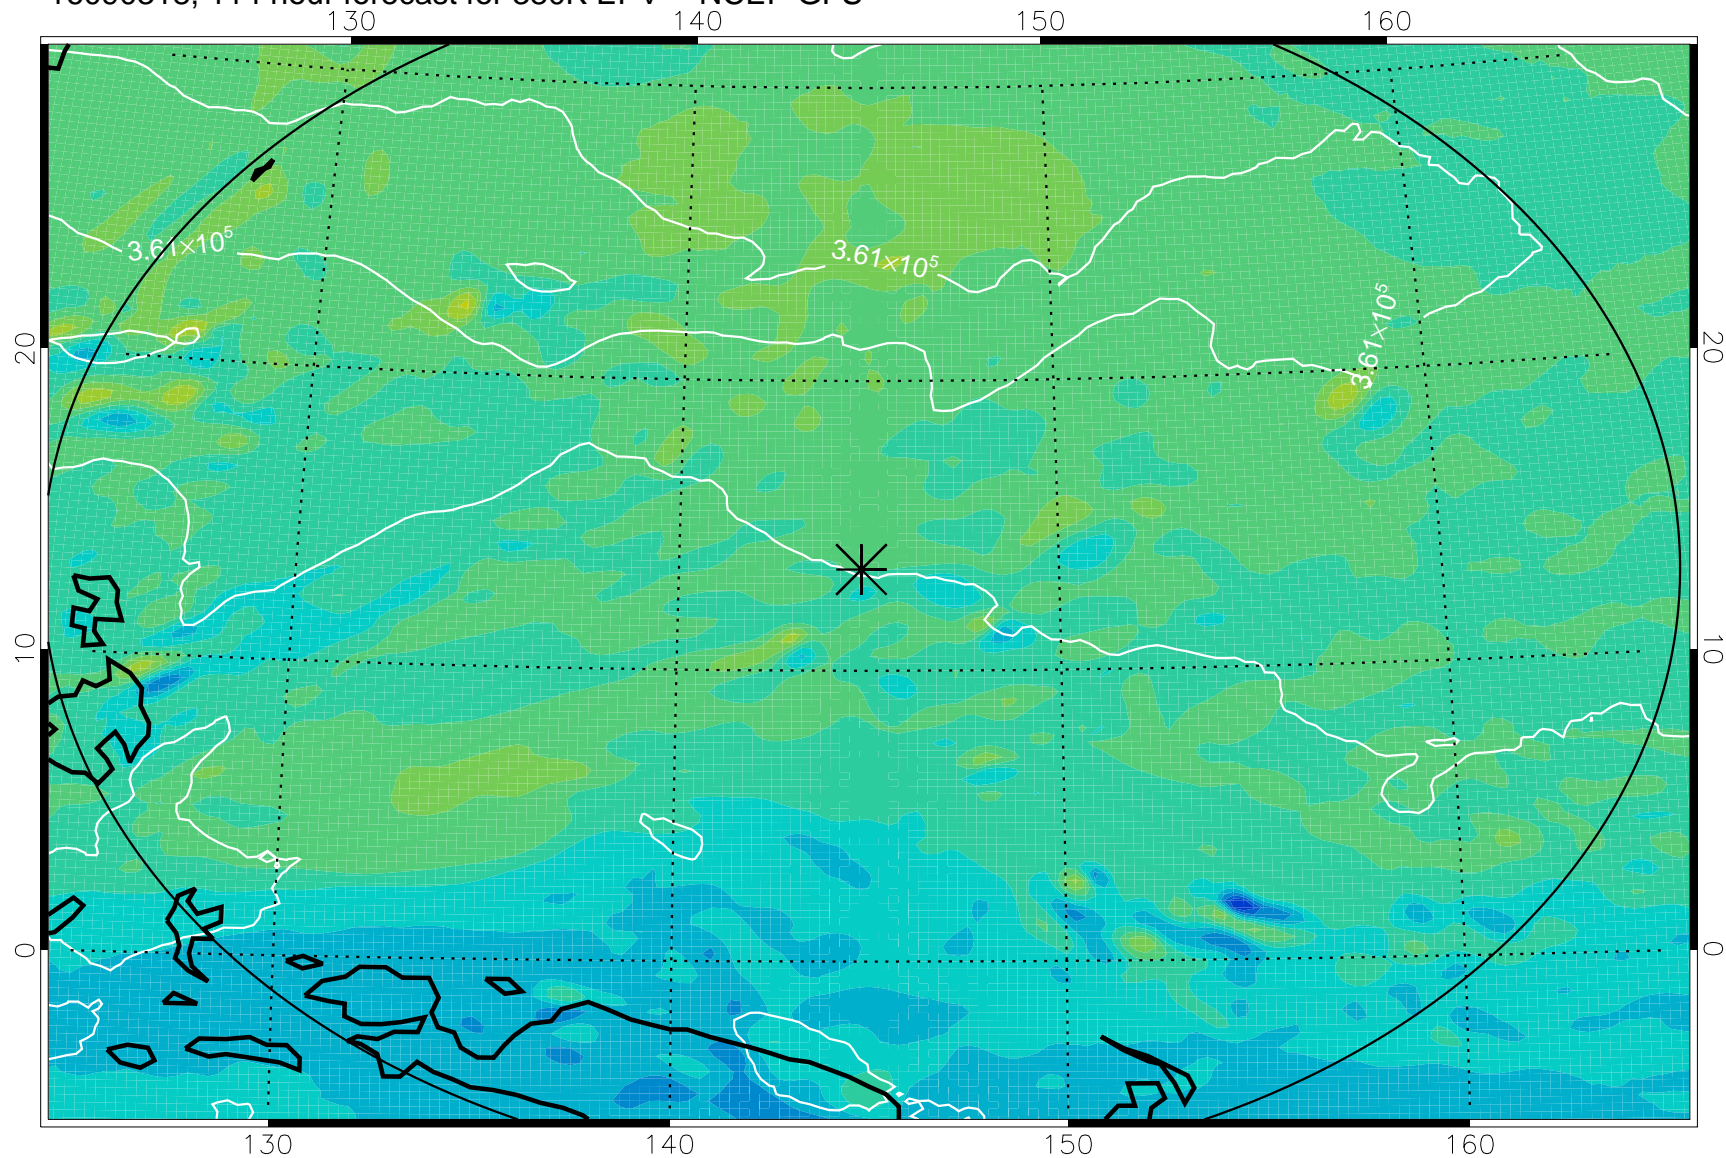

16090206, 78 hour forecast for 380K EPV -- NCEP GFS

380K Montgomery Streamfunction, white

Range ring of 2304 km

16090212, 84 hour forecast for 380K EPV -- NCEP GFS

380K Montgomery Streamfunction, white

Range ring of 2304 km

16090218, 90 hour forecast for 380K EPV -- NCEP GFS

380K Montgomery Streamfunction, white

Range ring of 2304 km

16090300, 96 hour forecast for 380K EPV -- NCEP GFS

380K Montgomery Streamfunction, white

Range ring of 2304 km

16090306, 102 hour forecast for 380K EPV -- NCEP GFS

380K Montgomery Streamfunction, white

Range ring of 2304 km

16090312, 108 hour forecast for 380K EPV -- NCEP GFS

380K Montgomery Streamfunction, white

Range ring of 2304 km

16090318, 114 hour forecast for 380K EPV -- NCEP GFS

380K Montgomery Streamfunction, white

Range ring of 2304 km

16090400, 120 hour forecast for 380K EPV -- NCEP GFS

380K Montgomery Streamfunction, white

Range ring of 2304 km