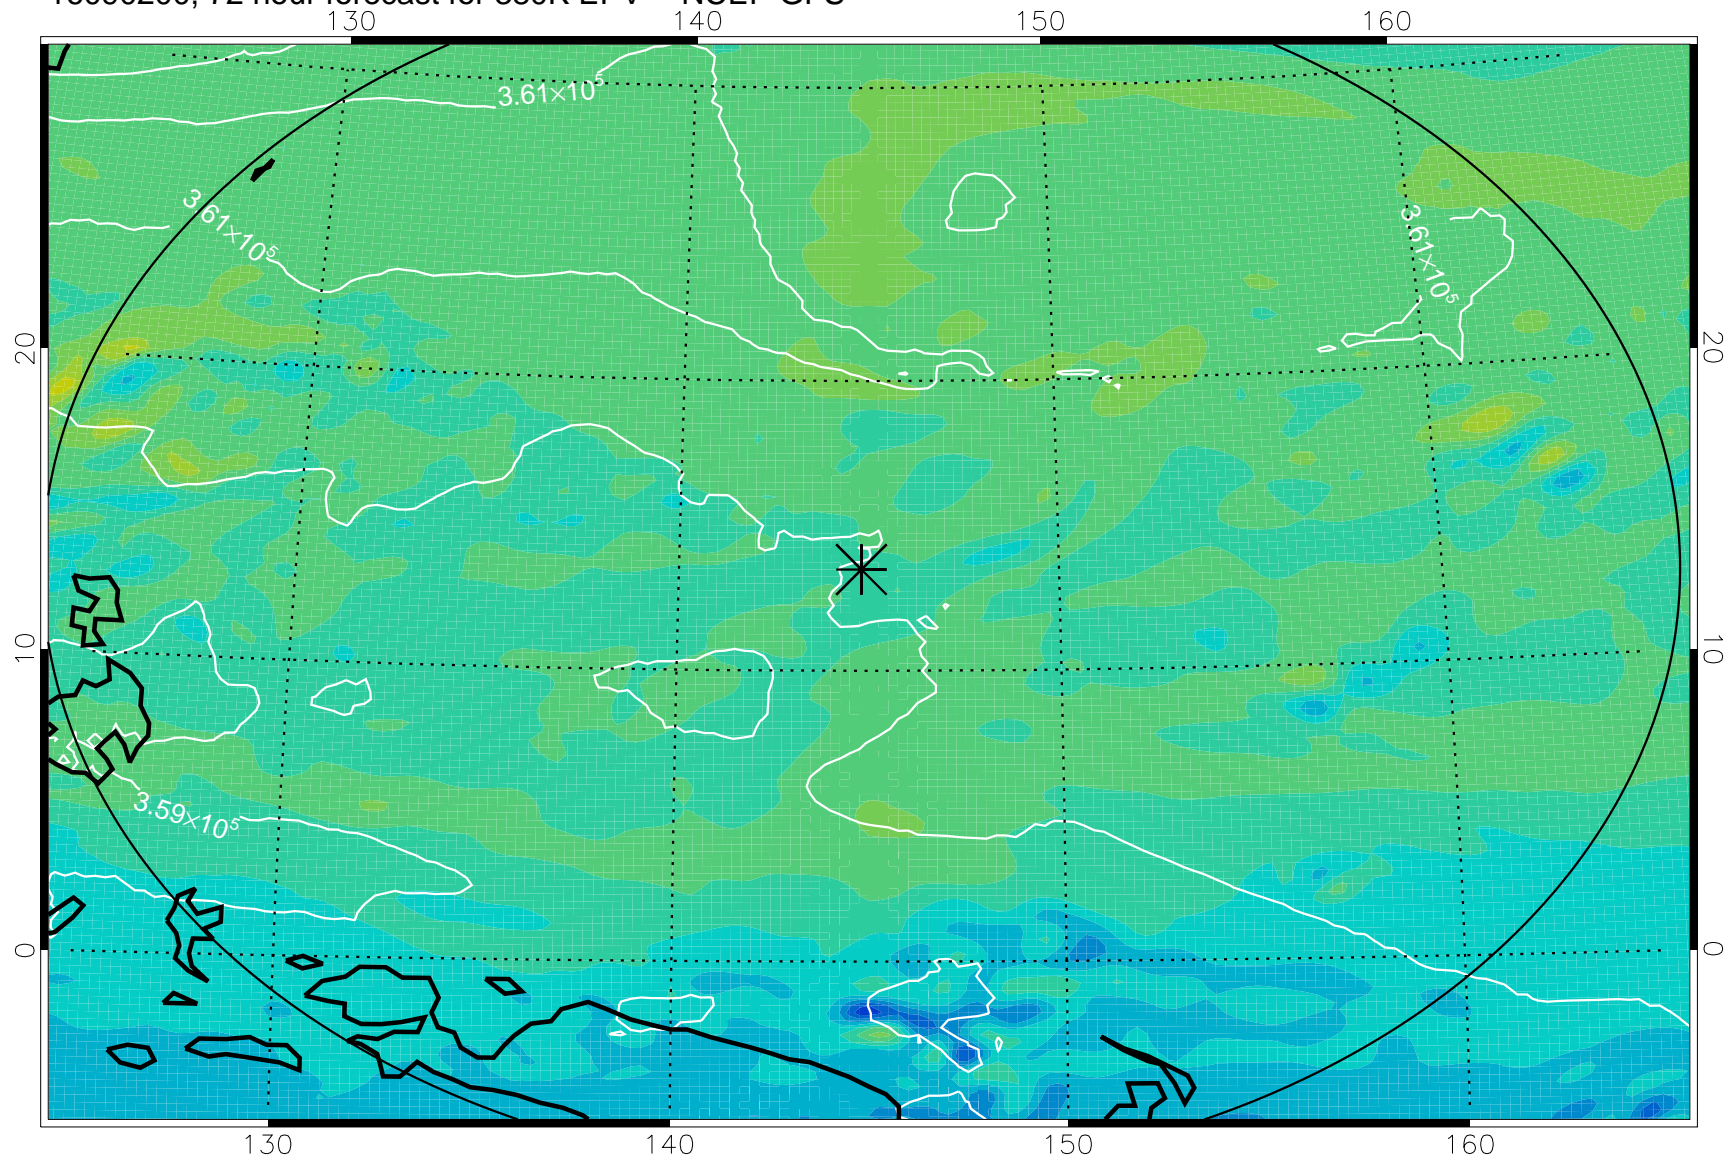

16090106, 54 hour forecast for 380K EPV -- NCEP GFS

380K Montgomery Streamfunction, white

Range ring of 2304 km

16090112, 60 hour forecast for 380K EPV -- NCEP GFS

380K Montgomery Streamfunction, white

Range ring of 2304 km

16090118, 66 hour forecast for 380K EPV -- NCEP GFS

380K Montgomery Streamfunction, white

Range ring of 2304 km

16090200, 72 hour forecast for 380K EPV -- NCEP GFS

380K Montgomery Streamfunction, white

Range ring of 2304 km

16090206, 78 hour forecast for 380K EPV -- NCEP GFS

380K Montgomery Streamfunction, white

Range ring of 2304 km

16090212, 84 hour forecast for 380K EPV -- NCEP GFS

380K Montgomery Streamfunction, white

Range ring of 2304 km

16090218, 90 hour forecast for 380K EPV -- NCEP GFS

380K Montgomery Streamfunction, white

Range ring of 2304 km

16090300, 96 hour forecast for 380K EPV -- NCEP GFS

380K Montgomery Streamfunction, white

Range ring of 2304 km