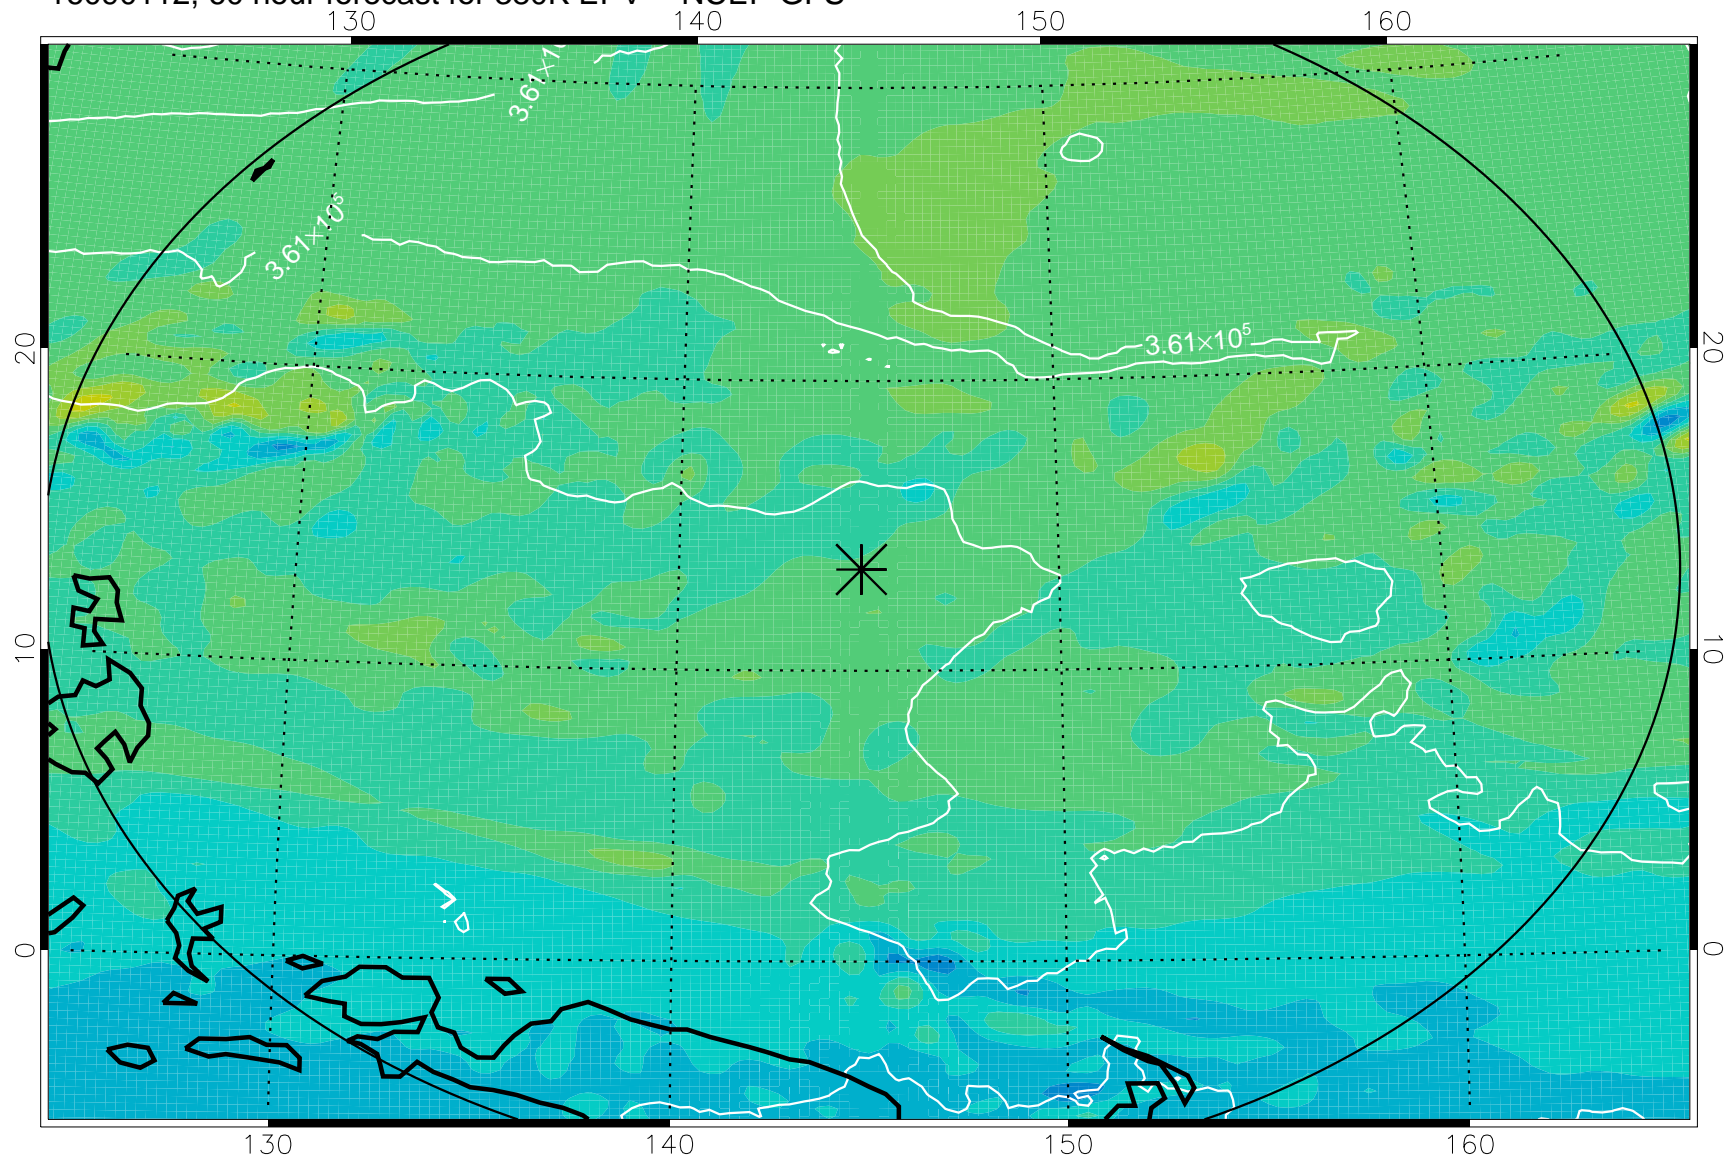

16083118, 42 hour forecast for 380K EPV -- NCEP GFS

380K Montgomery Streamfunction, white

Range ring of 2304 km

16090100, 48 hour forecast for 380K EPV -- NCEP GFS

380K Montgomery Streamfunction, white

Range ring of 2304 km

16090106, 54 hour forecast for 380K EPV -- NCEP GFS

380K Montgomery Streamfunction, white

Range ring of 2304 km

16090112, 60 hour forecast for 380K EPV -- NCEP GFS

380K Montgomery Streamfunction, white

Range ring of 2304 km

16090118, 66 hour forecast for 380K EPV -- NCEP GFS

380K Montgomery Streamfunction, white

Range ring of 2304 km

16090200, 72 hour forecast for 380K EPV -- NCEP GFS

380K Montgomery Streamfunction, white

Range ring of 2304 km

16090206, 78 hour forecast for 380K EPV -- NCEP GFS

380K Montgomery Streamfunction, white

Range ring of 2304 km

16090212, 84 hour forecast for 380K EPV -- NCEP GFS

380K Montgomery Streamfunction, white

Range ring of 2304 km