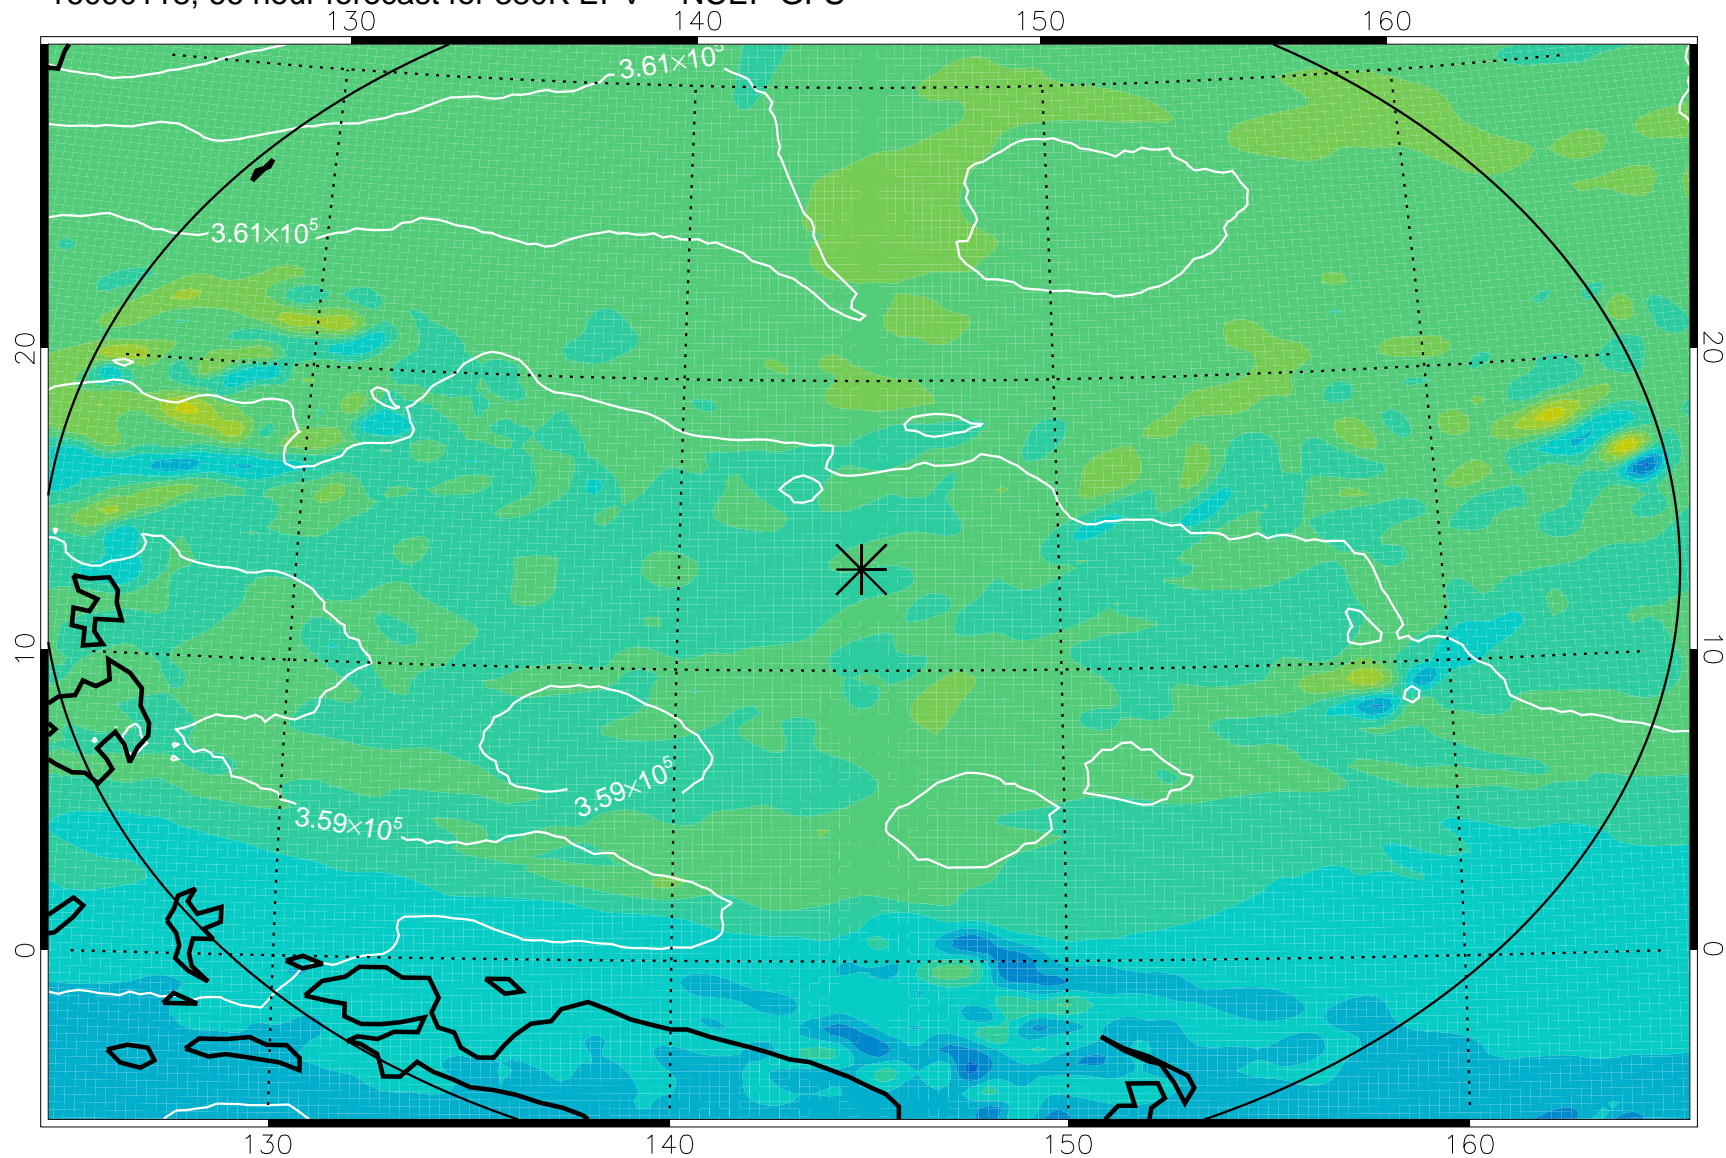

16090106, 54 hour forecast for 380K EPV -- NCEP GFS

380K Montgomery Streamfunction, white

Range ring of 2304 km

16090112, 60 hour forecast for 380K EPV -- NCEP GFS

380K Montgomery Streamfunction, white

Range ring of 2304 km

16090118, 66 hour forecast for 380K EPV -- NCEP GFS

380K Montgomery Streamfunction, white

Range ring of 2304 km

16090200, 72 hour forecast for 380K EPV -- NCEP GFS

380K Montgomery Streamfunction, white

Range ring of 2304 km

16090206, 78 hour forecast for 380K EPV -- NCEP GFS

380K Montgomery Streamfunction, white

Range ring of 2304 km

16090212, 84 hour forecast for 380K EPV -- NCEP GFS

380K Montgomery Streamfunction, white

Range ring of 2304 km

16090218, 90 hour forecast for 380K EPV -- NCEP GFS

380K Montgomery Streamfunction, white

Range ring of 2304 km

16090300, 96 hour forecast for 380K EPV -- NCEP GFS

380K Montgomery Streamfunction, white

Range ring of 2304 km