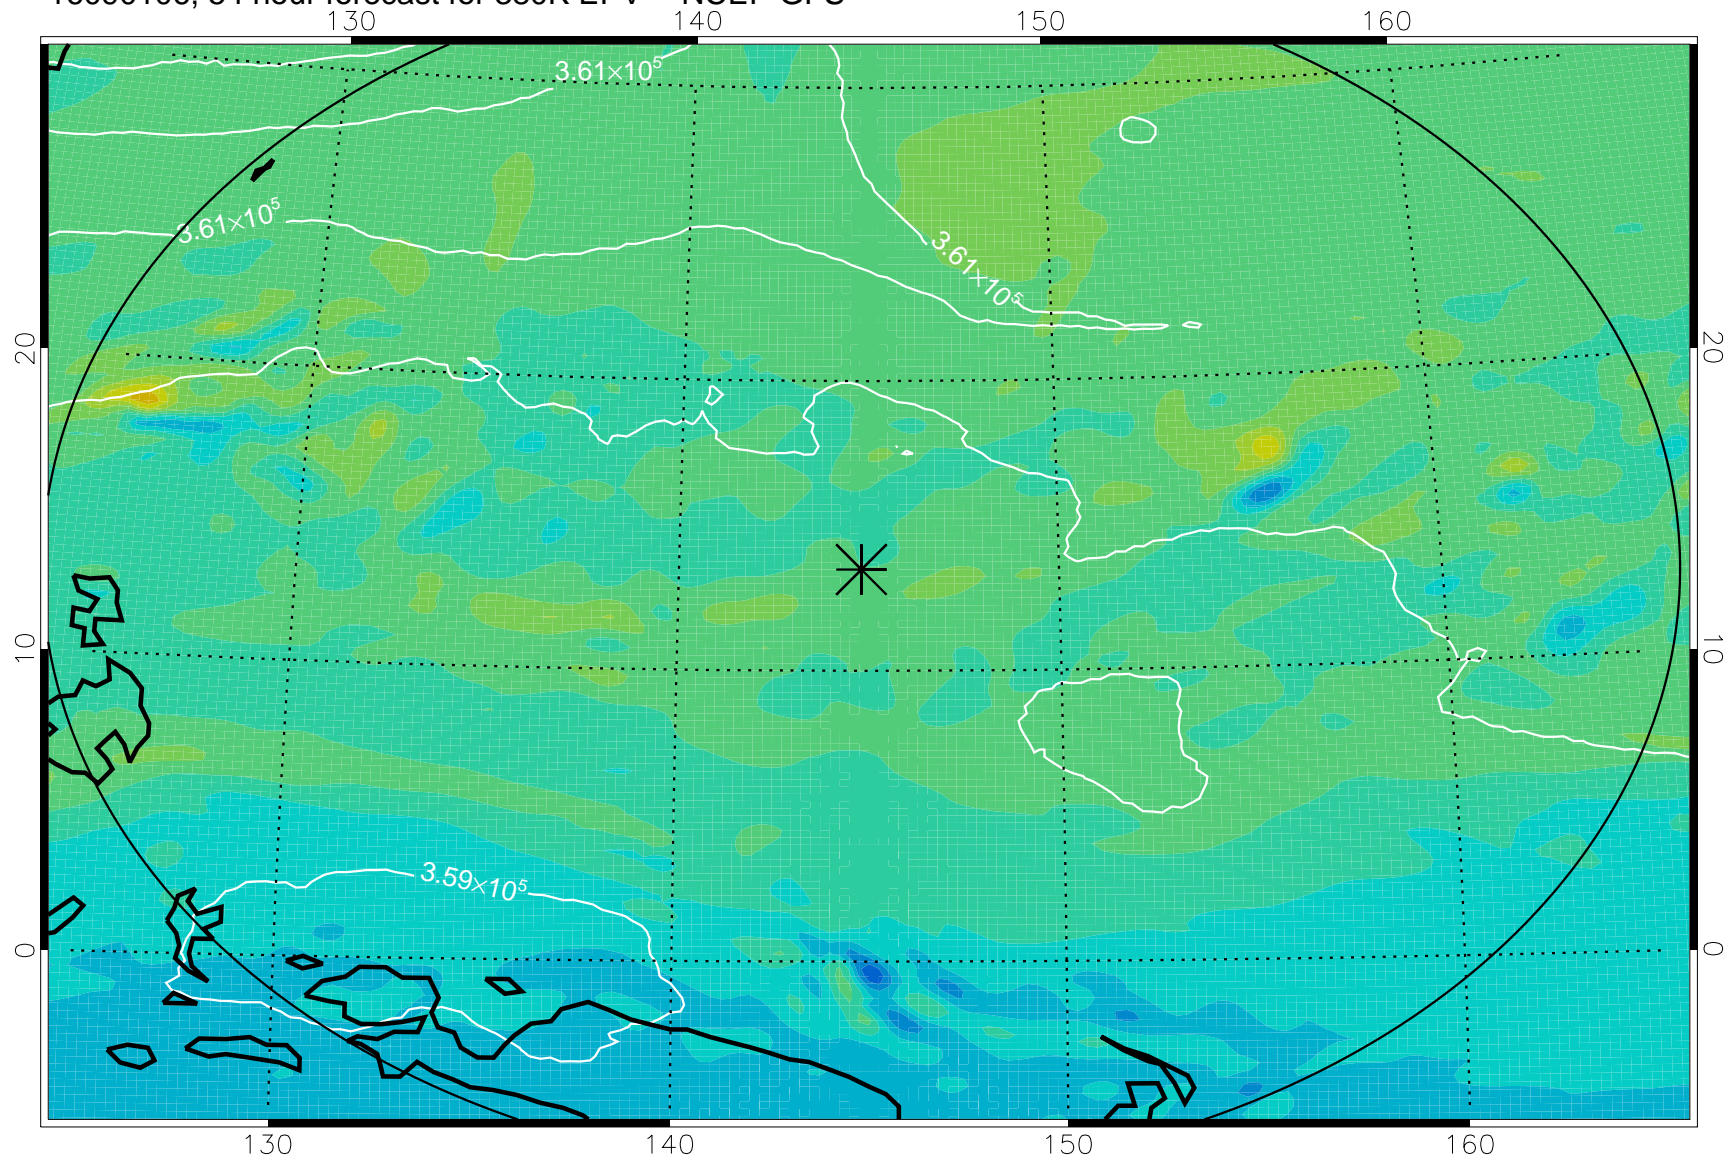

16083118, 42 hour forecast for 380K EPV -- NCEP GFS

380K Montgomery Streamfunction, white

Range ring of 2304 km

16090100, 48 hour forecast for 380K EPV -- NCEP GFS

380K Montgomery Streamfunction, white

Range ring of 2304 km

16090106, 54 hour forecast for 380K EPV -- NCEP GFS

380K Montgomery Streamfunction, white

Range ring of 2304 km

16090112, 60 hour forecast for 380K EPV -- NCEP GFS

380K Montgomery Streamfunction, white

Range ring of 2304 km

16090118, 66 hour forecast for 380K EPV -- NCEP GFS

380K Montgomery Streamfunction, white

Range ring of 2304 km

16090200, 72 hour forecast for 380K EPV -- NCEP GFS

380K Montgomery Streamfunction, white

Range ring of 2304 km

16090206, 78 hour forecast for 380K EPV -- NCEP GFS

380K Montgomery Streamfunction, white

Range ring of 2304 km

16090212, 84 hour forecast for 380K EPV -- NCEP GFS

380K Montgomery Streamfunction, white

Range ring of 2304 km