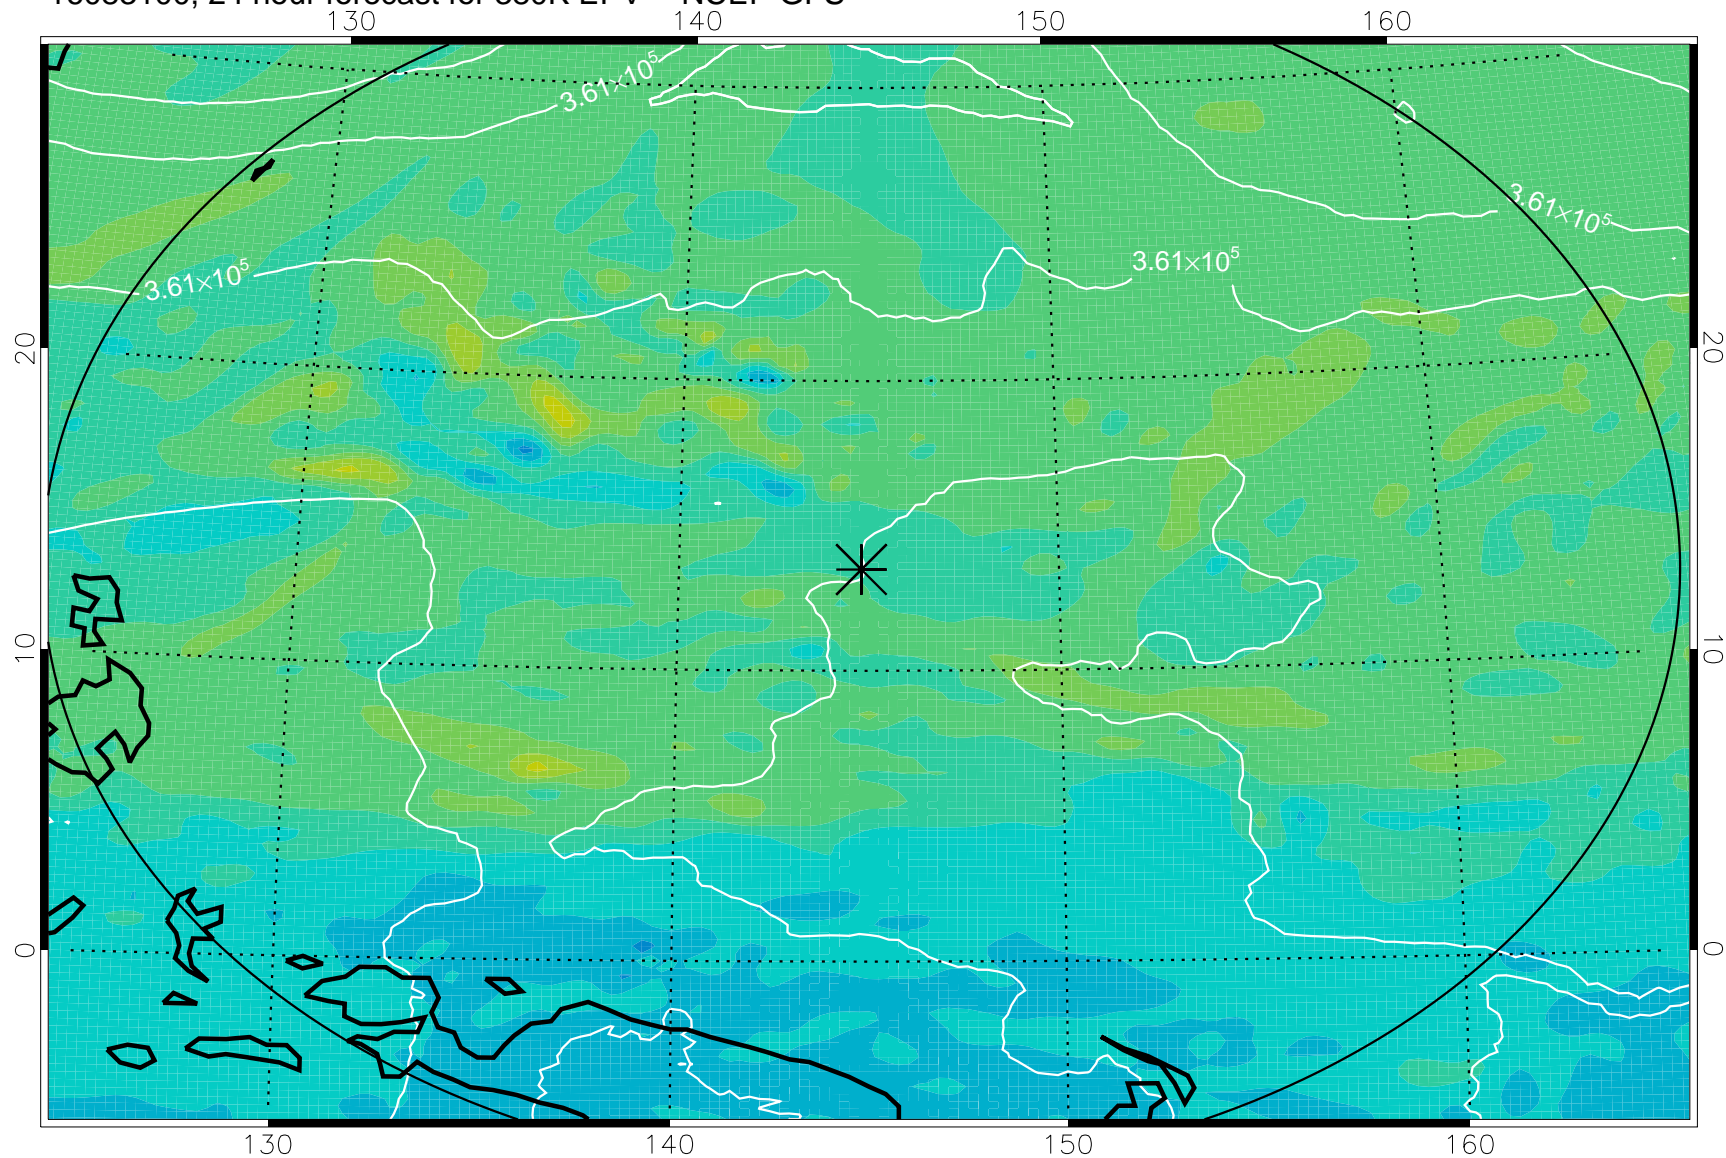

16083018, 18 hour forecast for 380K EPV -- NCEP GFS

380K Montgomery Streamfunction, white

Range ring of 2304 km

16083100, 24 hour forecast for 380K EPV -- NCEP GFS

380K Montgomery Streamfunction, white

Range ring of 2304 km

16083106, 30 hour forecast for 380K EPV -- NCEP GFS

380K Montgomery Streamfunction, white

Range ring of 2304 km

16083112, 36 hour forecast for 380K EPV -- NCEP GFS

380K Montgomery Streamfunction, white

Range ring of 2304 km

16083118, 42 hour forecast for 380K EPV -- NCEP GFS

380K Montgomery Streamfunction, white

Range ring of 2304 km

16090100, 48 hour forecast for 380K EPV -- NCEP GFS

380K Montgomery Streamfunction, white

Range ring of 2304 km

16090206, 78 hour forecast for 380K EPV -- NCEP GFS

380K Montgomery Streamfunction, white

Range ring of 2304 km

16090212, 84 hour forecast for 380K EPV -- NCEP GFS

380K Montgomery Streamfunction, white

Range ring of 2304 km