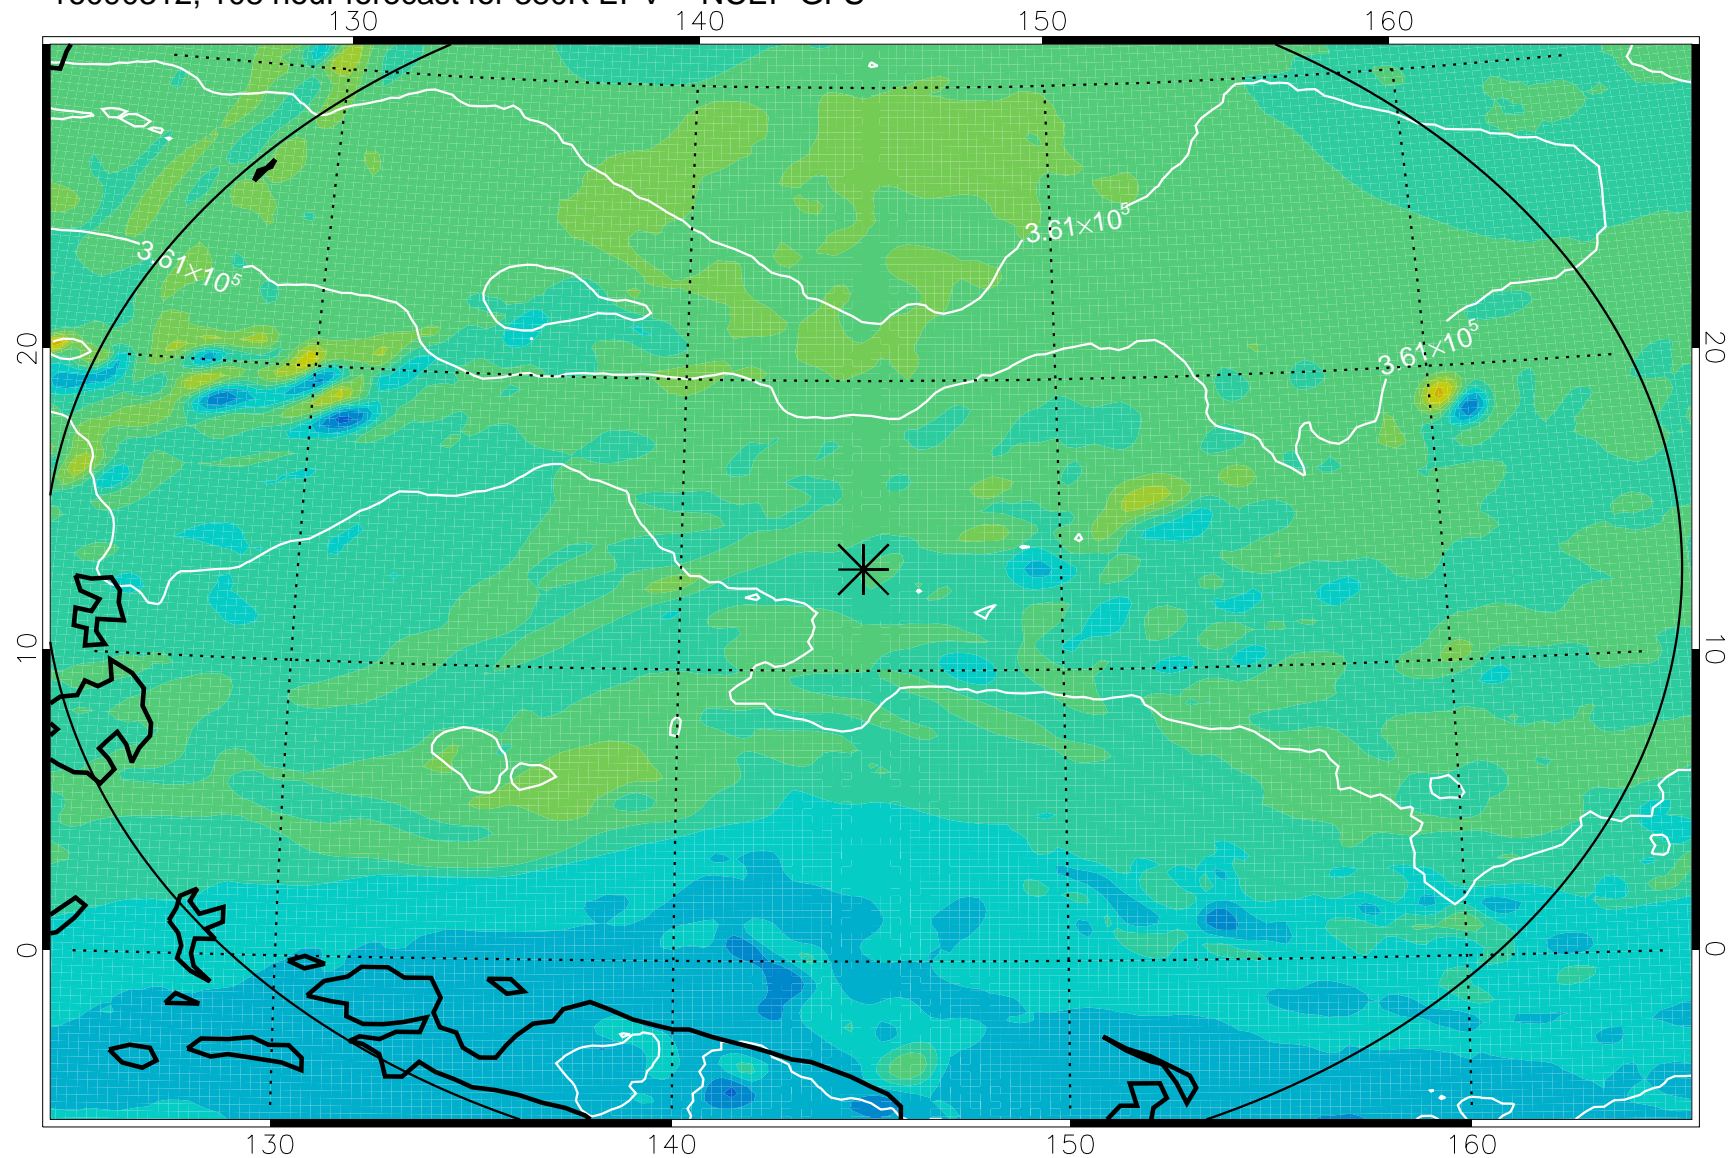

16090206, 78 hour forecast for 380K EPV -- NCEP GFS

380K Montgomery Streamfunction, white

Range ring of 2304 km

16090212, 84 hour forecast for 380K EPV -- NCEP GFS

380K Montgomery Streamfunction, white

Range ring of 2304 km

16090218, 90 hour forecast for 380K EPV -- NCEP GFS

380K Montgomery Streamfunction, white

Range ring of 2304 km

16090300, 96 hour forecast for 380K EPV -- NCEP GFS

380K Montgomery Streamfunction, white

Range ring of 2304 km

16090306, 102 hour forecast for 380K EPV -- NCEP GFS

380K Montgomery Streamfunction, white

Range ring of 2304 km

16090312, 108 hour forecast for 380K EPV -- NCEP GFS

380K Montgomery Streamfunction, white

Range ring of 2304 km

16090318, 114 hour forecast for 380K EPV -- NCEP GFS

380K Montgomery Streamfunction, white

Range ring of 2304 km

16090400, 120 hour forecast for 380K EPV -- NCEP GFS

380K Montgomery Streamfunction, white

Range ring of 2304 km