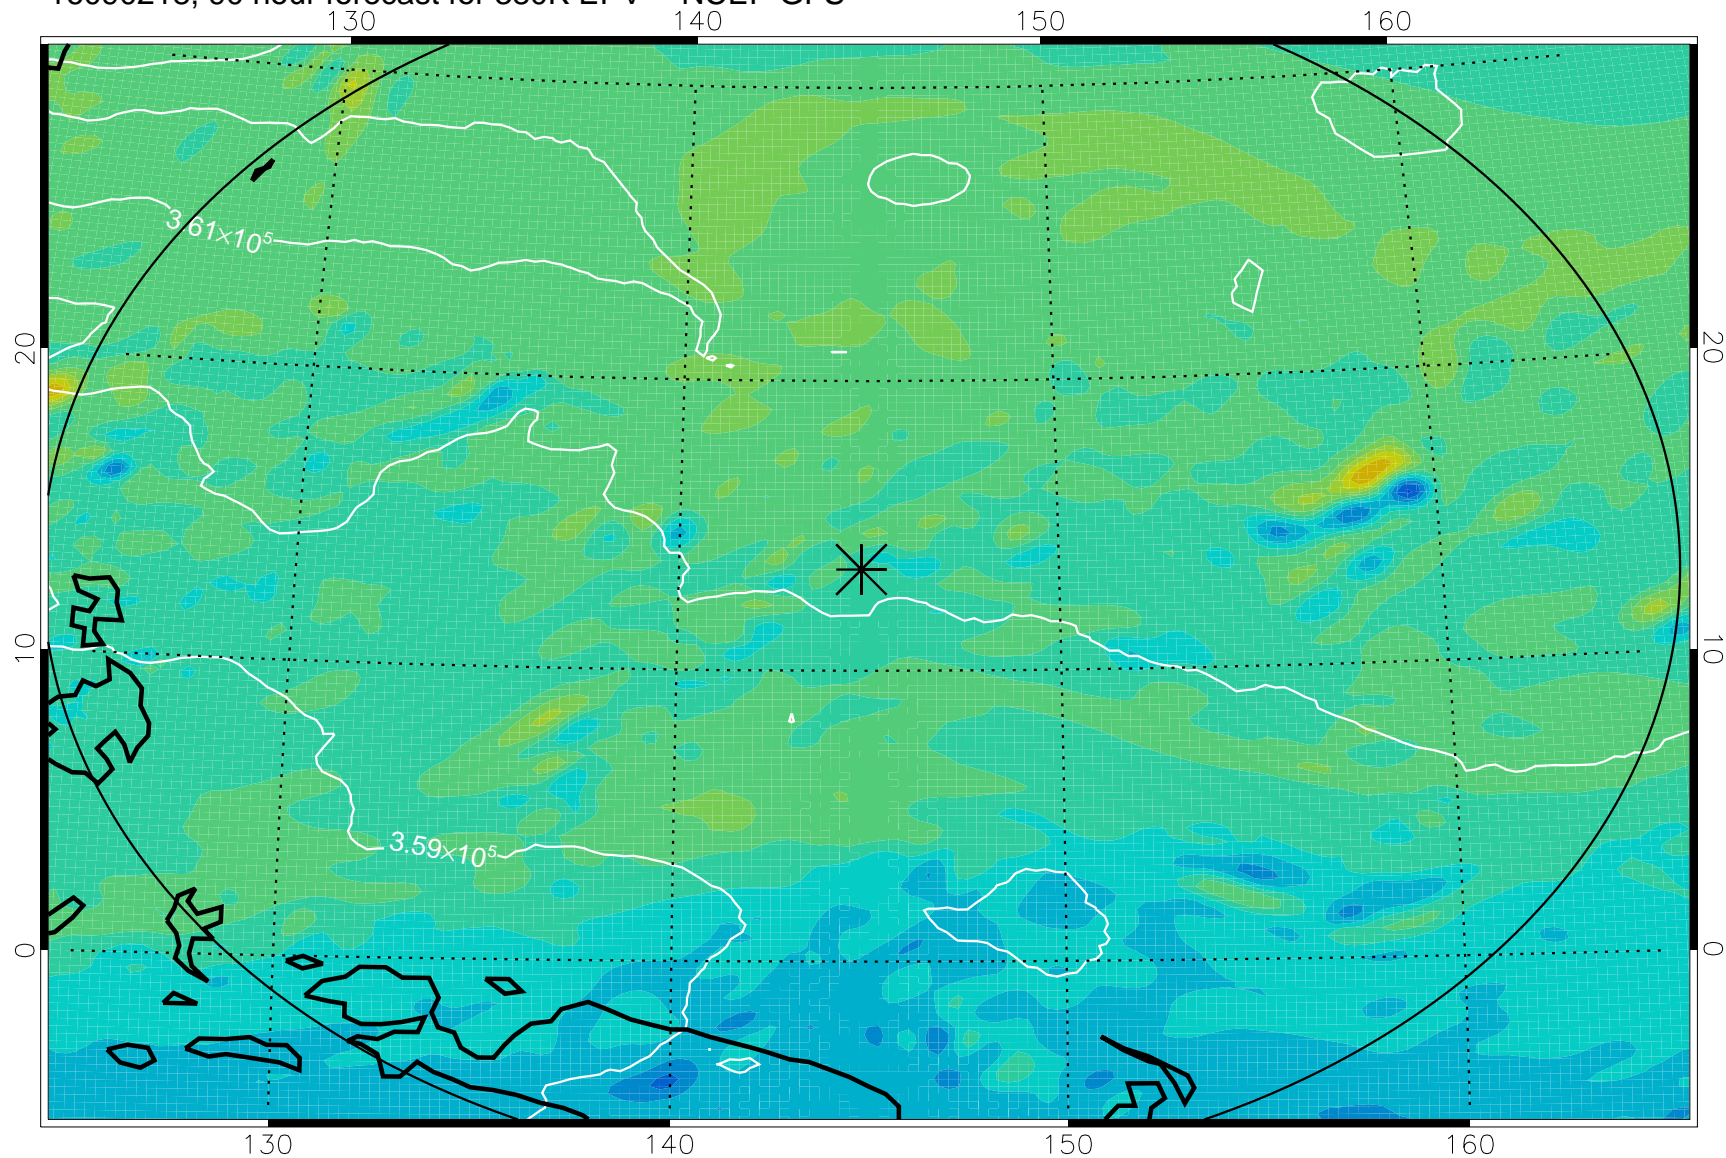

16090118, 66 hour forecast for 380K EPV -- NCEP GFS

380K Montgomery Streamfunction, white

Range ring of 2304 km

16090200, 72 hour forecast for 380K EPV -- NCEP GFS

380K Montgomery Streamfunction, white

Range ring of 2304 km

16090206, 78 hour forecast for 380K EPV -- NCEP GFS

380K Montgomery Streamfunction, white

Range ring of 2304 km

16090212, 84 hour forecast for 380K EPV -- NCEP GFS

380K Montgomery Streamfunction, white

Range ring of 2304 km

16090218, 90 hour forecast for 380K EPV -- NCEP GFS

380K Montgomery Streamfunction, white

Range ring of 2304 km

16090300, 96 hour forecast for 380K EPV -- NCEP GFS

380K Montgomery Streamfunction, white

Range ring of 2304 km

16090306, 102 hour forecast for 380K EPV -- NCEP GFS

380K Montgomery Streamfunction, white

Range ring of 2304 km

16090312, 108 hour forecast for 380K EPV -- NCEP GFS

380K Montgomery Streamfunction, white

Range ring of 2304 km