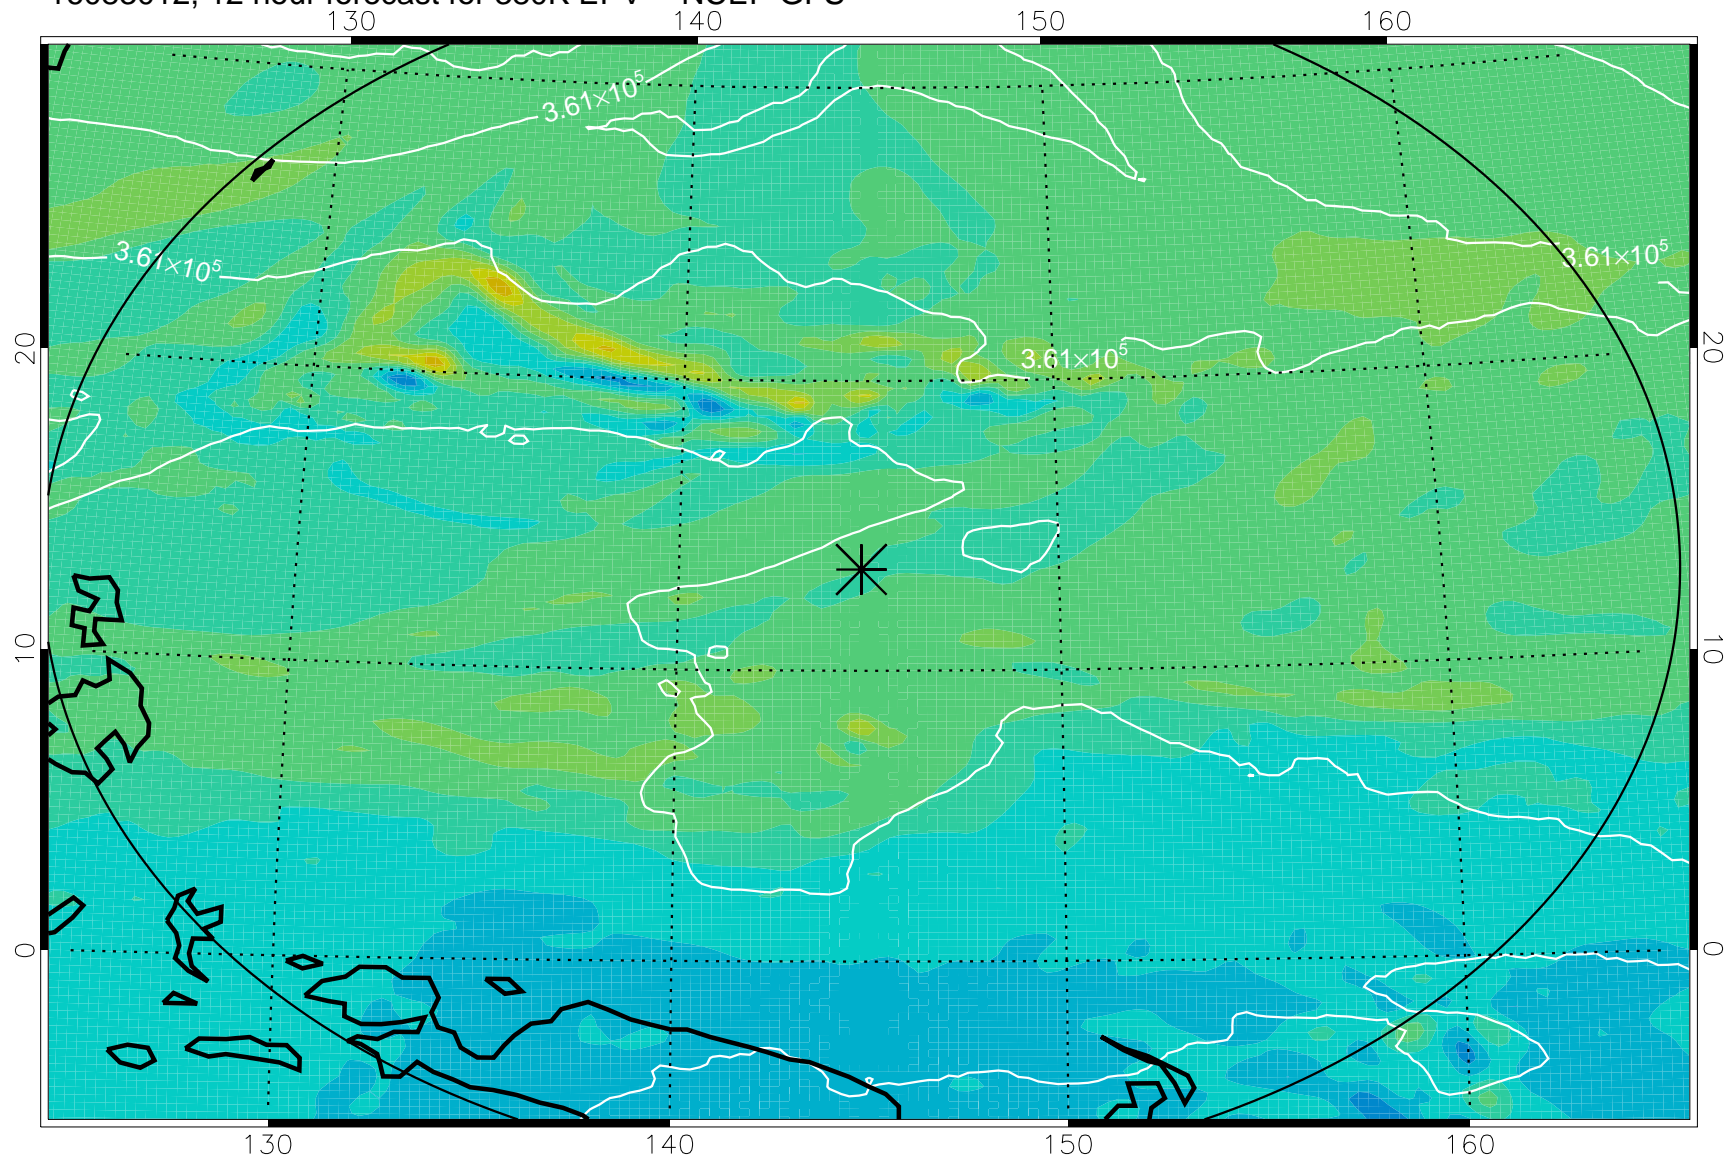

16083006, 6 hour forecast for 380K EPV -- NCEP GFS

380K Montgomery Streamfunction, white

Range ring of 2304 km

16083012, 12 hour forecast for 380K EPV -- NCEP GFS

380K Montgomery Streamfunction, white

Range ring of 2304 km

16083018, 18 hour forecast for 380K EPV -- NCEP GFS

380K Montgomery Streamfunction, white

Range ring of 2304 km

16083100, 24 hour forecast for 380K EPV -- NCEP GFS

380K Montgomery Streamfunction, white

Range ring of 2304 km

16083106, 30 hour forecast for 380K EPV -- NCEP GFS

380K Montgomery Streamfunction, white

Range ring of 2304 km

16083112, 36 hour forecast for 380K EPV -- NCEP GFS

380K Montgomery Streamfunction, white

Range ring of 2304 km

16090118, 66 hour forecast for 380K EPV -- NCEP GFS

380K Montgomery Streamfunction, white

Range ring of 2304 km

16090200, 72 hour forecast for 380K EPV -- NCEP GFS

380K Montgomery Streamfunction, white

Range ring of 2304 km