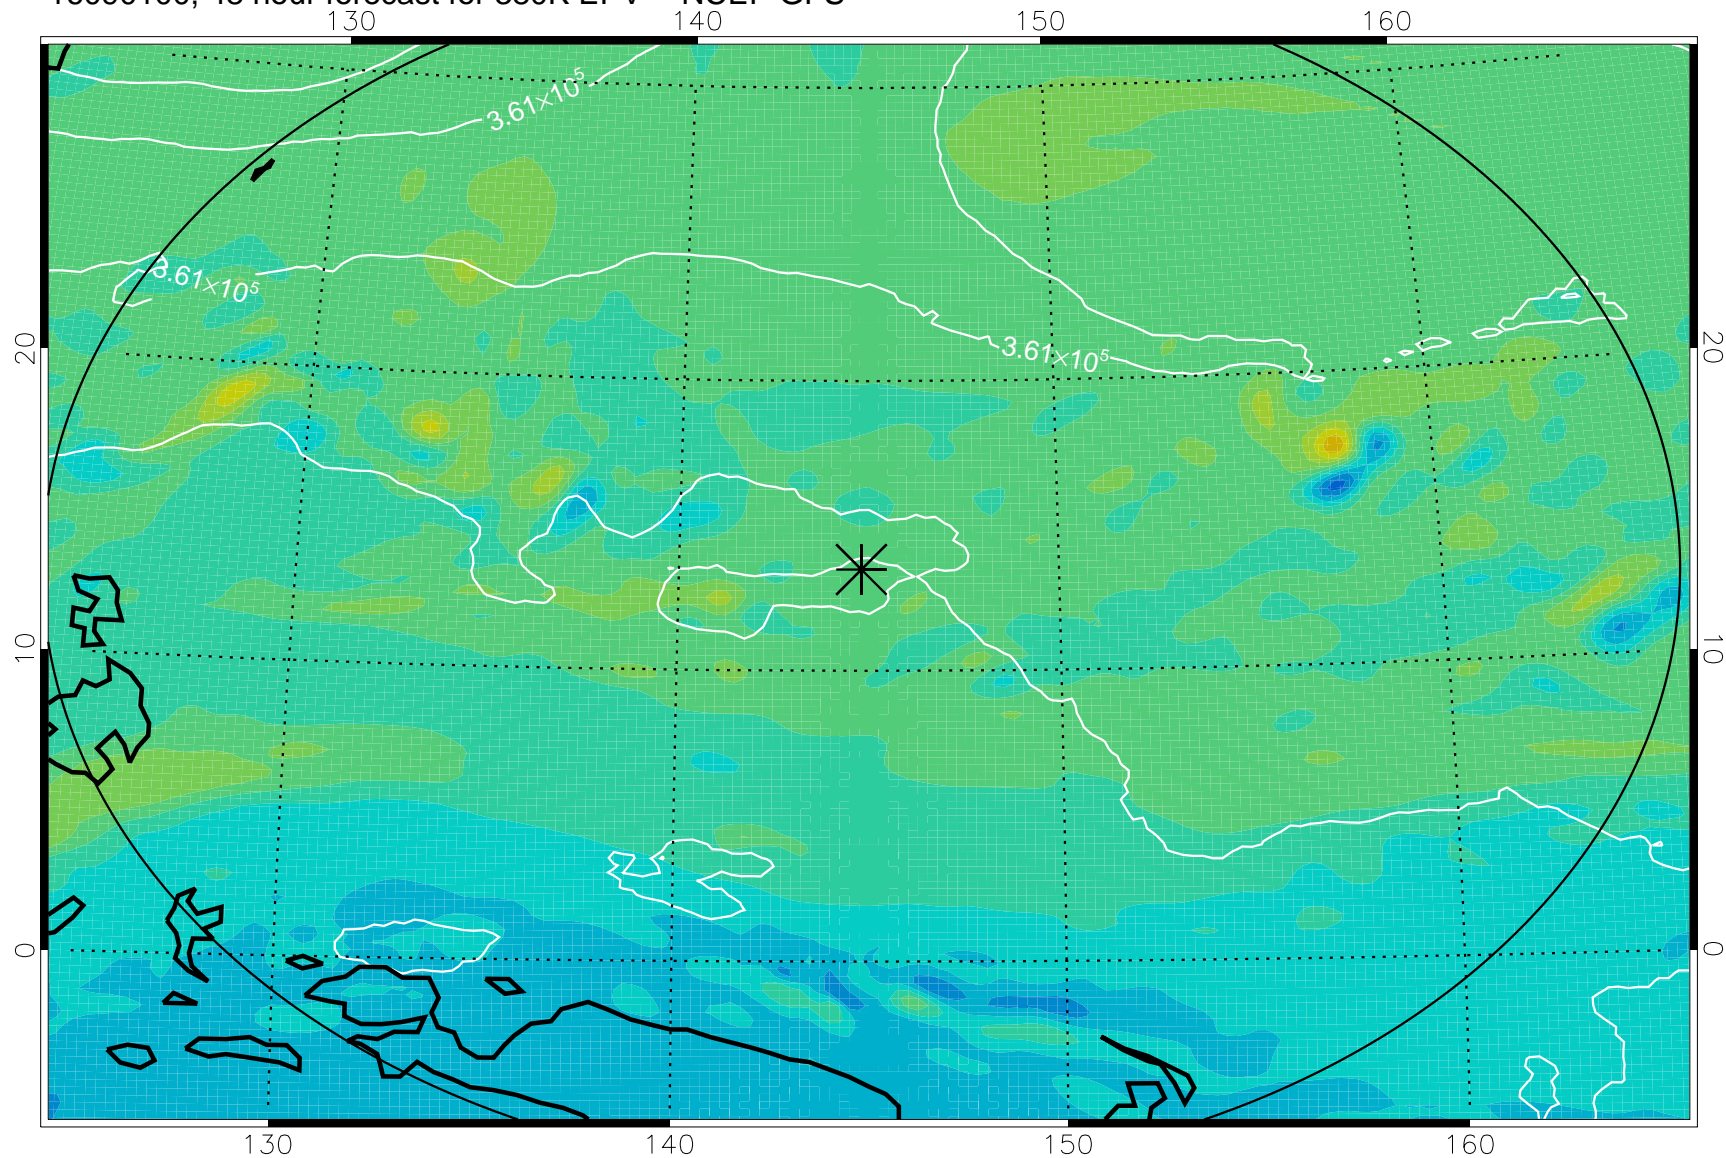

16083118, 42 hour forecast for 380K EPV -- NCEP GFS

380K Montgomery Streamfunction, white

Range ring of 2304 km

16090100, 48 hour forecast for 380K EPV -- NCEP GFS

380K Montgomery Streamfunction, white

Range ring of 2304 km

16090106, 54 hour forecast for 380K EPV -- NCEP GFS

380K Montgomery Streamfunction, white

Range ring of 2304 km

16090112, 60 hour forecast for 380K EPV -- NCEP GFS

380K Montgomery Streamfunction, white

Range ring of 2304 km

16090118, 66 hour forecast for 380K EPV -- NCEP GFS

380K Montgomery Streamfunction, white

Range ring of 2304 km

16090200, 72 hour forecast for 380K EPV -- NCEP GFS

380K Montgomery Streamfunction, white

Range ring of 2304 km

16090206, 78 hour forecast for 380K EPV -- NCEP GFS

380K Montgomery Streamfunction, white

Range ring of 2304 km

16090212, 84 hour forecast for 380K EPV -- NCEP GFS

380K Montgomery Streamfunction, white

Range ring of 2304 km