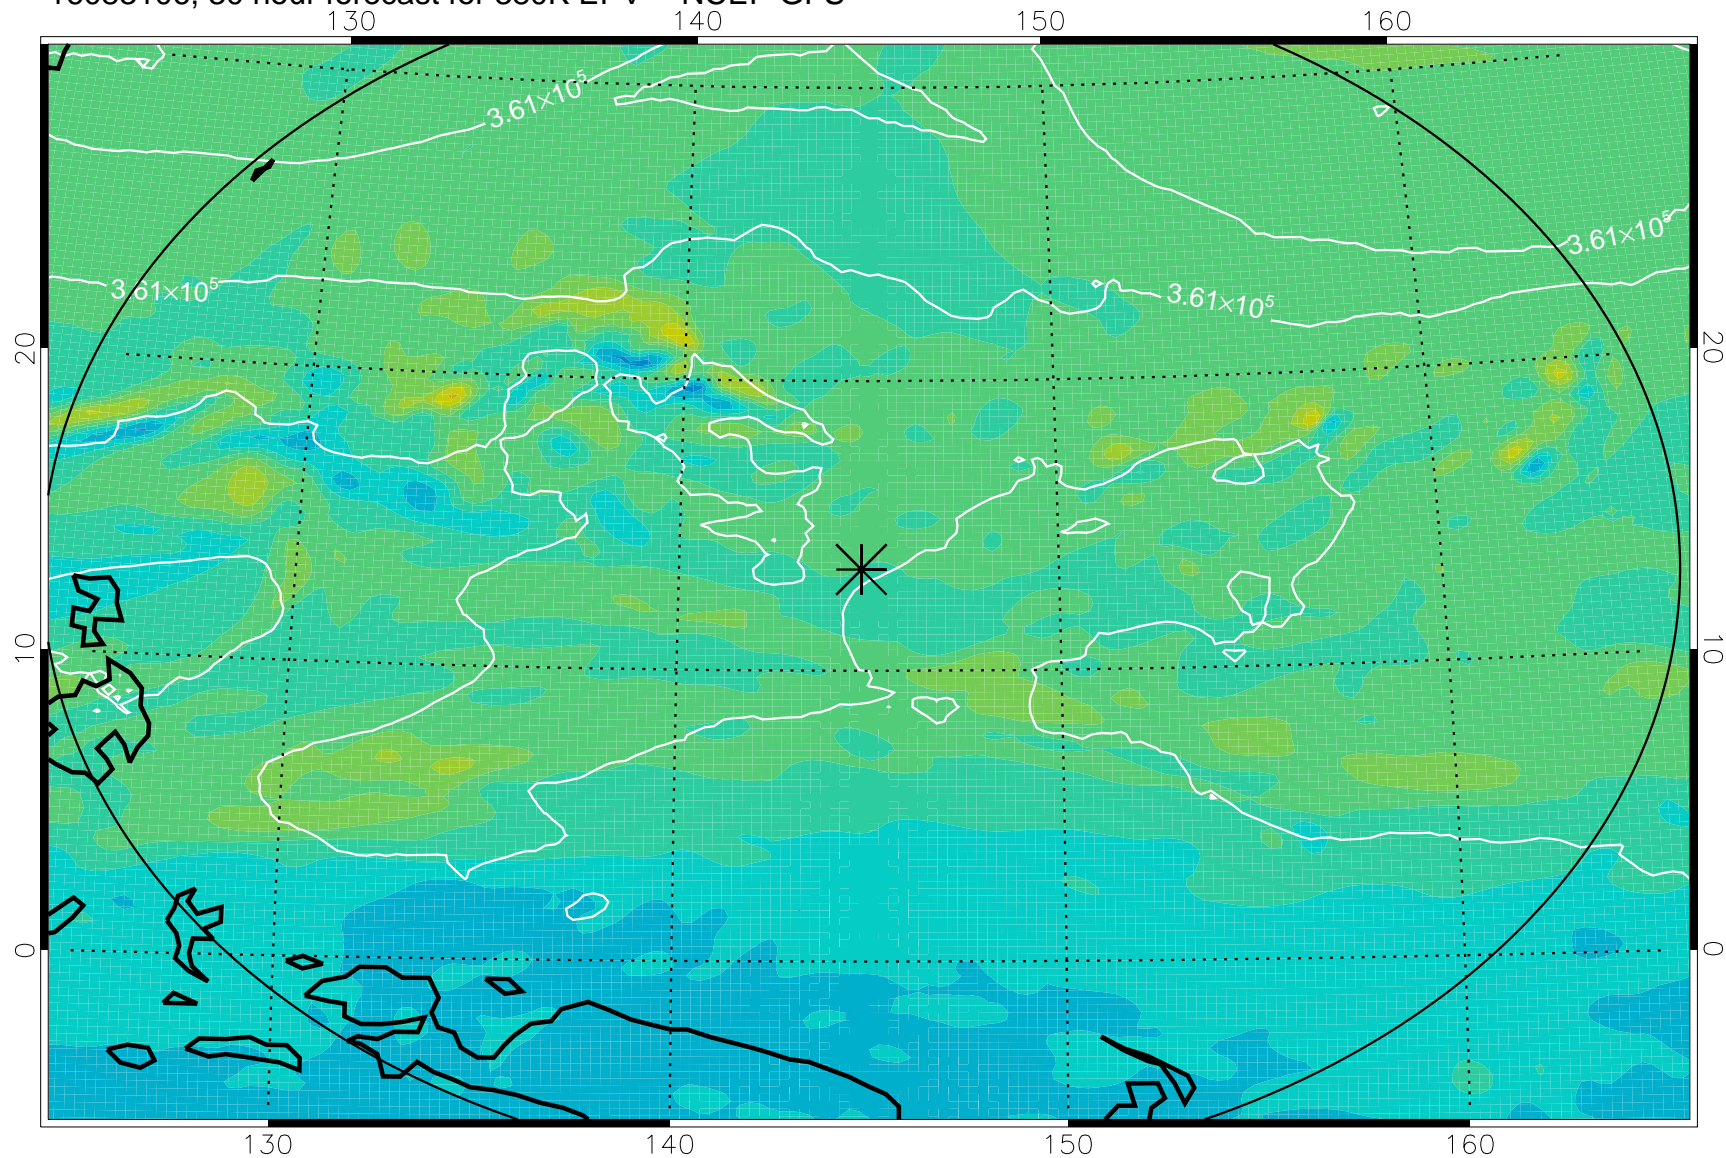

16083018, 18 hour forecast for 380K EPV -- NCEP GFS

380K Montgomery Streamfunction, white

Range ring of 2304 km

16083100, 24 hour forecast for 380K EPV -- NCEP GFS

380K Montgomery Streamfunction, white

Range ring of 2304 km

16083106, 30 hour forecast for 380K EPV -- NCEP GFS

380K Montgomery Streamfunction, white

Range ring of 2304 km

16083112, 36 hour forecast for 380K EPV -- NCEP GFS

380K Montgomery Streamfunction, white

Range ring of 2304 km

16083118, 42 hour forecast for 380K EPV -- NCEP GFS

380K Montgomery Streamfunction, white

Range ring of 2304 km

16090100, 48 hour forecast for 380K EPV -- NCEP GFS

380K Montgomery Streamfunction, white

Range ring of 2304 km

16090118, 66 hour forecast for 380K EPV -- NCEP GFS

380K Montgomery Streamfunction, white

Range ring of 2304 km

16090200, 72 hour forecast for 380K EPV -- NCEP GFS

380K Montgomery Streamfunction, white

Range ring of 2304 km