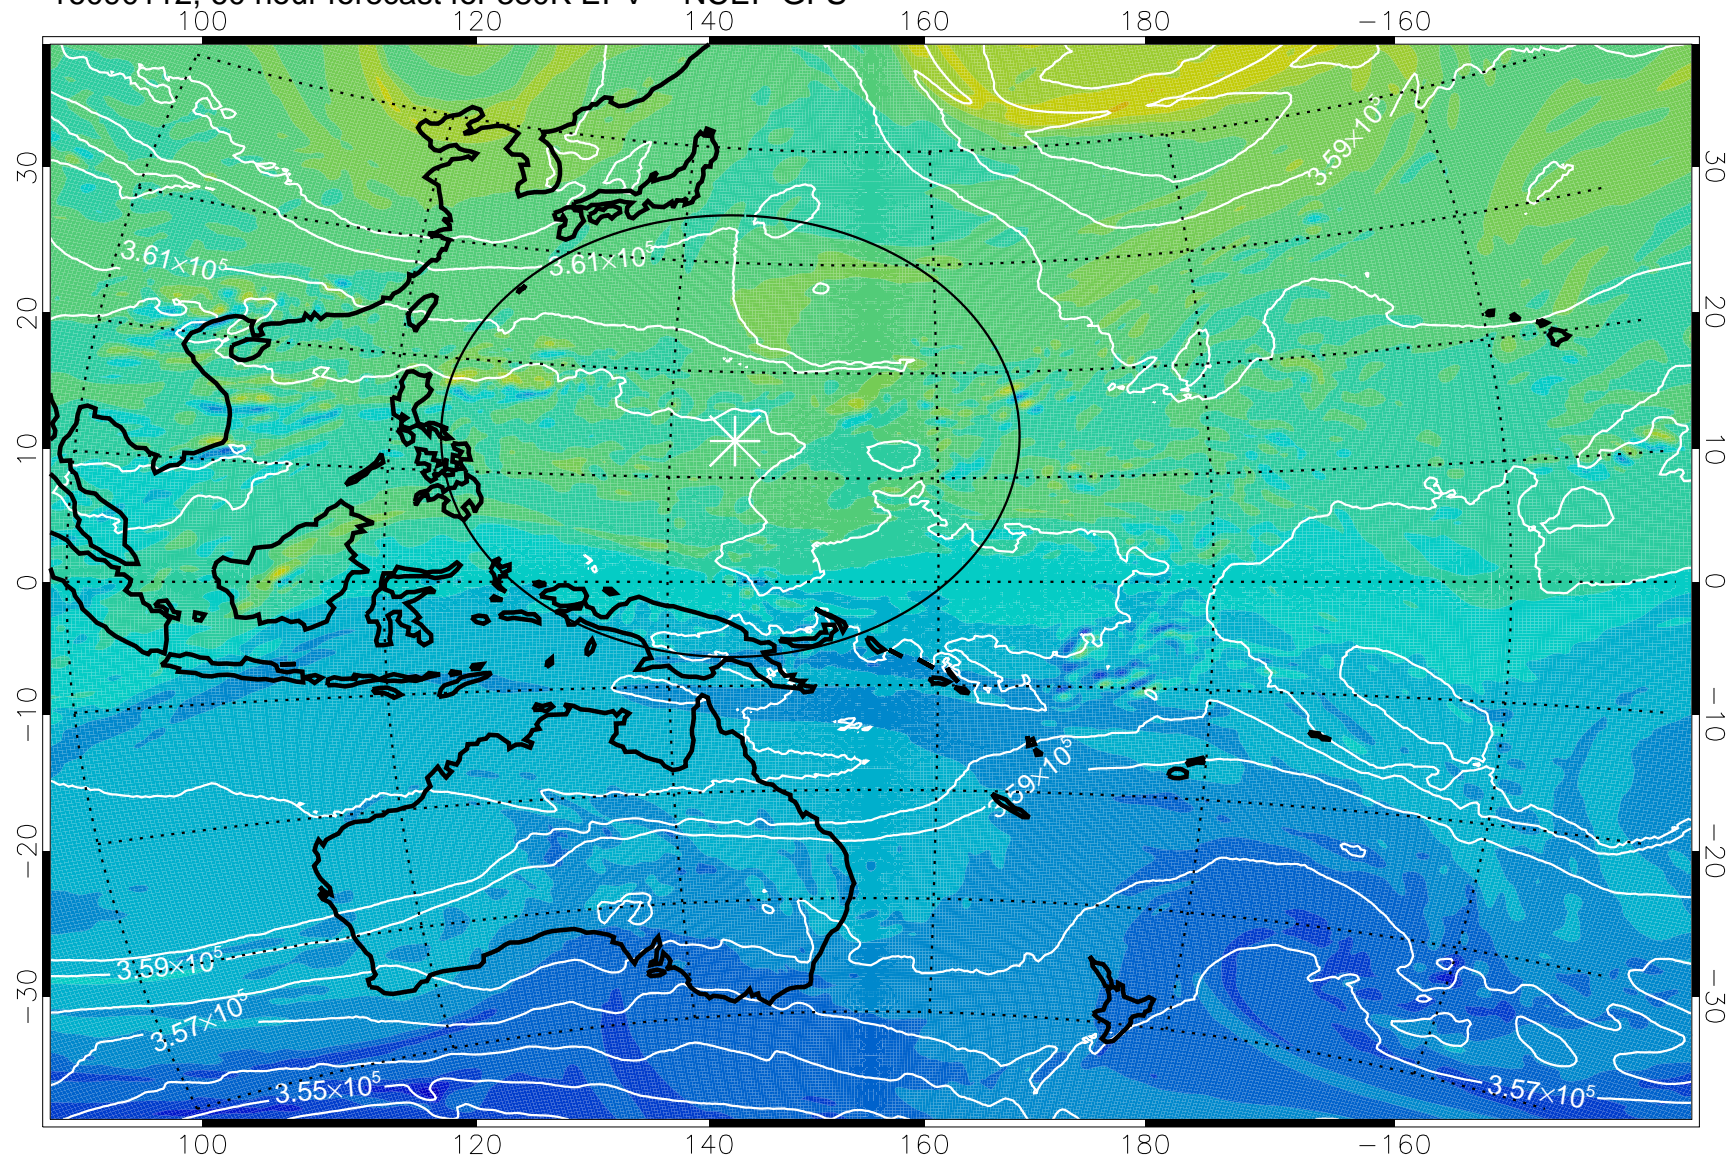

16083118, 42 hour forecast for 380K EPV -- NCEP GFS

16090100, 48 hour forecast for 380K EPV -- NCEP GFS

380K Montgomery Streamfunction, white

Range ring of 2304 km

16090106, 54 hour forecast for 380K EPV -- NCEP GFS

380K Montgomery Streamfunction, white

Range ring of 2304 km

16090112, 60 hour forecast for 380K EPV -- NCEP GFS

380K Montgomery Streamfunction, white

Range ring of 2304 km

16090118, 66 hour forecast for 380K EPV -- NCEP GFS

16090200, 72 hour forecast for 380K EPV -- NCEP GFS

380K Montgomery Streamfunction, white

Range ring of 2304 km

16090206, 78 hour forecast for 380K EPV -- NCEP GFS

380K Montgomery Streamfunction, white

Range ring of 2304 km

16090212, 84 hour forecast for 380K EPV -- NCEP GFS

380K Montgomery Streamfunction, white

Range ring of 2304 km

16090218, 90 hour forecast for 380K EPV -- NCEP GFS

380K Montgomery Streamfunction, white

Range ring of 2304 km