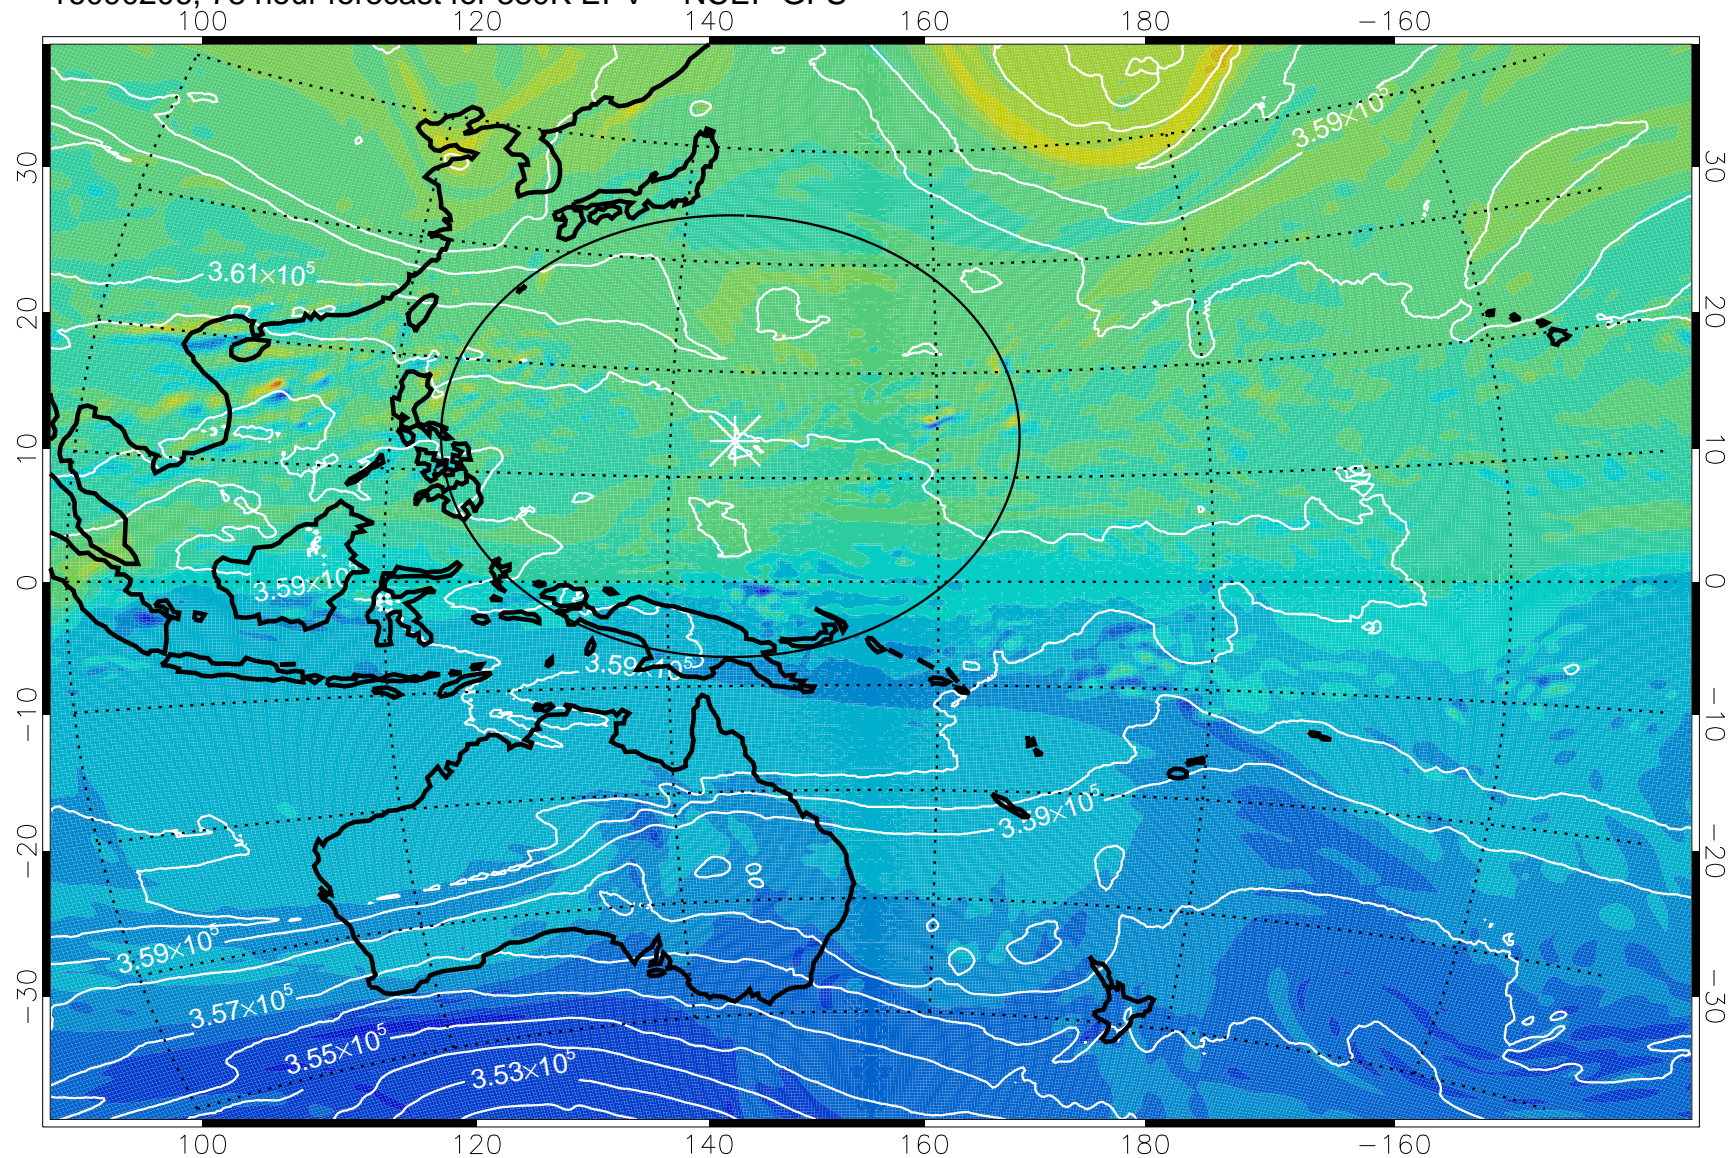

380K Montgomery Streamfunction, white

Range ring of 2304 km

16090112, 60 hour forecast for 380K EPV -- NCEP GFS

380K Montgomery Streamfunction, white

Range ring of 2304 km

16090118, 66 hour forecast for 380K EPV -- NCEP GFS

16090200, 72 hour forecast for 380K EPV -- NCEP GFS

380K Montgomery Streamfunction, white

Range ring of 2304 km

16090206, 78 hour forecast for 380K EPV -- NCEP GFS

380K Montgomery Streamfunction, white

Range ring of 2304 km

16090212, 84 hour forecast for 380K EPV -- NCEP GFS

380K Montgomery Streamfunction, white

Range ring of 2304 km

16090218, 90 hour forecast for 380K EPV -- NCEP GFS

380K Montgomery Streamfunction, white

Range ring of 2304 km

16090300, 96 hour forecast for 380K EPV -- NCEP GFS

380K Montgomery Streamfunction, white

Range ring of 2304 km

16090306, 102 hour forecast for 380K EPV -- NCEP GFS

380K Montgomery Streamfunction, white

Range ring of 2304 km