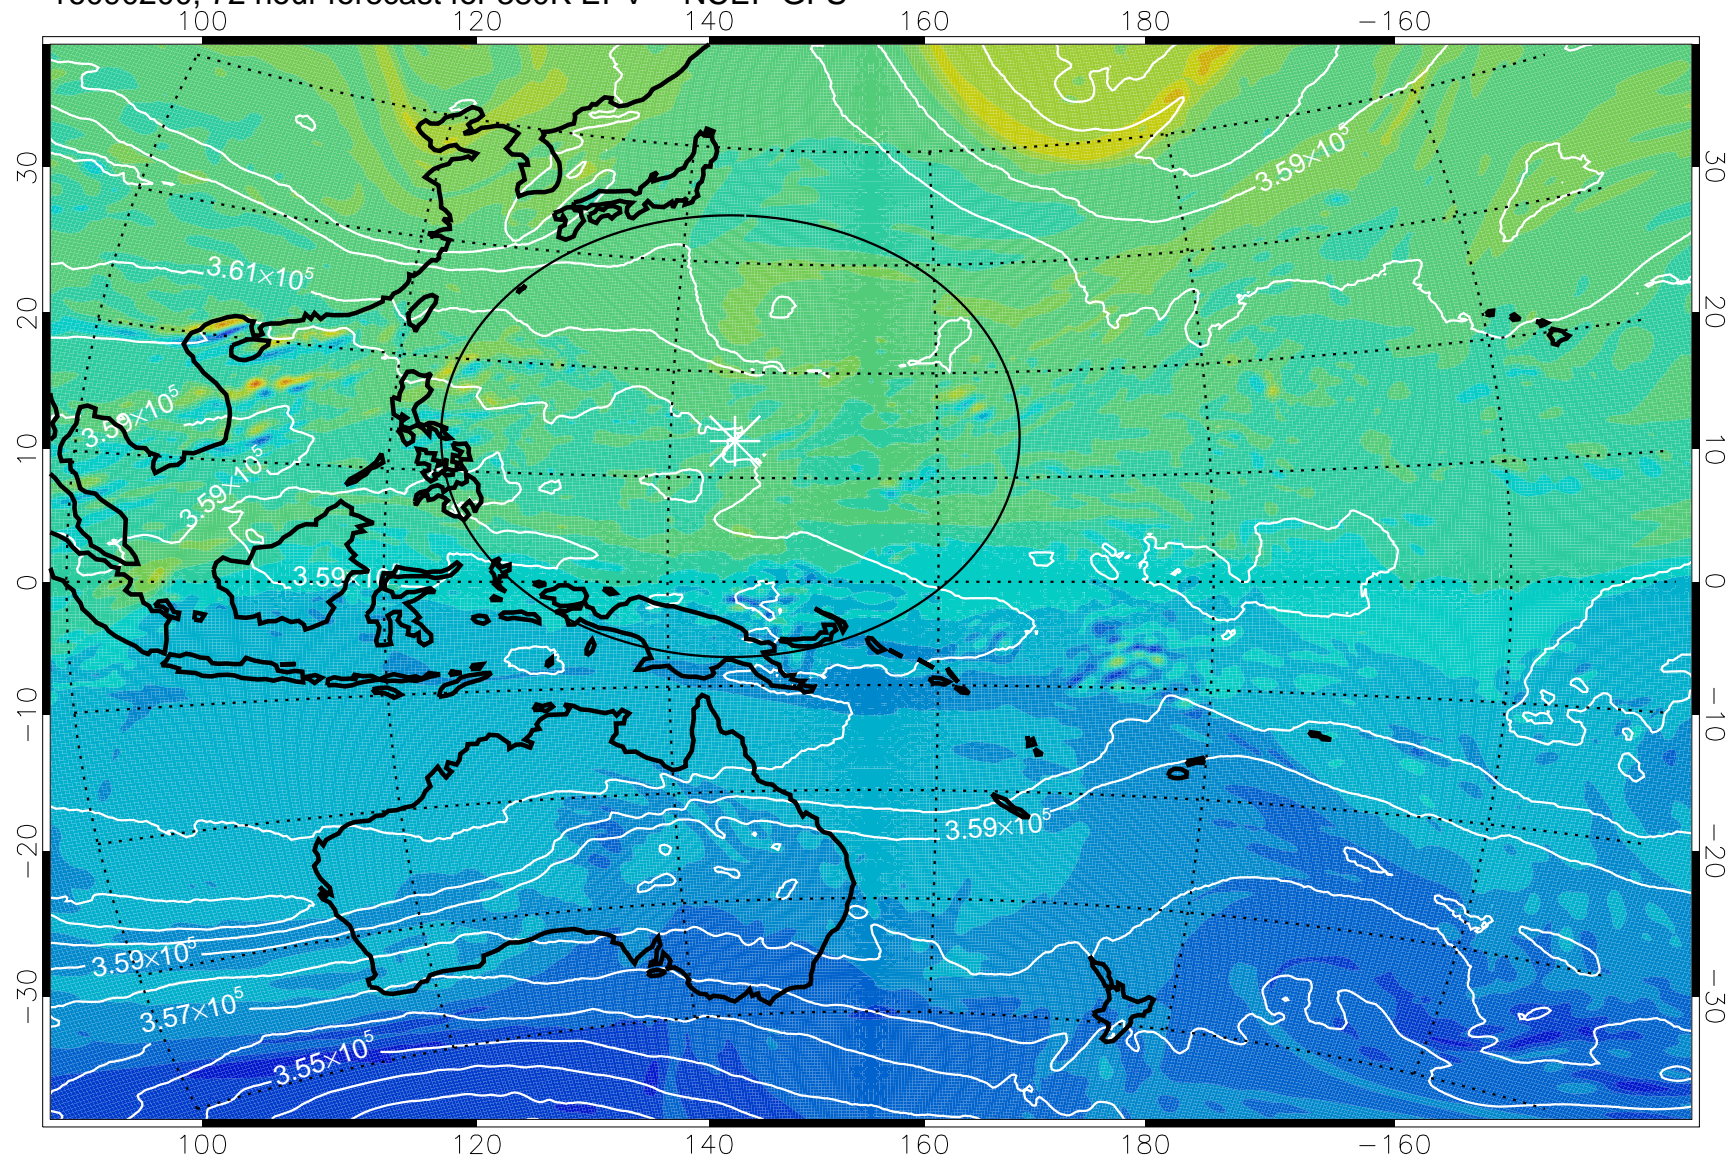

380K Montgomery Streamfunction, white

Range ring of 2304 km

16090112, 60 hour forecast for 380K EPV -- NCEP GFS

380K Montgomery Streamfunction, white

Range ring of 2304 km

16090118, 66 hour forecast for 380K EPV -- NCEP GFS

16090200, 72 hour forecast for 380K EPV -- NCEP GFS

380K Montgomery Streamfunction, white

Range ring of 2304 km

16090206, 78 hour forecast for 380K EPV -- NCEP GFS

380K Montgomery Streamfunction, white

Range ring of 2304 km

16090212, 84 hour forecast for 380K EPV -- NCEP GFS

380K Montgomery Streamfunction, white

Range ring of 2304 km

16090218, 90 hour forecast for 380K EPV -- NCEP GFS

380K Montgomery Streamfunction, white

Range ring of 2304 km

16090300, 96 hour forecast for 380K EPV -- NCEP GFS

380K Montgomery Streamfunction, white

Range ring of 2304 km

16090306, 102 hour forecast for 380K EPV -- NCEP GFS

380K Montgomery Streamfunction, white

Range ring of 2304 km