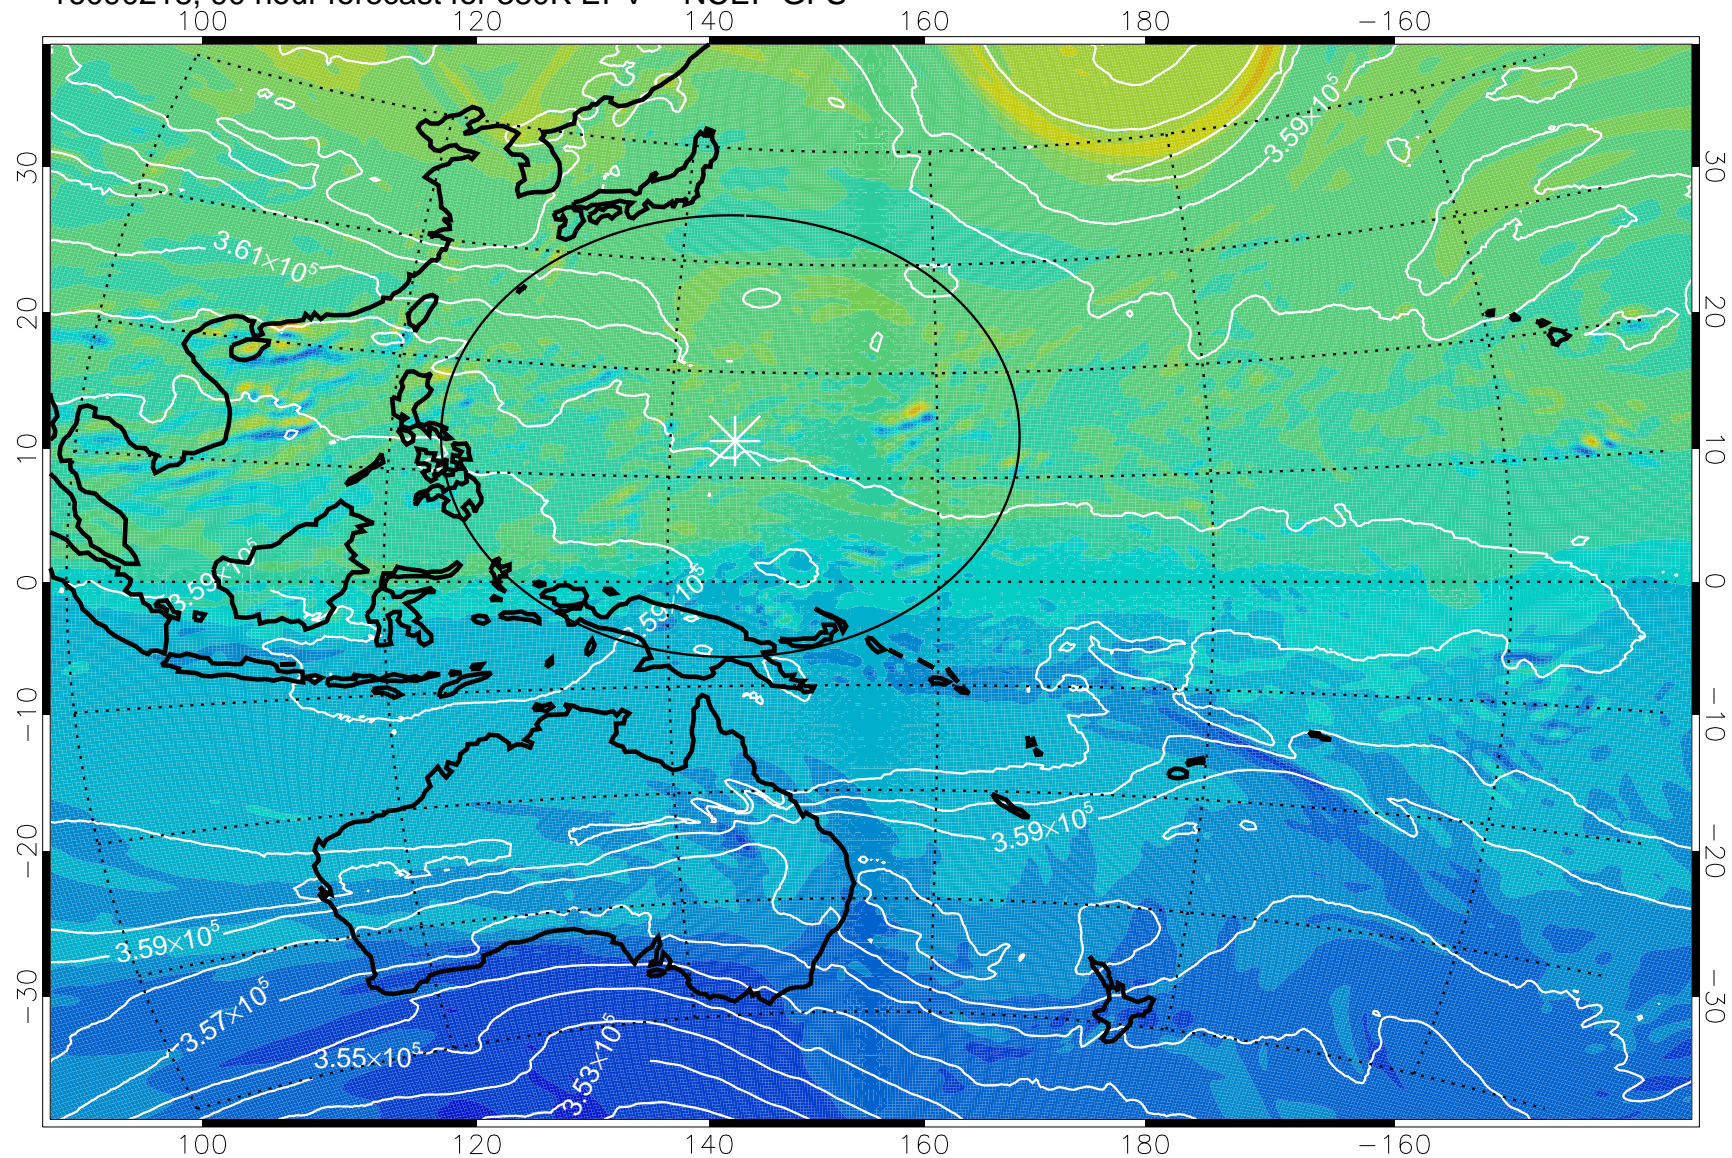

380K Montgomery Streamfunction, white

Range ring of 2304 km

16090112, 60 hour forecast for 380K EPV -- NCEP GFS

380K Montgomery Streamfunction, white

Range ring of 2304 km

16090118, 66 hour forecast for 380K EPV -- NCEP GFS

16090200, 72 hour forecast for 380K EPV -- NCEP GFS

380K Montgomery Streamfunction, white

Range ring of 2304 km

16090206, 78 hour forecast for 380K EPV -- NCEP GFS

380K Montgomery Streamfunction, white

Range ring of 2304 km

16090212, 84 hour forecast for 380K EPV -- NCEP GFS

380K Montgomery Streamfunction, white

Range ring of 2304 km

16090218, 90 hour forecast for 380K EPV -- NCEP GFS

380K Montgomery Streamfunction, white

Range ring of 2304 km

16090300, 96 hour forecast for 380K EPV -- NCEP GFS

380K Montgomery Streamfunction, white

Range ring of 2304 km

16090306, 102 hour forecast for 380K EPV -- NCEP GFS

380K Montgomery Streamfunction, white

Range ring of 2304 km