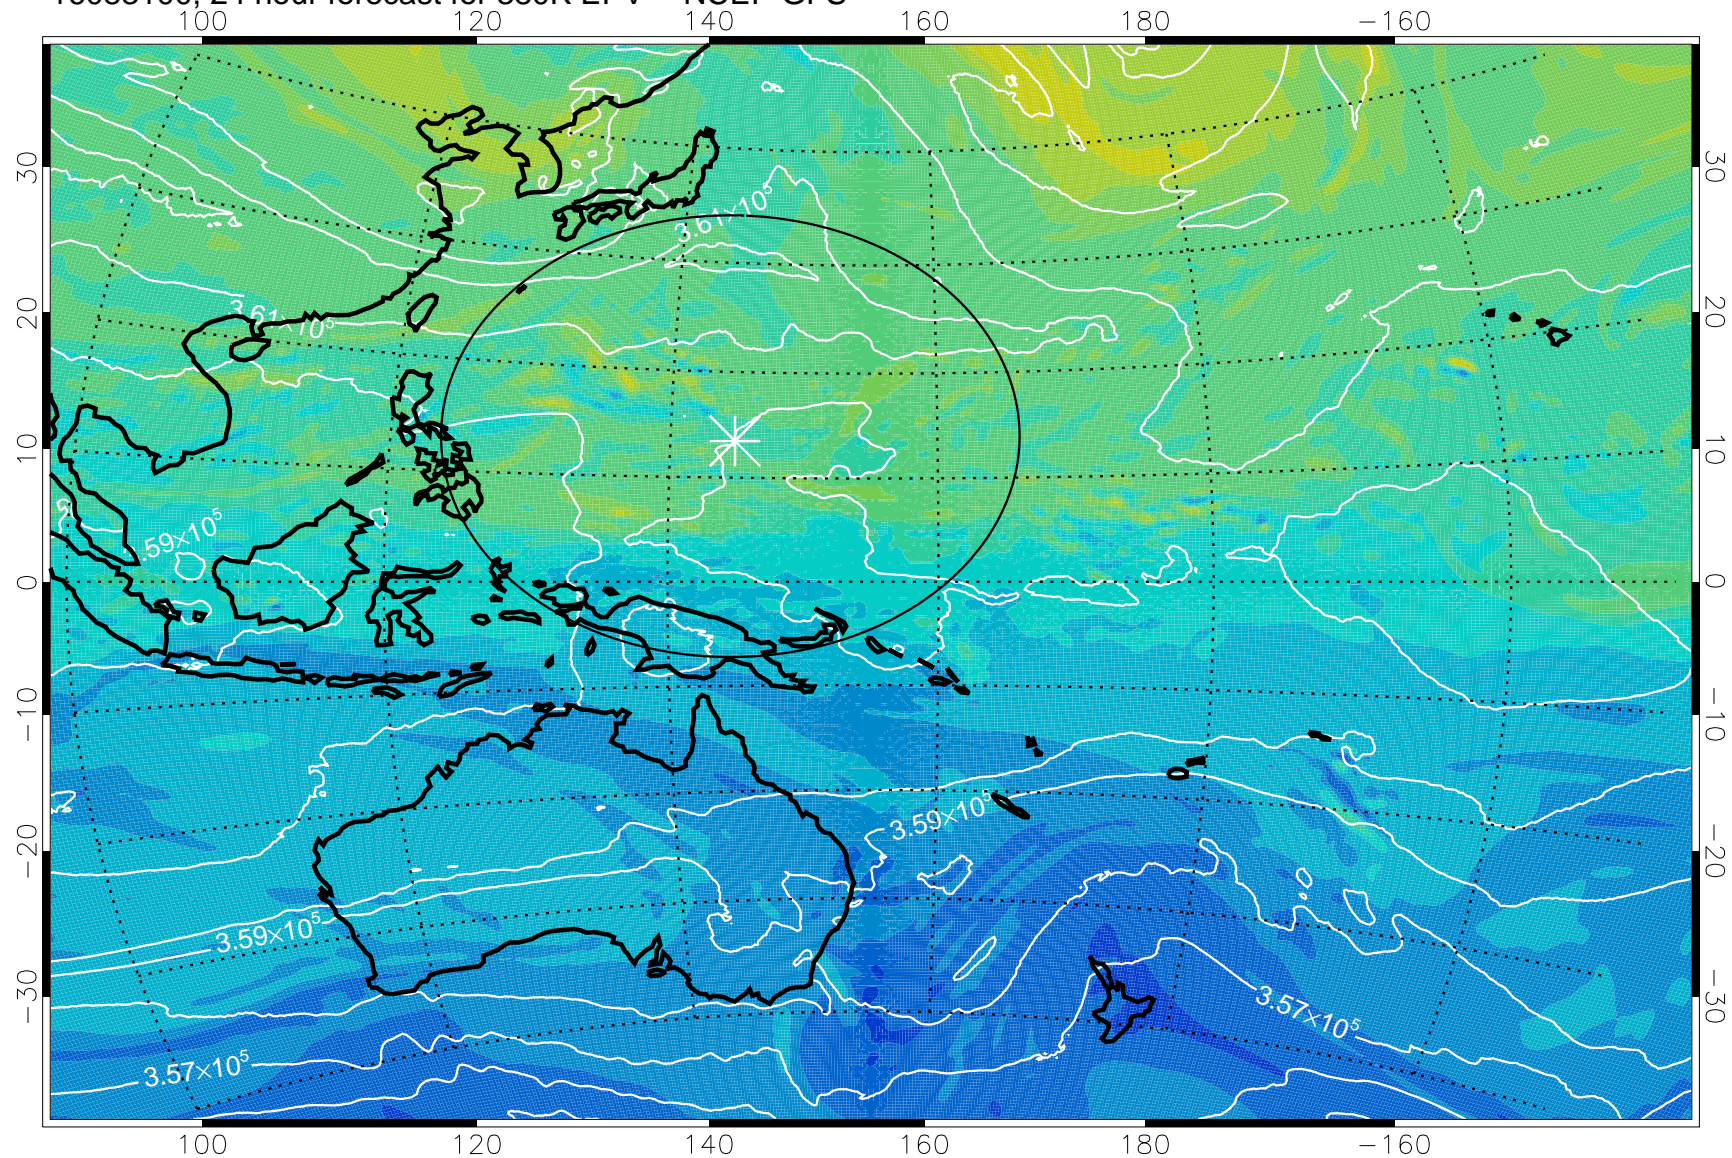

16083006, 6 hour forecast for 380K EPV -- NCEP GFS

380K Montgomery Streamfunction, white

Range ring of 2304 km

16083012, 12 hour forecast for 380K EPV -- NCEP GFS

380K Montgomery Streamfunction, white

Range ring of 2304 km

16083018, 18 hour forecast for 380K EPV -- NCEP GFS

380K Montgomery Streamfunction, white

Range ring of 2304 km

16083100, 24 hour forecast for 380K EPV -- NCEP GFS

380K Montgomery Streamfunction, white

Range ring of 2304 km

16083106, 30 hour forecast for 380K EPV -- NCEP GFS

380K Montgomery Streamfunction, white

Range ring of 2304 km

16083112, 36 hour forecast for 380K EPV -- NCEP GFS

380K Montgomery Streamfunction, white

Range ring of 2304 km

16083118, 42 hour forecast for 380K EPV -- NCEP GFS

16090100, 48 hour forecast for 380K EPV -- NCEP GFS

380K Montgomery Streamfunction, white

Range ring of 2304 km

16090106, 54 hour forecast for 380K EPV -- NCEP GFS