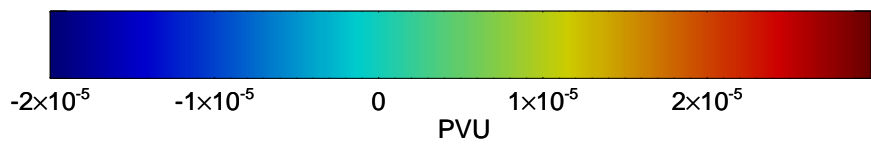

380K Montgomery Streamfunction, white

Range ring of 2304 km

16090112, 60 hour forecast for 380K EPV -- NCEP GFS

380K Montgomery Streamfunction, white

Range ring of 2304 km

16090118, 66 hour forecast for 380K EPV -- NCEP GFS