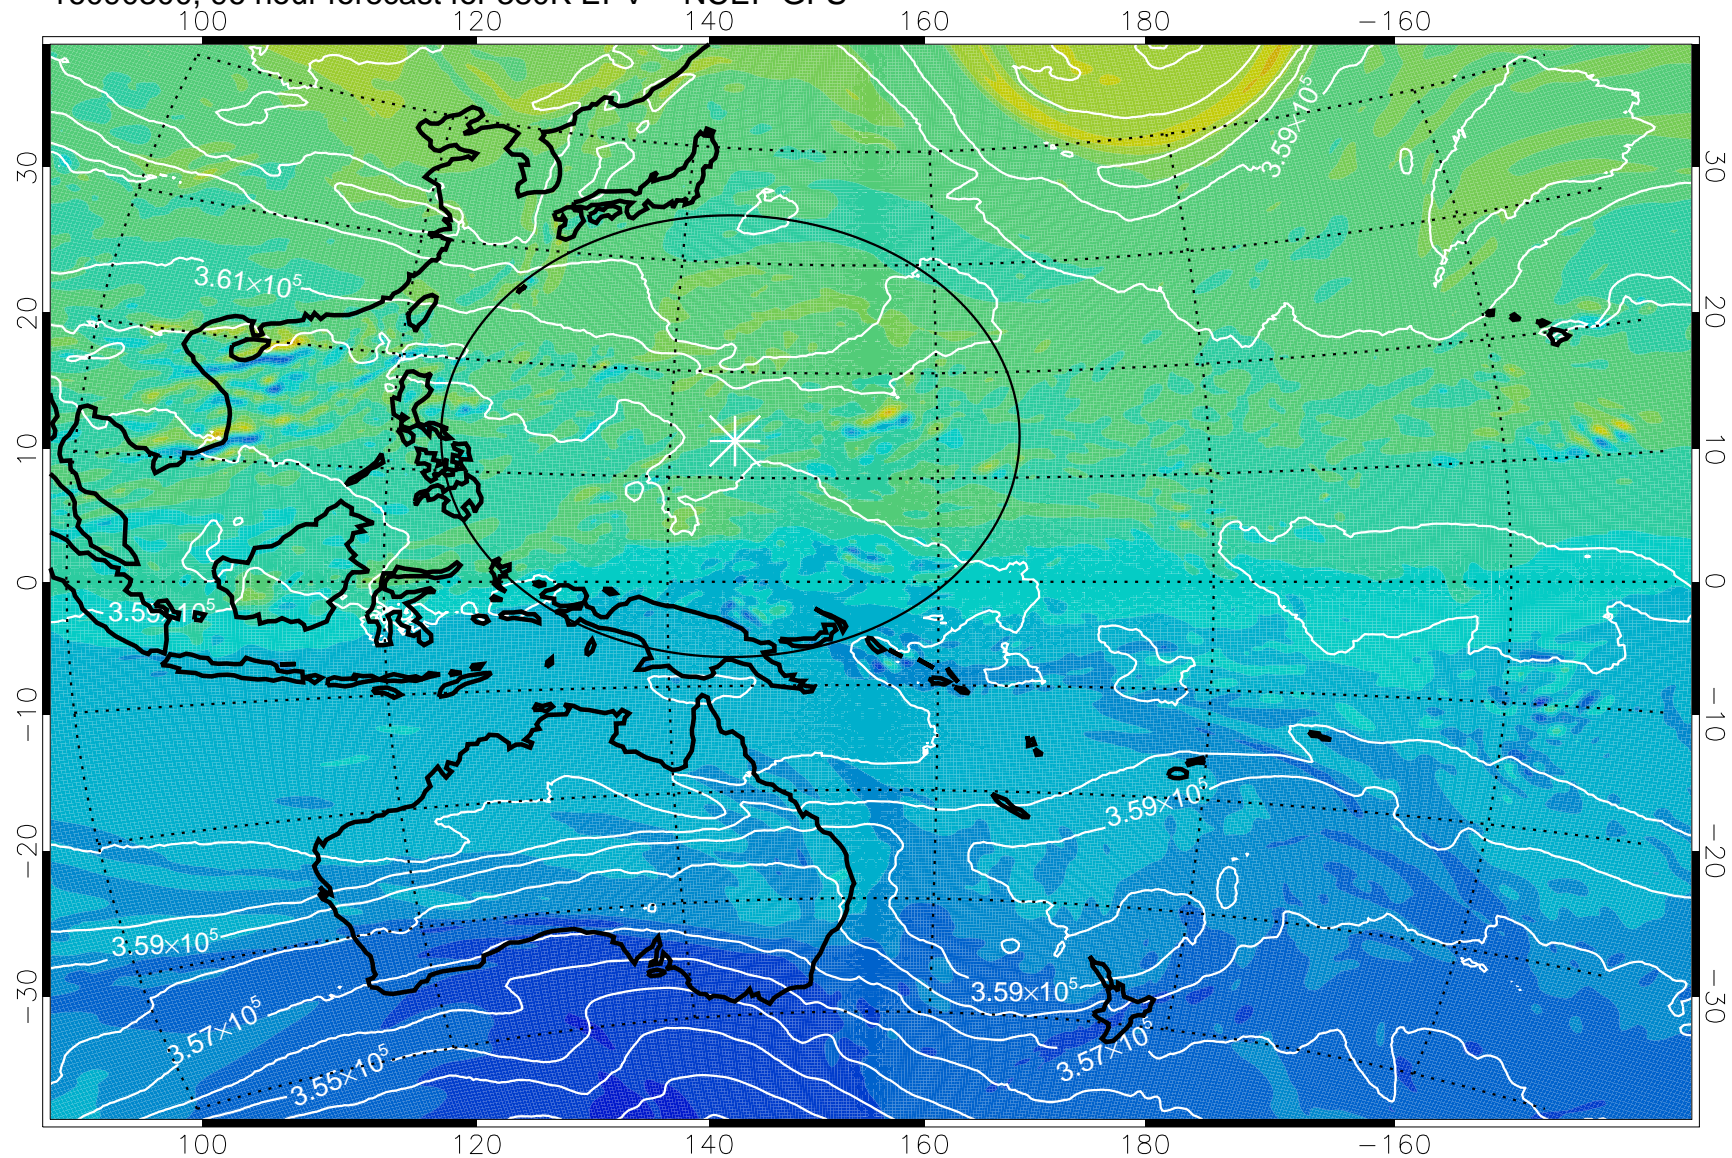

16090200, 72 hour forecast for 380K EPV -- NCEP GFS

380K Montgomery Streamfunction, white

Range ring of 2304 km

16090206, 78 hour forecast for 380K EPV -- NCEP GFS

380K Montgomery Streamfunction, white

Range ring of 2304 km

16090212, 84 hour forecast for 380K EPV -- NCEP GFS

380K Montgomery Streamfunction, white

Range ring of 2304 km

16090218, 90 hour forecast for 380K EPV -- NCEP GFS

380K Montgomery Streamfunction, white

Range ring of 2304 km

16090300, 96 hour forecast for 380K EPV -- NCEP GFS

380K Montgomery Streamfunction, white

Range ring of 2304 km

16090306, 102 hour forecast for 380K EPV -- NCEP GFS

380K Montgomery Streamfunction, white

Range ring of 2304 km

16090312, 108 hour forecast for 380K EPV -- NCEP GFS

380K Montgomery Streamfunction, white

Range ring of 2304 km

16090318, 114 hour forecast for 380K EPV -- NCEP GFS

380K Montgomery Streamfunction, white

Range ring of 2304 km