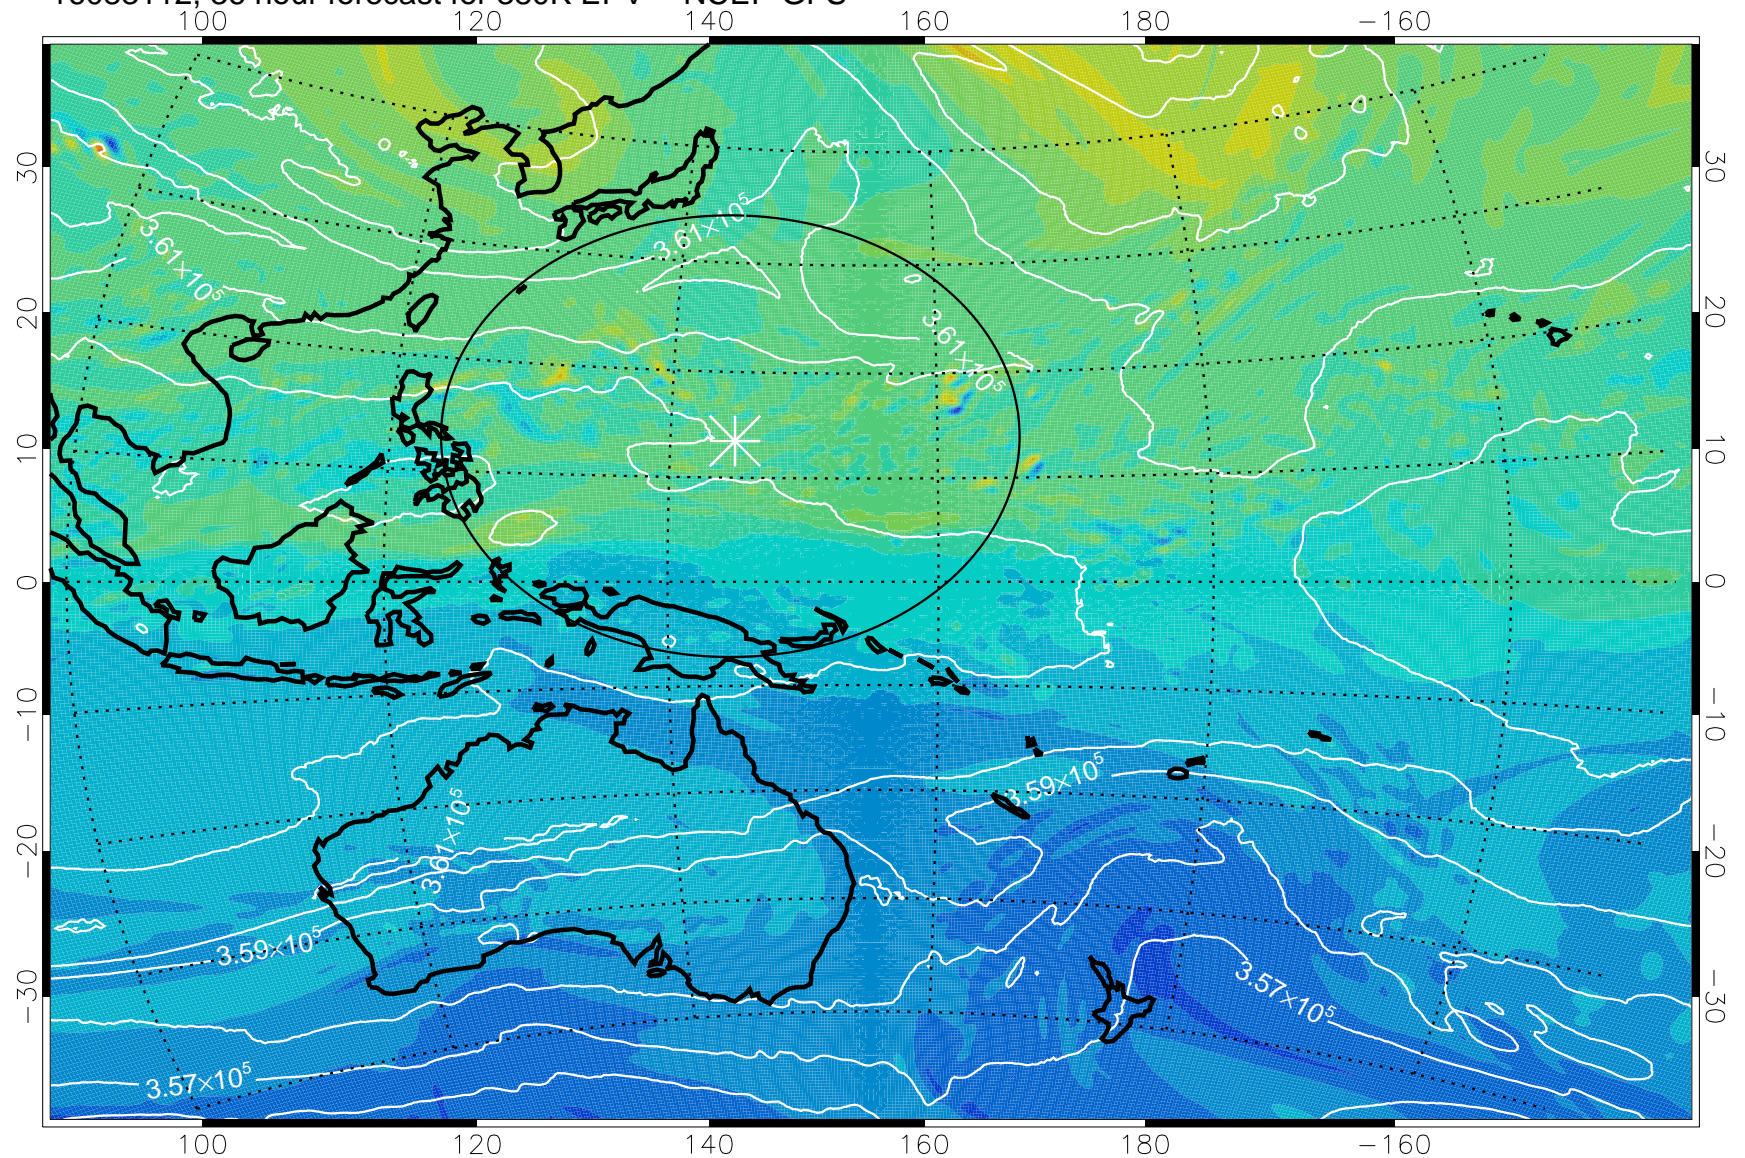

16083106, 30 hour forecast for 380K EPV -- NCEP GFS

380K Montgomery Streamfunction, white

Range ring of 2304 km

16083112, 36 hour forecast for 380K EPV -- NCEP GFS

380K Montgomery Streamfunction, white

Range ring of 2304 km

16083118, 42 hour forecast for 380K EPV -- NCEP GFS

16090100, 48 hour forecast for 380K EPV -- NCEP GFS

380K Montgomery Streamfunction, white

Range ring of 2304 km

16090106, 54 hour forecast for 380K EPV -- NCEP GFS

380K Montgomery Streamfunction, white

Range ring of 2304 km

16090112, 60 hour forecast for 380K EPV -- NCEP GFS

380K Montgomery Streamfunction, white

Range ring of 2304 km

16090118, 66 hour forecast for 380K EPV -- NCEP GFS

16090200, 72 hour forecast for 380K EPV -- NCEP GFS

380K Montgomery Streamfunction, white

Range ring of 2304 km

16090206, 78 hour forecast for 380K EPV -- NCEP GFS

380K Montgomery Streamfunction, white

Range ring of 2304 km