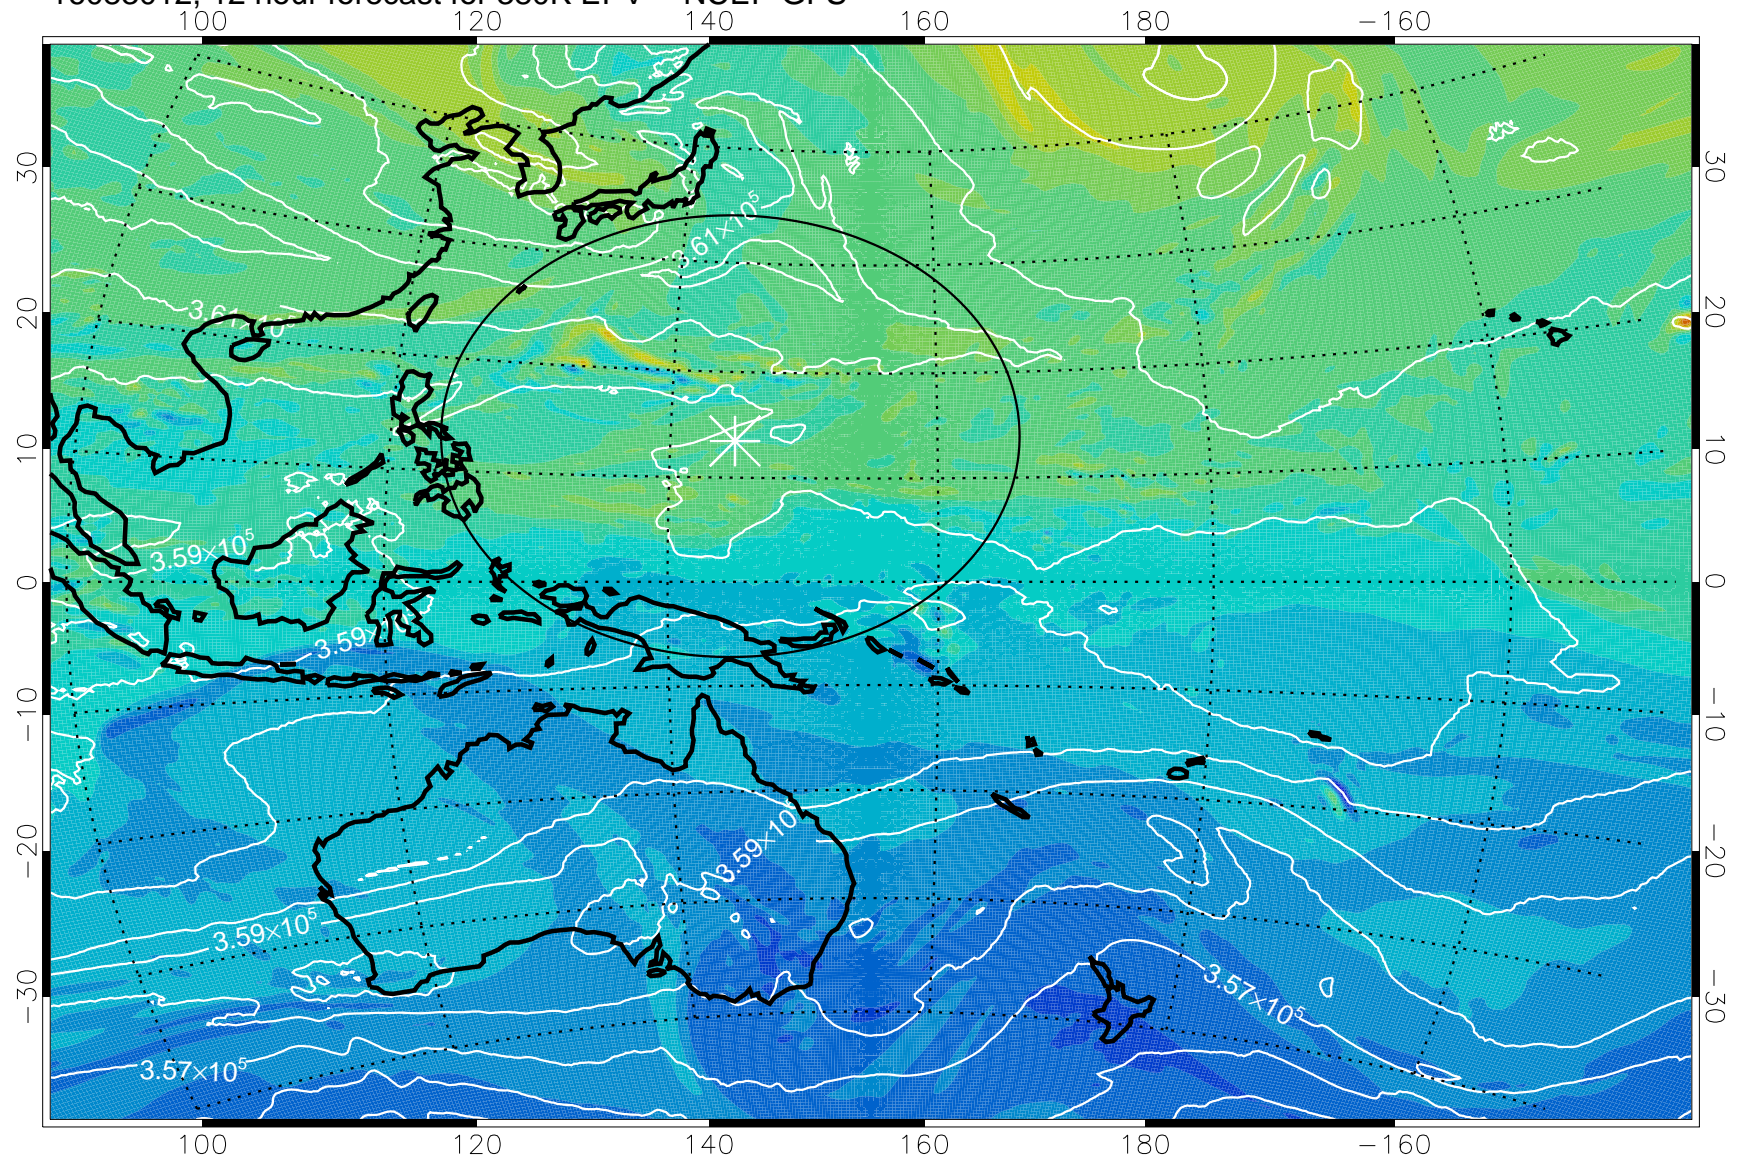

16083006, 6 hour forecast for 380K EPV -- NCEP GFS

380K Montgomery Streamfunction, white

Range ring of 2304 km

16083012, 12 hour forecast for 380K EPV -- NCEP GFS

380K Montgomery Streamfunction, white

Range ring of 2304 km

16083018, 18 hour forecast for 380K EPV -- NCEP GFS

380K Montgomery Streamfunction, white

Range ring of 2304 km

16083100, 24 hour forecast for 380K EPV -- NCEP GFS

380K Montgomery Streamfunction, white

Range ring of 2304 km

16083106, 30 hour forecast for 380K EPV -- NCEP GFS

380K Montgomery Streamfunction, white

Range ring of 2304 km

16083112, 36 hour forecast for 380K EPV -- NCEP GFS

380K Montgomery Streamfunction, white

Range ring of 2304 km

16083118, 42 hour forecast for 380K EPV -- NCEP GFS

16090100, 48 hour forecast for 380K EPV -- NCEP GFS

380K Montgomery Streamfunction, white

Range ring of 2304 km

16090106, 54 hour forecast for 380K EPV -- NCEP GFS