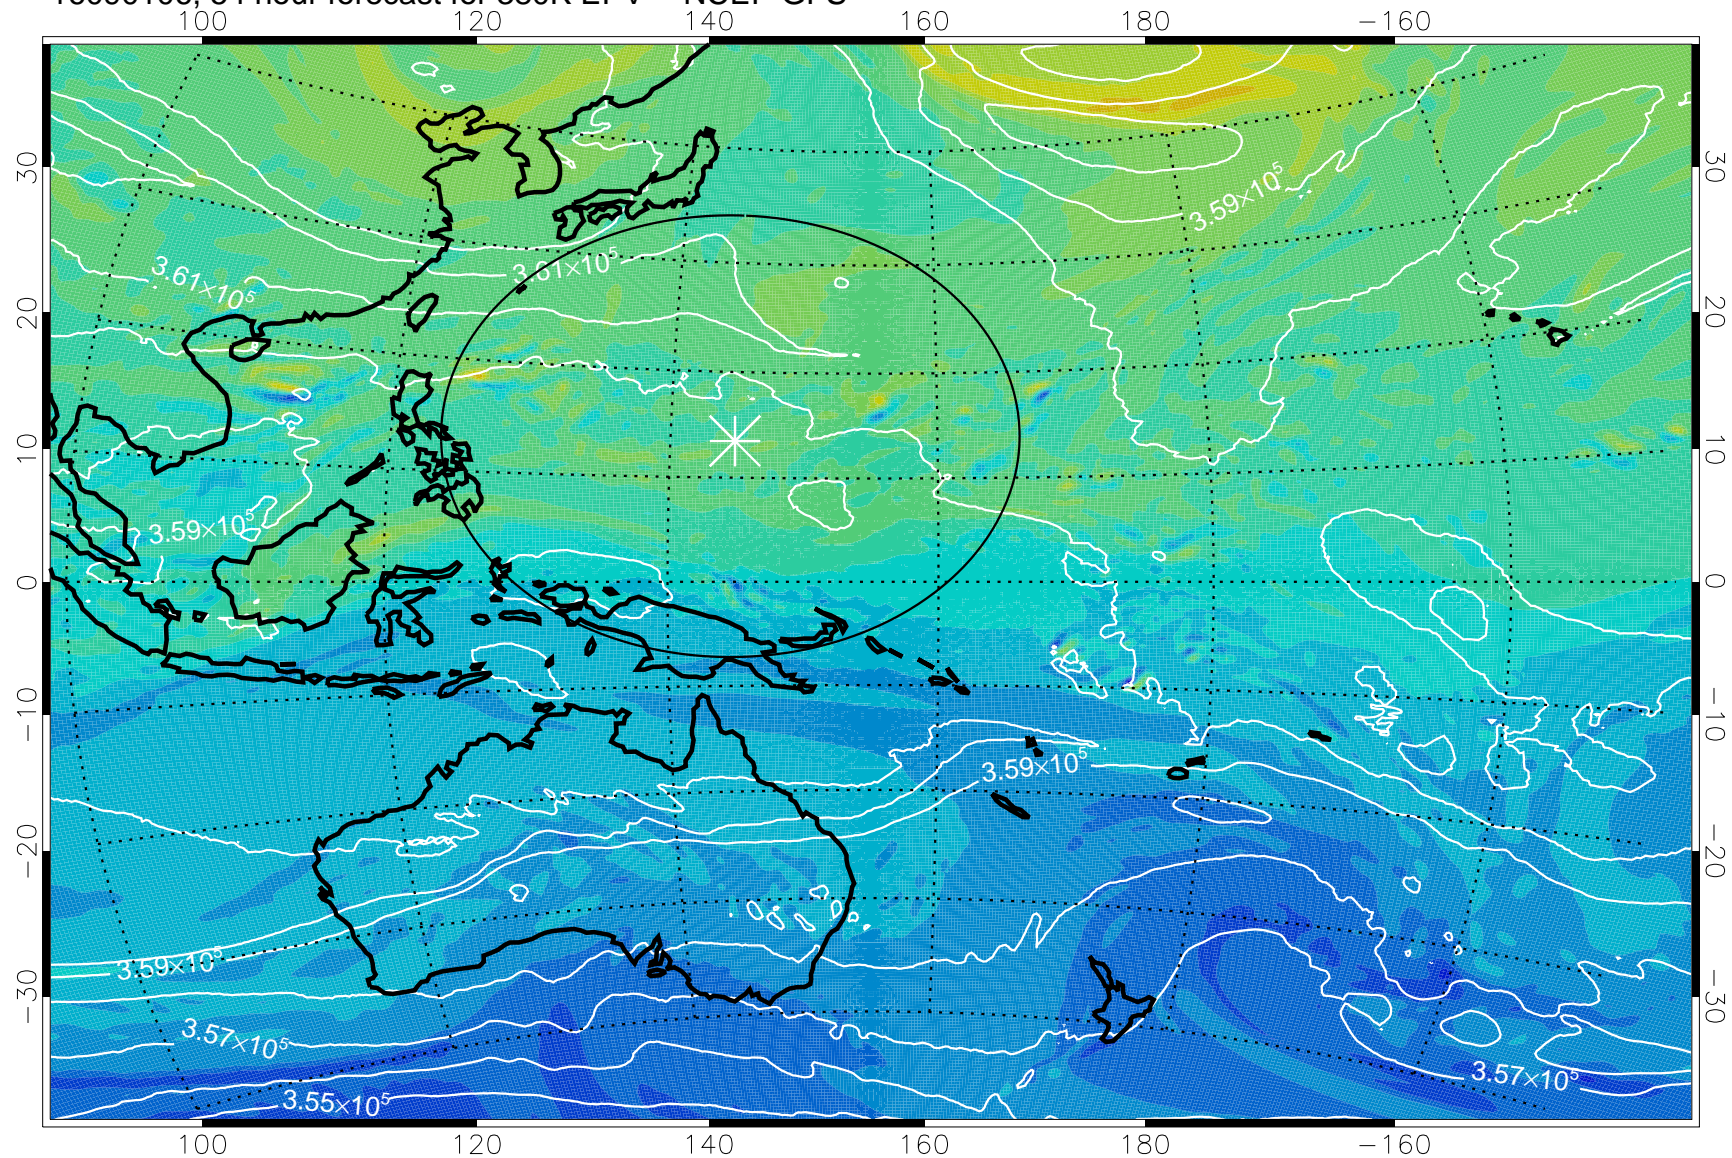

16083118, 42 hour forecast for 380K EPV -- NCEP GFS

16090100, 48 hour forecast for 380K EPV -- NCEP GFS

380K Montgomery Streamfunction, white

Range ring of 2304 km

16090106, 54 hour forecast for 380K EPV -- NCEP GFS

380K Montgomery Streamfunction, white

Range ring of 2304 km

16090112, 60 hour forecast for 380K EPV -- NCEP GFS

380K Montgomery Streamfunction, white

Range ring of 2304 km

16090118, 66 hour forecast for 380K EPV -- NCEP GFS

16090200, 72 hour forecast for 380K EPV -- NCEP GFS

380K Montgomery Streamfunction, white

Range ring of 2304 km

16090206, 78 hour forecast for 380K EPV -- NCEP GFS

380K Montgomery Streamfunction, white

Range ring of 2304 km

16090212, 84 hour forecast for 380K EPV -- NCEP GFS

380K Montgomery Streamfunction, white

Range ring of 2304 km

16090218, 90 hour forecast for 380K EPV -- NCEP GFS

380K Montgomery Streamfunction, white

Range ring of 2304 km