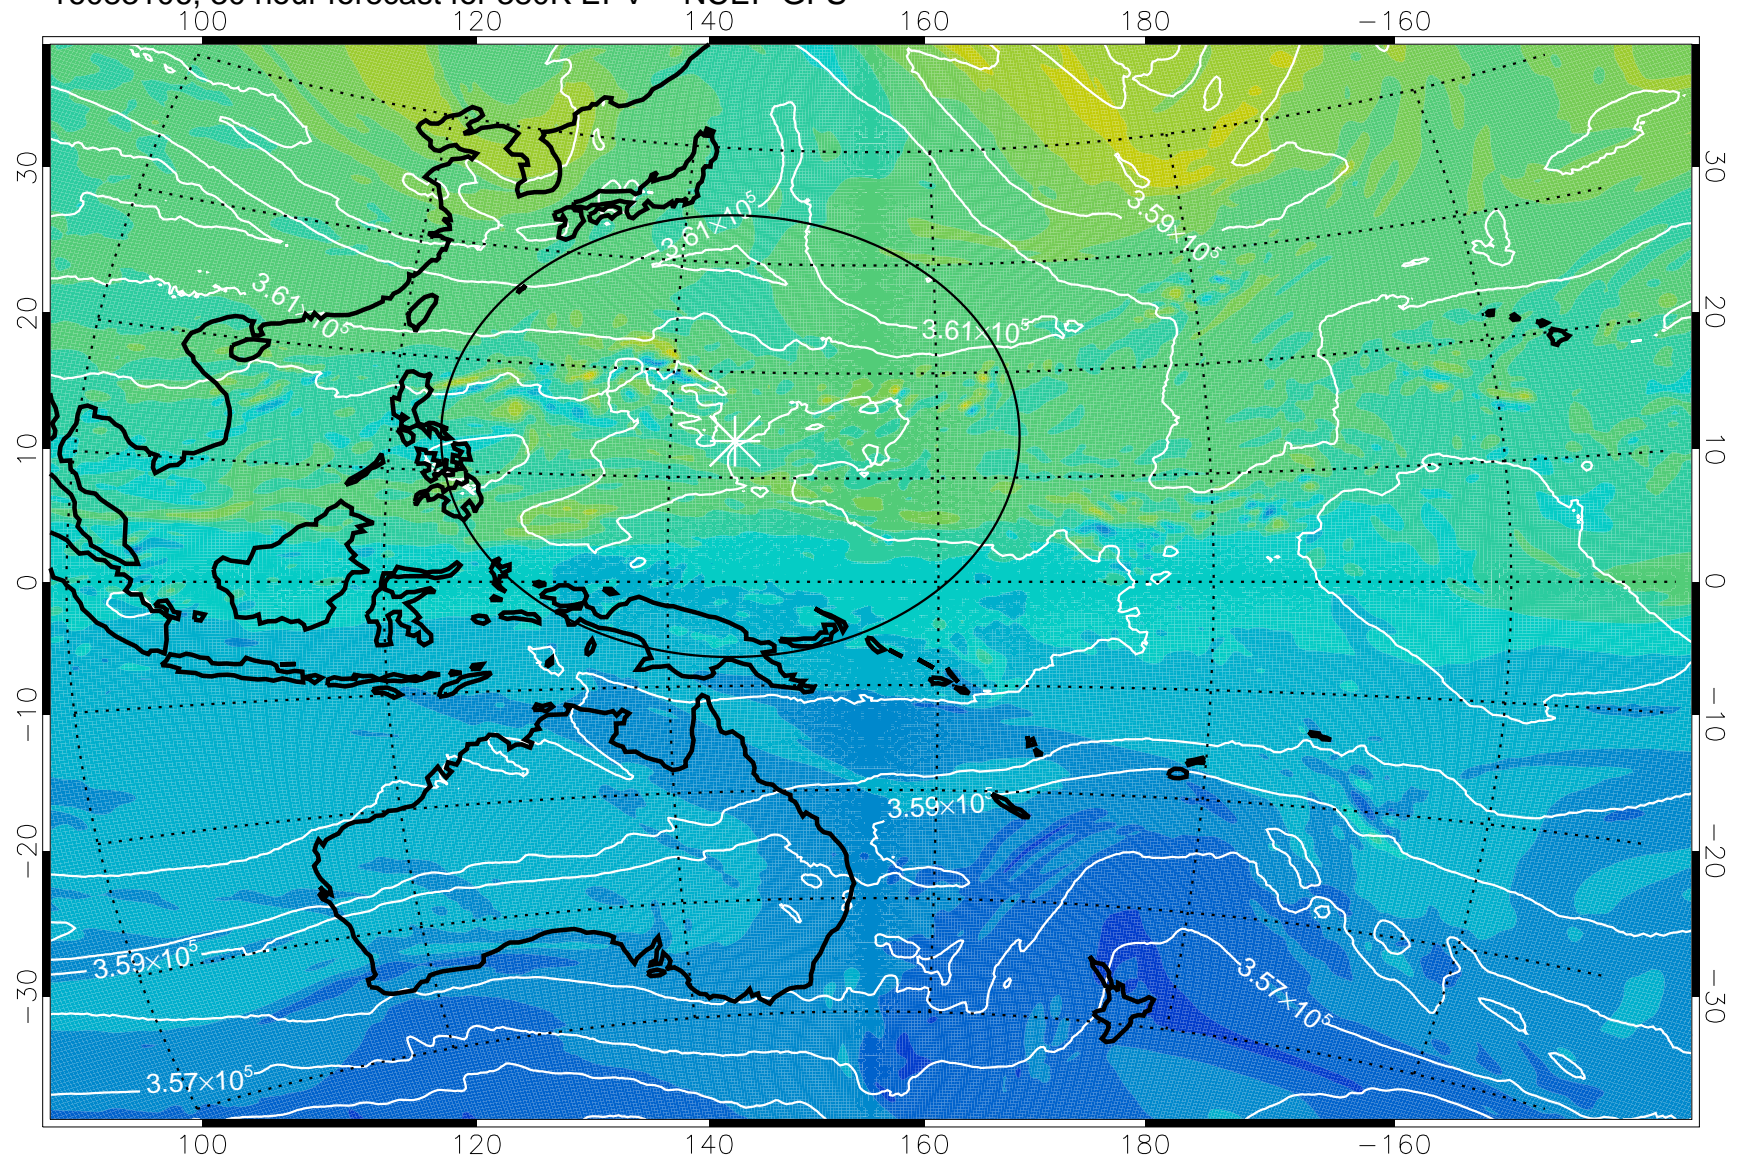

16083018, 18 hour forecast for 380K EPV -- NCEP GFS

380K Montgomery Streamfunction, white

Range ring of 2304 km

16083100, 24 hour forecast for 380K EPV -- NCEP GFS

380K Montgomery Streamfunction, white

Range ring of 2304 km

16083106, 30 hour forecast for 380K EPV -- NCEP GFS

380K Montgomery Streamfunction, white

Range ring of 2304 km

16083112, 36 hour forecast for 380K EPV -- NCEP GFS

380K Montgomery Streamfunction, white

Range ring of 2304 km

16083118, 42 hour forecast for 380K EPV -- NCEP GFS

16090100, 48 hour forecast for 380K EPV -- NCEP GFS

380K Montgomery Streamfunction, white

Range ring of 2304 km

16090106, 54 hour forecast for 380K EPV -- NCEP GFS

380K Montgomery Streamfunction, white

Range ring of 2304 km

16090112, 60 hour forecast for 380K EPV -- NCEP GFS

380K Montgomery Streamfunction, white

Range ring of 2304 km

16090118, 66 hour forecast for 380K EPV -- NCEP GFS