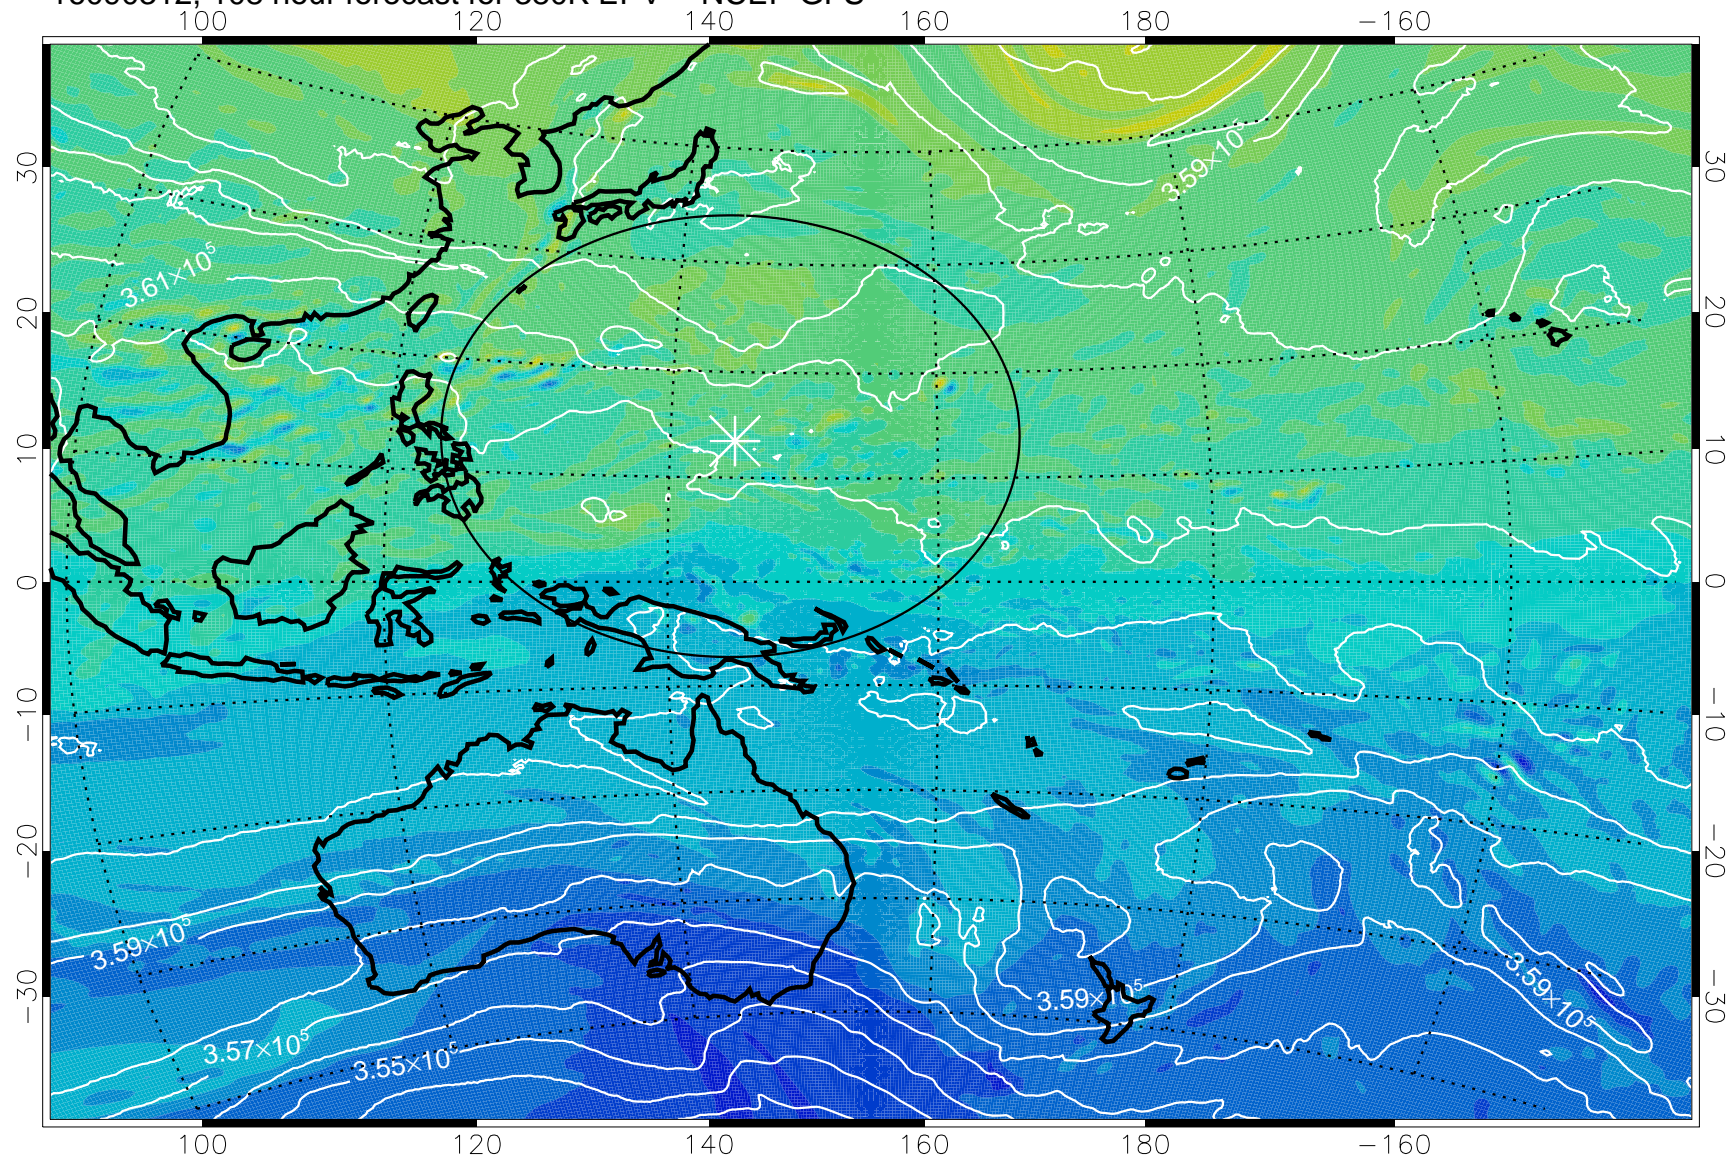

16090212, 84 hour forecast for 380K EPV -- NCEP GFS

380K Montgomery Streamfunction, white

Range ring of 2304 km

16090218, 90 hour forecast for 380K EPV -- NCEP GFS

380K Montgomery Streamfunction, white

Range ring of 2304 km

16090300, 96 hour forecast for 380K EPV -- NCEP GFS

380K Montgomery Streamfunction, white

Range ring of 2304 km

16090306, 102 hour forecast for 380K EPV -- NCEP GFS

380K Montgomery Streamfunction, white

Range ring of 2304 km

16090312, 108 hour forecast for 380K EPV -- NCEP GFS

380K Montgomery Streamfunction, white

Range ring of 2304 km

16090318, 114 hour forecast for 380K EPV -- NCEP GFS

380K Montgomery Streamfunction, white

Range ring of 2304 km

16090400, 120 hour forecast for 380K EPV -- NCEP GFS

380K Montgomery Streamfunction, white

Range ring of 2304 km