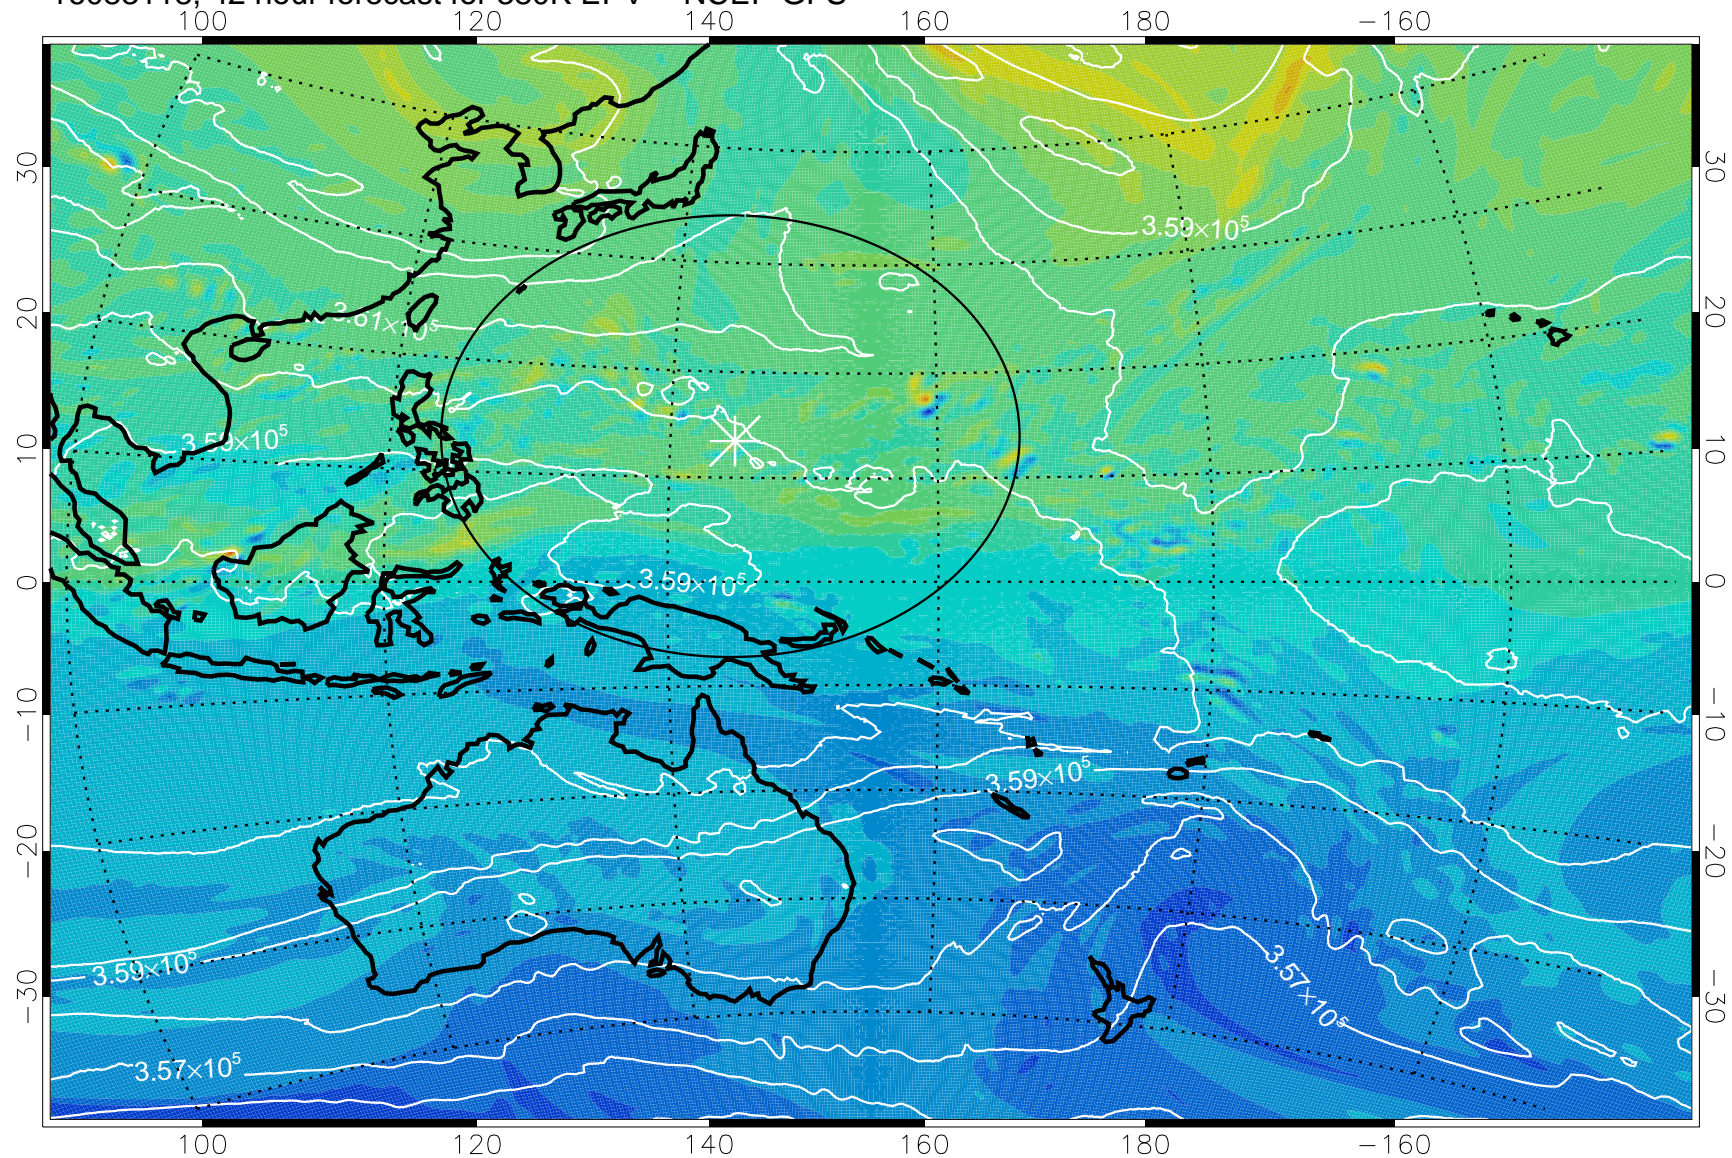

16083106, 30 hour forecast for 380K EPV -- NCEP GFS

380K Montgomery Streamfunction, white

Range ring of 2304 km

16083112, 36 hour forecast for 380K EPV -- NCEP GFS

380K Montgomery Streamfunction, white

Range ring of 2304 km

16083118, 42 hour forecast for 380K EPV -- NCEP GFS

16090100, 48 hour forecast for 380K EPV -- NCEP GFS

380K Montgomery Streamfunction, white

Range ring of 2304 km

16090106, 54 hour forecast for 380K EPV -- NCEP GFS

380K Montgomery Streamfunction, white

Range ring of 2304 km

16090112, 60 hour forecast for 380K EPV -- NCEP GFS

380K Montgomery Streamfunction, white

Range ring of 2304 km

16090118, 66 hour forecast for 380K EPV -- NCEP GFS

16090200, 72 hour forecast for 380K EPV -- NCEP GFS

380K Montgomery Streamfunction, white

Range ring of 2304 km

16090206, 78 hour forecast for 380K EPV -- NCEP GFS

380K Montgomery Streamfunction, white

Range ring of 2304 km