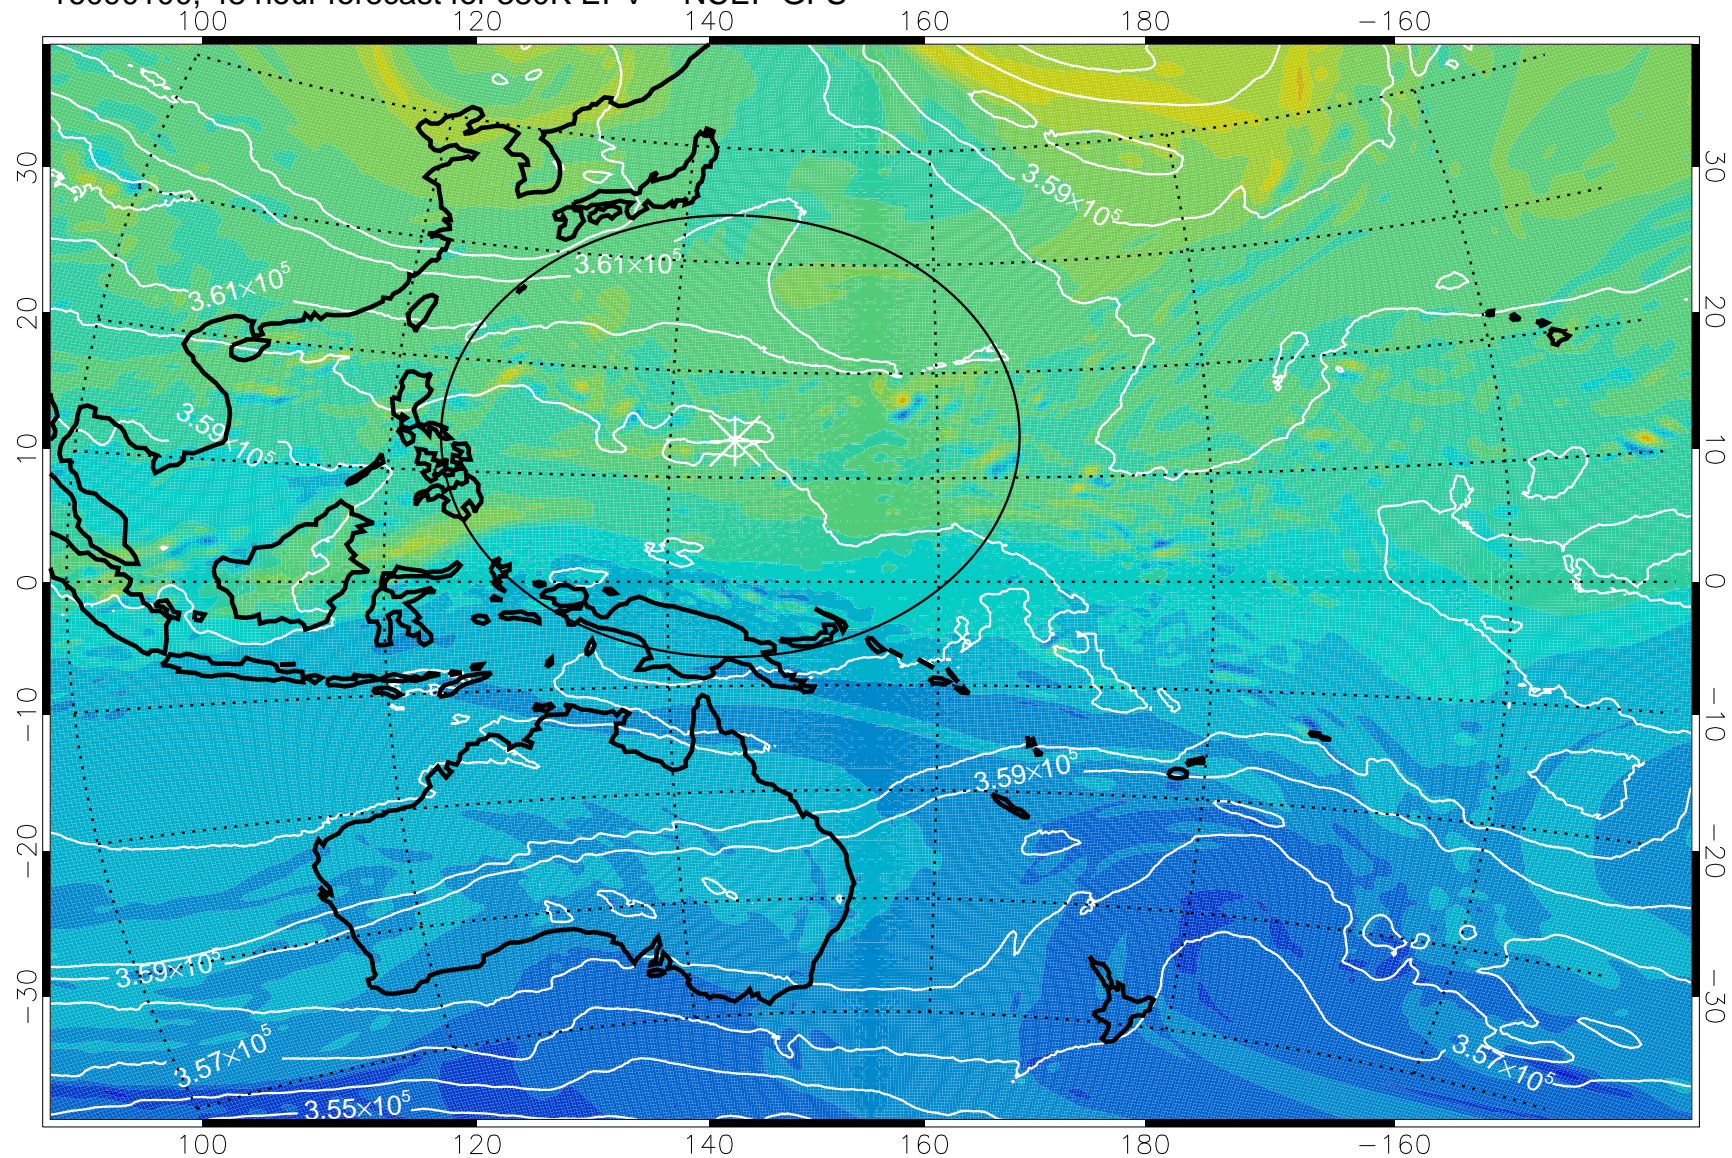

16083106, 30 hour forecast for 380K EPV -- NCEP GFS

380K Montgomery Streamfunction, white

Range ring of 2304 km

16083112, 36 hour forecast for 380K EPV -- NCEP GFS

380K Montgomery Streamfunction, white

Range ring of 2304 km

16083118, 42 hour forecast for 380K EPV -- NCEP GFS

16090100, 48 hour forecast for 380K EPV -- NCEP GFS

380K Montgomery Streamfunction, white

Range ring of 2304 km

16090106, 54 hour forecast for 380K EPV -- NCEP GFS

380K Montgomery Streamfunction, white

Range ring of 2304 km

16090112, 60 hour forecast for 380K EPV -- NCEP GFS

380K Montgomery Streamfunction, white

Range ring of 2304 km

16090118, 66 hour forecast for 380K EPV -- NCEP GFS

16090200, 72 hour forecast for 380K EPV -- NCEP GFS

380K Montgomery Streamfunction, white

Range ring of 2304 km

16090206, 78 hour forecast for 380K EPV -- NCEP GFS

380K Montgomery Streamfunction, white

Range ring of 2304 km