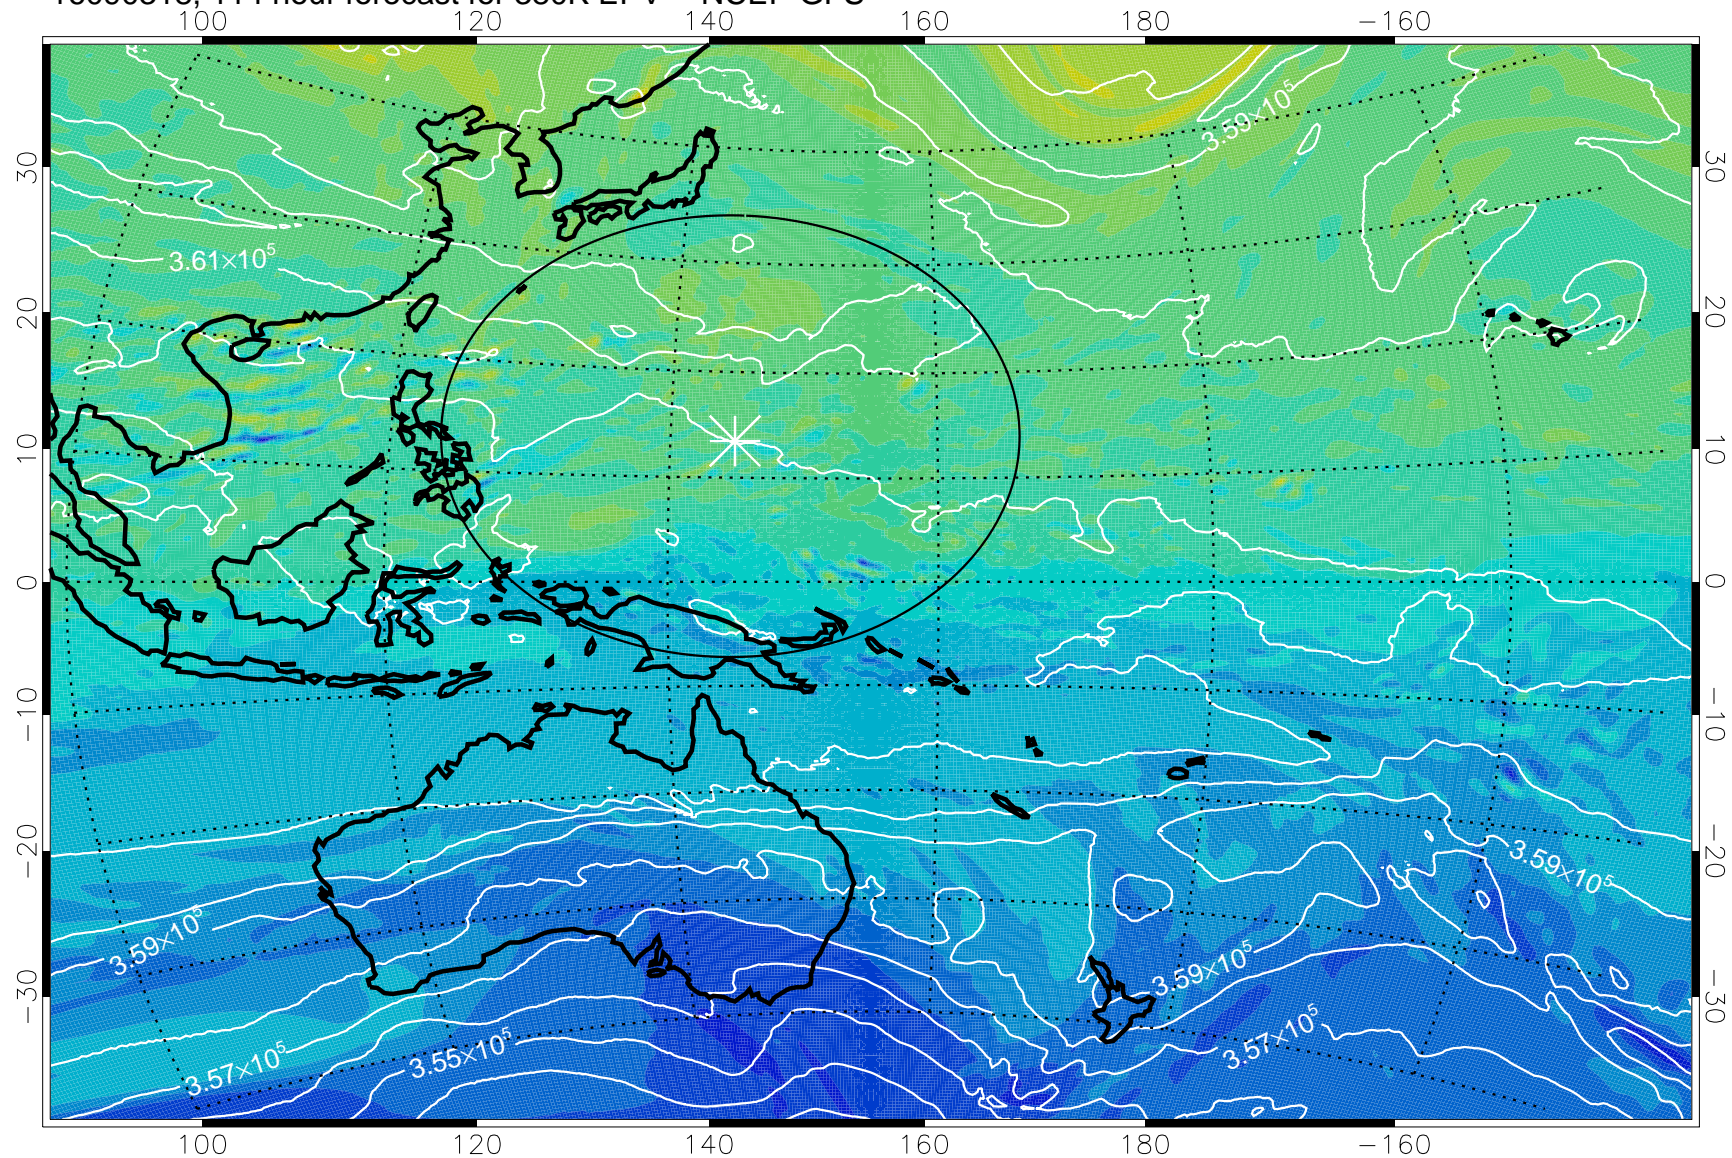

16090300, 96 hour forecast for 380K EPV -- NCEP GFS

380K Montgomery Streamfunction, white

Range ring of 2304 km

16090306, 102 hour forecast for 380K EPV -- NCEP GFS

380K Montgomery Streamfunction, white

Range ring of 2304 km

16090312, 108 hour forecast for 380K EPV -- NCEP GFS

380K Montgomery Streamfunction, white

Range ring of 2304 km

16090318, 114 hour forecast for 380K EPV -- NCEP GFS

380K Montgomery Streamfunction, white

Range ring of 2304 km

16090400, 120 hour forecast for 380K EPV -- NCEP GFS

380K Montgomery Streamfunction, white

Range ring of 2304 km