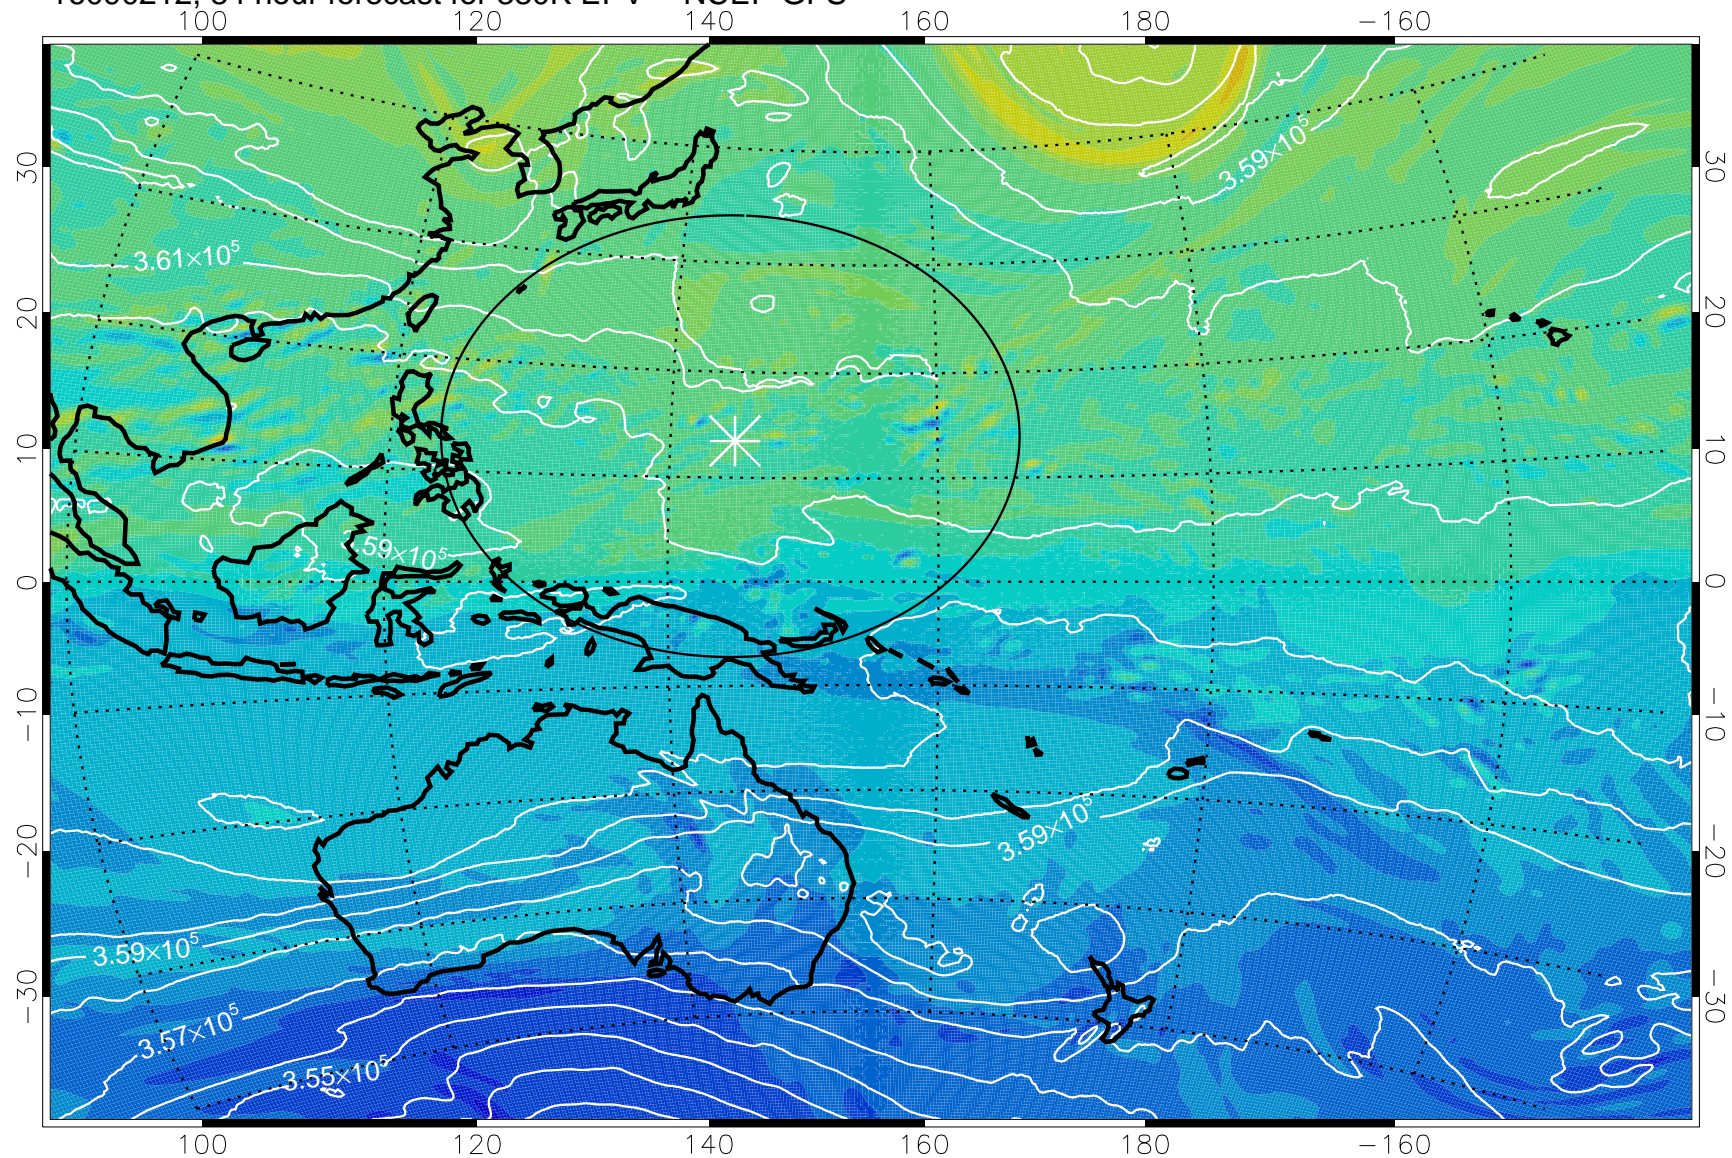

380K Montgomery Streamfunction, white

Range ring of 2304 km

16090112, 60 hour forecast for 380K EPV -- NCEP GFS

380K Montgomery Streamfunction, white

Range ring of 2304 km

16090118, 66 hour forecast for 380K EPV -- NCEP GFS

16090200, 72 hour forecast for 380K EPV -- NCEP GFS

380K Montgomery Streamfunction, white

Range ring of 2304 km

16090206, 78 hour forecast for 380K EPV -- NCEP GFS

380K Montgomery Streamfunction, white

Range ring of 2304 km

16090212, 84 hour forecast for 380K EPV -- NCEP GFS

380K Montgomery Streamfunction, white

Range ring of 2304 km

16090218, 90 hour forecast for 380K EPV -- NCEP GFS

380K Montgomery Streamfunction, white

Range ring of 2304 km

16090300, 96 hour forecast for 380K EPV -- NCEP GFS

380K Montgomery Streamfunction, white

Range ring of 2304 km

16090306, 102 hour forecast for 380K EPV -- NCEP GFS

380K Montgomery Streamfunction, white

Range ring of 2304 km