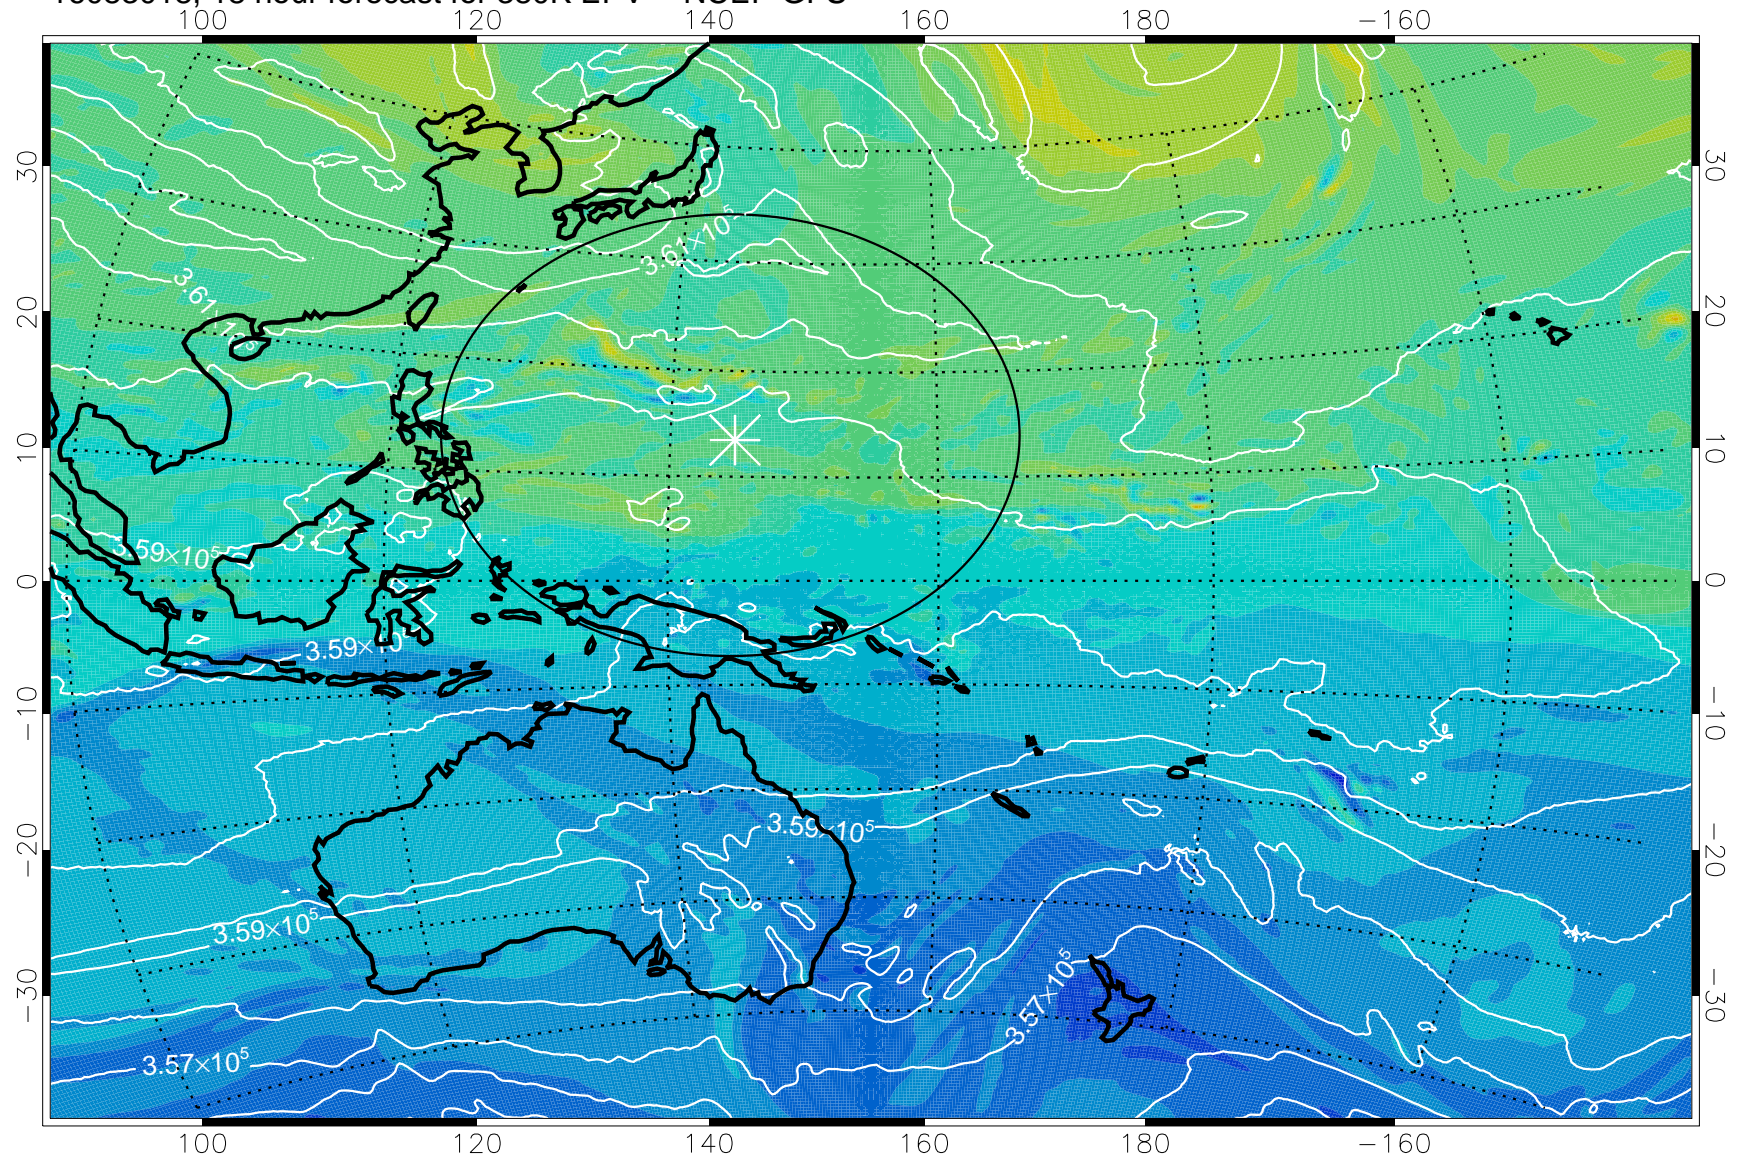

16083006, 6 hour forecast for 380K EPV -- NCEP GFS

380K Montgomery Streamfunction, white

Range ring of 2304 km

16083012, 12 hour forecast for 380K EPV -- NCEP GFS

380K Montgomery Streamfunction, white

Range ring of 2304 km

16083018, 18 hour forecast for 380K EPV -- NCEP GFS

380K Montgomery Streamfunction, white

Range ring of 2304 km

16083100, 24 hour forecast for 380K EPV -- NCEP GFS

380K Montgomery Streamfunction, white

Range ring of 2304 km

16083106, 30 hour forecast for 380K EPV -- NCEP GFS

380K Montgomery Streamfunction, white

Range ring of 2304 km

16083112, 36 hour forecast for 380K EPV -- NCEP GFS

380K Montgomery Streamfunction, white

Range ring of 2304 km

16083118, 42 hour forecast for 380K EPV -- NCEP GFS

16090100, 48 hour forecast for 380K EPV -- NCEP GFS

380K Montgomery Streamfunction, white

Range ring of 2304 km

16090106, 54 hour forecast for 380K EPV -- NCEP GFS