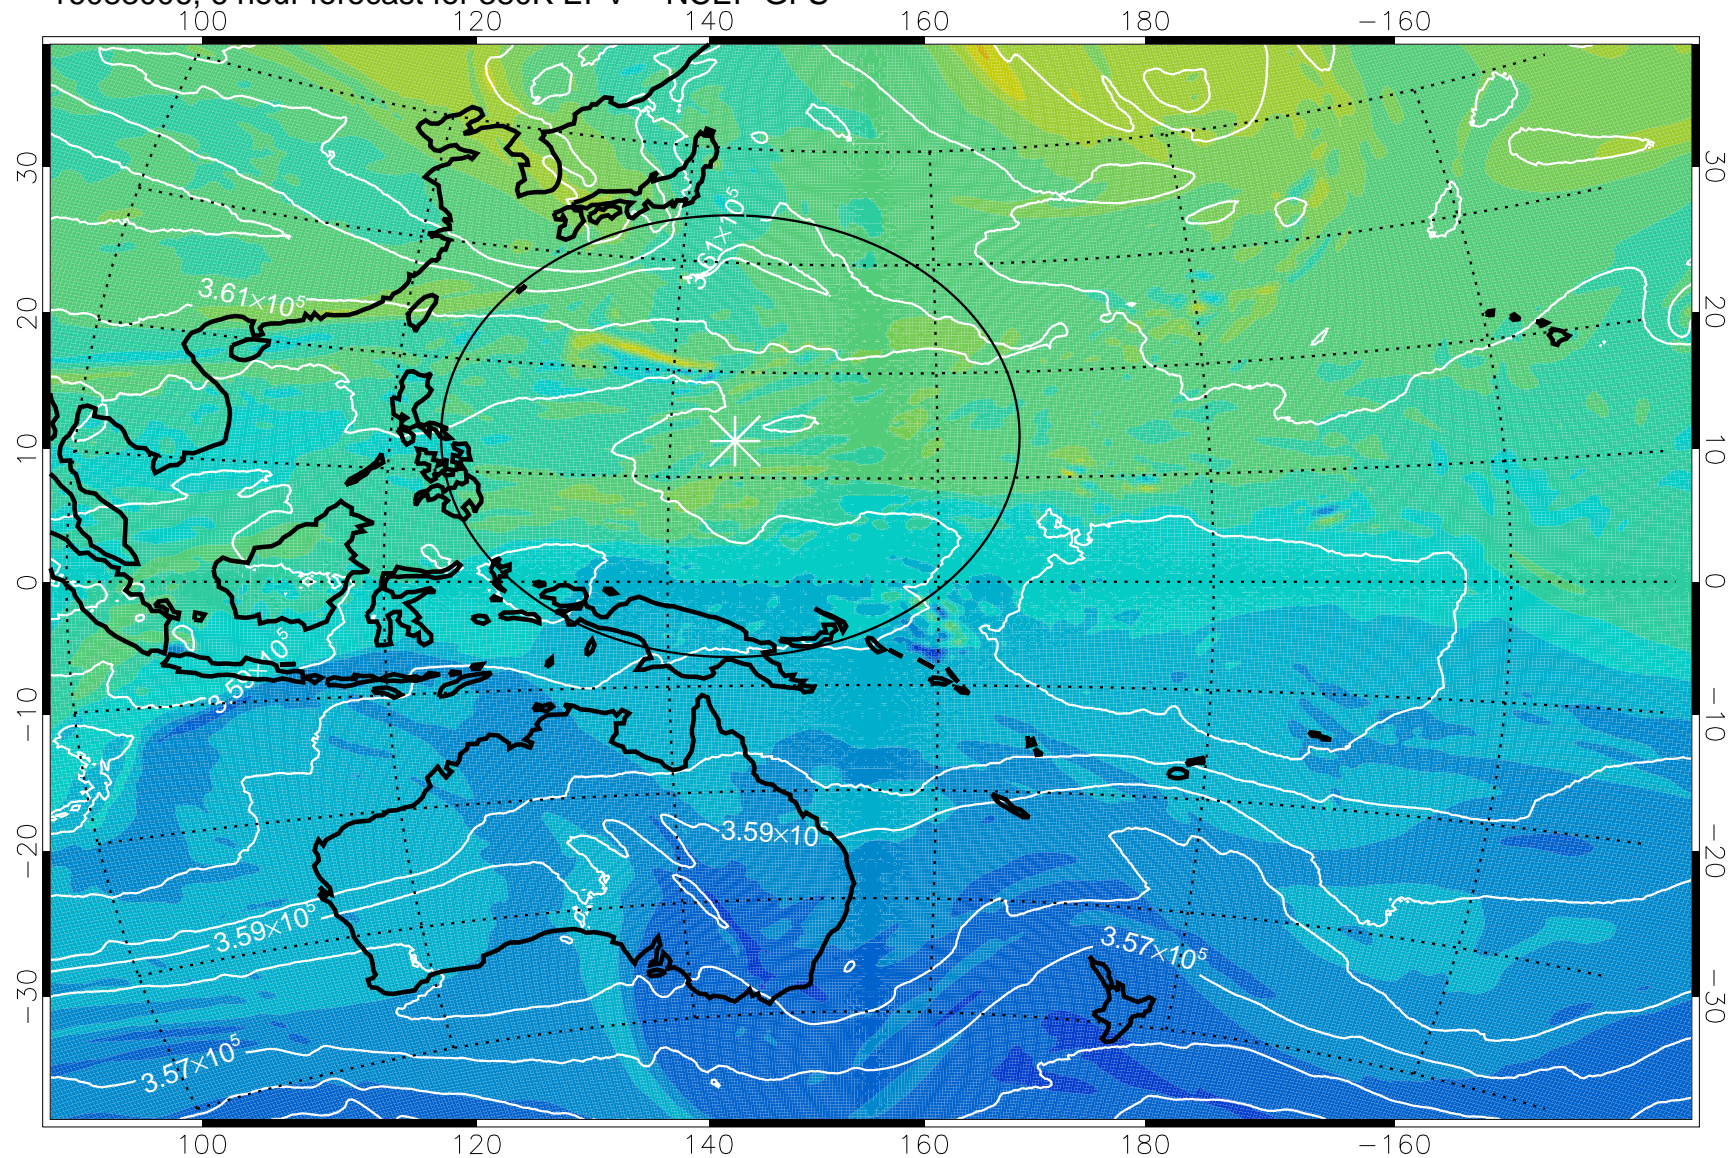

16083006, 6 hour forecast for 380K EPV -- NCEP GFS

380K Montgomery Streamfunction, white

Range ring of 2304 km

16083012, 12 hour forecast for 380K EPV -- NCEP GFS

380K Montgomery Streamfunction, white

Range ring of 2304 km

16083018, 18 hour forecast for 380K EPV -- NCEP GFS

380K Montgomery Streamfunction, white

Range ring of 2304 km

16083100, 24 hour forecast for 380K EPV -- NCEP GFS

380K Montgomery Streamfunction, white

Range ring of 2304 km

16083106, 30 hour forecast for 380K EPV -- NCEP GFS

380K Montgomery Streamfunction, white

Range ring of 2304 km

16083112, 36 hour forecast for 380K EPV -- NCEP GFS

380K Montgomery Streamfunction, white

Range ring of 2304 km

16083118, 42 hour forecast for 380K EPV -- NCEP GFS

16090100, 48 hour forecast for 380K EPV -- NCEP GFS

380K Montgomery Streamfunction, white

Range ring of 2304 km

16090106, 54 hour forecast for 380K EPV -- NCEP GFS