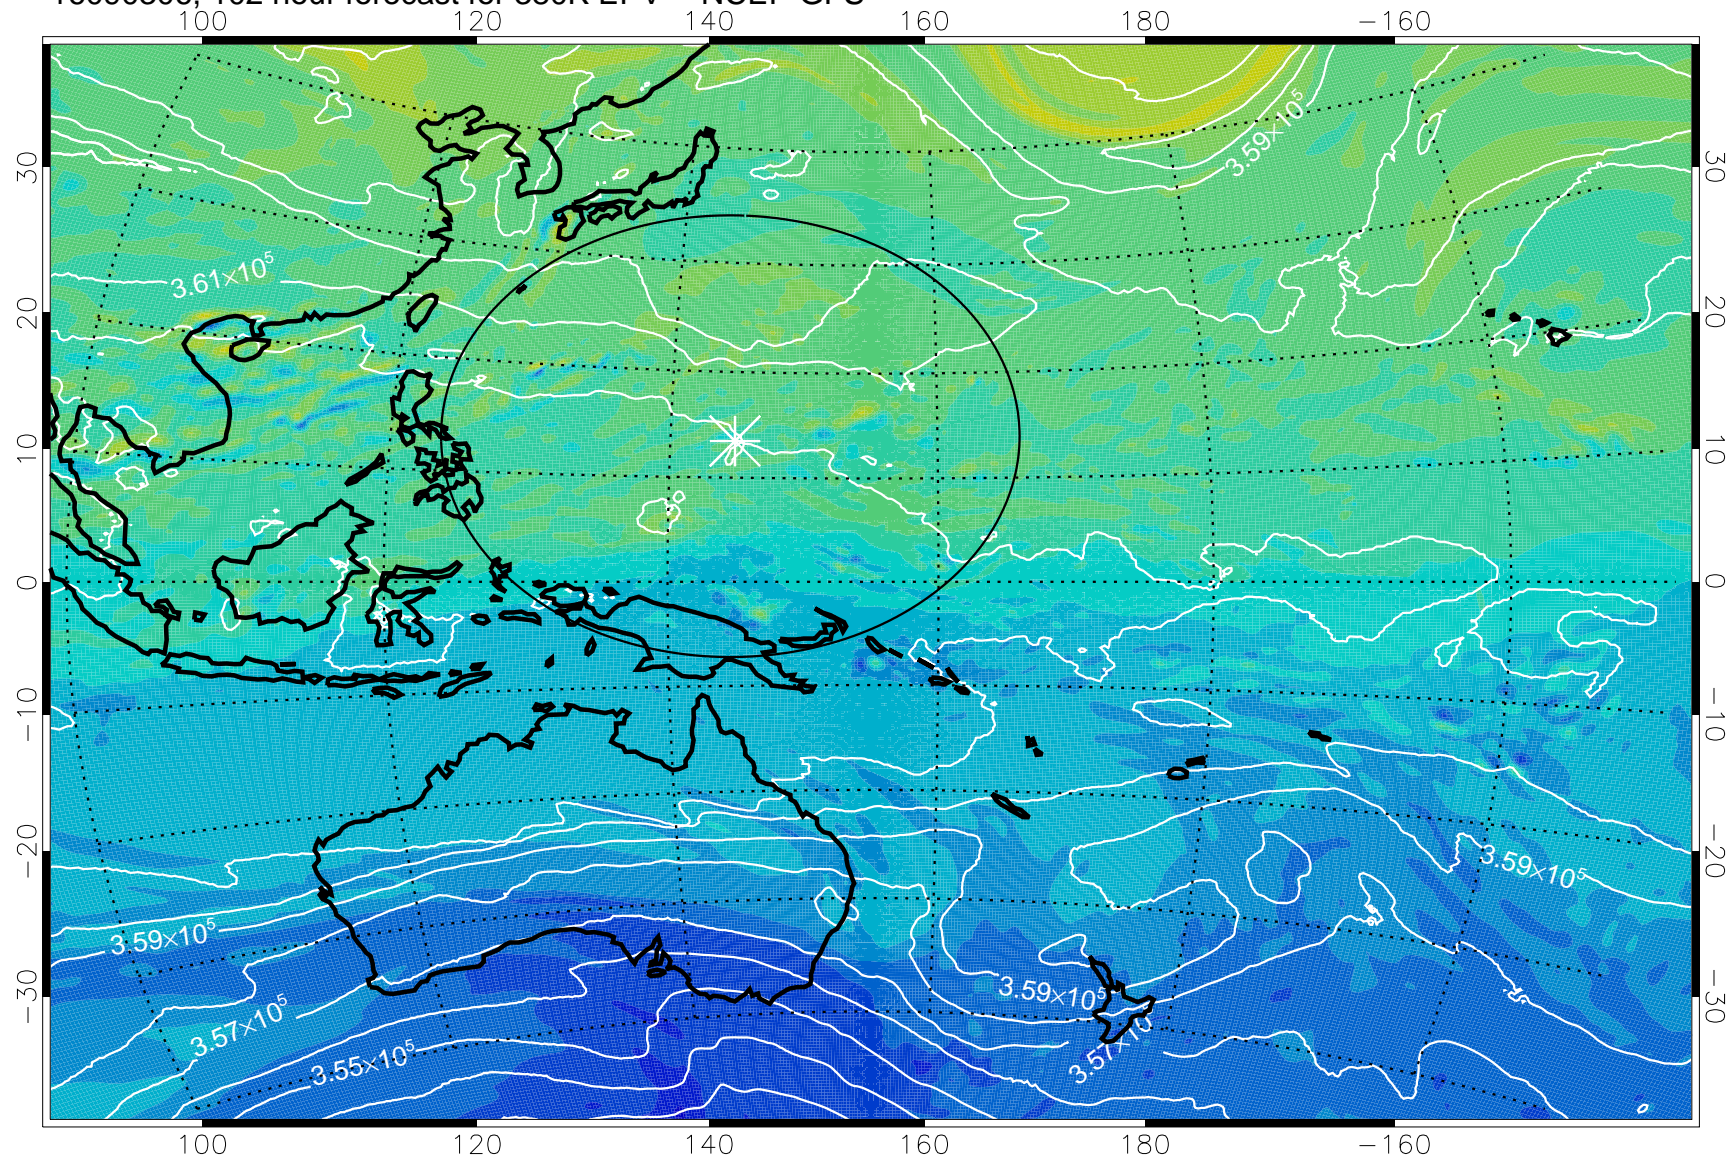

16090212, 84 hour forecast for 380K EPV -- NCEP GFS

380K Montgomery Streamfunction, white

Range ring of 2304 km

16090218, 90 hour forecast for 380K EPV -- NCEP GFS

380K Montgomery Streamfunction, white

Range ring of 2304 km

16090300, 96 hour forecast for 380K EPV -- NCEP GFS

380K Montgomery Streamfunction, white

Range ring of 2304 km

16090306, 102 hour forecast for 380K EPV -- NCEP GFS

380K Montgomery Streamfunction, white

Range ring of 2304 km

16090312, 108 hour forecast for 380K EPV -- NCEP GFS

380K Montgomery Streamfunction, white

Range ring of 2304 km

16090318, 114 hour forecast for 380K EPV -- NCEP GFS

380K Montgomery Streamfunction, white

Range ring of 2304 km

16090400, 120 hour forecast for 380K EPV -- NCEP GFS

380K Montgomery Streamfunction, white

Range ring of 2304 km