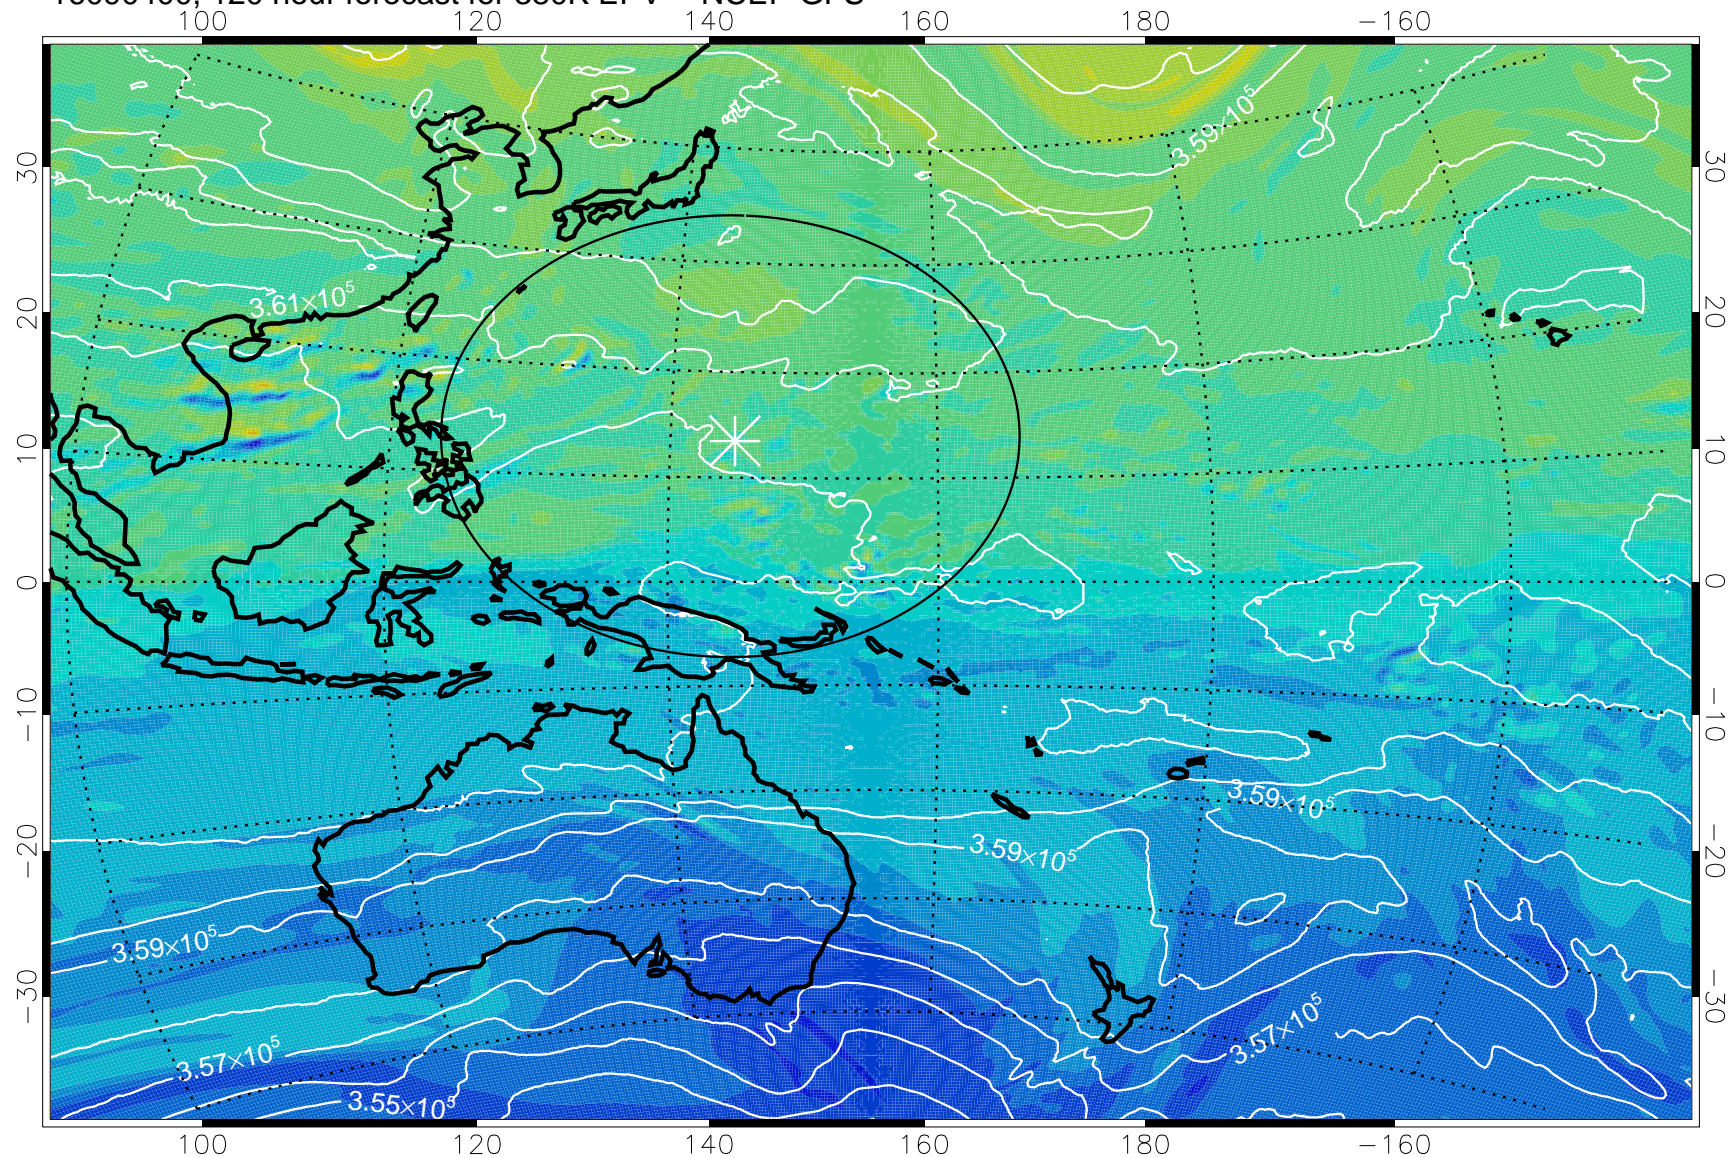

16090300, 96 hour forecast for 380K EPV -- NCEP GFS

380K Montgomery Streamfunction, white

Range ring of 2304 km

16090306, 102 hour forecast for 380K EPV -- NCEP GFS

380K Montgomery Streamfunction, white

Range ring of 2304 km

16090312, 108 hour forecast for 380K EPV -- NCEP GFS

380K Montgomery Streamfunction, white

Range ring of 2304 km

16090318, 114 hour forecast for 380K EPV -- NCEP GFS

380K Montgomery Streamfunction, white

Range ring of 2304 km

16090400, 120 hour forecast for 380K EPV -- NCEP GFS

380K Montgomery Streamfunction, white

Range ring of 2304 km