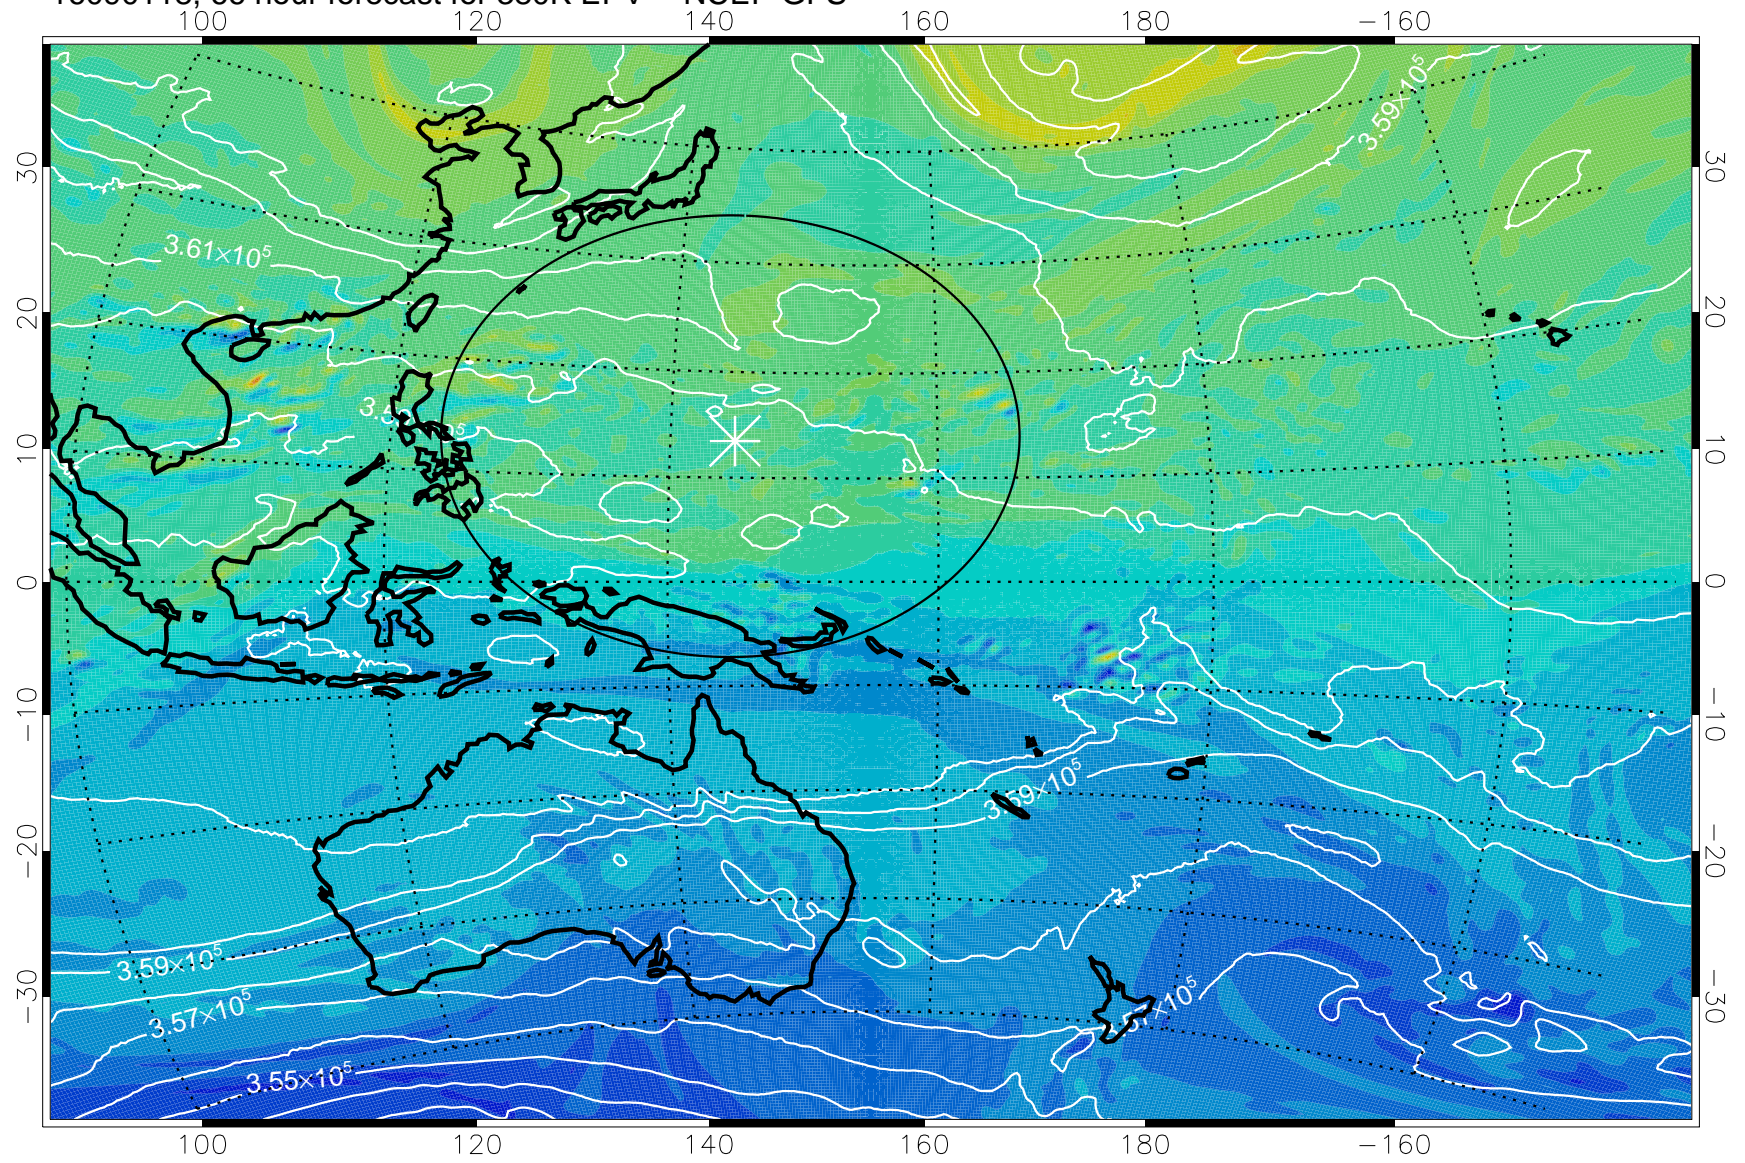

380K Montgomery Streamfunction, white

Range ring of 2304 km

16090112, 60 hour forecast for 380K EPV -- NCEP GFS

380K Montgomery Streamfunction, white

Range ring of 2304 km

16090118, 66 hour forecast for 380K EPV -- NCEP GFS

16090200, 72 hour forecast for 380K EPV -- NCEP GFS

380K Montgomery Streamfunction, white

Range ring of 2304 km

16090206, 78 hour forecast for 380K EPV -- NCEP GFS

380K Montgomery Streamfunction, white

Range ring of 2304 km

16090212, 84 hour forecast for 380K EPV -- NCEP GFS

380K Montgomery Streamfunction, white

Range ring of 2304 km

16090218, 90 hour forecast for 380K EPV -- NCEP GFS

380K Montgomery Streamfunction, white

Range ring of 2304 km

16090300, 96 hour forecast for 380K EPV -- NCEP GFS

380K Montgomery Streamfunction, white

Range ring of 2304 km

16090306, 102 hour forecast for 380K EPV -- NCEP GFS

380K Montgomery Streamfunction, white

Range ring of 2304 km