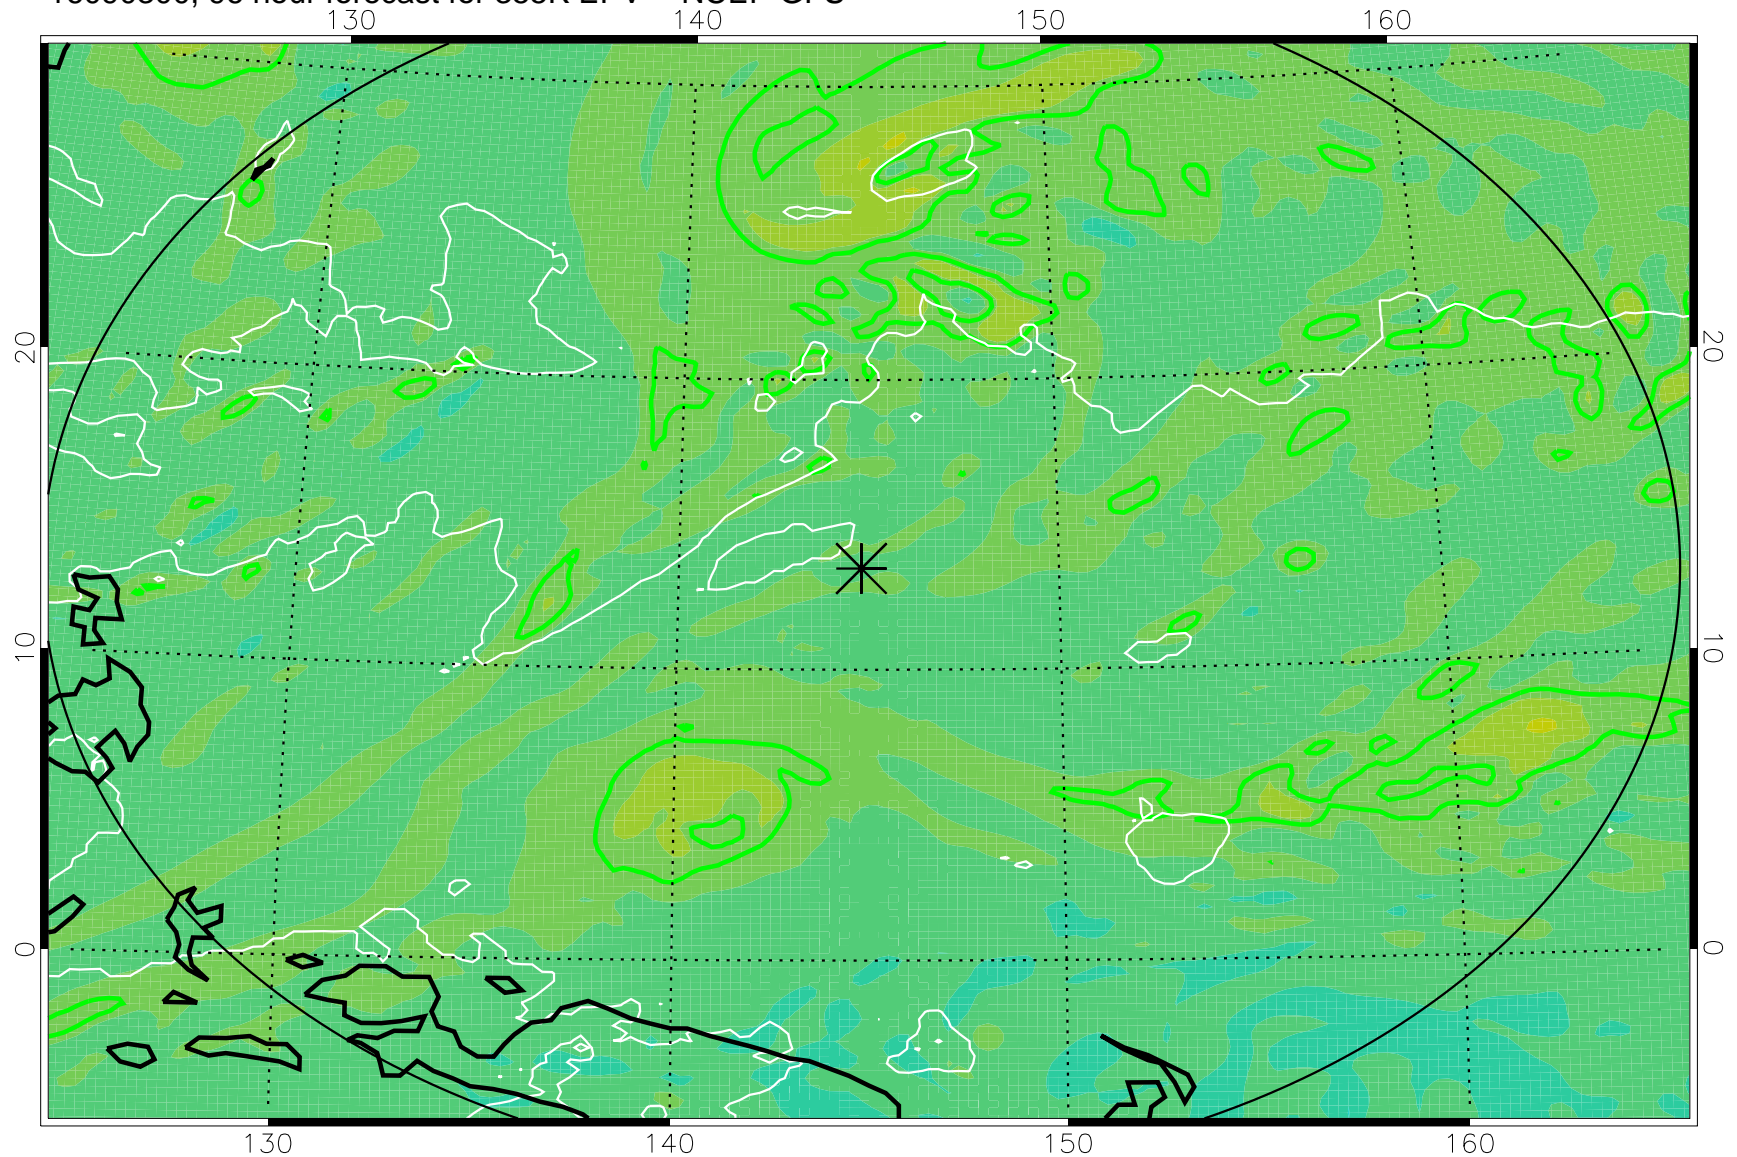

16090118, 66 hour forecast for 355K EPV -- NCEP GFS

355K Montgomery Streamfunction, white
EPV Tropopause (2 PVU) Position
Range ring of 2304 km

16090200, 72 hour forecast for 355K EPV -- NCEP GFS

355K Montgomery Streamfunction, white
EPV Tropopause (2 PVU) Position
Range ring of 2304 km

16090206, 78 hour forecast for 355K EPV -- NCEP GFS

355K Montgomery Streamfunction, white
EPV Tropopause (2 PVU) Position
Range ring of 2304 km

16090212, 84 hour forecast for 355K EPV -- NCEP GFS

355K Montgomery Streamfunction, white
EPV Tropopause (2 PVU) Position
Range ring of 2304 km

16090218, 90 hour forecast for 355K EPV -- NCEP GFS

355K Montgomery Streamfunction, white
EPV Tropopause (2 PVU) Position
Range ring of 2304 km

16090300, 96 hour forecast for 355K EPV -- NCEP GFS

355K Montgomery Streamfunction, white
EPV Tropopause (2 PVU) Position
Range ring of 2304 km

16090306, 102 hour forecast for 355K EPV -- NCEP GFS

355K Montgomery Streamfunction, white
EPV Tropopause (2 PVU) Position
Range ring of 2304 km

16090312, 108 hour forecast for 355K EPV -- NCEP GFS

355K Montgomery Streamfunction, white
EPV Tropopause (2 PVU) Position
Range ring of 2304 km