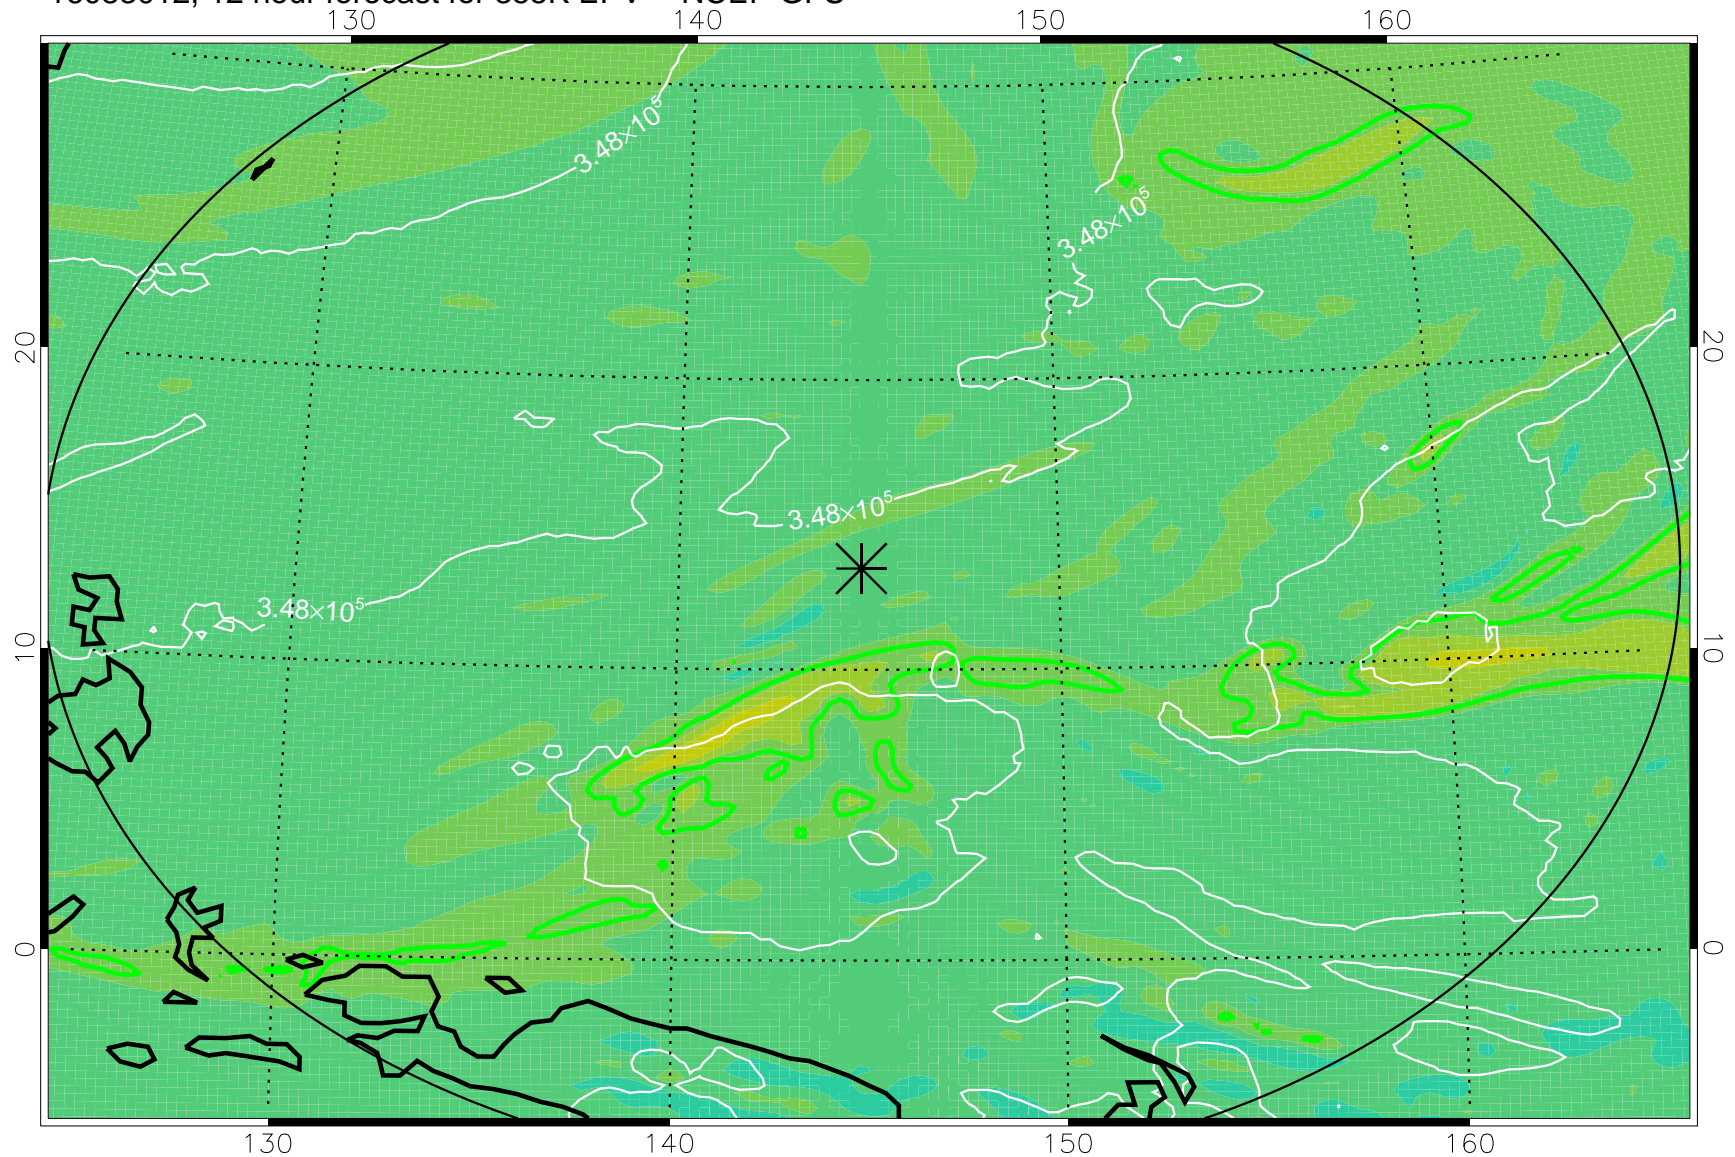

16083006, 6 hour forecast for 355K EPV -- NCEP GFS

355K Montgomery Streamfunction, white
EPV Tropopause (2 PVU) Position
Range ring of 2304 km

16083012, 12 hour forecast for 355K EPV -- NCEP GFS

355K Montgomery Streamfunction, white
EPV Tropopause (2 PVU) Position
Range ring of 2304 km

16083018, 18 hour forecast for 355K EPV -- NCEP GFS

355K Montgomery Streamfunction, white
EPV Tropopause (2 PVU) Position
Range ring of 2304 km

16083100, 24 hour forecast for 355K EPV -- NCEP GFS

355K Montgomery Streamfunction, white
EPV Tropopause (2 PVU) Position
Range ring of 2304 km

16083106, 30 hour forecast for 355K EPV -- NCEP GFS

355K Montgomery Streamfunction, white
EPV Tropopause (2 PVU) Position
Range ring of 2304 km

16083112, 36 hour forecast for 355K EPV -- NCEP GFS

355K Montgomery Streamfunction, white
EPV Tropopause (2 PVU) Position
Range ring of 2304 km

16090118, 66 hour forecast for 355K EPV -- NCEP GFS

355K Montgomery Streamfunction, white
EPV Tropopause (2 PVU) Position
Range ring of 2304 km

16090200, 72 hour forecast for 355K EPV -- NCEP GFS

355K Montgomery Streamfunction, white
EPV Tropopause (2 PVU) Position
Range ring of 2304 km