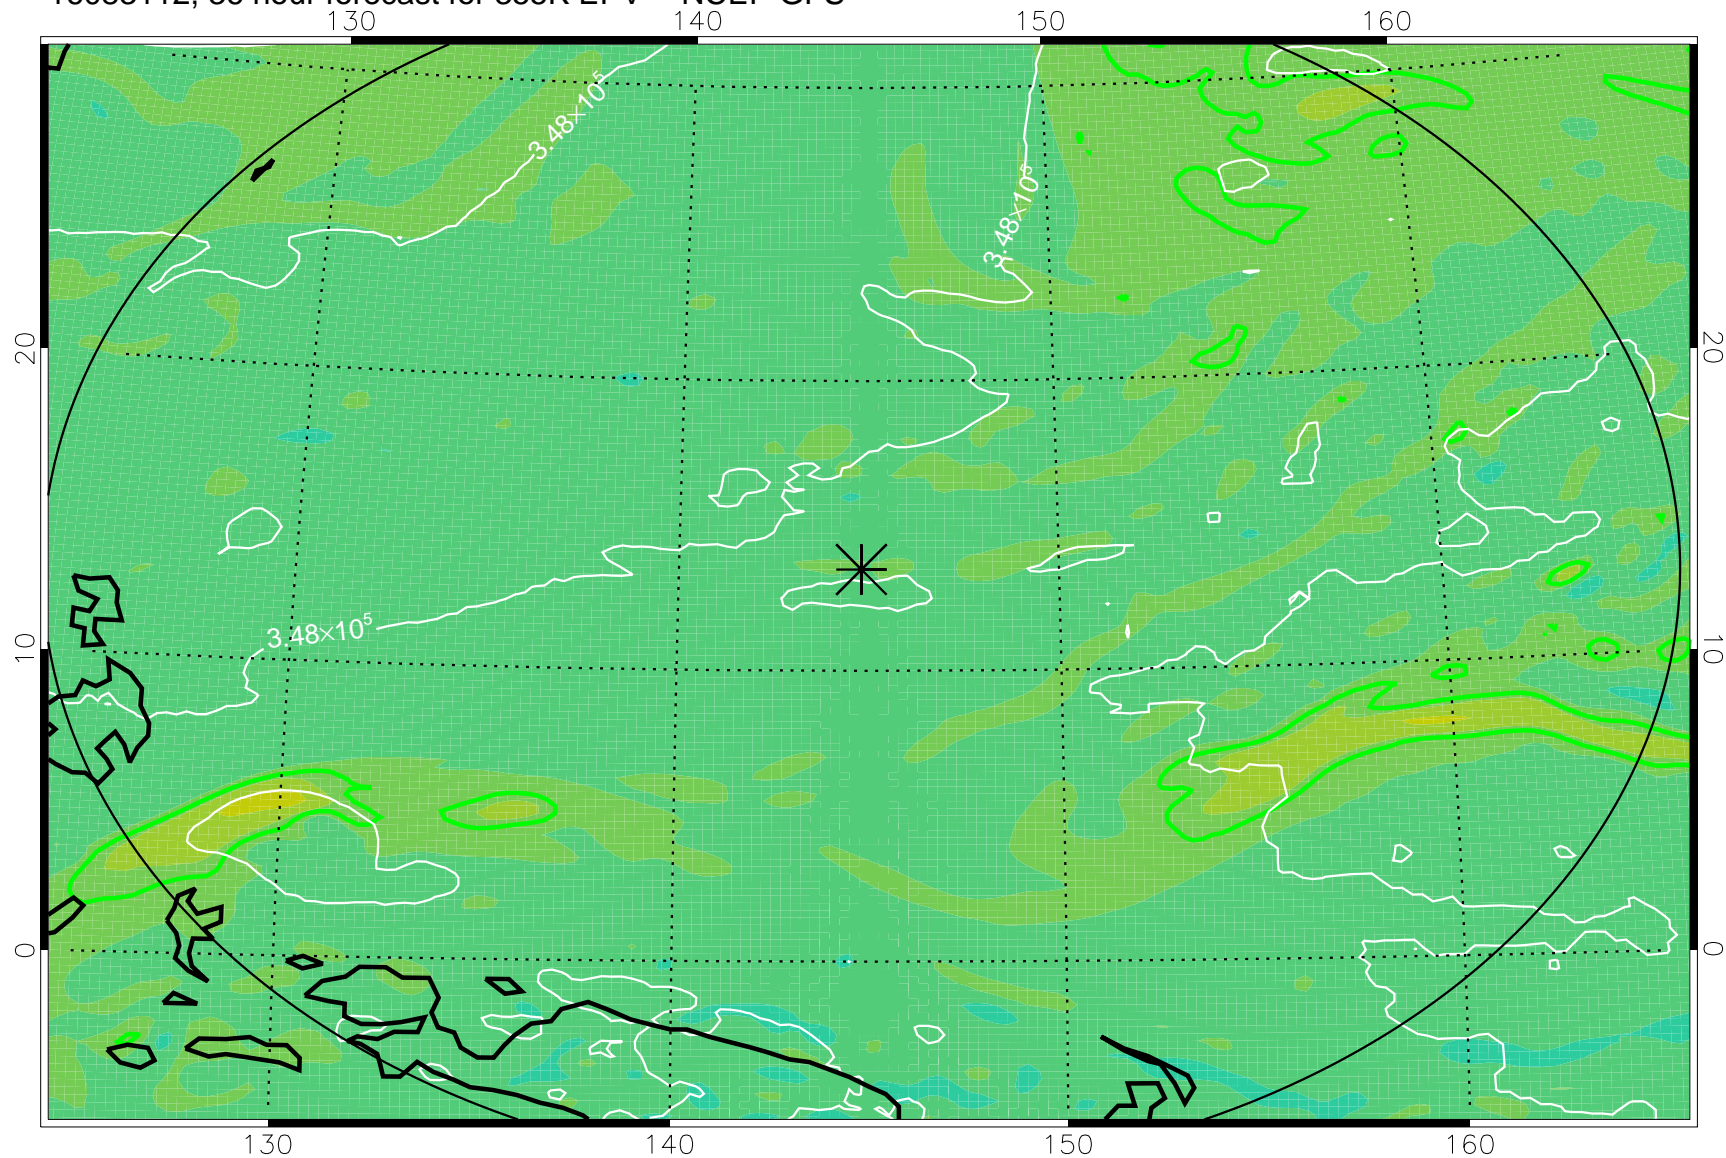

16083018, 18 hour forecast for 355K EPV -- NCEP GFS

355K Montgomery Streamfunction, white
EPV Tropopause (2 PVU) Position
Range ring of 2304 km

16083100, 24 hour forecast for 355K EPV -- NCEP GFS

355K Montgomery Streamfunction, white
EPV Tropopause (2 PVU) Position
Range ring of 2304 km

16083106, 30 hour forecast for 355K EPV -- NCEP GFS

355K Montgomery Streamfunction, white
EPV Tropopause (2 PVU) Position
Range ring of 2304 km

16083112, 36 hour forecast for 355K EPV -- NCEP GFS

355K Montgomery Streamfunction, white
EPV Tropopause (2 PVU) Position
Range ring of 2304 km

16083118, 42 hour forecast for 355K EPV -- NCEP GFS

355K Montgomery Streamfunction, white
EPV Tropopause (2 PVU) Position
Range ring of 2304 km

16090100, 48 hour forecast for 355K EPV -- NCEP GFS

355K Montgomery Streamfunction, white
EPV Tropopause (2 PVU) Position
Range ring of 2304 km

16090118, 66 hour forecast for 355K EPV -- NCEP GFS

355K Montgomery Streamfunction, white
EPV Tropopause (2 PVU) Position
Range ring of 2304 km

16090200, 72 hour forecast for 355K EPV -- NCEP GFS

355K Montgomery Streamfunction, white
EPV Tropopause (2 PVU) Position
Range ring of 2304 km