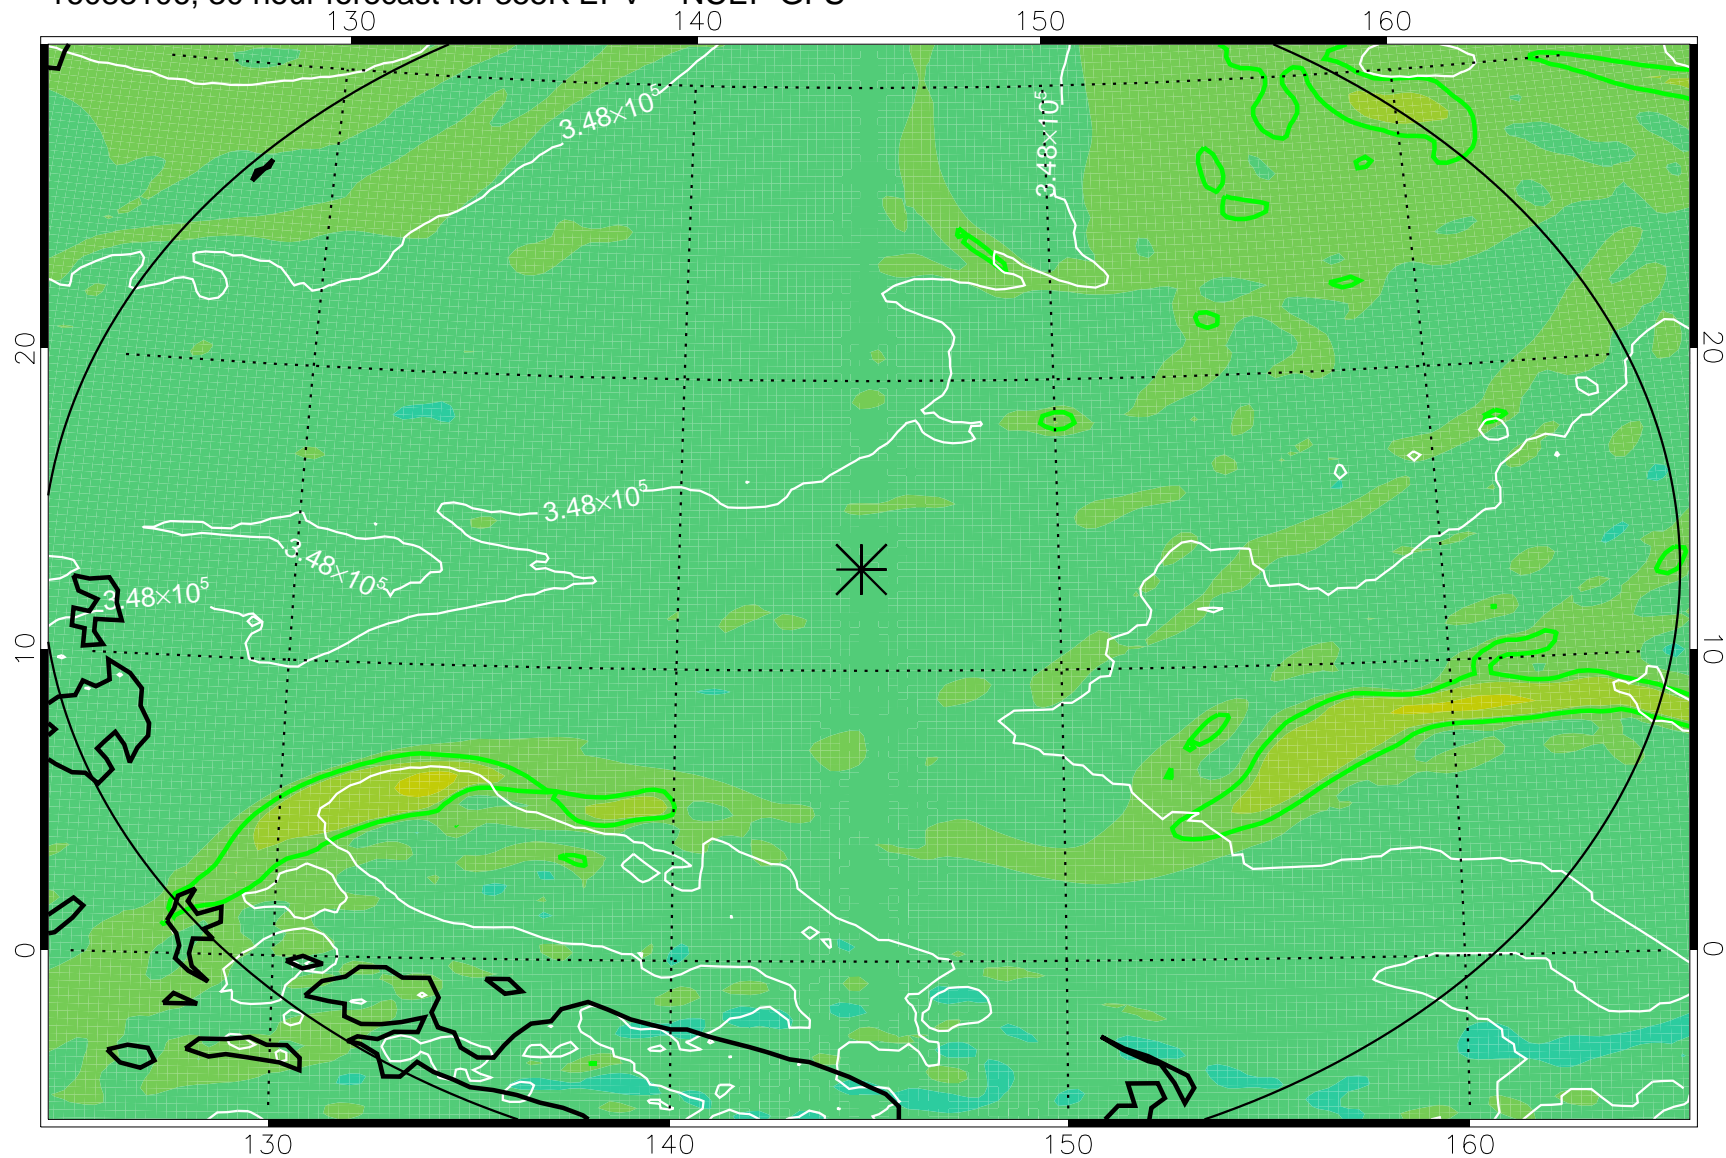

16083018, 18 hour forecast for 355K EPV -- NCEP GFS

355K Montgomery Streamfunction, white
EPV Tropopause (2 PVU) Position
Range ring of 2304 km

16083100, 24 hour forecast for 355K EPV -- NCEP GFS

355K Montgomery Streamfunction, white
EPV Tropopause (2 PVU) Position
Range ring of 2304 km

16083106, 30 hour forecast for 355K EPV -- NCEP GFS

355K Montgomery Streamfunction, white
EPV Tropopause (2 PVU) Position
Range ring of 2304 km

16083112, 36 hour forecast for 355K EPV -- NCEP GFS

355K Montgomery Streamfunction, white
EPV Tropopause (2 PVU) Position
Range ring of 2304 km

16083118, 42 hour forecast for 355K EPV -- NCEP GFS

355K Montgomery Streamfunction, white
EPV Tropopause (2 PVU) Position
Range ring of 2304 km

16090100, 48 hour forecast for 355K EPV -- NCEP GFS

355K Montgomery Streamfunction, white
EPV Tropopause (2 PVU) Position
Range ring of 2304 km

16090118, 66 hour forecast for 355K EPV -- NCEP GFS

355K Montgomery Streamfunction, white
EPV Tropopause (2 PVU) Position
Range ring of 2304 km

16090200, 72 hour forecast for 355K EPV -- NCEP GFS

355K Montgomery Streamfunction, white
EPV Tropopause (2 PVU) Position
Range ring of 2304 km