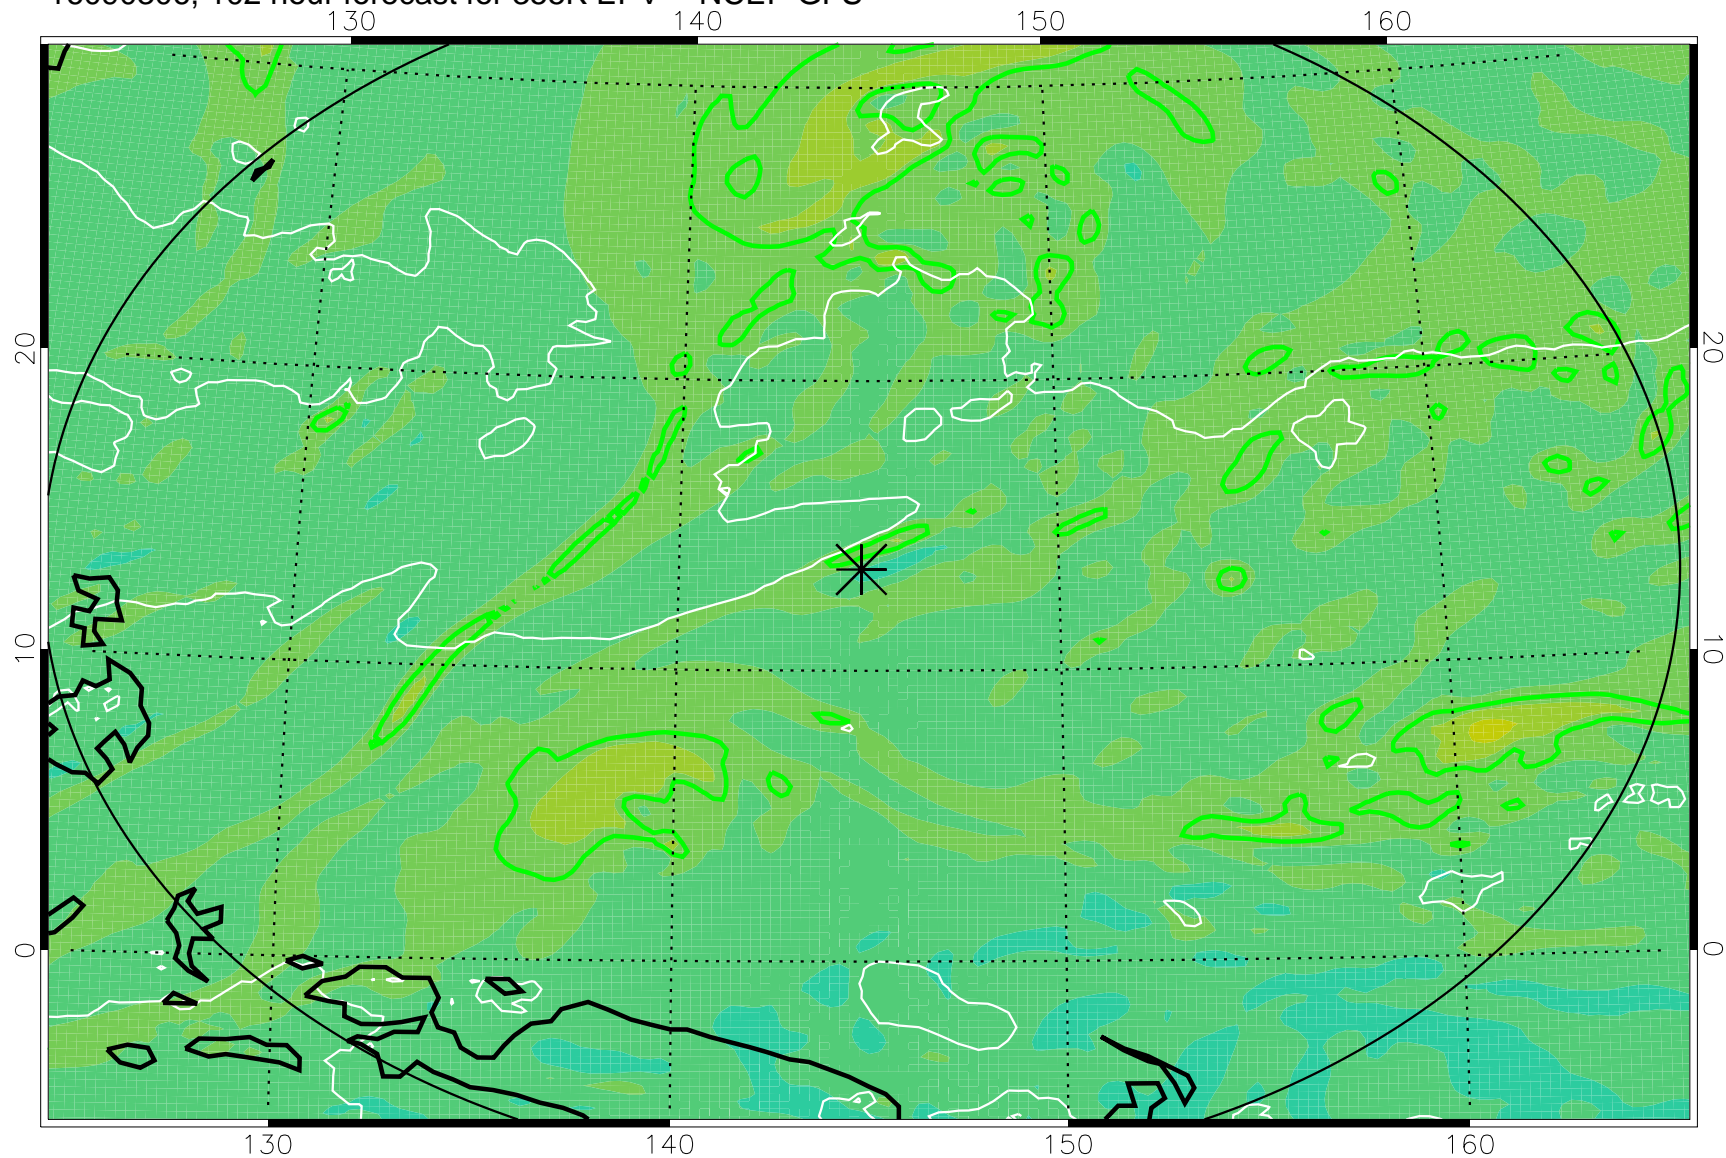

16090206, 78 hour forecast for 355K EPV -- NCEP GFS

355K Montgomery Streamfunction, white
EPV Tropopause (2 PVU) Position
Range ring of 2304 km

16090212, 84 hour forecast for 355K EPV -- NCEP GFS

355K Montgomery Streamfunction, white
EPV Tropopause (2 PVU) Position
Range ring of 2304 km

16090218, 90 hour forecast for 355K EPV -- NCEP GFS

355K Montgomery Streamfunction, white
EPV Tropopause (2 PVU) Position
Range ring of 2304 km

16090300, 96 hour forecast for 355K EPV -- NCEP GFS

355K Montgomery Streamfunction, white
EPV Tropopause (2 PVU) Position
Range ring of 2304 km

16090306, 102 hour forecast for 355K EPV -- NCEP GFS

355K Montgomery Streamfunction, white
EPV Tropopause (2 PVU) Position
Range ring of 2304 km

16090312, 108 hour forecast for 355K EPV -- NCEP GFS

355K Montgomery Streamfunction, white
EPV Tropopause (2 PVU) Position
Range ring of 2304 km

16090318, 114 hour forecast for 355K EPV -- NCEP GFS

355K Montgomery Streamfunction, white
EPV Tropopause (2 PVU) Position
Range ring of 2304 km

16090400, 120 hour forecast for 355K EPV -- NCEP GFS

355K Montgomery Streamfunction, white
EPV Tropopause (2 PVU) Position
Range ring of 2304 km