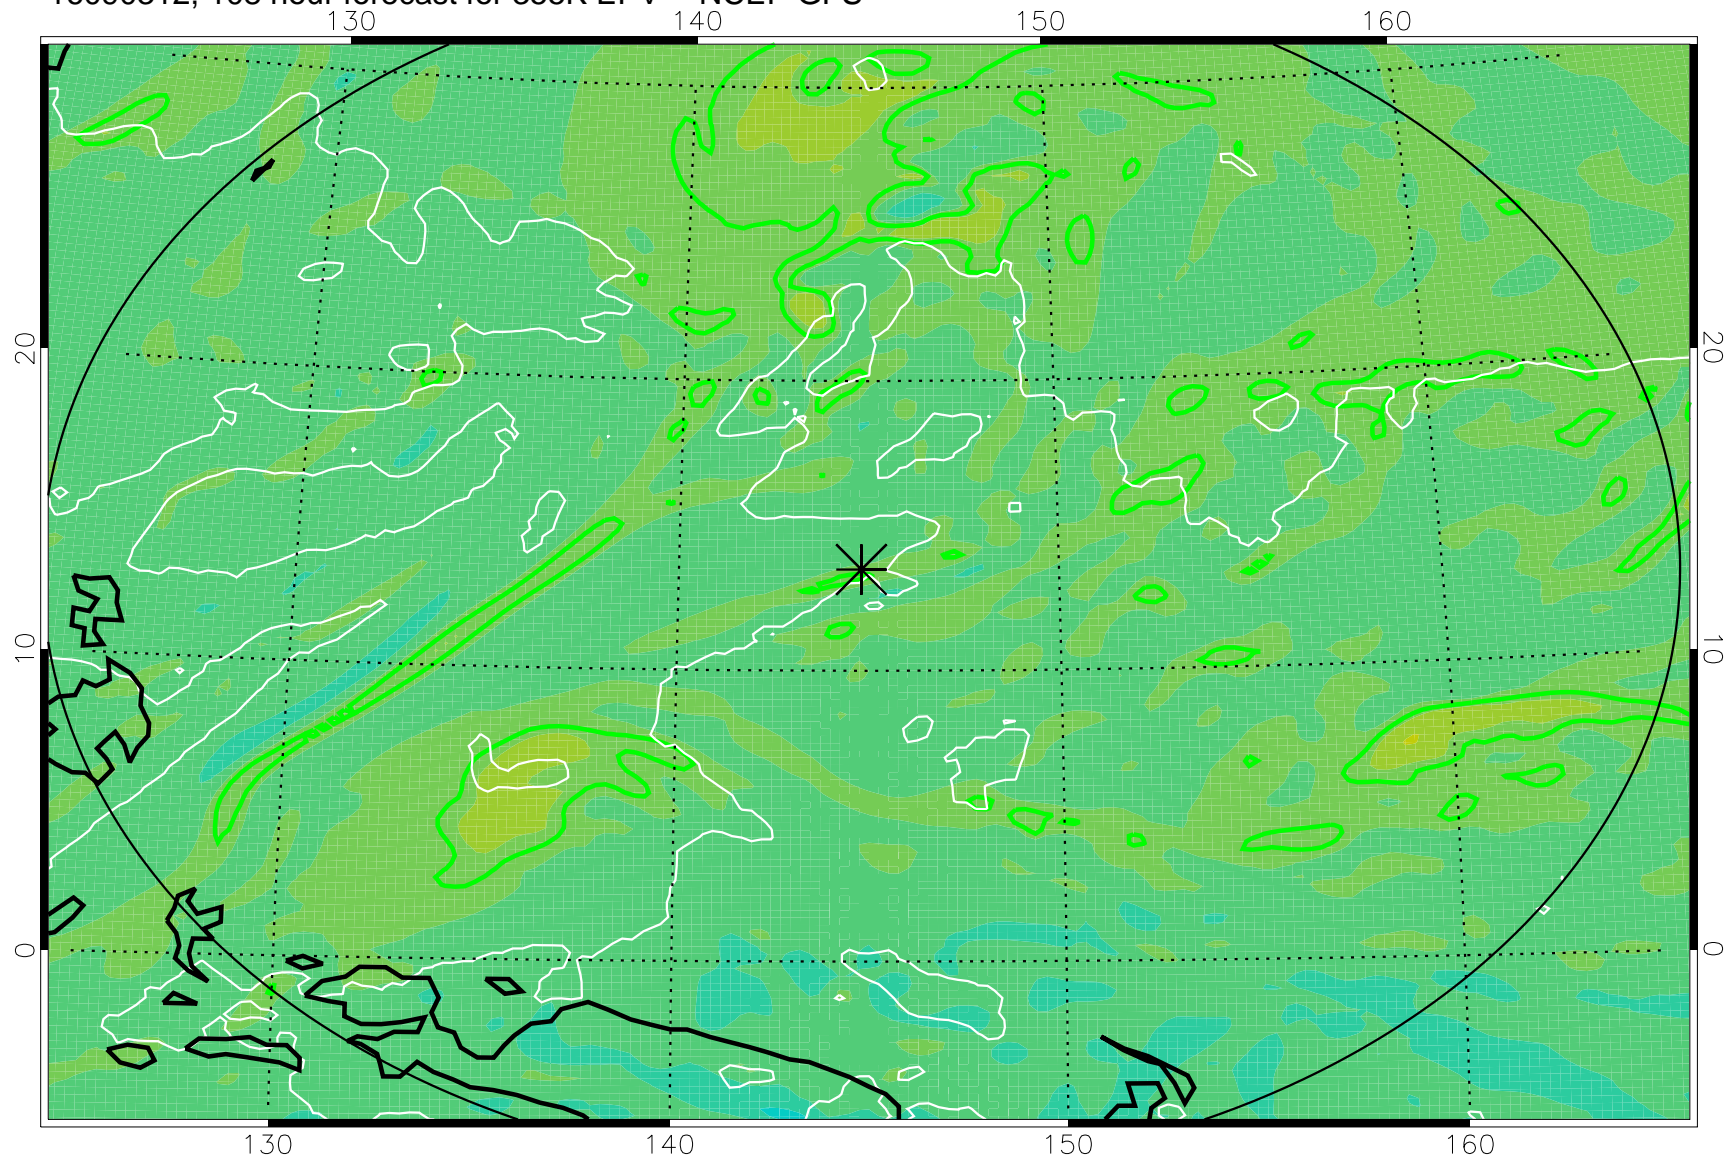

16090206, 78 hour forecast for 355K EPV -- NCEP GFS

355K Montgomery Streamfunction, white
EPV Tropopause (2 PVU) Position
Range ring of 2304 km

16090212, 84 hour forecast for 355K EPV -- NCEP GFS

355K Montgomery Streamfunction, white
EPV Tropopause (2 PVU) Position
Range ring of 2304 km

16090218, 90 hour forecast for 355K EPV -- NCEP GFS

355K Montgomery Streamfunction, white
EPV Tropopause (2 PVU) Position
Range ring of 2304 km

16090300, 96 hour forecast for 355K EPV -- NCEP GFS

355K Montgomery Streamfunction, white
EPV Tropopause (2 PVU) Position
Range ring of 2304 km

16090306, 102 hour forecast for 355K EPV -- NCEP GFS

355K Montgomery Streamfunction, white
EPV Tropopause (2 PVU) Position
Range ring of 2304 km

16090312, 108 hour forecast for 355K EPV -- NCEP GFS

355K Montgomery Streamfunction, white
EPV Tropopause (2 PVU) Position
Range ring of 2304 km

16090318, 114 hour forecast for 355K EPV -- NCEP GFS

355K Montgomery Streamfunction, white
EPV Tropopause (2 PVU) Position
Range ring of 2304 km

16090400, 120 hour forecast for 355K EPV -- NCEP GFS

355K Montgomery Streamfunction, white
EPV Tropopause (2 PVU) Position
Range ring of 2304 km