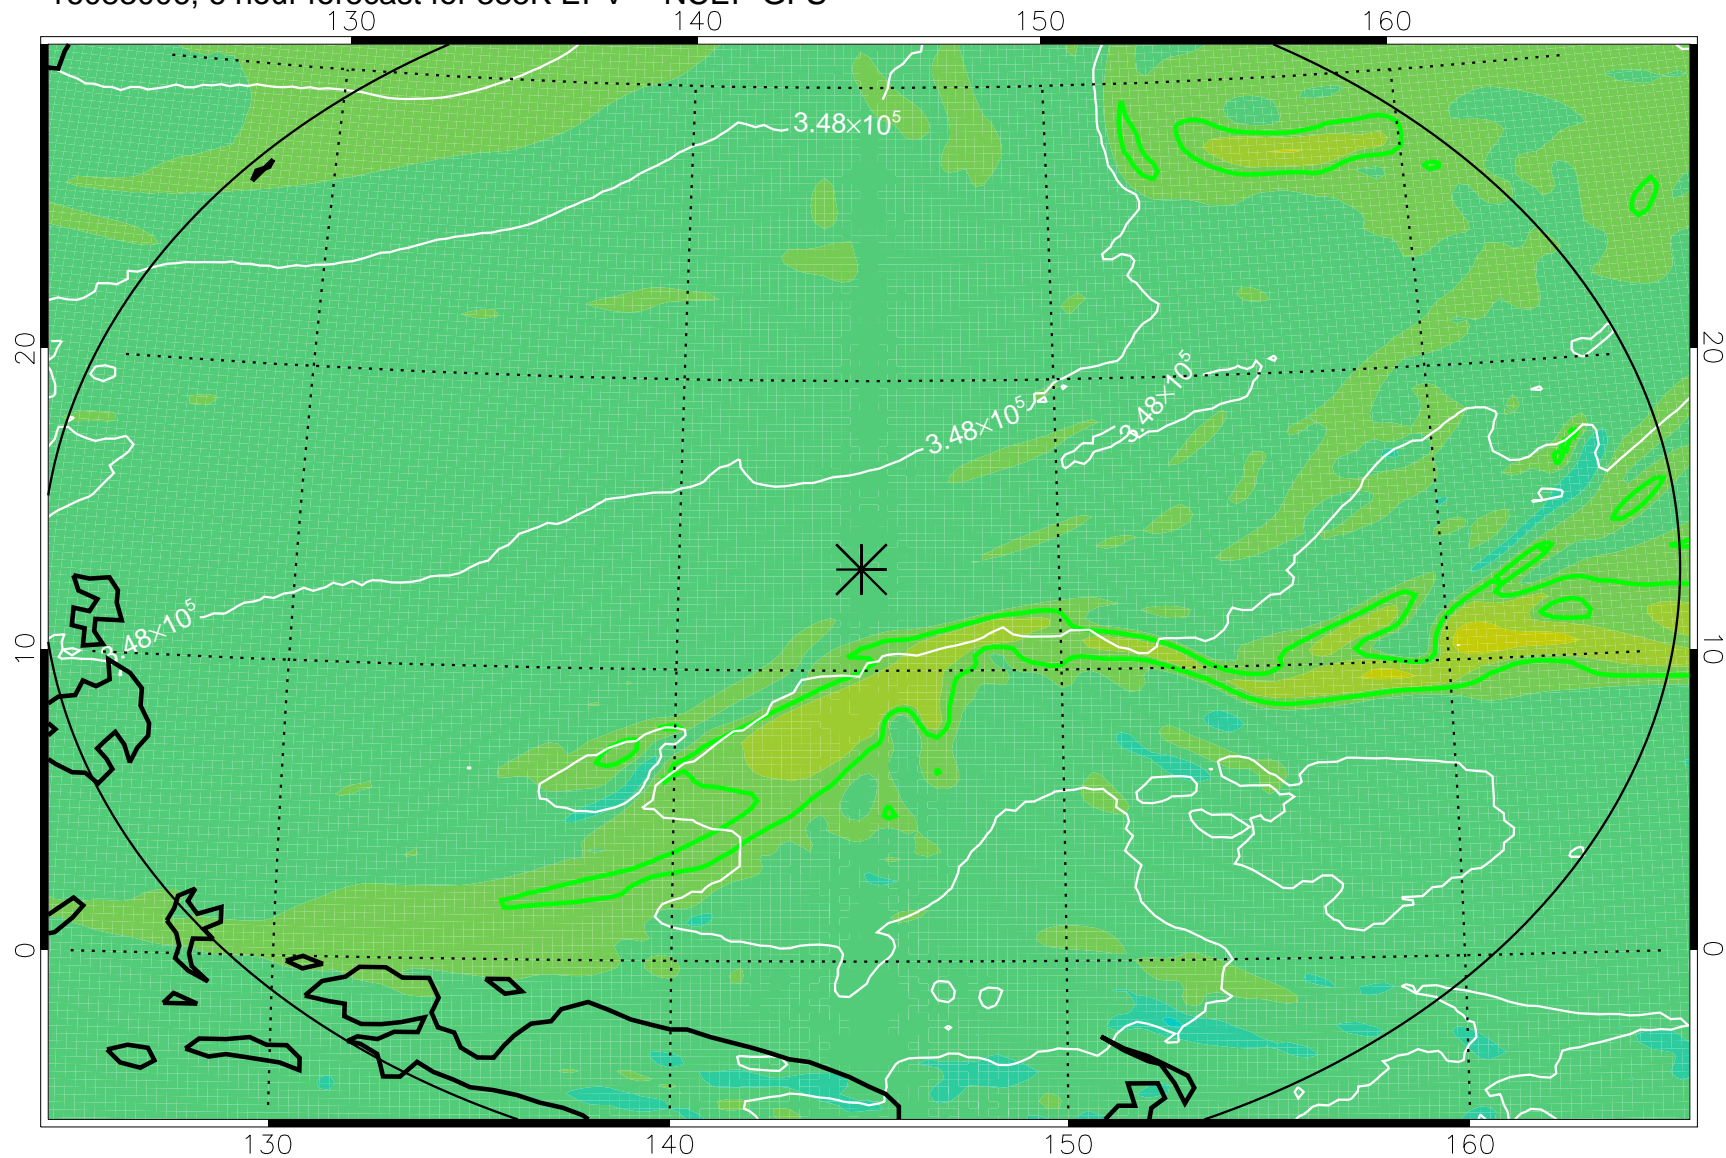

16083006, 6 hour forecast for 355K EPV -- NCEP GFS

355K Montgomery Streamfunction, white
EPV Tropopause (2 PVU) Position
Range ring of 2304 km

16083012, 12 hour forecast for 355K EPV -- NCEP GFS

355K Montgomery Streamfunction, white
EPV Tropopause (2 PVU) Position
Range ring of 2304 km

16083018, 18 hour forecast for 355K EPV -- NCEP GFS

355K Montgomery Streamfunction, white
EPV Tropopause (2 PVU) Position
Range ring of 2304 km

16083100, 24 hour forecast for 355K EPV -- NCEP GFS

355K Montgomery Streamfunction, white
EPV Tropopause (2 PVU) Position
Range ring of 2304 km

16083106, 30 hour forecast for 355K EPV -- NCEP GFS

355K Montgomery Streamfunction, white
EPV Tropopause (2 PVU) Position
Range ring of 2304 km

16083112, 36 hour forecast for 355K EPV -- NCEP GFS

355K Montgomery Streamfunction, white
EPV Tropopause (2 PVU) Position
Range ring of 2304 km

16090118, 66 hour forecast for 355K EPV -- NCEP GFS

355K Montgomery Streamfunction, white
EPV Tropopause (2 PVU) Position
Range ring of 2304 km

16090200, 72 hour forecast for 355K EPV -- NCEP GFS

355K Montgomery Streamfunction, white
EPV Tropopause (2 PVU) Position
Range ring of 2304 km