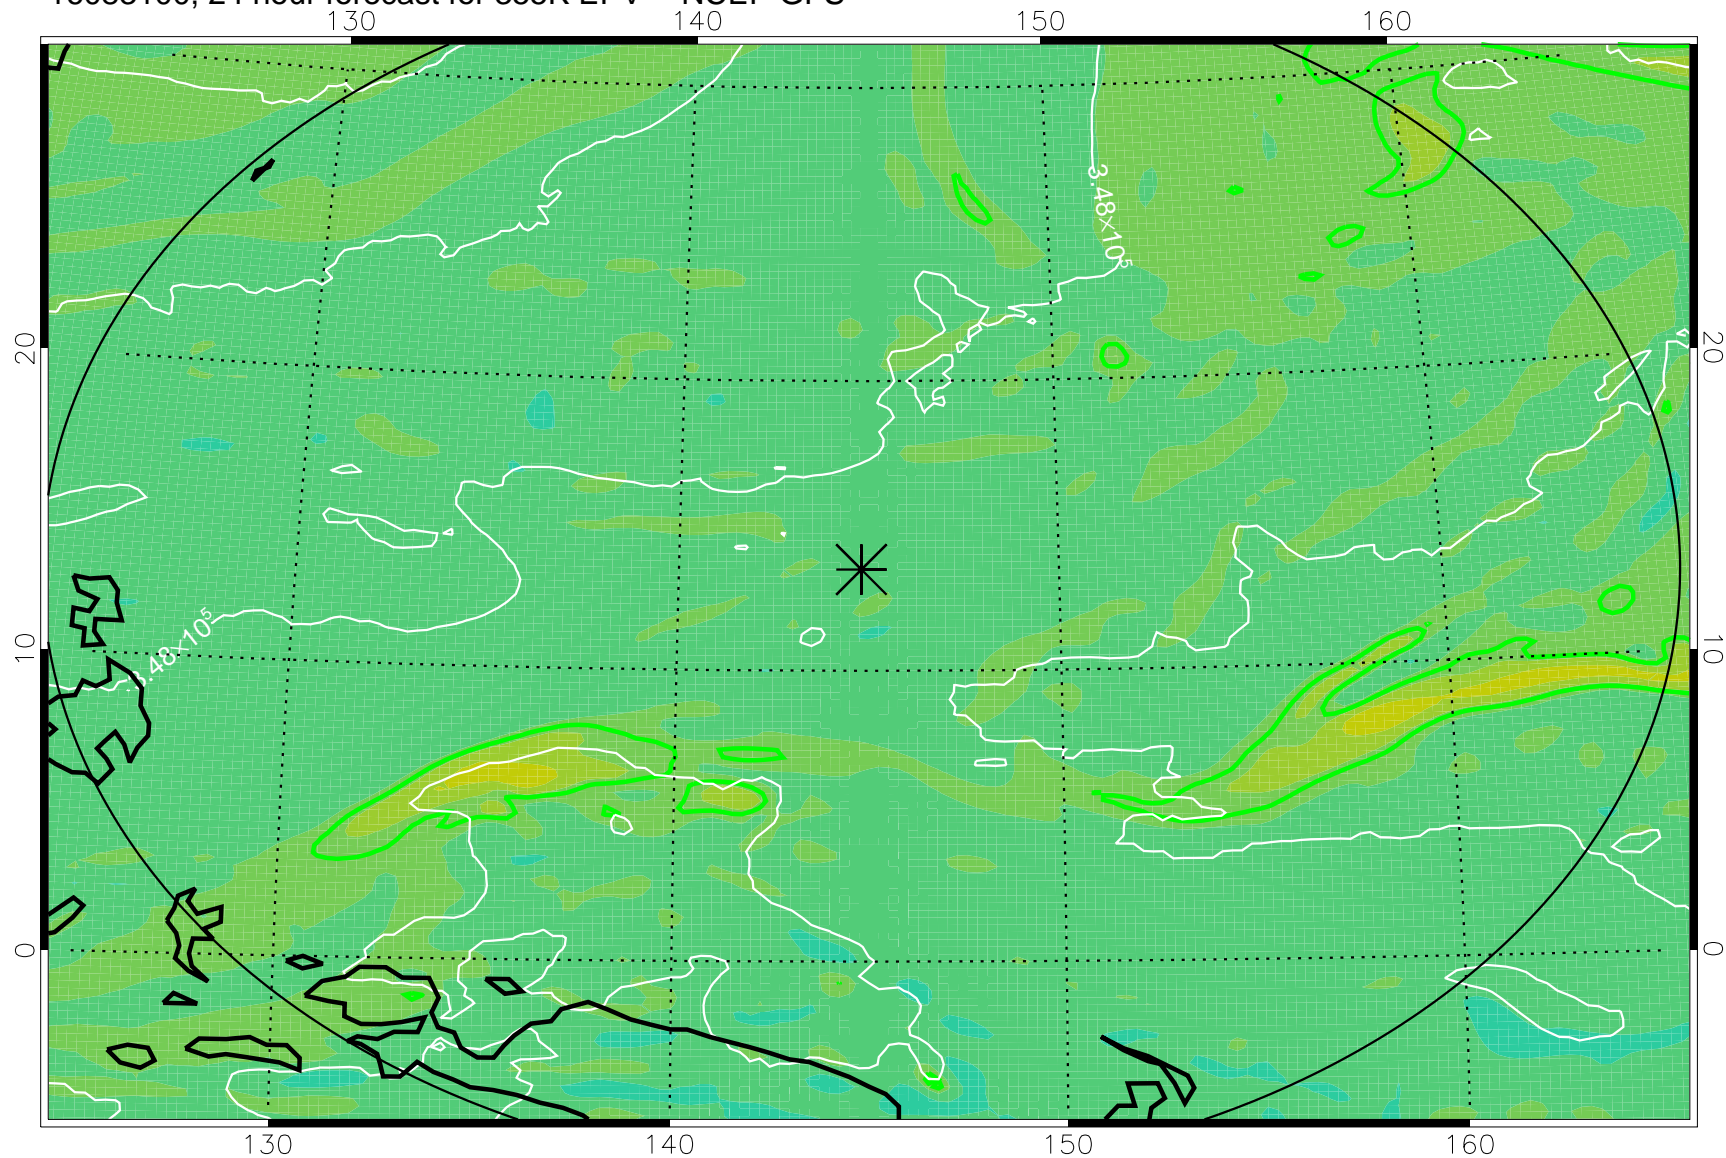

16083006, 6 hour forecast for 355K EPV -- NCEP GFS

355K Montgomery Streamfunction, white
EPV Tropopause (2 PVU) Position
Range ring of 2304 km

16083012, 12 hour forecast for 355K EPV -- NCEP GFS

355K Montgomery Streamfunction, white
EPV Tropopause (2 PVU) Position
Range ring of 2304 km

16083018, 18 hour forecast for 355K EPV -- NCEP GFS

355K Montgomery Streamfunction, white
EPV Tropopause (2 PVU) Position
Range ring of 2304 km

16083100, 24 hour forecast for 355K EPV -- NCEP GFS

355K Montgomery Streamfunction, white
EPV Tropopause (2 PVU) Position
Range ring of 2304 km

16083106, 30 hour forecast for 355K EPV -- NCEP GFS

355K Montgomery Streamfunction, white
EPV Tropopause (2 PVU) Position
Range ring of 2304 km

16083112, 36 hour forecast for 355K EPV -- NCEP GFS

355K Montgomery Streamfunction, white
EPV Tropopause (2 PVU) Position
Range ring of 2304 km

16090118, 66 hour forecast for 355K EPV -- NCEP GFS

355K Montgomery Streamfunction, white
EPV Tropopause (2 PVU) Position
Range ring of 2304 km

16090200, 72 hour forecast for 355K EPV -- NCEP GFS

355K Montgomery Streamfunction, white
EPV Tropopause (2 PVU) Position
Range ring of 2304 km