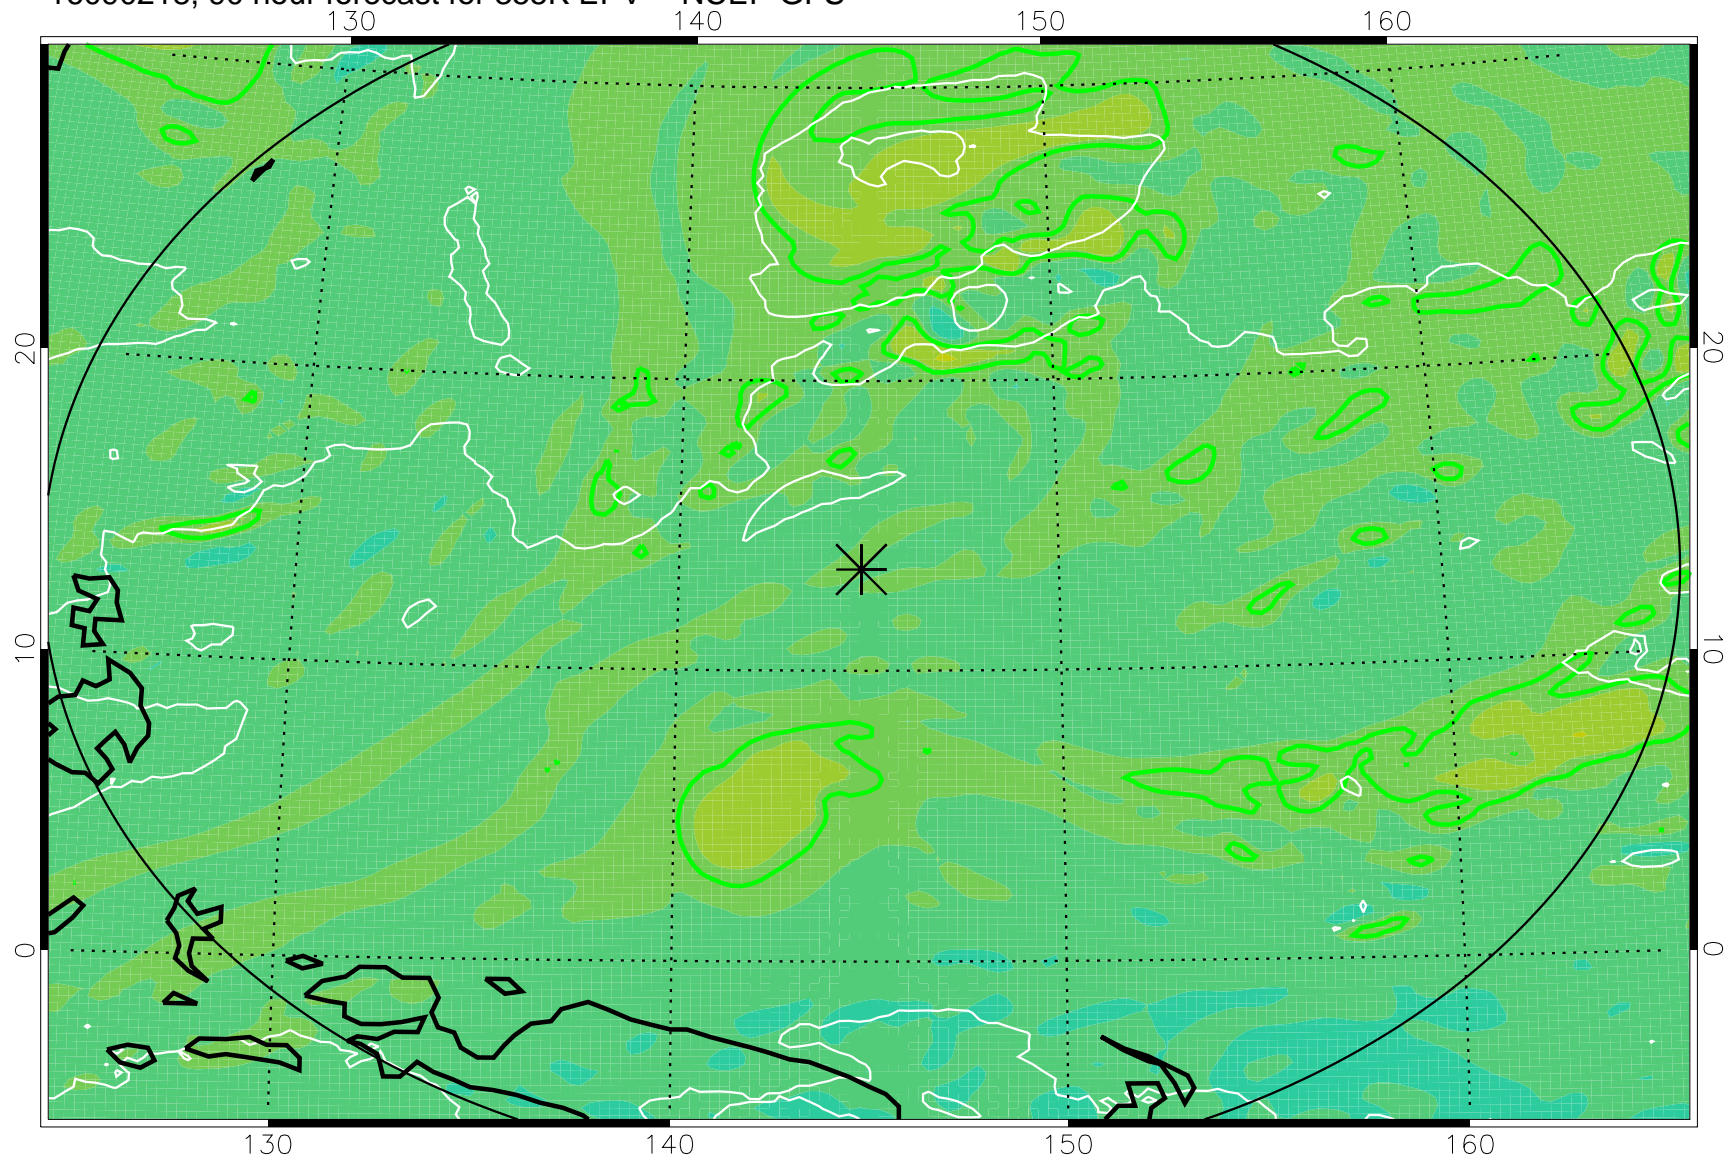

16090206, 78 hour forecast for 355K EPV -- NCEP GFS

355K Montgomery Streamfunction, white
EPV Tropopause (2 PVU) Position
Range ring of 2304 km

16090212, 84 hour forecast for 355K EPV -- NCEP GFS

355K Montgomery Streamfunction, white
EPV Tropopause (2 PVU) Position
Range ring of 2304 km

16090218, 90 hour forecast for 355K EPV -- NCEP GFS

355K Montgomery Streamfunction, white
EPV Tropopause (2 PVU) Position
Range ring of 2304 km

16090300, 96 hour forecast for 355K EPV -- NCEP GFS

355K Montgomery Streamfunction, white
EPV Tropopause (2 PVU) Position
Range ring of 2304 km

16090306, 102 hour forecast for 355K EPV -- NCEP GFS

355K Montgomery Streamfunction, white
EPV Tropopause (2 PVU) Position
Range ring of 2304 km

16090312, 108 hour forecast for 355K EPV -- NCEP GFS

355K Montgomery Streamfunction, white
EPV Tropopause (2 PVU) Position
Range ring of 2304 km

16090318, 114 hour forecast for 355K EPV -- NCEP GFS

355K Montgomery Streamfunction, white
EPV Tropopause (2 PVU) Position
Range ring of 2304 km

16090400, 120 hour forecast for 355K EPV -- NCEP GFS

355K Montgomery Streamfunction, white
EPV Tropopause (2 PVU) Position
Range ring of 2304 km