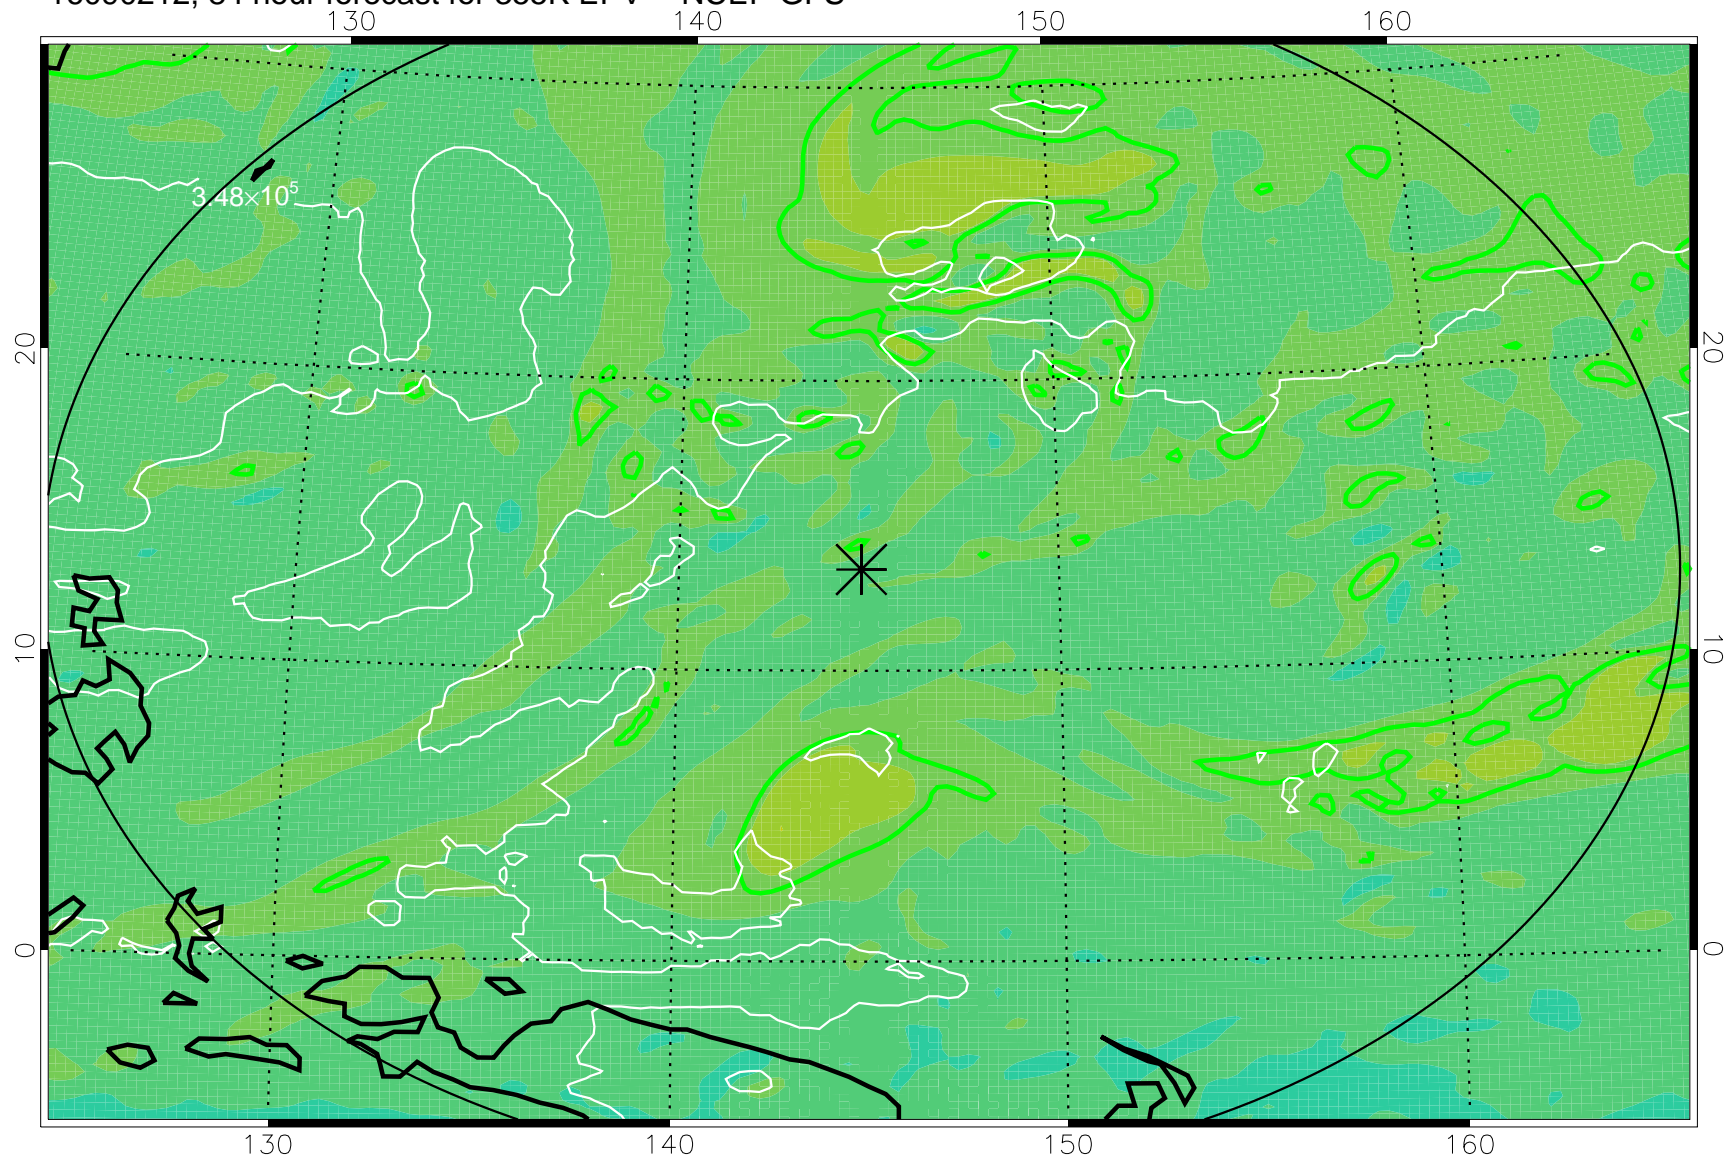

16090118, 66 hour forecast for 355K EPV -- NCEP GFS

355K Montgomery Streamfunction, white
EPV Tropopause (2 PVU) Position
Range ring of 2304 km

16090200, 72 hour forecast for 355K EPV -- NCEP GFS

355K Montgomery Streamfunction, white
EPV Tropopause (2 PVU) Position
Range ring of 2304 km

16090206, 78 hour forecast for 355K EPV -- NCEP GFS

355K Montgomery Streamfunction, white
EPV Tropopause (2 PVU) Position
Range ring of 2304 km

16090212, 84 hour forecast for 355K EPV -- NCEP GFS

355K Montgomery Streamfunction, white
EPV Tropopause (2 PVU) Position
Range ring of 2304 km

16090218, 90 hour forecast for 355K EPV -- NCEP GFS

355K Montgomery Streamfunction, white
EPV Tropopause (2 PVU) Position
Range ring of 2304 km

16090300, 96 hour forecast for 355K EPV -- NCEP GFS

355K Montgomery Streamfunction, white
EPV Tropopause (2 PVU) Position
Range ring of 2304 km

16090306, 102 hour forecast for 355K EPV -- NCEP GFS

355K Montgomery Streamfunction, white
EPV Tropopause (2 PVU) Position
Range ring of 2304 km

16090312, 108 hour forecast for 355K EPV -- NCEP GFS

355K Montgomery Streamfunction, white
EPV Tropopause (2 PVU) Position
Range ring of 2304 km