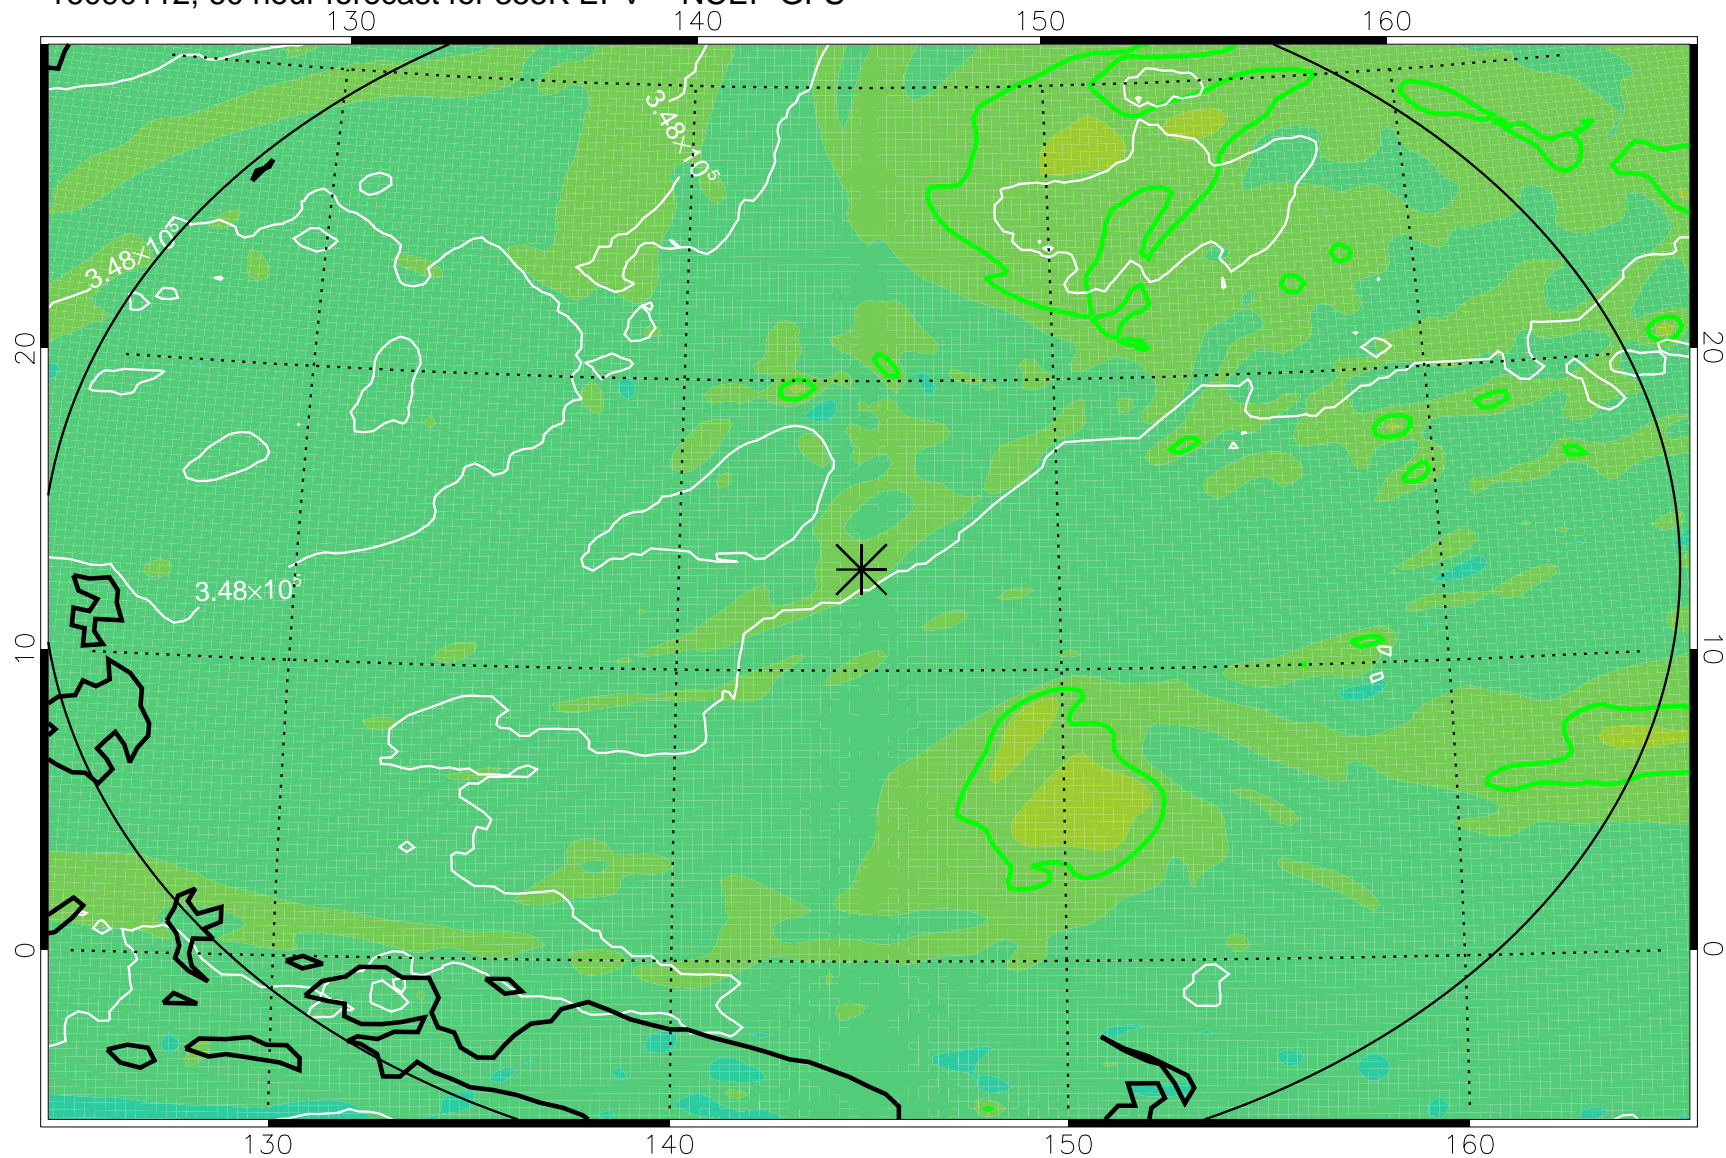

16083118, 42 hour forecast for 355K EPV -- NCEP GFS

355K Montgomery Streamfunction, white
EPV Tropopause (2 PVU) Position
Range ring of 2304 km

16090100, 48 hour forecast for 355K EPV -- NCEP GFS

355K Montgomery Streamfunction, white
EPV Tropopause (2 PVU) Position
Range ring of 2304 km

16090106, 54 hour forecast for 355K EPV -- NCEP GFS

355K Montgomery Streamfunction, white
EPV Tropopause (2 PVU) Position
Range ring of 2304 km

16090112, 60 hour forecast for 355K EPV -- NCEP GFS

355K Montgomery Streamfunction, white
EPV Tropopause (2 PVU) Position
Range ring of 2304 km

16090118, 66 hour forecast for 355K EPV -- NCEP GFS

355K Montgomery Streamfunction, white
EPV Tropopause (2 PVU) Position
Range ring of 2304 km

16090200, 72 hour forecast for 355K EPV -- NCEP GFS

355K Montgomery Streamfunction, white
EPV Tropopause (2 PVU) Position
Range ring of 2304 km

16090206, 78 hour forecast for 355K EPV -- NCEP GFS

355K Montgomery Streamfunction, white
EPV Tropopause (2 PVU) Position
Range ring of 2304 km

16090212, 84 hour forecast for 355K EPV -- NCEP GFS

355K Montgomery Streamfunction, white
EPV Tropopause (2 PVU) Position
Range ring of 2304 km