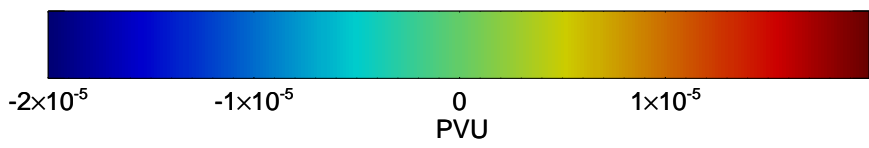

16083006, 6 hour forecast for 355K EPV -- NCEP GFS

355K Montgomery Streamfunction, white
EPV Tropopause (2 PVU) Position
Range ring of 2304 km

16083012, 12 hour forecast for 355K EPV -- NCEP GFS

355K Montgomery Streamfunction, white
EPV Tropopause (2 PVU) Position
Range ring of 2304 km