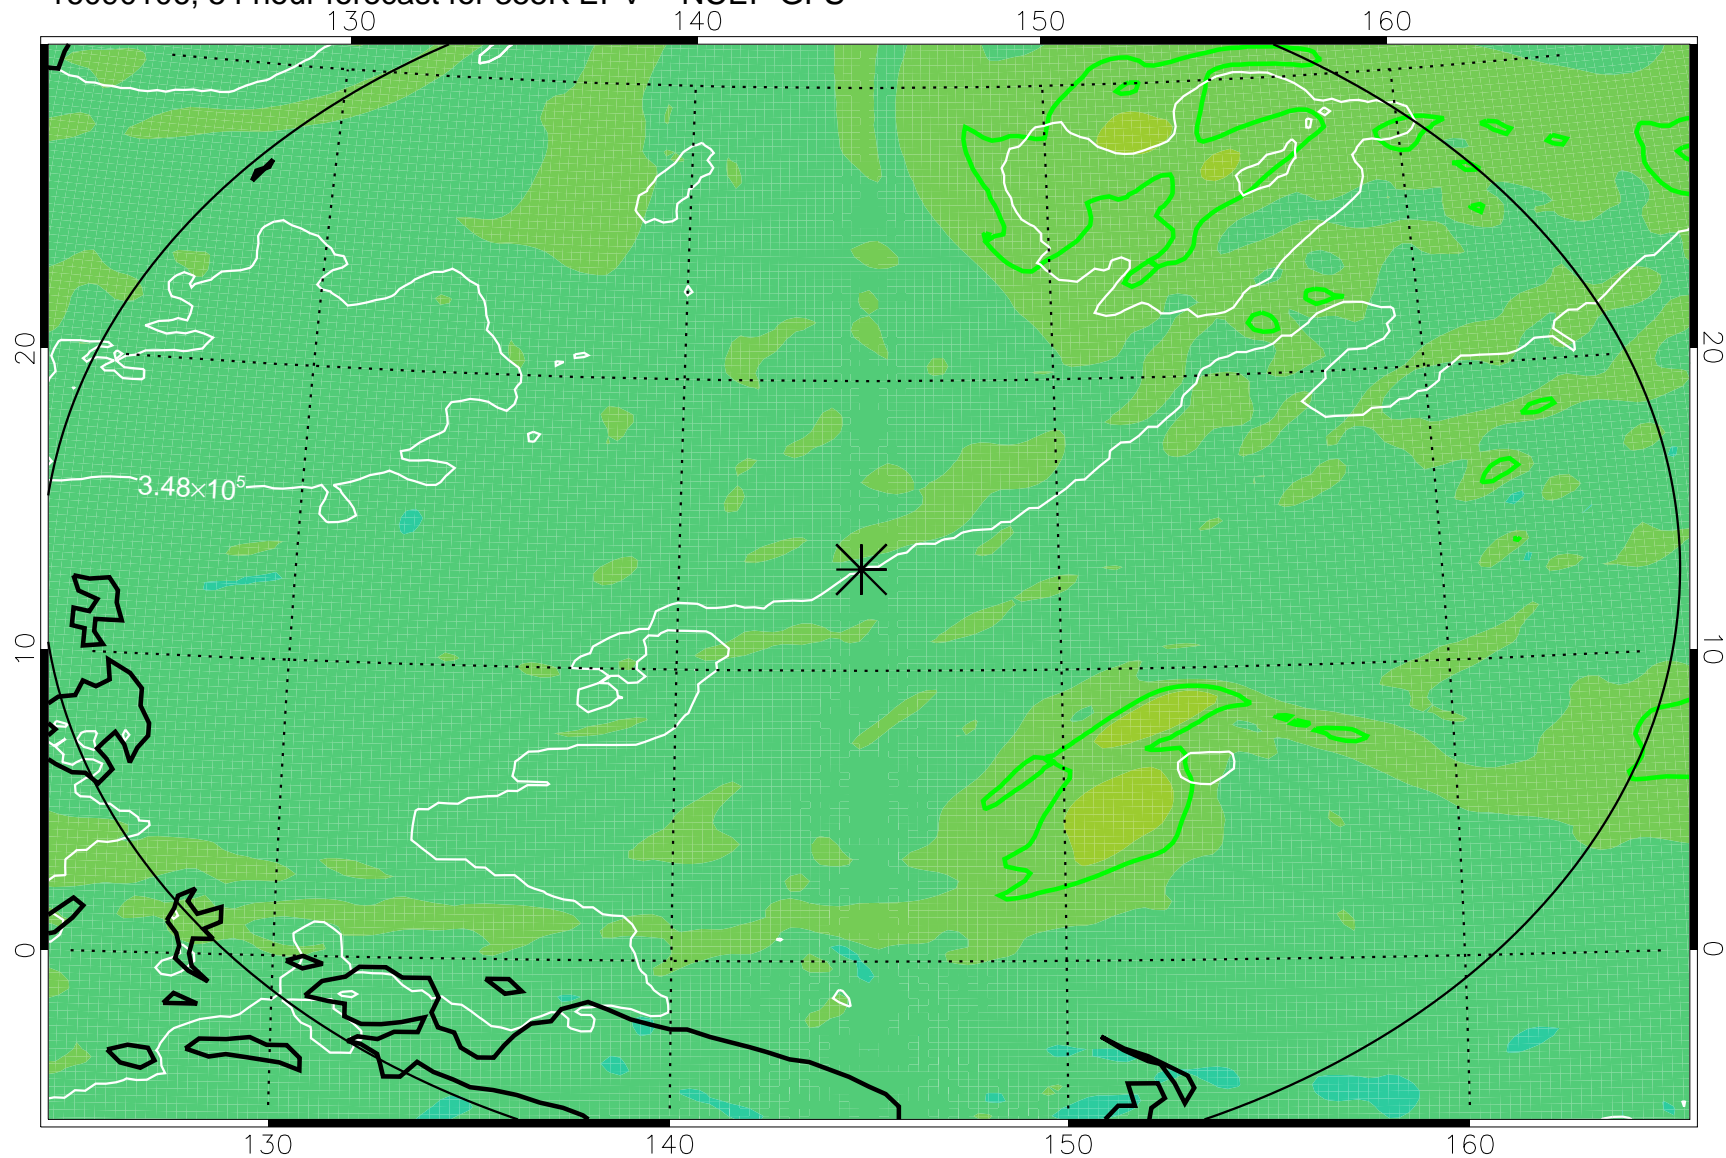

16083118, 42 hour forecast for 355K EPV -- NCEP GFS

355K Montgomery Streamfunction, white
EPV Tropopause (2 PVU) Position
Range ring of 2304 km

16090100, 48 hour forecast for 355K EPV -- NCEP GFS

355K Montgomery Streamfunction, white
EPV Tropopause (2 PVU) Position
Range ring of 2304 km

16090106, 54 hour forecast for 355K EPV -- NCEP GFS

355K Montgomery Streamfunction, white
EPV Tropopause (2 PVU) Position
Range ring of 2304 km

16090112, 60 hour forecast for 355K EPV -- NCEP GFS

355K Montgomery Streamfunction, white
EPV Tropopause (2 PVU) Position
Range ring of 2304 km

16090118, 66 hour forecast for 355K EPV -- NCEP GFS

355K Montgomery Streamfunction, white
EPV Tropopause (2 PVU) Position
Range ring of 2304 km

16090200, 72 hour forecast for 355K EPV -- NCEP GFS

355K Montgomery Streamfunction, white
EPV Tropopause (2 PVU) Position
Range ring of 2304 km

16090206, 78 hour forecast for 355K EPV -- NCEP GFS

355K Montgomery Streamfunction, white
EPV Tropopause (2 PVU) Position
Range ring of 2304 km

16090212, 84 hour forecast for 355K EPV -- NCEP GFS

355K Montgomery Streamfunction, white
EPV Tropopause (2 PVU) Position
Range ring of 2304 km