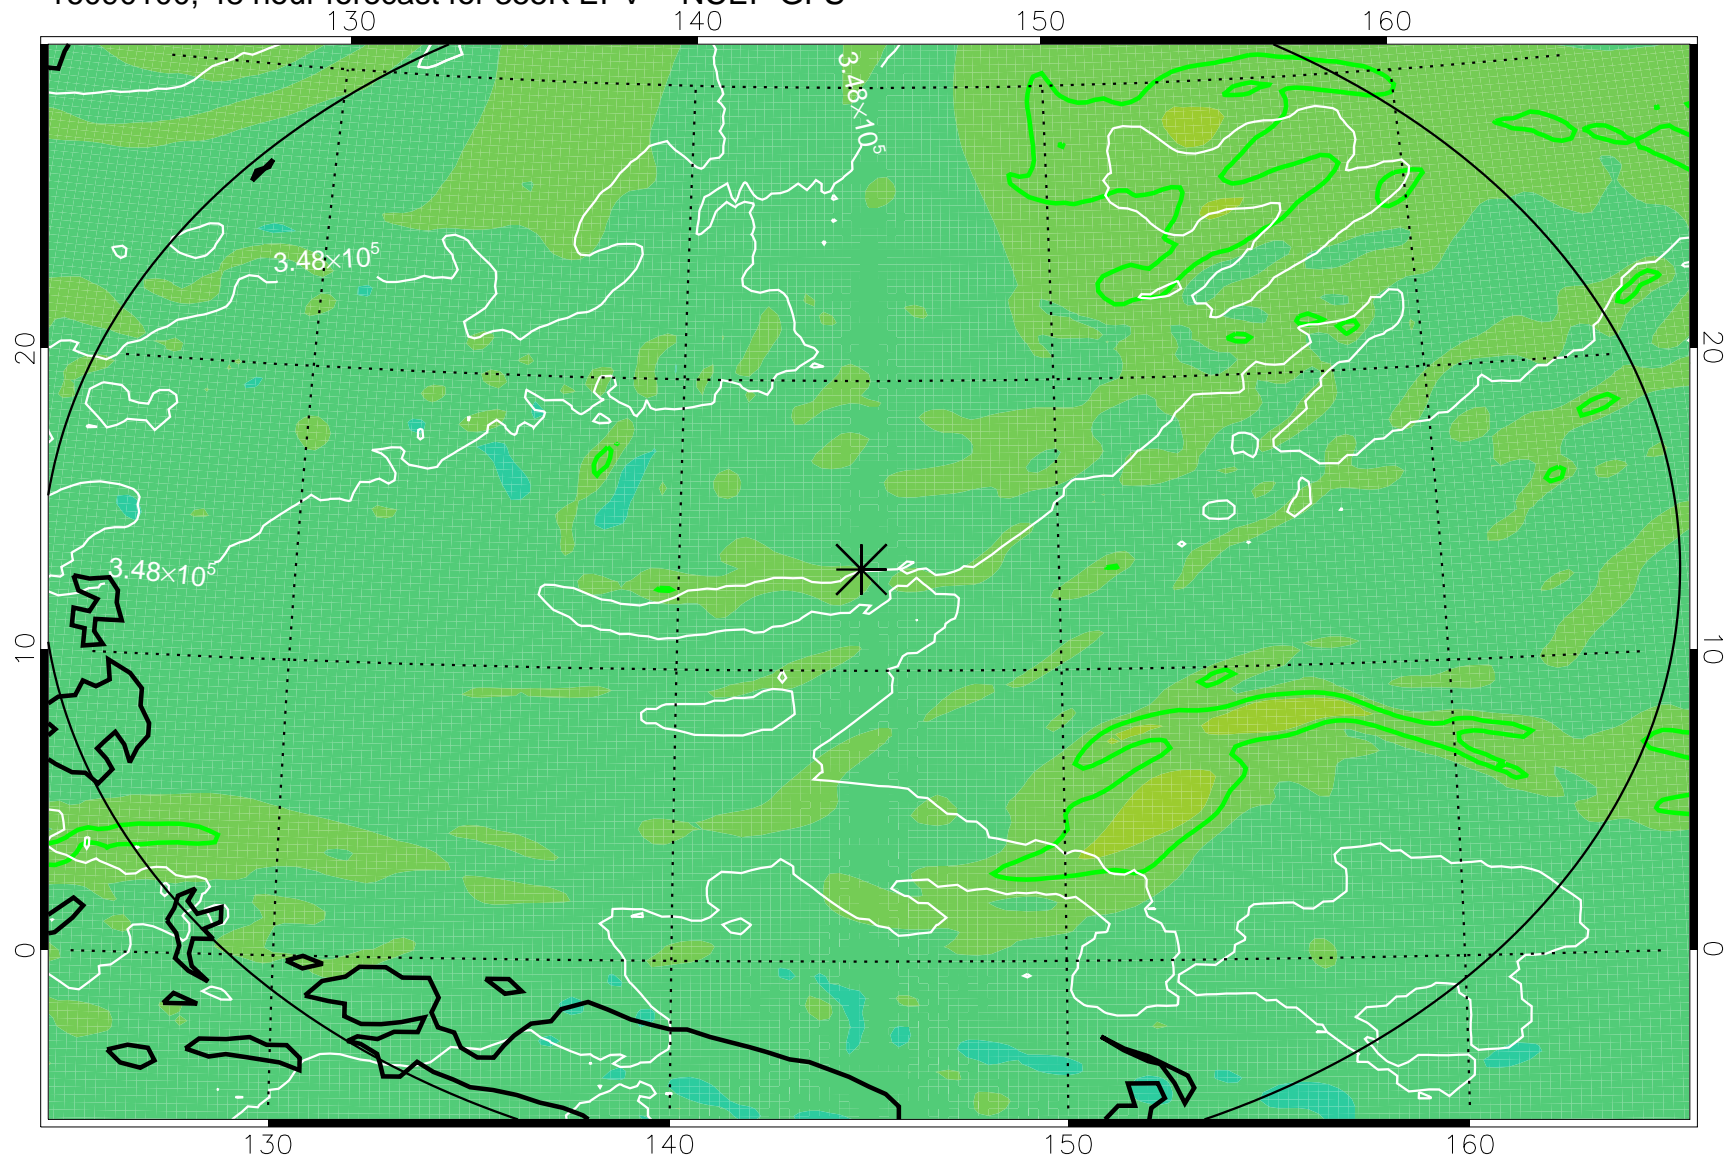

16083106, 30 hour forecast for 355K EPV -- NCEP GFS

355K Montgomery Streamfunction, white
EPV Tropopause (2 PVU) Position
Range ring of 2304 km

16083112, 36 hour forecast for 355K EPV -- NCEP GFS

355K Montgomery Streamfunction, white
EPV Tropopause (2 PVU) Position
Range ring of 2304 km

16083118, 42 hour forecast for 355K EPV -- NCEP GFS

355K Montgomery Streamfunction, white
EPV Tropopause (2 PVU) Position
Range ring of 2304 km

16090100, 48 hour forecast for 355K EPV -- NCEP GFS

355K Montgomery Streamfunction, white
EPV Tropopause (2 PVU) Position
Range ring of 2304 km

16090106, 54 hour forecast for 355K EPV -- NCEP GFS

355K Montgomery Streamfunction, white
EPV Tropopause (2 PVU) Position
Range ring of 2304 km

16090112, 60 hour forecast for 355K EPV -- NCEP GFS

355K Montgomery Streamfunction, white
EPV Tropopause (2 PVU) Position
Range ring of 2304 km

16090118, 66 hour forecast for 355K EPV -- NCEP GFS

355K Montgomery Streamfunction, white
EPV Tropopause (2 PVU) Position
Range ring of 2304 km

16090200, 72 hour forecast for 355K EPV -- NCEP GFS

355K Montgomery Streamfunction, white
EPV Tropopause (2 PVU) Position
Range ring of 2304 km