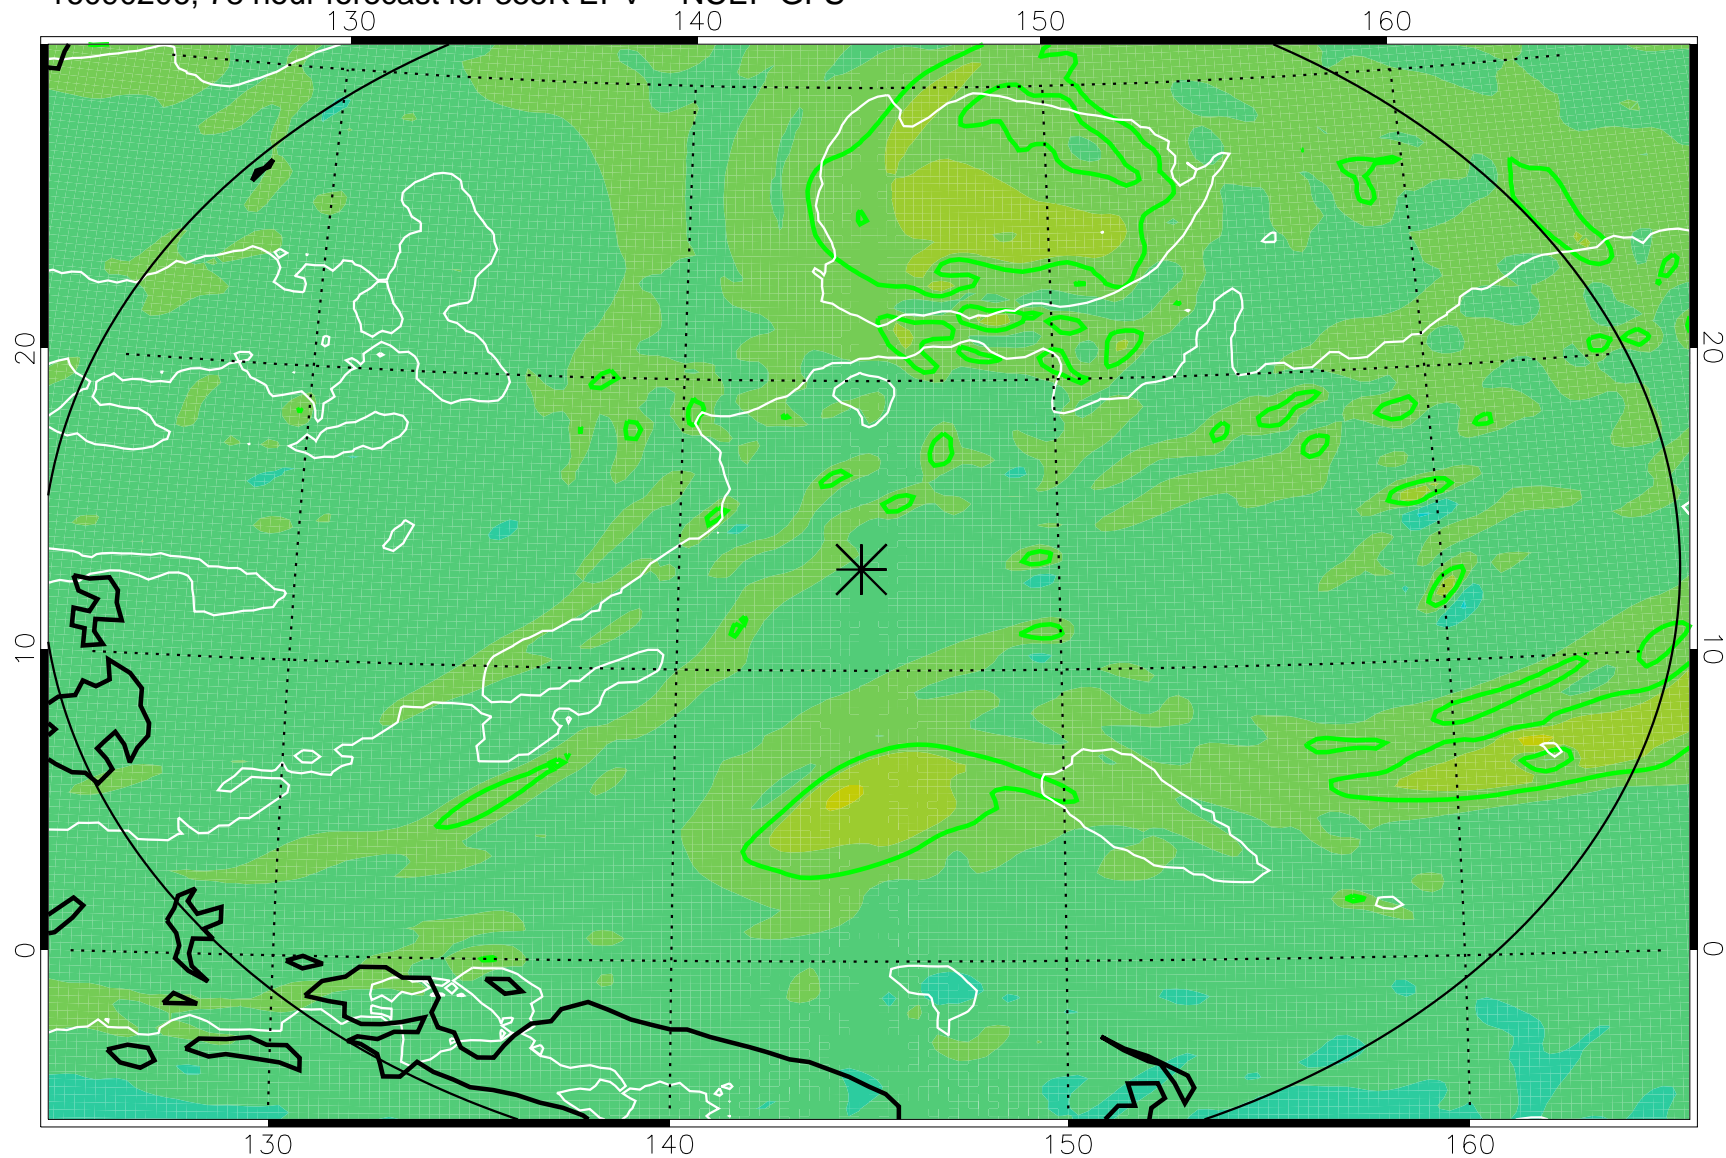

16090118, 66 hour forecast for 355K EPV -- NCEP GFS

355K Montgomery Streamfunction, white
EPV Tropopause (2 PVU) Position
Range ring of 2304 km

16090200, 72 hour forecast for 355K EPV -- NCEP GFS

355K Montgomery Streamfunction, white
EPV Tropopause (2 PVU) Position
Range ring of 2304 km

16090206, 78 hour forecast for 355K EPV -- NCEP GFS

355K Montgomery Streamfunction, white
EPV Tropopause (2 PVU) Position
Range ring of 2304 km

16090212, 84 hour forecast for 355K EPV -- NCEP GFS

355K Montgomery Streamfunction, white
EPV Tropopause (2 PVU) Position
Range ring of 2304 km

16090218, 90 hour forecast for 355K EPV -- NCEP GFS

355K Montgomery Streamfunction, white
EPV Tropopause (2 PVU) Position
Range ring of 2304 km

16090300, 96 hour forecast for 355K EPV -- NCEP GFS

355K Montgomery Streamfunction, white
EPV Tropopause (2 PVU) Position
Range ring of 2304 km

16090306, 102 hour forecast for 355K EPV -- NCEP GFS

355K Montgomery Streamfunction, white
EPV Tropopause (2 PVU) Position
Range ring of 2304 km

16090312, 108 hour forecast for 355K EPV -- NCEP GFS

355K Montgomery Streamfunction, white
EPV Tropopause (2 PVU) Position
Range ring of 2304 km