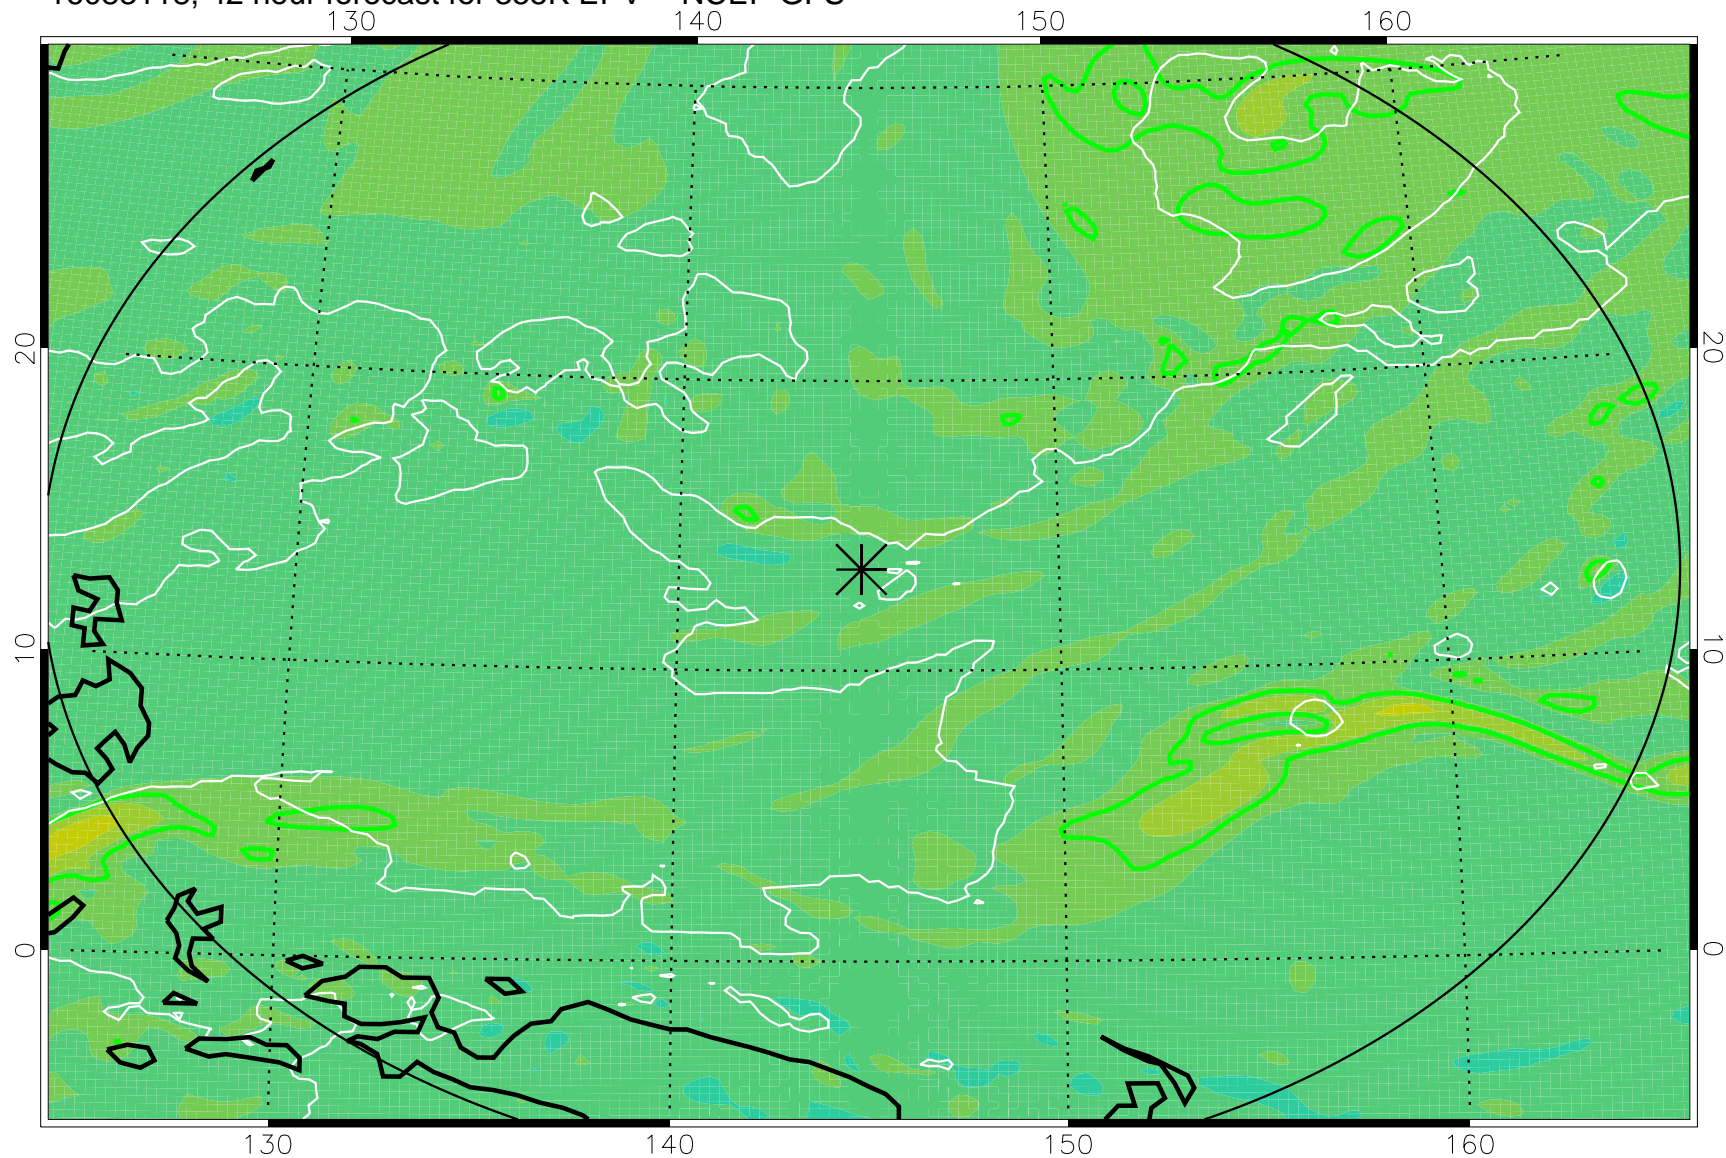

16083106, 30 hour forecast for 355K EPV -- NCEP GFS

355K Montgomery Streamfunction, white
EPV Tropopause (2 PVU) Position
Range ring of 2304 km

16083112, 36 hour forecast for 355K EPV -- NCEP GFS

355K Montgomery Streamfunction, white
EPV Tropopause (2 PVU) Position
Range ring of 2304 km

16083118, 42 hour forecast for 355K EPV -- NCEP GFS

355K Montgomery Streamfunction, white
EPV Tropopause (2 PVU) Position
Range ring of 2304 km

16090100, 48 hour forecast for 355K EPV -- NCEP GFS

355K Montgomery Streamfunction, white
EPV Tropopause (2 PVU) Position
Range ring of 2304 km

16090118, 66 hour forecast for 355K EPV -- NCEP GFS

355K Montgomery Streamfunction, white
EPV Tropopause (2 PVU) Position
Range ring of 2304 km

16090200, 72 hour forecast for 355K EPV -- NCEP GFS

355K Montgomery Streamfunction, white
EPV Tropopause (2 PVU) Position
Range ring of 2304 km

16090218, 90 hour forecast for 355K EPV -- NCEP GFS

355K Montgomery Streamfunction, white
EPV Tropopause (2 PVU) Position
Range ring of 2304 km

16090300, 96 hour forecast for 355K EPV -- NCEP GFS

355K Montgomery Streamfunction, white
EPV Tropopause (2 PVU) Position
Range ring of 2304 km