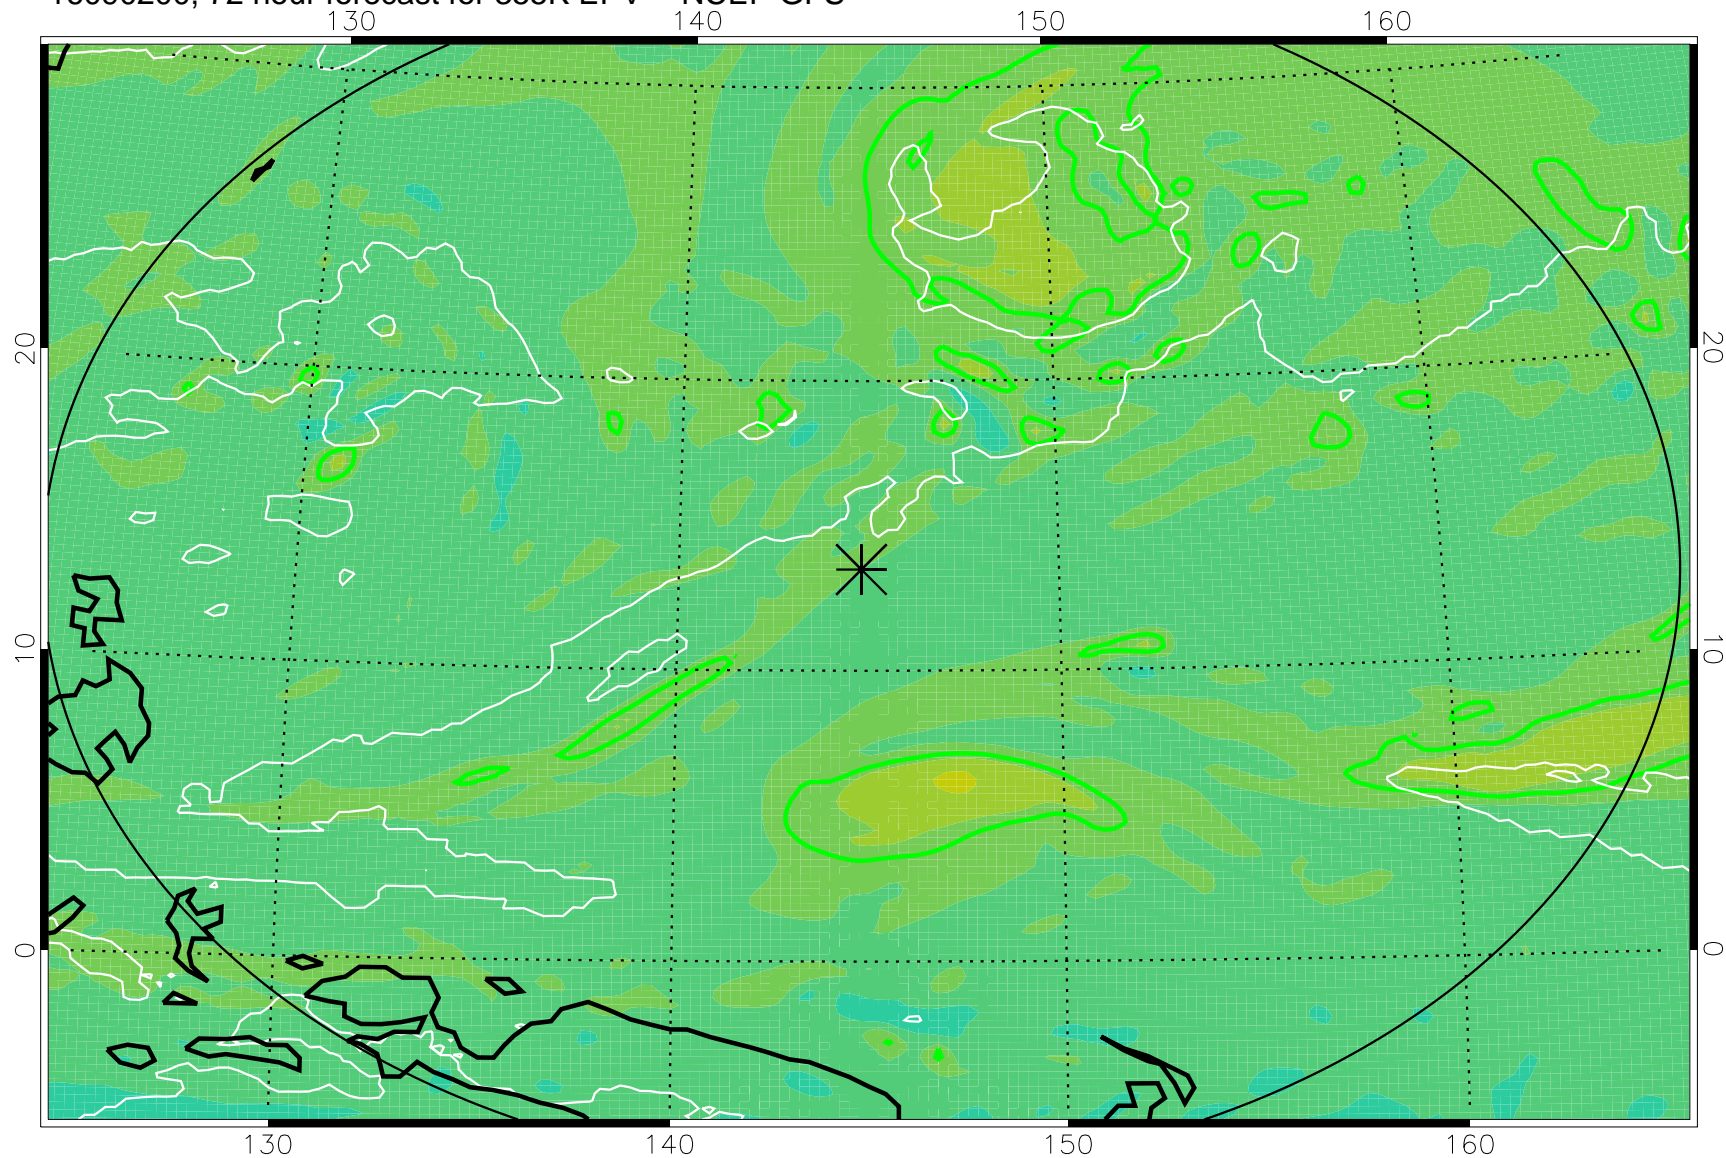

16090106, 54 hour forecast for 355K EPV -- NCEP GFS

355K Montgomery Streamfunction, white
EPV Tropopause (2 PVU) Position
Range ring of 2304 km

16090112, 60 hour forecast for 355K EPV -- NCEP GFS

355K Montgomery Streamfunction, white
EPV Tropopause (2 PVU) Position
Range ring of 2304 km

16090118, 66 hour forecast for 355K EPV -- NCEP GFS

355K Montgomery Streamfunction, white
EPV Tropopause (2 PVU) Position
Range ring of 2304 km

16090200, 72 hour forecast for 355K EPV -- NCEP GFS

355K Montgomery Streamfunction, white
EPV Tropopause (2 PVU) Position
Range ring of 2304 km

16090206, 78 hour forecast for 355K EPV -- NCEP GFS

355K Montgomery Streamfunction, white
EPV Tropopause (2 PVU) Position
Range ring of 2304 km

16090212, 84 hour forecast for 355K EPV -- NCEP GFS

355K Montgomery Streamfunction, white
EPV Tropopause (2 PVU) Position
Range ring of 2304 km

16090218, 90 hour forecast for 355K EPV -- NCEP GFS

355K Montgomery Streamfunction, white
EPV Tropopause (2 PVU) Position
Range ring of 2304 km

16090300, 96 hour forecast for 355K EPV -- NCEP GFS

355K Montgomery Streamfunction, white
EPV Tropopause (2 PVU) Position
Range ring of 2304 km