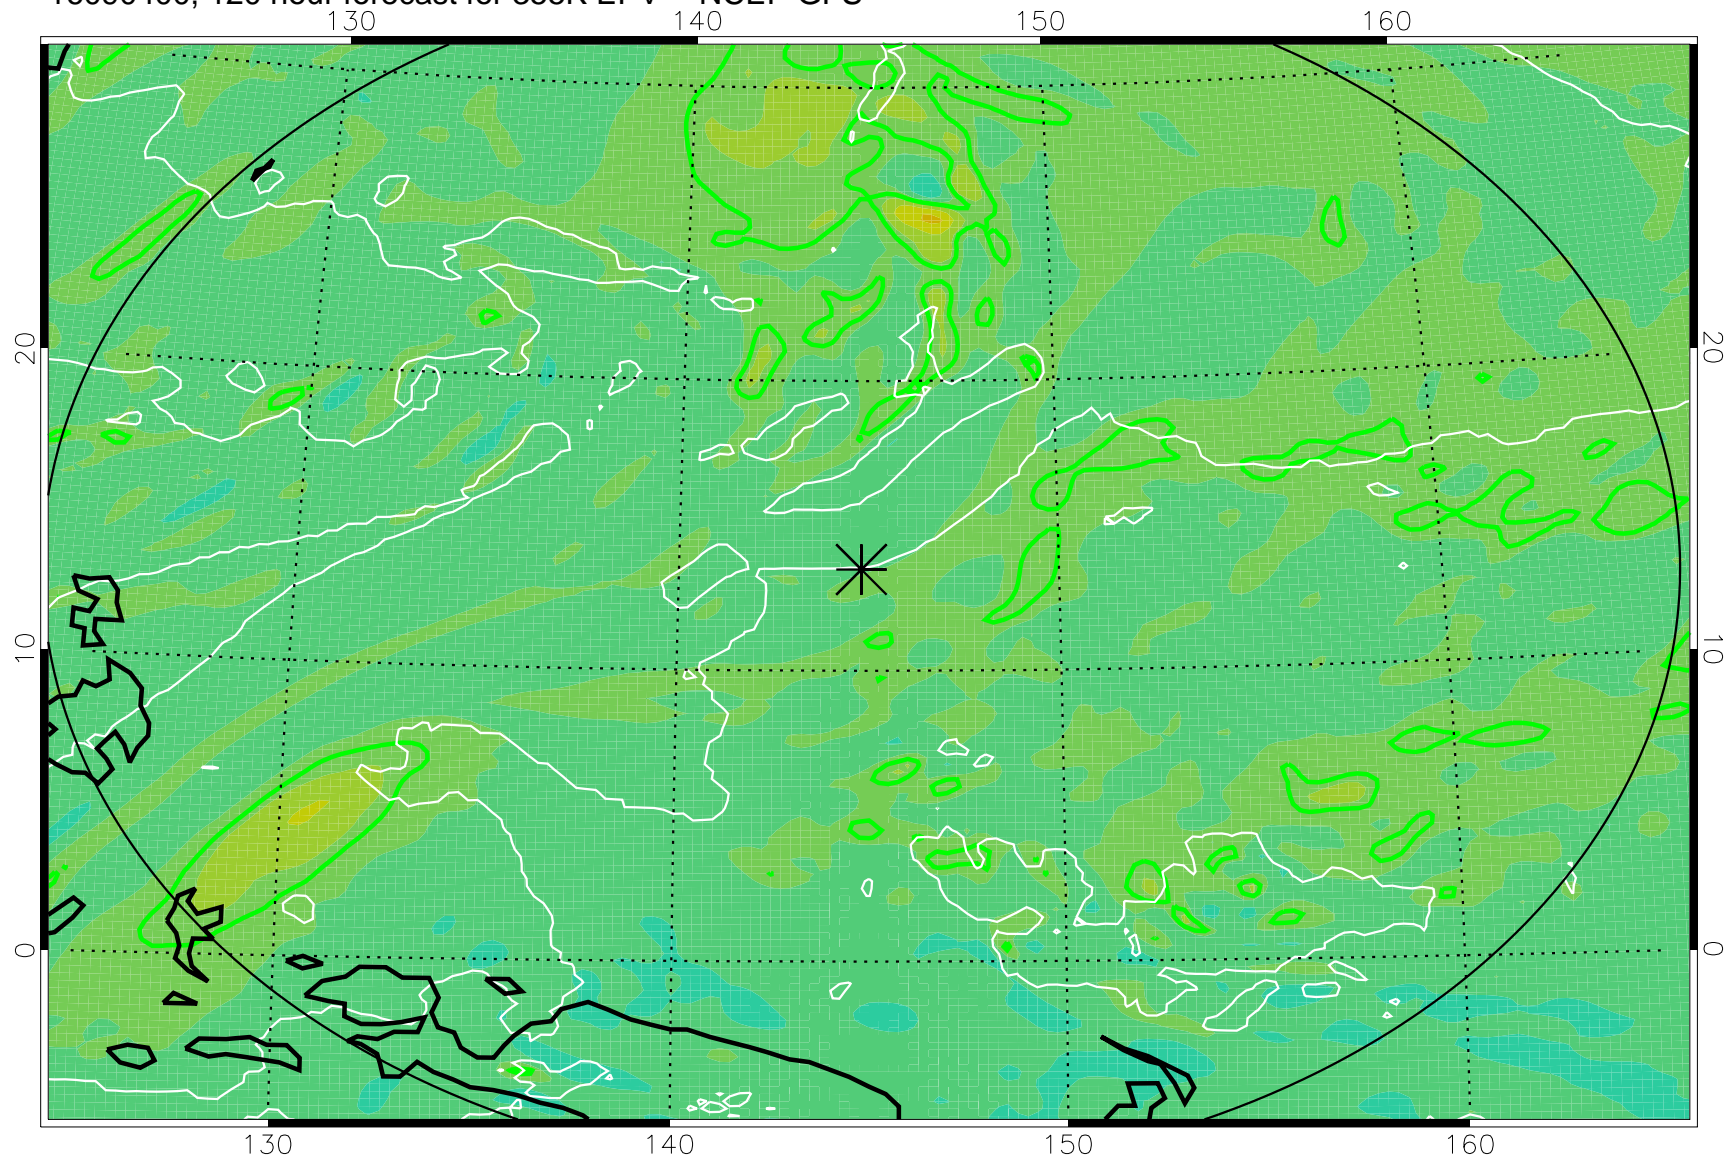

16090206, 78 hour forecast for 355K EPV -- NCEP GFS

355K Montgomery Streamfunction, white
EPV Tropopause (2 PVU) Position
Range ring of 2304 km

16090212, 84 hour forecast for 355K EPV -- NCEP GFS

355K Montgomery Streamfunction, white
EPV Tropopause (2 PVU) Position
Range ring of 2304 km

16090218, 90 hour forecast for 355K EPV -- NCEP GFS

355K Montgomery Streamfunction, white
EPV Tropopause (2 PVU) Position
Range ring of 2304 km

16090300, 96 hour forecast for 355K EPV -- NCEP GFS

355K Montgomery Streamfunction, white
EPV Tropopause (2 PVU) Position
Range ring of 2304 km

16090306, 102 hour forecast for 355K EPV -- NCEP GFS

355K Montgomery Streamfunction, white
EPV Tropopause (2 PVU) Position
Range ring of 2304 km

16090312, 108 hour forecast for 355K EPV -- NCEP GFS

355K Montgomery Streamfunction, white
EPV Tropopause (2 PVU) Position
Range ring of 2304 km

16090318, 114 hour forecast for 355K EPV -- NCEP GFS

355K Montgomery Streamfunction, white
EPV Tropopause (2 PVU) Position
Range ring of 2304 km

16090400, 120 hour forecast for 355K EPV -- NCEP GFS

355K Montgomery Streamfunction, white
EPV Tropopause (2 PVU) Position
Range ring of 2304 km