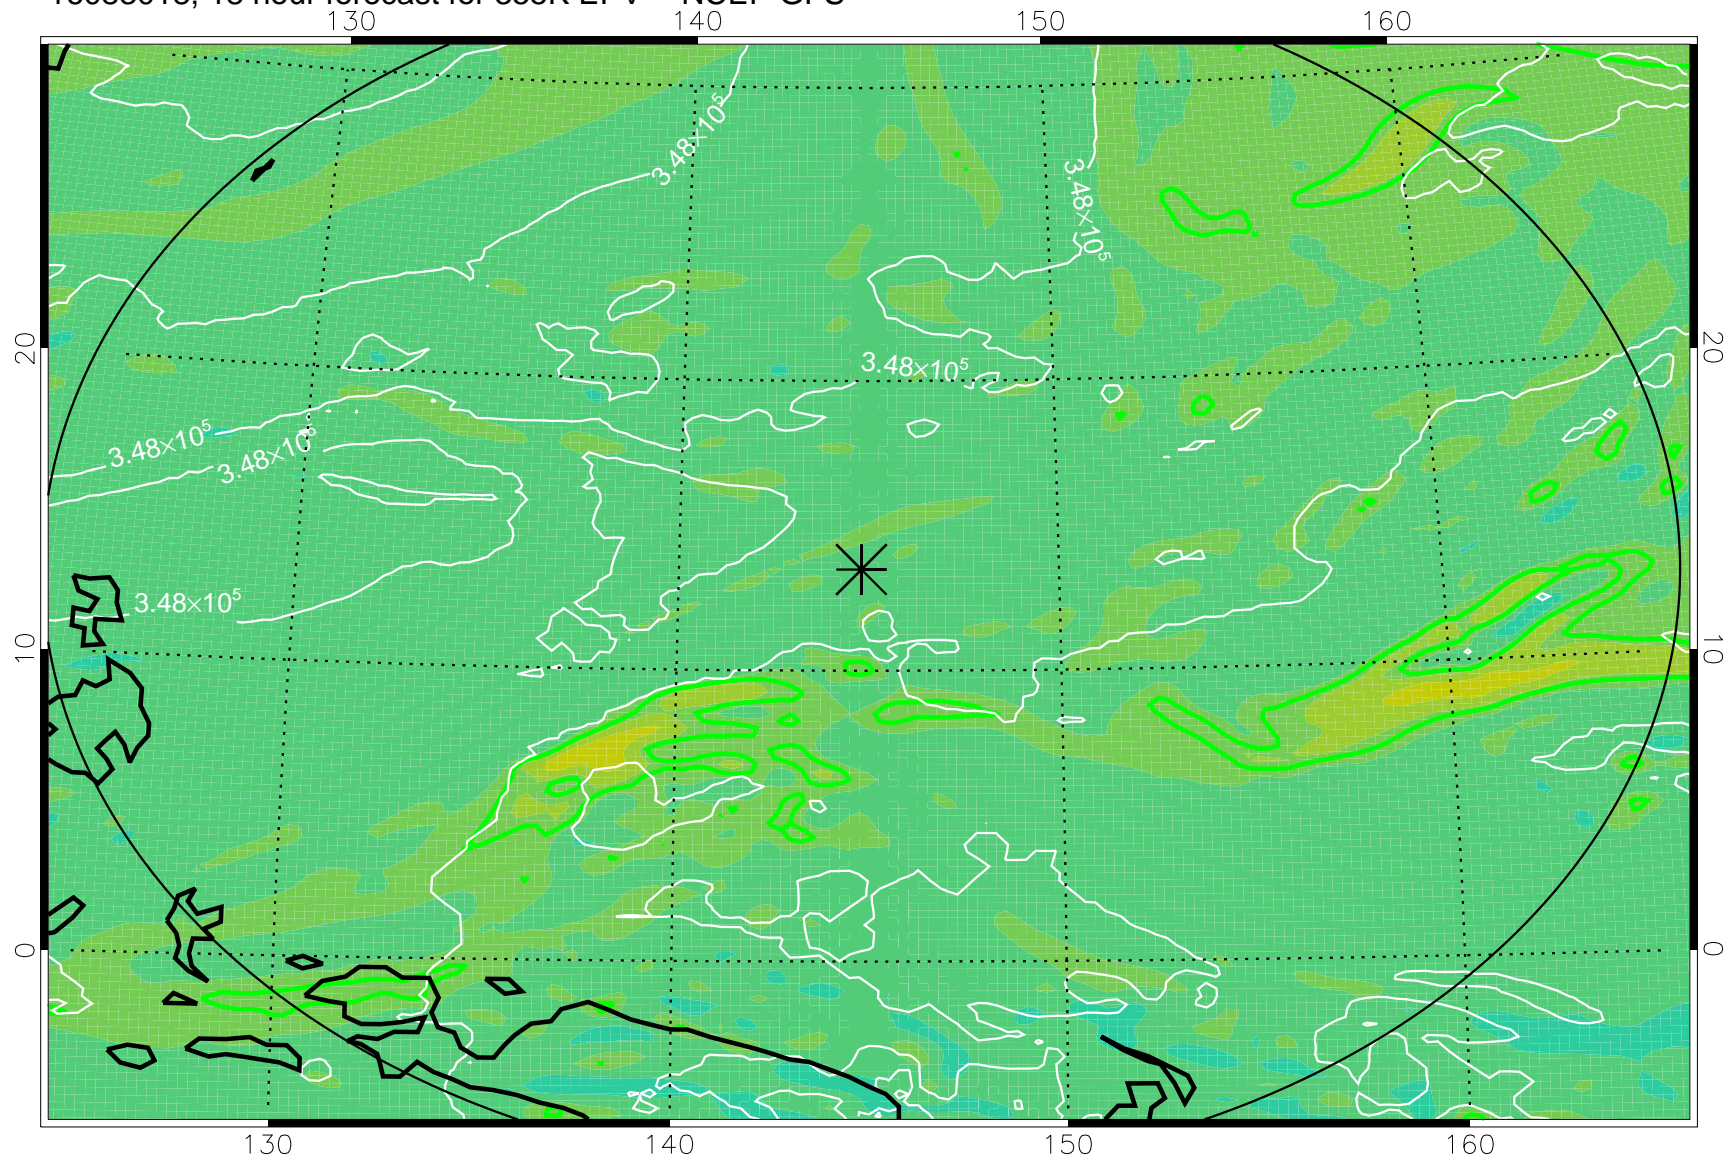

16083006, 6 hour forecast for 355K EPV -- NCEP GFS

355K Montgomery Streamfunction, white
EPV Tropopause (2 PVU) Position
Range ring of 2304 km

16083012, 12 hour forecast for 355K EPV -- NCEP GFS

355K Montgomery Streamfunction, white
EPV Tropopause (2 PVU) Position
Range ring of 2304 km

16083018, 18 hour forecast for 355K EPV -- NCEP GFS

355K Montgomery Streamfunction, white
EPV Tropopause (2 PVU) Position
Range ring of 2304 km

16083100, 24 hour forecast for 355K EPV -- NCEP GFS

355K Montgomery Streamfunction, white
EPV Tropopause (2 PVU) Position
Range ring of 2304 km

16083106, 30 hour forecast for 355K EPV -- NCEP GFS

355K Montgomery Streamfunction, white
EPV Tropopause (2 PVU) Position
Range ring of 2304 km

16083112, 36 hour forecast for 355K EPV -- NCEP GFS

355K Montgomery Streamfunction, white
EPV Tropopause (2 PVU) Position
Range ring of 2304 km

16090118, 66 hour forecast for 355K EPV -- NCEP GFS

355K Montgomery Streamfunction, white
EPV Tropopause (2 PVU) Position
Range ring of 2304 km

16090200, 72 hour forecast for 355K EPV -- NCEP GFS

355K Montgomery Streamfunction, white
EPV Tropopause (2 PVU) Position
Range ring of 2304 km