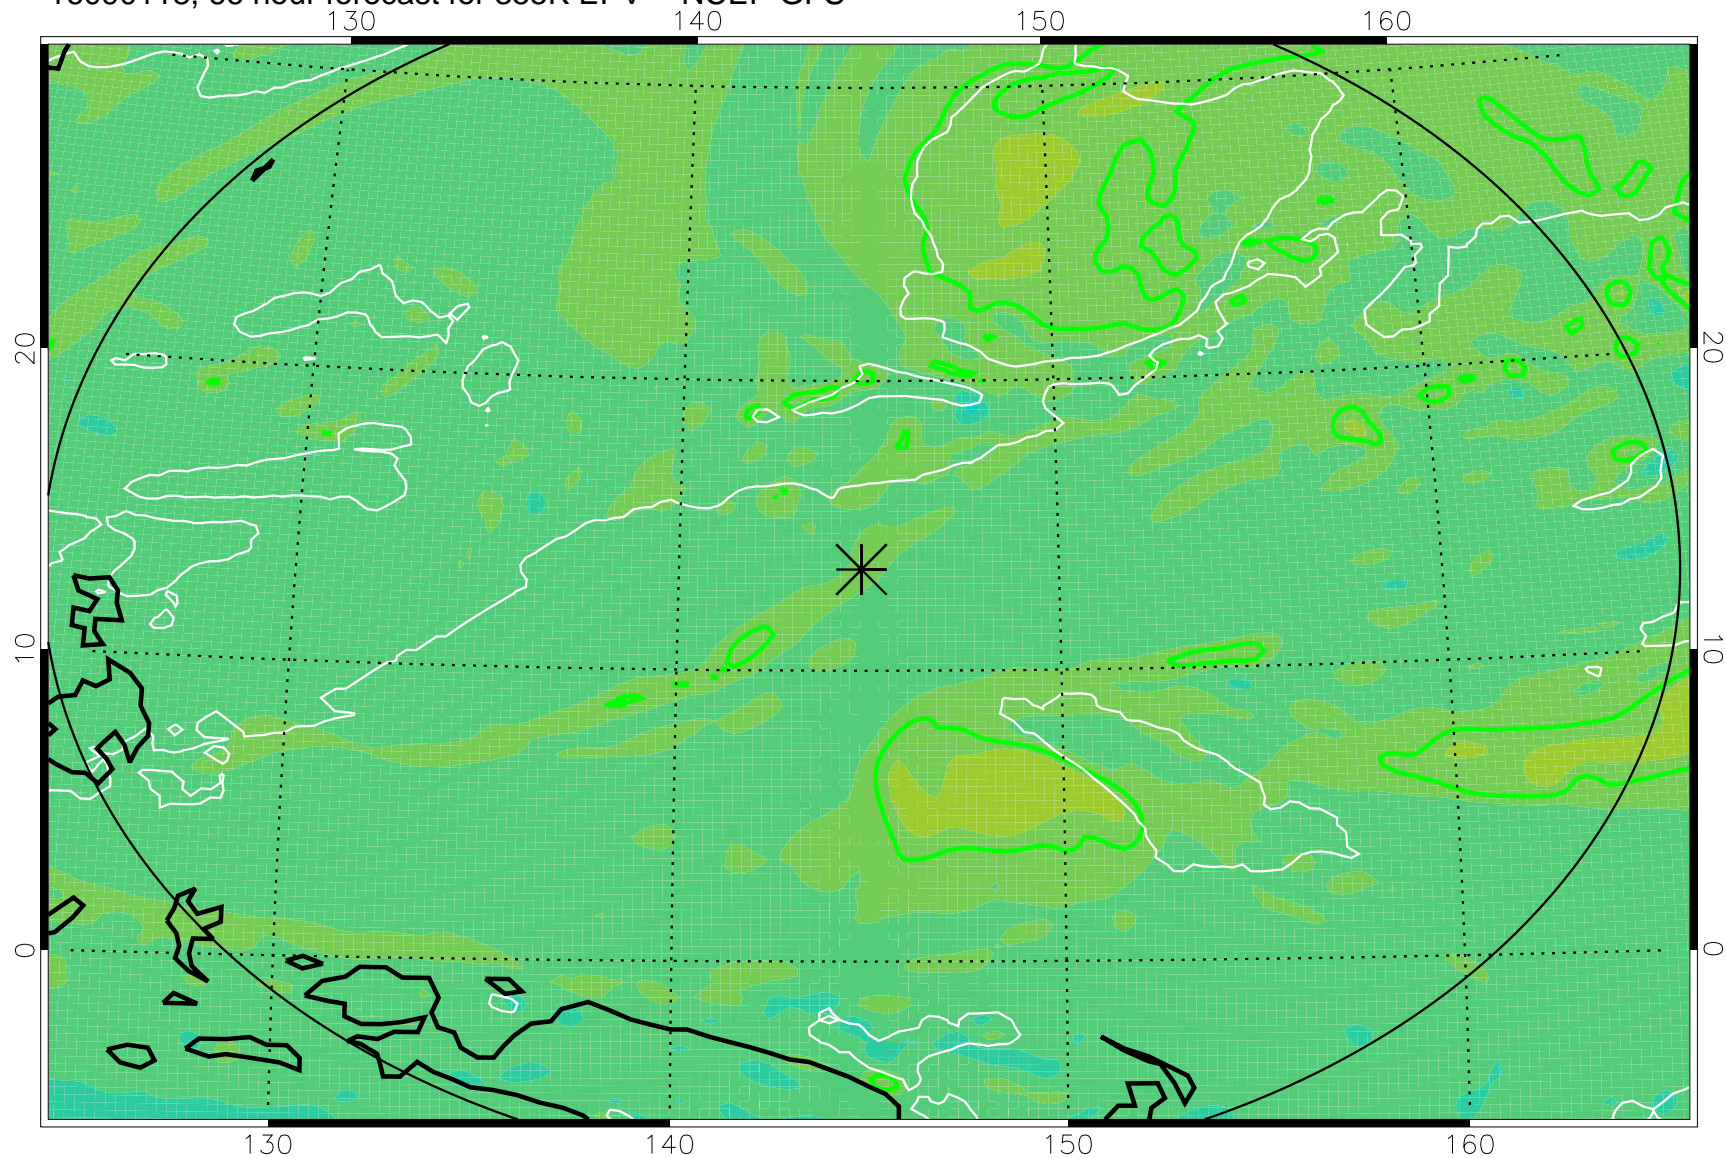

16090106, 54 hour forecast for 355K EPV -- NCEP GFS

355K Montgomery Streamfunction, white
EPV Tropopause (2 PVU) Position
Range ring of 2304 km

16090112, 60 hour forecast for 355K EPV -- NCEP GFS

355K Montgomery Streamfunction, white
EPV Tropopause (2 PVU) Position
Range ring of 2304 km

16090118, 66 hour forecast for 355K EPV -- NCEP GFS

355K Montgomery Streamfunction, white
EPV Tropopause (2 PVU) Position
Range ring of 2304 km

16090200, 72 hour forecast for 355K EPV -- NCEP GFS

355K Montgomery Streamfunction, white
EPV Tropopause (2 PVU) Position
Range ring of 2304 km

16090206, 78 hour forecast for 355K EPV -- NCEP GFS

355K Montgomery Streamfunction, white
EPV Tropopause (2 PVU) Position
Range ring of 2304 km

16090212, 84 hour forecast for 355K EPV -- NCEP GFS

355K Montgomery Streamfunction, white
EPV Tropopause (2 PVU) Position
Range ring of 2304 km

16090218, 90 hour forecast for 355K EPV -- NCEP GFS

355K Montgomery Streamfunction, white
EPV Tropopause (2 PVU) Position
Range ring of 2304 km

16090300, 96 hour forecast for 355K EPV -- NCEP GFS

355K Montgomery Streamfunction, white
EPV Tropopause (2 PVU) Position
Range ring of 2304 km