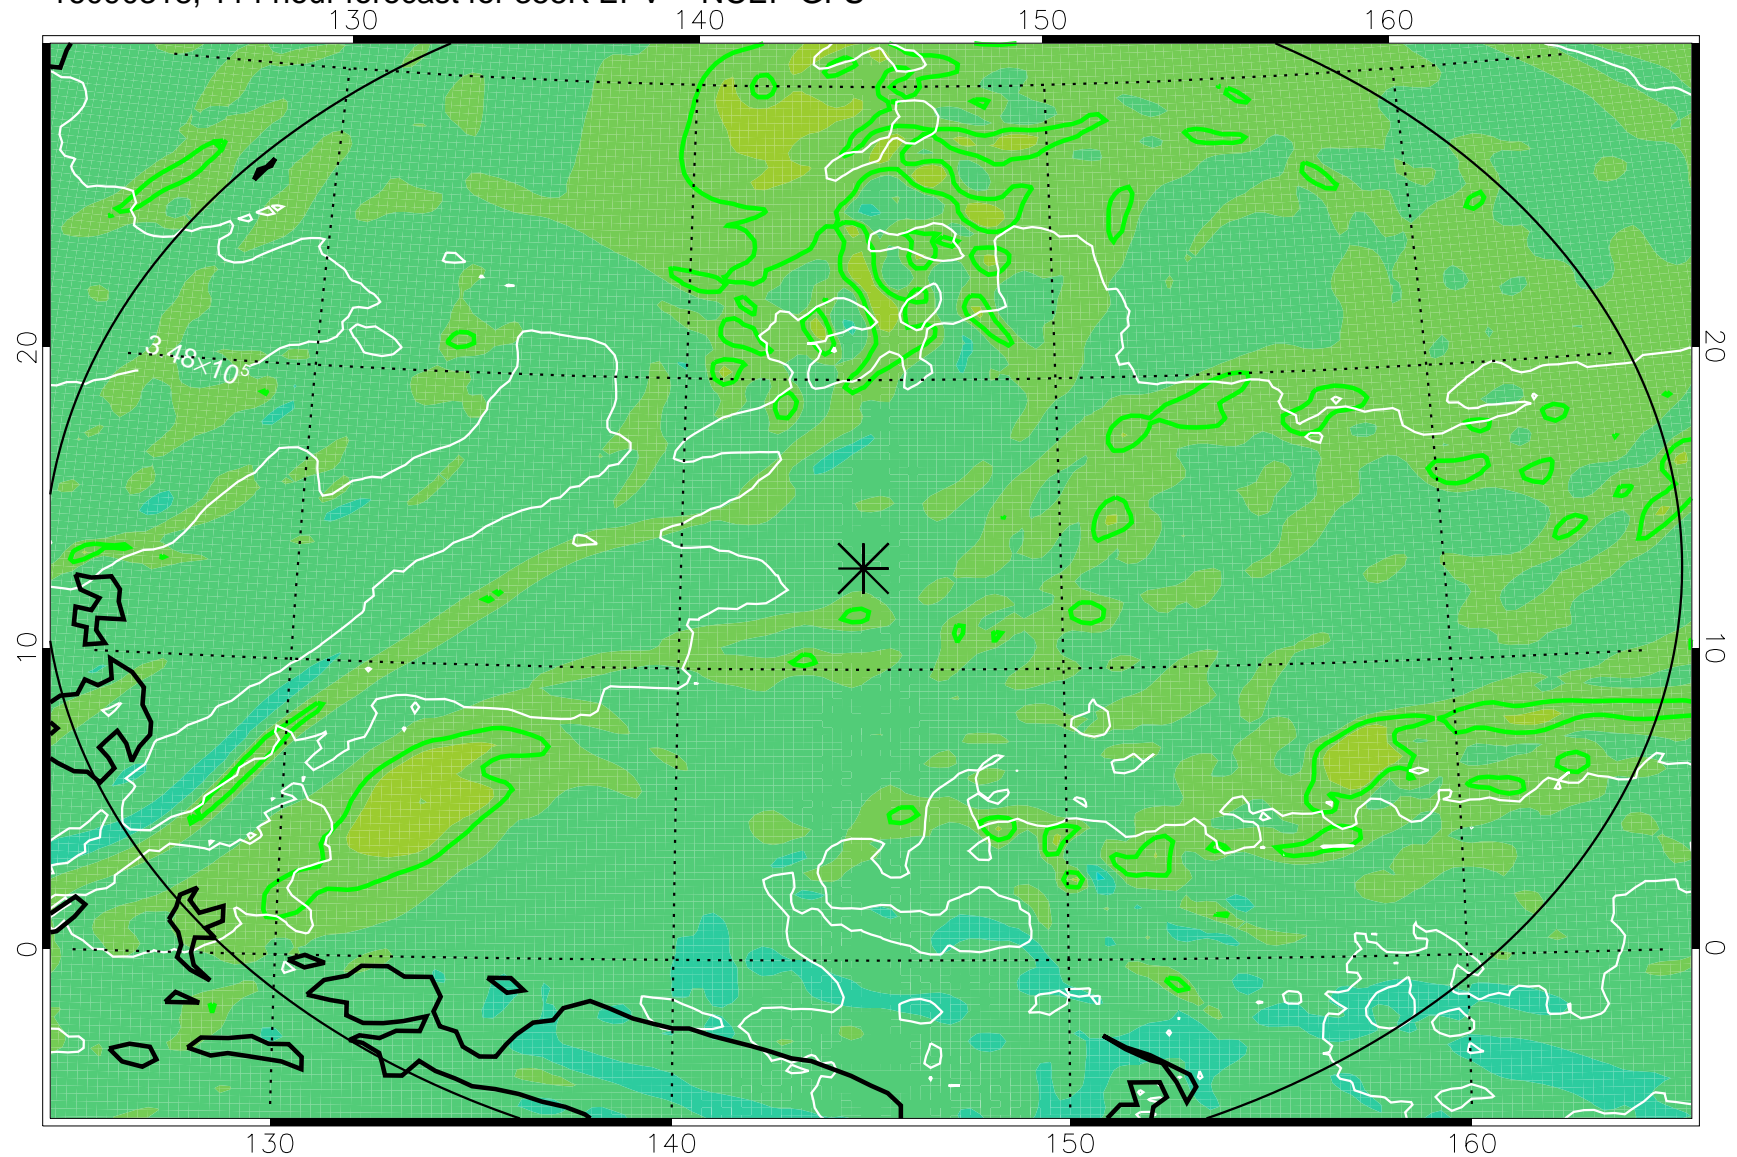

16090206, 78 hour forecast for 355K EPV -- NCEP GFS

355K Montgomery Streamfunction, white
EPV Tropopause (2 PVU) Position
Range ring of 2304 km

16090212, 84 hour forecast for 355K EPV -- NCEP GFS

355K Montgomery Streamfunction, white
EPV Tropopause (2 PVU) Position
Range ring of 2304 km

16090218, 90 hour forecast for 355K EPV -- NCEP GFS

355K Montgomery Streamfunction, white
EPV Tropopause (2 PVU) Position
Range ring of 2304 km

16090300, 96 hour forecast for 355K EPV -- NCEP GFS

355K Montgomery Streamfunction, white
EPV Tropopause (2 PVU) Position
Range ring of 2304 km

16090306, 102 hour forecast for 355K EPV -- NCEP GFS

355K Montgomery Streamfunction, white
EPV Tropopause (2 PVU) Position
Range ring of 2304 km

16090312, 108 hour forecast for 355K EPV -- NCEP GFS

355K Montgomery Streamfunction, white
EPV Tropopause (2 PVU) Position
Range ring of 2304 km

16090318, 114 hour forecast for 355K EPV -- NCEP GFS

355K Montgomery Streamfunction, white
EPV Tropopause (2 PVU) Position
Range ring of 2304 km

16090400, 120 hour forecast for 355K EPV -- NCEP GFS

355K Montgomery Streamfunction, white
EPV Tropopause (2 PVU) Position
Range ring of 2304 km