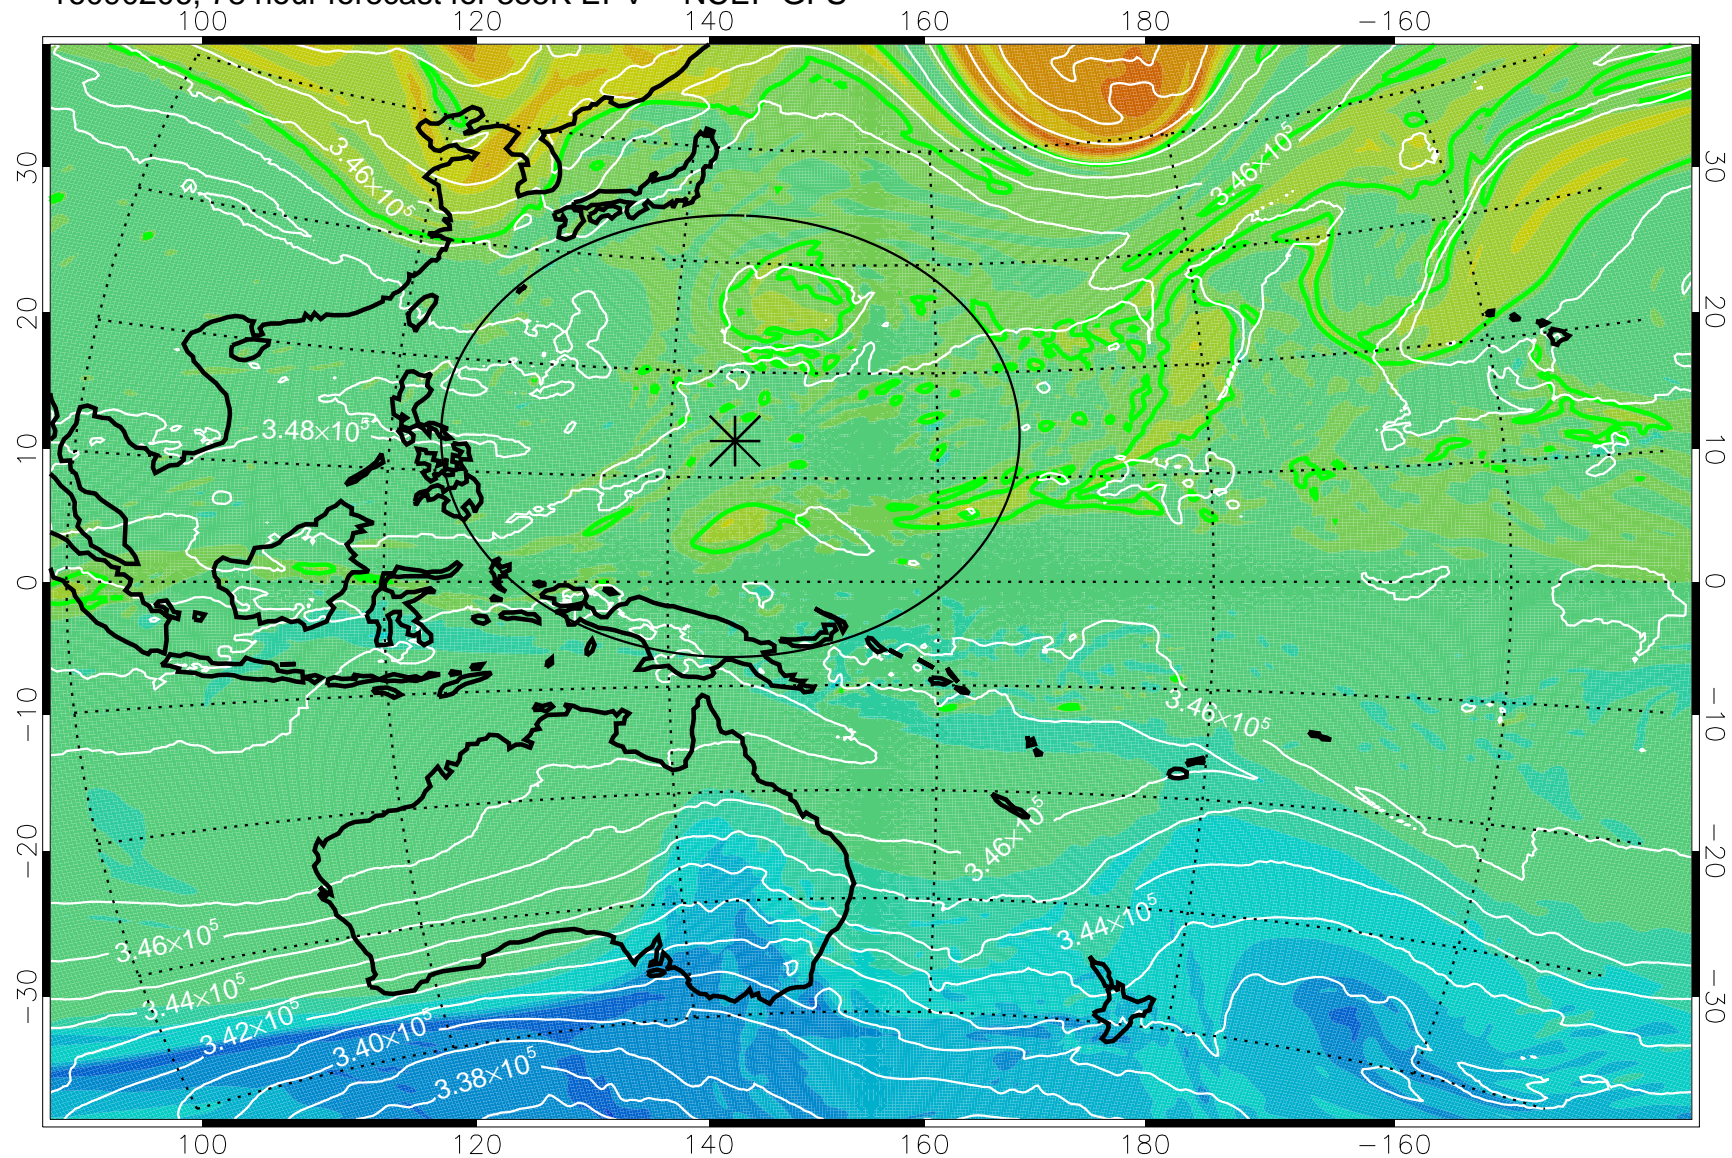

16090106, 54 hour forecast for 355K EPV -- NCEP GFS

355K Montgomery Streamfunction, white
EPV Tropopause (2 PVU) Position
Range ring of 2304 km

16090112, 60 hour forecast for 355K EPV -- NCEP GFS

355K Montgomery Streamfunction, white
EPV Tropopause (2 PVU) Position
Range ring of 2304 km

16090118, 66 hour forecast for 355K EPV -- NCEP GFS

355K Montgomery Streamfunction, white
EPV Tropopause (2 PVU) Position
Range ring of 2304 km

16090200, 72 hour forecast for 355K EPV -- NCEP GFS

355K Montgomery Streamfunction, white
EPV Tropopause (2 PVU) Position
Range ring of 2304 km

16090206, 78 hour forecast for 355K EPV -- NCEP GFS

355K Montgomery Streamfunction, white
EPV Tropopause (2 PVU) Position
Range ring of 2304 km

16090212, 84 hour forecast for 355K EPV -- NCEP GFS

355K Montgomery Streamfunction, white
EPV Tropopause (2 PVU) Position
Range ring of 2304 km

16090218, 90 hour forecast for 355K EPV -- NCEP GFS

355K Montgomery Streamfunction, white
EPV Tropopause (2 PVU) Position
Range ring of 2304 km

16090300, 96 hour forecast for 355K EPV -- NCEP GFS

355K Montgomery Streamfunction, white
EPV Tropopause (2 PVU) Position
Range ring of 2304 km