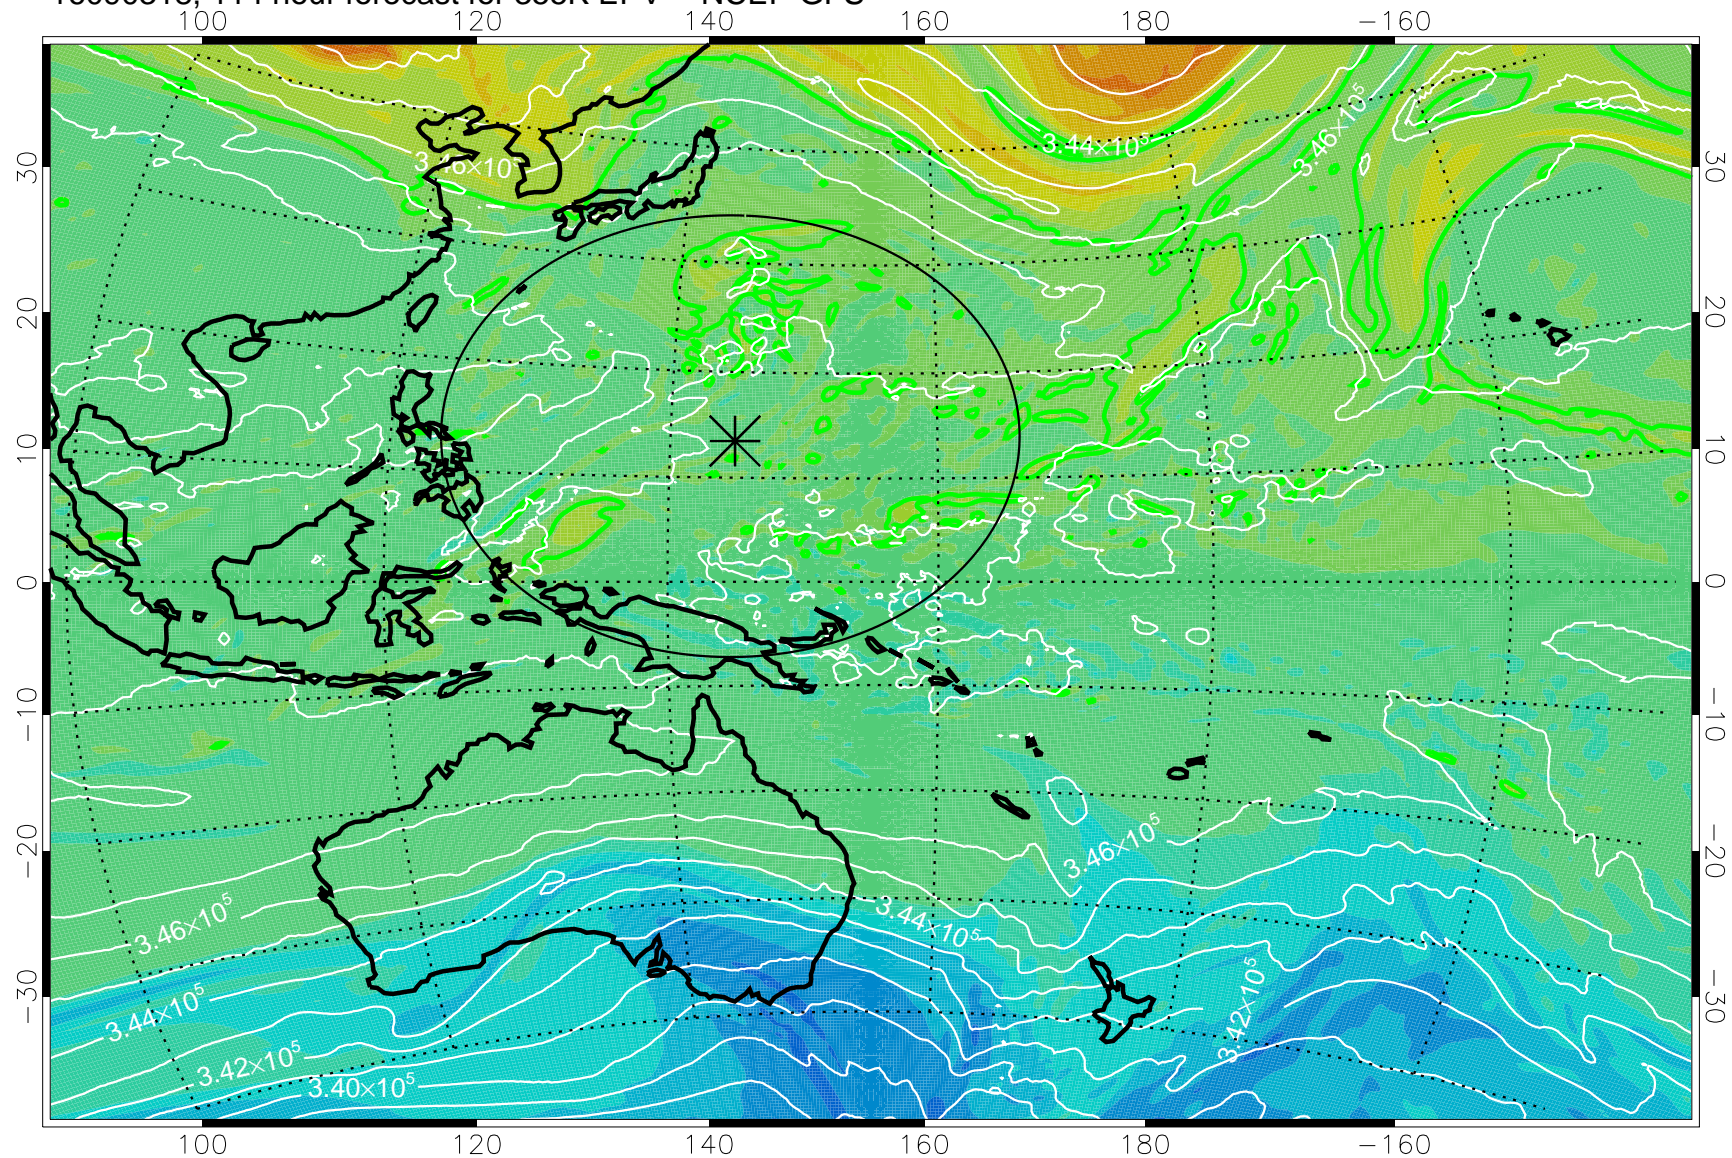

16090206, 78 hour forecast for 355K EPV -- NCEP GFS

355K Montgomery Streamfunction, white
EPV Tropopause (2 PVU) Position
Range ring of 2304 km

16090212, 84 hour forecast for 355K EPV -- NCEP GFS

355K Montgomery Streamfunction, white
EPV Tropopause (2 PVU) Position
Range ring of 2304 km

16090218, 90 hour forecast for 355K EPV -- NCEP GFS

355K Montgomery Streamfunction, white
EPV Tropopause (2 PVU) Position
Range ring of 2304 km

16090300, 96 hour forecast for 355K EPV -- NCEP GFS

355K Montgomery Streamfunction, white
EPV Tropopause (2 PVU) Position
Range ring of 2304 km

16090306, 102 hour forecast for 355K EPV -- NCEP GFS

355K Montgomery Streamfunction, white
EPV Tropopause (2 PVU) Position
Range ring of 2304 km

16090312, 108 hour forecast for 355K EPV -- NCEP GFS

355K Montgomery Streamfunction, white
EPV Tropopause (2 PVU) Position
Range ring of 2304 km

16090318, 114 hour forecast for 355K EPV -- NCEP GFS

355K Montgomery Streamfunction, white
EPV Tropopause (2 PVU) Position
Range ring of 2304 km

16090400, 120 hour forecast for 355K EPV -- NCEP GFS

355K Montgomery Streamfunction, white
EPV Tropopause (2 PVU) Position
Range ring of 2304 km