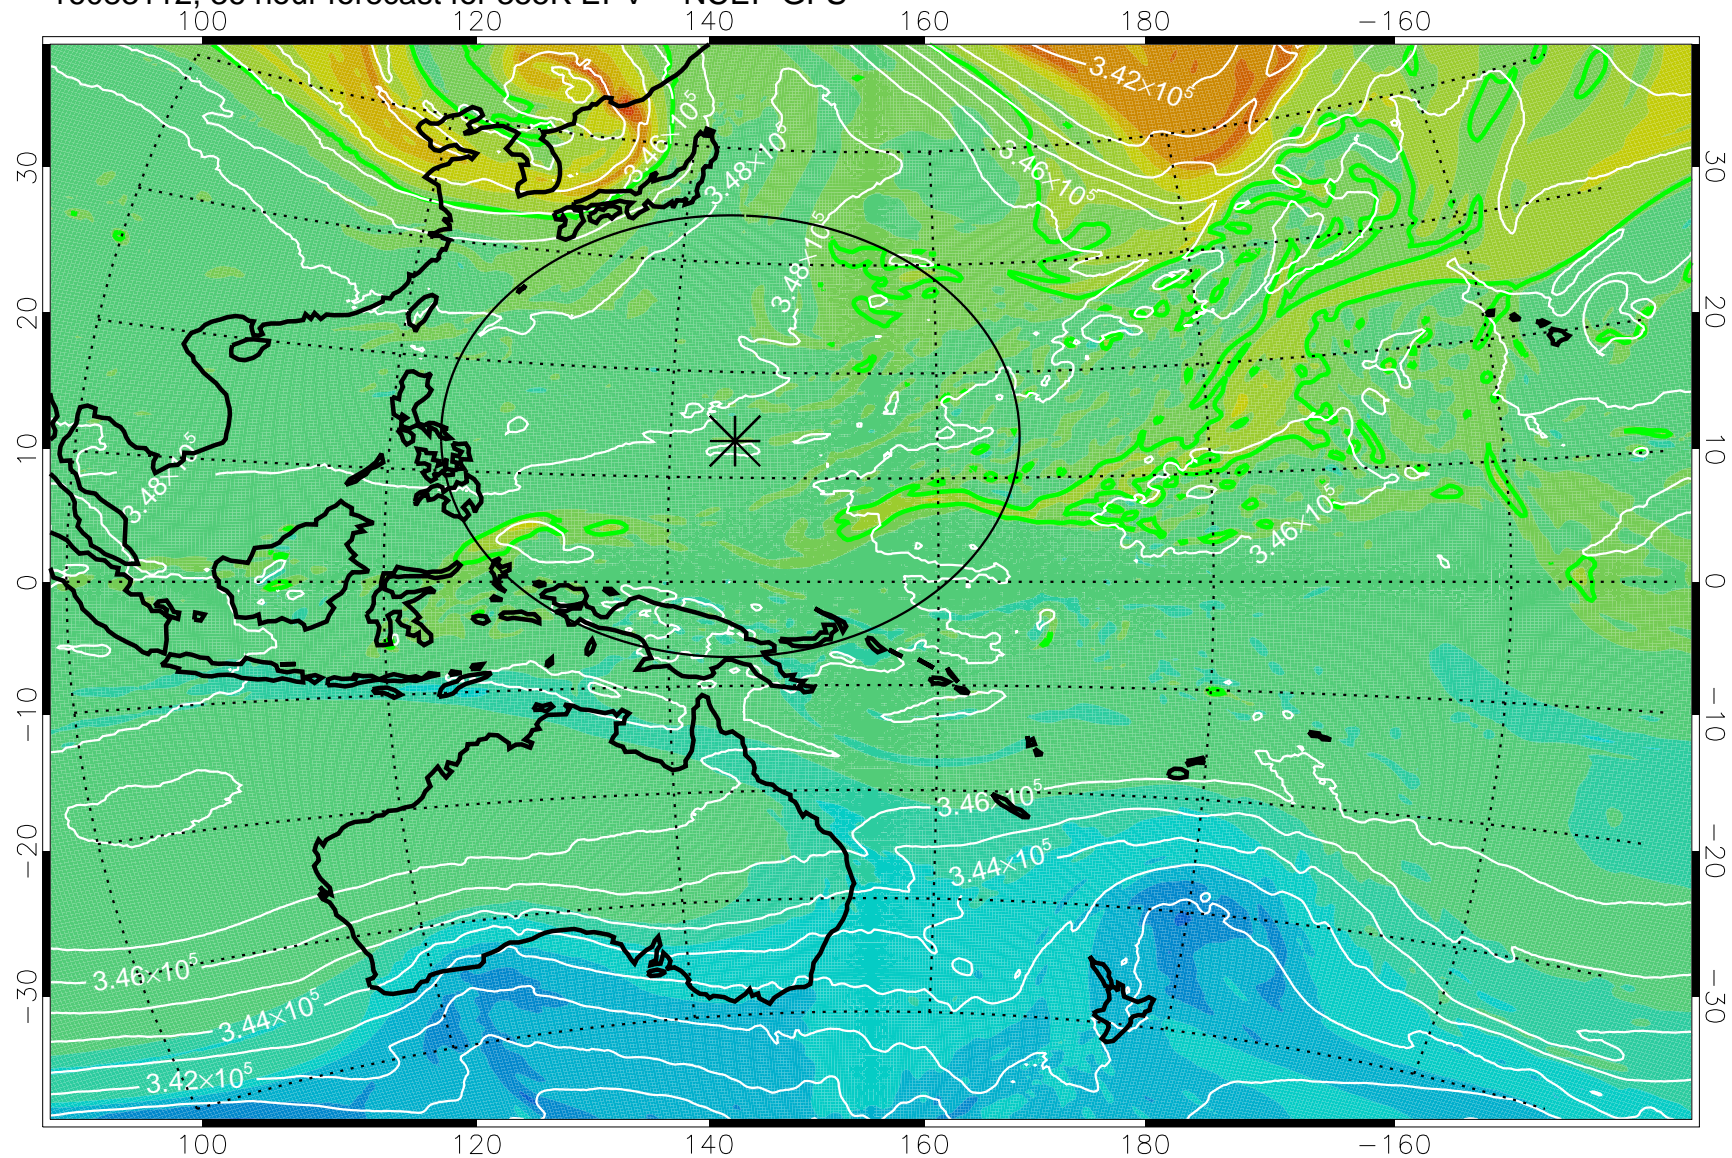

16083018, 18 hour forecast for 355K EPV -- NCEP GFS

355K Montgomery Streamfunction, white
EPV Tropopause (2 PVU) Position
Range ring of 2304 km

16083100, 24 hour forecast for 355K EPV -- NCEP GFS

355K Montgomery Streamfunction, white
EPV Tropopause (2 PVU) Position
Range ring of 2304 km

16083106, 30 hour forecast for 355K EPV -- NCEP GFS

355K Montgomery Streamfunction, white
EPV Tropopause (2 PVU) Position
Range ring of 2304 km

16083112, 36 hour forecast for 355K EPV -- NCEP GFS

355K Montgomery Streamfunction, white
EPV Tropopause (2 PVU) Position
Range ring of 2304 km

16083118, 42 hour forecast for 355K EPV -- NCEP GFS

355K Montgomery Streamfunction, white
EPV Tropopause (2 PVU) Position
Range ring of 2304 km

16090100, 48 hour forecast for 355K EPV -- NCEP GFS

355K Montgomery Streamfunction, white
EPV Tropopause (2 PVU) Position
Range ring of 2304 km

16090106, 54 hour forecast for 355K EPV -- NCEP GFS

355K Montgomery Streamfunction, white
EPV Tropopause (2 PVU) Position
Range ring of 2304 km

16090112, 60 hour forecast for 355K EPV -- NCEP GFS

355K Montgomery Streamfunction, white
EPV Tropopause (2 PVU) Position
Range ring of 2304 km