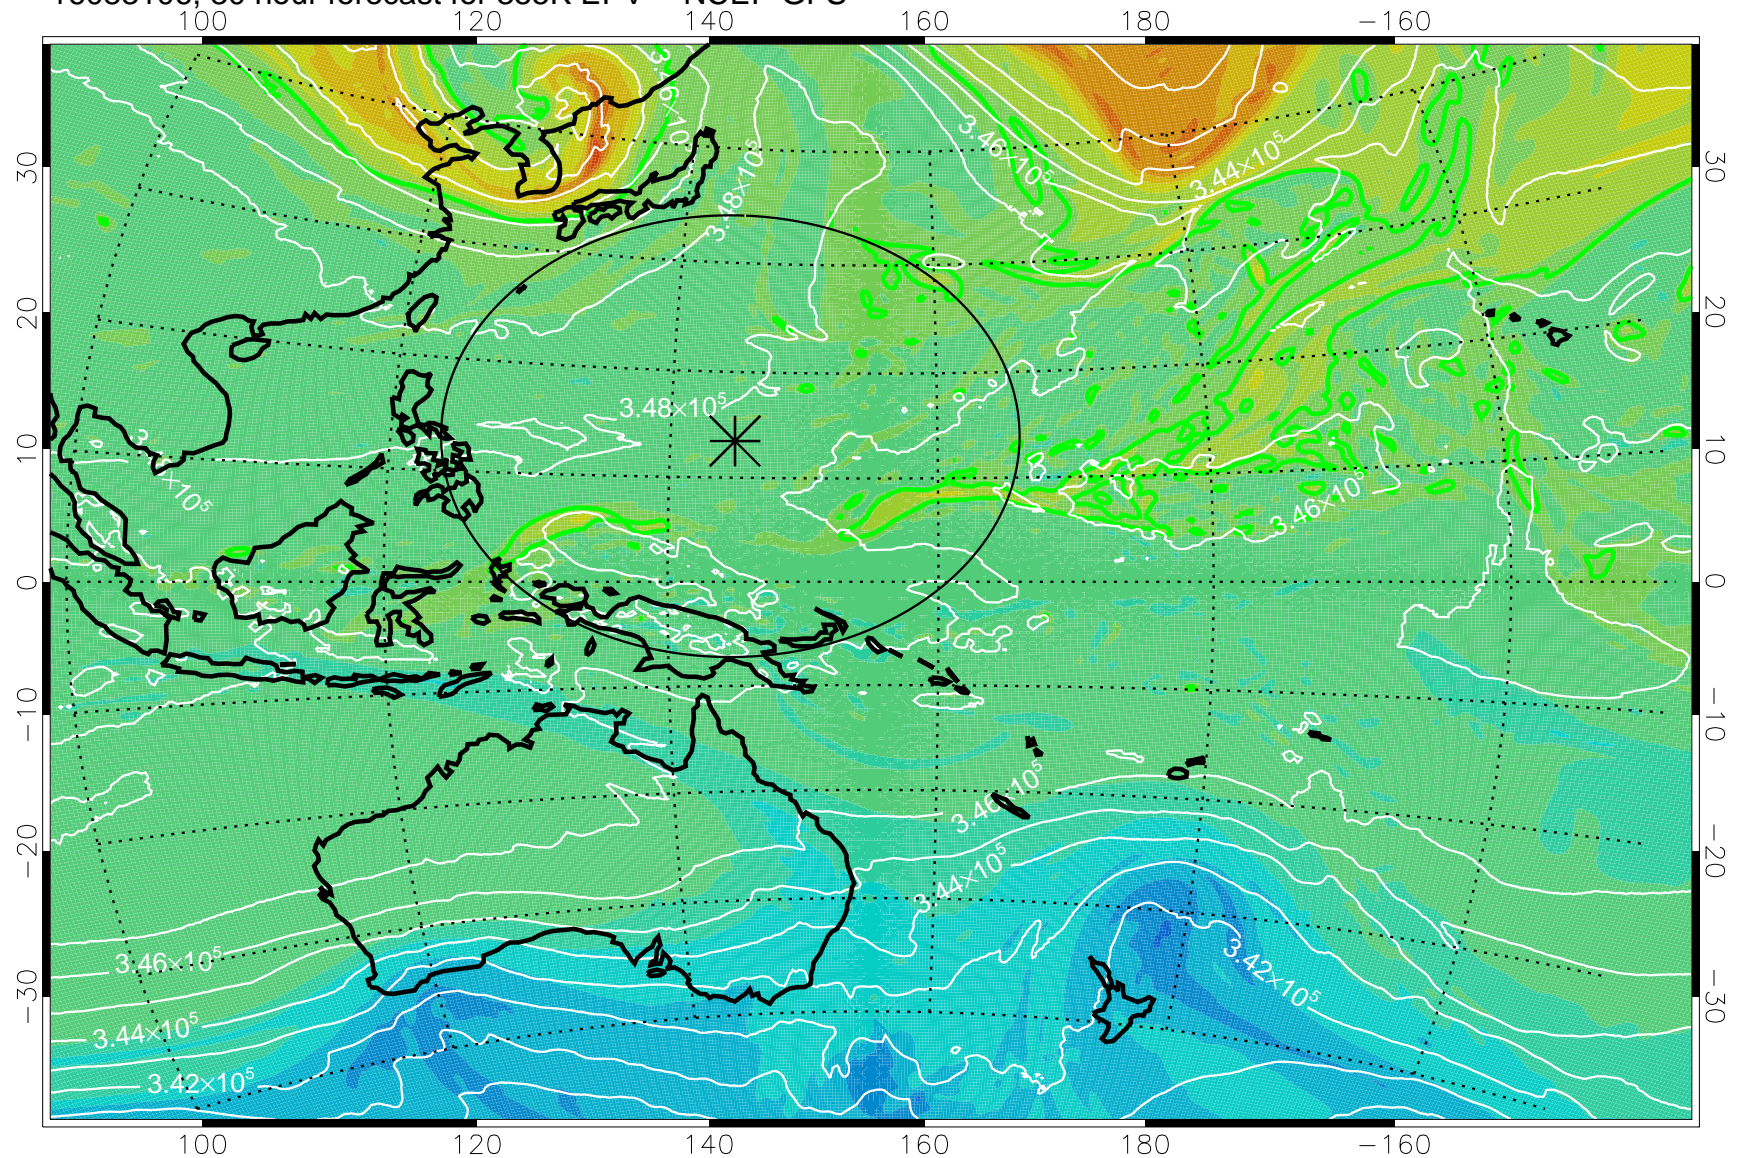

16083018, 18 hour forecast for 355K EPV -- NCEP GFS

355K Montgomery Streamfunction, white
EPV Tropopause (2 PVU) Position
Range ring of 2304 km

16083100, 24 hour forecast for 355K EPV -- NCEP GFS

355K Montgomery Streamfunction, white
EPV Tropopause (2 PVU) Position
Range ring of 2304 km

16083106, 30 hour forecast for 355K EPV -- NCEP GFS

355K Montgomery Streamfunction, white
EPV Tropopause (2 PVU) Position
Range ring of 2304 km

16083112, 36 hour forecast for 355K EPV -- NCEP GFS

355K Montgomery Streamfunction, white
EPV Tropopause (2 PVU) Position
Range ring of 2304 km

16083118, 42 hour forecast for 355K EPV -- NCEP GFS

355K Montgomery Streamfunction, white
EPV Tropopause (2 PVU) Position
Range ring of 2304 km

16090100, 48 hour forecast for 355K EPV -- NCEP GFS

355K Montgomery Streamfunction, white
EPV Tropopause (2 PVU) Position
Range ring of 2304 km

16090106, 54 hour forecast for 355K EPV -- NCEP GFS

355K Montgomery Streamfunction, white
EPV Tropopause (2 PVU) Position
Range ring of 2304 km

16090112, 60 hour forecast for 355K EPV -- NCEP GFS

355K Montgomery Streamfunction, white
EPV Tropopause (2 PVU) Position
Range ring of 2304 km