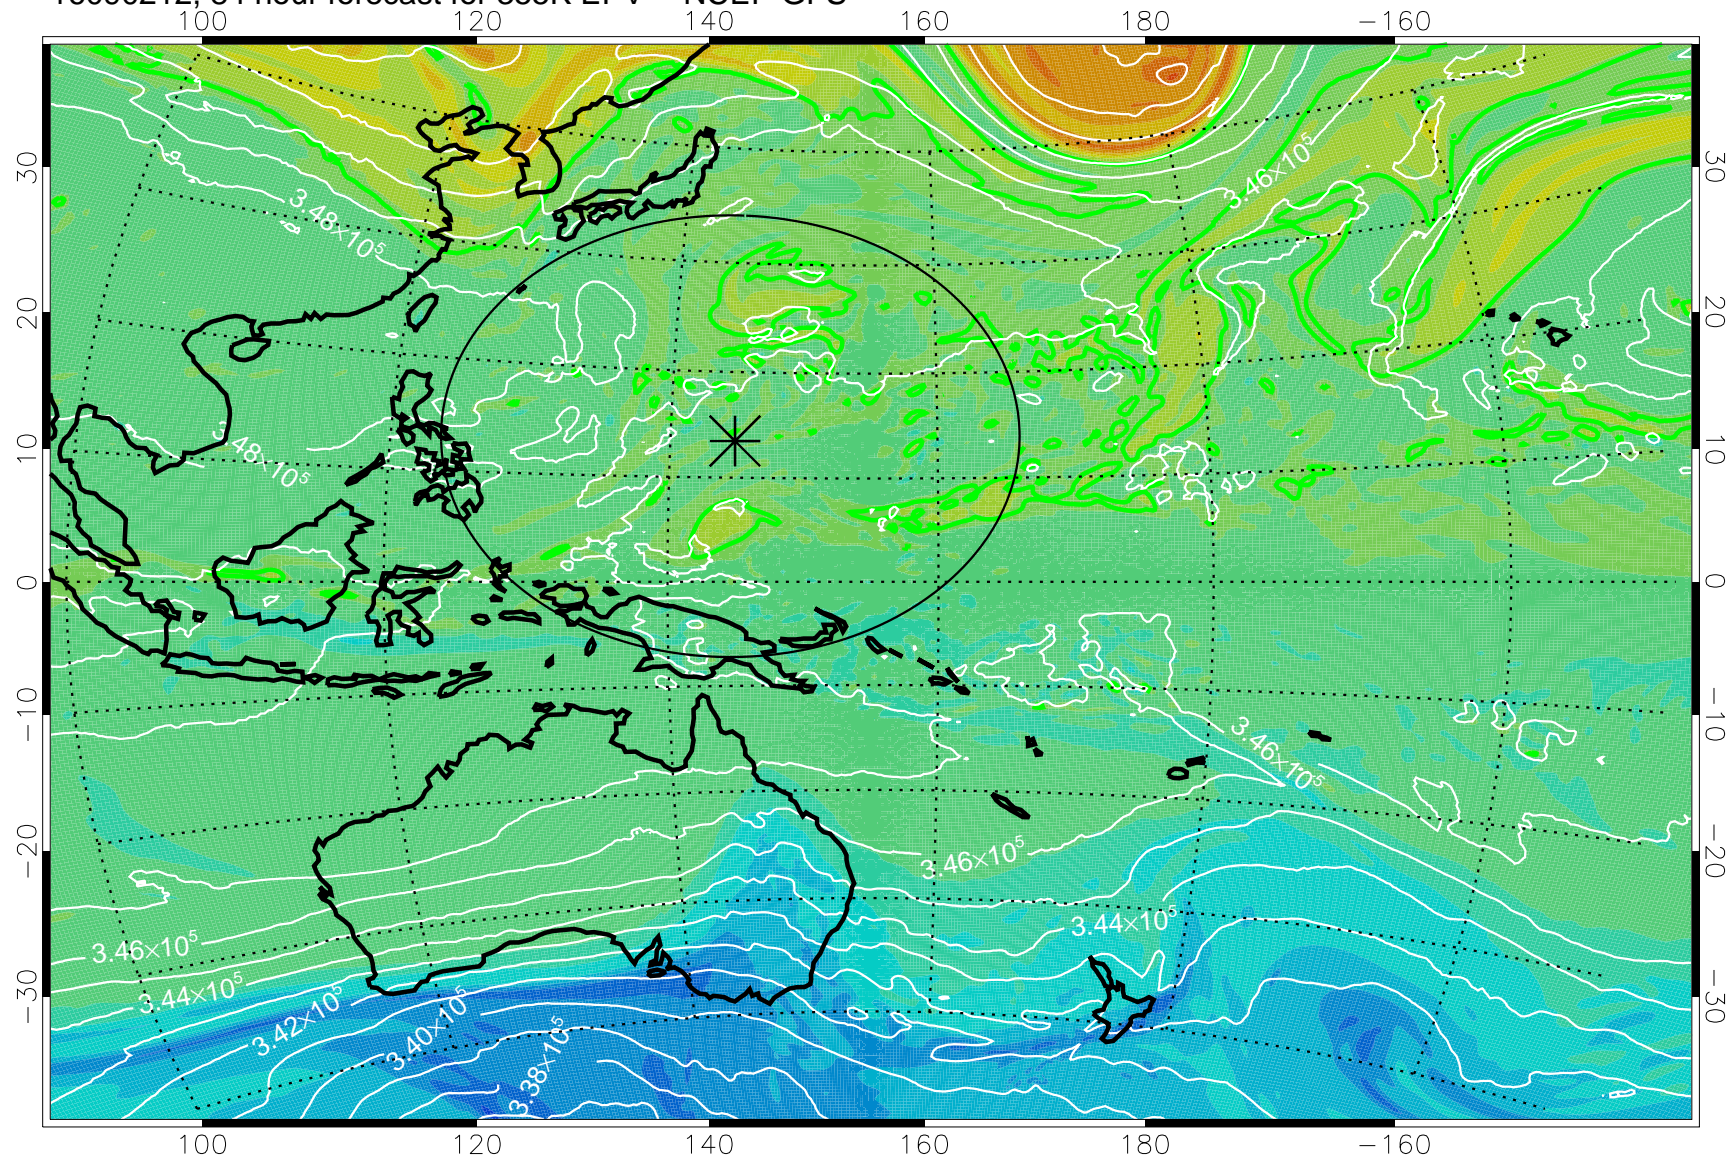

16090106, 54 hour forecast for 355K EPV -- NCEP GFS

355K Montgomery Streamfunction, white
EPV Tropopause (2 PVU) Position
Range ring of 2304 km

16090112, 60 hour forecast for 355K EPV -- NCEP GFS

355K Montgomery Streamfunction, white
EPV Tropopause (2 PVU) Position
Range ring of 2304 km

16090118, 66 hour forecast for 355K EPV -- NCEP GFS

355K Montgomery Streamfunction, white
EPV Tropopause (2 PVU) Position
Range ring of 2304 km

16090200, 72 hour forecast for 355K EPV -- NCEP GFS

355K Montgomery Streamfunction, white
EPV Tropopause (2 PVU) Position
Range ring of 2304 km

16090206, 78 hour forecast for 355K EPV -- NCEP GFS

355K Montgomery Streamfunction, white
EPV Tropopause (2 PVU) Position
Range ring of 2304 km

16090212, 84 hour forecast for 355K EPV -- NCEP GFS

355K Montgomery Streamfunction, white
EPV Tropopause (2 PVU) Position
Range ring of 2304 km

16090218, 90 hour forecast for 355K EPV -- NCEP GFS

355K Montgomery Streamfunction, white
EPV Tropopause (2 PVU) Position
Range ring of 2304 km

16090300, 96 hour forecast for 355K EPV -- NCEP GFS

355K Montgomery Streamfunction, white
EPV Tropopause (2 PVU) Position
Range ring of 2304 km