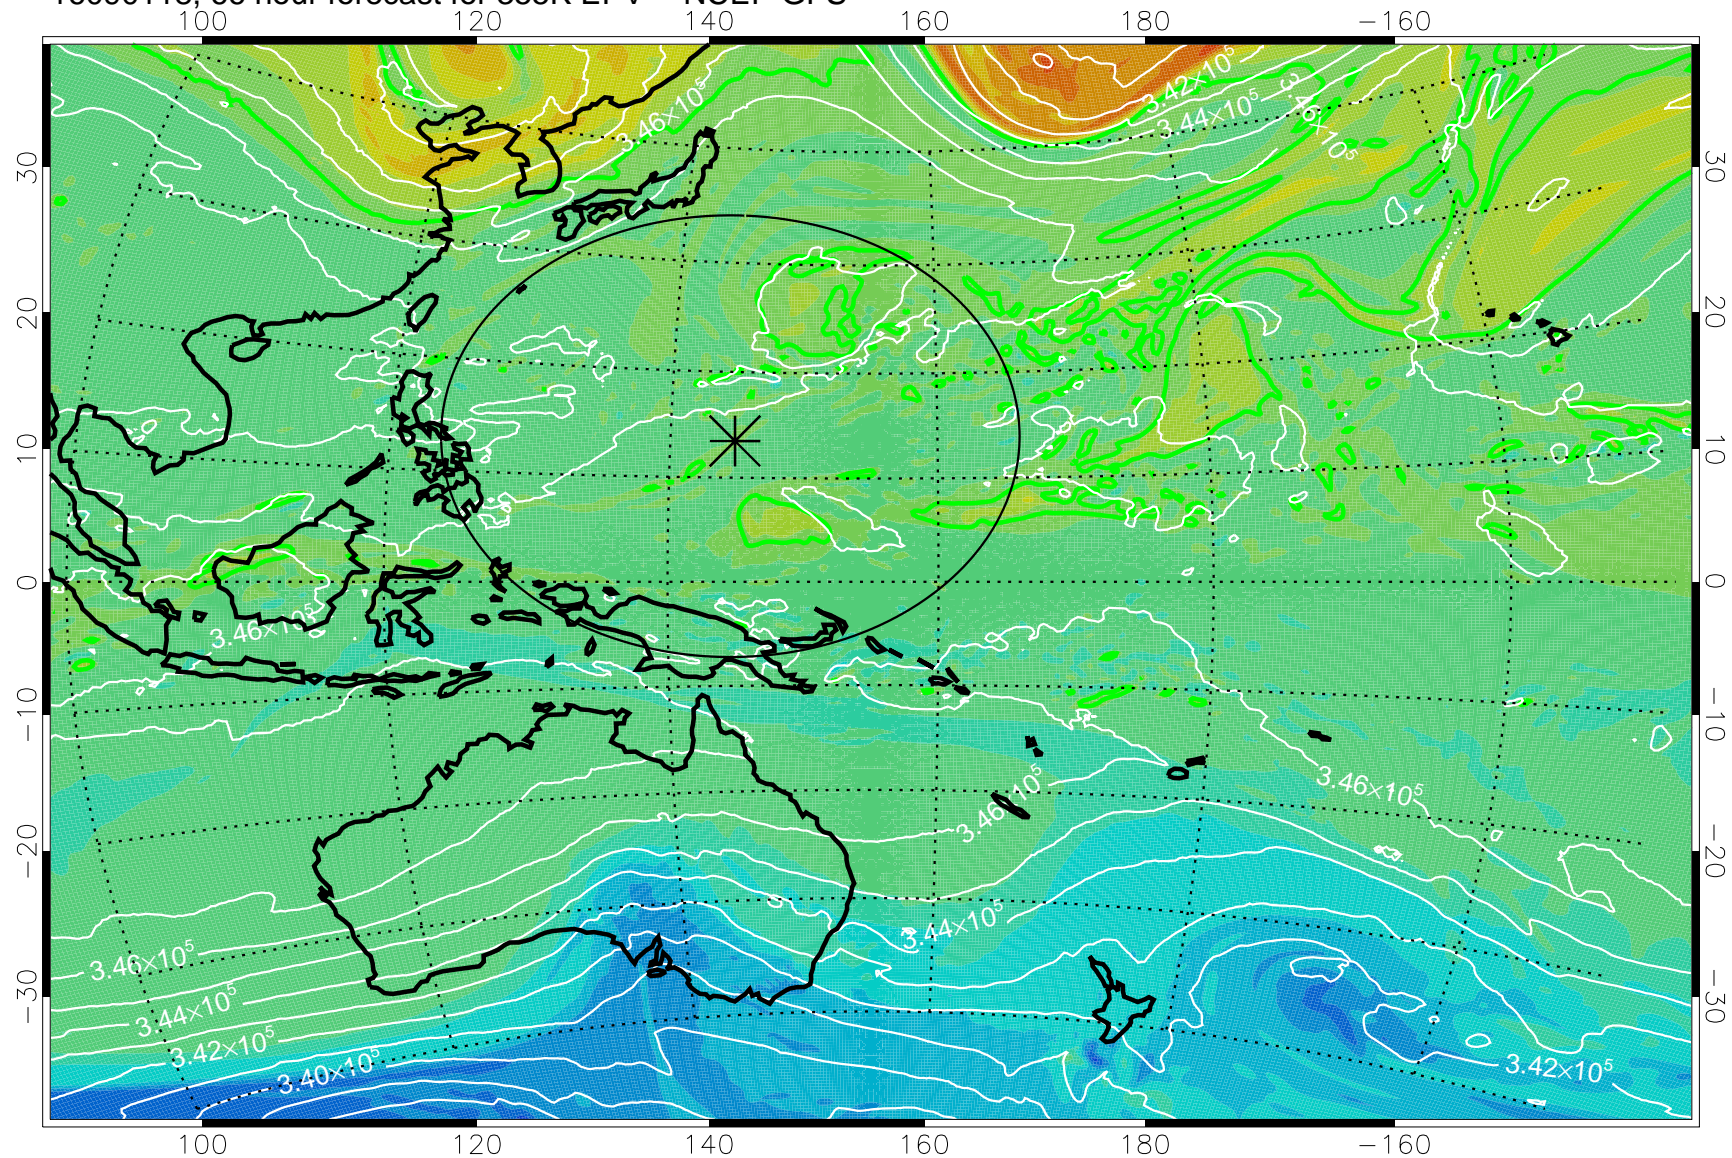

16083118, 42 hour forecast for 355K EPV -- NCEP GFS

355K Montgomery Streamfunction, white
EPV Tropopause (2 PVU) Position
Range ring of 2304 km

16090100, 48 hour forecast for 355K EPV -- NCEP GFS

355K Montgomery Streamfunction, white
EPV Tropopause (2 PVU) Position
Range ring of 2304 km

16090106, 54 hour forecast for 355K EPV -- NCEP GFS

355K Montgomery Streamfunction, white
EPV Tropopause (2 PVU) Position
Range ring of 2304 km

16090112, 60 hour forecast for 355K EPV -- NCEP GFS

355K Montgomery Streamfunction, white
EPV Tropopause (2 PVU) Position
Range ring of 2304 km

16090118, 66 hour forecast for 355K EPV -- NCEP GFS

355K Montgomery Streamfunction, white
EPV Tropopause (2 PVU) Position
Range ring of 2304 km

16090200, 72 hour forecast for 355K EPV -- NCEP GFS

355K Montgomery Streamfunction, white
EPV Tropopause (2 PVU) Position
Range ring of 2304 km

16090206, 78 hour forecast for 355K EPV -- NCEP GFS

355K Montgomery Streamfunction, white
EPV Tropopause (2 PVU) Position
Range ring of 2304 km

16090212, 84 hour forecast for 355K EPV -- NCEP GFS

355K Montgomery Streamfunction, white
EPV Tropopause (2 PVU) Position
Range ring of 2304 km