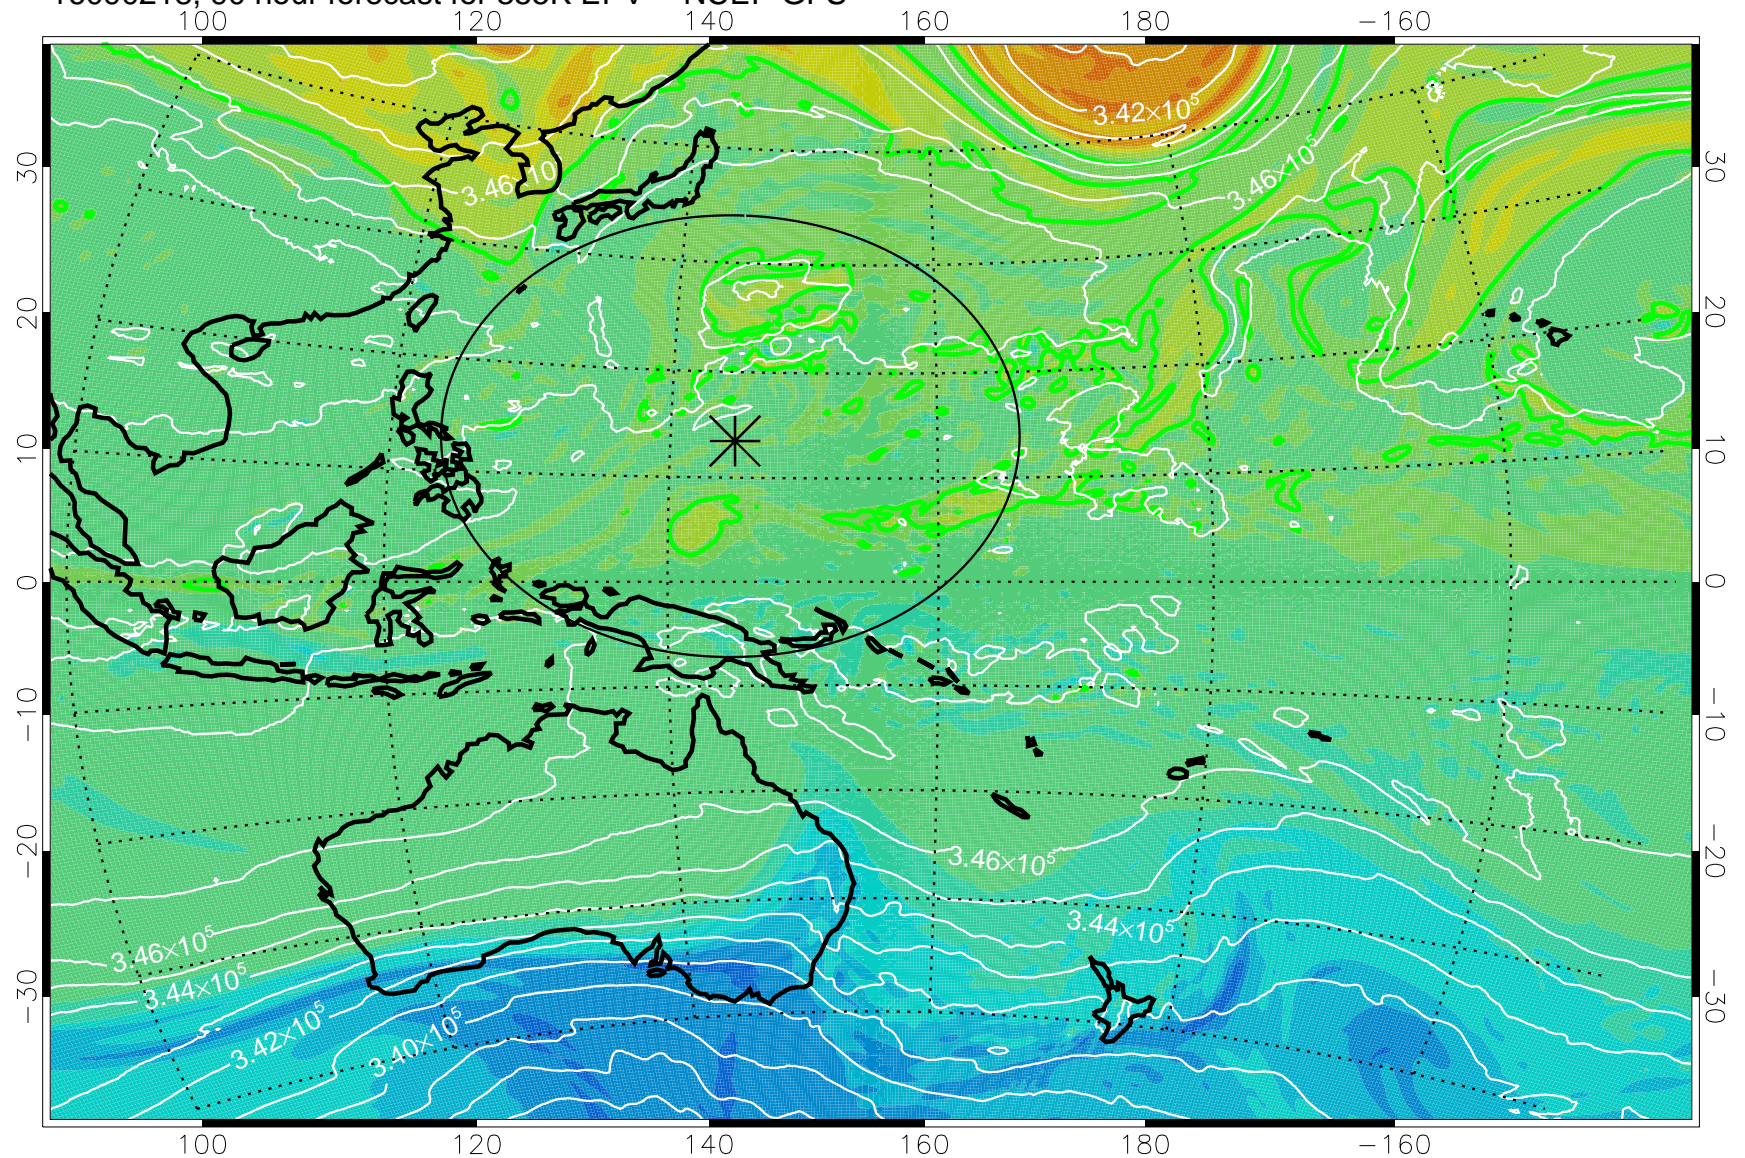

16090118, 66 hour forecast for 355K EPV -- NCEP GFS

355K Montgomery Streamfunction, white
EPV Tropopause (2 PVU) Position
Range ring of 2304 km

16090200, 72 hour forecast for 355K EPV -- NCEP GFS

355K Montgomery Streamfunction, white
EPV Tropopause (2 PVU) Position
Range ring of 2304 km

16090206, 78 hour forecast for 355K EPV -- NCEP GFS

355K Montgomery Streamfunction, white
EPV Tropopause (2 PVU) Position
Range ring of 2304 km

16090212, 84 hour forecast for 355K EPV -- NCEP GFS

355K Montgomery Streamfunction, white
EPV Tropopause (2 PVU) Position
Range ring of 2304 km

16090218, 90 hour forecast for 355K EPV -- NCEP GFS

355K Montgomery Streamfunction, white
EPV Tropopause (2 PVU) Position
Range ring of 2304 km

16090300, 96 hour forecast for 355K EPV -- NCEP GFS

355K Montgomery Streamfunction, white
EPV Tropopause (2 PVU) Position
Range ring of 2304 km

16090306, 102 hour forecast for 355K EPV -- NCEP GFS

355K Montgomery Streamfunction, white
EPV Tropopause (2 PVU) Position
Range ring of 2304 km

16090312, 108 hour forecast for 355K EPV -- NCEP GFS

355K Montgomery Streamfunction, white
EPV Tropopause (2 PVU) Position
Range ring of 2304 km