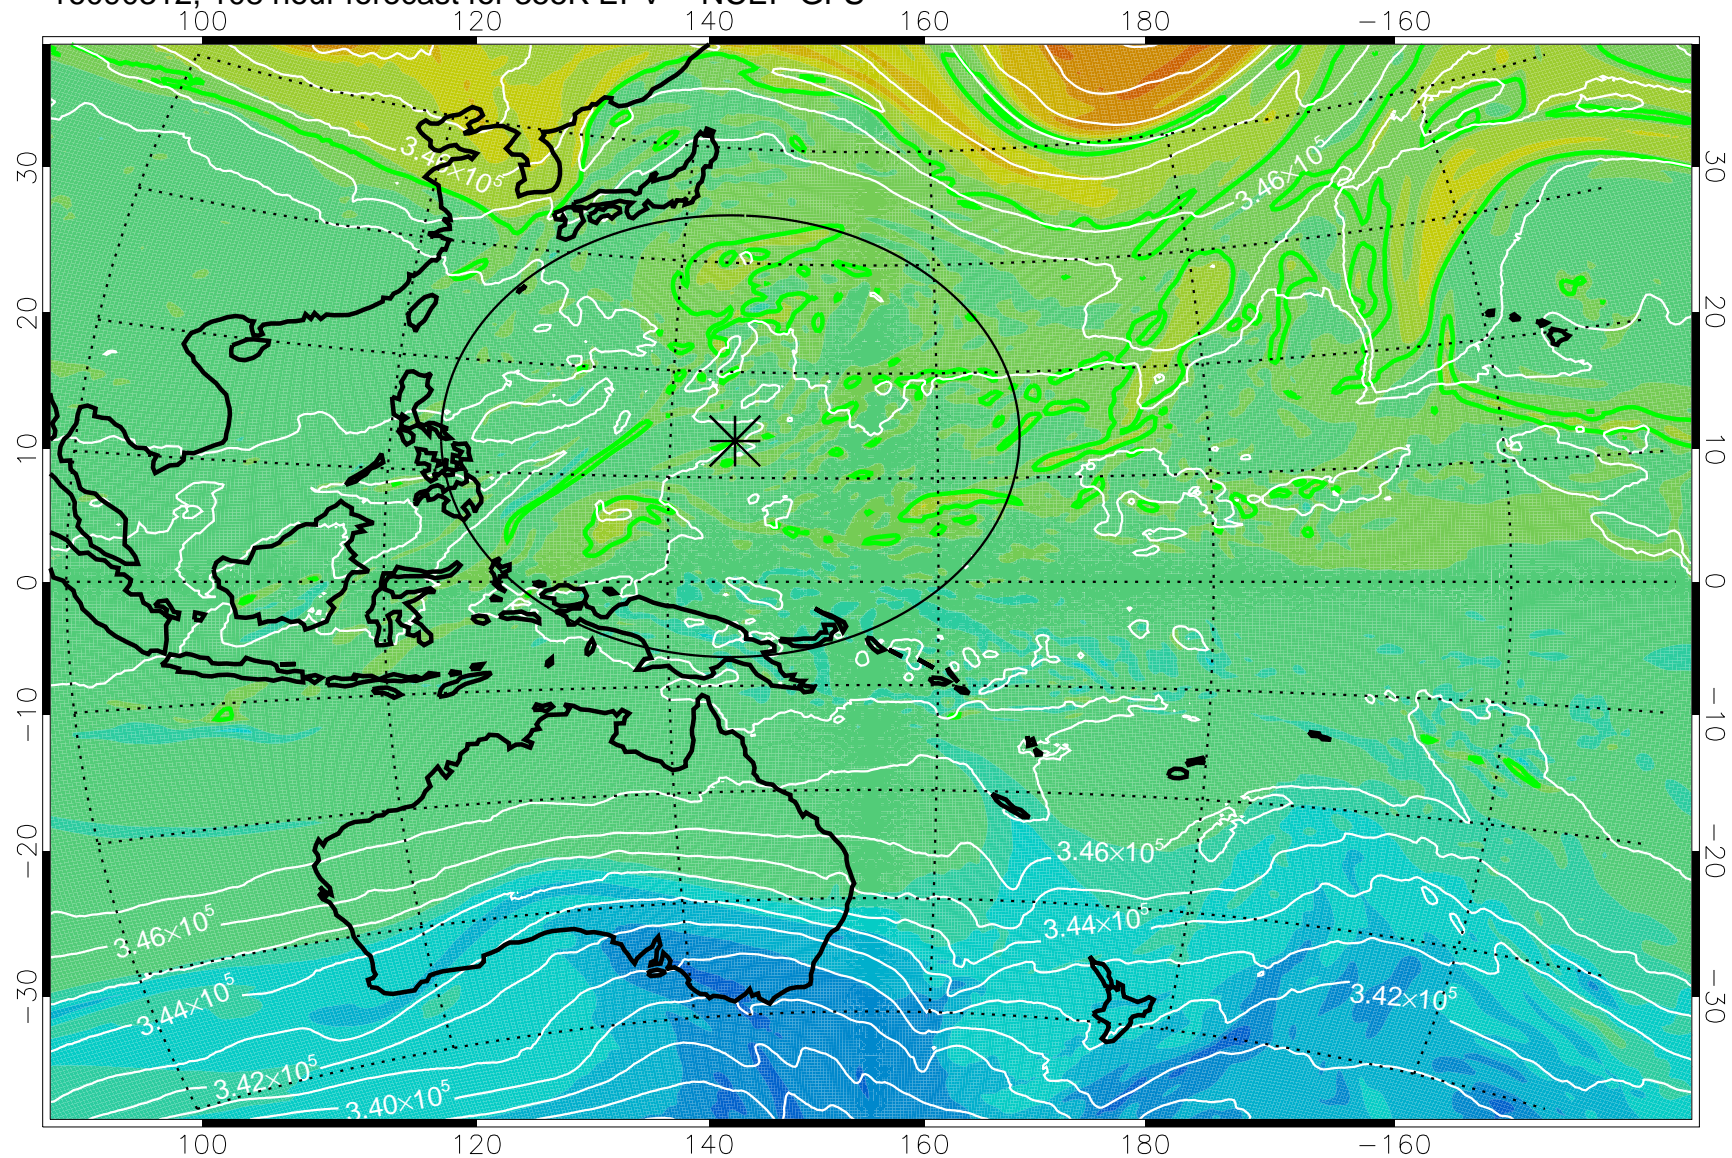

16090206, 78 hour forecast for 355K EPV -- NCEP GFS

355K Montgomery Streamfunction, white
EPV Tropopause (2 PVU) Position
Range ring of 2304 km

16090212, 84 hour forecast for 355K EPV -- NCEP GFS

355K Montgomery Streamfunction, white
EPV Tropopause (2 PVU) Position
Range ring of 2304 km

16090218, 90 hour forecast for 355K EPV -- NCEP GFS

355K Montgomery Streamfunction, white
EPV Tropopause (2 PVU) Position
Range ring of 2304 km

16090300, 96 hour forecast for 355K EPV -- NCEP GFS

355K Montgomery Streamfunction, white
EPV Tropopause (2 PVU) Position
Range ring of 2304 km

16090306, 102 hour forecast for 355K EPV -- NCEP GFS

355K Montgomery Streamfunction, white
EPV Tropopause (2 PVU) Position
Range ring of 2304 km

16090312, 108 hour forecast for 355K EPV -- NCEP GFS

355K Montgomery Streamfunction, white
EPV Tropopause (2 PVU) Position
Range ring of 2304 km

16090318, 114 hour forecast for 355K EPV -- NCEP GFS

355K Montgomery Streamfunction, white
EPV Tropopause (2 PVU) Position
Range ring of 2304 km

16090400, 120 hour forecast for 355K EPV -- NCEP GFS

355K Montgomery Streamfunction, white
EPV Tropopause (2 PVU) Position
Range ring of 2304 km