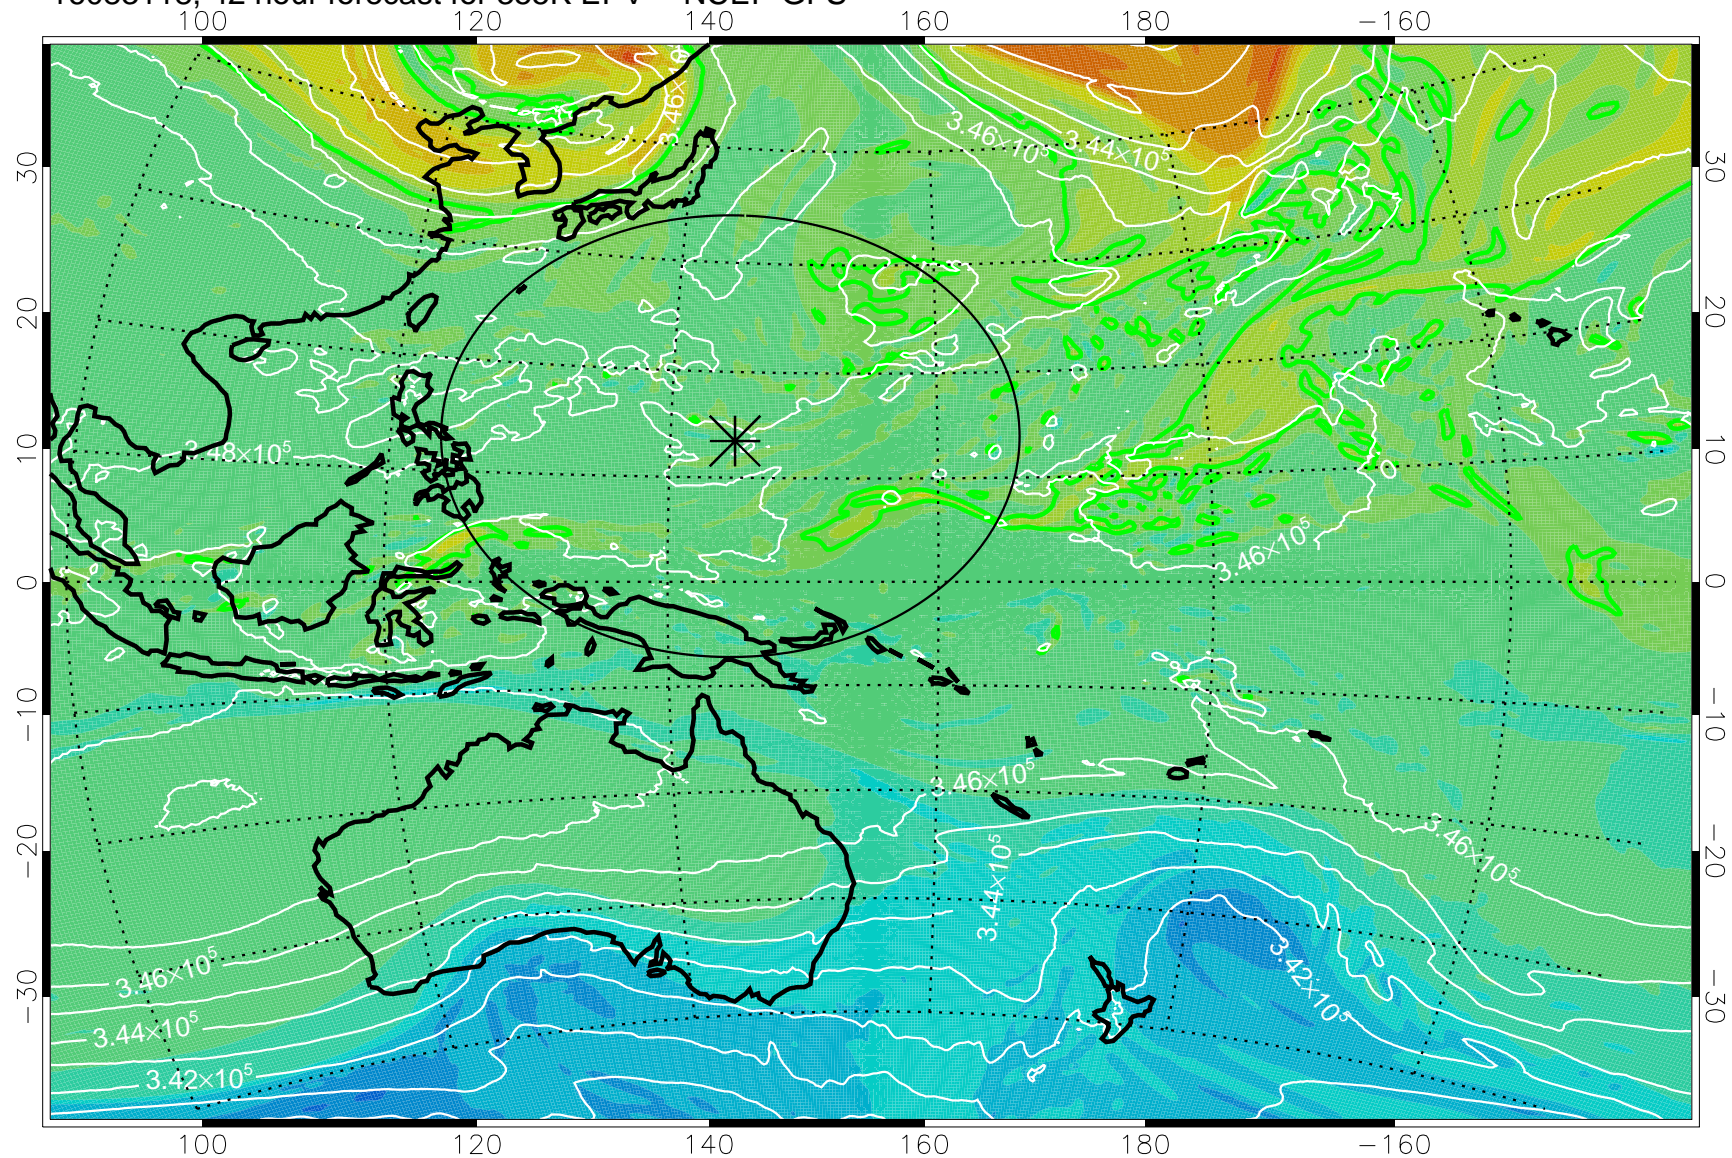

16083106, 30 hour forecast for 355K EPV -- NCEP GFS

355K Montgomery Streamfunction, white
EPV Tropopause (2 PVU) Position
Range ring of 2304 km

16083112, 36 hour forecast for 355K EPV -- NCEP GFS

355K Montgomery Streamfunction, white
EPV Tropopause (2 PVU) Position
Range ring of 2304 km

16083118, 42 hour forecast for 355K EPV -- NCEP GFS

355K Montgomery Streamfunction, white
EPV Tropopause (2 PVU) Position
Range ring of 2304 km

16090100, 48 hour forecast for 355K EPV -- NCEP GFS

355K Montgomery Streamfunction, white
EPV Tropopause (2 PVU) Position
Range ring of 2304 km

16090106, 54 hour forecast for 355K EPV -- NCEP GFS

355K Montgomery Streamfunction, white
EPV Tropopause (2 PVU) Position
Range ring of 2304 km

16090112, 60 hour forecast for 355K EPV -- NCEP GFS

355K Montgomery Streamfunction, white
EPV Tropopause (2 PVU) Position
Range ring of 2304 km

16090118, 66 hour forecast for 355K EPV -- NCEP GFS

355K Montgomery Streamfunction, white
EPV Tropopause (2 PVU) Position
Range ring of 2304 km

16090200, 72 hour forecast for 355K EPV -- NCEP GFS

355K Montgomery Streamfunction, white
EPV Tropopause (2 PVU) Position
Range ring of 2304 km