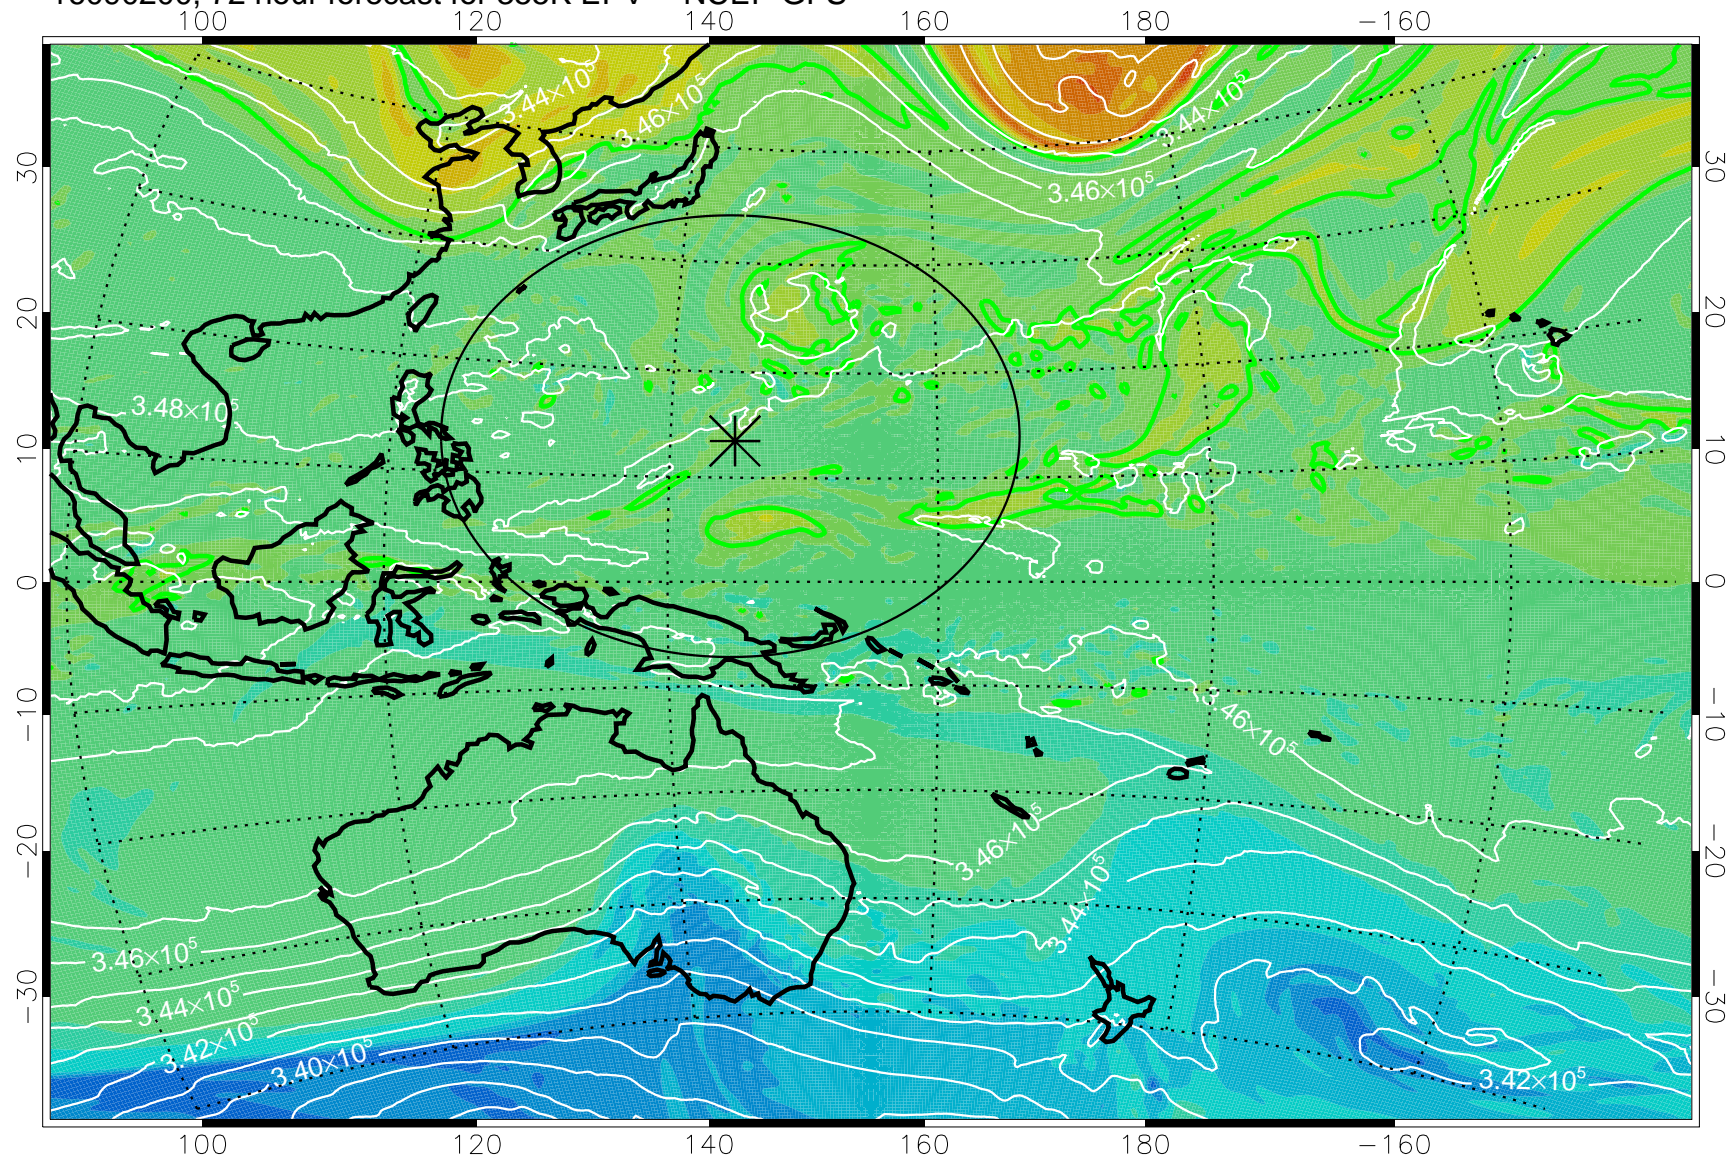

16083118, 42 hour forecast for 355K EPV -- NCEP GFS

355K Montgomery Streamfunction, white
EPV Tropopause (2 PVU) Position
Range ring of 2304 km

16090100, 48 hour forecast for 355K EPV -- NCEP GFS

355K Montgomery Streamfunction, white
EPV Tropopause (2 PVU) Position
Range ring of 2304 km

16090106, 54 hour forecast for 355K EPV -- NCEP GFS

355K Montgomery Streamfunction, white
EPV Tropopause (2 PVU) Position
Range ring of 2304 km

16090112, 60 hour forecast for 355K EPV -- NCEP GFS

355K Montgomery Streamfunction, white
EPV Tropopause (2 PVU) Position
Range ring of 2304 km

16090118, 66 hour forecast for 355K EPV -- NCEP GFS

355K Montgomery Streamfunction, white
EPV Tropopause (2 PVU) Position
Range ring of 2304 km

16090200, 72 hour forecast for 355K EPV -- NCEP GFS

355K Montgomery Streamfunction, white
EPV Tropopause (2 PVU) Position
Range ring of 2304 km

16090206, 78 hour forecast for 355K EPV -- NCEP GFS

355K Montgomery Streamfunction, white
EPV Tropopause (2 PVU) Position
Range ring of 2304 km

16090212, 84 hour forecast for 355K EPV -- NCEP GFS

355K Montgomery Streamfunction, white
EPV Tropopause (2 PVU) Position
Range ring of 2304 km