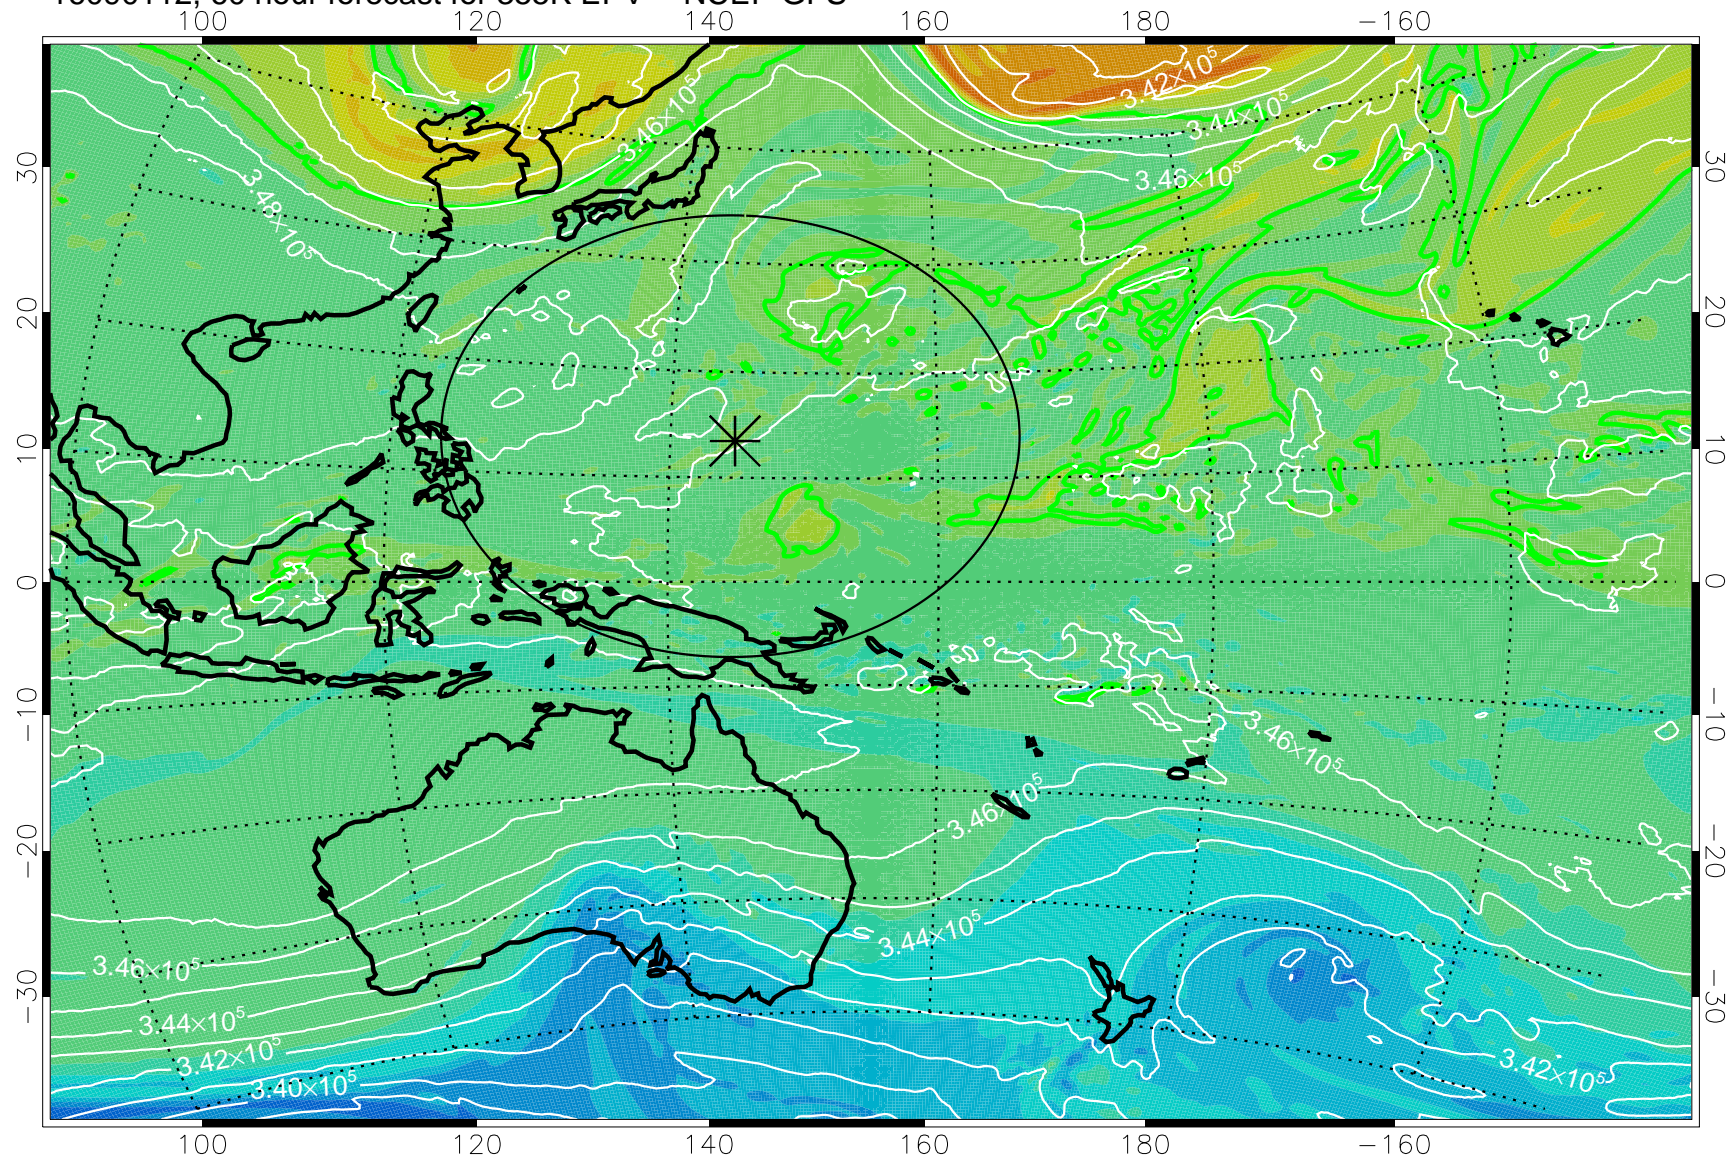

16083118, 42 hour forecast for 355K EPV -- NCEP GFS

355K Montgomery Streamfunction, white
EPV Tropopause (2 PVU) Position
Range ring of 2304 km

16090100, 48 hour forecast for 355K EPV -- NCEP GFS

355K Montgomery Streamfunction, white
EPV Tropopause (2 PVU) Position
Range ring of 2304 km

16090106, 54 hour forecast for 355K EPV -- NCEP GFS

355K Montgomery Streamfunction, white
EPV Tropopause (2 PVU) Position
Range ring of 2304 km

16090112, 60 hour forecast for 355K EPV -- NCEP GFS

355K Montgomery Streamfunction, white
EPV Tropopause (2 PVU) Position
Range ring of 2304 km

16090118, 66 hour forecast for 355K EPV -- NCEP GFS

355K Montgomery Streamfunction, white
EPV Tropopause (2 PVU) Position
Range ring of 2304 km

16090200, 72 hour forecast for 355K EPV -- NCEP GFS

355K Montgomery Streamfunction, white
EPV Tropopause (2 PVU) Position
Range ring of 2304 km

16090206, 78 hour forecast for 355K EPV -- NCEP GFS

355K Montgomery Streamfunction, white
EPV Tropopause (2 PVU) Position
Range ring of 2304 km

16090212, 84 hour forecast for 355K EPV -- NCEP GFS

355K Montgomery Streamfunction, white
EPV Tropopause (2 PVU) Position
Range ring of 2304 km