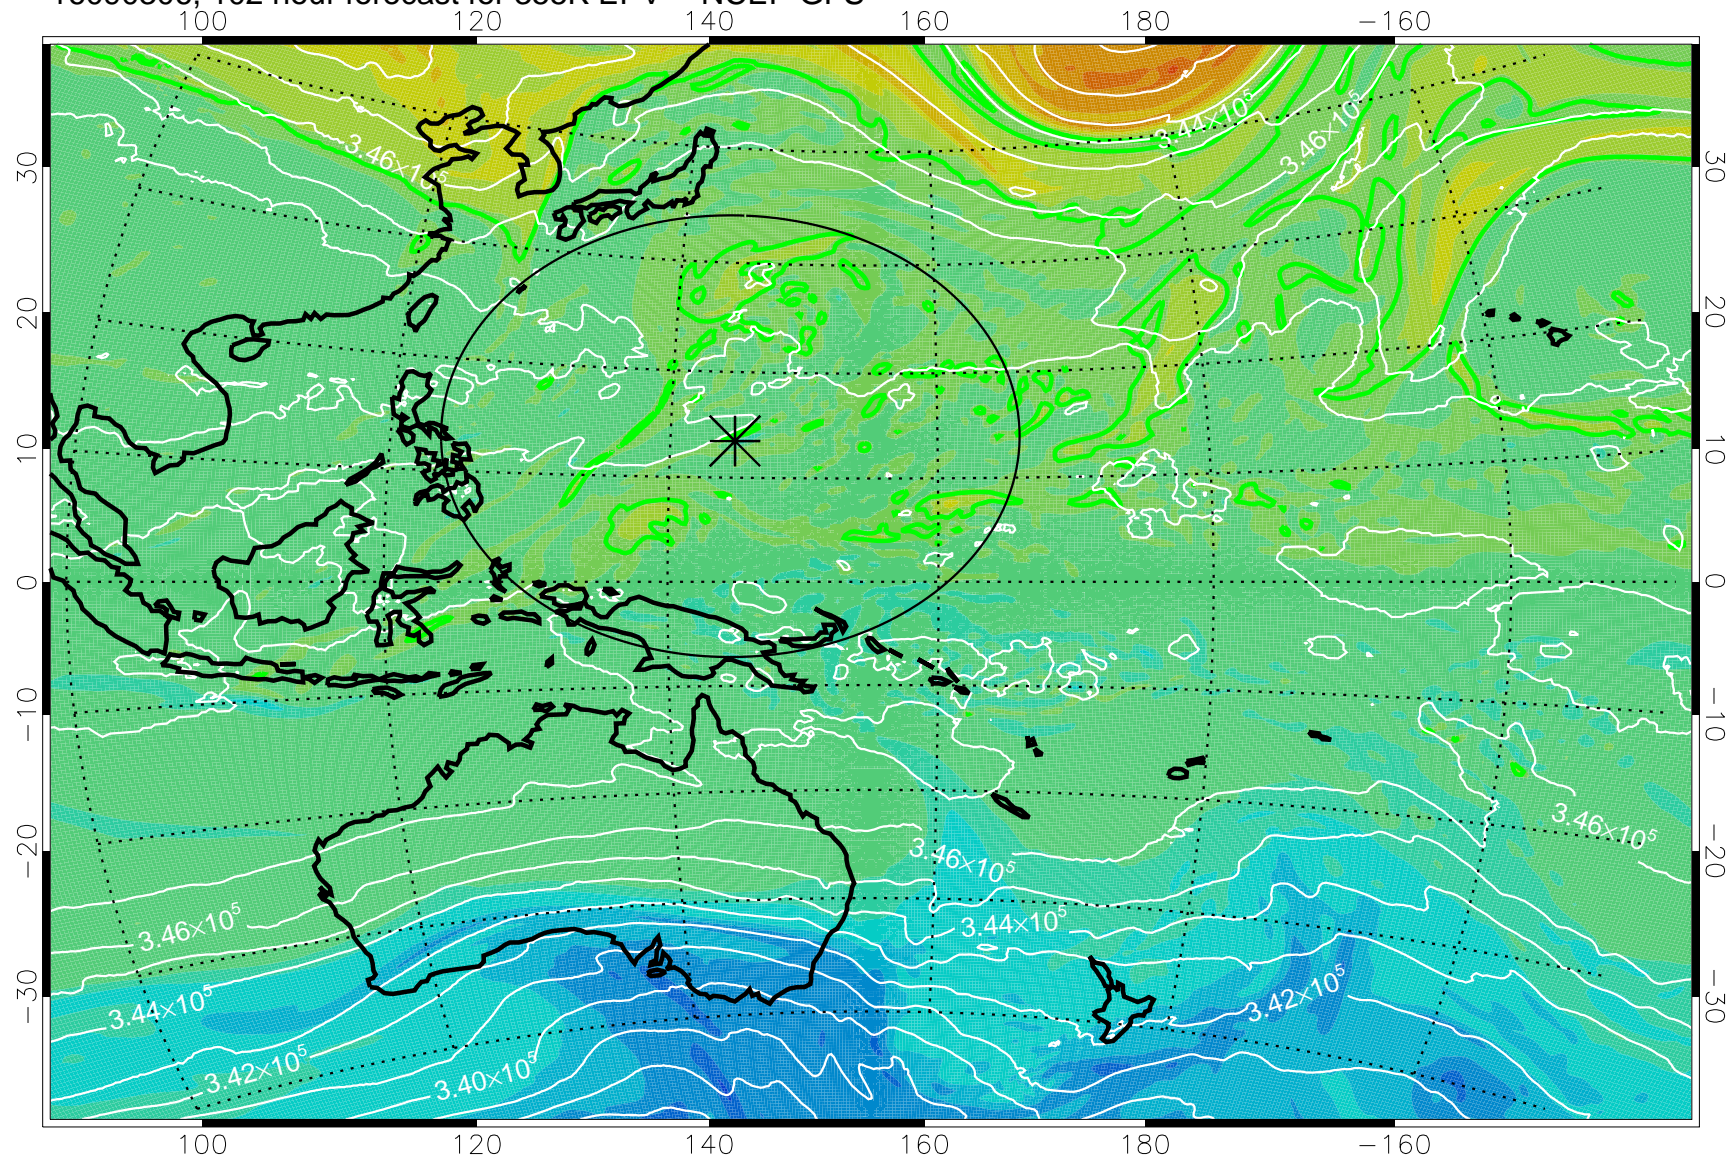

16090206, 78 hour forecast for 355K EPV -- NCEP GFS

355K Montgomery Streamfunction, white
EPV Tropopause (2 PVU) Position
Range ring of 2304 km

16090212, 84 hour forecast for 355K EPV -- NCEP GFS

355K Montgomery Streamfunction, white
EPV Tropopause (2 PVU) Position
Range ring of 2304 km

16090218, 90 hour forecast for 355K EPV -- NCEP GFS

355K Montgomery Streamfunction, white
EPV Tropopause (2 PVU) Position
Range ring of 2304 km

16090300, 96 hour forecast for 355K EPV -- NCEP GFS

355K Montgomery Streamfunction, white
EPV Tropopause (2 PVU) Position
Range ring of 2304 km

16090306, 102 hour forecast for 355K EPV -- NCEP GFS

355K Montgomery Streamfunction, white
EPV Tropopause (2 PVU) Position
Range ring of 2304 km

16090312, 108 hour forecast for 355K EPV -- NCEP GFS

355K Montgomery Streamfunction, white
EPV Tropopause (2 PVU) Position
Range ring of 2304 km

16090318, 114 hour forecast for 355K EPV -- NCEP GFS

355K Montgomery Streamfunction, white
EPV Tropopause (2 PVU) Position
Range ring of 2304 km

16090400, 120 hour forecast for 355K EPV -- NCEP GFS

355K Montgomery Streamfunction, white
EPV Tropopause (2 PVU) Position
Range ring of 2304 km