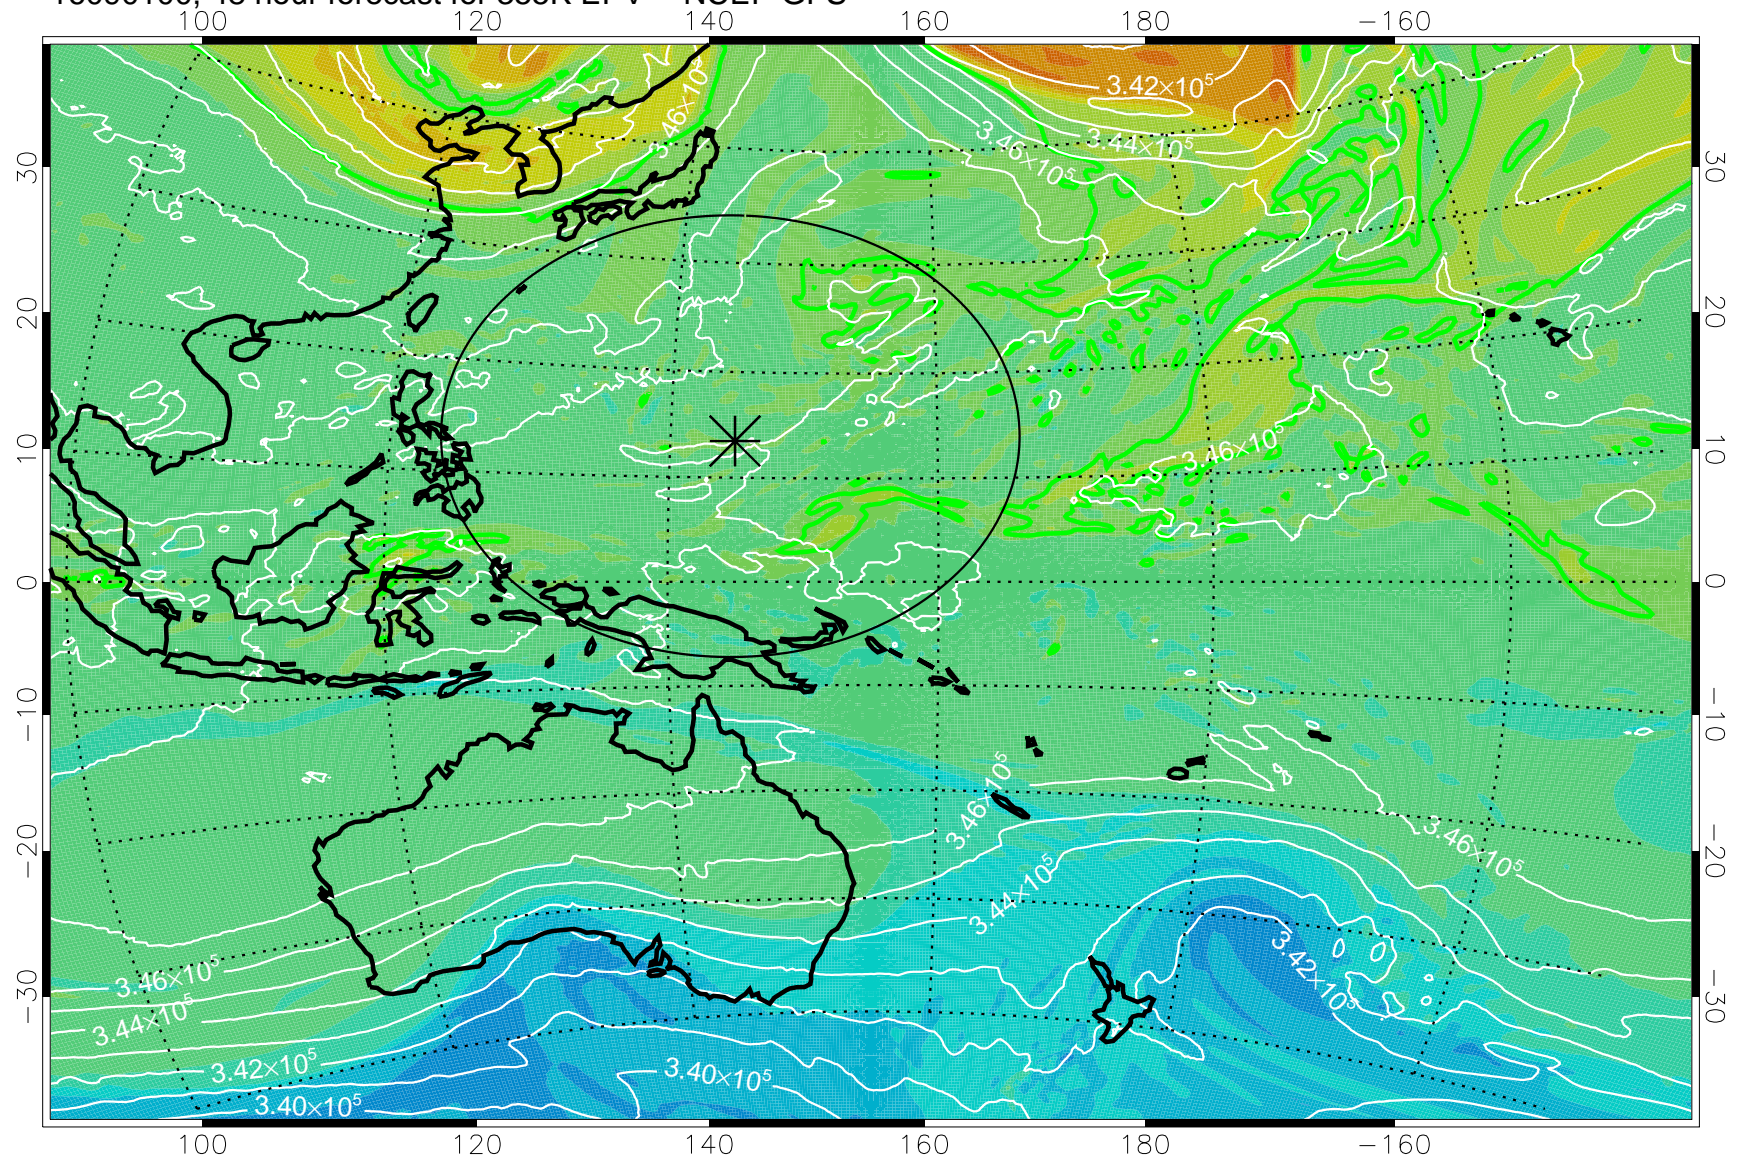

16083106, 30 hour forecast for 355K EPV -- NCEP GFS

355K Montgomery Streamfunction, white
EPV Tropopause (2 PVU) Position
Range ring of 2304 km

16083112, 36 hour forecast for 355K EPV -- NCEP GFS

355K Montgomery Streamfunction, white
EPV Tropopause (2 PVU) Position
Range ring of 2304 km

16083118, 42 hour forecast for 355K EPV -- NCEP GFS

355K Montgomery Streamfunction, white
EPV Tropopause (2 PVU) Position
Range ring of 2304 km

16090100, 48 hour forecast for 355K EPV -- NCEP GFS

355K Montgomery Streamfunction, white
EPV Tropopause (2 PVU) Position
Range ring of 2304 km

16090106, 54 hour forecast for 355K EPV -- NCEP GFS

355K Montgomery Streamfunction, white
EPV Tropopause (2 PVU) Position
Range ring of 2304 km

16090112, 60 hour forecast for 355K EPV -- NCEP GFS

355K Montgomery Streamfunction, white
EPV Tropopause (2 PVU) Position
Range ring of 2304 km

16090118, 66 hour forecast for 355K EPV -- NCEP GFS

355K Montgomery Streamfunction, white
EPV Tropopause (2 PVU) Position
Range ring of 2304 km

16090200, 72 hour forecast for 355K EPV -- NCEP GFS

355K Montgomery Streamfunction, white
EPV Tropopause (2 PVU) Position
Range ring of 2304 km