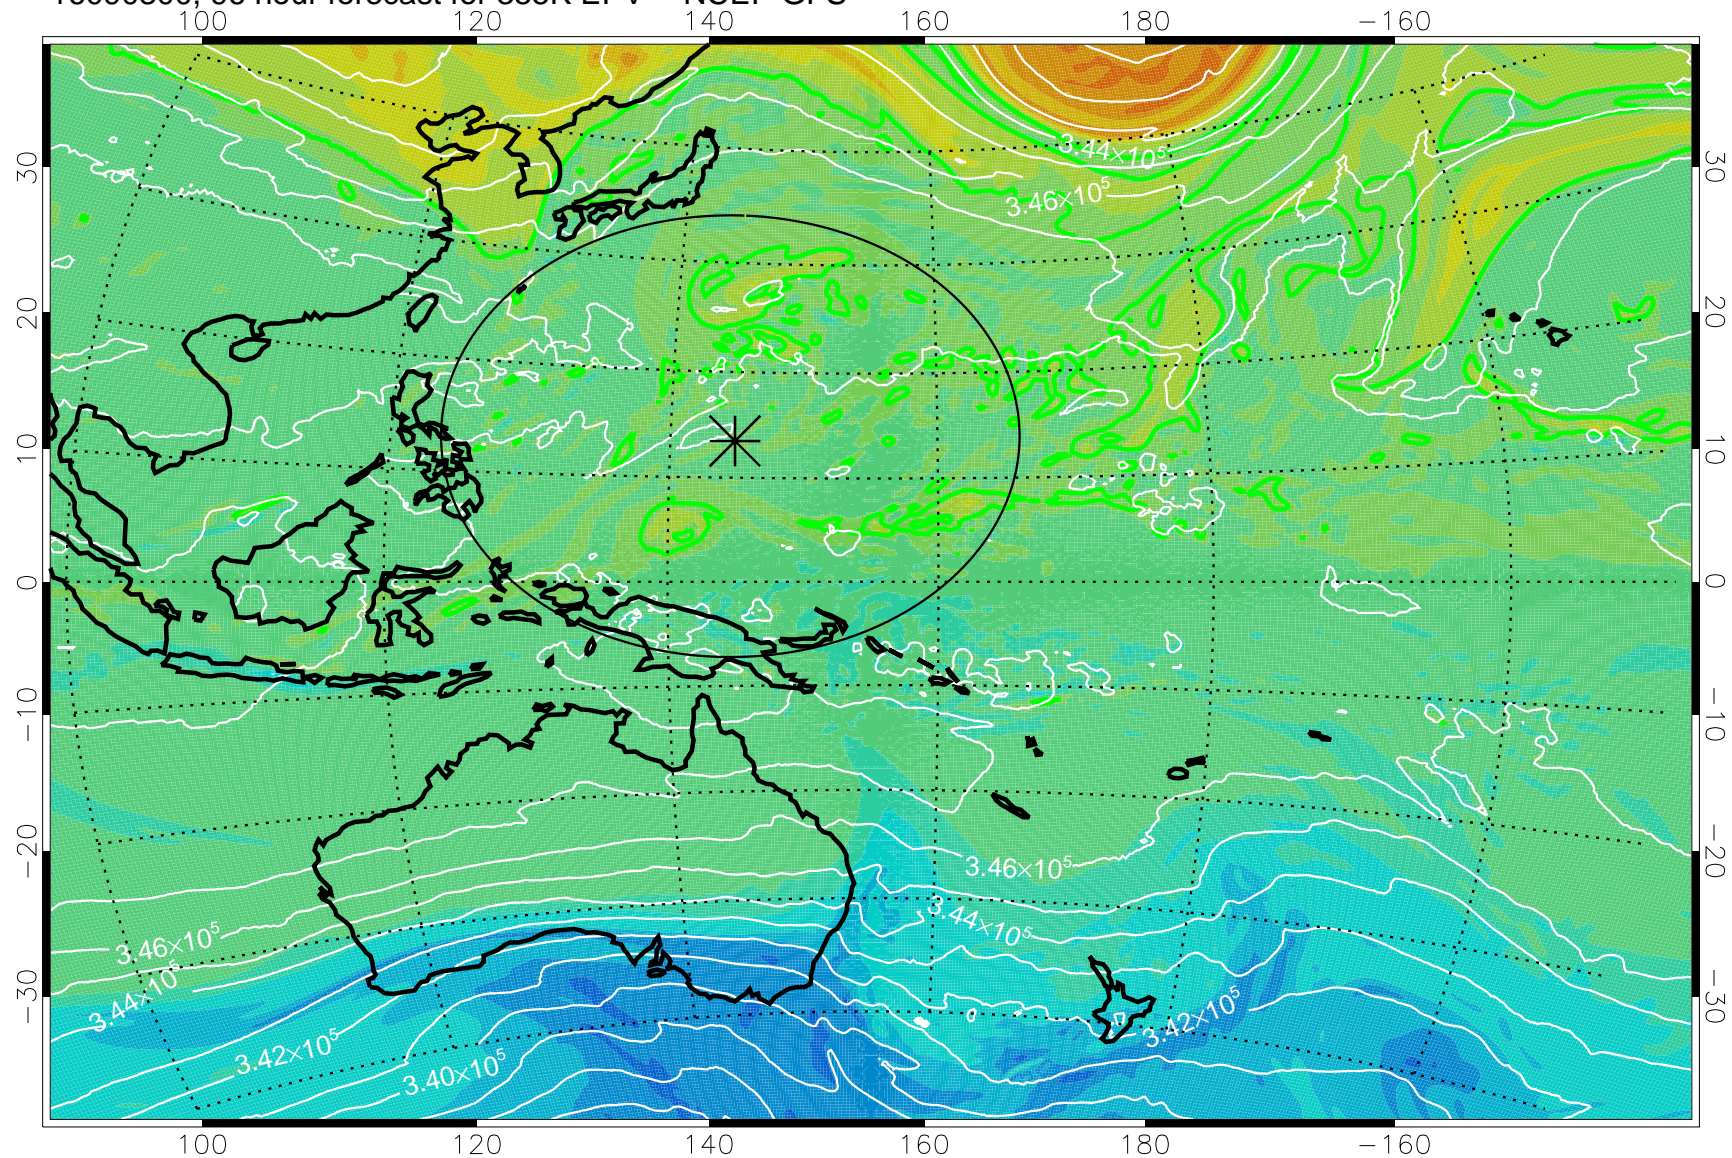

16090118, 66 hour forecast for 355K EPV -- NCEP GFS

355K Montgomery Streamfunction, white
EPV Tropopause (2 PVU) Position
Range ring of 2304 km

16090200, 72 hour forecast for 355K EPV -- NCEP GFS

355K Montgomery Streamfunction, white
EPV Tropopause (2 PVU) Position
Range ring of 2304 km

16090206, 78 hour forecast for 355K EPV -- NCEP GFS

355K Montgomery Streamfunction, white
EPV Tropopause (2 PVU) Position
Range ring of 2304 km

16090212, 84 hour forecast for 355K EPV -- NCEP GFS

355K Montgomery Streamfunction, white
EPV Tropopause (2 PVU) Position
Range ring of 2304 km

16090218, 90 hour forecast for 355K EPV -- NCEP GFS

355K Montgomery Streamfunction, white
EPV Tropopause (2 PVU) Position
Range ring of 2304 km

16090300, 96 hour forecast for 355K EPV -- NCEP GFS

355K Montgomery Streamfunction, white
EPV Tropopause (2 PVU) Position
Range ring of 2304 km

16090306, 102 hour forecast for 355K EPV -- NCEP GFS

355K Montgomery Streamfunction, white
EPV Tropopause (2 PVU) Position
Range ring of 2304 km

16090312, 108 hour forecast for 355K EPV -- NCEP GFS

355K Montgomery Streamfunction, white
EPV Tropopause (2 PVU) Position
Range ring of 2304 km