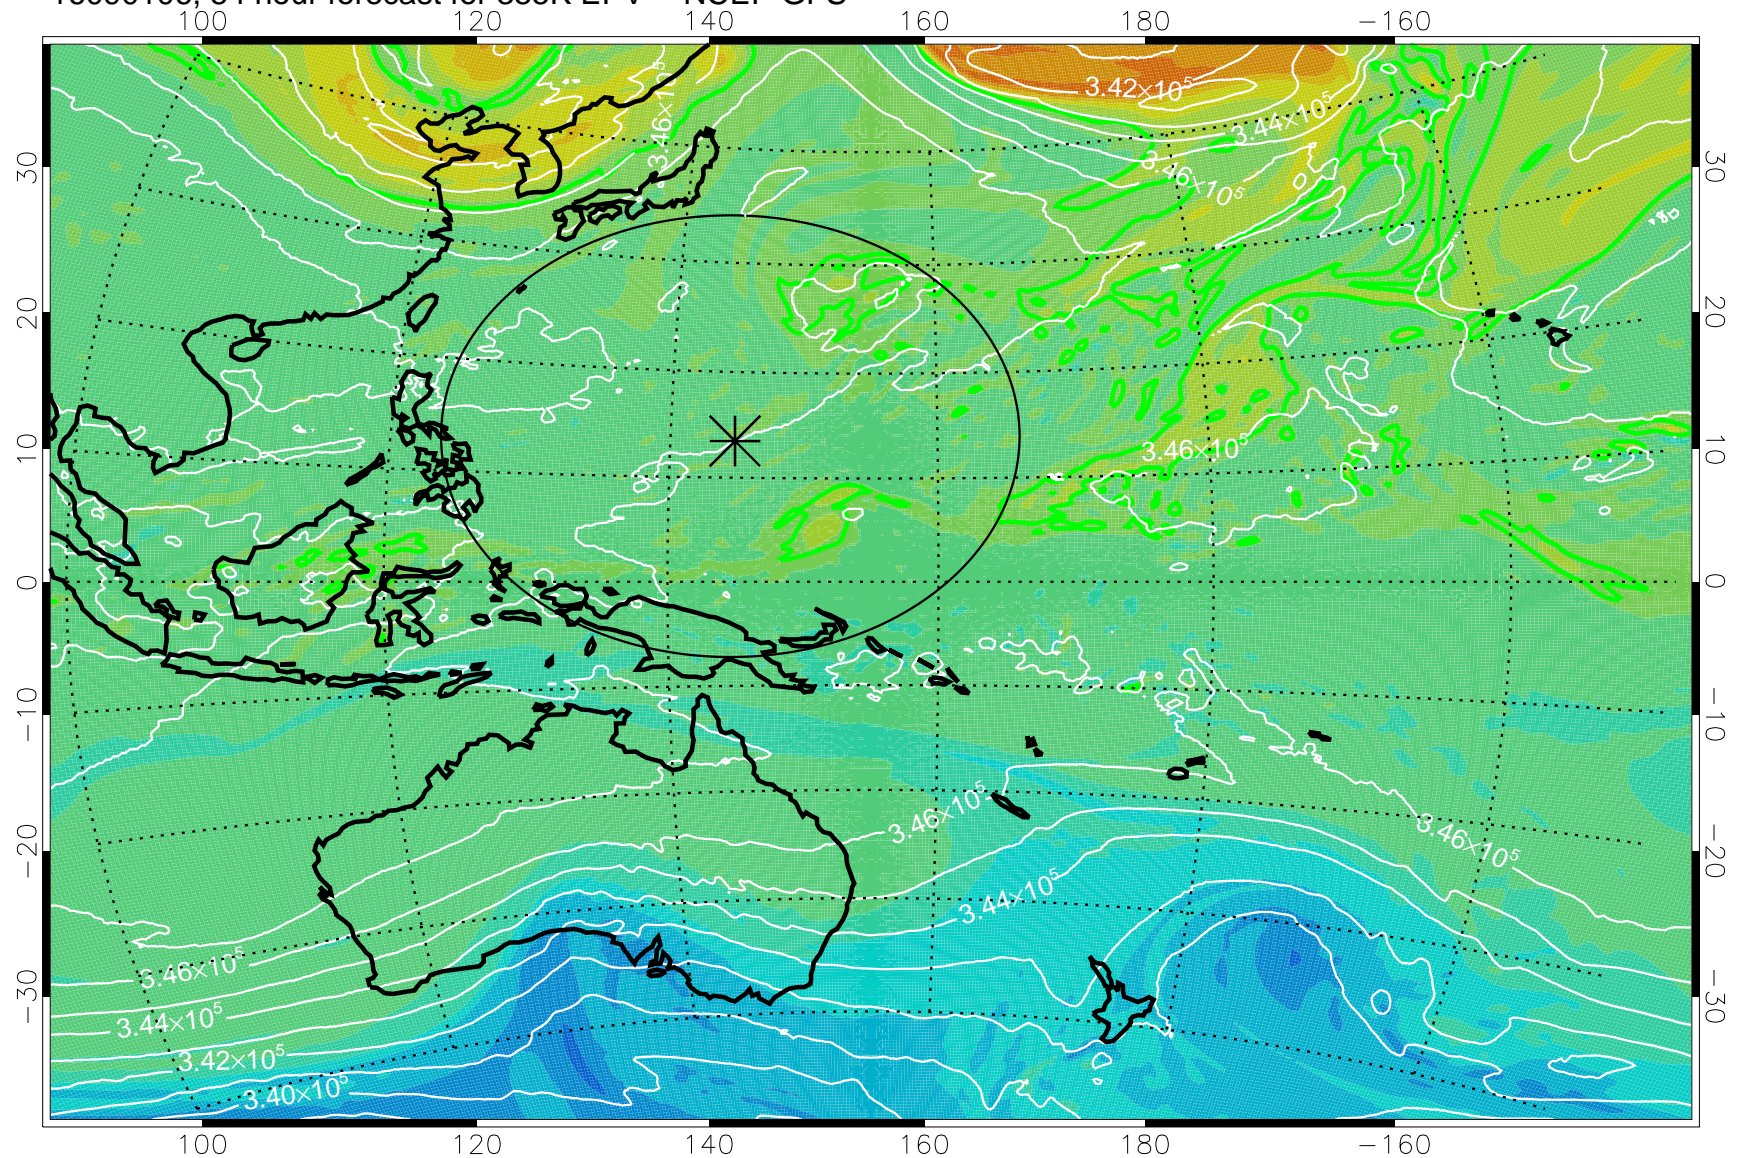

16083118, 42 hour forecast for 355K EPV -- NCEP GFS

355K Montgomery Streamfunction, white
EPV Tropopause (2 PVU) Position
Range ring of 2304 km

16090100, 48 hour forecast for 355K EPV -- NCEP GFS

355K Montgomery Streamfunction, white
EPV Tropopause (2 PVU) Position
Range ring of 2304 km

16090106, 54 hour forecast for 355K EPV -- NCEP GFS

355K Montgomery Streamfunction, white
EPV Tropopause (2 PVU) Position
Range ring of 2304 km

16090112, 60 hour forecast for 355K EPV -- NCEP GFS

355K Montgomery Streamfunction, white
EPV Tropopause (2 PVU) Position
Range ring of 2304 km

16090118, 66 hour forecast for 355K EPV -- NCEP GFS

355K Montgomery Streamfunction, white
EPV Tropopause (2 PVU) Position
Range ring of 2304 km

16090200, 72 hour forecast for 355K EPV -- NCEP GFS

355K Montgomery Streamfunction, white
EPV Tropopause (2 PVU) Position
Range ring of 2304 km

16090206, 78 hour forecast for 355K EPV -- NCEP GFS

355K Montgomery Streamfunction, white
EPV Tropopause (2 PVU) Position
Range ring of 2304 km

16090212, 84 hour forecast for 355K EPV -- NCEP GFS

355K Montgomery Streamfunction, white
EPV Tropopause (2 PVU) Position
Range ring of 2304 km