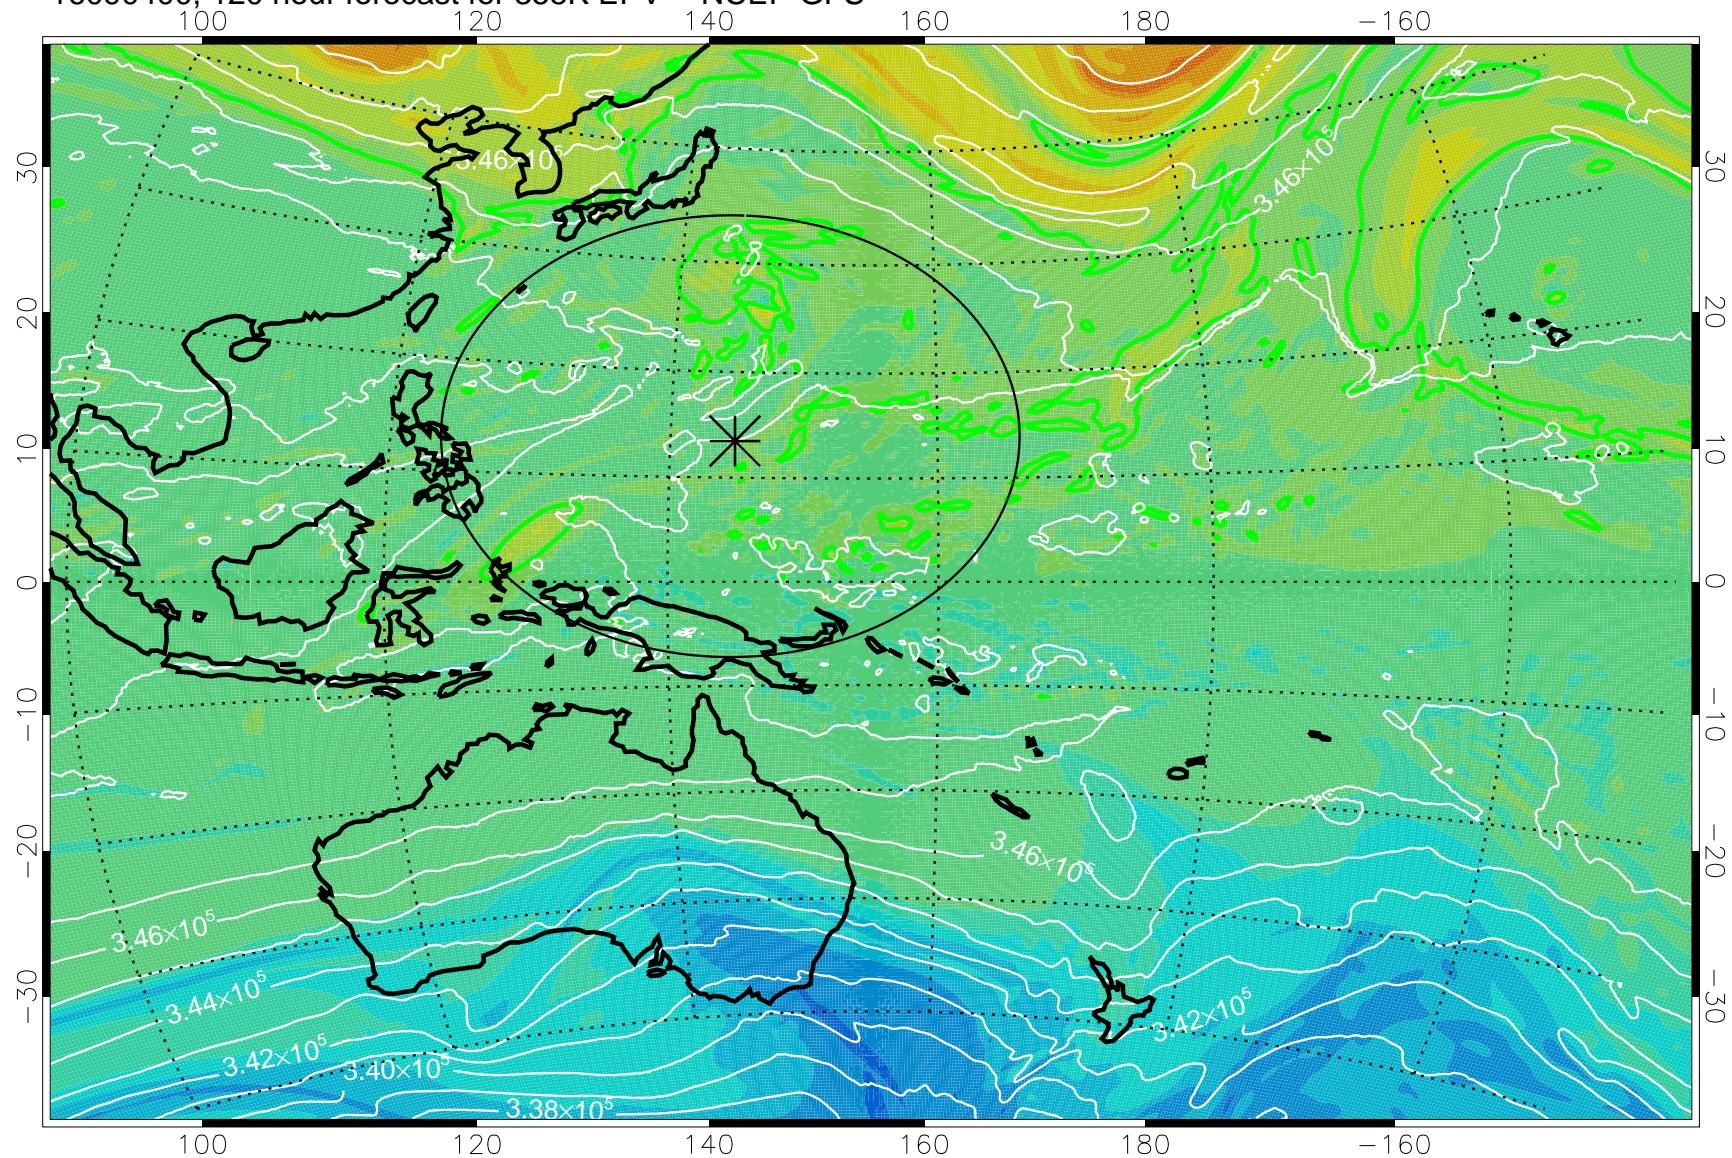

16090218, 90 hour forecast for 355K EPV -- NCEP GFS

355K Montgomery Streamfunction, white
EPV Tropopause (2 PVU) Position
Range ring of 2304 km

16090300, 96 hour forecast for 355K EPV -- NCEP GFS

355K Montgomery Streamfunction, white
EPV Tropopause (2 PVU) Position
Range ring of 2304 km

16090306, 102 hour forecast for 355K EPV -- NCEP GFS

355K Montgomery Streamfunction, white
EPV Tropopause (2 PVU) Position
Range ring of 2304 km

16090312, 108 hour forecast for 355K EPV -- NCEP GFS

355K Montgomery Streamfunction, white
EPV Tropopause (2 PVU) Position
Range ring of 2304 km

16090318, 114 hour forecast for 355K EPV -- NCEP GFS

355K Montgomery Streamfunction, white
EPV Tropopause (2 PVU) Position
Range ring of 2304 km

16090400, 120 hour forecast for 355K EPV -- NCEP GFS

355K Montgomery Streamfunction, white
EPV Tropopause (2 PVU) Position
Range ring of 2304 km