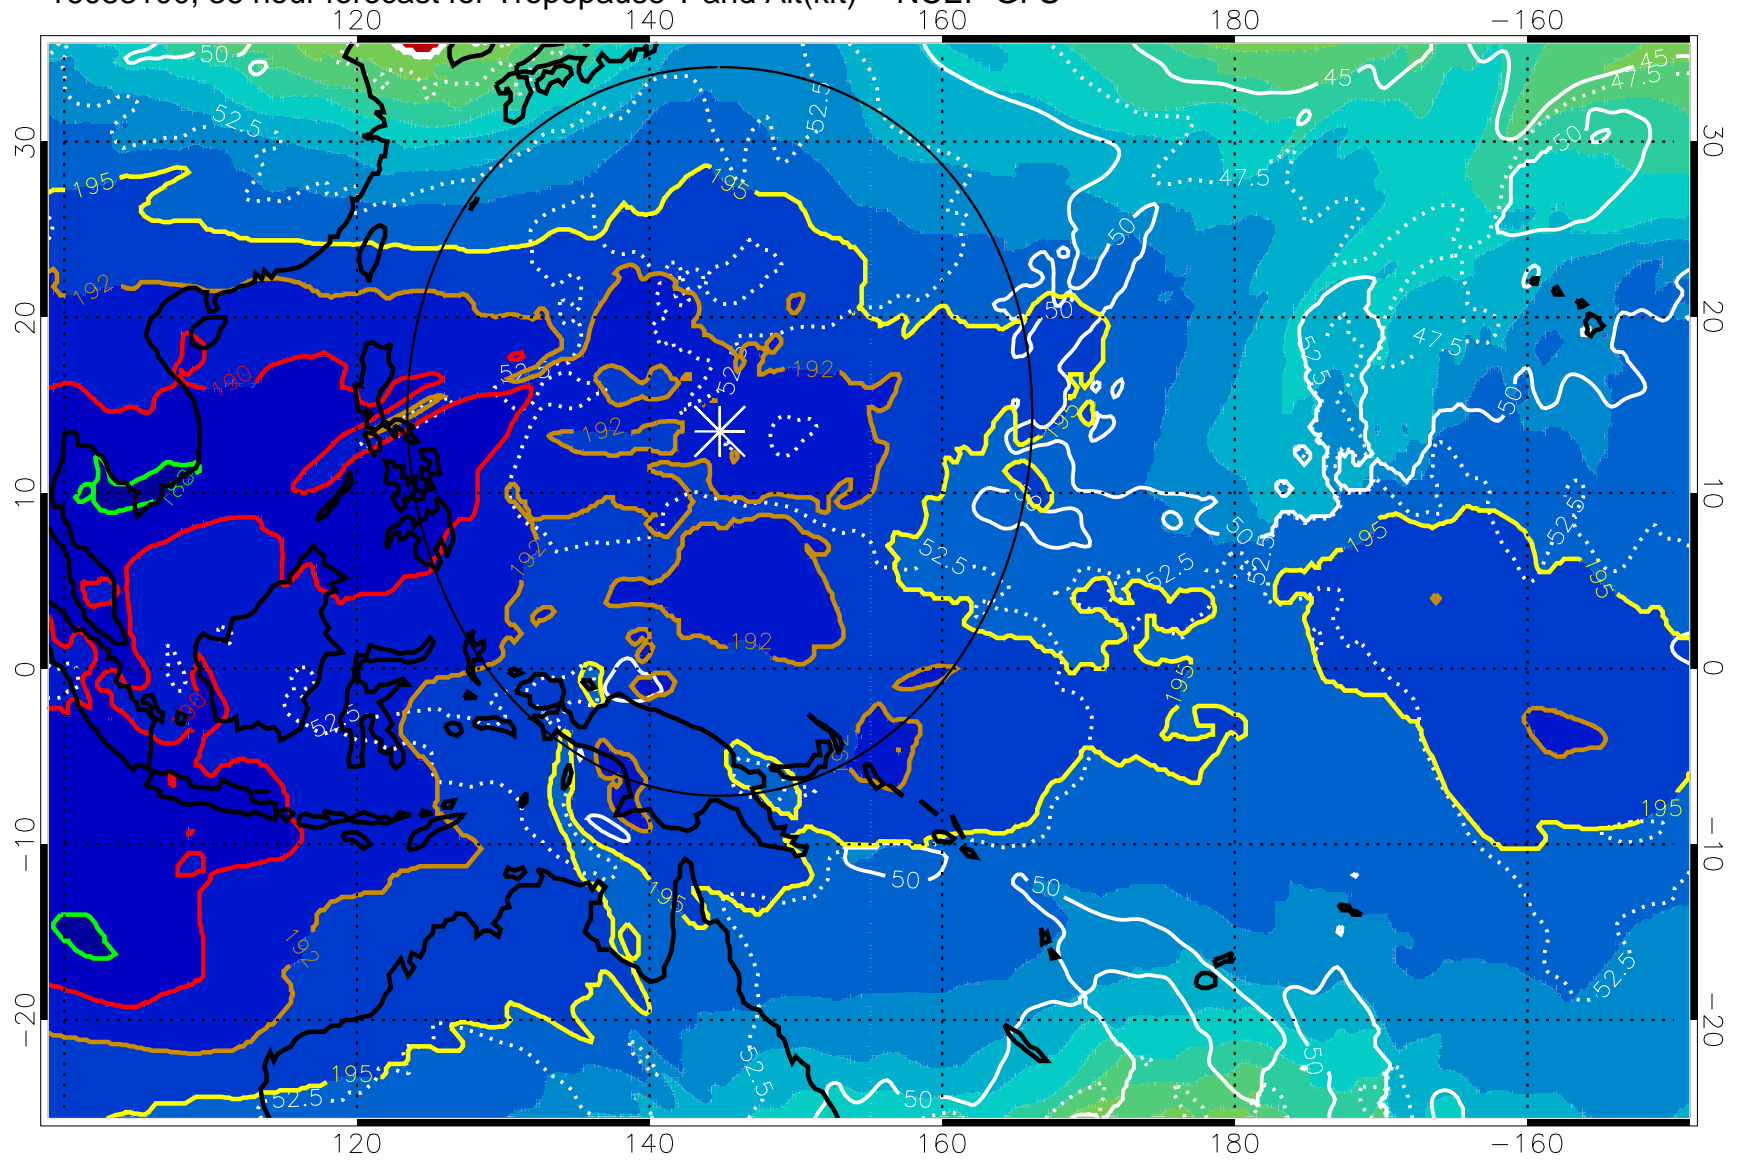

16083100, 36 hour forecast for Tropopause T and Alt(kft) -- NCEP GFS

190 200 210 220 230

Tropopause T, K

Tropopause Altitude in kft (white)

192.5K Isotherm 195K Isotherm
187.5K Isotherm 190K Isotherm

Range ring of 2304 km