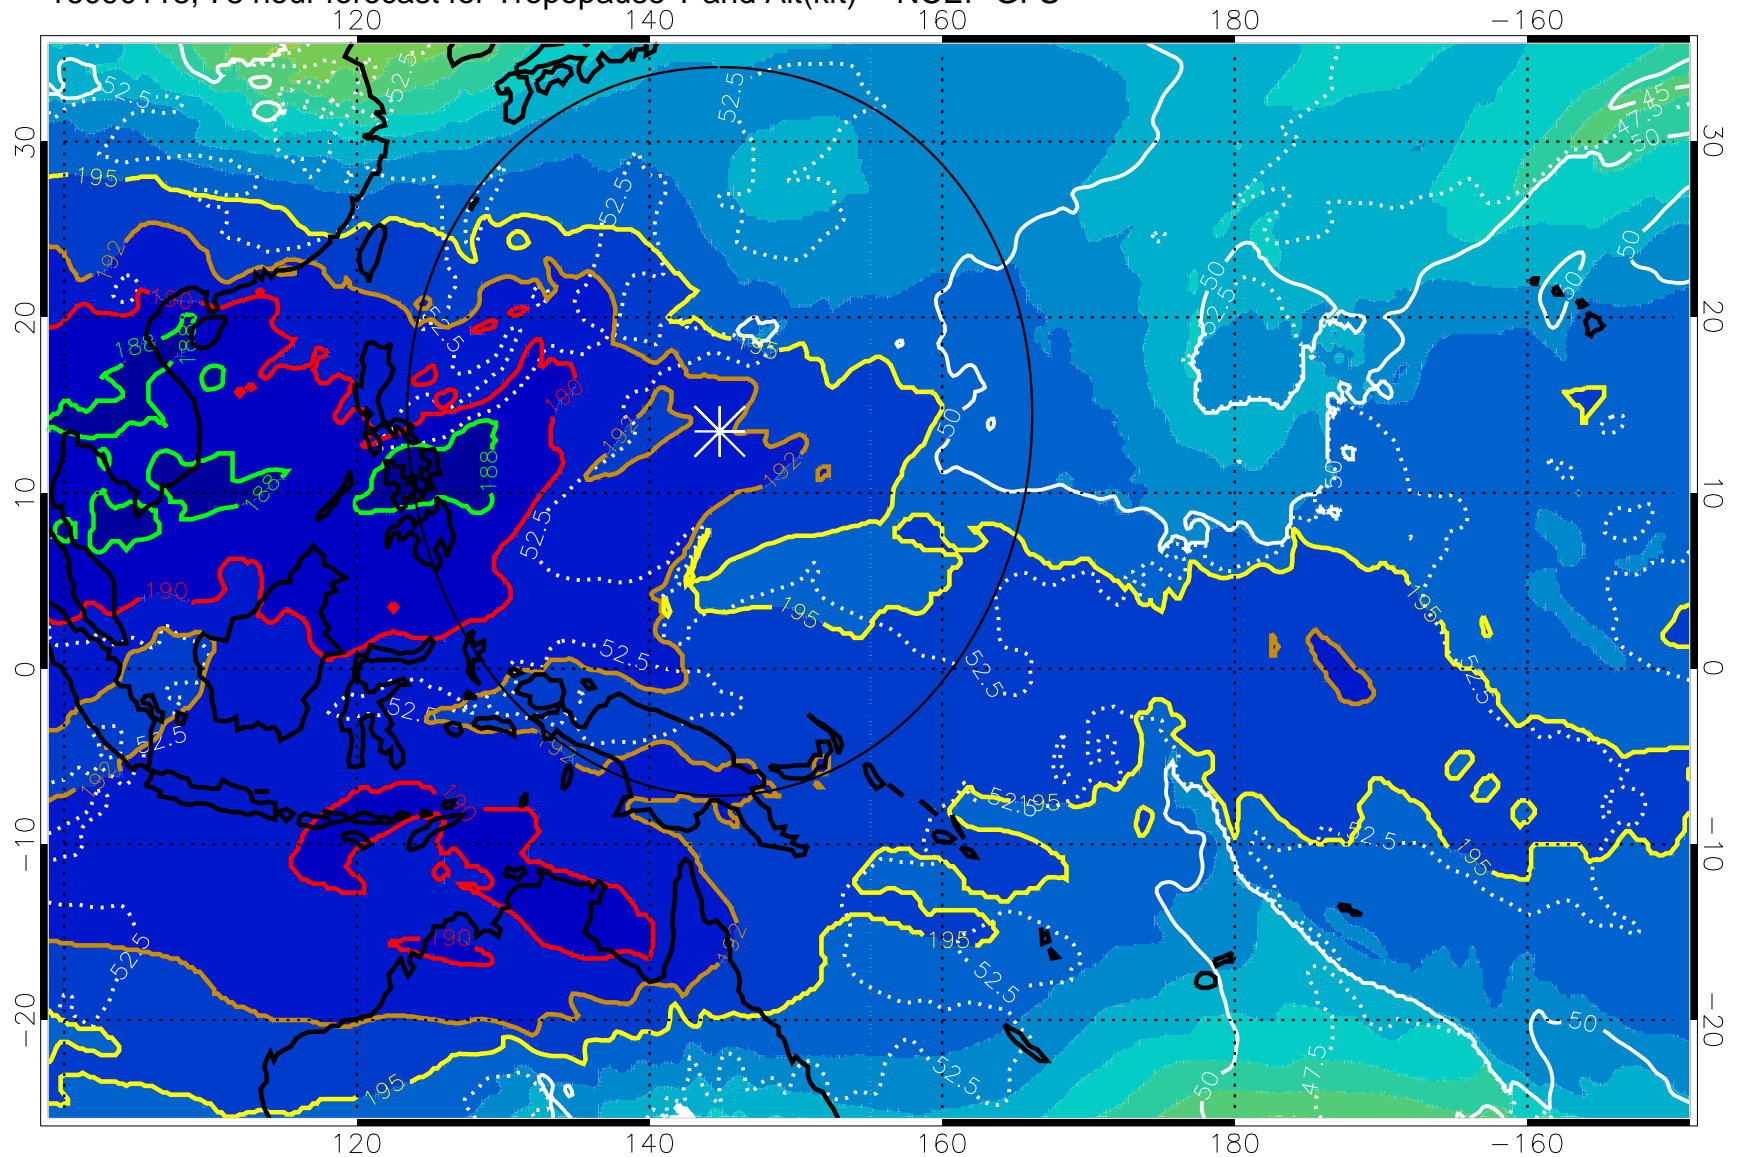

192.5K Isotherm 195K Isotherm  
187.5K Isotherm 190K Isotherm

Range ring of 2304 km

16090112, 72 hour forecast for Tropopause T and Alt(kft) -- NCEP GFS

190 200 210 220 230  
Tropopause T, K

Tropopause Altitude in kft (white)

192.5K Isotherm 195K Isotherm  
187.5K Isotherm 190K Isotherm

Range ring of 2304 km

16090118, 78 hour forecast for Tropopause T and Alt(kft) -- NCEP GFS

190 200 210 220 230

Tropopause T, K

Tropopause Altitude in kft (white)