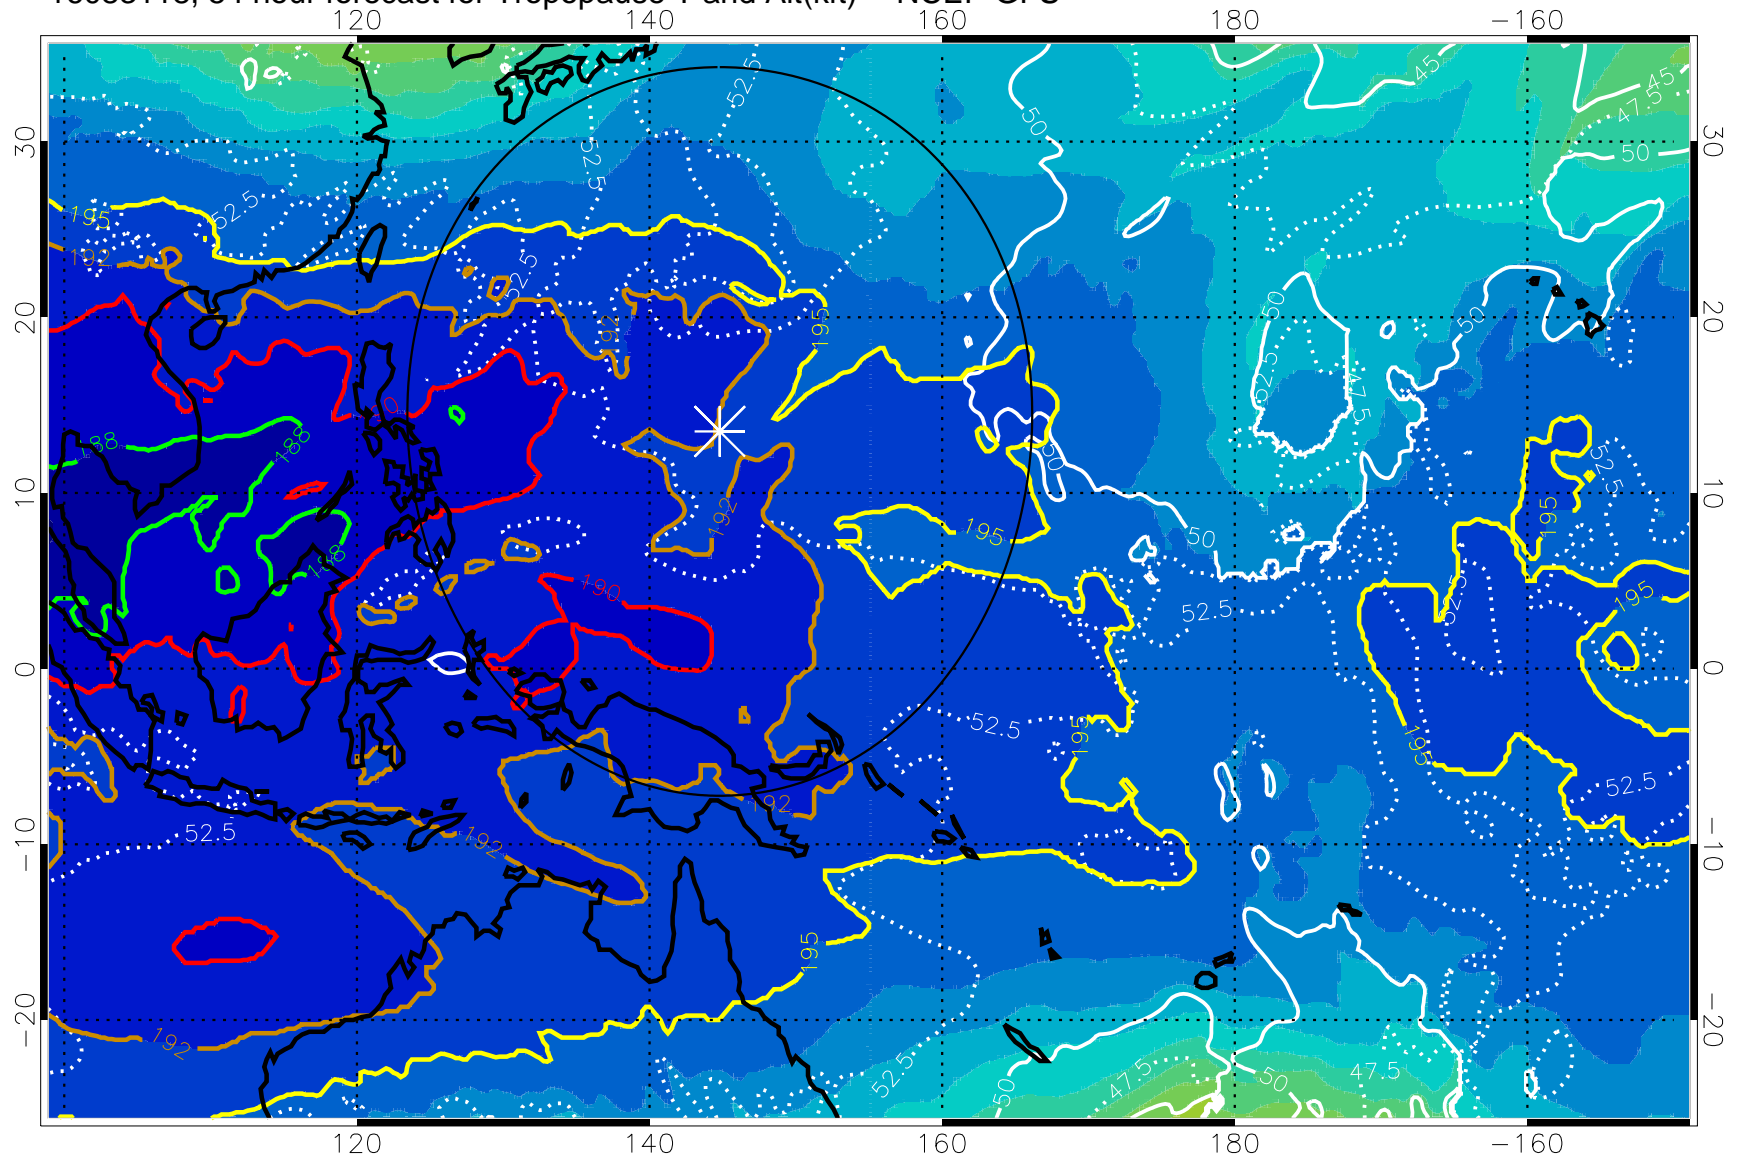

16083118, 54 hour forecast for Tropopause T and Alt(kft) -- NCEP GFS