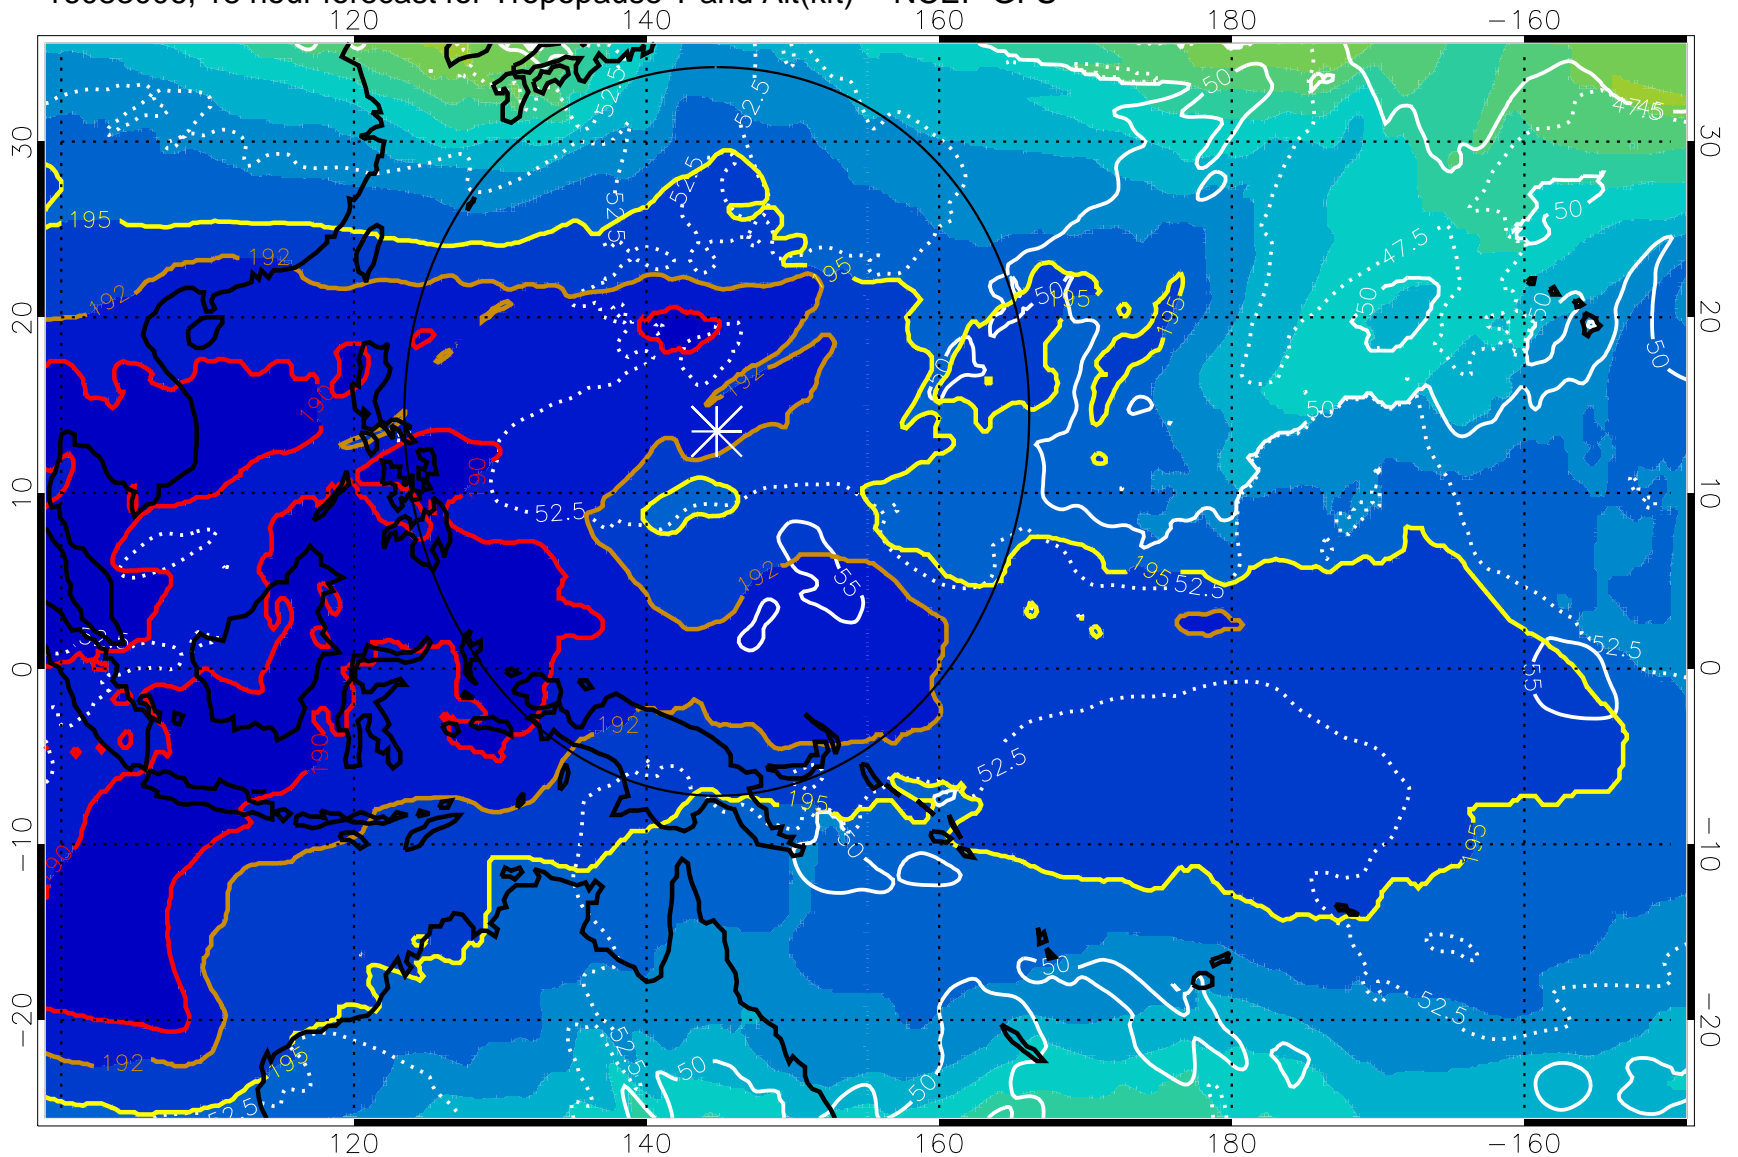

16083006, 18 hour forecast for Tropopause T and Alt(kft) -- NCEP GFS

190 200 210 220 230

Tropopause T, K

Tropopause Altitude in kft (white)

192.5K Isotherm 195K Isotherm

187.5K Isotherm 190K Isotherm

Range ring of 2304 km