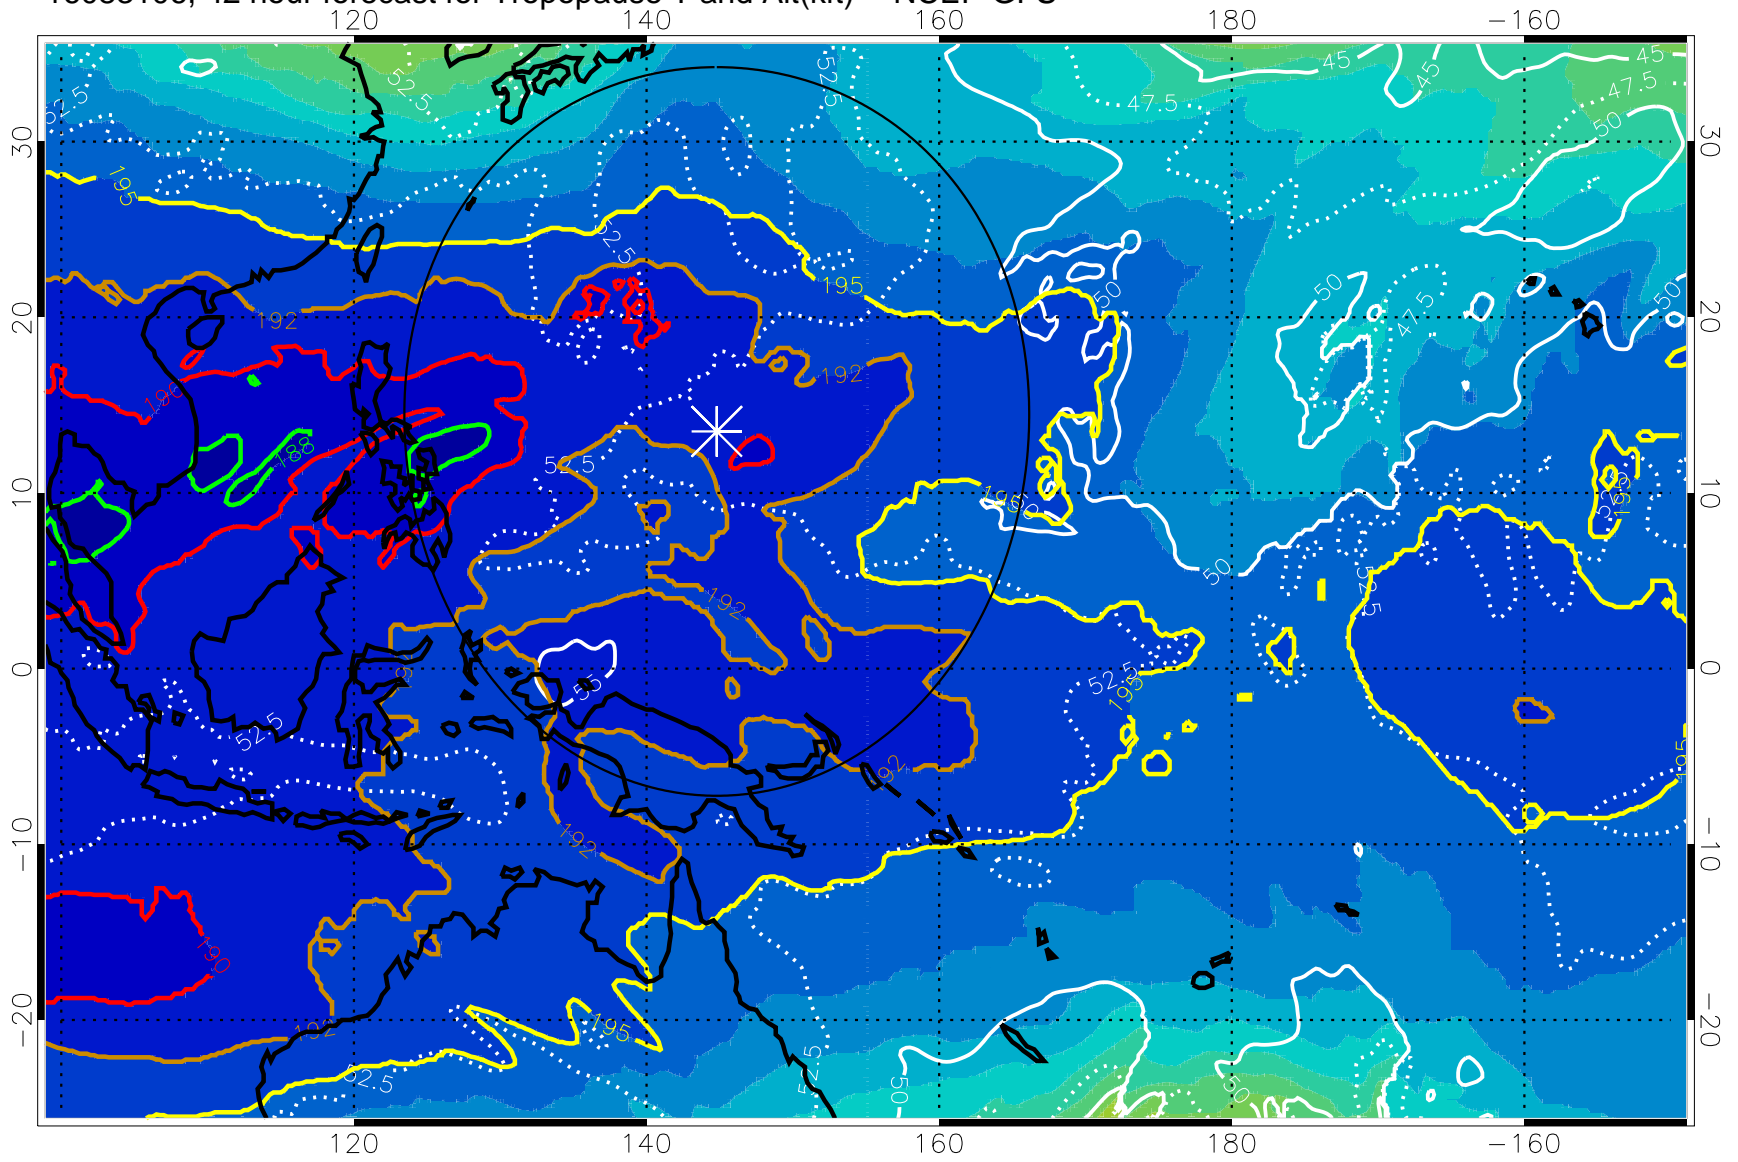

16083106, 42 hour forecast for Tropopause T and Alt(kft) -- NCEP GFS

190   200   210   220   230
Tropopause T, K

Tropopause Altitude in kft (white)

192.5K Isotherm   195K Isotherm
187.5K Isotherm   190K Isotherm

Range ring of 2304 km