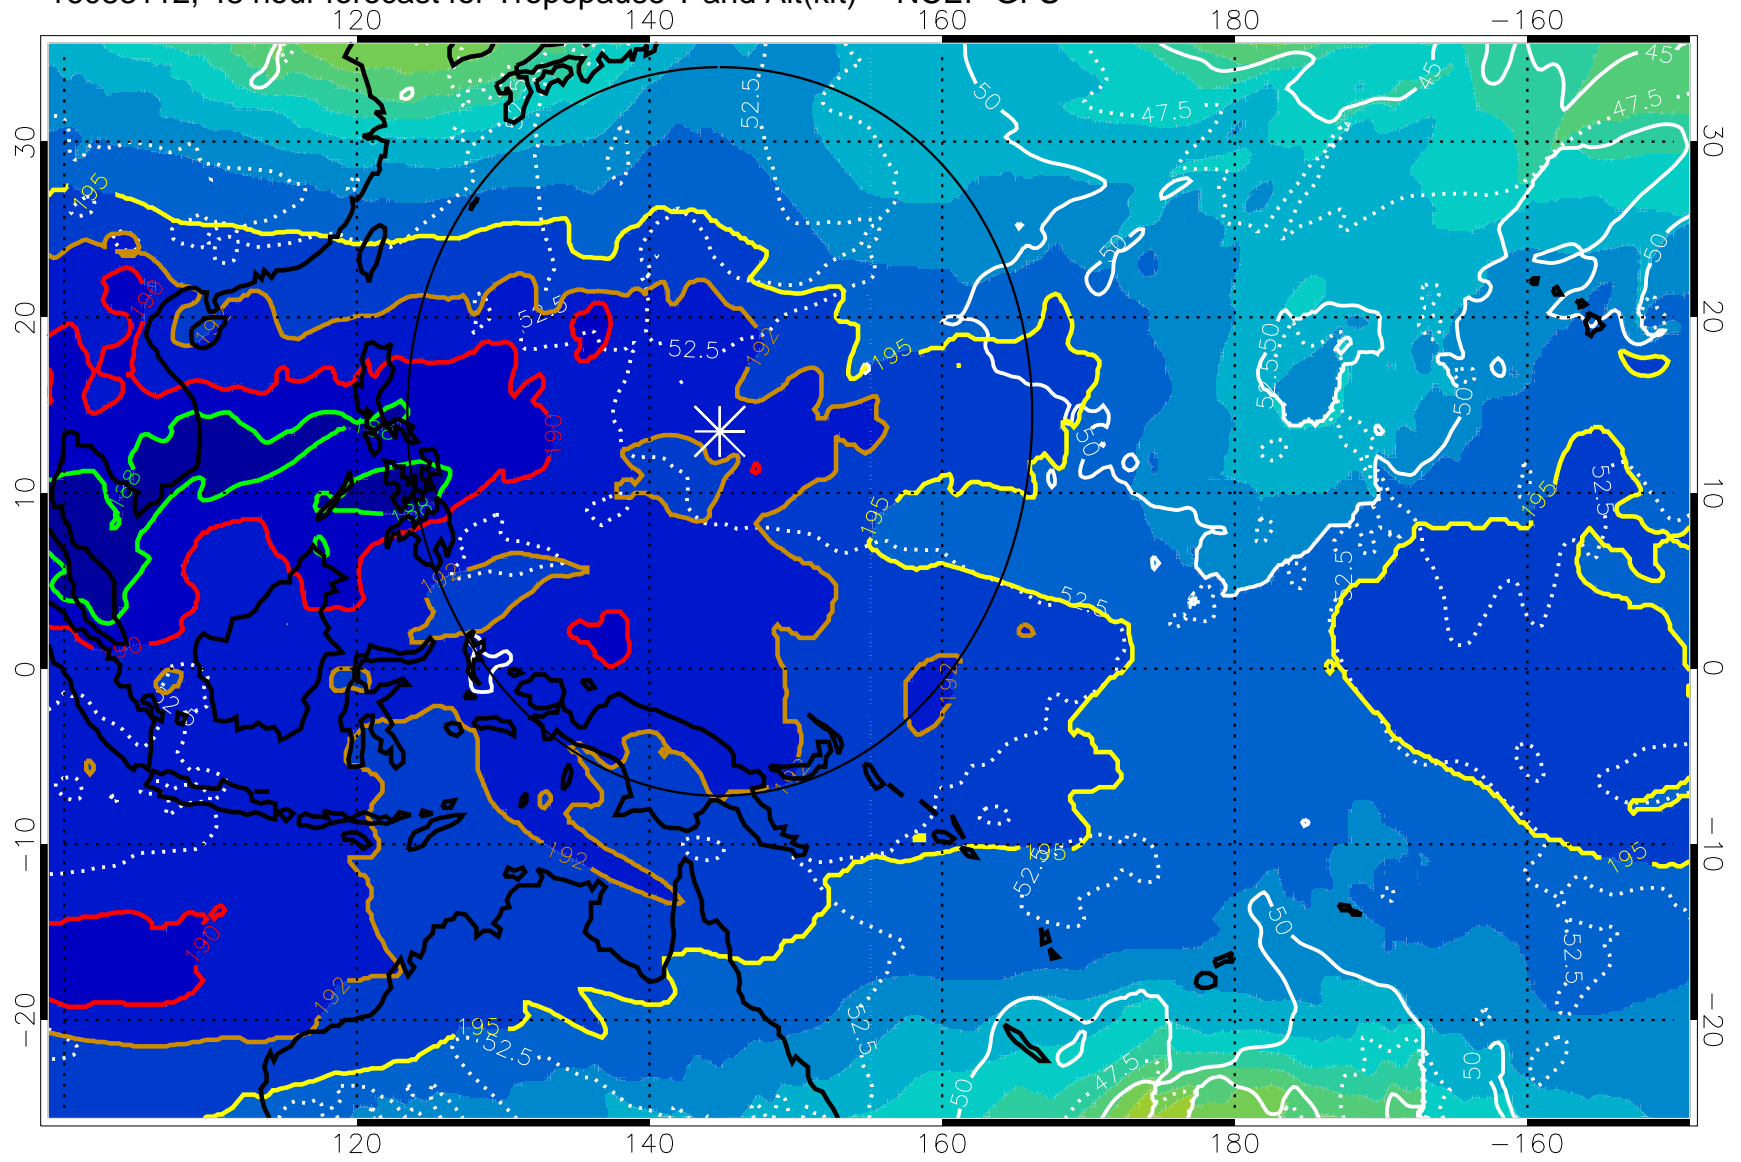

16083112, 48 hour forecast for Tropopause T and Alt(kft) -- NCEP GFS

190 200 210 220 230

Tropopause T, K

Tropopause Altitude in kft (white)

192.5K Isotherm 195K Isotherm

187.5K Isotherm 190K Isotherm

Range ring of 2304 km