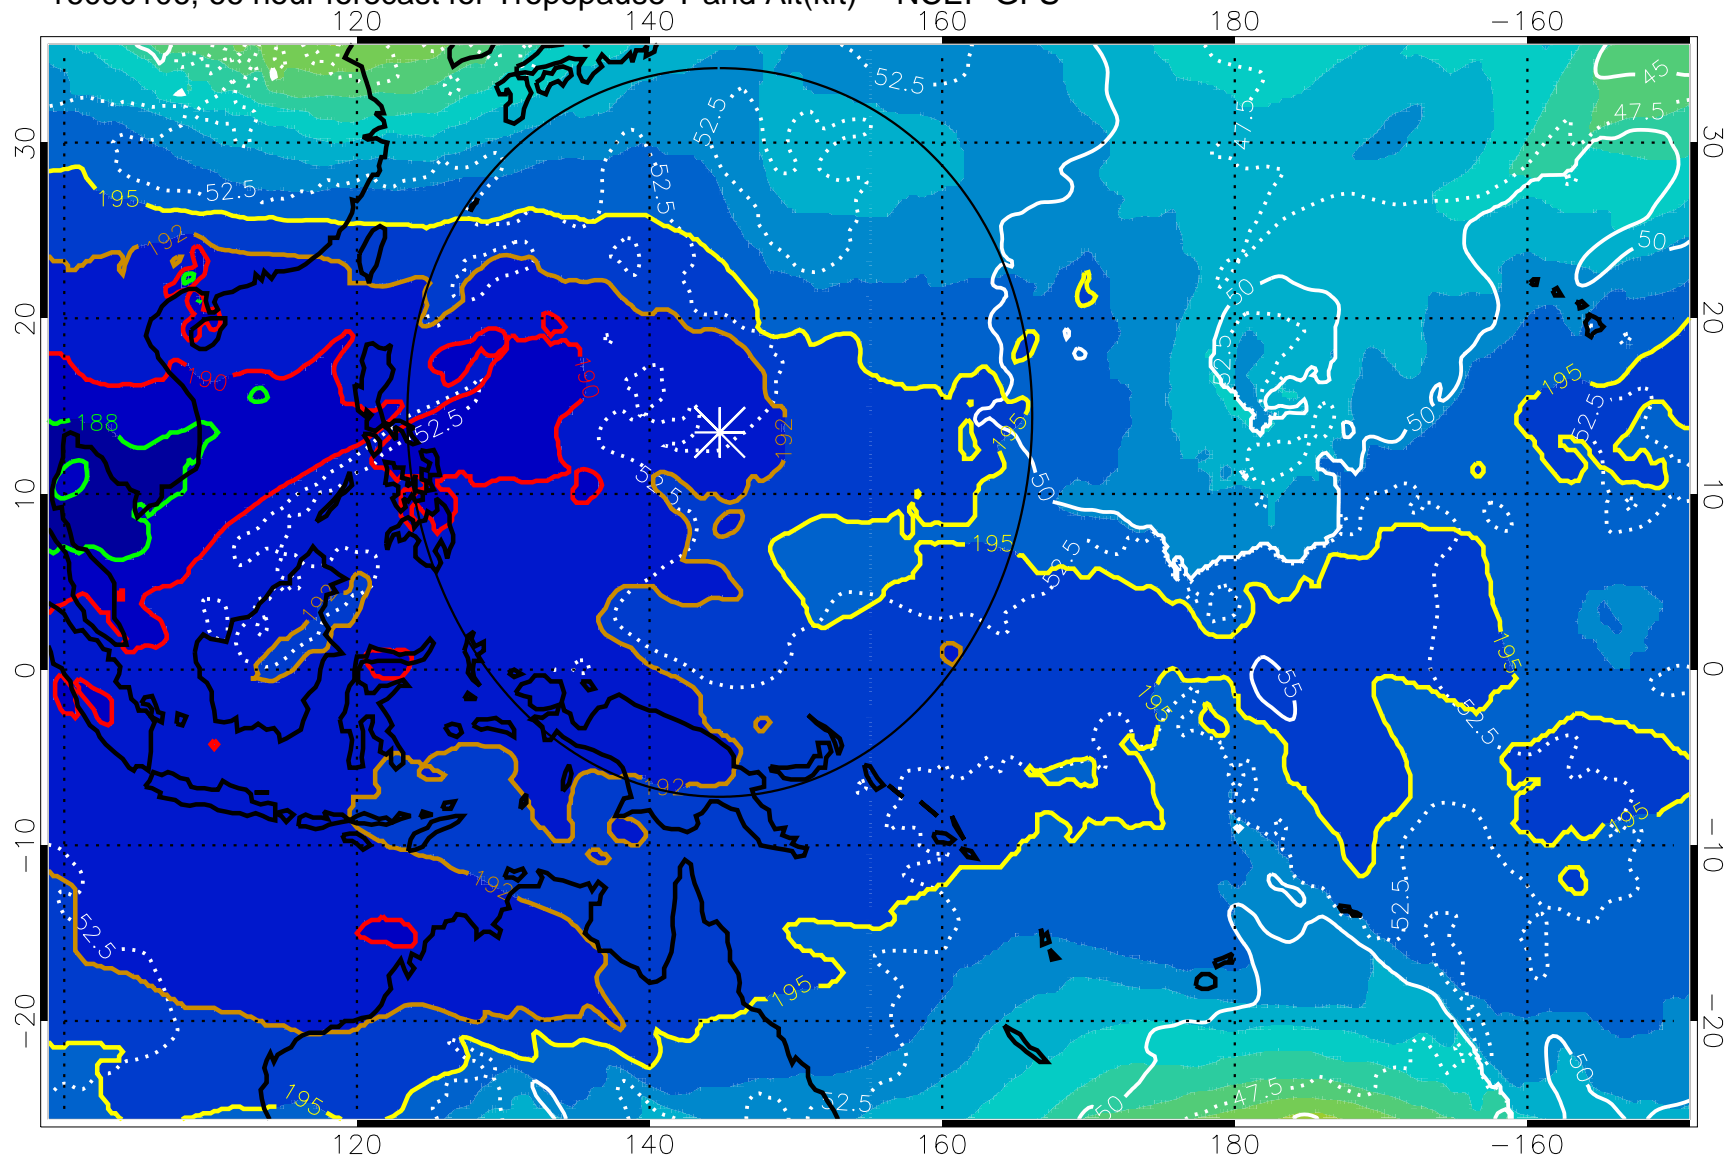

Range ring of 2304 km

16083118, 54 hour forecast for Tropopause T and Alt(kft) -- NCEP GFS

16090100, 60 hour forecast for Tropopause T and Alt(kft) -- NCEP GFS

190 200 210 220 230

Tropopause T, K

Tropopause Altitude in kft (white)

192.5K Isotherm 195K Isotherm  
187.5K Isotherm 190K Isotherm

Range ring of 2304 km

16090106, 66 hour forecast for Tropopause T and Alt(kft) -- NCEP GFS

190 200 210 220 230

Tropopause T, K

Tropopause Altitude in kft (white)