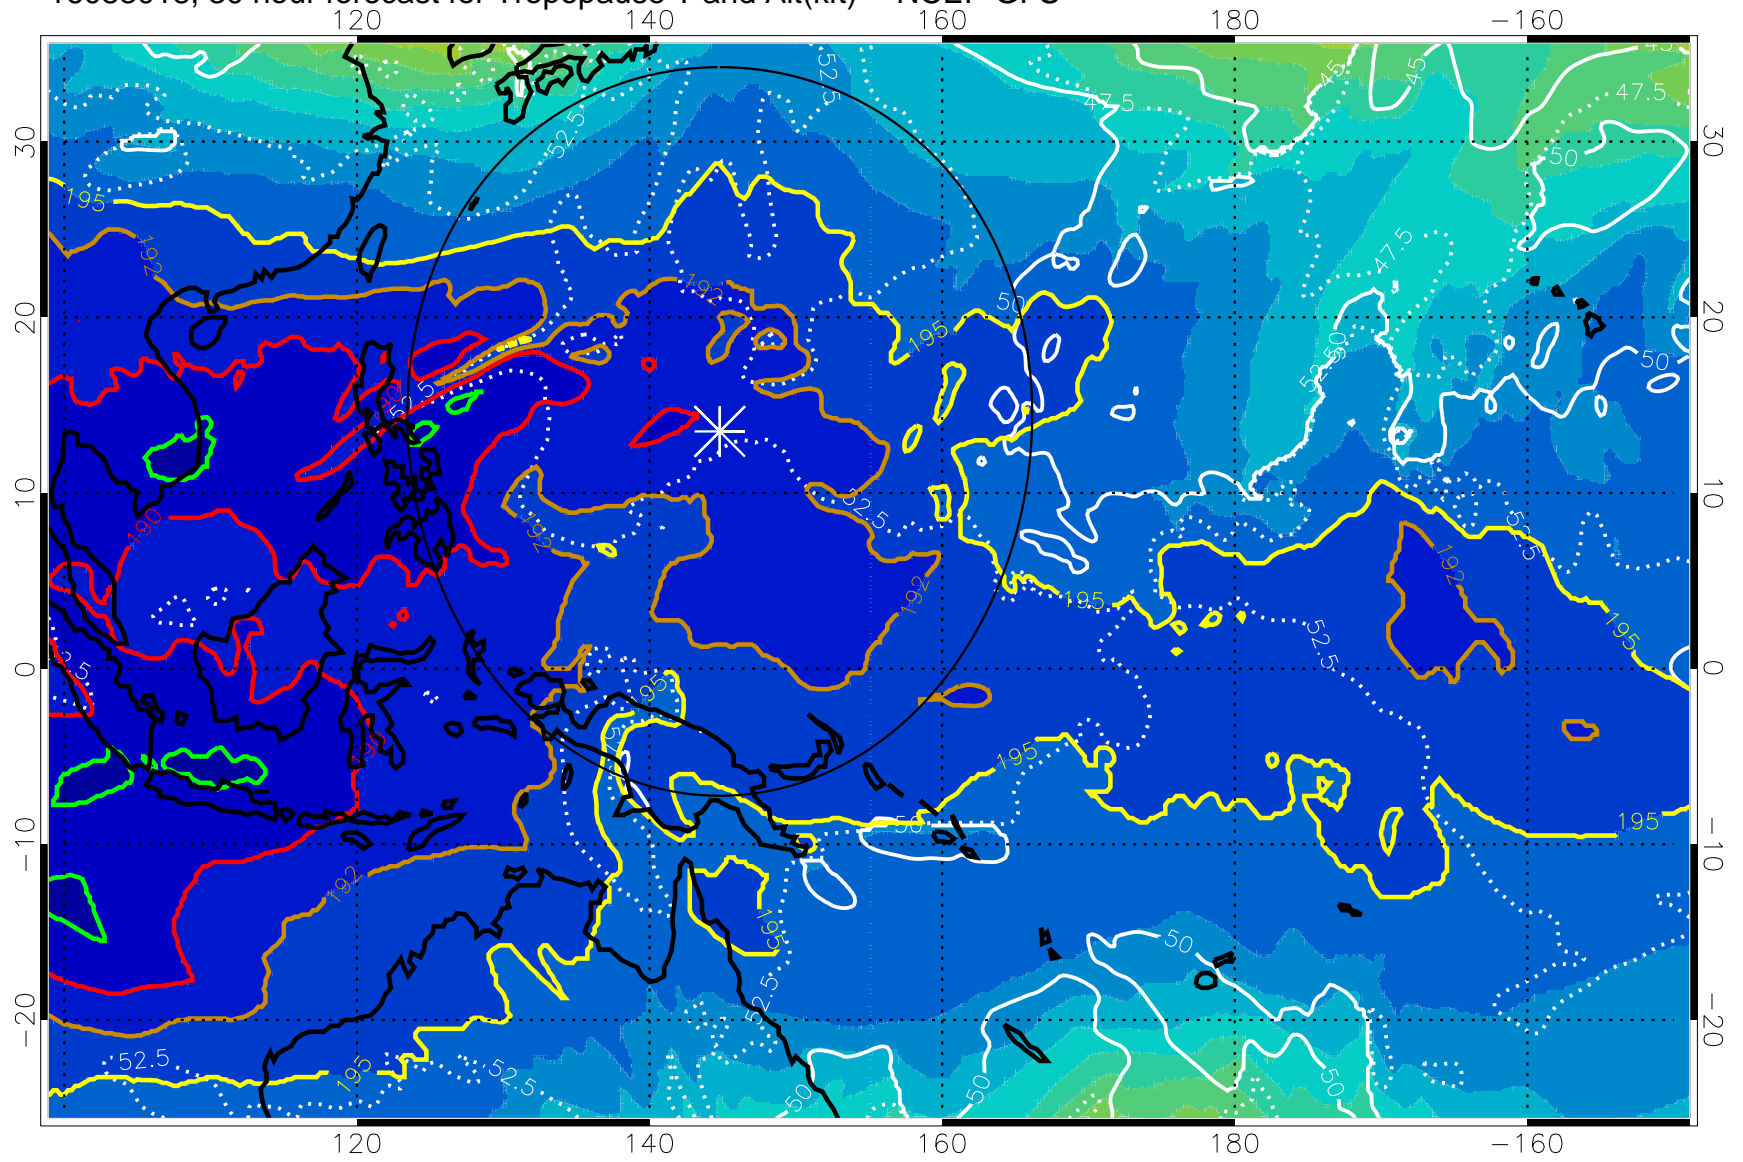

16083018, 30 hour forecast for Tropopause T and Alt(kft) -- NCEP GFS

190   200   210   220   230
Tropopause T, K

Tropopause Altitude in kft (white)

192.5K Isotherm   195K Isotherm
187.5K Isotherm   190K Isotherm

Range ring of 2304 km