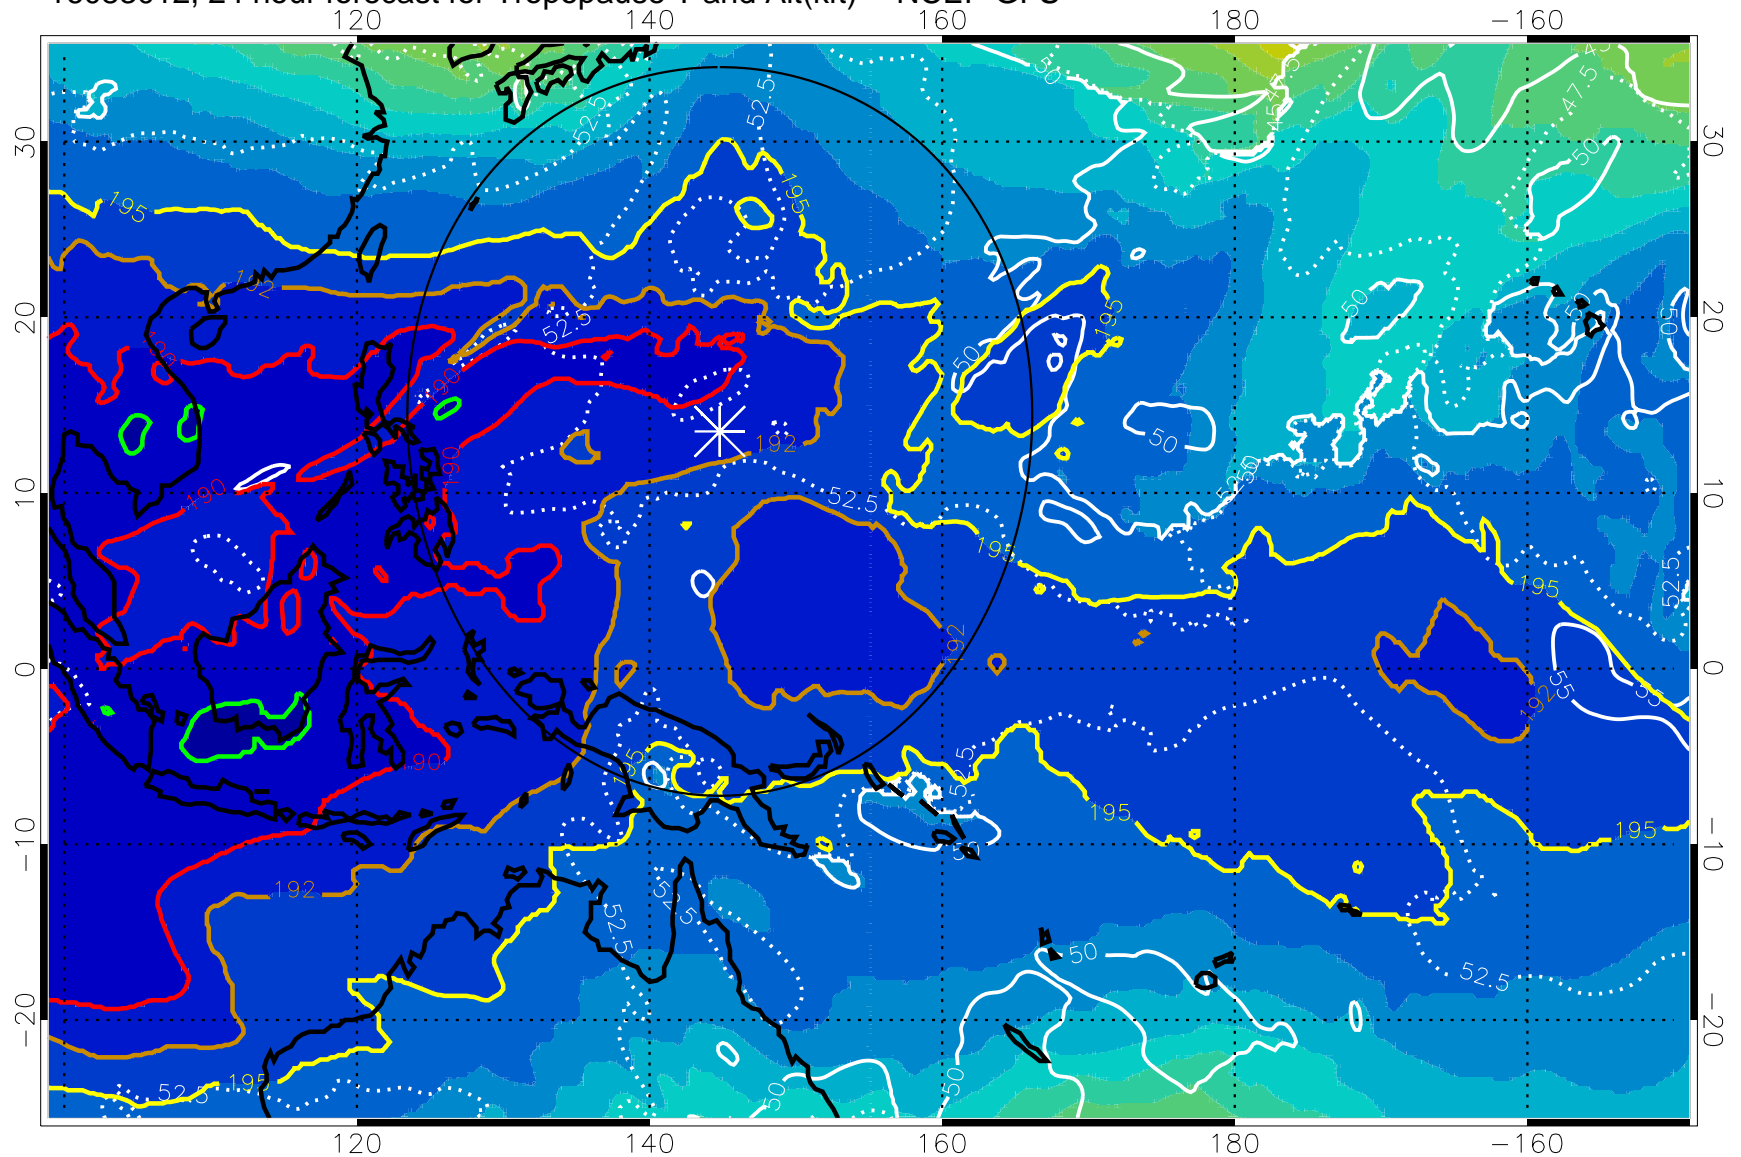

16083012, 24 hour forecast for Tropopause T and Alt(kft) -- NCEP GFS

190   200   210   220   230
Tropopause T, K

Tropopause Altitude in kft (white)

192.5K Isotherm   195K Isotherm
187.5K Isotherm   190K Isotherm

Range ring of 2304 km