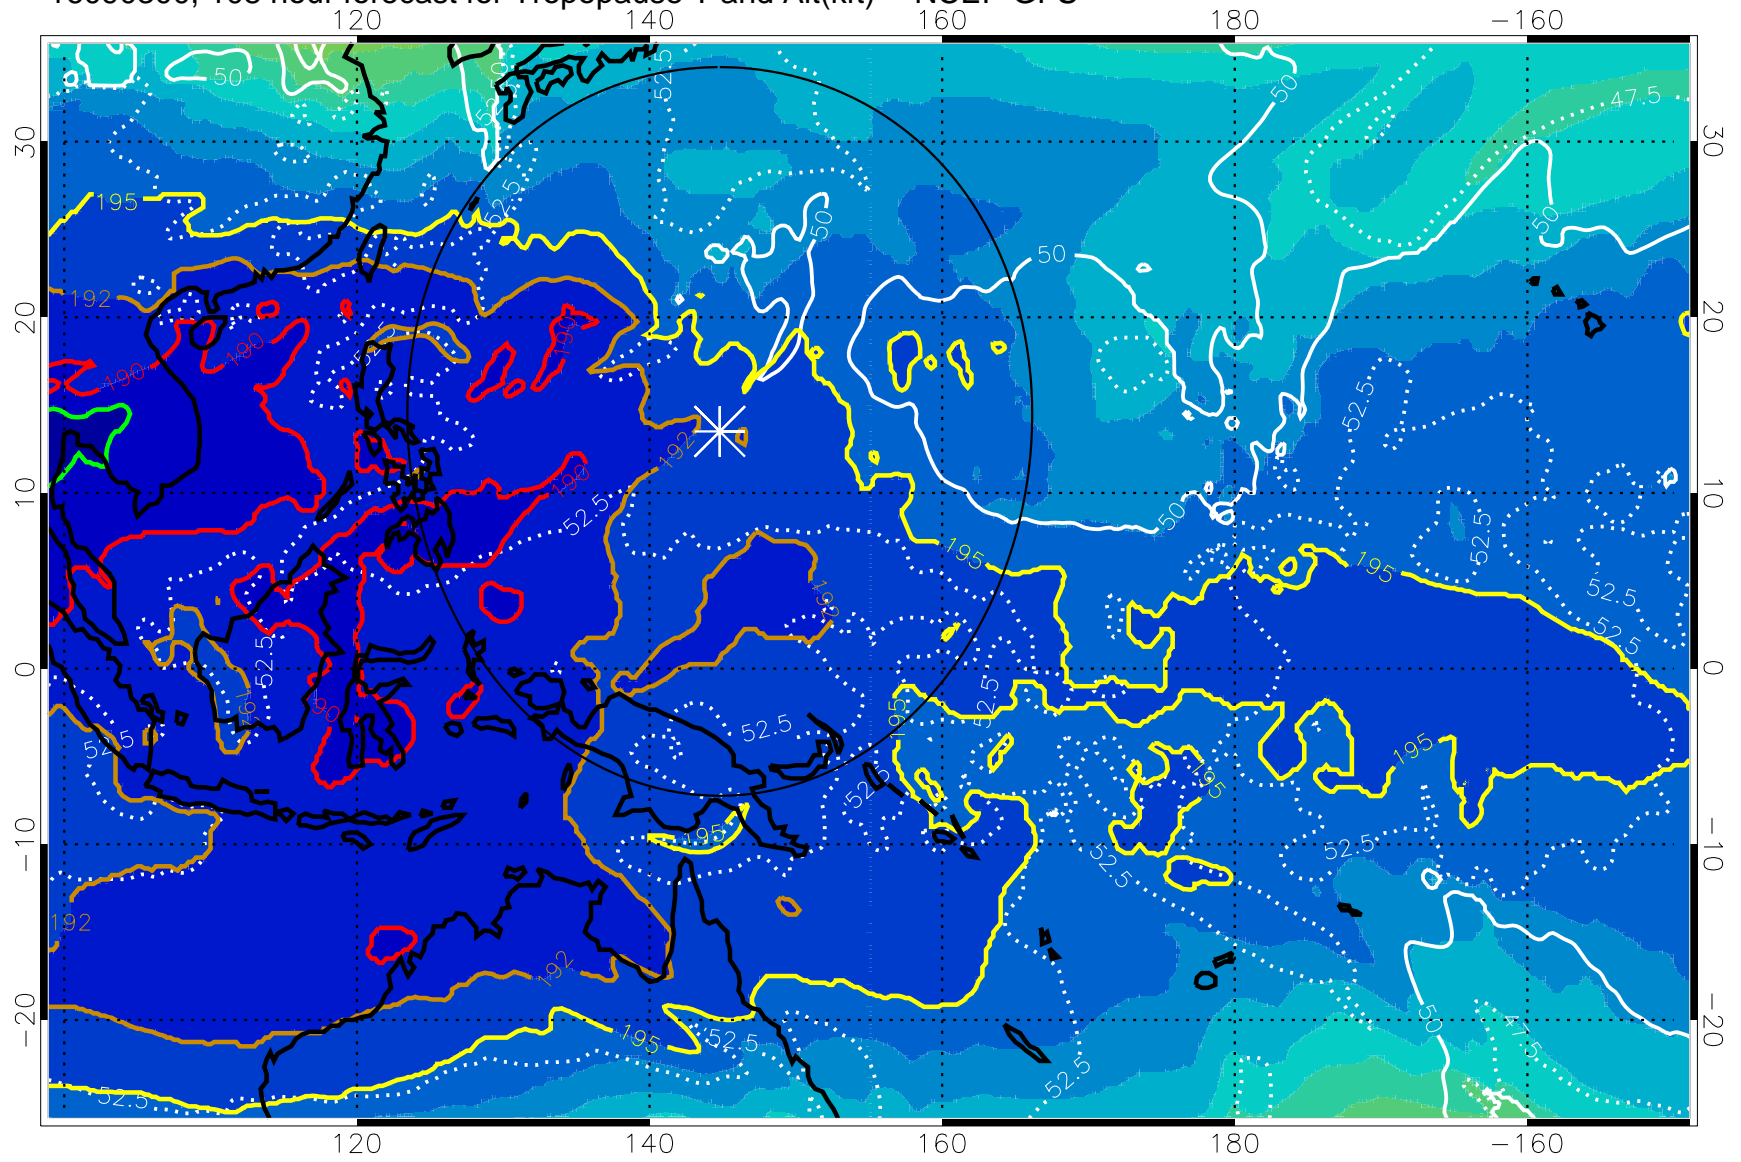

192.5K Isotherm 195K Isotherm  
187.5K Isotherm 190K Isotherm

Range ring of 2304 km

16090218, 102 hour forecast for Tropopause T and Alt(kft) -- NCEP GFS

190 200 210 220 230

Tropopause T, K

Tropopause Altitude in kft (white)

192.5K Isotherm 195K Isotherm  
187.5K Isotherm 190K Isotherm

Range ring of 2304 km

16090300, 108 hour forecast for Tropopause T and Alt(kft) -- NCEP GFS

190 200 210 220 230

Tropopause T, K

Tropopause Altitude in kft (white)