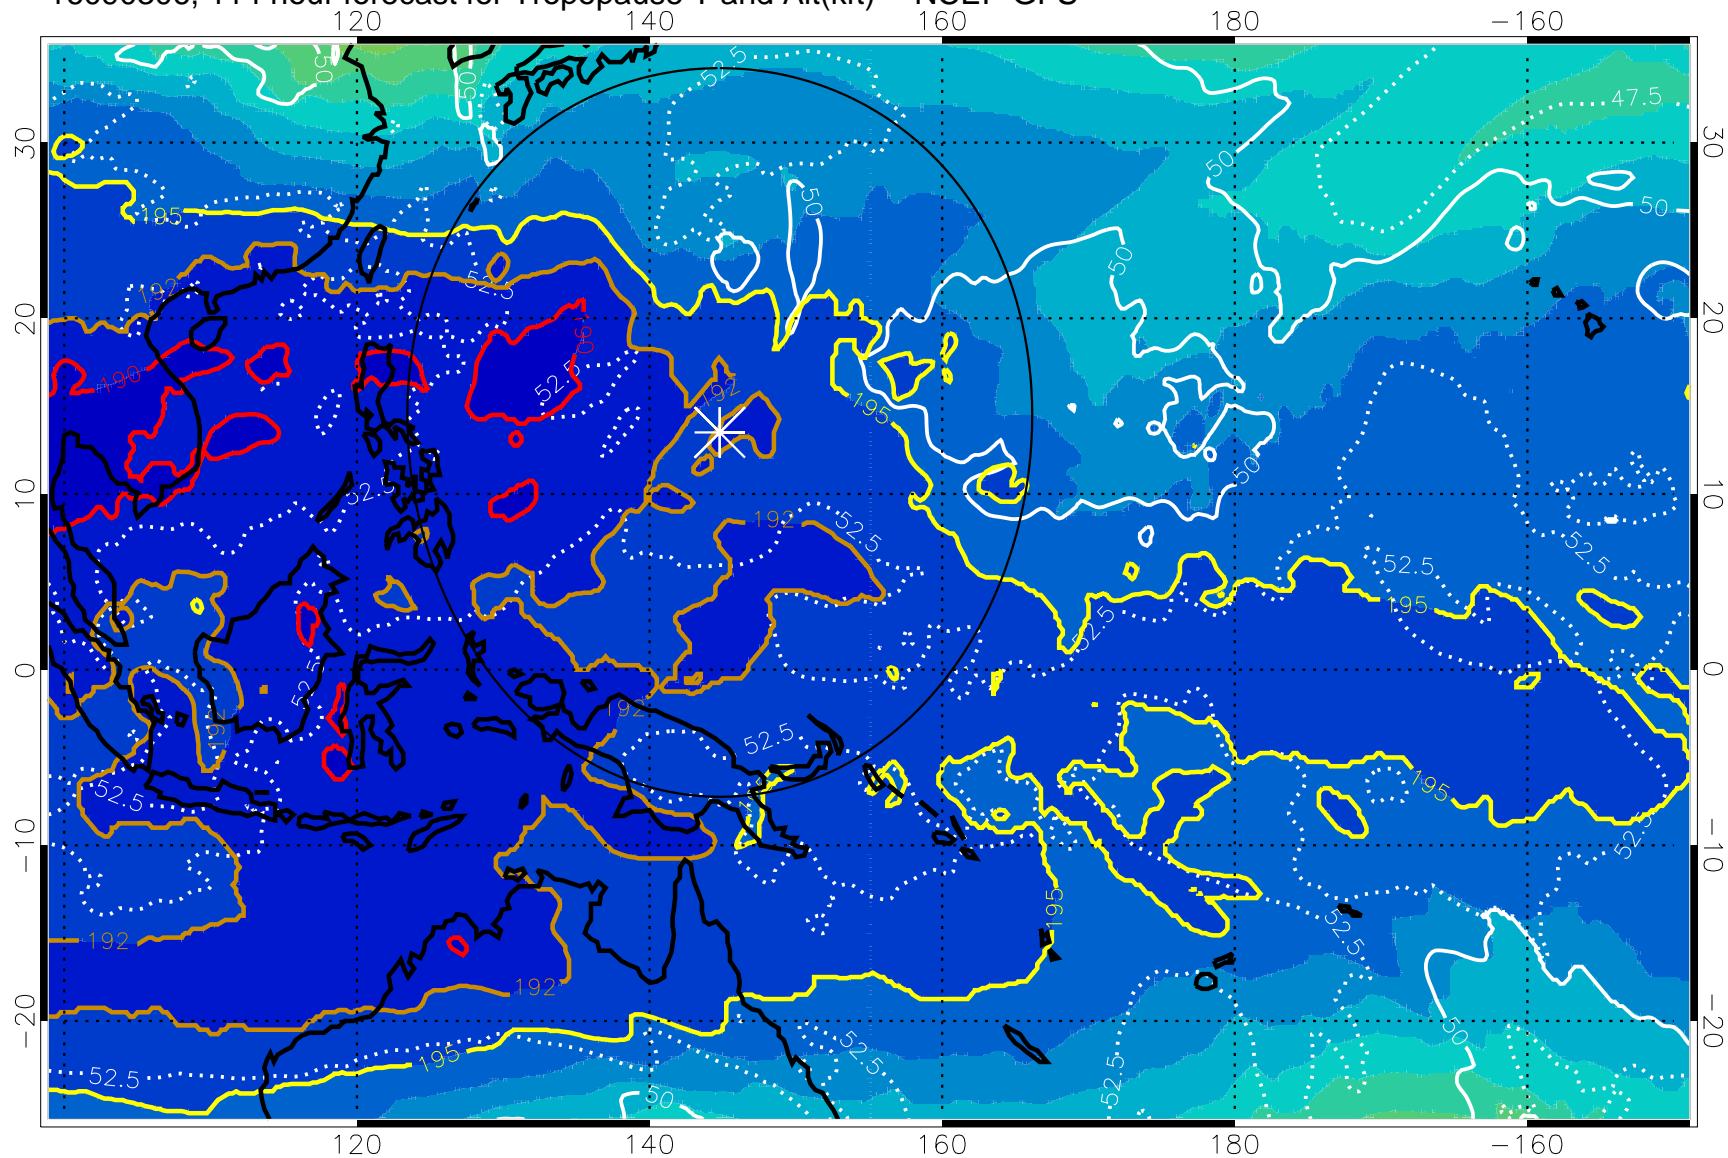

192.5K Isotherm 195K Isotherm  
187.5K Isotherm 190K Isotherm

Range ring of 2304 km

16090218, 102 hour forecast for Tropopause T and Alt(kft) -- NCEP GFS

190 200 210 220 230

Tropopause T, K

Tropopause Altitude in kft (white)

192.5K Isotherm 195K Isotherm  
187.5K Isotherm 190K Isotherm

Range ring of 2304 km

16090300, 108 hour forecast for Tropopause T and Alt(kft) -- NCEP GFS

190 200 210 220 230

Tropopause T, K

Tropopause Altitude in kft (white)

192.5K Isotherm 195K Isotherm

187.5K Isotherm 190K Isotherm

Range ring of 2304 km

16090306, 114 hour forecast for Tropopause T and Alt(kft) -- NCEP GFS

190 200 210 220 230

Tropopause T, K

Tropopause Altitude in kft (white)