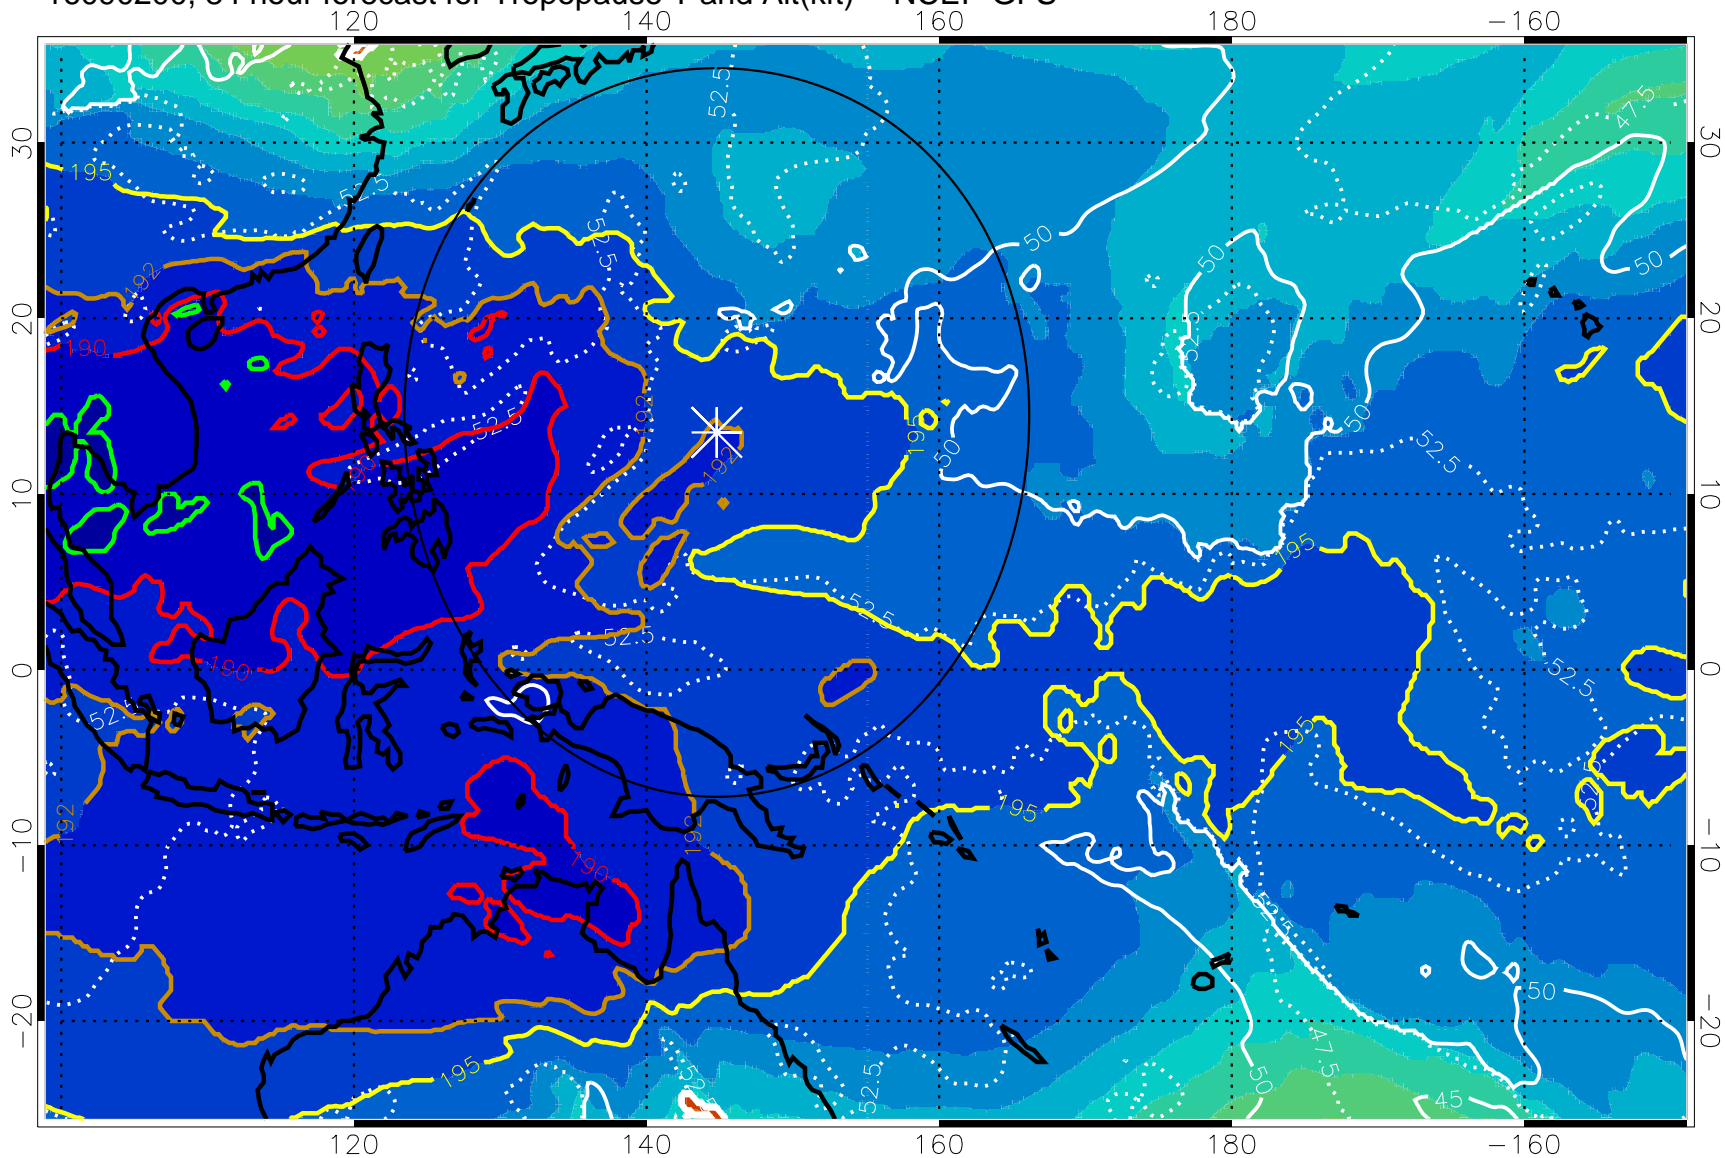

192.5K Isotherm 195K Isotherm  
187.5K Isotherm 190K Isotherm

Range ring of 2304 km

16090118, 78 hour forecast for Tropopause T and Alt(kft) -- NCEP GFS

190 200 210 220 230

Tropopause T, K

Tropopause Altitude in kft (white)

192.5K Isotherm 195K Isotherm

187.5K Isotherm 190K Isotherm

Range ring of 2304 km

16090200, 84 hour forecast for Tropopause T and Alt(kft) -- NCEP GFS

190 200 210 220 230

Tropopause T, K

Tropopause Altitude in kft (white)