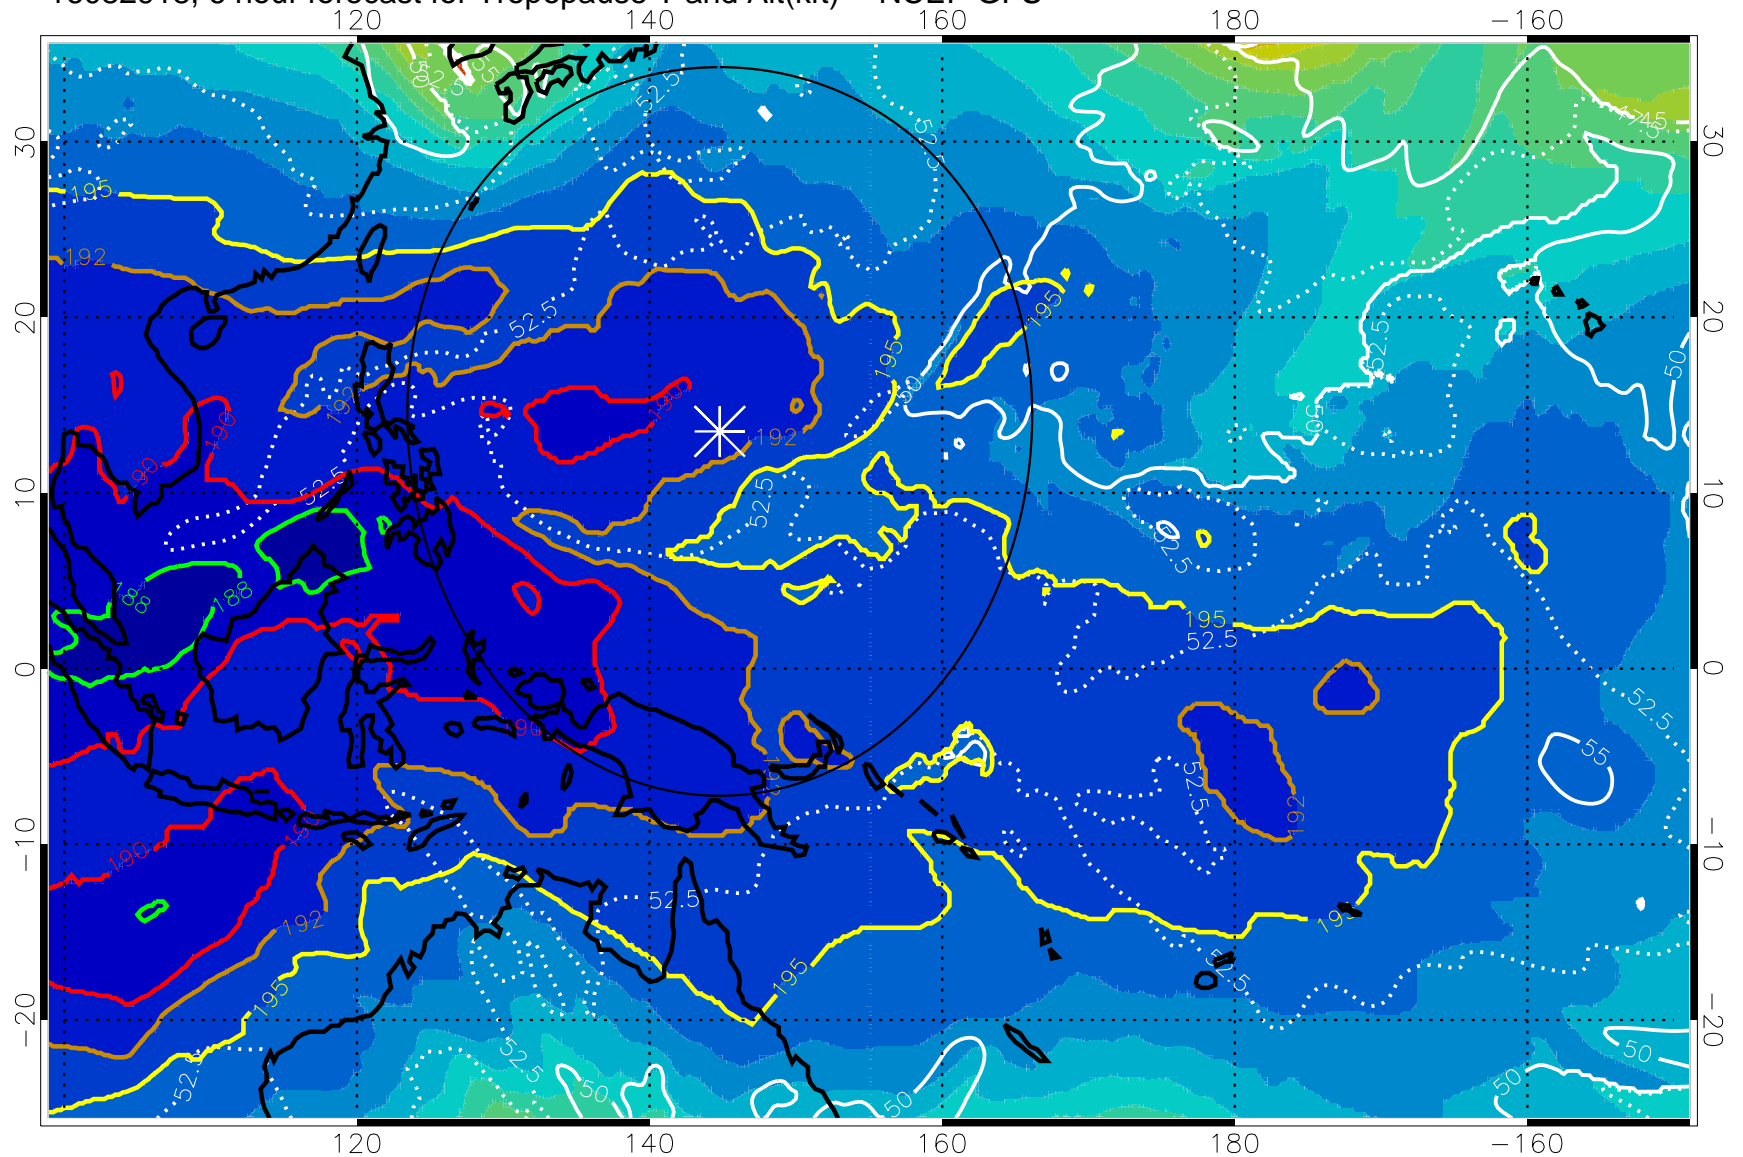

16082918, 6 hour forecast for Tropopause T and Alt(kft) -- NCEP GFS

190 200 210 220 230

Tropopause T, K

Tropopause Altitude in kft (white)

192.5K Isotherm 195K Isotherm  
187.5K Isotherm 190K Isotherm

Range ring of 2304 km