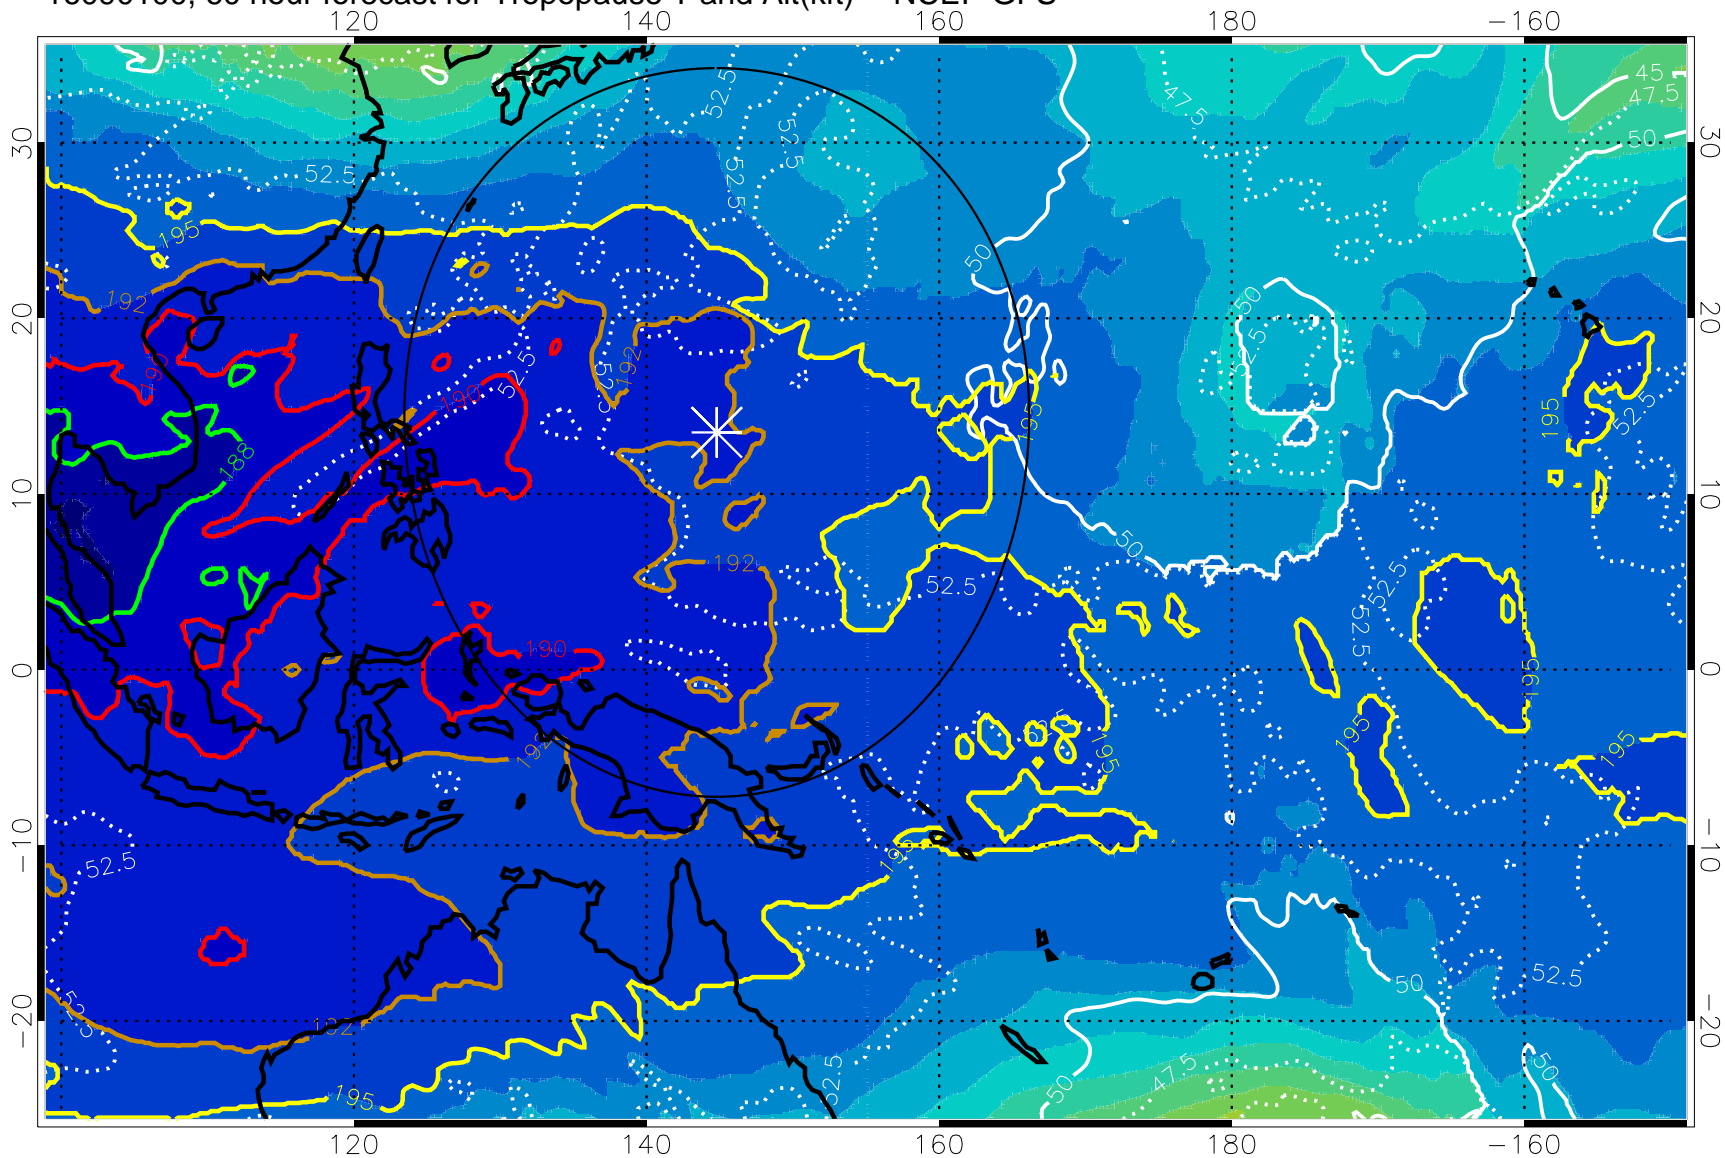

16090100, 60 hour forecast for Tropopause T and Alt(kft) -- NCEP GFS

190 200 210 220 230

Tropopause T, K

Tropopause Altitude in kft (white)

192.5K Isotherm 195K Isotherm
187.5K Isotherm 190K Isotherm

Range ring of 2304 km