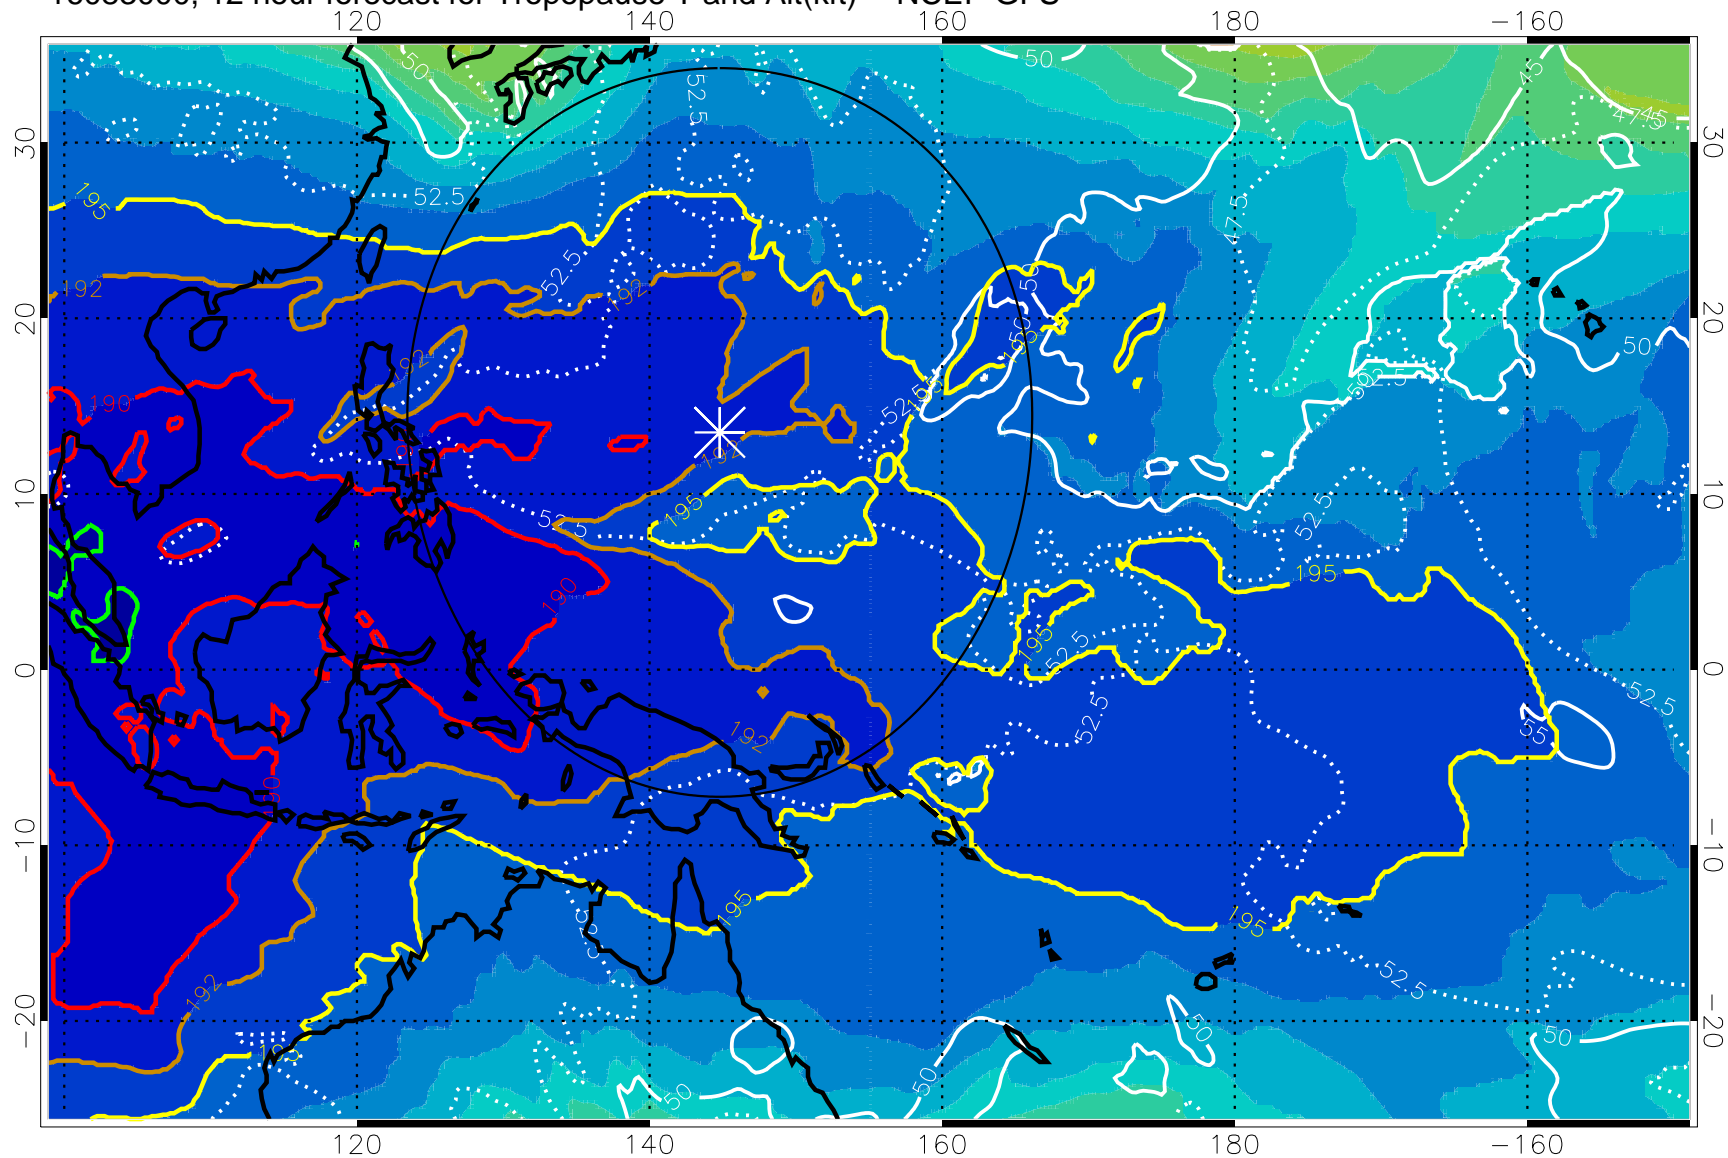

16083000, 12 hour forecast for Tropopause T and Alt(kft) -- NCEP GFS

190 200 210 220 230
Tropopause T, K

Tropopause Altitude in kft (white)

192.5K Isotherm 195K Isotherm
187.5K Isotherm 190K Isotherm

Range ring of 2304 km