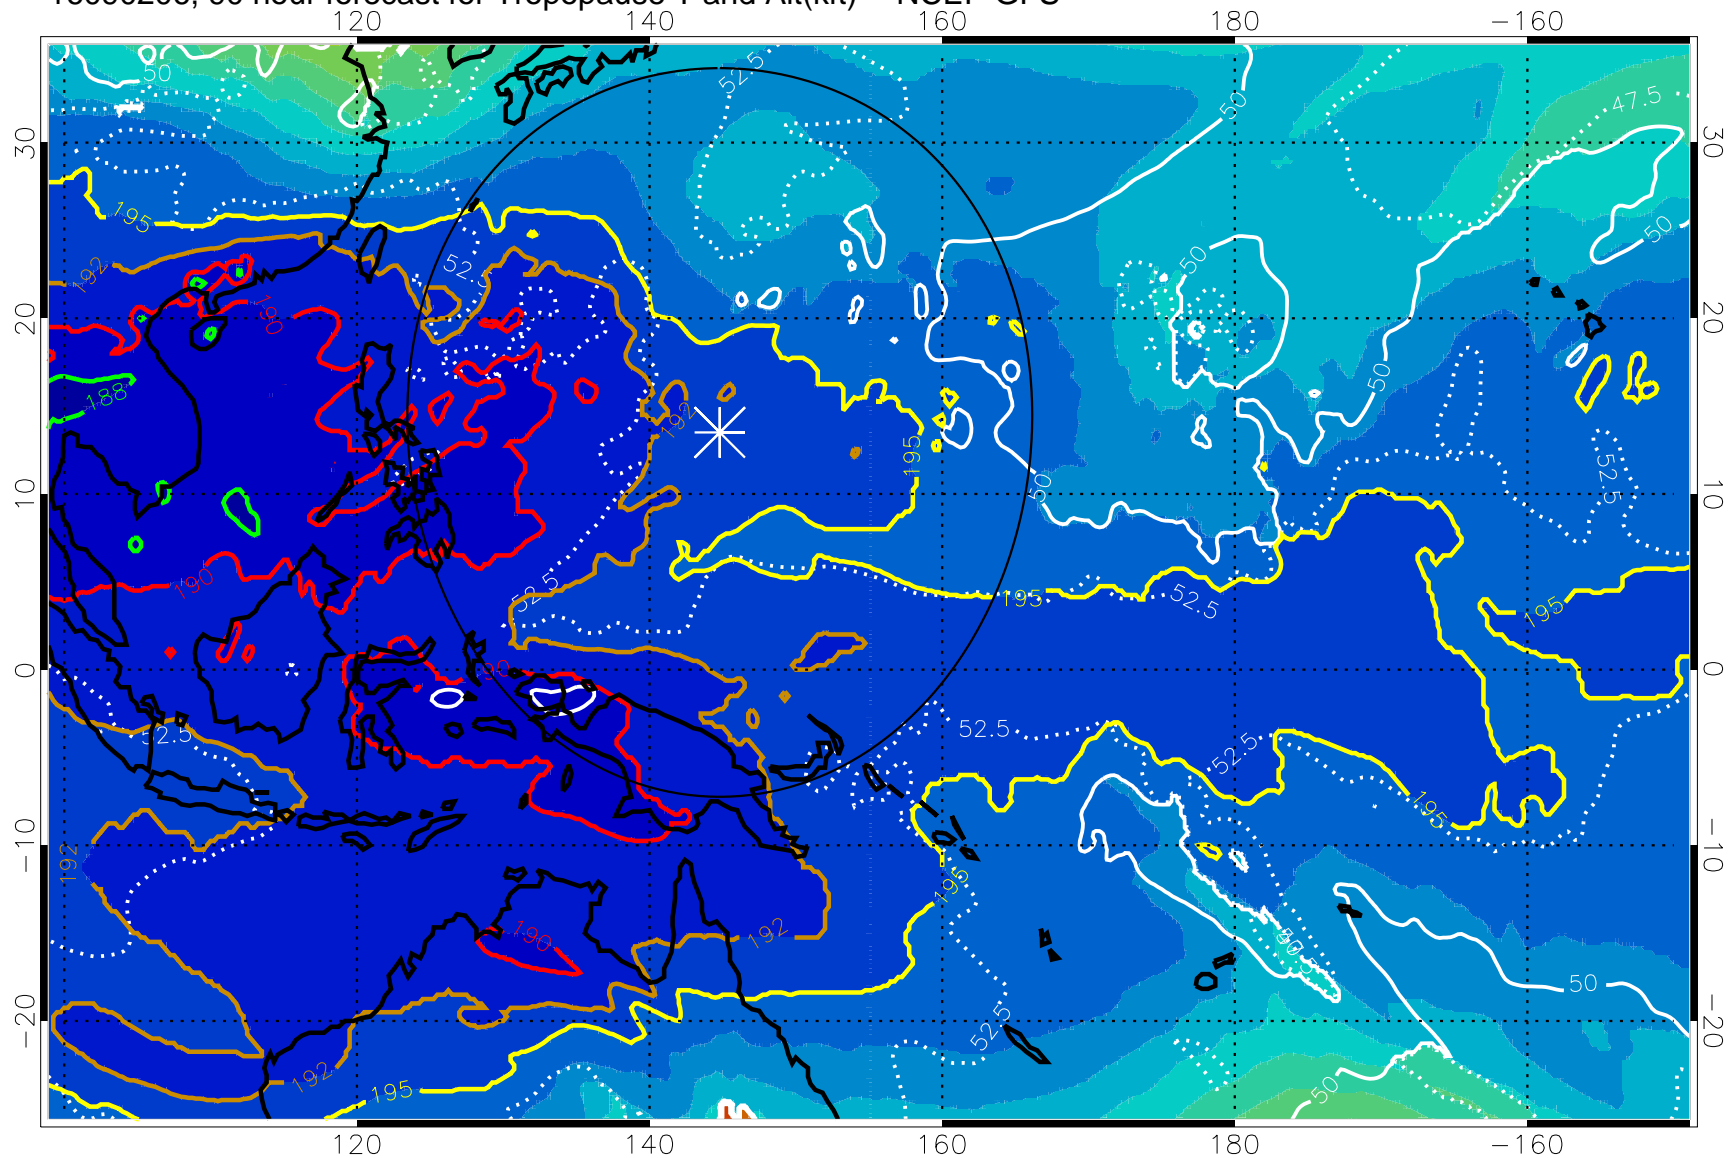

192.5K Isotherm 195K Isotherm

187.5K Isotherm 190K Isotherm

Range ring of 2304 km

16090200, 84 hour forecast for Tropopause T and Alt(kft) -- NCEP GFS

190 200 210 220 230

Tropopause T, K

Tropopause Altitude in kft (white)

192.5K Isotherm 195K Isotherm  
187.5K Isotherm 190K Isotherm

Range ring of 2304 km

16090206, 90 hour forecast for Tropopause T and Alt(kft) -- NCEP GFS

190 200 210 220 230

Tropopause T, K

Tropopause Altitude in kft (white)