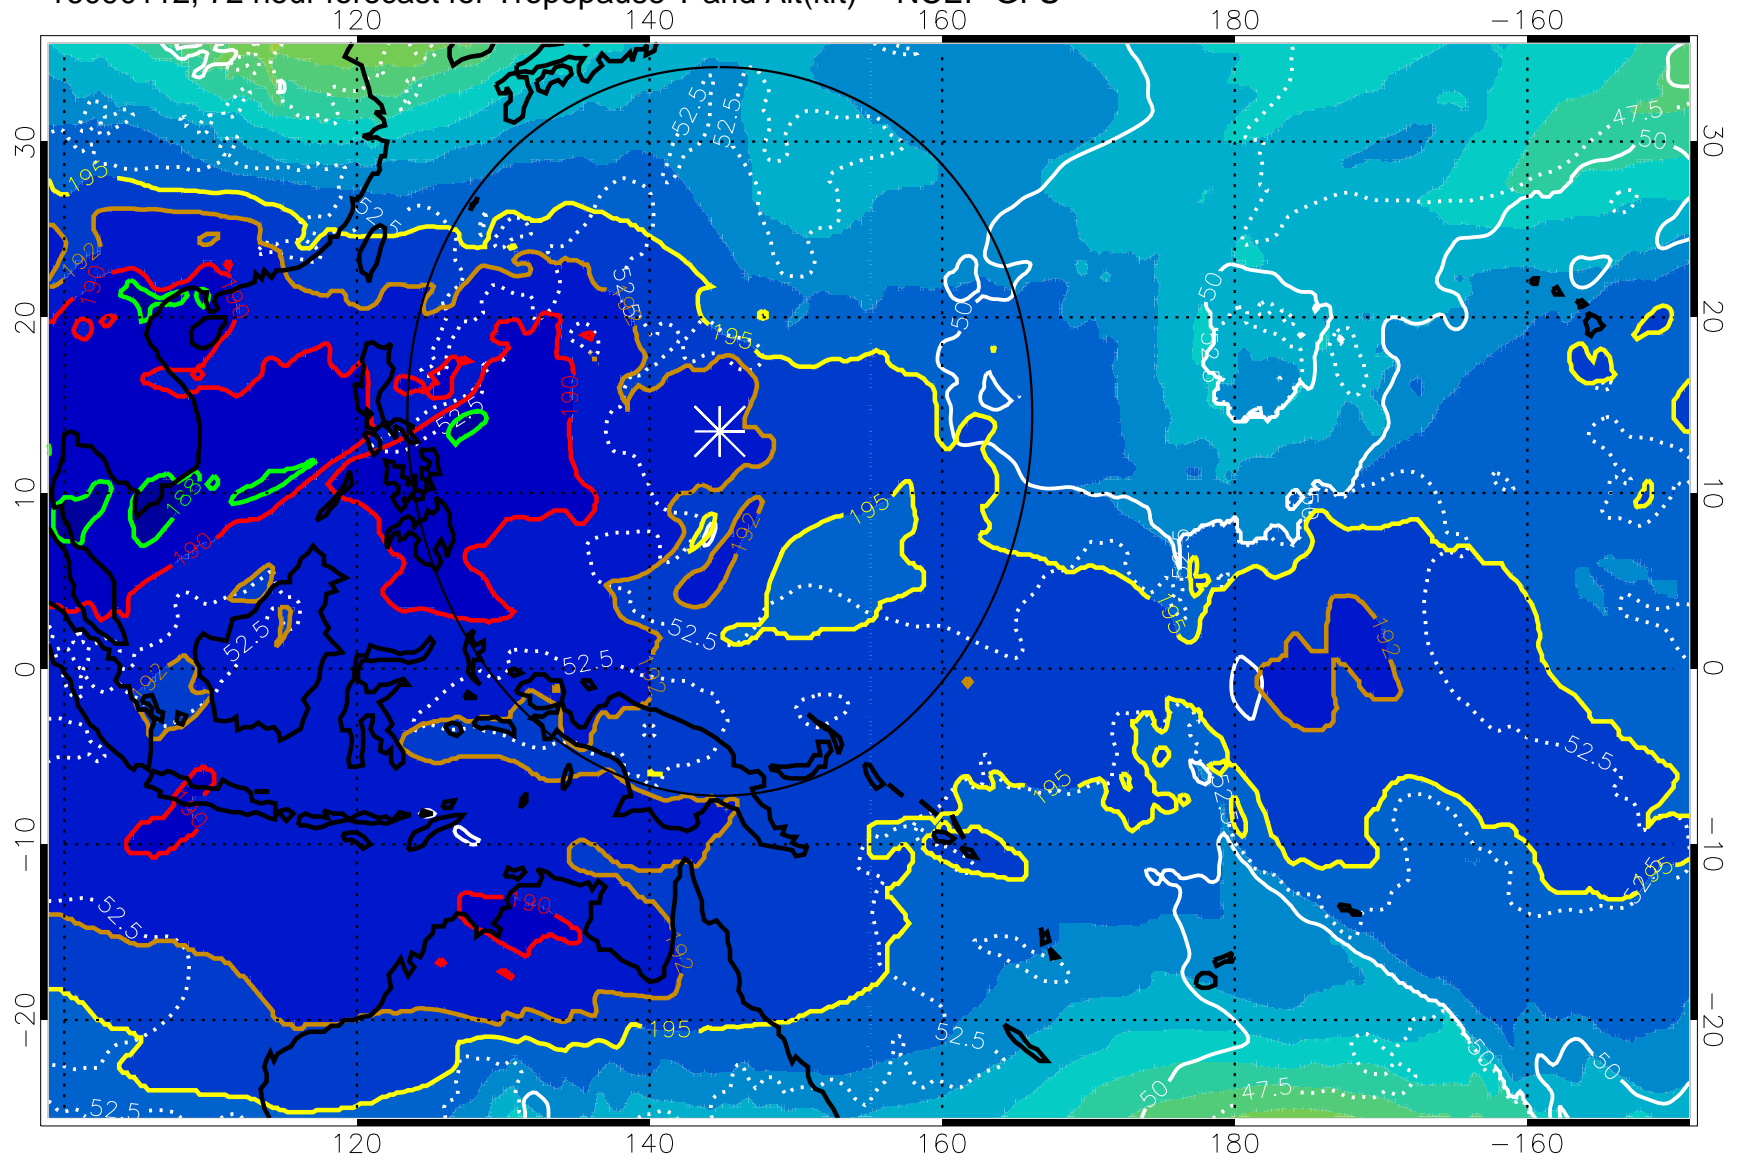

192.5K Isotherm 195K Isotherm  
187.5K Isotherm 190K Isotherm

Range ring of 2304 km

16090106, 66 hour forecast for Tropopause T and Alt(kft) -- NCEP GFS

190 200 210 220 230

Tropopause T, K

Tropopause Altitude in kft (white)

192.5K Isotherm 195K Isotherm  
187.5K Isotherm 190K Isotherm

Range ring of 2304 km

16090112, 72 hour forecast for Tropopause T and Alt(kft) -- NCEP GFS

190 200 210 220 230  
Tropopause T, K

Tropopause Altitude in kft (white)