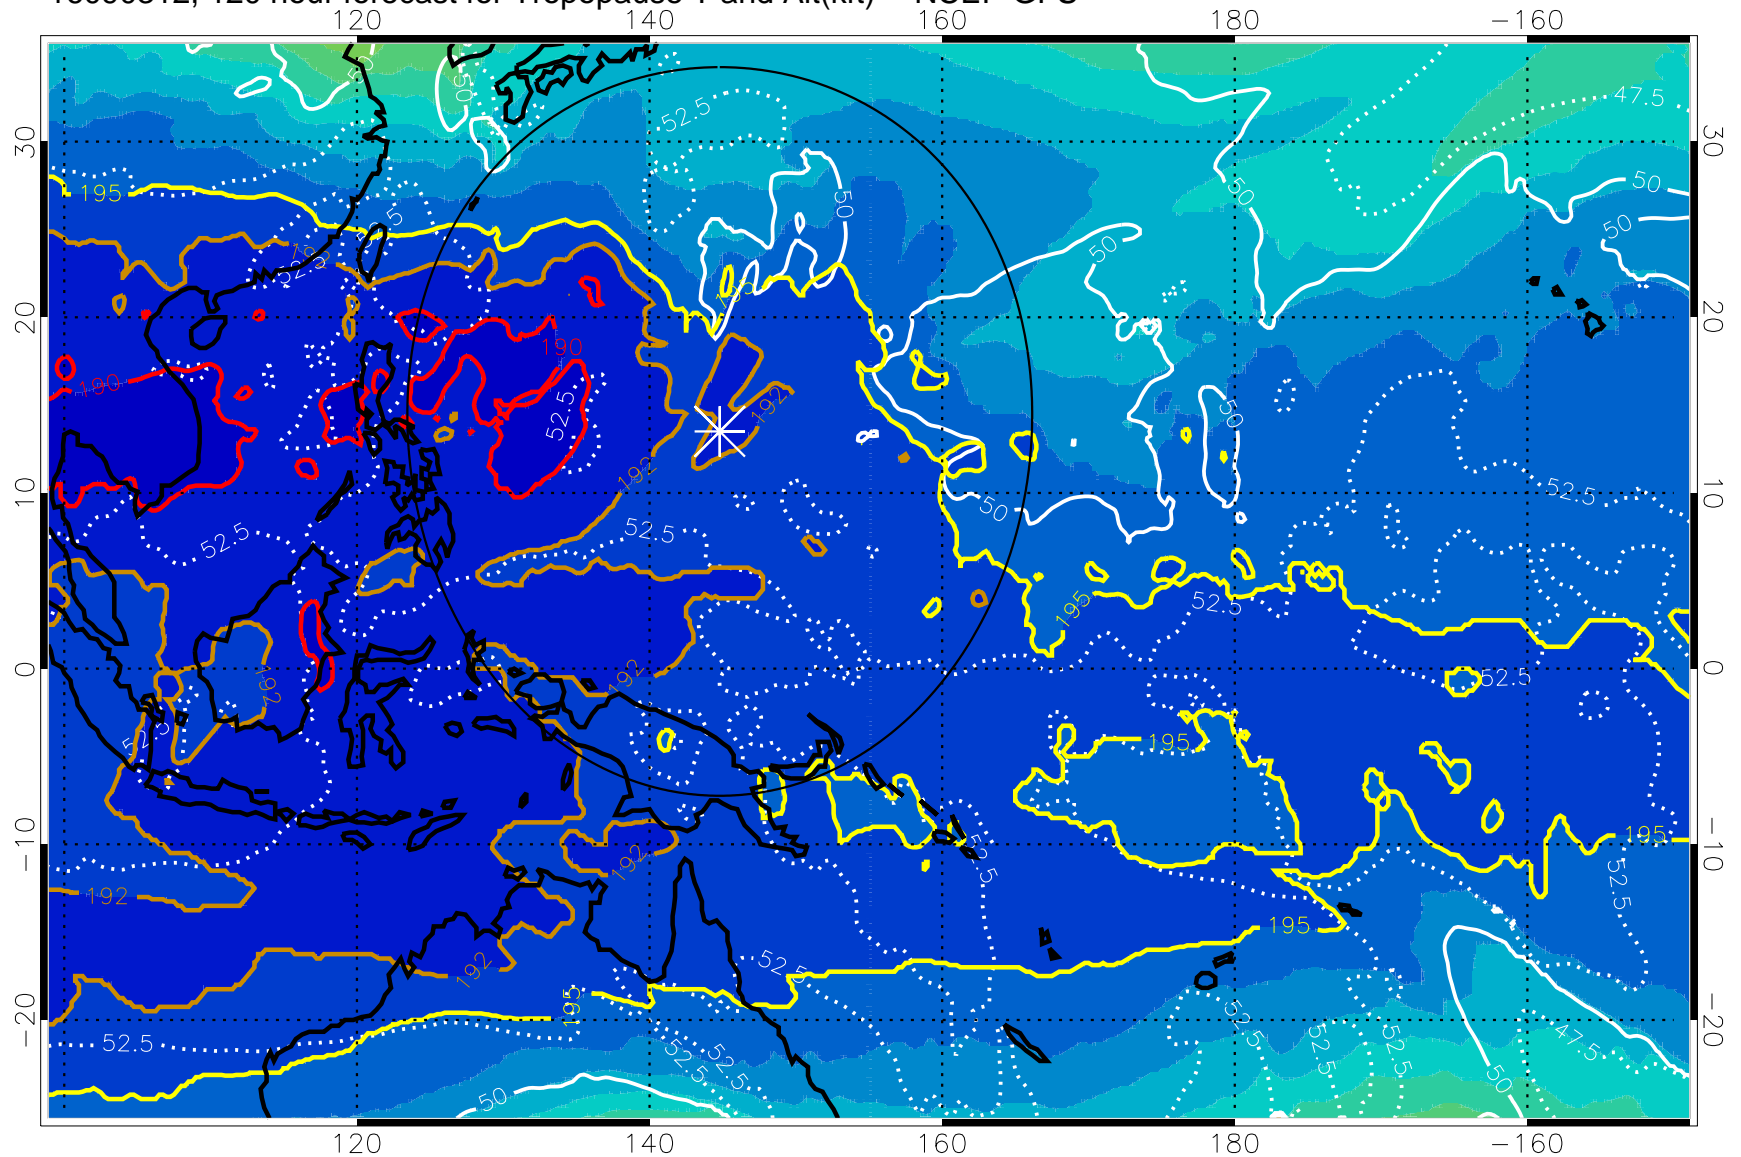

192.5K Isotherm 195K Isotherm  
187.5K Isotherm 190K Isotherm

Range ring of 2304 km

16090300, 108 hour forecast for Tropopause T and Alt(kft) -- NCEP GFS

190 200 210 220 230

Tropopause T, K

Tropopause Altitude in kft (white)

192.5K Isotherm 195K Isotherm

187.5K Isotherm 190K Isotherm

Range ring of 2304 km

16090306, 114 hour forecast for Tropopause T and Alt(kft) -- NCEP GFS

190 200 210 220 230

Tropopause T, K

Tropopause Altitude in kft (white)

192.5K Isotherm 195K Isotherm  
187.5K Isotherm 190K Isotherm

Range ring of 2304 km

16090312, 120 hour forecast for Tropopause T and Alt(kft) -- NCEP GFS

190 200 210 220 230  
Tropopause T, K

Tropopause Altitude in kft (white)

192.5K Isotherm 195K Isotherm  
187.5K Isotherm 190K Isotherm

Range ring of 2304 km