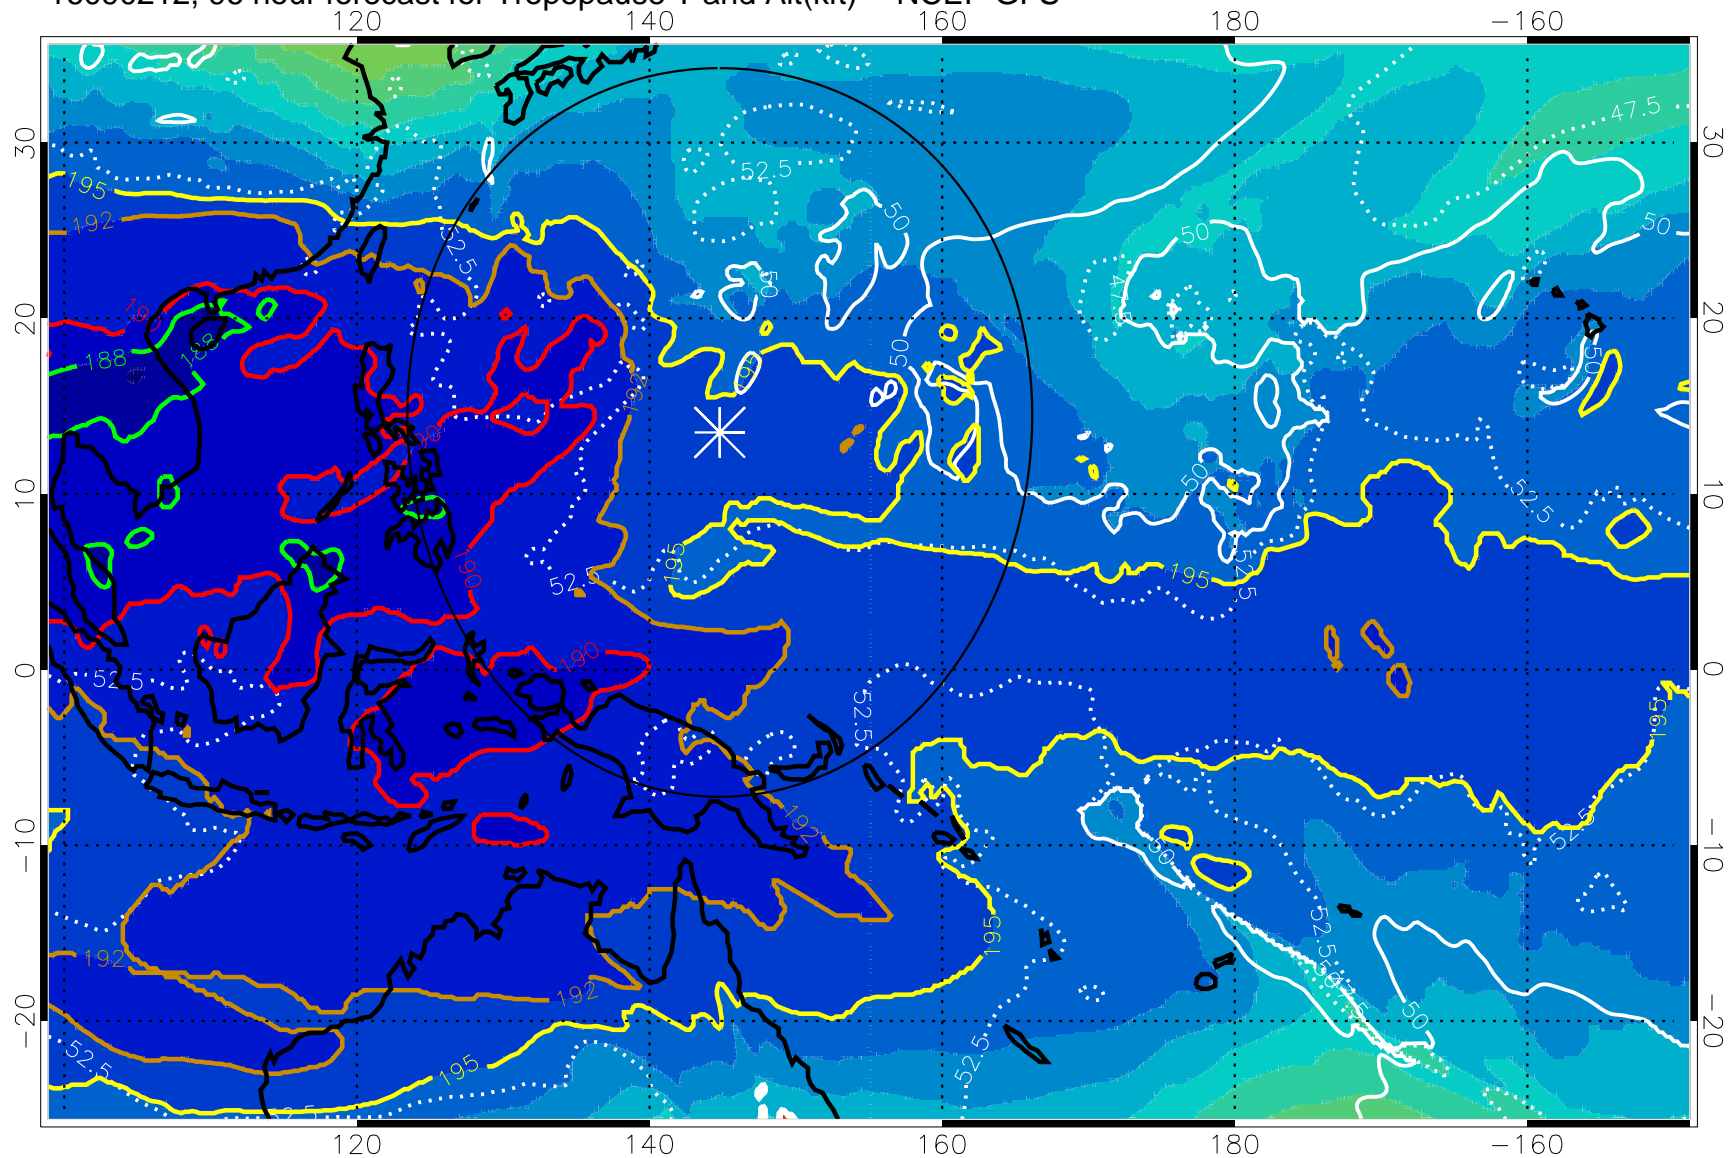

192.5K Isotherm 195K Isotherm  
187.5K Isotherm 190K Isotherm

Range ring of 2304 km

16090206, 90 hour forecast for Tropopause T and Alt(kft) -- NCEP GFS

190 200 210 220 230

Tropopause T, K

Tropopause Altitude in kft (white)

192.5K Isotherm 195K Isotherm  
187.5K Isotherm 190K Isotherm

Range ring of 2304 km

16090212, 96 hour forecast for Tropopause T and Alt(kft) -- NCEP GFS

190 200 210 220 230

Tropopause T, K

Tropopause Altitude in kft (white)