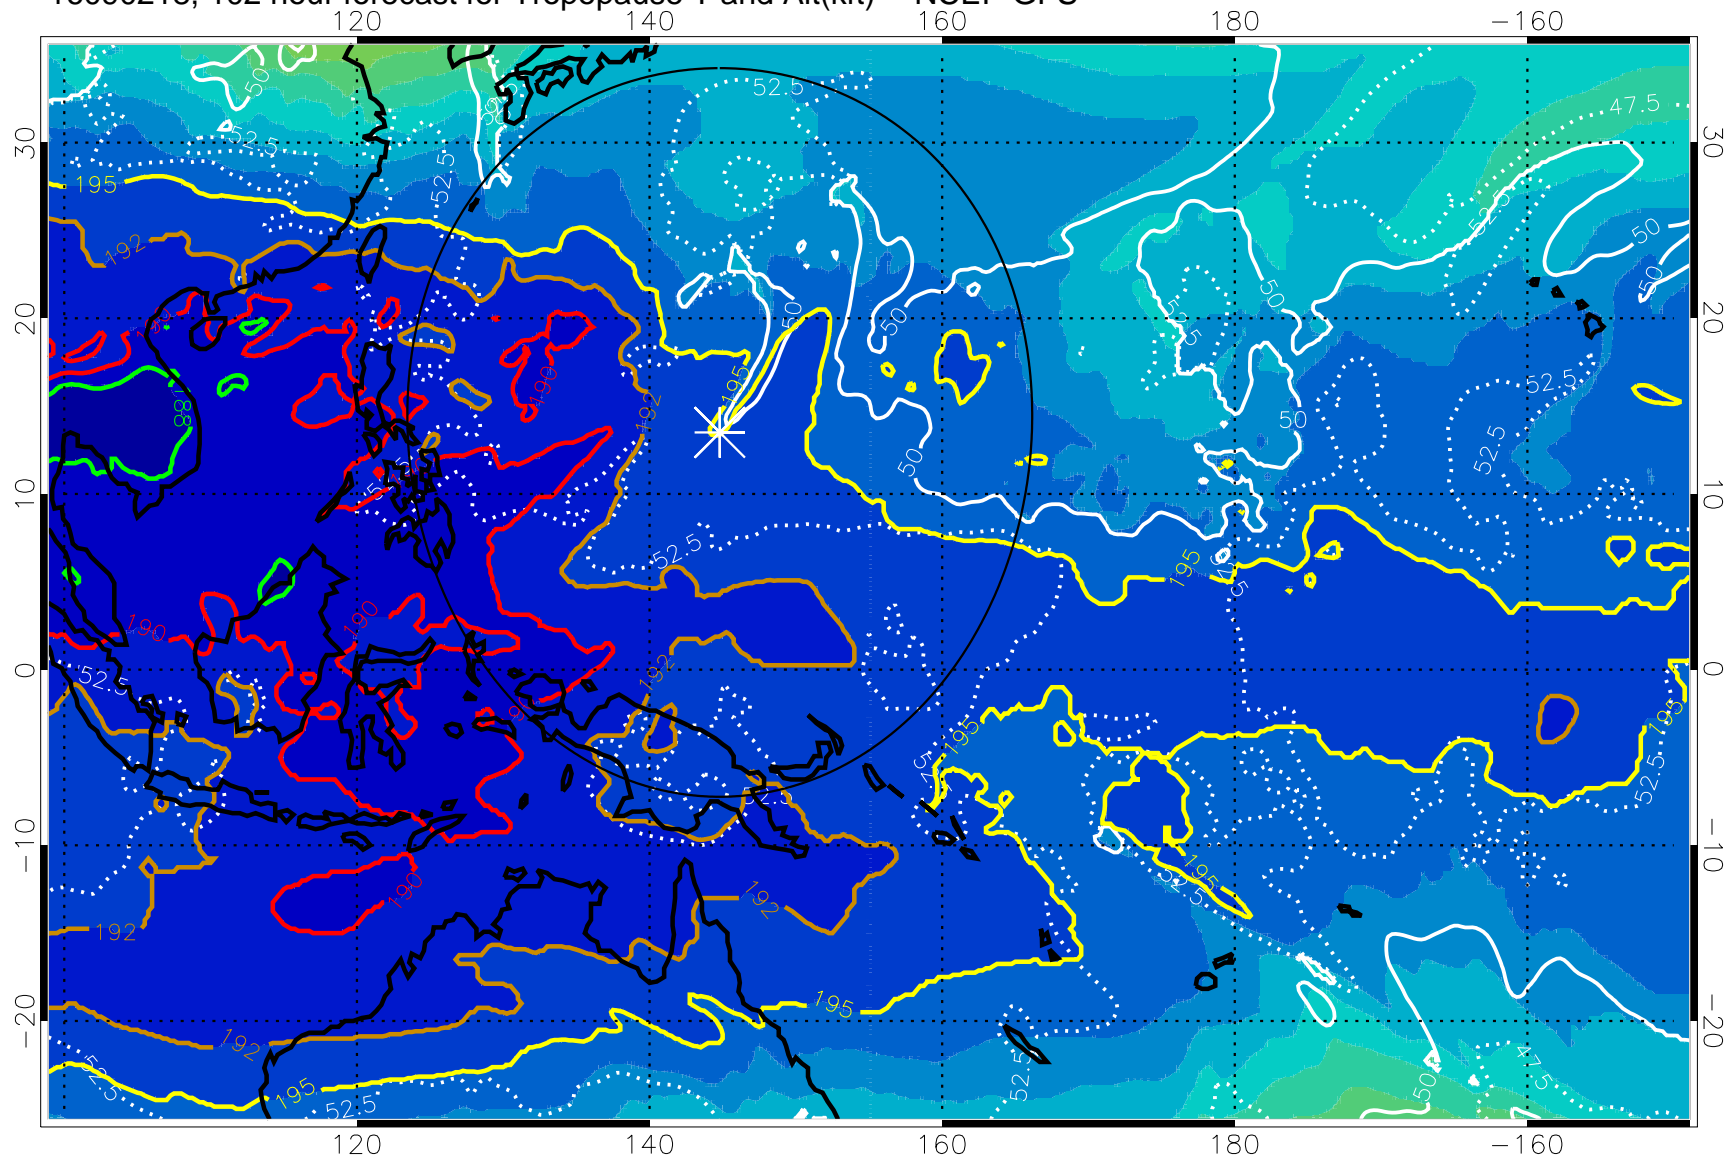

192.5K Isotherm 195K Isotherm  
187.5K Isotherm 190K Isotherm

Range ring of 2304 km

16090206, 90 hour forecast for Tropopause T and Alt(kft) -- NCEP GFS

190 200 210 220 230

Tropopause T, K

Tropopause Altitude in kft (white)

192.5K Isotherm 195K Isotherm  
187.5K Isotherm 190K Isotherm

Range ring of 2304 km

16090212, 96 hour forecast for Tropopause T and Alt(kft) -- NCEP GFS

190 200 210 220 230

Tropopause T, K

Tropopause Altitude in kft (white)

192.5K Isotherm 195K Isotherm  
187.5K Isotherm 190K Isotherm

Range ring of 2304 km

16090218, 102 hour forecast for Tropopause T and Alt(kft) -- NCEP GFS

190 200 210 220 230

Tropopause T, K

Tropopause Altitude in kft (white)