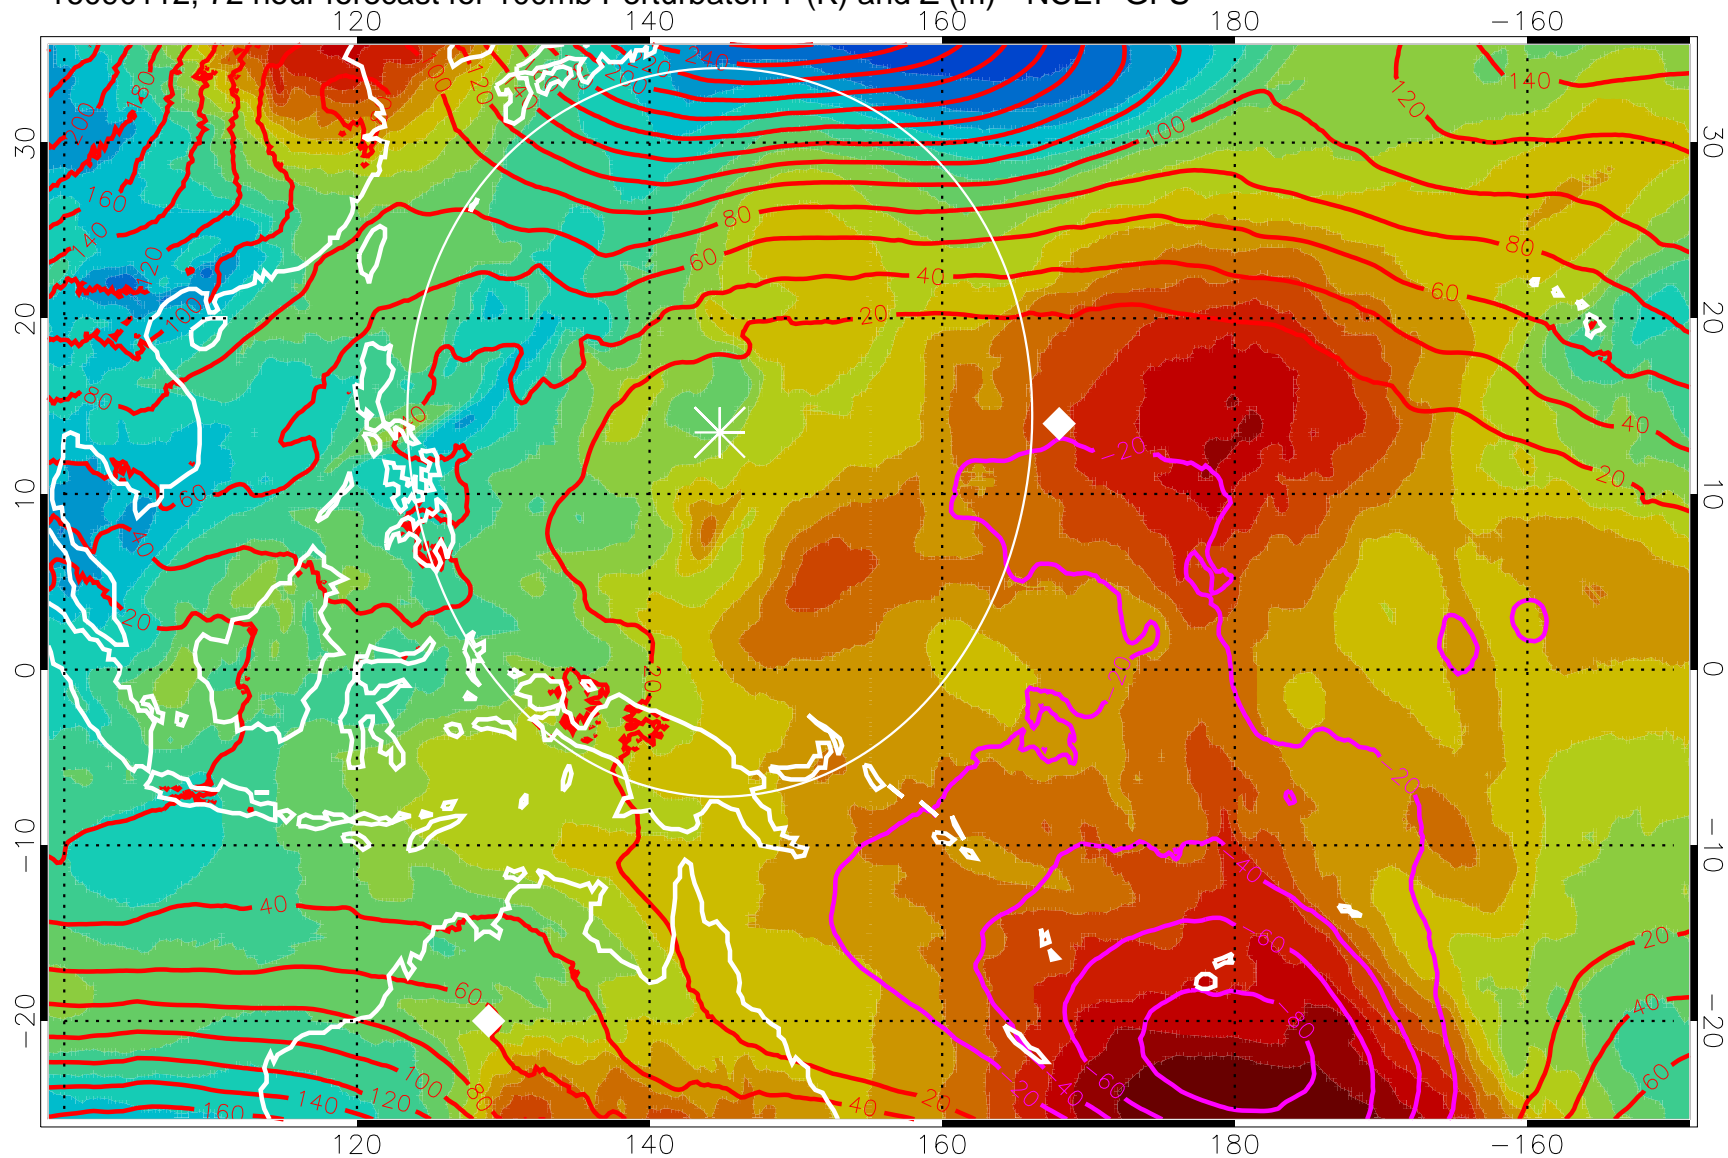

16090112, 72 hour forecast for 100mb Perturbaton T (K) and Z (m)-- NCEP GFS

Contours are 100 mbar Z perturbation (m)
Positive Z Contours
Negative Z Contours
Diamonds-mean pos. of anticyclones

Range ring of 2304 km