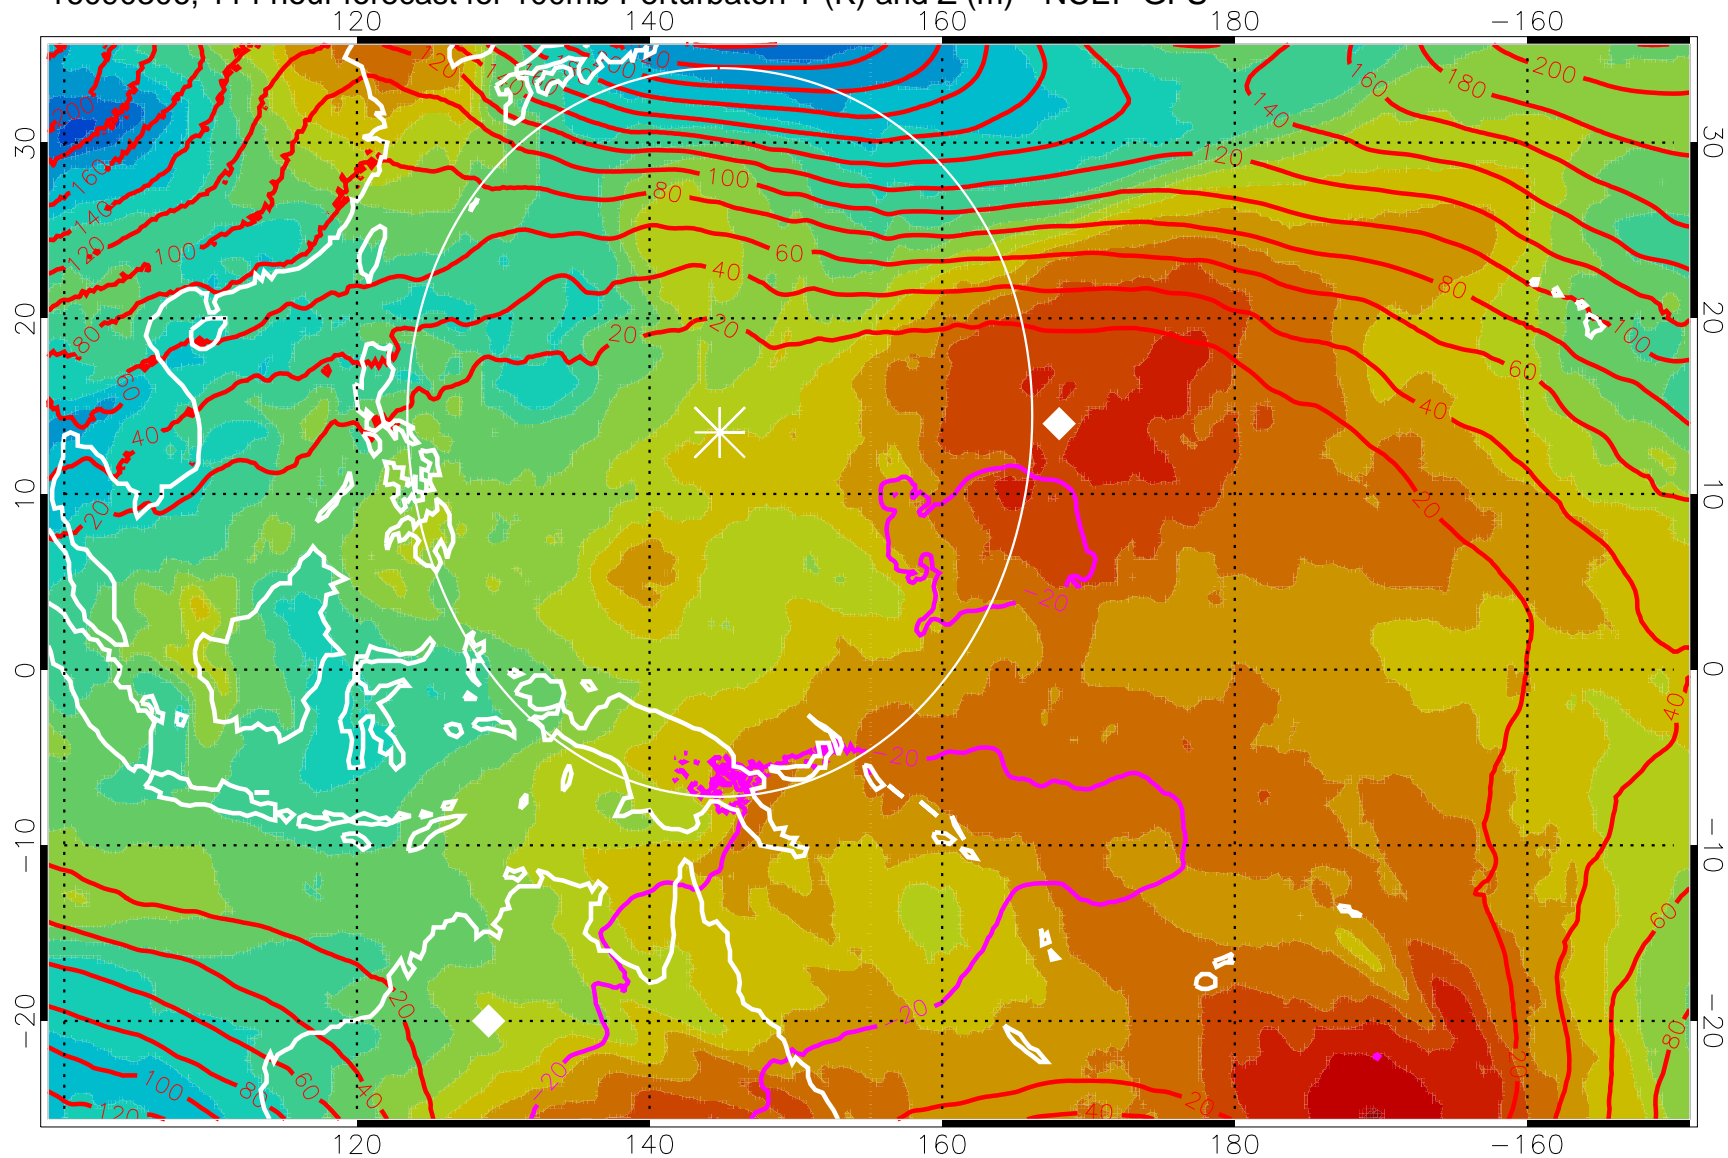

16090306, 114 hour forecast for 100mb Perturbaton T (K) and Z (m)-- NCEP GFS

Contours are 100 mbar Z perturbation (m)
Positive Z Contours
Negative Z Contours
Diamonds-mean pos. of anticyclones

Range ring of 2304 km