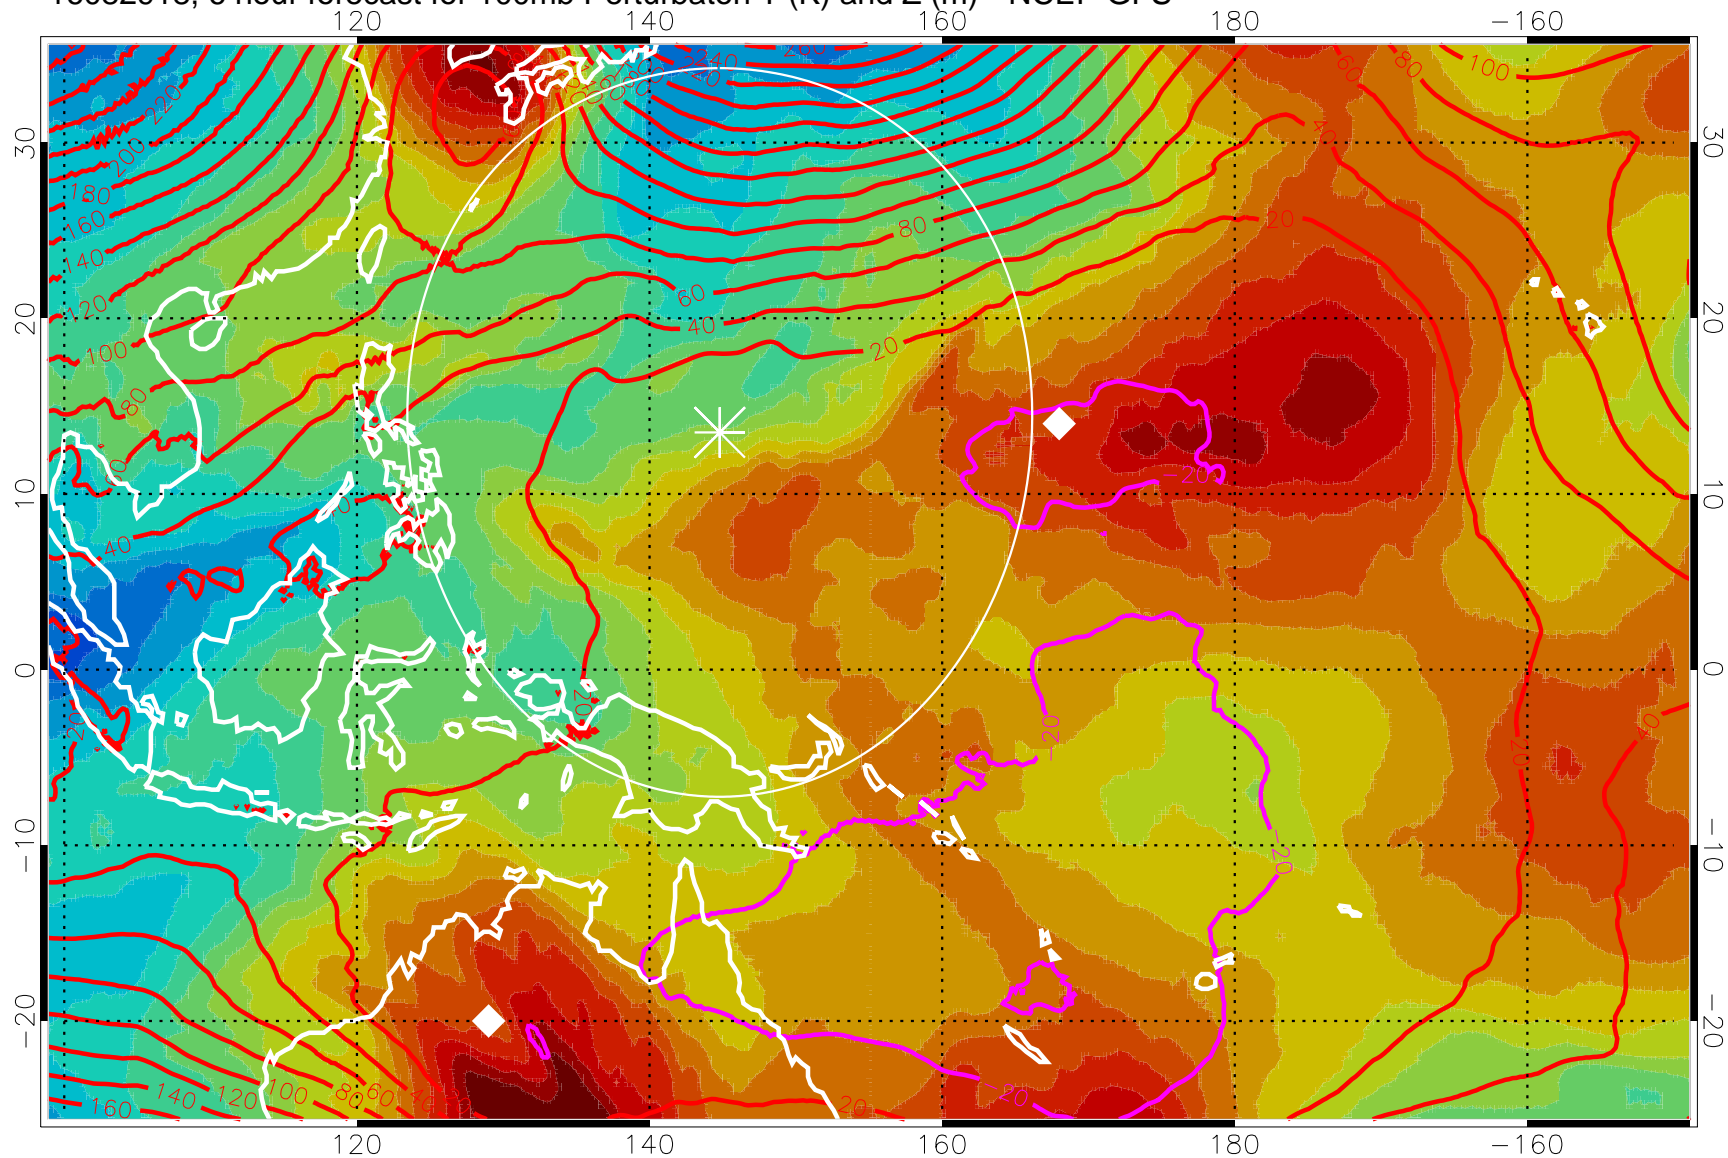

16082918, 6 hour forecast for 100mb Perturbaton T (K) and Z (m)-- NCEP GFS

Contours are 100 mbar Z perturbation (m)
Positive Z Contours
Negative Z Contours
Diamonds-mean pos. of anticyclones

Range ring of 2304 km