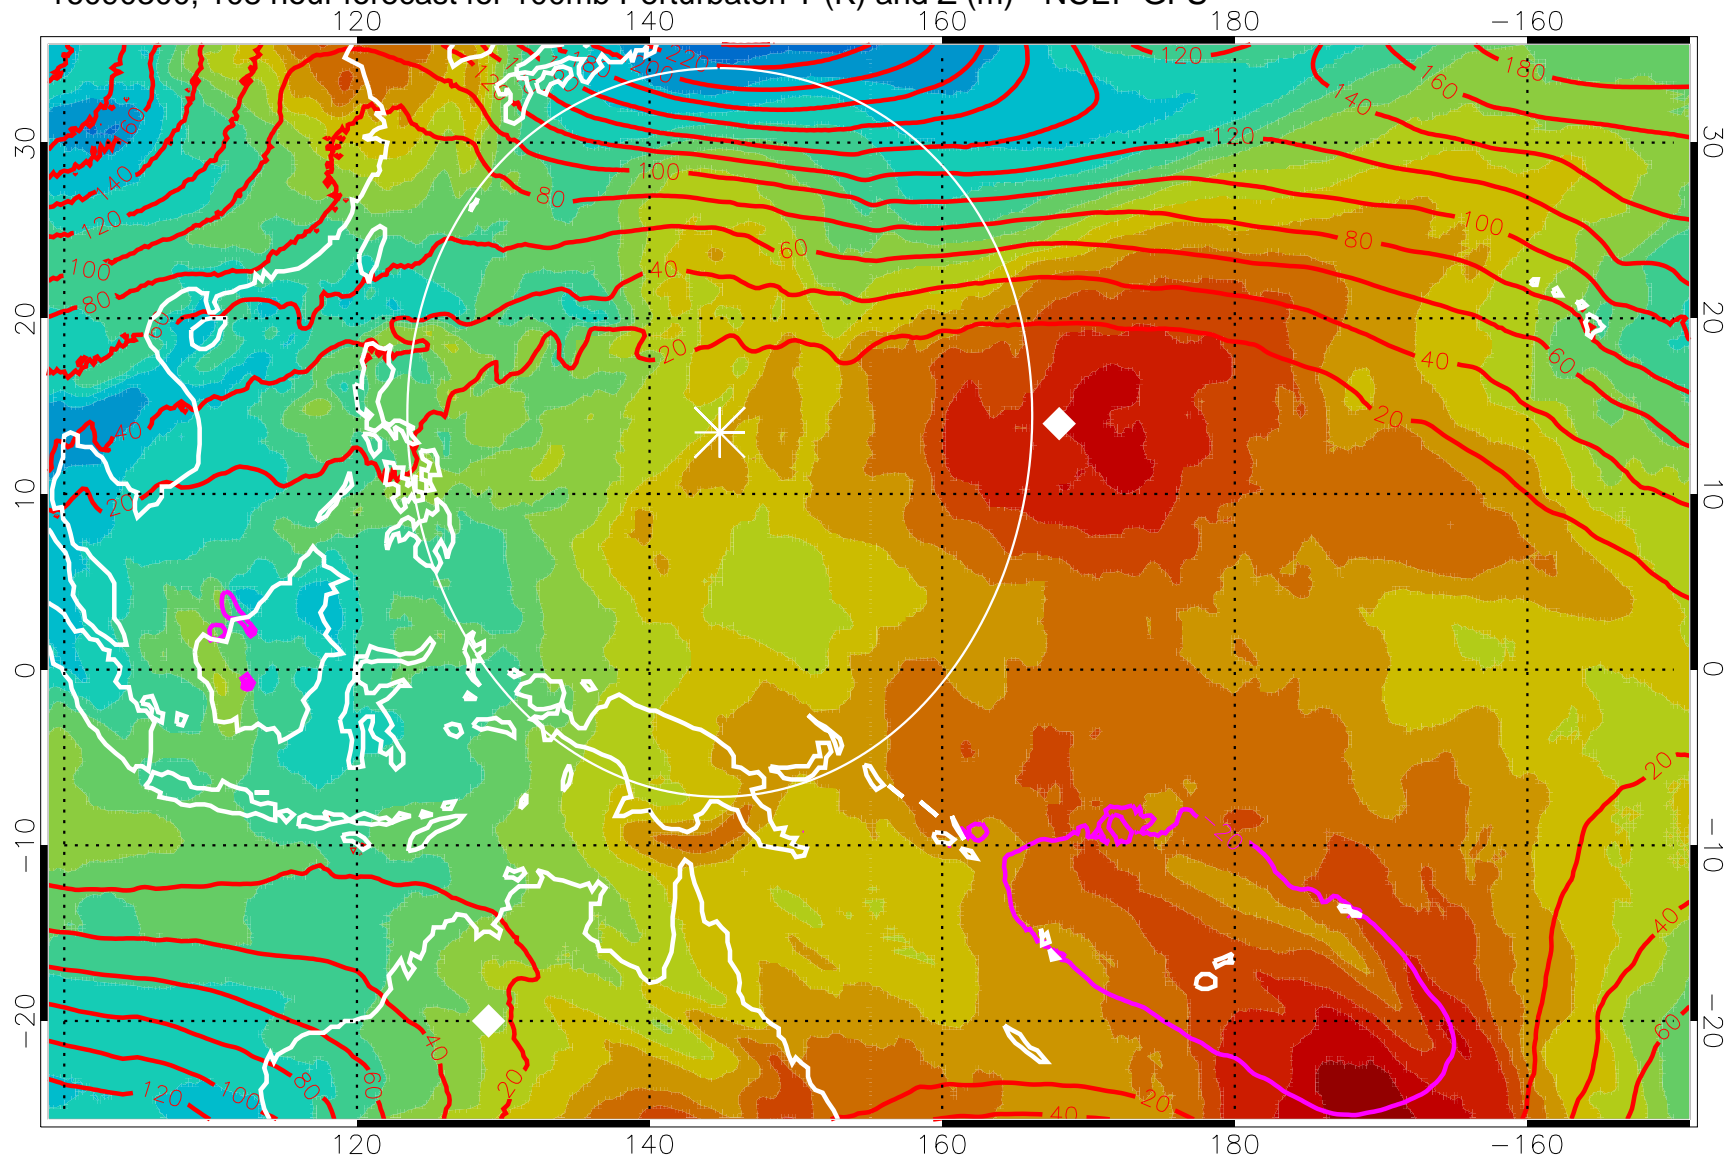

16090300, 108 hour forecast for 100mb Perturbaton T (K) and Z (m)-- NCEP GFS

Contours are 100 mbar Z perturbation (m)
Positive Z Contours
Negative Z Contours
Diamonds-mean pos. of anticyclones

Range ring of 2304 km