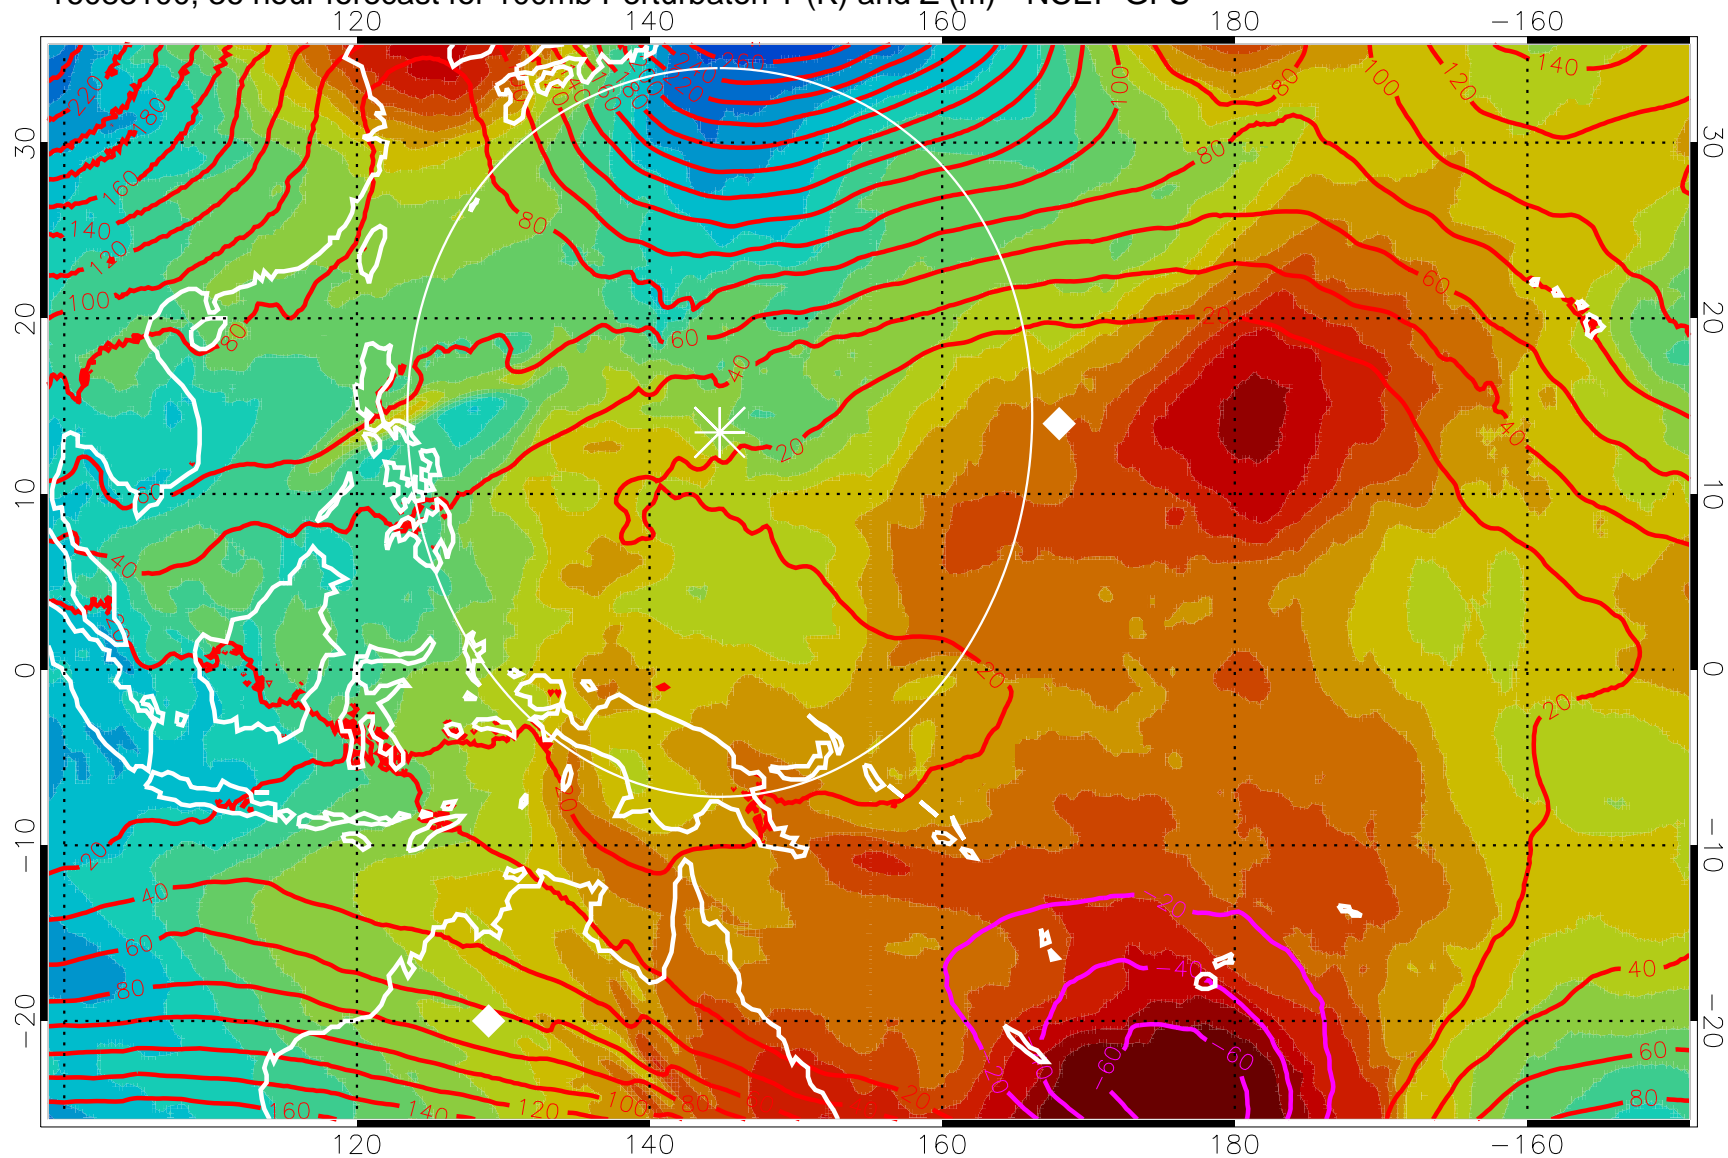

16083100, 36 hour forecast for 100mb Perturbaton T (K) and Z (m)-- NCEP GFS

Contours are 100 mbar Z perturbation (m)
Positive Z Contours
Negative Z Contours
Diamonds-mean pos. of anticyclones

Range ring of 2304 km