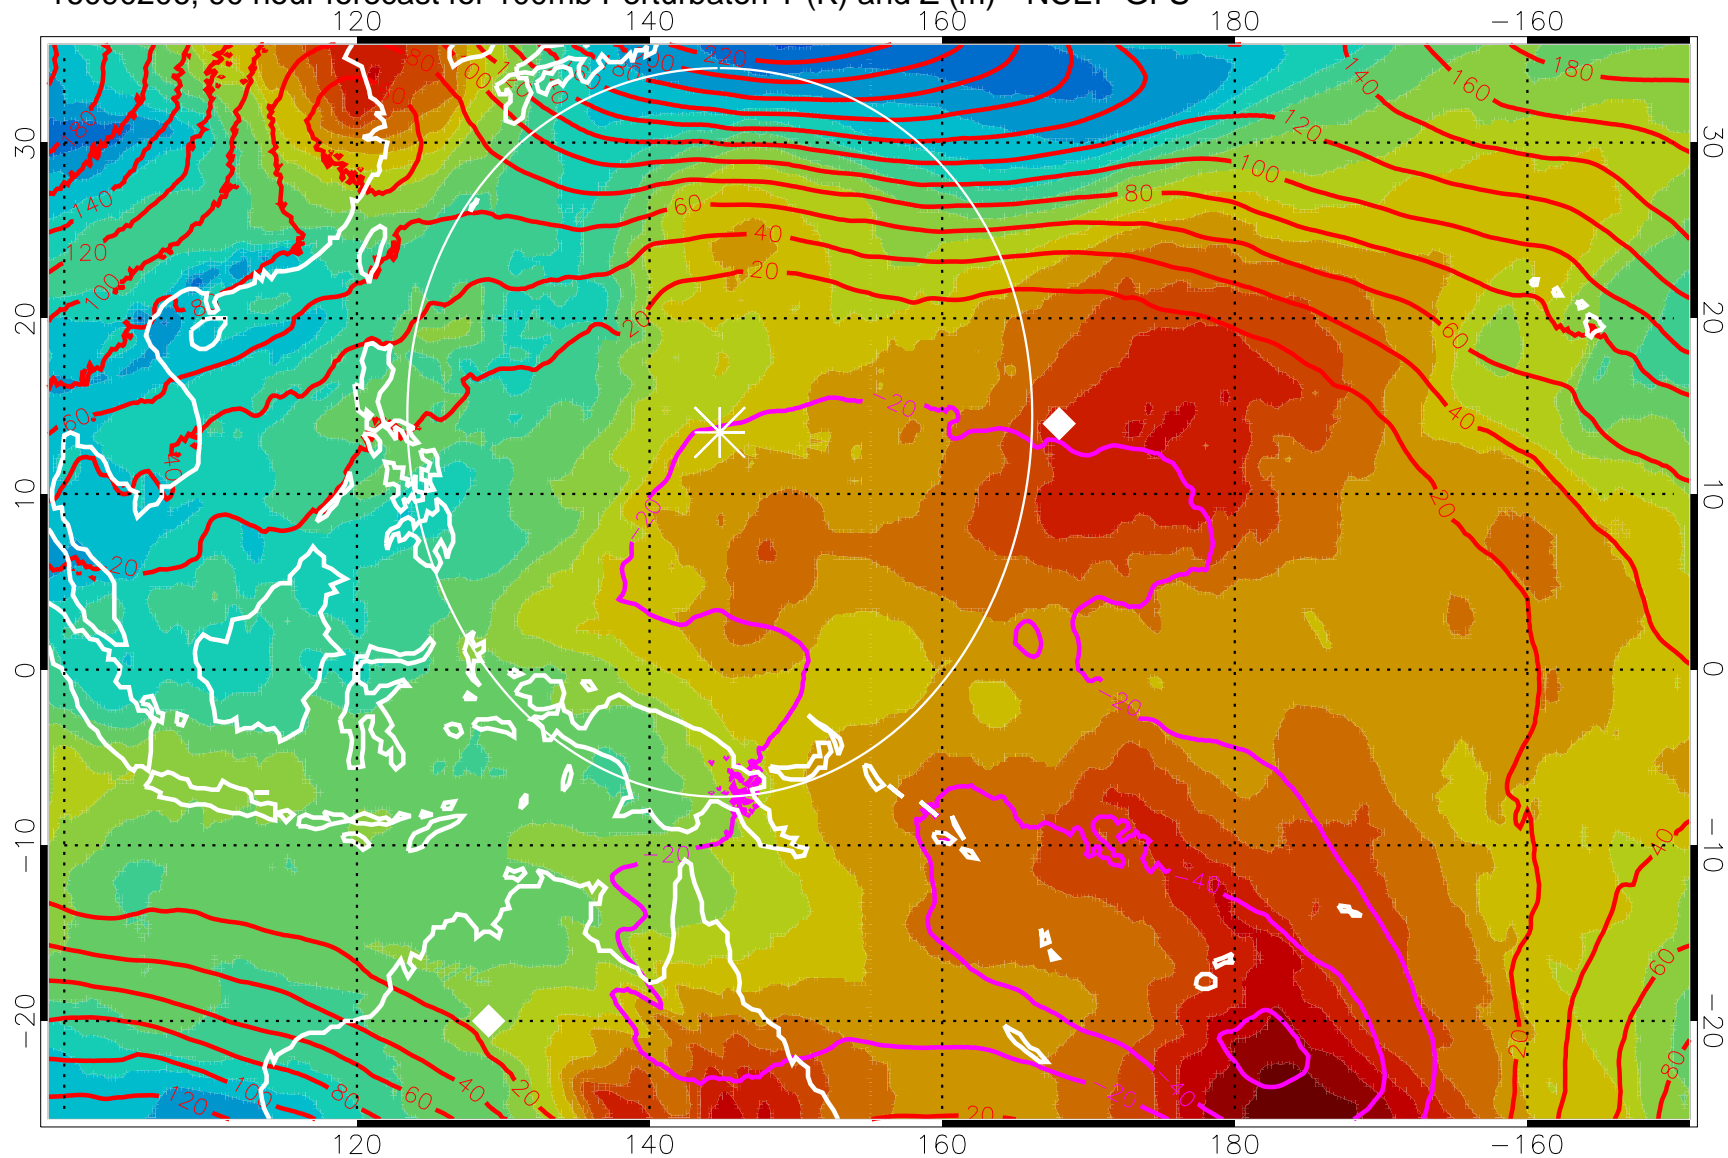

16090206, 90 hour forecast for 100mb Perturbaton T (K) and Z (m)-- NCEP GFS

Contours are 100 mbar Z perturbation (m)
Positive Z Contours
Negative Z Contours
Diamonds-mean pos. of anticyclones

Range ring of 2304 km