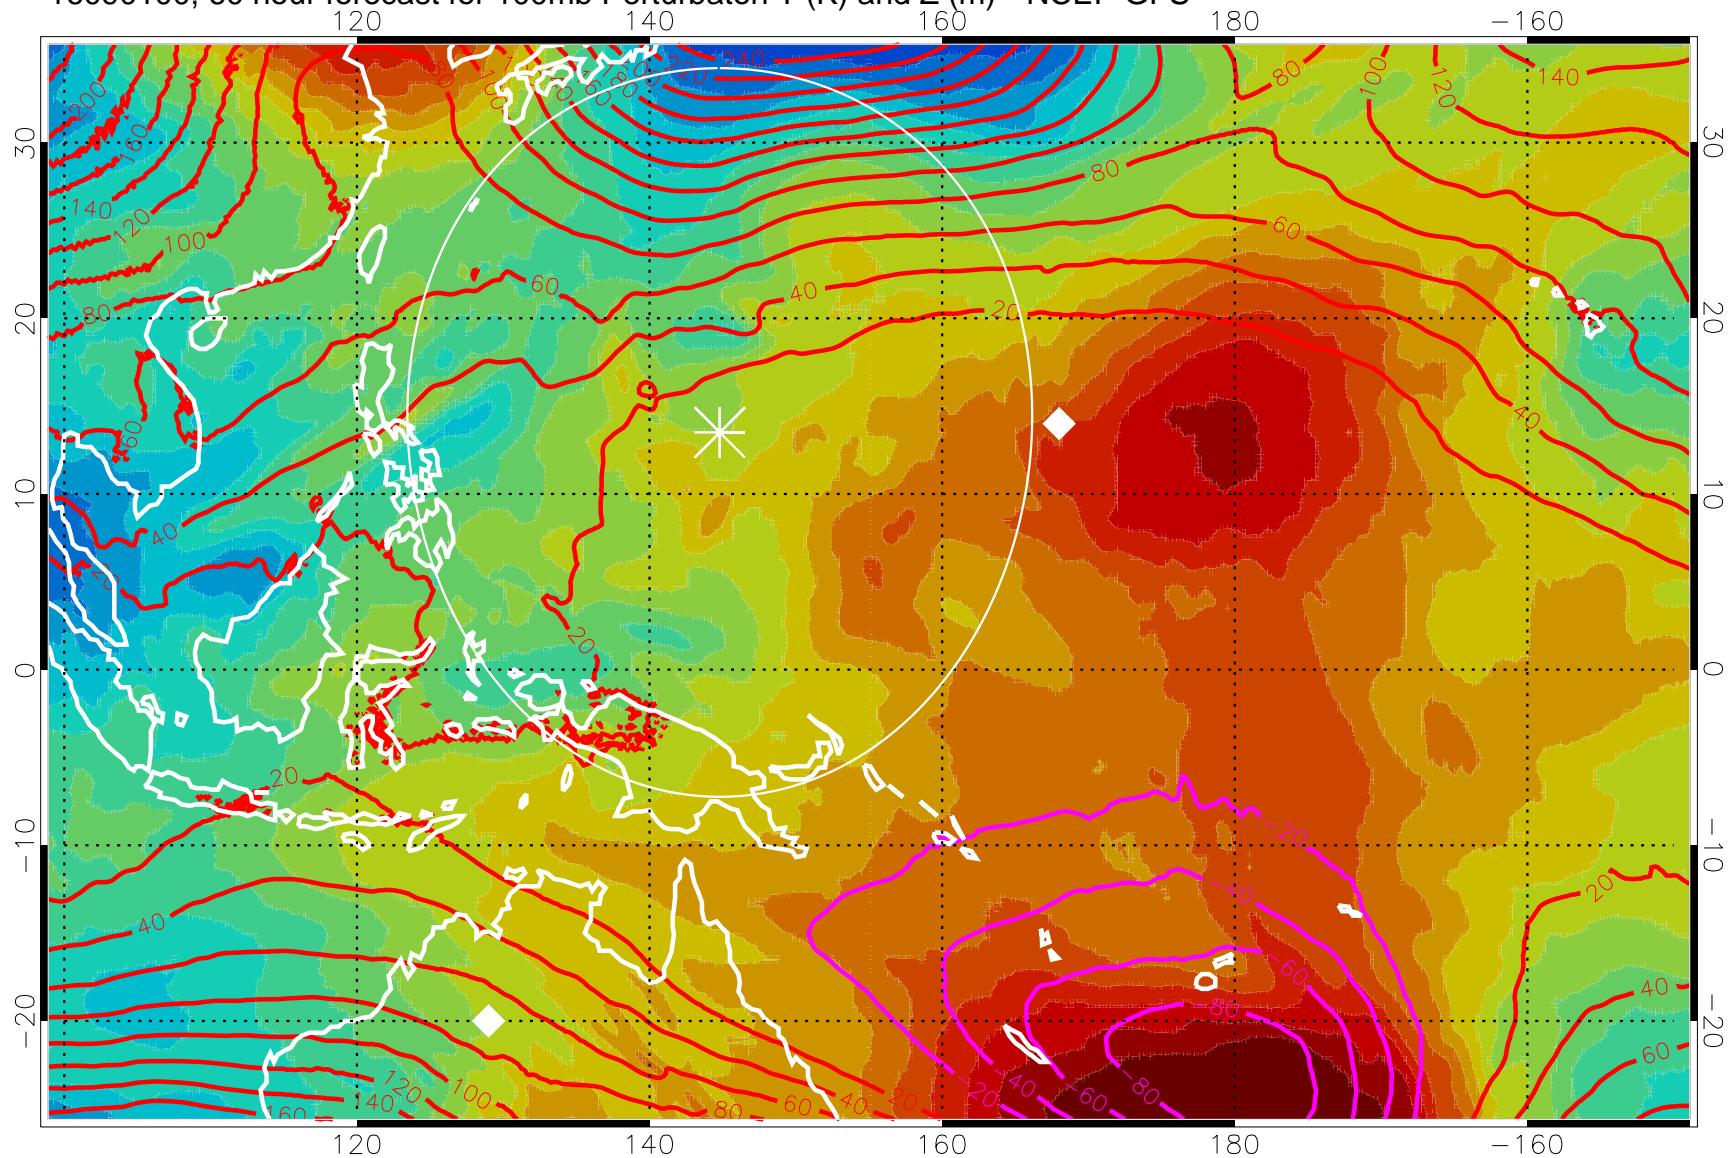

16090100, 60 hour forecast for 100mb Perturbaton T (K) and Z (m)-- NCEP GFS

Contours are 100 mbar Z perturbation (m)
Positive Z Contours
Negative Z Contours
Diamonds-mean pos. of anticyclones

Range ring of 2304 km