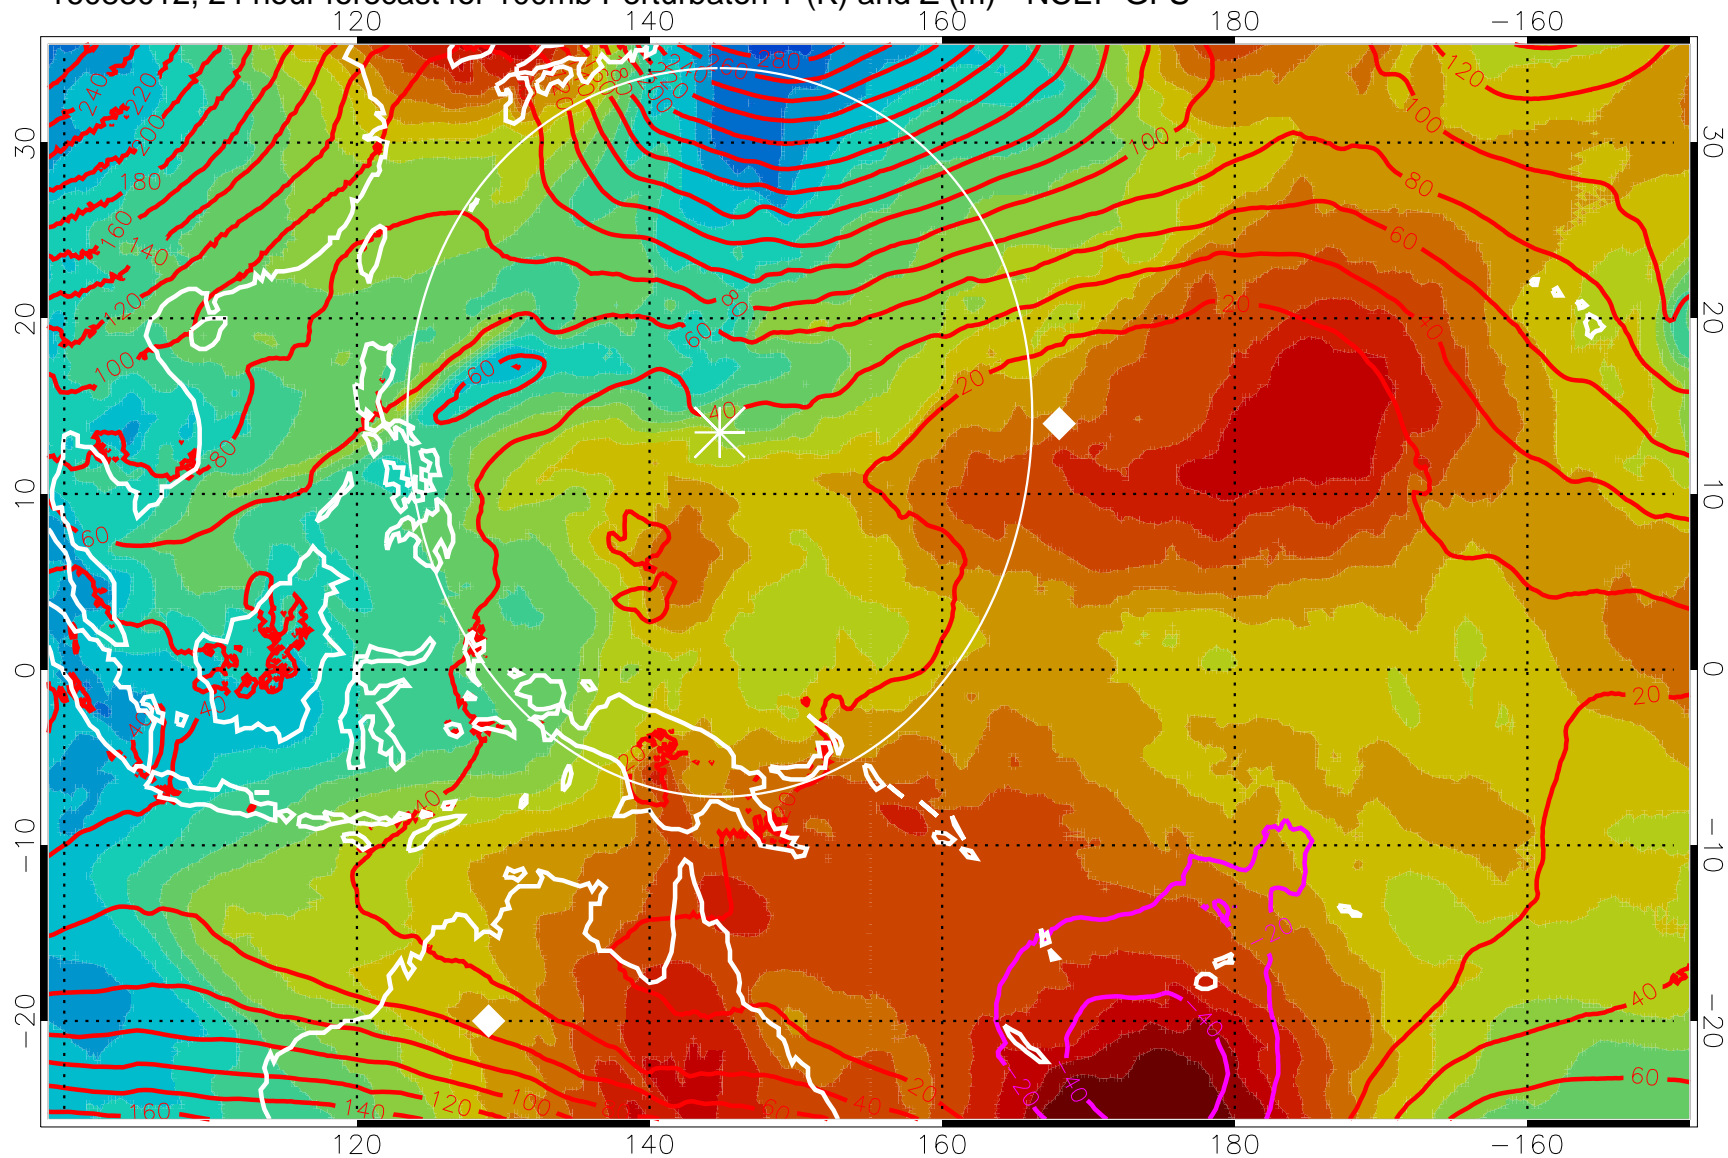

16083012, 24 hour forecast for 100mb Perturbaton T (K) and Z (m)-- NCEP GFS

Contours are 100 mbar Z perturbation (m)
Positive Z Contours
Negative Z Contours
Diamonds-mean pos. of anticyclones

Range ring of 2304 km