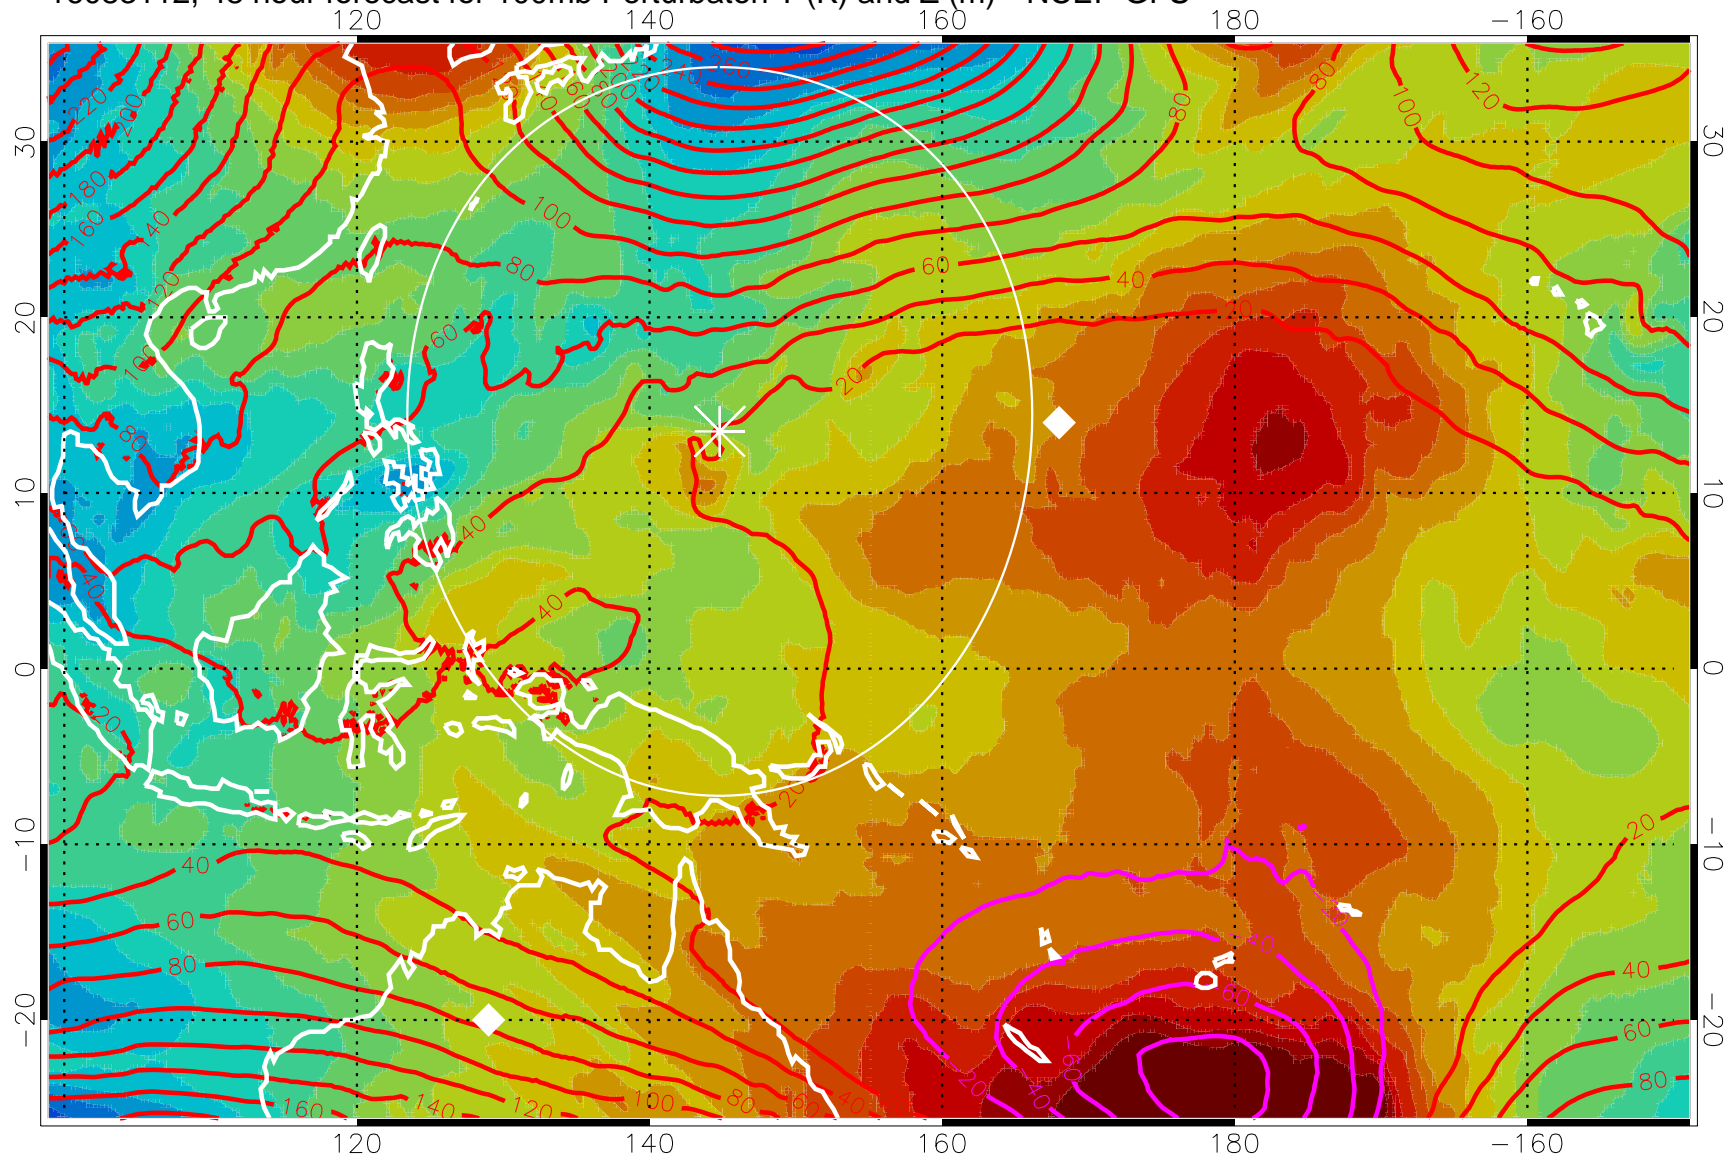

16083112, 48 hour forecast for 100mb Perturbaton T (K) and Z (m)-- NCEP GFS

Contours are 100 mbar Z perturbation (m)

Positive Z Contours

Negative Z Contours

Diamonds-mean pos. of anticyclones

Range ring of 2304 km