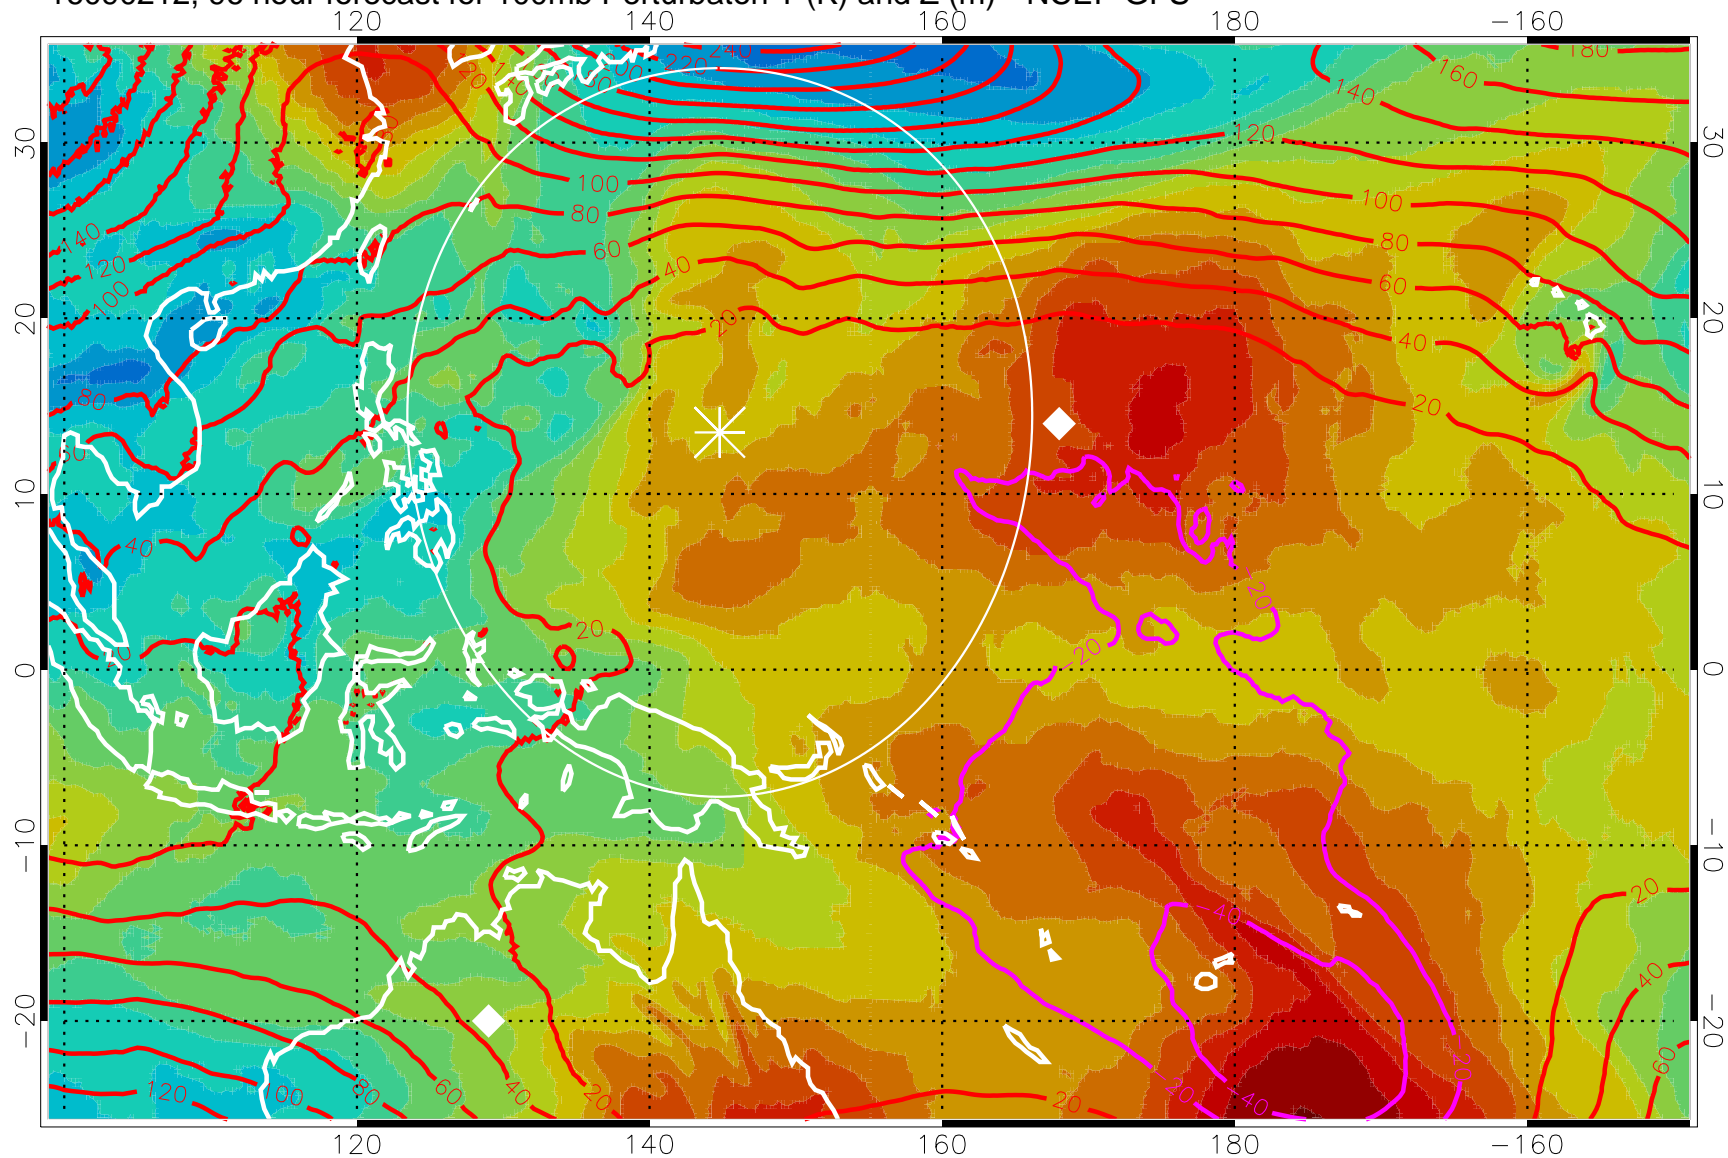

16090212, 96 hour forecast for 100mb Perturbaton T (K) and Z (m)-- NCEP GFS

Contours are 100 mbar Z perturbation (m)
Positive Z Contours
Negative Z Contours
Diamonds-mean pos. of anticyclones

Range ring of 2304 km