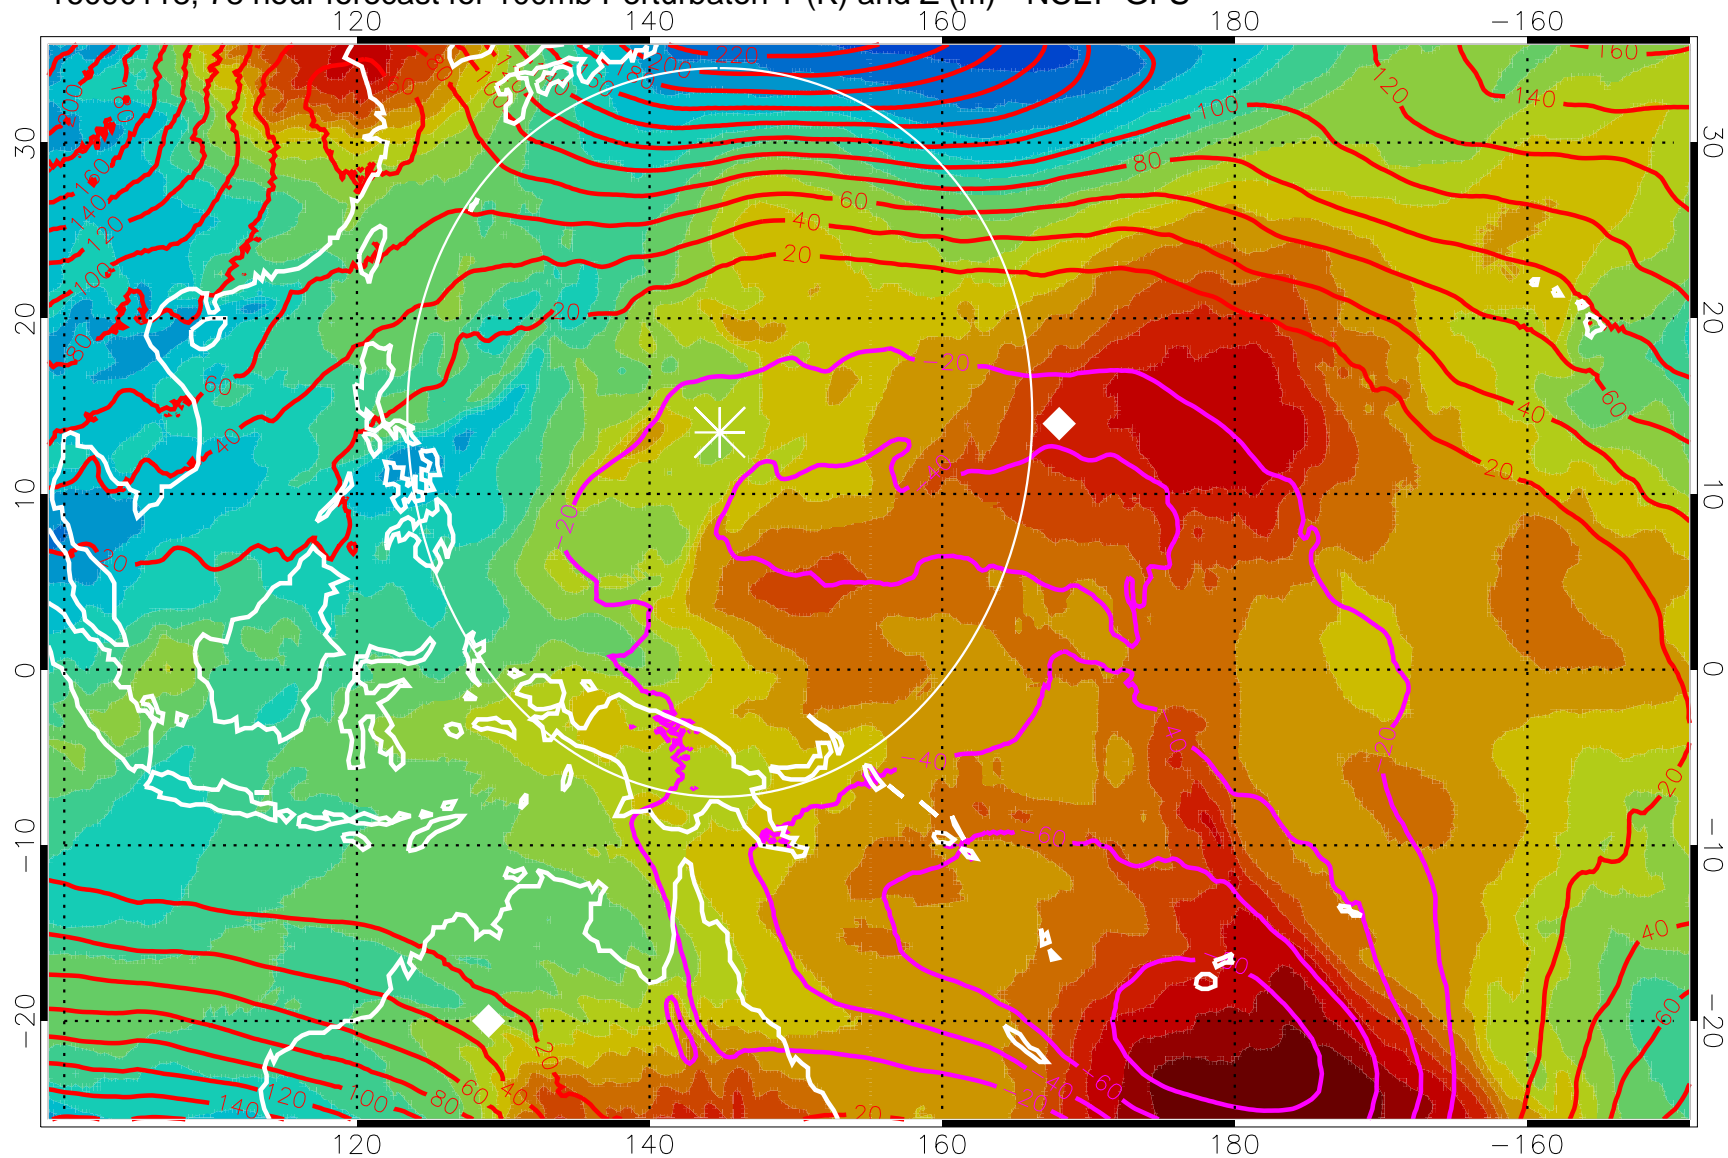

16090118, 78 hour forecast for 100mb Perturbaton T (K) and Z (m)-- NCEP GFS

Contours are 100 mbar Z perturbation (m)
Positive Z Contours
Negative Z Contours
Diamonds-mean pos. of anticyclones

Range ring of 2304 km