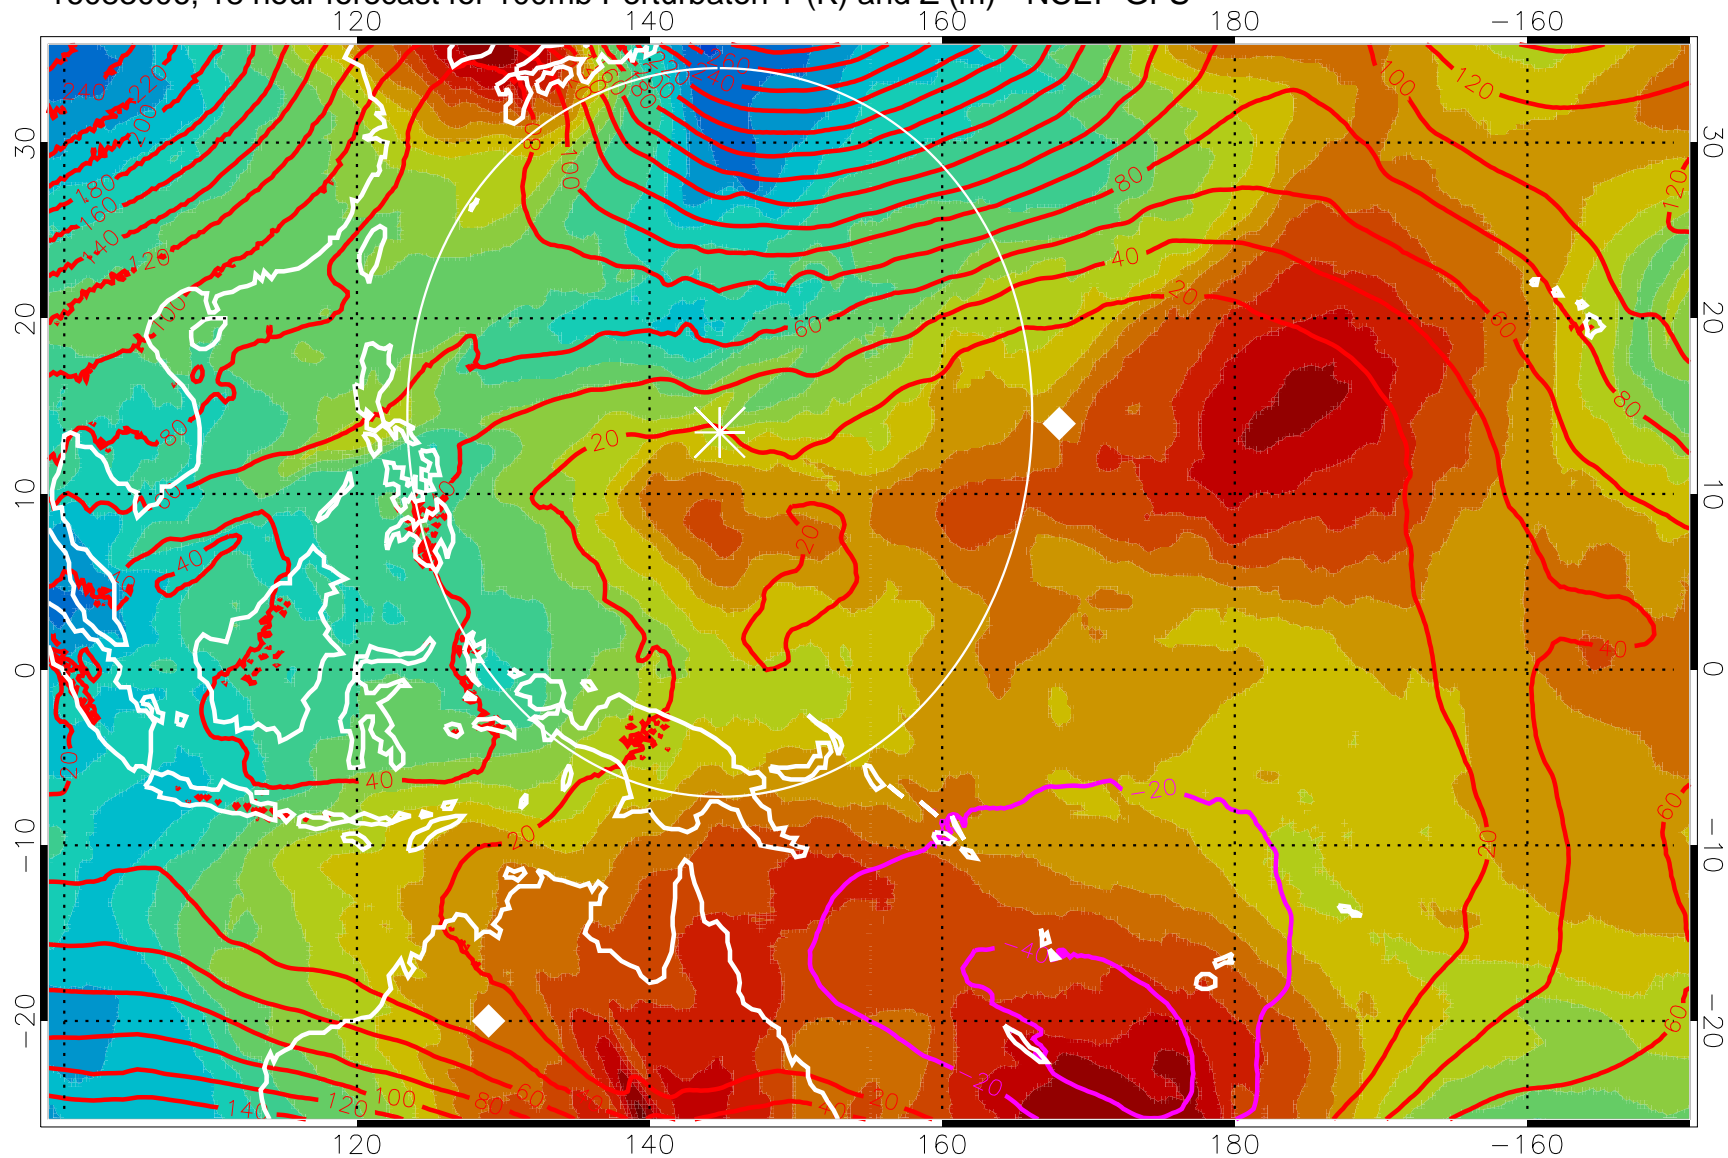

16083006, 18 hour forecast for 100mb Perturbaton T (K) and Z (m)-- NCEP GFS

Contours are 100 mbar Z perturbation (m)
Positive Z Contours
Negative Z Contours
Diamonds-mean pos. of anticyclones

Range ring of 2304 km