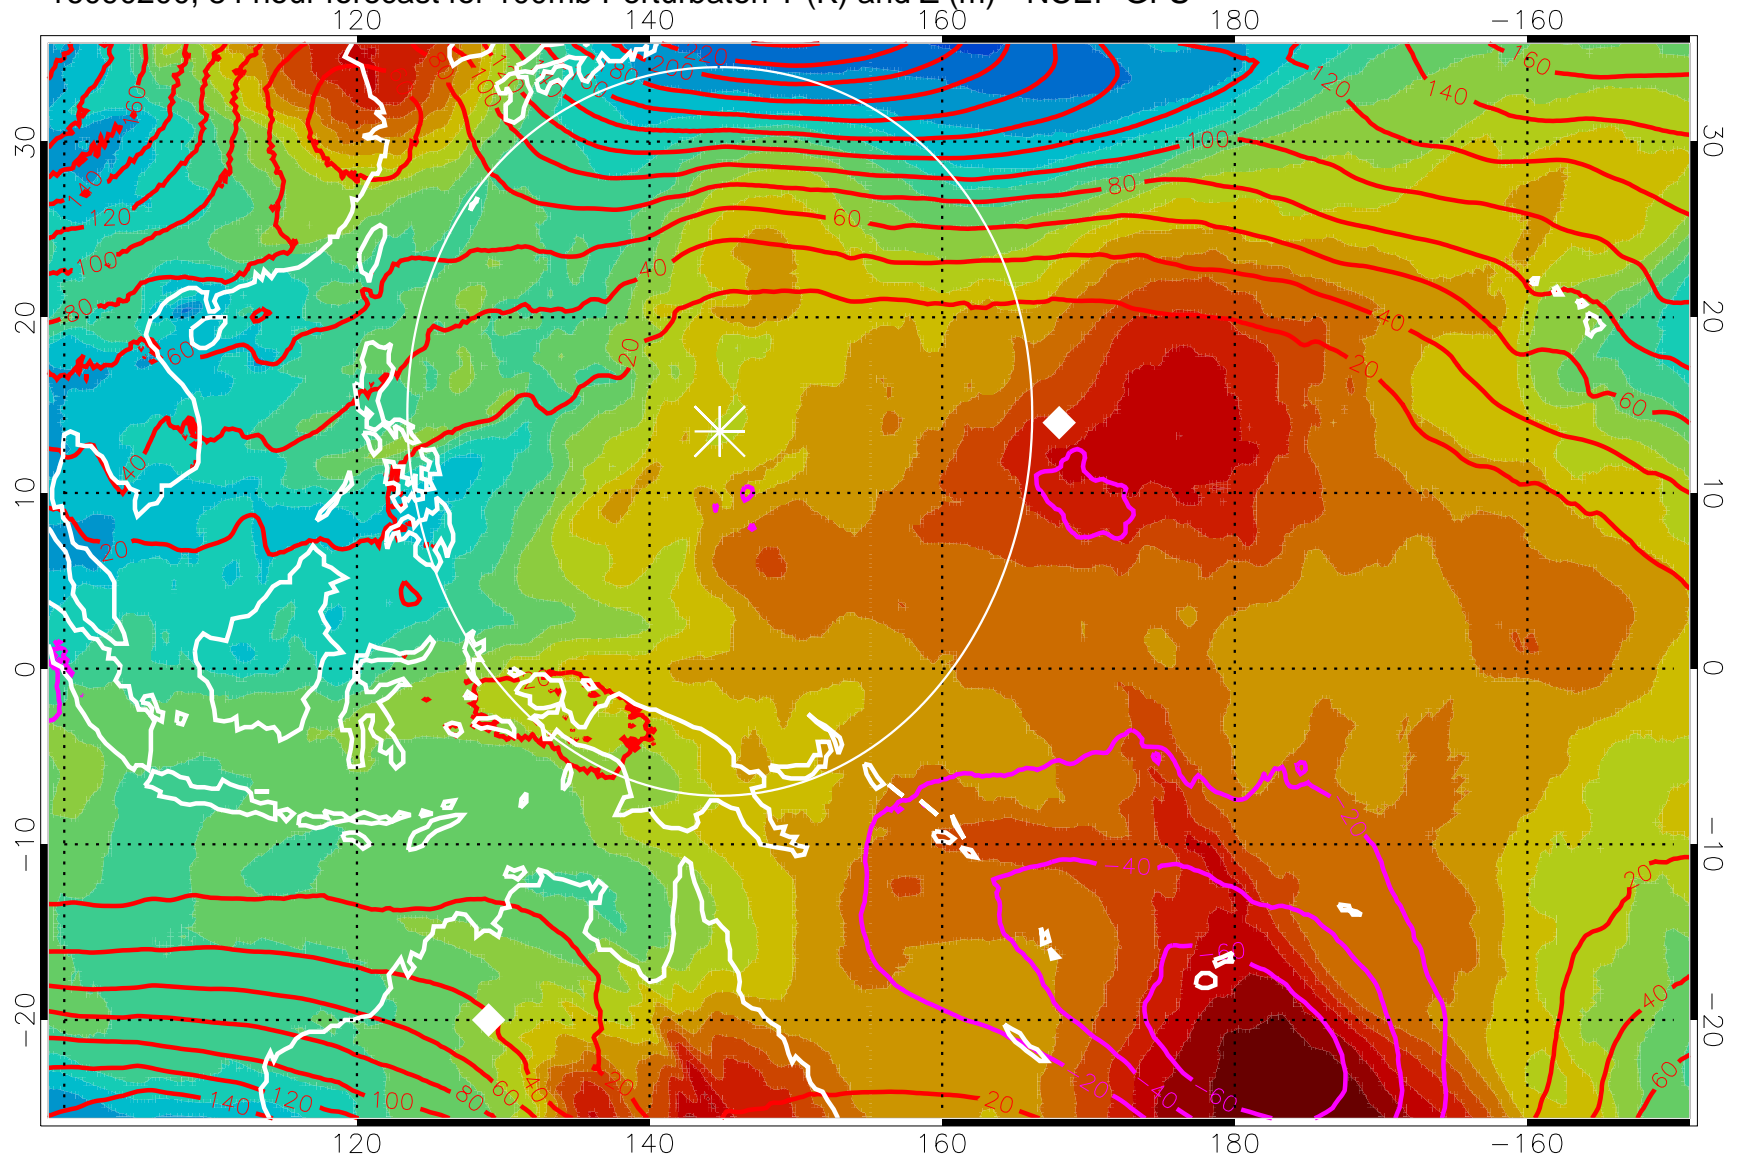

16090200, 84 hour forecast for 100mb Perturbaton T (K) and Z (m)-- NCEP GFS

T deviation from jan-feb mean, K

Contours are 100 mbar Z perturbation (m)
Positive Z Contours
Negative Z Contours
Diamonds-mean pos. of anticyclones

Range ring of 2304 km