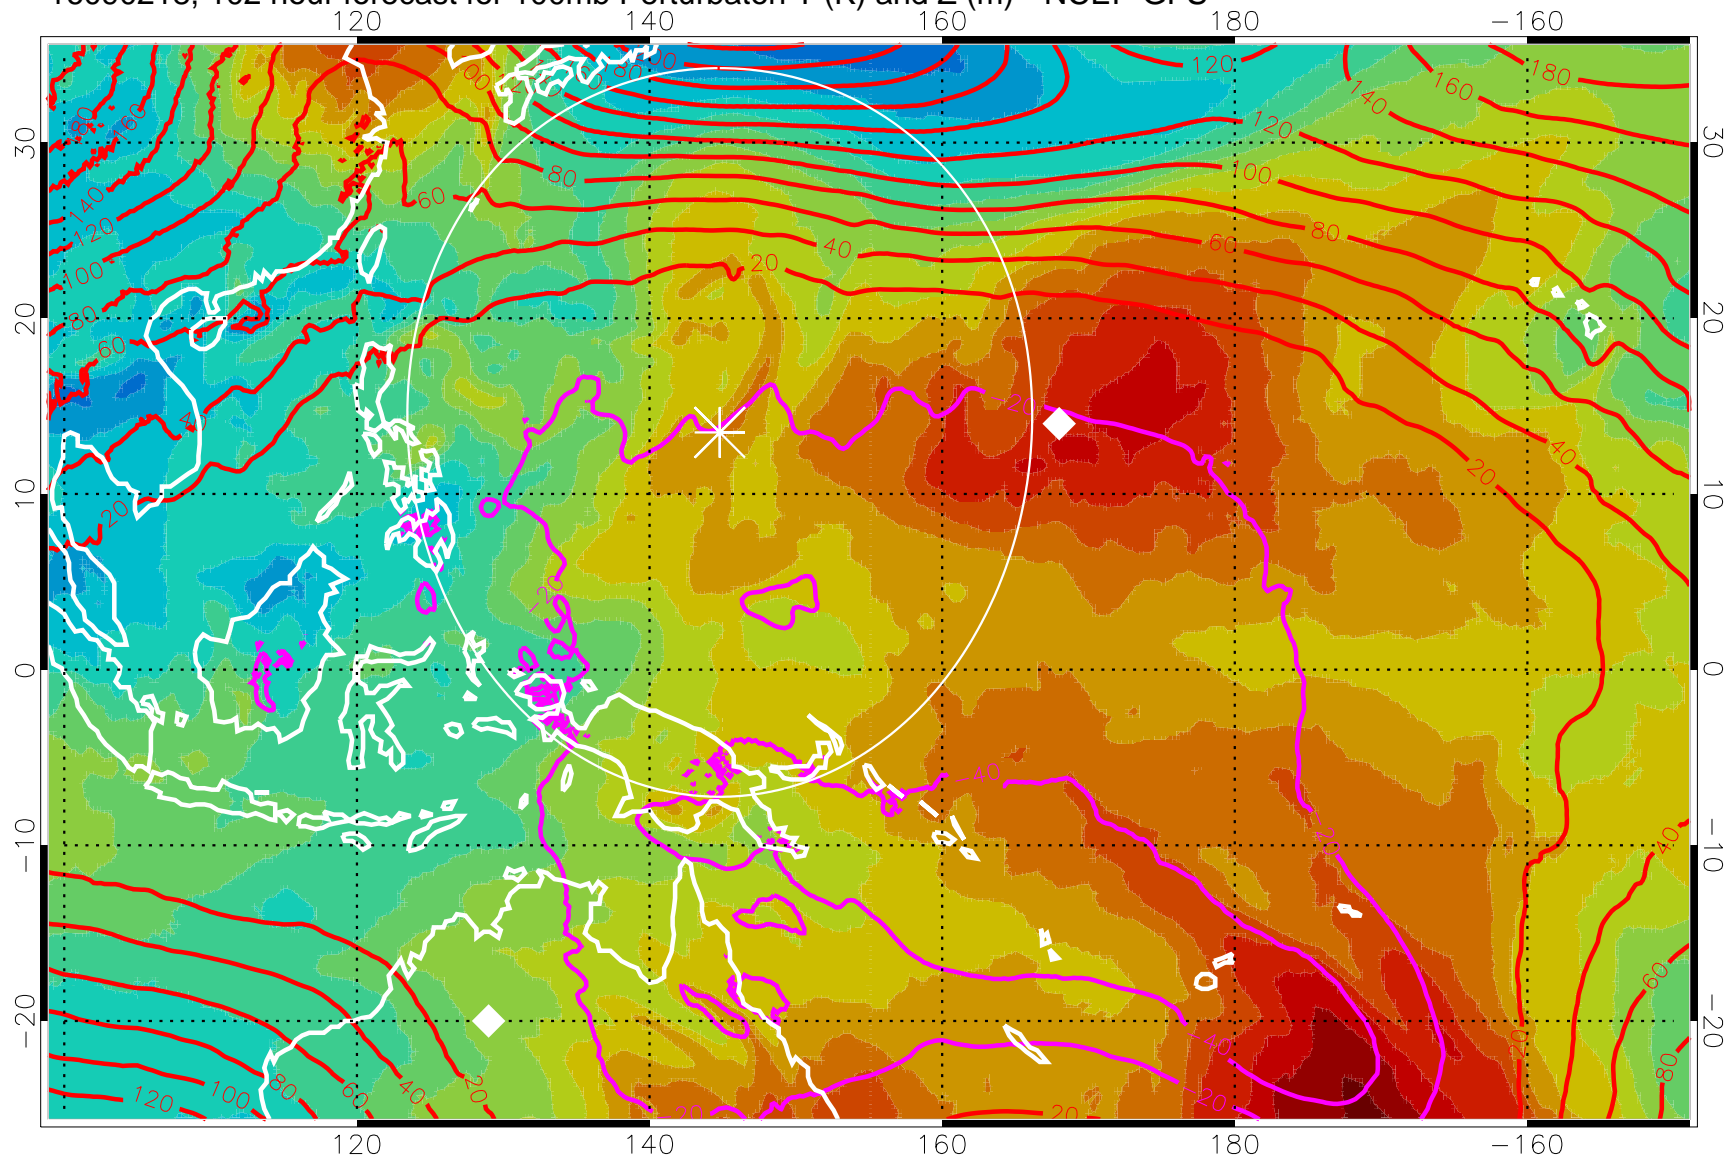

16090218, 102 hour forecast for 100mb Perturbaton T (K) and Z (m)-- NCEP GFS

Contours are 100 mbar Z perturbation (m)
Positive Z Contours
Negative Z Contours
Diamonds-mean pos. of anticyclones

Range ring of 2304 km