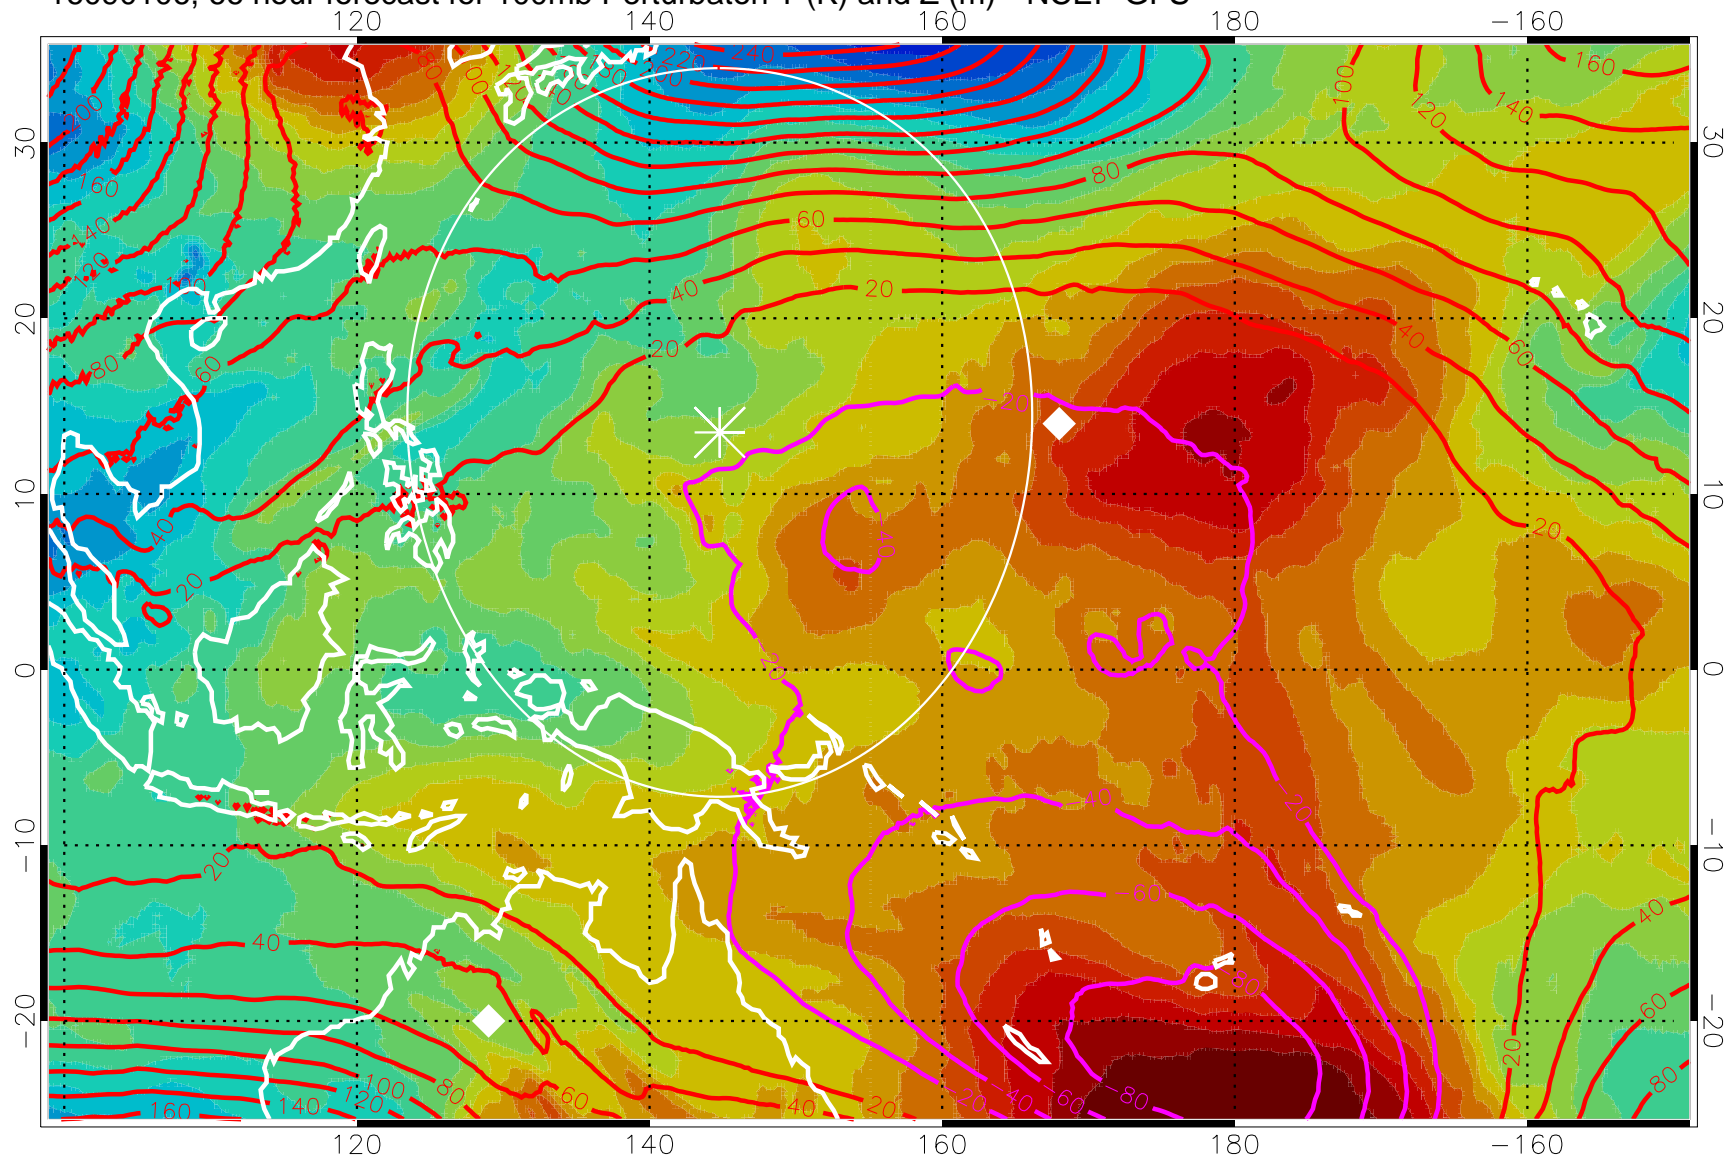

16090106, 66 hour forecast for 100mb Perturbaton T (K) and Z (m)-- NCEP GFS

Contours are 100 mbar Z perturbation (m)
Positive Z Contours
Negative Z Contours
Diamonds-mean pos. of anticyclones

Range ring of 2304 km