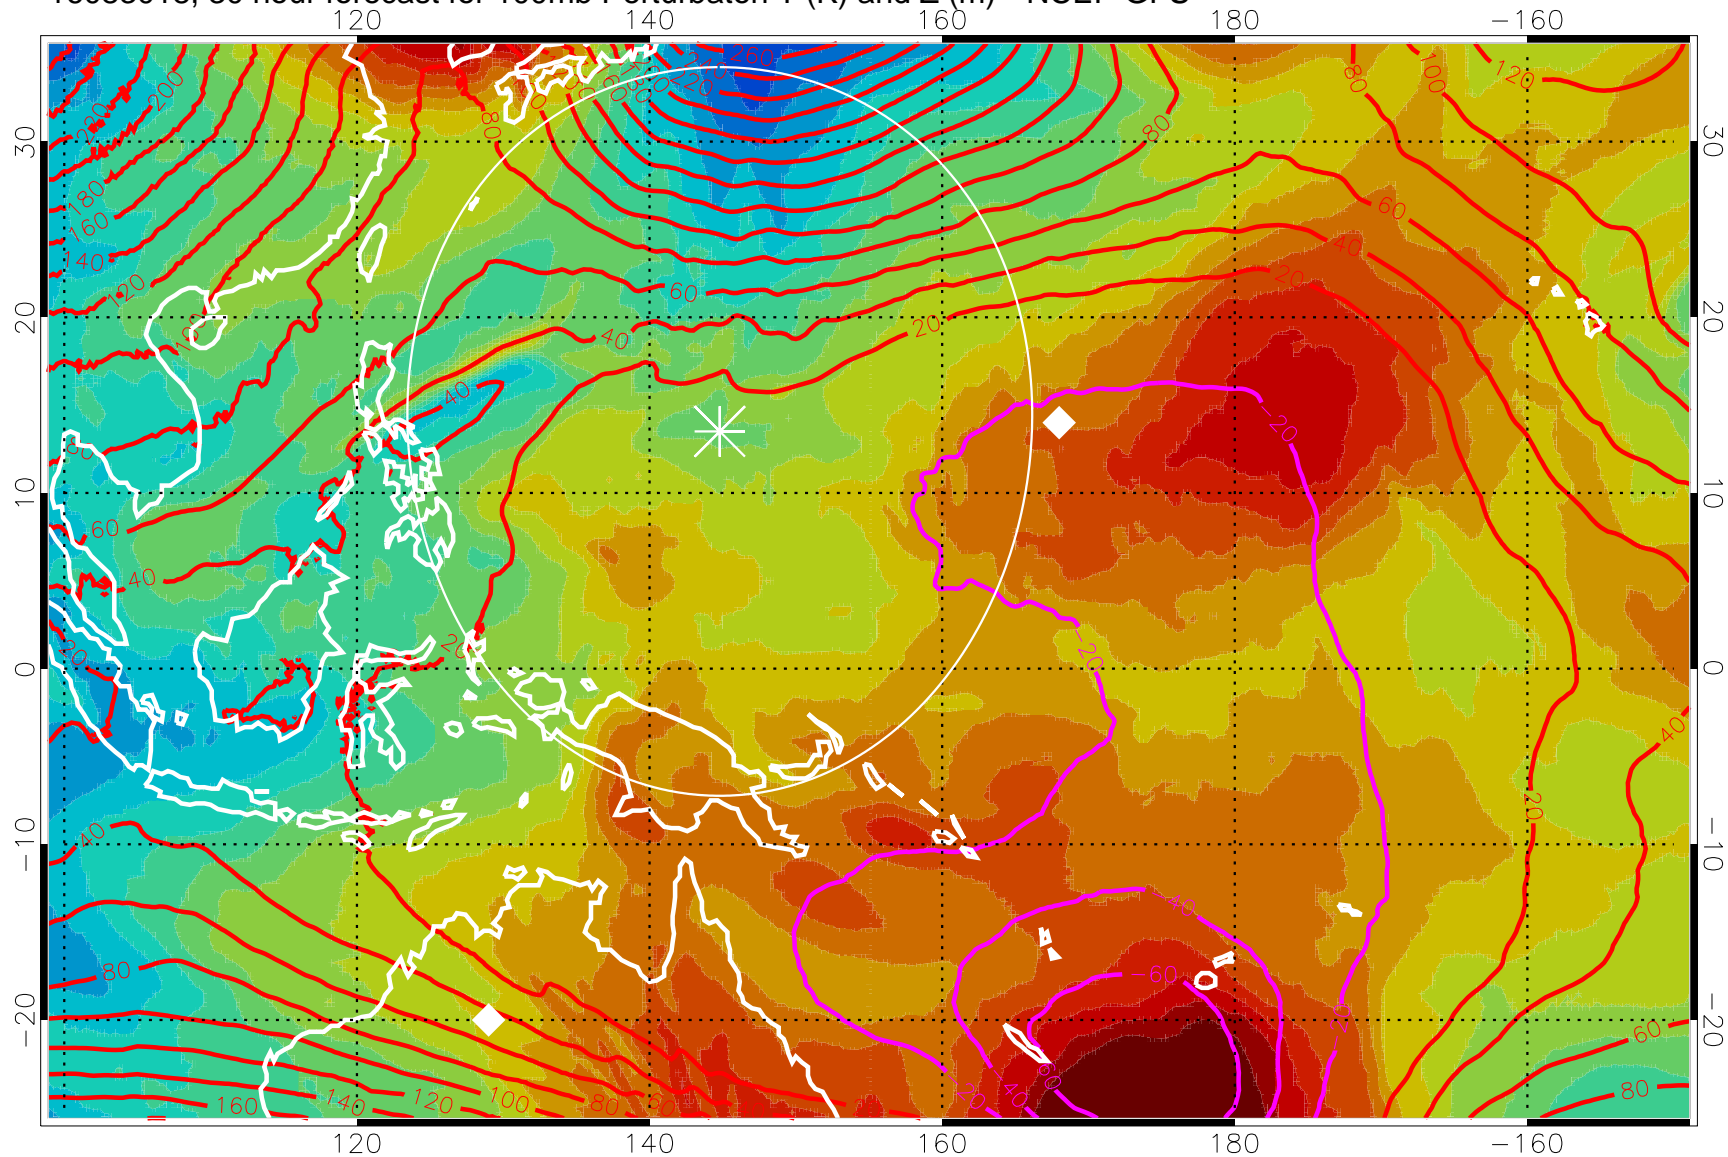

16083018, 30 hour forecast for 100mb Perturbaton T (K) and Z (m)-- NCEP GFS

Contours are 100 mbar Z perturbation (m)
Positive Z Contours
Negative Z Contours
Diamonds-mean pos. of anticyclones

Range ring of 2304 km