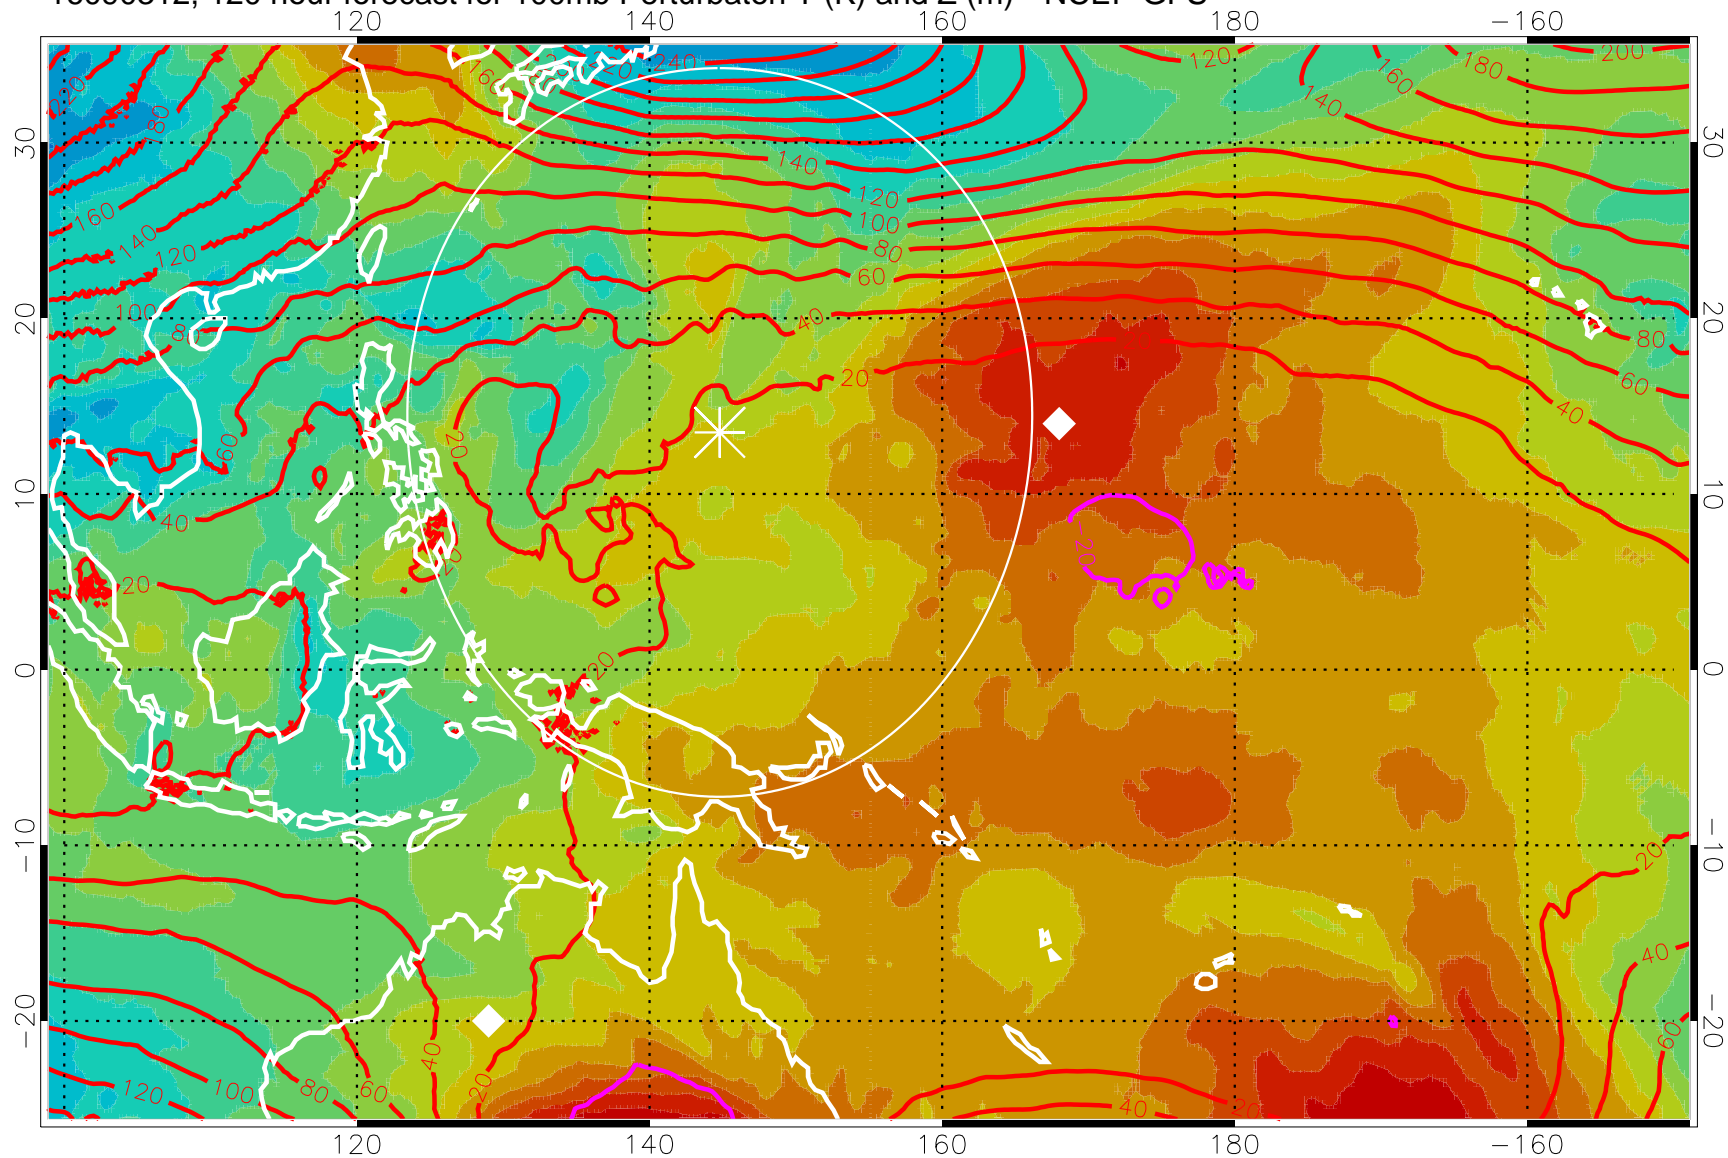

16090312, 120 hour forecast for 100mb Perturbaton T (K) and Z (m)-- NCEP GFS

Contours are 100 mbar Z perturbation (m)
Positive Z Contours
Negative Z Contours
Diamonds-mean pos. of anticyclones

Range ring of 2304 km