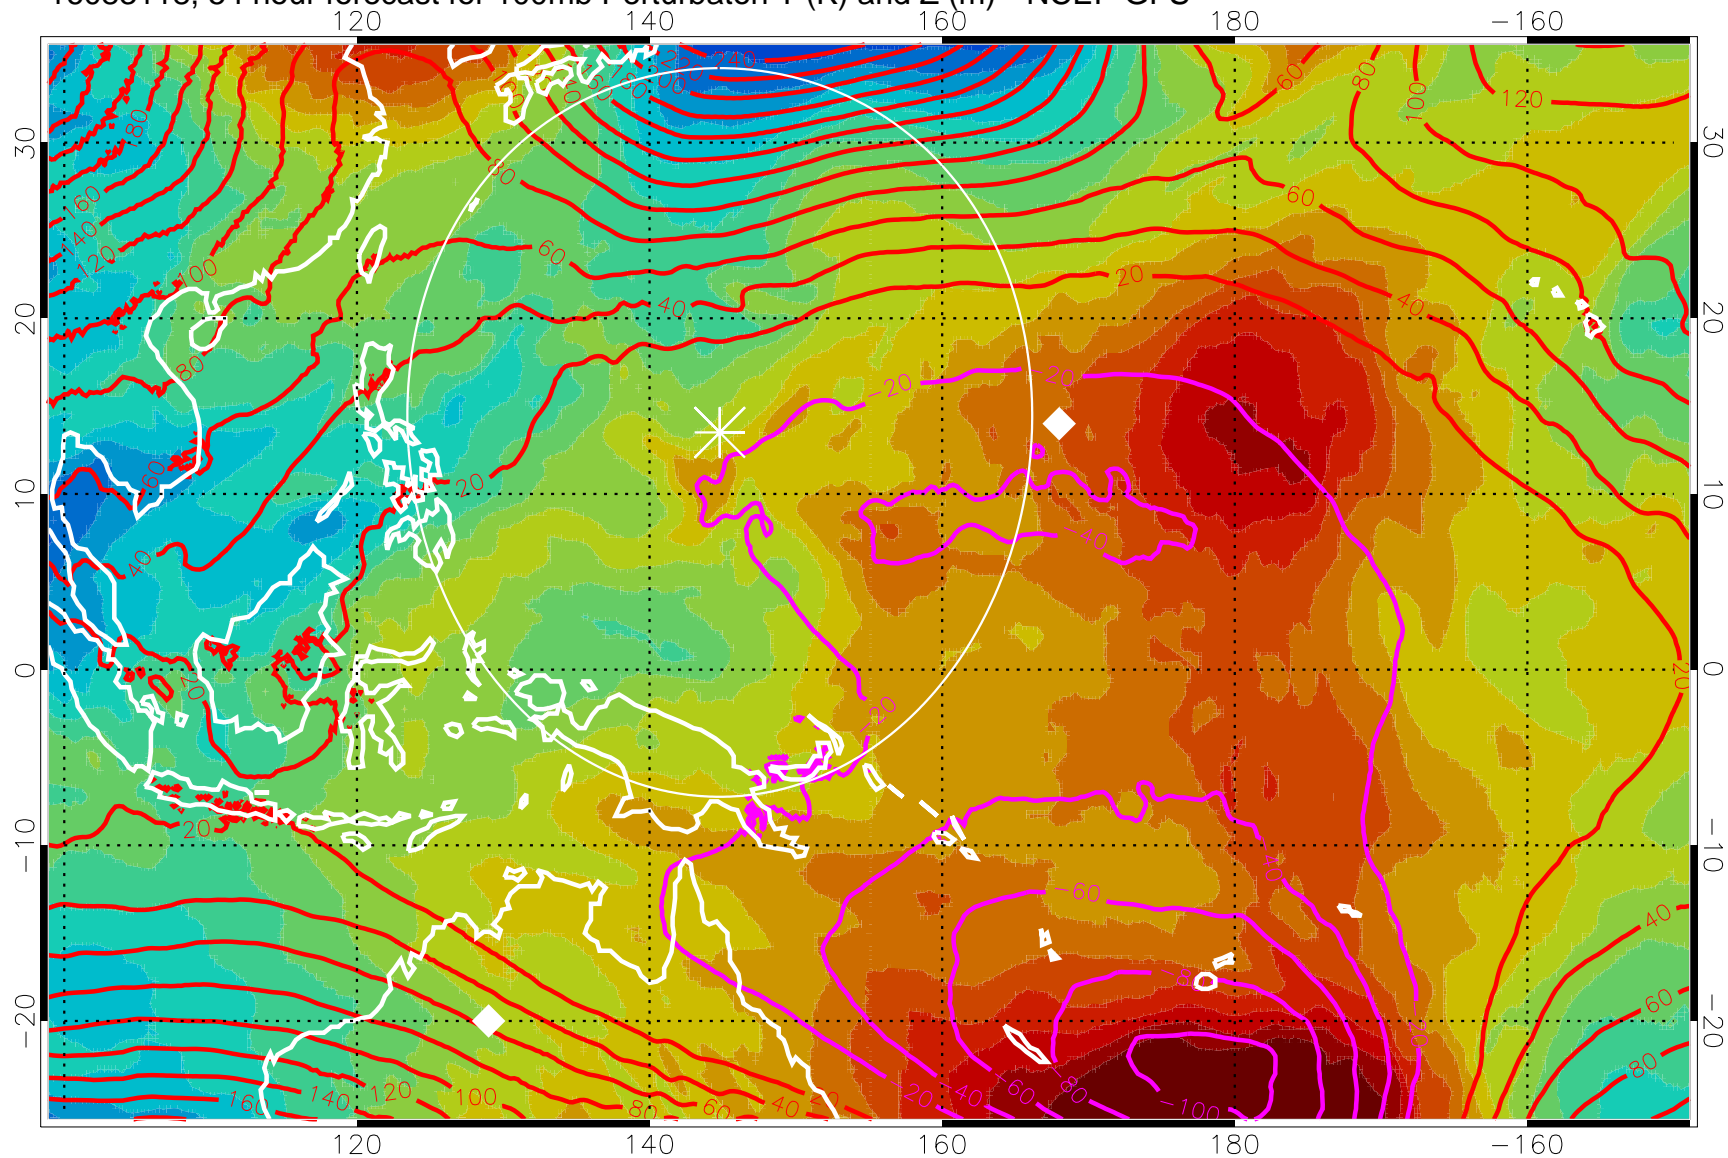

16083118, 54 hour forecast for 100mb Perturbaton T (K) and Z (m)-- NCEP GFS

Contours are 100 mbar Z perturbation (m)
Positive Z Contours
Negative Z Contours
Diamonds-mean pos. of anticyclones

Range ring of 2304 km