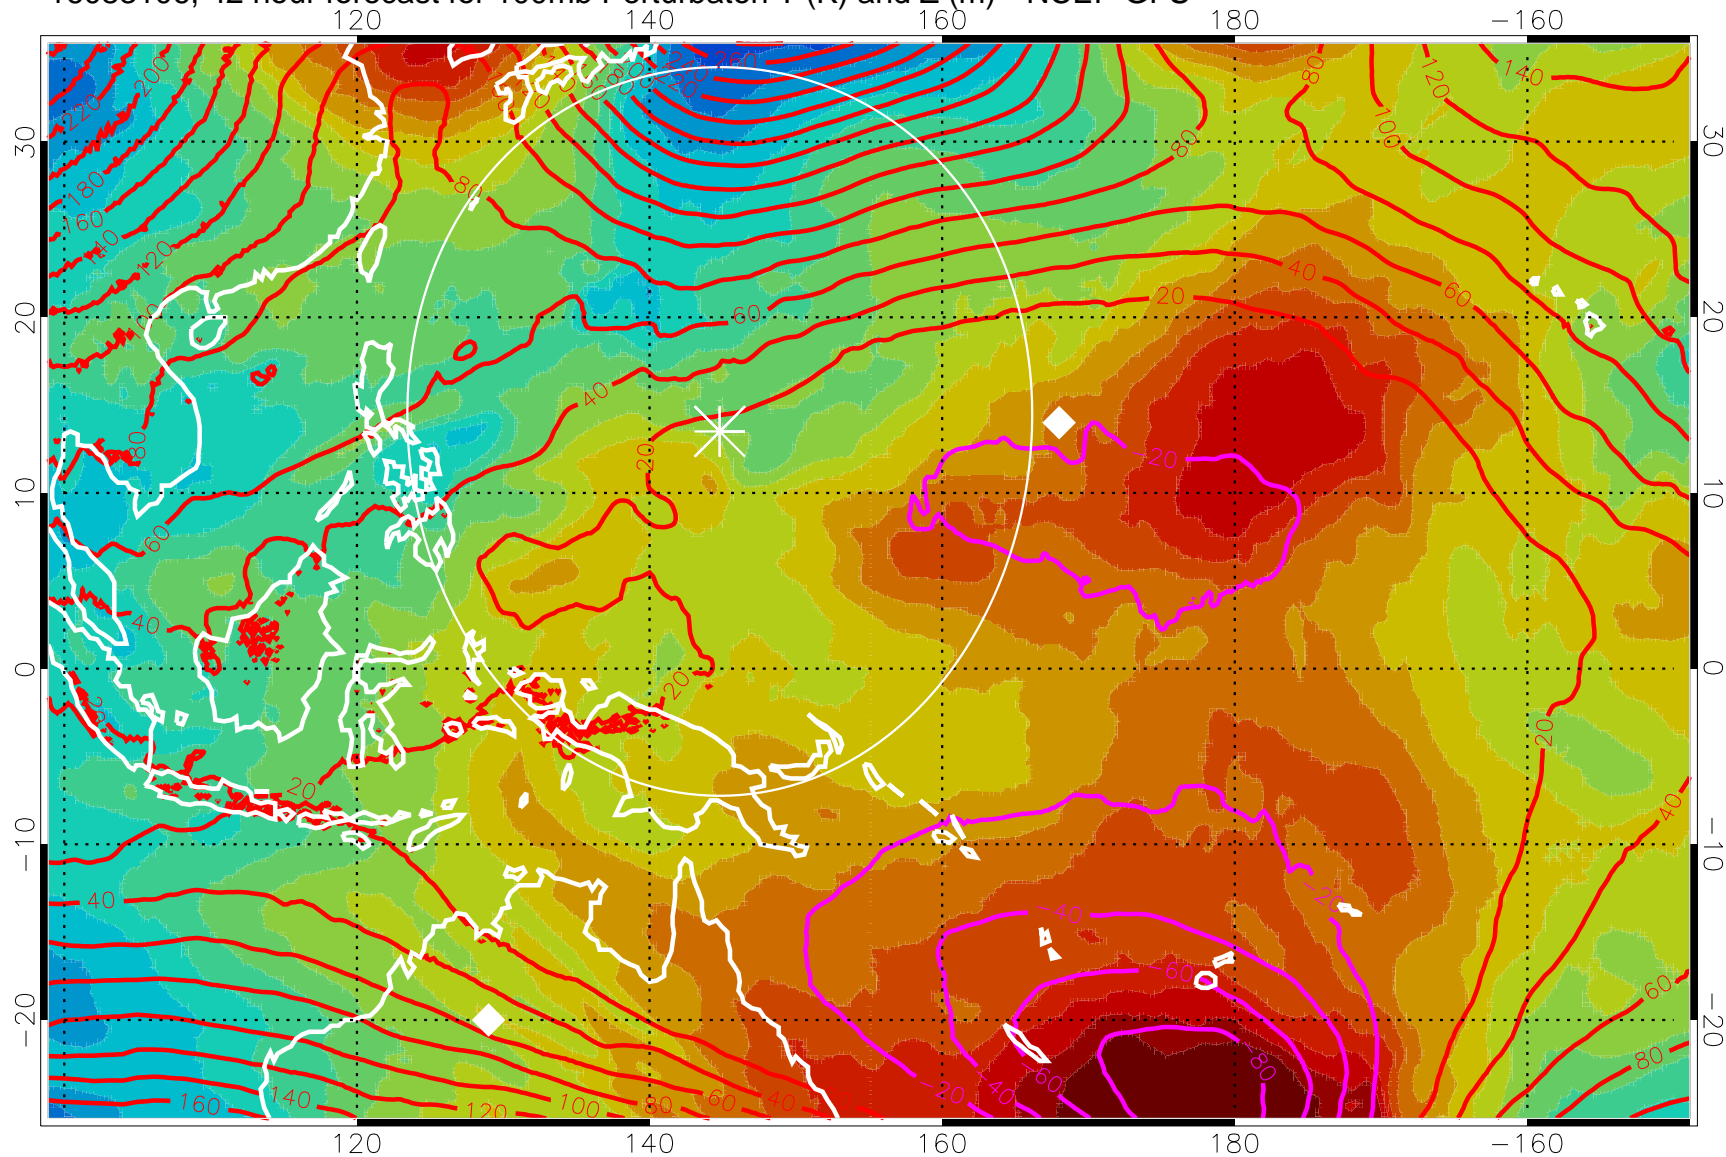

16083106, 42 hour forecast for 100mb Perturbaton T (K) and Z (m)-- NCEP GFS

Contours are 100 mbar Z perturbation (m)
Positive Z Contours
Negative Z Contours
Diamonds-mean pos. of anticyclones

Range ring of 2304 km