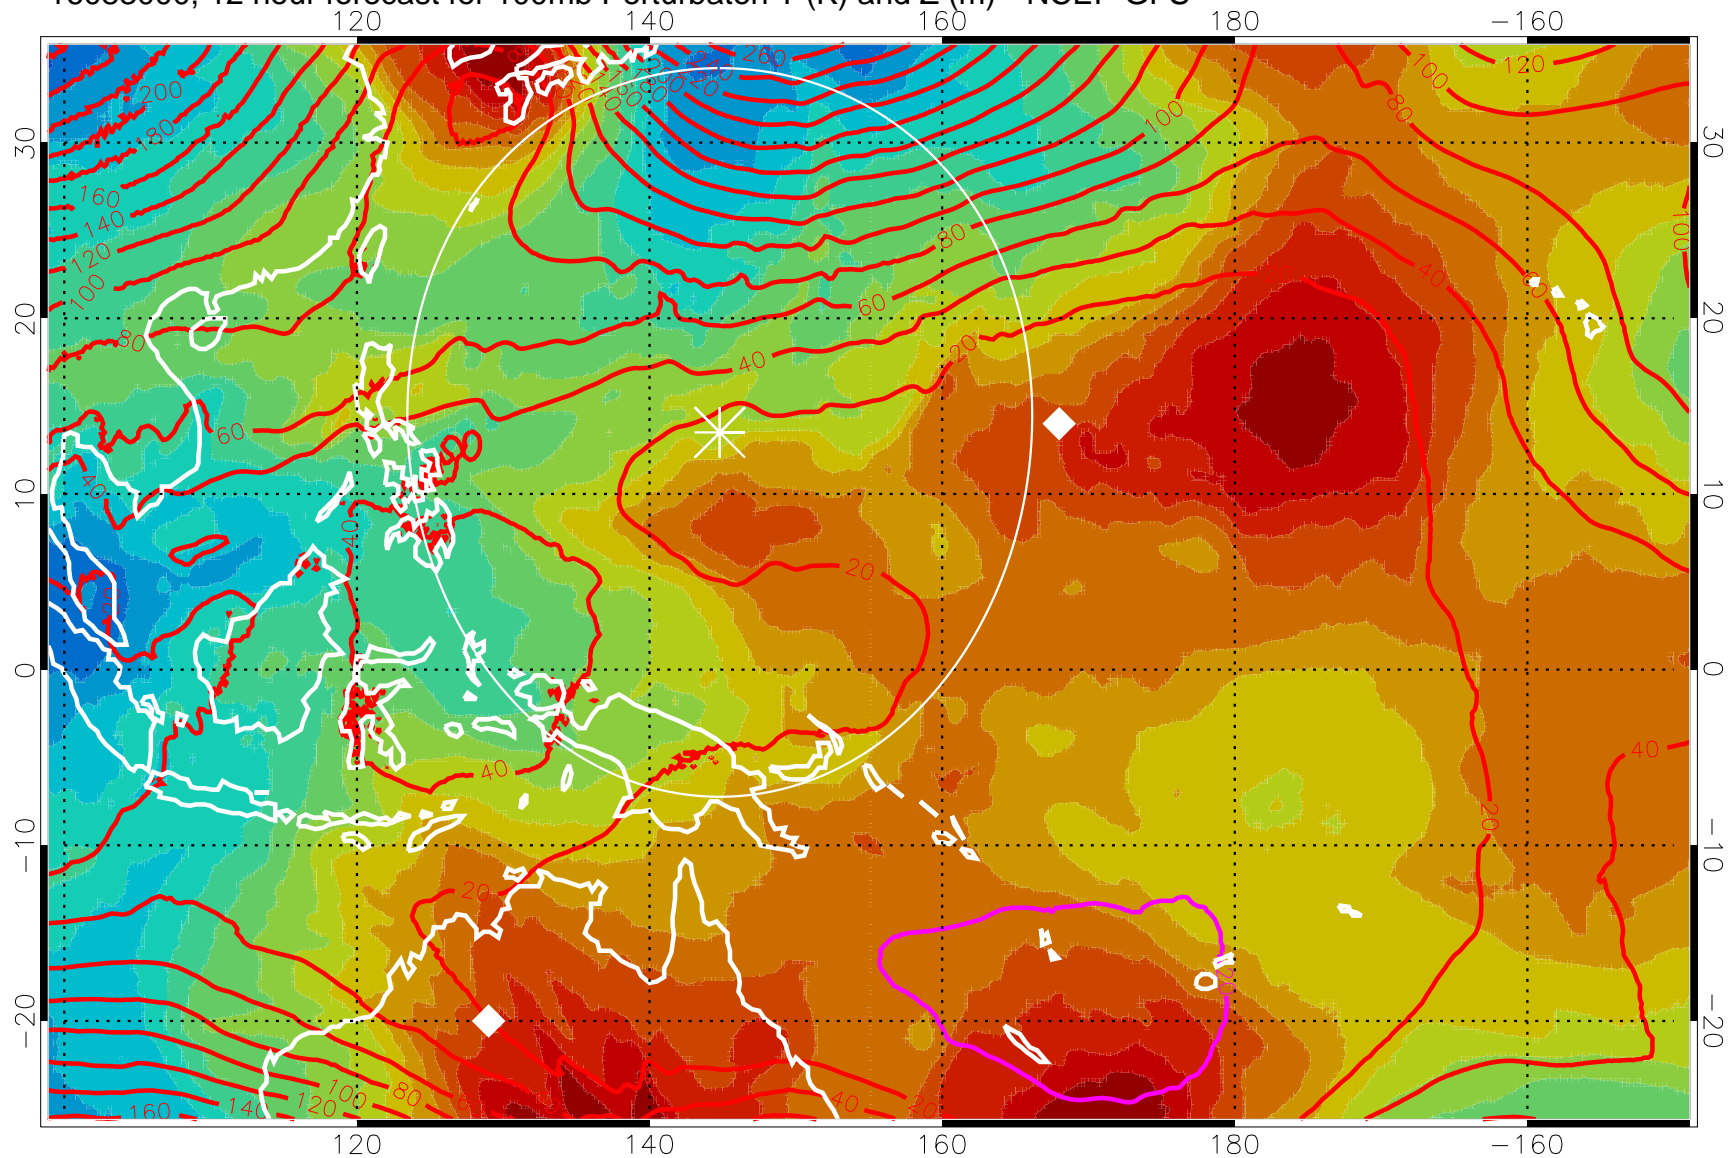

16083000, 12 hour forecast for 100mb Perturbaton T (K) and Z (m)-- NCEP GFS

Contours are 100 mbar Z perturbation (m)
Positive Z Contours
Negative Z Contours
Diamonds-mean pos. of anticyclones

Range ring of 2304 km