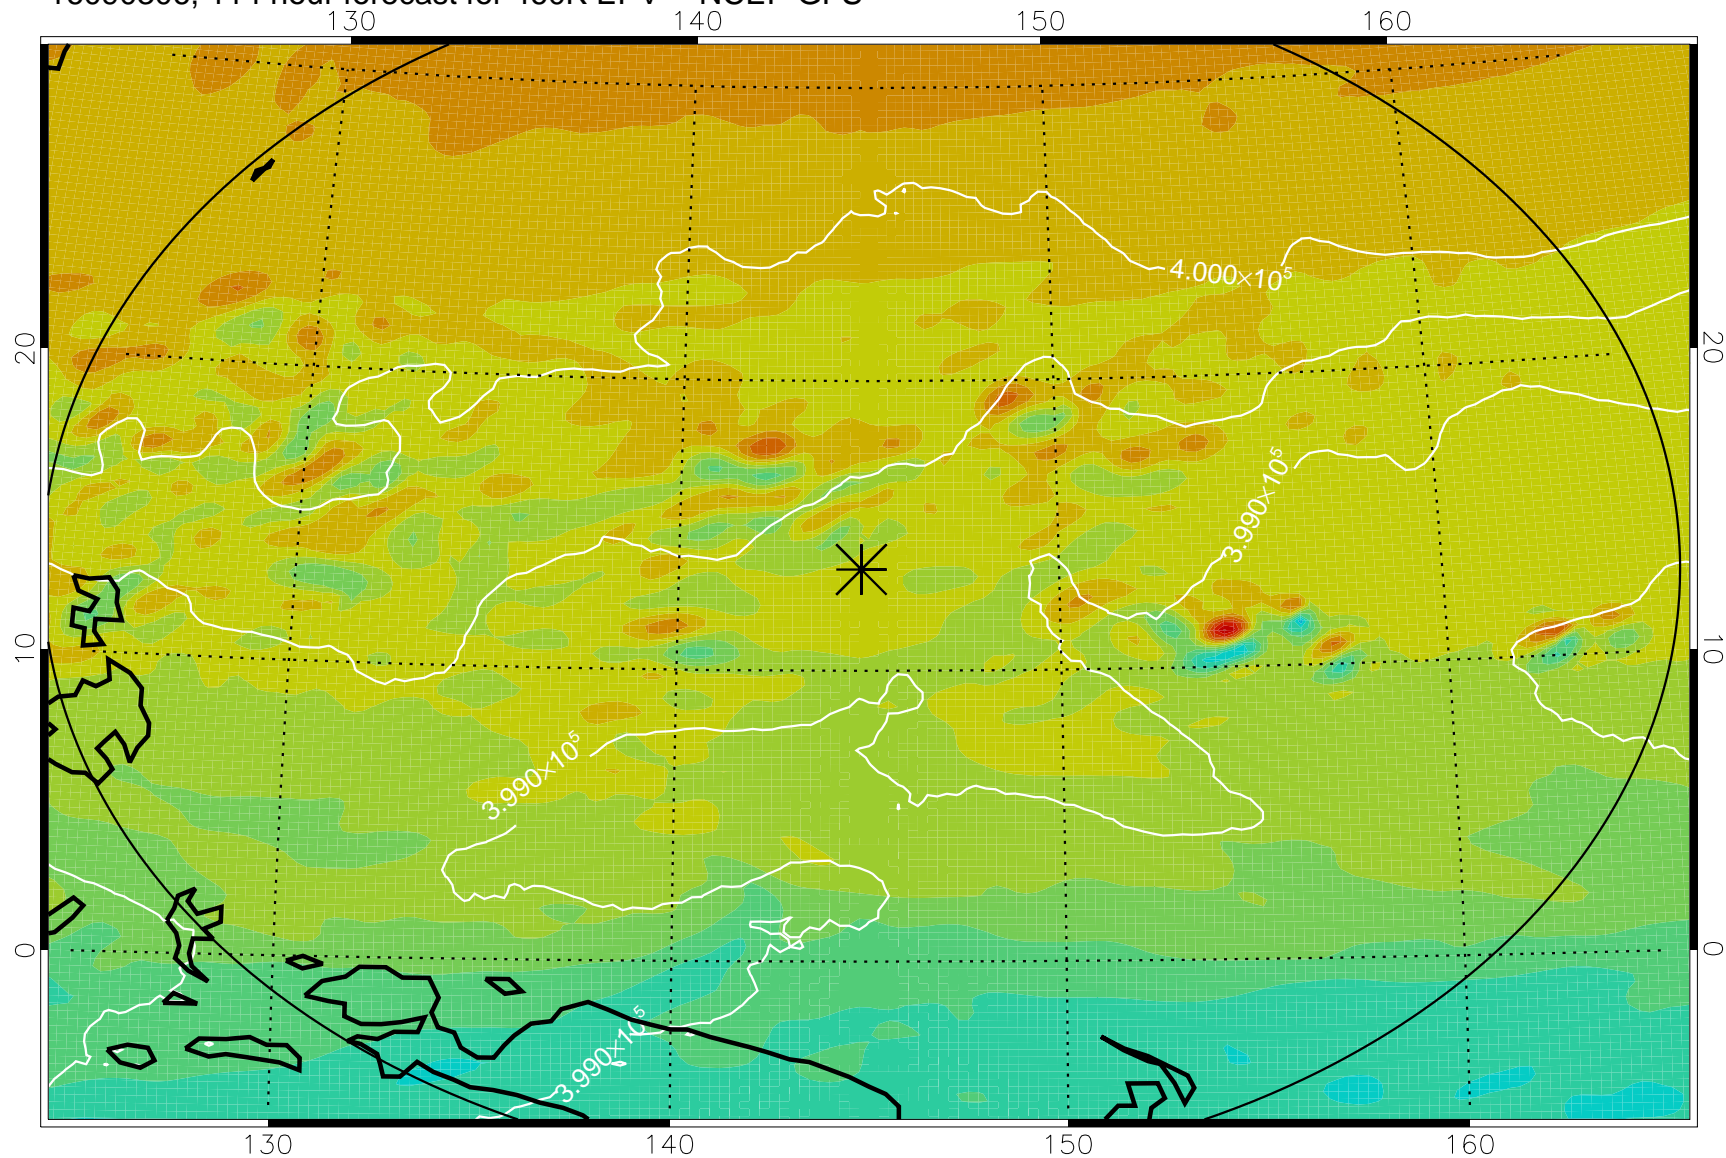

16090118, 78 hour forecast for 460K EPV -- NCEP GFS

460K Montgomery Streamfunction, white

Range ring of 2304 km

16090200, 84 hour forecast for 460K EPV -- NCEP GFS

460K Montgomery Streamfunction, white

Range ring of 2304 km

16090206, 90 hour forecast for 460K EPV -- NCEP GFS

460K Montgomery Streamfunction, white

Range ring of 2304 km

16090212, 96 hour forecast for 460K EPV -- NCEP GFS

460K Montgomery Streamfunction, white

Range ring of 2304 km

16090218, 102 hour forecast for 460K EPV -- NCEP GFS

460K Montgomery Streamfunction, white

Range ring of 2304 km

16090300, 108 hour forecast for 460K EPV -- NCEP GFS

460K Montgomery Streamfunction, white

Range ring of 2304 km

16090306, 114 hour forecast for 460K EPV -- NCEP GFS

460K Montgomery Streamfunction, white

Range ring of 2304 km

16090312, 120 hour forecast for 460K EPV -- NCEP GFS

460K Montgomery Streamfunction, white

Range ring of 2304 km