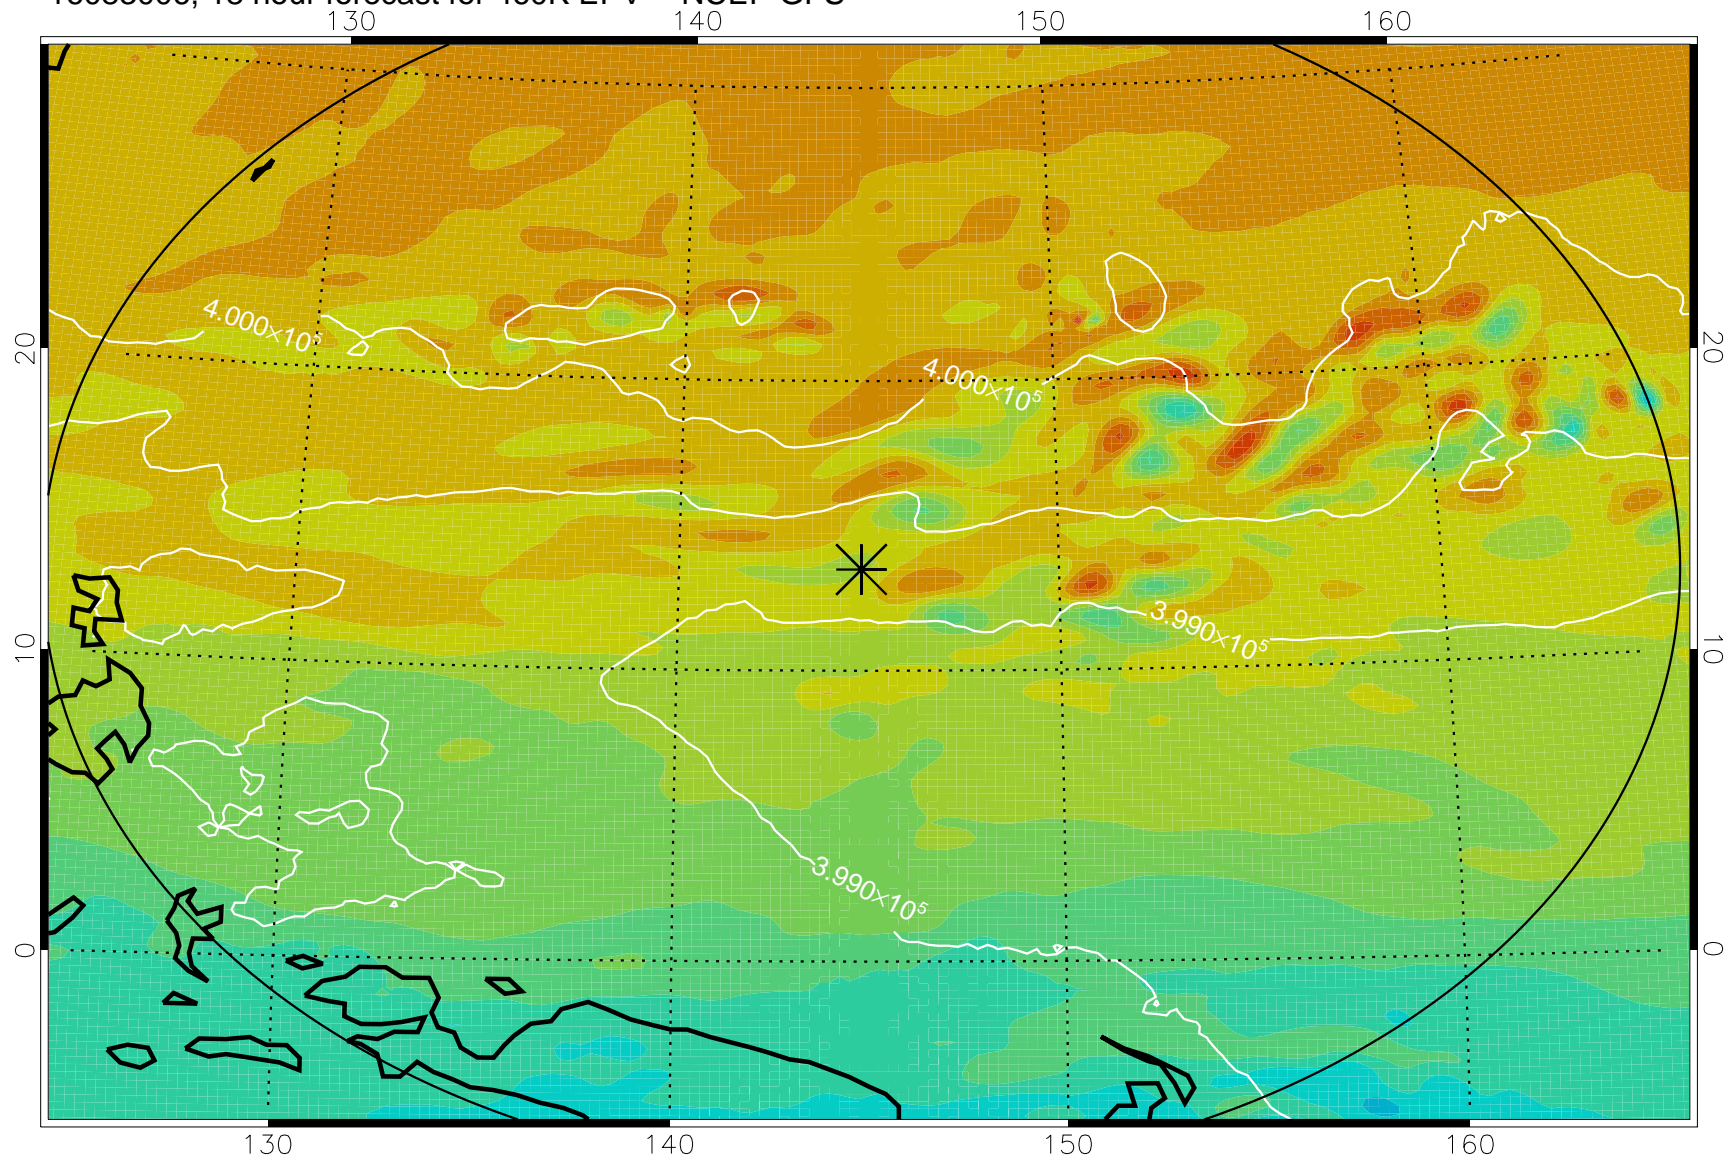

16082918, 6 hour forecast for 460K EPV -- NCEP GFS

460K Montgomery Streamfunction, white

Range ring of 2304 km

16083000, 12 hour forecast for 460K EPV -- NCEP GFS

460K Montgomery Streamfunction, white

Range ring of 2304 km

16083006, 18 hour forecast for 460K EPV -- NCEP GFS

460K Montgomery Streamfunction, white

Range ring of 2304 km

16083012, 24 hour forecast for 460K EPV -- NCEP GFS

460K Montgomery Streamfunction, white

Range ring of 2304 km

16083018, 30 hour forecast for 460K EPV -- NCEP GFS

460K Montgomery Streamfunction, white

Range ring of 2304 km

16083100, 36 hour forecast for 460K EPV -- NCEP GFS

460K Montgomery Streamfunction, white

Range ring of 2304 km

16090118, 78 hour forecast for 460K EPV -- NCEP GFS

460K Montgomery Streamfunction, white

Range ring of 2304 km

16090200, 84 hour forecast for 460K EPV -- NCEP GFS

460K Montgomery Streamfunction, white

Range ring of 2304 km