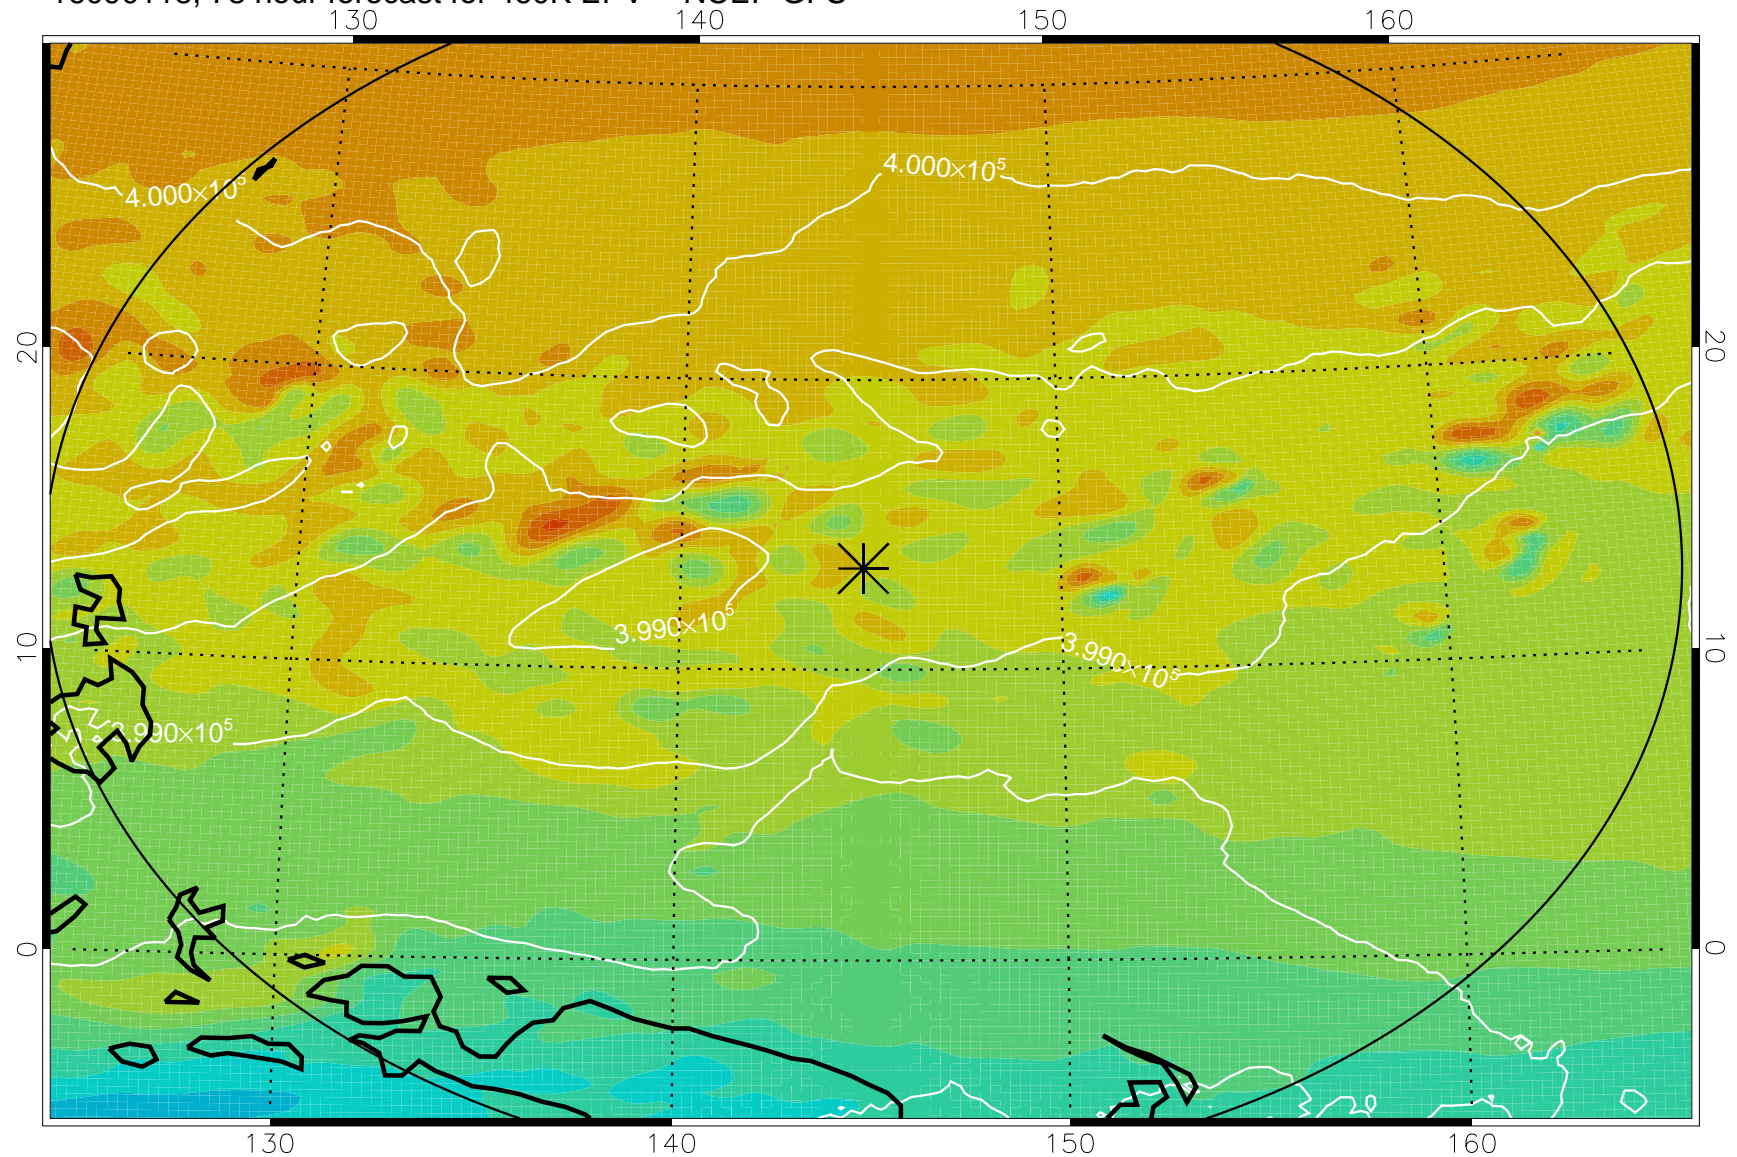

16090106, 66 hour forecast for 460K EPV -- NCEP GFS

460K Montgomery Streamfunction, white

Range ring of 2304 km

16090112, 72 hour forecast for 460K EPV -- NCEP GFS

460K Montgomery Streamfunction, white

Range ring of 2304 km

16090118, 78 hour forecast for 460K EPV -- NCEP GFS

460K Montgomery Streamfunction, white

Range ring of 2304 km

16090200, 84 hour forecast for 460K EPV -- NCEP GFS

460K Montgomery Streamfunction, white

Range ring of 2304 km

16090206, 90 hour forecast for 460K EPV -- NCEP GFS

460K Montgomery Streamfunction, white

Range ring of 2304 km

16090212, 96 hour forecast for 460K EPV -- NCEP GFS

460K Montgomery Streamfunction, white

Range ring of 2304 km

16090218, 102 hour forecast for 460K EPV -- NCEP GFS

460K Montgomery Streamfunction, white

Range ring of 2304 km

16090300, 108 hour forecast for 460K EPV -- NCEP GFS

460K Montgomery Streamfunction, white

Range ring of 2304 km