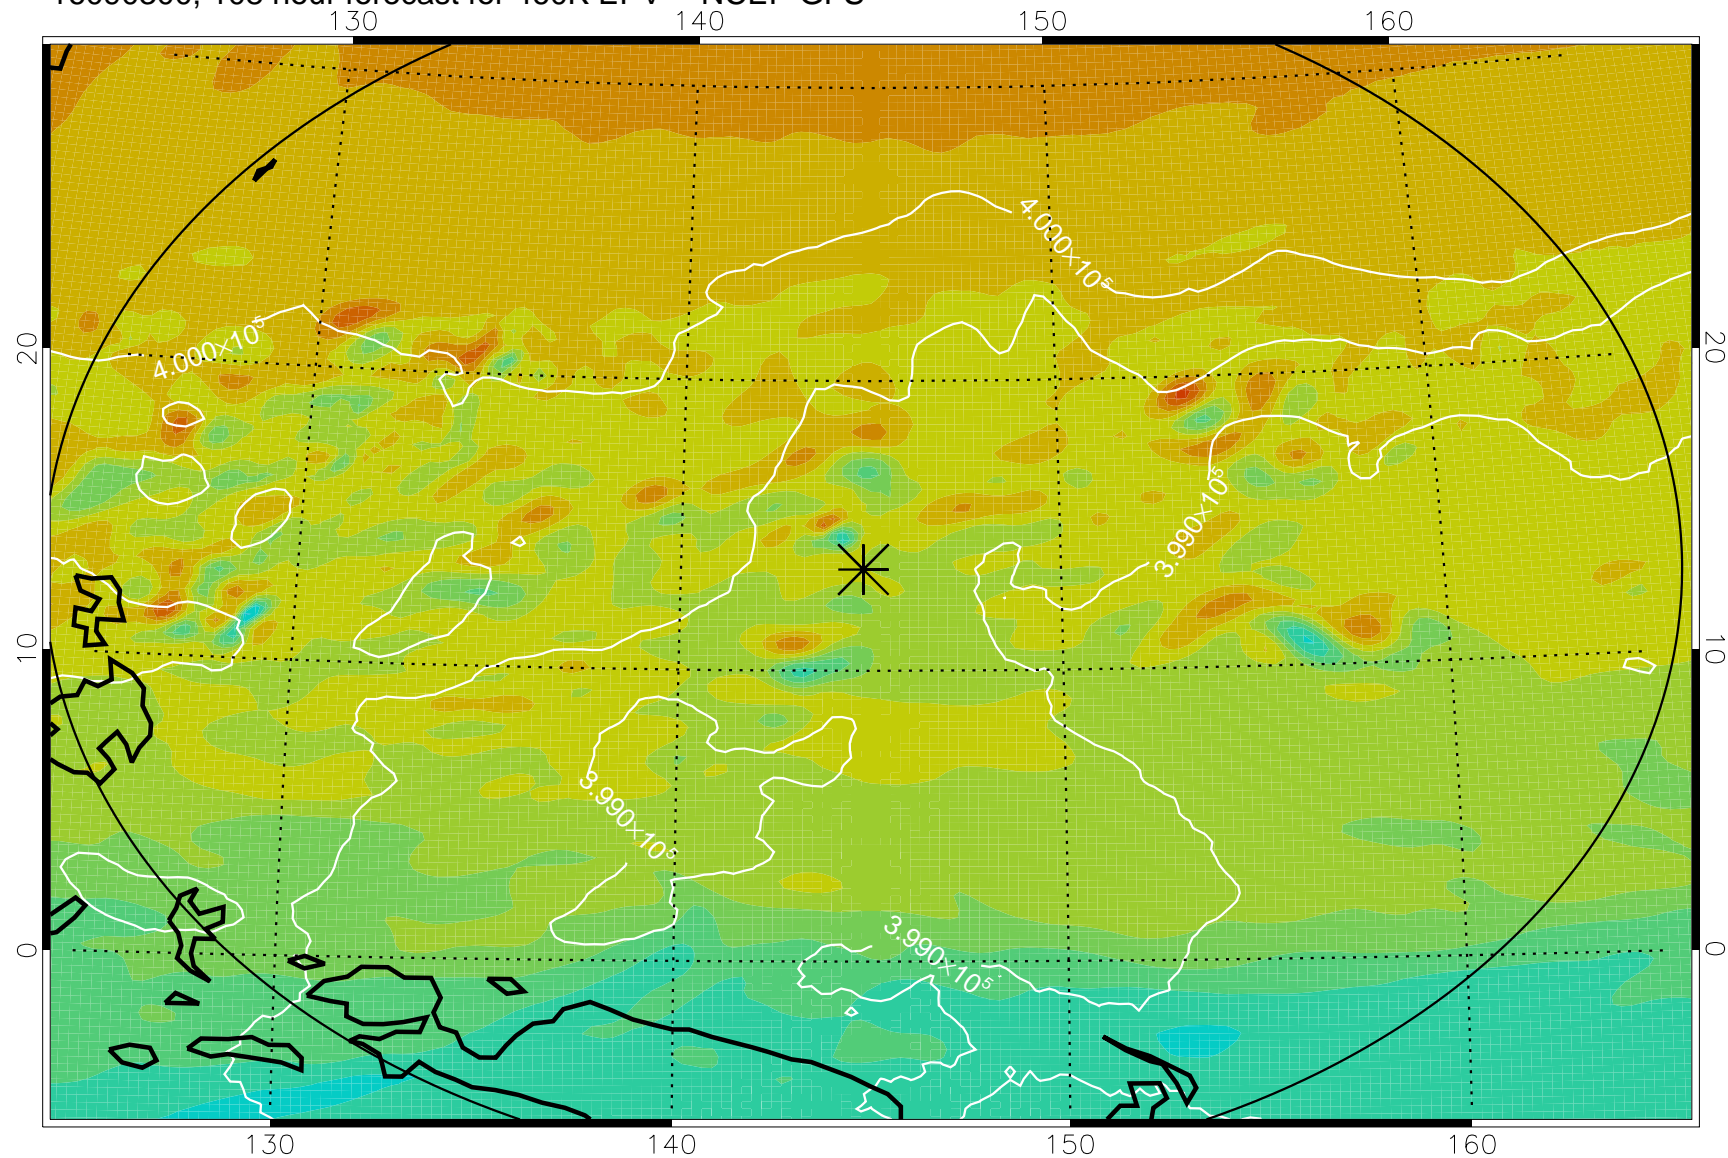

16090118, 78 hour forecast for 460K EPV -- NCEP GFS

460K Montgomery Streamfunction, white

Range ring of 2304 km

16090200, 84 hour forecast for 460K EPV -- NCEP GFS

460K Montgomery Streamfunction, white

Range ring of 2304 km

16090206, 90 hour forecast for 460K EPV -- NCEP GFS

460K Montgomery Streamfunction, white

Range ring of 2304 km

16090212, 96 hour forecast for 460K EPV -- NCEP GFS

460K Montgomery Streamfunction, white

Range ring of 2304 km

16090218, 102 hour forecast for 460K EPV -- NCEP GFS

460K Montgomery Streamfunction, white

Range ring of 2304 km

16090300, 108 hour forecast for 460K EPV -- NCEP GFS

460K Montgomery Streamfunction, white

Range ring of 2304 km

16090306, 114 hour forecast for 460K EPV -- NCEP GFS

460K Montgomery Streamfunction, white

Range ring of 2304 km

16090312, 120 hour forecast for 460K EPV -- NCEP GFS

460K Montgomery Streamfunction, white

Range ring of 2304 km