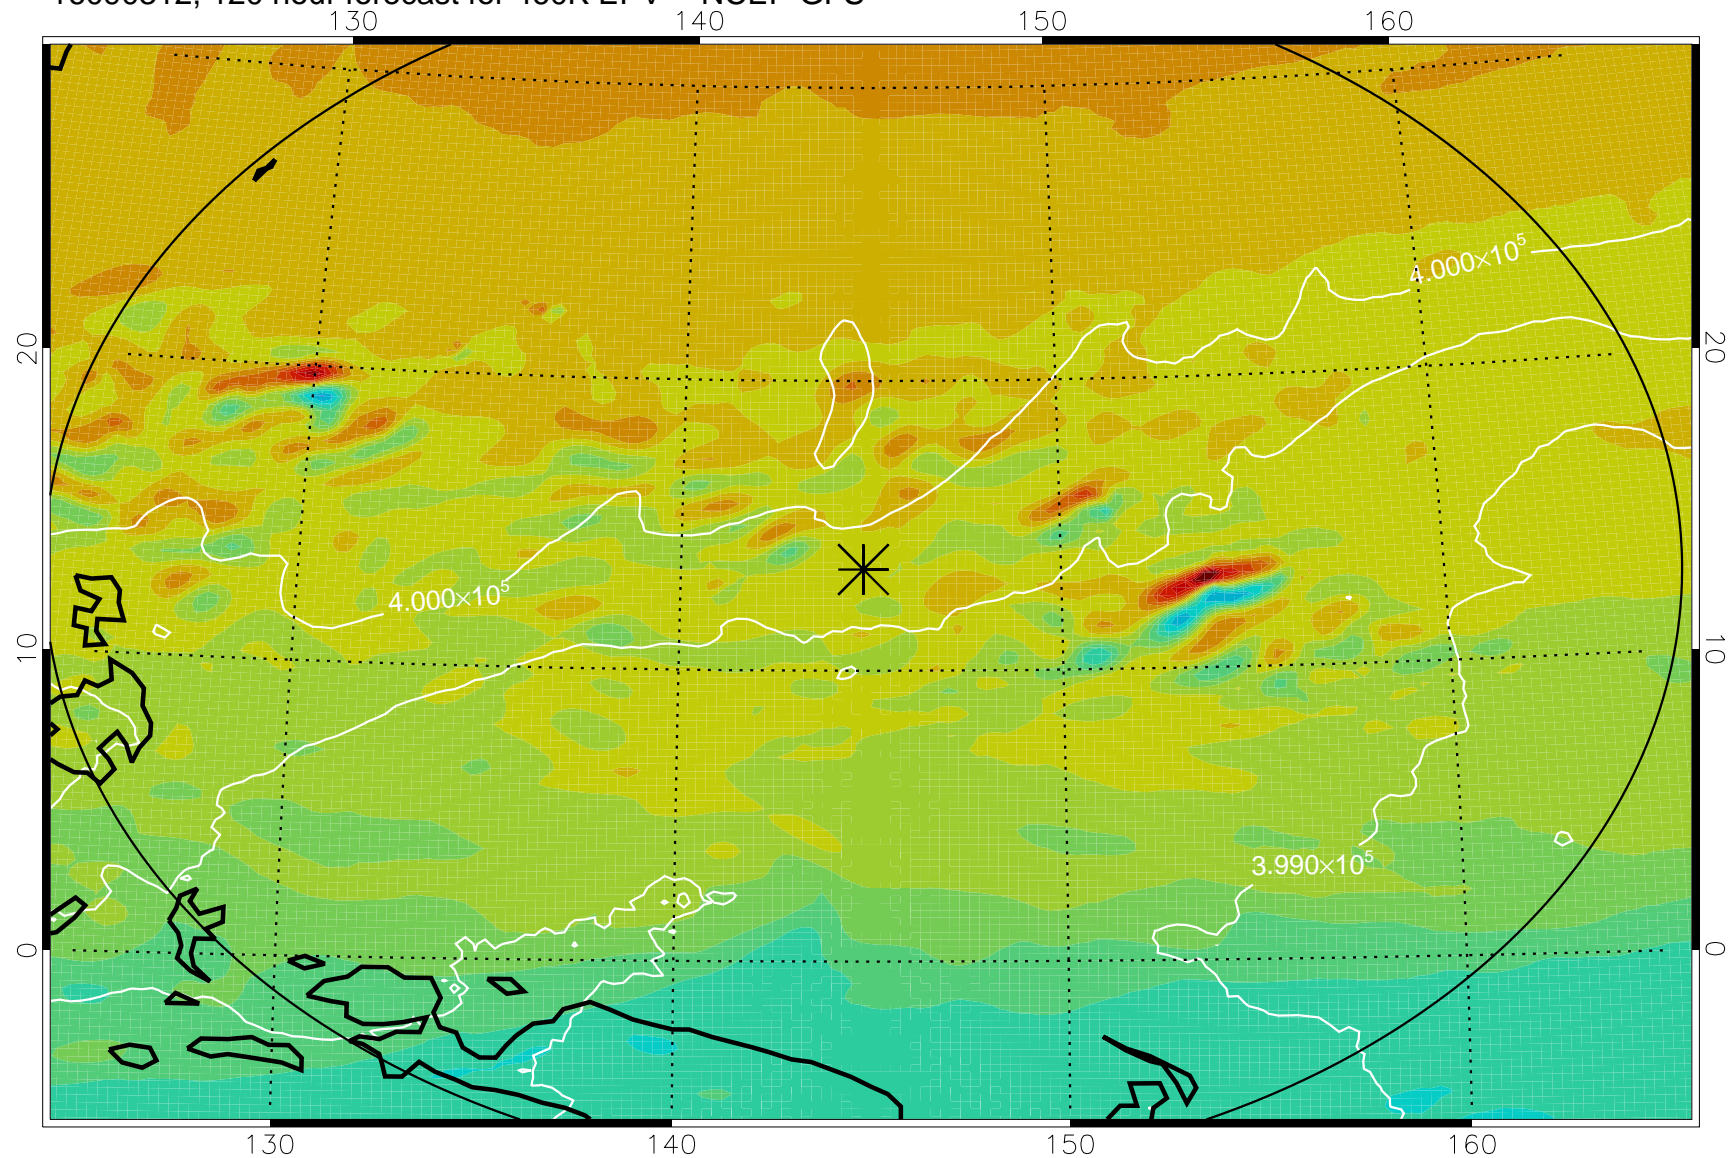

16090118, 78 hour forecast for 460K EPV -- NCEP GFS

460K Montgomery Streamfunction, white

Range ring of 2304 km

16090200, 84 hour forecast for 460K EPV -- NCEP GFS

460K Montgomery Streamfunction, white

Range ring of 2304 km

16090206, 90 hour forecast for 460K EPV -- NCEP GFS

460K Montgomery Streamfunction, white

Range ring of 2304 km

16090212, 96 hour forecast for 460K EPV -- NCEP GFS

460K Montgomery Streamfunction, white

Range ring of 2304 km

16090218, 102 hour forecast for 460K EPV -- NCEP GFS

460K Montgomery Streamfunction, white

Range ring of 2304 km

16090300, 108 hour forecast for 460K EPV -- NCEP GFS

460K Montgomery Streamfunction, white

Range ring of 2304 km

16090306, 114 hour forecast for 460K EPV -- NCEP GFS

460K Montgomery Streamfunction, white

Range ring of 2304 km

16090312, 120 hour forecast for 460K EPV -- NCEP GFS

460K Montgomery Streamfunction, white

Range ring of 2304 km