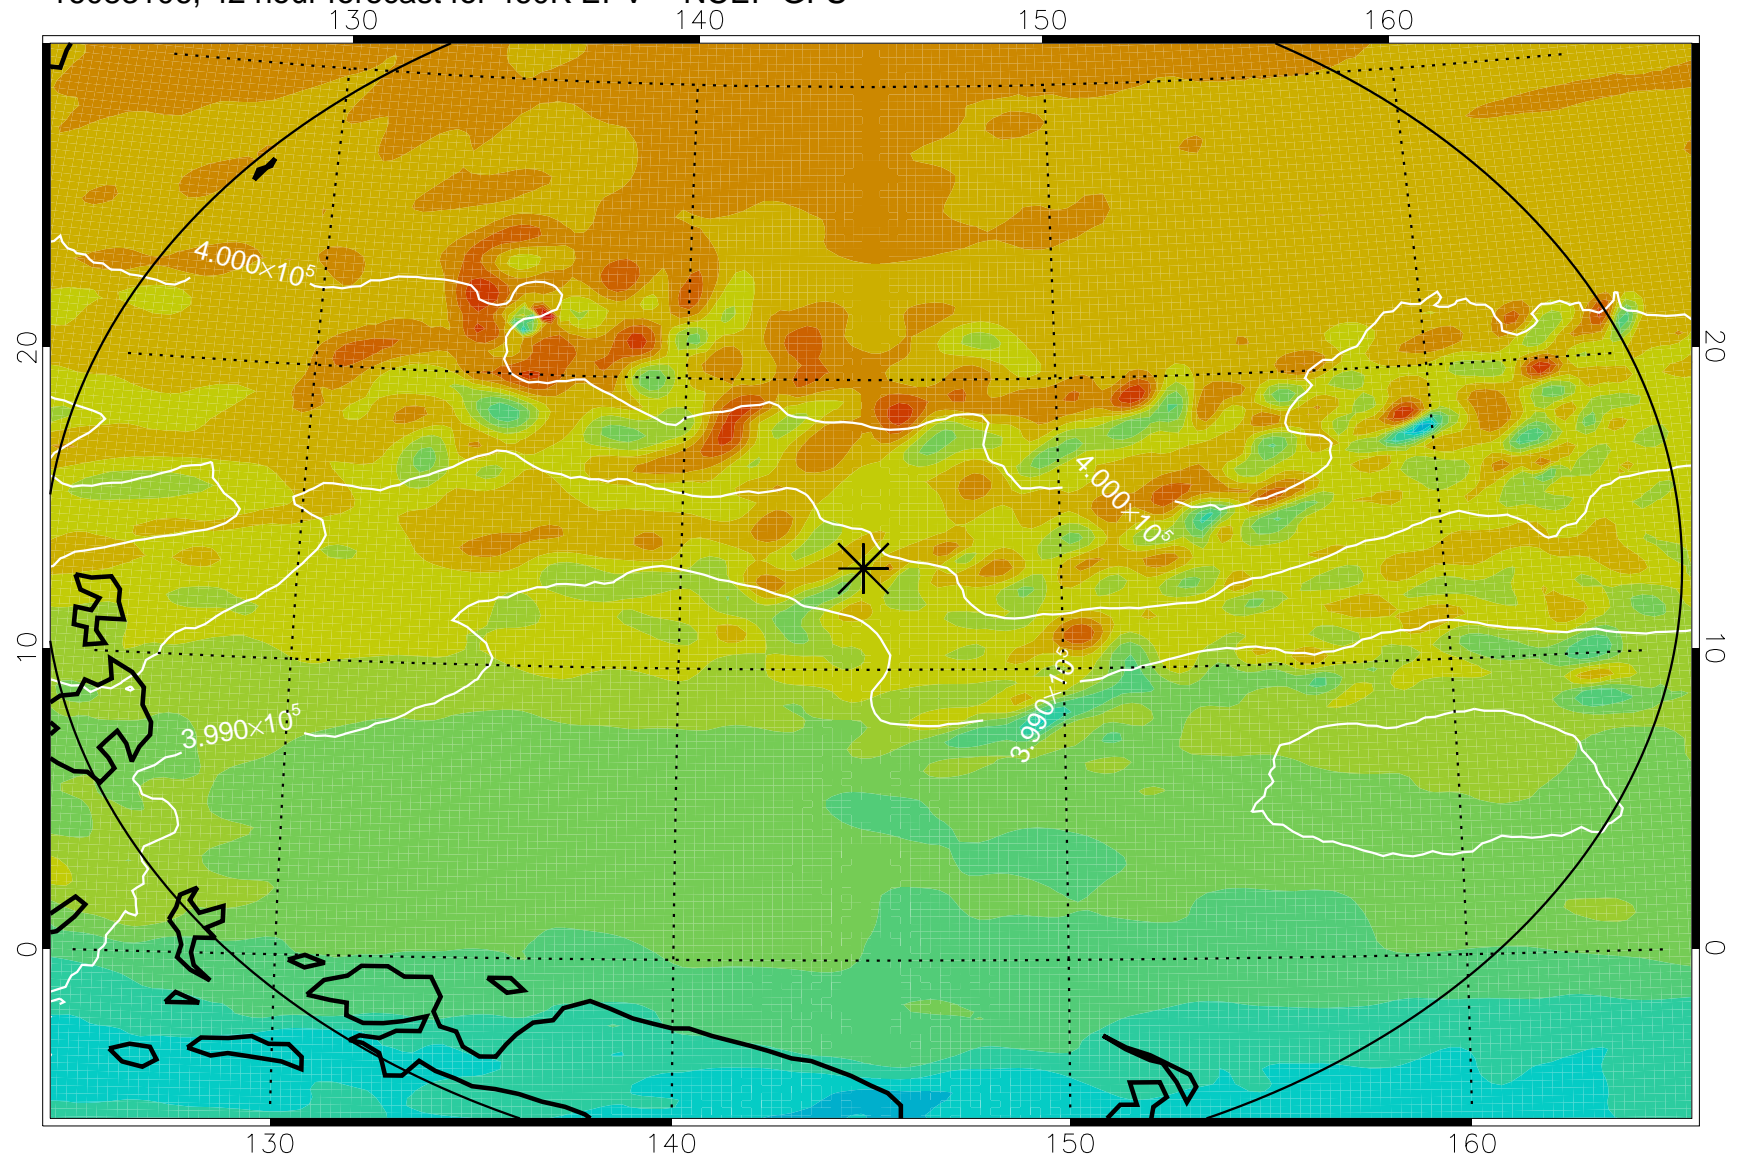

16083018, 30 hour forecast for 460K EPV -- NCEP GFS

460K Montgomery Streamfunction, white

Range ring of 2304 km

16083100, 36 hour forecast for 460K EPV -- NCEP GFS

460K Montgomery Streamfunction, white

Range ring of 2304 km

16083106, 42 hour forecast for 460K EPV -- NCEP GFS

460K Montgomery Streamfunction, white

Range ring of 2304 km

16083112, 48 hour forecast for 460K EPV -- NCEP GFS

460K Montgomery Streamfunction, white

Range ring of 2304 km

16083118, 54 hour forecast for 460K EPV -- NCEP GFS

460K Montgomery Streamfunction, white

Range ring of 2304 km

16090100, 60 hour forecast for 460K EPV -- NCEP GFS

460K Montgomery Streamfunction, white

Range ring of 2304 km

16090118, 78 hour forecast for 460K EPV -- NCEP GFS

460K Montgomery Streamfunction, white

Range ring of 2304 km

16090200, 84 hour forecast for 460K EPV -- NCEP GFS

460K Montgomery Streamfunction, white

Range ring of 2304 km