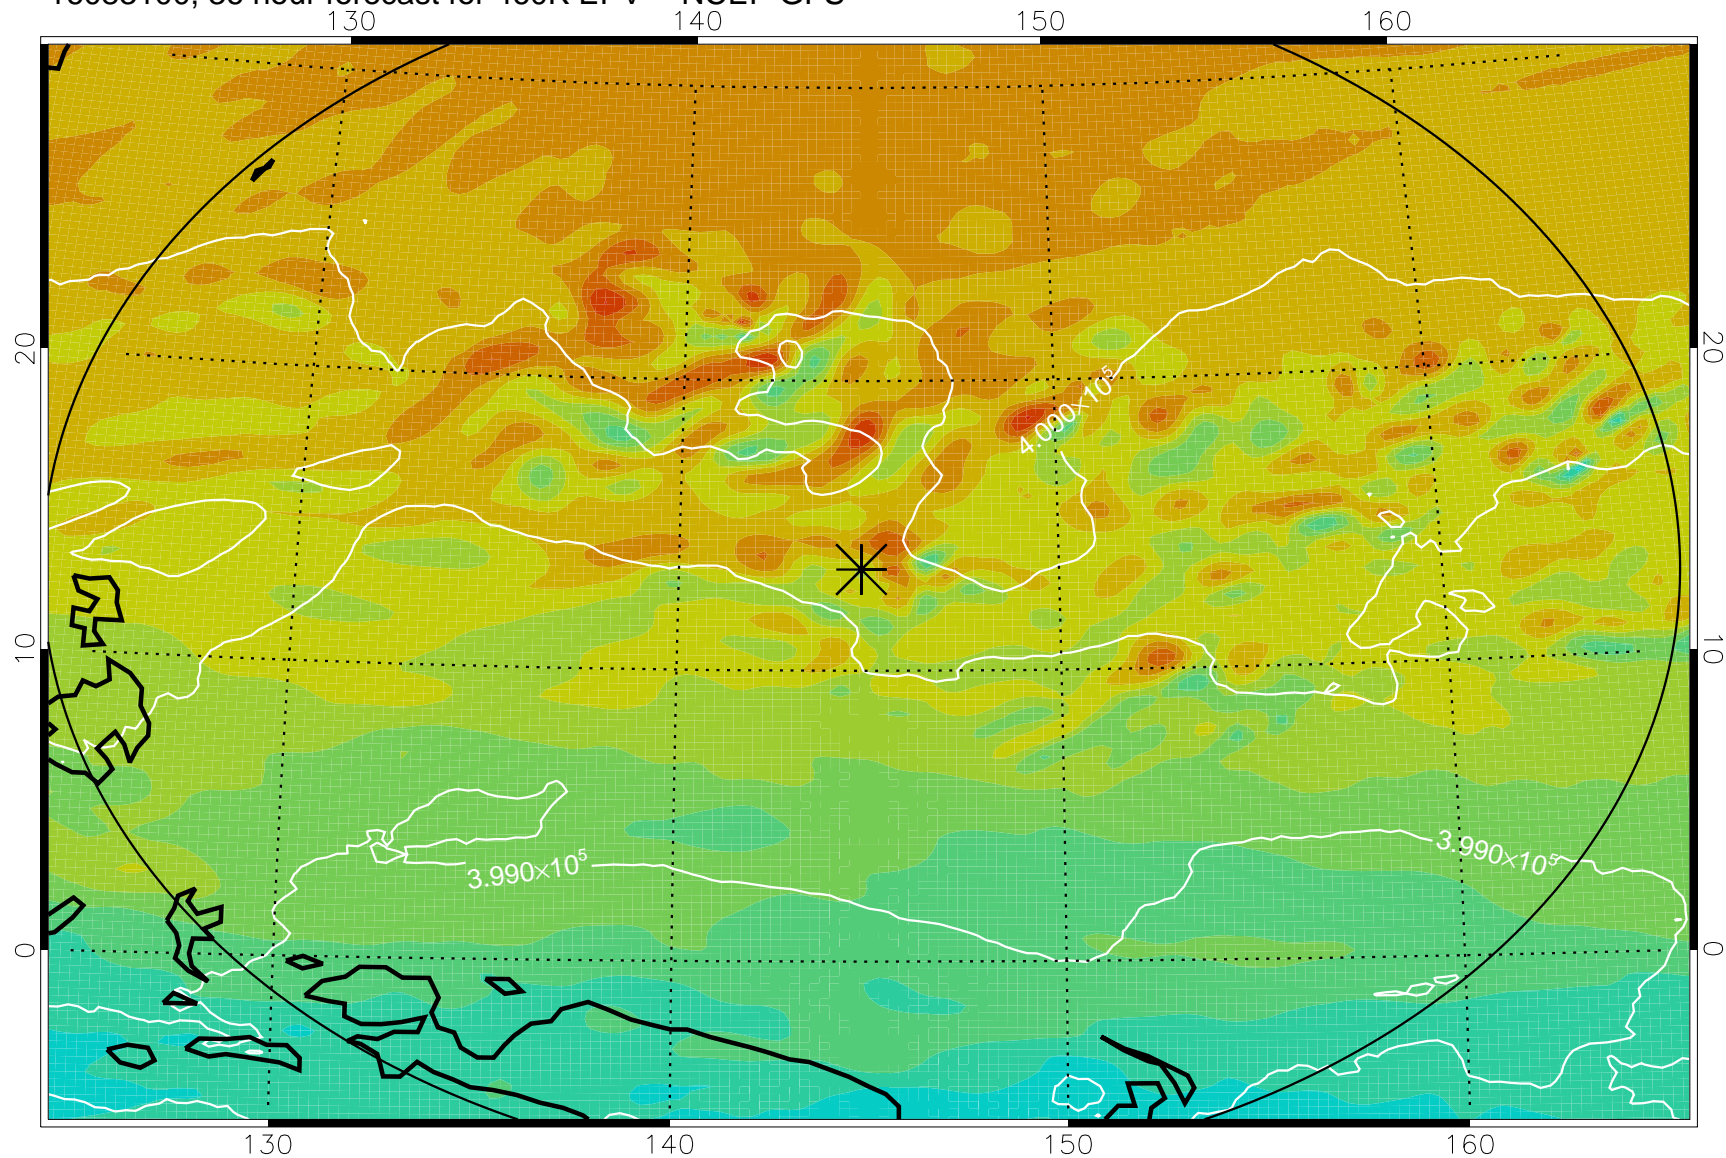

16083006, 18 hour forecast for 460K EPV -- NCEP GFS

460K Montgomery Streamfunction, white

Range ring of 2304 km

16083012, 24 hour forecast for 460K EPV -- NCEP GFS

460K Montgomery Streamfunction, white

Range ring of 2304 km

16083018, 30 hour forecast for 460K EPV -- NCEP GFS

460K Montgomery Streamfunction, white

Range ring of 2304 km

16083100, 36 hour forecast for 460K EPV -- NCEP GFS

460K Montgomery Streamfunction, white

Range ring of 2304 km

16083106, 42 hour forecast for 460K EPV -- NCEP GFS

460K Montgomery Streamfunction, white

Range ring of 2304 km

16083112, 48 hour forecast for 460K EPV -- NCEP GFS

460K Montgomery Streamfunction, white

Range ring of 2304 km

16090118, 78 hour forecast for 460K EPV -- NCEP GFS

460K Montgomery Streamfunction, white

Range ring of 2304 km

16090200, 84 hour forecast for 460K EPV -- NCEP GFS

460K Montgomery Streamfunction, white

Range ring of 2304 km