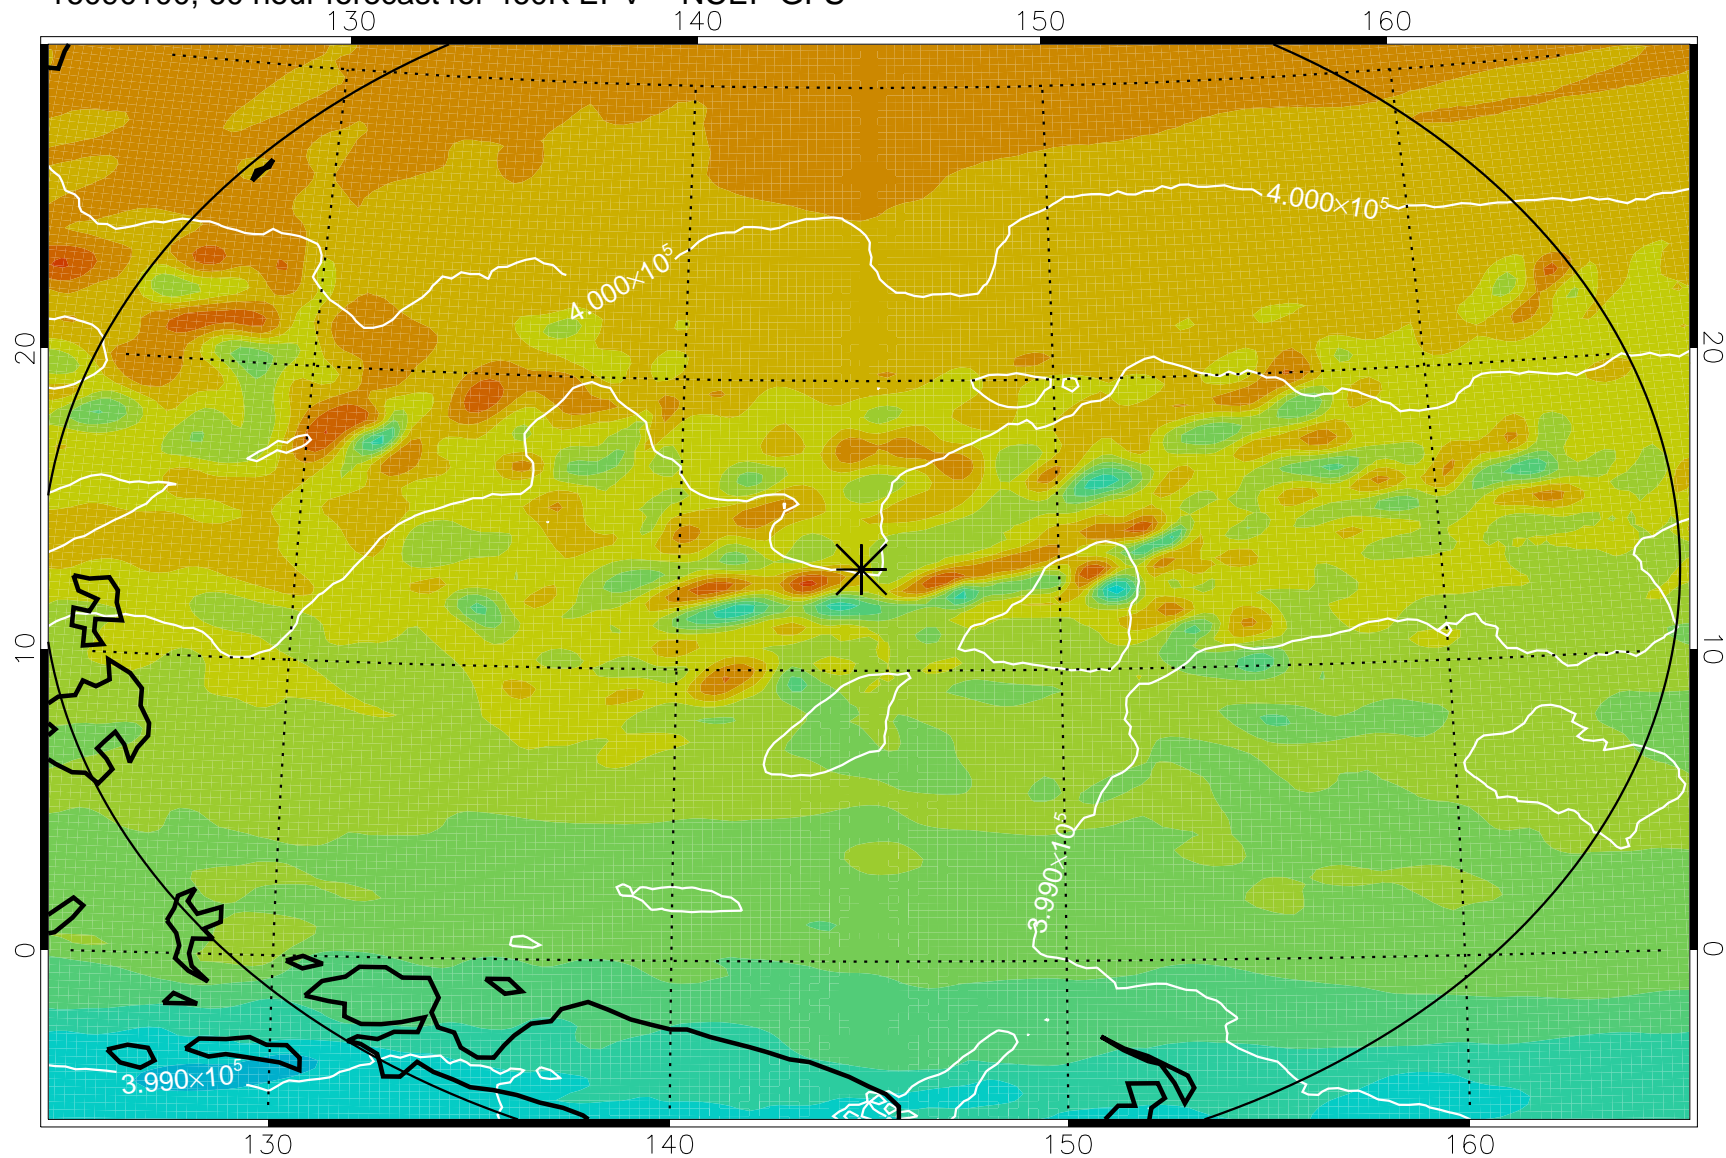

16083106, 42 hour forecast for 460K EPV -- NCEP GFS

460K Montgomery Streamfunction, white

Range ring of 2304 km

16083112, 48 hour forecast for 460K EPV -- NCEP GFS

460K Montgomery Streamfunction, white

Range ring of 2304 km

16083118, 54 hour forecast for 460K EPV -- NCEP GFS

460K Montgomery Streamfunction, white

Range ring of 2304 km

16090100, 60 hour forecast for 460K EPV -- NCEP GFS

460K Montgomery Streamfunction, white

Range ring of 2304 km

16090106, 66 hour forecast for 460K EPV -- NCEP GFS

460K Montgomery Streamfunction, white

Range ring of 2304 km

16090112, 72 hour forecast for 460K EPV -- NCEP GFS

460K Montgomery Streamfunction, white

Range ring of 2304 km

16090118, 78 hour forecast for 460K EPV -- NCEP GFS

460K Montgomery Streamfunction, white

Range ring of 2304 km

16090200, 84 hour forecast for 460K EPV -- NCEP GFS

460K Montgomery Streamfunction, white

Range ring of 2304 km