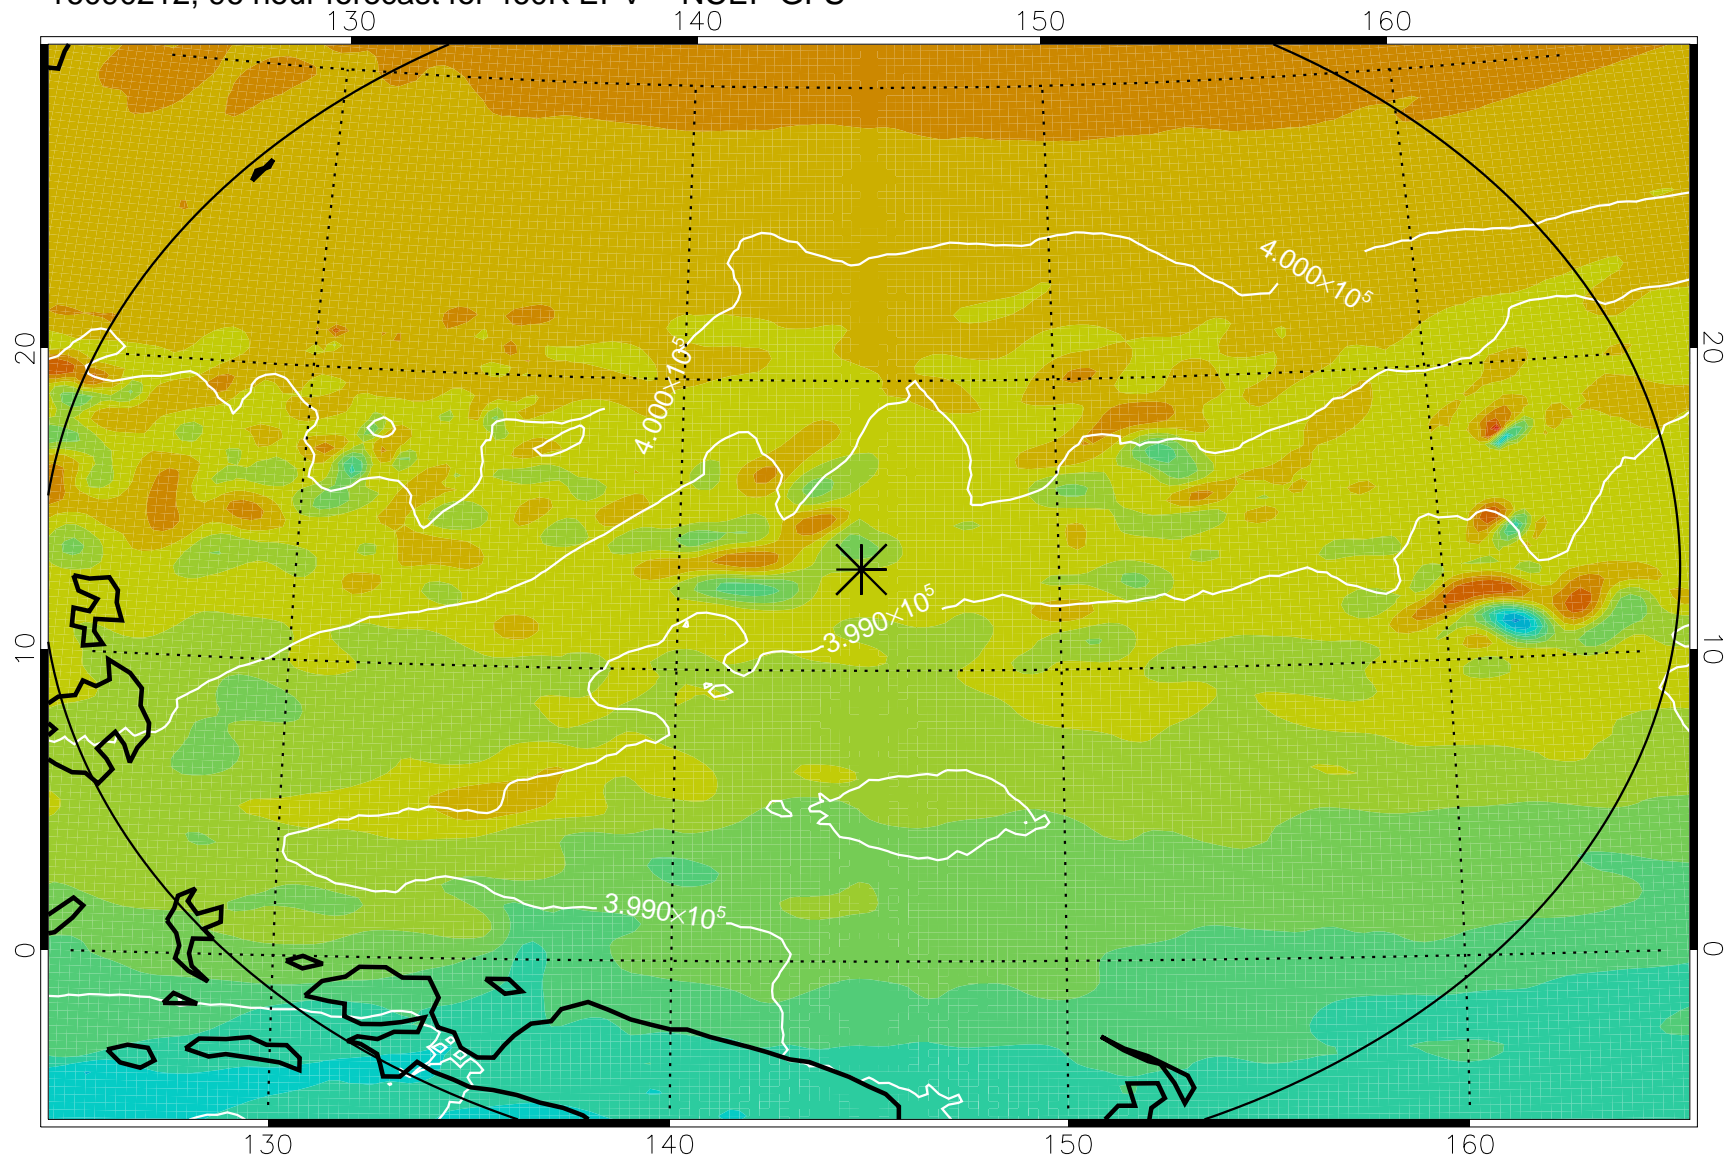

16090106, 66 hour forecast for 460K EPV -- NCEP GFS

460K Montgomery Streamfunction, white

Range ring of 2304 km

16090112, 72 hour forecast for 460K EPV -- NCEP GFS

460K Montgomery Streamfunction, white

Range ring of 2304 km

16090118, 78 hour forecast for 460K EPV -- NCEP GFS

460K Montgomery Streamfunction, white

Range ring of 2304 km

16090200, 84 hour forecast for 460K EPV -- NCEP GFS

460K Montgomery Streamfunction, white

Range ring of 2304 km

16090206, 90 hour forecast for 460K EPV -- NCEP GFS

460K Montgomery Streamfunction, white

Range ring of 2304 km

16090212, 96 hour forecast for 460K EPV -- NCEP GFS

460K Montgomery Streamfunction, white

Range ring of 2304 km

16090218, 102 hour forecast for 460K EPV -- NCEP GFS

460K Montgomery Streamfunction, white

Range ring of 2304 km

16090300, 108 hour forecast for 460K EPV -- NCEP GFS

460K Montgomery Streamfunction, white

Range ring of 2304 km