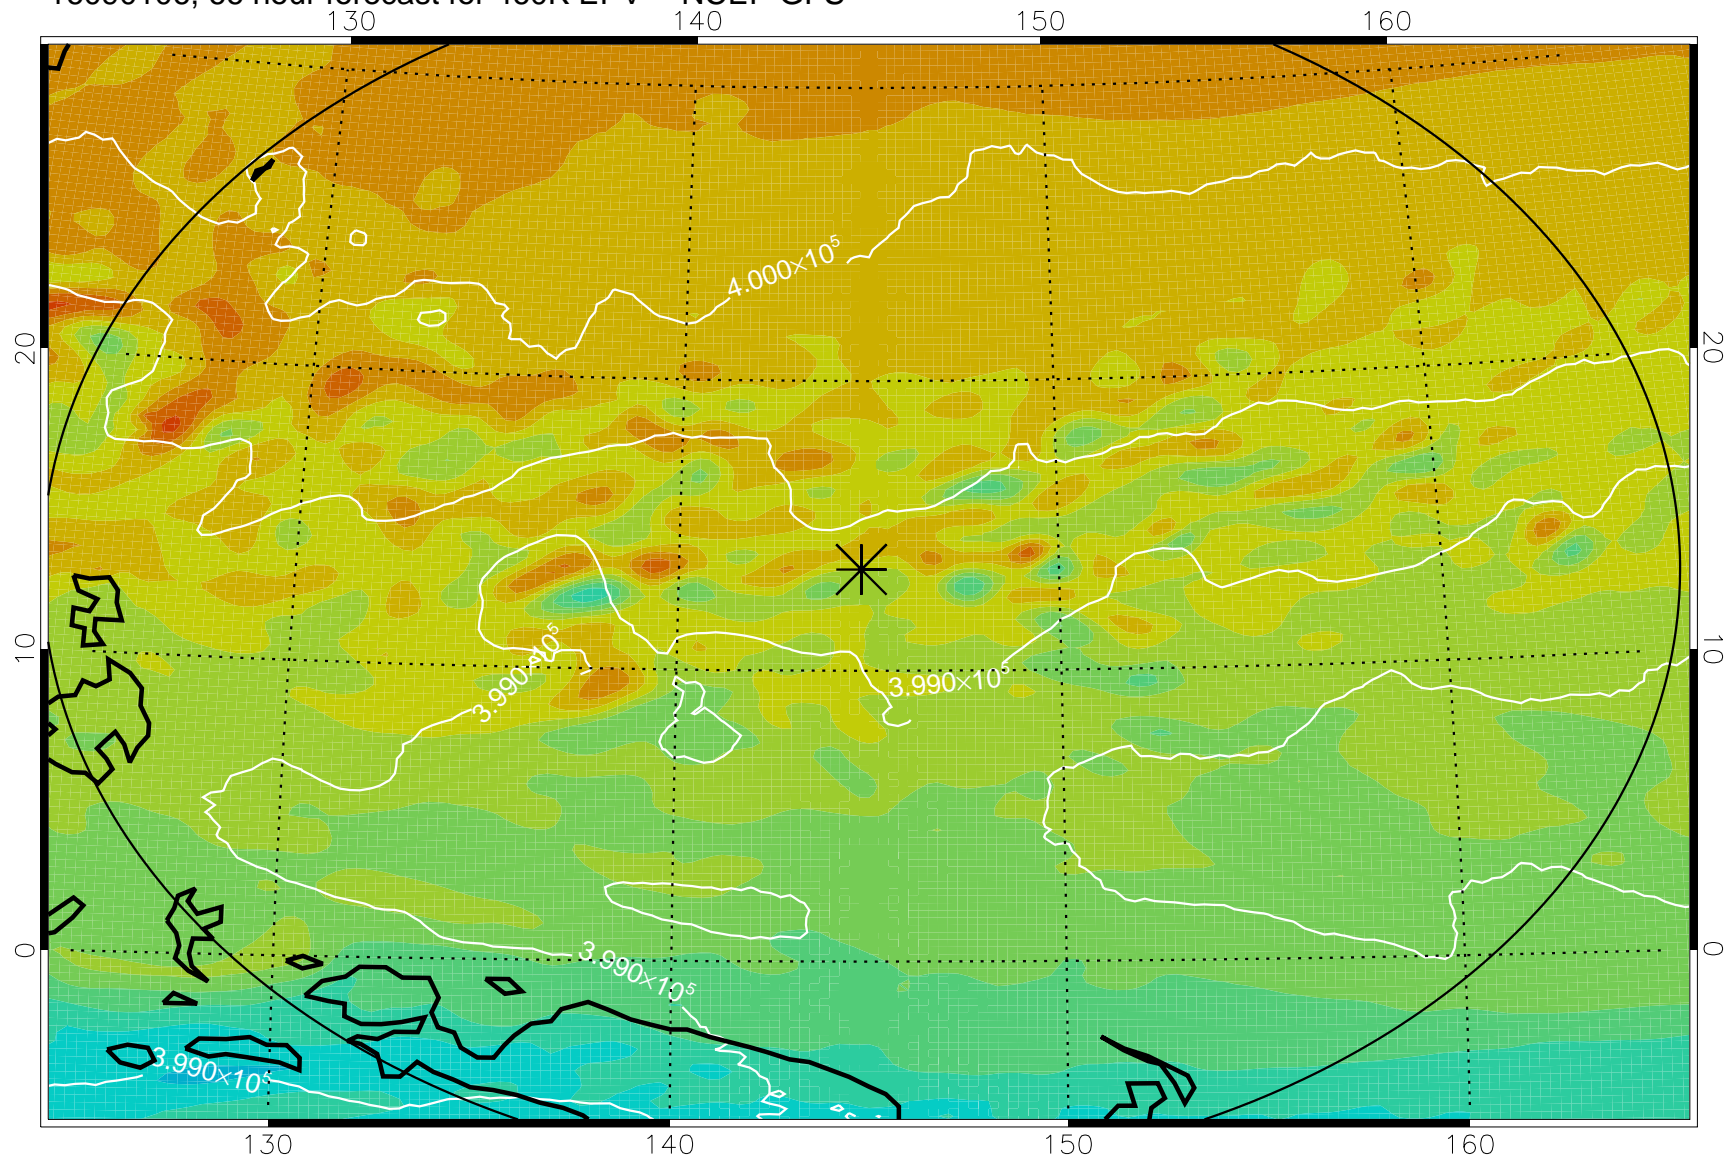

16083118, 54 hour forecast for 460K EPV -- NCEP GFS

460K Montgomery Streamfunction, white

Range ring of 2304 km

16090100, 60 hour forecast for 460K EPV -- NCEP GFS

460K Montgomery Streamfunction, white

Range ring of 2304 km

16090106, 66 hour forecast for 460K EPV -- NCEP GFS

460K Montgomery Streamfunction, white

Range ring of 2304 km

16090112, 72 hour forecast for 460K EPV -- NCEP GFS

460K Montgomery Streamfunction, white

Range ring of 2304 km

16090118, 78 hour forecast for 460K EPV -- NCEP GFS

460K Montgomery Streamfunction, white

Range ring of 2304 km

16090200, 84 hour forecast for 460K EPV -- NCEP GFS

460K Montgomery Streamfunction, white

Range ring of 2304 km

16090206, 90 hour forecast for 460K EPV -- NCEP GFS

460K Montgomery Streamfunction, white

Range ring of 2304 km

16090212, 96 hour forecast for 460K EPV -- NCEP GFS

460K Montgomery Streamfunction, white

Range ring of 2304 km