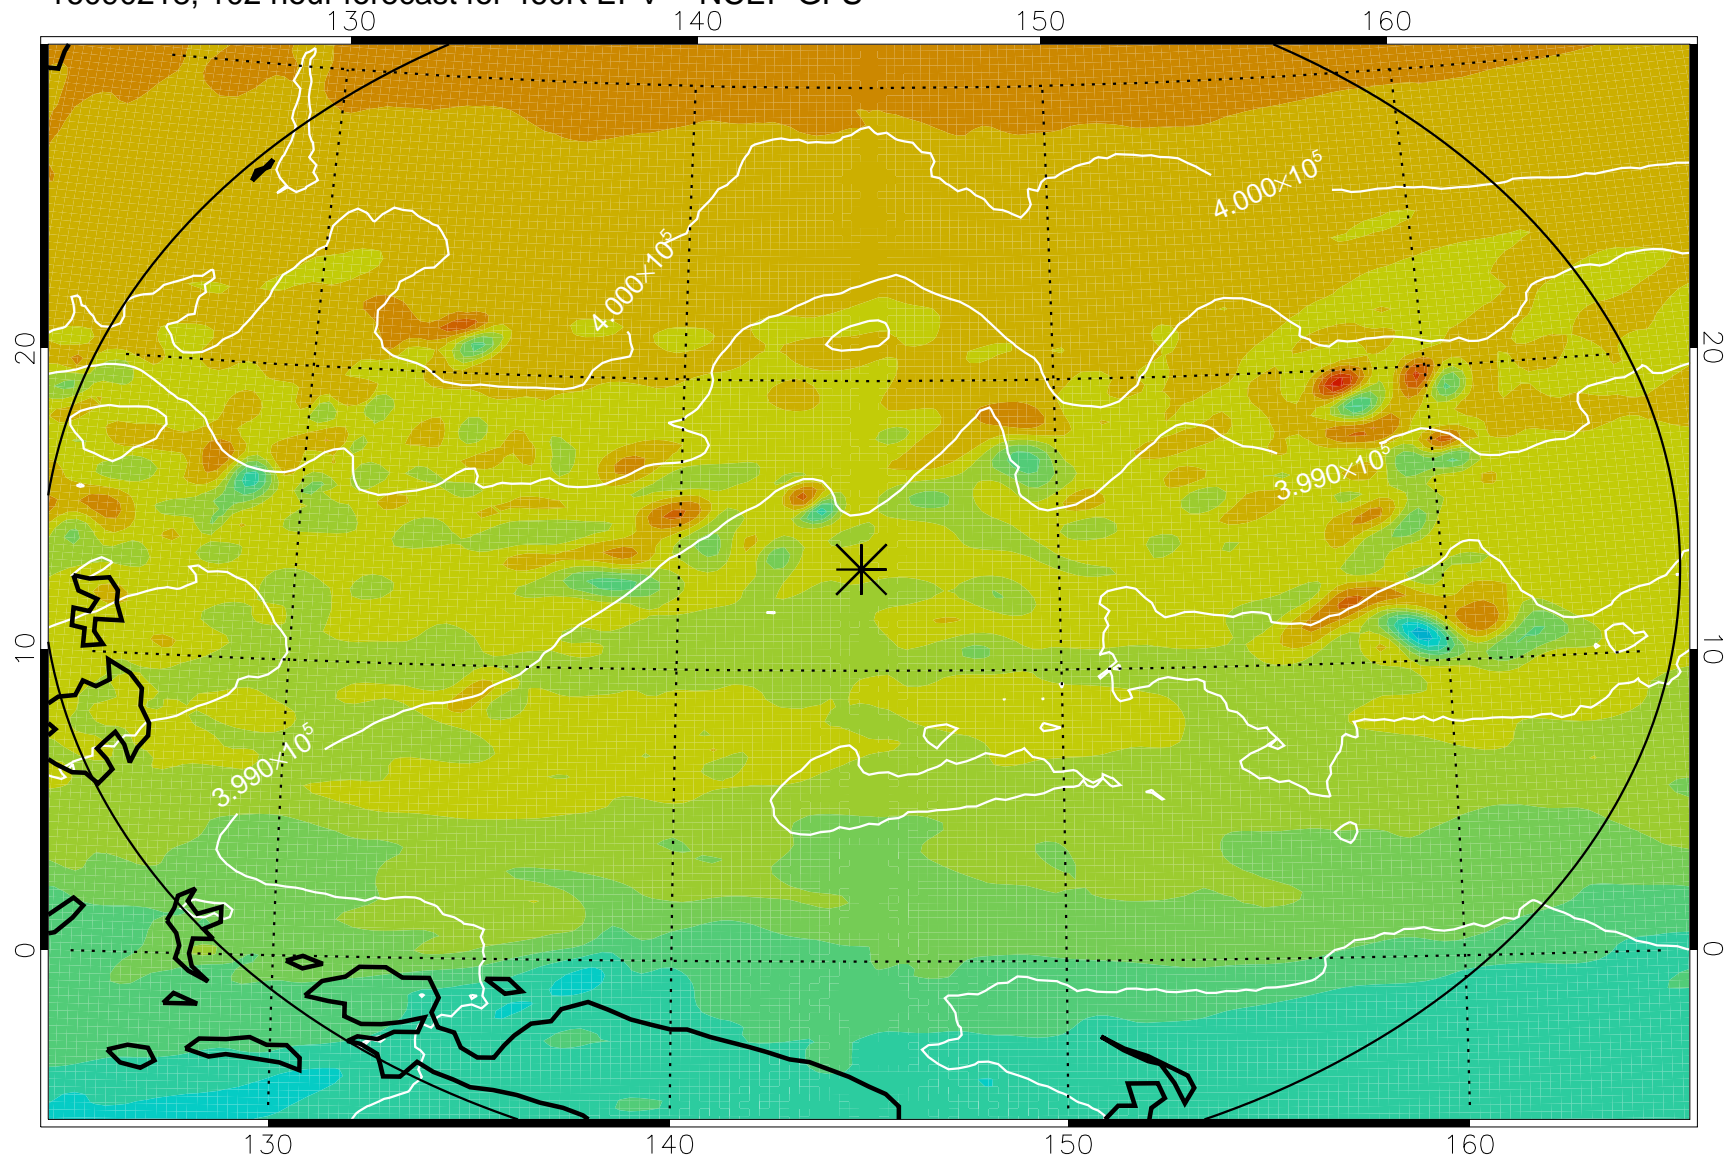

16090118, 78 hour forecast for 460K EPV -- NCEP GFS

460K Montgomery Streamfunction, white

Range ring of 2304 km

16090200, 84 hour forecast for 460K EPV -- NCEP GFS

460K Montgomery Streamfunction, white

Range ring of 2304 km

16090206, 90 hour forecast for 460K EPV -- NCEP GFS

460K Montgomery Streamfunction, white

Range ring of 2304 km

16090212, 96 hour forecast for 460K EPV -- NCEP GFS

460K Montgomery Streamfunction, white

Range ring of 2304 km

16090218, 102 hour forecast for 460K EPV -- NCEP GFS

460K Montgomery Streamfunction, white

Range ring of 2304 km

16090300, 108 hour forecast for 460K EPV -- NCEP GFS

460K Montgomery Streamfunction, white

Range ring of 2304 km

16090306, 114 hour forecast for 460K EPV -- NCEP GFS

460K Montgomery Streamfunction, white

Range ring of 2304 km

16090312, 120 hour forecast for 460K EPV -- NCEP GFS

460K Montgomery Streamfunction, white

Range ring of 2304 km