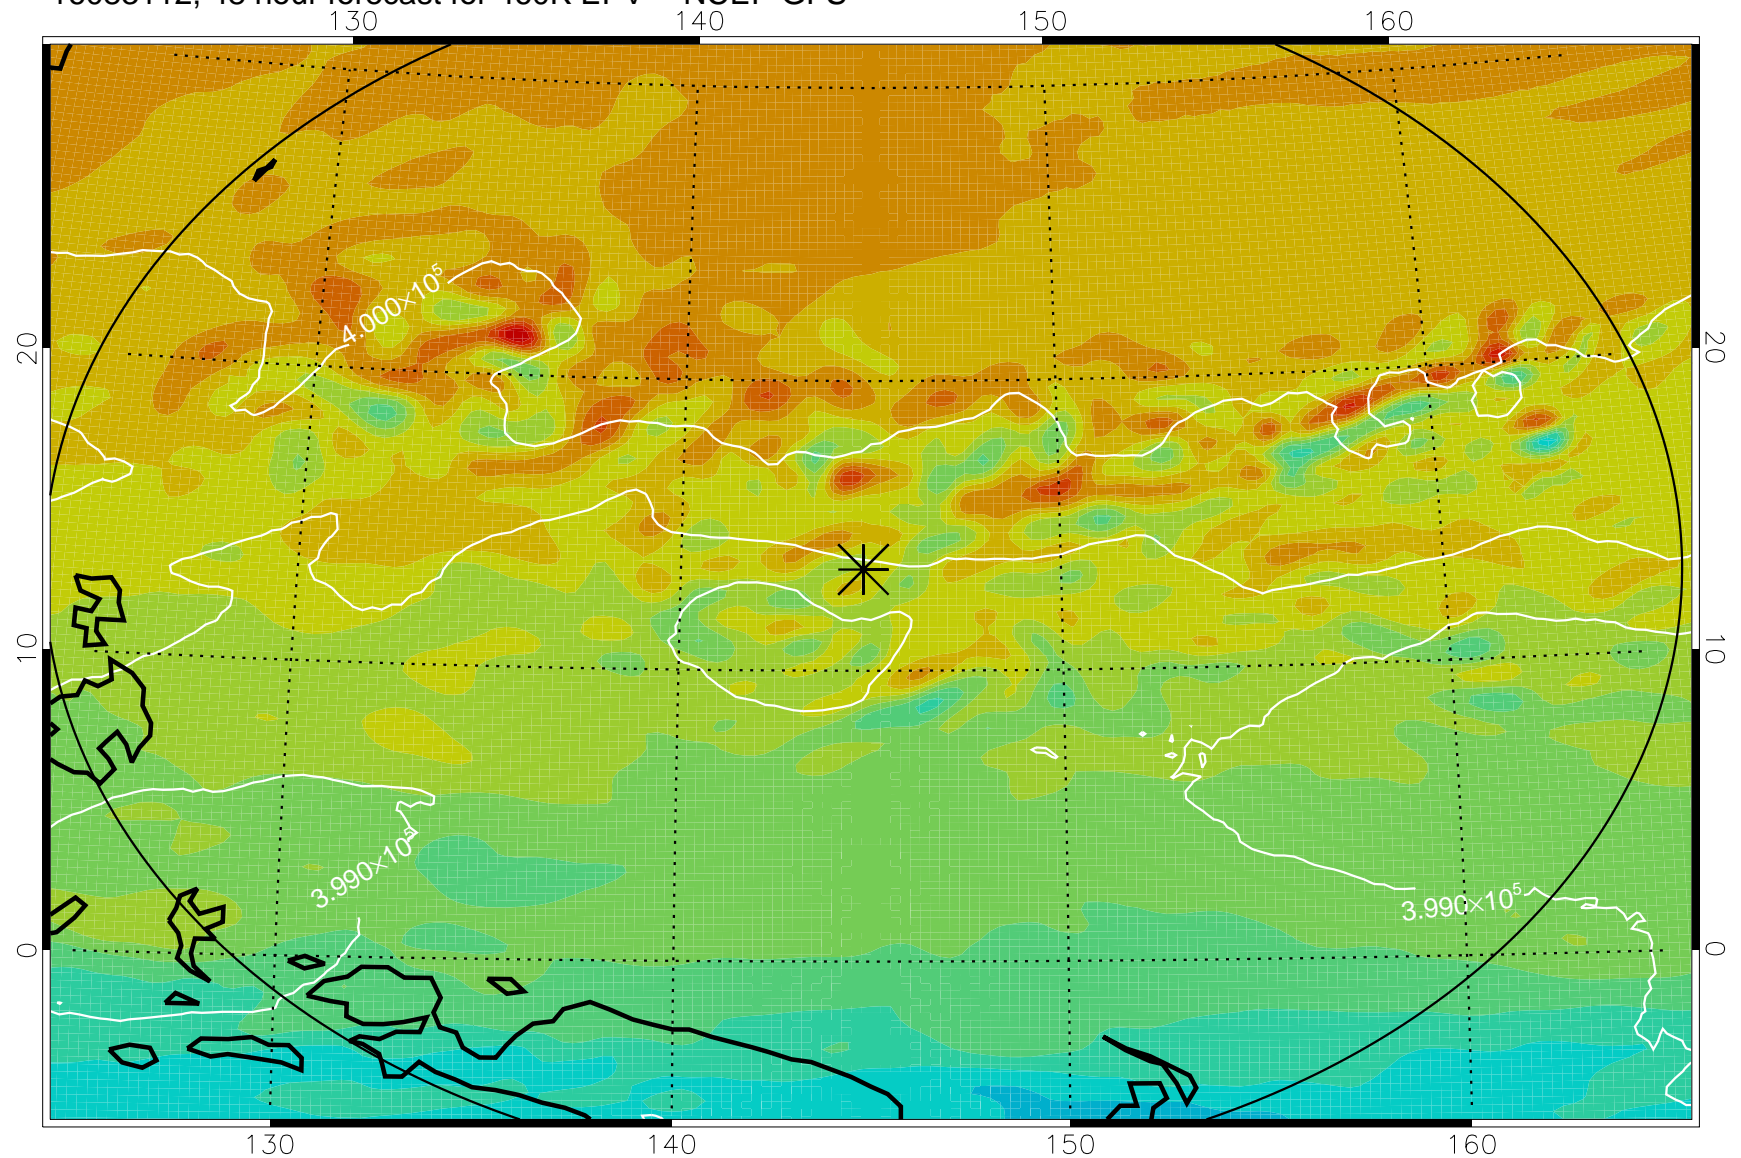

16083018, 30 hour forecast for 460K EPV -- NCEP GFS

460K Montgomery Streamfunction, white

Range ring of 2304 km

16083100, 36 hour forecast for 460K EPV -- NCEP GFS

460K Montgomery Streamfunction, white

Range ring of 2304 km

16083106, 42 hour forecast for 460K EPV -- NCEP GFS

460K Montgomery Streamfunction, white

Range ring of 2304 km

16083112, 48 hour forecast for 460K EPV -- NCEP GFS

460K Montgomery Streamfunction, white

Range ring of 2304 km

16083118, 54 hour forecast for 460K EPV -- NCEP GFS

460K Montgomery Streamfunction, white

Range ring of 2304 km

16090100, 60 hour forecast for 460K EPV -- NCEP GFS

460K Montgomery Streamfunction, white

Range ring of 2304 km

16090106, 66 hour forecast for 460K EPV -- NCEP GFS

460K Montgomery Streamfunction, white

Range ring of 2304 km

16090112, 72 hour forecast for 460K EPV -- NCEP GFS

460K Montgomery Streamfunction, white

Range ring of 2304 km