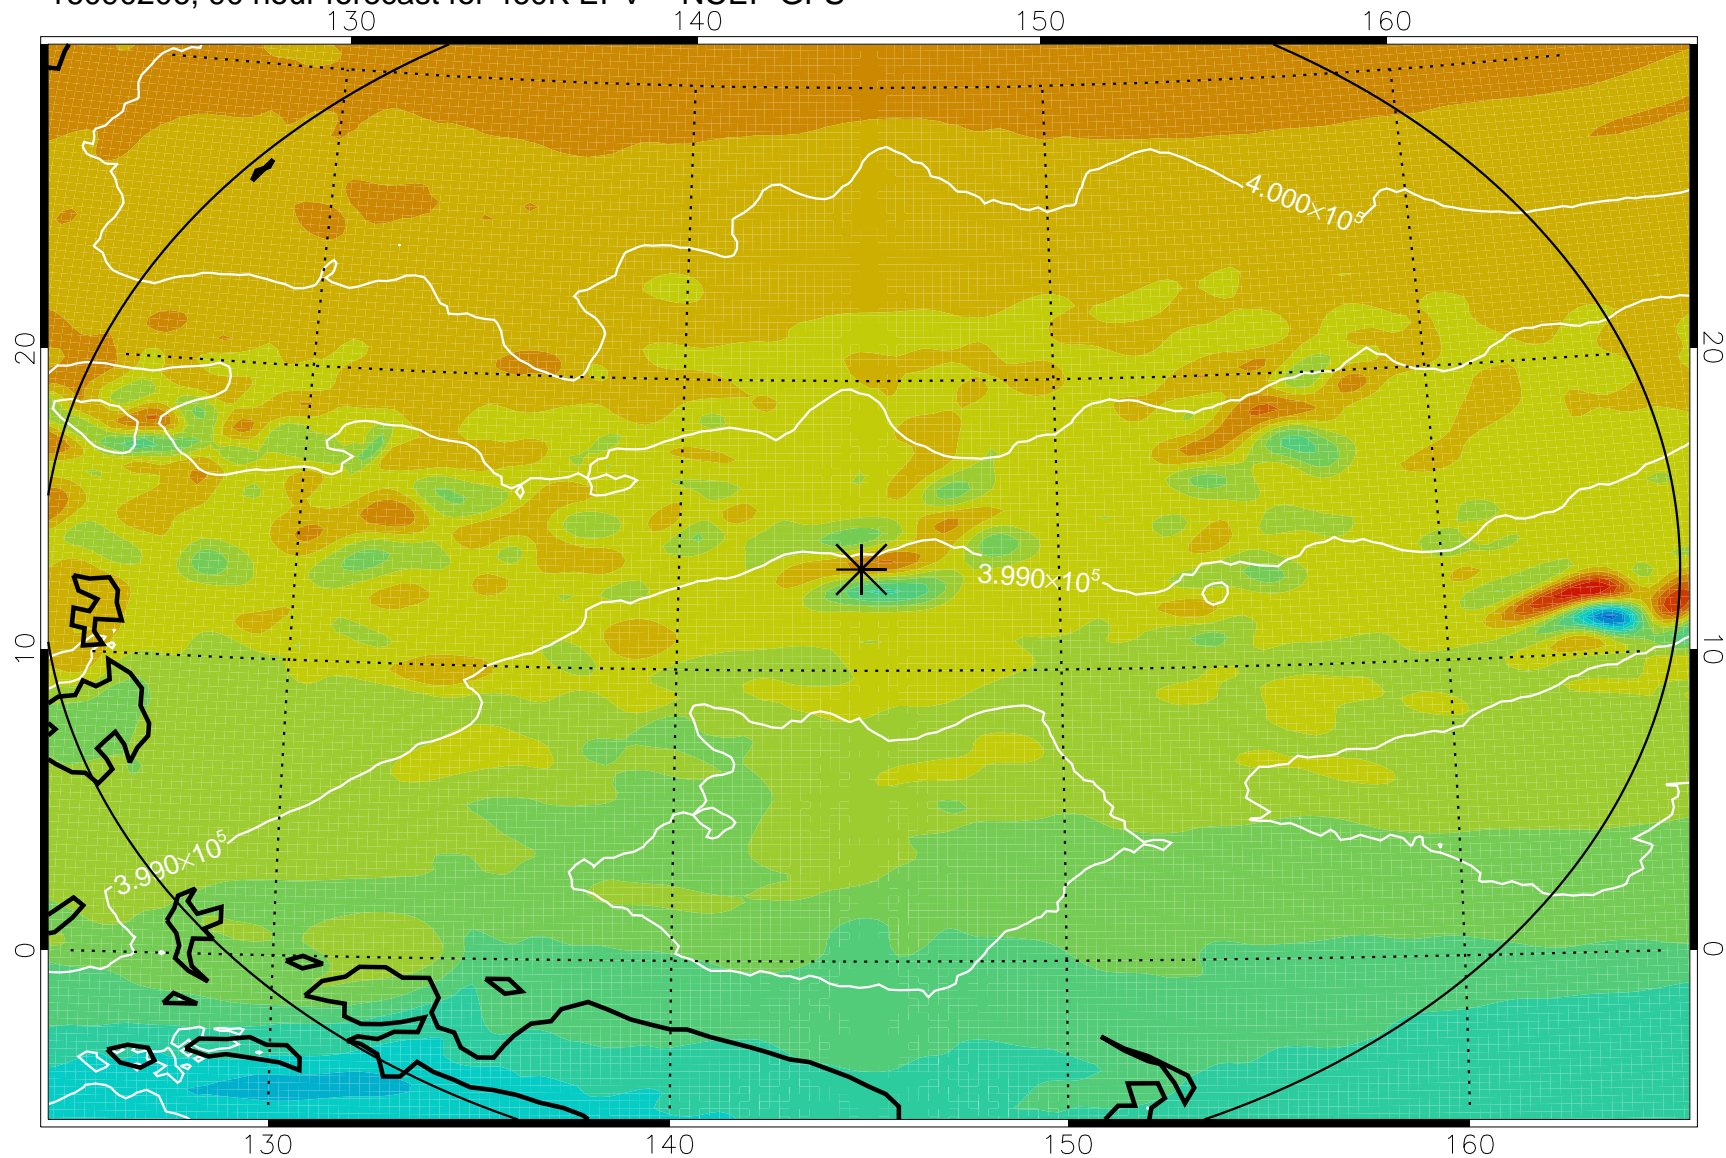

16090106, 66 hour forecast for 460K EPV -- NCEP GFS

460K Montgomery Streamfunction, white

Range ring of 2304 km

16090112, 72 hour forecast for 460K EPV -- NCEP GFS

460K Montgomery Streamfunction, white

Range ring of 2304 km

16090118, 78 hour forecast for 460K EPV -- NCEP GFS

460K Montgomery Streamfunction, white

Range ring of 2304 km

16090200, 84 hour forecast for 460K EPV -- NCEP GFS

460K Montgomery Streamfunction, white

Range ring of 2304 km

16090206, 90 hour forecast for 460K EPV -- NCEP GFS

460K Montgomery Streamfunction, white

Range ring of 2304 km

16090212, 96 hour forecast for 460K EPV -- NCEP GFS

460K Montgomery Streamfunction, white

Range ring of 2304 km

16090218, 102 hour forecast for 460K EPV -- NCEP GFS

460K Montgomery Streamfunction, white

Range ring of 2304 km

16090300, 108 hour forecast for 460K EPV -- NCEP GFS

460K Montgomery Streamfunction, white

Range ring of 2304 km