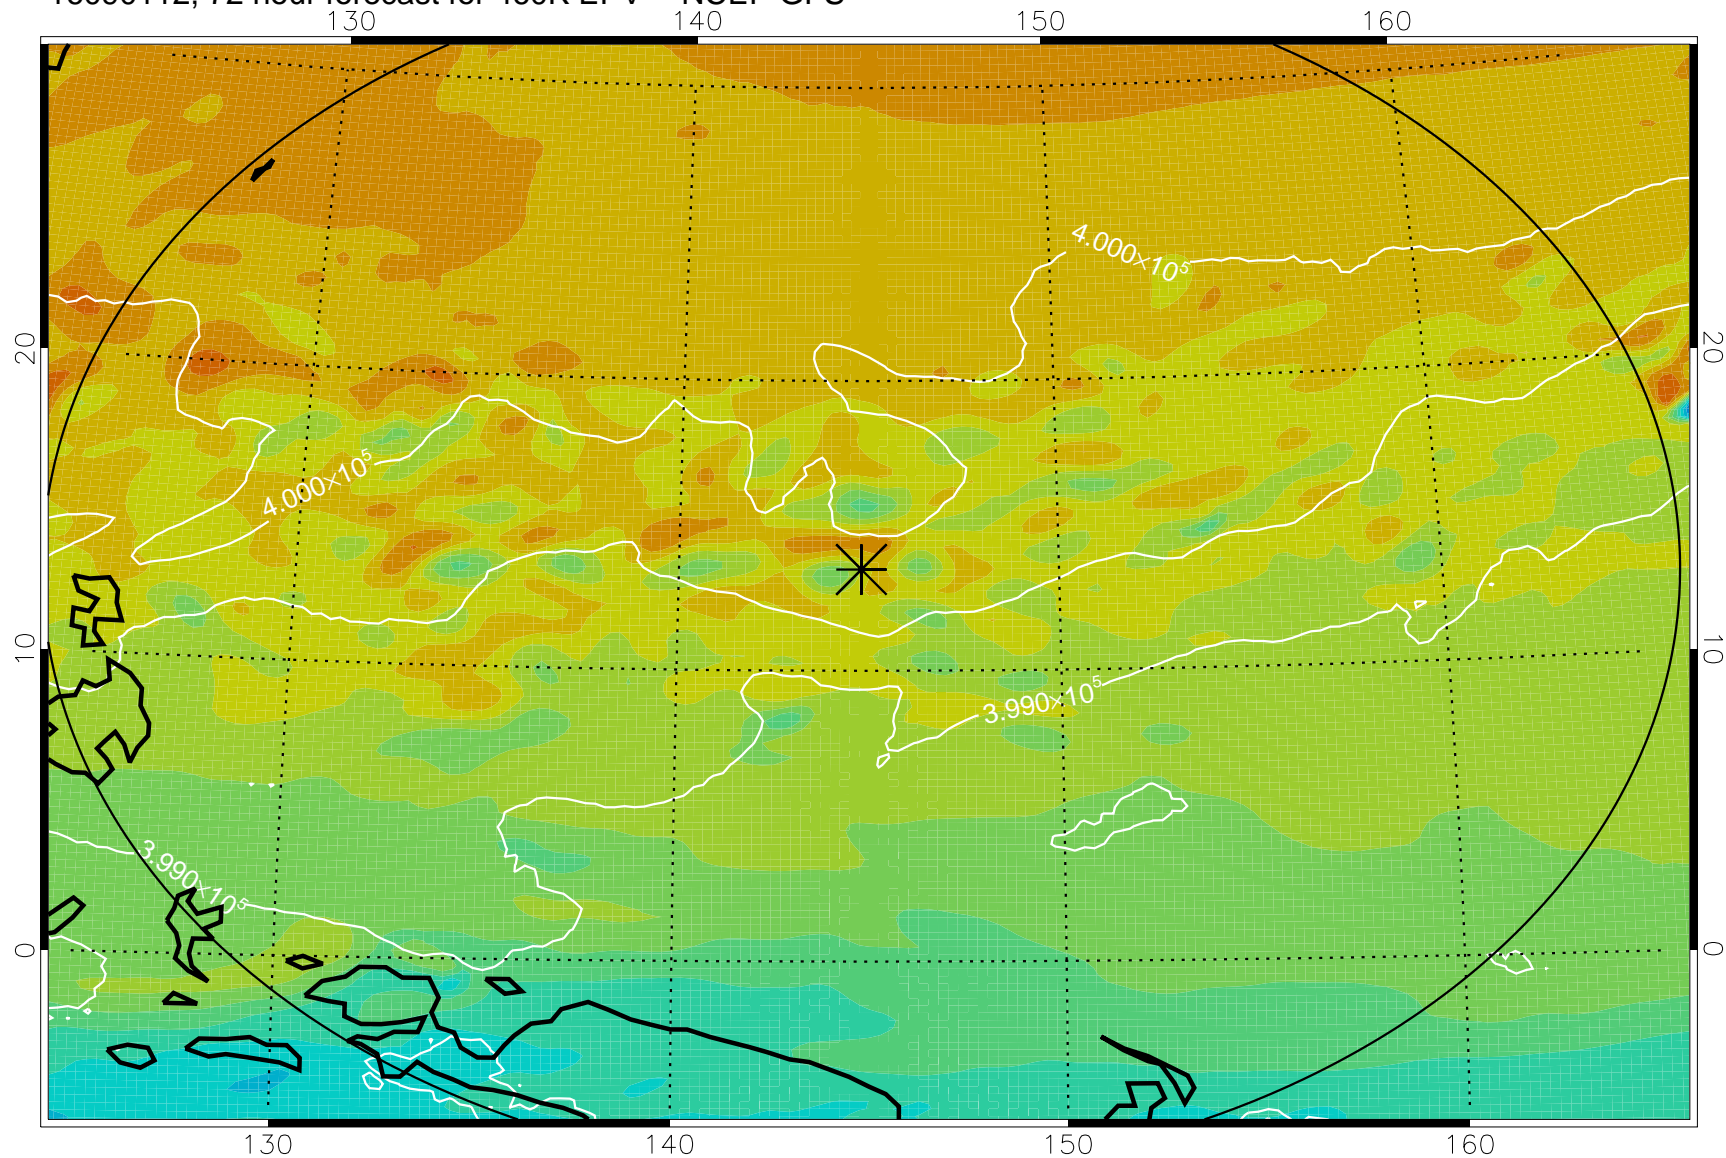

16083118, 54 hour forecast for 460K EPV -- NCEP GFS

460K Montgomery Streamfunction, white

Range ring of 2304 km

16090100, 60 hour forecast for 460K EPV -- NCEP GFS

460K Montgomery Streamfunction, white

Range ring of 2304 km

16090106, 66 hour forecast for 460K EPV -- NCEP GFS

460K Montgomery Streamfunction, white

Range ring of 2304 km

16090112, 72 hour forecast for 460K EPV -- NCEP GFS

460K Montgomery Streamfunction, white

Range ring of 2304 km

16090118, 78 hour forecast for 460K EPV -- NCEP GFS

460K Montgomery Streamfunction, white

Range ring of 2304 km

16090200, 84 hour forecast for 460K EPV -- NCEP GFS

460K Montgomery Streamfunction, white

Range ring of 2304 km

16090206, 90 hour forecast for 460K EPV -- NCEP GFS

460K Montgomery Streamfunction, white

Range ring of 2304 km

16090212, 96 hour forecast for 460K EPV -- NCEP GFS

460K Montgomery Streamfunction, white

Range ring of 2304 km