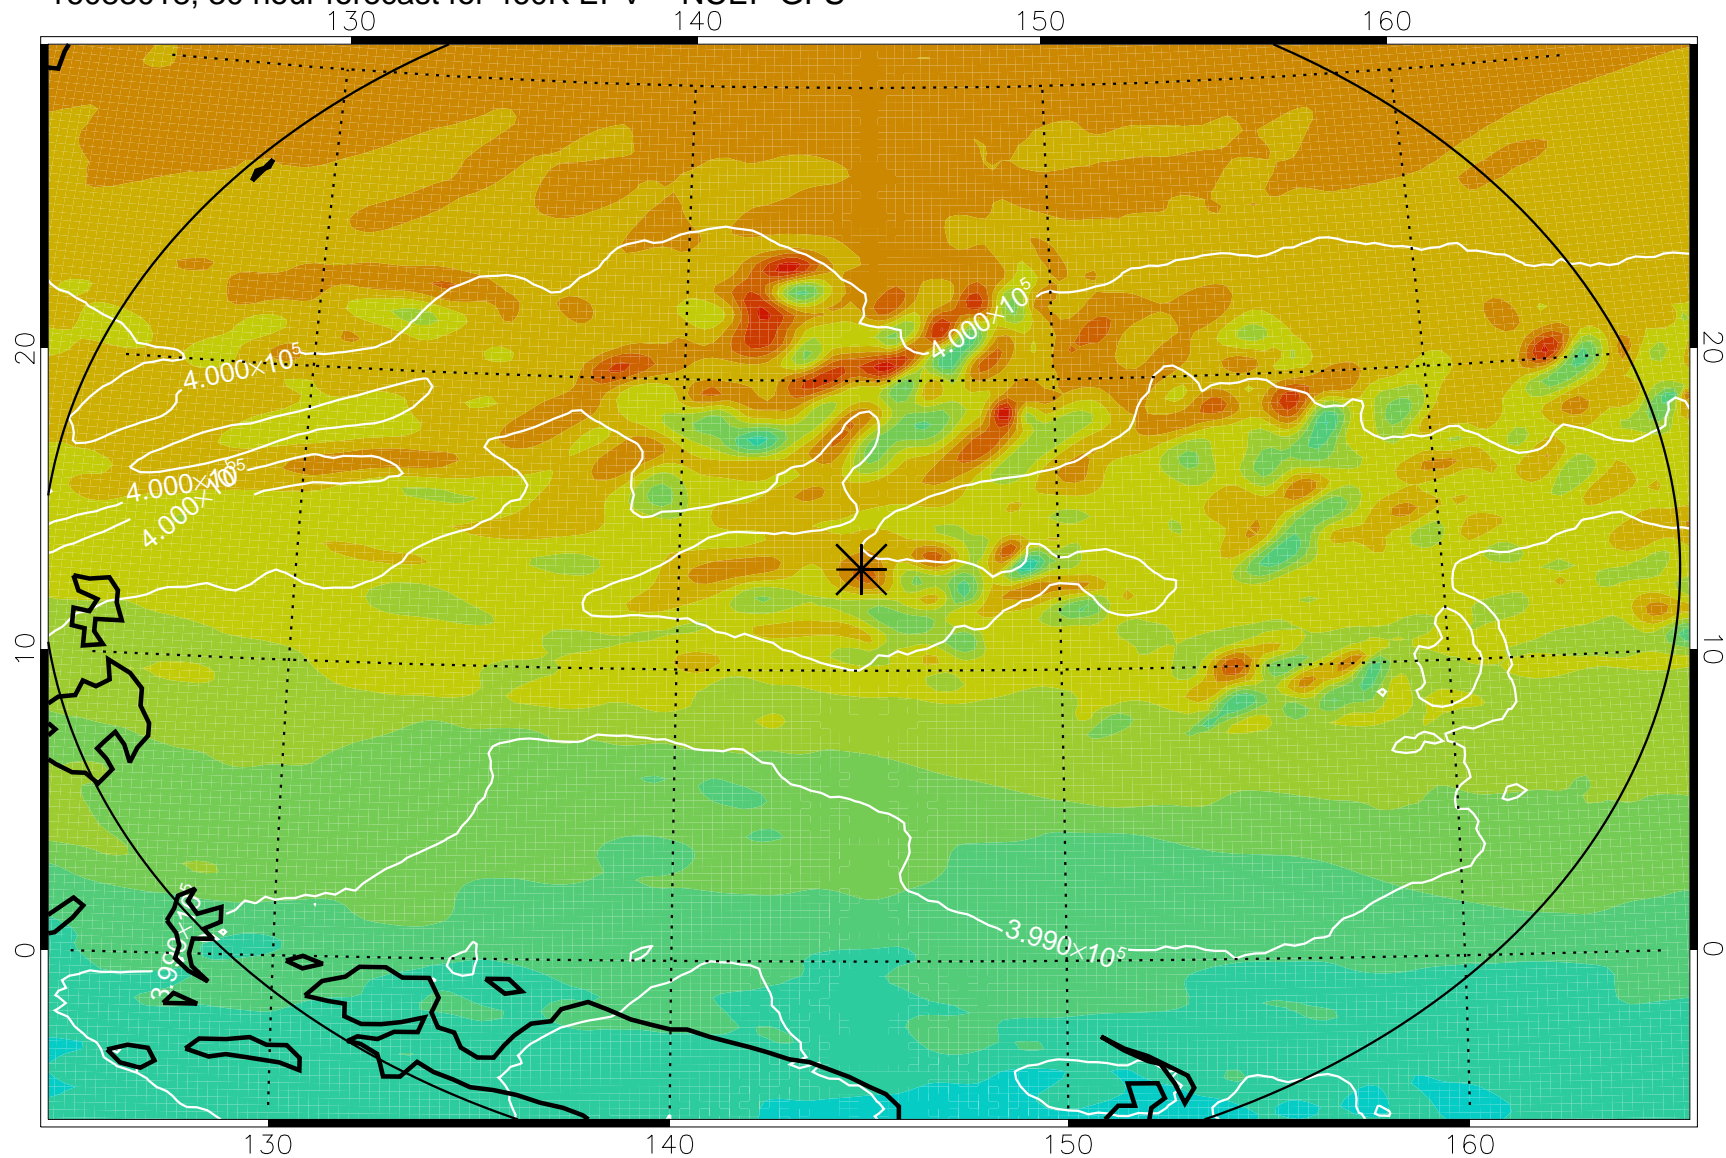

16083006, 18 hour forecast for 460K EPV -- NCEP GFS

460K Montgomery Streamfunction, white

Range ring of 2304 km

16083012, 24 hour forecast for 460K EPV -- NCEP GFS

460K Montgomery Streamfunction, white

Range ring of 2304 km

16083018, 30 hour forecast for 460K EPV -- NCEP GFS

460K Montgomery Streamfunction, white

Range ring of 2304 km

16083100, 36 hour forecast for 460K EPV -- NCEP GFS

460K Montgomery Streamfunction, white

Range ring of 2304 km

16083106, 42 hour forecast for 460K EPV -- NCEP GFS

460K Montgomery Streamfunction, white

Range ring of 2304 km

16083112, 48 hour forecast for 460K EPV -- NCEP GFS

460K Montgomery Streamfunction, white

Range ring of 2304 km

16090118, 78 hour forecast for 460K EPV -- NCEP GFS

460K Montgomery Streamfunction, white

Range ring of 2304 km

16090200, 84 hour forecast for 460K EPV -- NCEP GFS

460K Montgomery Streamfunction, white

Range ring of 2304 km