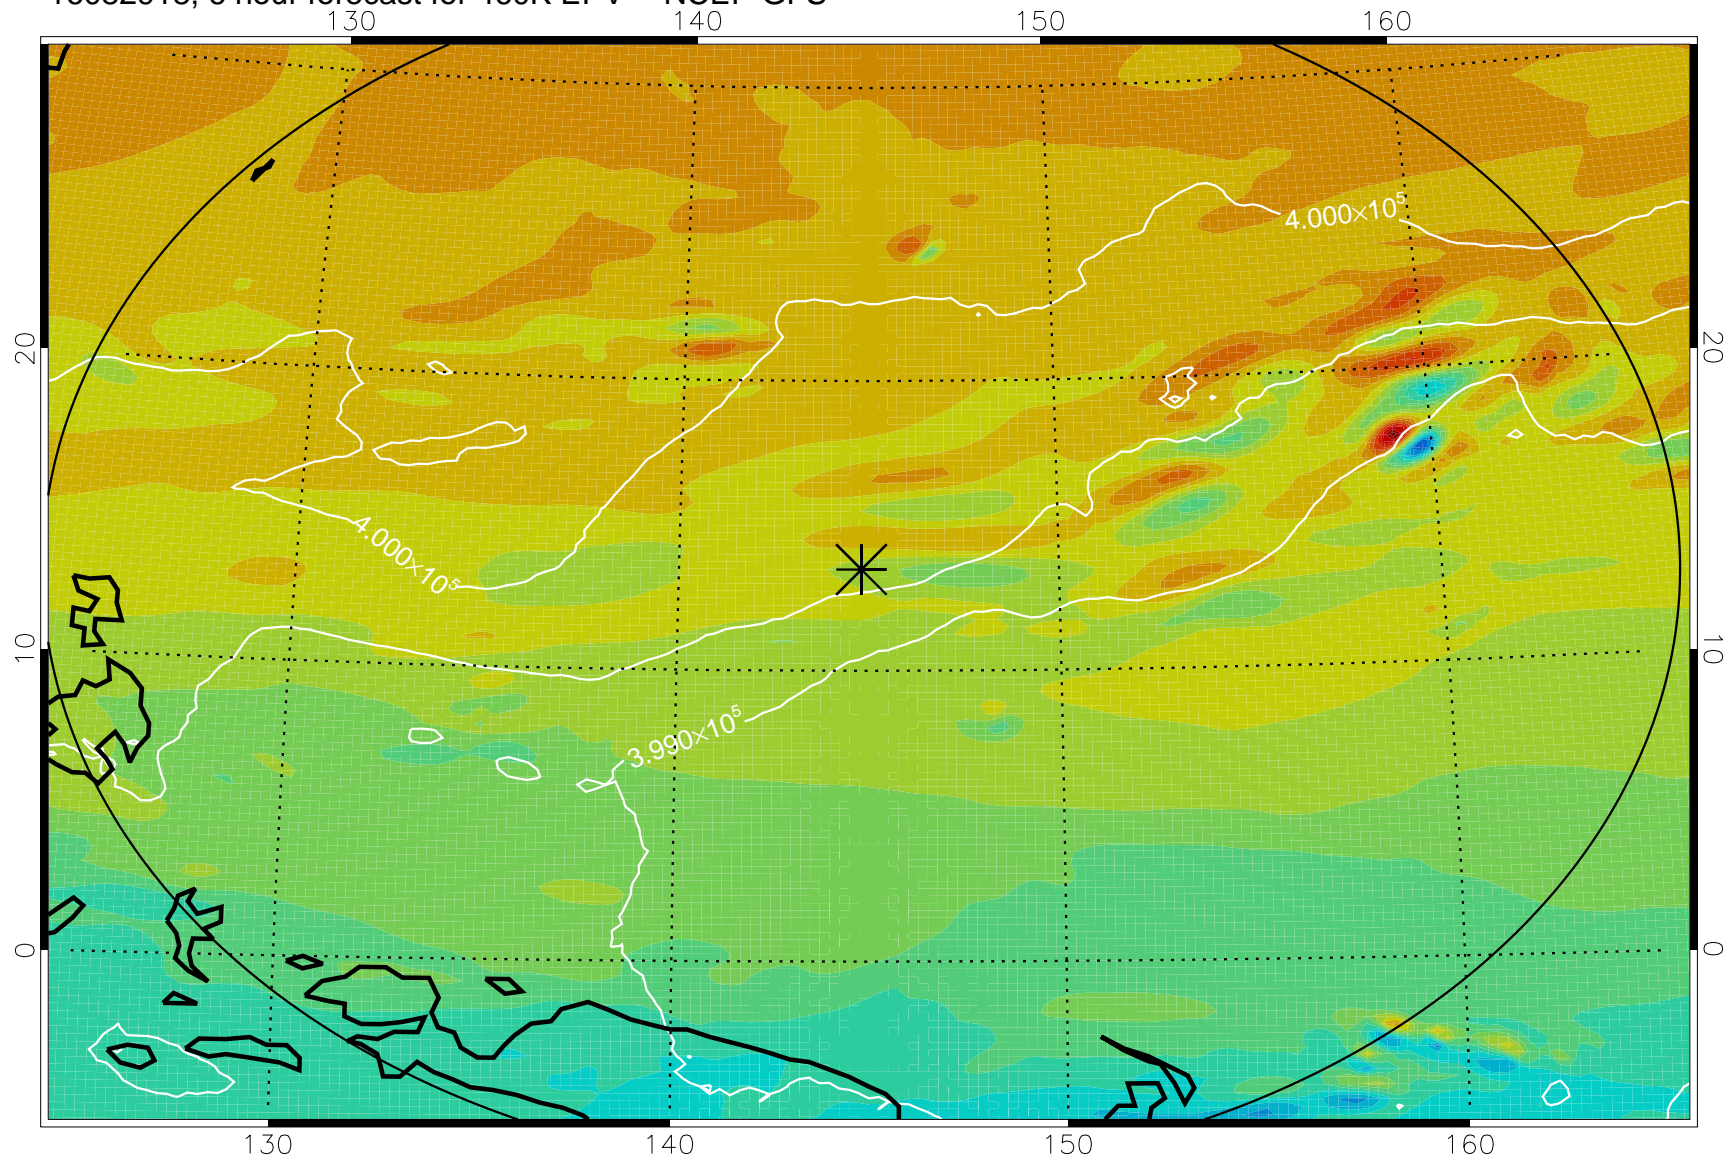

16082918, 6 hour forecast for 460K EPV -- NCEP GFS

460K Montgomery Streamfunction, white

Range ring of 2304 km

16083000, 12 hour forecast for 460K EPV -- NCEP GFS

460K Montgomery Streamfunction, white

Range ring of 2304 km

16083006, 18 hour forecast for 460K EPV -- NCEP GFS

460K Montgomery Streamfunction, white

Range ring of 2304 km

16083012, 24 hour forecast for 460K EPV -- NCEP GFS

460K Montgomery Streamfunction, white

Range ring of 2304 km

16083018, 30 hour forecast for 460K EPV -- NCEP GFS

460K Montgomery Streamfunction, white

Range ring of 2304 km

16083100, 36 hour forecast for 460K EPV -- NCEP GFS

460K Montgomery Streamfunction, white

Range ring of 2304 km

16090118, 78 hour forecast for 460K EPV -- NCEP GFS

460K Montgomery Streamfunction, white

Range ring of 2304 km

16090200, 84 hour forecast for 460K EPV -- NCEP GFS

460K Montgomery Streamfunction, white

Range ring of 2304 km