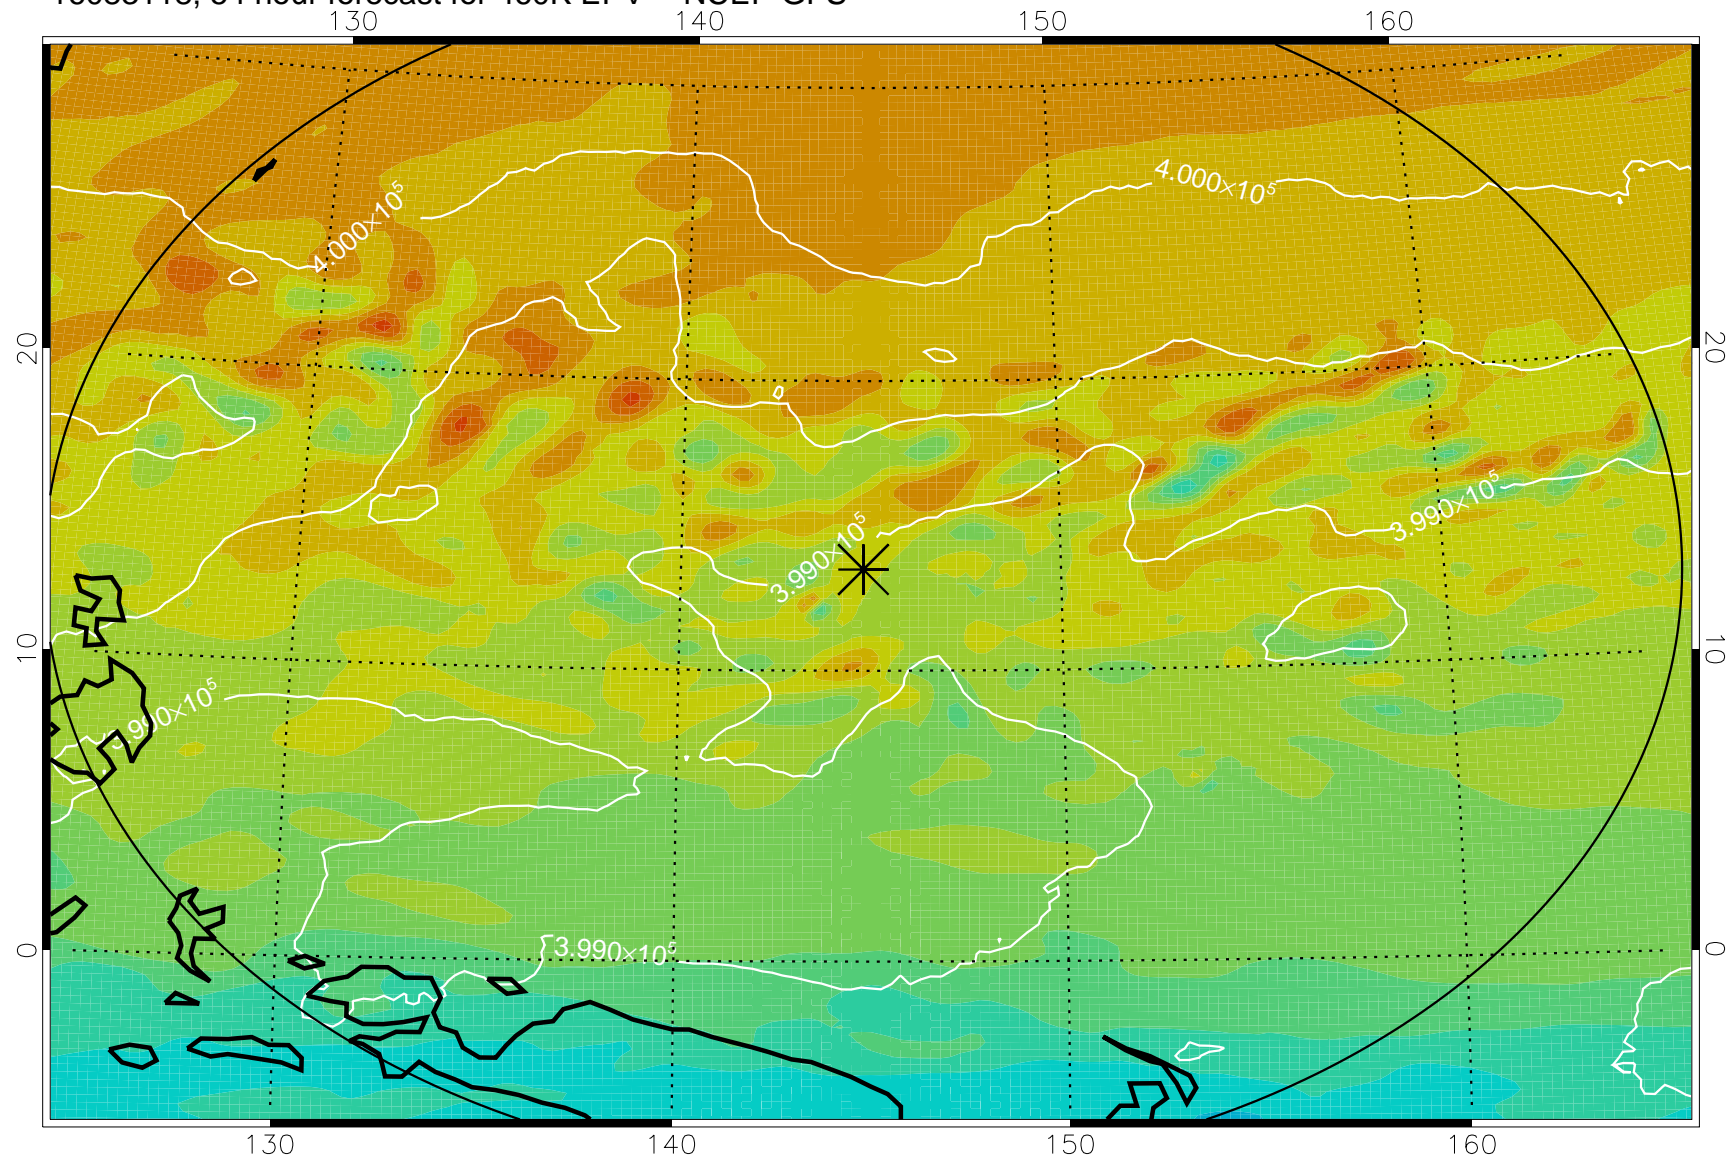

16083106, 42 hour forecast for 460K EPV -- NCEP GFS

460K Montgomery Streamfunction, white

Range ring of 2304 km

16083112, 48 hour forecast for 460K EPV -- NCEP GFS

460K Montgomery Streamfunction, white

Range ring of 2304 km

16083118, 54 hour forecast for 460K EPV -- NCEP GFS

460K Montgomery Streamfunction, white

Range ring of 2304 km

16090100, 60 hour forecast for 460K EPV -- NCEP GFS

460K Montgomery Streamfunction, white

Range ring of 2304 km

16090106, 66 hour forecast for 460K EPV -- NCEP GFS

460K Montgomery Streamfunction, white

Range ring of 2304 km

16090112, 72 hour forecast for 460K EPV -- NCEP GFS

460K Montgomery Streamfunction, white

Range ring of 2304 km

16090118, 78 hour forecast for 460K EPV -- NCEP GFS

460K Montgomery Streamfunction, white

Range ring of 2304 km

16090200, 84 hour forecast for 460K EPV -- NCEP GFS

460K Montgomery Streamfunction, white

Range ring of 2304 km