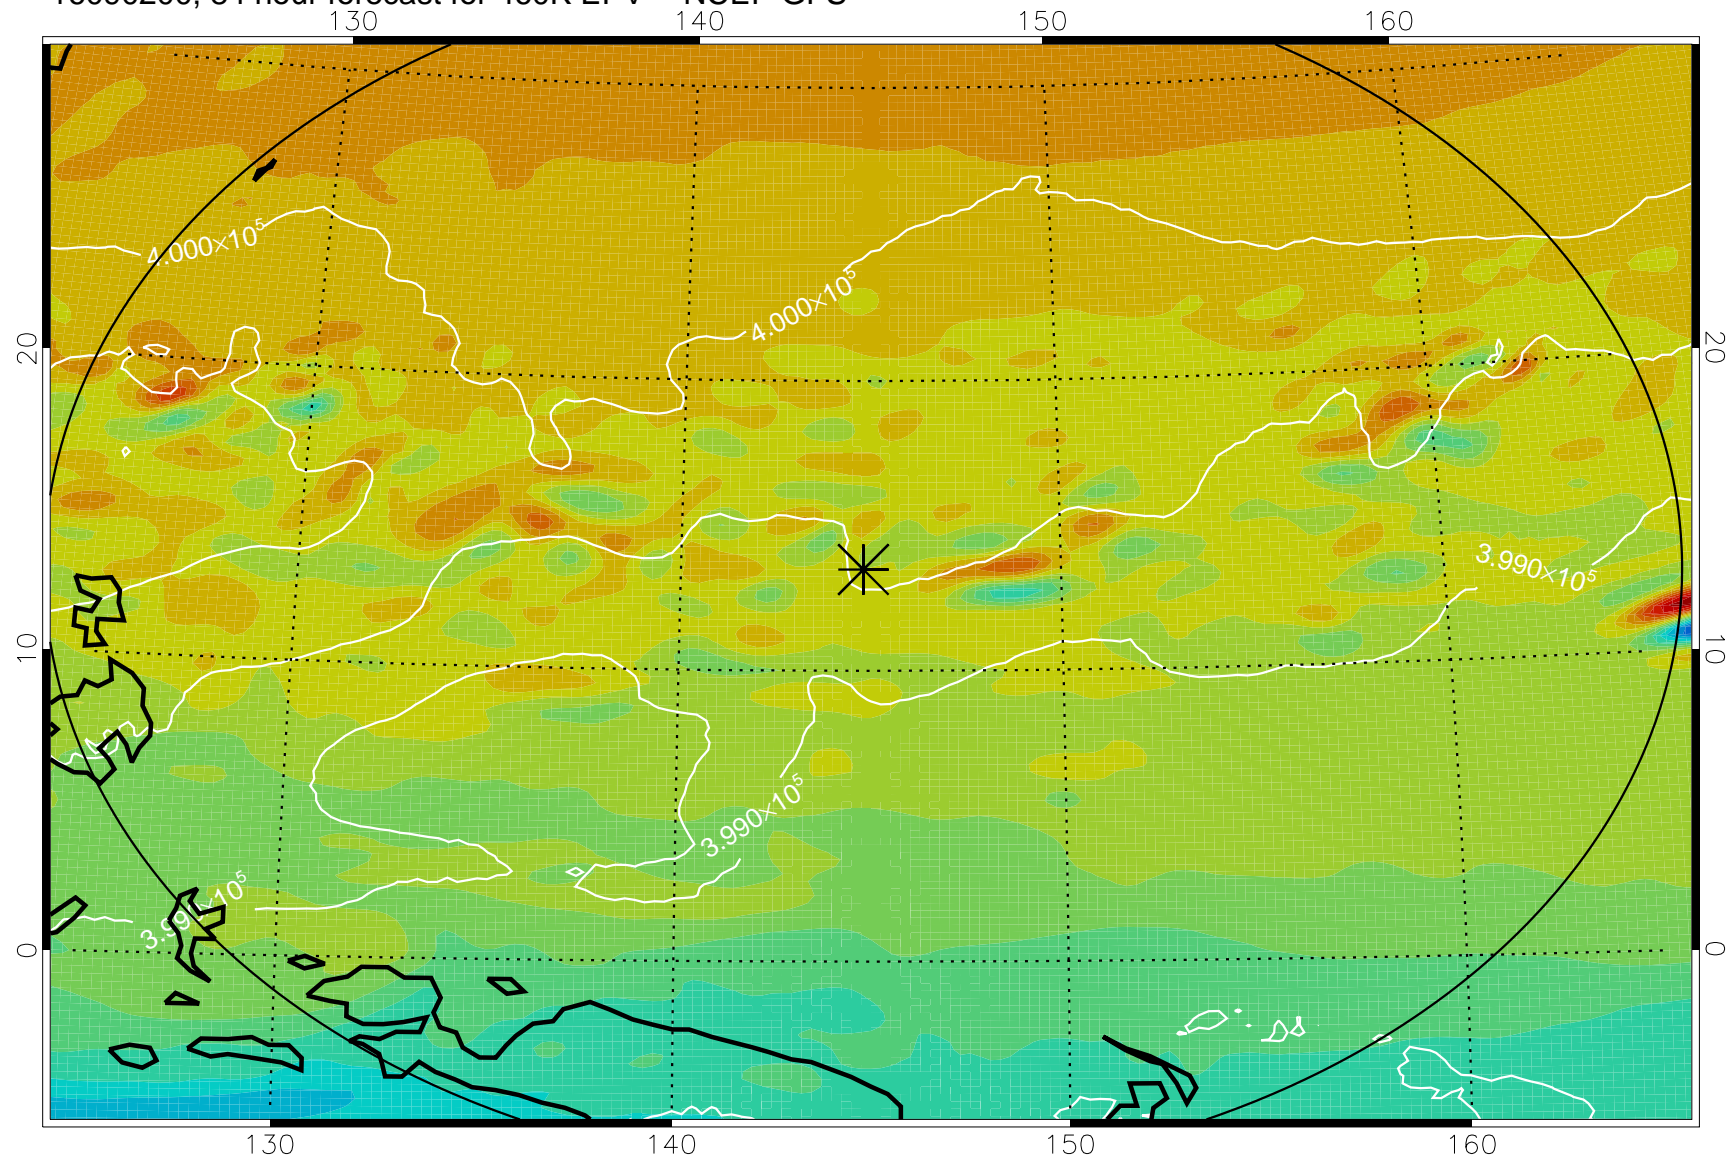

16090106, 66 hour forecast for 460K EPV -- NCEP GFS

460K Montgomery Streamfunction, white

Range ring of 2304 km

16090112, 72 hour forecast for 460K EPV -- NCEP GFS

460K Montgomery Streamfunction, white

Range ring of 2304 km

16090118, 78 hour forecast for 460K EPV -- NCEP GFS

460K Montgomery Streamfunction, white

Range ring of 2304 km

16090200, 84 hour forecast for 460K EPV -- NCEP GFS

460K Montgomery Streamfunction, white

Range ring of 2304 km

16090206, 90 hour forecast for 460K EPV -- NCEP GFS

460K Montgomery Streamfunction, white

Range ring of 2304 km

16090212, 96 hour forecast for 460K EPV -- NCEP GFS

460K Montgomery Streamfunction, white

Range ring of 2304 km

16090218, 102 hour forecast for 460K EPV -- NCEP GFS

460K Montgomery Streamfunction, white

Range ring of 2304 km

16090300, 108 hour forecast for 460K EPV -- NCEP GFS

460K Montgomery Streamfunction, white

Range ring of 2304 km