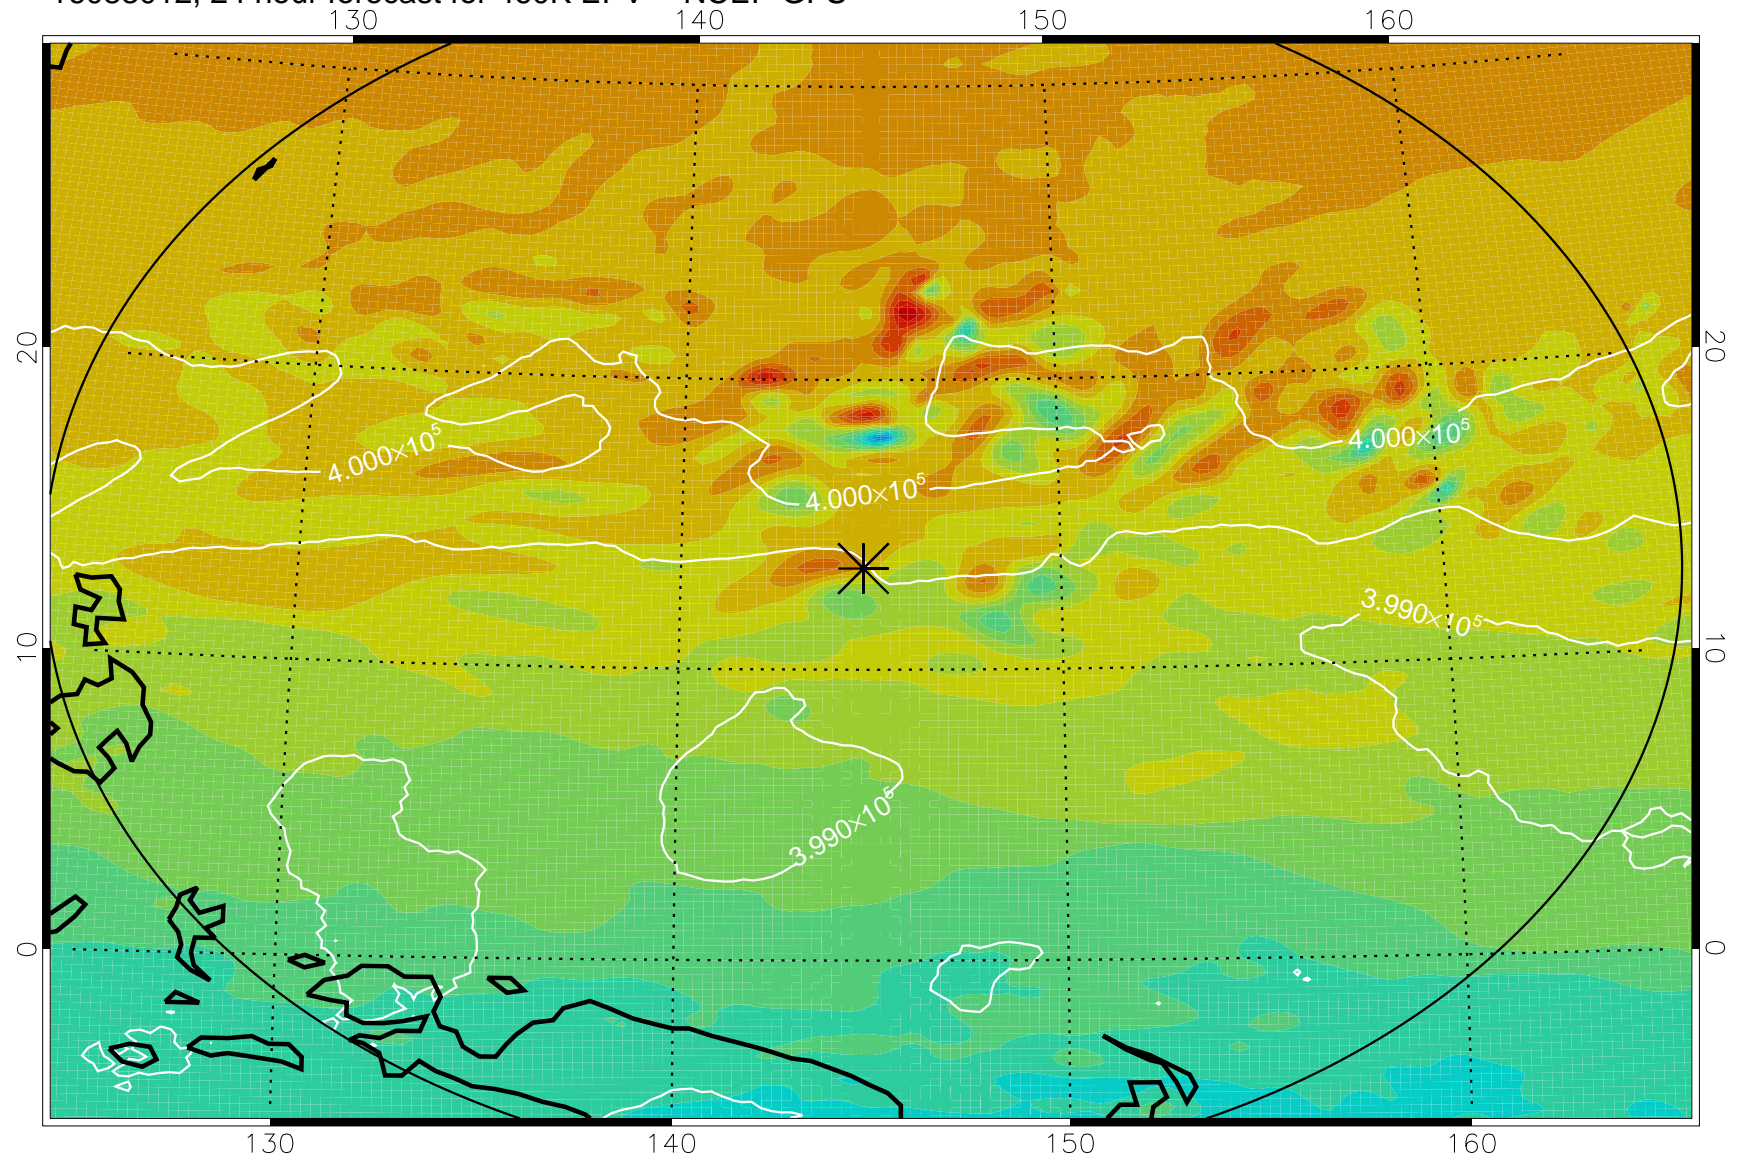

16082918, 6 hour forecast for 460K EPV -- NCEP GFS

460K Montgomery Streamfunction, white

Range ring of 2304 km

16083000, 12 hour forecast for 460K EPV -- NCEP GFS

460K Montgomery Streamfunction, white

Range ring of 2304 km

16083006, 18 hour forecast for 460K EPV -- NCEP GFS

460K Montgomery Streamfunction, white

Range ring of 2304 km

16083012, 24 hour forecast for 460K EPV -- NCEP GFS

460K Montgomery Streamfunction, white

Range ring of 2304 km

16083018, 30 hour forecast for 460K EPV -- NCEP GFS

460K Montgomery Streamfunction, white

Range ring of 2304 km

16083100, 36 hour forecast for 460K EPV -- NCEP GFS

460K Montgomery Streamfunction, white

Range ring of 2304 km

16083106, 42 hour forecast for 460K EPV -- NCEP GFS

460K Montgomery Streamfunction, white

Range ring of 2304 km

16083112, 48 hour forecast for 460K EPV -- NCEP GFS

460K Montgomery Streamfunction, white

Range ring of 2304 km