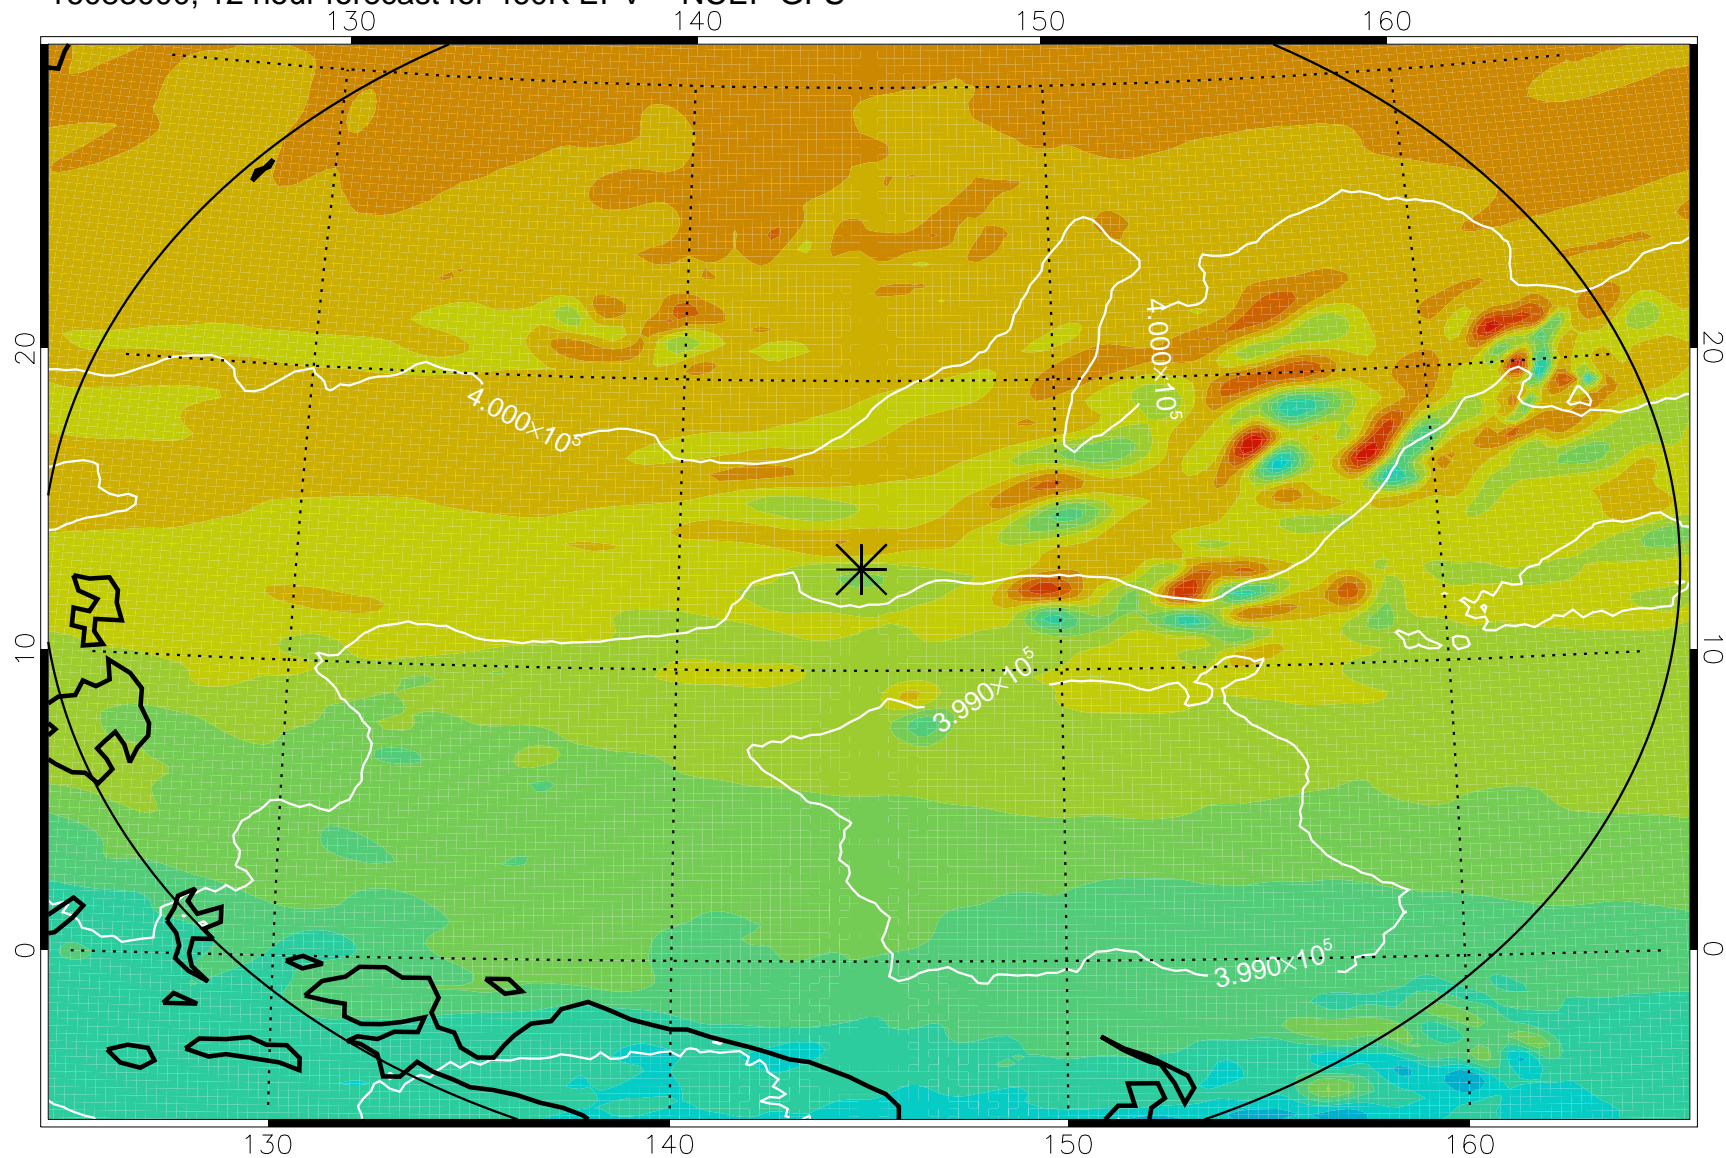

16082918, 6 hour forecast for 460K EPV -- NCEP GFS

460K Montgomery Streamfunction, white

Range ring of 2304 km

16083000, 12 hour forecast for 460K EPV -- NCEP GFS

460K Montgomery Streamfunction, white

Range ring of 2304 km

16083006, 18 hour forecast for 460K EPV -- NCEP GFS

460K Montgomery Streamfunction, white

Range ring of 2304 km

16083012, 24 hour forecast for 460K EPV -- NCEP GFS

460K Montgomery Streamfunction, white

Range ring of 2304 km

16083018, 30 hour forecast for 460K EPV -- NCEP GFS

460K Montgomery Streamfunction, white

Range ring of 2304 km

16083100, 36 hour forecast for 460K EPV -- NCEP GFS

460K Montgomery Streamfunction, white

Range ring of 2304 km

16090118, 78 hour forecast for 460K EPV -- NCEP GFS

460K Montgomery Streamfunction, white

Range ring of 2304 km

16090200, 84 hour forecast for 460K EPV -- NCEP GFS

460K Montgomery Streamfunction, white

Range ring of 2304 km